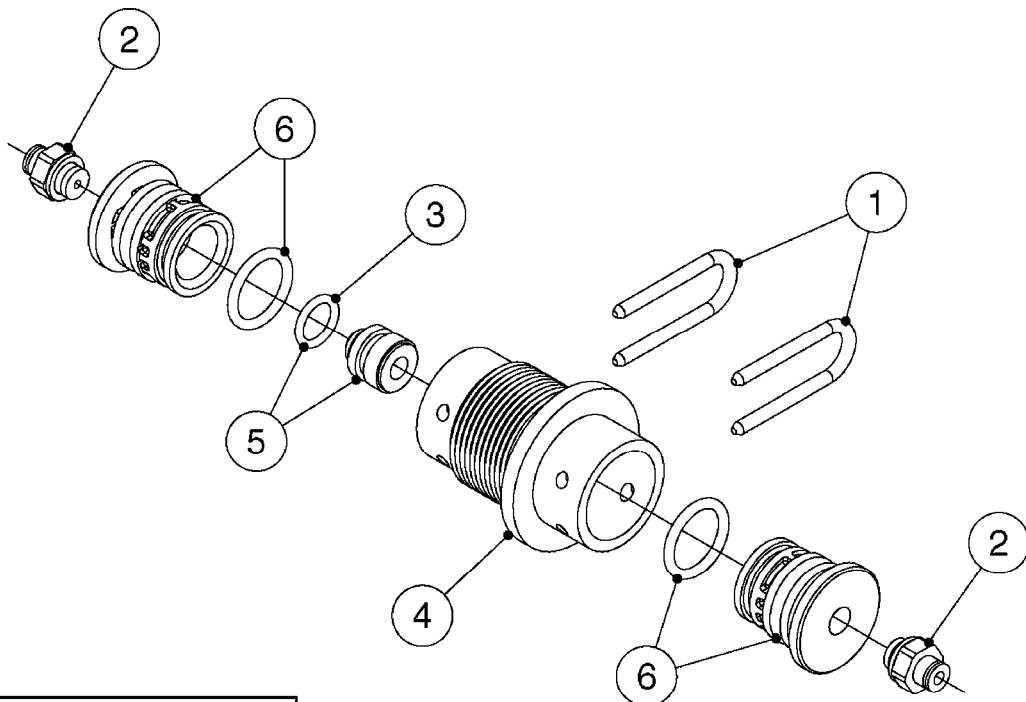

SMART VALVE-S93 MANIFOLD VALVE
B0540-HIN, 01:01:16

B0540

SMART VALVE-S93 MANIFOLD VALVE
B0540-HIN, 01:01:16

Page 1

Date 07.02.2020 8:47

parts-n°	order qty	description
145997	1	FITT.DK S-93 FORK
147767	1	PIN 5Ø X 60 S-93 DOUBLE CLAMP
240936	1	O-RING D13.3X2.4 NITRIL
242047	1	O-RING 89.5 X 3.0 VITON
242316	1	O-RING D84.5X3.0 NITRIL
242475	1	O'RING D56.52x5.33 SH70-VITON
322327	1	HOUSING, VALVE, S93, 220 PSI
322328	1	END CAP F.VALVE S-93
322354	1	THRUST PLATE F.3-WAY VALVES-93
390543	1	SEAT F.BALL 3-WAY VALVE S-93
391019	1	BALL F.2 WAY S93 SMART VALVE
391020	1	BALL F.3 WAY S93 SMART VALVE
391023	1	SMART VALVE MOUNTING BRACKET
420862	1	BOLT HEX 8.8 DEL M10X16 FT
440681	1	SCREW F. PLASTIC 4MM X 14LG SS
460423	1	NUT HEX M10X1.50 LOCK DIN985A2 SS
471122	1	WASHER, M10, Ø20/10.5X 2.0, SS
14010100	1	SPINDLE F.SMART VALVE S-93
14027800	1	SPINDLE F.SMART VALVE S-93
61025400	1	HANDLE SMART VALVE
72137900	1	VALVE S93 "V1" SMART VALVE
72138000	1	VALVE S93 "V2" SMART VALVE
72138600	1	VALVE S93 "V3" SMART VALVE
72142700	1	VALVE S93 "V4" SMART VALVE