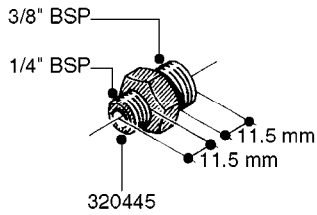

FITTINGS - HEXAGON NIPPLES
L0030-HIN, 01:01:16

L0030

FITTINGS - HEXAGON NIPPLES
L0030-HIN, 01:01:16

Page 1
Date 07.02.2020 8:48

parts-n°	order qty	description
10015303	1	FITT.PO.HN 1.00X1.00 M1000
10425003	1	FITT.PO.HN 1.25X1.00 MCPHEE
320132	1	FITT.DK HN 1" BSP
320176	1	FITT.DK HN 3/8"X1/2" BSP
320445	1	FITT.DK HN 1/4"X3/8" BSP
320655	1	FITT.DK HN 1/2"-1/2" BSP
320692	1	FITT.DK HN 3/8'BSPX1/4'NPT
320703	1	FITT.DK HN 3/8BSP X1/2 &1/4NPT
320725	1	FITT.DK NIPPLE 3/8"-3/8" BSP
320902	1	FITT.DK HN 3/8'X 1/4' BSP
390232	1	FITT.DK HN 1-1/2' X 1-1/4' BSP
390276	1	FITT.DK HN 1'BSP