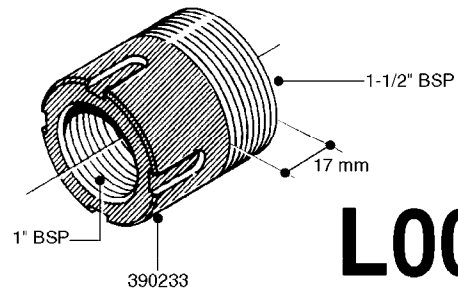

FITTINGS - HEXAGON NIPPLES
L0030-HIN, 01:01:16

L0030

FITTINGS - HEXAGON NIPPLES
L0030-HIN, 01:01:16

Page 1
Date 07.02.2020 8:48

parts-n°	order qty	description
10015303	1	FITT.PO.HN 1.00X1.00 M1000
10425003	1	FITT.PO.HN 1.25X1.00 MCPHEE
320132	1	FITT.DK HN 1" BSP
320176	1	FITT.DK HN 3/8"X1/2" BSP
320445	1	FITT.DK HN 1/4"X3/8" BSP
320655	1	FITT.DK HN 1/2"-1/2" BSP
320692	1	FITT.DK HN 3/8'BSPX1/4'NPT
320703	1	FITT.DK HN 3/8BSP X1/2 &1/4NPT
320725	1	FITT.DK NIPPLE 3/8"-3/8" BSP
320902	1	FITT.DK HN 3/8'X 1/4' BSP
390232	1	FITT.DK HN 1-1/2' X 1-1/4' BSP
390276	1	FITT.DK HN 1'BSP