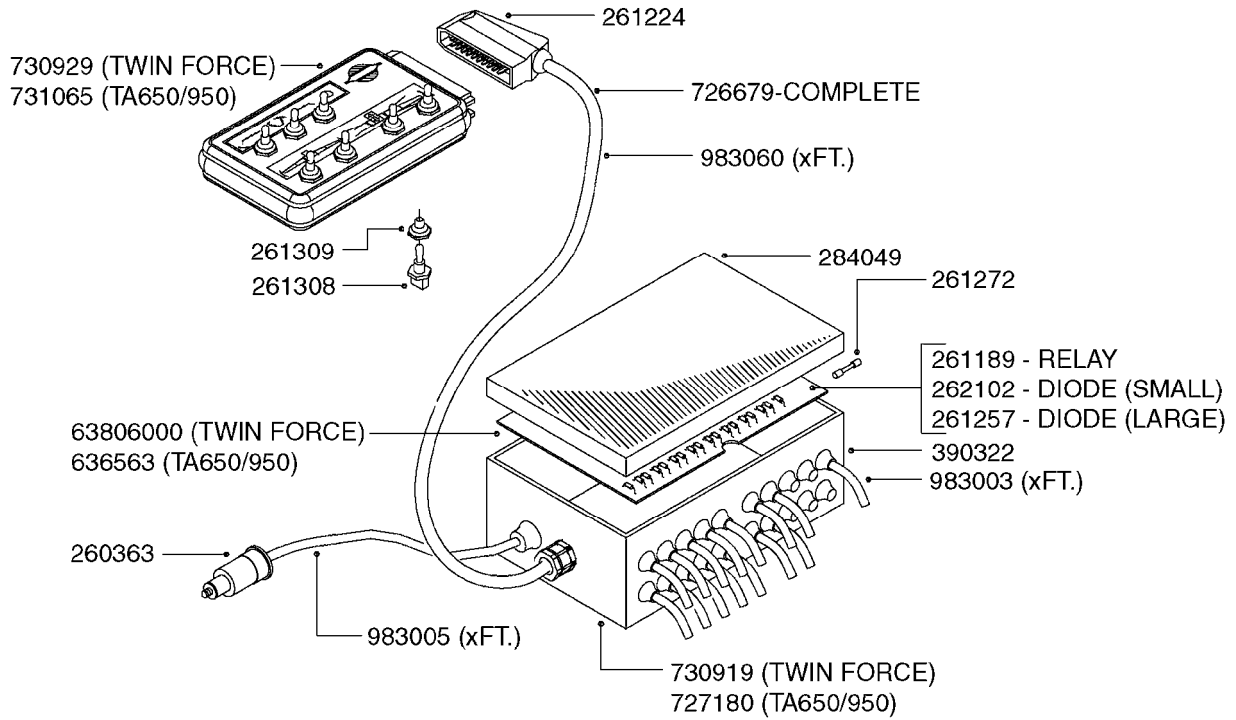

261988 (PUMP ACTUATOR KIT)
261989 (BOOM ACTUATOR KIT)

C0440

HYD TWIN FORCE ELECTRICAL
C0440-HIN, 01:01:16

Page 1
Date 07.02.2020 8:48

parts-n°	order qty	description
146023	1	PIN FOR COGWHEEL
260363	1	PLUG 2 POLE 12V
261093	1	SPADE F.ELEC.WIRE DK 2.8X0.8
261189	1	RELAY SUMI TYPE RCN 1V-5B
261207	1	ELECTRIC CONNECTOR 4MM
261224	1	PLUG HOUSING F/20 POLE MALE
261257	1	DIODE BY 255
261272	1	FUSE 10A D6X32 MM
261308	1	SWITCH APEM 5637
261309	1	SWITCH CAP
261776	1	ELECTRIC CONNECTOR 1.5MM
261825	1	ACTUATOR HAZ 2 WIRE
261842	1	RELAY HELLA 4RD.003.520-137
261844	1	PLUG ELEC.3POLE FEMALE F.CABLE
261845	1	PLUG ELEC.3 POLE MALE F.CABLE
261846	1	FUSE F 3.15A
261988	1	SPARE PARTS KIT/PUMP ACTUATOR
261989	1	SPARE PARTS KIT/BOOM ACTUATOR
262102	1	DIODE 600V/2A LT2A06
270561	1	SCREW W/SPRING ASSY. (QTY 1)
284049	1	COVER F.BOX 250X160X15
390322	1	DAH CONNECTION BOX
471122	1	WASHER, M10, Ø20/10.5X 2.0, SS
480728	1	PIN D3.2X20 SPLIT
636563	1	PRINT PLATE COMPLT F/DAH TWIN
726679	1	WIRE 18X0.5MM 12M 20 POL
727180	1	DAH CONNECTION BOX 5 TA650
730919	1	DAH CONNECTION BOX TWIN FORCE
730929	1	CONTROL BOX - DAH TWIN FORCE
730963	1	ACTUATOR F.PUMP TWIN FORCE
731065	1	CONTROL BOX 5 FUNCTION DAH
983003	1	CABLE ELEC.2X1MM WIRE BLACK EC
983005	1	ELEC. CABLE 2 WIRE X 1.5MM
983060	1	WIRE 20X0.34X2MM
983070	1	CABLE 2X6²
63806000	1	CIRCUIT BOARD F. DAH HAZ FORCE
72206500	1	CONNECTION BOX F.TWIN HAZ
72270700	1	HAY/Z ACTUATOR CONN BOX HURCS