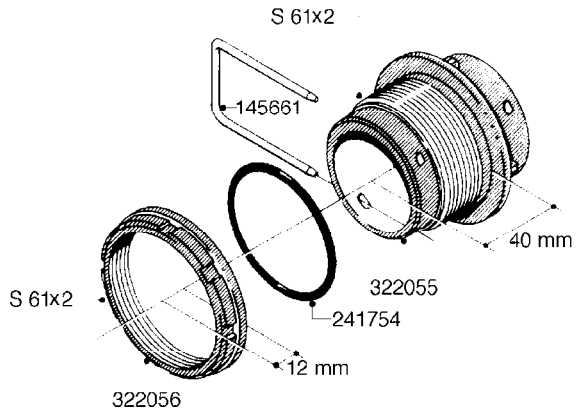

L0080

FITTINGS - S-53
L0080-HIN, 12:09:17

Page 1

Date 07.02.2020 8:49

Pos.	parts-n°	order qty	description
1	145995	1	FITT.DK S-53 FORK
2	241973	1	O-RING Ø3 X 44.2 70 SHORES NITRIL NITRIL (BLACK)
2	242353	1	O-RING 3 X 44.2 VITON VITON (BROWN)
3	242109	1	O-RING D32.2x3.0 NITRIL (BLACK)
3	242354	1	O-RING D32.2X3.0 VITON VITON (BROWN)
4	322103	1	FITT.DK S-53 BULKHEAD
5	322107	1	FITT.DK S-53 BULKHEAD NUT
6	322110	1	FITT.DK S-53 ELB. 1/2" BSP
7	322352	1	FITT.DK S-53 TEE
8	334229	1	FITT.DK S-53 STR.3/4"
9	334260	1	GASKET F. S-53 BULKHEAD
10	334564	1	FITT.DK S-67 TO S-53 ADAPTER
11	391100	1	FITT.DK S-53THREAD INS.1/2"BSP
12	726463	1	FITT.DK S53 BULKHEAD W/GASKET
13	726552	1	FIT.DK S-53X90 1/2" BSP,O-RING
14	726556	1	FITT.DK S-53 HB 1/2" W/O-RING
15	726558	1	FITT.DK S53 STR. 3/4" W.ORING
16	726559	1	FITT DK. S-53 HB 1" W/O-RING
17	726568	1	FITT.DK.S-53 HB 1/2"90 W/O-RING
18	726570	1	FITT.DK S-53 ELB.3/4" W.ORING
19	726571	1	FITT.DK S-53 ELB.1", W ORING
20	726578	1	FITT.DK S53 PLUG WITH O-RING
21	728561	1	FITT.DK. S67M - S53F REDUCER