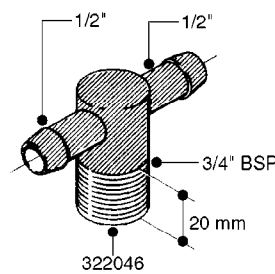

L0050

FITTINGS - HOSE CONNECTORS
L0050-HIN, 01:01:16

Page 1
Date 07.02.2020 8:49

parts-n°	order qty	description
242594	1	O-RING D14 X 1.78 SCH.70-EPDM
320294	1	FITT.DK TEE 3/8X3/8HB X1/2"BSP
320305	1	FITT.DK HB 3/4'- 3/4' BSP
320386	1	FITT.DK TEE 3/8X3/8HB X3/8"BSP
320397	1	FITT.DK ELB 3/8"HB X 3/8" BSP
320401	1	FITT.DK TEE 1/2X1/2HB X1/2"BSP
320412	1	FITT.DK TEE 1/2X1/2HB X3/8'BSP
320423	1	FITT.DK ELB 1/2'HB X 3/8' BSP
320891	1	FITT.DK HB 3/8'- 3/8' BSP
320972	1	FITT.DK HB 5/16'- 1/4' BSP
322046	1	FITT.DK TEE 1/2X1/2HB X3/4'BSP
322048	1	FITT.DK TEE 3/4X3/4HB X3/4'BSP
330595	1	O-RING D24.6/D20X2.1 -3/4"
333137	1	FITT.DK CONN.1/2" F.NOZZ. DOUB
333141	1	FITT.DK CONN.1/2" F.NOZZ.SING
334041	1	FITT.DK CONN.3/4' F.NOZZ. SING
334042	1	FITT.DK CONN.3/4' F.NOZZ. DOUB
334195	1	FITT.DK ELB. 3/4"HB X 3/4"HB
10012103	1	FITT.PO.HB 1.25X1.50 IMB1012
10014003	1	FITT.PO.HB 1.25X1.25 IMB1010
10036903	1	FITT.PO.HB 1.50X1.50 IMB1212
28019303	1	FITTING HB ELB 3/4NPT-3/4HOSE
61016500	1	HOSE TAIL 3/4" 90°+RG CAP 3/4"
72026700	1	NOZZLE TUBE ADAPTER W/O-RING