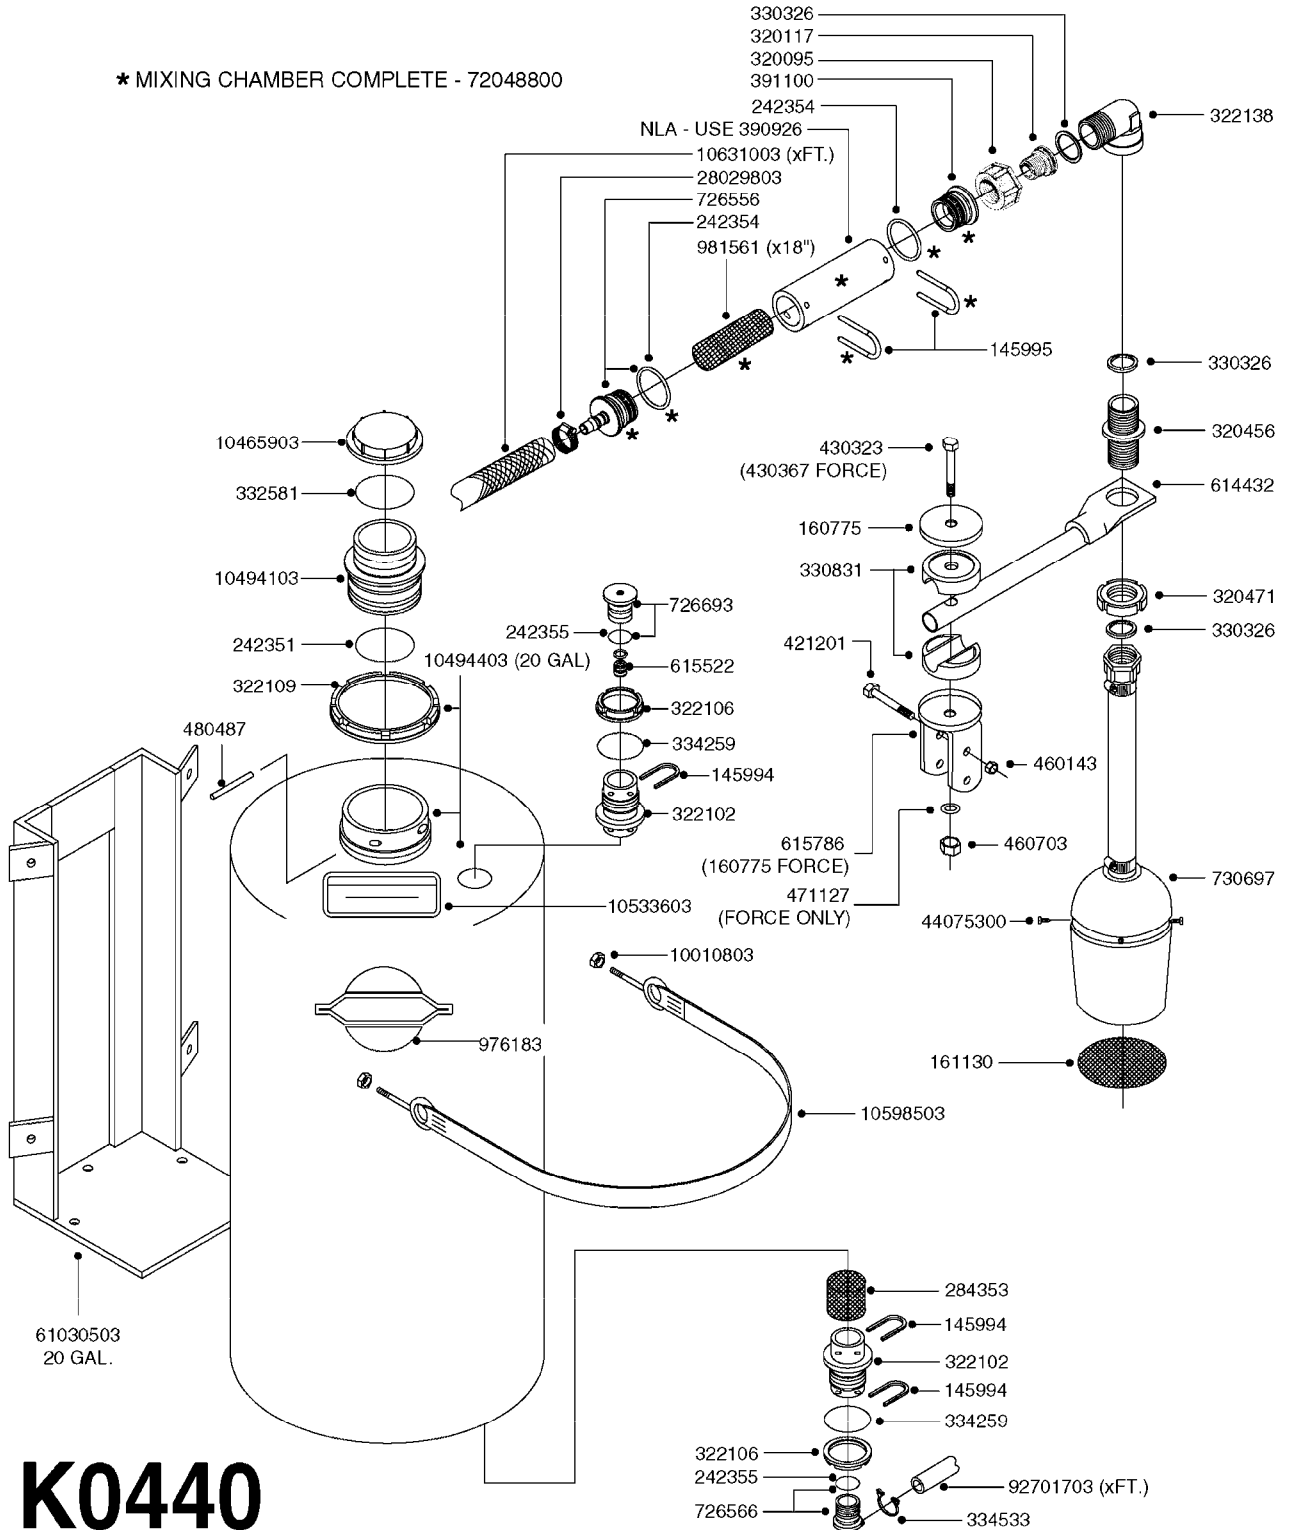

* MIXING CHAMBER COMPLETE - 72048800

F MARKER TANK/DROPPER HIGH CAP
K0440-HIN, 05:12:19

parts-n°	order qty	description
145994	1	FITT.DK S-40 FORK
145995	1	FITT.DK S-53 FORK
160775	1	WASHER F. FRICTION PLATE
161130	1	FILTER SCREEN F/FOAM DROPPER
242351	1	O-RING D69.5X3.0 VITON F.S-93
242354	1	O-RING D32.2X3.0 VITON
242355	1	O-RING D19.2X3.0 VITON F.S-40
284353	1	SPONGE FOR FOAM MARKER
320095	1	FITT.DK NUT 1" BSP
320117	1	FITT.DK CONN.1/2"BSP F. 1" CAP
320456	1	FITT.DK BULKHEAD 1"BSP DOUBLE
320471	1	FITT.DK NUT 1" BSP JAMB
322102	1	FITT.DK S-40 BULKHEAD
322106	1	FITT.DK S-40 BULKHEAD NUT
322109	1	FITT.DK S-93 BULKHEAD NUT
322138	1	FITT.DK ELB 1"M X 1"F BSP
330326	1	O-RING D30/D24X2 F.1"NUT
330831	1	FRICTION PLATE
332581	1	GASKET F. 1-1/2" BSP CAPNUT.
334259	1	GASKET F. S-40 BULKHEAD
334533	1	CLAMP HOSE PLASTIC 3/8"
390926	1	TUBE,MIX CHAMB. FOAM MARK STD LONGER THAN ORIGINAL
391100	1	FITT.DK S-53THREAD INS.1/2"BSP
421201	1	BOLT HEX 8.8 DEL M8X70
430323	1	BOLT HEX 8.8 DEL M12X60
430367	1	BOLT HEX 8.8 DEL M12X100 DIN931
460143	1	SELF LOCK NUT M8 SST A2 DIN985
460703	1	NUT HEX M12X1.75 LOCK DIN985A2 SS
471127	1	WASHER, M12, Ø24/13X24X2.5 SS
480487	1	PIN M5X60 SLOTTED GALV
614432	1	BREAK AWAY ARM F. FOAM MARKER
615522	1	CHECK VALVE F.FOAM MARKER
615786	1	MOUNT BKT. F.FOAM DROPPER 98
726556	1	FITT.DK S-53 HB 1/2" W/O-RING
726566	1	HOSE TAIL S40 3/8" STRAIGHT + O-RING
726693	1	FITT.DK S-40 PLUG 1/8BSP ORING
730697	1	FOAM DROPPER COMP. BLACK '97
976183	1	DECAL COMPANY D.18,2 X 29,6
981561	1	SPONGE MAT. MIX.CHAMBER-x0012"
10010803	1	NUT HEX NC (NYLON LOCK) 5/16
10465903	1	*LID F.FOAM MARKER, DRILLED
10494103	1	FILL WELL ASSY.FOAM MARK EPOXY
10494403	1	*TANK ASSY. 20 GAL. D14'F/M
10533603	1	DECAL CAUTION-OPEN SLOWLY ENG
10598503	1	STRAP F.FOAMER TANK (880mm)
10631003	1	HOSE R X CLEAR BRAID.X 1/2 12"
28029803	1	CLAMP HOSE GEAR P1/2" 6708
44075300	1	SCREW 3.5X9.5SS/X15 ISO 14585C
61030503	1	BRKT, FOAM MRKR TANK, 20GAL, RED
72048800	1	MIXING CHAMBER,FOAM MARK. HC
92701703	1	HOSE R X3/8" X300PSI WP X0012"