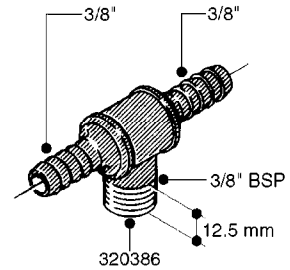

L0050

FITTINGS - HOSE CONNECTORS
L0050-HIN, 01:01:16

Page 1
Date 07.02.2020 8:49

parts-n°	order qty	description
242594	1	O-RING D14 X 1.78 SCH.70-EPDM
320294	1	FITT.DK TEE 3/8X3/8HB X1/2"BSP
320305	1	FITT.DK HB 3/4'- 3/4' BSP
320386	1	FITT.DK TEE 3/8X3/8HB X3/8"BSP
320397	1	FITT.DK ELB 3/8"HB X 3/8" BSP
320401	1	FITT.DK TEE 1/2X1/2HB X1/2"BSP
320412	1	FITT.DK TEE 1/2X1/2HB X3/8'BSP
320423	1	FITT.DK ELB 1/2'HB X 3/8' BSP
320891	1	FITT.DK HB 3/8'- 3/8' BSP
320972	1	FITT.DK HB 5/16'- 1/4' BSP
322046	1	FITT.DK TEE 1/2X1/2HB X3/4'BSP
322048	1	FITT.DK TEE 3/4X3/4HB X3/4'BSP
330595	1	O-RING D24.6/D20X2.1 -3/4"
333137	1	FITT.DK CONN.1/2" F.NOZZ. DOUB
333141	1	FITT.DK CONN.1/2" F.NOZZ.SING
334041	1	FITT.DK CONN.3/4' F.NOZZ. SING
334042	1	FITT.DK CONN.3/4' F.NOZZ. DOUB
334195	1	FITT.DK ELB. 3/4"HB X 3/4"HB
10012103	1	FITT.PO.HB 1.25X1.50 IMB1012
10014003	1	FITT.PO.HB 1.25X1.25 IMB1010
10036903	1	FITT.PO.HB 1.50X1.50 IMB1212
28019303	1	FITTING HB ELB 3/4NPT-3/4HOSE
61016500	1	HOSE TAIL 3/4" 90°+RG CAP 3/4"
72026700	1	NOZZLE TUBE ADAPTER W/O-RING