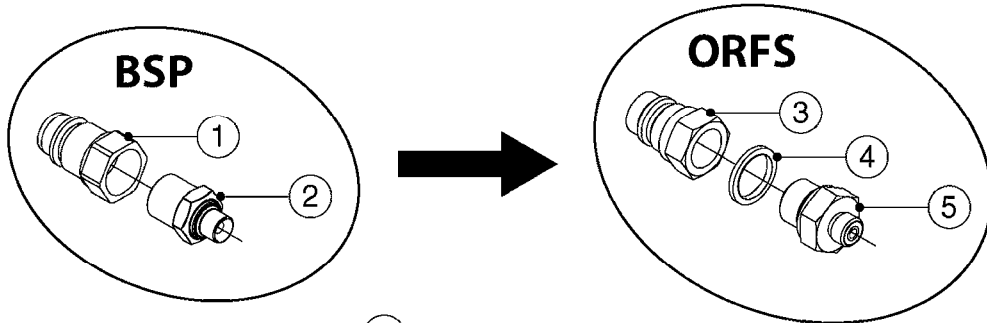

7

ORFS Hose Size	ORFS Fitting Size	BSP Fitting Size
1/4"	9/16"	1/2"
3/8"	11/16"	5/8"
1/2"	13/16"	3/4"
3/4"	1-3/16"	1-1/8"

8

ORFS Hose Size	ORFS Fitting Size	BSP Fitting Size
1/4"	9/16"	1/2"
3/8"	11/16"	5/8"
1/2"	13/16"	3/4"
3/4"	1-3/16"	1-1/8"

C0045