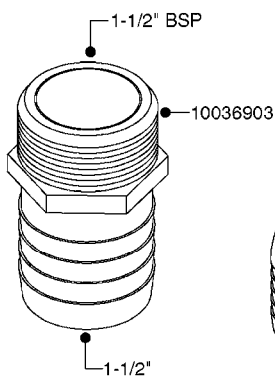

L0050

FITTINGS - HOSE CONNECTORS
L0050-HIN, 01:01:16

Page 1
Date 07.02.2020 8:49

parts-n°	order qty	description
242594	1	O-RING D14 X 1.78 SCH.70-EPDM
320294	1	FITT.DK TEE 3/8X3/8HB X1/2"BSP
320305	1	FITT.DK HB 3/4'- 3/4' BSP
320386	1	FITT.DK TEE 3/8X3/8HB X3/8"BSP
320397	1	FITT.DK ELB 3/8"HB X 3/8" BSP
320401	1	FITT.DK TEE 1/2X1/2HB X1/2"BSP
320412	1	FITT.DK TEE 1/2X1/2HB X3/8'BSP
320423	1	FITT.DK ELB 1/2'HB X 3/8' BSP
320891	1	FITT.DK HB 3/8'- 3/8' BSP
320972	1	FITT.DK HB 5/16'- 1/4' BSP
322046	1	FITT.DK TEE 1/2X1/2HB X3/4'BSP
322048	1	FITT.DK TEE 3/4X3/4HB X3/4'BSP
330595	1	O-RING D24.6/D20X2.1 -3/4"
333137	1	FITT.DK CONN.1/2" F.NOZZ. DOUB
333141	1	FITT.DK CONN.1/2" F.NOZZ.SING
334041	1	FITT.DK CONN.3/4' F.NOZZ. SING
334042	1	FITT.DK CONN.3/4' F.NOZZ. DOUB
334195	1	FITT.DK ELB. 3/4"HB X 3/4"HB
10012103	1	FITT.PO.HB 1.25X1.50 IMB1012
10014003	1	FITT.PO.HB 1.25X1.25 IMB1010
10036903	1	FITT.PO.HB 1.50X1.50 IMB1212
28019303	1	FITTING HB ELB 3/4NPT-3/4HOSE
61016500	1	HOSE TAIL 3/4" 90°+RG CAP 3/4"
72026700	1	NOZZLE TUBE ADAPTER W/O-RING