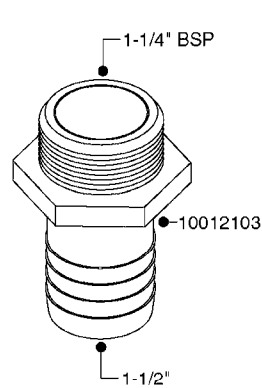

L0050

FITTINGS - HOSE CONNECTORS
L0050-HIN, 01:01:16

Page 1
Date 07.02.2020 8:49

parts-n°	order qty	description
242594	1	O-RING D14 X 1.78 SCH.70-EPDM
320294	1	FITT.DK TEE 3/8X3/8HB X1/2"BSP
320305	1	FITT.DK HB 3/4'- 3/4' BSP
320386	1	FITT.DK TEE 3/8X3/8HB X3/8"BSP
320397	1	FITT.DK ELB 3/8"HB X 3/8" BSP
320401	1	FITT.DK TEE 1/2X1/2HB X1/2"BSP
320412	1	FITT.DK TEE 1/2X1/2HB X3/8'BSP
320423	1	FITT.DK ELB 1/2'HB X 3/8' BSP
320891	1	FITT.DK HB 3/8'- 3/8' BSP
320972	1	FITT.DK HB 5/16'- 1/4' BSP
322046	1	FITT.DK TEE 1/2X1/2HB X3/4'BSP
322048	1	FITT.DK TEE 3/4X3/4HB X3/4'BSP
330595	1	O-RING D24.6/D20X2.1 -3/4"
333137	1	FITT.DK CONN.1/2" F.NOZZ. DOUB
333141	1	FITT.DK CONN.1/2" F.NOZZ.SING
334041	1	FITT.DK CONN.3/4' F.NOZZ. SING
334042	1	FITT.DK CONN.3/4' F.NOZZ. DOUB
334195	1	FITT.DK ELB. 3/4"HB X 3/4"HB
10012103	1	FITT.PO.HB 1.25X1.50 IMB1012
10014003	1	FITT.PO.HB 1.25X1.25 IMB1010
10036903	1	FITT.PO.HB 1.50X1.50 IMB1212
28019303	1	FITTING HB ELB 3/4NPT-3/4HOSE
61016500	1	HOSE TAIL 3/4" 90°+RG CAP 3/4"
72026700	1	NOZZLE TUBE ADAPTER W/O-RING