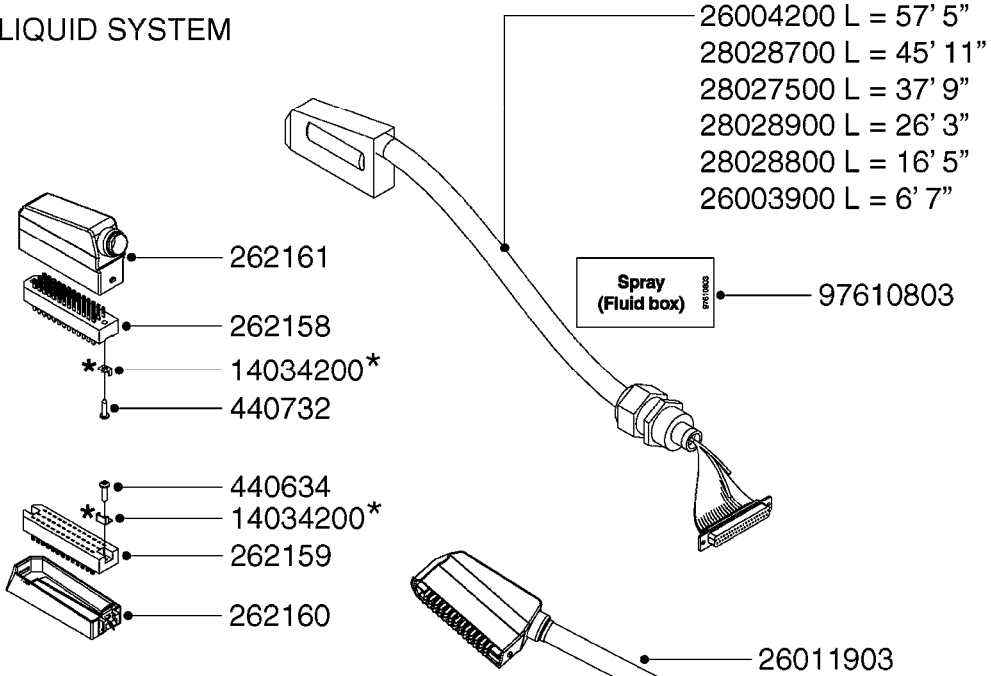

LIQUID SYSTEM

HYDRAULIC SYSTEM

* Note orientation of bracket
1 = Liquid system
2 = Hydraulic system

M0280

39 PIN CABLES
M0280-HIN, 28:03:17

Page 1
Date 07.02.2020 8:49

parts-n°	order qty	description
262158	1	PLUG INSERT 39 POLE MALE
262159	1	PLUG INSERT 39 POLE FEMALE
262160	1	PLUG HOUSING 39 POLE FEMALE
262161	1	PLUG HOUSING F/39 POLE MALE
440634	1	SCREW 5/8"
440732	1	PT SCREW 35X12B Z5452 ELZ
14034200	1	CODE BRACKET FOR 39 PIN CABLE
26003900	1	WIRE 37-39 PIN EVC, 6.6'
26004200	1	WIRE 37-39 PIN EVC, 57.4'
26008400	1	WIRE 39-PIN 24 WIRE L=8M
26011903	1	WIRE 39-39 POLE EXT. 3660MM
28027500	1	WIRE 37-39 PIN EVC, 37.7'
28028700	1	WIRE 37-39 PIN EVC, 45.9'
28028800	1	WIRE 37-39 PIN EVC, 16.4'
28028900	1	WIRE 37-39 PIN EVC, 26.2'
72236400	1	DAH CONN. WIRE/TRACTOR L=8M
97610803	1	DECAL-SRAY BOX 39-PIN
97610903	1	DECAL-HYDRAULIC BOX 39-PIN