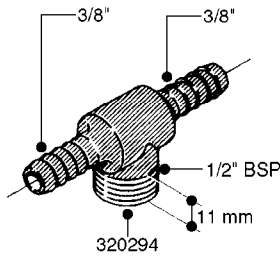

L0050

FITTINGS - HOSE CONNECTORS
L0050-HIN, 01:01:16

Page 1
Date 07.02.2020 8:49

parts-n°	order qty	description
242594	1	O-RING D14 X 1.78 SCH.70-EPDM
320294	1	FITT.DK TEE 3/8X3/8HB X1/2"BSP
320305	1	FITT.DK HB 3/4'- 3/4' BSP
320386	1	FITT.DK TEE 3/8X3/8HB X3/8"BSP
320397	1	FITT.DK ELB 3/8"HB X 3/8" BSP
320401	1	FITT.DK TEE 1/2X1/2HB X1/2"BSP
320412	1	FITT.DK TEE 1/2X1/2HB X3/8'BSP
320423	1	FITT.DK ELB 1/2'HB X 3/8' BSP
320891	1	FITT.DK HB 3/8'- 3/8' BSP
320972	1	FITT.DK HB 5/16'- 1/4' BSP
322046	1	FITT.DK TEE 1/2X1/2HB X3/4'BSP
322048	1	FITT.DK TEE 3/4X3/4HB X3/4'BSP
330595	1	O-RING D24.6/D20X2.1 -3/4"
333137	1	FITT.DK CONN.1/2" F.NOZZ. DOUB
333141	1	FITT.DK CONN.1/2" F.NOZZ.SING
334041	1	FITT.DK CONN.3/4' F.NOZZ. SING
334042	1	FITT.DK CONN.3/4' F.NOZZ. DOUB
334195	1	FITT.DK ELB. 3/4"HB X 3/4"HB
10012103	1	FITT.PO.HB 1.25X1.50 IMB1012
10014003	1	FITT.PO.HB 1.25X1.25 IMB1010
10036903	1	FITT.PO.HB 1.50X1.50 IMB1212
28019303	1	FITTING HB ELB 3/4NPT-3/4HOSE
61016500	1	HOSE TAIL 3/4" 90°+RG CAP 3/4"
72026700	1	NOZZLE TUBE ADAPTER W/O-RING