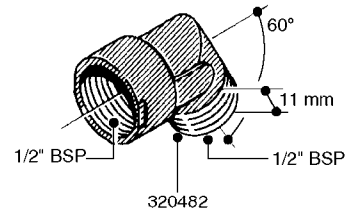

FITTINGS - HEXAGON NIPPLES
L0030-HIN, 01:01:16

L0030

FITTINGS - HEXAGON NIPPLES
L0030-HIN, 01:01:16

Page 1
Date 07.02.2020 8:48

parts-n°	order qty	description
10015303	1	FITT.PO.HN 1.00X1.00 M1000
10425003	1	FITT.PO.HN 1.25X1.00 MCPHEE
320132	1	FITT.DK HN 1" BSP
320176	1	FITT.DK HN 3/8"X1/2" BSP
320445	1	FITT.DK HN 1/4"X3/8" BSP
320655	1	FITT.DK HN 1/2"-1/2" BSP
320692	1	FITT.DK HN 3/8'BSPX1/4'NPT
320703	1	FITT.DK HN 3/8BSP X1/2 &1/4NPT
320725	1	FITT.DK NIPPLE 3/8"-3/8" BSP
320902	1	FITT.DK HN 3/8'X 1/4' BSP
390232	1	FITT.DK HN 1-1/2' X 1-1/4' BSP
390276	1	FITT.DK HN 1'BSP