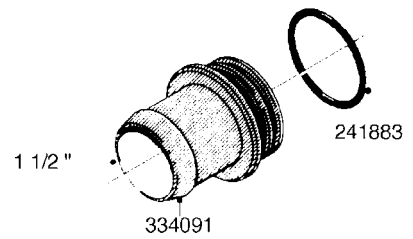

L0080

FITTINGS - S-53
L0080-HIN, 12:09:17

Page 1

Date 07.02.2020 8:49

Pos.	parts-n°	order qty	description
1	145995	1	FITT.DK S-53 FORK
2	241973	1	O-RING Ø3 X 44.2 70 SHORES NITRIL NITRIL (BLACK)
2	242353	1	O-RING 3 X 44.2 VITON VITON (BROWN)
3	242109	1	O-RING D32.2x3.0 NITRIL (BLACK)
3	242354	1	O-RING D32.2X3.0 VITON VITON (BROWN)
4	322103	1	FITT.DK S-53 BULKHEAD
5	322107	1	FITT.DK S-53 BULKHEAD NUT
6	322110	1	FITT.DK S-53 ELB. 1/2" BSP
7	322352	1	FITT.DK S-53 TEE
8	334229	1	FITT.DK S-53 STR.3/4"
9	334260	1	GASKET F. S-53 BULKHEAD
10	334564	1	FITT.DK S-67 TO S-53 ADAPTER
11	391100	1	FITT.DK S-53THREAD INS.1/2"BSP
12	726463	1	FITT.DK S53 BULKHEAD W/GASKET
13	726552	1	FIT.DK S-53X90 1/2" BSP,O-RING
14	726556	1	FITT.DK S-53 HB 1/2" W/O-RING
15	726558	1	FITT.DK S53 STR. 3/4" W.ORING
16	726559	1	FITT DK. S-53 HB 1" W/O-RING
17	726568	1	FITT.DK.S-53 HB 1/2"90 W/O-RING
18	726570	1	FITT.DK S-53 ELB.3/4" W.ORING
19	726571	1	FITT.DK S-53 ELB.1", W ORING
20	726578	1	FITT.DK S53 PLUG WITH O-RING
21	728561	1	FITT.DK. S67M - S53F REDUCER