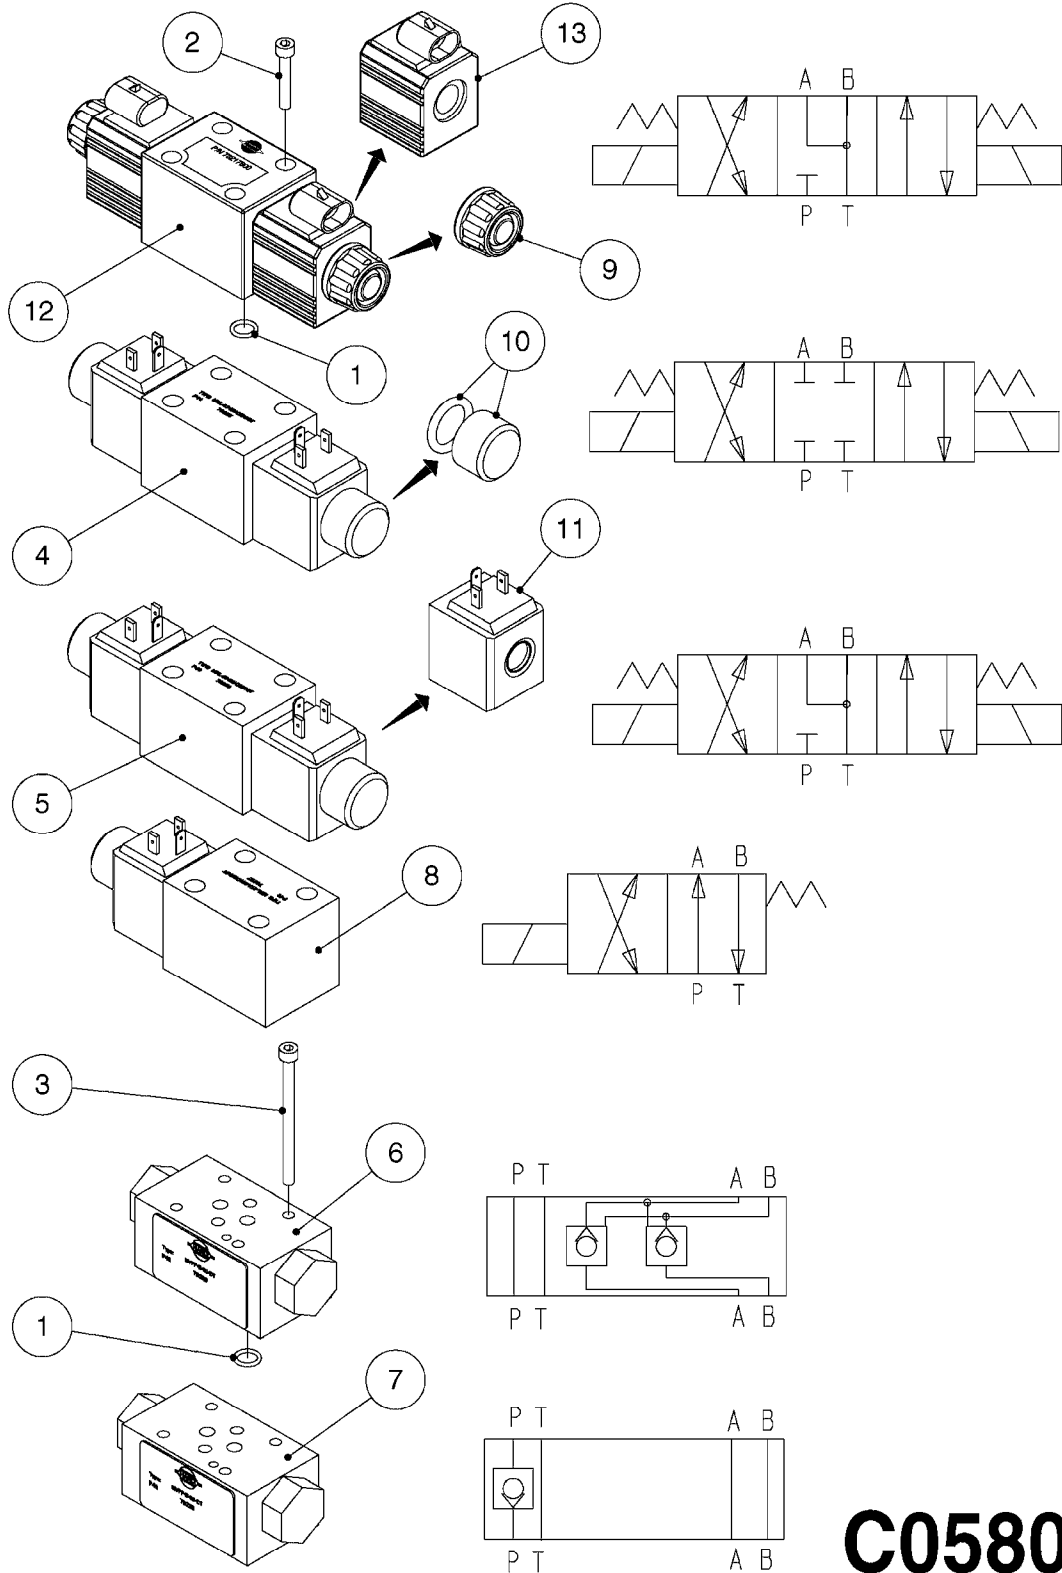

CETOP VALVES
C0580-HIN, 01:01:16

CETOP VALVES
C0580-HIN, 01:01:16

Page 1

Date 07.02.2020 8:48

Pos.	parts-n°	order qty	description
1	242102	1	O-RING Ø9.25X1.78 NITRIL 90SH
2	450964	1	SCREW M5X30 F.CYLINDER
3	450965	1	SCREW ROUND M5X70
4	782115	1	HY SOLENOID VALVE DH HYD
5	782116	1	HY SOLENOID VALVE MD1L-S3/10N-D12K1/P
6	782118	1	LOCK VALVE MVPP-D
7	782146	1	HYD. CHECK VALVE 1 WAY
8	782829	1	SOLENOID MD1L-TA/10N-D12K1/DT
9	28123700	1	CAP F.SOLENOID - MD1L
10	74187700	1	CAP + O-RING F.CETOP - MD1L
11	78216000	1	SOLENOID F.CETOP VALVE - MD1L
12	78217800	1	MAGNET VLV.MD1L-S3/10N-D12K8DT
13	78218200	1	SOLENOID W/AMP F.MD1L