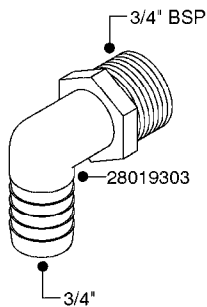

L0050

FITTINGS - HOSE CONNECTORS
L0050-HIN, 01:01:16

Page 1
Date 07.02.2020 8:49

parts-n°	order qty	description
242594	1	O-RING D14 X 1.78 SCH.70-EPDM
320294	1	FITT.DK TEE 3/8X3/8HB X1/2"BSP
320305	1	FITT.DK HB 3/4'- 3/4' BSP
320386	1	FITT.DK TEE 3/8X3/8HB X3/8"BSP
320397	1	FITT.DK ELB 3/8"HB X 3/8" BSP
320401	1	FITT.DK TEE 1/2X1/2HB X1/2"BSP
320412	1	FITT.DK TEE 1/2X1/2HB X3/8'BSP
320423	1	FITT.DK ELB 1/2'HB X 3/8' BSP
320891	1	FITT.DK HB 3/8'- 3/8' BSP
320972	1	FITT.DK HB 5/16'- 1/4' BSP
322046	1	FITT.DK TEE 1/2X1/2HB X3/4'BSP
322048	1	FITT.DK TEE 3/4X3/4HB X3/4'BSP
330595	1	O-RING D24.6/D20X2.1 -3/4"
333137	1	FITT.DK CONN.1/2" F.NOZZ. DOUB
333141	1	FITT.DK CONN.1/2" F.NOZZ.SING
334041	1	FITT.DK CONN.3/4' F.NOZZ. SING
334042	1	FITT.DK CONN.3/4' F.NOZZ. DOUB
334195	1	FITT.DK ELB. 3/4"HB X 3/4"HB
10012103	1	FITT.PO.HB 1.25X1.50 IMB1012
10014003	1	FITT.PO.HB 1.25X1.25 IMB1010
10036903	1	FITT.PO.HB 1.50X1.50 IMB1212
28019303	1	FITTING HB ELB 3/4NPT-3/4HOSE
61016500	1	HOSE TAIL 3/4" 90°+RG CAP 3/4"
72026700	1	NOZZLE TUBE ADAPTER W/O-RING