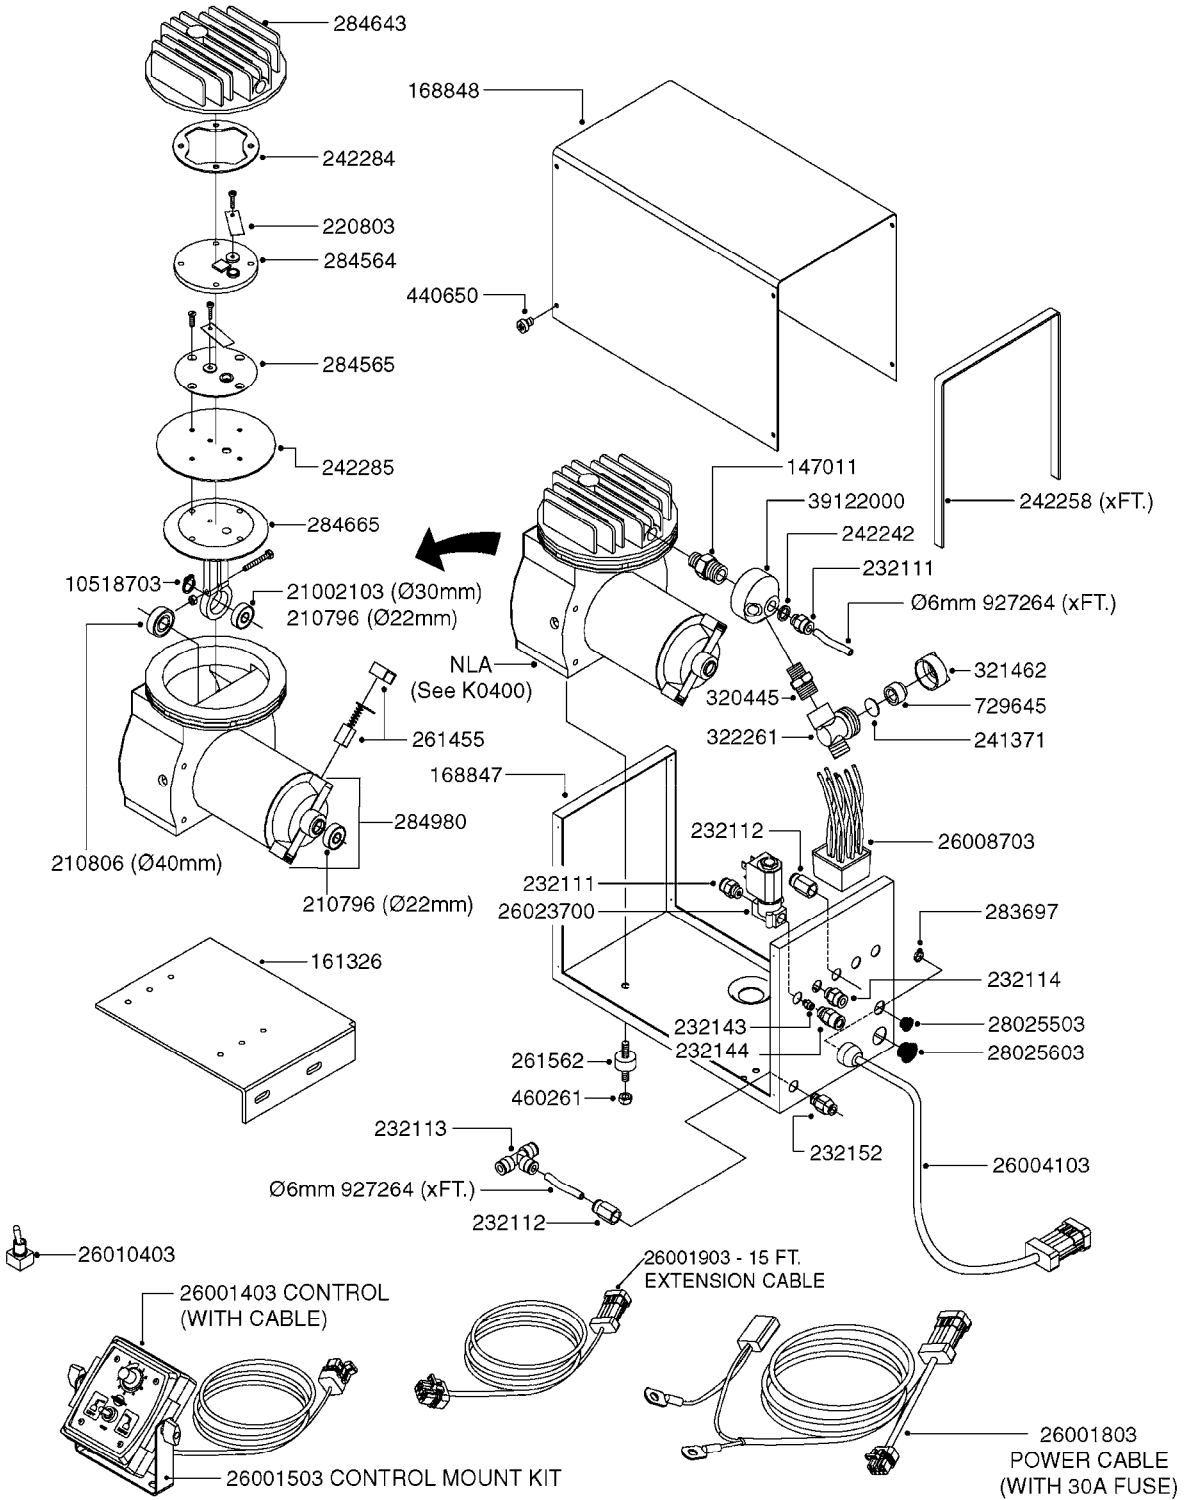

K0390

*Ø8mm 927306 (xFT.)
*Ø10mm 927330 (xFT.)

70019403 - COMPLETE ASSEMBLY

FOAM MARKER COMPRESSOR 2002
K0390-HIN, 01:01:16

Page 1
Date 07.02.2020 8:48

parts-n°	order qty	description
147011	1	HEX NIPPLE 3/8'X1/4'BSP BRASS
161326	1	MOUNT BKT. F. FOAM COMP.BOX 98
168847	1	ENCLOSURE LOWER F.MARKER
168848	1	COVER F. FOAM MARKER
210796	1	BEARING BALL D22/D8 X 7 608ZZ
210806	1	BEARING BALL D40/D17X12MM
220803	1	VALVE F. COMPRESSOR
232111	1	QUICK COUPLER 6MM X 1/8 EXT.
232112	1	QUICK COUPLER 6MM 1/8 INT.
232113	1	QUICK COUPLER 6MM T-PIECE
232114	1	COUPLER 1/8" THREADX8MM HOSE
232143	1	REDUCER 1/4'INT-1/8'EXT
232144	1	QUICK COUPLER 10MM X 1/4 EXT
232152	1	QUICK COUPLER 8MMX1/8 EXT.LONG
241371	1	DIAPHRAGM F.NO-DRIP,VULC
242242	1	O-RING F.AIR HOSE FITTING
242258	1	TRIM 3X10 SELF ADHESIVE 0012"
242284	1	HEAD GASKET F. COMPRESSOR
242285	1	DIAPHRAGM F. F/M COMP.
261455	1	BRUSH KIT-FOAM MARKER MOTOR
261562	1	RUBBER DAMPER 2XM6X25
283697	1	TIESTRAP 200MM
284564	1	PLATE F.COMPRESSOR HEAD
284565	1	PLATE F.COMPRESSOR HEAD
284643	1	COMPRESSOR HEAD F.FOAM MARKER
284665	1	CONNECTING ROD F.COMPRESSOR
284980	1	FLANGE REAR F. F.M.COMPRESSOR
320445	1	FITT.DK HN 1/4"X3/8" BSP
321462	1	CAP F.NO-DRIP ASSY.
322261	1	HOUSING F.SAFETY VALVE 3/8"
440650	1	SCREW 3.5x13 STAINLESS
460261	1	NUT HEX M6X1.00 LOCK DIN985 A2 SS
729645	1	NON-DRIP SPRING ASSY.GREEN 10
927264	1	HOSE R X PE D6/D4 X 0012"
927306	1	HOSE R X PE D8/D6 X 0012"BLACK
927330	1	HOSE R X PE D10/D8 X 012"BLACK
10518703	1	SNAP-RING OUTER 8X1
21002103	1	BEARING, 6200 2ZJEM (SKF)
26001403	1	HC FOAM MARKR CONSOLE VS3.0.00
26001503	1	HC FOAM MARKER CONSOLE MT.KIT
26001803	1	POWER CABLE
26001903	1	15' 7-PIN EXTENSION CABLE
26004103	1	FOAM MARKER CNTRL MOD CABL STD
26008703	1	FOAM MARKER CONTROL SCII
26010403	1	TOGGLE SWITCH MICRO-TRAK F.M.
26023700	1	SOLENOID VAL 12V 1/8' FLO '07
28025503	1	PLUG F.DRILLED HOLE 1/2"
28025603	1	PLUG F.DRILLED HOLE 3/4"
39122000	1	DISTR.HOUSING F.FOAM MARKER'07
70019403	1	FOAM MARKER COMPRESSOR KIT STD