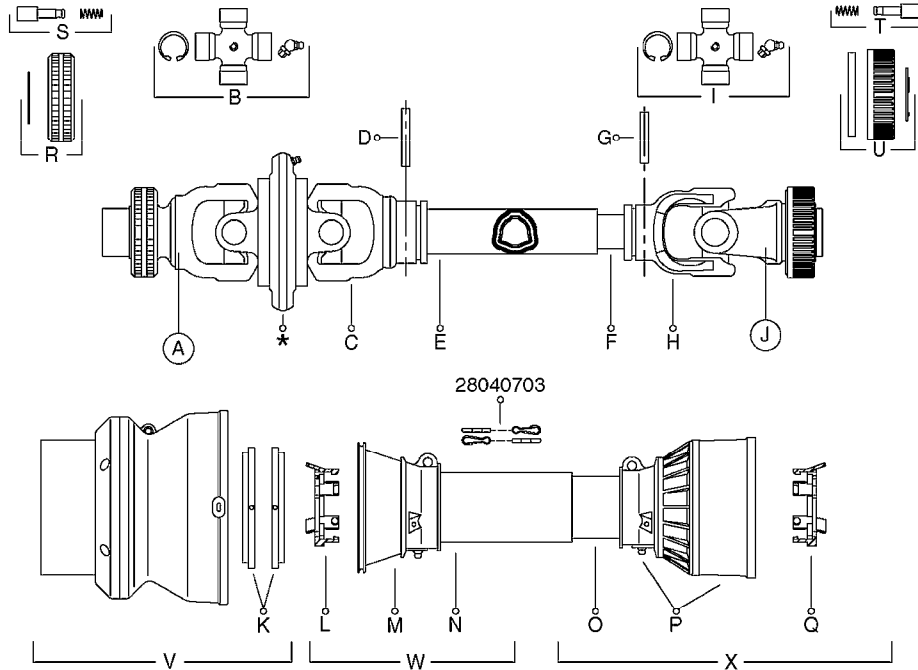

GEAR LUBE REQUIREMENT
SAE 90 Gear Lube
(FILL TO SIGHT GAUGE LEVEL)

A0500

GEAR BOX - TWIN FORCE 540/1000
A0500-HIN, 01:01:16

Page 1
Date 07.02.2020 8:47

parts-n°	order qty	description
147660	1	AXLE (LOWER) F.M7 GEAR 540 RPM
147661	1	AXLE (UPPER) F.M7 GEAR 540 RPM
147775	1	AXLE (LOWER) F.M7 GEAR 1000 RPM
147780	1	AXLE (UPPER) F.M7 GEAR 1000 RPM
194774	1	KEY 16X10X40
210125	1	BEARING BALL 6210
210867	1	OIL SEAL D80/40X8/F.M7 GEAR
210868	1	OIL SEAL D90/50X10/F.M7 GEAR
219040	1	BEARING
231924	1	PLUG 3/8'
280453	1	SNAP-RING INNER 80X2.5
282984	1	SNAP-RING INNER 90X3.00 DIN472
285633	1	BOTTOM PLUG F.M7 GEAR
285634	1	COVER F.M7 GEAR BOX
285635	1	PLUG F.COVER M7 GEAR BOX
285636	1	LEVEL INDICATOR F.M7 GEAR BOX
285649	1	GEAR BOX F.1000RPM TWIN FORCE
410701	1	SCREW M6X16 GALV.
451056	1	BOLT ALLEN HEAD M14 X 35
471173	1	WASHER D28.0/15.0 X 2.5
14013200	1	GEARWHEEL M7 (540 RPM)
14013300	1	GEARWHEEL M7 (1000 RPM)
14013400	1	TOOTHED WHEEL M7 GEAR 1000RPM
28010200	1	GEAR M7 28010100 540
72314700	1	GASKET SET FOR M7 GEARBOX