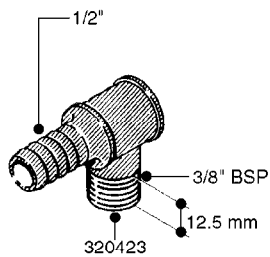

L0050

FITTINGS - HOSE CONNECTORS
L0050-HIN, 01:01:16

Page 1
Date 07.02.2020 8:49

parts-n°	order qty	description
242594	1	O-RING D14 X 1.78 SCH.70-EPDM
320294	1	FITT.DK TEE 3/8X3/8HB X1/2"BSP
320305	1	FITT.DK HB 3/4'- 3/4' BSP
320386	1	FITT.DK TEE 3/8X3/8HB X3/8"BSP
320397	1	FITT.DK ELB 3/8"HB X 3/8" BSP
320401	1	FITT.DK TEE 1/2X1/2HB X1/2"BSP
320412	1	FITT.DK TEE 1/2X1/2HB X3/8'BSP
320423	1	FITT.DK ELB 1/2'HB X 3/8' BSP
320891	1	FITT.DK HB 3/8'- 3/8' BSP
320972	1	FITT.DK HB 5/16'- 1/4' BSP
322046	1	FITT.DK TEE 1/2X1/2HB X3/4'BSP
322048	1	FITT.DK TEE 3/4X3/4HB X3/4'BSP
330595	1	O-RING D24.6/D20X2.1 -3/4"
333137	1	FITT.DK CONN.1/2" F.NOZZ. DOUB
333141	1	FITT.DK CONN.1/2" F.NOZZ.SING
334041	1	FITT.DK CONN.3/4' F.NOZZ. SING
334042	1	FITT.DK CONN.3/4' F.NOZZ. DOUB
334195	1	FITT.DK ELB. 3/4"HB X 3/4"HB
10012103	1	FITT.PO.HB 1.25X1.50 IMB1012
10014003	1	FITT.PO.HB 1.25X1.25 IMB1010
10036903	1	FITT.PO.HB 1.50X1.50 IMB1212
28019303	1	FITTING HB ELB 3/4NPT-3/4HOSE
61016500	1	HOSE TAIL 3/4" 90°+RG CAP 3/4"
72026700	1	NOZZLE TUBE ADAPTER W/O-RING