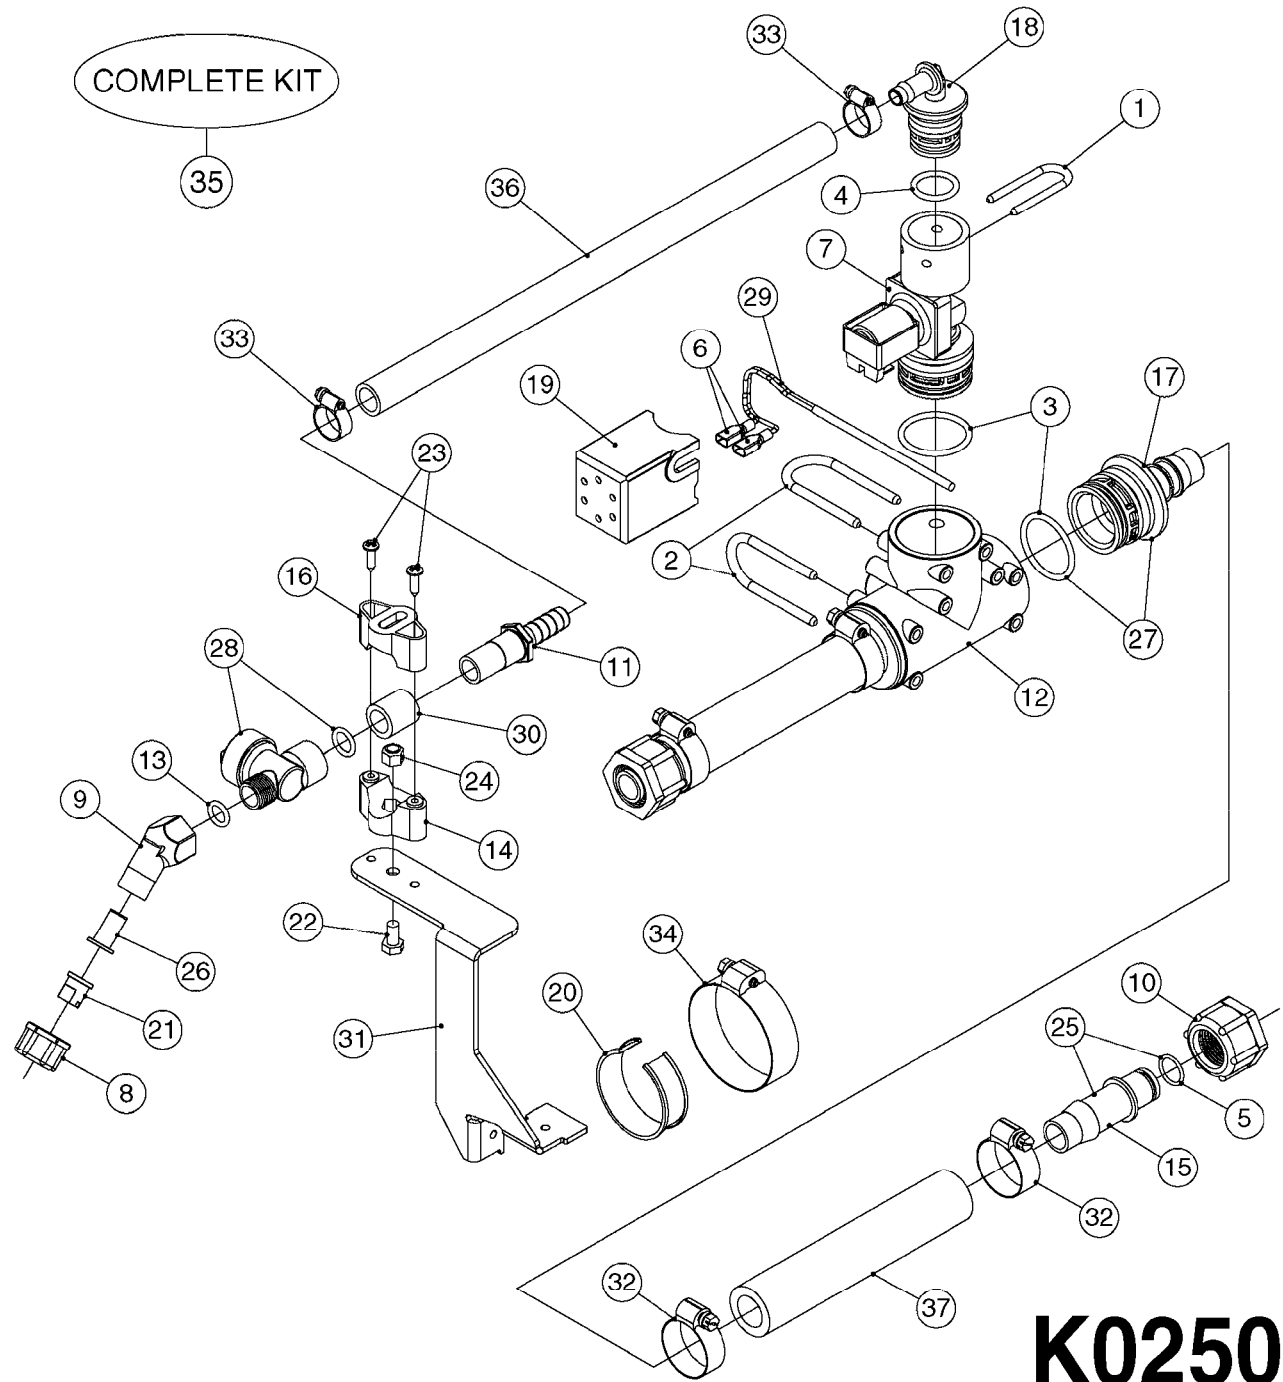

K0250

ELECTRIC END NOZZLE KIT '09
K0250-HIN, 01:01:16

Page 1
Date 07.02.2020 8:48

Pos.	parts-n°	order qty	description
1	145994	1	FITT.DK S-40 FORK
2	145995	1	FITT.DK S-53 FORK
3	242354	1	O-RING D32.2X3.0 VITON
4	242355	1	O-RING D19.2X3.0 VITON F.S-40
5	242594	1	O-RING D14 X 1.78 SCH.70-EPDM
6	261539	1	SPADE F.ELEC CONNEX BLUE INSUL
7	262104	1	VALVE, SOLENOID, S53/S40
8	320187	1	FITT.DK CAP 3/8" BSP BLACK
9	320191	1	FITT.DK ELB 3/8' BSP 45 DEGREE
10	320283	1	FITT.DK NUT 3/4"BSP
11	320891	1	FITT.DK HB 3/8'- 3/8' BSP
12	322352	1	FITT.DK S-53 TEE
13	330013	1	O-RING 2.5 X 10 PUR
14	333012	1	NOZZLE HOLD. UPPER PART
15	334044	1	FITT.DK HB 3/4' F. 3/4' CAP
16	334220	1	YOKE, UPPER NOZZLE BODY
17	334229	1	FITT.DK S-53 STR.3/4"
18	334237	1	FITT.DK S-40 ELB.3/8"
19	334965	1	COVER FOR S53 SOLENOID VALVE
20	341291	1	RUBBER HOSE CLAMP COVER 130MM
21	370392	1	NOZZLE END FAN 1850-G 300
22	410546	1	BOLT HEX M6X12 A2 SS DIN933
23	440665	1	SCREW M4.2X16 STAINLESS
24	460261	1	NUT HEX M6X1.00 LOCK DIN985 A2 SS
25	724621	1	FITT.DK HB 3/4"ASSY F.3/4" NUT
26	725042	1	SCREEN 80 MESH W.GASKET, RED
27	726558	1	FITT.DK S53 STR. 3/4" W.ORING
28	729610	1	NOZZLE ASSY. NON DRIP 3/8 THRD
29	983087	1	ELEC. CABLE 2 WIRE X 0.75MM
30	10631003	1	HOSE R X CLEAR BRAID.X 1/2 12"
31	16110803	1	NOZZLE BRACKET VAR SPACINGS
32	28029903	1	CLAMP HOSE GEAR P3/4"-S1" 6712
33	28044903	1	CLAMP HOSE GEAR P3/8" 6706
34	28047003	1	CLAMP HOSE GEAR 30 X 50 6732
35	82613203	1	ELECTRIC END NOZZLE KIT 2009
36	92701703	1	HOSE R X3/8" X300PSI WP X0012"
37	92703203	1	HOSE R X3/4" X300PSI WP X0012"