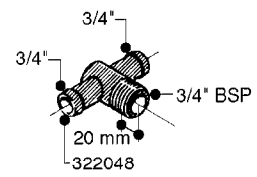

L0050

FITTINGS - HOSE CONNECTORS
L0050-HIN, 01:01:16

Page 1
Date 07.02.2020 8:49

parts-n°	order qty	description
242594	1	O-RING D14 X 1.78 SCH.70-EPDM
320294	1	FITT.DK TEE 3/8X3/8HB X1/2"BSP
320305	1	FITT.DK HB 3/4'- 3/4' BSP
320386	1	FITT.DK TEE 3/8X3/8HB X3/8"BSP
320397	1	FITT.DK ELB 3/8"HB X 3/8" BSP
320401	1	FITT.DK TEE 1/2X1/2HB X1/2"BSP
320412	1	FITT.DK TEE 1/2X1/2HB X3/8'BSP
320423	1	FITT.DK ELB 1/2'HB X 3/8' BSP
320891	1	FITT.DK HB 3/8'- 3/8' BSP
320972	1	FITT.DK HB 5/16'- 1/4' BSP
322046	1	FITT.DK TEE 1/2X1/2HB X3/4'BSP
322048	1	FITT.DK TEE 3/4X3/4HB X3/4'BSP
330595	1	O-RING D24.6/D20X2.1 -3/4"
333137	1	FITT.DK CONN.1/2" F.NOZZ. DOUB
333141	1	FITT.DK CONN.1/2" F.NOZZ.SING
334041	1	FITT.DK CONN.3/4' F.NOZZ. SING
334042	1	FITT.DK CONN.3/4' F.NOZZ. DOUB
334195	1	FITT.DK ELB. 3/4"HB X 3/4"HB
10012103	1	FITT.PO.HB 1.25X1.50 IMB1012
10014003	1	FITT.PO.HB 1.25X1.25 IMB1010
10036903	1	FITT.PO.HB 1.50X1.50 IMB1212
28019303	1	FITTING HB ELB 3/4NPT-3/4HOSE
61016500	1	HOSE TAIL 3/4" 90°+RG CAP 3/4"
72026700	1	NOZZLE TUBE ADAPTER W/O-RING