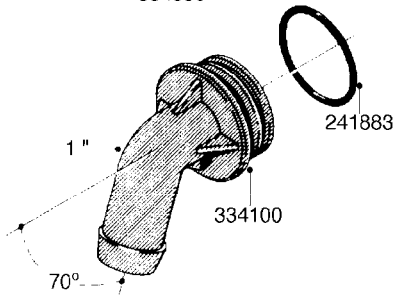

L0080

FITTINGS - S-53
L0080-HIN, 12:09:17

Page 1

Date 07.02.2020 8:49

Pos.	parts-n°	order qty	description
1	145995	1	FITT.DK S-53 FORK
2	241973	1	O-RING Ø3 X 44.2 70 SHORES NITRIL NITRIL (BLACK)
2	242353	1	O-RING 3 X 44.2 VITON VITON (BROWN)
3	242109	1	O-RING D32.2x3.0 NITRIL (BLACK)
3	242354	1	O-RING D32.2X3.0 VITON VITON (BROWN)
4	322103	1	FITT.DK S-53 BULKHEAD
5	322107	1	FITT.DK S-53 BULKHEAD NUT
6	322110	1	FITT.DK S-53 ELB. 1/2" BSP
7	322352	1	FITT.DK S-53 TEE
8	334229	1	FITT.DK S-53 STR.3/4"
9	334260	1	GASKET F. S-53 BULKHEAD
10	334564	1	FITT.DK S-67 TO S-53 ADAPTER
11	391100	1	FITT.DK S-53THREAD INS.1/2"BSP
12	726463	1	FITT.DK S53 BULKHEAD W/GASKET
13	726552	1	FIT.DK S-53X90 1/2" BSP,O-RING
14	726556	1	FITT.DK S-53 HB 1/2" W/O-RING
15	726558	1	FITT.DK S53 STR. 3/4" W.ORING
16	726559	1	FITT DK. S-53 HB 1" W/O-RING
17	726568	1	FITT.DK.S-53 HB 1/2"90 W/O-RING
18	726570	1	FITT.DK S-53 ELB.3/4" W.ORING
19	726571	1	FITT.DK S-53 ELB.1", W ORING
20	726578	1	FITT.DK S53 PLUG WITH O-RING
21	728561	1	FITT.DK. S67M - S53F REDUCER