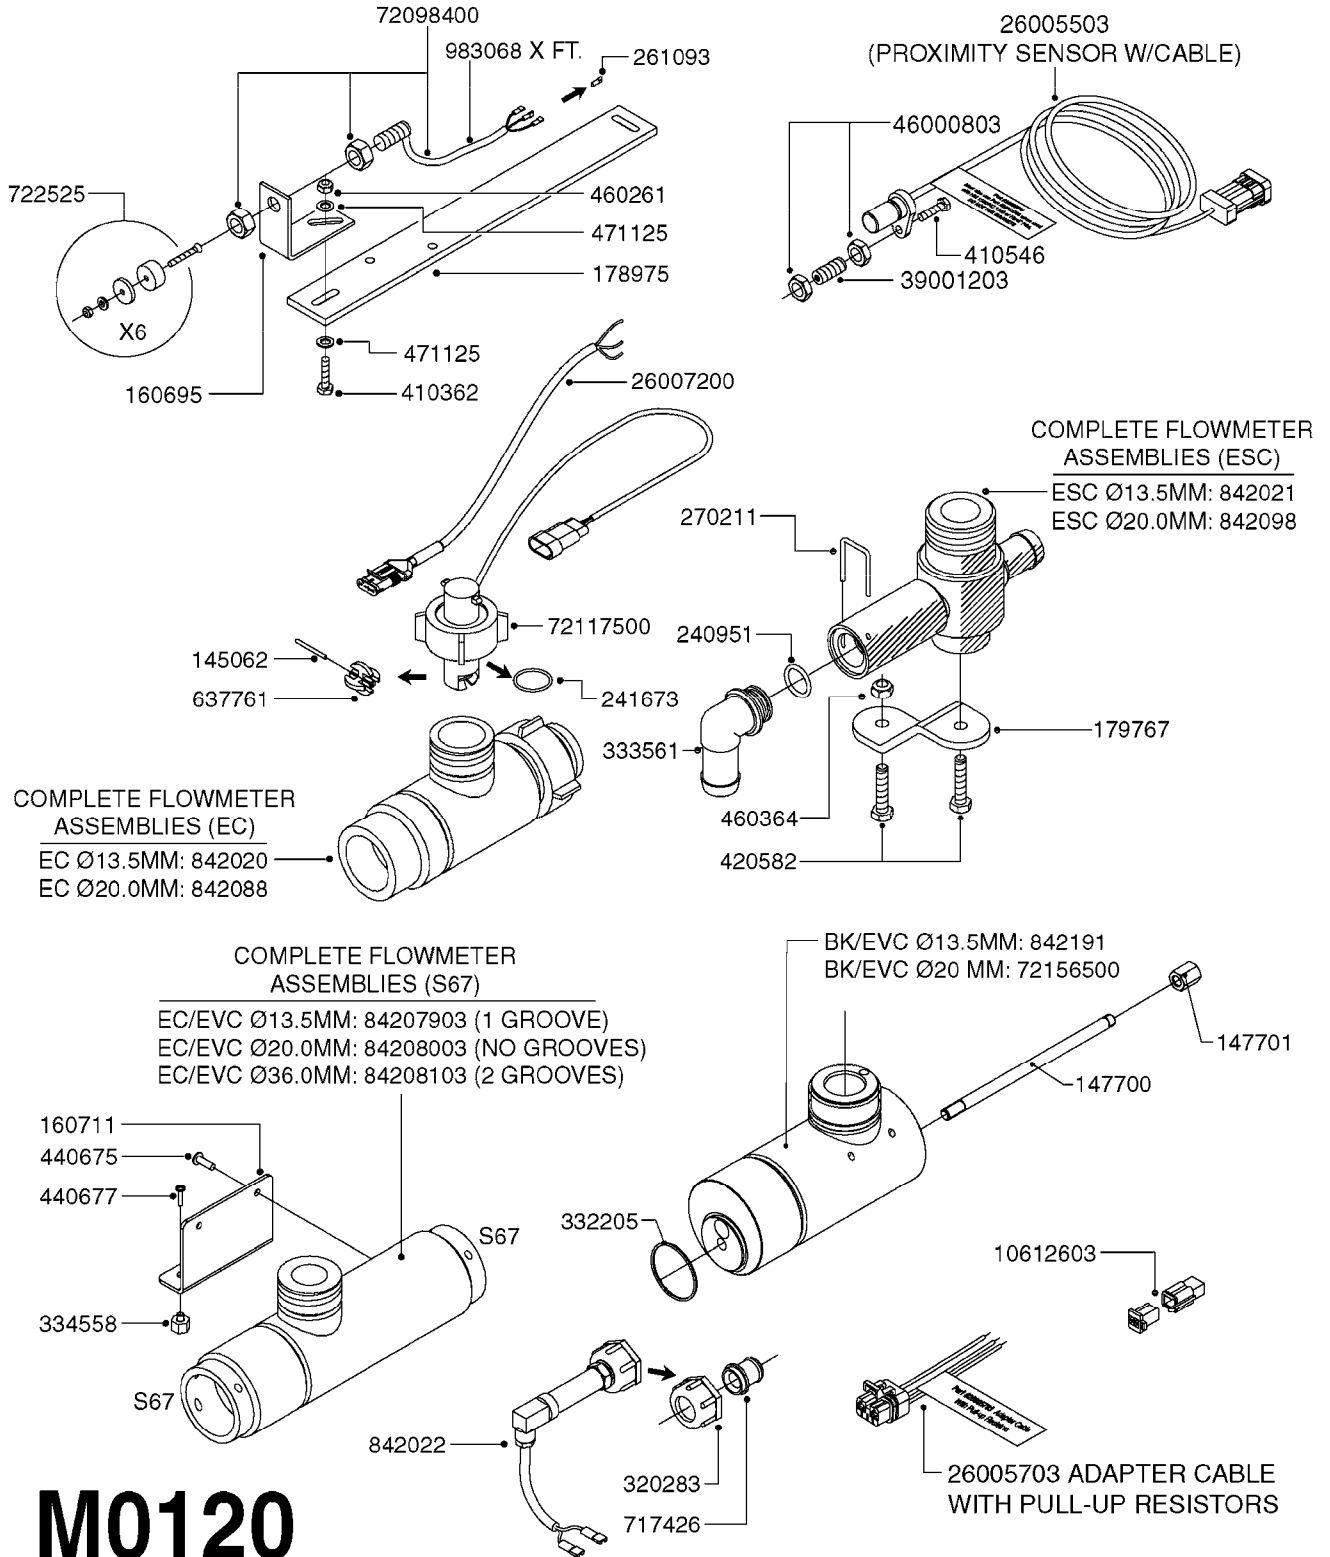

MUSTANG 3500 CONTROLLER
M0100-HIN, 01:01:16

Page 0
Date 07.02.2020 8:49

M0100

MUSTANG 3500 CONTROLLER
M0100-HIN, 01:01:16

Page 1
Date 07.02.2020 8:49

parts-n°	order qty	description
24002303	1	WASHER, RUBBER
26001803	1	POWER CABLE
26001903	1	15' 7-PIN EXTENSION CABLE
26002503	1	MUSTANG 3500/7 CONSOLE
26002603	1	MUSTANG 3500/4/TF CONSOLE
26002703	1	MUSTANG 3500/20PIN SC MODULE
26002803	1	MUSTANG 3500/20PIN TF SC MODUL
26002903	1	MUSTANG 3500 CONSOLE MNT KIT
26003003	1	MUSTANG 3500 CONSOLE CABLE
26003103	1	MUSTANG 3500/7 SC MOD CNECT KT
26003303	1	MUSTANG/FM 5FT 7PIN EXT CABLE
26003403	1	MUSTANG/FM 10FT 7PIN EXT CABLE
26003703	1	MUSTANG RUN/HOLD ADAPT CABLE
26004403	1	SWITCH, FOOT
26006003	1	MUSTANG RADR CBLE JD 8000/9000
26006203	1	MUSTANG RDR "Y" CABLE DCKY-JHN
26006303	1	MUSTANG RDR EXTNSN CABLE 10FT
26006603	1	MUSTANG RDR"Y"CABLE D-J PACKRD
26006803	1	MUSTANG RDR"Y"CABLE D-J DEUTS.
26006903	1	MUSTANG RDR"Y"CABLE MAG.PHILIP
26008303	1	MICRO TRAK PLUG KIT - 2 PIN
26008403	1	MICRO TRAK PLUG KIT - 3 PIN
26008503	1	MICRO TRAK PLUG KIT - 7 PIN
26016703	1	MUSTANG 3500/39PIN SC MODULE
28026403	1	KNOB, MUSTANG CONSOLE MOUNT
74005403	1	FOOT SWITCH FOR MUSTANG 3500