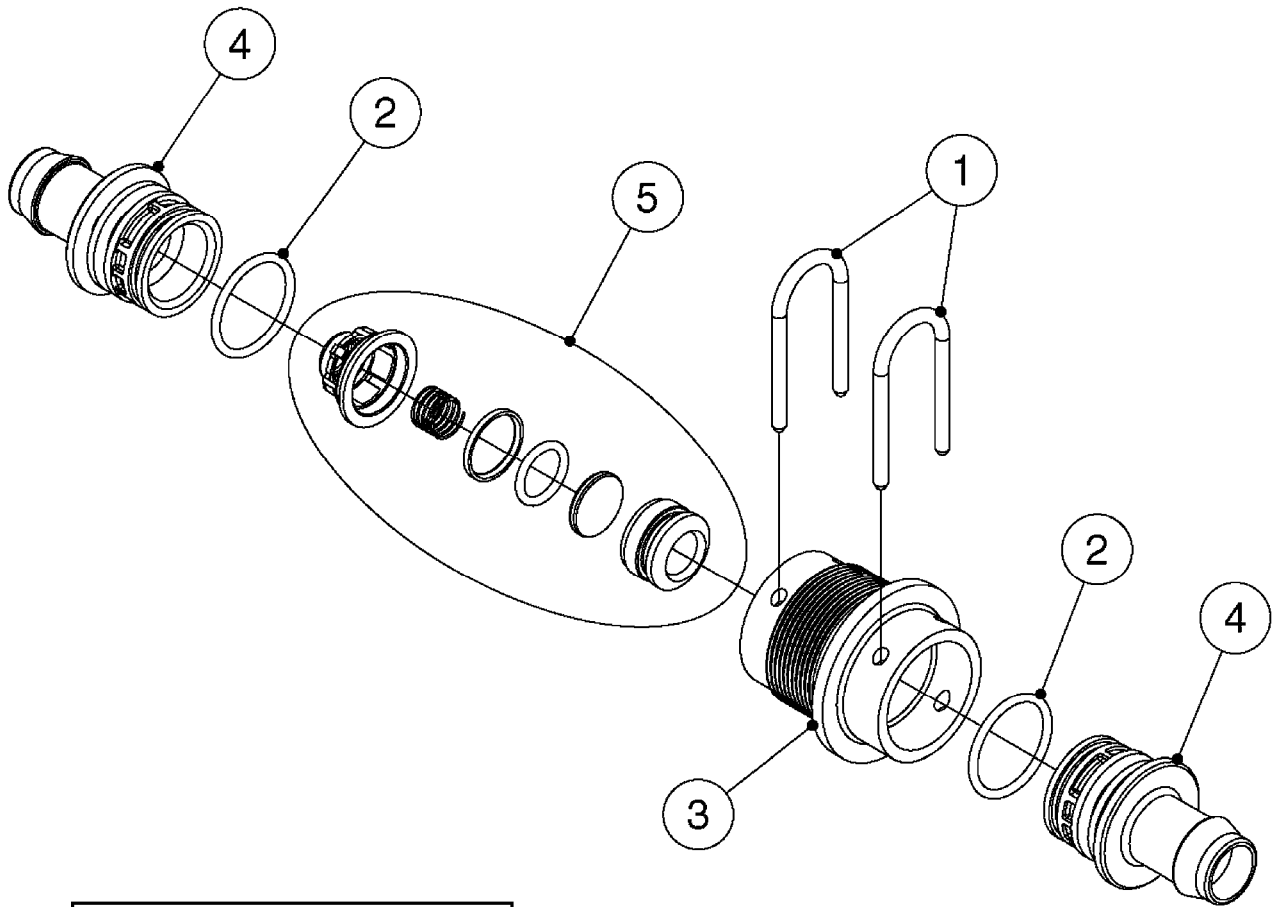

FOR FITTINGS AND
HOSES, SEE SECTION L

B0620

CHECK VALVES - S53
B0620-HIN, 01:01:16

Page 1

Date 07.02.2020 8:47

Pos.	parts-n°	order qty	description
1	145995	1	FITT.DK S-53 FORK
2	242354	1	O-RING D32.2X3.0 VITON
3	322103	1	FITT.DK S-53 BULKHEAD
4	334230	1	FITT.DK S-53 STR.1"
5	72132600	1	CHECK VALVE SUBASSEMBLY S53