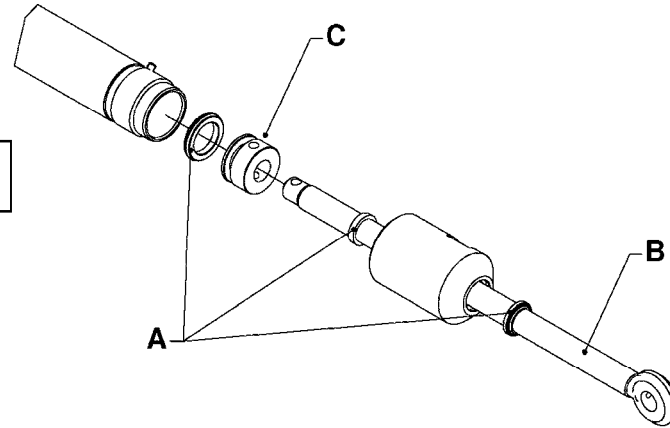

Check cylinder barrel for stamped part number.