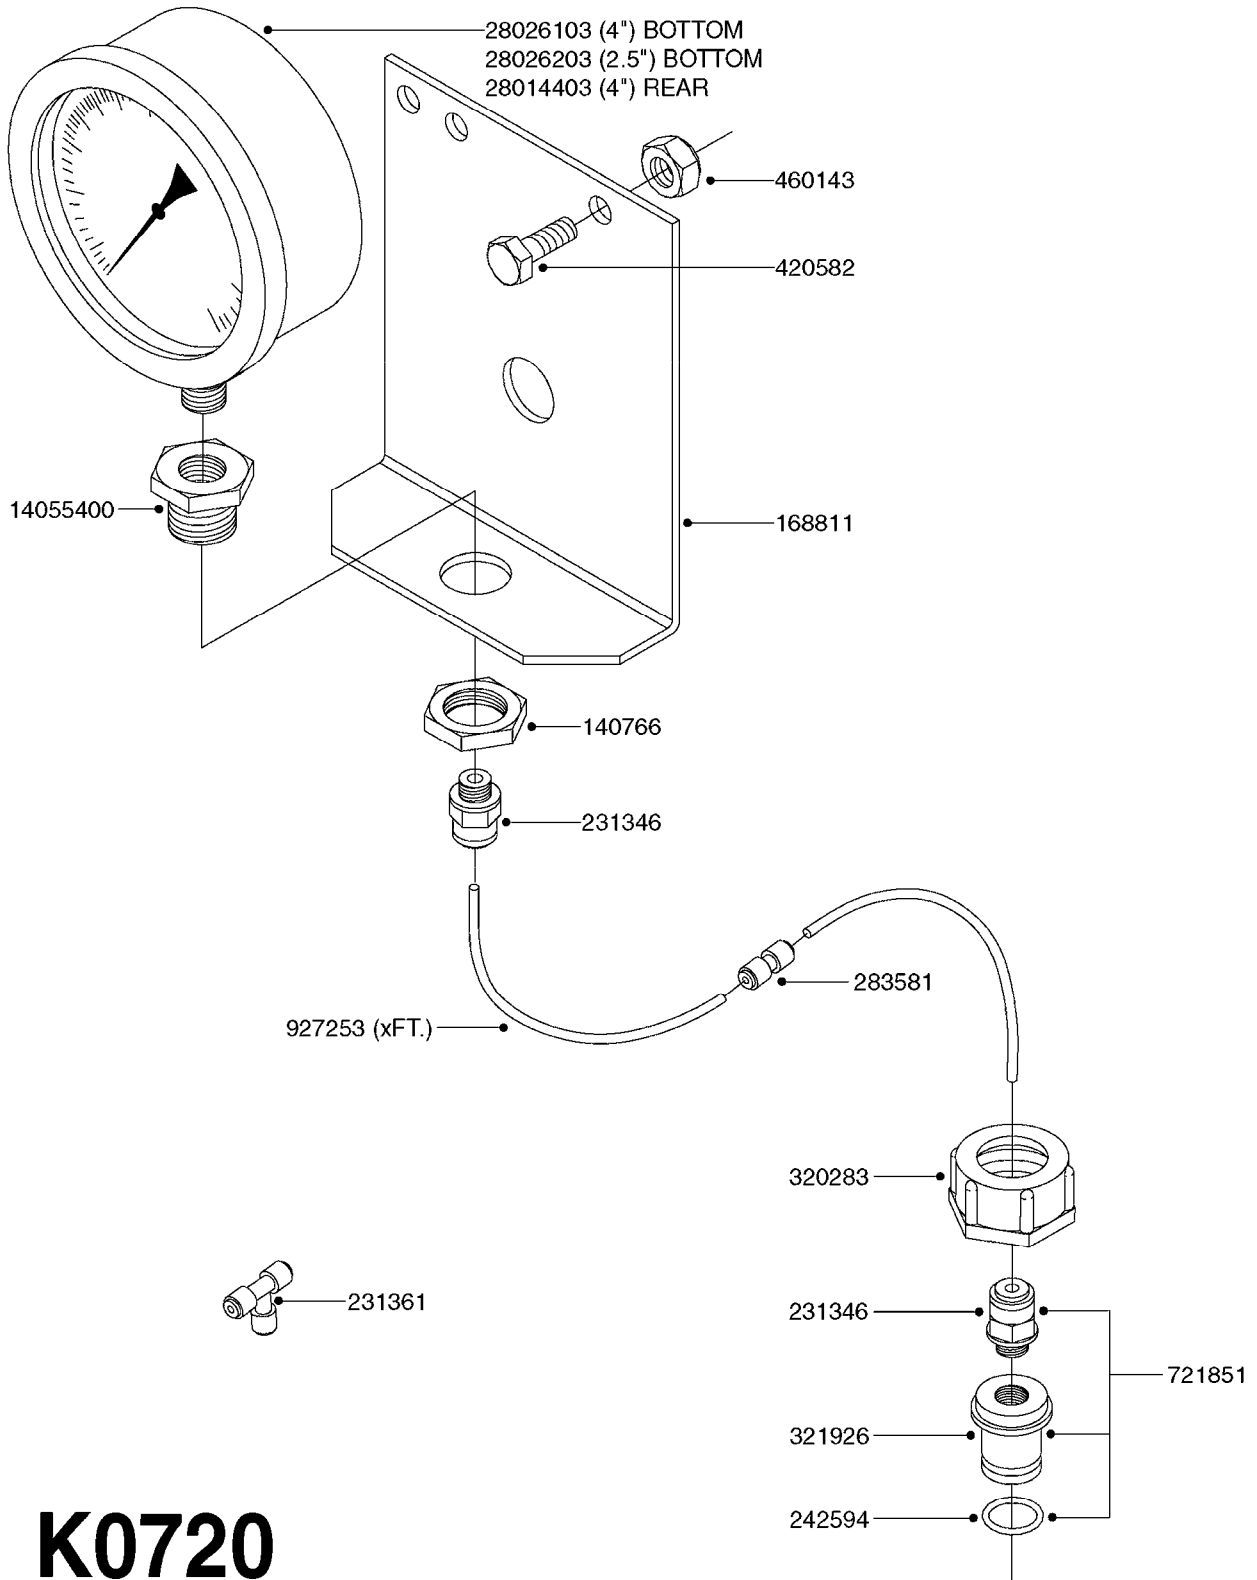

K0690

REMOTE GAUGE-MAGNETIC BASE KIT
K0690-HIN, 01:01:16

Page 1

Date 07.02.2020 8:48

parts-n°	order qty	description
231346	1	QUICK COUPLER 1/8"BSP X 4 MM
232230	1	QUICK COUPLER 1/4"BSP X 4 MM
241651	1	O-RING D14.0X3.0 NITRIL
242594	1	O-RING D14 X 1.78 SCH.70-EPDM
283581	1	HOSE CONNECTOR STR. F.4MM PE
284582	1	CLAMP HOSE GEAR - 5/16"
320187	1	FITT.DK CAP 3/8" BSP BLACK
320283	1	FITT.DK NUT 3/4"BSP
320445	1	FITT.DK HN 1/4"X3/8" BSP
321926	1	FITTING BSP3/4"-1/8"
322046	1	FITT.DK TEE 1/2X1/2HB X3/4'BSP
322048	1	FITT.DK TEE 3/4X3/4HB X3/4'BSP
330013	1	O-RING 2.5 X 10 PUR
330061	1	O-RING D16/D11X2,5
331807	1	FITT.DK HB 5/16" F.3/8" NUT
334531	1	CLAMP HOSE PLASTIC 3/4"
334534	1	CLAMP HOSE PLASTIC 1/2"
390713	1	GAUGE ADAPTOR 1/4" BSP
440698	1	SCREW F.PLASTIC 6X18 SS HEXHD
721851	1	SCREW PLUG W/QUICK FIT
724637	1	FITT.DK HB 5/16' F. 3/4" COMP.
927253	1	RED AIR HOSE, Ø4/2 1810 E
927268	1	HOSE BLUE PVC X 1/4 X 0012"
10536703	1	MAGNETIC BASE D3,2'/90LB
10536803	1	MAGNETIC BASE KIT F.GAUGE
28026203	1	GAUGE 200PSI/BR,2.5"1/4BSP-BTM
92702103	1	HOSE R X1/2" X300PSI WP X0012"
92703203	1	HOSE R X3/4" X300PSI WP X0012"