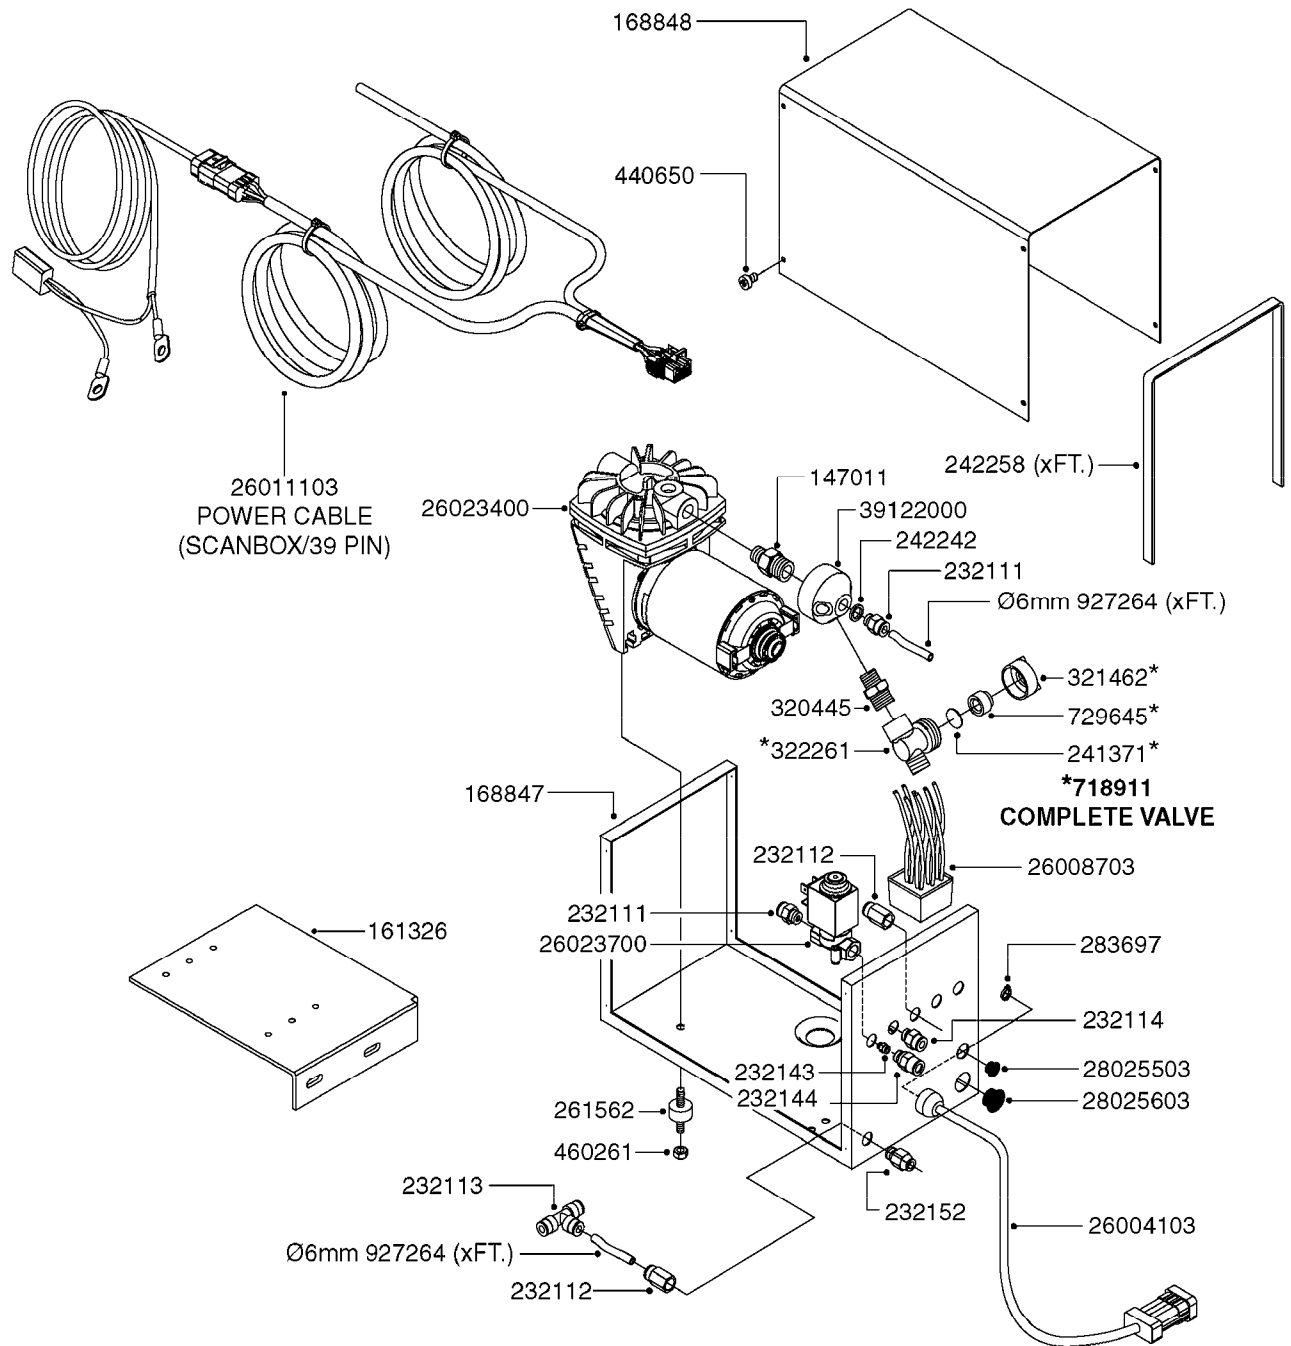

K0400

*Ø8mm 927306 (xFT.)
*Ø10mm 927330 (xFT.)

70062503 - COMPLETE ASSEMBLY

FOAM MARKER COMPRESSOR 2007
K0400-HIN, 01:01:16

Page 1
Date 07.02.2020 8:48

parts-n°	order qty	description
147011	1	HEX NIPPLE 3/8'X1/4'BSP BRASS
161326	1	MOUNT BKT. F. FOAM COMP.BOX 98
168847	1	ENCLOSURE LOWER F.MARKER
168848	1	COVER F. FOAM MARKER
232111	1	QUICK COUPLER 6MM X 1/8 EXT.
232112	1	QUICK COUPLER 6MM 1/8 INT.
232113	1	QUICK COUPLER 6MM T-PIECE
232114	1	COUPLER 1/8" THREADX8MM HOSE
232143	1	REDUCER 1/4'INT-1/8'EXT
232144	1	QUICK COUPLER 10MM X 1/4 EXT
232152	1	QUICK COUPLER 8MMX1/8 EXT.LONG
241371	1	DIAPHRAGM F.NO-DRIP,VULC
242242	1	O-RING F.AIR HOSE FITTING
242258	1	TRIM 3X10 SELF ADHESIVE 0012"
261562	1	RUBBER DAMPER 2XM6X25
283697	1	TIESTRAP 200MM
320445	1	FITT.DK HN 1/4"X3/8" BSP
321462	1	CAP F.NO-DRIP ASSY.
322261	1	HOUSING F.SAFETY VALVE 3/8"
440650	1	SCREW 3.5x13 STAINLESS
460261	1	NUT HEX M6X1.00 LOCK DIN985 A2 SS
718911	1	VALVE (SAFETY) F.MARKER
729645	1	NON-DRIP SPRING ASSY.GREEN 10
927264	1	HOSE R X PE D6/D4 X 0012"
927306	1	HOSE R X PE D8/D6 X 0012"BLACK
927330	1	HOSE R X PE D10/D8 X 012"BLACK
26004103	1	FOAM MARKER CNTRL MOD CABL STD
26008703	1	FOAM MARKER CONTROL SCII
26011103	1	FOAMER POWER/CONTROL CABLE 39P
26023400	1	COMPRESSOR F.FOAM MARKER CM40
26023700	1	SOLENOID VAL 12V 1/8' FLO '07
28025503	1	PLUG F.DRILLED HOLE 1/2"
28025603	1	PLUG F.DRILLED HOLE 3/4"
39122000	1	DISTR.HOUSING F.FOAM MARKER'07
70062503	1	FOAM MARKER COMPRESSOR,STD,39P