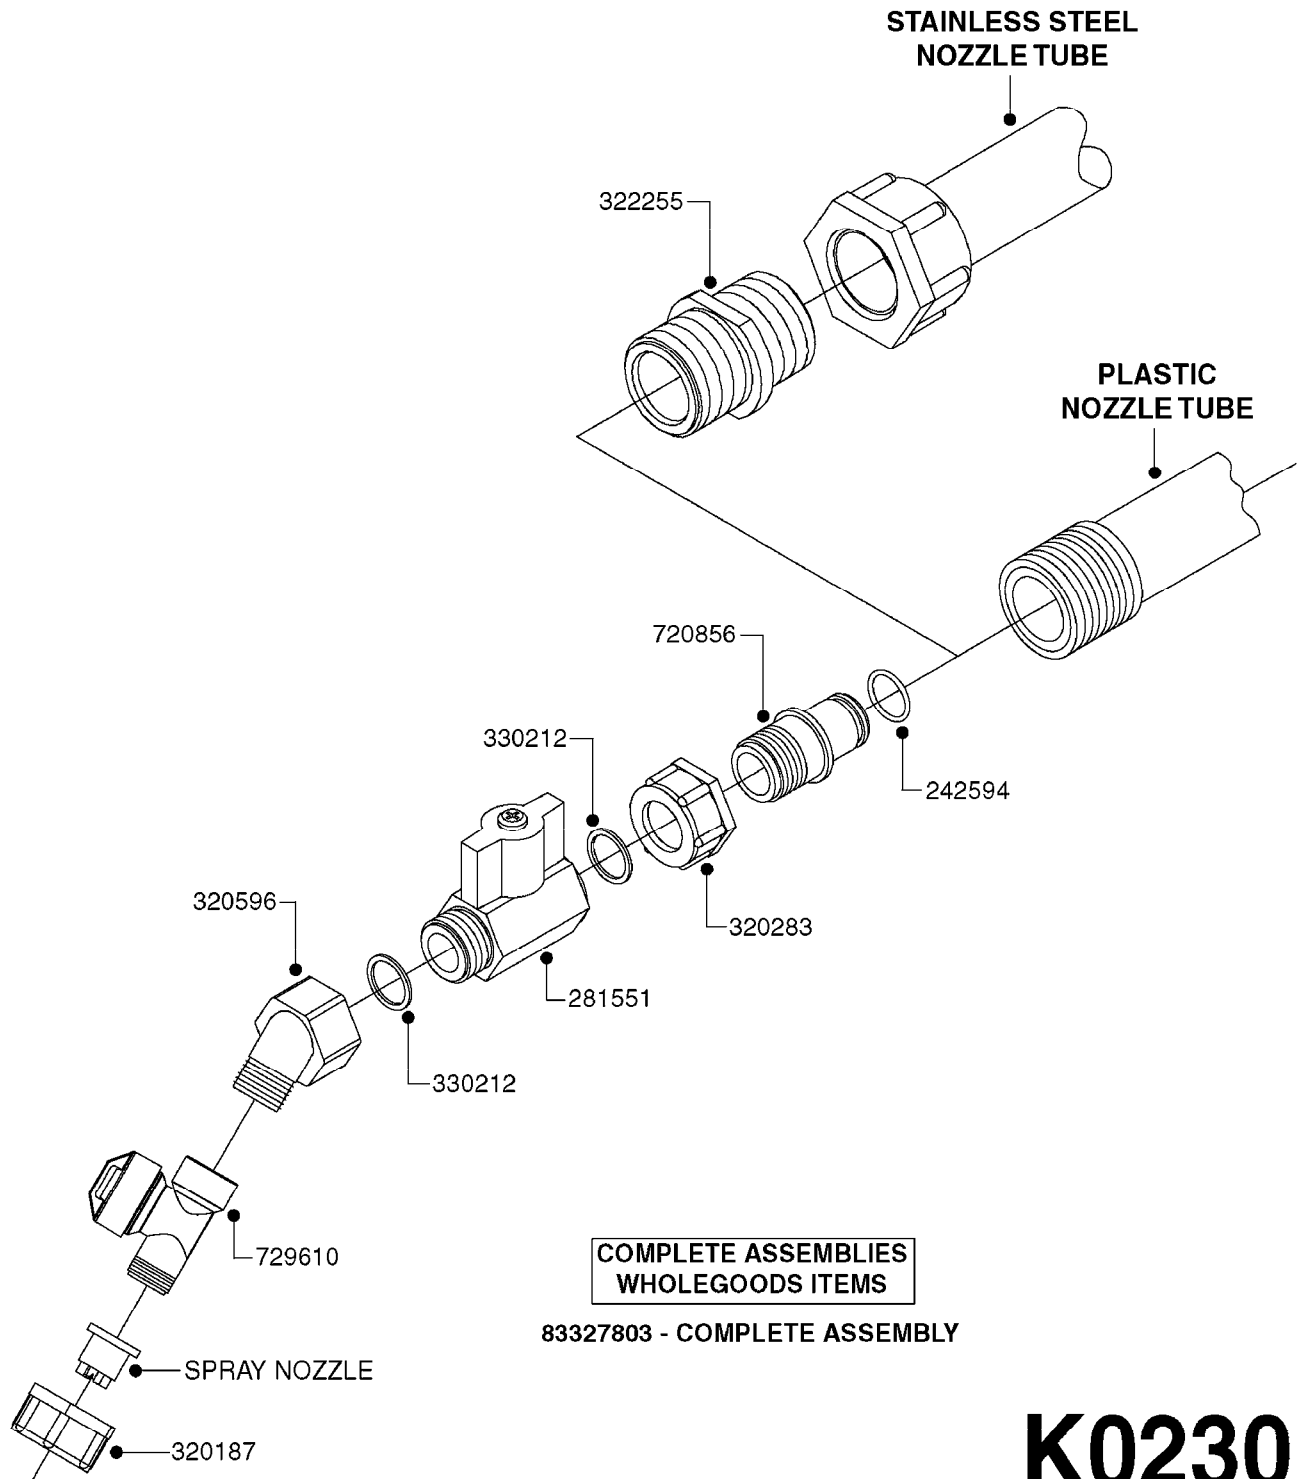

K0230

END NOZZLE KIT
K0230-HIN, 01:01:16

Page 1

Date 07.02.2020 8:48

parts-n°	order qty	description
242594	1	O-RING D14 X 1.78 SCH.70-EPDM
281551	1	BALL VALVE 1/2"
320187	1	FITT.DK CAP 3/8" BSP BLACK
320283	1	FITT.DK NUT 3/4"BSP
320596	1	FITT.DK ELB 3/8'-1/2'BSP 45DEG
322255	1	FITT.DK NIPPLE 3/4"X 3/4"
330212	1	O-RING D19/D14X2.4 F.1/2"NUT
720856	1	FITT.DK 1/2'BSP ASSY.F.3/4'NUT
729610	1	NOZZLE ASSY. NON DRIP 3/8 THRD
83327803	1	END NOZZLE KIT "04"