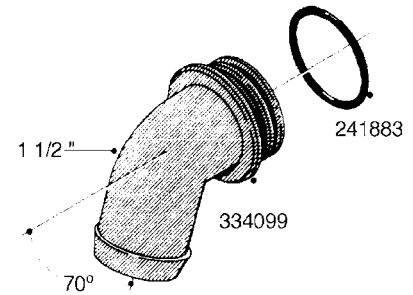

L0080

FITTINGS - S-53
L0080-HIN, 12:09:17

Page 1

Date 07.02.2020 8:49

Pos.	parts-n°	order qty	description
1	145995	1	FITT.DK S-53 FORK
2	241973	1	O-RING Ø3 X 44.2 70 SHORES NITRIL NITRIL (BLACK)
2	242353	1	O-RING 3 X 44.2 VITON VITON (BROWN)
3	242109	1	O-RING D32.2x3.0 NITRIL (BLACK)
3	242354	1	O-RING D32.2X3.0 VITON VITON (BROWN)
4	322103	1	FITT.DK S-53 BULKHEAD
5	322107	1	FITT.DK S-53 BULKHEAD NUT
6	322110	1	FITT.DK S-53 ELB. 1/2" BSP
7	322352	1	FITT.DK S-53 TEE
8	334229	1	FITT.DK S-53 STR.3/4"
9	334260	1	GASKET F. S-53 BULKHEAD
10	334564	1	FITT.DK S-67 TO S-53 ADAPTER
11	391100	1	FITT.DK S-53THREAD INS.1/2"BSP
12	726463	1	FITT.DK S53 BULKHEAD W/GASKET
13	726552	1	FIT.DK S-53X90 1/2" BSP,O-RING
14	726556	1	FITT.DK S-53 HB 1/2" W/O-RING
15	726558	1	FITT.DK S53 STR. 3/4" W.ORING
16	726559	1	FITT DK. S-53 HB 1" W/O-RING
17	726568	1	FITT.DK.S-53 HB 1/2"90 W/O-RING
18	726570	1	FITT.DK S-53 ELB.3/4" W.ORING
19	726571	1	FITT.DK S-53 ELB.1", W ORING
20	726578	1	FITT.DK S53 PLUG WITH O-RING
21	728561	1	FITT.DK. S67M - S53F REDUCER