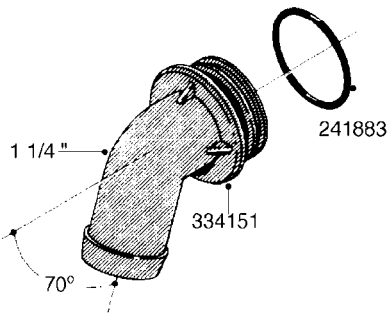

L0080

FITTINGS - S-53
L0080-HIN, 12:09:17

Page 1

Date 07.02.2020 8:49

Pos.	parts-n°	order qty	description
1	145995	1	FITT.DK S-53 FORK
2	241973	1	O-RING Ø3 X 44.2 70 SHORES NITRIL NITRIL (BLACK)
2	242353	1	O-RING 3 X 44.2 VITON VITON (BROWN)
3	242109	1	O-RING D32.2x3.0 NITRIL (BLACK)
3	242354	1	O-RING D32.2X3.0 VITON VITON (BROWN)
4	322103	1	FITT.DK S-53 BULKHEAD
5	322107	1	FITT.DK S-53 BULKHEAD NUT
6	322110	1	FITT.DK S-53 ELB. 1/2" BSP
7	322352	1	FITT.DK S-53 TEE
8	334229	1	FITT.DK S-53 STR.3/4"
9	334260	1	GASKET F. S-53 BULKHEAD
10	334564	1	FITT.DK S-67 TO S-53 ADAPTER
11	391100	1	FITT.DK S-53THREAD INS.1/2"BSP
12	726463	1	FITT.DK S53 BULKHEAD W/GASKET
13	726552	1	FIT.DK S-53X90 1/2" BSP,O-RING
14	726556	1	FITT.DK S-53 HB 1/2" W/O-RING
15	726558	1	FITT.DK S53 STR. 3/4" W.ORING
16	726559	1	FITT DK. S-53 HB 1" W/O-RING
17	726568	1	FITT.DK.S-53 HB 1/2"90 W/O-RING
18	726570	1	FITT.DK S-53 ELB.3/4" W.ORING
19	726571	1	FITT.DK S-53 ELB.1", W ORING
20	726578	1	FITT.DK S53 PLUG WITH O-RING
21	728561	1	FITT.DK. S67M - S53F REDUCER