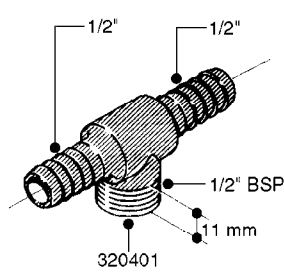

L0050

FITTINGS - HOSE CONNECTORS
L0050-HIN, 01:01:16

Page 1
Date 07.02.2020 8:49

parts-n°	order qty	description
242594	1	O-RING D14 X 1.78 SCH.70-EPDM
320294	1	FITT.DK TEE 3/8X3/8HB X1/2"BSP
320305	1	FITT.DK HB 3/4'- 3/4' BSP
320386	1	FITT.DK TEE 3/8X3/8HB X3/8"BSP
320397	1	FITT.DK ELB 3/8"HB X 3/8" BSP
320401	1	FITT.DK TEE 1/2X1/2HB X1/2"BSP
320412	1	FITT.DK TEE 1/2X1/2HB X3/8'BSP
320423	1	FITT.DK ELB 1/2'HB X 3/8' BSP
320891	1	FITT.DK HB 3/8'- 3/8' BSP
320972	1	FITT.DK HB 5/16'- 1/4' BSP
322046	1	FITT.DK TEE 1/2X1/2HB X3/4'BSP
322048	1	FITT.DK TEE 3/4X3/4HB X3/4'BSP
330595	1	O-RING D24.6/D20X2.1 -3/4"
333137	1	FITT.DK CONN.1/2" F.NOZZ. DOUB
333141	1	FITT.DK CONN.1/2" F.NOZZ.SING
334041	1	FITT.DK CONN.3/4' F.NOZZ. SING
334042	1	FITT.DK CONN.3/4' F.NOZZ. DOUB
334195	1	FITT.DK ELB. 3/4"HB X 3/4"HB
10012103	1	FITT.PO.HB 1.25X1.50 IMB1012
10014003	1	FITT.PO.HB 1.25X1.25 IMB1010
10036903	1	FITT.PO.HB 1.50X1.50 IMB1212
28019303	1	FITTING HB ELB 3/4NPT-3/4HOSE
61016500	1	HOSE TAIL 3/4" 90°+RG CAP 3/4"
72026700	1	NOZZLE TUBE ADAPTER W/O-RING