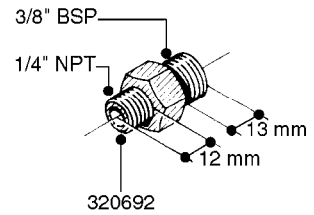

FITTINGS - HEXAGON NIPPLES
L0030-HIN, 01:01:16

L0030

FITTINGS - HEXAGON NIPPLES
L0030-HIN, 01:01:16

Page 1
Date 07.02.2020 8:48

parts-n°	order qty	description
10015303	1	FITT.PO.HN 1.00X1.00 M1000
10425003	1	FITT.PO.HN 1.25X1.00 MCPHEE
320132	1	FITT.DK HN 1" BSP
320176	1	FITT.DK HN 3/8"X1/2" BSP
320445	1	FITT.DK HN 1/4"X3/8" BSP
320655	1	FITT.DK HN 1/2"-1/2" BSP
320692	1	FITT.DK HN 3/8'BSPX1/4'NPT
320703	1	FITT.DK HN 3/8BSP X1/2 &1/4NPT
320725	1	FITT.DK NIPPLE 3/8"-3/8" BSP
320902	1	FITT.DK HN 3/8'X 1/4' BSP
390232	1	FITT.DK HN 1-1/2' X 1-1/4' BSP
390276	1	FITT.DK HN 1'BSP