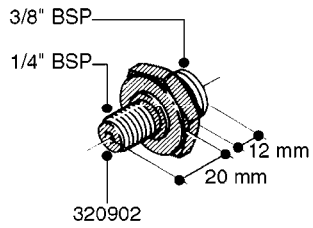

FITTINGS - HEXAGON NIPPLES
L0030-HIN, 01:01:16

L0030

FITTINGS - HEXAGON NIPPLES
L0030-HIN, 01:01:16

Page 1
Date 07.02.2020 8:48

parts-n°	order qty	description
10015303	1	FITT.PO.HN 1.00X1.00 M1000
10425003	1	FITT.PO.HN 1.25X1.00 MCPHEE
320132	1	FITT.DK HN 1" BSP
320176	1	FITT.DK HN 3/8"X1/2" BSP
320445	1	FITT.DK HN 1/4"X3/8" BSP
320655	1	FITT.DK HN 1/2"-1/2" BSP
320692	1	FITT.DK HN 3/8'BSPX1/4'NPT
320703	1	FITT.DK HN 3/8BSP X1/2 &1/4NPT
320725	1	FITT.DK NIPPLE 3/8"-3/8" BSP
320902	1	FITT.DK HN 3/8'X 1/4' BSP
390232	1	FITT.DK HN 1-1/2' X 1-1/4' BSP
390276	1	FITT.DK HN 1'BSP