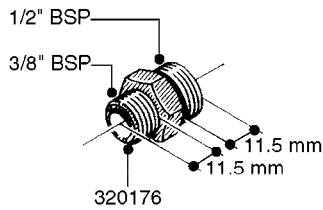

FITTINGS - HEXAGON NIPPLES
L0030-HIN, 01:01:16

L0030

FITTINGS - HEXAGON NIPPLES
L0030-HIN, 01:01:16

Page 1
Date 07.02.2020 8:48

parts-n°	order qty	description
10015303	1	FITT.PO.HN 1.00X1.00 M1000
10425003	1	FITT.PO.HN 1.25X1.00 MCPHEE
320132	1	FITT.DK HN 1" BSP
320176	1	FITT.DK HN 3/8"X1/2" BSP
320445	1	FITT.DK HN 1/4"X3/8" BSP
320655	1	FITT.DK HN 1/2"-1/2" BSP
320692	1	FITT.DK HN 3/8'BSPX1/4'NPT
320703	1	FITT.DK HN 3/8BSP X1/2 &1/4NPT
320725	1	FITT.DK NIPPLE 3/8"-3/8" BSP
320902	1	FITT.DK HN 3/8'X 1/4' BSP
390232	1	FITT.DK HN 1-1/2' X 1-1/4' BSP
390276	1	FITT.DK HN 1'BSP