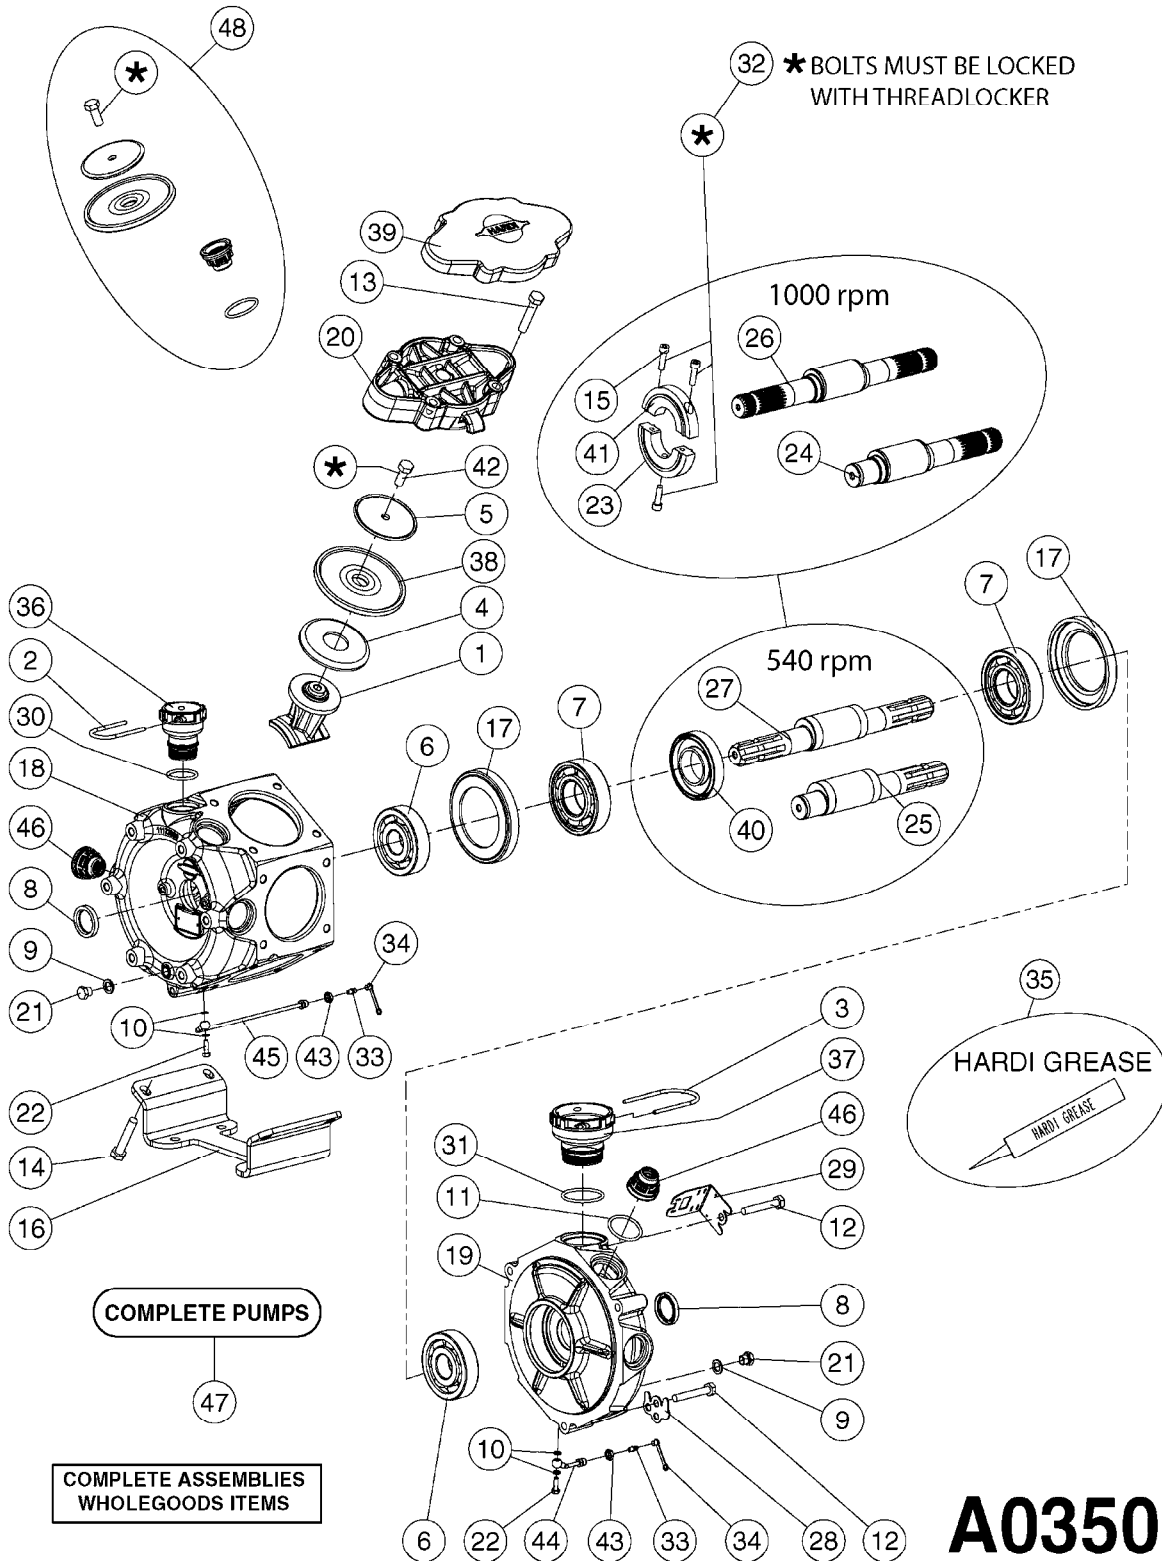

PUMP - 464 540/1000 RPM
A0350-HIN, 23:04:19

Page 1
Date 07.02.2020 8:47

Pos.	parts-n°	order qty	description
1	111622	1	CONNECTING ROD 463/5.5MM
1	111623	1	CONNECTING ROD 463/10MM
1	111624	1	CONNECTING ROD 463/12MM
1	111645	1	CONNECTING ROD 463/6.5MM
2	145996	1	FITT.DK S-67 FORK
3	145997	1	FITT.DK S-93 FORK
4	161012	1	DIAPHRAGM BACKING DISC F. 463
5	161175	1	DIAPHRAGM DISC 463/464 PUMP
6	210221	1	BEARING BALL 6407
7	210232	1	BEARING BALL 6310
8	210243	1	SEAL OIL 35 X 47 X 7
9	241404	1	DOWTY SEAL 1/4"
10	242374	1	WASHER Ø10/Ø6X1 COPPER
11	330072	1	O-RING D53.5/D45.5X4
12	421072	1	BOLT HEX 8.8 RAW M10X65
13	430312	1	BOLT HEX 8.8 M12X60
14	430438	1	BOLT HEX 8.8 DEL M12X65
15	450995	1	BOLT ALLEN M8X30 DIN 912 RAW
16	614628	1	FOOT F. 46X PUMP, RED
16	16410800	1	PUMP BASE 463/464 BLACK
17	11171900	1	CONROD RING 364/464 MACHINED
18	11172200	1	PUMP HOUSE 464 MACHINED 5/4" BSP RED
19	11172600	1	FRONTPART 464 MACHINED 2" BSP RED
20	11173000	1	VALVE COVER.463/464 MACHINED RED
21	14010400	1	PLUG 1/4" BSP
22	14120400	1	BANJOBOLT M6 X 19
23	14120700	1	COUNTERWEIGHT 364/464-1000
24	14137300	1	CRANKSHAFT 364/464-5.5 1000
24	14137400	1	CRANKSHAFT 364/464-6.5 1000
25	14137600	1	CRANKSHAFT 364/464-10
25	14137700	1	CRANKSHAFT 464-12
26	14137900	1	CRANKSHAFT 364/464-5.5 GG 1000
26	14138000	1	CRANKSHAFT 364/464-6.5 GG 1000
27	14138200	1	CRANKSHAFT 364/464-10 GG
27	14138300	1	CRANKSHAFT 464-12 GG
28	16383000	1	GREASE NIPPLE PLATE 464
29	16390600	1	BRACKET FOR RPM SENSOR
30	24266600	1	O-RING D 38,0 X 4,0 70SH.NITR
31	24266800	1	O-RING D 54,0 X 4,0 70SH.NITR
32	28045503	1	LOCTITE 262 .5ML (.017oz.)
33	28163300	1	GREASE NIPPLE H1 M6X1 DIN 7412
34	28163400	1	CAP F. GREASENIPPLE YELLOW M6X1
35	28164600	1	HARDI PUMP GREASE S3 V550L 1
36	32242200	1	FITTING S67 5/4" KON. RG 2014
37	32242400	1	FITTING S93 2" KON. RG 2014
38	33511600	1	DIAPHRAGM PUMP 463/464 PUMP PUR
39	33524000	1	COVER PLASTIC 464 PUMP
40	33527200	1	GREASE SPLIT 364/464
41	39136200	1	HALFPART 364/464-1000
42	43099200	1	BOLT HEX SS M12 X 30 DIN933 A4
43	46134000	1	NUT HEX M10x1 H=2.3 NV=14 ELZIN
44	61097000	1	BANJOTUBE SHORT 464 COMPL.
45	61097100	1	BANJOTUBE LONG 464 COMPL.
46	72043600	1	VALVE FOR 462/463
47	72993500	1	PUMP 464-12-540, CM
47	72993600	1	PUMP 464-6.5 MED-2-1000
47	82168100	1	PUMP 464-5.5 THROUGH SHAFT 1000RPM
47	82168200	1	PUMP 464-10 2" SUCT. 540RPM
47	82168500	1	PUMP 464-12 2" SUCT. 540 RPM
47	82168700	1	PUMP 464-12 540 OFFSET PORTS
47	82168800	1	PUMP 464 6.5 1000 OFFSET PORTS