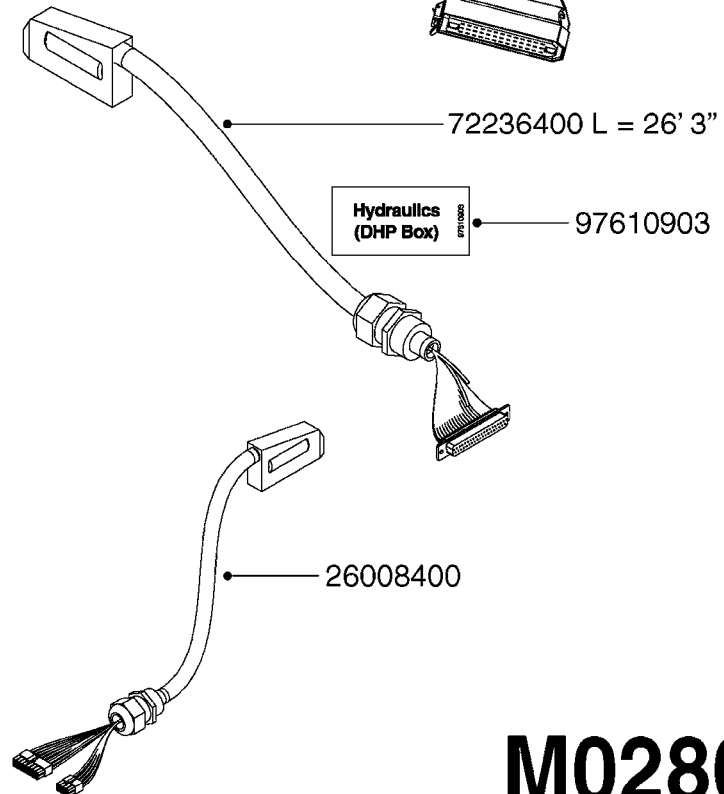

LIQUID SYSTEM

HYDRAULIC SYSTEM

* Note orientation of bracket
1 = Liquid system
2 = Hydraulic system

M0280

39 PIN CABLES
M0280-HIN, 28:03:17

Page 1
Date 07.02.2020 8:49

parts-n°	order qty	description
262158	1	PLUG INSERT 39 POLE MALE
262159	1	PLUG INSERT 39 POLE FEMALE
262160	1	PLUG HOUSING 39 POLE FEMALE
262161	1	PLUG HOUSING F/39 POLE MALE
440634	1	SCREW 5/8"
440732	1	PT SCREW 35X12B Z5452 ELZ
14034200	1	CODE BRACKET FOR 39 PIN CABLE
26003900	1	WIRE 37-39 PIN EVC, 6.6'
26004200	1	WIRE 37-39 PIN EVC, 57.4'
26008400	1	WIRE 39-PIN 24 WIRE L=8M
26011903	1	WIRE 39-39 POLE EXT. 3660MM
28027500	1	WIRE 37-39 PIN EVC, 37.7'
28028700	1	WIRE 37-39 PIN EVC, 45.9'
28028800	1	WIRE 37-39 PIN EVC, 16.4'
28028900	1	WIRE 37-39 PIN EVC, 26.2'
72236400	1	DAH CONN. WIRE/TRACTOR L=8M
97610803	1	DECAL-SRAY BOX 39-PIN
97610903	1	DECAL-HYDRAULIC BOX 39-PIN