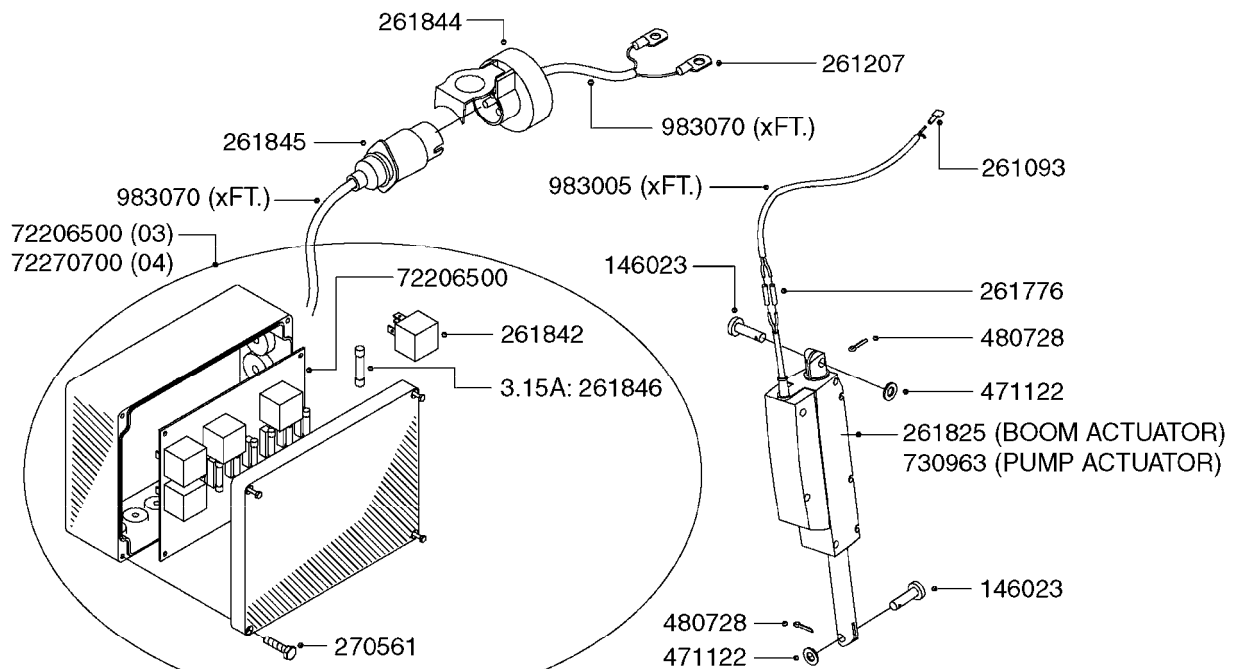

261988 (PUMP ACTUATOR KIT)
261989 (BOOM ACTUATOR KIT)

C0440

HYD TWIN FORCE ELECTRICAL
C0440-HIN, 01:01:16

Page 1
Date 07.02.2020 8:48

parts-n°	order qty	description
146023	1	PIN FOR COGWHEEL
260363	1	PLUG 2 POLE 12V
261093	1	SPADE F.ELEC.WIRE DK 2.8X0.8
261189	1	RELAY SUMI TYPE RCN 1V-5B
261207	1	ELECTRIC CONNECTOR 4MM
261224	1	PLUG HOUSING F/20 POLE MALE
261257	1	DIODE BY 255
261272	1	FUSE 10A D6X32 MM
261308	1	SWITCH APEM 5637
261309	1	SWITCH CAP
261776	1	ELECTRIC CONNECTOR 1.5MM
261825	1	ACTUATOR HAZ 2 WIRE
261842	1	RELAY HELLA 4RD.003.520-137
261844	1	PLUG ELEC.3POLE FEMALE F.CABLE
261845	1	PLUG ELEC.3 POLE MALE F.CABLE
261846	1	FUSE F 3.15A
261988	1	SPARE PARTS KIT/PUMP ACTUATOR
261989	1	SPARE PARTS KIT/BOOM ACTUATOR
262102	1	DIODE 600V/2A LT2A06
270561	1	SCREW W/SPRING ASSY. (QTY 1)
284049	1	COVER F.BOX 250X160X15
390322	1	DAH CONNECTION BOX
471122	1	WASHER, M10, Ø20/10.5X 2.0, SS
480728	1	PIN D3.2X20 SPLIT
636563	1	PRINT PLATE COMPLT F/DAH TWIN
726679	1	WIRE 18X0.5MM 12M 20 POL
727180	1	DAH CONNECTION BOX 5 TA650
730919	1	DAH CONNECTION BOX TWIN FORCE
730929	1	CONTROL BOX - DAH TWIN FORCE
730963	1	ACTUATOR F.PUMP TWIN FORCE
731065	1	CONTROL BOX 5 FUNCTION DAH
983003	1	CABLE ELEC.2X1MM WIRE BLACK EC
983005	1	ELEC. CABLE 2 WIRE X 1.5MM
983060	1	WIRE 20X0.34X2MM
983070	1	CABLE 2X6²
63806000	1	CIRCUIT BOARD F. DAH HAZ FORCE
72206500	1	CONNECTION BOX F.TWIN HAZ
72270700	1	HAY/Z ACTUATOR CONN BOX HURCS