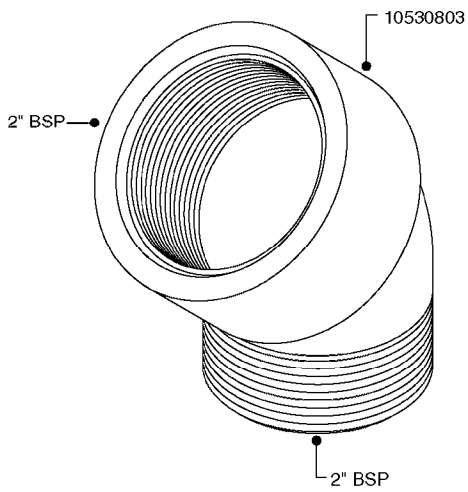

FITTINGS - HEXAGON NIPPLES
L0030-HIN, 01:01:16

L0030

FITTINGS - HEXAGON NIPPLES
L0030-HIN, 01:01:16

Page 1
Date 07.02.2020 8:48

parts-n°	order qty	description
10015303	1	FITT.PO.HN 1.00X1.00 M1000
10425003	1	FITT.PO.HN 1.25X1.00 MCPHEE
320132	1	FITT.DK HN 1" BSP
320176	1	FITT.DK HN 3/8"X1/2" BSP
320445	1	FITT.DK HN 1/4"X3/8" BSP
320655	1	FITT.DK HN 1/2"-1/2" BSP
320692	1	FITT.DK HN 3/8'BSPX1/4'NPT
320703	1	FITT.DK HN 3/8BSP X1/2 &1/4NPT
320725	1	FITT.DK NIPPLE 3/8"-3/8" BSP
320902	1	FITT.DK HN 3/8'X 1/4' BSP
390232	1	FITT.DK HN 1-1/2' X 1-1/4' BSP
390276	1	FITT.DK HN 1'BSP