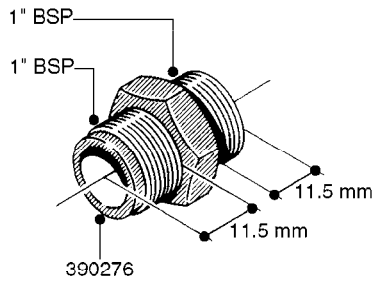

FITTINGS - HEXAGON NIPPLES
L0030-HIN, 01:01:16

L0030

FITTINGS - HEXAGON NIPPLES
L0030-HIN, 01:01:16

Page 1
Date 07.02.2020 8:48

parts-n°	order qty	description
10015303	1	FITT.PO.HN 1.00X1.00 M1000
10425003	1	FITT.PO.HN 1.25X1.00 MCPHEE
320132	1	FITT.DK HN 1" BSP
320176	1	FITT.DK HN 3/8"X1/2" BSP
320445	1	FITT.DK HN 1/4"X3/8" BSP
320655	1	FITT.DK HN 1/2"-1/2" BSP
320692	1	FITT.DK HN 3/8'BSPX1/4'NPT
320703	1	FITT.DK HN 3/8BSP X1/2 &1/4NPT
320725	1	FITT.DK NIPPLE 3/8"-3/8" BSP
320902	1	FITT.DK HN 3/8'X 1/4' BSP
390232	1	FITT.DK HN 1-1/2' X 1-1/4' BSP
390276	1	FITT.DK HN 1'BSP