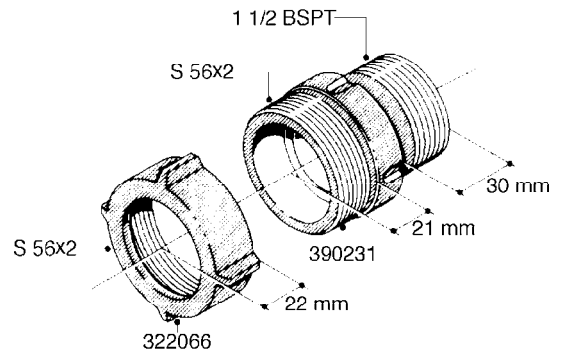

L0080

FITTINGS - S-53
L0080-HIN, 12:09:17

Page 1

Date 07.02.2020 8:49

Pos.	parts-n°	order qty	description
1	145995	1	FITT.DK S-53 FORK
2	241973	1	O-RING Ø3 X 44.2 70 SHORES NITRIL NITRIL (BLACK)
2	242353	1	O-RING 3 X 44.2 VITON VITON (BROWN)
3	242109	1	O-RING D32.2x3.0 NITRIL (BLACK)
3	242354	1	O-RING D32.2X3.0 VITON VITON (BROWN)
4	322103	1	FITT.DK S-53 BULKHEAD
5	322107	1	FITT.DK S-53 BULKHEAD NUT
6	322110	1	FITT.DK S-53 ELB. 1/2" BSP
7	322352	1	FITT.DK S-53 TEE
8	334229	1	FITT.DK S-53 STR.3/4"
9	334260	1	GASKET F. S-53 BULKHEAD
10	334564	1	FITT.DK S-67 TO S-53 ADAPTER
11	391100	1	FITT.DK S-53THREAD INS.1/2"BSP
12	726463	1	FITT.DK S53 BULKHEAD W/GASKET
13	726552	1	FIT.DK S-53X90 1/2" BSP,O-RING
14	726556	1	FITT.DK S-53 HB 1/2" W/O-RING
15	726558	1	FITT.DK S53 STR. 3/4" W.ORING
16	726559	1	FITT DK. S-53 HB 1" W/O-RING
17	726568	1	FITT.DK.S-53 HB 1/2"90 W/O-RING
18	726570	1	FITT.DK S-53 ELB.3/4" W.ORING
19	726571	1	FITT.DK S-53 ELB.1", W ORING
20	726578	1	FITT.DK S53 PLUG WITH O-RING
21	728561	1	FITT.DK. S67M - S53F REDUCER