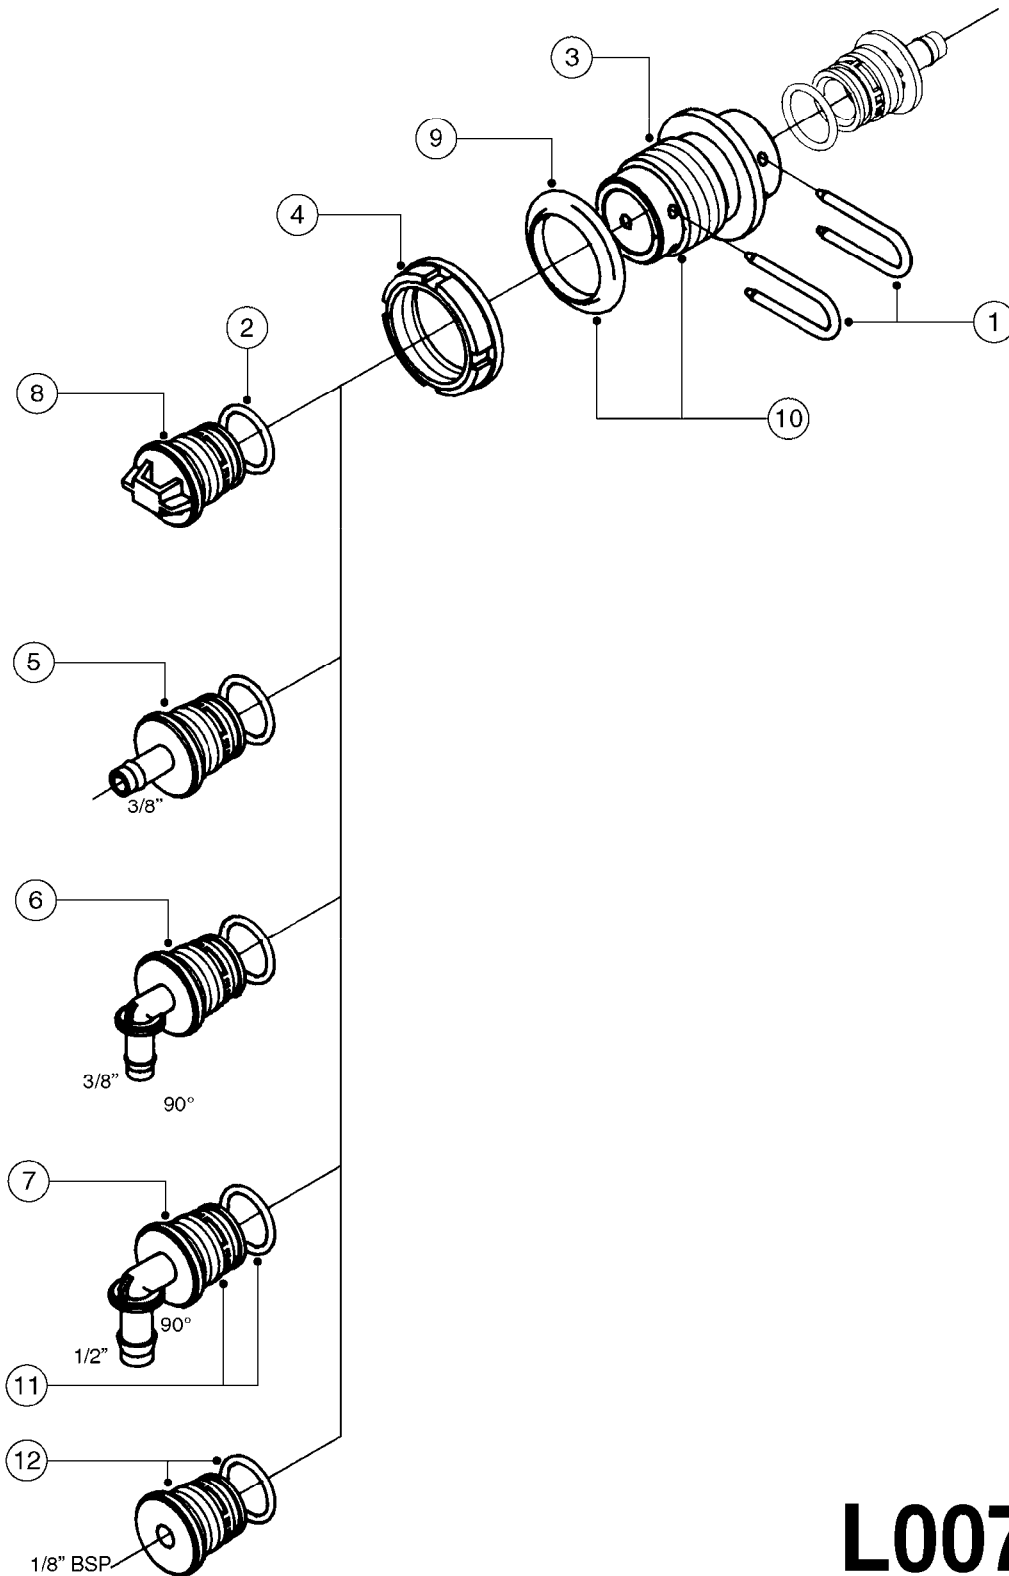

L0070

FITTINGS - S-40
L0070-HIN, 13:09:17

Page 1

Date 07.02.2020 8:49

Pos.	parts-n°	order qty	description
1	145994	1	FITT.DK S-40 FORK
2	242108	1	O-RING 3 X 19,2 70SH NITRIL NITRIL (BLACK)
2	242355	1	O-RING D19.2X3.0 VITON F.S-40 VITON (BROWN)
3	322102	1	FITT.DK S-40 BULKHEAD
4	322106	1	FITT.DK S-40 BULKHEAD NUT
5	334225	1	FITT.DK S-40 STR.3/8"
6	334237	1	FITT.DK S-40 ELB.3/8"
7	334238	1	FITT.DK S-40 ELB.1/2"
8	334248	1	FITT.DK S-40 PLUG
9	334259	1	GASKET F. S-40 BULKHEAD
10	726462	1	FITT. S40 BULKHEAD W.GASKET
11	726567	1	FITT.DK S-40 ELB.1/2" W.O-RING
12	726693	1	FITT.DK S-40 PLUG 1/8BSP ORING