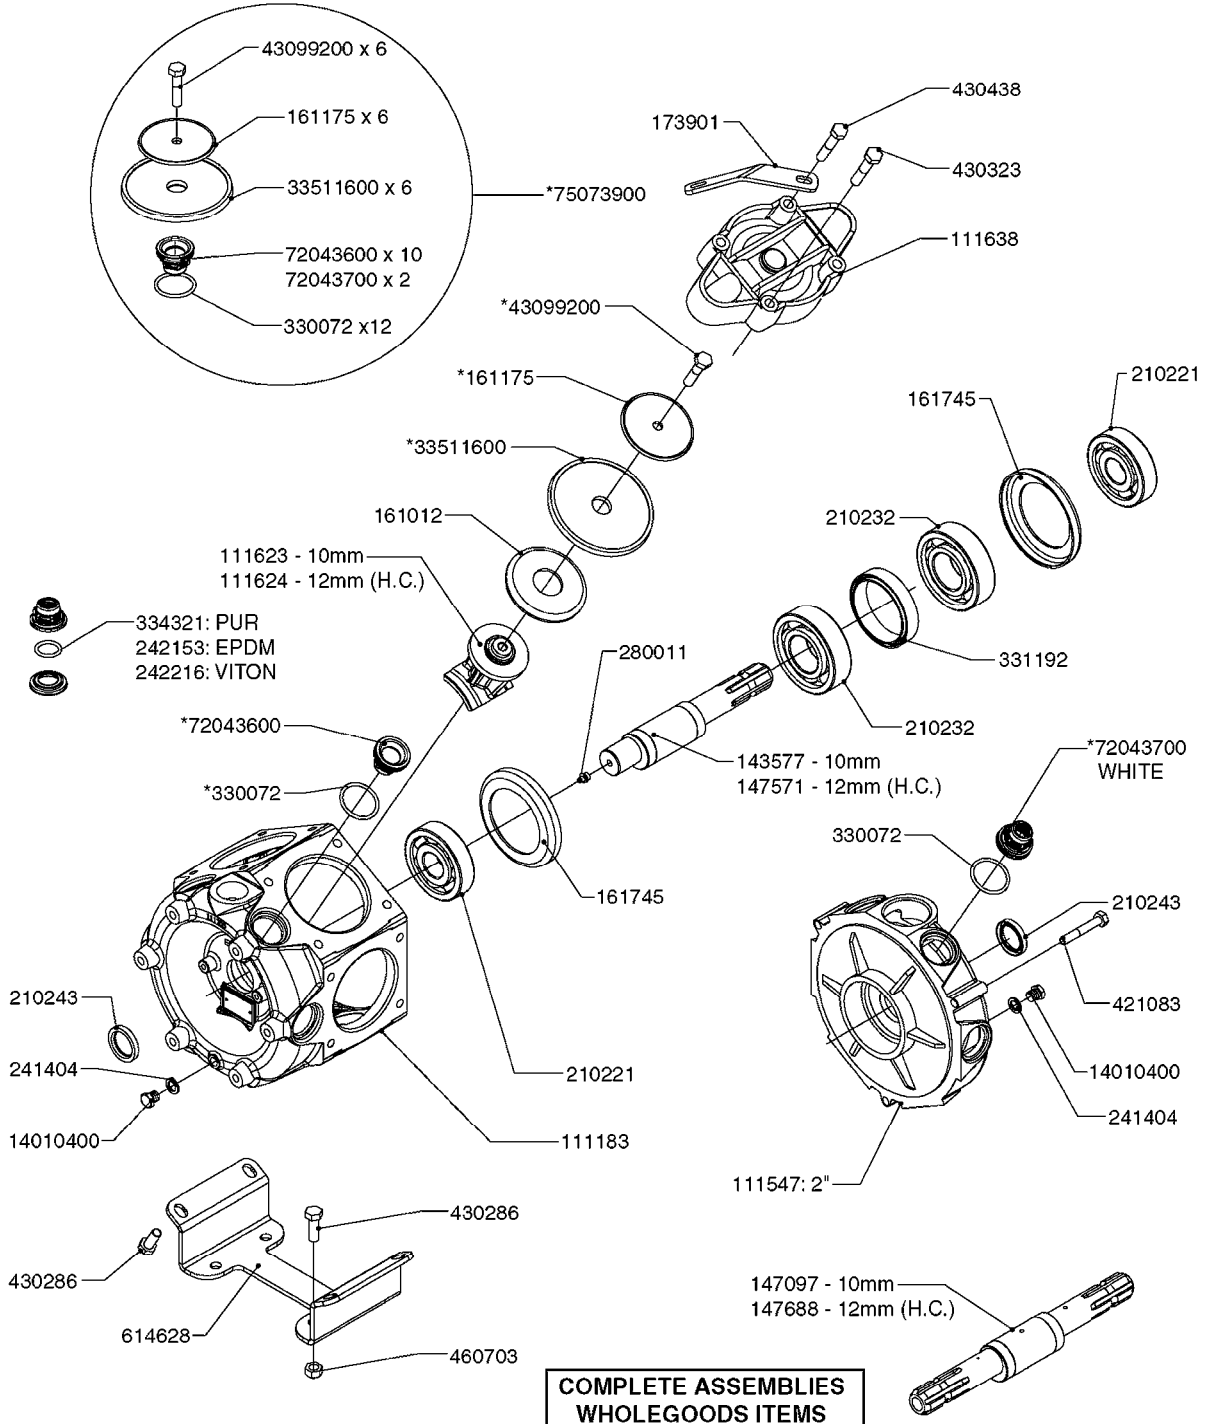

Commander Plus Twin Force
875/1200 Gallon HAZ 60', 66',
80', 88', 90', 100'

Page 0.3

Date 07.02.2020 8:47

main group	page-n°	date	description
	M0280-HIN	28:03:17	39 PIN CABLES

PUMP REPAIR KIT

**COMPLETE ASSEMBLIES
WHOLEGOODS ITEMS**