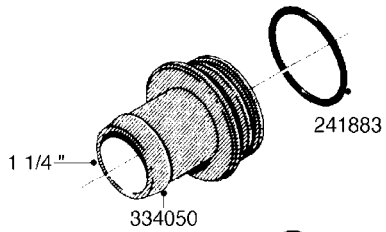

L0080

FITTINGS - S-53
L0080-HIN, 12:09:17

Page 1

Date 07.02.2020 8:49

Pos.	parts-n°	order qty	description
1	145995	1	FITT.DK S-53 FORK
2	241973	1	O-RING Ø3 X 44.2 70 SHORES NITRIL NITRIL (BLACK)
2	242353	1	O-RING 3 X 44.2 VITON VITON (BROWN)
3	242109	1	O-RING D32.2x3.0 NITRIL (BLACK)
3	242354	1	O-RING D32.2X3.0 VITON VITON (BROWN)
4	322103	1	FITT.DK S-53 BULKHEAD
5	322107	1	FITT.DK S-53 BULKHEAD NUT
6	322110	1	FITT.DK S-53 ELB. 1/2" BSP
7	322352	1	FITT.DK S-53 TEE
8	334229	1	FITT.DK S-53 STR.3/4"
9	334260	1	GASKET F. S-53 BULKHEAD
10	334564	1	FITT.DK S-67 TO S-53 ADAPTER
11	391100	1	FITT.DK S-53THREAD INS.1/2"BSP
12	726463	1	FITT.DK S53 BULKHEAD W/GASKET
13	726552	1	FIT.DK S-53X90 1/2" BSP,O-RING
14	726556	1	FITT.DK S-53 HB 1/2" W/O-RING
15	726558	1	FITT.DK S53 STR. 3/4" W.ORING
16	726559	1	FITT DK. S-53 HB 1" W/O-RING
17	726568	1	FITT.DK.S-53 HB 1/2"90 W/O-RING
18	726570	1	FITT.DK S-53 ELB.3/4" W.ORING
19	726571	1	FITT.DK S-53 ELB.1", W ORING
20	726578	1	FITT.DK S53 PLUG WITH O-RING
21	728561	1	FITT.DK. S67M - S53F REDUCER