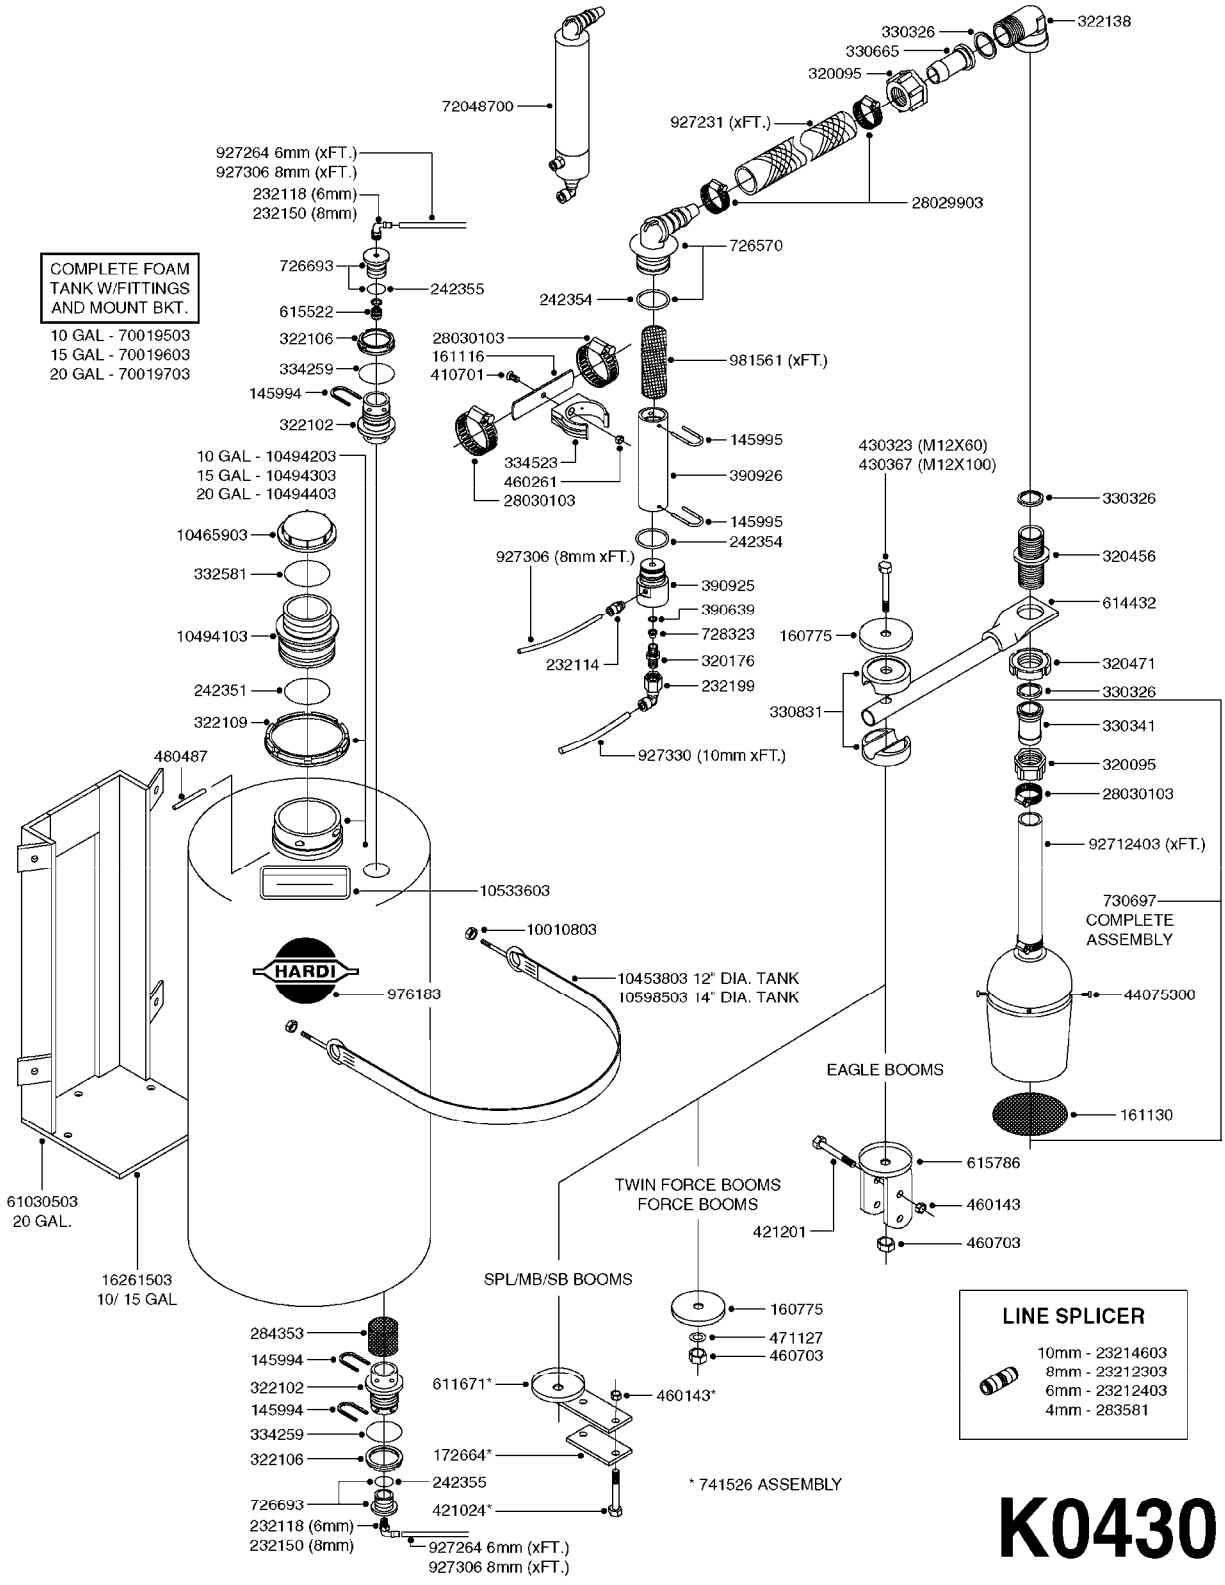

COMPLETE FOAM TANK W/FITTINGS AND MOUNT BKT.

- 10 GAL - 70019503
- 15 GAL - 70019603
- 20 GAL - 70019703

- 10 GAL - 10494203
- 15 GAL - 10494303
- 20 GAL - 10494403

FOAMMARKER TANK/DROPPER 2000
K0430-HIN, 05:12:19

Page 1
Date 07.02.2020 8:48

parts-n°	order qty	description
145994	1	FITT.DK S-40 FORK
145995	1	FITT.DK S-53 FORK
160775	1	WASHER F. FRICTION PLATE
161116	1	FLATBAR PLATE 3 X 25 X 110
161130	1	FILTER SCREEN F/FOAM DROPPER
172664	1	FLATBAR BACKING PLATE
232114	1	COUPLER 1/8" THREADX8MM HOSE
232118	1	HOSE CONN. 90DEG 1/8'X 6MM PE
232150	1	HOSE CONN. 90DEG. 1/8'X8MM PE
232199	1	COUPLER 3/8' BSP-90/10MM HOSE
242351	1	O-RING D69.5X3.0 VITON F.S-93
242354	1	O-RING D32.2X3.0 VITON
242355	1	O-RING D19.2X3.0 VITON F.S-40
283581	1	HOSE CONNECTOR STR. F.4MM PE
284353	1	SPONGE FOR FOAM MARKER
320095	1	FITT.DK NUT 1" BSP
320176	1	FITT.DK HN 3/8"X1/2" BSP
320456	1	FITT.DK BULKHEAD 1"BSP DOUBLE
320471	1	FITT.DK NUT 1" BSP JAMB
322102	1	FITT.DK S-40 BULKHEAD
322106	1	FITT.DK S-40 BULKHEAD NUT
322109	1	FITT.DK S-93 BULKHEAD NUT
322138	1	FITT.DK ELB 1"M X 1"F BSP
330326	1	O-RING D30/D24X2 F.1"NUT
330341	1	FITT.DK HB 1" F. 1" NUT
330665	1	FITT.DK HB 3/4"F.1" NUT
330831	1	FRICTION PLATE
332581	1	GASKET F. 1-1/2" BSP CAPNUT.
334259	1	GASKET F. S-40 BULKHEAD
334523	1	PIPE HOLDER Ø51.5
390639	1	O-RING F.NOZZLE FILTER
390925	1	FITTING F.FOAM MIX.CHAMB. STD
390926	1	TUBE,MIX CHAMB. FOAM MARK STD
410701	1	SCREW M6X16 GALV.
421024	1	BOLT HEX 8.8 DEL M8X60
421201	1	BOLT HEX 8.8 DEL M8X70
430323	1	BOLT HEX 8.8 DEL M12X60
430367	1	BOLT HEX 8.8 DEL M12X100 DIN931
460143	1	SELF LOCK NUT M8 SST A2 DIN985
460261	1	NUT HEX M6X1.00 LOCK DIN985 A2 SS
460703	1	NUT HEX M12X1.75 LOCK DIN985A2 SS
471127	1	WASHER, M12, Ø24/13X24X2.5 SS
480487	1	PIN M5X60 SLOTTED GALV
611671	1	BREAK AWAY HOLDER F-MARKER
614432	1	BREAK AWAY ARM F. FOAM MARKER
615522	1	CHECK VALVE F.FOAM MARKER
615786	1	MOUNT BKT. F.FOAM DROPPER 98
726570	1	FITT.DK S-53 ELB.3/4" W.ORING
726693	1	FITT.DK S-40 PLUG 1/8BSP ORING
728323	1	VALVE NON-RETURN
730697	1	FOAM DROPPER COMP. BLACK '97
741526	1	FOAM DROPPER MT. KIT MB-SPL
927231	1	HOSE R X PVCX3/4 CLR/BRD 0012"
927264	1	HOSE R X PE D6/D4 X 0012"
927306	1	HOSE R X PE D8/D6 X 0012"BLACK
927330	1	HOSE R X PE D10/D8 X 012"BLACK
976183	1	DECAL COMPANY D.18,2 X 29,6
981561	1	SPONGE MAT. MIX.CHAMBER-x0012"
10010803	1	NUT HEX NC (NYLON LOCK) 5/16
10453803	1	STRAP F.FOAMER TANK (755mm)
10465903	1	*LID F.FOAM MARKER, DRILLED