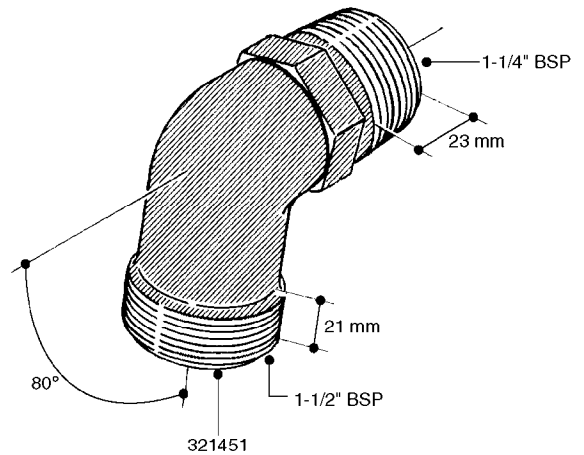

FITTINGS - HEXAGON NIPPLES
L0030-HIN, 01:01:16

L0030

FITTINGS - HEXAGON NIPPLES
L0030-HIN, 01:01:16

Page 1
Date 07.02.2020 8:48

parts-n°	order qty	description
10015303	1	FITT.PO.HN 1.00X1.00 M1000
10425003	1	FITT.PO.HN 1.25X1.00 MCPHEE
320132	1	FITT.DK HN 1" BSP
320176	1	FITT.DK HN 3/8"X1/2" BSP
320445	1	FITT.DK HN 1/4"X3/8" BSP
320655	1	FITT.DK HN 1/2"-1/2" BSP
320692	1	FITT.DK HN 3/8'BSPX1/4'NPT
320703	1	FITT.DK HN 3/8BSP X1/2 &1/4NPT
320725	1	FITT.DK NIPPLE 3/8"-3/8" BSP
320902	1	FITT.DK HN 3/8'X 1/4' BSP
390232	1	FITT.DK HN 1-1/2' X 1-1/4' BSP
390276	1	FITT.DK HN 1'BSP