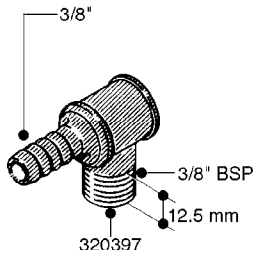

L0050

FITTINGS - HOSE CONNECTORS
L0050-HIN, 01:01:16

Page 1
Date 07.02.2020 8:49

parts-n°	order qty	description
242594	1	O-RING D14 X 1.78 SCH.70-EPDM
320294	1	FITT.DK TEE 3/8X3/8HB X1/2"BSP
320305	1	FITT.DK HB 3/4'- 3/4' BSP
320386	1	FITT.DK TEE 3/8X3/8HB X3/8"BSP
320397	1	FITT.DK ELB 3/8"HB X 3/8" BSP
320401	1	FITT.DK TEE 1/2X1/2HB X1/2"BSP
320412	1	FITT.DK TEE 1/2X1/2HB X3/8'BSP
320423	1	FITT.DK ELB 1/2'HB X 3/8' BSP
320891	1	FITT.DK HB 3/8'- 3/8' BSP
320972	1	FITT.DK HB 5/16'- 1/4' BSP
322046	1	FITT.DK TEE 1/2X1/2HB X3/4'BSP
322048	1	FITT.DK TEE 3/4X3/4HB X3/4'BSP
330595	1	O-RING D24.6/D20X2.1 -3/4"
333137	1	FITT.DK CONN.1/2" F.NOZZ. DOUB
333141	1	FITT.DK CONN.1/2" F.NOZZ.SING
334041	1	FITT.DK CONN.3/4' F.NOZZ. SING
334042	1	FITT.DK CONN.3/4' F.NOZZ. DOUB
334195	1	FITT.DK ELB. 3/4"HB X 3/4"HB
10012103	1	FITT.PO.HB 1.25X1.50 IMB1012
10014003	1	FITT.PO.HB 1.25X1.25 IMB1010
10036903	1	FITT.PO.HB 1.50X1.50 IMB1212
28019303	1	FITTING HB ELB 3/4NPT-3/4HOSE
61016500	1	HOSE TAIL 3/4" 90°+RG CAP 3/4"
72026700	1	NOZZLE TUBE ADAPTER W/O-RING