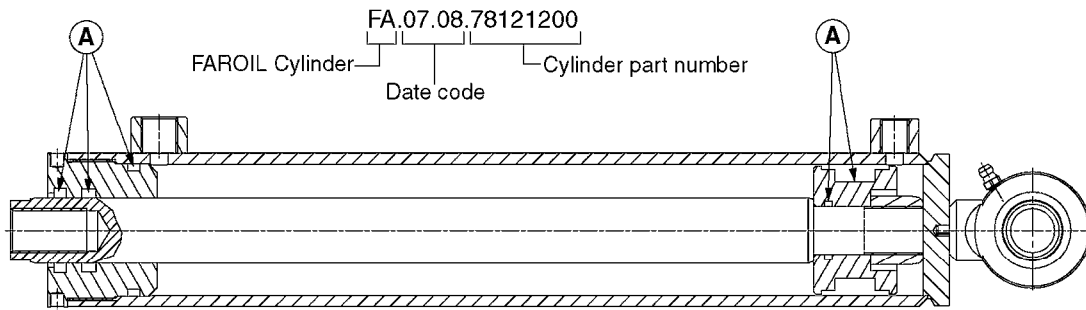

HYDRAULICS - CYLINDERS
C0020-HIN, 01:01:16

Page 3

Date 07.02.2020 8:47

parts-n°	order qty	description
63039300 78100003	1 1	CYLINDER ROD F.781132 CYL. PARA-LIFT CM+750 W/STOP

Check cylinder barrel for stamped part number.