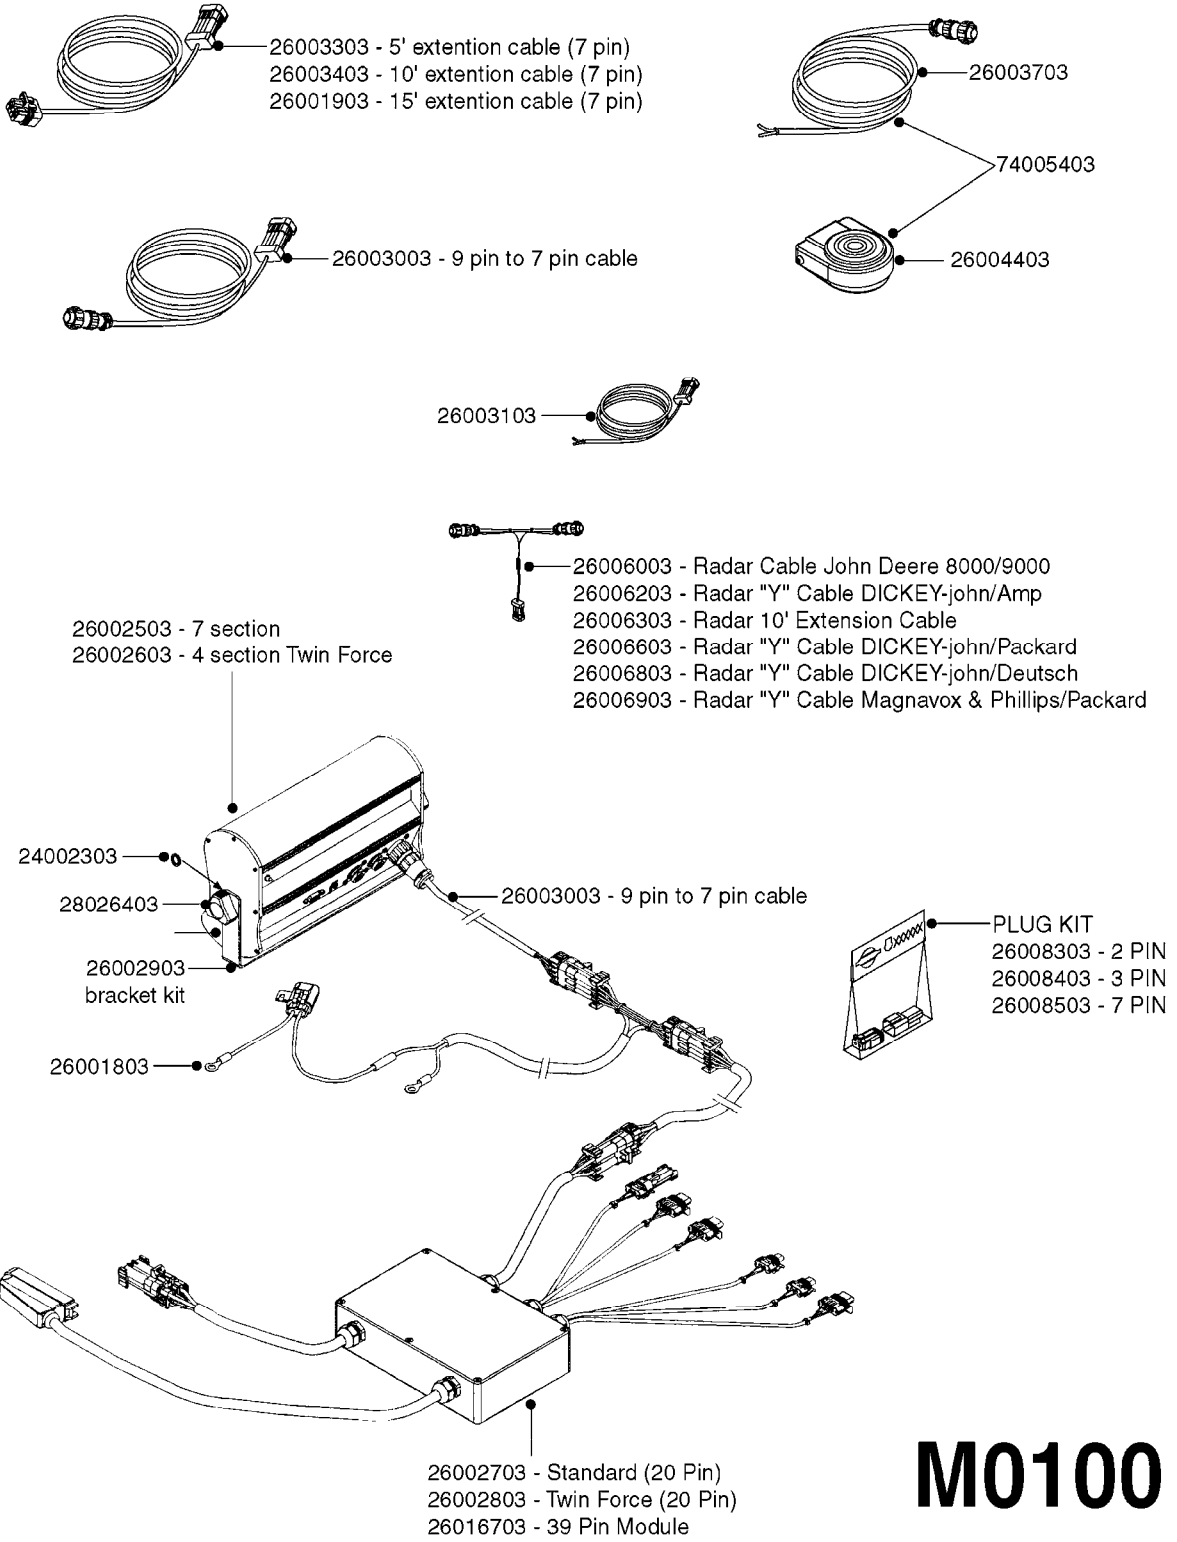

MUSTANG 3500 CONTROLLER
M0100-HIN, 01:01:16

Page 0
Date 07.02.2020 8:49

MUSTANG 3500 CONTROLLER
M0100-HIN, 01:01:16

Page 1
Date 07.02.2020 8:49

parts-n°	order qty	description
24002303	1	WASHER, RUBBER
26001803	1	POWER CABLE
26001903	1	15' 7-PIN EXTENSION CABLE
26002503	1	MUSTANG 3500/7 CONSOLE
26002603	1	MUSTANG 3500/4/TF CONSOLE
26002703	1	MUSTANG 3500/20PIN SC MODULE
26002803	1	MUSTANG 3500/20PIN TF SC MODUL
26002903	1	MUSTANG 3500 CONSOLE MNT KIT
26003003	1	MUSTANG 3500 CONSOLE CABLE
26003103	1	MUSTANG 3500/7 SC MOD CNECT KT
26003303	1	MUSTANG/FM 5FT 7PIN EXT CABLE
26003403	1	MUSTANG/FM 10FT 7PIN EXT CABLE
26003703	1	MUSTANG RUN/HOLD ADAPT CABLE
26004403	1	SWITCH, FOOT
26006003	1	MUSTANG RADR CBLE JD 8000/9000
26006203	1	MUSTANG RDR "Y" CABLE DCKY-JHN
26006303	1	MUSTANG RDR EXTNSN CABLE 10FT
26006603	1	MUSTANG RDR"Y"CABLE D-J PACKRD
26006803	1	MUSTANG RDR"Y"CABLE D-J DEUTS.
26006903	1	MUSTANG RDR"Y"CABLE MAG.PHILIP
26008303	1	MICRO TRAK PLUG KIT - 2 PIN
26008403	1	MICRO TRAK PLUG KIT - 3 PIN
26008503	1	MICRO TRAK PLUG KIT - 7 PIN
26016703	1	MUSTANG 3500/39PIN SC MODULE
28026403	1	KNOB, MUSTANG CONSOLE MOUNT
74005403	1	FOOT SWITCH FOR MUSTANG 3500