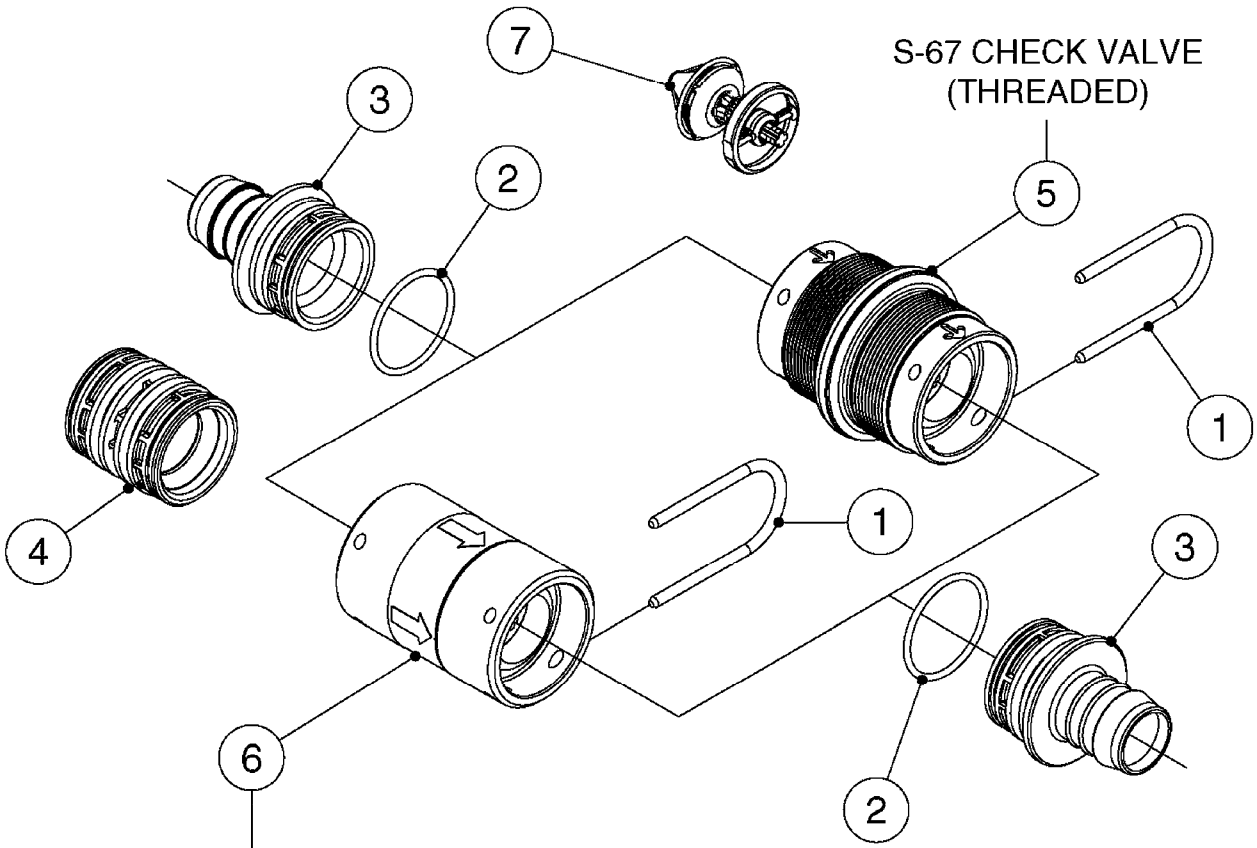

S-67 CHECK VALVE

FOR FITTINGS AND
HOSES, SEE SECTION L

B0630

CHECK VALVES - S67
B0630-HIN, 31:07:19

Page 1

Date 07.02.2020 8:47

Pos.	parts-n°	order qty	description
1	145996	1	FITT.DK S-67 FORK
2	241973	1	O-RING Ø3 X 44.2 70 SHORES NITRIL
2	242353	1	O-RING 3 X 44.2 VITON
3	242504	1	O-RING D35x2 NITRIL
4	322104	1	FITT.DK S-67 BULKHEAD
5	334231	1	FITT.DK S-67 STR.1"
5	334232	1	FITT.DK S-67 STR.1-1/4"
5	334444	1	FITT.DK S-67 STR.1-1/2" PVC
6	14103100	1	SEAT F.CHECK VALVE D40.8 2010
7	70063603	1	VALVE, CHECK S67 1-1/2"
			COMPLETE IN-LINE CHECK VALVE FOR 1-1/2" HOSE
7	72001803	1	CHCK VLV,S67, 2 X 1" HB
			COMPLETE IN-LINE CHECK VALVE FOR 1" HOSE
7	72206600	1	CHCK VLV,S67, 2 X 1.25" HB
			COMPLETE IN-LINE CHECK VALVE FOR 1-1/4" HOSE
8	72089900	1	CHECK VALVE S67 SUBASMBLY.2001
9	97800500	1	DECAL 230X28 BLACK ARROW