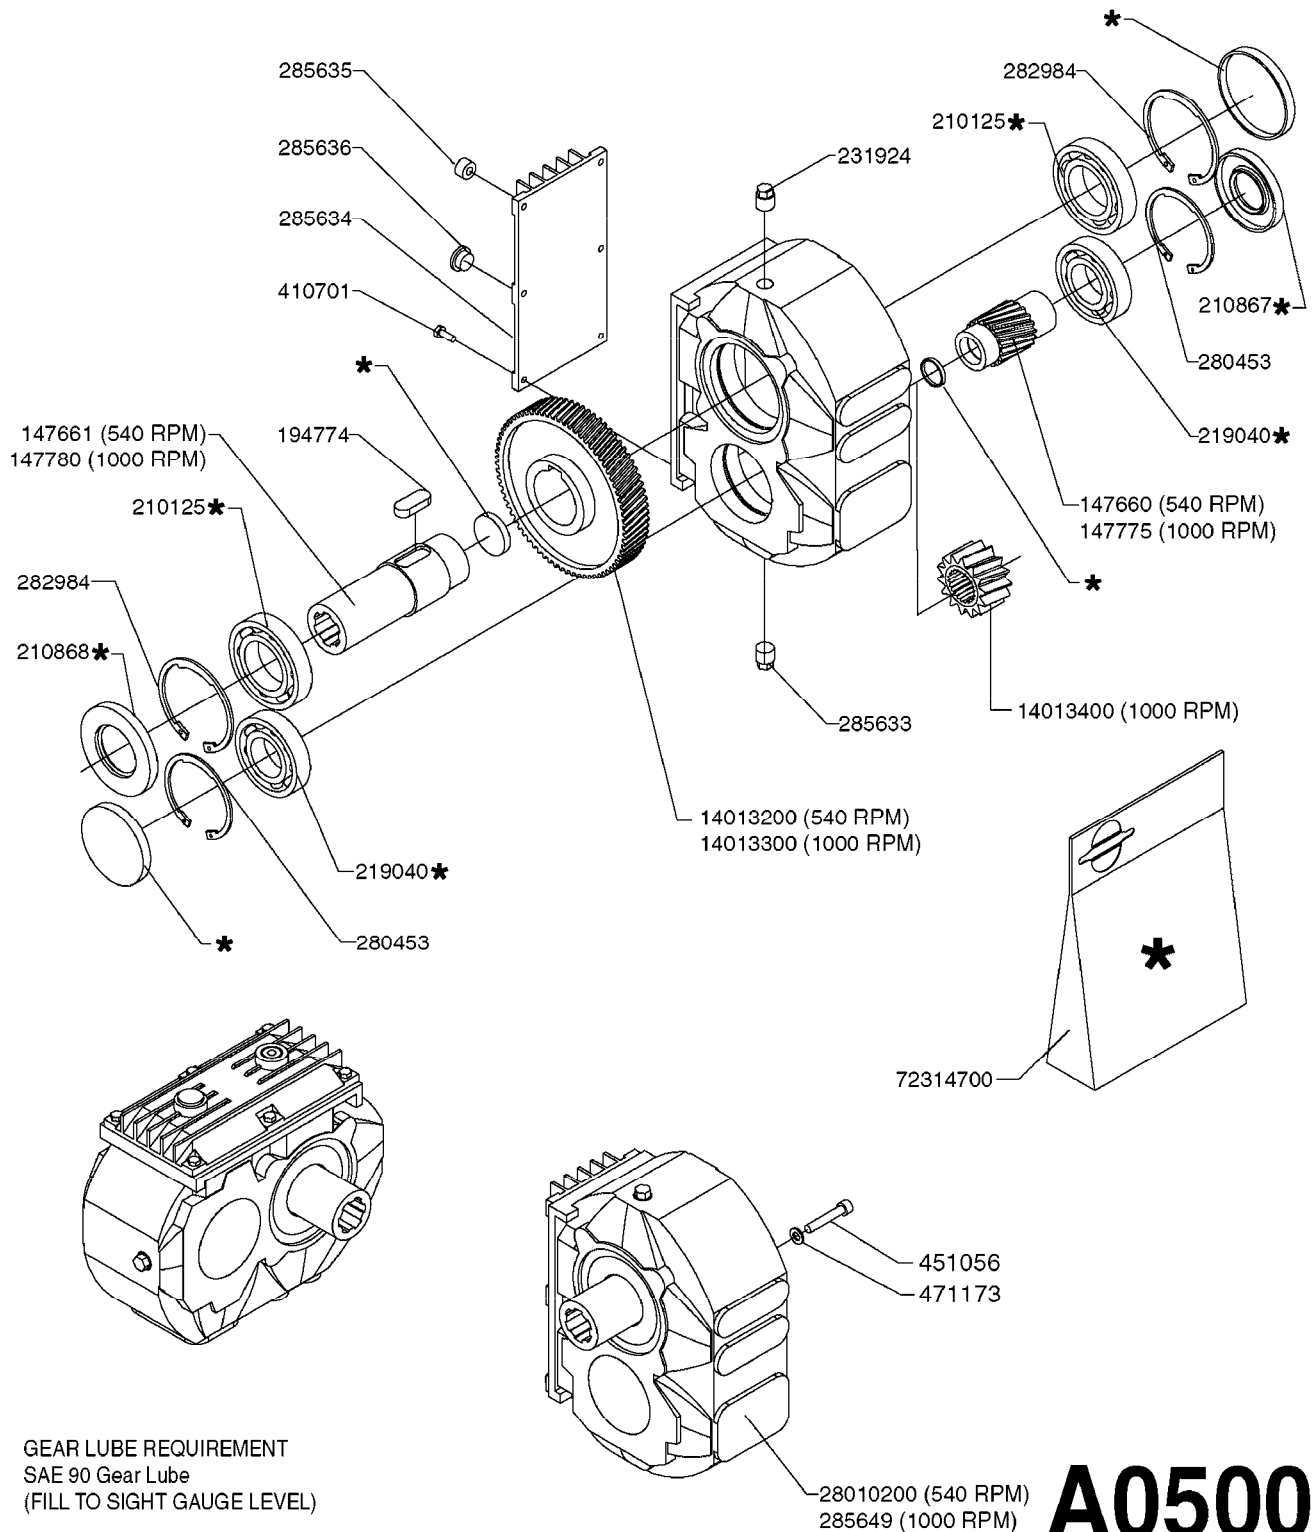

GEAR LUBE REQUIREMENT
SAE 90 Gear Lube
(FILL TO SIGHT GAUGE LEVEL)

A0500

GEAR BOX - TWIN FORCE 540/1000
A0500-HIN, 01:01:16

Page 1
Date 07.02.2020 8:47

parts-n°	order qty	description
147660	1	AXLE (LOWER) F.M7 GEAR 540 RPM
147661	1	AXLE (UPPER) F.M7 GEAR 540 RPM
147775	1	AXLE (LOWER) F.M7 GEAR 1000 RPM
147780	1	AXLE (UPPER) F.M7 GEAR 1000 RPM
194774	1	KEY 16X10X40
210125	1	BEARING BALL 6210
210867	1	OIL SEAL D80/40X8/F.M7 GEAR
210868	1	OIL SEAL D90/50X10/F.M7 GEAR
219040	1	BEARING
231924	1	PLUG 3/8'
280453	1	SNAP-RING INNER 80X2.5
282984	1	SNAP-RING INNER 90X3.00 DIN472
285633	1	BOTTOM PLUG F.M7 GEAR
285634	1	COVER F.M7 GEAR BOX
285635	1	PLUG F.COVER M7 GEAR BOX
285636	1	LEVEL INDICATOR F.M7 GEAR BOX
285649	1	GEAR BOX F.1000RPM TWIN FORCE
410701	1	SCREW M6X16 GALV.
451056	1	BOLT ALLEN HEAD M14 X 35
471173	1	WASHER D28.0/15.0 X 2.5
14013200	1	GEARWHEEL M7 (540 RPM)
14013300	1	GEARWHEEL M7 (1000 RPM)
14013400	1	TOOTHED WHEEL M7 GEAR 1000RPM
28010200	1	GEAR M7 28010100 540
72314700	1	GASKET SET FOR M7 GEARBOX