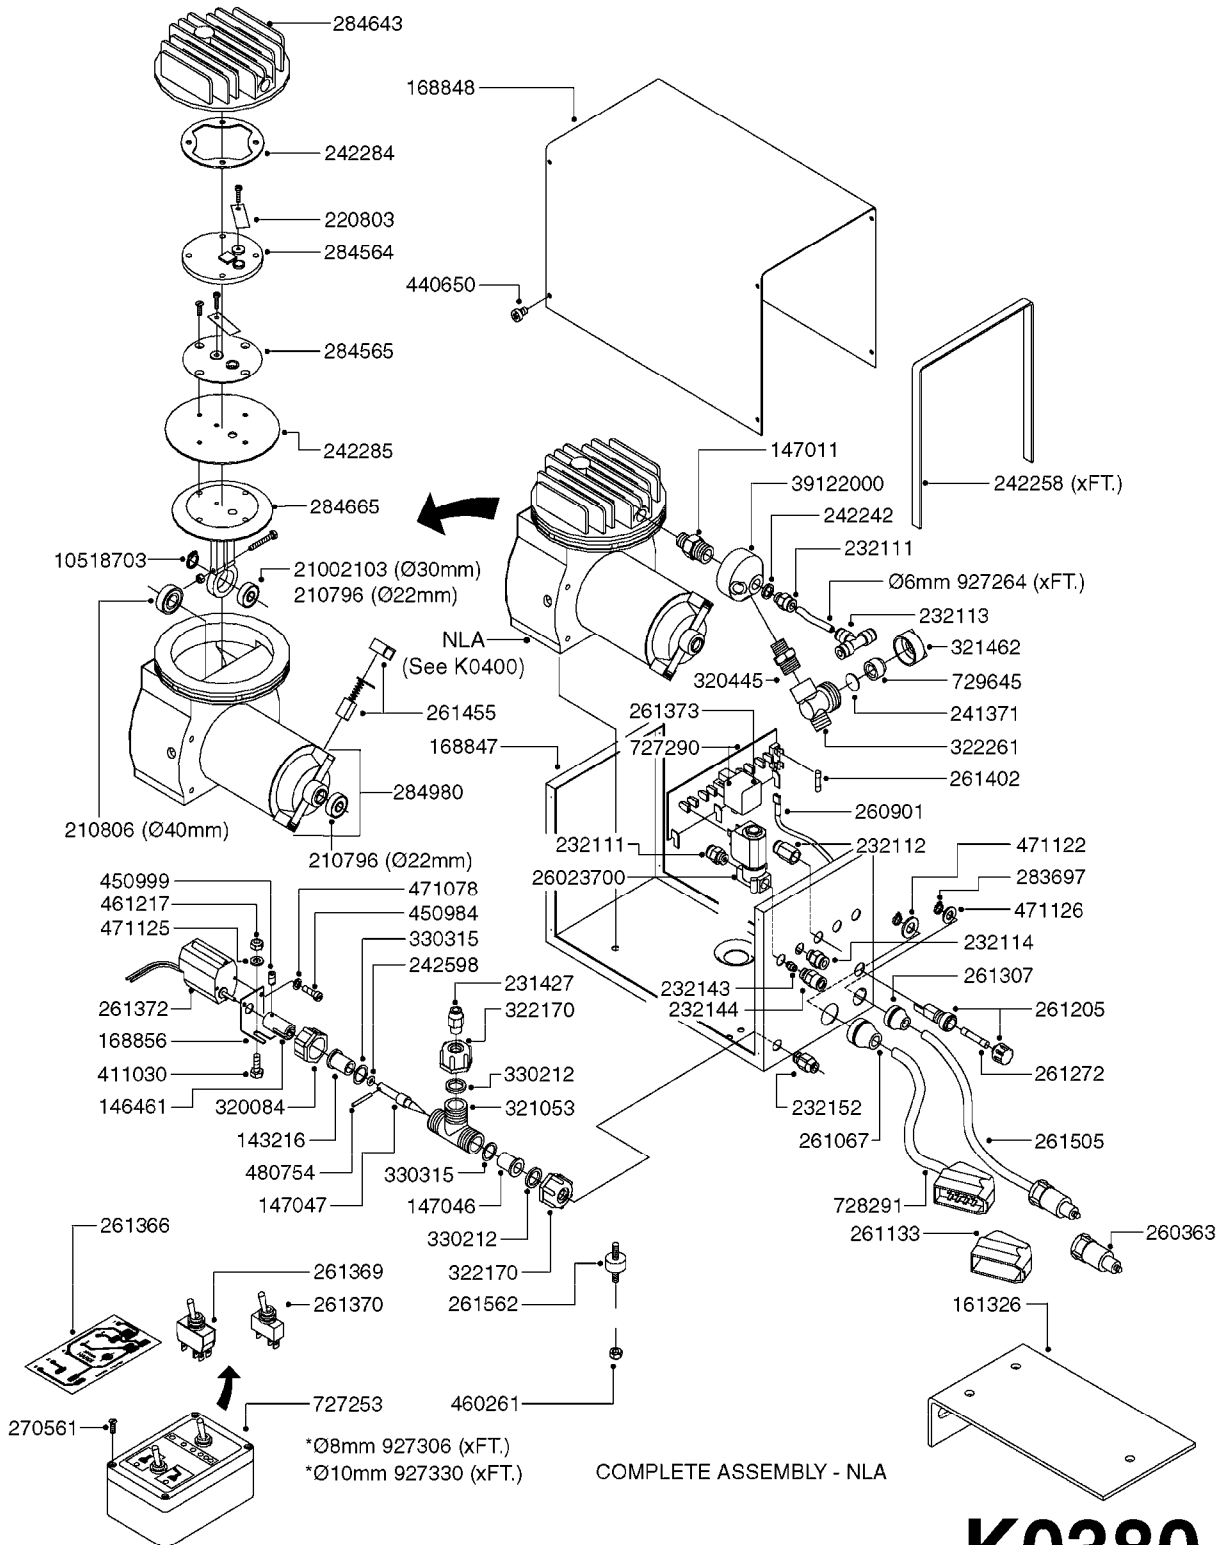

K0380

FOAM MARKER COMPRESSOR POST 94
K0380-HIN, 17:03:16

Page 1
Date 07.02.2020 8:48

parts-n°	order qty	description
143216	1	BUSHING THREAD F.FOAM MARKER
146461	1	COUPLER F.THROTTLE VALVE
147011	1	HEX NIPPLE 3/8'X1/4'BSP BRASS
147046	1	SEAT FOR THROTTLE VALVE
147047	1	SPINDLE FOR THROTTLE VALVE
161326	1	MOUNT BKT. F. FOAM COMP.BOX 98
168847	1	ENCLOSURE LOWER F.MARKER
168848	1	COVER F. FOAM MARKER
168856	1	MOUNT FOR GEAR MOTOR
210796	1	BEARING BALL D22/D8 X 7 608ZZ
210806	1	BEARING BALL D40/D17X12MM
220803	1	VALVE F. COMPRESSOR
231427	1	COUPLER 1/8'THREAD X6MM HOSE
232111	1	QUICK COUPLER 6MM X 1/8 EXT.
232112	1	QUICK COUPLER 6MM 1/8 INT.
232113	1	QUICK COUPLER 6MM T-PIECE
232114	1	COUPLER 1/8" THREADX8MM HOSE
232143	1	REDUCER 1/4'INT-1/8'EXT
232144	1	QUICK COUPLER 10MM X 1/4 EXT
232152	1	QUICK COUPLER 8MMX1/8 EXT.LONG
241371	1	DIAPHRAGM F.NO-DRIP,VULC
242242	1	O-RING F.AIR HOSE FITTING
242258	1	TRIM 3X10 SELF ADHESIVE 0012"
242284	1	HEAD GASKET F. COMPRESSOR
242285	1	DIAPHRAGM F. F/M COMP.
242598	1	O-RING D7.0 X 2.5 NITRIL
260363	1	PLUG 2 POLE 12V
260901	1	SPADE F.ELEC CONN.1.5MM BLUE
261067	1	GROMMET 10-14 GREY
261133	1	PLUG HOUSING F.8 POLE PLUG
261205	1	FUSE HOLDER
261272	1	FUSE 10A D6X32 MM
261307	1	GROMMET 7-10 BLACK
261366	1	CIRCUIT BOARD F.F/M CONTROL
261369	1	SWITCH 2 WAY 12V SPRING RETURN
261370	1	SWITCH 2 WAY 12V
261372	1	GEAR MOTOR BOSCH 13RPM
261373	1	RELAY 12V/30W
261402	1	FUSE 3.15A SLOW BURN
261455	1	BRUSH KIT-FOAM MARKER MOTOR
261505	1	CABLE 2X4MM L8000MM
261562	1	RUBBER DAMPER 2XM6X25
270561	1	SCREW W/SPRING ASSY. (QTY 1)
283697	1	TIESTRAP 200MM
284564	1	PLATE F.COMPRESSOR HEAD
284565	1	PLATE F.COMPRESSOR HEAD
284643	1	COMPRESSOR HEAD F.FOAM MARKER
284665	1	CONNECTING ROD F.COMPRESSOR
284980	1	FLANGE REAR F. F.M.COMPRESSOR
320084	1	FITT.DK NUT 1/2" BSP
320445	1	FITT.DK HN 1/4"X3/8" BSP
321053	1	FITT.DK TEE 1/2 X1/2 X1/2" BSP
321462	1	CAP F.NO-DRIP ASSY.
322170	1	FITT.DK NUT 1/2"x 1/8"F BSP
322261	1	HOUSING F.SAFETY VALVE 3/8"
330212	1	O-RING D19/D14X2.4 F.1/2"NUT
330315	1	O-RING D18.4/D13X.6
411030	1	BOLT HEX M5X10
440650	1	SCREW 3.5x13 STAINLESS
450984	1	BOLT HEX M2.5X8 SLOTTED
450999	1	SCREW SET M3X8