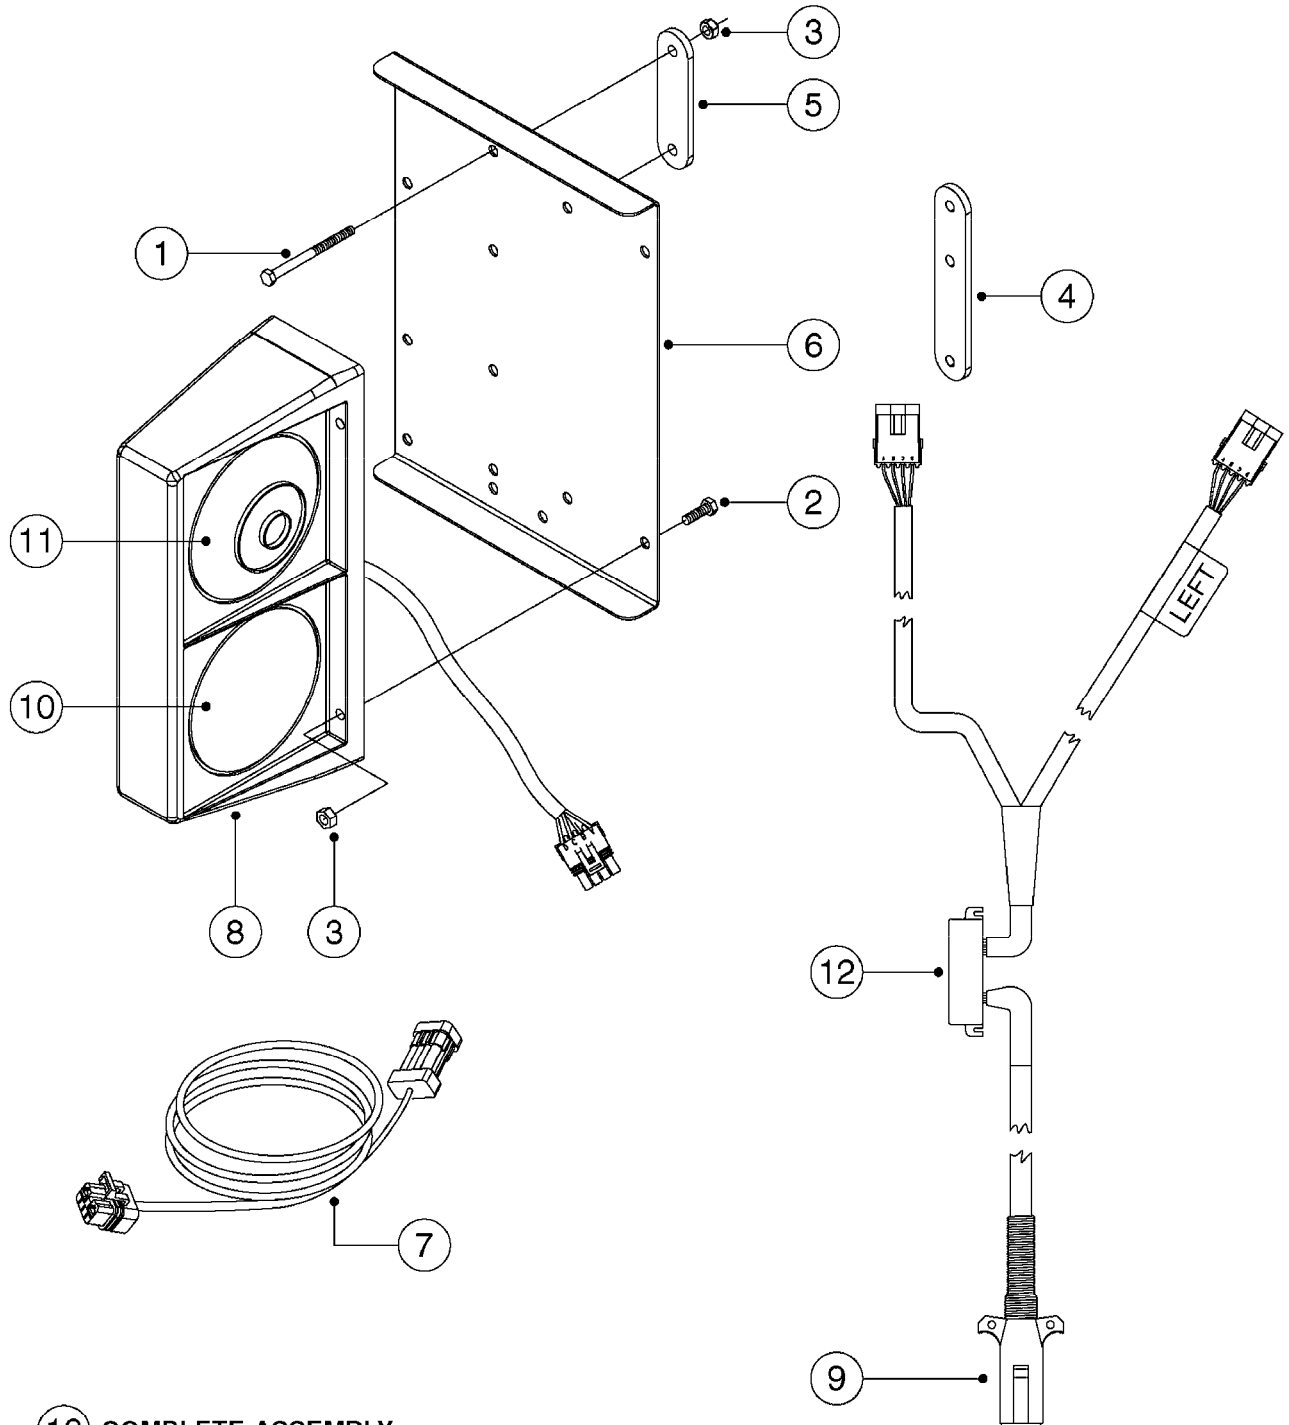

13 COMPLETE ASSEMBLY

COMPLETE ASSEMBLIES
WHOLEGOODS ITEMS

M0160

TRAFFIC LIGHT KIT
M0160-HIN, 13:08:19

Page 1

Date 07.02.2020 8:49

Pos.	parts-n°	order qty	description
1	410266	1	BOLT HEX 8.8 DEL M6X120
1	410421	1	BOLT HEX M6X110 DIN931-A2 SS
1	410524	1	BOLT HEX 8.8 DEL M6X100
1	410605	1	BOLT HEX 8.8 DEL M6X80
2	410362	1	BOLT HEX 8.8 SS M6X20
3	460261	1	NUT HEX M6X1.00 LOCK DIN985 A2 SS
4	16022303	1	BRACKET 100MM TUBE
5	16022403	1	BRACKET 60MM TUBE
6	16025603	1	BRACKET TAIL LIGHT DUAL LAMP
7	26004703	1	HARNESS 13' EXT 4 WIRE WP
8	26004903	1	TAIL LIGHT GREEN WIRE LH
8	26005003	1	TAIL LIGHT YELLOW WIRE RH
9	26005103	1	PLUG 7-PIN AG TAIL LIGHT
10	26005403	1	LENS BLACK BEFORE 2009
10	26017003	1	LENS RED
11	26016903	1	LENS AMBER
12	26032703	1	HARNESS COMPLETE, TAIL LIGHT, 2013
13	83308603	1	TRAFFIC LIGHT KIT