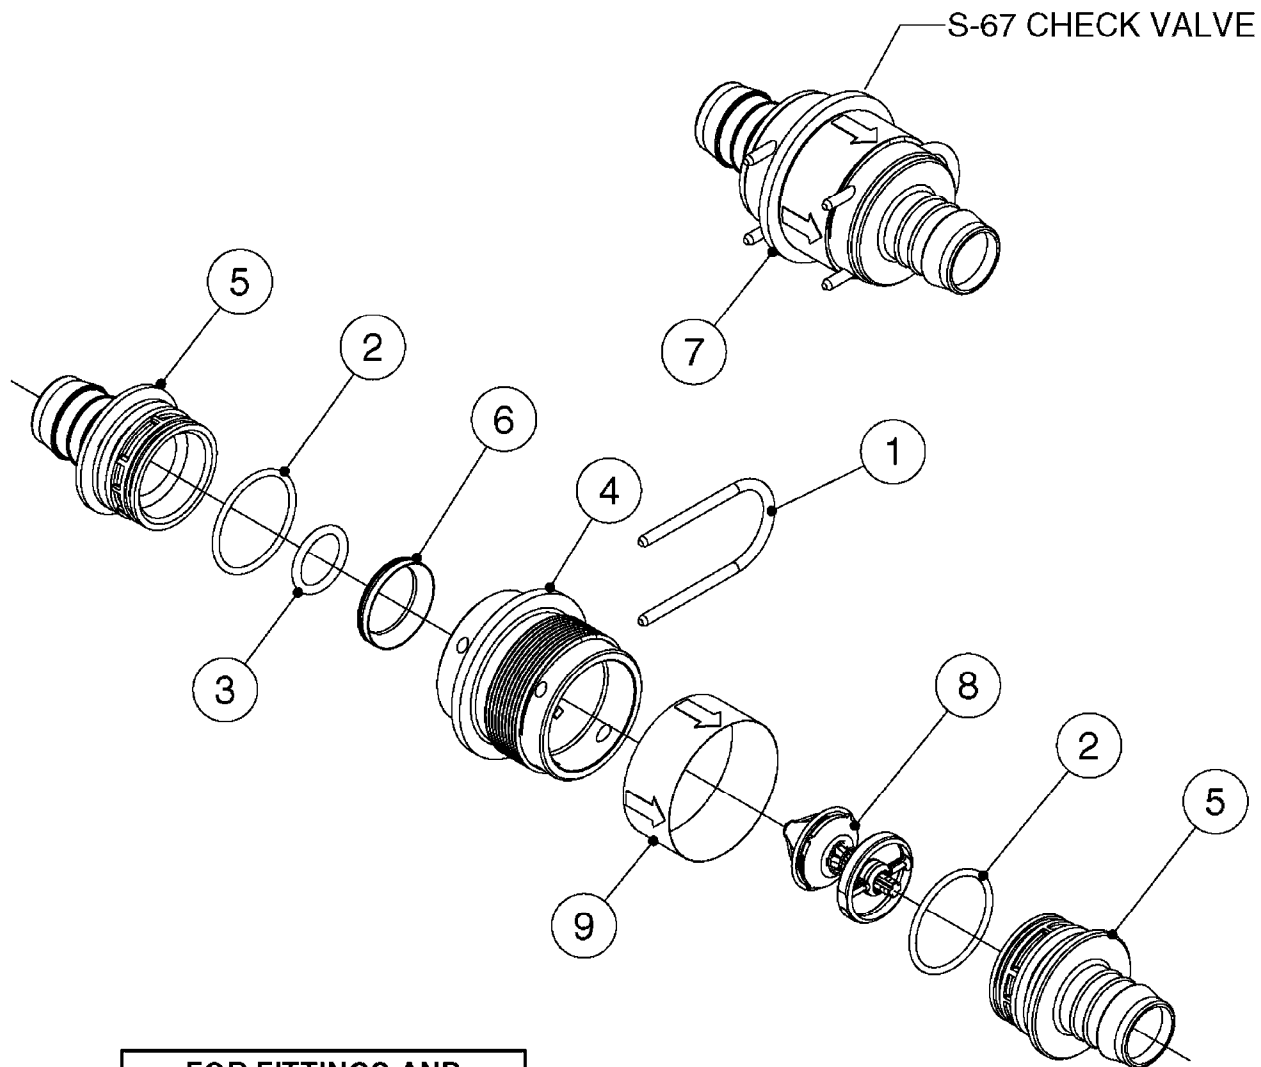

S-67 CHECK VALVE

FOR FITTINGS AND
HOSES, SEE SECTION L

B0630

CHECK VALVES - S67
B0630-HIN, 31:07:19

Page 1

Date 07.02.2020 8:47

Pos.	parts-n°	order qty	description
1	145996	1	FITT.DK S-67 FORK
2	241973	1	O-RING Ø3 X 44.2 70 SHORES NITRIL
2	242353	1	O-RING 3 X 44.2 VITON
3	242504	1	O-RING D35x2 NITRIL
4	322104	1	FITT.DK S-67 BULKHEAD
5	334231	1	FITT.DK S-67 STR.1"
5	334232	1	FITT.DK S-67 STR.1-1/4"
5	334444	1	FITT.DK S-67 STR.1-1/2" PVC
6	14103100	1	SEAT F.CHECK VALVE D40.8 2010
7	70063603	1	VALVE, CHECK S67 1-1/2"
			COMPLETE IN-LINE CHECK VALVE FOR 1-1/2" HOSE
7	72001803	1	CHCK VLV,S67, 2 X 1" HB
			COMPLETE IN-LINE CHECK VALVE FOR 1" HOSE
7	72206600	1	CHCK VLV,S67, 2 X 1.25" HB
			COMPLETE IN-LINE CHECK VALVE FOR 1-1/4" HOSE
8	72089900	1	CHECK VALVE S67 SUBASMBLY.2001
9	97800500	1	DECAL 230X28 BLACK ARROW