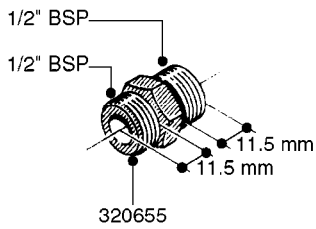

FITTINGS - HEXAGON NIPPLES
L0030-HIN, 01:01:16

L0030

FITTINGS - HEXAGON NIPPLES
L0030-HIN, 01:01:16

Page 1
Date 07.02.2020 8:48

parts-n°	order qty	description
10015303	1	FITT.PO.HN 1.00X1.00 M1000
10425003	1	FITT.PO.HN 1.25X1.00 MCPHEE
320132	1	FITT.DK HN 1" BSP
320176	1	FITT.DK HN 3/8"X1/2" BSP
320445	1	FITT.DK HN 1/4"X3/8" BSP
320655	1	FITT.DK HN 1/2"-1/2" BSP
320692	1	FITT.DK HN 3/8'BSPX1/4'NPT
320703	1	FITT.DK HN 3/8BSP X1/2 &1/4NPT
320725	1	FITT.DK NIPPLE 3/8"-3/8" BSP
320902	1	FITT.DK HN 3/8'X 1/4' BSP
390232	1	FITT.DK HN 1-1/2' X 1-1/4' BSP
390276	1	FITT.DK HN 1'BSP