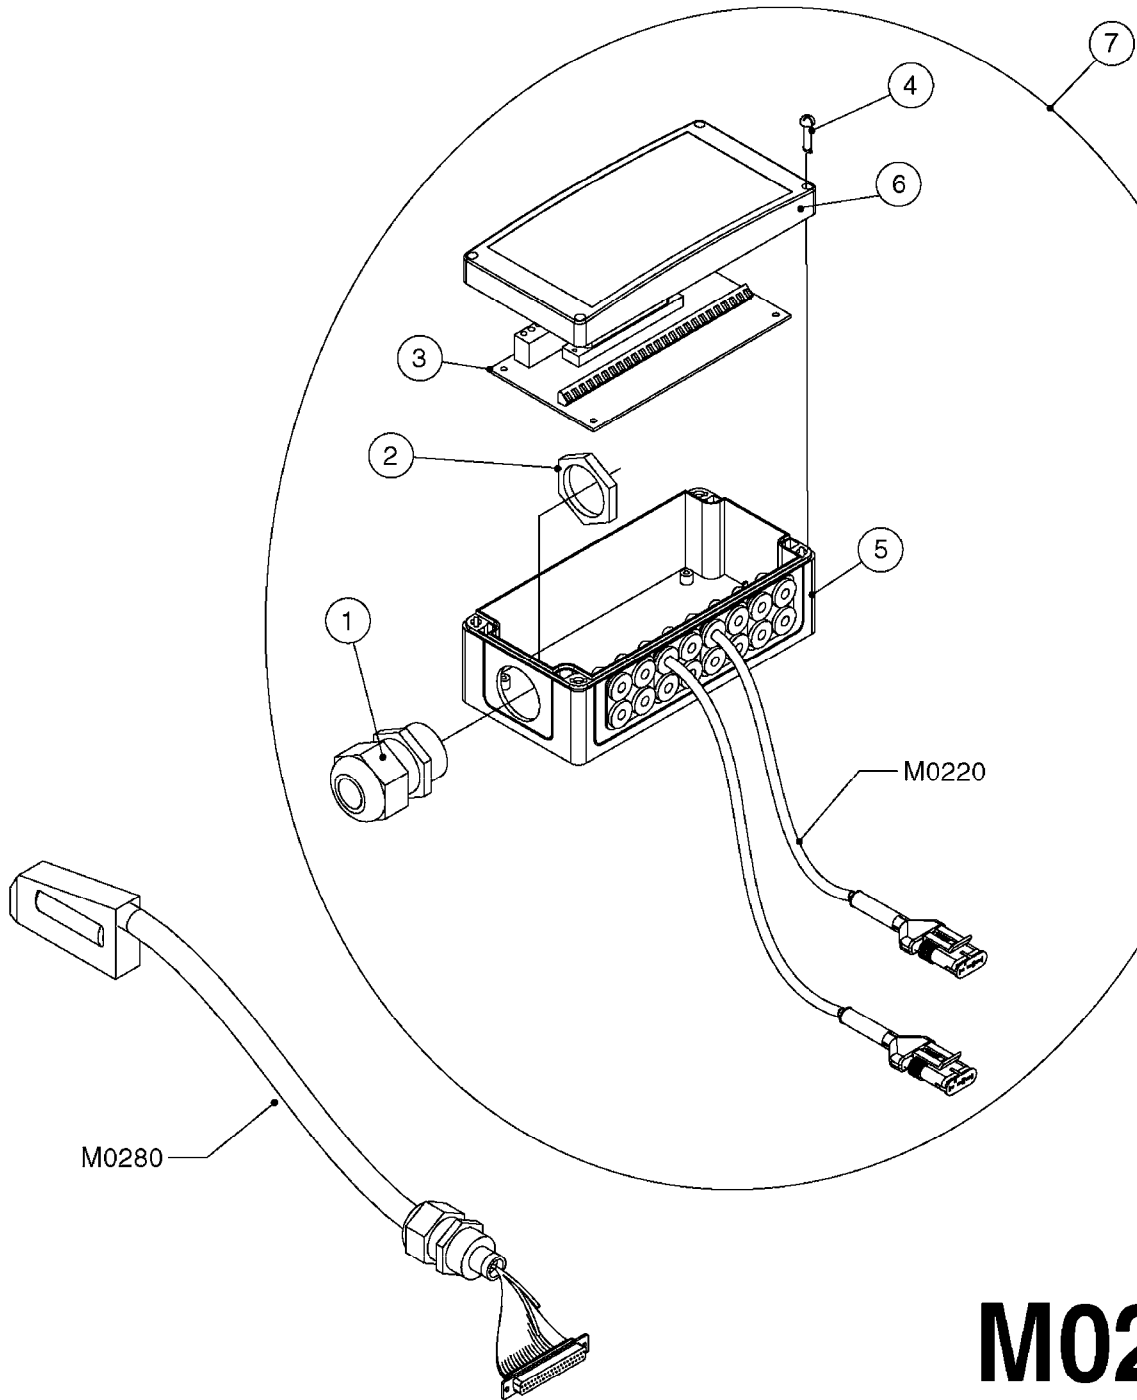

M0230

JUNCTION BOX - LIQUID
M0230-HIN, 01:01:16

Page 1
Date 07.02.2020 8:49

Pos.	parts-n°	order qty	description
1	262106	1	BULKHEAD F. CABLE 6.5-14 BLACK
2	262107	1	NUT F. BULKHEAD CABLE GRAY
3	26004800	1	CIRCUIT BD SEC VLV NCM 13SEC 13 SECTION
3	72173900	1	CIRCUIT BD SEC VLV 39PIN 9SEC 9 SECTION
4	28082100	1	SCREW F. BOX LID 1/4" L=20
5	33508700	1	BOX BOTTOM 160X80X40 BLACK 1-HOLE
6	33508800	1	LID 160X80X15 BLK W/SCREWS
7	72115400	1	CONNECTION BOX F. OP. UNIT SV9