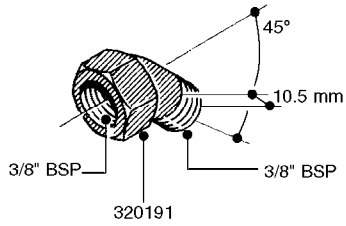

FITTINGS - HEXAGON NIPPLES
L0030-HIN, 01:01:16

L0030

FITTINGS - HEXAGON NIPPLES
L0030-HIN, 01:01:16

Page 1
Date 07.02.2020 8:48

parts-n°	order qty	description
10015303	1	FITT.PO.HN 1.00X1.00 M1000
10425003	1	FITT.PO.HN 1.25X1.00 MCPHEE
320132	1	FITT.DK HN 1" BSP
320176	1	FITT.DK HN 3/8"X1/2" BSP
320445	1	FITT.DK HN 1/4"X3/8" BSP
320655	1	FITT.DK HN 1/2"-1/2" BSP
320692	1	FITT.DK HN 3/8'BSPX1/4'NPT
320703	1	FITT.DK HN 3/8BSP X1/2 &1/4NPT
320725	1	FITT.DK NIPPLE 3/8"-3/8" BSP
320902	1	FITT.DK HN 3/8'X 1/4' BSP
390232	1	FITT.DK HN 1-1/2' X 1-1/4' BSP
390276	1	FITT.DK HN 1'BSP