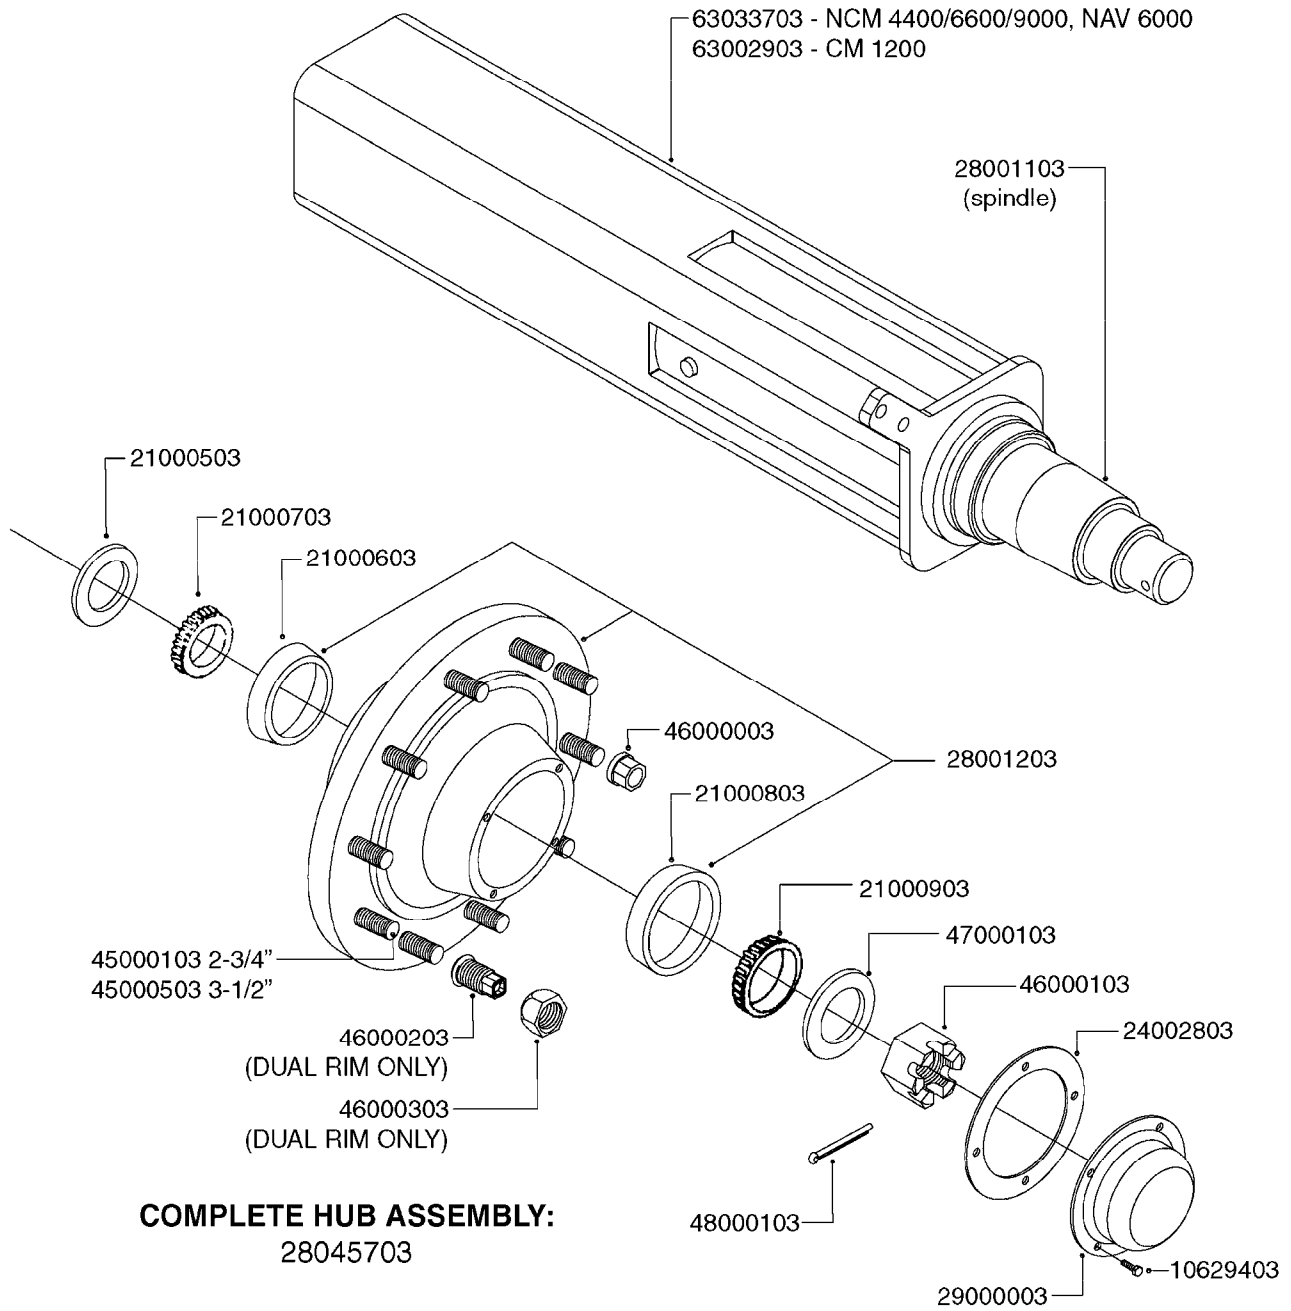

COMPLETE HUB ASSEMBLY:
28045703

COMPLETE ASSEMBLIES
WHOLEGOODS ITEMS

E0790

HUB ASSEMBLY F.4-1/2" SPINDLE
E0790-HIN, 06:07:17

Page 1
Date 07.02.2020 8:48

parts-n°	order qty	description
10629403	1	BOLT HEX 5/16 NC GR.2 00.50"
21000503	1	SEAL,WHEEL CR43771
21000603	1	RACE, BEARING 3.5/1.5
21000703	1	BEARING, TAPPERED 3.5433/1.575
21000803	1	RACE, TAPERED BEARING
21000903	1	BEARING, TAPPERED, 2.75/1.510
24002803	1	GASKET F. HUB 4.5" HUB ASSY
28001103	1	SPINDLE 4.5"x 23" 20000LB
28001203	1	HUB, 20000LB W. BRG RACES
28045703	1	HUB ASSY 10-13.19-11.02 25000#
29000003	1	HUB CAP F. 881(20000LB) HUB
45000103	1	BOLT, WHEEL STUD 3/4-16X2 3/4
45000503	1	BOLT, WHEEL STUD 3/4-16X3 1/2
46000003	1	NUT HEX NF 3/4" FLANGED F.HUB
46000103	1	NUT, CASTLE, SPINDLE 2-12 UNF
46000203	1	NUT, BUD WHEEL, INNER, RH
46000303	1	NUT, BUD WHEEL, OUTER, RH
47000103	1	WASHER, SPNDL 4.5" 2.06x4 .25T
48000103	1	PIN, COTTER 5/16" X 5.25"
63002903	1	AXLE INSERT,72"-90"SUS CM 1200
63033703	1	AXLE INSERT NCM 44/66/9000