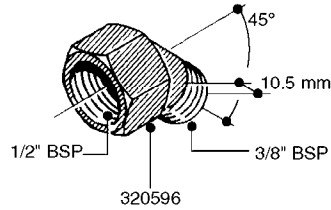

FITTINGS - HEXAGON NIPPLES
L0030-HIN, 01:01:16

L0030

FITTINGS - HEXAGON NIPPLES
L0030-HIN, 01:01:16

Page 1
Date 07.02.2020 8:48

parts-n°	order qty	description
10015303	1	FITT.PO.HN 1.00X1.00 M1000
10425003	1	FITT.PO.HN 1.25X1.00 MCPHEE
320132	1	FITT.DK HN 1" BSP
320176	1	FITT.DK HN 3/8"X1/2" BSP
320445	1	FITT.DK HN 1/4"X3/8" BSP
320655	1	FITT.DK HN 1/2"-1/2" BSP
320692	1	FITT.DK HN 3/8'BSPX1/4'NPT
320703	1	FITT.DK HN 3/8BSP X1/2 &1/4NPT
320725	1	FITT.DK NIPPLE 3/8"-3/8" BSP
320902	1	FITT.DK HN 3/8'X 1/4' BSP
390232	1	FITT.DK HN 1-1/2' X 1-1/4' BSP
390276	1	FITT.DK HN 1'BSP