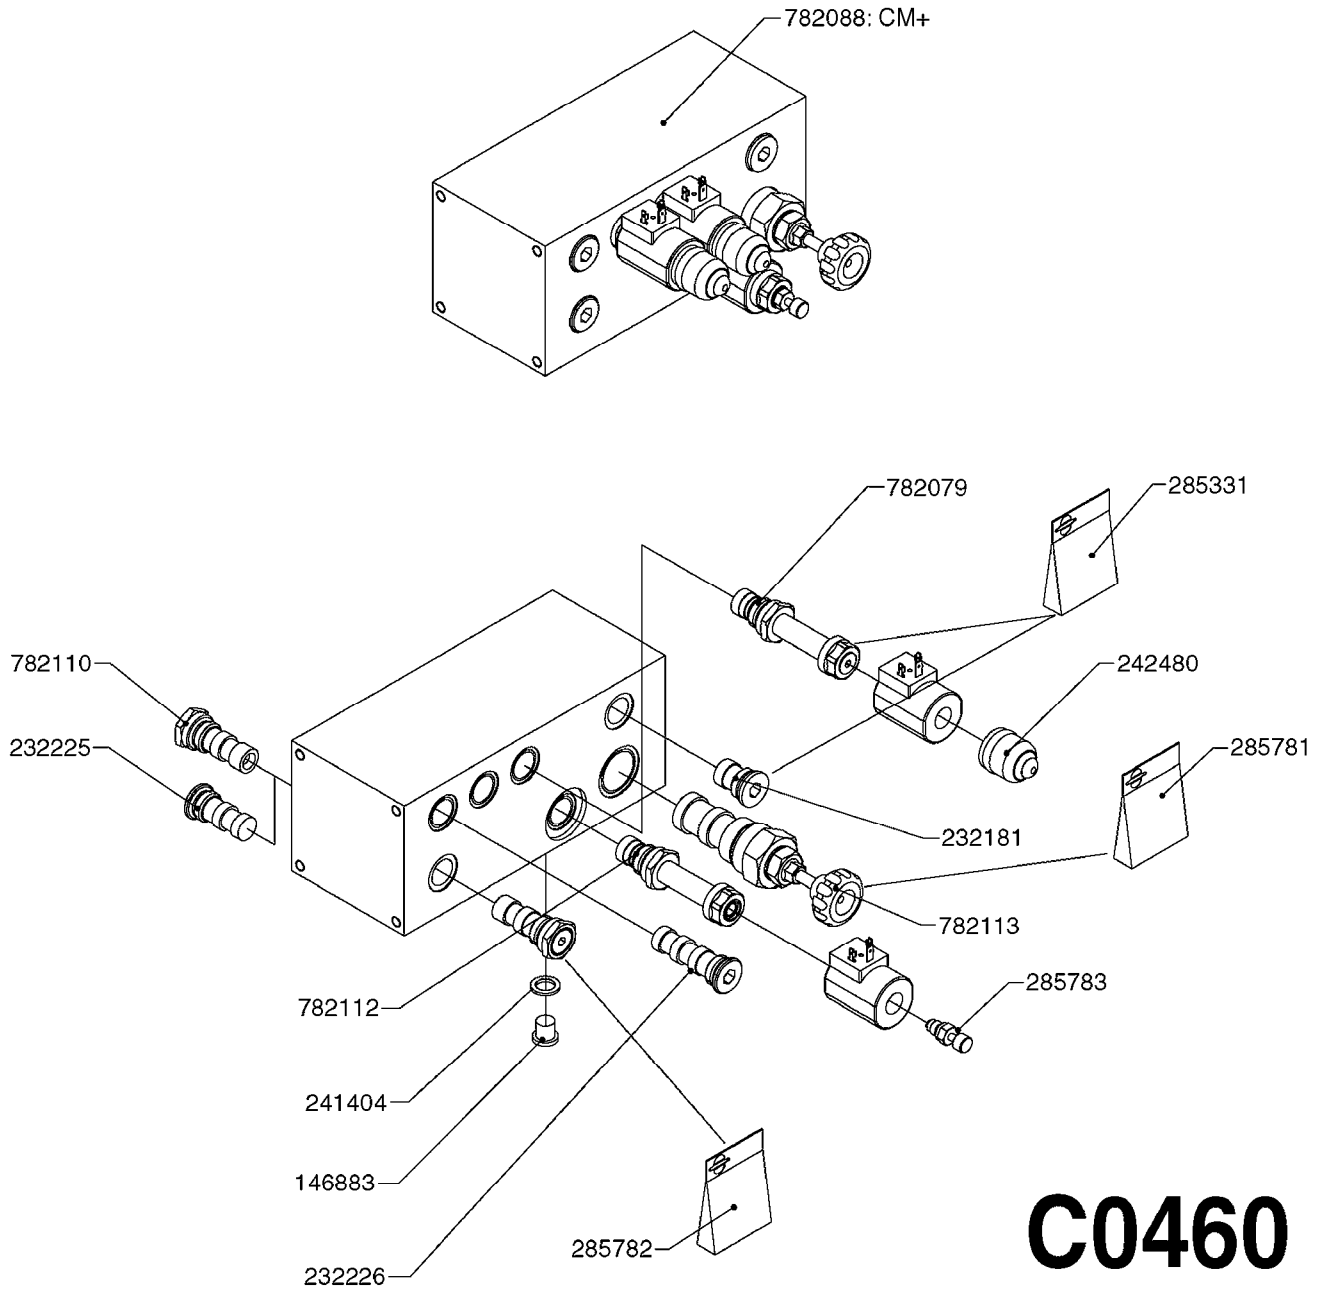

261988 (PUMP ACTUATOR KIT)
261989 (BOOM ACTUATOR KIT)

C0440

HYD TWIN FORCE ELECTRICAL
C0440-HIN, 01:01:16

Page 1
Date 07.02.2020 8:48

parts-n°	order qty	description
146023	1	PIN FOR COGWHEEL
260363	1	PLUG 2 POLE 12V
261093	1	SPADE F.ELEC.WIRE DK 2.8X0.8
261189	1	RELAY SUMI TYPE RCN 1V-5B
261207	1	ELECTRIC CONNECTOR 4MM
261224	1	PLUG HOUSING F/20 POLE MALE
261257	1	DIODE BY 255
261272	1	FUSE 10A D6X32 MM
261308	1	SWITCH APEM 5637
261309	1	SWITCH CAP
261776	1	ELECTRIC CONNECTOR 1.5MM
261825	1	ACTUATOR HAZ 2 WIRE
261842	1	RELAY HELLA 4RD.003.520-137
261844	1	PLUG ELEC.3POLE FEMALE F.CABLE
261845	1	PLUG ELEC.3 POLE MALE F.CABLE
261846	1	FUSE F 3.15A
261988	1	SPARE PARTS KIT/PUMP ACTUATOR
261989	1	SPARE PARTS KIT/BOOM ACTUATOR
262102	1	DIODE 600V/2A LT2A06
270561	1	SCREW W/SPRING ASSY. (QTY 1)
284049	1	COVER F.BOX 250X160X15
390322	1	DAH CONNECTION BOX
471122	1	WASHER, M10, Ø20/10.5X 2.0, SS
480728	1	PIN D3.2X20 SPLIT
636563	1	PRINT PLATE COMPLT F/DAH TWIN
726679	1	WIRE 18X0.5MM 12M 20 POL
727180	1	DAH CONNECTION BOX 5 TA650
730919	1	DAH CONNECTION BOX TWIN FORCE
730929	1	CONTROL BOX - DAH TWIN FORCE
730963	1	ACTUATOR F.PUMP TWIN FORCE
731065	1	CONTROL BOX 5 FUNCTION DAH
983003	1	CABLE ELEC.2X1MM WIRE BLACK EC
983005	1	ELEC. CABLE 2 WIRE X 1.5MM
983060	1	WIRE 20X0.34X2MM
983070	1	CABLE 2X6 ²
63806000	1	CIRCUIT BOARD F. DAH HAZ FORCE
72206500	1	CONNECTION BOX F.TWIN HAZ
72270700	1	HAY/Z ACTUATOR CONN BOX HURCS