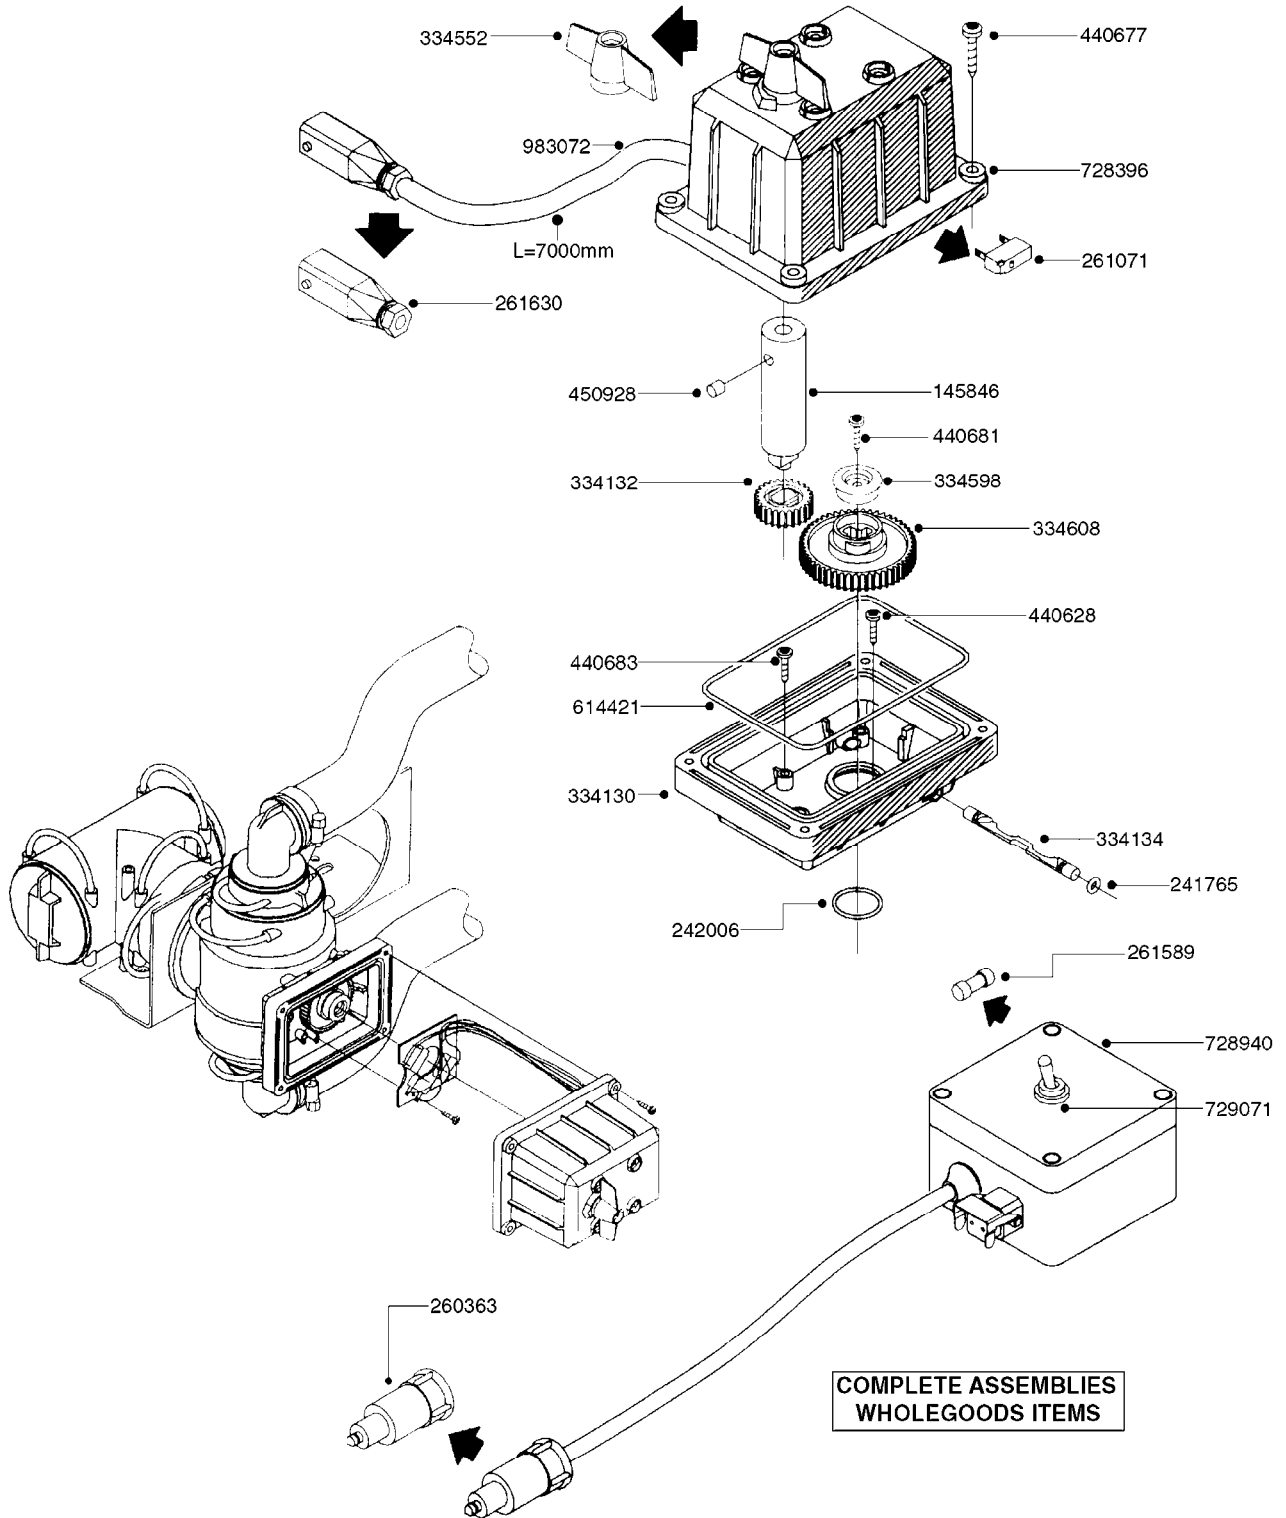

834363 - AGITATION BYPASS VALVE

K0020

BALL VALVE-ELECTRIC 2-WAY
K0020-HIN, 01:01:16

Page 1

Date 07.02.2020 8:48

parts-n°	order qty	description
145846	1	COUPLING FOR EL 3-WAY VALVE
241765	1	O-RING 3.1 X 1.6
242006	1	O-RING D22/D19 X 1.5
260363	1	PLUG 2 POLE 12V
261071	1	MICRO SWITCH TYPE 9 SM 201
261162	1	SOCKET F.12V BAYONET PLUG
261589	1	FUSE 5 X 20 1.25 AMP
334130	1	GEAR BOX
334131	1	COG WHEEL
334132	1	COG WHEEL
334134	1	INDICATOR ROD
334552	1	GRIP F.MAN.OP.EC PRES.REG.GREE
334598	1	PLUG F.VALVE HANDLE BLUE
440628	1	SCREW 3/8'
440677	1	SCREW F. PLASTIC 5X20 SS
440681	1	SCREW F. PLASTIC 4MM X 14LG SS
440683	1	SCREW 40X18 2WAY ELC.BALL VALV
450928	1	SET SCREW M8 X 8MM STAINLESS
614421	1	GASKET F/MOTOR HOUSE-ON/OFF TR
725340	1	MOTOR HOUSING FOR EL VALVE
728399	1	CIRCUIT BOARD F.728941
728941	1	CONTROL BOX F.2-WAY VALVE ELC.
834363	1	ELECTRIC KIT, AGITATION BYPASS