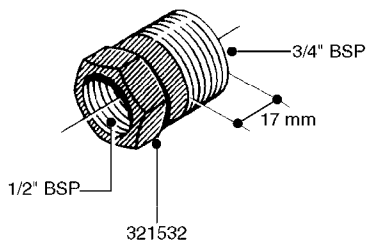

FITTINGS - HEXAGON NIPPLES
L0030-HIN, 01:01:16

L0030

FITTINGS - HEXAGON NIPPLES
L0030-HIN, 01:01:16

Page 1
Date 07.02.2020 8:48

parts-n°	order qty	description
10015303	1	FITT.PO.HN 1.00X1.00 M1000
10425003	1	FITT.PO.HN 1.25X1.00 MCPHEE
320132	1	FITT.DK HN 1" BSP
320176	1	FITT.DK HN 3/8"X1/2" BSP
320445	1	FITT.DK HN 1/4"X3/8" BSP
320655	1	FITT.DK HN 1/2"-1/2" BSP
320692	1	FITT.DK HN 3/8'BSPX1/4'NPT
320703	1	FITT.DK HN 3/8BSP X1/2 &1/4NPT
320725	1	FITT.DK NIPPLE 3/8"-3/8" BSP
320902	1	FITT.DK HN 3/8'X 1/4' BSP
390232	1	FITT.DK HN 1-1/2' X 1-1/4' BSP
390276	1	FITT.DK HN 1'BSP