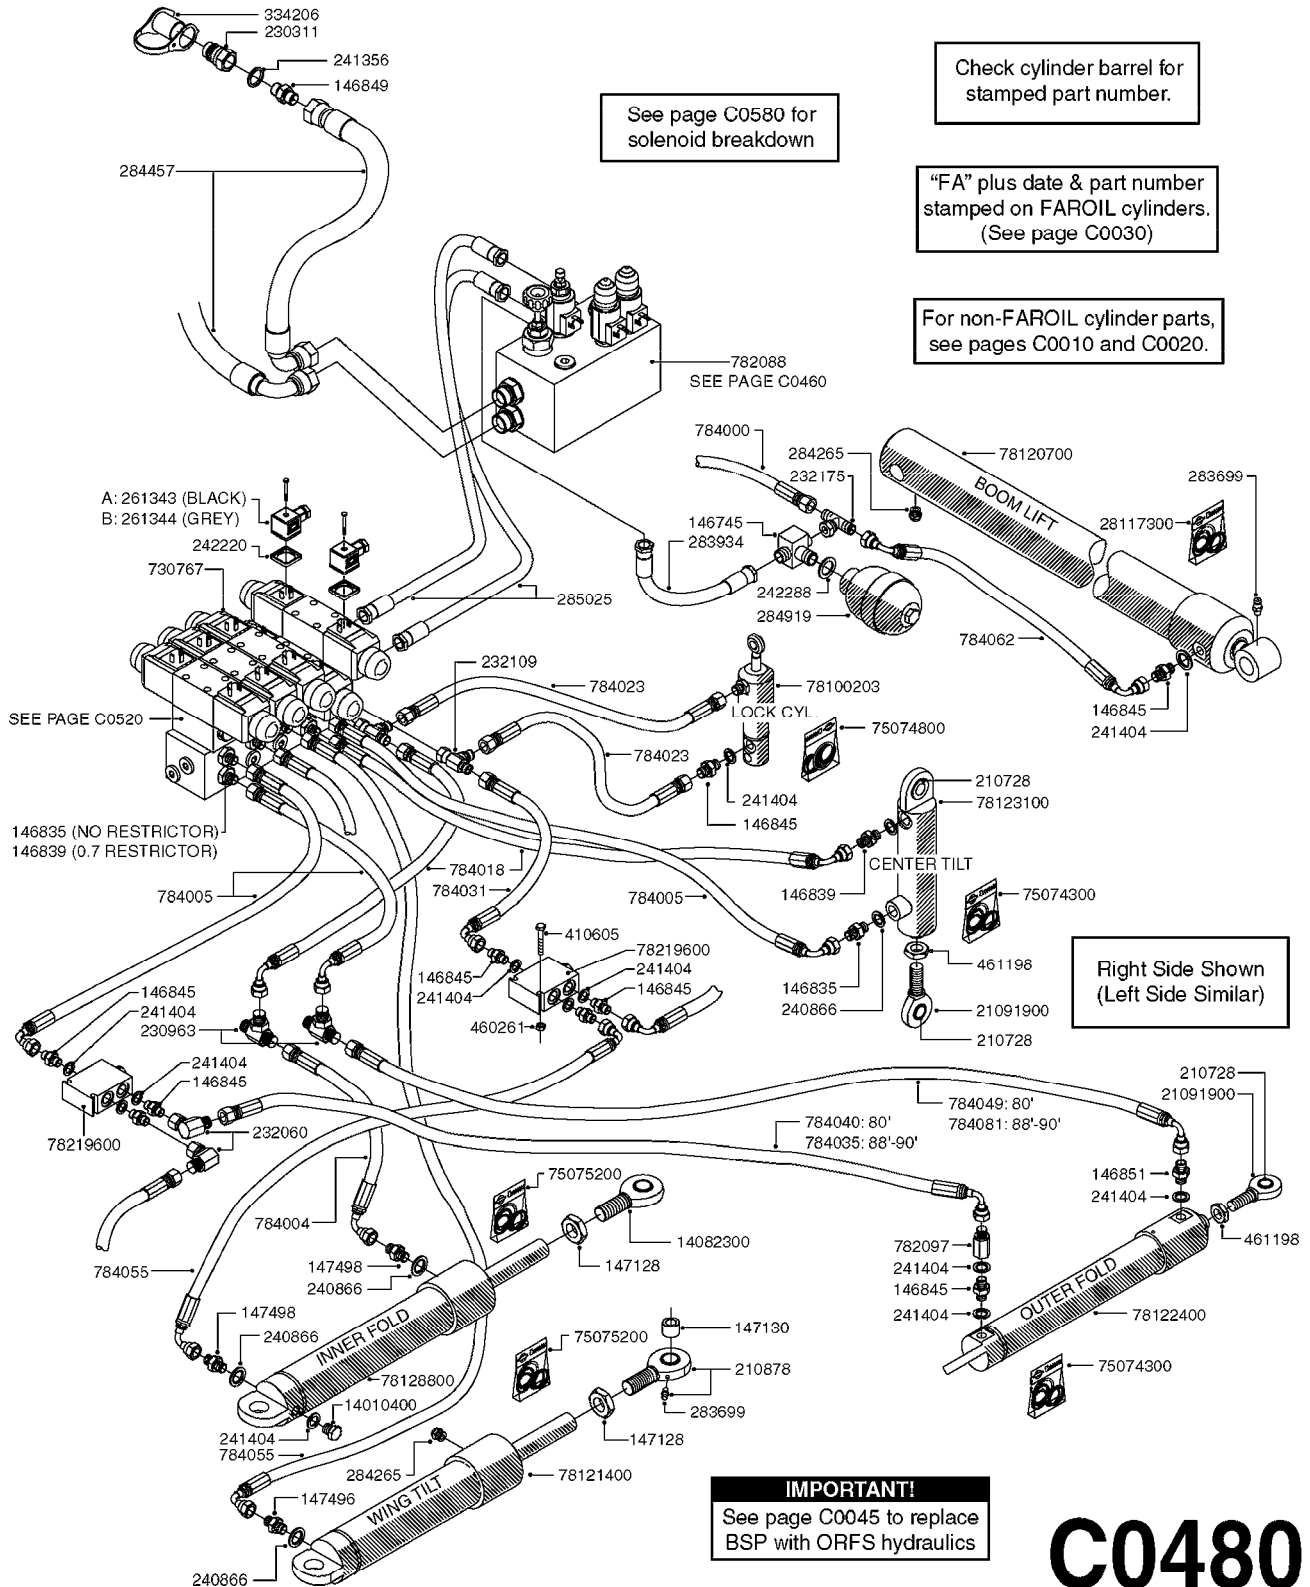

See page C0580 for solenoid breakdown

Check cylinder barrel for stamped part number.

"FA" plus date & part number stamped on FAROIL cylinders. (See page C0030)

For non-FAROIL cylinder parts, see pages C0010 and C0020.

Right Side Shown (Left Side Similar)

IMPORTANT!
See page C0045 to replace BSP with ORFS hydraulics

C0480