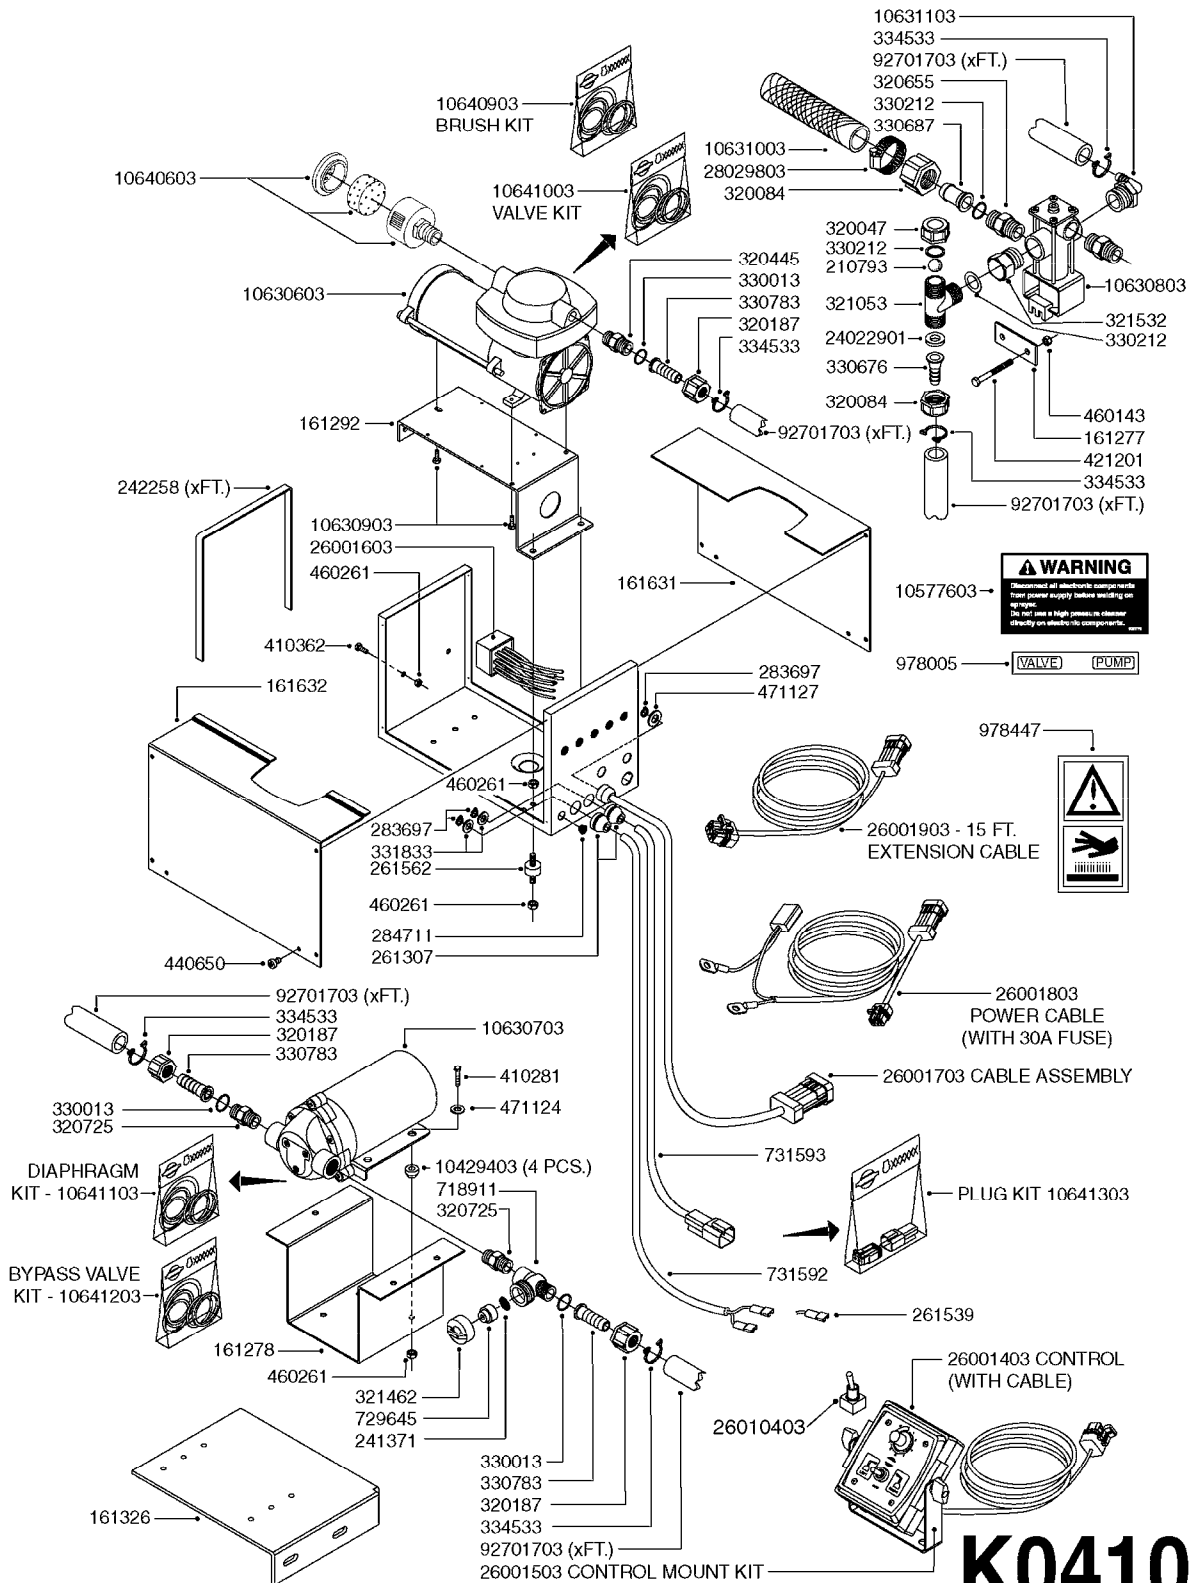

K0400

*Ø8mm 927306 (xFT.)
*Ø10mm 927330 (xFT.)

70062503 - COMPLETE ASSEMBLY

FOAM MARKER COMPRESSOR 2007
K0400-HIN, 01:01:16

Page 1
Date 07.02.2020 8:48

parts-n°	order qty	description
147011	1	HEX NIPPLE 3/8'X1/4'BSP BRASS
161326	1	MOUNT BKT. F. FOAM COMP.BOX 98
168847	1	ENCLOSURE LOWER F.MARKER
168848	1	COVER F. FOAM MARKER
232111	1	QUICK COUPLER 6MM X 1/8 EXT.
232112	1	QUICK COUPLER 6MM 1/8 INT.
232113	1	QUICK COUPLER 6MM T-PIECE
232114	1	COUPLER 1/8" THREADX8MM HOSE
232143	1	REDUCER 1/4'INT-1/8'EXT
232144	1	QUICK COUPLER 10MM X 1/4 EXT
232152	1	QUICK COUPLER 8MMX1/8 EXT.LONG
241371	1	DIAPHRAGM F.NO-DRIP,VULC
242242	1	O-RING F.AIR HOSE FITTING
242258	1	TRIM 3X10 SELF ADHESIVE 0012"
261562	1	RUBBER DAMPER 2XM6X25
283697	1	TIESTRAP 200MM
320445	1	FITT.DK HN 1/4"X3/8" BSP
321462	1	CAP F.NO-DRIP ASSY.
322261	1	HOUSING F.SAFETY VALVE 3/8"
440650	1	SCREW 3.5x13 STAINLESS
460261	1	NUT HEX M6X1.00 LOCK DIN985 A2 SS
718911	1	VALVE (SAFETY) F.MARKER
729645	1	NON-DRIP SPRING ASSY.GREEN 10
927264	1	HOSE R X PE D6/D4 X 0012"
927306	1	HOSE R X PE D8/D6 X 0012"BLACK
927330	1	HOSE R X PE D10/D8 X 012"BLACK
26004103	1	FOAM MARKER CNTRL MOD CABL STD
26008703	1	FOAM MARKER CONTROL SCII
26011103	1	FOAMER POWER/CONTROL CABLE 39P
26023400	1	COMPRESSOR F.FOAM MARKER CM40
26023700	1	SOLENOID VAL 12V 1/8' FLO '07
28025503	1	PLUG F.DRILLED HOLE 1/2"
28025603	1	PLUG F.DRILLED HOLE 3/4"
39122000	1	DISTR.HOUSING F.FOAM MARKER'07
70062503	1	FOAM MARKER COMPRESSOR,STD,39P