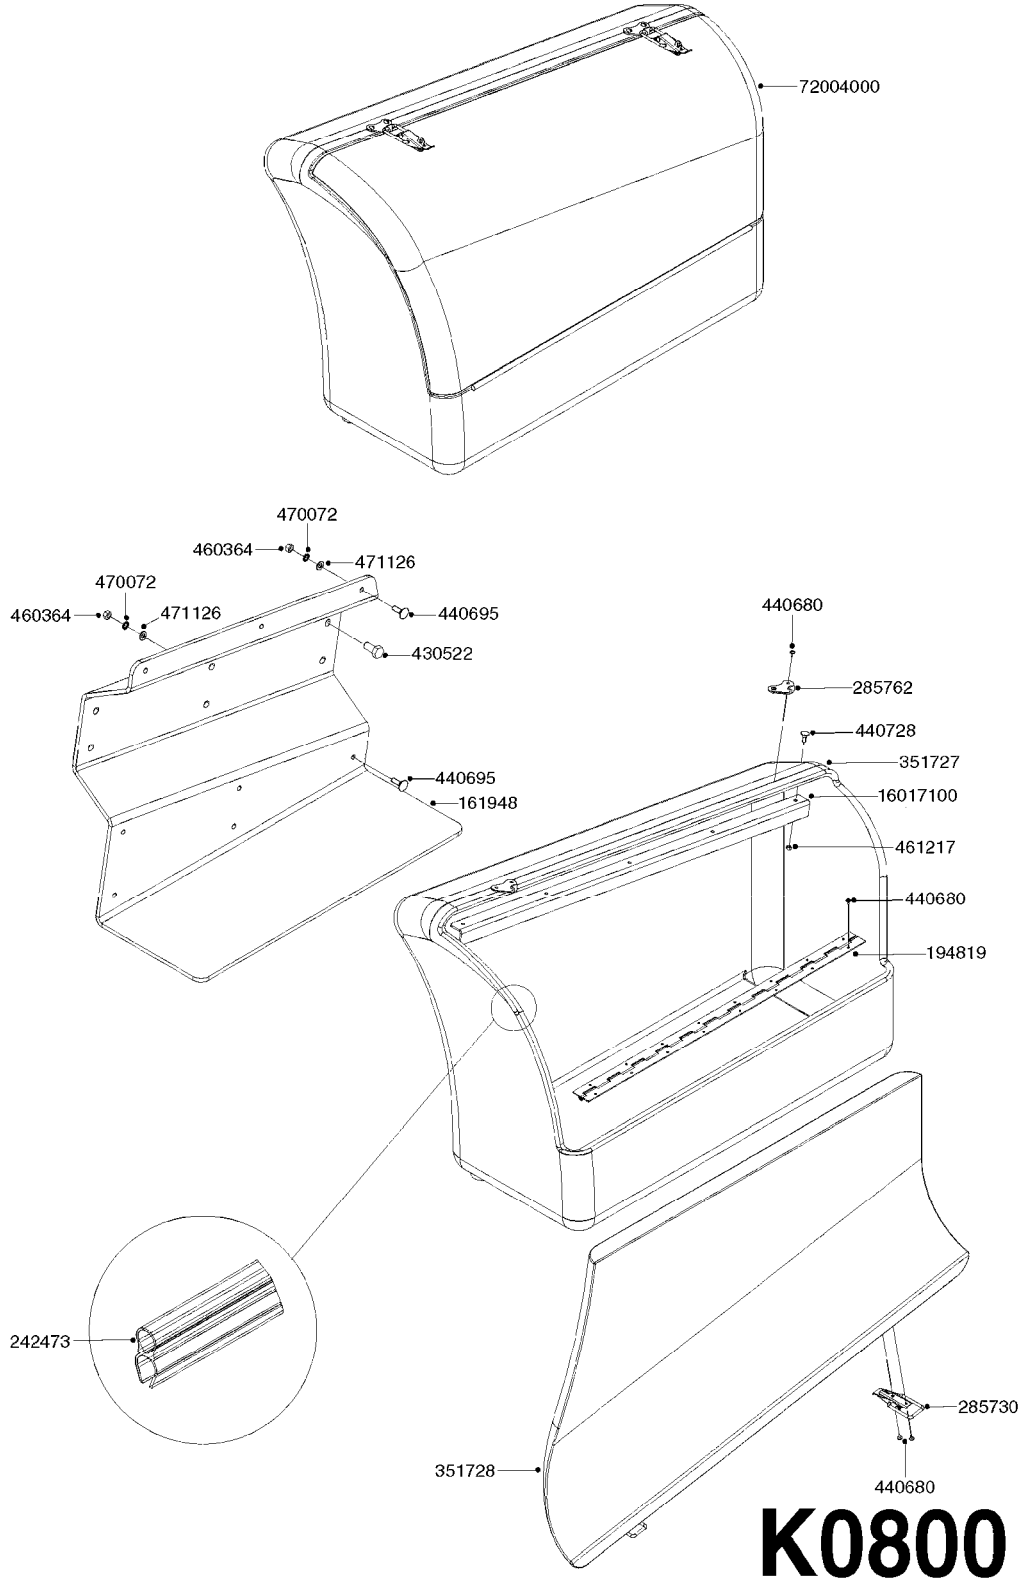

STORAGE LOCKER - RH
K0800-HIN, 01:01:16

Page	0
Date	07.02.2020 8:48

STORAGE LOCKER - RH
K0800-HIN, 01:01:16

Page 1
Date 07.02.2020 8:48

parts-n°	order qty	description
16017100	1	BKT. F. RH LOCKER HINGE CM+
161948	1	STORAGE LOCKER MT BKT RH CM+
194819	1	HINGE
242473	1	GASKET
285730	1	LATCH
285762	1	LATCH CLIP
351727	1	STORAGE LOCKER BASE (RAW) CM+
351728	1	LID STORAGE LOCKER (RAW)
430522	1	BOLT HEX 8.8 DEL M12X25 FT
440680	1	SCREW M4.2X9.5 STAINLESS
440695	1	BOLT CARRIAGE M8X25
440728	1	BOLT CARRIAGE 5MMX16
460364	1	NUT HU M8 A2 SS DIN934
461217	1	NUT HEX M5 LOCK
470072	1	WASHER D15/D8X.5 LOCK
471126	1	WASHER, M8, Ø16/ 8.4X 1.6, SS
72004000	1	LOCKER KIT F.CM+ RH