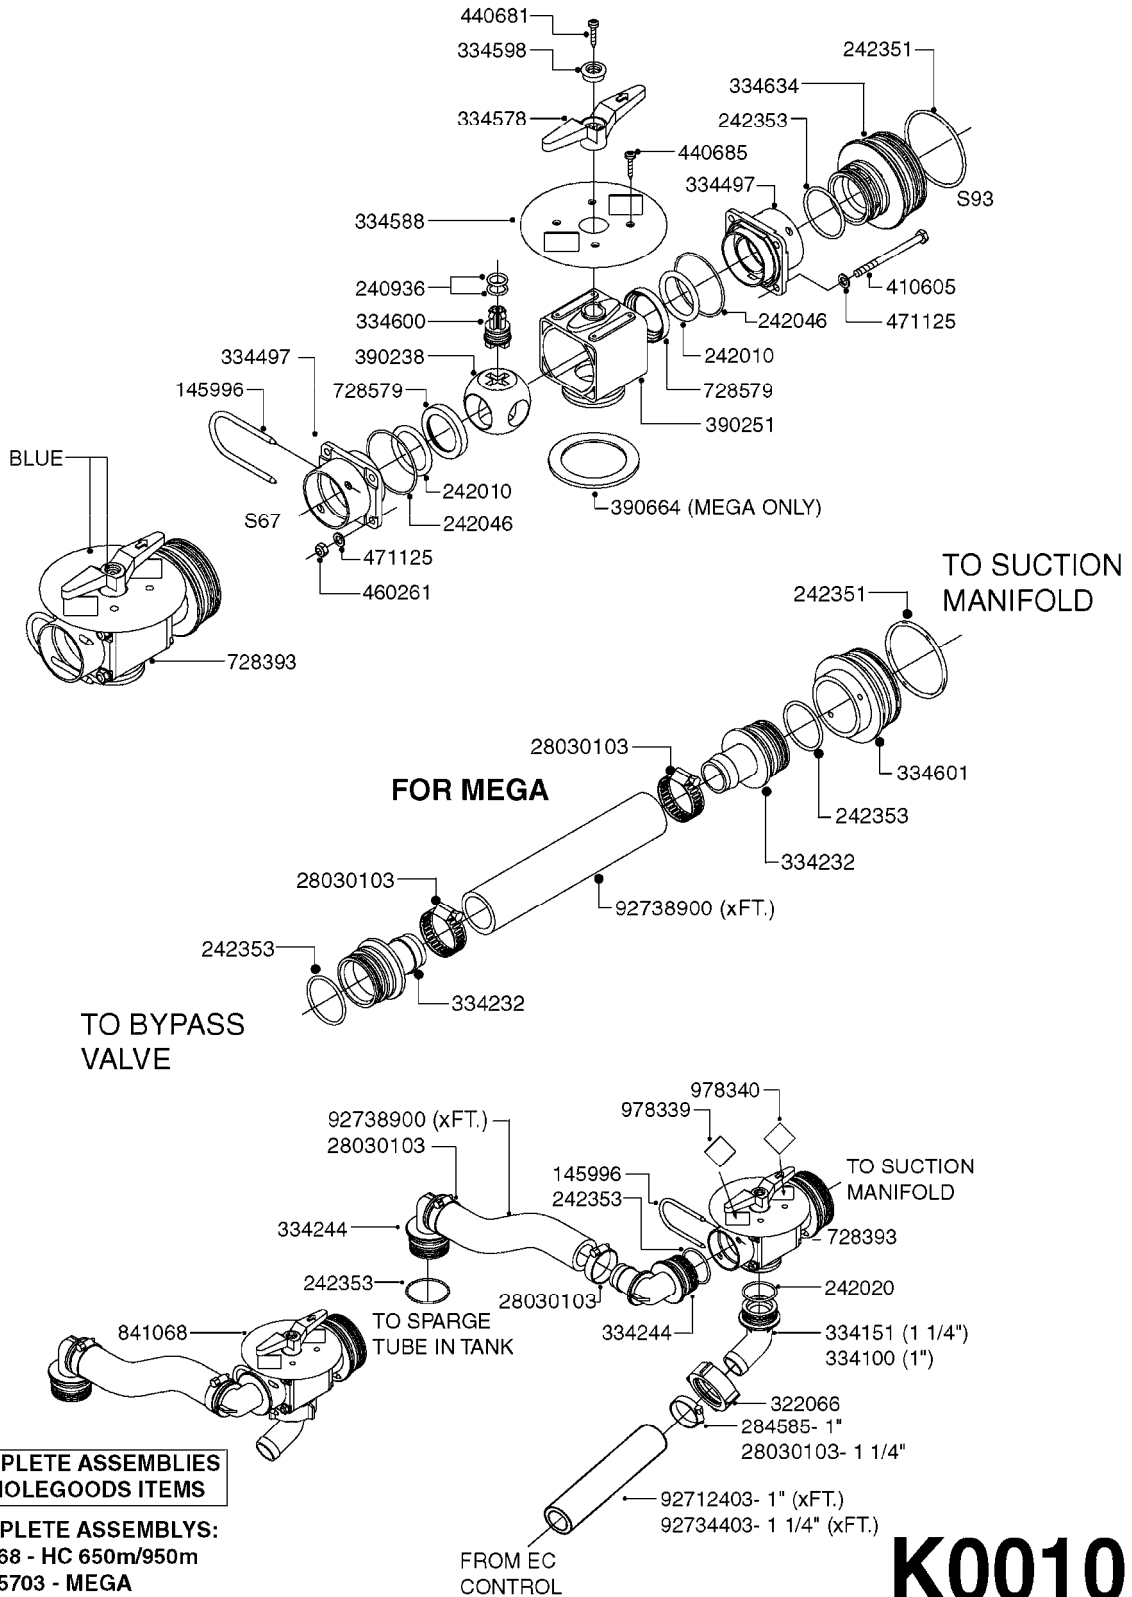

COMPLETE HUB ASSEMBLY:
28045703

COMPLETE ASSEMBLIES
WHOLEGOODS ITEMS

E0790

HUB ASSEMBLY F.4-1/2" SPINDLE
E0790-HIN, 06:07:17

Page 1
Date 07.02.2020 8:48

parts-n°	order qty	description
10629403	1	BOLT HEX 5/16 NC GR.2 00.50"
21000503	1	SEAL,WHEEL CR43771
21000603	1	RACE, BEARING 3.5/1.5
21000703	1	BEARING, TAPPERED 3.5433/1.575
21000803	1	RACE, TAPERED BEARING
21000903	1	BEARING, TAPPERED, 2.75/1.510
24002803	1	GASKET F. HUB 4.5" HUB ASSY
28001103	1	SPINDLE 4.5"x 23" 20000LB
28001203	1	HUB, 20000LB W. BRG RACES
28045703	1	HUB ASSY 10-13.19-11.02 25000#
29000003	1	HUB CAP F. 881(20000LB) HUB
45000103	1	BOLT, WHEEL STUD 3/4-16X2 3/4
45000503	1	BOLT, WHEEL STUD 3/4-16X3 1/2
46000003	1	NUT HEX NF 3/4" FLANGED F.HUB
46000103	1	NUT, CASTLE, SPINDLE 2-12 UNF
46000203	1	NUT, BUD WHEEL, INNER, RH
46000303	1	NUT, BUD WHEEL, OUTER, RH
47000103	1	WASHER, SPNDL 4.5" 2.06x4 .25T
48000103	1	PIN, COTTER 5/16" X 5.25"
63002903	1	AXLE INSERT,72"-90"SUS CM 1200
63033703	1	AXLE INSERT NCM 44/66/9000