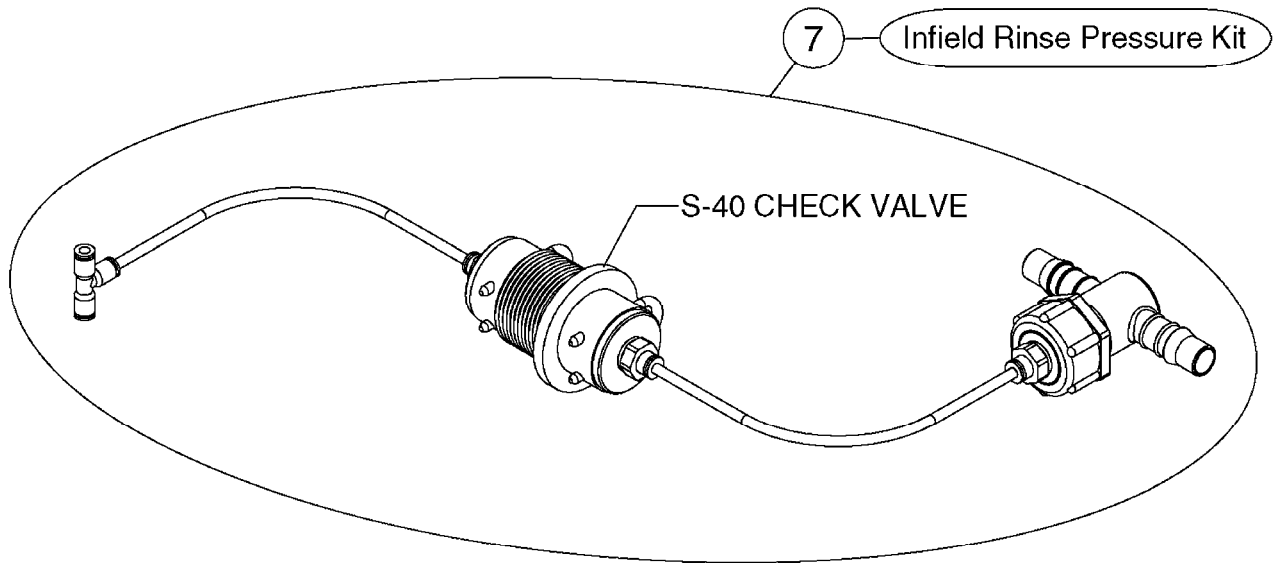

SMART VALVE-S93 MANIFOLD VALVE
B0540-HIN, 01:01:16

B0540

SMART VALVE-S93 MANIFOLD VALVE
B0540-HIN, 01:01:16

Page 1

Date 07.02.2020 8:47

parts-n°	order qty	description
145997	1	FITT.DK S-93 FORK
147767	1	PIN 5Ø X 60 S-93 DOUBLE CLAMP
240936	1	O-RING D13.3X2.4 NITRIL
242047	1	O-RING 89.5 X 3.0 VITON
242316	1	O-RING D84.5X3.0 NITRIL
242475	1	O'RING D56.52x5.33 SH70-VITON
322327	1	HOUSING, VALVE, S93, 220 PSI
322328	1	END CAP F.VALVE S-93
322354	1	THRUST PLATE F.3-WAY VALVES-93
390543	1	SEAT F.BALL 3-WAY VALVE S-93
391019	1	BALL F.2 WAY S93 SMART VALVE
391020	1	BALL F.3 WAY S93 SMART VALVE
391023	1	SMART VALVE MOUNTING BRACKET
420862	1	BOLT HEX 8.8 DEL M10X16 FT
440681	1	SCREW F. PLASTIC 4MM X 14LG SS
460423	1	NUT HEX M10X1.50 LOCK DIN985A2 SS
471122	1	WASHER, M10, Ø20/10.5X 2.0, SS
14010100	1	SPINDLE F.SMART VALVE S-93
14027800	1	SPINDLE F.SMART VALVE S-93
61025400	1	HANDLE SMART VALVE
72137900	1	VALVE S93 "V1" SMART VALVE
72138000	1	VALVE S93 "V2" SMART VALVE
72138600	1	VALVE S93 "V3" SMART VALVE
72142700	1	VALVE S93 "V4" SMART VALVE