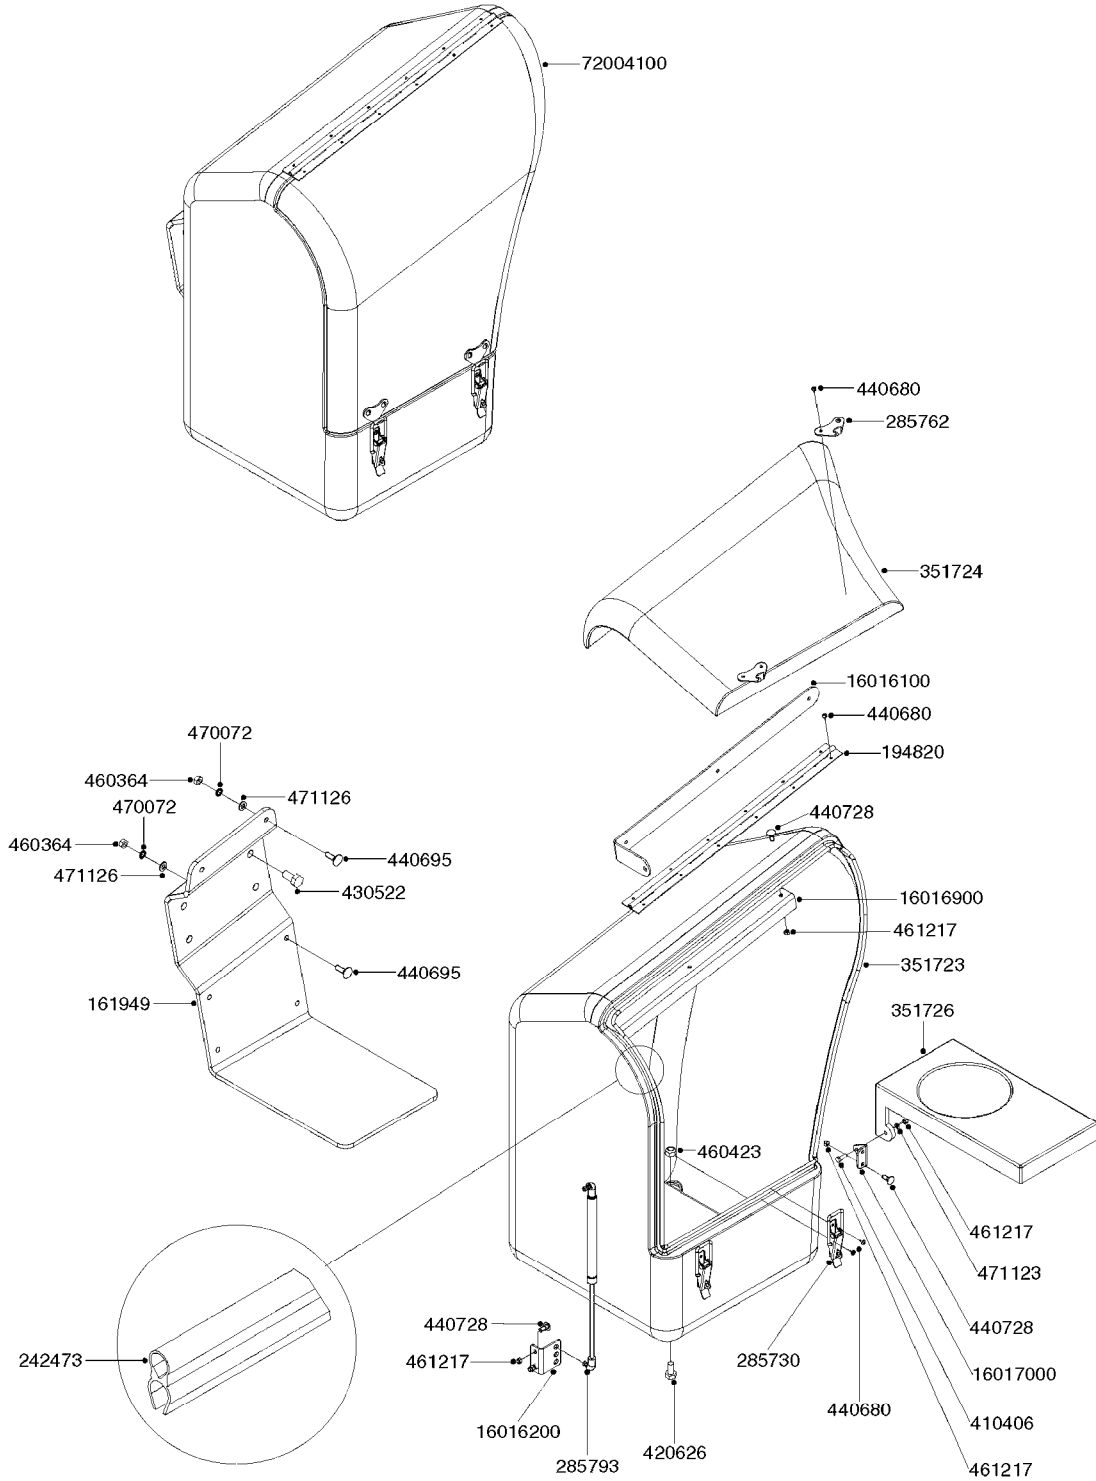

STORAGE LOCKER - LH
K0790-HIN, 01:01:16

Page 0
Date 07.02.2020 8:48

STORAGE LOCKER - LH
K0790-HIN, 01:01:16

Page 1

Date 07.02.2020 8:48

parts-n°	order qty	description
16016100	1	BKT F.LOCKER DOOR OPENER T CM+
16016200	1	BKT F.LOCKER DOOR OPENER B CM+
16016900	1	BKT F. LH LOCKER HINGE CM+
16017000	1	BKT F.LOCKER SHELF HINGE CM+
161949	1	BRACKET STORAGE LOCKER
194820	1	HINGE
242473	1	GASKET
285730	1	LATCH
285762	1	LATCH CLIP
285793	1	GAS CYLINDER
351723	1	LOCKER BODY (RAW) CM+
351724	1	LOCKER DOOR (RAW) CM+
351726	1	WORKING TABLE (RAW)
410406	1	BOLT HEX 8.8 DEL M5X16 FT
420626	1	BOLT HEX 8.8 DEL M10X20 FT
430522	1	BOLT HEX 8.8 DEL M12X25 FT
440680	1	SCREW M4.2X9.5 STAINLESS
440695	1	BOLT CARRIAGE M8X25
440728	1	BOLT CARRIAGE 5MMX16
460364	1	NUT HU M8 A2 SS DIN934
460423	1	NUT HEX M10X1.50 LOCK DIN985A2 SS
461217	1	NUT HEX M5 LOCK
470072	1	WASHER D15/D8X.5 LOCK
471123	1	WASHER, M5, Ø10/ 5.3X 1.0, SS
471126	1	WASHER, M8, Ø16/ 8.4X 1.6, SS
72004100	1	LOCKER KIT F.CM+ LH