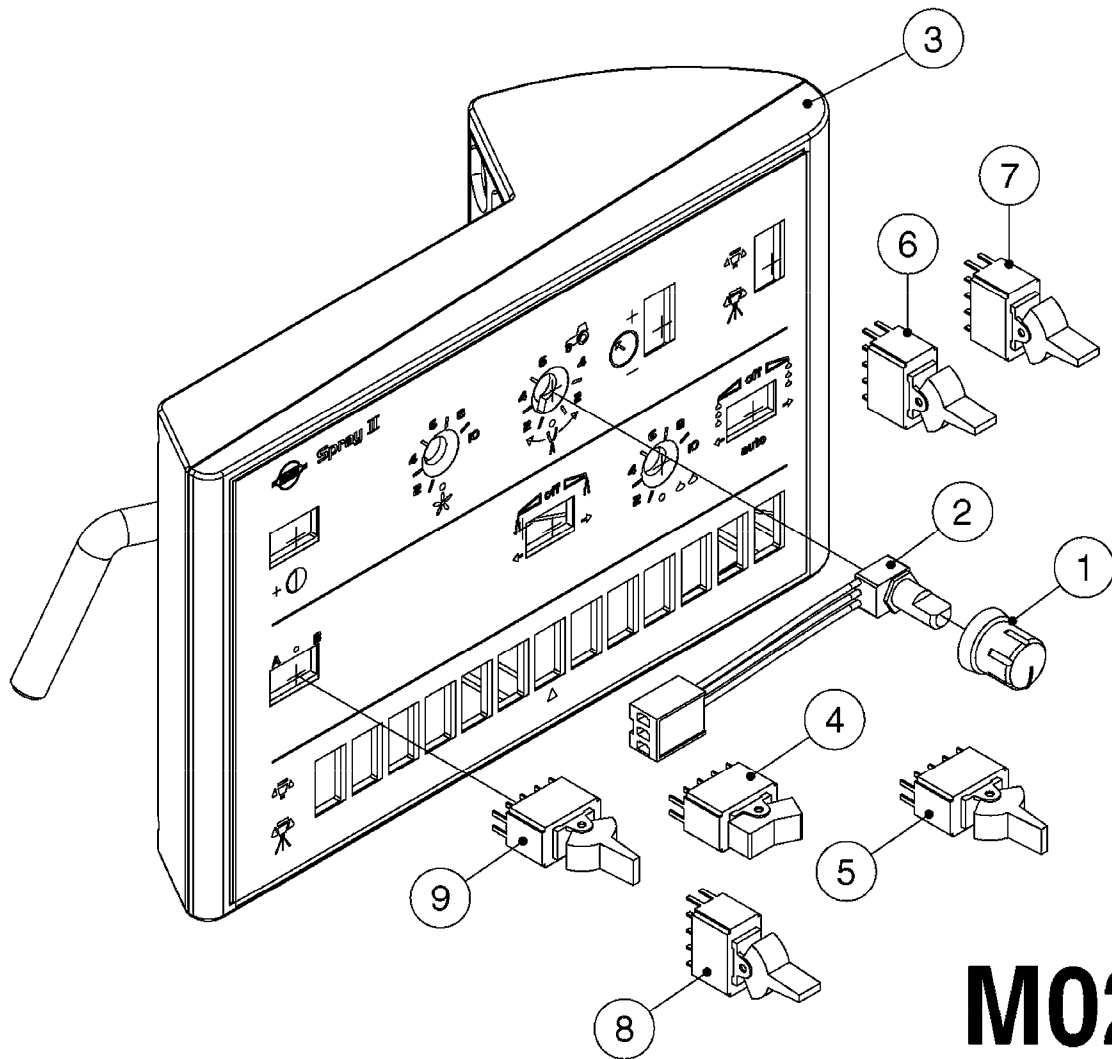

M0200

SPRAYBOX II
M0200-HIN, 23:06:16

Page 1
Date 07.02.2020 8:49

Pos.	parts-n°	order qty	description
1	26000400	1	KNOB F.FOAM ADJUST HC5500
2	26005300	1	POT.METER F. SPRAYBOX II
3	26010200	1	CONTROL BOX 2SEC, SPRAY BOX II
3	26010300	1	CONTROL BOX 3SEC, SPRAY BOX II
3	26010400	1	CONTROL BOX 4SEC, SPRAY BOX II
3	26010500	1	CONTROL BOX 5SEC, SPRAY BOX II
3	26010600	1	CONTROL BOX 6SEC, SPRAY BOX II
3	26010700	1	CONTROL BOX 7SEC, SPRAY BOX II
3	26010800	1	CONTROL BOX 8SEC, SPRAY BOX II
3	26010900	1	CONTROL BOX 9SEC, SPRAYBOX II
3	26011000	1	SPRAY CONT. II EVC 4 SEC. HAZ
3	26011100	1	SPRAY CONT. II EVC 5 SEC. HAZ
3	26011200	1	SPRAY CONT. II EVC 6 SEC. HAZ
3	26011300	1	SPRAY CONT. II EVC 7 SEC. HAZ
3	26013600	1	CONTROL BOX 13SEC, SPRAYBOX II
4	26020200	1	SWITCH ON-ON SP ROCKER RED
5	26020300	1	SWITCH ON-OFF-ON SP BLACK
6	26020400	1	SWITCH MOM-OFF-MOM SP YELLOW
7	26020600	1	SWITCH ON-ON SP GREEN
8	26020800	1	SWITCH ON-ON DP GREEN
9	26021000	1	SWITCH ON-OFF-ON DP BLACK