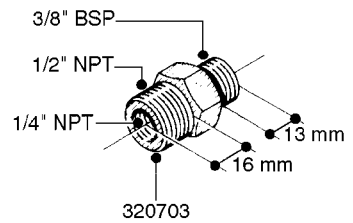

FITTINGS - HEXAGON NIPPLES
L0030-HIN, 01:01:16

L0030

FITTINGS - HEXAGON NIPPLES
L0030-HIN, 01:01:16

Page 1
Date 07.02.2020 8:48

parts-n°	order qty	description
10015303	1	FITT.PO.HN 1.00X1.00 M1000
10425003	1	FITT.PO.HN 1.25X1.00 MCPHEE
320132	1	FITT.DK HN 1" BSP
320176	1	FITT.DK HN 3/8"X1/2" BSP
320445	1	FITT.DK HN 1/4"X3/8" BSP
320655	1	FITT.DK HN 1/2"-1/2" BSP
320692	1	FITT.DK HN 3/8'BSPX1/4'NPT
320703	1	FITT.DK HN 3/8BSP X1/2 &1/4NPT
320725	1	FITT.DK NIPPLE 3/8"-3/8" BSP
320902	1	FITT.DK HN 3/8'X 1/4' BSP
390232	1	FITT.DK HN 1-1/2' X 1-1/4' BSP
390276	1	FITT.DK HN 1'BSP