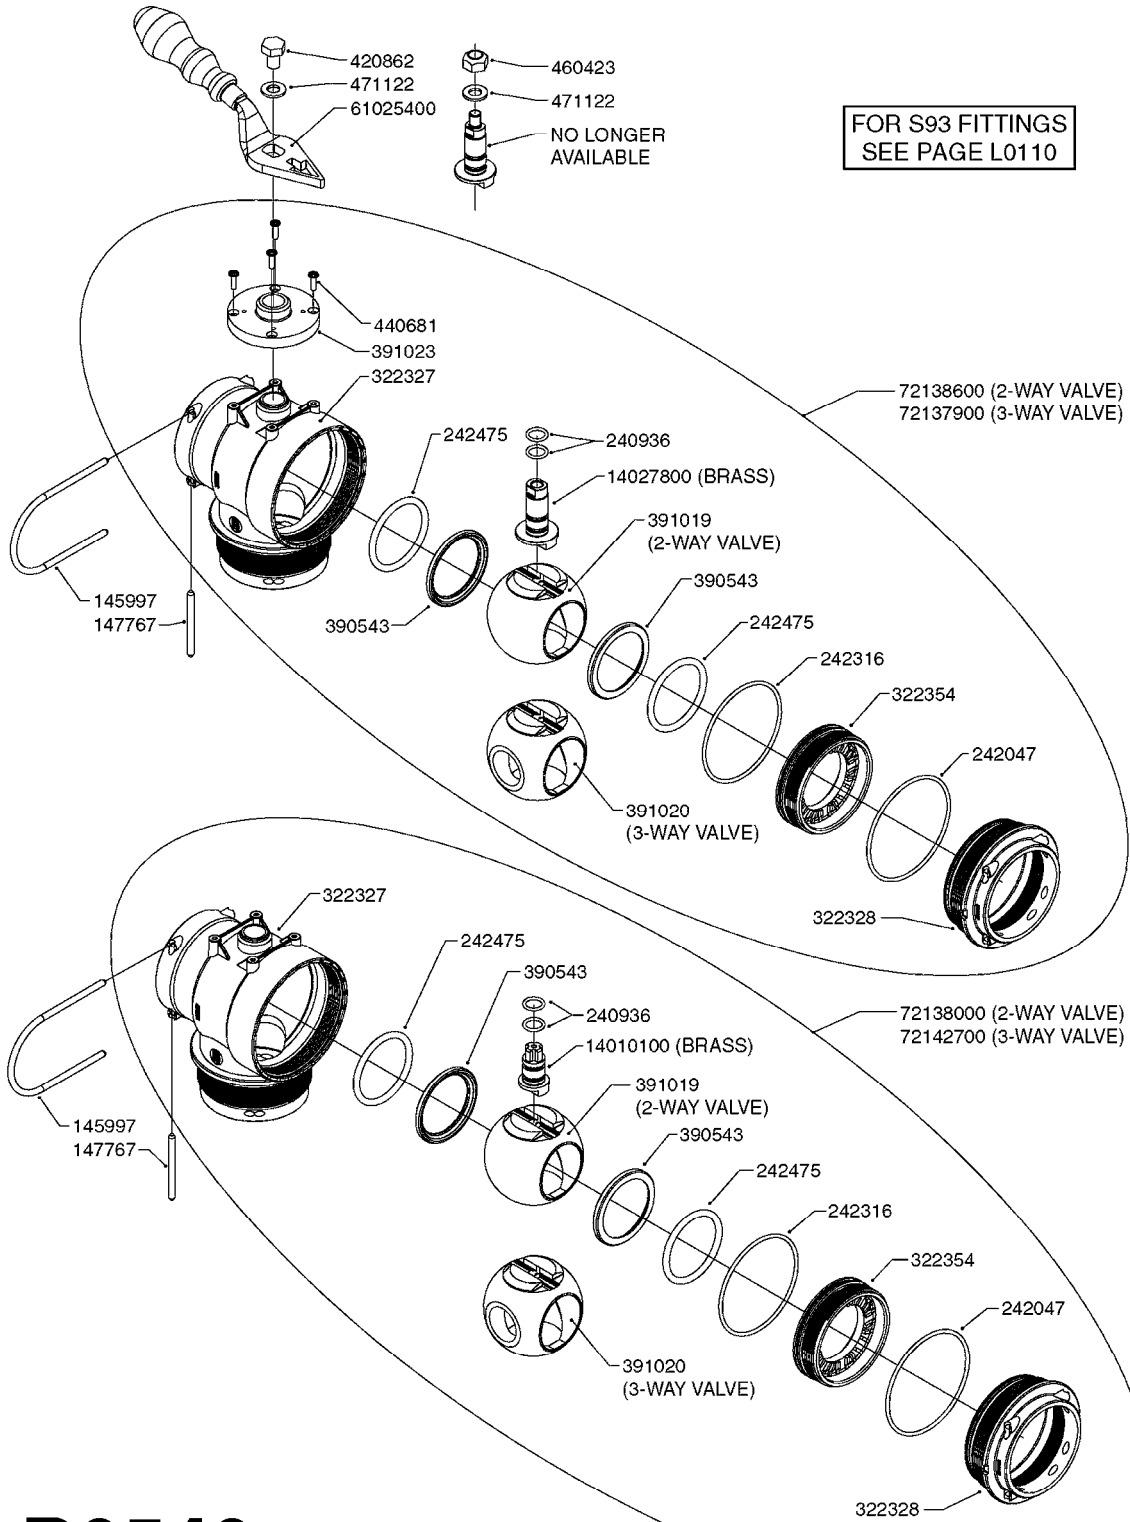

B0540

SMART VALVE-S93 MANIFOLD VALVE
B0540-HIN, 01:01:16

Page 1

Date 07.02.2020 8:47

parts-n°	order qty	description
145997	1	FITT.DK S-93 FORK
147767	1	PIN 5Ø X 60 S-93 DOUBLE CLAMP
240936	1	O-RING D13.3X2.4 NITRIL
242047	1	O-RING 89.5 X 3.0 VITON
242316	1	O-RING D84.5X3.0 NITRIL
242475	1	O'RING D56.52x5.33 SH70-VITON
322327	1	HOUSING, VALVE, S93, 220 PSI
322328	1	END CAP F.VALVE S-93
322354	1	THRUST PLATE F.3-WAY VALVES-93
390543	1	SEAT F.BALL 3-WAY VALVE S-93
391019	1	BALL F.2 WAY S93 SMART VALVE
391020	1	BALL F.3 WAY S93 SMART VALVE
391023	1	SMART VALVE MOUNTING BRACKET
420862	1	BOLT HEX 8.8 DEL M10X16 FT
440681	1	SCREW F. PLASTIC 4MM X 14LG SS
460423	1	NUT HEX M10X1.50 LOCK DIN985A2 SS
471122	1	WASHER, M10, Ø20/10.5X 2.0, SS
14010100	1	SPINDLE F.SMART VALVE S-93
14027800	1	SPINDLE F.SMART VALVE S-93
61025400	1	HANDLE SMART VALVE
72137900	1	VALVE S93 "V1" SMART VALVE
72138000	1	VALVE S93 "V2" SMART VALVE
72138600	1	VALVE S93 "V3" SMART VALVE
72142700	1	VALVE S93 "V4" SMART VALVE