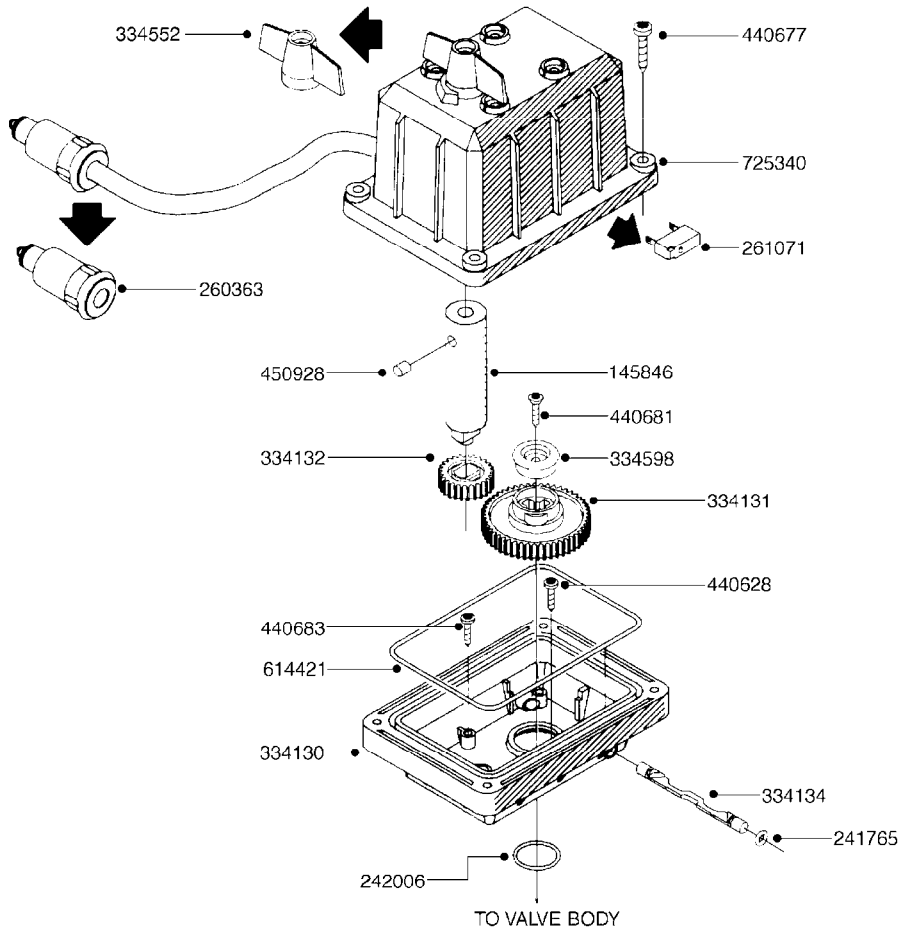

834363 - AGITATION BYPASS VALVE

K0020

BALL VALVE-ELECTRIC 2-WAY
K0020-HIN, 01:01:16

Page 1

Date 07.02.2020 8:48

parts-n°	order qty	description
145846	1	COUPLING FOR EL 3-WAY VALVE
241765	1	O-RING 3.1 X 1.6
242006	1	O-RING D22/D19 X 1.5
260363	1	PLUG 2 POLE 12V
261071	1	MICRO SWITCH TYPE 9 SM 201
261162	1	SOCKET F.12V BAYONET PLUG
261589	1	FUSE 5 X 20 1.25 AMP
334130	1	GEAR BOX
334131	1	COG WHEEL
334132	1	COG WHEEL
334134	1	INDICATOR ROD
334552	1	GRIP F.MAN.OP.EC PRES.REG.GREE
334598	1	PLUG F.VALVE HANDLE BLUE
440628	1	SCREW 3/8'
440677	1	SCREW F. PLASTIC 5X20 SS
440681	1	SCREW F. PLASTIC 4MM X 14LG SS
440683	1	SCREW 40X18 2WAY ELC.BALL VALV
450928	1	SET SCREW M8 X 8MM STAINLESS
614421	1	GASKET F/MOTOR HOUSE-ON/OFF TR
725340	1	MOTOR HOUSING FOR EL VALVE
728399	1	CIRCUIT BOARD F.728941
728941	1	CONTROL BOX F.2-WAY VALVE ELC.
834363	1	ELECTRIC KIT, AGITATION BYPASS