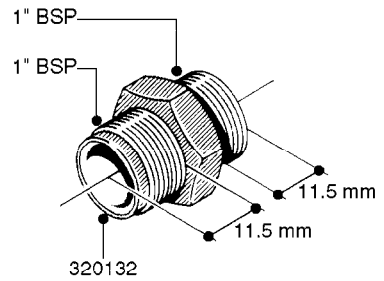

FITTINGS - HEXAGON NIPPLES
L0030-HIN, 01:01:16

L0030

FITTINGS - HEXAGON NIPPLES
L0030-HIN, 01:01:16

Page 1
Date 07.02.2020 8:48

parts-n°	order qty	description
10015303	1	FITT.PO.HN 1.00X1.00 M1000
10425003	1	FITT.PO.HN 1.25X1.00 MCPHEE
320132	1	FITT.DK HN 1" BSP
320176	1	FITT.DK HN 3/8"X1/2" BSP
320445	1	FITT.DK HN 1/4"X3/8" BSP
320655	1	FITT.DK HN 1/2"-1/2" BSP
320692	1	FITT.DK HN 3/8'BSPX1/4'NPT
320703	1	FITT.DK HN 3/8BSP X1/2 &1/4NPT
320725	1	FITT.DK NIPPLE 3/8"-3/8" BSP
320902	1	FITT.DK HN 3/8'X 1/4' BSP
390232	1	FITT.DK HN 1-1/2' X 1-1/4' BSP
390276	1	FITT.DK HN 1'BSP