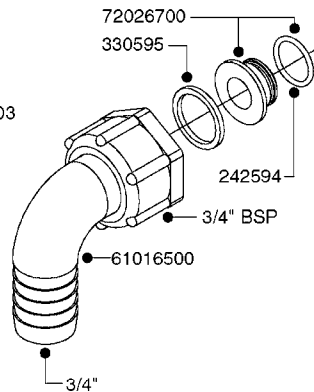

L0050

FITTINGS - HOSE CONNECTORS
L0050-HIN, 01:01:16

Page 1
Date 07.02.2020 8:49

parts-n°	order qty	description
242594	1	O-RING D14 X 1.78 SCH.70-EPDM
320294	1	FITT.DK TEE 3/8X3/8HB X1/2"BSP
320305	1	FITT.DK HB 3/4'- 3/4' BSP
320386	1	FITT.DK TEE 3/8X3/8HB X3/8"BSP
320397	1	FITT.DK ELB 3/8"HB X 3/8" BSP
320401	1	FITT.DK TEE 1/2X1/2HB X1/2"BSP
320412	1	FITT.DK TEE 1/2X1/2HB X3/8'BSP
320423	1	FITT.DK ELB 1/2'HB X 3/8' BSP
320891	1	FITT.DK HB 3/8'- 3/8' BSP
320972	1	FITT.DK HB 5/16'- 1/4' BSP
322046	1	FITT.DK TEE 1/2X1/2HB X3/4'BSP
322048	1	FITT.DK TEE 3/4X3/4HB X3/4'BSP
330595	1	O-RING D24.6/D20X2.1 -3/4"
333137	1	FITT.DK CONN.1/2" F.NOZZ. DOUB
333141	1	FITT.DK CONN.1/2" F.NOZZ.SING
334041	1	FITT.DK CONN.3/4' F.NOZZ. SING
334042	1	FITT.DK CONN.3/4' F.NOZZ. DOUB
334195	1	FITT.DK ELB. 3/4"HB X 3/4"HB
10012103	1	FITT.PO.HB 1.25X1.50 IMB1012
10014003	1	FITT.PO.HB 1.25X1.25 IMB1010
10036903	1	FITT.PO.HB 1.50X1.50 IMB1212
28019303	1	FITTING HB ELB 3/4NPT-3/4HOSE
61016500	1	HOSE TAIL 3/4" 90°+RG CAP 3/4"
72026700	1	NOZZLE TUBE ADAPTER W/O-RING