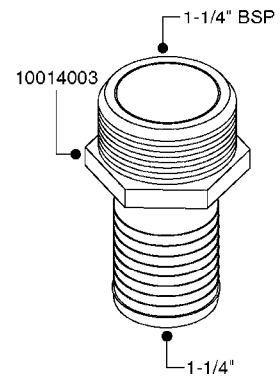

L0050

FITTINGS - HOSE CONNECTORS
L0050-HIN, 01:01:16

Page 1
Date 07.02.2020 8:49

parts-n°	order qty	description
242594	1	O-RING D14 X 1.78 SCH.70-EPDM
320294	1	FITT.DK TEE 3/8X3/8HB X1/2"BSP
320305	1	FITT.DK HB 3/4'- 3/4' BSP
320386	1	FITT.DK TEE 3/8X3/8HB X3/8"BSP
320397	1	FITT.DK ELB 3/8"HB X 3/8" BSP
320401	1	FITT.DK TEE 1/2X1/2HB X1/2"BSP
320412	1	FITT.DK TEE 1/2X1/2HB X3/8'BSP
320423	1	FITT.DK ELB 1/2'HB X 3/8' BSP
320891	1	FITT.DK HB 3/8'- 3/8' BSP
320972	1	FITT.DK HB 5/16'- 1/4' BSP
322046	1	FITT.DK TEE 1/2X1/2HB X3/4'BSP
322048	1	FITT.DK TEE 3/4X3/4HB X3/4'BSP
330595	1	O-RING D24.6/D20X2.1 -3/4"
333137	1	FITT.DK CONN.1/2" F.NOZZ. DOUB
333141	1	FITT.DK CONN.1/2" F.NOZZ.SING
334041	1	FITT.DK CONN.3/4' F.NOZZ. SING
334042	1	FITT.DK CONN.3/4' F.NOZZ. DOUB
334195	1	FITT.DK ELB. 3/4"HB X 3/4"HB
10012103	1	FITT.PO.HB 1.25X1.50 IMB1012
10014003	1	FITT.PO.HB 1.25X1.25 IMB1010
10036903	1	FITT.PO.HB 1.50X1.50 IMB1212
28019303	1	FITTING HB ELB 3/4NPT-3/4HOSE
61016500	1	HOSE TAIL 3/4" 90°+RG CAP 3/4"
72026700	1	NOZZLE TUBE ADAPTER W/O-RING