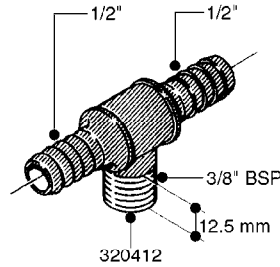

L0050

FITTINGS - HOSE CONNECTORS
L0050-HIN, 01:01:16

Page 1
Date 07.02.2020 8:49

parts-n°	order qty	description
242594	1	O-RING D14 X 1.78 SCH.70-EPDM
320294	1	FITT.DK TEE 3/8X3/8HB X1/2"BSP
320305	1	FITT.DK HB 3/4'- 3/4' BSP
320386	1	FITT.DK TEE 3/8X3/8HB X3/8"BSP
320397	1	FITT.DK ELB 3/8"HB X 3/8" BSP
320401	1	FITT.DK TEE 1/2X1/2HB X1/2"BSP
320412	1	FITT.DK TEE 1/2X1/2HB X3/8'BSP
320423	1	FITT.DK ELB 1/2'HB X 3/8' BSP
320891	1	FITT.DK HB 3/8'- 3/8' BSP
320972	1	FITT.DK HB 5/16'- 1/4' BSP
322046	1	FITT.DK TEE 1/2X1/2HB X3/4'BSP
322048	1	FITT.DK TEE 3/4X3/4HB X3/4'BSP
330595	1	O-RING D24.6/D20X2.1 -3/4"
333137	1	FITT.DK CONN.1/2" F.NOZZ. DOUB
333141	1	FITT.DK CONN.1/2" F.NOZZ.SING
334041	1	FITT.DK CONN.3/4' F.NOZZ. SING
334042	1	FITT.DK CONN.3/4' F.NOZZ. DOUB
334195	1	FITT.DK ELB. 3/4"HB X 3/4"HB
10012103	1	FITT.PO.HB 1.25X1.50 IMB1012
10014003	1	FITT.PO.HB 1.25X1.25 IMB1010
10036903	1	FITT.PO.HB 1.50X1.50 IMB1212
28019303	1	FITTING HB ELB 3/4NPT-3/4HOSE
61016500	1	HOSE TAIL 3/4" 90°+RG CAP 3/4"
72026700	1	NOZZLE TUBE ADAPTER W/O-RING