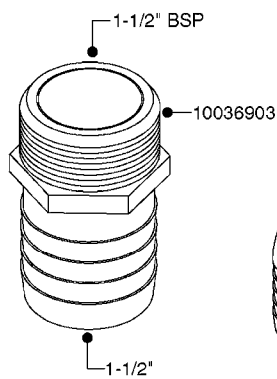

L0050

parts-n°	order qty	description
242594	1	O-RING D14 X 1.78 SCH.70-EPDM
320294	1	FITT.DK TEE 3/8X3/8HB X1/2"BSP
320305	1	FITT.DK HB 3/4'- 3/4' BSP
320386	1	FITT.DK TEE 3/8X3/8HB X3/8"BSP
320397	1	FITT.DK ELB 3/8"HB X 3/8" BSP
320401	1	FITT.DK TEE 1/2X1/2HB X1/2"BSP
320412	1	FITT.DK TEE 1/2X1/2HB X3/8'BSP
320423	1	FITT.DK ELB 1/2'HB X 3/8' BSP
320891	1	FITT.DK HB 3/8'- 3/8' BSP
320972	1	FITT.DK HB 5/16'- 1/4' BSP
322046	1	FITT.DK TEE 1/2X1/2HB X3/4'BSP
322048	1	FITT.DK TEE 3/4X3/4HB X3/4'BSP
330595	1	O-RING D24.6/D20X2.1 -3/4"
333137	1	FITT.DK CONN.1/2" F.NOZZ. DOUB
333141	1	FITT.DK CONN.1/2" F.NOZZ.SING
334041	1	FITT.DK CONN.3/4' F.NOZZ. SING
334042	1	FITT.DK CONN.3/4' F.NOZZ. DOUB
334195	1	FITT.DK ELB. 3/4"HB X 3/4"HB
10012103	1	FITT.PO.HB 1.25X1.50 IMB1012
10014003	1	FITT.PO.HB 1.25X1.25 IMB1010
10036903	1	FITT.PO.HB 1.50X1.50 IMB1212
28019303	1	FITTING HB ELB 3/4NPT-3/4HOSE
61016500	1	HOSE TAIL 3/4" 90°+RG CAP 3/4"
72026700	1	NOZZLE TUBE ADAPTER W/O-RING