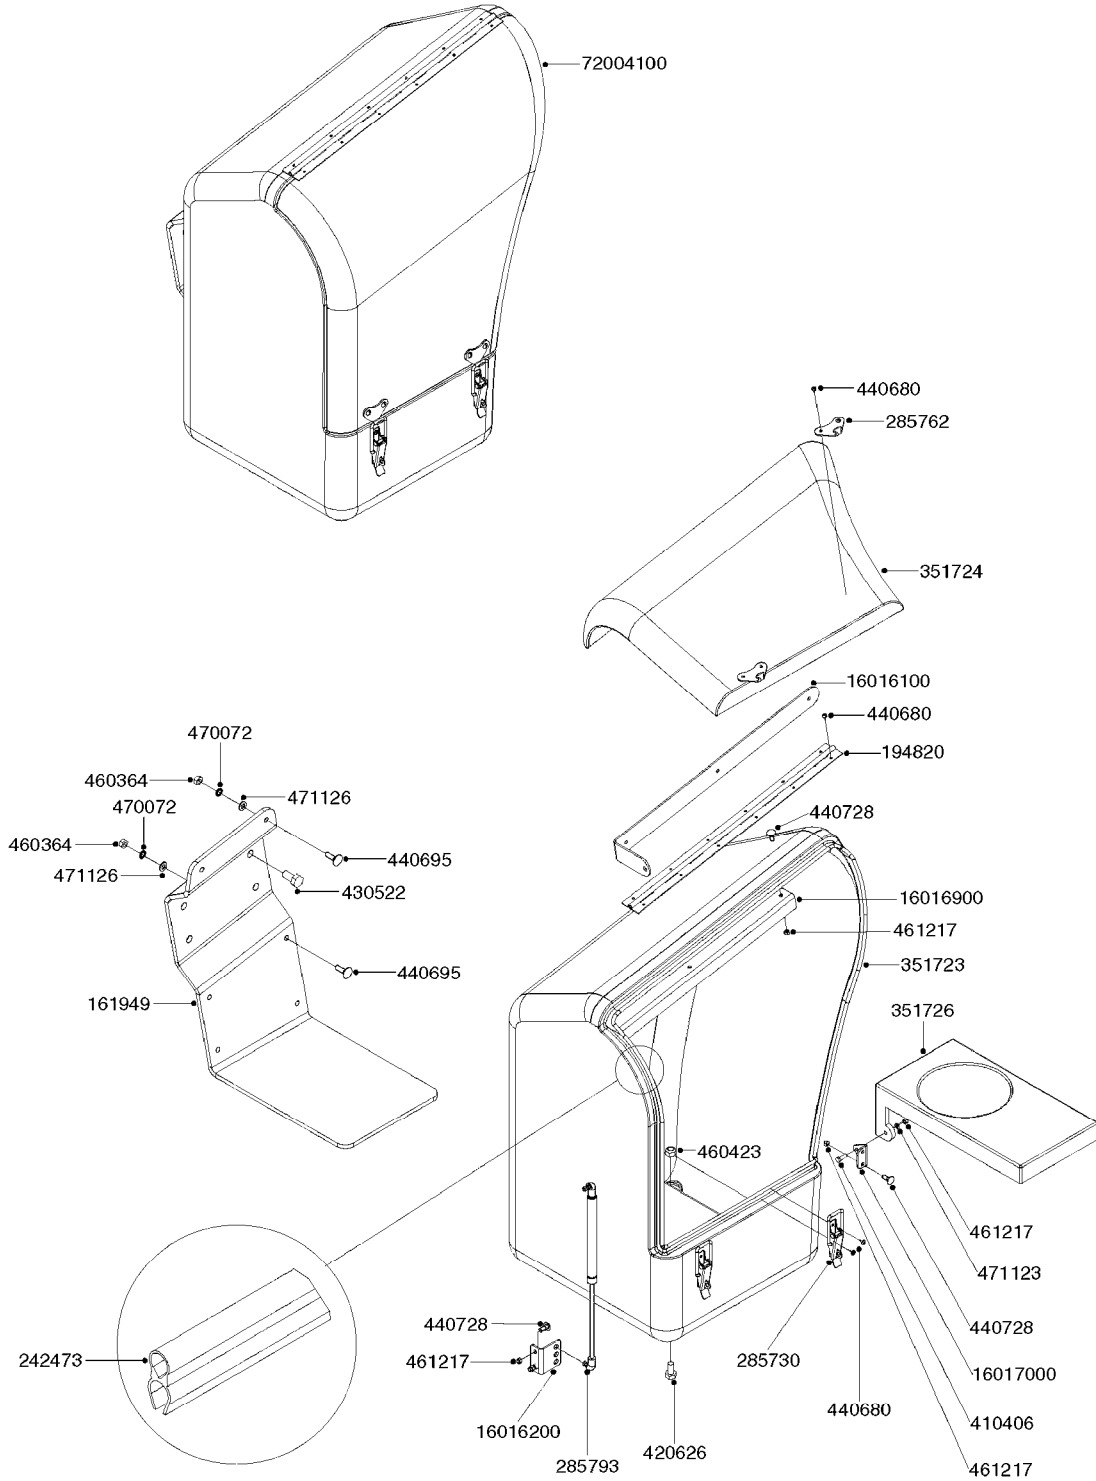

STORAGE LOCKER - LH
K0790-HIN, 01:01:16

Page 0
Date 07.02.2020 8:47

STORAGE LOCKER - LH
K0790-HIN, 01:01:16

Page 1

Date 07.02.2020 8:47

parts-n°	order qty	description
16016100	1	BKT F.LOCKER DOOR OPENER T CM+
16016200	1	BKT F.LOCKER DOOR OPENER B CM+
16016900	1	BKT F. LH LOCKER HINGE CM+
16017000	1	BKT F.LOCKER SHELF HINGE CM+
161949	1	BRACKET STORAGE LOCKER
194820	1	HINGE
242473	1	GASKET
285730	1	LATCH
285762	1	LATCH CLIP
285793	1	GAS CYLINDER
351723	1	LOCKER BODY (RAW) CM+
351724	1	LOCKER DOOR (RAW) CM+
351726	1	WORKING TABLE (RAW)
410406	1	BOLT HEX 8.8 DEL M5X16 FT
420626	1	BOLT HEX 8.8 DEL M10X20 FT
430522	1	BOLT HEX 8.8 DEL M12X25 FT
440680	1	SCREW M4.2X9.5 STAINLESS
440695	1	BOLT CARRIAGE M8X25
440728	1	BOLT CARRIAGE 5MMX16
460364	1	NUT HU M8 A2 SS DIN934
460423	1	NUT HEX M10X1.50 LOCK DIN985A2 SS
461217	1	NUT HEX M5 LOCK
470072	1	WASHER D15/D8X.5 LOCK
471123	1	WASHER, M5, Ø10/ 5.3X 1.0, SS
471126	1	WASHER, M8, Ø16/ 8.4X 1.6, SS
72004100	1	LOCKER KIT F.CM+ LH