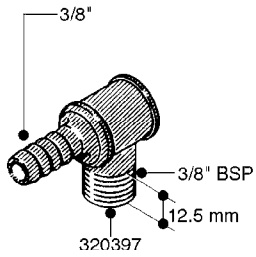

L0050

parts-n°	order qty	description
242594	1	O-RING D14 X 1.78 SCH.70-EPDM
320294	1	FITT.DK TEE 3/8X3/8HB X1/2"BSP
320305	1	FITT.DK HB 3/4'- 3/4' BSP
320386	1	FITT.DK TEE 3/8X3/8HB X3/8"BSP
320397	1	FITT.DK ELB 3/8"HB X 3/8" BSP
320401	1	FITT.DK TEE 1/2X1/2HB X1/2"BSP
320412	1	FITT.DK TEE 1/2X1/2HB X3/8'BSP
320423	1	FITT.DK ELB 1/2'HB X 3/8' BSP
320891	1	FITT.DK HB 3/8'- 3/8' BSP
320972	1	FITT.DK HB 5/16'- 1/4' BSP
322046	1	FITT.DK TEE 1/2X1/2HB X3/4'BSP
322048	1	FITT.DK TEE 3/4X3/4HB X3/4'BSP
330595	1	O-RING D24.6/D20X2.1 -3/4"
333137	1	FITT.DK CONN.1/2" F.NOZZ. DOUB
333141	1	FITT.DK CONN.1/2" F.NOZZ.SING
334041	1	FITT.DK CONN.3/4' F.NOZZ. SING
334042	1	FITT.DK CONN.3/4' F.NOZZ. DOUB
334195	1	FITT.DK ELB. 3/4"HB X 3/4"HB
10012103	1	FITT.PO.HB 1.25X1.50 IMB1012
10014003	1	FITT.PO.HB 1.25X1.25 IMB1010
10036903	1	FITT.PO.HB 1.50X1.50 IMB1212
28019303	1	FITTING HB ELB 3/4NPT-3/4HOSE
61016500	1	HOSE TAIL 3/4" 90°+RG CAP 3/4"
72026700	1	NOZZLE TUBE ADAPTER W/O-RING