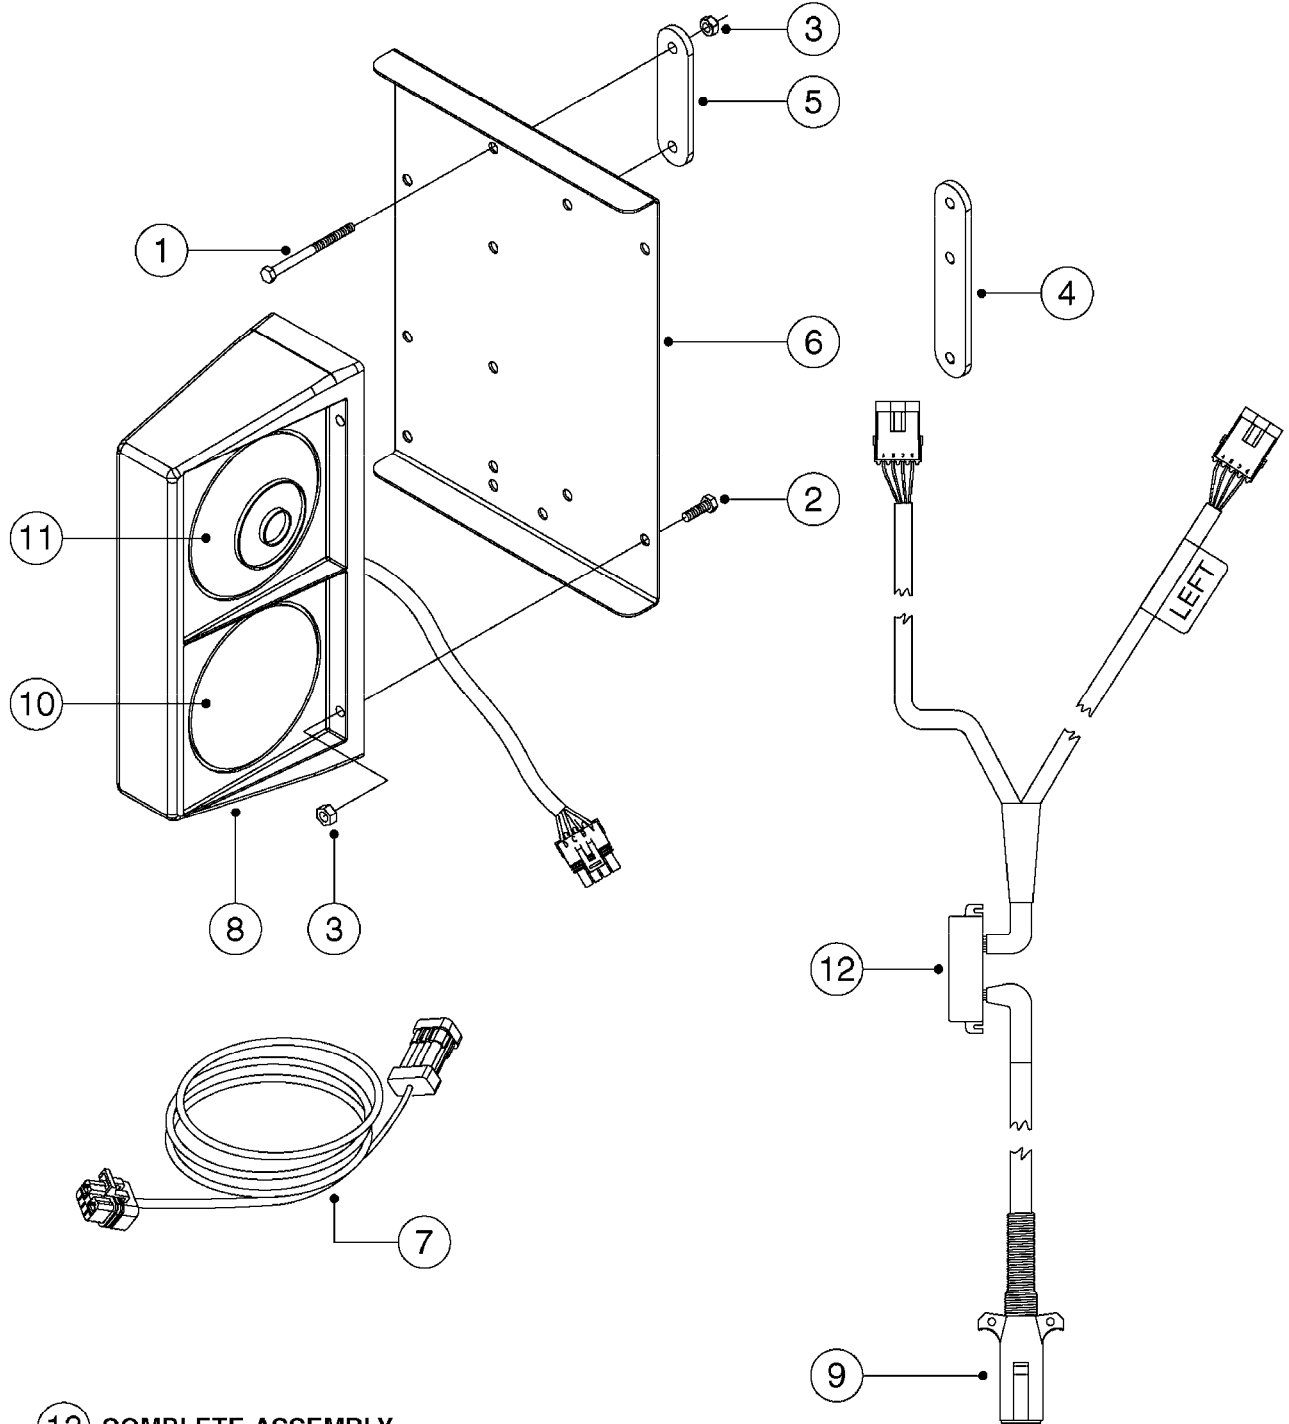

13 COMPLETE ASSEMBLY

COMPLETE ASSEMBLIES
WHOLEGOODS ITEMS

M0160

TRAFFIC LIGHT KIT
M0160-HIN, 13:08:19

Page 1
Date 07.02.2020 8:47

Pos.	parts-n°	order qty	description
1	410266	1	BOLT HEX 8.8 DEL M6X120
1	410421	1	BOLT HEX M6X110 DIN931-A2 SS
1	410524	1	BOLT HEX 8.8 DEL M6X100
1	410605	1	BOLT HEX 8.8 DEL M6X80
2	410362	1	BOLT HEX 8.8 SS M6X20
3	460261	1	NUT HEX M6X1.00 LOCK DIN985 A2 SS
4	16022303	1	BRACKET 100MM TUBE
5	16022403	1	BRACKET 60MM TUBE
6	16025603	1	BRACKET TAIL LIGHT DUAL LAMP
7	26004703	1	HARNESS 13' EXT 4 WIRE WP
8	26004903	1	TAIL LIGHT GREEN WIRE LH
8	26005003	1	TAIL LIGHT YELLOW WIRE RH
9	26005103	1	PLUG 7-PIN AG TAIL LIGHT
10	26005403	1	LENS BLACK BEFORE 2009
10	26017003	1	LENS RED
11	26016903	1	LENS AMBER
12	26032703	1	HARNESS COMPLETE, TAIL LIGHT, 2013
13	83308603	1	TRAFFIC LIGHT KIT