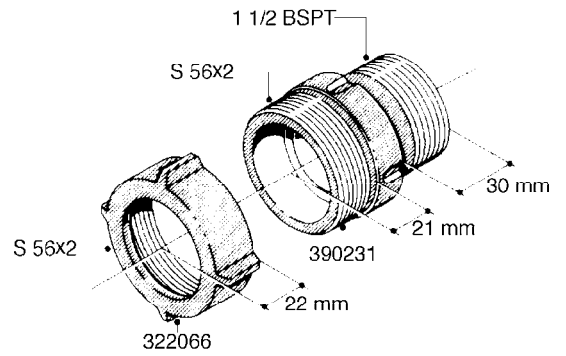

L0080

FITTINGS - S-53
L0080-HIN, 12:09:17

Page 1

Date 07.02.2020 8:47

Pos.	parts-n°	order qty	description
1	145995	1	FITT.DK S-53 FORK
2	241973	1	O-RING Ø3 X 44.2 70 SHORES NITRIL NITRIL (BLACK)
2	242353	1	O-RING 3 X 44.2 VITON VITON (BROWN)
3	242109	1	O-RING D32.2x3.0 NITRIL (BLACK)
3	242354	1	O-RING D32.2X3.0 VITON VITON (BROWN)
4	322103	1	FITT.DK S-53 BULKHEAD
5	322107	1	FITT.DK S-53 BULKHEAD NUT
6	322110	1	FITT.DK S-53 ELB. 1/2" BSP
7	322352	1	FITT.DK S-53 TEE
8	334229	1	FITT.DK S-53 STR.3/4"
9	334260	1	GASKET F. S-53 BULKHEAD
10	334564	1	FITT.DK S-67 TO S-53 ADAPTER
11	391100	1	FITT.DK S-53THREAD INS.1/2"BSP
12	726463	1	FITT.DK S53 BULKHEAD W/GASKET
13	726552	1	FIT.DK S-53X90 1/2" BSP,O-RING
14	726556	1	FITT.DK S-53 HB 1/2" W/O-RING
15	726558	1	FITT.DK S53 STR. 3/4" W.ORING
16	726559	1	FITT DK. S-53 HB 1" W/O-RING
17	726568	1	FITT.DK.S-53 HB 1/2"90 W/O-RING
18	726570	1	FITT.DK S-53 ELB.3/4" W.ORING
19	726571	1	FITT.DK S-53 ELB.1", W ORING
20	726578	1	FITT.DK S53 PLUG WITH O-RING
21	728561	1	FITT.DK. S67M - S53F REDUCER