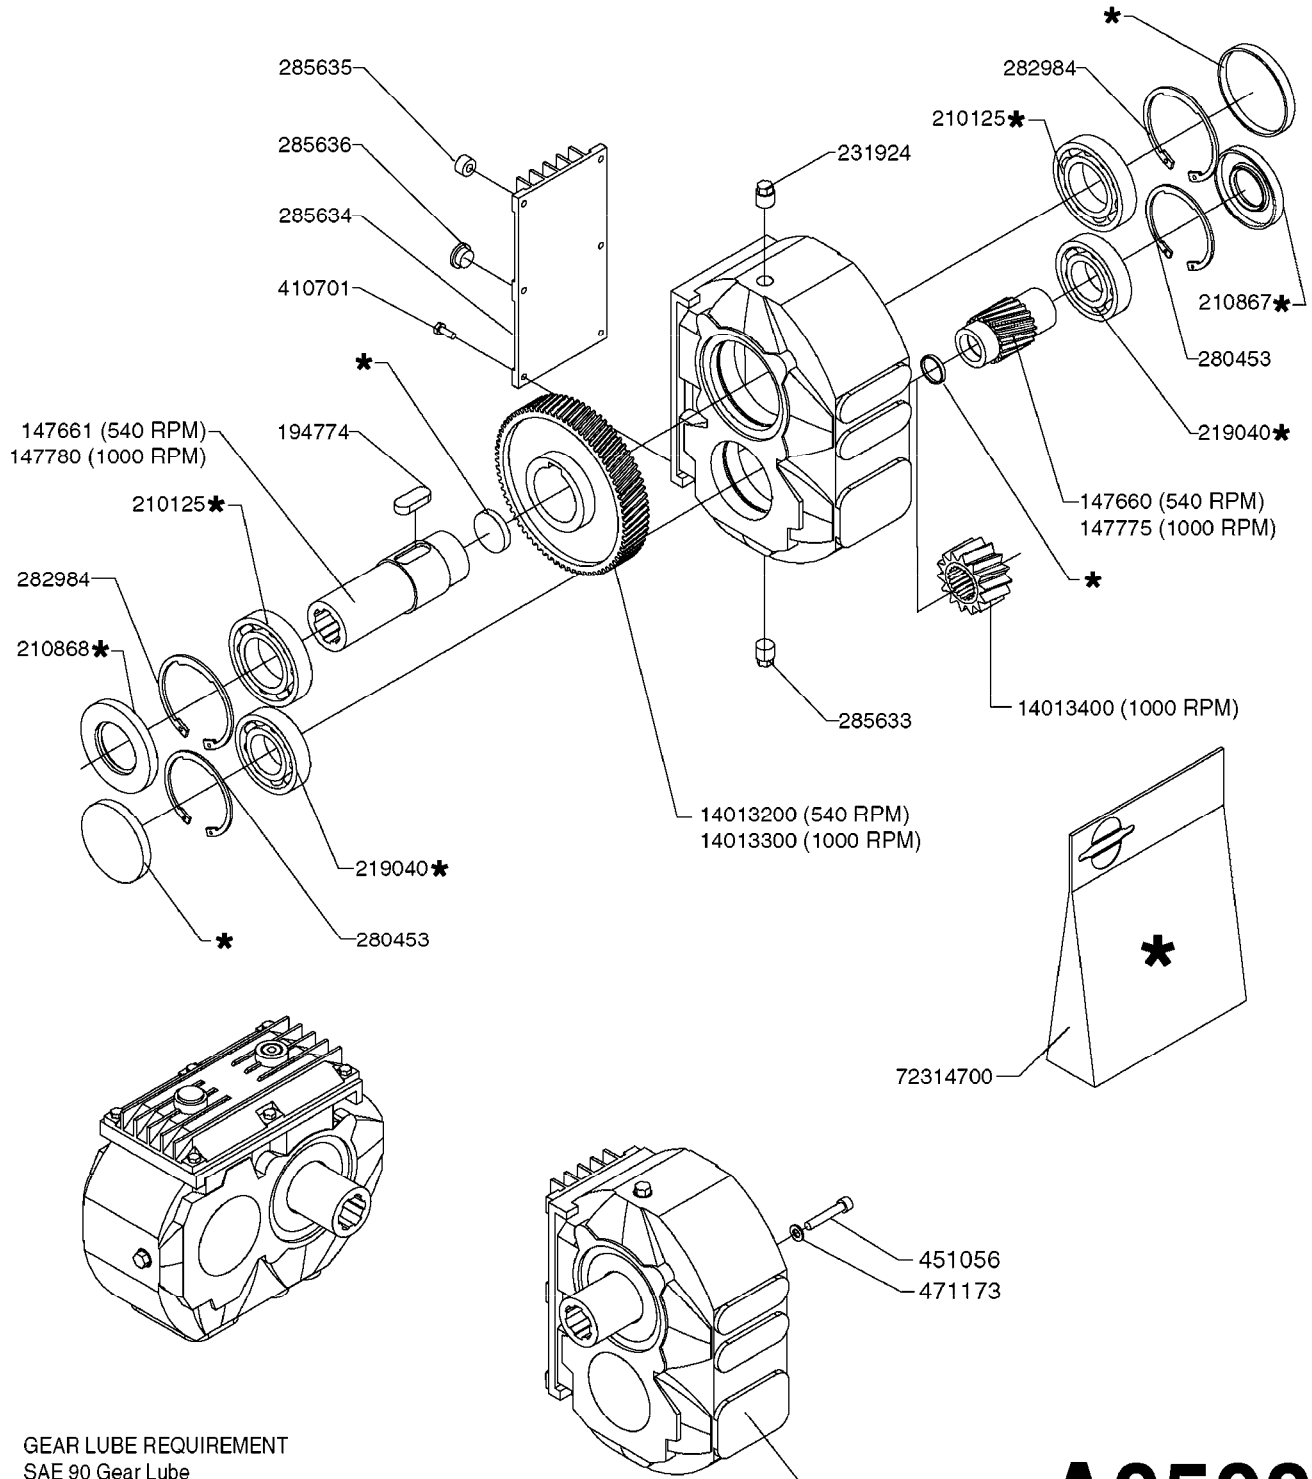

GEAR LUBE REQUIREMENT
SAE 90 Gear Lube
(FILL TO SIGHT GAUGE LEVEL)

A0500

GEAR BOX - TWIN FORCE 540/1000
A0500-HIN, 01:01:16

Page 1

Date 07.02.2020 8:45

parts-n°	order qty	description
147660	1	AXLE (LOWER) F.M7 GEAR 540 RPM
147661	1	AXLE (UPPER) F.M7 GEAR 540 RPM
147775	1	AXLE (LOWER) F.M7 GEAR 1000 RPM
147780	1	AXLE (UPPER) F.M7 GEAR 1000 RPM
194774	1	KEY 16X10X40
210125	1	BEARING BALL 6210
210867	1	OIL SEAL D80/40X8/F.M7 GEAR
210868	1	OIL SEAL D90/50X10/F.M7 GEAR
219040	1	BEARING
231924	1	PLUG 3/8'
280453	1	SNAP-RING INNER 80X2.5
282984	1	SNAP-RING INNER 90X3.00 DIN472
285633	1	BOTTOM PLUG F.M7 GEAR
285634	1	COVER F.M7 GEAR BOX
285635	1	PLUG F.COVER M7 GEAR BOX
285636	1	LEVEL INDICATOR F.M7 GEAR BOX
285649	1	GEAR BOX F.1000RPM TWIN FORCE
410701	1	SCREW M6X16 GALV.
451056	1	BOLT ALLEN HEAD M14 X 35
471173	1	WASHER D28.0/15.0 X 2.5
14013200	1	GEARWHEEL M7 (540 RPM)
14013300	1	GEARWHEEL M7 (1000 RPM)
14013400	1	TOOTHED WHEEL M7 GEAR 1000RPM
28010200	1	GEAR M7 28010100 540
72314700	1	GASKET SET FOR M7 GEARBOX