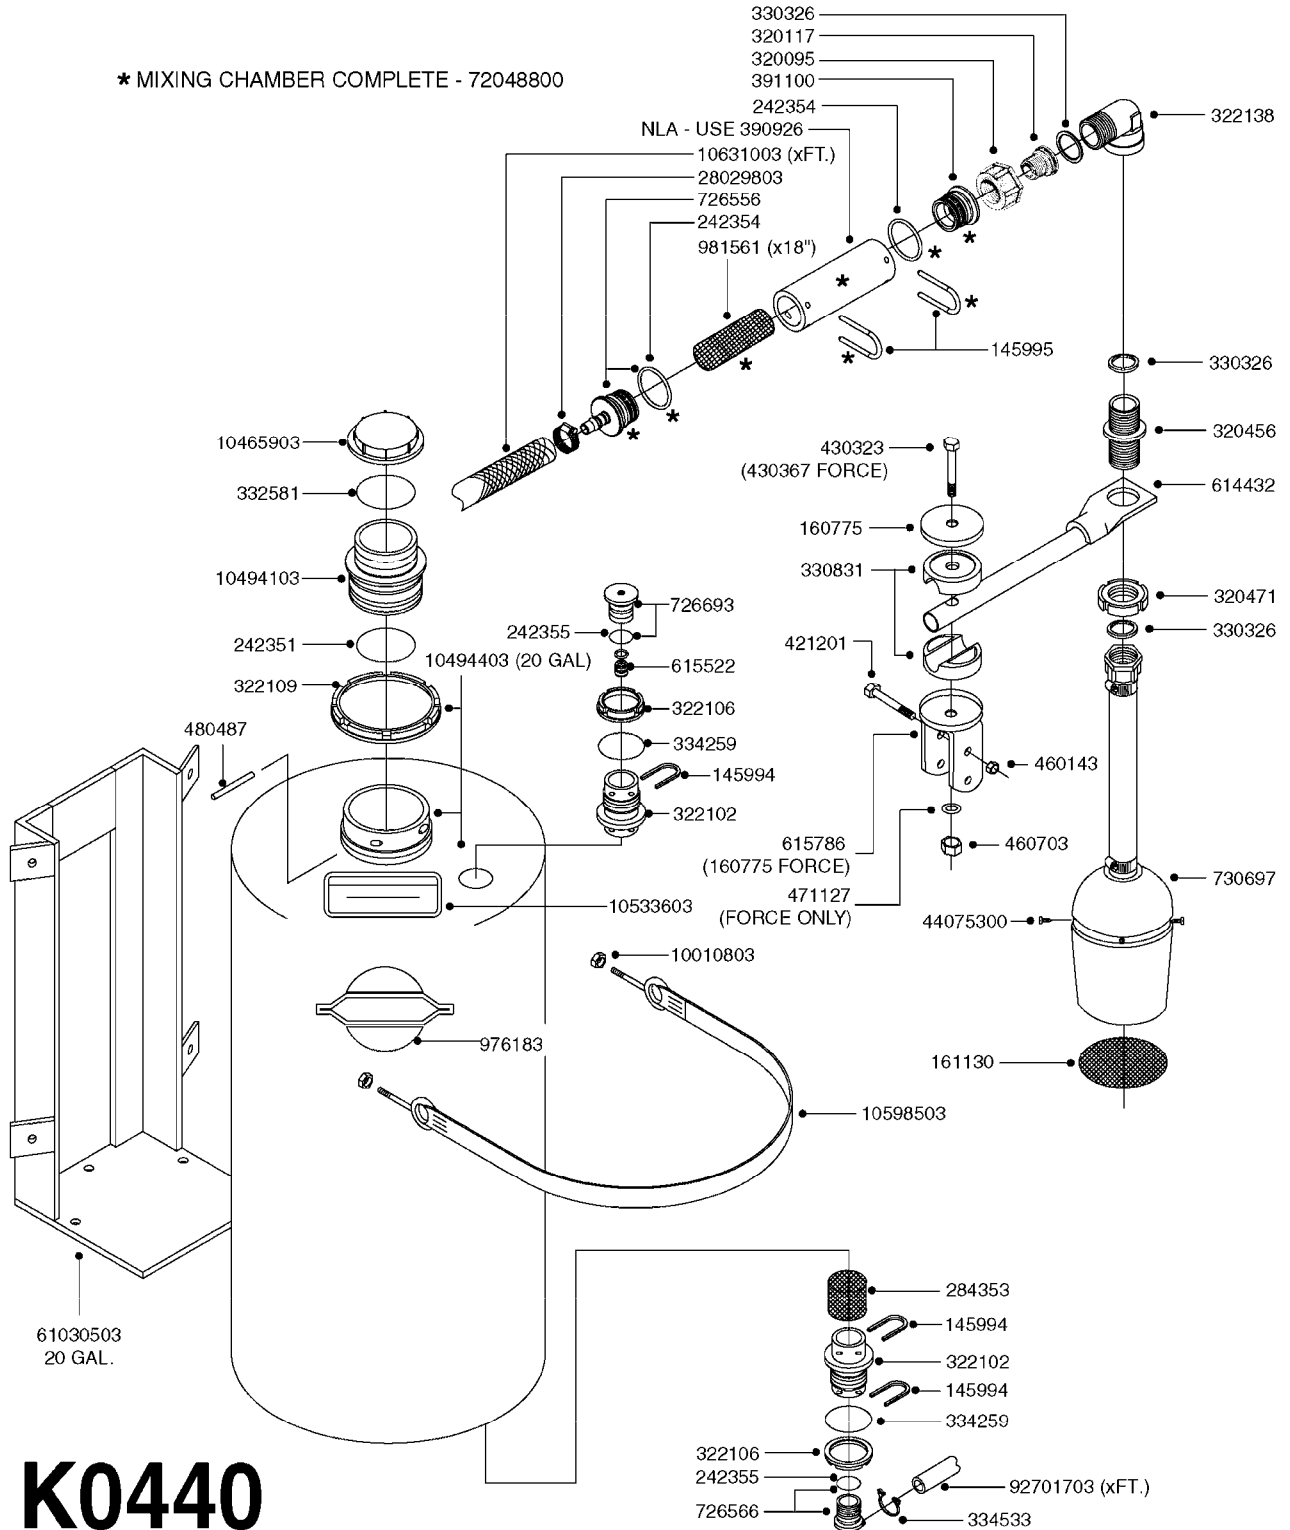

* MIXING CHAMBER COMPLETE - 72048800

F MARKER TANK/DROPPER HIGH CAP
K0440-HIN, 05:12:19

parts-n°	order qty	description
145994	1	FITT.DK S-40 FORK
145995	1	FITT.DK S-53 FORK
160775	1	WASHER F. FRICTION PLATE
161130	1	FILTER SCREEN F/FOAM DROPPER
242351	1	O-RING D69.5X3.0 VITON F.S-93
242354	1	O-RING D32.2X3.0 VITON
242355	1	O-RING D19.2X3.0 VITON F.S-40
284353	1	SPONGE FOR FOAM MARKER
320095	1	FITT.DK NUT 1" BSP
320117	1	FITT.DK CONN.1/2"BSP F. 1" CAP
320456	1	FITT.DK BULKHEAD 1"BSP DOUBLE
320471	1	FITT.DK NUT 1" BSP JAMB
322102	1	FITT.DK S-40 BULKHEAD
322106	1	FITT.DK S-40 BULKHEAD NUT
322109	1	FITT.DK S-93 BULKHEAD NUT
322138	1	FITT.DK ELB 1"M X 1"F BSP
330326	1	O-RING D30/D24X2 F.1"NUT
330831	1	FRICTION PLATE
332581	1	GASKET F. 1-1/2" BSP CAPNUT.
334259	1	GASKET F. S-40 BULKHEAD
334533	1	CLAMP HOSE PLASTIC 3/8"
390926	1	TUBE,MIX CHAMB. FOAM MARK STD LONGER THAN ORIGINAL
391100	1	FITT.DK S-53THREAD INS.1/2"BSP
421201	1	BOLT HEX 8.8 DEL M8X70
430323	1	BOLT HEX 8.8 DEL M12X60
430367	1	BOLT HEX 8.8 DEL M12X100 DIN931
460143	1	SELF LOCK NUT M8 SST A2 DIN985
460703	1	NUT HEX M12X1.75 LOCK DIN985A2 SS
471127	1	WASHER, M12, Ø24/13X24X2.5 SS
480487	1	PIN M5X60 SLOTTED GALV
614432	1	BREAK AWAY ARM F. FOAM MARKER
615522	1	CHECK VALVE F.FOAM MARKER
615786	1	MOUNT BKT. F.FOAM DROPPER 98
726556	1	FITT.DK S-53 HB 1/2" W/O-RING
726566	1	HOSE TAIL S40 3/8" STRAIGHT + O-RING
726693	1	FITT.DK S-40 PLUG 1/8BSP ORING
730697	1	FOAM DROPPER COMP. BLACK '97
976183	1	DECAL COMPANY D.18,2 X 29,6
981561	1	SPONGE MAT. MIX.CHAMBER-x0012"
10010803	1	NUT HEX NC (NYLON LOCK) 5/16
10465903	1	*LID F.FOAM MARKER, DRILLED
10494103	1	FILL WELL ASSY.FOAM MARK EPOXY
10494403	1	*TANK ASSY. 20 GAL. D14'F/M
10533603	1	DECAL CAUTION-OPEN SLOWLY ENG
10598503	1	STRAP F.FOAMER TANK (880mm)
10631003	1	HOSE R X CLEAR BRAID.X 1/2 12"
28029803	1	CLAMP HOSE GEAR P1/2" 6708
44075300	1	SCREW 3.5X9.5SS/X15 ISO 14585C
61030503	1	BRKT, FOAM MRKR TANK, 20GAL, RED
72048800	1	MIXING CHAMBER,FOAM MARK. HC
92701703	1	HOSE R X3/8" X300PSI WP X0012"