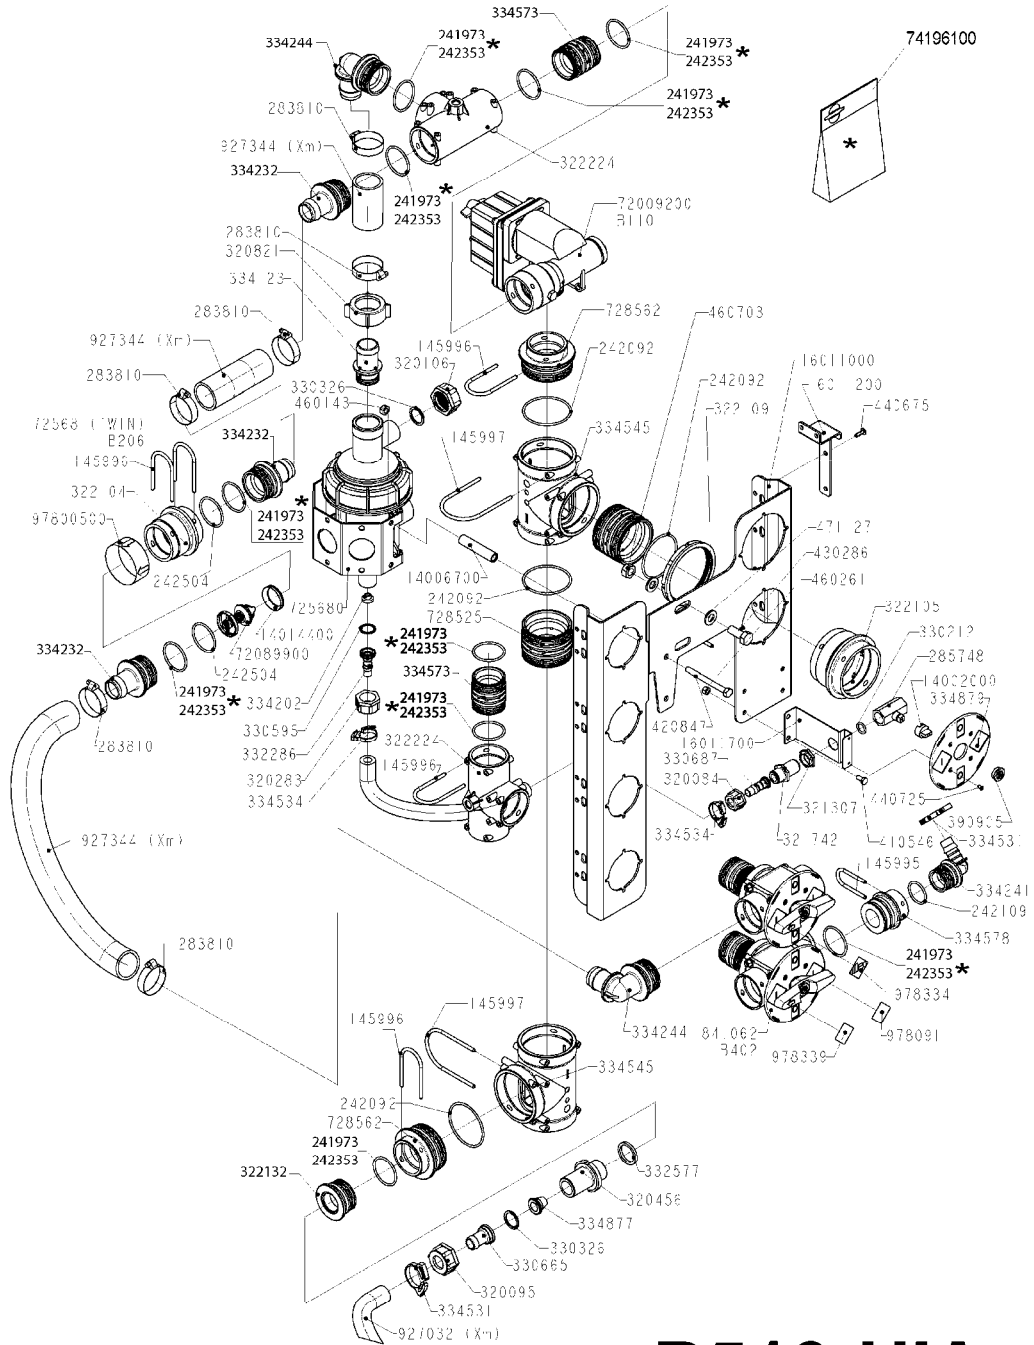

CM+ manifold (99)
B512-HIA, 08:06:17

CM+ manifold (99)
B512-HIA, 08:06:17

Page 1
Date 07.02.2020 8:46

parts-n°	order qty	description
14002000	1	SPINDLE F. 1/2" VALVE
14006700	1	BUSHING D150/10.0 L= 70
14014400	1	SEAT F.CHECK VALVE D41.8 S67
145995	1	FITT.DK S-53 FORK
145996	1	FITT.DK S-67 FORK
145997	1	FITT.DK S-93 FORK
16011000	1	BRACKET FOR MANIFOLD CM+
16011200	1	BRACKET F. CONTROL VALVE CM+
16011700	1	PLATE 164X60X1.0
241973	1	O-RING Ø3 X 44.2 70 SHORES NITRIL
242353	1	O-RING 3 X 44.2 VITON
242092	1	O-RING D69.5X3
242092	1	O-RING D69.5X3
242109	1	O-RING D32.2x3.0
242504	1	O-RING D35x2 NITRIL
283810	1	CLAMP HOSE GEAR 1 7/32-1 31/32'
285748	1	BALL VALVE 1/2" RG 15 BAR
320084	1	FITT.DK NUT 1/2" BSP
320095	1	FITT.DK NUT 1" BSP
320106	1	FITT.DK CAPNUT 1" BSP
320283	1	FITT.DK NUT 3/4"BSP
320456	1	FITT.DK BULKHEAD 1"BSP DOUBLE
320821	1	FITT.DK NUT 1-1/2" BSP
321307	1	FITT.DK NUT 1/2" BSP JAMB
321742	1	FITT.DK BULKHEAD 1/2' BSP
322104	1	FITT.DK S-67 BULKHEAD
322105	1	FITT.DK S-93 BULKHEAD DOUBLE
322109	1	FITT.DK S-93 BULKHEAD NUT
322132	1	FITTING S67- BSP1" F
322224	1	FITT.DK S-67 TEE
330212	1	O-RING D19/D14X2.4 F.1/2"NUT
330326	1	O-RING D30/D24X2 F.1"NUT
330595	1	O-RING D24.6/D20X2.1 -3/4"
330665	1	FITT.DK HB 3/4"F.1" NUT
330687	1	FITT.DK HB 1/2" F. 1/2" NUT
332286	1	FITT.DK HB 1/2" F. 3/4" NUT
332577	1	O-RING D38/D30X4 F.1" PUR.
334123	1	FITT.DK HB 1-1/4"O-RNG F.1-1/2
334202	1	ORFICE 5MM FOR SCF BLACK
334232	1	FITT.DK S-67 STR.1-1/4"
334241	1	FITT.DK S-53 ELB.3/4"
334244	1	FITT.DK S-67 ELB.1-1/4"
334531	1	CLAMP HOSE PLASTIC 3/4"
334534	1	CLAMP HOSE PLASTIC 1/2"
334545	1	FITT.DK S-93 TEE
334573	1	FITT.DK S-67 CONNECTOR
334578	1	HANDLE FOR VALVE 'OLD' STYLE
334877	1	NOZZ.F/OPER.UN.D11.2 YELLOW
334879	1	SYMBOL PL.F.VALVE YELLOW
390905	1	PLUG F.VALVE HANDLE YELLOW Ø5
410546	1	BOLT HEX M6X12 A2 SS DIN933
420847	1	BOLT HEX 8.8 DEL M8X85
430286	1	BOLT HEX 8.8 DEL M12X30 FT
440675	1	SCREW F. PLASTIC 5X16 SS
440725	1	SCREW F.PLASTIC 4.2X 9.5 DIN7982CZ SS
460143	1	SELF LOCK NUT M8 SST A2 DIN985
460261	1	NUT HEX M6X1.00 LOCK DIN985 A2 SS
460703	1	NUT HEX M12X1.75 LOCK DIN985A2 SS
471127	1	WASHER, M12, Ø24/13X24X2.5 SS
72009200	1	EVC REGULATOR 1:150
72089900	1	CHECK VALVE S67 SUBASMBLY.2001