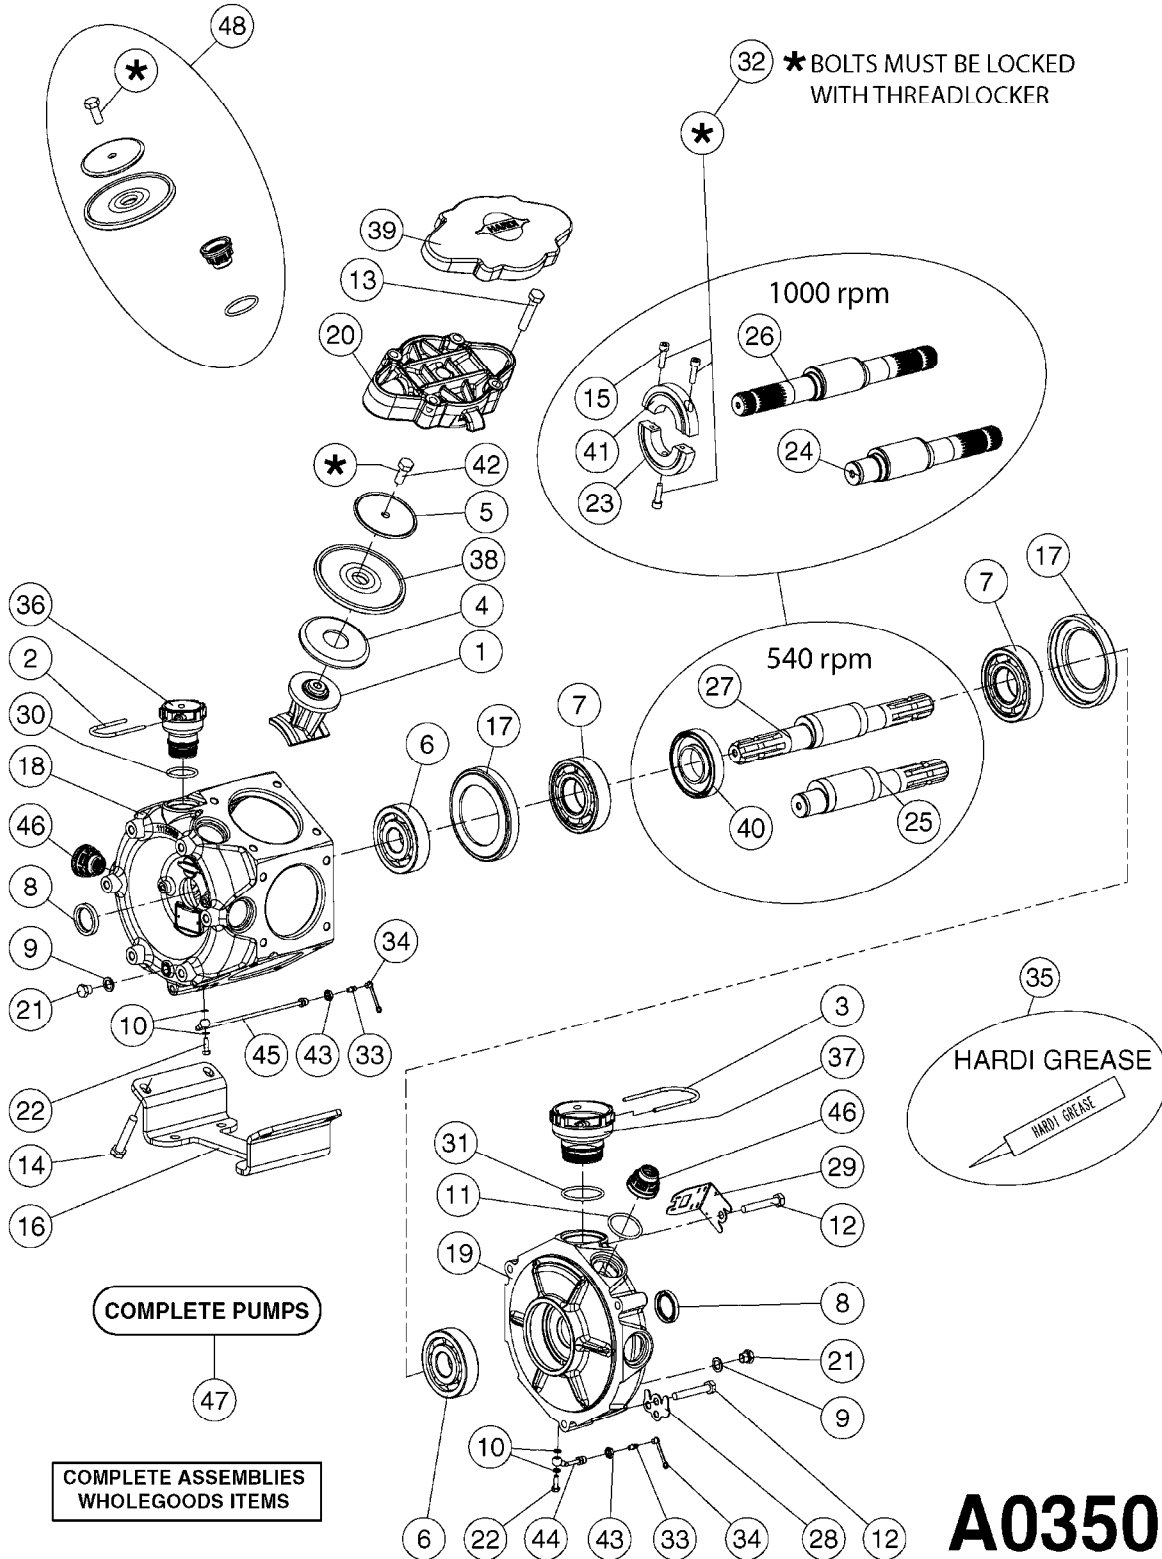

PUMP - 464 540/1000 RPM
A0350-HIN, 23:04:19

Page 1
Date 07.02.2020 8:45

Pos.	parts-n°	order qty	description
1	111622	1	CONNECTING ROD 463/5.5MM
1	111623	1	CONNECTING ROD 463/10MM
1	111624	1	CONNECTING ROD 463/12MM
1	111645	1	CONNECTING ROD 463/6.5MM
2	145996	1	FITT.DK S-67 FORK
3	145997	1	FITT.DK S-93 FORK
4	161012	1	DIAPHRAGM BACKING DISC F. 463
5	161175	1	DIAPHRAGM DISC 463/464 PUMP
6	210221	1	BEARING BALL 6407
7	210232	1	BEARING BALL 6310
8	210243	1	SEAL OIL 35 X 47 X 7
9	241404	1	DOWTY SEAL 1/4"
10	242374	1	WASHER Ø10/Ø6X1 COPPER
11	330072	1	O-RING D53.5/D45.5X4
12	421072	1	BOLT HEX 8.8 RAW M10X65
13	430312	1	BOLT HEX 8.8 M12X60
14	430438	1	BOLT HEX 8.8 DEL M12X65
15	450995	1	BOLT ALLEN M8X30 DIN 912 RAW
16	614628	1	FOOT F. 46X PUMP, RED
16	16410800	1	PUMP BASE 463/464 BLACK
17	11171900	1	CONROD RING 364/464 MACHINED
18	11172200	1	PUMP HOUSE 464 MACHINED 5/4" BSP RED
19	11172600	1	FRONTPART 464 MACHINED 2" BSP RED
20	11173000	1	VALVE COVER.463/464 MACHINED RED
21	14010400	1	PLUG 1/4" BSP
22	14120400	1	BANJOBOLT M6 X 19
23	14120700	1	COUNTERWEIGHT 364/464-1000
24	14137300	1	CRANKSHAFT 364/464-5.5 1000
24	14137400	1	CRANKSHAFT 364/464-6.5 1000
25	14137600	1	CRANKSHAFT 364/464-10
25	14137700	1	CRANKSHAFT 464-12
26	14137900	1	CRANKSHAFT 364/464-5.5 GG 1000
26	14138000	1	CRANKSHAFT 364/464-6.5 GG 1000
27	14138200	1	CRANKSHAFT 364/464-10 GG
27	14138300	1	CRANKSHAFT 464-12 GG
28	16383000	1	GREASE NIPPLE PLATE 464
29	16390600	1	BRACKET FOR RPM SENSOR
30	24266600	1	O-RING D 38,0 X 4,0 70SH.NITR
31	24266800	1	O-RING D 54,0 X 4,0 70SH.NITR
32	28045503	1	LOCTITE 262 .5ML (.017oz.)
33	28163300	1	GREASE NIPPLE H1 M6X1 DIN 7412
34	28163400	1	CAP F. GREASENIPPLE YELLOW M6X1
35	28164600	1	HARDI PUMP GREASE S3 V550L 1
36	32242200	1	FITTING S67 5/4" KON. RG 2014
37	32242400	1	FITTING S93 2" KON. RG 2014
38	33511600	1	DIAPHRAGM PUMP 463/464 PUMP PUR
39	33524000	1	COVER PLASTIC 464 PUMP
40	33527200	1	GREASE SPLIT 364/464
41	39136200	1	HALFPART 364/464-1000
42	43099200	1	BOLT HEX SS M12 X 30 DIN933 A4
43	46134000	1	NUT HEX M10x1 H=2.3 NV=14 ELZIN
44	61097000	1	BANJOTUBE SHORT 464 COMPL.
45	61097100	1	BANJOTUBE LONG 464 COMPL.
46	72043600	1	VALVE FOR 462/463
47	72993500	1	PUMP 464-12-540, CM
47	72993600	1	PUMP 464-6.5 MED-2-1000
47	82168100	1	PUMP 464-5.5 THROUGH SHAFT 1000RPM
47	82168200	1	PUMP 464-10 2" SUCT. 540RPM
47	82168500	1	PUMP 464-12 2" SUCT. 540 RPM
47	82168700	1	PUMP 464-12 540 OFFSET PORTS
47	82168800	1	PUMP 464 6.5 1000 OFFSET PORTS