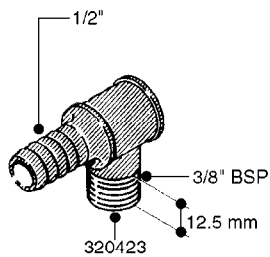

L0050

parts-n°	order qty	description
242594	1	O-RING D14 X 1.78 SCH.70-EPDM
320294	1	FITT.DK TEE 3/8X3/8HB X1/2"BSP
320305	1	FITT.DK HB 3/4'- 3/4' BSP
320386	1	FITT.DK TEE 3/8X3/8HB X3/8"BSP
320397	1	FITT.DK ELB 3/8"HB X 3/8" BSP
320401	1	FITT.DK TEE 1/2X1/2HB X1/2"BSP
320412	1	FITT.DK TEE 1/2X1/2HB X3/8'BSP
320423	1	FITT.DK ELB 1/2'HB X 3/8' BSP
320891	1	FITT.DK HB 3/8'- 3/8' BSP
320972	1	FITT.DK HB 5/16'- 1/4' BSP
322046	1	FITT.DK TEE 1/2X1/2HB X3/4'BSP
322048	1	FITT.DK TEE 3/4X3/4HB X3/4'BSP
330595	1	O-RING D24.6/D20X2.1 -3/4"
333137	1	FITT.DK CONN.1/2" F.NOZZ. DOUB
333141	1	FITT.DK CONN.1/2" F.NOZZ.SING
334041	1	FITT.DK CONN.3/4' F.NOZZ. SING
334042	1	FITT.DK CONN.3/4' F.NOZZ. DOUB
334195	1	FITT.DK ELB. 3/4"HB X 3/4"HB
10012103	1	FITT.PO.HB 1.25X1.50 IMB1012
10014003	1	FITT.PO.HB 1.25X1.25 IMB1010
10036903	1	FITT.PO.HB 1.50X1.50 IMB1212
28019303	1	FITTING HB ELB 3/4NPT-3/4HOSE
61016500	1	HOSE TAIL 3/4" 90°+RG CAP 3/4"
72026700	1	NOZZLE TUBE ADAPTER W/O-RING