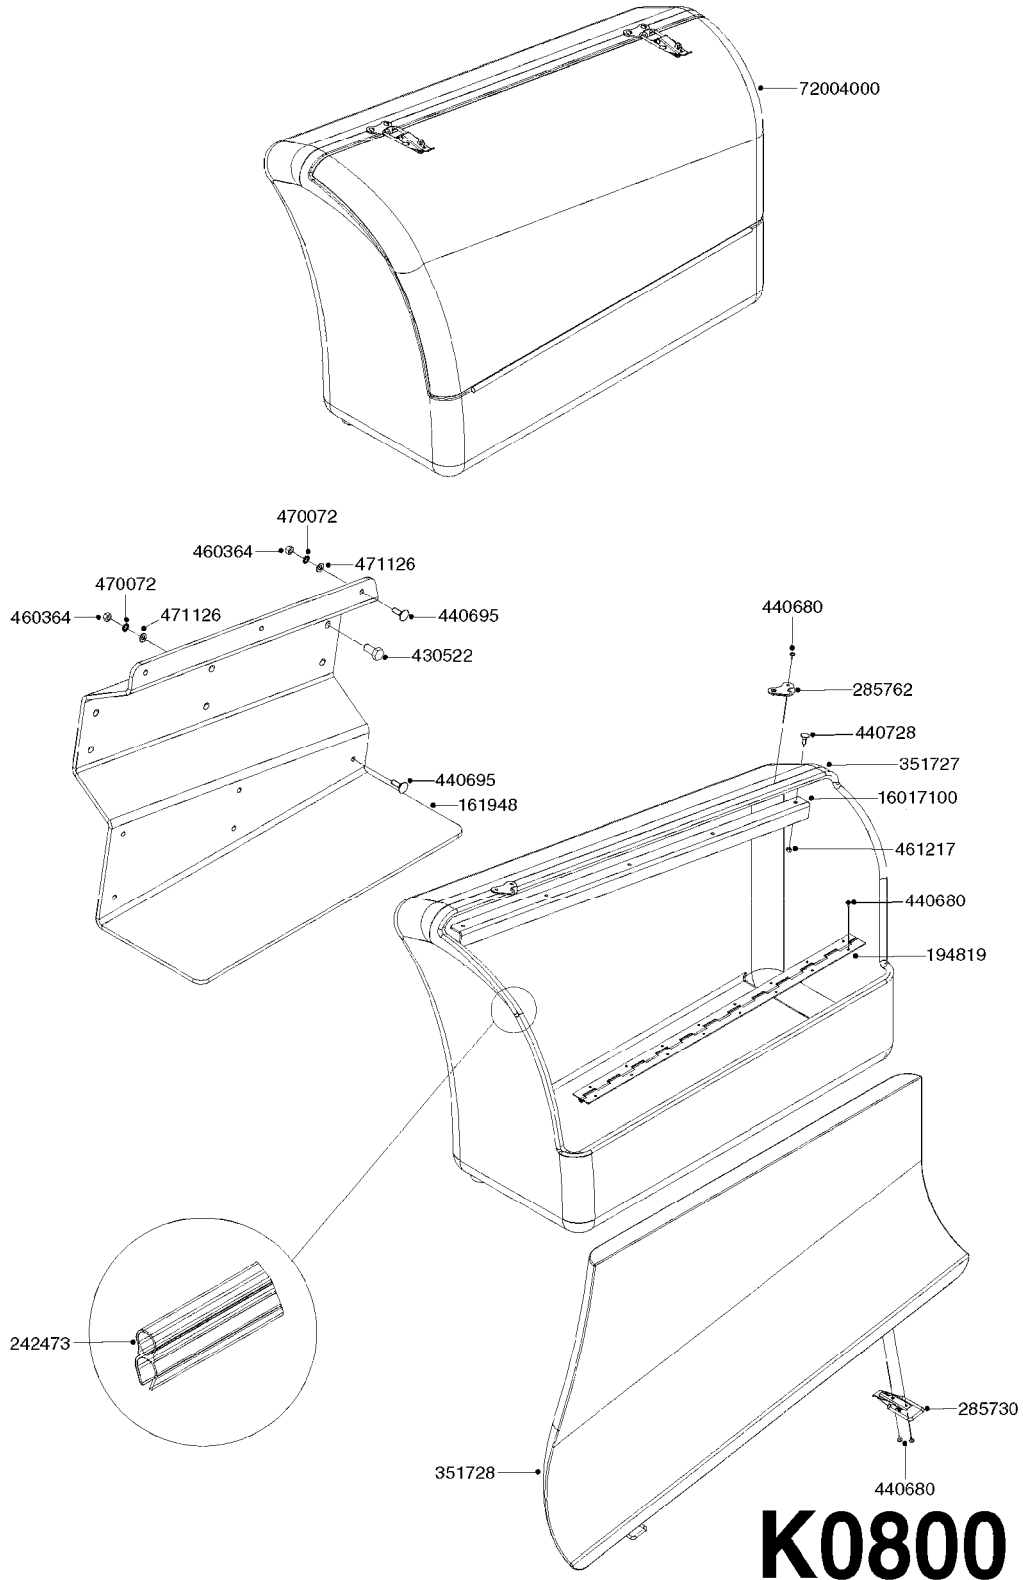

STORAGE LOCKER - RH
K0800-HIN, 01:01:16

Page	0
Date	07.02.2020 8:47

STORAGE LOCKER - RH
K0800-HIN, 01:01:16

Page 1

Date 07.02.2020 8:47

parts-n°	order qty	description
16017100	1	BKT. F. RH LOCKER HINGE CM+
161948	1	STORAGE LOCKER MT BKT RH CM+
194819	1	HINGE
242473	1	GASKET
285730	1	LATCH
285762	1	LATCH CLIP
351727	1	STORAGE LOCKER BASE (RAW) CM+
351728	1	LID STORAGE LOCKER (RAW)
430522	1	BOLT HEX 8.8 DEL M12X25 FT
440680	1	SCREW M4.2X9.5 STAINLESS
440695	1	BOLT CARRIAGE M8X25
440728	1	BOLT CARRIAGE 5MMX16
460364	1	NUT HU M8 A2 SS DIN934
461217	1	NUT HEX M5 LOCK
470072	1	WASHER D15/D8X.5 LOCK
471126	1	WASHER, M8, Ø16/ 8.4X 1.6, SS
72004000	1	LOCKER KIT F.CM+ RH