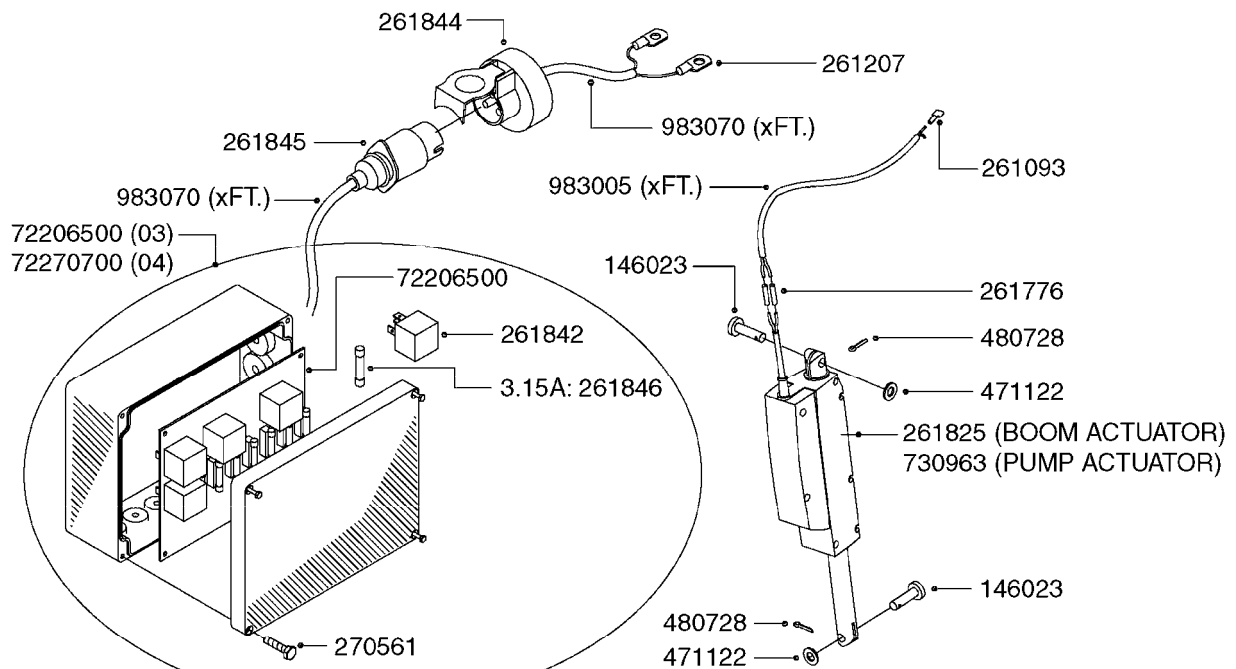

261988 (PUMP ACTUATOR KIT)
261989 (BOOM ACTUATOR KIT)

C0440

HYD TWIN FORCE ELECTRICAL
C0440-HIN, 01:01:16

Page 1

Date 07.02.2020 8:46

parts-n°	order qty	description
146023	1	PIN FOR COGWHEEL
260363	1	PLUG 2 POLE 12V
261093	1	SPADE F.ELEC.WIRE DK 2.8X0.8
261189	1	RELAY SUMI TYPE RCN 1V-5B
261207	1	ELECTRIC CONNECTOR 4MM
261224	1	PLUG HOUSING F/20 POLE MALE
261257	1	DIODE BY 255
261272	1	FUSE 10A D6X32 MM
261308	1	SWITCH APEM 5637
261309	1	SWITCH CAP
261776	1	ELECTRIC CONNECTOR 1.5MM
261825	1	ACTUATOR HAZ 2 WIRE
261842	1	RELAY HELLA 4RD.003.520-137
261844	1	PLUG ELEC.3POLE FEMALE F.CABLE
261845	1	PLUG ELEC.3 POLE MALE F.CABLE
261846	1	FUSE F 3.15A
261988	1	SPARE PARTS KIT/PUMP ACTUATOR
261989	1	SPARE PARTS KIT/BOOM ACTUATOR
262102	1	DIODE 600V/2A LT2A06
270561	1	SCREW W/SPRING ASSY. (QTY 1)
284049	1	COVER F.BOX 250X160X15
390322	1	DAH CONNECTION BOX
471122	1	WASHER, M10, Ø20/10.5X 2.0, SS
480728	1	PIN D3.2X20 SPLIT
636563	1	PRINT PLATE COMPLT F/DAH TWIN
726679	1	WIRE 18X0.5MM 12M 20 POL
727180	1	DAH CONNECTION BOX 5 TA650
730919	1	DAH CONNECTION BOX TWIN FORCE
730929	1	CONTROL BOX - DAH TWIN FORCE
730963	1	ACTUATOR F.PUMP TWIN FORCE
731065	1	CONTROL BOX 5 FUNCTION DAH
983003	1	CABLE ELEC.2X1MM WIRE BLACK EC
983005	1	ELEC. CABLE 2 WIRE X 1.5MM
983060	1	WIRE 20X0.34X2MM
983070	1	CABLE 2X6²
63806000	1	CIRCUIT BOARD F. DAH HAZ FORCE
72206500	1	CONNECTION BOX F.TWIN HAZ
72270700	1	HAY/Z ACTUATOR CONN BOX HURCS