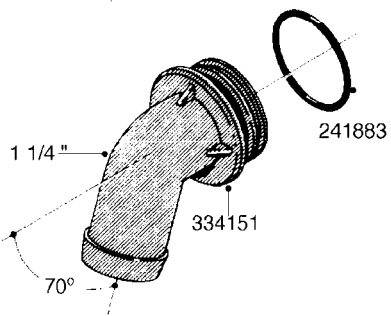

L0080

FITTINGS - S-53
L0080-HIN, 12:09:17

Page 1

Date 07.02.2020 8:47

Pos.	parts-n°	order qty	description
1	145995	1	FITT.DK S-53 FORK
2	241973	1	O-RING Ø3 X 44.2 70 SHORES NITRIL NITRIL (BLACK)
2	242353	1	O-RING 3 X 44.2 VITON VITON (BROWN)
3	242109	1	O-RING D32.2x3.0 NITRIL (BLACK)
3	242354	1	O-RING D32.2X3.0 VITON VITON (BROWN)
4	322103	1	FITT.DK S-53 BULKHEAD
5	322107	1	FITT.DK S-53 BULKHEAD NUT
6	322110	1	FITT.DK S-53 ELB. 1/2" BSP
7	322352	1	FITT.DK S-53 TEE
8	334229	1	FITT.DK S-53 STR.3/4"
9	334260	1	GASKET F. S-53 BULKHEAD
10	334564	1	FITT.DK S-67 TO S-53 ADAPTER
11	391100	1	FITT.DK S-53THREAD INS.1/2"BSP
12	726463	1	FITT.DK S53 BULKHEAD W/GASKET
13	726552	1	FIT.DK S-53X90 1/2" BSP,O-RING
14	726556	1	FITT.DK S-53 HB 1/2" W/O-RING
15	726558	1	FITT.DK S53 STR. 3/4" W.ORING
16	726559	1	FITT DK. S-53 HB 1" W/O-RING
17	726568	1	FITT.DK.S-53 HB 1/2"90 W/O-RING
18	726570	1	FITT.DK S-53 ELB.3/4" W.ORING
19	726571	1	FITT.DK S-53 ELB.1", W ORING
20	726578	1	FITT.DK S53 PLUG WITH O-RING
21	728561	1	FITT.DK. S67M - S53F REDUCER