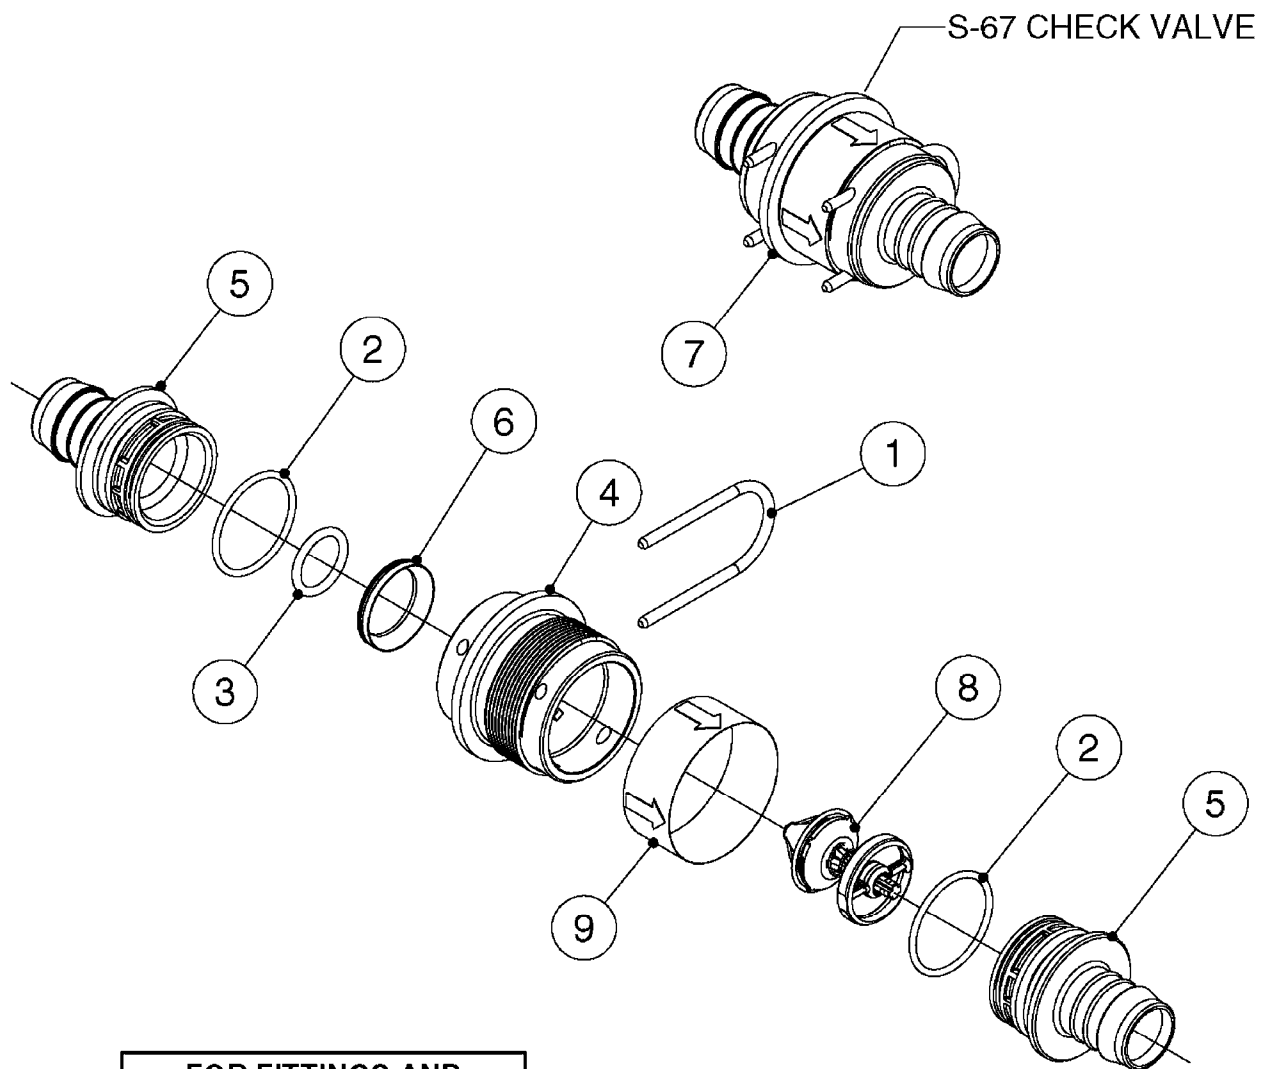

FOR FITTINGS AND
HOSES, SEE SECTION L

B0630

CHECK VALVES - S67
B0630-HIN, 31:07:19

Page 1

Date 07.02.2020 8:46

Pos.	parts-n°	order qty	description
1	145996	1	FITT.DK S-67 FORK
2	241973	1	O-RING Ø3 X 44.2 70 SHORES NITRIL
2	242353	1	O-RING 3 X 44.2 VITON
3	242504	1	O-RING D35x2 NITRIL
4	322104	1	FITT.DK S-67 BULKHEAD
5	334231	1	FITT.DK S-67 STR.1"
5	334232	1	FITT.DK S-67 STR.1-1/4"
5	334444	1	FITT.DK S-67 STR.1-1/2" PVC
6	14103100	1	SEAT F.CHECK VALVE D40.8 2010
7	70063603	1	VALVE, CHECK S67 1-1/2"
			COMPLETE IN-LINE CHECK VALVE FOR 1-1/2" HOSE
7	72001803	1	CHCK VLV,S67, 2 X 1" HB
			COMPLETE IN-LINE CHECK VALVE FOR 1" HOSE
7	72206600	1	CHCK VLV,S67, 2 X 1.25" HB
			COMPLETE IN-LINE CHECK VALVE FOR 1-1/4" HOSE
8	72089900	1	CHECK VALVE S67 SUBASMBLY.2001
9	97800500	1	DECAL 230X28 BLACK ARROW