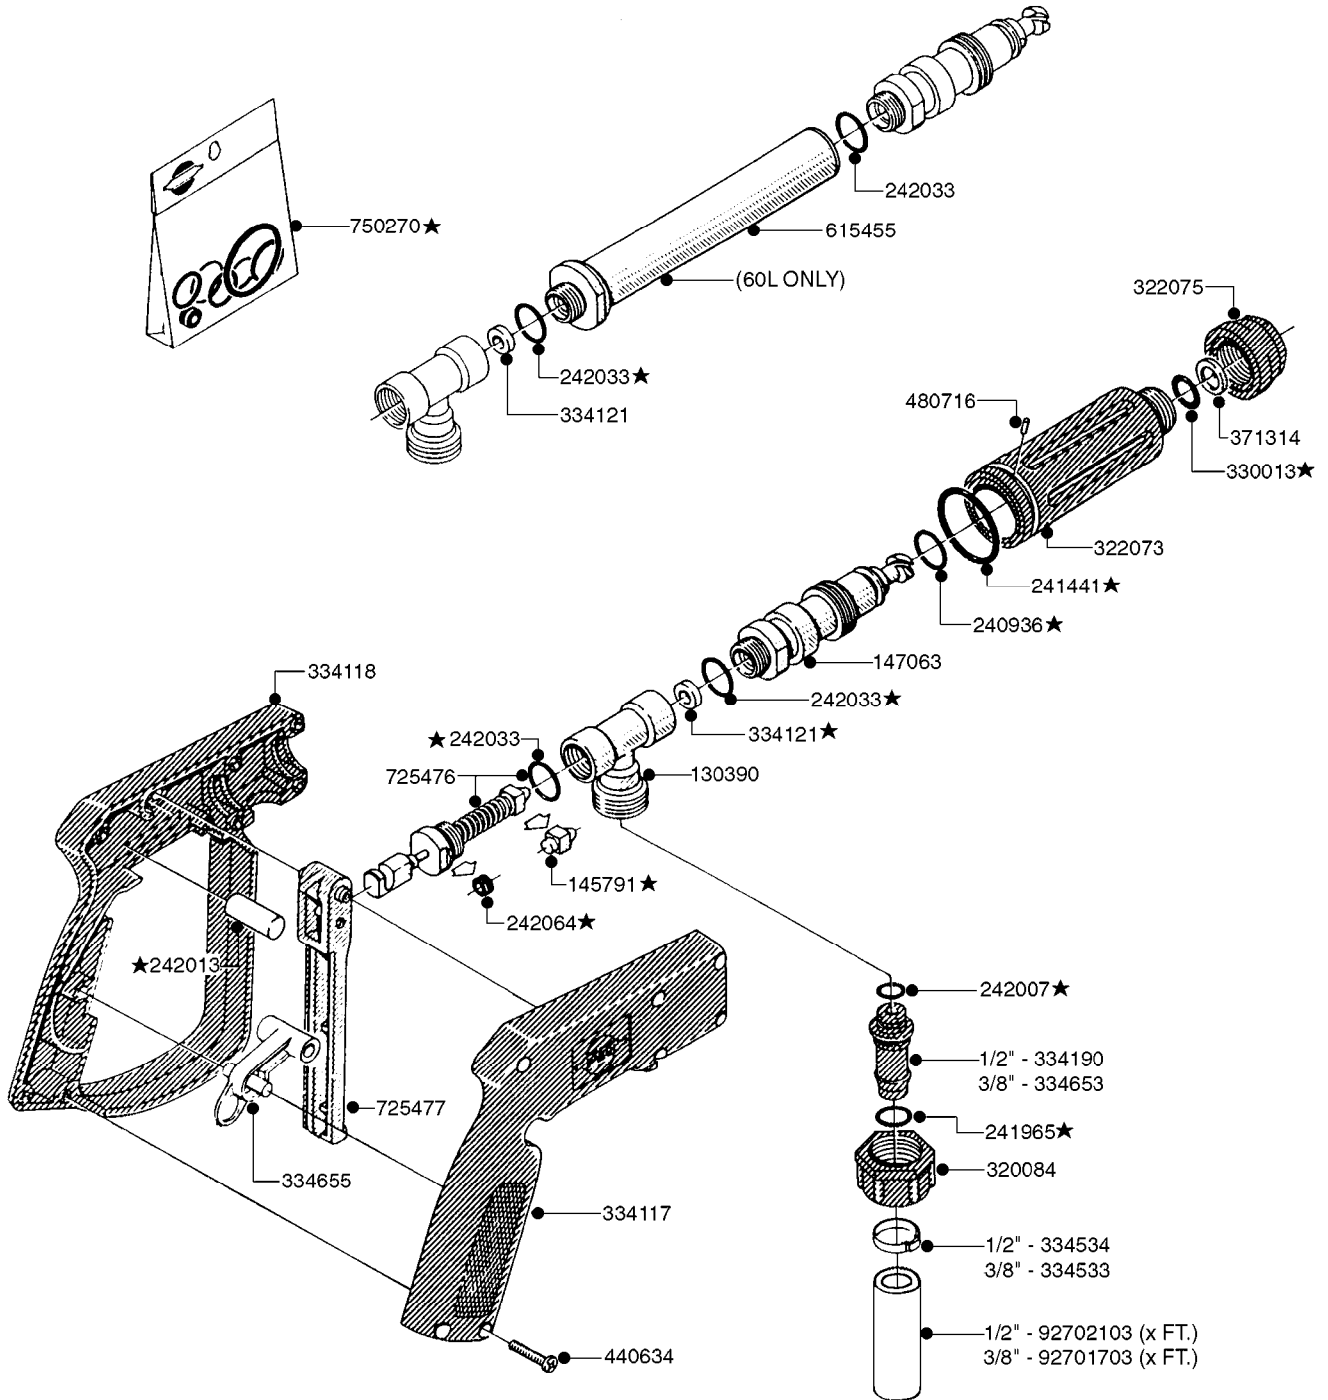

* MIXING CHAMBER COMPLETE - 72048800

K0440

F MARKER TANK/DROPPER HIGH CAP
K0440-HIN, 05:12:19

parts-n°	order qty	description
145994	1	FITT.DK S-40 FORK
145995	1	FITT.DK S-53 FORK
160775	1	WASHER F. FRICTION PLATE
161130	1	FILTER SCREEN F/FOAM DROPPER
242351	1	O-RING D69.5X3.0 VITON F.S-93
242354	1	O-RING D32.2X3.0 VITON
242355	1	O-RING D19.2X3.0 VITON F.S-40
284353	1	SPONGE FOR FOAM MARKER
320095	1	FITT.DK NUT 1" BSP
320117	1	FITT.DK CONN.1/2"BSP F. 1" CAP
320456	1	FITT.DK BULKHEAD 1"BSP DOUBLE
320471	1	FITT.DK NUT 1" BSP JAMB
322102	1	FITT.DK S-40 BULKHEAD
322106	1	FITT.DK S-40 BULKHEAD NUT
322109	1	FITT.DK S-93 BULKHEAD NUT
322138	1	FITT.DK ELB 1"M X 1"F BSP
330326	1	O-RING D30/D24X2 F.1"NUT
330831	1	FRICTION PLATE
332581	1	GASKET F. 1-1/2" BSP CAPNUT.
334259	1	GASKET F. S-40 BULKHEAD
334533	1	CLAMP HOSE PLASTIC 3/8"
390926	1	TUBE,MIX CHAMB. FOAM MARK STD LONGER THAN ORIGINAL
391100	1	FITT.DK S-53THREAD INS.1/2"BSP
421201	1	BOLT HEX 8.8 DEL M8X70
430323	1	BOLT HEX 8.8 DEL M12X60
430367	1	BOLT HEX 8.8 DEL M12X100 DIN931
460143	1	SELF LOCK NUT M8 SST A2 DIN985
460703	1	NUT HEX M12X1.75 LOCK DIN985A2 SS
471127	1	WASHER, M12, Ø24/13X24X2.5 SS
480487	1	PIN M5X60 SLOTTED GALV
614432	1	BREAK AWAY ARM F. FOAM MARKER
615522	1	CHECK VALVE F.FOAM MARKER
615786	1	MOUNT BKT. F.FOAM DROPPER 98
726556	1	FITT.DK S-53 HB 1/2" W/O-RING
726566	1	HOSE TAIL S40 3/8" STRAIGHT + O-RING
726693	1	FITT.DK S-40 PLUG 1/8BSP ORING
730697	1	FOAM DROPPER COMP. BLACK '97
976183	1	DECAL COMPANY D.18,2 X 29,6
981561	1	SPONGE MAT. MIX.CHAMBER-x0012"
10010803	1	NUT HEX NC (NYLON LOCK) 5/16
10465903	1	*LID F.FOAM MARKER, DRILLED
10494103	1	FILL WELL ASSY.FOAM MARK EPOXY
10494403	1	*TANK ASSY. 20 GAL. D14'F/M
10533603	1	DECAL CAUTION-OPEN SLOWLY ENG
10598503	1	STRAP F.FOAMER TANK (880mm)
10631003	1	HOSE R X CLEAR BRAID.X 1/2 12"
28029803	1	CLAMP HOSE GEAR P1/2" 6708
44075300	1	SCREW 3.5X9.5SS/X15 ISO 14585C
61030503	1	BRKT, FOAM MRKR TANK, 20GAL, RED
72048800	1	MIXING CHAMBER,FOAM MARK. HC
92701703	1	HOSE R X3/8" X300PSI WP X0012"