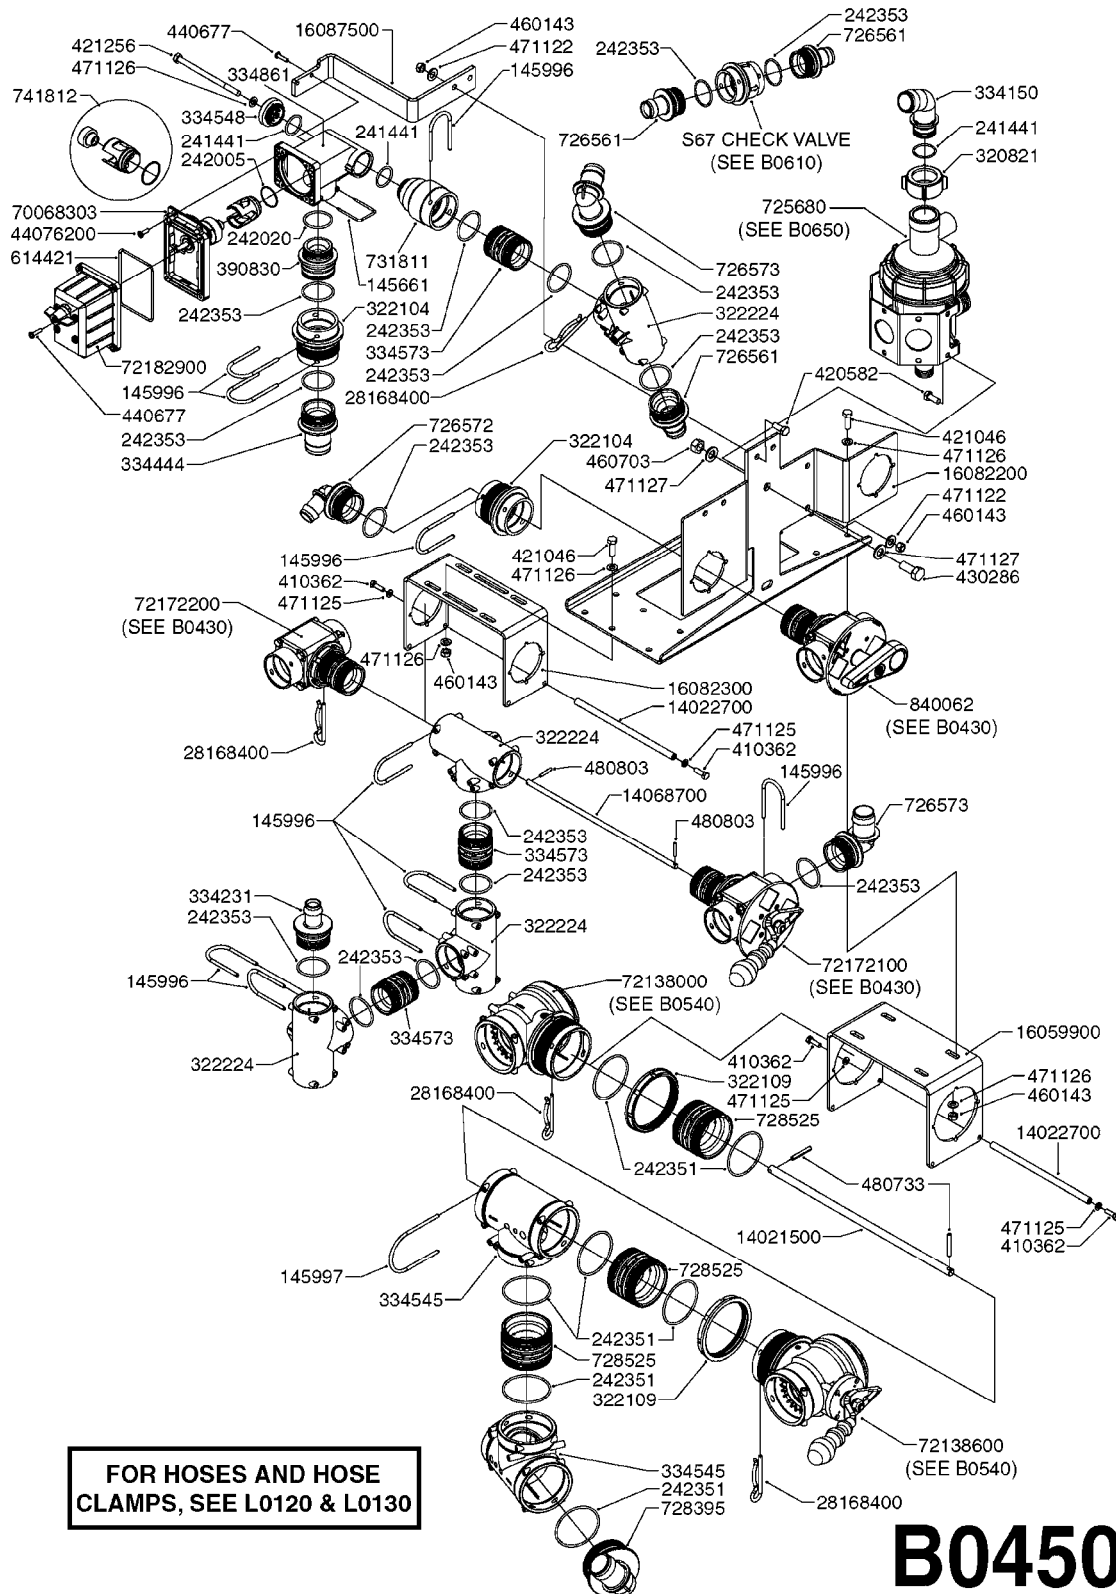

FOR HOSES AND HOSE
CLAMPS, SEE L0120 & L0130

B0450

SMART VALVE - COMMANDER PLUS
B0450-HIN, 28:01:19

parts-n°	order qty	description
145661	1	FITT.DK S-61 FORK
145996	1	FITT.DK S-67 FORK
145997	1	FITT.DK S-93 FORK
241441	1	O-RING D29.3X3
242005	1	O-RING D32.1X1.6 NITRIL
242020	1	O-RING 39.2 X 3 VITON
242351	1	O-RING D69.5X3.0 VITON F.S-93
242353	1	O-RING 3 X 44.2 VITON
320821	1	FITT.DK NUT 1-1/2" BSP
322104	1	FITT.DK S-67 BULKHEAD
322109	1	FITT.DK S-93 BULKHEAD NUT
322224	1	FITT.DK S-67 TEE
334150	1	FITT.DK HB 1-1/4" 110 F.1-1/2"
334231	1	FITT.DK S-67 STR.1"
334444	1	FITT.DK S-67 STR.1-1/2" PVC
334545	1	FITT.DK S-93 TEE
334548	1	END COVER
334573	1	FITT.DK S-67 CONNECTOR
334861	1	HOUSING F. HM EVC POST 1992
390830	1	ADAPTER S61/S67
410362	1	BOLT HEX 8.8 SS M6X20
420582	1	BOLT HEX 8.8 DEL M8X20 FT A2
421046	1	BOLT HEX M8X25/25 A2 SS DIN933
421256	1	BOLT HEX 8.8 SS M8X130
430286	1	BOLT HEX 8.8 DEL M12X30 FT
440677	1	SCREW F. PLASTIC 5X20 SS
460143	1	SELF LOCK NUT M8 SST A2 DIN985
460703	1	NUT HEX M12X1.75 LOCK DIN985A2 SS
471122	1	WASHER, M10, Ø20/10.5X 2.0, SS
471125	1	WASHER M6U 6.4X14X1.2,A2 SS
471126	1	WASHER, M8, Ø16/ 8.4X 1.6, SS
471127	1	WASHER, M12, Ø24/13X24X2.5 SS
480733	1	PIN D6 X 40
480803	1	PIN Ø4 X 25
614421	1	GASKET F/MOTOR HOUSE-ON/OFF TR
725680	1	SCF ASSY.80 W/THREADED TOP CAP
726561	1	FITT.DK S-67 STR.1-1/4" O-RING
726572	1	FITT.DK S-67 1" ELBOW 90 ASSY.
726573	1	FITT. S67 5/4" 90° W/O-RING
728395	1	FITT.DK S-93 ELB.1-1/2" 90 DEG
728525	1	FITT. S93 CONNECTOR W/O-RINGS
731811	1	FITT.DK ADAPTOR S67 EC BOOM SE
741812	1	PRESS REG.CONE&CYL. HI RATE
840062	1	VALVE S67 PRESSURE AGITATION
14021500	1	SPINDLE F.S93 SMART VALVE
14022700	1	SPACER TUBE Ø10 L=212 SS
14068700	1	SPINDLE,SMART VALVE S67 10MM
16059900	1	BRACKET 2 STK S93 SMART VALVE
16082200	1	BRACKET F.CM+ SMART VALVE
16082300	1	BRACKET 2PCS S67 VALVE 15 BAR
16087500	1	BRACKET F.REG.VALVE CM+ SV
28168400	1	HAIRPIN Ø5 S67/S93
44076200	1	SCREW WN5451 5X16 SS TORX
70068303	1	BRKT. PLATE F/PRES. CONT.2XNUT
72138000	1	VALVE S93 "V2" SMART VALVE
72138600	1	VALVE S93 "V3" SMART VALVE
72172100	1	VALVE S67 "V1" SMART VALVE
72172200	1	VALVE S67 "V2" SMART VALVE
72182900	1	MOTER REG.DME37 1:150 AMP YELL