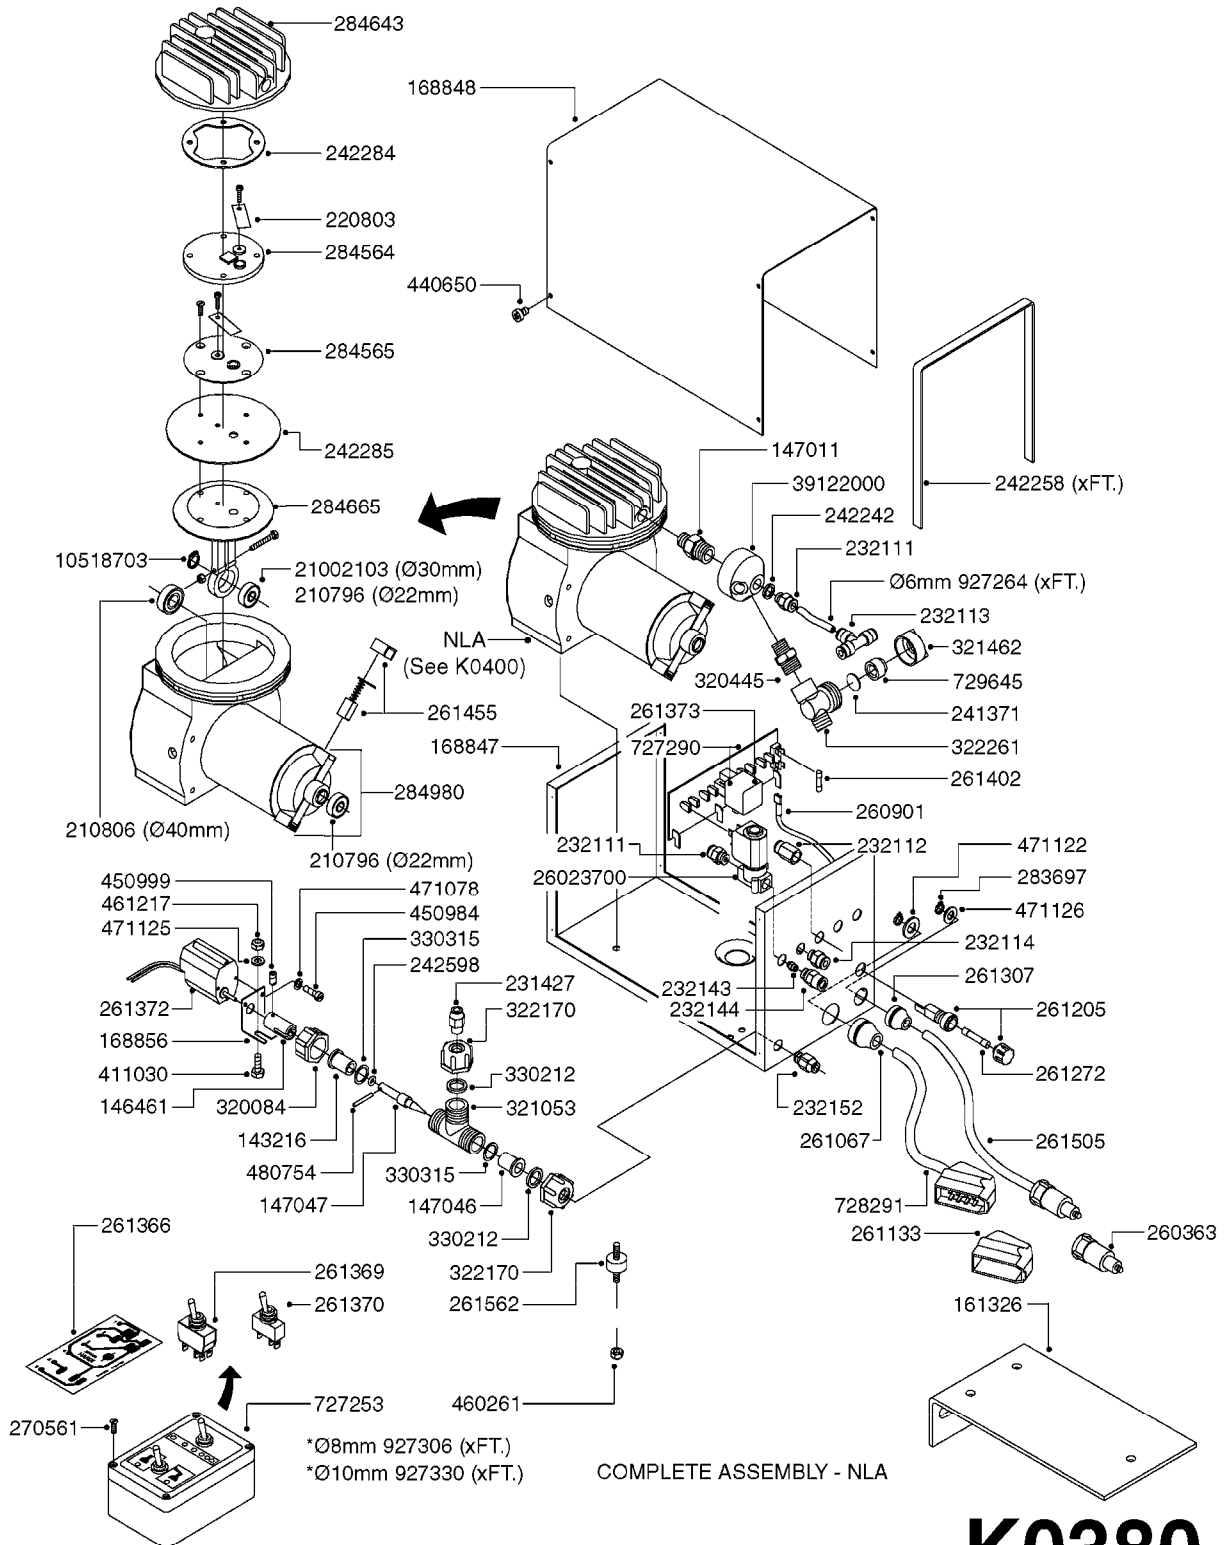

K0380

FOAM MARKER COMPRESSOR POST 94
K0380-HIN, 17:03:16

Page

1

Date

07.02.2020

8:46

parts-n°	order qty	description
143216	1	BUSHING THREAD F.FOAM MARKER
146461	1	COUPLER F.THROTTLE VALVE
147011	1	HEX NIPPLE 3/8'X1/4'BSP BRASS
147046	1	SEAT FOR THROTTLE VALVE
147047	1	SPINDLE FOR THROTTLE VALVE
161326	1	MOUNT BKT. F. FOAM COMP.BOX 98
168847	1	ENCLOSURE LOWER F.MARKER
168848	1	COVER F. FOAM MARKER
168856	1	MOUNT FOR GEAR MOTOR
210796	1	BEARING BALL D22/D8 X 7 608ZZ
210806	1	BEARING BALL D40/D17X12MM
220803	1	VALVE F. COMPRESSOR
231427	1	COUPLER 1/8'THREAD X6MM HOSE
232111	1	QUICK COUPLER 6MM X 1/8 EXT.
232112	1	QUICK COUPLER 6MM 1/8 INT.
232113	1	QUICK COUPLER 6MM T-PIECE
232114	1	COUPLER 1/8" THREADX8MM HOSE
232143	1	REDUCER 1/4'INT-1/8'EXT
232144	1	QUICK COUPLER 10MM X 1/4 EXT
232152	1	QUICK COUPLER 8MMX1/8 EXT.LONG
241371	1	DIAPHRAGM F.NO-DRIP,VULC
242242	1	O-RING F.AIR HOSE FITTING
242258	1	TRIM 3X10 SELF ADHESIVE 0012"
242284	1	HEAD GASKET F. COMPRESSOR
242285	1	DIAPHRAGM F. F/M COMP.
242598	1	O-RING D7.0 X 2.5 NITRIL
260363	1	PLUG 2 POLE 12V
260901	1	SPADE F.ELEC CONN.1.5MM BLUE
261067	1	GROMMET 10-14 GREY
261133	1	PLUG HOUSING F.8 POLE PLUG
261205	1	FUSE HOLDER
261272	1	FUSE 10A D6X32 MM
261307	1	GROMMET 7-10 BLACK
261366	1	CIRCUIT BOARD F.F/M CONTROL
261369	1	SWITCH 2 WAY 12V SPRING RETURN
261370	1	SWITCH 2 WAY 12V
261372	1	GEAR MOTOR BOSCH 13RPM
261373	1	RELAY 12V/30W
261402	1	FUSE 3.15A SLOW BURN
261455	1	BRUSH KIT-FOAM MARKER MOTOR
261505	1	CABLE 2X4MM L8000MM
261562	1	RUBBER DAMPER 2XM6X25
270561	1	SCREW W/SPRING ASSY. (QTY 1)
283697	1	TIESTRAP 200MM
284564	1	PLATE F.COMPRESSOR HEAD
284565	1	PLATE F.COMPRESSOR HEAD
284643	1	COMPRESSOR HEAD F.FOAM MARKER
284665	1	CONNECTING ROD F.COMPRESSOR
284980	1	FLANGE REAR F. F.M.COMPRESSOR
320084	1	FITT.DK NUT 1/2" BSP
320445	1	FITT.DK HN 1/4"X3/8" BSP
321053	1	FITT.DK TEE 1/2 X1/2 X1/2" BSP
321462	1	CAP F.NO-DRIP ASSY.
322170	1	FITT.DK NUT 1/2"x 1/8"F BSP
322261	1	HOUSING F.SAFETY VALVE 3/8"
330212	1	O-RING D19/D14X2.4 F.1/2"NUT
330315	1	O-RING D18.4/D13X.6
411030	1	BOLT HEX M5X10
440650	1	SCREW 3.5x13 STAINLESS
450984	1	BOLT HEX M2.5X8 SLOTTED
450999	1	SCREW SET M3X8