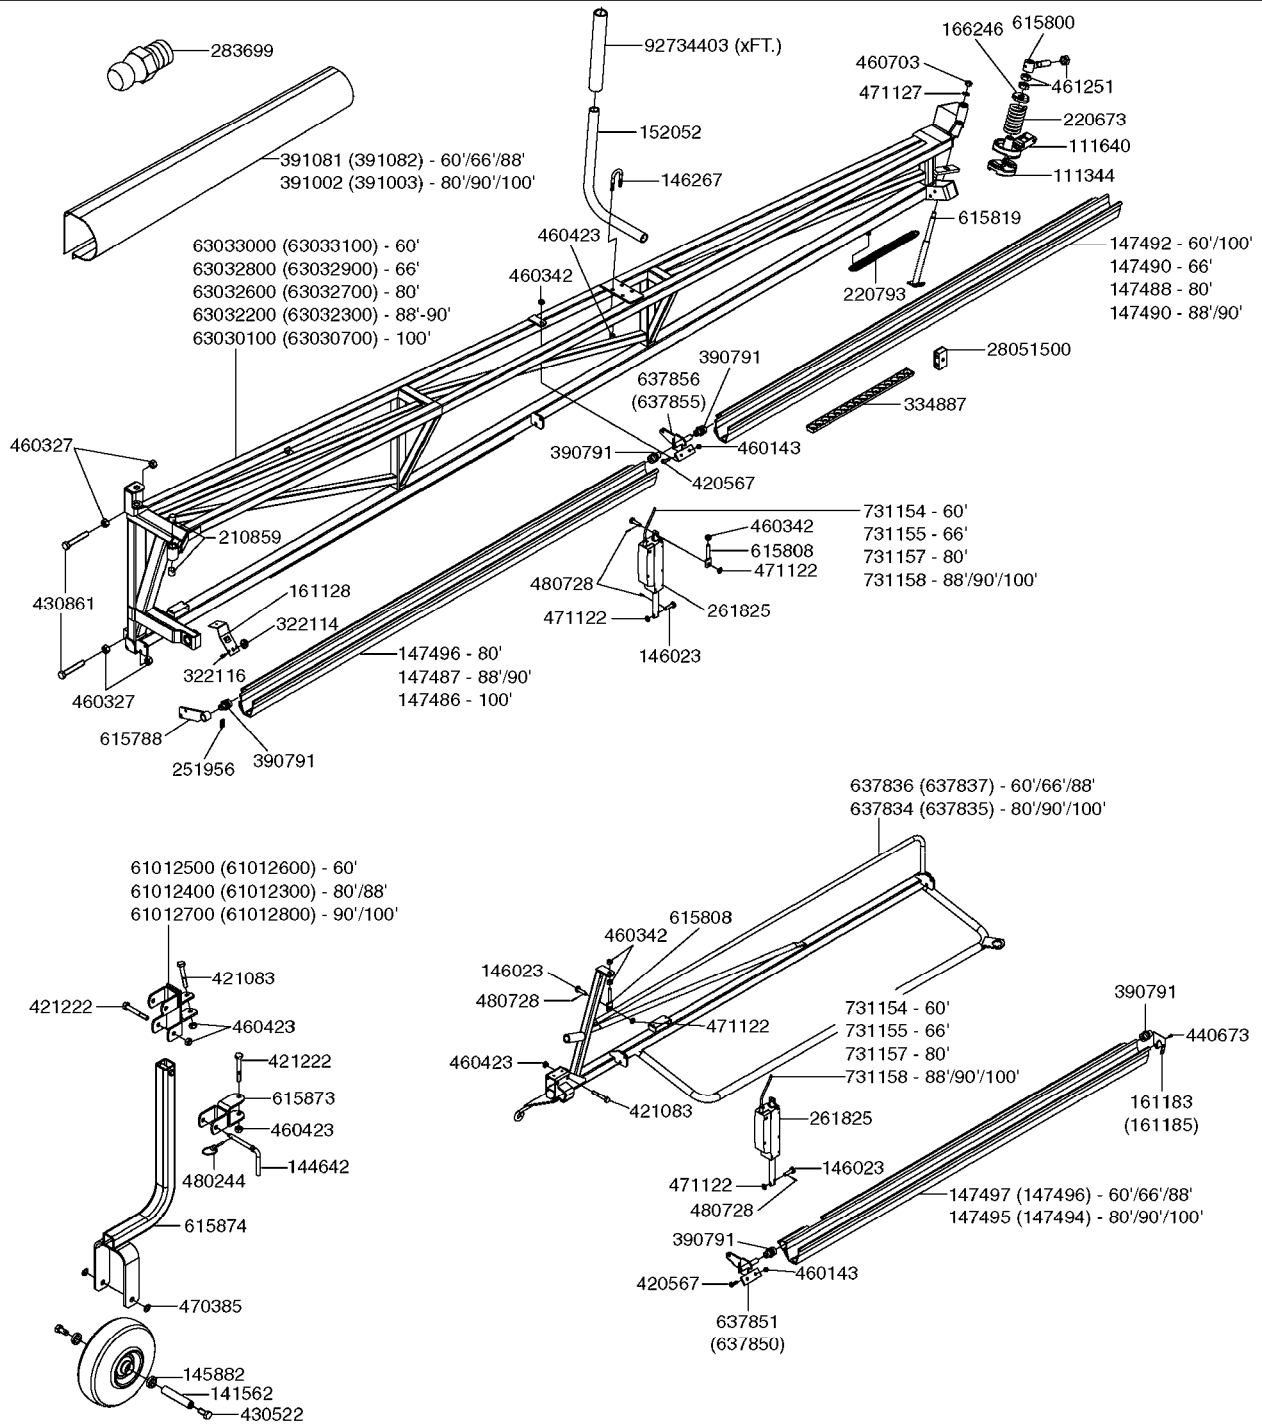

BOOM-TF INNER HAZ-WC 60'-100'
D0660-HIN, 01:01:16

Page 2

Date 07.02.2020 8:46

parts-n°	order qty	description
480728	1	PIN D3.2X20 SPLIT
615756	1	INDICATOR ARROW
615787	1	COUPLING F.AIRSLOT TWINF. LH
615788	1	BRACKET
615796	1	PIN D20 X M16 L=119MM
615808	1	ANCHOR ADJ.F.ACTUATOR
615820	1	PIN D20 X M16 L=127MM
616084	1	EYEBOLT LH TRD./ RH WING M24
		EYEBOLT WITH L.H. THREADS FOR RIGHT WING
616085	1	EYEBOLT STD. TRD./ LH WING M24
		EYEBOLT WITH STD. THREADS FOR LEFT WING
637850	1	BKT AIR SLOT RH
637855	1	BKT AIR SLOT LH
637856	1	BKT AIR SLOT RH
715444	1	REMOTE CONTROL CABLE L=2000
978503	1	DECAL TILT SCALE TWIN FORCE
981474	1	6MM ELASTIC CORD X M
981504	1	ELASTIC CORD 4MM
14008800	1	TURNBUCKLE L=200/M24X1.5
14011900	1	PIN M20 L=125/D30
14032200	1	AIR SLOT RAIL L=2995/D25
16112200	1	AIR DIFFUSER L=2365 L.H.
45003000	1	BOLT HEX M16X120 DIN912/DELTA
61008700	1	LINK EYE FORCE
61009200	1	EYEBOLT LH TRD./ LH WING M24
		EYEBOLT WITH L.H. THREADS FOR LEFT WING
61009300	1	EYEBOLT STD.TRD. / RH WING M24
		EYEBOLT WITH STD. THREADS FOR RIGHT WING
61030200	1	EXTENSION TWIN FORCE-ON CENTER
63030400	1	WING INNER HAZ 100' R.H.
63030800	1	WING INNER HAZ 100' L.H.
63032000	1	WING INNER HAZ 88'-90' R.H.
63032100	1	WING INNER HAZ 88'-90' L.H.
63032400	1	WING INNER HAZ 60'-80' R.H.
63032500	1	WING INNER HAZ 60'-80' L.H.
63118500	1	FOLDING ARM 1. FTZ / HAZ. R. RED
		FOLD ARM FOR RIGHT WING
63118800	1	FOLDING ARM 1. FTZ / HAZ. L RED
		FOLD ARM FOR LEFT WING