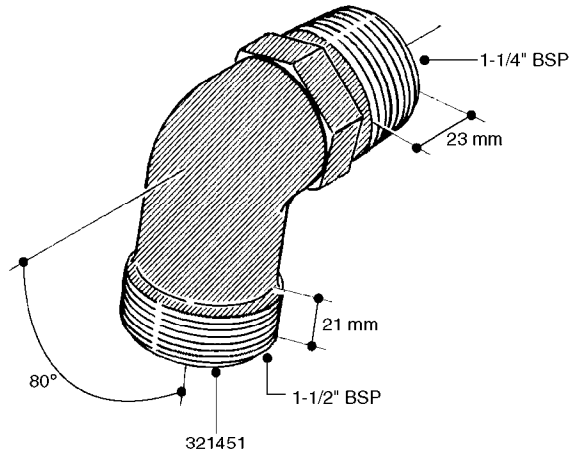

FITTINGS - HEXAGON NIPPLES
L0030-HIN, 01:01:16

Page 0
Date 07.02.2020 8:47

L0030

FITTINGS - HEXAGON NIPPLES
L0030-HIN, 01:01:16

Page 1
Date 07.02.2020 8:47

parts-n°	order qty	description
10015303	1	FITT.PO.HN 1.00X1.00 M1000
10425003	1	FITT.PO.HN 1.25X1.00 MCPHEE
320132	1	FITT.DK HN 1" BSP
320176	1	FITT.DK HN 3/8"X1/2" BSP
320445	1	FITT.DK HN 1/4"X3/8" BSP
320655	1	FITT.DK HN 1/2"-1/2" BSP
320692	1	FITT.DK HN 3/8'BSPX1/4'NPT
320703	1	FITT.DK HN 3/8BSP X1/2 &1/4NPT
320725	1	FITT.DK NIPPLE 3/8"-3/8" BSP
320902	1	FITT.DK HN 3/8'X 1/4' BSP
390232	1	FITT.DK HN 1-1/2' X 1-1/4' BSP
390276	1	FITT.DK HN 1'BSP