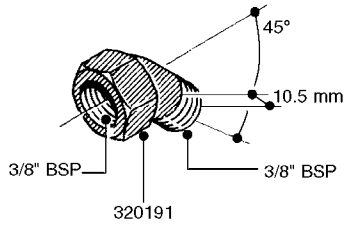

FITTINGS - HEXAGON NIPPLES
L0030-HIN, 01:01:16

Page 0
Date 07.02.2020 8:47

L0030

FITTINGS - HEXAGON NIPPLES
L0030-HIN, 01:01:16

Page 1
Date 07.02.2020 8:47

parts-n°	order qty	description
10015303	1	FITT.PO.HN 1.00X1.00 M1000
10425003	1	FITT.PO.HN 1.25X1.00 MCPHEE
320132	1	FITT.DK HN 1" BSP
320176	1	FITT.DK HN 3/8"X1/2" BSP
320445	1	FITT.DK HN 1/4"X3/8" BSP
320655	1	FITT.DK HN 1/2"-1/2" BSP
320692	1	FITT.DK HN 3/8'BSPX1/4'NPT
320703	1	FITT.DK HN 3/8BSP X1/2 &1/4NPT
320725	1	FITT.DK NIPPLE 3/8"-3/8" BSP
320902	1	FITT.DK HN 3/8'X 1/4' BSP
390232	1	FITT.DK HN 1-1/2' X 1-1/4' BSP
390276	1	FITT.DK HN 1'BSP