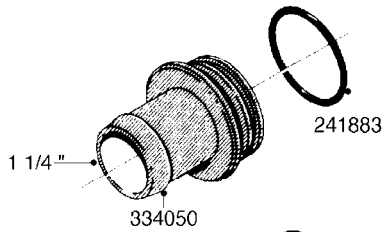

L0080

FITTINGS - S-53
L0080-HIN, 12:09:17

Page 1

Date 07.02.2020 8:47

Pos.	parts-n°	order qty	description
1	145995	1	FITT.DK S-53 FORK
2	241973	1	O-RING Ø3 X 44.2 70 SHORES NITRIL NITRIL (BLACK)
2	242353	1	O-RING 3 X 44.2 VITON VITON (BROWN)
3	242109	1	O-RING D32.2x3.0 NITRIL (BLACK)
3	242354	1	O-RING D32.2X3.0 VITON VITON (BROWN)
4	322103	1	FITT.DK S-53 BULKHEAD
5	322107	1	FITT.DK S-53 BULKHEAD NUT
6	322110	1	FITT.DK S-53 ELB. 1/2" BSP
7	322352	1	FITT.DK S-53 TEE
8	334229	1	FITT.DK S-53 STR.3/4"
9	334260	1	GASKET F. S-53 BULKHEAD
10	334564	1	FITT.DK S-67 TO S-53 ADAPTER
11	391100	1	FITT.DK S-53THREAD INS.1/2"BSP
12	726463	1	FITT.DK S53 BULKHEAD W/GASKET
13	726552	1	FIT.DK S-53X90 1/2" BSP,O-RING
14	726556	1	FITT.DK S-53 HB 1/2" W/O-RING
15	726558	1	FITT.DK S53 STR. 3/4" W.ORING
16	726559	1	FITT DK. S-53 HB 1" W/O-RING
17	726568	1	FITT.DK.S-53 HB 1/2"90 W/O-RING
18	726570	1	FITT.DK S-53 ELB.3/4" W.ORING
19	726571	1	FITT.DK S-53 ELB.1", W ORING
20	726578	1	FITT.DK S53 PLUG WITH O-RING
21	728561	1	FITT.DK. S67M - S53F REDUCER