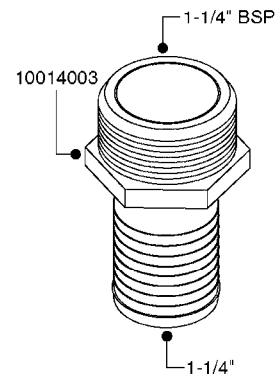

L0050

parts-n°	order qty	description
242594	1	O-RING D14 X 1.78 SCH.70-EPDM
320294	1	FITT.DK TEE 3/8X3/8HB X1/2"BSP
320305	1	FITT.DK HB 3/4'- 3/4' BSP
320386	1	FITT.DK TEE 3/8X3/8HB X3/8"BSP
320397	1	FITT.DK ELB 3/8"HB X 3/8" BSP
320401	1	FITT.DK TEE 1/2X1/2HB X1/2"BSP
320412	1	FITT.DK TEE 1/2X1/2HB X3/8'BSP
320423	1	FITT.DK ELB 1/2'HB X 3/8' BSP
320891	1	FITT.DK HB 3/8'- 3/8' BSP
320972	1	FITT.DK HB 5/16'- 1/4' BSP
322046	1	FITT.DK TEE 1/2X1/2HB X3/4'BSP
322048	1	FITT.DK TEE 3/4X3/4HB X3/4'BSP
330595	1	O-RING D24.6/D20X2.1 -3/4"
333137	1	FITT.DK CONN.1/2" F.NOZZ. DOUB
333141	1	FITT.DK CONN.1/2" F.NOZZ.SING
334041	1	FITT.DK CONN.3/4' F.NOZZ. SING
334042	1	FITT.DK CONN.3/4' F.NOZZ. DOUB
334195	1	FITT.DK ELB. 3/4"HB X 3/4"HB
10012103	1	FITT.PO.HB 1.25X1.50 IMB1012
10014003	1	FITT.PO.HB 1.25X1.25 IMB1010
10036903	1	FITT.PO.HB 1.50X1.50 IMB1212
28019303	1	FITTING HB ELB 3/4NPT-3/4HOSE
61016500	1	HOSE TAIL 3/4" 90°+RG CAP 3/4"
72026700	1	NOZZLE TUBE ADAPTER W/O-RING