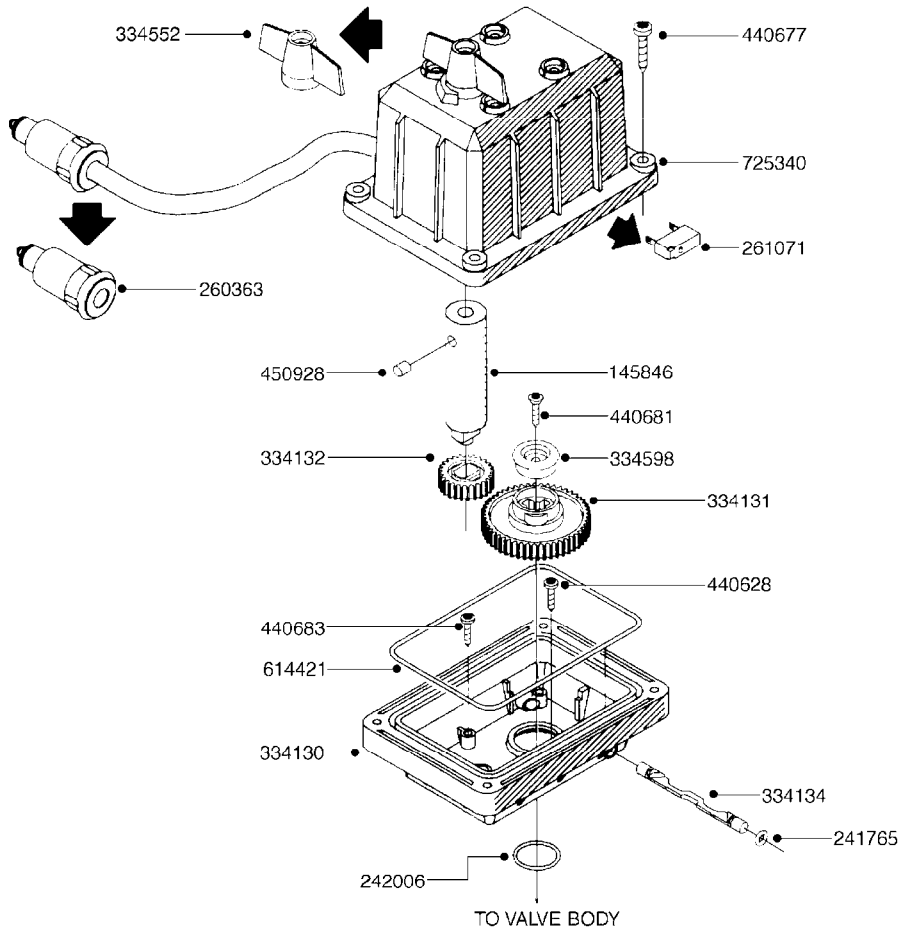

834363 - AGITATION BYPASS VALVE

K0020

BALL VALVE-ELECTRIC 2-WAY
K0020-HIN, 01:01:16

Page 1
Date 07.02.2020 8:46

parts-n°	order qty	description
145846	1	COUPLING FOR EL 3-WAY VALVE
241765	1	O-RING 3.1 X 1.6
242006	1	O-RING D22/D19 X 1.5
260363	1	PLUG 2 POLE 12V
261071	1	MICRO SWITCH TYPE 9 SM 201
261162	1	SOCKET F.12V BAYONET PLUG
261589	1	FUSE 5 X 20 1.25 AMP
334130	1	GEAR BOX
334131	1	COG WHEEL
334132	1	COG WHEEL
334134	1	INDICATOR ROD
334552	1	GRIP F.MAN.OP.EC PRES.REG.GREE
334598	1	PLUG F.VALVE HANDLE BLUE
440628	1	SCREW 3/8'
440677	1	SCREW F. PLASTIC 5X20 SS
440681	1	SCREW F. PLASTIC 4MM X 14LG SS
440683	1	SCREW 40X18 2WAY ELC.BALL VALV
450928	1	SET SCREW M8 X 8MM STAINLESS
614421	1	GASKET F/MOTOR HOUSE-ON/OFF TR
725340	1	MOTOR HOUSING FOR EL VALVE
728399	1	CIRCUIT BOARD F.728941
728941	1	CONTROL BOX F.2-WAY VALVE ELC.
834363	1	ELECTRIC KIT, AGITATION BYPASS