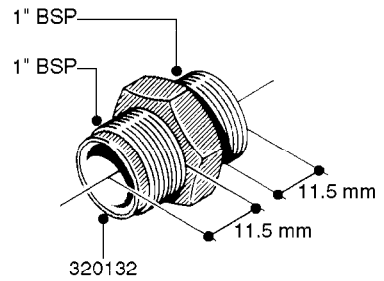

FITTINGS - HEXAGON NIPPLES
L0030-HIN, 01:01:16

Page 0
Date 07.02.2020 8:47

L0030

FITTINGS - HEXAGON NIPPLES
L0030-HIN, 01:01:16

Page 1
Date 07.02.2020 8:47

parts-n°	order qty	description
10015303	1	FITT.PO.HN 1.00X1.00 M1000
10425003	1	FITT.PO.HN 1.25X1.00 MCPHEE
320132	1	FITT.DK HN 1" BSP
320176	1	FITT.DK HN 3/8"X1/2" BSP
320445	1	FITT.DK HN 1/4"X3/8" BSP
320655	1	FITT.DK HN 1/2"-1/2" BSP
320692	1	FITT.DK HN 3/8'BSPX1/4'NPT
320703	1	FITT.DK HN 3/8BSP X1/2 &1/4NPT
320725	1	FITT.DK NIPPLE 3/8"-3/8" BSP
320902	1	FITT.DK HN 3/8'X 1/4' BSP
390232	1	FITT.DK HN 1-1/2' X 1-1/4' BSP
390276	1	FITT.DK HN 1'BSP