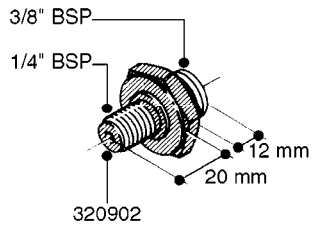

FITTINGS - HEXAGON NIPPLES
L0030-HIN, 01:01:16

Page 0
Date 07.02.2020 8:47

L0030

FITTINGS - HEXAGON NIPPLES
L0030-HIN, 01:01:16

Page 1
Date 07.02.2020 8:47

parts-n°	order qty	description
10015303	1	FITT.PO.HN 1.00X1.00 M1000
10425003	1	FITT.PO.HN 1.25X1.00 MCPHEE
320132	1	FITT.DK HN 1" BSP
320176	1	FITT.DK HN 3/8"X1/2" BSP
320445	1	FITT.DK HN 1/4"X3/8" BSP
320655	1	FITT.DK HN 1/2"-1/2" BSP
320692	1	FITT.DK HN 3/8'BSPX1/4'NPT
320703	1	FITT.DK HN 3/8BSP X1/2 &1/4NPT
320725	1	FITT.DK NIPPLE 3/8"-3/8" BSP
320902	1	FITT.DK HN 3/8'X 1/4' BSP
390232	1	FITT.DK HN 1-1/2' X 1-1/4' BSP
390276	1	FITT.DK HN 1'BSP