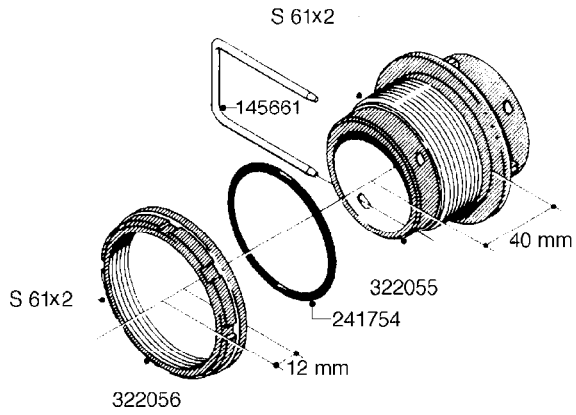

L0080

FITTINGS - S-53
L0080-HIN, 12:09:17

Page 1

Date 07.02.2020 8:47

Pos.	parts-n°	order qty	description
1	145995	1	FITT.DK S-53 FORK
2	241973	1	O-RING Ø3 X 44.2 70 SHORES NITRIL NITRIL (BLACK)
2	242353	1	O-RING 3 X 44.2 VITON VITON (BROWN)
3	242109	1	O-RING D32.2x3.0 NITRIL (BLACK)
3	242354	1	O-RING D32.2X3.0 VITON VITON (BROWN)
4	322103	1	FITT.DK S-53 BULKHEAD
5	322107	1	FITT.DK S-53 BULKHEAD NUT
6	322110	1	FITT.DK S-53 ELB. 1/2" BSP
7	322352	1	FITT.DK S-53 TEE
8	334229	1	FITT.DK S-53 STR.3/4"
9	334260	1	GASKET F. S-53 BULKHEAD
10	334564	1	FITT.DK S-67 TO S-53 ADAPTER
11	391100	1	FITT.DK S-53THREAD INS.1/2"BSP
12	726463	1	FITT.DK S53 BULKHEAD W/GASKET
13	726552	1	FIT.DK S-53X90 1/2" BSP,O-RING
14	726556	1	FITT.DK S-53 HB 1/2" W/O-RING
15	726558	1	FITT.DK S53 STR. 3/4" W.ORING
16	726559	1	FITT DK. S-53 HB 1" W/O-RING
17	726568	1	FITT.DK.S-53 HB 1/2"90 W/O-RING
18	726570	1	FITT.DK S-53 ELB.3/4" W.ORING
19	726571	1	FITT.DK S-53 ELB.1", W ORING
20	726578	1	FITT.DK S53 PLUG WITH O-RING
21	728561	1	FITT.DK. S67M - S53F REDUCER