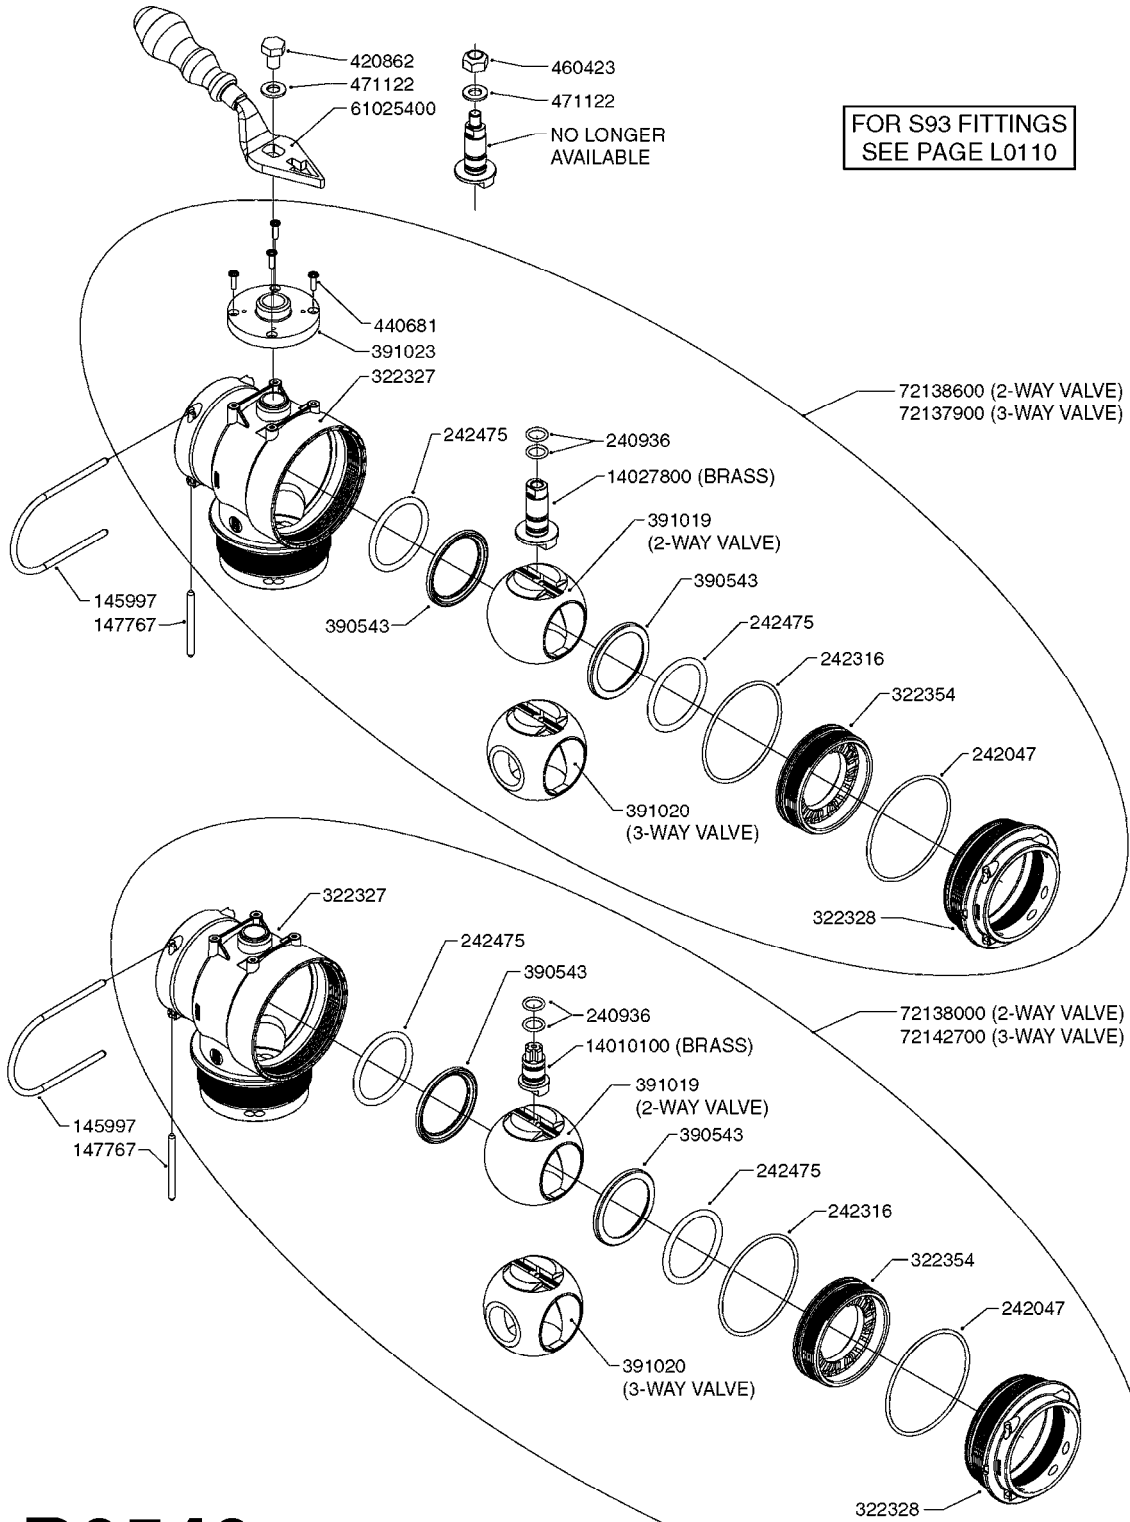

SMART VALVE-S93 MANIFOLD VALVE
B0540-HIN, 01:01:16

B0540

SMART VALVE-S93 MANIFOLD VALVE
B0540-HIN, 01:01:16

Page 1

Date 07.02.2020 8:46

parts-n°	order qty	description
145997	1	FITT.DK S-93 FORK
147767	1	PIN 5Ø X 60 S-93 DOUBLE CLAMP
240936	1	O-RING D13.3X2.4 NITRIL
242047	1	O-RING 89.5 X 3.0 VITON
242316	1	O-RING D84.5X3.0 NITRIL
242475	1	O'RING D56.52x5.33 SH70-VITON
322327	1	HOUSING, VALVE, S93, 220 PSI
322328	1	END CAP F.VALVE S-93
322354	1	THRUST PLATE F.3-WAY VALVES-93
390543	1	SEAT F.BALL 3-WAY VALVE S-93
391019	1	BALL F.2 WAY S93 SMART VALVE
391020	1	BALL F.3 WAY S93 SMART VALVE
391023	1	SMART VALVE MOUNTING BRACKET
420862	1	BOLT HEX 8.8 DEL M10X16 FT
440681	1	SCREW F. PLASTIC 4MM X 14LG SS
460423	1	NUT HEX M10X1.50 LOCK DIN985A2 SS
471122	1	WASHER, M10, Ø20/10.5X 2.0, SS
14010100	1	SPINDLE F.SMART VALVE S-93
14027800	1	SPINDLE F.SMART VALVE S-93
61025400	1	HANDLE SMART VALVE
72137900	1	VALVE S93 "V1" SMART VALVE
72138000	1	VALVE S93 "V2" SMART VALVE
72138600	1	VALVE S93 "V3" SMART VALVE
72142700	1	VALVE S93 "V4" SMART VALVE