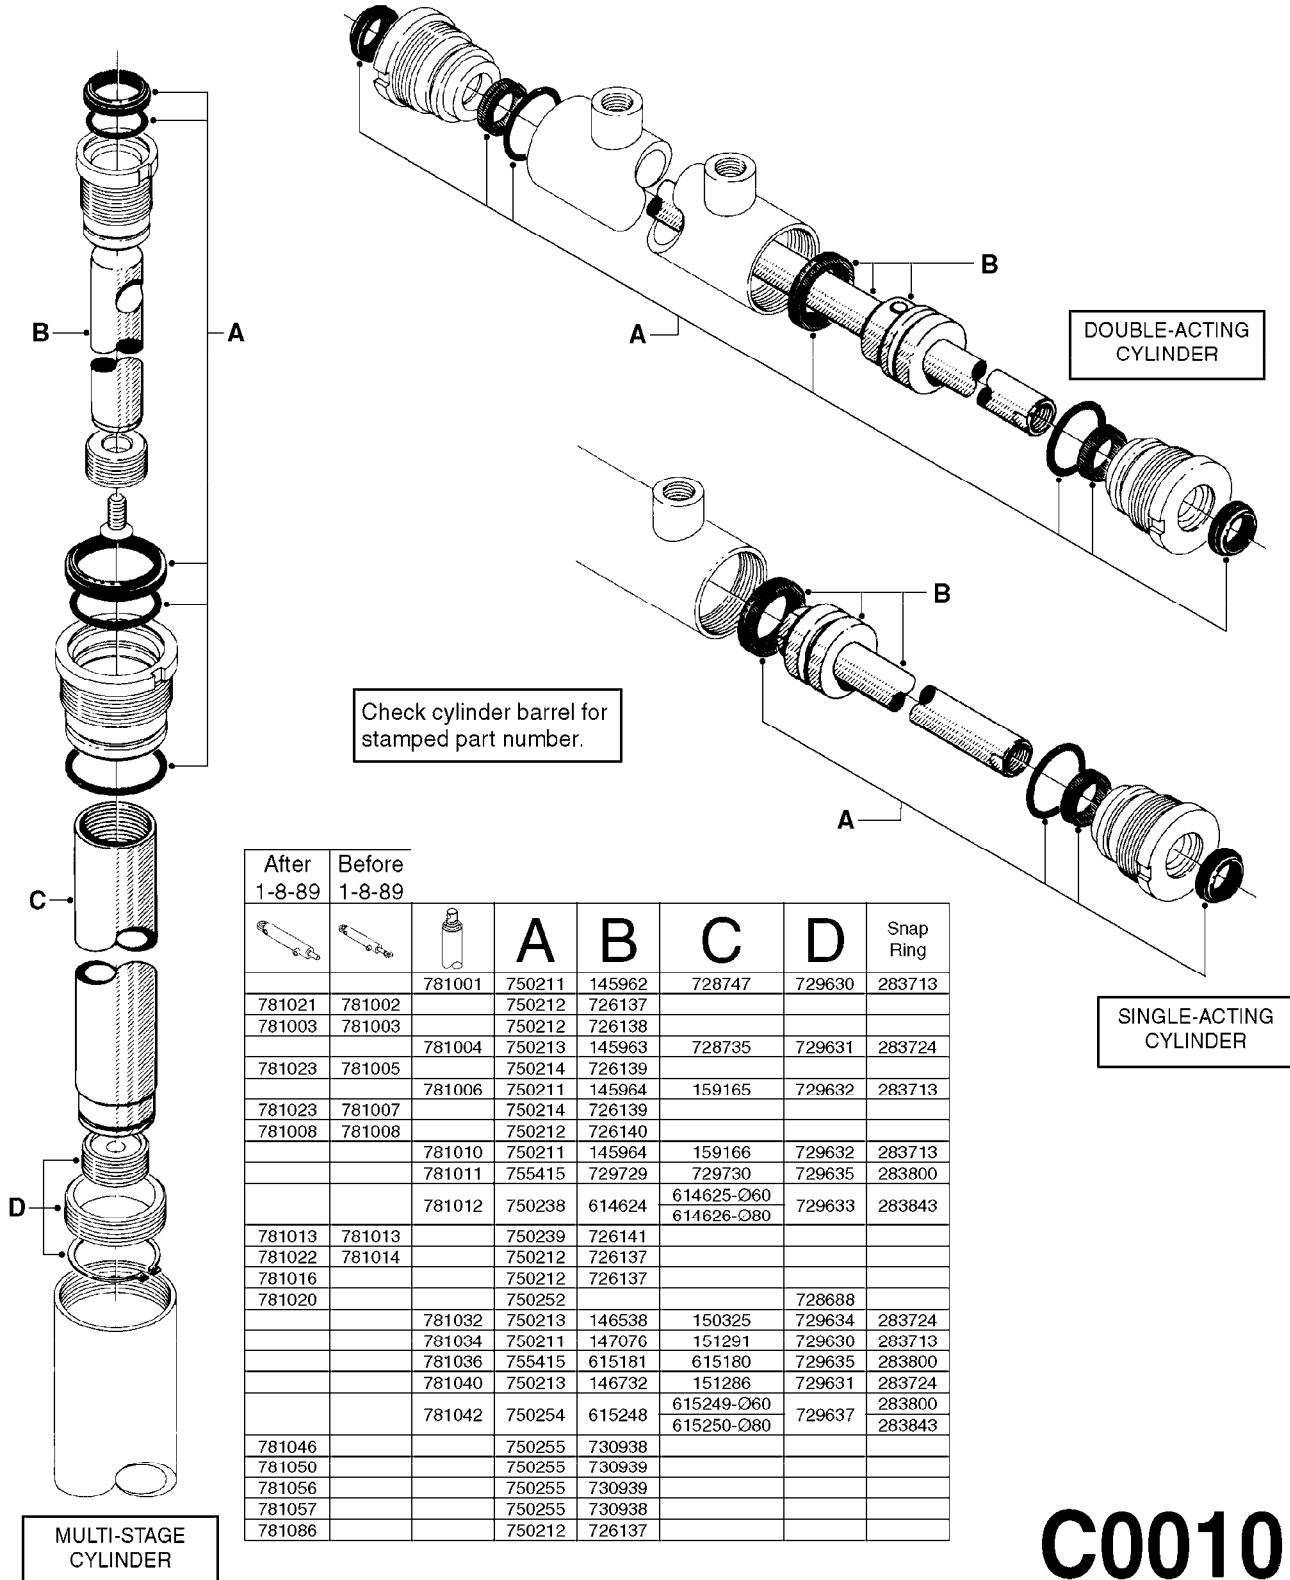

After 1-8-89	Before 1-8-89		A	B	C	D	Snap Ring	
			781001	750211	145962	728747	729630	283713
781021	781002			750212	726137			
781003	781003			750212	726138			
			781004	750213	145963	728735	729631	283724
781023	781005			750214	726139			
			781006	750211	145964	159165	729632	283713
781023	781007			750214	726139			
781008	781008			750212	726140			
			781010	750211	145964	159166	729632	283713
			781011	755415	729729	729730	729635	283800
			781012	750238	614624	614625-Ø60 614626-Ø80	729633	283843
781013	781013			750239	726141			
781022	781014			750212	726137			
781016				750212	726137			
781020				750252			728688	
			781032	750213	146538	150325	729634	283724
			781034	750211	147076	151291	729630	283713
			781036	755415	615181	615180	729635	283800
			781040	750213	146732	151286	729631	283724
			781042	750254	615248	615249-Ø60 615250-Ø80	729637	283800 283843
781046				750255	730938			
781050				750255	730939			
781056				750255	730939			
781057				750255	730938			
781086				750212	726137			

C0010