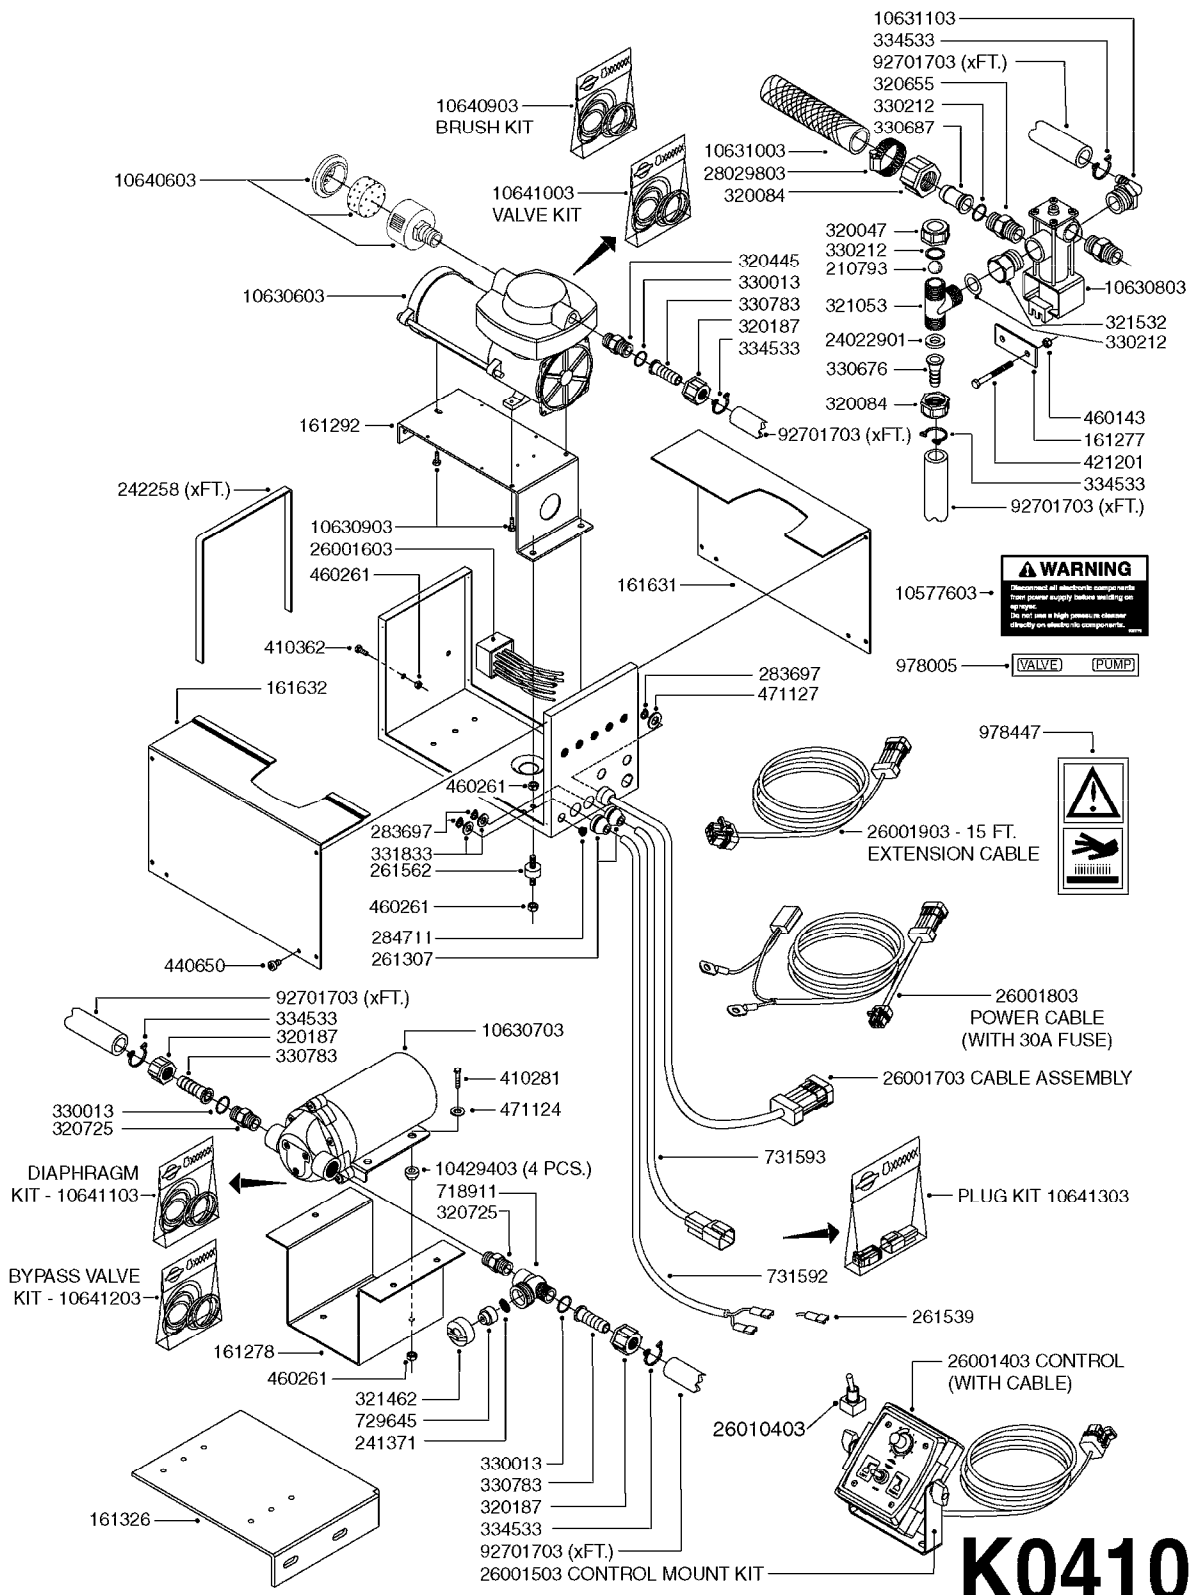

K0400

*Ø8mm 927306 (xFT.)
*Ø10mm 927330 (xFT.)

70062503 - COMPLETE ASSEMBLY

FOAM MARKER COMPRESSOR 2007
K0400-HIN, 01:01:16

Page 1
Date 07.02.2020 8:46

parts-n°	order qty	description
147011	1	HEX NIPPLE 3/8'X1/4'BSP BRASS
161326	1	MOUNT BKT. F. FOAM COMP.BOX 98
168847	1	ENCLOSURE LOWER F.MARKER
168848	1	COVER F. FOAM MARKER
232111	1	QUICK COUPLER 6MM X 1/8 EXT.
232112	1	QUICK COUPLER 6MM 1/8 INT.
232113	1	QUICK COUPLER 6MM T-PIECE
232114	1	COUPLER 1/8" THREADX8MM HOSE
232143	1	REDUCER 1/4'INT-1/8'EXT
232144	1	QUICK COUPLER 10MM X 1/4 EXT
232152	1	QUICK COUPLER 8MMX1/8 EXT.LONG
241371	1	DIAPHRAGM F.NO-DRIP,VULC
242242	1	O-RING F.AIR HOSE FITTING
242258	1	TRIM 3X10 SELF ADHESIVE 0012"
261562	1	RUBBER DAMPER 2XM6X25
283697	1	TIESTRAP 200MM
320445	1	FITT.DK HN 1/4"X3/8" BSP
321462	1	CAP F.NO-DRIP ASSY.
322261	1	HOUSING F.SAFETY VALVE 3/8"
440650	1	SCREW 3.5x13 STAINLESS
460261	1	NUT HEX M6X1.00 LOCK DIN985 A2 SS
718911	1	VALVE (SAFETY) F.MARKER
729645	1	NON-DRIP SPRING ASSY.GREEN 10
927264	1	HOSE R X PE D6/D4 X 0012"
927306	1	HOSE R X PE D8/D6 X 0012"BLACK
927330	1	HOSE R X PE D10/D8 X 012"BLACK
26004103	1	FOAM MARKER CNTRL MOD CABL STD
26008703	1	FOAM MARKER CONTROL SCII
26011103	1	FOAMER POWER/CONTROL CABLE 39P
26023400	1	COMPRESSOR F.FOAM MARKER CM40
26023700	1	SOLENOID VAL 12V 1/8' FLO '07
28025503	1	PLUG F.DRILLED HOLE 1/2"
28025603	1	PLUG F.DRILLED HOLE 3/4"
39122000	1	DISTR.HOUSING F.FOAM MARKER'07
70062503	1	FOAM MARKER COMPRESSOR,STD,39P