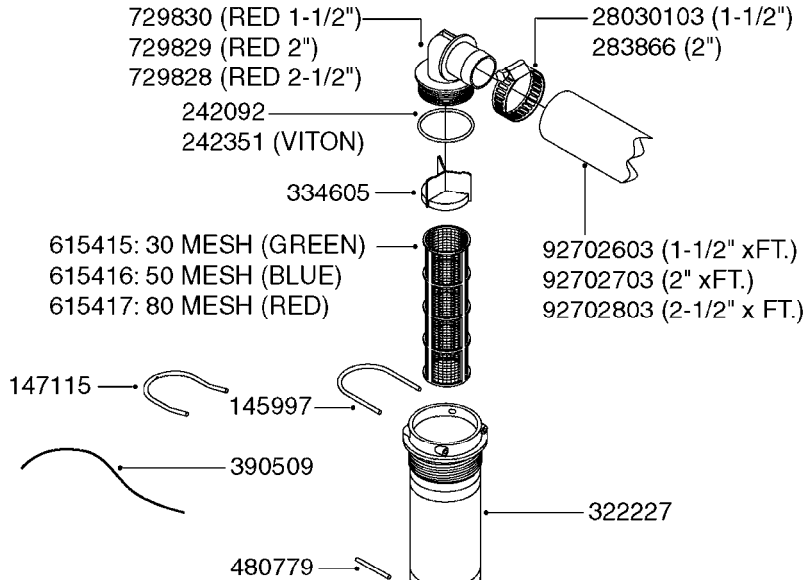

TOP SUCTION