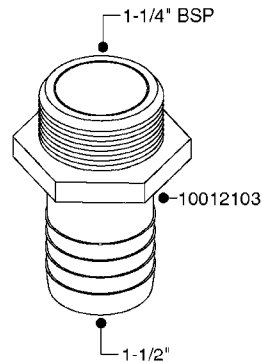

L0050

parts-n°	order qty	description
242594	1	O-RING D14 X 1.78 SCH.70-EPDM
320294	1	FITT.DK TEE 3/8X3/8HB X1/2"BSP
320305	1	FITT.DK HB 3/4'- 3/4' BSP
320386	1	FITT.DK TEE 3/8X3/8HB X3/8"BSP
320397	1	FITT.DK ELB 3/8"HB X 3/8" BSP
320401	1	FITT.DK TEE 1/2X1/2HB X1/2"BSP
320412	1	FITT.DK TEE 1/2X1/2HB X3/8'BSP
320423	1	FITT.DK ELB 1/2'HB X 3/8' BSP
320891	1	FITT.DK HB 3/8'- 3/8' BSP
320972	1	FITT.DK HB 5/16'- 1/4' BSP
322046	1	FITT.DK TEE 1/2X1/2HB X3/4'BSP
322048	1	FITT.DK TEE 3/4X3/4HB X3/4'BSP
330595	1	O-RING D24.6/D20X2.1 -3/4"
333137	1	FITT.DK CONN.1/2" F.NOZZ. DOUB
333141	1	FITT.DK CONN.1/2" F.NOZZ.SING
334041	1	FITT.DK CONN.3/4' F.NOZZ. SING
334042	1	FITT.DK CONN.3/4' F.NOZZ. DOUB
334195	1	FITT.DK ELB. 3/4"HB X 3/4"HB
10012103	1	FITT.PO.HB 1.25X1.50 IMB1012
10014003	1	FITT.PO.HB 1.25X1.25 IMB1010
10036903	1	FITT.PO.HB 1.50X1.50 IMB1212
28019303	1	FITTING HB ELB 3/4NPT-3/4HOSE
61016500	1	HOSE TAIL 3/4" 90°+RG CAP 3/4"
72026700	1	NOZZLE TUBE ADAPTER W/O-RING