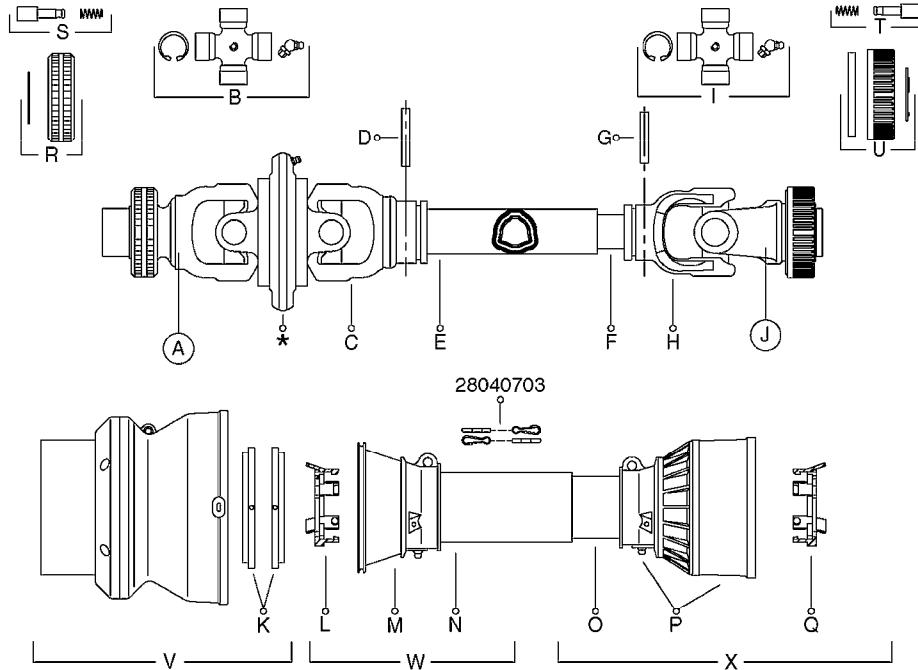

GEAR LUBE REQUIREMENT
SAE 90 Gear Lube
(FILL TO SIGHT GAUGE LEVEL)

A0500

GEAR BOX - TWIN FORCE 540/1000
A0500-HIN, 01:01:16

Page 1

Date 07.02.2020 8:45

parts-n°	order qty	description
147660	1	AXLE (LOWER) F.M7 GEAR 540 RPM
147661	1	AXLE (UPPER) F.M7 GEAR 540 RPM
147775	1	AXLE (LOWER) F.M7 GEAR 1000 RPM
147780	1	AXLE (UPPER) F.M7 GEAR 1000 RPM
194774	1	KEY 16X10X40
210125	1	BEARING BALL 6210
210867	1	OIL SEAL D80/40X8/F.M7 GEAR
210868	1	OIL SEAL D90/50X10/F.M7 GEAR
219040	1	BEARING
231924	1	PLUG 3/8'
280453	1	SNAP-RING INNER 80X2.5
282984	1	SNAP-RING INNER 90X3.00 DIN472
285633	1	BOTTOM PLUG F.M7 GEAR
285634	1	COVER F.M7 GEAR BOX
285635	1	PLUG F.COVER M7 GEAR BOX
285636	1	LEVEL INDICATOR F.M7 GEAR BOX
285649	1	GEAR BOX F.1000RPM TWIN FORCE
410701	1	SCREW M6X16 GALV.
451056	1	BOLT ALLEN HEAD M14 X 35
471173	1	WASHER D28.0/15.0 X 2.5
14013200	1	GEARWHEEL M7 (540 RPM)
14013300	1	GEARWHEEL M7 (1000 RPM)
14013400	1	TOOTHED WHEEL M7 GEAR 1000RPM
28010200	1	GEAR M7 28010100 540
72314700	1	GASKET SET FOR M7 GEARBOX