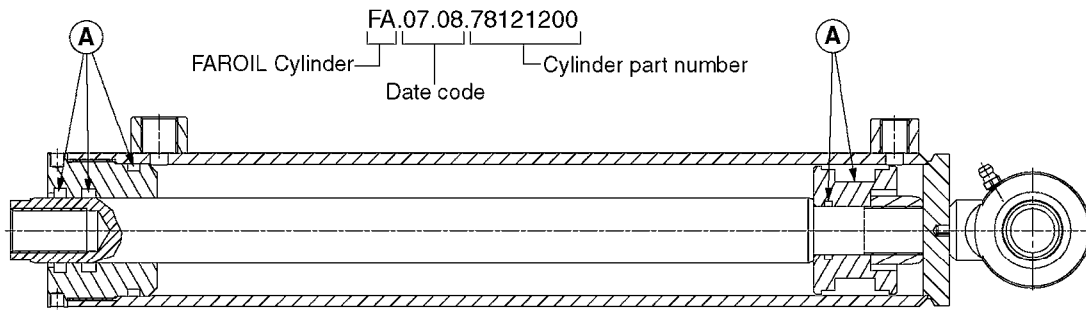

HYDRAULICS - CYLINDERS
C0020-HIN, 01:01:16

Page 3

Date 07.02.2020 8:46

parts-n°	order qty	description
63039300 78100003	1 1	CYLINDER ROD F.781132 CYL. PARA-LIFT CM+750 W/STOP

Check cylinder barrel for stamped part number.