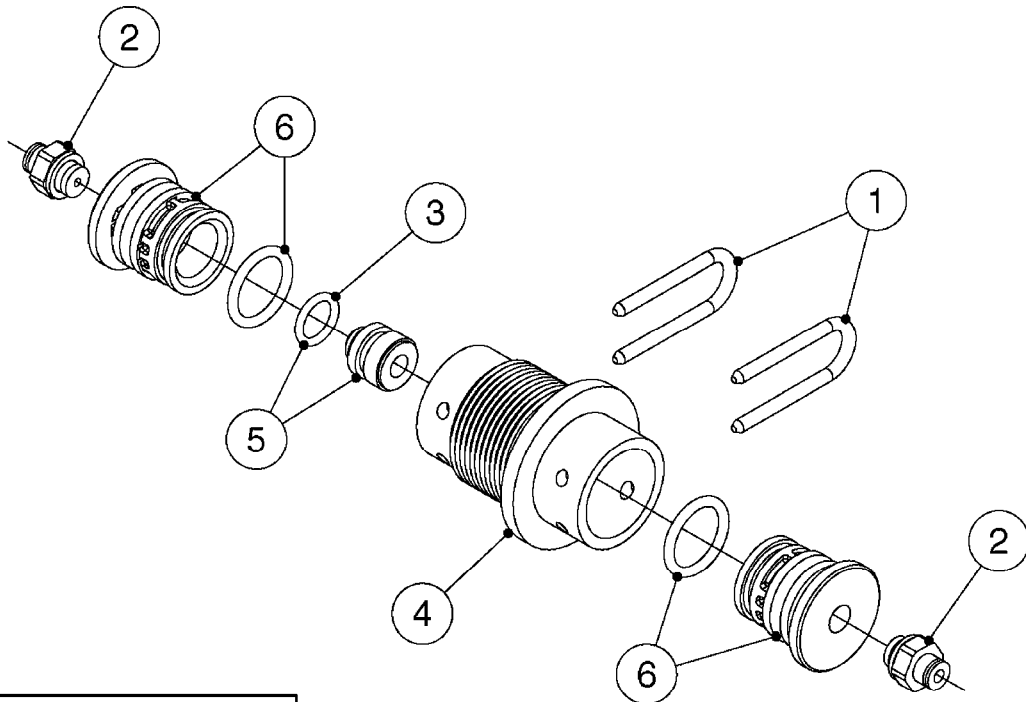

SMART VALVE-S93 MANIFOLD VALVE
B0540-HIN, 01:01:16

B0540

SMART VALVE-S93 MANIFOLD VALVE
B0540-HIN, 01:01:16

Page 1

Date 07.02.2020 8:46

parts-n°	order qty	description
145997	1	FITT.DK S-93 FORK
147767	1	PIN 5Ø X 60 S-93 DOUBLE CLAMP
240936	1	O-RING D13.3X2.4 NITRIL
242047	1	O-RING 89.5 X 3.0 VITON
242316	1	O-RING D84.5X3.0 NITRIL
242475	1	O'RING D56.52x5.33 SH70-VITON
322327	1	HOUSING, VALVE, S93, 220 PSI
322328	1	END CAP F.VALVE S-93
322354	1	THRUST PLATE F.3-WAY VALVES-93
390543	1	SEAT F.BALL 3-WAY VALVE S-93
391019	1	BALL F.2 WAY S93 SMART VALVE
391020	1	BALL F.3 WAY S93 SMART VALVE
391023	1	SMART VALVE MOUNTING BRACKET
420862	1	BOLT HEX 8.8 DEL M10X16 FT
440681	1	SCREW F. PLASTIC 4MM X 14LG SS
460423	1	NUT HEX M10X1.50 LOCK DIN985A2 SS
471122	1	WASHER, M10, Ø20/10.5X 2.0, SS
14010100	1	SPINDLE F.SMART VALVE S-93
14027800	1	SPINDLE F.SMART VALVE S-93
61025400	1	HANDLE SMART VALVE
72137900	1	VALVE S93 "V1" SMART VALVE
72138000	1	VALVE S93 "V2" SMART VALVE
72138600	1	VALVE S93 "V3" SMART VALVE
72142700	1	VALVE S93 "V4" SMART VALVE