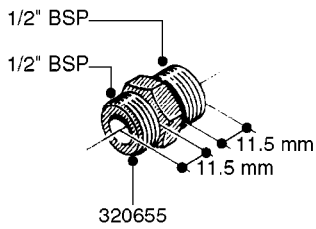

FITTINGS - HEXAGON NIPPLES
L0030-HIN, 01:01:16

Page 0
Date 07.02.2020 8:47

L0030

FITTINGS - HEXAGON NIPPLES
L0030-HIN, 01:01:16

Page 1
Date 07.02.2020 8:47

parts-n°	order qty	description
10015303	1	FITT.PO.HN 1.00X1.00 M1000
10425003	1	FITT.PO.HN 1.25X1.00 MCPHEE
320132	1	FITT.DK HN 1" BSP
320176	1	FITT.DK HN 3/8"X1/2" BSP
320445	1	FITT.DK HN 1/4"X3/8" BSP
320655	1	FITT.DK HN 1/2"-1/2" BSP
320692	1	FITT.DK HN 3/8'BSPX1/4'NPT
320703	1	FITT.DK HN 3/8BSP X1/2 &1/4NPT
320725	1	FITT.DK NIPPLE 3/8"-3/8" BSP
320902	1	FITT.DK HN 3/8'X 1/4' BSP
390232	1	FITT.DK HN 1-1/2' X 1-1/4' BSP
390276	1	FITT.DK HN 1'BSP