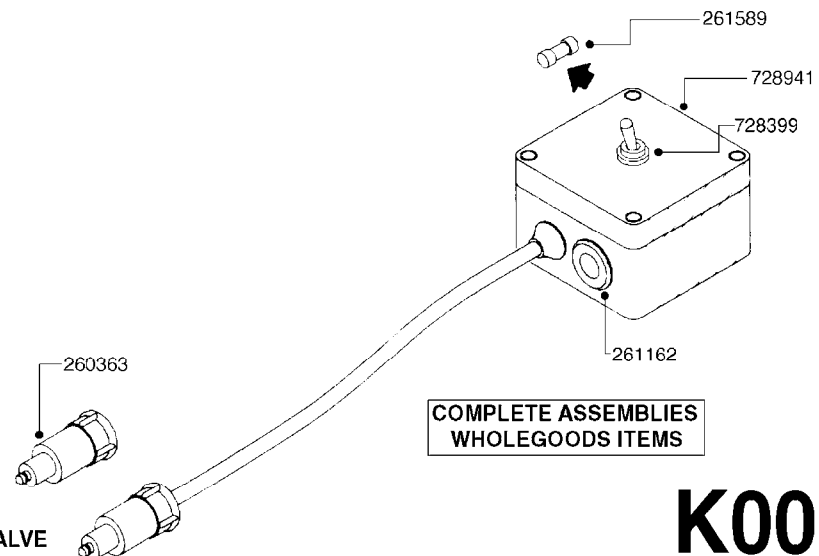

834363 - AGITATION BYPASS VALVE

K0020

BALL VALVE-ELECTRIC 2-WAY
K0020-HIN, 01:01:16

Page 1
Date 07.02.2020 8:46

parts-n°	order qty	description
145846	1	COUPLING FOR EL 3-WAY VALVE
241765	1	O-RING 3.1 X 1.6
242006	1	O-RING D22/D19 X 1.5
260363	1	PLUG 2 POLE 12V
261071	1	MICRO SWITCH TYPE 9 SM 201
261162	1	SOCKET F.12V BAYONET PLUG
261589	1	FUSE 5 X 20 1.25 AMP
334130	1	GEAR BOX
334131	1	COG WHEEL
334132	1	COG WHEEL
334134	1	INDICATOR ROD
334552	1	GRIP F.MAN.OP.EC PRES.REG.GREE
334598	1	PLUG F.VALVE HANDLE BLUE
440628	1	SCREW 3/8'
440677	1	SCREW F. PLASTIC 5X20 SS
440681	1	SCREW F. PLASTIC 4MM X 14LG SS
440683	1	SCREW 40X18 2WAY ELC.BALL VALV
450928	1	SET SCREW M8 X 8MM STAINLESS
614421	1	GASKET F/MOTOR HOUSE-ON/OFF TR
725340	1	MOTOR HOUSING FOR EL VALVE
728399	1	CIRCUIT BOARD F.728941
728941	1	CONTROL BOX F.2-WAY VALVE ELC.
834363	1	ELECTRIC KIT, AGITATION BYPASS