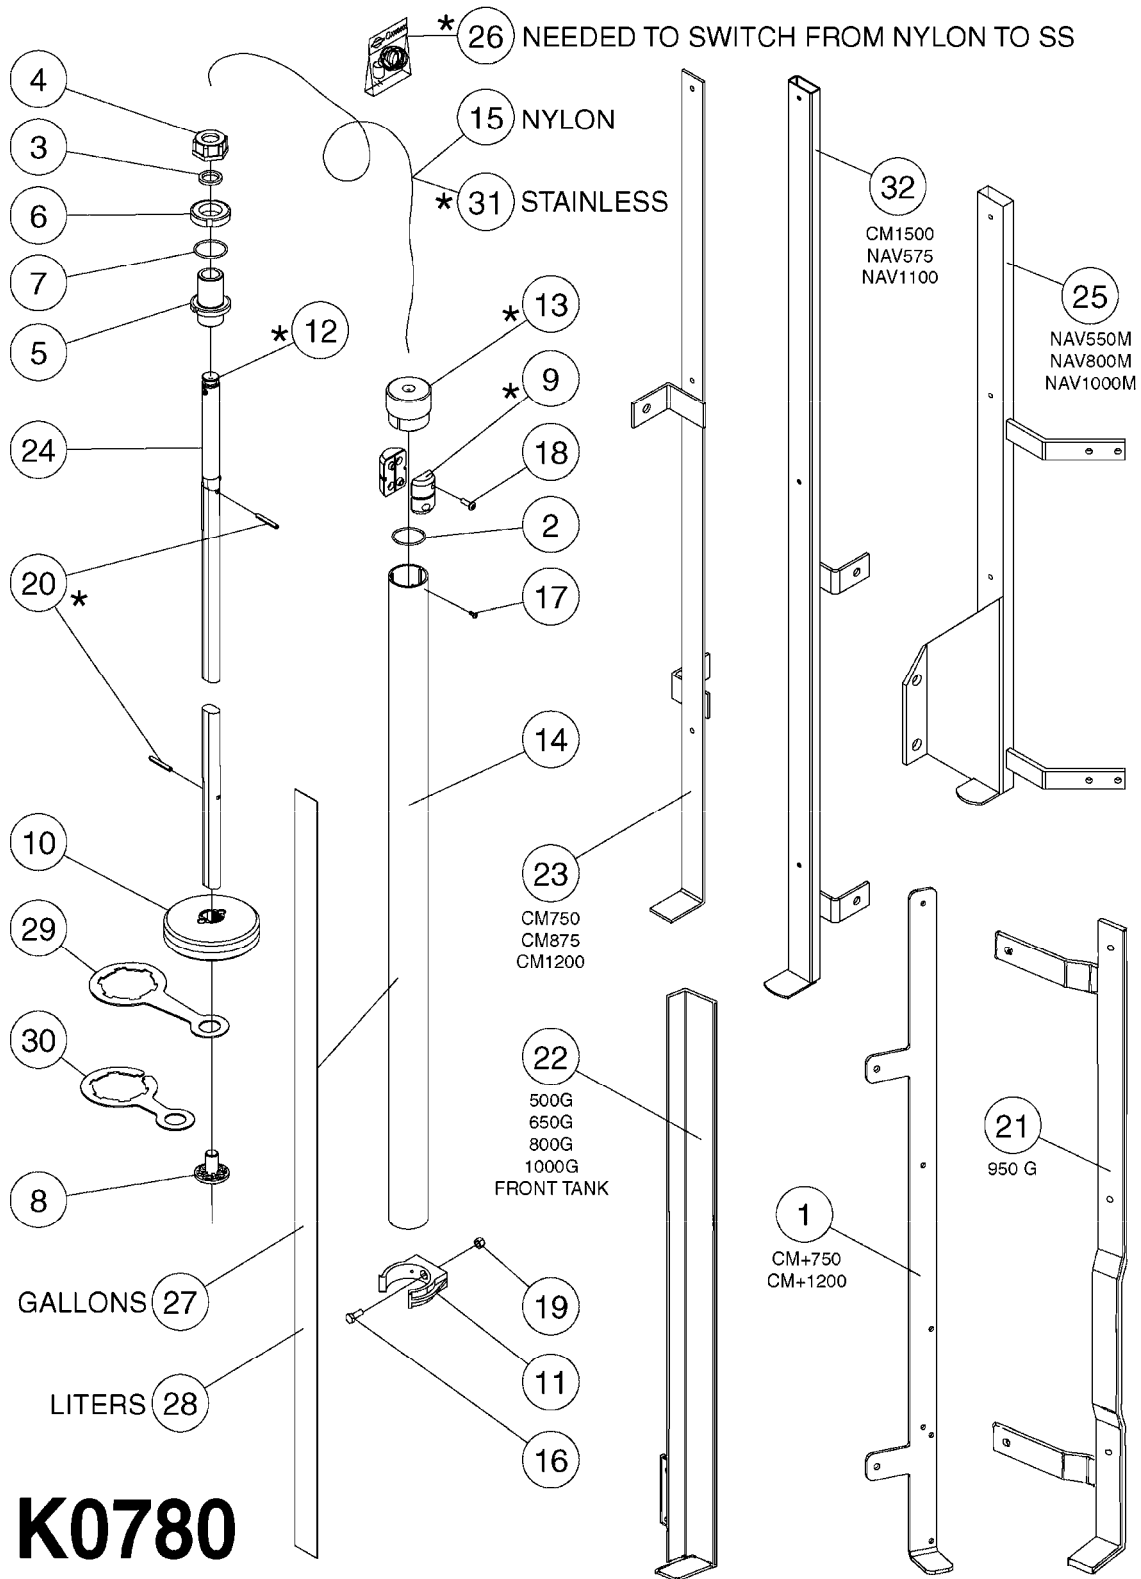

K0780

SIGHT GAUGE - REMOTE
K0780-HIN, 25:09:19

Page 1
Date 07.02.2020 8:47

Pos.	parts-n°	order qty	description
1	161950	1	SIGHT GAUGE MT BKT CM+ 750/120
2	242262	1	O-RING D31X3 VITON
3	242309	1	SEAL Ø22 ID Ø30 OD X 4 HIGH
4	320095	1	FITT.DK NUT 1" BSP
5	320456	1	FITT.DK BULKHEAD 1"BSP DOUBLE
6	320471	1	FITT.DK NUT 1" BSP JAMB
7	332577	1	O-RING D38/D30X4 F.1" PUR.
8	333864	1	GUIDE F. SAFETY VALVE SPRING
9	334513	1	MARKER HALF SIGHT GAUGE
10	334515	1	FLOATER FOR LIQUID LEVEL
11	334523	1	PIPE HOLDER Ø51.5
12	334849	1	SIGHT GAUGE GUIDE F. SS TUBE
13	334850	1	GUIDE F. SIGHT GAUGE TUBE TOP
14	341202	1	TUBE F.SIGHT GAUGE L=40"
14	341204	1	SIGHT GAUGE TUBE L=59"
14	341283	1	TUBE F.SIGHT GAUGE L=72"
14	341307	1	TUBE F.SIGHT GAUGE L=75" NCM 4400
14	341339	1	TUBE F.SIGHT GAUGE L=82" NCM 6600
14	341340	1	TUBE F.SIGHT GAUGE L=94" (2382) NCM 9000
14	34000703	1	TUBE F. DRY GAUGE L=1200 BENT RANGER 2000 & 2200
15	390487	1	CORD NYLON/SIGHT GAUGE 4500mm OLDER MODELS ONLY
16	410185	1	BOLT HEX 8.8 DEL M6X16
16	410362	1	BOLT HEX 8.8 SS M6X20
17	440663	1	SCREW 3/8" NR4 STAINLESS
18	440677	1	SCREW F. PLASTIC 5X20 SS
19	460261	1	NUT HEX M6X1.00 LOCK DIN985 A2 SS
20	480717	1	PIN E 5X40 SST
20	480730	1	PIN ROLL 5X30 STAINLESS STEEL
21	615197	1	BKT.SIGHT GAUGE HC950
22	615308	1	BRACKET FOR SIGHT TUBE
23	615941	1	SIGHT GAUGE MOUNT BRACKET CM
24	615942	1	GUIDE TUBE F.FLOATER CM1200G
24	615943	1	GUIDE TUBE F.FLOATER CM875G
24	615944	1	GUIDE TUBE F.FLOATER, L=1680 HC 950, NAV 575, NAV 3500, CM 750
24	615945	1	GUIDE TUBE F.FLOATER, L=1610, NV3000 NAV 3000 & HC650
24	615947	1	GUIDE TUBE F.FLOATER TR 500G
24	615948	1	GUIDE TUBE F.FLOATER MA 1000-1200-1500 L
24	615949	1	GUIDE TUBE F.FLOATER MEGA 230G
24	615951	1	GUIDE TUBE F.FLOATER NAV800G
24	615952	1	GUIDE TUBE F.FLOATER NAV1000G
24	615954	1	GUIDE TUBE F. FLOATER F.T.250G
24	615955	1	GUIDE TUBE F.FLOATER FT.350G
24	615957	1	GUIDE TUBE F.FLOATER NAV.550G
24	61022100	1	GUIDE TUBE F NP1100/CM1500
24	61022600	1	GUIDE TUBE F.FLOATER RANGER RANGER 2000 & 2200
24	61036700	1	GUIDE TUBE F.FLOATER, L=1850, NV4000/CM4400 NCM 4400 & NAV 4000
24	61038600	1	GUIDE TUBE F.FLOAT NCM 9000
24	61038700	1	GUIDE TUBE F.FLOAT NCM 6600
25	637998	1	MANIFOLD BKT. NAVIGATOR
26	741527	1	SIGHT GAUGE KIT SS WIRE '98 SS CABLE & PARTS NEEDED
27	978056	1	DECAL S/G TUBE 500GAL-99