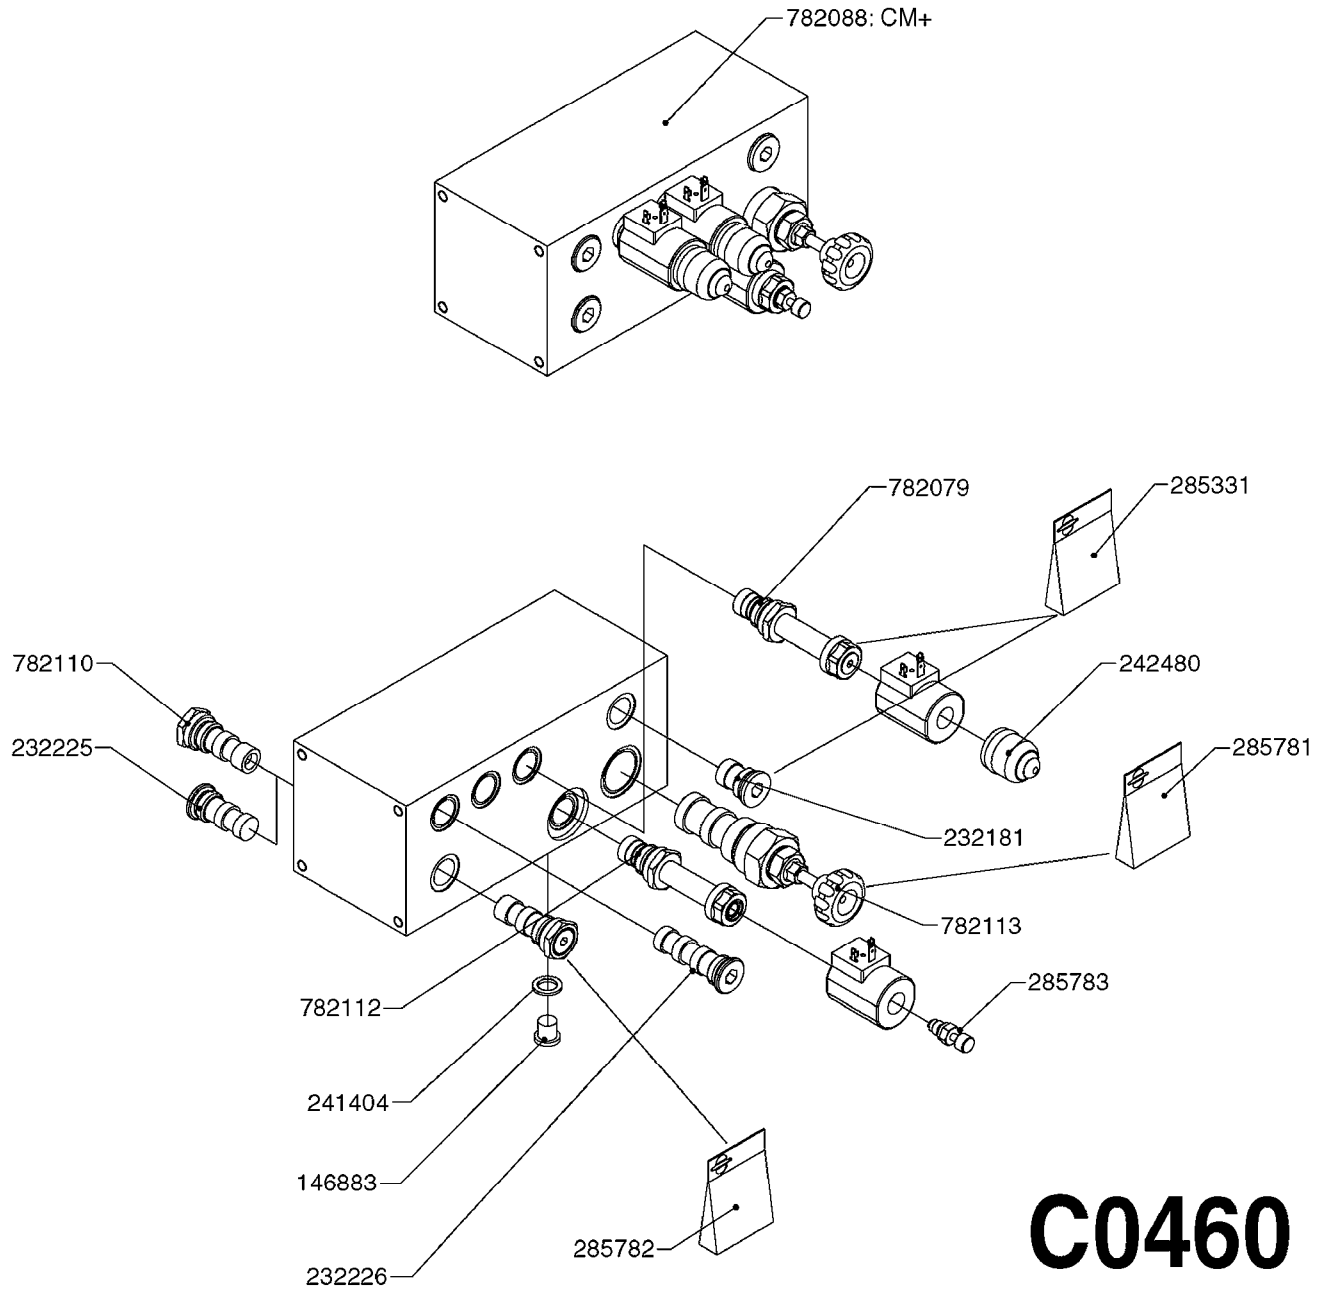

261988 (PUMP ACTUATOR KIT)
261989 (BOOM ACTUATOR KIT)

C0440

HYD TWIN FORCE ELECTRICAL
C0440-HIN, 01:01:16

Page 1

Date 07.02.2020 8:46

parts-n°	order qty	description
146023	1	PIN FOR COGWHEEL
260363	1	PLUG 2 POLE 12V
261093	1	SPADE F.ELEC.WIRE DK 2.8X0.8
261189	1	RELAY SUMI TYPE RCN 1V-5B
261207	1	ELECTRIC CONNECTOR 4MM
261224	1	PLUG HOUSING F/20 POLE MALE
261257	1	DIODE BY 255
261272	1	FUSE 10A D6X32 MM
261308	1	SWITCH APEM 5637
261309	1	SWITCH CAP
261776	1	ELECTRIC CONNECTOR 1.5MM
261825	1	ACTUATOR HAZ 2 WIRE
261842	1	RELAY HELLA 4RD.003.520-137
261844	1	PLUG ELEC.3POLE FEMALE F.CABLE
261845	1	PLUG ELEC.3 POLE MALE F.CABLE
261846	1	FUSE F 3.15A
261988	1	SPARE PARTS KIT/PUMP ACTUATOR
261989	1	SPARE PARTS KIT/BOOM ACTUATOR
262102	1	DIODE 600V/2A LT2A06
270561	1	SCREW W/SPRING ASSY. (QTY 1)
284049	1	COVER F.BOX 250X160X15
390322	1	DAH CONNECTION BOX
471122	1	WASHER, M10, Ø20/10.5X 2.0, SS
480728	1	PIN D3.2X20 SPLIT
636563	1	PRINT PLATE COMPLT F/DAH TWIN
726679	1	WIRE 18X0.5MM 12M 20 POL
727180	1	DAH CONNECTION BOX 5 TA650
730919	1	DAH CONNECTION BOX TWIN FORCE
730929	1	CONTROL BOX - DAH TWIN FORCE
730963	1	ACTUATOR F.PUMP TWIN FORCE
731065	1	CONTROL BOX 5 FUNCTION DAH
983003	1	CABLE ELEC.2X1MM WIRE BLACK EC
983005	1	ELEC. CABLE 2 WIRE X 1.5MM
983060	1	WIRE 20X0.34X2MM
983070	1	CABLE 2X6 ²
63806000	1	CIRCUIT BOARD F. DAH HAZ FORCE
72206500	1	CONNECTION BOX F.TWIN HAZ
72270700	1	HAY/Z ACTUATOR CONN BOX HURCS