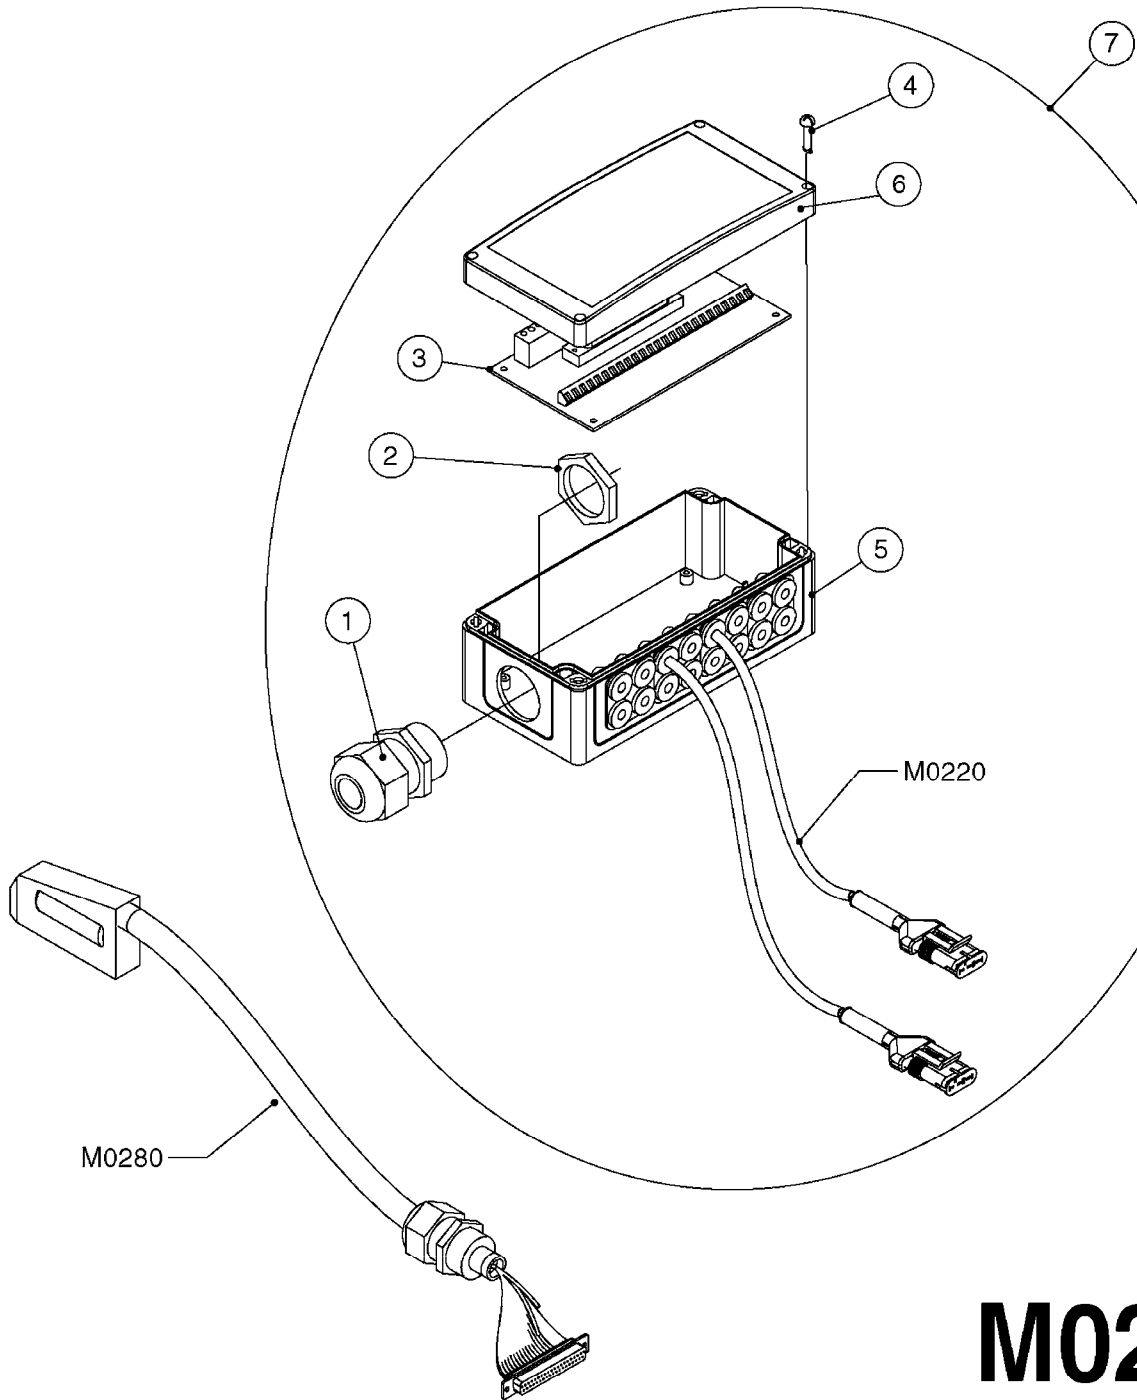

M0230

JUNCTION BOX - LIQUID
M0230-HIN, 01:01:16

Page 1

Date 07.02.2020 8:47

Pos.	parts-n°	order qty	description
1	262106	1	BULKHEAD F. CABLE 6.5-14 BLACK
2	262107	1	NUT F. BULKHEAD CABLE GRAY
3	26004800	1	CIRCUIT BD SEC VLV NCM 13SEC 13 SECTION
3	72173900	1	CIRCUIT BD SEC VLV 39PIN 9SEC 9 SECTION
4	28082100	1	SCREW F. BOX LID 1/4" L=20
5	33508700	1	BOX BOTTOM 160X80X40 BLACK 1-HOLE
6	33508800	1	LID 160X80X15 BLK W/SCREWS
7	72115400	1	CONNECTION BOX F. OP. UNIT SV9