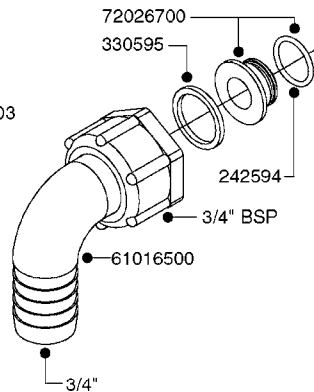

L0050

parts-n°	order qty	description
242594	1	O-RING D14 X 1.78 SCH.70-EPDM
320294	1	FITT.DK TEE 3/8X3/8HB X1/2"BSP
320305	1	FITT.DK HB 3/4'- 3/4' BSP
320386	1	FITT.DK TEE 3/8X3/8HB X3/8"BSP
320397	1	FITT.DK ELB 3/8"HB X 3/8" BSP
320401	1	FITT.DK TEE 1/2X1/2HB X1/2"BSP
320412	1	FITT.DK TEE 1/2X1/2HB X3/8'BSP
320423	1	FITT.DK ELB 1/2'HB X 3/8' BSP
320891	1	FITT.DK HB 3/8'- 3/8' BSP
320972	1	FITT.DK HB 5/16'- 1/4' BSP
322046	1	FITT.DK TEE 1/2X1/2HB X3/4'BSP
322048	1	FITT.DK TEE 3/4X3/4HB X3/4'BSP
330595	1	O-RING D24.6/D20X2.1 -3/4"
333137	1	FITT.DK CONN.1/2" F.NOZZ. DOUB
333141	1	FITT.DK CONN.1/2" F.NOZZ.SING
334041	1	FITT.DK CONN.3/4' F.NOZZ. SING
334042	1	FITT.DK CONN.3/4' F.NOZZ. DOUB
334195	1	FITT.DK ELB. 3/4"HB X 3/4"HB
10012103	1	FITT.PO.HB 1.25X1.50 IMB1012
10014003	1	FITT.PO.HB 1.25X1.25 IMB1010
10036903	1	FITT.PO.HB 1.50X1.50 IMB1212
28019303	1	FITTING HB ELB 3/4NPT-3/4HOSE
61016500	1	HOSE TAIL 3/4" 90°+RG CAP 3/4"
72026700	1	NOZZLE TUBE ADAPTER W/O-RING