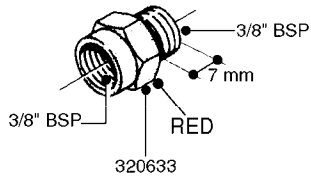

FITTINGS - HEXAGON NIPPLES
L0030-HIN, 01:01:16

Page 0
Date 07.02.2020 8:47

L0030

FITTINGS - HEXAGON NIPPLES
L0030-HIN, 01:01:16

Page 1
Date 07.02.2020 8:47

parts-n°	order qty	description
10015303	1	FITT.PO.HN 1.00X1.00 M1000
10425003	1	FITT.PO.HN 1.25X1.00 MCPHEE
320132	1	FITT.DK HN 1" BSP
320176	1	FITT.DK HN 3/8"X1/2" BSP
320445	1	FITT.DK HN 1/4"X3/8" BSP
320655	1	FITT.DK HN 1/2"-1/2" BSP
320692	1	FITT.DK HN 3/8'BSPX1/4'NPT
320703	1	FITT.DK HN 3/8BSP X1/2 &1/4NPT
320725	1	FITT.DK NIPPLE 3/8"-3/8" BSP
320902	1	FITT.DK HN 3/8'X 1/4' BSP
390232	1	FITT.DK HN 1-1/2' X 1-1/4' BSP
390276	1	FITT.DK HN 1'BSP