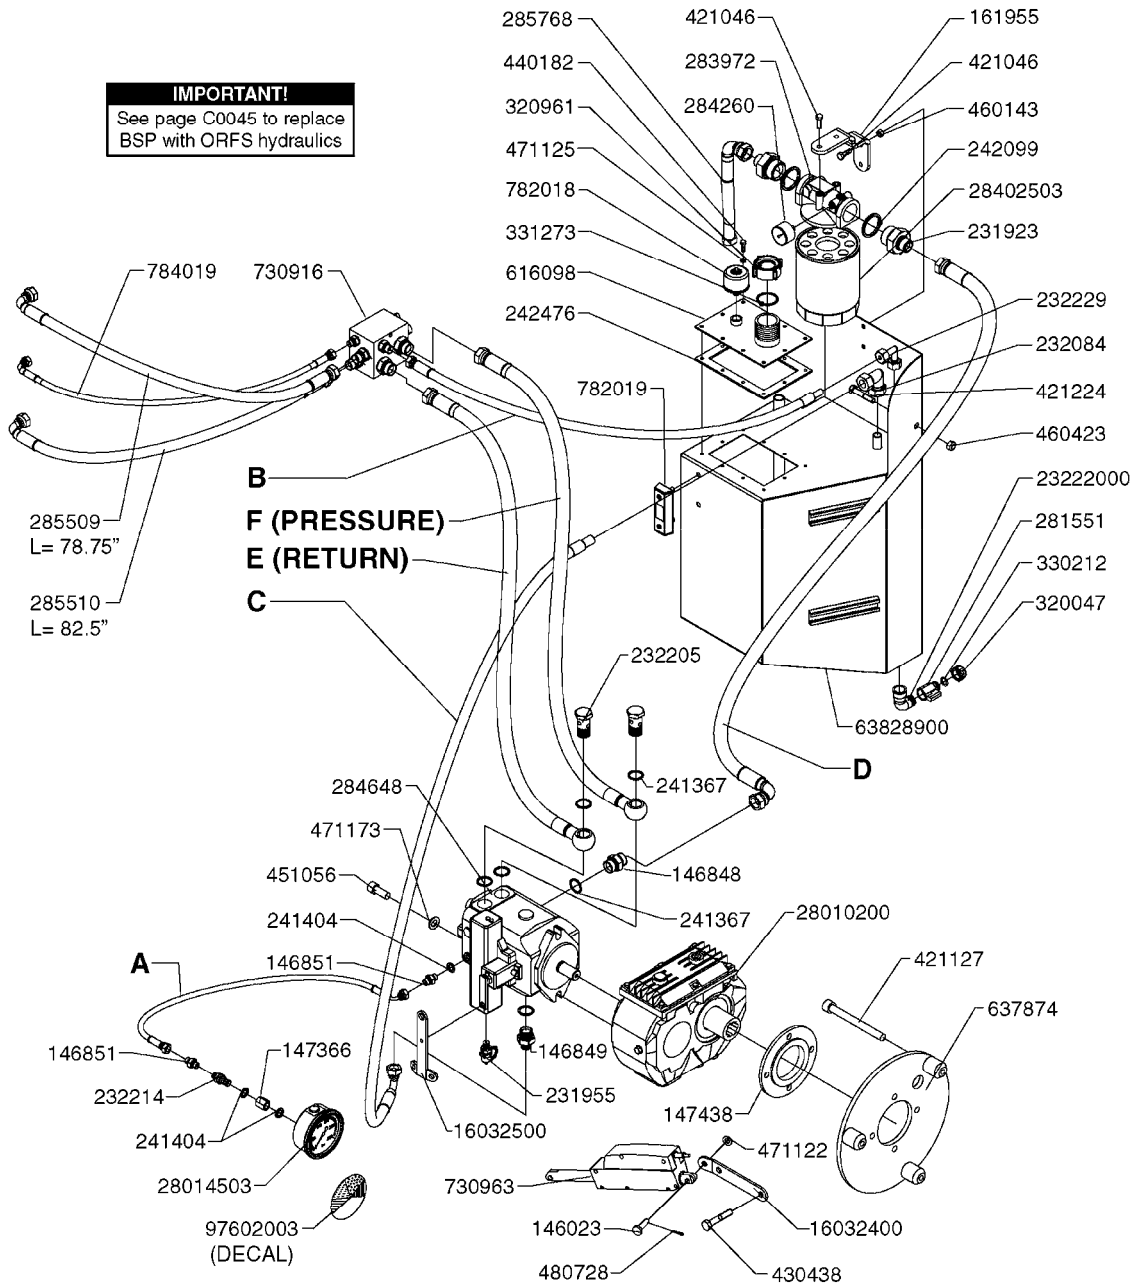

IMPORTANT!
See page C0045 to replace
BSP with ORFS hydraulics