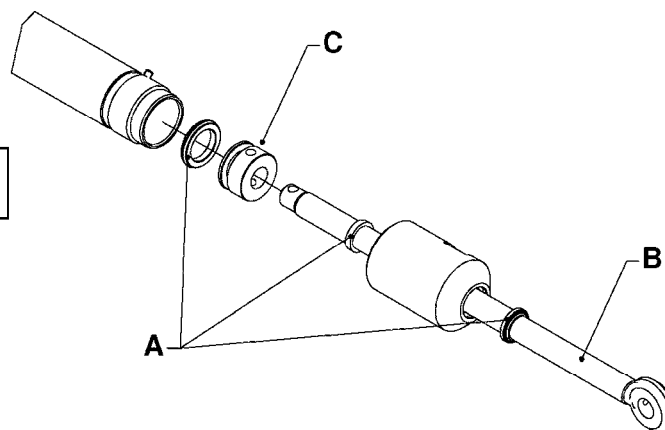

Check cylinder barrel for stamped part number.