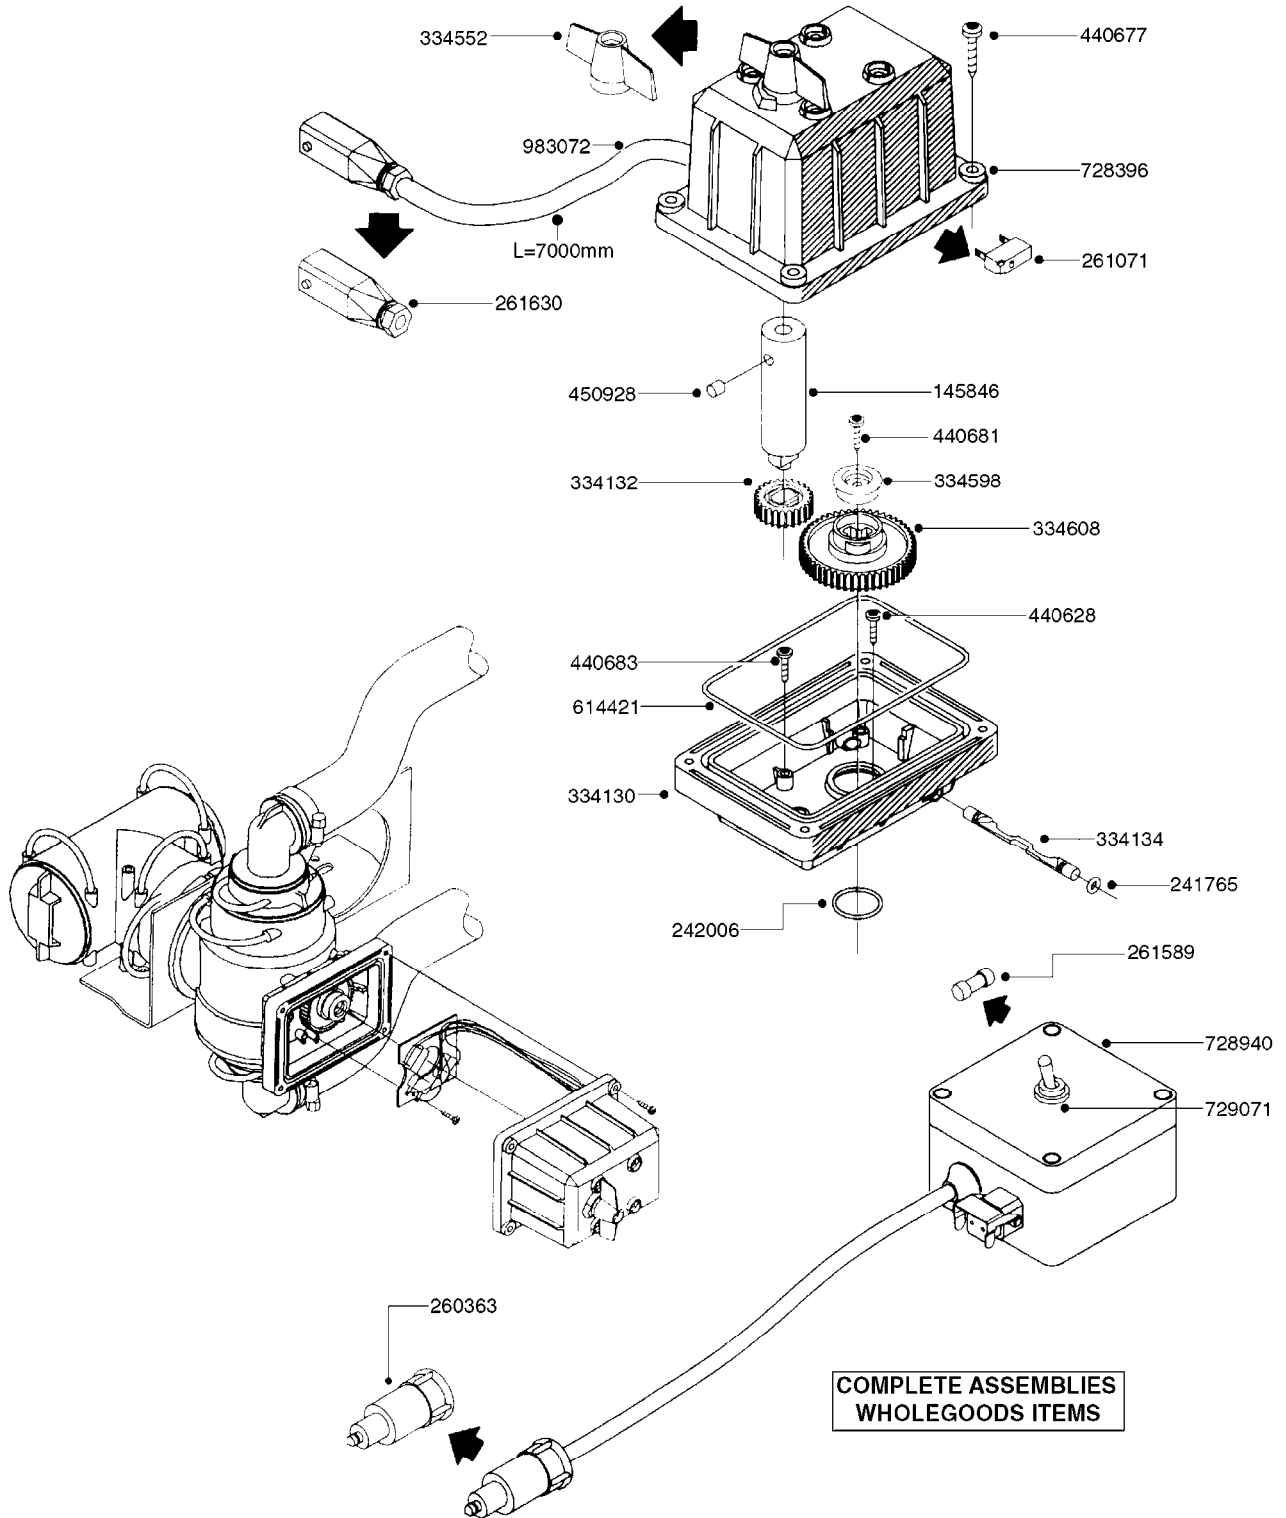

834363 - AGITATION BYPASS VALVE

K0020

BALL VALVE-ELECTRIC 2-WAY
K0020-HIN, 01:01:16

Page 1
Date 07.02.2020 8:46

parts-n°	order qty	description
145846	1	COUPLING FOR EL 3-WAY VALVE
241765	1	O-RING 3.1 X 1.6
242006	1	O-RING D22/D19 X 1.5
260363	1	PLUG 2 POLE 12V
261071	1	MICRO SWITCH TYPE 9 SM 201
261162	1	SOCKET F.12V BAYONET PLUG
261589	1	FUSE 5 X 20 1.25 AMP
334130	1	GEAR BOX
334131	1	COG WHEEL
334132	1	COG WHEEL
334134	1	INDICATOR ROD
334552	1	GRIP F.MAN.OP.EC PRES.REG.GREE
334598	1	PLUG F.VALVE HANDLE BLUE
440628	1	SCREW 3/8'
440677	1	SCREW F. PLASTIC 5X20 SS
440681	1	SCREW F. PLASTIC 4MM X 14LG SS
440683	1	SCREW 40X18 2WAY ELC.BALL VALV
450928	1	SET SCREW M8 X 8MM STAINLESS
614421	1	GASKET F/MOTOR HOUSE-ON/OFF TR
725340	1	MOTOR HOUSING FOR EL VALVE
728399	1	CIRCUIT BOARD F.728941
728941	1	CONTROL BOX F.2-WAY VALVE ELC.
834363	1	ELECTRIC KIT, AGITATION BYPASS