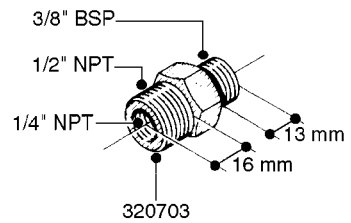

FITTINGS - HEXAGON NIPPLES
L0030-HIN, 01:01:16

Page 0
Date 07.02.2020 8:47

L0030

FITTINGS - HEXAGON NIPPLES
L0030-HIN, 01:01:16

Page 1
Date 07.02.2020 8:47

parts-n°	order qty	description
10015303	1	FITT.PO.HN 1.00X1.00 M1000
10425003	1	FITT.PO.HN 1.25X1.00 MCPHEE
320132	1	FITT.DK HN 1" BSP
320176	1	FITT.DK HN 3/8"X1/2" BSP
320445	1	FITT.DK HN 1/4"X3/8" BSP
320655	1	FITT.DK HN 1/2"-1/2" BSP
320692	1	FITT.DK HN 3/8'BSPX1/4'NPT
320703	1	FITT.DK HN 3/8BSP X1/2 &1/4NPT
320725	1	FITT.DK NIPPLE 3/8"-3/8" BSP
320902	1	FITT.DK HN 3/8'X 1/4' BSP
390232	1	FITT.DK HN 1-1/2' X 1-1/4' BSP
390276	1	FITT.DK HN 1'BSP