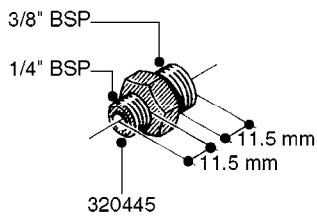

FITTINGS - HEXAGON NIPPLES
L0030-HIN, 01:01:16

Page 0
Date 07.02.2020 8:47

L0030

FITTINGS - HEXAGON NIPPLES
L0030-HIN, 01:01:16

Page 1
Date 07.02.2020 8:47

parts-n°	order qty	description
10015303	1	FITT.PO.HN 1.00X1.00 M1000
10425003	1	FITT.PO.HN 1.25X1.00 MCPHEE
320132	1	FITT.DK HN 1" BSP
320176	1	FITT.DK HN 3/8"X1/2" BSP
320445	1	FITT.DK HN 1/4"X3/8" BSP
320655	1	FITT.DK HN 1/2"-1/2" BSP
320692	1	FITT.DK HN 3/8'BSPX1/4'NPT
320703	1	FITT.DK HN 3/8BSP X1/2 &1/4NPT
320725	1	FITT.DK NIPPLE 3/8"-3/8" BSP
320902	1	FITT.DK HN 3/8'X 1/4' BSP
390232	1	FITT.DK HN 1-1/2' X 1-1/4' BSP
390276	1	FITT.DK HN 1'BSP