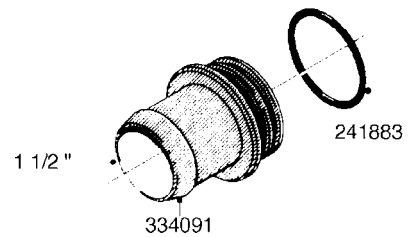

L0080

FITTINGS - S-53
L0080-HIN, 12:09:17

Page 1

Date 07.02.2020 8:47

Pos.	parts-n°	order qty	description
1	145995	1	FITT.DK S-53 FORK
2	241973	1	O-RING Ø3 X 44.2 70 SHORES NITRIL NITRIL (BLACK)
2	242353	1	O-RING 3 X 44.2 VITON VITON (BROWN)
3	242109	1	O-RING D32.2x3.0 NITRIL (BLACK)
3	242354	1	O-RING D32.2X3.0 VITON VITON (BROWN)
4	322103	1	FITT.DK S-53 BULKHEAD
5	322107	1	FITT.DK S-53 BULKHEAD NUT
6	322110	1	FITT.DK S-53 ELB. 1/2" BSP
7	322352	1	FITT.DK S-53 TEE
8	334229	1	FITT.DK S-53 STR.3/4"
9	334260	1	GASKET F. S-53 BULKHEAD
10	334564	1	FITT.DK S-67 TO S-53 ADAPTER
11	391100	1	FITT.DK S-53THREAD INS.1/2"BSP
12	726463	1	FITT.DK S53 BULKHEAD W/GASKET
13	726552	1	FIT.DK S-53X90 1/2" BSP,O-RING
14	726556	1	FITT.DK S-53 HB 1/2" W/O-RING
15	726558	1	FITT.DK S53 STR. 3/4" W.ORING
16	726559	1	FITT DK. S-53 HB 1" W/O-RING
17	726568	1	FITT.DK.S-53 HB 1/2"90 W/O-RING
18	726570	1	FITT.DK S-53 ELB.3/4" W.ORING
19	726571	1	FITT.DK S-53 ELB.1", W ORING
20	726578	1	FITT.DK S53 PLUG WITH O-RING
21	728561	1	FITT.DK. S67M - S53F REDUCER