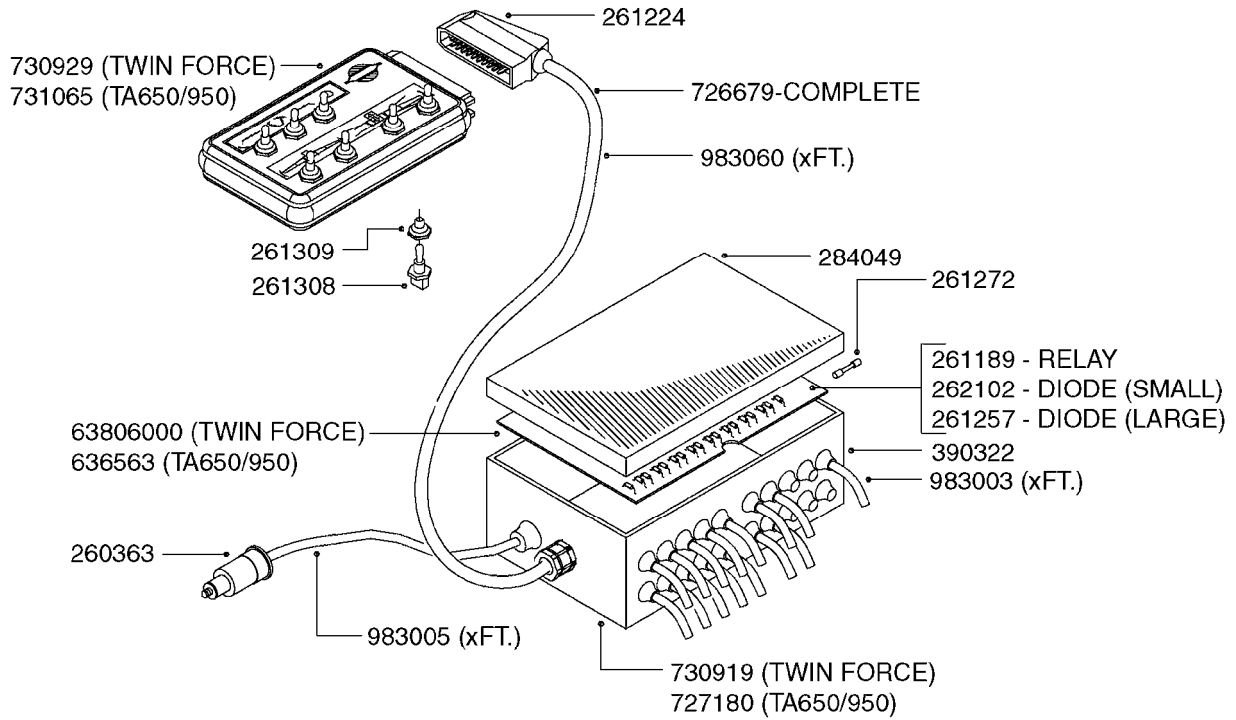

261988 (PUMP ACTUATOR KIT)
261989 (BOOM ACTUATOR KIT)

C0440

HYD TWIN FORCE ELECTRICAL
C0440-HIN, 01:01:16

Page 1

Date 07.02.2020 8:46

parts-n°	order qty	description
146023	1	PIN FOR COGWHEEL
260363	1	PLUG 2 POLE 12V
261093	1	SPADE F.ELEC.WIRE DK 2.8X0.8
261189	1	RELAY SUMI TYPE RCN 1V-5B
261207	1	ELECTRIC CONNECTOR 4MM
261224	1	PLUG HOUSING F/20 POLE MALE
261257	1	DIODE BY 255
261272	1	FUSE 10A D6X32 MM
261308	1	SWITCH APEM 5637
261309	1	SWITCH CAP
261776	1	ELECTRIC CONNECTOR 1.5MM
261825	1	ACTUATOR HAZ 2 WIRE
261842	1	RELAY HELLA 4RD.003.520-137
261844	1	PLUG ELEC.3POLE FEMALE F.CABLE
261845	1	PLUG ELEC.3 POLE MALE F.CABLE
261846	1	FUSE F 3.15A
261988	1	SPARE PARTS KIT/PUMP ACTUATOR
261989	1	SPARE PARTS KIT/BOOM ACTUATOR
262102	1	DIODE 600V/2A LT2A06
270561	1	SCREW W/SPRING ASSY. (QTY 1)
284049	1	COVER F.BOX 250X160X15
390322	1	DAH CONNECTION BOX
471122	1	WASHER, M10, Ø20/10.5X 2.0, SS
480728	1	PIN D3.2X20 SPLIT
636563	1	PRINT PLATE COMPLT F/DAH TWIN
726679	1	WIRE 18X0.5MM 12M 20 POL
727180	1	DAH CONNECTION BOX 5 TA650
730919	1	DAH CONNECTION BOX TWIN FORCE
730929	1	CONTROL BOX - DAH TWIN FORCE
730963	1	ACTUATOR F.PUMP TWIN FORCE
731065	1	CONTROL BOX 5 FUNCTION DAH
983003	1	CABLE ELEC.2X1MM WIRE BLACK EC
983005	1	ELEC. CABLE 2 WIRE X 1.5MM
983060	1	WIRE 20X0.34X2MM
983070	1	CABLE 2X6²
63806000	1	CIRCUIT BOARD F. DAH HAZ FORCE
72206500	1	CONNECTION BOX F.TWIN HAZ
72270700	1	HAY/Z ACTUATOR CONN BOX HURCS