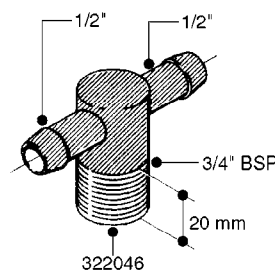

L0050

parts-n°	order qty	description
242594	1	O-RING D14 X 1.78 SCH.70-EPDM
320294	1	FITT.DK TEE 3/8X3/8HB X1/2"BSP
320305	1	FITT.DK HB 3/4'- 3/4' BSP
320386	1	FITT.DK TEE 3/8X3/8HB X3/8"BSP
320397	1	FITT.DK ELB 3/8"HB X 3/8" BSP
320401	1	FITT.DK TEE 1/2X1/2HB X1/2"BSP
320412	1	FITT.DK TEE 1/2X1/2HB X3/8'BSP
320423	1	FITT.DK ELB 1/2'HB X 3/8' BSP
320891	1	FITT.DK HB 3/8'- 3/8' BSP
320972	1	FITT.DK HB 5/16'- 1/4' BSP
322046	1	FITT.DK TEE 1/2X1/2HB X3/4'BSP
322048	1	FITT.DK TEE 3/4X3/4HB X3/4'BSP
330595	1	O-RING D24.6/D20X2.1 -3/4"
333137	1	FITT.DK CONN.1/2" F.NOZZ. DOUB
333141	1	FITT.DK CONN.1/2" F.NOZZ.SING
334041	1	FITT.DK CONN.3/4' F.NOZZ. SING
334042	1	FITT.DK CONN.3/4' F.NOZZ. DOUB
334195	1	FITT.DK ELB. 3/4"HB X 3/4"HB
10012103	1	FITT.PO.HB 1.25X1.50 IMB1012
10014003	1	FITT.PO.HB 1.25X1.25 IMB1010
10036903	1	FITT.PO.HB 1.50X1.50 IMB1212
28019303	1	FITTING HB ELB 3/4NPT-3/4HOSE
61016500	1	HOSE TAIL 3/4" 90°+RG CAP 3/4"
72026700	1	NOZZLE TUBE ADAPTER W/O-RING