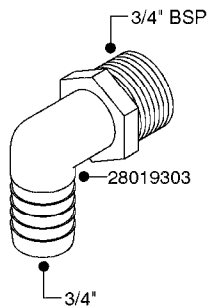

L0050

parts-n°	order qty	description
242594	1	O-RING D14 X 1.78 SCH.70-EPDM
320294	1	FITT.DK TEE 3/8X3/8HB X1/2"BSP
320305	1	FITT.DK HB 3/4'- 3/4' BSP
320386	1	FITT.DK TEE 3/8X3/8HB X3/8"BSP
320397	1	FITT.DK ELB 3/8"HB X 3/8" BSP
320401	1	FITT.DK TEE 1/2X1/2HB X1/2"BSP
320412	1	FITT.DK TEE 1/2X1/2HB X3/8'BSP
320423	1	FITT.DK ELB 1/2'HB X 3/8' BSP
320891	1	FITT.DK HB 3/8'- 3/8' BSP
320972	1	FITT.DK HB 5/16'- 1/4' BSP
322046	1	FITT.DK TEE 1/2X1/2HB X3/4'BSP
322048	1	FITT.DK TEE 3/4X3/4HB X3/4'BSP
330595	1	O-RING D24.6/D20X2.1 -3/4"
333137	1	FITT.DK CONN.1/2" F.NOZZ. DOUB
333141	1	FITT.DK CONN.1/2" F.NOZZ.SING
334041	1	FITT.DK CONN.3/4' F.NOZZ. SING
334042	1	FITT.DK CONN.3/4' F.NOZZ. DOUB
334195	1	FITT.DK ELB. 3/4"HB X 3/4"HB
10012103	1	FITT.PO.HB 1.25X1.50 IMB1012
10014003	1	FITT.PO.HB 1.25X1.25 IMB1010
10036903	1	FITT.PO.HB 1.50X1.50 IMB1212
28019303	1	FITTING HB ELB 3/4NPT-3/4HOSE
61016500	1	HOSE TAIL 3/4" 90°+RG CAP 3/4"
72026700	1	NOZZLE TUBE ADAPTER W/O-RING