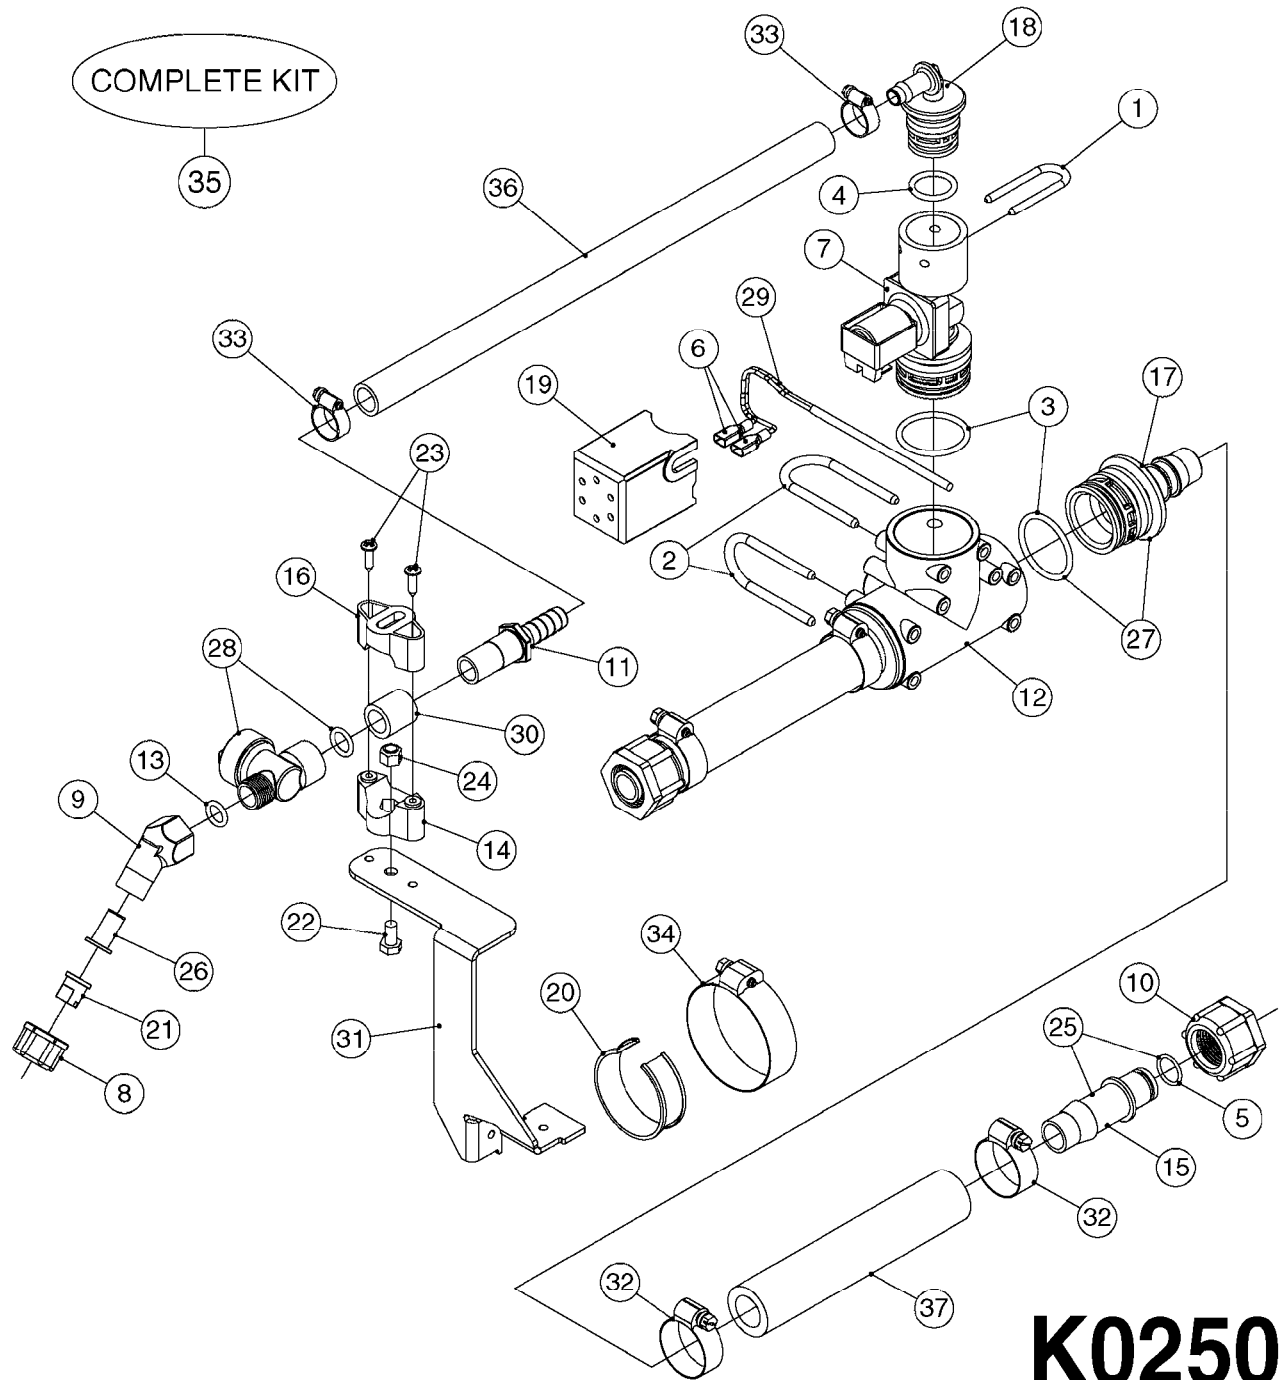

K0250

ELECTRIC END NOZZLE KIT '09
K0250-HIN, 01:01:16

Page 1
Date 07.02.2020 8:46

Pos.	parts-n°	order qty	description
1	145994	1	FITT.DK S-40 FORK
2	145995	1	FITT.DK S-53 FORK
3	242354	1	O-RING D32.2X3.0 VITON
4	242355	1	O-RING D19.2X3.0 VITON F.S-40
5	242594	1	O-RING D14 X 1.78 SCH.70-EPDM
6	261539	1	SPADE F.ELEC CONNEX BLUE INSUL
7	262104	1	VALVE, SOLENOID, S53/S40
8	320187	1	FITT.DK CAP 3/8" BSP BLACK
9	320191	1	FITT.DK ELB 3/8' BSP 45 DEGREE
10	320283	1	FITT.DK NUT 3/4"BSP
11	320891	1	FITT.DK HB 3/8'- 3/8' BSP
12	322352	1	FITT.DK S-53 TEE
13	330013	1	O-RING 2.5 X 10 PUR
14	333012	1	NOZZLE HOLD. UPPER PART
15	334044	1	FITT.DK HB 3/4' F. 3/4' CAP
16	334220	1	YOKE, UPPER NOZZLE BODY
17	334229	1	FITT.DK S-53 STR.3/4"
18	334237	1	FITT.DK S-40 ELB.3/8"
19	334965	1	COVER FOR S53 SOLENOID VALVE
20	341291	1	RUBBER HOSE CLAMP COVER 130MM
21	370392	1	NOZZLE END FAN 1850-G 300
22	410546	1	BOLT HEX M6X12 A2 SS DIN933
23	440665	1	SCREW M4.2X16 STAINLESS
24	460261	1	NUT HEX M6X1.00 LOCK DIN985 A2 SS
25	724621	1	FITT.DK HB 3/4"ASSY F.3/4" NUT
26	725042	1	SCREEN 80 MESH W.GASKET, RED
27	726558	1	FITT.DK S53 STR. 3/4" W.ORING
28	729610	1	NOZZLE ASSY. NON DRIP 3/8 THRD
29	983087	1	ELEC. CABLE 2 WIRE X 0.75MM
30	10631003	1	HOSE R X CLEAR BRAID.X 1/2 12"
31	16110803	1	NOZZLE BRACKET VAR SPACINGS
32	28029903	1	CLAMP HOSE GEAR P3/4"-S1" 6712
33	28044903	1	CLAMP HOSE GEAR P3/8" 6706
34	28047003	1	CLAMP HOSE GEAR 30 X 50 6732
35	82613203	1	ELECTRIC END NOZZLE KIT 2009
36	92701703	1	HOSE R X3/8" X300PSI WP X0012"
37	92703203	1	HOSE R X3/4" X300PSI WP X0012"