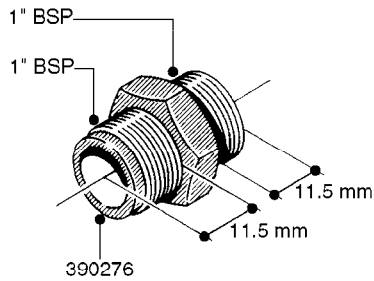

FITTINGS - HEXAGON NIPPLES
L0030-HIN, 01:01:16

Page 0
Date 07.02.2020 8:47

L0030

FITTINGS - HEXAGON NIPPLES
L0030-HIN, 01:01:16

Page 1
Date 07.02.2020 8:47

parts-n°	order qty	description
10015303	1	FITT.PO.HN 1.00X1.00 M1000
10425003	1	FITT.PO.HN 1.25X1.00 MCPHEE
320132	1	FITT.DK HN 1" BSP
320176	1	FITT.DK HN 3/8"X1/2" BSP
320445	1	FITT.DK HN 1/4"X3/8" BSP
320655	1	FITT.DK HN 1/2"-1/2" BSP
320692	1	FITT.DK HN 3/8'BSPX1/4'NPT
320703	1	FITT.DK HN 3/8BSP X1/2 &1/4NPT
320725	1	FITT.DK NIPPLE 3/8"-3/8" BSP
320902	1	FITT.DK HN 3/8'X 1/4' BSP
390232	1	FITT.DK HN 1-1/2' X 1-1/4' BSP
390276	1	FITT.DK HN 1'BSP