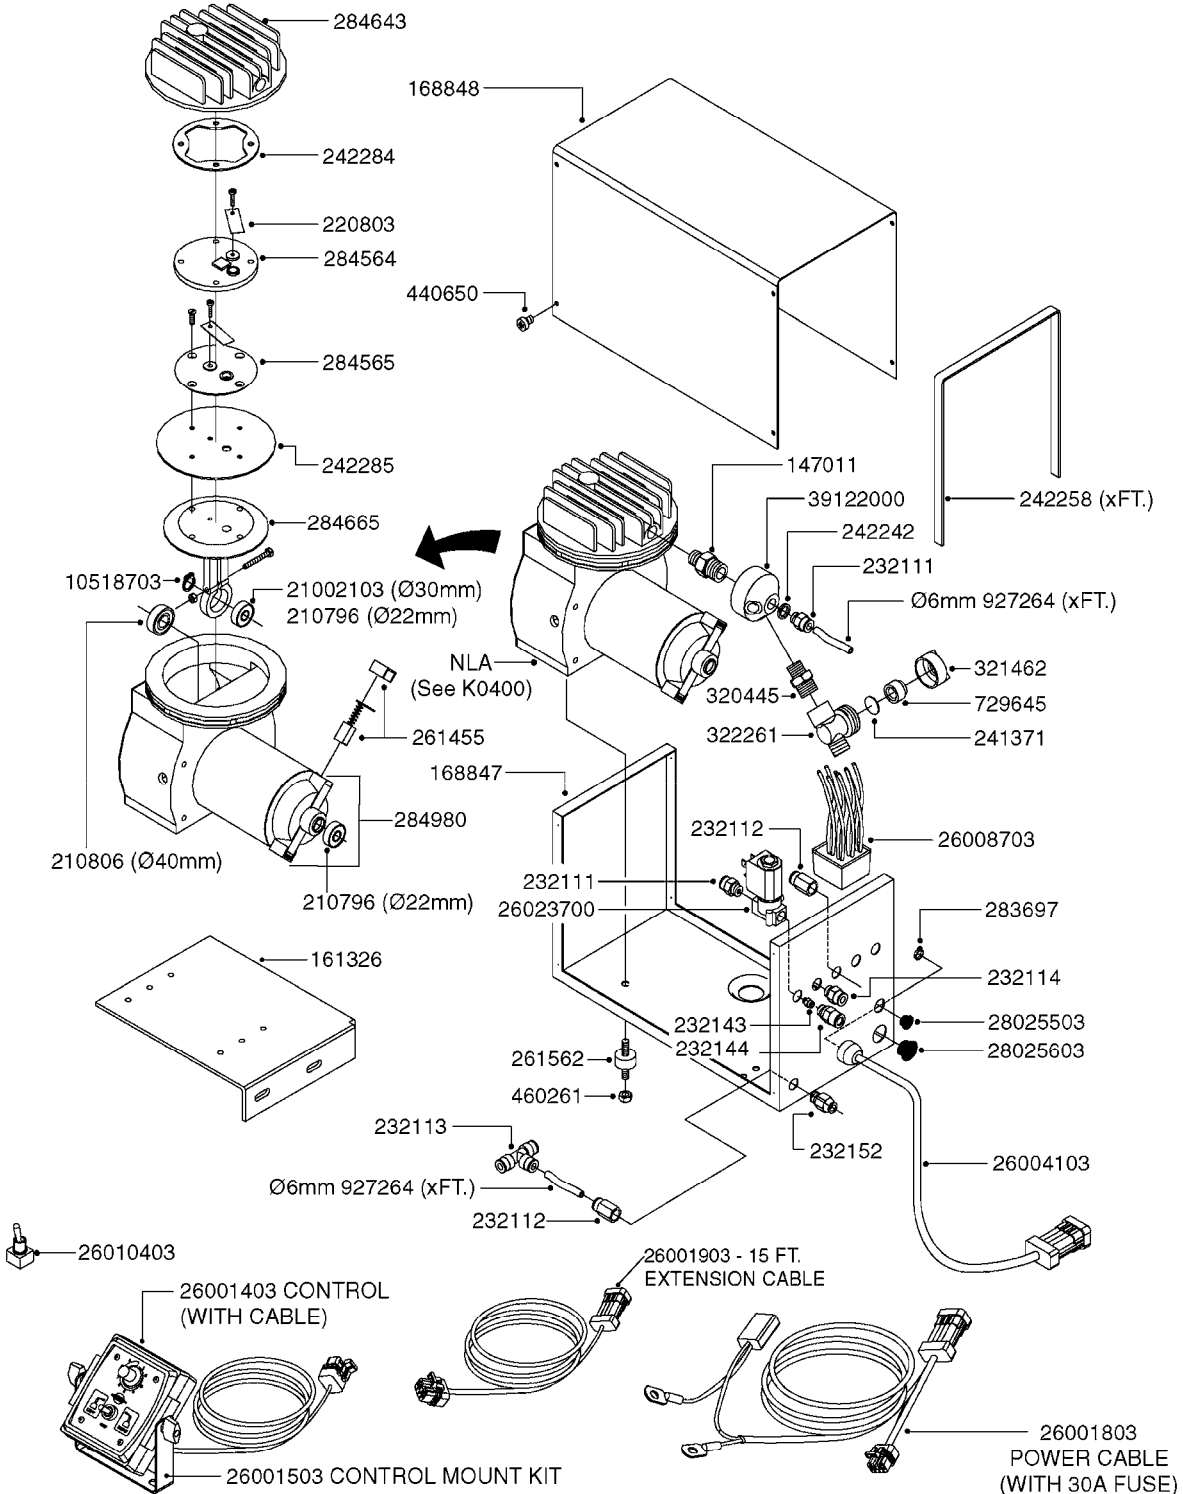

K0390

*Ø8mm 927306 (xFT.)
*Ø10mm 927330 (xFT.)

70019403 - COMPLETE ASSEMBLY

FOAM MARKER COMPRESSOR 2002
K0390-HIN, 01:01:16

Page 1
Date 07.02.2020 8:46

parts-n°	order qty	description
147011	1	HEX NIPPLE 3/8'X1/4'BSP BRASS
161326	1	MOUNT BKT. F. FOAM COMP.BOX 98
168847	1	ENCLOSURE LOWER F.MARKER
168848	1	COVER F. FOAM MARKER
210796	1	BEARING BALL D22/D8 X 7 608ZZ
210806	1	BEARING BALL D40/D17X12MM
220803	1	VALVE F. COMPRESSOR
232111	1	QUICK COUPLER 6MM X 1/8 EXT.
232112	1	QUICK COUPLER 6MM 1/8 INT.
232113	1	QUICK COUPLER 6MM T-PIECE
232114	1	COUPLER 1/8" THREADX8MM HOSE
232143	1	REDUCER 1/4'INT-1/8'EXT
232144	1	QUICK COUPLER 10MM X 1/4 EXT
232152	1	QUICK COUPLER 8MMX1/8 EXT.LONG
241371	1	DIAPHRAGM F.NO-DRIP,VULC
242242	1	O-RING F.AIR HOSE FITTING
242258	1	TRIM 3X10 SELF ADHESIVE 0012"
242284	1	HEAD GASKET F. COMPRESSOR
242285	1	DIAPHRAGM F. F/M COMP.
261455	1	BRUSH KIT-FOAM MARKER MOTOR
261562	1	RUBBER DAMPER 2XM6X25
283697	1	TIESTRAP 200MM
284564	1	PLATE F.COMPRESSOR HEAD
284565	1	PLATE F.COMPRESSOR HEAD
284643	1	COMPRESSOR HEAD F.FOAM MARKER
284665	1	CONNECTING ROD F.COMPRESSOR
284980	1	FLANGE REAR F. F.M.COMPRESSOR
320445	1	FITT.DK HN 1/4"X3/8" BSP
321462	1	CAP F.NO-DRIP ASSY.
322261	1	HOUSING F.SAFETY VALVE 3/8"
440650	1	SCREW 3.5x13 STAINLESS
460261	1	NUT HEX M6X1.00 LOCK DIN985 A2 SS
729645	1	NON-DRIP SPRING ASSY.GREEN 10
927264	1	HOSE R X PE D6/D4 X 0012"
927306	1	HOSE R X PE D8/D6 X 0012"BLACK
927330	1	HOSE R X PE D10/D8 X 012"BLACK
10518703	1	SNAP-RING OUTER 8X1
21002103	1	BEARING, 6200 2ZJEM (SKF)
26001403	1	HC FOAM MARKR CONSOLE VS3.0.00
26001503	1	HC FOAM MARKER CONSOLE MT.KIT
26001803	1	POWER CABLE
26001903	1	15' 7-PIN EXTENSION CABLE
26004103	1	FOAM MARKER CNTRL MOD CABL STD
26008703	1	FOAM MARKER CONTROL SCII
26010403	1	TOGGLE SWITCH MICRO-TRAK F.M.
26023700	1	SOLENOID VAL 12V 1/8' FLO '07
28025503	1	PLUG F.DRILLED HOLE 1/2"
28025603	1	PLUG F.DRILLED HOLE 3/4"
39122000	1	DISTR.HOUSING F.FOAM MARKER'07
70019403	1	FOAM MARKER COMPRESSOR KIT STD