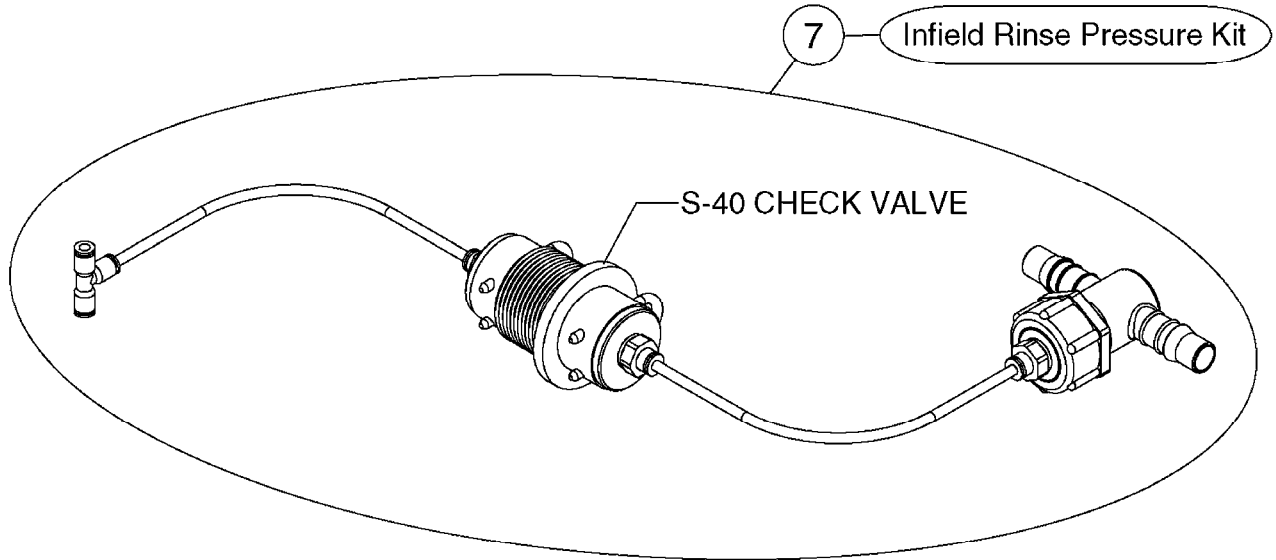

SMART VALVE-S93 MANIFOLD VALVE
B0540-HIN, 01:01:16

B0540

SMART VALVE-S93 MANIFOLD VALVE
B0540-HIN, 01:01:16

Page 1

Date 07.02.2020 8:46

parts-n°	order qty	description
145997	1	FITT.DK S-93 FORK
147767	1	PIN 5Ø X 60 S-93 DOUBLE CLAMP
240936	1	O-RING D13.3X2.4 NITRIL
242047	1	O-RING 89.5 X 3.0 VITON
242316	1	O-RING D84.5X3.0 NITRIL
242475	1	O'RING D56.52x5.33 SH70-VITON
322327	1	HOUSING, VALVE, S93, 220 PSI
322328	1	END CAP F.VALVE S-93
322354	1	THRUST PLATE F.3-WAY VALVES-93
390543	1	SEAT F.BALL 3-WAY VALVE S-93
391019	1	BALL F.2 WAY S93 SMART VALVE
391020	1	BALL F.3 WAY S93 SMART VALVE
391023	1	SMART VALVE MOUNTING BRACKET
420862	1	BOLT HEX 8.8 DEL M10X16 FT
440681	1	SCREW F. PLASTIC 4MM X 14LG SS
460423	1	NUT HEX M10X1.50 LOCK DIN985A2 SS
471122	1	WASHER, M10, Ø20/10.5X 2.0, SS
14010100	1	SPINDLE F.SMART VALVE S-93
14027800	1	SPINDLE F.SMART VALVE S-93
61025400	1	HANDLE SMART VALVE
72137900	1	VALVE S93 "V1" SMART VALVE
72138000	1	VALVE S93 "V2" SMART VALVE
72138600	1	VALVE S93 "V3" SMART VALVE
72142700	1	VALVE S93 "V4" SMART VALVE