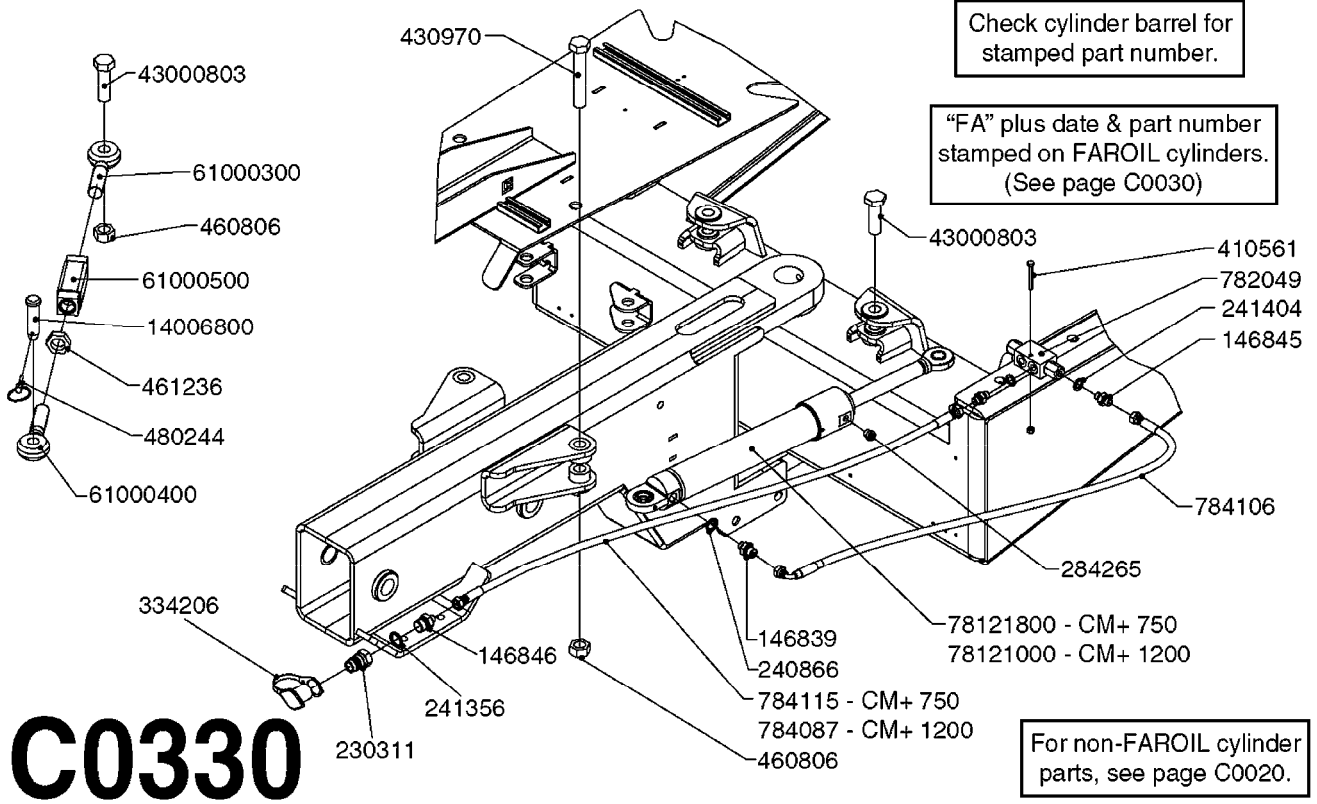

IMPORTANT!
See page C0045 to replace
BSP with ORFS hydraulics

Check cylinder barrel for
stamped part number.

"FA" plus date & part number
stamped on FAROIL cylinders.
(See page C0030)

For non-FAROIL cylinder
parts, see page C0020.

STEERABLE DRAWBAR CM PLUS
C0330-HIN, 30:03:16

Page 1

Date 07.02.2020 8:46

parts-n°	order qty	description
146839	1	HEX NIPPLE 1/4"X3/8" BSP 0.7MM
146845	1	HEX NIPPLE 1/4"X1/4"
146846	1	HEX NIPPLE 1/2" X 1/4"
230311	1	QUICK COUPLING 1/2"
240866	1	DOWTYSEAL 3/8"
241356	1	DOWTYSEAL 1/2"
241404	1	DOWTY SEAL 1/4"
284265	1	PLUG BREATHER 1/4" F/CYLINDER
334206	1	DUST HOOD FOR HY-COUPLING
410561	1	BOLT HEX 8.8 DEL M6X50 FT
430970	1	BOLT HEX M20X120 DIN931- DEL
460806	1	NUT HEX M20X2.50 LOCK DIN985A2 SS
461236	1	NUT HEX M24X1.5
480244	1	PIN SNAP D4.5
782049	1	CHECK VALVE DOUBLE HYDRAULIC
784087	1	HOSE HY X 1/4 X 126.00"STR+STR
784106	1	HOSE HY X 1/4 X 15.75"STR.+ELB
784115	1	HOSE HY 1/4 X 118.25"STR.+STR.
14006800	1	PIN D=20 L=55
43000803	1	BOLT HEX M20 X 70MM DEL - FT
61000300	1	TURN BUCKLE END RH 20M
61000400	1	TURN BUCKLE END LH 20M
61000500	1	TURN BUCKLE BODY 20M
78121000	1	CYLINDER DOUBLE D70/40-400
78121800	1	CYLINDER D50/25 L=300