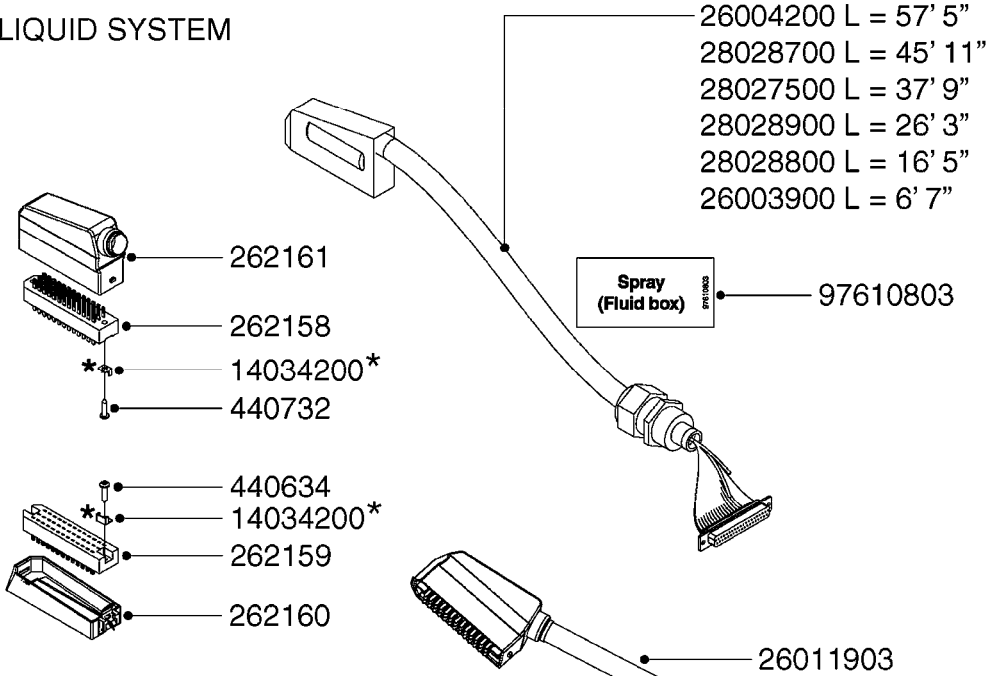

LIQUID SYSTEM

HYDRAULIC SYSTEM

* Note orientation of bracket
1 = Liquid system
2 = Hydraulic system

M0280

39 PIN CABLES
M0280-HIN, 28:03:17

Page 1
Date 07.02.2020 8:47

parts-n°	order qty	description
262158	1	PLUG INSERT 39 POLE MALE
262159	1	PLUG INSERT 39 POLE FEMALE
262160	1	PLUG HOUSING 39 POLE FEMALE
262161	1	PLUG HOUSING F/39 POLE MALE
440634	1	SCREW 5/8"
440732	1	PT SCREW 35X12B Z5452 ELZ
14034200	1	CODE BRACKET FOR 39 PIN CABLE
26003900	1	WIRE 37-39 PIN EVC, 6.6'
26004200	1	WIRE 37-39 PIN EVC, 57.4'
26008400	1	WIRE 39-PIN 24 WIRE L=8M
26011903	1	WIRE 39-39 POLE EXT. 3660MM
28027500	1	WIRE 37-39 PIN EVC, 37.7'
28028700	1	WIRE 37-39 PIN EVC, 45.9'
28028800	1	WIRE 37-39 PIN EVC, 16.4'
28028900	1	WIRE 37-39 PIN EVC, 26.2'
72236400	1	DAH CONN. WIRE/TRACTOR L=8M
97610803	1	DECAL-SRAY BOX 39-PIN
97610903	1	DECAL-HYDRAULIC BOX 39-PIN