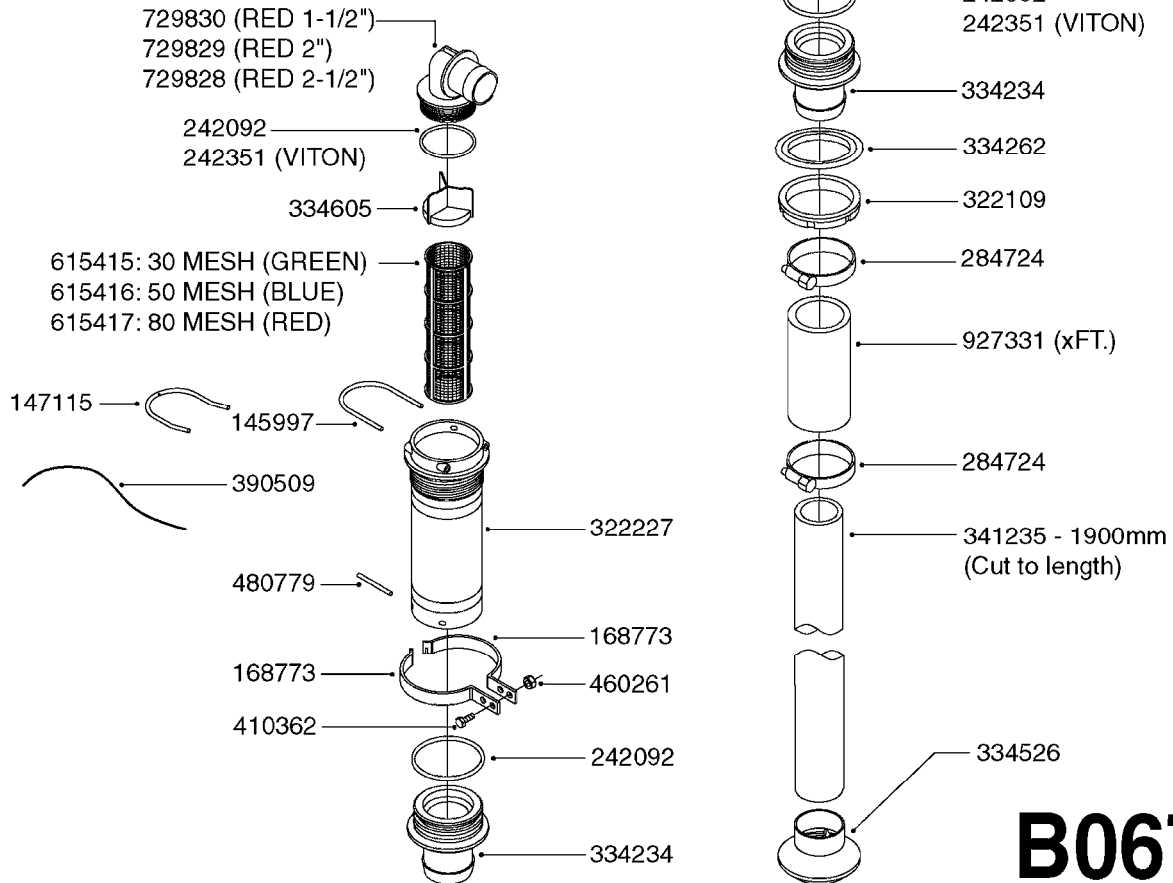

EXTERNAL SUCTION