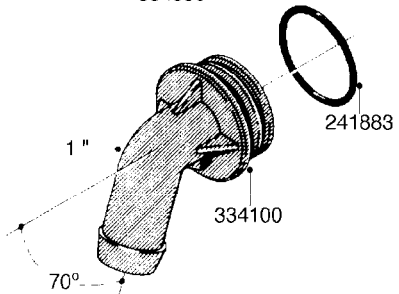

L0080

FITTINGS - S-53
L0080-HIN, 12:09:17

Page 1

Date 07.02.2020 8:47

Pos.	parts-n°	order qty	description
1	145995	1	FITT.DK S-53 FORK
2	241973	1	O-RING Ø3 X 44.2 70 SHORES NITRIL NITRIL (BLACK)
2	242353	1	O-RING 3 X 44.2 VITON VITON (BROWN)
3	242109	1	O-RING D32.2x3.0 NITRIL (BLACK)
3	242354	1	O-RING D32.2X3.0 VITON VITON (BROWN)
4	322103	1	FITT.DK S-53 BULKHEAD
5	322107	1	FITT.DK S-53 BULKHEAD NUT
6	322110	1	FITT.DK S-53 ELB. 1/2" BSP
7	322352	1	FITT.DK S-53 TEE
8	334229	1	FITT.DK S-53 STR.3/4"
9	334260	1	GASKET F. S-53 BULKHEAD
10	334564	1	FITT.DK S-67 TO S-53 ADAPTER
11	391100	1	FITT.DK S-53THREAD INS.1/2"BSP
12	726463	1	FITT.DK S53 BULKHEAD W/GASKET
13	726552	1	FIT.DK S-53X90 1/2" BSP,O-RING
14	726556	1	FITT.DK S-53 HB 1/2" W/O-RING
15	726558	1	FITT.DK S53 STR. 3/4" W.ORING
16	726559	1	FITT DK. S-53 HB 1" W/O-RING
17	726568	1	FITT.DK.S-53 HB 1/2"90 W/O-RING
18	726570	1	FITT.DK S-53 ELB.3/4" W.ORING
19	726571	1	FITT.DK S-53 ELB.1", W ORING
20	726578	1	FITT.DK S53 PLUG WITH O-RING
21	728561	1	FITT.DK. S67M - S53F REDUCER