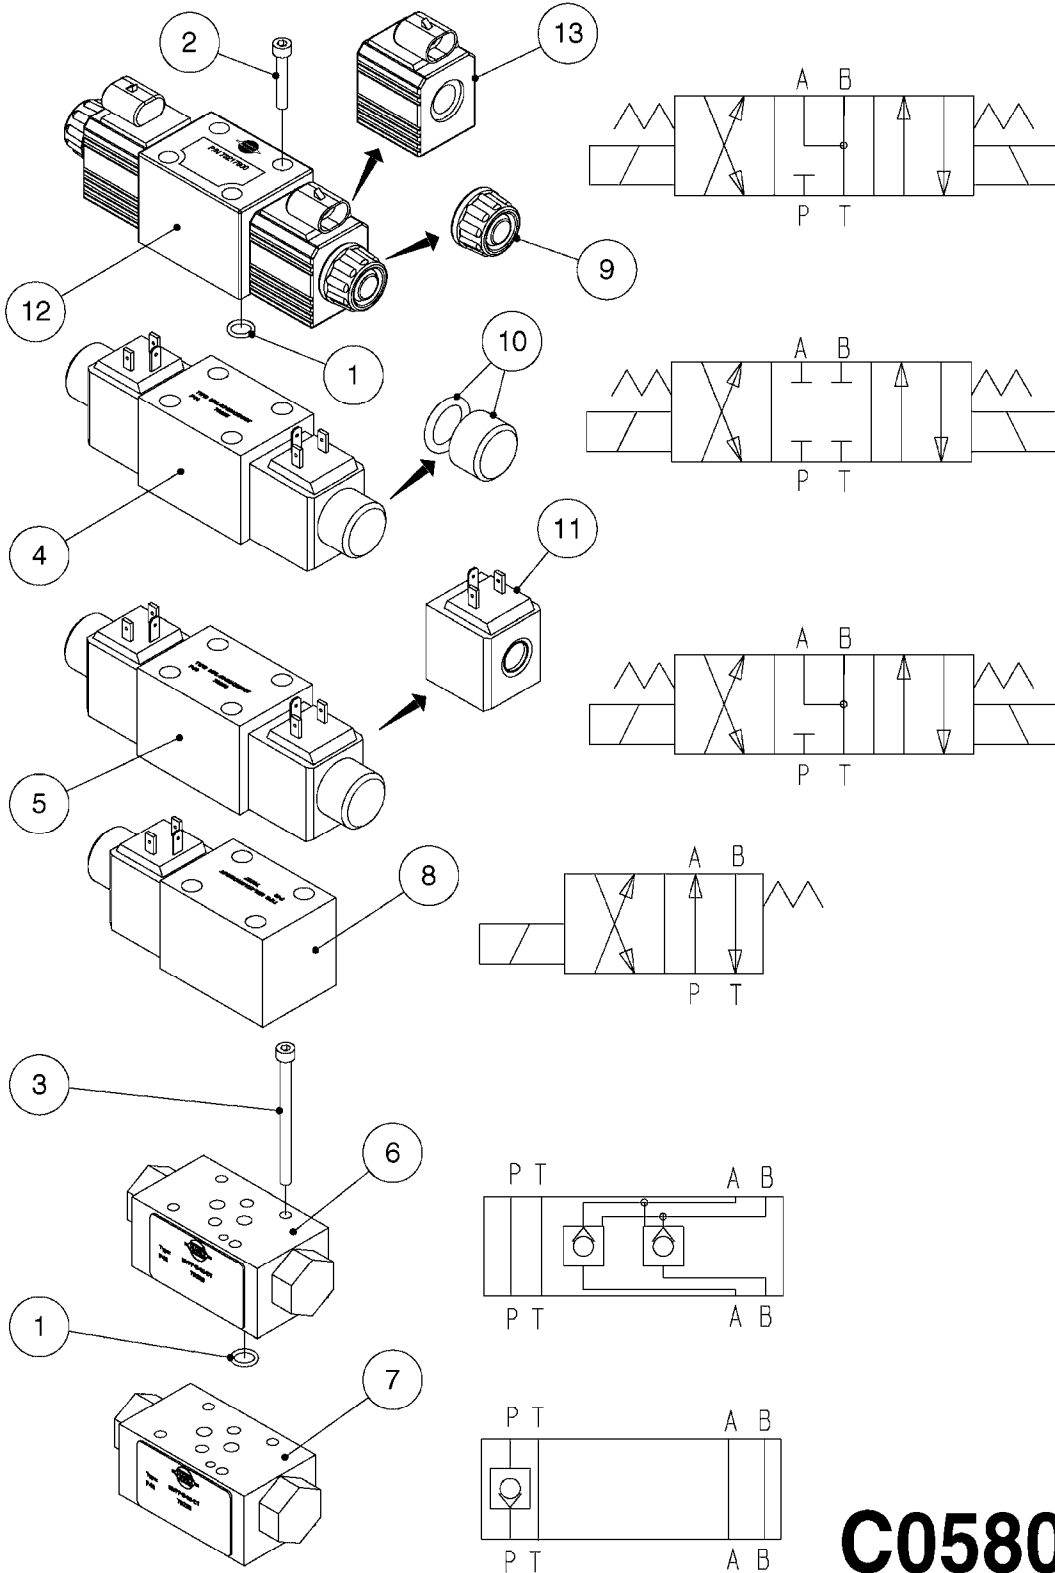

CETOP VALVES
C0580-HIN, 01:01:16

CETOP VALVES
C0580-HIN, 01:01:16

Page 1
Date 07.02.2020 8:46

Pos.	parts-n°	order qty	description
1	242102	1	O-RING Ø9.25X1.78 NITRIL 90SH
2	450964	1	SCREW M5X30 F.CYLINDER
3	450965	1	SCREW ROUND M5X70
4	782115	1	HY SOLENOID VALVE DH HYD
5	782116	1	HY SOLENOID VALVE MD1L-S3/10N-D12K1/P
6	782118	1	LOCK VALVE MVPP-D
7	782146	1	HYD. CHECK VALVE 1 WAY
8	782829	1	SOLENOID MD1L-TA/10N-D12K1/DT
9	28123700	1	CAP F.SOLENOID - MD1L
10	74187700	1	CAP + O-RING F.CETOP - MD1L
11	78216000	1	SOLENOID F.CETOP VALVE - MD1L
12	78217800	1	MAGNET VLV.MD1L-S3/10N-D12K8DT
13	78218200	1	SOLENOID W/AMP F.MD1L