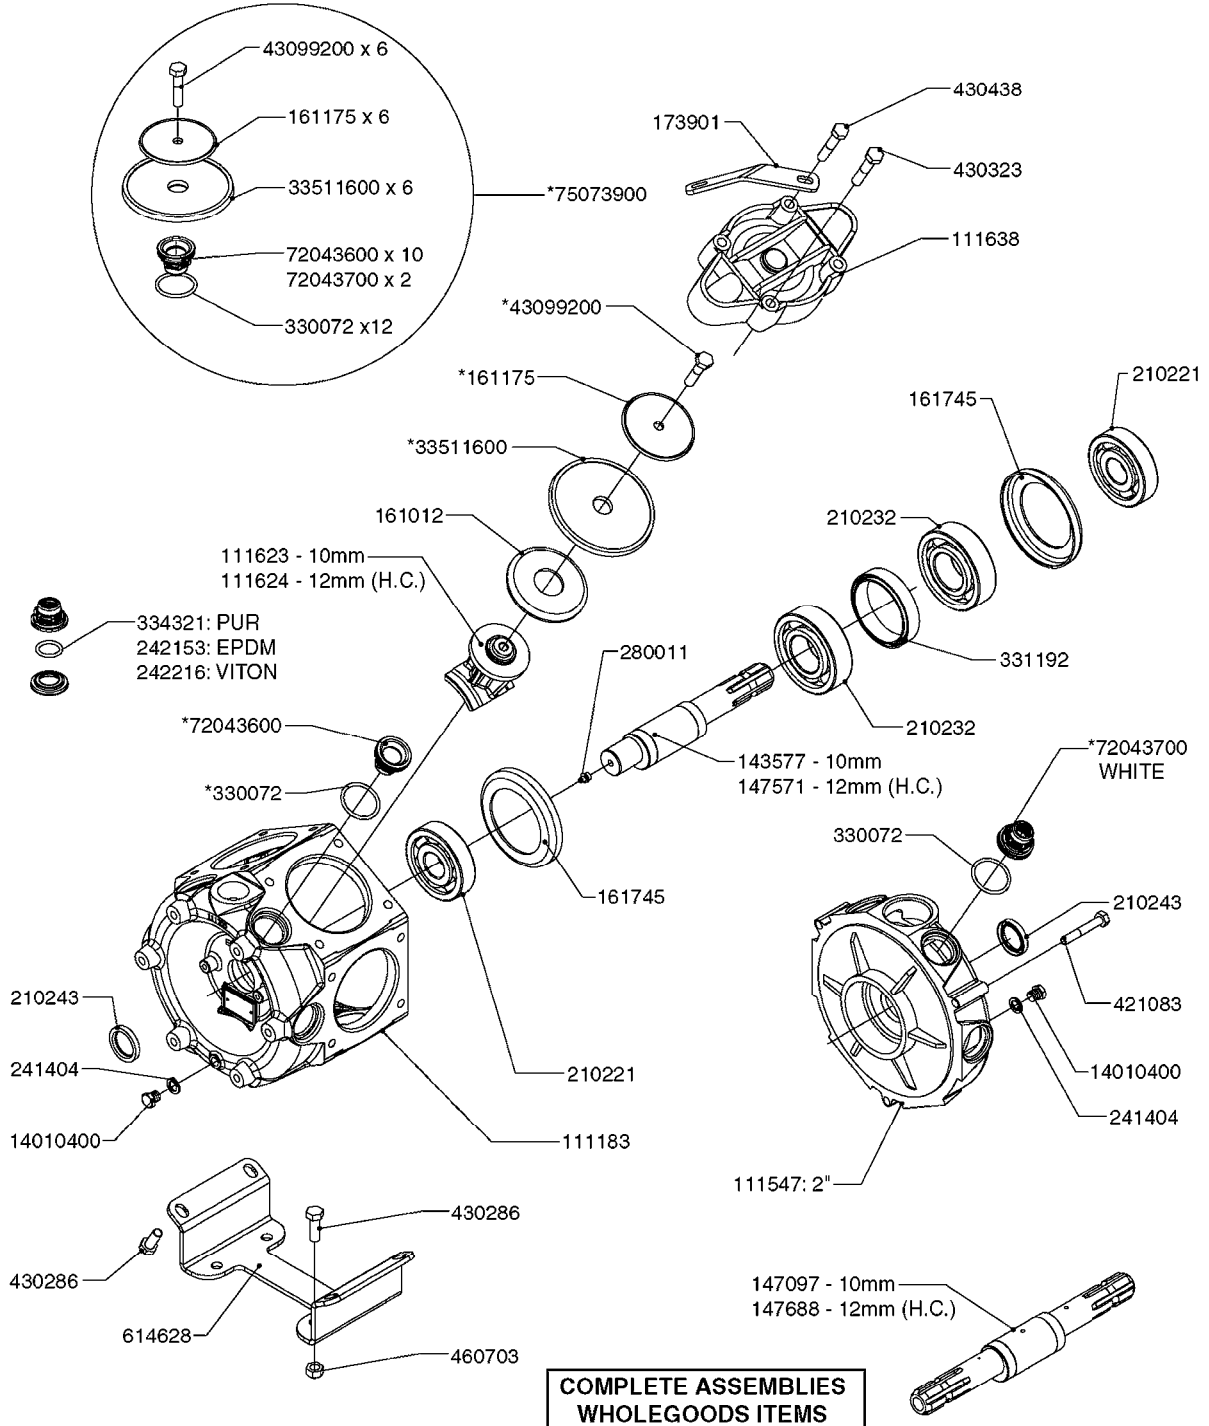

PUMP REPAIR KIT

**COMPLETE ASSEMBLIES
WHOLEGOODS ITEMS**

COMPLETE PUMPS

- 821587 - 463/10 2" W/THROUGH SHAFT (540 RPM)
- 82166300 - 463/12 2" (540 RPM H.C. INLINE PORTS)
- 463/12 2" (540 RPM H.C. OFFSET PORTS) REPLACED BY 82168700 (PAGE A0350)