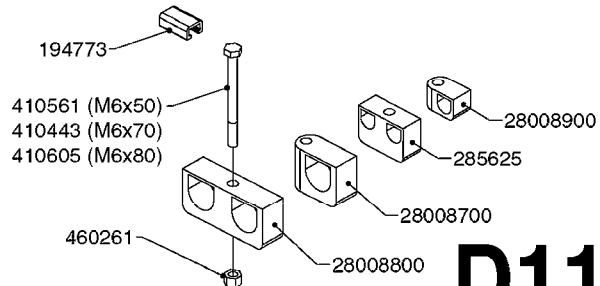

*=REFER TO HARDI® NOZZLE CATALOG

STAINLESS STEEL FEED TUBES

731824	SS feed tube 14"
731825	SS feed tube 24"
731826	SS feed tube 43"
731429	SS feed tube 63"
731430	SS feed tube 83"

D1120