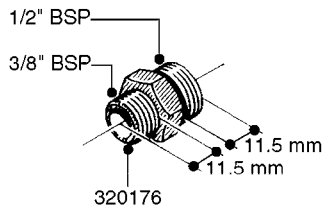

FITTINGS - HEXAGON NIPPLES
L0030-HIN, 01:01:16

Page 0
Date 07.02.2020 8:47

L0030

FITTINGS - HEXAGON NIPPLES
L0030-HIN, 01:01:16

Page 1
Date 07.02.2020 8:47

parts-n°	order qty	description
10015303	1	FITT.PO.HN 1.00X1.00 M1000
10425003	1	FITT.PO.HN 1.25X1.00 MCPHEE
320132	1	FITT.DK HN 1" BSP
320176	1	FITT.DK HN 3/8"X1/2" BSP
320445	1	FITT.DK HN 1/4"X3/8" BSP
320655	1	FITT.DK HN 1/2"-1/2" BSP
320692	1	FITT.DK HN 3/8'BSPX1/4'NPT
320703	1	FITT.DK HN 3/8BSP X1/2 &1/4NPT
320725	1	FITT.DK NIPPLE 3/8"-3/8" BSP
320902	1	FITT.DK HN 3/8'X 1/4' BSP
390232	1	FITT.DK HN 1-1/2' X 1-1/4' BSP
390276	1	FITT.DK HN 1'BSP