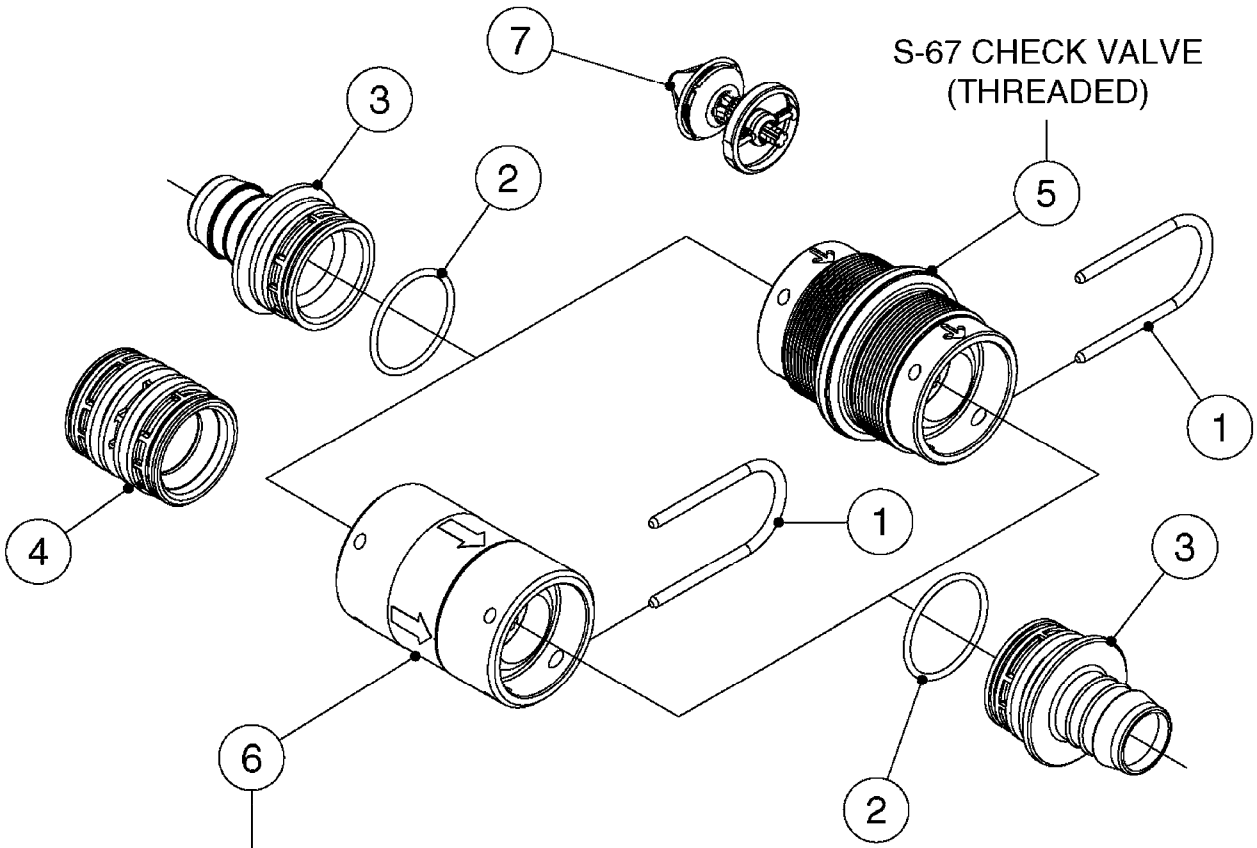

FOR FITTINGS AND
HOSES, SEE SECTION L

B0630

CHECK VALVES - S67
B0630-HIN, 31:07:19

Page 1

Date 07.02.2020 8:46

Pos.	parts-n°	order qty	description
1	145996	1	FITT.DK S-67 FORK
2	241973	1	O-RING Ø3 X 44.2 70 SHORES NITRIL
2	242353	1	O-RING 3 X 44.2 VITON
3	242504	1	O-RING D35x2 NITRIL
4	322104	1	FITT.DK S-67 BULKHEAD
5	334231	1	FITT.DK S-67 STR.1"
5	334232	1	FITT.DK S-67 STR.1-1/4"
5	334444	1	FITT.DK S-67 STR.1-1/2" PVC
6	14103100	1	SEAT F.CHECK VALVE D40.8 2010
7	70063603	1	VALVE, CHECK S67 1-1/2"
			COMPLETE IN-LINE CHECK VALVE FOR 1-1/2" HOSE
7	72001803	1	CHCK VLV,S67, 2 X 1" HB
			COMPLETE IN-LINE CHECK VALVE FOR 1" HOSE
7	72206600	1	CHCK VLV,S67, 2 X 1.25" HB
			COMPLETE IN-LINE CHECK VALVE FOR 1-1/4" HOSE
8	72089900	1	CHECK VALVE S67 SUBASMBLY.2001
9	97800500	1	DECAL 230X28 BLACK ARROW