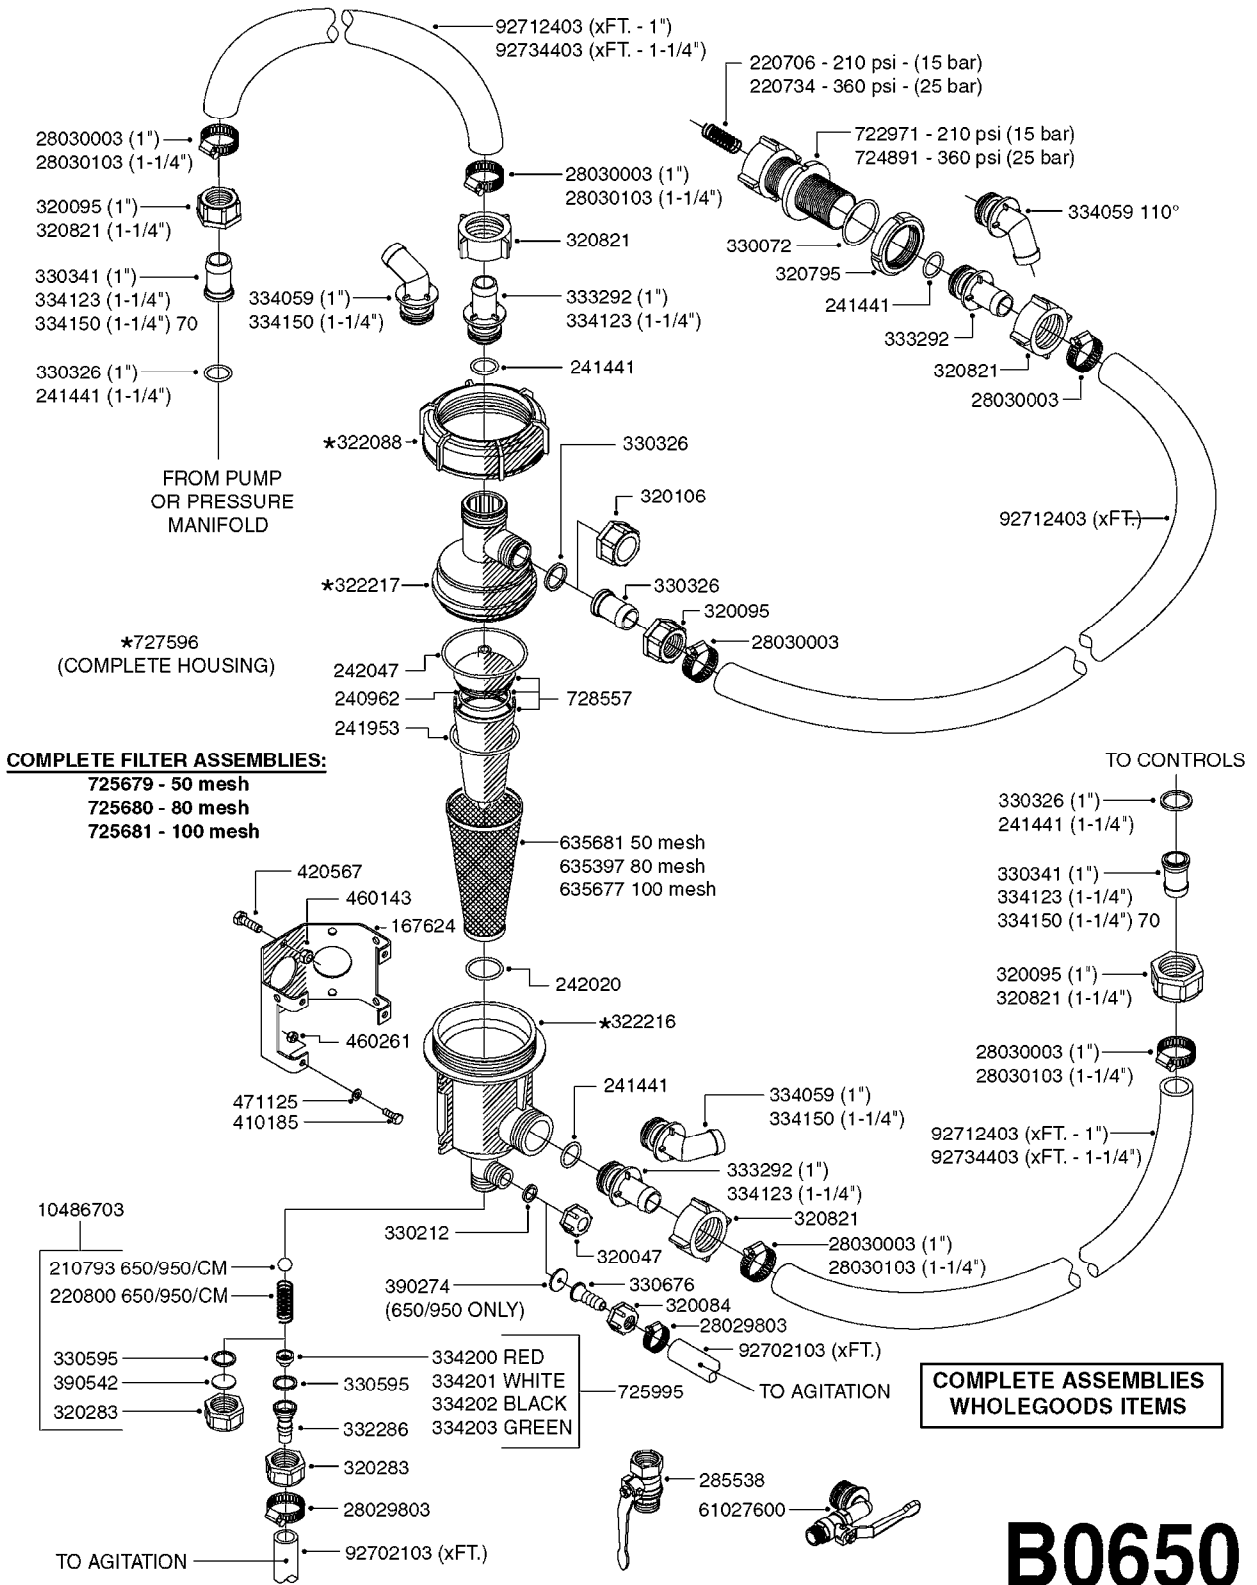

S-67 CHECK VALVE
(NON-THREADED)

S-67 CHECK VALVE
(THREADED)

FOR FITTINGS AND
HOSES, SEE SECTION L

B0640

CHECK VALVES - S67 (2011)
B0640-HIN, 15:10:19

Page 1

Date 07.02.2020 8:46

Pos.	parts-n°	order qty	description
1	145996	1	FITT.DK S-67 FORK
2	242353	1	O-RING 3 X 44.2 VITON
3	334231	1	FITT.DK S-67 STR.1"
3	334232	1	FITT.DK S-67 STR.1-1/4"
4	72432400	1	FITT.DK S-67 CONNEC W.CHK SEAT
5	72819200	1	CHECK VALVE S67 2012 THREADED
6	72819300	1	CHECK VALVE S67 2012 NO THREAD
7	72878800	1	CHECK VALVE S67 SUBASSEMBLY 2013 INCLUDED WITH #5 & #6