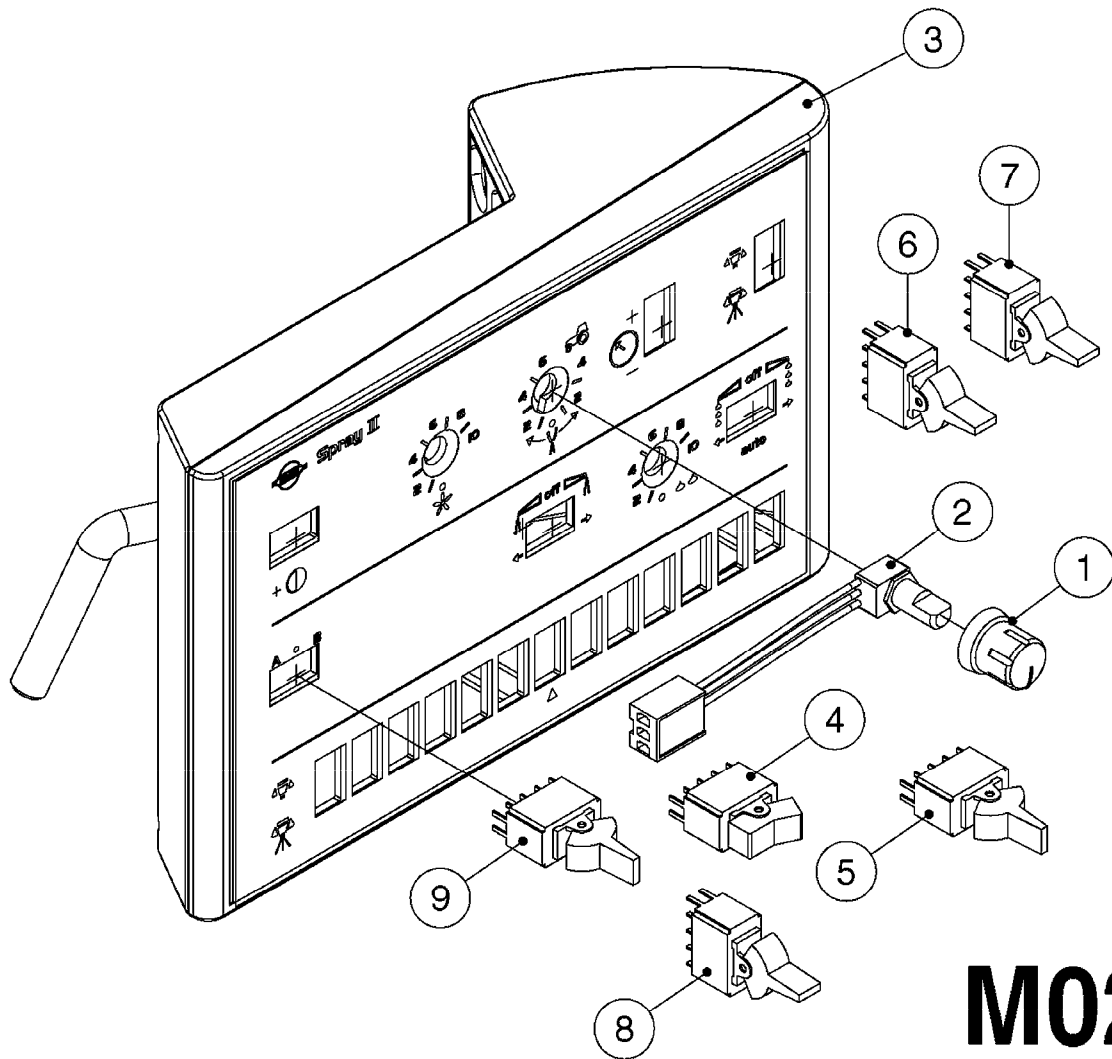

M0200

SPRAYBOX II
M0200-HIN, 23:06:16

Page 1
Date 07.02.2020 8:47

Pos.	parts-n°	order qty	description
1	26000400	1	KNOB F.FOAM ADJUST HC5500
2	26005300	1	POT.METER F. SPRAYBOX II
3	26010200	1	CONTROL BOX 2SEC, SPRAY BOX II
3	26010300	1	CONTROL BOX 3SEC, SPRAY BOX II
3	26010400	1	CONTROL BOX 4SEC, SPRAY BOX II
3	26010500	1	CONTROL BOX 5SEC, SPRAY BOX II
3	26010600	1	CONTROL BOX 6SEC, SPRAY BOX II
3	26010700	1	CONTROL BOX 7SEC, SPRAY BOX II
3	26010800	1	CONTROL BOX 8SEC, SPRAY BOX II
3	26010900	1	CONTROL BOX 9SEC, SPRAYBOX II
3	26011000	1	SPRAY CONT. II EVC 4 SEC. HAZ
3	26011100	1	SPRAY CONT. II EVC 5 SEC. HAZ
3	26011200	1	SPRAY CONT. II EVC 6 SEC. HAZ
3	26011300	1	SPRAY CONT. II EVC 7 SEC. HAZ
3	26013600	1	CONTROL BOX 13SEC, SPRAYBOX II
4	26020200	1	SWITCH ON-ON SP ROCKER RED
5	26020300	1	SWITCH ON-OFF-ON SP BLACK
6	26020400	1	SWITCH MOM-OFF-MOM SP YELLOW
7	26020600	1	SWITCH ON-ON SP GREEN
8	26020800	1	SWITCH ON-ON DP GREEN
9	26021000	1	SWITCH ON-OFF-ON DP BLACK