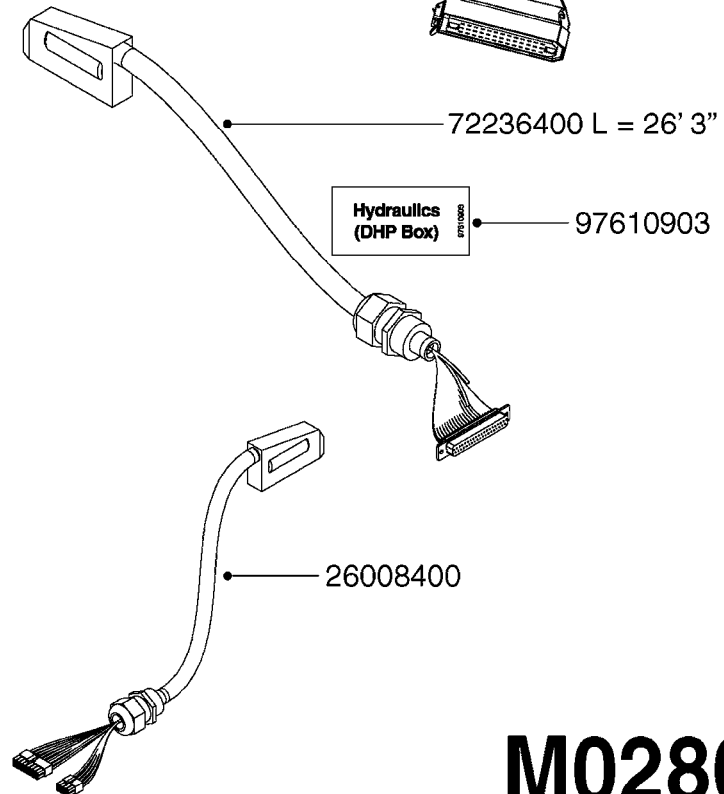

LIQUID SYSTEM

HYDRAULIC SYSTEM

* Note orientation of bracket
1 = Liquid system
2 = Hydraulic system

M0280

39 PIN CABLES
M0280-HIN, 28:03:17

Page 1
Date 07.02.2020 8:47

parts-n°	order qty	description
262158	1	PLUG INSERT 39 POLE MALE
262159	1	PLUG INSERT 39 POLE FEMALE
262160	1	PLUG HOUSING 39 POLE FEMALE
262161	1	PLUG HOUSING F/39 POLE MALE
440634	1	SCREW 5/8"
440732	1	PT SCREW 35X12B Z5452 ELZ
14034200	1	CODE BRACKET FOR 39 PIN CABLE
26003900	1	WIRE 37-39 PIN EVC, 6.6'
26004200	1	WIRE 37-39 PIN EVC, 57.4'
26008400	1	WIRE 39-PIN 24 WIRE L=8M
26011903	1	WIRE 39-39 POLE EXT. 3660MM
28027500	1	WIRE 37-39 PIN EVC, 37.7'
28028700	1	WIRE 37-39 PIN EVC, 45.9'
28028800	1	WIRE 37-39 PIN EVC, 16.4'
28028900	1	WIRE 37-39 PIN EVC, 26.2'
72236400	1	DAH CONN. WIRE/TRACTOR L=8M
97610803	1	DECAL-SRAY BOX 39-PIN
97610903	1	DECAL-HYDRAULIC BOX 39-PIN