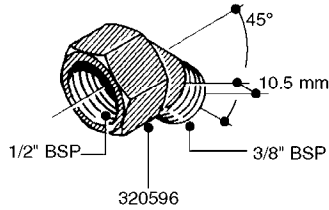

FITTINGS - HEXAGON NIPPLES
L0030-HIN, 01:01:16

Page 0
Date 07.02.2020 8:47

L0030

FITTINGS - HEXAGON NIPPLES
L0030-HIN, 01:01:16

Page 1
Date 07.02.2020 8:47

parts-n°	order qty	description
10015303	1	FITT.PO.HN 1.00X1.00 M1000
10425003	1	FITT.PO.HN 1.25X1.00 MCPHEE
320132	1	FITT.DK HN 1" BSP
320176	1	FITT.DK HN 3/8"X1/2" BSP
320445	1	FITT.DK HN 1/4"X3/8" BSP
320655	1	FITT.DK HN 1/2"-1/2" BSP
320692	1	FITT.DK HN 3/8'BSPX1/4'NPT
320703	1	FITT.DK HN 3/8BSP X1/2 &1/4NPT
320725	1	FITT.DK NIPPLE 3/8"-3/8" BSP
320902	1	FITT.DK HN 3/8'X 1/4' BSP
390232	1	FITT.DK HN 1-1/2' X 1-1/4' BSP
390276	1	FITT.DK HN 1'BSP