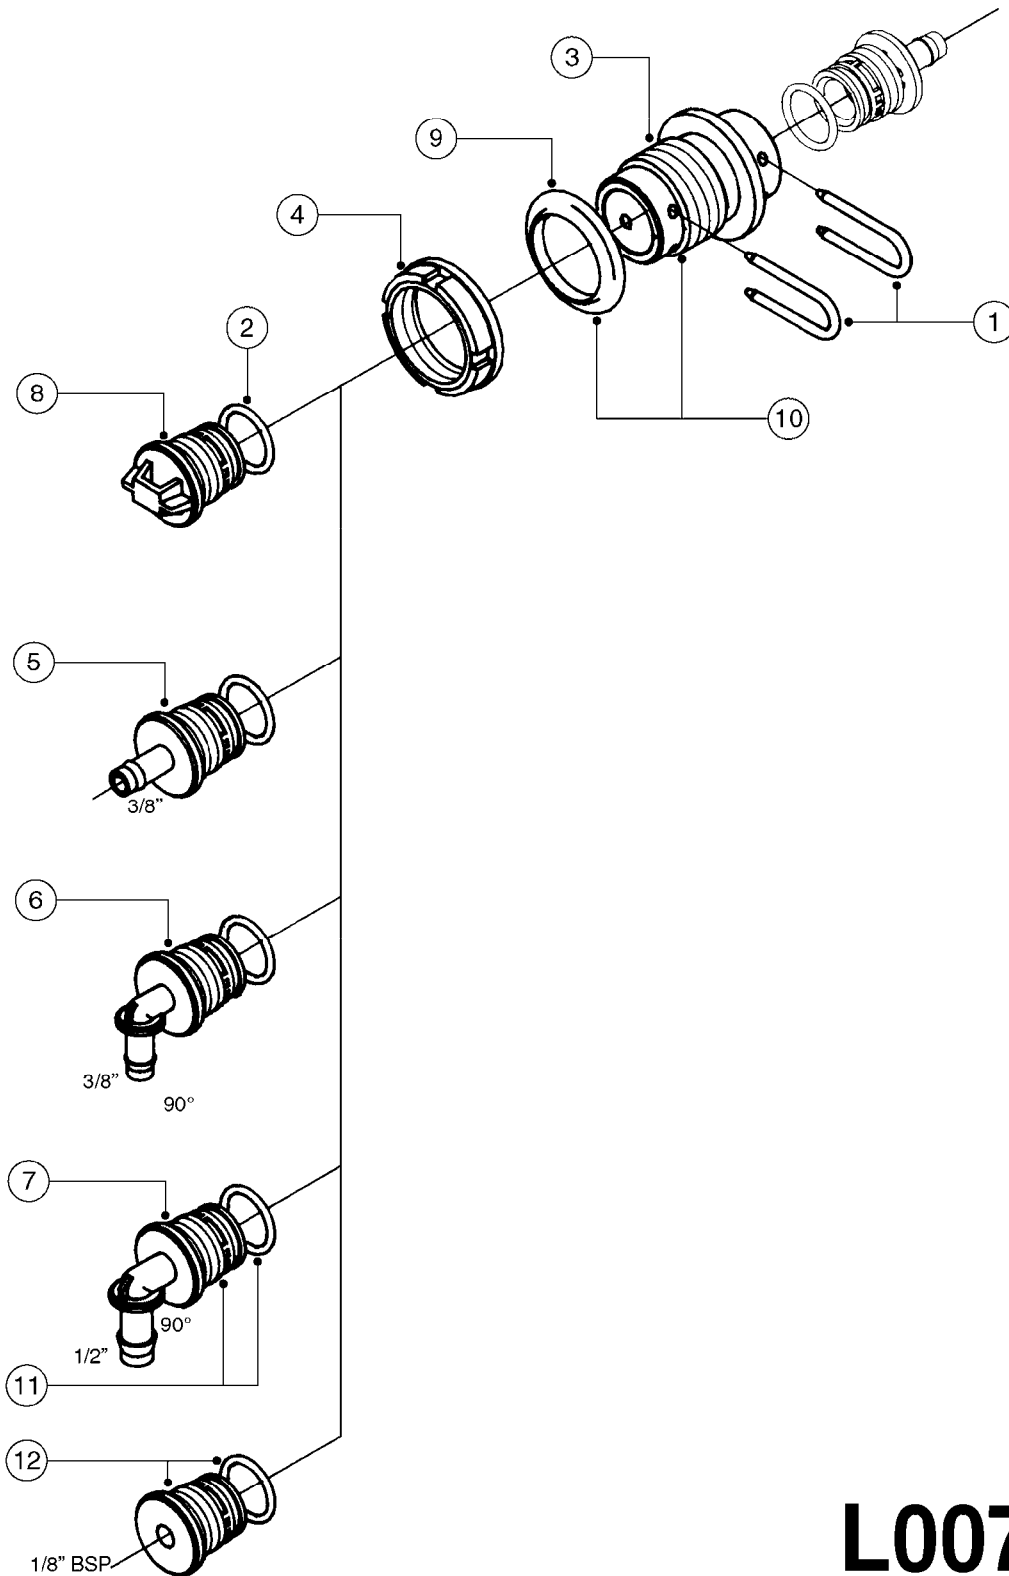

L0070

FITTINGS - S-40
L0070-HIN, 13:09:17

Page 1

Date 07.02.2020 8:47

Pos.	parts-n°	order qty	description
1	145994	1	FITT.DK S-40 FORK
2	242108	1	O-RING 3 X 19,2 70SH NITRIL NITRIL (BLACK)
2	242355	1	O-RING D19.2X3.0 VITON F.S-40 VITON (BROWN)
3	322102	1	FITT.DK S-40 BULKHEAD
4	322106	1	FITT.DK S-40 BULKHEAD NUT
5	334225	1	FITT.DK S-40 STR.3/8"
6	334237	1	FITT.DK S-40 ELB.3/8"
7	334238	1	FITT.DK S-40 ELB.1/2"
8	334248	1	FITT.DK S-40 PLUG
9	334259	1	GASKET F. S-40 BULKHEAD
10	726462	1	FITT. S40 BULKHEAD W.GASKET
11	726567	1	FITT.DK S-40 ELB.1/2" W.O-RING
12	726693	1	FITT.DK S-40 PLUG 1/8BSP ORING