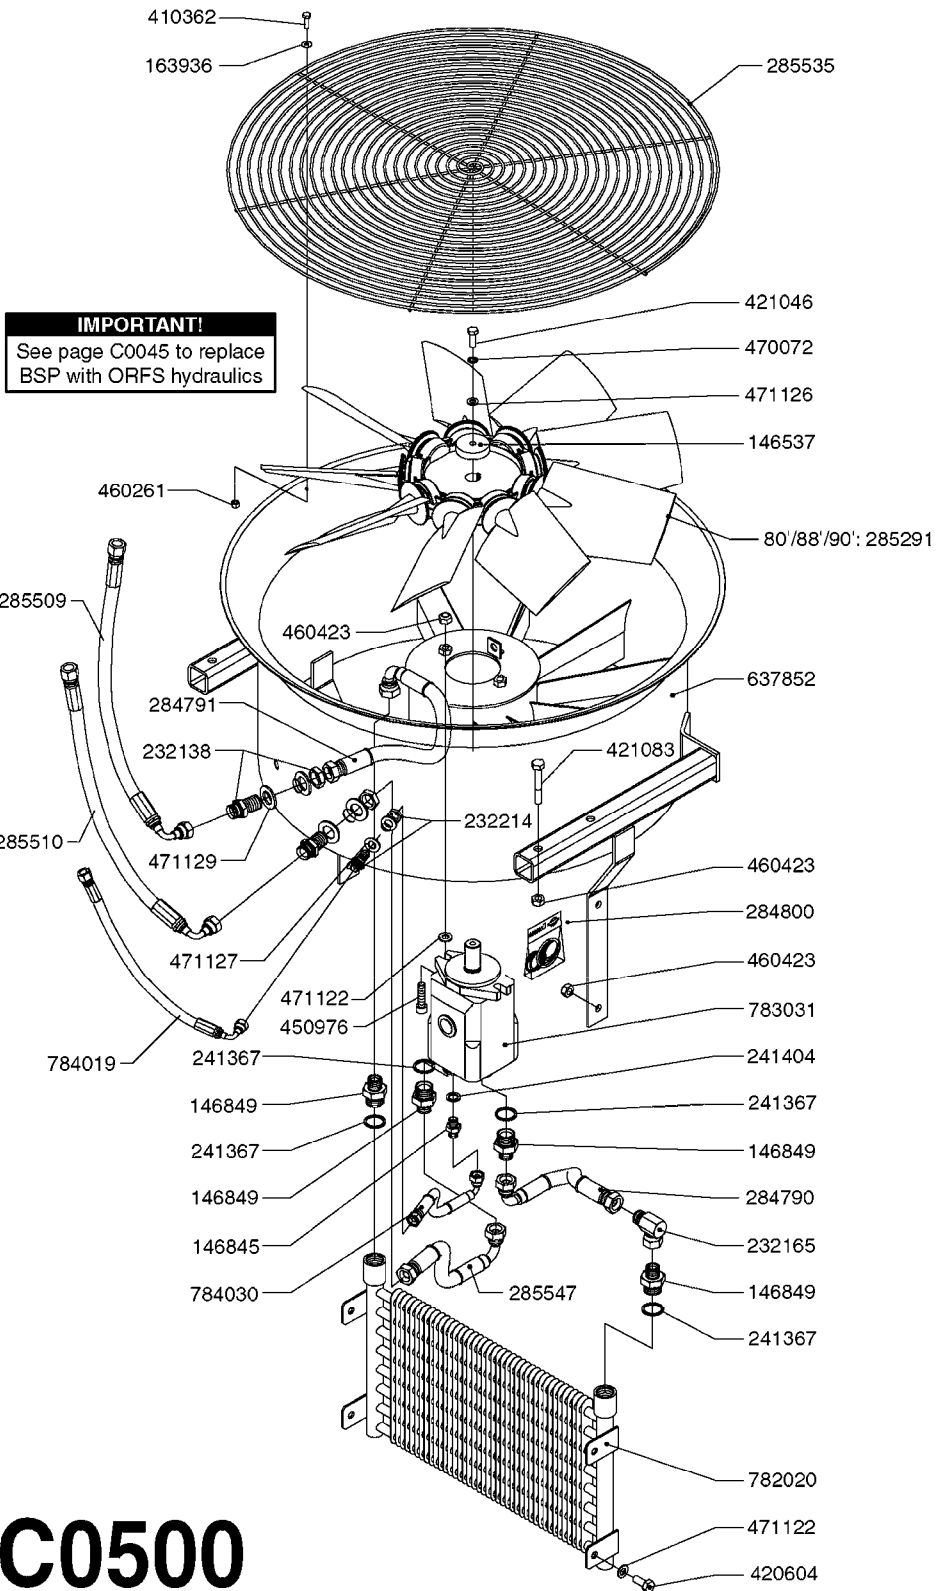

IMPORTANT!
See page C0045 to replace BSP with ORFS hydraulics

Right Side Shown
(Left Side Similar)

C0465

HYD TWIN FORCE 60'-66' HAZ
C0465-HIN, 30:11:17

Page 1
Date 07.02.2020 8:46

parts-n°	order qty	description
146835	1	HEX NIPPLE 1/4" - 3/8" BSP
146839	1	HEX NIPPLE 1/4"X3/8" BSP 0.7MM
146845	1	HEX NIPPLE 1/4"X1/4"
147128	1	NUT M24X2 NV-32
147498	1	HEX NIPPLE 1/4"-1/4" 1.2mm
210878	1	LINK HEAD M24 x 55 W/ GREASE NIP. DELTA
232109	1	FITT.HY TEE 1/4"BSP UNION
240866	1	DOWTYSEAL 3/8"
241404	1	DOWTY SEAL 1/4"
261189	1	RELAY SUMI TYPE RCN 1V-5B
261402	1	FUSE 3.15A SLOW BURN
261844	1	PLUG ELEC.3POLE FEMALE F.CABLE
261845	1	PLUG ELEC.3 POLE MALE F.CABLE
270561	1	SCREW W/SPRING ASSY. (QTY 1)
284265	1	PLUG BREATHER 1/4" F/CYLINDER
461198	1	NUT HEX M16X2 JAMB
615533	1	LINK HEAD
730945	1	CABLE 2X4MM W.PLUG L=5000
731271	1	HY.BLOCK
750250	1	SEAL KIT F.HY CYL.781039
781039	1	CYL D25/12-50 172MM alt 781139
782102	1	HYD RESTRICTOR TWIN FORCE
782127	1	HY.FLOW DIVIDER FTZ-03
784000	1	HOSE HY X 1/4 X 118.00"STR+ELB
784004	1	HOSE HY 1/4" x 33.5" STR & ELB
784005	1	HOSE HY X 1/4 X 037.38"STR+ELB
784018	1	HOSE HY X 1/4 X 029.5"STR+ELB
784023	1	HOSE HY 1/4 X 43.25" STR.+ELB.
784031	1	HYD.HOSE CM TF 1/4"x550MM
784049	1	HOSE HY X 1/4" X 240"STR+ELB
784081	1	HOSE HY X 1/4 X 281.50"STR+ELB
784103	1	HYDRAULIC HOSE 1/4'X770
784136	1	HOSE HY X 1/4 X 33.5" ELB+ELB
14082300	1	LINK EYE Ø20/M24X2 L=87.5
72241800	1	POWER CABLE 4MM2 L=10M
72264600	1	HYDRUALIC RESTICTOR, ADJUSTABL
72270700	1	HAY/Z ACTUATOR CONN BOX HURCS
75074300	1	SEALKIT78122000/23-25/30-32/46
75075200	1	SEAL KIT 78120900/14/50
78121400	1	DOUBLE CYLINDER D 50/30-300
78122400	1	DOUBLE CYLINDER D 40/20-300
78123100	1	CYLINDER DOUBLE D40/20-120
78128800	1	CYLINDER, D50/30-500