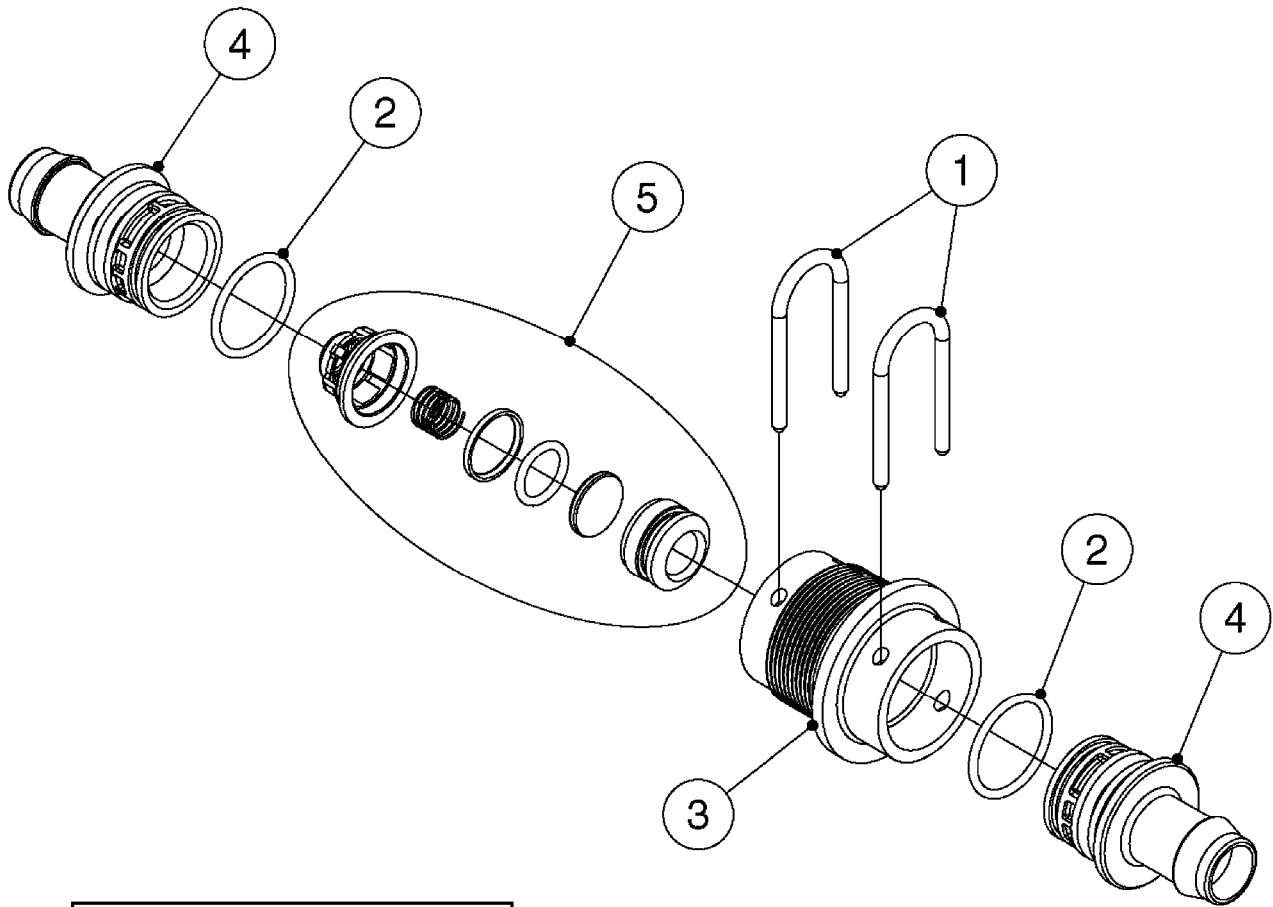

FOR FITTINGS AND
HOSES, SEE SECTION L

B0620

CHECK VALVES - S53
B0620-HIN, 01:01:16

Page 1

Date 07.02.2020 8:46

Pos.	parts-n°	order qty	description
1	145995	1	FITT.DK S-53 FORK
2	242354	1	O-RING D32.2X3.0 VITON
3	322103	1	FITT.DK S-53 BULKHEAD
4	334230	1	FITT.DK S-53 STR.1"
5	72132600	1	CHECK VALVE SUBASSEMBLY S53