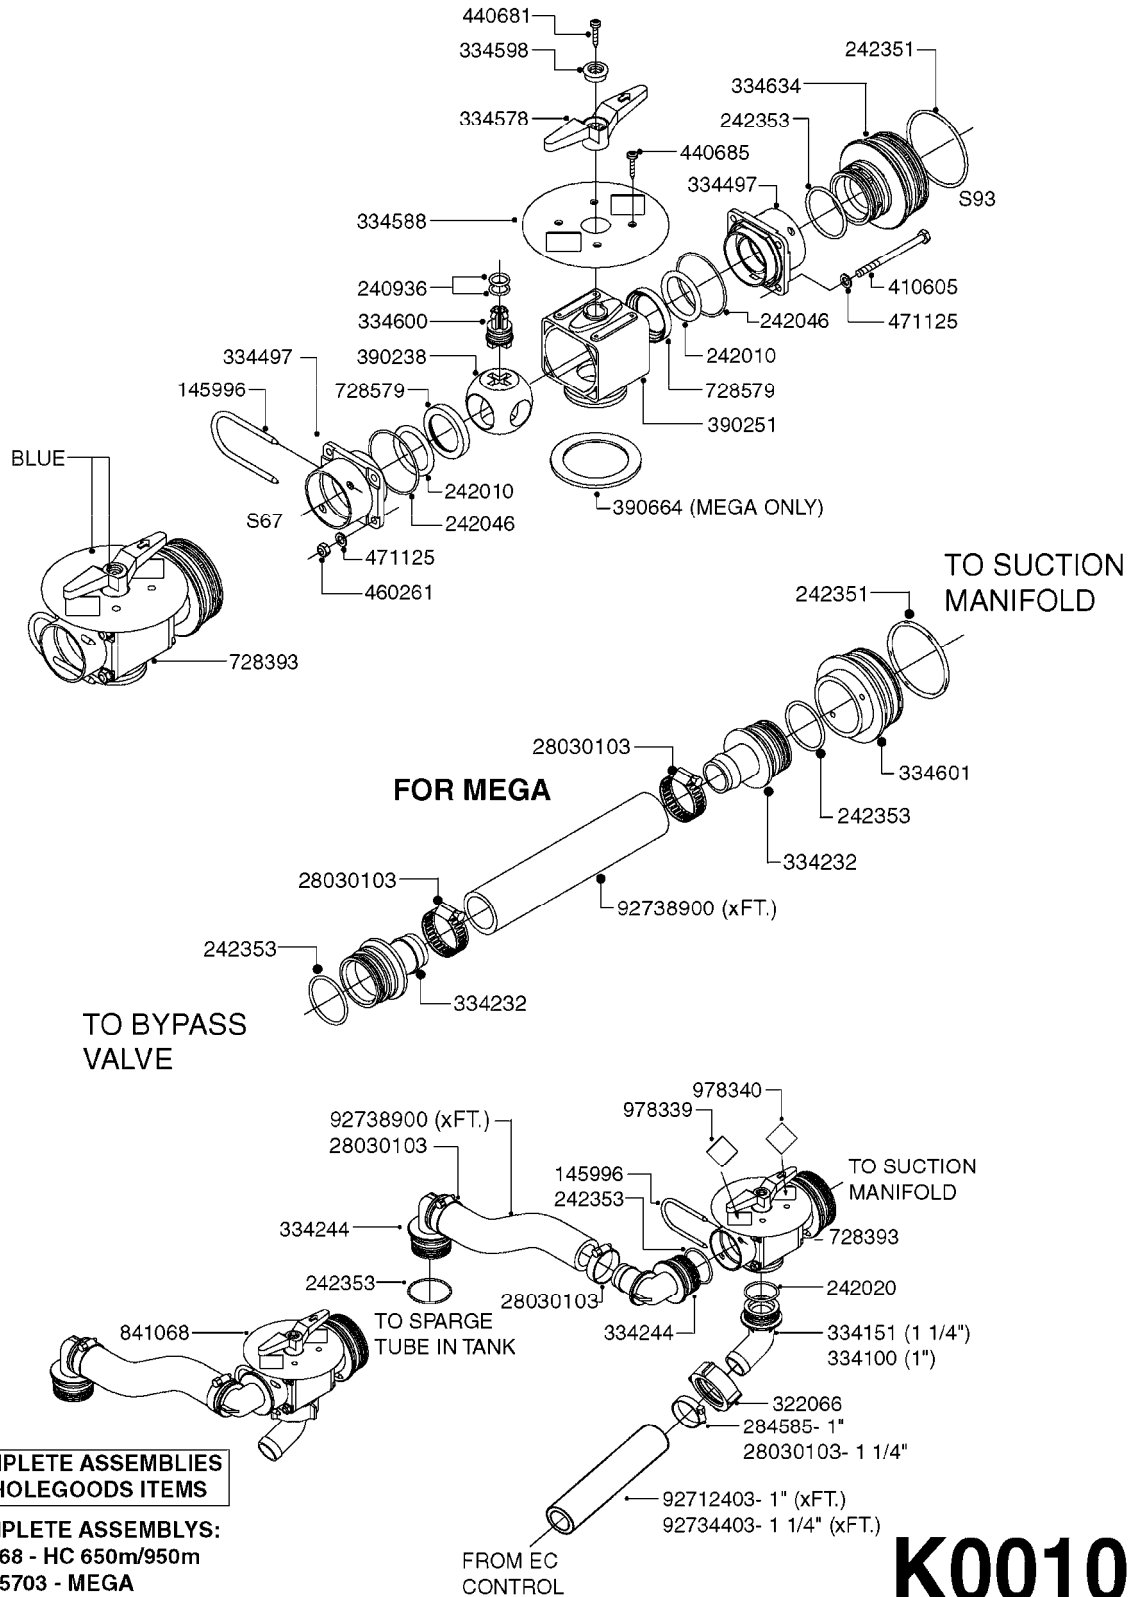

*28050103 - COMPLETE HUB ASSEMBLY

COMPLETE ASSEMBLIES
WHOLEGOODS ITEMS

E0750

HUB ASSY F. 3" SPINDLE CM750
E0750-HIN, 01:01:16

Page 1

Date 07.02.2020 8:46

parts-n°	order qty	description
420582	1	BOLT HEX 8.8 DEL M8X20 FT A2
460143	1	SELF LOCK NUT M8 SST A2 DIN985
10059803	1	NUT HEX NF 1"
10587803	1	MAG MNT F. SPEED SNS 8 BOLT
10606703	1	NUT HEX NF 5/8" FLANGED F.STUD
10629303	1	PIN, COTTER 7/32" X 1.75" LONG
14000203	1	SPINDLE 3" X 16" W/NUT &WASHER
16108403	1	REINFORCEMENT RING 8-8-6 HUB FOR NON-REINFORCED 3/8" RIMS ONLY
21000003	1	BEARING INNER CUP #382A
21000103	1	BEARING OUTER CUP #LM501310
21000203	1	BEARING INNER CONE #387AS
21000303	1	BEARING OUTER CONE #LM501349
21000403	1	SEAL GREASE #CR29968
28000303	1	DUST CAP #1609
28050103	1	HUB F 3" 758 7500# PACKAGE
45000003	1	STUD BOLT 5/8" X 2-1/2"
47000003	1	WASHER SPNDL 3" 1.12X2.1 .25TK
61000503	1	SPEED SNS MNT CLAMP - 3"
63000703	1	AXLE INSERT W/M CM750