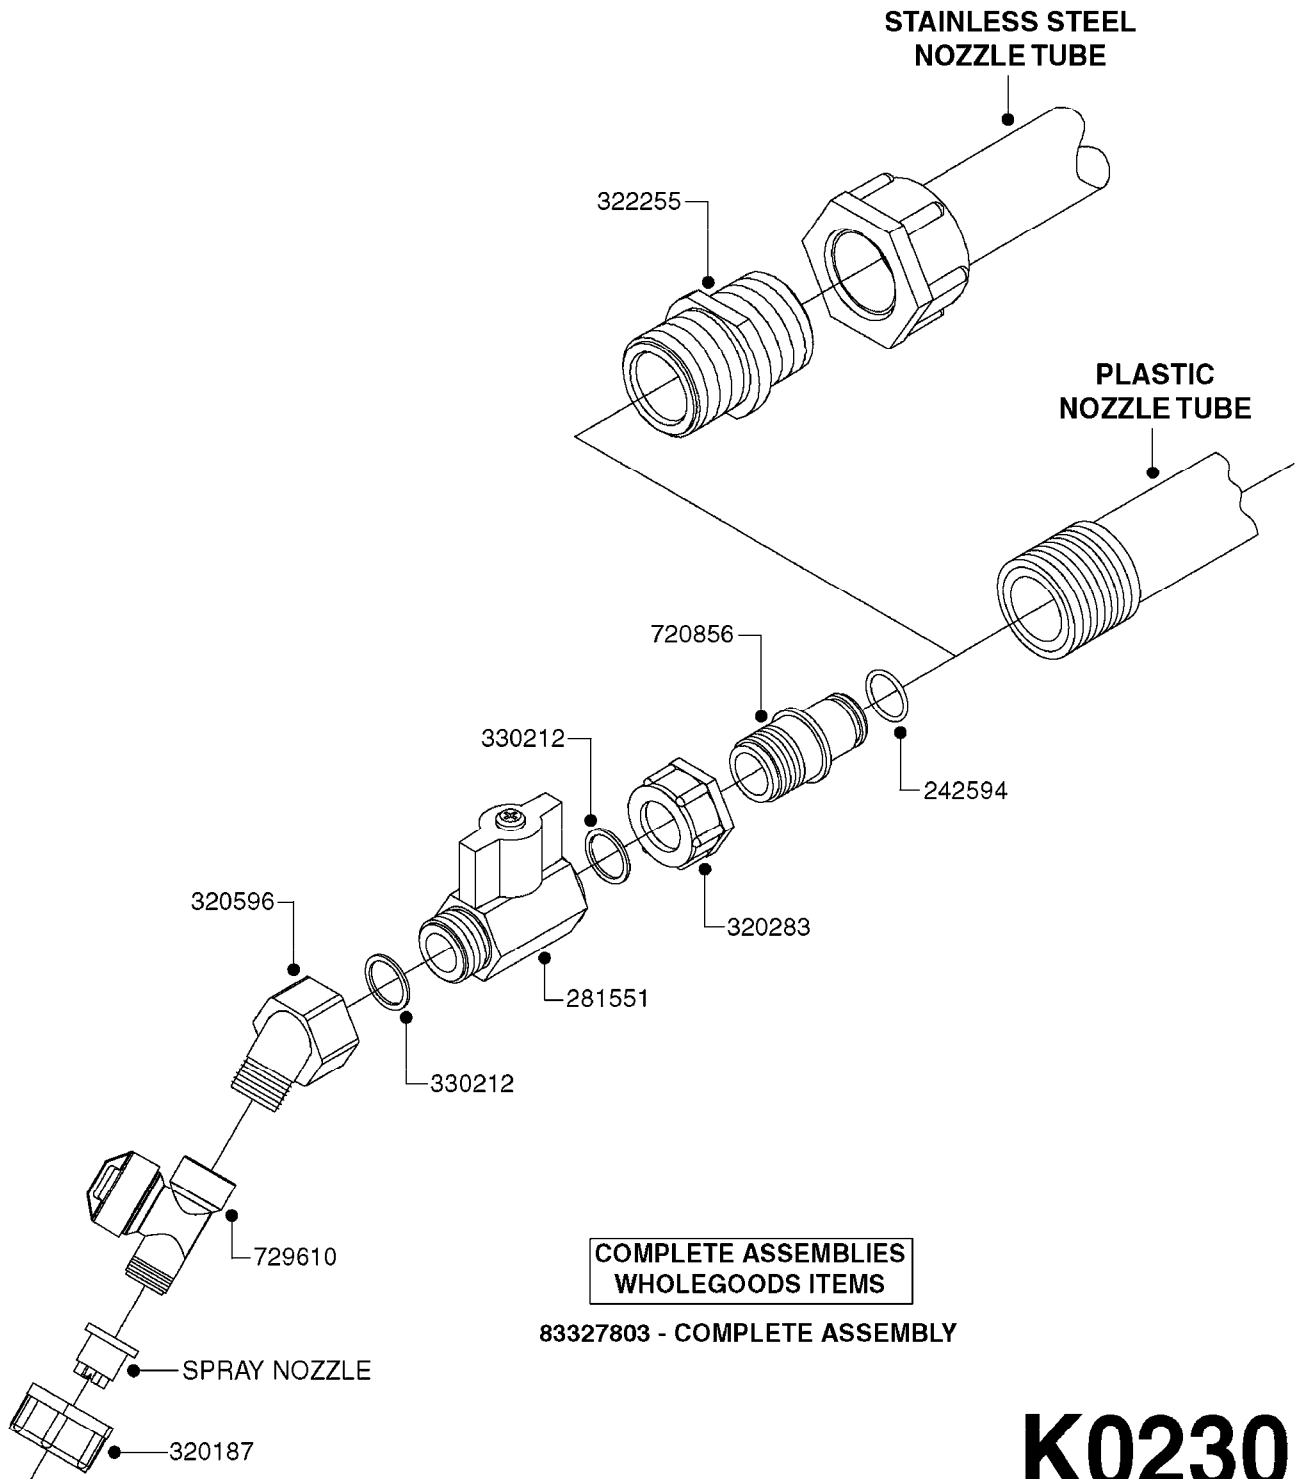

K0230

END NOZZLE KIT
K0230-HIN, 01:01:16

Page 1

Date 07.02.2020 8:46

parts-n°	order qty	description
242594	1	O-RING D14 X 1.78 SCH.70-EPDM
281551	1	BALL VALVE 1/2"
320187	1	FITT.DK CAP 3/8" BSP BLACK
320283	1	FITT.DK NUT 3/4"BSP
320596	1	FITT.DK ELB 3/8'-1/2'BSP 45DEG
322255	1	FITT.DK NIPPLE 3/4"X 3/4"
330212	1	O-RING D19/D14X2.4 F.1/2"NUT
720856	1	FITT.DK 1/2'BSP ASSY.F.3/4'NUT
729610	1	NOZZLE ASSY. NON DRIP 3/8 THRD
83327803	1	END NOZZLE KIT "04"