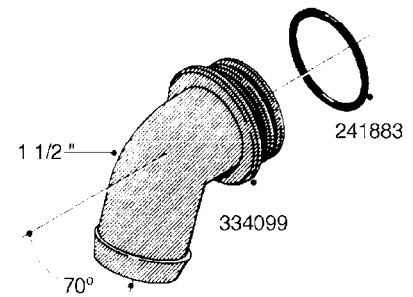

L0080

FITTINGS - S-53
L0080-HIN, 12:09:17

Page 1

Date 07.02.2020 8:47

Pos.	parts-n°	order qty	description
1	145995	1	FITT.DK S-53 FORK
2	241973	1	O-RING Ø3 X 44.2 70 SHORES NITRIL NITRIL (BLACK)
2	242353	1	O-RING 3 X 44.2 VITON VITON (BROWN)
3	242109	1	O-RING D32.2x3.0 NITRIL (BLACK)
3	242354	1	O-RING D32.2X3.0 VITON VITON (BROWN)
4	322103	1	FITT.DK S-53 BULKHEAD
5	322107	1	FITT.DK S-53 BULKHEAD NUT
6	322110	1	FITT.DK S-53 ELB. 1/2" BSP
7	322352	1	FITT.DK S-53 TEE
8	334229	1	FITT.DK S-53 STR.3/4"
9	334260	1	GASKET F. S-53 BULKHEAD
10	334564	1	FITT.DK S-67 TO S-53 ADAPTER
11	391100	1	FITT.DK S-53THREAD INS.1/2"BSP
12	726463	1	FITT.DK S53 BULKHEAD W/GASKET
13	726552	1	FIT.DK S-53X90 1/2" BSP,O-RING
14	726556	1	FITT.DK S-53 HB 1/2" W/O-RING
15	726558	1	FITT.DK S53 STR. 3/4" W.ORING
16	726559	1	FITT DK. S-53 HB 1" W/O-RING
17	726568	1	FITT.DK.S-53 HB 1/2"90 W/O-RING
18	726570	1	FITT.DK S-53 ELB.3/4" W.ORING
19	726571	1	FITT.DK S-53 ELB.1", W ORING
20	726578	1	FITT.DK S53 PLUG WITH O-RING
21	728561	1	FITT.DK. S67M - S53F REDUCER