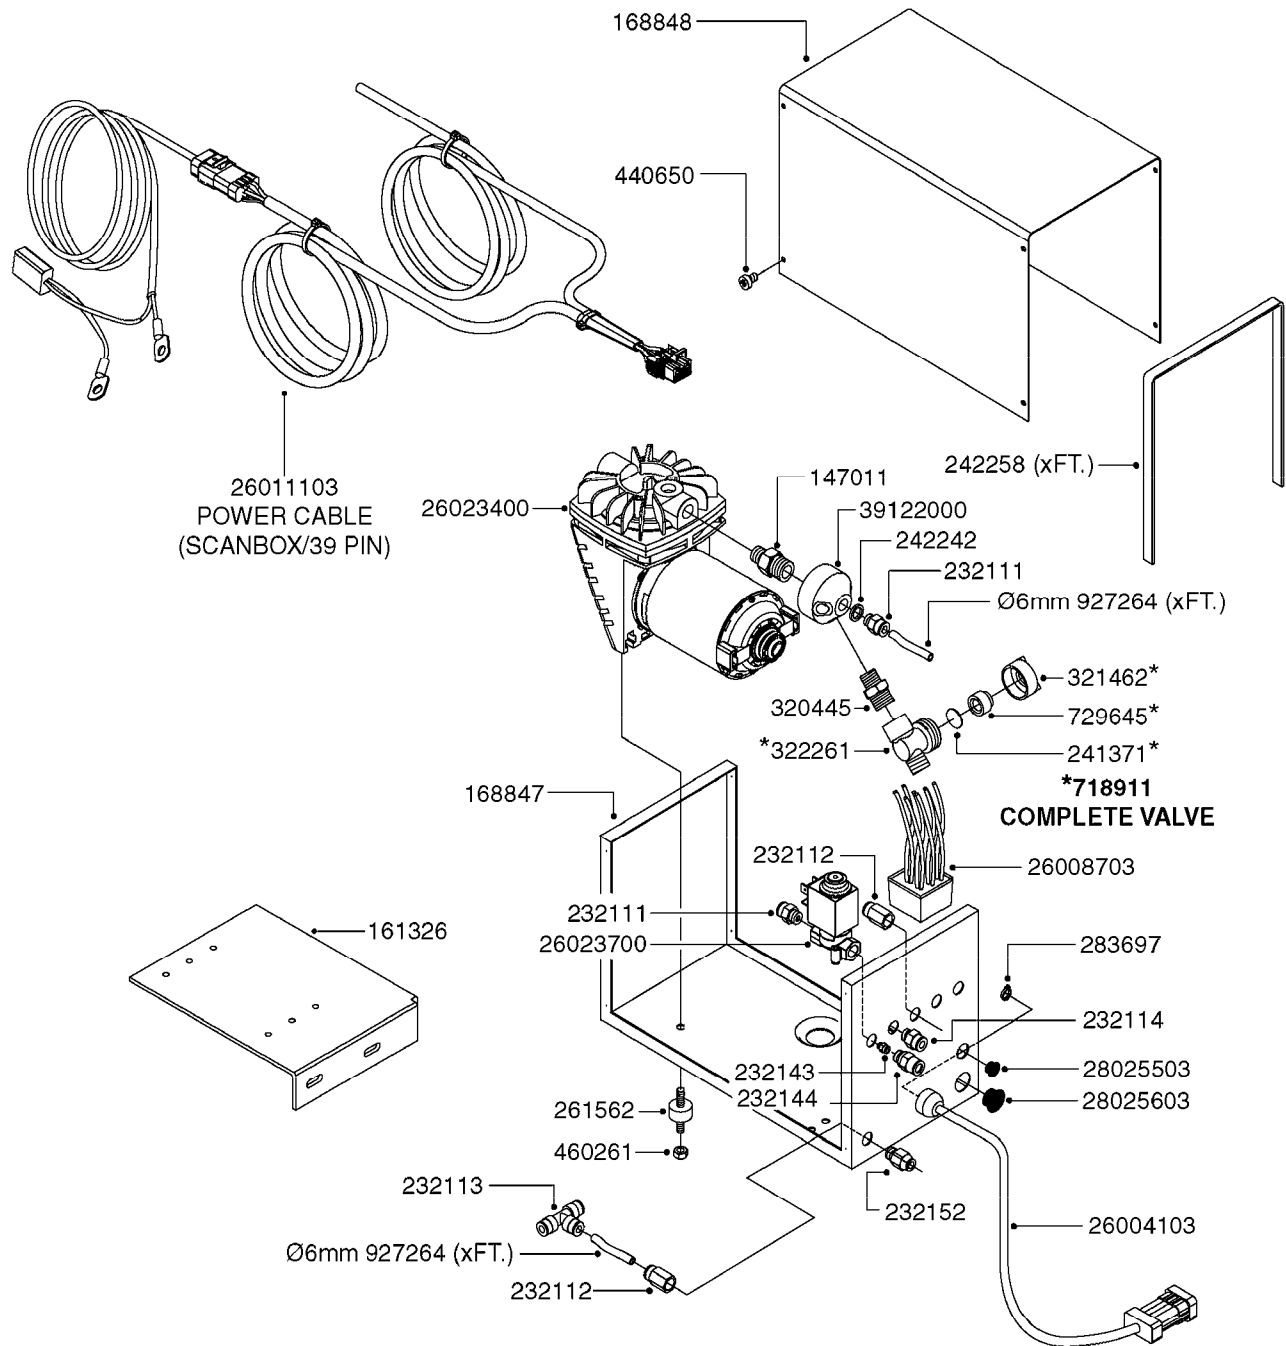

K0400

*Ø8mm 927306 (xFT.)
*Ø10mm 927330 (xFT.)

70062503 - COMPLETE ASSEMBLY

FOAM MARKER COMPRESSOR 2007
K0400-HIN, 01:01:16

Page 1
Date 07.02.2020 8:46

parts-n°	order qty	description
147011	1	HEX NIPPLE 3/8'X1/4'BSP BRASS
161326	1	MOUNT BKT. F. FOAM COMP.BOX 98
168847	1	ENCLOSURE LOWER F.MARKER
168848	1	COVER F. FOAM MARKER
232111	1	QUICK COUPLER 6MM X 1/8 EXT.
232112	1	QUICK COUPLER 6MM 1/8 INT.
232113	1	QUICK COUPLER 6MM T-PIECE
232114	1	COUPLER 1/8" THREADX8MM HOSE
232143	1	REDUCER 1/4'INT-1/8'EXT
232144	1	QUICK COUPLER 10MM X 1/4 EXT
232152	1	QUICK COUPLER 8MMX1/8 EXT.LONG
241371	1	DIAPHRAGM F.NO-DRIP,VULC
242242	1	O-RING F.AIR HOSE FITTING
242258	1	TRIM 3X10 SELF ADHESIVE 0012"
261562	1	RUBBER DAMPER 2XM6X25
283697	1	TIESTRAP 200MM
320445	1	FITT.DK HN 1/4"X3/8" BSP
321462	1	CAP F.NO-DRIP ASSY.
322261	1	HOUSING F.SAFETY VALVE 3/8"
440650	1	SCREW 3.5x13 STAINLESS
460261	1	NUT HEX M6X1.00 LOCK DIN985 A2 SS
718911	1	VALVE (SAFETY) F.MARKER
729645	1	NON-DRIP SPRING ASSY.GREEN 10
927264	1	HOSE R X PE D6/D4 X 0012"
927306	1	HOSE R X PE D8/D6 X 0012"BLACK
927330	1	HOSE R X PE D10/D8 X 012"BLACK
26004103	1	FOAM MARKER CNTRL MOD CABL STD
26008703	1	FOAM MARKER CONTROL SCII
26011103	1	FOAMER POWER/CONTROL CABLE 39P
26023400	1	COMPRESSOR F.FOAM MARKER CM40
26023700	1	SOLENOID VAL 12V 1/8' FLO '07
28025503	1	PLUG F.DRILLED HOLE 1/2"
28025603	1	PLUG F.DRILLED HOLE 3/4"
39122000	1	DISTR.HOUSING F.FOAM MARKER'07
70062503	1	FOAM MARKER COMPRESSOR,STD,39P