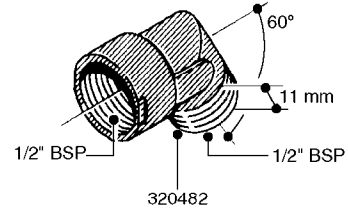

FITTINGS - HEXAGON NIPPLES
L0030-HIN, 01:01:16

Page 0
Date 07.02.2020 8:47

L0030

FITTINGS - HEXAGON NIPPLES
L0030-HIN, 01:01:16

Page 1
Date 07.02.2020 8:47

parts-n°	order qty	description
10015303	1	FITT.PO.HN 1.00X1.00 M1000
10425003	1	FITT.PO.HN 1.25X1.00 MCPHEE
320132	1	FITT.DK HN 1" BSP
320176	1	FITT.DK HN 3/8"X1/2" BSP
320445	1	FITT.DK HN 1/4"X3/8" BSP
320655	1	FITT.DK HN 1/2"-1/2" BSP
320692	1	FITT.DK HN 3/8'BSPX1/4'NPT
320703	1	FITT.DK HN 3/8BSP X1/2 &1/4NPT
320725	1	FITT.DK NIPPLE 3/8"-3/8" BSP
320902	1	FITT.DK HN 3/8'X 1/4' BSP
390232	1	FITT.DK HN 1-1/2' X 1-1/4' BSP
390276	1	FITT.DK HN 1'BSP