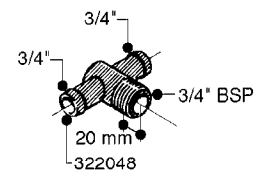

L0050

parts-n°	order qty	description
242594	1	O-RING D14 X 1.78 SCH.70-EPDM
320294	1	FITT.DK TEE 3/8X3/8HB X1/2"BSP
320305	1	FITT.DK HB 3/4'- 3/4' BSP
320386	1	FITT.DK TEE 3/8X3/8HB X3/8"BSP
320397	1	FITT.DK ELB 3/8"HB X 3/8" BSP
320401	1	FITT.DK TEE 1/2X1/2HB X1/2"BSP
320412	1	FITT.DK TEE 1/2X1/2HB X3/8'BSP
320423	1	FITT.DK ELB 1/2'HB X 3/8' BSP
320891	1	FITT.DK HB 3/8'- 3/8' BSP
320972	1	FITT.DK HB 5/16'- 1/4' BSP
322046	1	FITT.DK TEE 1/2X1/2HB X3/4'BSP
322048	1	FITT.DK TEE 3/4X3/4HB X3/4'BSP
330595	1	O-RING D24.6/D20X2.1 -3/4"
333137	1	FITT.DK CONN.1/2" F.NOZZ. DOUB
333141	1	FITT.DK CONN.1/2" F.NOZZ.SING
334041	1	FITT.DK CONN.3/4' F.NOZZ. SING
334042	1	FITT.DK CONN.3/4' F.NOZZ. DOUB
334195	1	FITT.DK ELB. 3/4"HB X 3/4"HB
10012103	1	FITT.PO.HB 1.25X1.50 IMB1012
10014003	1	FITT.PO.HB 1.25X1.25 IMB1010
10036903	1	FITT.PO.HB 1.50X1.50 IMB1212
28019303	1	FITTING HB ELB 3/4NPT-3/4HOSE
61016500	1	HOSE TAIL 3/4" 90°+RG CAP 3/4"
72026700	1	NOZZLE TUBE ADAPTER W/O-RING