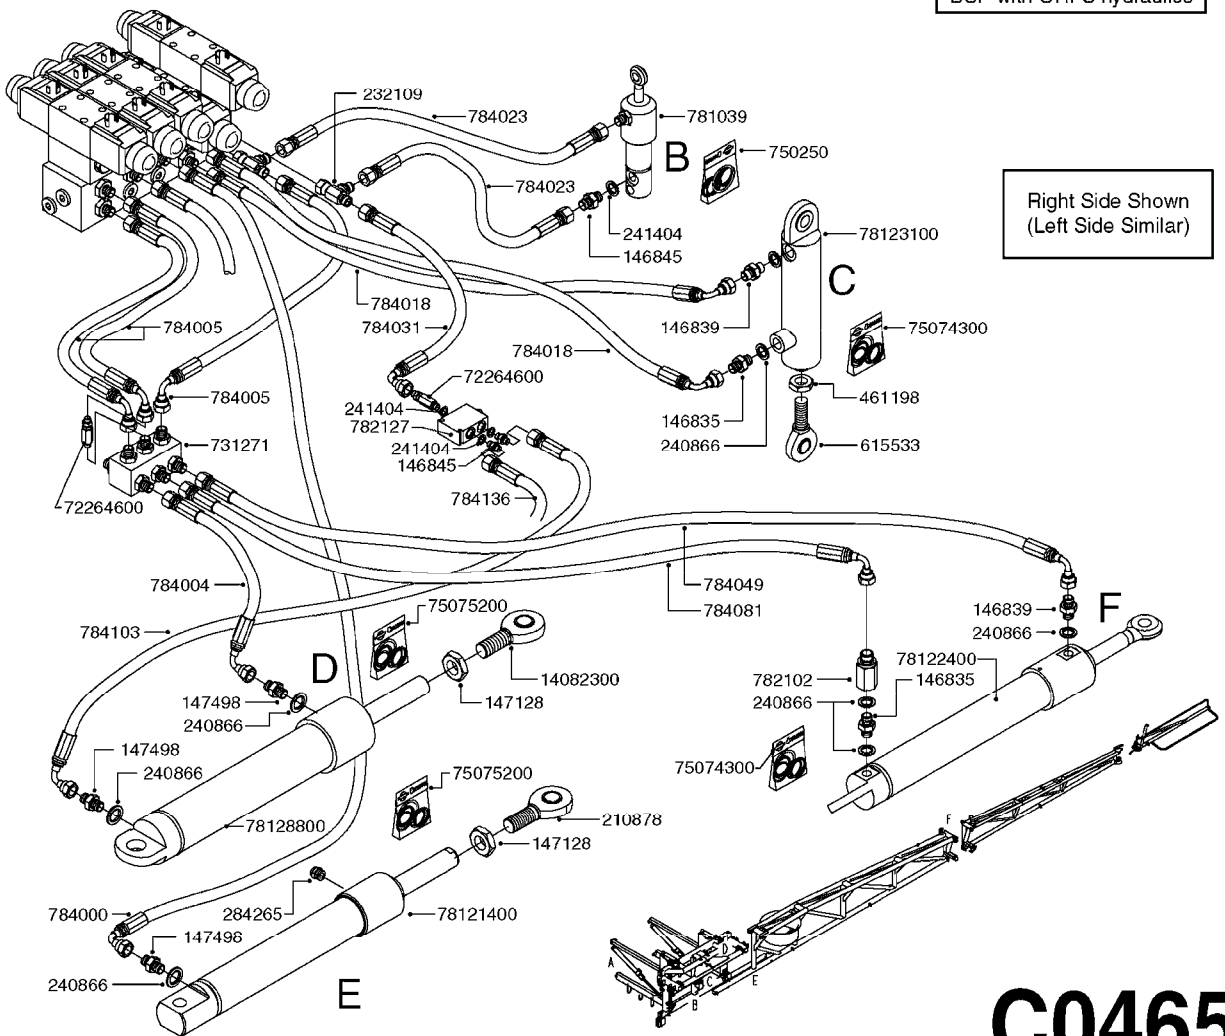

See page C0450 for solenoid breakdown

Check cylinder barrel for stamped part number.

"FA" plus date & part number stamped on FAROIL cylinders. (See page C0030)

For non-FAROIL cylinder parts, see pages C0010 and C0020.

IMPORTANT!
See page C0045 to replace BSP with ORFS hydraulics