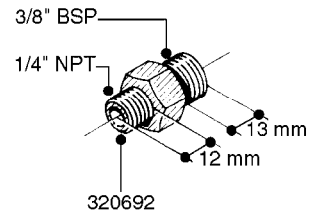

FITTINGS - HEXAGON NIPPLES
L0030-HIN, 01:01:16

Page 0
Date 07.02.2020 8:47

L0030

FITTINGS - HEXAGON NIPPLES
L0030-HIN, 01:01:16

Page 1
Date 07.02.2020 8:47

parts-n°	order qty	description
10015303	1	FITT.PO.HN 1.00X1.00 M1000
10425003	1	FITT.PO.HN 1.25X1.00 MCPHEE
320132	1	FITT.DK HN 1" BSP
320176	1	FITT.DK HN 3/8"X1/2" BSP
320445	1	FITT.DK HN 1/4"X3/8" BSP
320655	1	FITT.DK HN 1/2"-1/2" BSP
320692	1	FITT.DK HN 3/8'BSPX1/4'NPT
320703	1	FITT.DK HN 3/8BSP X1/2 &1/4NPT
320725	1	FITT.DK NIPPLE 3/8"-3/8" BSP
320902	1	FITT.DK HN 3/8'X 1/4' BSP
390232	1	FITT.DK HN 1-1/2' X 1-1/4' BSP
390276	1	FITT.DK HN 1'BSP