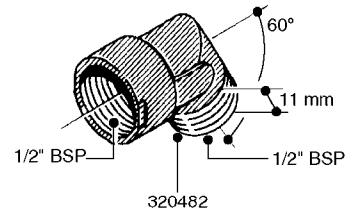

FITTINGS - HEXAGON NIPPLES
L0030-HIN, 01:01:16

L0030

FITTINGS - HEXAGON NIPPLES
L0030-HIN, 01:01:16

Page 1
Date 07.02.2020 8:41

parts-n°	order qty	description
10015303	1	FITT.PO.HN 1.00X1.00 M1000
10425003	1	FITT.PO.HN 1.25X1.00 MCPHEE
320132	1	FITT.DK HN 1" BSP
320176	1	FITT.DK HN 3/8"X1/2" BSP
320445	1	FITT.DK HN 1/4"X3/8" BSP
320655	1	FITT.DK HN 1/2"-1/2" BSP
320692	1	FITT.DK HN 3/8'BSPX1/4'NPT
320703	1	FITT.DK HN 3/8BSP X1/2 &1/4NPT
320725	1	FITT.DK NIPPLE 3/8"-3/8" BSP
320902	1	FITT.DK HN 3/8'X 1/4' BSP
390232	1	FITT.DK HN 1-1/2' X 1-1/4' BSP
390276	1	FITT.DK HN 1'BSP