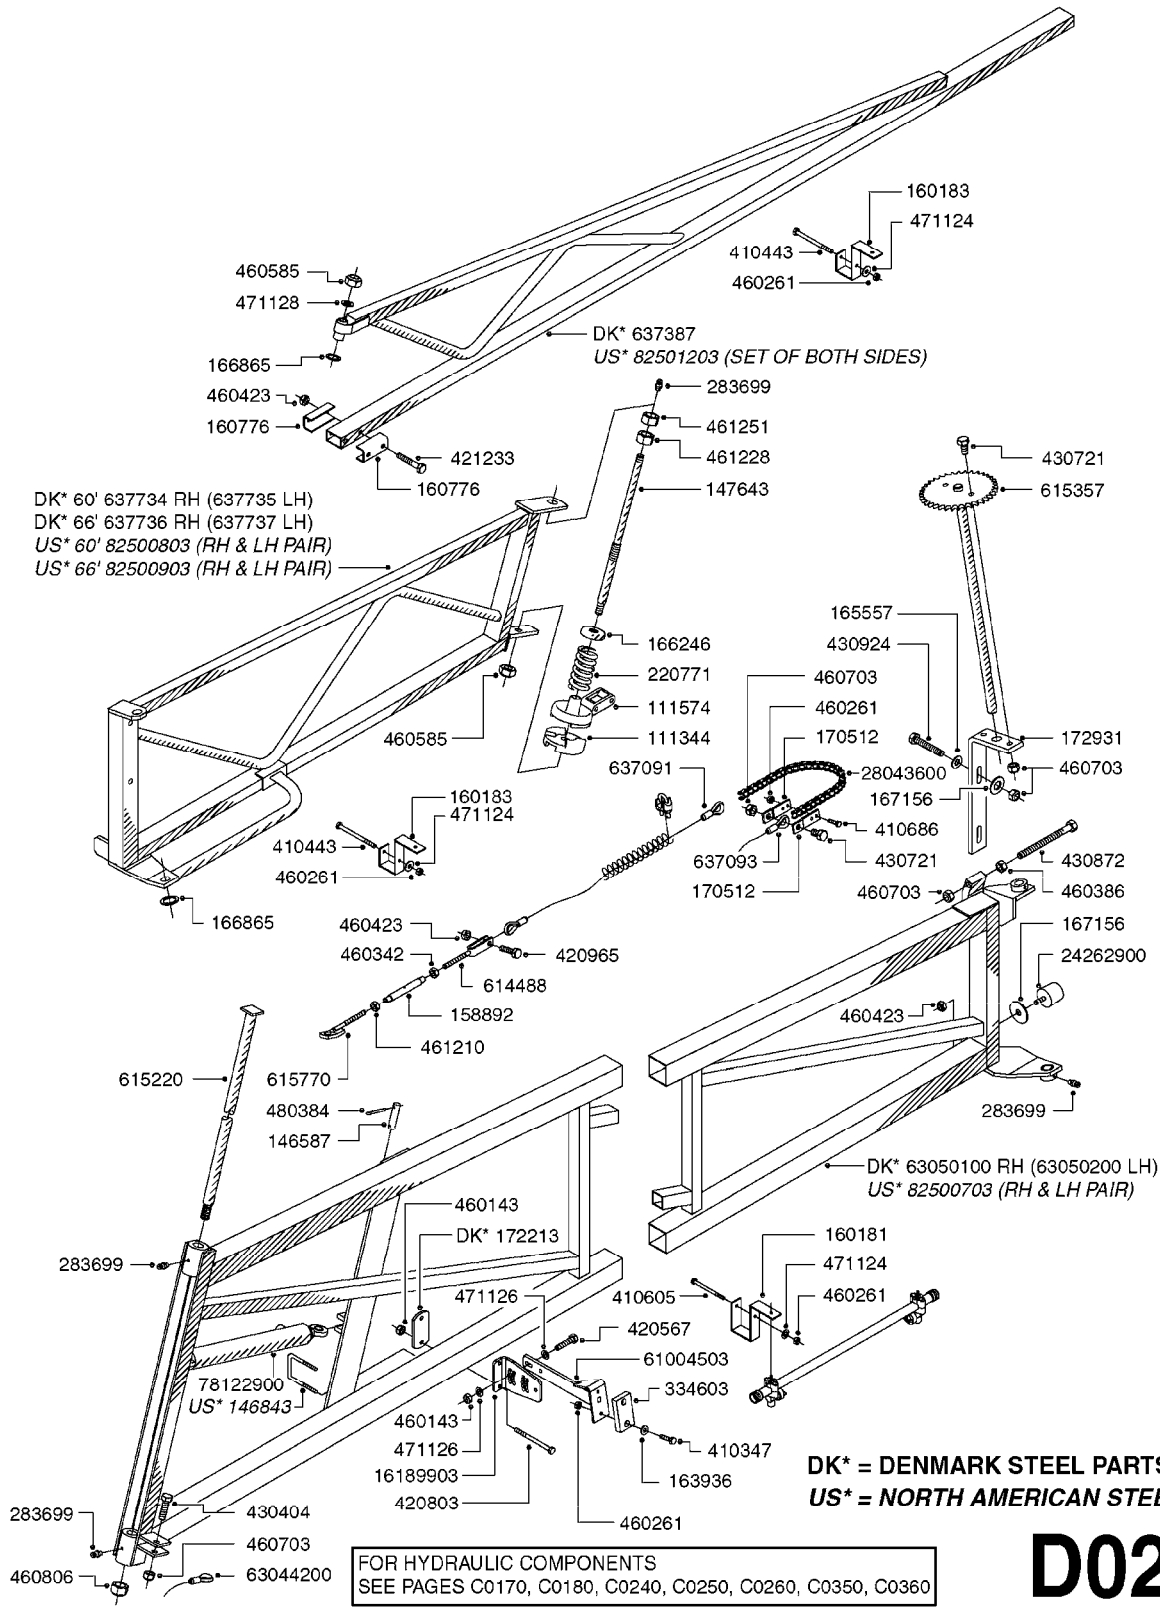

BOOM EAGLE WINGS 60' 66'
D0270-HIN, 01:01:16

Page 1
Date 07.02.2020 8:40

parts-n°	order qty	description
111344	1	CLAW CLUTCH Ø100/Ø20,5 UNDER PART RED
111574	1	CLAW CLUTCH D100 UP. (MACH)
146587	1	PIN D16.8 X 65
146843	1	BOLT U M8 F.60 x 60
147643	1	AXLE F.BM BRKWKY. W. ZERT L=426
158892	1	TURN BUCKLE HOUS
160181	1	CLAMP NOZZLE TUBE 60X60
160183	1	CLAMP NOZZLE TUBE 50X30
160776	1	U-CHANNEL F.3PT.
163936	1	WASHER D15/D6.2X1
165557	1	WASHER D28.0/D12.2X2.0 SS
166246	1	WASHER CUP D53 F.SPRING
166865	1	WASHER D35/D25X2
167156	1	WASHER D46.5/D12.4X2.5
170512	1	ASSEMBLY BRACKET FOR CHAIN
172213	1	FLAT BAR F.Boom STRAP
172931	1	FLAT STEEL 15X50
220771	1	SPRING D53/D43X100
283699	1	GREASE NIPPLE M6X1
334603	1	RUBBER STOP 86X48X15
410347	1	SCREW M6X20 8.8
410443	1	BOLT HEX 8.8 DEL M6X70
410605	1	BOLT HEX 8.8 DEL M6X80
410686	1	BOLT HEX 8.8 DEL M6X30
420567	1	BOLT HEX 8.8 DEL M8X30 FT
420803	1	BOLT HEX 8.8 DEL M8X90
420965	1	M10X40 MACHINE SCREW STAINLESS
421233	1	BOLT HEX 8.8 10.9 DEL M10X70
430404	1	BOLT HEX 8.8 DEL M12X50
430721	1	BOLT HEX 8.8 DEL M12X40 FT
430872	1	BOLT HEX 8.8 DEL M12X100 FT
430924	1	BOLT HEX 8.8 DEL M12 X 85
460143	1	SELF LOCK NUT M8 SST A2 DIN985
460261	1	NUT HEX M6X1.00 LOCK DIN985 A2 SS
460342	1	NUT HEX M10 DEL DIN934
460386	1	NUT HEX M12X1.75
460423	1	NUT HEX M10X1.50 LOCK DIN985A2 SS
460585	1	LOCKING NUT M16 DIN985 A2 SS
460703	1	NUT HEX M12X1.75 LOCK DIN985A2 SS
460806	1	NUT HEX M20X2.50 LOCK DIN985A2 SS
461210	1	NUT HEX M10X1.5 L.THREAD A4
461228	1	NUT HEX M20
461251	1	NUT HEX M20 X 2.5 JAMB
471124	1	WASHER, M6, Ø18/ 6.4X 1.6, SS
471126	1	WASHER, M8, Ø16/ 8.4X 1.6, SS
471128	1	WASHER, M16, Ø30/17.0X 3.0, SS
480384	1	PIN COTTER 3/16 x 1-1/2"
614488	1	FORK/ R.THREAD 10mmX144mm
615220	1	PIN 25 X 910 FOR EAGLE
615357	1	SHAFT W.SPROCKET EAGLE 60'3PT
615770	1	ANCHOR F.EAGLE CABLE
637091	1	CABLE FRONT EAGLE D7X2895
637093	1	CABLE REAR 5 X 3100MM EAGLE
637387	1	BOOM WING BRKWAY E. 60-90'
637734	1	BOOM WING OUT. 60'R.EAG 97
637735	1	BOOM WING OUT. 60'L.EAG 97
637736	1	BOOM WING OUT. 66'R.EAG 97
637737	1	BOOM WING OUT. 66'L.EAG 97
16189903	1	PLATE F, EAGLE STOPARM
24262900	1	RUBBER STOP D50X40 M10X33
28043600	1	CHAIN 5/8X810MM (51 LINKS)