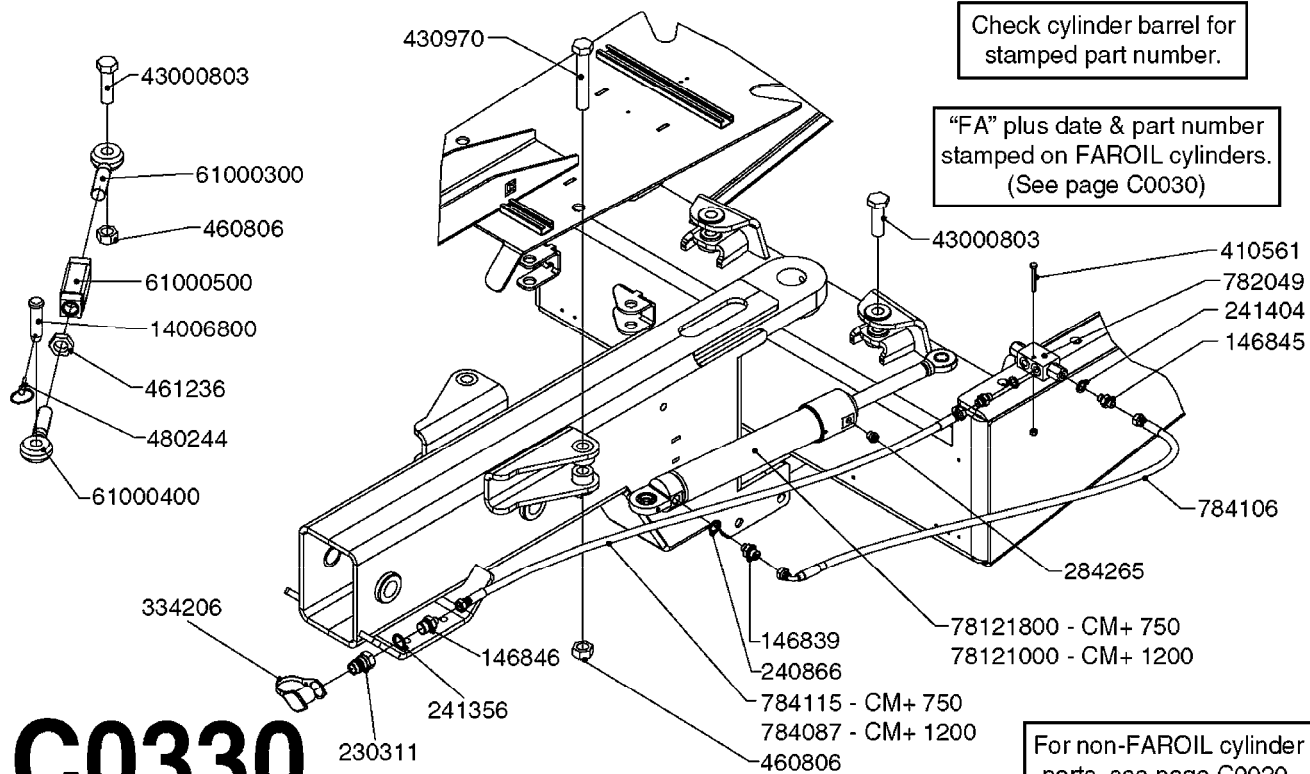

IMPORTANT!

See page C0045 to replace
BSP with ORFS hydraulics

Check cylinder barrel for
stamped part number.

"FA" plus date & part number
stamped on FAROIL cylinders.
(See page C0030)