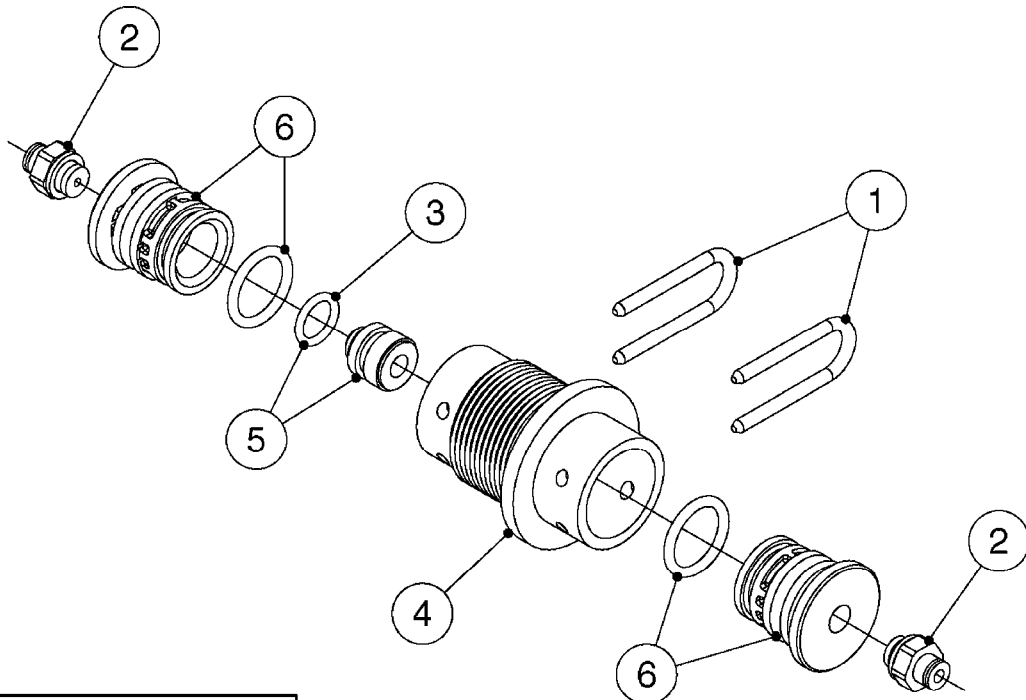

SMART VALVE-S93 MANIFOLD VALVE
B0540-HIN, 01:01:16

B0540

SMART VALVE-S93 MANIFOLD VALVE
B0540-HIN, 01:01:16

Page 1

Date 07.02.2020 8:40

parts-n°	order qty	description
145997	1	FITT.DK S-93 FORK
147767	1	PIN 5Ø X 60 S-93 DOUBLE CLAMP
240936	1	O-RING D13.3X2.4 NITRIL
242047	1	O-RING 89.5 X 3.0 VITON
242316	1	O-RING D84.5X3.0 NITRIL
242475	1	O'RING D56.52x5.33 SH70-VITON
322327	1	HOUSING, VALVE, S93, 220 PSI
322328	1	END CAP F.VALVE S-93
322354	1	THRUST PLATE F.3-WAY VALVES-93
390543	1	SEAT F.BALL 3-WAY VALVE S-93
391019	1	BALL F.2 WAY S93 SMART VALVE
391020	1	BALL F.3 WAY S93 SMART VALVE
391023	1	SMART VALVE MOUNTING BRACKET
420862	1	BOLT HEX 8.8 DEL M10X16 FT
440681	1	SCREW F. PLASTIC 4MM X 14LG SS
460423	1	NUT HEX M10X1.50 LOCK DIN985A2 SS
471122	1	WASHER, M10, Ø20/10.5X 2.0, SS
14010100	1	SPINDLE F.SMART VALVE S-93
14027800	1	SPINDLE F.SMART VALVE S-93
61025400	1	HANDLE SMART VALVE
72137900	1	VALVE S93 "V1" SMART VALVE
72138000	1	VALVE S93 "V2" SMART VALVE
72138600	1	VALVE S93 "V3" SMART VALVE
72142700	1	VALVE S93 "V4" SMART VALVE