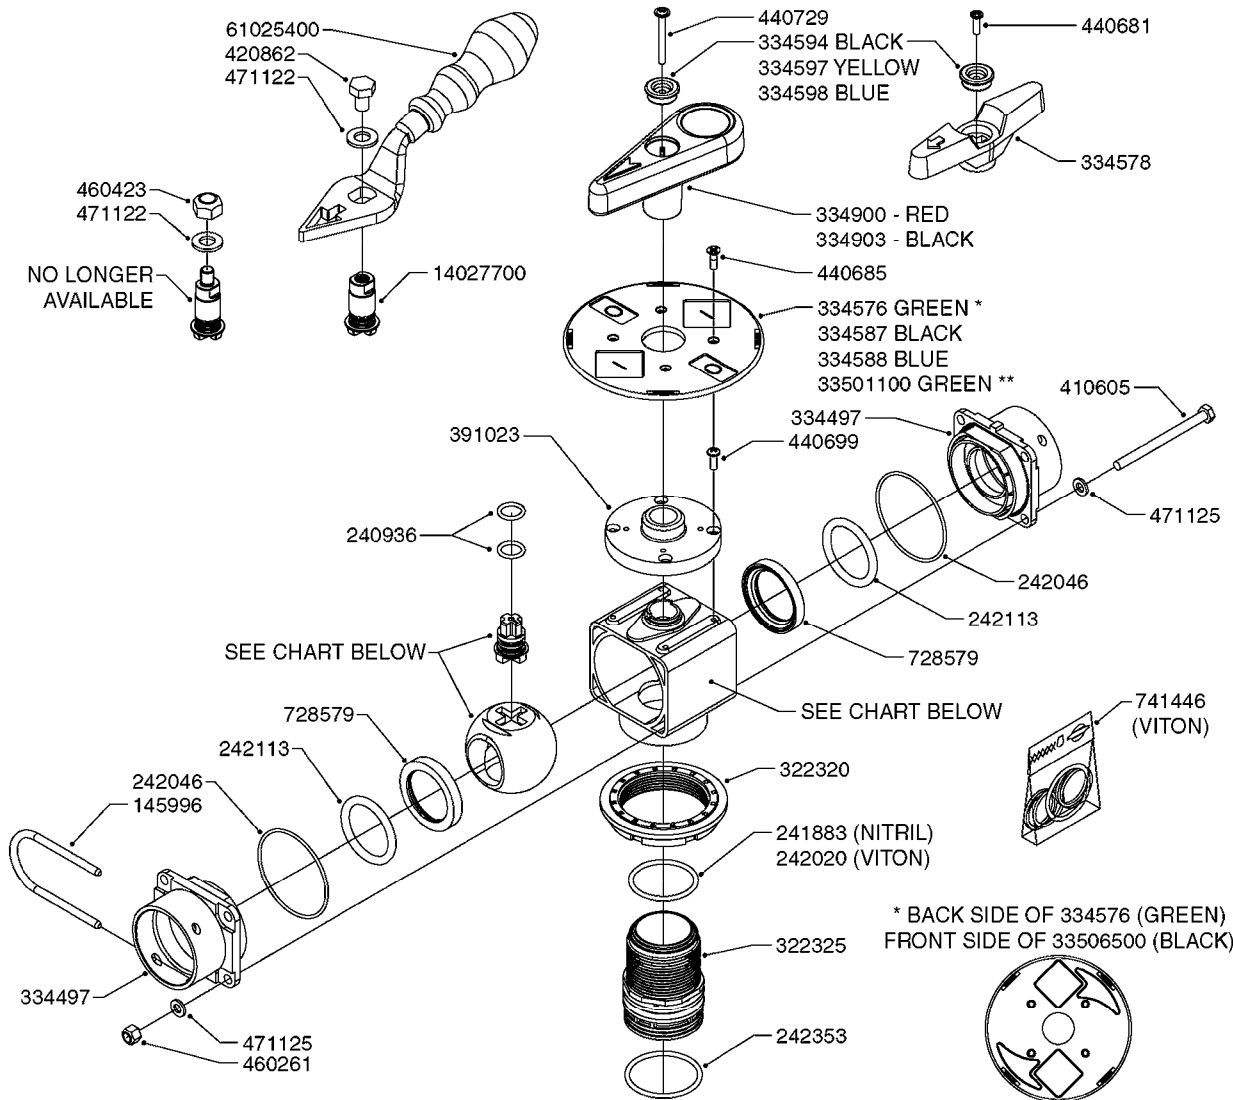

-	
728391	334594	334576	390204	390623	-	334600
728393	334598	334588	390238	390251	-	334600
728945	334597	-	390262	390777	-	334600
729796	334594	334587	390204	390623	-	334600
840062	334594	334576	391180	390623	-	334600
841062	334594	334576	390204	390623	-	334600
72113700	334594	334576	391180	390623	-	334600
72172100	-	33501100	391039	390623	391023	14027700
72172200	-	-	391039	390623	-	334600
72283600	334594	33506500	391180	390623	391023	334600
72292500	-	-	391180	390623	-	14027700
72538000	-	-	391039	390623	391023	14075700
72691600	334594	334587	390262	390623	-	334600

B0430