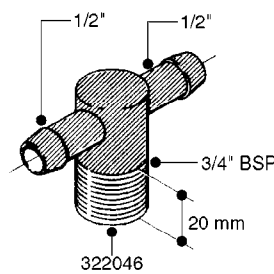

L0050

parts-n°	order qty	description
242594	1	O-RING D14 X 1.78 SCH.70-EPDM
320294	1	FITT.DK TEE 3/8X3/8HB X1/2"BSP
320305	1	FITT.DK HB 3/4'- 3/4' BSP
320386	1	FITT.DK TEE 3/8X3/8HB X3/8"BSP
320397	1	FITT.DK ELB 3/8"HB X 3/8" BSP
320401	1	FITT.DK TEE 1/2X1/2HB X1/2"BSP
320412	1	FITT.DK TEE 1/2X1/2HB X3/8'BSP
320423	1	FITT.DK ELB 1/2'HB X 3/8' BSP
320891	1	FITT.DK HB 3/8'- 3/8' BSP
320972	1	FITT.DK HB 5/16'- 1/4' BSP
322046	1	FITT.DK TEE 1/2X1/2HB X3/4'BSP
322048	1	FITT.DK TEE 3/4X3/4HB X3/4'BSP
330595	1	O-RING D24.6/D20X2.1 -3/4"
333137	1	FITT.DK CONN.1/2" F.NOZZ. DOUB
333141	1	FITT.DK CONN.1/2" F.NOZZ.SING
334041	1	FITT.DK CONN.3/4' F.NOZZ. SING
334042	1	FITT.DK CONN.3/4' F.NOZZ. DOUB
334195	1	FITT.DK ELB. 3/4"HB X 3/4"HB
10012103	1	FITT.PO.HB 1.25X1.50 IMB1012
10014003	1	FITT.PO.HB 1.25X1.25 IMB1010
10036903	1	FITT.PO.HB 1.50X1.50 IMB1212
28019303	1	FITTING HB ELB 3/4NPT-3/4HOSE
61016500	1	HOSE TAIL 3/4" 90°+RG CAP 3/4"
72026700	1	NOZZLE TUBE ADAPTER W/O-RING