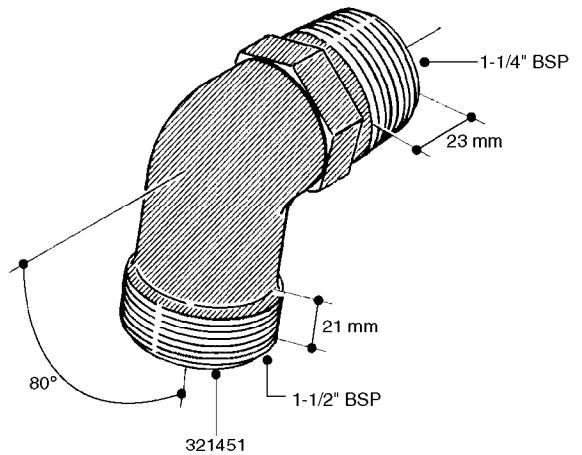

FITTINGS - HEXAGON NIPPLES
L0030-HIN, 01:01:16

L0030

FITTINGS - HEXAGON NIPPLES
L0030-HIN, 01:01:16

Page 1
Date 07.02.2020 8:41

parts-n°	order qty	description
10015303	1	FITT.PO.HN 1.00X1.00 M1000
10425003	1	FITT.PO.HN 1.25X1.00 MCPHEE
320132	1	FITT.DK HN 1" BSP
320176	1	FITT.DK HN 3/8"X1/2" BSP
320445	1	FITT.DK HN 1/4"X3/8" BSP
320655	1	FITT.DK HN 1/2"-1/2" BSP
320692	1	FITT.DK HN 3/8'BSPX1/4'NPT
320703	1	FITT.DK HN 3/8BSP X1/2 &1/4NPT
320725	1	FITT.DK NIPPLE 3/8"-3/8" BSP
320902	1	FITT.DK HN 3/8'X 1/4' BSP
390232	1	FITT.DK HN 1-1/2' X 1-1/4' BSP
390276	1	FITT.DK HN 1'BSP