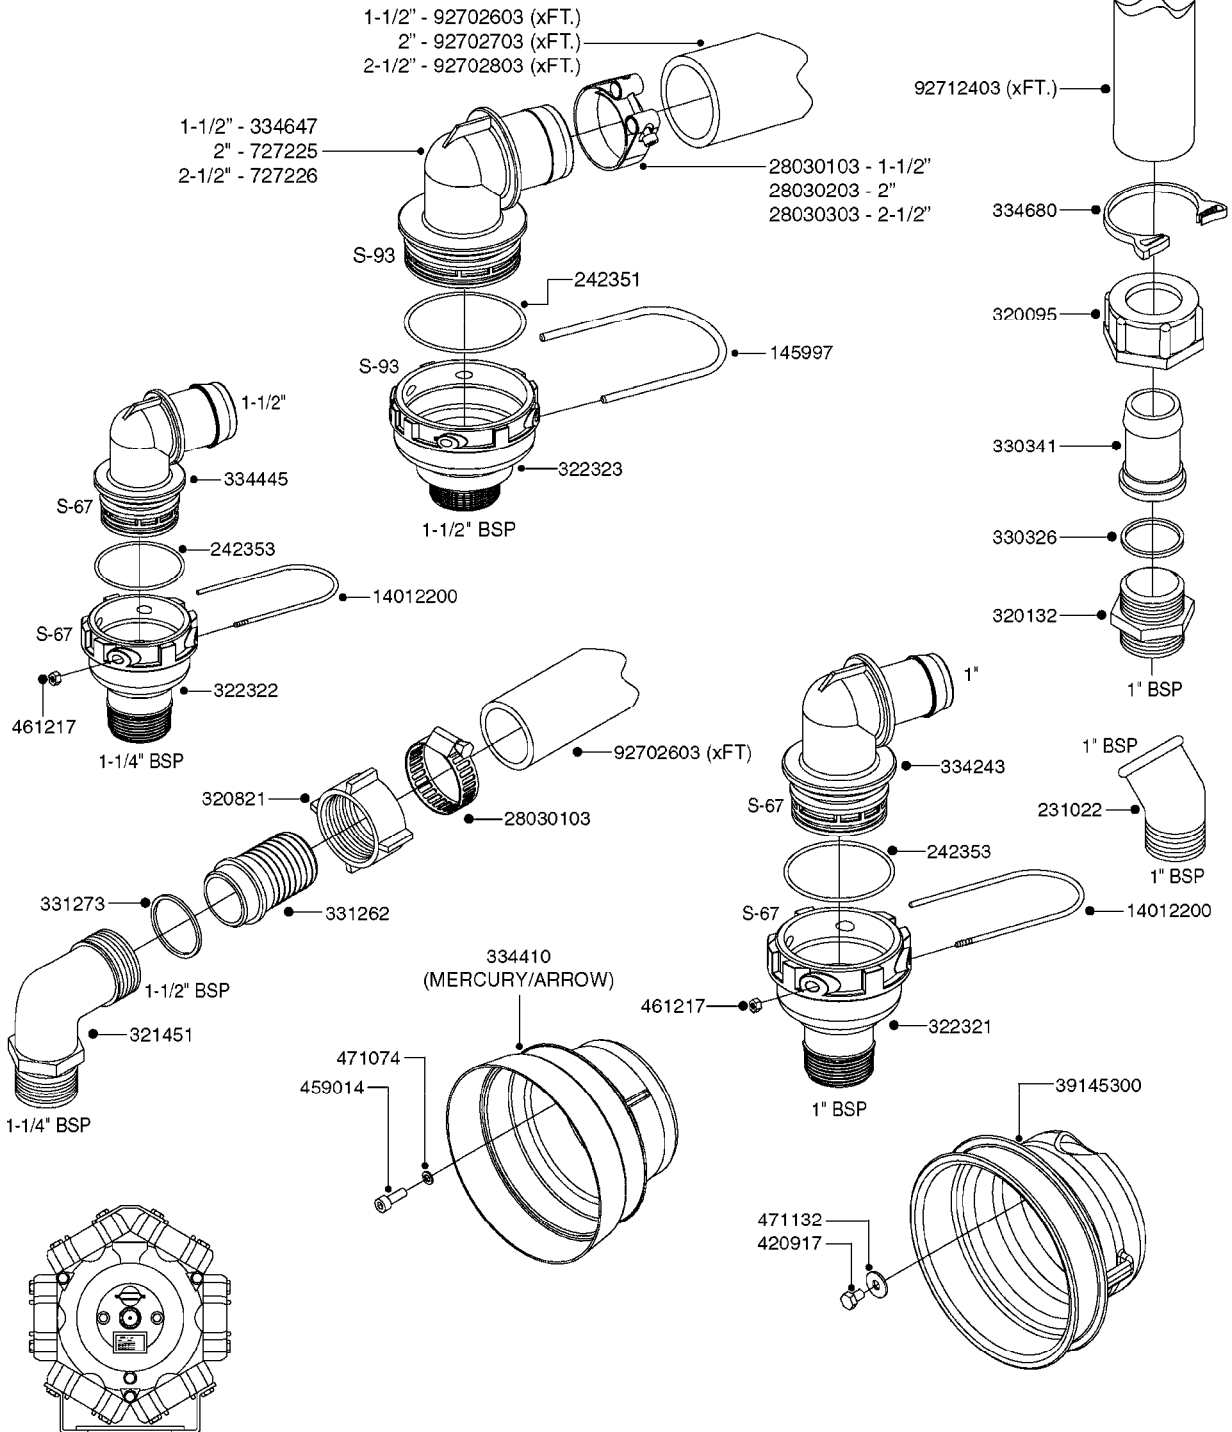

SUCTION SIDE OF PUMP

PRESSURE SIDE OF PUMP

PUMP - 361/363 FITTINGS
A0300-HIN, 28:05:19

Page 1
Date 07.02.2020 8:39

parts-n°	order qty	description
145997	1	FITT.DK S-93 FORK
231022	1	FITT.DK ELB. 1' BSP GF 121
242351	1	O-RING D69.5X3.0 VITON F.S-93
242353	1	O-RING 3 X 44.2 VITON
320095	1	FITT.DK NUT 1" BSP
320132	1	FITT.DK HN 1" BSP
320821	1	FITT.DK NUT 1-1/2" BSP
321451	1	FITT.DK ELB.1-1/2 X1-1/4 80DEG
322321	1	FITT.DK S-67 X 1"BSP MALE
322322	1	FITT.DK S-67 X 1-1/4"BSP MALE
322323	1	FITT.DK S-93 X 1-1/2"BSP MALE
330326	1	O-RING D30/D24X2 F.1"NUT
330341	1	FITT.DK HB 1" F. 1" NUT
331262	1	FITT.DK HB 1-1/2" F. 1-1/2"NUT
331273	1	O-RING D44/D38X2 F.1-1/2"
334243	1	FITT.DK S-67 ELB.1"
334410	1	PROTECTION PUM
334445	1	FITT.DK S-67 ELB.1-1/2"
334647	1	FITT.DK S93 ELB 1-1/2" 90 PVC
334680	1	CLAMP HOSE PLASTIC 1"
420917	1	BOLT HEX 8.8 RAW M8X12 FT
459014	1	ALLEN SCREW M8 X 15 GALV.DIN93
461217	1	NUT HEX M5 LOCK
471074	1	WASHER M8 ELZ
471132	1	WASHER D24/D8.4 X 2 SS
727225	1	FITT.DK S-93 ELB.2'PVC W/ORING
727226	1	FITT. S93 2-1/2" 90° S W/O-RING
14012200	1	FITT.DK S-67 FORK W/M5 THREADS
28030103	1	CLAMP HOSE GEAR P5/4-S1.5"6724
28030203	1	CLAMP HOSE T-BOLT S2" 235-67
28030303	1	CLAMP HOSE T-BOLT S2.5" 235-76
39145300	1	PTO SHIELD Ø203 4-POLET MACHINED
92702603	1	HOSE PVC SUCT GRAY 1-1/2"
92702703	1	HOSE PVC SUCT GRAY 2"
92702803	1	HOSE PVC SUCT GRAY 2.5"
92712403	1	HOSE R X1" X300PSI WP X0012"