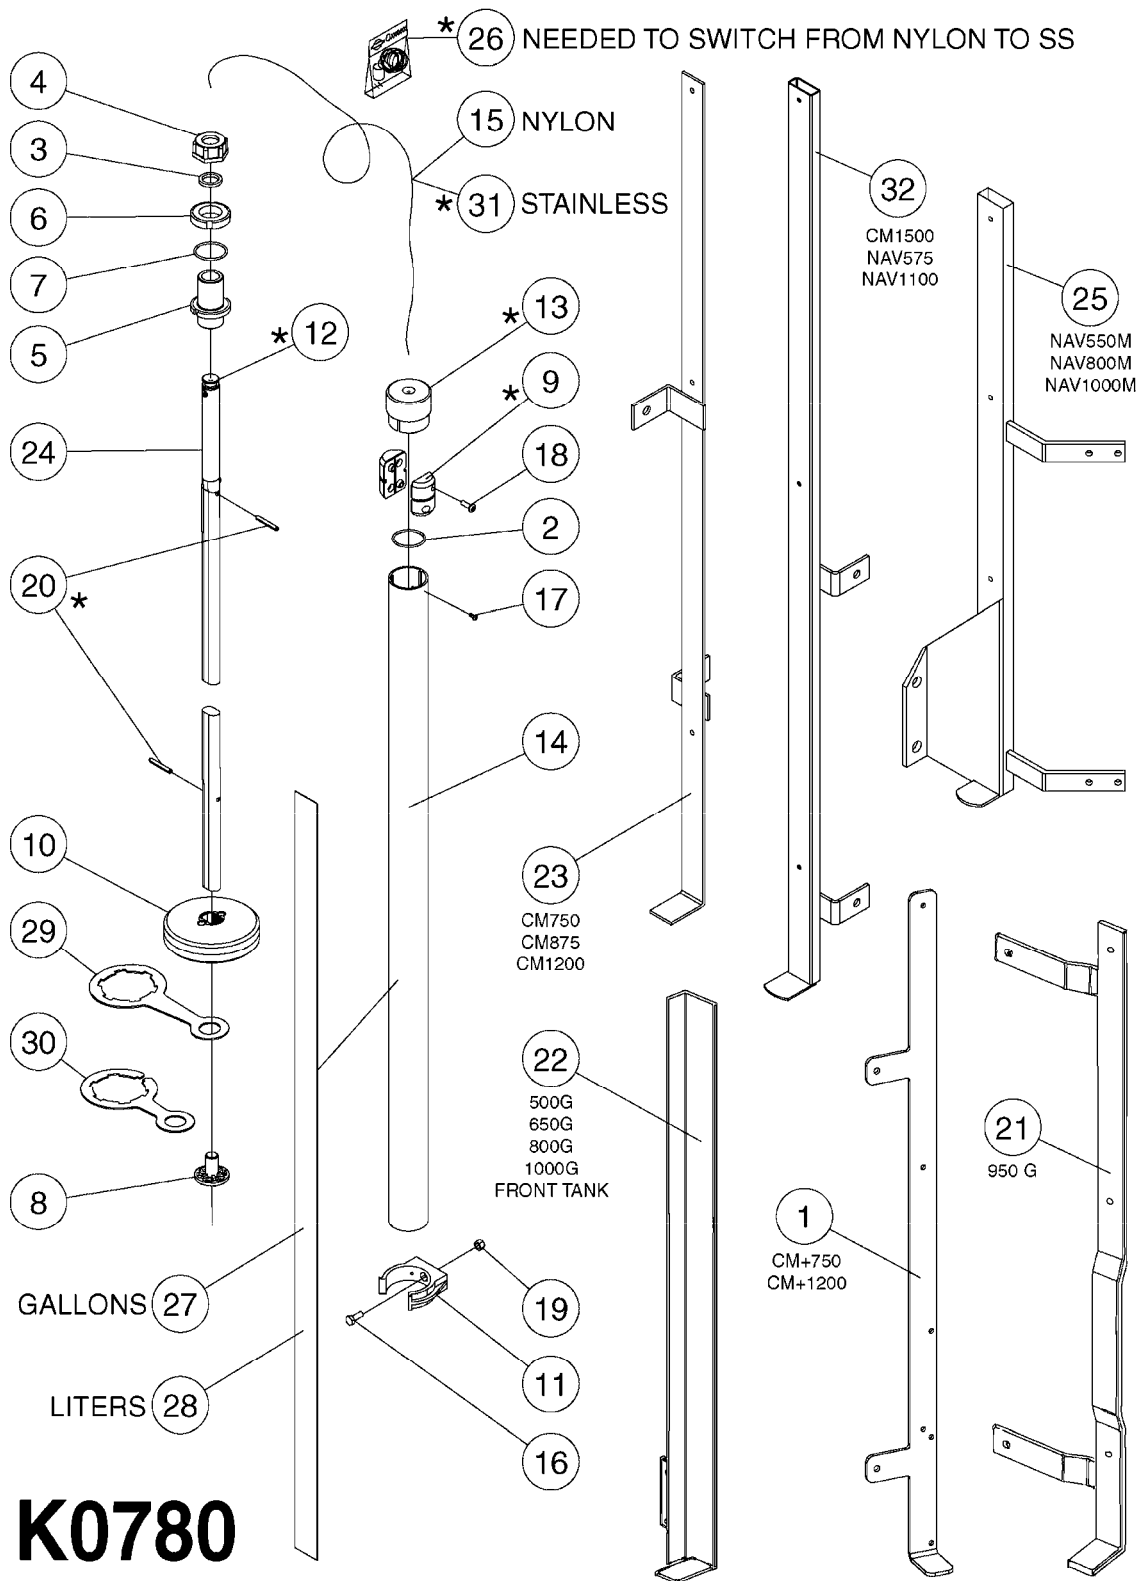

K0780

SIGHT GAUGE - REMOTE
K0780-HIN, 25:09:19

Page 1
Date 07.02.2020 8:41

Pos.	parts-n°	order qty	description
1	161950	1	SIGHT GAUGE MT BKT CM+ 750/120
2	242262	1	O-RING D31X3 VITON
3	242309	1	SEAL Ø22 ID Ø30 OD X 4 HIGH
4	320095	1	FITT.DK NUT 1" BSP
5	320456	1	FITT.DK BULKHEAD 1"BSP DOUBLE
6	320471	1	FITT.DK NUT 1" BSP JAMB
7	332577	1	O-RING D38/D30X4 F.1" PUR.
8	333864	1	GUIDE F. SAFETY VALVE SPRING
9	334513	1	MARKER HALF SIGHT GAUGE
10	334515	1	FLOATER FOR LIQUID LEVEL
11	334523	1	PIPE HOLDER Ø51.5
12	334849	1	SIGHT GAUGE GUIDE F. SS TUBE
13	334850	1	GUIDE F. SIGHT GAUGE TUBE TOP
14	341202	1	TUBE F.SIGHT GAUGE L=40"
14	341204	1	SIGHT GAUGE TUBE L=59"
14	341283	1	TUBE F.SIGHT GAUGE L=72"
14	341307	1	TUBE F.SIGHT GAUGE L=75"
			NCM 4400
14	341339	1	TUBE F.SIGHT GAUGE L=82"
			NCM 6600
14	341340	1	TUBE F.SIGHT GAUGE L=94" (2382)
			NCM 9000
14	34000703	1	TUBE F. DRY GAUGE L=1200 BENT
			RANGER 2000 & 2200
15	390487	1	CORD NYLON/SIGHT GAUGE 4500mm
			OLDER MODELS ONLY
16	410185	1	BOLT HEX 8.8 DEL M6X16
16	410362	1	BOLT HEX 8.8 SS M6X20
17	440663	1	SCREW 3/8" NR4 STAINLESS
18	440677	1	SCREW F. PLASTIC 5X20 SS
19	460261	1	NUT HEX M6X1.00 LOCK DIN985 A2 SS
20	480717	1	PIN E 5X40 SST
20	480730	1	PIN ROLL 5X30 STAINLESS STEEL
21	615197	1	BKT.SIGHT GAUGE HC950
22	615308	1	BRACKET FOR SIGHT TUBE
23	615941	1	SIGHT GAUGE MOUNT BRACKET CM
24	615942	1	GUIDE TUBE F.FLOATER CM1200G
24	615943	1	GUIDE TUBE F.FLOATER CM875G
24	615944	1	GUIDE TUBE F.FLOATER, L=1680
			HC 950, NAV 575, NAV 3500, CM 750
24	615945	1	GUIDE TUBE F.FLOATER, L=1610, NV3000
			NAV 3000 & HC650
24	615947	1	GUIDE TUBE F.FLOATER TR 500G
24	615948	1	GUIDE TUBE F.FLOATER MA 1000-1200-1500 L
24	615949	1	GUIDE TUBE F.FLOATER MEGA 230G
24	615951	1	GUIDE TUBE F.FLOATER NAV800G
24	615952	1	GUIDE TUBE F.FLOATER NAV1000G
24	615954	1	GUIDE TUBE F. FLOATER F.T.250G
24	615955	1	GUIDE TUBE F.FLOATER FT.350G
24	615957	1	GUIDE TUBE F.FLOATER NAV.550G
24	61022100	1	GUIDE TUBE F NP1100/CM1500
24	61022600	1	GUIDE TUBE F.FLOATER RANGER
			RANGER 2000 & 2200
24	61036700	1	GUIDE TUBE F.FLOATER, L=1850, NV4000/CM4400
			NCM 4400 & NAV 4000
24	61038600	1	GUIDE TUBE F.FLOAT NCM 9000
24	61038700	1	GUIDE TUBE F.FLOAT NCM 6600
25	637998	1	MANIFOLD BKT. NAVIGATOR
26	741527	1	SIGHT GAUGE KIT SS WIRE '98
			SS CABLE & PARTS NEEDED
27	978056	1	DECAL S/G TUBE 500GAL-99