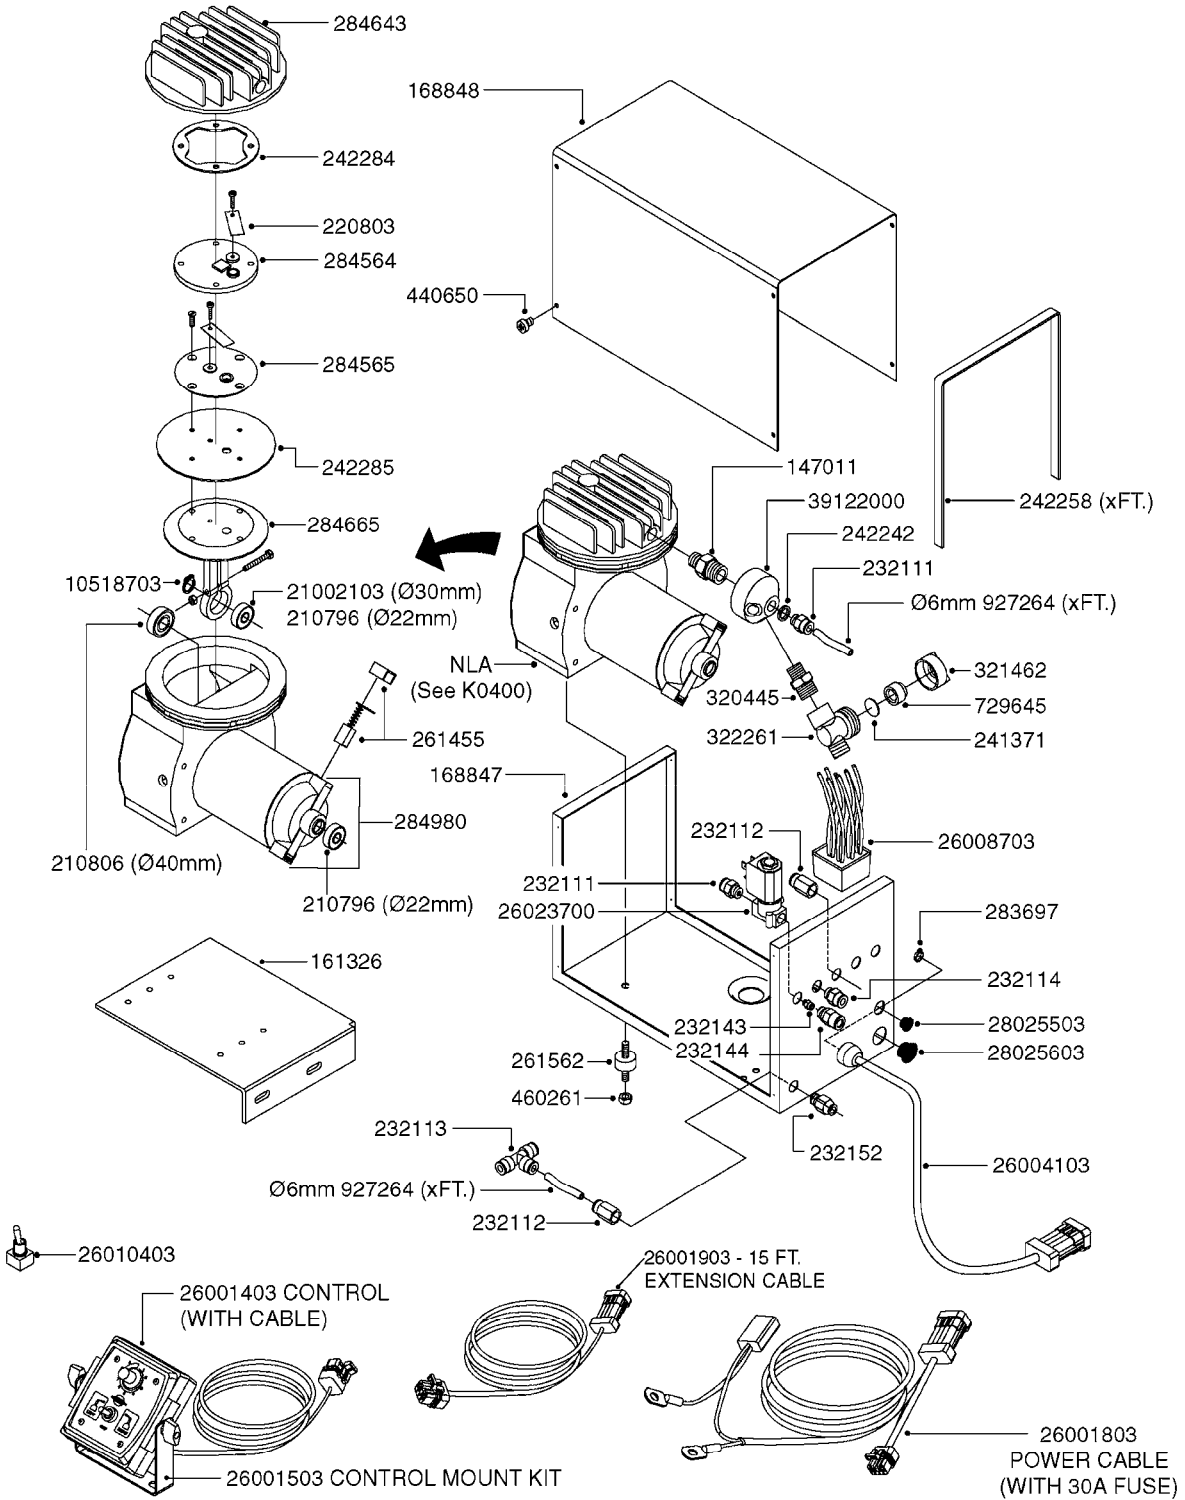

K0390

*Ø8mm 927306 (xFT.)
*Ø10mm 927330 (xFT.)

70019403 - COMPLETE ASSEMBLY

FOAM MARKER COMPRESSOR 2002
K0390-HIN, 01:01:16

Page 1
Date 07.02.2020 8:40

parts-n°	order qty	description
147011	1	HEX NIPPLE 3/8'X1/4'BSP BRASS
161326	1	MOUNT BKT. F. FOAM COMP.BOX 98
168847	1	ENCLOSURE LOWER F.MARKER
168848	1	COVER F. FOAM MARKER
210796	1	BEARING BALL D22/D8 X 7 608ZZ
210806	1	BEARING BALL D40/D17X12MM
220803	1	VALVE F. COMPRESSOR
232111	1	QUICK COUPLER 6MM X 1/8 EXT.
232112	1	QUICK COUPLER 6MM 1/8 INT.
232113	1	QUICK COUPLER 6MM T-PIECE
232114	1	COUPLER 1/8" THREADX8MM HOSE
232143	1	REDUCER 1/4'INT-1/8'EXT
232144	1	QUICK COUPLER 10MM X 1/4 EXT
232152	1	QUICK COUPLER 8MMX1/8 EXT.LONG
241371	1	DIAPHRAGM F.NO-DRIP,VULC
242242	1	O-RING F.AIR HOSE FITTING
242258	1	TRIM 3X10 SELF ADHESIVE 0012"
242284	1	HEAD GASKET F. COMPRESSOR
242285	1	DIAPHRAGM F. F/M COMP.
261455	1	BRUSH KIT-FOAM MARKER MOTOR
261562	1	RUBBER DAMPER 2XM6X25
283697	1	TIESTRAP 200MM
284564	1	PLATE F.COMPRESSOR HEAD
284565	1	PLATE F.COMPRESSOR HEAD
284643	1	COMPRESSOR HEAD F.FOAM MARKER
284665	1	CONNECTING ROD F.COMPRESSOR
284980	1	FLANGE REAR F. F.M.COMPRESSOR
320445	1	FITT.DK HN 1/4"X3/8" BSP
321462	1	CAP F.NO-DRIP ASSY.
322261	1	HOUSING F.SAFETY VALVE 3/8"
440650	1	SCREW 3.5x13 STAINLESS
460261	1	NUT HEX M6X1.00 LOCK DIN985 A2 SS
729645	1	NON-DRIP SPRING ASSY.GREEN 10
927264	1	HOSE R X PE D6/D4 X 0012"
927306	1	HOSE R X PE D8/D6 X 0012"BLACK
927330	1	HOSE R X PE D10/D8 X 012"BLACK
10518703	1	SNAP-RING OUTER 8X1
21002103	1	BEARING, 6200 2ZJEM (SKF)
26001403	1	HC FOAM MARKR CONSOLE VS3.0.00
26001503	1	HC FOAM MARKER CONSOLE MT.KIT
26001803	1	POWER CABLE
26001903	1	15' 7-PIN EXTENSION CABLE
26004103	1	FOAM MARKER CNTRL MOD CABL STD
26008703	1	FOAM MARKER CONTROL SCII
26010403	1	TOGGLE SWITCH MICRO-TRAK F.M.
26023700	1	SOLENOID VAL 12V 1/8' FLO '07
28025503	1	PLUG F.DRILLED HOLE 1/2"
28025603	1	PLUG F.DRILLED HOLE 3/4"
39122000	1	DISTR.HOUSING F.FOAM MARKER'07
70019403	1	FOAM MARKER COMPRESSOR KIT STD