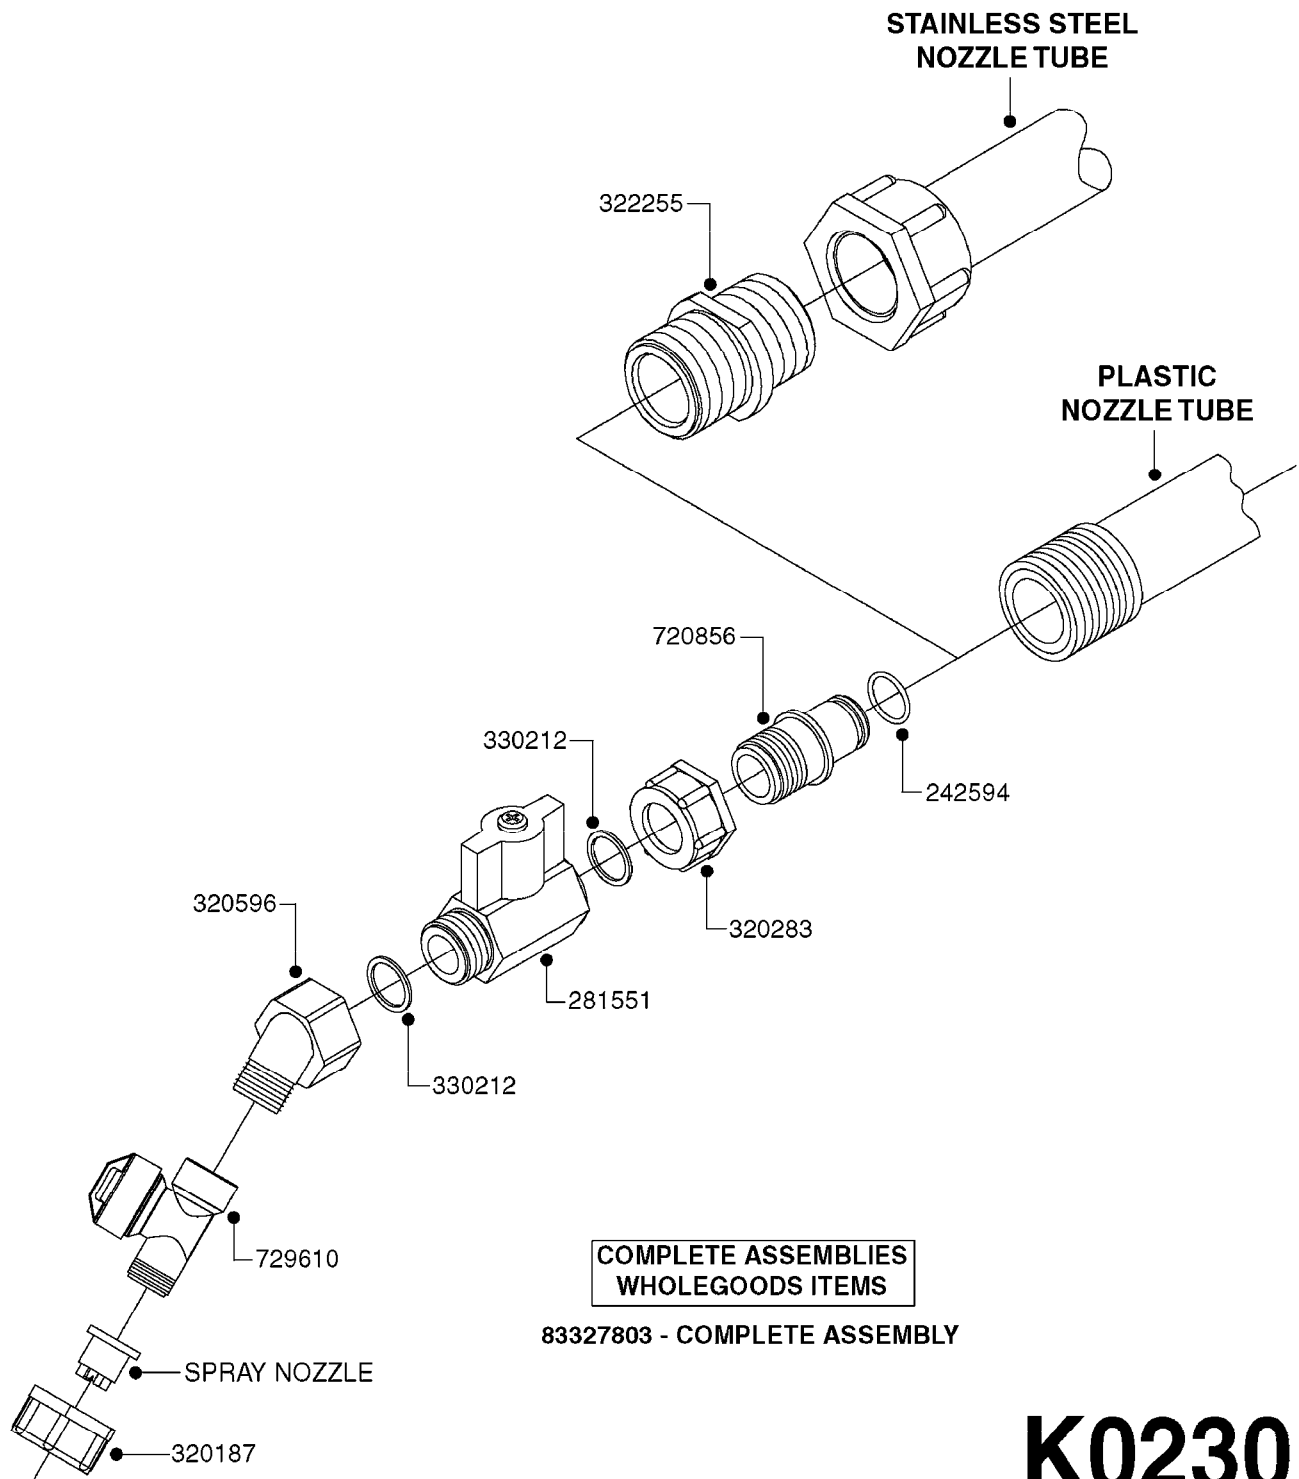

END NOZZLE KIT
K0230-HIN, 01:01:16

Page 1

Date 07.02.2020 8:40

parts-n°	order qty	description
242594	1	O-RING D14 X 1.78 SCH.70-EPDM
281551	1	BALL VALVE 1/2"
320187	1	FITT.DK CAP 3/8" BSP BLACK
320283	1	FITT.DK NUT 3/4"BSP
320596	1	FITT.DK ELB 3/8'-1/2'BSP 45DEG
322255	1	FITT.DK NIPPLE 3/4"X 3/4"
330212	1	O-RING D19/D14X2.4 F.1/2"NUT
720856	1	FITT.DK 1/2'BSP ASSY.F.3/4'NUT
729610	1	NOZZLE ASSY. NON DRIP 3/8 THRD
83327803	1	END NOZZLE KIT "04"