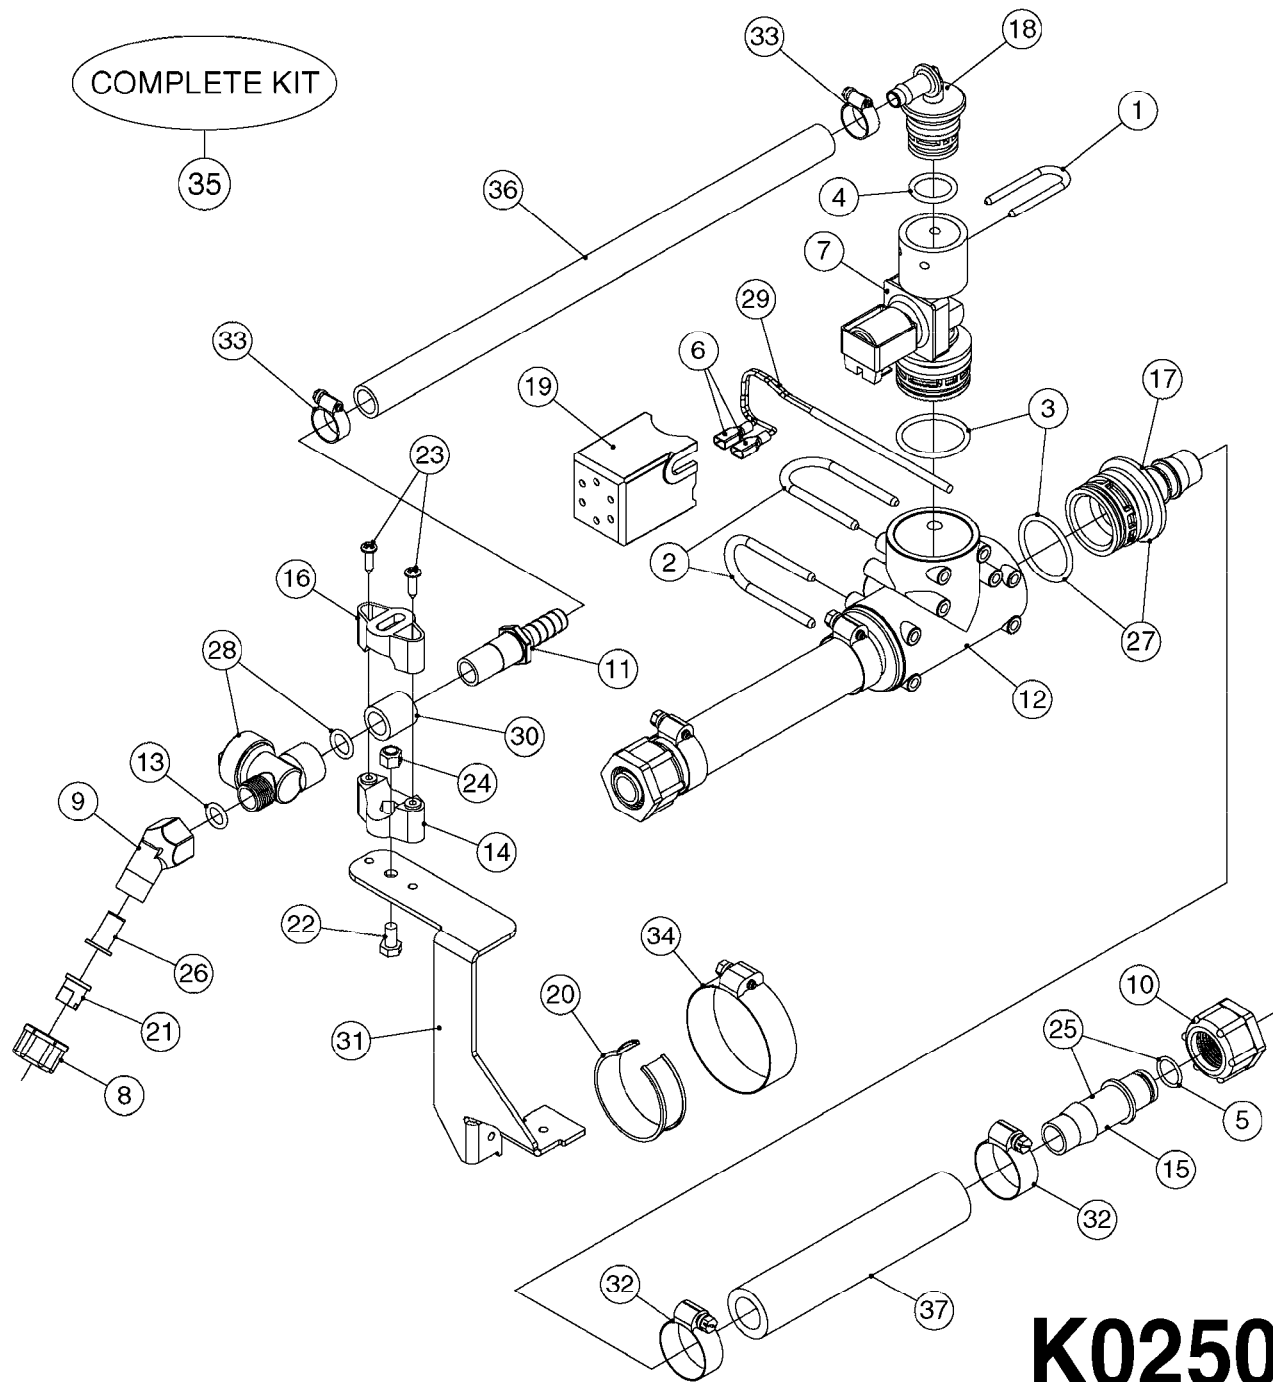

K0250

ELECTRIC END NOZZLE KIT '09
K0250-HIN, 01:01:16

Page 1

Date 07.02.2020 8:40

Pos.	parts-n°	order qty	description
1	145994	1	FITT.DK S-40 FORK
2	145995	1	FITT.DK S-53 FORK
3	242354	1	O-RING D32.2X3.0 VITON
4	242355	1	O-RING D19.2X3.0 VITON F.S-40
5	242594	1	O-RING D14 X 1.78 SCH.70-EPDM
6	261539	1	SPADE F.ELEC CONNEX BLUE INSUL
7	262104	1	VALVE, SOLENOID, S53/S40
8	320187	1	FITT.DK CAP 3/8" BSP BLACK
9	320191	1	FITT.DK ELB 3/8' BSP 45 DEGREE
10	320283	1	FITT.DK NUT 3/4"BSP
11	320891	1	FITT.DK HB 3/8'- 3/8' BSP
12	322352	1	FITT.DK S-53 TEE
13	330013	1	O-RING 2.5 X 10 PUR
14	333012	1	NOZZLE HOLD. UPPER PART
15	334044	1	FITT.DK HB 3/4' F. 3/4' CAP
16	334220	1	YOKE, UPPER NOZZLE BODY
17	334229	1	FITT.DK S-53 STR.3/4"
18	334237	1	FITT.DK S-40 ELB.3/8"
19	334965	1	COVER FOR S53 SOLENOID VALVE
20	341291	1	RUBBER HOSE CLAMP COVER 130MM
21	370392	1	NOZZLE END FAN 1850-G 300
22	410546	1	BOLT HEX M6X12 A2 SS DIN933
23	440665	1	SCREW M4.2X16 STAINLESS
24	460261	1	NUT HEX M6X1.00 LOCK DIN985 A2 SS
25	724621	1	FITT.DK HB 3/4"ASSY F.3/4" NUT
26	725042	1	SCREEN 80 MESH W.GASKET, RED
27	726558	1	FITT.DK S53 STR. 3/4" W.ORING
28	729610	1	NOZZLE ASSY. NON DRIP 3/8 THRD
29	983087	1	ELEC. CABLE 2 WIRE X 0.75MM
30	10631003	1	HOSE R X CLEAR BRAID.X 1/2 12"
31	16110803	1	NOZZLE BRACKET VAR SPACINGS
32	28029903	1	CLAMP HOSE GEAR P3/4"-S1" 6712
33	28044903	1	CLAMP HOSE GEAR P3/8" 6706
34	28047003	1	CLAMP HOSE GEAR 30 X 50 6732
35	82613203	1	ELECTRIC END NOZZLE KIT 2009
36	92701703	1	HOSE R X3/8" X300PSI WP X0012"
37	92703203	1	HOSE R X3/4" X300PSI WP X0012"