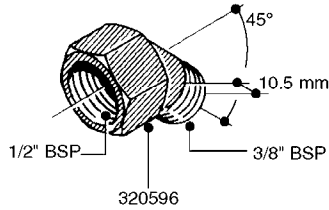

FITTINGS - HEXAGON NIPPLES
L0030-HIN, 01:01:16

L0030

FITTINGS - HEXAGON NIPPLES
L0030-HIN, 01:01:16

Page 1
Date 07.02.2020 8:41

parts-n°	order qty	description
10015303	1	FITT.PO.HN 1.00X1.00 M1000
10425003	1	FITT.PO.HN 1.25X1.00 MCPHEE
320132	1	FITT.DK HN 1" BSP
320176	1	FITT.DK HN 3/8"X1/2" BSP
320445	1	FITT.DK HN 1/4"X3/8" BSP
320655	1	FITT.DK HN 1/2"-1/2" BSP
320692	1	FITT.DK HN 3/8'BSPX1/4'NPT
320703	1	FITT.DK HN 3/8BSP X1/2 &1/4NPT
320725	1	FITT.DK NIPPLE 3/8"-3/8" BSP
320902	1	FITT.DK HN 3/8'X 1/4' BSP
390232	1	FITT.DK HN 1-1/2' X 1-1/4' BSP
390276	1	FITT.DK HN 1'BSP