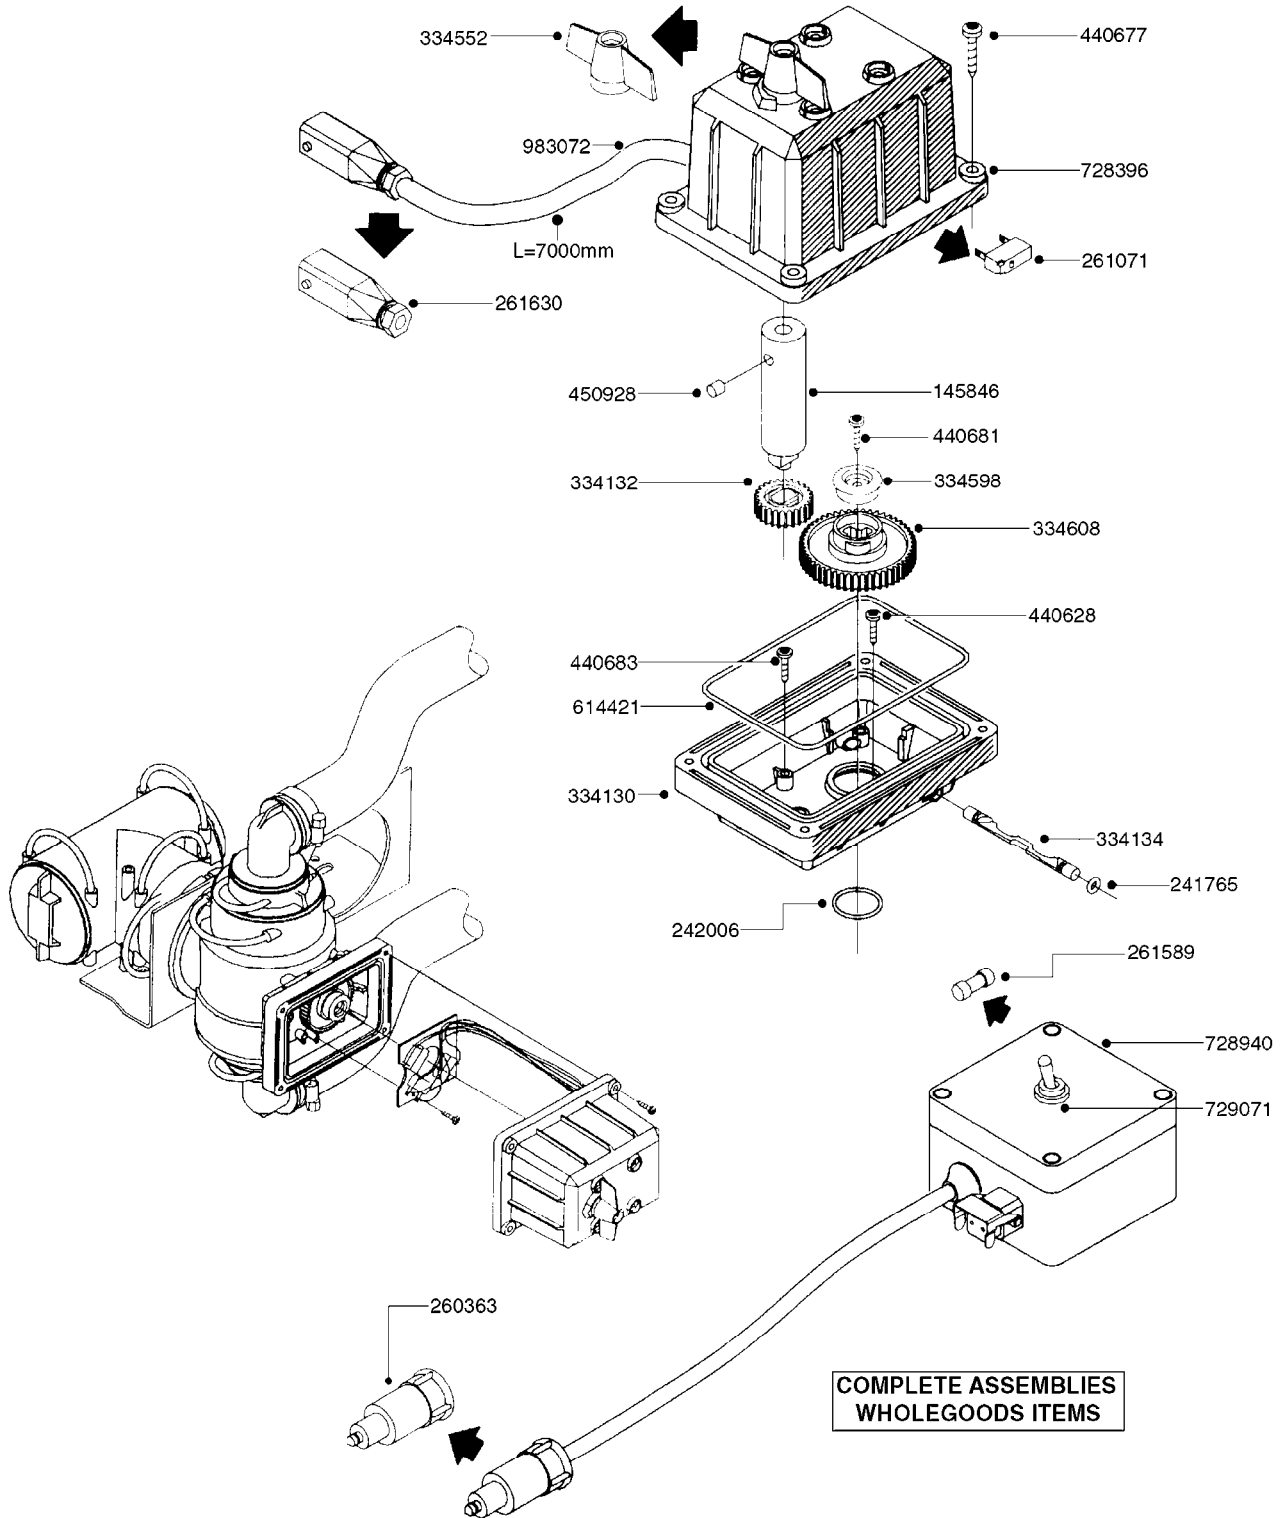

834363 - AGITATION BYPASS VALVE

K0020

BALL VALVE-ELECTRIC 2-WAY
K0020-HIN, 01:01:16

Page 1

Date 07.02.2020 8:40

parts-n°	order qty	description
145846	1	COUPLING FOR EL 3-WAY VALVE
241765	1	O-RING 3.1 X 1.6
242006	1	O-RING D22/D19 X 1.5
260363	1	PLUG 2 POLE 12V
261071	1	MICRO SWITCH TYPE 9 SM 201
261162	1	SOCKET F.12V BAYONET PLUG
261589	1	FUSE 5 X 20 1.25 AMP
334130	1	GEAR BOX
334131	1	COG WHEEL
334132	1	COG WHEEL
334134	1	INDICATOR ROD
334552	1	GRIP F.MAN.OP.EC PRES.REG.GREE
334598	1	PLUG F.VALVE HANDLE BLUE
440628	1	SCREW 3/8'
440677	1	SCREW F. PLASTIC 5X20 SS
440681	1	SCREW F. PLASTIC 4MM X 14LG SS
440683	1	SCREW 40X18 2WAY ELC.BALL VALV
450928	1	SET SCREW M8 X 8MM STAINLESS
614421	1	GASKET F/MOTOR HOUSE-ON/OFF TR
725340	1	MOTOR HOUSING FOR EL VALVE
728399	1	CIRCUIT BOARD F.728941
728941	1	CONTROL BOX F.2-WAY VALVE ELC.
834363	1	ELECTRIC KIT, AGITATION BYPASS