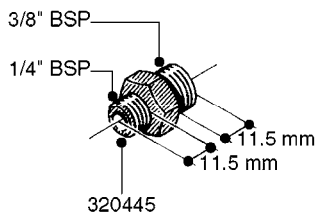

FITTINGS - HEXAGON NIPPLES
L0030-HIN, 01:01:16

L0030

FITTINGS - HEXAGON NIPPLES
L0030-HIN, 01:01:16

Page 1
Date 07.02.2020 8:41

parts-n°	order qty	description
10015303	1	FITT.PO.HN 1.00X1.00 M1000
10425003	1	FITT.PO.HN 1.25X1.00 MCPHEE
320132	1	FITT.DK HN 1" BSP
320176	1	FITT.DK HN 3/8"X1/2" BSP
320445	1	FITT.DK HN 1/4"X3/8" BSP
320655	1	FITT.DK HN 1/2"-1/2" BSP
320692	1	FITT.DK HN 3/8'BSPX1/4'NPT
320703	1	FITT.DK HN 3/8BSP X1/2 &1/4NPT
320725	1	FITT.DK NIPPLE 3/8"-3/8" BSP
320902	1	FITT.DK HN 3/8'X 1/4' BSP
390232	1	FITT.DK HN 1-1/2' X 1-1/4' BSP
390276	1	FITT.DK HN 1'BSP