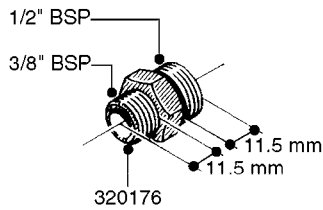

FITTINGS - HEXAGON NIPPLES
L0030-HIN, 01:01:16

L0030

FITTINGS - HEXAGON NIPPLES
L0030-HIN, 01:01:16

Page 1
Date 07.02.2020 8:41

parts-n°	order qty	description
10015303	1	FITT.PO.HN 1.00X1.00 M1000
10425003	1	FITT.PO.HN 1.25X1.00 MCPHEE
320132	1	FITT.DK HN 1" BSP
320176	1	FITT.DK HN 3/8"X1/2" BSP
320445	1	FITT.DK HN 1/4"X3/8" BSP
320655	1	FITT.DK HN 1/2"-1/2" BSP
320692	1	FITT.DK HN 3/8'BSPX1/4'NPT
320703	1	FITT.DK HN 3/8BSP X1/2 &1/4NPT
320725	1	FITT.DK NIPPLE 3/8"-3/8" BSP
320902	1	FITT.DK HN 3/8'X 1/4' BSP
390232	1	FITT.DK HN 1-1/2' X 1-1/4' BSP
390276	1	FITT.DK HN 1'BSP