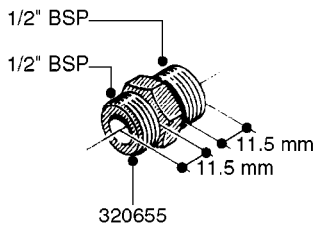

FITTINGS - HEXAGON NIPPLES
L0030-HIN, 01:01:16

L0030

FITTINGS - HEXAGON NIPPLES
L0030-HIN, 01:01:16

Page 1
Date 07.02.2020 8:41

parts-n°	order qty	description
10015303	1	FITT.PO.HN 1.00X1.00 M1000
10425003	1	FITT.PO.HN 1.25X1.00 MCPHEE
320132	1	FITT.DK HN 1" BSP
320176	1	FITT.DK HN 3/8"X1/2" BSP
320445	1	FITT.DK HN 1/4"X3/8" BSP
320655	1	FITT.DK HN 1/2"-1/2" BSP
320692	1	FITT.DK HN 3/8'BSPX1/4'NPT
320703	1	FITT.DK HN 3/8BSP X1/2 &1/4NPT
320725	1	FITT.DK NIPPLE 3/8"-3/8" BSP
320902	1	FITT.DK HN 3/8'X 1/4' BSP
390232	1	FITT.DK HN 1-1/2' X 1-1/4' BSP
390276	1	FITT.DK HN 1'BSP