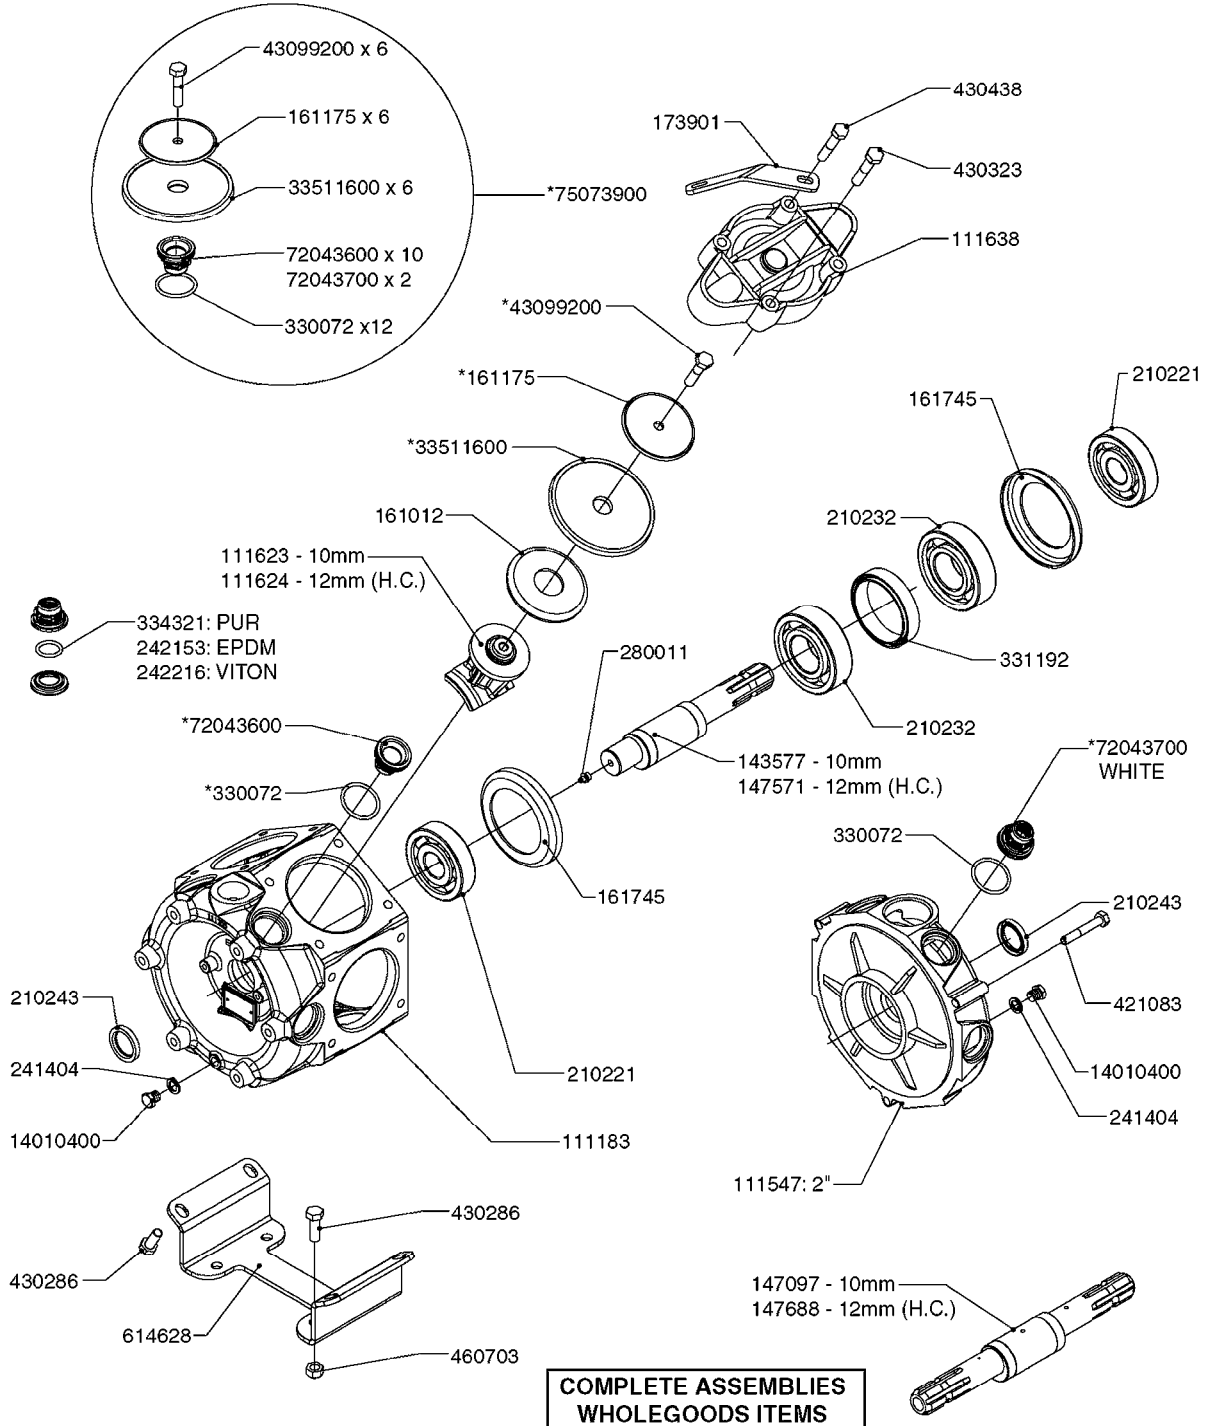

PUMP REPAIR KIT

**COMPLETE ASSEMBLIES
WHOLEGOODS ITEMS**

COMPLETE PUMPS
821587 - 463/10 2" W/THROUGH SHAFT (540 RPM)
82166300 - 463/12 2" (540 RPM H.C. INLINE PORTS)
463/12 2" (540 RPM H.C. OFFSET PORTS) REPLACED BY 82168700 (PAGE A0350)