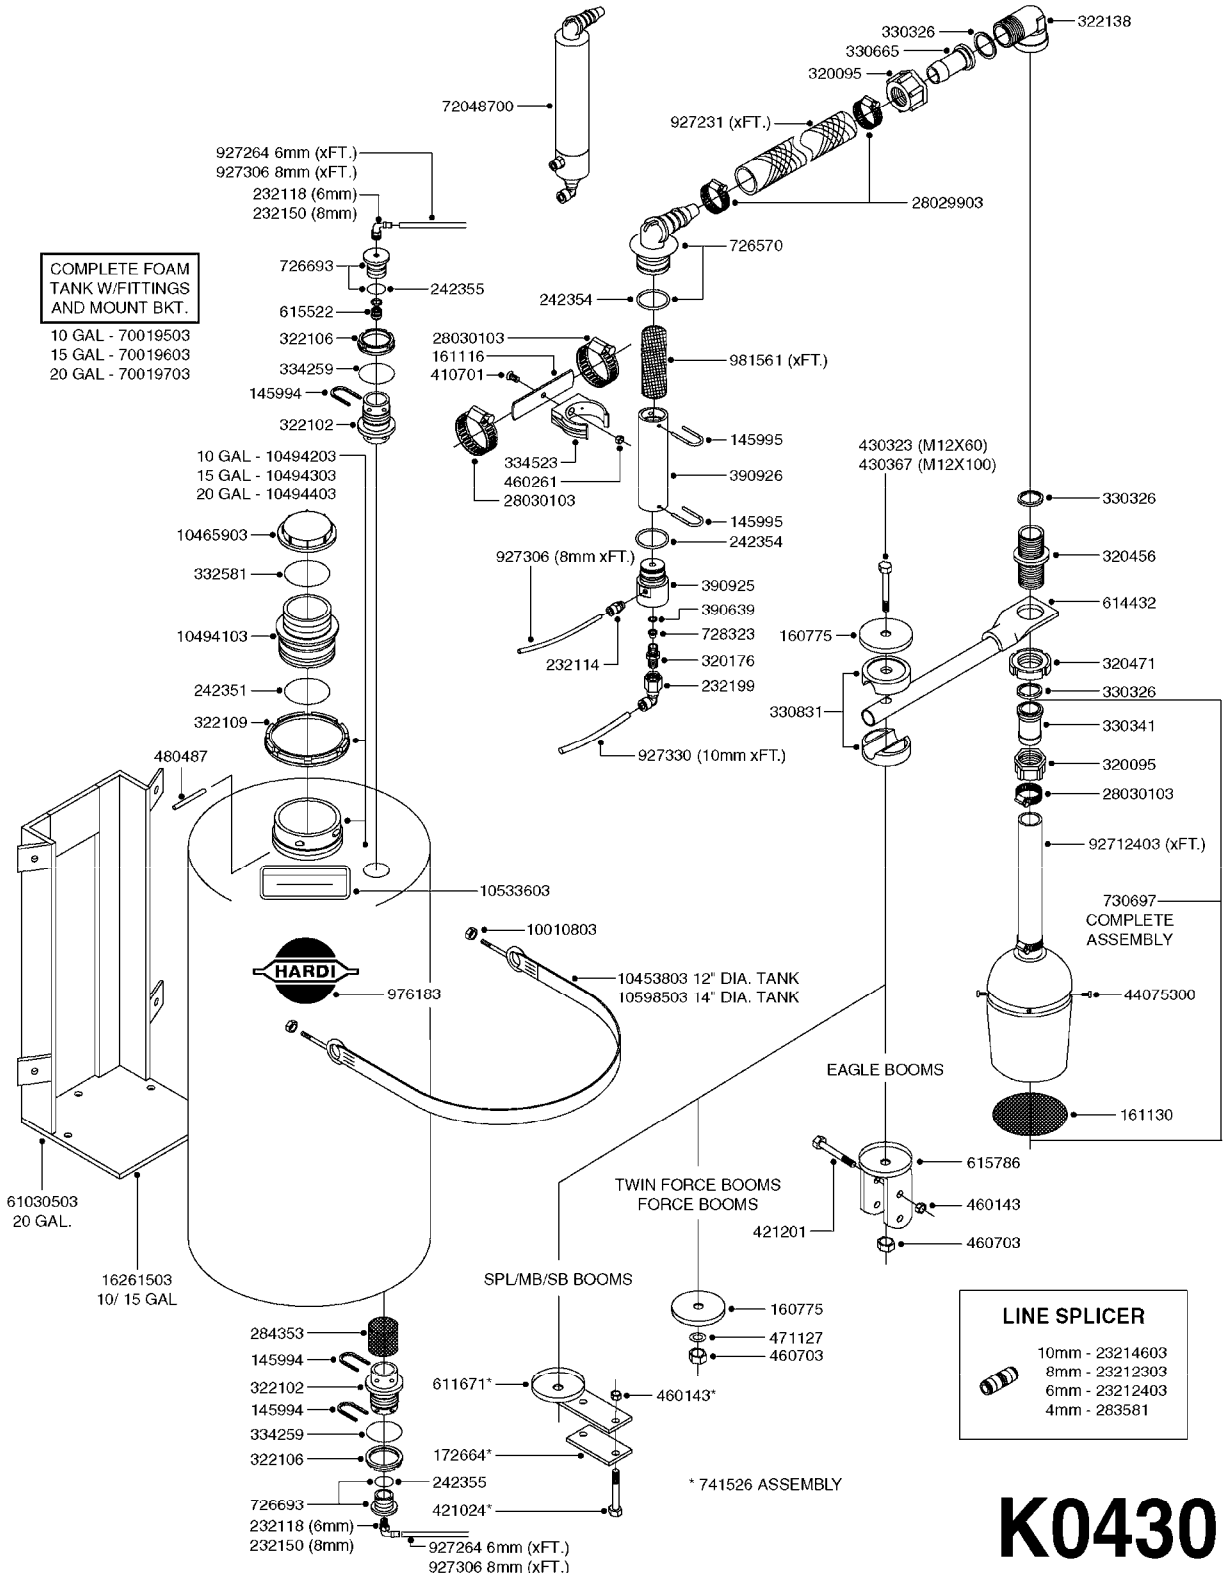

COMPLETE FOAM TANK W/FITTINGS AND MOUNT BKT.
10 GAL - 70019503
15 GAL - 70019603
20 GAL - 70019703

FOAMMARKER TANK/DROPPER 2000
K0430-HIN, 05:12:19

Page 1
Date 07.02.2020 8:40

parts-n°	order qty	description
145994	1	FITT.DK S-40 FORK
145995	1	FITT.DK S-53 FORK
160775	1	WASHER F. FRICTION PLATE
161116	1	FLATBAR PLATE 3 X 25 X 110
161130	1	FILTER SCREEN F/FOAM DROPPER
172664	1	FLATBAR BACKING PLATE
232114	1	COUPLER 1/8" THREADX8MM HOSE
232118	1	HOSE CONN. 90DEG 1/8'X 6MM PE
232150	1	HOSE CONN. 90DEG. 1/8'X8MM PE
232199	1	COUPLER 3/8' BSP-90/10MM HOSE
242351	1	O-RING D69.5X3.0 VITON F.S-93
242354	1	O-RING D32.2X3.0 VITON
242355	1	O-RING D19.2X3.0 VITON F.S-40
283581	1	HOSE CONNECTOR STR. F.4MM PE
284353	1	SPONGE FOR FOAM MARKER
320095	1	FITT.DK NUT 1" BSP
320176	1	FITT.DK HN 3/8"X1/2" BSP
320456	1	FITT.DK BULKHEAD 1"BSP DOUBLE
320471	1	FITT.DK NUT 1" BSP JAMB
322102	1	FITT.DK S-40 BULKHEAD
322106	1	FITT.DK S-40 BULKHEAD NUT
322109	1	FITT.DK S-93 BULKHEAD NUT
322138	1	FITT.DK ELB 1"M X 1"F BSP
330326	1	O-RING D30/D24X2 F.1"NUT
330341	1	FITT.DK HB 1" F. 1" NUT
330665	1	FITT.DK HB 3/4"F.1" NUT
330831	1	FRICTION PLATE
332581	1	GASKET F. 1-1/2" BSP CAPNUT.
334259	1	GASKET F. S-40 BULKHEAD
334523	1	PIPE HOLDER Ø51.5
390639	1	O-RING F.NOZZLE FILTER
390925	1	FITTING F.FOAM MIX.CHAMB. STD
390926	1	TUBE,MIX CHAMB. FOAM MARK STD
410701	1	SCREW M6X16 GALV.
421024	1	BOLT HEX 8.8 DEL M8X60
421201	1	BOLT HEX 8.8 DEL M8X70
430323	1	BOLT HEX 8.8 DEL M12X60
430367	1	BOLT HEX 8.8 DEL M12X100 DIN931
460143	1	SELF LOCK NUT M8 SST A2 DIN985
460261	1	NUT HEX M6X1.00 LOCK DIN985 A2 SS
460703	1	NUT HEX M12X1.75 LOCK DIN985A2 SS
471127	1	WASHER, M12, Ø24/13X24X2.5 SS
480487	1	PIN M5X60 SLOTTED GALV
611671	1	BREAK AWAY HOLDER F-MARKER
614432	1	BREAK AWAY ARM F. FOAM MARKER
615522	1	CHECK VALVE F.FOAM MARKER
615786	1	MOUNT BKT. F.FOAM DROPPER 98
726570	1	FITT.DK S-53 ELB.3/4" W.ORING
726693	1	FITT.DK S-40 PLUG 1/8BSP ORING
728323	1	VALVE NON-RETURN
730697	1	FOAM DROPPER COMP. BLACK '97
741526	1	FOAM DROPPER MT. KIT MB-SPL
927231	1	HOSE R X PVCX3/4 CLR/BRD 0012"
927264	1	HOSE R X PE D6/D4 X 0012"
927306	1	HOSE R X PE D8/D6 X 0012"BLACK
927330	1	HOSE R X PE D10/D8 X 012"BLACK
976183	1	DECAL COMPANY D.18,2 X 29,6
981561	1	SPONGE MAT. MIX.CHAMBER-x0012"
10010803	1	NUT HEX NC (NYLON LOCK) 5/16
10453803	1	STRAP F.FOAMER TANK (755mm)
10465903	1	*LID F.FOAM MARKER, DRILLED