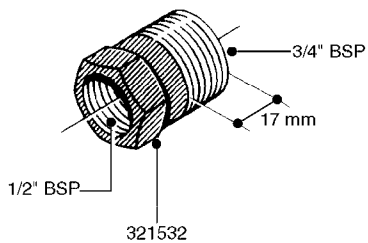

FITTINGS - HEXAGON NIPPLES
L0030-HIN, 01:01:16

L0030

FITTINGS - HEXAGON NIPPLES
L0030-HIN, 01:01:16

Page 1
Date 07.02.2020 8:41

parts-n°	order qty	description
10015303	1	FITT.PO.HN 1.00X1.00 M1000
10425003	1	FITT.PO.HN 1.25X1.00 MCPHEE
320132	1	FITT.DK HN 1" BSP
320176	1	FITT.DK HN 3/8"X1/2" BSP
320445	1	FITT.DK HN 1/4"X3/8" BSP
320655	1	FITT.DK HN 1/2"-1/2" BSP
320692	1	FITT.DK HN 3/8'BSPX1/4'NPT
320703	1	FITT.DK HN 3/8BSP X1/2 &1/4NPT
320725	1	FITT.DK NIPPLE 3/8"-3/8" BSP
320902	1	FITT.DK HN 3/8'X 1/4' BSP
390232	1	FITT.DK HN 1-1/2' X 1-1/4' BSP
390276	1	FITT.DK HN 1'BSP