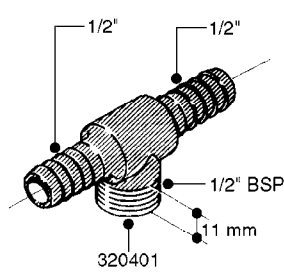

L0050

parts-n°	order qty	description
242594	1	O-RING D14 X 1.78 SCH.70-EPDM
320294	1	FITT.DK TEE 3/8X3/8HB X1/2"BSP
320305	1	FITT.DK HB 3/4'- 3/4' BSP
320386	1	FITT.DK TEE 3/8X3/8HB X3/8"BSP
320397	1	FITT.DK ELB 3/8"HB X 3/8" BSP
320401	1	FITT.DK TEE 1/2X1/2HB X1/2"BSP
320412	1	FITT.DK TEE 1/2X1/2HB X3/8'BSP
320423	1	FITT.DK ELB 1/2'HB X 3/8' BSP
320891	1	FITT.DK HB 3/8'- 3/8' BSP
320972	1	FITT.DK HB 5/16'- 1/4' BSP
322046	1	FITT.DK TEE 1/2X1/2HB X3/4'BSP
322048	1	FITT.DK TEE 3/4X3/4HB X3/4'BSP
330595	1	O-RING D24.6/D20X2.1 -3/4"
333137	1	FITT.DK CONN.1/2" F.NOZZ. DOUB
333141	1	FITT.DK CONN.1/2" F.NOZZ.SING
334041	1	FITT.DK CONN.3/4' F.NOZZ. SING
334042	1	FITT.DK CONN.3/4' F.NOZZ. DOUB
334195	1	FITT.DK ELB. 3/4"HB X 3/4"HB
10012103	1	FITT.PO.HB 1.25X1.50 IMB1012
10014003	1	FITT.PO.HB 1.25X1.25 IMB1010
10036903	1	FITT.PO.HB 1.50X1.50 IMB1212
28019303	1	FITTING HB ELB 3/4NPT-3/4HOSE
61016500	1	HOSE TAIL 3/4" 90°+RG CAP 3/4"
72026700	1	NOZZLE TUBE ADAPTER W/O-RING