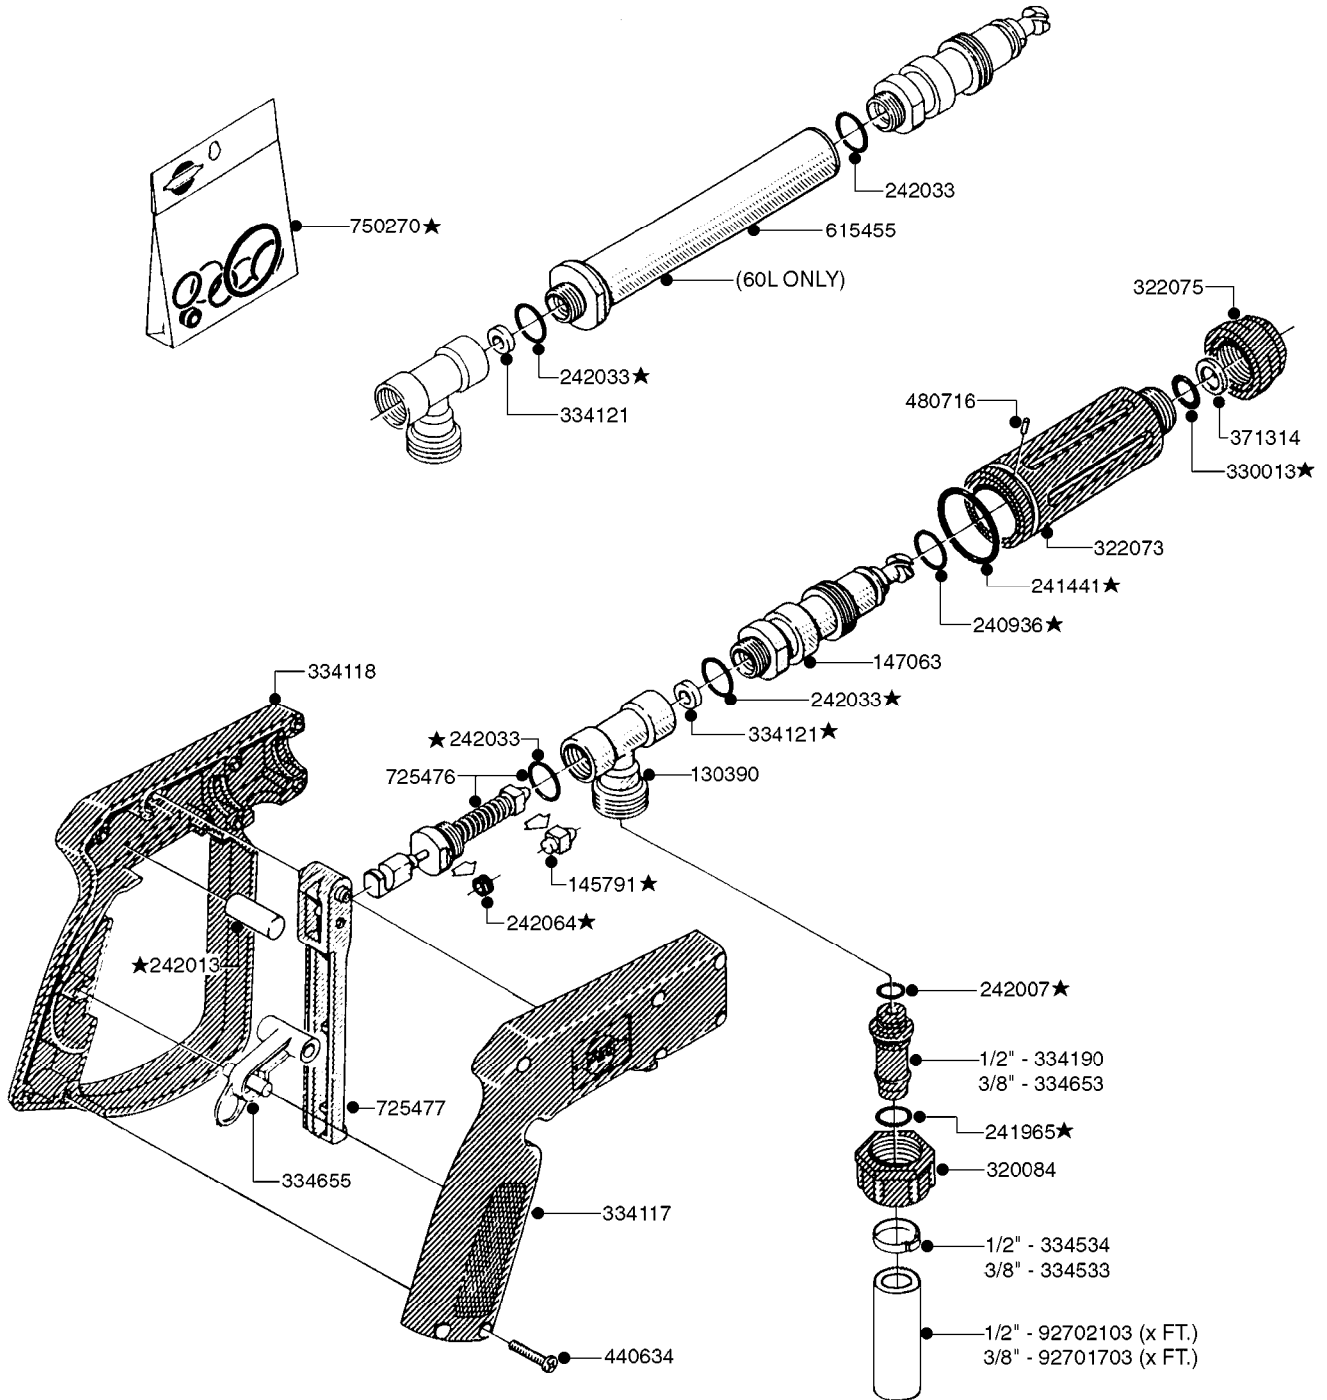

* MIXING CHAMBER COMPLETE - 72048800

K0440

F MARKER TANK/DROPPER HIGH CAP
K0440-HIN, 05:12:19

parts-n°	order qty	description
145994	1	FITT.DK S-40 FORK
145995	1	FITT.DK S-53 FORK
160775	1	WASHER F. FRICTION PLATE
161130	1	FILTER SCREEN F/FOAM DROPPER
242351	1	O-RING D69.5X3.0 VITON F.S-93
242354	1	O-RING D32.2X3.0 VITON
242355	1	O-RING D19.2X3.0 VITON F.S-40
284353	1	SPONGE FOR FOAM MARKER
320095	1	FITT.DK NUT 1" BSP
320117	1	FITT.DK CONN.1/2"BSP F. 1" CAP
320456	1	FITT.DK BULKHEAD 1"BSP DOUBLE
320471	1	FITT.DK NUT 1" BSP JAMB
322102	1	FITT.DK S-40 BULKHEAD
322106	1	FITT.DK S-40 BULKHEAD NUT
322109	1	FITT.DK S-93 BULKHEAD NUT
322138	1	FITT.DK ELB 1"M X 1"F BSP
330326	1	O-RING D30/D24X2 F.1"NUT
330831	1	FRICTION PLATE
332581	1	GASKET F. 1-1/2" BSP CAPNUT.
334259	1	GASKET F. S-40 BULKHEAD
334533	1	CLAMP HOSE PLASTIC 3/8"
390926	1	TUBE,MIX CHAMB. FOAM MARK STD LONGER THAN ORIGINAL
391100	1	FITT.DK S-53THREAD INS.1/2"BSP
421201	1	BOLT HEX 8.8 DEL M8X70
430323	1	BOLT HEX 8.8 DEL M12X60
430367	1	BOLT HEX 8.8 DEL M12X100 DIN931
460143	1	SELF LOCK NUT M8 SST A2 DIN985
460703	1	NUT HEX M12X1.75 LOCK DIN985A2 SS
471127	1	WASHER, M12, Ø24/13X24X2.5 SS
480487	1	PIN M5X60 SLOTTED GALV
614432	1	BREAK AWAY ARM F. FOAM MARKER
615522	1	CHECK VALVE F.FOAM MARKER
615786	1	MOUNT BKT. F.FOAM DROPPER 98
726556	1	FITT.DK S-53 HB 1/2" W/O-RING
726566	1	HOSE TAIL S40 3/8" STRAIGHT + O-RING
726693	1	FITT.DK S-40 PLUG 1/8BSP ORING
730697	1	FOAM DROPPER COMP. BLACK '97
976183	1	DECAL COMPANY D.18,2 X 29,6
981561	1	SPONGE MAT. MIX.CHAMBER-x0012"
10010803	1	NUT HEX NC (NYLON LOCK) 5/16
10465903	1	*LID F.FOAM MARKER, DRILLED
10494103	1	FILL WELL ASSY.FOAM MARK EPOXY
10494403	1	*TANK ASSY. 20 GAL. D14'F/M
10533603	1	DECAL CAUTION-OPEN SLOWLY ENG
10598503	1	STRAP F.FOAMER TANK (880mm)
10631003	1	HOSE R X CLEAR BRAID.X 1/2 12"
28029803	1	CLAMP HOSE GEAR P1/2" 6708
44075300	1	SCREW 3.5X9.5SS/X15 ISO 14585C
61030503	1	BRKT, FOAM MRKR TANK, 20GAL, RED
72048800	1	MIXING CHAMBER,FOAM MARK. HC
92701703	1	HOSE R X3/8" X300PSI WP X0012"