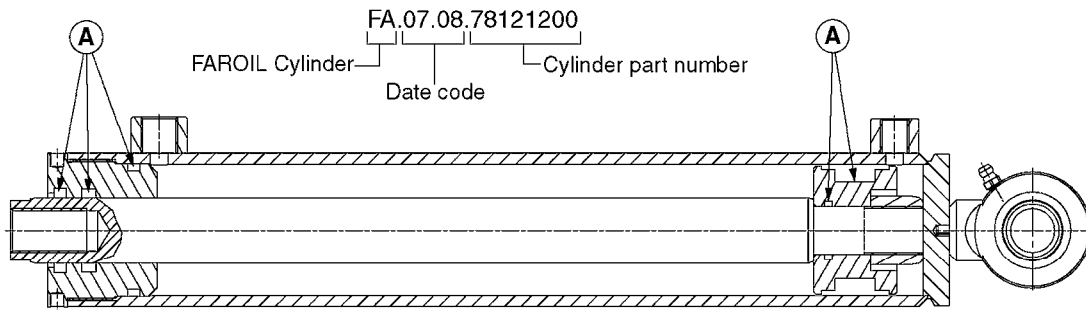

HYDRAULICS - CYLINDERS
C0020-HIN, 01:01:16

Page 3

Date 07.02.2020 8:40

parts-n°	order qty	description
63039300 78100003	1 1	CYLINDER ROD F.781132 CYL. PARA-LIFT CM+750 W/STOP

Check cylinder barrel for stamped part number.