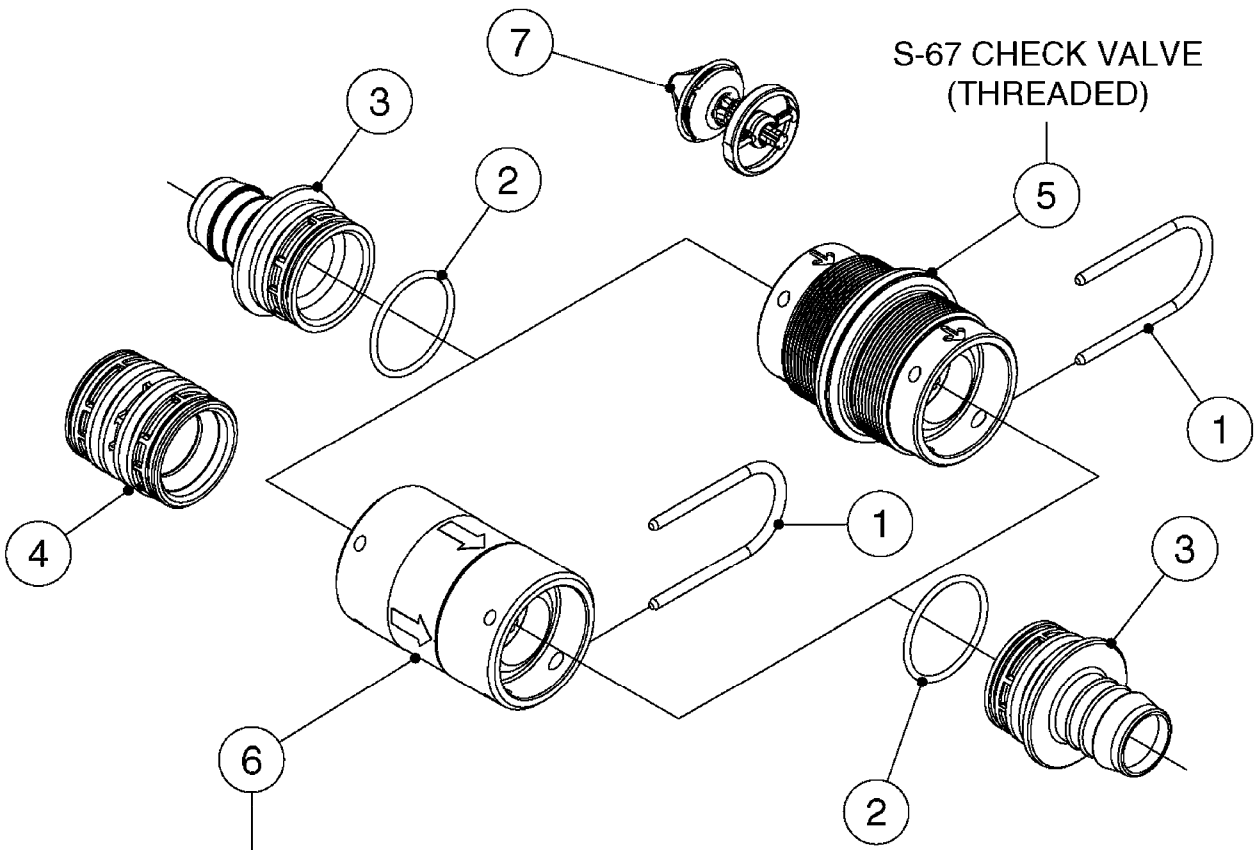

FOR FITTINGS AND
HOSES, SEE SECTION L

B0630

CHECK VALVES - S67
B0630-HIN, 31:07:19

Page 1

Date 07.02.2020 8:40

Pos.	parts-n°	order qty	description
1	145996	1	FITT.DK S-67 FORK
2	241973	1	O-RING Ø3 X 44.2 70 SHORES NITRIL
2	242353	1	O-RING 3 X 44.2 VITON
3	242504	1	O-RING D35x2 NITRIL
4	322104	1	FITT.DK S-67 BULKHEAD
5	334231	1	FITT.DK S-67 STR.1"
5	334232	1	FITT.DK S-67 STR.1-1/4"
5	334444	1	FITT.DK S-67 STR.1-1/2" PVC
6	14103100	1	SEAT F.CHECK VALVE D40.8 2010
7	70063603	1	VALVE, CHECK S67 1-1/2"
			COMPLETE IN-LINE CHECK VALVE FOR 1-1/2" HOSE
7	72001803	1	CHCK VLV,S67, 2 X 1" HB
			COMPLETE IN-LINE CHECK VALVE FOR 1" HOSE
7	72206600	1	CHCK VLV,S67, 2 X 1.25" HB
			COMPLETE IN-LINE CHECK VALVE FOR 1-1/4" HOSE
8	72089900	1	CHECK VALVE S67 SUBASMBLY.2001
9	97800500	1	DECAL 230X28 BLACK ARROW