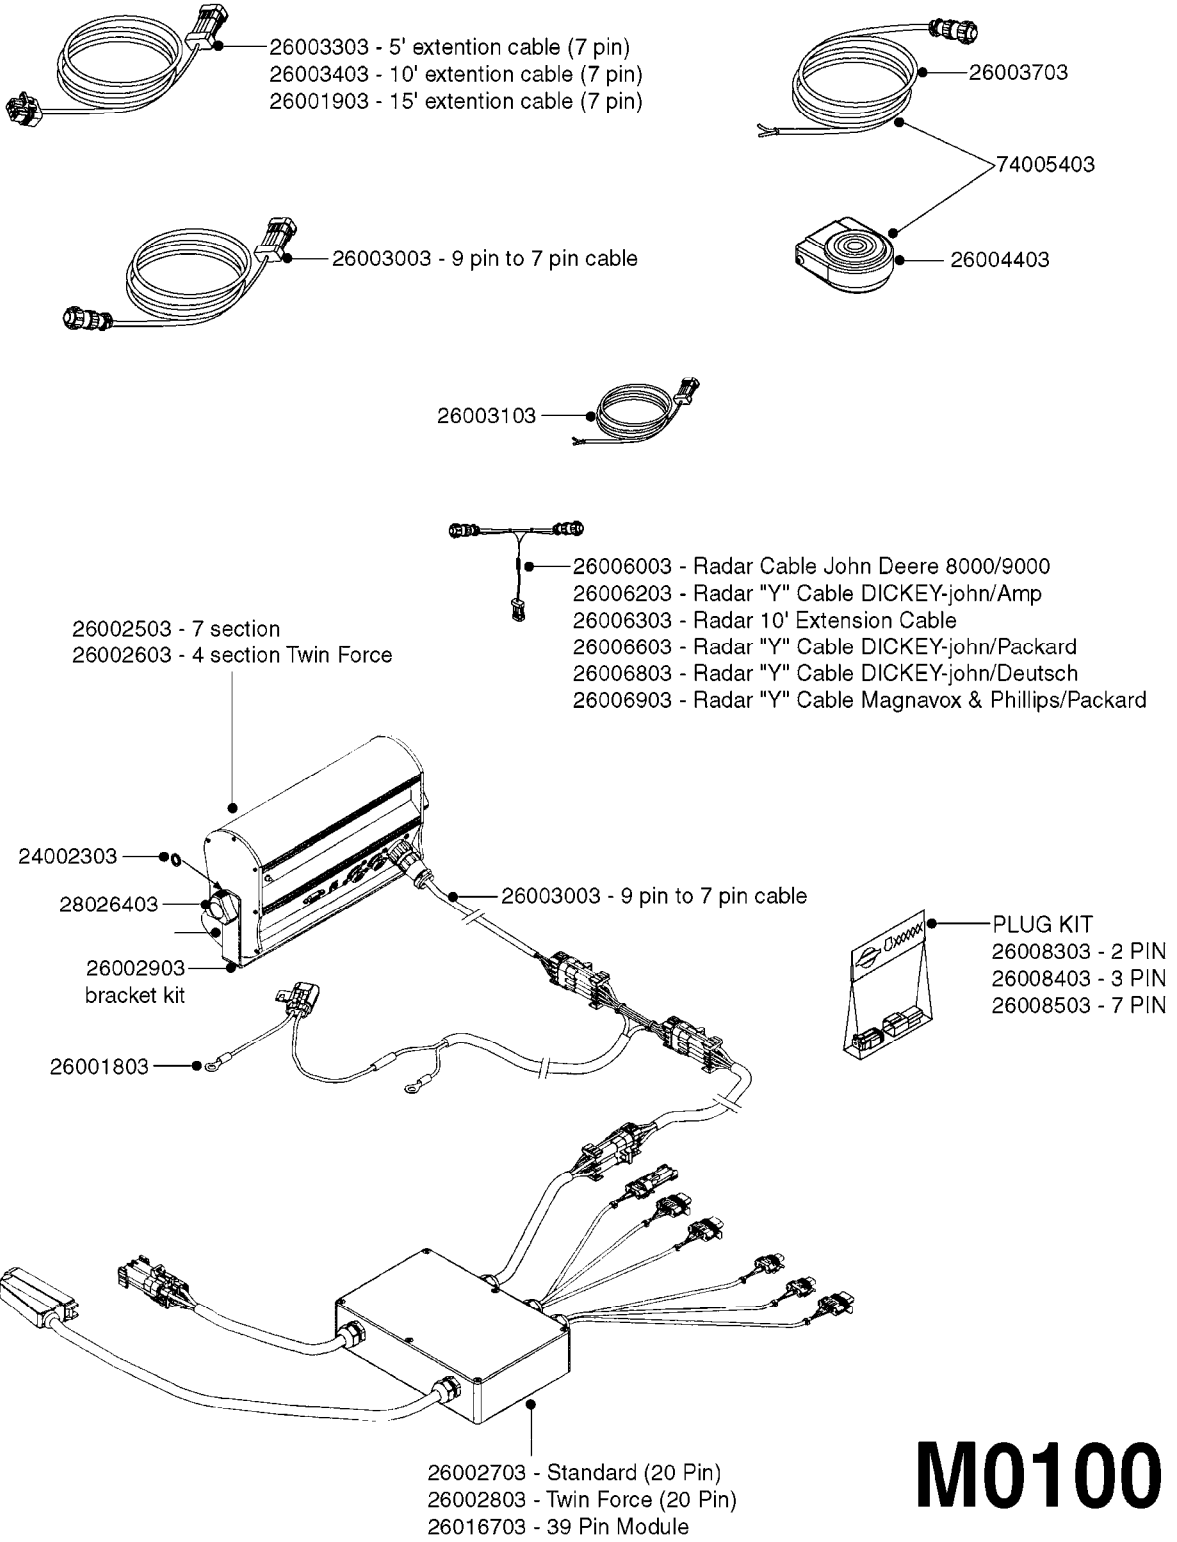

MUSTANG 3500 CONTROLLER
M0100-HIN, 01:01:16

Page 1
Date 07.02.2020 8:41

parts-n°	order qty	description
24002303	1	WASHER, RUBBER
26001803	1	POWER CABLE
26001903	1	15' 7-PIN EXTENSION CABLE
26002503	1	MUSTANG 3500/7 CONSOLE
26002603	1	MUSTANG 3500/4/TF CONSOLE
26002703	1	MUSTANG 3500/20PIN SC MODULE
26002803	1	MUSTANG 3500/20PIN TF SC MODUL
26002903	1	MUSTANG 3500 CONSOLE MNT KIT
26003003	1	MUSTANG 3500 CONSOLE CABLE
26003103	1	MUSTANG 3500/7 SC MOD CNECT KT
26003303	1	MUSTANG/FM 5FT 7PIN EXT CABLE
26003403	1	MUSTANG/FM 10FT 7PIN EXT CABLE
26003703	1	MUSTANG RUN/HOLD ADAPT CABLE
26004403	1	SWITCH, FOOT
26006003	1	MUSTANG RADR CBLE JD 8000/9000
26006203	1	MUSTANG RDR "Y" CABLE DCKY-JHN
26006303	1	MUSTANG RDR EXTNSN CABLE 10FT
26006603	1	MUSTANG RDR"Y"CABLE D-J PACKRD
26006803	1	MUSTANG RDR"Y"CABLE D-J DEUTS.
26006903	1	MUSTANG RDR"Y"CABLE MAG.PHILIP
26008303	1	MICRO TRAK PLUG KIT - 2 PIN
26008403	1	MICRO TRAK PLUG KIT - 3 PIN
26008503	1	MICRO TRAK PLUG KIT - 7 PIN
26016703	1	MUSTANG 3500/39PIN SC MODULE
28026403	1	KNOB, MUSTANG CONSOLE MOUNT
74005403	1	FOOT SWITCH FOR MUSTANG 3500