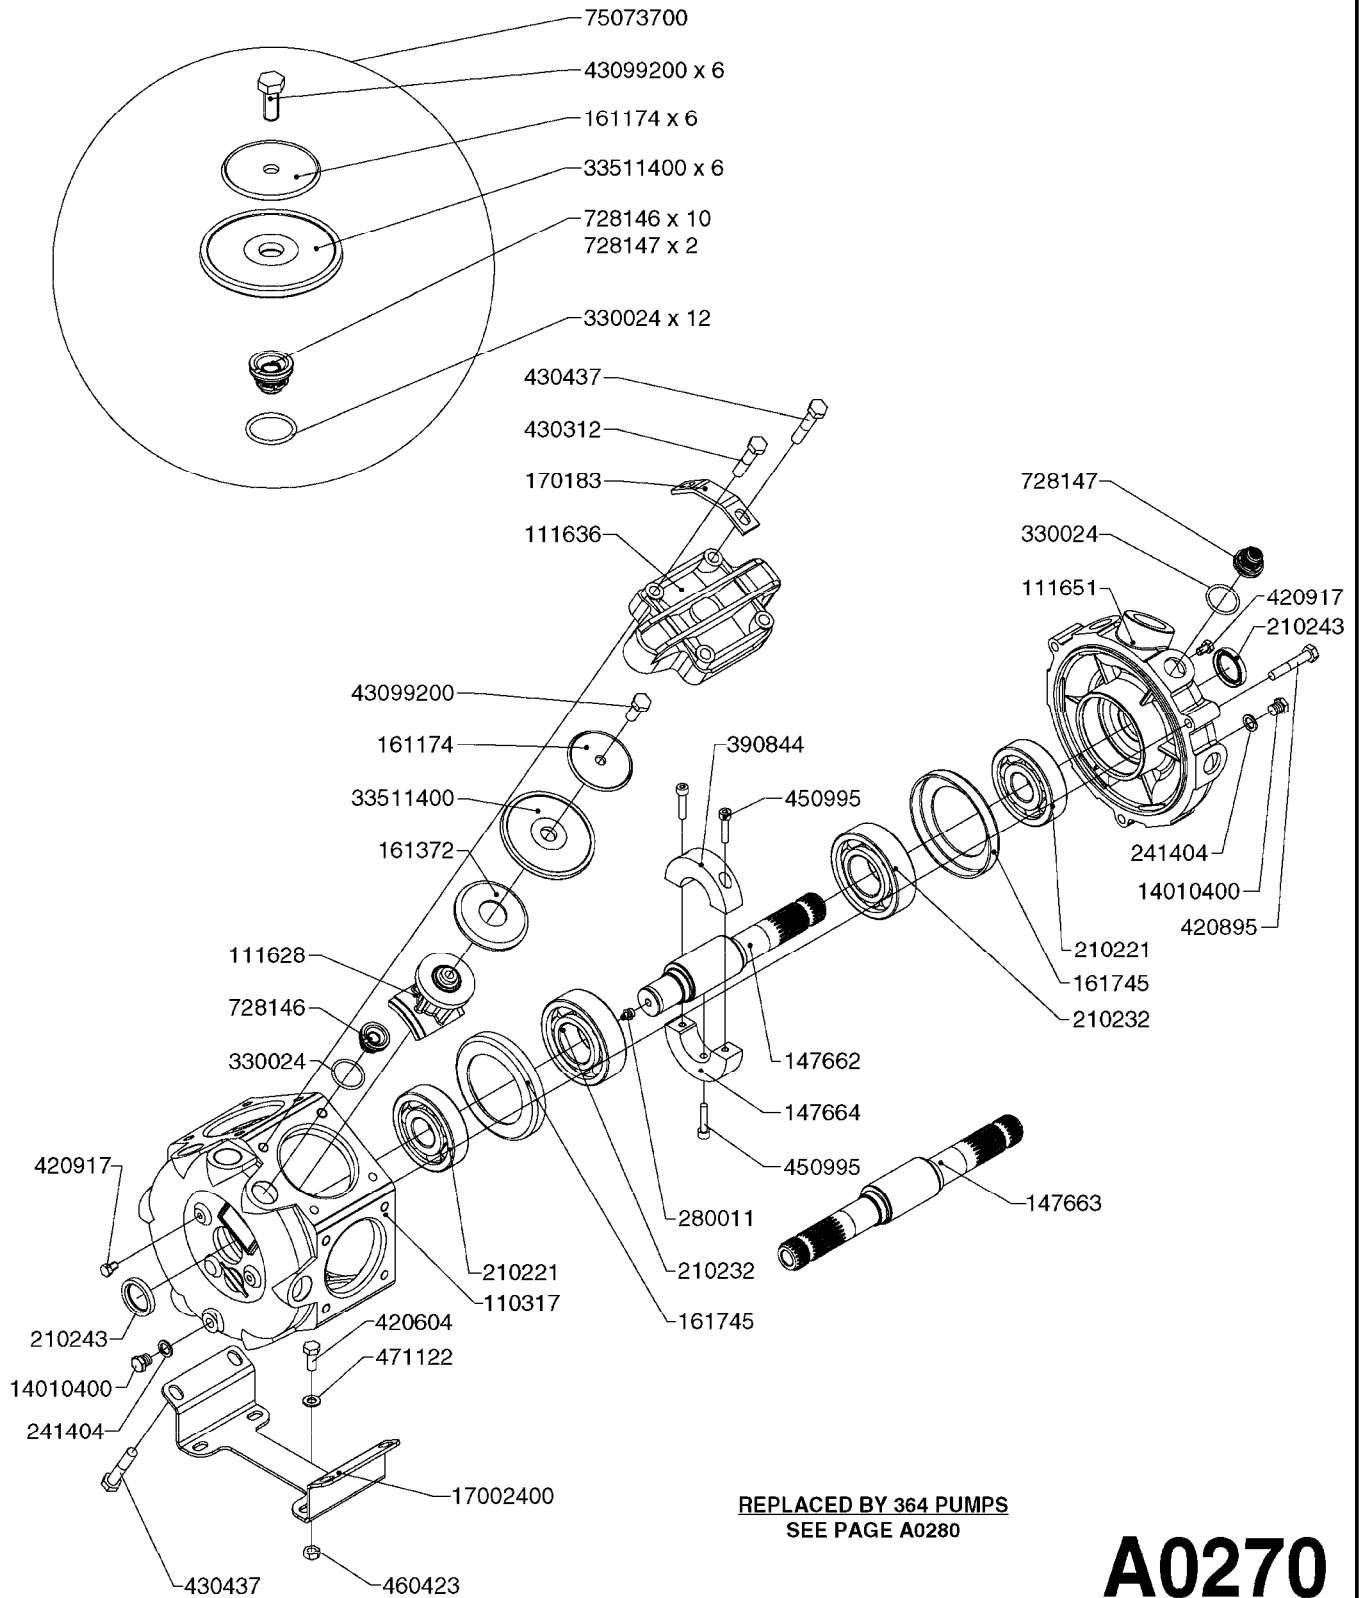

PUMP - 363/1000 RPM W/MOUNTING
A0270-HIN, 17:03:16

Page 1
Date 07.02.2020 8:39

parts-n°	order qty	description
110317	1	PUMP CASING MODEL 360/361 PNTD
111628	1	CONNECTING ROD 363/5.5 PUMP
111636	1	VALVE COVER 363 HEAVY DUTY
111651	1	CASTING F.363 1.5" PUMP(FRONT)
147662	1	CRANK SHAFT F.363/463-5.5MM
147663	1	CRANK SHAFT 363/463-5.5 THROUG
147664	1	COUNTERBALANCE 363/463 WEIGHT
161174	1	DIAPHRAGM DISC SS 361/363/364 PUMP
161372	1	DIAPHRAGM BACKING DISC,320-361
161745	1	METAL SPACER F.363/463
170183	1	LIFT STRAP F.PUMP 360/361/462
210221	1	BEARING BALL 6407
210232	1	BEARING BALL 6310
210243	1	SEAL OIL 35 X 47 X 7
241404	1	DOWTY SEAL 1/4"
280011	1	GREASE NIPPLE 1/8' SAE H TR
330024	1	O-RING D41,1/D34.5 X 3,5
390844	1	COUNTERBALANCE 363/463 POM
420604	1	BOLT HEX 8.8 DEL M10X25 FT DIN933
420895	1	BOLT HEX 8.8 RAW M10X60
420917	1	BOLT HEX 8.8 RAW M8X12 FT
430312	1	BOLT HEX 8.8 M12X60
430437	1	BOLT HEX 8.8 RAW M12X65
450995	1	BOLT ALLEN M8X30 DIN 912 RAW
460423	1	NUT HEX M10X1.50 LOCK DIN985A2 SS
471122	1	WASHER, M10, Ø20/10.5X 2.0, SS
728146	1	VALVE FOR 361(726890/707932)
728147	1	VALVE FOR 361 WHITE WITH HOLE
14010400	1	PLUG 1/4" BSP
17002400	1	FOOT F. 36X PUMP, RED
33511400	1	DIAPHRAGM PUMP 361/361/363/364 PUR
43099200	1	BOLT HEX SS M12 X 30 DIN933 A4
75073700	1	PUMP KIT 361/363 "06"