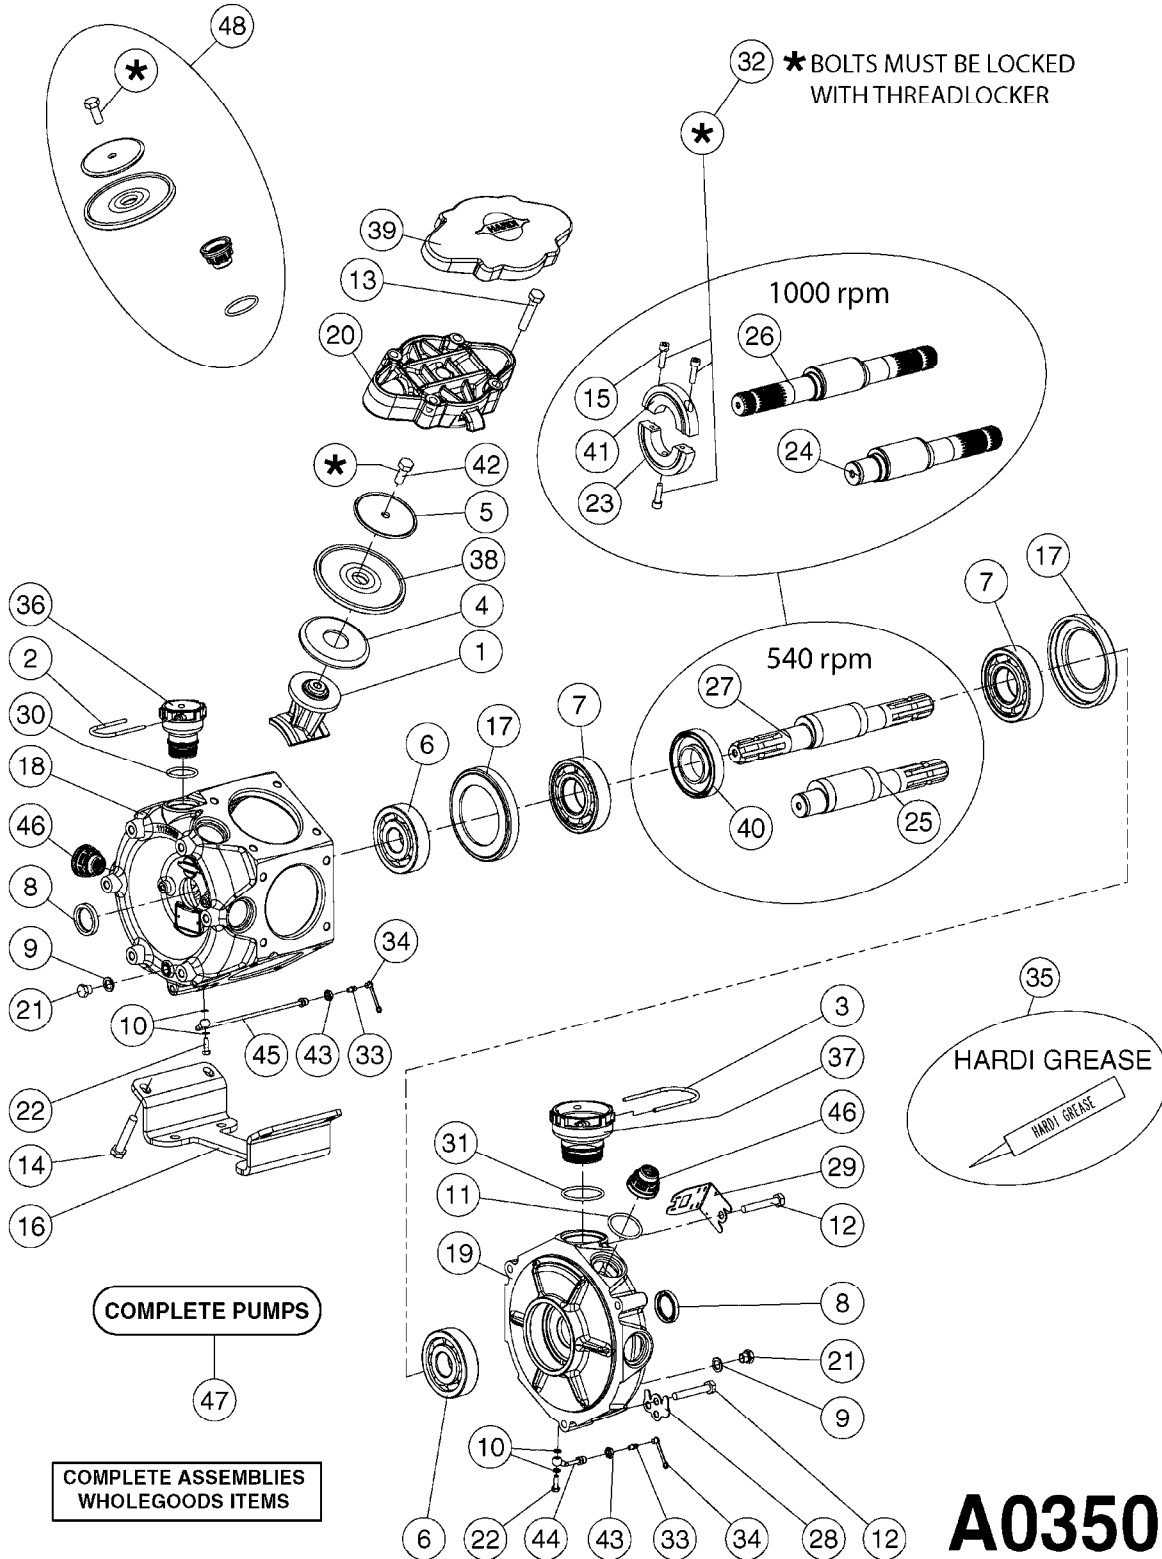

PUMP - 464 540/1000 RPM
A0350-HIN, 23:04:19

Page 1
Date 07.02.2020 8:39

Pos.	parts-n°	order qty	description
1	111622	1	CONNECTING ROD 463/5.5MM
1	111623	1	CONNECTING ROD 463/10MM
1	111624	1	CONNECTING ROD 463/12MM
1	111645	1	CONNECTING ROD 463/6.5MM
2	145996	1	FITT.DK S-67 FORK
3	145997	1	FITT.DK S-93 FORK
4	161012	1	DIAPHRAGM BACKING DISC F. 463
5	161175	1	DIAPHRAGM DISC 463/464 PUMP
6	210221	1	BEARING BALL 6407
7	210232	1	BEARING BALL 6310
8	210243	1	SEAL OIL 35 X 47 X 7
9	241404	1	DOWTY SEAL 1/4"
10	242374	1	WASHER Ø10/Ø6X1 COPPER
11	330072	1	O-RING D53.5/D45.5X4
12	421072	1	BOLT HEX 8.8 RAW M10X65
13	430312	1	BOLT HEX 8.8 M12X60
14	430438	1	BOLT HEX 8.8 DEL M12X65
15	450995	1	BOLT ALLEN M8X30 DIN 912 RAW
16	614628	1	FOOT F. 46X PUMP, RED
16	16410800	1	PUMP BASE 463/464 BLACK
17	11171900	1	CONROD RING 364/464 MACHINED
18	11172200	1	PUMP HOUSE 464 MACHINED 5/4" BSP RED
19	11172600	1	FRONTPART 464 MACHINED 2" BSP RED
20	11173000	1	VALVE COVER.463/464 MACHINED RED
21	14010400	1	PLUG 1/4" BSP
22	14120400	1	BANJOBOLT M6 X 19
23	14120700	1	COUNTERWEIGHT 364/464-1000
24	14137300	1	CRANKSHAFT 364/464-5.5 1000
24	14137400	1	CRANKSHAFT 364/464-6.5 1000
25	14137600	1	CRANKSHAFT 364/464-10
25	14137700	1	CRANKSHAFT 464-12
26	14137900	1	CRANKSHAFT 364/464-5.5 GG 1000
26	14138000	1	CRANKSHAFT 364/464-6.5 GG 1000
27	14138200	1	CRANKSHAFT 364/464-10 GG
27	14138300	1	CRANKSHAFT 464-12 GG
28	16383000	1	GREASE NIPPLE PLATE 464
29	16390600	1	BRACKET FOR RPM SENSOR
30	24266600	1	O-RING D 38,0 X 4,0 70SH.NITR
31	24266800	1	O-RING D 54,0 X 4,0 70SH.NITR
32	28045503	1	LOCTITE 262 .5ML (.017oz.)
33	28163300	1	GREASE NIPPLE H1 M6X1 DIN 7412
34	28163400	1	CAP F. GREASENIPPLE YELLOW M6X1
35	28164600	1	HARDI PUMP GREASE S3 V550L 1
36	32242200	1	FITTING S67 5/4" KON. RG 2014
37	32242400	1	FITTING S93 2" KON. RG 2014
38	33511600	1	DIAPHRAGM PUMP 463/464 PUMP PUR
39	33524000	1	COVER PLASTIC 464 PUMP
40	33527200	1	GREASE SPLIT 364/464
41	39136200	1	HALFPART 364/464-1000
42	43099200	1	BOLT HEX SS M12 X 30 DIN933 A4
43	46134000	1	NUT HEX M10x1 H=2.3 NV=14 ELZIN
44	61097000	1	BANJOTUBE SHORT 464 COMPL.
45	61097100	1	BANJOTUBE LONG 464 COMPL.
46	72043600	1	VALVE FOR 462/463
47	72993500	1	PUMP 464-12-540, CM
47	72993600	1	PUMP 464-6.5 MED-2-1000
47	82168100	1	PUMP 464-5.5 THROUGH SHAFT 1000RPM
47	82168200	1	PUMP 464-10 2" SUCT. 540RPM
47	82168500	1	PUMP 464-12 2" SUCT. 540 RPM
47	82168700	1	PUMP 464-12 540 OFFSET PORTS
47	82168800	1	PUMP 464 6.5 1000 OFFSET PORTS