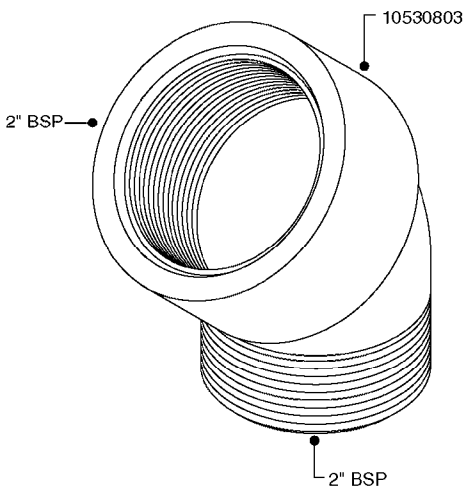

FITTINGS - HEXAGON NIPPLES
L0030-HIN, 01:01:16

L0030

FITTINGS - HEXAGON NIPPLES
L0030-HIN, 01:01:16

Page 1
Date 07.02.2020 8:41

parts-n°	order qty	description
10015303	1	FITT.PO.HN 1.00X1.00 M1000
10425003	1	FITT.PO.HN 1.25X1.00 MCPHEE
320132	1	FITT.DK HN 1" BSP
320176	1	FITT.DK HN 3/8"X1/2" BSP
320445	1	FITT.DK HN 1/4"X3/8" BSP
320655	1	FITT.DK HN 1/2"-1/2" BSP
320692	1	FITT.DK HN 3/8'BSPX1/4'NPT
320703	1	FITT.DK HN 3/8BSP X1/2 &1/4NPT
320725	1	FITT.DK NIPPLE 3/8"-3/8" BSP
320902	1	FITT.DK HN 3/8'X 1/4' BSP
390232	1	FITT.DK HN 1-1/2' X 1-1/4' BSP
390276	1	FITT.DK HN 1'BSP