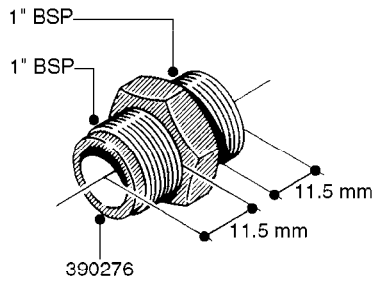

FITTINGS - HEXAGON NIPPLES
L0030-HIN, 01:01:16

L0030

FITTINGS - HEXAGON NIPPLES
L0030-HIN, 01:01:16

Page 1
Date 07.02.2020 8:41

parts-n°	order qty	description
10015303	1	FITT.PO.HN 1.00X1.00 M1000
10425003	1	FITT.PO.HN 1.25X1.00 MCPHEE
320132	1	FITT.DK HN 1" BSP
320176	1	FITT.DK HN 3/8"X1/2" BSP
320445	1	FITT.DK HN 1/4"X3/8" BSP
320655	1	FITT.DK HN 1/2"-1/2" BSP
320692	1	FITT.DK HN 3/8'BSPX1/4'NPT
320703	1	FITT.DK HN 3/8BSP X1/2 &1/4NPT
320725	1	FITT.DK NIPPLE 3/8"-3/8" BSP
320902	1	FITT.DK HN 3/8'X 1/4' BSP
390232	1	FITT.DK HN 1-1/2' X 1-1/4' BSP
390276	1	FITT.DK HN 1'BSP