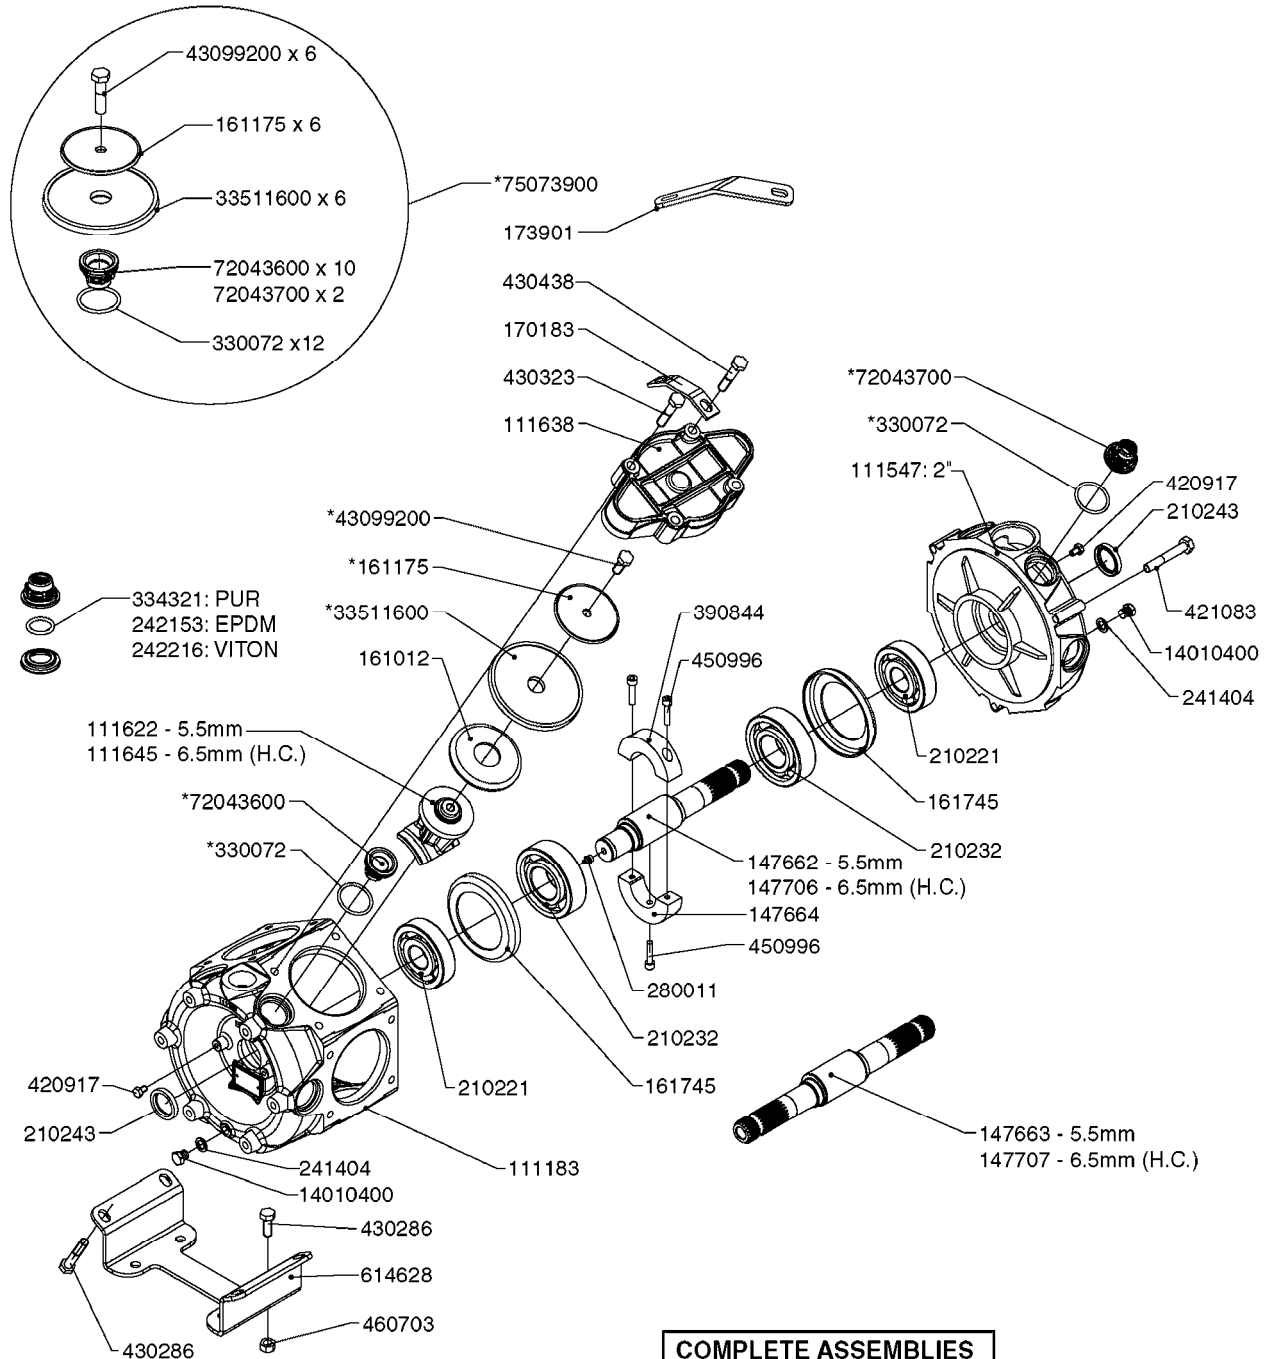

**COMPLETE ASSEMBLIES
WHOLEGOODS ITEMS**

COMPLETE PUMPS

- 821585 - 463/5.5 W/THROUGH SHAFT (1000 RPM)
- 821587 - 463/10 W/THROUGH SHAFT (540 RPM)
- 82169400 - 464/6.5 (1000 RPM - H.C. INLINE PORTS)
- 72293300 - 463/6.5 W/THROUGH SHAFT (1000 RPM)
- 463/12 (540 RPM H.C. OFFSET PORTS) REPLACED BY 82168700 (PAGE A0350)
- 463/6.5 (1000 RPM H.C. OFFSET PORTS) REPLACED BY 82168800 (PAGE A0350)

A0340