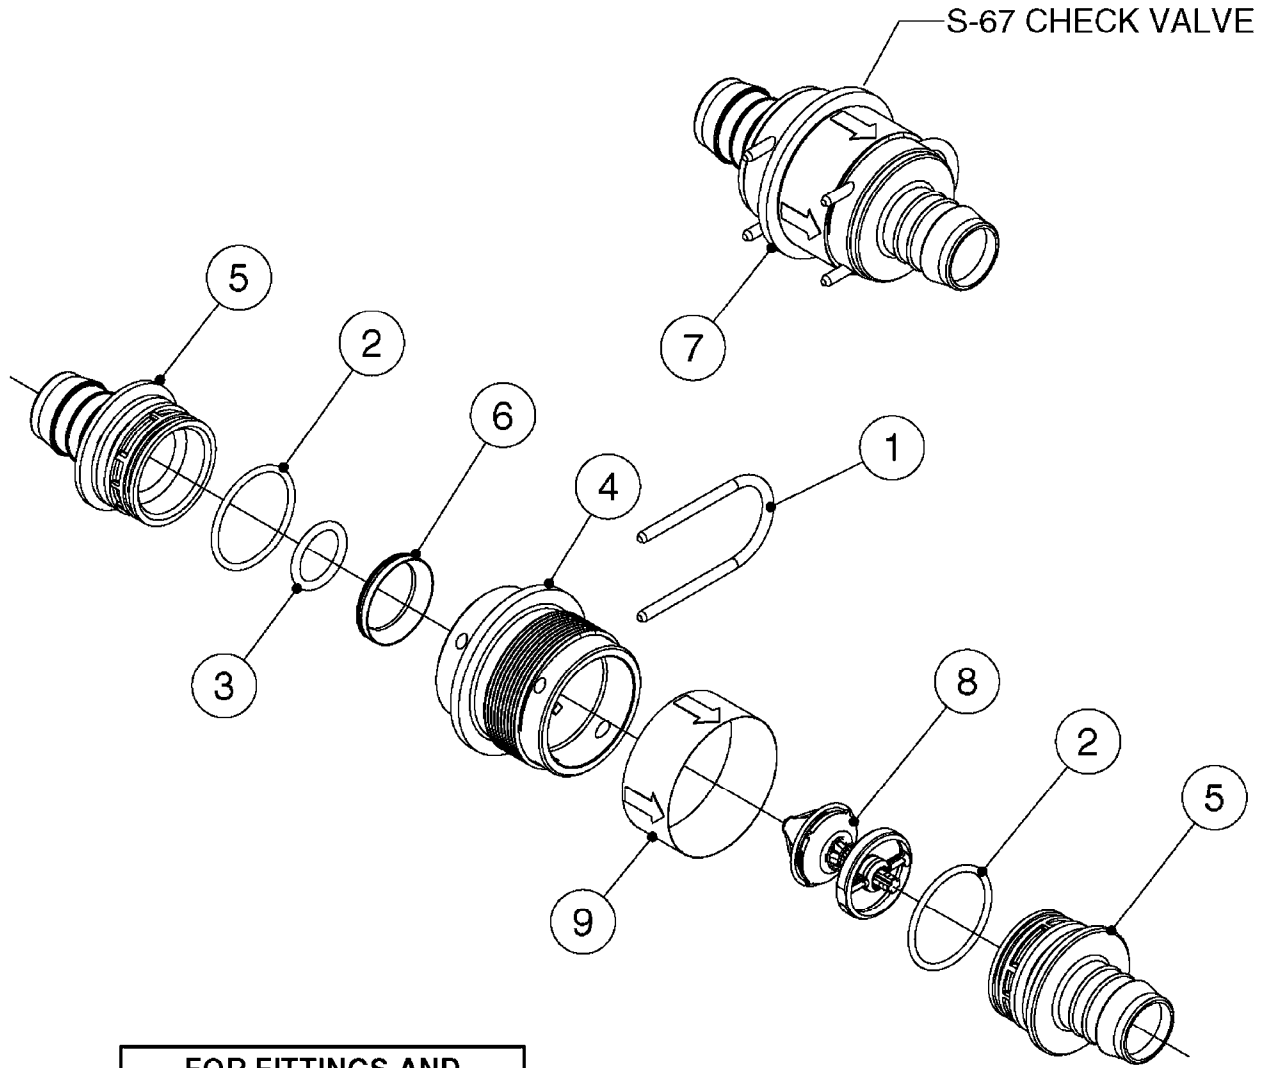

FOR FITTINGS AND
HOSES, SEE SECTION L

B0630

CHECK VALVES - S67
B0630-HIN, 31:07:19

Page 1

Date 07.02.2020 8:40

Pos.	parts-n°	order qty	description
1	145996	1	FITT.DK S-67 FORK
2	241973	1	O-RING Ø3 X 44.2 70 SHORES NITRIL
2	242353	1	O-RING 3 X 44.2 VITON
3	242504	1	O-RING D35x2 NITRIL
4	322104	1	FITT.DK S-67 BULKHEAD
5	334231	1	FITT.DK S-67 STR.1"
5	334232	1	FITT.DK S-67 STR.1-1/4"
5	334444	1	FITT.DK S-67 STR.1-1/2" PVC
6	14103100	1	SEAT F.CHECK VALVE D40.8 2010
7	70063603	1	VALVE, CHECK S67 1-1/2"
			COMPLETE IN-LINE CHECK VALVE FOR 1-1/2" HOSE
7	72001803	1	CHCK VLV,S67, 2 X 1" HB
			COMPLETE IN-LINE CHECK VALVE FOR 1" HOSE
7	72206600	1	CHCK VLV,S67, 2 X 1.25" HB
			COMPLETE IN-LINE CHECK VALVE FOR 1-1/4" HOSE
8	72089900	1	CHECK VALVE S67 SUBASMBLY.2001
9	97800500	1	DECAL 230X28 BLACK ARROW