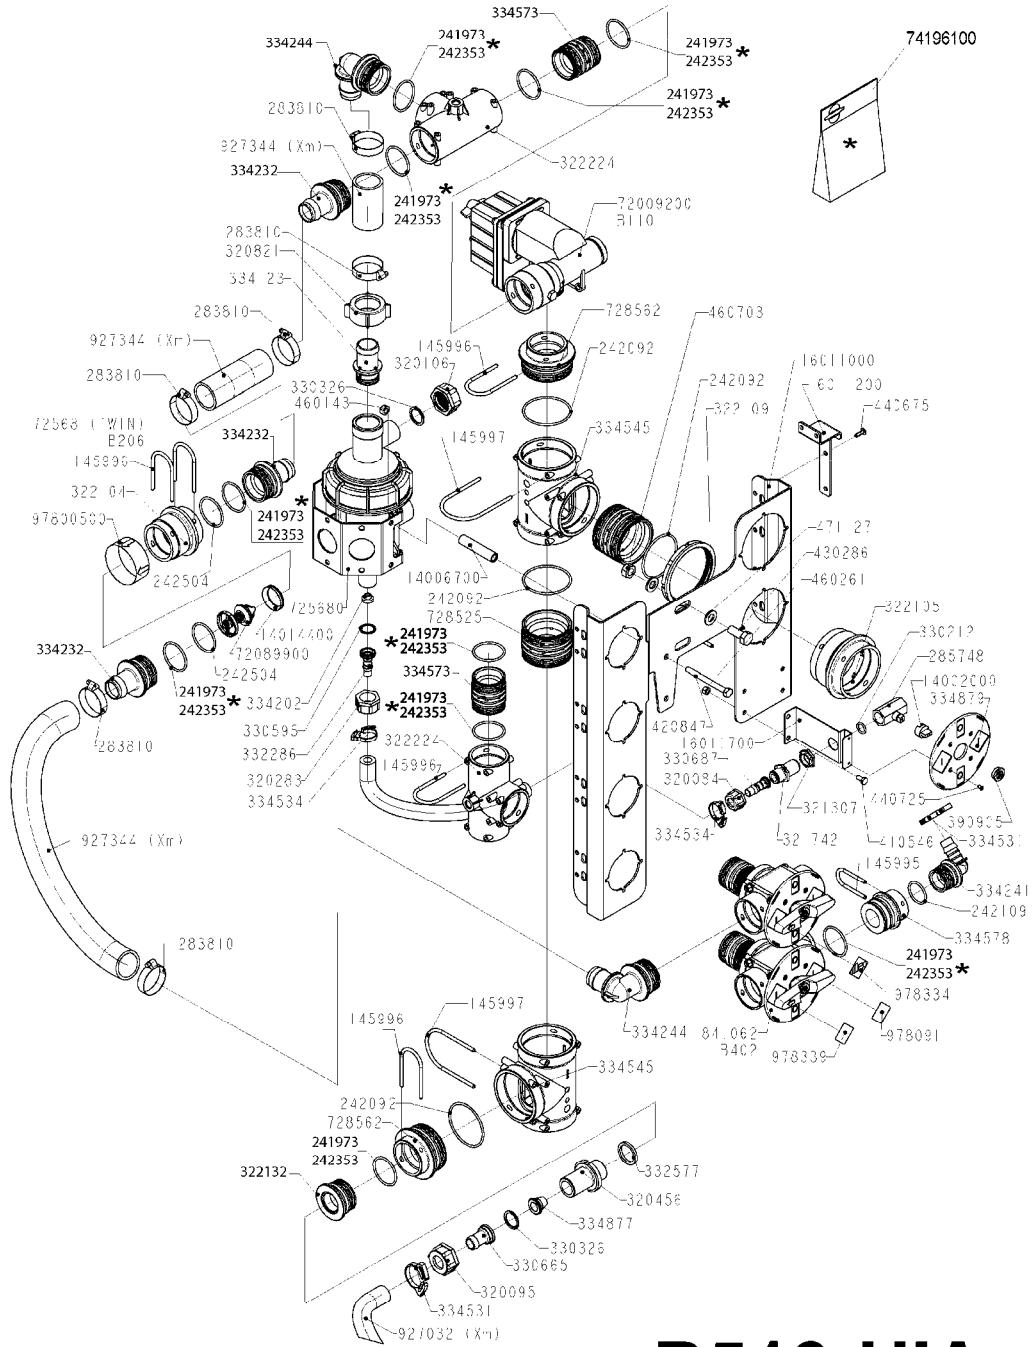

CM+ manifold (99)
B512-HIA, 08:06:17

CM+ manifold (99)
B512-HIA, 08:06:17

Page 1
Date 07.02.2020 8:40

parts-n°	order qty	description
14002000	1	SPINDLE F. 1/2" VALVE
14006700	1	BUSHING D150/10.0 L= 70
14014400	1	SEAT F.CHECK VALVE D41.8 S67
145995	1	FITT.DK S-53 FORK
145996	1	FITT.DK S-67 FORK
145997	1	FITT.DK S-93 FORK
16011000	1	BRACKET FOR MANIFOLD CM+
16011200	1	BRACKET F. CONTROL VALVE CM+
16011700	1	PLATE 164X60X1.0
241973	1	O-RING Ø3 X 44.2 70 SHORES NITRIL
242353	1	O-RING 3 X 44.2 VITON
242092	1	O-RING D69.5X3
242092	1	O-RING D69.5X3
242109	1	O-RING D32.2x3.0
242504	1	O-RING D35x2 NITRIL
283810	1	CLAMP HOSE GEAR 1 7/32-1 31/32'
285748	1	BALL VALVE 1/2" RG 15 BAR
320084	1	FITT.DK NUT 1/2" BSP
320095	1	FITT.DK NUT 1" BSP
320106	1	FITT.DK CAPNUT 1" BSP
320283	1	FITT.DK NUT 3/4"BSP
320456	1	FITT.DK BULKHEAD 1"BSP DOUBLE
320821	1	FITT.DK NUT 1-1/2" BSP
321307	1	FITT.DK NUT 1/2" BSP JAMB
321742	1	FITT.DK BULKHEAD 1/2' BSP
322104	1	FITT.DK S-67 BULKHEAD
322105	1	FITT.DK S-93 BULKHEAD DOUBLE
322109	1	FITT.DK S-93 BULKHEAD NUT
322132	1	FITTING S67- BSP1" F
322224	1	FITT.DK S-67 TEE
330212	1	O-RING D19/D14X2.4 F.1/2"NUT
330326	1	O-RING D30/D24X2 F.1"NUT
330595	1	O-RING D24.6/D20X2.1 -3/4"
330665	1	FITT.DK HB 3/4"F.1" NUT
330687	1	FITT.DK HB 1/2" F. 1/2" NUT
332286	1	FITT.DK HB 1/2" F. 3/4" NUT
332577	1	O-RING D38/D30X4 F.1" PUR.
334123	1	FITT.DK HB 1-1/4"O-RNG F.1-1/2
334202	1	ORFICE 5MM FOR SCF BLACK
334232	1	FITT.DK S-67 STR.1-1/4"
334241	1	FITT.DK S-53 ELB.3/4"
334244	1	FITT.DK S-67 ELB.1-1/4"
334531	1	CLAMP HOSE PLASTIC 3/4"
334534	1	CLAMP HOSE PLASTIC 1/2"
334545	1	FITT.DK S-93 TEE
334573	1	FITT.DK S-67 CONNECTOR
334578	1	HANDLE FOR VALVE 'OLD' STYLE
334877	1	NOZZ.F/OPER.UN.D11.2 YELLOW
334879	1	SYMBOL PL.F.VALVE YELLOW
390905	1	PLUG F.VALVE HANDLE YELLOW Ø5
410546	1	BOLT HEX M6X12 A2 SS DIN933
420847	1	BOLT HEX 8.8 DEL M8X85
430286	1	BOLT HEX 8.8 DEL M12X30 FT
440675	1	SCREW F. PLASTIC 5X16 SS
440725	1	SCREW F.PLASTIC 4.2X 9.5 DIN7982CZ SS
460143	1	SELF LOCK NUT M8 SST A2 DIN985
460261	1	NUT HEX M6X1.00 LOCK DIN985 A2 SS
460703	1	NUT HEX M12X1.75 LOCK DIN985A2 SS
471127	1	WASHER, M12, Ø24/13X24X2.5 SS
72009200	1	EVC REGULATOR 1:150
72089900	1	CHECK VALVE S67 SUBASMBLY.2001