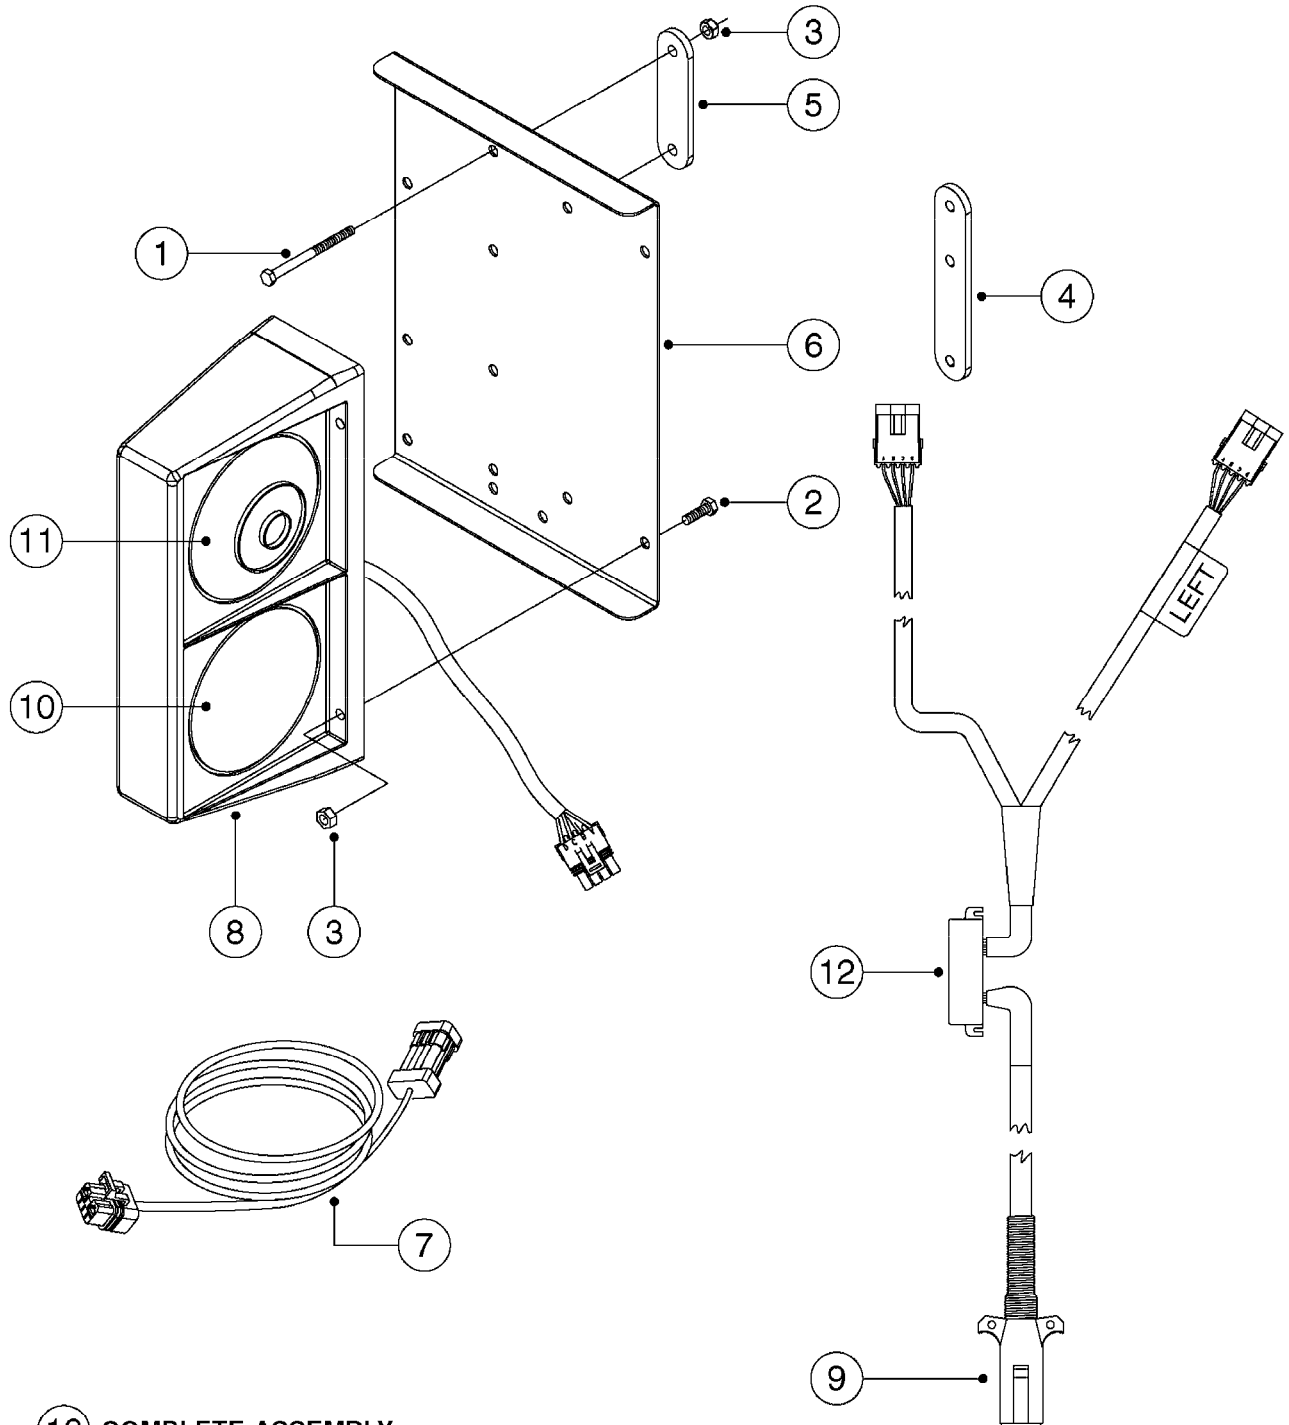

13 COMPLETE ASSEMBLY

COMPLETE ASSEMBLIES
WHOLEGOODS ITEMS

M0160

TRAFFIC LIGHT KIT
M0160-HIN, 13:08:19

Page 1
Date 07.02.2020 8:41

Pos.	parts-n°	order qty	description
1	410266	1	BOLT HEX 8.8 DEL M6X120
1	410421	1	BOLT HEX M6X110 DIN931-A2 SS
1	410524	1	BOLT HEX 8.8 DEL M6X100
1	410605	1	BOLT HEX 8.8 DEL M6X80
2	410362	1	BOLT HEX 8.8 SS M6X20
3	460261	1	NUT HEX M6X1.00 LOCK DIN985 A2 SS
4	16022303	1	BRACKET 100MM TUBE
5	16022403	1	BRACKET 60MM TUBE
6	16025603	1	BRACKET TAIL LIGHT DUAL LAMP
7	26004703	1	HARNESS 13' EXT 4 WIRE WP
8	26004903	1	TAIL LIGHT GREEN WIRE LH
8	26005003	1	TAIL LIGHT YELLOW WIRE RH
9	26005103	1	PLUG 7-PIN AG TAIL LIGHT
10	26005403	1	LENS BLACK BEFORE 2009
10	26017003	1	LENS RED
11	26016903	1	LENS AMBER
12	26032703	1	HARNESS COMPLETE, TAIL LIGHT, 2013
13	83308603	1	TRAFFIC LIGHT KIT