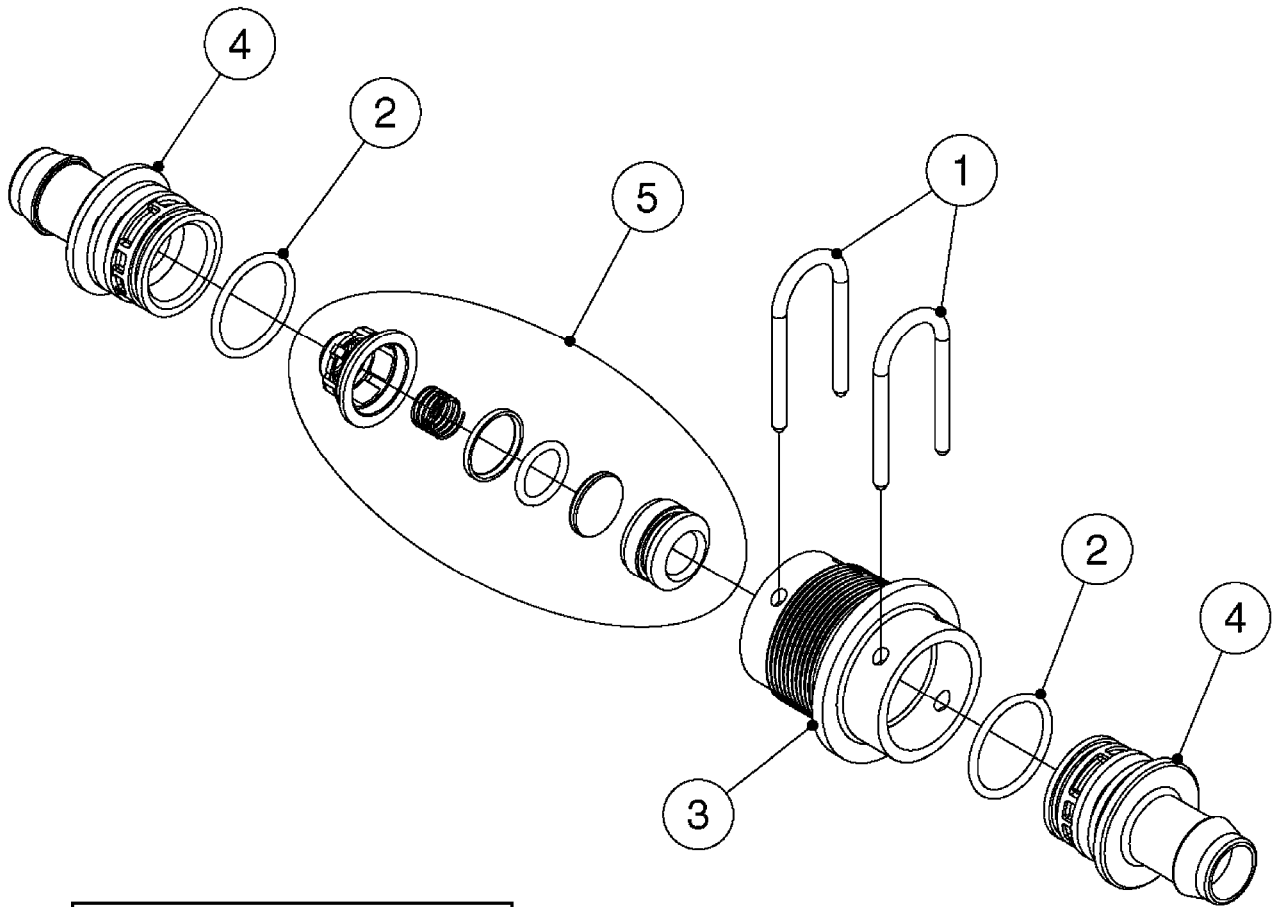

FOR FITTINGS AND
HOSES, SEE SECTION L

B0620

CHECK VALVES - S53
B0620-HIN, 01:01:16

Page 1

Date 07.02.2020 8:40

Pos.	parts-n°	order qty	description
1	145995	1	FITT.DK S-53 FORK
2	242354	1	O-RING D32.2X3.0 VITON
3	322103	1	FITT.DK S-53 BULKHEAD
4	334230	1	FITT.DK S-53 STR.1"
5	72132600	1	CHECK VALVE SUBASSEMBLY S53