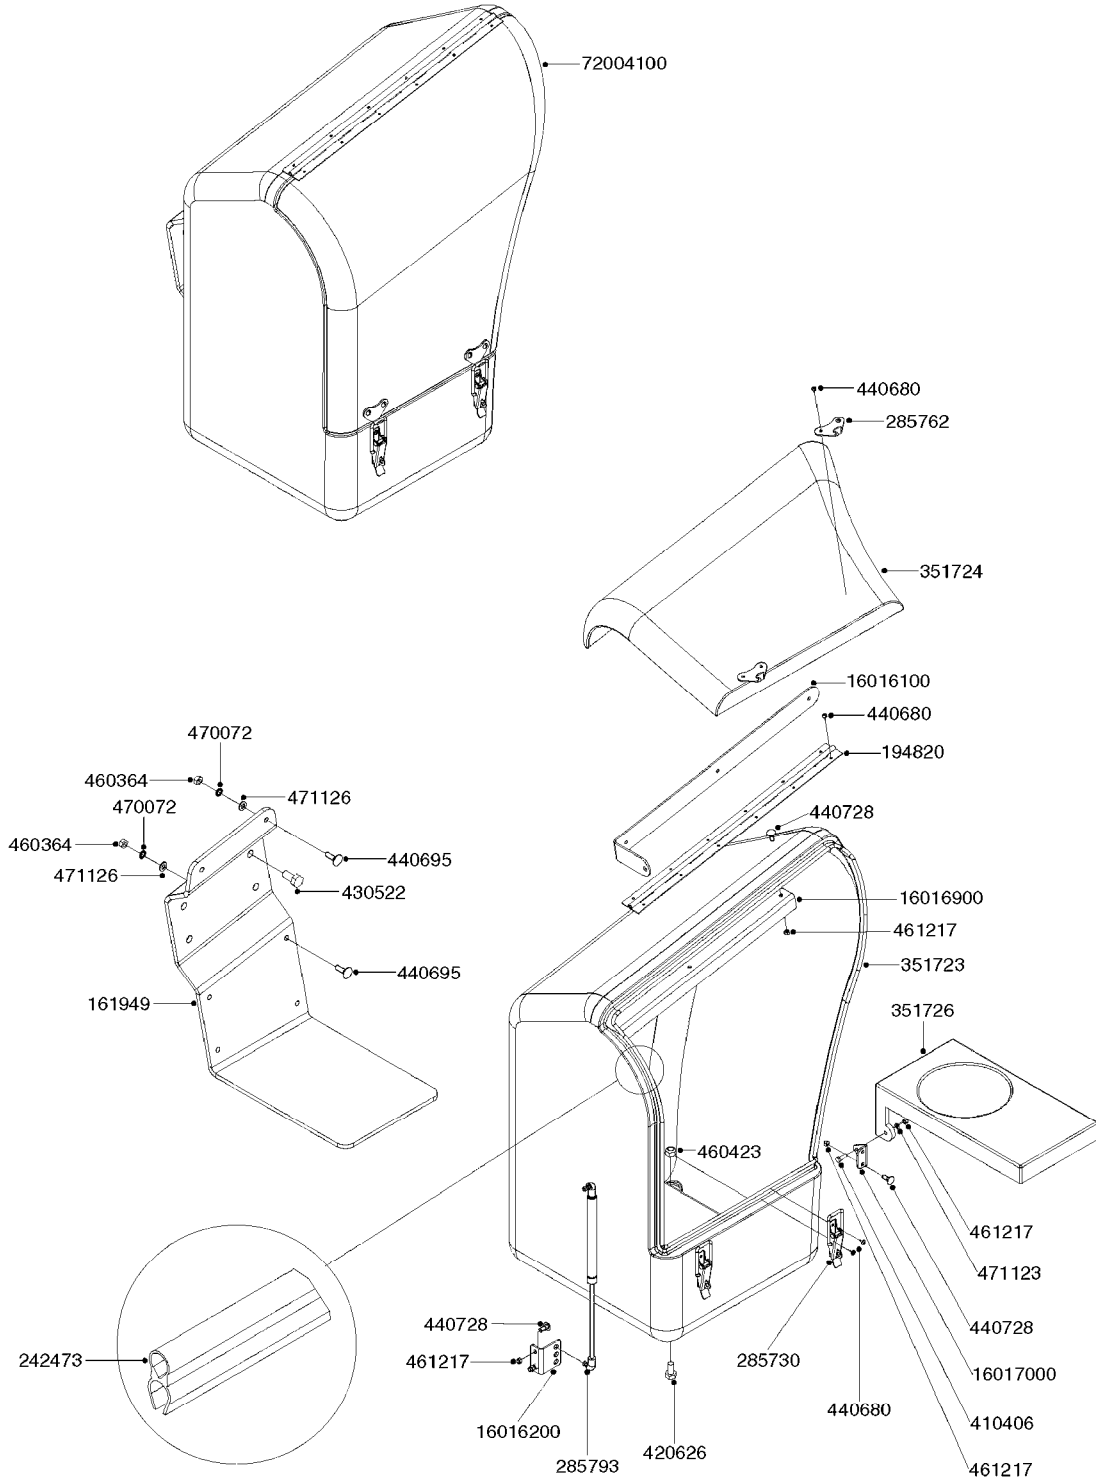

STORAGE LOCKER - LH
K0790-HIN, 01:01:16

Page 0
Date 07.02.2020 8:41

STORAGE LOCKER - LH
K0790-HIN, 01:01:16

Page 1
Date 07.02.2020 8:41

parts-n°	order qty	description
16016100	1	BKT F.LOCKER DOOR OPENER T CM+
16016200	1	BKT F.LOCKER DOOR OPENER B CM+
16016900	1	BKT F. LH LOCKER HINGE CM+
16017000	1	BKT F.LOCKER SHELF HINGE CM+
161949	1	BRACKET STORAGE LOCKER
194820	1	HINGE
242473	1	GASKET
285730	1	LATCH
285762	1	LATCH CLIP
285793	1	GAS CYLINDER
351723	1	LOCKER BODY (RAW) CM+
351724	1	LOCKER DOOR (RAW) CM+
351726	1	WORKING TABLE (RAW)
410406	1	BOLT HEX 8.8 DEL M5X16 FT
420626	1	BOLT HEX 8.8 DEL M10X20 FT
430522	1	BOLT HEX 8.8 DEL M12X25 FT
440680	1	SCREW M4.2X9.5 STAINLESS
440695	1	BOLT CARRIAGE M8X25
440728	1	BOLT CARRIAGE 5MMX16
460364	1	NUT HU M8 A2 SS DIN934
460423	1	NUT HEX M10X1.50 LOCK DIN985A2 SS
461217	1	NUT HEX M5 LOCK
470072	1	WASHER D15/D8X.5 LOCK
471123	1	WASHER, M5, Ø10/ 5.3X 1.0, SS
471126	1	WASHER, M8, Ø16/ 8.4X 1.6, SS
72004100	1	LOCKER KIT F.CM+ LH