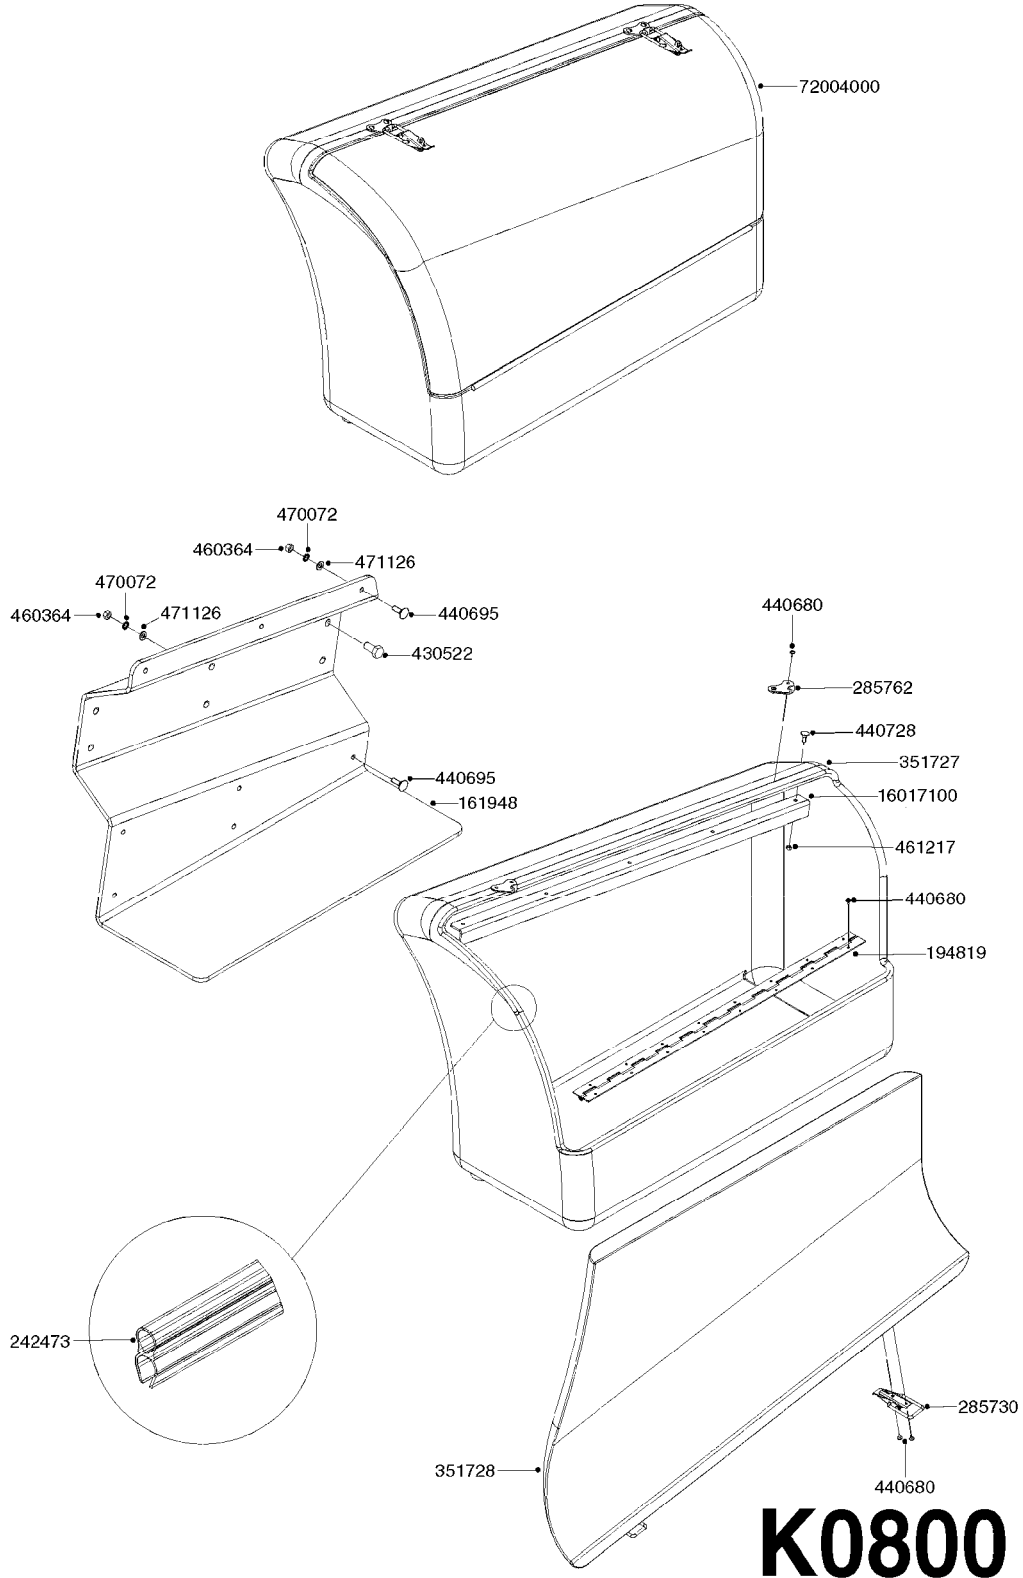

STORAGE LOCKER - RH
K0800-HIN, 01:01:16

Page	0
Date	07.02.2020 8:41

STORAGE LOCKER - RH
K0800-HIN, 01:01:16

Page 1
Date 07.02.2020 8:41

parts-n°	order qty	description
16017100	1	BKT. F. RH LOCKER HINGE CM+
161948	1	STORAGE LOCKER MT BKT RH CM+
194819	1	HINGE
242473	1	GASKET
285730	1	LATCH
285762	1	LATCH CLIP
351727	1	STORAGE LOCKER BASE (RAW) CM+
351728	1	LID STORAGE LOCKER (RAW)
430522	1	BOLT HEX 8.8 DEL M12X25 FT
440680	1	SCREW M4.2X9.5 STAINLESS
440695	1	BOLT CARRIAGE M8X25
440728	1	BOLT CARRIAGE 5MMX16
460364	1	NUT HU M8 A2 SS DIN934
461217	1	NUT HEX M5 LOCK
470072	1	WASHER D15/D8X.5 LOCK
471126	1	WASHER, M8, Ø16/ 8.4X 1.6, SS
72004000	1	LOCKER KIT F.CM+ RH