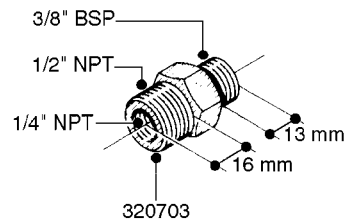

FITTINGS - HEXAGON NIPPLES
L0030-HIN, 01:01:16

L0030

FITTINGS - HEXAGON NIPPLES
L0030-HIN, 01:01:16

Page 1
Date 07.02.2020 8:41

parts-n°	order qty	description
10015303	1	FITT.PO.HN 1.00X1.00 M1000
10425003	1	FITT.PO.HN 1.25X1.00 MCPHEE
320132	1	FITT.DK HN 1" BSP
320176	1	FITT.DK HN 3/8"X1/2" BSP
320445	1	FITT.DK HN 1/4"X3/8" BSP
320655	1	FITT.DK HN 1/2"-1/2" BSP
320692	1	FITT.DK HN 3/8'BSPX1/4'NPT
320703	1	FITT.DK HN 3/8BSP X1/2 &1/4NPT
320725	1	FITT.DK NIPPLE 3/8"-3/8" BSP
320902	1	FITT.DK HN 3/8'X 1/4' BSP
390232	1	FITT.DK HN 1-1/2' X 1-1/4' BSP
390276	1	FITT.DK HN 1'BSP