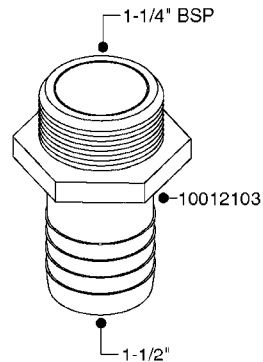

L0050

parts-n°	order qty	description
242594	1	O-RING D14 X 1.78 SCH.70-EPDM
320294	1	FITT.DK TEE 3/8X3/8HB X1/2"BSP
320305	1	FITT.DK HB 3/4'- 3/4' BSP
320386	1	FITT.DK TEE 3/8X3/8HB X3/8"BSP
320397	1	FITT.DK ELB 3/8"HB X 3/8" BSP
320401	1	FITT.DK TEE 1/2X1/2HB X1/2"BSP
320412	1	FITT.DK TEE 1/2X1/2HB X3/8'BSP
320423	1	FITT.DK ELB 1/2'HB X 3/8' BSP
320891	1	FITT.DK HB 3/8'- 3/8' BSP
320972	1	FITT.DK HB 5/16'- 1/4' BSP
322046	1	FITT.DK TEE 1/2X1/2HB X3/4'BSP
322048	1	FITT.DK TEE 3/4X3/4HB X3/4'BSP
330595	1	O-RING D24.6/D20X2.1 -3/4"
333137	1	FITT.DK CONN.1/2" F.NOZZ. DOUB
333141	1	FITT.DK CONN.1/2" F.NOZZ.SING
334041	1	FITT.DK CONN.3/4' F.NOZZ. SING
334042	1	FITT.DK CONN.3/4' F.NOZZ. DOUB
334195	1	FITT.DK ELB. 3/4"HB X 3/4"HB
10012103	1	FITT.PO.HB 1.25X1.50 IMB1012
10014003	1	FITT.PO.HB 1.25X1.25 IMB1010
10036903	1	FITT.PO.HB 1.50X1.50 IMB1212
28019303	1	FITTING HB ELB 3/4NPT-3/4HOSE
61016500	1	HOSE TAIL 3/4" 90°+RG CAP 3/4"
72026700	1	NOZZLE TUBE ADAPTER W/O-RING