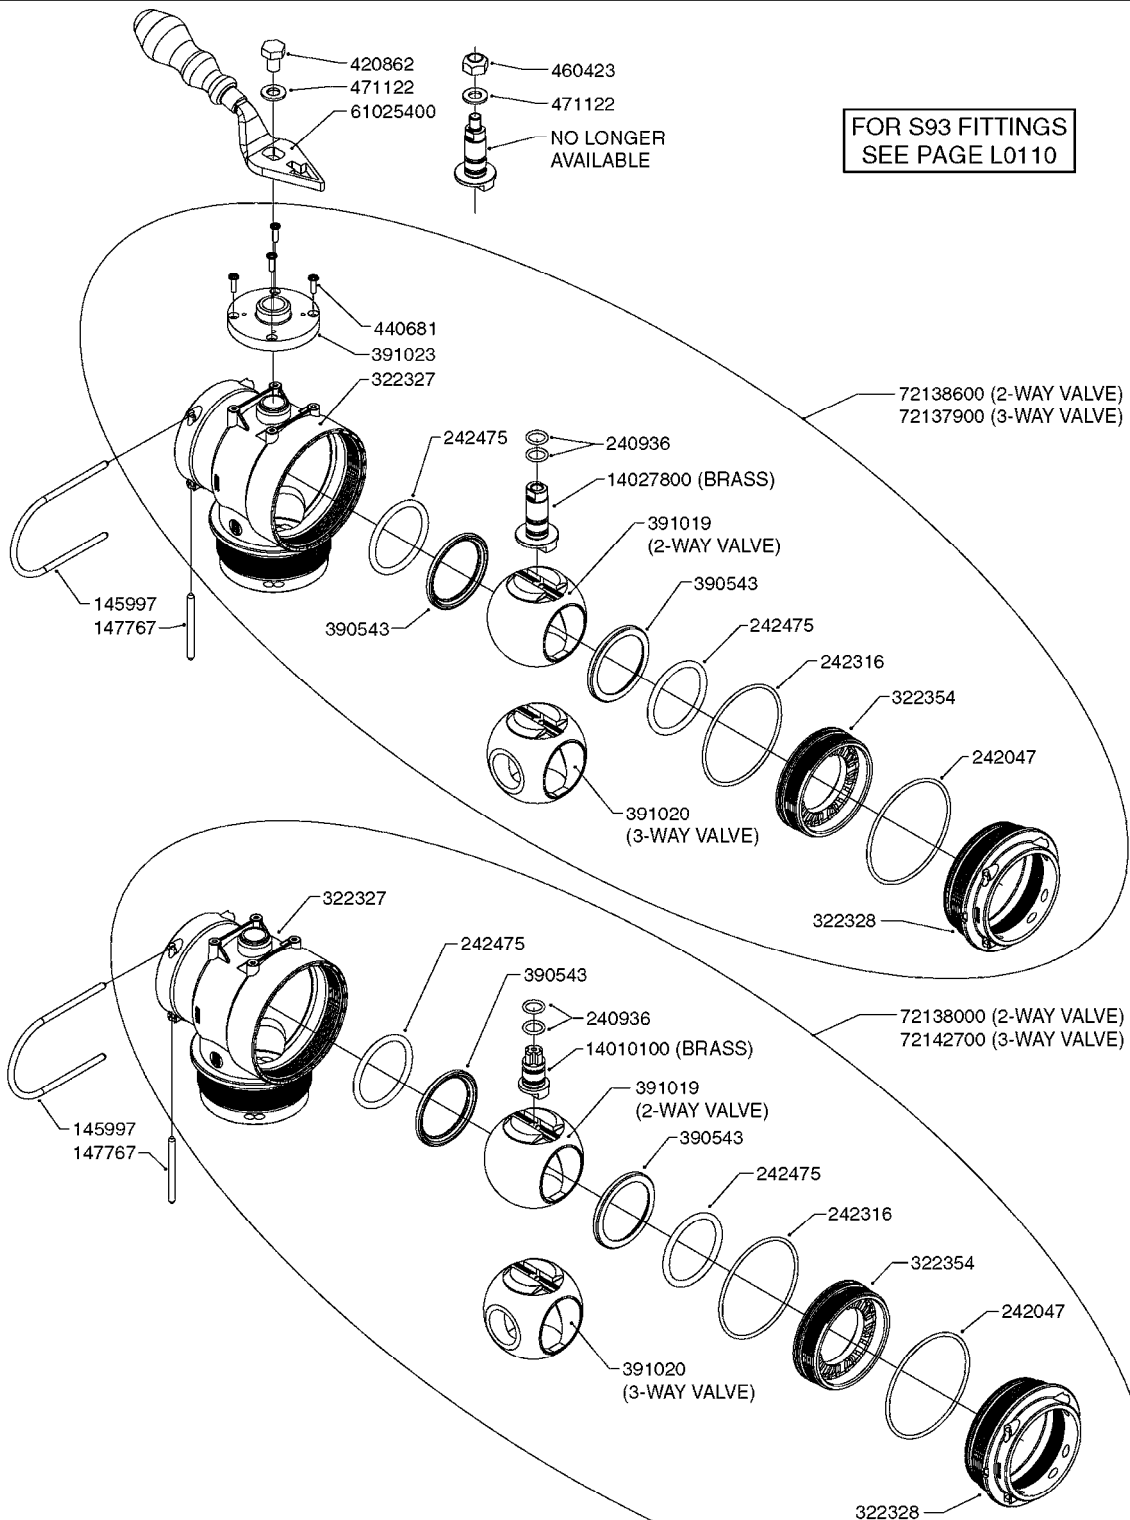

SMART VALVE-S93 MANIFOLD VALVE
B0540-HIN, 01:01:16

B0540

SMART VALVE-S93 MANIFOLD VALVE
B0540-HIN, 01:01:16

Page 1

Date 07.02.2020 8:40

parts-n°	order qty	description
145997	1	FITT.DK S-93 FORK
147767	1	PIN 5Ø X 60 S-93 DOUBLE CLAMP
240936	1	O-RING D13.3X2.4 NITRIL
242047	1	O-RING 89.5 X 3.0 VITON
242316	1	O-RING D84.5X3.0 NITRIL
242475	1	O'RING D56.52x5.33 SH70-VITON
322327	1	HOUSING, VALVE, S93, 220 PSI
322328	1	END CAP F.VALVE S-93
322354	1	THRUST PLATE F.3-WAY VALVES-93
390543	1	SEAT F.BALL 3-WAY VALVE S-93
391019	1	BALL F.2 WAY S93 SMART VALVE
391020	1	BALL F.3 WAY S93 SMART VALVE
391023	1	SMART VALVE MOUNTING BRACKET
420862	1	BOLT HEX 8.8 DEL M10X16 FT
440681	1	SCREW F. PLASTIC 4MM X 14LG SS
460423	1	NUT HEX M10X1.50 LOCK DIN985A2 SS
471122	1	WASHER, M10, Ø20/10.5X 2.0, SS
14010100	1	SPINDLE F.SMART VALVE S-93
14027800	1	SPINDLE F.SMART VALVE S-93
61025400	1	HANDLE SMART VALVE
72137900	1	VALVE S93 "V1" SMART VALVE
72138000	1	VALVE S93 "V2" SMART VALVE
72138600	1	VALVE S93 "V3" SMART VALVE
72142700	1	VALVE S93 "V4" SMART VALVE