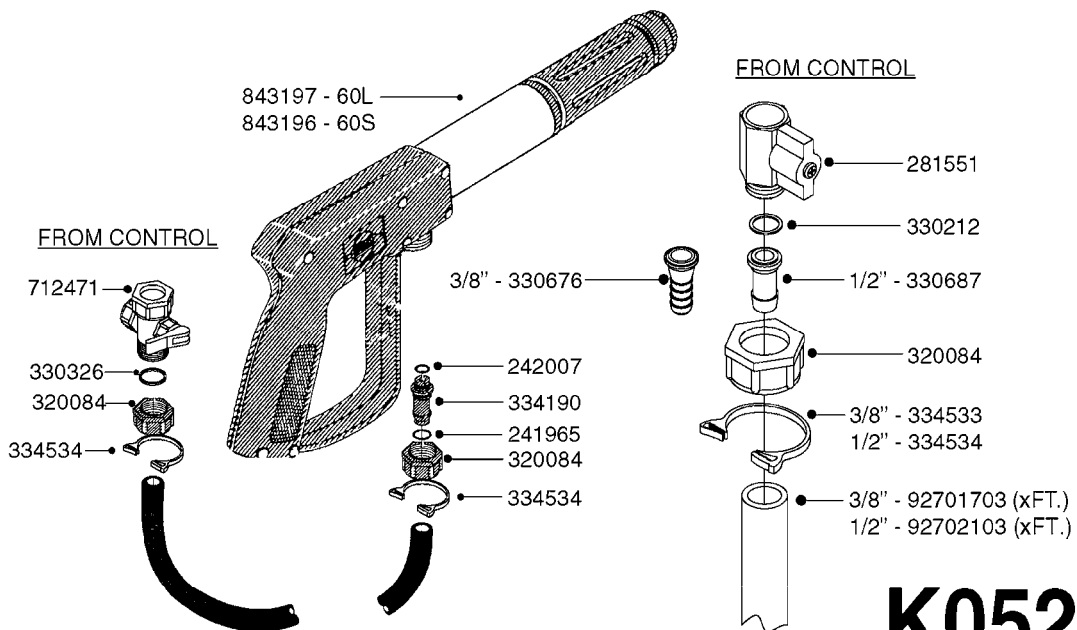

K0520

HOSE WRAPS
K0520-HIN, 05:12:19

Page 1
Date 07.02.2020 8:41

parts-n°	order qty	description
241965	1	O-RING Ø12.1 X 1.6 NITRILE
242007	1	O-RING Ø9.1 X 1.6 NITRILE
281551	1	BALL VALVE 1/2"
320084	1	FITT.DK NUT 1/2" BSP
330212	1	O-RING D19/D14X2.4 F.1/2"NUT
330326	1	O-RING D30/D24X2 F.1"NUT
330676	1	FITT.DK HB 3/8" F. 1/2" NUT
330687	1	FITT.DK HB 1/2" F. 1/2" NUT
334190	1	FITT.DK HB 1/2' F. PISTOL 60S
334533	1	CLAMP HOSE PLASTIC 3/8"
334534	1	CLAMP HOSE PLASTIC 1/2"
636223	1	POST 12 VOLT TR30
712471	1	AGITATION VALVE ASSY. ON/OFF
843196	1	SPRAY GUN KIT TYPE 60 SHORT
843197	1	HANDGUN KIT TYPE 60 LONG
10013403	1	BOLT HEX 3/8-16X1 1/4 HCS Z5
10013503	1	NUT HEX NC 3/8"
10178903	1	WRAP HOSE SIDE MOUNT PLATE
10179003	1	WRAP HOSE BOTTOM PLATE MOUNT
10179403	1	WRAP WELDMENT FOR HI101789
10179503	1	WRAP WELDMENT FOR HI101790
10225603	1	BKT.FOR HOSE WRAP MOUNT NL NK
10225703	1	WRAP HOSE BDL.BOTTOM PLATE
92701703	1	HOSE R X3/8" X300PSI WP X0012"
92702103	1	HOSE R X1/2" X300PSI WP X0012"