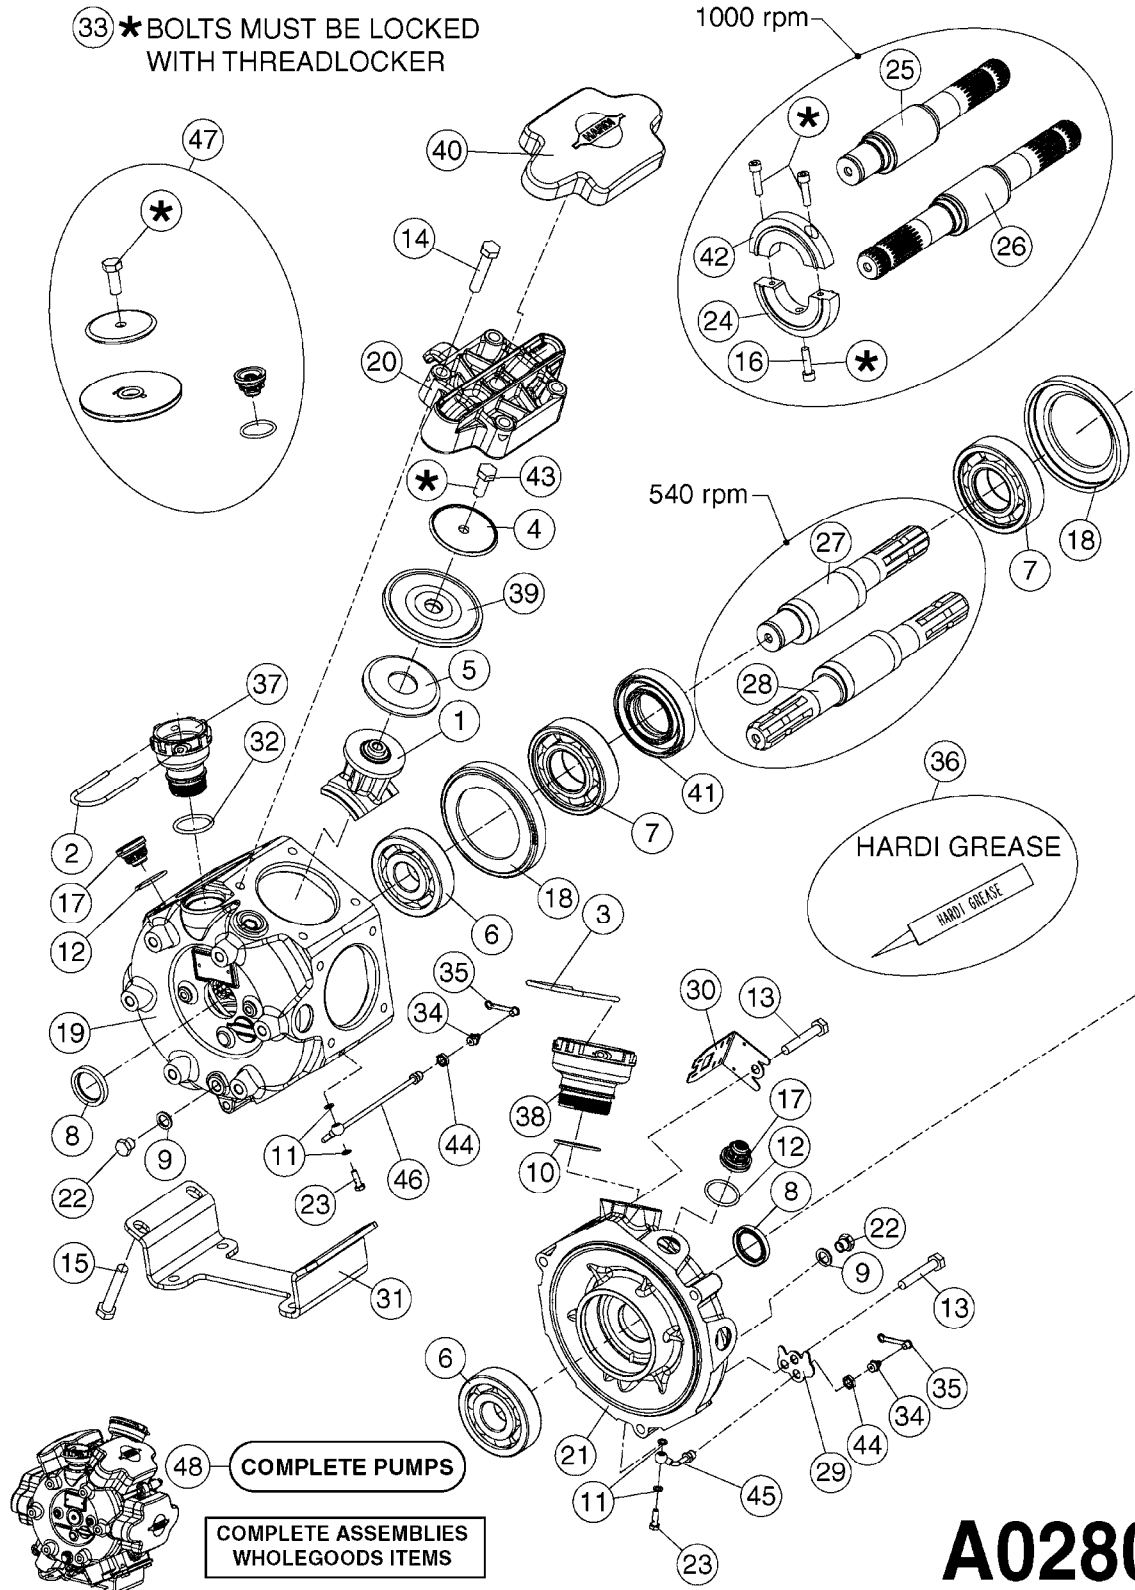

33 * BOLTS MUST BE LOCKED WITH THREADLOCKER

1000 rpm

540 rpm

48 COMPLETE PUMPS
COMPLETE ASSEMBLIES
WHOLEGOODS ITEMS

A0280

PUMP - 364 540/1000 RPM
A0280-HIN, 24:04:19

Page 1
Date 07.02.2020 8:39

Pos.	parts-n°	order qty	description
1	111622	1	CONNECTING ROD 463/5.5MM
1	111628	1	CONNECTING ROD 363/5.5 PUMP
1	111629	1	CONNECTING ROD 363/364-7 PUMP
1	111630	1	CONNECTING ROD 363/364-10 PUMP
2	145996	1	FITT.DK S-67 FORK
3	145997	1	FITT.DK S-93 FORK
4	161174	1	DIAPHRAGM DISC SS 361/363/364 PUMP
5	161372	1	DIAPHRAGM BACKING DISC,320-361
6	210221	1	BEARING BALL 6407
7	210232	1	BEARING BALL 6310
8	210243	1	SEAL OIL 35 X 47 X 7
9	241404	1	DOWTY SEAL 1/4"
10	242225	1	O-RING D45.0 X 4.0 RUBBER
11	242374	1	WASHER Ø10/Ø6X1 COPPER
12	330024	1	O-RING D41,1/D34.5 X 3,5
13	420895	1	BOLT HEX 8.8 RAW M10X60
14	430312	1	BOLT HEX 8.8 M12X60
15	430438	1	BOLT HEX 8.8 DEL M12X65
16	450995	1	BOLT ALLEN M8X30 DIN 912 RAW
17	728146	1	VALVE FOR 361(726890/707932)
18	11171900	1	CONROD RING 364/464 MACHINED
19	11172000	1	PUMP HOUSE 364 MACHINED 5/4" BSP RED
20	11172800	1	VALVE COVER 363/364 MACHINED RED
21	11173200	1	FRONTPART 364, 1½" BSP RED
22	14010400	1	PLUG 1/4" BSP
23	14120400	1	BANJOBOLT M6 X 19
24	14120700	1	COUNTERWEIGHT 364/464-1000
25	14137300	1	CRANKSHAFT 364/464-5.5 1000
26	14137900	1	CRANKSHAFT 364/464-5.5 GG 1000
27	14137600	1	CRANKSHAFT 364/464-10
28	14138200	1	CRANKSHAFT 364/464-10 GG
29	16382900	1	GREASE NIPPLE PLATE, 364
30	16390600	1	BRACKET FOR RPM SENSOR
31	16410700	1	PUMP BASE 363/364 BLACK
31	17002400	1	FOOT F. 36X PUMP, RED
32	24266600	1	O-RING D 38,0 X 4,0 70SH.NITR
33	28045503	1	LOCTITE 262 .5ML (.017oz.)
34	28163300	1	GREASE NIPPLE H1 M6X1 DIN 7412
35	28163400	1	CAP F. GREASENIPPLE YELLOW M6X1
36	28164600	1	HARDI PUMP GREASE S3 V550L 1
37	32242200	1	FITTING S67 5/4" KON. RG 2014
38	32242300	1	NIPPLE S93 1,5' KON.RG 2014
39	33511400	1	DIAPHRAGM PUMP 361/361/363/364 PUR
40	33524300	1	COVER PLASTIC 364 PUMP
41	33527200	1	GREASE SPLIT 364/464
42	39136200	1	HALFPART 364/464-1000
43	43099200	1	BOLT HEX SS M12 X 30 DIN933 A4
44	46134000	1	NUT HEX M10x1 H=2.3 NV=14 ELZIN
45	61096800	1	BANJOTUBE SHORT 364 COMPL.
46	61096900	1	BANJOTUBE LONG 364 COMPL.
47	75585900	1	PUMP KIT 364
48	82169500	1	PUMP 364-5.5-MED-1000
48	82169700	1	PUMP 364-5.5-MOD2-1000-OSP
48	82170000	1	PUMP 364-10-STD-540 FK
48	82170300	1	PUMP 364-10-MOD-540-GG THROUGH SHAFT
48	82170400	1	PUMP 364-10-MOD-540-OSP