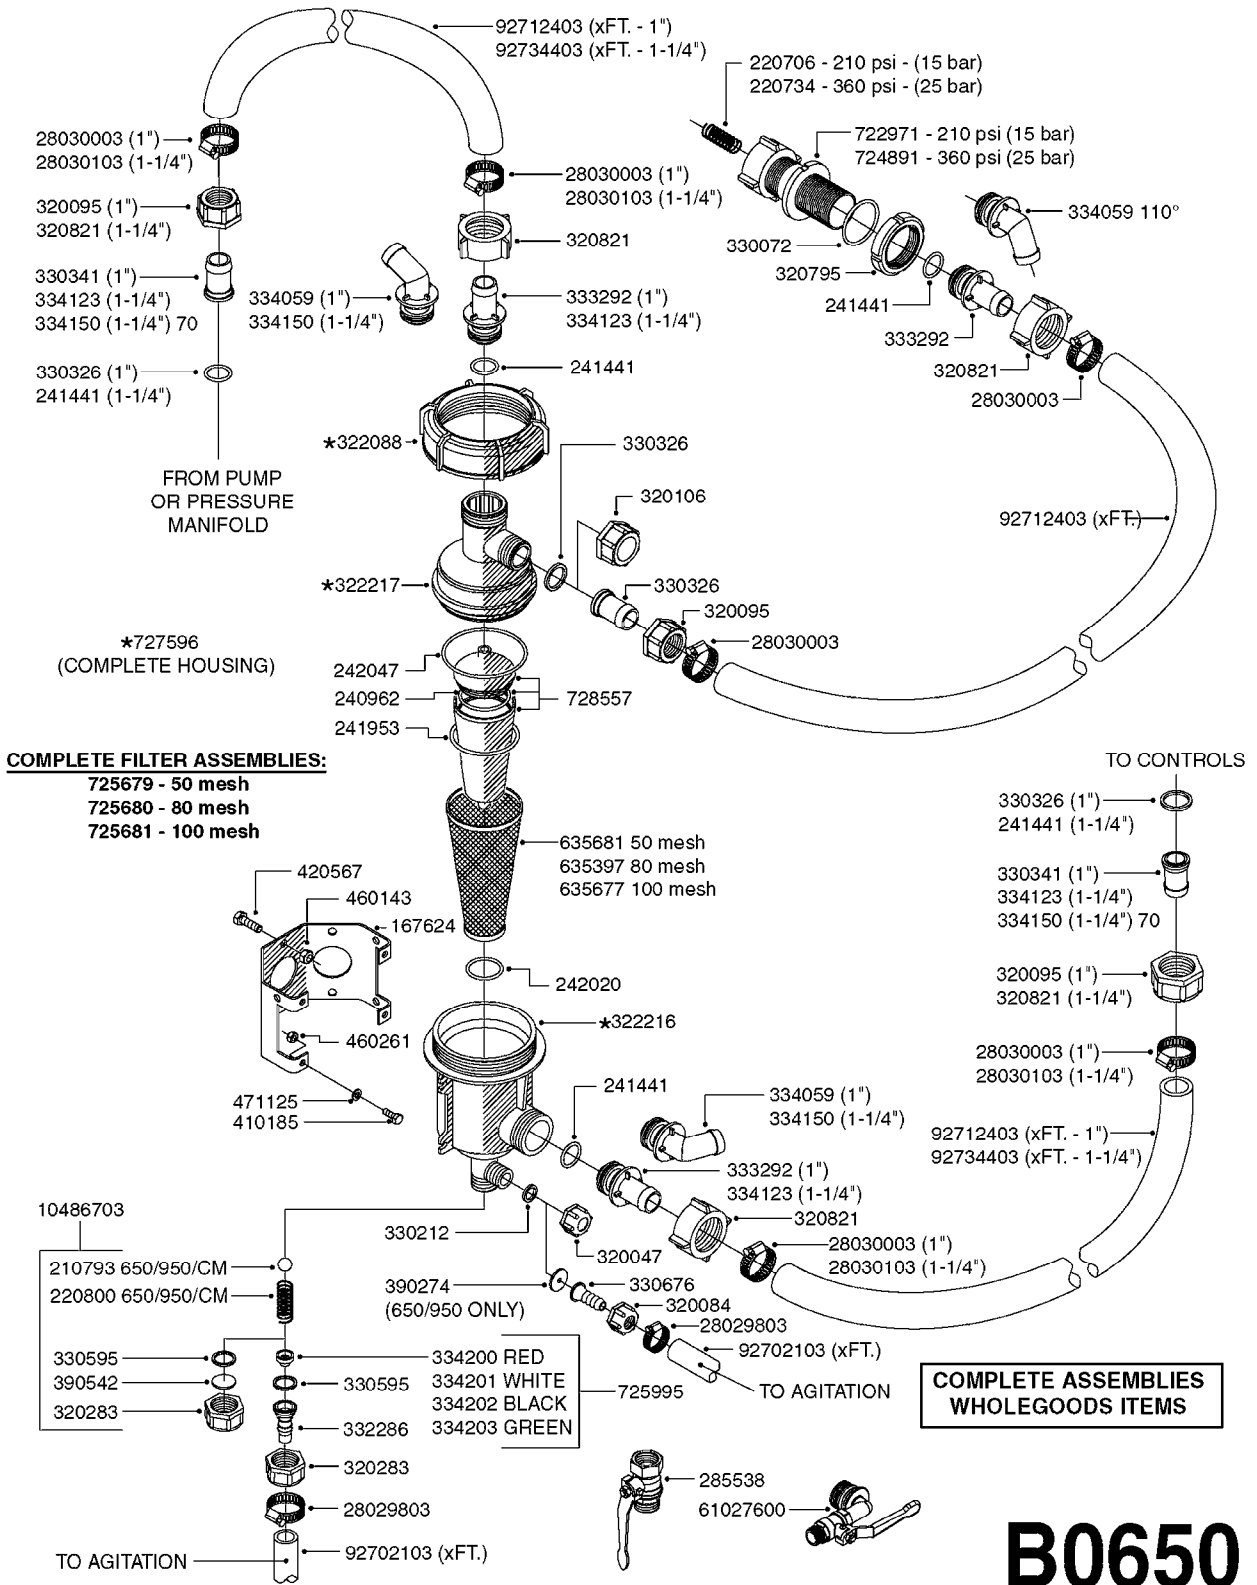

S-67 CHECK VALVE
(NON-THREADED)

S-67 CHECK VALVE
(THREADED)

FOR FITTINGS AND
HOSES, SEE SECTION L

B0640

CHECK VALVES - S67 (2011)
B0640-HIN, 15:10:19

Page 1

Date 07.02.2020 8:40

Pos.	parts-n°	order qty	description
1	145996	1	FITT.DK S-67 FORK
2	242353	1	O-RING 3 X 44.2 VITON
3	334231	1	FITT.DK S-67 STR.1"
3	334232	1	FITT.DK S-67 STR.1-1/4"
4	72432400	1	FITT.DK S-67 CONNEC W.CHK SEAT
5	72819200	1	CHECK VALVE S67 2012 THREADED
6	72819300	1	CHECK VALVE S67 2012 NO THREAD
7	72878800	1	CHECK VALVE S67 SUBASSEMBLY 2013 INCLUDED WITH #5 & #6