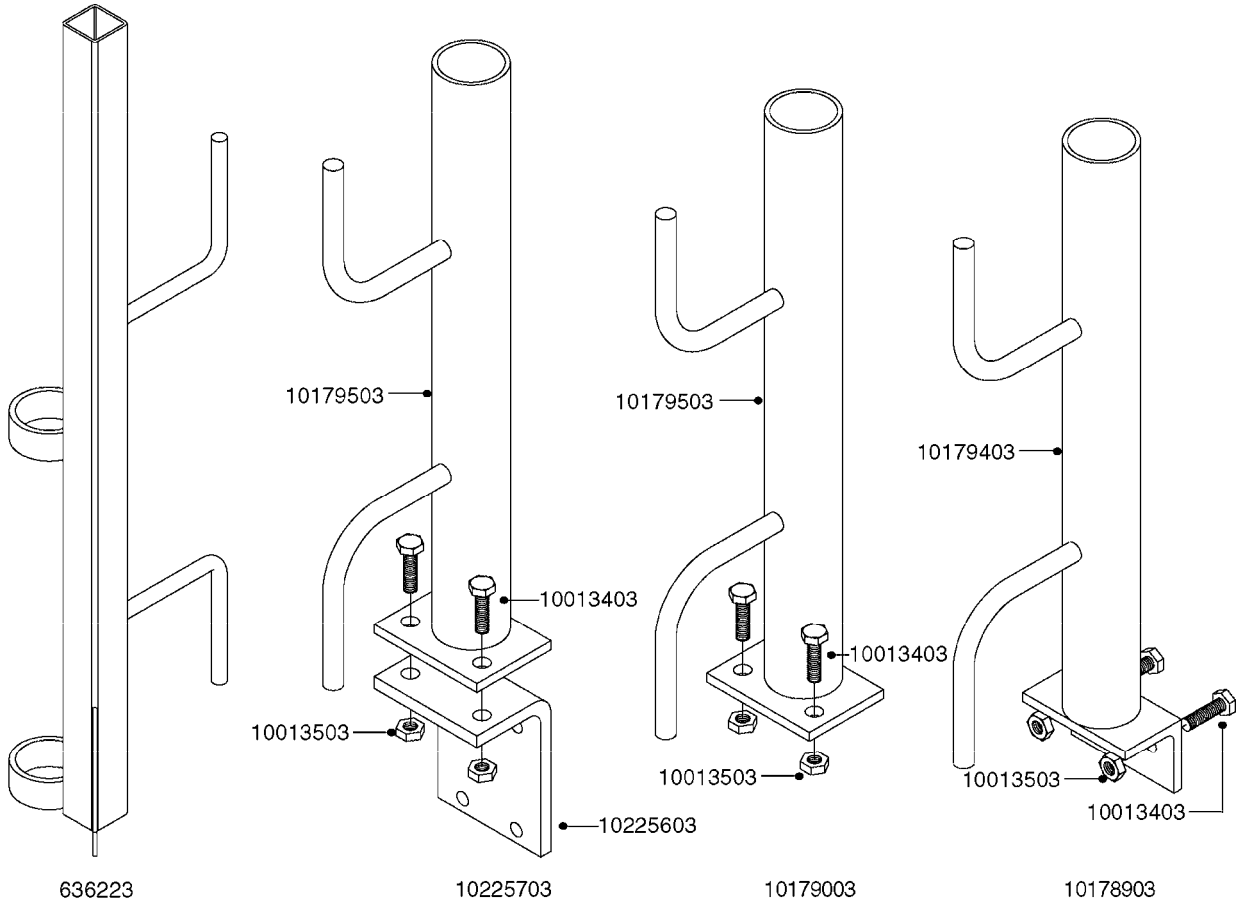

K0520

HOSE WRAPS
K0520-HIN, 05:12:19

Page 1
Date 07.02.2020 8:41

parts-n°	order qty	description
241965	1	O-RING Ø12.1 X 1.6 NITRILE
242007	1	O-RING Ø9.1 X 1.6 NITRILE
281551	1	BALL VALVE 1/2"
320084	1	FITT.DK NUT 1/2" BSP
330212	1	O-RING D19/D14X2.4 F.1/2"NUT
330326	1	O-RING D30/D24X2 F.1"NUT
330676	1	FITT.DK HB 3/8" F. 1/2" NUT
330687	1	FITT.DK HB 1/2" F. 1/2" NUT
334190	1	FITT.DK HB 1/2' F. PISTOL 60S
334533	1	CLAMP HOSE PLASTIC 3/8"
334534	1	CLAMP HOSE PLASTIC 1/2"
636223	1	POST 12 VOLT TR30
712471	1	AGITATION VALVE ASSY. ON/OFF
843196	1	SPRAY GUN KIT TYPE 60 SHORT
843197	1	HANDGUN KIT TYPE 60 LONG
10013403	1	BOLT HEX 3/8-16X1 1/4 HCS Z5
10013503	1	NUT HEX NC 3/8"
10178903	1	WRAP HOSE SIDE MOUNT PLATE
10179003	1	WRAP HOSE BOTTOM PLATE MOUNT
10179403	1	WRAP WELDMENT FOR HI101789
10179503	1	WRAP WELDMENT FOR HI101790
10225603	1	BKT.FOR HOSE WRAP MOUNT NL NK
10225703	1	WRAP HOSE BDL.BOTTOM PLATE
92701703	1	HOSE R X3/8" X300PSI WP X0012"
92702103	1	HOSE R X1/2" X300PSI WP X0012"