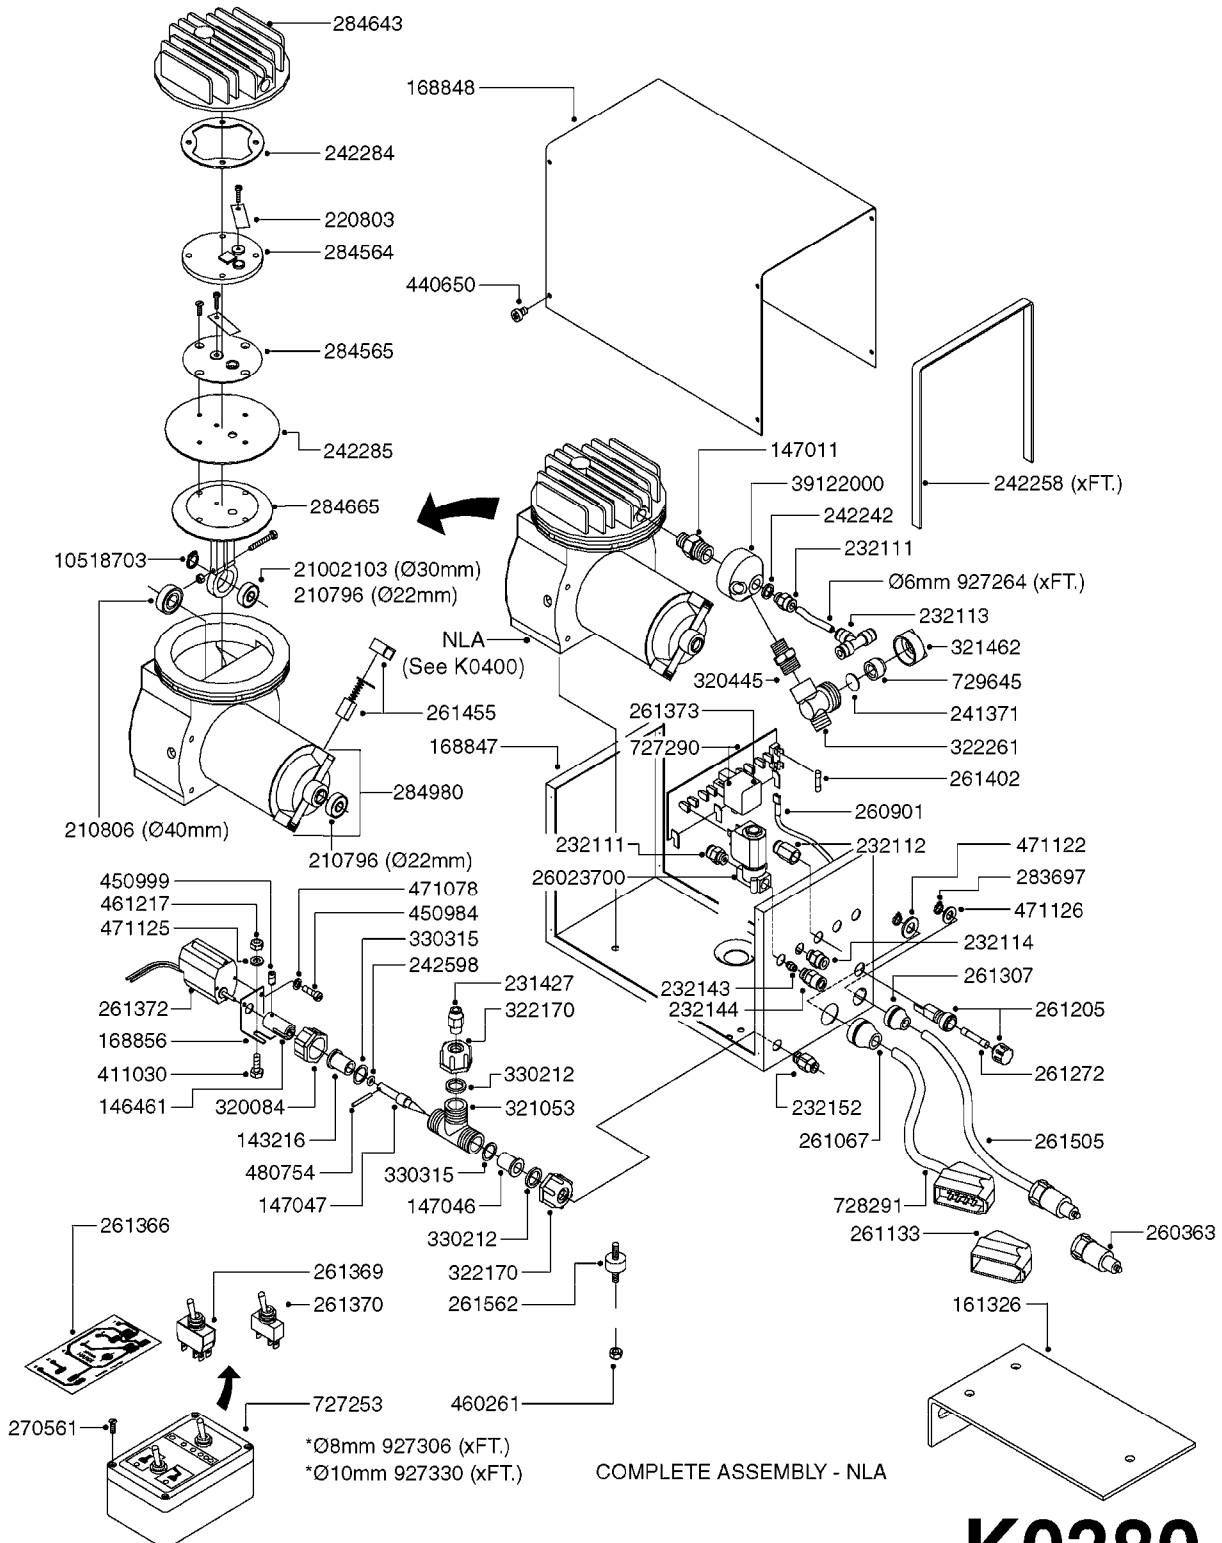

K0380

FOAM MARKER COMPRESSOR POST 94
K0380-HIN, 17:03:16

Page 1
Date 07.02.2020 8:40

parts-n°	order qty	description
143216	1	BUSHING THREAD F.FOAM MARKER
146461	1	COUPLER F.THROTTLE VALVE
147011	1	HEX NIPPLE 3/8'X1/4'BSP BRASS
147046	1	SEAT FOR THROTTLE VALVE
147047	1	SPINDLE FOR THROTTLE VALVE
161326	1	MOUNT BKT. F. FOAM COMP.BOX 98
168847	1	ENCLOSURE LOWER F.MARKER
168848	1	COVER F. FOAM MARKER
168856	1	MOUNT FOR GEAR MOTOR
210796	1	BEARING BALL D22/D8 X 7 608ZZ
210806	1	BEARING BALL D40/D17X12MM
220803	1	VALVE F. COMPRESSOR
231427	1	COUPLER 1/8'THREAD X6MM HOSE
232111	1	QUICK COUPLER 6MM X 1/8 EXT.
232112	1	QUICK COUPLER 6MM 1/8 INT.
232113	1	QUICK COUPLER 6MM T-PIECE
232114	1	COUPLER 1/8" THREADX8MM HOSE
232143	1	REDUCER 1/4'INT-1/8'EXT
232144	1	QUICK COUPLER 10MM X 1/4 EXT
232152	1	QUICK COUPLER 8MMX1/8 EXT.LONG
241371	1	DIAPHRAGM F.NO-DRIP,VULC
242242	1	O-RING F.AIR HOSE FITTING
242258	1	TRIM 3X10 SELF ADHESIVE 0012"
242284	1	HEAD GASKET F. COMPRESSOR
242285	1	DIAPHRAGM F. F/M COMP.
242598	1	O-RING D7.0 X 2.5 NITRIL
260363	1	PLUG 2 POLE 12V
260901	1	SPADE F.ELEC CONN.1.5MM BLUE
261067	1	GROMMET 10-14 GREY
261133	1	PLUG HOUSING F.8 POLE PLUG
261205	1	FUSE HOLDER
261272	1	FUSE 10A D6X32 MM
261307	1	GROMMET 7-10 BLACK
261366	1	CIRCUIT BOARD F.F/M CONTROL
261369	1	SWITCH 2 WAY 12V SPRING RETURN
261370	1	SWITCH 2 WAY 12V
261372	1	GEAR MOTOR BOSCH 13RPM
261373	1	RELAY 12V/30W
261402	1	FUSE 3.15A SLOW BURN
261455	1	BRUSH KIT-FOAM MARKER MOTOR
261505	1	CABLE 2X4MM L8000MM
261562	1	RUBBER DAMPER 2XM6X25
270561	1	SCREW W/SPRING ASSY. (QTY 1)
283697	1	TIESTRAP 200MM
284564	1	PLATE F.COMPRESSOR HEAD
284565	1	PLATE F.COMPRESSOR HEAD
284643	1	COMPRESSOR HEAD F.FOAM MARKER
284665	1	CONNECTING ROD F.COMPRESSOR
284980	1	FLANGE REAR F. F.M.COMPRESSOR
320084	1	FITT.DK NUT 1/2" BSP
320445	1	FITT.DK HN 1/4"X3/8" BSP
321053	1	FITT.DK TEE 1/2 X1/2 X1/2" BSP
321462	1	CAP F.NO-DRIP ASSY.
322170	1	FITT.DK NUT 1/2"x 1/8"F BSP
322261	1	HOUSING F.SAFETY VALVE 3/8"
330212	1	O-RING D19/D14X2.4 F.1/2"NUT
330315	1	O-RING D18.4/D13X.6
411030	1	BOLT HEX M5X10
440650	1	SCREW 3.5x13 STAINLESS
450984	1	BOLT HEX M2.5X8 SLOTTED
450999	1	SCREW SET M3X8