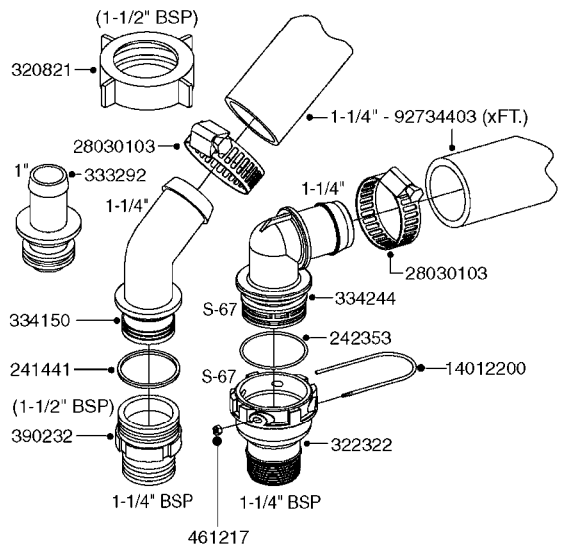

PRESSURE SIDE OF PUMP