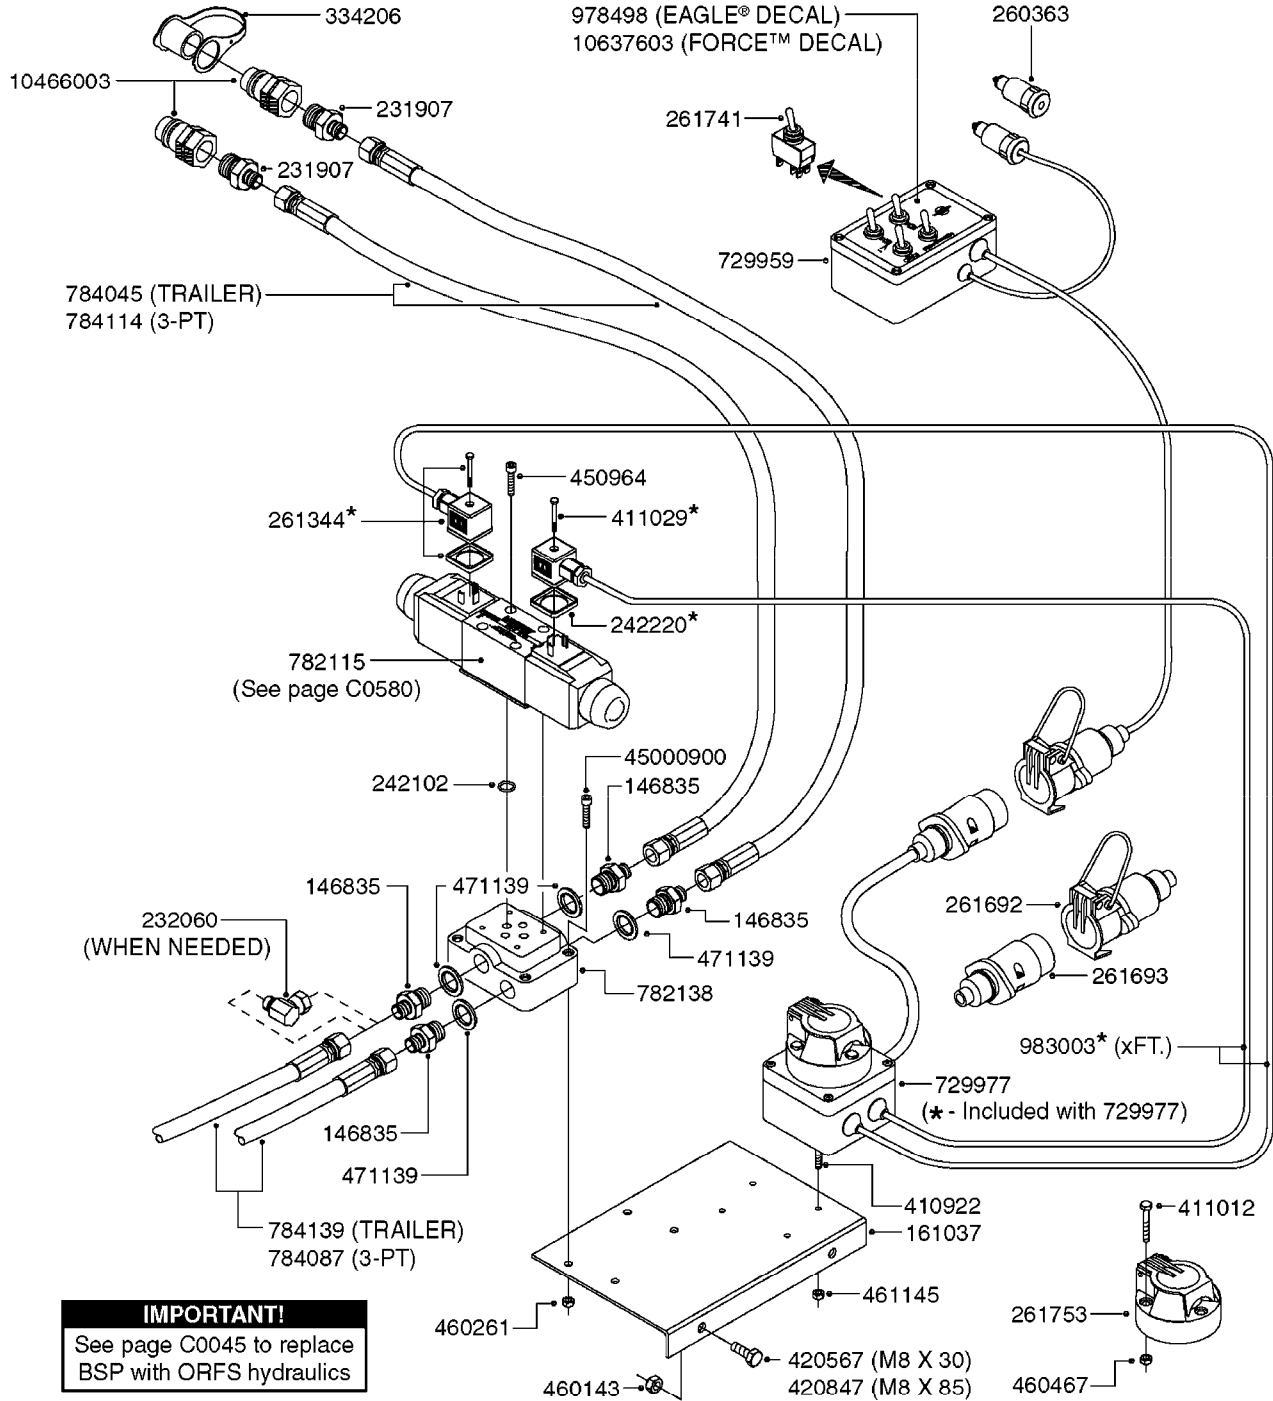

C0045

HYDRAULICS - BSP TO ORFS
C0045-HIN, 24:03:16

Page 1

Date 07.02.2020 8:40

Pos.	parts-n°	order qty	description
1	10466003	1	COUPLER PIONEER 8010-04 1/2NPT
2	231907	1	HEX NIPPLE 1/4"BSP X 1/2"NPT
2	231906	1	HEX NIPPLE 3/8"BSP X 1/2"NPT
2	147132	1	HEX NIPPLE 1/2"X1/2" BSP DEL
3	230311	1	QUICK COUPLING 1/2"
4	241356	1	DOWTYSEAL 1/2"
5	23234800	1	HEX NIPPLE 1/2"-9/16" ORFS FITTING FOR 1/4" HOSE
5	23234900	1	HEX NIPPLE 1/2"-11/16" ORFS FITTING FOR 3/8" HOSE
5	23235300	1	HEX NIPPLE 1/2"-13/16" ORFS FITTING FOR 1/2" HOSE
6	242102	1	O-RING Ø9.25X1.78 NITRIL 90SH
6	24263200	1	O-RING Ø7.66X1.78 NITRIL 90SH
6	24263300	1	O-RING Ø12.42X1.78 NITRIL 90SH
6	24263400	1	O-RING Ø18.77X1.78 NITRIL 90SH
7	67002403	1	CHART - BSP TO ORFS HOSES
8	67002503	1	CHART - BSP TO ORFS FITTINGS