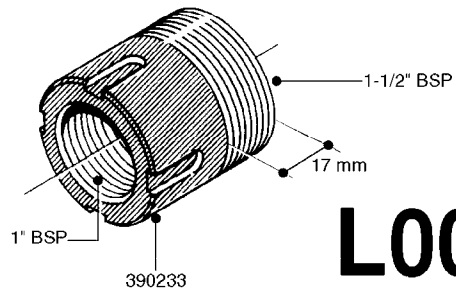

FITTINGS - HEXAGON NIPPLES
L0030-HIN, 01:01:16

L0030

FITTINGS - HEXAGON NIPPLES
L0030-HIN, 01:01:16

Page 1
Date 07.02.2020 8:41

parts-n°	order qty	description
10015303	1	FITT.PO.HN 1.00X1.00 M1000
10425003	1	FITT.PO.HN 1.25X1.00 MCPHEE
320132	1	FITT.DK HN 1" BSP
320176	1	FITT.DK HN 3/8"X1/2" BSP
320445	1	FITT.DK HN 1/4"X3/8" BSP
320655	1	FITT.DK HN 1/2"-1/2" BSP
320692	1	FITT.DK HN 3/8'BSPX1/4'NPT
320703	1	FITT.DK HN 3/8BSP X1/2 &1/4NPT
320725	1	FITT.DK NIPPLE 3/8"-3/8" BSP
320902	1	FITT.DK HN 3/8'X 1/4' BSP
390232	1	FITT.DK HN 1-1/2' X 1-1/4' BSP
390276	1	FITT.DK HN 1'BSP