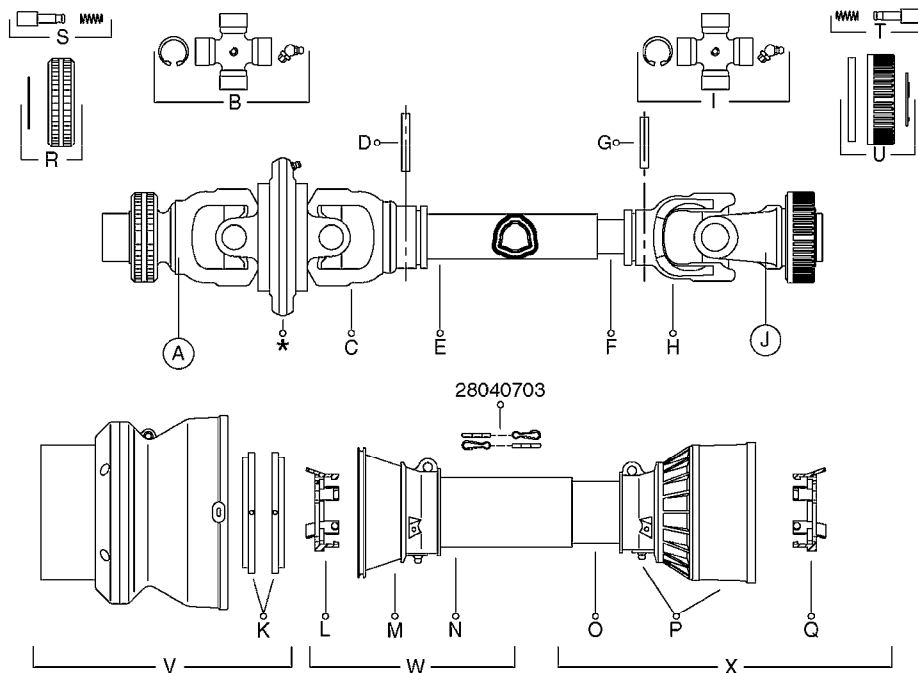

* Changed in 2016 from 100 series to G-Series (see page A0600).

A520

PTO SHAFTS - BONDIOLI CENT.
A0520-HIN, 23:10:18

Page 1
Date 07.02.2020 8:40

parts-n°	order qty	description
289042	1	UNIV. JOINT 22x54mm
421024	1	BOLT HEX 8.8 DEL M8X60
450015	1	SCREW ALLAN 3/8'X5/8' BLACK
460143	1	SELF LOCK NUT M8 SST A2 DIN985
28009803	1	PTO PIN TUBE RETAINER OUTER
28009903	1	PTO TUBE RETAINER INNER
28010103	1	PTO YOKE F.INNER TUBE CV PTO
28021403	1	PTO 1"STR/1-3/8" 6SPL B&P
28021503	1	PTO 1"STR/1-3/8" 21SPL B&P
28021603	1	PTO 1"STR/1-3/4" 20SPL B&P
28027903	1	PTO BALL LOCK.KIT F.1-3/8 YOKE
28040503	1	UNIV. JOINT 27x74.6mm
28040703	1	SAFETY CHAIN F.CV BLACK PTO (SET OF 2)
28041803	1	DECAL DANGER GUARD MISSING
28041903	1	DECAL DANGER ROT.DRIVELINE
28056703	1	PTO YOKE #1 1-3/8" X 6 SPLINE
28056803	1	PTO YOKE #1 1-3/8" X 21 SPLINE
28056903	1	PTO YOKE #4 1-3/4" X 20 SPLINE
28057003	1	PTO TUBE YOKE #1-G1 OUTER
28057103	1	PTO TUBE YOKE #4-G4 OUTER
28057203	1	PTO PIN TUBE RETAINER OUTER
28057303	1	PTO TUBE OUTER #1 745MM
28057403	1	PTO TUBE OUTER #4 720MM
28057503	1	PTO TUBE INNER #1 745MM
28057603	1	PTO TUBE INNER #4 720MM
28057703	1	PTO TUBE RETAINER INNER
28057803	1	PTO TUBE YOKE #1 Ø=1"
28057903	1	PTO TUBE YOKE #4 Ø=1"
28058003	1	PTO HALF SAFETY SHIELD OUTER
28058103	1	PTO HALF SAFETY SHIELD OUTER
28058203	1	PTO HALF SAFETY SHIELD INNER
28058303	1	PTO HALF SAFETY SHIELD INNER
28058403	1	PTO BALL LOCK.KIT F.1-3/4 YOKE
28058503	1	PTO TUBE YOKE #1-G1 INNER