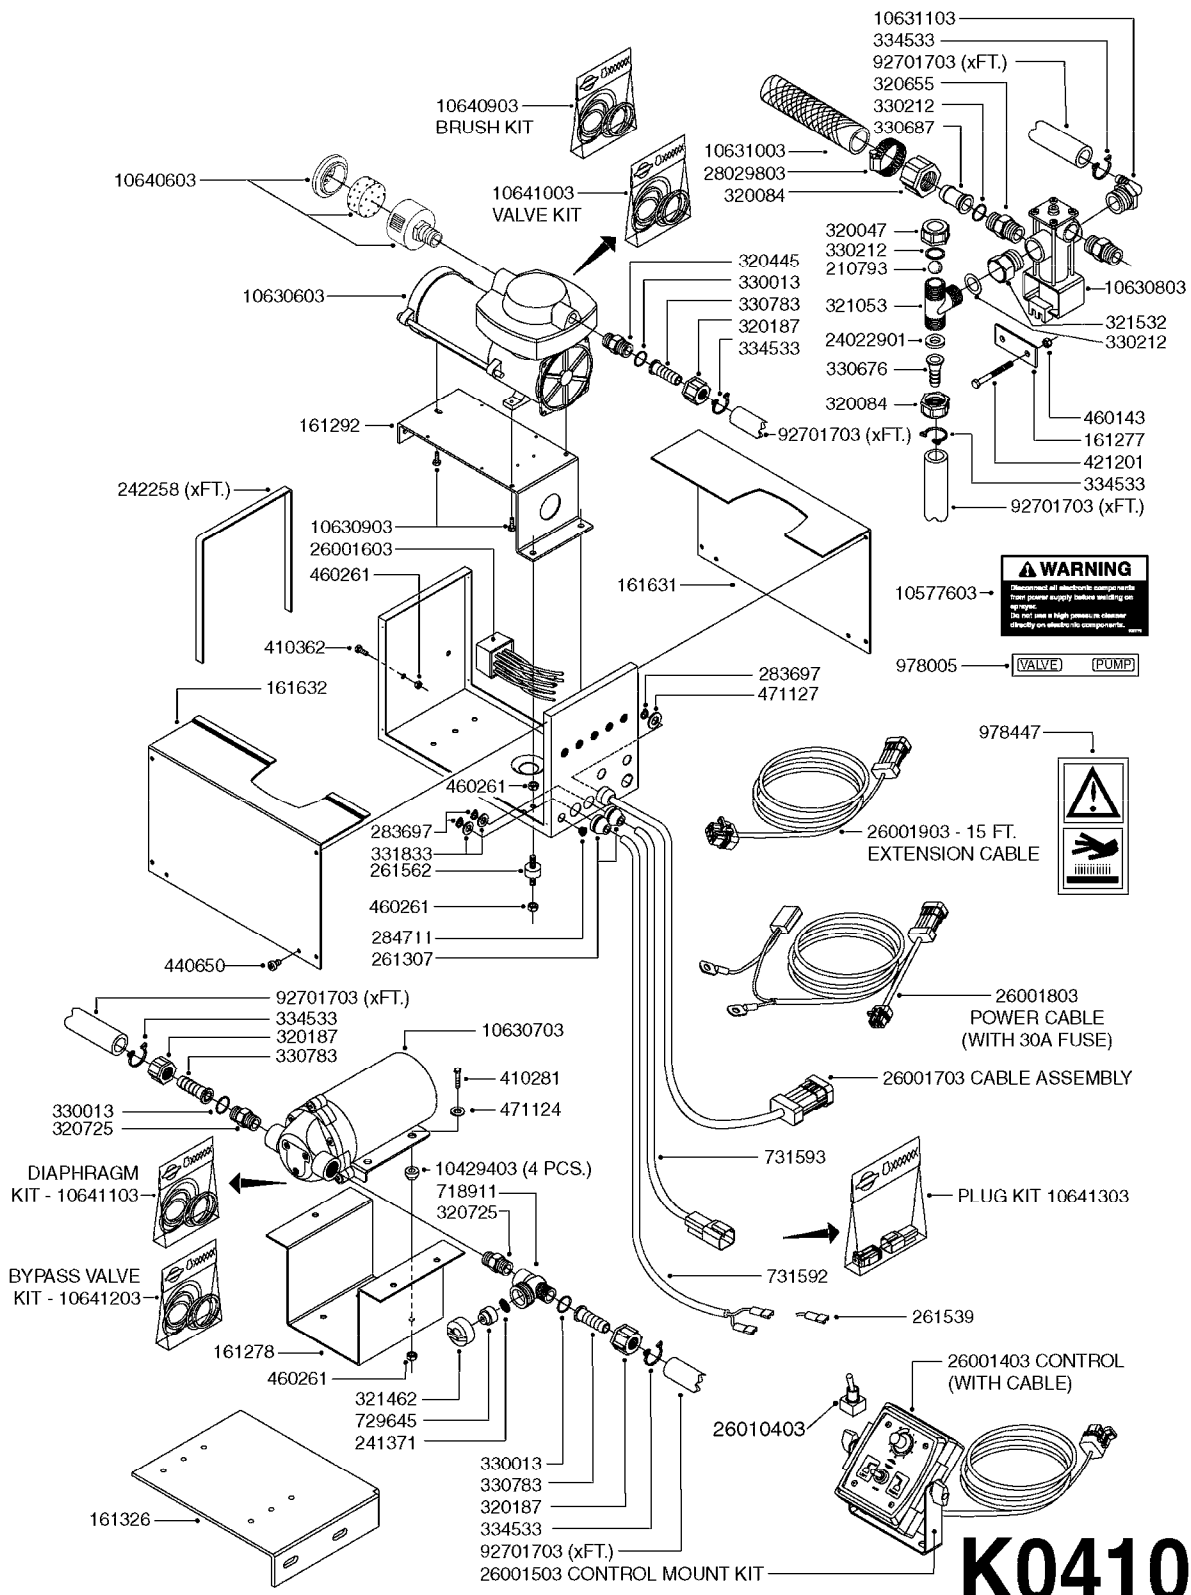

K0410

parts-n°	order qty	description
161277	1	FLATBAR
161278	1	SHEILD F. SHURFLO PUMP
161292	1	MOUNT PLATE F.THOMAS COMPRESSO
161326	1	MOUNT BKT. F. FOAM COMP.BOX 98
161631	1	COVER W/O LIP H.C.FOAM COMP.
161632	1	COVER W/LIP H.C.FOAM COMP.
210793	1	BALL F.SCF
241371	1	DIAPHRAGM F.NO-DRIP,VULC
242258	1	TRIM 3X10 SELF ADHESIVE 0012"
261307	1	GROMMET 7-10 BLACK
261539	1	SPADE F.ELEC CONNEX BLUE INSUL
261562	1	RUBBER DAMPER 2XM6X25
283697	1	TIESTRAP 200MM
284711	1	PLUG F.DRILLED HOLE D11MM
320047	1	FITT.DK CAPNUT 1/2" BSP
320084	1	FITT.DK NUT 1/2" BSP
320187	1	FITT.DK CAP 3/8" BSP BLACK
320445	1	FITT.DK HN 1/4"X3/8" BSP
320655	1	FITT.DK HN 1/2"-1/2" BSP
320725	1	FITT.DK NIPPLE 3/8"-3/8" BSP
321053	1	FITT.DK TEE 1/2 X1/2 X1/2" BSP
321462	1	CAP F.NO-DRIP ASSY.
321532	1	FITT.DK REDUC 3/4' X 1/2' BSP
330013	1	O-RING 2.5 X 10 PUR
330212	1	O-RING D19/D14X2.4 F.1/2"NUT
330676	1	FITT.DK HB 3/8" F. 1/2" NUT
330687	1	FITT.DK HB 1/2" F. 1/2" NUT
330783	1	FITT.DK HB 3/8"F.3/8" NUT
331833	1	VALVE FLAP RY-2
334533	1	CLAMP HOSE PLASTIC 3/8"
410281	1	BOLT HEX 8.8 DEL M6X25 DIN933 A2
410362	1	BOLT HEX 8.8 SS M6X20
421201	1	BOLT HEX 8.8 DEL M8X70
440650	1	SCREW 3.5x13 STAINLESS
460143	1	SELF LOCK NUT M8 SST A2 DIN985
460261	1	NUT HEX M6X1.00 LOCK DIN985 A2 SS
471124	1	WASHER, M6, Ø18/ 6.4X 1.6, SS
471127	1	WASHER, M12, Ø24/13X24X2.5 SS
718911	1	VALVE (SAFETY) F.MARKER
729645	1	NON-DRIP SPRING ASSY.GREEN 10
731592	1	CABLE ASSY 2 WIRE F.HC FOAM MK
731593	1	CABLE ASSY W.PLUG HC FOAM MKR
978005	1	DECAL 'VALVE PUMP'
978447	1	DECAL - HOT SURFACE
10429403	1	GROMMET SET OF 4 F.FLOJET
10577603	1	DECAL 'DO NOT WELD' H.P. ENG.
10630603	1	COMPRESSOR THOMAS F HIGH CAP
10630703	1	PUMP FLOJET F. HIGH CAP. FOAM
10630803	1	VALVE SOLENOID S.S. F.HIGH CAP
10630903	1	SCREW MACH.HEX A8-32X3/8" ZINC
10631003	1	HOSE R X CLEAR BRAID.X 1/2 12"
10631103	1	FITT.PO.EL.3/4"MP3X3/8"HB
10640603	1	FILTER KIT COMP. F.THOMAS COMP
10640903	1	BRUSH KIT F. THOMAS COMPRESSOR
10641003	1	VALVE KIT F. THOMAS COMPRESSOR
10641103	1	DIAPHRAGM KIT F.SHURFLO PUMP
10641203	1	BYPASS VALVE KIT F.SHURFLO PMP
10641303	1	PLUG KIT 2 PIN DEUTSCH COMP.
24022901	1	GASKET D10X19 EP 3.2
26001403	1	HC FOAM MARKR CONSOLE VS3.0.00
26001503	1	HC FOAM MARKER CONSOLE MT.KIT