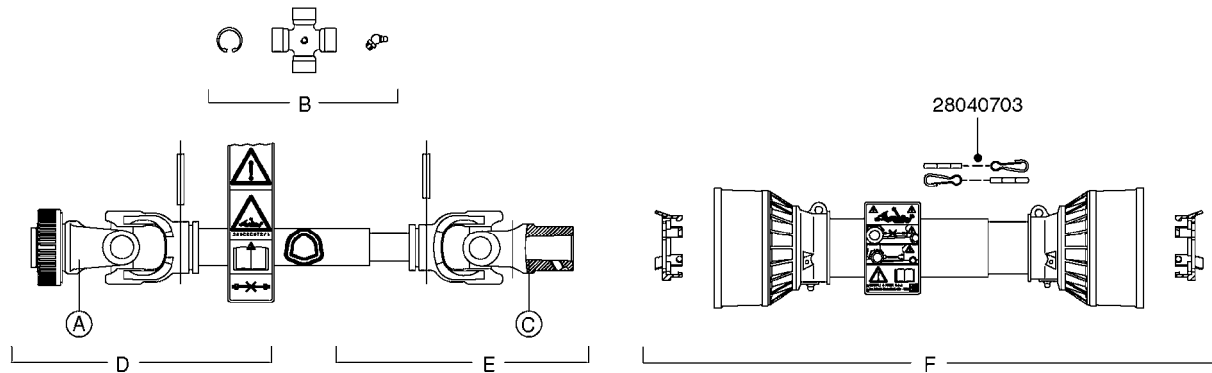

PTO	TRACTOR	IMPLEMENT	LENGTH	A	B	C	D	E	F
28020203 †	1-3/4" 20-SPLINE	1-3/8" 21-SPLINE	860/1313	28015703	28009403	28040603	28015803	28015903	28016003
28020303 †	1-3/8" 21-SPLINE	1-3/8" 21-SPLINE	860/1328	28015103	28015203	28015303	28015403	28015503	28015603
829445 †	1-3/8" 6-SPLINE	1-3/8" 6-SPLINE	810/1219	284041	289045	289041	28016703	28016803	289050
829446	1-3/8" 6-SPLINE	1-3/8" 6-SPLINE	810/1230	289040	284041	289040	28016203	28016303	289049
829480	1-3/8" 21-SPLINE	1-3/8" 21-SPLINE	1210/1912	28005200	289042	28005800	28006700	28007300	28008100
829482 *	1-3/8" 6-SPLINE	Ø25 CONE 3	610/912	28005400	289042	28006000	28008500	28007500	28008600
829483 *	1-3/8" 6-SPLINE	Ø30 CONE 4	610/912	28005400	289042	28006100	28008500	-	28008600
829484 *	1-3/8" 6-SPLINE	1-3/8" 6-SPLINE	610/912	28005400	289042	28006200	28008500	-	28008600
829486	1-3/8" 6-SPLINE	Ø30 CONE 4	860/1328	28005400	289042	28006100	28006900	-	28008100
829487 *	1-3/8" 6-SPLINE	1-3/8" 6-SPLINE	860/1328	28005400	289042	28006200	28006900	-	28008100
829490	1-3/8" 6-SPLINE	Ø30 CONE 4	1210/1912	28005400	289042	28006100	28006900	-	28008100
829491	1-3/8" 6-SPLINE	Ø1"	610/912	28005400	289042	28006300	28008500	28007800	28008600
829502 *	1-3/8" 6-SPLINE	1-3/8" 6-SPLINE	1210/1912	28068800	28069700	28073000	-	-	28072800

* Supplier changed in 2011 - see page A0580 for "AMA" PTO's (yellow and black shields).

† Changed in 2016 from 100 series to G-Series (see page A0600).

100 SERIES

G-SERIES

A0510