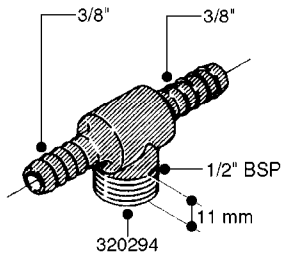

L0050

parts-n°	order qty	description
242594	1	O-RING D14 X 1.78 SCH.70-EPDM
320294	1	FITT.DK TEE 3/8X3/8HB X1/2"BSP
320305	1	FITT.DK HB 3/4'- 3/4' BSP
320386	1	FITT.DK TEE 3/8X3/8HB X3/8"BSP
320397	1	FITT.DK ELB 3/8"HB X 3/8" BSP
320401	1	FITT.DK TEE 1/2X1/2HB X1/2"BSP
320412	1	FITT.DK TEE 1/2X1/2HB X3/8'BSP
320423	1	FITT.DK ELB 1/2'HB X 3/8' BSP
320891	1	FITT.DK HB 3/8'- 3/8' BSP
320972	1	FITT.DK HB 5/16'- 1/4' BSP
322046	1	FITT.DK TEE 1/2X1/2HB X3/4'BSP
322048	1	FITT.DK TEE 3/4X3/4HB X3/4'BSP
330595	1	O-RING D24.6/D20X2.1 -3/4"
333137	1	FITT.DK CONN.1/2" F.NOZZ. DOUB
333141	1	FITT.DK CONN.1/2" F.NOZZ.SING
334041	1	FITT.DK CONN.3/4' F.NOZZ. SING
334042	1	FITT.DK CONN.3/4' F.NOZZ. DOUB
334195	1	FITT.DK ELB. 3/4"HB X 3/4"HB
10012103	1	FITT.PO.HB 1.25X1.50 IMB1012
10014003	1	FITT.PO.HB 1.25X1.25 IMB1010
10036903	1	FITT.PO.HB 1.50X1.50 IMB1212
28019303	1	FITTING HB ELB 3/4NPT-3/4HOSE
61016500	1	HOSE TAIL 3/4" 90°+RG CAP 3/4"
72026700	1	NOZZLE TUBE ADAPTER W/O-RING