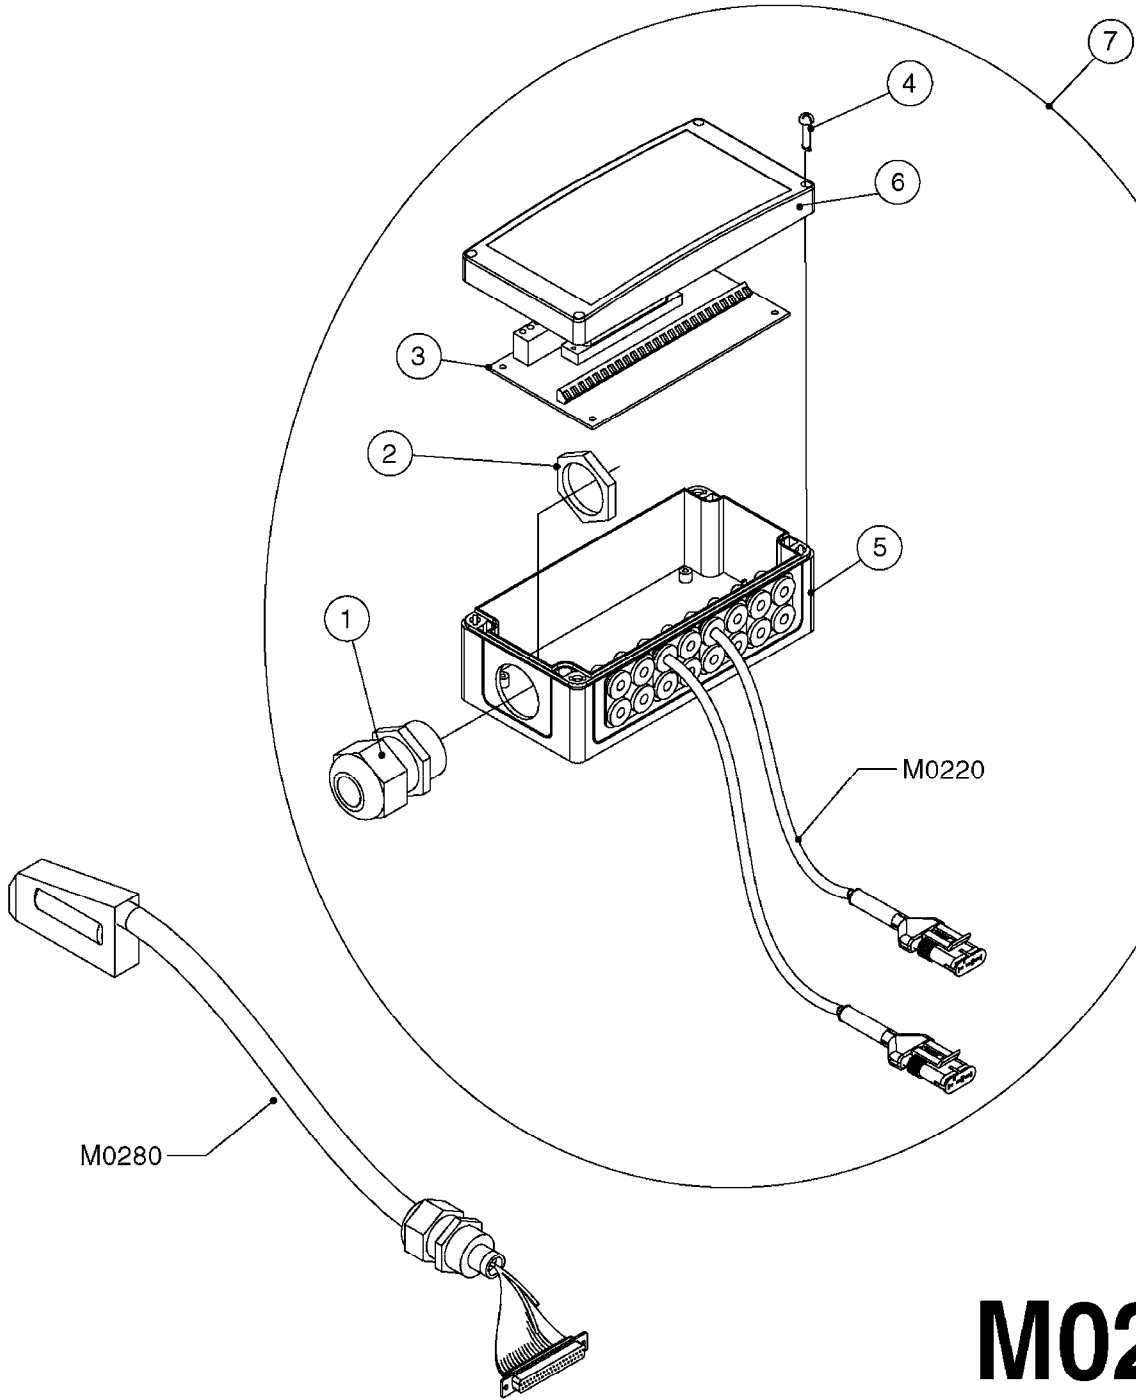

JUNCTION BOX - LIQUID
M0230-HIN, 01:01:16

Page 1

Date 07.02.2020 8:41

Pos.	parts-n°	order qty	description
1	262106	1	BULKHEAD F. CABLE 6.5-14 BLACK
2	262107	1	NUT F. BULKHEAD CABLE GRAY
3	26004800	1	CIRCUIT BD SEC VLV NCM 13SEC 13 SECTION
3	72173900	1	CIRCUIT BD SEC VLV 39PIN 9SEC 9 SECTION
4	28082100	1	SCREW F. BOX LID 1/4" L=20
5	33508700	1	BOX BOTTOM 160X80X40 BLACK 1-HOLE
6	33508800	1	LID 160X80X15 BLK W/SCREWS
7	72115400	1	CONNECTION BOX F. OP. UNIT SV9