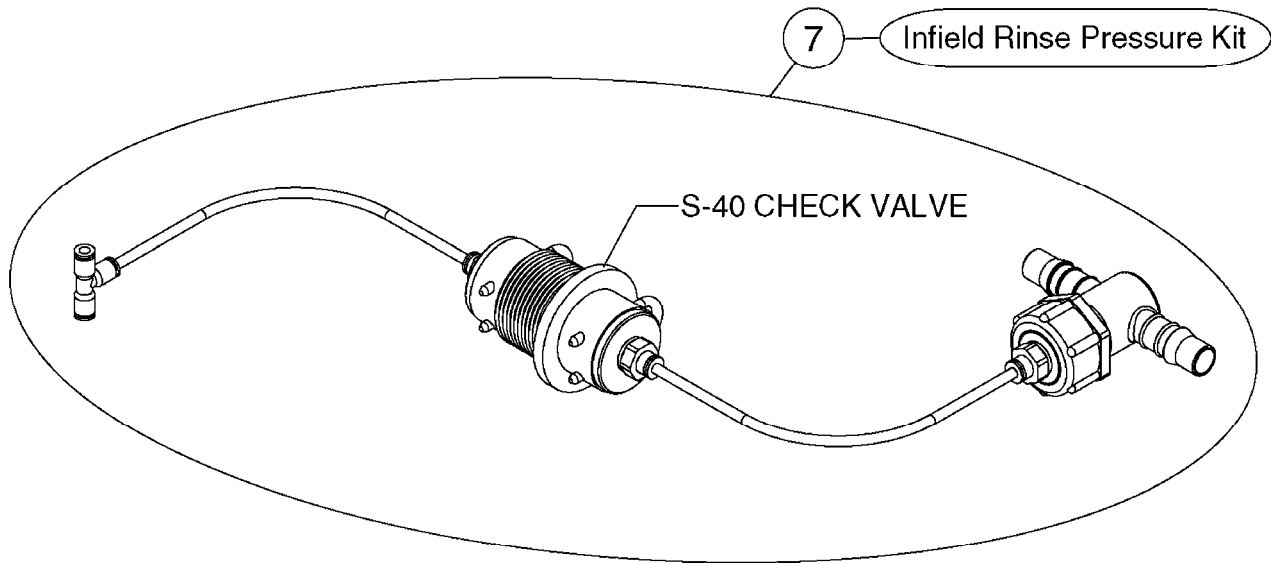

SMART VALVE-S93 MANIFOLD VALVE
B0540-HIN, 01:01:16

B0540

SMART VALVE-S93 MANIFOLD VALVE
B0540-HIN, 01:01:16

Page 1

Date 07.02.2020 8:40

parts-n°	order qty	description
145997	1	FITT.DK S-93 FORK
147767	1	PIN 5Ø X 60 S-93 DOUBLE CLAMP
240936	1	O-RING D13.3X2.4 NITRIL
242047	1	O-RING 89.5 X 3.0 VITON
242316	1	O-RING D84.5X3.0 NITRIL
242475	1	O'RING D56.52x5.33 SH70-VITON
322327	1	HOUSING, VALVE, S93, 220 PSI
322328	1	END CAP F.VALVE S-93
322354	1	THRUST PLATE F.3-WAY VALVES-93
390543	1	SEAT F.BALL 3-WAY VALVE S-93
391019	1	BALL F.2 WAY S93 SMART VALVE
391020	1	BALL F.3 WAY S93 SMART VALVE
391023	1	SMART VALVE MOUNTING BRACKET
420862	1	BOLT HEX 8.8 DEL M10X16 FT
440681	1	SCREW F. PLASTIC 4MM X 14LG SS
460423	1	NUT HEX M10X1.50 LOCK DIN985A2 SS
471122	1	WASHER, M10, Ø20/10.5X 2.0, SS
14010100	1	SPINDLE F.SMART VALVE S-93
14027800	1	SPINDLE F.SMART VALVE S-93
61025400	1	HANDLE SMART VALVE
72137900	1	VALVE S93 "V1" SMART VALVE
72138000	1	VALVE S93 "V2" SMART VALVE
72138600	1	VALVE S93 "V3" SMART VALVE
72142700	1	VALVE S93 "V4" SMART VALVE