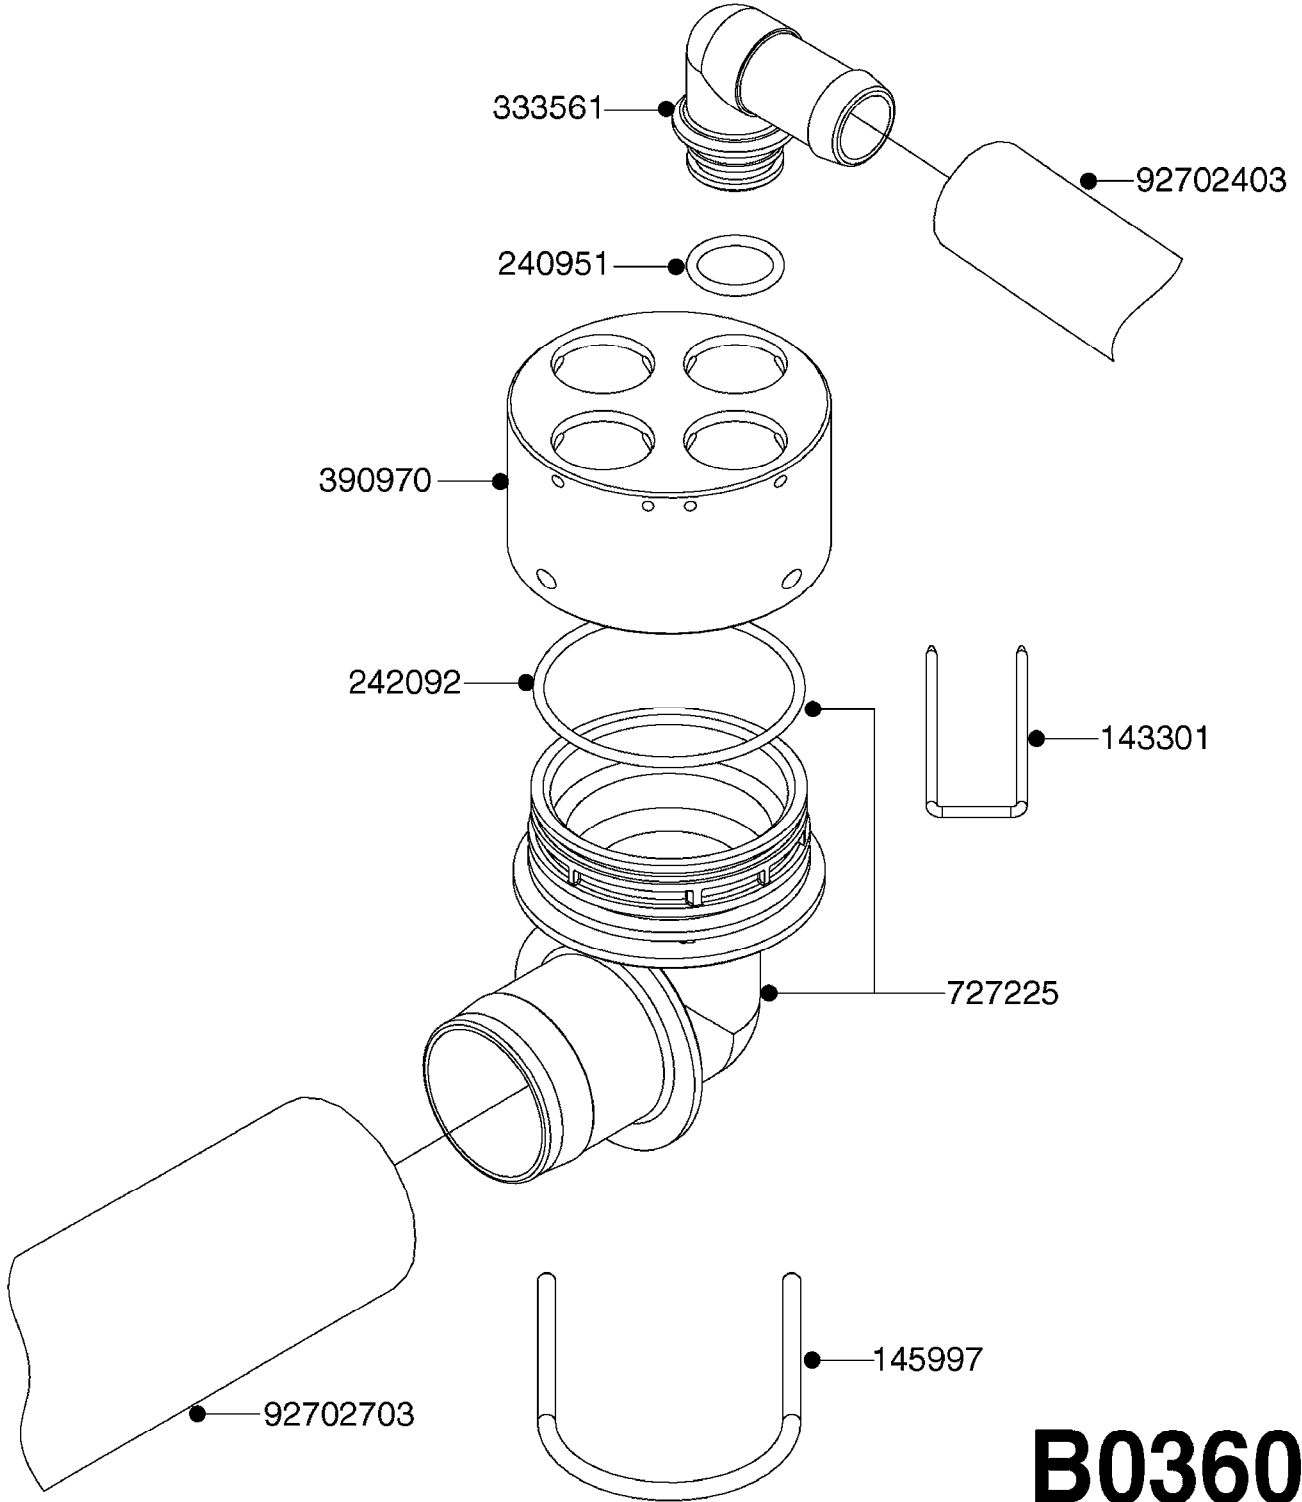

EC RETURN MANIFOLD
B0360-HIN, 28:05:19

Page	0
Date	07.02.2020 8:40

EC RETURN MANIFOLD
B0360-HIN, 28:05:19

Page 1

Date 07.02.2020 8:40

parts-n°	order qty	description
143301	1	LOCK CLAMP 78 MM
145997	1	FITT.DK S-93 FORK
240951	1	O-RING D21.2X3 NITRIL
242092	1	O-RING D69.5X3
333561	1	FITT.DK ELB.1" EC RETURN
390970	1	DISTRIBUTOR S93 4XD27
727225	1	FITT.DK S-93 ELB.2'PVC W/ORING
92702403	1	HOSE PVC SUCT GRAY 1"
92702703	1	HOSE PVC SUCT GRAY 2"