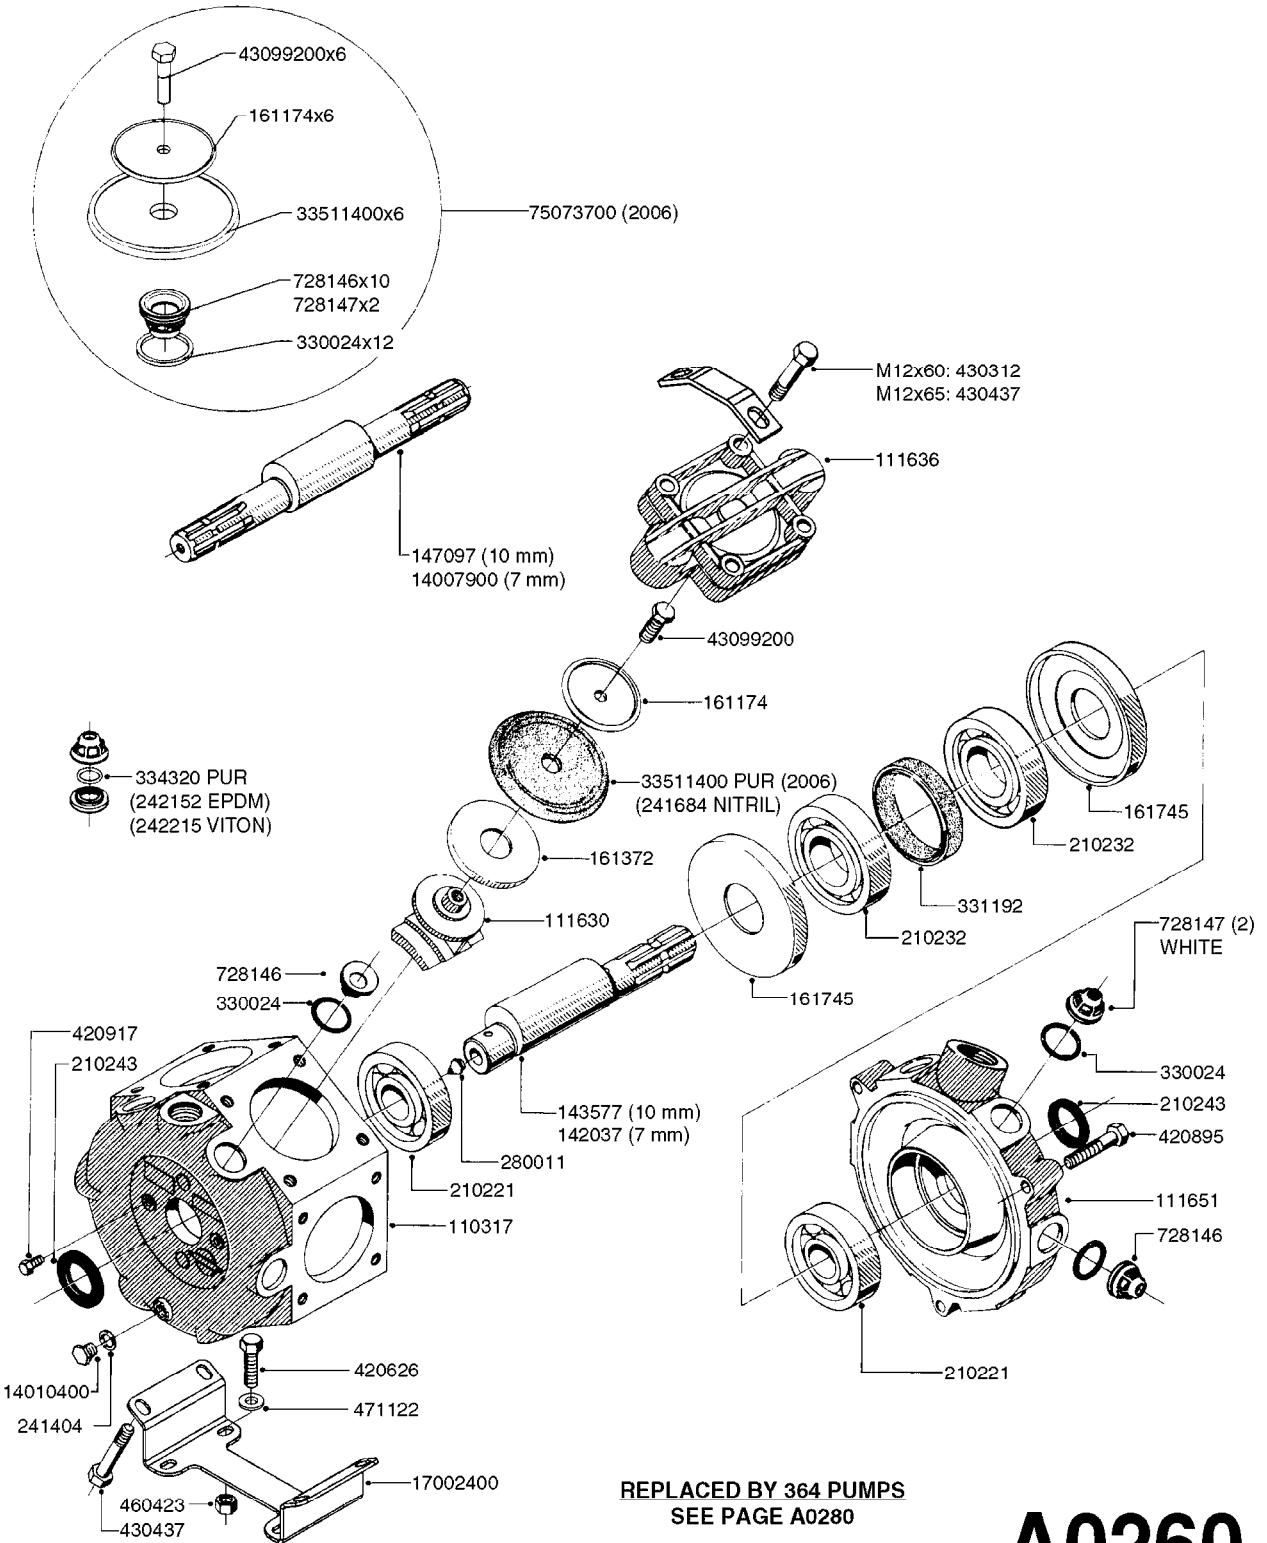

COMMANDER plus 750 Gallon
Eagle 45', 50', 60', 66'

Page 0.3

Date 07.02.2020 8:39

main group	page-n°	date	description
	M0160-HIN M0200-HIN M0230-HIN M0280-HIN	13:08:19 23:06:16 01:01:16 28:03:17	TRAFFIC LIGHT KIT SPRAYBOX II JUNCTION BOX - LIQUID 39 PIN CABLES