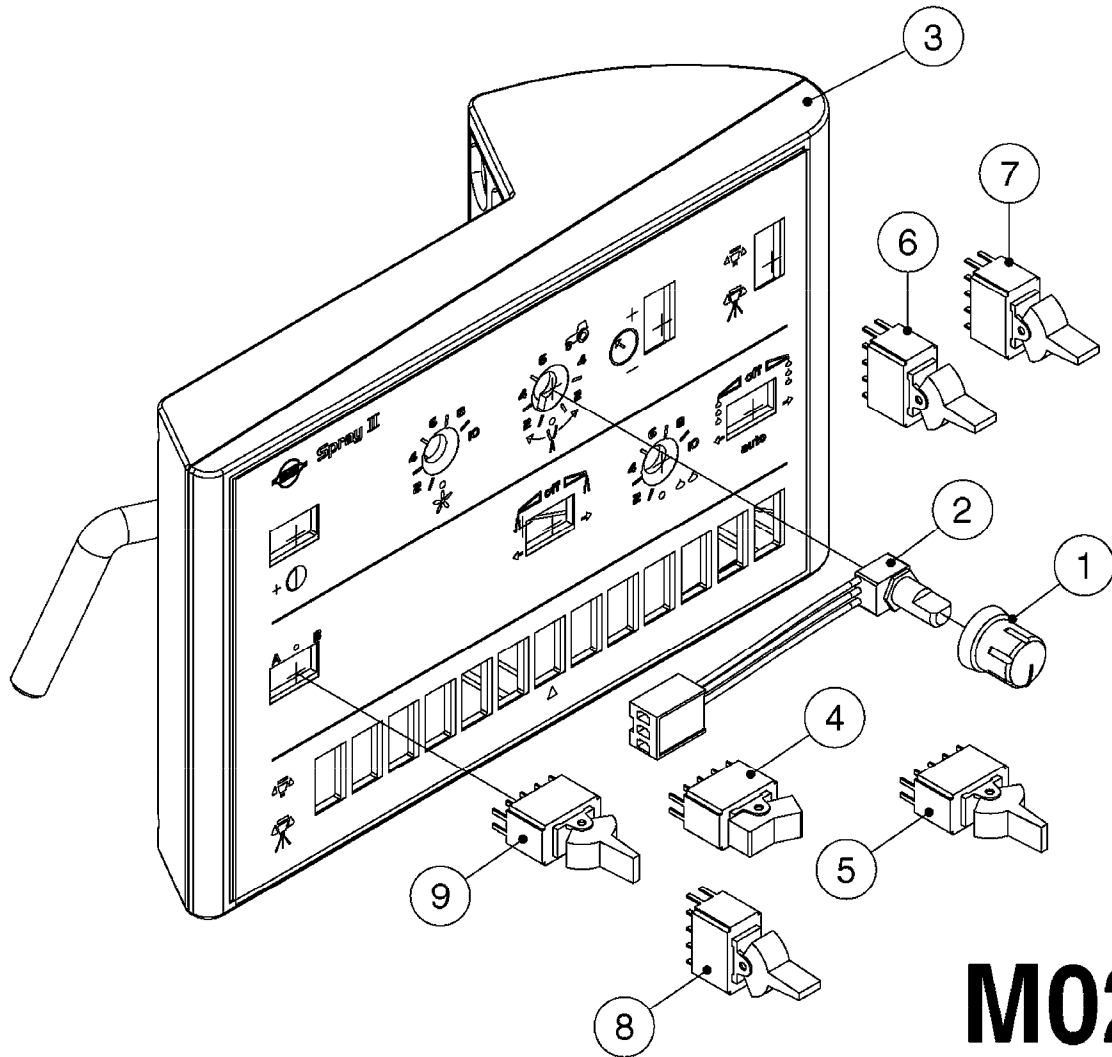

SPRAYBOX II
M0200-HIN, 23:06:16

M0200