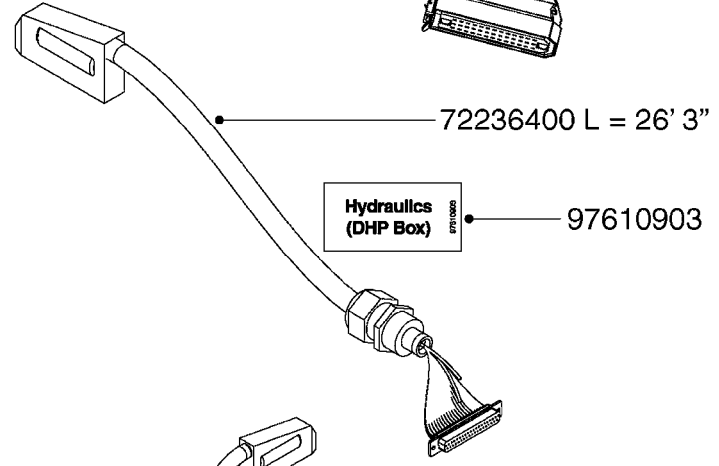

M0280

39 PIN CABLES
M0280-HIN, 28:03:17

Page 1
Date 07.02.2020 8:41

parts-n°	order qty	description
262158	1	PLUG INSERT 39 POLE MALE
262159	1	PLUG INSERT 39 POLE FEMALE
262160	1	PLUG HOUSING 39 POLE FEMALE
262161	1	PLUG HOUSING F/39 POLE MALE
440634	1	SCREW 5/8"
440732	1	PT SCREW 35X12B Z5452 ELZ
14034200	1	CODE BRACKET FOR 39 PIN CABLE
26003900	1	WIRE 37-39 PIN EVC, 6.6'
26004200	1	WIRE 37-39 PIN EVC, 57.4'
26008400	1	WIRE 39-PIN 24 WIRE L=8M
26011903	1	WIRE 39-39 POLE EXT. 3660MM
28027500	1	WIRE 37-39 PIN EVC, 37.7'
28028700	1	WIRE 37-39 PIN EVC, 45.9'
28028800	1	WIRE 37-39 PIN EVC, 16.4'
28028900	1	WIRE 37-39 PIN EVC, 26.2'
72236400	1	DAH CONN. WIRE/TRACTOR L=8M
97610803	1	DECAL-SRAY BOX 39-PIN
97610903	1	DECAL-HYDRAULIC BOX 39-PIN