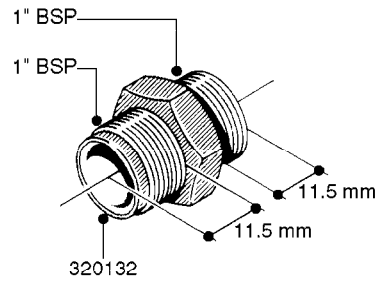

FITTINGS - HEXAGON NIPPLES
L0030-HIN, 01:01:16

L0030

FITTINGS - HEXAGON NIPPLES
L0030-HIN, 01:01:16

Page 1
Date 07.02.2020 8:41

parts-n°	order qty	description
10015303	1	FITT.PO.HN 1.00X1.00 M1000
10425003	1	FITT.PO.HN 1.25X1.00 MCPHEE
320132	1	FITT.DK HN 1" BSP
320176	1	FITT.DK HN 3/8"X1/2" BSP
320445	1	FITT.DK HN 1/4"X3/8" BSP
320655	1	FITT.DK HN 1/2"-1/2" BSP
320692	1	FITT.DK HN 3/8'BSPX1/4'NPT
320703	1	FITT.DK HN 3/8BSP X1/2 &1/4NPT
320725	1	FITT.DK NIPPLE 3/8"-3/8" BSP
320902	1	FITT.DK HN 3/8'X 1/4' BSP
390232	1	FITT.DK HN 1-1/2' X 1-1/4' BSP
390276	1	FITT.DK HN 1'BSP