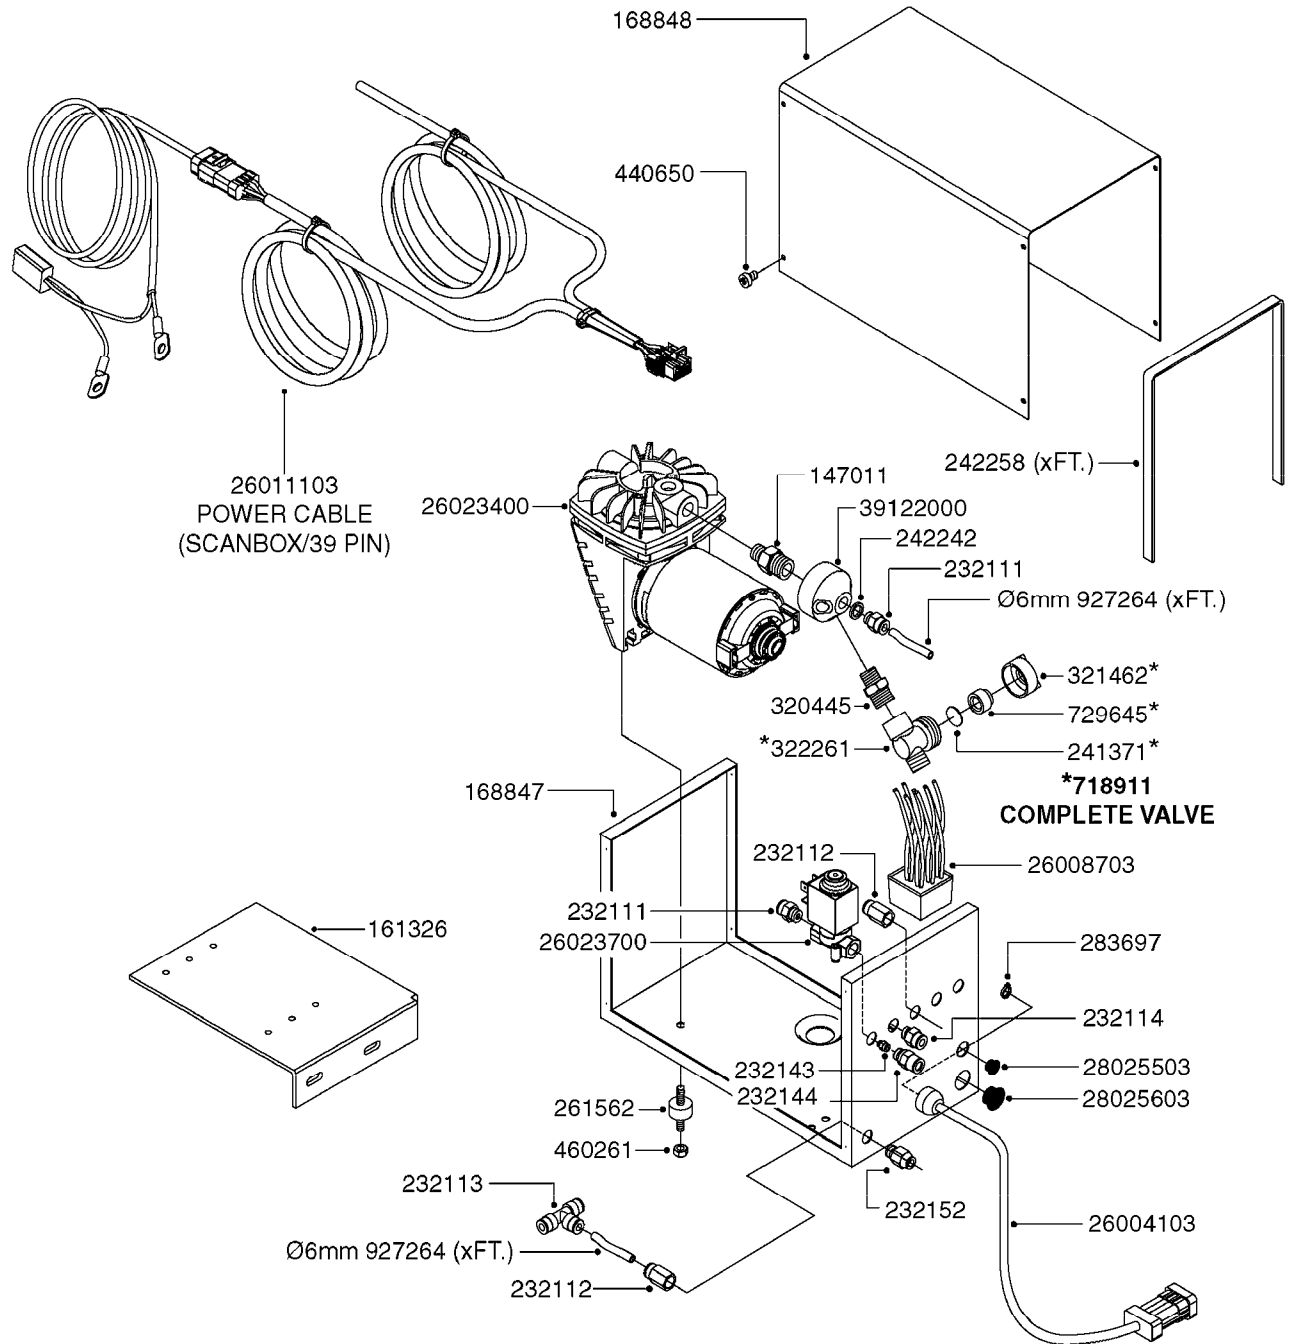

K0400

*Ø8mm 927306 (xFT.)
*Ø10mm 927330 (xFT.)

70062503 - COMPLETE ASSEMBLY

FOAM MARKER COMPRESSOR 2007
K0400-HIN, 01:01:16

Page 1
Date 07.02.2020 8:40

parts-n°	order qty	description
147011	1	HEX NIPPLE 3/8'X1/4'BSP BRASS
161326	1	MOUNT BKT. F. FOAM COMP.BOX 98
168847	1	ENCLOSURE LOWER F.MARKER
168848	1	COVER F. FOAM MARKER
232111	1	QUICK COUPLER 6MM X 1/8 EXT.
232112	1	QUICK COUPLER 6MM 1/8 INT.
232113	1	QUICK COUPLER 6MM T-PIECE
232114	1	COUPLER 1/8" THREADX8MM HOSE
232143	1	REDUCER 1/4'INT-1/8'EXT
232144	1	QUICK COUPLER 10MM X 1/4 EXT
232152	1	QUICK COUPLER 8MMX1/8 EXT.LONG
241371	1	DIAPHRAGM F.NO-DRIP,VULC
242242	1	O-RING F.AIR HOSE FITTING
242258	1	TRIM 3X10 SELF ADHESIVE 0012"
261562	1	RUBBER DAMPER 2XM6X25
283697	1	TIESTRAP 200MM
320445	1	FITT.DK HN 1/4"X3/8" BSP
321462	1	CAP F.NO-DRIP ASSY.
322261	1	HOUSING F.SAFETY VALVE 3/8"
440650	1	SCREW 3.5x13 STAINLESS
460261	1	NUT HEX M6X1.00 LOCK DIN985 A2 SS
718911	1	VALVE (SAFETY) F.MARKER
729645	1	NON-DRIP SPRING ASSY.GREEN 10
927264	1	HOSE R X PE D6/D4 X 0012"
927306	1	HOSE R X PE D8/D6 X 0012"BLACK
927330	1	HOSE R X PE D10/D8 X 012"BLACK
26004103	1	FOAM MARKER CNTRL MOD CABL STD
26008703	1	FOAM MARKER CONTROL SCII
26011103	1	FOAMER POWER/CONTROL CABLE 39P
26023400	1	COMPRESSOR F.FOAM MARKER CM40
26023700	1	SOLENOID VAL 12V 1/8' FLO '07
28025503	1	PLUG F.DRILLED HOLE 1/2"
28025603	1	PLUG F.DRILLED HOLE 3/4"
39122000	1	DISTR.HOUSING F.FOAM MARKER'07
70062503	1	FOAM MARKER COMPRESSOR,STD,39P