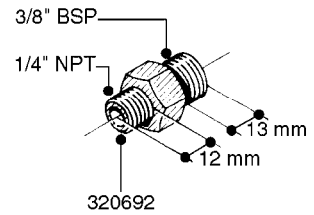

FITTINGS - HEXAGON NIPPLES
L0030-HIN, 01:01:16

L0030

FITTINGS - HEXAGON NIPPLES
L0030-HIN, 01:01:16

Page 1
Date 07.02.2020 8:41

parts-n°	order qty	description
10015303	1	FITT.PO.HN 1.00X1.00 M1000
10425003	1	FITT.PO.HN 1.25X1.00 MCPHEE
320132	1	FITT.DK HN 1" BSP
320176	1	FITT.DK HN 3/8"X1/2" BSP
320445	1	FITT.DK HN 1/4"X3/8" BSP
320655	1	FITT.DK HN 1/2"-1/2" BSP
320692	1	FITT.DK HN 3/8'BSPX1/4'NPT
320703	1	FITT.DK HN 3/8BSP X1/2 &1/4NPT
320725	1	FITT.DK NIPPLE 3/8"-3/8" BSP
320902	1	FITT.DK HN 3/8'X 1/4' BSP
390232	1	FITT.DK HN 1-1/2' X 1-1/4' BSP
390276	1	FITT.DK HN 1'BSP