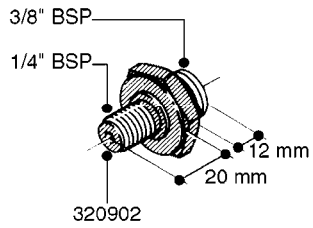

FITTINGS - HEXAGON NIPPLES
L0030-HIN, 01:01:16

L0030

FITTINGS - HEXAGON NIPPLES
L0030-HIN, 01:01:16

Page 1
Date 07.02.2020 8:41

parts-n°	order qty	description
10015303	1	FITT.PO.HN 1.00X1.00 M1000
10425003	1	FITT.PO.HN 1.25X1.00 MCPHEE
320132	1	FITT.DK HN 1" BSP
320176	1	FITT.DK HN 3/8"X1/2" BSP
320445	1	FITT.DK HN 1/4"X3/8" BSP
320655	1	FITT.DK HN 1/2"-1/2" BSP
320692	1	FITT.DK HN 3/8'BSPX1/4'NPT
320703	1	FITT.DK HN 3/8BSP X1/2 &1/4NPT
320725	1	FITT.DK NIPPLE 3/8"-3/8" BSP
320902	1	FITT.DK HN 3/8'X 1/4' BSP
390232	1	FITT.DK HN 1-1/2' X 1-1/4' BSP
390276	1	FITT.DK HN 1'BSP