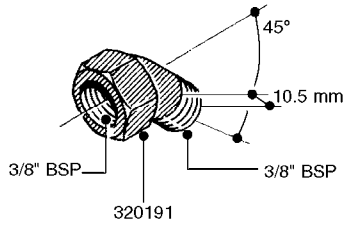

FITTINGS - HEXAGON NIPPLES
L0030-HIN, 01:01:16

L0030

FITTINGS - HEXAGON NIPPLES
L0030-HIN, 01:01:16

Page 1
Date 07.02.2020 8:41

parts-n°	order qty	description
10015303	1	FITT.PO.HN 1.00X1.00 M1000
10425003	1	FITT.PO.HN 1.25X1.00 MCPHEE
320132	1	FITT.DK HN 1" BSP
320176	1	FITT.DK HN 3/8"X1/2" BSP
320445	1	FITT.DK HN 1/4"X3/8" BSP
320655	1	FITT.DK HN 1/2"-1/2" BSP
320692	1	FITT.DK HN 3/8'BSPX1/4'NPT
320703	1	FITT.DK HN 3/8BSP X1/2 &1/4NPT
320725	1	FITT.DK NIPPLE 3/8"-3/8" BSP
320902	1	FITT.DK HN 3/8'X 1/4' BSP
390232	1	FITT.DK HN 1-1/2' X 1-1/4' BSP
390276	1	FITT.DK HN 1'BSP