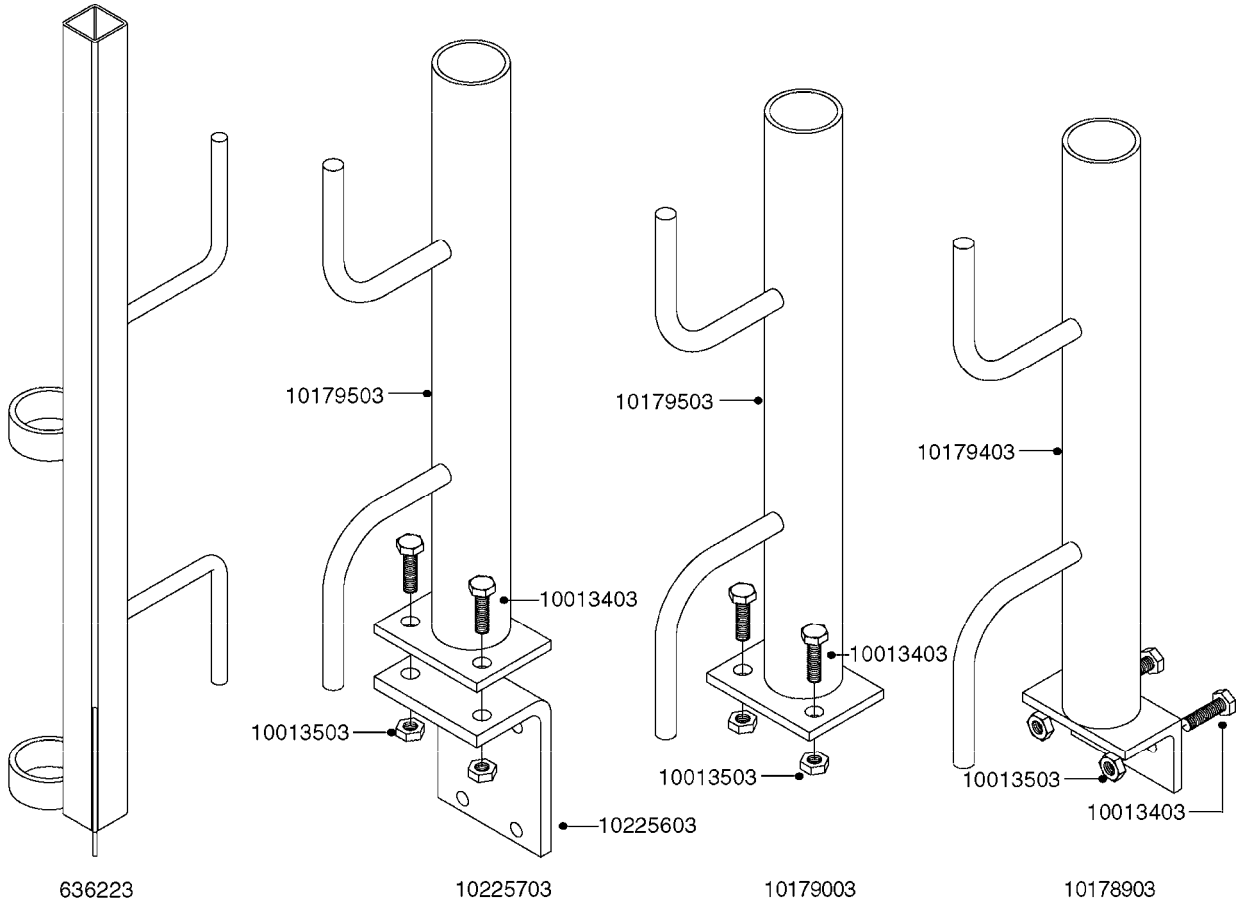

Page 1

Date 07.02.2020 8:45

parts-n°	order qty	description
130390	1	TEE 3/8'X 1/2' BSP F.TYPE 60S
145791	1	CONE FOR ON/OFF
147063	1	SWIRL F.SPRAY GUN TYPE 60
240936	1	O-RING D13.3X2.4 NITRIL
241441	1	O-RING D29.3X3
241965	1	O-RING Ø12.1 X 1.6 NITRILE
242007	1	O-RING Ø9.1 X 1.6 NITRILE
242013	1	SPRING RUBBER F/TRIGGER
242033	1	O-RING Ø14.1 X 1.6 NITRILE
242064	1	SLEEVE RUBBER 3X8X4MM
320084	1	FITT.DK NUT 1/2" BSP
322073	1	HOUSING F.SWIRL TYPE 60S H.G.
322075	1	HOUSING F. NOZZLE
330013	1	O-RING 2.5 X 10 PUR
334117	1	HANDLE PIECE RIGHT F.60S/60L
334118	1	HANDLE PIECE LEFT F.60S/60L
334121	1	SEAT FOR ON-OFF TYPE
334190	1	FITT.DK HB 1/2' F. PISTOL 60S
334533	1	CLAMP HOSE PLASTIC 3/8"
334534	1	CLAMP HOSE PLASTIC 1/2"
334653	1	FITT.DK HB 3/8' F.HANDGUN
334655	1	TRIGGER SAFETY F.60S/60L GUN
371314	1	NOZZLE CERAMIC 1099-20
440634	1	SCREW 5/8"
480716	1	PIN D3X6 STAINLESS
615455	1	TUBE F.LANCE TYPE 60L
725476	1	SPINDLE
725477	1	TRIGGER
750270	1	GASKET KIT F.SPRAY GUN
843196	1	SPRAY GUN KIT TYPE 60 SHORT
843197	1	HANDGUN KIT TYPE 60 LONG
92701703	1	HOSE R X3/8" X300PSI WP X0012"
92702103	1	HOSE R X1/2" X300PSI WP X0012"