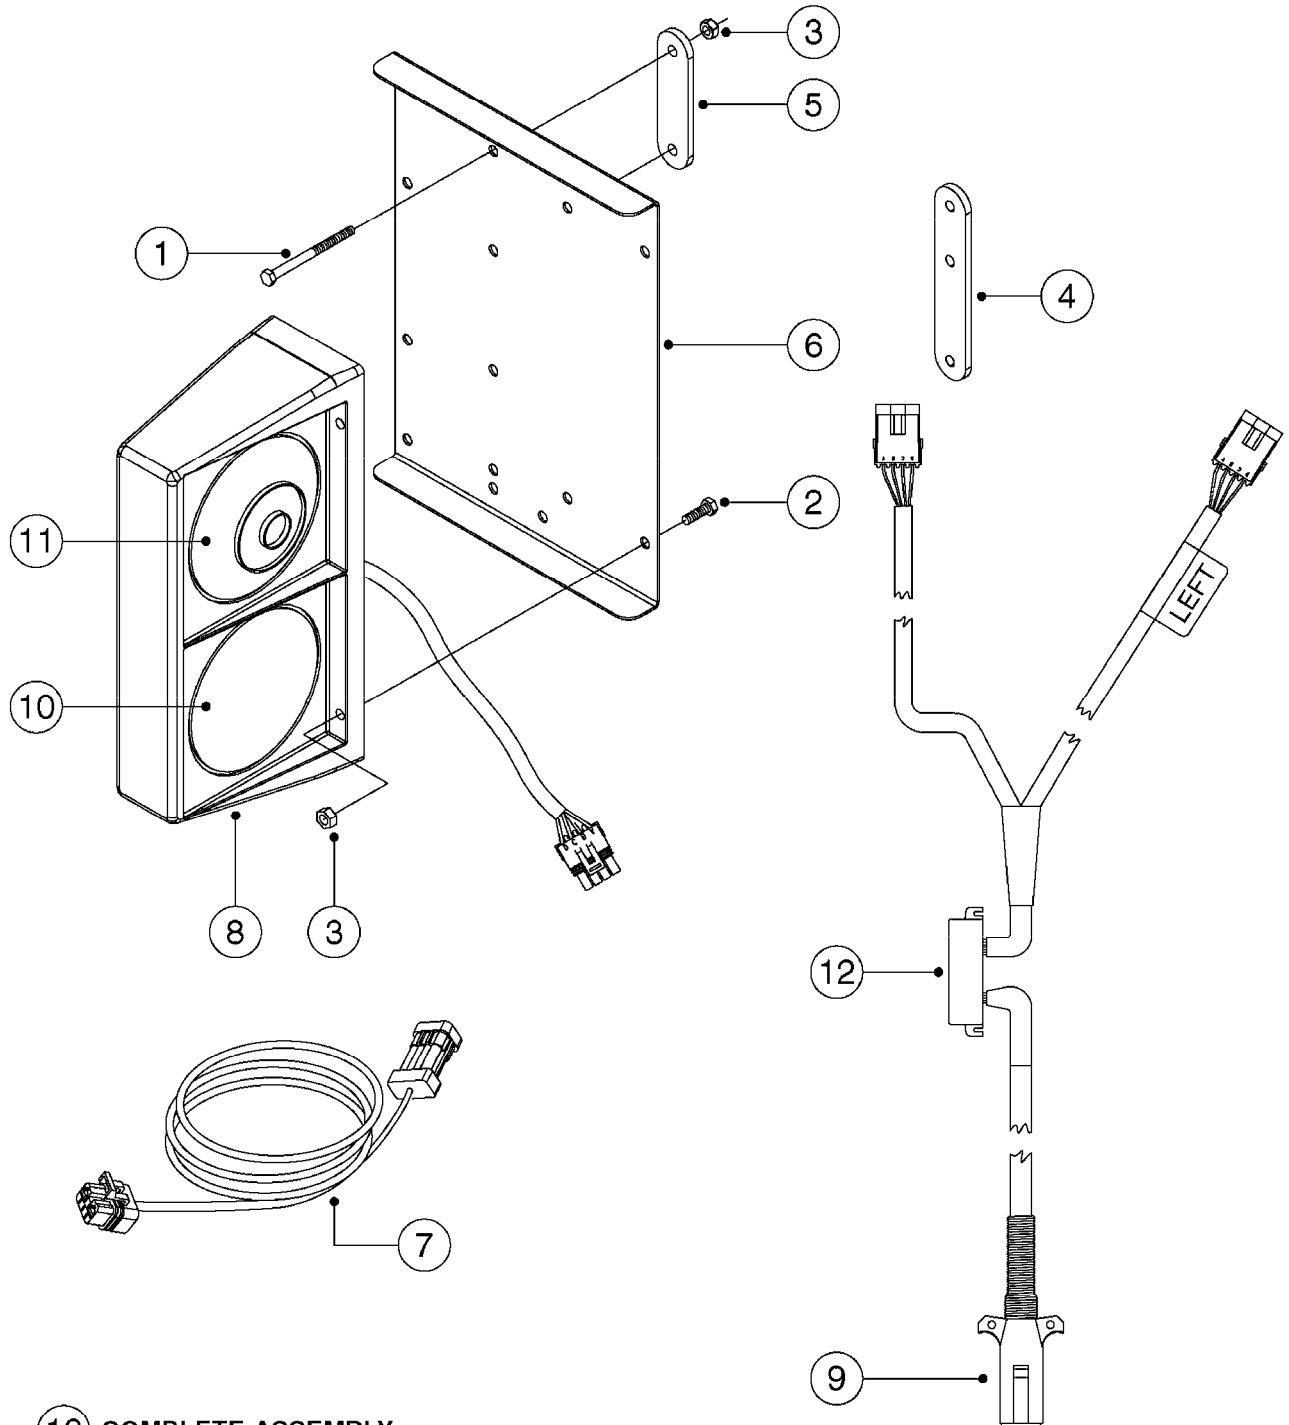

13 COMPLETE ASSEMBLY

COMPLETE ASSEMBLIES
WHOLEGOODS ITEMS

M0160

TRAFFIC LIGHT KIT
M0160-HIN, 13:08:19

Page 1
Date 07.02.2020 8:45

Pos.	parts-n°	order qty	description
1	410266	1	BOLT HEX 8.8 DEL M6X120
1	410421	1	BOLT HEX M6X110 DIN931-A2 SS
1	410524	1	BOLT HEX 8.8 DEL M6X100
1	410605	1	BOLT HEX 8.8 DEL M6X80
2	410362	1	BOLT HEX 8.8 SS M6X20
3	460261	1	NUT HEX M6X1.00 LOCK DIN985 A2 SS
4	16022303	1	BRACKET 100MM TUBE
5	16022403	1	BRACKET 60MM TUBE
6	16025603	1	BRACKET TAIL LIGHT DUAL LAMP
7	26004703	1	HARNESS 13' EXT 4 WIRE WP
8	26004903	1	TAIL LIGHT GREEN WIRE LH
8	26005003	1	TAIL LIGHT YELLOW WIRE RH
9	26005103	1	PLUG 7-PIN AG TAIL LIGHT
10	26005403	1	LENS BLACK BEFORE 2009
10	26017003	1	LENS RED
11	26016903	1	LENS AMBER
12	26032703	1	HARNESS COMPLETE, TAIL LIGHT, 2013
13	83308603	1	TRAFFIC LIGHT KIT