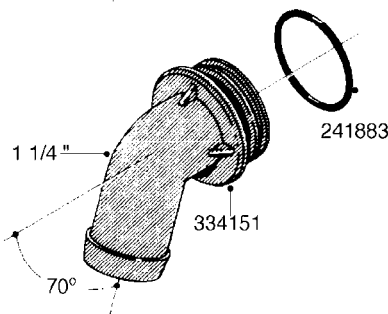

L0080

FITTINGS - S-53
L0080-HIN, 12:09:17

Page 1

Date 07.02.2020 8:45

Pos.	parts-n°	order qty	description
1	145995	1	FITT.DK S-53 FORK
2	241973	1	O-RING Ø3 X 44.2 70 SHORES NITRIL NITRIL (BLACK)
2	242353	1	O-RING 3 X 44.2 VITON VITON (BROWN)
3	242109	1	O-RING D32.2x3.0 NITRIL (BLACK)
3	242354	1	O-RING D32.2X3.0 VITON VITON (BROWN)
4	322103	1	FITT.DK S-53 BULKHEAD
5	322107	1	FITT.DK S-53 BULKHEAD NUT
6	322110	1	FITT.DK S-53 ELB. 1/2" BSP
7	322352	1	FITT.DK S-53 TEE
8	334229	1	FITT.DK S-53 STR.3/4"
9	334260	1	GASKET F. S-53 BULKHEAD
10	334564	1	FITT.DK S-67 TO S-53 ADAPTER
11	391100	1	FITT.DK S-53THREAD INS.1/2"BSP
12	726463	1	FITT.DK S53 BULKHEAD W/GASKET
13	726552	1	FIT.DK S-53X90 1/2" BSP,O-RING
14	726556	1	FITT.DK S-53 HB 1/2" W/O-RING
15	726558	1	FITT.DK S53 STR. 3/4" W.ORING
16	726559	1	FITT DK. S-53 HB 1" W/O-RING
17	726568	1	FITT.DK.S-53 HB 1/2"90 W/O-RING
18	726570	1	FITT.DK S-53 ELB.3/4" W.ORING
19	726571	1	FITT.DK S-53 ELB.1", W ORING
20	726578	1	FITT.DK S53 PLUG WITH O-RING
21	728561	1	FITT.DK. S67M - S53F REDUCER