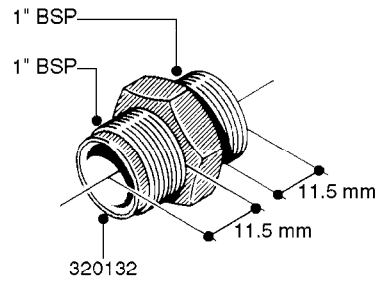

FITTINGS - HEXAGON NIPPLES
L0030-HIN, 01:01:16

L0030

FITTINGS - HEXAGON NIPPLES
L0030-HIN, 01:01:16

Page 1
Date 07.02.2020 8:45

parts-n°	order qty	description
10015303	1	FITT.PO.HN 1.00X1.00 M1000
10425003	1	FITT.PO.HN 1.25X1.00 MCPHEE
320132	1	FITT.DK HN 1" BSP
320176	1	FITT.DK HN 3/8"X1/2" BSP
320445	1	FITT.DK HN 1/4"X3/8" BSP
320655	1	FITT.DK HN 1/2"-1/2" BSP
320692	1	FITT.DK HN 3/8'BSPX1/4'NPT
320703	1	FITT.DK HN 3/8BSP X1/2 &1/4NPT
320725	1	FITT.DK NIPPLE 3/8"-3/8" BSP
320902	1	FITT.DK HN 3/8'X 1/4' BSP
390232	1	FITT.DK HN 1-1/2' X 1-1/4' BSP
390276	1	FITT.DK HN 1'BSP