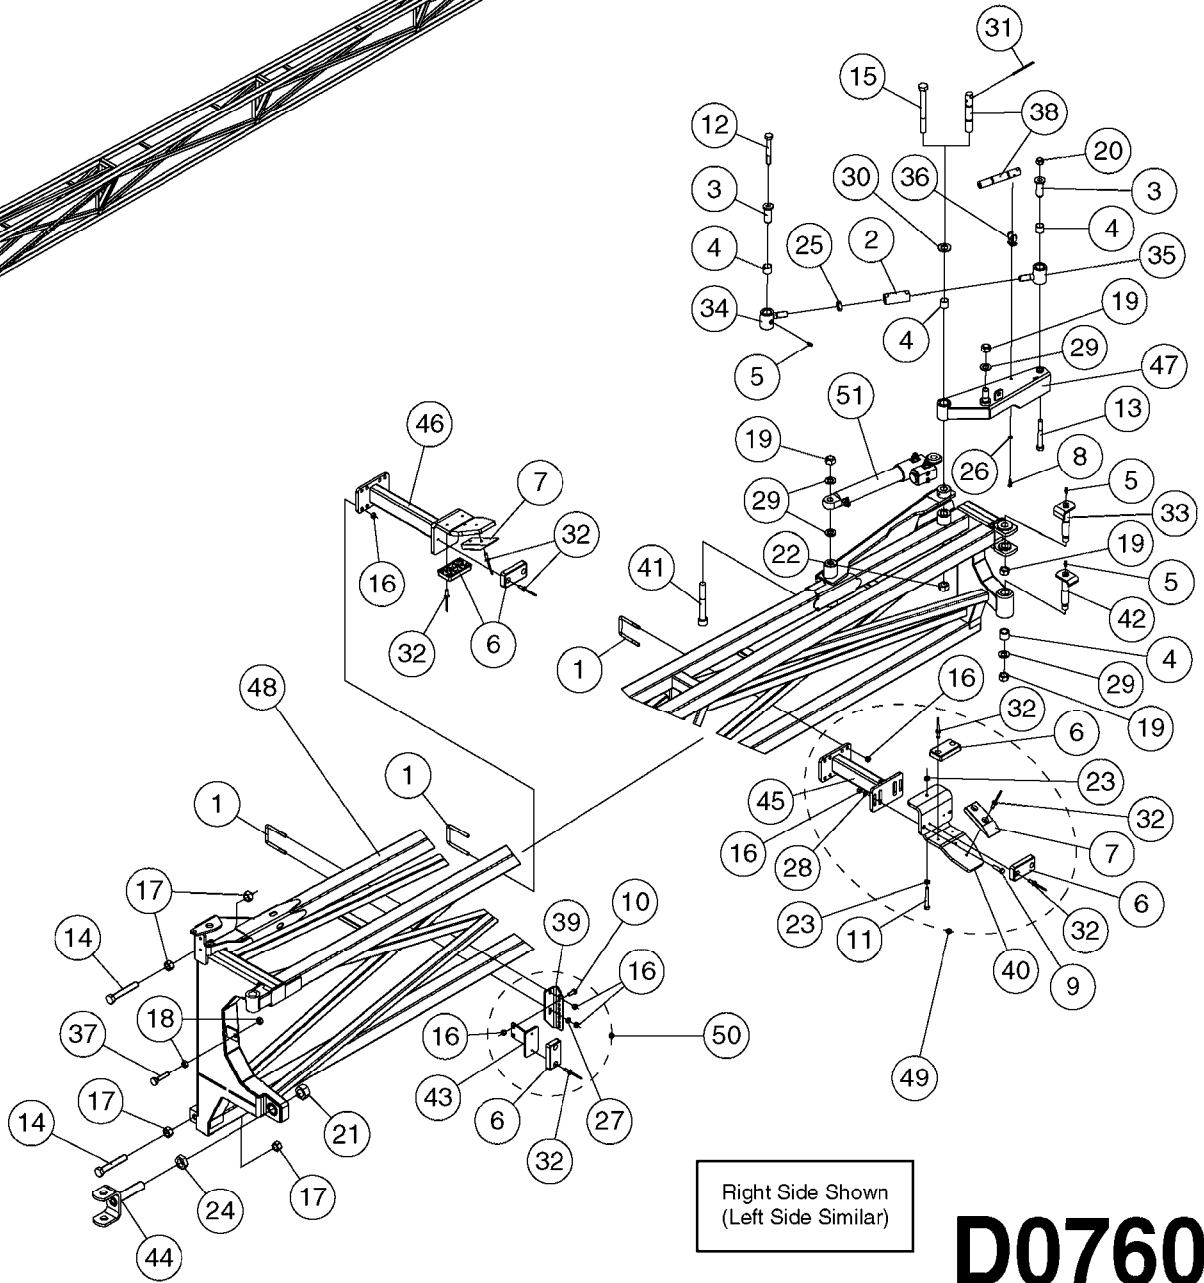

Right Side Shown
(Left Side Similar)

D0760

BOOM-FORCE OUTER WING 110-132'
D0760-HIN, 01:01:16

Page 1

Date 07.02.2020 8:44

Pos.	parts-n°	order qty	description
1	147516	1	U-BOLT M8-50x50
2	147649	1	TURNBUCKLE D30.0 L=64/M16X1.5
3	147763	1	BUSHING D20.0/12.0 L=55
4	210859	1	BUSH Ø23X20 L20
5	283699	1	GREASE NIPPLE M6X1
6	334603	1	RUBBER STOP 86X48X15
7	390826	1	SLIDE PAD F.TRANSPORT BKT.CM/D
8	410185	1	BOLT HEX 8.8 DEL M6X16
9	420567	1	BOLT HEX 8.8 DEL M8X30 FT
10	420582	1	BOLT HEX 8.8 DEL M8X20 FT A2
11	421254	1	BOLT HEX 8.8 SS M8X50
12	430485	1	BOLT HEX 8.8 DEL M12X90
13	430787	1	BOLT HEX M12X90 A4-80
14	430861	1	BOLT HEX 8.8 DEL M16X100 FT
15	430940	1	BOLT M20X210 8.8 DEL.
16	460143	1	SELF LOCK NUT M8 SST A2 DIN985
17	460327	1	NUT HEX M16X2
18	460342	1	NUT HEX M10 DEL DIN934
19	460585	1	LOCKING NUT M16 DIN985 A2 SS
20	460703	1	NUT HEX M12X1.75 LOCK DIN985A2 SS
21	460747	1	NUT HEX M24 LOCK
22	460806	1	NUT HEX M20X2.50 LOCK DIN985A2 SS
23	460817	1	NUT HEX M8 STAINLESS DIN 934
24	461244	1	NUT HEX M24X3 JAMB.
25	461302	1	NUT HEX M16X1.5 JAMB.
26	470061	1	WASHER D11/D7X0.5 LOCK
27	470072	1	WASHER D15/D8X.5 LOCK
28	471126	1	WASHER, M8, Ø16/ 8.4X 1.6, SS
29	471128	1	WASHER, M16, Ø30/17.0X 3.0, SS
30	471129	1	WASHER, M20, Ø37/21.0X 3.0, SS
31	480780	1	PIN M5.0X70 SPLIT
32	480808	1	RIVET Ø4.8x25.5/Ø9.5
33	615796	1	PIN D20 X M16 L=119MM
34	61006600	1	EYEBOLT STD.TRD. / RH WING M16 EYEBOLT WITH STD. THREADS FOR RIGHT WING
34	616081	1	EYEBOLT STD.TRD. / LH WING M16 EYEBOLT WITH STD. THREADS FOR LEFT WING
35	61006700	1	EYEBOLT LH TRD. / RH WING M16 EYEBOLT WITH L.H. THREADS FOR RIGHT WING
35	616083	1	EYEBOLT LH TRD. / LH WING M16 EYEBOLT WITH L.H. THREADS FOR LEFT WING
36	725618	1	CLIP WHITE PLASTIC SNAP TYPE
37	14011800	1	BOLT HEX DEL M10X60 SPECIAL
38	14012300	1	SHEAR PIN D19.8 L=132/D5
39	16063803	1	BOOM STOP ADJ. MT. BKT.FTZ
40	16099000	1	BOOM STOP ADJ. PLATE FTZ
41	45003000	1	BOLT HEX M16X120 DIN912/DELTA
42	61006800	1	PIN D20 X M16 L=127MM
43	61007003	1	BOOM STOP HPZ/FTZ L=95/75
44	61008700	1	LINK EYE FORCE
45	61015400	1	BOOM STOP ADJ. MT BKT FTZ
46	61015900	1	BOOMSTOP/SUP HPZ/FTZ L=288
47	63002200	1	FOLD ARM FTZ 2.RH FOLD ARM FOR RIGHT WING
47	63002300	1	FOLD ARM FTZ 2.LH FOLD ARM FOR LEFT WING
48	70081803	1	WING INTER. FORCE 120/132' RH
48	70081903	1	WING INTER. FORCE 120/132' LH
48	70082003	1	WING INTER. FORCE 100'T RH
48	70082103	1	WING INTER. FORCE 100'T LH
49	72252600	1	BOOM STOP ADJSTBL. FORCE L=241