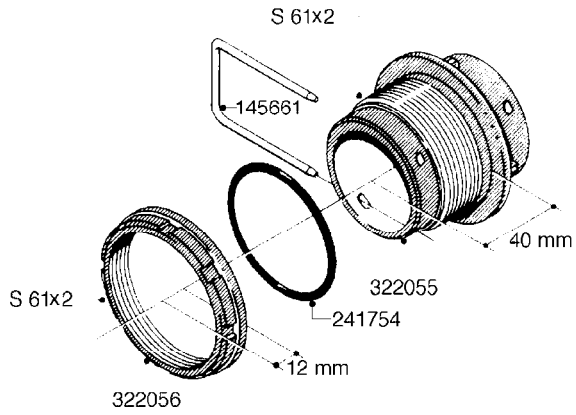

L0080

FITTINGS - S-53
L0080-HIN, 12:09:17

Page 1

Date 07.02.2020 8:45

Pos.	parts-n°	order qty	description
1	145995	1	FITT.DK S-53 FORK
2	241973	1	O-RING Ø3 X 44.2 70 SHORES NITRIL NITRIL (BLACK)
2	242353	1	O-RING 3 X 44.2 VITON VITON (BROWN)
3	242109	1	O-RING D32.2x3.0 NITRIL (BLACK)
3	242354	1	O-RING D32.2X3.0 VITON VITON (BROWN)
4	322103	1	FITT.DK S-53 BULKHEAD
5	322107	1	FITT.DK S-53 BULKHEAD NUT
6	322110	1	FITT.DK S-53 ELB. 1/2" BSP
7	322352	1	FITT.DK S-53 TEE
8	334229	1	FITT.DK S-53 STR.3/4"
9	334260	1	GASKET F. S-53 BULKHEAD
10	334564	1	FITT.DK S-67 TO S-53 ADAPTER
11	391100	1	FITT.DK S-53THREAD INS.1/2"BSP
12	726463	1	FITT.DK S53 BULKHEAD W/GASKET
13	726552	1	FIT.DK S-53X90 1/2" BSP,O-RING
14	726556	1	FITT.DK S-53 HB 1/2" W/O-RING
15	726558	1	FITT.DK S53 STR. 3/4" W.ORING
16	726559	1	FITT DK. S-53 HB 1" W/O-RING
17	726568	1	FITT.DK.S-53 HB 1/2"90 W/O-RING
18	726570	1	FITT.DK S-53 ELB.3/4" W.ORING
19	726571	1	FITT.DK S-53 ELB.1", W ORING
20	726578	1	FITT.DK S53 PLUG WITH O-RING
21	728561	1	FITT.DK. S67M - S53F REDUCER