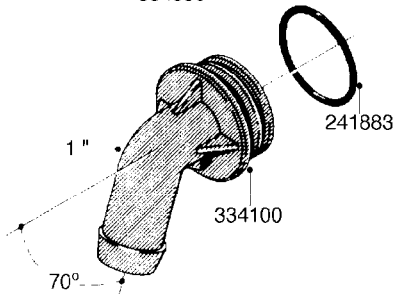

L0080

FITTINGS - S-53
L0080-HIN, 12:09:17

Page 1

Date 07.02.2020 8:45

Pos.	parts-n°	order qty	description
1	145995	1	FITT.DK S-53 FORK
2	241973	1	O-RING Ø3 X 44.2 70 SHORES NITRIL NITRIL (BLACK)
2	242353	1	O-RING 3 X 44.2 VITON VITON (BROWN)
3	242109	1	O-RING D32.2x3.0 NITRIL (BLACK)
3	242354	1	O-RING D32.2X3.0 VITON VITON (BROWN)
4	322103	1	FITT.DK S-53 BULKHEAD
5	322107	1	FITT.DK S-53 BULKHEAD NUT
6	322110	1	FITT.DK S-53 ELB. 1/2" BSP
7	322352	1	FITT.DK S-53 TEE
8	334229	1	FITT.DK S-53 STR.3/4"
9	334260	1	GASKET F. S-53 BULKHEAD
10	334564	1	FITT.DK S-67 TO S-53 ADAPTER
11	391100	1	FITT.DK S-53THREAD INS.1/2"BSP
12	726463	1	FITT.DK S53 BULKHEAD W/GASKET
13	726552	1	FIT.DK S-53X90 1/2" BSP,O-RING
14	726556	1	FITT.DK S-53 HB 1/2" W/O-RING
15	726558	1	FITT.DK S53 STR. 3/4" W.ORING
16	726559	1	FITT DK. S-53 HB 1" W/O-RING
17	726568	1	FITT.DK.S-53 HB 1/2"90 W/O-RING
18	726570	1	FITT.DK S-53 ELB.3/4" W.ORING
19	726571	1	FITT.DK S-53 ELB.1", W ORING
20	726578	1	FITT.DK S53 PLUG WITH O-RING
21	728561	1	FITT.DK. S67M - S53F REDUCER