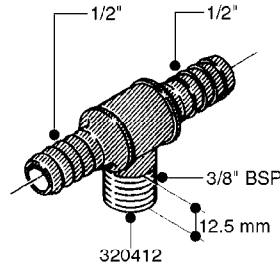

L0050

FITTINGS - HOSE CONNECTORS
L0050-HIN, 01:01:16

Page 1
Date 07.02.2020 8:45

parts-n°	order qty	description
242594	1	O-RING D14 X 1.78 SCH.70-EPDM
320294	1	FITT.DK TEE 3/8X3/8HB X1/2"BSP
320305	1	FITT.DK HB 3/4'- 3/4' BSP
320386	1	FITT.DK TEE 3/8X3/8HB X3/8"BSP
320397	1	FITT.DK ELB 3/8"HB X 3/8" BSP
320401	1	FITT.DK TEE 1/2X1/2HB X1/2"BSP
320412	1	FITT.DK TEE 1/2X1/2HB X3/8'BSP
320423	1	FITT.DK ELB 1/2'HB X 3/8' BSP
320891	1	FITT.DK HB 3/8'- 3/8' BSP
320972	1	FITT.DK HB 5/16'- 1/4' BSP
322046	1	FITT.DK TEE 1/2X1/2HB X3/4'BSP
322048	1	FITT.DK TEE 3/4X3/4HB X3/4'BSP
330595	1	O-RING D24.6/D20X2.1 -3/4"
333137	1	FITT.DK CONN.1/2" F.NOZZ. DOUB
333141	1	FITT.DK CONN.1/2" F.NOZZ.SING
334041	1	FITT.DK CONN.3/4' F.NOZZ. SING
334042	1	FITT.DK CONN.3/4' F.NOZZ. DOUB
334195	1	FITT.DK ELB. 3/4"HB X 3/4"HB
10012103	1	FITT.PO.HB 1.25X1.50 IMB1012
10014003	1	FITT.PO.HB 1.25X1.25 IMB1010
10036903	1	FITT.PO.HB 1.50X1.50 IMB1212
28019303	1	FITTING HB ELB 3/4NPT-3/4HOSE
61016500	1	HOSE TAIL 3/4" 90°+RG CAP 3/4"
72026700	1	NOZZLE TUBE ADAPTER W/O-RING