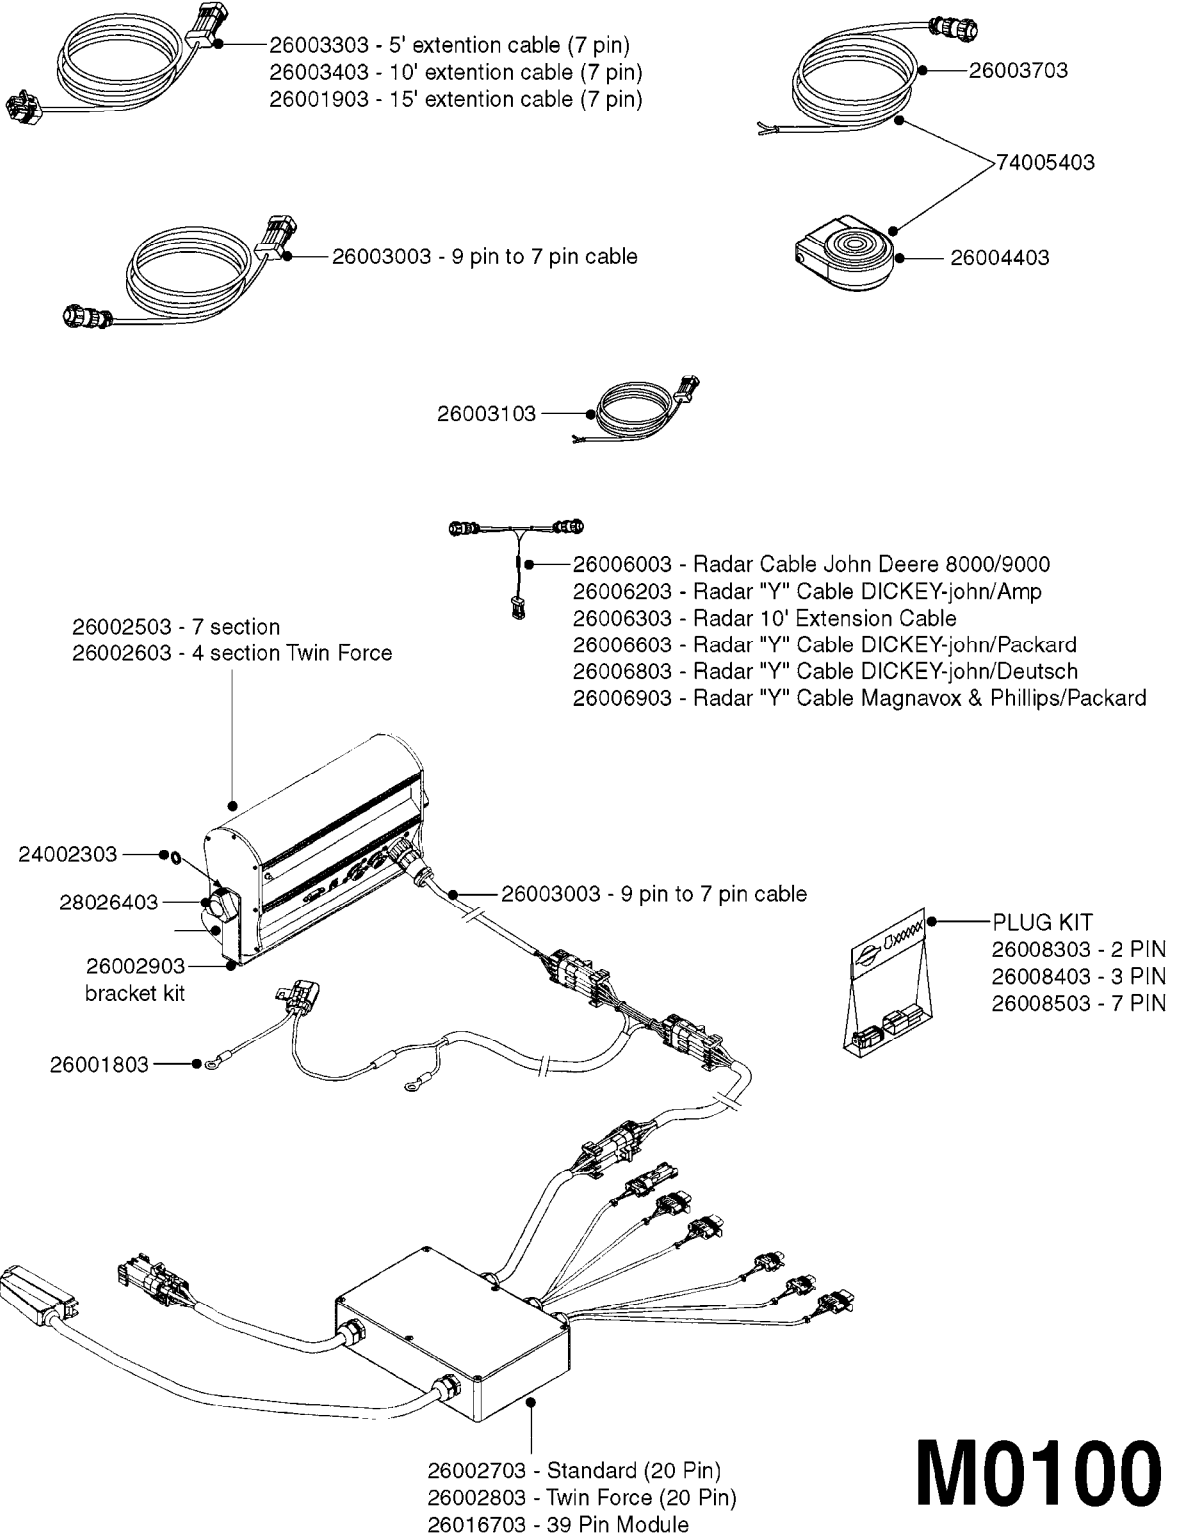

M0100

MUSTANG 3500 CONTROLLER
M0100-HIN, 01:01:16

Page 1
Date 07.02.2020 8:45

parts-n°	order qty	description
24002303	1	WASHER, RUBBER
26001803	1	POWER CABLE
26001903	1	15' 7-PIN EXTENSION CABLE
26002503	1	MUSTANG 3500/7 CONSOLE
26002603	1	MUSTANG 3500/4/TF CONSOLE
26002703	1	MUSTANG 3500/20PIN SC MODULE
26002803	1	MUSTANG 3500/20PIN TF SC MODUL
26002903	1	MUSTANG 3500 CONSOLE MNT KIT
26003003	1	MUSTANG 3500 CONSOLE CABLE
26003103	1	MUSTANG 3500/7 SC MOD CNECT KT
26003303	1	MUSTANG/FM 5FT 7PIN EXT CABLE
26003403	1	MUSTANG/FM 10FT 7PIN EXT CABLE
26003703	1	MUSTANG RUN/HOLD ADAPT CABLE
26004403	1	SWITCH, FOOT
26006003	1	MUSTANG RADR CBLE JD 8000/9000
26006203	1	MUSTANG RDR "Y" CABLE DCKY-JHN
26006303	1	MUSTANG RDR EXTNSN CABLE 10FT
26006603	1	MUSTANG RDR"Y"CABLE D-J PACKRD
26006803	1	MUSTANG RDR"Y"CABLE D-J DEUTS.
26006903	1	MUSTANG RDR"Y"CABLE MAG.PHILIP
26008303	1	MICRO TRAK PLUG KIT - 2 PIN
26008403	1	MICRO TRAK PLUG KIT - 3 PIN
26008503	1	MICRO TRAK PLUG KIT - 7 PIN
26016703	1	MUSTANG 3500/39PIN SC MODULE
28026403	1	KNOB, MUSTANG CONSOLE MOUNT
74005403	1	FOOT SWITCH FOR MUSTANG 3500