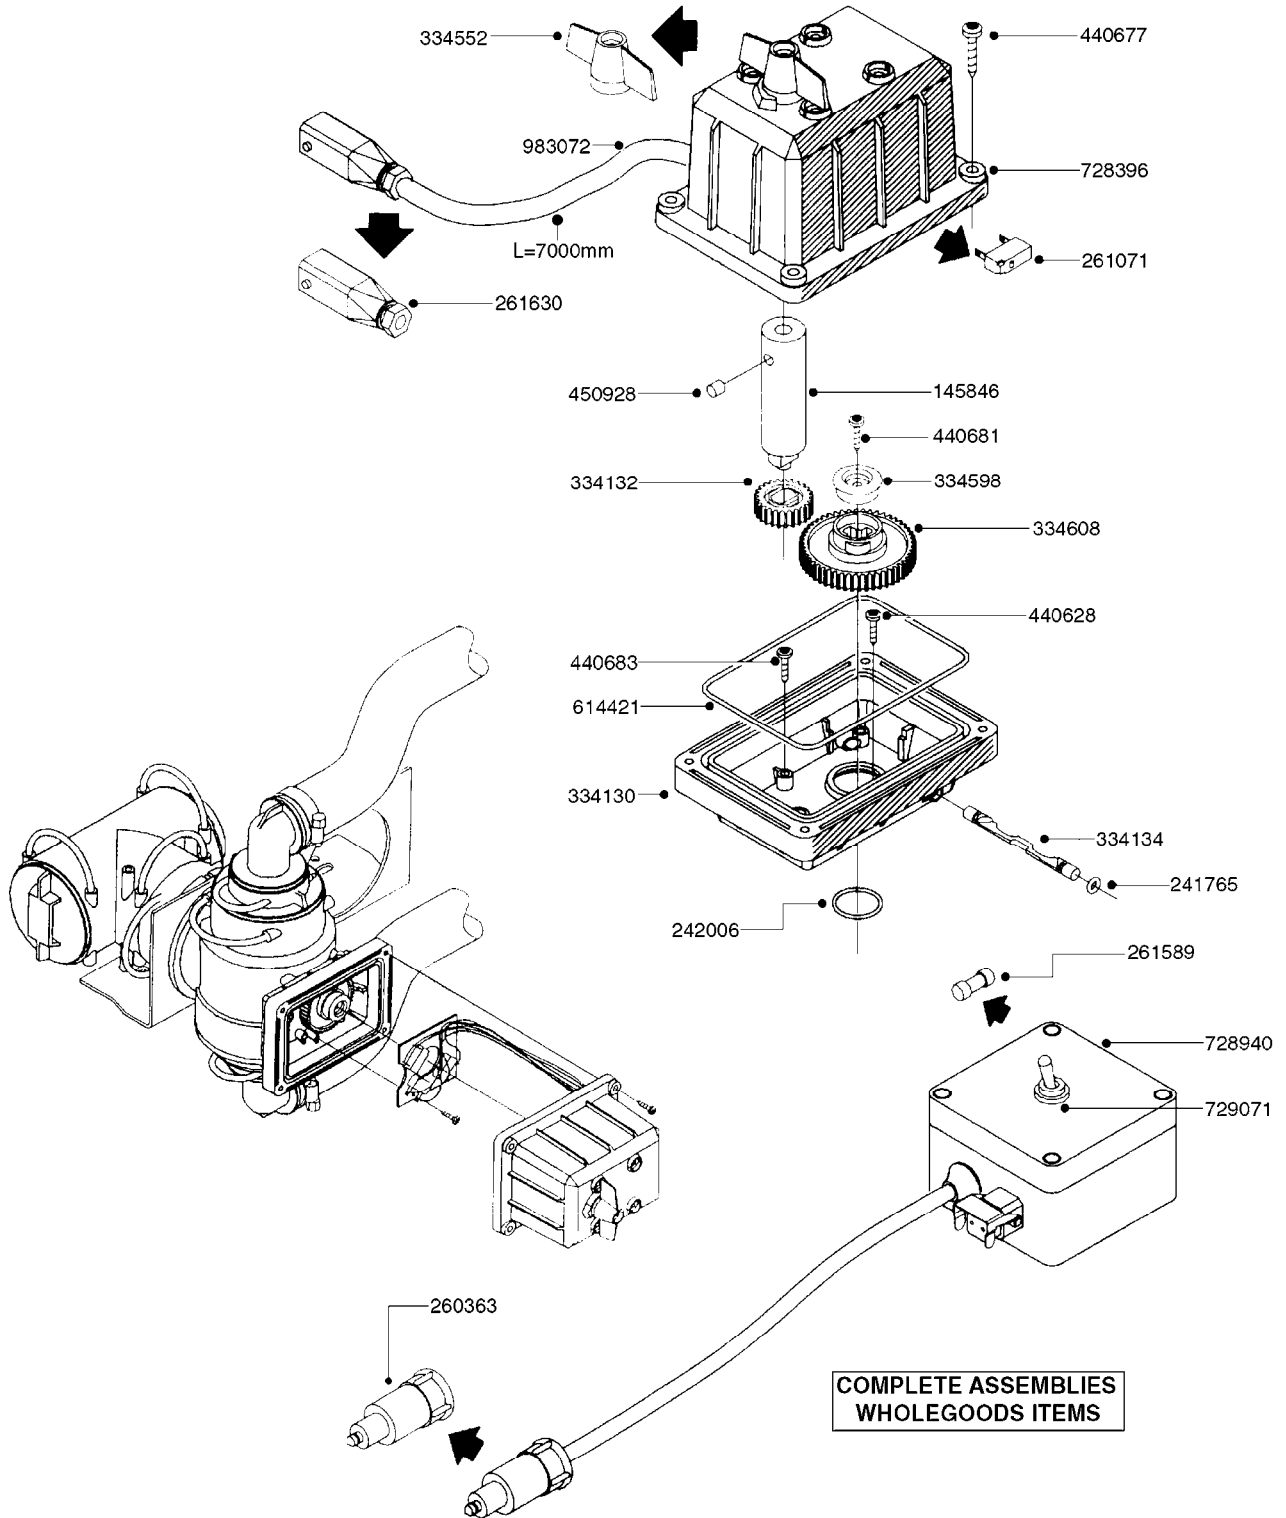

834363 - AGITATION BYPASS VALVE

K0020

BALL VALVE-ELECTRIC 2-WAY
K0020-HIN, 01:01:16

Page 1

Date 07.02.2020 8:44

parts-n°	order qty	description
145846	1	COUPLING FOR EL 3-WAY VALVE
241765	1	O-RING 3.1 X 1.6
242006	1	O-RING D22/D19 X 1.5
260363	1	PLUG 2 POLE 12V
261071	1	MICRO SWITCH TYPE 9 SM 201
261162	1	SOCKET F.12V BAYONET PLUG
261589	1	FUSE 5 X 20 1.25 AMP
334130	1	GEAR BOX
334131	1	COG WHEEL
334132	1	COG WHEEL
334134	1	INDICATOR ROD
334552	1	GRIP F.MAN.OP.EC PRES.REG.GREE
334598	1	PLUG F.VALVE HANDLE BLUE
440628	1	SCREW 3/8'
440677	1	SCREW F. PLASTIC 5X20 SS
440681	1	SCREW F. PLASTIC 4MM X 14LG SS
440683	1	SCREW 40X18 2WAY ELC.BALL VALV
450928	1	SET SCREW M8 X 8MM STAINLESS
614421	1	GASKET F/MOTOR HOUSE-ON/OFF TR
725340	1	MOTOR HOUSING FOR EL VALVE
728399	1	CIRCUIT BOARD F.728941
728941	1	CONTROL BOX F.2-WAY VALVE ELC.
834363	1	ELECTRIC KIT, AGITATION BYPASS