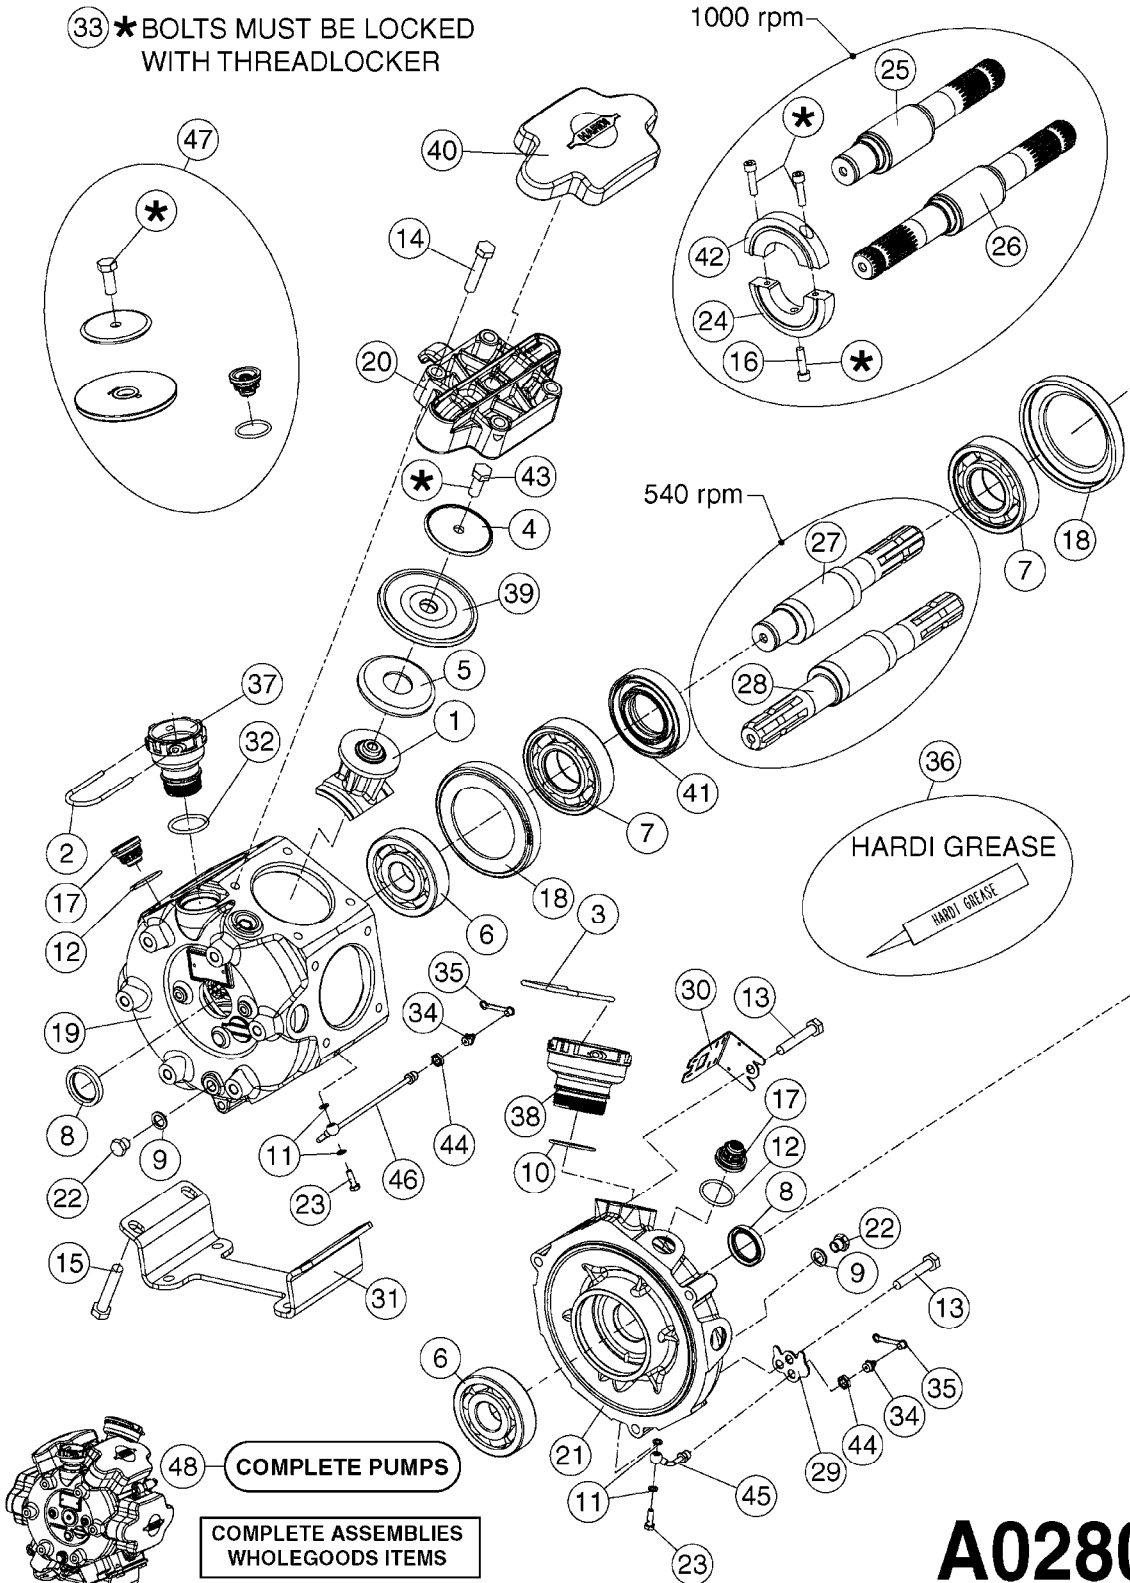

33 * BOLTS MUST BE LOCKED WITH THREADLOCKER

1000 rpm

540 rpm

48 COMPLETE PUMPS
COMPLETE ASSEMBLIES
WHOLEGOODS ITEMS

A0280

PUMP - 364 540/1000 RPM
A0280-HIN, 24:04:19

Pos.	parts-n°	order qty	description
1	111622	1	CONNECTING ROD 463/5.5MM
1	111628	1	CONNECTING ROD 363/5.5 PUMP
1	111629	1	CONNECTING ROD 363/364-7 PUMP
1	111630	1	CONNECTING ROD 363/364-10 PUMP
2	145996	1	FITT.DK S-67 FORK
3	145997	1	FITT.DK S-93 FORK
4	161174	1	DIAPHRAGM DISC SS 361/363/364 PUMP
5	161372	1	DIAPHRAGM BACKING DISC,320-361
6	210221	1	BEARING BALL 6407
7	210232	1	BEARING BALL 6310
8	210243	1	SEAL OIL 35 X 47 X 7
9	241404	1	DOWTY SEAL 1/4"
10	242225	1	O-RING D45.0 X 4.0 RUBBER
11	242374	1	WASHER Ø10/Ø6X1 COPPER
12	330024	1	O-RING D41,1/D34.5 X 3,5
13	420895	1	BOLT HEX 8.8 RAW M10X60
14	430312	1	BOLT HEX 8.8 M12X60
15	430438	1	BOLT HEX 8.8 DEL M12X65
16	450995	1	BOLT ALLEN M8X30 DIN 912 RAW
17	728146	1	VALVE FOR 361(726890/707932)
18	11171900	1	CONROD RING 364/464 MACHINED
19	11172000	1	PUMP HOUSE 364 MACHINED 5/4" BSP RED
20	11172800	1	VALVE COVER 363/364 MACHINED RED
21	11173200	1	FRONTPART 364, 1½" BSP RED
22	14010400	1	PLUG 1/4" BSP
23	14120400	1	BANJOBOLT M6 X 19
24	14120700	1	COUNTERWEIGHT 364/464-1000
25	14137300	1	CRANKSHAFT 364/464-5.5 1000
26	14137900	1	CRANKSHAFT 364/464-5.5 GG 1000
27	14137600	1	CRANKSHAFT 364/464-10
28	14138200	1	CRANKSHAFT 364/464-10 GG
29	16382900	1	GREASE NIPPLE PLATE, 364
30	16390600	1	BRACKET FOR RPM SENSOR
31	16410700	1	PUMP BASE 363/364 BLACK
31	17002400	1	FOOT F. 36X PUMP, RED
32	24266600	1	O-RING D 38,0 X 4,0 70SH.NITR
33	28045503	1	LOCTITE 262 .5ML (.017oz.)
34	28163300	1	GREASE NIPPLE H1 M6X1 DIN 7412
35	28163400	1	CAP F. GREASENIPPLE YELLOW M6X1
36	28164600	1	HARDI PUMP GREASE S3 V550L 1
37	32242200	1	FITTING S67 5/4" KON. RG 2014
38	32242300	1	NIPPLE S93 1,5' KON.RG 2014
39	33511400	1	DIAPHRAGM PUMP 361/361/363/364 PUR
40	33524300	1	COVER PLASTIC 364 PUMP
41	33527200	1	GREASE SPLIT 364/464
42	39136200	1	HALFPART 364/464-1000
43	43099200	1	BOLT HEX SS M12 X 30 DIN933 A4
44	46134000	1	NUT HEX M10x1 H=2.3 NV=14 ELZIN
45	61096800	1	BANJOTUBE SHORT 364 COMPL.
46	61096900	1	BANJOTUBE LONG 364 COMPL.
47	75585900	1	PUMP KIT 364
48	82169500	1	PUMP 364-5.5-MED-1000
48	82169700	1	PUMP 364-5.5-MOD2-1000-OSP
48	82170000	1	PUMP 364-10-STD-540 FK
48	82170300	1	PUMP 364-10-MOD-540-GG THROUGH SHAFT
48	82170400	1	PUMP 364-10-MOD-540-OSP