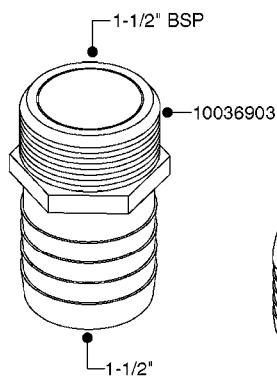

L0050

FITTINGS - HOSE CONNECTORS
L0050-HIN, 01:01:16

Page 1
Date 07.02.2020 8:45

parts-n°	order qty	description
242594	1	O-RING D14 X 1.78 SCH.70-EPDM
320294	1	FITT.DK TEE 3/8X3/8HB X1/2"BSP
320305	1	FITT.DK HB 3/4'- 3/4' BSP
320386	1	FITT.DK TEE 3/8X3/8HB X3/8"BSP
320397	1	FITT.DK ELB 3/8"HB X 3/8" BSP
320401	1	FITT.DK TEE 1/2X1/2HB X1/2"BSP
320412	1	FITT.DK TEE 1/2X1/2HB X3/8'BSP
320423	1	FITT.DK ELB 1/2'HB X 3/8' BSP
320891	1	FITT.DK HB 3/8'- 3/8' BSP
320972	1	FITT.DK HB 5/16'- 1/4' BSP
322046	1	FITT.DK TEE 1/2X1/2HB X3/4'BSP
322048	1	FITT.DK TEE 3/4X3/4HB X3/4'BSP
330595	1	O-RING D24.6/D20X2.1 -3/4"
333137	1	FITT.DK CONN.1/2" F.NOZZ. DOUB
333141	1	FITT.DK CONN.1/2" F.NOZZ.SING
334041	1	FITT.DK CONN.3/4' F.NOZZ. SING
334042	1	FITT.DK CONN.3/4' F.NOZZ. DOUB
334195	1	FITT.DK ELB. 3/4"HB X 3/4"HB
10012103	1	FITT.PO.HB 1.25X1.50 IMB1012
10014003	1	FITT.PO.HB 1.25X1.25 IMB1010
10036903	1	FITT.PO.HB 1.50X1.50 IMB1212
28019303	1	FITTING HB ELB 3/4NPT-3/4HOSE
61016500	1	HOSE TAIL 3/4" 90°+RG CAP 3/4"
72026700	1	NOZZLE TUBE ADAPTER W/O-RING