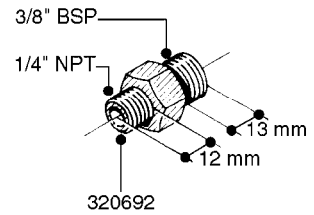

FITTINGS - HEXAGON NIPPLES
L0030-HIN, 01:01:16

L0030

FITTINGS - HEXAGON NIPPLES
L0030-HIN, 01:01:16

Page 1
Date 07.02.2020 8:45

parts-n°	order qty	description
10015303	1	FITT.PO.HN 1.00X1.00 M1000
10425003	1	FITT.PO.HN 1.25X1.00 MCPHEE
320132	1	FITT.DK HN 1" BSP
320176	1	FITT.DK HN 3/8"X1/2" BSP
320445	1	FITT.DK HN 1/4"X3/8" BSP
320655	1	FITT.DK HN 1/2"-1/2" BSP
320692	1	FITT.DK HN 3/8'BSPX1/4'NPT
320703	1	FITT.DK HN 3/8BSP X1/2 &1/4NPT
320725	1	FITT.DK NIPPLE 3/8"-3/8" BSP
320902	1	FITT.DK HN 3/8'X 1/4' BSP
390232	1	FITT.DK HN 1-1/2' X 1-1/4' BSP
390276	1	FITT.DK HN 1'BSP