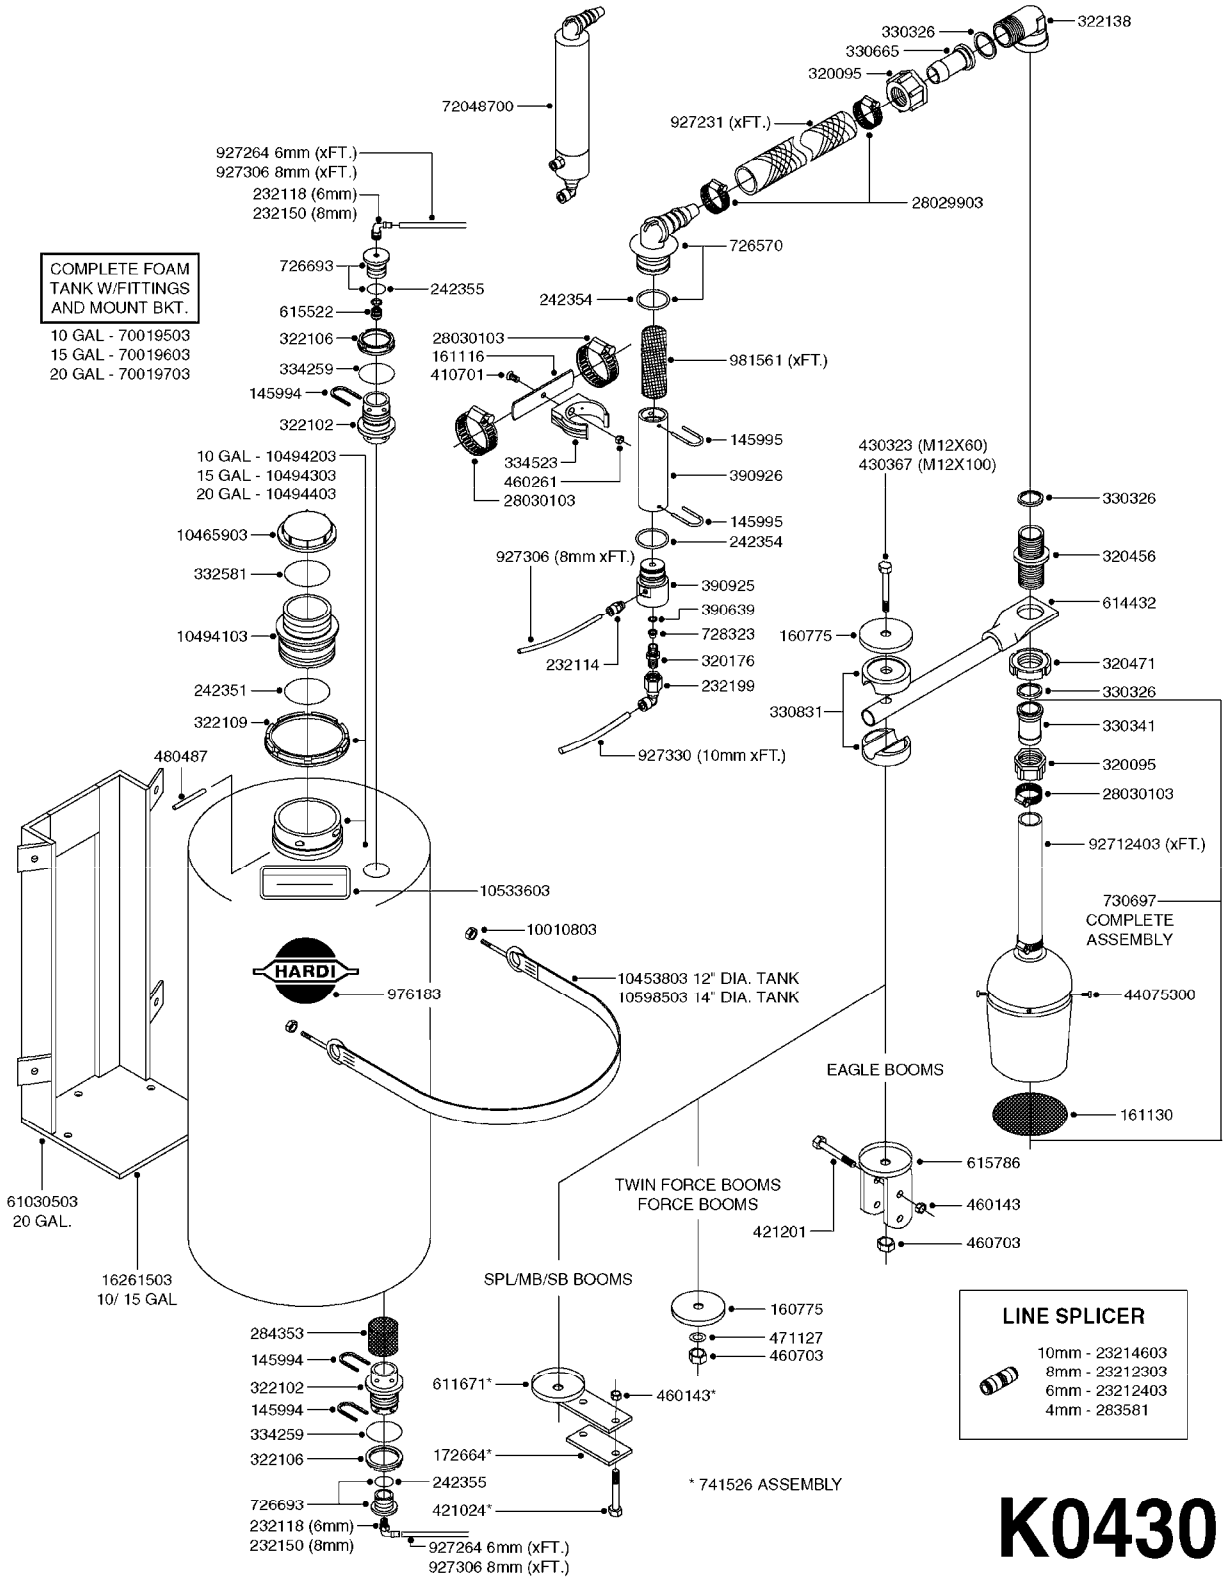

COMPLETE FOAM
TANK W/FITTINGS
AND MOUNT BKT.

- 10 GAL - 70019503
- 15 GAL - 70019603
- 20 GAL - 70019703

- 10 GAL - 10494203
- 15 GAL - 10494303
- 20 GAL - 10494403

FOAMMARKER TANK/DROPPER 2000
K0430-HIN, 05:12:19

Page 1
Date 07.02.2020 8:45

parts-n°	order qty	description
145994	1	FITT.DK S-40 FORK
145995	1	FITT.DK S-53 FORK
160775	1	WASHER F. FRICTION PLATE
161116	1	FLATBAR PLATE 3 X 25 X 110
161130	1	FILTER SCREEN F/FOAM DROPPER
172664	1	FLATBAR BACKING PLATE
232114	1	COUPLER 1/8" THREADX8MM HOSE
232118	1	HOSE CONN. 90DEG 1/8'X 6MM PE
232150	1	HOSE CONN. 90DEG. 1/8'X8MM PE
232199	1	COUPLER 3/8' BSP-90/10MM HOSE
242351	1	O-RING D69.5X3.0 VITON F.S-93
242354	1	O-RING D32.2X3.0 VITON
242355	1	O-RING D19.2X3.0 VITON F.S-40
283581	1	HOSE CONNECTOR STR. F.4MM PE
284353	1	SPONGE FOR FOAM MARKER
320095	1	FITT.DK NUT 1" BSP
320176	1	FITT.DK HN 3/8"X1/2" BSP
320456	1	FITT.DK BULKHEAD 1"BSP DOUBLE
320471	1	FITT.DK NUT 1" BSP JAMB
322102	1	FITT.DK S-40 BULKHEAD
322106	1	FITT.DK S-40 BULKHEAD NUT
322109	1	FITT.DK S-93 BULKHEAD NUT
322138	1	FITT.DK ELB 1"M X 1"F BSP
330326	1	O-RING D30/D24X2 F.1"NUT
330341	1	FITT.DK HB 1" F. 1" NUT
330665	1	FITT.DK HB 3/4"F.1" NUT
330831	1	FRICTION PLATE
332581	1	GASKET F. 1-1/2" BSP CAPNUT.
334259	1	GASKET F. S-40 BULKHEAD
334523	1	PIPE HOLDER Ø51.5
390639	1	O-RING F.NOZZLE FILTER
390925	1	FITTING F.FOAM MIX.CHAMB. STD
390926	1	TUBE,MIX CHAMB. FOAM MARK STD
410701	1	SCREW M6X16 GALV.
421024	1	BOLT HEX 8.8 DEL M8X60
421201	1	BOLT HEX 8.8 DEL M8X70
430323	1	BOLT HEX 8.8 DEL M12X60
430367	1	BOLT HEX 8.8 DEL M12X100 DIN931
460143	1	SELF LOCK NUT M8 SST A2 DIN985
460261	1	NUT HEX M6X1.00 LOCK DIN985 A2 SS
460703	1	NUT HEX M12X1.75 LOCK DIN985A2 SS
471127	1	WASHER, M12, Ø24/13X24X2.5 SS
480487	1	PIN M5X60 SLOTTED GALV
611671	1	BREAK AWAY HOLDER F-MARKER
614432	1	BREAK AWAY ARM F. FOAM MARKER
615522	1	CHECK VALVE F.FOAM MARKER
615786	1	MOUNT BKT. F.FOAM DROPPER 98
726570	1	FITT.DK S-53 ELB.3/4" W.ORING
726693	1	FITT.DK S-40 PLUG 1/8BSP ORING
728323	1	VALVE NON-RETURN
730697	1	FOAM DROPPER COMP. BLACK '97
741526	1	FOAM DROPPER MT. KIT MB-SPL
927231	1	HOSE R X PVCX3/4 CLR/BRD 0012"
927264	1	HOSE R X PE D6/D4 X 0012"
927306	1	HOSE R X PE D8/D6 X 0012"BLACK
927330	1	HOSE R X PE D10/D8 X 012"BLACK
976183	1	DECAL COMPANY D.18,2 X 29,6
981561	1	SPONGE MAT. MIX.CHAMBER-x0012"
10010803	1	NUT HEX NC (NYLON LOCK) 5/16
10453803	1	STRAP F.FOAMER TANK (755mm)
10465903	1	*LID F.FOAM MARKER, DRILLED