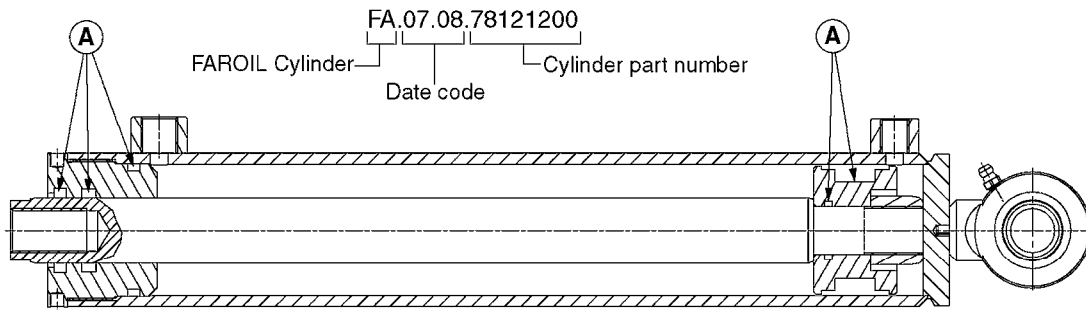

HYDRAULICS - CYLINDERS
C0020-HIN, 01:01:16

Page 3

Date 07.02.2020 8:44

parts-n°	order qty	description
63039300 78100003	1 1	CYLINDER ROD F.781132 CYL. PARA-LIFT CM+750 W/STOP

Check cylinder barrel for stamped part number.