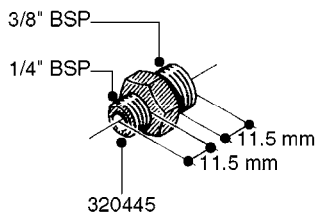

FITTINGS - HEXAGON NIPPLES
L0030-HIN, 01:01:16

L0030

FITTINGS - HEXAGON NIPPLES
L0030-HIN, 01:01:16

Page 1
Date 07.02.2020 8:45

parts-n°	order qty	description
10015303	1	FITT.PO.HN 1.00X1.00 M1000
10425003	1	FITT.PO.HN 1.25X1.00 MCPHEE
320132	1	FITT.DK HN 1" BSP
320176	1	FITT.DK HN 3/8"X1/2" BSP
320445	1	FITT.DK HN 1/4"X3/8" BSP
320655	1	FITT.DK HN 1/2"-1/2" BSP
320692	1	FITT.DK HN 3/8'BSPX1/4'NPT
320703	1	FITT.DK HN 3/8BSP X1/2 &1/4NPT
320725	1	FITT.DK NIPPLE 3/8"-3/8" BSP
320902	1	FITT.DK HN 3/8'X 1/4' BSP
390232	1	FITT.DK HN 1-1/2' X 1-1/4' BSP
390276	1	FITT.DK HN 1'BSP