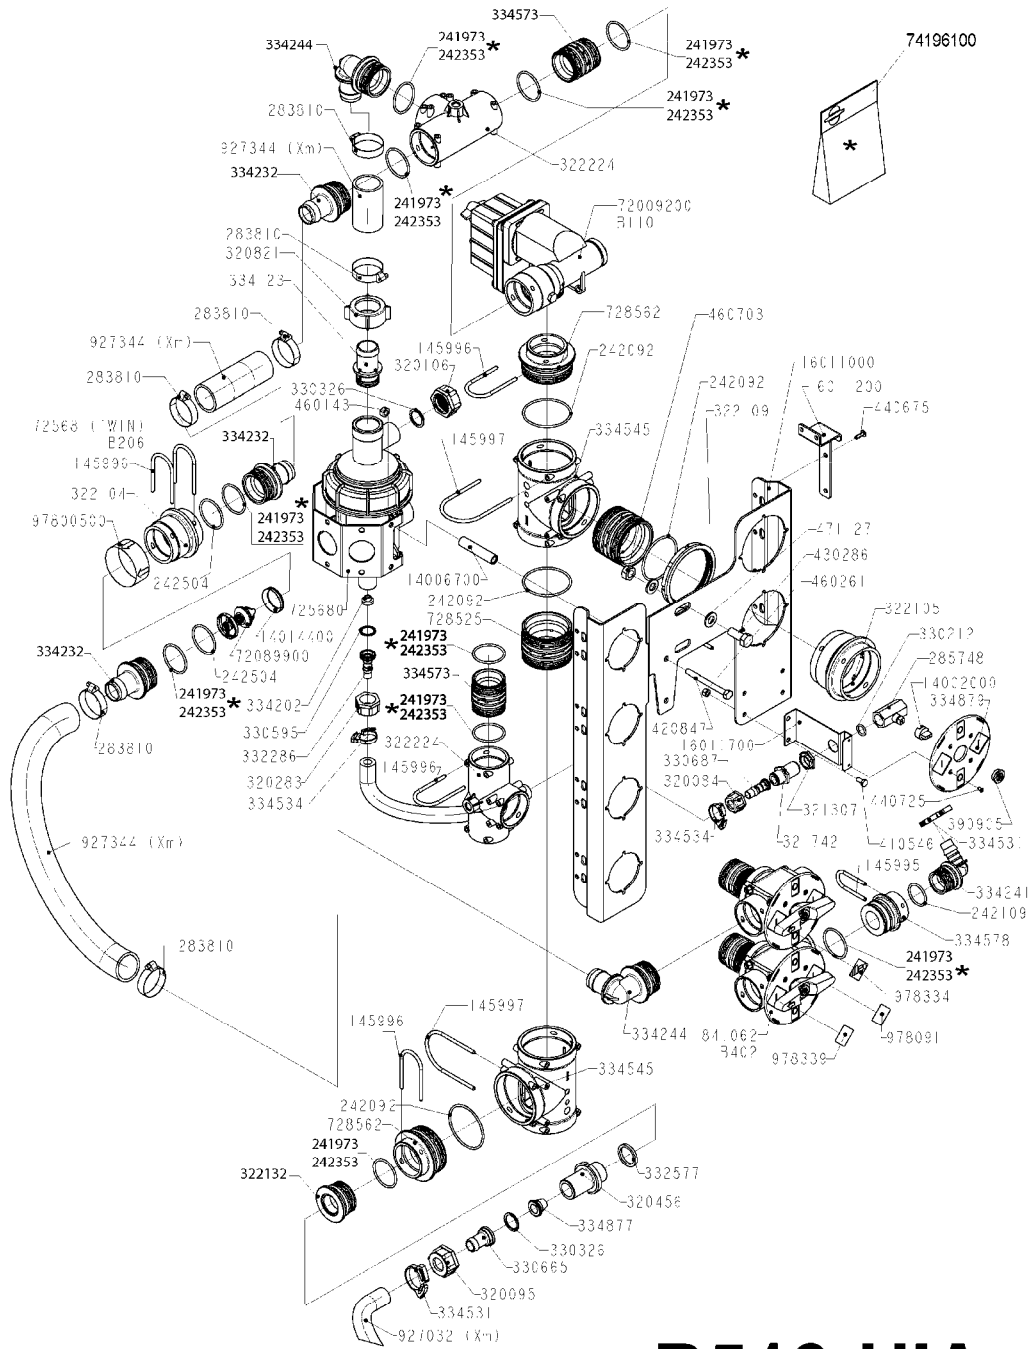

CM+ manifold (99)
B512-HIA, 08:06:17

CM+ manifold (99)
B512-HIA, 08:06:17

Page 1
Date 07.02.2020 8:44

parts-n°	order qty	description
14002000	1	SPINDLE F. 1/2" VALVE
14006700	1	BUSHING D150/10.0 L= 70
14014400	1	SEAT F.CHECK VALVE D41.8 S67
145995	1	FITT.DK S-53 FORK
145996	1	FITT.DK S-67 FORK
145997	1	FITT.DK S-93 FORK
16011000	1	BRACKET FOR MANIFOLD CM+
16011200	1	BRACKET F. CONTROL VALVE CM+
16011700	1	PLATE 164X60X1.0
241973	1	O-RING Ø3 X 44.2 70 SHORES NITRIL
242353	1	O-RING 3 X 44.2 VITON
242092	1	O-RING D69.5X3
242092	1	O-RING D69.5X3
242109	1	O-RING D32.2x3.0
242504	1	O-RING D35x2 NITRIL
283810	1	CLAMP HOSE GEAR 1 7/32-1 31/32'
285748	1	BALL VALVE 1/2" RG 15 BAR
320084	1	FITT.DK NUT 1/2" BSP
320095	1	FITT.DK NUT 1" BSP
320106	1	FITT.DK CAPNUT 1" BSP
320283	1	FITT.DK NUT 3/4"BSP
320456	1	FITT.DK BULKHEAD 1"BSP DOUBLE
320821	1	FITT.DK NUT 1-1/2" BSP
321307	1	FITT.DK NUT 1/2" BSP JAMB
321742	1	FITT.DK BULKHEAD 1/2' BSP
322104	1	FITT.DK S-67 BULKHEAD
322105	1	FITT.DK S-93 BULKHEAD DOUBLE
322109	1	FITT.DK S-93 BULKHEAD NUT
322132	1	FITTING S67- BSP1" F
322224	1	FITT.DK S-67 TEE
330212	1	O-RING D19/D14X2.4 F.1/2"NUT
330326	1	O-RING D30/D24X2 F.1"NUT
330595	1	O-RING D24.6/D20X2.1 -3/4"
330665	1	FITT.DK HB 3/4"F.1" NUT
330687	1	FITT.DK HB 1/2" F. 1/2" NUT
332286	1	FITT.DK HB 1/2" F. 3/4" NUT
332577	1	O-RING D38/D30X4 F.1" PUR.
334123	1	FITT.DK HB 1-1/4"O-RNG F.1-1/2
334202	1	ORFICE 5MM FOR SCF BLACK
334232	1	FITT.DK S-67 STR.1-1/4"
334241	1	FITT.DK S-53 ELB.3/4"
334244	1	FITT.DK S-67 ELB.1-1/4"
334531	1	CLAMP HOSE PLASTIC 3/4"
334534	1	CLAMP HOSE PLASTIC 1/2"
334545	1	FITT.DK S-93 TEE
334573	1	FITT.DK S-67 CONNECTOR
334578	1	HANDLE FOR VALVE 'OLD' STYLE
334877	1	NOZZ.F/OPER.UN.D11.2 YELLOW
334879	1	SYMBOL PL.F.VALVE YELLOW
390905	1	PLUG F.VALVE HANDLE YELLOW Ø5
410546	1	BOLT HEX M6X12 A2 SS DIN933
420847	1	BOLT HEX 8.8 DEL M8X85
430286	1	BOLT HEX 8.8 DEL M12X30 FT
440675	1	SCREW F. PLASTIC 5X16 SS
440725	1	SCREW F.PLASTIC 4.2X 9.5 DIN7982CZ SS
460143	1	SELF LOCK NUT M8 SST A2 DIN985
460261	1	NUT HEX M6X1.00 LOCK DIN985 A2 SS
460703	1	NUT HEX M12X1.75 LOCK DIN985A2 SS
471127	1	WASHER, M12, Ø24/13X24X2.5 SS
72009200	1	EVC REGULATOR 1:150
72089900	1	CHECK VALVE S67 SUBASMBLY.2001