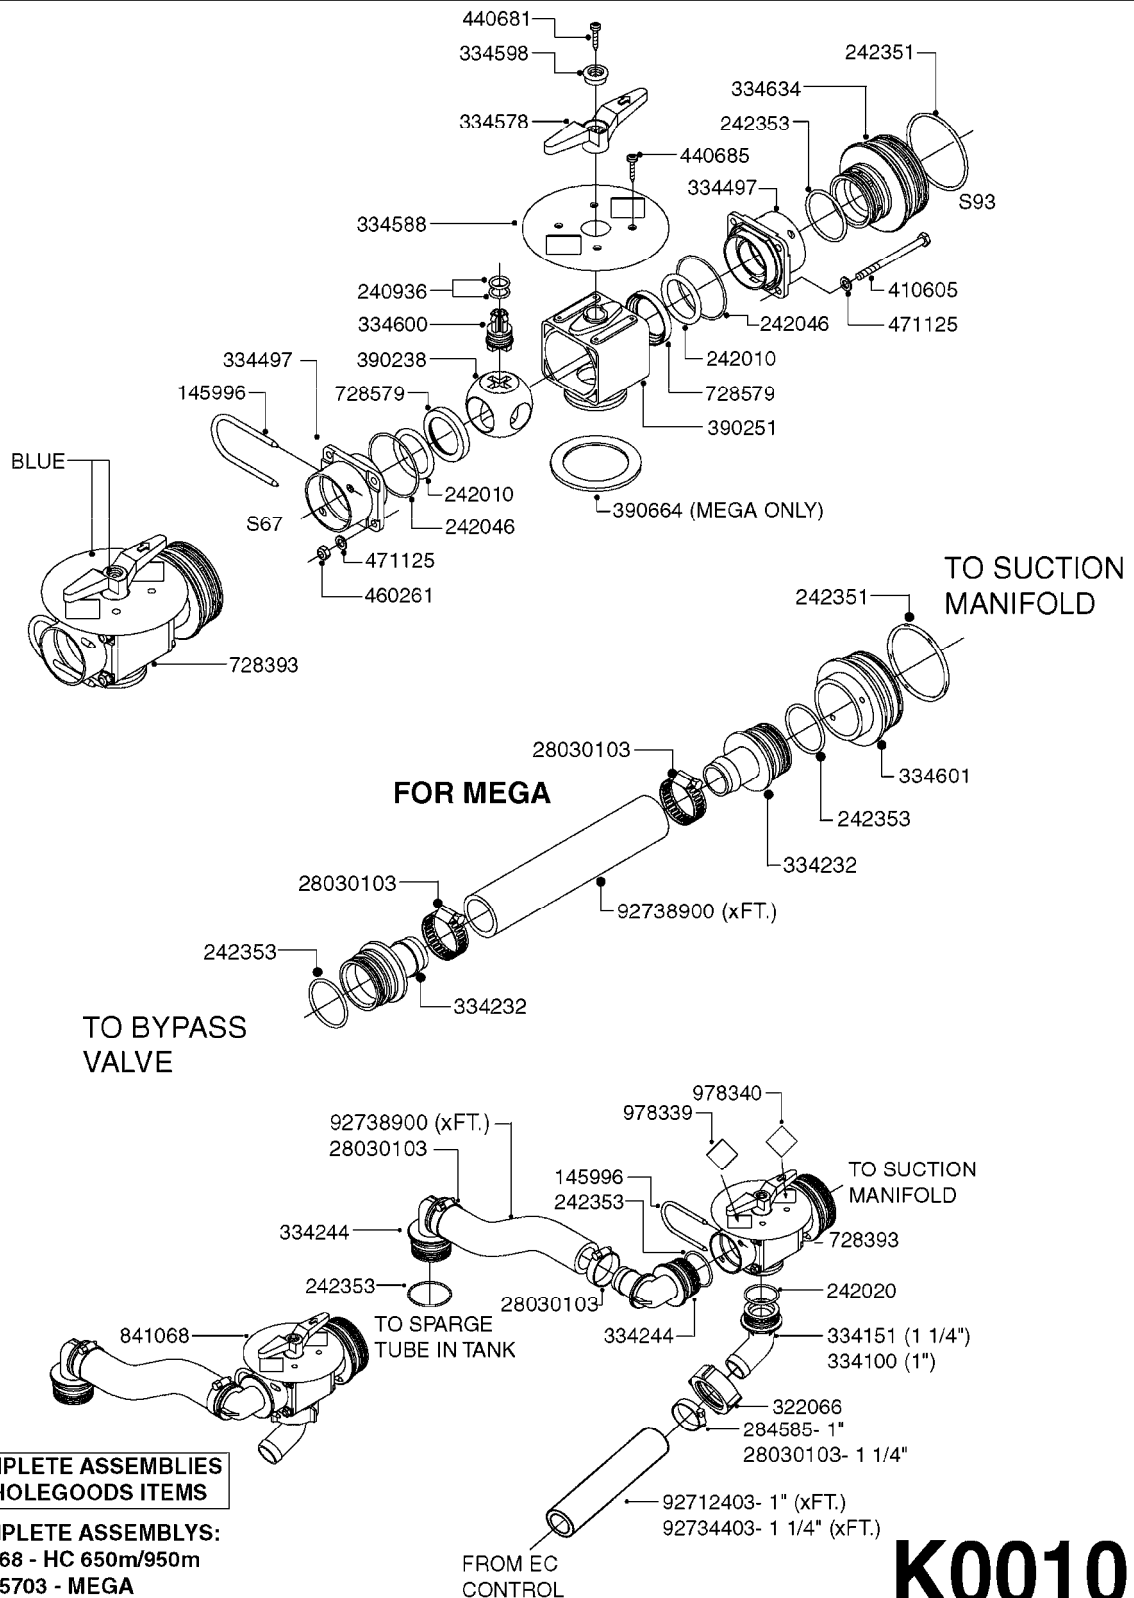

COMPLETE HUB ASSEMBLY:
28045703

COMPLETE ASSEMBLIES
WHOLEGOODS ITEMS

E0790

HUB ASSEMBLY F.4-1/2" SPINDLE
E0790-HIN, 06:07:17

Page 1
Date 07.02.2020 8:44

parts-n°	order qty	description
10629403	1	BOLT HEX 5/16 NC GR.2 00.50"
21000503	1	SEAL,WHEEL CR43771
21000603	1	RACE, BEARING 3.5/1.5
21000703	1	BEARING, TAPPERED 3.5433/1.575
21000803	1	RACE, TAPERED BEARING
21000903	1	BEARING, TAPPERED, 2.75/1.510
24002803	1	GASKET F. HUB 4.5" HUB ASSY
28001103	1	SPINDLE 4.5"x 23" 20000LB
28001203	1	HUB, 20000LB W. BRG RACES
28045703	1	HUB ASSY 10-13.19-11.02 25000#
29000003	1	HUB CAP F. 881(20000LB) HUB
45000103	1	BOLT, WHEEL STUD 3/4-16X2 3/4
45000503	1	BOLT, WHEEL STUD 3/4-16X3 1/2
46000003	1	NUT HEX NF 3/4" FLANGED F.HUB
46000103	1	NUT, CASTLE, SPINDLE 2-12 UNF
46000203	1	NUT, BUD WHEEL, INNER, RH
46000303	1	NUT, BUD WHEEL, OUTER, RH
47000103	1	WASHER, SPNDL 4.5" 2.06x4 .25T
48000103	1	PIN, COTTER 5/16" X 5.25"
63002903	1	AXLE INSERT,72"-90"SUS CM 1200
63033703	1	AXLE INSERT NCM 44/66/9000