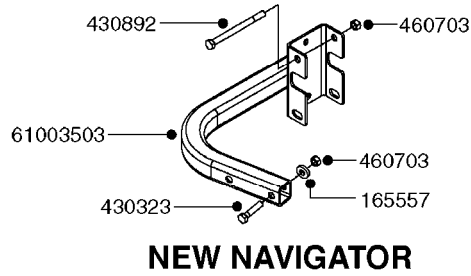

NK/LX/LY PRE-86