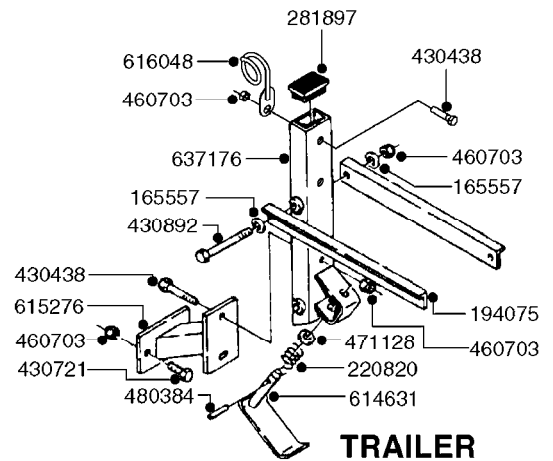

NK/LX/LY PRE-86