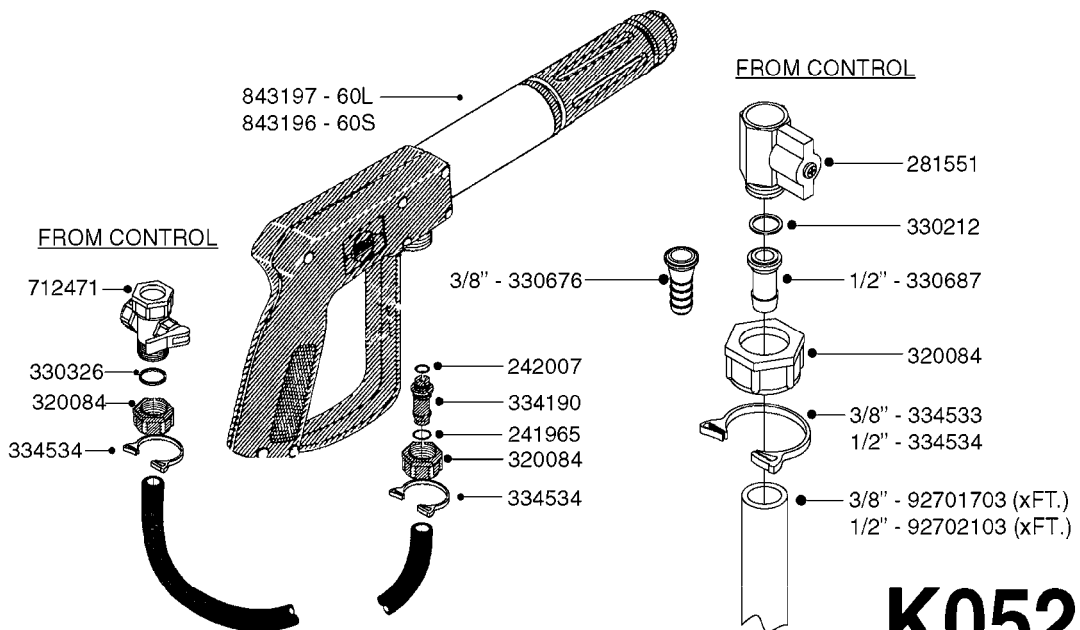

Page 1

Date 07.02.2020 8:45

parts-n°	order qty	description
130390	1	TEE 3/8'X 1/2' BSP F.TYPE 60S
145791	1	CONE FOR ON/OFF
147063	1	SWIRL F.SPRAY GUN TYPE 60
240936	1	O-RING D13.3X2.4 NITRIL
241441	1	O-RING D29.3X3
241965	1	O-RING Ø12.1 X 1.6 NITRILE
242007	1	O-RING Ø9.1 X 1.6 NITRILE
242013	1	SPRING RUBBER F/TRIGGER
242033	1	O-RING Ø14.1 X 1.6 NITRILE
242064	1	SLEEVE RUBBER 3X8X4MM
320084	1	FITT.DK NUT 1/2" BSP
322073	1	HOUSING F.SWIRL TYPE 60S H.G.
322075	1	HOUSING F. NOZZLE
330013	1	O-RING 2.5 X 10 PUR
334117	1	HANDLE PIECE RIGHT F.60S/60L
334118	1	HANDLE PIECE LEFT F.60S/60L
334121	1	SEAT FOR ON-OFF TYPE
334190	1	FITT.DK HB 1/2' F. PISTOL 60S
334533	1	CLAMP HOSE PLASTIC 3/8"
334534	1	CLAMP HOSE PLASTIC 1/2"
334653	1	FITT.DK HB 3/8' F.HANDGUN
334655	1	TRIGGER SAFETY F.60S/60L GUN
371314	1	NOZZLE CERAMIC 1099-20
440634	1	SCREW 5/8"
480716	1	PIN D3X6 STAINLESS
615455	1	TUBE F.LANCE TYPE 60L
725476	1	SPINDLE
725477	1	TRIGGER
750270	1	GASKET KIT F.SPRAY GUN
843196	1	SPRAY GUN KIT TYPE 60 SHORT
843197	1	HANDGUN KIT TYPE 60 LONG
92701703	1	HOSE R X3/8" X300PSI WP X0012"
92702103	1	HOSE R X1/2" X300PSI WP X0012"