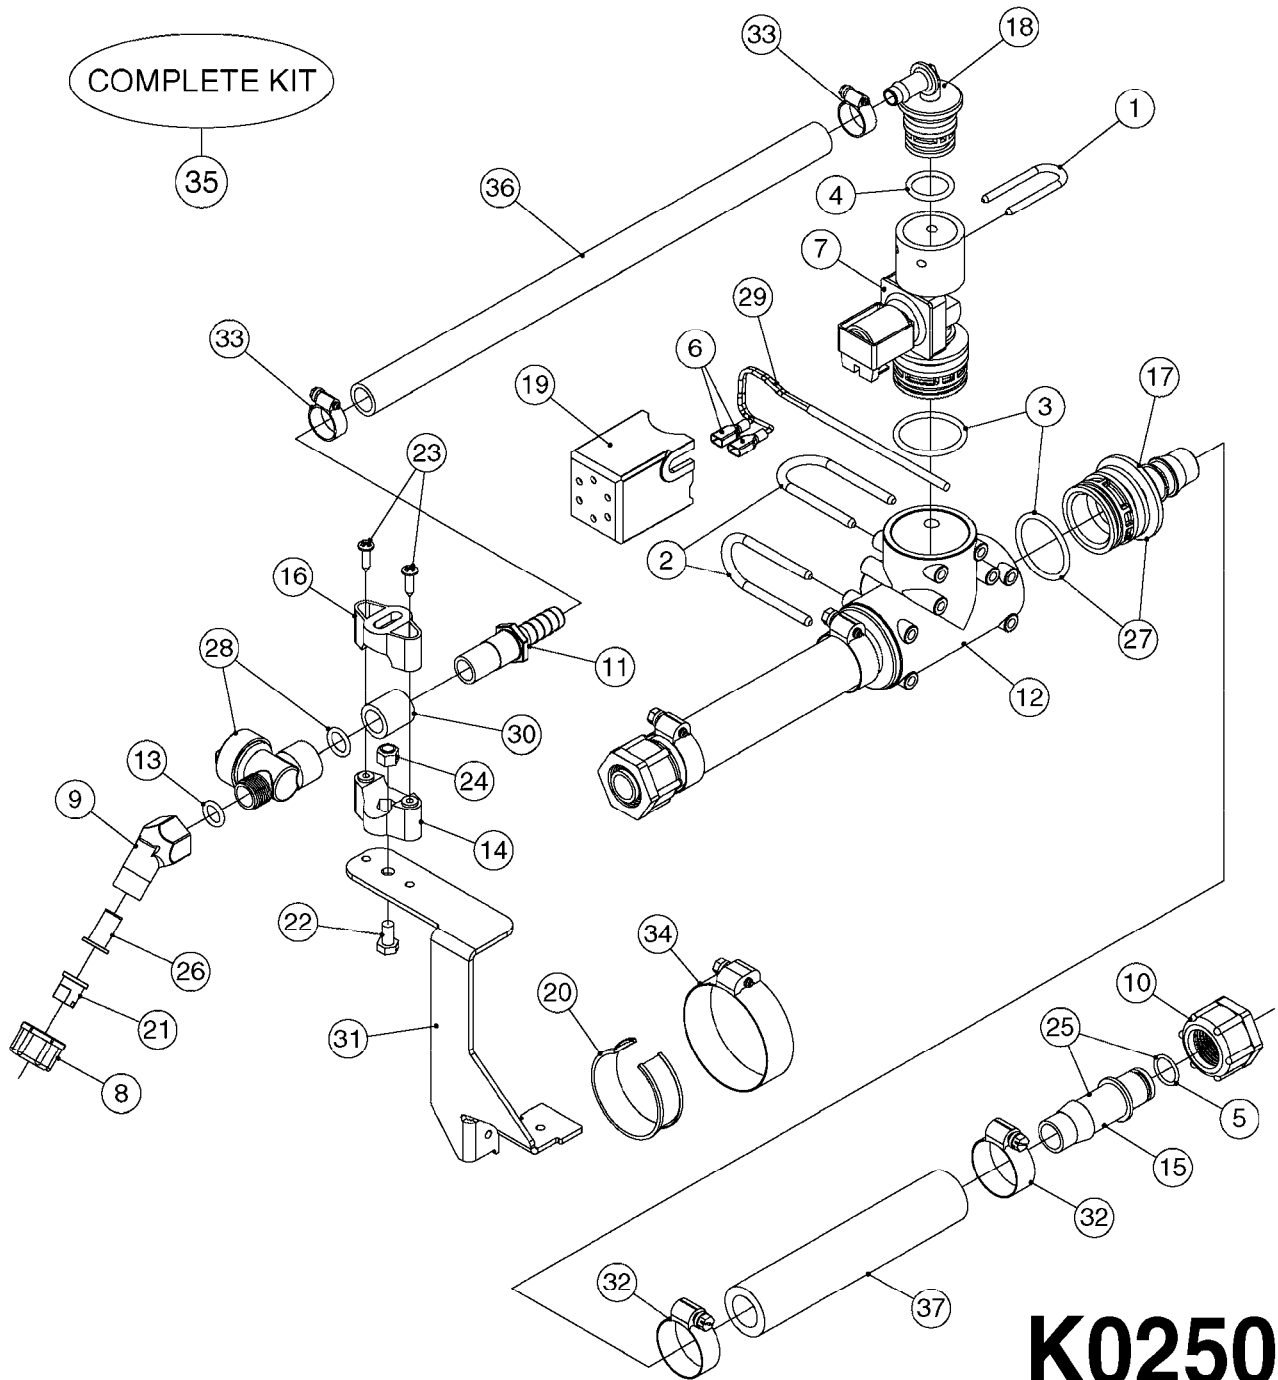

ELECTRIC END NOZZLE KIT '09
K0250-HIN, 01:01:16

Page 1
Date 07.02.2020 8:44

Pos.	parts-n°	order qty	description
1	145994	1	FITT.DK S-40 FORK
2	145995	1	FITT.DK S-53 FORK
3	242354	1	O-RING D32.2X3.0 VITON
4	242355	1	O-RING D19.2X3.0 VITON F.S-40
5	242594	1	O-RING D14 X 1.78 SCH.70-EPDM
6	261539	1	SPADE F.ELEC CONNEX BLUE INSUL
7	262104	1	VALVE, SOLENOID, S53/S40
8	320187	1	FITT.DK CAP 3/8" BSP BLACK
9	320191	1	FITT.DK ELB 3/8' BSP 45 DEGREE
10	320283	1	FITT.DK NUT 3/4"BSP
11	320891	1	FITT.DK HB 3/8'- 3/8' BSP
12	322352	1	FITT.DK S-53 TEE
13	330013	1	O-RING 2.5 X 10 PUR
14	333012	1	NOZZLE HOLD. UPPER PART
15	334044	1	FITT.DK HB 3/4' F. 3/4' CAP
16	334220	1	YOKE, UPPER NOZZLE BODY
17	334229	1	FITT.DK S-53 STR.3/4"
18	334237	1	FITT.DK S-40 ELB.3/8"
19	334965	1	COVER FOR S53 SOLENOID VALVE
20	341291	1	RUBBER HOSE CLAMP COVER 130MM
21	370392	1	NOZZLE END FAN 1850-G 300
22	410546	1	BOLT HEX M6X12 A2 SS DIN933
23	440665	1	SCREW M4.2X16 STAINLESS
24	460261	1	NUT HEX M6X1.00 LOCK DIN985 A2 SS
25	724621	1	FITT.DK HB 3/4"ASSY F.3/4" NUT
26	725042	1	SCREEN 80 MESH W.GASKET, RED
27	726558	1	FITT.DK S53 STR. 3/4" W.ORING
28	729610	1	NOZZLE ASSY. NON DRIP 3/8 THRD
29	983087	1	ELEC. CABLE 2 WIRE X 0.75MM
30	10631003	1	HOSE R X CLEAR BRAID.X 1/2 12"
31	16110803	1	NOZZLE BRACKET VAR SPACINGS
32	28029903	1	CLAMP HOSE GEAR P3/4"-S1" 6712
33	28044903	1	CLAMP HOSE GEAR P3/8" 6706
34	28047003	1	CLAMP HOSE GEAR 30 X 50 6732
35	82613203	1	ELECTRIC END NOZZLE KIT 2009
36	92701703	1	HOSE R X3/8" X300PSI WP X0012"
37	92703203	1	HOSE R X3/4" X300PSI WP X0012"