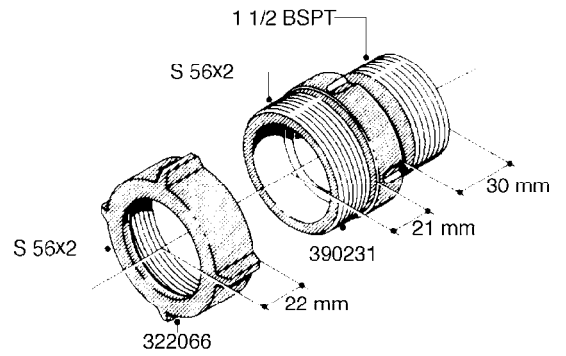

L0080

FITTINGS - S-53
L0080-HIN, 12:09:17

Page 1

Date 07.02.2020 8:45

Pos.	parts-n°	order qty	description
1	145995	1	FITT.DK S-53 FORK
2	241973	1	O-RING Ø3 X 44.2 70 SHORES NITRIL NITRIL (BLACK)
2	242353	1	O-RING 3 X 44.2 VITON VITON (BROWN)
3	242109	1	O-RING D32.2x3.0 NITRIL (BLACK)
3	242354	1	O-RING D32.2X3.0 VITON VITON (BROWN)
4	322103	1	FITT.DK S-53 BULKHEAD
5	322107	1	FITT.DK S-53 BULKHEAD NUT
6	322110	1	FITT.DK S-53 ELB. 1/2" BSP
7	322352	1	FITT.DK S-53 TEE
8	334229	1	FITT.DK S-53 STR.3/4"
9	334260	1	GASKET F. S-53 BULKHEAD
10	334564	1	FITT.DK S-67 TO S-53 ADAPTER
11	391100	1	FITT.DK S-53THREAD INS.1/2"BSP
12	726463	1	FITT.DK S53 BULKHEAD W/GASKET
13	726552	1	FIT.DK S-53X90 1/2" BSP,O-RING
14	726556	1	FITT.DK S-53 HB 1/2" W/O-RING
15	726558	1	FITT.DK S53 STR. 3/4" W.ORING
16	726559	1	FITT DK. S-53 HB 1" W/O-RING
17	726568	1	FITT.DK.S-53 HB 1/2"90 W/O-RING
18	726570	1	FITT.DK S-53 ELB.3/4" W.ORING
19	726571	1	FITT.DK S-53 ELB.1", W ORING
20	726578	1	FITT.DK S53 PLUG WITH O-RING
21	728561	1	FITT.DK. S67M - S53F REDUCER