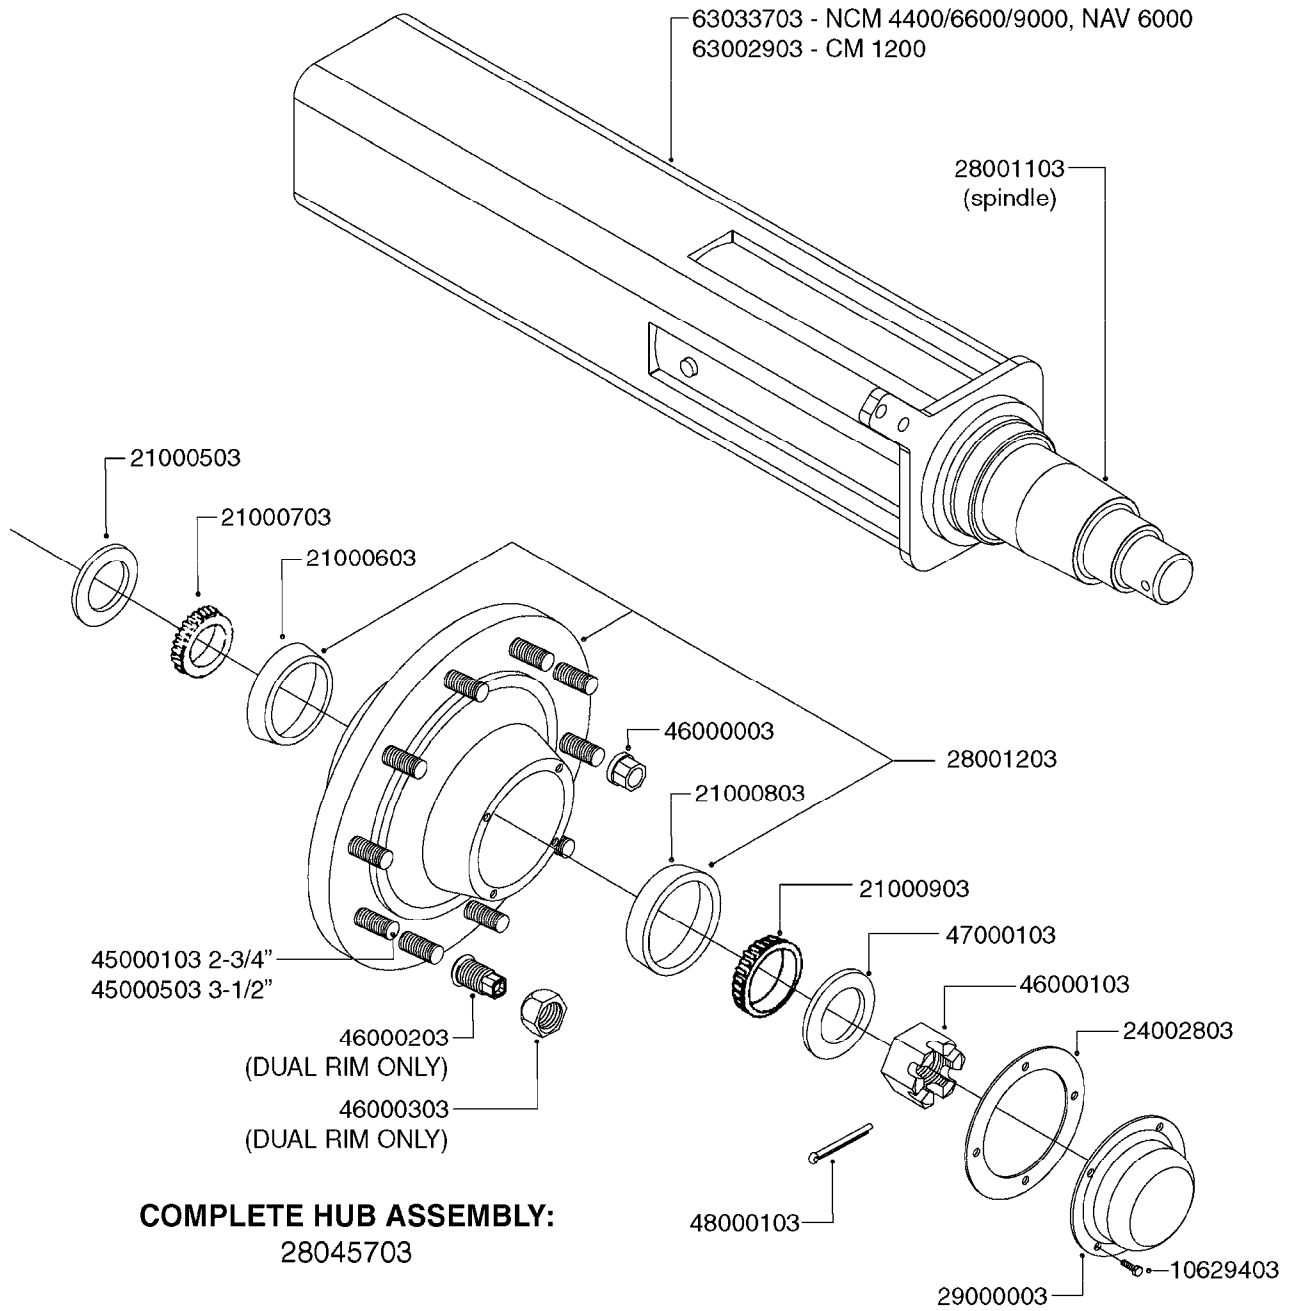

COMPLETE HUB ASSEMBLY:
28045703

COMPLETE ASSEMBLIES
WHOLEGOODS ITEMS

E0790

HUB ASSEMBLY F.4-1/2" SPINDLE
E0790-HIN, 06:07:17

Page 1
Date 07.02.2020 8:44

parts-n°	order qty	description
10629403	1	BOLT HEX 5/16 NC GR.2 00.50"
21000503	1	SEAL,WHEEL CR43771
21000603	1	RACE, BEARING 3.5/1.5
21000703	1	BEARING, TAPPERED 3.5433/1.575
21000803	1	RACE, TAPERED BEARING
21000903	1	BEARING, TAPPERED, 2.75/1.510
24002803	1	GASKET F. HUB 4.5" HUB ASSY
28001103	1	SPINDLE 4.5"x 23" 20000LB
28001203	1	HUB, 20000LB W. BRG RACES
28045703	1	HUB ASSY 10-13.19-11.02 25000#
29000003	1	HUB CAP F. 881(20000LB) HUB
45000103	1	BOLT, WHEEL STUD 3/4-16X2 3/4
45000503	1	BOLT, WHEEL STUD 3/4-16X3 1/2
46000003	1	NUT HEX NF 3/4" FLANGED F.HUB
46000103	1	NUT, CASTLE, SPINDLE 2-12 UNF
46000203	1	NUT, BUD WHEEL, INNER, RH
46000303	1	NUT, BUD WHEEL, OUTER, RH
47000103	1	WASHER, SPNDL 4.5" 2.06x4 .25T
48000103	1	PIN, COTTER 5/16" X 5.25"
63002903	1	AXLE INSERT,72"-90"SUS CM 1200
63033703	1	AXLE INSERT NCM 44/66/9000