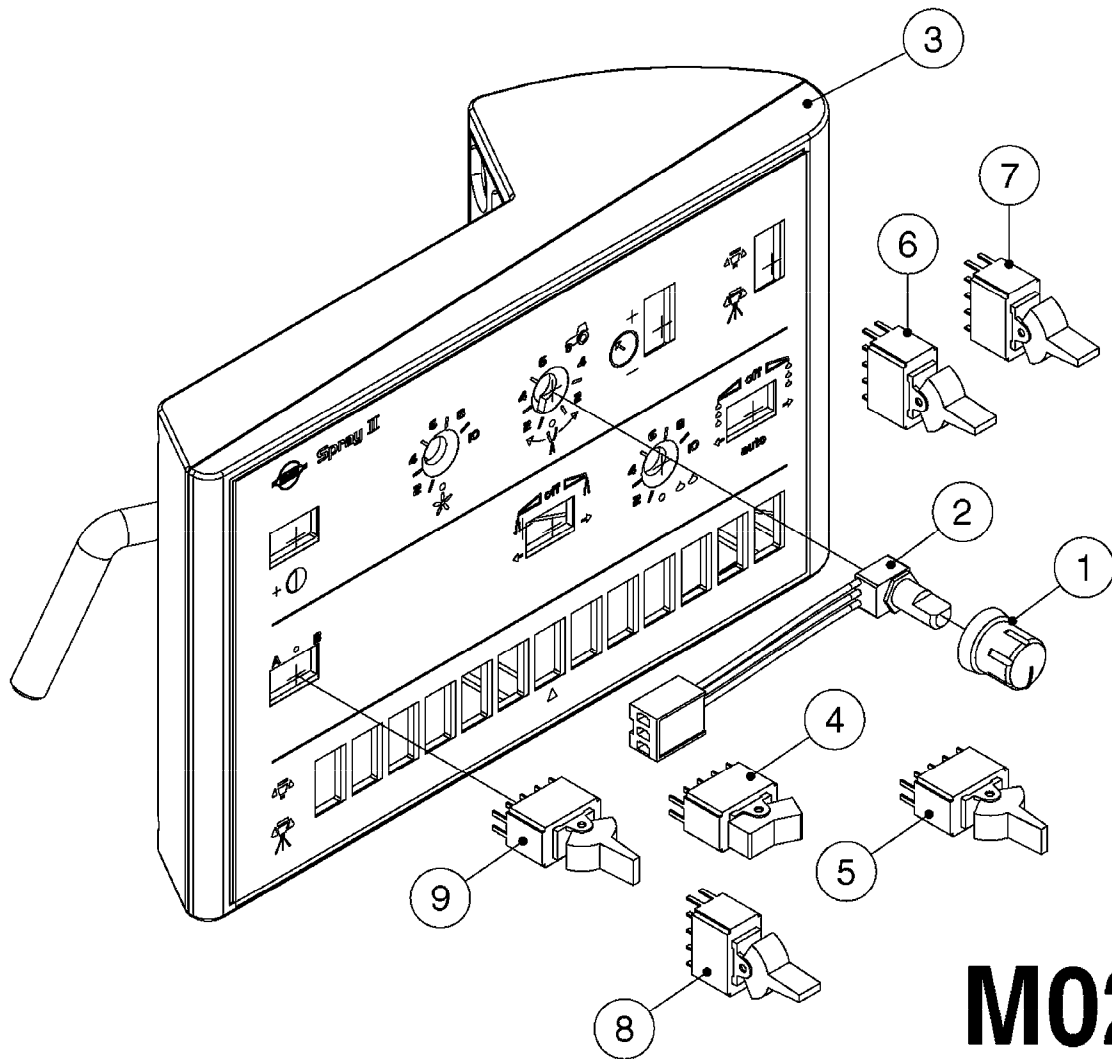

M0200

SPRAYBOX II
M0200-HIN, 23:06:16

Page 1

Date 07.02.2020 8:45

Pos.	parts-n°	order qty	description
1	26000400	1	KNOB F.FOAM ADJUST HC5500
2	26005300	1	POT.METER F. SPRAYBOX II
3	26010200	1	CONTROL BOX 2SEC, SPRAY BOX II
3	26010300	1	CONTROL BOX 3SEC, SPRAY BOX II
3	26010400	1	CONTROL BOX 4SEC, SPRAY BOX II
3	26010500	1	CONTROL BOX 5SEC, SPRAY BOX II
3	26010600	1	CONTROL BOX 6SEC, SPRAY BOX II
3	26010700	1	CONTROL BOX 7SEC, SPRAY BOX II
3	26010800	1	CONTROL BOX 8SEC, SPRAY BOX II
3	26010900	1	CONTROL BOX 9SEC, SPRAYBOX II
3	26011000	1	SPRAY CONT. II EVC 4 SEC. HAZ
3	26011100	1	SPRAY CONT. II EVC 5 SEC. HAZ
3	26011200	1	SPRAY CONT. II EVC 6 SEC. HAZ
3	26011300	1	SPRAY CONT. II EVC 7 SEC. HAZ
3	26013600	1	CONTROL BOX 13SEC, SPRAYBOX II
4	26020200	1	SWITCH ON-ON SP ROCKER RED
5	26020300	1	SWITCH ON-OFF-ON SP BLACK
6	26020400	1	SWITCH MOM-OFF-MOM SP YELLOW
7	26020600	1	SWITCH ON-ON SP GREEN
8	26020800	1	SWITCH ON-ON DP GREEN
9	26021000	1	SWITCH ON-OFF-ON DP BLACK