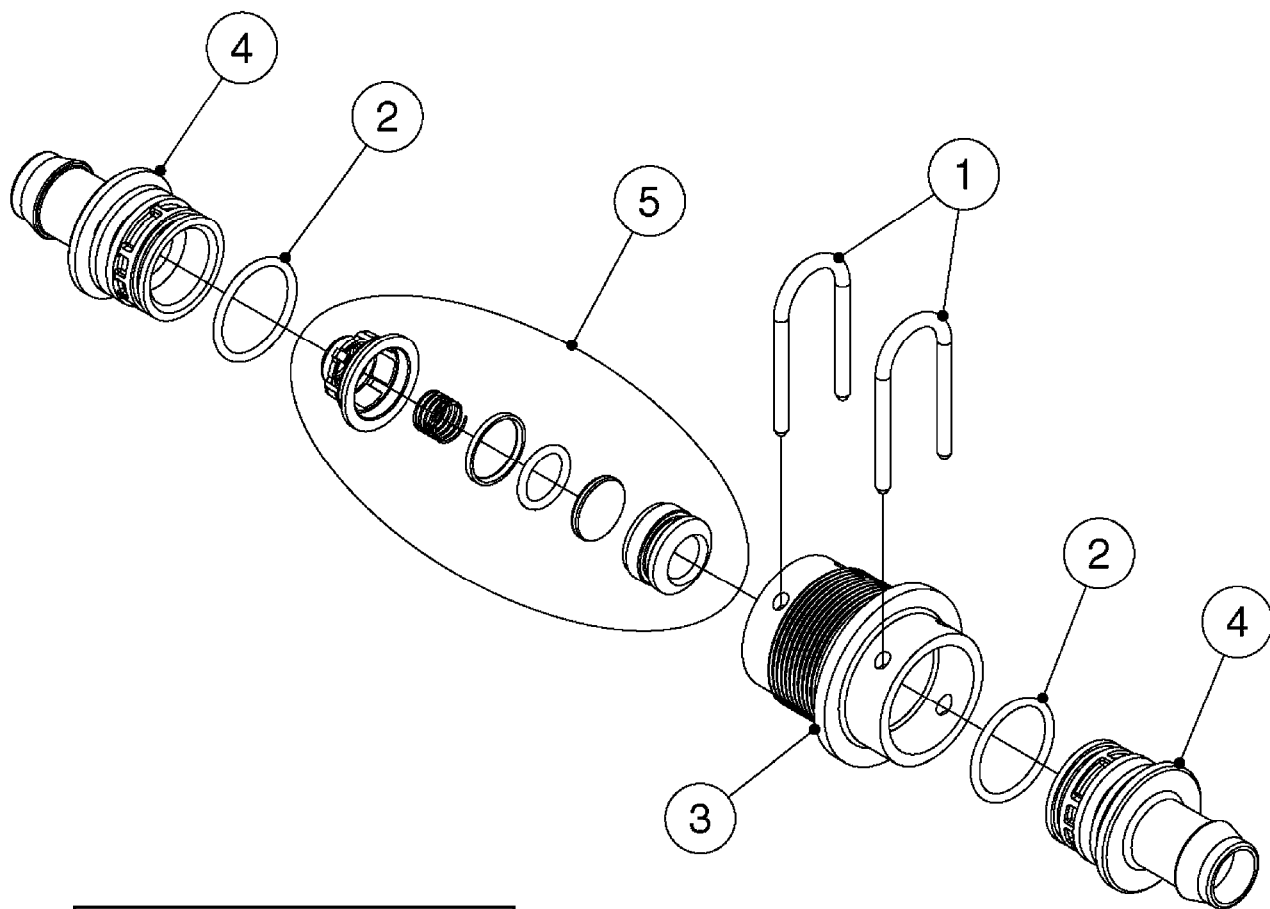

FOR FITTINGS AND
HOSES, SEE SECTION L

B0620

CHECK VALVES - S53
B0620-HIN, 01:01:16

Page 1

Date 07.02.2020 8:44

Pos.	parts-n°	order qty	description
1	145995	1	FITT.DK S-53 FORK
2	242354	1	O-RING D32.2X3.0 VITON
3	322103	1	FITT.DK S-53 BULKHEAD
4	334230	1	FITT.DK S-53 STR.1"
5	72132600	1	CHECK VALVE SUBASSEMBLY S53