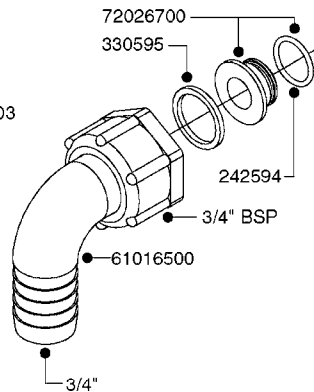

L0050

FITTINGS - HOSE CONNECTORS
L0050-HIN, 01:01:16

Page 1
Date 07.02.2020 8:45

parts-n°	order qty	description
242594	1	O-RING D14 X 1.78 SCH.70-EPDM
320294	1	FITT.DK TEE 3/8X3/8HB X1/2"BSP
320305	1	FITT.DK HB 3/4'- 3/4' BSP
320386	1	FITT.DK TEE 3/8X3/8HB X3/8"BSP
320397	1	FITT.DK ELB 3/8"HB X 3/8" BSP
320401	1	FITT.DK TEE 1/2X1/2HB X1/2"BSP
320412	1	FITT.DK TEE 1/2X1/2HB X3/8'BSP
320423	1	FITT.DK ELB 1/2'HB X 3/8' BSP
320891	1	FITT.DK HB 3/8'- 3/8' BSP
320972	1	FITT.DK HB 5/16'- 1/4' BSP
322046	1	FITT.DK TEE 1/2X1/2HB X3/4'BSP
322048	1	FITT.DK TEE 3/4X3/4HB X3/4'BSP
330595	1	O-RING D24.6/D20X2.1 -3/4"
333137	1	FITT.DK CONN.1/2" F.NOZZ. DOUB
333141	1	FITT.DK CONN.1/2" F.NOZZ.SING
334041	1	FITT.DK CONN.3/4' F.NOZZ. SING
334042	1	FITT.DK CONN.3/4' F.NOZZ. DOUB
334195	1	FITT.DK ELB. 3/4"HB X 3/4"HB
10012103	1	FITT.PO.HB 1.25X1.50 IMB1012
10014003	1	FITT.PO.HB 1.25X1.25 IMB1010
10036903	1	FITT.PO.HB 1.50X1.50 IMB1212
28019303	1	FITTING HB ELB 3/4NPT-3/4HOSE
61016500	1	HOSE TAIL 3/4" 90°+RG CAP 3/4"
72026700	1	NOZZLE TUBE ADAPTER W/O-RING