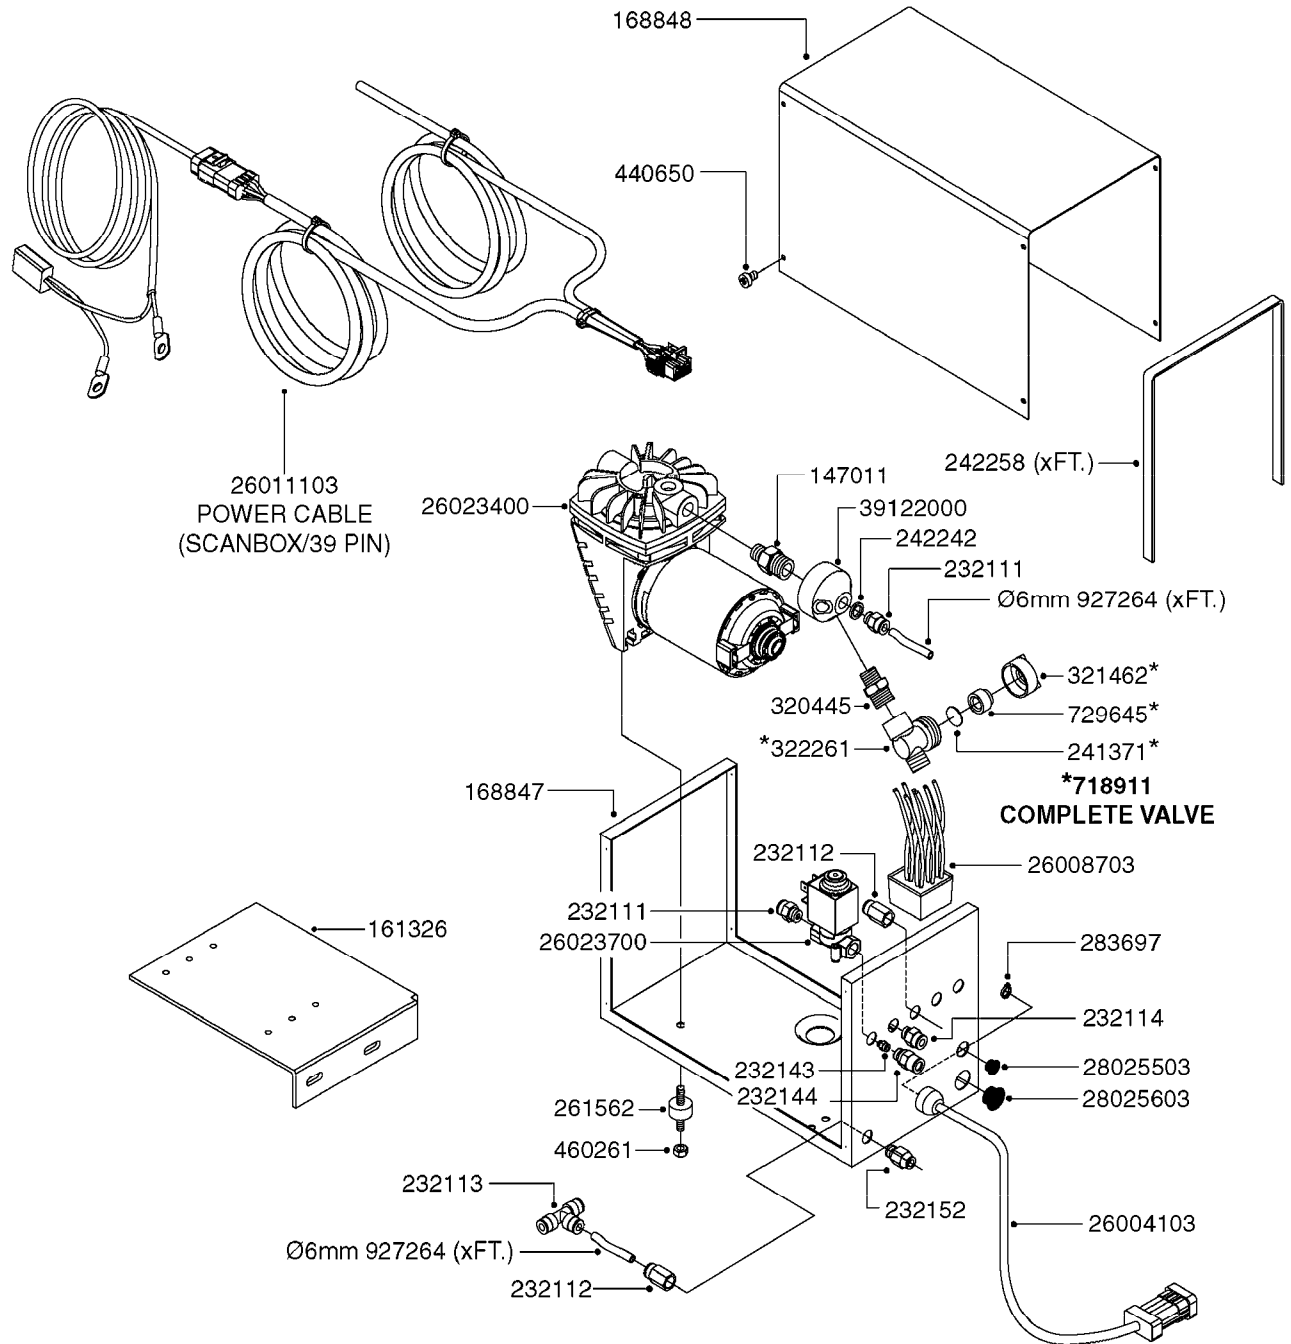

K0400

*Ø8mm 927306 (xFT.)
*Ø10mm 927330 (xFT.)

70062503 - COMPLETE ASSEMBLY

FOAM MARKER COMPRESSOR 2007
K0400-HIN, 01:01:16

Page 1
Date 07.02.2020 8:44

parts-n°	order qty	description
147011	1	HEX NIPPLE 3/8'X1/4'BSP BRASS
161326	1	MOUNT BKT. F. FOAM COMP.BOX 98
168847	1	ENCLOSURE LOWER F.MARKER
168848	1	COVER F. FOAM MARKER
232111	1	QUICK COUPLER 6MM X 1/8 EXT.
232112	1	QUICK COUPLER 6MM 1/8 INT.
232113	1	QUICK COUPLER 6MM T-PIECE
232114	1	COUPLER 1/8" THREADX8MM HOSE
232143	1	REDUCER 1/4'INT-1/8'EXT
232144	1	QUICK COUPLER 10MM X 1/4 EXT
232152	1	QUICK COUPLER 8MMX1/8 EXT.LONG
241371	1	DIAPHRAGM F.NO-DRIP,VULC
242242	1	O-RING F.AIR HOSE FITTING
242258	1	TRIM 3X10 SELF ADHESIVE 0012"
261562	1	RUBBER DAMPER 2XM6X25
283697	1	TIESTRAP 200MM
320445	1	FITT.DK HN 1/4"X3/8" BSP
321462	1	CAP F.NO-DRIP ASSY.
322261	1	HOUSING F.SAFETY VALVE 3/8"
440650	1	SCREW 3.5x13 STAINLESS
460261	1	NUT HEX M6X1.00 LOCK DIN985 A2 SS
718911	1	VALVE (SAFETY) F.MARKER
729645	1	NON-DRIP SPRING ASSY.GREEN 10
927264	1	HOSE R X PE D6/D4 X 0012"
927306	1	HOSE R X PE D8/D6 X 0012"BLACK
927330	1	HOSE R X PE D10/D8 X 012"BLACK
26004103	1	FOAM MARKER CNTRL MOD CABL STD
26008703	1	FOAM MARKER CONTROL SCII
26011103	1	FOAMER POWER/CONTROL CABLE 39P
26023400	1	COMPRESSOR F.FOAM MARKER CM40
26023700	1	SOLENOID VAL 12V 1/8' FLO '07
28025503	1	PLUG F.DRILLED HOLE 1/2"
28025603	1	PLUG F.DRILLED HOLE 3/4"
39122000	1	DISTR.HOUSING F.FOAM MARKER'07
70062503	1	FOAM MARKER COMPRESSOR,STD,39P