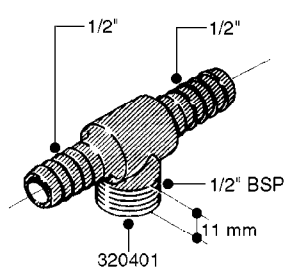

L0050

FITTINGS - HOSE CONNECTORS
L0050-HIN, 01:01:16

Page 1
Date 07.02.2020 8:45

parts-n°	order qty	description
242594	1	O-RING D14 X 1.78 SCH.70-EPDM
320294	1	FITT.DK TEE 3/8X3/8HB X1/2"BSP
320305	1	FITT.DK HB 3/4'- 3/4' BSP
320386	1	FITT.DK TEE 3/8X3/8HB X3/8"BSP
320397	1	FITT.DK ELB 3/8"HB X 3/8" BSP
320401	1	FITT.DK TEE 1/2X1/2HB X1/2"BSP
320412	1	FITT.DK TEE 1/2X1/2HB X3/8'BSP
320423	1	FITT.DK ELB 1/2'HB X 3/8' BSP
320891	1	FITT.DK HB 3/8'- 3/8' BSP
320972	1	FITT.DK HB 5/16'- 1/4' BSP
322046	1	FITT.DK TEE 1/2X1/2HB X3/4'BSP
322048	1	FITT.DK TEE 3/4X3/4HB X3/4'BSP
330595	1	O-RING D24.6/D20X2.1 -3/4"
333137	1	FITT.DK CONN.1/2" F.NOZZ. DOUB
333141	1	FITT.DK CONN.1/2" F.NOZZ.SING
334041	1	FITT.DK CONN.3/4' F.NOZZ. SING
334042	1	FITT.DK CONN.3/4' F.NOZZ. DOUB
334195	1	FITT.DK ELB. 3/4"HB X 3/4"HB
10012103	1	FITT.PO.HB 1.25X1.50 IMB1012
10014003	1	FITT.PO.HB 1.25X1.25 IMB1010
10036903	1	FITT.PO.HB 1.50X1.50 IMB1212
28019303	1	FITTING HB ELB 3/4NPT-3/4HOSE
61016500	1	HOSE TAIL 3/4" 90°+RG CAP 3/4"
72026700	1	NOZZLE TUBE ADAPTER W/O-RING