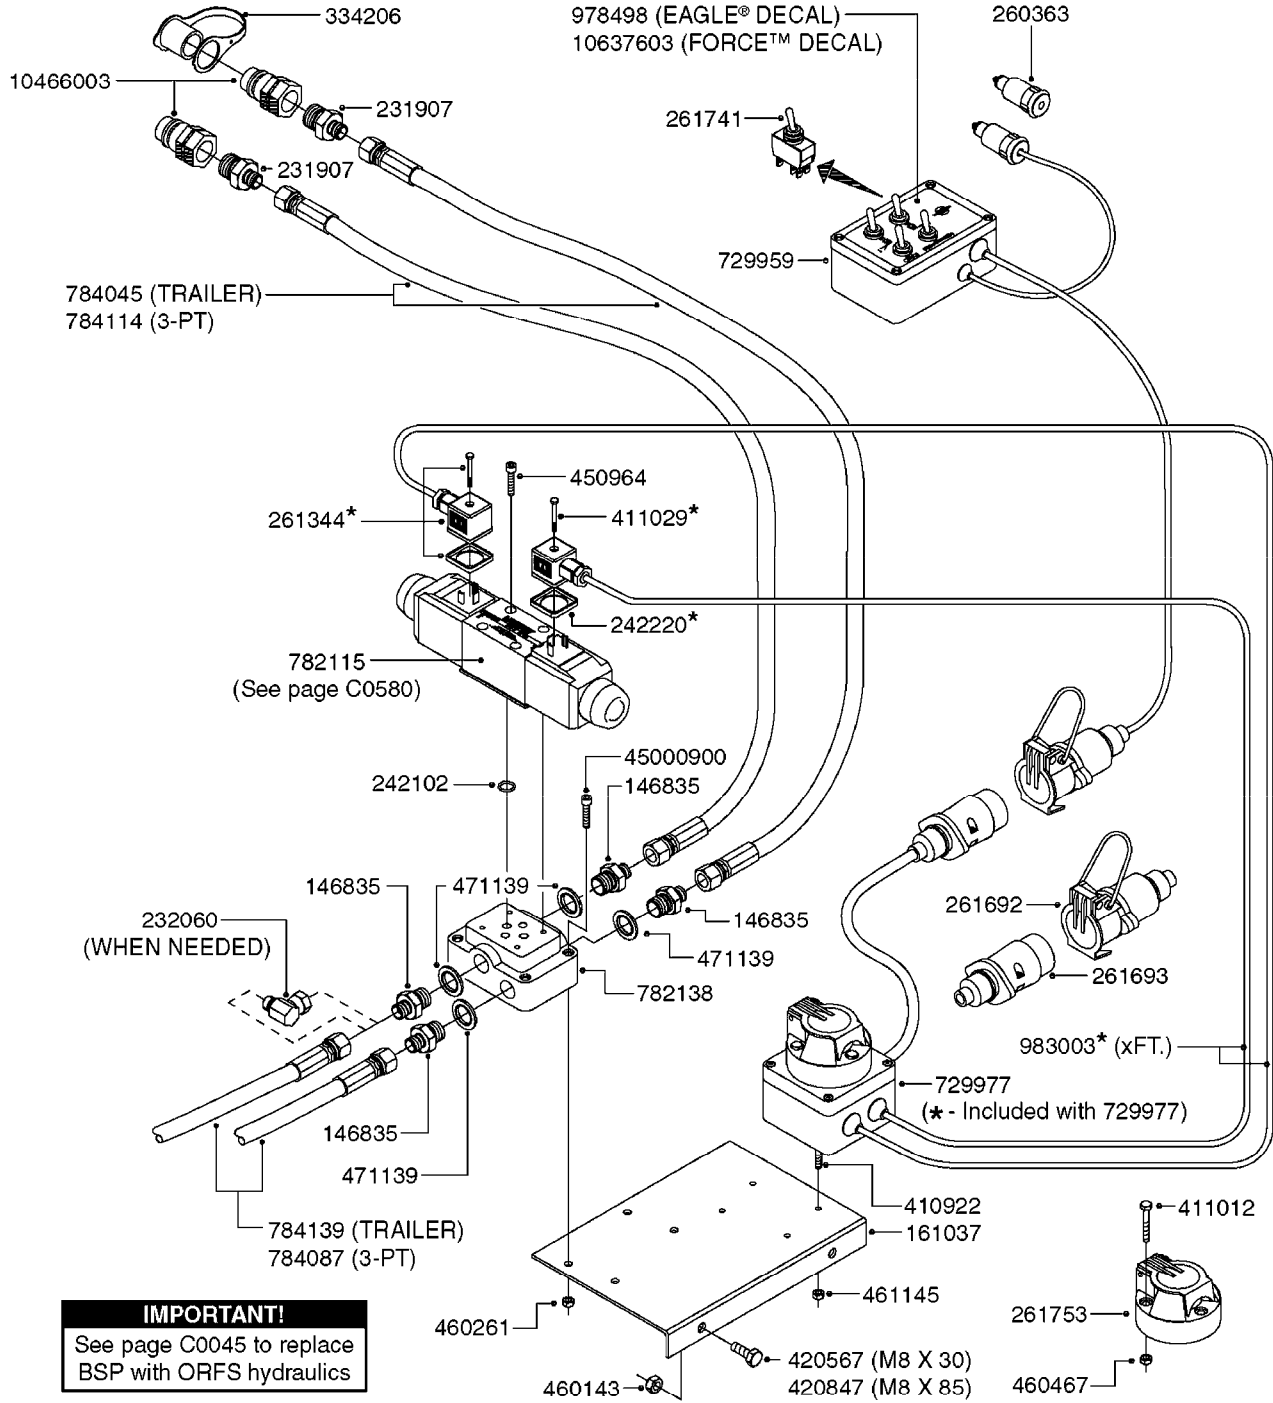

IMPORTANT!
See page C0045 to replace
BSP with ORFS hydraulics

C0310

HYDRAULICS EAGLE/FORCE DH
C0310-HIN, 22:01:18

Page 1
Date 07.02.2020 8:44

parts-n°	order qty	description
146835	1	HEX NIPPLE 1/4" - 3/8" BSP
161037	1	MOUNT PLATE F.DH VICKERS VALVE
231907	1	HEX NIPPLE 1/4"BSP X 1/2"NPT
232060	1	HY.ELBOW 1/4" BSP SWIVEL
242102	1	O-RING Ø9.25X1.78 NITRIL 90SH
242220	1	GASKET F. HIRSMANN PLUG INCLUDED WITH 729977
260363	1	PLUG 2 POLE 12V
261344	1	HIRSCHMANN PLUG B INCLUDED WITH 729977
261692	1	PLUG ELEC.7 POLE FEMALE F.CABL
261693	1	PLUG ELEC. 7 POLE MALE
261741	1	SWITCH 2 POLE 12V TOGGLE PRESS
261753	1	PLUG ELEC.7 POLE FEMALE F.BASE
334206	1	DUST HOOD FOR HY-COUPLING
410922	1	CYL.SKR 8.8 DEL M4X20 RST
411012	1	SCREW M5X30 STAINLESS
411029	1	SCREW M3X35 F.HIRSMANN PLUG INCLUDED WITH 729977
420567	1	BOLT HEX 8.8 DEL M8X30 FT
420847	1	BOLT HEX 8.8 DEL M8X85
450964	1	SCREW M5X30 F.CYLINDER
460143	1	SELF LOCK NUT M8 SST A2 DIN985
460261	1	NUT HEX M6X1.00 LOCK DIN985 A2 SS
460467	1	NUT HEX M5 GALV.
461145	1	NUT HEX M4 LOCK
471139	1	WASHER D22/D17X1.5 BRASS
729959	1	CONTROL BOX DAH 4-FUNCTION
729977	1	DAH DIRECTIONAL VLV JUNC. BOX
782115	1	HY SOLENOID VALVE DH HYD
782138	1	HY-BLOCK 1-VALVE W LS-PORT
784045	1	HOSE HY X 1/4 X 157.50"STR+STR
784087	1	HOSE HY X 1/4 X 126.00"STR+STR
784114	1	HOSE HY X 1/4 X 80.7" STR+STR
784139	1	HOSE HY X 1/4 X 216.50"STR+STR
978498	1	DECAL SWITCH BOX DH HYD.
983003	1	CABLE ELEC.2X1MM WIRE BLACK EC INCLUDED WITH 729977
10466003	1	COUPLER PIONEER 8010-04 1/2NPT
10637603	1	DECAL F.SWITCH BOX - FORCE
45000900	1	BOLT ALLEN HEAD M6 X 60 SS