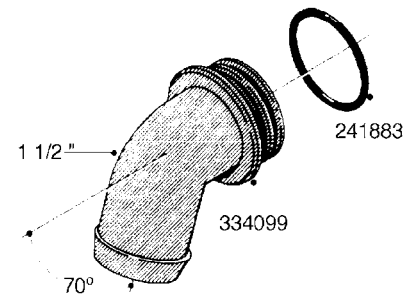

L0080

FITTINGS - S-53
L0080-HIN, 12:09:17

Page 1

Date 07.02.2020 8:45

Pos.	parts-n°	order qty	description
1	145995	1	FITT.DK S-53 FORK
2	241973	1	O-RING Ø3 X 44.2 70 SHORES NITRIL NITRIL (BLACK)
2	242353	1	O-RING 3 X 44.2 VITON VITON (BROWN)
3	242109	1	O-RING D32.2x3.0 NITRIL (BLACK)
3	242354	1	O-RING D32.2X3.0 VITON VITON (BROWN)
4	322103	1	FITT.DK S-53 BULKHEAD
5	322107	1	FITT.DK S-53 BULKHEAD NUT
6	322110	1	FITT.DK S-53 ELB. 1/2" BSP
7	322352	1	FITT.DK S-53 TEE
8	334229	1	FITT.DK S-53 STR.3/4"
9	334260	1	GASKET F. S-53 BULKHEAD
10	334564	1	FITT.DK S-67 TO S-53 ADAPTER
11	391100	1	FITT.DK S-53THREAD INS.1/2"BSP
12	726463	1	FITT.DK S53 BULKHEAD W/GASKET
13	726552	1	FIT.DK S-53X90 1/2" BSP,O-RING
14	726556	1	FITT.DK S-53 HB 1/2" W/O-RING
15	726558	1	FITT.DK S53 STR. 3/4" W.ORING
16	726559	1	FITT DK. S-53 HB 1" W/O-RING
17	726568	1	FITT.DK.S-53 HB 1/2"90 W/O-RING
18	726570	1	FITT.DK S-53 ELB.3/4" W.ORING
19	726571	1	FITT.DK S-53 ELB.1", W ORING
20	726578	1	FITT.DK S53 PLUG WITH O-RING
21	728561	1	FITT.DK. S67M - S53F REDUCER