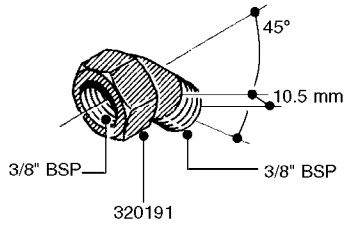

FITTINGS - HEXAGON NIPPLES
L0030-HIN, 01:01:16

L0030

FITTINGS - HEXAGON NIPPLES
L0030-HIN, 01:01:16

Page 1
Date 07.02.2020 8:45

parts-n°	order qty	description
10015303	1	FITT.PO.HN 1.00X1.00 M1000
10425003	1	FITT.PO.HN 1.25X1.00 MCPHEE
320132	1	FITT.DK HN 1" BSP
320176	1	FITT.DK HN 3/8"X1/2" BSP
320445	1	FITT.DK HN 1/4"X3/8" BSP
320655	1	FITT.DK HN 1/2"-1/2" BSP
320692	1	FITT.DK HN 3/8'BSPX1/4'NPT
320703	1	FITT.DK HN 3/8BSP X1/2 &1/4NPT
320725	1	FITT.DK NIPPLE 3/8"-3/8" BSP
320902	1	FITT.DK HN 3/8'X 1/4' BSP
390232	1	FITT.DK HN 1-1/2' X 1-1/4' BSP
390276	1	FITT.DK HN 1'BSP