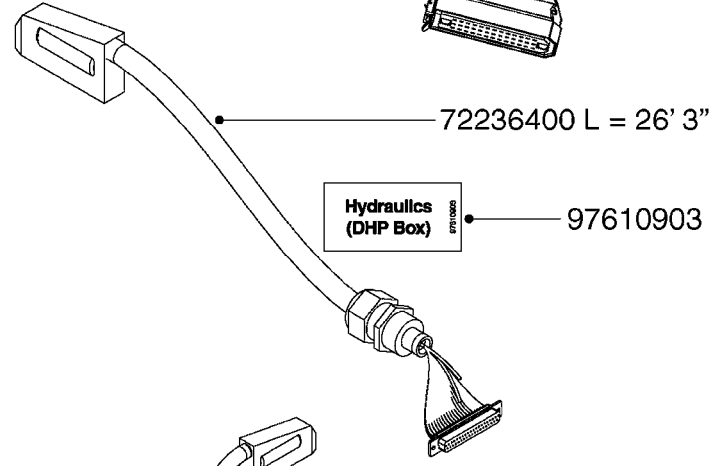

M0280

39 PIN CABLES
M0280-HIN, 28:03:17

Page 1
Date 07.02.2020 8:45

parts-n°	order qty	description
262158	1	PLUG INSERT 39 POLE MALE
262159	1	PLUG INSERT 39 POLE FEMALE
262160	1	PLUG HOUSING 39 POLE FEMALE
262161	1	PLUG HOUSING F/39 POLE MALE
440634	1	SCREW 5/8"
440732	1	PT SCREW 35X12B Z5452 ELZ
14034200	1	CODE BRACKET FOR 39 PIN CABLE
26003900	1	WIRE 37-39 PIN EVC, 6.6'
26004200	1	WIRE 37-39 PIN EVC, 57.4'
26008400	1	WIRE 39-PIN 24 WIRE L=8M
26011903	1	WIRE 39-39 POLE EXT. 3660MM
28027500	1	WIRE 37-39 PIN EVC, 37.7'
28028700	1	WIRE 37-39 PIN EVC, 45.9'
28028800	1	WIRE 37-39 PIN EVC, 16.4'
28028900	1	WIRE 37-39 PIN EVC, 26.2'
72236400	1	DAH CONN. WIRE/TRACTOR L=8M
97610803	1	DECAL-SRAY BOX 39-PIN
97610903	1	DECAL-HYDRAULIC BOX 39-PIN