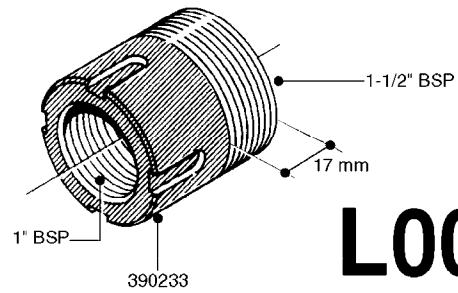

FITTINGS - HEXAGON NIPPLES
L0030-HIN, 01:01:16

L0030

FITTINGS - HEXAGON NIPPLES
L0030-HIN, 01:01:16

Page 1
Date 07.02.2020 8:45

parts-n°	order qty	description
10015303	1	FITT.PO.HN 1.00X1.00 M1000
10425003	1	FITT.PO.HN 1.25X1.00 MCPHEE
320132	1	FITT.DK HN 1" BSP
320176	1	FITT.DK HN 3/8"X1/2" BSP
320445	1	FITT.DK HN 1/4"X3/8" BSP
320655	1	FITT.DK HN 1/2"-1/2" BSP
320692	1	FITT.DK HN 3/8'BSPX1/4'NPT
320703	1	FITT.DK HN 3/8BSP X1/2 &1/4NPT
320725	1	FITT.DK NIPPLE 3/8"-3/8" BSP
320902	1	FITT.DK HN 3/8'X 1/4' BSP
390232	1	FITT.DK HN 1-1/2' X 1-1/4' BSP
390276	1	FITT.DK HN 1'BSP