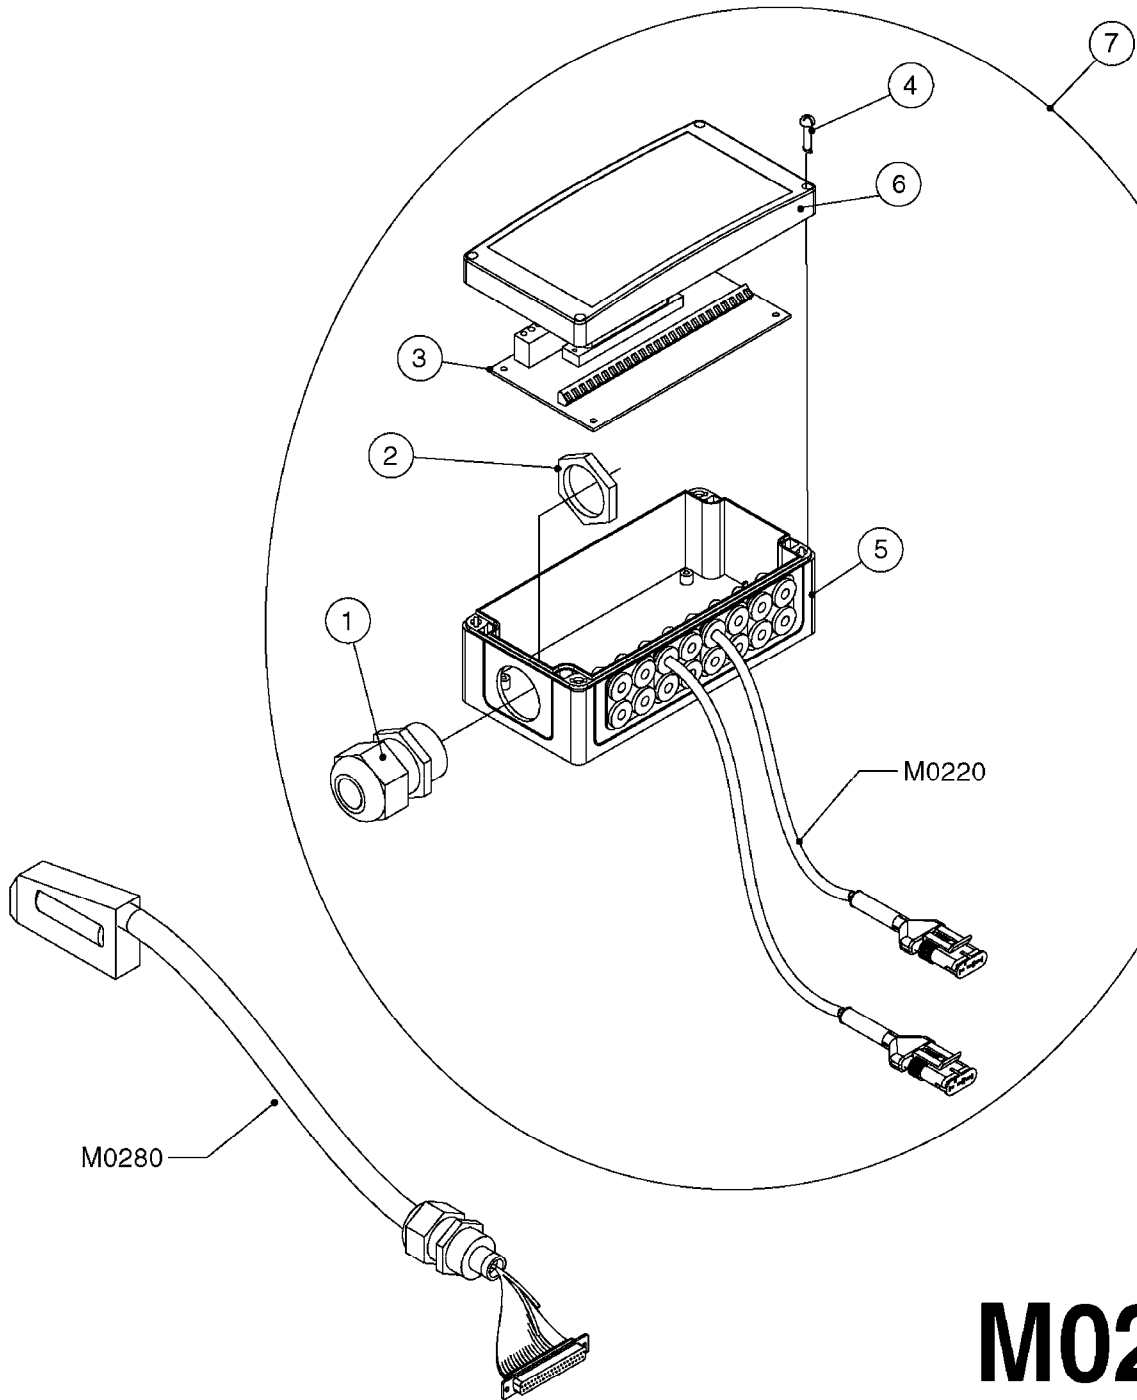

M0230

JUNCTION BOX - LIQUID
M0230-HIN, 01:01:16

Page 1

Date 07.02.2020 8:45

Pos.	parts-n°	order qty	description
1	262106	1	BULKHEAD F. CABLE 6.5-14 BLACK
2	262107	1	NUT F. BULKHEAD CABLE GRAY
3	26004800	1	CIRCUIT BD SEC VLV NCM 13SEC 13 SECTION
3	72173900	1	CIRCUIT BD SEC VLV 39PIN 9SEC 9 SECTION
4	28082100	1	SCREW F. BOX LID 1/4" L=20
5	33508700	1	BOX BOTTOM 160X80X40 BLACK 1-HOLE
6	33508800	1	LID 160X80X15 BLK W/SCREWS
7	72115400	1	CONNECTION BOX F. OP. UNIT SV9