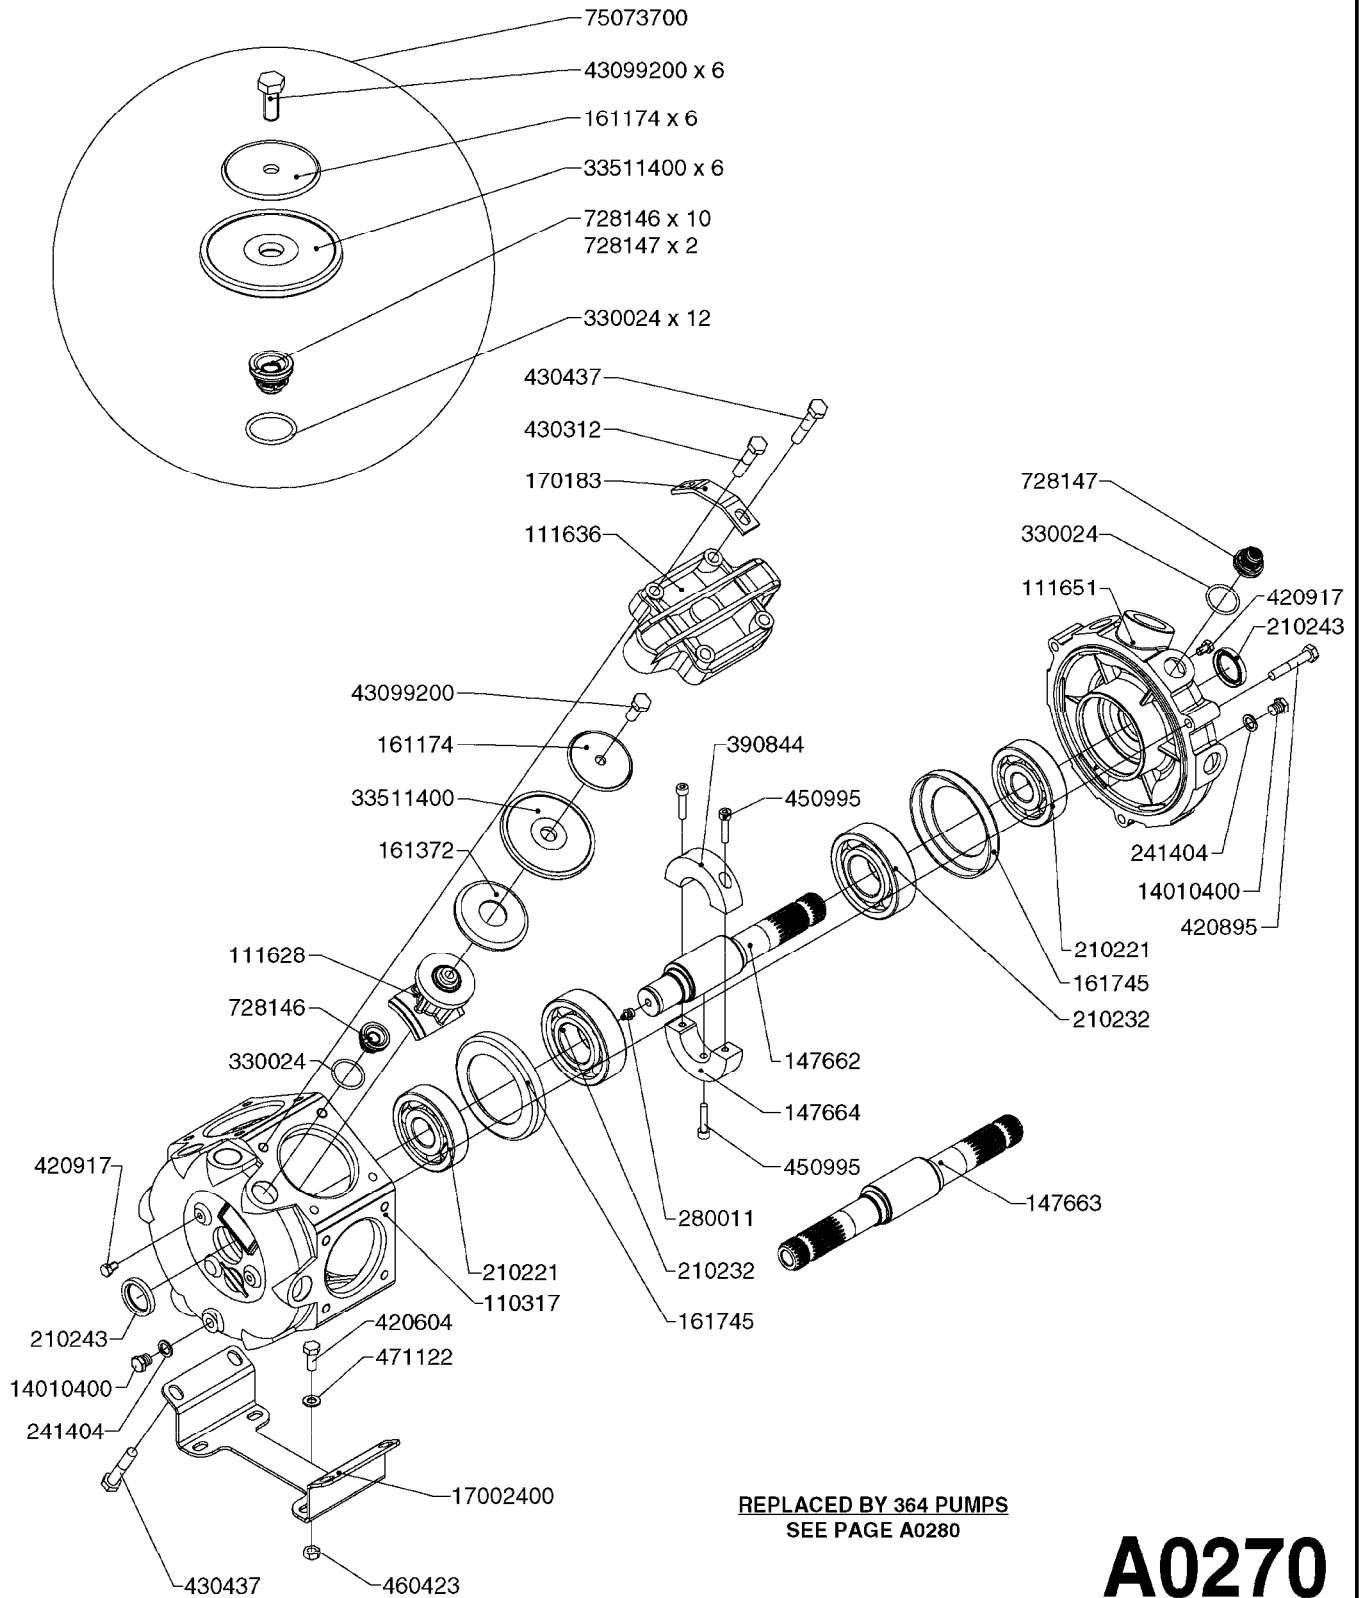

A0270

PUMP - 363/1000 RPM W/MOUNTING
A0270-HIN, 17:03:16

Page 1
Date 07.02.2020 8:43

parts-n°	order qty	description
110317	1	PUMP CASING MODEL 360/361 PNTD
111628	1	CONNECTING ROD 363/5.5 PUMP
111636	1	VALVE COVER 363 HEAVY DUTY
111651	1	CASTING F.363 1.5" PUMP(FRONT)
147662	1	CRANK SHAFT F.363/463-5.5MM
147663	1	CRANK SHAFT 363/463-5.5 THROUG
147664	1	COUNTERBALANCE 363/463 WEIGHT
161174	1	DIAPHRAGM DISC SS 361/363/364 PUMP
161372	1	DIAPHRAGM BACKING DISC,320-361
161745	1	METAL SPACER F.363/463
170183	1	LIFT STRAP F.PUMP 360/361/462
210221	1	BEARING BALL 6407
210232	1	BEARING BALL 6310
210243	1	SEAL OIL 35 X 47 X 7
241404	1	DOWTY SEAL 1/4"
280011	1	GREASE NIPPLE 1/8' SAE H TR
330024	1	O-RING D41,1/D34.5 X 3,5
390844	1	COUNTERBALANCE 363/463 POM
420604	1	BOLT HEX 8.8 DEL M10X25 FT DIN933
420895	1	BOLT HEX 8.8 RAW M10X60
420917	1	BOLT HEX 8.8 RAW M8X12 FT
430312	1	BOLT HEX 8.8 M12X60
430437	1	BOLT HEX 8.8 RAW M12X65
450995	1	BOLT ALLEN M8X30 DIN 912 RAW
460423	1	NUT HEX M10X1.50 LOCK DIN985A2 SS
471122	1	WASHER, M10, Ø20/10.5X 2.0, SS
728146	1	VALVE FOR 361(726890/707932)
728147	1	VALVE FOR 361 WHITE WITH HOLE
14010400	1	PLUG 1/4" BSP
17002400	1	FOOT F. 36X PUMP, RED
33511400	1	DIAPHRAGM PUMP 361/361/363/364 PUR
43099200	1	BOLT HEX SS M12 X 30 DIN933 A4
75073700	1	PUMP KIT 361/363 "06"