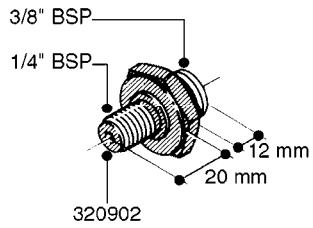

FITTINGS - HEXAGON NIPPLES
L0030-HIN, 01:01:16

L0030

FITTINGS - HEXAGON NIPPLES
L0030-HIN, 01:01:16

Page 1
Date 07.02.2020 8:45

parts-n°	order qty	description
10015303	1	FITT.PO.HN 1.00X1.00 M1000
10425003	1	FITT.PO.HN 1.25X1.00 MCPHEE
320132	1	FITT.DK HN 1" BSP
320176	1	FITT.DK HN 3/8"X1/2" BSP
320445	1	FITT.DK HN 1/4"X3/8" BSP
320655	1	FITT.DK HN 1/2"-1/2" BSP
320692	1	FITT.DK HN 3/8'BSPX1/4'NPT
320703	1	FITT.DK HN 3/8BSP X1/2 &1/4NPT
320725	1	FITT.DK NIPPLE 3/8"-3/8" BSP
320902	1	FITT.DK HN 3/8'X 1/4' BSP
390232	1	FITT.DK HN 1-1/2' X 1-1/4' BSP
390276	1	FITT.DK HN 1'BSP