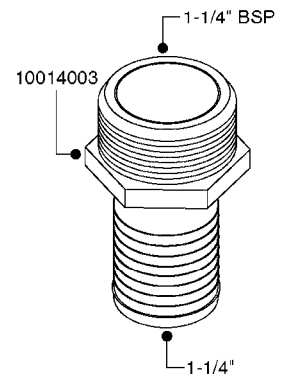

L0050

FITTINGS - HOSE CONNECTORS
L0050-HIN, 01:01:16

Page 1
Date 07.02.2020 8:45

parts-n°	order qty	description
242594	1	O-RING D14 X 1.78 SCH.70-EPDM
320294	1	FITT.DK TEE 3/8X3/8HB X1/2"BSP
320305	1	FITT.DK HB 3/4'- 3/4' BSP
320386	1	FITT.DK TEE 3/8X3/8HB X3/8"BSP
320397	1	FITT.DK ELB 3/8"HB X 3/8" BSP
320401	1	FITT.DK TEE 1/2X1/2HB X1/2"BSP
320412	1	FITT.DK TEE 1/2X1/2HB X3/8'BSP
320423	1	FITT.DK ELB 1/2'HB X 3/8' BSP
320891	1	FITT.DK HB 3/8'- 3/8' BSP
320972	1	FITT.DK HB 5/16'- 1/4' BSP
322046	1	FITT.DK TEE 1/2X1/2HB X3/4'BSP
322048	1	FITT.DK TEE 3/4X3/4HB X3/4'BSP
330595	1	O-RING D24.6/D20X2.1 -3/4"
333137	1	FITT.DK CONN.1/2" F.NOZZ. DOUB
333141	1	FITT.DK CONN.1/2" F.NOZZ.SING
334041	1	FITT.DK CONN.3/4' F.NOZZ. SING
334042	1	FITT.DK CONN.3/4' F.NOZZ. DOUB
334195	1	FITT.DK ELB. 3/4"HB X 3/4"HB
10012103	1	FITT.PO.HB 1.25X1.50 IMB1012
10014003	1	FITT.PO.HB 1.25X1.25 IMB1010
10036903	1	FITT.PO.HB 1.50X1.50 IMB1212
28019303	1	FITTING HB ELB 3/4NPT-3/4HOSE
61016500	1	HOSE TAIL 3/4" 90°+RG CAP 3/4"
72026700	1	NOZZLE TUBE ADAPTER W/O-RING