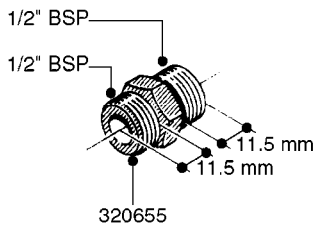

FITTINGS - HEXAGON NIPPLES
L0030-HIN, 01:01:16

L0030

FITTINGS - HEXAGON NIPPLES
L0030-HIN, 01:01:16

Page 1
Date 07.02.2020 8:45

parts-n°	order qty	description
10015303	1	FITT.PO.HN 1.00X1.00 M1000
10425003	1	FITT.PO.HN 1.25X1.00 MCPHEE
320132	1	FITT.DK HN 1" BSP
320176	1	FITT.DK HN 3/8"X1/2" BSP
320445	1	FITT.DK HN 1/4"X3/8" BSP
320655	1	FITT.DK HN 1/2"-1/2" BSP
320692	1	FITT.DK HN 3/8'BSPX1/4'NPT
320703	1	FITT.DK HN 3/8BSP X1/2 &1/4NPT
320725	1	FITT.DK NIPPLE 3/8"-3/8" BSP
320902	1	FITT.DK HN 3/8'X 1/4' BSP
390232	1	FITT.DK HN 1-1/2' X 1-1/4' BSP
390276	1	FITT.DK HN 1'BSP