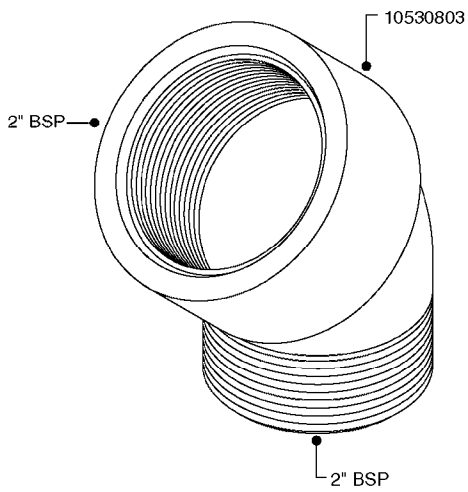

FITTINGS - HEXAGON NIPPLES
L0030-HIN, 01:01:16

L0030

FITTINGS - HEXAGON NIPPLES
L0030-HIN, 01:01:16

Page 1
Date 07.02.2020 8:45

parts-n°	order qty	description
10015303	1	FITT.PO.HN 1.00X1.00 M1000
10425003	1	FITT.PO.HN 1.25X1.00 MCPHEE
320132	1	FITT.DK HN 1" BSP
320176	1	FITT.DK HN 3/8"X1/2" BSP
320445	1	FITT.DK HN 1/4"X3/8" BSP
320655	1	FITT.DK HN 1/2"-1/2" BSP
320692	1	FITT.DK HN 3/8'BSPX1/4'NPT
320703	1	FITT.DK HN 3/8BSP X1/2 &1/4NPT
320725	1	FITT.DK NIPPLE 3/8"-3/8" BSP
320902	1	FITT.DK HN 3/8'X 1/4' BSP
390232	1	FITT.DK HN 1-1/2' X 1-1/4' BSP
390276	1	FITT.DK HN 1'BSP