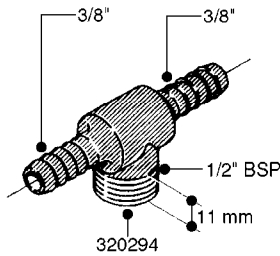

L0050

FITTINGS - HOSE CONNECTORS
L0050-HIN, 01:01:16

Page 1
Date 07.02.2020 8:45

parts-n°	order qty	description
242594	1	O-RING D14 X 1.78 SCH.70-EPDM
320294	1	FITT.DK TEE 3/8X3/8HB X1/2"BSP
320305	1	FITT.DK HB 3/4'- 3/4' BSP
320386	1	FITT.DK TEE 3/8X3/8HB X3/8"BSP
320397	1	FITT.DK ELB 3/8"HB X 3/8" BSP
320401	1	FITT.DK TEE 1/2X1/2HB X1/2"BSP
320412	1	FITT.DK TEE 1/2X1/2HB X3/8'BSP
320423	1	FITT.DK ELB 1/2'HB X 3/8' BSP
320891	1	FITT.DK HB 3/8'- 3/8' BSP
320972	1	FITT.DK HB 5/16'- 1/4' BSP
322046	1	FITT.DK TEE 1/2X1/2HB X3/4'BSP
322048	1	FITT.DK TEE 3/4X3/4HB X3/4'BSP
330595	1	O-RING D24.6/D20X2.1 -3/4"
333137	1	FITT.DK CONN.1/2" F.NOZZ. DOUB
333141	1	FITT.DK CONN.1/2" F.NOZZ.SING
334041	1	FITT.DK CONN.3/4' F.NOZZ. SING
334042	1	FITT.DK CONN.3/4' F.NOZZ. DOUB
334195	1	FITT.DK ELB. 3/4"HB X 3/4"HB
10012103	1	FITT.PO.HB 1.25X1.50 IMB1012
10014003	1	FITT.PO.HB 1.25X1.25 IMB1010
10036903	1	FITT.PO.HB 1.50X1.50 IMB1212
28019303	1	FITTING HB ELB 3/4NPT-3/4HOSE
61016500	1	HOSE TAIL 3/4" 90°+RG CAP 3/4"
72026700	1	NOZZLE TUBE ADAPTER W/O-RING