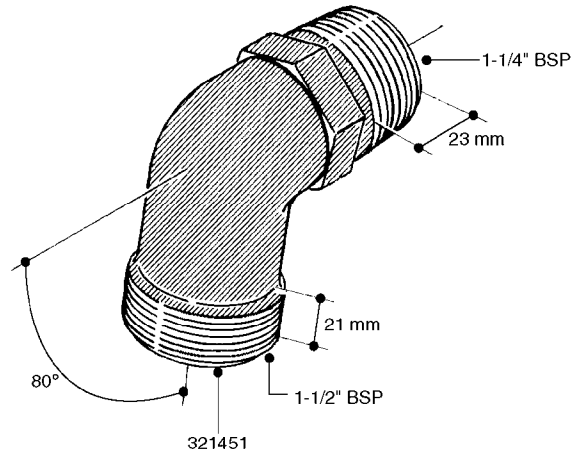

FITTINGS - HEXAGON NIPPLES
L0030-HIN, 01:01:16

L0030

FITTINGS - HEXAGON NIPPLES
L0030-HIN, 01:01:16

Page 1
Date 07.02.2020 8:45

parts-n°	order qty	description
10015303	1	FITT.PO.HN 1.00X1.00 M1000
10425003	1	FITT.PO.HN 1.25X1.00 MCPHEE
320132	1	FITT.DK HN 1" BSP
320176	1	FITT.DK HN 3/8"X1/2" BSP
320445	1	FITT.DK HN 1/4"X3/8" BSP
320655	1	FITT.DK HN 1/2"-1/2" BSP
320692	1	FITT.DK HN 3/8'BSPX1/4'NPT
320703	1	FITT.DK HN 3/8BSP X1/2 &1/4NPT
320725	1	FITT.DK NIPPLE 3/8"-3/8" BSP
320902	1	FITT.DK HN 3/8'X 1/4' BSP
390232	1	FITT.DK HN 1-1/2' X 1-1/4' BSP
390276	1	FITT.DK HN 1'BSP