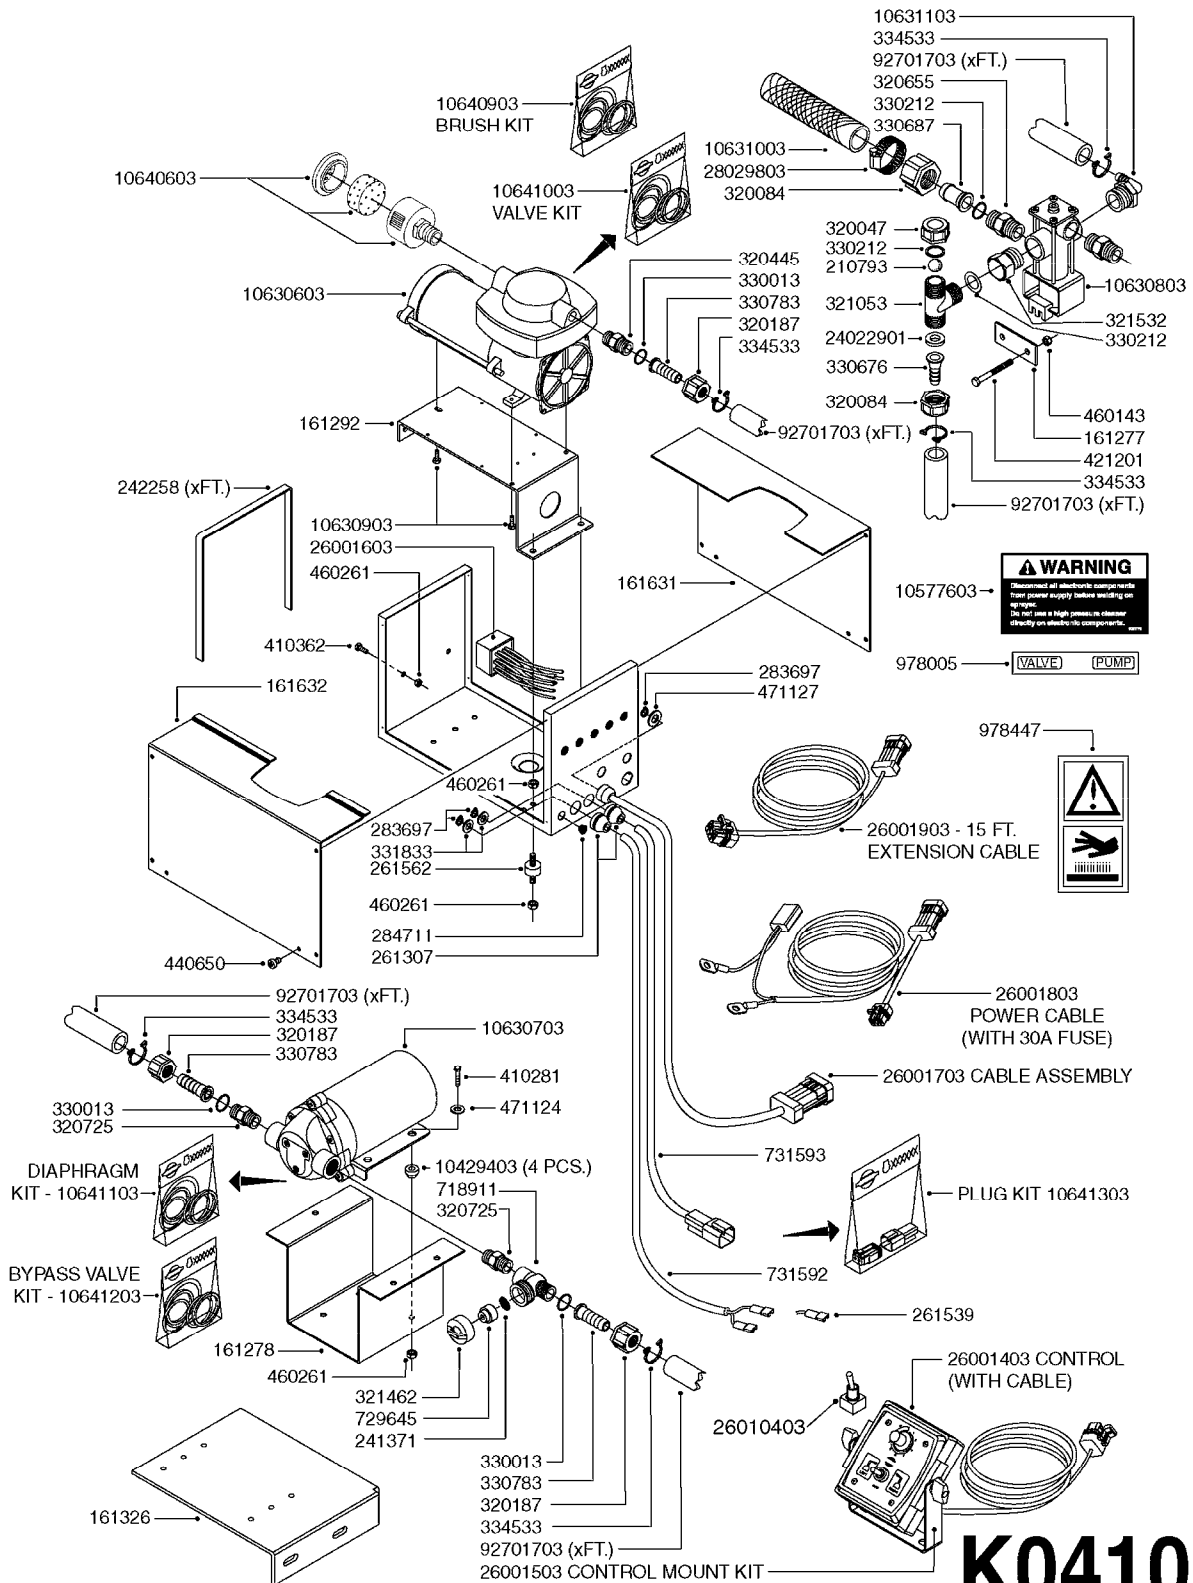

K0400

*Ø8mm 927306 (xFT.)
*Ø10mm 927330 (xFT.)

70062503 - COMPLETE ASSEMBLY

FOAM MARKER COMPRESSOR 2007
K0400-HIN, 01:01:16

Page 1
Date 07.02.2020 8:44

parts-n°	order qty	description
147011	1	HEX NIPPLE 3/8'X1/4'BSP BRASS
161326	1	MOUNT BKT. F. FOAM COMP.BOX 98
168847	1	ENCLOSURE LOWER F.MARKER
168848	1	COVER F. FOAM MARKER
232111	1	QUICK COUPLER 6MM X 1/8 EXT.
232112	1	QUICK COUPLER 6MM 1/8 INT.
232113	1	QUICK COUPLER 6MM T-PIECE
232114	1	COUPLER 1/8" THREADX8MM HOSE
232143	1	REDUCER 1/4'INT-1/8'EXT
232144	1	QUICK COUPLER 10MM X 1/4 EXT
232152	1	QUICK COUPLER 8MMX1/8 EXT.LONG
241371	1	DIAPHRAGM F.NO-DRIP,VULC
242242	1	O-RING F.AIR HOSE FITTING
242258	1	TRIM 3X10 SELF ADHESIVE 0012"
261562	1	RUBBER DAMPER 2XM6X25
283697	1	TIESTRAP 200MM
320445	1	FITT.DK HN 1/4"X3/8" BSP
321462	1	CAP F.NO-DRIP ASSY.
322261	1	HOUSING F.SAFETY VALVE 3/8"
440650	1	SCREW 3.5x13 STAINLESS
460261	1	NUT HEX M6X1.00 LOCK DIN985 A2 SS
718911	1	VALVE (SAFETY) F.MARKER
729645	1	NON-DRIP SPRING ASSY.GREEN 10
927264	1	HOSE R X PE D6/D4 X 0012"
927306	1	HOSE R X PE D8/D6 X 0012"BLACK
927330	1	HOSE R X PE D10/D8 X 012"BLACK
26004103	1	FOAM MARKER CNTRL MOD CABL STD
26008703	1	FOAM MARKER CONTROL SCII
26011103	1	FOAMER POWER/CONTROL CABLE 39P
26023400	1	COMPRESSOR F.FOAM MARKER CM40
26023700	1	SOLENOID VAL 12V 1/8' FLO '07
28025503	1	PLUG F.DRILLED HOLE 1/2"
28025603	1	PLUG F.DRILLED HOLE 3/4"
39122000	1	DISTR.HOUSING F.FOAM MARKER'07
70062503	1	FOAM MARKER COMPRESSOR,STD,39P