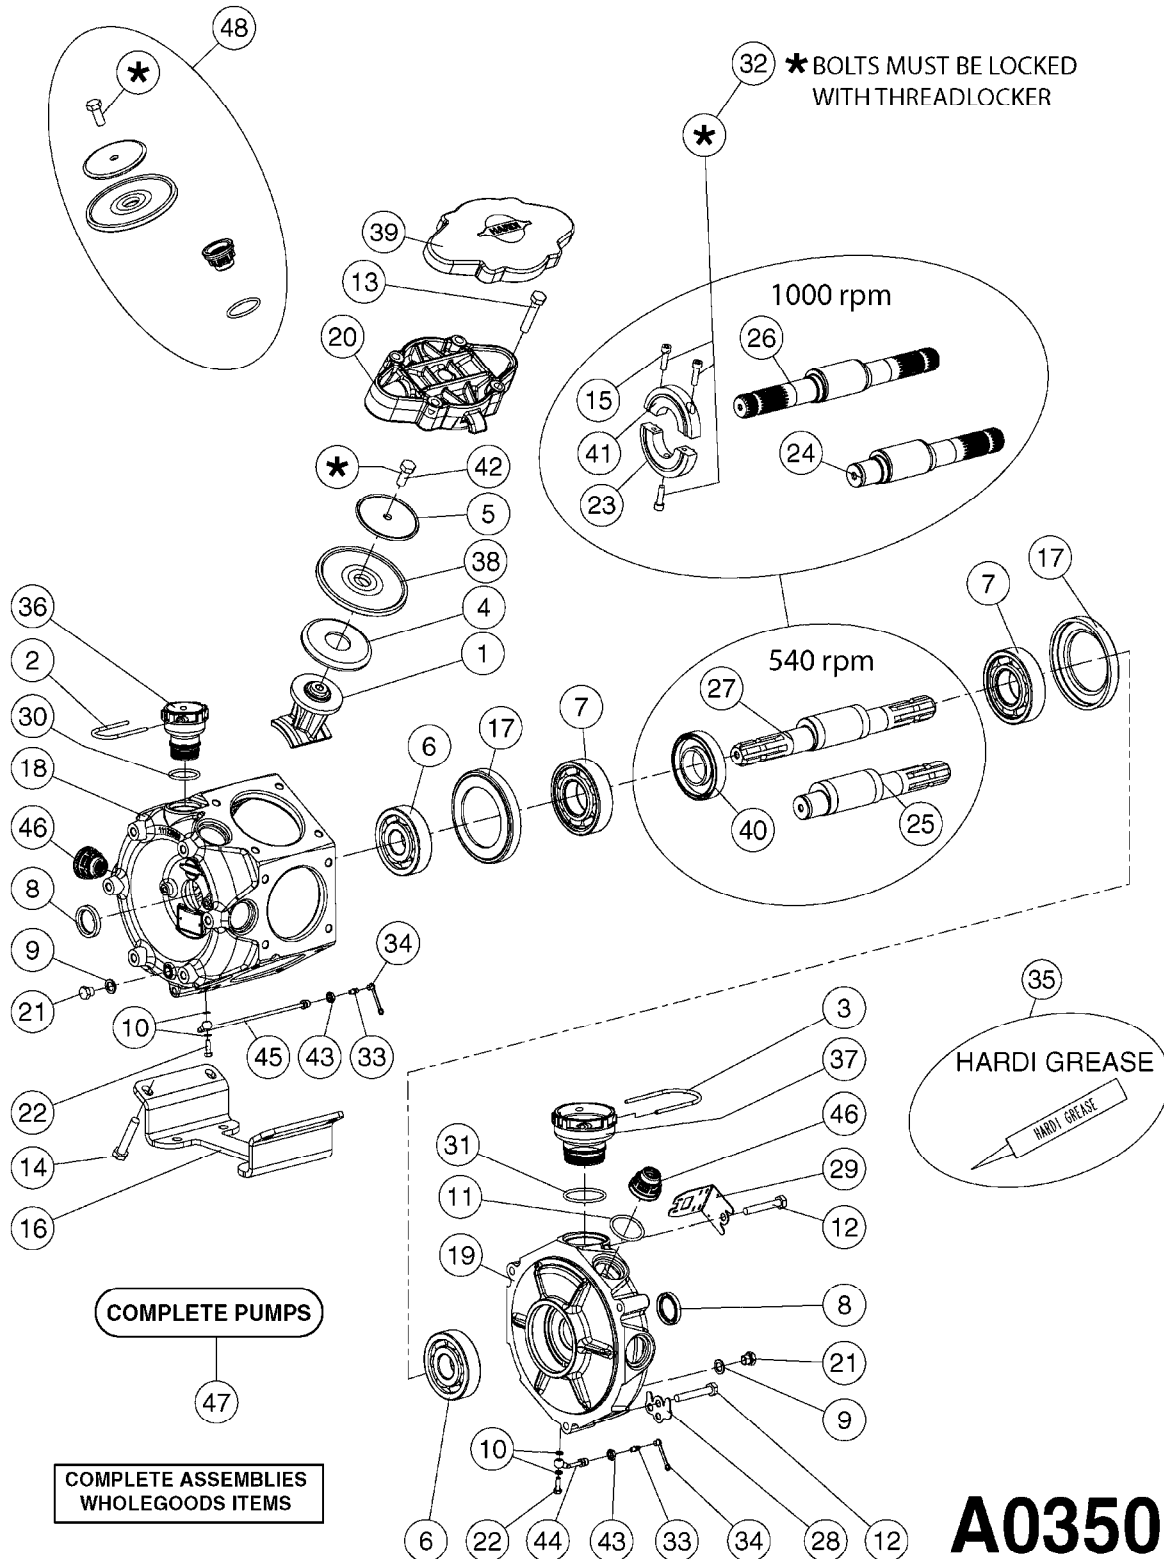

PUMP - 464 540/1000 RPM
A0350-HIN, 23:04:19

Page 1
Date 07.02.2020 8:43

Pos.	parts-n°	order qty	description
1	111622	1	CONNECTING ROD 463/5.5MM
1	111623	1	CONNECTING ROD 463/10MM
1	111624	1	CONNECTING ROD 463/12MM
1	111645	1	CONNECTING ROD 463/6.5MM
2	145996	1	FITT.DK S-67 FORK
3	145997	1	FITT.DK S-93 FORK
4	161012	1	DIAPHRAGM BACKING DISC F. 463
5	161175	1	DIAPHRAGM DISC 463/464 PUMP
6	210221	1	BEARING BALL 6407
7	210232	1	BEARING BALL 6310
8	210243	1	SEAL OIL 35 X 47 X 7
9	241404	1	DOWTY SEAL 1/4"
10	242374	1	WASHER Ø10/Ø6X1 COPPER
11	330072	1	O-RING D53.5/D45.5X4
12	421072	1	BOLT HEX 8.8 RAW M10X65
13	430312	1	BOLT HEX 8.8 M12X60
14	430438	1	BOLT HEX 8.8 DEL M12X65
15	450995	1	BOLT ALLEN M8X30 DIN 912 RAW
16	614628	1	FOOT F. 46X PUMP, RED
16	16410800	1	PUMP BASE 463/464 BLACK
17	11171900	1	CONROD RING 364/464 MACHINED
18	11172200	1	PUMP HOUSE 464 MACHINED 5/4" BSP RED
19	11172600	1	FRONTPART 464 MACHINED 2" BSP RED
20	11173000	1	VALVE COVER.463/464 MACHINED RED
21	14010400	1	PLUG 1/4" BSP
22	14120400	1	BANJOBOLT M6 X 19
23	14120700	1	COUNTERWEIGHT 364/464-1000
24	14137300	1	CRANKSHAFT 364/464-5.5 1000
24	14137400	1	CRANKSHAFT 364/464-6.5 1000
25	14137600	1	CRANKSHAFT 364/464-10
25	14137700	1	CRANKSHAFT 464-12
26	14137900	1	CRANKSHAFT 364/464-5.5 GG 1000
26	14138000	1	CRANKSHAFT 364/464-6.5 GG 1000
27	14138200	1	CRANKSHAFT 364/464-10 GG
27	14138300	1	CRANKSHAFT 464-12 GG
28	16383000	1	GREASE NIPPLE PLATE 464
29	16390600	1	BRACKET FOR RPM SENSOR
30	24266600	1	O-RING D 38,0 X 4,0 70SH.NITR
31	24266800	1	O-RING D 54,0 X 4,0 70SH.NITR
32	28045503	1	LOCTITE 262 .5ML (.017oz.)
33	28163300	1	GREASE NIPPLE H1 M6X1 DIN 7412
34	28163400	1	CAP F. GREASENIPPLE YELLOW M6X1
35	28164600	1	HARDI PUMP GREASE S3 V550L 1
36	32242200	1	FITTING S67 5/4" KON. RG 2014
37	32242400	1	FITTING S93 2" KON. RG 2014
38	33511600	1	DIAPHRAGM PUMP 463/464 PUMP PUR
39	33524000	1	COVER PLASTIC 464 PUMP
40	33527200	1	GREASE SPLIT 364/464
41	39136200	1	HALFPART 364/464-1000
42	43099200	1	BOLT HEX SS M12 X 30 DIN933 A4
43	46134000	1	NUT HEX M10x1 H=2.3 NV=14 ELZIN
44	61097000	1	BANJOTUBE SHORT 464 COMPL.
45	61097100	1	BANJOTUBE LONG 464 COMPL.
46	72043600	1	VALVE FOR 462/463
47	72993500	1	PUMP 464-12-540, CM
47	72993600	1	PUMP 464-6.5 MED-2-1000
47	82168100	1	PUMP 464-5.5 THROUGH SHAFT 1000RPM
47	82168200	1	PUMP 464-10 2" SUCT. 540RPM
47	82168500	1	PUMP 464-12 2" SUCT. 540 RPM
47	82168700	1	PUMP 464-12 540 OFFSET PORTS
47	82168800	1	PUMP 464 6.5 1000 OFFSET PORTS