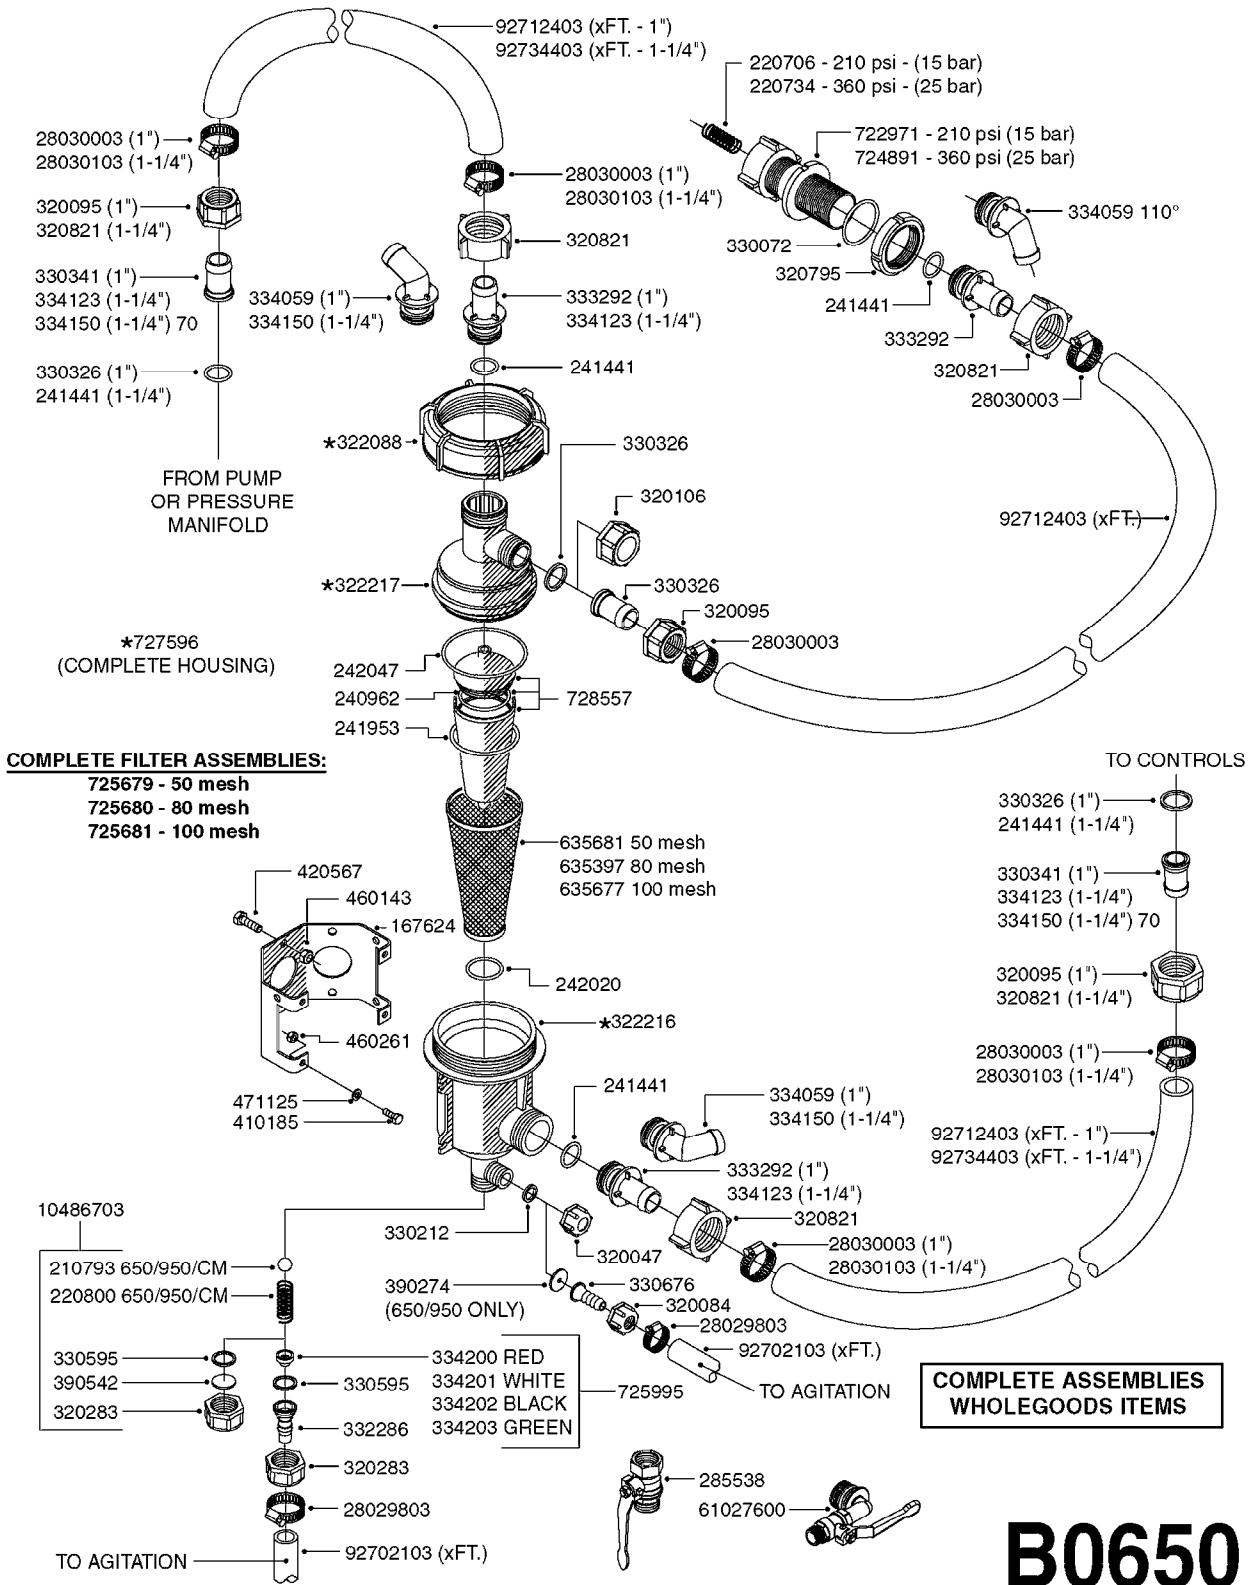

S-67 CHECK VALVE
(NON-THREADED)

S-67 CHECK VALVE
(THREADED)

FOR FITTINGS AND
HOSES, SEE SECTION L

B0640

CHECK VALVES - S67 (2011)
B0640-HIN, 15:10:19

Page 1

Date 07.02.2020 8:44

Pos.	parts-n°	order qty	description
1	145996	1	FITT.DK S-67 FORK
2	242353	1	O-RING 3 X 44.2 VITON
3	334231	1	FITT.DK S-67 STR.1"
3	334232	1	FITT.DK S-67 STR.1-1/4"
4	72432400	1	FITT.DK S-67 CONNEC W.CHK SEAT
5	72819200	1	CHECK VALVE S67 2012 THREADED
6	72819300	1	CHECK VALVE S67 2012 NO THREAD
7	72878800	1	CHECK VALVE S67 SUBASSEMBLY 2013 INCLUDED WITH #5 & #6