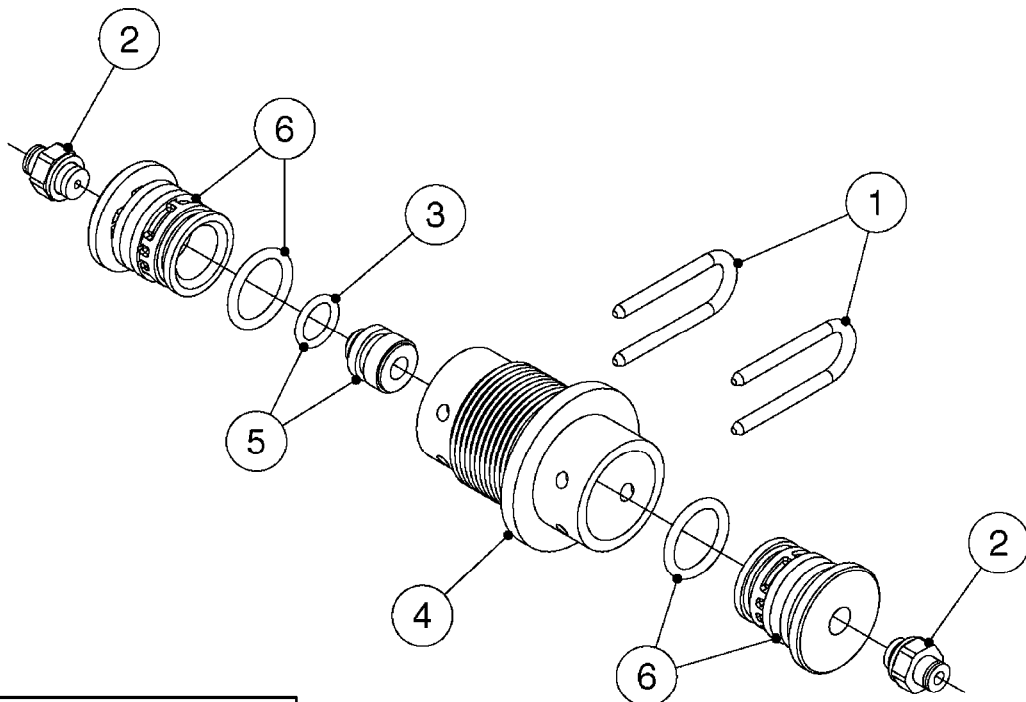

SMART VALVE-S93 MANIFOLD VALVE
B0540-HIN, 01:01:16

B0540

SMART VALVE-S93 MANIFOLD VALVE
B0540-HIN, 01:01:16

Page 1
Date 07.02.2020 8:44

parts-n°	order qty	description
145997	1	FITT.DK S-93 FORK
147767	1	PIN 5Ø X 60 S-93 DOUBLE CLAMP
240936	1	O-RING D13.3X2.4 NITRIL
242047	1	O-RING 89.5 X 3.0 VITON
242316	1	O-RING D84.5X3.0 NITRIL
242475	1	O'RING D56.52x5.33 SH70-VITON
322327	1	HOUSING, VALVE, S93, 220 PSI
322328	1	END CAP F.VALVE S-93
322354	1	THRUST PLATE F.3-WAY VALVES-93
390543	1	SEAT F.BALL 3-WAY VALVE S-93
391019	1	BALL F.2 WAY S93 SMART VALVE
391020	1	BALL F.3 WAY S93 SMART VALVE
391023	1	SMART VALVE MOUNTING BRACKET
420862	1	BOLT HEX 8.8 DEL M10X16 FT
440681	1	SCREW F. PLASTIC 4MM X 14LG SS
460423	1	NUT HEX M10X1.50 LOCK DIN985A2 SS
471122	1	WASHER, M10, Ø20/10.5X 2.0, SS
14010100	1	SPINDLE F.SMART VALVE S-93
14027800	1	SPINDLE F.SMART VALVE S-93
61025400	1	HANDLE SMART VALVE
72137900	1	VALVE S93 "V1" SMART VALVE
72138000	1	VALVE S93 "V2" SMART VALVE
72138600	1	VALVE S93 "V3" SMART VALVE
72142700	1	VALVE S93 "V4" SMART VALVE