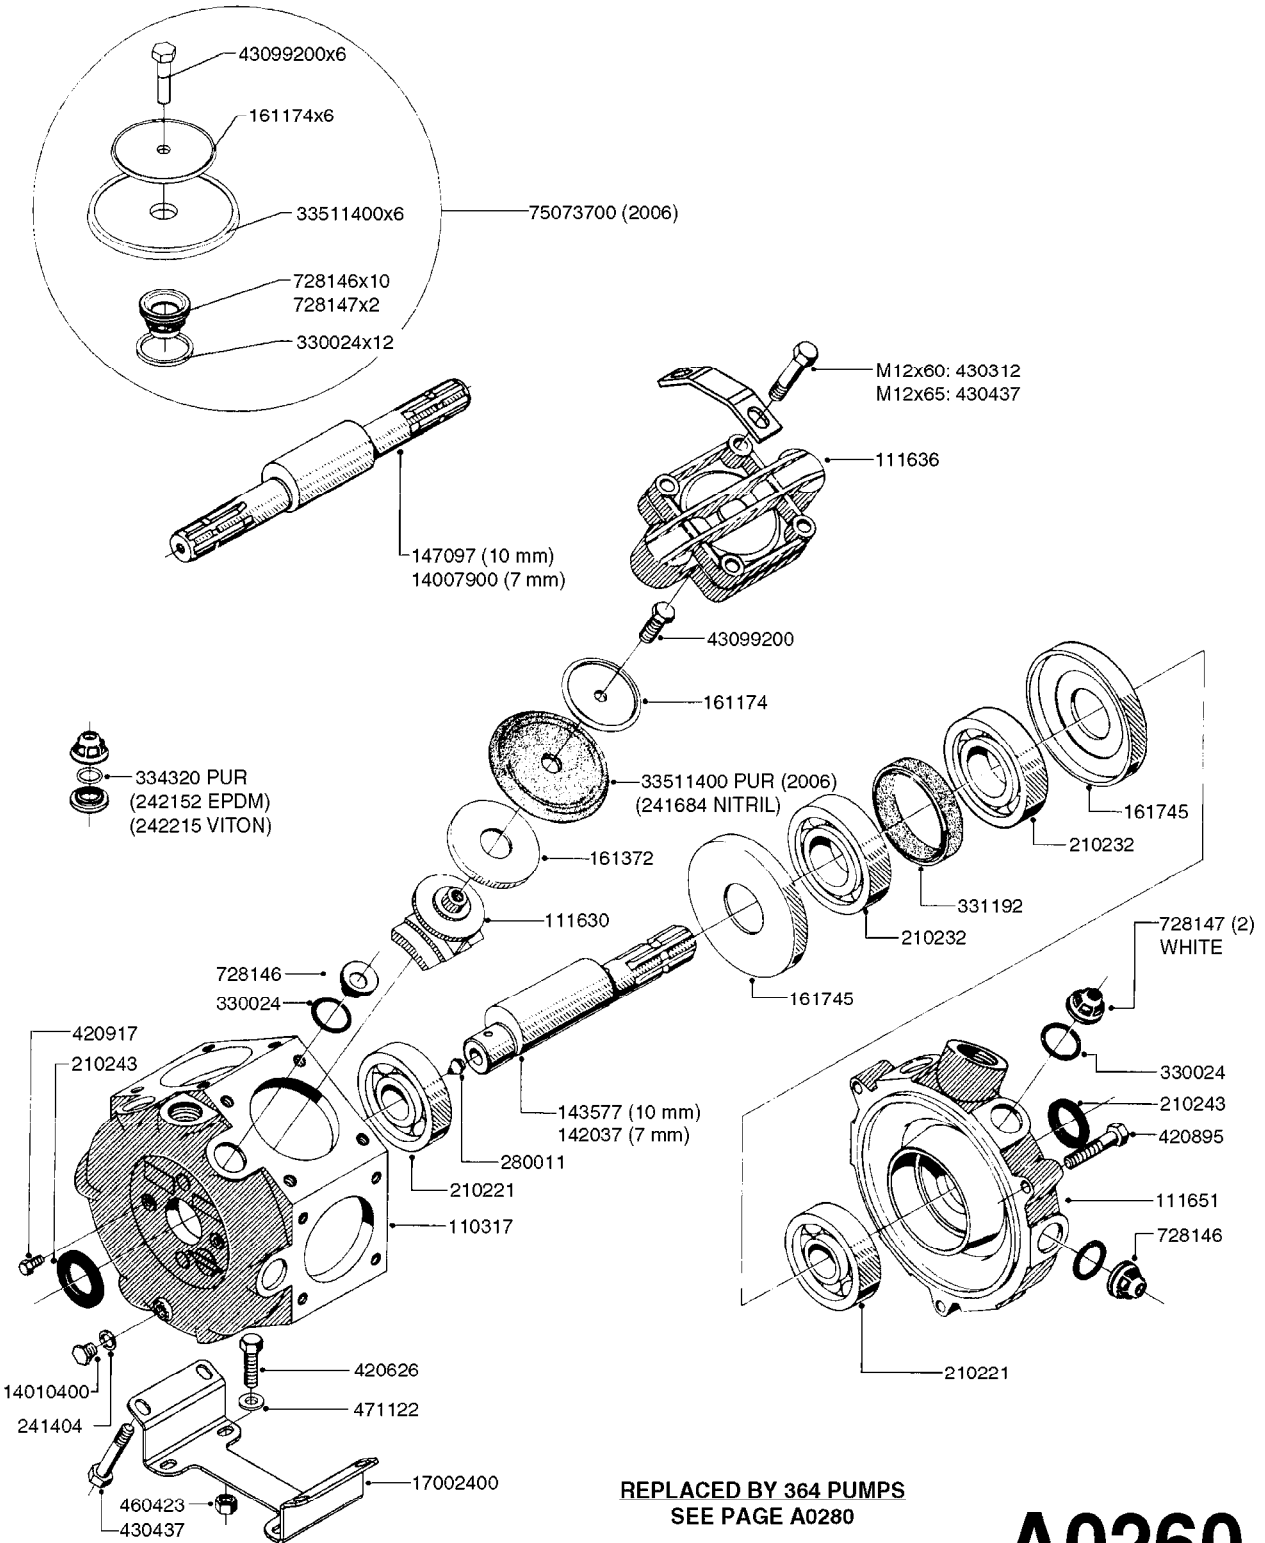

COMMANDER plus 1200 Gallon
Force 80', 88', 90', 100',
120', 132'

Page 0.3

Date 07.02.2020 8:43

main group	page-n°	date	description
	M0080-HIN M0090-HIN M0100-HIN M0120-HIN M0160-HIN M0200-HIN M0230-HIN M0280-HIN	01:01:16 01:01:16 01:01:16 01:01:16 13:08:19 23:06:16 01:01:16 28:03:17	EZ-GUIDE 250 LIGHTBAR HC 2500/HM1500 DISPLAY/SCANBOX MUSTANG 3500 CONTROLLER TRANSDUCERS AND ACCESSORIES TRAFFIC LIGHT KIT SPRAYBOX II JUNCTION BOX - LIQUID 39 PIN CABLES