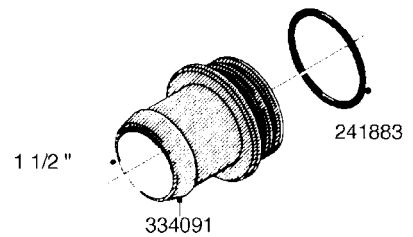

L0080

FITTINGS - S-53
L0080-HIN, 12:09:17

Page 1

Date 07.02.2020 8:45

Pos.	parts-n°	order qty	description
1	145995	1	FITT.DK S-53 FORK
2	241973	1	O-RING Ø3 X 44.2 70 SHORES NITRIL NITRIL (BLACK)
2	242353	1	O-RING 3 X 44.2 VITON VITON (BROWN)
3	242109	1	O-RING D32.2x3.0 NITRIL (BLACK)
3	242354	1	O-RING D32.2X3.0 VITON VITON (BROWN)
4	322103	1	FITT.DK S-53 BULKHEAD
5	322107	1	FITT.DK S-53 BULKHEAD NUT
6	322110	1	FITT.DK S-53 ELB. 1/2" BSP
7	322352	1	FITT.DK S-53 TEE
8	334229	1	FITT.DK S-53 STR.3/4"
9	334260	1	GASKET F. S-53 BULKHEAD
10	334564	1	FITT.DK S-67 TO S-53 ADAPTER
11	391100	1	FITT.DK S-53THREAD INS.1/2"BSP
12	726463	1	FITT.DK S53 BULKHEAD W/GASKET
13	726552	1	FIT.DK S-53X90 1/2" BSP,O-RING
14	726556	1	FITT.DK S-53 HB 1/2" W/O-RING
15	726558	1	FITT.DK S53 STR. 3/4" W.ORING
16	726559	1	FITT DK. S-53 HB 1" W/O-RING
17	726568	1	FITT.DK.S-53 HB 1/2"90 W/O-RING
18	726570	1	FITT.DK S-53 ELB.3/4" W.ORING
19	726571	1	FITT.DK S-53 ELB.1", W ORING
20	726578	1	FITT.DK S53 PLUG WITH O-RING
21	728561	1	FITT.DK. S67M - S53F REDUCER