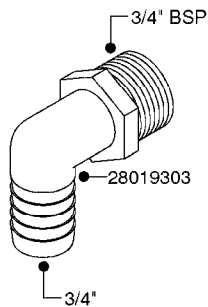

L0050

FITTINGS - HOSE CONNECTORS
L0050-HIN, 01:01:16

Page 1
Date 07.02.2020 8:45

parts-n°	order qty	description
242594	1	O-RING D14 X 1.78 SCH.70-EPDM
320294	1	FITT.DK TEE 3/8X3/8HB X1/2"BSP
320305	1	FITT.DK HB 3/4'- 3/4' BSP
320386	1	FITT.DK TEE 3/8X3/8HB X3/8"BSP
320397	1	FITT.DK ELB 3/8"HB X 3/8" BSP
320401	1	FITT.DK TEE 1/2X1/2HB X1/2"BSP
320412	1	FITT.DK TEE 1/2X1/2HB X3/8'BSP
320423	1	FITT.DK ELB 1/2'HB X 3/8' BSP
320891	1	FITT.DK HB 3/8'- 3/8' BSP
320972	1	FITT.DK HB 5/16'- 1/4' BSP
322046	1	FITT.DK TEE 1/2X1/2HB X3/4'BSP
322048	1	FITT.DK TEE 3/4X3/4HB X3/4'BSP
330595	1	O-RING D24.6/D20X2.1 -3/4"
333137	1	FITT.DK CONN.1/2" F.NOZZ. DOUB
333141	1	FITT.DK CONN.1/2" F.NOZZ.SING
334041	1	FITT.DK CONN.3/4' F.NOZZ. SING
334042	1	FITT.DK CONN.3/4' F.NOZZ. DOUB
334195	1	FITT.DK ELB. 3/4"HB X 3/4"HB
10012103	1	FITT.PO.HB 1.25X1.50 IMB1012
10014003	1	FITT.PO.HB 1.25X1.25 IMB1010
10036903	1	FITT.PO.HB 1.50X1.50 IMB1212
28019303	1	FITTING HB ELB 3/4NPT-3/4HOSE
61016500	1	HOSE TAIL 3/4" 90°+RG CAP 3/4"
72026700	1	NOZZLE TUBE ADAPTER W/O-RING