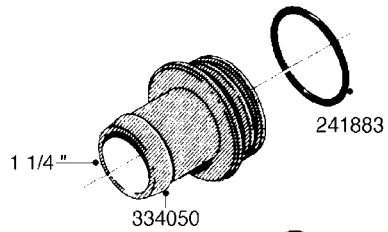

L0080

FITTINGS - S-53
L0080-HIN, 12:09:17

Page 1

Date 07.02.2020 8:45

Pos.	parts-n°	order qty	description
1	145995	1	FITT.DK S-53 FORK
2	241973	1	O-RING Ø3 X 44.2 70 SHORES NITRIL NITRIL (BLACK)
2	242353	1	O-RING 3 X 44.2 VITON VITON (BROWN)
3	242109	1	O-RING D32.2x3.0 NITRIL (BLACK)
3	242354	1	O-RING D32.2X3.0 VITON VITON (BROWN)
4	322103	1	FITT.DK S-53 BULKHEAD
5	322107	1	FITT.DK S-53 BULKHEAD NUT
6	322110	1	FITT.DK S-53 ELB. 1/2" BSP
7	322352	1	FITT.DK S-53 TEE
8	334229	1	FITT.DK S-53 STR.3/4"
9	334260	1	GASKET F. S-53 BULKHEAD
10	334564	1	FITT.DK S-67 TO S-53 ADAPTER
11	391100	1	FITT.DK S-53THREAD INS.1/2"BSP
12	726463	1	FITT.DK S53 BULKHEAD W/GASKET
13	726552	1	FIT.DK S-53X90 1/2" BSP,O-RING
14	726556	1	FITT.DK S-53 HB 1/2" W/O-RING
15	726558	1	FITT.DK S53 STR. 3/4" W.ORING
16	726559	1	FITT DK. S-53 HB 1" W/O-RING
17	726568	1	FITT.DK.S-53 HB 1/2"90 W/O-RING
18	726570	1	FITT.DK S-53 ELB.3/4" W.ORING
19	726571	1	FITT.DK S-53 ELB.1", W ORING
20	726578	1	FITT.DK S53 PLUG WITH O-RING
21	728561	1	FITT.DK. S67M - S53F REDUCER