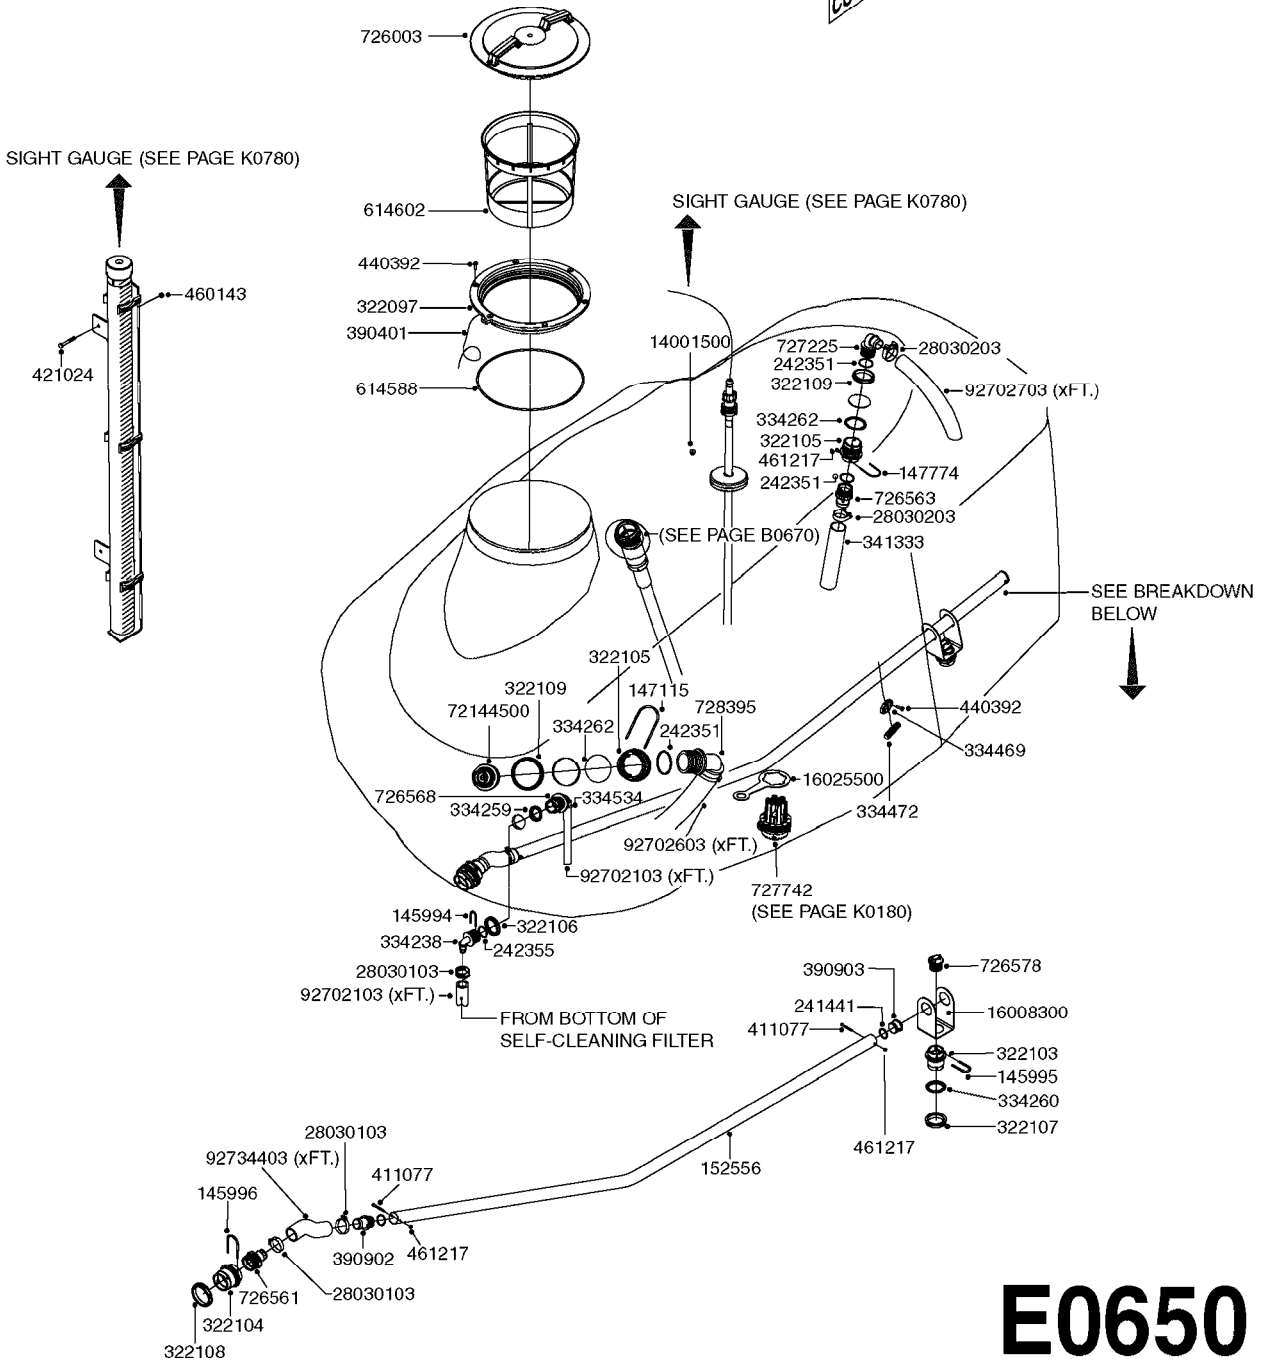

plus 978066

TANK - CM+1200, CM1500
E0650-HIN, 23:08:18

Page 1
Date 07.02.2020 8:44

parts-n°	order qty	description
145994	1	FITT.DK S-40 FORK
145995	1	FITT.DK S-53 FORK
145996	1	FITT.DK S-67 FORK
147115	1	FITT.DK S-93 FORK SPECIAL
147774	1	FITT.DK S-93 FORK W. M5 THREAD
152556	1	SPARGE TUBE CM1200+
241441	1	O-RING D29.3X3
242351	1	O-RING D69.5X3.0 VITON F.S-93
242355	1	O-RING D19.2X3.0 VITON F.S-40
322097	1	THREADED RING F. LID
322103	1	FITT.DK S-53 BULKHEAD
322104	1	FITT.DK S-67 BULKHEAD
322105	1	FITT.DK S-93 BULKHEAD DOUBLE
322106	1	FITT.DK S-40 BULKHEAD NUT
322107	1	FITT.DK S-53 BULKHEAD NUT
322108	1	FITT.DK S-67 BULKHEAD NUT
322109	1	FITT.DK S-93 BULKHEAD NUT
334238	1	FITT.DK S-40 ELB.1/2"
334259	1	GASKET F. S-40 BULKHEAD
334260	1	GASKET F. S-53 BULKHEAD
334262	1	GASKET F.S-93 BULKHEAD
334469	1	CLEVIS F.CORD TOP DRAIN ASSY.
334472	1	HANDLE FOR TOP DRAIN
334534	1	CLAMP HOSE PLASTIC 1/2"
341333	1	TUBE Ø57/Ø52 L=1500 BLACK PE
390401	1	CORD NYLON F.LID 900MM
390902	1	SPARGE TUBE FITT FRONT
390903	1	CAP SPARGE TUBE
411077	1	SCREW M5X45 STAINLESS
421024	1	BOLT HEX 8.8 DEL M8X60
440392	1	SCREW 6.3 X 25.0 DIN7981C TORX
460143	1	SELF LOCK NUT M8 SST A2 DIN985
461217	1	NUT HEX M5 LOCK
614588	1	SEAL F. LID
614602	1	FILTER BASKET
726003	1	LID F. TANK
726561	1	FITT.DK S-67 STR.1-1/4" O-RING
726563	1	FITT.DK S-93 STR 2" W/O-RING
726568	1	FITT.DK.S-53 HB 1/2"90 W/O-RING
726578	1	FITT.DK S53 PLUG WITH O-RING
727225	1	FITT.DK S-93 ELB.2'PVC W/ORING
727742	1	TOP DRAIN CORD TYPE
728395	1	FITT.DK S-93 ELB.1-1/2" 90 DEG
978066	1	DECAL PLUS
978427	1	DECAL COMMANDER 125 X 600MM
14001500	1	GROMMET F.TOP DRAIN CORD
16008300	1	BRACKET SPARGE TUBE
16025500	1	TANK SPACER SIGHT GAUGE
28030103	1	CLAMP HOSE GEAR P5/4-S1.5"6724
28030203	1	CLAMP HOSE T-BOLT S2" 235-67
35000304	1	TANK RAW CM1500
72144500	1	SAFETY VALVE 15 BAR S93
92702103	1	HOSE R X1/2" X300PSI WP X0012"
92702603	1	HOSE PVC SUCT GRAY 1-1/2"
92702703	1	HOSE PVC SUCT GRAY 2"
92734403	1	HOSE R X5/4" X200PSI WP X0012"
97837600	1	HARDI LOGO Ø282X450 F.METAL/ PLASTIC 3D