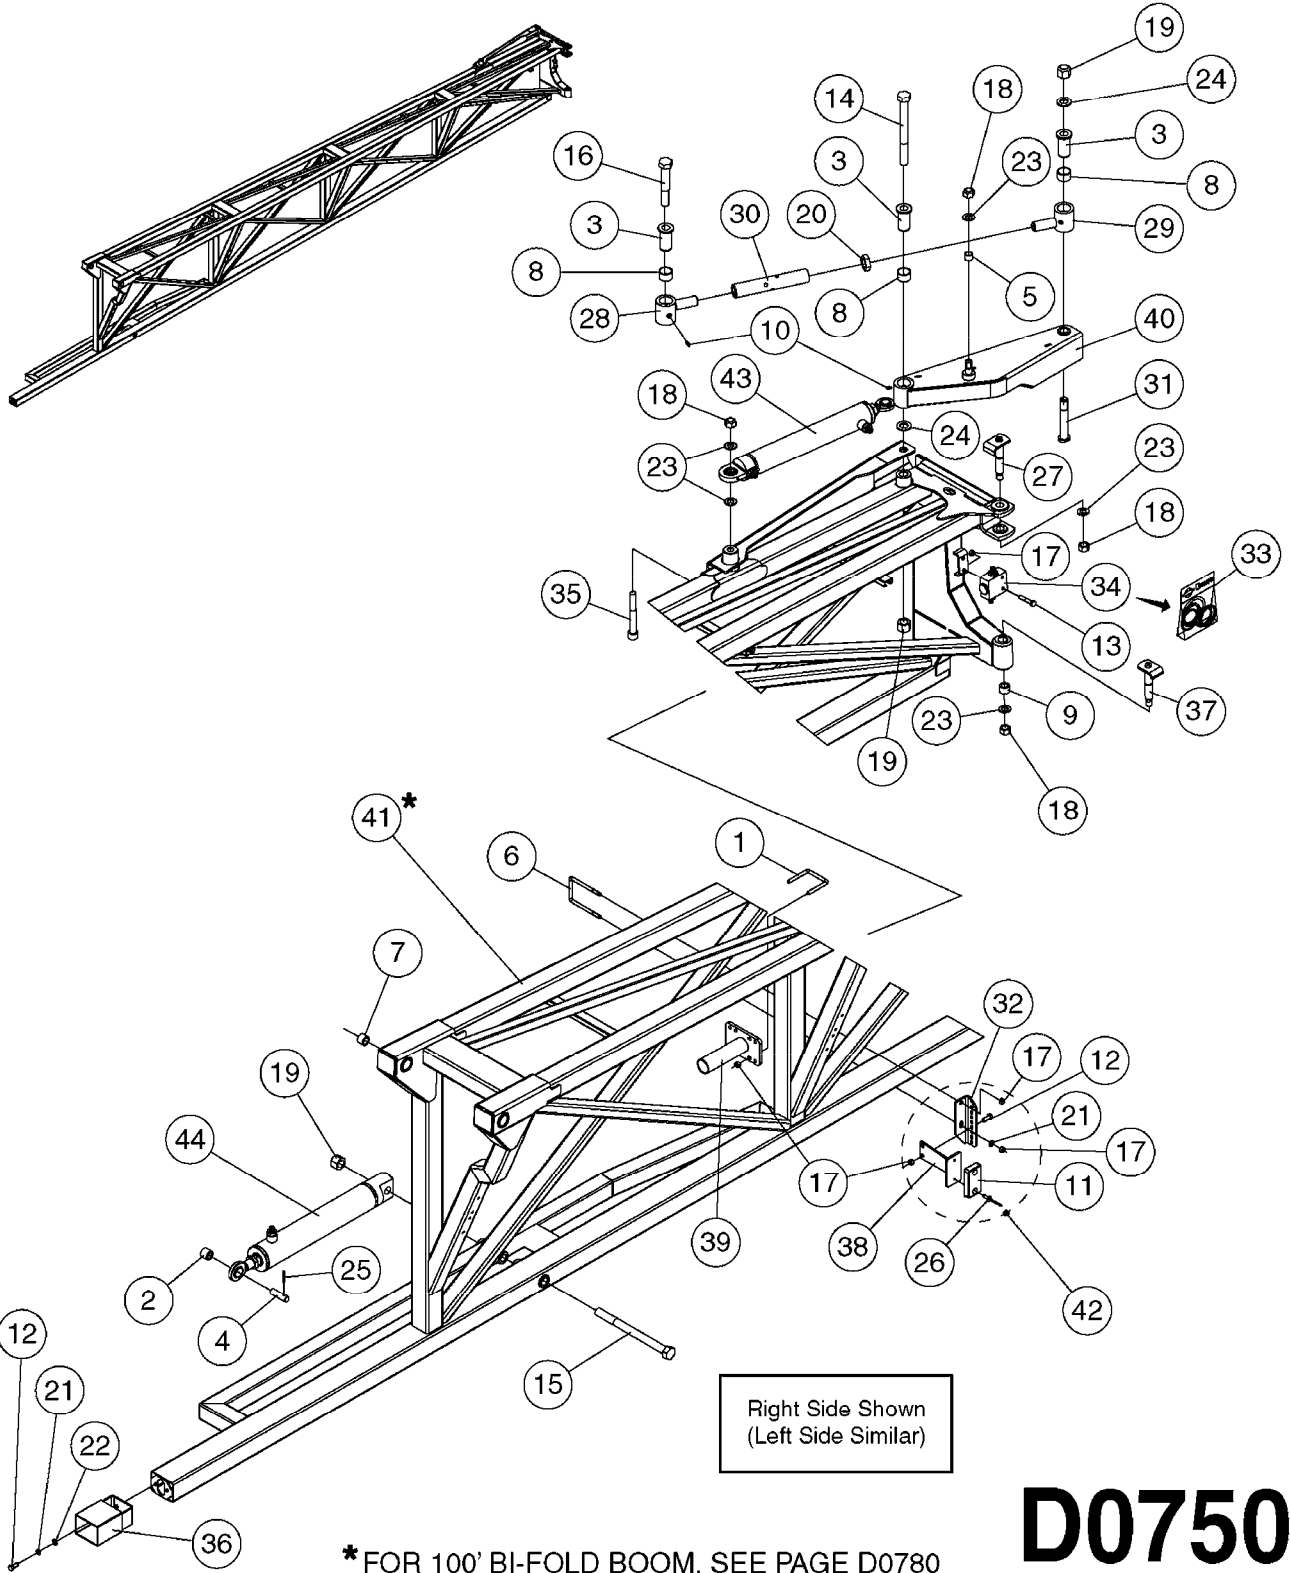

* FOR 100' BI-FOLD BOOM, SEE PAGE D0780

D0750

BOOM-FORCE INNER WING 80'-132'
D0750-HIN, 01:01:16

Page 1

Date 07.02.2020 8:44

Pos.	parts-n°	order qty	description
1	146843	1	BOLT U M8 F.60 x 60
2	147130	1	BUSHING D25/20 20MM
3	147390	1	BUSHING
4	147450	1	PIN D20 X 70
5	147562	1	BUSHING D19.8/17.0 L=15
6	147770	1	U-BOLT M8-105X63
7	210835	1	BUSHING D28/25 L=25
8	210858	1	BUSHING 034/30 L=20
9	210859	1	BUSH Ø23X20 L20
10	283699	1	GREASE NIPPLE M6X1
11	334603	1	RUBBER STOP 86X48X15
12	420582	1	BOLT HEX 8.8 DEL M8X20 FT A2
13	420781	1	BOLT HEX 8.8 DEL M8X50
14	430940	1	BOLT M20X210 8.8 DEL.
15	430941	1	BOLT M20X260 8.8 DEL.
16	430970	1	BOLT HEX M20X120 DIN931- DEL
17	460143	1	SELF LOCK NUT M8 SST A2 DIN985
18	460585	1	LOCKING NUT M16 DIN985 A2 SS
19	460806	1	NUT HEX M20X2.50 LOCK DIN985A2 SS
20	461236	1	NUT HEX M24X1.5
21	470072	1	WASHER D15/D8X.5 LOCK
22	471126	1	WASHER, M8, Ø16/ 8.4X 1.6, SS
23	471128	1	WASHER, M16, Ø30/17.0X 3.0, SS
24	471129	1	WASHER, M20, Ø37/21.0X 3.0, SS
25	480708	1	PIN D4 X 45
26	480808	1	RIVET Ø4.8x25.5/Ø9.5
27	615820	1	PIN D20 X M16 L=127MM
28	61009200	1	EYEBOLT LH TRD./ LH WING M24 EYEBOLT WITH L.H. THREADS FOR LEFT WING
28	616084	1	EYEBOLT LH TRD./ RH WING M24 EYEBOLT WITH R.H. THREADS FOR RIGHT WING
29	61009300	1	EYEBOLT STD.TRD. / RH WING M24 EYEBOLT WITH STD. THREADS FOR RIGHT WING
29	616085	1	EYEBOLT STD. TRD./ LH WING M24 EYEBOLT WITH STD. THREADS FOR LEFT WING
30	14008800	1	TURNBUCKLE L=200/M24X1.5
31	14011900	1	PIN M20 L=125/D30
32	16063803	1	BOOM STOP ADJ. MT. BKT.FTZ
33	28001800	1	REPAIR KIT F.ENDSTOP 1/4"
34	28028600	1	END STOP 1/4"
35	45003000	1	BOLT HEX M16X120 DIN912/DELTA
36	61005300	1	EXTENSION F.FTZ - OFF CENTER
36	61005400	1	EXTENSION F.FTZ - ON CENTER
37	61006800	1	PIN D20 X M16 L=127MM
38	61006903	1	BOOM STOP ADJ. L=111 FTZ
39	61015600	1	BOOM STOP TRANS REST,I.FTZ
40	63118500	1	FOLDING ARM 1. FTZ / HAZ. R. RED FOLD ARM FOR RIGHT WING
40	63118800	1	FOLDING ARM 1. FTZ / HAZ. L RED FOLD ARM FOR LEFT WING
41	70081103	1	WING INNER 90/120/132' RH I.F. R.H. WING FOR 90', 120' & 132' BOOMS
41	70081203	1	WING INNER 90/120/132' LH I.F. L.H. WING FOR 90', 120' & 132' BOOMS
41	70081603	1	WING INNER 80'/100'T RH I.F. R.H. WING FOR 80' & 100' TRI-FOLD BOOMS
41	70081703	1	WING INNER 80'/100'T LH I.F. L.H. WING FOR 80' & 100' TRI-FOLD BOOMS
42	72252900	1	BOOM STOP ADJSTBL. FORCE L=148 COMPLETE ASSEMBLY (WITH U-BOLT)