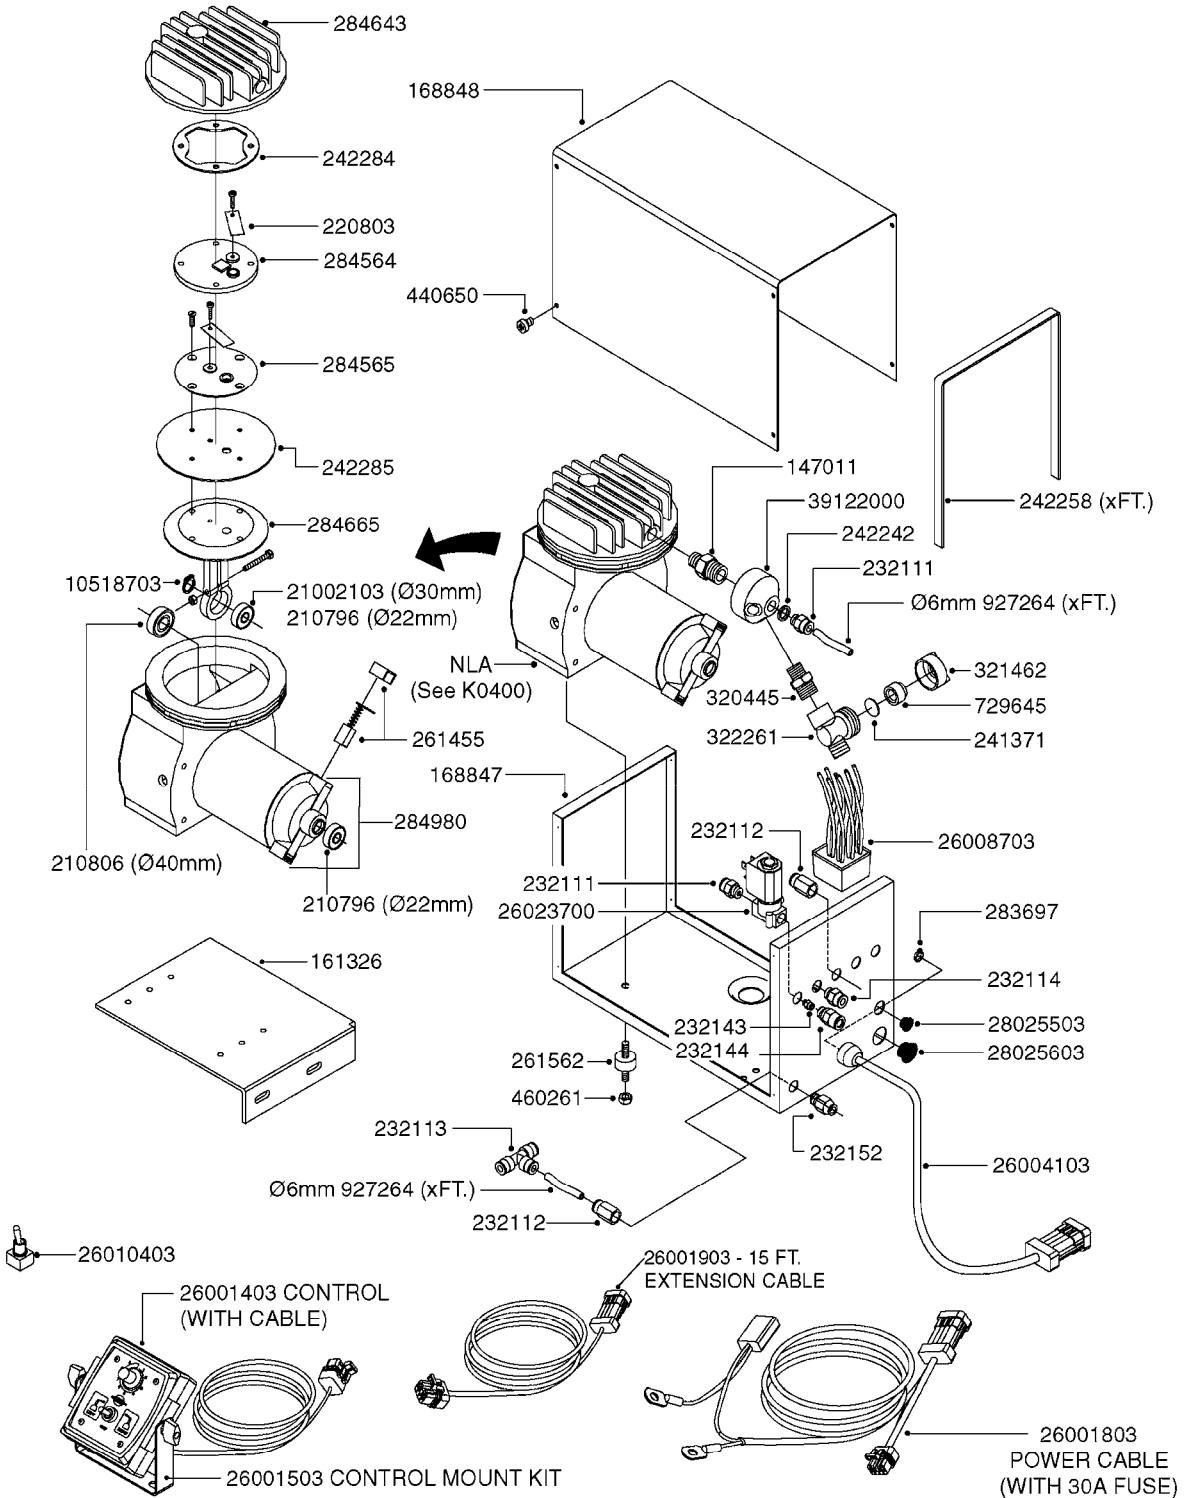

K0390

*Ø8mm 927306 (xFT.)
*Ø10mm 927330 (xFT.)

70019403 - COMPLETE ASSEMBLY

FOAM MARKER COMPRESSOR 2002
K0390-HIN, 01:01:16

Page 1
Date 07.02.2020 8:44

parts-n°	order qty	description
147011	1	HEX NIPPLE 3/8'X1/4'BSP BRASS
161326	1	MOUNT BKT. F. FOAM COMP.BOX 98
168847	1	ENCLOSURE LOWER F.MARKER
168848	1	COVER F. FOAM MARKER
210796	1	BEARING BALL D22/D8 X 7 608ZZ
210806	1	BEARING BALL D40/D17X12MM
220803	1	VALVE F. COMPRESSOR
232111	1	QUICK COUPLER 6MM X 1/8 EXT.
232112	1	QUICK COUPLER 6MM 1/8 INT.
232113	1	QUICK COUPLER 6MM T-PIECE
232114	1	COUPLER 1/8" THREADX8MM HOSE
232143	1	REDUCER 1/4'INT-1/8'EXT
232144	1	QUICK COUPLER 10MM X 1/4 EXT
232152	1	QUICK COUPLER 8MMX1/8 EXT.LONG
241371	1	DIAPHRAGM F.NO-DRIP,VULC
242242	1	O-RING F.AIR HOSE FITTING
242258	1	TRIM 3X10 SELF ADHESIVE 0012"
242284	1	HEAD GASKET F. COMPRESSOR
242285	1	DIAPHRAGM F. F/M COMP.
261455	1	BRUSH KIT-FOAM MARKER MOTOR
261562	1	RUBBER DAMPER 2XM6X25
283697	1	TIESTRAP 200MM
284564	1	PLATE F.COMPRESSOR HEAD
284565	1	PLATE F.COMPRESSOR HEAD
284643	1	COMPRESSOR HEAD F.FOAM MARKER
284665	1	CONNECTING ROD F.COMPRESSOR
284980	1	FLANGE REAR F. F.M.COMPRESSOR
320445	1	FITT.DK HN 1/4"X3/8" BSP
321462	1	CAP F.NO-DRIP ASSY.
322261	1	HOUSING F.SAFETY VALVE 3/8"
440650	1	SCREW 3.5x13 STAINLESS
460261	1	NUT HEX M6X1.00 LOCK DIN985 A2 SS
729645	1	NON-DRIP SPRING ASSY.GREEN 10
927264	1	HOSE R X PE D6/D4 X 0012"
927306	1	HOSE R X PE D8/D6 X 0012"BLACK
927330	1	HOSE R X PE D10/D8 X 012"BLACK
10518703	1	SNAP-RING OUTER 8X1
21002103	1	BEARING, 6200 2ZJEM (SKF)
26001403	1	HC FOAM MARKR CONSOLE VS3.0.00
26001503	1	HC FOAM MARKER CONSOLE MT.KIT
26001803	1	POWER CABLE
26001903	1	15' 7-PIN EXTENSION CABLE
26004103	1	FOAM MARKER CNTRL MOD CABL STD
26008703	1	FOAM MARKER CONTROL SCII
26010403	1	TOGGLE SWITCH MICRO-TRAK F.M.
26023700	1	SOLENOID VAL 12V 1/8' FLO '07
28025503	1	PLUG F.DRILLED HOLE 1/2"
28025603	1	PLUG F.DRILLED HOLE 3/4"
39122000	1	DISTR.HOUSING F.FOAM MARKER'07
70019403	1	FOAM MARKER COMPRESSOR KIT STD