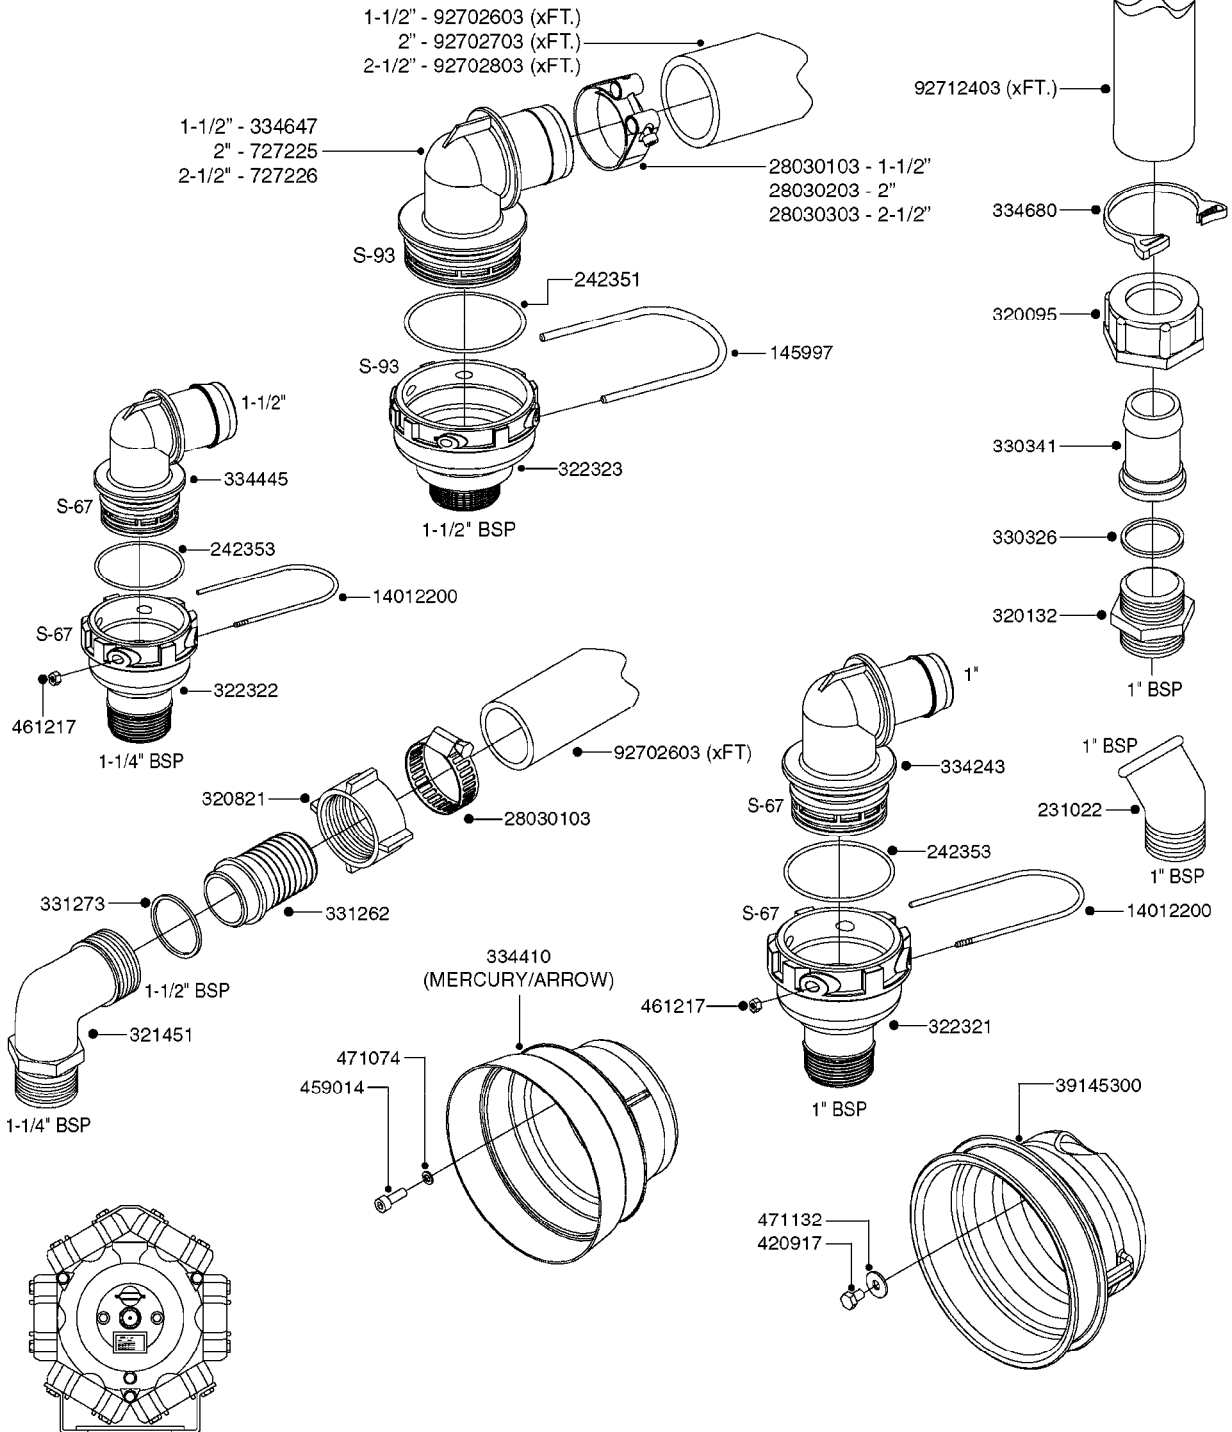

SUCTION SIDE OF PUMP

PRESSURE SIDE OF PUMP

COMPLETE PUMP
(NLA) REPLACED BY 364 PUMP (SEE PAGE A0280)

A0300

PUMP - 361/363 FITTINGS
A0300-HIN, 28:05:19

Page 1
Date 07.02.2020 8:43

parts-n°	order qty	description
145997	1	FITT.DK S-93 FORK
231022	1	FITT.DK ELB. 1' BSP GF 121
242351	1	O-RING D69.5X3.0 VITON F.S-93
242353	1	O-RING 3 X 44.2 VITON
320095	1	FITT.DK NUT 1" BSP
320132	1	FITT.DK HN 1" BSP
320821	1	FITT.DK NUT 1-1/2" BSP
321451	1	FITT.DK ELB.1-1/2 X1-1/4 80DEG
322321	1	FITT.DK S-67 X 1"BSP MALE
322322	1	FITT.DK S-67 X 1-1/4"BSP MALE
322323	1	FITT.DK S-93 X 1-1/2"BSP MALE
330326	1	O-RING D30/D24X2 F.1"NUT
330341	1	FITT.DK HB 1" F. 1" NUT
331262	1	FITT.DK HB 1-1/2" F. 1-1/2"NUT
331273	1	O-RING D44/D38X2 F.1-1/2"
334243	1	FITT.DK S-67 ELB.1"
334410	1	PROTECTION PUM
334445	1	FITT.DK S-67 ELB.1-1/2"
334647	1	FITT.DK S93 ELB 1-1/2" 90 PVC
334680	1	CLAMP HOSE PLASTIC 1"
420917	1	BOLT HEX 8.8 RAW M8X12 FT
459014	1	ALLEN SCREW M8 X 15 GALV.DIN93
461217	1	NUT HEX M5 LOCK
471074	1	WASHER M8 ELZ
471132	1	WASHER D24/D8.4 X 2 SS
727225	1	FITT.DK S-93 ELB.2'PVC W/ORING
727226	1	FITT. S93 2-1/2" 90° S W/O-RING
14012200	1	FITT.DK S-67 FORK W/M5 THREADS
28030103	1	CLAMP HOSE GEAR P5/4-S1.5"6724
28030203	1	CLAMP HOSE T-BOLT S2" 235-67
28030303	1	CLAMP HOSE T-BOLT S2.5" 235-76
39145300	1	PTO SHIELD Ø203 4-POLET MACHINED
92702603	1	HOSE PVC SUCT GRAY 1-1/2"
92702703	1	HOSE PVC SUCT GRAY 2"
92702803	1	HOSE PVC SUCT GRAY 2.5"
92712403	1	HOSE R X1" X300PSI WP X0012"