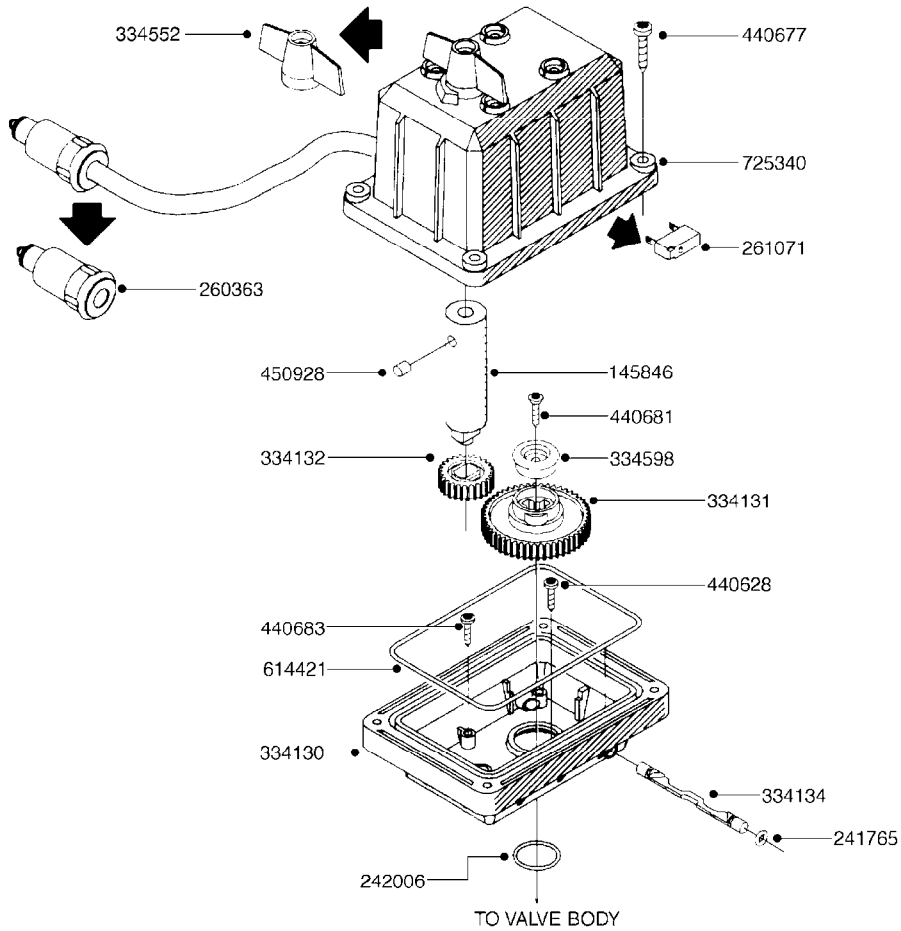

834363 - AGITATION BYPASS VALVE

K0020

BALL VALVE-ELECTRIC 2-WAY
K0020-HIN, 01:01:16

Page 1

Date 07.02.2020 8:44

parts-n°	order qty	description
145846	1	COUPLING FOR EL 3-WAY VALVE
241765	1	O-RING 3.1 X 1.6
242006	1	O-RING D22/D19 X 1.5
260363	1	PLUG 2 POLE 12V
261071	1	MICRO SWITCH TYPE 9 SM 201
261162	1	SOCKET F.12V BAYONET PLUG
261589	1	FUSE 5 X 20 1.25 AMP
334130	1	GEAR BOX
334131	1	COG WHEEL
334132	1	COG WHEEL
334134	1	INDICATOR ROD
334552	1	GRIP F.MAN.OP.EC PRES.REG.GREE
334598	1	PLUG F.VALVE HANDLE BLUE
440628	1	SCREW 3/8'
440677	1	SCREW F. PLASTIC 5X20 SS
440681	1	SCREW F. PLASTIC 4MM X 14LG SS
440683	1	SCREW 40X18 2WAY ELC.BALL VALV
450928	1	SET SCREW M8 X 8MM STAINLESS
614421	1	GASKET F/MOTOR HOUSE-ON/OFF TR
725340	1	MOTOR HOUSING FOR EL VALVE
728399	1	CIRCUIT BOARD F.728941
728941	1	CONTROL BOX F.2-WAY VALVE ELC.
834363	1	ELECTRIC KIT, AGITATION BYPASS