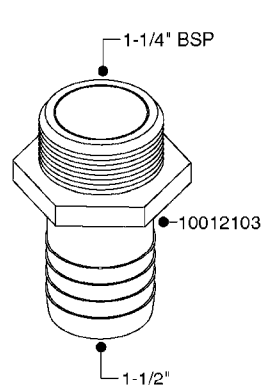

L0050

FITTINGS - HOSE CONNECTORS
L0050-HIN, 01:01:16

Page 1
Date 07.02.2020 8:45

parts-n°	order qty	description
242594	1	O-RING D14 X 1.78 SCH.70-EPDM
320294	1	FITT.DK TEE 3/8X3/8HB X1/2"BSP
320305	1	FITT.DK HB 3/4'- 3/4' BSP
320386	1	FITT.DK TEE 3/8X3/8HB X3/8"BSP
320397	1	FITT.DK ELB 3/8"HB X 3/8" BSP
320401	1	FITT.DK TEE 1/2X1/2HB X1/2"BSP
320412	1	FITT.DK TEE 1/2X1/2HB X3/8'BSP
320423	1	FITT.DK ELB 1/2'HB X 3/8' BSP
320891	1	FITT.DK HB 3/8'- 3/8' BSP
320972	1	FITT.DK HB 5/16'- 1/4' BSP
322046	1	FITT.DK TEE 1/2X1/2HB X3/4'BSP
322048	1	FITT.DK TEE 3/4X3/4HB X3/4'BSP
330595	1	O-RING D24.6/D20X2.1 -3/4"
333137	1	FITT.DK CONN.1/2" F.NOZZ. DOUB
333141	1	FITT.DK CONN.1/2" F.NOZZ.SING
334041	1	FITT.DK CONN.3/4' F.NOZZ. SING
334042	1	FITT.DK CONN.3/4' F.NOZZ. DOUB
334195	1	FITT.DK ELB. 3/4"HB X 3/4"HB
10012103	1	FITT.PO.HB 1.25X1.50 IMB1012
10014003	1	FITT.PO.HB 1.25X1.25 IMB1010
10036903	1	FITT.PO.HB 1.50X1.50 IMB1212
28019303	1	FITTING HB ELB 3/4NPT-3/4HOSE
61016500	1	HOSE TAIL 3/4" 90°+RG CAP 3/4"
72026700	1	NOZZLE TUBE ADAPTER W/O-RING