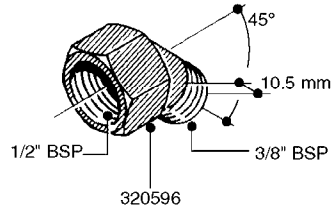

FITTINGS - HEXAGON NIPPLES
L0030-HIN, 01:01:16

L0030

FITTINGS - HEXAGON NIPPLES
L0030-HIN, 01:01:16

Page 1
Date 07.02.2020 8:45

parts-n°	order qty	description
10015303	1	FITT.PO.HN 1.00X1.00 M1000
10425003	1	FITT.PO.HN 1.25X1.00 MCPHEE
320132	1	FITT.DK HN 1" BSP
320176	1	FITT.DK HN 3/8"X1/2" BSP
320445	1	FITT.DK HN 1/4"X3/8" BSP
320655	1	FITT.DK HN 1/2"-1/2" BSP
320692	1	FITT.DK HN 3/8'BSPX1/4'NPT
320703	1	FITT.DK HN 3/8BSP X1/2 &1/4NPT
320725	1	FITT.DK NIPPLE 3/8"-3/8" BSP
320902	1	FITT.DK HN 3/8'X 1/4' BSP
390232	1	FITT.DK HN 1-1/2' X 1-1/4' BSP
390276	1	FITT.DK HN 1'BSP