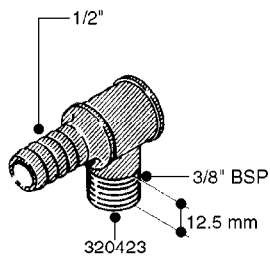

L0050

FITTINGS - HOSE CONNECTORS
L0050-HIN, 01:01:16

Page 1
Date 07.02.2020 8:45

parts-n°	order qty	description
242594	1	O-RING D14 X 1.78 SCH.70-EPDM
320294	1	FITT.DK TEE 3/8X3/8HB X1/2"BSP
320305	1	FITT.DK HB 3/4'- 3/4' BSP
320386	1	FITT.DK TEE 3/8X3/8HB X3/8"BSP
320397	1	FITT.DK ELB 3/8"HB X 3/8" BSP
320401	1	FITT.DK TEE 1/2X1/2HB X1/2"BSP
320412	1	FITT.DK TEE 1/2X1/2HB X3/8'BSP
320423	1	FITT.DK ELB 1/2'HB X 3/8' BSP
320891	1	FITT.DK HB 3/8'- 3/8' BSP
320972	1	FITT.DK HB 5/16'- 1/4' BSP
322046	1	FITT.DK TEE 1/2X1/2HB X3/4'BSP
322048	1	FITT.DK TEE 3/4X3/4HB X3/4'BSP
330595	1	O-RING D24.6/D20X2.1 -3/4"
333137	1	FITT.DK CONN.1/2" F.NOZZ. DOUB
333141	1	FITT.DK CONN.1/2" F.NOZZ.SING
334041	1	FITT.DK CONN.3/4' F.NOZZ. SING
334042	1	FITT.DK CONN.3/4' F.NOZZ. DOUB
334195	1	FITT.DK ELB. 3/4"HB X 3/4"HB
10012103	1	FITT.PO.HB 1.25X1.50 IMB1012
10014003	1	FITT.PO.HB 1.25X1.25 IMB1010
10036903	1	FITT.PO.HB 1.50X1.50 IMB1212
28019303	1	FITTING HB ELB 3/4NPT-3/4HOSE
61016500	1	HOSE TAIL 3/4" 90°+RG CAP 3/4"
72026700	1	NOZZLE TUBE ADAPTER W/O-RING