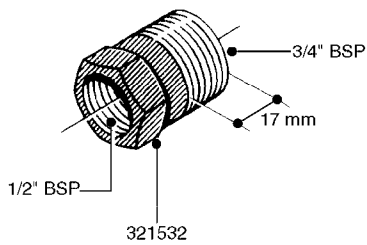

FITTINGS - HEXAGON NIPPLES
L0030-HIN, 01:01:16

L0030

FITTINGS - HEXAGON NIPPLES
L0030-HIN, 01:01:16

Page 1
Date 07.02.2020 8:45

parts-n°	order qty	description
10015303	1	FITT.PO.HN 1.00X1.00 M1000
10425003	1	FITT.PO.HN 1.25X1.00 MCPHEE
320132	1	FITT.DK HN 1" BSP
320176	1	FITT.DK HN 3/8"X1/2" BSP
320445	1	FITT.DK HN 1/4"X3/8" BSP
320655	1	FITT.DK HN 1/2"-1/2" BSP
320692	1	FITT.DK HN 3/8'BSPX1/4'NPT
320703	1	FITT.DK HN 3/8BSP X1/2 &1/4NPT
320725	1	FITT.DK NIPPLE 3/8"-3/8" BSP
320902	1	FITT.DK HN 3/8'X 1/4' BSP
390232	1	FITT.DK HN 1-1/2' X 1-1/4' BSP
390276	1	FITT.DK HN 1'BSP