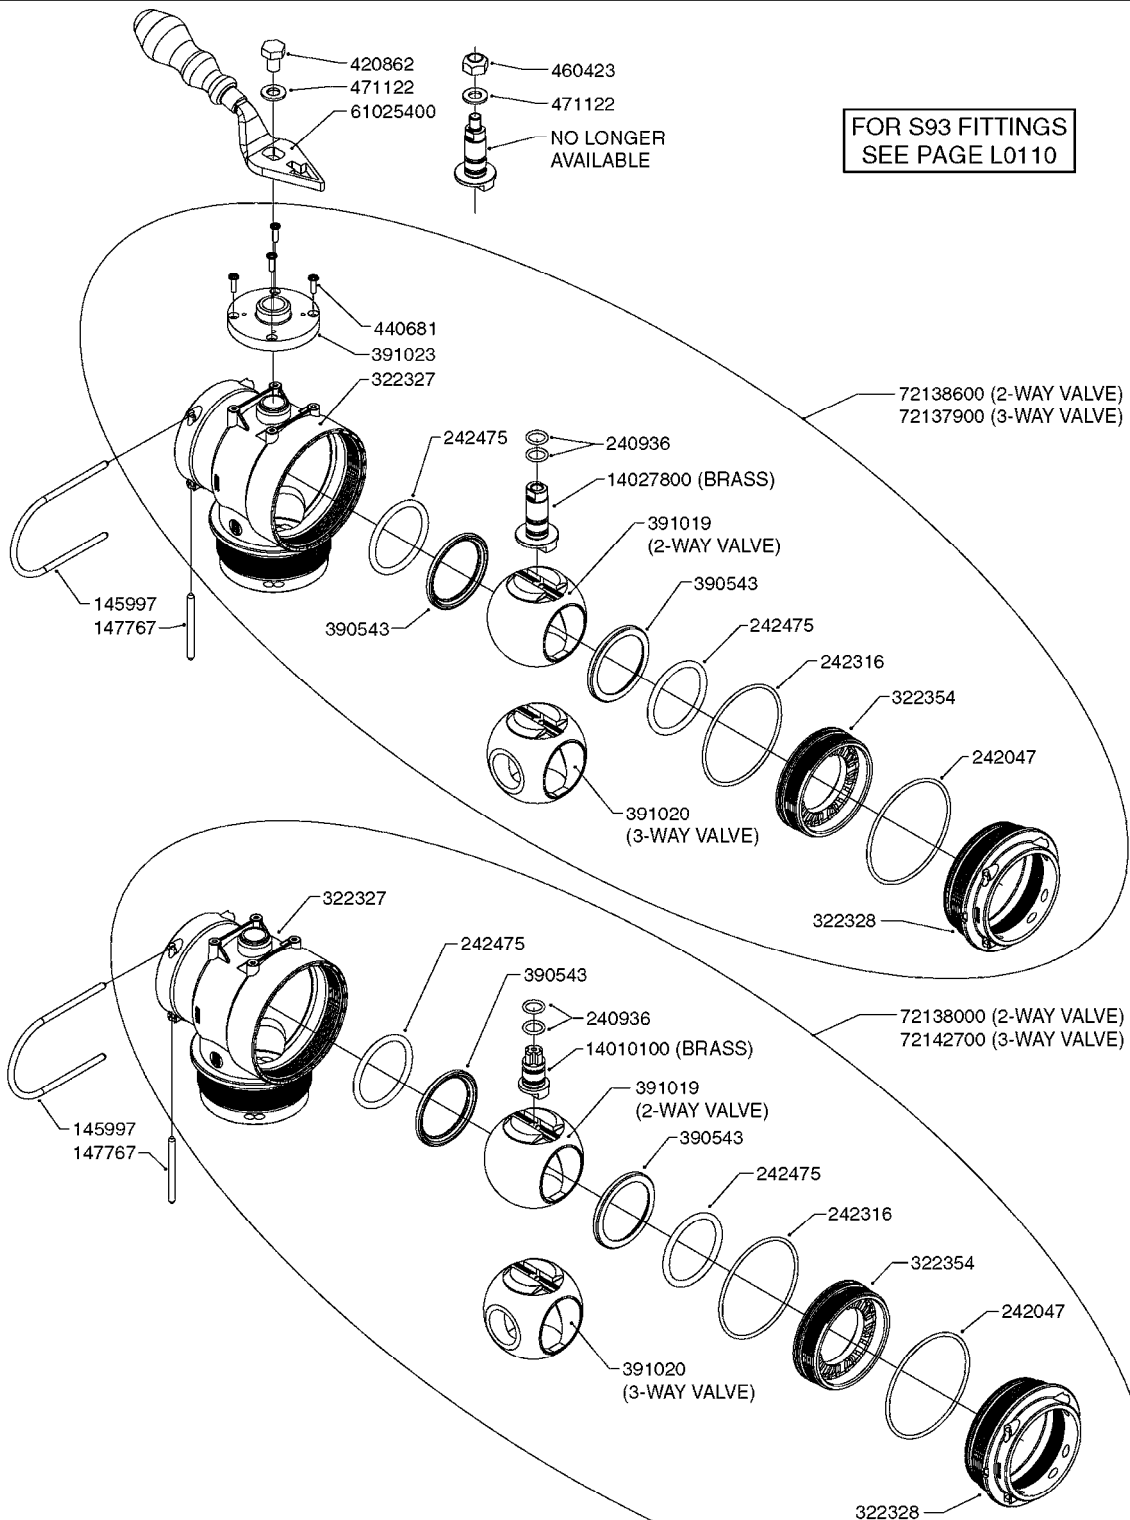

B0540

SMART VALVE-S93 MANIFOLD VALVE
B0540-HIN, 01:01:16

Page 1
Date 07.02.2020 8:44

parts-n°	order qty	description
145997	1	FITT.DK S-93 FORK
147767	1	PIN 5Ø X 60 S-93 DOUBLE CLAMP
240936	1	O-RING D13.3X2.4 NITRIL
242047	1	O-RING 89.5 X 3.0 VITON
242316	1	O-RING D84.5X3.0 NITRIL
242475	1	O'RING D56.52x5.33 SH70-VITON
322327	1	HOUSING, VALVE, S93, 220 PSI
322328	1	END CAP F.VALVE S-93
322354	1	THRUST PLATE F.3-WAY VALVES-93
390543	1	SEAT F.BALL 3-WAY VALVE S-93
391019	1	BALL F.2 WAY S93 SMART VALVE
391020	1	BALL F.3 WAY S93 SMART VALVE
391023	1	SMART VALVE MOUNTING BRACKET
420862	1	BOLT HEX 8.8 DEL M10X16 FT
440681	1	SCREW F. PLASTIC 4MM X 14LG SS
460423	1	NUT HEX M10X1.50 LOCK DIN985A2 SS
471122	1	WASHER, M10, Ø20/10.5X 2.0, SS
14010100	1	SPINDLE F.SMART VALVE S-93
14027800	1	SPINDLE F.SMART VALVE S-93
61025400	1	HANDLE SMART VALVE
72137900	1	VALVE S93 "V1" SMART VALVE
72138000	1	VALVE S93 "V2" SMART VALVE
72138600	1	VALVE S93 "V3" SMART VALVE
72142700	1	VALVE S93 "V4" SMART VALVE