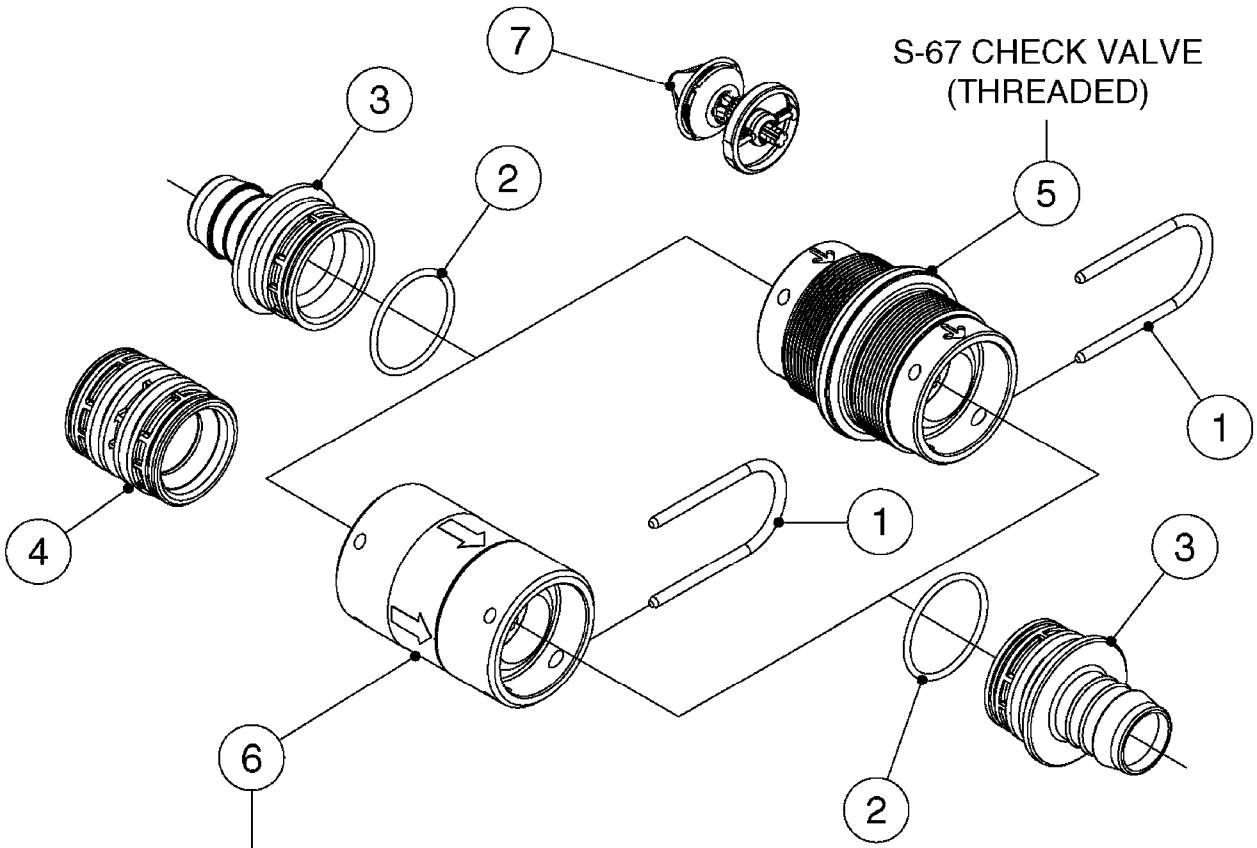

FOR FITTINGS AND
HOSES, SEE SECTION L

B0630

CHECK VALVES - S67
B0630-HIN, 31:07:19

Page 1
Date 07.02.2020 8:44

Pos.	parts-n°	order qty	description
1	145996	1	FITT.DK S-67 FORK
2	241973	1	O-RING Ø3 X 44.2 70 SHORES NITRIL
2	242353	1	O-RING 3 X 44.2 VITON
3	242504	1	O-RING D35x2 NITRIL
4	322104	1	FITT.DK S-67 BULKHEAD
5	334231	1	FITT.DK S-67 STR.1"
5	334232	1	FITT.DK S-67 STR.1-1/4"
5	334444	1	FITT.DK S-67 STR.1-1/2" PVC
6	14103100	1	SEAT F.CHECK VALVE D40.8 2010
7	70063603	1	VALVE, CHECK S67 1-1/2" COMPLETE IN-LINE CHECK VALVE FOR 1-1/2" HOSE
7	72001803	1	CHCK VLV,S67, 2 X 1" HB COMPLETE IN-LINE CHECK VALVE FOR 1" HOSE
7	72206600	1	CHCK VLV,S67, 2 X 1.25" HB COMPLETE IN-LINE CHECK VALVE FOR 1-1/4" HOSE
8	72089900	1	CHECK VALVE S67 SUBASMBLY.2001
9	97800500	1	DECAL 230X28 BLACK ARROW