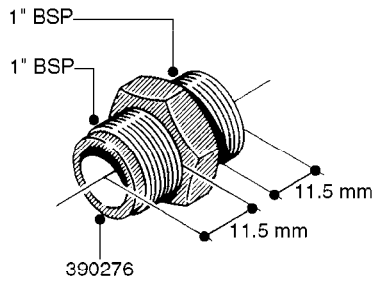

FITTINGS - HEXAGON NIPPLES
L0030-HIN, 01:01:16

L0030

FITTINGS - HEXAGON NIPPLES
L0030-HIN, 01:01:16

Page 1
Date 07.02.2020 8:45

parts-n°	order qty	description
10015303	1	FITT.PO.HN 1.00X1.00 M1000
10425003	1	FITT.PO.HN 1.25X1.00 MCPHEE
320132	1	FITT.DK HN 1" BSP
320176	1	FITT.DK HN 3/8"X1/2" BSP
320445	1	FITT.DK HN 1/4"X3/8" BSP
320655	1	FITT.DK HN 1/2"-1/2" BSP
320692	1	FITT.DK HN 3/8'BSPX1/4'NPT
320703	1	FITT.DK HN 3/8BSP X1/2 &1/4NPT
320725	1	FITT.DK NIPPLE 3/8"-3/8" BSP
320902	1	FITT.DK HN 3/8'X 1/4' BSP
390232	1	FITT.DK HN 1-1/2' X 1-1/4' BSP
390276	1	FITT.DK HN 1'BSP