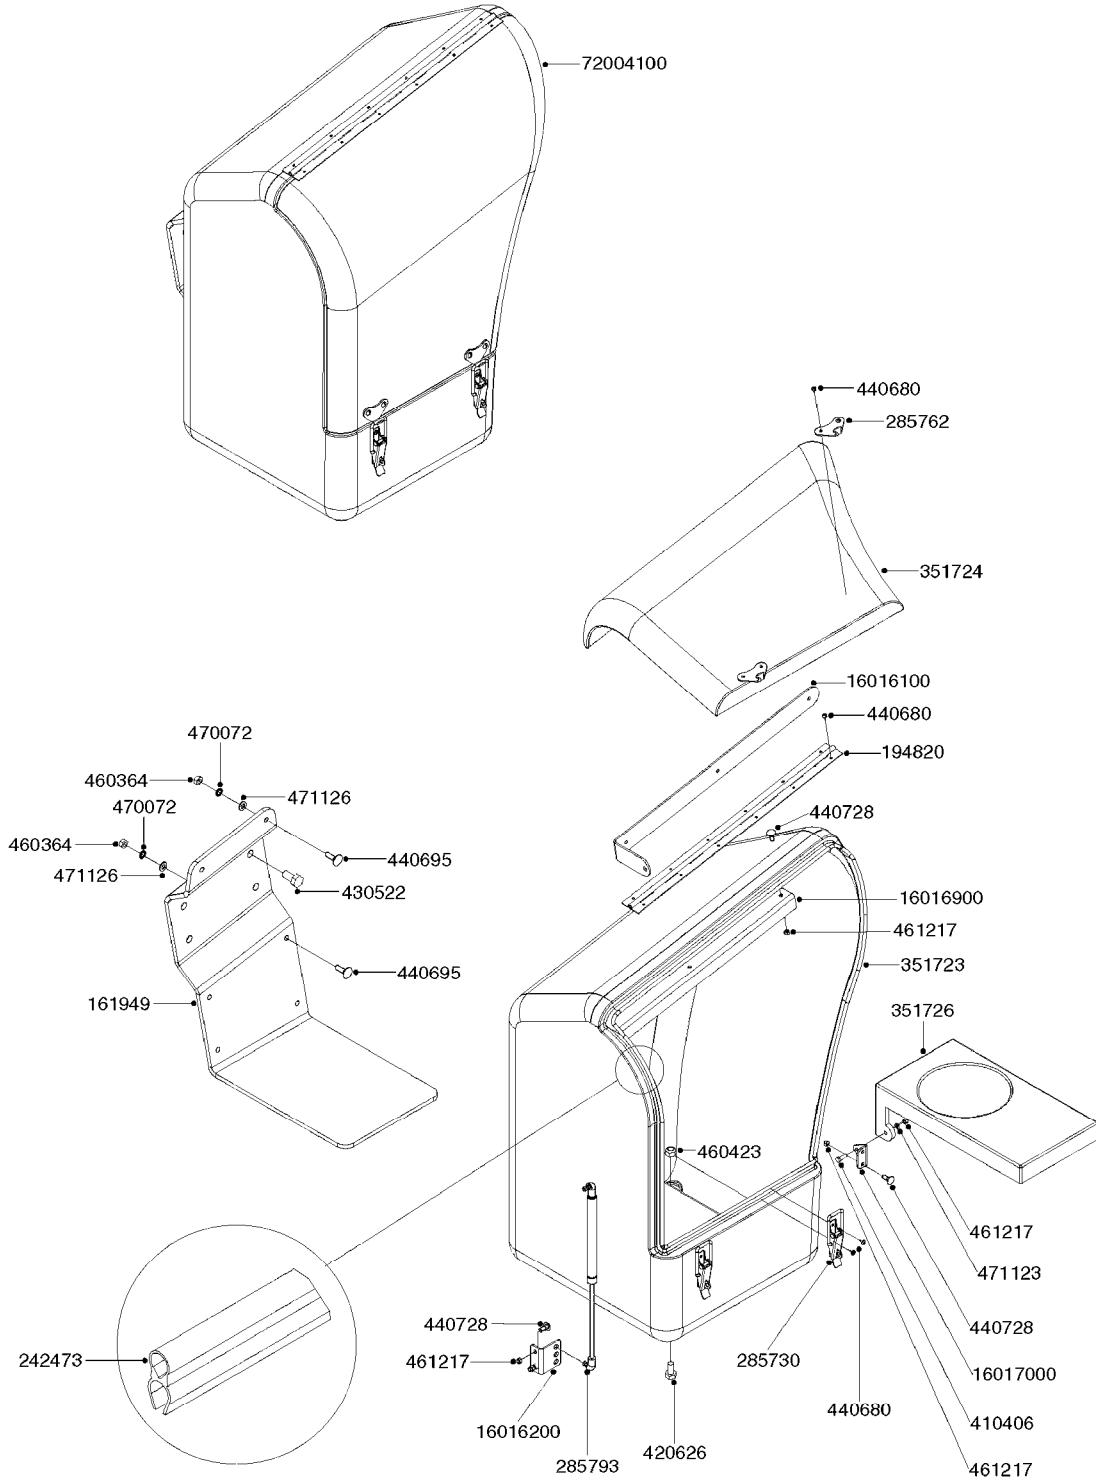

STORAGE LOCKER - LH
K0790-HIN, 01:01:16

Page 0
Date 07.02.2020 8:45

STORAGE LOCKER - LH
K0790-HIN, 01:01:16

Page 1

Date 07.02.2020 8:45

parts-n°	order qty	description
16016100	1	BKT F.LOCKER DOOR OPENER T CM+
16016200	1	BKT F.LOCKER DOOR OPENER B CM+
16016900	1	BKT F. LH LOCKER HINGE CM+
16017000	1	BKT F.LOCKER SHELF HINGE CM+
161949	1	BRACKET STORAGE LOCKER
194820	1	HINGE
242473	1	GASKET
285730	1	LATCH
285762	1	LATCH CLIP
285793	1	GAS CYLINDER
351723	1	LOCKER BODY (RAW) CM+
351724	1	LOCKER DOOR (RAW) CM+
351726	1	WORKING TABLE (RAW)
410406	1	BOLT HEX 8.8 DEL M5X16 FT
420626	1	BOLT HEX 8.8 DEL M10X20 FT
430522	1	BOLT HEX 8.8 DEL M12X25 FT
440680	1	SCREW M4.2X9.5 STAINLESS
440695	1	BOLT CARRIAGE M8X25
440728	1	BOLT CARRIAGE 5MMX16
460364	1	NUT HU M8 A2 SS DIN934
460423	1	NUT HEX M10X1.50 LOCK DIN985A2 SS
461217	1	NUT HEX M5 LOCK
470072	1	WASHER D15/D8X.5 LOCK
471123	1	WASHER, M5, Ø10/ 5.3X 1.0, SS
471126	1	WASHER, M8, Ø16/ 8.4X 1.6, SS
72004100	1	LOCKER KIT F.CM+ LH