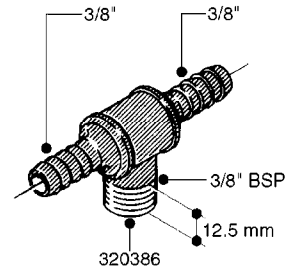

L0050

FITTINGS - HOSE CONNECTORS
L0050-HIN, 01:01:16

Page 1
Date 07.02.2020 8:45

parts-n°	order qty	description
242594	1	O-RING D14 X 1.78 SCH.70-EPDM
320294	1	FITT.DK TEE 3/8X3/8HB X1/2"BSP
320305	1	FITT.DK HB 3/4'- 3/4' BSP
320386	1	FITT.DK TEE 3/8X3/8HB X3/8"BSP
320397	1	FITT.DK ELB 3/8"HB X 3/8" BSP
320401	1	FITT.DK TEE 1/2X1/2HB X1/2"BSP
320412	1	FITT.DK TEE 1/2X1/2HB X3/8'BSP
320423	1	FITT.DK ELB 1/2'HB X 3/8' BSP
320891	1	FITT.DK HB 3/8'- 3/8' BSP
320972	1	FITT.DK HB 5/16'- 1/4' BSP
322046	1	FITT.DK TEE 1/2X1/2HB X3/4'BSP
322048	1	FITT.DK TEE 3/4X3/4HB X3/4'BSP
330595	1	O-RING D24.6/D20X2.1 -3/4"
333137	1	FITT.DK CONN.1/2" F.NOZZ. DOUB
333141	1	FITT.DK CONN.1/2" F.NOZZ.SING
334041	1	FITT.DK CONN.3/4' F.NOZZ. SING
334042	1	FITT.DK CONN.3/4' F.NOZZ. DOUB
334195	1	FITT.DK ELB. 3/4"HB X 3/4"HB
10012103	1	FITT.PO.HB 1.25X1.50 IMB1012
10014003	1	FITT.PO.HB 1.25X1.25 IMB1010
10036903	1	FITT.PO.HB 1.50X1.50 IMB1212
28019303	1	FITTING HB ELB 3/4NPT-3/4HOSE
61016500	1	HOSE TAIL 3/4" 90°+RG CAP 3/4"
72026700	1	NOZZLE TUBE ADAPTER W/O-RING