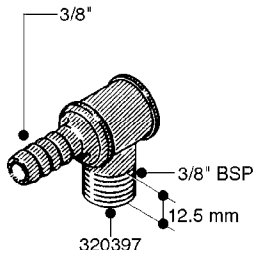

L0050

FITTINGS - HOSE CONNECTORS
L0050-HIN, 01:01:16

Page 1
Date 07.02.2020 8:45

parts-n°	order qty	description
242594	1	O-RING D14 X 1.78 SCH.70-EPDM
320294	1	FITT.DK TEE 3/8X3/8HB X1/2"BSP
320305	1	FITT.DK HB 3/4'- 3/4' BSP
320386	1	FITT.DK TEE 3/8X3/8HB X3/8"BSP
320397	1	FITT.DK ELB 3/8"HB X 3/8" BSP
320401	1	FITT.DK TEE 1/2X1/2HB X1/2"BSP
320412	1	FITT.DK TEE 1/2X1/2HB X3/8'BSP
320423	1	FITT.DK ELB 1/2'HB X 3/8' BSP
320891	1	FITT.DK HB 3/8'- 3/8' BSP
320972	1	FITT.DK HB 5/16'- 1/4' BSP
322046	1	FITT.DK TEE 1/2X1/2HB X3/4'BSP
322048	1	FITT.DK TEE 3/4X3/4HB X3/4'BSP
330595	1	O-RING D24.6/D20X2.1 -3/4"
333137	1	FITT.DK CONN.1/2" F.NOZZ. DOUB
333141	1	FITT.DK CONN.1/2" F.NOZZ.SING
334041	1	FITT.DK CONN.3/4' F.NOZZ. SING
334042	1	FITT.DK CONN.3/4' F.NOZZ. DOUB
334195	1	FITT.DK ELB. 3/4"HB X 3/4"HB
10012103	1	FITT.PO.HB 1.25X1.50 IMB1012
10014003	1	FITT.PO.HB 1.25X1.25 IMB1010
10036903	1	FITT.PO.HB 1.50X1.50 IMB1212
28019303	1	FITTING HB ELB 3/4NPT-3/4HOSE
61016500	1	HOSE TAIL 3/4" 90°+RG CAP 3/4"
72026700	1	NOZZLE TUBE ADAPTER W/O-RING