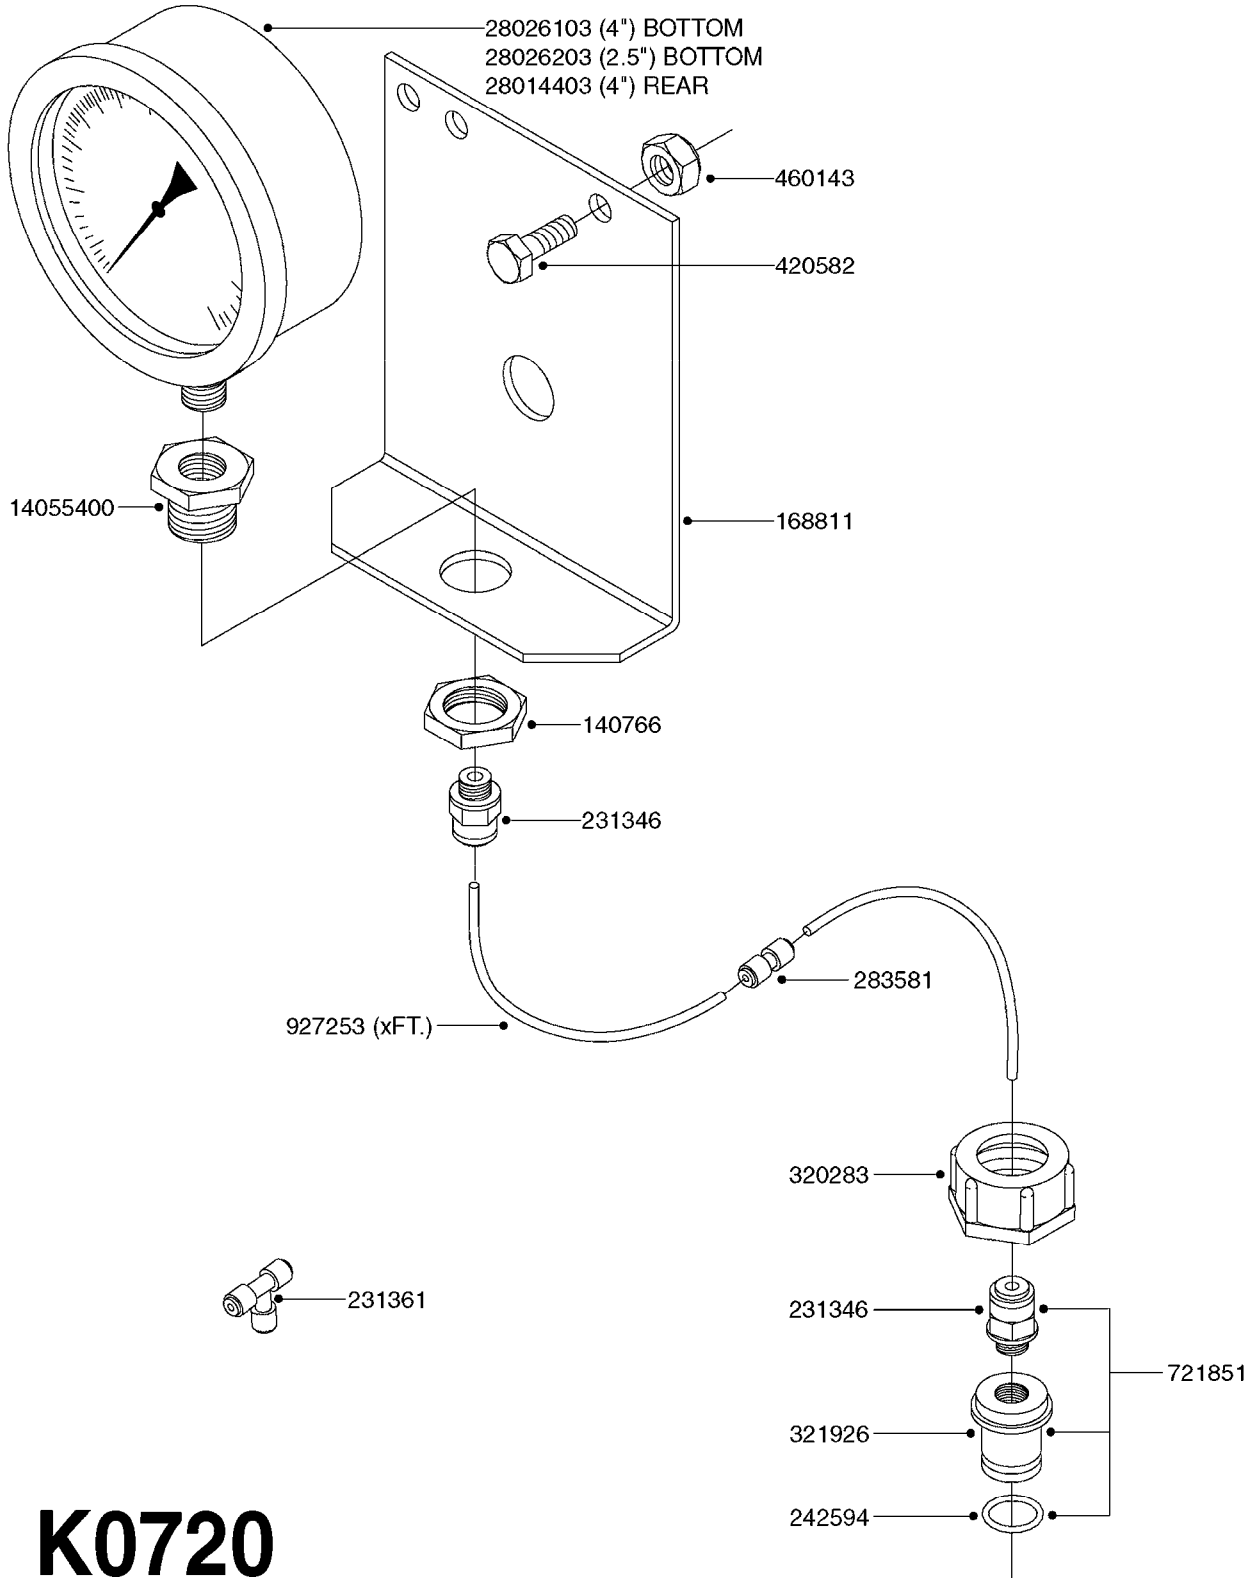

K0690

REMOTE GAUGE-MAGNETIC BASE KIT
K0690-HIN, 01:01:16

Page 1

Date 07.02.2020 8:45

parts-n°	order qty	description
231346	1	QUICK COUPLER 1/8"BSP X 4 MM
232230	1	QUICK COUPLER 1/4"BSP X 4 MM
241651	1	O-RING D14.0X3.0 NITRIL
242594	1	O-RING D14 X 1.78 SCH.70-EPDM
283581	1	HOSE CONNECTOR STR. F.4MM PE
284582	1	CLAMP HOSE GEAR - 5/16"
320187	1	FITT.DK CAP 3/8" BSP BLACK
320283	1	FITT.DK NUT 3/4"BSP
320445	1	FITT.DK HN 1/4"X3/8" BSP
321926	1	FITTING BSP3/4"-1/8"
322046	1	FITT.DK TEE 1/2X1/2HB X3/4'BSP
322048	1	FITT.DK TEE 3/4X3/4HB X3/4'BSP
330013	1	O-RING 2.5 X 10 PUR
330061	1	O-RING D16/D11X2,5
331807	1	FITT.DK HB 5/16" F.3/8" NUT
334531	1	CLAMP HOSE PLASTIC 3/4"
334534	1	CLAMP HOSE PLASTIC 1/2"
390713	1	GAUGE ADAPTOR 1/4" BSP
440698	1	SCREW F.PLASTIC 6X18 SS HEXHD
721851	1	SCREW PLUG W/QUICK FIT
724637	1	FITT.DK HB 5/16' F. 3/4" COMP.
927253	1	RED AIR HOSE, Ø4/2 1810 E
927268	1	HOSE BLUE PVC X 1/4 X 0012"
10536703	1	MAGNETIC BASE D3,2'/90LB
10536803	1	MAGNETIC BASE KIT F.GAUGE
28026203	1	GAUGE 200PSI/BR,2.5"1/4BSP-BTM
92702103	1	HOSE R X1/2" X300PSI WP X0012"
92703203	1	HOSE R X3/4" X300PSI WP X0012"