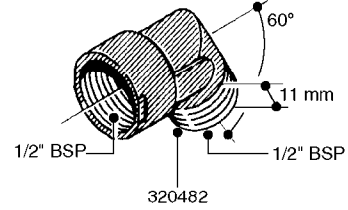

FITTINGS - HEXAGON NIPPLES
L0030-HIN, 01:01:16

L0030

FITTINGS - HEXAGON NIPPLES
L0030-HIN, 01:01:16

Page 1
Date 07.02.2020 8:45

parts-n°	order qty	description
10015303	1	FITT.PO.HN 1.00X1.00 M1000
10425003	1	FITT.PO.HN 1.25X1.00 MCPHEE
320132	1	FITT.DK HN 1" BSP
320176	1	FITT.DK HN 3/8"X1/2" BSP
320445	1	FITT.DK HN 1/4"X3/8" BSP
320655	1	FITT.DK HN 1/2"-1/2" BSP
320692	1	FITT.DK HN 3/8'BSPX1/4'NPT
320703	1	FITT.DK HN 3/8BSP X1/2 &1/4NPT
320725	1	FITT.DK NIPPLE 3/8"-3/8" BSP
320902	1	FITT.DK HN 3/8'X 1/4' BSP
390232	1	FITT.DK HN 1-1/2' X 1-1/4' BSP
390276	1	FITT.DK HN 1'BSP