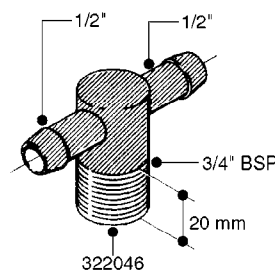

L0050

FITTINGS - HOSE CONNECTORS
L0050-HIN, 01:01:16

Page 1
Date 07.02.2020 8:45

parts-n°	order qty	description
242594	1	O-RING D14 X 1.78 SCH.70-EPDM
320294	1	FITT.DK TEE 3/8X3/8HB X1/2"BSP
320305	1	FITT.DK HB 3/4'- 3/4' BSP
320386	1	FITT.DK TEE 3/8X3/8HB X3/8"BSP
320397	1	FITT.DK ELB 3/8"HB X 3/8" BSP
320401	1	FITT.DK TEE 1/2X1/2HB X1/2"BSP
320412	1	FITT.DK TEE 1/2X1/2HB X3/8'BSP
320423	1	FITT.DK ELB 1/2'HB X 3/8' BSP
320891	1	FITT.DK HB 3/8'- 3/8' BSP
320972	1	FITT.DK HB 5/16'- 1/4' BSP
322046	1	FITT.DK TEE 1/2X1/2HB X3/4'BSP
322048	1	FITT.DK TEE 3/4X3/4HB X3/4'BSP
330595	1	O-RING D24.6/D20X2.1 -3/4"
333137	1	FITT.DK CONN.1/2" F.NOZZ. DOUB
333141	1	FITT.DK CONN.1/2" F.NOZZ.SING
334041	1	FITT.DK CONN.3/4' F.NOZZ. SING
334042	1	FITT.DK CONN.3/4' F.NOZZ. DOUB
334195	1	FITT.DK ELB. 3/4"HB X 3/4"HB
10012103	1	FITT.PO.HB 1.25X1.50 IMB1012
10014003	1	FITT.PO.HB 1.25X1.25 IMB1010
10036903	1	FITT.PO.HB 1.50X1.50 IMB1212
28019303	1	FITTING HB ELB 3/4NPT-3/4HOSE
61016500	1	HOSE TAIL 3/4" 90°+RG CAP 3/4"
72026700	1	NOZZLE TUBE ADAPTER W/O-RING