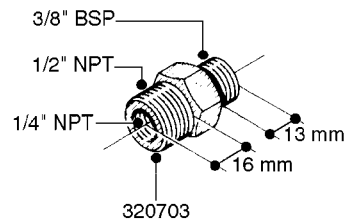

FITTINGS - HEXAGON NIPPLES
L0030-HIN, 01:01:16

L0030

FITTINGS - HEXAGON NIPPLES
L0030-HIN, 01:01:16

Page 1
Date 07.02.2020 8:45

parts-n°	order qty	description
10015303	1	FITT.PO.HN 1.00X1.00 M1000
10425003	1	FITT.PO.HN 1.25X1.00 MCPHEE
320132	1	FITT.DK HN 1" BSP
320176	1	FITT.DK HN 3/8"X1/2" BSP
320445	1	FITT.DK HN 1/4"X3/8" BSP
320655	1	FITT.DK HN 1/2"-1/2" BSP
320692	1	FITT.DK HN 3/8'BSPX1/4'NPT
320703	1	FITT.DK HN 3/8BSP X1/2 &1/4NPT
320725	1	FITT.DK NIPPLE 3/8"-3/8" BSP
320902	1	FITT.DK HN 3/8'X 1/4' BSP
390232	1	FITT.DK HN 1-1/2' X 1-1/4' BSP
390276	1	FITT.DK HN 1'BSP