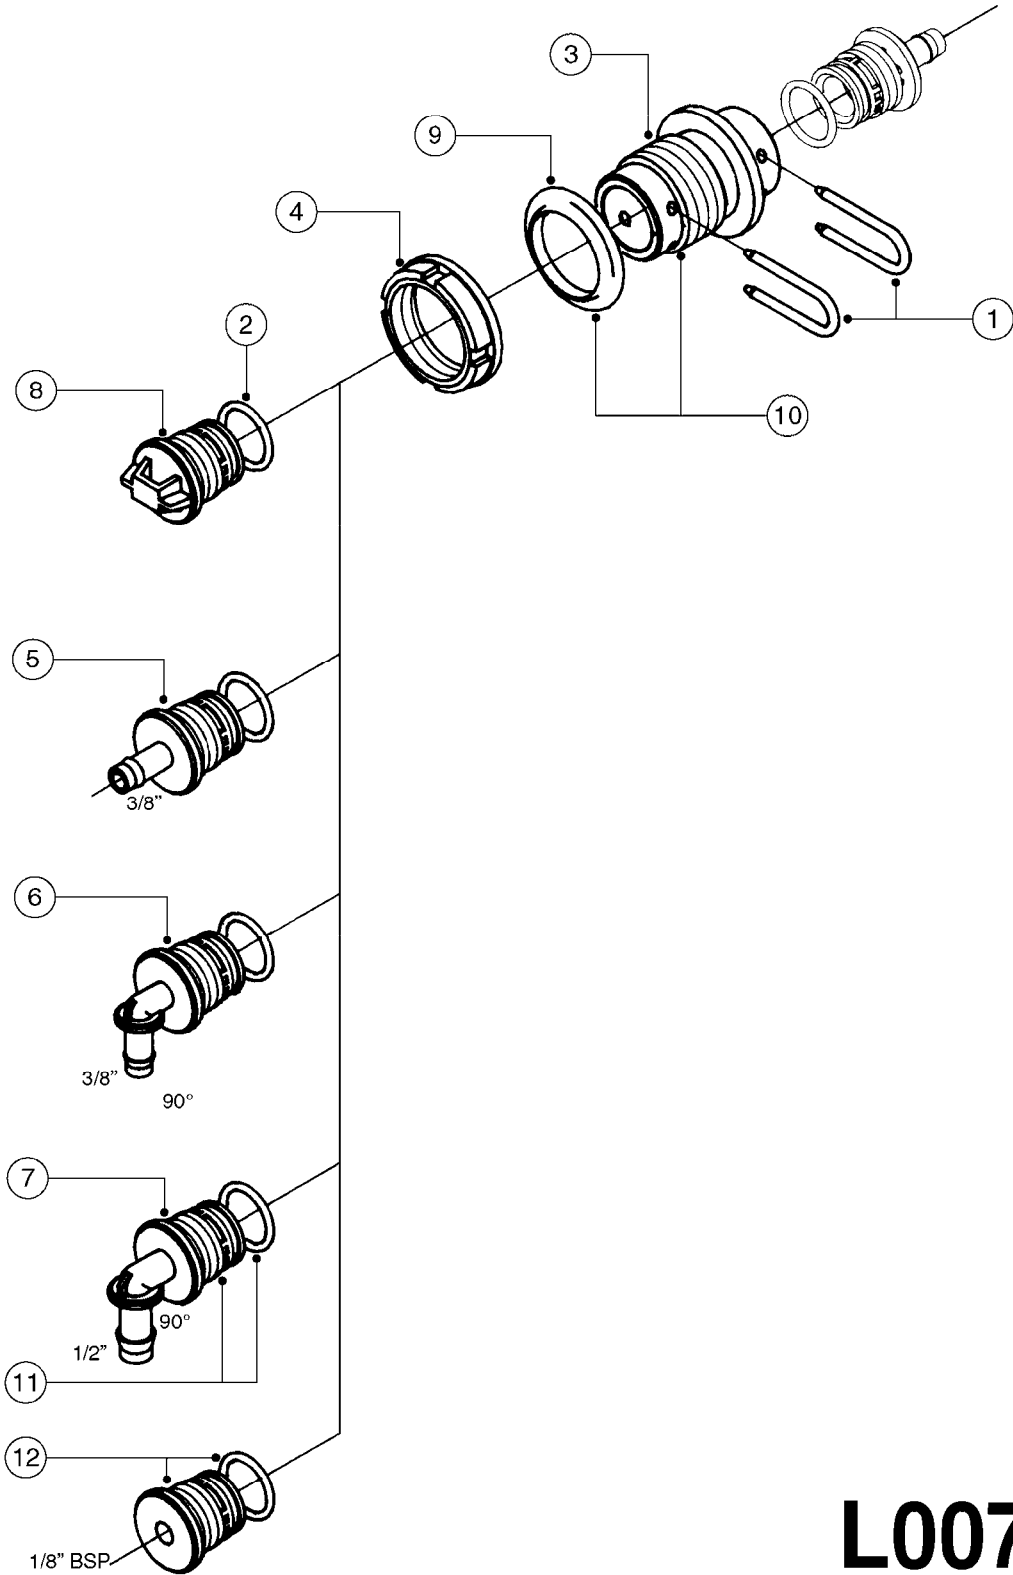

L0070

FITTINGS - S-40
L0070-HIN, 13:09:17

Page 1

Date 07.02.2020 8:45

Pos.	parts-n°	order qty	description
1	145994	1	FITT.DK S-40 FORK
2	242108	1	O-RING 3 X 19,2 70SH NITRIL NITRIL (BLACK)
2	242355	1	O-RING D19.2X3.0 VITON F.S-40 VITON (BROWN)
3	322102	1	FITT.DK S-40 BULKHEAD
4	322106	1	FITT.DK S-40 BULKHEAD NUT
5	334225	1	FITT.DK S-40 STR.3/8"
6	334237	1	FITT.DK S-40 ELB.3/8"
7	334238	1	FITT.DK S-40 ELB.1/2"
8	334248	1	FITT.DK S-40 PLUG
9	334259	1	GASKET F. S-40 BULKHEAD
10	726462	1	FITT. S40 BULKHEAD W.GASKET
11	726567	1	FITT.DK S-40 ELB.1/2" W.O-RING
12	726693	1	FITT.DK S-40 PLUG 1/8BSP ORING