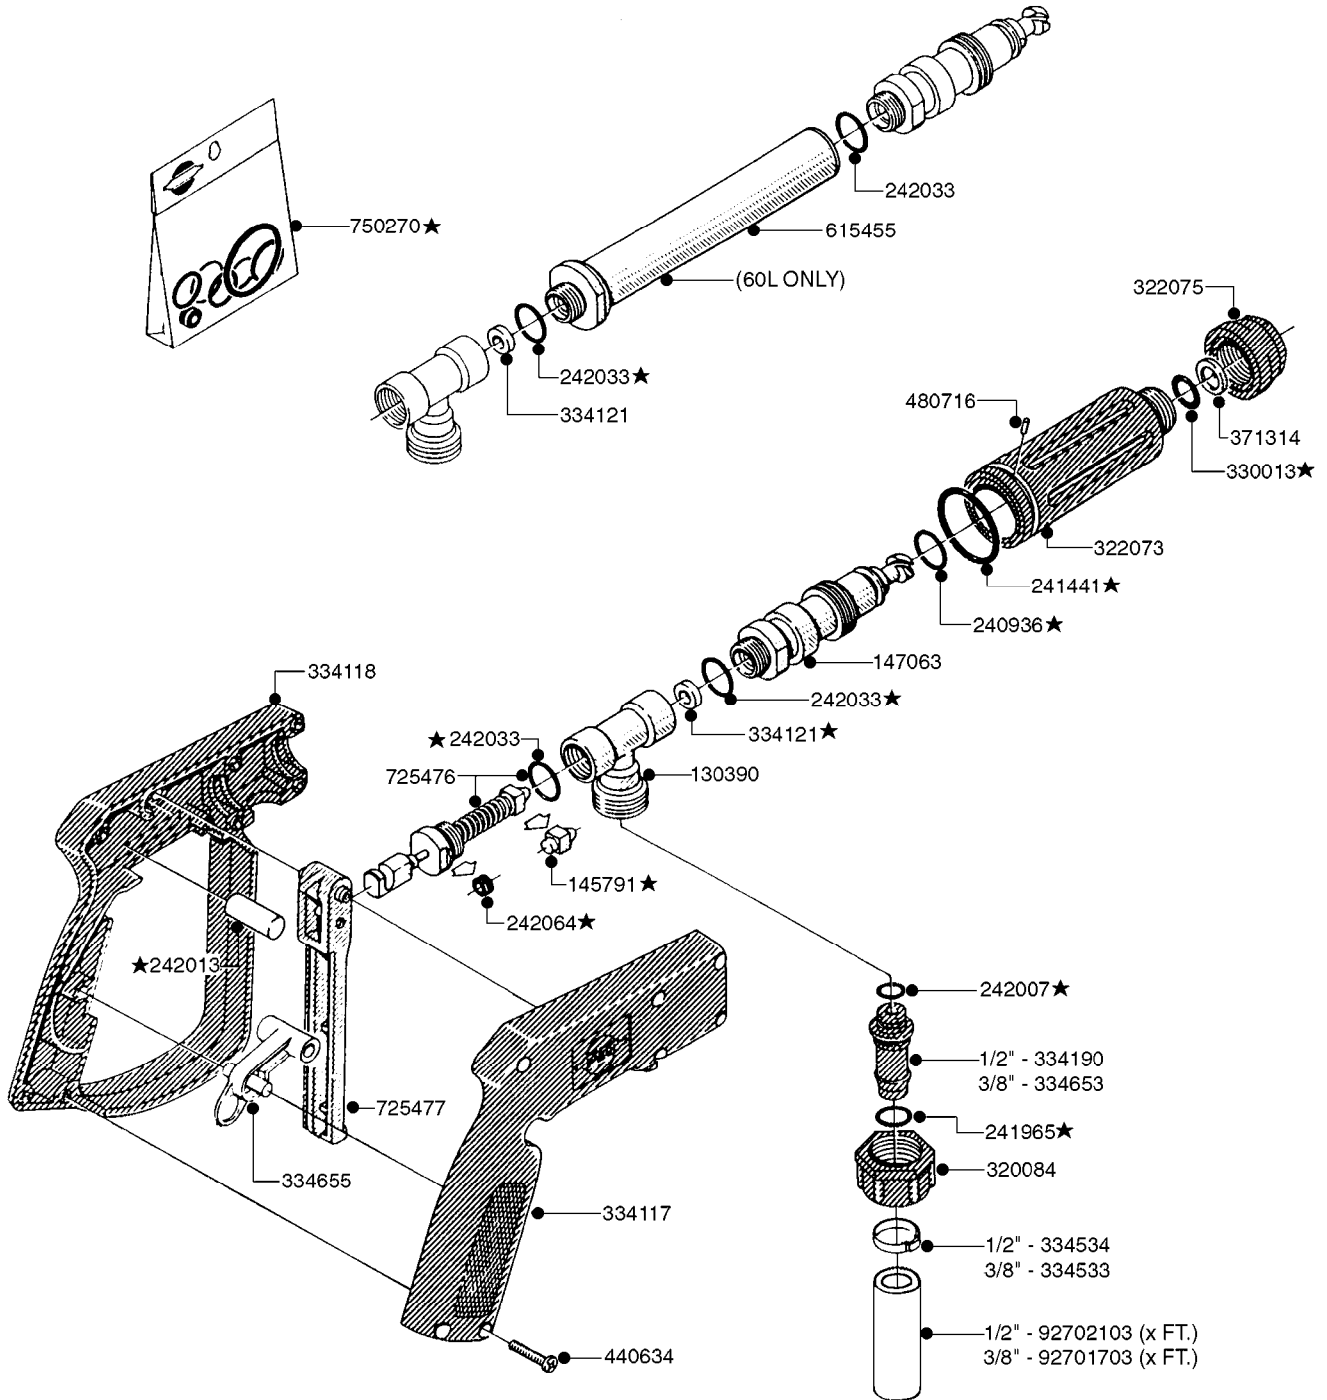

COMPLETE ASSEMBLY:
843197 - 60L
843196 - 60S

COMPLETE ASSEMBLIES
WHOLEGOODS ITEMS

K0480

HANDGUN TYPE 60S/60L POST 95
K0480-HIN, 01:01:16

Page 1

Date 07.02.2020 8:45

parts-n°	order qty	description
130390	1	TEE 3/8'X 1/2' BSP F.TYPE 60S
145791	1	CONE FOR ON/OFF
147063	1	SWIRL F.SPRAY GUN TYPE 60
240936	1	O-RING D13.3X2.4 NITRIL
241441	1	O-RING D29.3X3
241965	1	O-RING Ø12.1 X 1.6 NITRILE
242007	1	O-RING Ø9.1 X 1.6 NITRILE
242013	1	SPRING RUBBER F/TRIGGER
242033	1	O-RING Ø14.1 X 1.6 NITRILE
242064	1	SLEEVE RUBBER 3X8X4MM
320084	1	FITT.DK NUT 1/2" BSP
322073	1	HOUSING F.SWIRL TYPE 60S H.G.
322075	1	HOUSING F. NOZZLE
330013	1	O-RING 2.5 X 10 PUR
334117	1	HANDLE PIECE RIGHT F.60S/60L
334118	1	HANDLE PIECE LEFT F.60S/60L
334121	1	SEAT FOR ON-OFF TYPE
334190	1	FITT.DK HB 1/2' F. PISTOL 60S
334533	1	CLAMP HOSE PLASTIC 3/8"
334534	1	CLAMP HOSE PLASTIC 1/2"
334653	1	FITT.DK HB 3/8' F.HANDGUN
334655	1	TRIGGER SAFETY F.60S/60L GUN
371314	1	NOZZLE CERAMIC 1099-20
440634	1	SCREW 5/8"
480716	1	PIN D3X6 STAINLESS
615455	1	TUBE F.LANCE TYPE 60L
725476	1	SPINDLE
725477	1	TRIGGER
750270	1	GASKET KIT F.SPRAY GUN
843196	1	SPRAY GUN KIT TYPE 60 SHORT
843197	1	HANDGUN KIT TYPE 60 LONG
92701703	1	HOSE R X3/8" X300PSI WP X0012"
92702103	1	HOSE R X1/2" X300PSI WP X0012"