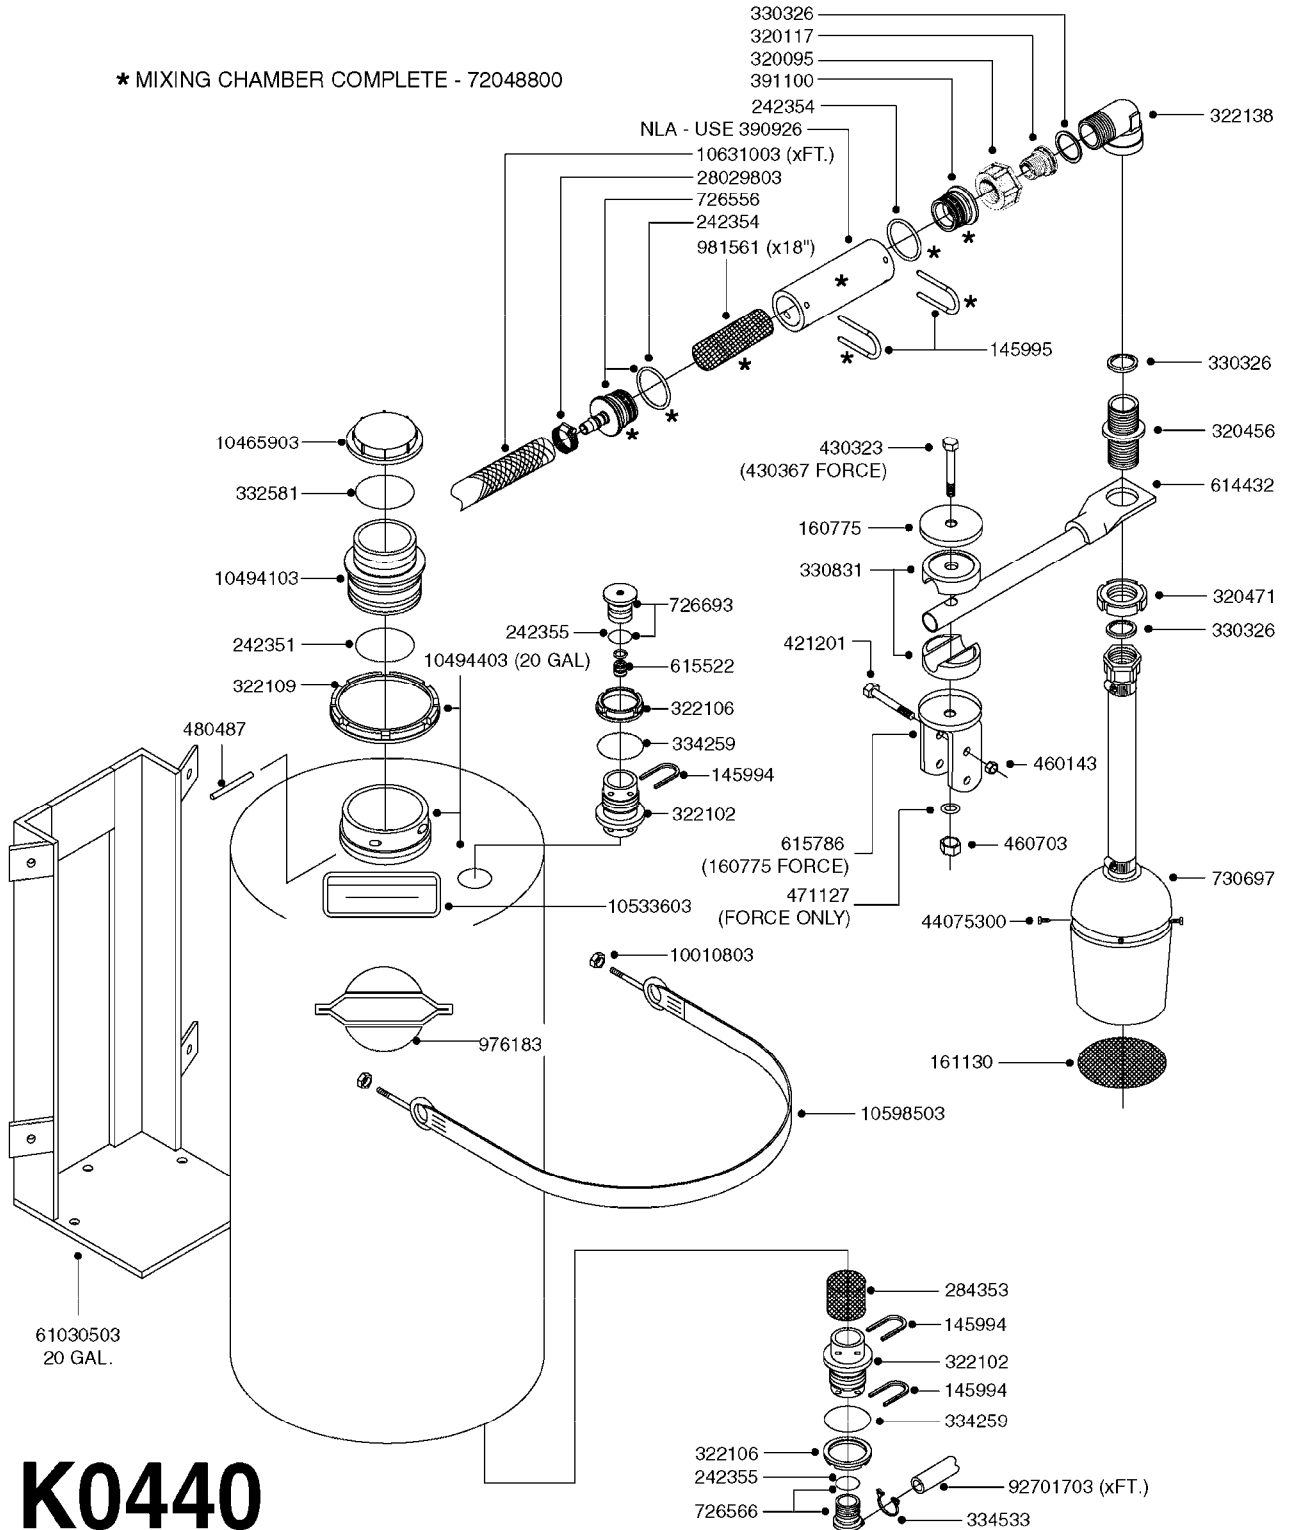

* MIXING CHAMBER COMPLETE - 72048800

F MARKER TANK/DROPPER HIGH CAP
K0440-HIN, 05:12:19

Page 1
Date 07.02.2020 8:45

parts-n°	order qty	description
145994	1	FITT.DK S-40 FORK
145995	1	FITT.DK S-53 FORK
160775	1	WASHER F. FRICTION PLATE
161130	1	FILTER SCREEN F/FOAM DROPPER
242351	1	O-RING D69.5X3.0 VITON F.S-93
242354	1	O-RING D32.2X3.0 VITON
242355	1	O-RING D19.2X3.0 VITON F.S-40
284353	1	SPONGE FOR FOAM MARKER
320095	1	FITT.DK NUT 1" BSP
320117	1	FITT.DK CONN.1/2"BSP F. 1" CAP
320456	1	FITT.DK BULKHEAD 1"BSP DOUBLE
320471	1	FITT.DK NUT 1" BSP JAMB
322102	1	FITT.DK S-40 BULKHEAD
322106	1	FITT.DK S-40 BULKHEAD NUT
322109	1	FITT.DK S-93 BULKHEAD NUT
322138	1	FITT.DK ELB 1"M X 1"F BSP
330326	1	O-RING D30/D24X2 F.1"NUT
330831	1	FRICTION PLATE
332581	1	GASKET F. 1-1/2" BSP CAPNUT.
334259	1	GASKET F. S-40 BULKHEAD
334533	1	CLAMP HOSE PLASTIC 3/8"
390926	1	TUBE,MIX CHAMB. FOAM MARK STD LONGER THAN ORIGINAL
391100	1	FITT.DK S-53THREAD INS.1/2"BSP
421201	1	BOLT HEX 8.8 DEL M8X70
430323	1	BOLT HEX 8.8 DEL M12X60
430367	1	BOLT HEX 8.8 DEL M12X100 DIN931
460143	1	SELF LOCK NUT M8 SST A2 DIN985
460703	1	NUT HEX M12X1.75 LOCK DIN985A2 SS
471127	1	WASHER, M12, Ø24/13X24X2.5 SS
480487	1	PIN M5X60 SLOTTED GALV
614432	1	BREAK AWAY ARM F. FOAM MARKER
615522	1	CHECK VALVE F.FOAM MARKER
615786	1	MOUNT BKT. F.FOAM DROPPER 98
726556	1	FITT.DK S-53 HB 1/2" W/O-RING
726566	1	HOSE TAIL S40 3/8" STRAIGHT + O-RING
726693	1	FITT.DK S-40 PLUG 1/8BSP ORING
730697	1	FOAM DROPPER COMP. BLACK '97
976183	1	DECAL COMPANY D.18,2 X 29,6
981561	1	SPONGE MAT. MIX.CHAMBER-x0012"
10010803	1	NUT HEX NC (NYLON LOCK) 5/16
10465903	1	*LID F.FOAM MARKER, DRILLED
10494103	1	FILL WELL ASSY.FOAM MARK EPOXY
10494403	1	*TANK ASSY. 20 GAL. D14'F/M
10533603	1	DECAL CAUTION-OPEN SLOWLY ENG
10598503	1	STRAP F.FOAMER TANK (880mm)
10631003	1	HOSE R X CLEAR BRAID.X 1/2 12"
28029803	1	CLAMP HOSE GEAR P1/2" 6708
44075300	1	SCREW 3.5X9.5SS/X15 ISO 14585C
61030503	1	BRKT, FOAM MRKR TANK, 20GAL, RED
72048800	1	MIXING CHAMBER,FOAM MARK. HC
92701703	1	HOSE R X3/8" X300PSI WP X0012"