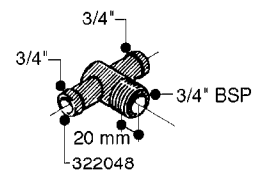

L0050

FITTINGS - HOSE CONNECTORS
L0050-HIN, 01:01:16

Page 1
Date 07.02.2020 8:45

parts-n°	order qty	description
242594	1	O-RING D14 X 1.78 SCH.70-EPDM
320294	1	FITT.DK TEE 3/8X3/8HB X1/2"BSP
320305	1	FITT.DK HB 3/4'- 3/4' BSP
320386	1	FITT.DK TEE 3/8X3/8HB X3/8"BSP
320397	1	FITT.DK ELB 3/8"HB X 3/8" BSP
320401	1	FITT.DK TEE 1/2X1/2HB X1/2"BSP
320412	1	FITT.DK TEE 1/2X1/2HB X3/8'BSP
320423	1	FITT.DK ELB 1/2'HB X 3/8' BSP
320891	1	FITT.DK HB 3/8'- 3/8' BSP
320972	1	FITT.DK HB 5/16'- 1/4' BSP
322046	1	FITT.DK TEE 1/2X1/2HB X3/4'BSP
322048	1	FITT.DK TEE 3/4X3/4HB X3/4'BSP
330595	1	O-RING D24.6/D20X2.1 -3/4"
333137	1	FITT.DK CONN.1/2" F.NOZZ. DOUB
333141	1	FITT.DK CONN.1/2" F.NOZZ.SING
334041	1	FITT.DK CONN.3/4' F.NOZZ. SING
334042	1	FITT.DK CONN.3/4' F.NOZZ. DOUB
334195	1	FITT.DK ELB. 3/4"HB X 3/4"HB
10012103	1	FITT.PO.HB 1.25X1.50 IMB1012
10014003	1	FITT.PO.HB 1.25X1.25 IMB1010
10036903	1	FITT.PO.HB 1.50X1.50 IMB1212
28019303	1	FITTING HB ELB 3/4NPT-3/4HOSE
61016500	1	HOSE TAIL 3/4" 90°+RG CAP 3/4"
72026700	1	NOZZLE TUBE ADAPTER W/O-RING