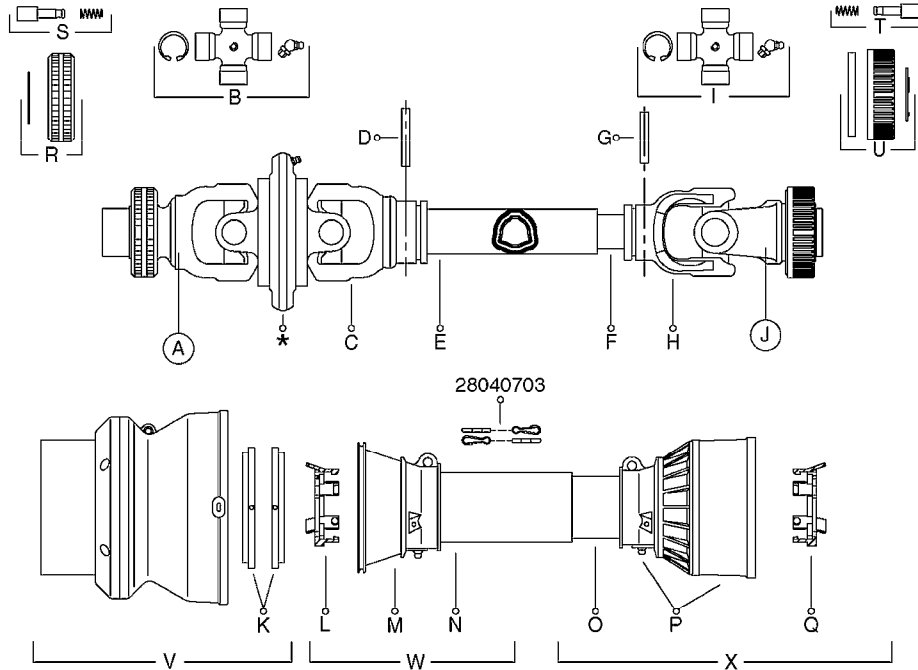

* Changed in 2016 from 100 series to G-Series (see page A0600).

A520

PTO SHAFTS - BONDIOLI CENT.
A0520-HIN, 23:10:18

Page 1
Date 07.02.2020 8:44

parts-n°	order qty	description
289042	1	UNIV. JOINT 22x54mm
421024	1	BOLT HEX 8.8 DEL M8X60
450015	1	SCREW ALLAN 3/8'X5/8' BLACK
460143	1	SELF LOCK NUT M8 SST A2 DIN985
28009803	1	PTO PIN TUBE RETAINER OUTER
28009903	1	PTO TUBE RETAINER INNER
28010103	1	PTO YOKE F.INNER TUBE CV PTO
28021403	1	PTO 1"STR/1-3/8" 6SPL B&P
28021503	1	PTO 1"STR/1-3/8" 21SPL B&P
28021603	1	PTO 1"STR/1-3/4" 20SPL B&P
28027903	1	PTO BALL LOCK.KIT F.1-3/8 YOKE
28040503	1	UNIV. JOINT 27x74.6mm
28040703	1	SAFETY CHAIN F.CV BLACK PTO (SET OF 2)
28041803	1	DECAL DANGER GUARD MISSING
28041903	1	DECAL DANGER ROT.DRIVELINE
28056703	1	PTO YOKE #1 1-3/8" X 6 SPLINE
28056803	1	PTO YOKE #1 1-3/8" X 21 SPLINE
28056903	1	PTO YOKE #4 1-3/4" X 20 SPLINE
28057003	1	PTO TUBE YOKE #1-G1 OUTER
28057103	1	PTO TUBE YOKE #4-G4 OUTER
28057203	1	PTO PIN TUBE RETAINER OUTER
28057303	1	PTO TUBE OUTER #1 745MM
28057403	1	PTO TUBE OUTER #4 720MM
28057503	1	PTO TUBE INNER #1 745MM
28057603	1	PTO TUBE INNER #4 720MM
28057703	1	PTO TUBE RETAINER INNER
28057803	1	PTO TUBE YOKE #1 Ø=1"
28057903	1	PTO TUBE YOKE #4 Ø=1"
28058003	1	PTO HALF SAFETY SHIELD OUTER
28058103	1	PTO HALF SAFETY SHIELD OUTER
28058203	1	PTO HALF SAFETY SHIELD INNER
28058303	1	PTO HALF SAFETY SHIELD INNER
28058403	1	PTO BALL LOCK.KIT F.1-3/4 YOKE
28058503	1	PTO TUBE YOKE #1-G1 INNER