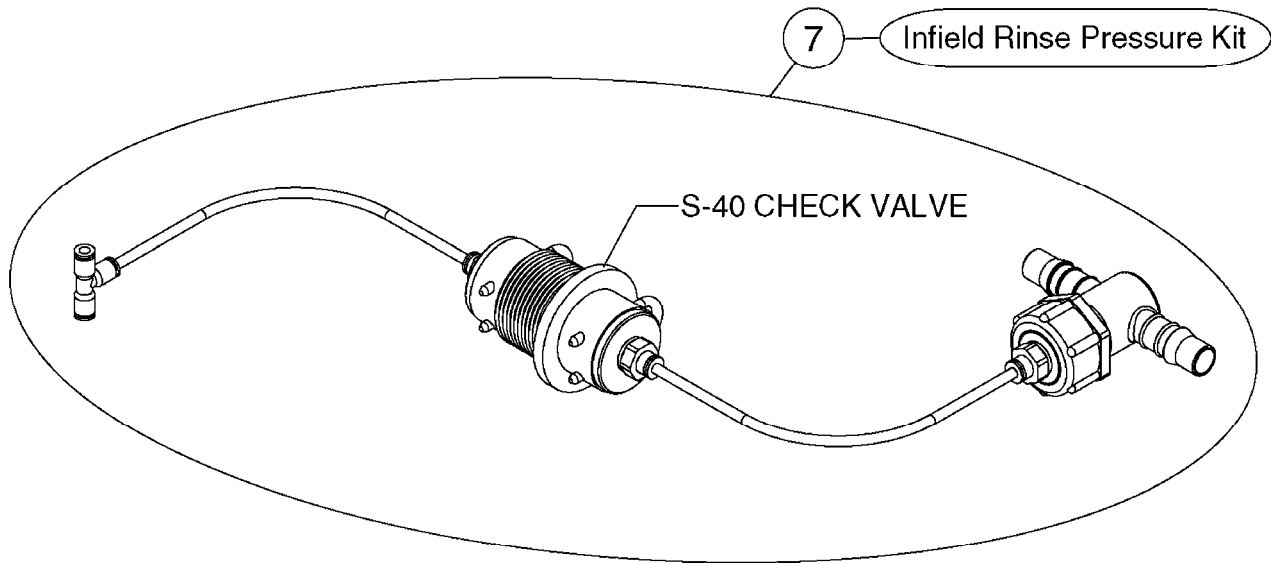

SMART VALVE-S93 MANIFOLD VALVE
B0540-HIN, 01:01:16

B0540

SMART VALVE-S93 MANIFOLD VALVE
B0540-HIN, 01:01:16

Page 1
Date 07.02.2020 8:44

parts-n°	order qty	description
145997	1	FITT.DK S-93 FORK
147767	1	PIN 5Ø X 60 S-93 DOUBLE CLAMP
240936	1	O-RING D13.3X2.4 NITRIL
242047	1	O-RING 89.5 X 3.0 VITON
242316	1	O-RING D84.5X3.0 NITRIL
242475	1	O'RING D56.52x5.33 SH70-VITON
322327	1	HOUSING, VALVE, S93, 220 PSI
322328	1	END CAP F.VALVE S-93
322354	1	THRUST PLATE F.3-WAY VALVES-93
390543	1	SEAT F.BALL 3-WAY VALVE S-93
391019	1	BALL F.2 WAY S93 SMART VALVE
391020	1	BALL F.3 WAY S93 SMART VALVE
391023	1	SMART VALVE MOUNTING BRACKET
420862	1	BOLT HEX 8.8 DEL M10X16 FT
440681	1	SCREW F. PLASTIC 4MM X 14LG SS
460423	1	NUT HEX M10X1.50 LOCK DIN985A2 SS
471122	1	WASHER, M10, Ø20/10.5X 2.0, SS
14010100	1	SPINDLE F.SMART VALVE S-93
14027800	1	SPINDLE F.SMART VALVE S-93
61025400	1	HANDLE SMART VALVE
72137900	1	VALVE S93 "V1" SMART VALVE
72138000	1	VALVE S93 "V2" SMART VALVE
72138600	1	VALVE S93 "V3" SMART VALVE
72142700	1	VALVE S93 "V4" SMART VALVE