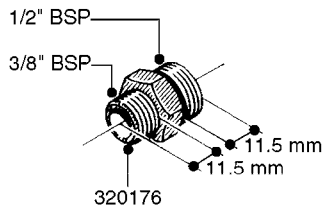

FITTINGS - HEXAGON NIPPLES
L0030-HIN, 01:01:16

L0030

FITTINGS - HEXAGON NIPPLES
L0030-HIN, 01:01:16

Page 1
Date 07.02.2020 8:45

parts-n°	order qty	description
10015303	1	FITT.PO.HN 1.00X1.00 M1000
10425003	1	FITT.PO.HN 1.25X1.00 MCPHEE
320132	1	FITT.DK HN 1" BSP
320176	1	FITT.DK HN 3/8"X1/2" BSP
320445	1	FITT.DK HN 1/4"X3/8" BSP
320655	1	FITT.DK HN 1/2"-1/2" BSP
320692	1	FITT.DK HN 3/8'BSPX1/4'NPT
320703	1	FITT.DK HN 3/8BSP X1/2 &1/4NPT
320725	1	FITT.DK NIPPLE 3/8"-3/8" BSP
320902	1	FITT.DK HN 3/8'X 1/4' BSP
390232	1	FITT.DK HN 1-1/2' X 1-1/4' BSP
390276	1	FITT.DK HN 1'BSP