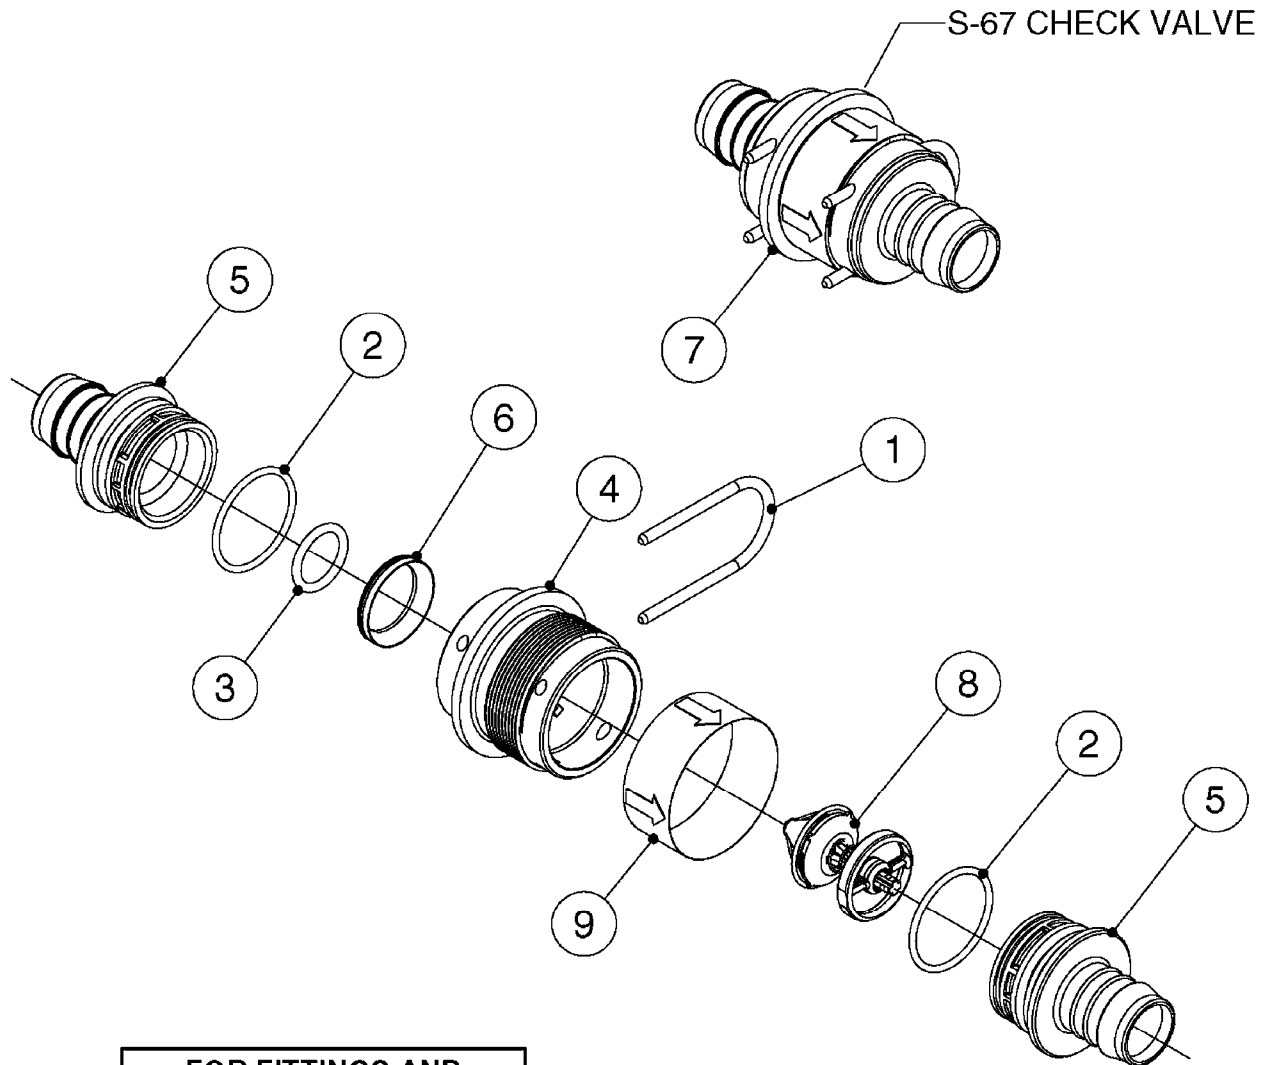

FOR FITTINGS AND
HOSES, SEE SECTION L

B0630

CHECK VALVES - S67
B0630-HIN, 31:07:19

Page 1
Date 07.02.2020 8:44

Pos.	parts-n°	order qty	description
1	145996	1	FITT.DK S-67 FORK
2	241973	1	O-RING Ø3 X 44.2 70 SHORES NITRIL
2	242353	1	O-RING 3 X 44.2 VITON
3	242504	1	O-RING D35x2 NITRIL
4	322104	1	FITT.DK S-67 BULKHEAD
5	334231	1	FITT.DK S-67 STR.1"
5	334232	1	FITT.DK S-67 STR.1-1/4"
5	334444	1	FITT.DK S-67 STR.1-1/2" PVC
6	14103100	1	SEAT F.CHECK VALVE D40.8 2010
7	70063603	1	VALVE, CHECK S67 1-1/2" COMPLETE IN-LINE CHECK VALVE FOR 1-1/2" HOSE
7	72001803	1	CHCK VLV,S67, 2 X 1" HB COMPLETE IN-LINE CHECK VALVE FOR 1" HOSE
7	72206600	1	CHCK VLV,S67, 2 X 1.25" HB COMPLETE IN-LINE CHECK VALVE FOR 1-1/4" HOSE
8	72089900	1	CHECK VALVE S67 SUBASMBLY.2001
9	97800500	1	DECAL 230X28 BLACK ARROW