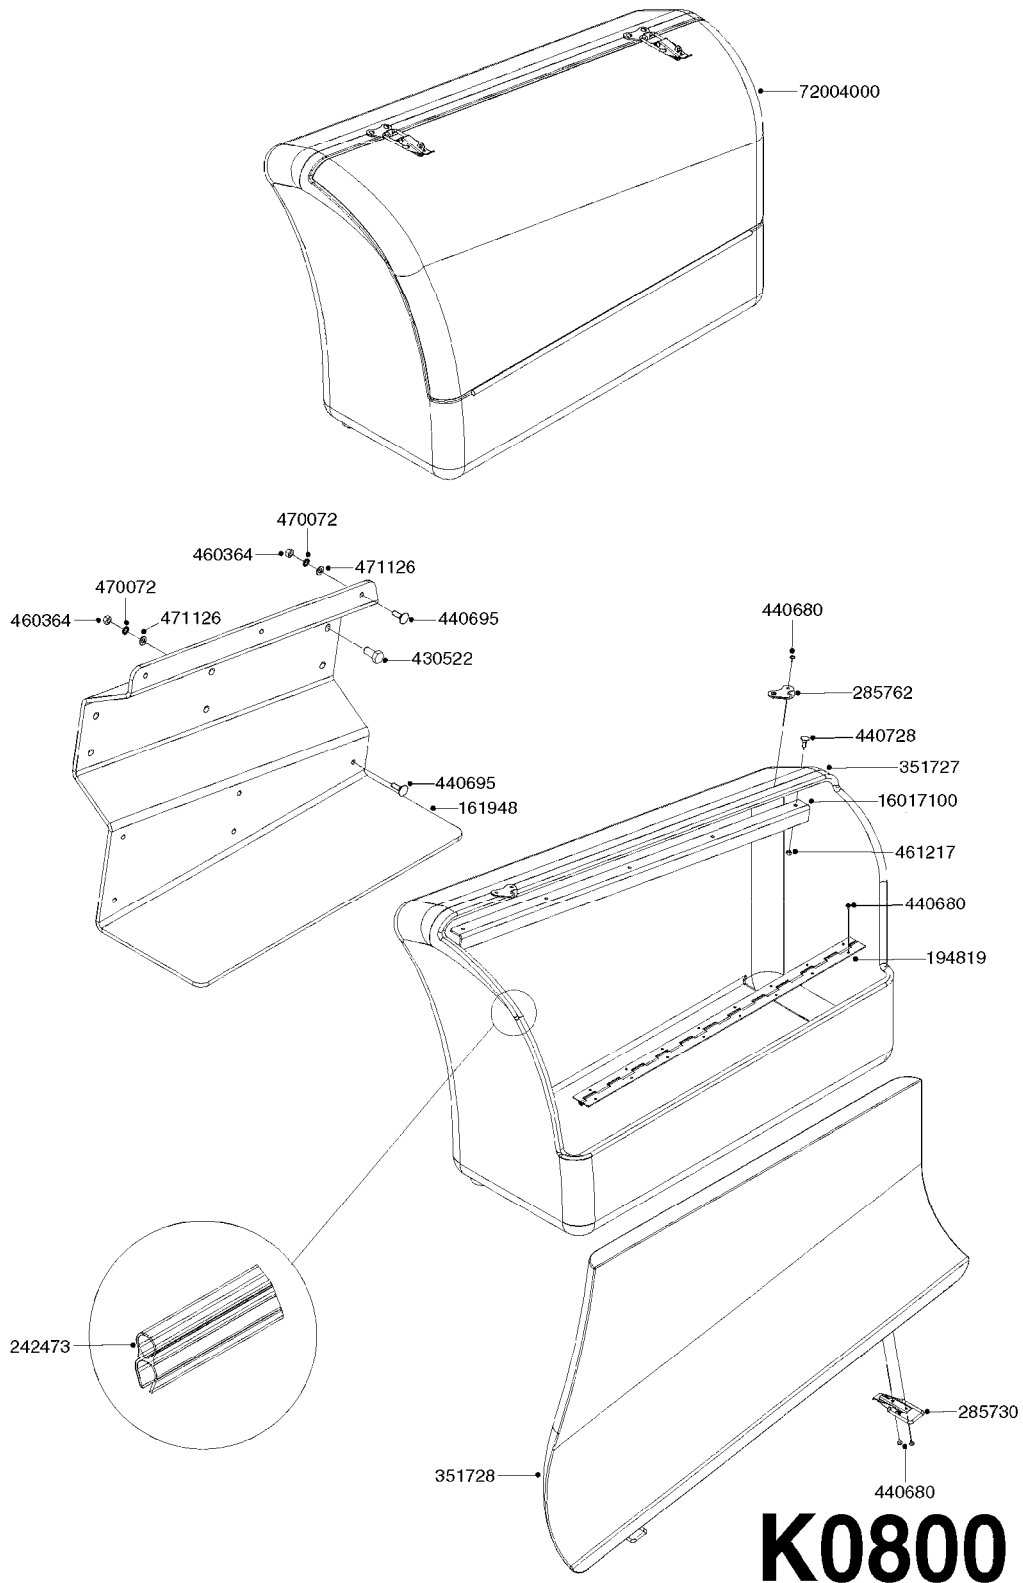

STORAGE LOCKER - RH
K0800-HIN, 01:01:16

Page	0
Date	07.02.2020 8:45

STORAGE LOCKER - RH
K0800-HIN, 01:01:16

Page 1
Date 07.02.2020 8:45

parts-n°	order qty	description
16017100	1	BKT. F. RH LOCKER HINGE CM+
161948	1	STORAGE LOCKER MT BKT RH CM+
194819	1	HINGE
242473	1	GASKET
285730	1	LATCH
285762	1	LATCH CLIP
351727	1	STORAGE LOCKER BASE (RAW) CM+
351728	1	LID STORAGE LOCKER (RAW)
430522	1	BOLT HEX 8.8 DEL M12X25 FT
440680	1	SCREW M4.2X9.5 STAINLESS
440695	1	BOLT CARRIAGE M8X25
440728	1	BOLT CARRIAGE 5MMX16
460364	1	NUT HU M8 A2 SS DIN934
461217	1	NUT HEX M5 LOCK
470072	1	WASHER D15/D8X.5 LOCK
471126	1	WASHER, M8, Ø16/ 8.4X 1.6, SS
72004000	1	LOCKER KIT F.CM+ RH