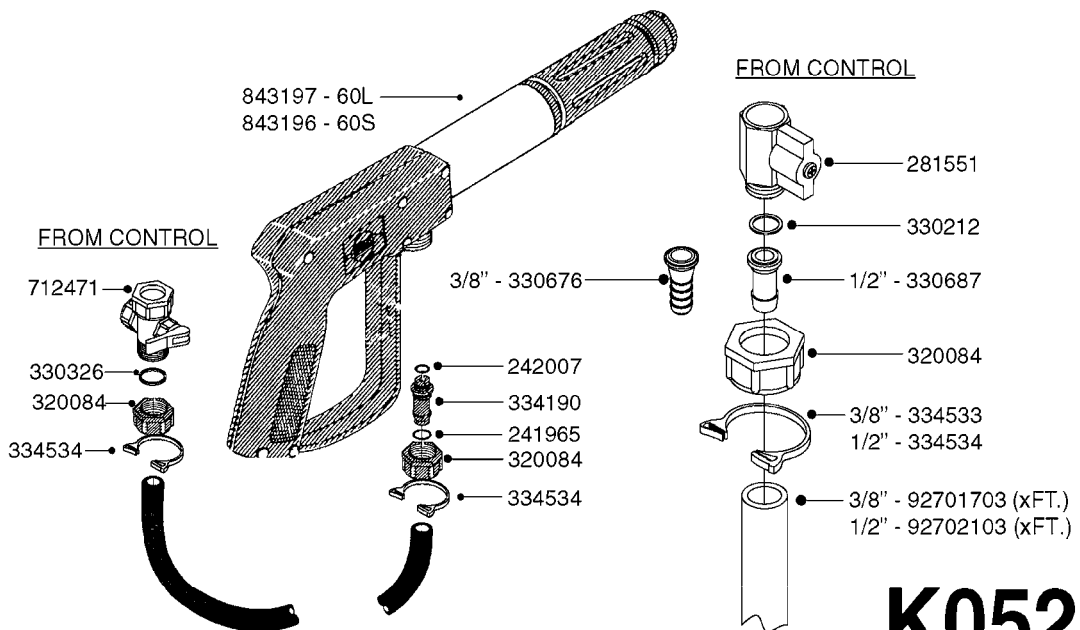

**K0520**

HOSE WRAPS  
K0520-HIN, 05:12:19

Page 1  
Date 07.02.2020 8:43

parts-n°	order qty	description
241965	1	O-RING Ø12.1 X 1.6 NITRILE
242007	1	O-RING Ø9.1 X 1.6 NITRILE
281551	1	BALL VALVE 1/2"
320084	1	FITT.DK NUT 1/2" BSP
330212	1	O-RING D19/D14X2.4 F.1/2"NUT
330326	1	O-RING D30/D24X2 F.1"NUT
330676	1	FITT.DK HB 3/8" F. 1/2" NUT
330687	1	FITT.DK HB 1/2" F. 1/2" NUT
334190	1	FITT.DK HB 1/2' F. PISTOL 60S
334533	1	CLAMP HOSE PLASTIC 3/8"
334534	1	CLAMP HOSE PLASTIC 1/2"
636223	1	POST 12 VOLT TR30
712471	1	AGITATION VALVE ASSY. ON/OFF
843196	1	SPRAY GUN KIT TYPE 60 SHORT
843197	1	HANDGUN KIT TYPE 60 LONG
10013403	1	BOLT HEX 3/8-16X1 1/4 HCS Z5
10013503	1	NUT HEX NC 3/8"
10178903	1	WRAP HOSE SIDE MOUNT PLATE
10179003	1	WRAP HOSE BOTTOM PLATE MOUNT
10179403	1	WRAP WELDMENT FOR HI101789
10179503	1	WRAP WELDMENT FOR HI101790
10225603	1	BKT.FOR HOSE WRAP MOUNT NL NK
10225703	1	WRAP HOSE BDL.BOTTOM PLATE
92701703	1	HOSE R X3/8" X300PSI WP X0012"
92702103	1	HOSE R X1/2" X300PSI WP X0012"