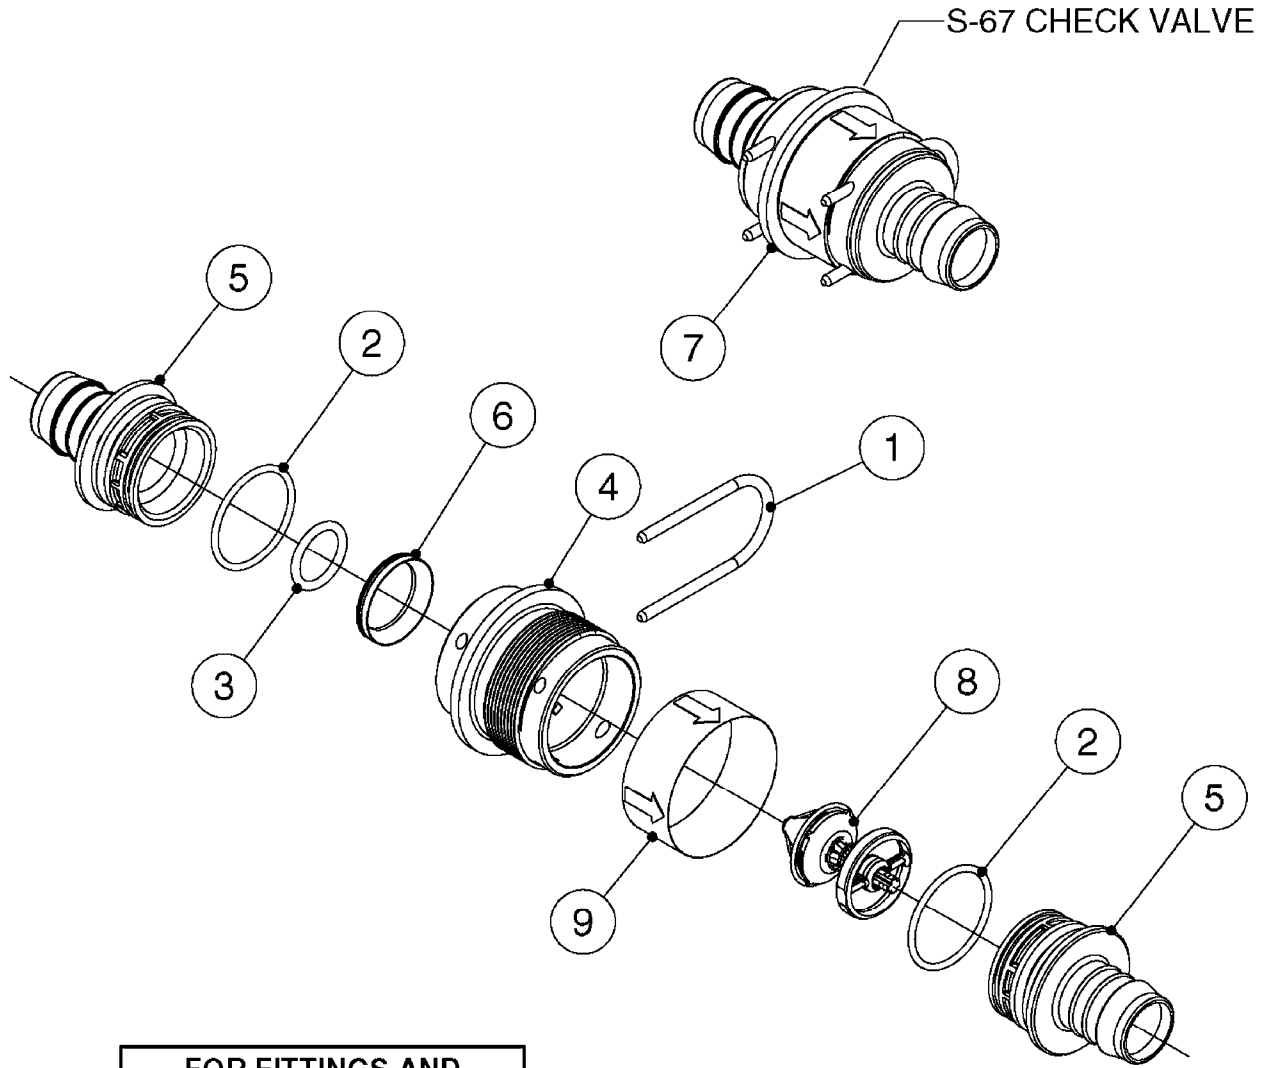

FOR FITTINGS AND
HOSES, SEE SECTION L

B0630

CHECK VALVES - S67
B0630-HIN, 31:07:19

Page 1
Date 07.02.2020 8:42

Pos.	parts-n°	order qty	description
1	145996	1	FITT.DK S-67 FORK
2	241973	1	O-RING Ø3 X 44.2 70 SHORES NITRIL
2	242353	1	O-RING 3 X 44.2 VITON
3	242504	1	O-RING D35x2 NITRIL
4	322104	1	FITT.DK S-67 BULKHEAD
5	334231	1	FITT.DK S-67 STR.1"
5	334232	1	FITT.DK S-67 STR.1-1/4"
5	334444	1	FITT.DK S-67 STR.1-1/2" PVC
6	14103100	1	SEAT F.CHECK VALVE D40.8 2010
7	70063603	1	VALVE, CHECK S67 1-1/2"
			COMPLETE IN-LINE CHECK VALVE FOR 1-1/2" HOSE
7	72001803	1	CHCK VLV,S67, 2 X 1" HB
			COMPLETE IN-LINE CHECK VALVE FOR 1" HOSE
7	72206600	1	CHCK VLV,S67, 2 X 1.25" HB
			COMPLETE IN-LINE CHECK VALVE FOR 1-1/4" HOSE
8	72089900	1	CHECK VALVE S67 SUBASMBLY.2001
9	97800500	1	DECAL 230X28 BLACK ARROW