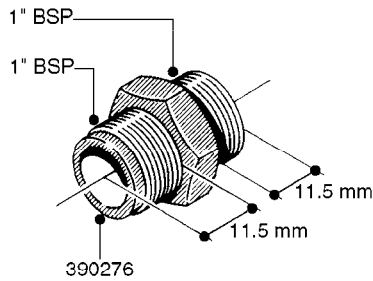

FITTINGS - HEXAGON NIPPLES  
L0030-HIN, 01:01:16

Page 0  
Date 07.02.2020 8:43

**L0030**

FITTINGS - HEXAGON NIPPLES  
L0030-HIN, 01:01:16

Page 1  
Date 07.02.2020 8:43

parts-n°	order qty	description
10015303	1	FITT.PO.HN 1.00X1.00 M1000
10425003	1	FITT.PO.HN 1.25X1.00 MCPHEE
320132	1	FITT.DK HN 1" BSP
320176	1	FITT.DK HN 3/8"X1/2" BSP
320445	1	FITT.DK HN 1/4"X3/8" BSP
320655	1	FITT.DK HN 1/2"-1/2" BSP
320692	1	FITT.DK HN 3/8'BSPX1/4'NPT
320703	1	FITT.DK HN 3/8BSP X1/2 &1/4NPT
320725	1	FITT.DK NIPPLE 3/8"-3/8" BSP
320902	1	FITT.DK HN 3/8'X 1/4' BSP
390232	1	FITT.DK HN 1-1/2' X 1-1/4' BSP
390276	1	FITT.DK HN 1'BSP