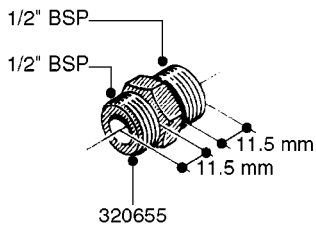

FITTINGS - HEXAGON NIPPLES  
L0030-HIN, 01:01:16

Page 0  
Date 07.02.2020 8:43

**L0030**

FITTINGS - HEXAGON NIPPLES  
L0030-HIN, 01:01:16

Page 1  
Date 07.02.2020 8:43

parts-n°	order qty	description
10015303	1	FITT.PO.HN 1.00X1.00 M1000
10425003	1	FITT.PO.HN 1.25X1.00 MCPHEE
320132	1	FITT.DK HN 1" BSP
320176	1	FITT.DK HN 3/8"X1/2" BSP
320445	1	FITT.DK HN 1/4"X3/8" BSP
320655	1	FITT.DK HN 1/2"-1/2" BSP
320692	1	FITT.DK HN 3/8'BSPX1/4'NPT
320703	1	FITT.DK HN 3/8BSP X1/2 &1/4NPT
320725	1	FITT.DK NIPPLE 3/8"-3/8" BSP
320902	1	FITT.DK HN 3/8'X 1/4' BSP
390232	1	FITT.DK HN 1-1/2' X 1-1/4' BSP
390276	1	FITT.DK HN 1'BSP