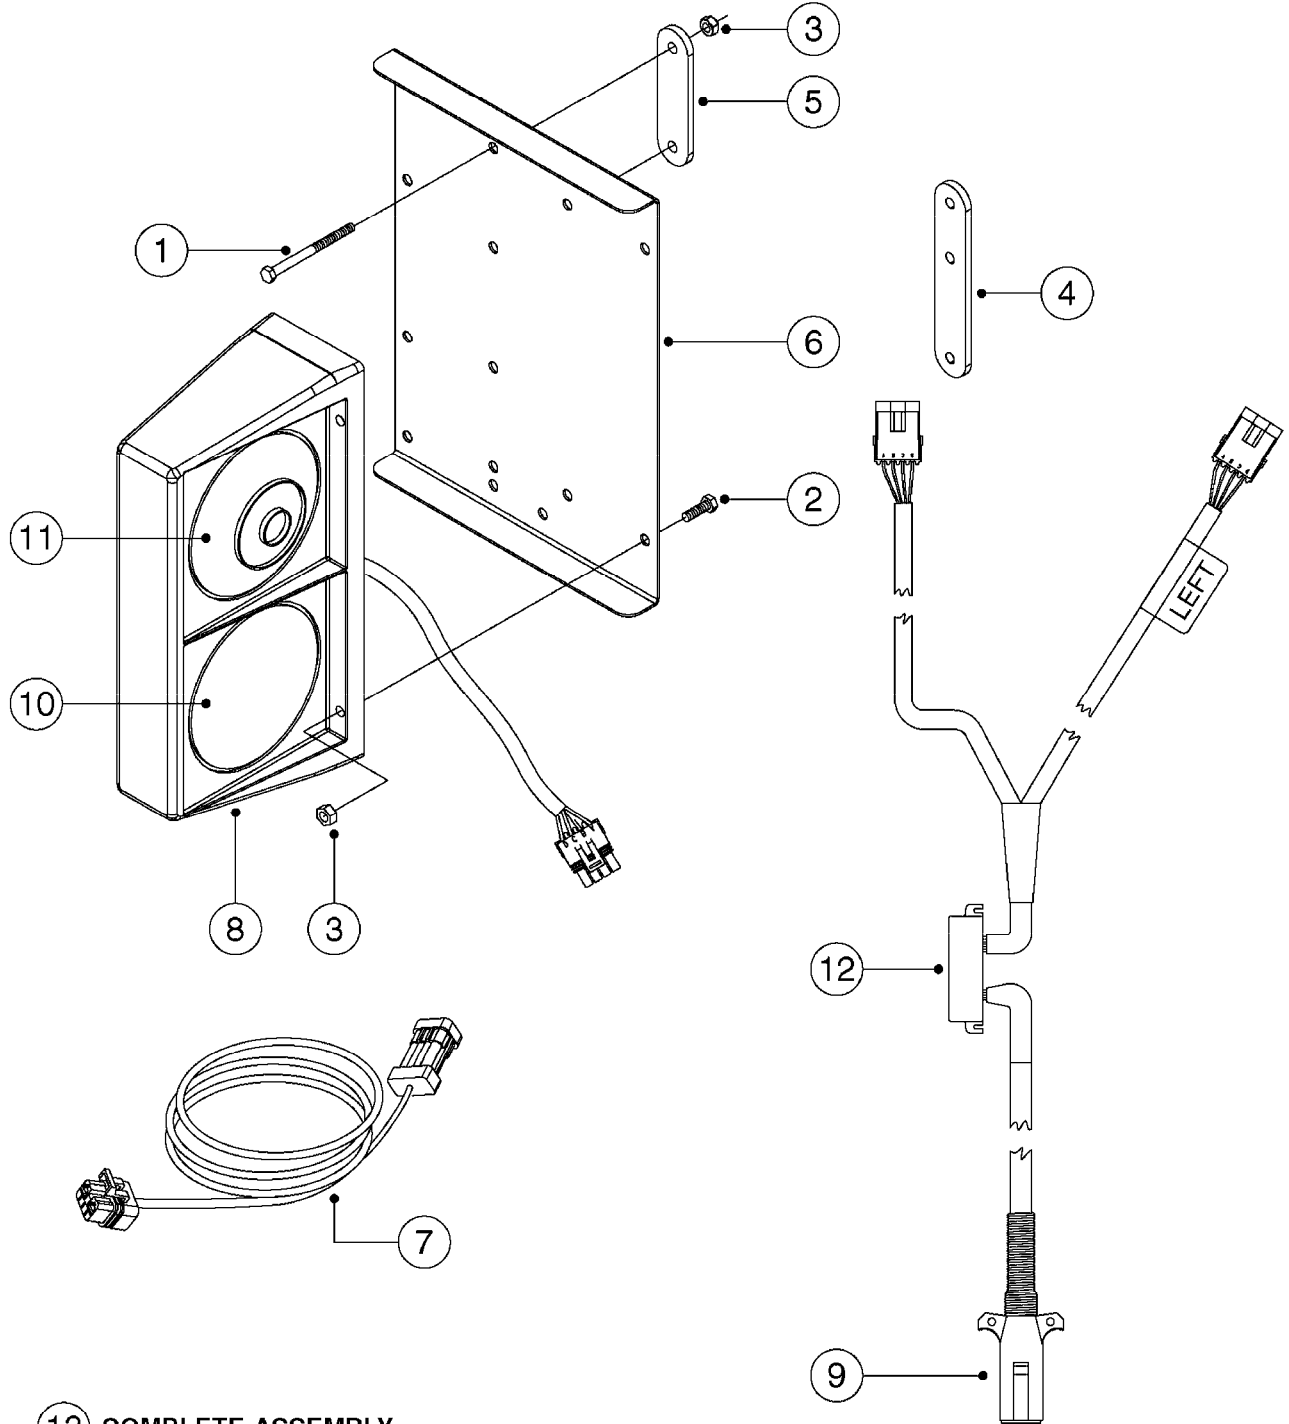

13 COMPLETE ASSEMBLY

COMPLETE ASSEMBLIES
WHOLEGOODS ITEMS

M0160

TRAFFIC LIGHT KIT
M0160-HIN, 13:08:19

Page 1

Date 07.02.2020 8:43

Pos.	parts-n°	order qty	description
1	410266	1	BOLT HEX 8.8 DEL M6X120
1	410421	1	BOLT HEX M6X110 DIN931-A2 SS
1	410524	1	BOLT HEX 8.8 DEL M6X100
1	410605	1	BOLT HEX 8.8 DEL M6X80
2	410362	1	BOLT HEX 8.8 SS M6X20
3	460261	1	NUT HEX M6X1.00 LOCK DIN985 A2 SS
4	16022303	1	BRACKET 100MM TUBE
5	16022403	1	BRACKET 60MM TUBE
6	16025603	1	BRACKET TAIL LIGHT DUAL LAMP
7	26004703	1	HARNESS 13' EXT 4 WIRE WP
8	26004903	1	TAIL LIGHT GREEN WIRE LH
8	26005003	1	TAIL LIGHT YELLOW WIRE RH
9	26005103	1	PLUG 7-PIN AG TAIL LIGHT
10	26005403	1	LENS BLACK BEFORE 2009
10	26017003	1	LENS RED
11	26016903	1	LENS AMBER
12	26032703	1	HARNESS COMPLETE, TAIL LIGHT, 2013
13	83308603	1	TRAFFIC LIGHT KIT