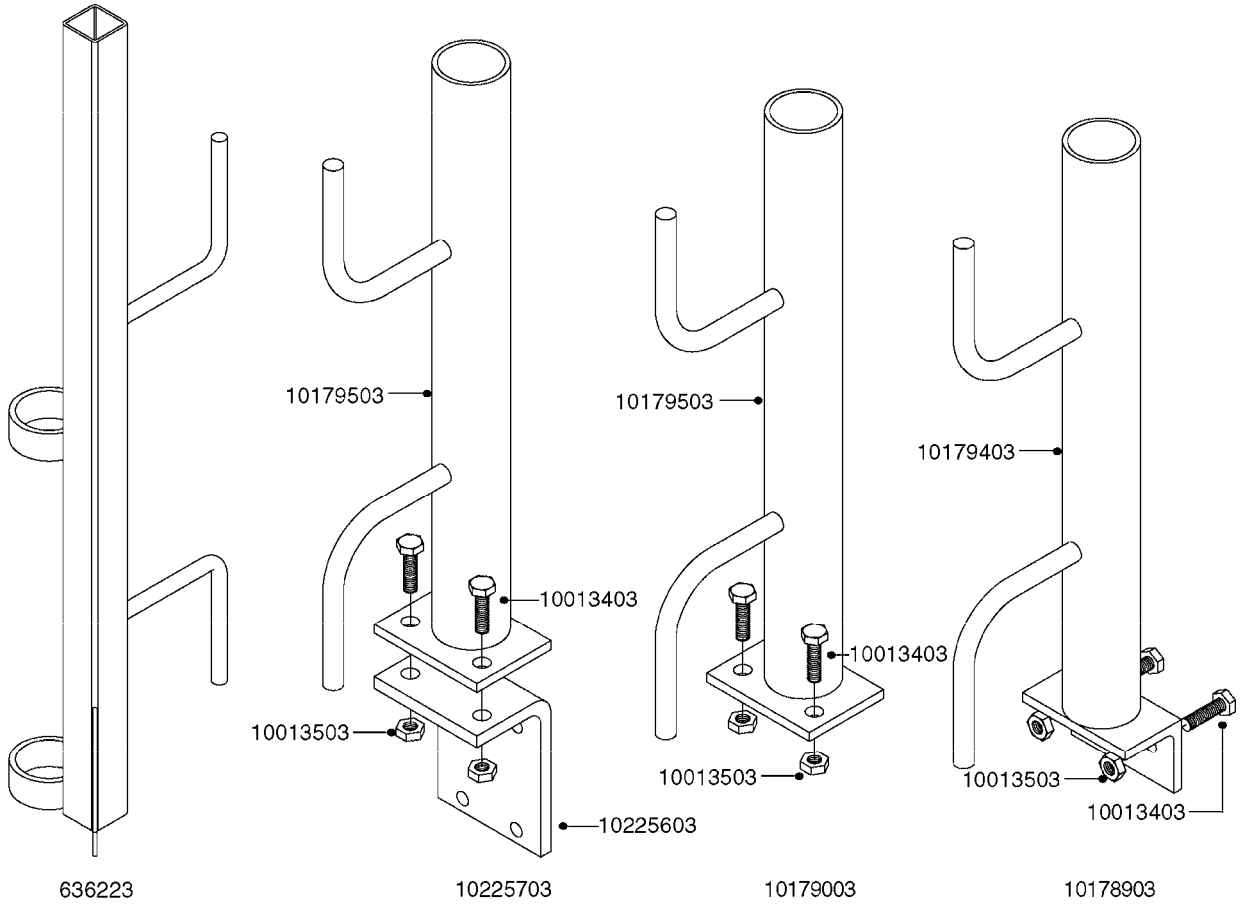

**K0520**

HOSE WRAPS  
K0520-HIN, 05:12:19

Page 1  
Date 07.02.2020 8:43

parts-n°	order qty	description
241965	1	O-RING Ø12.1 X 1.6 NITRILE
242007	1	O-RING Ø9.1 X 1.6 NITRILE
281551	1	BALL VALVE 1/2"
320084	1	FITT.DK NUT 1/2" BSP
330212	1	O-RING D19/D14X2.4 F.1/2"NUT
330326	1	O-RING D30/D24X2 F.1"NUT
330676	1	FITT.DK HB 3/8" F. 1/2" NUT
330687	1	FITT.DK HB 1/2" F. 1/2" NUT
334190	1	FITT.DK HB 1/2' F. PISTOL 60S
334533	1	CLAMP HOSE PLASTIC 3/8"
334534	1	CLAMP HOSE PLASTIC 1/2"
636223	1	POST 12 VOLT TR30
712471	1	AGITATION VALVE ASSY. ON/OFF
843196	1	SPRAY GUN KIT TYPE 60 SHORT
843197	1	HANDGUN KIT TYPE 60 LONG
10013403	1	BOLT HEX 3/8-16X1 1/4 HCS Z5
10013503	1	NUT HEX NC 3/8"
10178903	1	WRAP HOSE SIDE MOUNT PLATE
10179003	1	WRAP HOSE BOTTOM PLATE MOUNT
10179403	1	WRAP WELDMENT FOR HI101789
10179503	1	WRAP WELDMENT FOR HI101790
10225603	1	BKT.FOR HOSE WRAP MOUNT NL NK
10225703	1	WRAP HOSE BDL.BOTTOM PLATE
92701703	1	HOSE R X3/8" X300PSI WP X0012"
92702103	1	HOSE R X1/2" X300PSI WP X0012"