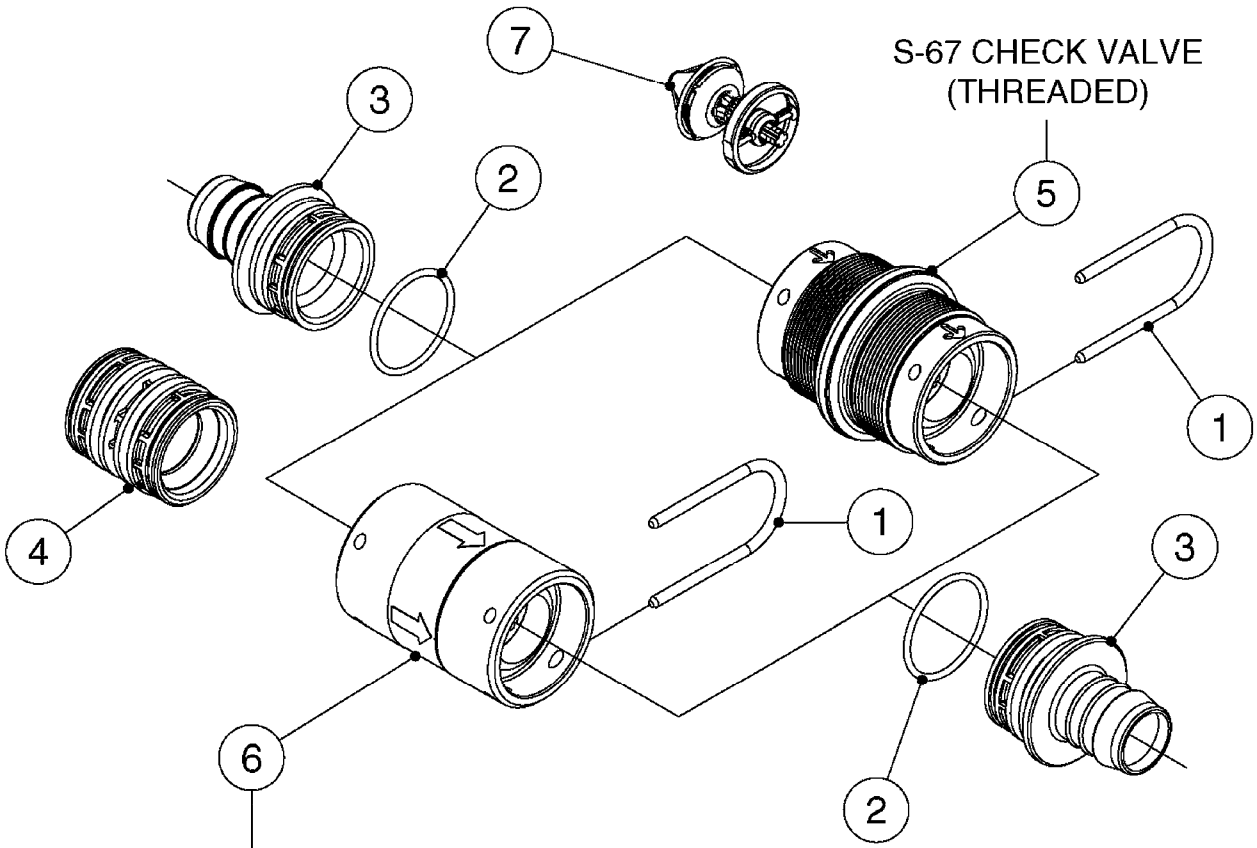

FOR FITTINGS AND  
HOSES, SEE SECTION L

**B0630**

CHECK VALVES - S67  
B0630-HIN, 31:07:19

Page 1  
Date 07.02.2020 8:42

Pos.	parts-n°	order qty	description
1	145996	1	FITT.DK S-67 FORK
2	241973	1	O-RING Ø3 X 44.2 70 SHORES NITRIL
2	242353	1	O-RING 3 X 44.2 VITON
3	242504	1	O-RING D35x2 NITRIL
4	322104	1	FITT.DK S-67 BULKHEAD
5	334231	1	FITT.DK S-67 STR.1"
5	334232	1	FITT.DK S-67 STR.1-1/4"
5	334444	1	FITT.DK S-67 STR.1-1/2" PVC
6	14103100	1	SEAT F.CHECK VALVE D40.8 2010
7	70063603	1	VALVE, CHECK S67 1-1/2"
			COMPLETE IN-LINE CHECK VALVE FOR 1-1/2" HOSE
7	72001803	1	CHCK VLV,S67, 2 X 1" HB
			COMPLETE IN-LINE CHECK VALVE FOR 1" HOSE
7	72206600	1	CHCK VLV,S67, 2 X 1.25" HB
			COMPLETE IN-LINE CHECK VALVE FOR 1-1/4" HOSE
8	72089900	1	CHECK VALVE S67 SUBASMBLY.2001
9	97800500	1	DECAL 230X28 BLACK ARROW