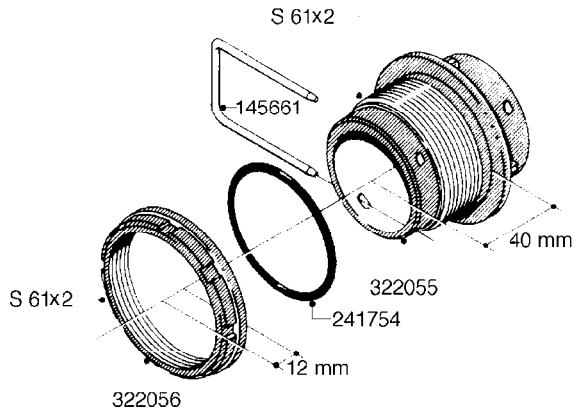

**L0080**

FITTINGS - S-53  
L0080-HIN, 12:09:17

Page 1

Date 07.02.2020 8:43

Pos.	parts-n°	order qty	description
1	145995	1	FITT.DK S-53 FORK
2	241973	1	O-RING Ø3 X 44.2 70 SHORES NITRIL NITRIL (BLACK)
2	242353	1	O-RING 3 X 44.2 VITON VITON (BROWN)
3	242109	1	O-RING D32.2x3.0 NITRIL (BLACK)
3	242354	1	O-RING D32.2X3.0 VITON VITON (BROWN)
4	322103	1	FITT.DK S-53 BULKHEAD
5	322107	1	FITT.DK S-53 BULKHEAD NUT
6	322110	1	FITT.DK S-53 ELB. 1/2" BSP
7	322352	1	FITT.DK S-53 TEE
8	334229	1	FITT.DK S-53 STR.3/4"
9	334260	1	GASKET F. S-53 BULKHEAD
10	334564	1	FITT.DK S-67 TO S-53 ADAPTER
11	391100	1	FITT.DK S-53THREAD INS.1/2"BSP
12	726463	1	FITT.DK S53 BULKHEAD W/GASKET
13	726552	1	FIT.DK S-53X90 1/2" BSP,O-RING
14	726556	1	FITT.DK S-53 HB 1/2" W/O-RING
15	726558	1	FITT.DK S53 STR. 3/4" W.ORING
16	726559	1	FITT DK. S-53 HB 1" W/O-RING
17	726568	1	FITT.DK.S-53 HB 1/2"90 W/O-RING
18	726570	1	FITT.DK S-53 ELB.3/4" W.ORING
19	726571	1	FITT.DK S-53 ELB.1", W ORING
20	726578	1	FITT.DK S53 PLUG WITH O-RING
21	728561	1	FITT.DK. S67M - S53F REDUCER