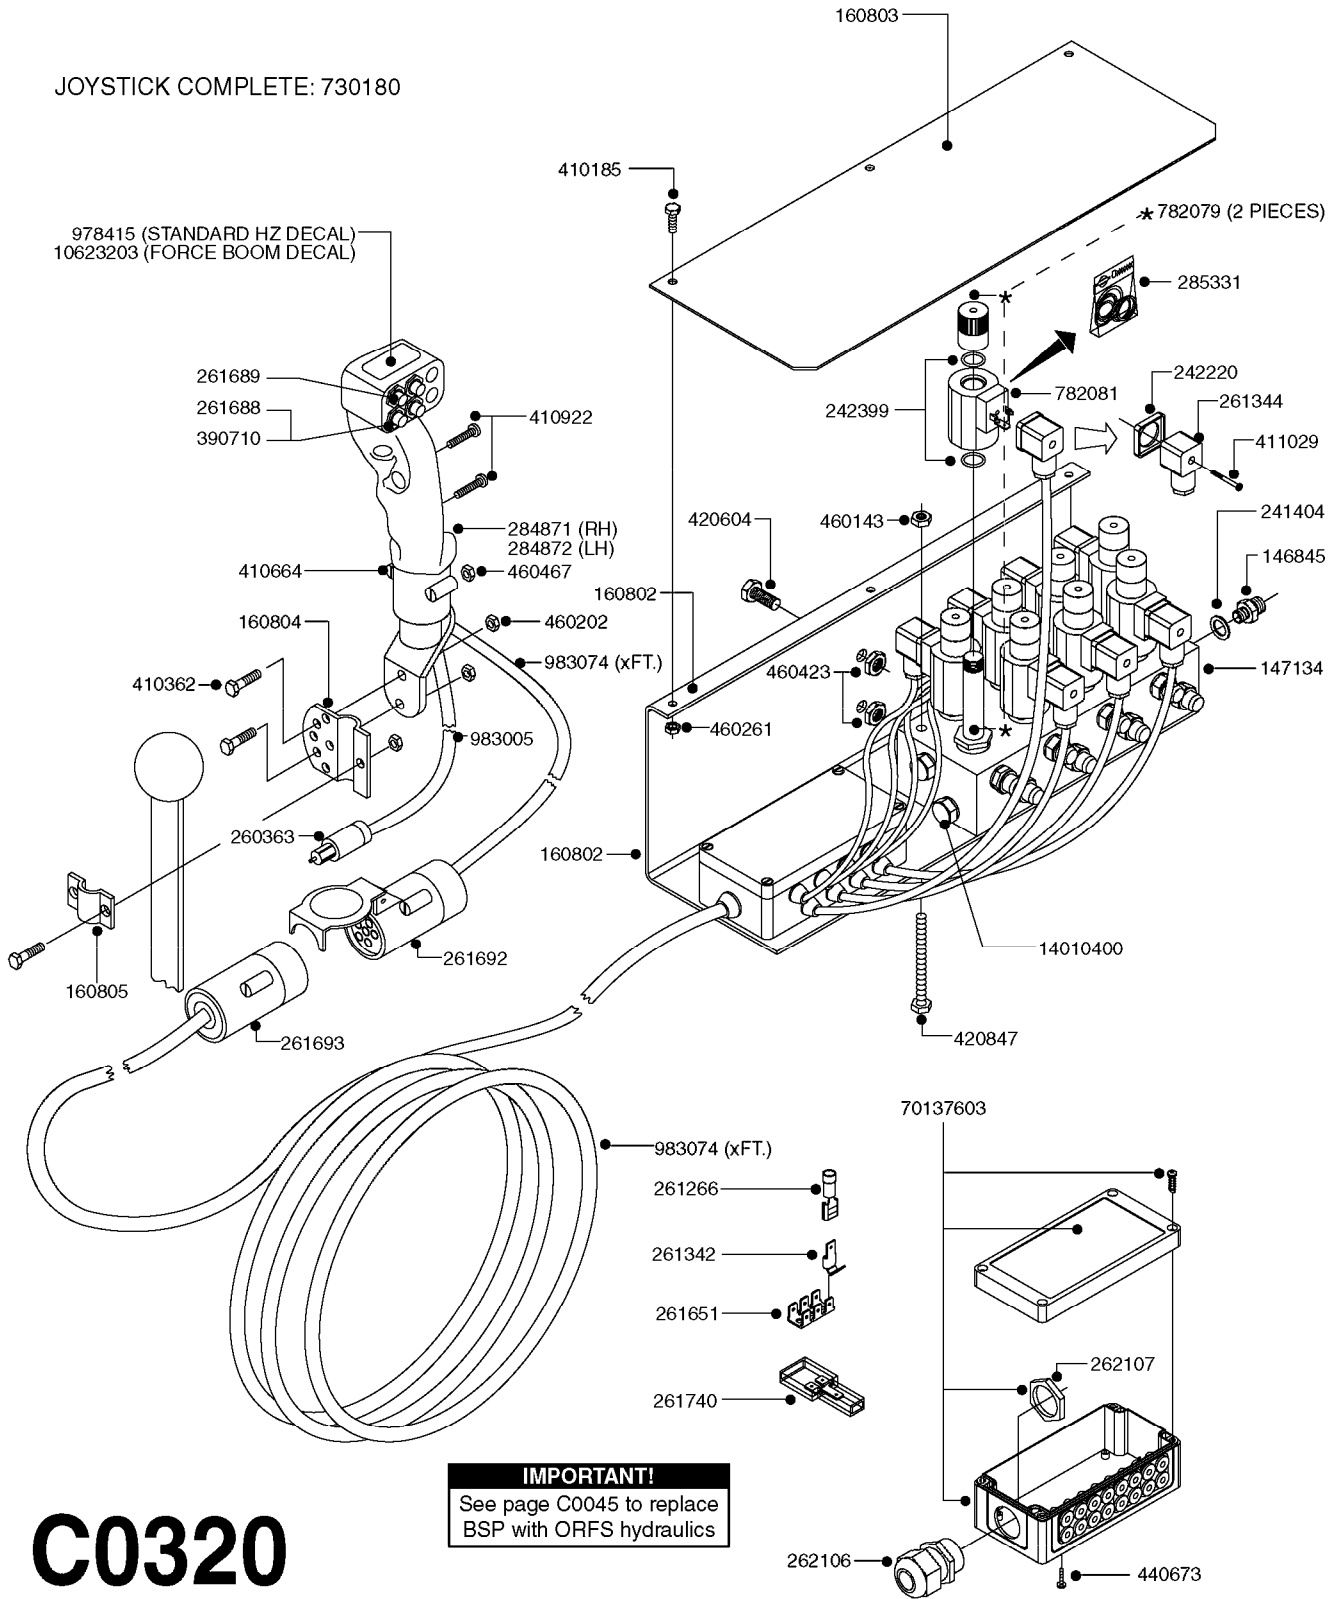

JOYSTICK COMPLETE: 730180

978415 (STANDARD HZ DECAL)
10623203 (FORCE BOOM DECAL)

HYD EAGLE HZ JOYSTICK CONTROL
C0320-HIN, 30:03:16

Page 1

Date 07.02.2020 8:42

parts-n°	order qty	description
146845	1	HEX NIPPLE 1/4"X1/4"
147134	1	MANIFOLD 4-FUNCTION
160802	1	MOUNT PLATE F.HYD SOLENOID'HZ'
160803	1	COVER PLATE F.HYD SOLENOID'HZ'
160804	1	MOUNT BRACKET F.HANDLE
160805	1	MOUNT STRAP F.HANDLE
241404	1	DOWTY SEAL 1/4"
242220	1	GASKET F. HIRSMANN PLUG
242399	1	O-RING F.HYD SOLENOID VALVE
260363	1	PLUG 2 POLE 12V
261266	1	CONNECTOR END F.CABLE HP
261342	1	SPADE F.ELEC.3 WAY CONNECTOR
261344	1	HIRSCHMANN PLUG B
261651	1	SPADE F.ELEC.6 POLE CONNECTOR
261688	1	SWITCH F. HANDLE WHITE
261689	1	CAP RUBBER F. SWITCH JOYSTICK
261692	1	PLUG ELEC.7 POLE FEMALE F.CABL
261693	1	PLUG ELEC. 7 POLE MALE
261740	1	SPADE F.ELEC.3 POLE CONN.INSUL
262106	1	BULKHEAD F. CABLE 6.5-14 BLACK
262107	1	NUT F. BULKHEAD CABLE GRAY
284871	1	CONTROL HANDLE RIGHT HALF
284872	1	CONTROL HANDLE LEFT HALF
285331	1	SEAL KIT F. HZ HYD.SOLENOID 96
390710	1	SWITCH F.HANDLE GREY MACHINED
410185	1	BOLT HEX 8.8 DEL M6X16
410362	1	BOLT HEX 8.8 SS M6X20
410664	1	BOLT HEX M5 X 20
410922	1	CYL.SKR 8.8 DEL M4X20 RST
411029	1	SCREW M3X35 F.HIRSMANN PLUG
420604	1	BOLT HEX 8.8 DEL M10X25 FT DIN933
420847	1	BOLT HEX 8.8 DEL M8X85
440673	1	SCREW F.PLASTIC 5X12 SS
460143	1	SELF LOCK NUT M8 SST A2 DIN985
460202	1	NUT HEX M6
460261	1	NUT HEX M6X1.00 LOCK DIN985 A2 SS
460423	1	NUT HEX M10X1.50 LOCK DIN985A2 SS
460467	1	NUT HEX M5 GALV.
730180	1	HYD.KIT JOYSTICK CTRL HANDLE
782079	1	CARTRIDGE VALVE
782081	1	SOLENOID F. CARTRIDGE VALVE
978415	1	DECAL CONTROL HANDLE
983005	1	ELEC. CABLE 2 WIRE X 1.5MM
983074	1	ELEC. CABLE 5 WIRE X 1.5MM
10623203	1	DECAL F.JOYSTICK - FORCE
14010400	1	PLUG 1/4" BSP
70137603	1	JUNC. BOX, FLUID, COMPLETE, 2015