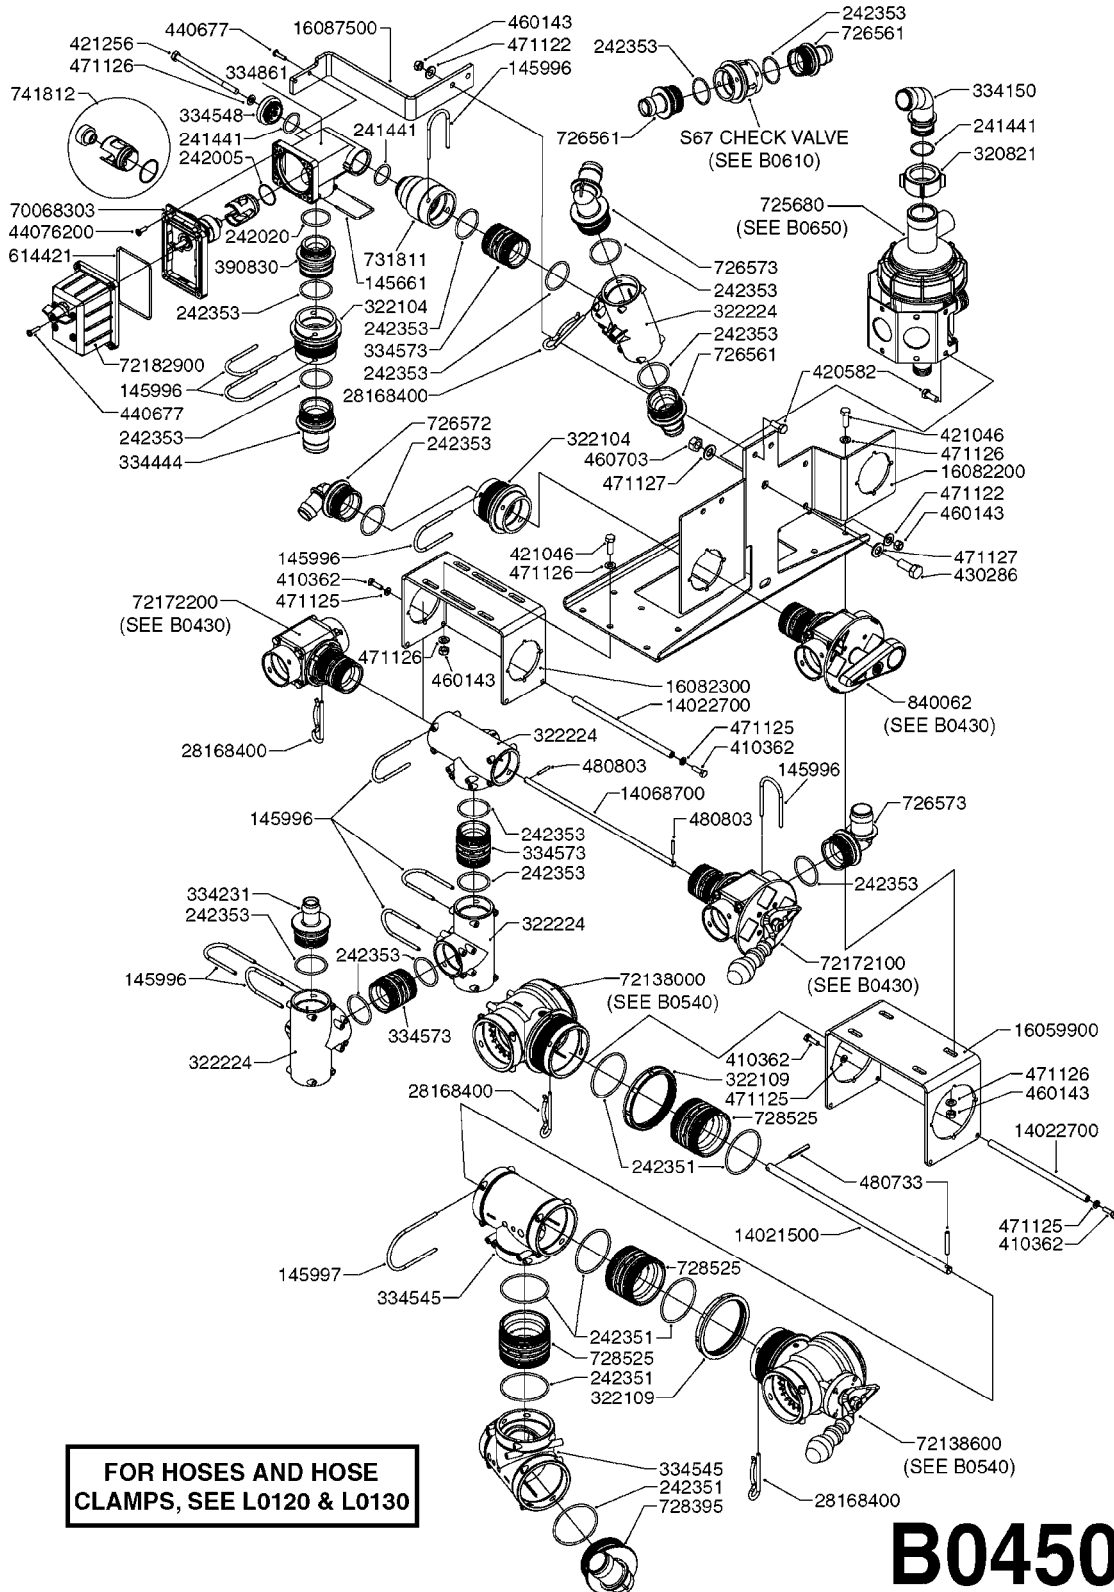

SMART VALVE - COMMANDER PLUS
B0450-HIN, 28:01:19

Page 1
Date 07.02.2020 8:42

parts-n°	order qty	description
145661	1	FITT.DK S-61 FORK
145996	1	FITT.DK S-67 FORK
145997	1	FITT.DK S-93 FORK
241441	1	O-RING D29.3X3
242005	1	O-RING D32.1X1.6 NITRIL
242020	1	O-RING 39.2 X 3 VITON
242351	1	O-RING D69.5X3.0 VITON F.S-93
242353	1	O-RING 3 X 44.2 VITON
320821	1	FITT.DK NUT 1-1/2" BSP
322104	1	FITT.DK S-67 BULKHEAD
322109	1	FITT.DK S-93 BULKHEAD NUT
322224	1	FITT.DK S-67 TEE
334150	1	FITT.DK HB 1-1/4" 110 F.1-1/2"
334231	1	FITT.DK S-67 STR.1"
334444	1	FITT.DK S-67 STR.1-1/2" PVC
334545	1	FITT.DK S-93 TEE
334548	1	END COVER
334573	1	FITT.DK S-67 CONNECTOR
334861	1	HOUSING F. HM EVC POST 1992
390830	1	ADAPTER S61/S67
410362	1	BOLT HEX 8.8 SS M6X20
420582	1	BOLT HEX 8.8 DEL M8X20 FT A2
421046	1	BOLT HEX M8X25/25 A2 SS DIN933
421256	1	BOLT HEX 8.8 SS M8X130
430286	1	BOLT HEX 8.8 DEL M12X30 FT
440677	1	SCREW F. PLASTIC 5X20 SS
460143	1	SELF LOCK NUT M8 SST A2 DIN985
460703	1	NUT HEX M12X1.75 LOCK DIN985A2 SS
471122	1	WASHER, M10, Ø20/10.5X 2.0, SS
471125	1	WASHER M6U 6.4X14X1.2,A2 SS
471126	1	WASHER, M8, Ø16/ 8.4X 1.6, SS
471127	1	WASHER, M12, Ø24/13X24X2.5 SS
480733	1	PIN D6 X 40
480803	1	PIN Ø4 X 25
614421	1	GASKET F/MOTOR HOUSE-ON/OFF TR
725680	1	SCF ASSY.80 W/THREADED TOP CAP
726561	1	FITT.DK S-67 STR.1-1/4" O-RING
726572	1	FITT.DK S-67 1" ELBOW 90 ASSY.
726573	1	FITT. S67 5/4" 90° W/O-RING
728395	1	FITT.DK S-93 ELB.1-1/2" 90 DEG
728525	1	FITT. S93 CONNECTOR W/O-RINGS
731811	1	FITT.DK ADAPTOR S67 EC BOOM SE
741812	1	PRESS REG.CONE&CYL. HI RATE
840062	1	VALVE S67 PRESSURE AGITATION
14021500	1	SPINDLE F.S93 SMART VALVE
14022700	1	SPACER TUBE Ø10 L=212 SS
14068700	1	SPINDLE,SMART VALVE S67 10MM
16059900	1	BRACKET 2 STK S93 SMART VALVE
16082200	1	BRACKET F.CM+ SMART VALVE
16082300	1	BRACKET 2PCS S67 VALVE 15 BAR
16087500	1	BRACKET F.REG.VALVE CM+ SV
28168400	1	HAIRPIN Ø5 S67/S93
44076200	1	SCREW WN5451 5X16 SS TORX
70068303	1	BRKT. PLATE F/PRES. CONT.2XNUT
72138000	1	VALVE S93 "V2" SMART VALVE
72138600	1	VALVE S93 "V3" SMART VALVE
72172100	1	VALVE S67 "V1" SMART VALVE
72172200	1	VALVE S67 "V2" SMART VALVE
72182900	1	MOTER REG.DME37 1:150 AMP YELL