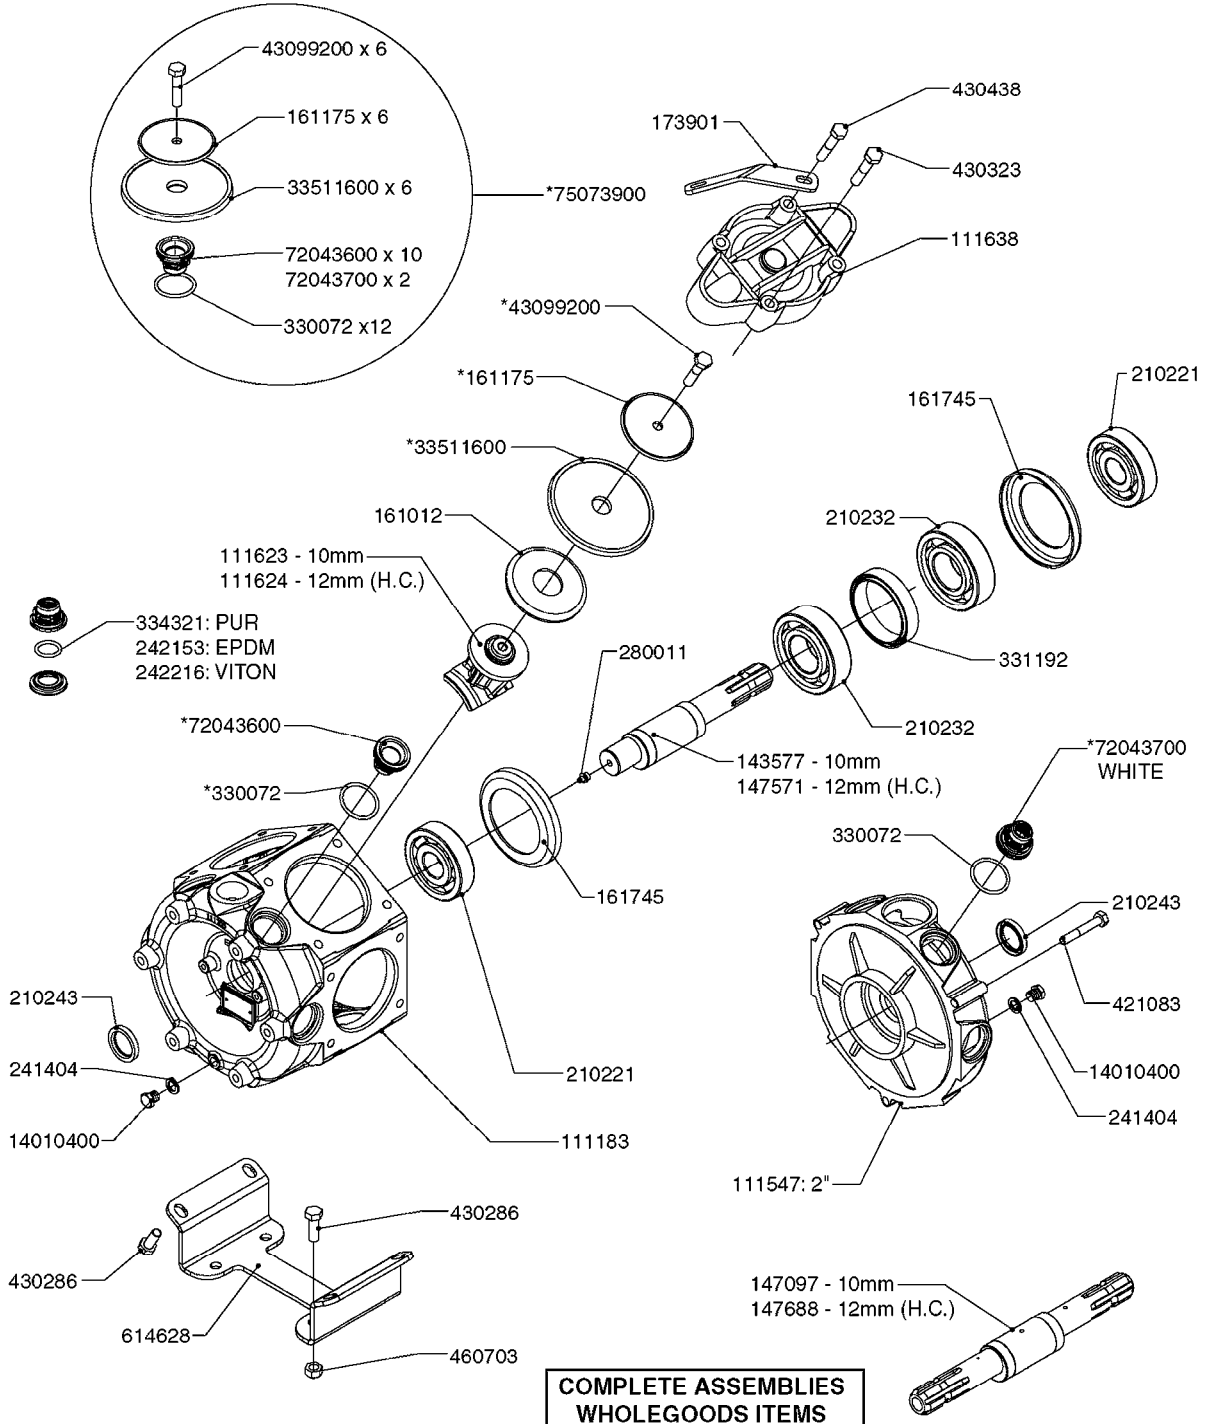

PUMP REPAIR KIT

**COMPLETE ASSEMBLIES
WHOLEGOODS ITEMS**

COMPLETE PUMPS

- 821587 - 463/10 2" W/THROUGH SHAFT (540 RPM)
- 82166300 - 463/12 2" (540 RPM H.C. INLINE PORTS)
- 463/12 2" (540 RPM H.C. OFFSET PORTS) REPLACED BY 82168700 (PAGE A0350)

A0330

PUMP - 463 W/ MOUNTING BASE
A0330-HIN, 01:01:16

Page 1
Date 07.02.2020 8:41

parts-n°	order qty	description
111183	1	PUMP CASTING 460-463 (PAINTED)
111547	1	PUMP FRONT 460-463-2' (PAINT)
111623	1	CONNECTING ROD 463/10MM
111624	1	CONNECTING ROD 463/12MM
111638	1	VALVE COVER 463 HC+1000 VERS.
143577	1	CRANK SHAFT F.363/462/463-10mm
147097	1	CRANK SHAFT 363-463/10 THROUGH
147571	1	CRANK SHAFT F.463-12mm
147688	1	CRANK SHAFT 462/12 THROUGH
161012	1	DIAPHRAGM BACKING DISC F. 463
161175	1	DIAPHRAGM DISC 463/464 PUMP
161745	1	METAL SPACER F.363/463
173901	1	LIFT STRAP F.PUMP 463
210221	1	BEARING BALL 6407
210232	1	BEARING BALL 6310
210243	1	SEAL OIL 35 X 47 X 7
241404	1	DOWTY SEAL 1/4"
242153	1	O-RING D26X4 EPDM
242216	1	O-RING VITON F/1202/1302/462
280011	1	GREASE NIPPLE 1/8' SAE H TR
330072	1	O-RING D53.5/D45.5X4
331192	1	SPACER, MODEL 361/363
334321	1	O-RING POLY. 34.0x26.0x4.0
421083	1	BOLT HEX 8.8 DEL M10X65
430286	1	BOLT HEX 8.8 DEL M12X30 FT
430323	1	BOLT HEX 8.8 DEL M12X60
430438	1	BOLT HEX 8.8 DEL M12X65
460703	1	NUT HEX M12X1.75 LOCK DIN985A2 SS
614628	1	FOOT F. 46X PUMP, RED
821587	1	PUMP 463/10 THROUGH SHAFT TWNF
14010400	1	PLUG 1/4" BSP
33511600	1	DIAPHRAGM PUMP 463/464 PUMP PUR
43099200	1	BOLT HEX SS M12 X 30 DIN933 A4
72043600	1	VALVE FOR 462/463
72043700	1	VALVE FOR 462/463 W.VENT HOLE
75073900	1	PUMP KIT 460/463 "06"
82166300	1	PUMP 464-12-MED-2-540
82168700	1	PUMP 464-12 540 OFFSET PORTS