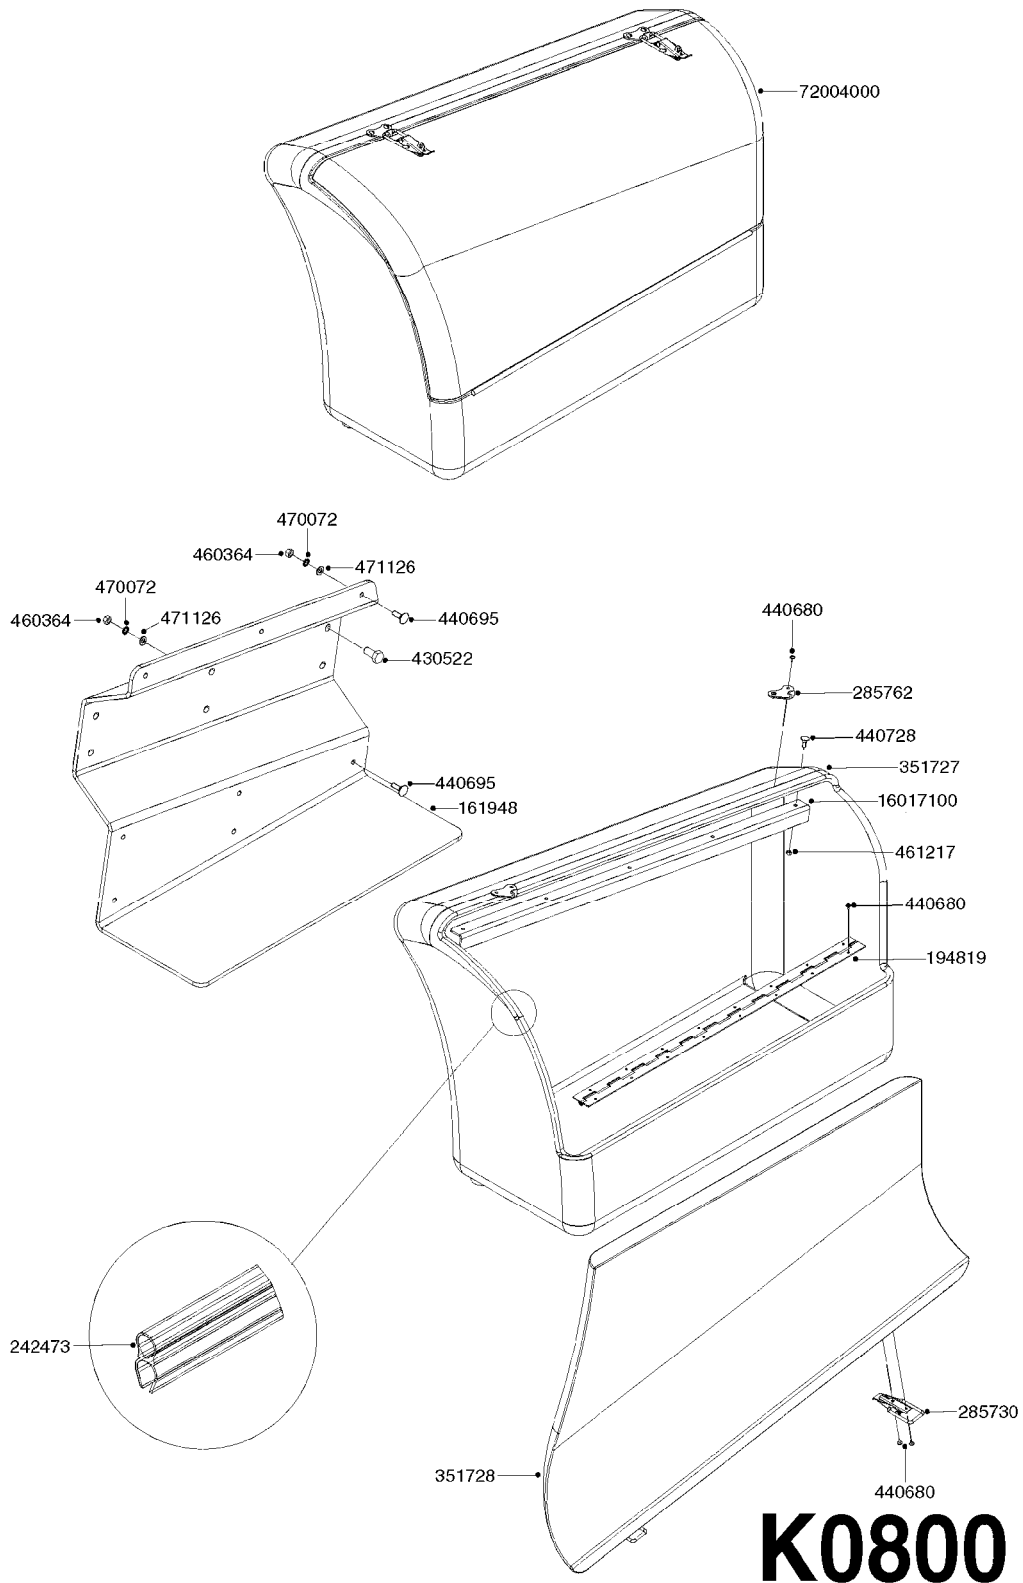

STORAGE LOCKER - RH
K0800-HIN, 01:01:16

Page	0
Date	07.02.2020 8:43

STORAGE LOCKER - RH
K0800-HIN, 01:01:16

Page 1

Date 07.02.2020 8:43

parts-n°	order qty	description
16017100	1	BKT. F. RH LOCKER HINGE CM+
161948	1	STORAGE LOCKER MT BKT RH CM+
194819	1	HINGE
242473	1	GASKET
285730	1	LATCH
285762	1	LATCH CLIP
351727	1	STORAGE LOCKER BASE (RAW) CM+
351728	1	LID STORAGE LOCKER (RAW)
430522	1	BOLT HEX 8.8 DEL M12X25 FT
440680	1	SCREW M4.2X9.5 STAINLESS
440695	1	BOLT CARRIAGE M8X25
440728	1	BOLT CARRIAGE 5MMX16
460364	1	NUT HU M8 A2 SS DIN934
461217	1	NUT HEX M5 LOCK
470072	1	WASHER D15/D8X.5 LOCK
471126	1	WASHER, M8, Ø16/ 8.4X 1.6, SS
72004000	1	LOCKER KIT F.CM+ RH