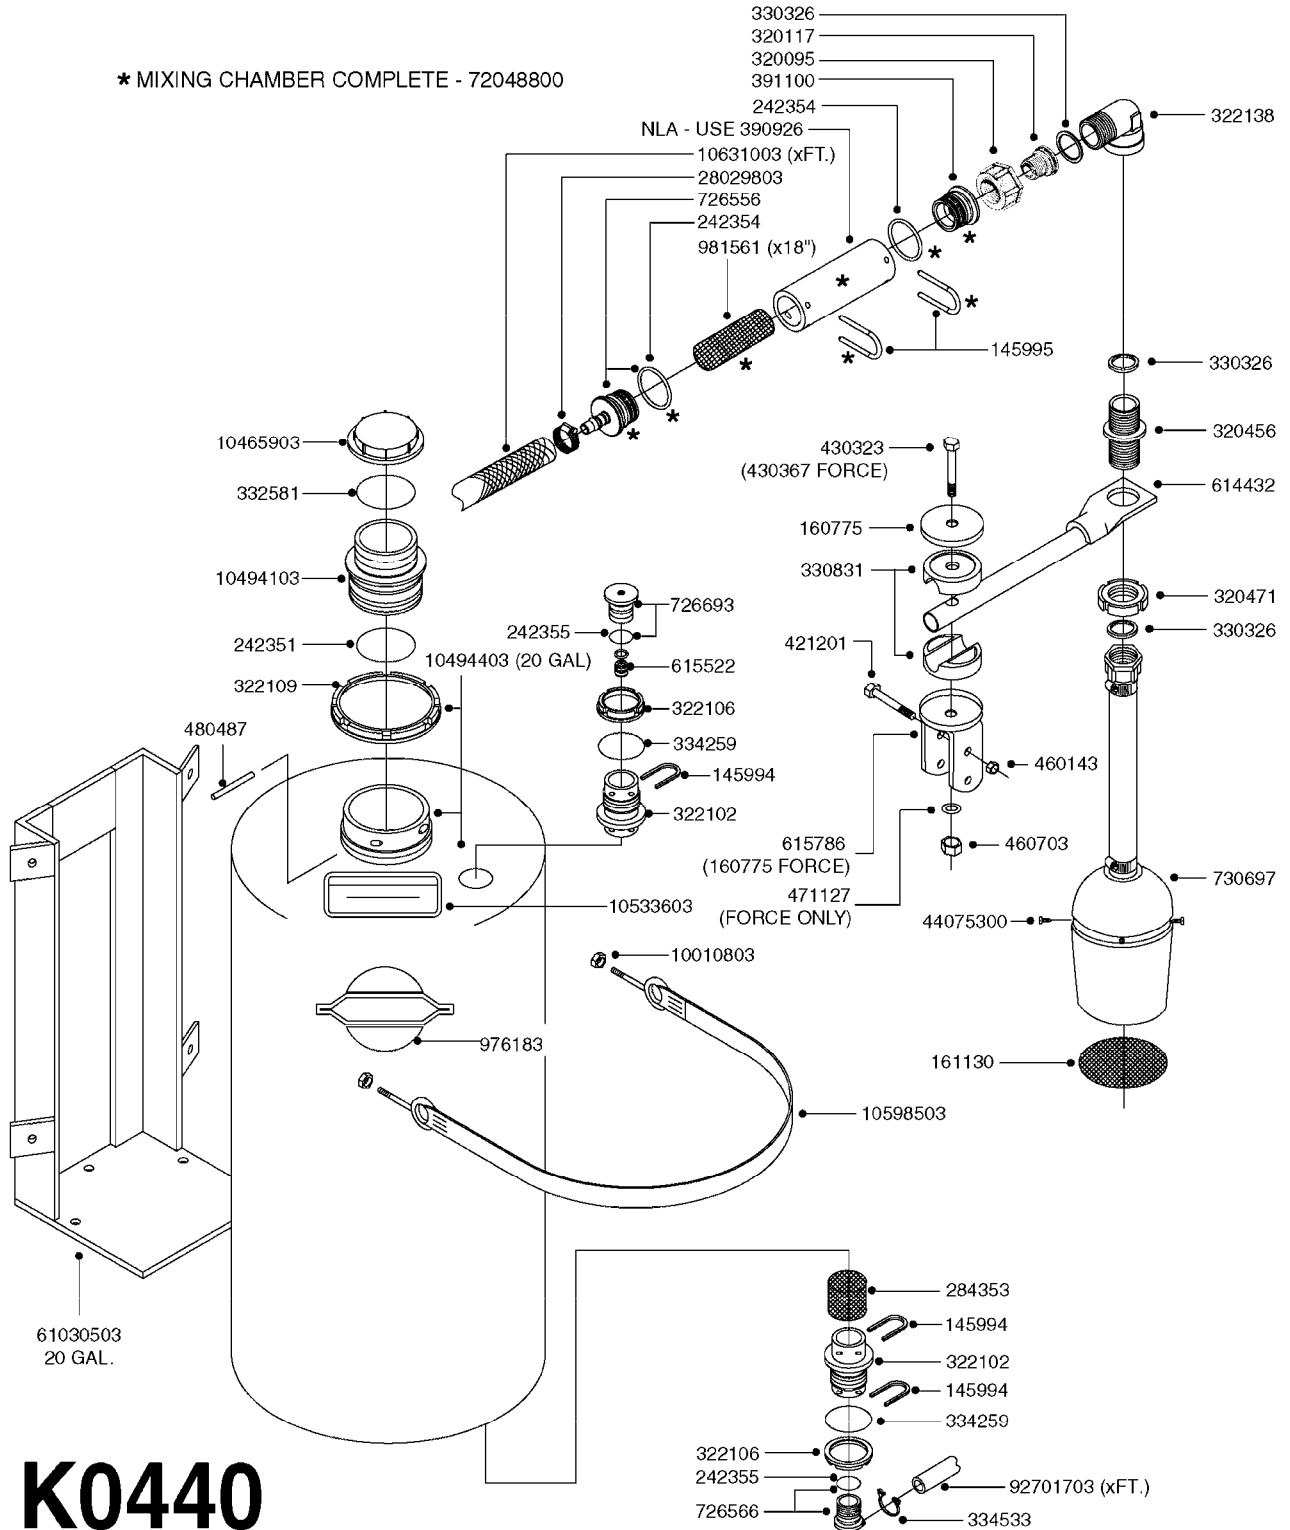

* MIXING CHAMBER COMPLETE - 72048800

F MARKER TANK/DROPPER HIGH CAP
K0440-HIN, 05:12:19

Page 1
Date 07.02.2020 8:43

parts-n°	order qty	description
145994	1	FITT.DK S-40 FORK
145995	1	FITT.DK S-53 FORK
160775	1	WASHER F. FRICTION PLATE
161130	1	FILTER SCREEN F/FOAM DROPPER
242351	1	O-RING D69.5X3.0 VITON F.S-93
242354	1	O-RING D32.2X3.0 VITON
242355	1	O-RING D19.2X3.0 VITON F.S-40
284353	1	SPONGE FOR FOAM MARKER
320095	1	FITT.DK NUT 1" BSP
320117	1	FITT.DK CONN.1/2"BSP F. 1" CAP
320456	1	FITT.DK BULKHEAD 1"BSP DOUBLE
320471	1	FITT.DK NUT 1" BSP JAMB
322102	1	FITT.DK S-40 BULKHEAD
322106	1	FITT.DK S-40 BULKHEAD NUT
322109	1	FITT.DK S-93 BULKHEAD NUT
322138	1	FITT.DK ELB 1"M X 1"F BSP
330326	1	O-RING D30/D24X2 F.1"NUT
330831	1	FRICTION PLATE
332581	1	GASKET F. 1-1/2" BSP CAPNUT.
334259	1	GASKET F. S-40 BULKHEAD
334533	1	CLAMP HOSE PLASTIC 3/8"
390926	1	TUBE,MIX CHAMB. FOAM MARK STD LONGER THAN ORIGINAL
391100	1	FITT.DK S-53THREAD INS.1/2"BSP
421201	1	BOLT HEX 8.8 DEL M8X70
430323	1	BOLT HEX 8.8 DEL M12X60
430367	1	BOLT HEX 8.8 DEL M12X100 DIN931
460143	1	SELF LOCK NUT M8 SST A2 DIN985
460703	1	NUT HEX M12X1.75 LOCK DIN985A2 SS
471127	1	WASHER, M12, Ø24/13X24X2.5 SS
480487	1	PIN M5X60 SLOTTED GALV
614432	1	BREAK AWAY ARM F. FOAM MARKER
615522	1	CHECK VALVE F.FOAM MARKER
615786	1	MOUNT BKT. F.FOAM DROPPER 98
726556	1	FITT.DK S-53 HB 1/2" W/O-RING
726566	1	HOSE TAIL S40 3/8" STRAIGHT + O-RING
726693	1	FITT.DK S-40 PLUG 1/8BSP ORING
730697	1	FOAM DROPPER COMP. BLACK '97
976183	1	DECAL COMPANY D.18,2 X 29,6
981561	1	SPONGE MAT. MIX.CHAMBER-x0012"
10010803	1	NUT HEX NC (NYLON LOCK) 5/16
10465903	1	*LID F.FOAM MARKER, DRILLED
10494103	1	FILL WELL ASSY.FOAM MARK EPOXY
10494403	1	*TANK ASSY. 20 GAL. D14'F/M
10533603	1	DECAL CAUTION-OPEN SLOWLY ENG
10598503	1	STRAP F.FOAMER TANK (880mm)
10631003	1	HOSE R X CLEAR BRAID.X 1/2 12"
28029803	1	CLAMP HOSE GEAR P1/2" 6708
44075300	1	SCREW 3.5X9.5SS/X15 ISO 14585C
61030503	1	BRKT, FOAM MRKR TANK, 20GAL, RED
72048800	1	MIXING CHAMBER,FOAM MARK. HC
92701703	1	HOSE R X3/8" X300PSI WP X0012"