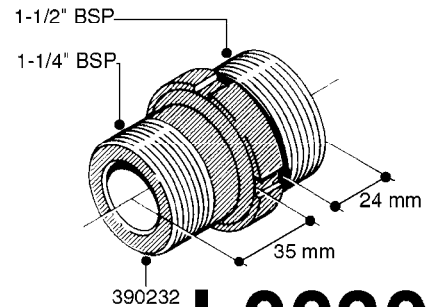

FITTINGS - HEXAGON NIPPLES  
L0030-HIN, 01:01:16

Page 0  
Date 07.02.2020 8:43

**L0030**

FITTINGS - HEXAGON NIPPLES  
L0030-HIN, 01:01:16

Page 1  
Date 07.02.2020 8:43

parts-n°	order qty	description
10015303	1	FITT.PO.HN 1.00X1.00 M1000
10425003	1	FITT.PO.HN 1.25X1.00 MCPHEE
320132	1	FITT.DK HN 1" BSP
320176	1	FITT.DK HN 3/8"X1/2" BSP
320445	1	FITT.DK HN 1/4"X3/8" BSP
320655	1	FITT.DK HN 1/2"-1/2" BSP
320692	1	FITT.DK HN 3/8'BSPX1/4'NPT
320703	1	FITT.DK HN 3/8BSP X1/2 &1/4NPT
320725	1	FITT.DK NIPPLE 3/8"-3/8" BSP
320902	1	FITT.DK HN 3/8'X 1/4' BSP
390232	1	FITT.DK HN 1-1/2' X 1-1/4' BSP
390276	1	FITT.DK HN 1'BSP