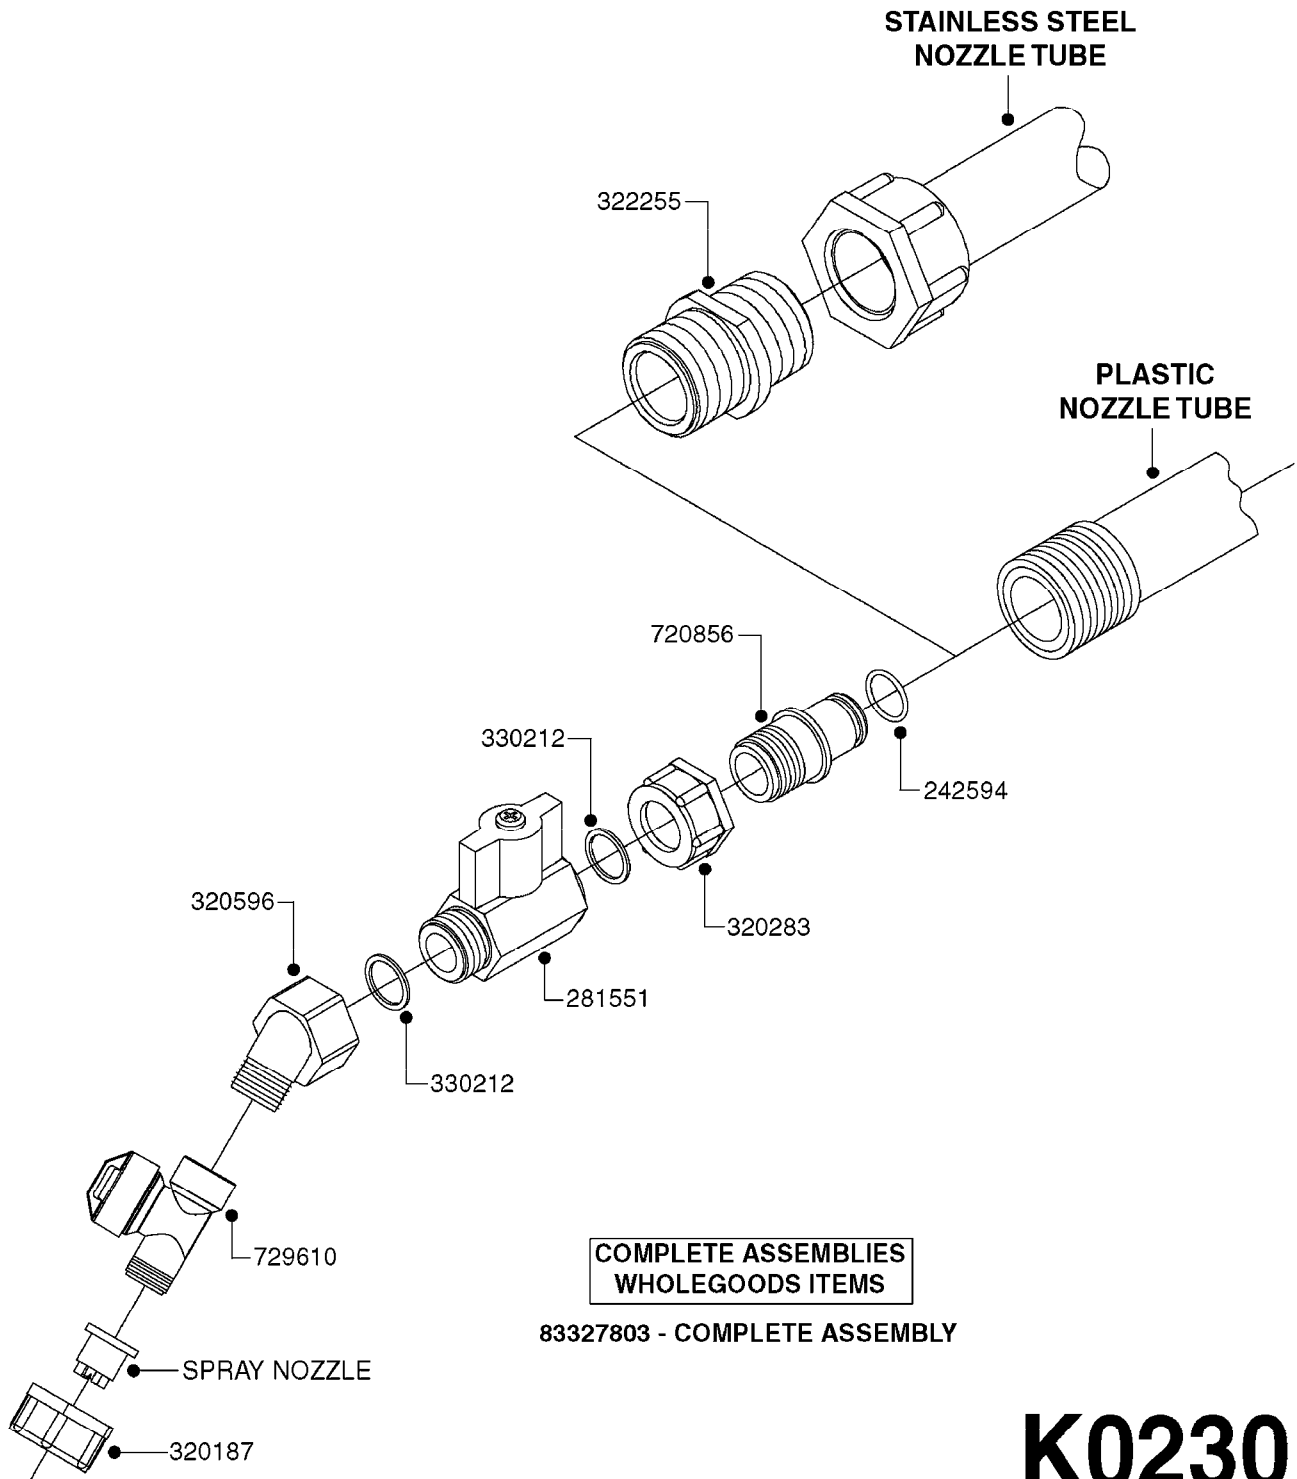

END NOZZLE KIT
K0230-HIN, 01:01:16

Page 1

Date 07.02.2020 8:42

parts-n°	order qty	description
242594	1	O-RING D14 X 1.78 SCH.70-EPDM
281551	1	BALL VALVE 1/2"
320187	1	FITT.DK CAP 3/8" BSP BLACK
320283	1	FITT.DK NUT 3/4"BSP
320596	1	FITT.DK ELB 3/8'-1/2'BSP 45DEG
322255	1	FITT.DK NIPPLE 3/4"X 3/4"
330212	1	O-RING D19/D14X2.4 F.1/2"NUT
720856	1	FITT.DK 1/2'BSP ASSY.F.3/4'NUT
729610	1	NOZZLE ASSY. NON DRIP 3/8 THRD
83327803	1	END NOZZLE KIT "04"