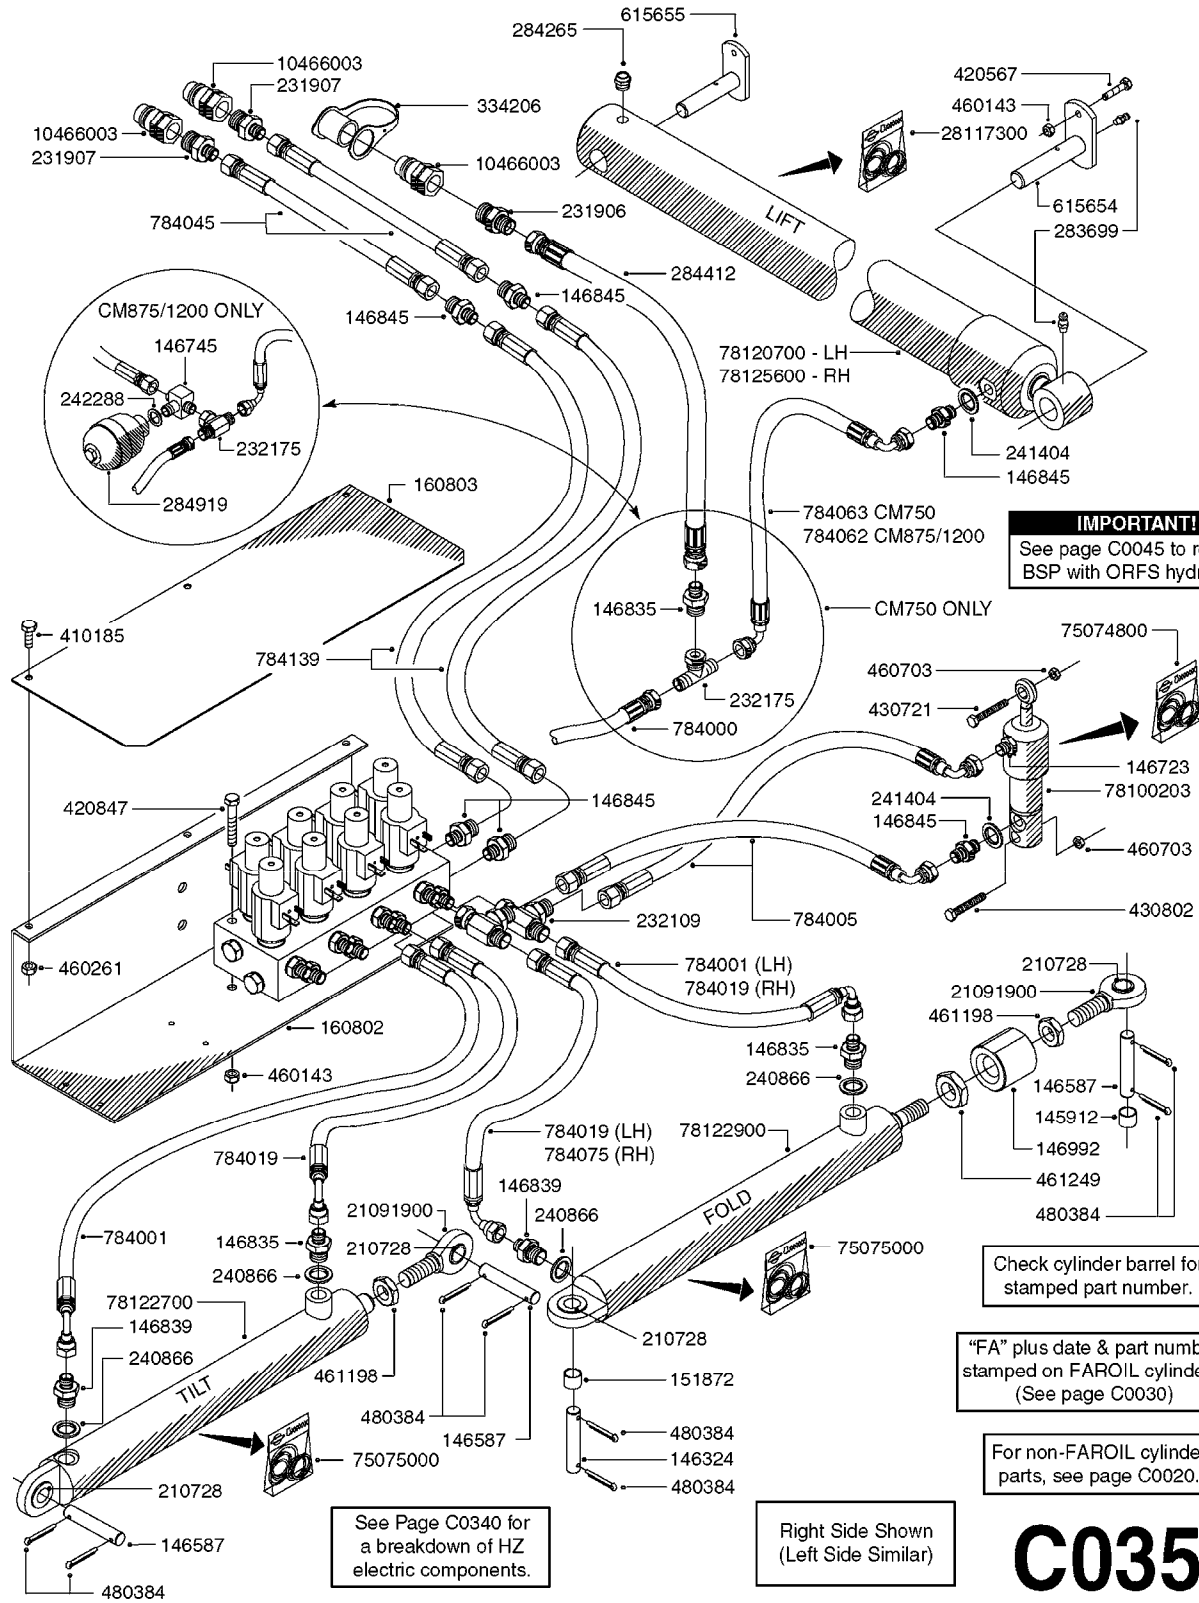

IMPORTANT!
See page C0045 to replace
BSP with ORFS hydraulics

Check cylinder barrel for
stamped part number.

"FA" plus date & part number
stamped on FAROIL cylinders.
(See page C0030)

For non-FAROIL cylinder
parts, see page C0020.

See Page C0340 for
a breakdown of HZ
electric components.

Right Side Shown
(Left Side Similar)

C0350