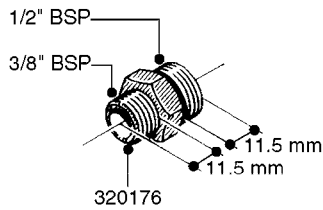

FITTINGS - HEXAGON NIPPLES  
L0030-HIN, 01:01:16

Page 0  
Date 07.02.2020 8:43

**L0030**

FITTINGS - HEXAGON NIPPLES  
L0030-HIN, 01:01:16

Page 1  
Date 07.02.2020 8:43

parts-n°	order qty	description
10015303	1	FITT.PO.HN 1.00X1.00 M1000
10425003	1	FITT.PO.HN 1.25X1.00 MCPHEE
320132	1	FITT.DK HN 1" BSP
320176	1	FITT.DK HN 3/8"X1/2" BSP
320445	1	FITT.DK HN 1/4"X3/8" BSP
320655	1	FITT.DK HN 1/2"-1/2" BSP
320692	1	FITT.DK HN 3/8'BSPX1/4'NPT
320703	1	FITT.DK HN 3/8BSP X1/2 &1/4NPT
320725	1	FITT.DK NIPPLE 3/8"-3/8" BSP
320902	1	FITT.DK HN 3/8'X 1/4' BSP
390232	1	FITT.DK HN 1-1/2' X 1-1/4' BSP
390276	1	FITT.DK HN 1'BSP