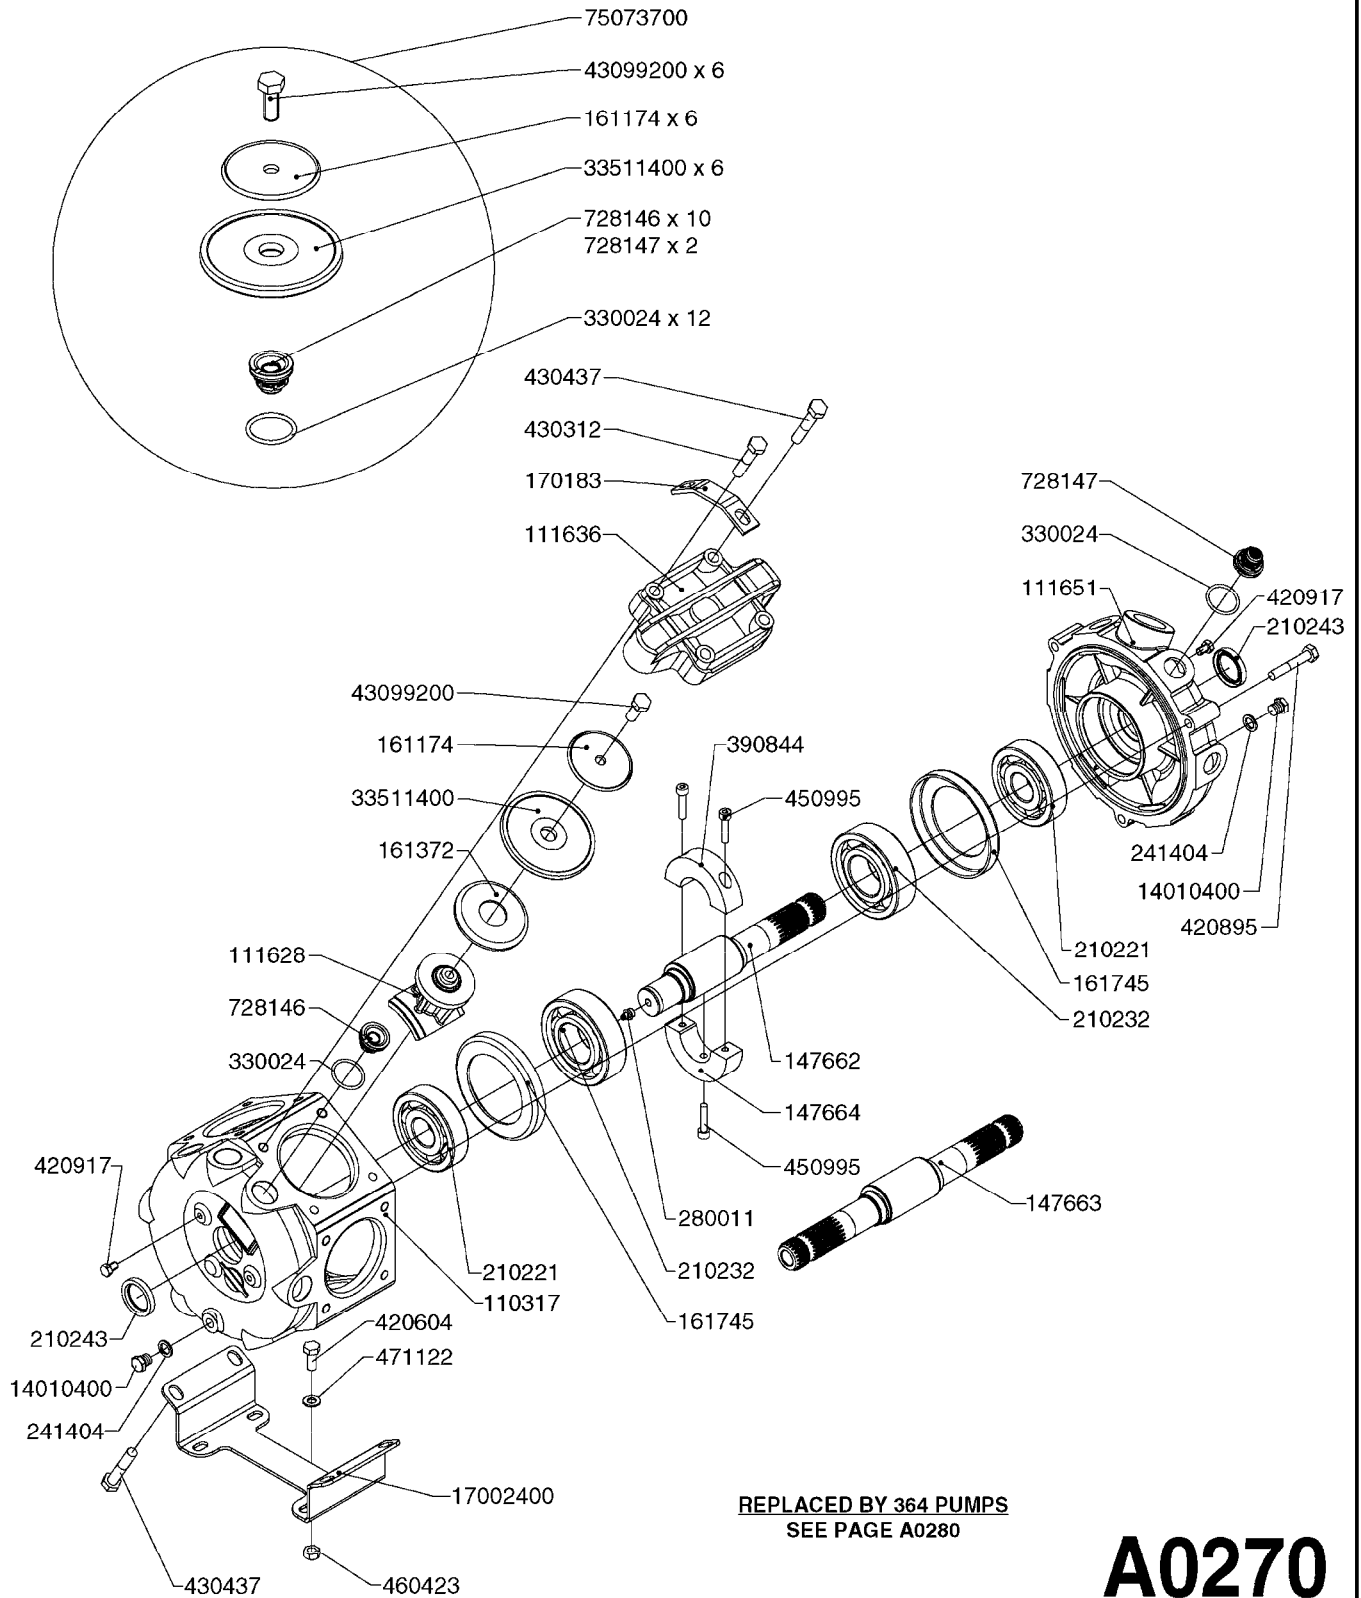

REPLACED BY 364 PUMPS
SEE PAGE A0280

A0270

PUMP - 363/1000 RPM W/MOUNTING
A0270-HIN, 17:03:16

Page 1
Date 07.02.2020 8:41

parts-n°	order qty	description
110317	1	PUMP CASING MODEL 360/361 PNTD
111628	1	CONNECTING ROD 363/5.5 PUMP
111636	1	VALVE COVER 363 HEAVY DUTY
111651	1	CASTING F.363 1.5" PUMP(FRONT)
147662	1	CRANK SHAFT F.363/463-5.5MM
147663	1	CRANK SHAFT 363/463-5.5 THROUG
147664	1	COUNTERBALANCE 363/463 WEIGHT
161174	1	DIAPHRAGM DISC SS 361/363/364 PUMP
161372	1	DIAPHRAGM BACKING DISC,320-361
161745	1	METAL SPACER F.363/463
170183	1	LIFT STRAP F.PUMP 360/361/462
210221	1	BEARING BALL 6407
210232	1	BEARING BALL 6310
210243	1	SEAL OIL 35 X 47 X 7
241404	1	DOWTY SEAL 1/4"
280011	1	GREASE NIPPLE 1/8' SAE H TR
330024	1	O-RING D41,1/D34.5 X 3,5
390844	1	COUNTERBALANCE 363/463 POM
420604	1	BOLT HEX 8.8 DEL M10X25 FT DIN933
420895	1	BOLT HEX 8.8 RAW M10X60
420917	1	BOLT HEX 8.8 RAW M8X12 FT
430312	1	BOLT HEX 8.8 M12X60
430437	1	BOLT HEX 8.8 RAW M12X65
450995	1	BOLT ALLEN M8X30 DIN 912 RAW
460423	1	NUT HEX M10X1.50 LOCK DIN985A2 SS
471122	1	WASHER, M10, Ø20/10.5X 2.0, SS
728146	1	VALVE FOR 361(726890/707932)
728147	1	VALVE FOR 361 WHITE WITH HOLE
14010400	1	PLUG 1/4" BSP
17002400	1	FOOT F. 36X PUMP, RED
33511400	1	DIAPHRAGM PUMP 361/361/363/364 PUR
43099200	1	BOLT HEX SS M12 X 30 DIN933 A4
75073700	1	PUMP KIT 361/363 "06"