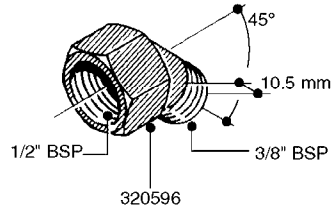

FITTINGS - HEXAGON NIPPLES  
L0030-HIN, 01:01:16

Page 0  
Date 07.02.2020 8:43

**L0030**

FITTINGS - HEXAGON NIPPLES  
L0030-HIN, 01:01:16

Page 1  
Date 07.02.2020 8:43

parts-n°	order qty	description
10015303	1	FITT.PO.HN 1.00X1.00 M1000
10425003	1	FITT.PO.HN 1.25X1.00 MCPHEE
320132	1	FITT.DK HN 1" BSP
320176	1	FITT.DK HN 3/8"X1/2" BSP
320445	1	FITT.DK HN 1/4"X3/8" BSP
320655	1	FITT.DK HN 1/2"-1/2" BSP
320692	1	FITT.DK HN 3/8'BSPX1/4'NPT
320703	1	FITT.DK HN 3/8BSP X1/2 &1/4NPT
320725	1	FITT.DK NIPPLE 3/8"-3/8" BSP
320902	1	FITT.DK HN 3/8'X 1/4' BSP
390232	1	FITT.DK HN 1-1/2' X 1-1/4' BSP
390276	1	FITT.DK HN 1'BSP