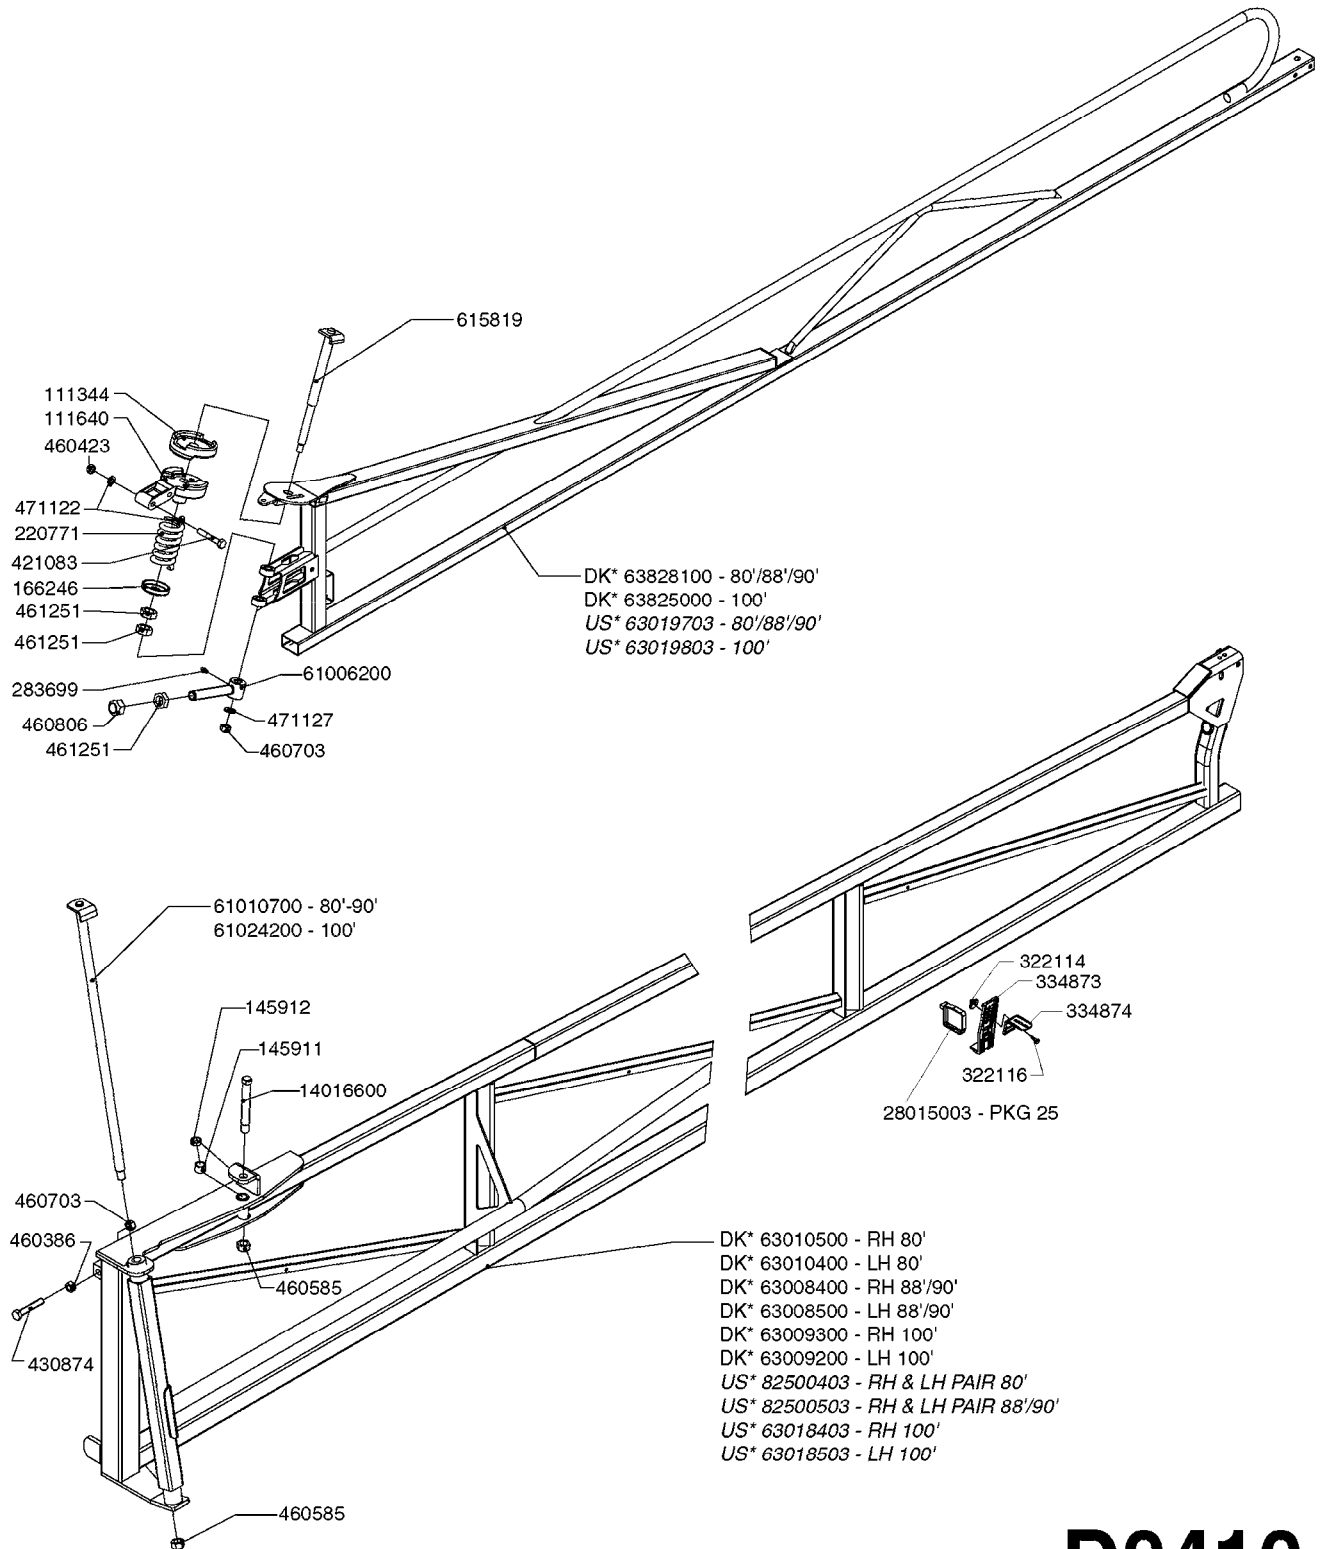

DK* = DENMARK STEEL PARTS
US* = NORTH AMERICAN STEEL PARTS

D0410

BOOM - SPC OUTER WING 80-100'
D0410-HIN, 01:01:16

Page 1

Date 07.02.2020 8:42

parts-n°	order qty	description
111344	1	CLAW CLUTCH Ø100/Ø20,5 UNDER PART RED
111640	1	CLAW CLUTCH Ø100 TOP PART RED
145911	1	BUSHING FOR HY CYL 21M LZ
145912	1	BUSHING D19.8/D17.0X7MM
166246	1	WASHER CUP D53 F.SPRING
220771	1	SPRING D53/D43X100
283699	1	GREASE NIPPLE M6X1
322114	1	NUT PLASTIC F.NOZZ.H
322116	1	BOLT PLASTIC F.NOZZ.H.
334873	1	NOZZ.HOLDER BOTTOM HLF33487300
334874	1	NOZZLE HOLDER - TOP HALF
421083	1	BOLT HEX 8.8 DEL M10X65
430874	1	SCREW SET 8.8 DEL M12X70 FT
460386	1	NUT HEX M12X1.75
460423	1	NUT HEX M10X1.50 LOCK DIN985A2 SS
460585	1	LOCKING NUT M16 DIN985 A2 SS
460703	1	NUT HEX M12X1.75 LOCK DIN985A2 SS
460806	1	NUT HEX M20X2.50 LOCK DIN985A2 SS
461251	1	NUT HEX M20 X 2.5 JAMB
471122	1	WASHER, M10, Ø20/10.5X 2.0, SS
471127	1	WASHER, M12, Ø24/13X24X2.5 SS
615819	1	PIN
14016600	1	PIN F. LINK ARM / SPC
28015003	1	PANDUIT TIE STRAP, PKG. 25
61006200	1	ADJ. ARM F.BREAKAWAY FTZ
61010700	1	PIN F.HINGE 80-90'/SPC L=664
61024200	1	PIN F. PIVOT HINGE 100'/SPC
63008400	1	OUTERWING 90' RH / SPC
63008500	1	OUTERWING 90' LH / SPC
63009200	1	OUTERWING 100' LH / SPC
63009300	1	OUTERWING 100' RH / SPC
63010400	1	OUTERWING 80' LH / SPC
63010500	1	OUTERWING 80' RH / SPC
63018403	1	WING OUTER RH 100' SPC
63018503	1	WING OUTER LH 100' SPC
63019703	1	BREAKAWAY 2.5M SPC/FTZ
63019803	1	BREAKAWAY 3M SPC/FTZ
63828100	1	BREAKAWAY FTZ/SPC 2.5M, RED
63825000	1	BREAKAWAY FTZ/SPC 3.0M, RED
82500403	1	WING OUTER SET FPS 80' SPC
82500503	1	WING OUTER SET FPS 88-90' SPC