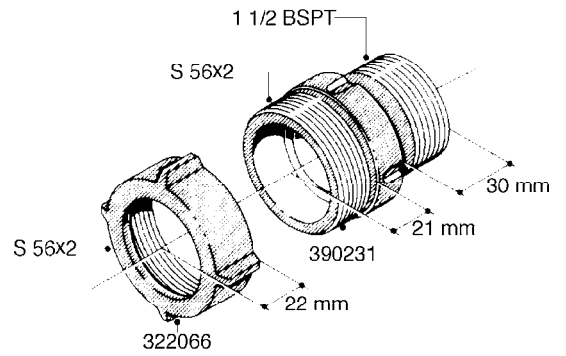

**L0080**

FITTINGS - S-53  
L0080-HIN, 12:09:17

Page 1

Date 07.02.2020 8:43

Pos.	parts-n°	order qty	description
1	145995	1	FITT.DK S-53 FORK
2	241973	1	O-RING Ø3 X 44.2 70 SHORES NITRIL NITRIL (BLACK)
2	242353	1	O-RING 3 X 44.2 VITON VITON (BROWN)
3	242109	1	O-RING D32.2x3.0 NITRIL (BLACK)
3	242354	1	O-RING D32.2X3.0 VITON VITON (BROWN)
4	322103	1	FITT.DK S-53 BULKHEAD
5	322107	1	FITT.DK S-53 BULKHEAD NUT
6	322110	1	FITT.DK S-53 ELB. 1/2" BSP
7	322352	1	FITT.DK S-53 TEE
8	334229	1	FITT.DK S-53 STR.3/4"
9	334260	1	GASKET F. S-53 BULKHEAD
10	334564	1	FITT.DK S-67 TO S-53 ADAPTER
11	391100	1	FITT.DK S-53THREAD INS.1/2"BSP
12	726463	1	FITT.DK S53 BULKHEAD W/GASKET
13	726552	1	FIT.DK S-53X90 1/2" BSP,O-RING
14	726556	1	FITT.DK S-53 HB 1/2" W/O-RING
15	726558	1	FITT.DK S53 STR. 3/4" W.ORING
16	726559	1	FITT DK. S-53 HB 1" W/O-RING
17	726568	1	FITT.DK.S-53 HB 1/2"90 W/O-RING
18	726570	1	FITT.DK S-53 ELB.3/4" W.ORING
19	726571	1	FITT.DK S-53 ELB.1", W ORING
20	726578	1	FITT.DK S53 PLUG WITH O-RING
21	728561	1	FITT.DK. S67M - S53F REDUCER