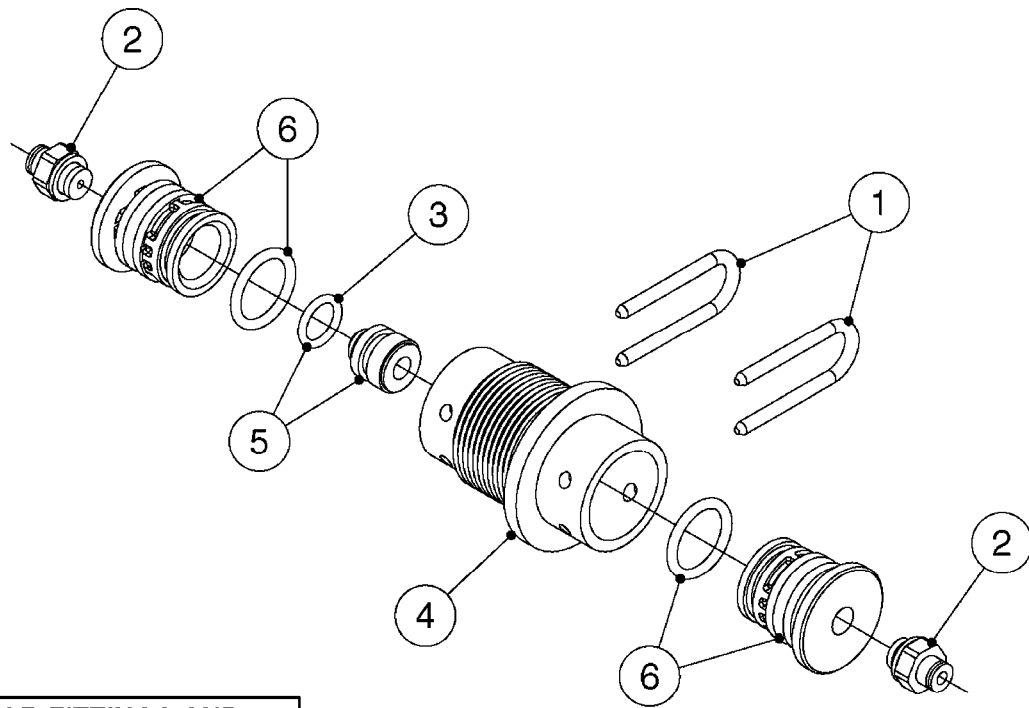

SMART VALVE-S93 MANIFOLD VALVE  
B0540-HIN, 01:01:16

**B0540**

SMART VALVE-S93 MANIFOLD VALVE  
B0540-HIN, 01:01:16

Page 1

Date 07.02.2020 8:42

parts-n°	order qty	description
145997	1	FITT.DK S-93 FORK
147767	1	PIN 5Ø X 60 S-93 DOUBLE CLAMP
240936	1	O-RING D13.3X2.4 NITRIL
242047	1	O-RING 89.5 X 3.0 VITON
242316	1	O-RING D84.5X3.0 NITRIL
242475	1	O'RING D56.52x5.33 SH70-VITON
322327	1	HOUSING, VALVE, S93, 220 PSI
322328	1	END CAP F.VALVE S-93
322354	1	THRUST PLATE F.3-WAY VALVES-93
390543	1	SEAT F.BALL 3-WAY VALVE S-93
391019	1	BALL F.2 WAY S93 SMART VALVE
391020	1	BALL F.3 WAY S93 SMART VALVE
391023	1	SMART VALVE MOUNTING BRACKET
420862	1	BOLT HEX 8.8 DEL M10X16 FT
440681	1	SCREW F. PLASTIC 4MM X 14LG SS
460423	1	NUT HEX M10X1.50 LOCK DIN985A2 SS
471122	1	WASHER, M10, Ø20/10.5X 2.0, SS
14010100	1	SPINDLE F.SMART VALVE S-93
14027800	1	SPINDLE F.SMART VALVE S-93
61025400	1	HANDLE SMART VALVE
72137900	1	VALVE S93 "V1" SMART VALVE
72138000	1	VALVE S93 "V2" SMART VALVE
72138600	1	VALVE S93 "V3" SMART VALVE
72142700	1	VALVE S93 "V4" SMART VALVE