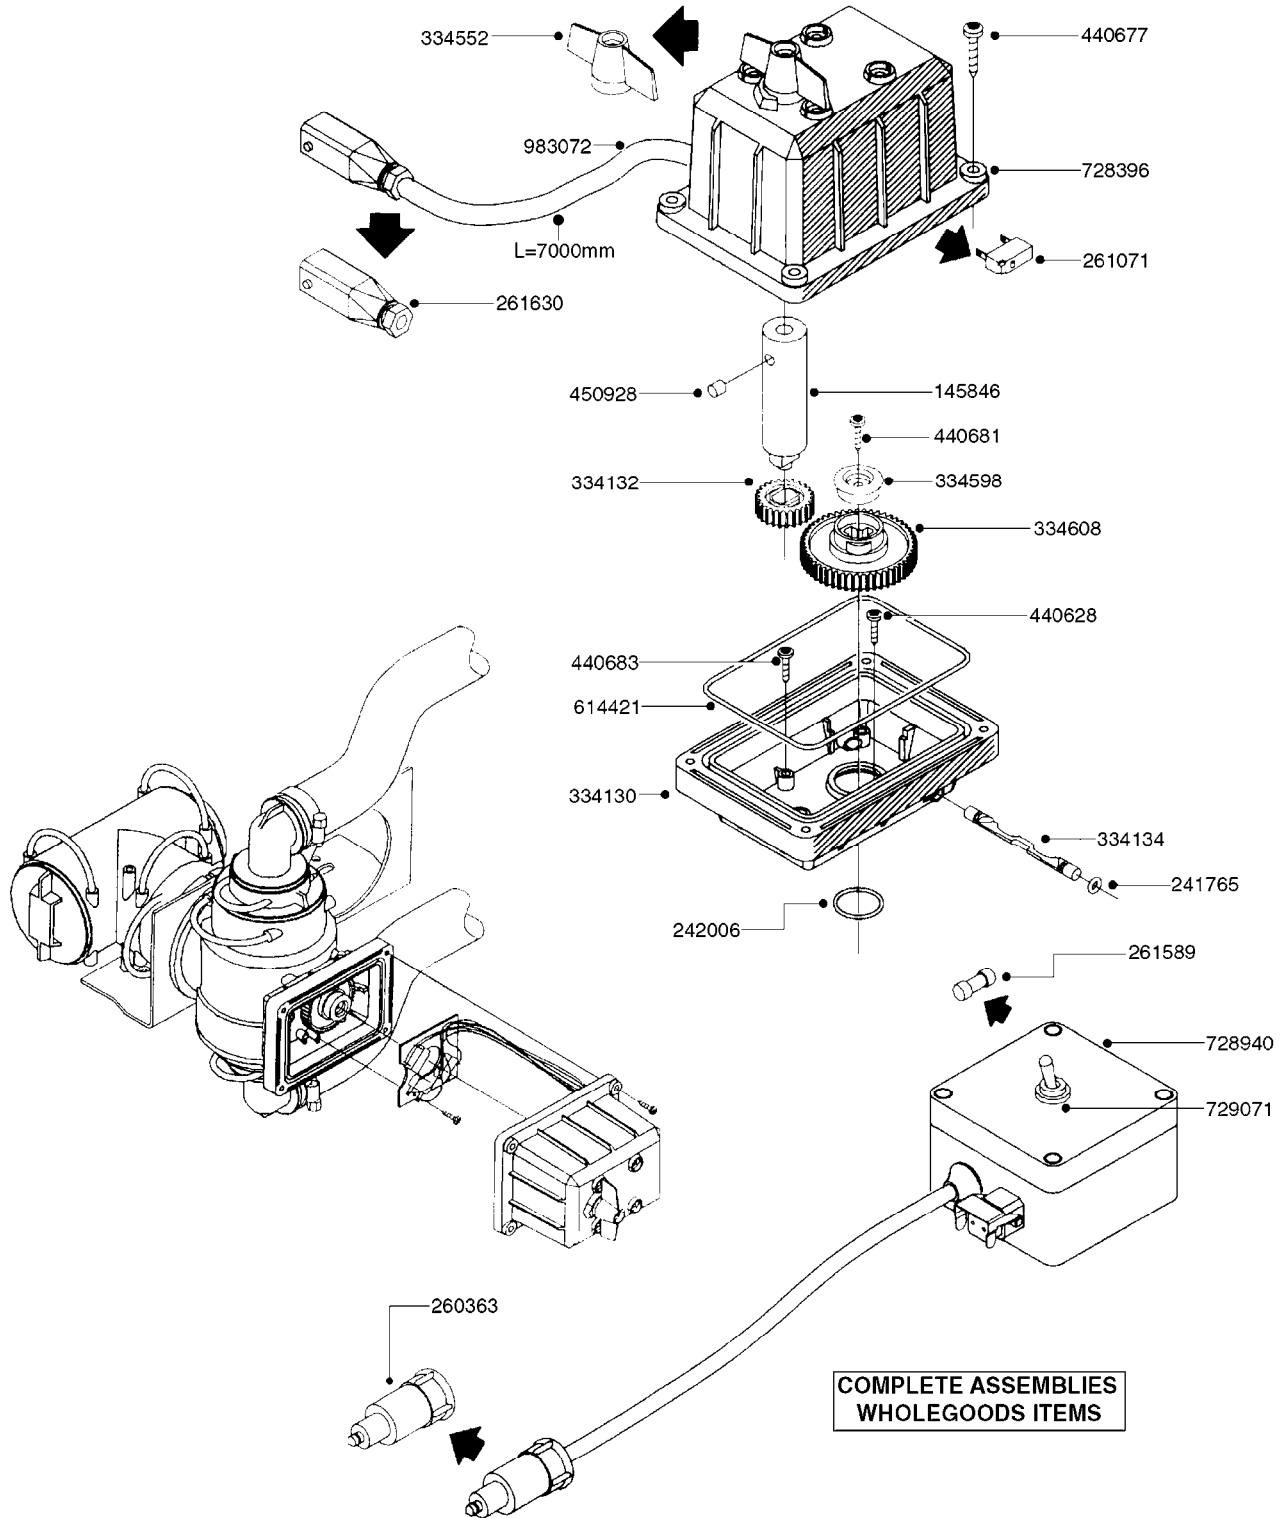

COMPLETE ASSEMBLIES  
WHOLEGOODS ITEMS

834363 - AGITATION BYPASS VALVE

**K0020**

BALL VALVE-ELECTRIC 2-WAY  
K0020-HIN, 01:01:16

Page 1  
Date 07.02.2020 8:42

parts-n°	order qty	description
145846	1	COUPLING FOR EL 3-WAY VALVE
241765	1	O-RING 3.1 X 1.6
242006	1	O-RING D22/D19 X 1.5
260363	1	PLUG 2 POLE 12V
261071	1	MICRO SWITCH TYPE 9 SM 201
261162	1	SOCKET F.12V BAYONET PLUG
261589	1	FUSE 5 X 20 1.25 AMP
334130	1	GEAR BOX
334131	1	COG WHEEL
334132	1	COG WHEEL
334134	1	INDICATOR ROD
334552	1	GRIP F.MAN.OP.EC PRES.REG.GREE
334598	1	PLUG F.VALVE HANDLE BLUE
440628	1	SCREW 3/8'
440677	1	SCREW F. PLASTIC 5X20 SS
440681	1	SCREW F. PLASTIC 4MM X 14LG SS
440683	1	SCREW 40X18 2WAY ELC.BALL VALV
450928	1	SET SCREW M8 X 8MM STAINLESS
614421	1	GASKET F/MOTOR HOUSE-ON/OFF TR
725340	1	MOTOR HOUSING FOR EL VALVE
728399	1	CIRCUIT BOARD F.728941
728941	1	CONTROL BOX F.2-WAY VALVE ELC.
834363	1	ELECTRIC KIT, AGITATION BYPASS