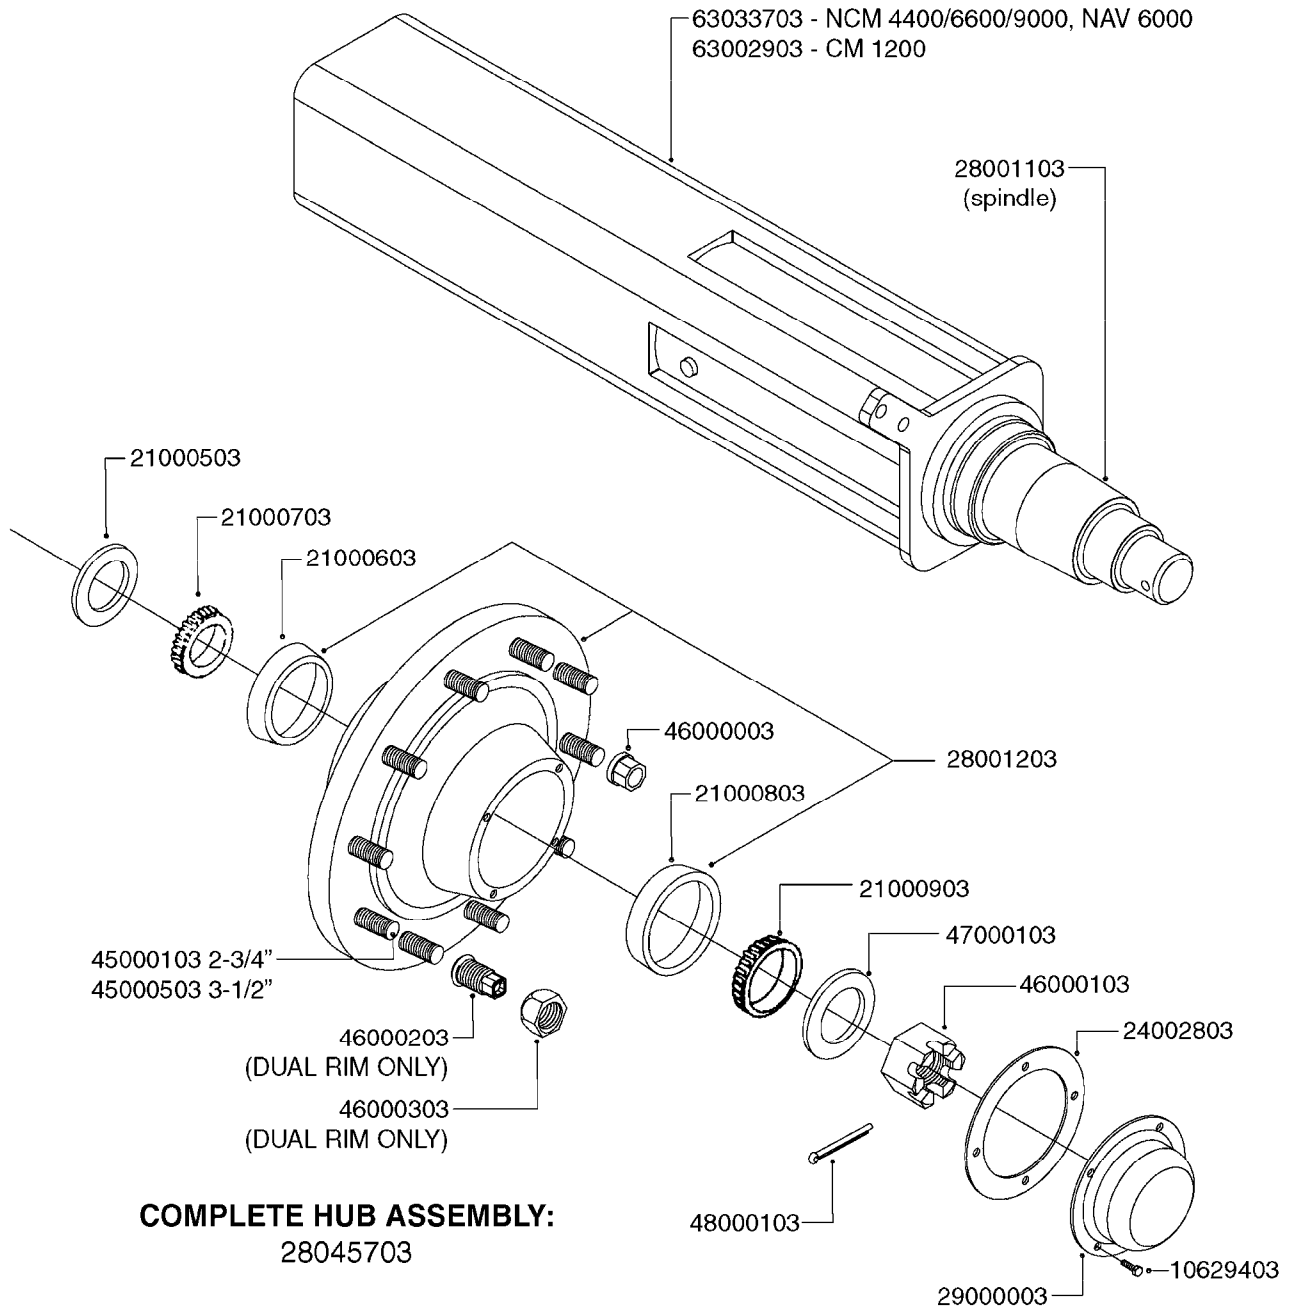

COMPLETE ASSEMBLIES
WHOLEGOODS ITEMS

E0790

HUB ASSEMBLY F.4-1/2" SPINDLE
E0790-HIN, 06:07:17

Page 1

Date 07.02.2020 8:42

parts-n°	order qty	description
10629403	1	BOLT HEX 5/16 NC GR.2 00.50"
21000503	1	SEAL,WHEEL CR43771
21000603	1	RACE, BEARING 3.5/1.5
21000703	1	BEARING, TAPPERED 3.5433/1.575
21000803	1	RACE, TAPERED BEARING
21000903	1	BEARING, TAPPERED, 2.75/1.510
24002803	1	GASKET F. HUB 4.5" HUB ASSY
28001103	1	SPINDLE 4.5"x 23" 20000LB
28001203	1	HUB, 20000LB W. BRG RACES
28045703	1	HUB ASSY 10-13.19-11.02 25000#
29000003	1	HUB CAP F. 881(20000LB) HUB
45000103	1	BOLT, WHEEL STUD 3/4-16X2 3/4
45000503	1	BOLT, WHEEL STUD 3/4-16X3 1/2
46000003	1	NUT HEX NF 3/4" FLANGED F.HUB
46000103	1	NUT, CASTLE, SPINDLE 2-12 UNF
46000203	1	NUT, BUD WHEEL, INNER, RH
46000303	1	NUT, BUD WHEEL, OUTER, RH
47000103	1	WASHER, SPNDL 4.5" 2.06x4 .25T
48000103	1	PIN, COTTER 5/16" X 5.25"
63002903	1	AXLE INSERT,72"-90"SUS CM 1200
63033703	1	AXLE INSERT NCM 44/66/9000