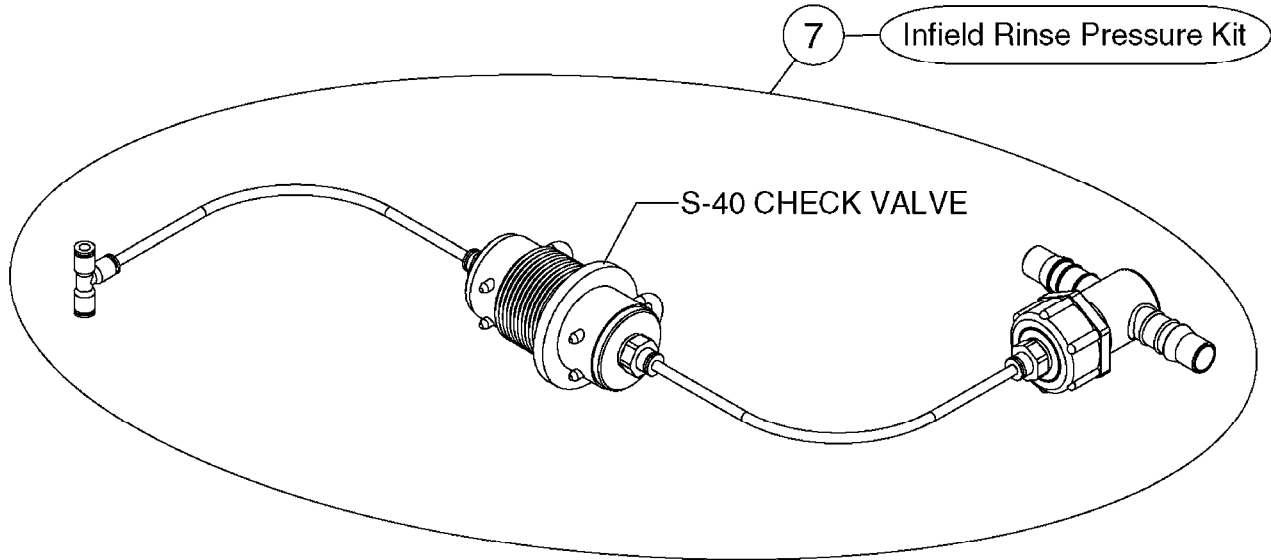

SMART VALVE-S93 MANIFOLD VALVE  
B0540-HIN, 01:01:16

**B0540**

SMART VALVE-S93 MANIFOLD VALVE  
B0540-HIN, 01:01:16

Page 1

Date 07.02.2020 8:42

parts-n°	order qty	description
145997	1	FITT.DK S-93 FORK
147767	1	PIN 5Ø X 60 S-93 DOUBLE CLAMP
240936	1	O-RING D13.3X2.4 NITRIL
242047	1	O-RING 89.5 X 3.0 VITON
242316	1	O-RING D84.5X3.0 NITRIL
242475	1	O'RING D56.52x5.33 SH70-VITON
322327	1	HOUSING, VALVE, S93, 220 PSI
322328	1	END CAP F.VALVE S-93
322354	1	THRUST PLATE F.3-WAY VALVES-93
390543	1	SEAT F.BALL 3-WAY VALVE S-93
391019	1	BALL F.2 WAY S93 SMART VALVE
391020	1	BALL F.3 WAY S93 SMART VALVE
391023	1	SMART VALVE MOUNTING BRACKET
420862	1	BOLT HEX 8.8 DEL M10X16 FT
440681	1	SCREW F. PLASTIC 4MM X 14LG SS
460423	1	NUT HEX M10X1.50 LOCK DIN985A2 SS
471122	1	WASHER, M10, Ø20/10.5X 2.0, SS
14010100	1	SPINDLE F.SMART VALVE S-93
14027800	1	SPINDLE F.SMART VALVE S-93
61025400	1	HANDLE SMART VALVE
72137900	1	VALVE S93 "V1" SMART VALVE
72138000	1	VALVE S93 "V2" SMART VALVE
72138600	1	VALVE S93 "V3" SMART VALVE
72142700	1	VALVE S93 "V4" SMART VALVE