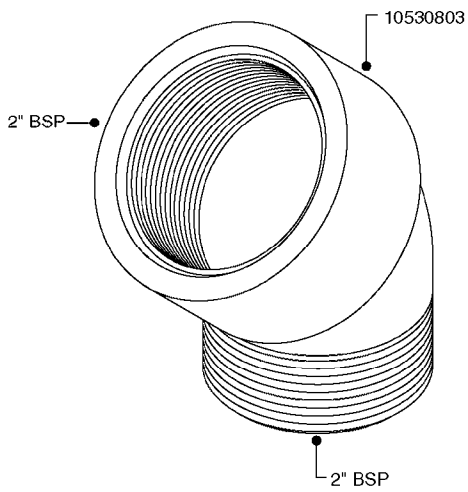

FITTINGS - HEXAGON NIPPLES  
L0030-HIN, 01:01:16

Page 0  
Date 07.02.2020 8:43

**L0030**

FITTINGS - HEXAGON NIPPLES  
L0030-HIN, 01:01:16

Page 1  
Date 07.02.2020 8:43

parts-n°	order qty	description
10015303	1	FITT.PO.HN 1.00X1.00 M1000
10425003	1	FITT.PO.HN 1.25X1.00 MCPHEE
320132	1	FITT.DK HN 1" BSP
320176	1	FITT.DK HN 3/8"X1/2" BSP
320445	1	FITT.DK HN 1/4"X3/8" BSP
320655	1	FITT.DK HN 1/2"-1/2" BSP
320692	1	FITT.DK HN 3/8'BSPX1/4'NPT
320703	1	FITT.DK HN 3/8BSP X1/2 &1/4NPT
320725	1	FITT.DK NIPPLE 3/8"-3/8" BSP
320902	1	FITT.DK HN 3/8'X 1/4' BSP
390232	1	FITT.DK HN 1-1/2' X 1-1/4' BSP
390276	1	FITT.DK HN 1'BSP