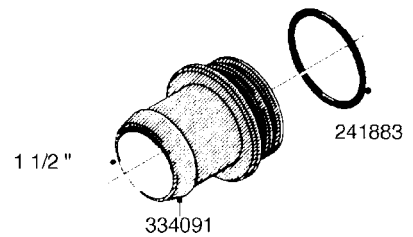

**L0080**

FITTINGS - S-53  
L0080-HIN, 12:09:17

Page 1

Date 07.02.2020 8:43

Pos.	parts-n°	order qty	description
1	145995	1	FITT.DK S-53 FORK
2	241973	1	O-RING Ø3 X 44.2 70 SHORES NITRIL NITRIL (BLACK)
2	242353	1	O-RING 3 X 44.2 VITON VITON (BROWN)
3	242109	1	O-RING D32.2x3.0 NITRIL (BLACK)
3	242354	1	O-RING D32.2X3.0 VITON VITON (BROWN)
4	322103	1	FITT.DK S-53 BULKHEAD
5	322107	1	FITT.DK S-53 BULKHEAD NUT
6	322110	1	FITT.DK S-53 ELB. 1/2" BSP
7	322352	1	FITT.DK S-53 TEE
8	334229	1	FITT.DK S-53 STR.3/4"
9	334260	1	GASKET F. S-53 BULKHEAD
10	334564	1	FITT.DK S-67 TO S-53 ADAPTER
11	391100	1	FITT.DK S-53THREAD INS.1/2"BSP
12	726463	1	FITT.DK S53 BULKHEAD W/GASKET
13	726552	1	FIT.DK S-53X90 1/2" BSP,O-RING
14	726556	1	FITT.DK S-53 HB 1/2" W/O-RING
15	726558	1	FITT.DK S53 STR. 3/4" W.ORING
16	726559	1	FITT DK. S-53 HB 1" W/O-RING
17	726568	1	FITT.DK.S-53 HB 1/2"90 W/O-RING
18	726570	1	FITT.DK S-53 ELB.3/4" W.ORING
19	726571	1	FITT.DK S-53 ELB.1", W ORING
20	726578	1	FITT.DK S53 PLUG WITH O-RING
21	728561	1	FITT.DK. S67M - S53F REDUCER