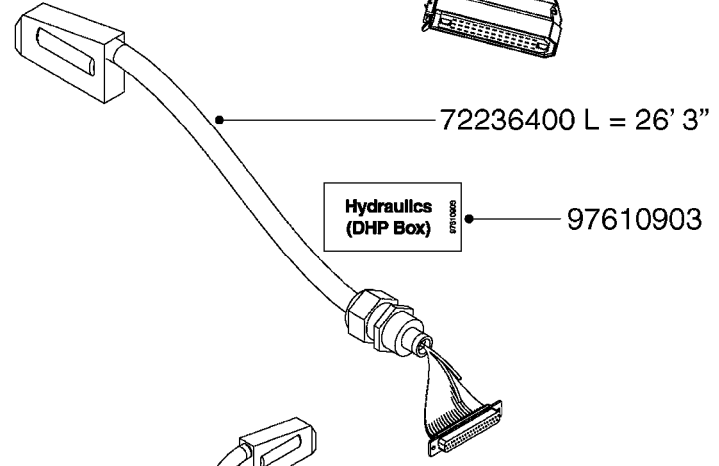

**M0280**

39 PIN CABLES  
M0280-HIN, 28:03:17

Page 1

Date 07.02.2020 8:43

parts-n°	order qty	description
262158	1	PLUG INSERT 39 POLE MALE
262159	1	PLUG INSERT 39 POLE FEMALE
262160	1	PLUG HOUSING 39 POLE FEMALE
262161	1	PLUG HOUSING F/39 POLE MALE
440634	1	SCREW 5/8"
440732	1	PT SCREW 35X12B Z5452 ELZ
14034200	1	CODE BRACKET FOR 39 PIN CABLE
26003900	1	WIRE 37-39 PIN EVC, 6.6'
26004200	1	WIRE 37-39 PIN EVC, 57.4'
26008400	1	WIRE 39-PIN 24 WIRE L=8M
26011903	1	WIRE 39-39 POLE EXT. 3660MM
28027500	1	WIRE 37-39 PIN EVC, 37.7'
28028700	1	WIRE 37-39 PIN EVC, 45.9'
28028800	1	WIRE 37-39 PIN EVC, 16.4'
28028900	1	WIRE 37-39 PIN EVC, 26.2'
72236400	1	DAH CONN. WIRE/TRACTOR L=8M
97610803	1	DECAL-SRAY BOX 39-PIN
97610903	1	DECAL-HYDRAULIC BOX 39-PIN