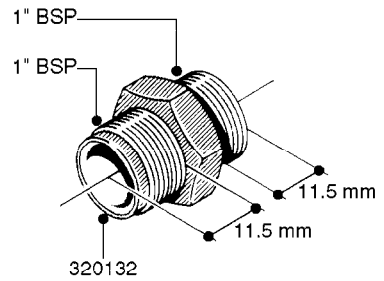

FITTINGS - HEXAGON NIPPLES  
L0030-HIN, 01:01:16

Page 0  
Date 07.02.2020 8:43

**L0030**

FITTINGS - HEXAGON NIPPLES  
L0030-HIN, 01:01:16

Page 1  
Date 07.02.2020 8:43

parts-n°	order qty	description
10015303	1	FITT.PO.HN 1.00X1.00 M1000
10425003	1	FITT.PO.HN 1.25X1.00 MCPHEE
320132	1	FITT.DK HN 1" BSP
320176	1	FITT.DK HN 3/8"X1/2" BSP
320445	1	FITT.DK HN 1/4"X3/8" BSP
320655	1	FITT.DK HN 1/2"-1/2" BSP
320692	1	FITT.DK HN 3/8'BSPX1/4'NPT
320703	1	FITT.DK HN 3/8BSP X1/2 &1/4NPT
320725	1	FITT.DK NIPPLE 3/8"-3/8" BSP
320902	1	FITT.DK HN 3/8'X 1/4' BSP
390232	1	FITT.DK HN 1-1/2' X 1-1/4' BSP
390276	1	FITT.DK HN 1'BSP