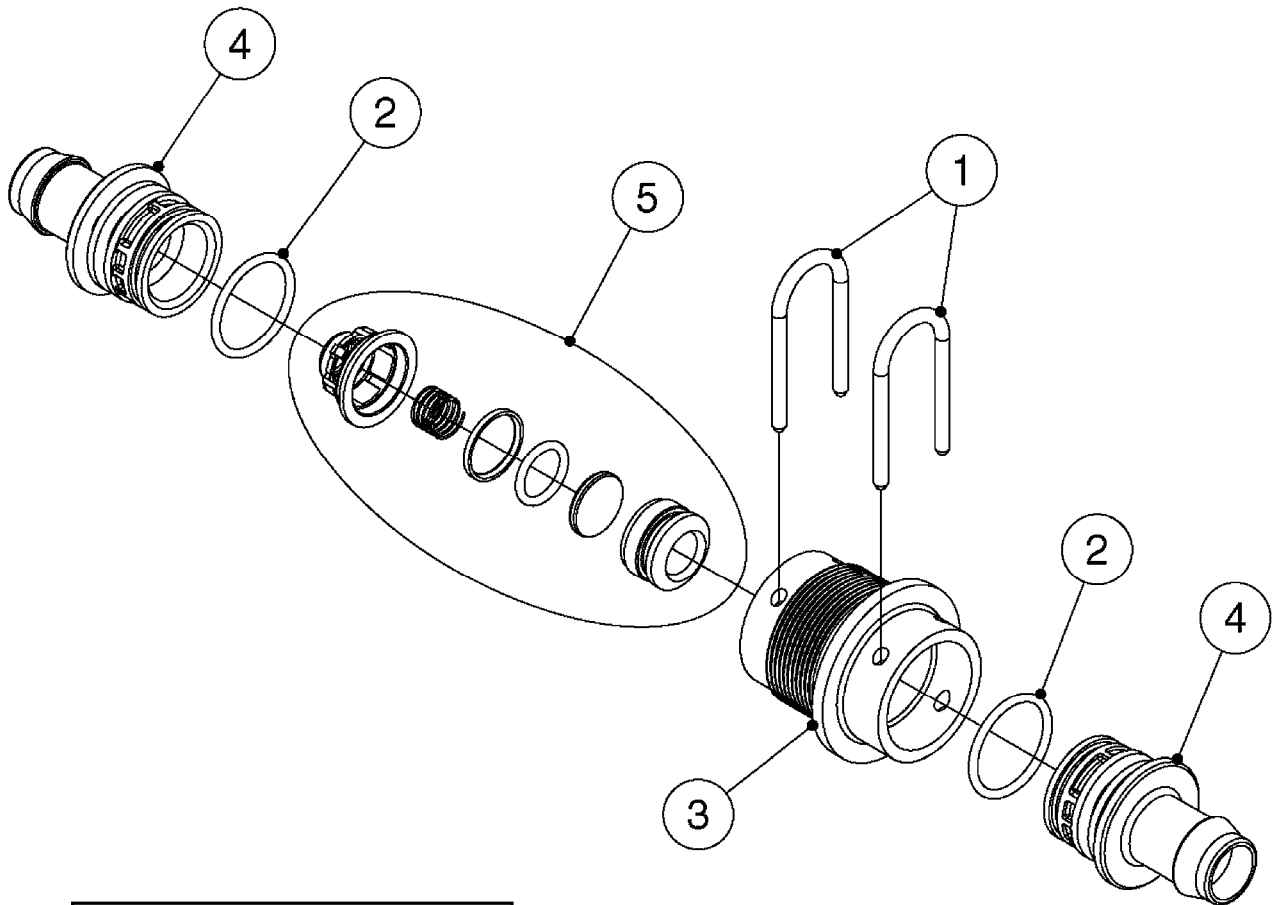

FOR FITTINGS AND
HOSES, SEE SECTION L

B0620

CHECK VALVES - S53
B0620-HIN, 01:01:16

Page 1

Date 07.02.2020 8:42

Pos.	parts-n°	order qty	description
1	145995	1	FITT.DK S-53 FORK
2	242354	1	O-RING D32.2X3.0 VITON
3	322103	1	FITT.DK S-53 BULKHEAD
4	334230	1	FITT.DK S-53 STR.1"
5	72132600	1	CHECK VALVE SUBASSEMBLY S53