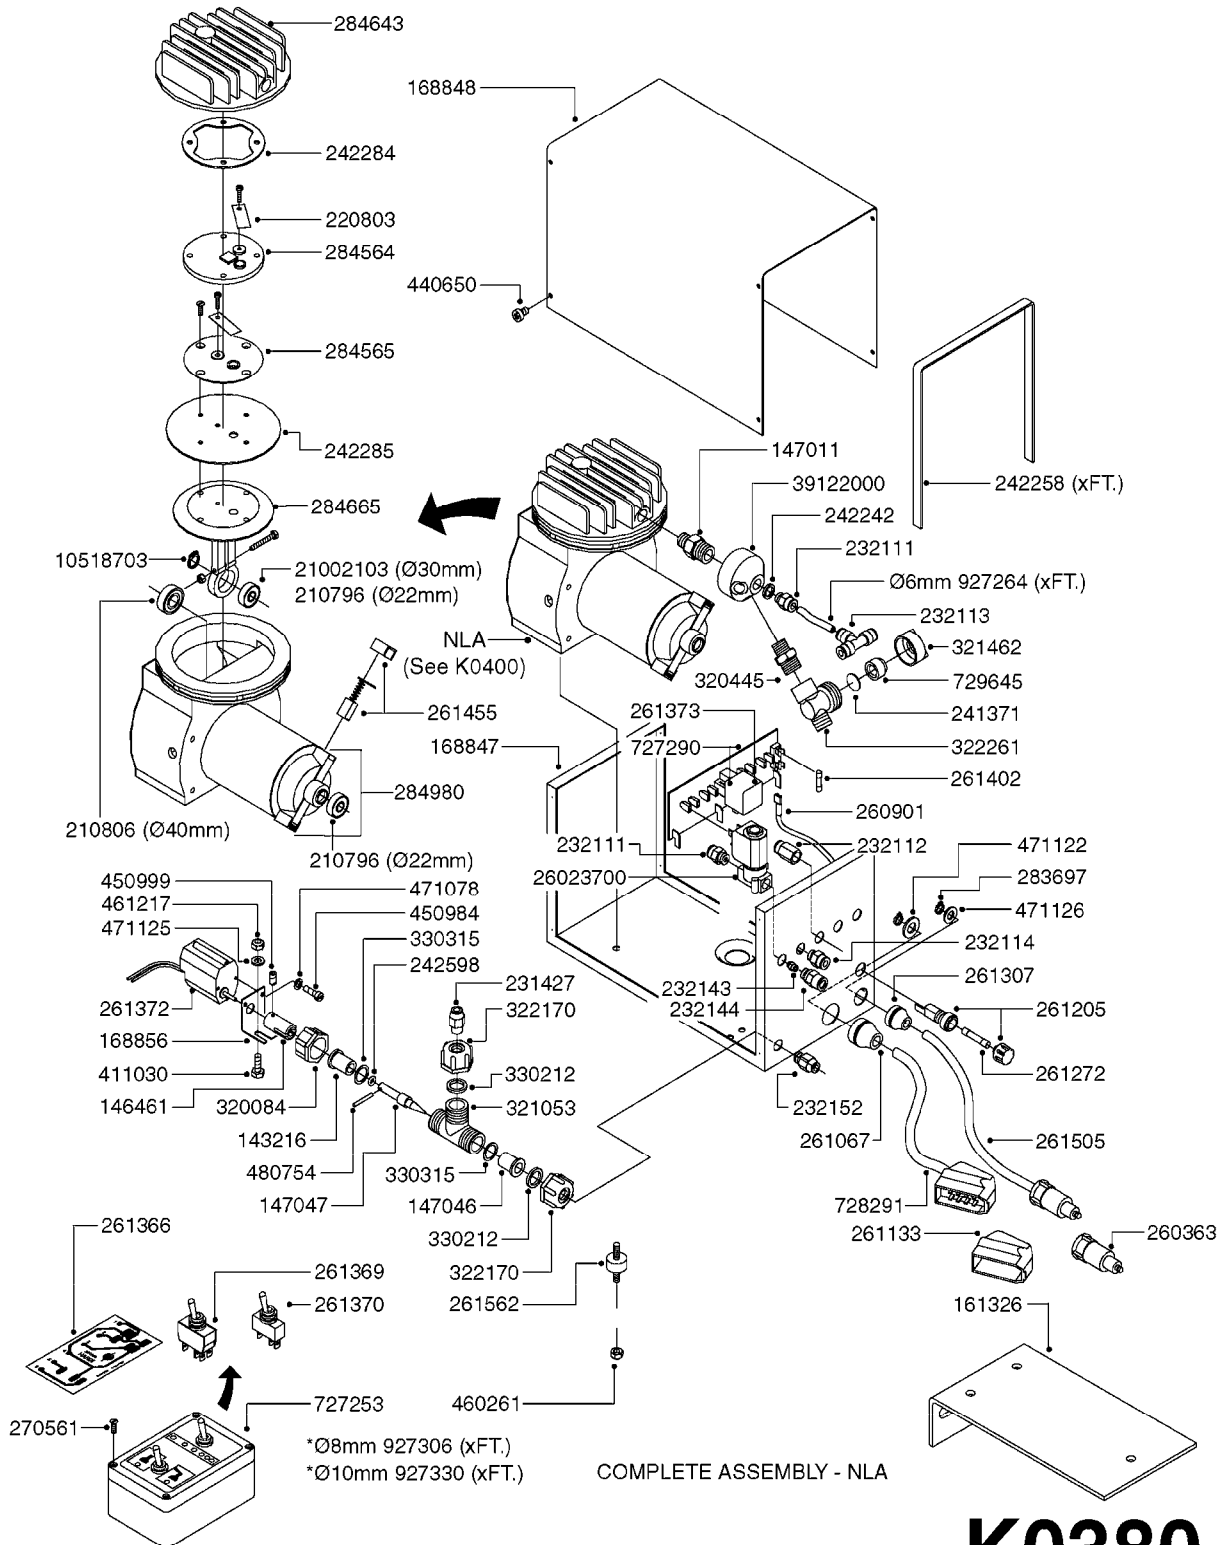

K0380

FOAM MARKER COMPRESSOR POST 94
K0380-HIN, 17:03:16

Page 1
Date 07.02.2020 8:42

parts-n°	order qty	description
143216	1	BUSHING THREAD F.FOAM MARKER
146461	1	COUPLER F.THROTTLE VALVE
147011	1	HEX NIPPLE 3/8'X1/4'BSP BRASS
147046	1	SEAT FOR THROTTLE VALVE
147047	1	SPINDLE FOR THROTTLE VALVE
161326	1	MOUNT BKT. F. FOAM COMP.BOX 98
168847	1	ENCLOSURE LOWER F.MARKER
168848	1	COVER F. FOAM MARKER
168856	1	MOUNT FOR GEAR MOTOR
210796	1	BEARING BALL D22/D8 X 7 608ZZ
210806	1	BEARING BALL D40/D17X12MM
220803	1	VALVE F. COMPRESSOR
231427	1	COUPLER 1/8'THREAD X6MM HOSE
232111	1	QUICK COUPLER 6MM X 1/8 EXT.
232112	1	QUICK COUPLER 6MM 1/8 INT.
232113	1	QUICK COUPLER 6MM T-PIECE
232114	1	COUPLER 1/8" THREADX8MM HOSE
232143	1	REDUCER 1/4'INT-1/8'EXT
232144	1	QUICK COUPLER 10MM X 1/4 EXT
232152	1	QUICK COUPLER 8MMX1/8 EXT.LONG
241371	1	DIAPHRAGM F.NO-DRIP,VULC
242242	1	O-RING F.AIR HOSE FITTING
242258	1	TRIM 3X10 SELF ADHESIVE 0012"
242284	1	HEAD GASKET F. COMPRESSOR
242285	1	DIAPHRAGM F. F/M COMP.
242598	1	O-RING D7.0 X 2.5 NITRIL
260363	1	PLUG 2 POLE 12V
260901	1	SPADE F.ELEC CONN.1.5MM BLUE
261067	1	GROMMET 10-14 GREY
261133	1	PLUG HOUSING F.8 POLE PLUG
261205	1	FUSE HOLDER
261272	1	FUSE 10A D6X32 MM
261307	1	GROMMET 7-10 BLACK
261366	1	CIRCUIT BOARD F.F/M CONTROL
261369	1	SWITCH 2 WAY 12V SPRING RETURN
261370	1	SWITCH 2 WAY 12V
261372	1	GEAR MOTOR BOSCH 13RPM
261373	1	RELAY 12V/30W
261402	1	FUSE 3.15A SLOW BURN
261455	1	BRUSH KIT-FOAM MARKER MOTOR
261505	1	CABLE 2X4MM L8000MM
261562	1	RUBBER DAMPER 2XM6X25
270561	1	SCREW W/SPRING ASSY. (QTY 1)
283697	1	TIESTRAP 200MM
284564	1	PLATE F.COMPRESSOR HEAD
284565	1	PLATE F.COMPRESSOR HEAD
284643	1	COMPRESSOR HEAD F.FOAM MARKER
284665	1	CONNECTING ROD F.COMPRESSOR
284980	1	FLANGE REAR F. F.M.COMPRESSOR
320084	1	FITT.DK NUT 1/2" BSP
320445	1	FITT.DK HN 1/4"X3/8" BSP
321053	1	FITT.DK TEE 1/2 X1/2 X1/2" BSP
321462	1	CAP F.NO-DRIP ASSY.
322170	1	FITT.DK NUT 1/2"x 1/8"F BSP
322261	1	HOUSING F.SAFETY VALVE 3/8"
330212	1	O-RING D19/D14X2.4 F.1/2"NUT
330315	1	O-RING D18.4/D13X.6
411030	1	BOLT HEX M5X10
440650	1	SCREW 3.5x13 STAINLESS
450984	1	BOLT HEX M2.5X8 SLOTTED
450999	1	SCREW SET M3X8