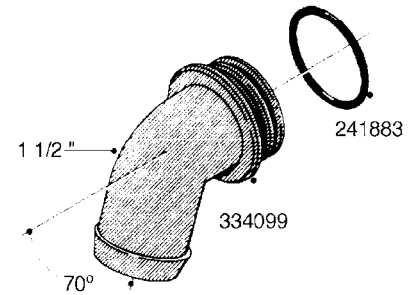

**L0080**

FITTINGS - S-53  
L0080-HIN, 12:09:17

Page 1

Date 07.02.2020 8:43

Pos.	parts-n°	order qty	description
1	145995	1	FITT.DK S-53 FORK
2	241973	1	O-RING Ø3 X 44.2 70 SHORES NITRIL NITRIL (BLACK)
2	242353	1	O-RING 3 X 44.2 VITON VITON (BROWN)
3	242109	1	O-RING D32.2x3.0 NITRIL (BLACK)
3	242354	1	O-RING D32.2X3.0 VITON VITON (BROWN)
4	322103	1	FITT.DK S-53 BULKHEAD
5	322107	1	FITT.DK S-53 BULKHEAD NUT
6	322110	1	FITT.DK S-53 ELB. 1/2" BSP
7	322352	1	FITT.DK S-53 TEE
8	334229	1	FITT.DK S-53 STR.3/4"
9	334260	1	GASKET F. S-53 BULKHEAD
10	334564	1	FITT.DK S-67 TO S-53 ADAPTER
11	391100	1	FITT.DK S-53THREAD INS.1/2"BSP
12	726463	1	FITT.DK S53 BULKHEAD W/GASKET
13	726552	1	FIT.DK S-53X90 1/2" BSP,O-RING
14	726556	1	FITT.DK S-53 HB 1/2" W/O-RING
15	726558	1	FITT.DK S53 STR. 3/4" W.ORING
16	726559	1	FITT DK. S-53 HB 1" W/O-RING
17	726568	1	FITT.DK.S-53 HB 1/2"90 W/O-RING
18	726570	1	FITT.DK S-53 ELB.3/4" W.ORING
19	726571	1	FITT.DK S-53 ELB.1", W ORING
20	726578	1	FITT.DK S53 PLUG WITH O-RING
21	728561	1	FITT.DK. S67M - S53F REDUCER