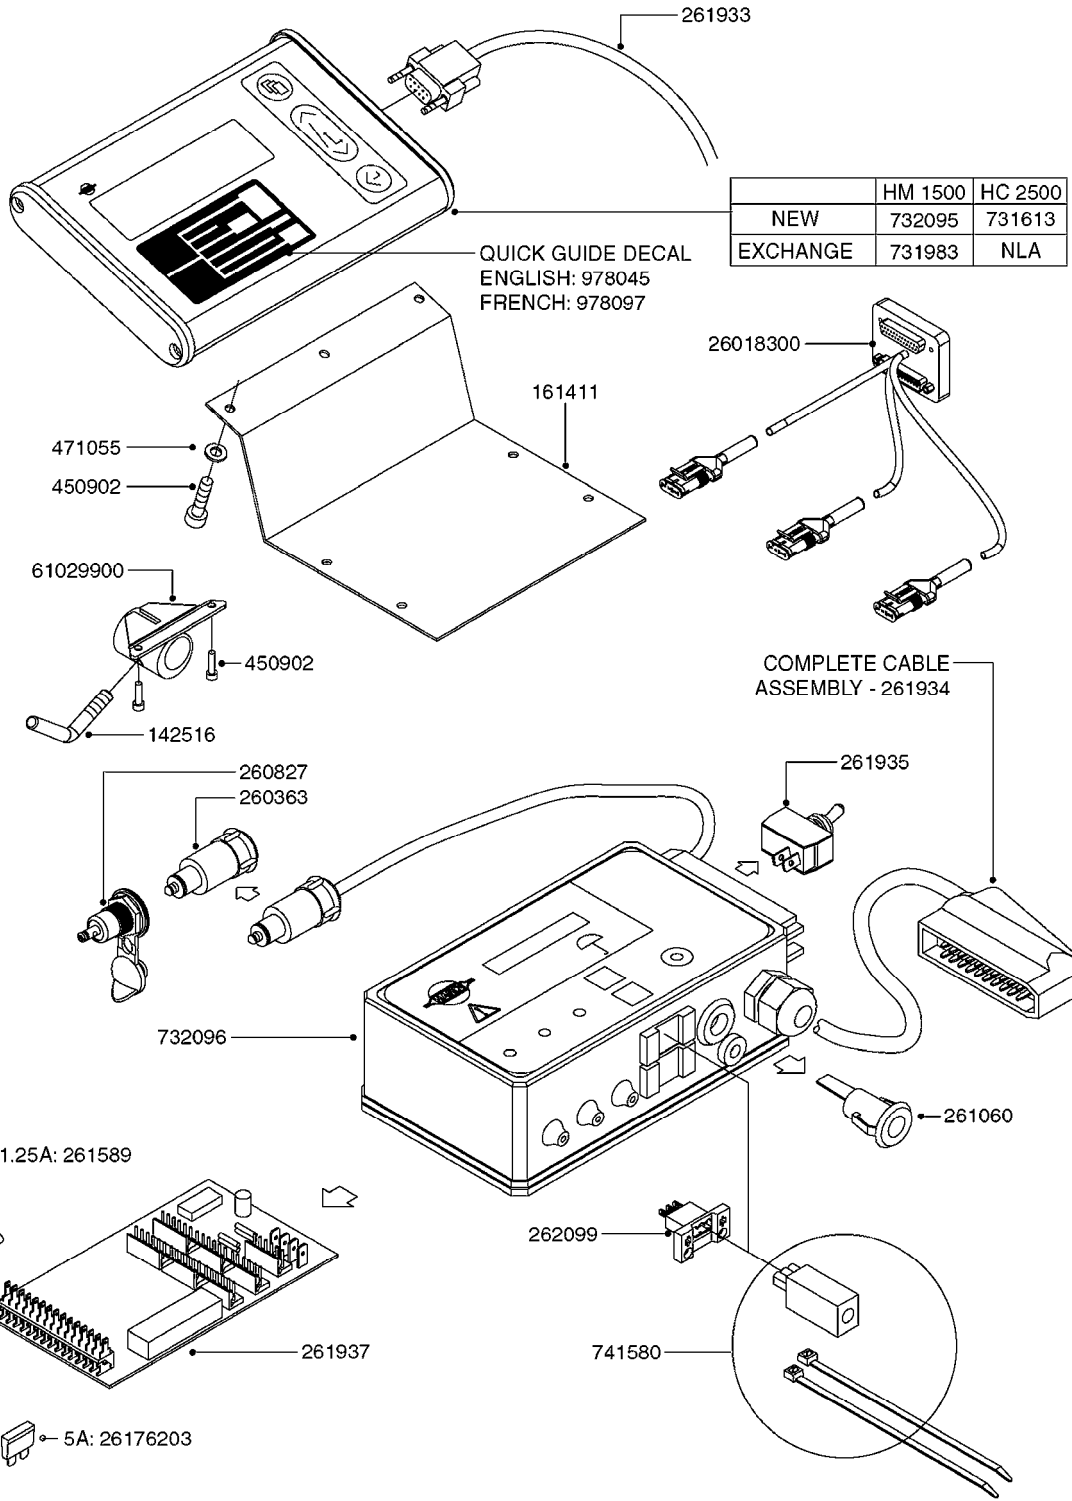

M0090

HC 2500/HM1500 DISPLAY/SCANBOX
M0090-HIN, 01:01:16

Page 1
Date 07.02.2020 8:43

parts-n°	order qty	description
142516	1	SCREW SET M10 BENT F. LOCKING
161411	1	MT.BRK. HC2500/HM1500 DISPLAY
26018300	1	ADAPTOR 2500 FOR SPRAYBOX II 39-PIN/REPLACES SCANBOX
260363	1	PLUG 2 POLE 12V
260827	1	PLUG F.EC ATTACHMENTS
261060	1	PLUG F.EC ATTACHMENTS
261589	1	FUSE 5 X 20 1.25 AMP
26176203	1	FUSE 5.0A QUICK-ACT.
261933	1	CABLE W/PLUG 2X25 L=71"
261934	1	CABLE W/PLUG 18X0.5MM L=79"
261935	1	SWITCH 2 POLE
261937	1	CIRCUIT BOARD F. SCANBOX
262099	1	PLUG SOCKET 3-POLE 2.5/3
450902	1	BOLT ALLEN HEAD M4 X 16MM
471055	1	WASHER D4.1/7.6 X 0.9
61029900	1	BRACKET FOR HC2500
731613	1	DISPLAY HC2500 NEW
731983	1	DISPLAY HM1500 REFURBISHED
732095	1	DISPLAY HM1500 NEW
732096	1	SCANBOX F.HM1500/HC2500
741580	1	PLUG 3-POLE 2.5/3
978045	1	DECAL QUICK GUIDE 1500/2500
978097	1	DECAL QUICK GUIDE 1500/2500 FR