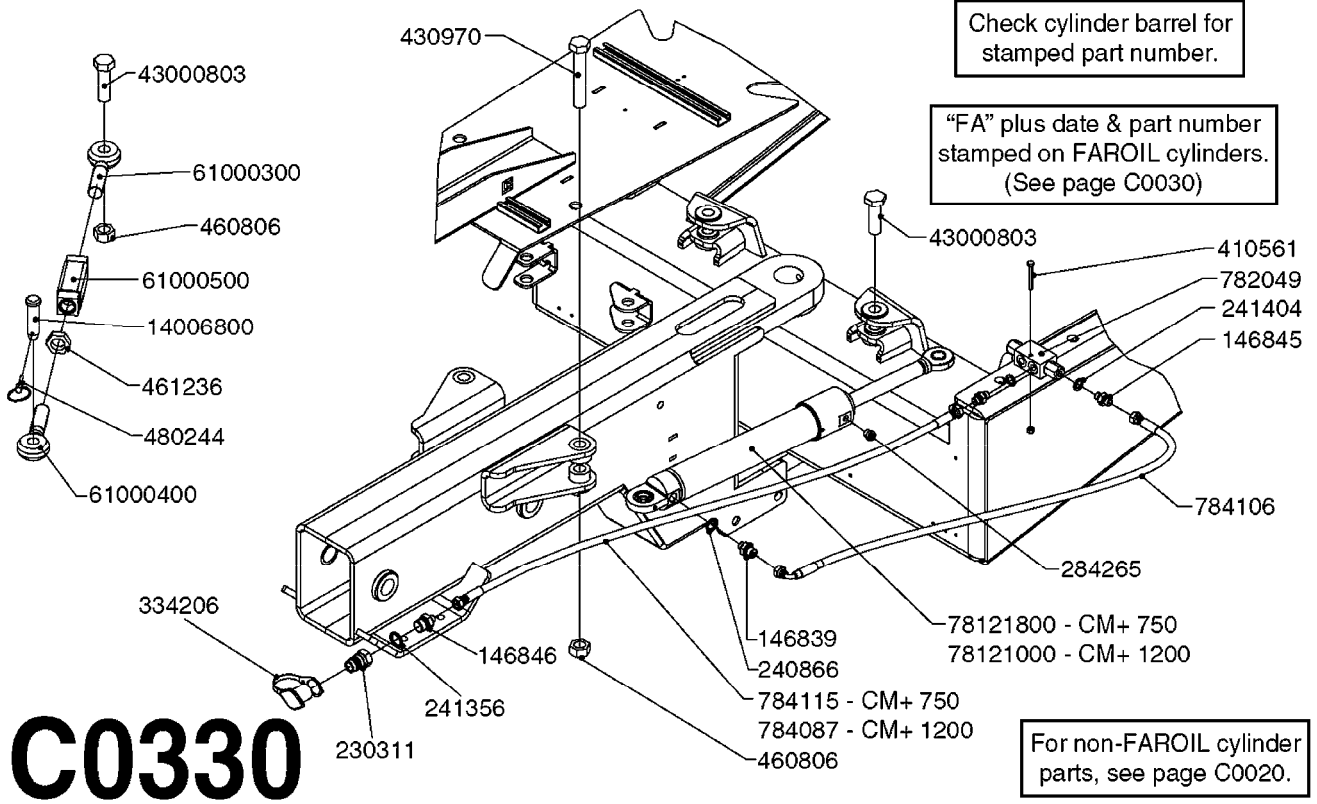

STEERABLE DRAWBAR CM PLUS
C0330-HIN, 30:03:16

Page 1

Date 07.02.2020 8:42

parts-n°	order qty	description
146839	1	HEX NIPPLE 1/4"X3/8" BSP 0.7MM
146845	1	HEX NIPPLE 1/4"X1/4"
146846	1	HEX NIPPLE 1/2" X 1/4"
230311	1	QUICK COUPLING 1/2"
240866	1	DOWTYSEAL 3/8"
241356	1	DOWTYSEAL 1/2"
241404	1	DOWTY SEAL 1/4"
284265	1	PLUG BREATHER 1/4" F/CYLINDER
334206	1	DUST HOOD FOR HY-COUPLING
410561	1	BOLT HEX 8.8 DEL M6X50 FT
430970	1	BOLT HEX M20X120 DIN931- DEL
460806	1	NUT HEX M20X2.50 LOCK DIN985A2 SS
461236	1	NUT HEX M24X1.5
480244	1	PIN SNAP D4.5
782049	1	CHECK VALVE DOUBLE HYDRAULIC
784087	1	HOSE HY X 1/4 X 126.00"STR+STR
784106	1	HOSE HY X 1/4 X 15.75"STR.+ELB
784115	1	HOSE HY 1/4 X 118.25"STR.+STR.
14006800	1	PIN D=20 L=55
43000803	1	BOLT HEX M20 X 70MM DEL - FT
61000300	1	TURN BUCKLE END RH 20M
61000400	1	TURN BUCKLE END LH 20M
61000500	1	TURN BUCKLE BODY 20M
78121000	1	CYLINDER DOUBLE D70/40-400
78121800	1	CYLINDER D50/25 L=300