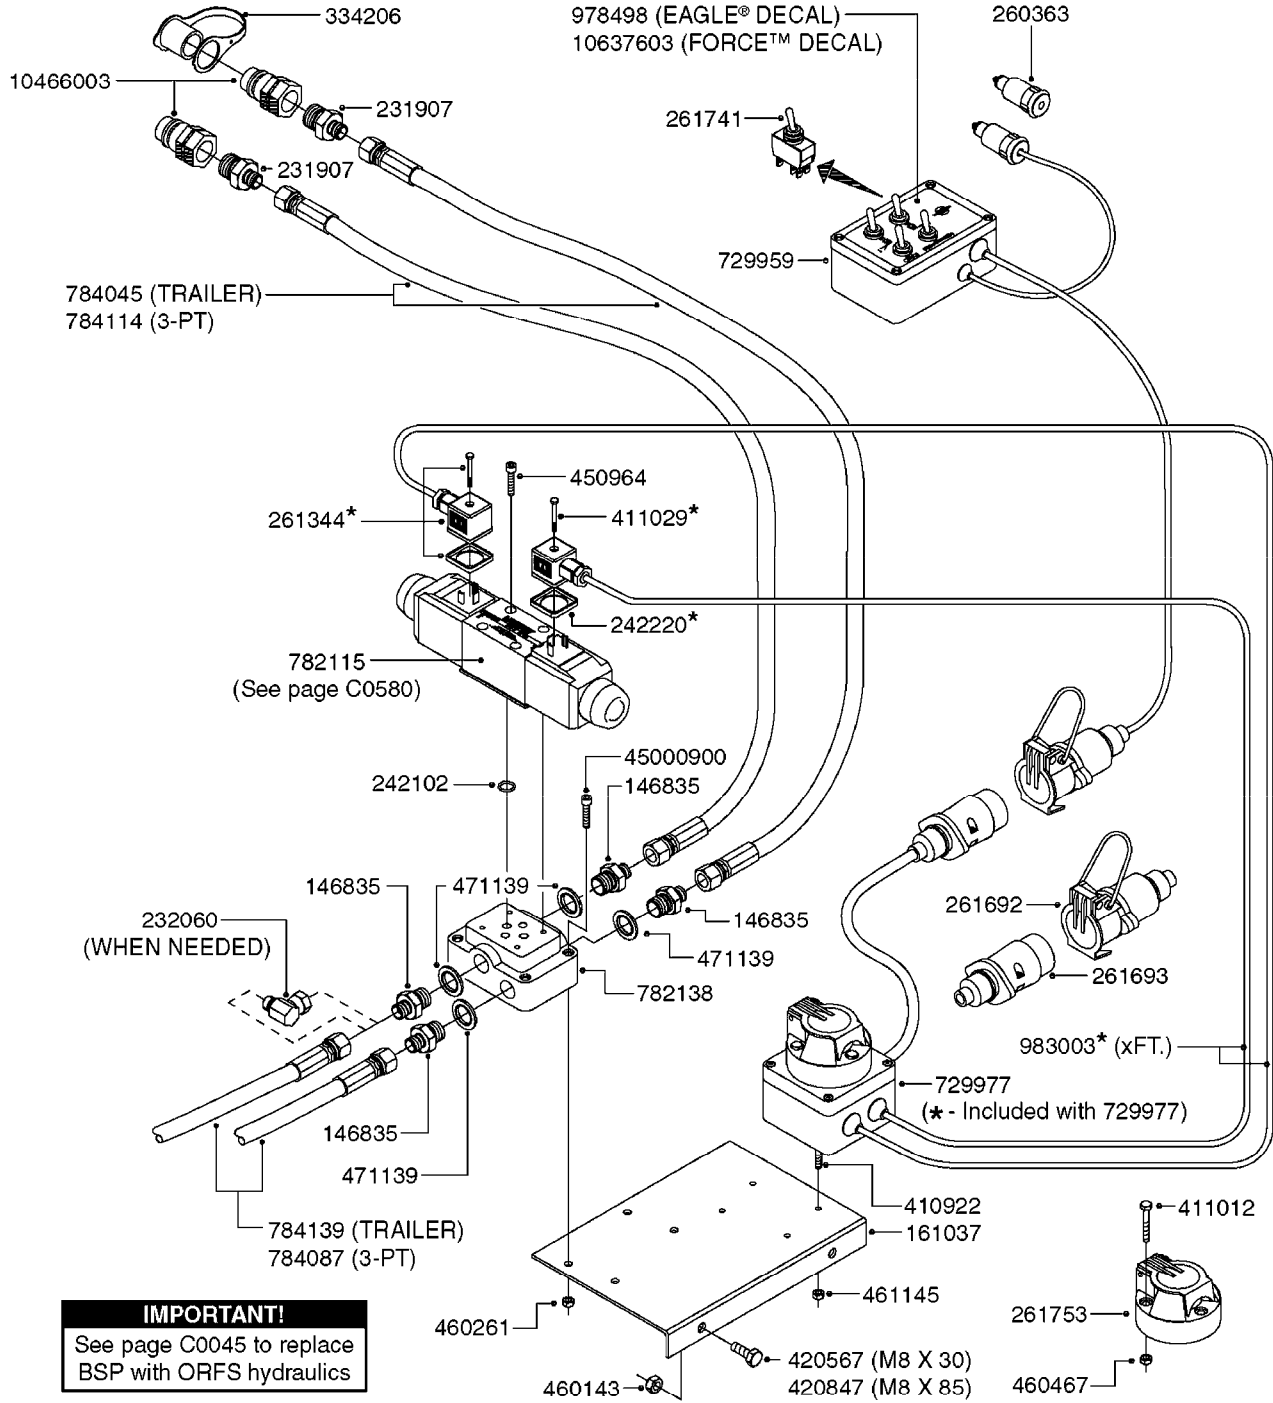

**C0045**

HYDRAULICS - BSP TO ORFS  
C0045-HIN, 24:03:16

Page 1

Date 07.02.2020 8:42

Pos.	parts-n°	order qty	description
1	10466003	1	COUPLER PIONEER 8010-04 1/2NPT
2	231907	1	HEX NIPPLE 1/4"BSP X 1/2"NPT
2	231906	1	HEX NIPPLE 3/8"BSP X 1/2"NPT
2	147132	1	HEX NIPPLE 1/2"X1/2" BSP DEL
3	230311	1	QUICK COUPLING 1/2"
4	241356	1	DOWTYSEAL 1/2"
5	23234800	1	HEX NIPPLE 1/2"-9/16" ORFS FITTING FOR 1/4" HOSE
5	23234900	1	HEX NIPPLE 1/2"-11/16" ORFS FITTING FOR 3/8" HOSE
5	23235300	1	HEX NIPPLE 1/2"-13/16" ORFS FITTING FOR 1/2" HOSE
6	242102	1	O-RING Ø9.25X1.78 NITRIL 90SH
6	24263200	1	O-RING Ø7.66X1.78 NITRIL 90SH
6	24263300	1	O-RING Ø12.42X1.78 NITRIL 90SH
6	24263400	1	O-RING Ø18.77X1.78 NITRIL 90SH
7	67002403	1	CHART - BSP TO ORFS HOSES
8	67002503	1	CHART - BSP TO ORFS FITTINGS