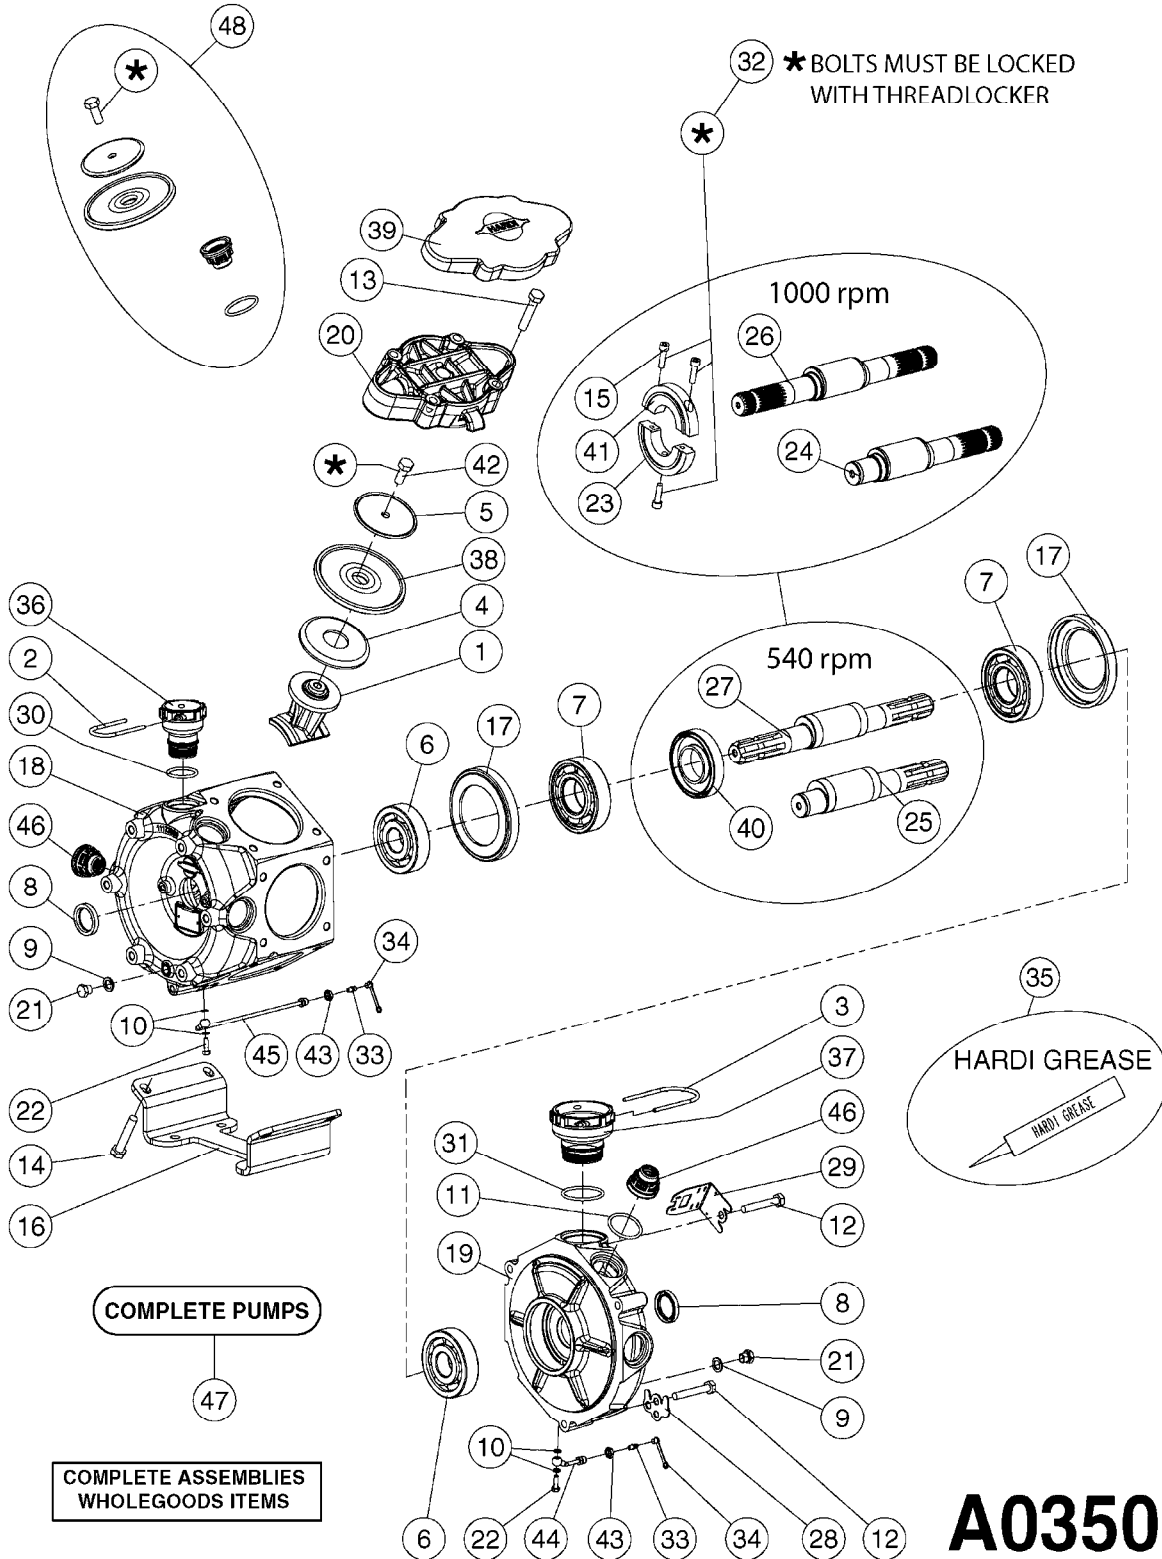

**A0340**

PUMP - 463/1000 RPM W/MOUNTING  
A0340-HIN, 01:01:16

Page 1  
Date 07.02.2020 8:41

parts-n°	order qty	description
111183	1	PUMP CASTING 460-463 (PAINTED)
111547	1	PUMP FRONT 460-463-2' (PAINT)
111622	1	CONNECTING ROD 463/5.5MM
111638	1	VALVE COVER 463 HC+1000 VERS.
111645	1	CONNECTING ROD 463/6.5MM
147662	1	CRANK SHAFT F.363/463-5.5MM
147663	1	CRANK SHAFT 363/463-5.5 THROUG
147664	1	COUNTERBALANCE 363/463 WEIGHT
147706	1	CRANK SHAFT F.363/463-6.5MM
147707	1	CRANK SHAFT 363/463-6.5 THROUG
161012	1	DIAPHRAGM BACKING DISC F. 463
161175	1	DIAPHRAGM DISC 463/464 PUMP
161745	1	METAL SPACER F.363/463
170183	1	LIFT STRAP F.PUMP 360/361/462
173901	1	LIFT STRAP F.PUMP 463
210221	1	BEARING BALL 6407
210232	1	BEARING BALL 6310
210243	1	SEAL OIL 35 X 47 X 7
241404	1	DOWTY SEAL 1/4"
242153	1	O-RING D26X4 EPDM
242216	1	O-RING VITON F/1202/1302/462
280011	1	GREASE NIPPLE 1/8' SAE H TR
330072	1	O-RING D53.5/D45.5X4
334321	1	O-RING POLY. 34.0x26.0x4.0
390844	1	COUNTERBALANCE 363/463 POM
420917	1	BOLT HEX 8.8 RAW M8X12 FT
421083	1	BOLT HEX 8.8 DEL M10X65
430286	1	BOLT HEX 8.8 DEL M12X30 FT
430323	1	BOLT HEX 8.8 DEL M12X60
430438	1	BOLT HEX 8.8 DEL M12X65
450996	1	BOLT ALLEN M8X35 DIN 912 RAW
460703	1	NUT HEX M12X1.75 LOCK DIN985A2 SS
614628	1	FOOT F. 46X PUMP, RED
821585	1	PUMP 463/5.5 THRGH SHAFT 1000R
821587	1	PUMP 463/10 THROUGH SHAFT TWNF
14010400	1	PLUG 1/4" BSP
33511600	1	DIAPHRAGM PUMP 463/464 PUMP PUR
43099200	1	BOLT HEX SS M12 X 30 DIN933 A4
72043600	1	VALVE FOR 462/463
72043700	1	VALVE FOR 462/463 W.VENT HOLE
72293300	1	PUMP 463/6.5 MED-2-1000-GG
75073900	1	PUMP KIT 460/463 "06"
82168700	1	PUMP 464-12 540 OFFSET PORTS
82168800	1	PUMP 464 6.5 1000 OFFSET PORTS
82169400	1	PUMP 464-6.5-STD-2-1000 FK