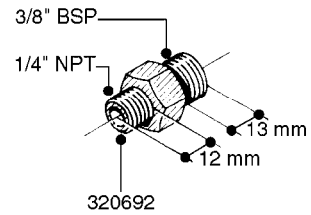

FITTINGS - HEXAGON NIPPLES  
L0030-HIN, 01:01:16

Page 0  
Date 07.02.2020 8:43

**L0030**

FITTINGS - HEXAGON NIPPLES  
L0030-HIN, 01:01:16

Page 1  
Date 07.02.2020 8:43

parts-n°	order qty	description
10015303	1	FITT.PO.HN 1.00X1.00 M1000
10425003	1	FITT.PO.HN 1.25X1.00 MCPHEE
320132	1	FITT.DK HN 1" BSP
320176	1	FITT.DK HN 3/8"X1/2" BSP
320445	1	FITT.DK HN 1/4"X3/8" BSP
320655	1	FITT.DK HN 1/2"-1/2" BSP
320692	1	FITT.DK HN 3/8'BSPX1/4'NPT
320703	1	FITT.DK HN 3/8BSP X1/2 &1/4NPT
320725	1	FITT.DK NIPPLE 3/8"-3/8" BSP
320902	1	FITT.DK HN 3/8'X 1/4' BSP
390232	1	FITT.DK HN 1-1/2' X 1-1/4' BSP
390276	1	FITT.DK HN 1'BSP