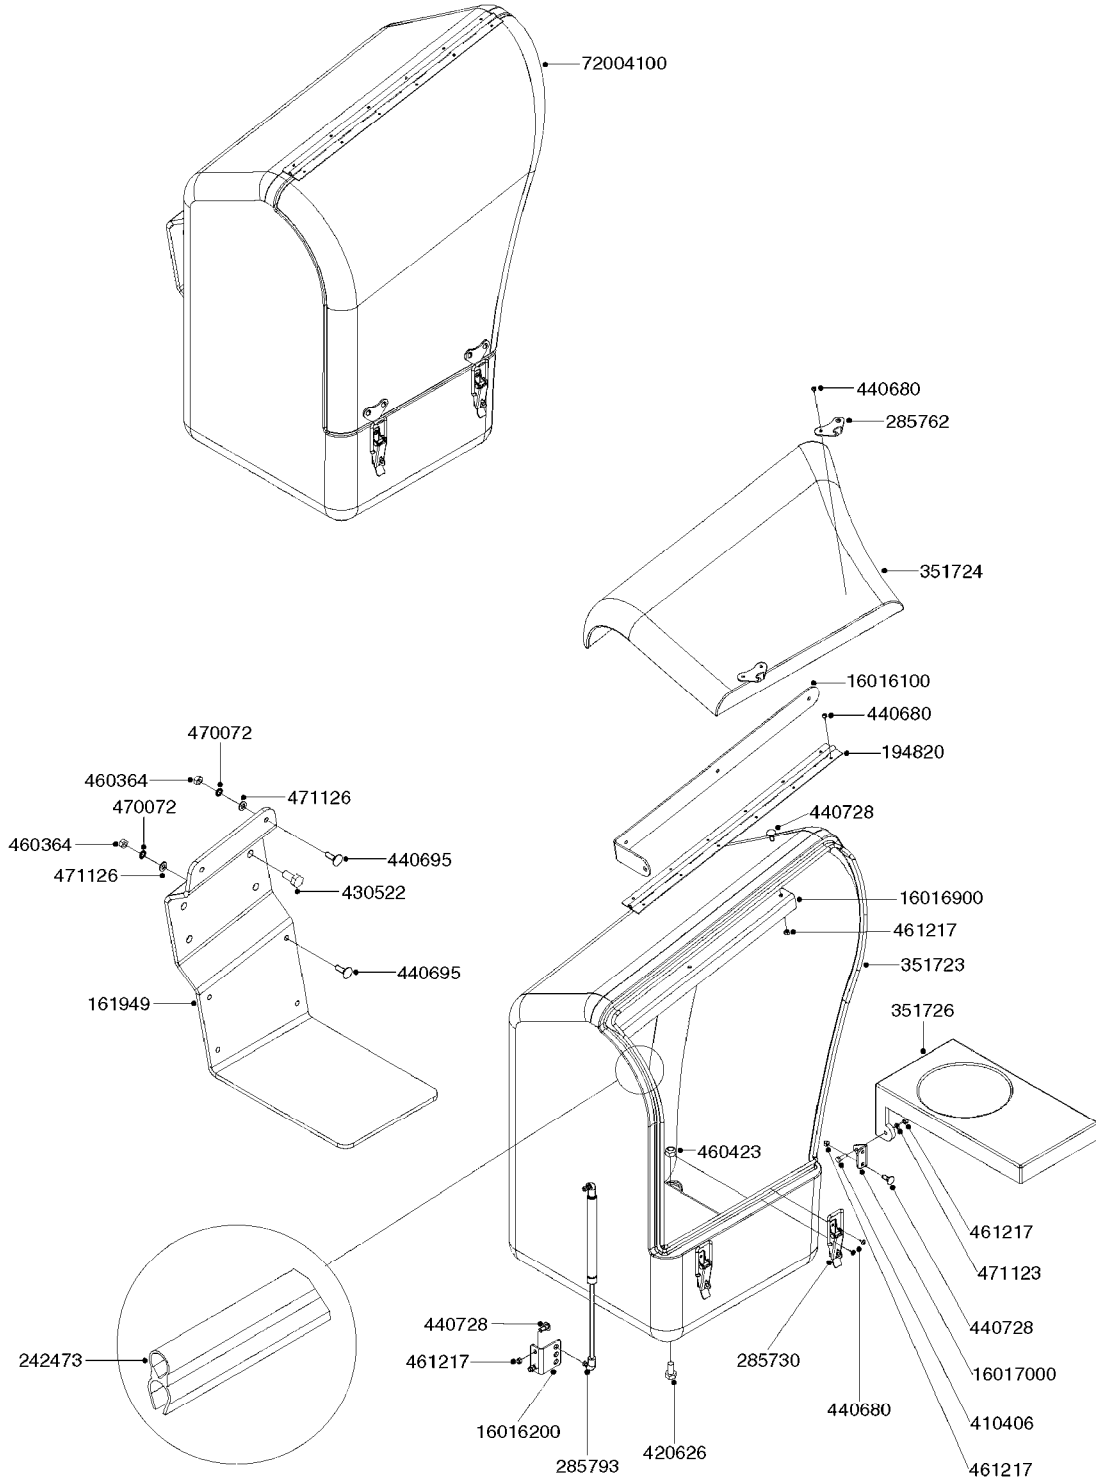

STORAGE LOCKER - LH
K0790-HIN, 01:01:16

Page 0
Date 07.02.2020 8:43

STORAGE LOCKER - LH
K0790-HIN, 01:01:16

Page 1
Date 07.02.2020 8:43

parts-n°	order qty	description
16016100	1	BKT F.LOCKER DOOR OPENER T CM+
16016200	1	BKT F.LOCKER DOOR OPENER B CM+
16016900	1	BKT F. LH LOCKER HINGE CM+
16017000	1	BKT F.LOCKER SHELF HINGE CM+
161949	1	BRACKET STORAGE LOCKER
194820	1	HINGE
242473	1	GASKET
285730	1	LATCH
285762	1	LATCH CLIP
285793	1	GAS CYLINDER
351723	1	LOCKER BODY (RAW) CM+
351724	1	LOCKER DOOR (RAW) CM+
351726	1	WORKING TABLE (RAW)
410406	1	BOLT HEX 8.8 DEL M5X16 FT
420626	1	BOLT HEX 8.8 DEL M10X20 FT
430522	1	BOLT HEX 8.8 DEL M12X25 FT
440680	1	SCREW M4.2X9.5 STAINLESS
440695	1	BOLT CARRIAGE M8X25
440728	1	BOLT CARRIAGE 5MMX16
460364	1	NUT HU M8 A2 SS DIN934
460423	1	NUT HEX M10X1.50 LOCK DIN985A2 SS
461217	1	NUT HEX M5 LOCK
470072	1	WASHER D15/D8X.5 LOCK
471123	1	WASHER, M5, Ø10/ 5.3X 1.0, SS
471126	1	WASHER, M8, Ø16/ 8.4X 1.6, SS
72004100	1	LOCKER KIT F.CM+ LH