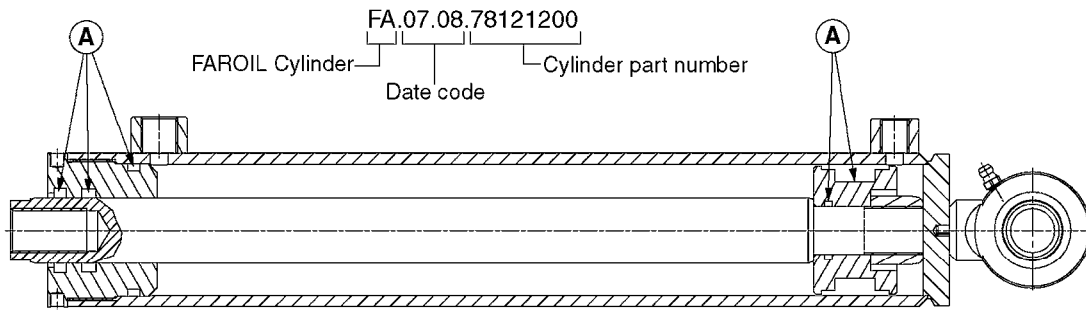

HYDRAULICS - CYLINDERS  
C0020-HIN, 01:01:16

Page 3

Date 07.02.2020 8:42

parts-n°	order qty	description
63039300 78100003	1 1	CYLINDER ROD F.781132 CYL. PARA-LIFT CM+750 W/STOP

Check cylinder barrel for stamped part number.