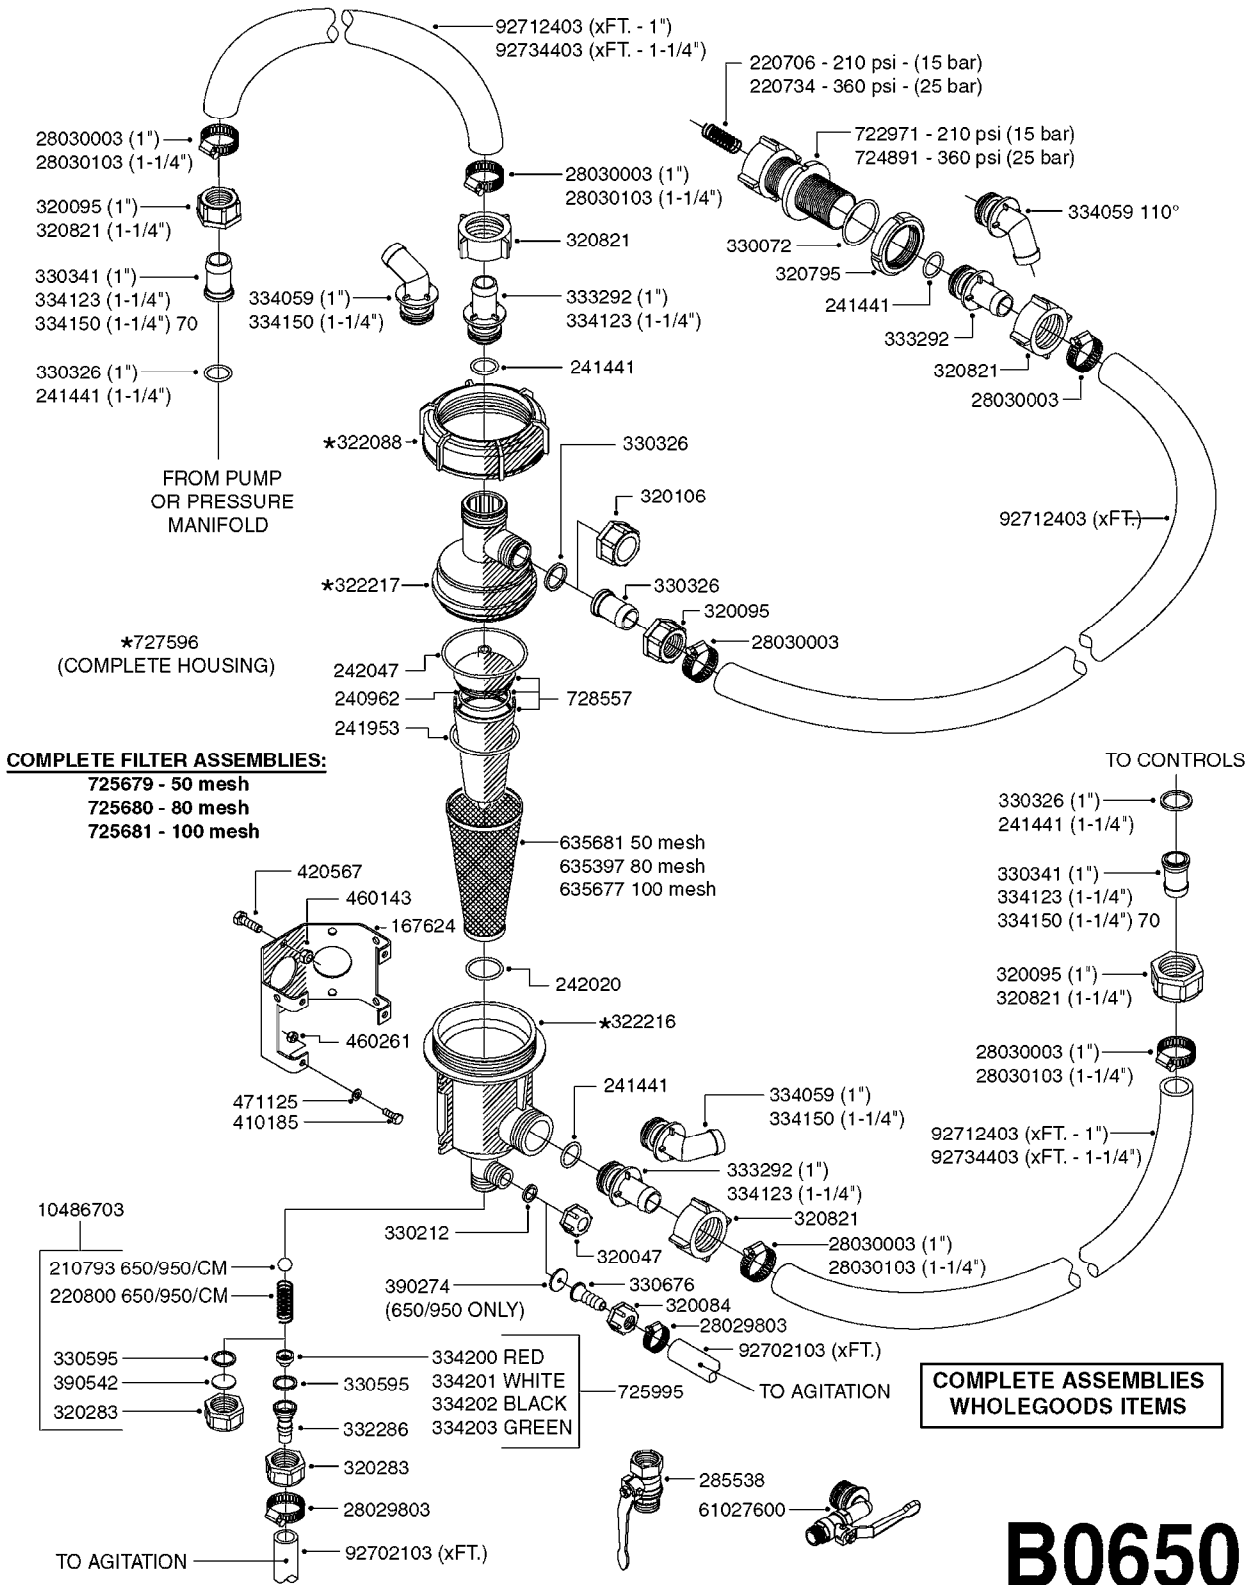

S-67 CHECK VALVE  
(NON-THREADED)

S-67 CHECK VALVE  
(THREADED)

FOR FITTINGS AND  
HOSES, SEE SECTION L

**B0640**

CHECK VALVES - S67 (2011)  
B0640-HIN, 15:10:19

Page 1  
Date 07.02.2020 8:42

Pos.	parts-n°	order qty	description
1	145996	1	FITT.DK S-67 FORK
2	242353	1	O-RING 3 X 44.2 VITON
3	334231	1	FITT.DK S-67 STR.1"
3	334232	1	FITT.DK S-67 STR.1-1/4"
4	72432400	1	FITT.DK S-67 CONNEC W.CHK SEAT
5	72819200	1	CHECK VALVE S67 2012 THREADED
6	72819300	1	CHECK VALVE S67 2012 NO THREAD
7	72878800	1	CHECK VALVE S67 SUBASSEMBLY 2013 INCLUDED WITH #5 & #6