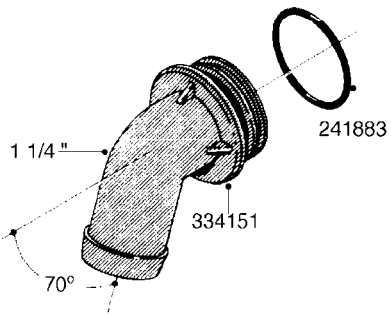

**L0080**

FITTINGS - S-53  
L0080-HIN, 12:09:17

Page 1

Date 07.02.2020 8:43

Pos.	parts-n°	order qty	description
1	145995	1	FITT.DK S-53 FORK
2	241973	1	O-RING Ø3 X 44.2 70 SHORES NITRIL NITRIL (BLACK)
2	242353	1	O-RING 3 X 44.2 VITON VITON (BROWN)
3	242109	1	O-RING D32.2x3.0 NITRIL (BLACK)
3	242354	1	O-RING D32.2X3.0 VITON VITON (BROWN)
4	322103	1	FITT.DK S-53 BULKHEAD
5	322107	1	FITT.DK S-53 BULKHEAD NUT
6	322110	1	FITT.DK S-53 ELB. 1/2" BSP
7	322352	1	FITT.DK S-53 TEE
8	334229	1	FITT.DK S-53 STR.3/4"
9	334260	1	GASKET F. S-53 BULKHEAD
10	334564	1	FITT.DK S-67 TO S-53 ADAPTER
11	391100	1	FITT.DK S-53THREAD INS.1/2"BSP
12	726463	1	FITT.DK S53 BULKHEAD W/GASKET
13	726552	1	FIT.DK S-53X90 1/2" BSP,O-RING
14	726556	1	FITT.DK S-53 HB 1/2" W/O-RING
15	726558	1	FITT.DK S53 STR. 3/4" W.ORING
16	726559	1	FITT DK. S-53 HB 1" W/O-RING
17	726568	1	FITT.DK.S-53 HB 1/2"90 W/O-RING
18	726570	1	FITT.DK S-53 ELB.3/4" W.ORING
19	726571	1	FITT.DK S-53 ELB.1", W ORING
20	726578	1	FITT.DK S53 PLUG WITH O-RING
21	728561	1	FITT.DK. S67M - S53F REDUCER