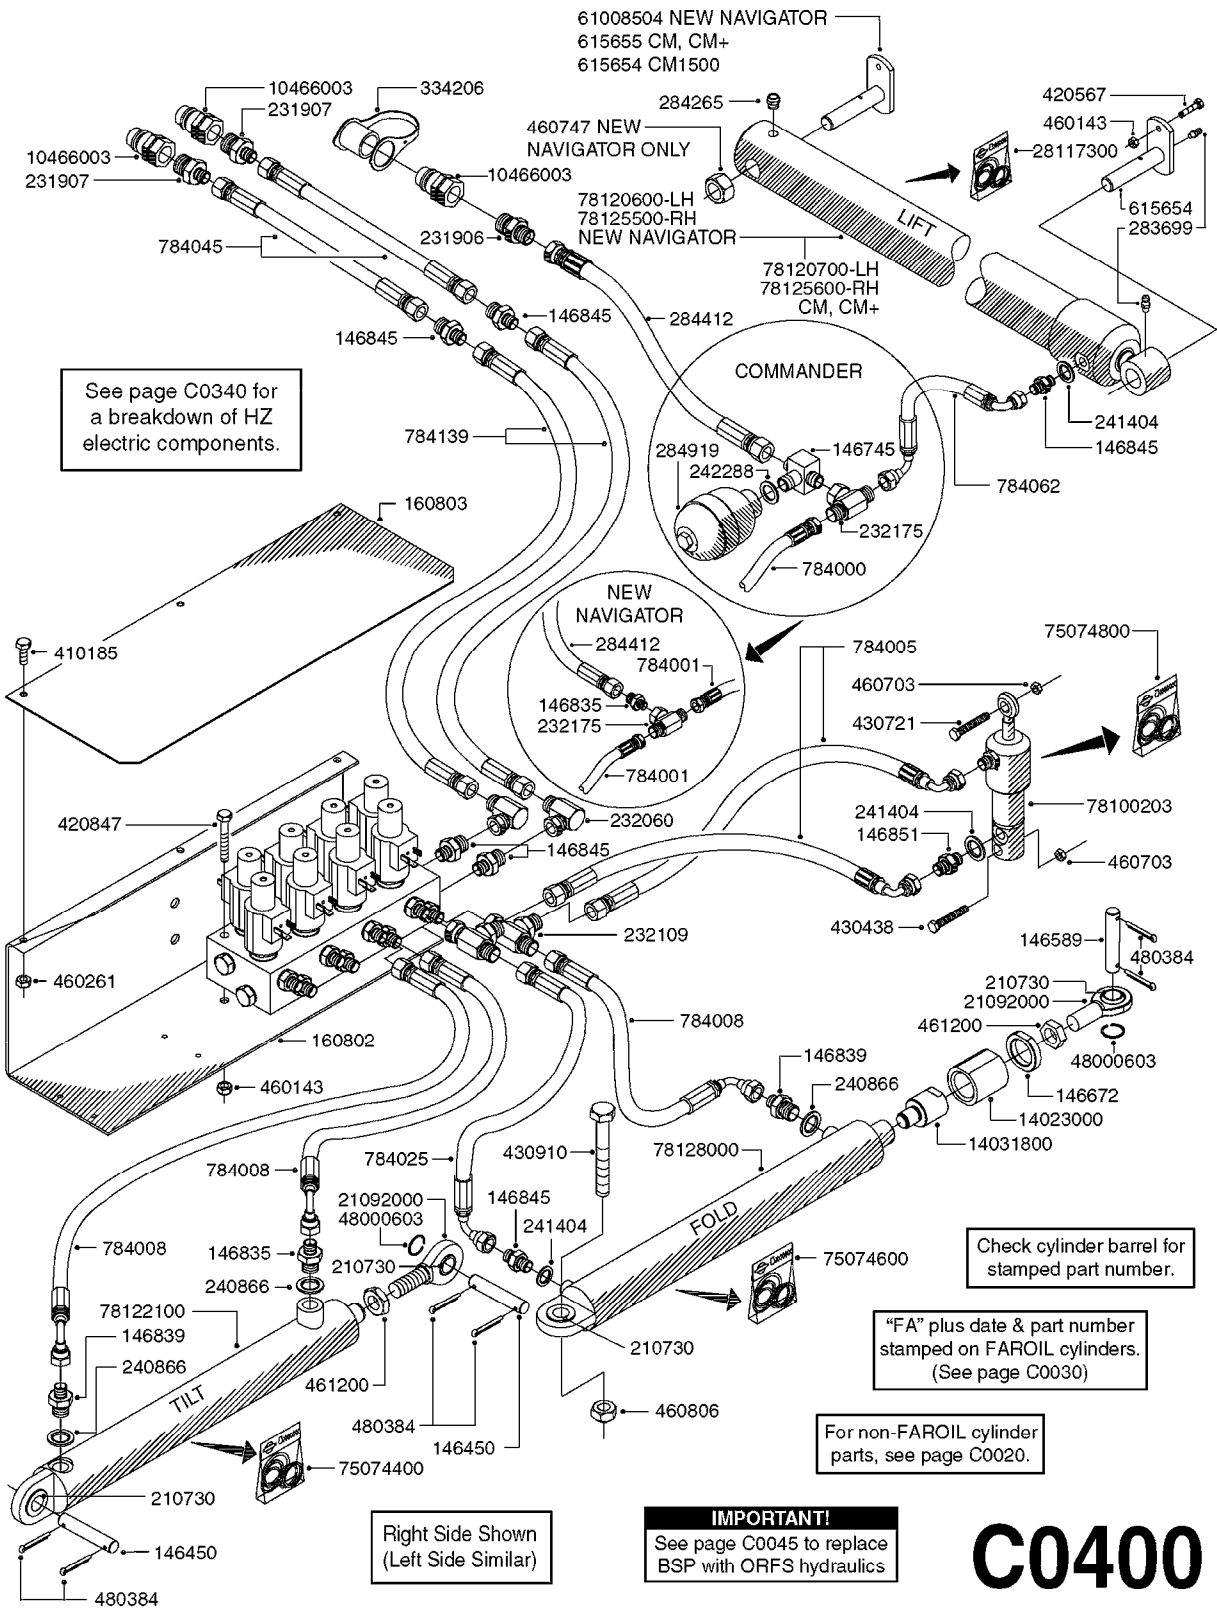

See page C0340 for a breakdown of HZ electric components.

Check cylinder barrel for stamped part number.

"FA" plus date & part number stamped on FAROIL cylinders. (See page C0030)

For non-FAROIL cylinder parts, see page C0020.

Right Side Shown (Left Side Similar)

IMPORTANT!
See page C0045 to replace BSP with ORFS hydraulics

C0400