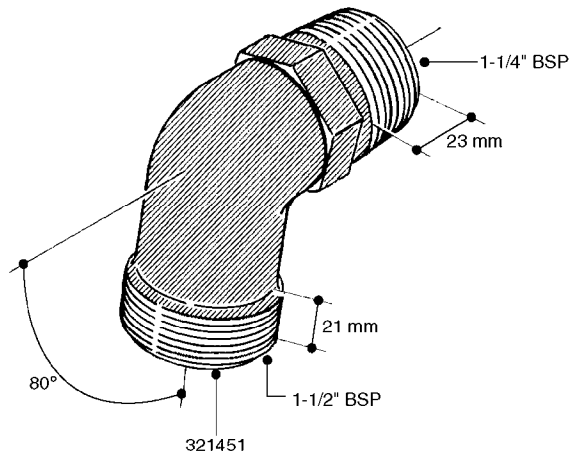

FITTINGS - HEXAGON NIPPLES  
L0030-HIN, 01:01:16

Page 0  
Date 07.02.2020 8:43

**L0030**

FITTINGS - HEXAGON NIPPLES  
L0030-HIN, 01:01:16

Page 1  
Date 07.02.2020 8:43

parts-n°	order qty	description
10015303	1	FITT.PO.HN 1.00X1.00 M1000
10425003	1	FITT.PO.HN 1.25X1.00 MCPHEE
320132	1	FITT.DK HN 1" BSP
320176	1	FITT.DK HN 3/8"X1/2" BSP
320445	1	FITT.DK HN 1/4"X3/8" BSP
320655	1	FITT.DK HN 1/2"-1/2" BSP
320692	1	FITT.DK HN 3/8'BSPX1/4'NPT
320703	1	FITT.DK HN 3/8BSP X1/2 &1/4NPT
320725	1	FITT.DK NIPPLE 3/8"-3/8" BSP
320902	1	FITT.DK HN 3/8'X 1/4' BSP
390232	1	FITT.DK HN 1-1/2' X 1-1/4' BSP
390276	1	FITT.DK HN 1'BSP