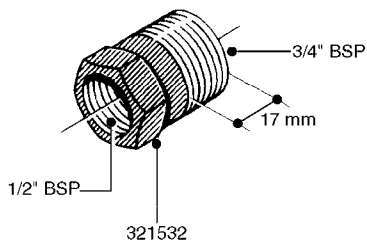

FITTINGS - HEXAGON NIPPLES  
L0030-HIN, 01:01:16

Page 0  
Date 07.02.2020 8:43

**L0030**

FITTINGS - HEXAGON NIPPLES  
L0030-HIN, 01:01:16

Page 1  
Date 07.02.2020 8:43

parts-n°	order qty	description
10015303	1	FITT.PO.HN 1.00X1.00 M1000
10425003	1	FITT.PO.HN 1.25X1.00 MCPHEE
320132	1	FITT.DK HN 1" BSP
320176	1	FITT.DK HN 3/8"X1/2" BSP
320445	1	FITT.DK HN 1/4"X3/8" BSP
320655	1	FITT.DK HN 1/2"-1/2" BSP
320692	1	FITT.DK HN 3/8'BSPX1/4'NPT
320703	1	FITT.DK HN 3/8BSP X1/2 &1/4NPT
320725	1	FITT.DK NIPPLE 3/8"-3/8" BSP
320902	1	FITT.DK HN 3/8'X 1/4' BSP
390232	1	FITT.DK HN 1-1/2' X 1-1/4' BSP
390276	1	FITT.DK HN 1'BSP