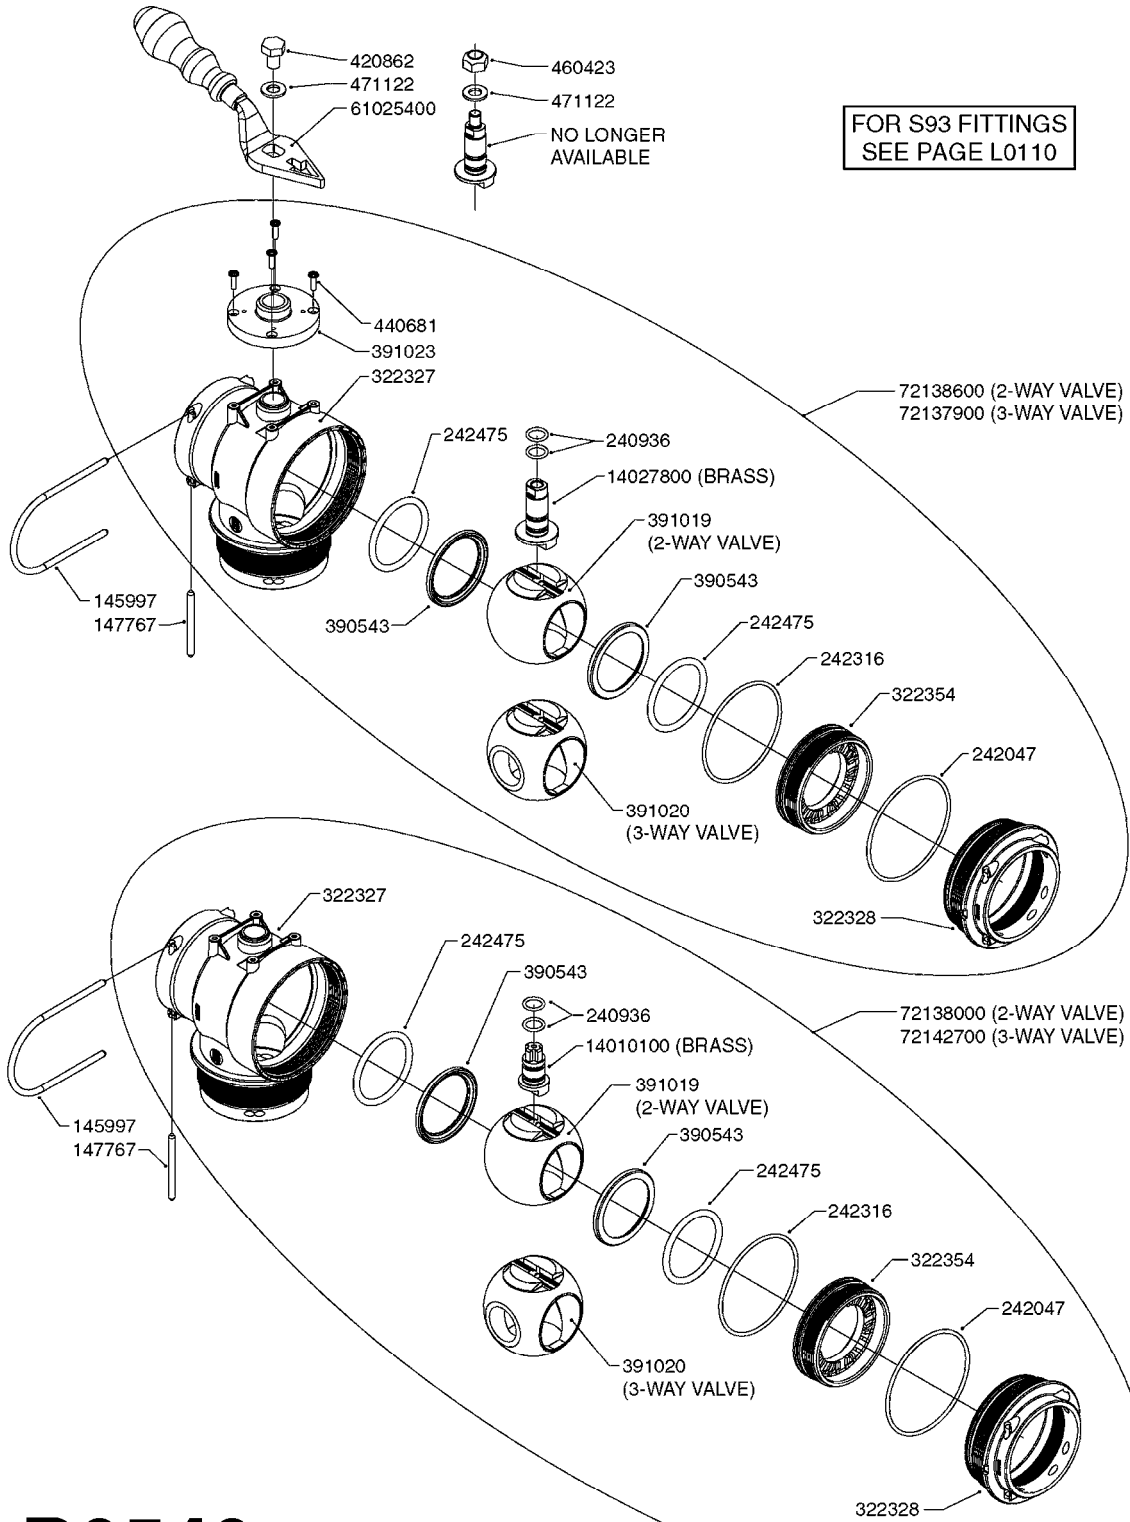

B0540

SMART VALVE-S93 MANIFOLD VALVE
B0540-HIN, 01:01:16

Page 1

Date 07.02.2020 8:42

parts-n°	order qty	description
145997	1	FITT.DK S-93 FORK
147767	1	PIN 5Ø X 60 S-93 DOUBLE CLAMP
240936	1	O-RING D13.3X2.4 NITRIL
242047	1	O-RING 89.5 X 3.0 VITON
242316	1	O-RING D84.5X3.0 NITRIL
242475	1	O'RING D56.52x5.33 SH70-VITON
322327	1	HOUSING, VALVE, S93, 220 PSI
322328	1	END CAP F.VALVE S-93
322354	1	THRUST PLATE F.3-WAY VALVES-93
390543	1	SEAT F.BALL 3-WAY VALVE S-93
391019	1	BALL F.2 WAY S93 SMART VALVE
391020	1	BALL F.3 WAY S93 SMART VALVE
391023	1	SMART VALVE MOUNTING BRACKET
420862	1	BOLT HEX 8.8 DEL M10X16 FT
440681	1	SCREW F. PLASTIC 4MM X 14LG SS
460423	1	NUT HEX M10X1.50 LOCK DIN985A2 SS
471122	1	WASHER, M10, Ø20/10.5X 2.0, SS
14010100	1	SPINDLE F.SMART VALVE S-93
14027800	1	SPINDLE F.SMART VALVE S-93
61025400	1	HANDLE SMART VALVE
72137900	1	VALVE S93 "V1" SMART VALVE
72138000	1	VALVE S93 "V2" SMART VALVE
72138600	1	VALVE S93 "V3" SMART VALVE
72142700	1	VALVE S93 "V4" SMART VALVE