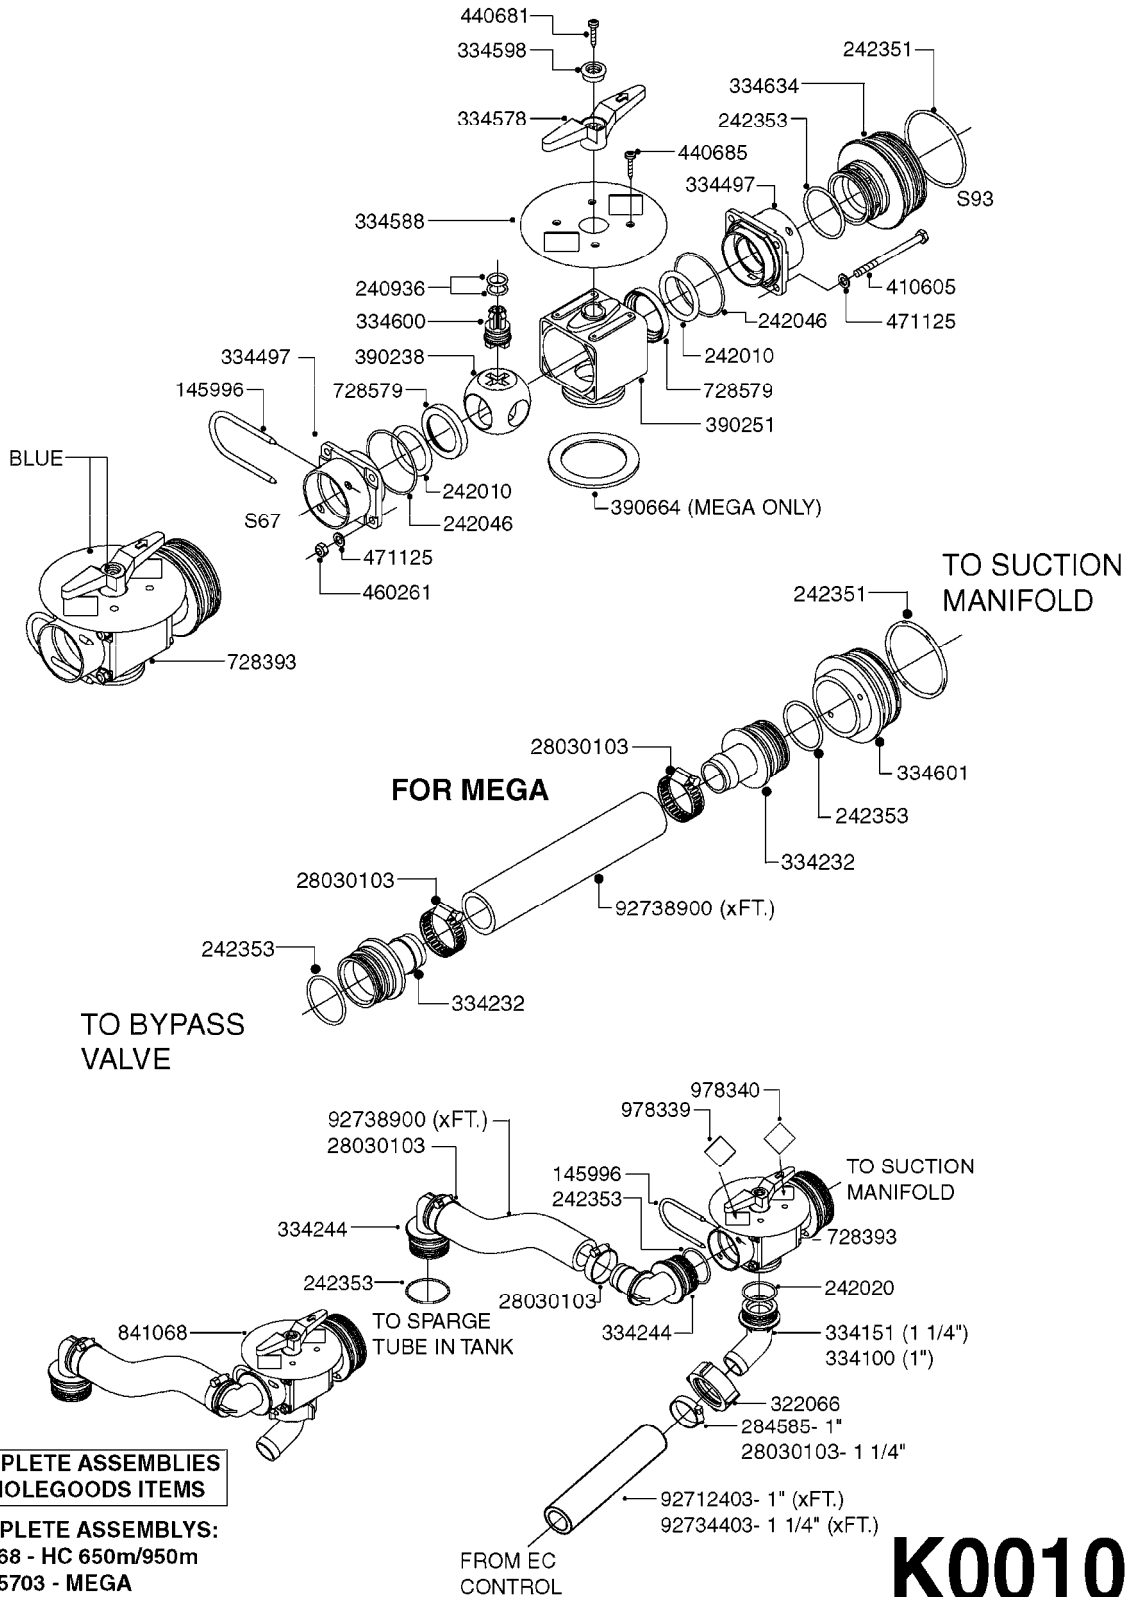

COMPLETE ASSEMBLIES  
WHOLEGOODS ITEMS

**E0790**

HUB ASSEMBLY F.4-1/2" SPINDLE  
E0790-HIN, 06:07:17

Page 1

Date 07.02.2020 8:42

parts-n°	order qty	description
10629403	1	BOLT HEX 5/16 NC GR.2 00.50"
21000503	1	SEAL,WHEEL CR43771
21000603	1	RACE, BEARING 3.5/1.5
21000703	1	BEARING, TAPPERED 3.5433/1.575
21000803	1	RACE, TAPERED BEARING
21000903	1	BEARING, TAPPERED, 2.75/1.510
24002803	1	GASKET F. HUB 4.5" HUB ASSY
28001103	1	SPINDLE 4.5"x 23" 20000LB
28001203	1	HUB, 20000LB W. BRG RACES
28045703	1	HUB ASSY 10-13.19-11.02 25000#
29000003	1	HUB CAP F. 881(20000LB) HUB
45000103	1	BOLT, WHEEL STUD 3/4-16X2 3/4
45000503	1	BOLT, WHEEL STUD 3/4-16X3 1/2
46000003	1	NUT HEX NF 3/4" FLANGED F.HUB
46000103	1	NUT, CASTLE, SPINDLE 2-12 UNF
46000203	1	NUT, BUD WHEEL, INNER, RH
46000303	1	NUT, BUD WHEEL, OUTER, RH
47000103	1	WASHER, SPNDL 4.5" 2.06x4 .25T
48000103	1	PIN, COTTER 5/16" X 5.25"
63002903	1	AXLE INSERT,72"-90"SUS CM 1200
63033703	1	AXLE INSERT NCM 44/66/9000