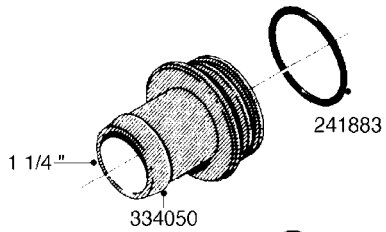

**L0080**

FITTINGS - S-53  
L0080-HIN, 12:09:17

Page 1

Date 07.02.2020 8:43

Pos.	parts-n°	order qty	description
1	145995	1	FITT.DK S-53 FORK
2	241973	1	O-RING Ø3 X 44.2 70 SHORES NITRIL NITRIL (BLACK)
2	242353	1	O-RING 3 X 44.2 VITON VITON (BROWN)
3	242109	1	O-RING D32.2x3.0 NITRIL (BLACK)
3	242354	1	O-RING D32.2X3.0 VITON VITON (BROWN)
4	322103	1	FITT.DK S-53 BULKHEAD
5	322107	1	FITT.DK S-53 BULKHEAD NUT
6	322110	1	FITT.DK S-53 ELB. 1/2" BSP
7	322352	1	FITT.DK S-53 TEE
8	334229	1	FITT.DK S-53 STR.3/4"
9	334260	1	GASKET F. S-53 BULKHEAD
10	334564	1	FITT.DK S-67 TO S-53 ADAPTER
11	391100	1	FITT.DK S-53THREAD INS.1/2"BSP
12	726463	1	FITT.DK S53 BULKHEAD W/GASKET
13	726552	1	FIT.DK S-53X90 1/2" BSP,O-RING
14	726556	1	FITT.DK S-53 HB 1/2" W/O-RING
15	726558	1	FITT.DK S53 STR. 3/4" W.ORING
16	726559	1	FITT DK. S-53 HB 1" W/O-RING
17	726568	1	FITT.DK.S-53 HB 1/2"90 W/O-RING
18	726570	1	FITT.DK S-53 ELB.3/4" W.ORING
19	726571	1	FITT.DK S-53 ELB.1", W ORING
20	726578	1	FITT.DK S53 PLUG WITH O-RING
21	728561	1	FITT.DK. S67M - S53F REDUCER