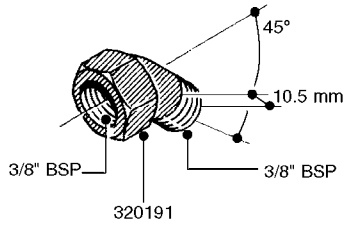

FITTINGS - HEXAGON NIPPLES  
L0030-HIN, 01:01:16

Page 0  
Date 07.02.2020 8:43

**L0030**

FITTINGS - HEXAGON NIPPLES  
L0030-HIN, 01:01:16

Page 1  
Date 07.02.2020 8:43

parts-n°	order qty	description
10015303	1	FITT.PO.HN 1.00X1.00 M1000
10425003	1	FITT.PO.HN 1.25X1.00 MCPHEE
320132	1	FITT.DK HN 1" BSP
320176	1	FITT.DK HN 3/8"X1/2" BSP
320445	1	FITT.DK HN 1/4"X3/8" BSP
320655	1	FITT.DK HN 1/2"-1/2" BSP
320692	1	FITT.DK HN 3/8'BSPX1/4'NPT
320703	1	FITT.DK HN 3/8BSP X1/2 &1/4NPT
320725	1	FITT.DK NIPPLE 3/8"-3/8" BSP
320902	1	FITT.DK HN 3/8'X 1/4' BSP
390232	1	FITT.DK HN 1-1/2' X 1-1/4' BSP
390276	1	FITT.DK HN 1'BSP