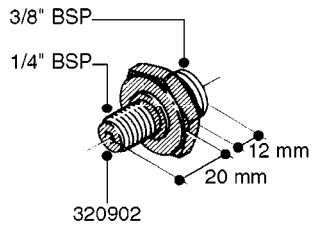

FITTINGS - HEXAGON NIPPLES  
L0030-HIN, 01:01:16

Page 0  
Date 07.02.2020 8:43

**L0030**

FITTINGS - HEXAGON NIPPLES  
L0030-HIN, 01:01:16

Page 1  
Date 07.02.2020 8:43

parts-n°	order qty	description
10015303	1	FITT.PO.HN 1.00X1.00 M1000
10425003	1	FITT.PO.HN 1.25X1.00 MCPHEE
320132	1	FITT.DK HN 1" BSP
320176	1	FITT.DK HN 3/8"X1/2" BSP
320445	1	FITT.DK HN 1/4"X3/8" BSP
320655	1	FITT.DK HN 1/2"-1/2" BSP
320692	1	FITT.DK HN 3/8'BSPX1/4'NPT
320703	1	FITT.DK HN 3/8BSP X1/2 &1/4NPT
320725	1	FITT.DK NIPPLE 3/8"-3/8" BSP
320902	1	FITT.DK HN 3/8'X 1/4' BSP
390232	1	FITT.DK HN 1-1/2' X 1-1/4' BSP
390276	1	FITT.DK HN 1'BSP