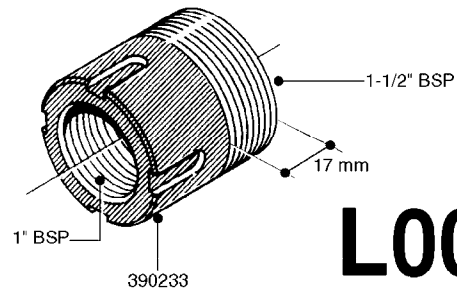

FITTINGS - HEXAGON NIPPLES  
L0030-HIN, 01:01:16

Page 0  
Date 07.02.2020 8:43

**L0030**

FITTINGS - HEXAGON NIPPLES  
L0030-HIN, 01:01:16

Page 1  
Date 07.02.2020 8:43

parts-n°	order qty	description
10015303	1	FITT.PO.HN 1.00X1.00 M1000
10425003	1	FITT.PO.HN 1.25X1.00 MCPHEE
320132	1	FITT.DK HN 1" BSP
320176	1	FITT.DK HN 3/8"X1/2" BSP
320445	1	FITT.DK HN 1/4"X3/8" BSP
320655	1	FITT.DK HN 1/2"-1/2" BSP
320692	1	FITT.DK HN 3/8'BSPX1/4'NPT
320703	1	FITT.DK HN 3/8BSP X1/2 &1/4NPT
320725	1	FITT.DK NIPPLE 3/8"-3/8" BSP
320902	1	FITT.DK HN 3/8'X 1/4' BSP
390232	1	FITT.DK HN 1-1/2' X 1-1/4' BSP
390276	1	FITT.DK HN 1'BSP