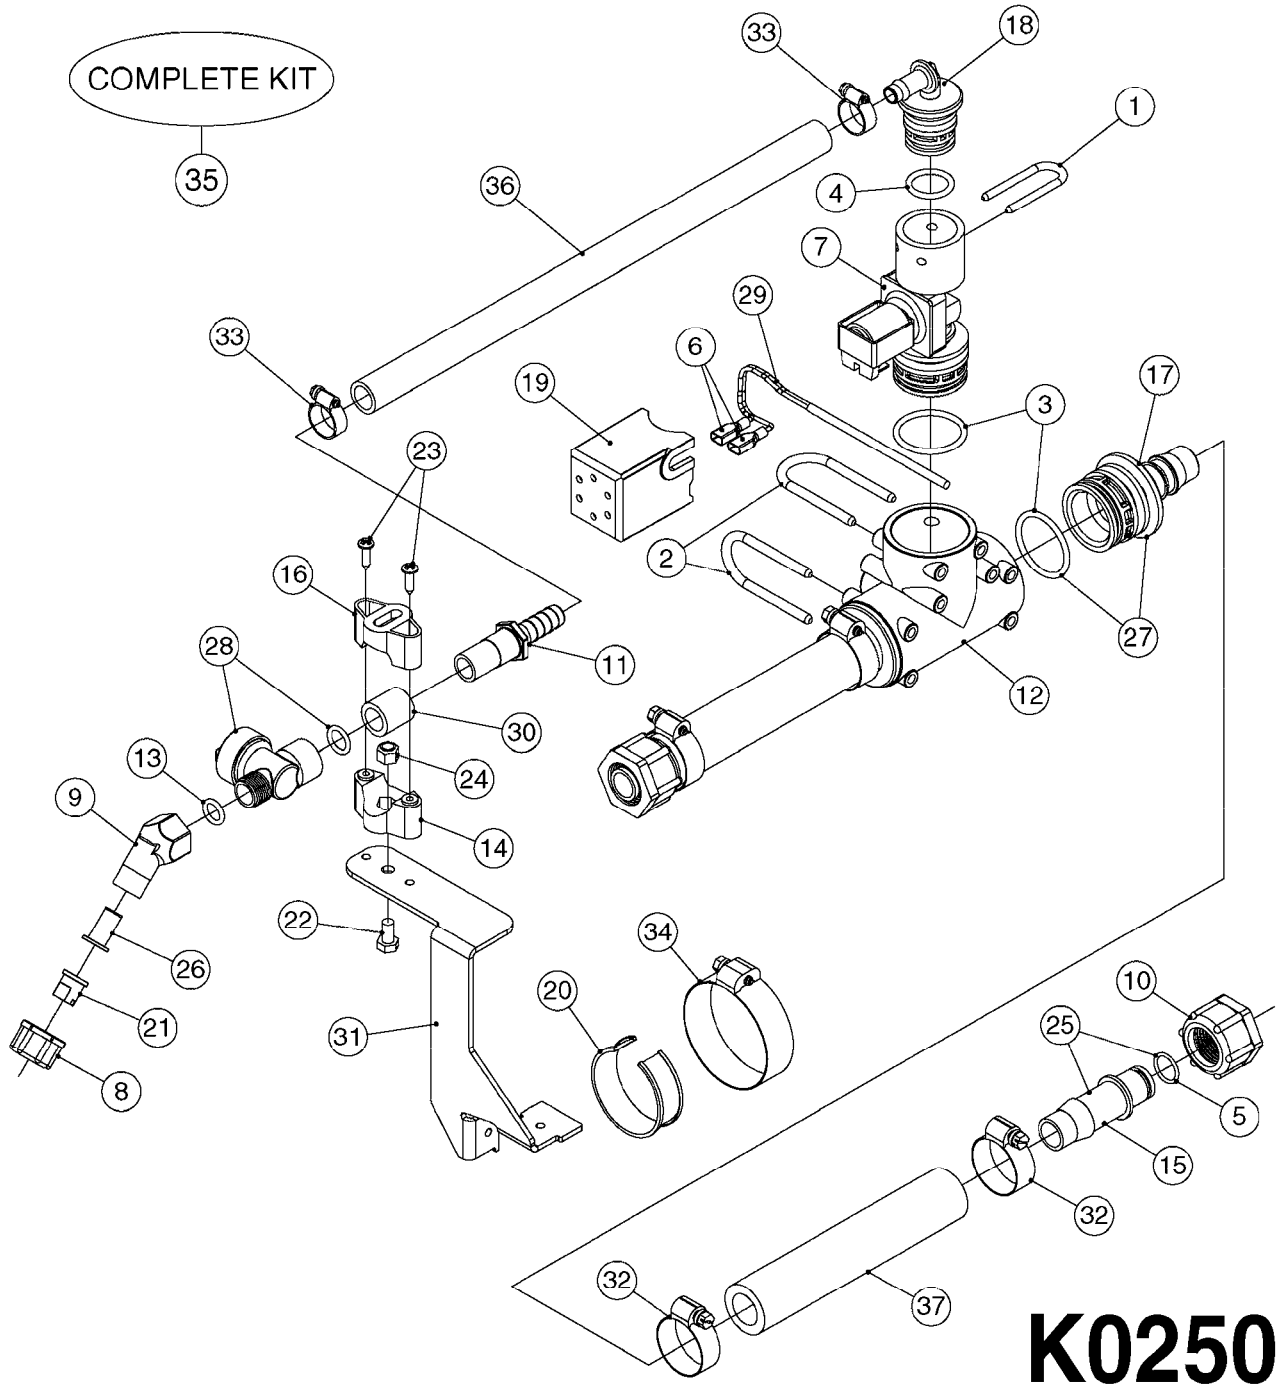

K0250

ELECTRIC END NOZZLE KIT '09
K0250-HIN, 01:01:16

Page 1
Date 07.02.2020 8:42

Pos.	parts-n°	order qty	description
1	145994	1	FITT.DK S-40 FORK
2	145995	1	FITT.DK S-53 FORK
3	242354	1	O-RING D32.2X3.0 VITON
4	242355	1	O-RING D19.2X3.0 VITON F.S-40
5	242594	1	O-RING D14 X 1.78 SCH.70-EPDM
6	261539	1	SPADE F.ELEC CONNEX BLUE INSUL
7	262104	1	VALVE, SOLENOID, S53/S40
8	320187	1	FITT.DK CAP 3/8" BSP BLACK
9	320191	1	FITT.DK ELB 3/8' BSP 45 DEGREE
10	320283	1	FITT.DK NUT 3/4"BSP
11	320891	1	FITT.DK HB 3/8'- 3/8' BSP
12	322352	1	FITT.DK S-53 TEE
13	330013	1	O-RING 2.5 X 10 PUR
14	333012	1	NOZZLE HOLD. UPPER PART
15	334044	1	FITT.DK HB 3/4' F. 3/4' CAP
16	334220	1	YOKE, UPPER NOZZLE BODY
17	334229	1	FITT.DK S-53 STR.3/4"
18	334237	1	FITT.DK S-40 ELB.3/8"
19	334965	1	COVER FOR S53 SOLENOID VALVE
20	341291	1	RUBBER HOSE CLAMP COVER 130MM
21	370392	1	NOZZLE END FAN 1850-G 300
22	410546	1	BOLT HEX M6X12 A2 SS DIN933
23	440665	1	SCREW M4.2X16 STAINLESS
24	460261	1	NUT HEX M6X1.00 LOCK DIN985 A2 SS
25	724621	1	FITT.DK HB 3/4"ASSY F.3/4" NUT
26	725042	1	SCREEN 80 MESH W.GASKET, RED
27	726558	1	FITT.DK S53 STR. 3/4" W. ORING
28	729610	1	NOZZLE ASSY. NON DRIP 3/8 THRD
29	983087	1	ELEC. CABLE 2 WIRE X 0.75MM
30	10631003	1	HOSE R X CLEAR BRAID.X 1/2 12"
31	16110803	1	NOZZLE BRACKET VAR SPACINGS
32	28029903	1	CLAMP HOSE GEAR P3/4"-S1" 6712
33	28044903	1	CLAMP HOSE GEAR P3/8" 6706
34	28047003	1	CLAMP HOSE GEAR 30 X 50 6732
35	82613203	1	ELECTRIC END NOZZLE KIT 2009
36	92701703	1	HOSE R X3/8" X300PSI WP X0012"
37	92703203	1	HOSE R X3/4" X300PSI WP X0012"