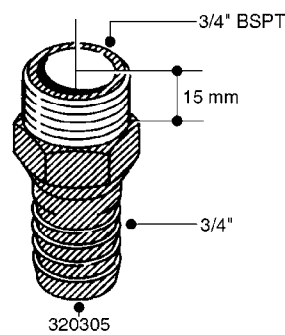

L0050

parts-n°	order qty	description
242594	1	O-RING D14 X 1.78 SCH.70-EPDM
320294	1	FITT.DK TEE 3/8X3/8HB X1/2"BSP
320305	1	FITT.DK HB 3/4'- 3/4' BSP
320386	1	FITT.DK TEE 3/8X3/8HB X3/8"BSP
320397	1	FITT.DK ELB 3/8"HB X 3/8" BSP
320401	1	FITT.DK TEE 1/2X1/2HB X1/2"BSP
320412	1	FITT.DK TEE 1/2X1/2HB X3/8'BSP
320423	1	FITT.DK ELB 1/2'HB X 3/8' BSP
320891	1	FITT.DK HB 3/8'- 3/8' BSP
320972	1	FITT.DK HB 5/16'- 1/4' BSP
322046	1	FITT.DK TEE 1/2X1/2HB X3/4'BSP
322048	1	FITT.DK TEE 3/4X3/4HB X3/4'BSP
330595	1	O-RING D24.6/D20X2.1 -3/4"
333137	1	FITT.DK CONN.1/2" F.NOZZ. DOUB
333141	1	FITT.DK CONN.1/2" F.NOZZ.SING
334041	1	FITT.DK CONN.3/4' F.NOZZ. SING
334042	1	FITT.DK CONN.3/4' F.NOZZ. DOUB
334195	1	FITT.DK ELB. 3/4"HB X 3/4"HB
10012103	1	FITT.PO.HB 1.25X1.50 IMB1012
10014003	1	FITT.PO.HB 1.25X1.25 IMB1010
10036903	1	FITT.PO.HB 1.50X1.50 IMB1212
28019303	1	FITTING HB ELB 3/4NPT-3/4HOSE
61016500	1	HOSE TAIL 3/4" 90°+RG CAP 3/4"
72026700	1	NOZZLE TUBE ADAPTER W/O-RING