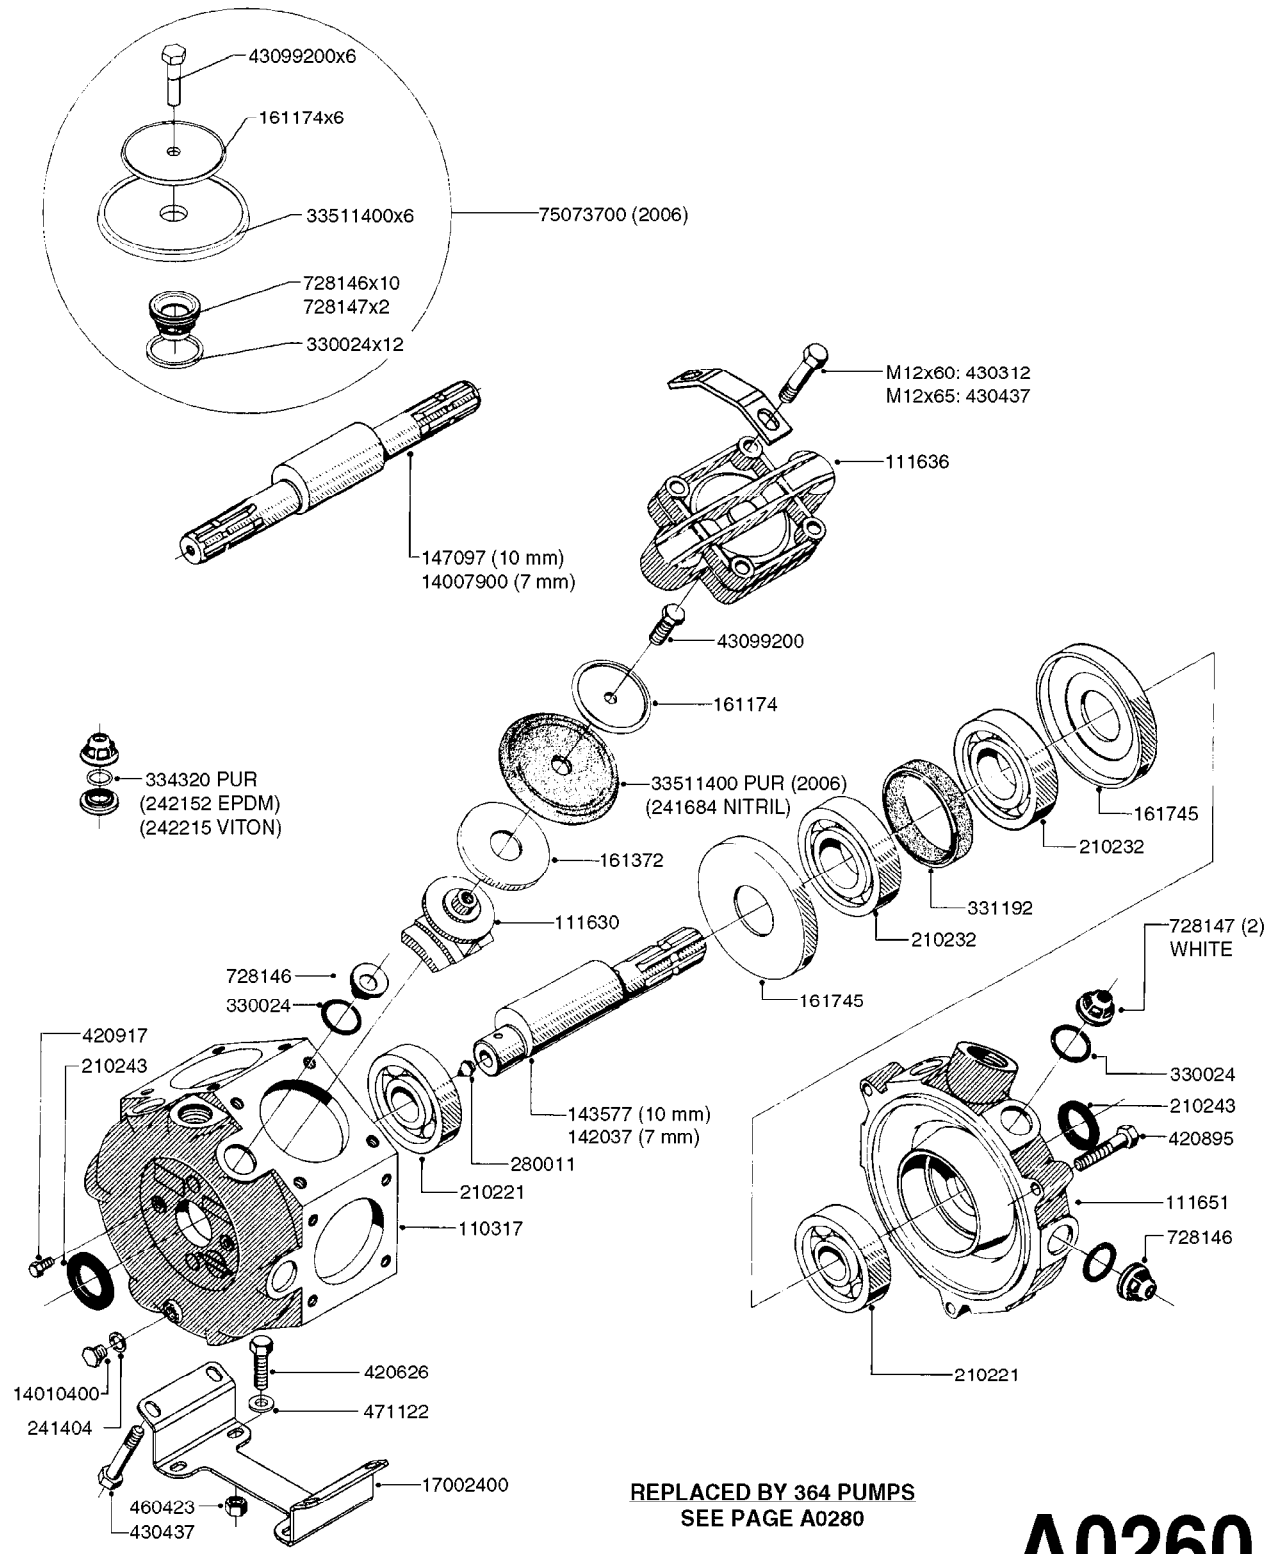

COMMANDER plus 1200 Gallon  
Eagle 45', 50', 60', 66', 80',  
88', 90

Page 0.3

Date 07.02.2020 8:41

main group	page-n°	date	description
	M0050-HIN M0060-HIN M0070-HIN M0080-HIN M0090-HIN M0100-HIN M0120-HIN M0160-HIN M0200-HIN M0230-HIN M0280-HIN	01:01:16 01:01:16 01:01:16 01:01:16 01:01:16 01:01:16 01:01:16 13:08:19 23:06:16 01:01:16 28:03:17	EZ-STEER STEERING SYSTEM EZ-GUIDE 500 LIGHTBAR EZ-STEER 500 STEERING SYSTEM EZ-GUIDE 250 LIGHTBAR HC 2500/HM1500 DISPLAY/SCANBOX MUSTANG 3500 CONTROLLER TRANSDUCERS AND ACCESSORIES TRAFFIC LIGHT KIT SPRAYBOX II JUNCTION BOX - LIQUID 39 PIN CABLES