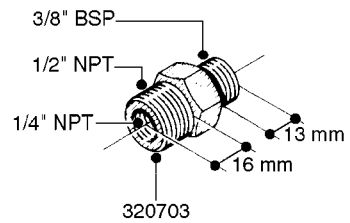

FITTINGS - HEXAGON NIPPLES  
L0030-HIN, 01:01:16

Page 0  
Date 07.02.2020 8:43

**L0030**

FITTINGS - HEXAGON NIPPLES  
L0030-HIN, 01:01:16

Page 1  
Date 07.02.2020 8:43

parts-n°	order qty	description
10015303	1	FITT.PO.HN 1.00X1.00 M1000
10425003	1	FITT.PO.HN 1.25X1.00 MCPHEE
320132	1	FITT.DK HN 1" BSP
320176	1	FITT.DK HN 3/8"X1/2" BSP
320445	1	FITT.DK HN 1/4"X3/8" BSP
320655	1	FITT.DK HN 1/2"-1/2" BSP
320692	1	FITT.DK HN 3/8'BSPX1/4'NPT
320703	1	FITT.DK HN 3/8BSP X1/2 &1/4NPT
320725	1	FITT.DK NIPPLE 3/8"-3/8" BSP
320902	1	FITT.DK HN 3/8'X 1/4' BSP
390232	1	FITT.DK HN 1-1/2' X 1-1/4' BSP
390276	1	FITT.DK HN 1'BSP