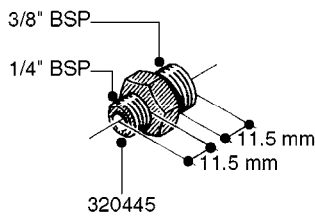

FITTINGS - HEXAGON NIPPLES  
L0030-HIN, 01:01:16

Page 0  
Date 07.02.2020 8:43

**L0030**

FITTINGS - HEXAGON NIPPLES  
L0030-HIN, 01:01:16

Page 1  
Date 07.02.2020 8:43

parts-n°	order qty	description
10015303	1	FITT.PO.HN 1.00X1.00 M1000
10425003	1	FITT.PO.HN 1.25X1.00 MCPHEE
320132	1	FITT.DK HN 1" BSP
320176	1	FITT.DK HN 3/8"X1/2" BSP
320445	1	FITT.DK HN 1/4"X3/8" BSP
320655	1	FITT.DK HN 1/2"-1/2" BSP
320692	1	FITT.DK HN 3/8'BSPX1/4'NPT
320703	1	FITT.DK HN 3/8BSP X1/2 &1/4NPT
320725	1	FITT.DK NIPPLE 3/8"-3/8" BSP
320902	1	FITT.DK HN 3/8'X 1/4' BSP
390232	1	FITT.DK HN 1-1/2' X 1-1/4' BSP
390276	1	FITT.DK HN 1'BSP