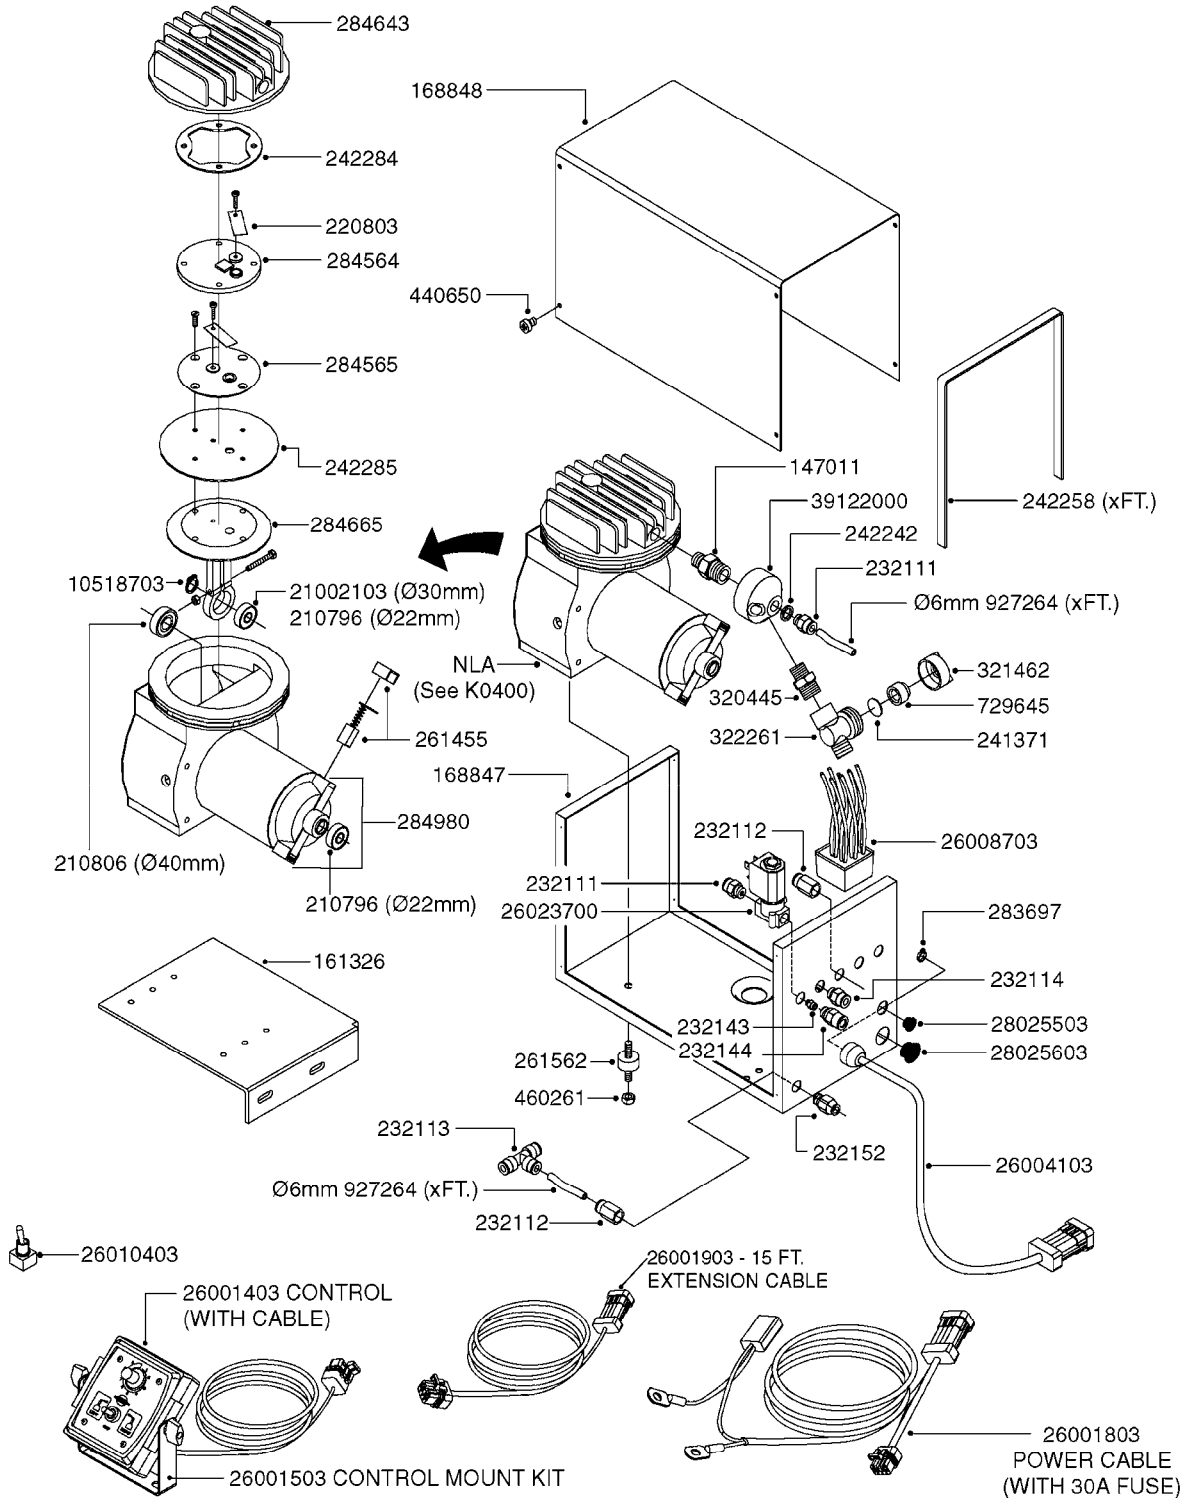

K0390

*Ø8mm 927306 (xFT.)
*Ø10mm 927330 (xFT.)

70019403 - COMPLETE ASSEMBLY

FOAM MARKER COMPRESSOR 2002
K0390-HIN, 01:01:16

Page 1
Date 07.02.2020 8:42

parts-n°	order qty	description
147011	1	HEX NIPPLE 3/8'X1/4'BSP BRASS
161326	1	MOUNT BKT. F. FOAM COMP.BOX 98
168847	1	ENCLOSURE LOWER F.MARKER
168848	1	COVER F. FOAM MARKER
210796	1	BEARING BALL D22/D8 X 7 608ZZ
210806	1	BEARING BALL D40/D17X12MM
220803	1	VALVE F. COMPRESSOR
232111	1	QUICK COUPLER 6MM X 1/8 EXT.
232112	1	QUICK COUPLER 6MM 1/8 INT.
232113	1	QUICK COUPLER 6MM T-PIECE
232114	1	COUPLER 1/8" THREADX8MM HOSE
232143	1	REDUCER 1/4'INT-1/8'EXT
232144	1	QUICK COUPLER 10MM X 1/4 EXT
232152	1	QUICK COUPLER 8MMX1/8 EXT.LONG
241371	1	DIAPHRAGM F.NO-DRIP,VULC
242242	1	O-RING F.AIR HOSE FITTING
242258	1	TRIM 3X10 SELF ADHESIVE 0012"
242284	1	HEAD GASKET F. COMPRESSOR
242285	1	DIAPHRAGM F. F/M COMP.
261455	1	BRUSH KIT-FOAM MARKER MOTOR
261562	1	RUBBER DAMPER 2XM6X25
283697	1	TIESTRAP 200MM
284564	1	PLATE F.COMPRESSOR HEAD
284565	1	PLATE F.COMPRESSOR HEAD
284643	1	COMPRESSOR HEAD F.FOAM MARKER
284665	1	CONNECTING ROD F.COMPRESSOR
284980	1	FLANGE REAR F. F.M.COMPRESSOR
320445	1	FITT.DK HN 1/4"X3/8" BSP
321462	1	CAP F.NO-DRIP ASSY.
322261	1	HOUSING F.SAFETY VALVE 3/8"
440650	1	SCREW 3.5x13 STAINLESS
460261	1	NUT HEX M6X1.00 LOCK DIN985 A2 SS
729645	1	NON-DRIP SPRING ASSY.GREEN 10
927264	1	HOSE R X PE D6/D4 X 0012"
927306	1	HOSE R X PE D8/D6 X 0012"BLACK
927330	1	HOSE R X PE D10/D8 X 012"BLACK
10518703	1	SNAP-RING OUTER 8X1
21002103	1	BEARING, 6200 2ZJEM (SKF)
26001403	1	HC FOAM MARKR CONSOLE VS3.0.00
26001503	1	HC FOAM MARKER CONSOLE MT.KIT
26001803	1	POWER CABLE
26001903	1	15' 7-PIN EXTENSION CABLE
26004103	1	FOAM MARKER CNTRL MOD CABL STD
26008703	1	FOAM MARKER CONTROL SCII
26010403	1	TOGGLE SWITCH MICRO-TRAK F.M.
26023700	1	SOLENOID VAL 12V 1/8' FLO '07
28025503	1	PLUG F.DRILLED HOLE 1/2"
28025603	1	PLUG F.DRILLED HOLE 3/4"
39122000	1	DISTR.HOUSING F.FOAM MARKER'07
70019403	1	FOAM MARKER COMPRESSOR KIT STD