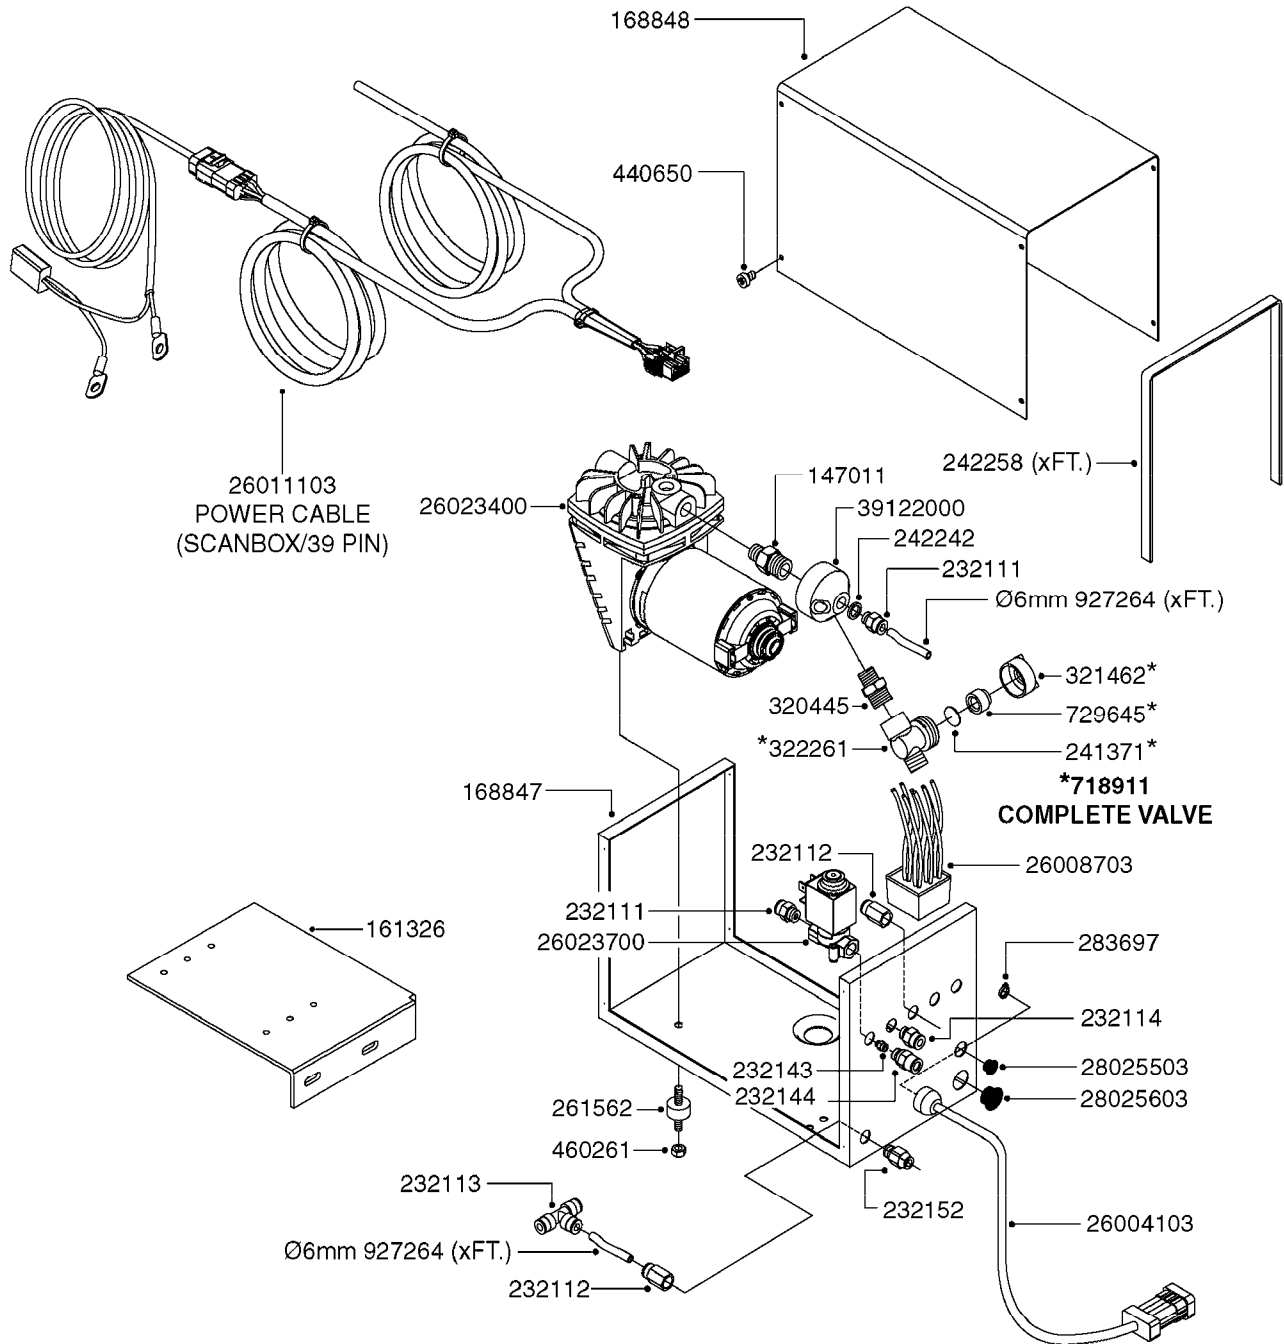

K0400

*Ø8mm 927306 (xFT.)
*Ø10mm 927330 (xFT.)

70062503 - COMPLETE ASSEMBLY

FOAM MARKER COMPRESSOR 2007
K0400-HIN, 01:01:16

Page 1
Date 07.02.2020 8:42

parts-n°	order qty	description
147011	1	HEX NIPPLE 3/8'X1/4'BSP BRASS
161326	1	MOUNT BKT. F. FOAM COMP.BOX 98
168847	1	ENCLOSURE LOWER F.MARKER
168848	1	COVER F. FOAM MARKER
232111	1	QUICK COUPLER 6MM X 1/8 EXT.
232112	1	QUICK COUPLER 6MM 1/8 INT.
232113	1	QUICK COUPLER 6MM T-PIECE
232114	1	COUPLER 1/8" THREADX8MM HOSE
232143	1	REDUCER 1/4'INT-1/8'EXT
232144	1	QUICK COUPLER 10MM X 1/4 EXT
232152	1	QUICK COUPLER 8MMX1/8 EXT.LONG
241371	1	DIAPHRAGM F.NO-DRIP,VULC
242242	1	O-RING F.AIR HOSE FITTING
242258	1	TRIM 3X10 SELF ADHESIVE 0012"
261562	1	RUBBER DAMPER 2XM6X25
283697	1	TIESTRAP 200MM
320445	1	FITT.DK HN 1/4"X3/8" BSP
321462	1	CAP F.NO-DRIP ASSY.
322261	1	HOUSING F.SAFETY VALVE 3/8"
440650	1	SCREW 3.5x13 STAINLESS
460261	1	NUT HEX M6X1.00 LOCK DIN985 A2 SS
718911	1	VALVE (SAFETY) F.MARKER
729645	1	NON-DRIP SPRING ASSY.GREEN 10
927264	1	HOSE R X PE D6/D4 X 0012"
927306	1	HOSE R X PE D8/D6 X 0012"BLACK
927330	1	HOSE R X PE D10/D8 X 012"BLACK
26004103	1	FOAM MARKER CNTRL MOD CABL STD
26008703	1	FOAM MARKER CONTROL SCII
26011103	1	FOAMER POWER/CONTROL CABLE 39P
26023400	1	COMPRESSOR F.FOAM MARKER CM40
26023700	1	SOLENOID VAL 12V 1/8' FLO '07
28025503	1	PLUG F.DRILLED HOLE 1/2"
28025603	1	PLUG F.DRILLED HOLE 3/4"
39122000	1	DISTR.HOUSING F.FOAM MARKER'07
70062503	1	FOAM MARKER COMPRESSOR,STD,39P