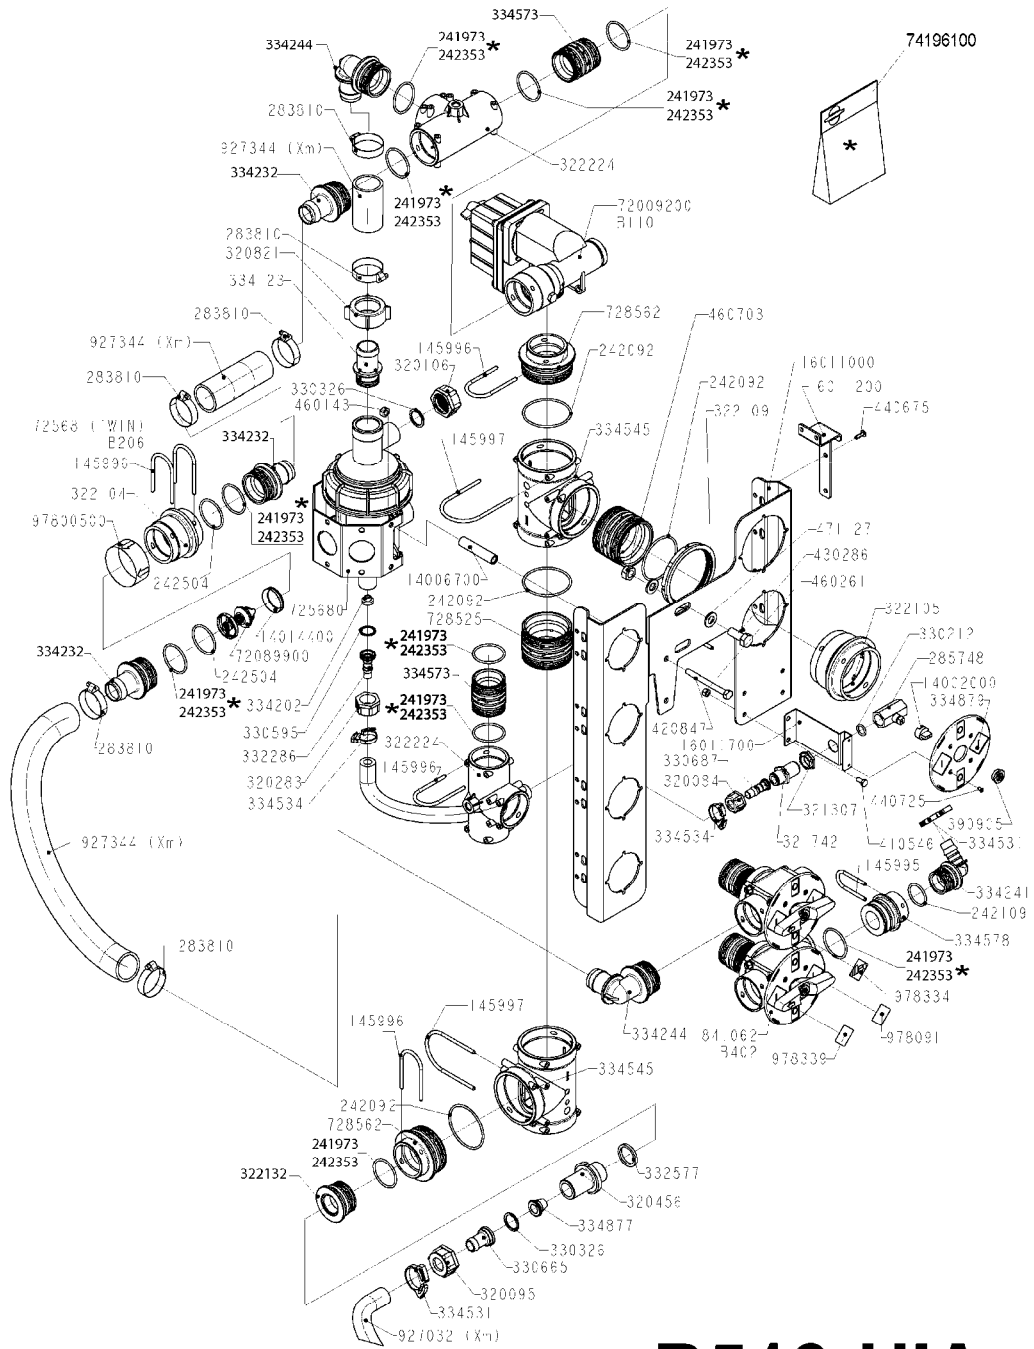

CM+ manifold (99)
B512-HIA, 08:06:17

CM+ manifold (99)
B512-HIA, 08:06:17

Page 1
Date 07.02.2020 8:42

parts-n°	order qty	description
14002000	1	SPINDLE F. 1/2" VALVE
14006700	1	BUSHING D150/10.0 L= 70
14014400	1	SEAT F.CHECK VALVE D41.8 S67
145995	1	FITT.DK S-53 FORK
145996	1	FITT.DK S-67 FORK
145997	1	FITT.DK S-93 FORK
16011000	1	BRACKET FOR MANIFOLD CM+
16011200	1	BRACKET F. CONTROL VALVE CM+
16011700	1	PLATE 164X60X1.0
241973	1	O-RING Ø3 X 44.2 70 SHORES NITRIL
242353	1	O-RING 3 X 44.2 VITON
242092	1	O-RING D69.5X3
242092	1	O-RING D69.5X3
242109	1	O-RING D32.2x3.0
242504	1	O-RING D35x2 NITRIL
283810	1	CLAMP HOSE GEAR 1 7/32-1 31/32'
285748	1	BALL VALVE 1/2" RG 15 BAR
320084	1	FITT.DK NUT 1/2" BSP
320095	1	FITT.DK NUT 1" BSP
320106	1	FITT.DK CAPNUT 1" BSP
320283	1	FITT.DK NUT 3/4"BSP
320456	1	FITT.DK BULKHEAD 1"BSP DOUBLE
320821	1	FITT.DK NUT 1-1/2" BSP
321307	1	FITT.DK NUT 1/2" BSP JAMB
321742	1	FITT.DK BULKHEAD 1/2' BSP
322104	1	FITT.DK S-67 BULKHEAD
322105	1	FITT.DK S-93 BULKHEAD DOUBLE
322109	1	FITT.DK S-93 BULKHEAD NUT
322132	1	FITTING S67- BSP1" F
322224	1	FITT.DK S-67 TEE
330212	1	O-RING D19/D14X2.4 F.1/2"NUT
330326	1	O-RING D30/D24X2 F.1"NUT
330595	1	O-RING D24.6/D20X2.1 -3/4"
330665	1	FITT.DK HB 3/4"F.1" NUT
330687	1	FITT.DK HB 1/2" F. 1/2" NUT
332286	1	FITT.DK HB 1/2" F. 3/4" NUT
332577	1	O-RING D38/D30X4 F.1" PUR.
334123	1	FITT.DK HB 1-1/4"O-RNG F.1-1/2
334202	1	ORFICE 5MM FOR SCF BLACK
334232	1	FITT.DK S-67 STR.1-1/4"
334241	1	FITT.DK S-53 ELB.3/4"
334244	1	FITT.DK S-67 ELB.1-1/4"
334531	1	CLAMP HOSE PLASTIC 3/4"
334534	1	CLAMP HOSE PLASTIC 1/2"
334545	1	FITT.DK S-93 TEE
334573	1	FITT.DK S-67 CONNECTOR
334578	1	HANDLE FOR VALVE 'OLD' STYLE
334877	1	NOZZ.F/OPER.UN.D11.2 YELLOW
334879	1	SYMBOL PL.F.VALVE YELLOW
390905	1	PLUG F.VALVE HANDLE YELLOW Ø5
410546	1	BOLT HEX M6X12 A2 SS DIN933
420847	1	BOLT HEX 8.8 DEL M8X85
430286	1	BOLT HEX 8.8 DEL M12X30 FT
440675	1	SCREW F. PLASTIC 5X16 SS
440725	1	SCREW F.PLASTIC 4.2X 9.5 DIN7982CZ SS
460143	1	SELF LOCK NUT M8 SST A2 DIN985
460261	1	NUT HEX M6X1.00 LOCK DIN985 A2 SS
460703	1	NUT HEX M12X1.75 LOCK DIN985A2 SS
471127	1	WASHER, M12, Ø24/13X24X2.5 SS
72009200	1	EVC REGULATOR 1:150
72089900	1	CHECK VALVE S67 SUBASMBLY.2001