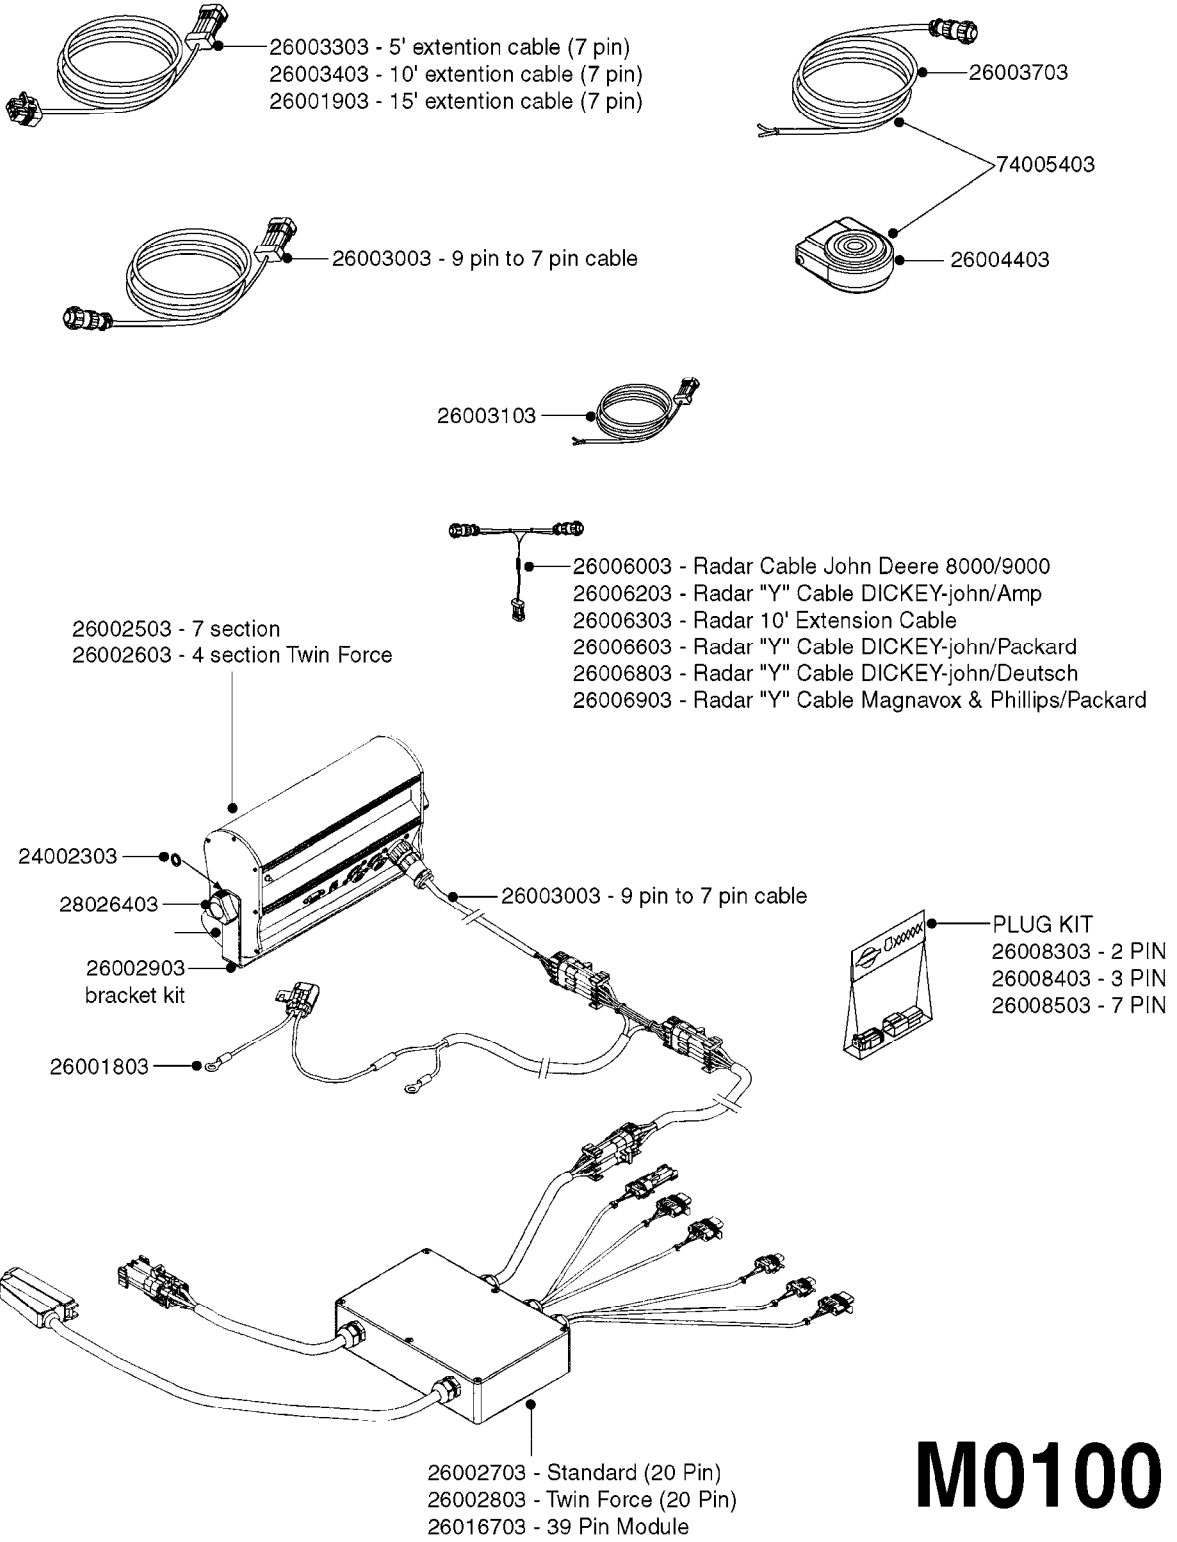

M0100

MUSTANG 3500 CONTROLLER
M0100-HIN, 01:01:16

Page 1
Date 07.02.2020 8:43

parts-n°	order qty	description
24002303	1	WASHER, RUBBER
26001803	1	POWER CABLE
26001903	1	15' 7-PIN EXTENSION CABLE
26002503	1	MUSTANG 3500/7 CONSOLE
26002603	1	MUSTANG 3500/4/TF CONSOLE
26002703	1	MUSTANG 3500/20PIN SC MODULE
26002803	1	MUSTANG 3500/20PIN TF SC MODUL
26002903	1	MUSTANG 3500 CONSOLE MNT KIT
26003003	1	MUSTANG 3500 CONSOLE CABLE
26003103	1	MUSTANG 3500/7 SC MOD CNECT KT
26003303	1	MUSTANG/FM 5FT 7PIN EXT CABLE
26003403	1	MUSTANG/FM 10FT 7PIN EXT CABLE
26003703	1	MUSTANG RUN/HOLD ADAPT CABLE
26004403	1	SWITCH, FOOT
26006003	1	MUSTANG RADR CBLE JD 8000/9000
26006203	1	MUSTANG RDR "Y" CABLE DCKY-JHN
26006303	1	MUSTANG RDR EXTNSN CABLE 10FT
26006603	1	MUSTANG RDR"Y"CABLE D-J PACKRD
26006803	1	MUSTANG RDR"Y"CABLE D-J DEUTS.
26006903	1	MUSTANG RDR"Y"CABLE MAG.PHILIP
26008303	1	MICRO TRAK PLUG KIT - 2 PIN
26008403	1	MICRO TRAK PLUG KIT - 3 PIN
26008503	1	MICRO TRAK PLUG KIT - 7 PIN
26016703	1	MUSTANG 3500/39PIN SC MODULE
28026403	1	KNOB, MUSTANG CONSOLE MOUNT
74005403	1	FOOT SWITCH FOR MUSTANG 3500