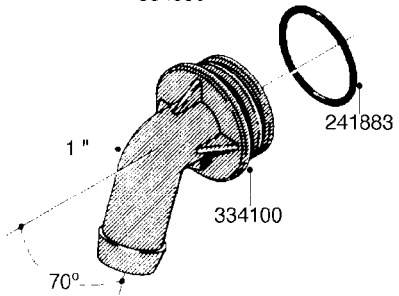

**L0080**

FITTINGS - S-53  
L0080-HIN, 12:09:17

Page 1

Date 07.02.2020 8:43

Pos.	parts-n°	order qty	description
1	145995	1	FITT.DK S-53 FORK
2	241973	1	O-RING Ø3 X 44.2 70 SHORES NITRIL NITRIL (BLACK)
2	242353	1	O-RING 3 X 44.2 VITON VITON (BROWN)
3	242109	1	O-RING D32.2x3.0 NITRIL (BLACK)
3	242354	1	O-RING D32.2X3.0 VITON VITON (BROWN)
4	322103	1	FITT.DK S-53 BULKHEAD
5	322107	1	FITT.DK S-53 BULKHEAD NUT
6	322110	1	FITT.DK S-53 ELB. 1/2" BSP
7	322352	1	FITT.DK S-53 TEE
8	334229	1	FITT.DK S-53 STR.3/4"
9	334260	1	GASKET F. S-53 BULKHEAD
10	334564	1	FITT.DK S-67 TO S-53 ADAPTER
11	391100	1	FITT.DK S-53THREAD INS.1/2"BSP
12	726463	1	FITT.DK S53 BULKHEAD W/GASKET
13	726552	1	FIT.DK S-53X90 1/2" BSP,O-RING
14	726556	1	FITT.DK S-53 HB 1/2" W/O-RING
15	726558	1	FITT.DK S53 STR. 3/4" W.ORING
16	726559	1	FITT DK. S-53 HB 1" W/O-RING
17	726568	1	FITT.DK.S-53 HB 1/2"90 W/O-RING
18	726570	1	FITT.DK S-53 ELB.3/4" W.ORING
19	726571	1	FITT.DK S-53 ELB.1", W ORING
20	726578	1	FITT.DK S53 PLUG WITH O-RING
21	728561	1	FITT.DK. S67M - S53F REDUCER