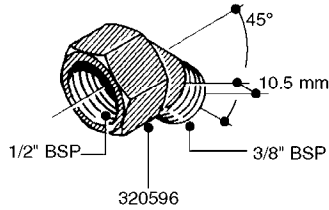

FITTINGS - HEXAGON NIPPLES
L0030-HIN, 01:01:16

L0030

FITTINGS - HEXAGON NIPPLES
L0030-HIN, 01:01:16

Page 1
Date 07.02.2020 9:11

parts-n°	order qty	description
10015303	1	FITT.PO.HN 1.00X1.00 M1000
10425003	1	FITT.PO.HN 1.25X1.00 MCPHEE
320132	1	FITT.DK HN 1" BSP
320176	1	FITT.DK HN 3/8"X1/2" BSP
320445	1	FITT.DK HN 1/4"X3/8" BSP
320655	1	FITT.DK HN 1/2"-1/2" BSP
320692	1	FITT.DK HN 3/8'BSPX1/4'NPT
320703	1	FITT.DK HN 3/8BSP X1/2 &1/4NPT
320725	1	FITT.DK NIPPLE 3/8"-3/8" BSP
320902	1	FITT.DK HN 3/8'X 1/4' BSP
390232	1	FITT.DK HN 1-1/2' X 1-1/4' BSP
390276	1	FITT.DK HN 1'BSP