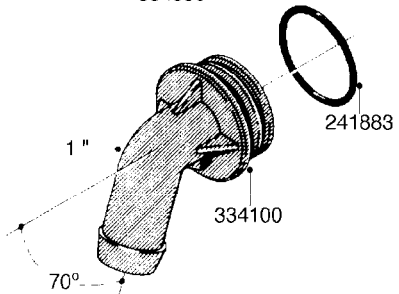

L0080

FITTINGS - S-53
L0080-HIN, 12:09:17

Page 1

Date 07.02.2020 9:11

Pos.	parts-n°	order qty	description
1	145995	1	FITT.DK S-53 FORK
2	241973	1	O-RING Ø3 X 44.2 70 SHORES NITRIL NITRIL (BLACK)
2	242353	1	O-RING 3 X 44.2 VITON VITON (BROWN)
3	242109	1	O-RING D32.2x3.0 NITRIL (BLACK)
3	242354	1	O-RING D32.2X3.0 VITON VITON (BROWN)
4	322103	1	FITT.DK S-53 BULKHEAD
5	322107	1	FITT.DK S-53 BULKHEAD NUT
6	322110	1	FITT.DK S-53 ELB. 1/2" BSP
7	322352	1	FITT.DK S-53 TEE
8	334229	1	FITT.DK S-53 STR.3/4"
9	334260	1	GASKET F. S-53 BULKHEAD
10	334564	1	FITT.DK S-67 TO S-53 ADAPTER
11	391100	1	FITT.DK S-53THREAD INS.1/2"BSP
12	726463	1	FITT.DK S53 BULKHEAD W/GASKET
13	726552	1	FIT.DK S-53X90 1/2" BSP,O-RING
14	726556	1	FITT.DK S-53 HB 1/2" W/O-RING
15	726558	1	FITT.DK S53 STR. 3/4" W.ORING
16	726559	1	FITT DK. S-53 HB 1" W/O-RING
17	726568	1	FITT.DK.S-53 HB 1/2"90 W/O-RING
18	726570	1	FITT.DK S-53 ELB.3/4" W.ORING
19	726571	1	FITT.DK S-53 ELB.1", W ORING
20	726578	1	FITT.DK S53 PLUG WITH O-RING
21	728561	1	FITT.DK. S67M - S53F REDUCER