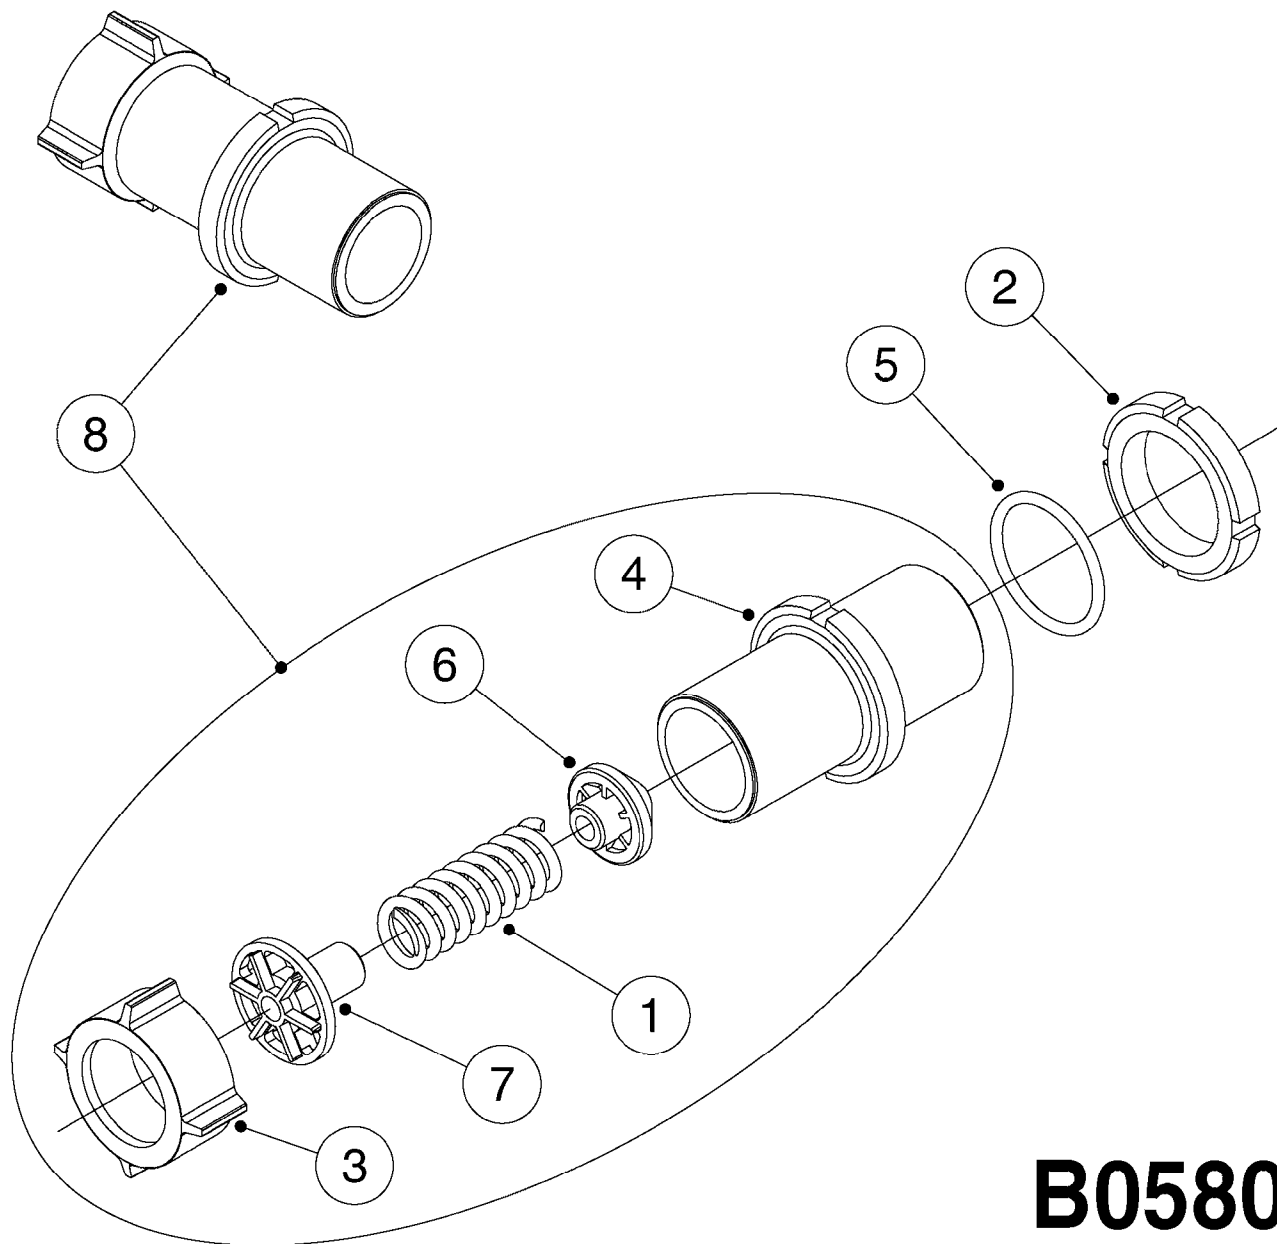

B0580

PRESSURE RELIEF VALVE
B0580-HIN, 01:01:16

Page 1

Date 07.02.2020 9:10

Pos.	parts-n°	order qty	description
1	220706	1	SPRING SCF 12 BAR
1	220734	1	SPRING SCF 25 BAR
2	320795	1	FITT.DK NUT 1-1/2" BSP JAMB
3	320821	1	FITT.DK NUT 1-1/2" BSP
4	321915	1	HOUSING F. SAFETY VALVE
5	330072	1	O-RING D53.5/D45.5X4
6	333853	1	CONE D35.4
7	333864	1	GUIDE F. SAFETY VALVE SPRING
8	722971	1	SAFETY VALVE SCF 217PSI (15BAR)
8	724891	1	SAFETY VALVE SCF 25 BAR