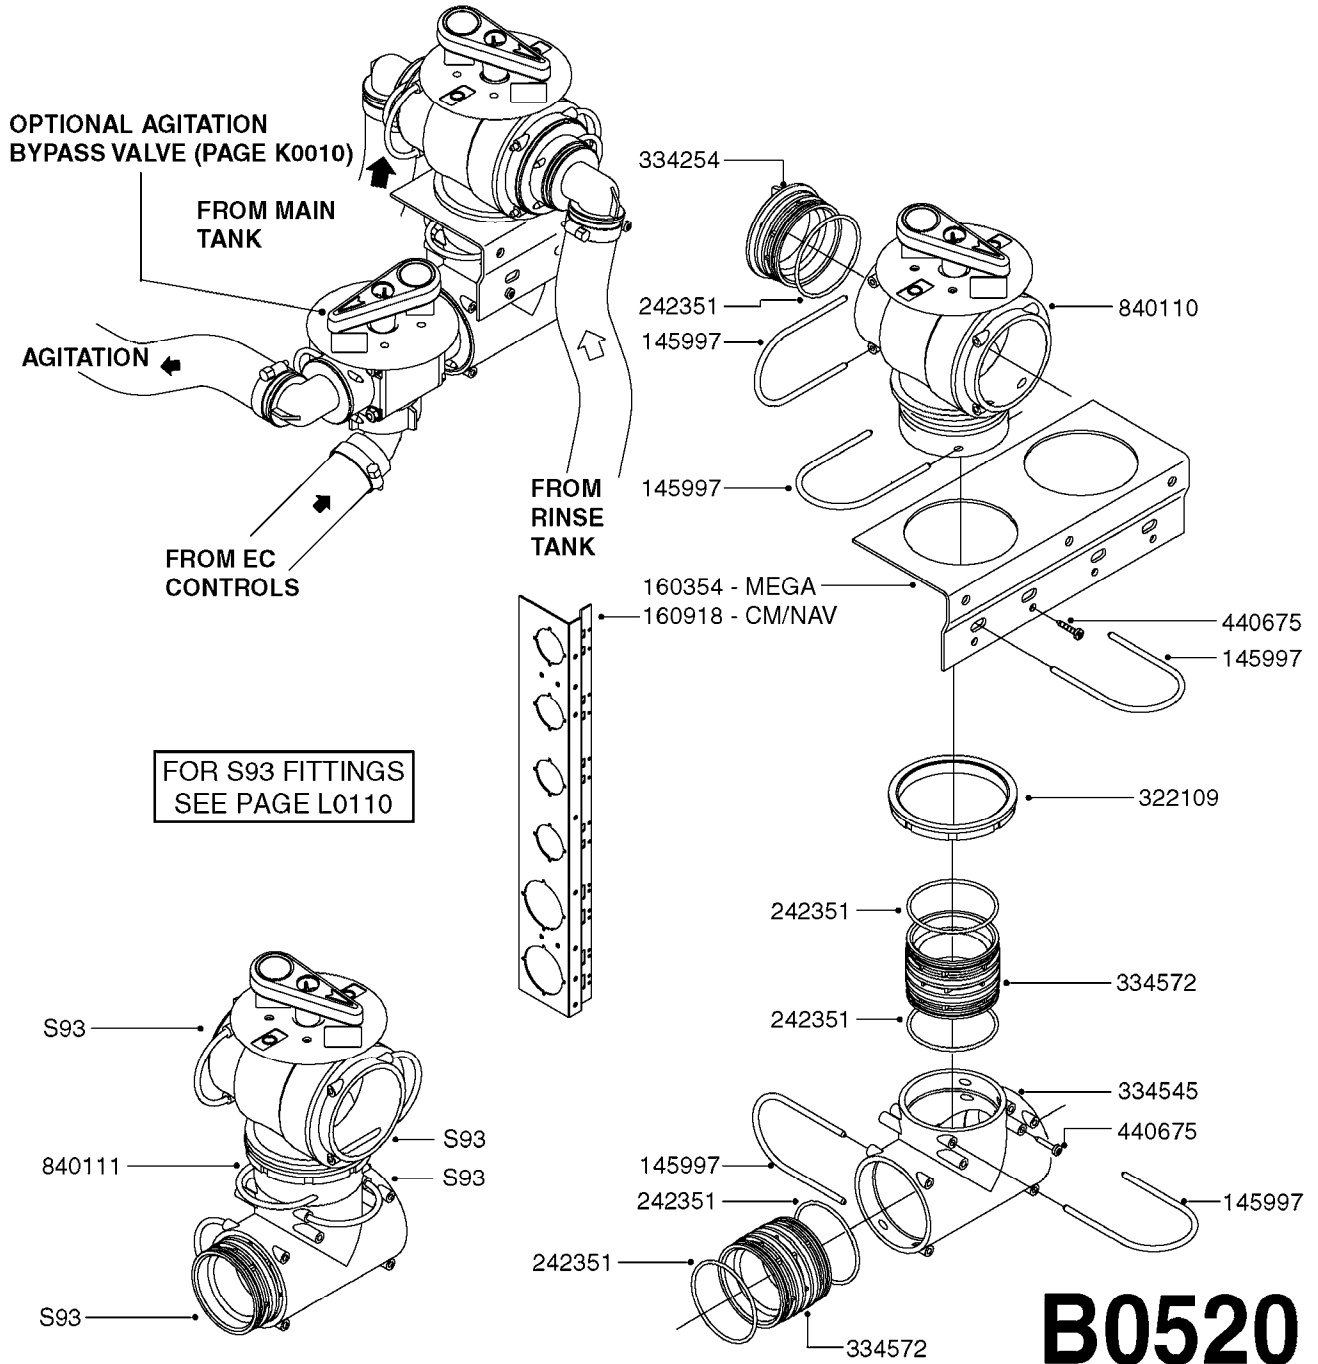

MANIFOLD SYSTEM - SUCTION
B0520-HIN, 01:01:16

Page 1
Date 07.02.2020 9:10

parts-n°	order qty	description
145997	1	FITT.DK S-93 FORK
160354	1	BRACKET F.SUCTION MANIFOLD
160918	1	BRACKET F. MANIFOLD CM
242351	1	O-RING D69.5X3.0 VITON F.S-93
322109	1	FITT.DK S-93 BULKHEAD NUT
334254	1	FITT.DK S-93 PLUG
334545	1	FITT.DK S-93 TEE
334572	1	FITT.DK S-93 ADAPTOR MALE MALE
440675	1	SCREW F. PLASTIC 5X16 SS
840110	1	VALVE SUCTION S-93 F.MANIFOLD
840111	1	VALVE SUCTION 3 WAY S-93 W.TEE