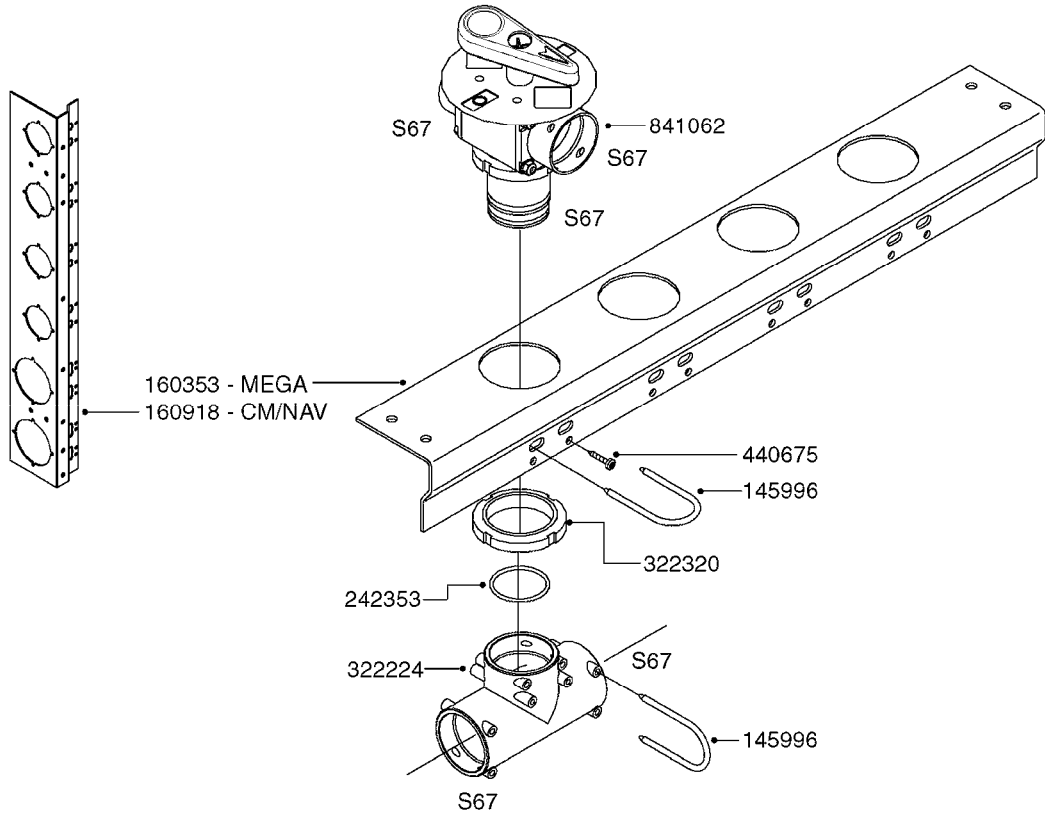

FOR S67 FITTINGS
SEE PAGE L0100

B0420