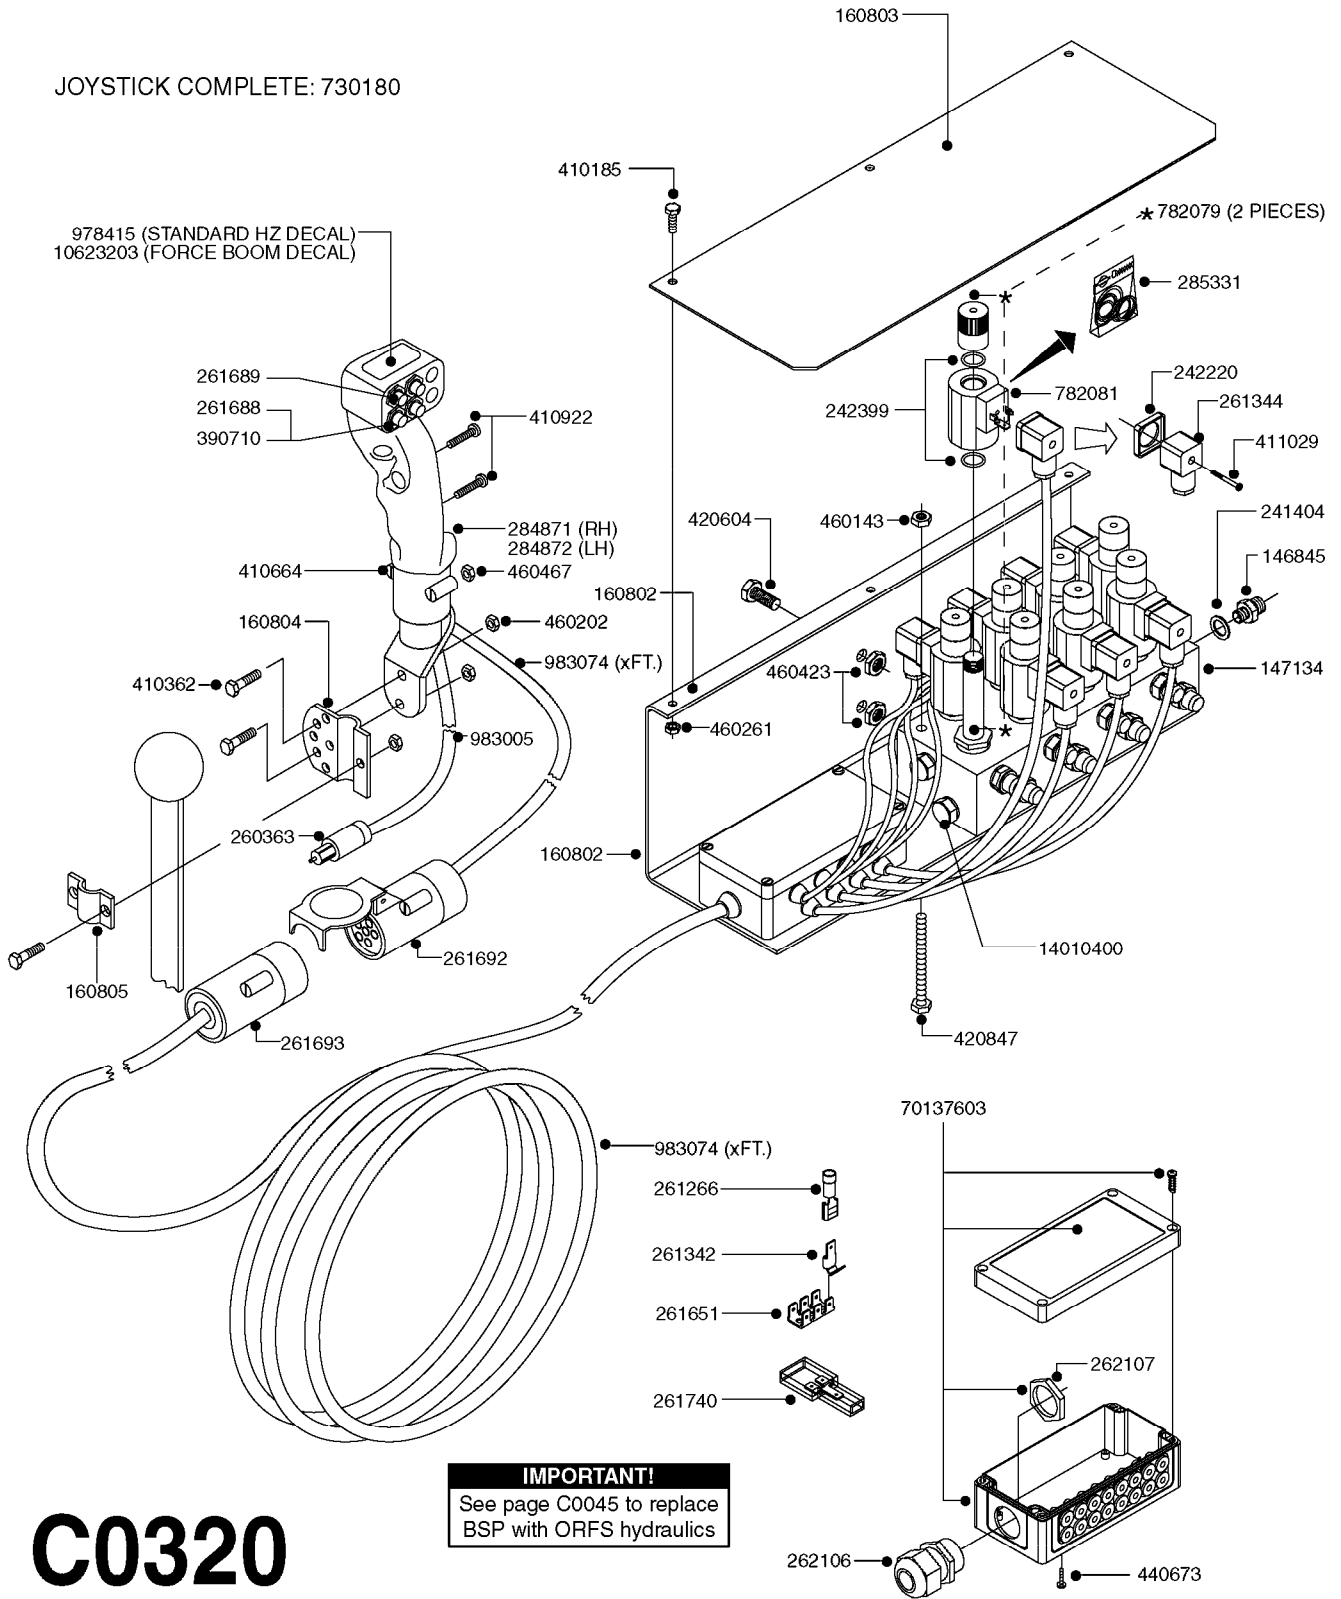

JOYSTICK COMPLETE: 730180

978415 (STANDARD HZ DECAL)
10623203 (FORCE BOOM DECAL)

HYD EAGLE HZ JOYSTICK CONTROL
C0320-HIN, 30:03:16

Page 1
Date 07.02.2020 9:10

parts-n°	order qty	description
146845	1	HEX NIPPLE 1/4"X1/4"
147134	1	MANIFOLD 4-FUNCTION
160802	1	MOUNT PLATE F.HYD SOLENOID'HZ'
160803	1	COVER PLATE F.HYD SOLENOID'HZ'
160804	1	MOUNT BRACKET F.HANDLE
160805	1	MOUNT STRAP F.HANDLE
241404	1	DOWTY SEAL 1/4"
242220	1	GASKET F. HIRSMANN PLUG
242399	1	O-RING F.HYD SOLENOID VALVE
260363	1	PLUG 2 POLE 12V
261266	1	CONNECTOR END F.CABLE HP
261342	1	SPADE F.ELEC.3 WAY CONNECTOR
261344	1	HIRSCHMANN PLUG B
261651	1	SPADE F.ELEC.6 POLE CONNECTOR
261688	1	SWITCH F. HANDLE WHITE
261689	1	CAP RUBBER F. SWITCH JOYSTICK
261692	1	PLUG ELEC.7 POLE FEMALE F.CABL
261693	1	PLUG ELEC. 7 POLE MALE
261740	1	SPADE F.ELEC.3 POLE CONN.INSUL
262106	1	BULKHEAD F. CABLE 6.5-14 BLACK
262107	1	NUT F. BULKHEAD CABLE GRAY
284871	1	CONTROL HANDLE RIGHT HALF
284872	1	CONTROL HANDLE LEFT HALF
285331	1	SEAL KIT F. HZ HYD.SOLENOID 96
390710	1	SWITCH F.HANDLE GREY MACHINED
410185	1	BOLT HEX 8.8 DEL M6X16
410362	1	BOLT HEX 8.8 SS M6X20
410664	1	BOLT HEX M5 X 20
410922	1	CYL.SKR 8.8 DEL M4X20 RST
411029	1	SCREW M3X35 F.HIRSMANN PLUG
420604	1	BOLT HEX 8.8 DEL M10X25 FT DIN933
420847	1	BOLT HEX 8.8 DEL M8X85
440673	1	SCREW F.PLASTIC 5X12 SS
460143	1	SELF LOCK NUT M8 SST A2 DIN985
460202	1	NUT HEX M6
460261	1	NUT HEX M6X1.00 LOCK DIN985 A2 SS
460423	1	NUT HEX M10X1.50 LOCK DIN985A2 SS
460467	1	NUT HEX M5 GALV.
730180	1	HYD.KIT JOYSTICK CTRL HANDLE
782079	1	CARTRIDGE VALVE
782081	1	SOLENOID F. CARTRIDGE VALVE
978415	1	DECAL CONTROL HANDLE
983005	1	ELEC. CABLE 2 WIRE X 1.5MM
983074	1	ELEC. CABLE 5 WIRE X 1.5MM
10623203	1	DECAL F.JOYSTICK - FORCE
14010400	1	PLUG 1/4" BSP
70137603	1	JUNC. BOX, FLUID, COMPLETE, 2015