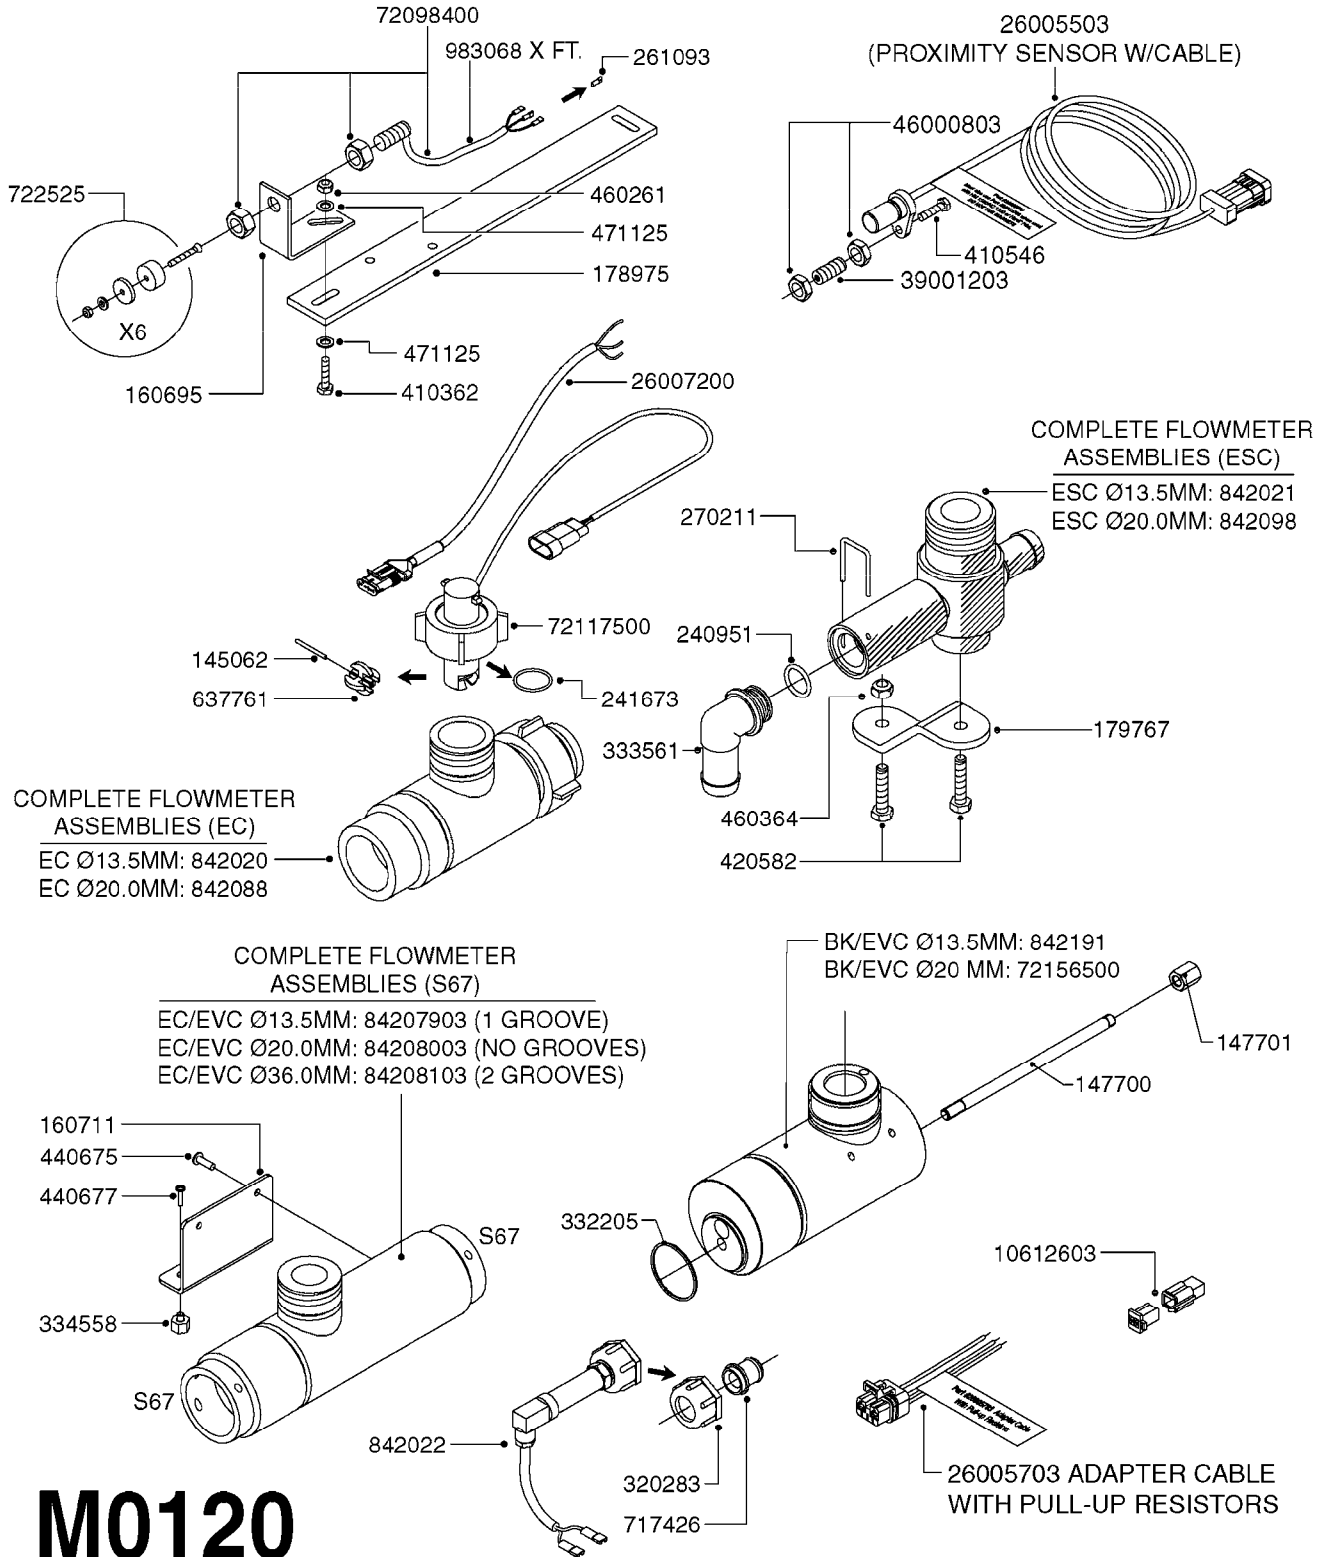

MUSTANG 3500 CONTROLLER
M0100-HIN, 01:01:16

Page 0
Date 07.02.2020 9:11

M0100

MUSTANG 3500 CONTROLLER
M0100-HIN, 01:01:16

Page 1
Date 07.02.2020 9:11

parts-n°	order qty	description
24002303	1	WASHER, RUBBER
26001803	1	POWER CABLE
26001903	1	15' 7-PIN EXTENSION CABLE
26002503	1	MUSTANG 3500/7 CONSOLE
26002603	1	MUSTANG 3500/4/TF CONSOLE
26002703	1	MUSTANG 3500/20PIN SC MODULE
26002803	1	MUSTANG 3500/20PIN TF SC MODUL
26002903	1	MUSTANG 3500 CONSOLE MNT KIT
26003003	1	MUSTANG 3500 CONSOLE CABLE
26003103	1	MUSTANG 3500/7 SC MOD CNECT KT
26003303	1	MUSTANG/FM 5FT 7PIN EXT CABLE
26003403	1	MUSTANG/FM 10FT 7PIN EXT CABLE
26003703	1	MUSTANG RUN/HOLD ADAPT CABLE
26004403	1	SWITCH, FOOT
26006003	1	MUSTANG RADR CBLE JD 8000/9000
26006203	1	MUSTANG RDR "Y" CABLE DCKY-JHN
26006303	1	MUSTANG RDR EXTNSN CABLE 10FT
26006603	1	MUSTANG RDR"Y"CABLE D-J PACKRD
26006803	1	MUSTANG RDR"Y"CABLE D-J DEUTS.
26006903	1	MUSTANG RDR"Y"CABLE MAG.PHILIP
26008303	1	MICRO TRAK PLUG KIT - 2 PIN
26008403	1	MICRO TRAK PLUG KIT - 3 PIN
26008503	1	MICRO TRAK PLUG KIT - 7 PIN
26016703	1	MUSTANG 3500/39PIN SC MODULE
28026403	1	KNOB, MUSTANG CONSOLE MOUNT
74005403	1	FOOT SWITCH FOR MUSTANG 3500