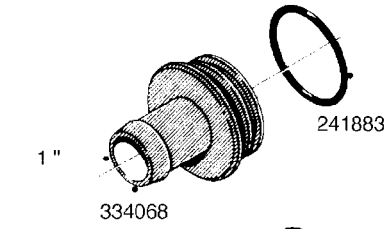

L0080

FITTINGS - S-53
L0080-HIN, 12:09:17

Page 1

Date 07.02.2020 9:11

Pos.	parts-n°	order qty	description
1	145995	1	FITT.DK S-53 FORK
2	241973	1	O-RING Ø3 X 44.2 70 SHORES NITRIL NITRIL (BLACK)
2	242353	1	O-RING 3 X 44.2 VITON VITON (BROWN)
3	242109	1	O-RING D32.2x3.0 NITRIL (BLACK)
3	242354	1	O-RING D32.2X3.0 VITON VITON (BROWN)
4	322103	1	FITT.DK S-53 BULKHEAD
5	322107	1	FITT.DK S-53 BULKHEAD NUT
6	322110	1	FITT.DK S-53 ELB. 1/2" BSP
7	322352	1	FITT.DK S-53 TEE
8	334229	1	FITT.DK S-53 STR.3/4"
9	334260	1	GASKET F. S-53 BULKHEAD
10	334564	1	FITT.DK S-67 TO S-53 ADAPTER
11	391100	1	FITT.DK S-53THREAD INS.1/2"BSP
12	726463	1	FITT.DK S53 BULKHEAD W/GASKET
13	726552	1	FIT.DK S-53X90 1/2" BSP,O-RING
14	726556	1	FITT.DK S-53 HB 1/2" W/O-RING
15	726558	1	FITT.DK S53 STR. 3/4" W.ORING
16	726559	1	FITT DK. S-53 HB 1" W/O-RING
17	726568	1	FITT.DK.S-53 HB 1/2"90 W/O-RING
18	726570	1	FITT.DK S-53 ELB.3/4" W.ORING
19	726571	1	FITT.DK S-53 ELB.1", W ORING
20	726578	1	FITT.DK S53 PLUG WITH O-RING
21	728561	1	FITT.DK. S67M - S53F REDUCER