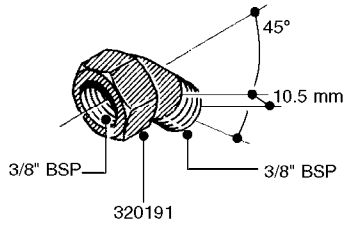

FITTINGS - HEXAGON NIPPLES
L0030-HIN, 01:01:16

L0030

FITTINGS - HEXAGON NIPPLES
L0030-HIN, 01:01:16

Page 1
Date 07.02.2020 9:11

parts-n°	order qty	description
10015303	1	FITT.PO.HN 1.00X1.00 M1000
10425003	1	FITT.PO.HN 1.25X1.00 MCPHEE
320132	1	FITT.DK HN 1" BSP
320176	1	FITT.DK HN 3/8"X1/2" BSP
320445	1	FITT.DK HN 1/4"X3/8" BSP
320655	1	FITT.DK HN 1/2"-1/2" BSP
320692	1	FITT.DK HN 3/8'BSPX1/4'NPT
320703	1	FITT.DK HN 3/8BSP X1/2 &1/4NPT
320725	1	FITT.DK NIPPLE 3/8"-3/8" BSP
320902	1	FITT.DK HN 3/8'X 1/4' BSP
390232	1	FITT.DK HN 1-1/2' X 1-1/4' BSP
390276	1	FITT.DK HN 1'BSP