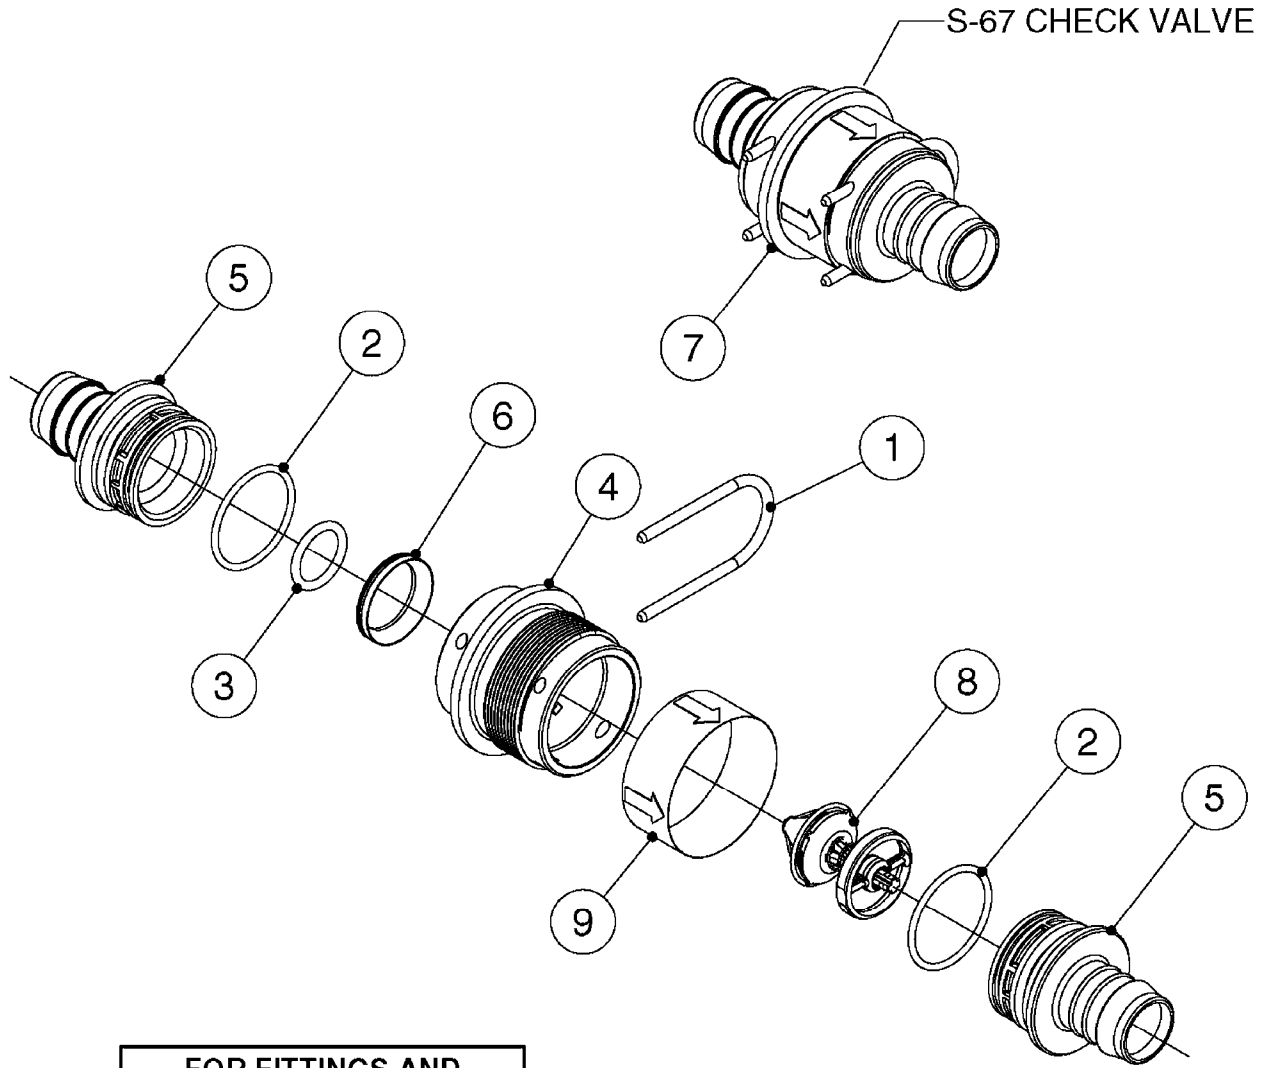

FOR FITTINGS AND
HOSES, SEE SECTION L

B0630

CHECK VALVES - S67
B0630-HIN, 31:07:19

Page 1
Date 07.02.2020 9:10

Pos.	parts-n°	order qty	description
1	145996	1	FITT.DK S-67 FORK
2	241973	1	O-RING Ø3 X 44.2 70 SHORES NITRIL
2	242353	1	O-RING 3 X 44.2 VITON
3	242504	1	O-RING D35x2 NITRIL
4	322104	1	FITT.DK S-67 BULKHEAD
5	334231	1	FITT.DK S-67 STR.1"
5	334232	1	FITT.DK S-67 STR.1-1/4"
5	334444	1	FITT.DK S-67 STR.1-1/2" PVC
6	14103100	1	SEAT F.CHECK VALVE D40.8 2010
7	70063603	1	VALVE, CHECK S67 1-1/2"
			COMPLETE IN-LINE CHECK VALVE FOR 1-1/2" HOSE
7	72001803	1	CHCK VLV,S67, 2 X 1" HB
			COMPLETE IN-LINE CHECK VALVE FOR 1" HOSE
7	72206600	1	CHCK VLV,S67, 2 X 1.25" HB
			COMPLETE IN-LINE CHECK VALVE FOR 1-1/4" HOSE
8	72089900	1	CHECK VALVE S67 SUBASMBLY.2001
9	97800500	1	DECAL 230X28 BLACK ARROW