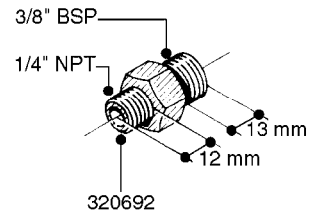

FITTINGS - HEXAGON NIPPLES
L0030-HIN, 01:01:16

L0030

FITTINGS - HEXAGON NIPPLES
L0030-HIN, 01:01:16

Page 1
Date 07.02.2020 9:11

parts-n°	order qty	description
10015303	1	FITT.PO.HN 1.00X1.00 M1000
10425003	1	FITT.PO.HN 1.25X1.00 MCPHEE
320132	1	FITT.DK HN 1" BSP
320176	1	FITT.DK HN 3/8"X1/2" BSP
320445	1	FITT.DK HN 1/4"X3/8" BSP
320655	1	FITT.DK HN 1/2"-1/2" BSP
320692	1	FITT.DK HN 3/8'BSPX1/4'NPT
320703	1	FITT.DK HN 3/8BSP X1/2 &1/4NPT
320725	1	FITT.DK NIPPLE 3/8"-3/8" BSP
320902	1	FITT.DK HN 3/8'X 1/4' BSP
390232	1	FITT.DK HN 1-1/2' X 1-1/4' BSP
390276	1	FITT.DK HN 1'BSP