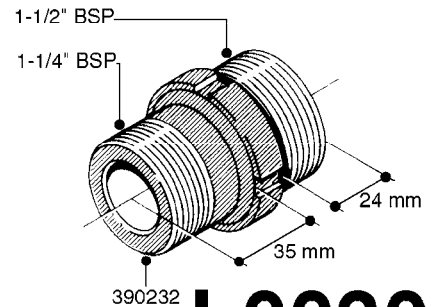

L0020

FITTINGS-T-PIECES, CAPS & ELBOWS
L0020-HIN, 01:01:16

Page 1

Date 07.02.2020 9:11

parts-n°	order qty	description
10053603	1	FITT. CAPNUT 2"BSP 5601
10194303	1	CAP BLANK 1 1/2 MCPHEE 210060
320047	1	FITT.DK CAPNUT 1/2" BSP
320106	1	FITT.DK CAPNUT 1" BSP
320272	1	FITT.DK CAPNUT 3/8" BSP
320316	1	FITT.DK TEE 3/4" X3/4" X1"BSP
320331	1	FITT.DK TEE 1" - 1" - 3/4" BSP
320342	1	FITT.DK EL 3/4"M X 1"F BSP
320563	1	FITT.DK 3 WAY 1/2" 110 DEG.
320677	1	NO LONGER AVAILABLE
320961	1	FITT.DK CAPNUT 1-1/2" BSP
321053	1	FITT.DK TEE 1/2 X1/2 X1/2" BSP
322072	1	FITT.DK TEE 3/8'X3/8'X3/8' BSP
322095	1	FITT.DK TEE 1-1/2 X1-1/4 X3/4" BSP
322138	1	FITT.DK ELB 1"M X 1"F BSP
330013	1	O-RING 2.5 X 10 PUR
330212	1	O-RING D19/D14X2.4 F.1/2"NUT
330326	1	O-RING D30/D24X2 F.1"NUT
331273	1	O-RING D44/D38X2 F.1-1/2"

FITTINGS - HEXAGON NIPPLES
L0030-HIN, 01:01:16

L0030

FITTINGS - HEXAGON NIPPLES
L0030-HIN, 01:01:16

Page 1
Date 07.02.2020 9:11

parts-n°	order qty	description
10015303	1	FITT.PO.HN 1.00X1.00 M1000
10425003	1	FITT.PO.HN 1.25X1.00 MCPHEE
320132	1	FITT.DK HN 1" BSP
320176	1	FITT.DK HN 3/8"X1/2" BSP
320445	1	FITT.DK HN 1/4"X3/8" BSP
320655	1	FITT.DK HN 1/2"-1/2" BSP
320692	1	FITT.DK HN 3/8'BSPX1/4'NPT
320703	1	FITT.DK HN 3/8BSP X1/2 &1/4NPT
320725	1	FITT.DK NIPPLE 3/8"-3/8" BSP
320902	1	FITT.DK HN 3/8'X 1/4' BSP
390232	1	FITT.DK HN 1-1/2' X 1-1/4' BSP
390276	1	FITT.DK HN 1'BSP