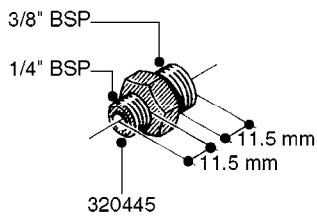

FITTINGS - HEXAGON NIPPLES
L0030-HIN, 01:01:16

L0030

FITTINGS - HEXAGON NIPPLES
L0030-HIN, 01:01:16

Page 1
Date 07.02.2020 9:11

parts-n°	order qty	description
10015303	1	FITT.PO.HN 1.00X1.00 M1000
10425003	1	FITT.PO.HN 1.25X1.00 MCPHEE
320132	1	FITT.DK HN 1" BSP
320176	1	FITT.DK HN 3/8"X1/2" BSP
320445	1	FITT.DK HN 1/4"X3/8" BSP
320655	1	FITT.DK HN 1/2"-1/2" BSP
320692	1	FITT.DK HN 3/8'BSPX1/4'NPT
320703	1	FITT.DK HN 3/8BSP X1/2 &1/4NPT
320725	1	FITT.DK NIPPLE 3/8"-3/8" BSP
320902	1	FITT.DK HN 3/8'X 1/4' BSP
390232	1	FITT.DK HN 1-1/2' X 1-1/4' BSP
390276	1	FITT.DK HN 1'BSP