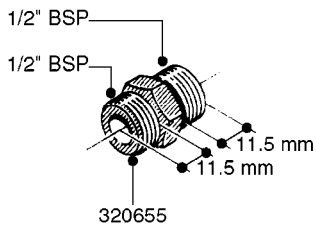

FITTINGS - HEXAGON NIPPLES
L0030-HIN, 01:01:16

L0030

FITTINGS - HEXAGON NIPPLES
L0030-HIN, 01:01:16

Page 1
Date 07.02.2020 9:11

parts-n°	order qty	description
10015303	1	FITT.PO.HN 1.00X1.00 M1000
10425003	1	FITT.PO.HN 1.25X1.00 MCPHEE
320132	1	FITT.DK HN 1" BSP
320176	1	FITT.DK HN 3/8"X1/2" BSP
320445	1	FITT.DK HN 1/4"X3/8" BSP
320655	1	FITT.DK HN 1/2"-1/2" BSP
320692	1	FITT.DK HN 3/8'BSPX1/4'NPT
320703	1	FITT.DK HN 3/8BSP X1/2 &1/4NPT
320725	1	FITT.DK NIPPLE 3/8"-3/8" BSP
320902	1	FITT.DK HN 3/8'X 1/4' BSP
390232	1	FITT.DK HN 1-1/2' X 1-1/4' BSP
390276	1	FITT.DK HN 1'BSP