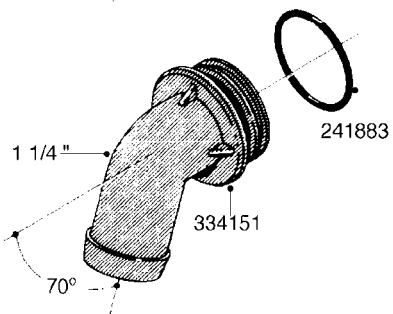

L0080

FITTINGS - S-53
L0080-HIN, 12:09:17

Page 1

Date 07.02.2020 9:11

Pos.	parts-n°	order qty	description
1	145995	1	FITT.DK S-53 FORK
2	241973	1	O-RING Ø3 X 44.2 70 SHORES NITRIL NITRIL (BLACK)
2	242353	1	O-RING 3 X 44.2 VITON VITON (BROWN)
3	242109	1	O-RING D32.2x3.0 NITRIL (BLACK)
3	242354	1	O-RING D32.2X3.0 VITON VITON (BROWN)
4	322103	1	FITT.DK S-53 BULKHEAD
5	322107	1	FITT.DK S-53 BULKHEAD NUT
6	322110	1	FITT.DK S-53 ELB. 1/2" BSP
7	322352	1	FITT.DK S-53 TEE
8	334229	1	FITT.DK S-53 STR.3/4"
9	334260	1	GASKET F. S-53 BULKHEAD
10	334564	1	FITT.DK S-67 TO S-53 ADAPTER
11	391100	1	FITT.DK S-53THREAD INS.1/2"BSP
12	726463	1	FITT.DK S53 BULKHEAD W/GASKET
13	726552	1	FIT.DK S-53X90 1/2" BSP,O-RING
14	726556	1	FITT.DK S-53 HB 1/2" W/O-RING
15	726558	1	FITT.DK S53 STR. 3/4" W.ORING
16	726559	1	FITT DK. S-53 HB 1" W/O-RING
17	726568	1	FITT.DK.S-53 HB 1/2"90 W/O-RING
18	726570	1	FITT.DK S-53 ELB.3/4" W.ORING
19	726571	1	FITT.DK S-53 ELB.1", W ORING
20	726578	1	FITT.DK S53 PLUG WITH O-RING
21	728561	1	FITT.DK. S67M - S53F REDUCER