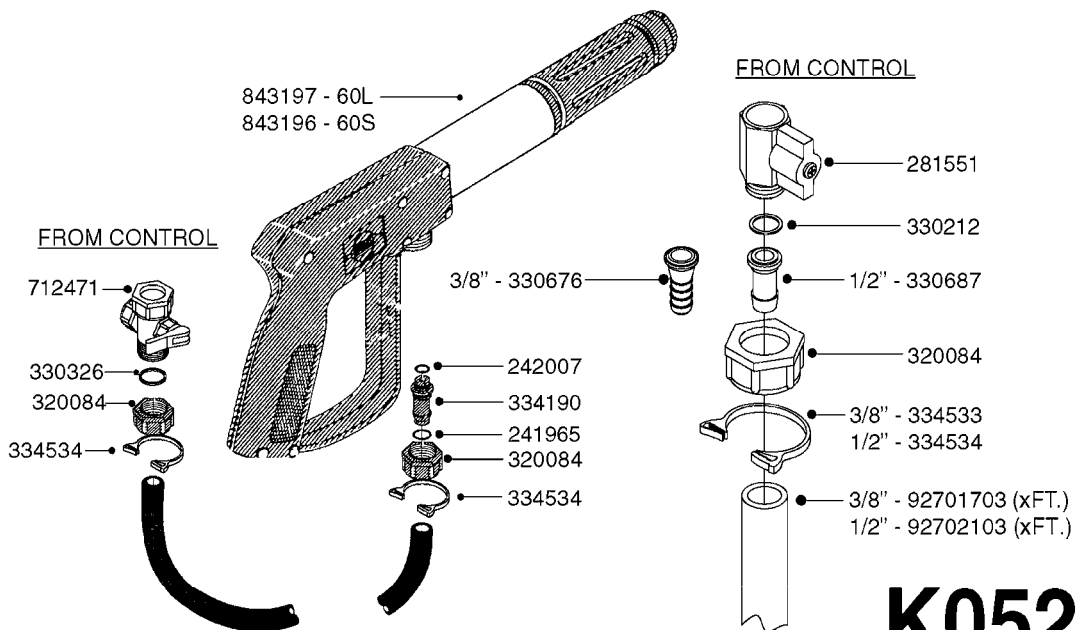

Page 1
Date 07.02.2020 9:11

parts-n°	order qty	description
130390	1	TEE 3/8'X 1/2' BSP F.TYPE 60S
145791	1	CONE FOR ON/OFF
147063	1	SWIRL F.SPRAY GUN TYPE 60
240936	1	O-RING D13.3X2.4 NITRIL
241441	1	O-RING D29.3X3
241965	1	O-RING Ø12.1 X 1.6 NITRILE
242007	1	O-RING Ø9.1 X 1.6 NITRILE
242013	1	SPRING RUBBER F/TRIGGER
242033	1	O-RING Ø14.1 X 1.6 NITRILE
242064	1	SLEEVE RUBBER 3X8X4MM
320084	1	FITT.DK NUT 1/2" BSP
322073	1	HOUSING F.SWIRL TYPE 60S H.G.
322075	1	HOUSING F. NOZZLE
330013	1	O-RING 2.5 X 10 PUR
334117	1	HANDLE PIECE RIGHT F.60S/60L
334118	1	HANDLE PIECE LEFT F.60S/60L
334121	1	SEAT FOR ON-OFF TYPE
334190	1	FITT.DK HB 1/2' F. PISTOL 60S
334533	1	CLAMP HOSE PLASTIC 3/8"
334534	1	CLAMP HOSE PLASTIC 1/2"
334653	1	FITT.DK HB 3/8' F.HANDGUN
334655	1	TRIGGER SAFETY F.60S/60L GUN
371314	1	NOZZLE CERAMIC 1099-20
440634	1	SCREW 5/8"
480716	1	PIN D3X6 STAINLESS
615455	1	TUBE F.LANCE TYPE 60L
725476	1	SPINDLE
725477	1	TRIGGER
750270	1	GASKET KIT F.SPRAY GUN
843196	1	SPRAY GUN KIT TYPE 60 SHORT
843197	1	HANDGUN KIT TYPE 60 LONG
92701703	1	HOSE R X3/8" X300PSI WP X0012"
92702103	1	HOSE R X1/2" X300PSI WP X0012"