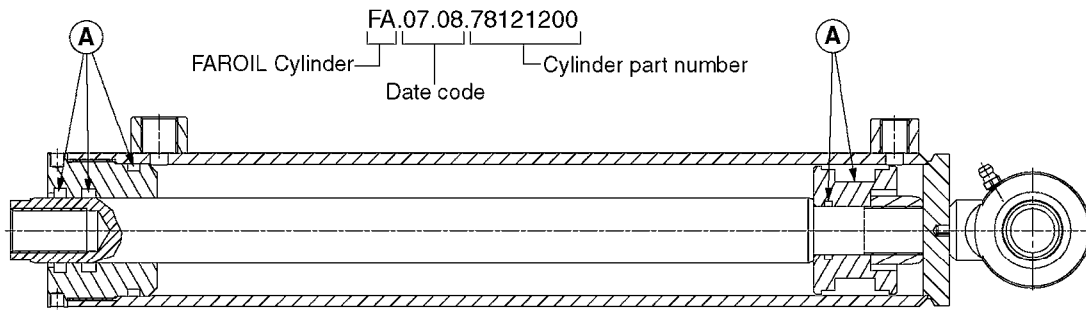

HYDRAULICS - CYLINDERS
C0020-HIN, 01:01:16

Page 3

Date 07.02.2020 9:10

parts-n°	order qty	description
63039300 78100003	1 1	CYLINDER ROD F.781132 CYL. PARA-LIFT CM+750 W/STOP

Check cylinder barrel for stamped part number.