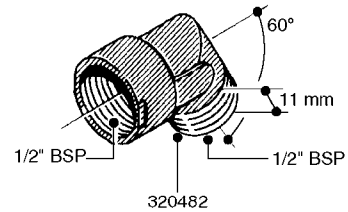

FITTINGS - HEXAGON NIPPLES
L0030-HIN, 01:01:16

L0030

FITTINGS - HEXAGON NIPPLES
L0030-HIN, 01:01:16

Page 1
Date 07.02.2020 9:11

parts-n°	order qty	description
10015303	1	FITT.PO.HN 1.00X1.00 M1000
10425003	1	FITT.PO.HN 1.25X1.00 MCPHEE
320132	1	FITT.DK HN 1" BSP
320176	1	FITT.DK HN 3/8"X1/2" BSP
320445	1	FITT.DK HN 1/4"X3/8" BSP
320655	1	FITT.DK HN 1/2"-1/2" BSP
320692	1	FITT.DK HN 3/8'BSPX1/4'NPT
320703	1	FITT.DK HN 3/8BSP X1/2 &1/4NPT
320725	1	FITT.DK NIPPLE 3/8"-3/8" BSP
320902	1	FITT.DK HN 3/8'X 1/4' BSP
390232	1	FITT.DK HN 1-1/2' X 1-1/4' BSP
390276	1	FITT.DK HN 1'BSP