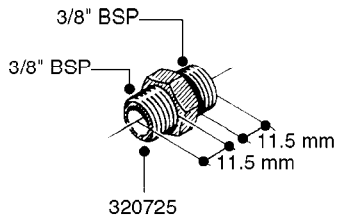

FITTINGS - HEXAGON NIPPLES
L0030-HIN, 01:01:16

L0030

FITTINGS - HEXAGON NIPPLES
L0030-HIN, 01:01:16

Page 1
Date 07.02.2020 9:11

parts-n°	order qty	description
10015303	1	FITT.PO.HN 1.00X1.00 M1000
10425003	1	FITT.PO.HN 1.25X1.00 MCPHEE
320132	1	FITT.DK HN 1" BSP
320176	1	FITT.DK HN 3/8"X1/2" BSP
320445	1	FITT.DK HN 1/4"X3/8" BSP
320655	1	FITT.DK HN 1/2"-1/2" BSP
320692	1	FITT.DK HN 3/8'BSPX1/4'NPT
320703	1	FITT.DK HN 3/8BSP X1/2 &1/4NPT
320725	1	FITT.DK NIPPLE 3/8"-3/8" BSP
320902	1	FITT.DK HN 3/8'X 1/4' BSP
390232	1	FITT.DK HN 1-1/2' X 1-1/4' BSP
390276	1	FITT.DK HN 1'BSP