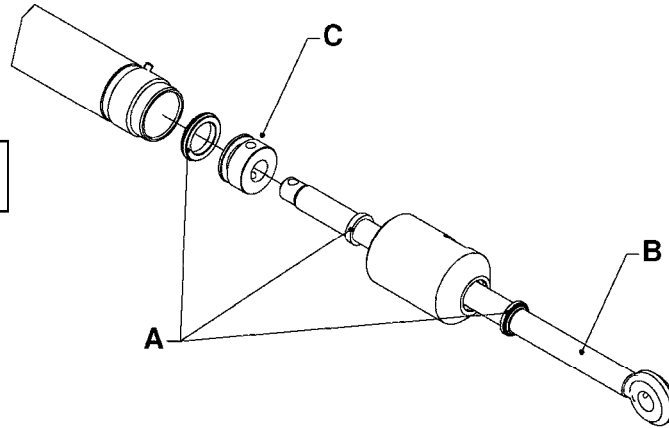

Check cylinder barrel for stamped part number.