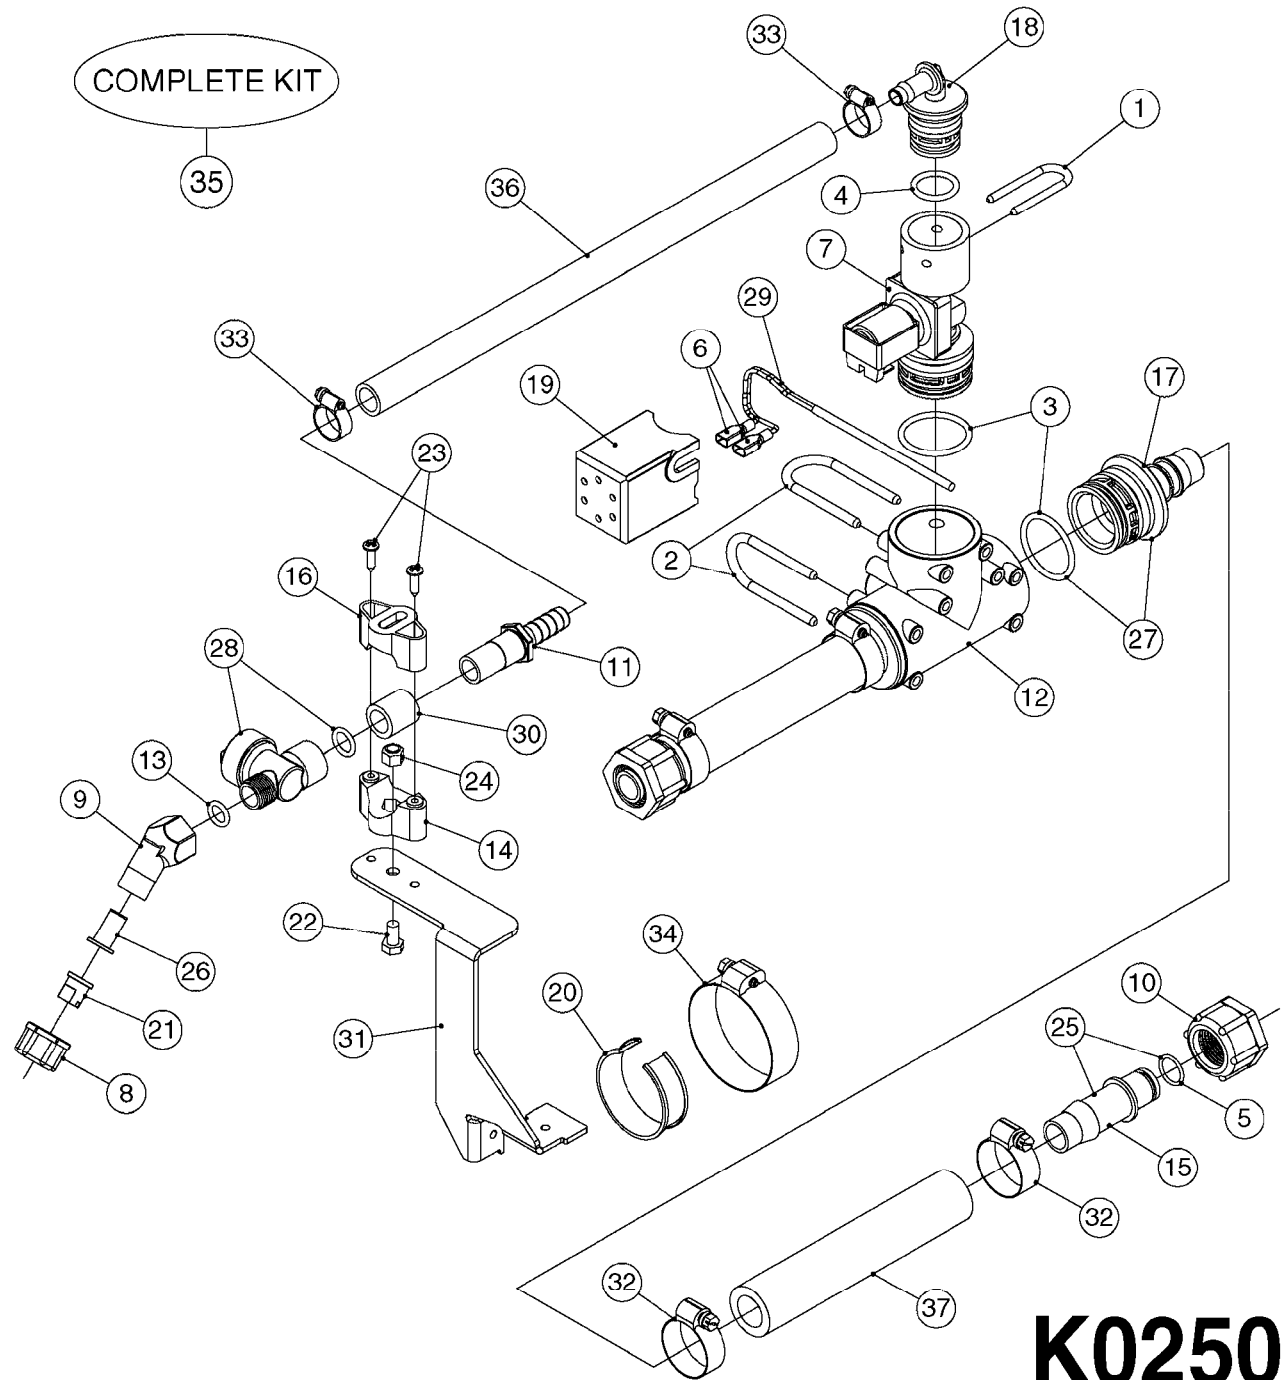

K0250

ELECTRIC END NOZZLE KIT '09
K0250-HIN, 01:01:16

Page 1
Date 07.02.2020 9:10

Pos.	parts-n°	order qty	description
1	145994	1	FITT.DK S-40 FORK
2	145995	1	FITT.DK S-53 FORK
3	242354	1	O-RING D32.2X3.0 VITON
4	242355	1	O-RING D19.2X3.0 VITON F.S-40
5	242594	1	O-RING D14 X 1.78 SCH.70-EPDM
6	261539	1	SPADE F.ELEC CONNEX BLUE INSUL
7	262104	1	VALVE, SOLENOID, S53/S40
8	320187	1	FITT.DK CAP 3/8" BSP BLACK
9	320191	1	FITT.DK ELB 3/8' BSP 45 DEGREE
10	320283	1	FITT.DK NUT 3/4"BSP
11	320891	1	FITT.DK HB 3/8'- 3/8' BSP
12	322352	1	FITT.DK S-53 TEE
13	330013	1	O-RING 2.5 X 10 PUR
14	333012	1	NOZZLE HOLD. UPPER PART
15	334044	1	FITT.DK HB 3/4' F. 3/4' CAP
16	334220	1	YOKE, UPPER NOZZLE BODY
17	334229	1	FITT.DK S-53 STR.3/4"
18	334237	1	FITT.DK S-40 ELB.3/8"
19	334965	1	COVER FOR S53 SOLENOID VALVE
20	341291	1	RUBBER HOSE CLAMP COVER 130MM
21	370392	1	NOZZLE END FAN 1850-G 300
22	410546	1	BOLT HEX M6X12 A2 SS DIN933
23	440665	1	SCREW M4.2X16 STAINLESS
24	460261	1	NUT HEX M6X1.00 LOCK DIN985 A2 SS
25	724621	1	FITT.DK HB 3/4"ASSY F.3/4" NUT
26	725042	1	SCREEN 80 MESH W.GASKET, RED
27	726558	1	FITT.DK S53 STR. 3/4" W.ORING
28	729610	1	NOZZLE ASSY. NON DRIP 3/8 THRD
29	983087	1	ELEC. CABLE 2 WIRE X 0.75MM
30	10631003	1	HOSE R X CLEAR BRAID.X 1/2 12"
31	16110803	1	NOZZLE BRACKET VAR SPACINGS
32	28029903	1	CLAMP HOSE GEAR P3/4"-S1" 6712
33	28044903	1	CLAMP HOSE GEAR P3/8" 6706
34	28047003	1	CLAMP HOSE GEAR 30 X 50 6732
35	82613203	1	ELECTRIC END NOZZLE KIT 2009
36	92701703	1	HOSE R X3/8" X300PSI WP X0012"
37	92703203	1	HOSE R X3/4" X300PSI WP X0012"