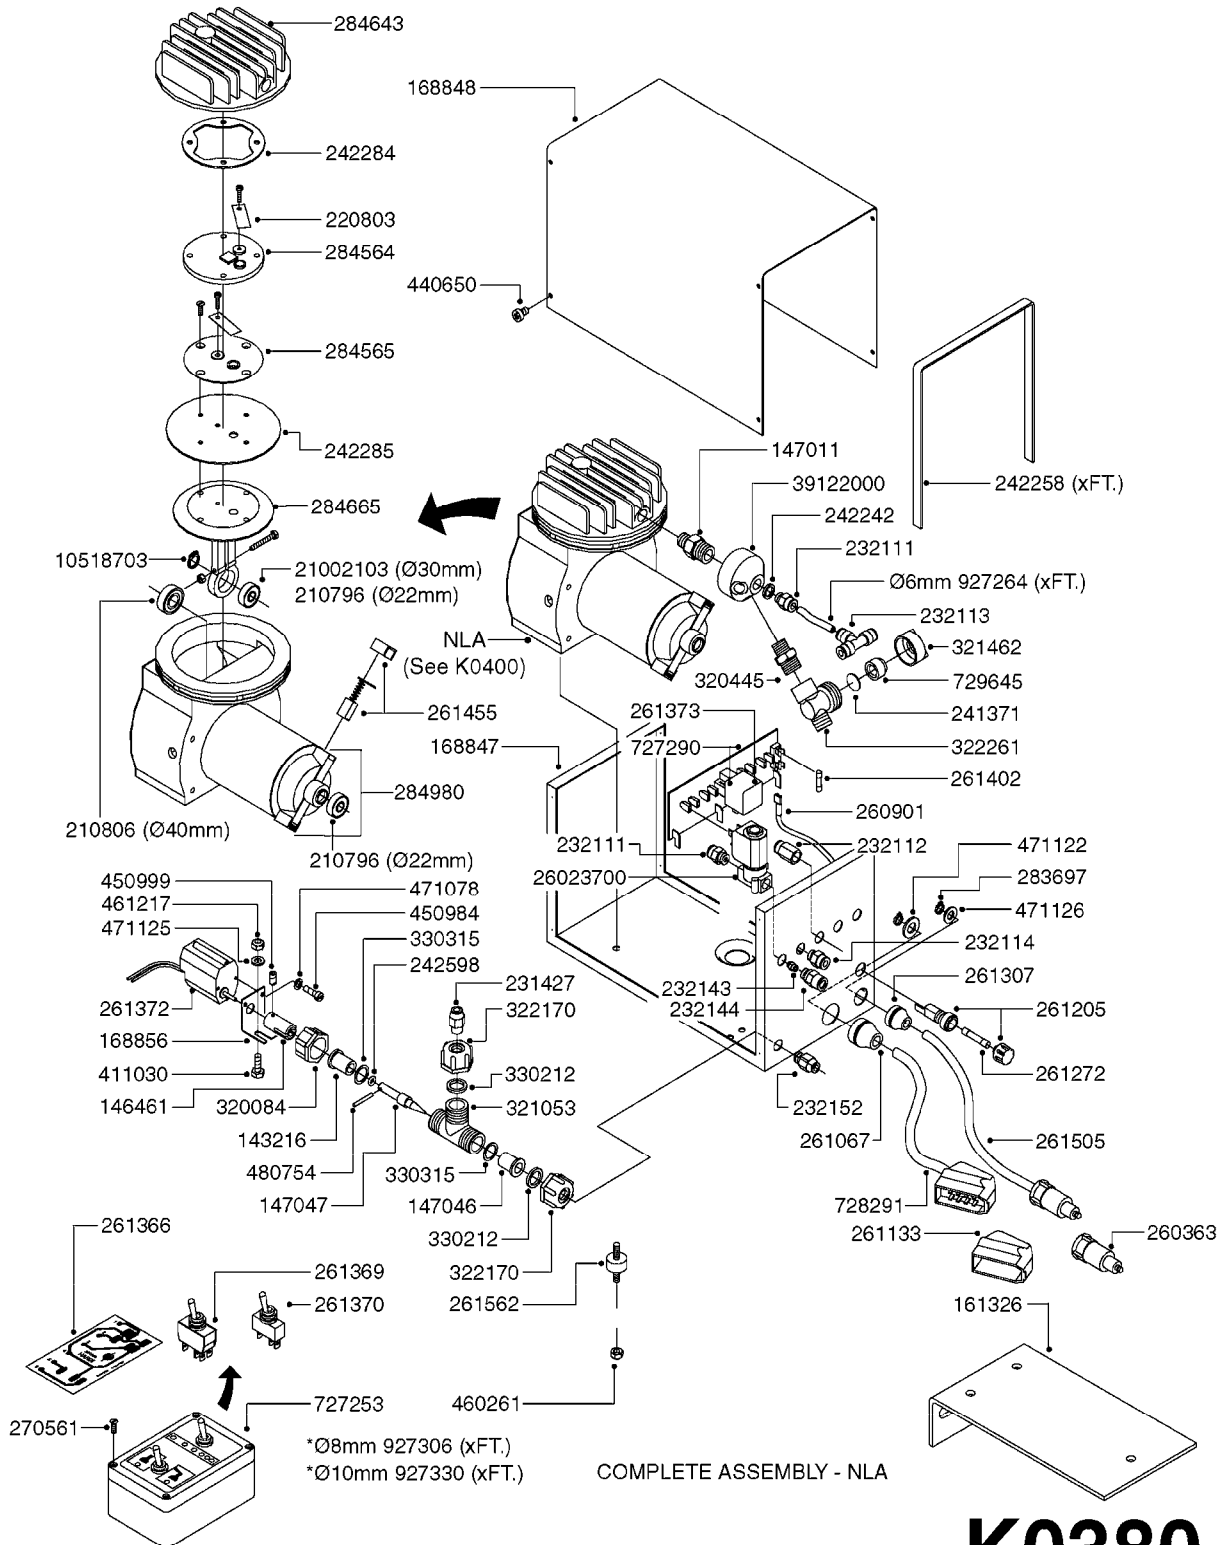

K0380

FOAM MARKER COMPRESSOR POST 94
K0380-HIN, 17:03:16

Page 1
Date 07.02.2020 9:11

parts-n°	order qty	description
143216	1	BUSHING THREAD F.FOAM MARKER
146461	1	COUPLER F.THROTTLE VALVE
147011	1	HEX NIPPLE 3/8'X1/4'BSP BRASS
147046	1	SEAT FOR THROTTLE VALVE
147047	1	SPINDLE FOR THROTTLE VALVE
161326	1	MOUNT BKT. F. FOAM COMP.BOX 98
168847	1	ENCLOSURE LOWER F.MARKER
168848	1	COVER F. FOAM MARKER
168856	1	MOUNT FOR GEAR MOTOR
210796	1	BEARING BALL D22/D8 X 7 608ZZ
210806	1	BEARING BALL D40/D17X12MM
220803	1	VALVE F. COMPRESSOR
231427	1	COUPLER 1/8'THREAD X6MM HOSE
232111	1	QUICK COUPLER 6MM X 1/8 EXT.
232112	1	QUICK COUPLER 6MM 1/8 INT.
232113	1	QUICK COUPLER 6MM T-PIECE
232114	1	COUPLER 1/8" THREADX8MM HOSE
232143	1	REDUCER 1/4'INT-1/8'EXT
232144	1	QUICK COUPLER 10MM X 1/4 EXT
232152	1	QUICK COUPLER 8MMX1/8 EXT.LONG
241371	1	DIAPHRAGM F.NO-DRIP,VULC
242242	1	O-RING F.AIR HOSE FITTING
242258	1	TRIM 3X10 SELF ADHESIVE 0012"
242284	1	HEAD GASKET F. COMPRESSOR
242285	1	DIAPHRAGM F. F/M COMP.
242598	1	O-RING D7.0 X 2.5 NITRIL
260363	1	PLUG 2 POLE 12V
260901	1	SPADE F.ELEC CONN.1.5MM BLUE
261067	1	GROMMET 10-14 GREY
261133	1	PLUG HOUSING F.8 POLE PLUG
261205	1	FUSE HOLDER
261272	1	FUSE 10A D6X32 MM
261307	1	GROMMET 7-10 BLACK
261366	1	CIRCUIT BOARD F.F/M CONTROL
261369	1	SWITCH 2 WAY 12V SPRING RETURN
261370	1	SWITCH 2 WAY 12V
261372	1	GEAR MOTOR BOSCH 13RPM
261373	1	RELAY 12V/30W
261402	1	FUSE 3.15A SLOW BURN
261455	1	BRUSH KIT-FOAM MARKER MOTOR
261505	1	CABLE 2X4MM L8000MM
261562	1	RUBBER DAMPER 2XM6X25
270561	1	SCREW W/SPRING ASSY. (QTY 1)
283697	1	TIESTRAP 200MM
284564	1	PLATE F.COMPRESSOR HEAD
284565	1	PLATE F.COMPRESSOR HEAD
284643	1	COMPRESSOR HEAD F.FOAM MARKER
284665	1	CONNECTING ROD F.COMPRESSOR
284980	1	FLANGE REAR F. F.M.COMPRESSOR
320084	1	FITT.DK NUT 1/2" BSP
320445	1	FITT.DK HN 1/4"X3/8" BSP
321053	1	FITT.DK TEE 1/2 X1/2 X1/2" BSP
321462	1	CAP F.NO-DRIP ASSY.
322170	1	FITT.DK NUT 1/2"x 1/8"F BSP
322261	1	HOUSING F.SAFETY VALVE 3/8"
330212	1	O-RING D19/D14X2.4 F.1/2"NUT
330315	1	O-RING D18.4/D13X.6
411030	1	BOLT HEX M5X10
440650	1	SCREW 3.5x13 STAINLESS
450984	1	BOLT HEX M2.5X8 SLOTTED
450999	1	SCREW SET M3X8