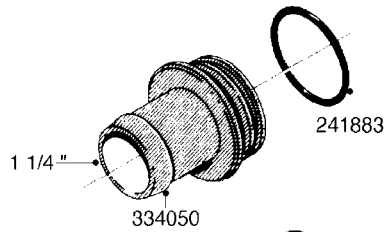

L0080

FITTINGS - S-53
L0080-HIN, 12:09:17

Page 1

Date 07.02.2020 9:11

Pos.	parts-n°	order qty	description
1	145995	1	FITT.DK S-53 FORK
2	241973	1	O-RING Ø3 X 44.2 70 SHORES NITRIL NITRIL (BLACK)
2	242353	1	O-RING 3 X 44.2 VITON VITON (BROWN)
3	242109	1	O-RING D32.2x3.0 NITRIL (BLACK)
3	242354	1	O-RING D32.2X3.0 VITON VITON (BROWN)
4	322103	1	FITT.DK S-53 BULKHEAD
5	322107	1	FITT.DK S-53 BULKHEAD NUT
6	322110	1	FITT.DK S-53 ELB. 1/2" BSP
7	322352	1	FITT.DK S-53 TEE
8	334229	1	FITT.DK S-53 STR.3/4"
9	334260	1	GASKET F. S-53 BULKHEAD
10	334564	1	FITT.DK S-67 TO S-53 ADAPTER
11	391100	1	FITT.DK S-53THREAD INS.1/2"BSP
12	726463	1	FITT.DK S53 BULKHEAD W/GASKET
13	726552	1	FIT.DK S-53X90 1/2" BSP,O-RING
14	726556	1	FITT.DK S-53 HB 1/2" W/O-RING
15	726558	1	FITT.DK S53 STR. 3/4" W.ORING
16	726559	1	FITT DK. S-53 HB 1" W/O-RING
17	726568	1	FITT.DK.S-53 HB 1/2"90 W/O-RING
18	726570	1	FITT.DK S-53 ELB.3/4" W.ORING
19	726571	1	FITT.DK S-53 ELB.1", W ORING
20	726578	1	FITT.DK S53 PLUG WITH O-RING
21	728561	1	FITT.DK. S67M - S53F REDUCER