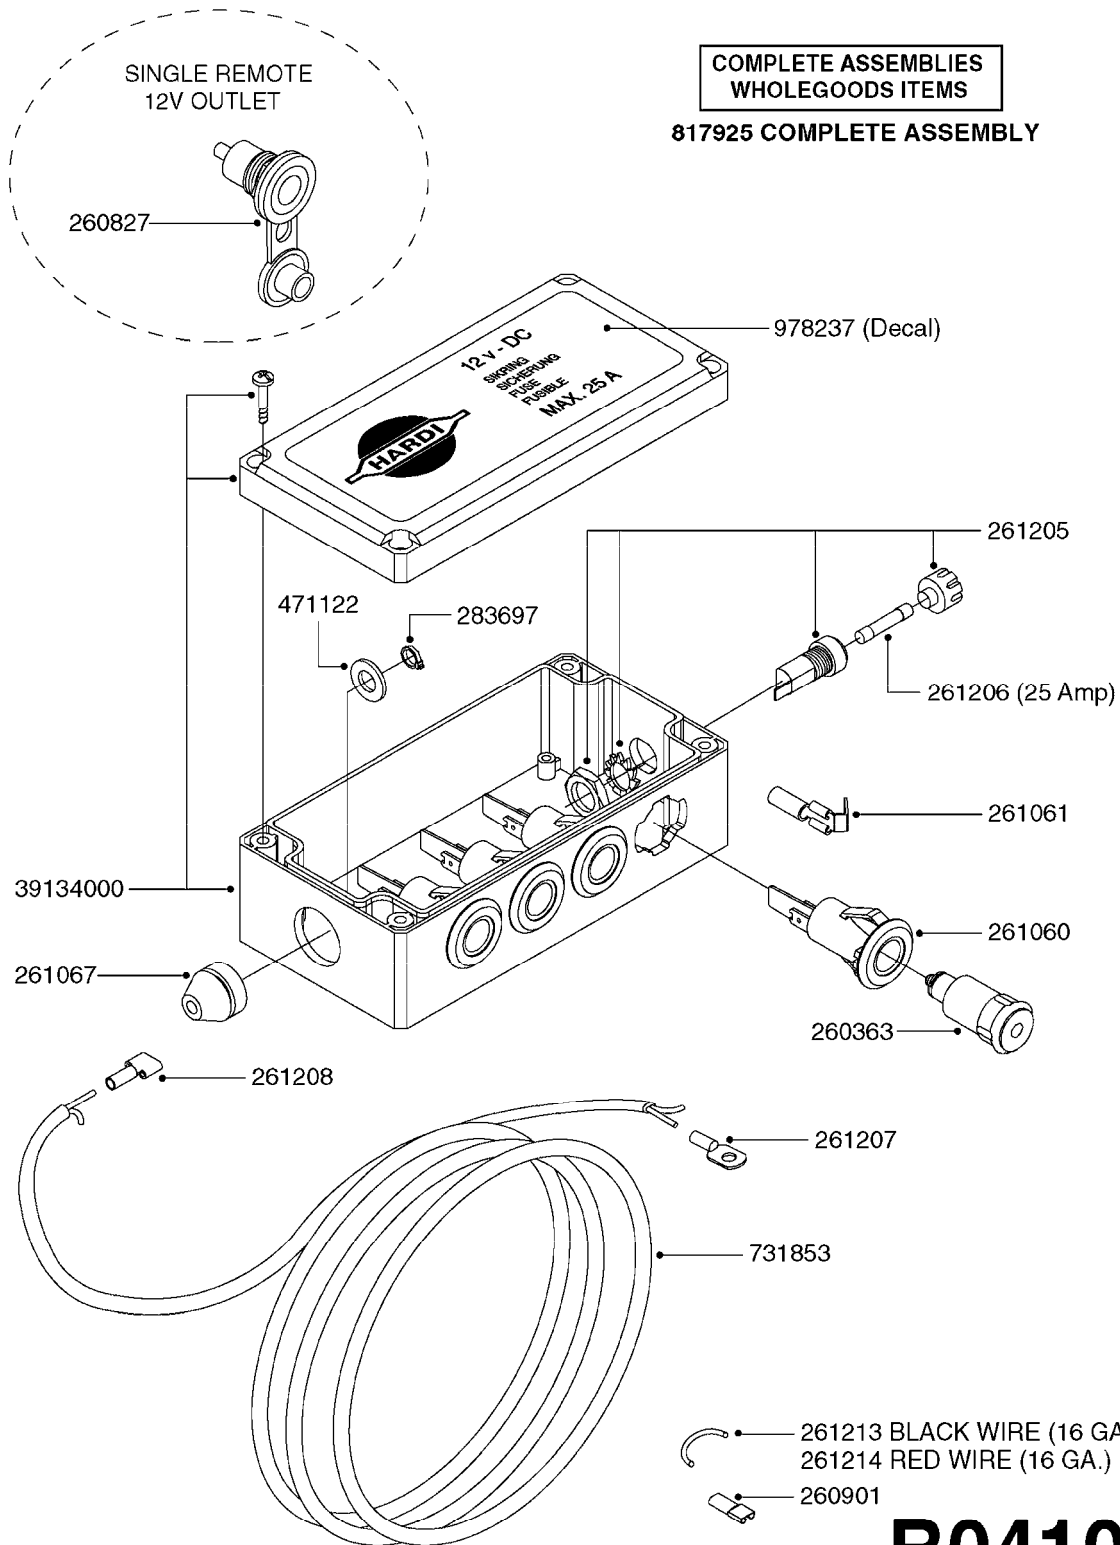

12 VOLT OUTLET BOX
B0410-HIN, 01:01:16

Page 0
Date 07.02.2020 9:10

12 VOLT OUTLET BOX
B0410-HIN, 01:01:16

Page 1

Date 07.02.2020 9:10

parts-n°	order qty	description
260363	1	PLUG 2 POLE 12V
260827	1	PLUG F.EC ATTACHMENTS
260901	1	SPADE F.ELEC CONN.1.5MM BLUE
261060	1	PLUG F.EC ATTACHMENTS
261061	1	SPADE F.ELEC.2 WAY CONNECTOR
261067	1	GROMMET 10-14 GREY
261205	1	FUSE HOLDER
261206	1	FUSE 25 A
261207	1	ELECTRIC CONNECTOR 4MM
261208	1	SPADE F.ELEC.CONNECTOR 4MM
261213	1	WIRE 6.4MM BLACK
261214	1	WIRE 6.4MM RED
283697	1	TIESTRAP 200MM
471122	1	WASHER, M10, Ø20/10.5X 2.0, SS
731853	1	CABLE 2X4MM L=138"
817925	1	OUTLET BOX 12 VOLT ELEC.
978237	1	DECAL OUTLET BOX
39134000	1	BOX, COMPLETE, 12V POWER BOX