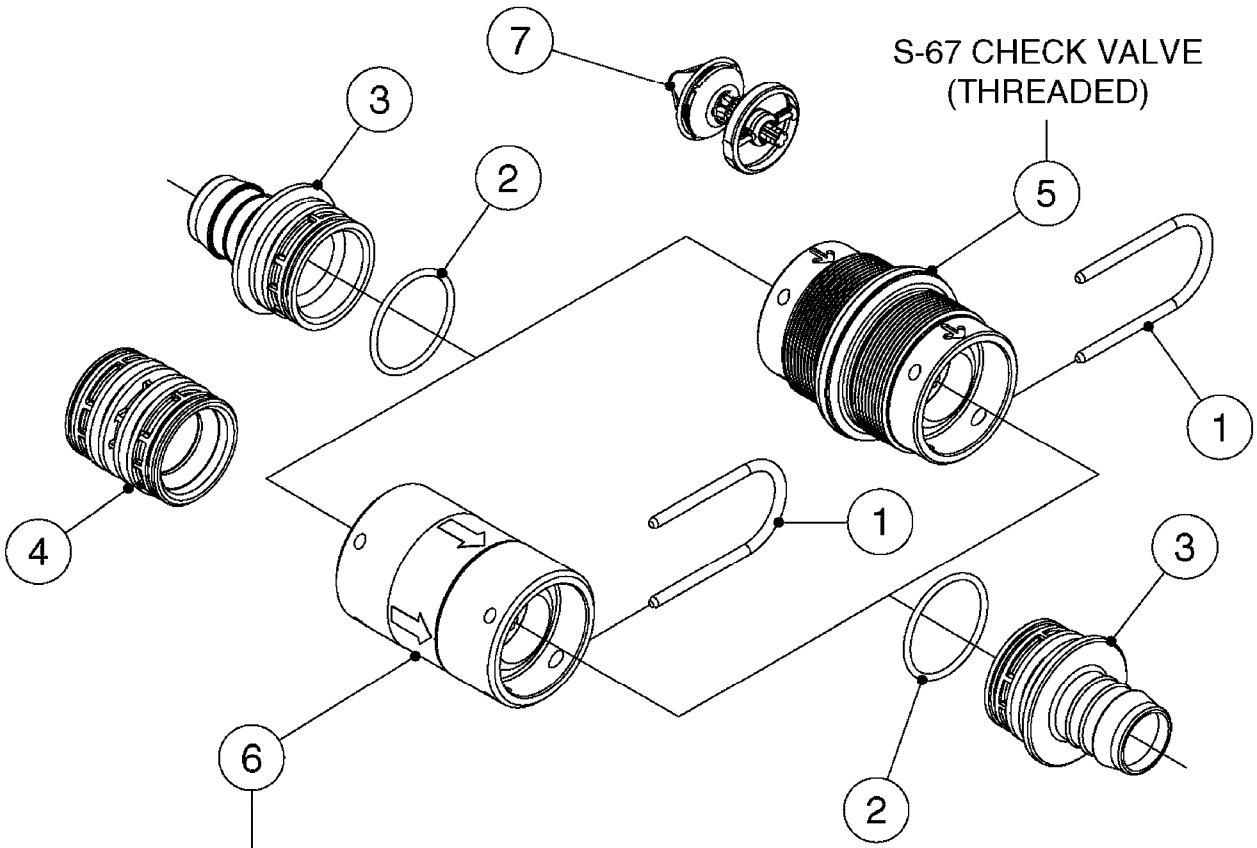

FOR FITTINGS AND
HOSES, SEE SECTION L

B0630

CHECK VALVES - S67
B0630-HIN, 31:07:19

Page 1
Date 07.02.2020 9:10

Pos.	parts-n°	order qty	description
1	145996	1	FITT.DK S-67 FORK
2	241973	1	O-RING Ø3 X 44.2 70 SHORES NITRIL
2	242353	1	O-RING 3 X 44.2 VITON
3	242504	1	O-RING D35x2 NITRIL
4	322104	1	FITT.DK S-67 BULKHEAD
5	334231	1	FITT.DK S-67 STR.1"
5	334232	1	FITT.DK S-67 STR.1-1/4"
5	334444	1	FITT.DK S-67 STR.1-1/2" PVC
6	14103100	1	SEAT F.CHECK VALVE D40.8 2010
7	70063603	1	VALVE, CHECK S67 1-1/2"
			COMPLETE IN-LINE CHECK VALVE FOR 1-1/2" HOSE
7	72001803	1	CHCK VLV,S67, 2 X 1" HB
			COMPLETE IN-LINE CHECK VALVE FOR 1" HOSE
7	72206600	1	CHCK VLV,S67, 2 X 1.25" HB
			COMPLETE IN-LINE CHECK VALVE FOR 1-1/4" HOSE
8	72089900	1	CHECK VALVE S67 SUBASMBLY.2001
9	97800500	1	DECAL 230X28 BLACK ARROW