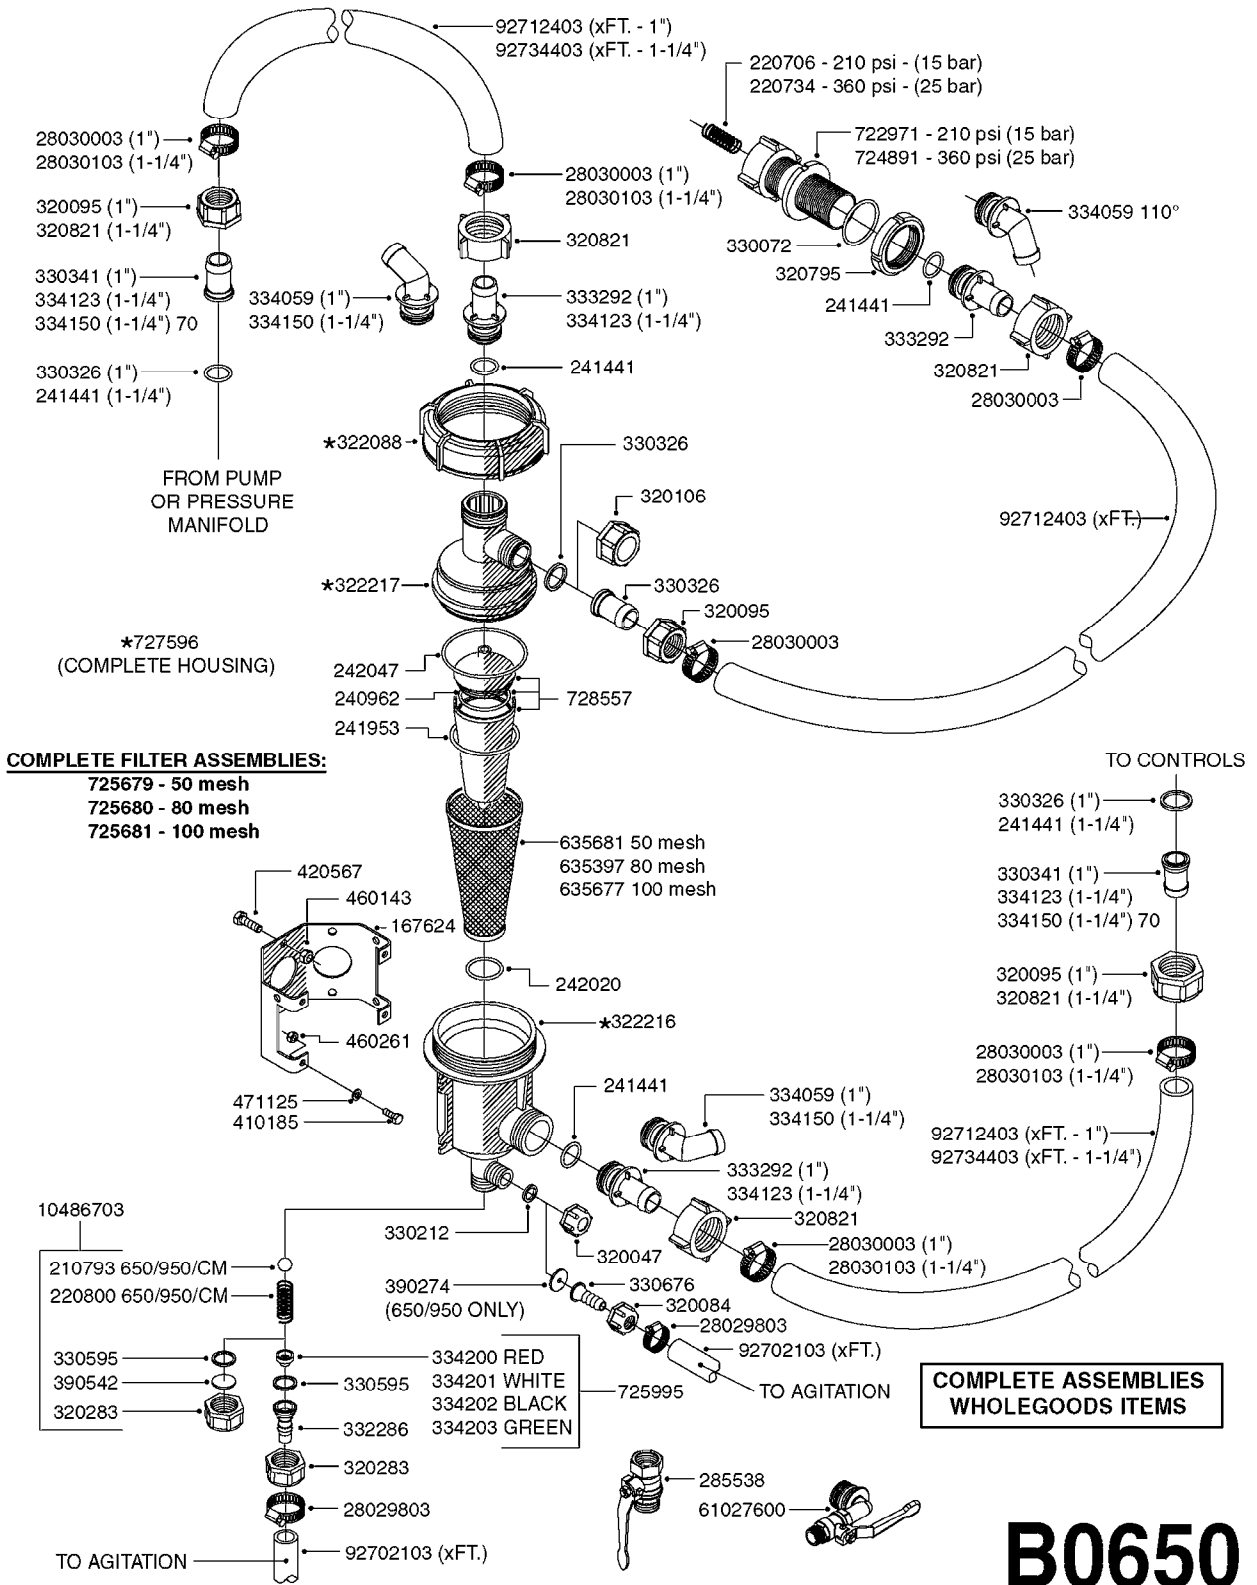

Agroparts: www.HARDI-INTERNATIONAL.com

COMMANDER 875/1200 Gallon
Force 80', 88', 90', 100',
110',

Country-Code 11

Date 07.02.2020 9:09

COMMANDER 875/1200 Gallon
Force 80', 88', 90', 100',
110',

Page 0.1

Date 07.02.2020 9:09

S-67 CHECK VALVE
(NON-THREADED)

S-67 CHECK VALVE
(THREADED)

FOR FITTINGS AND
HOSES, SEE SECTION L

B0640

CHECK VALVES - S67 (2011)
B0640-HIN, 15:10:19

Page 1

Date 07.02.2020 9:10

Pos.	parts-n°	order qty	description
1	145996	1	FITT.DK S-67 FORK
2	242353	1	O-RING 3 X 44.2 VITON
3	334231	1	FITT.DK S-67 STR.1"
3	334232	1	FITT.DK S-67 STR.1-1/4"
4	72432400	1	FITT.DK S-67 CONNEC W.CHK SEAT
5	72819200	1	CHECK VALVE S67 2012 THREADED
6	72819300	1	CHECK VALVE S67 2012 NO THREAD
7	72878800	1	CHECK VALVE S67 SUBASSEMBLY 2013 INCLUDED WITH #5 & #6