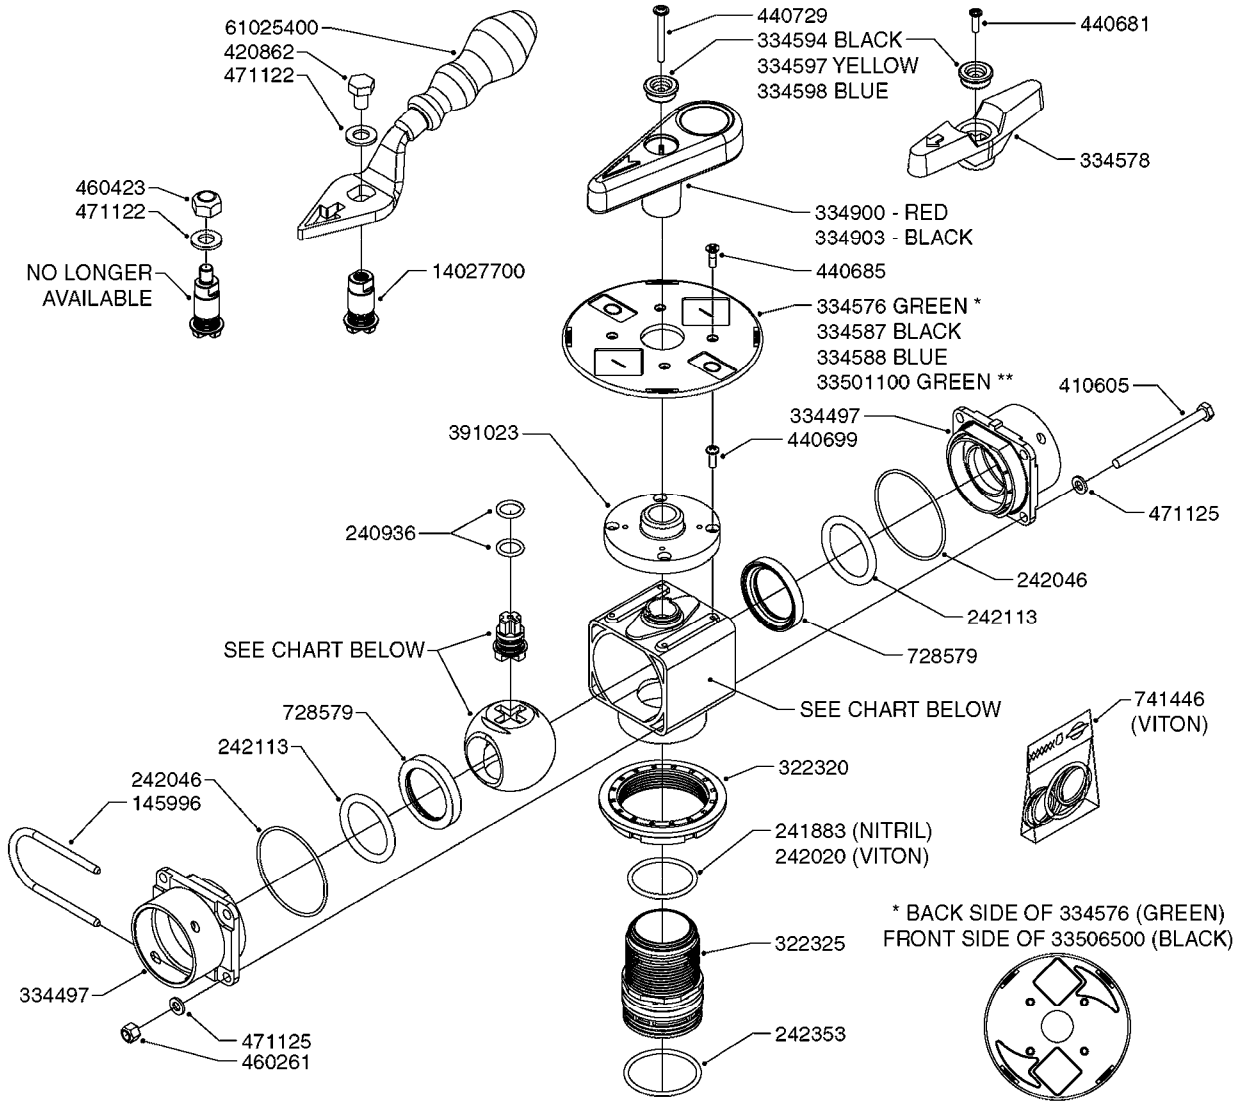

FOR S67 FITTINGS
SEE PAGE L0100

B0420

MANIFOLD SYSTEM - PRESSURE
B0420-HIN, 01:01:16

Page 1

Date 07.02.2020 9:10

parts-n°	order qty	description
145996	1	FITT.DK S-67 FORK
160353	1	BRACKET F.PRESSURE MANIFOLD
160918	1	BRACKET F. MANIFOLD CM
242353	1	O-RING 3 X 44.2 VITON
322224	1	FITT.DK S-67 TEE
322320	1	NUT F.3 WAY VALVE S56
334250	1	FITT.DK S-67 PLUG
334573	1	FITT.DK S-67 CONNECTOR
440675	1	SCREW F. PLASTIC 5X16 SS
841062	1	VALVE KIT S67 PRESS. MANIFOLD
841067	1	VALVE S67 PRESS.W/TEE MANIFOLD