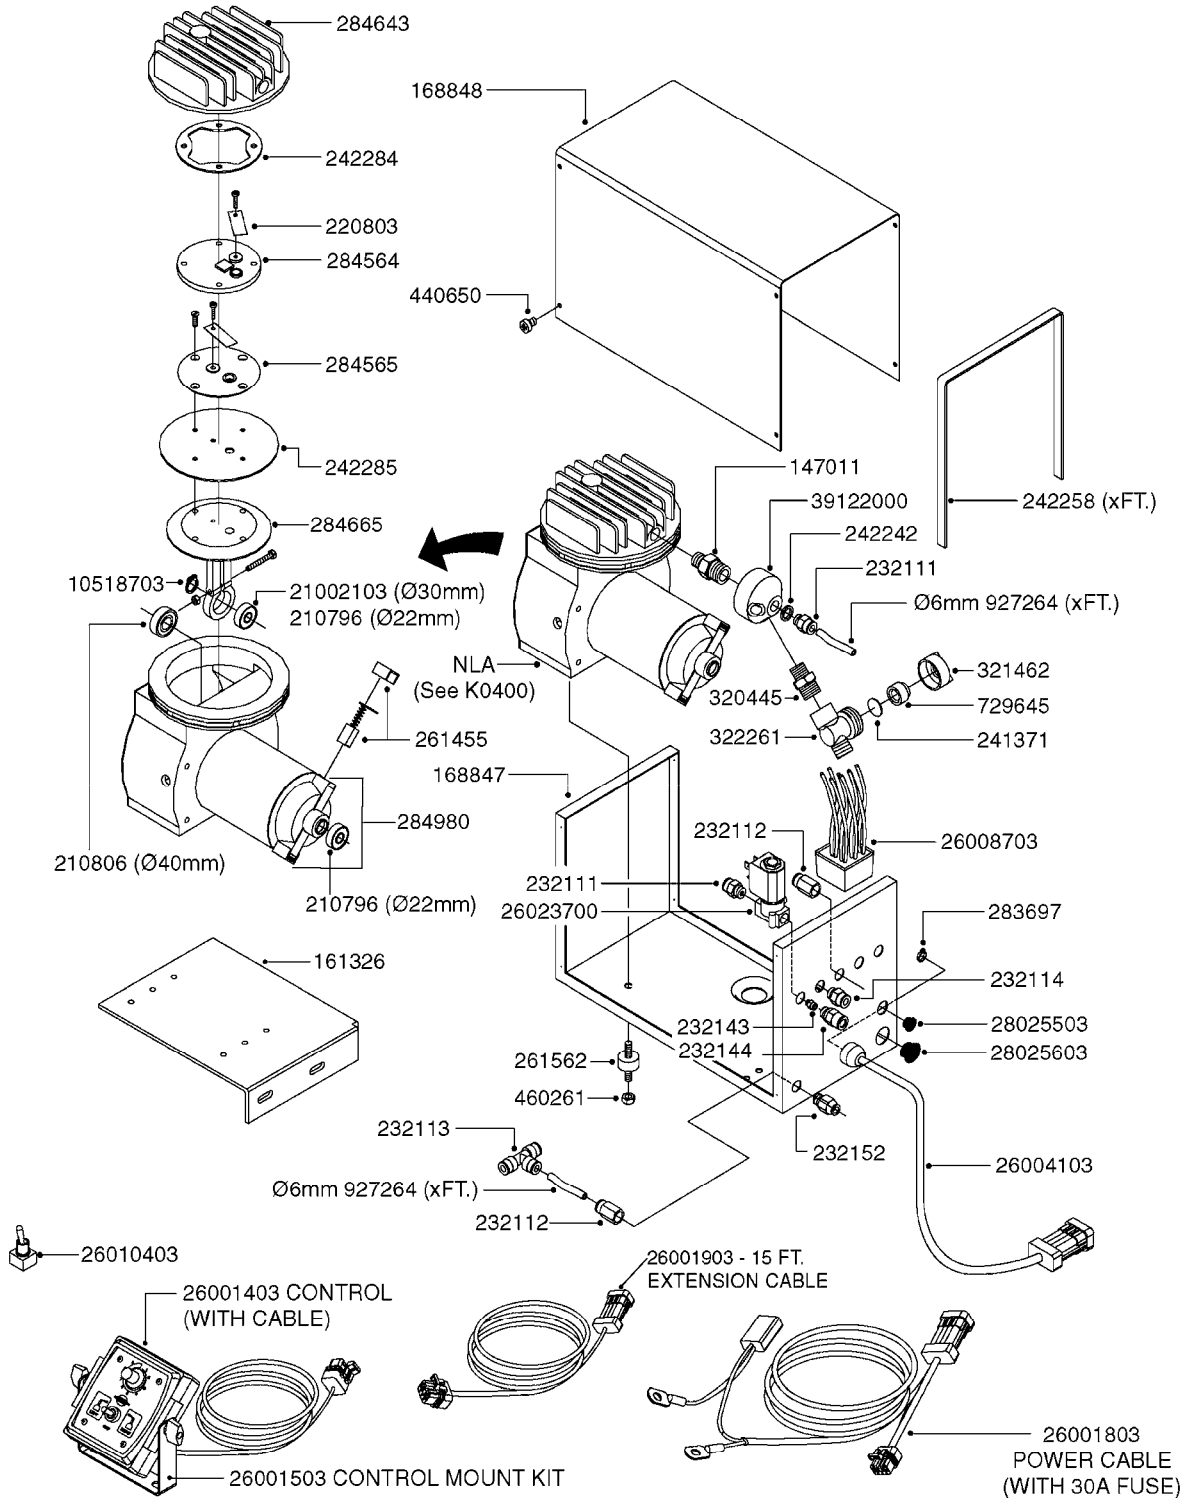

K0390

*Ø8mm 927306 (xFT.)
*Ø10mm 927330 (xFT.)

70019403 - COMPLETE ASSEMBLY

parts-n°	order qty	description
147011	1	HEX NIPPLE 3/8'X1/4'BSP BRASS
161326	1	MOUNT BKT. F. FOAM COMP.BOX 98
168847	1	ENCLOSURE LOWER F.MARKER
168848	1	COVER F. FOAM MARKER
210796	1	BEARING BALL D22/D8 X 7 608ZZ
210806	1	BEARING BALL D40/D17X12MM
220803	1	VALVE F. COMPRESSOR
232111	1	QUICK COUPLER 6MM X 1/8 EXT.
232112	1	QUICK COUPLER 6MM 1/8 INT.
232113	1	QUICK COUPLER 6MM T-PIECE
232114	1	COUPLER 1/8" THREADX8MM HOSE
232143	1	REDUCER 1/4'INT-1/8'EXT
232144	1	QUICK COUPLER 10MM X 1/4 EXT
232152	1	QUICK COUPLER 8MMX1/8 EXT.LONG
241371	1	DIAPHRAGM F.NO-DRIP,VULC
242242	1	O-RING F.AIR HOSE FITTING
242258	1	TRIM 3X10 SELF ADHESIVE 0012"
242284	1	HEAD GASKET F. COMPRESSOR
242285	1	DIAPHRAGM F. F/M COMP.
261455	1	BRUSH KIT-FOAM MARKER MOTOR
261562	1	RUBBER DAMPER 2XM6X25
283697	1	TIESTRAP 200MM
284564	1	PLATE F.COMPRESSOR HEAD
284565	1	PLATE F.COMPRESSOR HEAD
284643	1	COMPRESSOR HEAD F.FOAM MARKER
284665	1	CONNECTING ROD F.COMPRESSOR
284980	1	FLANGE REAR F. F.M.COMPRESSOR
320445	1	FITT.DK HN 1/4"X3/8" BSP
321462	1	CAP F.NO-DRIP ASSY.
322261	1	HOUSING F.SAFETY VALVE 3/8"
440650	1	SCREW 3.5x13 STAINLESS
460261	1	NUT HEX M6X1.00 LOCK DIN985 A2 SS
729645	1	NON-DRIP SPRING ASSY.GREEN 10
927264	1	HOSE R X PE D6/D4 X 0012"
927306	1	HOSE R X PE D8/D6 X 0012"BLACK
927330	1	HOSE R X PE D10/D8 X 012"BLACK
10518703	1	SNAP-RING OUTER 8X1
21002103	1	BEARING, 6200 2ZJEM (SKF)
26001403	1	HC FOAM MARKR CONSOLE VS3.0.00
26001503	1	HC FOAM MARKER CONSOLE MT.KIT
26001803	1	POWER CABLE
26001903	1	15' 7-PIN EXTENSION CABLE
26004103	1	FOAM MARKER CNTRL MOD CABL STD
26008703	1	FOAM MARKER CONTROL SCII
26010403	1	TOGGLE SWITCH MICRO-TRAK F.M.
26023700	1	SOLENOID VAL 12V 1/8' FLO '07
28025503	1	PLUG F.DRILLED HOLE 1/2"
28025603	1	PLUG F.DRILLED HOLE 3/4"
39122000	1	DISTR.HOUSING F.FOAM MARKER'07
70019403	1	FOAM MARKER COMPRESSOR KIT STD