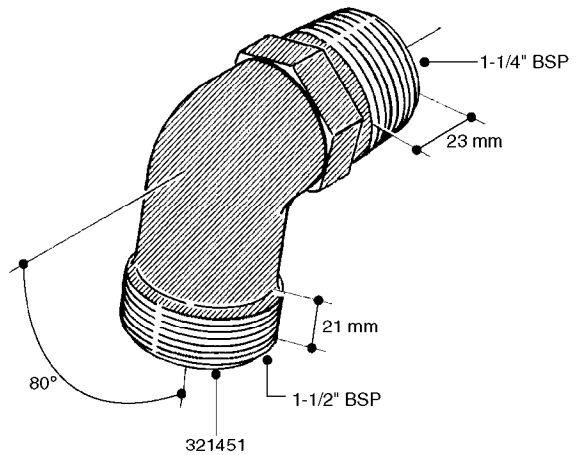

FITTINGS - HEXAGON NIPPLES
L0030-HIN, 01:01:16

L0030

FITTINGS - HEXAGON NIPPLES
L0030-HIN, 01:01:16

Page 1
Date 07.02.2020 9:11

parts-n°	order qty	description
10015303	1	FITT.PO.HN 1.00X1.00 M1000
10425003	1	FITT.PO.HN 1.25X1.00 MCPHEE
320132	1	FITT.DK HN 1" BSP
320176	1	FITT.DK HN 3/8"X1/2" BSP
320445	1	FITT.DK HN 1/4"X3/8" BSP
320655	1	FITT.DK HN 1/2"-1/2" BSP
320692	1	FITT.DK HN 3/8'BSPX1/4'NPT
320703	1	FITT.DK HN 3/8BSP X1/2 &1/4NPT
320725	1	FITT.DK NIPPLE 3/8"-3/8" BSP
320902	1	FITT.DK HN 3/8'X 1/4' BSP
390232	1	FITT.DK HN 1-1/2' X 1-1/4' BSP
390276	1	FITT.DK HN 1'BSP