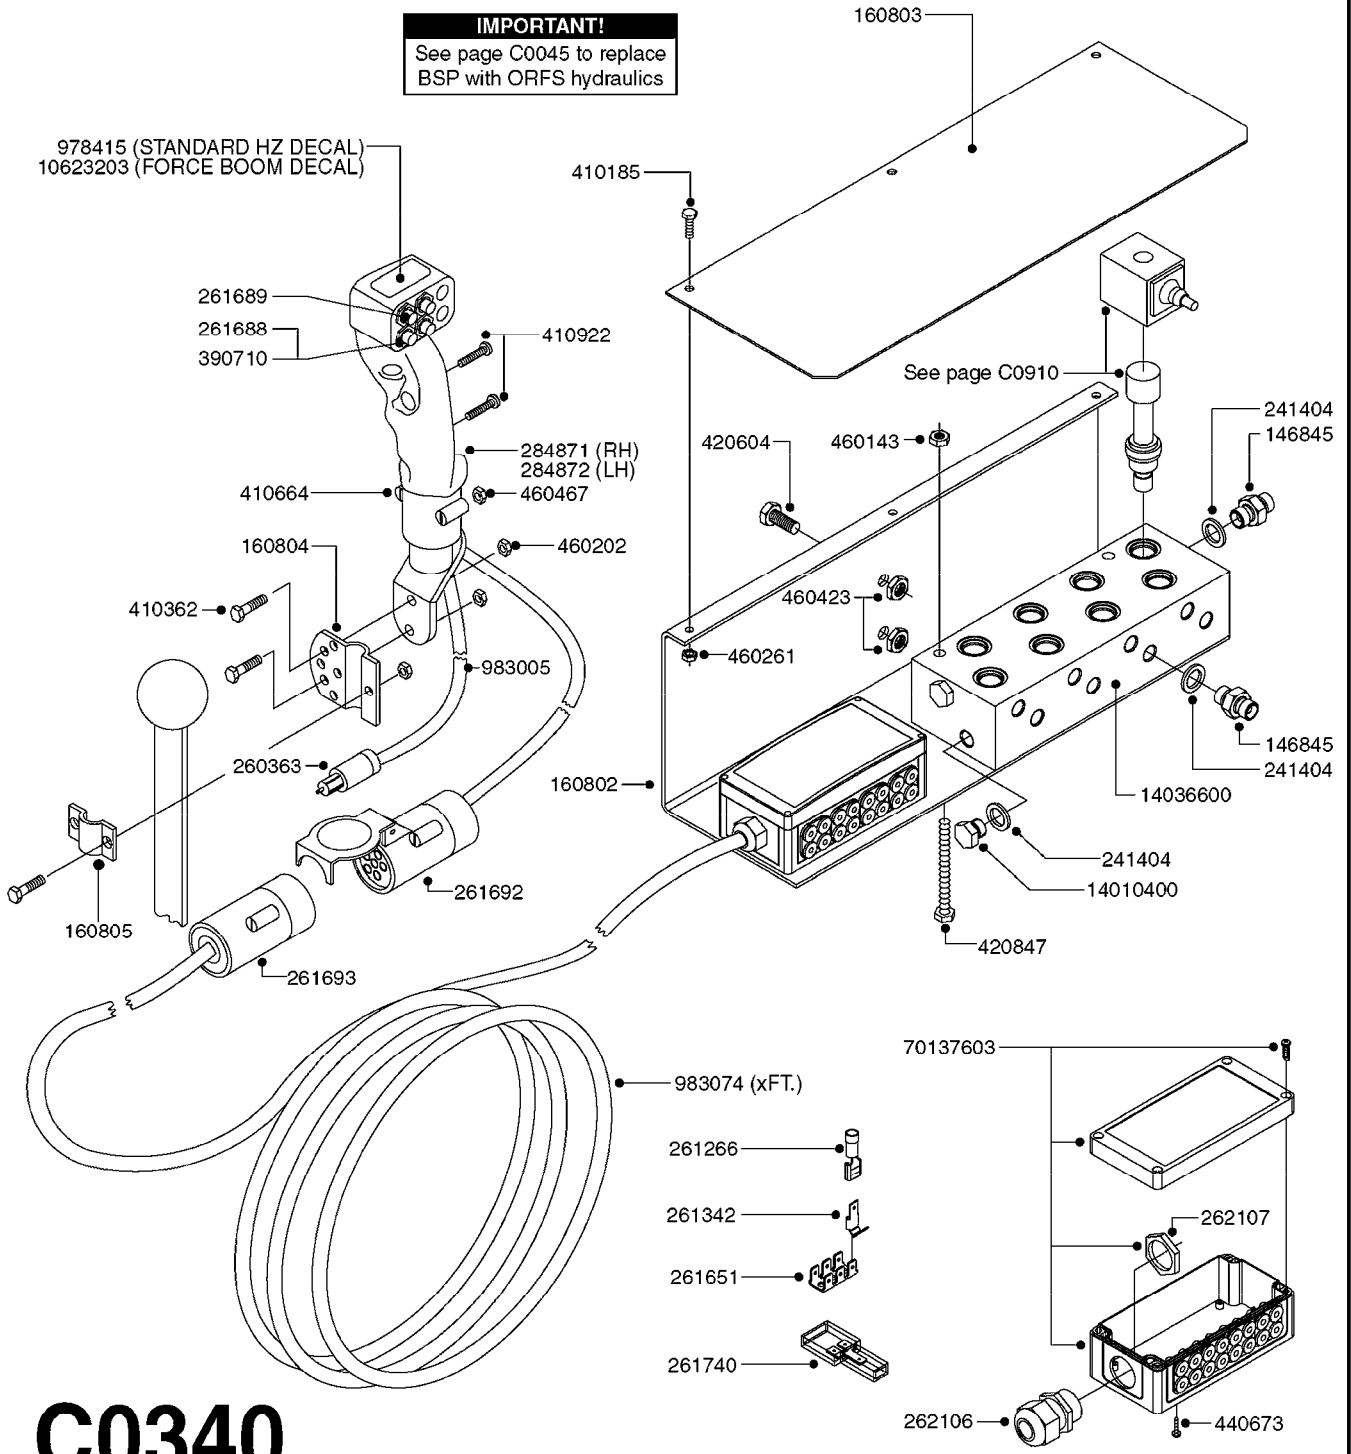

IMPORTANT!
See page C0045 to replace
BSP with ORFS hydraulics

HYD EAGLE HZ JOYSTICK 2005
C0340-HIN, 13:05:19

Page 1
Date 07.02.2020 9:10

parts-n°	order qty	description
146845	1	HEX NIPPLE 1/4"X1/4"
160802	1	MOUNT PLATE F.HYD SOLENOID'HZ'
160803	1	COVER PLATE F.HYD SOLENOID'HZ'
160804	1	MOUNT BRACKET F.HANDLE
160805	1	MOUNT STRAP F.HANDLE
241404	1	DOWTY SEAL 1/4"
260363	1	PLUG 2 POLE 12V
261266	1	CONNECTOR END F.CABLE HP
261342	1	SPADE F.ELEC.3 WAY CONNECTOR
261651	1	SPADE F.ELEC.6 POLE CONNECTOR
261688	1	SWITCH F. HANDLE WHITE
261689	1	CAP RUBBER F. SWITCH JOYSTICK
261692	1	PLUG ELEC.7 POLE FEMALE F.CABL
261693	1	PLUG ELEC. 7 POLE MALE
261740	1	SPADE F.ELEC.3 POLE CONN.INSUL
262106	1	BULKHEAD F. CABLE 6.5-14 BLACK
262107	1	NUT F. BULKHEAD CABLE GRAY
284871	1	CONTROL HANDLE RIGHT HALF
284872	1	CONTROL HANDLE LEFT HALF
390710	1	SWITCH F.HANDLE GREY MACHINED
410185	1	BOLT HEX 8.8 DEL M6X16
410362	1	BOLT HEX 8.8 SS M6X20
410664	1	BOLT HEX M5 X 20
410922	1	CYL.SKR 8.8 DEL M4X20 RST
420604	1	BOLT HEX 8.8 DEL M10X25 FT DIN933
420847	1	BOLT HEX 8.8 DEL M8X85
440673	1	SCREW F.PLASTIC 5X12 SS
460143	1	SELF LOCK NUT M8 SST A2 DIN985
460202	1	NUT HEX M6
460261	1	NUT HEX M6X1.00 LOCK DIN985 A2 SS
460423	1	NUT HEX M10X1.50 LOCK DIN985A2 SS
460467	1	NUT HEX M5 GALV.
978415	1	DECAL CONTROL HANDLE
983005	1	ELEC. CABLE 2 WIRE X 1.5MM
983074	1	ELEC. CABLE 5 WIRE X 1.5MM
10623203	1	DECAL F.JOYSTICK - FORCE
14010400	1	PLUG 1/4" BSP
14036600	1	MANIFOLD 4-FUNCTION SPC 2004
70137603	1	JUNC. BOX, FLUID, COMPLETE, 2015