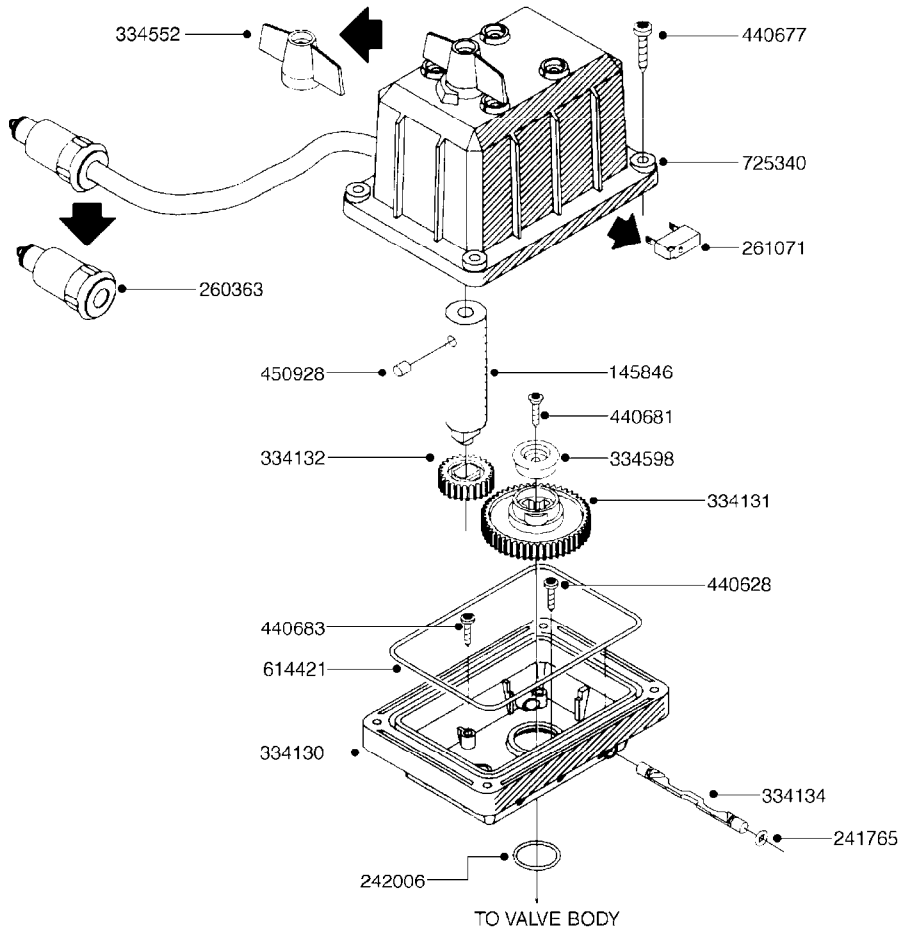

834363 - AGITATION BYPASS VALVE

K0020

BALL VALVE-ELECTRIC 2-WAY
K0020-HIN, 01:01:16

Page 1

Date 07.02.2020 9:10

parts-n°	order qty	description
145846	1	COUPLING FOR EL 3-WAY VALVE
241765	1	O-RING 3.1 X 1.6
242006	1	O-RING D22/D19 X 1.5
260363	1	PLUG 2 POLE 12V
261071	1	MICRO SWITCH TYPE 9 SM 201
261162	1	SOCKET F.12V BAYONET PLUG
261589	1	FUSE 5 X 20 1.25 AMP
334130	1	GEAR BOX
334131	1	COG WHEEL
334132	1	COG WHEEL
334134	1	INDICATOR ROD
334552	1	GRIP F.MAN.OP.EC PRES.REG.GREE
334598	1	PLUG F.VALVE HANDLE BLUE
440628	1	SCREW 3/8'
440677	1	SCREW F. PLASTIC 5X20 SS
440681	1	SCREW F. PLASTIC 4MM X 14LG SS
440683	1	SCREW 40X18 2WAY ELC.BALL VALV
450928	1	SET SCREW M8 X 8MM STAINLESS
614421	1	GASKET F/MOTOR HOUSE-ON/OFF TR
725340	1	MOTOR HOUSING FOR EL VALVE
728399	1	CIRCUIT BOARD F.728941
728941	1	CONTROL BOX F.2-WAY VALVE ELC.
834363	1	ELECTRIC KIT, AGITATION BYPASS