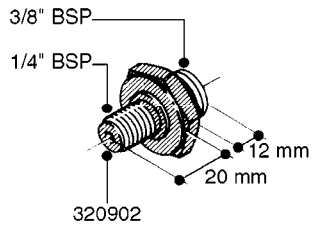

FITTINGS - HEXAGON NIPPLES
L0030-HIN, 01:01:16

L0030

FITTINGS - HEXAGON NIPPLES
L0030-HIN, 01:01:16

Page 1
Date 07.02.2020 9:11

parts-n°	order qty	description
10015303	1	FITT.PO.HN 1.00X1.00 M1000
10425003	1	FITT.PO.HN 1.25X1.00 MCPHEE
320132	1	FITT.DK HN 1" BSP
320176	1	FITT.DK HN 3/8"X1/2" BSP
320445	1	FITT.DK HN 1/4"X3/8" BSP
320655	1	FITT.DK HN 1/2"-1/2" BSP
320692	1	FITT.DK HN 3/8'BSPX1/4'NPT
320703	1	FITT.DK HN 3/8BSP X1/2 &1/4NPT
320725	1	FITT.DK NIPPLE 3/8"-3/8" BSP
320902	1	FITT.DK HN 3/8'X 1/4' BSP
390232	1	FITT.DK HN 1-1/2' X 1-1/4' BSP
390276	1	FITT.DK HN 1'BSP