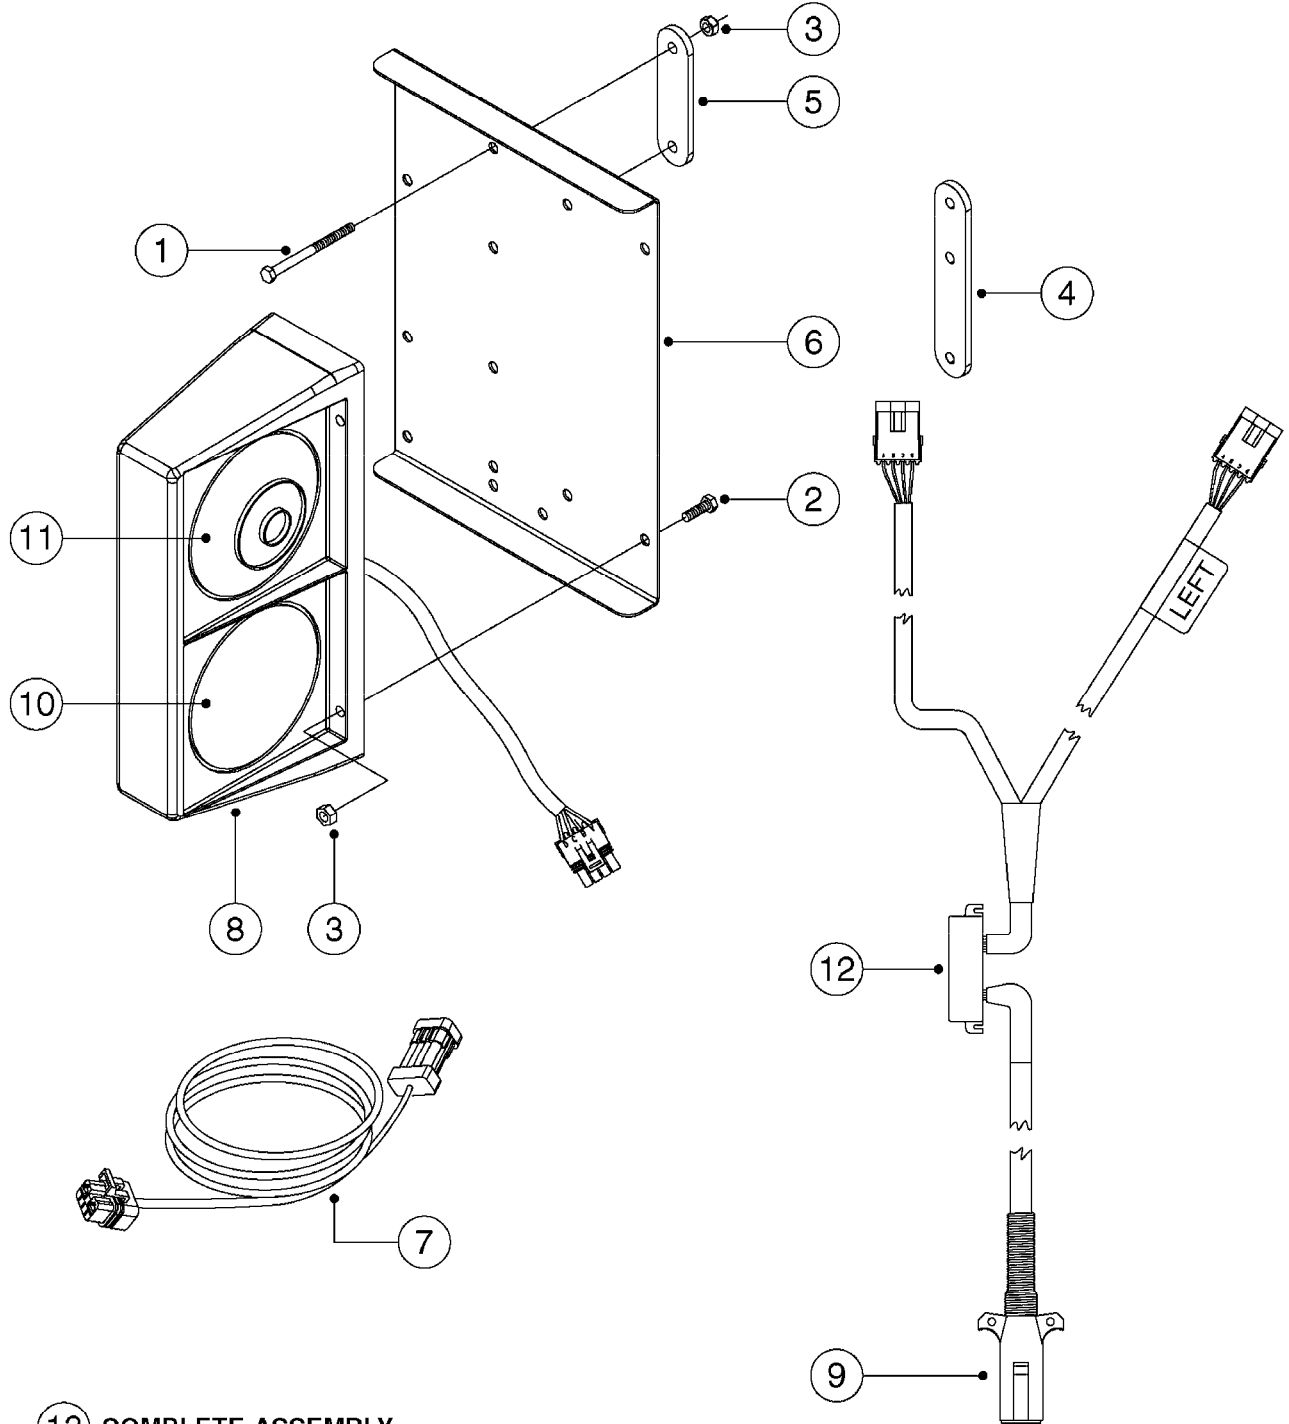

13 COMPLETE ASSEMBLY

COMPLETE ASSEMBLIES
WHOLEGOODS ITEMS

M0160

TRAFFIC LIGHT KIT
M0160-HIN, 13:08:19

Page 1
Date 07.02.2020 9:11

Pos.	parts-n°	order qty	description
1	410266	1	BOLT HEX 8.8 DEL M6X120
1	410421	1	BOLT HEX M6X110 DIN931-A2 SS
1	410524	1	BOLT HEX 8.8 DEL M6X100
1	410605	1	BOLT HEX 8.8 DEL M6X80
2	410362	1	BOLT HEX 8.8 SS M6X20
3	460261	1	NUT HEX M6X1.00 LOCK DIN985 A2 SS
4	16022303	1	BRACKET 100MM TUBE
5	16022403	1	BRACKET 60MM TUBE
6	16025603	1	BRACKET TAIL LIGHT DUAL LAMP
7	26004703	1	HARNESS 13' EXT 4 WIRE WP
8	26004903	1	TAIL LIGHT GREEN WIRE LH
8	26005003	1	TAIL LIGHT YELLOW WIRE RH
9	26005103	1	PLUG 7-PIN AG TAIL LIGHT
10	26005403	1	LENS BLACK BEFORE 2009
10	26017003	1	LENS RED
11	26016903	1	LENS AMBER
12	26032703	1	HARNESS COMPLETE, TAIL LIGHT, 2013
13	83308603	1	TRAFFIC LIGHT KIT