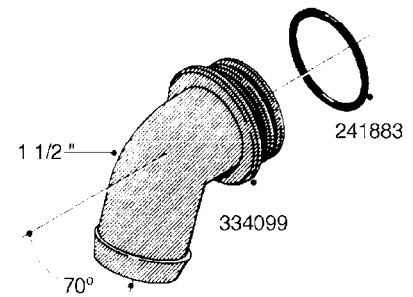

L0080

FITTINGS - S-53
L0080-HIN, 12:09:17

Page 1

Date 07.02.2020 9:11

Pos.	parts-n°	order qty	description
1	145995	1	FITT.DK S-53 FORK
2	241973	1	O-RING Ø3 X 44.2 70 SHORES NITRIL NITRIL (BLACK)
2	242353	1	O-RING 3 X 44.2 VITON VITON (BROWN)
3	242109	1	O-RING D32.2x3.0 NITRIL (BLACK)
3	242354	1	O-RING D32.2X3.0 VITON VITON (BROWN)
4	322103	1	FITT.DK S-53 BULKHEAD
5	322107	1	FITT.DK S-53 BULKHEAD NUT
6	322110	1	FITT.DK S-53 ELB. 1/2" BSP
7	322352	1	FITT.DK S-53 TEE
8	334229	1	FITT.DK S-53 STR.3/4"
9	334260	1	GASKET F. S-53 BULKHEAD
10	334564	1	FITT.DK S-67 TO S-53 ADAPTER
11	391100	1	FITT.DK S-53THREAD INS.1/2"BSP
12	726463	1	FITT.DK S53 BULKHEAD W/GASKET
13	726552	1	FIT.DK S-53X90 1/2" BSP,O-RING
14	726556	1	FITT.DK S-53 HB 1/2" W/O-RING
15	726558	1	FITT.DK S53 STR. 3/4" W.ORING
16	726559	1	FITT DK. S-53 HB 1" W/O-RING
17	726568	1	FITT.DK.S-53 HB 1/2"90 W/O-RING
18	726570	1	FITT.DK S-53 ELB.3/4" W.ORING
19	726571	1	FITT.DK S-53 ELB.1", W ORING
20	726578	1	FITT.DK S53 PLUG WITH O-RING
21	728561	1	FITT.DK. S67M - S53F REDUCER