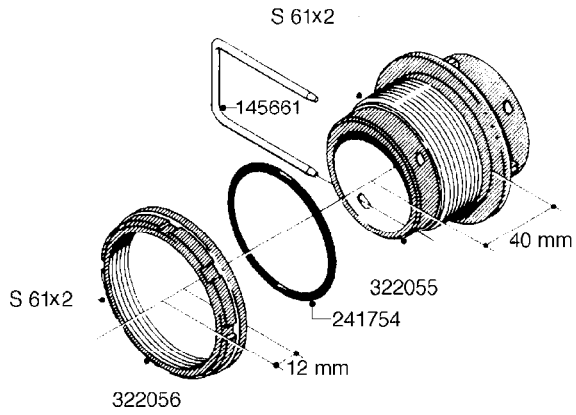

L0080

FITTINGS - S-53
L0080-HIN, 12:09:17

Page 1

Date 07.02.2020 9:11

Pos.	parts-n°	order qty	description
1	145995	1	FITT.DK S-53 FORK
2	241973	1	O-RING Ø3 X 44.2 70 SHORES NITRIL NITRIL (BLACK)
2	242353	1	O-RING 3 X 44.2 VITON VITON (BROWN)
3	242109	1	O-RING D32.2x3.0 NITRIL (BLACK)
3	242354	1	O-RING D32.2X3.0 VITON VITON (BROWN)
4	322103	1	FITT.DK S-53 BULKHEAD
5	322107	1	FITT.DK S-53 BULKHEAD NUT
6	322110	1	FITT.DK S-53 ELB. 1/2" BSP
7	322352	1	FITT.DK S-53 TEE
8	334229	1	FITT.DK S-53 STR.3/4"
9	334260	1	GASKET F. S-53 BULKHEAD
10	334564	1	FITT.DK S-67 TO S-53 ADAPTER
11	391100	1	FITT.DK S-53THREAD INS.1/2"BSP
12	726463	1	FITT.DK S53 BULKHEAD W/GASKET
13	726552	1	FIT.DK S-53X90 1/2" BSP,O-RING
14	726556	1	FITT.DK S-53 HB 1/2" W/O-RING
15	726558	1	FITT.DK S53 STR. 3/4" W.ORING
16	726559	1	FITT DK. S-53 HB 1" W/O-RING
17	726568	1	FITT.DK.S-53 HB 1/2"90 W/O-RING
18	726570	1	FITT.DK S-53 ELB.3/4" W.ORING
19	726571	1	FITT.DK S-53 ELB.1", W ORING
20	726578	1	FITT.DK S53 PLUG WITH O-RING
21	728561	1	FITT.DK. S67M - S53F REDUCER