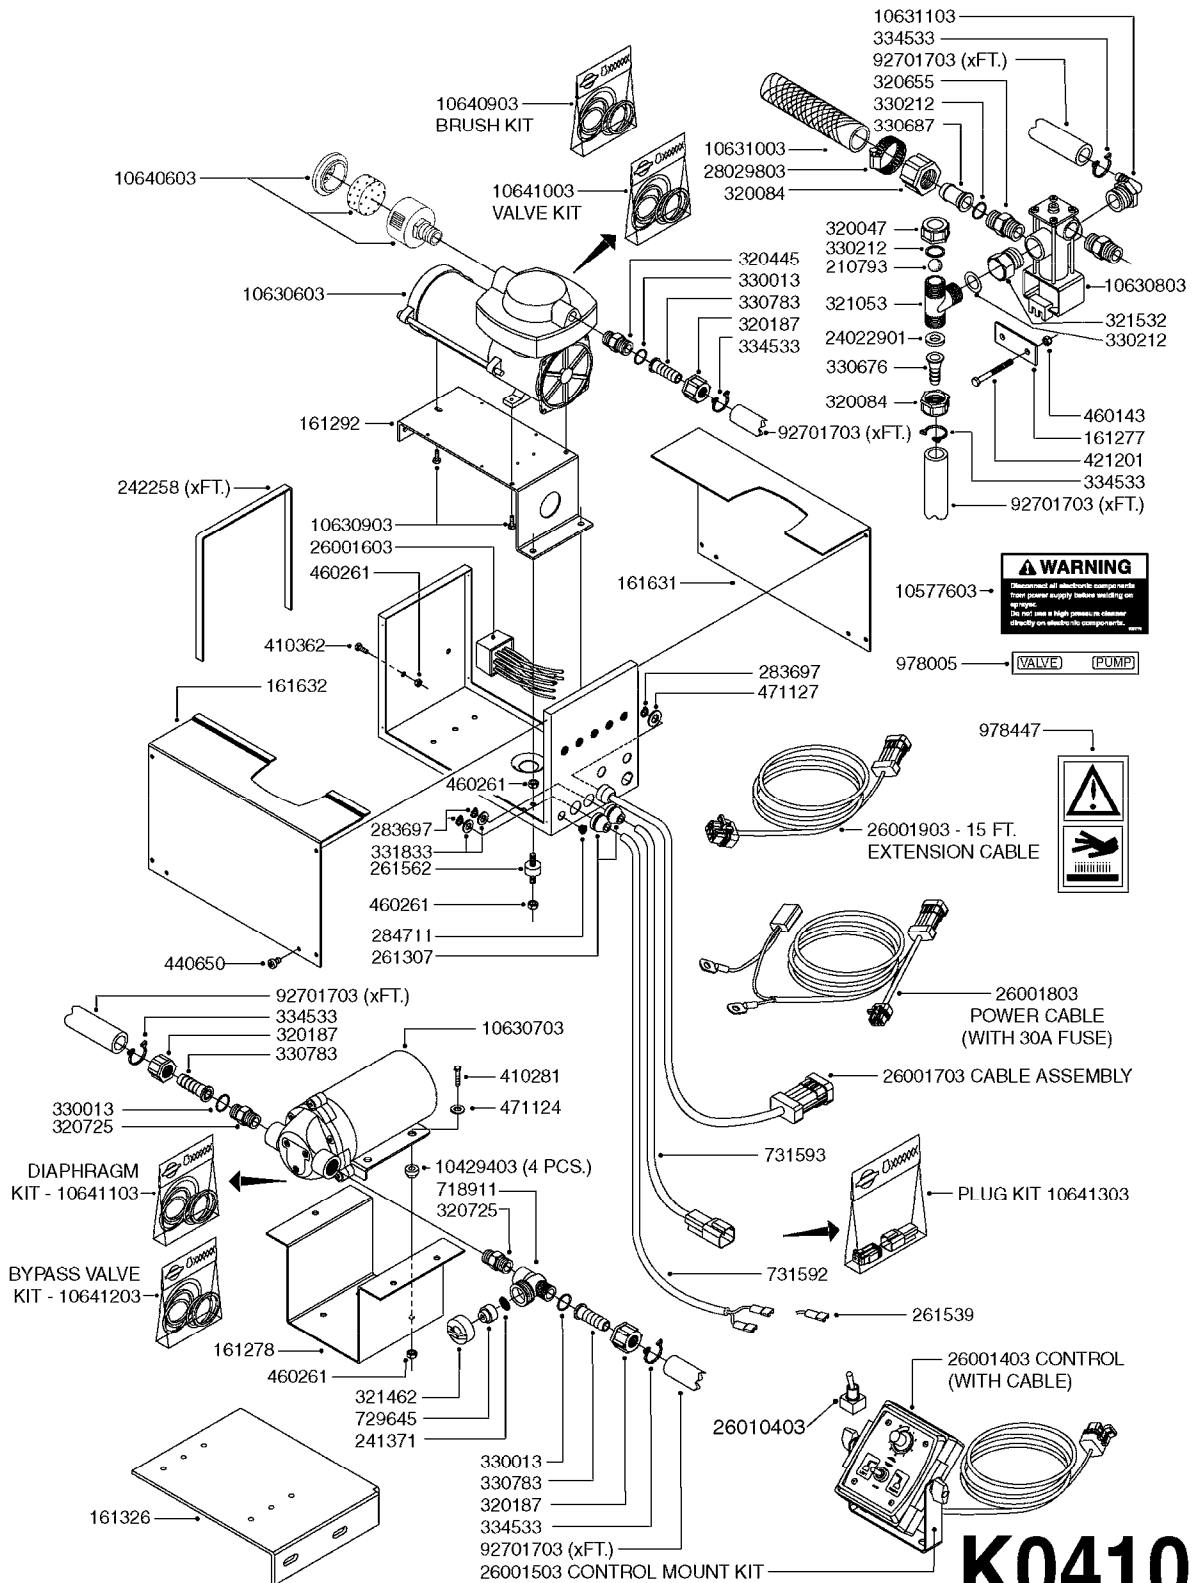

K0400

*Ø8mm 927306 (xFT.)
*Ø10mm 927330 (xFT.)

70062503 - COMPLETE ASSEMBLY

FOAM MARKER COMPRESSOR 2007
K0400-HIN, 01:01:16

Page 1
Date 07.02.2020 9:11

parts-n°	order qty	description
147011	1	HEX NIPPLE 3/8'X1/4'BSP BRASS
161326	1	MOUNT BKT. F. FOAM COMP.BOX 98
168847	1	ENCLOSURE LOWER F.MARKER
168848	1	COVER F. FOAM MARKER
232111	1	QUICK COUPLER 6MM X 1/8 EXT.
232112	1	QUICK COUPLER 6MM 1/8 INT.
232113	1	QUICK COUPLER 6MM T-PIECE
232114	1	COUPLER 1/8" THREADX8MM HOSE
232143	1	REDUCER 1/4'INT-1/8'EXT
232144	1	QUICK COUPLER 10MM X 1/4 EXT
232152	1	QUICK COUPLER 8MMX1/8 EXT.LONG
241371	1	DIAPHRAGM F.NO-DRIP,VULC
242242	1	O-RING F.AIR HOSE FITTING
242258	1	TRIM 3X10 SELF ADHESIVE 0012"
261562	1	RUBBER DAMPER 2XM6X25
283697	1	TIESTRAP 200MM
320445	1	FITT.DK HN 1/4"X3/8" BSP
321462	1	CAP F.NO-DRIP ASSY.
322261	1	HOUSING F.SAFETY VALVE 3/8"
440650	1	SCREW 3.5x13 STAINLESS
460261	1	NUT HEX M6X1.00 LOCK DIN985 A2 SS
718911	1	VALVE (SAFETY) F.MARKER
729645	1	NON-DRIP SPRING ASSY.GREEN 10
927264	1	HOSE R X PE D6/D4 X 0012"
927306	1	HOSE R X PE D8/D6 X 0012"BLACK
927330	1	HOSE R X PE D10/D8 X 012"BLACK
26004103	1	FOAM MARKER CNTRL MOD CABL STD
26008703	1	FOAM MARKER CONTROL SCII
26011103	1	FOAMER POWER/CONTROL CABLE 39P
26023400	1	COMPRESSOR F.FOAM MARKER CM40
26023700	1	SOLENOID VAL 12V 1/8' FLO '07
28025503	1	PLUG F.DRILLED HOLE 1/2"
28025603	1	PLUG F.DRILLED HOLE 3/4"
39122000	1	DISTR.HOUSING F.FOAM MARKER'07
70062503	1	FOAM MARKER COMPRESSOR,STD,39P