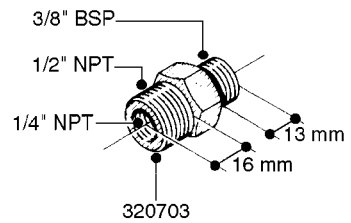

FITTINGS - HEXAGON NIPPLES
L0030-HIN, 01:01:16

L0030

FITTINGS - HEXAGON NIPPLES
L0030-HIN, 01:01:16

Page 1
Date 07.02.2020 9:11

parts-n°	order qty	description
10015303	1	FITT.PO.HN 1.00X1.00 M1000
10425003	1	FITT.PO.HN 1.25X1.00 MCPHEE
320132	1	FITT.DK HN 1" BSP
320176	1	FITT.DK HN 3/8"X1/2" BSP
320445	1	FITT.DK HN 1/4"X3/8" BSP
320655	1	FITT.DK HN 1/2"-1/2" BSP
320692	1	FITT.DK HN 3/8'BSPX1/4'NPT
320703	1	FITT.DK HN 3/8BSP X1/2 &1/4NPT
320725	1	FITT.DK NIPPLE 3/8"-3/8" BSP
320902	1	FITT.DK HN 3/8'X 1/4' BSP
390232	1	FITT.DK HN 1-1/2' X 1-1/4' BSP
390276	1	FITT.DK HN 1'BSP