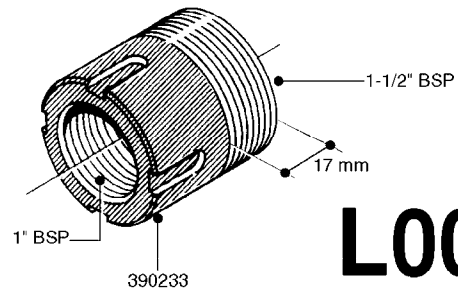

FITTINGS - HEXAGON NIPPLES
L0030-HIN, 01:01:16

L0030

FITTINGS - HEXAGON NIPPLES
L0030-HIN, 01:01:16

Page 1
Date 07.02.2020 9:11

parts-n°	order qty	description
10015303	1	FITT.PO.HN 1.00X1.00 M1000
10425003	1	FITT.PO.HN 1.25X1.00 MCPHEE
320132	1	FITT.DK HN 1" BSP
320176	1	FITT.DK HN 3/8"X1/2" BSP
320445	1	FITT.DK HN 1/4"X3/8" BSP
320655	1	FITT.DK HN 1/2"-1/2" BSP
320692	1	FITT.DK HN 3/8'BSPX1/4'NPT
320703	1	FITT.DK HN 3/8BSP X1/2 &1/4NPT
320725	1	FITT.DK NIPPLE 3/8"-3/8" BSP
320902	1	FITT.DK HN 3/8'X 1/4' BSP
390232	1	FITT.DK HN 1-1/2' X 1-1/4' BSP
390276	1	FITT.DK HN 1'BSP