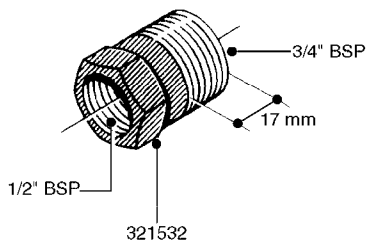

FITTINGS - HEXAGON NIPPLES
L0030-HIN, 01:01:16

L0030

FITTINGS - HEXAGON NIPPLES
L0030-HIN, 01:01:16

Page 1
Date 07.02.2020 9:11

parts-n°	order qty	description
10015303	1	FITT.PO.HN 1.00X1.00 M1000
10425003	1	FITT.PO.HN 1.25X1.00 MCPHEE
320132	1	FITT.DK HN 1" BSP
320176	1	FITT.DK HN 3/8"X1/2" BSP
320445	1	FITT.DK HN 1/4"X3/8" BSP
320655	1	FITT.DK HN 1/2"-1/2" BSP
320692	1	FITT.DK HN 3/8'BSPX1/4'NPT
320703	1	FITT.DK HN 3/8BSP X1/2 &1/4NPT
320725	1	FITT.DK NIPPLE 3/8"-3/8" BSP
320902	1	FITT.DK HN 3/8'X 1/4' BSP
390232	1	FITT.DK HN 1-1/2' X 1-1/4' BSP
390276	1	FITT.DK HN 1'BSP