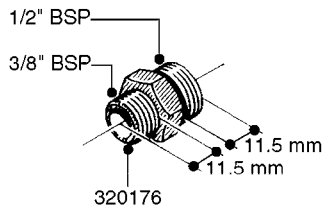

FITTINGS - HEXAGON NIPPLES
L0030-HIN, 01:01:16

L0030

FITTINGS - HEXAGON NIPPLES
L0030-HIN, 01:01:16

Page 1
Date 07.02.2020 9:11

parts-n°	order qty	description
10015303	1	FITT.PO.HN 1.00X1.00 M1000
10425003	1	FITT.PO.HN 1.25X1.00 MCPHEE
320132	1	FITT.DK HN 1" BSP
320176	1	FITT.DK HN 3/8"X1/2" BSP
320445	1	FITT.DK HN 1/4"X3/8" BSP
320655	1	FITT.DK HN 1/2"-1/2" BSP
320692	1	FITT.DK HN 3/8'BSPX1/4'NPT
320703	1	FITT.DK HN 3/8BSP X1/2 &1/4NPT
320725	1	FITT.DK NIPPLE 3/8"-3/8" BSP
320902	1	FITT.DK HN 3/8'X 1/4' BSP
390232	1	FITT.DK HN 1-1/2' X 1-1/4' BSP
390276	1	FITT.DK HN 1'BSP