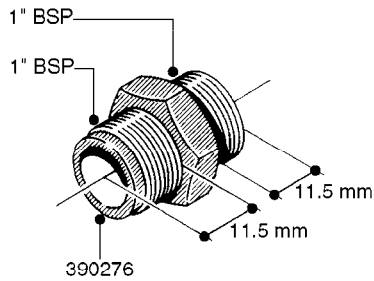

FITTINGS - HEXAGON NIPPLES
L0030-HIN, 01:01:16

L0030

FITTINGS - HEXAGON NIPPLES
L0030-HIN, 01:01:16

Page 1
Date 07.02.2020 9:11

parts-n°	order qty	description
10015303	1	FITT.PO.HN 1.00X1.00 M1000
10425003	1	FITT.PO.HN 1.25X1.00 MCPHEE
320132	1	FITT.DK HN 1" BSP
320176	1	FITT.DK HN 3/8"X1/2" BSP
320445	1	FITT.DK HN 1/4"X3/8" BSP
320655	1	FITT.DK HN 1/2"-1/2" BSP
320692	1	FITT.DK HN 3/8'BSPX1/4'NPT
320703	1	FITT.DK HN 3/8BSP X1/2 &1/4NPT
320725	1	FITT.DK NIPPLE 3/8"-3/8" BSP
320902	1	FITT.DK HN 3/8'X 1/4' BSP
390232	1	FITT.DK HN 1-1/2' X 1-1/4' BSP
390276	1	FITT.DK HN 1'BSP