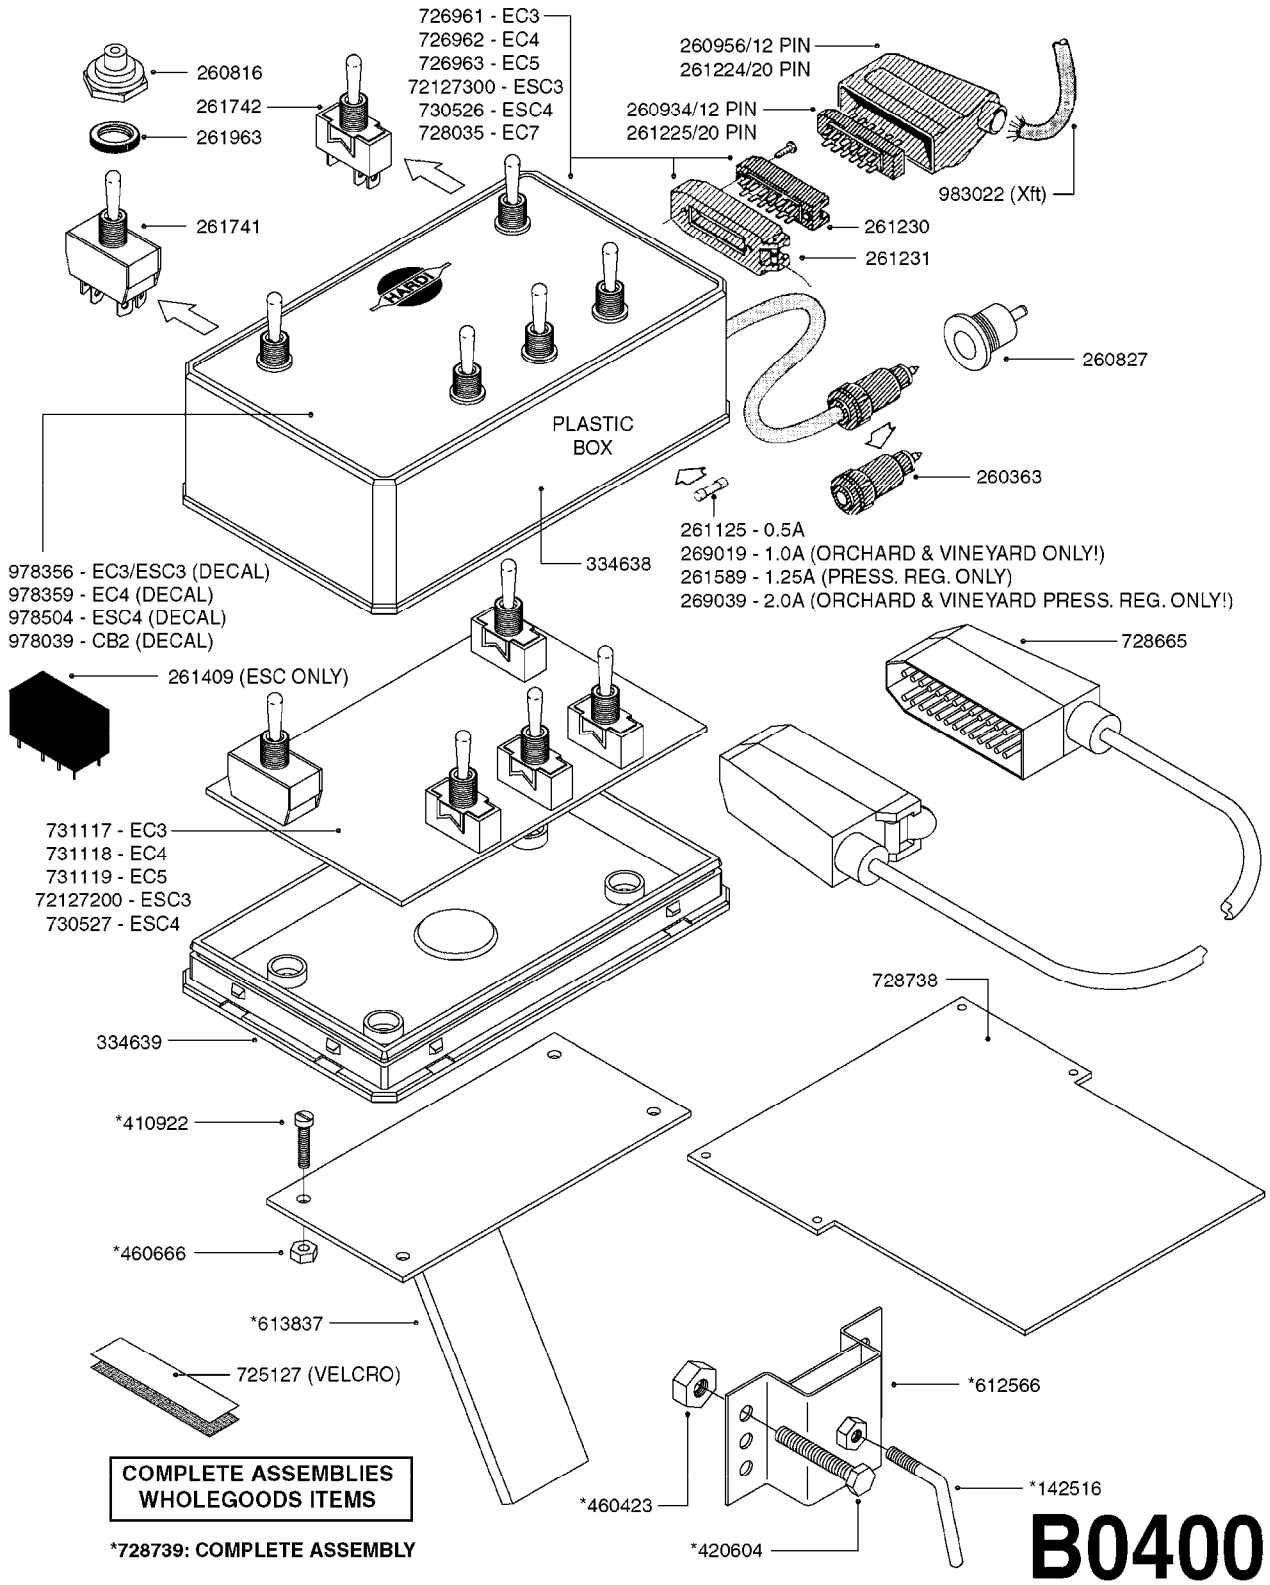

COMPLETE ASSEMBLIES
WHOLEGOODS ITEMS

*728739: COMPLETE ASSEMBLY

B0400

CONTROL BOX F/EC + ECSC POST96
B0400-HIN, 01:01:16

Page 1

Date 07.02.2020 9:10

parts-n°	order qty	description
142516	1	SCREW SET M10 BENT F. LOCKING
260363	1	PLUG 2 POLE 12V
260816	1	CAP W/RUBBER BOOT F.EC SWITCH
260827	1	PLUG F.EC ATTACHMENTS
260934	1	PLUG INSERT 12 POLE MALE
260956	1	PLUG HOUSE 12 POL.MALE
261125	1	FUSE 5 X 20 500mA
261224	1	PLUG HOUSING F/20 POLE MALE
261225	1	PLUG INSERT 20 POLE MALE
261230	1	PLUG INSERT 20 POLE FEMALE
261231	1	PLUG HOUSING 20 POLE FEMALE
261409	1	RELAY 12V F. ESC CNTRL BOX '96
261589	1	FUSE 5 X 20 1.25 AMP
261741	1	SWITCH 2 POLE 12V TOGGLE PRESS
261742	1	SWITCH 2 POLE 12V ON/OFF
261963	1	NUT F.EC SWITCH
269019	1	FUSE 5 X 20 1.0 AMP
269039	1	FUSE 5 X 20 2.0 AMP
334638	1	HOUSING F.EC PLASTIC BOX UPPER
334639	1	COVER F.EC PLASTIC BOX -LOWER
410922	1	CYL.SKR 8.8 DEL M4X20 RST
420604	1	BOLT HEX 8.8 DEL M10X25 FT DIN933
460423	1	NUT HEX M10X1.50 LOCK DIN985A2 SS
460666	1	NUT HEX M4
612566	1	MOUNT BRACKET F.FAN CABLE ASSY
613837	1	MOUNT PLATE FOR EC CONTROL BOX
725127	1	VELCRO KIT
726961	1	CONTROL BOX EC 3 SEC./20 PIN
726962	1	CONTROL BOX EC 4 SEC./20 PIN
726963	1	CONTROL BOX EC 5 SEC./20 PIN
728035	1	CONTROL BOX EC 7 SEC.
728665	1	CABLE EXT.-QUICK ATTACH 20 PIN
728738	1	DOUB.CONT.BOX & OR F/M PLATE
728739	1	IN CAB CONTROL MOUNT KIT
730526	1	CON BX 4SEC/20PIN alt72127400
730527	1	CIRCUIT B.ESC4 PLAST.W/SWITCH
731117	1	CIRCUIT B.EC3 PLASTIC W/SWITCH
731118	1	CIRCUIT B.EC4 PLASTIC W/SWITCH
731119	1	CIRCUIT B.EC5 PLASTIC W/SWITCH
978039	1	DECAL CONTROL BOX CB4 MISTBLOW
978356	1	DECAL CONTRL BOX EVC/ESC3 ABS
978359	1	DECAL CONTROL BOX EC4 ABS
978504	1	DECAL CONTROL BOX ESC4 ABS
983022	1	WIRE 12 x 0.5 x 2MM x 12"
72127200	1	CIRCUIT B.ESC3 PLAST.W/SWITCH
72127300	1	CONTROL BOX ESC 3 SEC./20 PIN