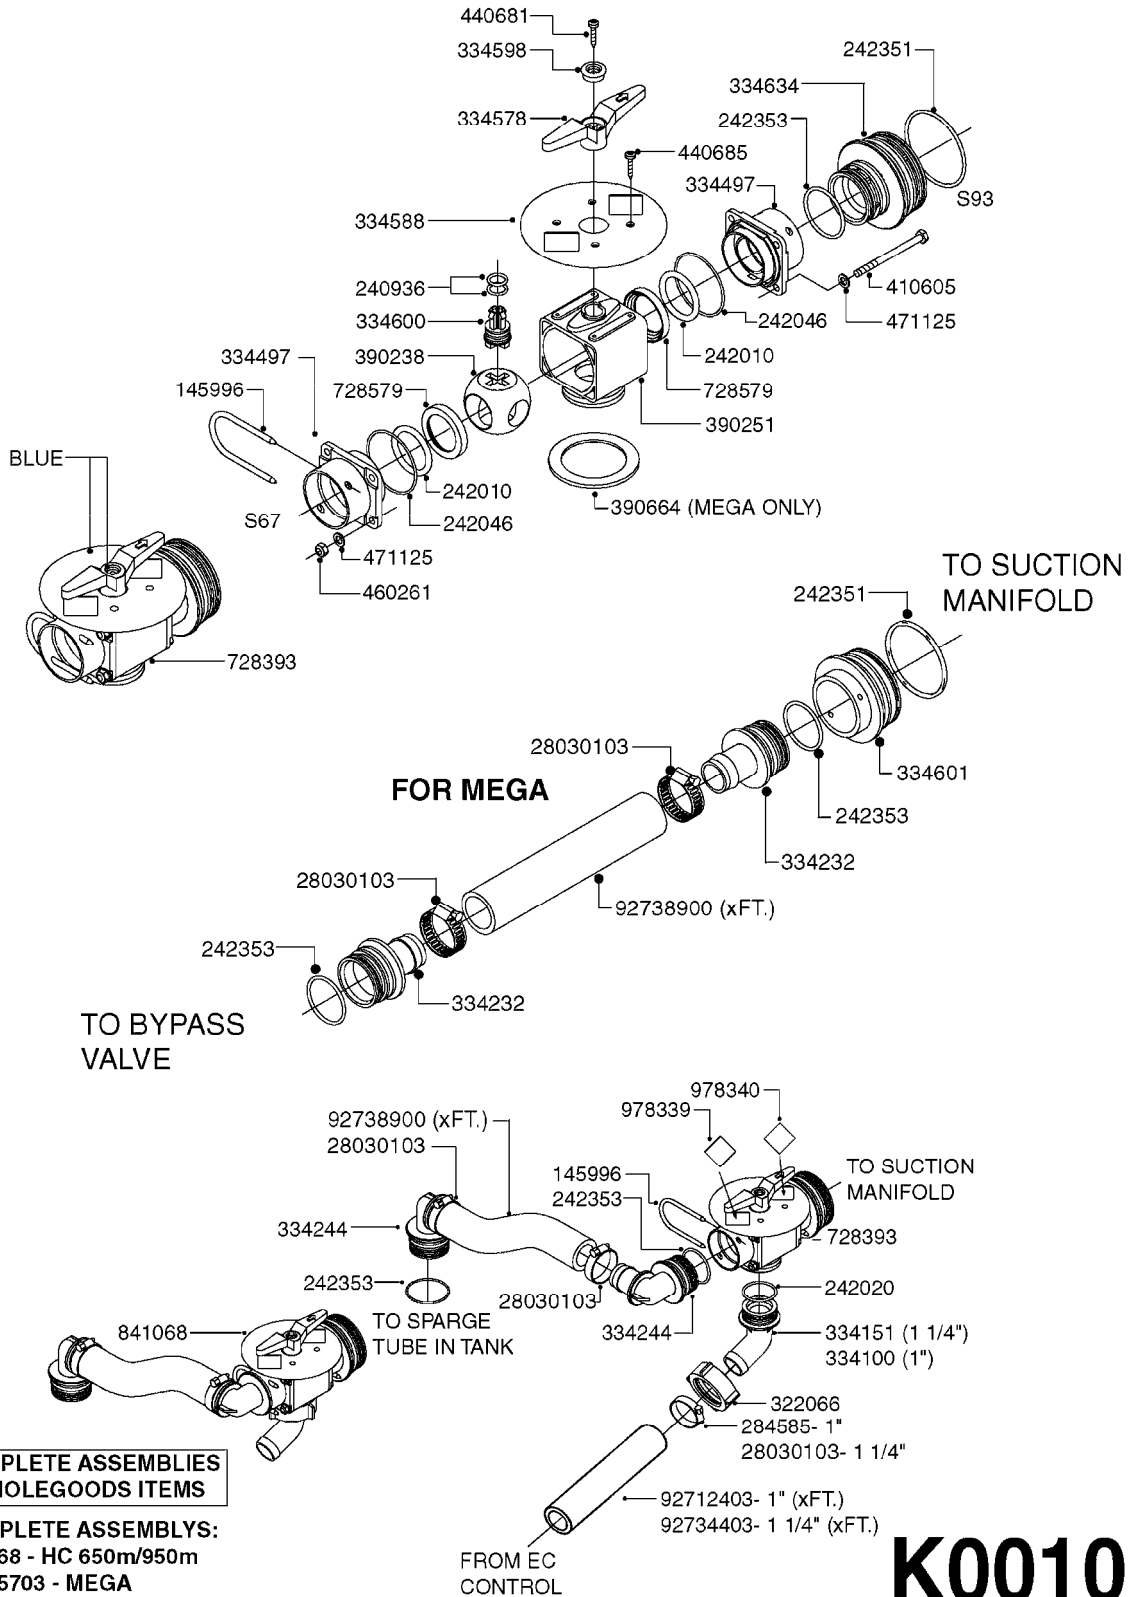

COMPLETE HUB ASSEMBLY:
28045703

COMPLETE ASSEMBLIES
WHOLEGOODS ITEMS

E0790

HUB ASSEMBLY F.4-1/2" SPINDLE
E0790-HIN, 06:07:17

Page 1
Date 07.02.2020 9:10

parts-n°	order qty	description
10629403	1	BOLT HEX 5/16 NC GR.2 00.50"
21000503	1	SEAL,WHEEL CR43771
21000603	1	RACE, BEARING 3.5/1.5
21000703	1	BEARING, TAPPERED 3.5433/1.575
21000803	1	RACE, TAPERED BEARING
21000903	1	BEARING, TAPPERED, 2.75/1.510
24002803	1	GASKET F. HUB 4.5" HUB ASSY
28001103	1	SPINDLE 4.5"x 23" 20000LB
28001203	1	HUB, 20000LB W. BRG RACES
28045703	1	HUB ASSY 10-13.19-11.02 25000#
29000003	1	HUB CAP F. 881(20000LB) HUB
45000103	1	BOLT, WHEEL STUD 3/4-16X2 3/4
45000503	1	BOLT, WHEEL STUD 3/4-16X3 1/2
46000003	1	NUT HEX NF 3/4" FLANGED F.HUB
46000103	1	NUT, CASTLE, SPINDLE 2-12 UNF
46000203	1	NUT, BUD WHEEL, INNER, RH
46000303	1	NUT, BUD WHEEL, OUTER, RH
47000103	1	WASHER, SPNDL 4.5" 2.06x4 .25T
48000103	1	PIN, COTTER 5/16" X 5.25"
63002903	1	AXLE INSERT,72"-90"SUS CM 1200
63033703	1	AXLE INSERT NCM 44/66/9000