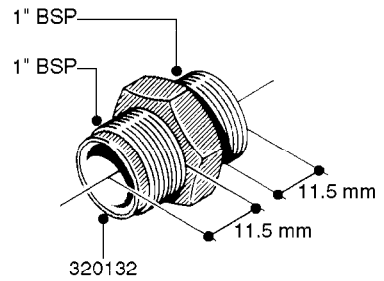

FITTINGS - HEXAGON NIPPLES
L0030-HIN, 01:01:16

L0030

FITTINGS - HEXAGON NIPPLES
L0030-HIN, 01:01:16

Page 1
Date 07.02.2020 9:11

parts-n°	order qty	description
10015303	1	FITT.PO.HN 1.00X1.00 M1000
10425003	1	FITT.PO.HN 1.25X1.00 MCPHEE
320132	1	FITT.DK HN 1" BSP
320176	1	FITT.DK HN 3/8"X1/2" BSP
320445	1	FITT.DK HN 1/4"X3/8" BSP
320655	1	FITT.DK HN 1/2"-1/2" BSP
320692	1	FITT.DK HN 3/8'BSPX1/4'NPT
320703	1	FITT.DK HN 3/8BSP X1/2 &1/4NPT
320725	1	FITT.DK NIPPLE 3/8"-3/8" BSP
320902	1	FITT.DK HN 3/8'X 1/4' BSP
390232	1	FITT.DK HN 1-1/2' X 1-1/4' BSP
390276	1	FITT.DK HN 1'BSP