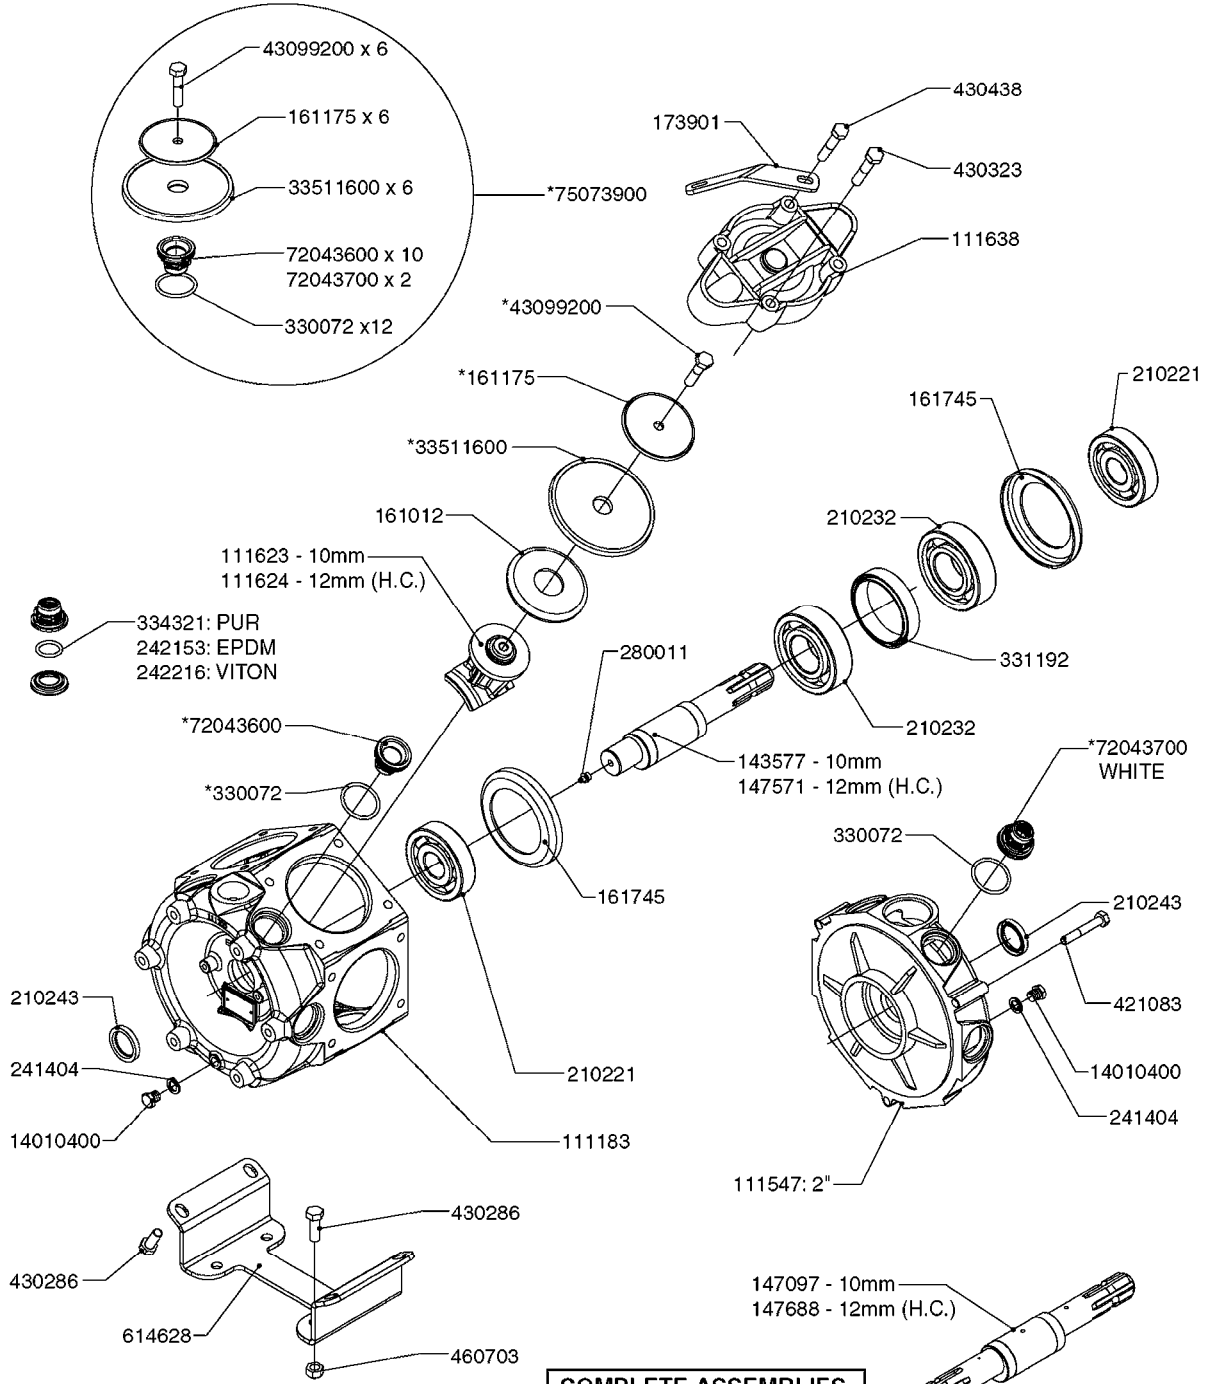

PUMP REPAIR KIT

**COMPLETE ASSEMBLIES
WHOLEGOODS ITEMS**

COMPLETE PUMPS

- 821587 - 463/10 2" W/THROUGH SHAFT (540 RPM)
- 82166300 - 463/12 2" (540 RPM H.C. INLINE PORTS)
- 463/12 2" (540 RPM H.C. OFFSET PORTS) REPLACED BY 82168700 (PAGE A0350)