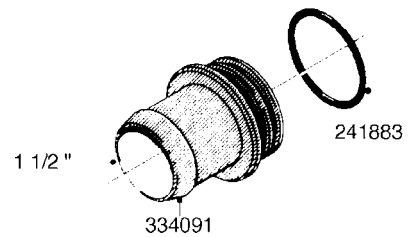

L0080

FITTINGS - S-53
L0080-HIN, 12:09:17

Page 1

Date 07.02.2020 9:11

Pos.	parts-n°	order qty	description
1	145995	1	FITT.DK S-53 FORK
2	241973	1	O-RING Ø3 X 44.2 70 SHORES NITRIL NITRIL (BLACK)
2	242353	1	O-RING 3 X 44.2 VITON VITON (BROWN)
3	242109	1	O-RING D32.2x3.0 NITRIL (BLACK)
3	242354	1	O-RING D32.2X3.0 VITON VITON (BROWN)
4	322103	1	FITT.DK S-53 BULKHEAD
5	322107	1	FITT.DK S-53 BULKHEAD NUT
6	322110	1	FITT.DK S-53 ELB. 1/2" BSP
7	322352	1	FITT.DK S-53 TEE
8	334229	1	FITT.DK S-53 STR.3/4"
9	334260	1	GASKET F. S-53 BULKHEAD
10	334564	1	FITT.DK S-67 TO S-53 ADAPTER
11	391100	1	FITT.DK S-53THREAD INS.1/2"BSP
12	726463	1	FITT.DK S53 BULKHEAD W/GASKET
13	726552	1	FIT.DK S-53X90 1/2" BSP,O-RING
14	726556	1	FITT.DK S-53 HB 1/2" W/O-RING
15	726558	1	FITT.DK S53 STR. 3/4" W.ORING
16	726559	1	FITT DK. S-53 HB 1" W/O-RING
17	726568	1	FITT.DK.S-53 HB 1/2"90 W/O-RING
18	726570	1	FITT.DK S-53 ELB.3/4" W.ORING
19	726571	1	FITT.DK S-53 ELB.1", W ORING
20	726578	1	FITT.DK S53 PLUG WITH O-RING
21	728561	1	FITT.DK. S67M - S53F REDUCER