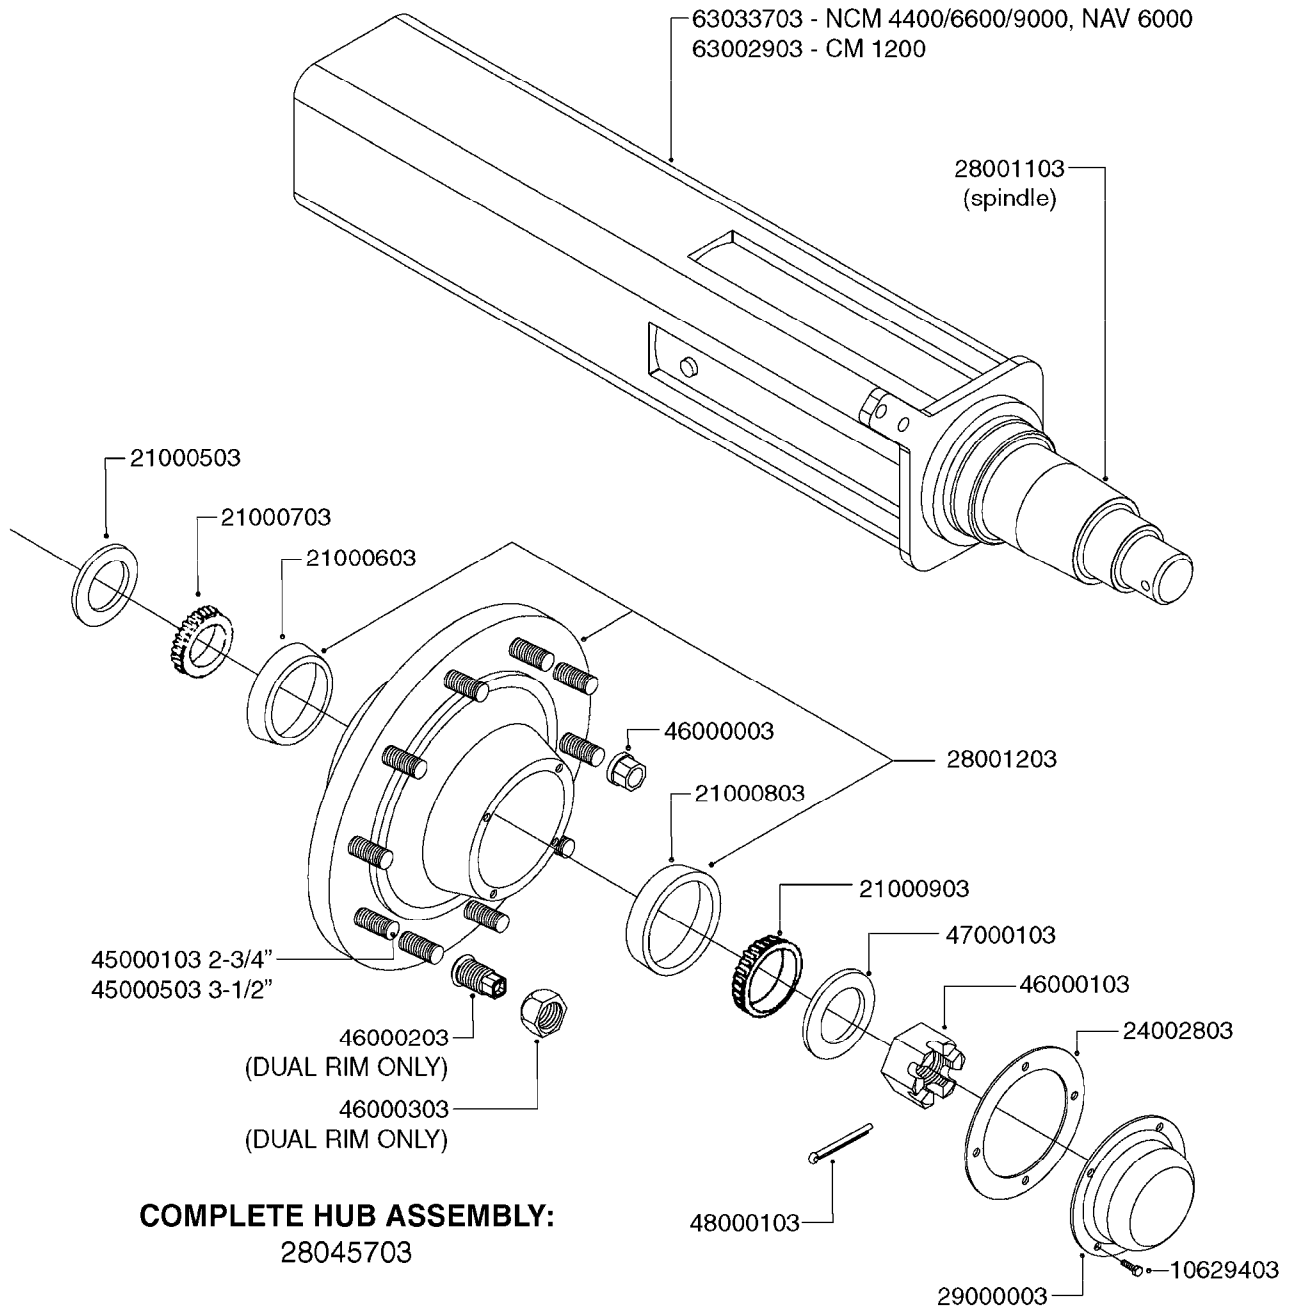

COMPLETE HUB ASSEMBLY:
28045703

COMPLETE ASSEMBLIES
WHOLEGOODS ITEMS

E0790

HUB ASSEMBLY F.4-1/2" SPINDLE
E0790-HIN, 06:07:17

Page 1
Date 07.02.2020 9:10

parts-n°	order qty	description
10629403	1	BOLT HEX 5/16 NC GR.2 00.50"
21000503	1	SEAL,WHEEL CR43771
21000603	1	RACE, BEARING 3.5/1.5
21000703	1	BEARING, TAPPERED 3.5433/1.575
21000803	1	RACE, TAPERED BEARING
21000903	1	BEARING, TAPPERED, 2.75/1.510
24002803	1	GASKET F. HUB 4.5" HUB ASSY
28001103	1	SPINDLE 4.5"x 23" 20000LB
28001203	1	HUB, 20000LB W. BRG RACES
28045703	1	HUB ASSY 10-13.19-11.02 25000#
29000003	1	HUB CAP F. 881(20000LB) HUB
45000103	1	BOLT, WHEEL STUD 3/4-16X2 3/4
45000503	1	BOLT, WHEEL STUD 3/4-16X3 1/2
46000003	1	NUT HEX NF 3/4" FLANGED F.HUB
46000103	1	NUT, CASTLE, SPINDLE 2-12 UNF
46000203	1	NUT, BUD WHEEL, INNER, RH
46000303	1	NUT, BUD WHEEL, OUTER, RH
47000103	1	WASHER, SPNDL 4.5" 2.06x4 .25T
48000103	1	PIN, COTTER 5/16" X 5.25"
63002903	1	AXLE INSERT,72"-90"SUS CM 1200
63033703	1	AXLE INSERT NCM 44/66/9000