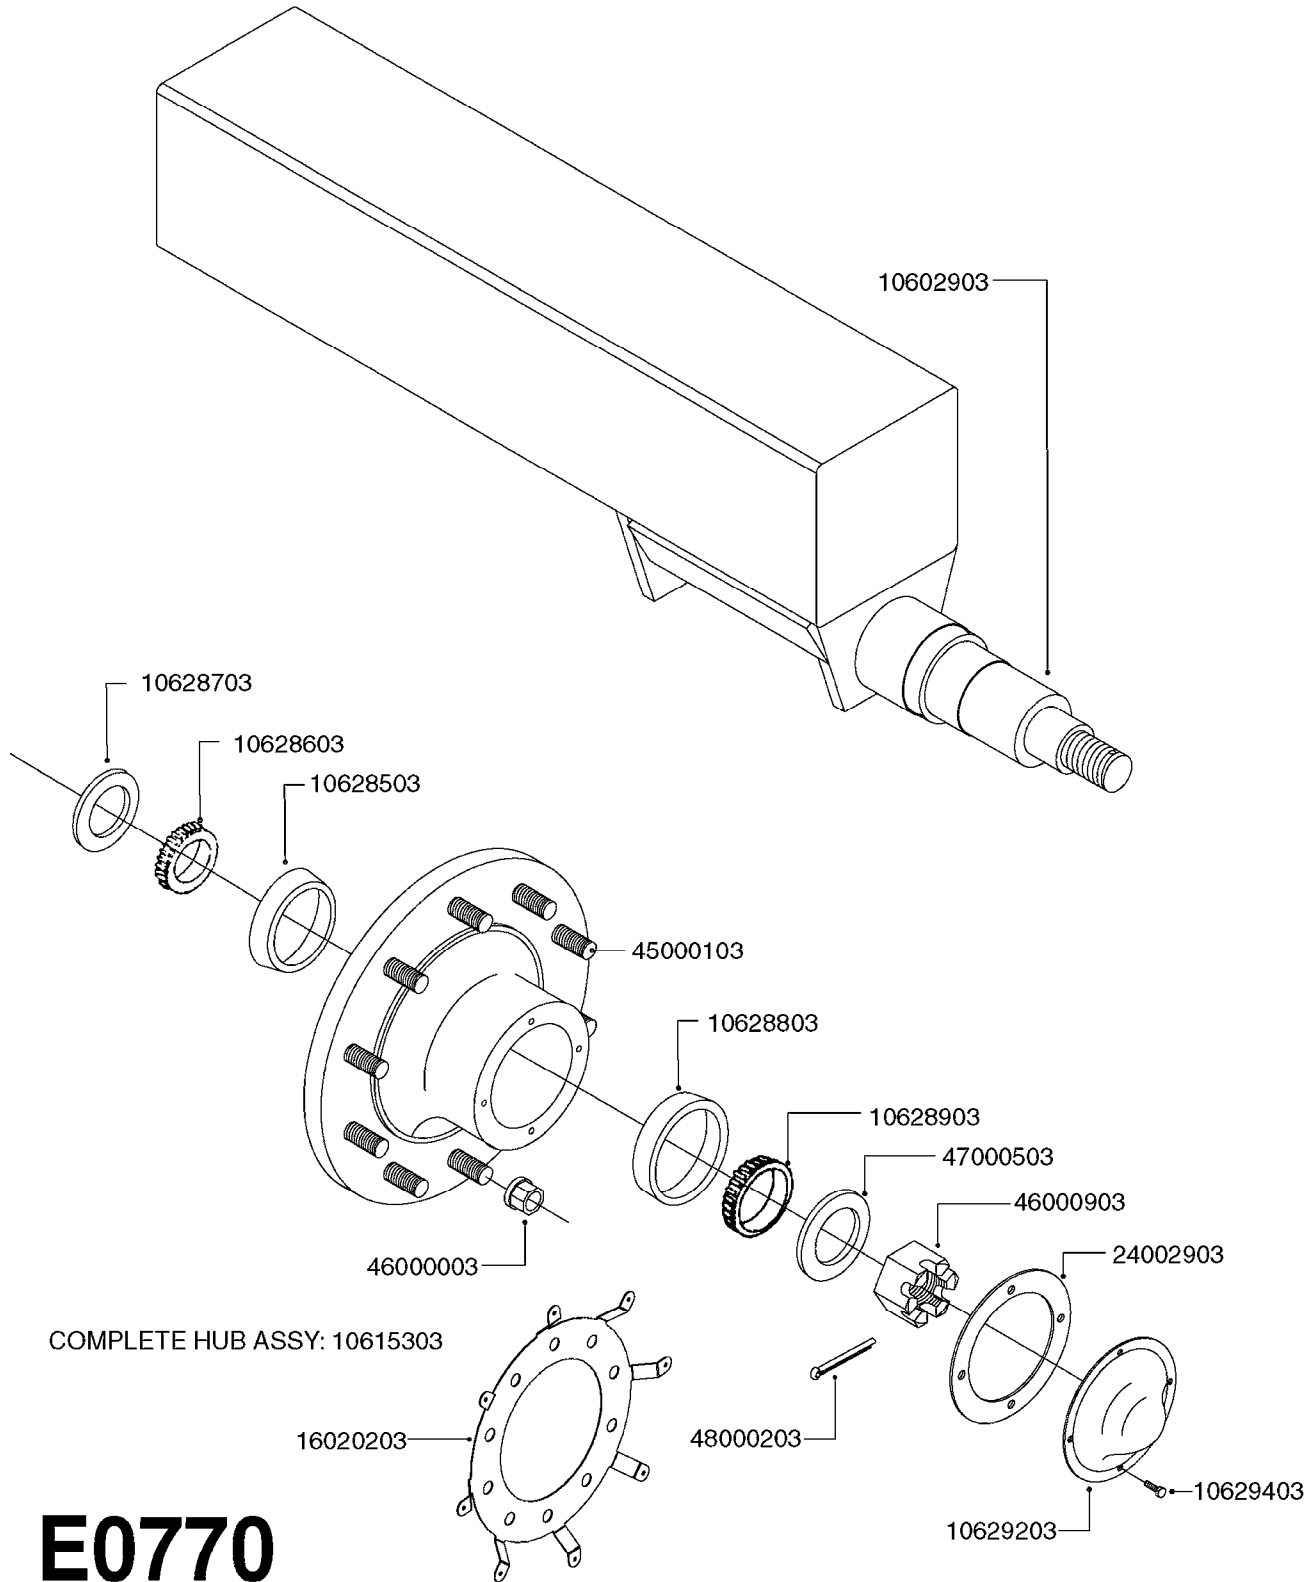

HUB ASSEMBLY F.3-1/8" SPINDLE
E0770-HIN, 01:01:16

Page 1
Date 07.02.2020 9:10

parts-n°	order qty	description
10602903	1	SPINDLE 3-1/8" WILTON 2813180
10615303	1	HUB ASSY.F.3-1/8" SPINDLE COMP
10628503	1	BEARING INNER CUP A39520
10628603	1	BEARING INNER CONE A39585
10628703	1	SEAL OIL 3.0" X 4.5" X .438"
10628803	1	BEARING OUTER CUP #453A
10628903	1	BEARING INNER CONE A460
10629203	1	DUST CAP F.10 BOLT HUB 3.5"
10629403	1	BOLT HEX 5/16 NC GR.2 00.50"
16020203	1	WHEEL SENSOR MAGNET MNT 10BLT
24002903	1	GASKET F. HUB 3.5" HUB ASSY
45000103	1	BOLT, WHEEL STUD 3/4-16X2 3/4
46000003	1	NUT HEX NF 3/4" FLANGED F.HUB
46000903	1	NUT CSTL 1-1/4"NF 3-1/2" SPNDL
47000503	1	WASHER, SPNDL 3.5" 1.31x3 .16T
48000203	1	PIN, COTTER 7/32" X 3.00"