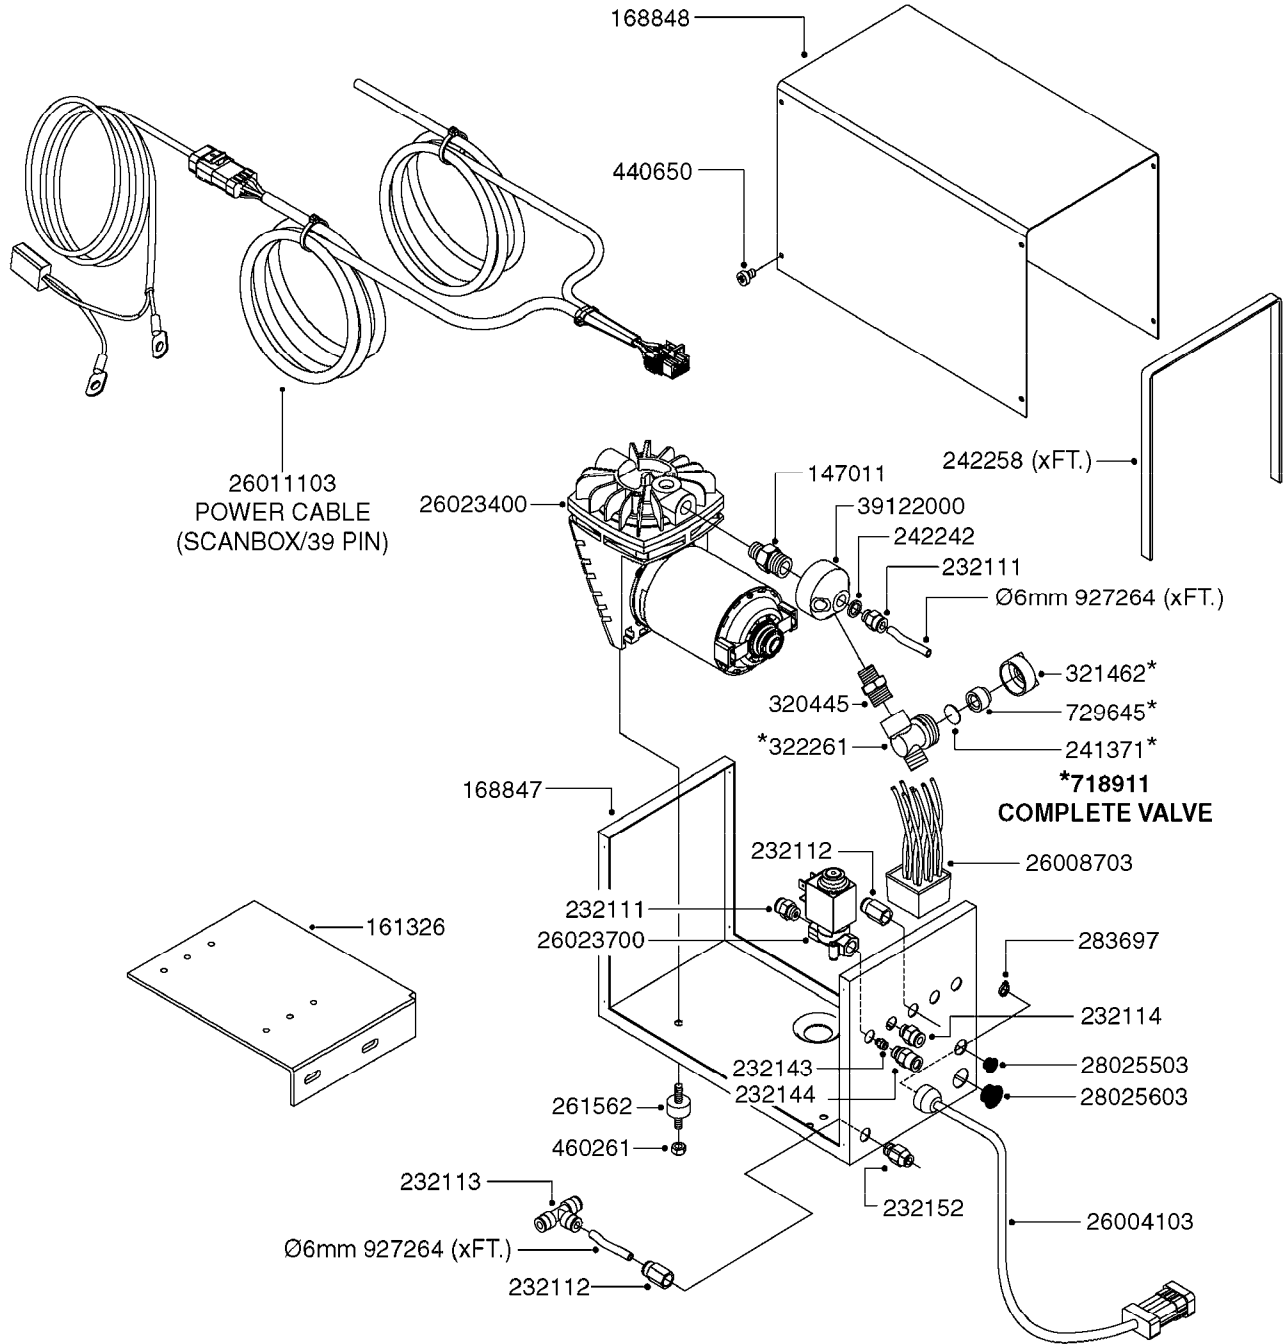

K0400

*Ø8mm 927306 (xFT.)
*Ø10mm 927330 (xFT.)

70062503 - COMPLETE ASSEMBLY

FOAM MARKER COMPRESSOR 2007
K0400-HIN, 01:01:16

Page 1
Date 07.02.2020 9:11

parts-n°	order qty	description
147011	1	HEX NIPPLE 3/8'X1/4'BSP BRASS
161326	1	MOUNT BKT. F. FOAM COMP.BOX 98
168847	1	ENCLOSURE LOWER F.MARKER
168848	1	COVER F. FOAM MARKER
232111	1	QUICK COUPLER 6MM X 1/8 EXT.
232112	1	QUICK COUPLER 6MM 1/8 INT.
232113	1	QUICK COUPLER 6MM T-PIECE
232114	1	COUPLER 1/8" THREADX8MM HOSE
232143	1	REDUCER 1/4'INT-1/8'EXT
232144	1	QUICK COUPLER 10MM X 1/4 EXT
232152	1	QUICK COUPLER 8MMX1/8 EXT.LONG
241371	1	DIAPHRAGM F.NO-DRIP,VULC
242242	1	O-RING F.AIR HOSE FITTING
242258	1	TRIM 3X10 SELF ADHESIVE 0012"
261562	1	RUBBER DAMPER 2XM6X25
283697	1	TIESTRAP 200MM
320445	1	FITT.DK HN 1/4"X3/8" BSP
321462	1	CAP F.NO-DRIP ASSY.
322261	1	HOUSING F.SAFETY VALVE 3/8"
440650	1	SCREW 3.5x13 STAINLESS
460261	1	NUT HEX M6X1.00 LOCK DIN985 A2 SS
718911	1	VALVE (SAFETY) F.MARKER
729645	1	NON-DRIP SPRING ASSY.GREEN 10
927264	1	HOSE R X PE D6/D4 X 0012"
927306	1	HOSE R X PE D8/D6 X 0012"BLACK
927330	1	HOSE R X PE D10/D8 X 012"BLACK
26004103	1	FOAM MARKER CNTRL MOD CABL STD
26008703	1	FOAM MARKER CONTROL SCII
26011103	1	FOAMER POWER/CONTROL CABLE 39P
26023400	1	COMPRESSOR F.FOAM MARKER CM40
26023700	1	SOLENOID VAL 12V 1/8' FLO '07
28025503	1	PLUG F.DRILLED HOLE 1/2"
28025603	1	PLUG F.DRILLED HOLE 3/4"
39122000	1	DISTR.HOUSING F.FOAM MARKER'07
70062503	1	FOAM MARKER COMPRESSOR,STD,39P