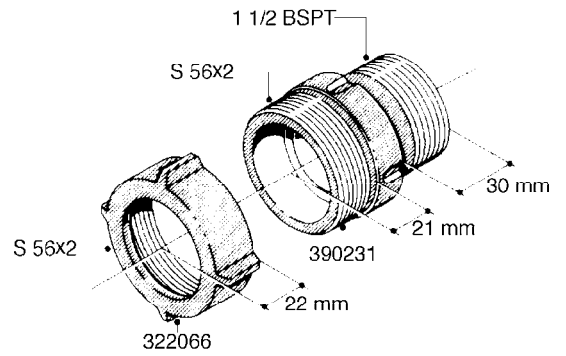

L0080

FITTINGS - S-53
L0080-HIN, 12:09:17

Page 1

Date 07.02.2020 9:11

Pos.	parts-n°	order qty	description
1	145995	1	FITT.DK S-53 FORK
2	241973	1	O-RING Ø3 X 44.2 70 SHORES NITRIL NITRIL (BLACK)
2	242353	1	O-RING 3 X 44.2 VITON VITON (BROWN)
3	242109	1	O-RING D32.2x3.0 NITRIL (BLACK)
3	242354	1	O-RING D32.2X3.0 VITON VITON (BROWN)
4	322103	1	FITT.DK S-53 BULKHEAD
5	322107	1	FITT.DK S-53 BULKHEAD NUT
6	322110	1	FITT.DK S-53 ELB. 1/2" BSP
7	322352	1	FITT.DK S-53 TEE
8	334229	1	FITT.DK S-53 STR.3/4"
9	334260	1	GASKET F. S-53 BULKHEAD
10	334564	1	FITT.DK S-67 TO S-53 ADAPTER
11	391100	1	FITT.DK S-53THREAD INS.1/2"BSP
12	726463	1	FITT.DK S53 BULKHEAD W/GASKET
13	726552	1	FIT.DK S-53X90 1/2" BSP,O-RING
14	726556	1	FITT.DK S-53 HB 1/2" W/O-RING
15	726558	1	FITT.DK S53 STR. 3/4" W.ORING
16	726559	1	FITT DK. S-53 HB 1" W/O-RING
17	726568	1	FITT.DK.S-53 HB 1/2"90 W/O-RING
18	726570	1	FITT.DK S-53 ELB.3/4" W.ORING
19	726571	1	FITT.DK S-53 ELB.1", W ORING
20	726578	1	FITT.DK S53 PLUG WITH O-RING
21	728561	1	FITT.DK. S67M - S53F REDUCER