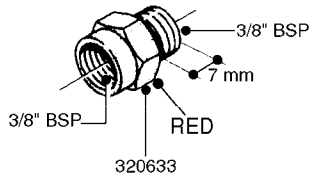

FITTINGS - HEXAGON NIPPLES
L0030-HIN, 01:01:16

L0030

FITTINGS - HEXAGON NIPPLES
L0030-HIN, 01:01:16

Page 1
Date 07.02.2020 9:11

parts-n°	order qty	description
10015303	1	FITT.PO.HN 1.00X1.00 M1000
10425003	1	FITT.PO.HN 1.25X1.00 MCPHEE
320132	1	FITT.DK HN 1" BSP
320176	1	FITT.DK HN 3/8"X1/2" BSP
320445	1	FITT.DK HN 1/4"X3/8" BSP
320655	1	FITT.DK HN 1/2"-1/2" BSP
320692	1	FITT.DK HN 3/8'BSPX1/4'NPT
320703	1	FITT.DK HN 3/8BSP X1/2 &1/4NPT
320725	1	FITT.DK NIPPLE 3/8"-3/8" BSP
320902	1	FITT.DK HN 3/8'X 1/4' BSP
390232	1	FITT.DK HN 1-1/2' X 1-1/4' BSP
390276	1	FITT.DK HN 1'BSP