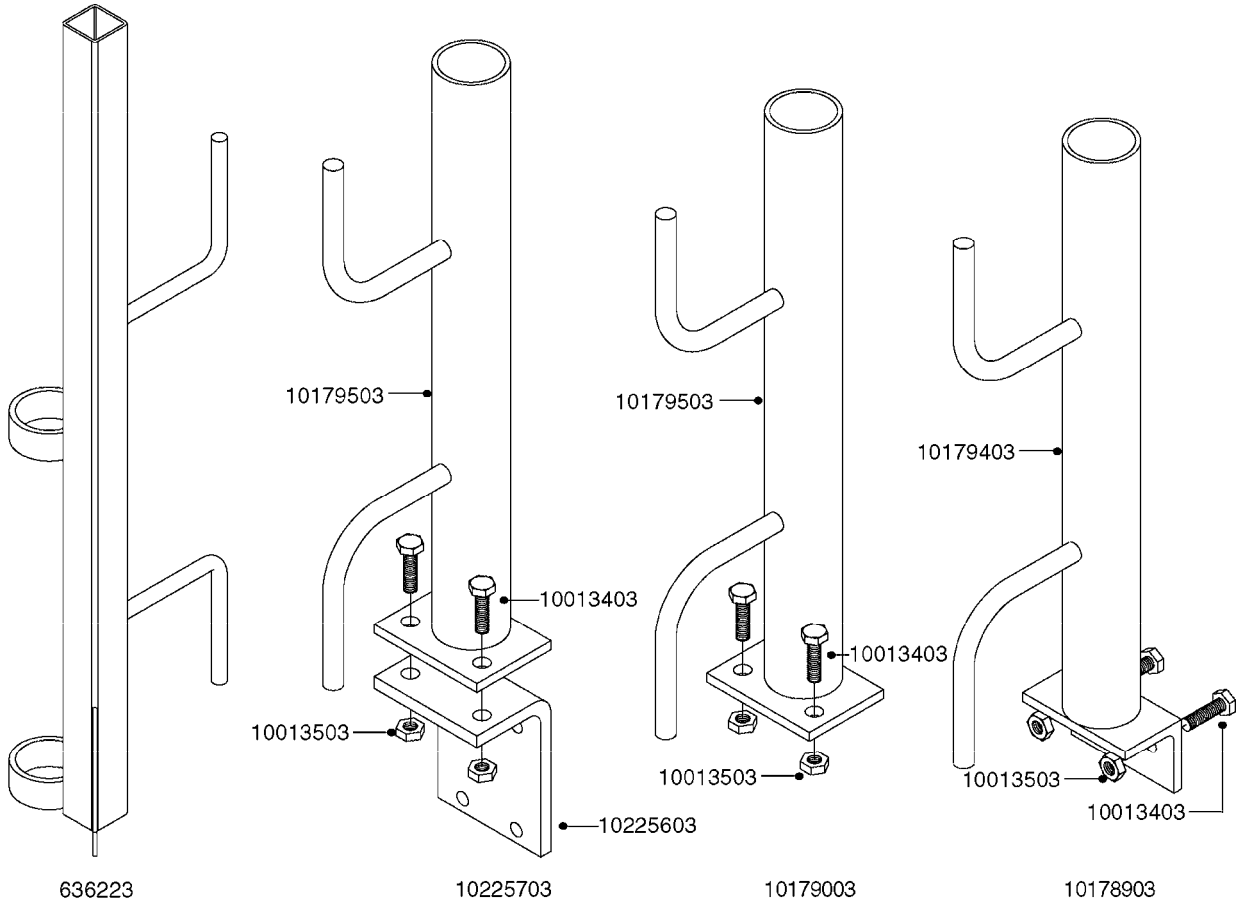

Page 1
Date 07.02.2020 9:11

parts-n°	order qty	description
130390	1	TEE 3/8'X 1/2' BSP F.TYPE 60S
145791	1	CONE FOR ON/OFF
147063	1	SWIRL F.SPRAY GUN TYPE 60
240936	1	O-RING D13.3X2.4 NITRIL
241441	1	O-RING D29.3X3
241965	1	O-RING Ø12.1 X 1.6 NITRILE
242007	1	O-RING Ø9.1 X 1.6 NITRILE
242013	1	SPRING RUBBER F/TRIGGER
242033	1	O-RING Ø14.1 X 1.6 NITRILE
242064	1	SLEEVE RUBBER 3X8X4MM
320084	1	FITT.DK NUT 1/2" BSP
322073	1	HOUSING F.SWIRL TYPE 60S H.G.
322075	1	HOUSING F. NOZZLE
330013	1	O-RING 2.5 X 10 PUR
334117	1	HANDLE PIECE RIGHT F.60S/60L
334118	1	HANDLE PIECE LEFT F.60S/60L
334121	1	SEAT FOR ON-OFF TYPE
334190	1	FITT.DK HB 1/2' F. PISTOL 60S
334533	1	CLAMP HOSE PLASTIC 3/8"
334534	1	CLAMP HOSE PLASTIC 1/2"
334653	1	FITT.DK HB 3/8' F.HANDGUN
334655	1	TRIGGER SAFETY F.60S/60L GUN
371314	1	NOZZLE CERAMIC 1099-20
440634	1	SCREW 5/8"
480716	1	PIN D3X6 STAINLESS
615455	1	TUBE F.LANCE TYPE 60L
725476	1	SPINDLE
725477	1	TRIGGER
750270	1	GASKET KIT F.SPRAY GUN
843196	1	SPRAY GUN KIT TYPE 60 SHORT
843197	1	HANDGUN KIT TYPE 60 LONG
92701703	1	HOSE R X3/8" X300PSI WP X0012"
92702103	1	HOSE R X1/2" X300PSI WP X0012"