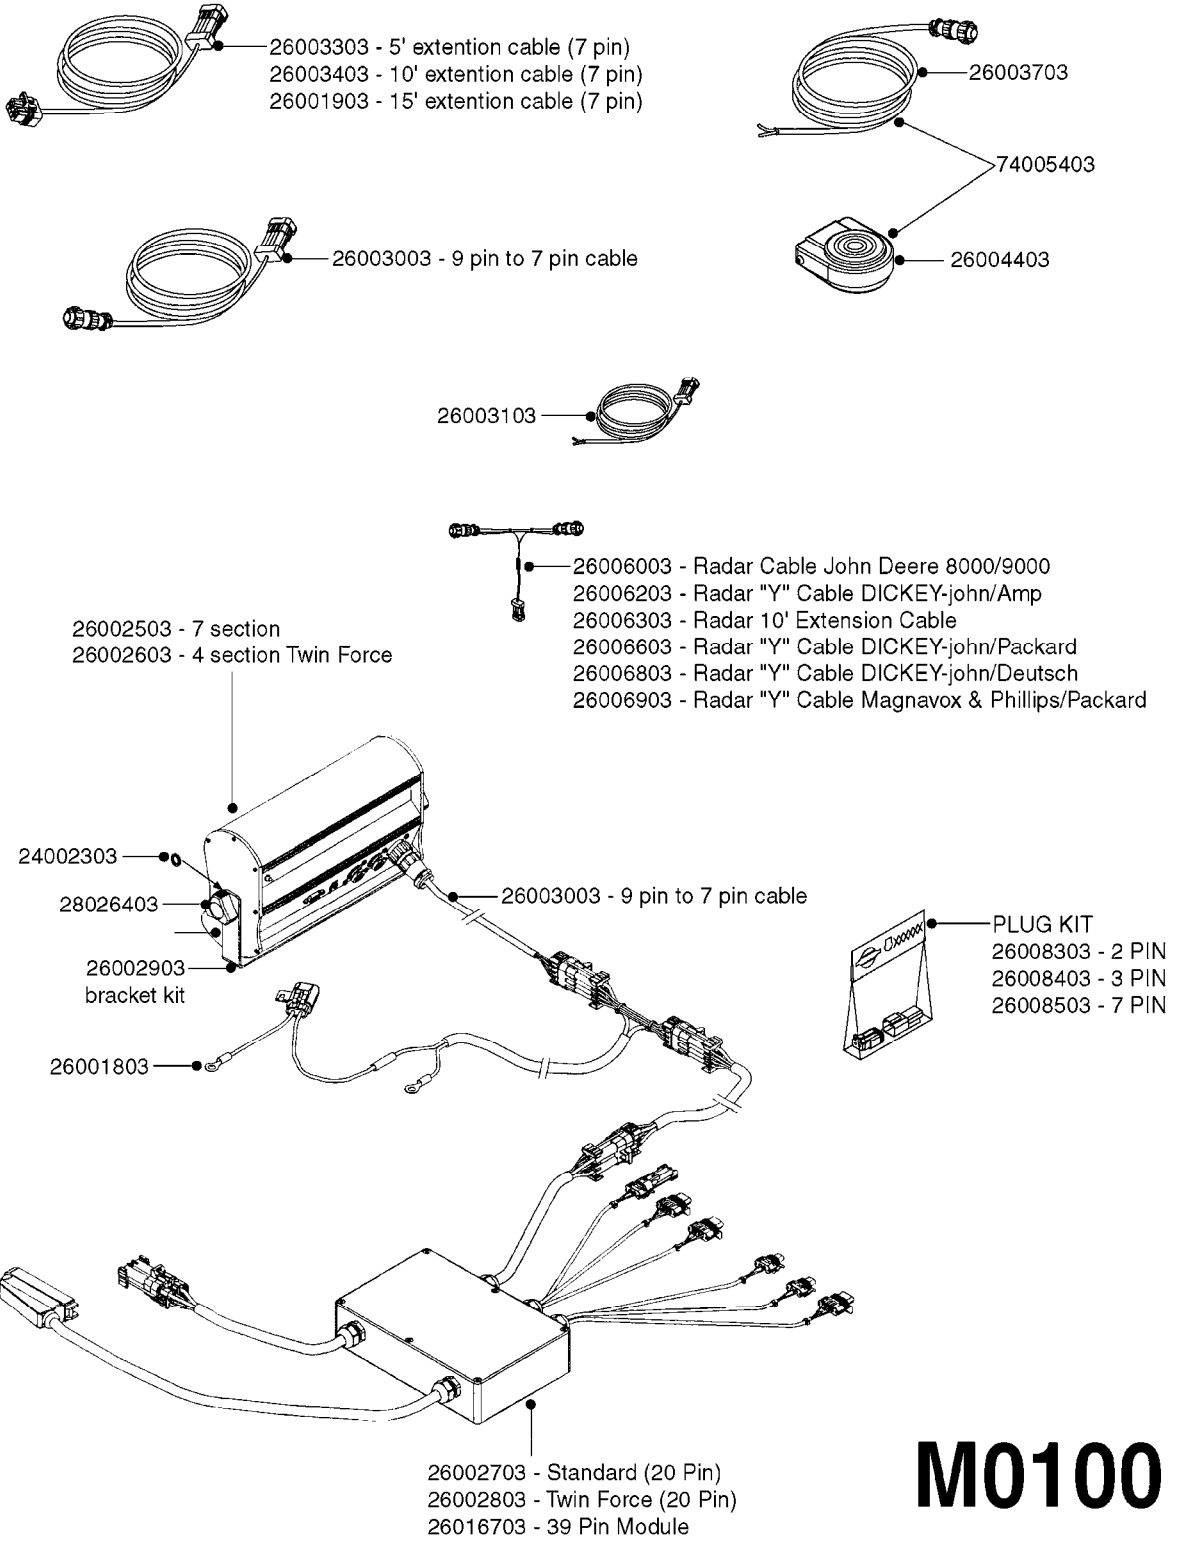

MUSTANG 3500 CONTROLLER
M0100-HIN, 01:01:16

Page 0
Date 07.02.2020 9:11

MUSTANG 3500 CONTROLLER
M0100-HIN, 01:01:16

Page 1
Date 07.02.2020 9:11

parts-n°	order qty	description
24002303	1	WASHER, RUBBER
26001803	1	POWER CABLE
26001903	1	15' 7-PIN EXTENSION CABLE
26002503	1	MUSTANG 3500/7 CONSOLE
26002603	1	MUSTANG 3500/4/TF CONSOLE
26002703	1	MUSTANG 3500/20PIN SC MODULE
26002803	1	MUSTANG 3500/20PIN TF SC MODUL
26002903	1	MUSTANG 3500 CONSOLE MNT KIT
26003003	1	MUSTANG 3500 CONSOLE CABLE
26003103	1	MUSTANG 3500/7 SC MOD CNECT KT
26003303	1	MUSTANG/FM 5FT 7PIN EXT CABLE
26003403	1	MUSTANG/FM 10FT 7PIN EXT CABLE
26003703	1	MUSTANG RUN/HOLD ADAPT CABLE
26004403	1	SWITCH, FOOT
26006003	1	MUSTANG RADR CBLE JD 8000/9000
26006203	1	MUSTANG RDR "Y" CABLE DCKY-JHN
26006303	1	MUSTANG RDR EXTNSN CABLE 10FT
26006603	1	MUSTANG RDR"Y"CABLE D-J PACKRD
26006803	1	MUSTANG RDR"Y"CABLE D-J DEUTS.
26006903	1	MUSTANG RDR"Y"CABLE MAG.PHILIP
26008303	1	MICRO TRAK PLUG KIT - 2 PIN
26008403	1	MICRO TRAK PLUG KIT - 3 PIN
26008503	1	MICRO TRAK PLUG KIT - 7 PIN
26016703	1	MUSTANG 3500/39PIN SC MODULE
28026403	1	KNOB, MUSTANG CONSOLE MOUNT
74005403	1	FOOT SWITCH FOR MUSTANG 3500