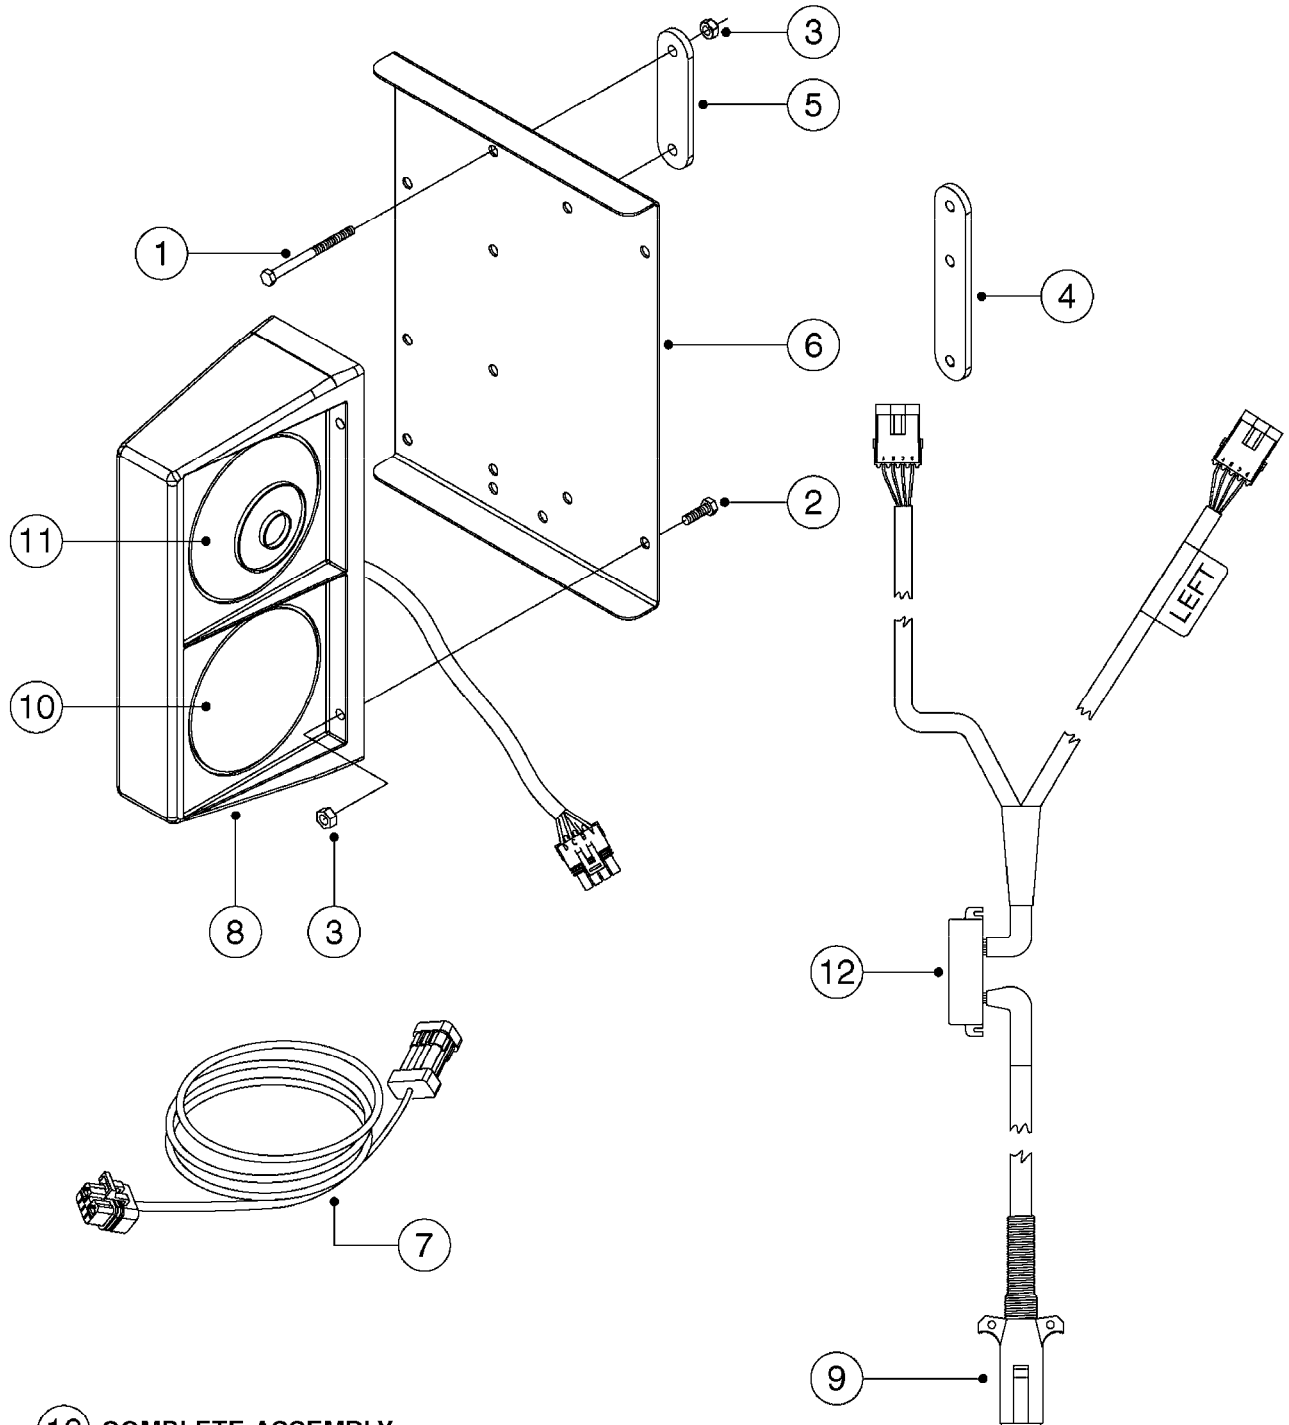

13 COMPLETE ASSEMBLY

COMPLETE ASSEMBLIES
WHOLEGOODS ITEMS

M0160

TRAFFIC LIGHT KIT
M0160-HIN, 13:08:19

Page 1

Date 07.02.2020 8:56

Pos.	parts-n°	order qty	description
1	410266	1	BOLT HEX 8.8 DEL M6X120
1	410421	1	BOLT HEX M6X110 DIN931-A2 SS
1	410524	1	BOLT HEX 8.8 DEL M6X100
1	410605	1	BOLT HEX 8.8 DEL M6X80
2	410362	1	BOLT HEX 8.8 SS M6X20
3	460261	1	NUT HEX M6X1.00 LOCK DIN985 A2 SS
4	16022303	1	BRACKET 100MM TUBE
5	16022403	1	BRACKET 60MM TUBE
6	16025603	1	BRACKET TAIL LIGHT DUAL LAMP
7	26004703	1	HARNESS 13' EXT 4 WIRE WP
8	26004903	1	TAIL LIGHT GREEN WIRE LH
8	26005003	1	TAIL LIGHT YELLOW WIRE RH
9	26005103	1	PLUG 7-PIN AG TAIL LIGHT
10	26005403	1	LENS BLACK BEFORE 2009
10	26017003	1	LENS RED
11	26016903	1	LENS AMBER
12	26032703	1	HARNESS COMPLETE, TAIL LIGHT, 2013
13	83308603	1	TRAFFIC LIGHT KIT