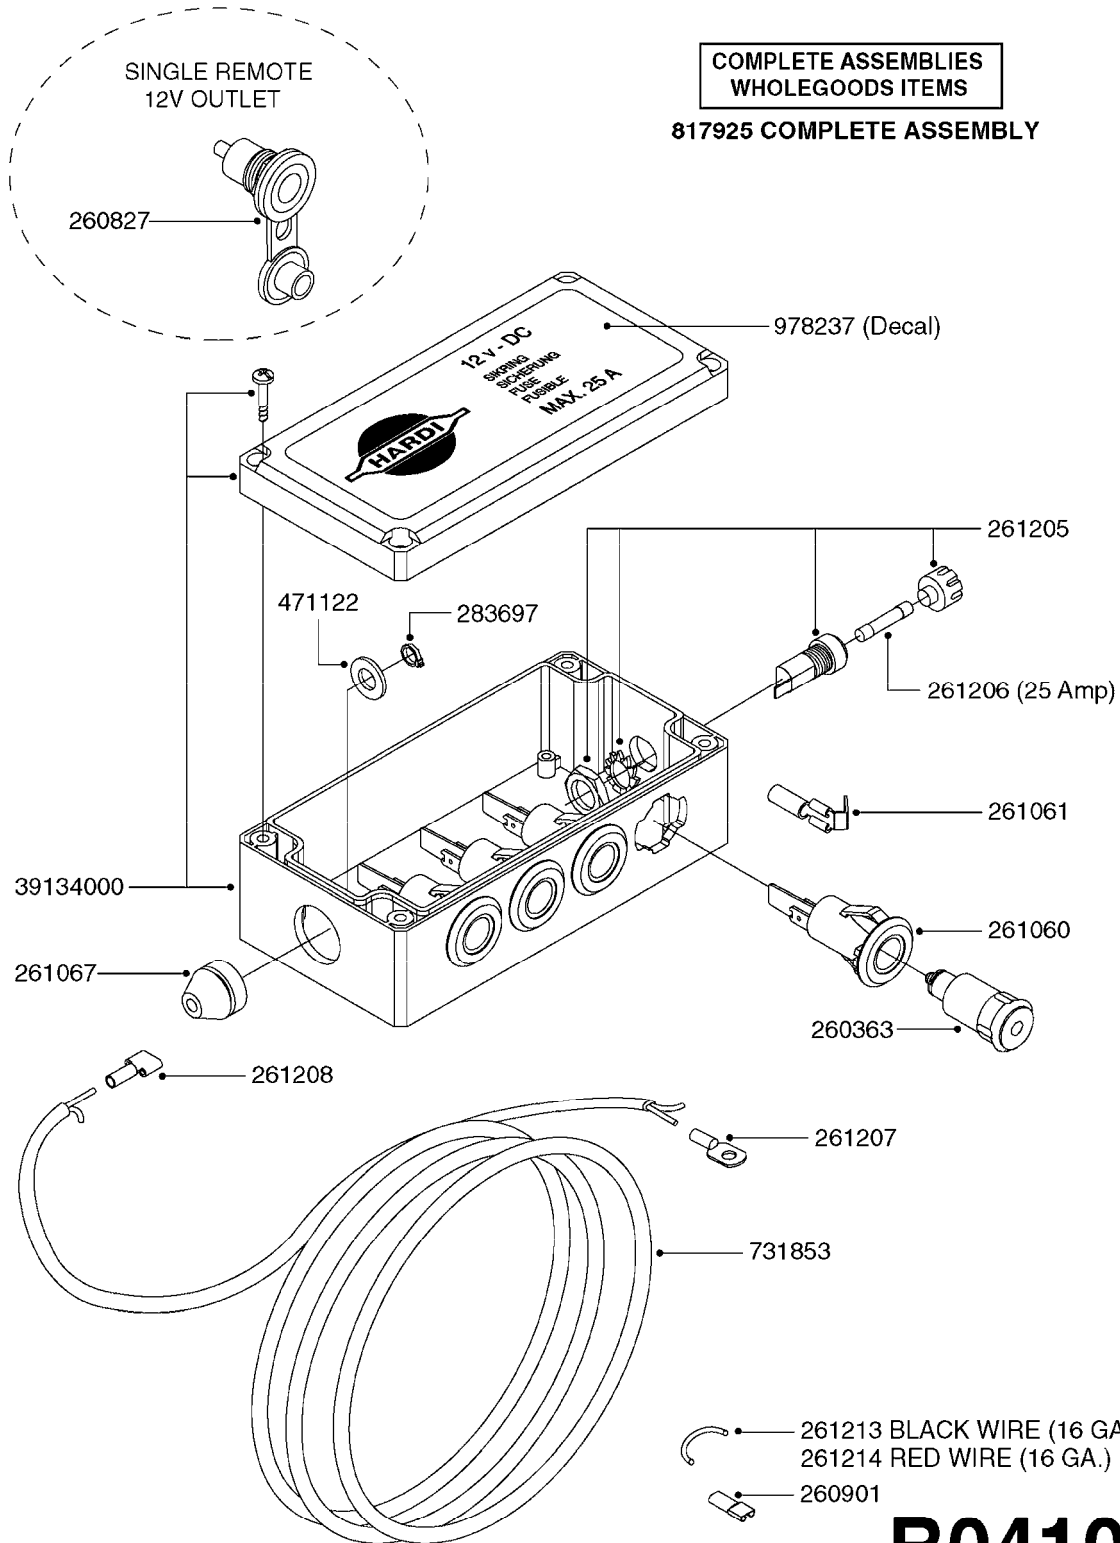

12 VOLT OUTLET BOX
B0410-HIN, 01:01:16

Page	0
Date	07.02.2020 8:55

12 VOLT OUTLET BOX
B0410-HIN, 01:01:16

Page 1
Date 07.02.2020 8:55

parts-n°	order qty	description
260363	1	PLUG 2 POLE 12V
260827	1	PLUG F.EC ATTACHMENTS
260901	1	SPADE F.ELEC CONN.1.5MM BLUE
261060	1	PLUG F.EC ATTACHMENTS
261061	1	SPADE F.ELEC.2 WAY CONNECTOR
261067	1	GROMMET 10-14 GREY
261205	1	FUSE HOLDER
261206	1	FUSE 25 A
261207	1	ELECTRIC CONNECTOR 4MM
261208	1	SPADE F.ELEC.CONNECTOR 4MM
261213	1	WIRE 6.4MM BLACK
261214	1	WIRE 6.4MM RED
283697	1	TIESTRAP 200MM
471122	1	WASHER, M10, Ø20/10.5X 2.0, SS
731853	1	CABLE 2X4MM L=138"
817925	1	OUTLET BOX 12 VOLT ELEC.
978237	1	DECAL OUTLET BOX
39134000	1	BOX, COMPLETE, 12V POWER BOX