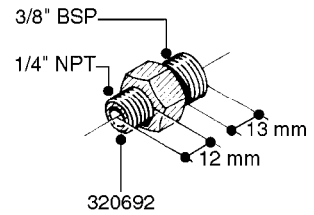

FITTINGS - HEXAGON NIPPLES  
L0030-HIN, 01:01:16

**L0030**

FITTINGS - HEXAGON NIPPLES  
L0030-HIN, 01:01:16

Page 1  
Date 07.02.2020 8:56

parts-n°	order qty	description
10015303	1	FITT.PO.HN 1.00X1.00 M1000
10425003	1	FITT.PO.HN 1.25X1.00 MCPHEE
320132	1	FITT.DK HN 1" BSP
320176	1	FITT.DK HN 3/8"X1/2" BSP
320445	1	FITT.DK HN 1/4"X3/8" BSP
320655	1	FITT.DK HN 1/2"-1/2" BSP
320692	1	FITT.DK HN 3/8'BSPX1/4'NPT
320703	1	FITT.DK HN 3/8BSP X1/2 &1/4NPT
320725	1	FITT.DK NIPPLE 3/8"-3/8" BSP
320902	1	FITT.DK HN 3/8'X 1/4' BSP
390232	1	FITT.DK HN 1-1/2' X 1-1/4' BSP
390276	1	FITT.DK HN 1'BSP