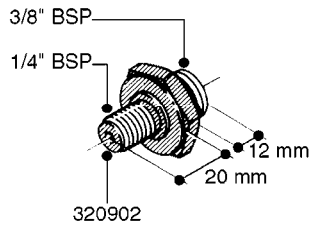

FITTINGS - HEXAGON NIPPLES  
L0030-HIN, 01:01:16

**L0030**

FITTINGS - HEXAGON NIPPLES  
L0030-HIN, 01:01:16

Page 1  
Date 07.02.2020 8:56

parts-n°	order qty	description
10015303	1	FITT.PO.HN 1.00X1.00 M1000
10425003	1	FITT.PO.HN 1.25X1.00 MCPHEE
320132	1	FITT.DK HN 1" BSP
320176	1	FITT.DK HN 3/8"X1/2" BSP
320445	1	FITT.DK HN 1/4"X3/8" BSP
320655	1	FITT.DK HN 1/2"-1/2" BSP
320692	1	FITT.DK HN 3/8'BSPX1/4'NPT
320703	1	FITT.DK HN 3/8BSP X1/2 &1/4NPT
320725	1	FITT.DK NIPPLE 3/8"-3/8" BSP
320902	1	FITT.DK HN 3/8'X 1/4' BSP
390232	1	FITT.DK HN 1-1/2' X 1-1/4' BSP
390276	1	FITT.DK HN 1'BSP