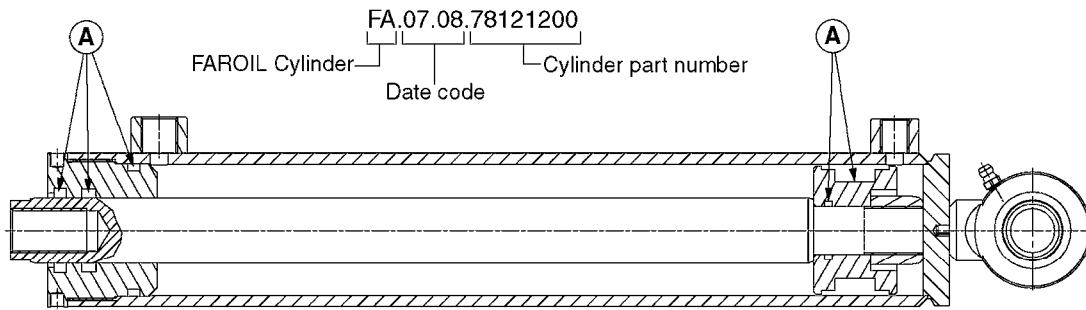

HYDRAULICS - CYLINDERS  
C0020-HIN, 01:01:16

Page 3

Date 07.02.2020 8:55

parts-n°	order qty	description
63039300 78100003	1 1	CYLINDER ROD F.781132 CYL. PARA-LIFT CM+750 W/STOP

Check cylinder barrel for stamped part number.