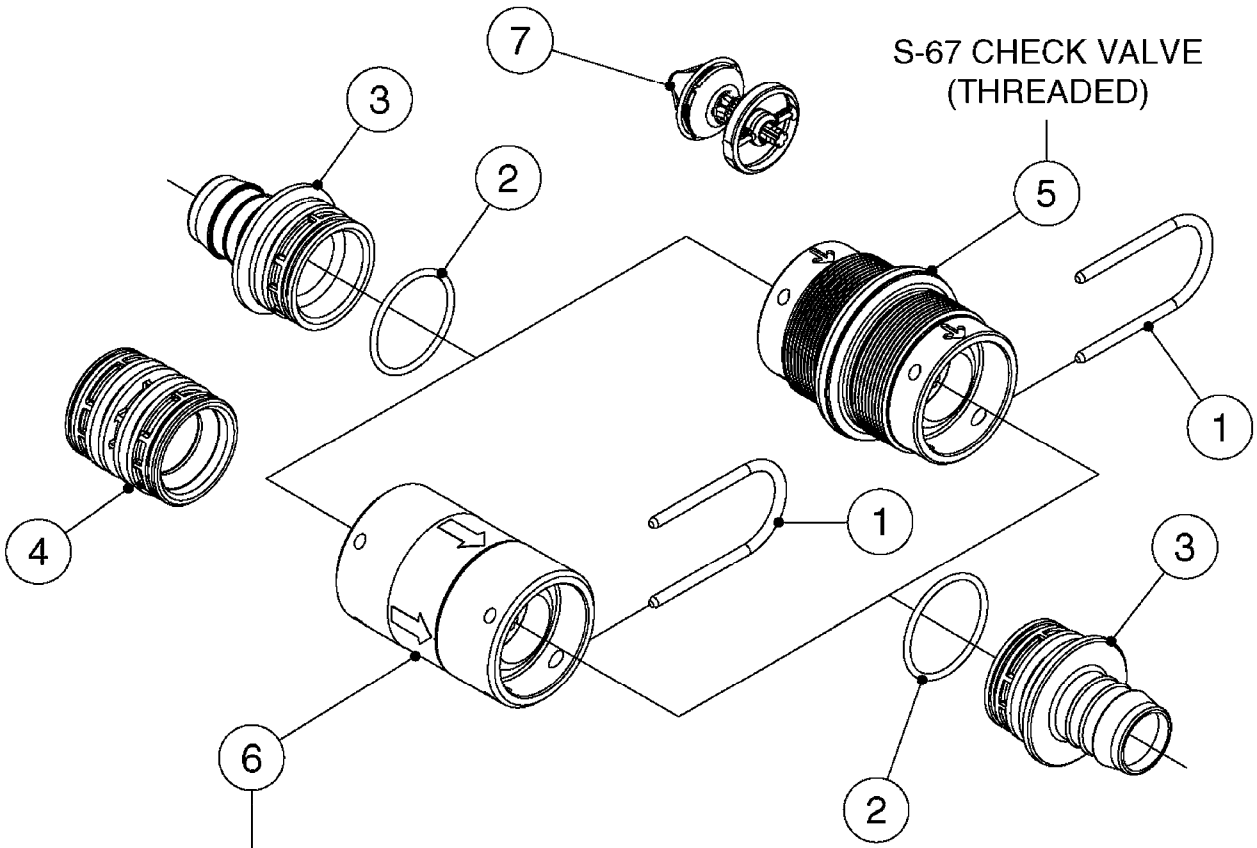

FOR FITTINGS AND  
HOSES, SEE SECTION L

**B0630**

CHECK VALVES - S67  
B0630-HIN, 31:07:19

Page 1  
Date 07.02.2020 8:55

Pos.	parts-n°	order qty	description
1	145996	1	FITT.DK S-67 FORK
2	241973	1	O-RING Ø3 X 44.2 70 SHORES NITRIL
2	242353	1	O-RING 3 X 44.2 VITON
3	242504	1	O-RING D35x2 NITRIL
4	322104	1	FITT.DK S-67 BULKHEAD
5	334231	1	FITT.DK S-67 STR.1"
5	334232	1	FITT.DK S-67 STR.1-1/4"
5	334444	1	FITT.DK S-67 STR.1-1/2" PVC
6	14103100	1	SEAT F.CHECK VALVE D40.8 2010
7	70063603	1	VALVE, CHECK S67 1-1/2"
			COMPLETE IN-LINE CHECK VALVE FOR 1-1/2" HOSE
7	72001803	1	CHCK VLV,S67, 2 X 1" HB
			COMPLETE IN-LINE CHECK VALVE FOR 1" HOSE
7	72206600	1	CHCK VLV,S67, 2 X 1.25" HB
			COMPLETE IN-LINE CHECK VALVE FOR 1-1/4" HOSE
8	72089900	1	CHECK VALVE S67 SUBASMBLY.2001
9	97800500	1	DECAL 230X28 BLACK ARROW