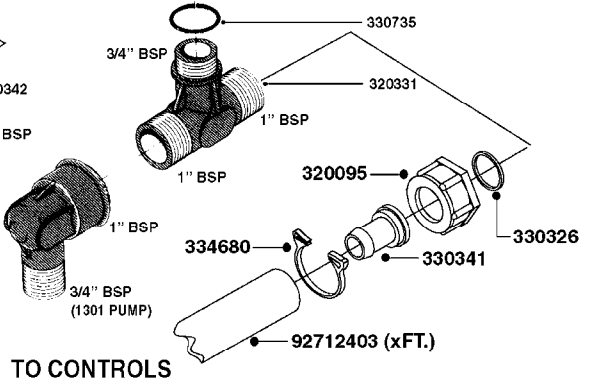

SUCTION SIDE OF PUMP

TO CONTROLS

92702603 (xFT.) FROM TANK