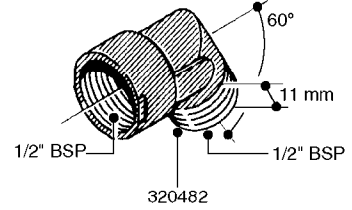

FITTINGS - HEXAGON NIPPLES  
L0030-HIN, 01:01:16

**L0030**

FITTINGS - HEXAGON NIPPLES  
L0030-HIN, 01:01:16

Page 1  
Date 07.02.2020 8:56

parts-n°	order qty	description
10015303	1	FITT.PO.HN 1.00X1.00 M1000
10425003	1	FITT.PO.HN 1.25X1.00 MCPHEE
320132	1	FITT.DK HN 1" BSP
320176	1	FITT.DK HN 3/8"X1/2" BSP
320445	1	FITT.DK HN 1/4"X3/8" BSP
320655	1	FITT.DK HN 1/2"-1/2" BSP
320692	1	FITT.DK HN 3/8'BSPX1/4'NPT
320703	1	FITT.DK HN 3/8BSP X1/2 &1/4NPT
320725	1	FITT.DK NIPPLE 3/8"-3/8" BSP
320902	1	FITT.DK HN 3/8'X 1/4' BSP
390232	1	FITT.DK HN 1-1/2' X 1-1/4' BSP
390276	1	FITT.DK HN 1'BSP