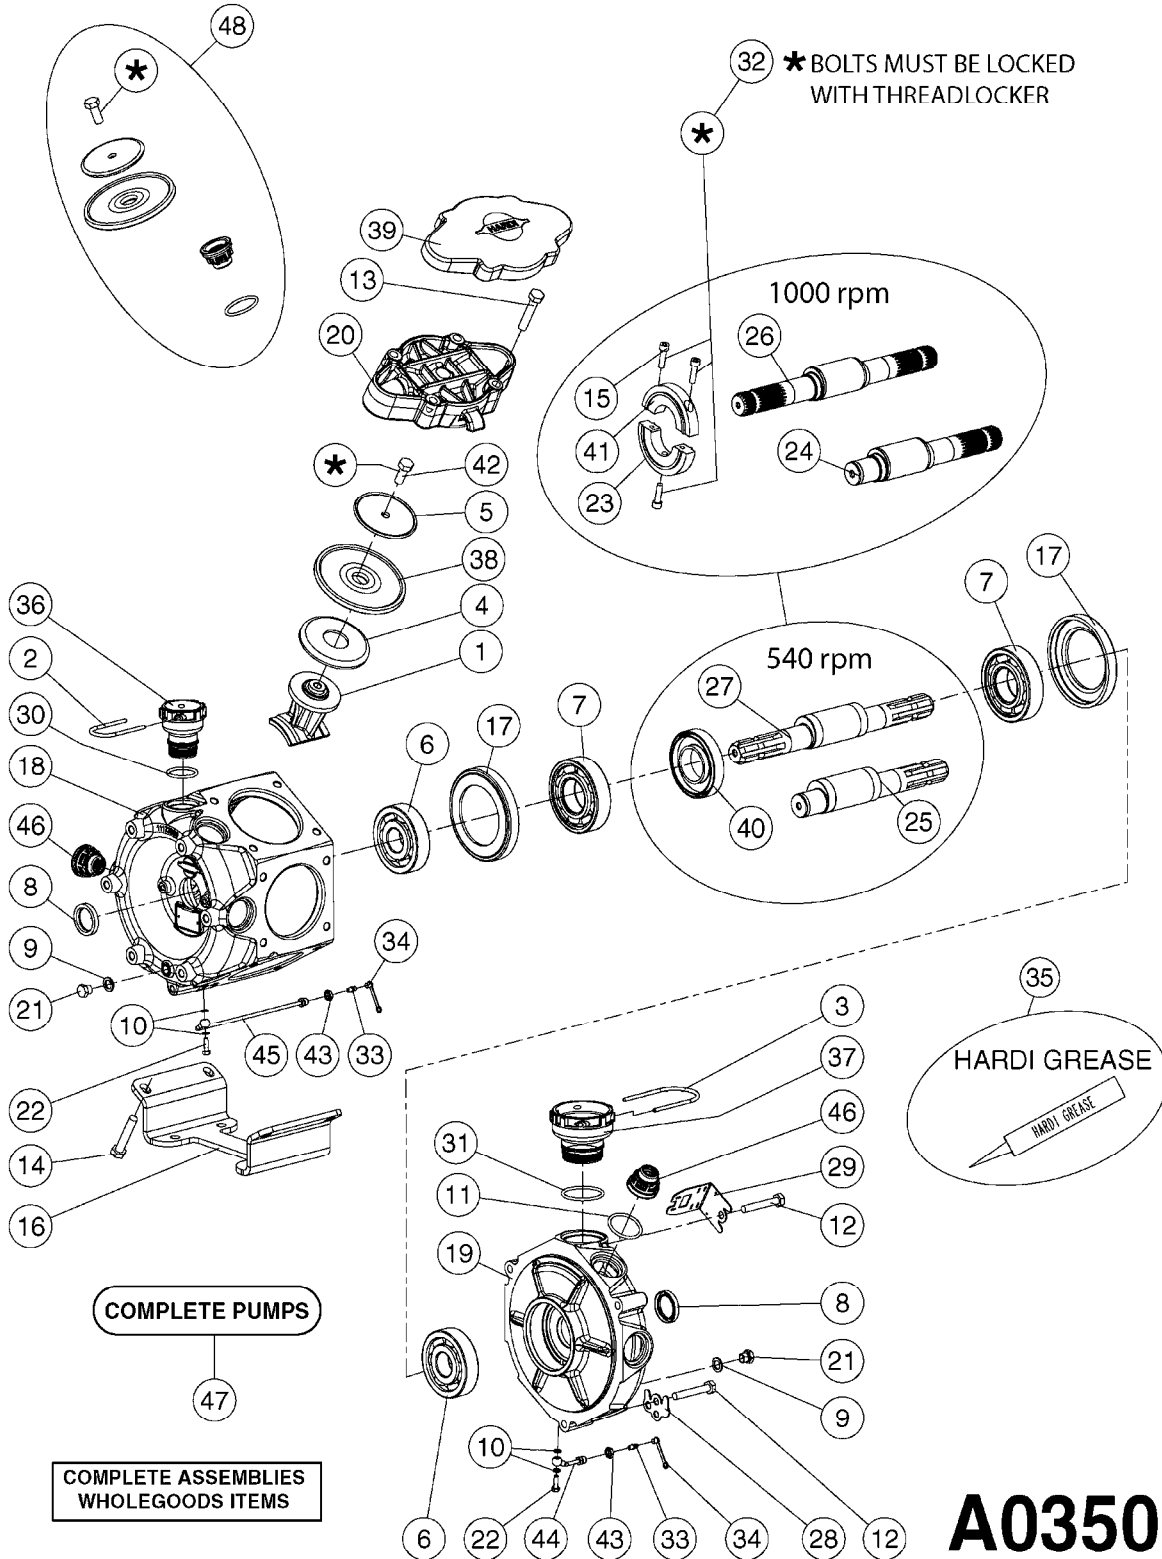

PUMP - 464 540/1000 RPM
A0350-HIN, 23:04:19

Page 1

Date 07.02.2020 8:54

Pos.	parts-n°	order qty	description
1	111622	1	CONNECTING ROD 463/5.5MM
1	111623	1	CONNECTING ROD 463/10MM
1	111624	1	CONNECTING ROD 463/12MM
1	111645	1	CONNECTING ROD 463/6.5MM
2	145996	1	FITT.DK S-67 FORK
3	145997	1	FITT.DK S-93 FORK
4	161012	1	DIAPHRAGM BACKING DISC F. 463
5	161175	1	DIAPHRAGM DISC 463/464 PUMP
6	210221	1	BEARING BALL 6407
7	210232	1	BEARING BALL 6310
8	210243	1	SEAL OIL 35 X 47 X 7
9	241404	1	DOWTY SEAL 1/4"
10	242374	1	WASHER Ø10/Ø6X1 COPPER
11	330072	1	O-RING D53.5/D45.5X4
12	421072	1	BOLT HEX 8.8 RAW M10X65
13	430312	1	BOLT HEX 8.8 M12X60
14	430438	1	BOLT HEX 8.8 DEL M12X65
15	450995	1	BOLT ALLEN M8X30 DIN 912 RAW
16	614628	1	FOOT F. 46X PUMP, RED
16	16410800	1	PUMP BASE 463/464 BLACK
17	11171900	1	CONROD RING 364/464 MACHINED
18	11172200	1	PUMP HOUSE 464 MACHINED 5/4" BSP RED
19	11172600	1	FRONTPART 464 MACHINED 2" BSP RED
20	11173000	1	VALVE COVER.463/464 MACHINED RED
21	14010400	1	PLUG 1/4" BSP
22	14120400	1	BANJOBOLT M6 X 19
23	14120700	1	COUNTERWEIGHT 364/464-1000
24	14137300	1	CRANKSHAFT 364/464-5.5 1000
24	14137400	1	CRANKSHAFT 364/464-6.5 1000
25	14137600	1	CRANKSHAFT 364/464-10
25	14137700	1	CRANKSHAFT 464-12
26	14137900	1	CRANKSHAFT 364/464-5.5 GG 1000
26	14138000	1	CRANKSHAFT 364/464-6.5 GG 1000
27	14138200	1	CRANKSHAFT 364/464-10 GG
27	14138300	1	CRANKSHAFT 464-12 GG
28	16383000	1	GREASE NIPPLE PLATE 464
29	16390600	1	BRACKET FOR RPM SENSOR
30	24266600	1	O-RING D 38,0 X 4,0 70SH.NITR
31	24266800	1	O-RING D 54,0 X 4,0 70SH.NITR
32	28045503	1	LOCTITE 262 .5ML (.017oz.)
33	28163300	1	GREASE NIPPLE H1 M6X1 DIN 7412
34	28163400	1	CAP F. GREASENIPPLE YELLOW M6X1
35	28164600	1	HARDI PUMP GREASE S3 V550L 1
36	32242200	1	FITTING S67 5/4" KON. RG 2014
37	32242400	1	FITTING S93 2" KON. RG 2014
38	33511600	1	DIAPHRAGM PUMP 463/464 PUMP PUR
39	33524000	1	COVER PLASTIC 464 PUMP
40	33527200	1	GREASE SPLIT 364/464
41	39136200	1	HALFPART 364/464-1000
42	43099200	1	BOLT HEX SS M12 X 30 DIN933 A4
43	46134000	1	NUT HEX M10x1 H=2.3 NV=14 ELZIN
44	61097000	1	BANJOTUBE SHORT 464 COMPL.
45	61097100	1	BANJOTUBE LONG 464 COMPL.
46	72043600	1	VALVE FOR 462/463
47	72993500	1	PUMP 464-12-540, CM
47	72993600	1	PUMP 464-6.5 MED-2-1000
47	82168100	1	PUMP 464-5.5 THROUGH SHAFT 1000RPM
47	82168200	1	PUMP 464-10 2" SUCT. 540RPM
47	82168500	1	PUMP 464-12 2" SUCT. 540 RPM
47	82168700	1	PUMP 464-12 540 OFFSET PORTS
47	82168800	1	PUMP 464 6.5 1000 OFFSET PORTS