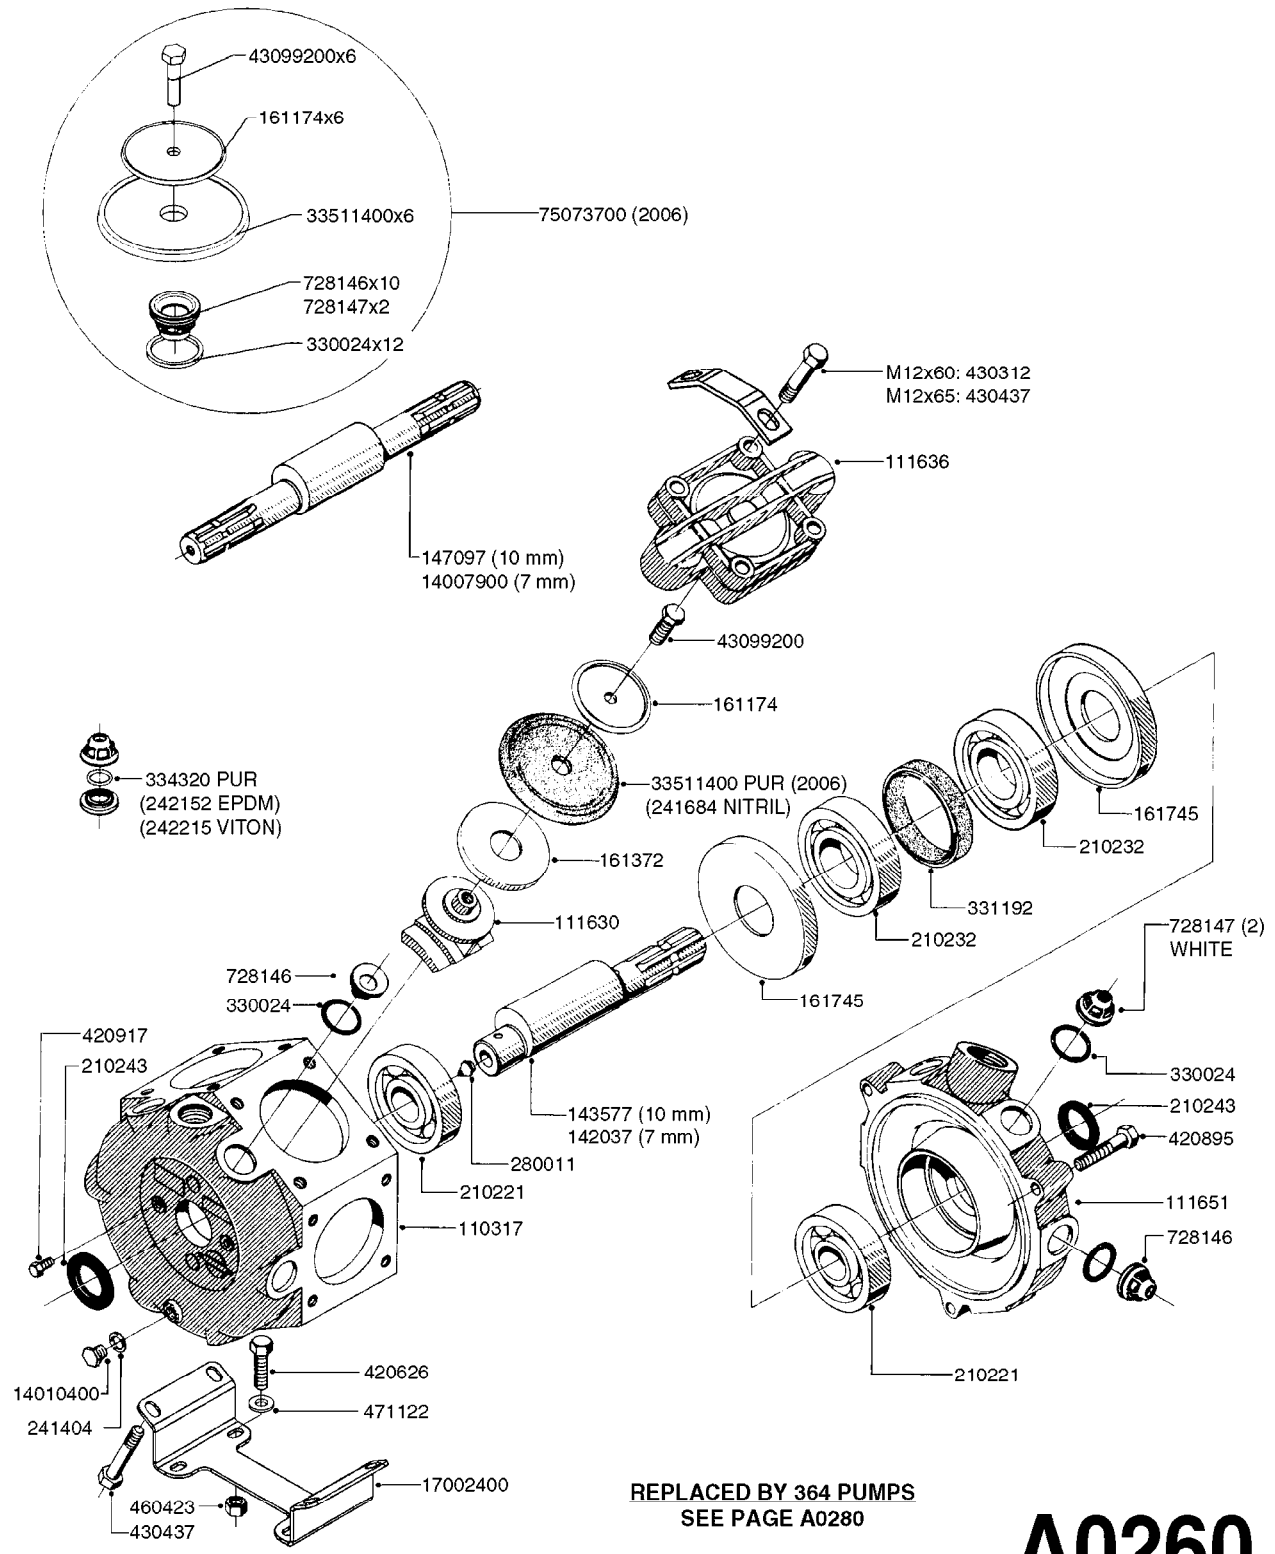

REPLACED BY 364 PUMPS
SEE PAGE A0280

A0260

PUMP - 363 W/MOUNTING BASE
A0260-HIN, 17:03:16

Page 1
Date 07.02.2020 8:54

parts-n°	order qty	description
110317	1	PUMP CASING MODEL 360/361 PNTD
111630	1	CONNECTING ROD 363/364-10 PUMP
111636	1	VALVE COVER 363 HEAVY DUTY
111651	1	CASTING F.363 1.5" PUMP(FRONT)
142037	1	CRANK SHAFT 361-20
143577	1	CRANK SHAFT F.363/462/463-10mm
147097	1	CRANK SHAFT 363-463/10 THROUGH
161174	1	DIAPHRAGM DISC SS 361/363/364 PUMP
161372	1	DIAPHRAGM BACKING DISC,320-361
161745	1	METAL SPACER F.363/463
210221	1	BEARING BALL 6407
210232	1	BEARING BALL 6310
210243	1	SEAL OIL 35 X 47 X 7
241404	1	DOWTY SEAL 1/4"
241684	1	DEICER PARTS: DIAPHRAGM MODEL 361 NITRIL
242152	1	O-RING D18.2X3 EPDM
242215	1	O-RING D18X3 VITON
280011	1	GREASE NIPPLE 1/8' SAE H TR
330024	1	O-RING D41,1/D34.5 X 3,5
331192	1	SPACER, MODEL 361/363
334320	1	O-RING D18X3 POLYURETHANE
420626	1	BOLT HEX 8.8 DEL M10X20 FT
420895	1	BOLT HEX 8.8 RAW M10X60
420917	1	BOLT HEX 8.8 RAW M8X12 FT
430312	1	BOLT HEX 8.8 M12X60
430437	1	BOLT HEX 8.8 RAW M12X65
460423	1	NUT HEX M10X1.50 LOCK DIN985A2 SS
471122	1	WASHER, M10, Ø20/10.5X 2.0, SS
728146	1	VALVE FOR 361(726890/707932)
728147	1	VALVE FOR 361 WHITE WITH HOLE
14007900	1	CRANK 363/462/463-7mm 540/THRU
14010400	1	PLUG 1/4" BSP
17002400	1	FOOT F. 36X PUMP, RED
33511400	1	DIAPHRAGM PUMP 361/361/363/364 PUR
43099200	1	BOLT HEX SS M12 X 30 DIN933 A4
75073700	1	PUMP KIT 361/363 "06"