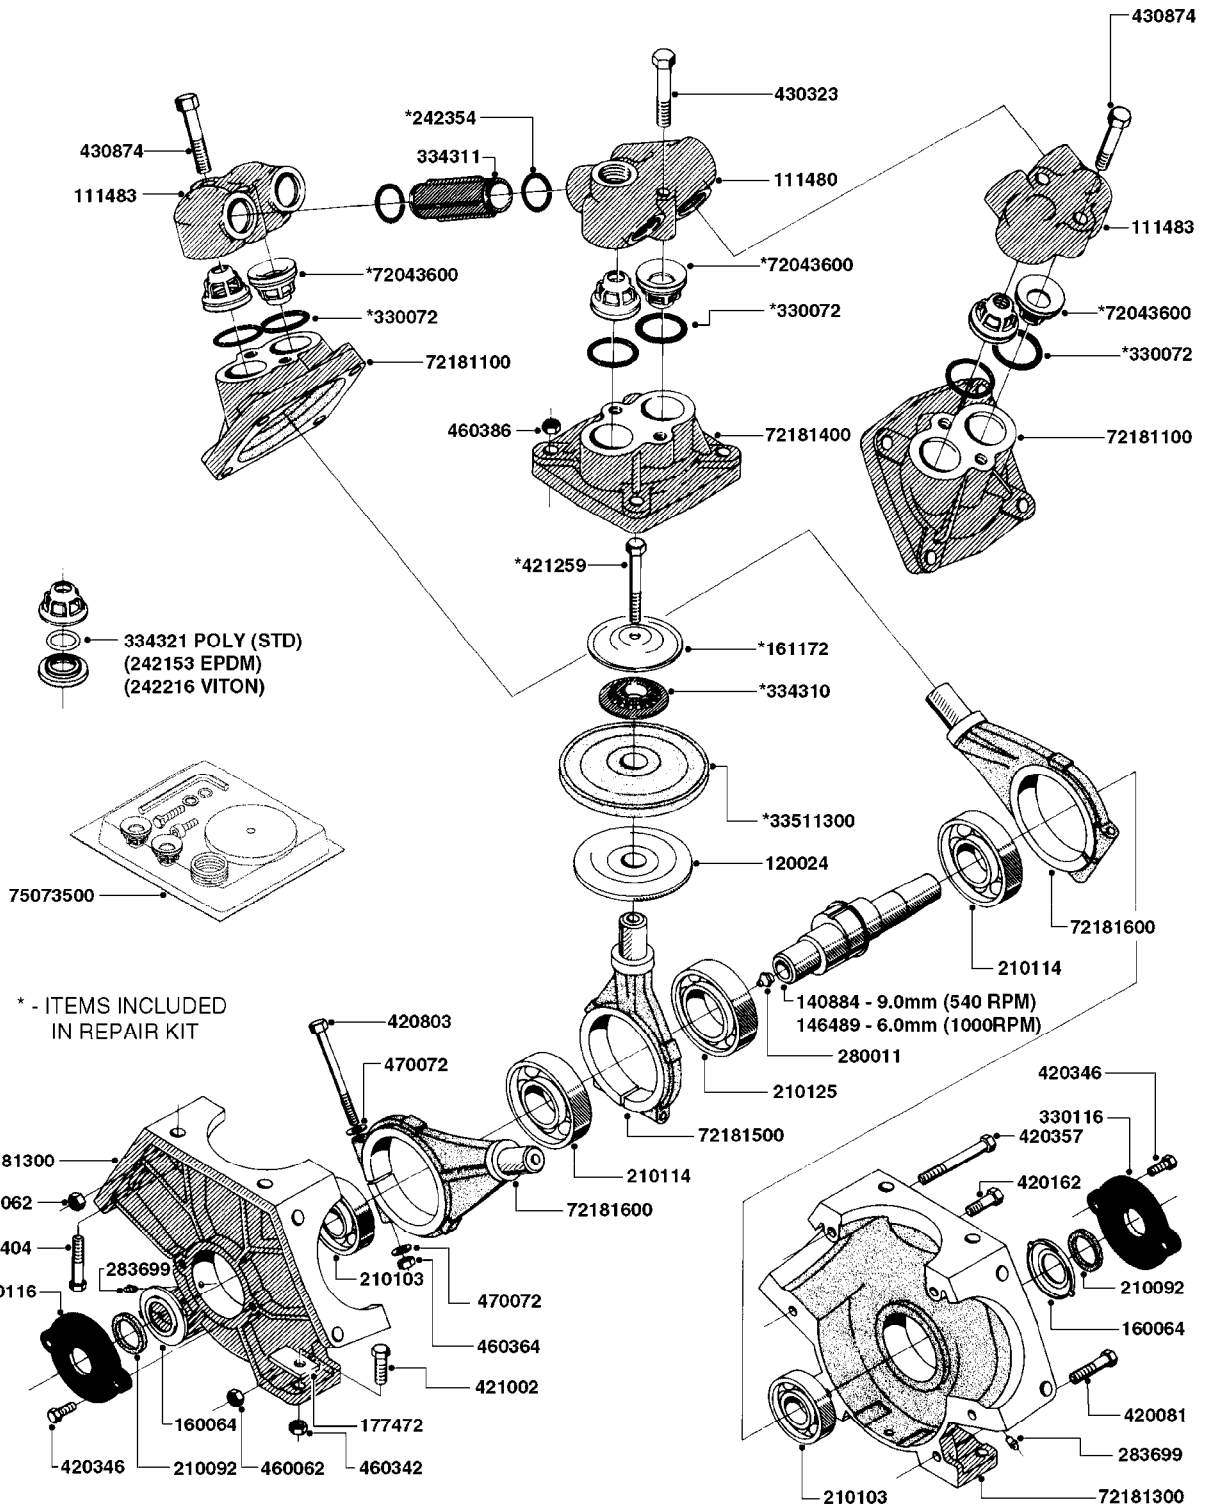

COMMANDER 875/1200 Gallon  
Eagle 45', 50', 60', 66', 80',  
88'

Page 0.3

Date 07.02.2020 8:54

main group	page-n°	date	description
	M0070-HIN M0080-HIN M0090-HIN M0100-HIN M0120-HIN M0160-HIN	01:01:16 01:01:16 01:01:16 01:01:16 01:01:16 13:08:19	EZ-STEER 500 STEERING SYSTEM EZ-GUIDE 250 LIGHTBAR HC 2500/HM1500 DISPLAY/SCANBOX MUSTANG 3500 CONTROLLER TRANSDUCERS AND ACCESSORIES TRAFFIC LIGHT KIT