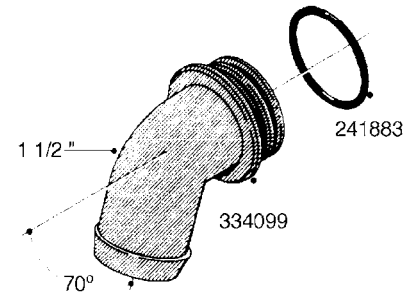

**L0080**

FITTINGS - S-53  
L0080-HIN, 12:09:17

Page 1

Date 07.02.2020 8:56

Pos.	parts-n°	order qty	description
1	145995	1	FITT.DK S-53 FORK
2	241973	1	O-RING Ø3 X 44.2 70 SHORES NITRIL NITRIL (BLACK)
2	242353	1	O-RING 3 X 44.2 VITON VITON (BROWN)
3	242109	1	O-RING D32.2x3.0 NITRIL (BLACK)
3	242354	1	O-RING D32.2X3.0 VITON VITON (BROWN)
4	322103	1	FITT.DK S-53 BULKHEAD
5	322107	1	FITT.DK S-53 BULKHEAD NUT
6	322110	1	FITT.DK S-53 ELB. 1/2" BSP
7	322352	1	FITT.DK S-53 TEE
8	334229	1	FITT.DK S-53 STR.3/4"
9	334260	1	GASKET F. S-53 BULKHEAD
10	334564	1	FITT.DK S-67 TO S-53 ADAPTER
11	391100	1	FITT.DK S-53THREAD INS.1/2"BSP
12	726463	1	FITT.DK S53 BULKHEAD W/GASKET
13	726552	1	FIT.DK S-53X90 1/2" BSP,O-RING
14	726556	1	FITT.DK S-53 HB 1/2" W/O-RING
15	726558	1	FITT.DK S53 STR. 3/4" W.ORING
16	726559	1	FITT DK. S-53 HB 1" W/O-RING
17	726568	1	FITT.DK.S-53 HB 1/2"90 W/O-RING
18	726570	1	FITT.DK S-53 ELB.3/4" W.ORING
19	726571	1	FITT.DK S-53 ELB.1", W ORING
20	726578	1	FITT.DK S53 PLUG WITH O-RING
21	728561	1	FITT.DK. S67M - S53F REDUCER