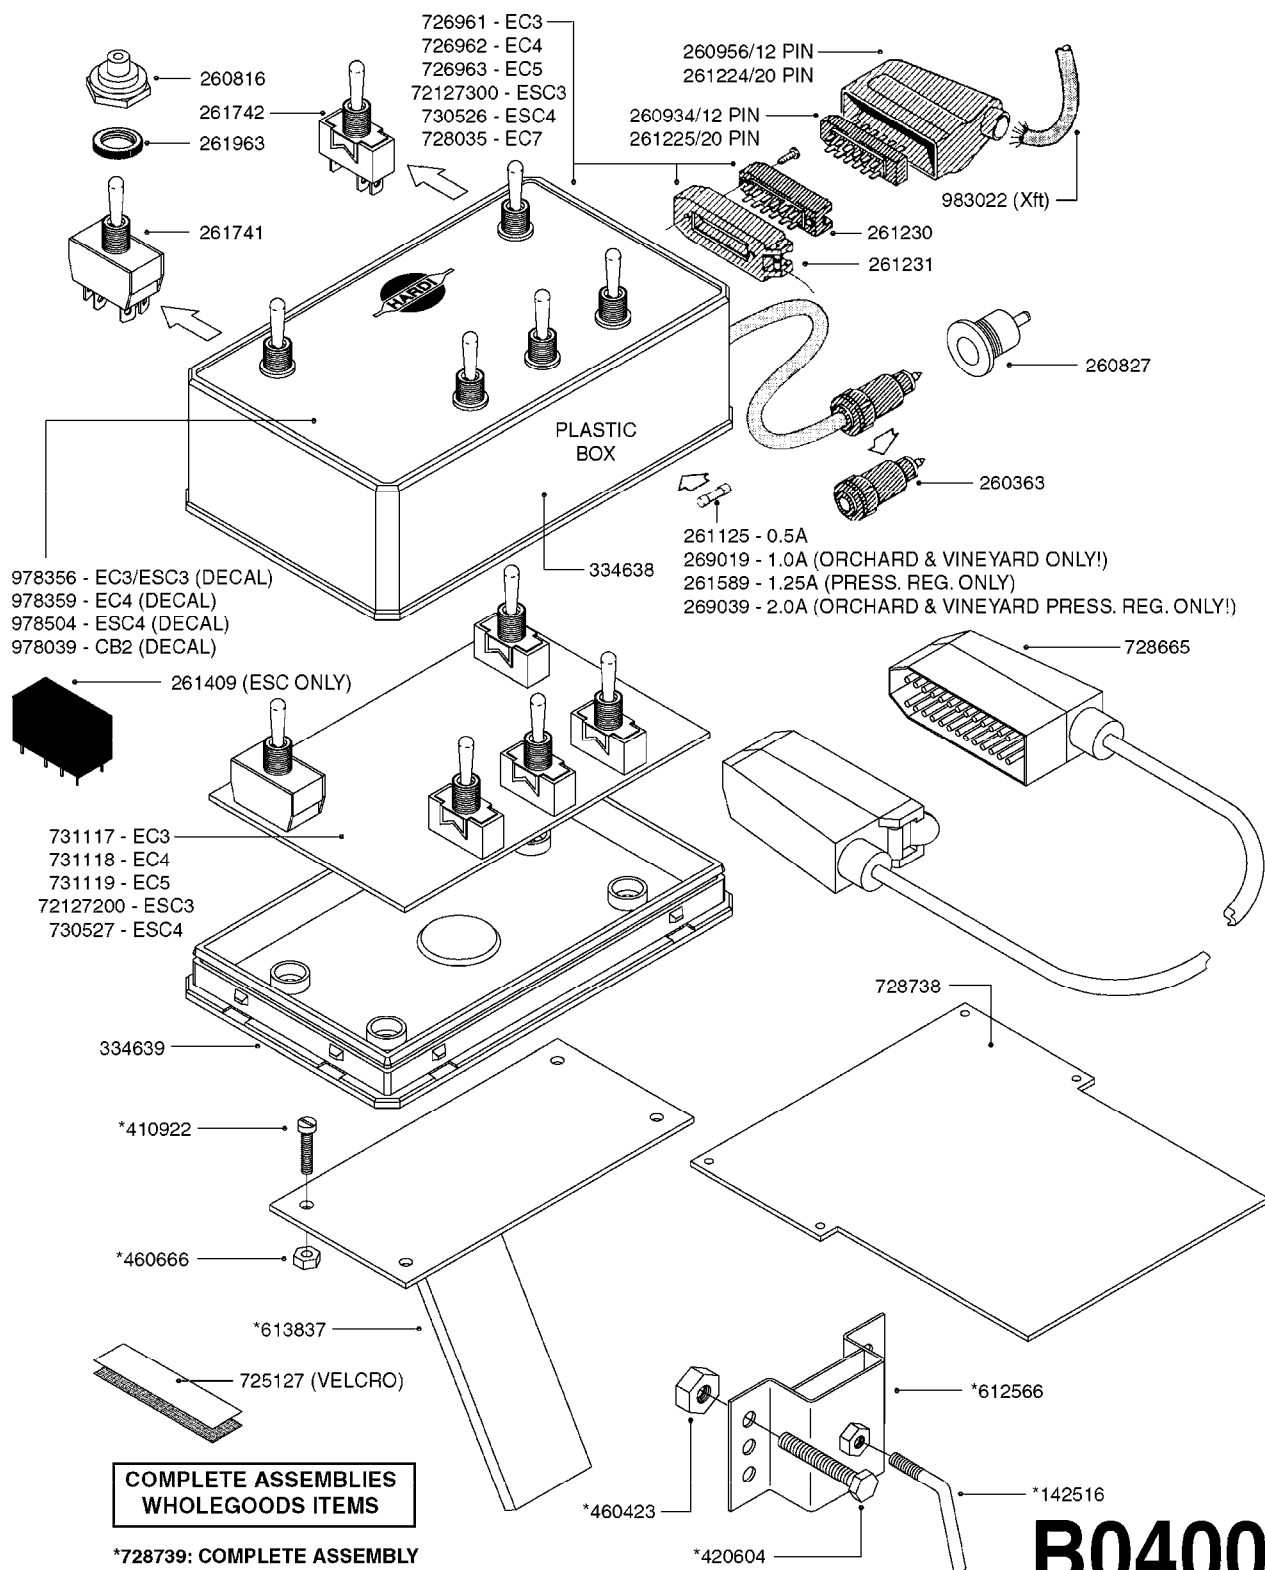

COMPLETE ASSEMBLIES
WHOLEGOODS ITEMS

*728739: COMPLETE ASSEMBLY

B0400

CONTROL BOX F/EC + ECSC POST96
B0400-HIN, 01:01:16

Page 1
Date 07.02.2020 8:55

parts-n°	order qty	description
142516	1	SCREW SET M10 BENT F. LOCKING
260363	1	PLUG 2 POLE 12V
260816	1	CAP W/RUBBER BOOT F.EC SWITCH
260827	1	PLUG F.EC ATTACHMENTS
260934	1	PLUG INSERT 12 POLE MALE
260956	1	PLUG HOUSE 12 POL.MALE
261125	1	FUSE 5 X 20 500mA
261224	1	PLUG HOUSING F/20 POLE MALE
261225	1	PLUG INSERT 20 POLE MALE
261230	1	PLUG INSERT 20 POLE FEMALE
261231	1	PLUG HOUSING 20 POLE FEMALE
261409	1	RELAY 12V F. ESC CNTRL BOX '96
261589	1	FUSE 5 X 20 1.25 AMP
261741	1	SWITCH 2 POLE 12V TOGGLE PRESS
261742	1	SWITCH 2 POLE 12V ON/OFF
261963	1	NUT F.EC SWITCH
269019	1	FUSE 5 X 20 1.0 AMP
269039	1	FUSE 5 X 20 2.0 AMP
334638	1	HOUSING F.EC PLASTIC BOX UPPER
334639	1	COVER F.EC PLASTIC BOX -LOWER
410922	1	CYL.SKR 8.8 DEL M4X20 RST
420604	1	BOLT HEX 8.8 DEL M10X25 FT DIN933
460423	1	NUT HEX M10X1.50 LOCK DIN985A2 SS
460666	1	NUT HEX M4
612566	1	MOUNT BRACKET F.FAN CABLE ASSY
613837	1	MOUNT PLATE FOR EC CONTROL BOX
725127	1	VELCRO KIT
726961	1	CONTROL BOX EC 3 SEC./20 PIN
726962	1	CONTROL BOX EC 4 SEC./20 PIN
726963	1	CONTROL BOX EC 5 SEC./20 PIN
728035	1	CONTROL BOX EC 7 SEC.
728665	1	CABLE EXT.-QUICK ATTACH 20 PIN
728738	1	DOUB.CONT.BOX & OR F/M PLATE
728739	1	IN CAB CONTROL MOUNT KIT
730526	1	CON BX 4SEC/20PIN alt72127400
730527	1	CIRCUIT B.ESC4 PLAST.W/SWITCH
731117	1	CIRCUIT B.EC3 PLASTIC W/SWITCH
731118	1	CIRCUIT B.EC4 PLASTIC W/SWITCH
731119	1	CIRCUIT B.EC5 PLASTIC W/SWITCH
978039	1	DECAL CONTROL BOX CB4 MISTBLOW
978356	1	DECAL CONTRL BOX EVC/ESC3 ABS
978359	1	DECAL CONTROL BOX EC4 ABS
978504	1	DECAL CONTROL BOX ESC4 ABS
983022	1	WIRE 12 x 0.5 x 2MM x 12"
72127200	1	CIRCUIT B.ESC3 PLAST.W/SWITCH
72127300	1	CONTROL BOX ESC 3 SEC./20 PIN