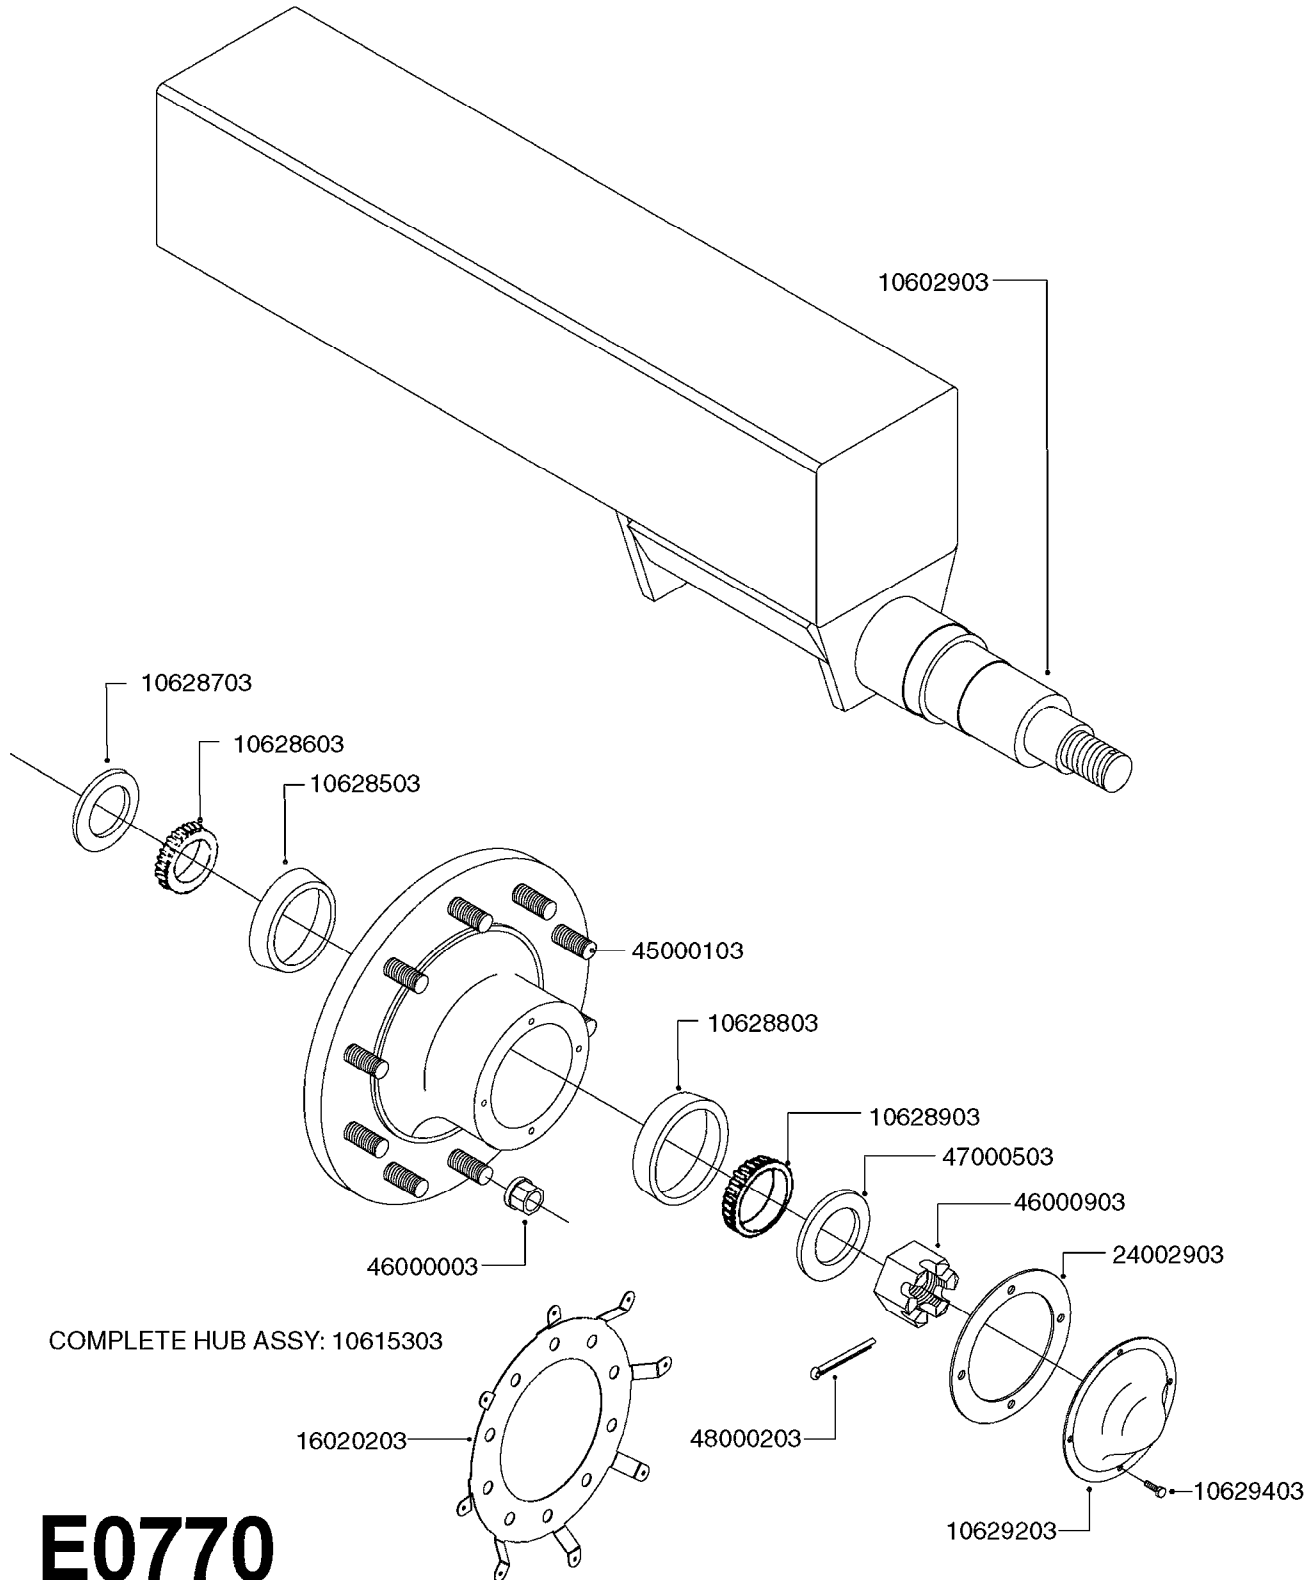

HUB ASSEMBLY F.3-1/8" SPINDLE
E0770-HIN, 01:01:16

Page 1

Date 07.02.2020 8:55

parts-n°	order qty	description
10602903	1	SPINDLE 3-1/8" WILTON 2813180
10615303	1	HUB ASSY.F.3-1/8" SPINDLE COMP
10628503	1	BEARING INNER CUP Æ39520
10628603	1	BEARING INNER CONE Æ39585
10628703	1	SEAL OIL 3.0" X 4.5" X .438"
10628803	1	BEARING OUTER CUP #453A
10628903	1	BEARING INNER CONE Æ460
10629203	1	DUST CAP F.10 BOLT HUB 3.5"
10629403	1	BOLT HEX 5/16 NC GR.2 00.50"
16020203	1	WHEEL SENSOR MAGNET MNT 10BLT
24002903	1	GASKET F. HUB 3.5" HUB ASSY
45000103	1	BOLT, WHEEL STUD 3/4-16X2 3/4
46000003	1	NUT HEX NF 3/4" FLANGED F.HUB
46000903	1	NUT CSTL 1-1/4"NF 3-1/2" SPNDL
47000503	1	WASHER, SPNDL 3.5" 1.31x3 .16T
48000203	1	PIN, COTTER 7/32" X 3.00"