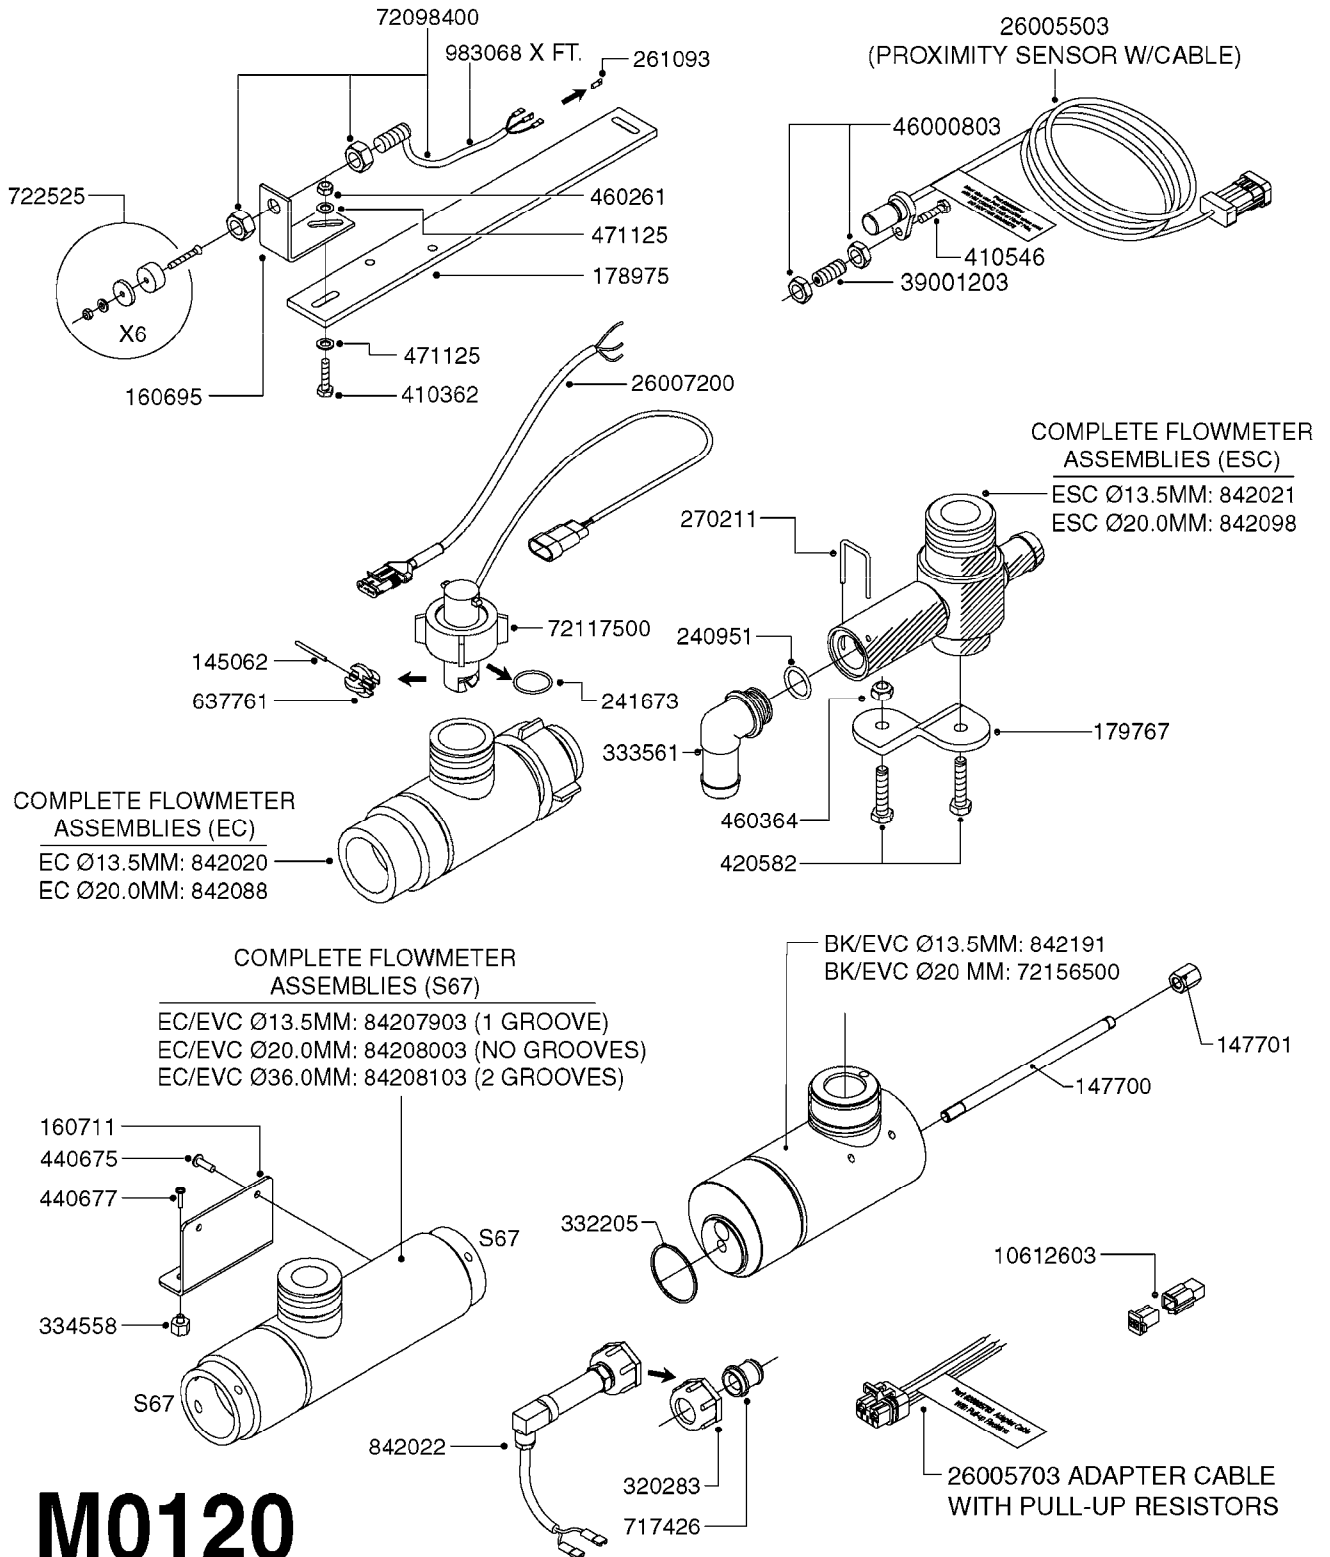

M0120

parts-n°	order qty	description
145062	1	ROTOR SHAFT
147700	1	STUD BOLT M8 X 158MM
147701	1	NUT HEX M8 STAINLESS L=16
160695	1	BRACKET F.SENSOR
160711	1	BRACKET FOR FLOW METER
178975	1	MOUNT BRACKET F. SPEED SENSOR
179767	1	FLOW SENSOR MOUNTING BRACKET
240951	1	O-RING D21.2X3 NITRIL
241673	1	O-RING D22.1X1.6
261093	1	SPADE F.ELEC.WIRE DK 2.8X0.8
270211	1	FITT.DK S25 FORK L=37.5
320283	1	FITT.DK NUT 3/4"BSP
332205	1	O-RING D43/39XD2
333561	1	FITT.DK ELB.1" EC RETURN
334558	1	NUT HEX PLASTIC INSERT
410362	1	BOLT HEX 8.8 SS M6X20
410546	1	BOLT HEX M6X12 A2 SS DIN933
420582	1	BOLT HEX 8.8 DEL M8X20 FT A2
440675	1	SCREW F. PLASTIC 5X16 SS
440677	1	SCREW F. PLASTIC 5X20 SS
460261	1	NUT HEX M6X1.00 LOCK DIN985 A2 SS
460364	1	NUT HU M8 A2 SS DIN934
471125	1	WASHER M6U 6.4X14X1.2,A2 SS
637761	1	ROTOR F.FLOWMETER - PILOT
717426	1	FITT.DK REDUC 1/4"BSP F.3/4"N
722525	1	MONITOR MAGNETS SET OF 8PCS
842020	1	HP FLOW METER EC 2-30 GPM
842021	1	HP FLOW METER ESC 2-30 GPM
842022	1	HP PRESS. TRANSDUCER 0-150 PSI
842088	1	HP FLOW METER EC 4-70 GPM
842098	1	HP FLOW METER ESC 4-70 GPM
842191	1	HP FLOW METER BK/EVC 2-30 GPM
983068	1	ELEC. CABLE 3 WIRE X .25MM HP
10612603	1	KIT PLUG 6 PIN F.PILOT MONITOR
26005503	1	SPEED SENSOR/CABLE ASSY PROX
26005703	1	*SPEED SENS ADPT CBLE W PULLUP
26007200	1	CABLE 3POL AMP FEMALE L13M
39001203	1	THREAD PLST 1/2-13UNCXM6X1L=1"
46000803	1	NUT, 1/2-13 THIN
72098400	1	SPEED SENSOR W/CABLE 10000MM
72117500	1	FLOW SENSOR - M.AMP L=1M
72156500	1	HP FLOW METER PIN 4-70 GPM 20Ø
84207903	1	FLOW METER,2-30 GPM,S67,CAL
84208003	1	FLOW METER,4-70 GPM,S67,CAL
84208103	1	FLOW METER,20-160 GPM,S67,CAL