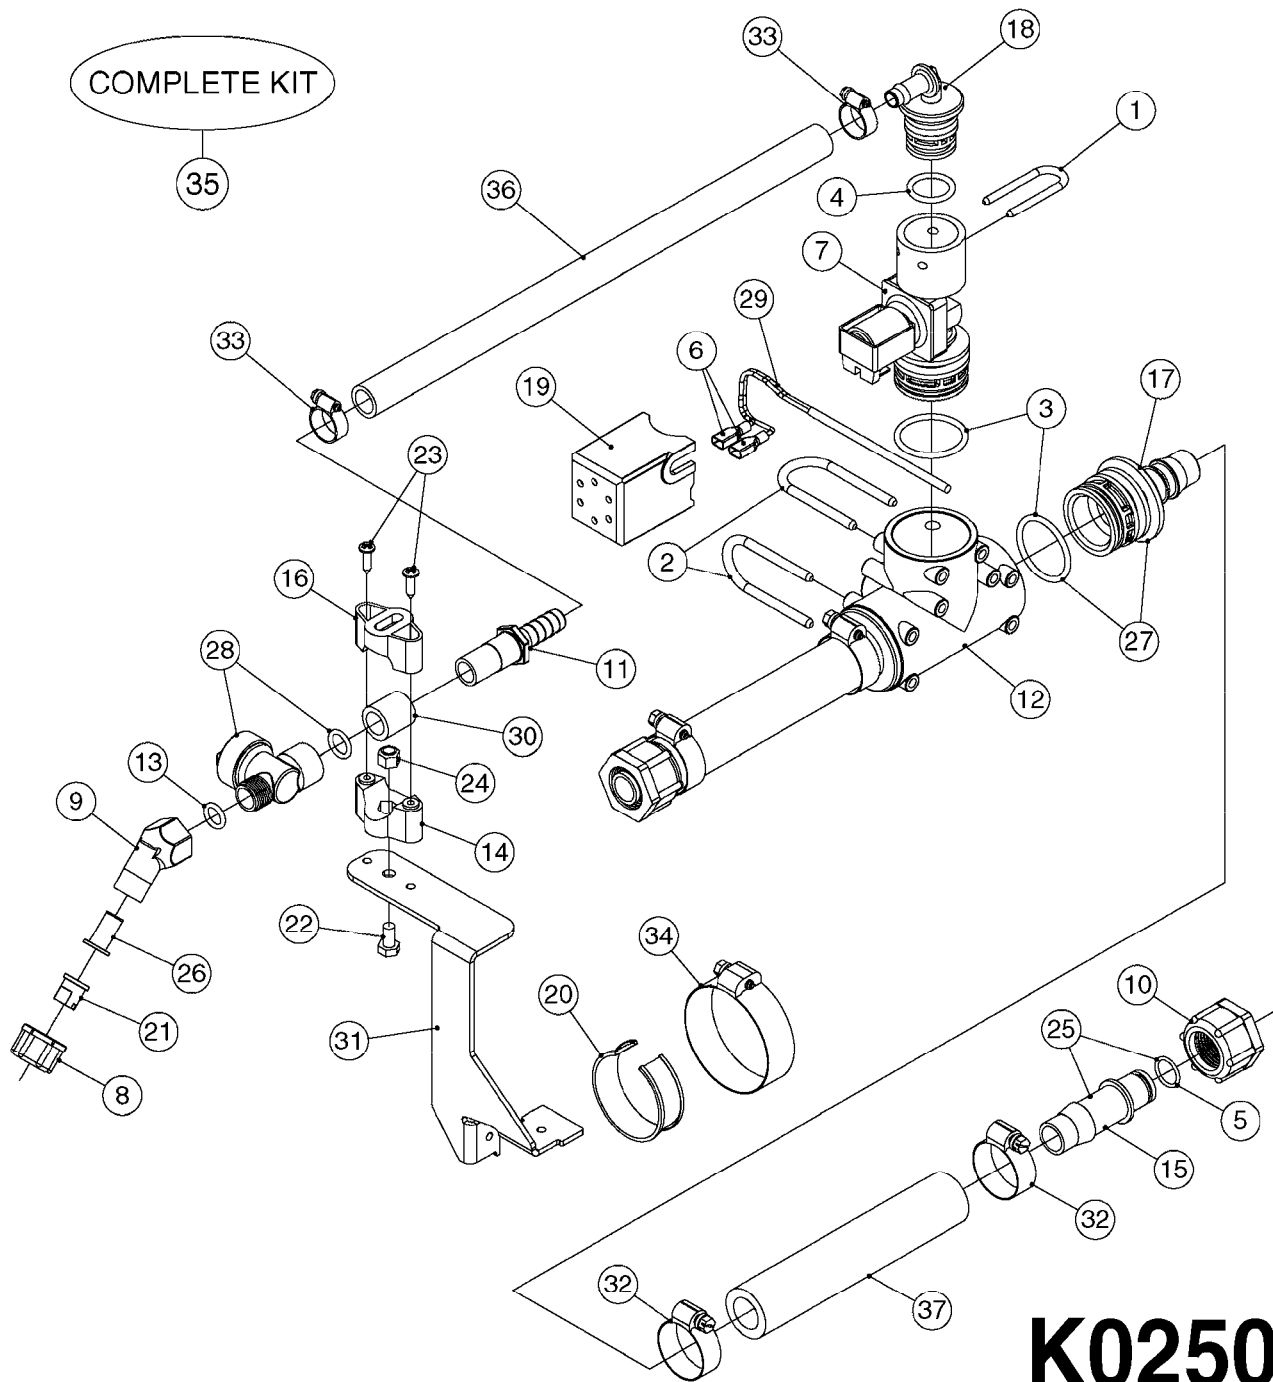

K0250

ELECTRIC END NOZZLE KIT '09
K0250-HIN, 01:01:16

Page 1
Date 07.02.2020 8:55

Pos.	parts-n°	order qty	description
1	145994	1	FITT.DK S-40 FORK
2	145995	1	FITT.DK S-53 FORK
3	242354	1	O-RING D32.2X3.0 VITON
4	242355	1	O-RING D19.2X3.0 VITON F.S-40
5	242594	1	O-RING D14 X 1.78 SCH.70-EPDM
6	261539	1	SPADE F.ELEC CONNEX BLUE INSUL
7	262104	1	VALVE, SOLENOID, S53/S40
8	320187	1	FITT.DK CAP 3/8" BSP BLACK
9	320191	1	FITT.DK ELB 3/8' BSP 45 DEGREE
10	320283	1	FITT.DK NUT 3/4"BSP
11	320891	1	FITT.DK HB 3/8'- 3/8' BSP
12	322352	1	FITT.DK S-53 TEE
13	330013	1	O-RING 2.5 X 10 PUR
14	333012	1	NOZZLE HOLD. UPPER PART
15	334044	1	FITT.DK HB 3/4' F. 3/4' CAP
16	334220	1	YOKE, UPPER NOZZLE BODY
17	334229	1	FITT.DK S-53 STR.3/4"
18	334237	1	FITT.DK S-40 ELB.3/8"
19	334965	1	COVER FOR S53 SOLENOID VALVE
20	341291	1	RUBBER HOSE CLAMP COVER 130MM
21	370392	1	NOZZLE END FAN 1850-G 300
22	410546	1	BOLT HEX M6X12 A2 SS DIN933
23	440665	1	SCREW M4.2X16 STAINLESS
24	460261	1	NUT HEX M6X1.00 LOCK DIN985 A2 SS
25	724621	1	FITT.DK HB 3/4"ASSY F.3/4" NUT
26	725042	1	SCREEN 80 MESH W.GASKET, RED
27	726558	1	FITT.DK S53 STR. 3/4" W.ORING
28	729610	1	NOZZLE ASSY. NON DRIP 3/8 THRD
29	983087	1	ELEC. CABLE 2 WIRE X 0.75MM
30	10631003	1	HOSE R X CLEAR BRAID.X 1/2 12"
31	16110803	1	NOZZLE BRACKET VAR SPACINGS
32	28029903	1	CLAMP HOSE GEAR P3/4"-S1" 6712
33	28044903	1	CLAMP HOSE GEAR P3/8" 6706
34	28047003	1	CLAMP HOSE GEAR 30 X 50 6732
35	82613203	1	ELECTRIC END NOZZLE KIT 2009
36	92701703	1	HOSE R X3/8" X300PSI WP X0012"
37	92703203	1	HOSE R X3/4" X300PSI WP X0012"