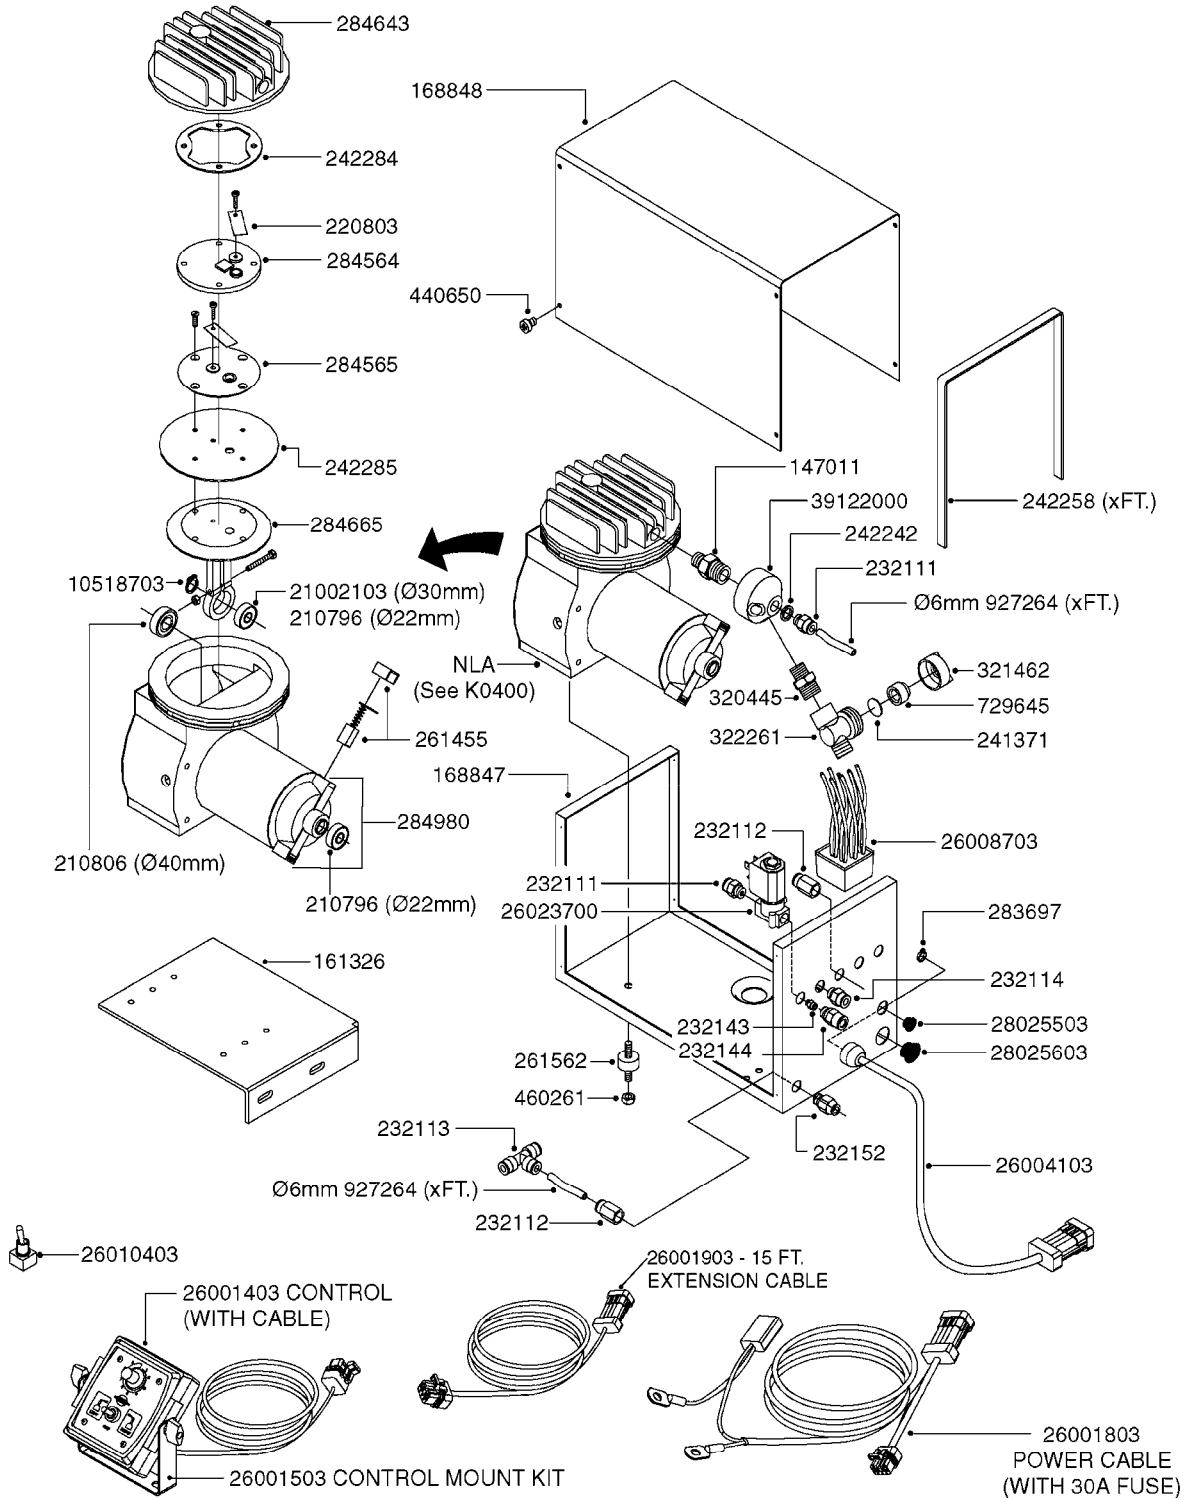

K0390

*Ø8mm 927306 (xFT.)
*Ø10mm 927330 (xFT.)

70019403 - COMPLETE ASSEMBLY

FOAM MARKER COMPRESSOR 2002
K0390-HIN, 01:01:16

Page 1
Date 07.02.2020 8:55

parts-n°	order qty	description
147011	1	HEX NIPPLE 3/8'X1/4'BSP BRASS
161326	1	MOUNT BKT. F. FOAM COMP.BOX 98
168847	1	ENCLOSURE LOWER F.MARKER
168848	1	COVER F. FOAM MARKER
210796	1	BEARING BALL D22/D8 X 7 608ZZ
210806	1	BEARING BALL D40/D17X12MM
220803	1	VALVE F. COMPRESSOR
232111	1	QUICK COUPLER 6MM X 1/8 EXT.
232112	1	QUICK COUPLER 6MM 1/8 INT.
232113	1	QUICK COUPLER 6MM T-PIECE
232114	1	COUPLER 1/8" THREADX8MM HOSE
232143	1	REDUCER 1/4'INT-1/8'EXT
232144	1	QUICK COUPLER 10MM X 1/4 EXT
232152	1	QUICK COUPLER 8MMX1/8 EXT.LONG
241371	1	DIAPHRAGM F.NO-DRIP,VULC
242242	1	O-RING F.AIR HOSE FITTING
242258	1	TRIM 3X10 SELF ADHESIVE 0012"
242284	1	HEAD GASKET F. COMPRESSOR
242285	1	DIAPHRAGM F. F/M COMP.
261455	1	BRUSH KIT-FOAM MARKER MOTOR
261562	1	RUBBER DAMPER 2XM6X25
283697	1	TIESTRAP 200MM
284564	1	PLATE F.COMPRESSOR HEAD
284565	1	PLATE F.COMPRESSOR HEAD
284643	1	COMPRESSOR HEAD F.FOAM MARKER
284665	1	CONNECTING ROD F.COMPRESSOR
284980	1	FLANGE REAR F. F.M.COMPRESSOR
320445	1	FITT.DK HN 1/4"X3/8" BSP
321462	1	CAP F.NO-DRIP ASSY.
322261	1	HOUSING F.SAFETY VALVE 3/8"
440650	1	SCREW 3.5x13 STAINLESS
460261	1	NUT HEX M6X1.00 LOCK DIN985 A2 SS
729645	1	NON-DRIP SPRING ASSY.GREEN 10
927264	1	HOSE R X PE D6/D4 X 0012"
927306	1	HOSE R X PE D8/D6 X 0012"BLACK
927330	1	HOSE R X PE D10/D8 X 012"BLACK
10518703	1	SNAP-RING OUTER 8X1
21002103	1	BEARING, 6200 2ZJEM (SKF)
26001403	1	HC FOAM MARKR CONSOLE VS3.0.00
26001503	1	HC FOAM MARKER CONSOLE MT.KIT
26001803	1	POWER CABLE
26001903	1	15' 7-PIN EXTENSION CABLE
26004103	1	FOAM MARKER CNTRL MOD CABL STD
26008703	1	FOAM MARKER CONTROL SCII
26010403	1	TOGGLE SWITCH MICRO-TRAK F.M.
26023700	1	SOLENOID VAL 12V 1/8' FLO '07
28025503	1	PLUG F.DRILLED HOLE 1/2"
28025603	1	PLUG F.DRILLED HOLE 3/4"
39122000	1	DISTR.HOUSING F.FOAM MARKER'07
70019403	1	FOAM MARKER COMPRESSOR KIT STD