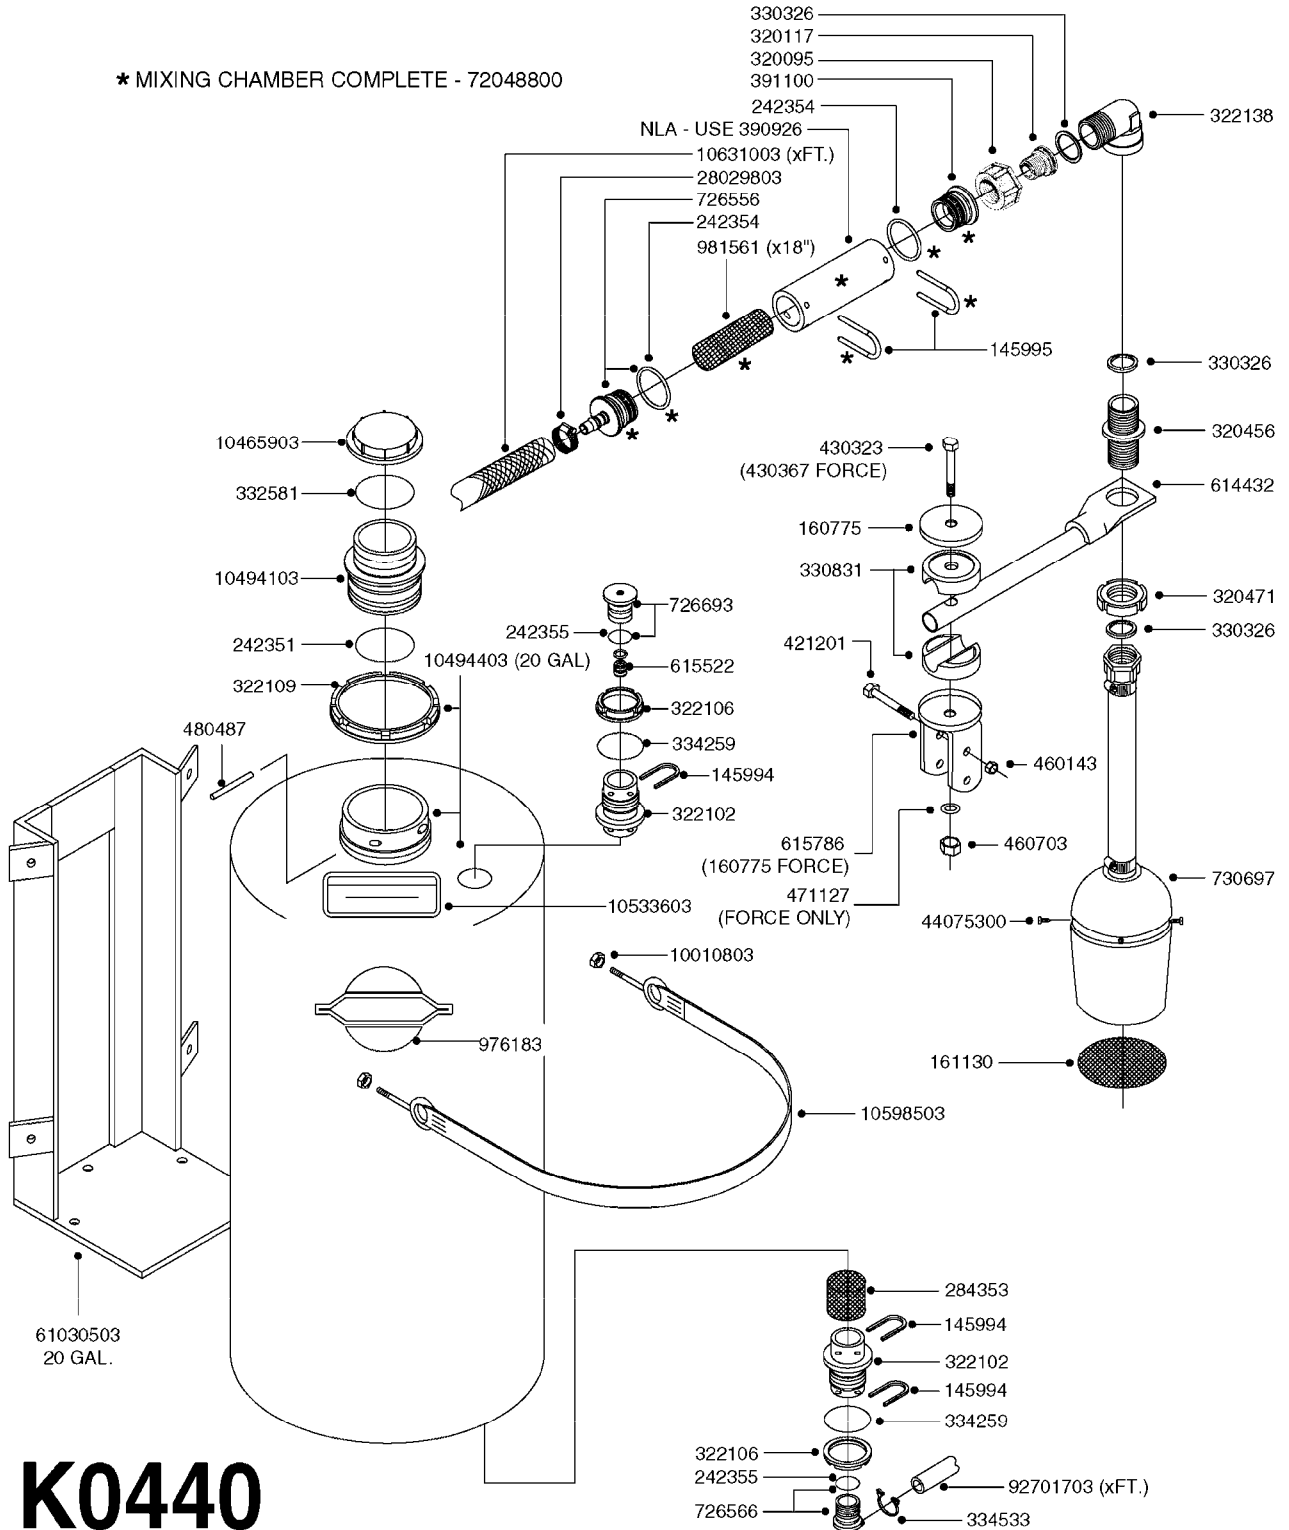

* MIXING CHAMBER COMPLETE - 72048800

F MARKER TANK/DROPPER HIGH CAP
K0440-HIN, 05:12:19

Page

1

Date

07.02.2020

8:56

parts-n°	order qty	description
145994	1	FITT.DK S-40 FORK
145995	1	FITT.DK S-53 FORK
160775	1	WASHER F. FRICTION PLATE
161130	1	FILTER SCREEN F/FOAM DROPPER
242351	1	O-RING D69.5X3.0 VITON F.S-93
242354	1	O-RING D32.2X3.0 VITON
242355	1	O-RING D19.2X3.0 VITON F.S-40
284353	1	SPONGE FOR FOAM MARKER
320095	1	FITT.DK NUT 1" BSP
320117	1	FITT.DK CONN.1/2"BSP F. 1" CAP
320456	1	FITT.DK BULKHEAD 1"BSP DOUBLE
320471	1	FITT.DK NUT 1" BSP JAMB
322102	1	FITT.DK S-40 BULKHEAD
322106	1	FITT.DK S-40 BULKHEAD NUT
322109	1	FITT.DK S-93 BULKHEAD NUT
322138	1	FITT.DK ELB 1"M X 1"F BSP
330326	1	O-RING D30/D24X2 F.1"NUT
330831	1	FRICTION PLATE
332581	1	GASKET F. 1-1/2" BSP CAPNUT.
334259	1	GASKET F. S-40 BULKHEAD
334533	1	CLAMP HOSE PLASTIC 3/8"
390926	1	TUBE,MIX CHAMB. FOAM MARK STD LONGER THAN ORIGINAL
391100	1	FITT.DK S-53THREAD INS.1/2"BSP
421201	1	BOLT HEX 8.8 DEL M8X70
430323	1	BOLT HEX 8.8 DEL M12X60
430367	1	BOLT HEX 8.8 DEL M12X100 DIN931
460143	1	SELF LOCK NUT M8 SST A2 DIN985
460703	1	NUT HEX M12X1.75 LOCK DIN985A2 SS
471127	1	WASHER, M12, Ø24/13X24X2.5 SS
480487	1	PIN M5X60 SLOTTED GALV
614432	1	BREAK AWAY ARM F. FOAM MARKER
615522	1	CHECK VALVE F.FOAM MARKER
615786	1	MOUNT BKT. F.FOAM DROPPER 98
726556	1	FITT.DK S-53 HB 1/2" W/O-RING
726566	1	HOSE TAIL S40 3/8" STRAIGHT + O-RING
726693	1	FITT.DK S-40 PLUG 1/8BSP ORING
730697	1	FOAM DROPPER COMP. BLACK '97
976183	1	DECAL COMPANY D.18,2 X 29,6
981561	1	SPONGE MAT. MIX.CHAMBER-x0012"
10010803	1	NUT HEX NC (NYLON LOCK) 5/16
10465903	1	*LID F.FOAM MARKER, DRILLED
10494103	1	FILL WELL ASSY.FOAM MARK EPOXY
10494403	1	*TANK ASSY. 20 GAL. D14'F/M
10533603	1	DECAL CAUTION-OPEN SLOWLY ENG
10598503	1	STRAP F.FOAMER TANK (880mm)
10631003	1	HOSE R X CLEAR BRAID.X 1/2 12"
28029803	1	CLAMP HOSE GEAR P1/2" 6708
44075300	1	SCREW 3.5X9.5SS/X15 ISO 14585C
61030503	1	BRKT, FOAM MRKR TANK, 20GAL, RED
72048800	1	MIXING CHAMBER,FOAM MARK. HC
92701703	1	HOSE R X3/8" X300PSI WP X0012"