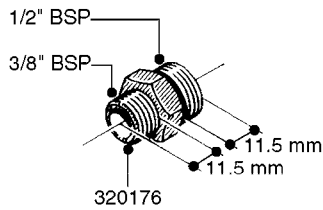

FITTINGS - HEXAGON NIPPLES  
L0030-HIN, 01:01:16

**L0030**

FITTINGS - HEXAGON NIPPLES  
L0030-HIN, 01:01:16

Page 1  
Date 07.02.2020 8:56

parts-n°	order qty	description
10015303	1	FITT.PO.HN 1.00X1.00 M1000
10425003	1	FITT.PO.HN 1.25X1.00 MCPHEE
320132	1	FITT.DK HN 1" BSP
320176	1	FITT.DK HN 3/8"X1/2" BSP
320445	1	FITT.DK HN 1/4"X3/8" BSP
320655	1	FITT.DK HN 1/2"-1/2" BSP
320692	1	FITT.DK HN 3/8'BSPX1/4'NPT
320703	1	FITT.DK HN 3/8BSP X1/2 &1/4NPT
320725	1	FITT.DK NIPPLE 3/8"-3/8" BSP
320902	1	FITT.DK HN 3/8'X 1/4' BSP
390232	1	FITT.DK HN 1-1/2' X 1-1/4' BSP
390276	1	FITT.DK HN 1'BSP