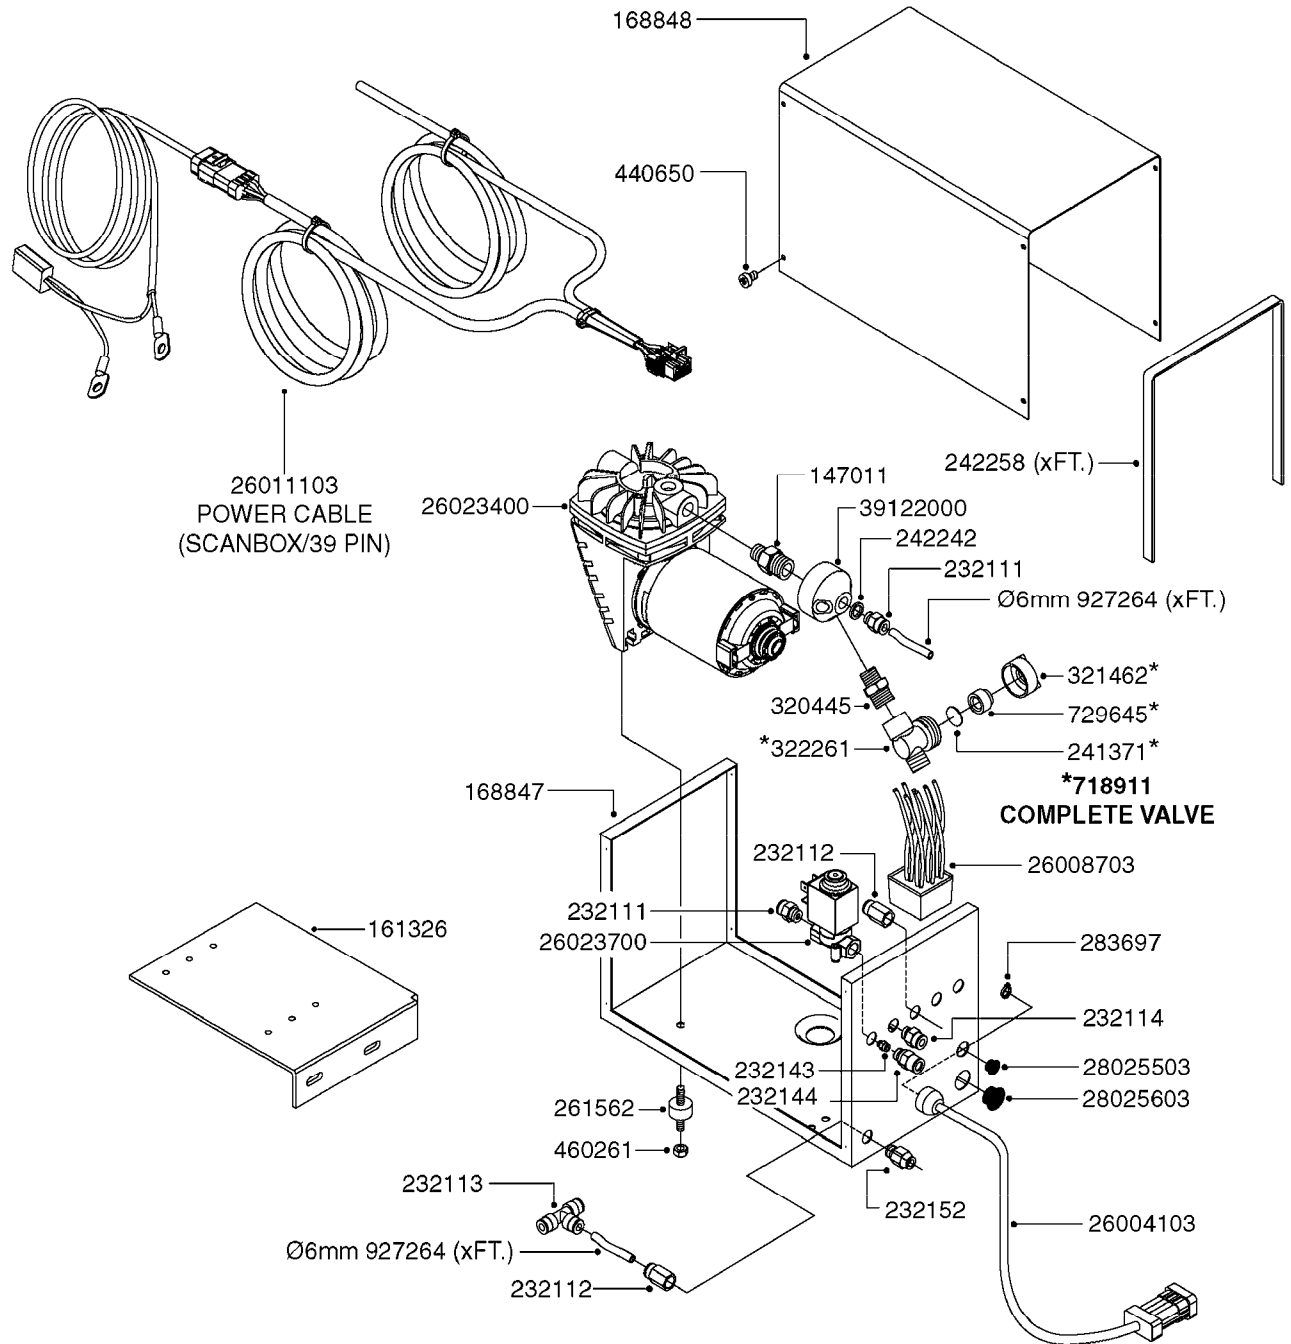

K0400

*Ø8mm 927306 (xFT.)
*Ø10mm 927330 (xFT.)

70062503 - COMPLETE ASSEMBLY

FOAM MARKER COMPRESSOR 2007
K0400-HIN, 01:01:16

Page 1
Date 07.02.2020 8:55

parts-n°	order qty	description
147011	1	HEX NIPPLE 3/8'X1/4'BSP BRASS
161326	1	MOUNT BKT. F. FOAM COMP.BOX 98
168847	1	ENCLOSURE LOWER F.MARKER
168848	1	COVER F. FOAM MARKER
232111	1	QUICK COUPLER 6MM X 1/8 EXT.
232112	1	QUICK COUPLER 6MM 1/8 INT.
232113	1	QUICK COUPLER 6MM T-PIECE
232114	1	COUPLER 1/8" THREADX8MM HOSE
232143	1	REDUCER 1/4'INT-1/8'EXT
232144	1	QUICK COUPLER 10MM X 1/4 EXT
232152	1	QUICK COUPLER 8MMX1/8 EXT.LONG
241371	1	DIAPHRAGM F.NO-DRIP,VULC
242242	1	O-RING F.AIR HOSE FITTING
242258	1	TRIM 3X10 SELF ADHESIVE 0012"
261562	1	RUBBER DAMPER 2XM6X25
283697	1	TIESTRAP 200MM
320445	1	FITT.DK HN 1/4"X3/8" BSP
321462	1	CAP F.NO-DRIP ASSY.
322261	1	HOUSING F.SAFETY VALVE 3/8"
440650	1	SCREW 3.5x13 STAINLESS
460261	1	NUT HEX M6X1.00 LOCK DIN985 A2 SS
718911	1	VALVE (SAFETY) F.MARKER
729645	1	NON-DRIP SPRING ASSY.GREEN 10
927264	1	HOSE R X PE D6/D4 X 0012"
927306	1	HOSE R X PE D8/D6 X 0012"BLACK
927330	1	HOSE R X PE D10/D8 X 012"BLACK
26004103	1	FOAM MARKER CNTRL MOD CABL STD
26008703	1	FOAM MARKER CONTROL SCII
26011103	1	FOAMER POWER/CONTROL CABLE 39P
26023400	1	COMPRESSOR F.FOAM MARKER CM40
26023700	1	SOLENOID VAL 12V 1/8' FLO '07
28025503	1	PLUG F.DRILLED HOLE 1/2"
28025603	1	PLUG F.DRILLED HOLE 3/4"
39122000	1	DISTR.HOUSING F.FOAM MARKER'07
70062503	1	FOAM MARKER COMPRESSOR,STD,39P