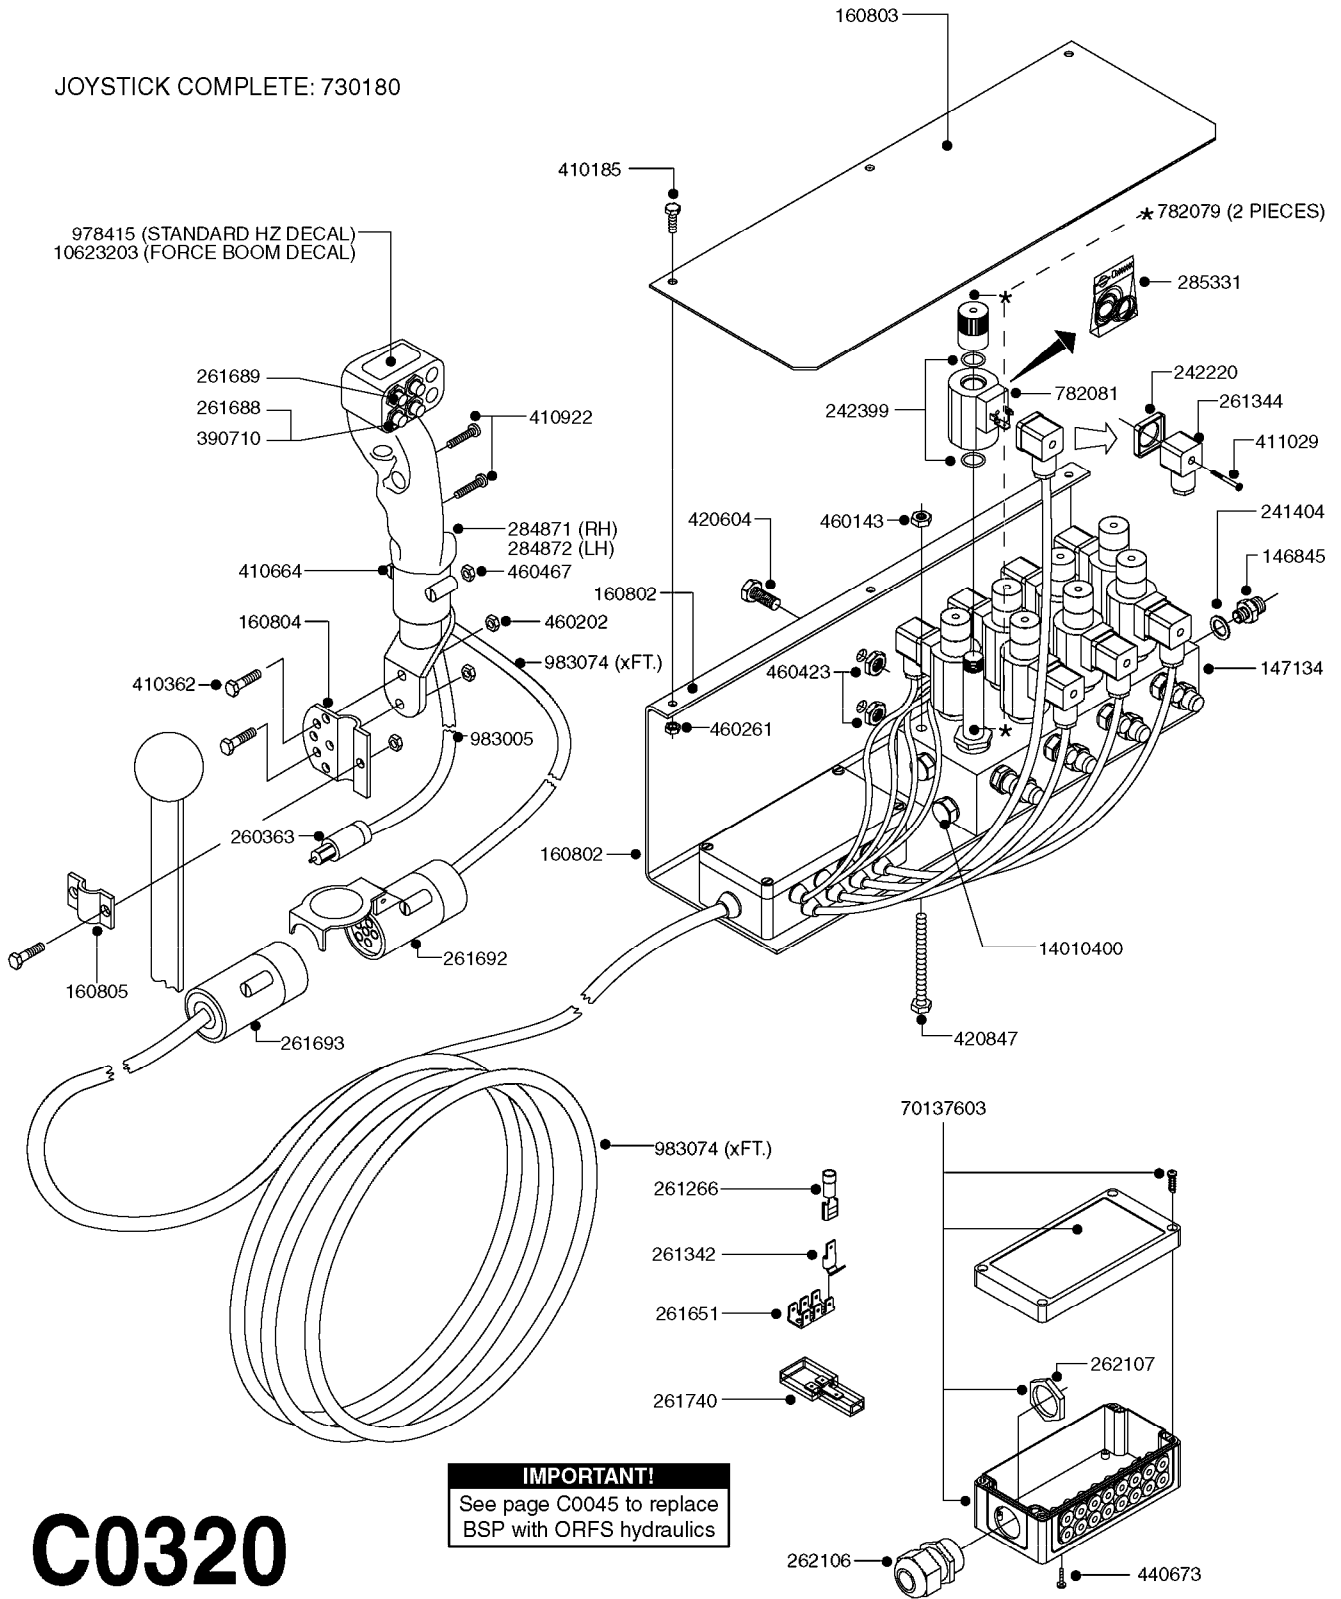

JOYSTICK COMPLETE: 730180

978415 (STANDARD HZ DECAL)
10623203 (FORCE BOOM DECAL)

HYD EAGLE HZ JOYSTICK CONTROL
C0320-HIN, 30:03:16

Page 1

Date 07.02.2020 8:55

parts-n°	order qty	description
146845	1	HEX NIPPLE 1/4"X1/4"
147134	1	MANIFOLD 4-FUNCTION
160802	1	MOUNT PLATE F.HYD SOLENOID'HZ'
160803	1	COVER PLATE F.HYD SOLENOID'HZ'
160804	1	MOUNT BRACKET F.HANDLE
160805	1	MOUNT STRAP F.HANDLE
241404	1	DOWTY SEAL 1/4"
242220	1	GASKET F. HIRSMANN PLUG
242399	1	O-RING F.HYD SOLENOID VALVE
260363	1	PLUG 2 POLE 12V
261266	1	CONNECTOR END F.CABLE HP
261342	1	SPADE F.ELEC.3 WAY CONNECTOR
261344	1	HIRSCHMANN PLUG B
261651	1	SPADE F.ELEC.6 POLE CONNECTOR
261688	1	SWITCH F. HANDLE WHITE
261689	1	CAP RUBBER F. SWITCH JOYSTICK
261692	1	PLUG ELEC.7 POLE FEMALE F.CABL
261693	1	PLUG ELEC. 7 POLE MALE
261740	1	SPADE F.ELEC.3 POLE CONN.INSUL
262106	1	BULKHEAD F. CABLE 6.5-14 BLACK
262107	1	NUT F. BULKHEAD CABLE GRAY
284871	1	CONTROL HANDLE RIGHT HALF
284872	1	CONTROL HANDLE LEFT HALF
285331	1	SEAL KIT F. HZ HYD.SOLENOID 96
390710	1	SWITCH F.HANDLE GREY MACHINED
410185	1	BOLT HEX 8.8 DEL M6X16
410362	1	BOLT HEX 8.8 SS M6X20
410664	1	BOLT HEX M5 X 20
410922	1	CYL.SKR 8.8 DEL M4X20 RST
411029	1	SCREW M3X35 F.HIRSMANN PLUG
420604	1	BOLT HEX 8.8 DEL M10X25 FT DIN933
420847	1	BOLT HEX 8.8 DEL M8X85
440673	1	SCREW F.PLASTIC 5X12 SS
460143	1	SELF LOCK NUT M8 SST A2 DIN985
460202	1	NUT HEX M6
460261	1	NUT HEX M6X1.00 LOCK DIN985 A2 SS
460423	1	NUT HEX M10X1.50 LOCK DIN985A2 SS
460467	1	NUT HEX M5 GALV.
730180	1	HYD.KIT JOYSTICK CTRL HANDLE
782079	1	CARTRIDGE VALVE
782081	1	SOLENOID F. CARTRIDGE VALVE
978415	1	DECAL CONTROL HANDLE
983005	1	ELEC. CABLE 2 WIRE X 1.5MM
983074	1	ELEC. CABLE 5 WIRE X 1.5MM
10623203	1	DECAL F.JOYSTICK - FORCE
14010400	1	PLUG 1/4" BSP
70137603	1	JUNC. BOX, FLUID, COMPLETE, 2015