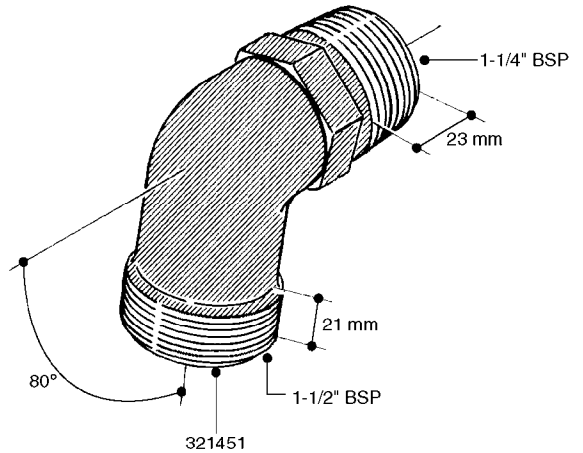

FITTINGS - HEXAGON NIPPLES  
L0030-HIN, 01:01:16

**L0030**

FITTINGS - HEXAGON NIPPLES  
L0030-HIN, 01:01:16

Page 1  
Date 07.02.2020 8:56

parts-n°	order qty	description
10015303	1	FITT.PO.HN 1.00X1.00 M1000
10425003	1	FITT.PO.HN 1.25X1.00 MCPHEE
320132	1	FITT.DK HN 1" BSP
320176	1	FITT.DK HN 3/8"X1/2" BSP
320445	1	FITT.DK HN 1/4"X3/8" BSP
320655	1	FITT.DK HN 1/2"-1/2" BSP
320692	1	FITT.DK HN 3/8'BSPX1/4'NPT
320703	1	FITT.DK HN 3/8BSP X1/2 &1/4NPT
320725	1	FITT.DK NIPPLE 3/8"-3/8" BSP
320902	1	FITT.DK HN 3/8'X 1/4' BSP
390232	1	FITT.DK HN 1-1/2' X 1-1/4' BSP
390276	1	FITT.DK HN 1'BSP