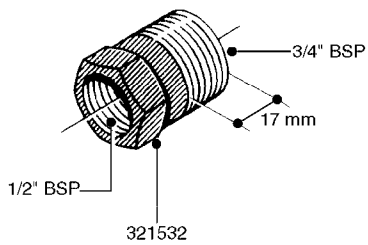

FITTINGS - HEXAGON NIPPLES  
L0030-HIN, 01:01:16

**L0030**

FITTINGS - HEXAGON NIPPLES  
L0030-HIN, 01:01:16

Page 1  
Date 07.02.2020 8:56

parts-n°	order qty	description
10015303	1	FITT.PO.HN 1.00X1.00 M1000
10425003	1	FITT.PO.HN 1.25X1.00 MCPHEE
320132	1	FITT.DK HN 1" BSP
320176	1	FITT.DK HN 3/8"X1/2" BSP
320445	1	FITT.DK HN 1/4"X3/8" BSP
320655	1	FITT.DK HN 1/2"-1/2" BSP
320692	1	FITT.DK HN 3/8'BSPX1/4'NPT
320703	1	FITT.DK HN 3/8BSP X1/2 &1/4NPT
320725	1	FITT.DK NIPPLE 3/8"-3/8" BSP
320902	1	FITT.DK HN 3/8'X 1/4' BSP
390232	1	FITT.DK HN 1-1/2' X 1-1/4' BSP
390276	1	FITT.DK HN 1'BSP