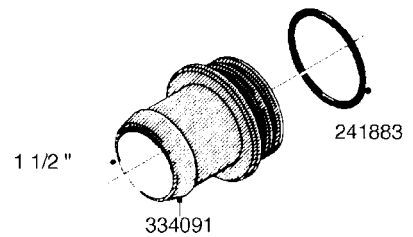

**L0080**

FITTINGS - S-53  
L0080-HIN, 12:09:17

Page 1

Date 07.02.2020 8:56

Pos.	parts-n°	order qty	description
1	145995	1	FITT.DK S-53 FORK
2	241973	1	O-RING Ø3 X 44.2 70 SHORES NITRIL NITRIL (BLACK)
2	242353	1	O-RING 3 X 44.2 VITON VITON (BROWN)
3	242109	1	O-RING D32.2x3.0 NITRIL (BLACK)
3	242354	1	O-RING D32.2X3.0 VITON VITON (BROWN)
4	322103	1	FITT.DK S-53 BULKHEAD
5	322107	1	FITT.DK S-53 BULKHEAD NUT
6	322110	1	FITT.DK S-53 ELB. 1/2" BSP
7	322352	1	FITT.DK S-53 TEE
8	334229	1	FITT.DK S-53 STR.3/4"
9	334260	1	GASKET F. S-53 BULKHEAD
10	334564	1	FITT.DK S-67 TO S-53 ADAPTER
11	391100	1	FITT.DK S-53THREAD INS.1/2"BSP
12	726463	1	FITT.DK S53 BULKHEAD W/GASKET
13	726552	1	FIT.DK S-53X90 1/2" BSP,O-RING
14	726556	1	FITT.DK S-53 HB 1/2" W/O-RING
15	726558	1	FITT.DK S53 STR. 3/4" W.ORING
16	726559	1	FITT DK. S-53 HB 1" W/O-RING
17	726568	1	FITT.DK.S-53 HB 1/2"90 W/O-RING
18	726570	1	FITT.DK S-53 ELB.3/4" W.ORING
19	726571	1	FITT.DK S-53 ELB.1", W ORING
20	726578	1	FITT.DK S53 PLUG WITH O-RING
21	728561	1	FITT.DK. S67M - S53F REDUCER