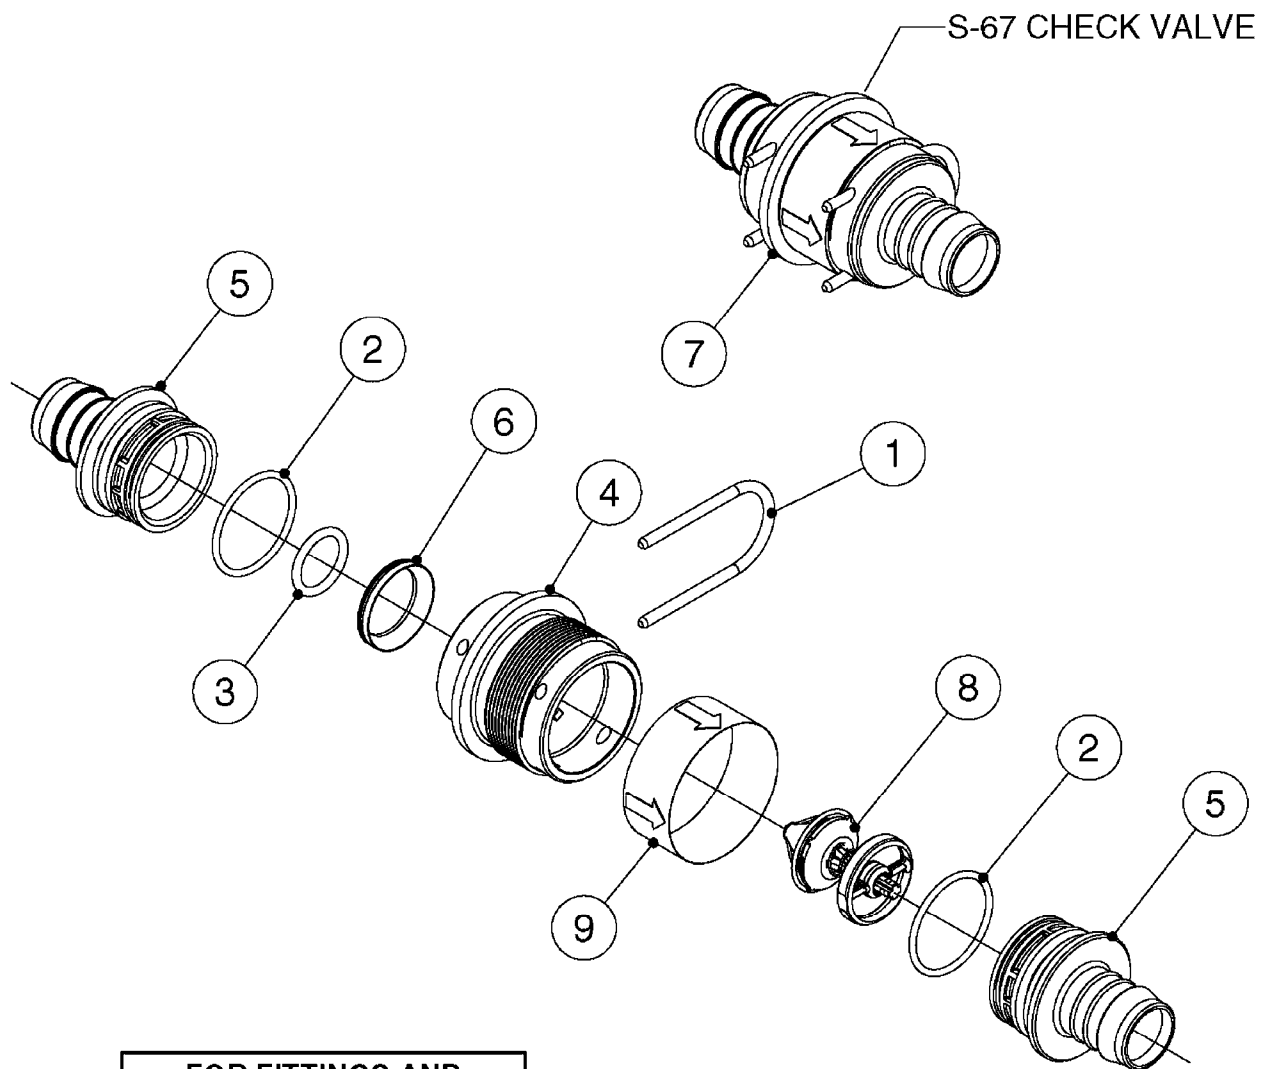

FOR FITTINGS AND
HOSES, SEE SECTION L

B0630

CHECK VALVES - S67
B0630-HIN, 31:07:19

Page 1
Date 07.02.2020 8:55

Pos.	parts-n°	order qty	description
1	145996	1	FITT.DK S-67 FORK
2	241973	1	O-RING Ø3 X 44.2 70 SHORES NITRIL
2	242353	1	O-RING 3 X 44.2 VITON
3	242504	1	O-RING D35x2 NITRIL
4	322104	1	FITT.DK S-67 BULKHEAD
5	334231	1	FITT.DK S-67 STR.1"
5	334232	1	FITT.DK S-67 STR.1-1/4"
5	334444	1	FITT.DK S-67 STR.1-1/2" PVC
6	14103100	1	SEAT F.CHECK VALVE D40.8 2010
7	70063603	1	VALVE, CHECK S67 1-1/2"
			COMPLETE IN-LINE CHECK VALVE FOR 1-1/2" HOSE
7	72001803	1	CHCK VLV,S67, 2 X 1" HB
			COMPLETE IN-LINE CHECK VALVE FOR 1" HOSE
7	72206600	1	CHCK VLV,S67, 2 X 1.25" HB
			COMPLETE IN-LINE CHECK VALVE FOR 1-1/4" HOSE
8	72089900	1	CHECK VALVE S67 SUBASMBLY.2001
9	97800500	1	DECAL 230X28 BLACK ARROW