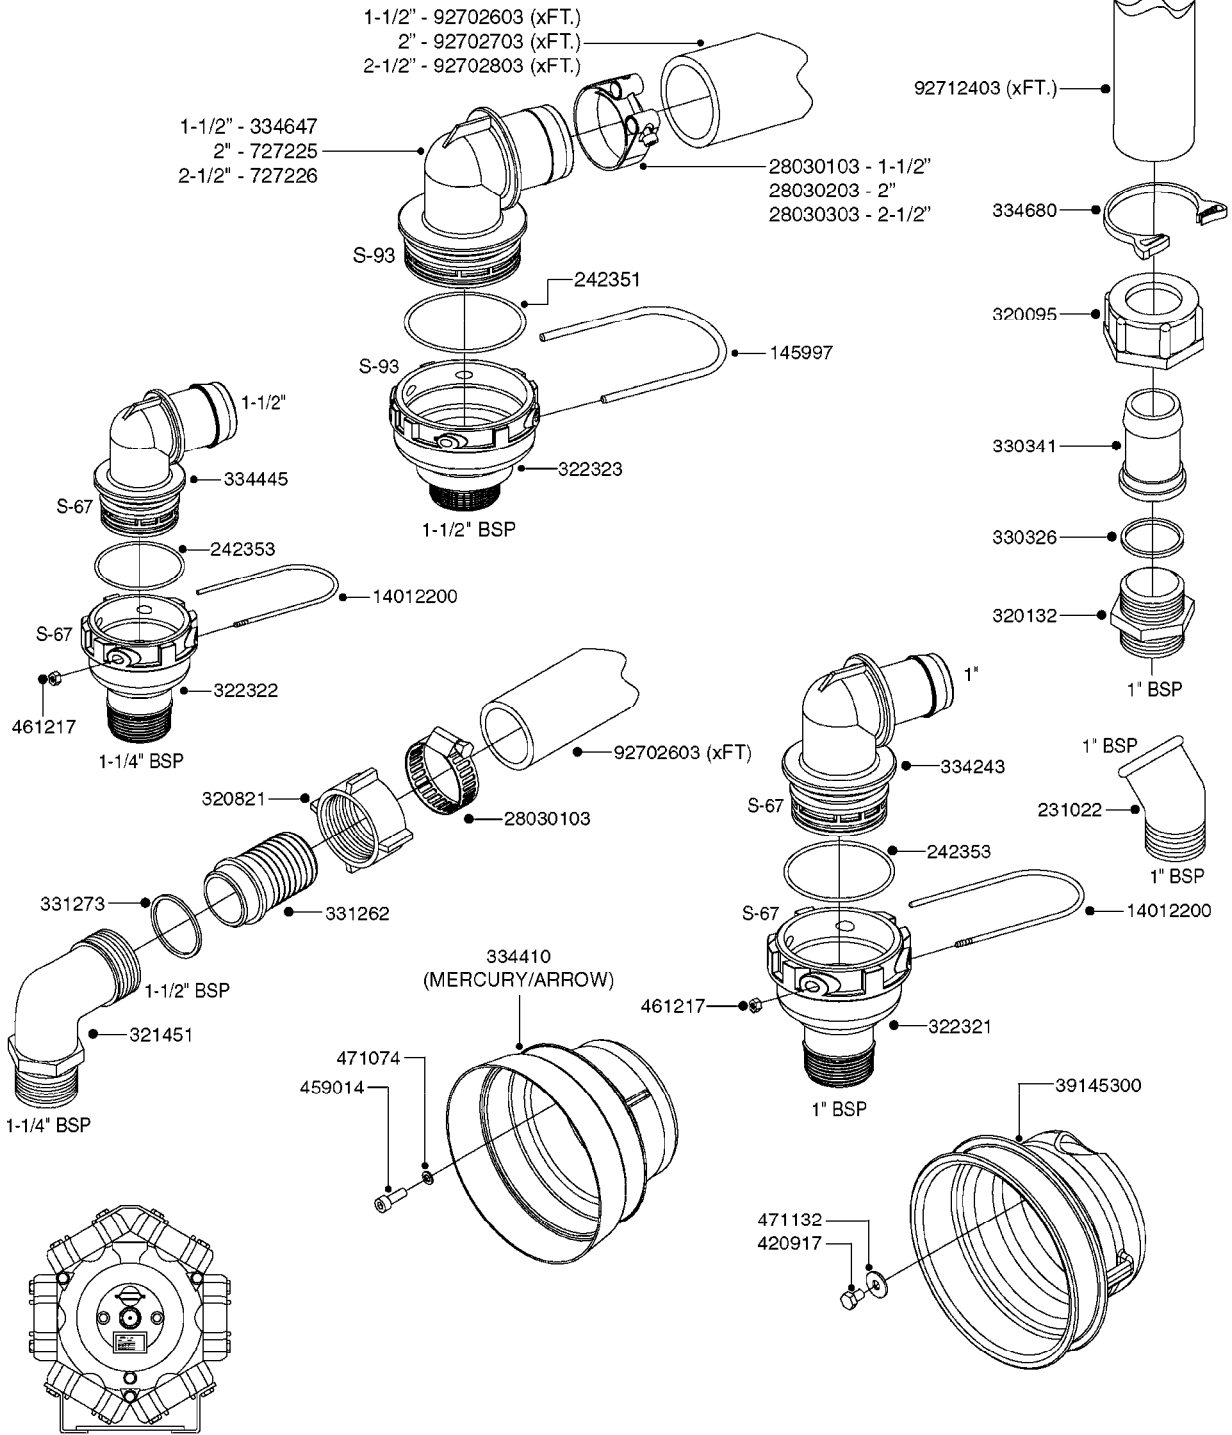

SUCTION SIDE OF PUMP

PRESSURE SIDE OF PUMP

COMPLETE PUMP
(NLA) REPLACED BY 364 PUMP (SEE PAGE A0280)

A0300

PUMP - 361/363 FITTINGS
A0300-HIN, 28:05:19

Page 1
Date 07.02.2020 8:54

parts-n°	order qty	description
145997	1	FITT.DK S-93 FORK
231022	1	FITT.DK ELB. 1' BSP GF 121
242351	1	O-RING D69.5X3.0 VITON F.S-93
242353	1	O-RING 3 X 44.2 VITON
320095	1	FITT.DK NUT 1" BSP
320132	1	FITT.DK HN 1" BSP
320821	1	FITT.DK NUT 1-1/2" BSP
321451	1	FITT.DK ELB.1-1/2 X1-1/4 80DEG
322321	1	FITT.DK S-67 X 1"BSP MALE
322322	1	FITT.DK S-67 X 1-1/4"BSP MALE
322323	1	FITT.DK S-93 X 1-1/2"BSP MALE
330326	1	O-RING D30/D24X2 F.1"NUT
330341	1	FITT.DK HB 1" F. 1" NUT
331262	1	FITT.DK HB 1-1/2" F. 1-1/2"NUT
331273	1	O-RING D44/D38X2 F.1-1/2"
334243	1	FITT.DK S-67 ELB.1"
334410	1	PROTECTION PUM
334445	1	FITT.DK S-67 ELB.1-1/2"
334647	1	FITT.DK S93 ELB 1-1/2" 90 PVC
334680	1	CLAMP HOSE PLASTIC 1"
420917	1	BOLT HEX 8.8 RAW M8X12 FT
459014	1	ALLEN SCREW M8 X 15 GALV.DIN93
461217	1	NUT HEX M5 LOCK
471074	1	WASHER M8 ELZ
471132	1	WASHER D24/D8.4 X 2 SS
727225	1	FITT.DK S-93 ELB.2'PVC W/ORING
727226	1	FITT. S93 2-1/2" 90° S W/O-RING
14012200	1	FITT.DK S-67 FORK W/M5 THREADS
28030103	1	CLAMP HOSE GEAR P5/4-S1.5"6724
28030203	1	CLAMP HOSE T-BOLT S2" 235-67
28030303	1	CLAMP HOSE T-BOLT S2.5" 235-76
39145300	1	PTO SHIELD Ø203 4-POLET MACHINED
92702603	1	HOSE PVC SUCT GRAY 1-1/2"
92702703	1	HOSE PVC SUCT GRAY 2"
92702803	1	HOSE PVC SUCT GRAY 2.5"
92712403	1	HOSE R X1" X300PSI WP X0012"