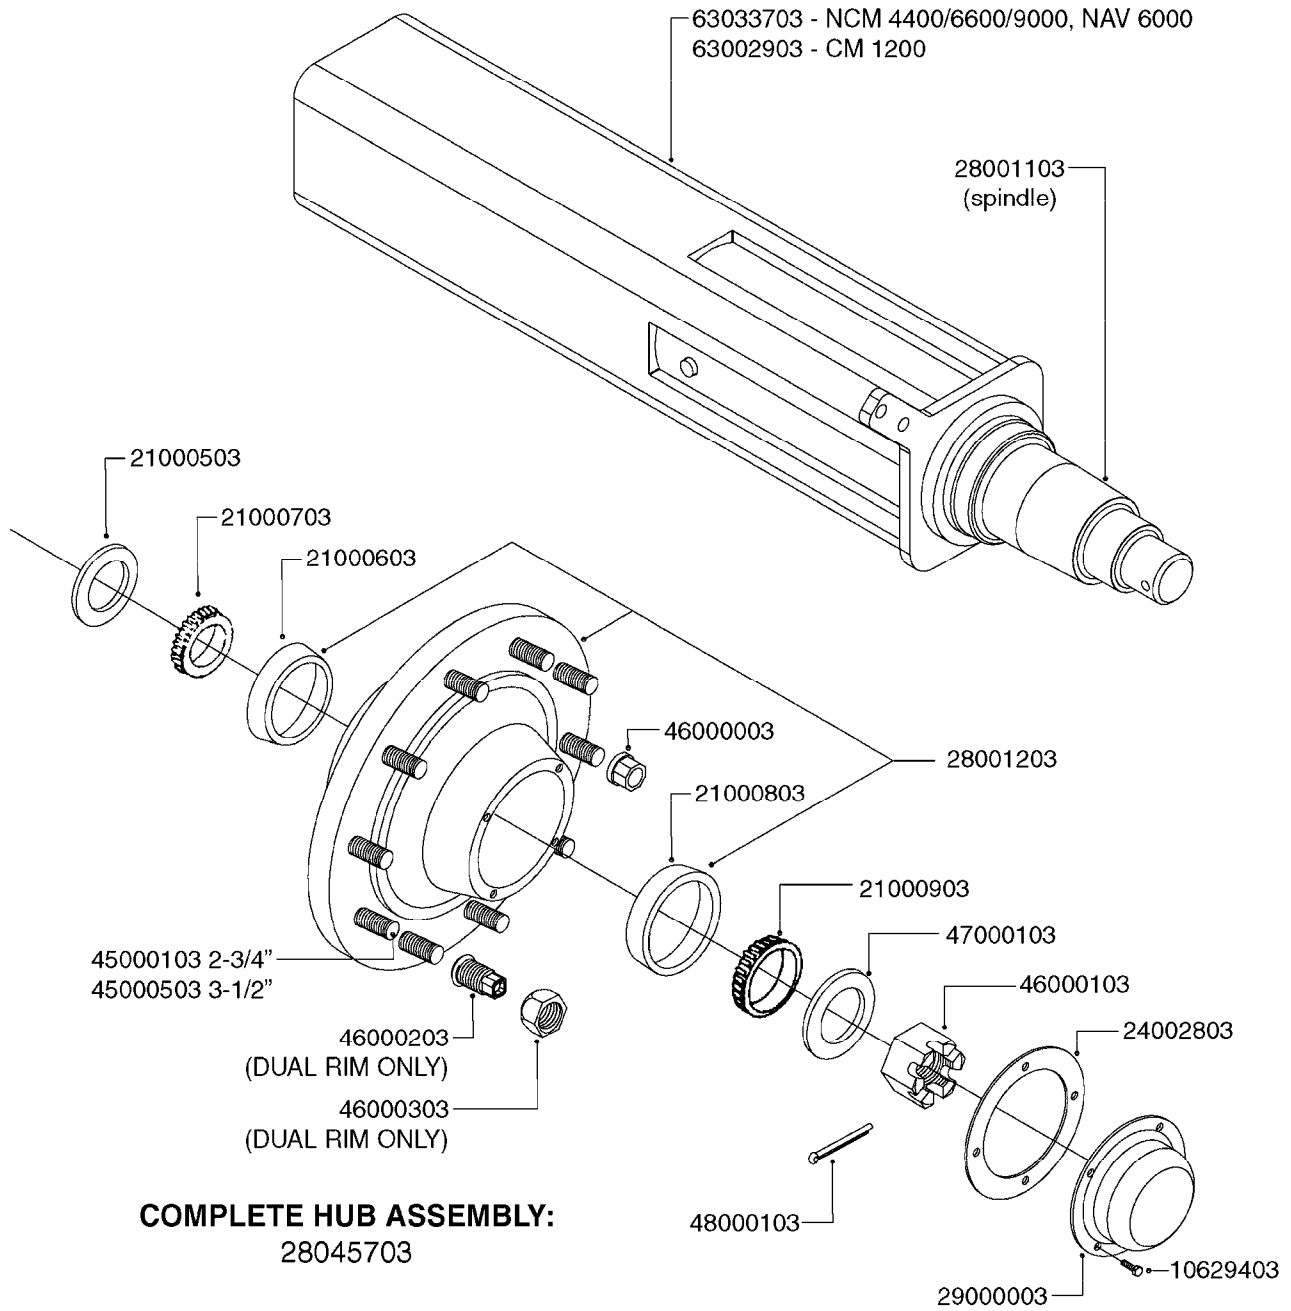

COMPLETE HUB ASSEMBLY:
28045703

COMPLETE ASSEMBLIES
WHOLEGOODS ITEMS

E0790

HUB ASSEMBLY F.4-1/2" SPINDLE
E0790-HIN, 06:07:17

Page 1

Date 07.02.2020 8:55

parts-n°	order qty	description
10629403	1	BOLT HEX 5/16 NC GR.2 00.50"
21000503	1	SEAL,WHEEL CR43771
21000603	1	RACE, BEARING 3.5/1.5
21000703	1	BEARING, TAPPERED 3.5433/1.575
21000803	1	RACE, TAPERED BEARING
21000903	1	BEARING, TAPPERED, 2.75/1.510
24002803	1	GASKET F. HUB 4.5" HUB ASSY
28001103	1	SPINDLE 4.5"x 23" 20000LB
28001203	1	HUB, 20000LB W. BRG RACES
28045703	1	HUB ASSY 10-13.19-11.02 25000#
29000003	1	HUB CAP F. 881(20000LB) HUB
45000103	1	BOLT, WHEEL STUD 3/4-16X2 3/4
45000503	1	BOLT, WHEEL STUD 3/4-16X3 1/2
46000003	1	NUT HEX NF 3/4" FLANGED F.HUB
46000103	1	NUT, CASTLE, SPINDLE 2-12 UNF
46000203	1	NUT, BUD WHEEL, INNER, RH
46000303	1	NUT, BUD WHEEL, OUTER, RH
47000103	1	WASHER, SPNDL 4.5" 2.06x4 .25T
48000103	1	PIN, COTTER 5/16" X 5.25"
63002903	1	AXLE INSERT,72"-90"SUS CM 1200
63033703	1	AXLE INSERT NCM 44/66/9000