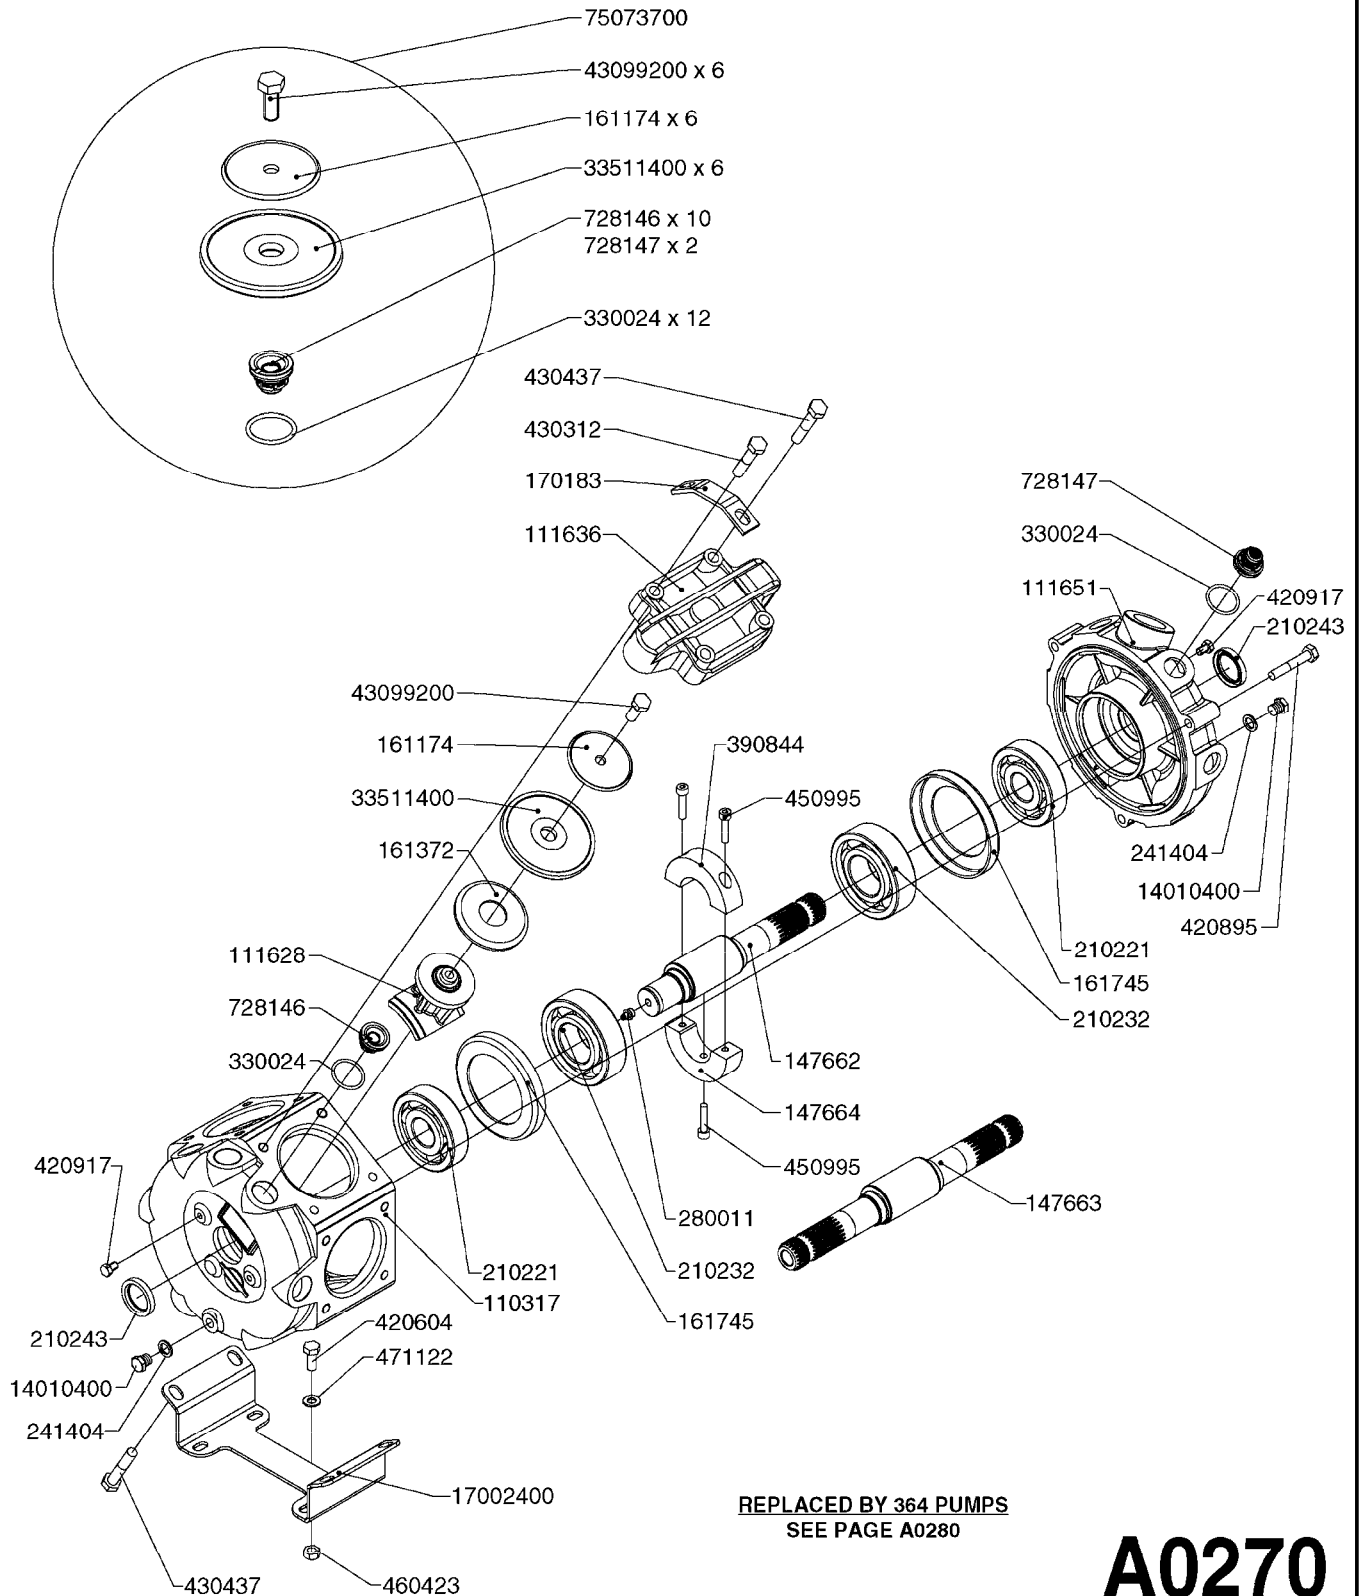

PUMP - 363/1000 RPM W/MOUNTING
A0270-HIN, 17:03:16

Page 1

Date 07.02.2020 8:54

parts-n°	order qty	description
110317	1	PUMP CASING MODEL 360/361 PNTD
111628	1	CONNECTING ROD 363/5.5 PUMP
111636	1	VALVE COVER 363 HEAVY DUTY
111651	1	CASTING F.363 1.5" PUMP(FRONT)
147662	1	CRANK SHAFT F.363/463-5.5MM
147663	1	CRANK SHAFT 363/463-5.5 THROUG
147664	1	COUNTERBALANCE 363/463 WEIGHT
161174	1	DIAPHRAGM DISC SS 361/363/364 PUMP
161372	1	DIAPHRAGM BACKING DISC,320-361
161745	1	METAL SPACER F.363/463
170183	1	LIFT STRAP F.PUMP 360/361/462
210221	1	BEARING BALL 6407
210232	1	BEARING BALL 6310
210243	1	SEAL OIL 35 X 47 X 7
241404	1	DOWTY SEAL 1/4"
280011	1	GREASE NIPPLE 1/8' SAE H TR
330024	1	O-RING D41,1/D34.5 X 3,5
390844	1	COUNTERBALANCE 363/463 POM
420604	1	BOLT HEX 8.8 DEL M10X25 FT DIN933
420895	1	BOLT HEX 8.8 RAW M10X60
420917	1	BOLT HEX 8.8 RAW M8X12 FT
430312	1	BOLT HEX 8.8 M12X60
430437	1	BOLT HEX 8.8 RAW M12X65
450995	1	BOLT ALLEN M8X30 DIN 912 RAW
460423	1	NUT HEX M10X1.50 LOCK DIN985A2 SS
471122	1	WASHER, M10, Ø20/10.5X 2.0, SS
728146	1	VALVE FOR 361(726890/707932)
728147	1	VALVE FOR 361 WHITE WITH HOLE
14010400	1	PLUG 1/4" BSP
17002400	1	FOOT F. 36X PUMP, RED
33511400	1	DIAPHRAGM PUMP 361/361/363/364 PUR
43099200	1	BOLT HEX SS M12 X 30 DIN933 A4
75073700	1	PUMP KIT 361/363 "06"