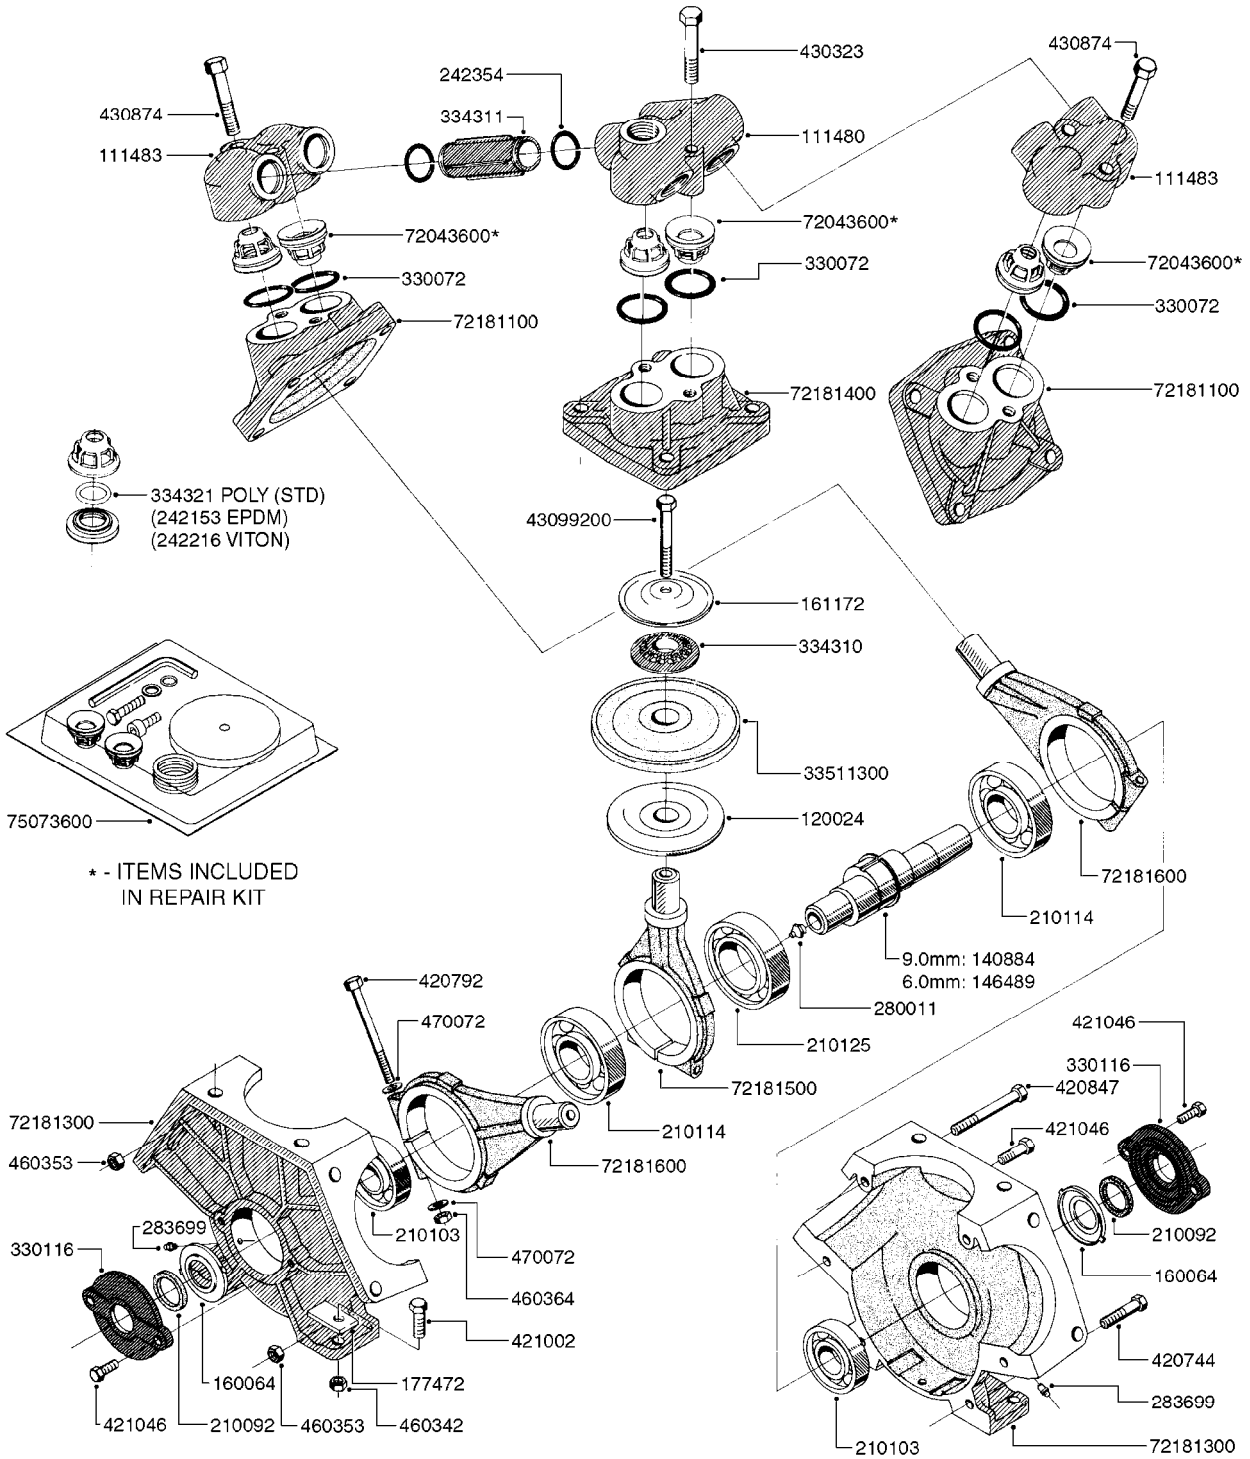

**A0220**

PUMP - 1302 W/ MOUNTING BASE  
A0220-HIN, 27:04:17

Page 1

Date 07.02.2020 8:54

parts-n°	order qty	description
111480	1	VALVE HEAD 1302 CENTER
111483	1	VALVE HEAD SIDE 1302
120024	1	DIAPHRAGM BACK DISC 1200-1300
140884	1	CRANK SHAFT MODEL 1300-9
146489	1	CRANK SHAFT MODEL 1302-6MM
160064	1	DUST PLATE
161172	1	DIAPHRAGM DISC F. 1203/1303
177472	1	BRACKET 25 X 5
210092	1	SEAL FELT D43/30X5
210103	1	BEARING BALL 6306
210114	1	BEARING BALL 6308
210125	1	BEARING BALL 6210
242153	1	O-RING D26X4 EPDM
242216	1	O-RING VITON F/1202/1302/462
242354	1	O-RING D32.2X3.0 VITON
280011	1	GREASE NIPPLE 1/8" SAE H TR
283699	1	GREASE NIPPLE M6X1
330072	1	O-RING D53.5/D45.5X4
330116	1	SEAL RETAINER, MODEL 1300
334310	1	NYLON WASHER 1202/1302/462
334311	1	CONNECTION PIPE INLET MOD.1302
334321	1	O-RING POLY. 34.0x26.0x4.0
420081	1	BOLT HEX 8.8 DEL 3/8"X40MM
420162	1	BOLT HEX 8.8 DEL 3/8"X15MM
420346	1	BOLT HEX 8.8 DEL 3/8"X 25MM
420357	1	BOLT HEX 8.8 RAW 3/8"X85MM
420803	1	BOLT HEX 8.8 DEL M8X90
421002	1	BOLT HEX 8.8 DEL M10X30 FT DIN933
421259	1	BOLT HEX UNC7/16"x2.25" 18-8SS
430323	1	BOLT HEX 8.8 DEL M12X60
430404	1	BOLT HEX 8.8 DEL M12X50
430874	1	SCREW SET 8.8 DEL M12X70 FT
460062	1	NUT HEX 3/8" GALV.
460342	1	NUT HEX M10 DEL DIN934
460364	1	NUT HU M8 A2 SS DIN934
460386	1	NUT HEX M12X1.75
470072	1	WASHER D15/D8X.5 LOCK
33511300	1	DIAPHRAGM 1202-1303 POLY 2006
72043600	1	VALVE FOR 462/463
72181100	1	DIAPHRAGM COVER 1203/1303+BLTS
72181300	1	PUMP CASTING 1300 RED W/BOLTS
72181400	1	DIAPHRAGM COVER 1303 W/BOLTS
72181500	1	CONNECTING ROD, CENTER 1303
72181600	1	CONNECTING ROD, SIDE MOD.1300
75073500	1	PUMP KIT 1300/1302 "06"