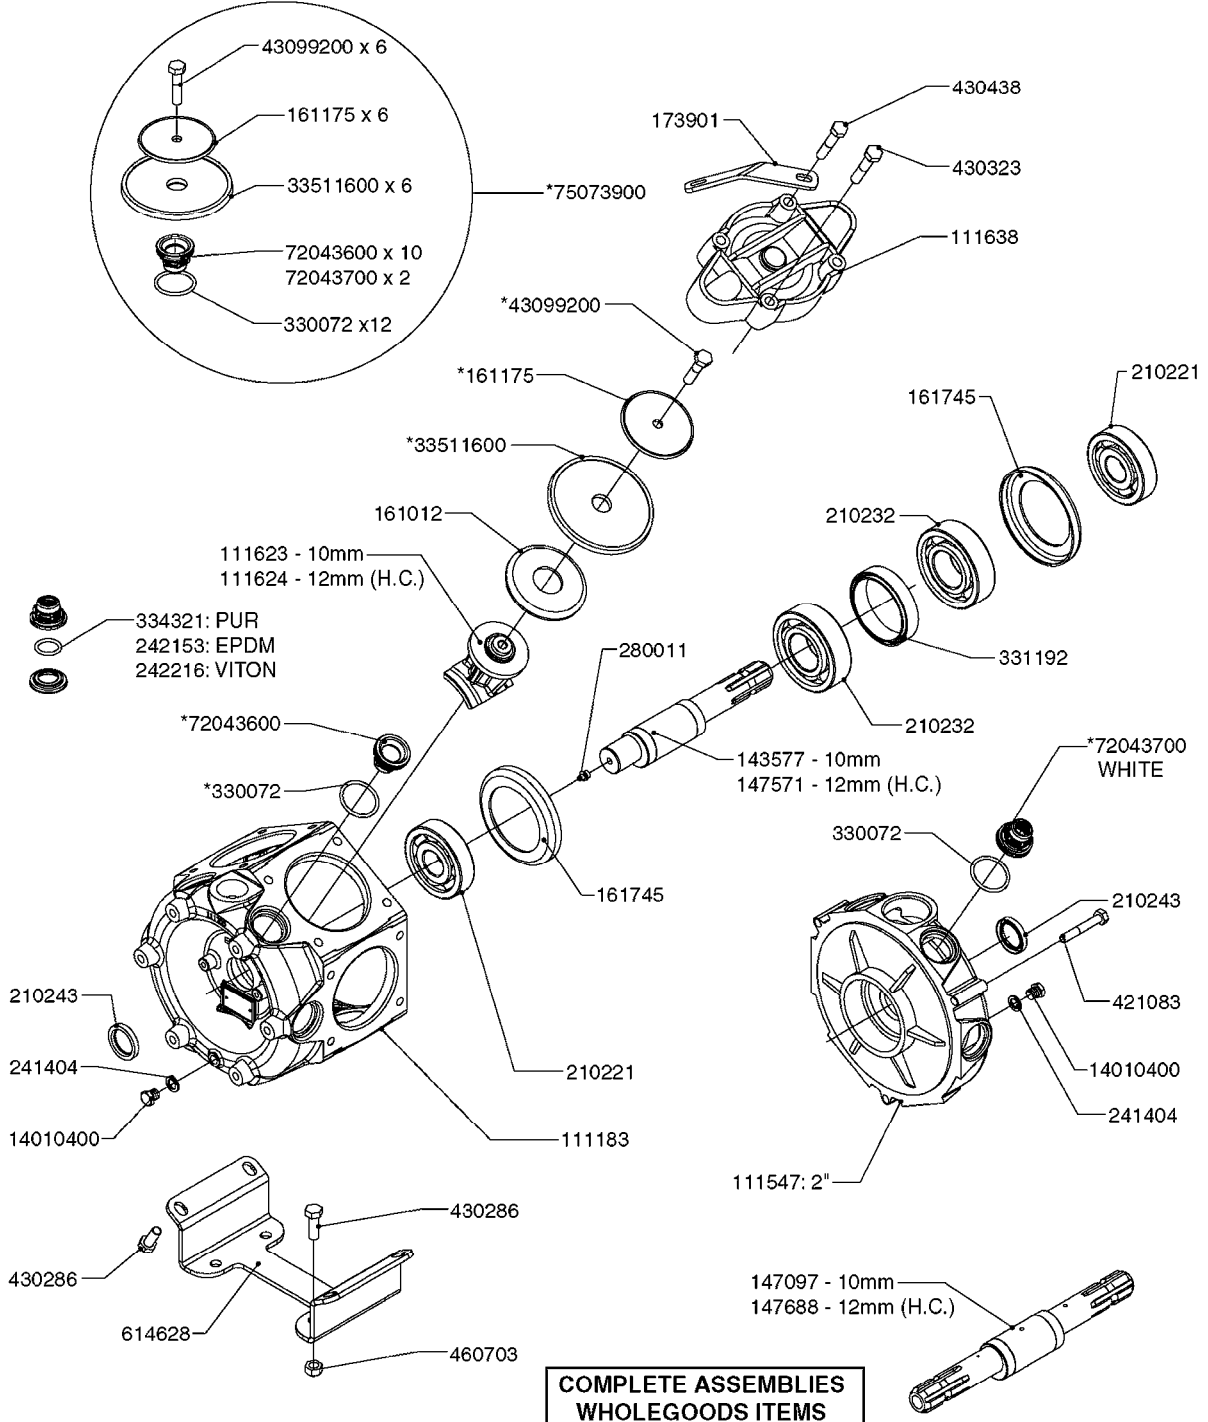

PUMP REPAIR KIT

**COMPLETE ASSEMBLIES
WHOLEGOODS ITEMS**

COMPLETE PUMPS

- 821587 - 463/10 2" W/THROUGH SHAFT (540 RPM)
- 82166300 - 463/12 2" (540 RPM H.C. INLINE PORTS)
- 463/12 2" (540 RPM H.C. OFFSET PORTS) REPLACED BY 82168700 (PAGE A0350)

A0330

PUMP - 463 W/ MOUNTING BASE
A0330-HIN, 01:01:16

Page 1

Date 07.02.2020 8:54

parts-n°	order qty	description
111183	1	PUMP CASTING 460-463 (PAINTED)
111547	1	PUMP FRONT 460-463-2' (PAINT)
111623	1	CONNECTING ROD 463/10MM
111624	1	CONNECTING ROD 463/12MM
111638	1	VALVE COVER 463 HC+1000 VERS.
143577	1	CRANK SHAFT F.363/462/463-10mm
147097	1	CRANK SHAFT 363-463/10 THROUGH
147571	1	CRANK SHAFT F.463-12mm
147688	1	CRANK SHAFT 462/12 THROUGH
161012	1	DIAPHRAGM BACKING DISC F. 463
161175	1	DIAPHRAGM DISC 463/464 PUMP
161745	1	METAL SPACER F.363/463
173901	1	LIFT STRAP F.PUMP 463
210221	1	BEARING BALL 6407
210232	1	BEARING BALL 6310
210243	1	SEAL OIL 35 X 47 X 7
241404	1	DOWTY SEAL 1/4"
242153	1	O-RING D26X4 EPDM
242216	1	O-RING VITON F/1202/1302/462
280011	1	GREASE NIPPLE 1/8' SAE H TR
330072	1	O-RING D53.5/D45.5X4
331192	1	SPACER, MODEL 361/363
334321	1	O-RING POLY. 34.0x26.0x4.0
421083	1	BOLT HEX 8.8 DEL M10X65
430286	1	BOLT HEX 8.8 DEL M12X30 FT
430323	1	BOLT HEX 8.8 DEL M12X60
430438	1	BOLT HEX 8.8 DEL M12X65
460703	1	NUT HEX M12X1.75 LOCK DIN985A2 SS
614628	1	FOOT F. 46X PUMP, RED
821587	1	PUMP 463/10 THROUGH SHAFT TWNF
14010400	1	PLUG 1/4" BSP
33511600	1	DIAPHRAGM PUMP 463/464 PUMP PUR
43099200	1	BOLT HEX SS M12 X 30 DIN933 A4
72043600	1	VALVE FOR 462/463
72043700	1	VALVE FOR 462/463 W.VENT HOLE
75073900	1	PUMP KIT 460/463 "06"
82166300	1	PUMP 464-12-MED-2-540
82168700	1	PUMP 464-12 540 OFFSET PORTS