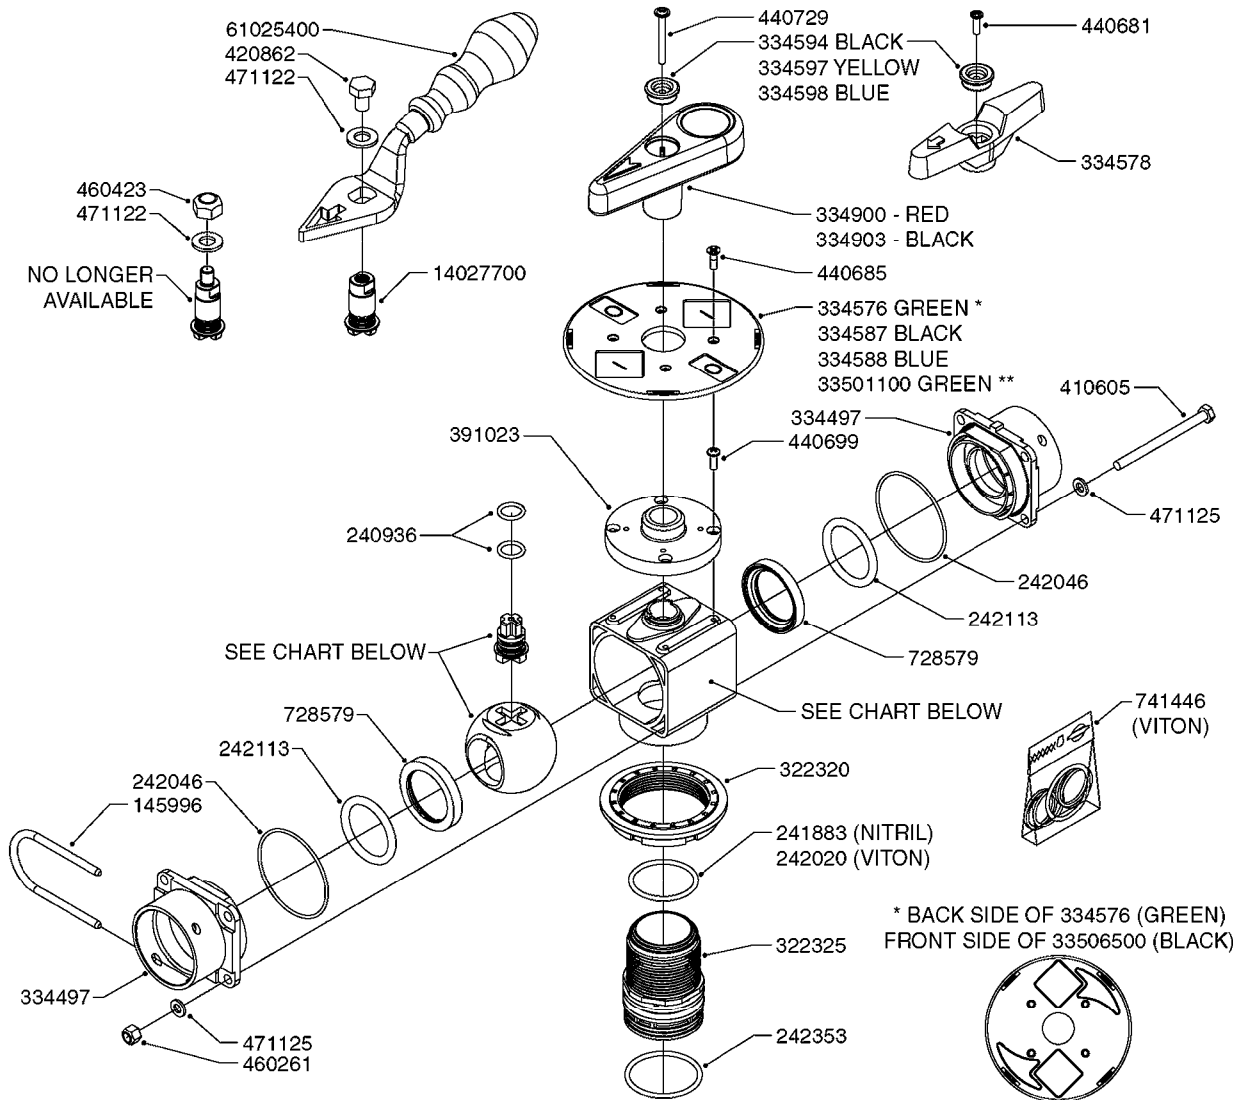

FOR S67 FITTINGS  
SEE PAGE L0100

**B0420**

MANIFOLD SYSTEM - PRESSURE  
B0420-HIN, 01:01:16

Page 1

Date 07.02.2020 8:55

parts-n°	order qty	description
145996	1	FITT.DK S-67 FORK
160353	1	BRACKET F.PRESSURE MANIFOLD
160918	1	BRACKET F. MANIFOLD CM
242353	1	O-RING 3 X 44.2 VITON
322224	1	FITT.DK S-67 TEE
322320	1	NUT F.3 WAY VALVE S56
334250	1	FITT.DK S-67 PLUG
334573	1	FITT.DK S-67 CONNECTOR
440675	1	SCREW F. PLASTIC 5X16 SS
841062	1	VALVE KIT S67 PRESS. MANIFOLD
841067	1	VALVE S67 PRESS.W/TEE MANIFOLD