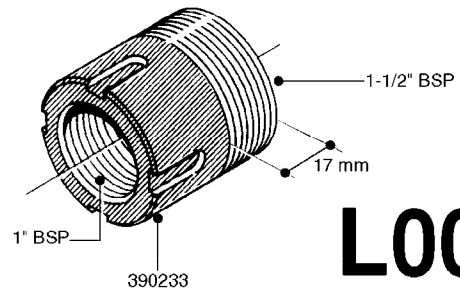

FITTINGS - HEXAGON NIPPLES  
L0030-HIN, 01:01:16

**L0030**

FITTINGS - HEXAGON NIPPLES  
L0030-HIN, 01:01:16

Page 1  
Date 07.02.2020 8:56

parts-n°	order qty	description
10015303	1	FITT.PO.HN 1.00X1.00 M1000
10425003	1	FITT.PO.HN 1.25X1.00 MCPHEE
320132	1	FITT.DK HN 1" BSP
320176	1	FITT.DK HN 3/8"X1/2" BSP
320445	1	FITT.DK HN 1/4"X3/8" BSP
320655	1	FITT.DK HN 1/2"-1/2" BSP
320692	1	FITT.DK HN 3/8'BSPX1/4'NPT
320703	1	FITT.DK HN 3/8BSP X1/2 &1/4NPT
320725	1	FITT.DK NIPPLE 3/8"-3/8" BSP
320902	1	FITT.DK HN 3/8'X 1/4' BSP
390232	1	FITT.DK HN 1-1/2' X 1-1/4' BSP
390276	1	FITT.DK HN 1'BSP