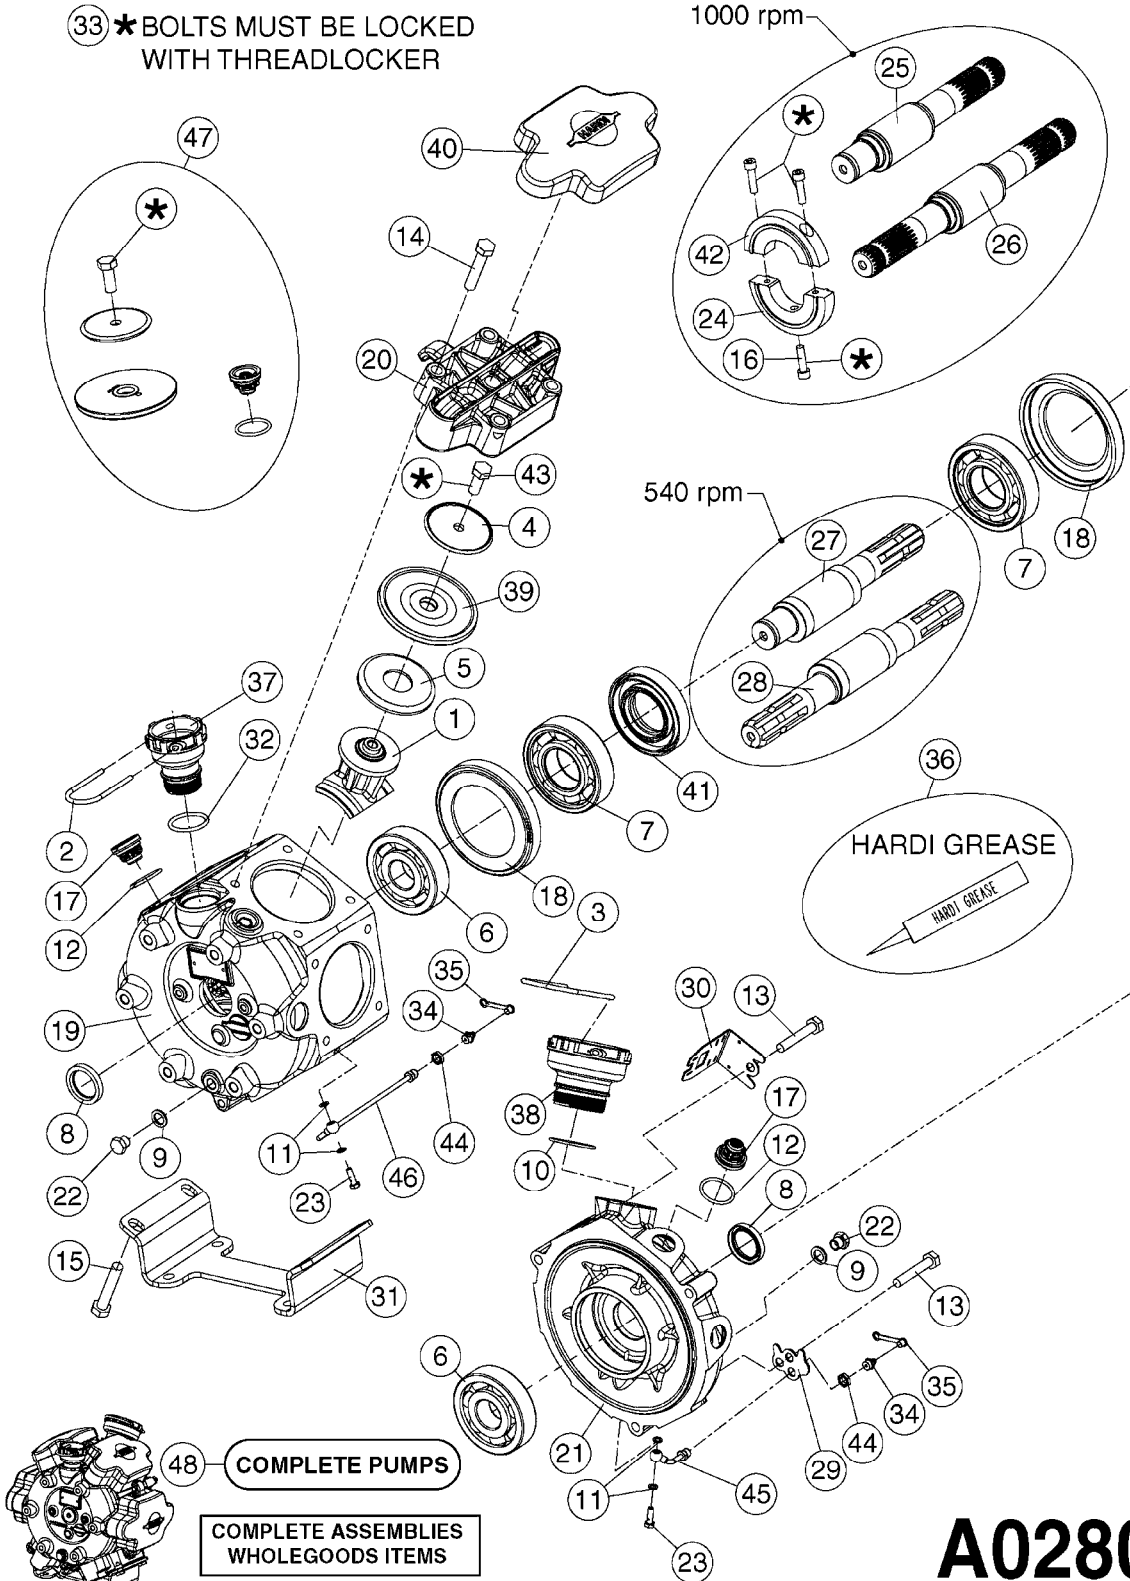

33 \* BOLTS MUST BE LOCKED WITH THREADLOCKER

1000 rpm

540 rpm

48 COMPLETE PUMPS

COMPLETE ASSEMBLIES  
WHOLEGOODS ITEMS

**A0280**

PUMP - 364 540/1000 RPM  
A0280-HIN, 24:04:19

Page 1