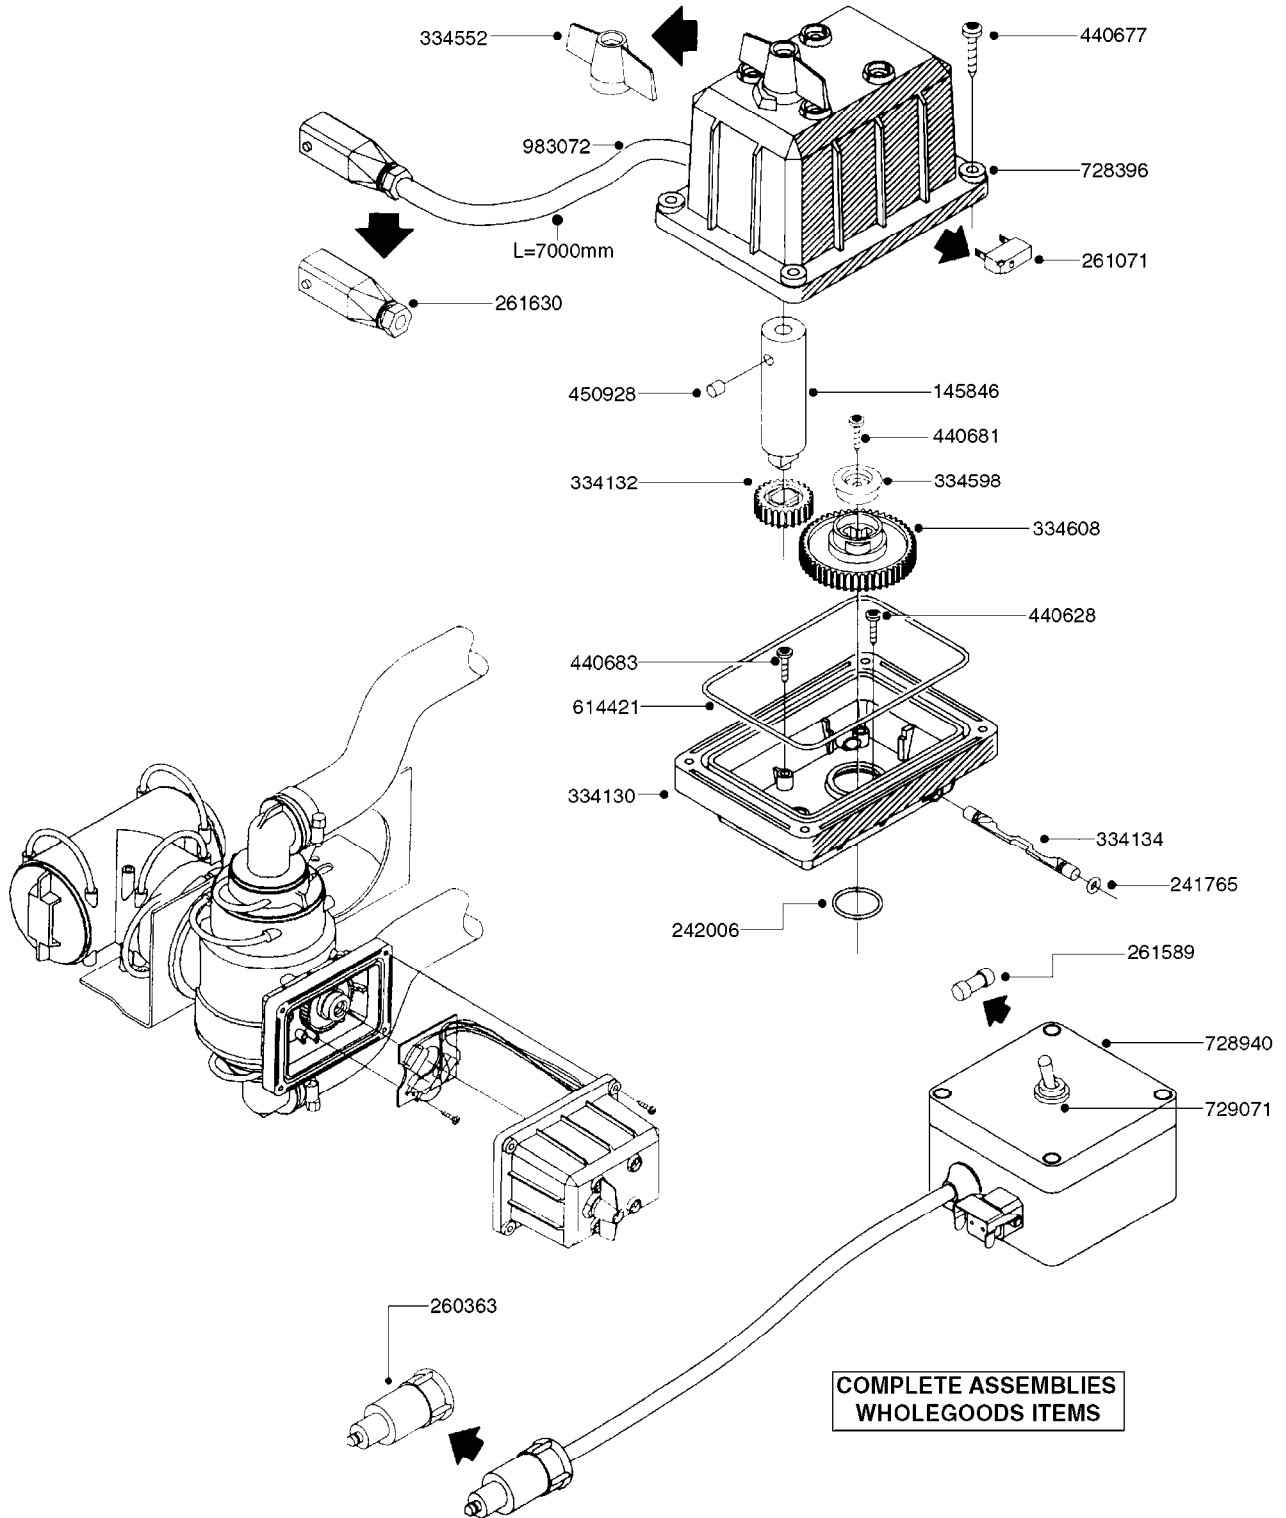

834363 - AGITATION BYPASS VALVE

**K0020**

BALL VALVE-ELECTRIC 2-WAY  
K0020-HIN, 01:01:16

Page 1

Date 07.02.2020 8:55

parts-n°	order qty	description
145846	1	COUPLING FOR EL 3-WAY VALVE
241765	1	O-RING 3.1 X 1.6
242006	1	O-RING D22/D19 X 1.5
260363	1	PLUG 2 POLE 12V
261071	1	MICRO SWITCH TYPE 9 SM 201
261162	1	SOCKET F.12V BAYONET PLUG
261589	1	FUSE 5 X 20 1.25 AMP
334130	1	GEAR BOX
334131	1	COG WHEEL
334132	1	COG WHEEL
334134	1	INDICATOR ROD
334552	1	GRIP F.MAN.OP.EC PRES.REG.GREE
334598	1	PLUG F.VALVE HANDLE BLUE
440628	1	SCREW 3/8'
440677	1	SCREW F. PLASTIC 5X20 SS
440681	1	SCREW F. PLASTIC 4MM X 14LG SS
440683	1	SCREW 40X18 2WAY ELC.BALL VALV
450928	1	SET SCREW M8 X 8MM STAINLESS
614421	1	GASKET F/MOTOR HOUSE-ON/OFF TR
725340	1	MOTOR HOUSING FOR EL VALVE
728399	1	CIRCUIT BOARD F.728941
728941	1	CONTROL BOX F.2-WAY VALVE ELC.
834363	1	ELECTRIC KIT, AGITATION BYPASS