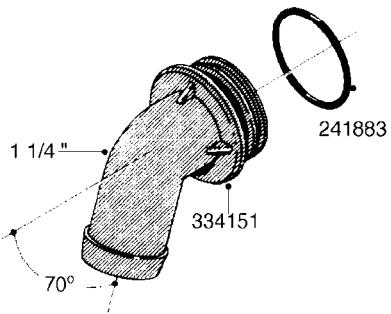

**L0080**

FITTINGS - S-53  
L0080-HIN, 12:09:17

Page 1

Date 07.02.2020 8:56

Pos.	parts-n°	order qty	description
1	145995	1	FITT.DK S-53 FORK
2	241973	1	O-RING Ø3 X 44.2 70 SHORES NITRIL NITRIL (BLACK)
2	242353	1	O-RING 3 X 44.2 VITON VITON (BROWN)
3	242109	1	O-RING D32.2x3.0 NITRIL (BLACK)
3	242354	1	O-RING D32.2X3.0 VITON VITON (BROWN)
4	322103	1	FITT.DK S-53 BULKHEAD
5	322107	1	FITT.DK S-53 BULKHEAD NUT
6	322110	1	FITT.DK S-53 ELB. 1/2" BSP
7	322352	1	FITT.DK S-53 TEE
8	334229	1	FITT.DK S-53 STR.3/4"
9	334260	1	GASKET F. S-53 BULKHEAD
10	334564	1	FITT.DK S-67 TO S-53 ADAPTER
11	391100	1	FITT.DK S-53THREAD INS.1/2"BSP
12	726463	1	FITT.DK S53 BULKHEAD W/GASKET
13	726552	1	FIT.DK S-53X90 1/2" BSP,O-RING
14	726556	1	FITT.DK S-53 HB 1/2" W/O-RING
15	726558	1	FITT.DK S53 STR. 3/4" W.ORING
16	726559	1	FITT DK. S-53 HB 1" W/O-RING
17	726568	1	FITT.DK.S-53 HB 1/2"90 W/O-RING
18	726570	1	FITT.DK S-53 ELB.3/4" W.ORING
19	726571	1	FITT.DK S-53 ELB.1", W ORING
20	726578	1	FITT.DK S53 PLUG WITH O-RING
21	728561	1	FITT.DK. S67M - S53F REDUCER