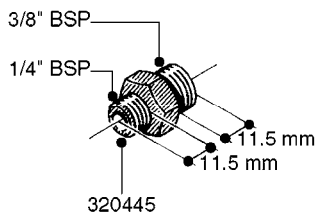

FITTINGS - HEXAGON NIPPLES  
L0030-HIN, 01:01:16

**L0030**

FITTINGS - HEXAGON NIPPLES  
L0030-HIN, 01:01:16

Page 1  
Date 07.02.2020 8:56

parts-n°	order qty	description
10015303	1	FITT.PO.HN 1.00X1.00 M1000
10425003	1	FITT.PO.HN 1.25X1.00 MCPHEE
320132	1	FITT.DK HN 1" BSP
320176	1	FITT.DK HN 3/8"X1/2" BSP
320445	1	FITT.DK HN 1/4"X3/8" BSP
320655	1	FITT.DK HN 1/2"-1/2" BSP
320692	1	FITT.DK HN 3/8'BSPX1/4'NPT
320703	1	FITT.DK HN 3/8BSP X1/2 &1/4NPT
320725	1	FITT.DK NIPPLE 3/8"-3/8" BSP
320902	1	FITT.DK HN 3/8'X 1/4' BSP
390232	1	FITT.DK HN 1-1/2' X 1-1/4' BSP
390276	1	FITT.DK HN 1'BSP