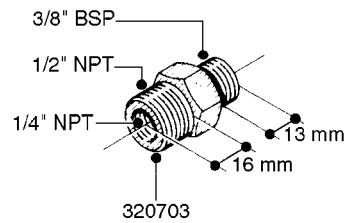

FITTINGS - HEXAGON NIPPLES  
L0030-HIN, 01:01:16

**L0030**

FITTINGS - HEXAGON NIPPLES  
L0030-HIN, 01:01:16

Page 1  
Date 07.02.2020 8:56

parts-n°	order qty	description
10015303	1	FITT.PO.HN 1.00X1.00 M1000
10425003	1	FITT.PO.HN 1.25X1.00 MCPHEE
320132	1	FITT.DK HN 1" BSP
320176	1	FITT.DK HN 3/8"X1/2" BSP
320445	1	FITT.DK HN 1/4"X3/8" BSP
320655	1	FITT.DK HN 1/2"-1/2" BSP
320692	1	FITT.DK HN 3/8'BSPX1/4'NPT
320703	1	FITT.DK HN 3/8BSP X1/2 &1/4NPT
320725	1	FITT.DK NIPPLE 3/8"-3/8" BSP
320902	1	FITT.DK HN 3/8'X 1/4' BSP
390232	1	FITT.DK HN 1-1/2' X 1-1/4' BSP
390276	1	FITT.DK HN 1'BSP