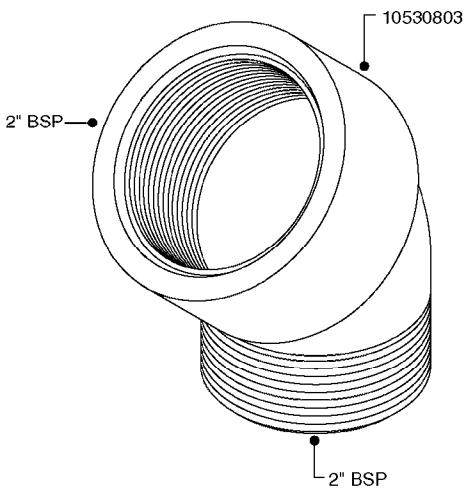

FITTINGS - HEXAGON NIPPLES  
L0030-HIN, 01:01:16

**L0030**

FITTINGS - HEXAGON NIPPLES  
L0030-HIN, 01:01:16

Page 1  
Date 07.02.2020 8:56

parts-n°	order qty	description
10015303	1	FITT.PO.HN 1.00X1.00 M1000
10425003	1	FITT.PO.HN 1.25X1.00 MCPHEE
320132	1	FITT.DK HN 1" BSP
320176	1	FITT.DK HN 3/8"X1/2" BSP
320445	1	FITT.DK HN 1/4"X3/8" BSP
320655	1	FITT.DK HN 1/2"-1/2" BSP
320692	1	FITT.DK HN 3/8'BSPX1/4'NPT
320703	1	FITT.DK HN 3/8BSP X1/2 &1/4NPT
320725	1	FITT.DK NIPPLE 3/8"-3/8" BSP
320902	1	FITT.DK HN 3/8'X 1/4' BSP
390232	1	FITT.DK HN 1-1/2' X 1-1/4' BSP
390276	1	FITT.DK HN 1'BSP