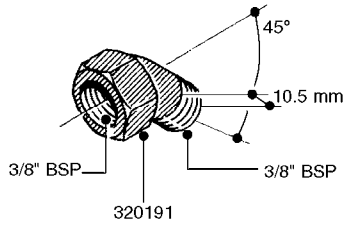

FITTINGS - HEXAGON NIPPLES  
L0030-HIN, 01:01:16

**L0030**

FITTINGS - HEXAGON NIPPLES  
L0030-HIN, 01:01:16

Page 1  
Date 07.02.2020 8:56

parts-n°	order qty	description
10015303	1	FITT.PO.HN 1.00X1.00 M1000
10425003	1	FITT.PO.HN 1.25X1.00 MCPHEE
320132	1	FITT.DK HN 1" BSP
320176	1	FITT.DK HN 3/8"X1/2" BSP
320445	1	FITT.DK HN 1/4"X3/8" BSP
320655	1	FITT.DK HN 1/2"-1/2" BSP
320692	1	FITT.DK HN 3/8'BSPX1/4'NPT
320703	1	FITT.DK HN 3/8BSP X1/2 &1/4NPT
320725	1	FITT.DK NIPPLE 3/8"-3/8" BSP
320902	1	FITT.DK HN 3/8'X 1/4' BSP
390232	1	FITT.DK HN 1-1/2' X 1-1/4' BSP
390276	1	FITT.DK HN 1'BSP