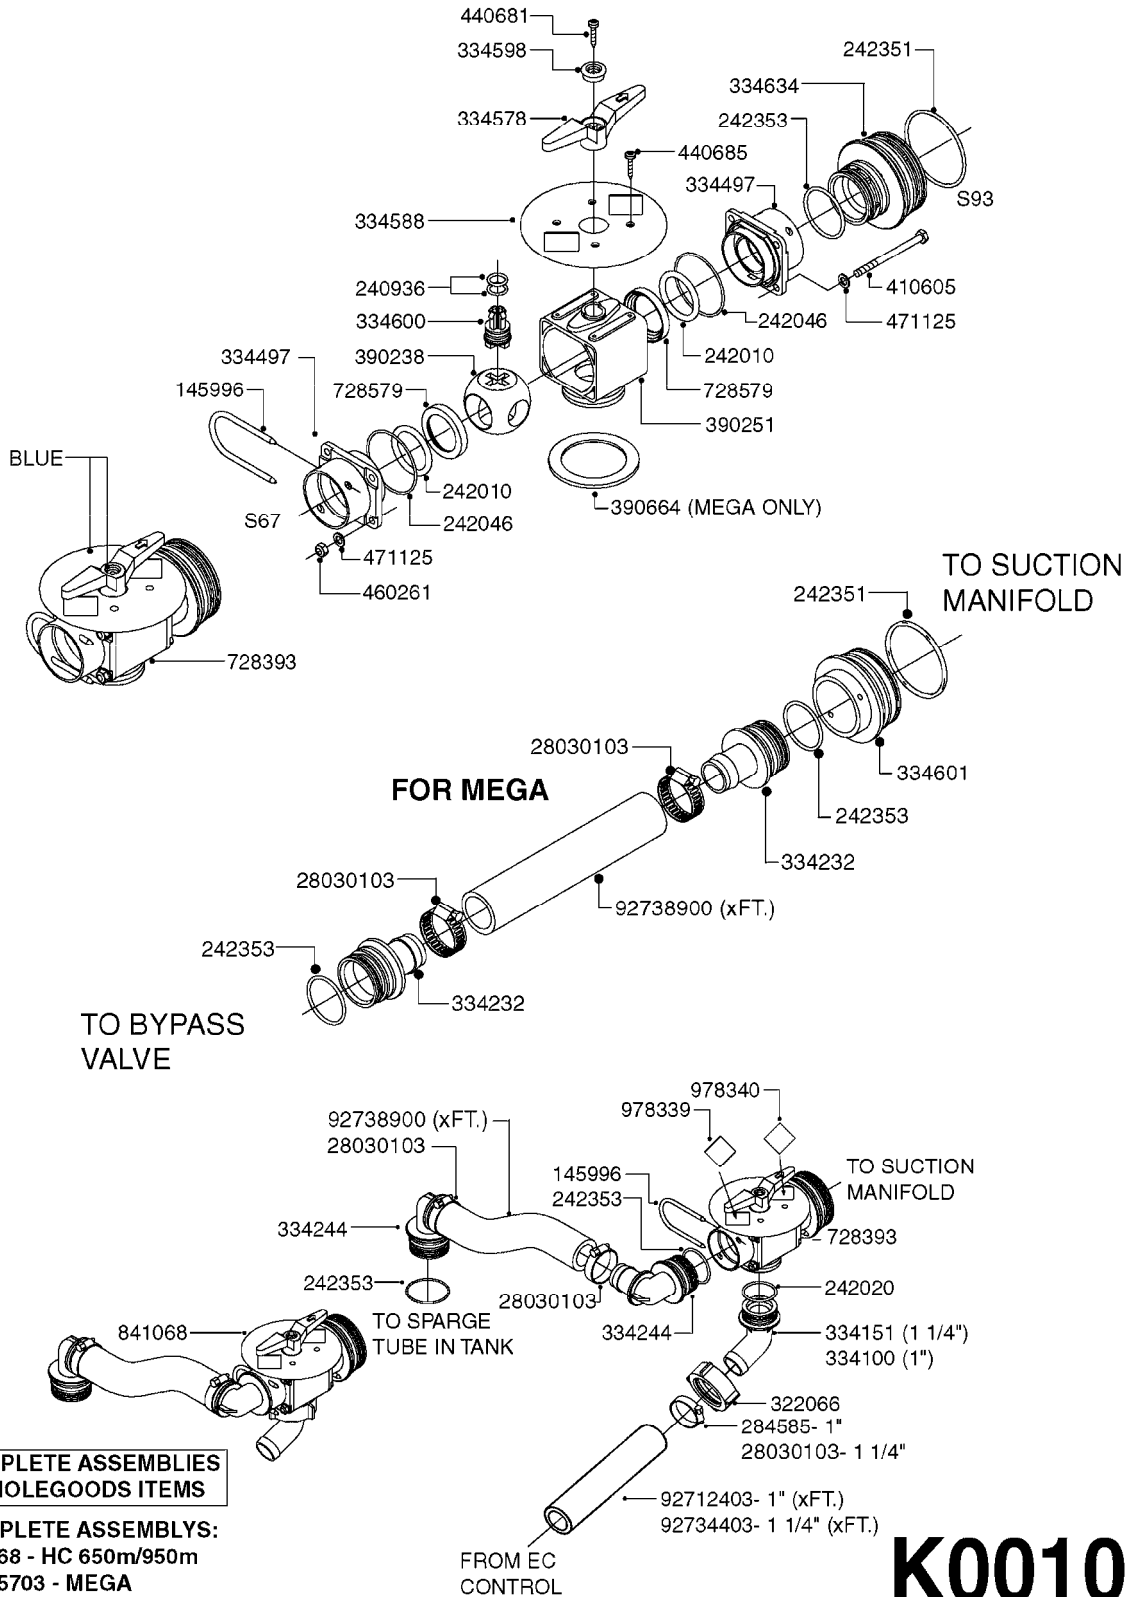

**COMPLETE HUB ASSEMBLY:**  
28045703

COMPLETE ASSEMBLIES  
WHOLEGOODS ITEMS

**E0790**

HUB ASSEMBLY F.4-1/2" SPINDLE  
E0790-HIN, 06:07:17

Page 1

Date 07.02.2020 8:55

parts-n°	order qty	description
10629403	1	BOLT HEX 5/16 NC GR.2 00.50"
21000503	1	SEAL,WHEEL CR43771
21000603	1	RACE, BEARING 3.5/1.5
21000703	1	BEARING, TAPPERED 3.5433/1.575
21000803	1	RACE, TAPERED BEARING
21000903	1	BEARING, TAPPERED, 2.75/1.510
24002803	1	GASKET F. HUB 4.5" HUB ASSY
28001103	1	SPINDLE 4.5"x 23" 20000LB
28001203	1	HUB, 20000LB W. BRG RACES
28045703	1	HUB ASSY 10-13.19-11.02 25000#
29000003	1	HUB CAP F. 881(20000LB) HUB
45000103	1	BOLT, WHEEL STUD 3/4-16X2 3/4
45000503	1	BOLT, WHEEL STUD 3/4-16X3 1/2
46000003	1	NUT HEX NF 3/4" FLANGED F.HUB
46000103	1	NUT, CASTLE, SPINDLE 2-12 UNF
46000203	1	NUT, BUD WHEEL, INNER, RH
46000303	1	NUT, BUD WHEEL, OUTER, RH
47000103	1	WASHER, SPNDL 4.5" 2.06x4 .25T
48000103	1	PIN, COTTER 5/16" X 5.25"
63002903	1	AXLE INSERT,72"-90"SUS CM 1200
63033703	1	AXLE INSERT NCM 44/66/9000