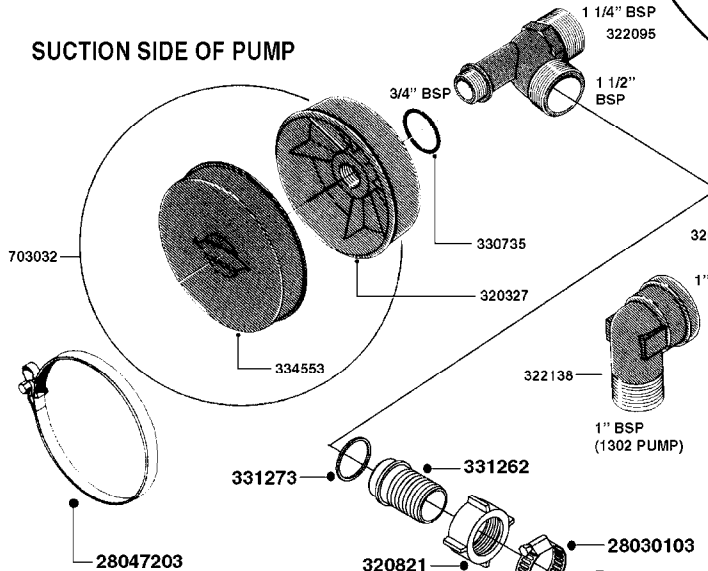

SUCTION SIDE OF PUMP

TO CONTROLS

92702603 (xFT.) FROM TANK