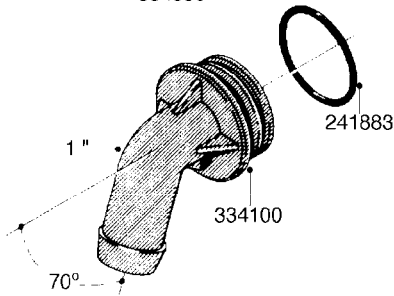

**L0080**

FITTINGS - S-53  
L0080-HIN, 12:09:17

Page 1

Date 07.02.2020 8:56

Pos.	parts-n°	order qty	description
1	145995	1	FITT.DK S-53 FORK
2	241973	1	O-RING Ø3 X 44.2 70 SHORES NITRIL NITRIL (BLACK)
2	242353	1	O-RING 3 X 44.2 VITON VITON (BROWN)
3	242109	1	O-RING D32.2x3.0 NITRIL (BLACK)
3	242354	1	O-RING D32.2X3.0 VITON VITON (BROWN)
4	322103	1	FITT.DK S-53 BULKHEAD
5	322107	1	FITT.DK S-53 BULKHEAD NUT
6	322110	1	FITT.DK S-53 ELB. 1/2" BSP
7	322352	1	FITT.DK S-53 TEE
8	334229	1	FITT.DK S-53 STR.3/4"
9	334260	1	GASKET F. S-53 BULKHEAD
10	334564	1	FITT.DK S-67 TO S-53 ADAPTER
11	391100	1	FITT.DK S-53THREAD INS.1/2"BSP
12	726463	1	FITT.DK S53 BULKHEAD W/GASKET
13	726552	1	FIT.DK S-53X90 1/2" BSP,O-RING
14	726556	1	FITT.DK S-53 HB 1/2" W/O-RING
15	726558	1	FITT.DK S53 STR. 3/4" W.ORING
16	726559	1	FITT DK. S-53 HB 1" W/O-RING
17	726568	1	FITT.DK.S-53 HB 1/2"90 W/O-RING
18	726570	1	FITT.DK S-53 ELB.3/4" W.ORING
19	726571	1	FITT.DK S-53 ELB.1", W ORING
20	726578	1	FITT.DK S53 PLUG WITH O-RING
21	728561	1	FITT.DK. S67M - S53F REDUCER