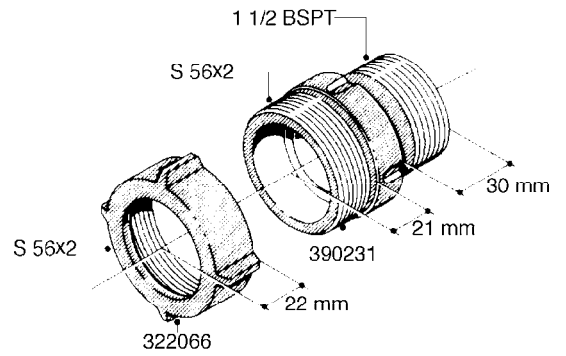

**L0080**

FITTINGS - S-53  
L0080-HIN, 12:09:17

Page 1

Date 07.02.2020 8:56

Pos.	parts-n°	order qty	description
1	145995	1	FITT.DK S-53 FORK
2	241973	1	O-RING Ø3 X 44.2 70 SHORES NITRIL NITRIL (BLACK)
2	242353	1	O-RING 3 X 44.2 VITON VITON (BROWN)
3	242109	1	O-RING D32.2x3.0 NITRIL (BLACK)
3	242354	1	O-RING D32.2X3.0 VITON VITON (BROWN)
4	322103	1	FITT.DK S-53 BULKHEAD
5	322107	1	FITT.DK S-53 BULKHEAD NUT
6	322110	1	FITT.DK S-53 ELB. 1/2" BSP
7	322352	1	FITT.DK S-53 TEE
8	334229	1	FITT.DK S-53 STR.3/4"
9	334260	1	GASKET F. S-53 BULKHEAD
10	334564	1	FITT.DK S-67 TO S-53 ADAPTER
11	391100	1	FITT.DK S-53THREAD INS.1/2"BSP
12	726463	1	FITT.DK S53 BULKHEAD W/GASKET
13	726552	1	FIT.DK S-53X90 1/2" BSP,O-RING
14	726556	1	FITT.DK S-53 HB 1/2" W/O-RING
15	726558	1	FITT.DK S53 STR. 3/4" W.ORING
16	726559	1	FITT DK. S-53 HB 1" W/O-RING
17	726568	1	FITT.DK.S-53 HB 1/2"90 W/O-RING
18	726570	1	FITT.DK S-53 ELB.3/4" W.ORING
19	726571	1	FITT.DK S-53 ELB.1", W ORING
20	726578	1	FITT.DK S53 PLUG WITH O-RING
21	728561	1	FITT.DK. S67M - S53F REDUCER