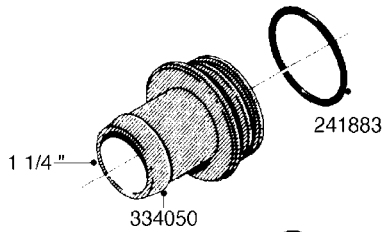

**L0080**

FITTINGS - S-53  
L0080-HIN, 12:09:17

Page 1

Date 07.02.2020 8:56

Pos.	parts-n°	order qty	description
1	145995	1	FITT.DK S-53 FORK
2	241973	1	O-RING Ø3 X 44.2 70 SHORES NITRIL NITRIL (BLACK)
2	242353	1	O-RING 3 X 44.2 VITON VITON (BROWN)
3	242109	1	O-RING D32.2x3.0 NITRIL (BLACK)
3	242354	1	O-RING D32.2X3.0 VITON VITON (BROWN)
4	322103	1	FITT.DK S-53 BULKHEAD
5	322107	1	FITT.DK S-53 BULKHEAD NUT
6	322110	1	FITT.DK S-53 ELB. 1/2" BSP
7	322352	1	FITT.DK S-53 TEE
8	334229	1	FITT.DK S-53 STR.3/4"
9	334260	1	GASKET F. S-53 BULKHEAD
10	334564	1	FITT.DK S-67 TO S-53 ADAPTER
11	391100	1	FITT.DK S-53THREAD INS.1/2"BSP
12	726463	1	FITT.DK S53 BULKHEAD W/GASKET
13	726552	1	FIT.DK S-53X90 1/2" BSP,O-RING
14	726556	1	FITT.DK S-53 HB 1/2" W/O-RING
15	726558	1	FITT.DK S53 STR. 3/4" W.ORING
16	726559	1	FITT DK. S-53 HB 1" W/O-RING
17	726568	1	FITT.DK.S-53 HB 1/2"90 W/O-RING
18	726570	1	FITT.DK S-53 ELB.3/4" W.ORING
19	726571	1	FITT.DK S-53 ELB.1", W ORING
20	726578	1	FITT.DK S53 PLUG WITH O-RING
21	728561	1	FITT.DK. S67M - S53F REDUCER