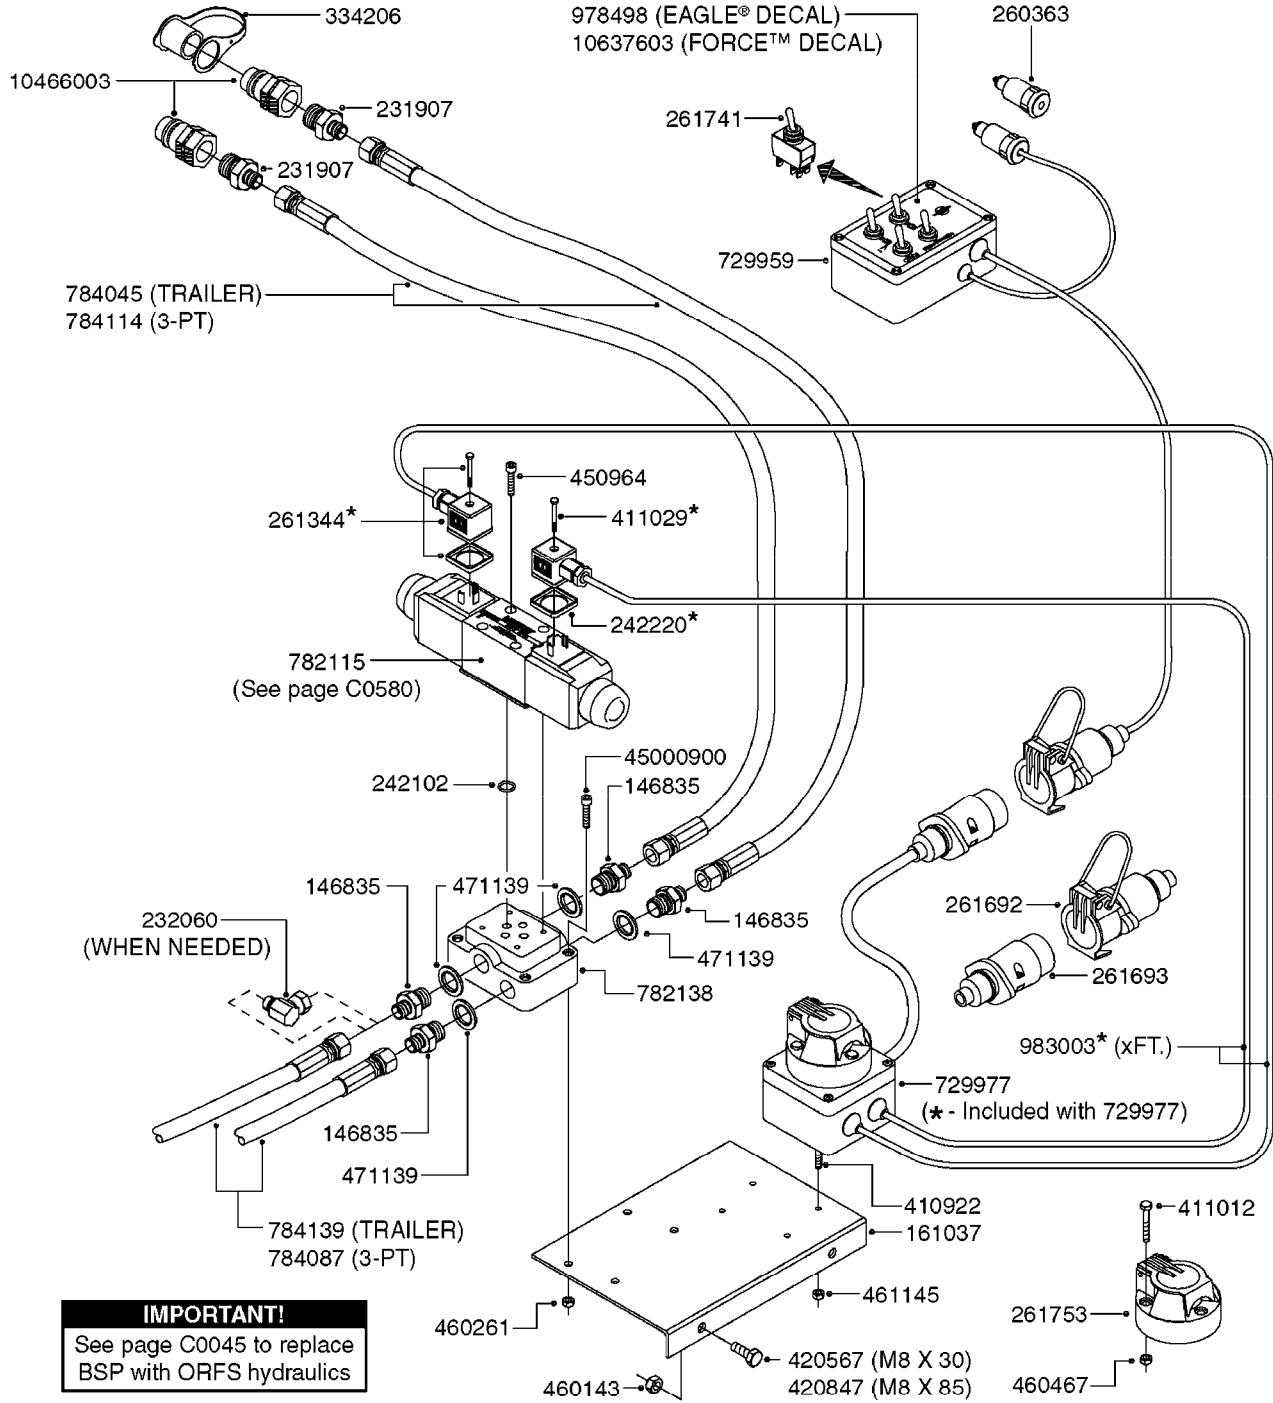

Page 1

Date 07.02.2020 8:55

Pos.	parts-n°	order qty	description
1	10466003	1	COUPLER PIONEER 8010-04 1/2NPT
2	231907	1	HEX NIPPLE 1/4"BSP X 1/2"NPT
2	231906	1	HEX NIPPLE 3/8"BSP X 1/2"NPT
2	147132	1	HEX NIPPLE 1/2"X1/2" BSP DEL
3	230311	1	QUICK COUPLING 1/2"
4	241356	1	DOWTYSEAL 1/2"
5	23234800	1	HEX NIPPLE 1/2"-9/16" ORFS FITTING FOR 1/4" HOSE
5	23234900	1	HEX NIPPLE 1/2"-11/16" ORFS FITTING FOR 3/8" HOSE
5	23235300	1	HEX NIPPLE 1/2"-13/16" ORFS FITTING FOR 1/2" HOSE
6	242102	1	O-RING Ø9.25X1.78 NITRIL 90SH
6	24263200	1	O-RING Ø7.66X1.78 NITRIL 90SH
6	24263300	1	O-RING Ø12.42X1.78 NITRIL 90SH
6	24263400	1	O-RING Ø18.77X1.78 NITRIL 90SH
7	67002403	1	CHART - BSP TO ORFS HOSES
8	67002503	1	CHART - BSP TO ORFS FITTINGS