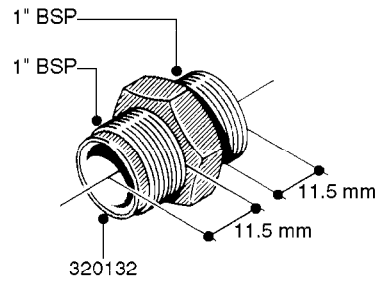

FITTINGS - HEXAGON NIPPLES  
L0030-HIN, 01:01:16

**L0030**

FITTINGS - HEXAGON NIPPLES  
L0030-HIN, 01:01:16

Page 1  
Date 07.02.2020 8:56

parts-n°	order qty	description
10015303	1	FITT.PO.HN 1.00X1.00 M1000
10425003	1	FITT.PO.HN 1.25X1.00 MCPHEE
320132	1	FITT.DK HN 1" BSP
320176	1	FITT.DK HN 3/8"X1/2" BSP
320445	1	FITT.DK HN 1/4"X3/8" BSP
320655	1	FITT.DK HN 1/2"-1/2" BSP
320692	1	FITT.DK HN 3/8'BSPX1/4'NPT
320703	1	FITT.DK HN 3/8BSP X1/2 &1/4NPT
320725	1	FITT.DK NIPPLE 3/8"-3/8" BSP
320902	1	FITT.DK HN 3/8'X 1/4' BSP
390232	1	FITT.DK HN 1-1/2' X 1-1/4' BSP
390276	1	FITT.DK HN 1'BSP