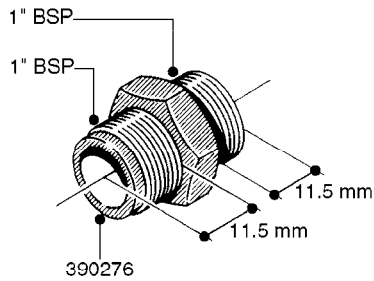

FITTINGS - HEXAGON NIPPLES  
L0030-HIN, 01:01:16

**L0030**

FITTINGS - HEXAGON NIPPLES  
L0030-HIN, 01:01:16

Page 1  
Date 07.02.2020 8:56

parts-n°	order qty	description
10015303	1	FITT.PO.HN 1.00X1.00 M1000
10425003	1	FITT.PO.HN 1.25X1.00 MCPHEE
320132	1	FITT.DK HN 1" BSP
320176	1	FITT.DK HN 3/8"X1/2" BSP
320445	1	FITT.DK HN 1/4"X3/8" BSP
320655	1	FITT.DK HN 1/2"-1/2" BSP
320692	1	FITT.DK HN 3/8'BSPX1/4'NPT
320703	1	FITT.DK HN 3/8BSP X1/2 &1/4NPT
320725	1	FITT.DK NIPPLE 3/8"-3/8" BSP
320902	1	FITT.DK HN 3/8'X 1/4' BSP
390232	1	FITT.DK HN 1-1/2' X 1-1/4' BSP
390276	1	FITT.DK HN 1'BSP