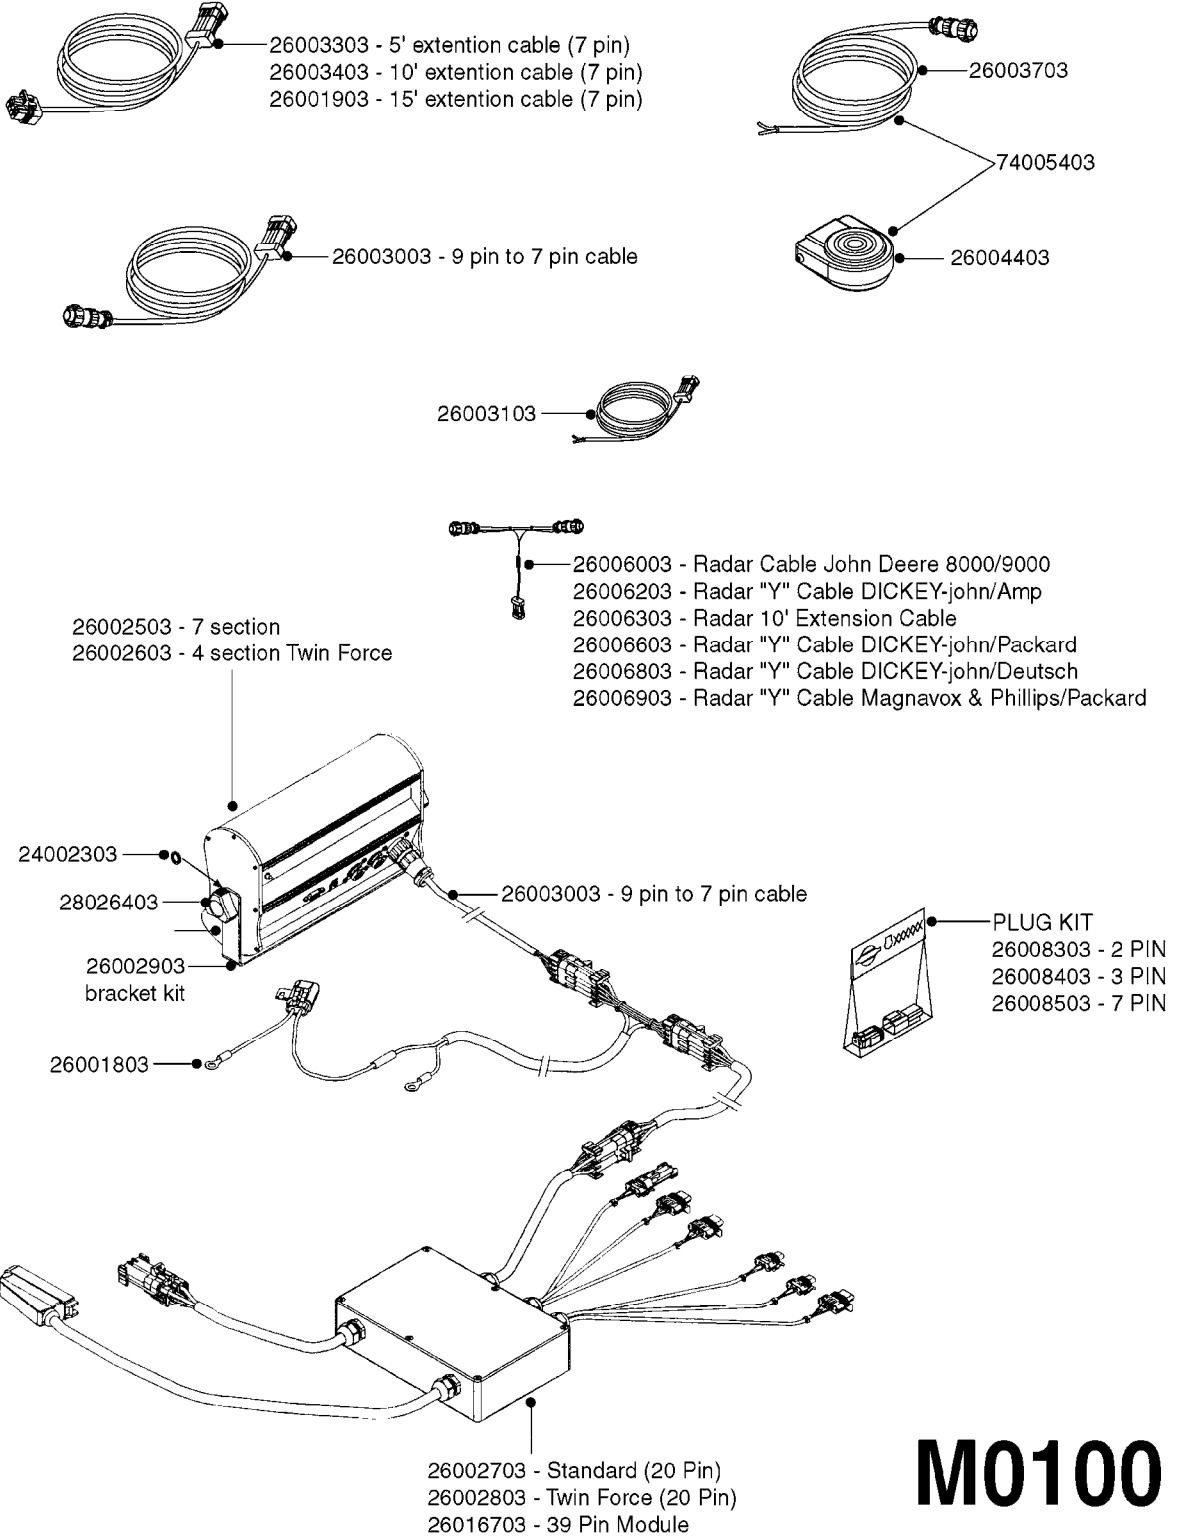

**M0090**

HC 2500/HM1500 DISPLAY/SCANBOX  
M0090-HIN, 01:01:16

Page 1  
Date 07.02.2020 8:56

parts-n°	order qty	description
142516	1	SCREW SET M10 BENT F. LOCKING
161411	1	MT.BRK. HC2500/HM1500 DISPLAY
26018300	1	ADAPTOR 2500 FOR SPRAYBOX II 39-PIN/REPLACES SCANBOX
260363	1	PLUG 2 POLE 12V
260827	1	PLUG F.EC ATTACHMENTS
261060	1	PLUG F.EC ATTACHMENTS
261589	1	FUSE 5 X 20 1.25 AMP
26176203	1	FUSE 5.0A QUICK-ACT.
261933	1	CABLE W/PLUG 2X25 L=71"
261934	1	CABLE W/PLUG 18X0.5MM L=79"
261935	1	SWITCH 2 POLE
261937	1	CIRCUIT BOARD F. SCANBOX
262099	1	PLUG SOCKET 3-POLE 2.5/3
450902	1	BOLT ALLEN HEAD M4 X 16MM
471055	1	WASHER D4.1/7.6 X 0.9
61029900	1	BRACKET FOR HC2500
731613	1	DISPLAY HC2500 NEW
731983	1	DISPLAY HM1500 REFURBISHED
732095	1	DISPLAY HM1500 NEW
732096	1	SCANBOX F.HM1500/HC2500
741580	1	PLUG 3-POLE 2.5/3
978045	1	DECAL QUICK GUIDE 1500/2500
978097	1	DECAL QUICK GUIDE 1500/2500 FR