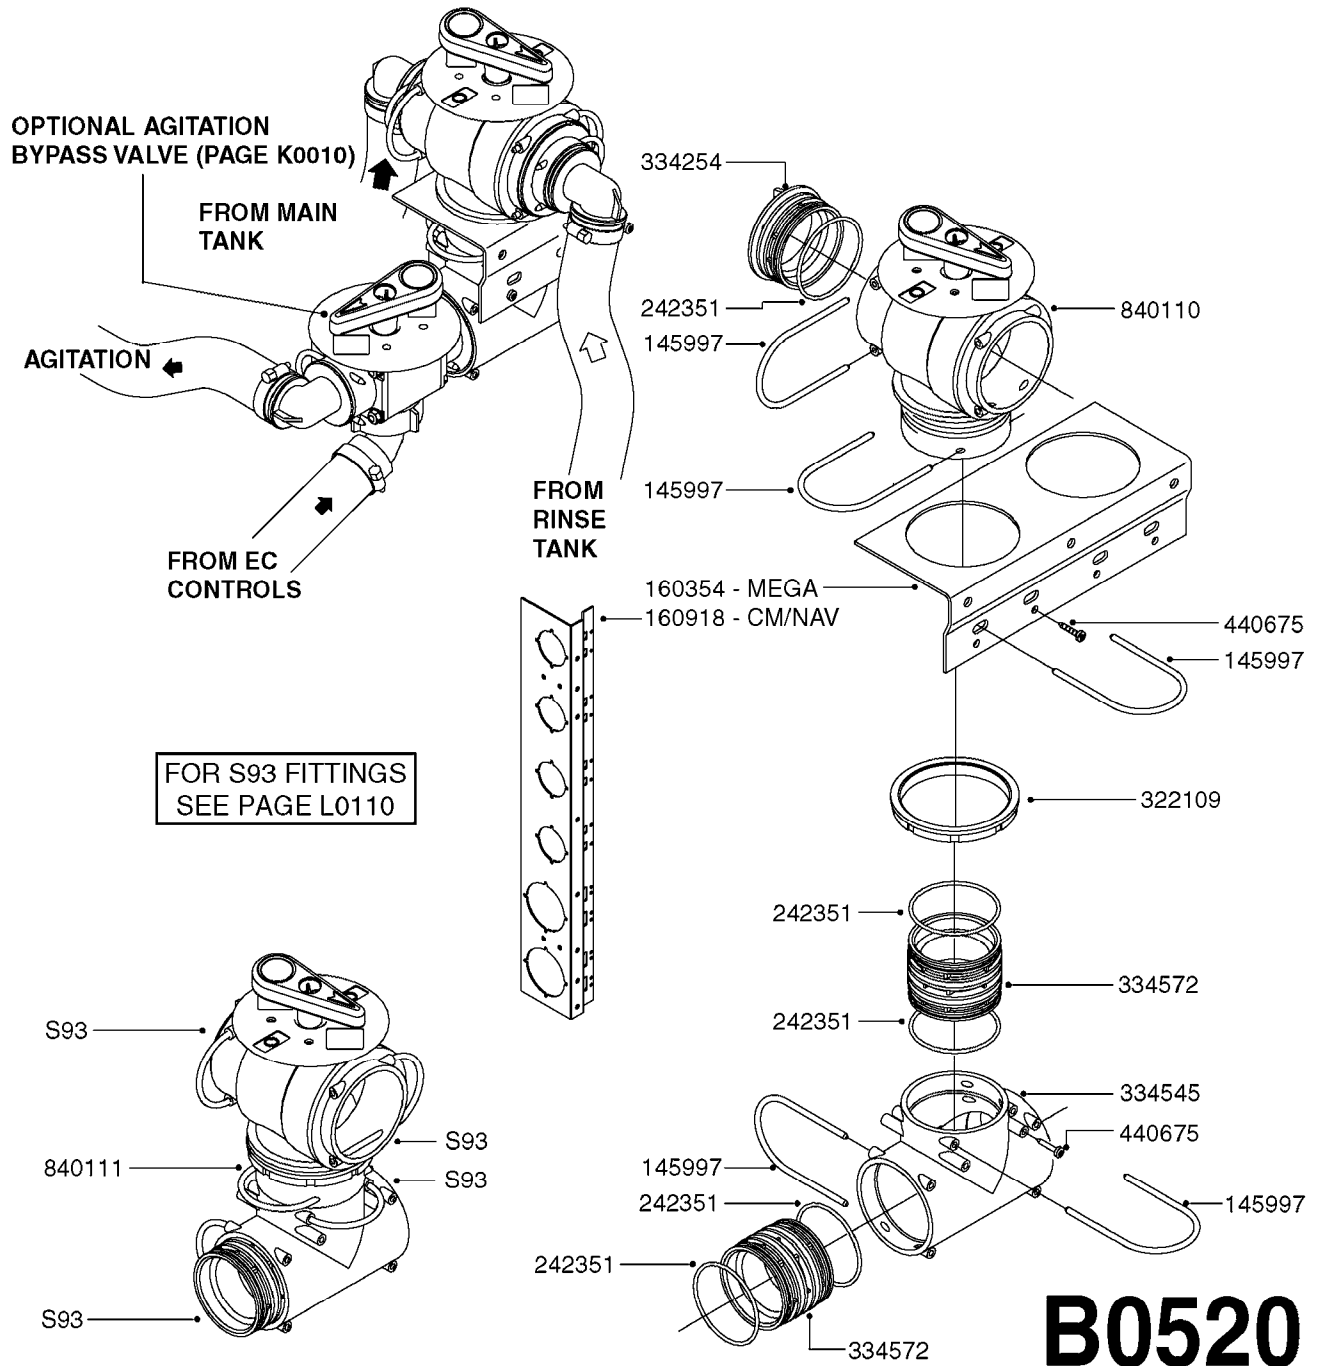

MANIFOLD SYSTEM - SUCTION
B0520-HIN, 01:01:16

Page 1

Date 07.02.2020 8:55

parts-n°	order qty	description
145997	1	FITT.DK S-93 FORK
160354	1	BRACKET F.SUCTION MANIFOLD
160918	1	BRACKET F. MANIFOLD CM
242351	1	O-RING D69.5X3.0 VITON F.S-93
322109	1	FITT.DK S-93 BULKHEAD NUT
334254	1	FITT.DK S-93 PLUG
334545	1	FITT.DK S-93 TEE
334572	1	FITT.DK S-93 ADAPTOR MALE MALE
440675	1	SCREW F. PLASTIC 5X16 SS
840110	1	VALVE SUCTION S-93 F.MANIFOLD
840111	1	VALVE SUCTION 3 WAY S-93 W.TEE