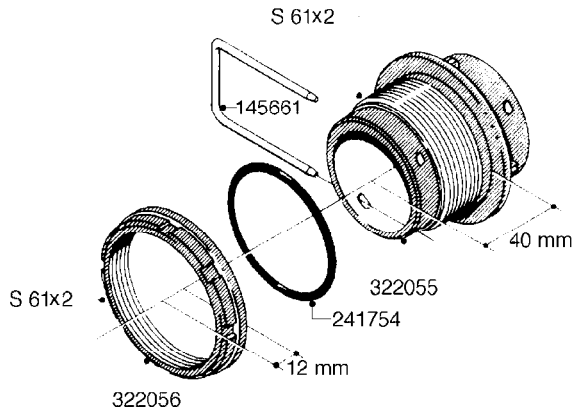

**L0080**

FITTINGS - S-53  
L0080-HIN, 12:09:17

Page 1

Date 07.02.2020 8:56

Pos.	parts-n°	order qty	description
1	145995	1	FITT.DK S-53 FORK
2	241973	1	O-RING Ø3 X 44.2 70 SHORES NITRIL NITRIL (BLACK)
2	242353	1	O-RING 3 X 44.2 VITON VITON (BROWN)
3	242109	1	O-RING D32.2x3.0 NITRIL (BLACK)
3	242354	1	O-RING D32.2X3.0 VITON VITON (BROWN)
4	322103	1	FITT.DK S-53 BULKHEAD
5	322107	1	FITT.DK S-53 BULKHEAD NUT
6	322110	1	FITT.DK S-53 ELB. 1/2" BSP
7	322352	1	FITT.DK S-53 TEE
8	334229	1	FITT.DK S-53 STR.3/4"
9	334260	1	GASKET F. S-53 BULKHEAD
10	334564	1	FITT.DK S-67 TO S-53 ADAPTER
11	391100	1	FITT.DK S-53THREAD INS.1/2"BSP
12	726463	1	FITT.DK S53 BULKHEAD W/GASKET
13	726552	1	FIT.DK S-53X90 1/2" BSP,O-RING
14	726556	1	FITT.DK S-53 HB 1/2" W/O-RING
15	726558	1	FITT.DK S53 STR. 3/4" W.ORING
16	726559	1	FITT DK. S-53 HB 1" W/O-RING
17	726568	1	FITT.DK.S-53 HB 1/2"90 W/O-RING
18	726570	1	FITT.DK S-53 ELB.3/4" W.ORING
19	726571	1	FITT.DK S-53 ELB.1", W ORING
20	726578	1	FITT.DK S53 PLUG WITH O-RING
21	728561	1	FITT.DK. S67M - S53F REDUCER