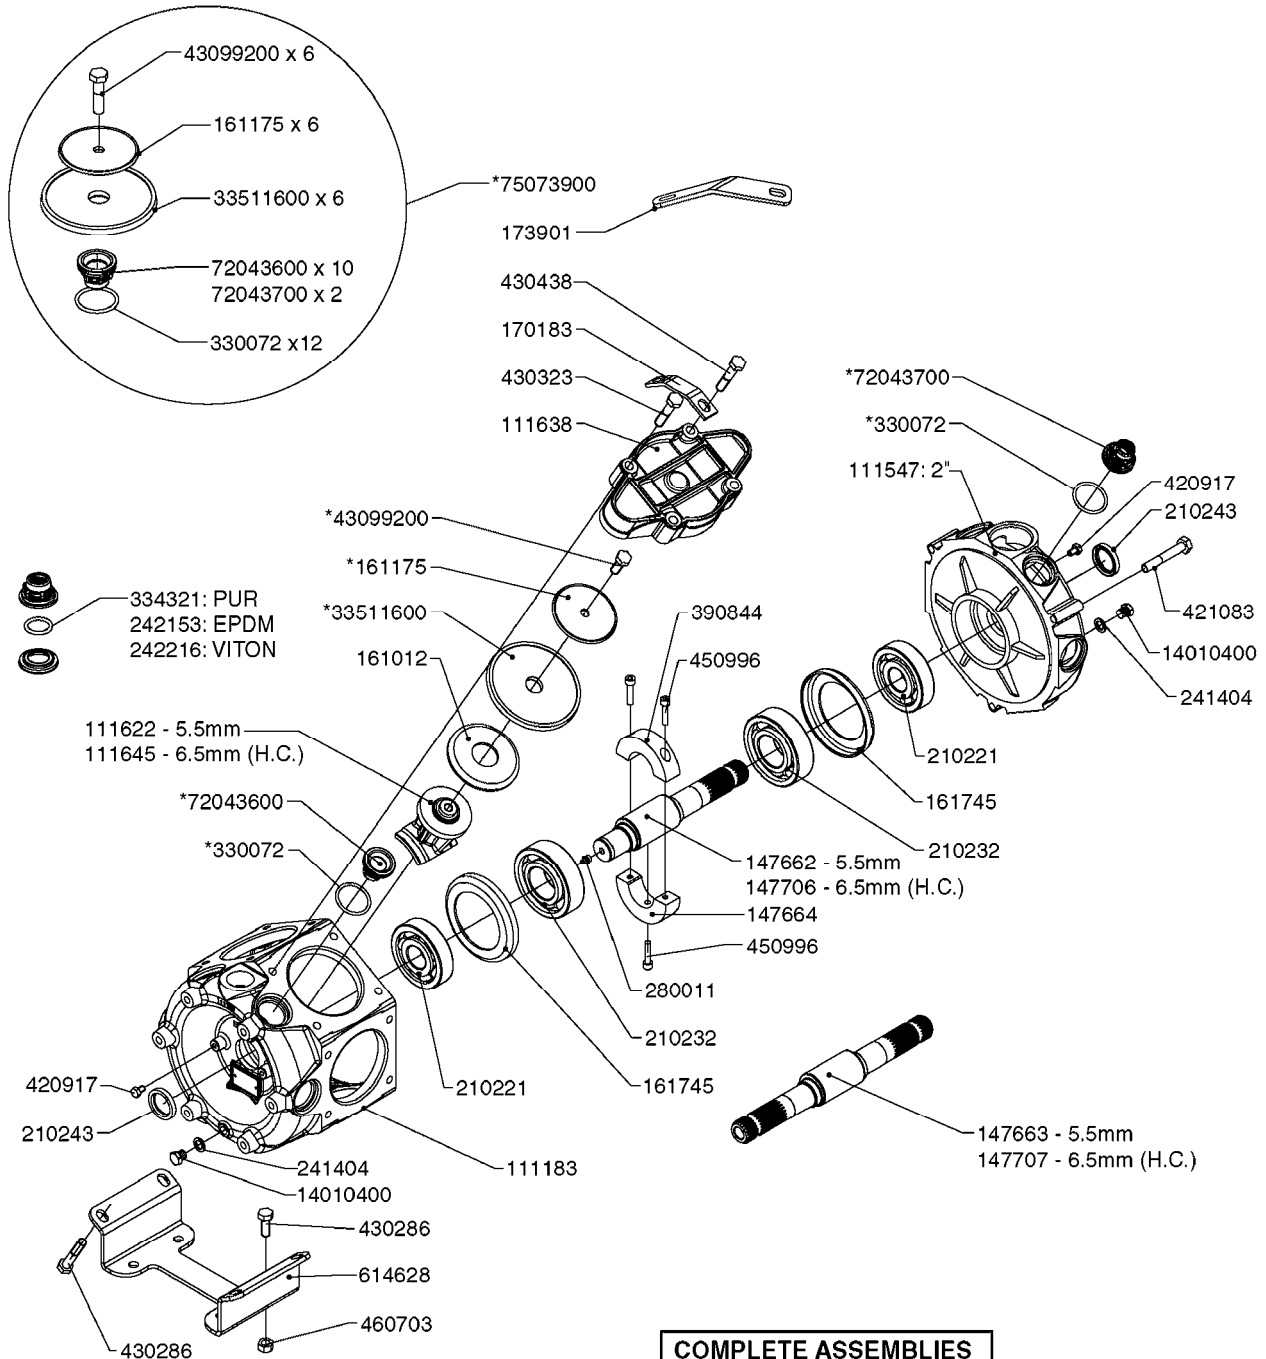

# A0330

PUMP - 463 W/ MOUNTING BASE  
A0330-HIN, 01:01:16

Page 1

Date 07.02.2020 8:54

parts-n°	order qty	description
111183	1	PUMP CASTING 460-463 (PAINTED)
111547	1	PUMP FRONT 460-463-2' (PAINT)
111623	1	CONNECTING ROD 463/10MM
111624	1	CONNECTING ROD 463/12MM
111638	1	VALVE COVER 463 HC+1000 VERS.
143577	1	CRANK SHAFT F.363/462/463-10mm
147097	1	CRANK SHAFT 363-463/10 THROUGH
147571	1	CRANK SHAFT F.463-12mm
147688	1	CRANK SHAFT 462/12 THROUGH
161012	1	DIAPHRAGM BACKING DISC F. 463
161175	1	DIAPHRAGM DISC 463/464 PUMP
161745	1	METAL SPACER F.363/463
173901	1	LIFT STRAP F.PUMP 463
210221	1	BEARING BALL 6407
210232	1	BEARING BALL 6310
210243	1	SEAL OIL 35 X 47 X 7
241404	1	DOWTY SEAL 1/4"
242153	1	O-RING D26X4 EPDM
242216	1	O-RING VITON F/1202/1302/462
280011	1	GREASE NIPPLE 1/8' SAE H TR
330072	1	O-RING D53.5/D45.5X4
331192	1	SPACER, MODEL 361/363
334321	1	O-RING POLY. 34.0x26.0x4.0
421083	1	BOLT HEX 8.8 DEL M10X65
430286	1	BOLT HEX 8.8 DEL M12X30 FT
430323	1	BOLT HEX 8.8 DEL M12X60
430438	1	BOLT HEX 8.8 DEL M12X65
460703	1	NUT HEX M12X1.75 LOCK DIN985A2 SS
614628	1	FOOT F. 46X PUMP, RED
821587	1	PUMP 463/10 THROUGH SHAFT TWNF
14010400	1	PLUG 1/4" BSP
33511600	1	DIAPHRAGM PUMP 463/464 PUMP PUR
43099200	1	BOLT HEX SS M12 X 30 DIN933 A4
72043600	1	VALVE FOR 462/463
72043700	1	VALVE FOR 462/463 W.VENT HOLE
75073900	1	PUMP KIT 460/463 "06"
82166300	1	PUMP 464-12-MED-2-540
82168700	1	PUMP 464-12 540 OFFSET PORTS