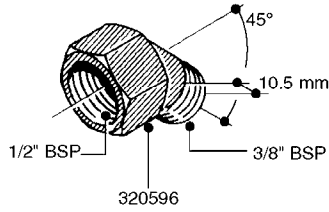

FITTINGS - HEXAGON NIPPLES  
L0030-HIN, 01:01:16

**L0030**

FITTINGS - HEXAGON NIPPLES  
L0030-HIN, 01:01:16

Page 1  
Date 07.02.2020 8:56

parts-n°	order qty	description
10015303	1	FITT.PO.HN 1.00X1.00 M1000
10425003	1	FITT.PO.HN 1.25X1.00 MCPHEE
320132	1	FITT.DK HN 1" BSP
320176	1	FITT.DK HN 3/8"X1/2" BSP
320445	1	FITT.DK HN 1/4"X3/8" BSP
320655	1	FITT.DK HN 1/2"-1/2" BSP
320692	1	FITT.DK HN 3/8'BSPX1/4'NPT
320703	1	FITT.DK HN 3/8BSP X1/2 &1/4NPT
320725	1	FITT.DK NIPPLE 3/8"-3/8" BSP
320902	1	FITT.DK HN 3/8'X 1/4' BSP
390232	1	FITT.DK HN 1-1/2' X 1-1/4' BSP
390276	1	FITT.DK HN 1'BSP