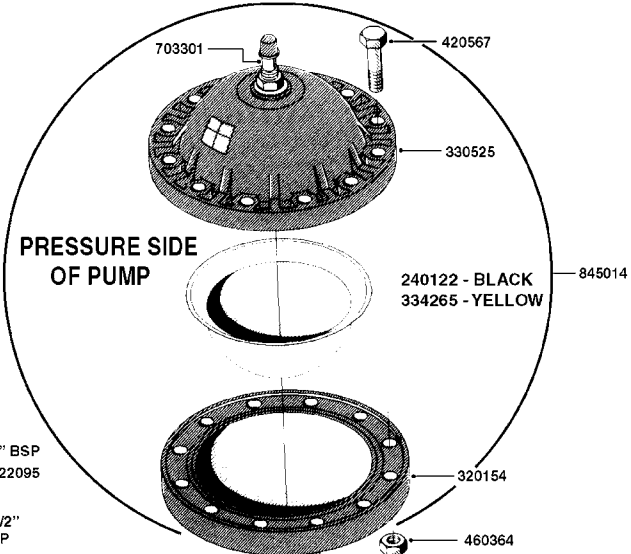

Housing for Black Diaphragm:

This groove on the lower housing of the Pressure Damper is for the BLACK diaphragm (240122). Never upgrade diaphragms to the YELLOW style unless you also upgrade Pressure Dampers to the housing style shown below.

The YELLOW style diaphragm will not seal correctly in this housing.

Housing for Yellow Diaphragm:

The groove on the lower housing of a the Pressure Damper is recognized by the extra lip on the bottom inside of the groove. For this style Pressure Damper, you need the YELLOW diaphragm (334265).

SUCTION SIDE OF PUMP

TO CONTROLS

92702603 (xFT.) FROM TANK

NLA - 1302 PUMP (REPLACES 1301 PUMP)
#726854 - COMPLETE DAMPER KIT (SUCTION & PRESSURE)

COMPLETE ASSEMBLIES
WHOLEGOODS ITEMS

A0240