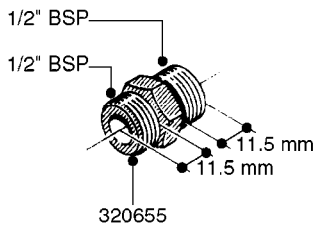

FITTINGS - HEXAGON NIPPLES  
L0030-HIN, 01:01:16

**L0030**

FITTINGS - HEXAGON NIPPLES  
L0030-HIN, 01:01:16

Page 1  
Date 07.02.2020 8:56

parts-n°	order qty	description
10015303	1	FITT.PO.HN 1.00X1.00 M1000
10425003	1	FITT.PO.HN 1.25X1.00 MCPHEE
320132	1	FITT.DK HN 1" BSP
320176	1	FITT.DK HN 3/8"X1/2" BSP
320445	1	FITT.DK HN 1/4"X3/8" BSP
320655	1	FITT.DK HN 1/2"-1/2" BSP
320692	1	FITT.DK HN 3/8'BSPX1/4'NPT
320703	1	FITT.DK HN 3/8BSP X1/2 &1/4NPT
320725	1	FITT.DK NIPPLE 3/8"-3/8" BSP
320902	1	FITT.DK HN 3/8'X 1/4' BSP
390232	1	FITT.DK HN 1-1/2' X 1-1/4' BSP
390276	1	FITT.DK HN 1'BSP