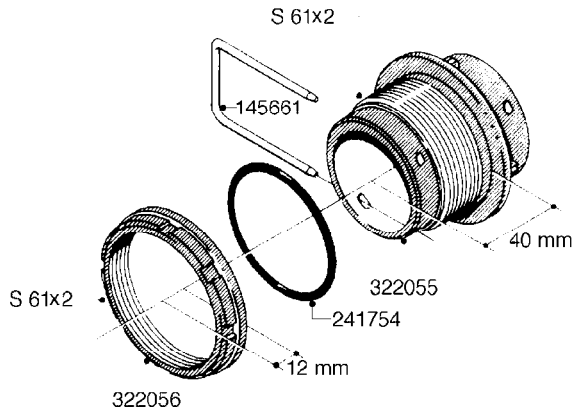

L0080

FITTINGS - S-53
L0080-HIN, 12:09:17

Page 1

Date 07.02.2020 8:53

Pos.	parts-n°	order qty	description
1	145995	1	FITT.DK S-53 FORK
2	241973	1	O-RING Ø3 X 44.2 70 SHORES NITRIL NITRIL (BLACK)
2	242353	1	O-RING 3 X 44.2 VITON VITON (BROWN)
3	242109	1	O-RING D32.2x3.0 NITRIL (BLACK)
3	242354	1	O-RING D32.2X3.0 VITON VITON (BROWN)
4	322103	1	FITT.DK S-53 BULKHEAD
5	322107	1	FITT.DK S-53 BULKHEAD NUT
6	322110	1	FITT.DK S-53 ELB. 1/2" BSP
7	322352	1	FITT.DK S-53 TEE
8	334229	1	FITT.DK S-53 STR.3/4"
9	334260	1	GASKET F. S-53 BULKHEAD
10	334564	1	FITT.DK S-67 TO S-53 ADAPTER
11	391100	1	FITT.DK S-53THREAD INS.1/2"BSP
12	726463	1	FITT.DK S53 BULKHEAD W/GASKET
13	726552	1	FIT.DK S-53X90 1/2" BSP,O-RING
14	726556	1	FITT.DK S-53 HB 1/2" W/O-RING
15	726558	1	FITT.DK S53 STR. 3/4" W.ORING
16	726559	1	FITT DK. S-53 HB 1" W/O-RING
17	726568	1	FITT.DK.S-53 HB 1/2"90 W/O-RING
18	726570	1	FITT.DK S-53 ELB.3/4" W.ORING
19	726571	1	FITT.DK S-53 ELB.1", W ORING
20	726578	1	FITT.DK S53 PLUG WITH O-RING
21	728561	1	FITT.DK. S67M - S53F REDUCER