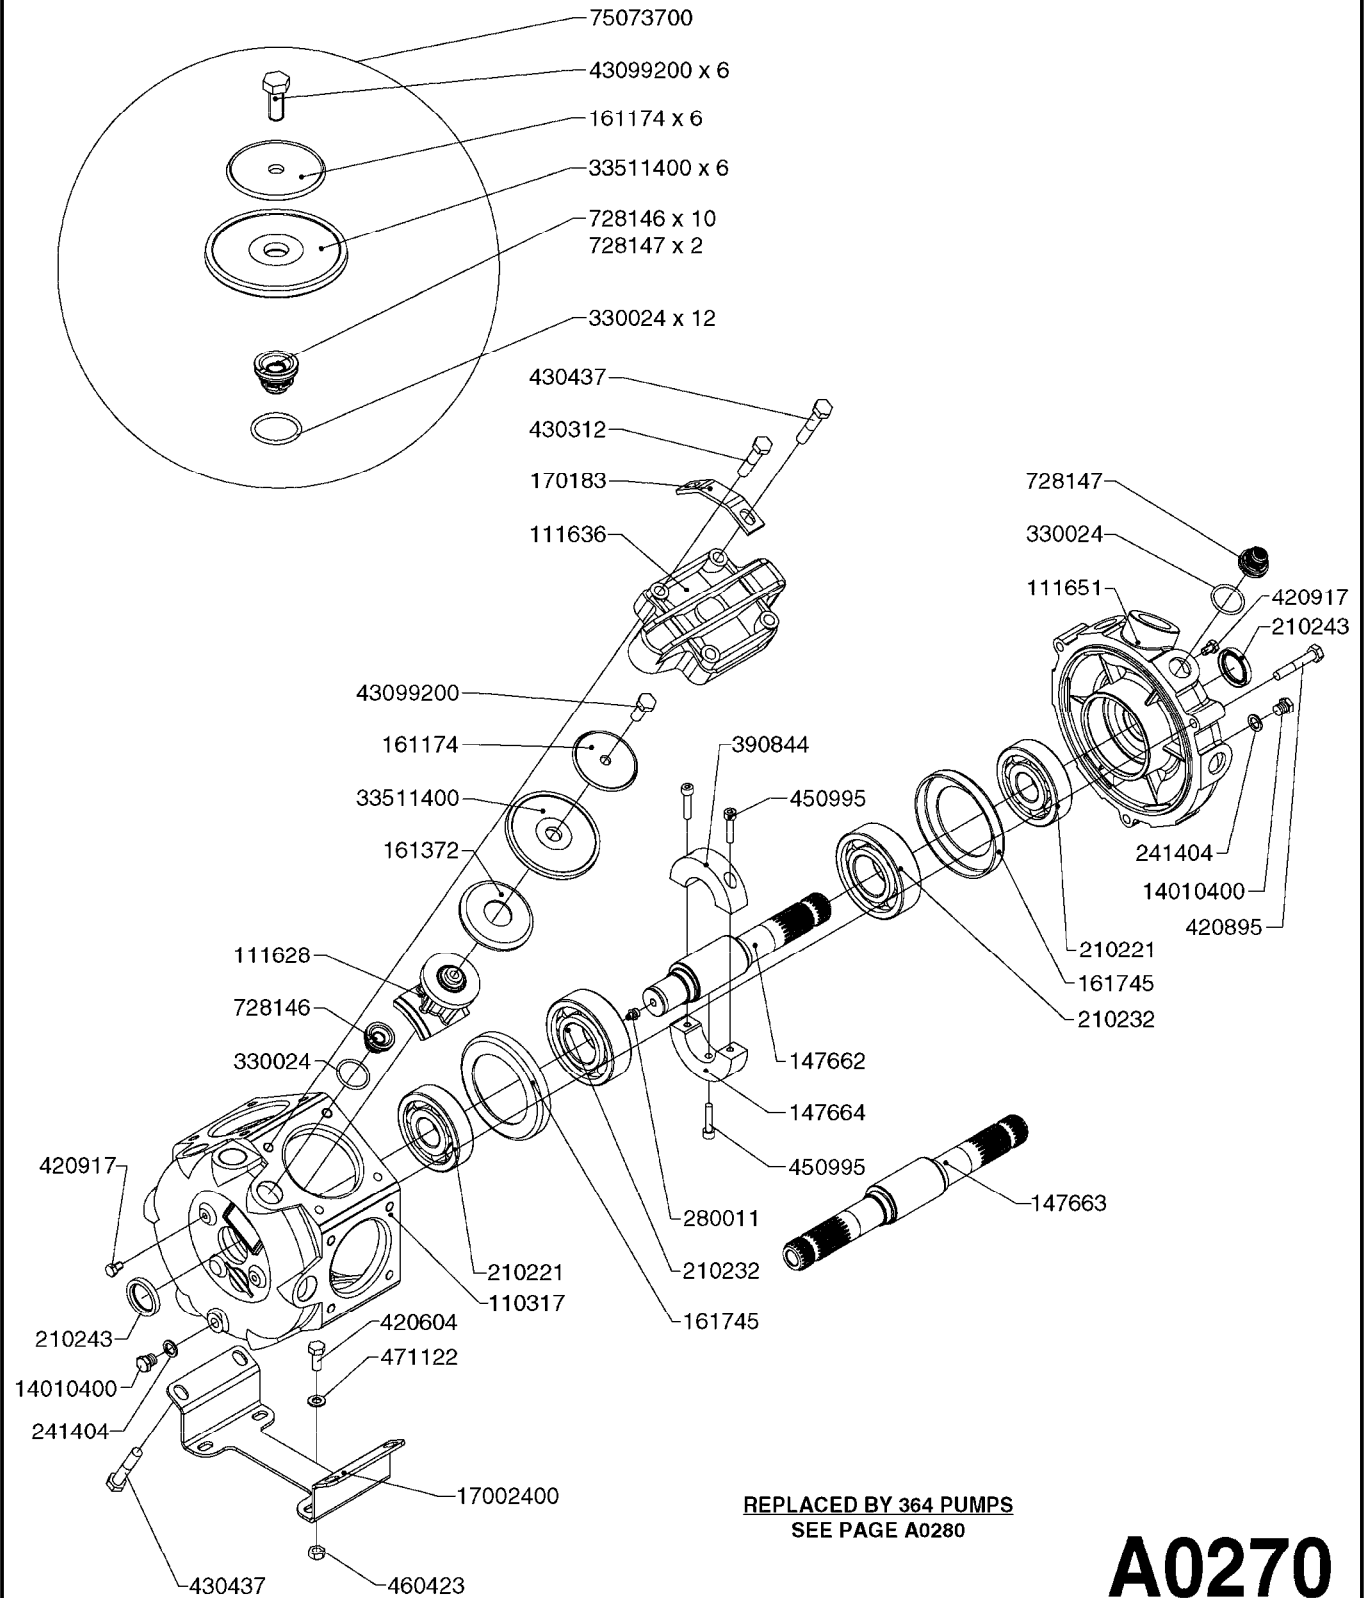

REPLACED BY 364 PUMPS
SEE PAGE A0280

A0270

PUMP - 363/1000 RPM W/MOUNTING
A0270-HIN, 17:03:16

Page 1
Date 07.02.2020 8:52

parts-n°	order qty	description
110317	1	PUMP CASING MODEL 360/361 PNTD
111628	1	CONNECTING ROD 363/5.5 PUMP
111636	1	VALVE COVER 363 HEAVY DUTY
111651	1	CASTING F.363 1.5" PUMP(FRONT)
147662	1	CRANK SHAFT F.363/463-5.5MM
147663	1	CRANK SHAFT 363/463-5.5 THROUG
147664	1	COUNTERBALANCE 363/463 WEIGHT
161174	1	DIAPHRAGM DISC SS 361/363/364 PUMP
161372	1	DIAPHRAGM BACKING DISC,320-361
161745	1	METAL SPACER F.363/463
170183	1	LIFT STRAP F.PUMP 360/361/462
210221	1	BEARING BALL 6407
210232	1	BEARING BALL 6310
210243	1	SEAL OIL 35 X 47 X 7
241404	1	DOWTY SEAL 1/4"
280011	1	GREASE NIPPLE 1/8' SAE H TR
330024	1	O-RING D41,1/D34.5 X 3,5
390844	1	COUNTERBALANCE 363/463 POM
420604	1	BOLT HEX 8.8 DEL M10X25 FT DIN933
420895	1	BOLT HEX 8.8 RAW M10X60
420917	1	BOLT HEX 8.8 RAW M8X12 FT
430312	1	BOLT HEX 8.8 M12X60
430437	1	BOLT HEX 8.8 RAW M12X65
450995	1	BOLT ALLEN M8X30 DIN 912 RAW
460423	1	NUT HEX M10X1.50 LOCK DIN985A2 SS
471122	1	WASHER, M10, Ø20/10.5X 2.0, SS
728146	1	VALVE FOR 361(726890/707932)
728147	1	VALVE FOR 361 WHITE WITH HOLE
14010400	1	PLUG 1/4" BSP
17002400	1	FOOT F. 36X PUMP, RED
33511400	1	DIAPHRAGM PUMP 361/361/363/364 PUR
43099200	1	BOLT HEX SS M12 X 30 DIN933 A4
75073700	1	PUMP KIT 361/363 "06"