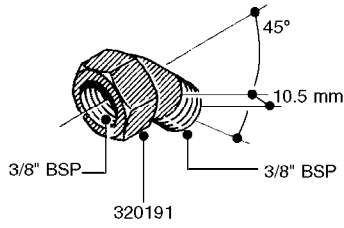

FITTINGS - HEXAGON NIPPLES
L0030-HIN, 01:01:16

L0030

FITTINGS - HEXAGON NIPPLES
L0030-HIN, 01:01:16

Page 1
Date 07.02.2020 8:53

parts-n°	order qty	description
10015303	1	FITT.PO.HN 1.00X1.00 M1000
10425003	1	FITT.PO.HN 1.25X1.00 MCPHEE
320132	1	FITT.DK HN 1" BSP
320176	1	FITT.DK HN 3/8"X1/2" BSP
320445	1	FITT.DK HN 1/4"X3/8" BSP
320655	1	FITT.DK HN 1/2"-1/2" BSP
320692	1	FITT.DK HN 3/8'BSPX1/4'NPT
320703	1	FITT.DK HN 3/8BSP X1/2 &1/4NPT
320725	1	FITT.DK NIPPLE 3/8"-3/8" BSP
320902	1	FITT.DK HN 3/8'X 1/4' BSP
390232	1	FITT.DK HN 1-1/2' X 1-1/4' BSP
390276	1	FITT.DK HN 1'BSP