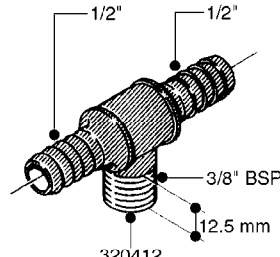

L0050

parts-n°	order qty	description
242594	1	O-RING D14 X 1.78 SCH.70-EPDM
320294	1	FITT.DK TEE 3/8X3/8HB X1/2"BSP
320305	1	FITT.DK HB 3/4'- 3/4' BSP
320386	1	FITT.DK TEE 3/8X3/8HB X3/8"BSP
320397	1	FITT.DK ELB 3/8"HB X 3/8" BSP
320401	1	FITT.DK TEE 1/2X1/2HB X1/2"BSP
320412	1	FITT.DK TEE 1/2X1/2HB X3/8'BSP
320423	1	FITT.DK ELB 1/2'HB X 3/8' BSP
320891	1	FITT.DK HB 3/8'- 3/8' BSP
320972	1	FITT.DK HB 5/16'- 1/4' BSP
322046	1	FITT.DK TEE 1/2X1/2HB X3/4'BSP
322048	1	FITT.DK TEE 3/4X3/4HB X3/4'BSP
330595	1	O-RING D24.6/D20X2.1 -3/4"
333137	1	FITT.DK CONN.1/2" F.NOZZ. DOUB
333141	1	FITT.DK CONN.1/2" F.NOZZ.SING
334041	1	FITT.DK CONN.3/4' F.NOZZ. SING
334042	1	FITT.DK CONN.3/4' F.NOZZ. DOUB
334195	1	FITT.DK ELB. 3/4"HB X 3/4"HB
10012103	1	FITT.PO.HB 1.25X1.50 IMB1012
10014003	1	FITT.PO.HB 1.25X1.25 IMB1010
10036903	1	FITT.PO.HB 1.50X1.50 IMB1212
28019303	1	FITTING HB ELB 3/4NPT-3/4HOSE
61016500	1	HOSE TAIL 3/4" 90°+RG CAP 3/4"
72026700	1	NOZZLE TUBE ADAPTER W/O-RING