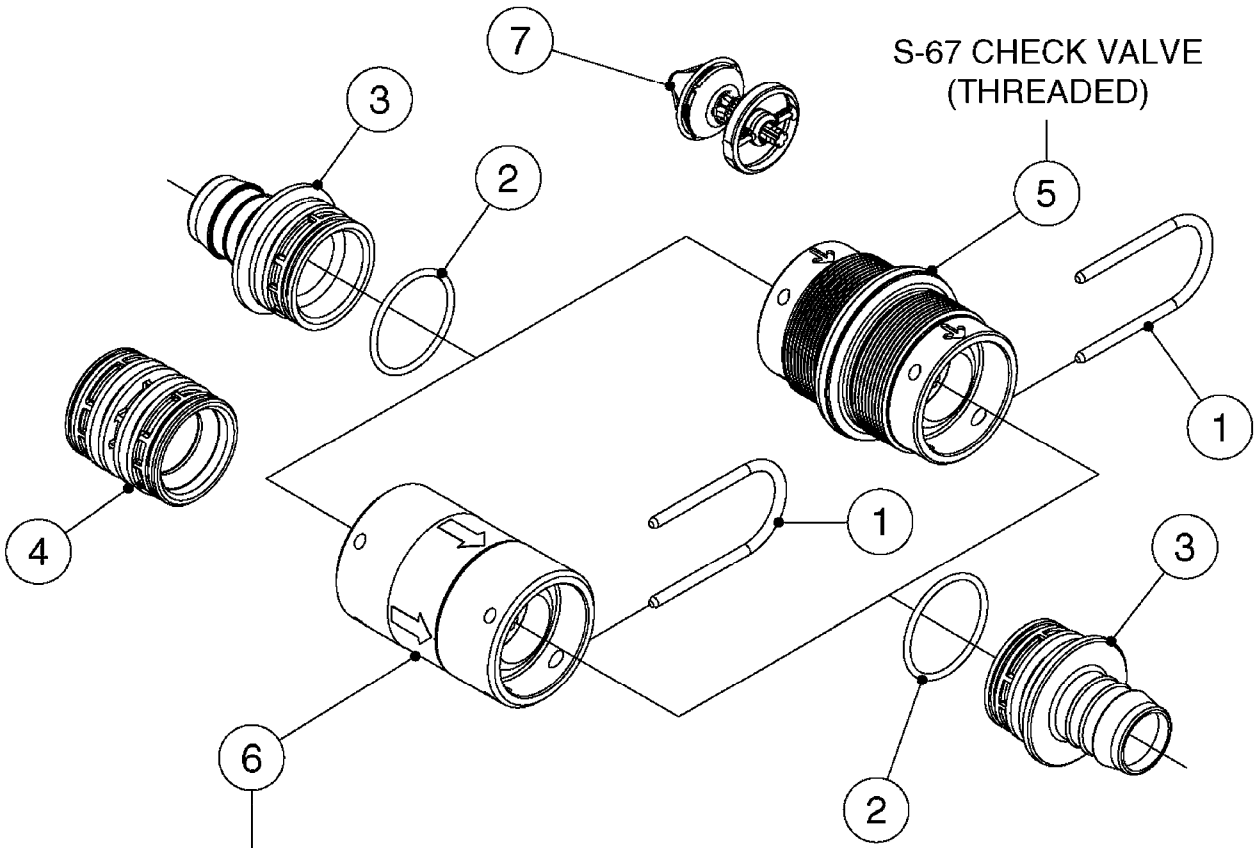

S-67 CHECK VALVE

FOR FITTINGS AND
HOSES, SEE SECTION L

B0630

CHECK VALVES - S67
B0630-HIN, 31:07:19

Page 1

Date 07.02.2020 8:52

Pos.	parts-n°	order qty	description
1	145996	1	FITT.DK S-67 FORK
2	241973	1	O-RING Ø3 X 44.2 70 SHORES NITRIL
2	242353	1	O-RING 3 X 44.2 VITON
3	242504	1	O-RING D35x2 NITRIL
4	322104	1	FITT.DK S-67 BULKHEAD
5	334231	1	FITT.DK S-67 STR.1"
5	334232	1	FITT.DK S-67 STR.1-1/4"
5	334444	1	FITT.DK S-67 STR.1-1/2" PVC
6	14103100	1	SEAT F.CHECK VALVE D40.8 2010
7	70063603	1	VALVE, CHECK S67 1-1/2"
			COMPLETE IN-LINE CHECK VALVE FOR 1-1/2" HOSE
7	72001803	1	CHCK VLV,S67, 2 X 1" HB
			COMPLETE IN-LINE CHECK VALVE FOR 1" HOSE
7	72206600	1	CHCK VLV,S67, 2 X 1.25" HB
			COMPLETE IN-LINE CHECK VALVE FOR 1-1/4" HOSE
8	72089900	1	CHECK VALVE S67 SUBASMBLY.2001
9	97800500	1	DECAL 230X28 BLACK ARROW