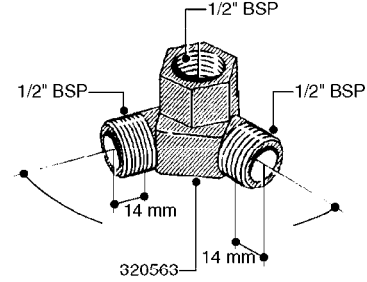

L0020

FITTINGS-T-PIECES, CAPS & ELBOWS
L0020-HIN, 01:01:16

Page 1

Date 07.02.2020 8:53

parts-n°	order qty	description
10053603	1	FITT. CAPNUT 2"BSP 5601
10194303	1	CAP BLANK 1 1/2 MCPHEE 210060
320047	1	FITT.DK CAPNUT 1/2" BSP
320106	1	FITT.DK CAPNUT 1" BSP
320272	1	FITT.DK CAPNUT 3/8" BSP
320316	1	FITT.DK TEE 3/4" X3/4" X1"BSP
320331	1	FITT.DK TEE 1" - 1" - 3/4" BSP
320342	1	FITT.DK EL 3/4"M X 1"F BSP
320563	1	FITT.DK 3 WAY 1/2" 110 DEG.
320677	1	NO LONGER AVAILABLE
320961	1	FITT.DK CAPNUT 1-1/2" BSP
321053	1	FITT.DK TEE 1/2 X1/2 X1/2" BSP
322072	1	FITT.DK TEE 3/8'X3/8'X3/8' BSP
322095	1	FITT.DK TEE 1-1/2 X1-1/4 X3/4" BSP
322138	1	FITT.DK ELB 1"M X 1"F BSP
330013	1	O-RING 2.5 X 10 PUR
330212	1	O-RING D19/D14X2.4 F.1/2"NUT
330326	1	O-RING D30/D24X2 F.1"NUT
331273	1	O-RING D44/D38X2 F.1-1/2"