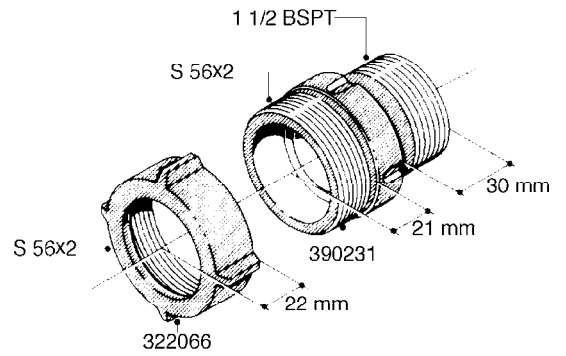

L0080

FITTINGS - S-53
L0080-HIN, 12:09:17

Page 1

Date 07.02.2020 8:53

Pos.	parts-n°	order qty	description
1	145995	1	FITT.DK S-53 FORK
2	241973	1	O-RING Ø3 X 44.2 70 SHORES NITRIL NITRIL (BLACK)
2	242353	1	O-RING 3 X 44.2 VITON VITON (BROWN)
3	242109	1	O-RING D32.2x3.0 NITRIL (BLACK)
3	242354	1	O-RING D32.2X3.0 VITON VITON (BROWN)
4	322103	1	FITT.DK S-53 BULKHEAD
5	322107	1	FITT.DK S-53 BULKHEAD NUT
6	322110	1	FITT.DK S-53 ELB. 1/2" BSP
7	322352	1	FITT.DK S-53 TEE
8	334229	1	FITT.DK S-53 STR.3/4"
9	334260	1	GASKET F. S-53 BULKHEAD
10	334564	1	FITT.DK S-67 TO S-53 ADAPTER
11	391100	1	FITT.DK S-53THREAD INS.1/2"BSP
12	726463	1	FITT.DK S53 BULKHEAD W/GASKET
13	726552	1	FIT.DK S-53X90 1/2" BSP,O-RING
14	726556	1	FITT.DK S-53 HB 1/2" W/O-RING
15	726558	1	FITT.DK S53 STR. 3/4" W.ORING
16	726559	1	FITT DK. S-53 HB 1" W/O-RING
17	726568	1	FITT.DK.S-53 HB 1/2"90 W/O-RING
18	726570	1	FITT.DK S-53 ELB.3/4" W.ORING
19	726571	1	FITT.DK S-53 ELB.1", W ORING
20	726578	1	FITT.DK S53 PLUG WITH O-RING
21	728561	1	FITT.DK. S67M - S53F REDUCER