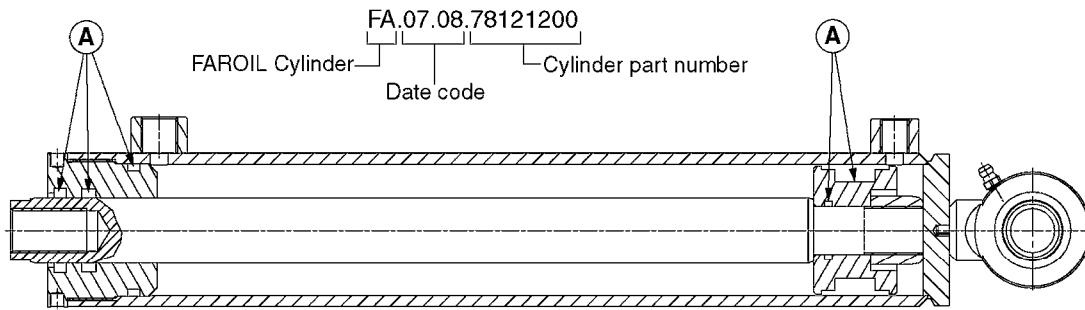

HYDRAULICS - CYLINDERS
C0020-HIN, 01:01:16

Page 3

Date 07.02.2020 8:52

parts-n°	order qty	description
63039300 78100003	1 1	CYLINDER ROD F.781132 CYL. PARA-LIFT CM+750 W/STOP

Check cylinder barrel for stamped part number.