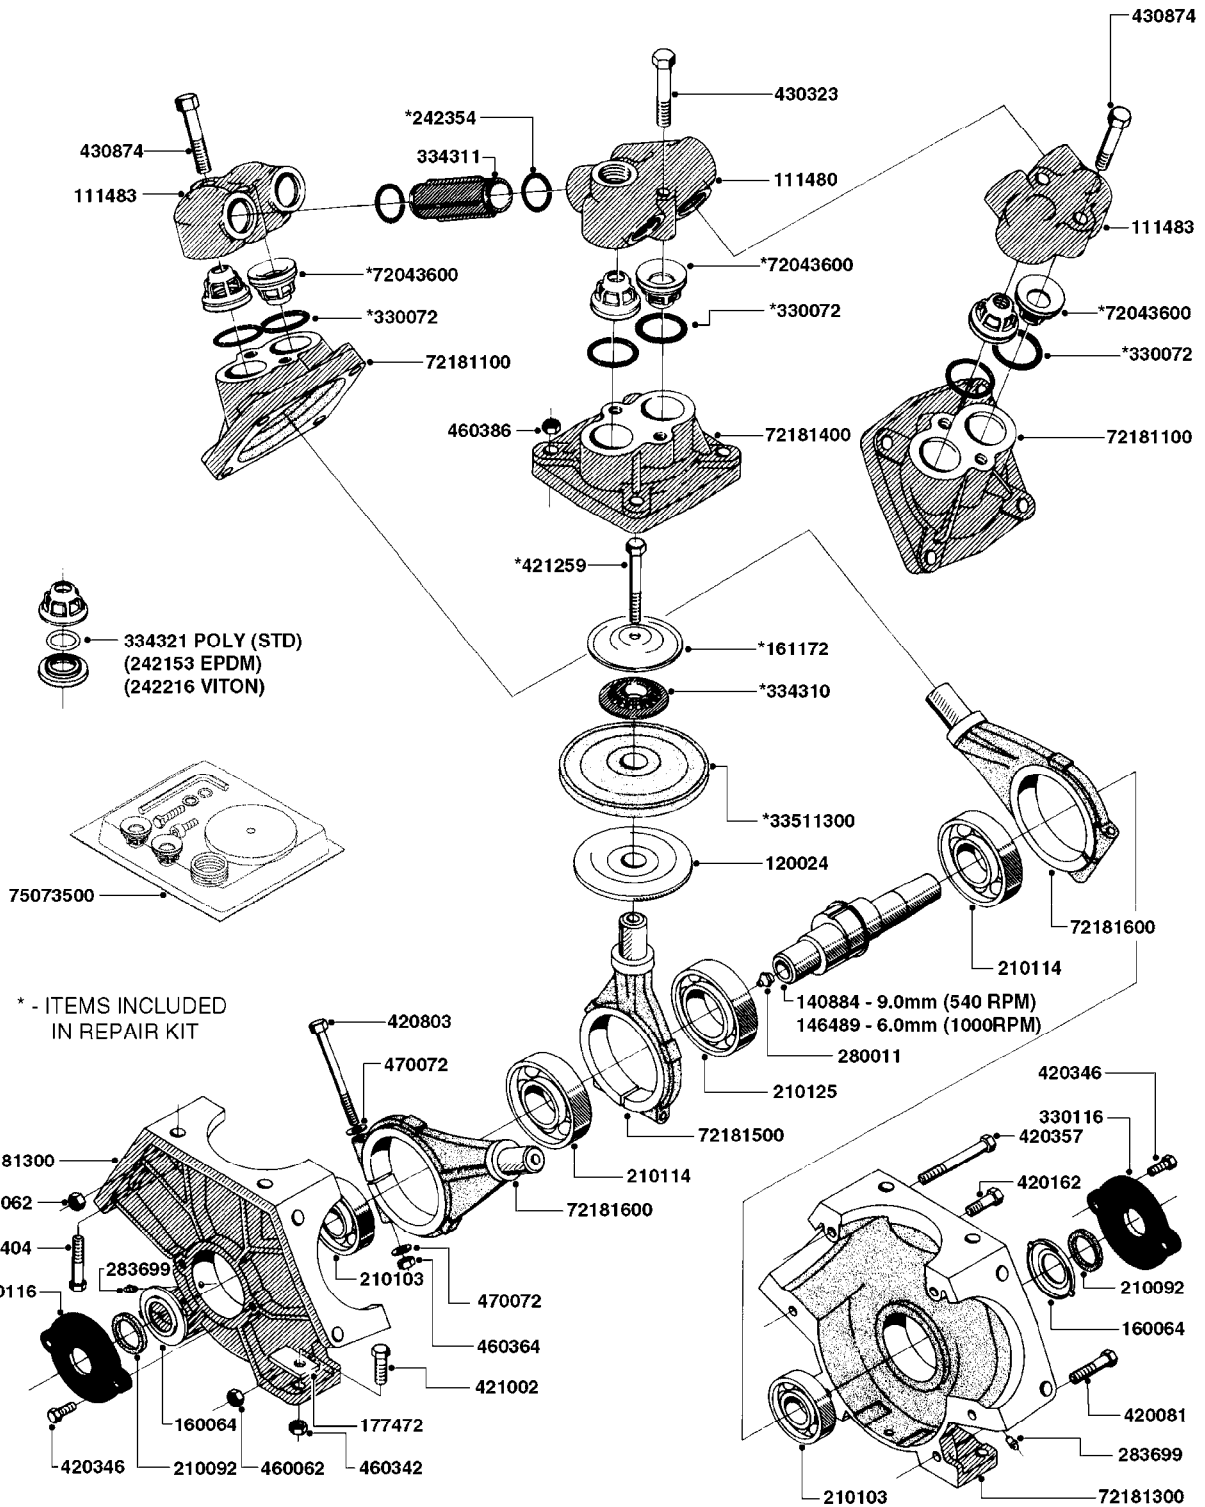

A0220

PUMP - 1302 W/ MOUNTING BASE
A0220-HIN, 27:04:17

Page 1

Date 07.02.2020 8:52

parts-n°	order qty	description
111480	1	VALVE HEAD 1302 CENTER
111483	1	VALVE HEAD SIDE 1302
120024	1	DIAPHRAGM BACK DISC 1200-1300
140884	1	CRANK SHAFT MODEL 1300-9
146489	1	CRANK SHAFT MODEL 1302-6MM
160064	1	DUST PLATE
161172	1	DIAPHRAGM DISC F. 1203/1303
177472	1	BRACKET 25 X 5
210092	1	SEAL FELT D43/30X5
210103	1	BEARING BALL 6306
210114	1	BEARING BALL 6308
210125	1	BEARING BALL 6210
242153	1	O-RING D26X4 EPDM
242216	1	O-RING VITON F/1202/1302/462
242354	1	O-RING D32.2X3.0 VITON
280011	1	GREASE NIPPLE 1/8" SAE H TR
283699	1	GREASE NIPPLE M6X1
330072	1	O-RING D53.5/D45.5X4
330116	1	SEAL RETAINER, MODEL 1300
334310	1	NYLON WASHER 1202/1302/462
334311	1	CONNECTION PIPE INLET MOD.1302
334321	1	O-RING POLY. 34.0x26.0x4.0
420081	1	BOLT HEX 8.8 DEL 3/8"X40MM
420162	1	BOLT HEX 8.8 DEL 3/8"X15MM
420346	1	BOLT HEX 8.8 DEL 3/8"X 25MM
420357	1	BOLT HEX 8.8 RAW 3/8"X85MM
420803	1	BOLT HEX 8.8 DEL M8X90
421002	1	BOLT HEX 8.8 DEL M10X30 FT DIN933
421259	1	BOLT HEX UNC7/16"x2.25" 18-8SS
430323	1	BOLT HEX 8.8 DEL M12X60
430404	1	BOLT HEX 8.8 DEL M12X50
430874	1	SCREW SET 8.8 DEL M12X70 FT
460062	1	NUT HEX 3/8" GALV.
460342	1	NUT HEX M10 DEL DIN934
460364	1	NUT HU M8 A2 SS DIN934
460386	1	NUT HEX M12X1.75
470072	1	WASHER D15/D8X.5 LOCK
33511300	1	DIAPHRAGM 1202-1303 POLY 2006
72043600	1	VALVE FOR 462/463
72181100	1	DIAPHRAGM COVER 1203/1303+BLTS
72181300	1	PUMP CASTING 1300 RED W/BOLTS
72181400	1	DIAPHRAGM COVER 1303 W/BOLTS
72181500	1	CONNECTING ROD, CENTER 1303
72181600	1	CONNECTING ROD, SIDE MOD.1300
75073500	1	PUMP KIT 1300/1302 "06"