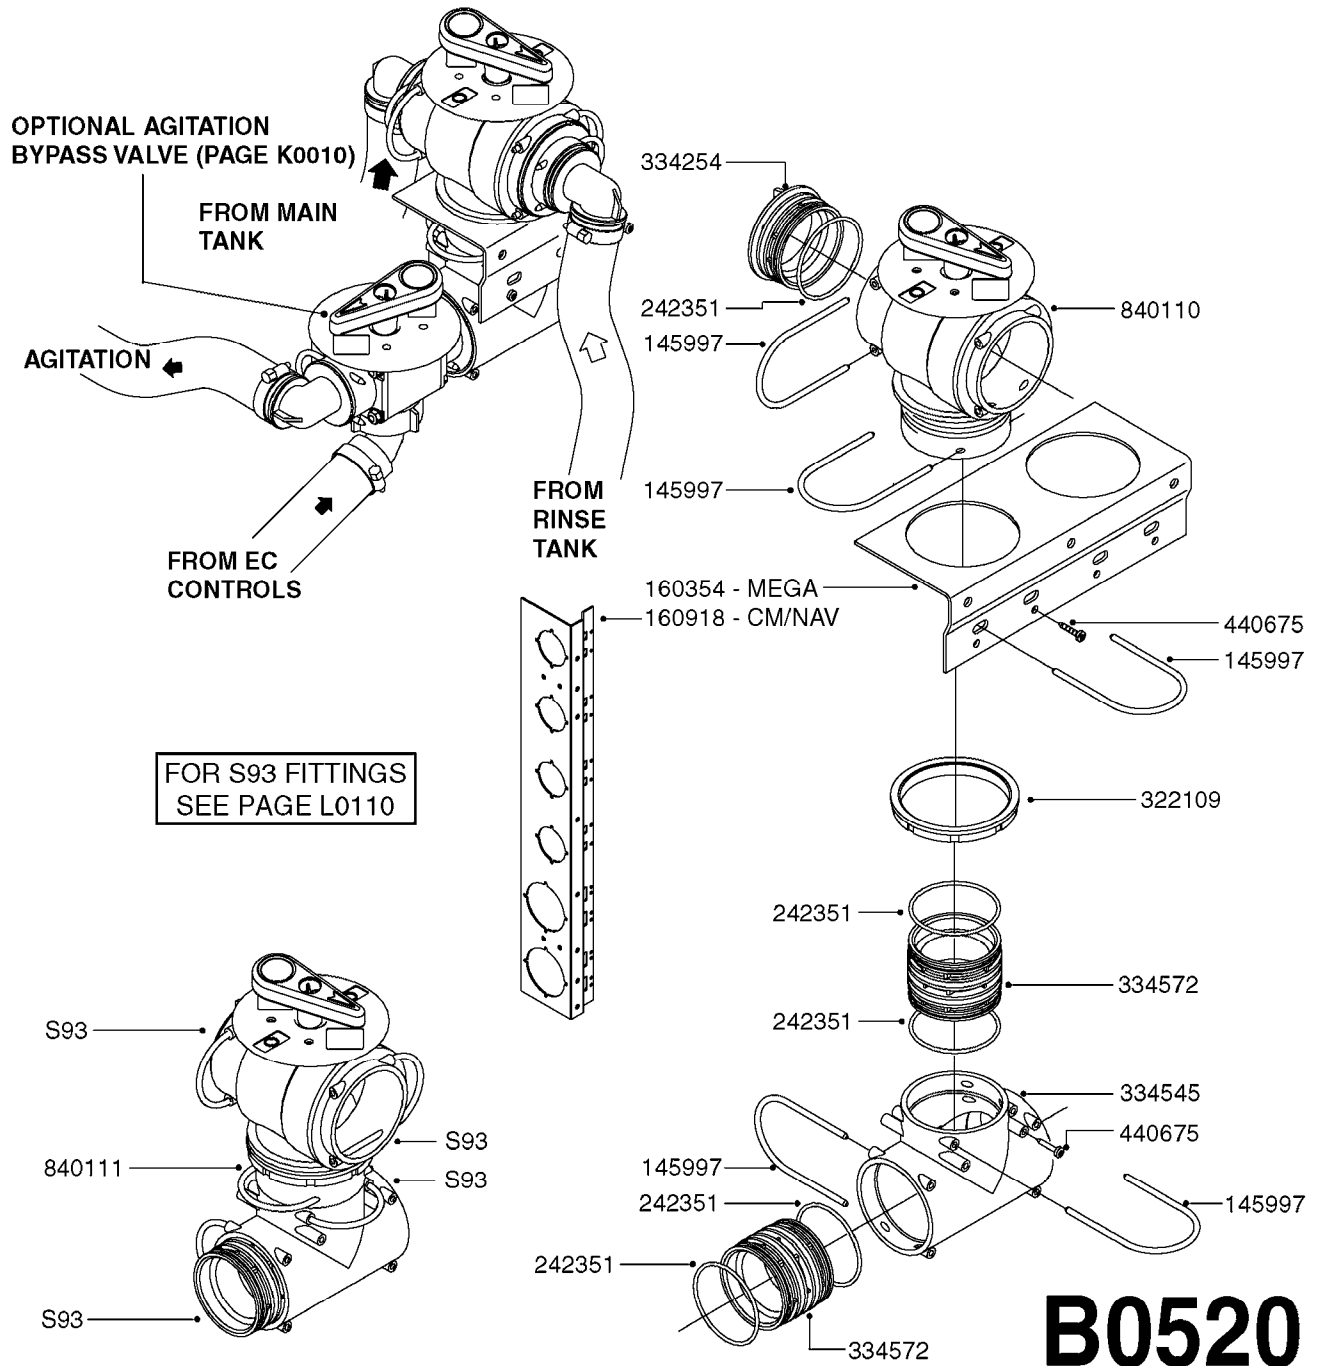

MANIFOLD SYSTEM - SUCTION
B0520-HIN, 01:01:16

Page 1
Date 07.02.2020 8:52

parts-n°	order qty	description
145997	1	FITT.DK S-93 FORK
160354	1	BRACKET F.SUCTION MANIFOLD
160918	1	BRACKET F. MANIFOLD CM
242351	1	O-RING D69.5X3.0 VITON F.S-93
322109	1	FITT.DK S-93 BULKHEAD NUT
334254	1	FITT.DK S-93 PLUG
334545	1	FITT.DK S-93 TEE
334572	1	FITT.DK S-93 ADAPTOR MALE MALE
440675	1	SCREW F. PLASTIC 5X16 SS
840110	1	VALVE SUCTION S-93 F.MANIFOLD
840111	1	VALVE SUCTION 3 WAY S-93 W.TEE