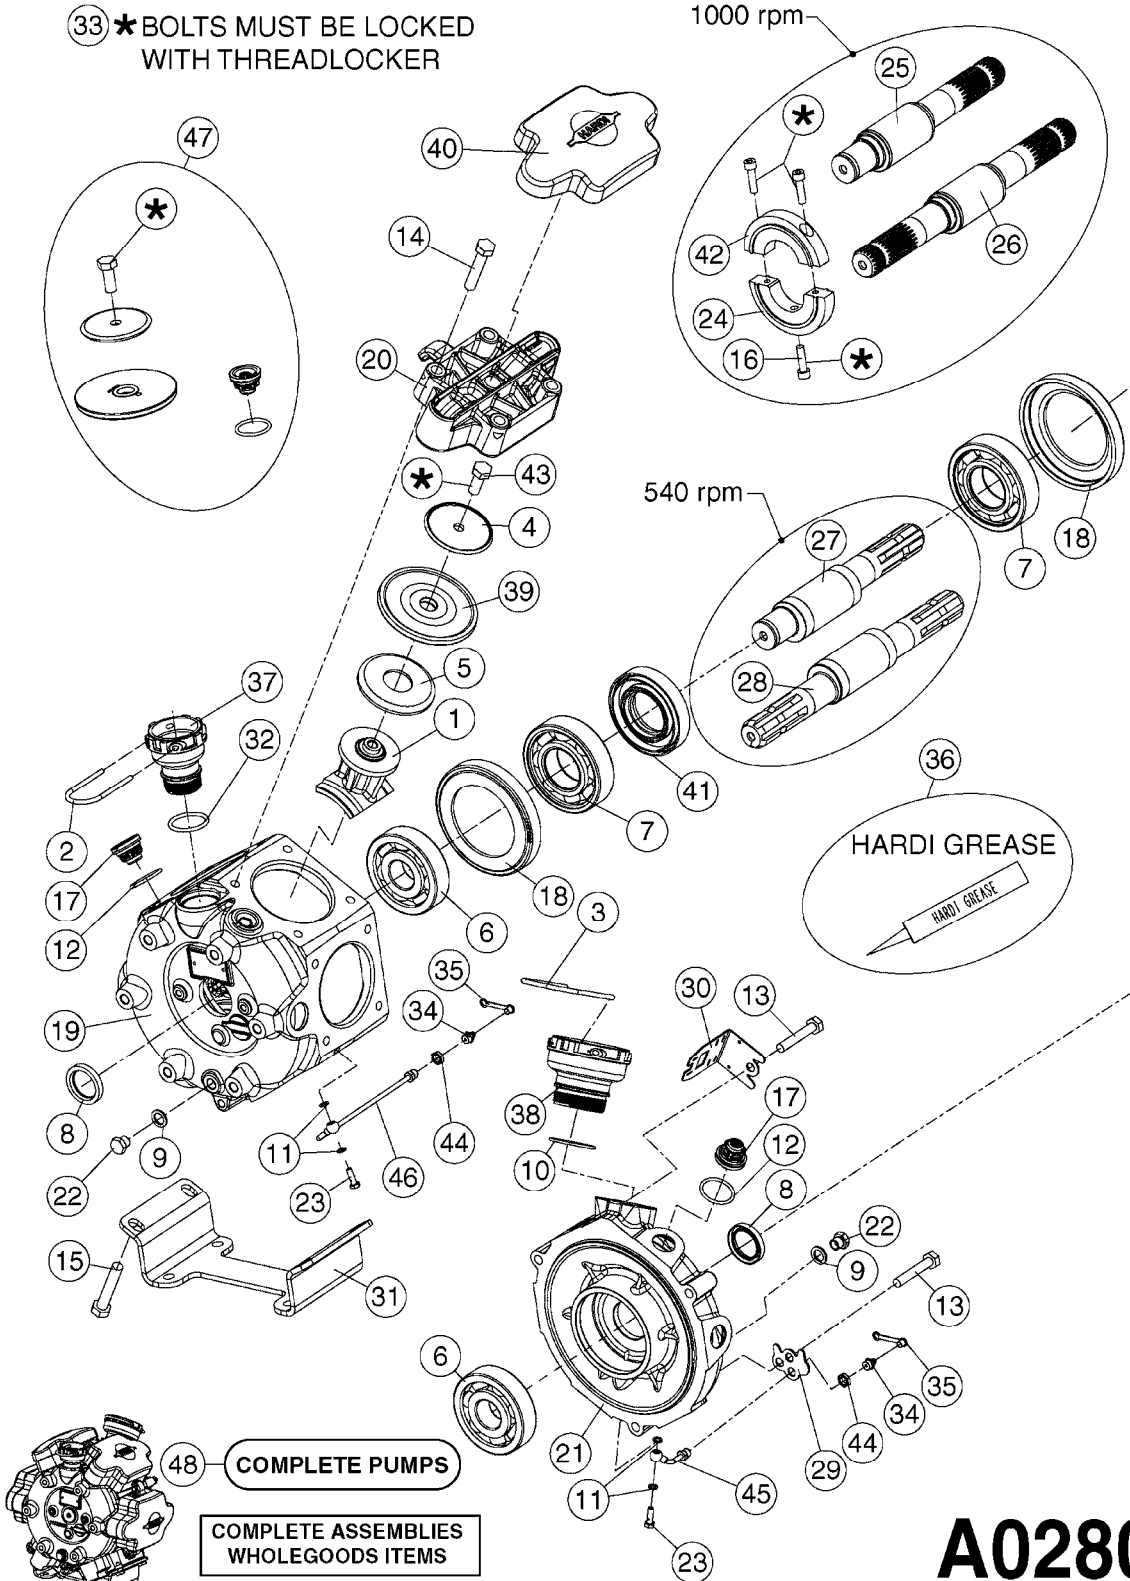

33 * BOLTS MUST BE LOCKED WITH THREADLOCKER

1000 rpm

540 rpm

HARDI GREASE

PUMP - 364 540/1000 RPM
A0280-HIN, 24:04:19

Page 1
Date 07.02.2020 8:52

Pos.	parts-n°	order qty	description
1	111622	1	CONNECTING ROD 463/5.5MM
1	111628	1	CONNECTING ROD 363/5.5 PUMP
1	111629	1	CONNECTING ROD 363/364-7 PUMP
1	111630	1	CONNECTING ROD 363/364-10 PUMP
2	145996	1	FITT.DK S-67 FORK
3	145997	1	FITT.DK S-93 FORK
4	161174	1	DIAPHRAGM DISC SS 361/363/364 PUMP
5	161372	1	DIAPHRAGM BACKING DISC,320-361
6	210221	1	BEARING BALL 6407
7	210232	1	BEARING BALL 6310
8	210243	1	SEAL OIL 35 X 47 X 7
9	241404	1	DOWTY SEAL 1/4"
10	242225	1	O-RING D45.0 X 4.0 RUBBER
11	242374	1	WASHER Ø10/Ø6X1 COPPER
12	330024	1	O-RING D41,1/D34.5 X 3,5
13	420895	1	BOLT HEX 8.8 RAW M10X60
14	430312	1	BOLT HEX 8.8 M12X60
15	430438	1	BOLT HEX 8.8 DEL M12X65
16	450995	1	BOLT ALLEN M8X30 DIN 912 RAW
17	728146	1	VALVE FOR 361(726890/707932)
18	11171900	1	CONROD RING 364/464 MACHINED
19	11172000	1	PUMP HOUSE 364 MACHINED 5/4" BSP RED
20	11172800	1	VALVE COVER 363/364 MACHINED RED
21	11173200	1	FRONTPART 364, 1½" BSP RED
22	14010400	1	PLUG 1/4" BSP
23	14120400	1	BANJOBOLT M6 X 19
24	14120700	1	COUNTERWEIGHT 364/464-1000
25	14137300	1	CRANKSHAFT 364/464-5.5 1000
26	14137900	1	CRANKSHAFT 364/464-5.5 GG 1000
27	14137600	1	CRANKSHAFT 364/464-10
28	14138200	1	CRANKSHAFT 364/464-10 GG
29	16382900	1	GREASE NIPPLE PLATE, 364
30	16390600	1	BRACKET FOR RPM SENSOR
31	16410700	1	PUMP BASE 363/364 BLACK
31	17002400	1	FOOT F. 36X PUMP, RED
32	24266600	1	O-RING D 38,0 X 4,0 70SH.NITR
33	28045503	1	LOCTITE 262 .5ML (.017oz.)
34	28163300	1	GREASE NIPPLE H1 M6X1 DIN 7412
35	28163400	1	CAP F. GREASENIPPLE YELLOW M6X1
36	28164600	1	HARDI PUMP GREASE S3 V550L 1
37	32242200	1	FITTING S67 5/4" KON. RG 2014
38	32242300	1	NIPPLE S93 1,5' KON.RG 2014
39	33511400	1	DIAPHRAGM PUMP 361/361/363/364 PUR
40	33524300	1	COVER PLASTIC 364 PUMP
41	33527200	1	GREASE SPLIT 364/464
42	39136200	1	HALFPART 364/464-1000
43	43099200	1	BOLT HEX SS M12 X 30 DIN933 A4
44	46134000	1	NUT HEX M10x1 H=2.3 NV=14 ELZIN
45	61096800	1	BANJOTUBE SHORT 364 COMPL.
46	61096900	1	BANJOTUBE LONG 364 COMPL.
47	75585900	1	PUMP KIT 364
48	82169500	1	PUMP 364-5.5-MED-1000
48	82169700	1	PUMP 364-5.5-MOD2-1000-OSP
48	82170000	1	PUMP 364-10-STD-540 FK
48	82170300	1	PUMP 364-10-MOD-540-GG THROUGH SHAFT
48	82170400	1	PUMP 364-10-MOD-540-OSP