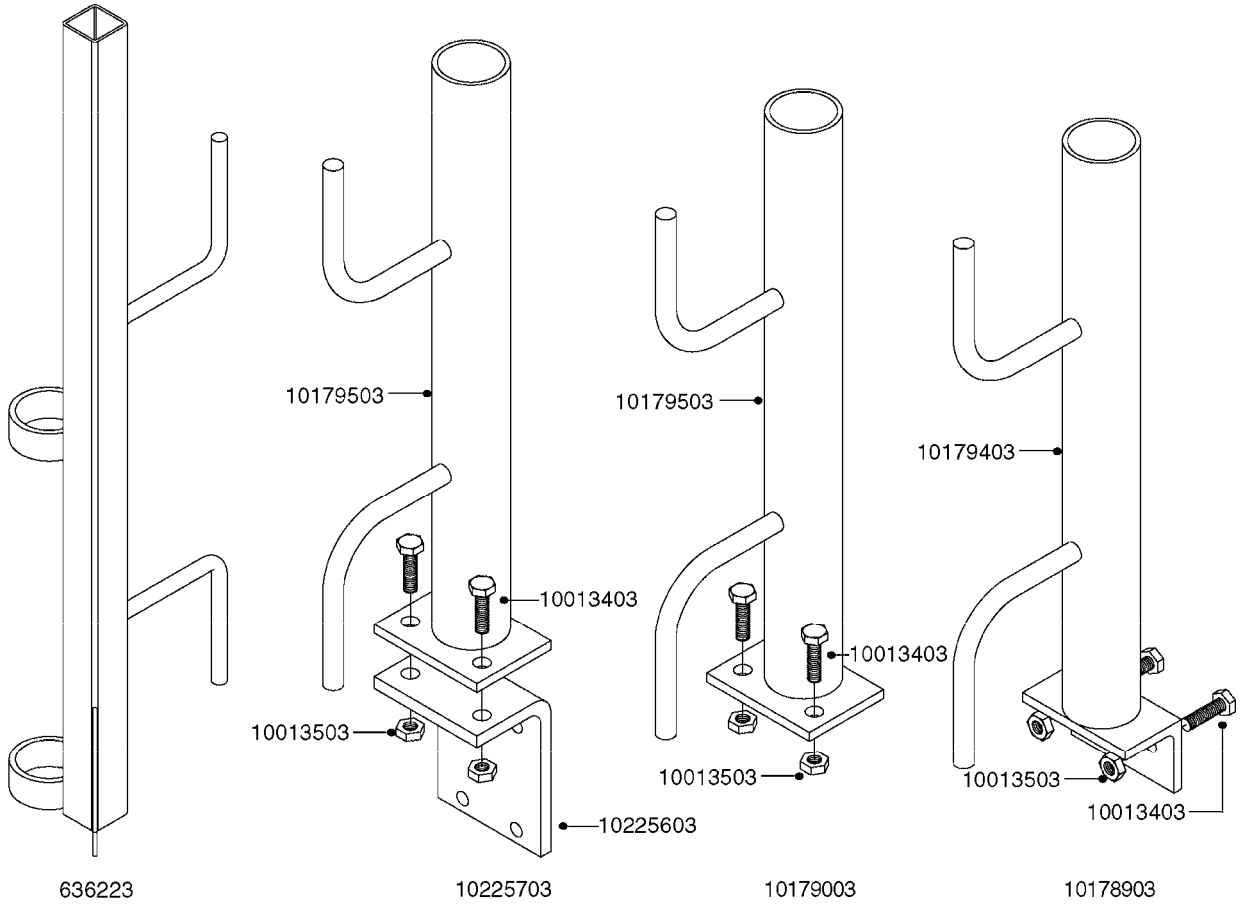

K0520

HOSE WRAPS
K0520-HIN, 05:12:19

Page 1
Date 07.02.2020 8:53

parts-n°	order qty	description
241965	1	O-RING Ø12.1 X 1.6 NITRILE
242007	1	O-RING Ø9.1 X 1.6 NITRILE
281551	1	BALL VALVE 1/2"
320084	1	FITT.DK NUT 1/2" BSP
330212	1	O-RING D19/D14X2.4 F.1/2"NUT
330326	1	O-RING D30/D24X2 F.1"NUT
330676	1	FITT.DK HB 3/8" F. 1/2" NUT
330687	1	FITT.DK HB 1/2" F. 1/2" NUT
334190	1	FITT.DK HB 1/2' F. PISTOL 60S
334533	1	CLAMP HOSE PLASTIC 3/8"
334534	1	CLAMP HOSE PLASTIC 1/2"
636223	1	POST 12 VOLT TR30
712471	1	AGITATION VALVE ASSY. ON/OFF
843196	1	SPRAY GUN KIT TYPE 60 SHORT
843197	1	HANDGUN KIT TYPE 60 LONG
10013403	1	BOLT HEX 3/8-16X1 1/4 HCS Z5
10013503	1	NUT HEX NC 3/8"
10178903	1	WRAP HOSE SIDE MOUNT PLATE
10179003	1	WRAP HOSE BOTTOM PLATE MOUNT
10179403	1	WRAP WELDMENT FOR HI101789
10179503	1	WRAP WELDMENT FOR HI101790
10225603	1	BKT.FOR HOSE WRAP MOUNT NL NK
10225703	1	WRAP HOSE BDL.BOTTOM PLATE
92701703	1	HOSE R X3/8" X300PSI WP X0012"
92702103	1	HOSE R X1/2" X300PSI WP X0012"