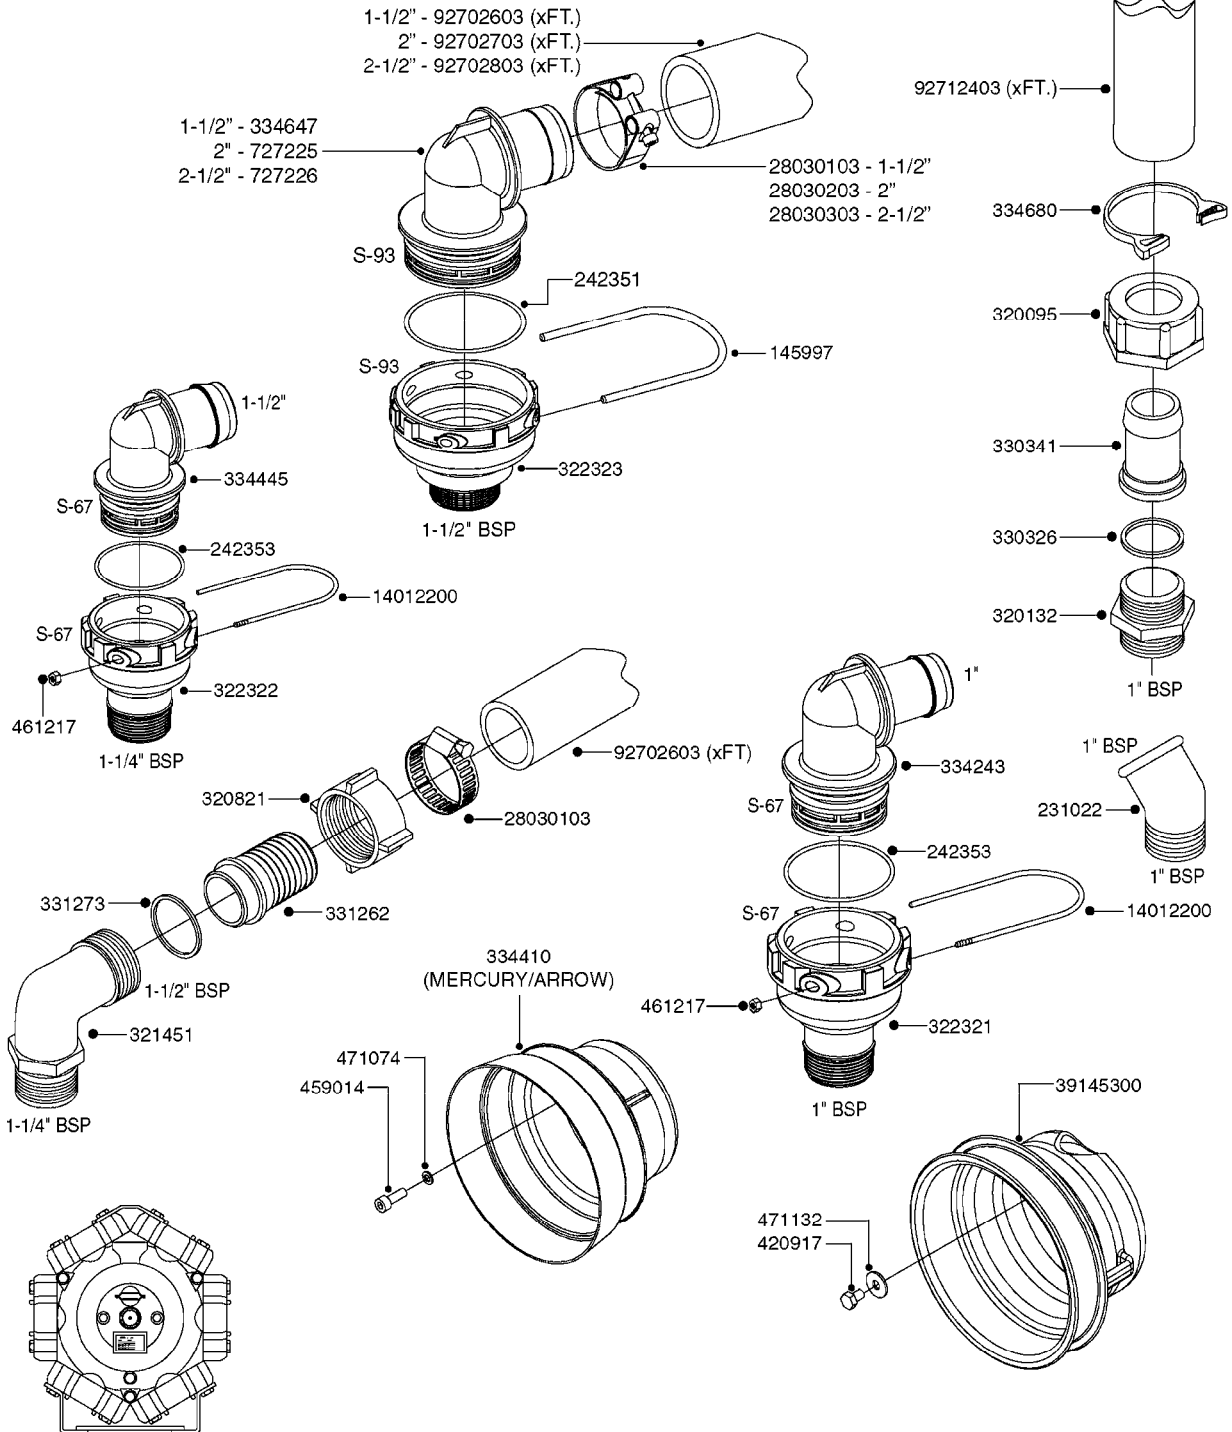

SUCTION SIDE OF PUMP

PRESSURE SIDE OF PUMP

COMPLETE PUMP
(NLA) REPLACED BY 364 PUMP (SEE PAGE A0280)

A0300

PUMP - 361/363 FITTINGS
A0300-HIN, 28:05:19

Page 1
Date 07.02.2020 8:52

parts-n°	order qty	description
145997	1	FITT.DK S-93 FORK
231022	1	FITT.DK ELB. 1' BSP GF 121
242351	1	O-RING D69.5X3.0 VITON F.S-93
242353	1	O-RING 3 X 44.2 VITON
320095	1	FITT.DK NUT 1" BSP
320132	1	FITT.DK HN 1" BSP
320821	1	FITT.DK NUT 1-1/2" BSP
321451	1	FITT.DK ELB.1-1/2 X1-1/4 80DEG
322321	1	FITT.DK S-67 X 1"BSP MALE
322322	1	FITT.DK S-67 X 1-1/4"BSP MALE
322323	1	FITT.DK S-93 X 1-1/2"BSP MALE
330326	1	O-RING D30/D24X2 F.1"NUT
330341	1	FITT.DK HB 1" F. 1" NUT
331262	1	FITT.DK HB 1-1/2" F. 1-1/2"NUT
331273	1	O-RING D44/D38X2 F.1-1/2"
334243	1	FITT.DK S-67 ELB.1"
334410	1	PROTECTION PUM
334445	1	FITT.DK S-67 ELB.1-1/2"
334647	1	FITT.DK S93 ELB 1-1/2" 90 PVC
334680	1	CLAMP HOSE PLASTIC 1"
420917	1	BOLT HEX 8.8 RAW M8X12 FT
459014	1	ALLEN SCREW M8 X 15 GALV.DIN93
461217	1	NUT HEX M5 LOCK
471074	1	WASHER M8 ELZ
471132	1	WASHER D24/D8.4 X 2 SS
727225	1	FITT.DK S-93 ELB.2'PVC W/ORING
727226	1	FITT. S93 2-1/2" 90° S W/O-RING
14012200	1	FITT.DK S-67 FORK W/M5 THREADS
28030103	1	CLAMP HOSE GEAR P5/4-S1.5"6724
28030203	1	CLAMP HOSE T-BOLT S2" 235-67
28030303	1	CLAMP HOSE T-BOLT S2.5" 235-76
39145300	1	PTO SHIELD Ø203 4-POLET MACHINED
92702603	1	HOSE PVC SUCT GRAY 1-1/2"
92702703	1	HOSE PVC SUCT GRAY 2"
92702803	1	HOSE PVC SUCT GRAY 2.5"
92712403	1	HOSE R X1" X300PSI WP X0012"