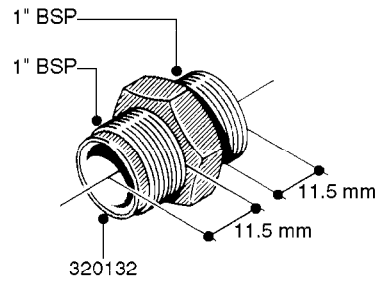

FITTINGS - HEXAGON NIPPLES
L0030-HIN, 01:01:16

L0030

FITTINGS - HEXAGON NIPPLES
L0030-HIN, 01:01:16

Page 1
Date 07.02.2020 8:53

parts-n°	order qty	description
10015303	1	FITT.PO.HN 1.00X1.00 M1000
10425003	1	FITT.PO.HN 1.25X1.00 MCPHEE
320132	1	FITT.DK HN 1" BSP
320176	1	FITT.DK HN 3/8"X1/2" BSP
320445	1	FITT.DK HN 1/4"X3/8" BSP
320655	1	FITT.DK HN 1/2"-1/2" BSP
320692	1	FITT.DK HN 3/8'BSPX1/4'NPT
320703	1	FITT.DK HN 3/8BSP X1/2 &1/4NPT
320725	1	FITT.DK NIPPLE 3/8"-3/8" BSP
320902	1	FITT.DK HN 3/8'X 1/4' BSP
390232	1	FITT.DK HN 1-1/2' X 1-1/4' BSP
390276	1	FITT.DK HN 1'BSP