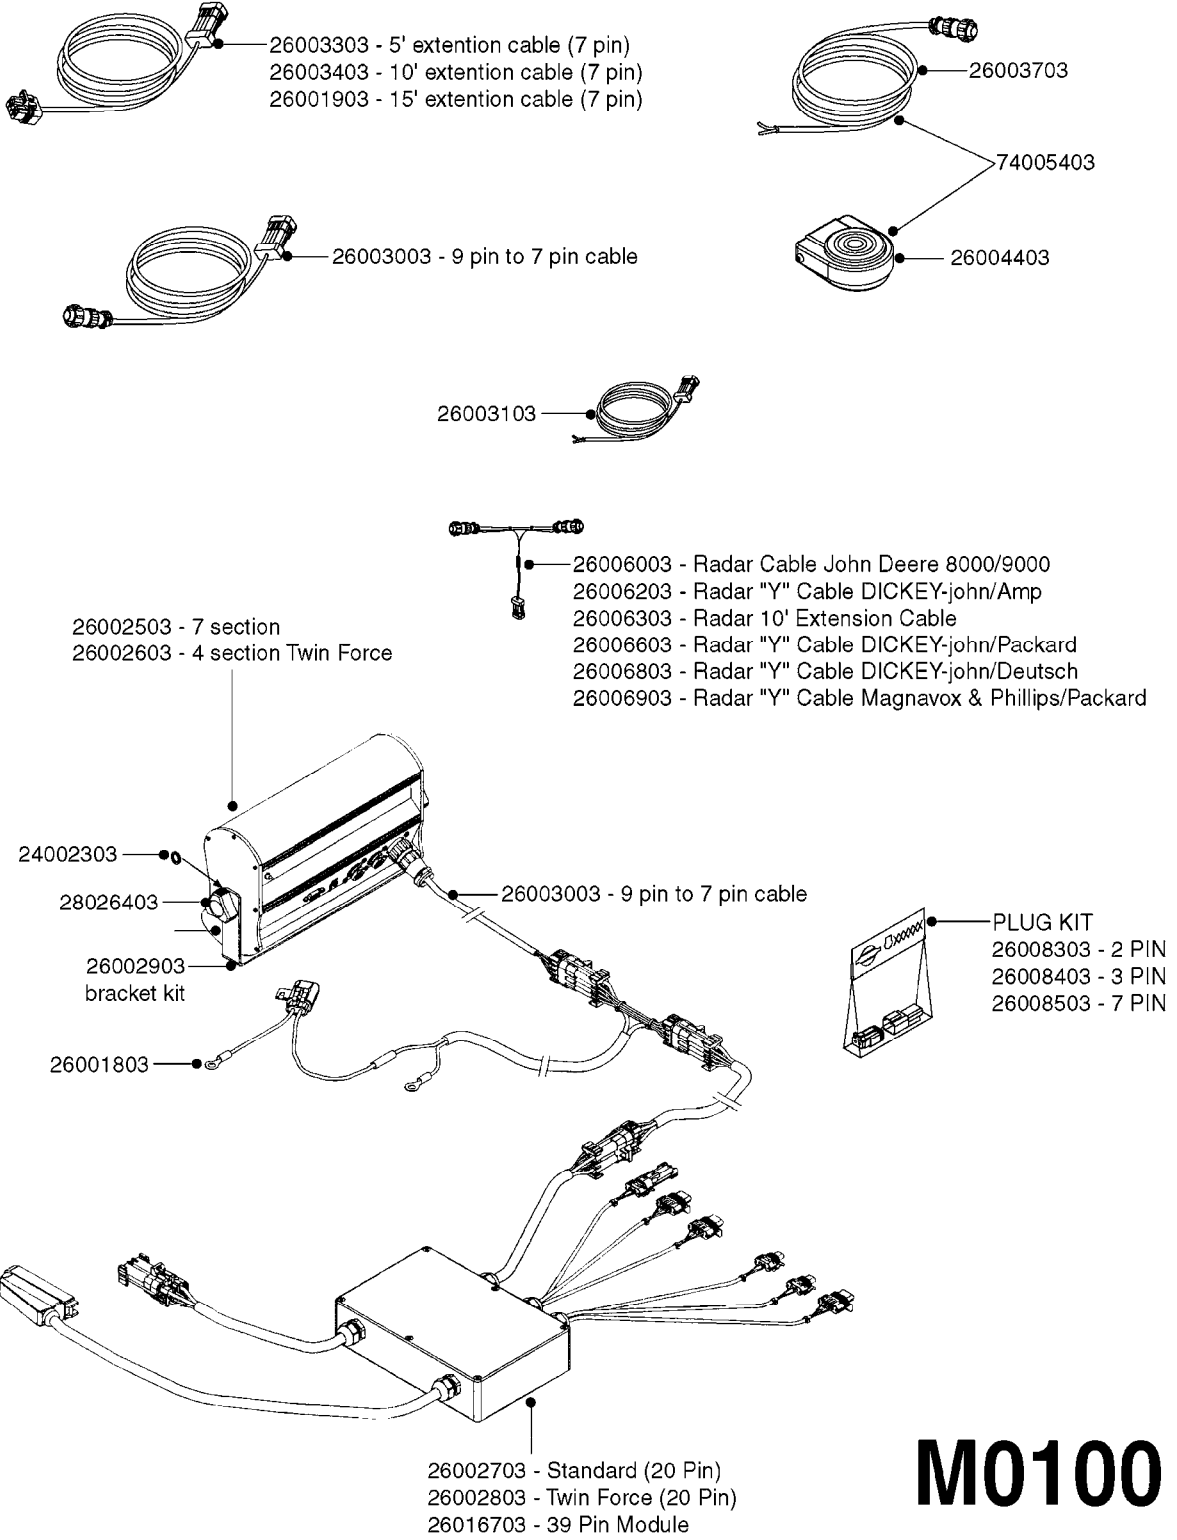

M0100

MUSTANG 3500 CONTROLLER
M0100-HIN, 01:01:16

Page 1
Date 07.02.2020 8:53

parts-n°	order qty	description
24002303	1	WASHER, RUBBER
26001803	1	POWER CABLE
26001903	1	15' 7-PIN EXTENSION CABLE
26002503	1	MUSTANG 3500/7 CONSOLE
26002603	1	MUSTANG 3500/4/TF CONSOLE
26002703	1	MUSTANG 3500/20PIN SC MODULE
26002803	1	MUSTANG 3500/20PIN TF SC MODUL
26002903	1	MUSTANG 3500 CONSOLE MNT KIT
26003003	1	MUSTANG 3500 CONSOLE CABLE
26003103	1	MUSTANG 3500/7 SC MOD CNECT KT
26003303	1	MUSTANG/FM 5FT 7PIN EXT CABLE
26003403	1	MUSTANG/FM 10FT 7PIN EXT CABLE
26003703	1	MUSTANG RUN/HOLD ADAPT CABLE
26004403	1	SWITCH, FOOT
26006003	1	MUSTANG RADR CBLE JD 8000/9000
26006203	1	MUSTANG RDR "Y" CABLE DCKY-JHN
26006303	1	MUSTANG RDR EXTNSN CABLE 10FT
26006603	1	MUSTANG RDR"Y"CABLE D-J PACKRD
26006803	1	MUSTANG RDR"Y"CABLE D-J DEUTS.
26006903	1	MUSTANG RDR"Y"CABLE MAG.PHILIP
26008303	1	MICRO TRAK PLUG KIT - 2 PIN
26008403	1	MICRO TRAK PLUG KIT - 3 PIN
26008503	1	MICRO TRAK PLUG KIT - 7 PIN
26016703	1	MUSTANG 3500/39PIN SC MODULE
28026403	1	KNOB, MUSTANG CONSOLE MOUNT
74005403	1	FOOT SWITCH FOR MUSTANG 3500