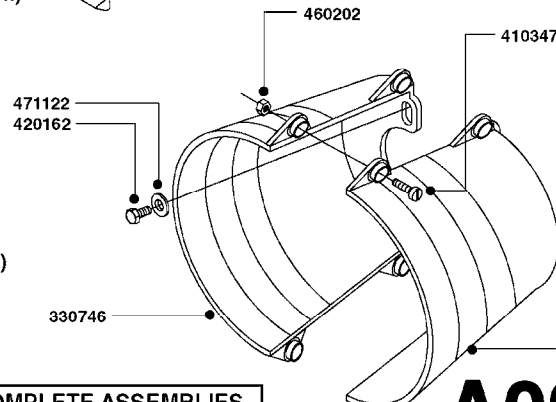

PRESSURE SIDE OF PUMP

SUCTION SIDE OF PUMP

TO CONTROLS

FROM TANK

NLA - 1302 PUMP (REPLACES 1301 PUMP)
#726854 - COMPLETE DAMPER KIT (SUCTION & PRESSURE)

COMPLETE ASSEMBLIES
WHOLEGOODS ITEMS

A0240

PUMP - 1301/1302 FITTINGS
A0240-HIN, 01:01:16