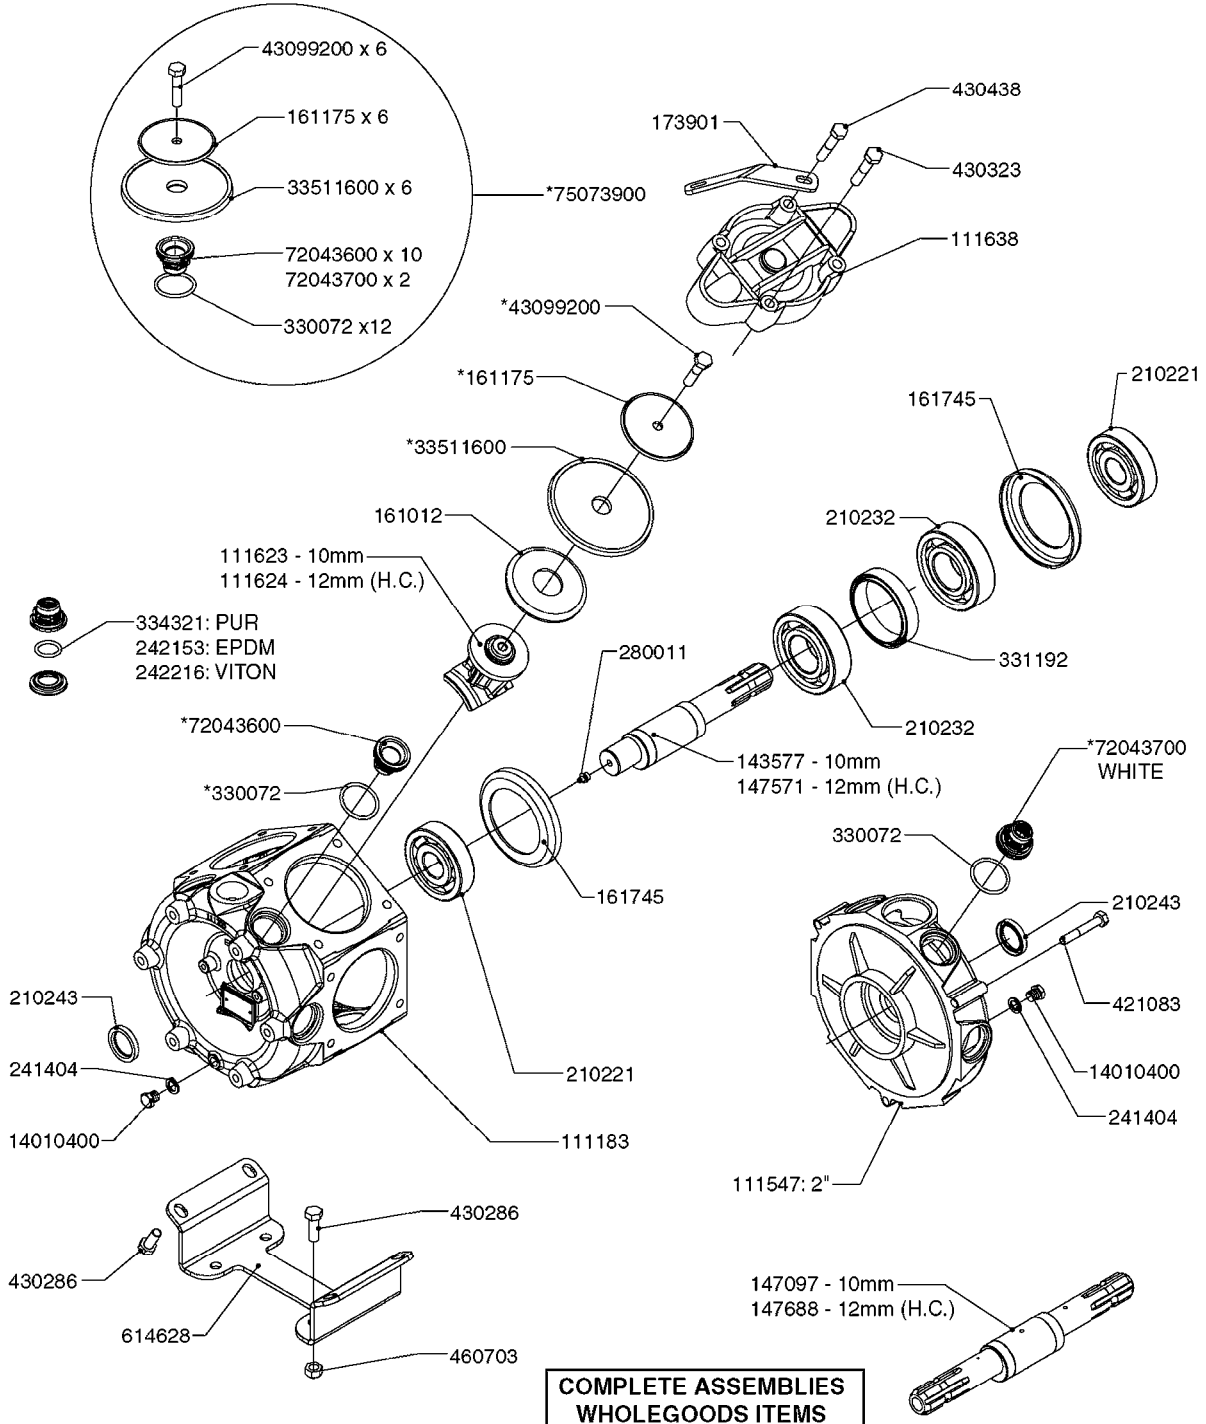

PUMP REPAIR KIT

COMPLETE PUMPS

- 821587 - 463/10 2" W/THROUGH SHAFT (540 RPM)
- 82166300 - 463/12 2" (540 RPM H.C. INLINE PORTS)
- 463/12 2" (540 RPM H.C. OFFSET PORTS) REPLACED BY 82168700 (PAGE A0350)

A0330

PUMP - 463 W/ MOUNTING BASE
A0330-HIN, 01:01:16

Page 1
Date 07.02.2020 8:52

parts-n°	order qty	description
111183	1	PUMP CASTING 460-463 (PAINTED)
111547	1	PUMP FRONT 460-463-2' (PAINT)
111623	1	CONNECTING ROD 463/10MM
111624	1	CONNECTING ROD 463/12MM
111638	1	VALVE COVER 463 HC+1000 VERS.
143577	1	CRANK SHAFT F.363/462/463-10mm
147097	1	CRANK SHAFT 363-463/10 THROUGH
147571	1	CRANK SHAFT F.463-12mm
147688	1	CRANK SHAFT 462/12 THROUGH
161012	1	DIAPHRAGM BACKING DISC F. 463
161175	1	DIAPHRAGM DISC 463/464 PUMP
161745	1	METAL SPACER F.363/463
173901	1	LIFT STRAP F.PUMP 463
210221	1	BEARING BALL 6407
210232	1	BEARING BALL 6310
210243	1	SEAL OIL 35 X 47 X 7
241404	1	DOWTY SEAL 1/4"
242153	1	O-RING D26X4 EPDM
242216	1	O-RING VITON F/1202/1302/462
280011	1	GREASE NIPPLE 1/8' SAE H TR
330072	1	O-RING D53.5/D45.5X4
331192	1	SPACER, MODEL 361/363
334321	1	O-RING POLY. 34.0x26.0x4.0
421083	1	BOLT HEX 8.8 DEL M10X65
430286	1	BOLT HEX 8.8 DEL M12X30 FT
430323	1	BOLT HEX 8.8 DEL M12X60
430438	1	BOLT HEX 8.8 DEL M12X65
460703	1	NUT HEX M12X1.75 LOCK DIN985A2 SS
614628	1	FOOT F. 46X PUMP, RED
821587	1	PUMP 463/10 THROUGH SHAFT TWNF
14010400	1	PLUG 1/4" BSP
33511600	1	DIAPHRAGM PUMP 463/464 PUMP PUR
43099200	1	BOLT HEX SS M12 X 30 DIN933 A4
72043600	1	VALVE FOR 462/463
72043700	1	VALVE FOR 462/463 W.VENT HOLE
75073900	1	PUMP KIT 460/463 "06"
82166300	1	PUMP 464-12-MED-2-540
82168700	1	PUMP 464-12 540 OFFSET PORTS