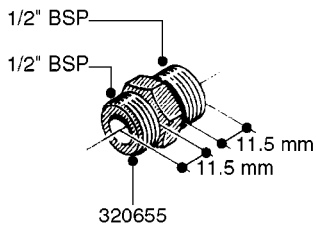

FITTINGS - HEXAGON NIPPLES
L0030-HIN, 01:01:16

L0030

FITTINGS - HEXAGON NIPPLES
L0030-HIN, 01:01:16

Page 1
Date 07.02.2020 8:53

parts-n°	order qty	description
10015303	1	FITT.PO.HN 1.00X1.00 M1000
10425003	1	FITT.PO.HN 1.25X1.00 MCPHEE
320132	1	FITT.DK HN 1" BSP
320176	1	FITT.DK HN 3/8"X1/2" BSP
320445	1	FITT.DK HN 1/4"X3/8" BSP
320655	1	FITT.DK HN 1/2"-1/2" BSP
320692	1	FITT.DK HN 3/8'BSPX1/4'NPT
320703	1	FITT.DK HN 3/8BSP X1/2 &1/4NPT
320725	1	FITT.DK NIPPLE 3/8"-3/8" BSP
320902	1	FITT.DK HN 3/8'X 1/4' BSP
390232	1	FITT.DK HN 1-1/2' X 1-1/4' BSP
390276	1	FITT.DK HN 1'BSP