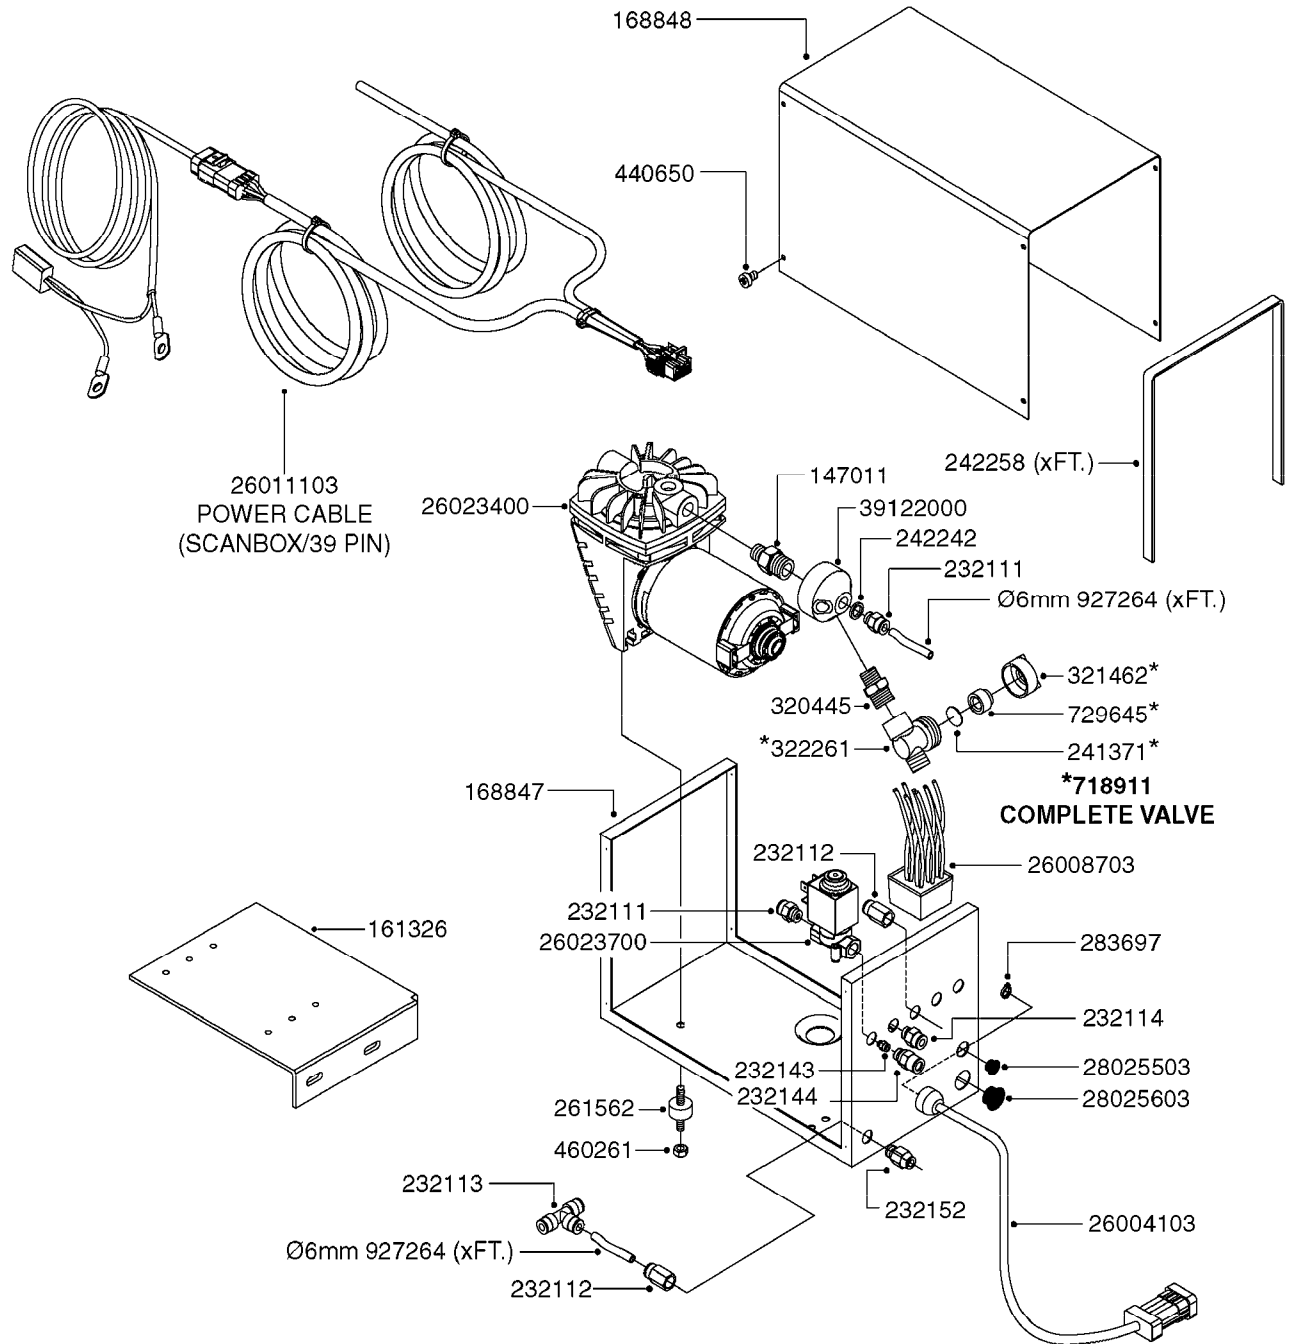

K0400

*Ø8mm 927306 (xFT.)
*Ø10mm 927330 (xFT.)

70062503 - COMPLETE ASSEMBLY

FOAM MARKER COMPRESSOR 2007
K0400-HIN, 01:01:16

Page 1
Date 07.02.2020 8:53

parts-n°	order qty	description
147011	1	HEX NIPPLE 3/8'X1/4'BSP BRASS
161326	1	MOUNT BKT. F. FOAM COMP.BOX 98
168847	1	ENCLOSURE LOWER F.MARKER
168848	1	COVER F. FOAM MARKER
232111	1	QUICK COUPLER 6MM X 1/8 EXT.
232112	1	QUICK COUPLER 6MM 1/8 INT.
232113	1	QUICK COUPLER 6MM T-PIECE
232114	1	COUPLER 1/8" THREADX8MM HOSE
232143	1	REDUCER 1/4'INT-1/8'EXT
232144	1	QUICK COUPLER 10MM X 1/4 EXT
232152	1	QUICK COUPLER 8MMX1/8 EXT.LONG
241371	1	DIAPHRAGM F.NO-DRIP,VULC
242242	1	O-RING F.AIR HOSE FITTING
242258	1	TRIM 3X10 SELF ADHESIVE 0012"
261562	1	RUBBER DAMPER 2XM6X25
283697	1	TIESTRAP 200MM
320445	1	FITT.DK HN 1/4"X3/8" BSP
321462	1	CAP F.NO-DRIP ASSY.
322261	1	HOUSING F.SAFETY VALVE 3/8"
440650	1	SCREW 3.5x13 STAINLESS
460261	1	NUT HEX M6X1.00 LOCK DIN985 A2 SS
718911	1	VALVE (SAFETY) F.MARKER
729645	1	NON-DRIP SPRING ASSY.GREEN 10
927264	1	HOSE R X PE D6/D4 X 0012"
927306	1	HOSE R X PE D8/D6 X 0012"BLACK
927330	1	HOSE R X PE D10/D8 X 012"BLACK
26004103	1	FOAM MARKER CNTRL MOD CABL STD
26008703	1	FOAM MARKER CONTROL SCII
26011103	1	FOAMER POWER/CONTROL CABLE 39P
26023400	1	COMPRESSOR F.FOAM MARKER CM40
26023700	1	SOLENOID VAL 12V 1/8' FLO '07
28025503	1	PLUG F.DRILLED HOLE 1/2"
28025603	1	PLUG F.DRILLED HOLE 3/4"
39122000	1	DISTR.HOUSING F.FOAM MARKER'07
70062503	1	FOAM MARKER COMPRESSOR,STD,39P