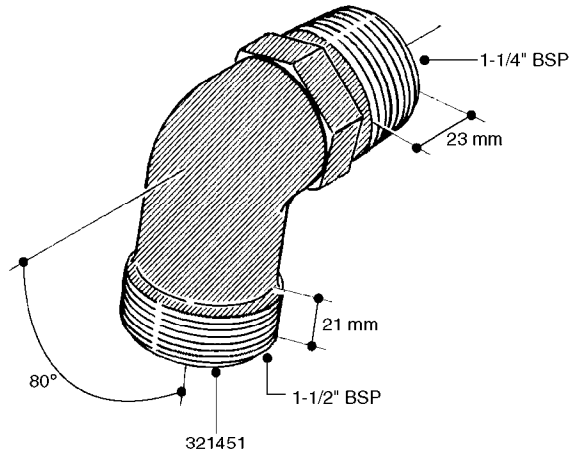

FITTINGS - HEXAGON NIPPLES
L0030-HIN, 01:01:16

L0030

FITTINGS - HEXAGON NIPPLES
L0030-HIN, 01:01:16

Page 1
Date 07.02.2020 8:53

parts-n°	order qty	description
10015303	1	FITT.PO.HN 1.00X1.00 M1000
10425003	1	FITT.PO.HN 1.25X1.00 MCPHEE
320132	1	FITT.DK HN 1" BSP
320176	1	FITT.DK HN 3/8"X1/2" BSP
320445	1	FITT.DK HN 1/4"X3/8" BSP
320655	1	FITT.DK HN 1/2"-1/2" BSP
320692	1	FITT.DK HN 3/8'BSPX1/4'NPT
320703	1	FITT.DK HN 3/8BSP X1/2 &1/4NPT
320725	1	FITT.DK NIPPLE 3/8"-3/8" BSP
320902	1	FITT.DK HN 3/8'X 1/4' BSP
390232	1	FITT.DK HN 1-1/2' X 1-1/4' BSP
390276	1	FITT.DK HN 1'BSP