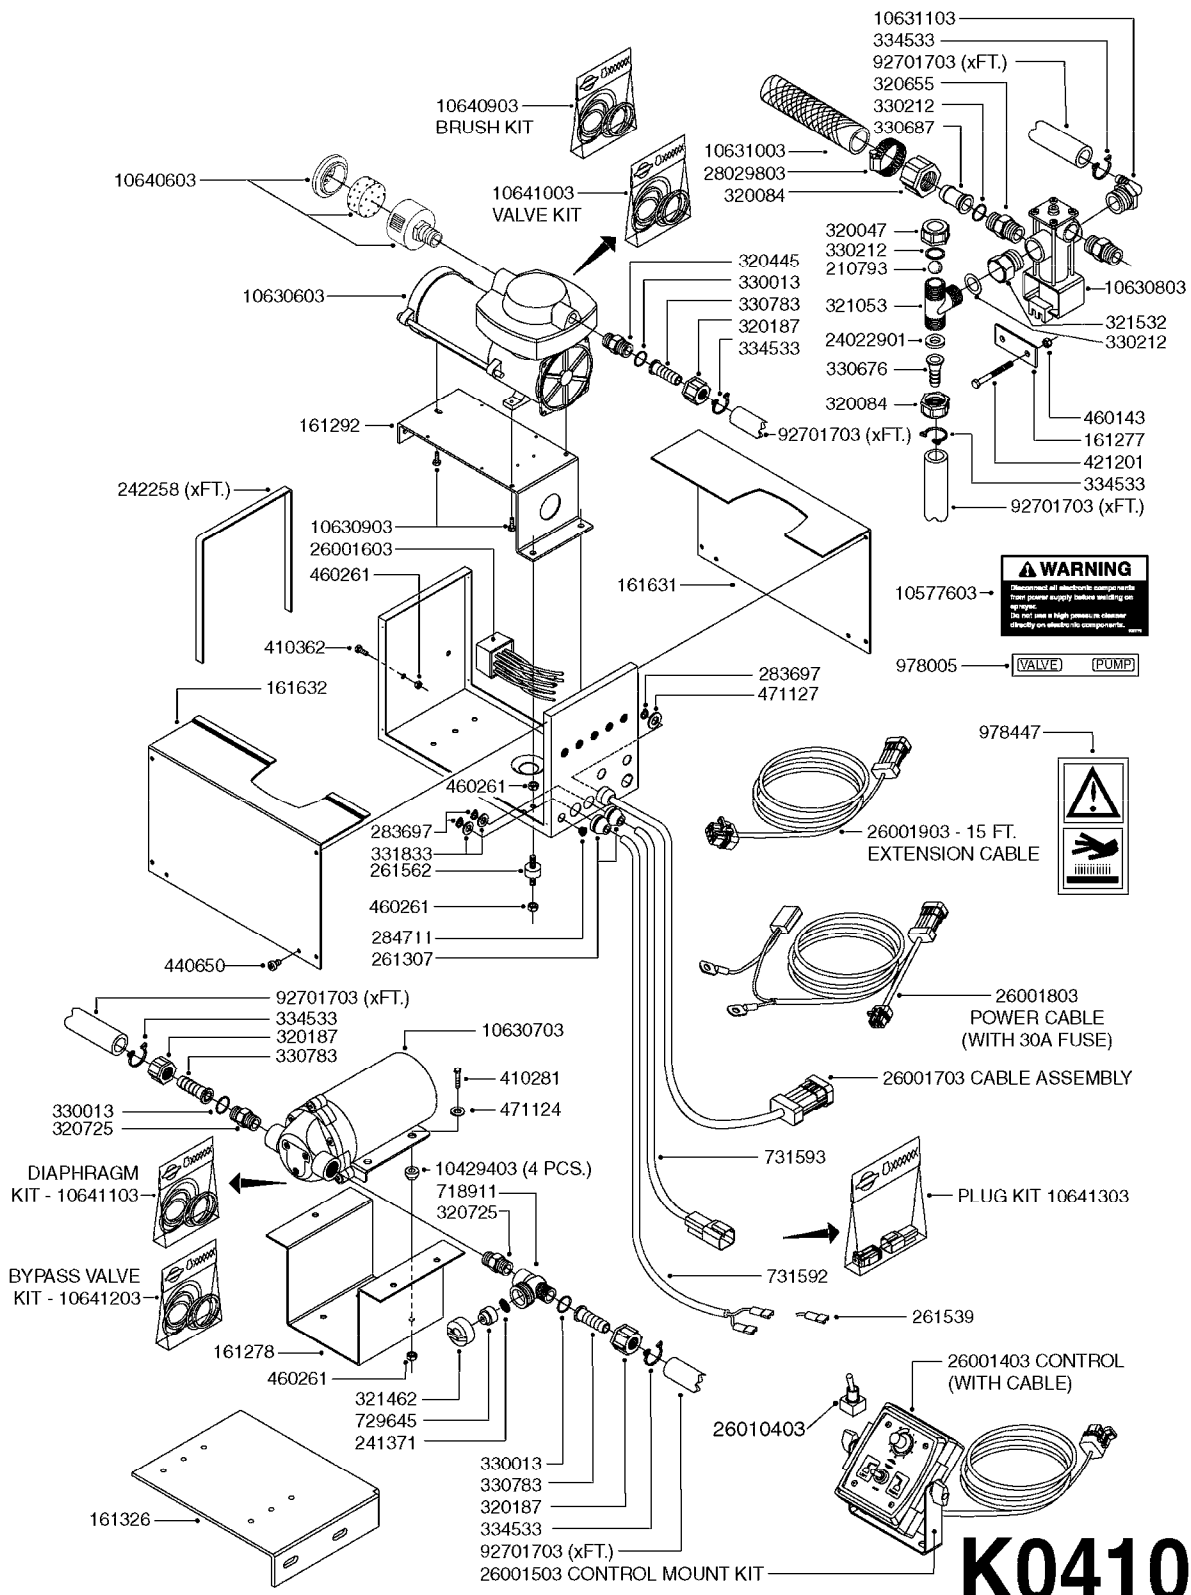

K0400

*Ø8mm 927306 (xFT.)
*Ø10mm 927330 (xFT.)

70062503 - COMPLETE ASSEMBLY

FOAM MARKER COMPRESSOR 2007
K0400-HIN, 01:01:16

Page 1
Date 07.02.2020 8:53

parts-n°	order qty	description
147011	1	HEX NIPPLE 3/8'X1/4'BSP BRASS
161326	1	MOUNT BKT. F. FOAM COMP.BOX 98
168847	1	ENCLOSURE LOWER F.MARKER
168848	1	COVER F. FOAM MARKER
232111	1	QUICK COUPLER 6MM X 1/8 EXT.
232112	1	QUICK COUPLER 6MM 1/8 INT.
232113	1	QUICK COUPLER 6MM T-PIECE
232114	1	COUPLER 1/8" THREADX8MM HOSE
232143	1	REDUCER 1/4'INT-1/8'EXT
232144	1	QUICK COUPLER 10MM X 1/4 EXT
232152	1	QUICK COUPLER 8MMX1/8 EXT.LONG
241371	1	DIAPHRAGM F.NO-DRIP,VULC
242242	1	O-RING F.AIR HOSE FITTING
242258	1	TRIM 3X10 SELF ADHESIVE 0012"
261562	1	RUBBER DAMPER 2XM6X25
283697	1	TIESTRAP 200MM
320445	1	FITT.DK HN 1/4"X3/8" BSP
321462	1	CAP F.NO-DRIP ASSY.
322261	1	HOUSING F.SAFETY VALVE 3/8"
440650	1	SCREW 3.5x13 STAINLESS
460261	1	NUT HEX M6X1.00 LOCK DIN985 A2 SS
718911	1	VALVE (SAFETY) F.MARKER
729645	1	NON-DRIP SPRING ASSY.GREEN 10
927264	1	HOSE R X PE D6/D4 X 0012"
927306	1	HOSE R X PE D8/D6 X 0012"BLACK
927330	1	HOSE R X PE D10/D8 X 012"BLACK
26004103	1	FOAM MARKER CNTRL MOD CABL STD
26008703	1	FOAM MARKER CONTROL SCII
26011103	1	FOAMER POWER/CONTROL CABLE 39P
26023400	1	COMPRESSOR F.FOAM MARKER CM40
26023700	1	SOLENOID VAL 12V 1/8' FLO '07
28025503	1	PLUG F.DRILLED HOLE 1/2"
28025603	1	PLUG F.DRILLED HOLE 3/4"
39122000	1	DISTR.HOUSING F.FOAM MARKER'07
70062503	1	FOAM MARKER COMPRESSOR,STD,39P