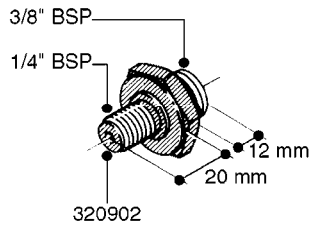

FITTINGS - HEXAGON NIPPLES
L0030-HIN, 01:01:16

L0030

FITTINGS - HEXAGON NIPPLES
L0030-HIN, 01:01:16

Page 1
Date 07.02.2020 8:53

parts-n°	order qty	description
10015303	1	FITT.PO.HN 1.00X1.00 M1000
10425003	1	FITT.PO.HN 1.25X1.00 MCPHEE
320132	1	FITT.DK HN 1" BSP
320176	1	FITT.DK HN 3/8"X1/2" BSP
320445	1	FITT.DK HN 1/4"X3/8" BSP
320655	1	FITT.DK HN 1/2"-1/2" BSP
320692	1	FITT.DK HN 3/8'BSPX1/4'NPT
320703	1	FITT.DK HN 3/8BSP X1/2 &1/4NPT
320725	1	FITT.DK NIPPLE 3/8"-3/8" BSP
320902	1	FITT.DK HN 3/8'X 1/4' BSP
390232	1	FITT.DK HN 1-1/2' X 1-1/4' BSP
390276	1	FITT.DK HN 1'BSP