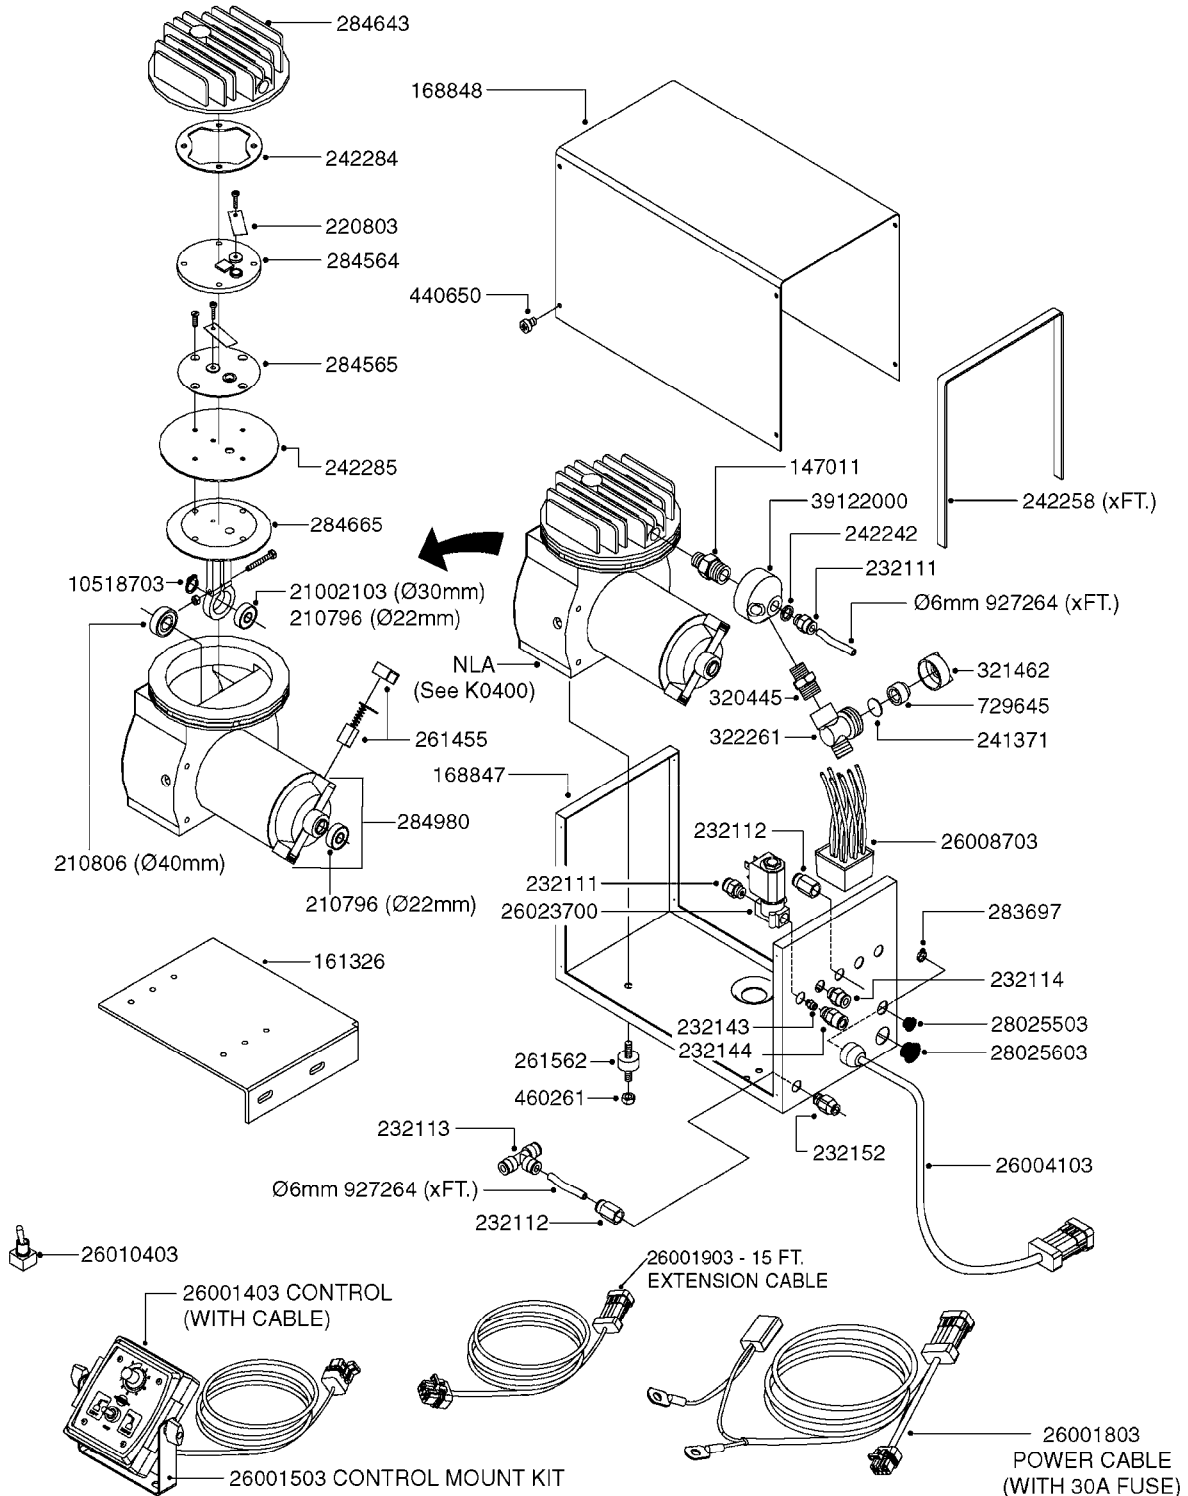

K0390

*Ø8mm 927306 (xFT.)
*Ø10mm 927330 (xFT.)

70019403 - COMPLETE ASSEMBLY

FOAM MARKER COMPRESSOR 2002
K0390-HIN, 01:01:16

Page 1
Date 07.02.2020 8:53

parts-n°	order qty	description
147011	1	HEX NIPPLE 3/8'X1/4'BSP BRASS
161326	1	MOUNT BKT. F. FOAM COMP.BOX 98
168847	1	ENCLOSURE LOWER F.MARKER
168848	1	COVER F. FOAM MARKER
210796	1	BEARING BALL D22/D8 X 7 608ZZ
210806	1	BEARING BALL D40/D17X12MM
220803	1	VALVE F. COMPRESSOR
232111	1	QUICK COUPLER 6MM X 1/8 EXT.
232112	1	QUICK COUPLER 6MM 1/8 INT.
232113	1	QUICK COUPLER 6MM T-PIECE
232114	1	COUPLER 1/8" THREADX8MM HOSE
232143	1	REDUCER 1/4'INT-1/8'EXT
232144	1	QUICK COUPLER 10MM X 1/4 EXT
232152	1	QUICK COUPLER 8MMX1/8 EXT.LONG
241371	1	DIAPHRAGM F.NO-DRIP,VULC
242242	1	O-RING F.AIR HOSE FITTING
242258	1	TRIM 3X10 SELF ADHESIVE 0012"
242284	1	HEAD GASKET F. COMPRESSOR
242285	1	DIAPHRAGM F. F/M COMP.
261455	1	BRUSH KIT-FOAM MARKER MOTOR
261562	1	RUBBER DAMPER 2XM6X25
283697	1	TIESTRAP 200MM
284564	1	PLATE F.COMPRESSOR HEAD
284565	1	PLATE F.COMPRESSOR HEAD
284643	1	COMPRESSOR HEAD F.FOAM MARKER
284665	1	CONNECTING ROD F.COMPRESSOR
284980	1	FLANGE REAR F. F.M.COMPRESSOR
320445	1	FITT.DK HN 1/4"X3/8" BSP
321462	1	CAP F.NO-DRIP ASSY.
322261	1	HOUSING F.SAFETY VALVE 3/8"
440650	1	SCREW 3.5x13 STAINLESS
460261	1	NUT HEX M6X1.00 LOCK DIN985 A2 SS
729645	1	NON-DRIP SPRING ASSY.GREEN 10
927264	1	HOSE R X PE D6/D4 X 0012"
927306	1	HOSE R X PE D8/D6 X 0012"BLACK
927330	1	HOSE R X PE D10/D8 X 012"BLACK
10518703	1	SNAP-RING OUTER 8X1
21002103	1	BEARING, 6200 2ZJEM (SKF)
26001403	1	HC FOAM MARKR CONSOLE VS3.0.00
26001503	1	HC FOAM MARKER CONSOLE MT.KIT
26001803	1	POWER CABLE
26001903	1	15' 7-PIN EXTENSION CABLE
26004103	1	FOAM MARKER CNTRL MOD CABL STD
26008703	1	FOAM MARKER CONTROL SCII
26010403	1	TOGGLE SWITCH MICRO-TRAK F.M.
26023700	1	SOLENOID VAL 12V 1/8' FLO '07
28025503	1	PLUG F.DRILLED HOLE 1/2"
28025603	1	PLUG F.DRILLED HOLE 3/4"
39122000	1	DISTR.HOUSING F.FOAM MARKER'07
70019403	1	FOAM MARKER COMPRESSOR KIT STD