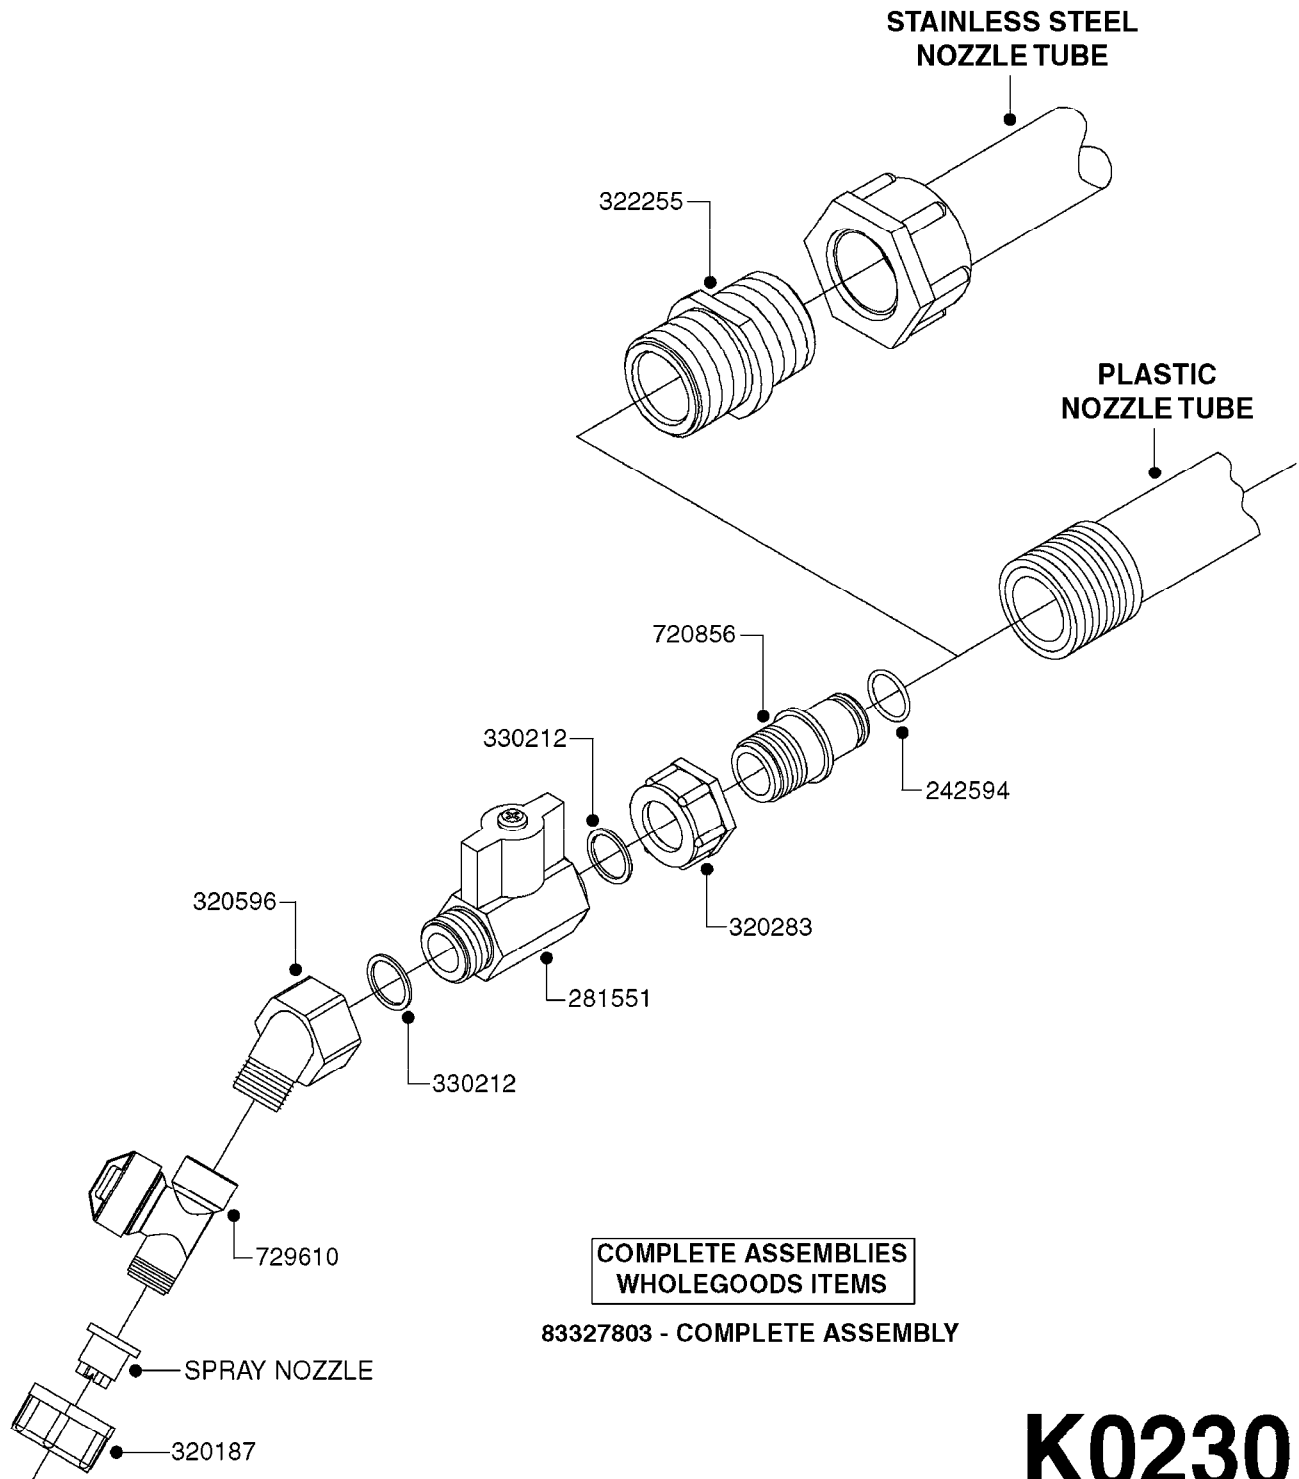

END NOZZLE KIT
K0230-HIN, 01:01:16

Page 1

Date 07.02.2020 8:53

parts-n°	order qty	description
242594	1	O-RING D14 X 1.78 SCH.70-EPDM
281551	1	BALL VALVE 1/2"
320187	1	FITT.DK CAP 3/8" BSP BLACK
320283	1	FITT.DK NUT 3/4"BSP
320596	1	FITT.DK ELB 3/8'-1/2'BSP 45DEG
322255	1	FITT.DK NIPPLE 3/4"X 3/4"
330212	1	O-RING D19/D14X2.4 F.1/2"NUT
720856	1	FITT.DK 1/2'BSP ASSY.F.3/4'NUT
729610	1	NOZZLE ASSY. NON DRIP 3/8 THRD
83327803	1	END NOZZLE KIT "04"