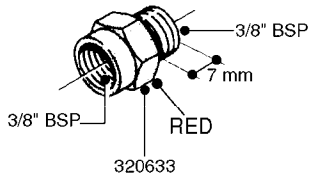

FITTINGS - HEXAGON NIPPLES
L0030-HIN, 01:01:16

L0030

FITTINGS - HEXAGON NIPPLES
L0030-HIN, 01:01:16

Page 1
Date 07.02.2020 8:53

parts-n°	order qty	description
10015303	1	FITT.PO.HN 1.00X1.00 M1000
10425003	1	FITT.PO.HN 1.25X1.00 MCPHEE
320132	1	FITT.DK HN 1" BSP
320176	1	FITT.DK HN 3/8"X1/2" BSP
320445	1	FITT.DK HN 1/4"X3/8" BSP
320655	1	FITT.DK HN 1/2"-1/2" BSP
320692	1	FITT.DK HN 3/8'BSPX1/4'NPT
320703	1	FITT.DK HN 3/8BSP X1/2 &1/4NPT
320725	1	FITT.DK NIPPLE 3/8"-3/8" BSP
320902	1	FITT.DK HN 3/8'X 1/4' BSP
390232	1	FITT.DK HN 1-1/2' X 1-1/4' BSP
390276	1	FITT.DK HN 1'BSP