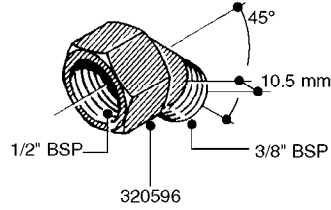

FITTINGS - HEXAGON NIPPLES
L0030-HIN, 01:01:16

L0030

FITTINGS - HEXAGON NIPPLES
L0030-HIN, 01:01:16

Page 1
Date 07.02.2020 8:53

parts-n°	order qty	description
10015303	1	FITT.PO.HN 1.00X1.00 M1000
10425003	1	FITT.PO.HN 1.25X1.00 MCPHEE
320132	1	FITT.DK HN 1" BSP
320176	1	FITT.DK HN 3/8"X1/2" BSP
320445	1	FITT.DK HN 1/4"X3/8" BSP
320655	1	FITT.DK HN 1/2"-1/2" BSP
320692	1	FITT.DK HN 3/8'BSPX1/4'NPT
320703	1	FITT.DK HN 3/8BSP X1/2 &1/4NPT
320725	1	FITT.DK NIPPLE 3/8"-3/8" BSP
320902	1	FITT.DK HN 3/8'X 1/4' BSP
390232	1	FITT.DK HN 1-1/2' X 1-1/4' BSP
390276	1	FITT.DK HN 1'BSP