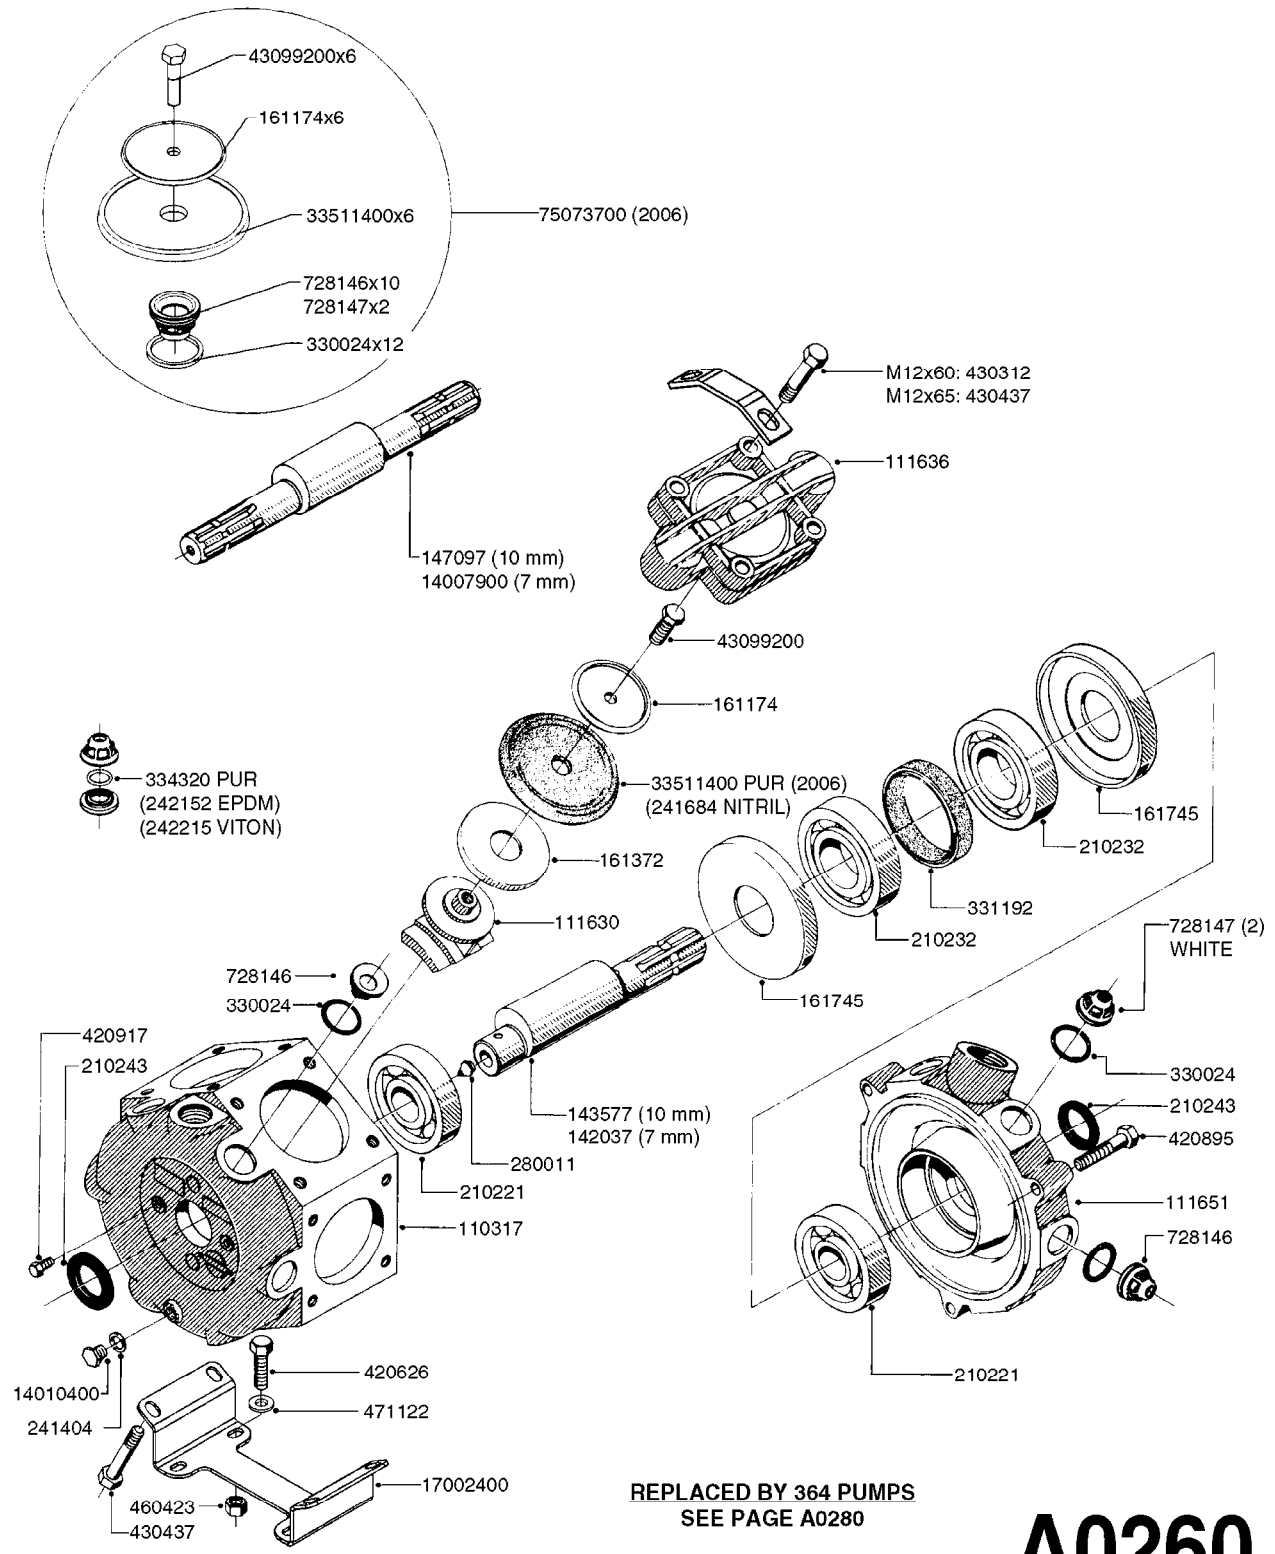

REPLACED BY 364 PUMPS
SEE PAGE A0280

A0260

PUMP - 363 W/MOUNTING BASE
A0260-HIN, 17:03:16

Page 1
Date 07.02.2020 8:52

parts-n°	order qty	description
110317	1	PUMP CASING MODEL 360/361 PNTD
111630	1	CONNECTING ROD 363/364-10 PUMP
111636	1	VALVE COVER 363 HEAVY DUTY
111651	1	CASTING F.363 1.5" PUMP(FRONT)
142037	1	CRANK SHAFT 361-20
143577	1	CRANK SHAFT F.363/462/463-10mm
147097	1	CRANK SHAFT 363-463/10 THROUGH
161174	1	DIAPHRAGM DISC SS 361/363/364 PUMP
161372	1	DIAPHRAGM BACKING DISC,320-361
161745	1	METAL SPACER F.363/463
210221	1	BEARING BALL 6407
210232	1	BEARING BALL 6310
210243	1	SEAL OIL 35 X 47 X 7
241404	1	DOWTY SEAL 1/4"
241684	1	DEICER PARTS: DIAPHRAGM MODEL 361 NITRIL
242152	1	O-RING D18.2X3 EPDM
242215	1	O-RING D18X3 VITON
280011	1	GREASE NIPPLE 1/8' SAE H TR
330024	1	O-RING D41,1/D34.5 X 3,5
331192	1	SPACER, MODEL 361/363
334320	1	O-RING D18X3 POLYURETHANE
420626	1	BOLT HEX 8.8 DEL M10X20 FT
420895	1	BOLT HEX 8.8 RAW M10X60
420917	1	BOLT HEX 8.8 RAW M8X12 FT
430312	1	BOLT HEX 8.8 M12X60
430437	1	BOLT HEX 8.8 RAW M12X65
460423	1	NUT HEX M10X1.50 LOCK DIN985A2 SS
471122	1	WASHER, M10, Ø20/10.5X 2.0, SS
728146	1	VALVE FOR 361(726890/707932)
728147	1	VALVE FOR 361 WHITE WITH HOLE
14007900	1	CRANK 363/462/463-7mm 540/THRU
14010400	1	PLUG 1/4" BSP
17002400	1	FOOT F. 36X PUMP, RED
33511400	1	DIAPHRAGM PUMP 361/361/363/364 PUR
43099200	1	BOLT HEX SS M12 X 30 DIN933 A4
75073700	1	PUMP KIT 361/363 "06"