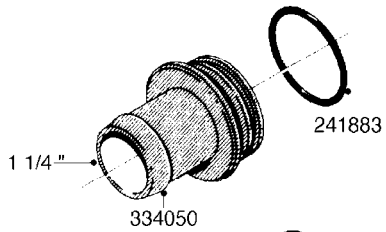

L0080

FITTINGS - S-53
L0080-HIN, 12:09:17

Page 1

Date 07.02.2020 8:53

Pos.	parts-n°	order qty	description
1	145995	1	FITT.DK S-53 FORK
2	241973	1	O-RING Ø3 X 44.2 70 SHORES NITRIL NITRIL (BLACK)
2	242353	1	O-RING 3 X 44.2 VITON VITON (BROWN)
3	242109	1	O-RING D32.2x3.0 NITRIL (BLACK)
3	242354	1	O-RING D32.2X3.0 VITON VITON (BROWN)
4	322103	1	FITT.DK S-53 BULKHEAD
5	322107	1	FITT.DK S-53 BULKHEAD NUT
6	322110	1	FITT.DK S-53 ELB. 1/2" BSP
7	322352	1	FITT.DK S-53 TEE
8	334229	1	FITT.DK S-53 STR.3/4"
9	334260	1	GASKET F. S-53 BULKHEAD
10	334564	1	FITT.DK S-67 TO S-53 ADAPTER
11	391100	1	FITT.DK S-53THREAD INS.1/2"BSP
12	726463	1	FITT.DK S53 BULKHEAD W/GASKET
13	726552	1	FIT.DK S-53X90 1/2" BSP,O-RING
14	726556	1	FITT.DK S-53 HB 1/2" W/O-RING
15	726558	1	FITT.DK S53 STR. 3/4" W.ORING
16	726559	1	FITT DK. S-53 HB 1" W/O-RING
17	726568	1	FITT.DK.S-53 HB 1/2"90 W/O-RING
18	726570	1	FITT.DK S-53 ELB.3/4" W.ORING
19	726571	1	FITT.DK S-53 ELB.1", W ORING
20	726578	1	FITT.DK S53 PLUG WITH O-RING
21	728561	1	FITT.DK. S67M - S53F REDUCER