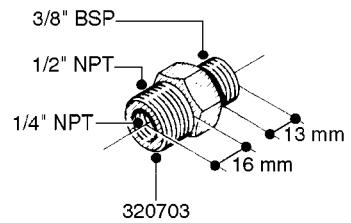

FITTINGS - HEXAGON NIPPLES
L0030-HIN, 01:01:16

L0030

FITTINGS - HEXAGON NIPPLES
L0030-HIN, 01:01:16

Page 1
Date 07.02.2020 8:53

parts-n°	order qty	description
10015303	1	FITT.PO.HN 1.00X1.00 M1000
10425003	1	FITT.PO.HN 1.25X1.00 MCPHEE
320132	1	FITT.DK HN 1" BSP
320176	1	FITT.DK HN 3/8"X1/2" BSP
320445	1	FITT.DK HN 1/4"X3/8" BSP
320655	1	FITT.DK HN 1/2"-1/2" BSP
320692	1	FITT.DK HN 3/8'BSPX1/4'NPT
320703	1	FITT.DK HN 3/8BSP X1/2 &1/4NPT
320725	1	FITT.DK NIPPLE 3/8"-3/8" BSP
320902	1	FITT.DK HN 3/8'X 1/4' BSP
390232	1	FITT.DK HN 1-1/2' X 1-1/4' BSP
390276	1	FITT.DK HN 1'BSP