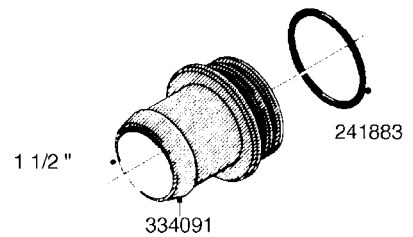

L0080

FITTINGS - S-53
L0080-HIN, 12:09:17

Page 1

Date 07.02.2020 8:53

Pos.	parts-n°	order qty	description
1	145995	1	FITT.DK S-53 FORK
2	241973	1	O-RING Ø3 X 44.2 70 SHORES NITRIL NITRIL (BLACK)
2	242353	1	O-RING 3 X 44.2 VITON VITON (BROWN)
3	242109	1	O-RING D32.2x3.0 NITRIL (BLACK)
3	242354	1	O-RING D32.2X3.0 VITON VITON (BROWN)
4	322103	1	FITT.DK S-53 BULKHEAD
5	322107	1	FITT.DK S-53 BULKHEAD NUT
6	322110	1	FITT.DK S-53 ELB. 1/2" BSP
7	322352	1	FITT.DK S-53 TEE
8	334229	1	FITT.DK S-53 STR.3/4"
9	334260	1	GASKET F. S-53 BULKHEAD
10	334564	1	FITT.DK S-67 TO S-53 ADAPTER
11	391100	1	FITT.DK S-53THREAD INS.1/2"BSP
12	726463	1	FITT.DK S53 BULKHEAD W/GASKET
13	726552	1	FIT.DK S-53X90 1/2" BSP,O-RING
14	726556	1	FITT.DK S-53 HB 1/2" W/O-RING
15	726558	1	FITT.DK S53 STR. 3/4" W.ORING
16	726559	1	FITT DK. S-53 HB 1" W/O-RING
17	726568	1	FITT.DK.S-53 HB 1/2"90 W/O-RING
18	726570	1	FITT.DK S-53 ELB.3/4" W.ORING
19	726571	1	FITT.DK S-53 ELB.1", W ORING
20	726578	1	FITT.DK S53 PLUG WITH O-RING
21	728561	1	FITT.DK. S67M - S53F REDUCER