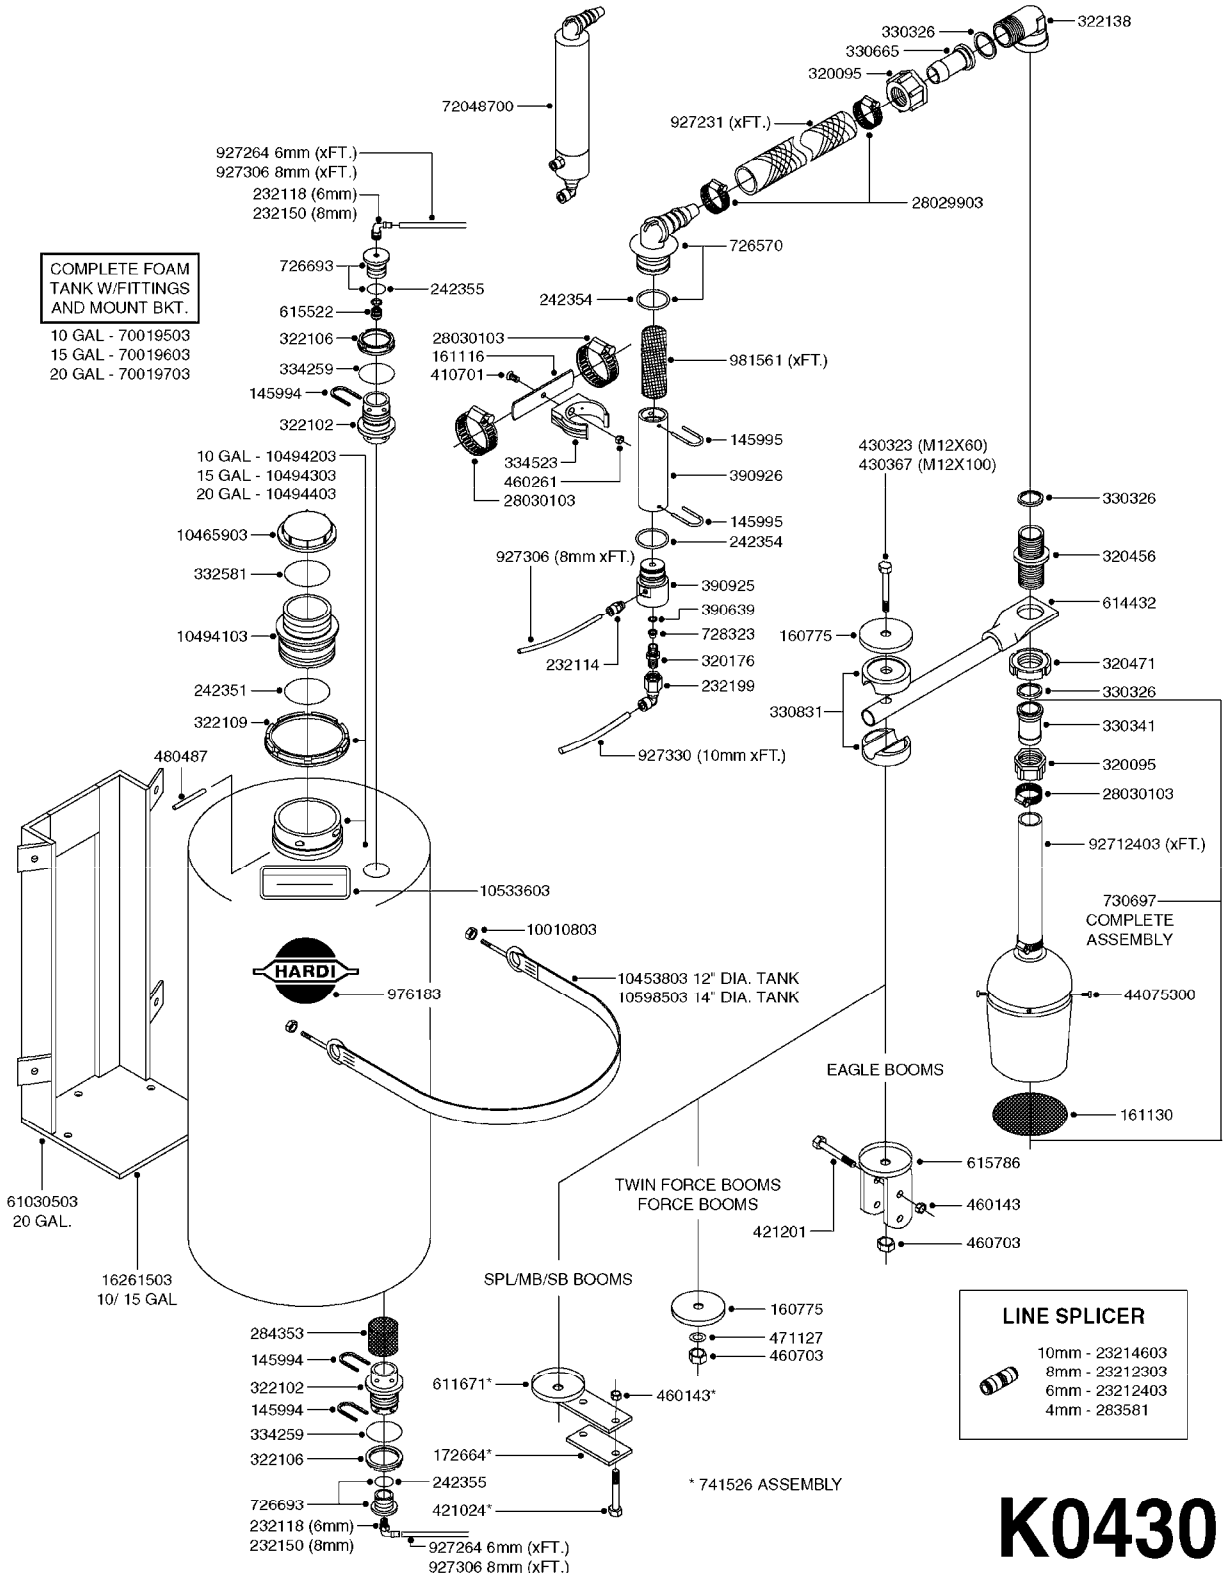

COMPLETE FOAM TANK W/FITTINGS AND MOUNT BKT.
10 GAL - 70019503
15 GAL - 70019603
20 GAL - 70019703

FOAMMARKER TANK/DROPPER 2000
K0430-HIN, 05:12:19

Page 1
Date 07.02.2020 8:53

parts-n°	order qty	description
145994	1	FITT.DK S-40 FORK
145995	1	FITT.DK S-53 FORK
160775	1	WASHER F. FRICTION PLATE
161116	1	FLATBAR PLATE 3 X 25 X 110
161130	1	FILTER SCREEN F/FOAM DROPPER
172664	1	FLATBAR BACKING PLATE
232114	1	COUPLER 1/8" THREADX8MM HOSE
232118	1	HOSE CONN. 90DEG 1/8'X 6MM PE
232150	1	HOSE CONN. 90DEG. 1/8'X8MM PE
232199	1	COUPLER 3/8' BSP-90/10MM HOSE
242351	1	O-RING D69.5X3.0 VITON F.S-93
242354	1	O-RING D32.2X3.0 VITON
242355	1	O-RING D19.2X3.0 VITON F.S-40
283581	1	HOSE CONNECTOR STR. F.4MM PE
284353	1	SPONGE FOR FOAM MARKER
320095	1	FITT.DK NUT 1" BSP
320176	1	FITT.DK HN 3/8"X1/2" BSP
320456	1	FITT.DK BULKHEAD 1"BSP DOUBLE
320471	1	FITT.DK NUT 1" BSP JAMB
322102	1	FITT.DK S-40 BULKHEAD
322106	1	FITT.DK S-40 BULKHEAD NUT
322109	1	FITT.DK S-93 BULKHEAD NUT
322138	1	FITT.DK ELB 1"M X 1"F BSP
330326	1	O-RING D30/D24X2 F.1"NUT
330341	1	FITT.DK HB 1" F. 1" NUT
330665	1	FITT.DK HB 3/4"F.1" NUT
330831	1	FRICTION PLATE
332581	1	GASKET F. 1-1/2" BSP CAPNUT.
334259	1	GASKET F. S-40 BULKHEAD
334523	1	PIPE HOLDER Ø51.5
390639	1	O-RING F.NOZZLE FILTER
390925	1	FITTING F.FOAM MIX.CHAMB. STD
390926	1	TUBE,MIX CHAMB. FOAM MARK STD
410701	1	SCREW M6X16 GALV.
421024	1	BOLT HEX 8.8 DEL M8X60
421201	1	BOLT HEX 8.8 DEL M8X70
430323	1	BOLT HEX 8.8 DEL M12X60
430367	1	BOLT HEX 8.8 DEL M12X100 DIN931
460143	1	SELF LOCK NUT M8 SST A2 DIN985
460261	1	NUT HEX M6X1.00 LOCK DIN985 A2 SS
460703	1	NUT HEX M12X1.75 LOCK DIN985A2 SS
471127	1	WASHER, M12, Ø24/13X24X2.5 SS
480487	1	PIN M5X60 SLOTTED GALV
611671	1	BREAK AWAY HOLDER F-MARKER
614432	1	BREAK AWAY ARM F. FOAM MARKER
615522	1	CHECK VALVE F.FOAM MARKER
615786	1	MOUNT BKT. F.FOAM DROPPER 98
726570	1	FITT.DK S-53 ELB.3/4" W.ORING
726693	1	FITT.DK S-40 PLUG 1/8BSP ORING
728323	1	VALVE NON-RETURN
730697	1	FOAM DROPPER COMP. BLACK '97
741526	1	FOAM DROPPER MT. KIT MB-SPL
927231	1	HOSE R X PVCX3/4 CLR/BRD 0012"
927264	1	HOSE R X PE D6/D4 X 0012"
927306	1	HOSE R X PE D8/D6 X 0012"BLACK
927330	1	HOSE R X PE D10/D8 X 012"BLACK
976183	1	DECAL COMPANY D.18,2 X 29,6
981561	1	SPONGE MAT. MIX.CHAMBER-x0012"
10010803	1	NUT HEX NC (NYLON LOCK) 5/16
10453803	1	STRAP F.FOAMER TANK (755mm)
10465903	1	*LID F.FOAM MARKER, DRILLED