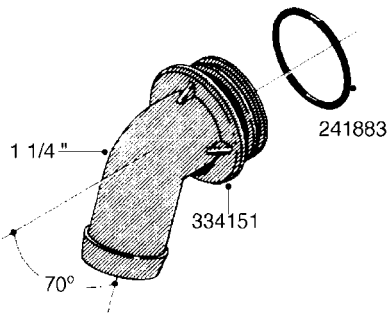

L0080

FITTINGS - S-53
L0080-HIN, 12:09:17

Page 1

Date 07.02.2020 8:53

Pos.	parts-n°	order qty	description
1	145995	1	FITT.DK S-53 FORK
2	241973	1	O-RING Ø3 X 44.2 70 SHORES NITRIL NITRIL (BLACK)
2	242353	1	O-RING 3 X 44.2 VITON VITON (BROWN)
3	242109	1	O-RING D32.2x3.0 NITRIL (BLACK)
3	242354	1	O-RING D32.2X3.0 VITON VITON (BROWN)
4	322103	1	FITT.DK S-53 BULKHEAD
5	322107	1	FITT.DK S-53 BULKHEAD NUT
6	322110	1	FITT.DK S-53 ELB. 1/2" BSP
7	322352	1	FITT.DK S-53 TEE
8	334229	1	FITT.DK S-53 STR.3/4"
9	334260	1	GASKET F. S-53 BULKHEAD
10	334564	1	FITT.DK S-67 TO S-53 ADAPTER
11	391100	1	FITT.DK S-53THREAD INS.1/2"BSP
12	726463	1	FITT.DK S53 BULKHEAD W/GASKET
13	726552	1	FIT.DK S-53X90 1/2" BSP,O-RING
14	726556	1	FITT.DK S-53 HB 1/2" W/O-RING
15	726558	1	FITT.DK S53 STR. 3/4" W.ORING
16	726559	1	FITT DK. S-53 HB 1" W/O-RING
17	726568	1	FITT.DK.S-53 HB 1/2"90 W/O-RING
18	726570	1	FITT.DK S-53 ELB.3/4" W.ORING
19	726571	1	FITT.DK S-53 ELB.1", W ORING
20	726578	1	FITT.DK S53 PLUG WITH O-RING
21	728561	1	FITT.DK. S67M - S53F REDUCER