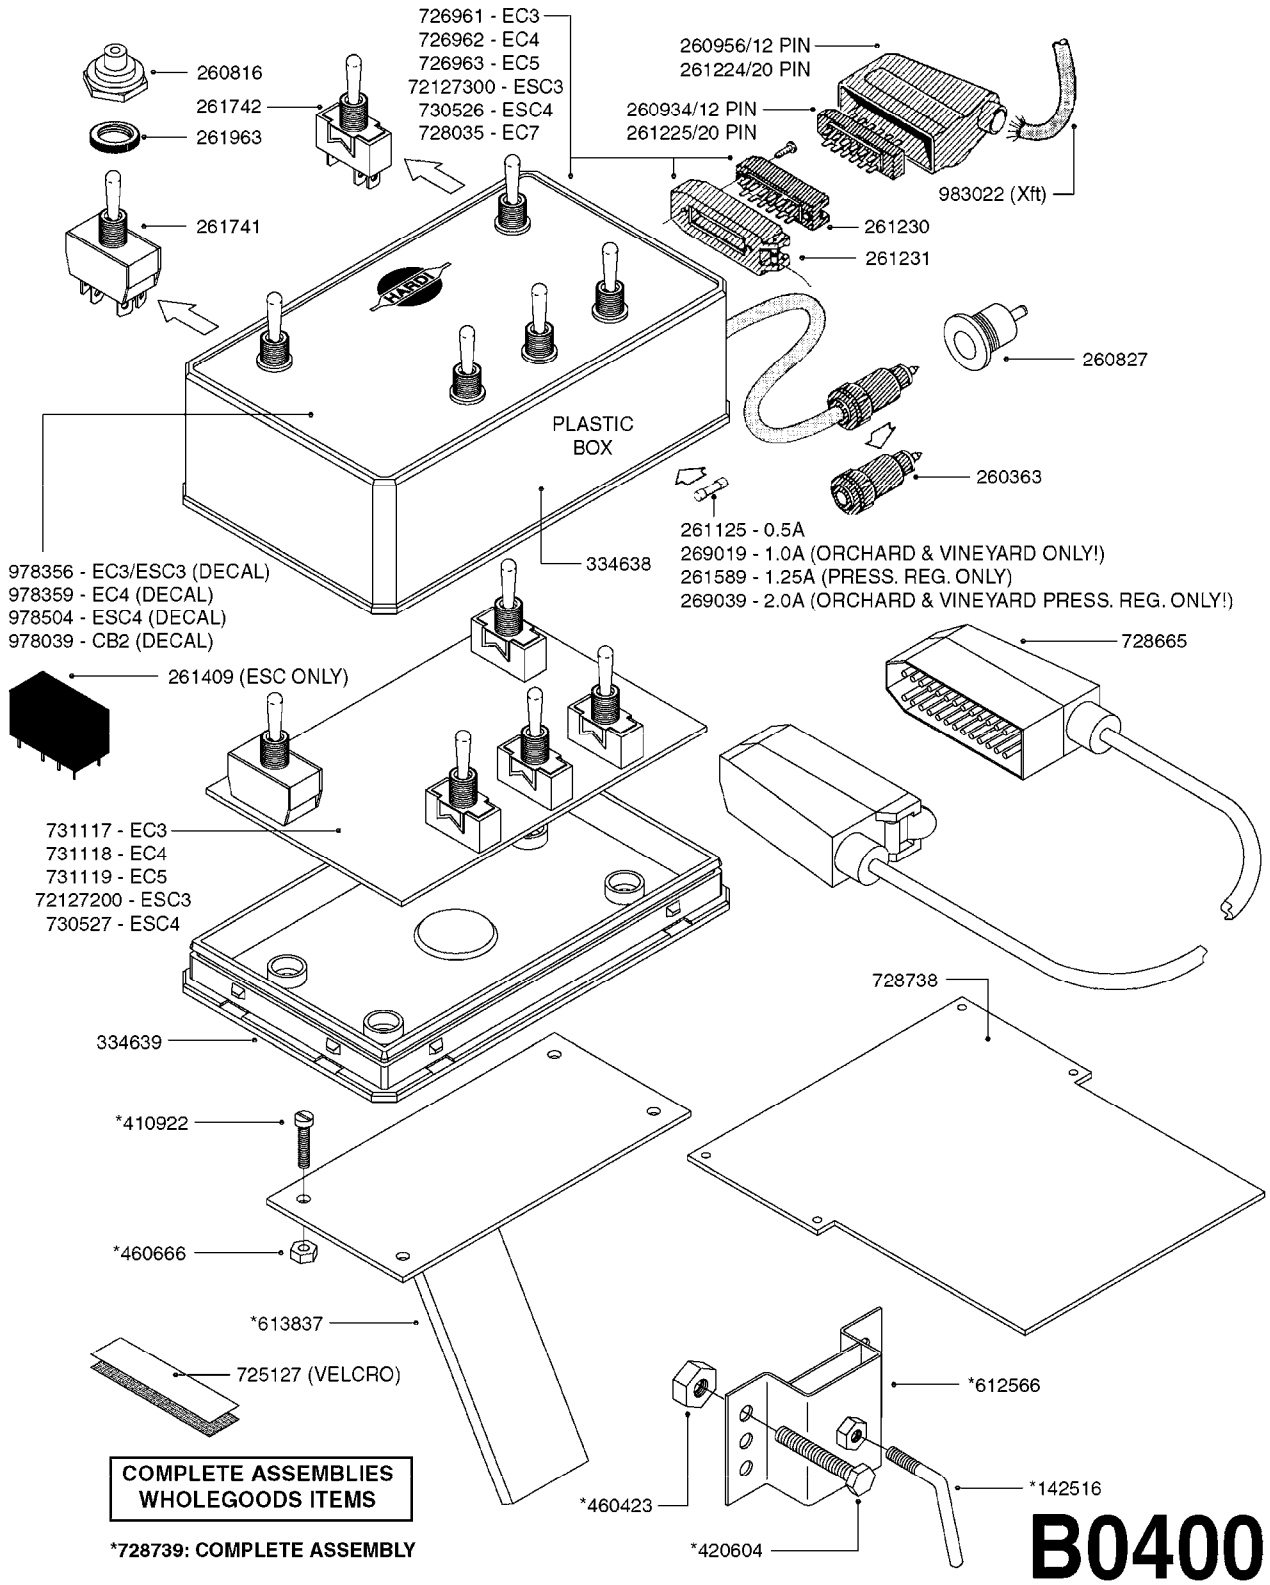

COMPLETE ASSEMBLIES
WHOLEGOODS ITEMS

*728739: COMPLETE ASSEMBLY

B0400

CONTROL BOX F/EC + ECSC POST96
B0400-HIN, 01:01:16

Page 1
Date 07.02.2020 8:52

parts-n°	order qty	description
142516	1	SCREW SET M10 BENT F. LOCKING
260363	1	PLUG 2 POLE 12V
260816	1	CAP W/RUBBER BOOT F.EC SWITCH
260827	1	PLUG F.EC ATTACHMENTS
260934	1	PLUG INSERT 12 POLE MALE
260956	1	PLUG HOUSE 12 POL.MALE
261125	1	FUSE 5 X 20 500mA
261224	1	PLUG HOUSING F/20 POLE MALE
261225	1	PLUG INSERT 20 POLE MALE
261230	1	PLUG INSERT 20 POLE FEMALE
261231	1	PLUG HOUSING 20 POLE FEMALE
261409	1	RELAY 12V F. ESC CNTRL BOX '96
261589	1	FUSE 5 X 20 1.25 AMP
261741	1	SWITCH 2 POLE 12V TOGGLE PRESS
261742	1	SWITCH 2 POLE 12V ON/OFF
261963	1	NUT F.EC SWITCH
269019	1	FUSE 5 X 20 1.0 AMP
269039	1	FUSE 5 X 20 2.0 AMP
334638	1	HOUSING F.EC PLASTIC BOX UPPER
334639	1	COVER F.EC PLASTIC BOX -LOWER
410922	1	CYL.SKR 8.8 DEL M4X20 RST
420604	1	BOLT HEX 8.8 DEL M10X25 FT DIN933
460423	1	NUT HEX M10X1.50 LOCK DIN985A2 SS
460666	1	NUT HEX M4
612566	1	MOUNT BRACKET F.FAN CABLE ASSY
613837	1	MOUNT PLATE FOR EC CONTROL BOX
725127	1	VELCRO KIT
726961	1	CONTROL BOX EC 3 SEC./20 PIN
726962	1	CONTROL BOX EC 4 SEC./20 PIN
726963	1	CONTROL BOX EC 5 SEC./20 PIN
728035	1	CONTROL BOX EC 7 SEC.
728665	1	CABLE EXT.-QUICK ATTACH 20 PIN
728738	1	DOUB.CONT.BOX & OR F/M PLATE
728739	1	IN CAB CONTROL MOUNT KIT
730526	1	CON BX 4SEC/20PIN alt72127400
730527	1	CIRCUIT B.ESC4 PLAST.W/SWITCH
731117	1	CIRCUIT B.EC3 PLASTIC W/SWITCH
731118	1	CIRCUIT B.EC4 PLASTIC W/SWITCH
731119	1	CIRCUIT B.EC5 PLASTIC W/SWITCH
978039	1	DECAL CONTROL BOX CB4 MISTBLOW
978356	1	DECAL CONTRL BOX EVC/ESC3 ABS
978359	1	DECAL CONTROL BOX EC4 ABS
978504	1	DECAL CONTROL BOX ESC4 ABS
983022	1	WIRE 12 x 0.5 x 2MM x 12"
72127200	1	CIRCUIT B.ESC3 PLAST.W/SWITCH
72127300	1	CONTROL BOX ESC 3 SEC./20 PIN