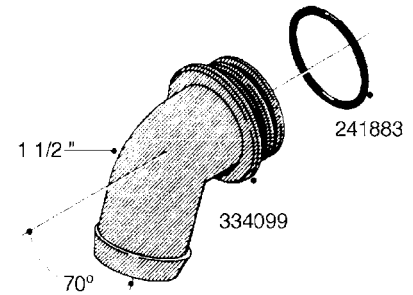

L0080

FITTINGS - S-53
L0080-HIN, 12:09:17

Page 1

Date 07.02.2020 8:53

Pos.	parts-n°	order qty	description
1	145995	1	FITT.DK S-53 FORK
2	241973	1	O-RING Ø3 X 44.2 70 SHORES NITRIL NITRIL (BLACK)
2	242353	1	O-RING 3 X 44.2 VITON VITON (BROWN)
3	242109	1	O-RING D32.2x3.0 NITRIL (BLACK)
3	242354	1	O-RING D32.2X3.0 VITON VITON (BROWN)
4	322103	1	FITT.DK S-53 BULKHEAD
5	322107	1	FITT.DK S-53 BULKHEAD NUT
6	322110	1	FITT.DK S-53 ELB. 1/2" BSP
7	322352	1	FITT.DK S-53 TEE
8	334229	1	FITT.DK S-53 STR.3/4"
9	334260	1	GASKET F. S-53 BULKHEAD
10	334564	1	FITT.DK S-67 TO S-53 ADAPTER
11	391100	1	FITT.DK S-53THREAD INS.1/2"BSP
12	726463	1	FITT.DK S53 BULKHEAD W/GASKET
13	726552	1	FIT.DK S-53X90 1/2" BSP,O-RING
14	726556	1	FITT.DK S-53 HB 1/2" W/O-RING
15	726558	1	FITT.DK S53 STR. 3/4" W.ORING
16	726559	1	FITT DK. S-53 HB 1" W/O-RING
17	726568	1	FITT.DK.S-53 HB 1/2"90 W/O-RING
18	726570	1	FITT.DK S-53 ELB.3/4" W.ORING
19	726571	1	FITT.DK S-53 ELB.1", W ORING
20	726578	1	FITT.DK S53 PLUG WITH O-RING
21	728561	1	FITT.DK. S67M - S53F REDUCER