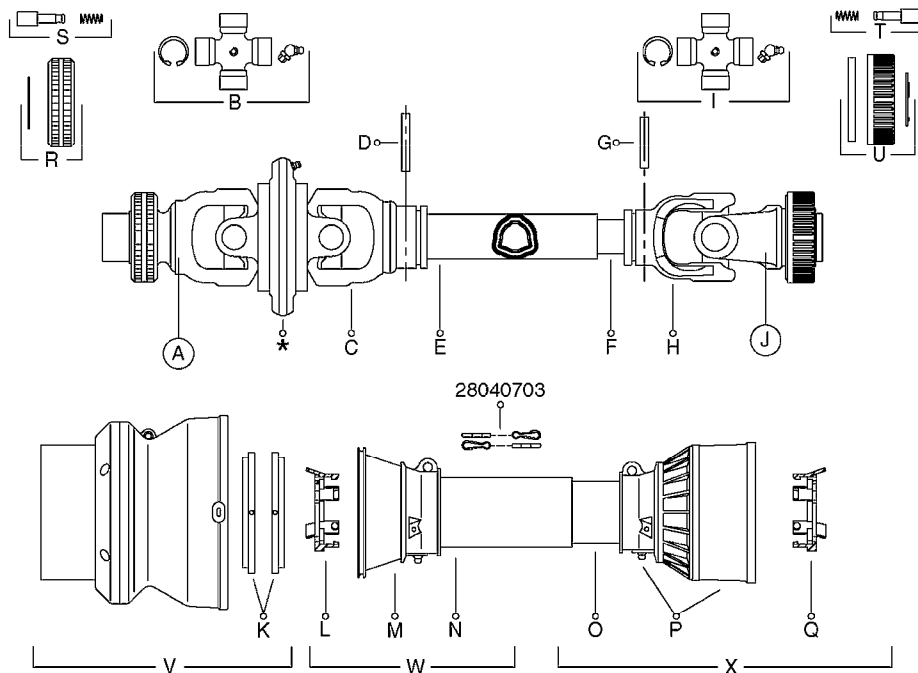

* Changed in 2016 from 100 series to G-Series (see page A0600).

A520

PTO SHAFTS - BONDIOLI CENT.
A0520-HIN, 23:10:18

Page 1
Date 07.02.2020 8:52

parts-n°	order qty	description
289042	1	UNIV. JOINT 22x54mm
421024	1	BOLT HEX 8.8 DEL M8X60
450015	1	SCREW ALLAN 3/8'X5/8' BLACK
460143	1	SELF LOCK NUT M8 SST A2 DIN985
28009803	1	PTO PIN TUBE RETAINER OUTER
28009903	1	PTO TUBE RETAINER INNER
28010103	1	PTO YOKE F.INNER TUBE CV PTO
28021403	1	PTO 1"STR/1-3/8" 6SPL B&P
28021503	1	PTO 1"STR/1-3/8" 21SPL B&P
28021603	1	PTO 1"STR/1-3/4" 20SPL B&P
28027903	1	PTO BALL LOCK.KIT F.1-3/8 YOKE
28040503	1	UNIV. JOINT 27x74.6mm
28040703	1	SAFETY CHAIN F.CV BLACK PTO (SET OF 2)
28041803	1	DECAL DANGER GUARD MISSING
28041903	1	DECAL DANGER ROT.DRIVELINE
28056703	1	PTO YOKE #1 1-3/8" X 6 SPLINE
28056803	1	PTO YOKE #1 1-3/8" X 21 SPLINE
28056903	1	PTO YOKE #4 1-3/4" X 20 SPLINE
28057003	1	PTO TUBE YOKE #1-G1 OUTER
28057103	1	PTO TUBE YOKE #4-G4 OUTER
28057203	1	PTO PIN TUBE RETAINER OUTER
28057303	1	PTO TUBE OUTER #1 745MM
28057403	1	PTO TUBE OUTER #4 720MM
28057503	1	PTO TUBE INNER #1 745MM
28057603	1	PTO TUBE INNER #4 720MM
28057703	1	PTO TUBE RETAINER INNER
28057803	1	PTO TUBE YOKE #1 Ø=1"
28057903	1	PTO TUBE YOKE #4 Ø=1"
28058003	1	PTO HALF SAFETY SHIELD OUTER
28058103	1	PTO HALF SAFETY SHIELD OUTER
28058203	1	PTO HALF SAFETY SHIELD INNER
28058303	1	PTO HALF SAFETY SHIELD INNER
28058403	1	PTO BALL LOCK.KIT F.1-3/4 YOKE
28058503	1	PTO TUBE YOKE #1-G1 INNER