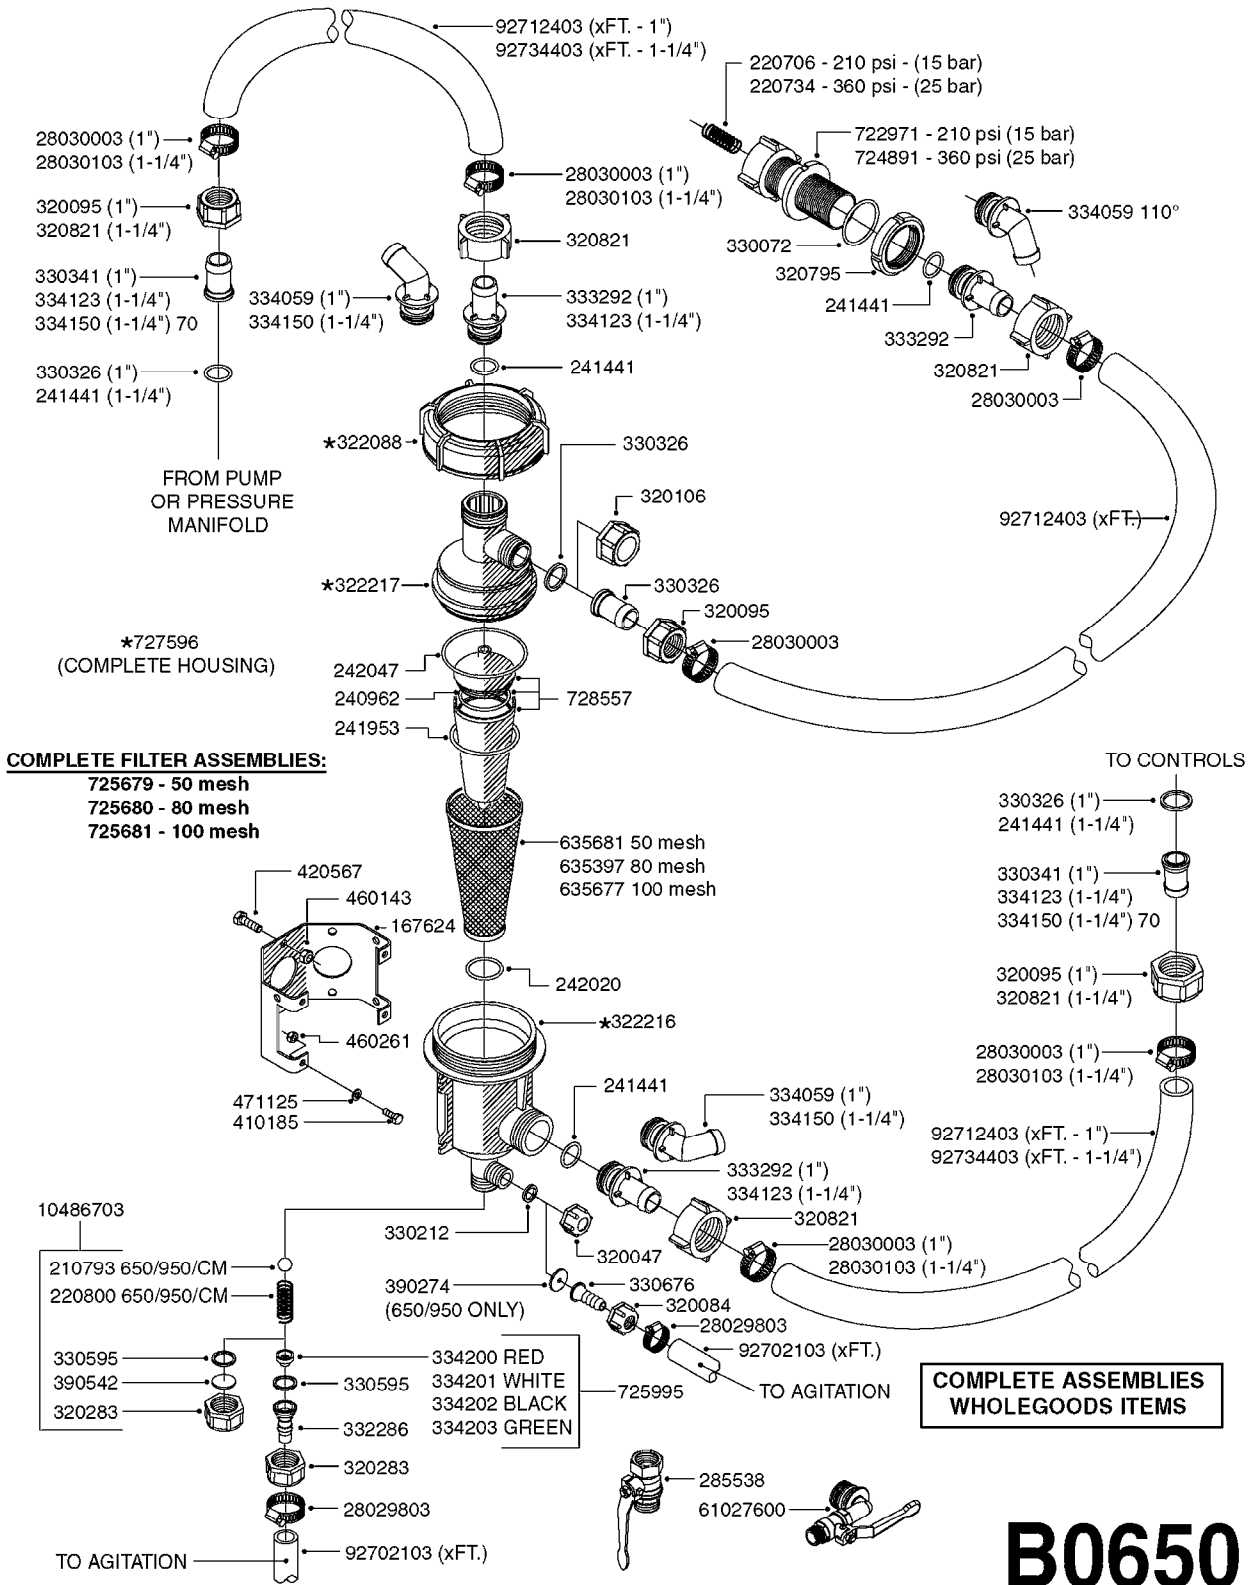

S-67 CHECK VALVE
(NON-THREADED)

S-67 CHECK VALVE
(THREADED)

FOR FITTINGS AND
HOSES, SEE SECTION L

B0640

CHECK VALVES - S67 (2011)
B0640-HIN, 15:10:19

Page 1
Date 07.02.2020 8:52

Pos.	parts-n°	order qty	description
1	145996	1	FITT.DK S-67 FORK
2	242353	1	O-RING 3 X 44.2 VITON
3	334231	1	FITT.DK S-67 STR.1"
3	334232	1	FITT.DK S-67 STR.1-1/4"
4	72432400	1	FITT.DK S-67 CONNEC W.CHK SEAT
5	72819200	1	CHECK VALVE S67 2012 THREADED
6	72819300	1	CHECK VALVE S67 2012 NO THREAD
7	72878800	1	CHECK VALVE S67 SUBASSEMBLY 2013 INCLUDED WITH #5 & #6