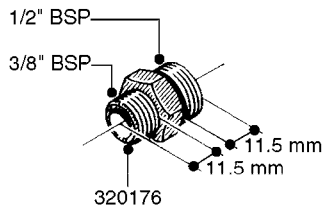

FITTINGS - HEXAGON NIPPLES
L0030-HIN, 01:01:16

L0030

FITTINGS - HEXAGON NIPPLES
L0030-HIN, 01:01:16

Page 1
Date 07.02.2020 8:53

parts-n°	order qty	description
10015303	1	FITT.PO.HN 1.00X1.00 M1000
10425003	1	FITT.PO.HN 1.25X1.00 MCPHEE
320132	1	FITT.DK HN 1" BSP
320176	1	FITT.DK HN 3/8"X1/2" BSP
320445	1	FITT.DK HN 1/4"X3/8" BSP
320655	1	FITT.DK HN 1/2"-1/2" BSP
320692	1	FITT.DK HN 3/8'BSPX1/4'NPT
320703	1	FITT.DK HN 3/8BSP X1/2 &1/4NPT
320725	1	FITT.DK NIPPLE 3/8"-3/8" BSP
320902	1	FITT.DK HN 3/8'X 1/4' BSP
390232	1	FITT.DK HN 1-1/2' X 1-1/4' BSP
390276	1	FITT.DK HN 1'BSP