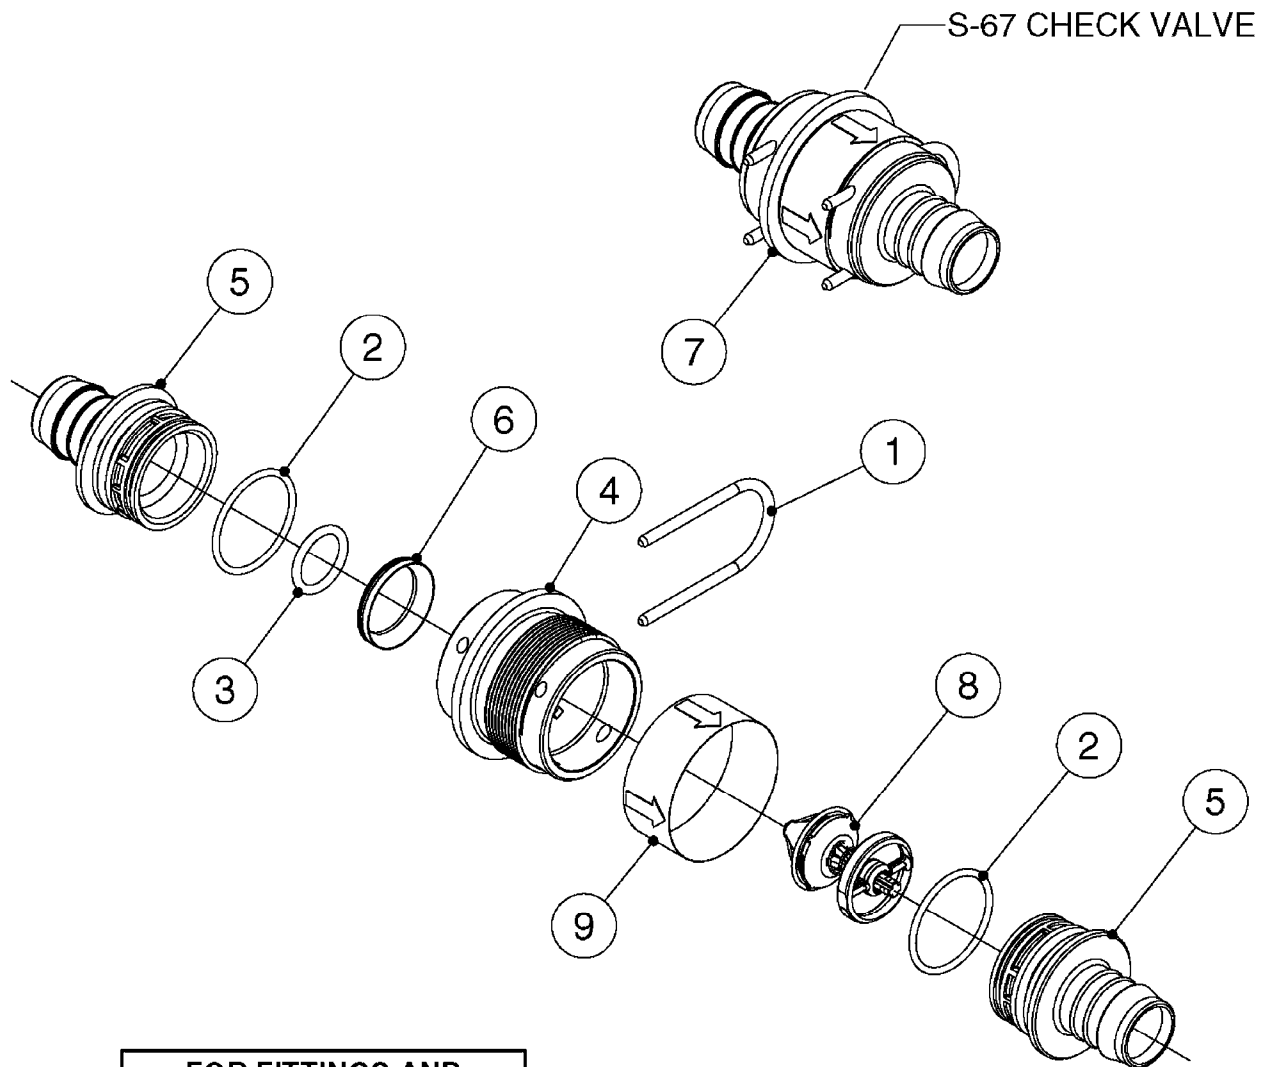

S-67 CHECK VALVE

FOR FITTINGS AND
HOSES, SEE SECTION L

B0630

CHECK VALVES - S67
B0630-HIN, 31:07:19

Page 1

Date 07.02.2020 8:52

Pos.	parts-n°	order qty	description
1	145996	1	FITT.DK S-67 FORK
2	241973	1	O-RING Ø3 X 44.2 70 SHORES NITRIL
2	242353	1	O-RING 3 X 44.2 VITON
3	242504	1	O-RING D35x2 NITRIL
4	322104	1	FITT.DK S-67 BULKHEAD
5	334231	1	FITT.DK S-67 STR.1"
5	334232	1	FITT.DK S-67 STR.1-1/4"
5	334444	1	FITT.DK S-67 STR.1-1/2" PVC
6	14103100	1	SEAT F.CHECK VALVE D40.8 2010
7	70063603	1	VALVE, CHECK S67 1-1/2"
			COMPLETE IN-LINE CHECK VALVE FOR 1-1/2" HOSE
7	72001803	1	CHCK VLV,S67, 2 X 1" HB
			COMPLETE IN-LINE CHECK VALVE FOR 1" HOSE
7	72206600	1	CHCK VLV,S67, 2 X 1.25" HB
			COMPLETE IN-LINE CHECK VALVE FOR 1-1/4" HOSE
8	72089900	1	CHECK VALVE S67 SUBASMBLY.2001
9	97800500	1	DECAL 230X28 BLACK ARROW