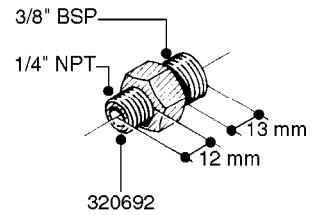

FITTINGS - HEXAGON NIPPLES
L0030-HIN, 01:01:16

L0030

FITTINGS - HEXAGON NIPPLES
L0030-HIN, 01:01:16

Page 1
Date 07.02.2020 8:53

parts-n°	order qty	description
10015303	1	FITT.PO.HN 1.00X1.00 M1000
10425003	1	FITT.PO.HN 1.25X1.00 MCPHEE
320132	1	FITT.DK HN 1" BSP
320176	1	FITT.DK HN 3/8"X1/2" BSP
320445	1	FITT.DK HN 1/4"X3/8" BSP
320655	1	FITT.DK HN 1/2"-1/2" BSP
320692	1	FITT.DK HN 3/8'BSPX1/4'NPT
320703	1	FITT.DK HN 3/8BSP X1/2 &1/4NPT
320725	1	FITT.DK NIPPLE 3/8"-3/8" BSP
320902	1	FITT.DK HN 3/8'X 1/4' BSP
390232	1	FITT.DK HN 1-1/2' X 1-1/4' BSP
390276	1	FITT.DK HN 1'BSP