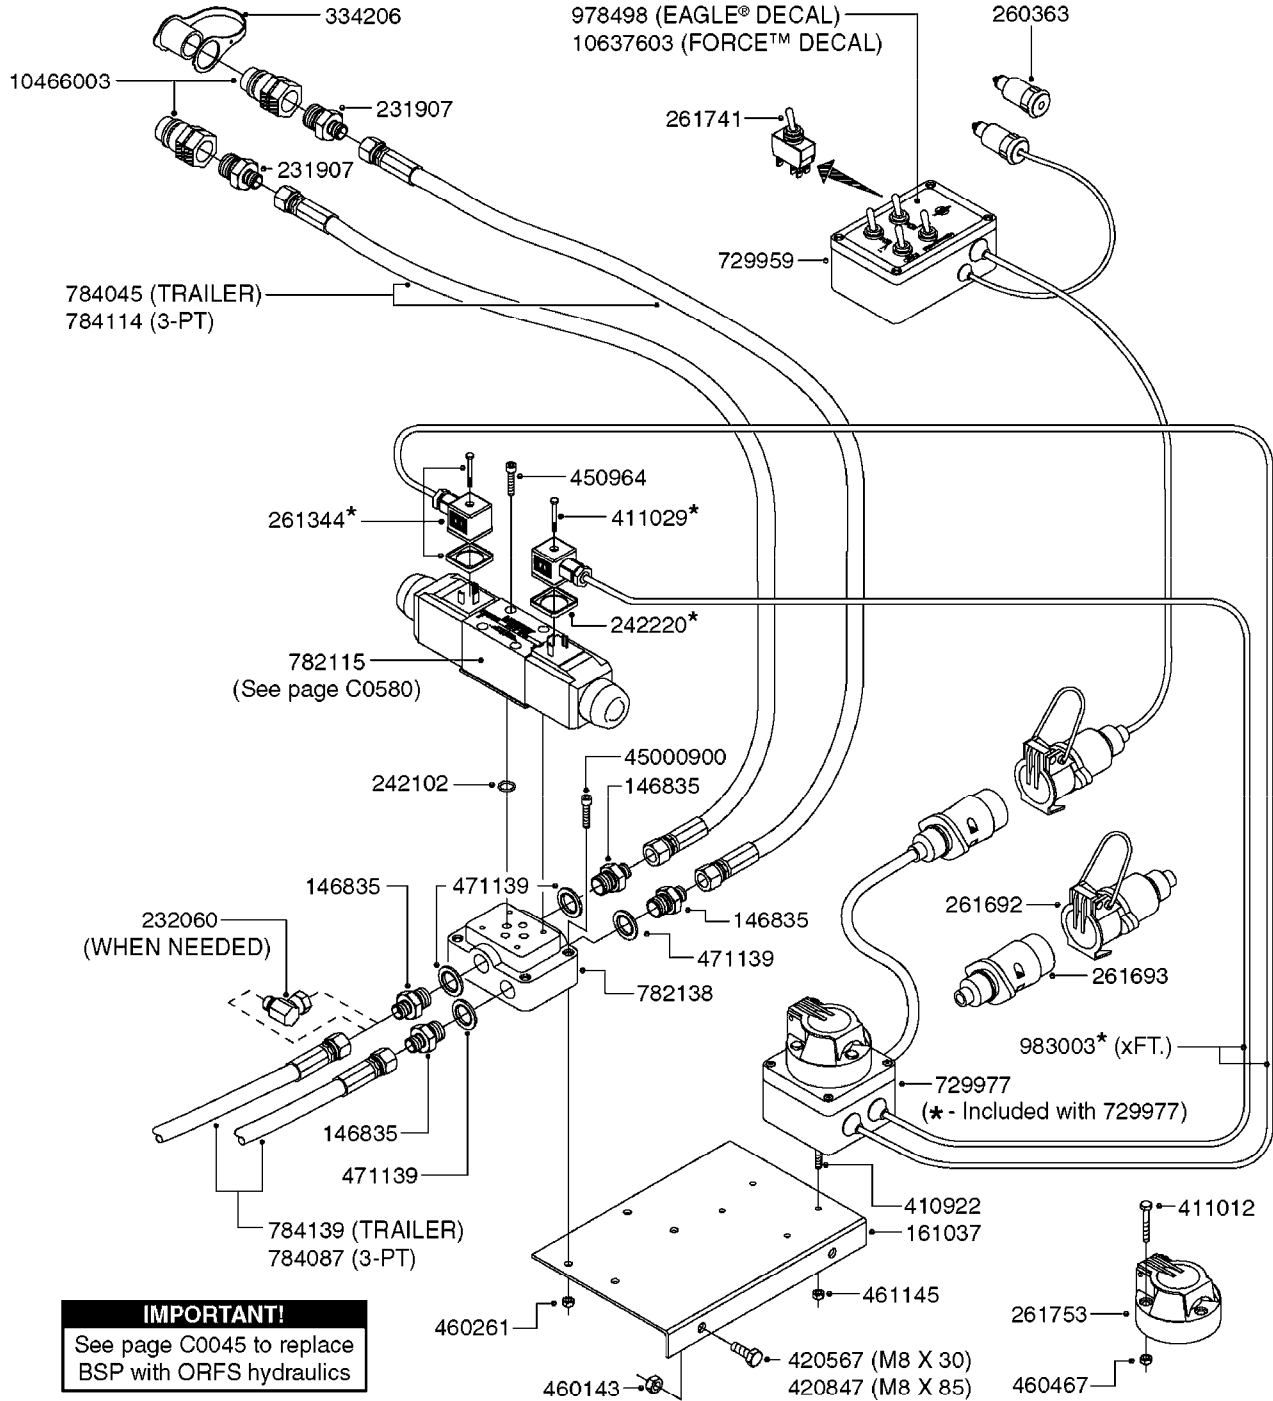

C0045

HYDRAULICS - BSP TO ORFS
C0045-HIN, 24:03:16

Page 1

Date 07.02.2020 8:52

Pos.	parts-n°	order qty	description
1	10466003	1	COUPLER PIONEER 8010-04 1/2NPT
2	231907	1	HEX NIPPLE 1/4"BSP X 1/2"NPT
2	231906	1	HEX NIPPLE 3/8"BSP X 1/2"NPT
2	147132	1	HEX NIPPLE 1/2"X1/2" BSP DEL
3	230311	1	QUICK COUPLING 1/2"
4	241356	1	DOWTYSEAL 1/2"
5	23234800	1	HEX NIPPLE 1/2"-9/16" ORFS FITTING FOR 1/4" HOSE
5	23234900	1	HEX NIPPLE 1/2"-11/16" ORFS FITTING FOR 3/8" HOSE
5	23235300	1	HEX NIPPLE 1/2"-13/16" ORFS FITTING FOR 1/2" HOSE
6	242102	1	O-RING Ø9.25X1.78 NITRIL 90SH
6	24263200	1	O-RING Ø7.66X1.78 NITRIL 90SH
6	24263300	1	O-RING Ø12.42X1.78 NITRIL 90SH
6	24263400	1	O-RING Ø18.77X1.78 NITRIL 90SH
7	67002403	1	CHART - BSP TO ORFS HOSES
8	67002503	1	CHART - BSP TO ORFS FITTINGS