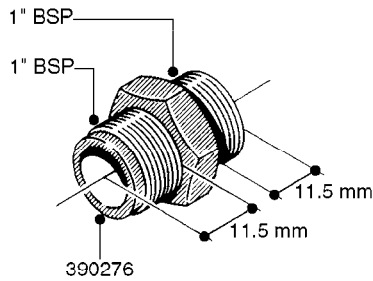

FITTINGS - HEXAGON NIPPLES
L0030-HIN, 01:01:16

L0030

FITTINGS - HEXAGON NIPPLES
L0030-HIN, 01:01:16

Page 1
Date 07.02.2020 8:53

parts-n°	order qty	description
10015303	1	FITT.PO.HN 1.00X1.00 M1000
10425003	1	FITT.PO.HN 1.25X1.00 MCPHEE
320132	1	FITT.DK HN 1" BSP
320176	1	FITT.DK HN 3/8"X1/2" BSP
320445	1	FITT.DK HN 1/4"X3/8" BSP
320655	1	FITT.DK HN 1/2"-1/2" BSP
320692	1	FITT.DK HN 3/8'BSPX1/4'NPT
320703	1	FITT.DK HN 3/8BSP X1/2 &1/4NPT
320725	1	FITT.DK NIPPLE 3/8"-3/8" BSP
320902	1	FITT.DK HN 3/8'X 1/4' BSP
390232	1	FITT.DK HN 1-1/2' X 1-1/4' BSP
390276	1	FITT.DK HN 1'BSP