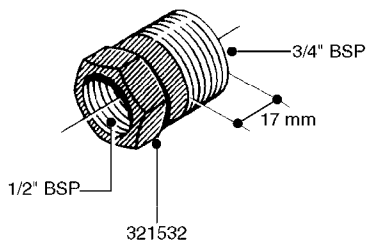

FITTINGS - HEXAGON NIPPLES
L0030-HIN, 01:01:16

L0030

FITTINGS - HEXAGON NIPPLES
L0030-HIN, 01:01:16

Page 1
Date 07.02.2020 8:53

parts-n°	order qty	description
10015303	1	FITT.PO.HN 1.00X1.00 M1000
10425003	1	FITT.PO.HN 1.25X1.00 MCPHEE
320132	1	FITT.DK HN 1" BSP
320176	1	FITT.DK HN 3/8"X1/2" BSP
320445	1	FITT.DK HN 1/4"X3/8" BSP
320655	1	FITT.DK HN 1/2"-1/2" BSP
320692	1	FITT.DK HN 3/8'BSPX1/4'NPT
320703	1	FITT.DK HN 3/8BSP X1/2 &1/4NPT
320725	1	FITT.DK NIPPLE 3/8"-3/8" BSP
320902	1	FITT.DK HN 3/8'X 1/4' BSP
390232	1	FITT.DK HN 1-1/2' X 1-1/4' BSP
390276	1	FITT.DK HN 1'BSP