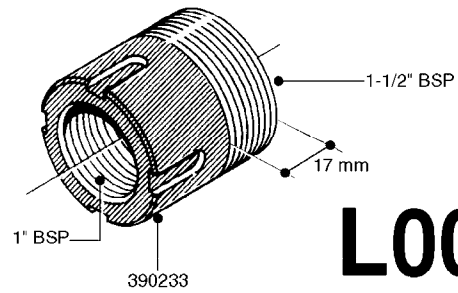

FITTINGS - HEXAGON NIPPLES
L0030-HIN, 01:01:16

L0030

FITTINGS - HEXAGON NIPPLES
L0030-HIN, 01:01:16

Page 1
Date 07.02.2020 8:53

parts-n°	order qty	description
10015303	1	FITT.PO.HN 1.00X1.00 M1000
10425003	1	FITT.PO.HN 1.25X1.00 MCPHEE
320132	1	FITT.DK HN 1" BSP
320176	1	FITT.DK HN 3/8"X1/2" BSP
320445	1	FITT.DK HN 1/4"X3/8" BSP
320655	1	FITT.DK HN 1/2"-1/2" BSP
320692	1	FITT.DK HN 3/8'BSPX1/4'NPT
320703	1	FITT.DK HN 3/8BSP X1/2 &1/4NPT
320725	1	FITT.DK NIPPLE 3/8"-3/8" BSP
320902	1	FITT.DK HN 3/8'X 1/4' BSP
390232	1	FITT.DK HN 1-1/2' X 1-1/4' BSP
390276	1	FITT.DK HN 1'BSP