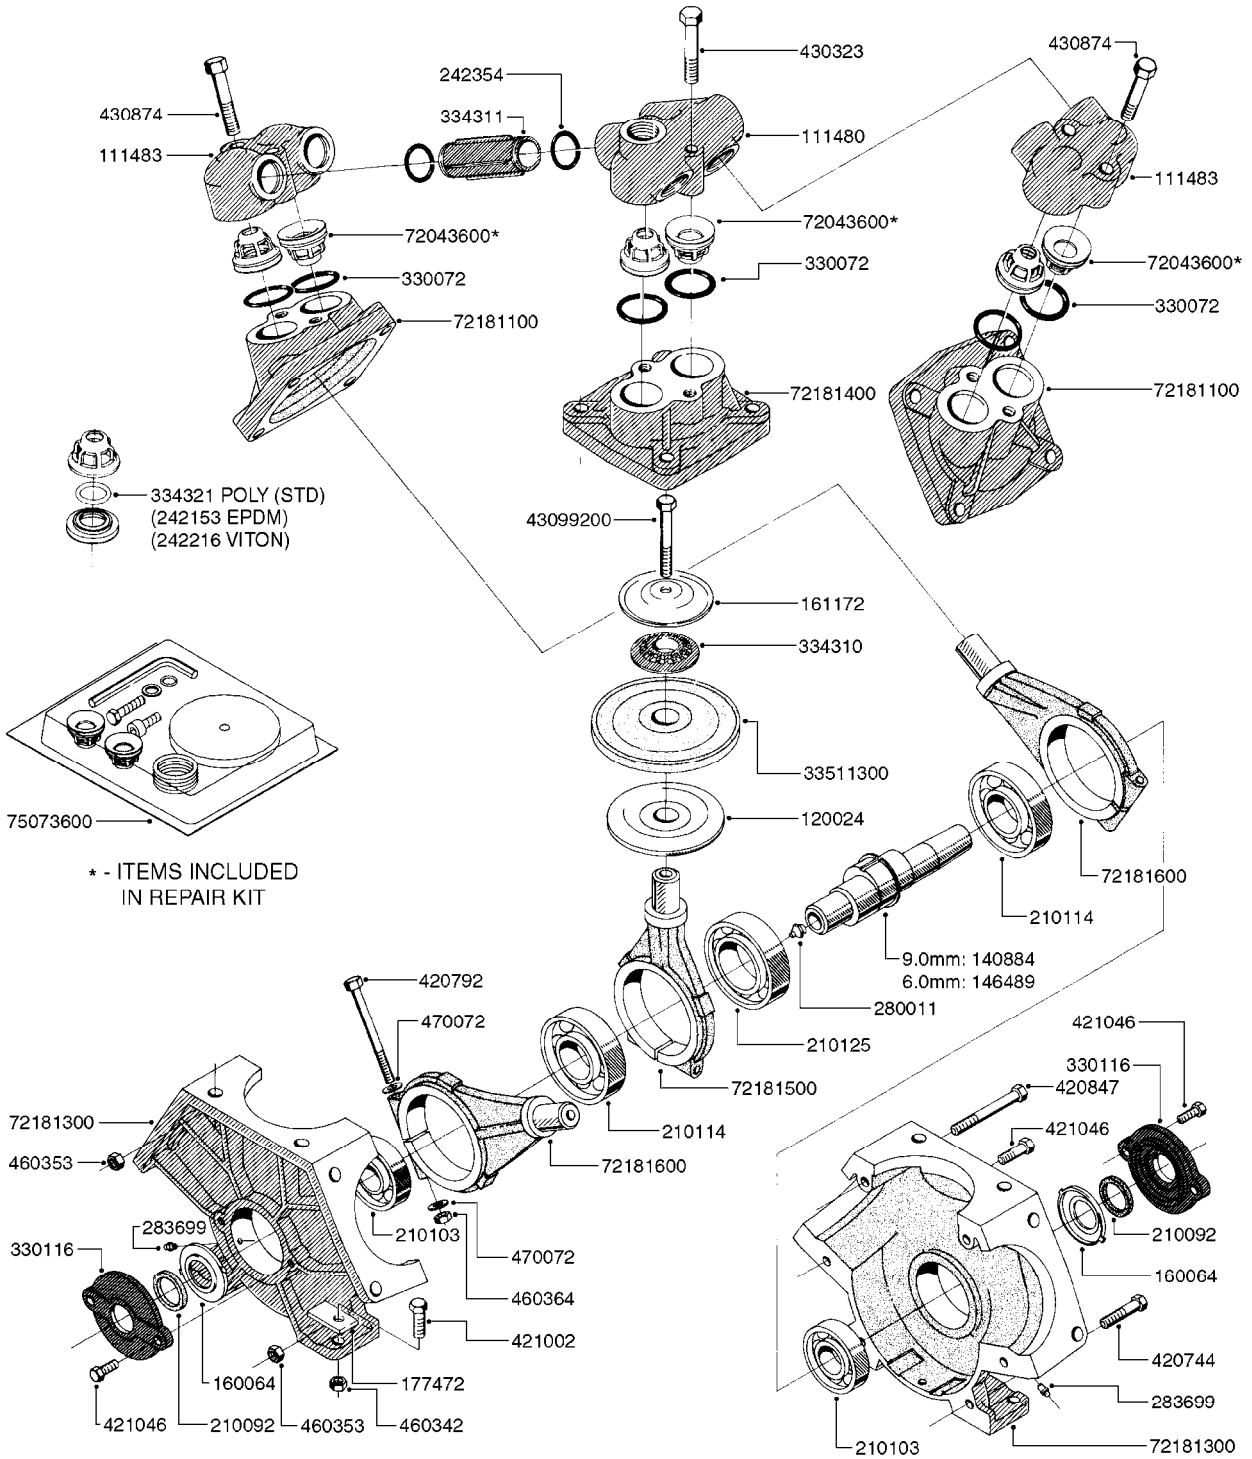

A0220

PUMP - 1302 W/ MOUNTING BASE
A0220-HIN, 27:04:17

Page 1

Date 07.02.2020 8:52

parts-n°	order qty	description
111480	1	VALVE HEAD 1302 CENTER
111483	1	VALVE HEAD SIDE 1302
120024	1	DIAPHRAGM BACK DISC 1200-1300
140884	1	CRANK SHAFT MODEL 1300-9
146489	1	CRANK SHAFT MODEL 1302-6MM
160064	1	DUST PLATE
161172	1	DIAPHRAGM DISC F. 1203/1303
177472	1	BRACKET 25 X 5
210092	1	SEAL FELT D43/30X5
210103	1	BEARING BALL 6306
210114	1	BEARING BALL 6308
210125	1	BEARING BALL 6210
242153	1	O-RING D26X4 EPDM
242216	1	O-RING VITON F/1202/1302/462
242354	1	O-RING D32.2X3.0 VITON
280011	1	GREASE NIPPLE 1/8" SAE H TR
283699	1	GREASE NIPPLE M6X1
330072	1	O-RING D53.5/D45.5X4
330116	1	SEAL RETAINER, MODEL 1300
334310	1	NYLON WASHER 1202/1302/462
334311	1	CONNECTION PIPE INLET MOD.1302
334321	1	O-RING POLY. 34.0x26.0x4.0
420081	1	BOLT HEX 8.8 DEL 3/8"X40MM
420162	1	BOLT HEX 8.8 DEL 3/8"X15MM
420346	1	BOLT HEX 8.8 DEL 3/8"X 25MM
420357	1	BOLT HEX 8.8 RAW 3/8"X85MM
420803	1	BOLT HEX 8.8 DEL M8X90
421002	1	BOLT HEX 8.8 DEL M10X30 FT DIN933
421259	1	BOLT HEX UNC7/16"x2.25" 18-8SS
430323	1	BOLT HEX 8.8 DEL M12X60
430404	1	BOLT HEX 8.8 DEL M12X50
430874	1	SCREW SET 8.8 DEL M12X70 FT
460062	1	NUT HEX 3/8" GALV.
460342	1	NUT HEX M10 DEL DIN934
460364	1	NUT HU M8 A2 SS DIN934
460386	1	NUT HEX M12X1.75
470072	1	WASHER D15/D8X.5 LOCK
33511300	1	DIAPHRAGM 1202-1303 POLY 2006
72043600	1	VALVE FOR 462/463
72181100	1	DIAPHRAGM COVER 1203/1303+BLTS
72181300	1	PUMP CASTING 1300 RED W/BOLTS
72181400	1	DIAPHRAGM COVER 1303 W/BOLTS
72181500	1	CONNECTING ROD, CENTER 1303
72181600	1	CONNECTING ROD, SIDE MOD.1300
75073500	1	PUMP KIT 1300/1302 "06"