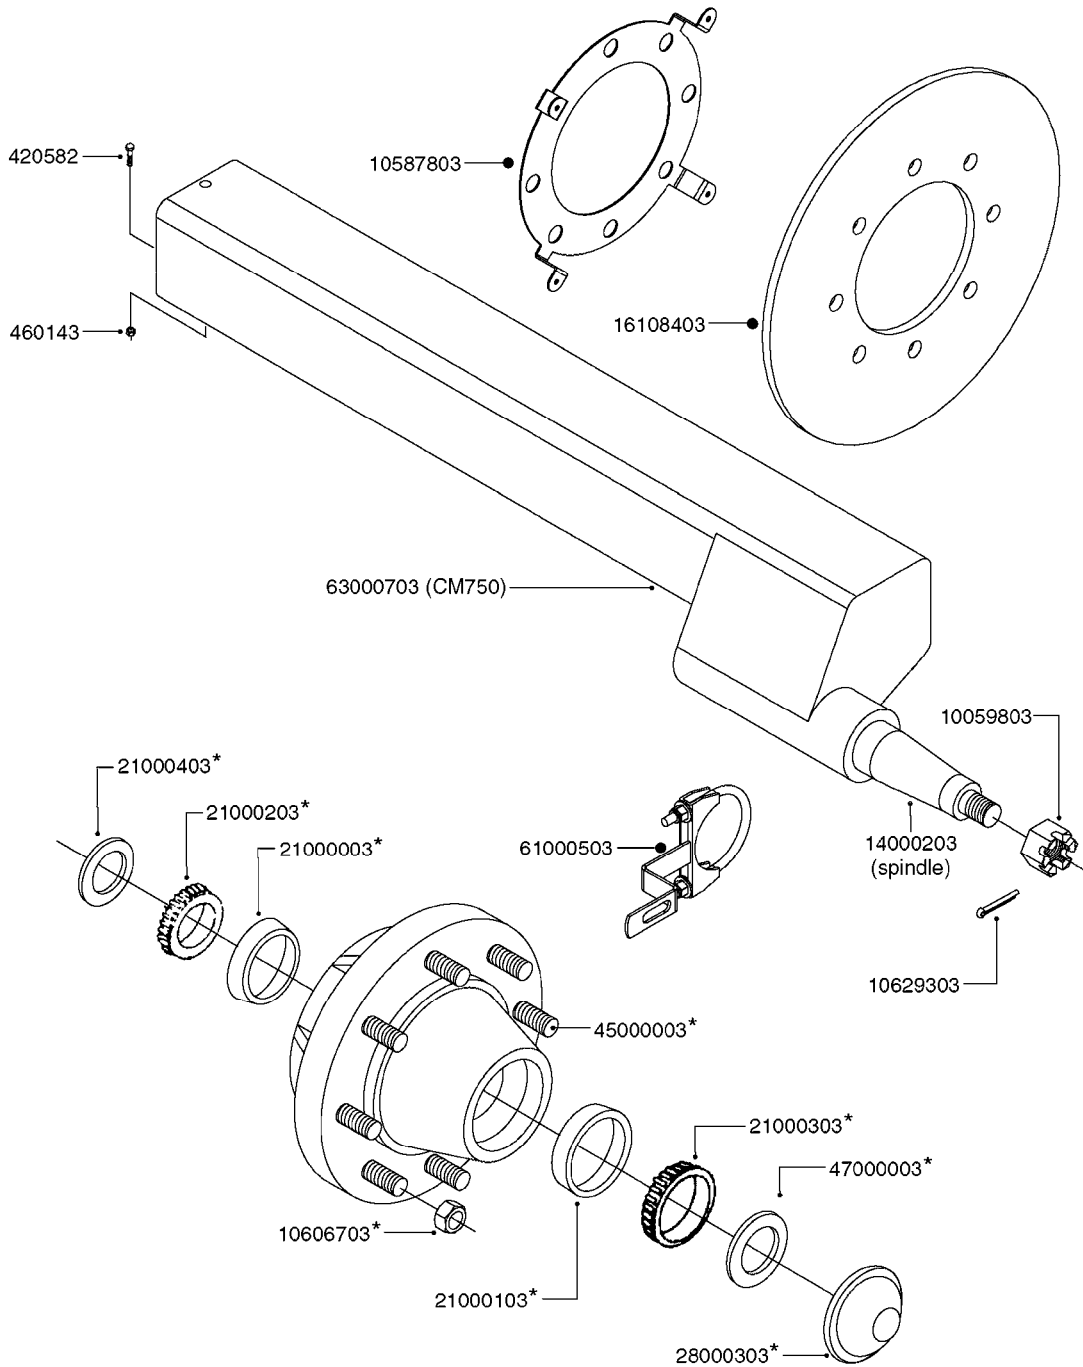

*28050103 - COMPLETE HUB ASSEMBLY

COMPLETE ASSEMBLIES
WHOLEGOODS ITEMS

E0750

HUB ASSY F. 3" SPINDLE CM750
E0750-HIN, 01:01:16

Page 1

Date 07.02.2020 8:53

parts-n°	order qty	description
420582	1	BOLT HEX 8.8 DEL M8X20 FT A2
460143	1	SELF LOCK NUT M8 SST A2 DIN985
10059803	1	NUT HEX NF 1"
10587803	1	MAG MNT F. SPEED SNS 8 BOLT
10606703	1	NUT HEX NF 5/8" FLANGED F.STUD
10629303	1	PIN, COTTER 7/32" X 1.75" LONG
14000203	1	SPINDLE 3" X 16" W/NUT &WASHER
16108403	1	REINFORCEMENT RING 8-8-6 HUB FOR NON-REINFORCED 3/8" RIMS ONLY
21000003	1	BEARING INNER CUP #382A
21000103	1	BEARING OUTER CUP #LM501310
21000203	1	BEARING INNER CONE #387AS
21000303	1	BEARING OUTER CONE #LM501349
21000403	1	SEAL GREASE #CR29968
28000303	1	DUST CAP #1609
28050103	1	HUB F 3" 758 7500# PACKAGE
45000003	1	STUD BOLT 5/8" X 2-1/2"
47000003	1	WASHER SPNDL 3" 1.12X2.1 .25TK
61000503	1	SPEED SNS MNT CLAMP - 3"
63000703	1	AXLE INSERT W/M CM750