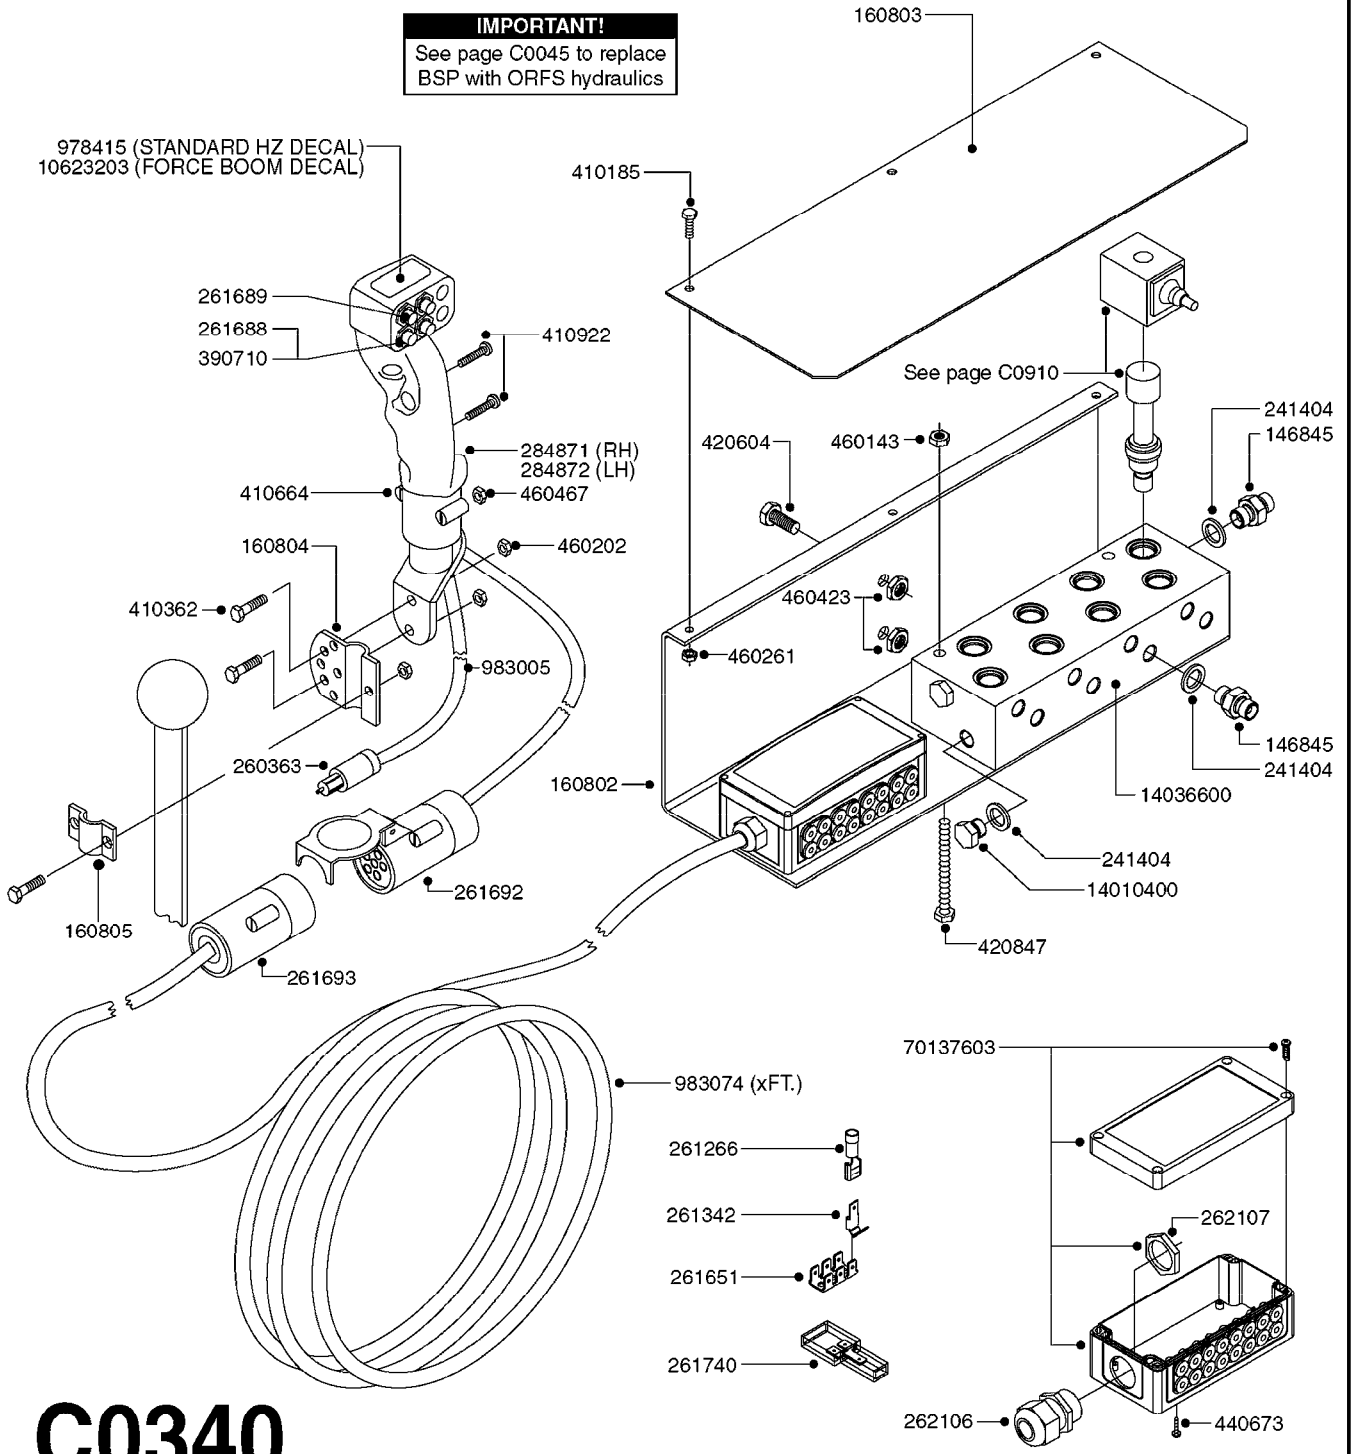

IMPORTANT!
See page C0045 to replace
BSP with ORFS hydraulics

HYD EAGLE HZ JOYSTICK 2005
C0340-HIN, 13:05:19

Page 1
Date 07.02.2020 8:52

parts-n°	order qty	description
146845	1	HEX NIPPLE 1/4"X1/4"
160802	1	MOUNT PLATE F.HYD SOLENOID'HZ'
160803	1	COVER PLATE F.HYD SOLENOID'HZ'
160804	1	MOUNT BRACKET F.HANDLE
160805	1	MOUNT STRAP F.HANDLE
241404	1	DOWTY SEAL 1/4"
260363	1	PLUG 2 POLE 12V
261266	1	CONNECTOR END F.CABLE HP
261342	1	SPADE F.ELEC.3 WAY CONNECTOR
261651	1	SPADE F.ELEC.6 POLE CONNECTOR
261688	1	SWITCH F. HANDLE WHITE
261689	1	CAP RUBBER F. SWITCH JOYSTICK
261692	1	PLUG ELEC.7 POLE FEMALE F.CABL
261693	1	PLUG ELEC. 7 POLE MALE
261740	1	SPADE F.ELEC.3 POLE CONN.INSUL
262106	1	BULKHEAD F. CABLE 6.5-14 BLACK
262107	1	NUT F. BULKHEAD CABLE GRAY
284871	1	CONTROL HANDLE RIGHT HALF
284872	1	CONTROL HANDLE LEFT HALF
390710	1	SWITCH F.HANDLE GREY MACHINED
410185	1	BOLT HEX 8.8 DEL M6X16
410362	1	BOLT HEX 8.8 SS M6X20
410664	1	BOLT HEX M5 X 20
410922	1	CYL.SKR 8.8 DEL M4X20 RST
420604	1	BOLT HEX 8.8 DEL M10X25 FT DIN933
420847	1	BOLT HEX 8.8 DEL M8X85
440673	1	SCREW F.PLASTIC 5X12 SS
460143	1	SELF LOCK NUT M8 SST A2 DIN985
460202	1	NUT HEX M6
460261	1	NUT HEX M6X1.00 LOCK DIN985 A2 SS
460423	1	NUT HEX M10X1.50 LOCK DIN985A2 SS
460467	1	NUT HEX M5 GALV.
978415	1	DECAL CONTROL HANDLE
983005	1	ELEC. CABLE 2 WIRE X 1.5MM
983074	1	ELEC. CABLE 5 WIRE X 1.5MM
10623203	1	DECAL F.JOYSTICK - FORCE
14010400	1	PLUG 1/4" BSP
14036600	1	MANIFOLD 4-FUNCTION SPC 2004
70137603	1	JUNC. BOX, FLUID, COMPLETE, 2015