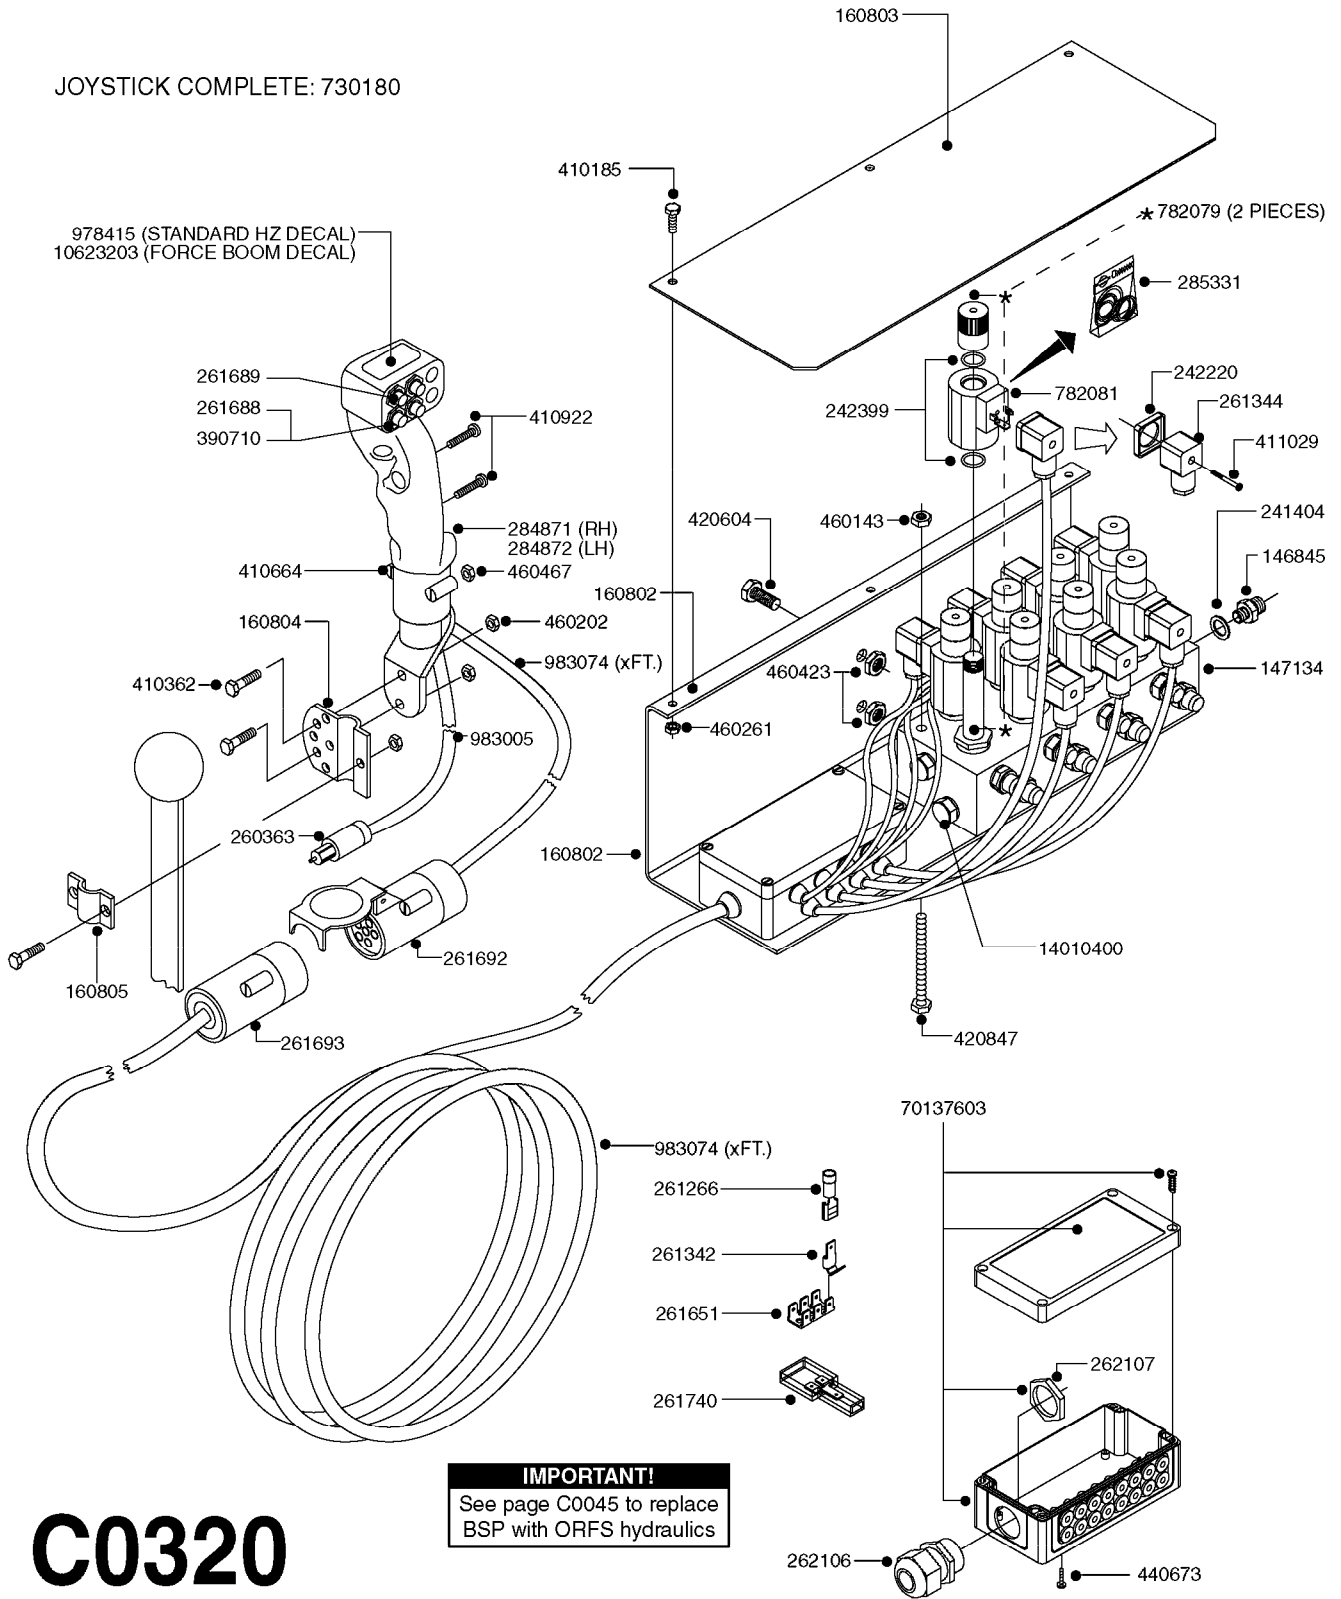

JOYSTICK COMPLETE: 730180

978415 (STANDARD HZ DECAL)
10623203 (FORCE BOOM DECAL)

HYD EAGLE HZ JOYSTICK CONTROL
C0320-HIN, 30:03:16

Page 1

Date 07.02.2020 8:52

parts-n°	order qty	description
146845	1	HEX NIPPLE 1/4"X1/4"
147134	1	MANIFOLD 4-FUNCTION
160802	1	MOUNT PLATE F.HYD SOLENOID'HZ'
160803	1	COVER PLATE F.HYD SOLENOID'HZ'
160804	1	MOUNT BRACKET F.HANDLE
160805	1	MOUNT STRAP F.HANDLE
241404	1	DOWTY SEAL 1/4"
242220	1	GASKET F. HIRSMANN PLUG
242399	1	O-RING F.HYD SOLENOID VALVE
260363	1	PLUG 2 POLE 12V
261266	1	CONNECTOR END F.CABLE HP
261342	1	SPADE F.ELEC.3 WAY CONNECTOR
261344	1	HIRSCHMANN PLUG B
261651	1	SPADE F.ELEC.6 POLE CONNECTOR
261688	1	SWITCH F. HANDLE WHITE
261689	1	CAP RUBBER F. SWITCH JOYSTICK
261692	1	PLUG ELEC.7 POLE FEMALE F.CABL
261693	1	PLUG ELEC. 7 POLE MALE
261740	1	SPADE F.ELEC.3 POLE CONN.INSUL
262106	1	BULKHEAD F. CABLE 6.5-14 BLACK
262107	1	NUT F. BULKHEAD CABLE GRAY
284871	1	CONTROL HANDLE RIGHT HALF
284872	1	CONTROL HANDLE LEFT HALF
285331	1	SEAL KIT F. HZ HYD.SOLENOID 96
390710	1	SWITCH F.HANDLE GREY MACHINED
410185	1	BOLT HEX 8.8 DEL M6X16
410362	1	BOLT HEX 8.8 SS M6X20
410664	1	BOLT HEX M5 X 20
410922	1	CYL.SKR 8.8 DEL M4X20 RST
411029	1	SCREW M3X35 F.HIRSMANN PLUG
420604	1	BOLT HEX 8.8 DEL M10X25 FT DIN933
420847	1	BOLT HEX 8.8 DEL M8X85
440673	1	SCREW F.PLASTIC 5X12 SS
460143	1	SELF LOCK NUT M8 SST A2 DIN985
460202	1	NUT HEX M6
460261	1	NUT HEX M6X1.00 LOCK DIN985 A2 SS
460423	1	NUT HEX M10X1.50 LOCK DIN985A2 SS
460467	1	NUT HEX M5 GALV.
730180	1	HYD.KIT JOYSTICK CTRL HANDLE
782079	1	CARTRIDGE VALVE
782081	1	SOLENOID F. CARTRIDGE VALVE
978415	1	DECAL CONTROL HANDLE
983005	1	ELEC. CABLE 2 WIRE X 1.5MM
983074	1	ELEC. CABLE 5 WIRE X 1.5MM
10623203	1	DECAL F.JOYSTICK - FORCE
14010400	1	PLUG 1/4" BSP
70137603	1	JUNC. BOX, FLUID, COMPLETE, 2015