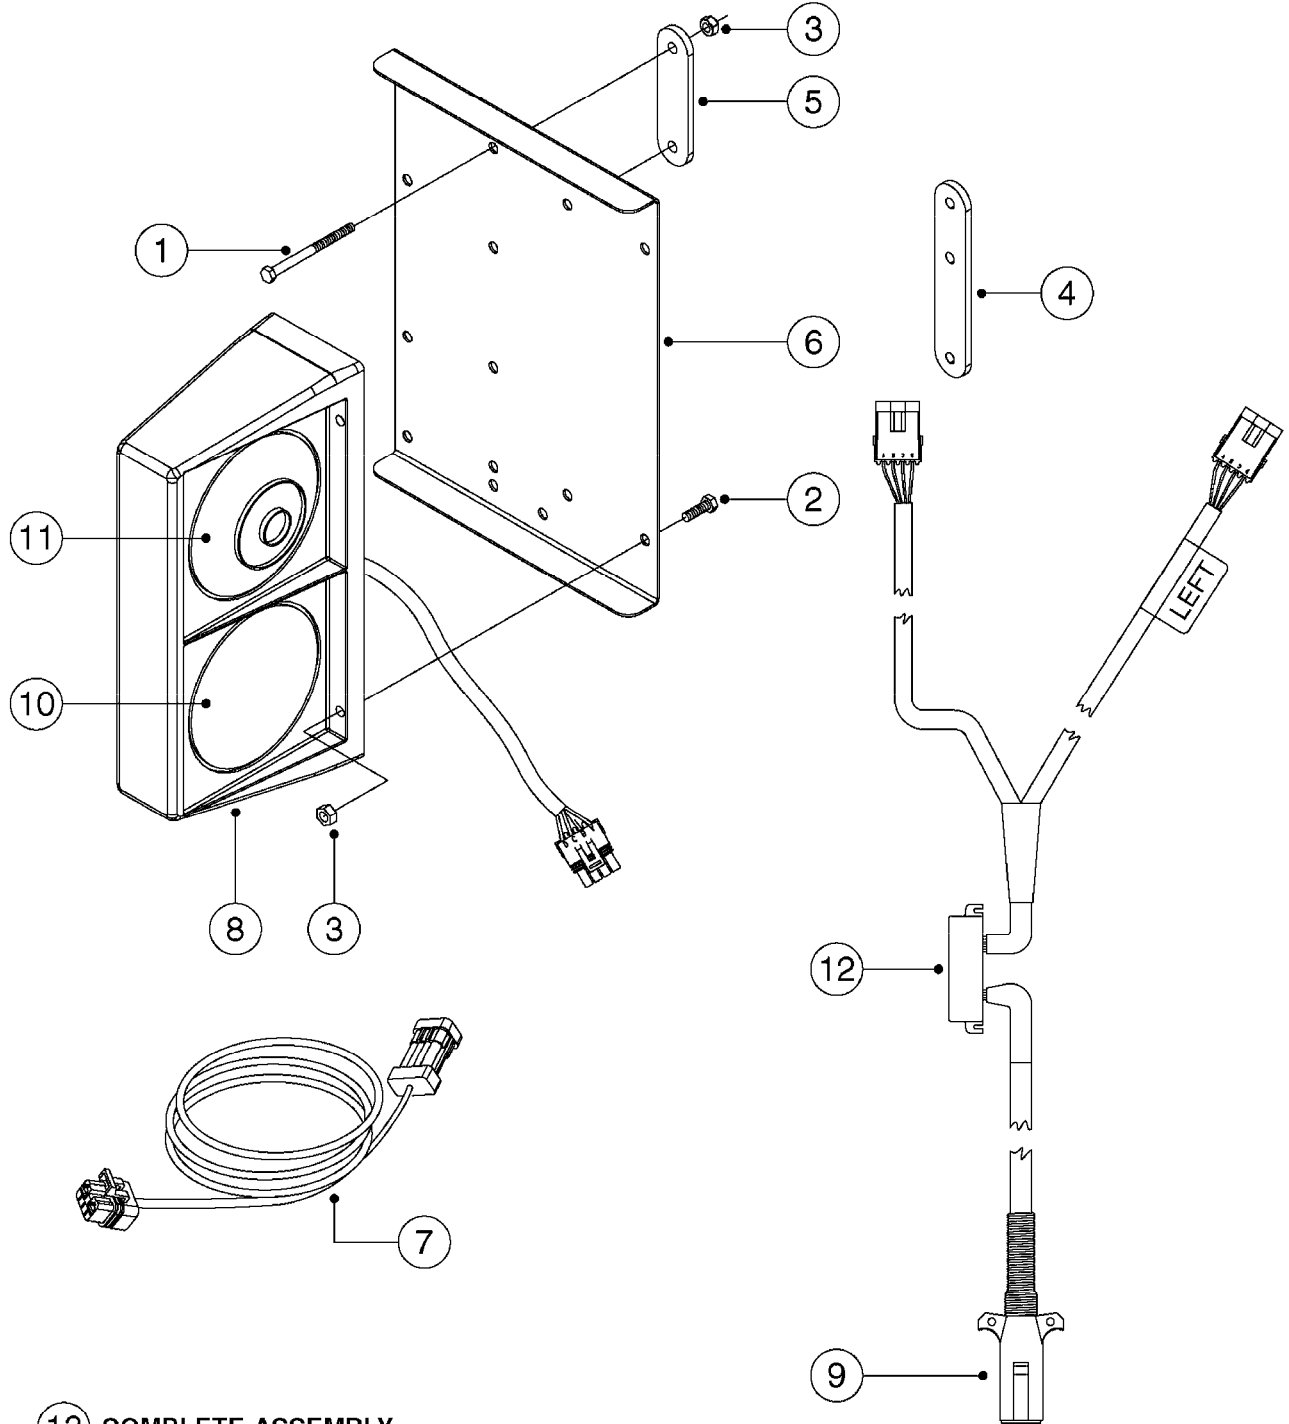

13 COMPLETE ASSEMBLY

COMPLETE ASSEMBLIES
WHOLEGOODS ITEMS

M0160

TRAFFIC LIGHT KIT
M0160-HIN, 13:08:19

Page 1
Date 07.02.2020 8:53

Pos.	parts-n°	order qty	description
1	410266	1	BOLT HEX 8.8 DEL M6X120
1	410421	1	BOLT HEX M6X110 DIN931-A2 SS
1	410524	1	BOLT HEX 8.8 DEL M6X100
1	410605	1	BOLT HEX 8.8 DEL M6X80
2	410362	1	BOLT HEX 8.8 SS M6X20
3	460261	1	NUT HEX M6X1.00 LOCK DIN985 A2 SS
4	16022303	1	BRACKET 100MM TUBE
5	16022403	1	BRACKET 60MM TUBE
6	16025603	1	BRACKET TAIL LIGHT DUAL LAMP
7	26004703	1	HARNESS 13' EXT 4 WIRE WP
8	26004903	1	TAIL LIGHT GREEN WIRE LH
8	26005003	1	TAIL LIGHT YELLOW WIRE RH
9	26005103	1	PLUG 7-PIN AG TAIL LIGHT
10	26005403	1	LENS BLACK BEFORE 2009
10	26017003	1	LENS RED
11	26016903	1	LENS AMBER
12	26032703	1	HARNESS COMPLETE, TAIL LIGHT, 2013
13	83308603	1	TRAFFIC LIGHT KIT