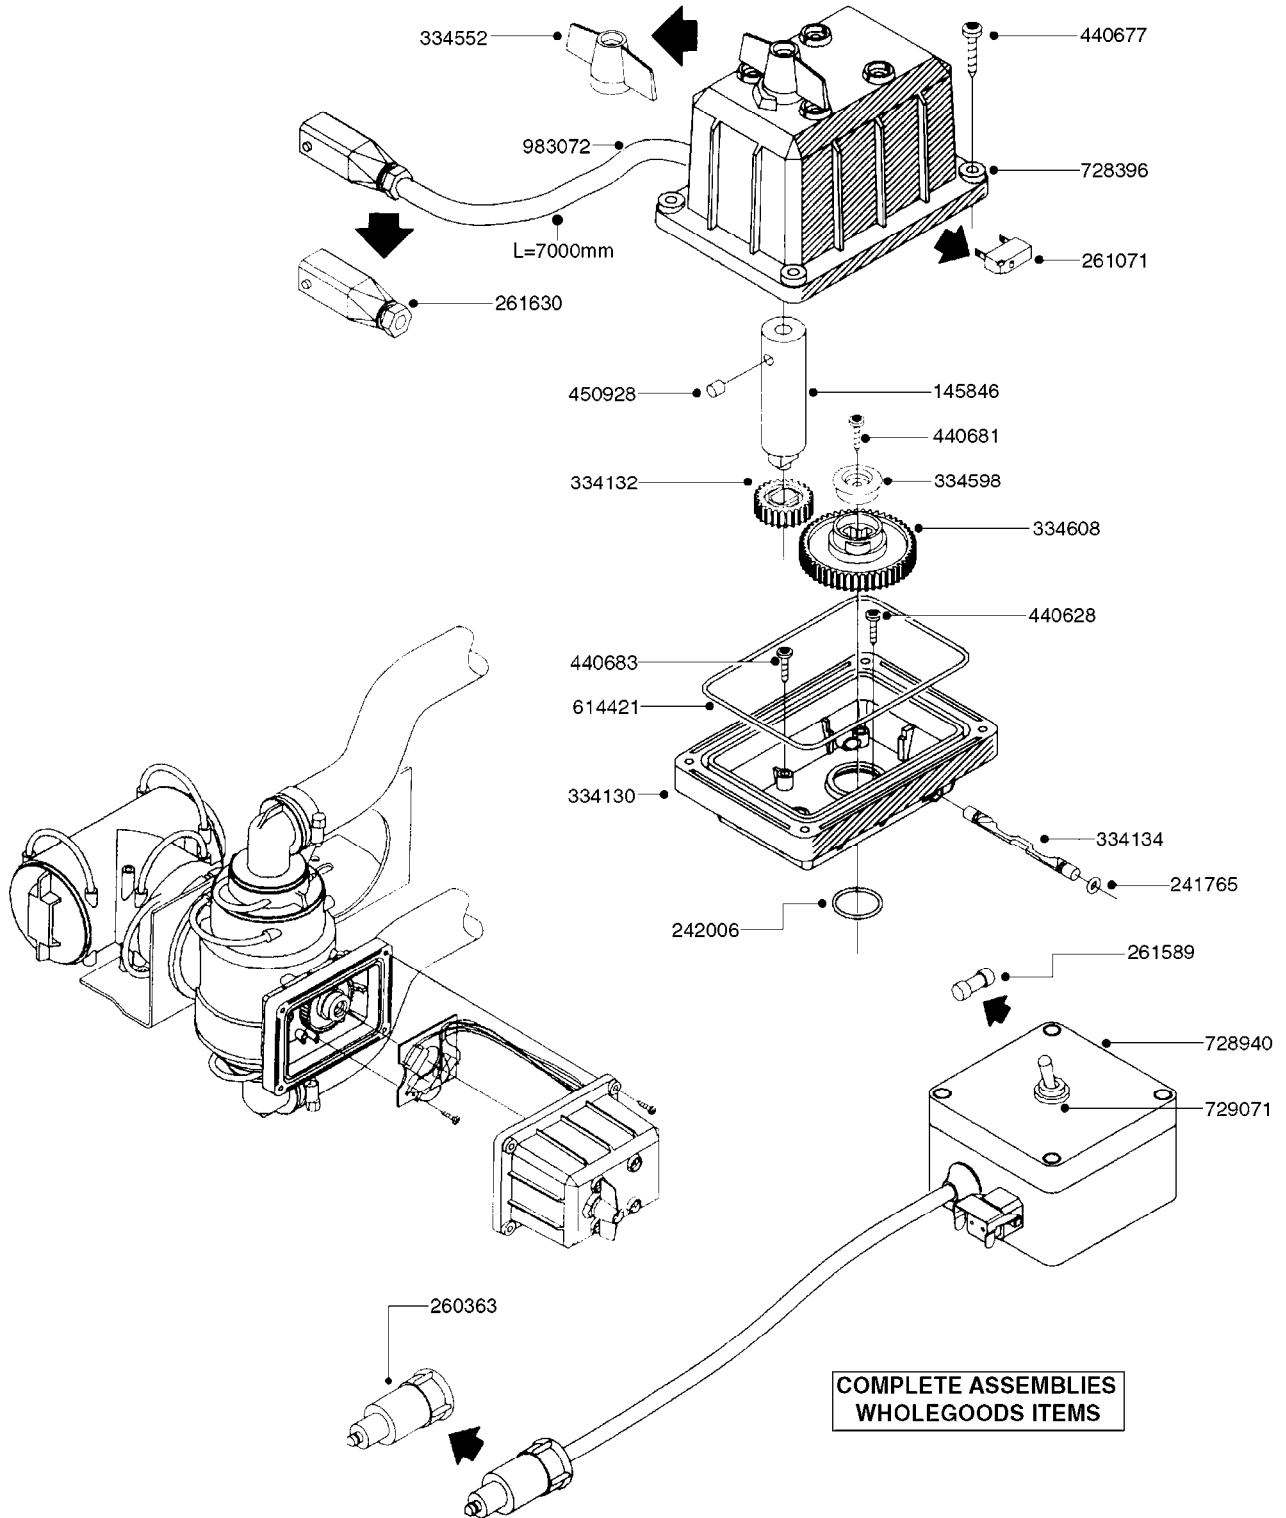

834363 - AGITATION BYPASS VALVE

K0020

BALL VALVE-ELECTRIC 2-WAY
K0020-HIN, 01:01:16

Page 1

Date 07.02.2020 8:53

parts-n°	order qty	description
145846	1	COUPLING FOR EL 3-WAY VALVE
241765	1	O-RING 3.1 X 1.6
242006	1	O-RING D22/D19 X 1.5
260363	1	PLUG 2 POLE 12V
261071	1	MICRO SWITCH TYPE 9 SM 201
261162	1	SOCKET F.12V BAYONET PLUG
261589	1	FUSE 5 X 20 1.25 AMP
334130	1	GEAR BOX
334131	1	COG WHEEL
334132	1	COG WHEEL
334134	1	INDICATOR ROD
334552	1	GRIP F.MAN.OP.EC PRES.REG.GREE
334598	1	PLUG F.VALVE HANDLE BLUE
440628	1	SCREW 3/8'
440677	1	SCREW F. PLASTIC 5X20 SS
440681	1	SCREW F. PLASTIC 4MM X 14LG SS
440683	1	SCREW 40X18 2WAY ELC.BALL VALV
450928	1	SET SCREW M8 X 8MM STAINLESS
614421	1	GASKET F/MOTOR HOUSE-ON/OFF TR
725340	1	MOTOR HOUSING FOR EL VALVE
728399	1	CIRCUIT BOARD F.728941
728941	1	CONTROL BOX F.2-WAY VALVE ELC.
834363	1	ELECTRIC KIT, AGITATION BYPASS