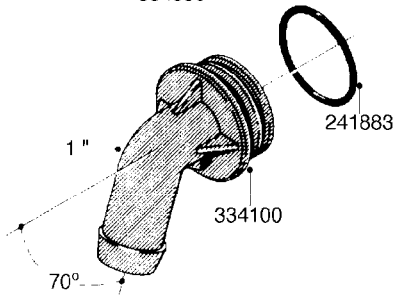

L0080

FITTINGS - S-53
L0080-HIN, 12:09:17

Page 1

Date 07.02.2020 8:53

Pos.	parts-n°	order qty	description
1	145995	1	FITT.DK S-53 FORK
2	241973	1	O-RING Ø3 X 44.2 70 SHORES NITRIL NITRIL (BLACK)
2	242353	1	O-RING 3 X 44.2 VITON VITON (BROWN)
3	242109	1	O-RING D32.2x3.0 NITRIL (BLACK)
3	242354	1	O-RING D32.2X3.0 VITON VITON (BROWN)
4	322103	1	FITT.DK S-53 BULKHEAD
5	322107	1	FITT.DK S-53 BULKHEAD NUT
6	322110	1	FITT.DK S-53 ELB. 1/2" BSP
7	322352	1	FITT.DK S-53 TEE
8	334229	1	FITT.DK S-53 STR.3/4"
9	334260	1	GASKET F. S-53 BULKHEAD
10	334564	1	FITT.DK S-67 TO S-53 ADAPTER
11	391100	1	FITT.DK S-53THREAD INS.1/2"BSP
12	726463	1	FITT.DK S53 BULKHEAD W/GASKET
13	726552	1	FIT.DK S-53X90 1/2" BSP,O-RING
14	726556	1	FITT.DK S-53 HB 1/2" W/O-RING
15	726558	1	FITT.DK S53 STR. 3/4" W.ORING
16	726559	1	FITT DK. S-53 HB 1" W/O-RING
17	726568	1	FITT.DK.S-53 HB 1/2"90 W/O-RING
18	726570	1	FITT.DK S-53 ELB.3/4" W.ORING
19	726571	1	FITT.DK S-53 ELB.1", W ORING
20	726578	1	FITT.DK S53 PLUG WITH O-RING
21	728561	1	FITT.DK. S67M - S53F REDUCER