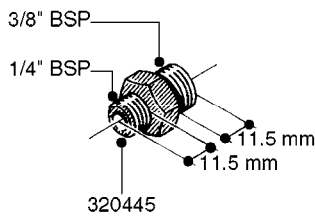

FITTINGS - HEXAGON NIPPLES
L0030-HIN, 01:01:16

L0030

FITTINGS - HEXAGON NIPPLES
L0030-HIN, 01:01:16

Page 1
Date 07.02.2020 8:53

parts-n°	order qty	description
10015303	1	FITT.PO.HN 1.00X1.00 M1000
10425003	1	FITT.PO.HN 1.25X1.00 MCPHEE
320132	1	FITT.DK HN 1" BSP
320176	1	FITT.DK HN 3/8"X1/2" BSP
320445	1	FITT.DK HN 1/4"X3/8" BSP
320655	1	FITT.DK HN 1/2"-1/2" BSP
320692	1	FITT.DK HN 3/8'BSPX1/4'NPT
320703	1	FITT.DK HN 3/8BSP X1/2 &1/4NPT
320725	1	FITT.DK NIPPLE 3/8"-3/8" BSP
320902	1	FITT.DK HN 3/8'X 1/4' BSP
390232	1	FITT.DK HN 1-1/2' X 1-1/4' BSP
390276	1	FITT.DK HN 1'BSP