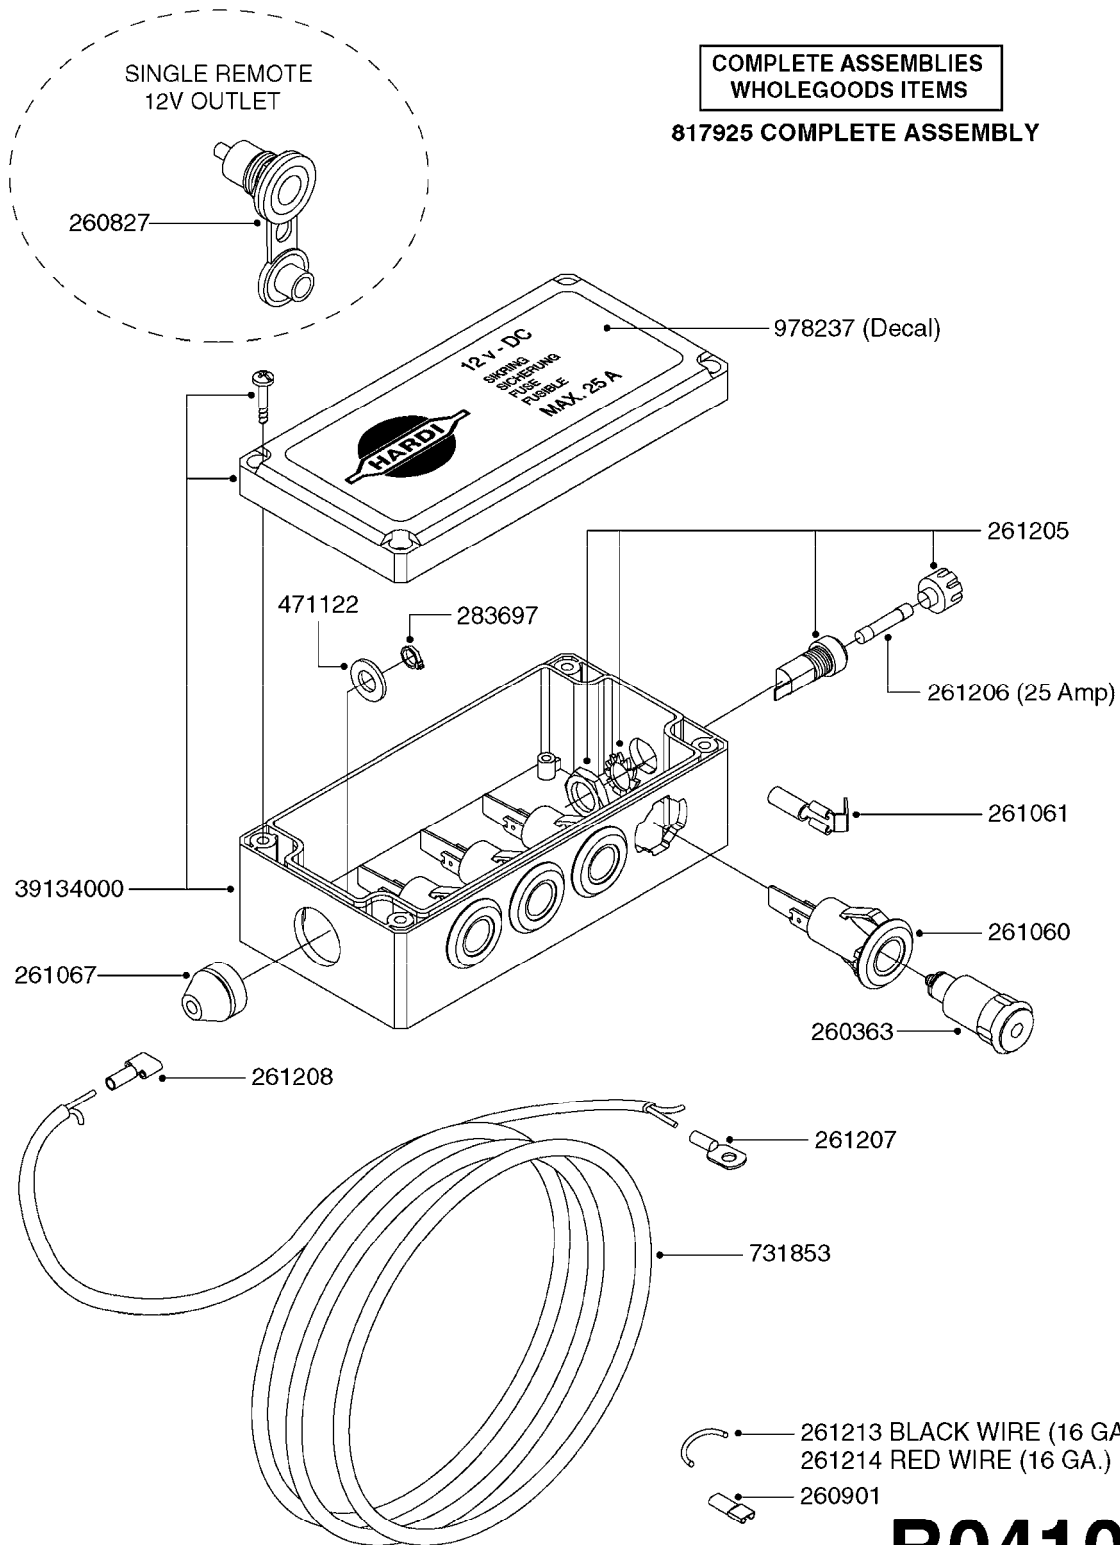

12 VOLT OUTLET BOX
B0410-HIN, 01:01:16

12 VOLT OUTLET BOX
B0410-HIN, 01:01:16

Page 1

Date 07.02.2020 8:52

parts-n°	order qty	description
260363	1	PLUG 2 POLE 12V
260827	1	PLUG F.EC ATTACHMENTS
260901	1	SPADE F.ELEC CONN.1.5MM BLUE
261060	1	PLUG F.EC ATTACHMENTS
261061	1	SPADE F.ELEC.2 WAY CONNECTOR
261067	1	GROMMET 10-14 GREY
261205	1	FUSE HOLDER
261206	1	FUSE 25 A
261207	1	ELECTRIC CONNECTOR 4MM
261208	1	SPADE F.ELEC.CONNECTOR 4MM
261213	1	WIRE 6.4MM BLACK
261214	1	WIRE 6.4MM RED
283697	1	TIESTRAP 200MM
471122	1	WASHER, M10, Ø20/10.5X 2.0, SS
731853	1	CABLE 2X4MM L=138"
817925	1	OUTLET BOX 12 VOLT ELEC.
978237	1	DECAL OUTLET BOX
39134000	1	BOX, COMPLETE, 12V POWER BOX