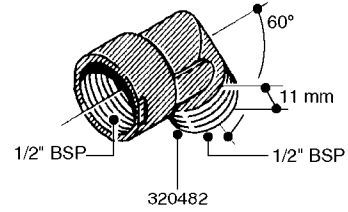

FITTINGS - HEXAGON NIPPLES
L0030-HIN, 01:01:16

L0030

FITTINGS - HEXAGON NIPPLES
L0030-HIN, 01:01:16

Page 1
Date 07.02.2020 8:53

parts-n°	order qty	description
10015303	1	FITT.PO.HN 1.00X1.00 M1000
10425003	1	FITT.PO.HN 1.25X1.00 MCPHEE
320132	1	FITT.DK HN 1" BSP
320176	1	FITT.DK HN 3/8"X1/2" BSP
320445	1	FITT.DK HN 1/4"X3/8" BSP
320655	1	FITT.DK HN 1/2"-1/2" BSP
320692	1	FITT.DK HN 3/8'BSPX1/4'NPT
320703	1	FITT.DK HN 3/8BSP X1/2 &1/4NPT
320725	1	FITT.DK NIPPLE 3/8"-3/8" BSP
320902	1	FITT.DK HN 3/8'X 1/4' BSP
390232	1	FITT.DK HN 1-1/2' X 1-1/4' BSP
390276	1	FITT.DK HN 1'BSP