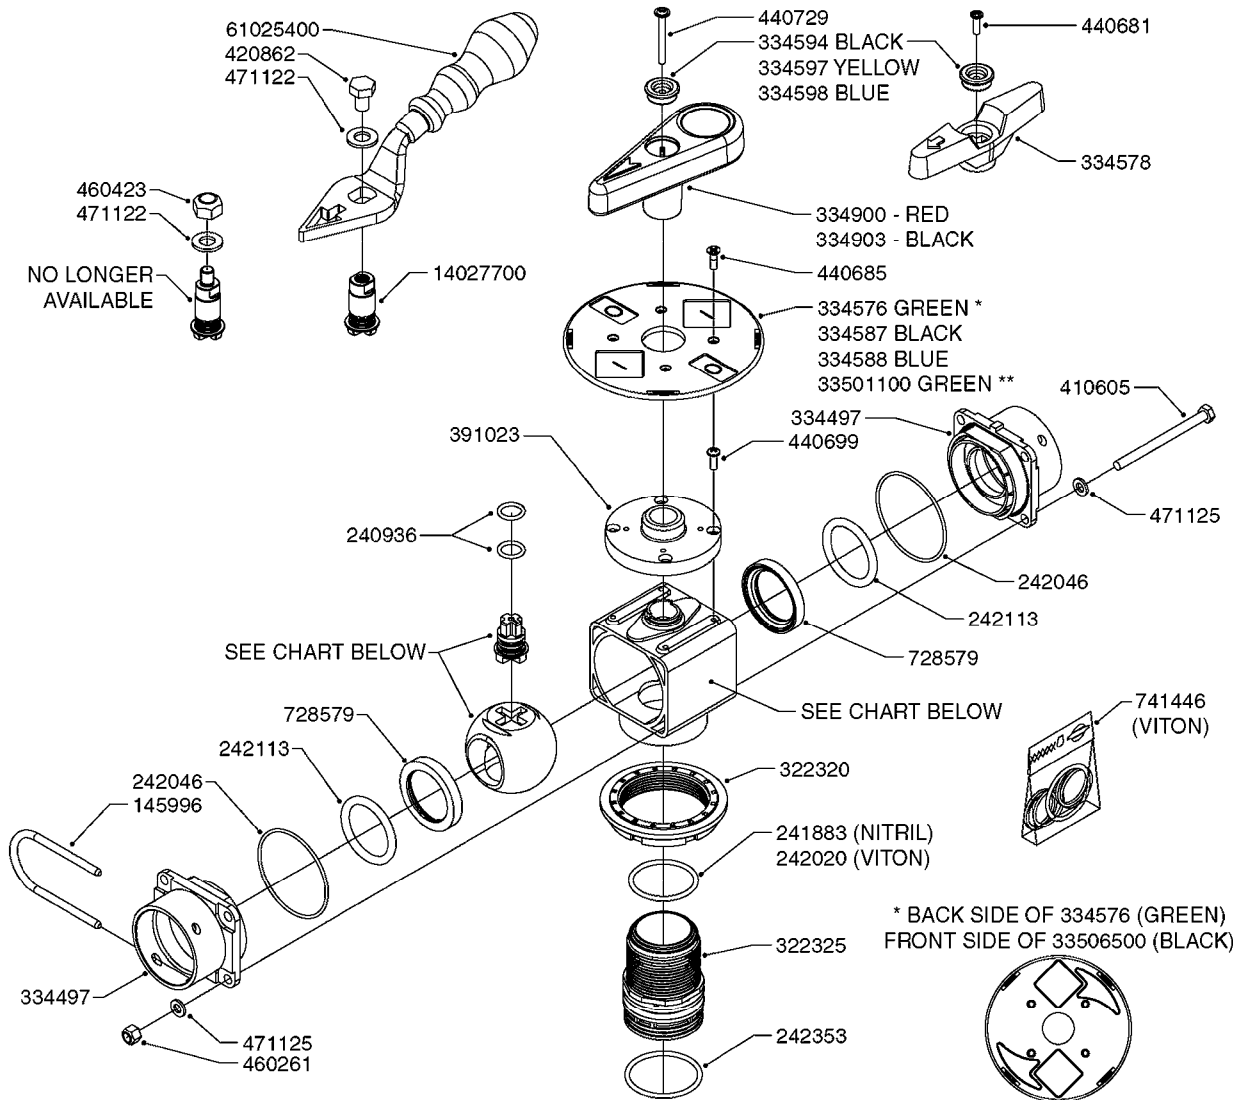

FOR S67 FITTINGS
SEE PAGE L0100

B0420

MANIFOLD SYSTEM - PRESSURE
B0420-HIN, 01:01:16

Page 1

Date 07.02.2020 8:52

parts-n°	order qty	description
145996	1	FITT.DK S-67 FORK
160353	1	BRACKET F.PRESSURE MANIFOLD
160918	1	BRACKET F. MANIFOLD CM
242353	1	O-RING 3 X 44.2 VITON
322224	1	FITT.DK S-67 TEE
322320	1	NUT F.3 WAY VALVE S56
334250	1	FITT.DK S-67 PLUG
334573	1	FITT.DK S-67 CONNECTOR
440675	1	SCREW F. PLASTIC 5X16 SS
841062	1	VALVE KIT S67 PRESS. MANIFOLD
841067	1	VALVE S67 PRESS.W/TEE MANIFOLD