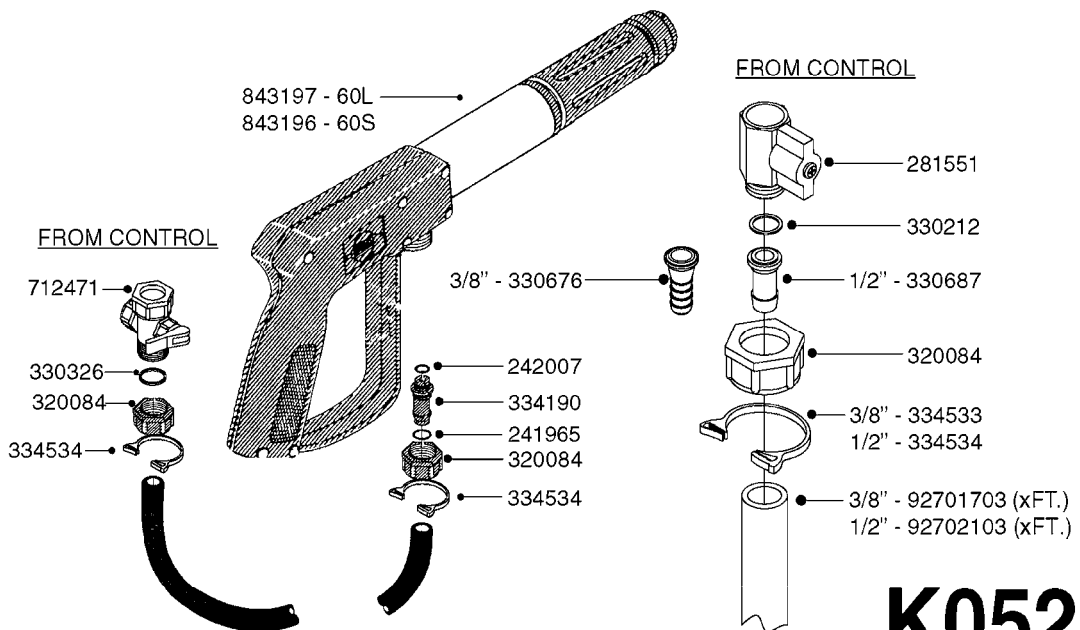

K0520

HOSE WRAPS
K0520-HIN, 05:12:19

Page 1
Date 07.02.2020 8:53

parts-n°	order qty	description
241965	1	O-RING Ø12.1 X 1.6 NITRILE
242007	1	O-RING Ø9.1 X 1.6 NITRILE
281551	1	BALL VALVE 1/2"
320084	1	FITT.DK NUT 1/2" BSP
330212	1	O-RING D19/D14X2.4 F.1/2"NUT
330326	1	O-RING D30/D24X2 F.1"NUT
330676	1	FITT.DK HB 3/8" F. 1/2" NUT
330687	1	FITT.DK HB 1/2" F. 1/2" NUT
334190	1	FITT.DK HB 1/2' F. PISTOL 60S
334533	1	CLAMP HOSE PLASTIC 3/8"
334534	1	CLAMP HOSE PLASTIC 1/2"
636223	1	POST 12 VOLT TR30
712471	1	AGITATION VALVE ASSY. ON/OFF
843196	1	SPRAY GUN KIT TYPE 60 SHORT
843197	1	HANDGUN KIT TYPE 60 LONG
10013403	1	BOLT HEX 3/8-16X1 1/4 HCS Z5
10013503	1	NUT HEX NC 3/8"
10178903	1	WRAP HOSE SIDE MOUNT PLATE
10179003	1	WRAP HOSE BOTTOM PLATE MOUNT
10179403	1	WRAP WELDMENT FOR HI101789
10179503	1	WRAP WELDMENT FOR HI101790
10225603	1	BKT.FOR HOSE WRAP MOUNT NL NK
10225703	1	WRAP HOSE BDL.BOTTOM PLATE
92701703	1	HOSE R X3/8" X300PSI WP X0012"
92702103	1	HOSE R X1/2" X300PSI WP X0012"