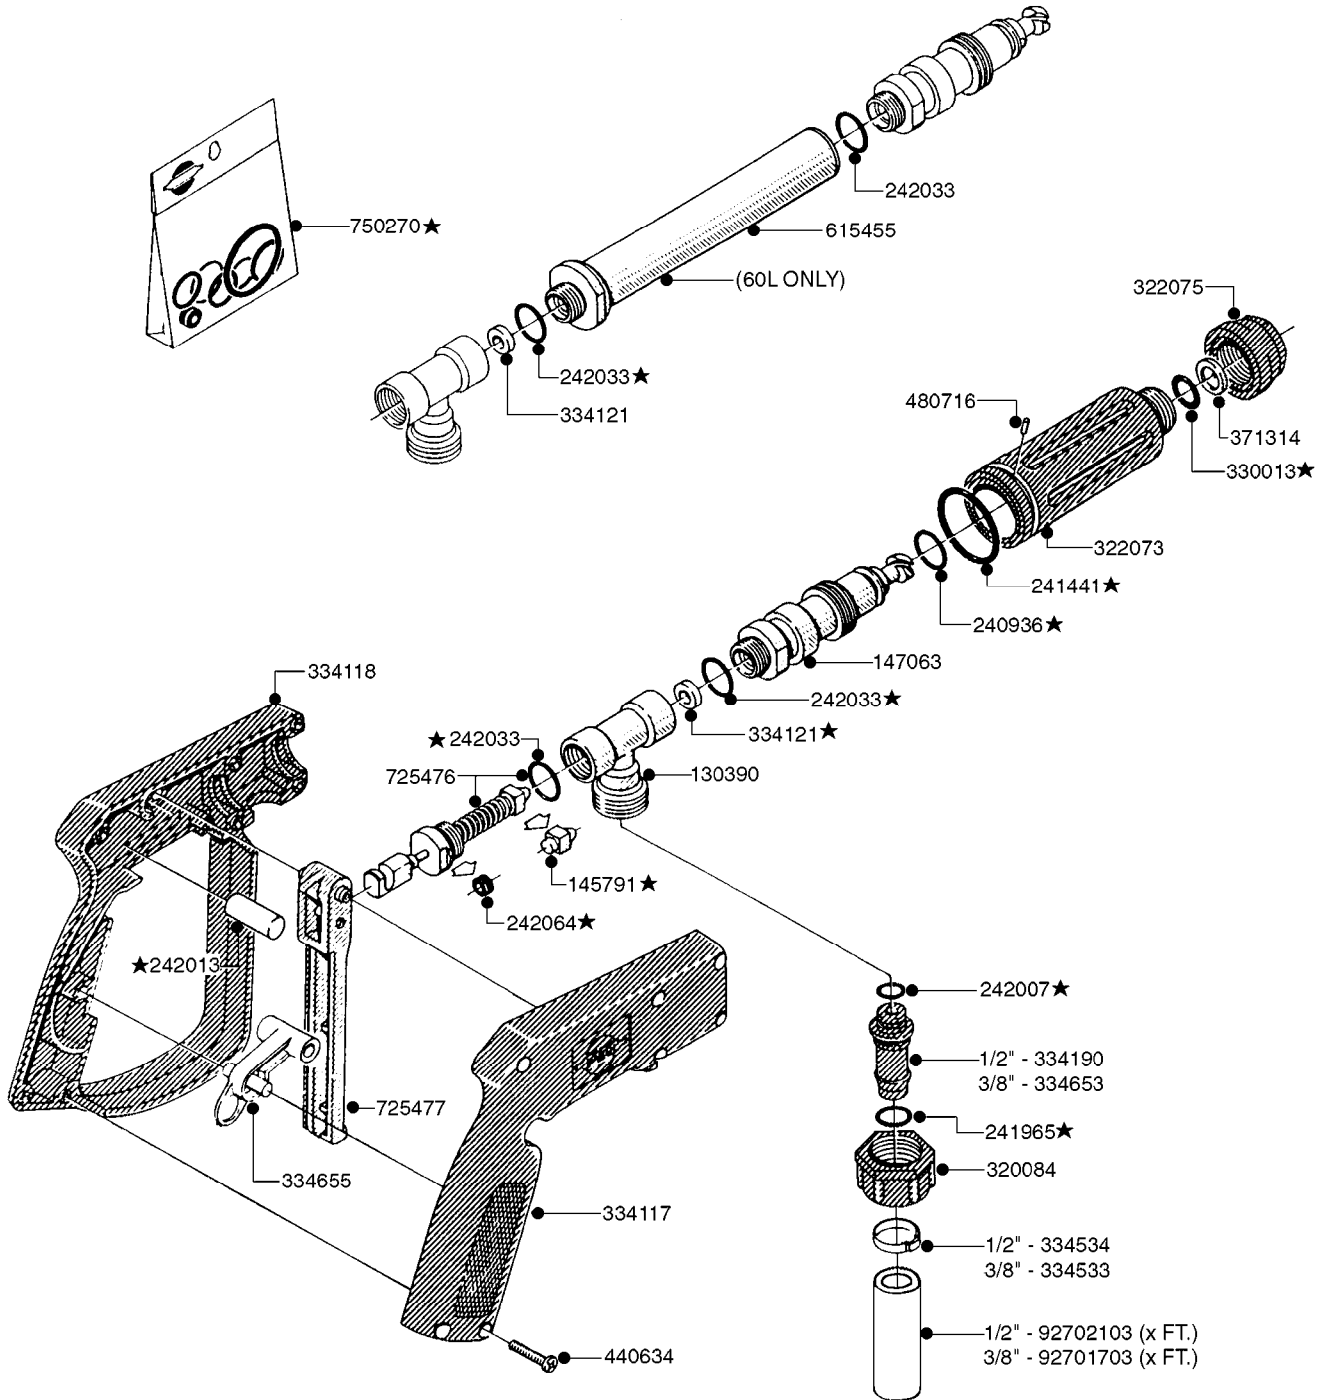

COMPLETE ASSEMBLY:
843197 - 60L
843196 - 60S

COMPLETE ASSEMBLIES
WHOLEGOODS ITEMS

K0480

HANDGUN TYPE 60S/60L POST 95
K0480-HIN, 01:01:16

Page 1

Date 07.02.2020 9:06

parts-n°	order qty	description
130390	1	TEE 3/8'X 1/2' BSP F.TYPE 60S
145791	1	CONE FOR ON/OFF
147063	1	SWIRL F.SPRAY GUN TYPE 60
240936	1	O-RING D13.3X2.4 NITRIL
241441	1	O-RING D29.3X3
241965	1	O-RING Ø12.1 X 1.6 NITRILE
242007	1	O-RING Ø9.1 X 1.6 NITRILE
242013	1	SPRING RUBBER F/TRIGGER
242033	1	O-RING Ø14.1 X 1.6 NITRILE
242064	1	SLEEVE RUBBER 3X8X4MM
320084	1	FITT.DK NUT 1/2" BSP
322073	1	HOUSING F.SWIRL TYPE 60S H.G.
322075	1	HOUSING F. NOZZLE
330013	1	O-RING 2.5 X 10 PUR
334117	1	HANDLE PIECE RIGHT F.60S/60L
334118	1	HANDLE PIECE LEFT F.60S/60L
334121	1	SEAT FOR ON-OFF TYPE
334190	1	FITT.DK HB 1/2' F. PISTOL 60S
334533	1	CLAMP HOSE PLASTIC 3/8"
334534	1	CLAMP HOSE PLASTIC 1/2"
334653	1	FITT.DK HB 3/8' F.HANDGUN
334655	1	TRIGGER SAFETY F.60S/60L GUN
371314	1	NOZZLE CERAMIC 1099-20
440634	1	SCREW 5/8"
480716	1	PIN D3X6 STAINLESS
615455	1	TUBE F.LANCE TYPE 60L
725476	1	SPINDLE
725477	1	TRIGGER
750270	1	GASKET KIT F.SPRAY GUN
843196	1	SPRAY GUN KIT TYPE 60 SHORT
843197	1	HANDGUN KIT TYPE 60 LONG
92701703	1	HOSE R X3/8" X300PSI WP X0012"
92702103	1	HOSE R X1/2" X300PSI WP X0012"