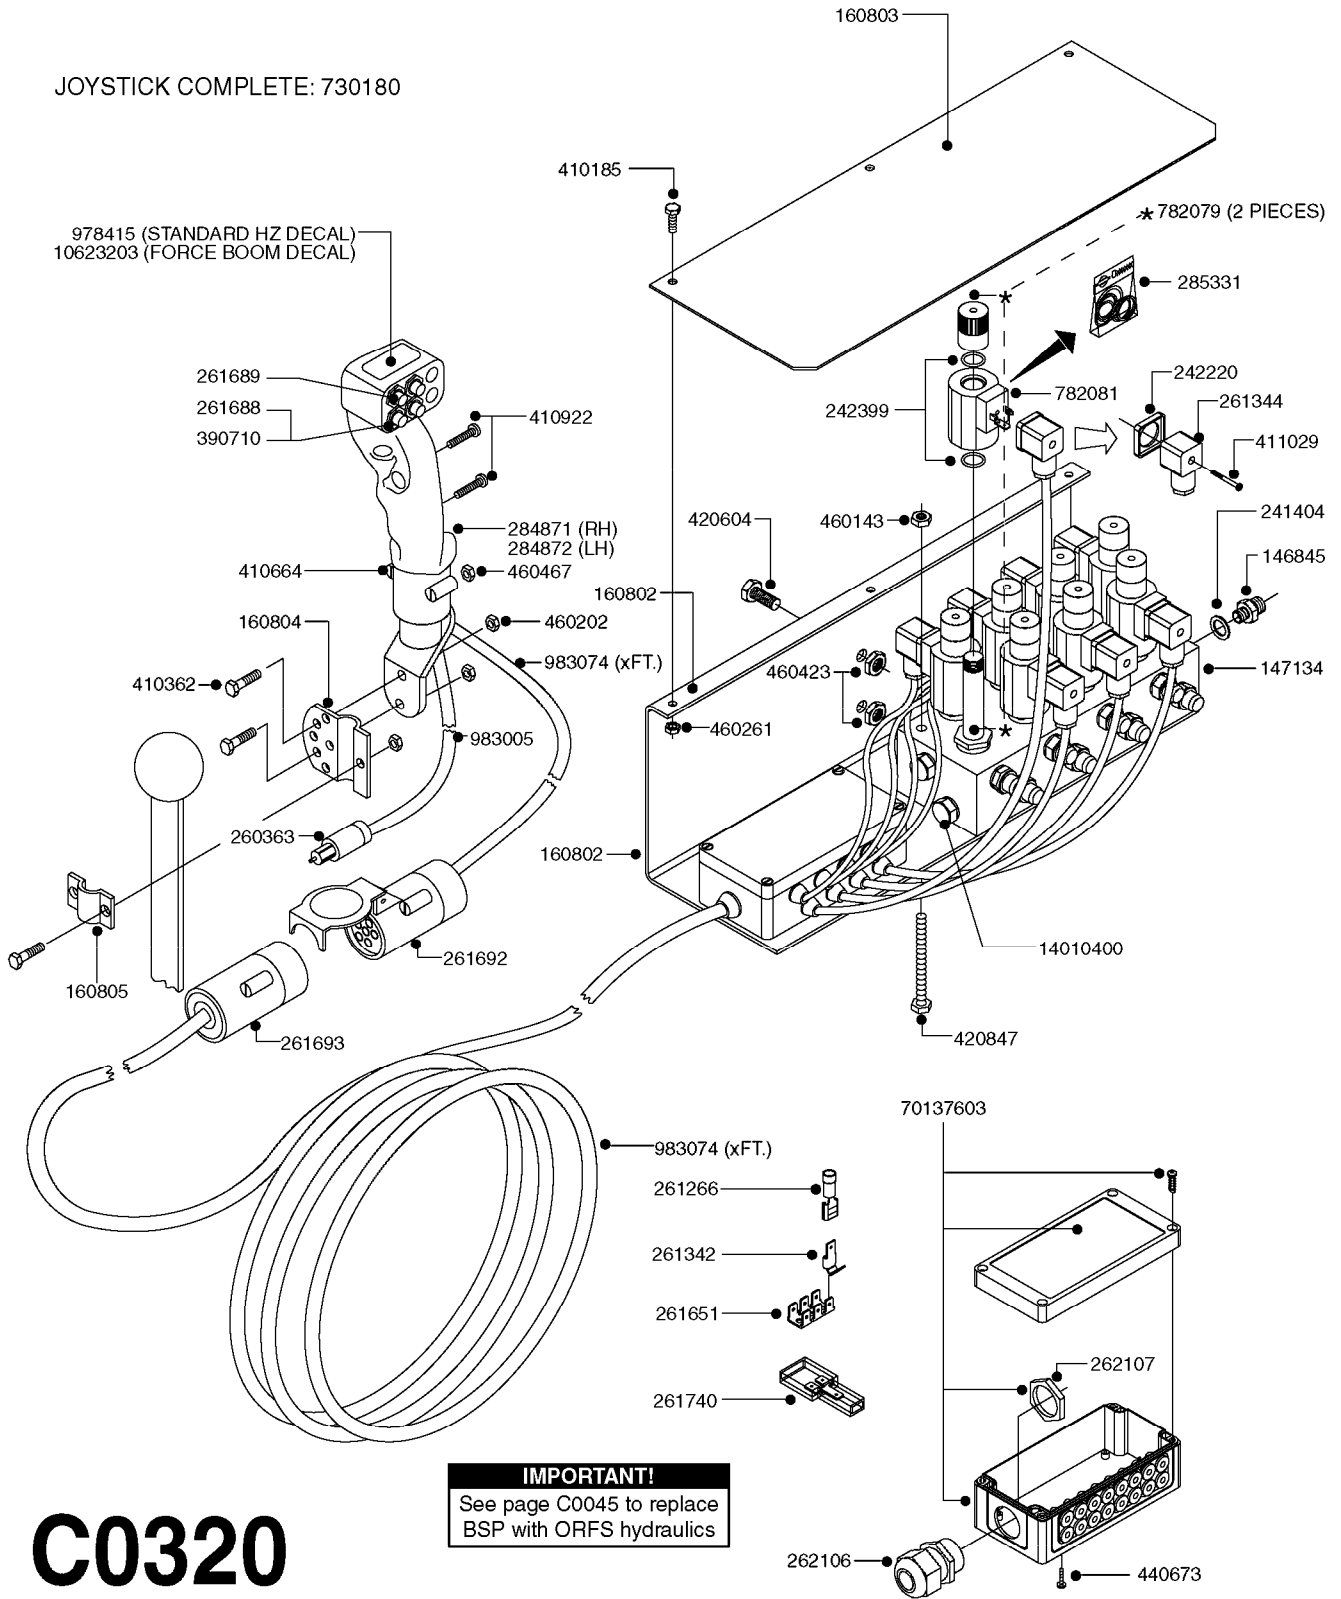

JOYSTICK COMPLETE: 730180

978415 (STANDARD HZ DECAL)
10623203 (FORCE BOOM DECAL)

HYD EAGLE HZ JOYSTICK CONTROL
C0320-HIN, 30:03:16

Page 1

Date 07.02.2020 9:05

parts-n°	order qty	description
146845	1	HEX NIPPLE 1/4"X1/4"
147134	1	MANIFOLD 4-FUNCTION
160802	1	MOUNT PLATE F.HYD SOLENOID'HZ'
160803	1	COVER PLATE F.HYD SOLENOID'HZ'
160804	1	MOUNT BRACKET F.HANDLE
160805	1	MOUNT STRAP F.HANDLE
241404	1	DOWTY SEAL 1/4"
242220	1	GASKET F. HIRSMANN PLUG
242399	1	O-RING F.HYD SOLENOID VALVE
260363	1	PLUG 2 POLE 12V
261266	1	CONNECTOR END F.CABLE HP
261342	1	SPADE F.ELEC.3 WAY CONNECTOR
261344	1	HIRSCHMANN PLUG B
261651	1	SPADE F.ELEC.6 POLE CONNECTOR
261688	1	SWITCH F. HANDLE WHITE
261689	1	CAP RUBBER F. SWITCH JOYSTICK
261692	1	PLUG ELEC.7 POLE FEMALE F.CABL
261693	1	PLUG ELEC. 7 POLE MALE
261740	1	SPADE F.ELEC.3 POLE CONN.INSUL
262106	1	BULKHEAD F. CABLE 6.5-14 BLACK
262107	1	NUT F. BULKHEAD CABLE GRAY
284871	1	CONTROL HANDLE RIGHT HALF
284872	1	CONTROL HANDLE LEFT HALF
285331	1	SEAL KIT F. HZ HYD.SOLENOID 96
390710	1	SWITCH F.HANDLE GREY MACHINED
410185	1	BOLT HEX 8.8 DEL M6X16
410362	1	BOLT HEX 8.8 SS M6X20
410664	1	BOLT HEX M5 X 20
410922	1	CYL.SKR 8.8 DEL M4X20 RST
411029	1	SCREW M3X35 F.HIRSMANN PLUG
420604	1	BOLT HEX 8.8 DEL M10X25 FT DIN933
420847	1	BOLT HEX 8.8 DEL M8X85
440673	1	SCREW F.PLASTIC 5X12 SS
460143	1	SELF LOCK NUT M8 SST A2 DIN985
460202	1	NUT HEX M6
460261	1	NUT HEX M6X1.00 LOCK DIN985 A2 SS
460423	1	NUT HEX M10X1.50 LOCK DIN985A2 SS
460467	1	NUT HEX M5 GALV.
730180	1	HYD.KIT JOYSTICK CTRL HANDLE
782079	1	CARTRIDGE VALVE
782081	1	SOLENOID F. CARTRIDGE VALVE
978415	1	DECAL CONTROL HANDLE
983005	1	ELEC. CABLE 2 WIRE X 1.5MM
983074	1	ELEC. CABLE 5 WIRE X 1.5MM
10623203	1	DECAL F.JOYSTICK - FORCE
14010400	1	PLUG 1/4" BSP
70137603	1	JUNC. BOX, FLUID, COMPLETE, 2015