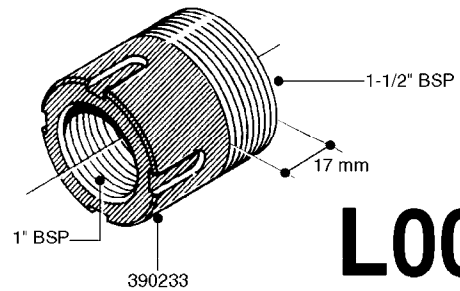

FITTINGS - HEXAGON NIPPLES
L0030-HIN, 01:01:16

Page 0
Date 07.02.2020 9:06

L0030

FITTINGS - HEXAGON NIPPLES
L0030-HIN, 01:01:16

Page 1

Date 07.02.2020 9:06

parts-n°	order qty	description
10015303	1	FITT.PO.HN 1.00X1.00 M1000
10425003	1	FITT.PO.HN 1.25X1.00 MCPHEE
320132	1	FITT.DK HN 1" BSP
320176	1	FITT.DK HN 3/8"X1/2" BSP
320445	1	FITT.DK HN 1/4"X3/8" BSP
320655	1	FITT.DK HN 1/2"-1/2" BSP
320692	1	FITT.DK HN 3/8'BSPX1/4'NPT
320703	1	FITT.DK HN 3/8BSP X1/2 &1/4NPT
320725	1	FITT.DK NIPPLE 3/8"-3/8" BSP
320902	1	FITT.DK HN 3/8'X 1/4' BSP
390232	1	FITT.DK HN 1-1/2' X 1-1/4' BSP
390276	1	FITT.DK HN 1'BSP