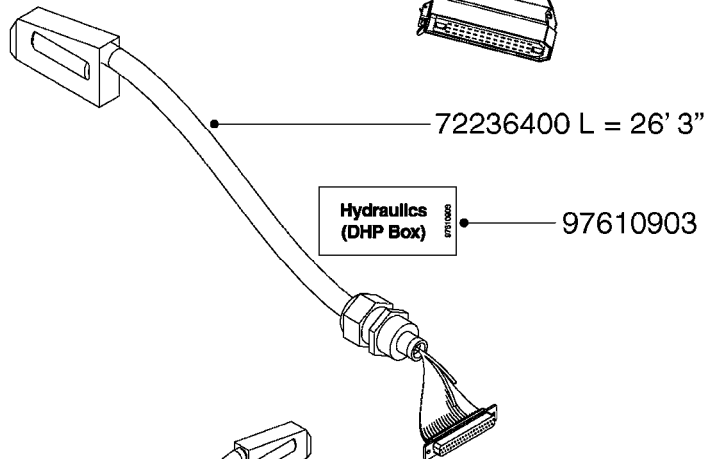

M0280

39 PIN CABLES
M0280-HIN, 28:03:17

Page 1
Date 07.02.2020 9:06

parts-n°	order qty	description
262158	1	PLUG INSERT 39 POLE MALE
262159	1	PLUG INSERT 39 POLE FEMALE
262160	1	PLUG HOUSING 39 POLE FEMALE
262161	1	PLUG HOUSING F/39 POLE MALE
440634	1	SCREW 5/8"
440732	1	PT SCREW 35X12B Z5452 ELZ
14034200	1	CODE BRACKET FOR 39 PIN CABLE
26003900	1	WIRE 37-39 PIN EVC, 6.6'
26004200	1	WIRE 37-39 PIN EVC, 57.4'
26008400	1	WIRE 39-PIN 24 WIRE L=8M
26011903	1	WIRE 39-39 POLE EXT. 3660MM
28027500	1	WIRE 37-39 PIN EVC, 37.7'
28028700	1	WIRE 37-39 PIN EVC, 45.9'
28028800	1	WIRE 37-39 PIN EVC, 16.4'
28028900	1	WIRE 37-39 PIN EVC, 26.2'
72236400	1	DAH CONN. WIRE/TRACTOR L=8M
97610803	1	DECAL-SRAY BOX 39-PIN
97610903	1	DECAL-HYDRAULIC BOX 39-PIN