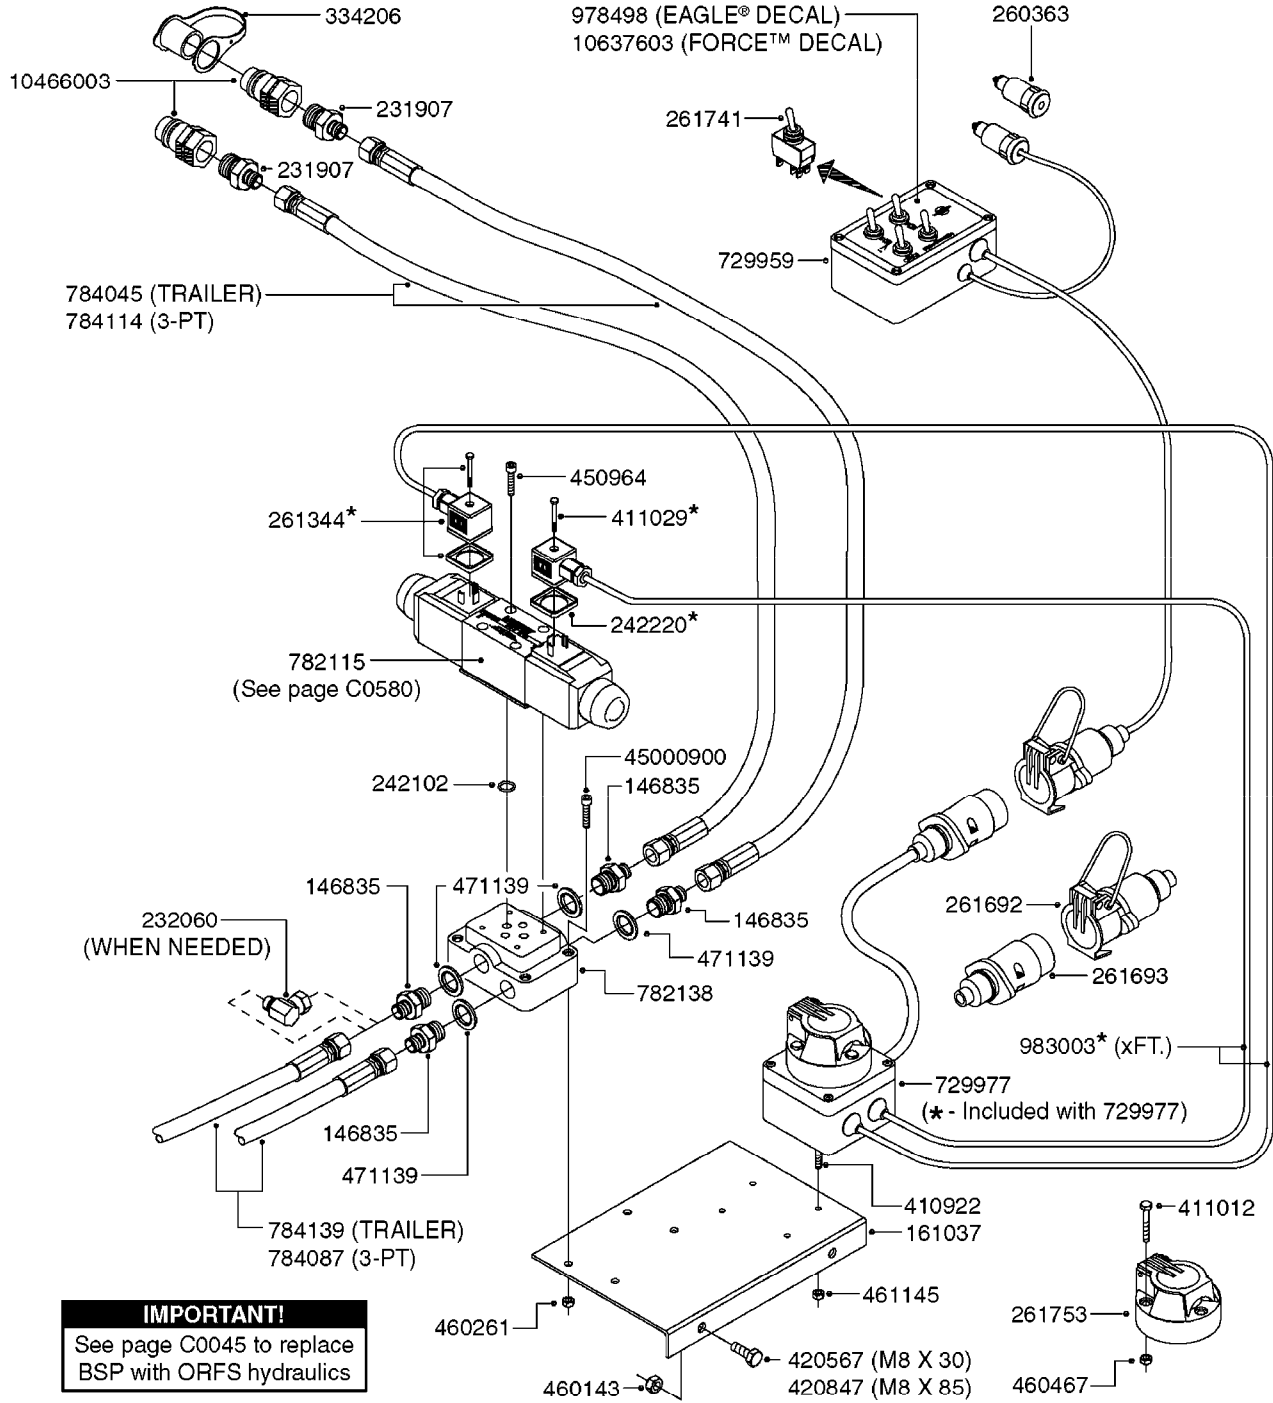

C0045

HYDRAULICS - BSP TO ORFS
C0045-HIN, 24:03:16

Page 1

Date 07.02.2020 9:05

Pos.	parts-n°	order qty	description
1	10466003	1	COUPLER PIONEER 8010-04 1/2NPT
2	231907	1	HEX NIPPLE 1/4"BSP X 1/2"NPT
2	231906	1	HEX NIPPLE 3/8"BSP X 1/2"NPT
2	147132	1	HEX NIPPLE 1/2"X1/2" BSP DEL
3	230311	1	QUICK COUPLING 1/2"
4	241356	1	DOWTYSEAL 1/2"
5	23234800	1	HEX NIPPLE 1/2"-9/16" ORFS FITTING FOR 1/4" HOSE
5	23234900	1	HEX NIPPLE 1/2"-11/16" ORFS FITTING FOR 3/8" HOSE
5	23235300	1	HEX NIPPLE 1/2"-13/16" ORFS FITTING FOR 1/2" HOSE
6	242102	1	O-RING Ø9.25X1.78 NITRIL 90SH
6	24263200	1	O-RING Ø7.66X1.78 NITRIL 90SH
6	24263300	1	O-RING Ø12.42X1.78 NITRIL 90SH
6	24263400	1	O-RING Ø18.77X1.78 NITRIL 90SH
7	67002403	1	CHART - BSP TO ORFS HOSES
8	67002503	1	CHART - BSP TO ORFS FITTINGS