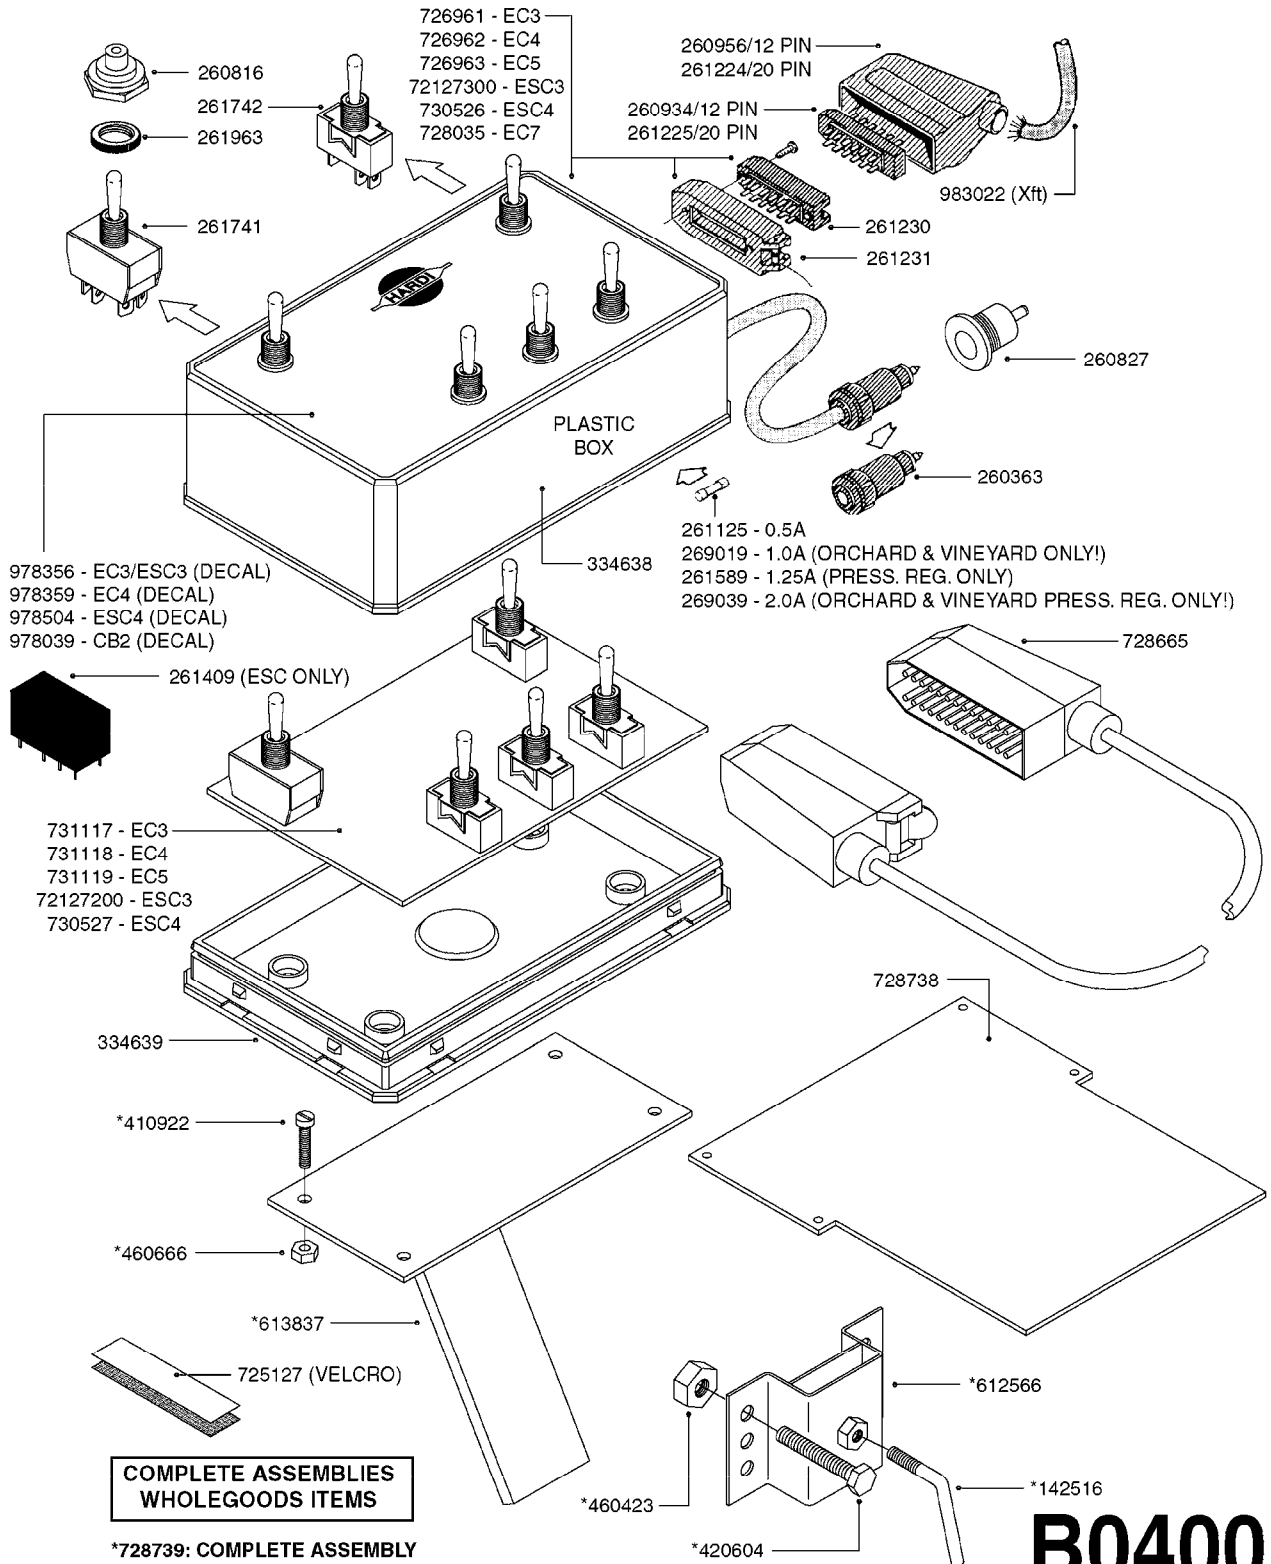

COMPLETE ASSEMBLIES
WHOLEGOODS ITEMS

*728739: COMPLETE ASSEMBLY

B0400

CONTROL BOX F/EC + ECSC POST96
B0400-HIN, 01:01:16

Page 1
Date 07.02.2020 9:05

parts-n°	order qty	description
142516	1	SCREW SET M10 BENT F. LOCKING
260363	1	PLUG 2 POLE 12V
260816	1	CAP W/RUBBER BOOT F.EC SWITCH
260827	1	PLUG F.EC ATTACHMENTS
260934	1	PLUG INSERT 12 POLE MALE
260956	1	PLUG HOUSE 12 POL.MALE
261125	1	FUSE 5 X 20 500mA
261224	1	PLUG HOUSING F/20 POLE MALE
261225	1	PLUG INSERT 20 POLE MALE
261230	1	PLUG INSERT 20 POLE FEMALE
261231	1	PLUG HOUSING 20 POLE FEMALE
261409	1	RELAY 12V F. ESC CNTRL BOX '96
261589	1	FUSE 5 X 20 1.25 AMP
261741	1	SWITCH 2 POLE 12V TOGGLE PRESS
261742	1	SWITCH 2 POLE 12V ON/OFF
261963	1	NUT F.EC SWITCH
269019	1	FUSE 5 X 20 1.0 AMP
269039	1	FUSE 5 X 20 2.0 AMP
334638	1	HOUSING F.EC PLASTIC BOX UPPER
334639	1	COVER F.EC PLASTIC BOX -LOWER
410922	1	CYL.SKR 8.8 DEL M4X20 RST
420604	1	BOLT HEX 8.8 DEL M10X25 FT DIN933
460423	1	NUT HEX M10X1.50 LOCK DIN985A2 SS
460666	1	NUT HEX M4
612566	1	MOUNT BRACKET F.FAN CABLE ASSY
613837	1	MOUNT PLATE FOR EC CONTROL BOX
725127	1	VELCRO KIT
726961	1	CONTROL BOX EC 3 SEC./20 PIN
726962	1	CONTROL BOX EC 4 SEC./20 PIN
726963	1	CONTROL BOX EC 5 SEC./20 PIN
728035	1	CONTROL BOX EC 7 SEC.
728665	1	CABLE EXT.-QUICK ATTACH 20 PIN
728738	1	DOUB.CONT.BOX & OR F/M PLATE
728739	1	IN CAB CONTROL MOUNT KIT
730526	1	CON BX 4SEC/20PIN alt72127400
730527	1	CIRCUIT B.ESC4 PLAST.W/SWITCH
731117	1	CIRCUIT B.EC3 PLASTIC W/SWITCH
731118	1	CIRCUIT B.EC4 PLASTIC W/SWITCH
731119	1	CIRCUIT B.EC5 PLASTIC W/SWITCH
978039	1	DECAL CONTROL BOX CB4 MISTBLOW
978356	1	DECAL CONTRL BOX EVC/ESC3 ABS
978359	1	DECAL CONTROL BOX EC4 ABS
978504	1	DECAL CONTROL BOX ESC4 ABS
983022	1	WIRE 12 x 0.5 x 2MM x 12"
72127200	1	CIRCUIT B.ESC3 PLAST.W/SWITCH
72127300	1	CONTROL BOX ESC 3 SEC./20 PIN