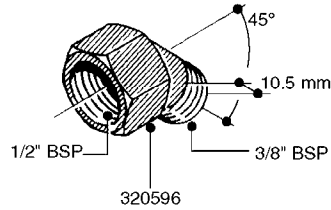

FITTINGS - HEXAGON NIPPLES
L0030-HIN, 01:01:16

Page 0
Date 07.02.2020 9:06

L0030

FITTINGS - HEXAGON NIPPLES
L0030-HIN, 01:01:16

Page 1

Date 07.02.2020 9:06

parts-n°	order qty	description
10015303	1	FITT.PO.HN 1.00X1.00 M1000
10425003	1	FITT.PO.HN 1.25X1.00 MCPHEE
320132	1	FITT.DK HN 1" BSP
320176	1	FITT.DK HN 3/8"X1/2" BSP
320445	1	FITT.DK HN 1/4"X3/8" BSP
320655	1	FITT.DK HN 1/2"-1/2" BSP
320692	1	FITT.DK HN 3/8'BSPX1/4'NPT
320703	1	FITT.DK HN 3/8BSP X1/2 &1/4NPT
320725	1	FITT.DK NIPPLE 3/8"-3/8" BSP
320902	1	FITT.DK HN 3/8'X 1/4' BSP
390232	1	FITT.DK HN 1-1/2' X 1-1/4' BSP
390276	1	FITT.DK HN 1'BSP