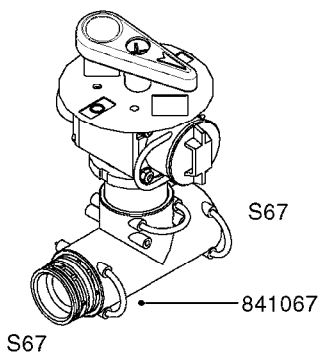

FOR S67 FITTINGS
SEE PAGE L0100