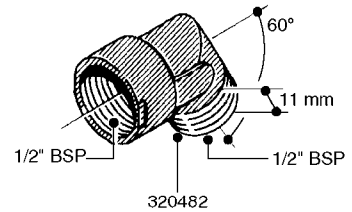

FITTINGS - HEXAGON NIPPLES
L0030-HIN, 01:01:16

Page 0
Date 07.02.2020 9:06

L0030

FITTINGS - HEXAGON NIPPLES
L0030-HIN, 01:01:16

Page 1

Date 07.02.2020 9:06

parts-n°	order qty	description
10015303	1	FITT.PO.HN 1.00X1.00 M1000
10425003	1	FITT.PO.HN 1.25X1.00 MCPHEE
320132	1	FITT.DK HN 1" BSP
320176	1	FITT.DK HN 3/8"X1/2" BSP
320445	1	FITT.DK HN 1/4"X3/8" BSP
320655	1	FITT.DK HN 1/2"-1/2" BSP
320692	1	FITT.DK HN 3/8'BSPX1/4'NPT
320703	1	FITT.DK HN 3/8BSP X1/2 &1/4NPT
320725	1	FITT.DK NIPPLE 3/8"-3/8" BSP
320902	1	FITT.DK HN 3/8'X 1/4' BSP
390232	1	FITT.DK HN 1-1/2' X 1-1/4' BSP
390276	1	FITT.DK HN 1'BSP