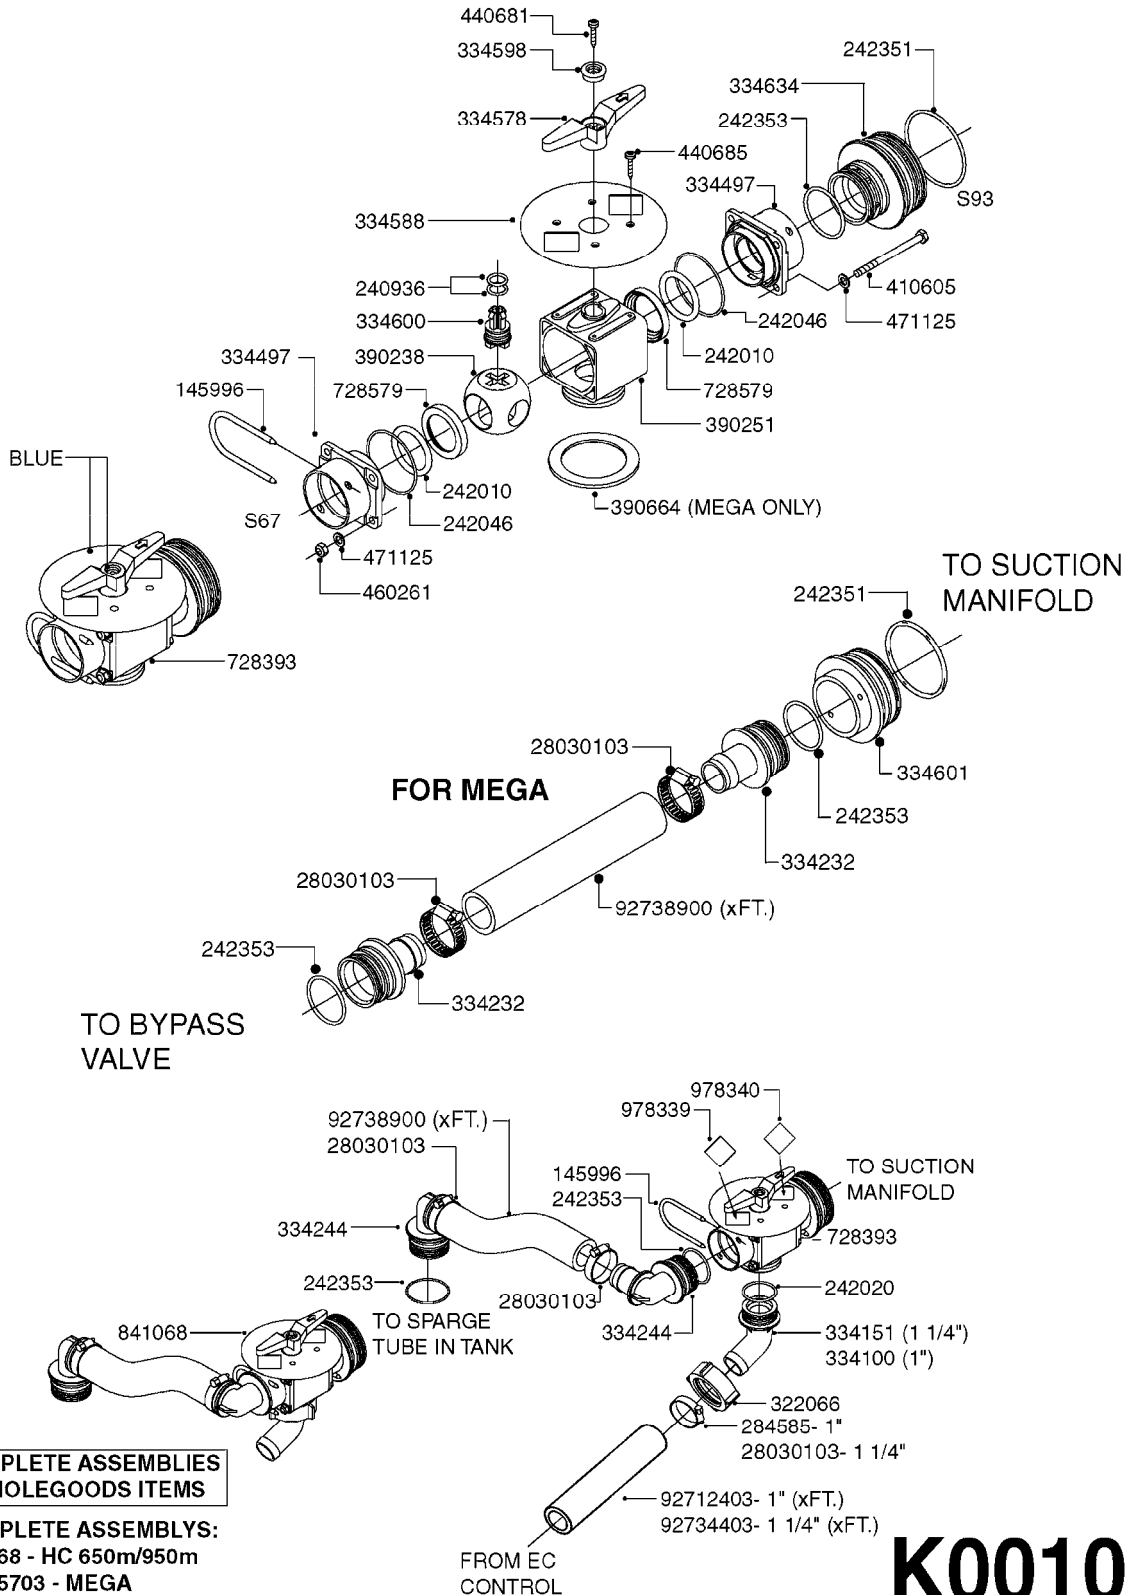

COMPLETE HUB ASSEMBLY:
28045703

COMPLETE ASSEMBLIES
WHOLEGOODS ITEMS

E0790

HUB ASSEMBLY F.4-1/2" SPINDLE
E0790-HIN, 06:07:17

Page 1

Date 07.02.2020 9:06

parts-n°	order qty	description
10629403	1	BOLT HEX 5/16 NC GR.2 00.50"
21000503	1	SEAL,WHEEL CR43771
21000603	1	RACE, BEARING 3.5/1.5
21000703	1	BEARING, TAPPERED 3.5433/1.575
21000803	1	RACE, TAPERED BEARING
21000903	1	BEARING, TAPPERED, 2.75/1.510
24002803	1	GASKET F. HUB 4.5" HUB ASSY
28001103	1	SPINDLE 4.5"x 23" 20000LB
28001203	1	HUB, 20000LB W. BRG RACES
28045703	1	HUB ASSY 10-13.19-11.02 25000#
29000003	1	HUB CAP F. 881(20000LB) HUB
45000103	1	BOLT, WHEEL STUD 3/4-16X2 3/4
45000503	1	BOLT, WHEEL STUD 3/4-16X3 1/2
46000003	1	NUT HEX NF 3/4" FLANGED F.HUB
46000103	1	NUT, CASTLE, SPINDLE 2-12 UNF
46000203	1	NUT, BUD WHEEL, INNER, RH
46000303	1	NUT, BUD WHEEL, OUTER, RH
47000103	1	WASHER, SPNDL 4.5" 2.06x4 .25T
48000103	1	PIN, COTTER 5/16" X 5.25"
63002903	1	AXLE INSERT,72"-90"SUS CM 1200
63033703	1	AXLE INSERT NCM 44/66/9000