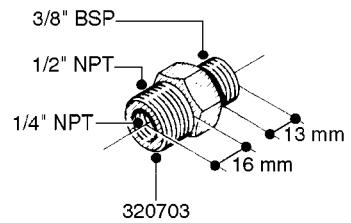

FITTINGS - HEXAGON NIPPLES
L0030-HIN, 01:01:16

Page 0
Date 07.02.2020 9:06

L0030

FITTINGS - HEXAGON NIPPLES
L0030-HIN, 01:01:16

Page 1

Date 07.02.2020 9:06

parts-n°	order qty	description
10015303	1	FITT.PO.HN 1.00X1.00 M1000
10425003	1	FITT.PO.HN 1.25X1.00 MCPHEE
320132	1	FITT.DK HN 1" BSP
320176	1	FITT.DK HN 3/8"X1/2" BSP
320445	1	FITT.DK HN 1/4"X3/8" BSP
320655	1	FITT.DK HN 1/2"-1/2" BSP
320692	1	FITT.DK HN 3/8'BSPX1/4'NPT
320703	1	FITT.DK HN 3/8BSP X1/2 &1/4NPT
320725	1	FITT.DK NIPPLE 3/8"-3/8" BSP
320902	1	FITT.DK HN 3/8'X 1/4' BSP
390232	1	FITT.DK HN 1-1/2' X 1-1/4' BSP
390276	1	FITT.DK HN 1'BSP