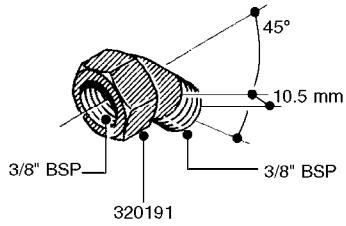

FITTINGS - HEXAGON NIPPLES
L0030-HIN, 01:01:16

Page 0
Date 07.02.2020 9:06

L0030

FITTINGS - HEXAGON NIPPLES
L0030-HIN, 01:01:16

Page 1

Date 07.02.2020 9:06

parts-n°	order qty	description
10015303	1	FITT.PO.HN 1.00X1.00 M1000
10425003	1	FITT.PO.HN 1.25X1.00 MCPHEE
320132	1	FITT.DK HN 1" BSP
320176	1	FITT.DK HN 3/8"X1/2" BSP
320445	1	FITT.DK HN 1/4"X3/8" BSP
320655	1	FITT.DK HN 1/2"-1/2" BSP
320692	1	FITT.DK HN 3/8'BSPX1/4'NPT
320703	1	FITT.DK HN 3/8BSP X1/2 &1/4NPT
320725	1	FITT.DK NIPPLE 3/8"-3/8" BSP
320902	1	FITT.DK HN 3/8'X 1/4' BSP
390232	1	FITT.DK HN 1-1/2' X 1-1/4' BSP
390276	1	FITT.DK HN 1'BSP