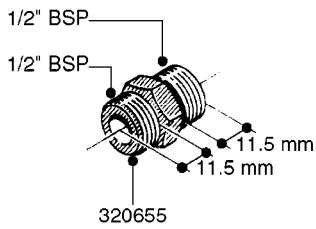

FITTINGS - HEXAGON NIPPLES
L0030-HIN, 01:01:16

Page 0
Date 07.02.2020 9:06

L0030

FITTINGS - HEXAGON NIPPLES
L0030-HIN, 01:01:16

Page 1

Date 07.02.2020 9:06

parts-n°	order qty	description
10015303	1	FITT.PO.HN 1.00X1.00 M1000
10425003	1	FITT.PO.HN 1.25X1.00 MCPHEE
320132	1	FITT.DK HN 1" BSP
320176	1	FITT.DK HN 3/8"X1/2" BSP
320445	1	FITT.DK HN 1/4"X3/8" BSP
320655	1	FITT.DK HN 1/2"-1/2" BSP
320692	1	FITT.DK HN 3/8'BSPX1/4'NPT
320703	1	FITT.DK HN 3/8BSP X1/2 &1/4NPT
320725	1	FITT.DK NIPPLE 3/8"-3/8" BSP
320902	1	FITT.DK HN 3/8'X 1/4' BSP
390232	1	FITT.DK HN 1-1/2' X 1-1/4' BSP
390276	1	FITT.DK HN 1'BSP