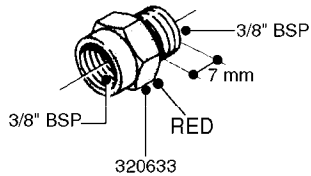

FITTINGS - HEXAGON NIPPLES
L0030-HIN, 01:01:16

Page 0
Date 07.02.2020 9:06

L0030

FITTINGS - HEXAGON NIPPLES
L0030-HIN, 01:01:16

Page 1

Date 07.02.2020 9:06

parts-n°	order qty	description
10015303	1	FITT.PO.HN 1.00X1.00 M1000
10425003	1	FITT.PO.HN 1.25X1.00 MCPHEE
320132	1	FITT.DK HN 1" BSP
320176	1	FITT.DK HN 3/8"X1/2" BSP
320445	1	FITT.DK HN 1/4"X3/8" BSP
320655	1	FITT.DK HN 1/2"-1/2" BSP
320692	1	FITT.DK HN 3/8'BSPX1/4'NPT
320703	1	FITT.DK HN 3/8BSP X1/2 &1/4NPT
320725	1	FITT.DK NIPPLE 3/8"-3/8" BSP
320902	1	FITT.DK HN 3/8'X 1/4' BSP
390232	1	FITT.DK HN 1-1/2' X 1-1/4' BSP
390276	1	FITT.DK HN 1'BSP