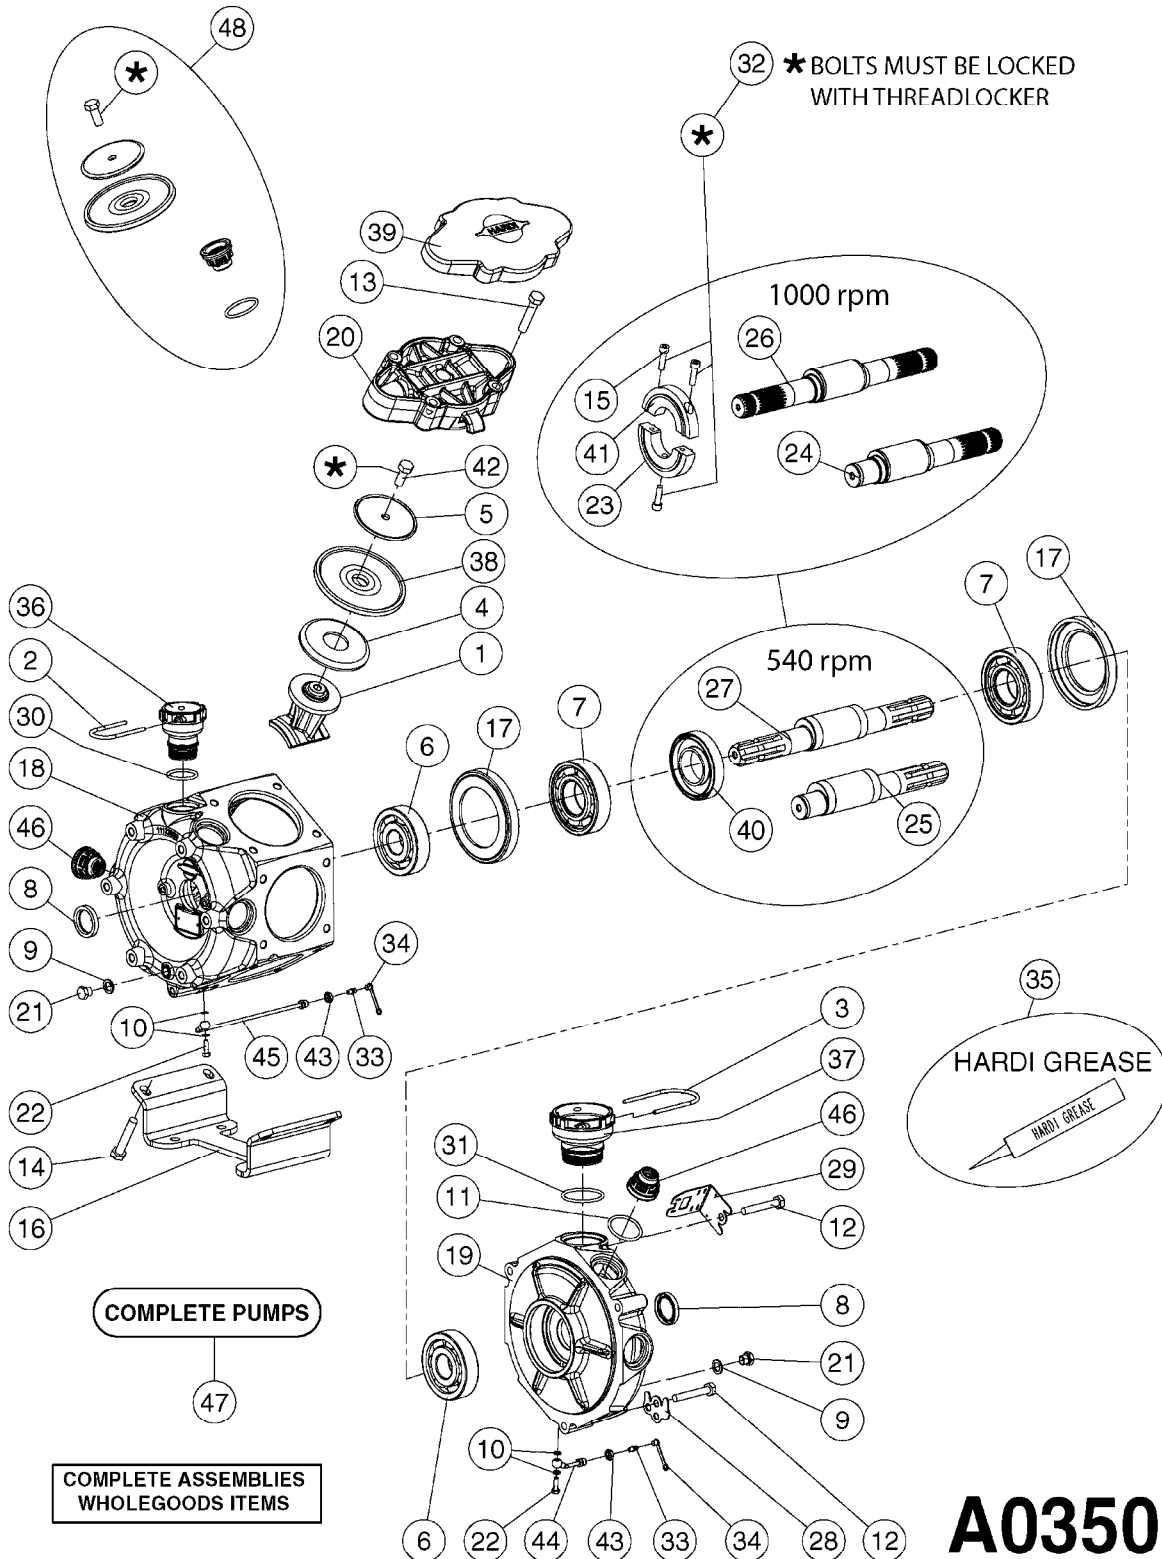

PUMP - 464 540/1000 RPM
A0350-HIN, 23:04:19

Page 1
Date 07.02.2020 9:05

Pos.	parts-n°	order qty	description
1	111622	1	CONNECTING ROD 463/5.5MM
1	111623	1	CONNECTING ROD 463/10MM
1	111624	1	CONNECTING ROD 463/12MM
1	111645	1	CONNECTING ROD 463/6.5MM
2	145996	1	FITT.DK S-67 FORK
3	145997	1	FITT.DK S-93 FORK
4	161012	1	DIAPHRAGM BACKING DISC F. 463
5	161175	1	DIAPHRAGM DISC 463/464 PUMP
6	210221	1	BEARING BALL 6407
7	210232	1	BEARING BALL 6310
8	210243	1	SEAL OIL 35 X 47 X 7
9	241404	1	DOWTY SEAL 1/4"
10	242374	1	WASHER Ø10/Ø6X1 COPPER
11	330072	1	O-RING D53.5/D45.5X4
12	421072	1	BOLT HEX 8.8 RAW M10X65
13	430312	1	BOLT HEX 8.8 M12X60
14	430438	1	BOLT HEX 8.8 DEL M12X65
15	450995	1	BOLT ALLEN M8X30 DIN 912 RAW
16	614628	1	FOOT F. 46X PUMP, RED
16	16410800	1	PUMP BASE 463/464 BLACK
17	11171900	1	CONROD RING 364/464 MACHINED
18	11172200	1	PUMP HOUSE 464 MACHINED 5/4" BSP RED
19	11172600	1	FRONTPART 464 MACHINED 2" BSP RED
20	11173000	1	VALVE COVER.463/464 MACHINED RED
21	14010400	1	PLUG 1/4" BSP
22	14120400	1	BANJOBOLT M6 X 19
23	14120700	1	COUNTERWEIGHT 364/464-1000
24	14137300	1	CRANKSHAFT 364/464-5.5 1000
24	14137400	1	CRANKSHAFT 364/464-6.5 1000
25	14137600	1	CRANKSHAFT 364/464-10
25	14137700	1	CRANKSHAFT 464-12
26	14137900	1	CRANKSHAFT 364/464-5.5 GG 1000
26	14138000	1	CRANKSHAFT 364/464-6.5 GG 1000
27	14138200	1	CRANKSHAFT 364/464-10 GG
27	14138300	1	CRANKSHAFT 464-12 GG
28	16383000	1	GREASE NIPPLE PLATE 464
29	16390600	1	BRACKET FOR RPM SENSOR
30	24266600	1	O-RING D 38,0 X 4,0 70SH.NITR
31	24266800	1	O-RING D 54,0 X 4,0 70SH.NITR
32	28045503	1	LOCTITE 262 .5ML (.017oz.)
33	28163300	1	GREASE NIPPLE H1 M6X1 DIN 7412
34	28163400	1	CAP F. GREASENIPPLE YELLOW M6X1
35	28164600	1	HARDI PUMP GREASE S3 V550L 1
36	32242200	1	FITTING S67 5/4" KON. RG 2014
37	32242400	1	FITTING S93 2" KON. RG 2014
38	33511600	1	DIAPHRAGM PUMP 463/464 PUMP PUR
39	33524000	1	COVER PLASTIC 464 PUMP
40	33527200	1	GREASE SPLIT 364/464
41	39136200	1	HALFPART 364/464-1000
42	43099200	1	BOLT HEX SS M12 X 30 DIN933 A4
43	46134000	1	NUT HEX M10x1 H=2.3 NV=14 ELZIN
44	61097000	1	BANJOTUBE SHORT 464 COMPL.
45	61097100	1	BANJOTUBE LONG 464 COMPL.
46	72043600	1	VALVE FOR 462/463
47	72993500	1	PUMP 464-12-540, CM
47	72993600	1	PUMP 464-6.5 MED-2-1000
47	82168100	1	PUMP 464-5.5 THROUGH SHAFT 1000RPM
47	82168200	1	PUMP 464-10 2" SUCT. 540RPM
47	82168500	1	PUMP 464-12 2" SUCT. 540 RPM
47	82168700	1	PUMP 464-12 540 OFFSET PORTS
47	82168800	1	PUMP 464 6.5 1000 OFFSET PORTS