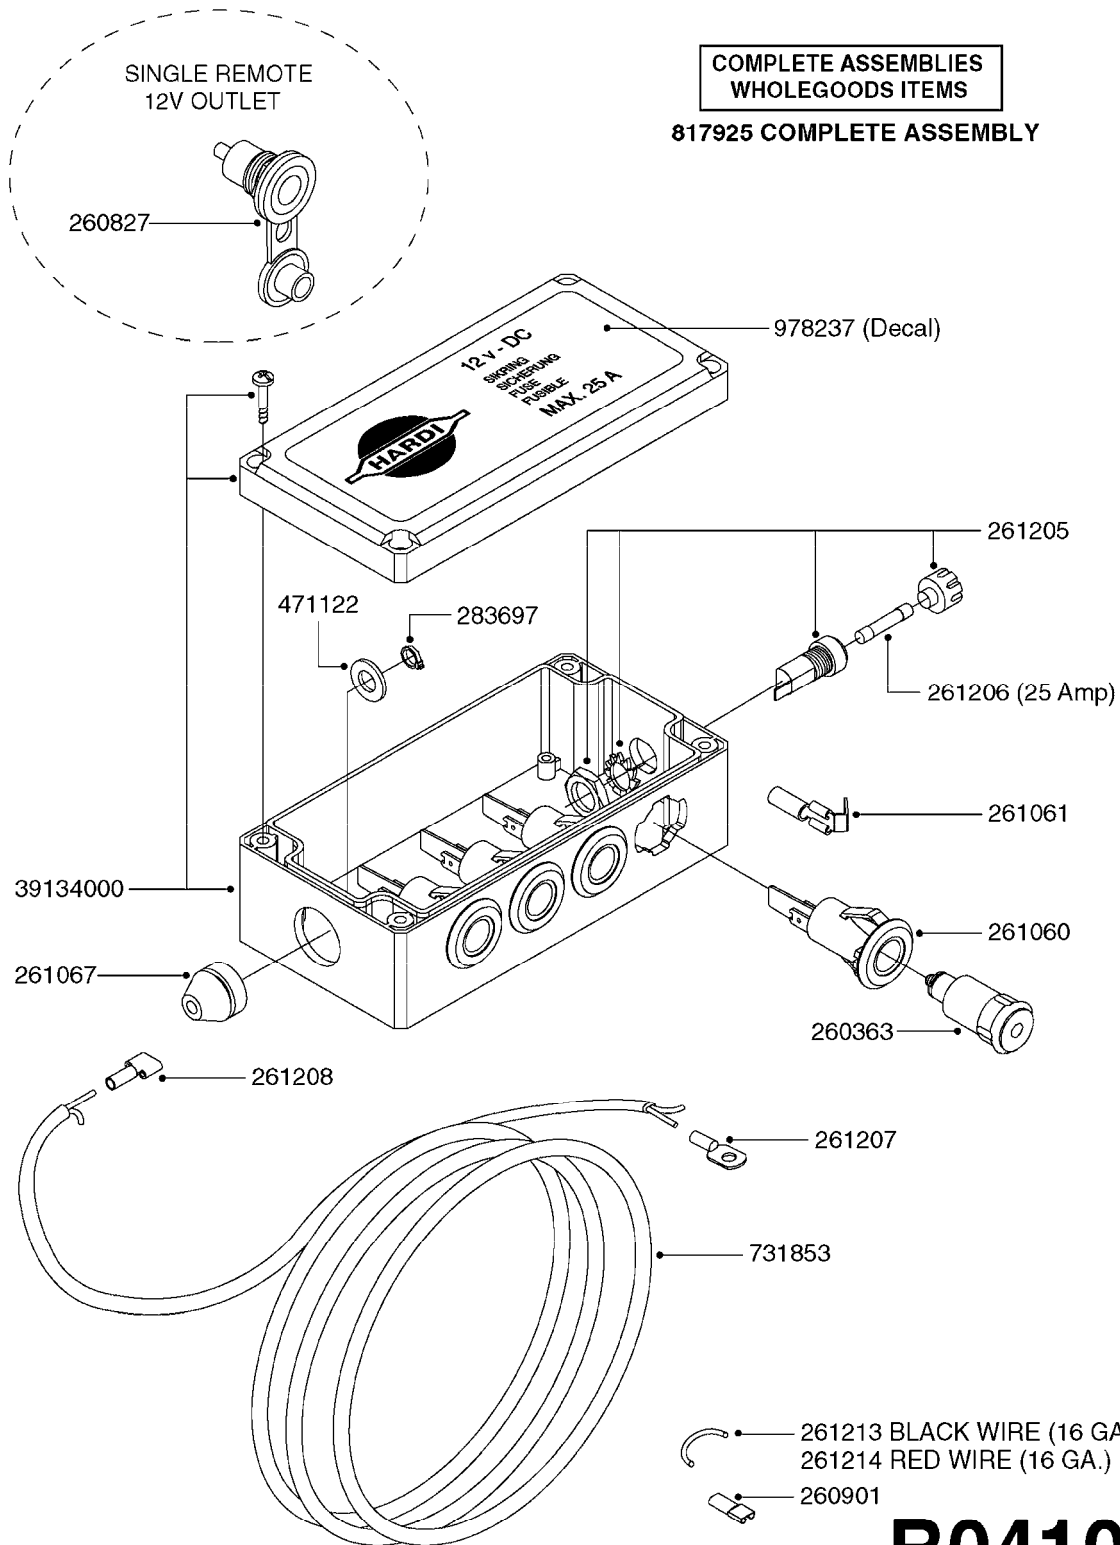

12 VOLT OUTLET BOX
B0410-HIN, 01:01:16

Page 0
Date 07.02.2020 9:05

12 VOLT OUTLET BOX
B0410-HIN, 01:01:16

Page 1

Date 07.02.2020 9:05

parts-n°	order qty	description
260363	1	PLUG 2 POLE 12V
260827	1	PLUG F.EC ATTACHMENTS
260901	1	SPADE F.ELEC CONN.1.5MM BLUE
261060	1	PLUG F.EC ATTACHMENTS
261061	1	SPADE F.ELEC.2 WAY CONNECTOR
261067	1	GROMMET 10-14 GREY
261205	1	FUSE HOLDER
261206	1	FUSE 25 A
261207	1	ELECTRIC CONNECTOR 4MM
261208	1	SPADE F.ELEC.CONNECTOR 4MM
261213	1	WIRE 6.4MM BLACK
261214	1	WIRE 6.4MM RED
283697	1	TIESTRAP 200MM
471122	1	WASHER, M10, Ø20/10.5X 2.0, SS
731853	1	CABLE 2X4MM L=138"
817925	1	OUTLET BOX 12 VOLT ELEC.
978237	1	DECAL OUTLET BOX
39134000	1	BOX, COMPLETE, 12V POWER BOX