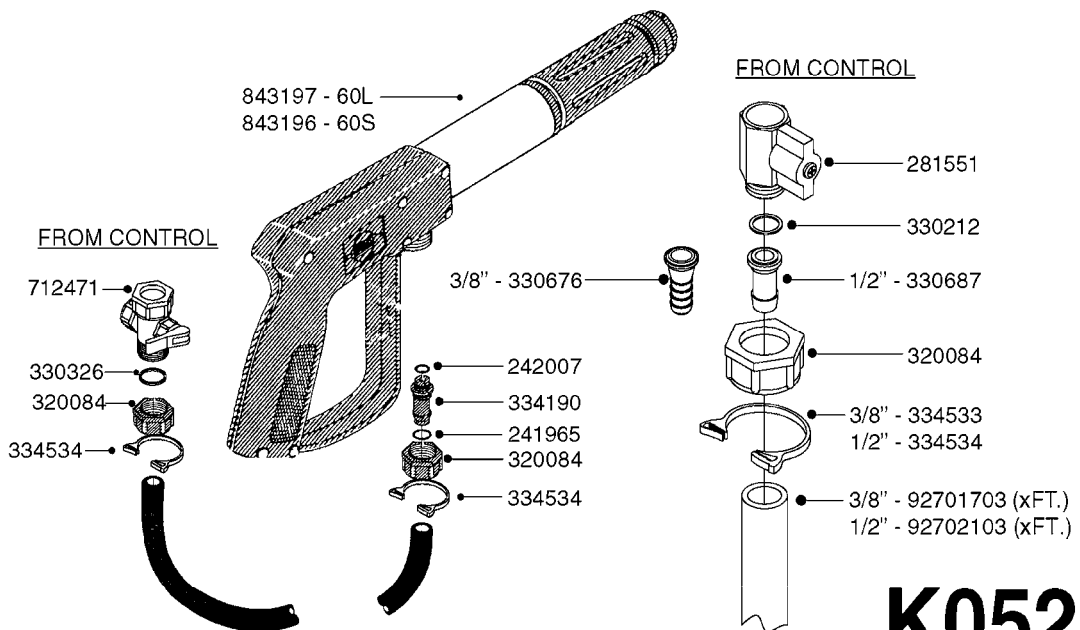

K0520

HOSE WRAPS
K0520-HIN, 05:12:19

Page 1
Date 07.02.2020 9:06

parts-n°	order qty	description
241965	1	O-RING Ø12.1 X 1.6 NITRILE
242007	1	O-RING Ø9.1 X 1.6 NITRILE
281551	1	BALL VALVE 1/2"
320084	1	FITT.DK NUT 1/2" BSP
330212	1	O-RING D19/D14X2.4 F.1/2"NUT
330326	1	O-RING D30/D24X2 F.1"NUT
330676	1	FITT.DK HB 3/8" F. 1/2" NUT
330687	1	FITT.DK HB 1/2" F. 1/2" NUT
334190	1	FITT.DK HB 1/2' F. PISTOL 60S
334533	1	CLAMP HOSE PLASTIC 3/8"
334534	1	CLAMP HOSE PLASTIC 1/2"
636223	1	POST 12 VOLT TR30
712471	1	AGITATION VALVE ASSY. ON/OFF
843196	1	SPRAY GUN KIT TYPE 60 SHORT
843197	1	HANDGUN KIT TYPE 60 LONG
10013403	1	BOLT HEX 3/8-16X1 1/4 HCS Z5
10013503	1	NUT HEX NC 3/8"
10178903	1	WRAP HOSE SIDE MOUNT PLATE
10179003	1	WRAP HOSE BOTTOM PLATE MOUNT
10179403	1	WRAP WELDMENT FOR HI101789
10179503	1	WRAP WELDMENT FOR HI101790
10225603	1	BKT.FOR HOSE WRAP MOUNT NL NK
10225703	1	WRAP HOSE BDL.BOTTOM PLATE
92701703	1	HOSE R X3/8" X300PSI WP X0012"
92702103	1	HOSE R X1/2" X300PSI WP X0012"