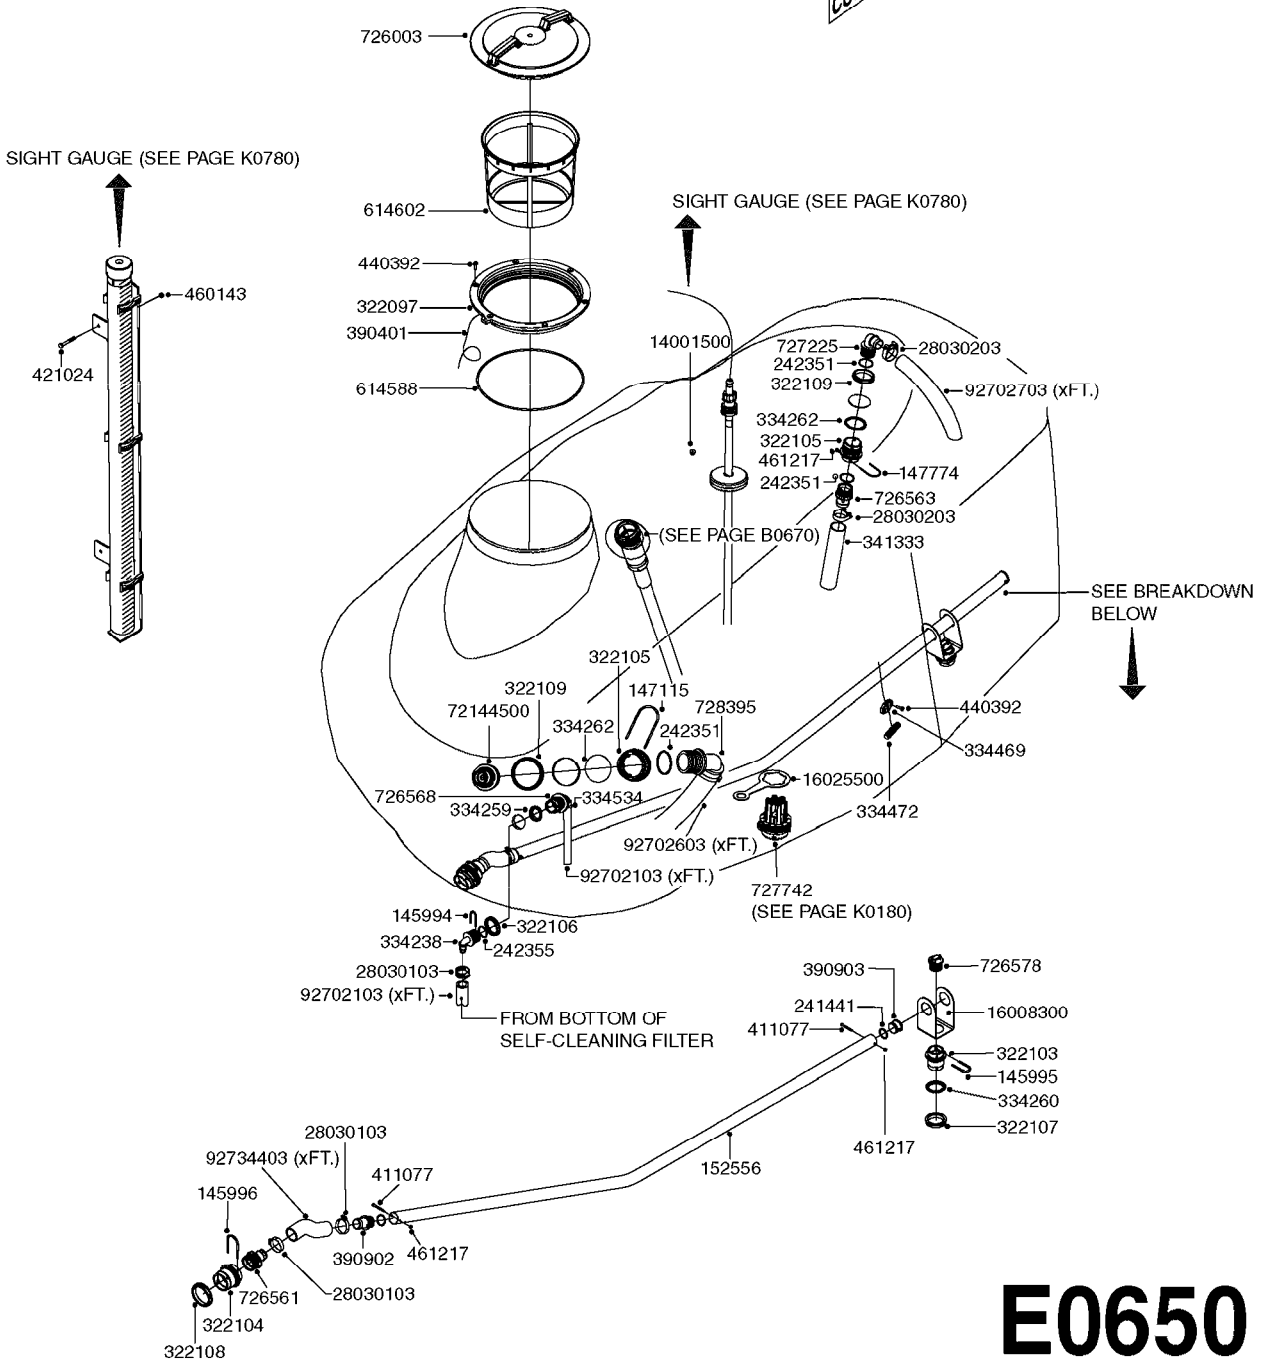

plus 978066

TANK - CM+1200, CM1500
E0650-HIN, 23:08:18

Page 1
Date 07.02.2020 9:06

parts-n°	order qty	description
145994	1	FITT.DK S-40 FORK
145995	1	FITT.DK S-53 FORK
145996	1	FITT.DK S-67 FORK
147115	1	FITT.DK S-93 FORK SPECIAL
147774	1	FITT.DK S-93 FORK W. M5 THREAD
152556	1	SPARGE TUBE CM1200+
241441	1	O-RING D29.3X3
242351	1	O-RING D69.5X3.0 VITON F.S-93
242355	1	O-RING D19.2X3.0 VITON F.S-40
322097	1	THREADED RING F. LID
322103	1	FITT.DK S-53 BULKHEAD
322104	1	FITT.DK S-67 BULKHEAD
322105	1	FITT.DK S-93 BULKHEAD DOUBLE
322106	1	FITT.DK S-40 BULKHEAD NUT
322107	1	FITT.DK S-53 BULKHEAD NUT
322108	1	FITT.DK S-67 BULKHEAD NUT
322109	1	FITT.DK S-93 BULKHEAD NUT
334238	1	FITT.DK S-40 ELB.1/2"
334259	1	GASKET F. S-40 BULKHEAD
334260	1	GASKET F. S-53 BULKHEAD
334262	1	GASKET F.S-93 BULKHEAD
334469	1	CLEVIS F.CORD TOP DRAIN ASSY.
334472	1	HANDLE FOR TOP DRAIN
334534	1	CLAMP HOSE PLASTIC 1/2"
341333	1	TUBE Ø57/Ø52 L=1500 BLACK PE
390401	1	CORD NYLON F.LID 900MM
390902	1	SPARGE TUBE FITT FRONT
390903	1	CAP SPARGE TUBE
411077	1	SCREW M5X45 STAINLESS
421024	1	BOLT HEX 8.8 DEL M8X60
440392	1	SCREW 6.3 X 25.0 DIN7981C TORX
460143	1	SELF LOCK NUT M8 SST A2 DIN985
461217	1	NUT HEX M5 LOCK
614588	1	SEAL F. LID
614602	1	FILTER BASKET
726003	1	LID F. TANK
726561	1	FITT.DK S-67 STR.1-1/4" O-RING
726563	1	FITT.DK S-93 STR 2" W/O-RING
726568	1	FITT.DK.S-53 HB 1/2"90 W/O-RING
726578	1	FITT.DK S53 PLUG WITH O-RING
727225	1	FITT.DK S-93 ELB.2'PVC W/ORING
727742	1	TOP DRAIN CORD TYPE
728395	1	FITT.DK S-93 ELB.1-1/2" 90 DEG
978066	1	DECAL PLUS
978427	1	DECAL COMMANDER 125 X 600MM
14001500	1	GROMMET F.TOP DRAIN CORD
16008300	1	BRACKET SPARGE TUBE
16025500	1	TANK SPACER SIGHT GAUGE
28030103	1	CLAMP HOSE GEAR P5/4-S1.5"6724
28030203	1	CLAMP HOSE T-BOLT S2" 235-67
35000304	1	TANK RAW CM1500
72144500	1	SAFETY VALVE 15 BAR S93
92702103	1	HOSE R X1/2" X300PSI WP X0012"
92702603	1	HOSE PVC SUCT GRAY 1-1/2"
92702703	1	HOSE PVC SUCT GRAY 2"
92734403	1	HOSE R X5/4" X200PSI WP X0012"
97837600	1	HARDI LOGO Ø282X450 F.METAL/ PLASTIC 3D