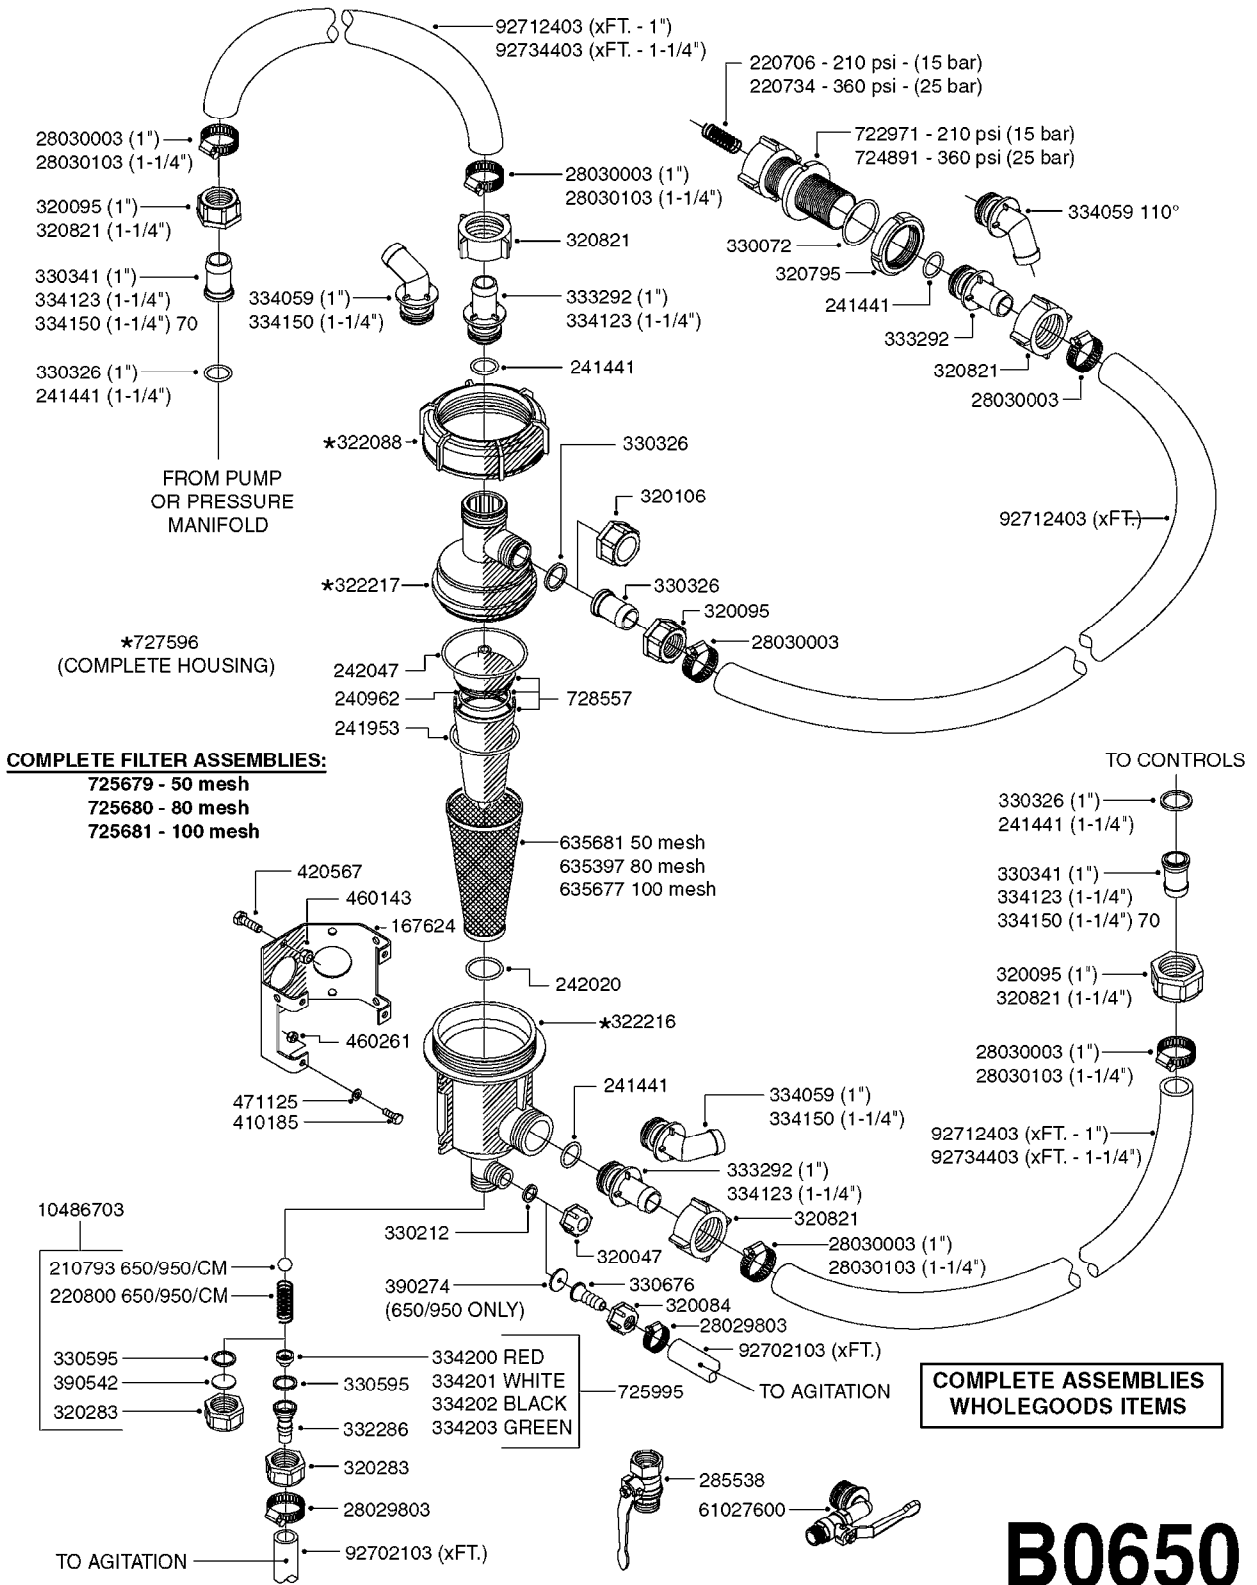

S-67 CHECK VALVE
(NON-THREADED)

S-67 CHECK VALVE
(THREADED)

FOR FITTINGS AND
HOSES, SEE SECTION L

B0640

CHECK VALVES - S67 (2011)
B0640-HIN, 15:10:19

Page 1
Date 07.02.2020 9:05

Pos.	parts-n°	order qty	description
1	145996	1	FITT.DK S-67 FORK
2	242353	1	O-RING 3 X 44.2 VITON
3	334231	1	FITT.DK S-67 STR.1"
3	334232	1	FITT.DK S-67 STR.1-1/4"
4	72432400	1	FITT.DK S-67 CONNEC W.CHK SEAT
5	72819200	1	CHECK VALVE S67 2012 THREADED
6	72819300	1	CHECK VALVE S67 2012 NO THREAD
7	72878800	1	CHECK VALVE S67 SUBASSEMBLY 2013 INCLUDED WITH #5 & #6