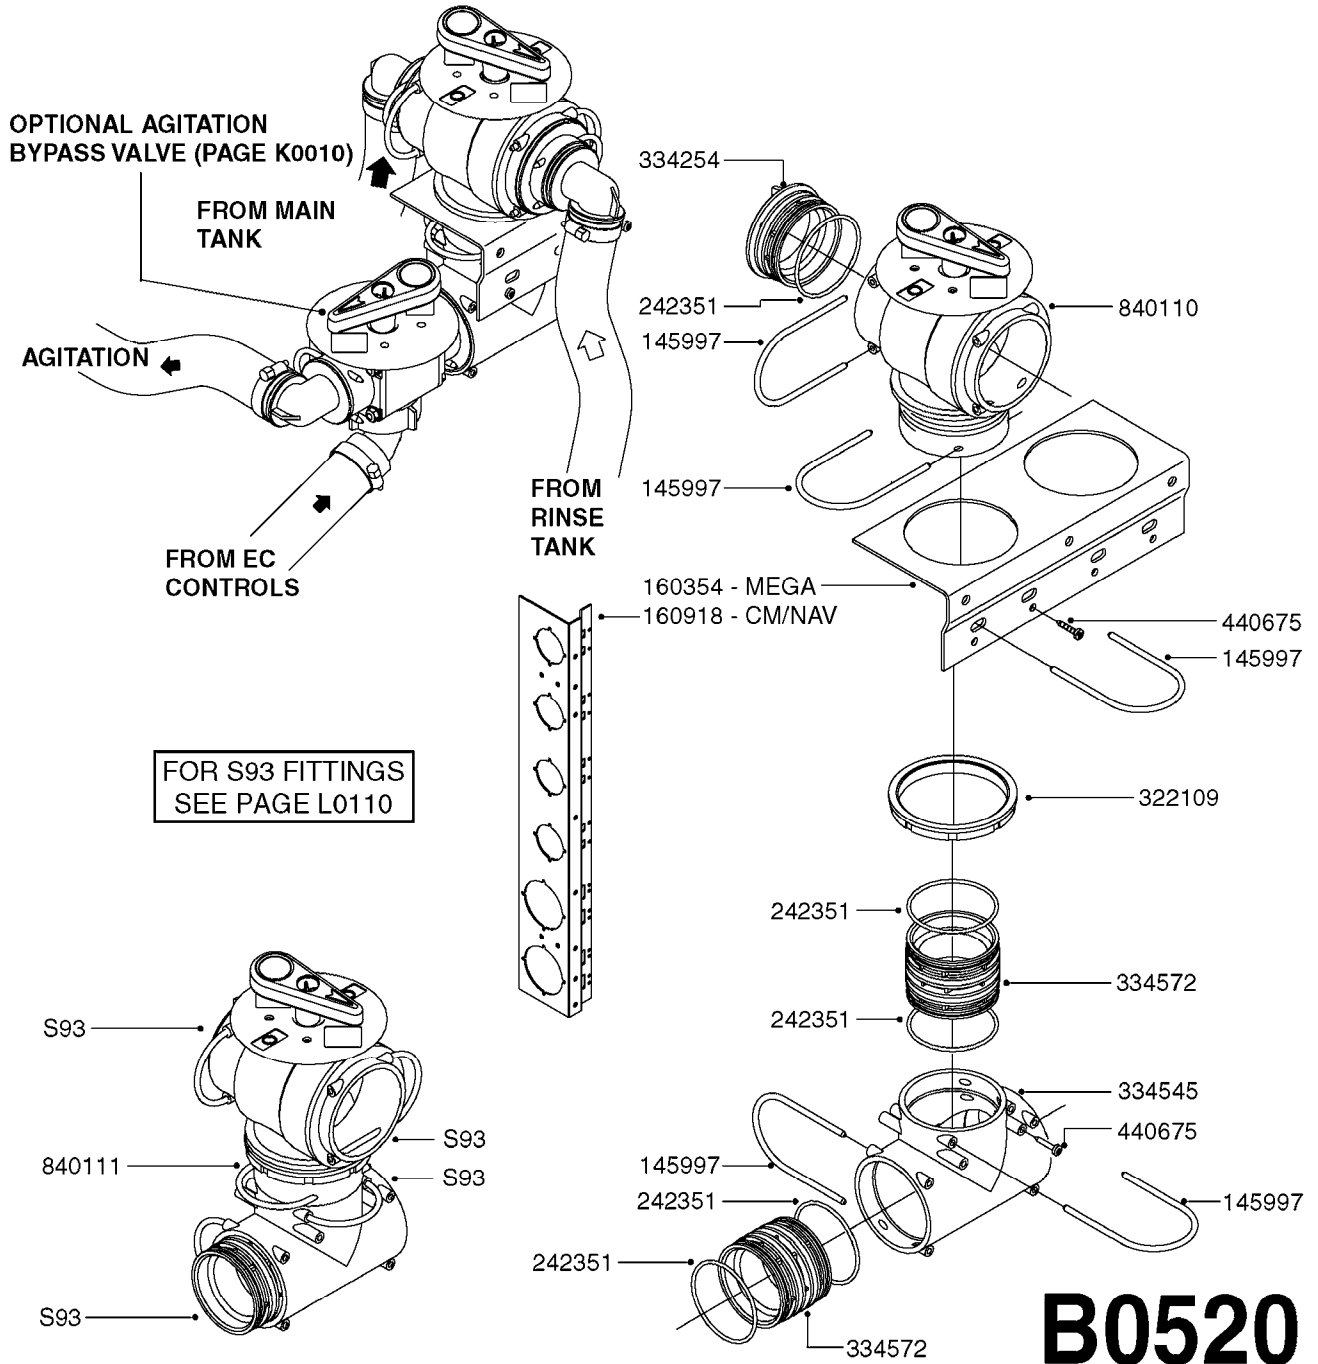

MANIFOLD SYSTEM - SUCTION
B0520-HIN, 01:01:16

Page 1

Date 07.02.2020 9:05

parts-n°	order qty	description
145997	1	FITT.DK S-93 FORK
160354	1	BRACKET F.SUCTION MANIFOLD
160918	1	BRACKET F. MANIFOLD CM
242351	1	O-RING D69.5X3.0 VITON F.S-93
322109	1	FITT.DK S-93 BULKHEAD NUT
334254	1	FITT.DK S-93 PLUG
334545	1	FITT.DK S-93 TEE
334572	1	FITT.DK S-93 ADAPTOR MALE MALE
440675	1	SCREW F. PLASTIC 5X16 SS
840110	1	VALVE SUCTION S-93 F.MANIFOLD
840111	1	VALVE SUCTION 3 WAY S-93 W.TEE