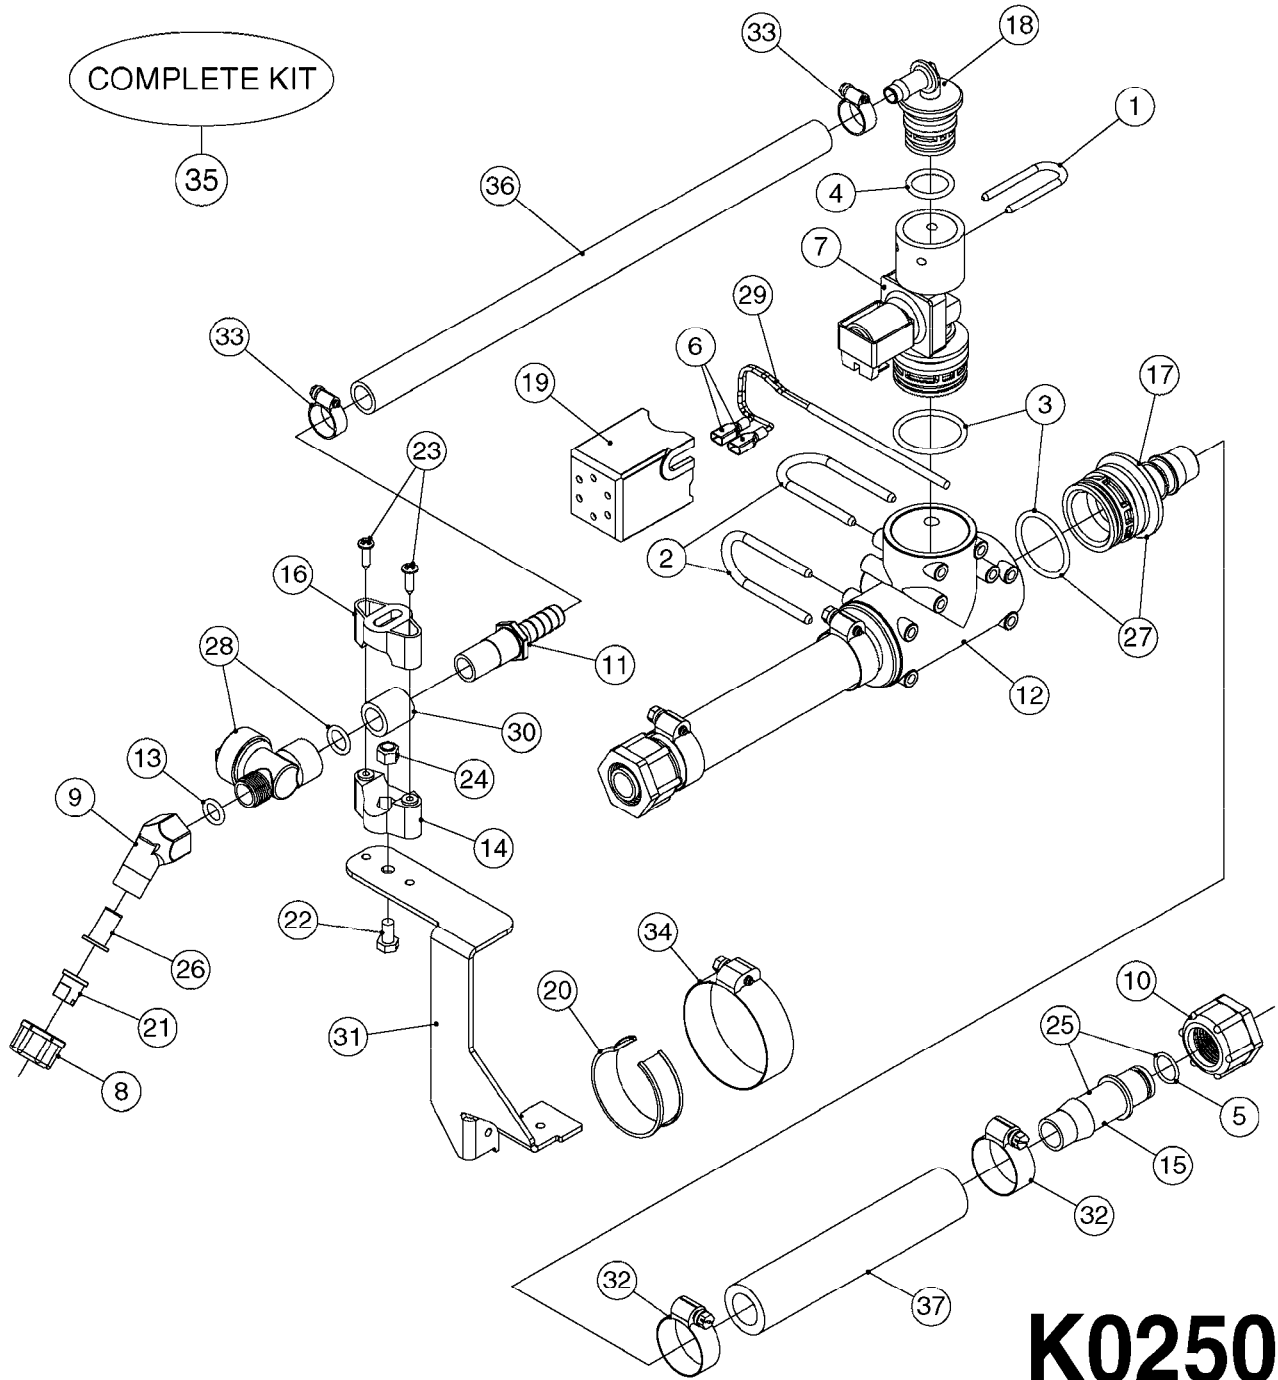

K0250

ELECTRIC END NOZZLE KIT '09
K0250-HIN, 01:01:16

Page 1
Date 07.02.2020 9:06

Pos.	parts-n°	order qty	description
1	145994	1	FITT.DK S-40 FORK
2	145995	1	FITT.DK S-53 FORK
3	242354	1	O-RING D32.2X3.0 VITON
4	242355	1	O-RING D19.2X3.0 VITON F.S-40
5	242594	1	O-RING D14 X 1.78 SCH.70-EPDM
6	261539	1	SPADE F.ELEC CONNEX BLUE INSUL
7	262104	1	VALVE, SOLENOID, S53/S40
8	320187	1	FITT.DK CAP 3/8" BSP BLACK
9	320191	1	FITT.DK ELB 3/8' BSP 45 DEGREE
10	320283	1	FITT.DK NUT 3/4"BSP
11	320891	1	FITT.DK HB 3/8'- 3/8' BSP
12	322352	1	FITT.DK S-53 TEE
13	330013	1	O-RING 2.5 X 10 PUR
14	333012	1	NOZZLE HOLD. UPPER PART
15	334044	1	FITT.DK HB 3/4' F. 3/4' CAP
16	334220	1	YOKE, UPPER NOZZLE BODY
17	334229	1	FITT.DK S-53 STR.3/4"
18	334237	1	FITT.DK S-40 ELB.3/8"
19	334965	1	COVER FOR S53 SOLENOID VALVE
20	341291	1	RUBBER HOSE CLAMP COVER 130MM
21	370392	1	NOZZLE END FAN 1850-G 300
22	410546	1	BOLT HEX M6X12 A2 SS DIN933
23	440665	1	SCREW M4.2X16 STAINLESS
24	460261	1	NUT HEX M6X1.00 LOCK DIN985 A2 SS
25	724621	1	FITT.DK HB 3/4"ASSY F.3/4" NUT
26	725042	1	SCREEN 80 MESH W.GASKET, RED
27	726558	1	FITT.DK S53 STR. 3/4" W. ORING
28	729610	1	NOZZLE ASSY. NON DRIP 3/8 THRD
29	983087	1	ELEC. CABLE 2 WIRE X 0.75MM
30	10631003	1	HOSE R X CLEAR BRAID.X 1/2 12"
31	16110803	1	NOZZLE BRACKET VAR SPACINGS
32	28029903	1	CLAMP HOSE GEAR P3/4"-S1" 6712
33	28044903	1	CLAMP HOSE GEAR P3/8" 6706
34	28047003	1	CLAMP HOSE GEAR 30 X 50 6732
35	82613203	1	ELECTRIC END NOZZLE KIT 2009
36	92701703	1	HOSE R X3/8" X300PSI WP X0012"
37	92703203	1	HOSE R X3/4" X300PSI WP X0012"