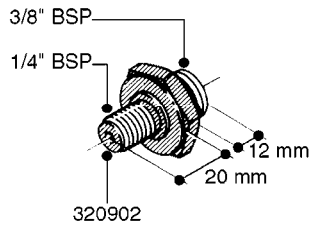

FITTINGS - HEXAGON NIPPLES
L0030-HIN, 01:01:16

Page 0
Date 07.02.2020 9:06

L0030

FITTINGS - HEXAGON NIPPLES
L0030-HIN, 01:01:16

Page 1

Date 07.02.2020 9:06

parts-n°	order qty	description
10015303	1	FITT.PO.HN 1.00X1.00 M1000
10425003	1	FITT.PO.HN 1.25X1.00 MCPHEE
320132	1	FITT.DK HN 1" BSP
320176	1	FITT.DK HN 3/8"X1/2" BSP
320445	1	FITT.DK HN 1/4"X3/8" BSP
320655	1	FITT.DK HN 1/2"-1/2" BSP
320692	1	FITT.DK HN 3/8'BSPX1/4'NPT
320703	1	FITT.DK HN 3/8BSP X1/2 &1/4NPT
320725	1	FITT.DK NIPPLE 3/8"-3/8" BSP
320902	1	FITT.DK HN 3/8'X 1/4' BSP
390232	1	FITT.DK HN 1-1/2' X 1-1/4' BSP
390276	1	FITT.DK HN 1'BSP