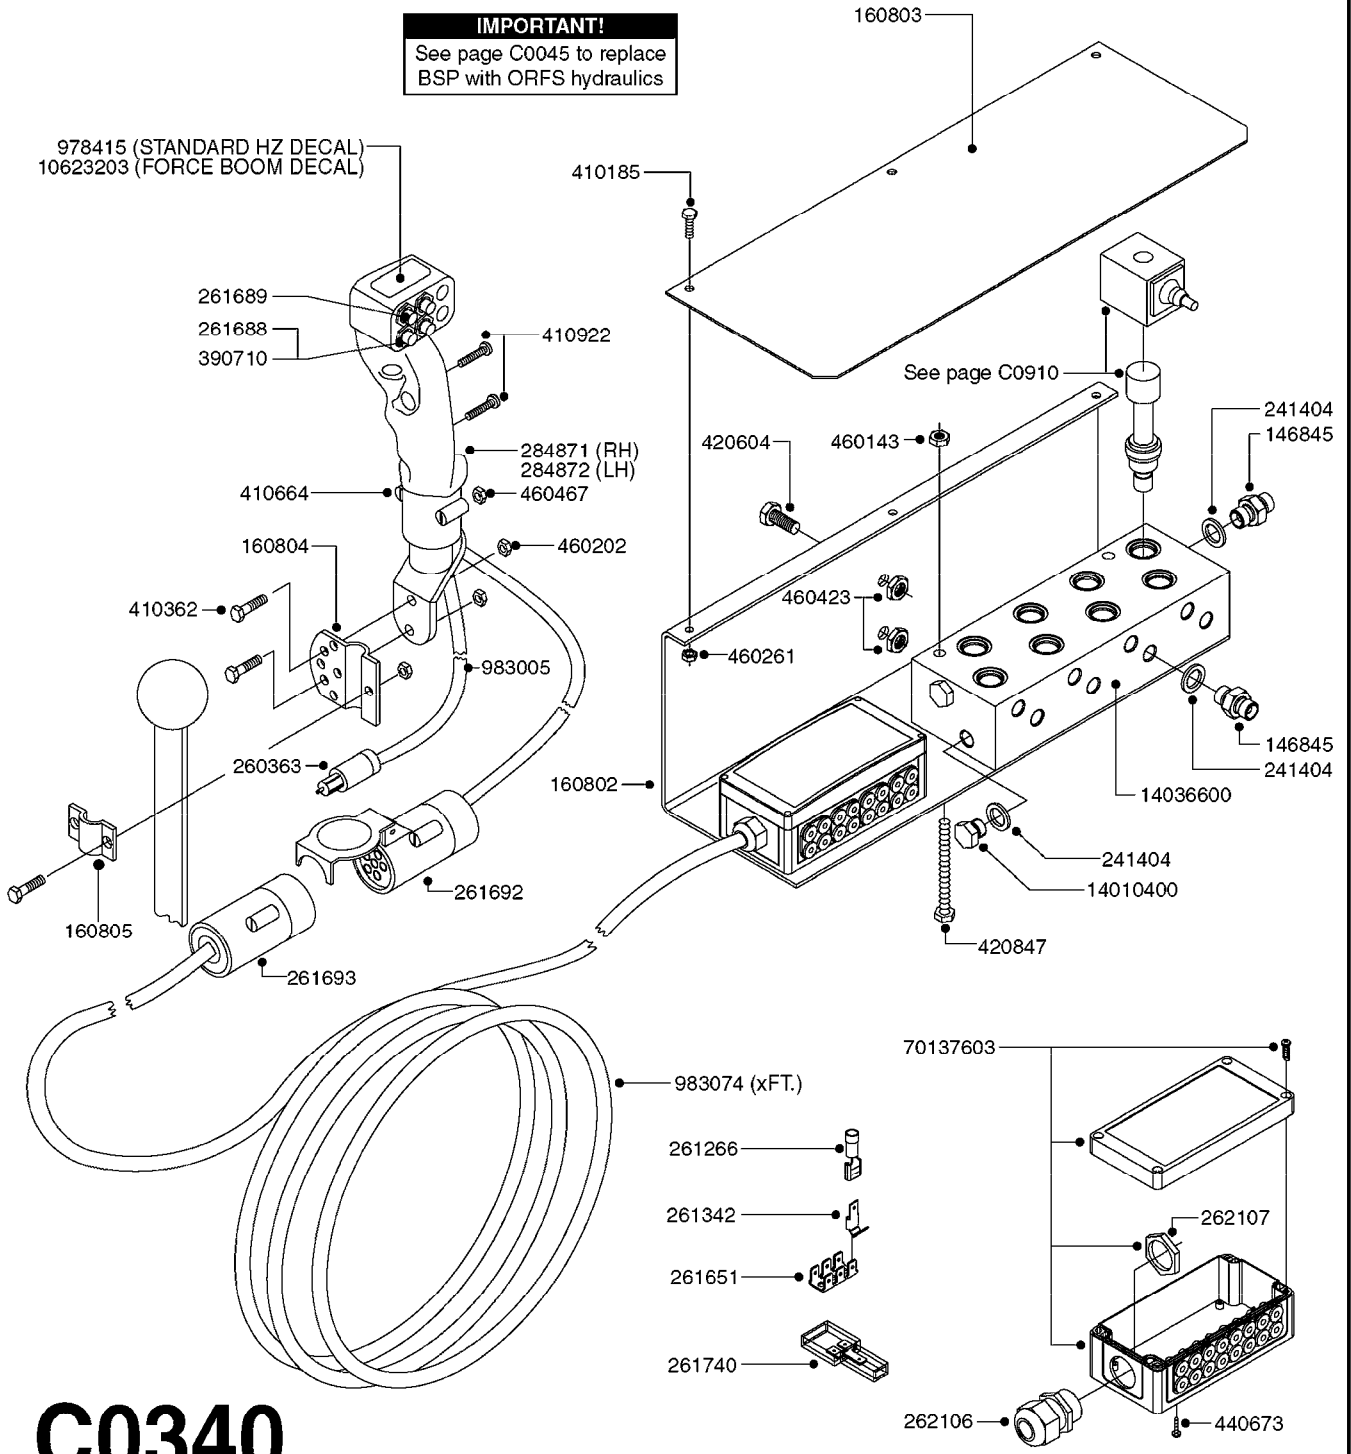

IMPORTANT!
See page C0045 to replace
BSP with ORFS hydraulics

HYD EAGLE HZ JOYSTICK 2005
C0340-HIN, 13:05:19

Page 1
Date 07.02.2020 9:05

parts-n°	order qty	description
146845	1	HEX NIPPLE 1/4"X1/4"
160802	1	MOUNT PLATE F.HYD SOLENOID'HZ'
160803	1	COVER PLATE F.HYD SOLENOID'HZ'
160804	1	MOUNT BRACKET F.HANDLE
160805	1	MOUNT STRAP F.HANDLE
241404	1	DOWTY SEAL 1/4"
260363	1	PLUG 2 POLE 12V
261266	1	CONNECTOR END F.CABLE HP
261342	1	SPADE F.ELEC.3 WAY CONNECTOR
261651	1	SPADE F.ELEC.6 POLE CONNECTOR
261688	1	SWITCH F. HANDLE WHITE
261689	1	CAP RUBBER F. SWITCH JOYSTICK
261692	1	PLUG ELEC.7 POLE FEMALE F.CABL
261693	1	PLUG ELEC. 7 POLE MALE
261740	1	SPADE F.ELEC.3 POLE CONN.INSUL
262106	1	BULKHEAD F. CABLE 6.5-14 BLACK
262107	1	NUT F. BULKHEAD CABLE GRAY
284871	1	CONTROL HANDLE RIGHT HALF
284872	1	CONTROL HANDLE LEFT HALF
390710	1	SWITCH F.HANDLE GREY MACHINED
410185	1	BOLT HEX 8.8 DEL M6X16
410362	1	BOLT HEX 8.8 SS M6X20
410664	1	BOLT HEX M5 X 20
410922	1	CYL.SKR 8.8 DEL M4X20 RST
420604	1	BOLT HEX 8.8 DEL M10X25 FT DIN933
420847	1	BOLT HEX 8.8 DEL M8X85
440673	1	SCREW F.PLASTIC 5X12 SS
460143	1	SELF LOCK NUT M8 SST A2 DIN985
460202	1	NUT HEX M6
460261	1	NUT HEX M6X1.00 LOCK DIN985 A2 SS
460423	1	NUT HEX M10X1.50 LOCK DIN985A2 SS
460467	1	NUT HEX M5 GALV.
978415	1	DECAL CONTROL HANDLE
983005	1	ELEC. CABLE 2 WIRE X 1.5MM
983074	1	ELEC. CABLE 5 WIRE X 1.5MM
10623203	1	DECAL F.JOYSTICK - FORCE
14010400	1	PLUG 1/4" BSP
14036600	1	MANIFOLD 4-FUNCTION SPC 2004
70137603	1	JUNC. BOX, FLUID, COMPLETE, 2015