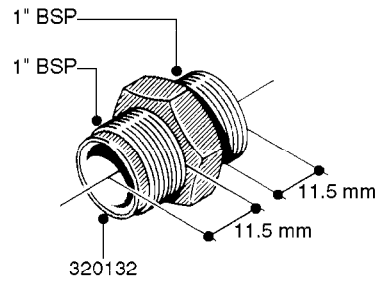

FITTINGS - HEXAGON NIPPLES
L0030-HIN, 01:01:16

Page 0
Date 07.02.2020 9:06

L0030

FITTINGS - HEXAGON NIPPLES
L0030-HIN, 01:01:16

Page 1

Date 07.02.2020 9:06

parts-n°	order qty	description
10015303	1	FITT.PO.HN 1.00X1.00 M1000
10425003	1	FITT.PO.HN 1.25X1.00 MCPHEE
320132	1	FITT.DK HN 1" BSP
320176	1	FITT.DK HN 3/8"X1/2" BSP
320445	1	FITT.DK HN 1/4"X3/8" BSP
320655	1	FITT.DK HN 1/2"-1/2" BSP
320692	1	FITT.DK HN 3/8'BSPX1/4'NPT
320703	1	FITT.DK HN 3/8BSP X1/2 &1/4NPT
320725	1	FITT.DK NIPPLE 3/8"-3/8" BSP
320902	1	FITT.DK HN 3/8'X 1/4' BSP
390232	1	FITT.DK HN 1-1/2' X 1-1/4' BSP
390276	1	FITT.DK HN 1'BSP