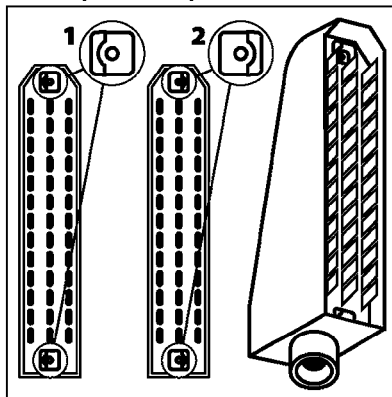

M0280

39 PIN CABLES
M0280-HIN, 28:03:17

Page 1
Date 07.02.2020 9:06

parts-n°	order qty	description
262158	1	PLUG INSERT 39 POLE MALE
262159	1	PLUG INSERT 39 POLE FEMALE
262160	1	PLUG HOUSING 39 POLE FEMALE
262161	1	PLUG HOUSING F/39 POLE MALE
440634	1	SCREW 5/8"
440732	1	PT SCREW 35X12B Z5452 ELZ
14034200	1	CODE BRACKET FOR 39 PIN CABLE
26003900	1	WIRE 37-39 PIN EVC, 6.6'
26004200	1	WIRE 37-39 PIN EVC, 57.4'
26008400	1	WIRE 39-PIN 24 WIRE L=8M
26011903	1	WIRE 39-39 POLE EXT. 3660MM
28027500	1	WIRE 37-39 PIN EVC, 37.7'
28028700	1	WIRE 37-39 PIN EVC, 45.9'
28028800	1	WIRE 37-39 PIN EVC, 16.4'
28028900	1	WIRE 37-39 PIN EVC, 26.2'
72236400	1	DAH CONN. WIRE/TRACTOR L=8M
97610803	1	DECAL-SRAY BOX 39-PIN
97610903	1	DECAL-HYDRAULIC BOX 39-PIN