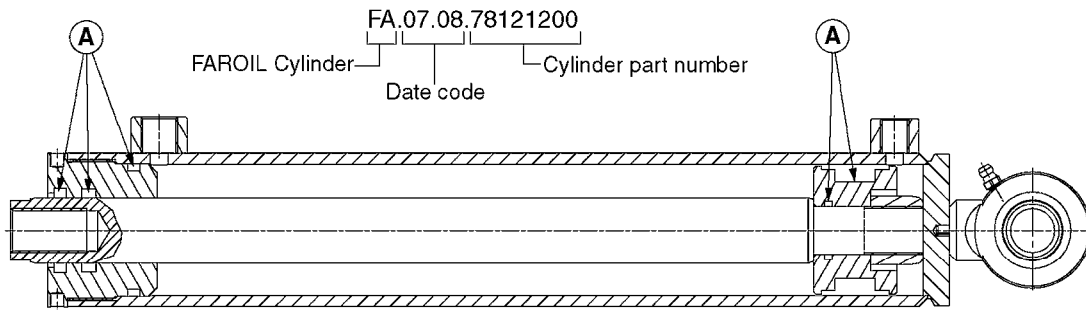

HYDRAULICS - CYLINDERS
C0020-HIN, 01:01:16

Page 3

Date 07.02.2020 9:05

parts-n°	order qty	description
63039300 78100003	1 1	CYLINDER ROD F.781132 CYL. PARA-LIFT CM+750 W/STOP

Check cylinder barrel for stamped part number.