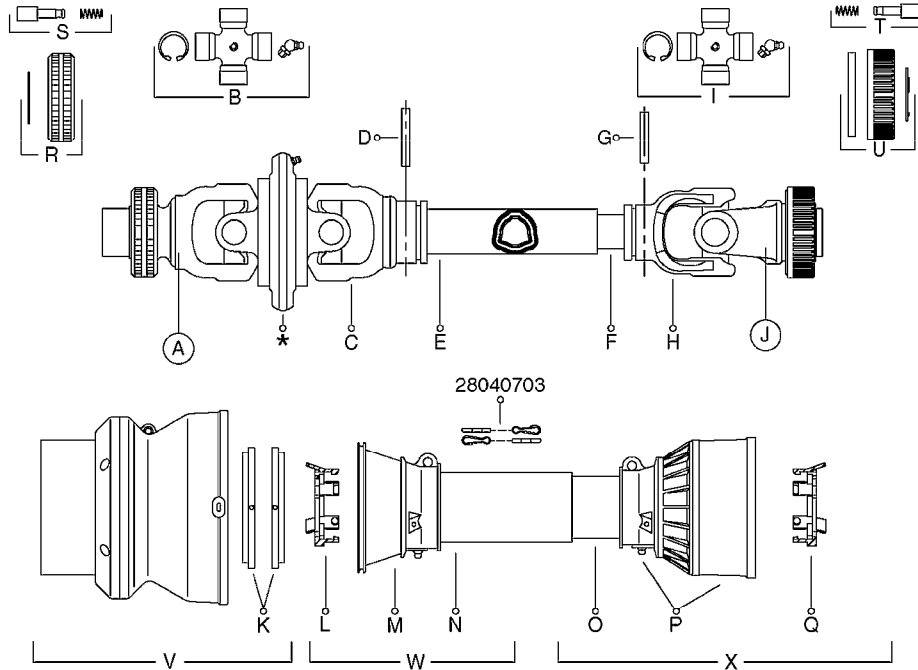

* Changed in 2016 from 100 series to G-Series (see page A0600).

A520

PTO SHAFTS - BONDIOLI CENT.
A0520-HIN, 23:10:18

Page 1
Date 07.02.2020 9:05

parts-n°	order qty	description
289042	1	UNIV. JOINT 22x54mm
421024	1	BOLT HEX 8.8 DEL M8X60
450015	1	SCREW ALLAN 3/8'X5/8' BLACK
460143	1	SELF LOCK NUT M8 SST A2 DIN985
28009803	1	PTO PIN TUBE RETAINER OUTER
28009903	1	PTO TUBE RETAINER INNER
28010103	1	PTO YOKE F.INNER TUBE CV PTO
28021403	1	PTO 1"STR/1-3/8" 6SPL B&P
28021503	1	PTO 1"STR/1-3/8" 21SPL B&P
28021603	1	PTO 1"STR/1-3/4" 20SPL B&P
28027903	1	PTO BALL LOCK.KIT F.1-3/8 YOKE
28040503	1	UNIV. JOINT 27x74.6mm
28040703	1	SAFETY CHAIN F.CV BLACK PTO (SET OF 2)
28041803	1	DECAL DANGER GUARD MISSING
28041903	1	DECAL DANGER ROT.DRIVELINE
28056703	1	PTO YOKE #1 1-3/8" X 6 SPLINE
28056803	1	PTO YOKE #1 1-3/8" X 21 SPLINE
28056903	1	PTO YOKE #4 1-3/4" X 20 SPLINE
28057003	1	PTO TUBE YOKE #1-G1 OUTER
28057103	1	PTO TUBE YOKE #4-G4 OUTER
28057203	1	PTO PIN TUBE RETAINER OUTER
28057303	1	PTO TUBE OUTER #1 745MM
28057403	1	PTO TUBE OUTER #4 720MM
28057503	1	PTO TUBE INNER #1 745MM
28057603	1	PTO TUBE INNER #4 720MM
28057703	1	PTO TUBE RETAINER INNER
28057803	1	PTO TUBE YOKE #1 Ø=1"
28057903	1	PTO TUBE YOKE #4 Ø=1"
28058003	1	PTO HALF SAFETY SHIELD OUTER
28058103	1	PTO HALF SAFETY SHIELD OUTER
28058203	1	PTO HALF SAFETY SHIELD INNER
28058303	1	PTO HALF SAFETY SHIELD INNER
28058403	1	PTO BALL LOCK.KIT F.1-3/4 YOKE
28058503	1	PTO TUBE YOKE #1-G1 INNER