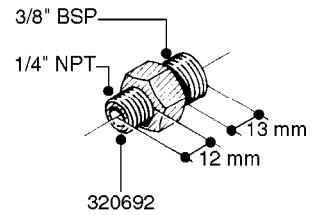

FITTINGS - HEXAGON NIPPLES
L0030-HIN, 01:01:16

Page 0
Date 07.02.2020 9:06

L0030

FITTINGS - HEXAGON NIPPLES
L0030-HIN, 01:01:16

Page 1

Date 07.02.2020 9:06

parts-n°	order qty	description
10015303	1	FITT.PO.HN 1.00X1.00 M1000
10425003	1	FITT.PO.HN 1.25X1.00 MCPHEE
320132	1	FITT.DK HN 1" BSP
320176	1	FITT.DK HN 3/8"X1/2" BSP
320445	1	FITT.DK HN 1/4"X3/8" BSP
320655	1	FITT.DK HN 1/2"-1/2" BSP
320692	1	FITT.DK HN 3/8'BSPX1/4'NPT
320703	1	FITT.DK HN 3/8BSP X1/2 &1/4NPT
320725	1	FITT.DK NIPPLE 3/8"-3/8" BSP
320902	1	FITT.DK HN 3/8'X 1/4' BSP
390232	1	FITT.DK HN 1-1/2' X 1-1/4' BSP
390276	1	FITT.DK HN 1'BSP