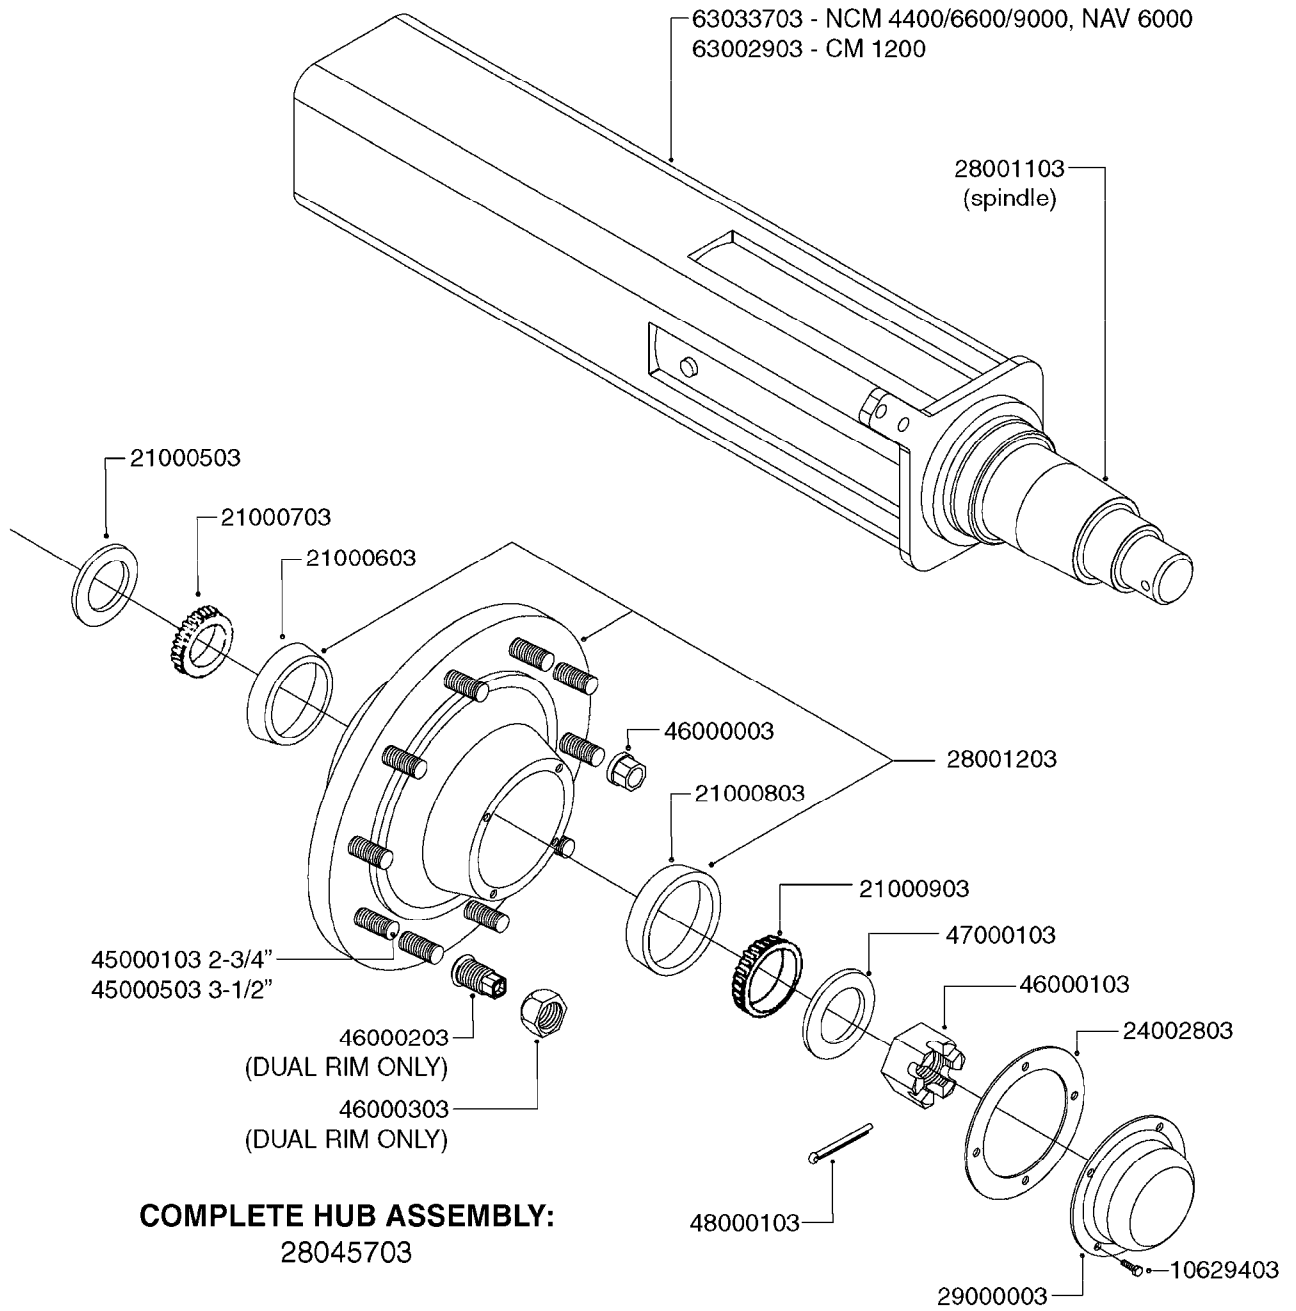

COMPLETE HUB ASSEMBLY:
28045703

COMPLETE ASSEMBLIES
WHOLEGOODS ITEMS

E0790

HUB ASSEMBLY F.4-1/2" SPINDLE
E0790-HIN, 06:07:17

Page 1

Date 07.02.2020 9:06

parts-n°	order qty	description
10629403	1	BOLT HEX 5/16 NC GR.2 00.50"
21000503	1	SEAL,WHEEL CR43771
21000603	1	RACE, BEARING 3.5/1.5
21000703	1	BEARING, TAPPERED 3.5433/1.575
21000803	1	RACE, TAPERED BEARING
21000903	1	BEARING, TAPPERED, 2.75/1.510
24002803	1	GASKET F. HUB 4.5" HUB ASSY
28001103	1	SPINDLE 4.5"x 23" 20000LB
28001203	1	HUB, 20000LB W. BRG RACES
28045703	1	HUB ASSY 10-13.19-11.02 25000#
29000003	1	HUB CAP F. 881(20000LB) HUB
45000103	1	BOLT, WHEEL STUD 3/4-16X2 3/4
45000503	1	BOLT, WHEEL STUD 3/4-16X3 1/2
46000003	1	NUT HEX NF 3/4" FLANGED F.HUB
46000103	1	NUT, CASTLE, SPINDLE 2-12 UNF
46000203	1	NUT, BUD WHEEL, INNER, RH
46000303	1	NUT, BUD WHEEL, OUTER, RH
47000103	1	WASHER, SPNDL 4.5" 2.06x4 .25T
48000103	1	PIN, COTTER 5/16" X 5.25"
63002903	1	AXLE INSERT,72"-90"SUS CM 1200
63033703	1	AXLE INSERT NCM 44/66/9000