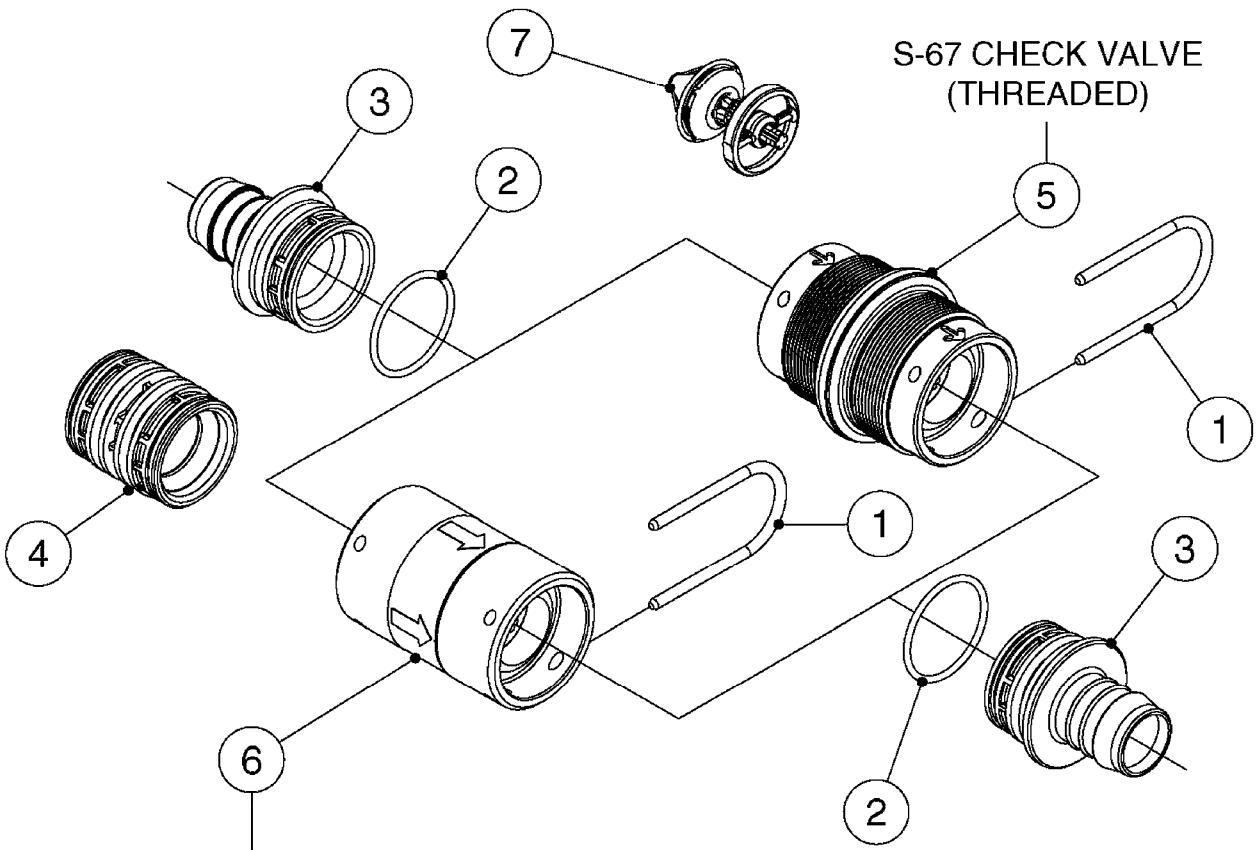

FOR FITTINGS AND
HOSES, SEE SECTION L

B0630

CHECK VALVES - S67
B0630-HIN, 31:07:19

Page 1

Date 07.02.2020 9:05

Pos.	parts-n°	order qty	description
1	145996	1	FITT.DK S-67 FORK
2	241973	1	O-RING Ø3 X 44.2 70 SHORES NITRIL
2	242353	1	O-RING 3 X 44.2 VITON
3	242504	1	O-RING D35x2 NITRIL
4	322104	1	FITT.DK S-67 BULKHEAD
5	334231	1	FITT.DK S-67 STR.1"
5	334232	1	FITT.DK S-67 STR.1-1/4"
5	334444	1	FITT.DK S-67 STR.1-1/2" PVC
6	14103100	1	SEAT F.CHECK VALVE D40.8 2010
7	70063603	1	VALVE, CHECK S67 1-1/2"
			COMPLETE IN-LINE CHECK VALVE FOR 1-1/2" HOSE
7	72001803	1	CHCK VLV,S67, 2 X 1" HB
			COMPLETE IN-LINE CHECK VALVE FOR 1" HOSE
7	72206600	1	CHCK VLV,S67, 2 X 1.25" HB
			COMPLETE IN-LINE CHECK VALVE FOR 1-1/4" HOSE
8	72089900	1	CHECK VALVE S67 SUBASMBLY.2001
9	97800500	1	DECAL 230X28 BLACK ARROW