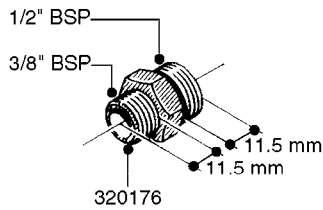

FITTINGS - HEXAGON NIPPLES
L0030-HIN, 01:01:16

Page 0
Date 07.02.2020 9:06

L0030

FITTINGS - HEXAGON NIPPLES
L0030-HIN, 01:01:16

Page 1

Date 07.02.2020 9:06

parts-n°	order qty	description
10015303	1	FITT.PO.HN 1.00X1.00 M1000
10425003	1	FITT.PO.HN 1.25X1.00 MCPHEE
320132	1	FITT.DK HN 1" BSP
320176	1	FITT.DK HN 3/8"X1/2" BSP
320445	1	FITT.DK HN 1/4"X3/8" BSP
320655	1	FITT.DK HN 1/2"-1/2" BSP
320692	1	FITT.DK HN 3/8'BSPX1/4'NPT
320703	1	FITT.DK HN 3/8BSP X1/2 &1/4NPT
320725	1	FITT.DK NIPPLE 3/8"-3/8" BSP
320902	1	FITT.DK HN 3/8'X 1/4' BSP
390232	1	FITT.DK HN 1-1/2' X 1-1/4' BSP
390276	1	FITT.DK HN 1'BSP