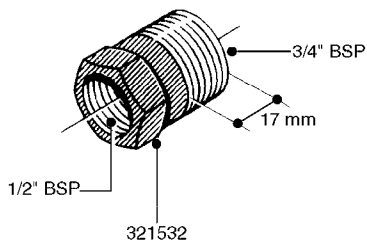

FITTINGS - HEXAGON NIPPLES
L0030-HIN, 01:01:16

Page 0
Date 07.02.2020 9:06

L0030

FITTINGS - HEXAGON NIPPLES
L0030-HIN, 01:01:16

Page 1

Date 07.02.2020 9:06

parts-n°	order qty	description
10015303	1	FITT.PO.HN 1.00X1.00 M1000
10425003	1	FITT.PO.HN 1.25X1.00 MCPHEE
320132	1	FITT.DK HN 1" BSP
320176	1	FITT.DK HN 3/8"X1/2" BSP
320445	1	FITT.DK HN 1/4"X3/8" BSP
320655	1	FITT.DK HN 1/2"-1/2" BSP
320692	1	FITT.DK HN 3/8'BSPX1/4'NPT
320703	1	FITT.DK HN 3/8BSP X1/2 &1/4NPT
320725	1	FITT.DK NIPPLE 3/8"-3/8" BSP
320902	1	FITT.DK HN 3/8'X 1/4' BSP
390232	1	FITT.DK HN 1-1/2' X 1-1/4' BSP
390276	1	FITT.DK HN 1'BSP