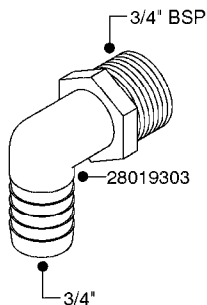

L0040

FITTINGS - NIPPLES & ELBOWS
L0040-HIN, 01:01:16

Page 1

Date 07.02.2020 9:06

parts-n°	order qty	description
10530803	1	FITT.PO.SE 2.00X2.00 45 DEG.
320191	1	FITT.DK ELB 3/8' BSP 45 DEGREE
320482	1	FITT.DK ELB. 1/2" BSP 60 DEG.
320596	1	FITT.DK ELB 3/8'-1/2'BSP 45DEG
320607	1	FITT.DK HN 3/8M X 3/8F BSP LNG
320633	1	FITT.DK HN 3/8"M X 3/8"F BSP
321451	1	FITT.DK ELB.1-1/2 X1-1/4 80DEG
321532	1	FITT.DK REDUC 3/4' X 1/2' BSP
390233	1	FITT.DK REDUC 1-1/2" X 1" BSP

L0050

parts-n°	order qty	description
242594	1	O-RING D14 X 1.78 SCH.70-EPDM
320294	1	FITT.DK TEE 3/8X3/8HB X1/2"BSP
320305	1	FITT.DK HB 3/4'- 3/4' BSP
320386	1	FITT.DK TEE 3/8X3/8HB X3/8"BSP
320397	1	FITT.DK ELB 3/8"HB X 3/8" BSP
320401	1	FITT.DK TEE 1/2X1/2HB X1/2"BSP
320412	1	FITT.DK TEE 1/2X1/2HB X3/8'BSP
320423	1	FITT.DK ELB 1/2'HB X 3/8' BSP
320891	1	FITT.DK HB 3/8'- 3/8' BSP
320972	1	FITT.DK HB 5/16'- 1/4' BSP
322046	1	FITT.DK TEE 1/2X1/2HB X3/4'BSP
322048	1	FITT.DK TEE 3/4X3/4HB X3/4'BSP
330595	1	O-RING D24.6/D20X2.1 -3/4"
333137	1	FITT.DK CONN.1/2" F.NOZZ. DOUB
333141	1	FITT.DK CONN.1/2" F.NOZZ.SING
334041	1	FITT.DK CONN.3/4' F.NOZZ. SING
334042	1	FITT.DK CONN.3/4' F.NOZZ. DOUB
334195	1	FITT.DK ELB. 3/4"HB X 3/4"HB
10012103	1	FITT.PO.HB 1.25X1.50 IMB1012
10014003	1	FITT.PO.HB 1.25X1.25 IMB1010
10036903	1	FITT.PO.HB 1.50X1.50 IMB1212
28019303	1	FITTING HB ELB 3/4NPT-3/4HOSE
61016500	1	HOSE TAIL 3/4" 90°+RG CAP 3/4"
72026700	1	NOZZLE TUBE ADAPTER W/O-RING