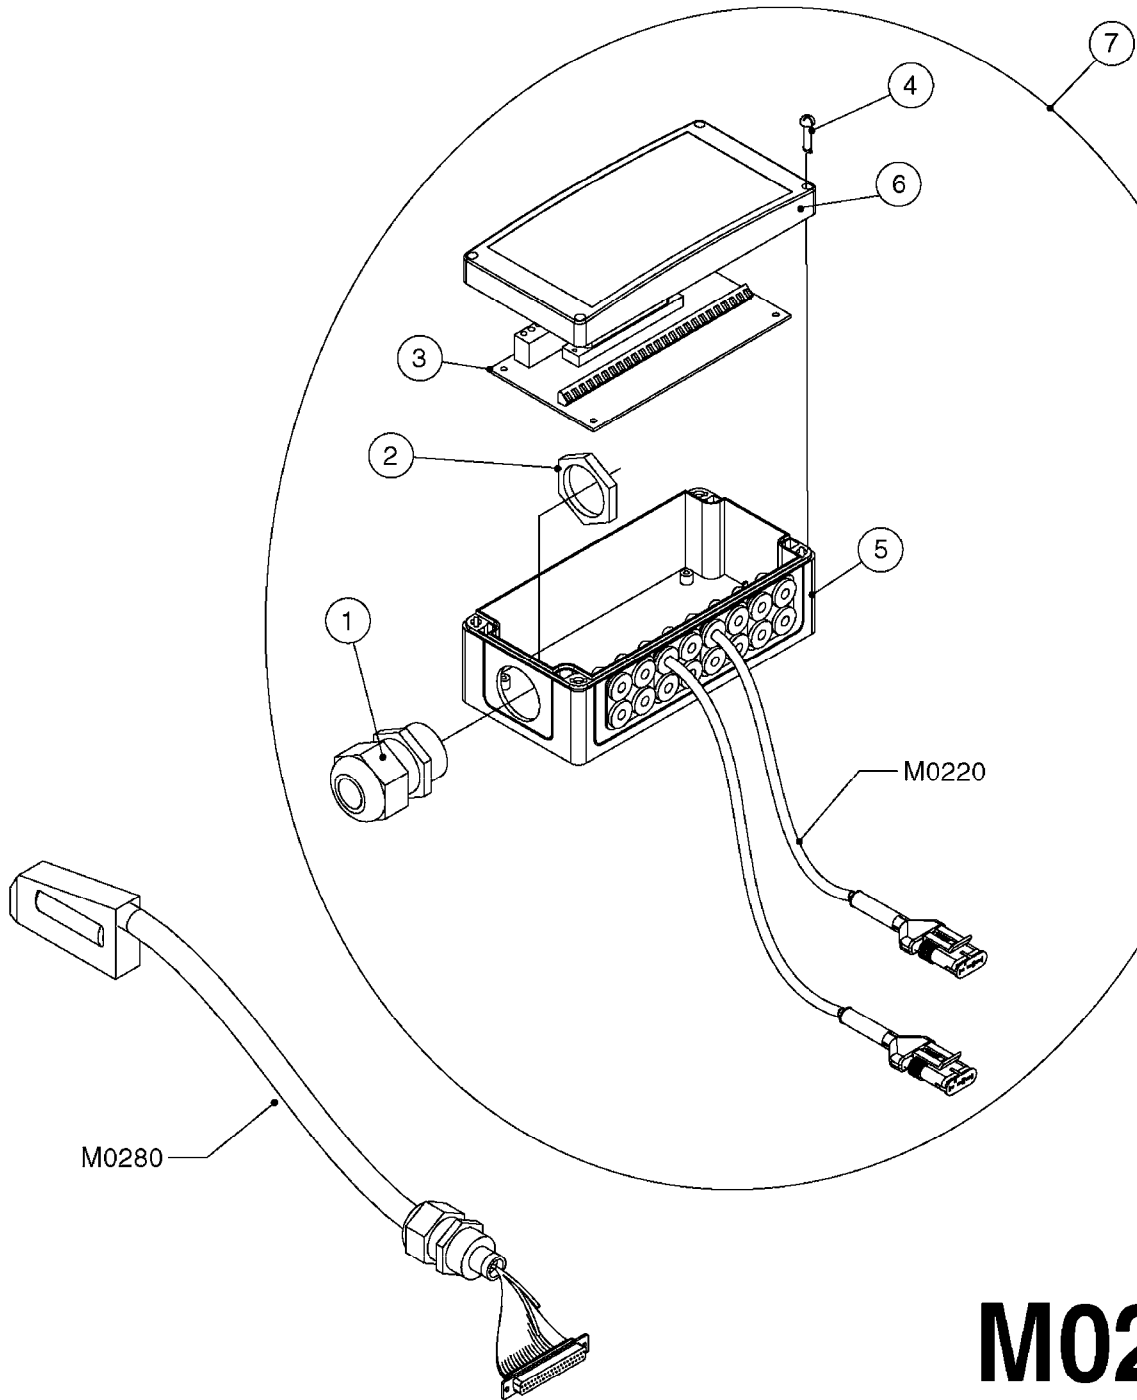

M0230

JUNCTION BOX - LIQUID
M0230-HIN, 01:01:16

Page 1

Date 07.02.2020 9:06

Pos.	parts-n°	order qty	description
1	262106	1	BULKHEAD F. CABLE 6.5-14 BLACK
2	262107	1	NUT F. BULKHEAD CABLE GRAY
3	26004800	1	CIRCUIT BD SEC VLV NCM 13SEC 13 SECTION
3	72173900	1	CIRCUIT BD SEC VLV 39PIN 9SEC 9 SECTION
4	28082100	1	SCREW F. BOX LID 1/4" L=20
5	33508700	1	BOX BOTTOM 160X80X40 BLACK 1-HOLE
6	33508800	1	LID 160X80X15 BLK W/SCREWS
7	72115400	1	CONNECTION BOX F. OP. UNIT SV9