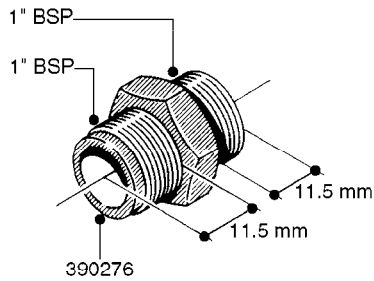

FITTINGS - HEXAGON NIPPLES
L0030-HIN, 01:01:16

Page 0
Date 07.02.2020 9:06

L0030

FITTINGS - HEXAGON NIPPLES
L0030-HIN, 01:01:16

Page 1

Date 07.02.2020 9:06

parts-n°	order qty	description
10015303	1	FITT.PO.HN 1.00X1.00 M1000
10425003	1	FITT.PO.HN 1.25X1.00 MCPHEE
320132	1	FITT.DK HN 1" BSP
320176	1	FITT.DK HN 3/8"X1/2" BSP
320445	1	FITT.DK HN 1/4"X3/8" BSP
320655	1	FITT.DK HN 1/2"-1/2" BSP
320692	1	FITT.DK HN 3/8'BSPX1/4'NPT
320703	1	FITT.DK HN 3/8BSP X1/2 &1/4NPT
320725	1	FITT.DK NIPPLE 3/8"-3/8" BSP
320902	1	FITT.DK HN 3/8'X 1/4' BSP
390232	1	FITT.DK HN 1-1/2' X 1-1/4' BSP
390276	1	FITT.DK HN 1'BSP