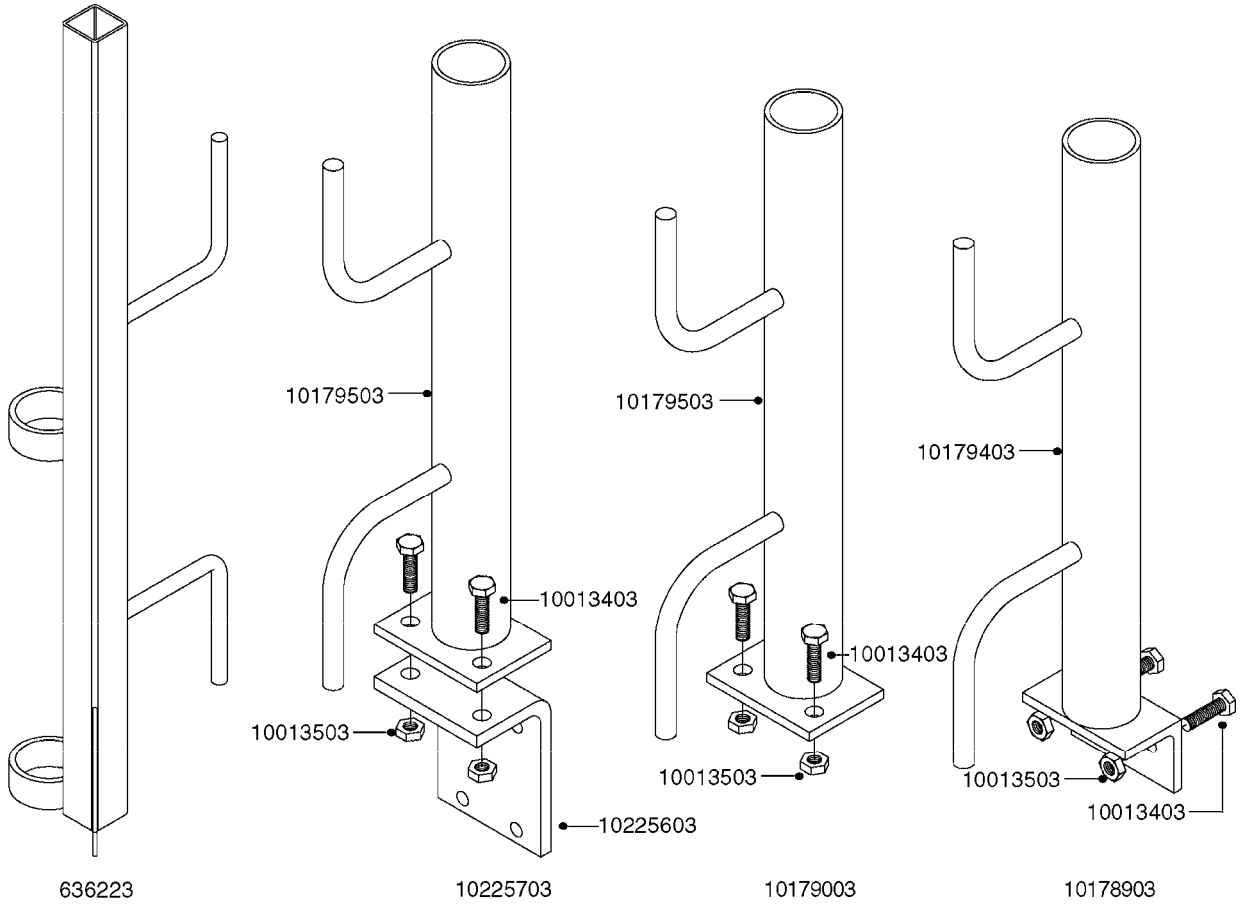

K0520

HOSE WRAPS
K0520-HIN, 05:12:19

Page 1
Date 07.02.2020 9:06

parts-n°	order qty	description
241965	1	O-RING Ø12.1 X 1.6 NITRILE
242007	1	O-RING Ø9.1 X 1.6 NITRILE
281551	1	BALL VALVE 1/2"
320084	1	FITT.DK NUT 1/2" BSP
330212	1	O-RING D19/D14X2.4 F.1/2"NUT
330326	1	O-RING D30/D24X2 F.1"NUT
330676	1	FITT.DK HB 3/8" F. 1/2" NUT
330687	1	FITT.DK HB 1/2" F. 1/2" NUT
334190	1	FITT.DK HB 1/2' F. PISTOL 60S
334533	1	CLAMP HOSE PLASTIC 3/8"
334534	1	CLAMP HOSE PLASTIC 1/2"
636223	1	POST 12 VOLT TR30
712471	1	AGITATION VALVE ASSY. ON/OFF
843196	1	SPRAY GUN KIT TYPE 60 SHORT
843197	1	HANDGUN KIT TYPE 60 LONG
10013403	1	BOLT HEX 3/8-16X1 1/4 HCS Z5
10013503	1	NUT HEX NC 3/8"
10178903	1	WRAP HOSE SIDE MOUNT PLATE
10179003	1	WRAP HOSE BOTTOM PLATE MOUNT
10179403	1	WRAP WELDMENT FOR HI101789
10179503	1	WRAP WELDMENT FOR HI101790
10225603	1	BKT.FOR HOSE WRAP MOUNT NL NK
10225703	1	WRAP HOSE BDL.BOTTOM PLATE
92701703	1	HOSE R X3/8" X300PSI WP X0012"
92702103	1	HOSE R X1/2" X300PSI WP X0012"