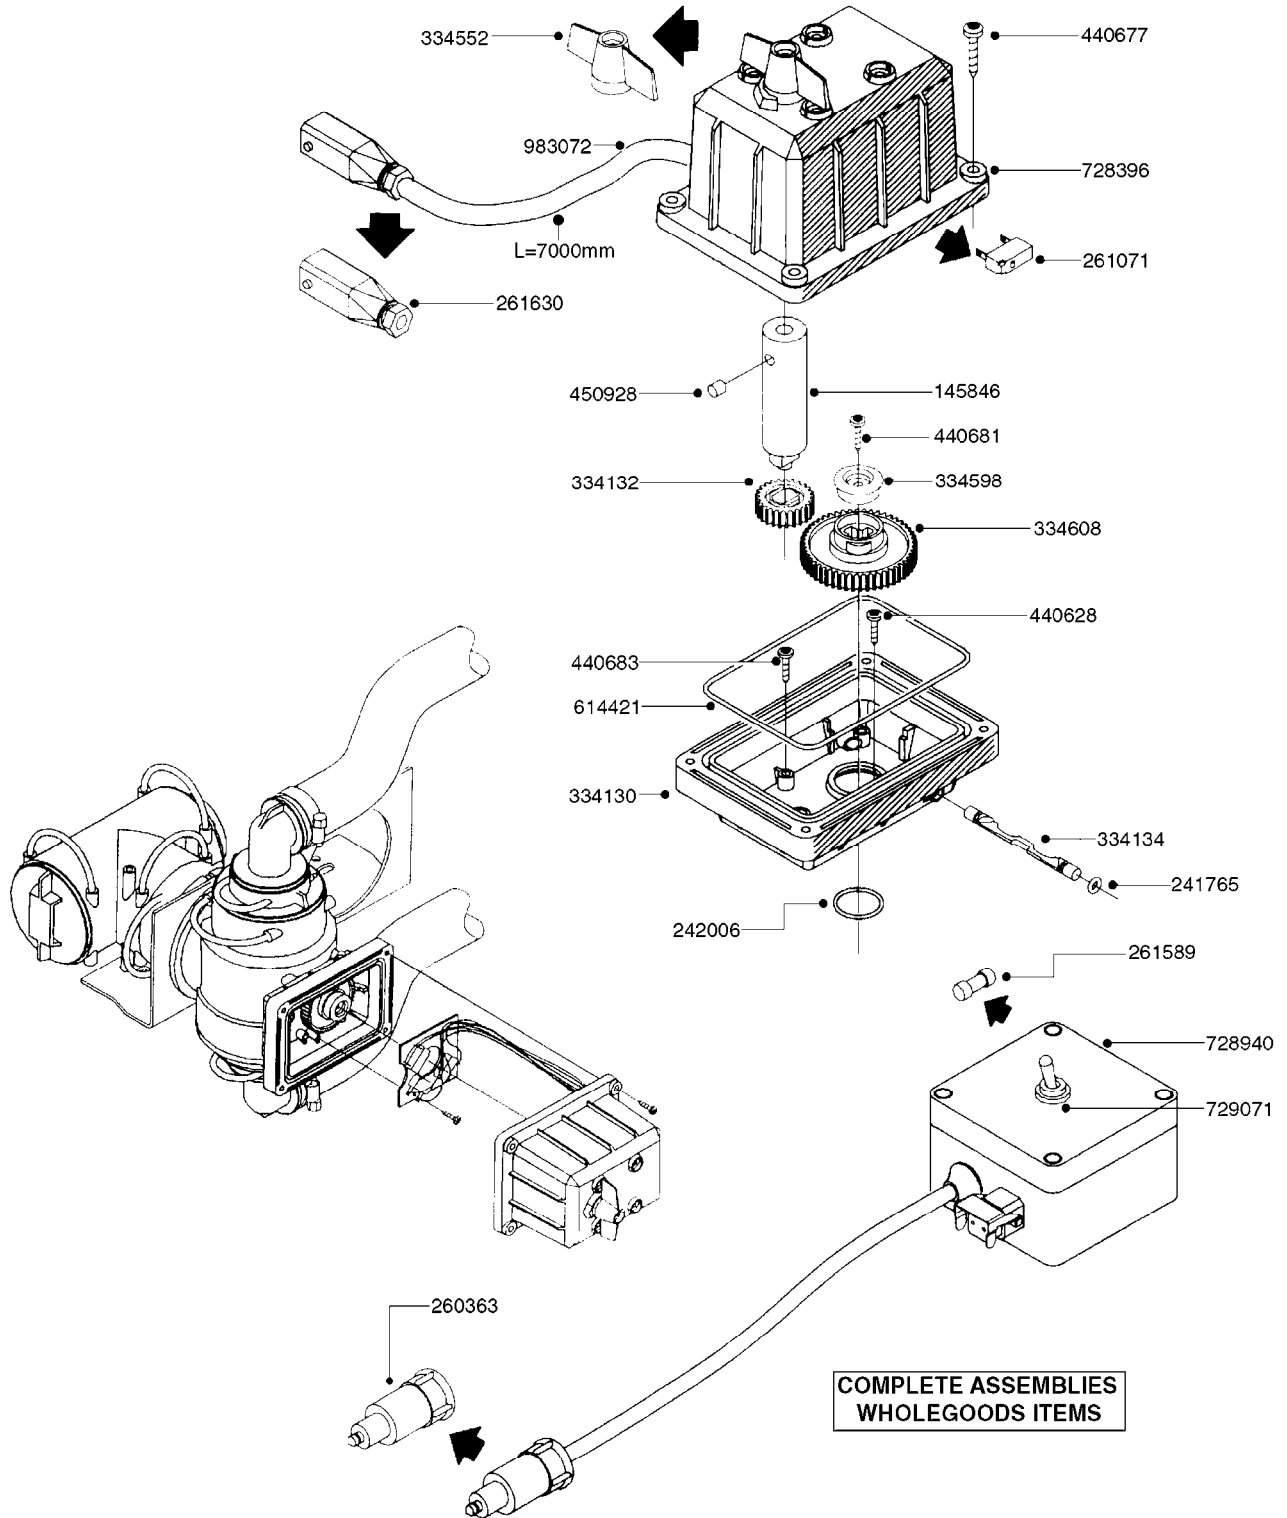

834363 - AGITATION BYPASS VALVE

K0020

BALL VALVE-ELECTRIC 2-WAY
K0020-HIN, 01:01:16

Page 1

Date 07.02.2020 9:06

parts-n°	order qty	description
145846	1	COUPLING FOR EL 3-WAY VALVE
241765	1	O-RING 3.1 X 1.6
242006	1	O-RING D22/D19 X 1.5
260363	1	PLUG 2 POLE 12V
261071	1	MICRO SWITCH TYPE 9 SM 201
261162	1	SOCKET F.12V BAYONET PLUG
261589	1	FUSE 5 X 20 1.25 AMP
334130	1	GEAR BOX
334131	1	COG WHEEL
334132	1	COG WHEEL
334134	1	INDICATOR ROD
334552	1	GRIP F.MAN.OP.EC PRES.REG.GREE
334598	1	PLUG F.VALVE HANDLE BLUE
440628	1	SCREW 3/8'
440677	1	SCREW F. PLASTIC 5X20 SS
440681	1	SCREW F. PLASTIC 4MM X 14LG SS
440683	1	SCREW 40X18 2WAY ELC.BALL VALV
450928	1	SET SCREW M8 X 8MM STAINLESS
614421	1	GASKET F/MOTOR HOUSE-ON/OFF TR
725340	1	MOTOR HOUSING FOR EL VALVE
728399	1	CIRCUIT BOARD F.728941
728941	1	CONTROL BOX F.2-WAY VALVE ELC.
834363	1	ELECTRIC KIT, AGITATION BYPASS