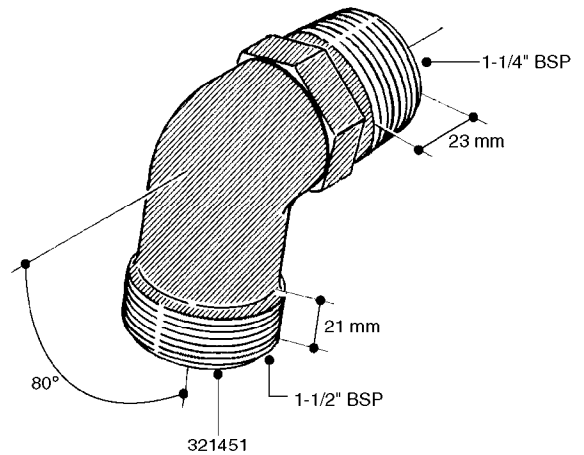

FITTINGS - HEXAGON NIPPLES
L0030-HIN, 01:01:16

Page 0
Date 07.02.2020 9:06

L0030

FITTINGS - HEXAGON NIPPLES
L0030-HIN, 01:01:16

Page 1

Date 07.02.2020 9:06

parts-n°	order qty	description
10015303	1	FITT.PO.HN 1.00X1.00 M1000
10425003	1	FITT.PO.HN 1.25X1.00 MCPHEE
320132	1	FITT.DK HN 1" BSP
320176	1	FITT.DK HN 3/8"X1/2" BSP
320445	1	FITT.DK HN 1/4"X3/8" BSP
320655	1	FITT.DK HN 1/2"-1/2" BSP
320692	1	FITT.DK HN 3/8'BSPX1/4'NPT
320703	1	FITT.DK HN 3/8BSP X1/2 &1/4NPT
320725	1	FITT.DK NIPPLE 3/8"-3/8" BSP
320902	1	FITT.DK HN 3/8'X 1/4' BSP
390232	1	FITT.DK HN 1-1/2' X 1-1/4' BSP
390276	1	FITT.DK HN 1'BSP