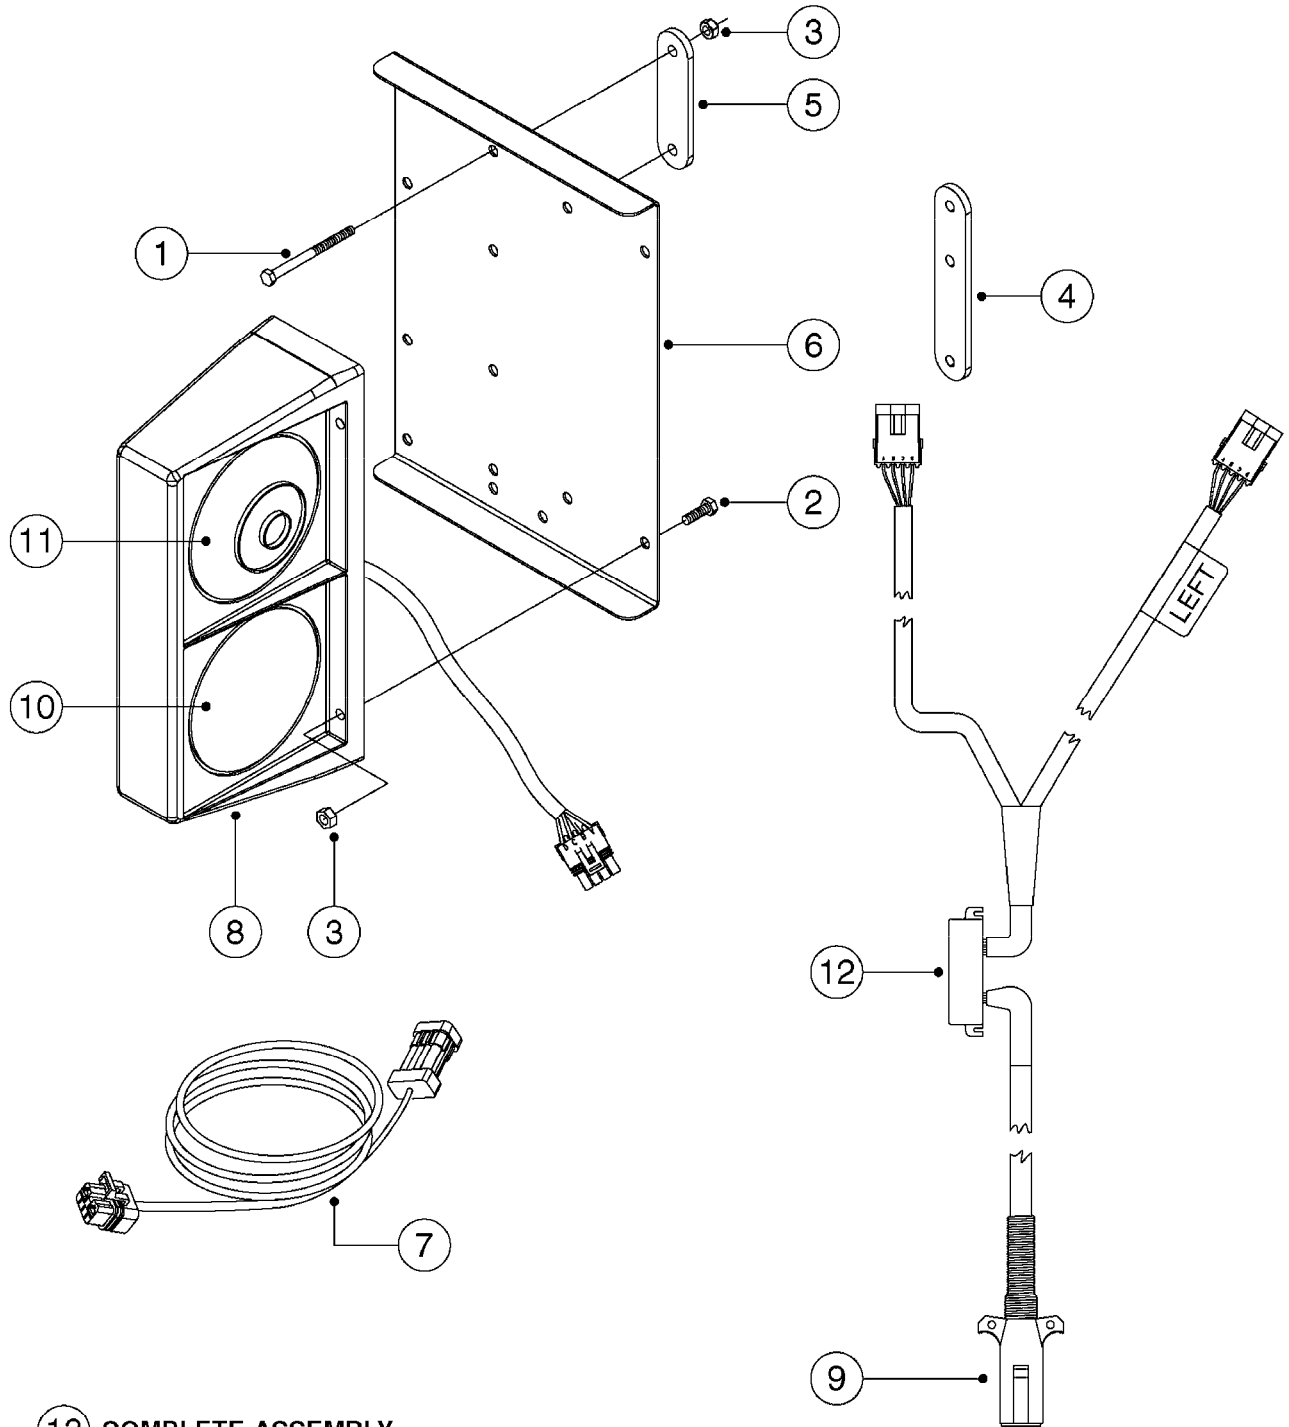

13 COMPLETE ASSEMBLY

COMPLETE ASSEMBLIES
WHOLEGOODS ITEMS

M0160

TRAFFIC LIGHT KIT
M0160-HIN, 13:08:19

Page 1

Date 07.02.2020 9:06

Pos.	parts-n°	order qty	description
1	410266	1	BOLT HEX 8.8 DEL M6X120
1	410421	1	BOLT HEX M6X110 DIN931-A2 SS
1	410524	1	BOLT HEX 8.8 DEL M6X100
1	410605	1	BOLT HEX 8.8 DEL M6X80
2	410362	1	BOLT HEX 8.8 SS M6X20
3	460261	1	NUT HEX M6X1.00 LOCK DIN985 A2 SS
4	16022303	1	BRACKET 100MM TUBE
5	16022403	1	BRACKET 60MM TUBE
6	16025603	1	BRACKET TAIL LIGHT DUAL LAMP
7	26004703	1	HARNESS 13' EXT 4 WIRE WP
8	26004903	1	TAIL LIGHT GREEN WIRE LH
8	26005003	1	TAIL LIGHT YELLOW WIRE RH
9	26005103	1	PLUG 7-PIN AG TAIL LIGHT
10	26005403	1	LENS BLACK BEFORE 2009
10	26017003	1	LENS RED
11	26016903	1	LENS AMBER
12	26032703	1	HARNESS COMPLETE, TAIL LIGHT, 2013
13	83308603	1	TRAFFIC LIGHT KIT