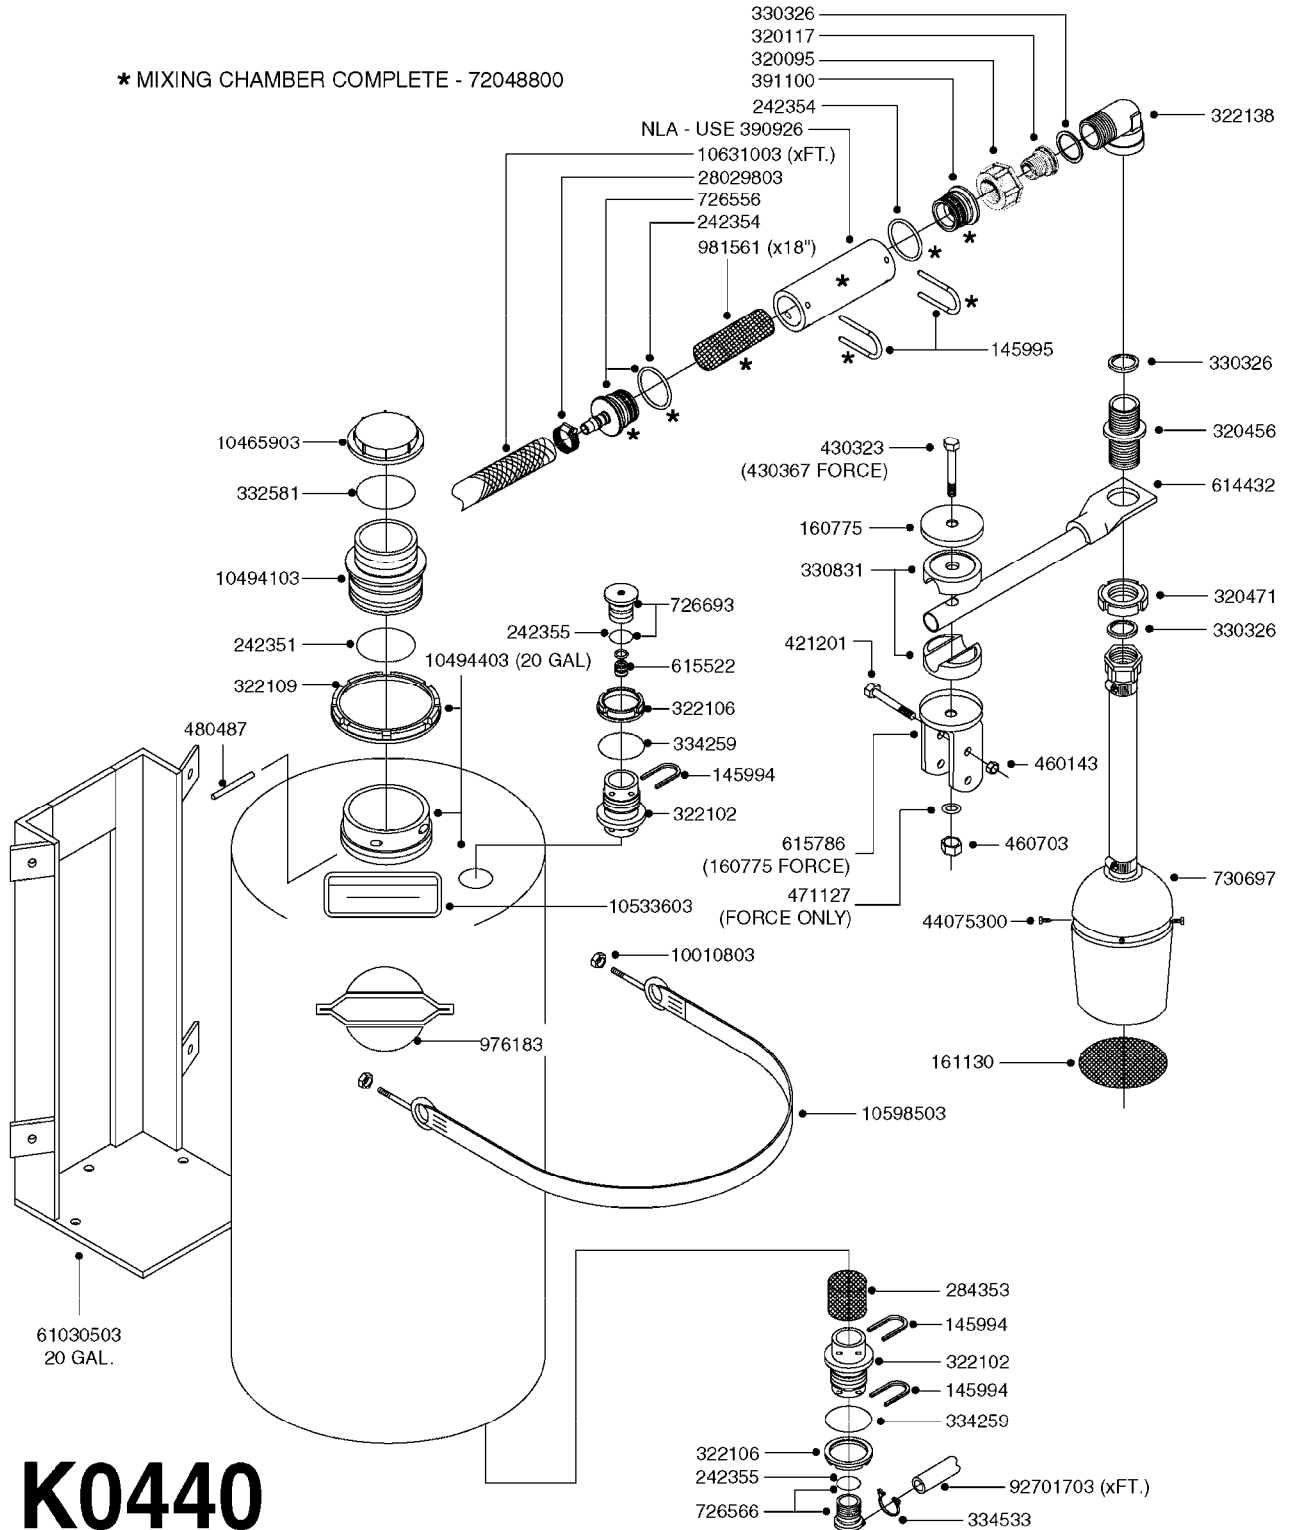

* MIXING CHAMBER COMPLETE - 72048800

parts-n°	order qty	description
145994	1	FITT.DK S-40 FORK
145995	1	FITT.DK S-53 FORK
160775	1	WASHER F. FRICTION PLATE
161130	1	FILTER SCREEN F/FOAM DROPPER
242351	1	O-RING D69.5X3.0 VITON F.S-93
242354	1	O-RING D32.2X3.0 VITON
242355	1	O-RING D19.2X3.0 VITON F.S-40
284353	1	SPONGE FOR FOAM MARKER
320095	1	FITT.DK NUT 1" BSP
320117	1	FITT.DK CONN.1/2"BSP F. 1" CAP
320456	1	FITT.DK BULKHEAD 1"BSP DOUBLE
320471	1	FITT.DK NUT 1" BSP JAMB
322102	1	FITT.DK S-40 BULKHEAD
322106	1	FITT.DK S-40 BULKHEAD NUT
322109	1	FITT.DK S-93 BULKHEAD NUT
322138	1	FITT.DK ELB 1"M X 1"F BSP
330326	1	O-RING D30/D24X2 F.1"NUT
330831	1	FRICTION PLATE
332581	1	GASKET F. 1-1/2" BSP CAPNUT.
334259	1	GASKET F. S-40 BULKHEAD
334533	1	CLAMP HOSE PLASTIC 3/8"
390926	1	TUBE,MIX CHAMB. FOAM MARK STD LONGER THAN ORIGINAL
391100	1	FITT.DK S-53THREAD INS.1/2"BSP
421201	1	BOLT HEX 8.8 DEL M8X70
430323	1	BOLT HEX 8.8 DEL M12X60
430367	1	BOLT HEX 8.8 DEL M12X100 DIN931
460143	1	SELF LOCK NUT M8 SST A2 DIN985
460703	1	NUT HEX M12X1.75 LOCK DIN985A2 SS
471127	1	WASHER, M12, Ø24/13X24X2.5 SS
480487	1	PIN M5X60 SLOTTED GALV
614432	1	BREAK AWAY ARM F. FOAM MARKER
615522	1	CHECK VALVE F.FOAM MARKER
615786	1	MOUNT BKT. F.FOAM DROPPER 98
726556	1	FITT.DK S-53 HB 1/2" W/O-RING
726566	1	HOSE TAIL S40 3/8" STRAIGHT + O-RING
726693	1	FITT.DK S-40 PLUG 1/8BSP ORING
730697	1	FOAM DROPPER COMP. BLACK '97
976183	1	DECAL COMPANY D.18,2 X 29,6
981561	1	SPONGE MAT. MIX.CHAMBER-x0012"
10010803	1	NUT HEX NC (NYLON LOCK) 5/16
10465903	1	*LID F.FOAM MARKER, DRILLED
10494103	1	FILL WELL ASSY.FOAM MARK EPOXY
10494403	1	*TANK ASSY. 20 GAL. D14'F/M
10533603	1	DECAL CAUTION-OPEN SLOWLY ENG
10598503	1	STRAP F.FOAMER TANK (880mm)
10631003	1	HOSE R X CLEAR BRAID.X 1/2 12"
28029803	1	CLAMP HOSE GEAR P1/2" 6708
44075300	1	SCREW 3.5X9.5SS/X15 ISO 14585C
61030503	1	BRKT, FOAM MRKR TANK, 20GAL, RED
72048800	1	MIXING CHAMBER,FOAM MARK. HC
92701703	1	HOSE R X3/8" X300PSI WP X0012"