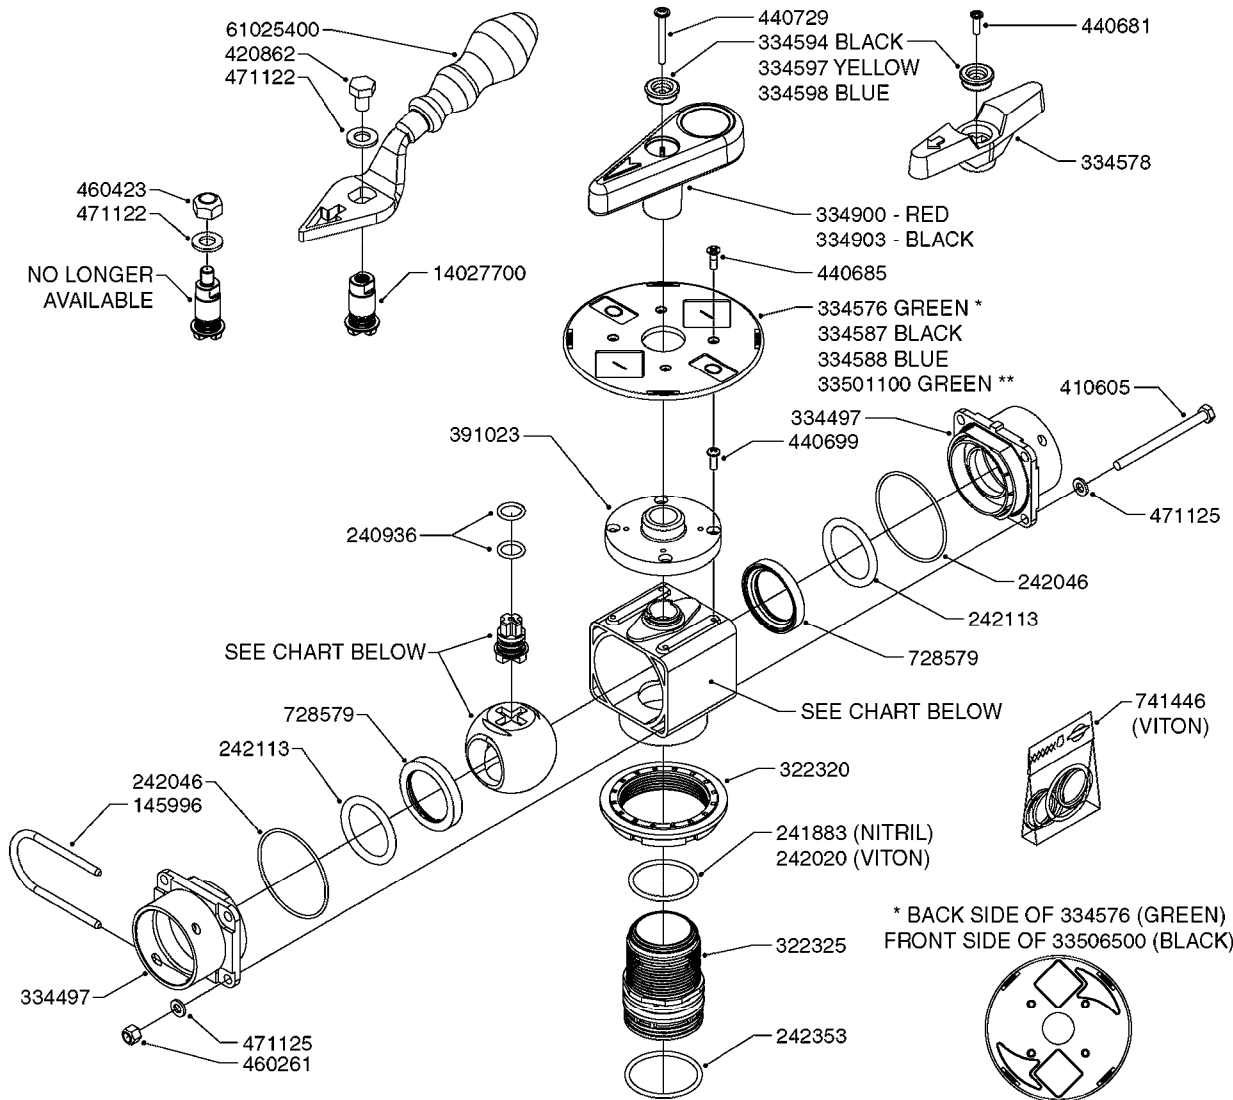

FOR S67 FITTINGS
SEE PAGE L0100

B0420

MANIFOLD SYSTEM - PRESSURE
B0420-HIN, 01:01:16

Page 1

Date 07.02.2020 9:05

parts-n°	order qty	description
145996	1	FITT.DK S-67 FORK
160353	1	BRACKET F.PRESSURE MANIFOLD
160918	1	BRACKET F. MANIFOLD CM
242353	1	O-RING 3 X 44.2 VITON
322224	1	FITT.DK S-67 TEE
322320	1	NUT F.3 WAY VALVE S56
334250	1	FITT.DK S-67 PLUG
334573	1	FITT.DK S-67 CONNECTOR
440675	1	SCREW F. PLASTIC 5X16 SS
841062	1	VALVE KIT S67 PRESS. MANIFOLD
841067	1	VALVE S67 PRESS.W/TEE MANIFOLD