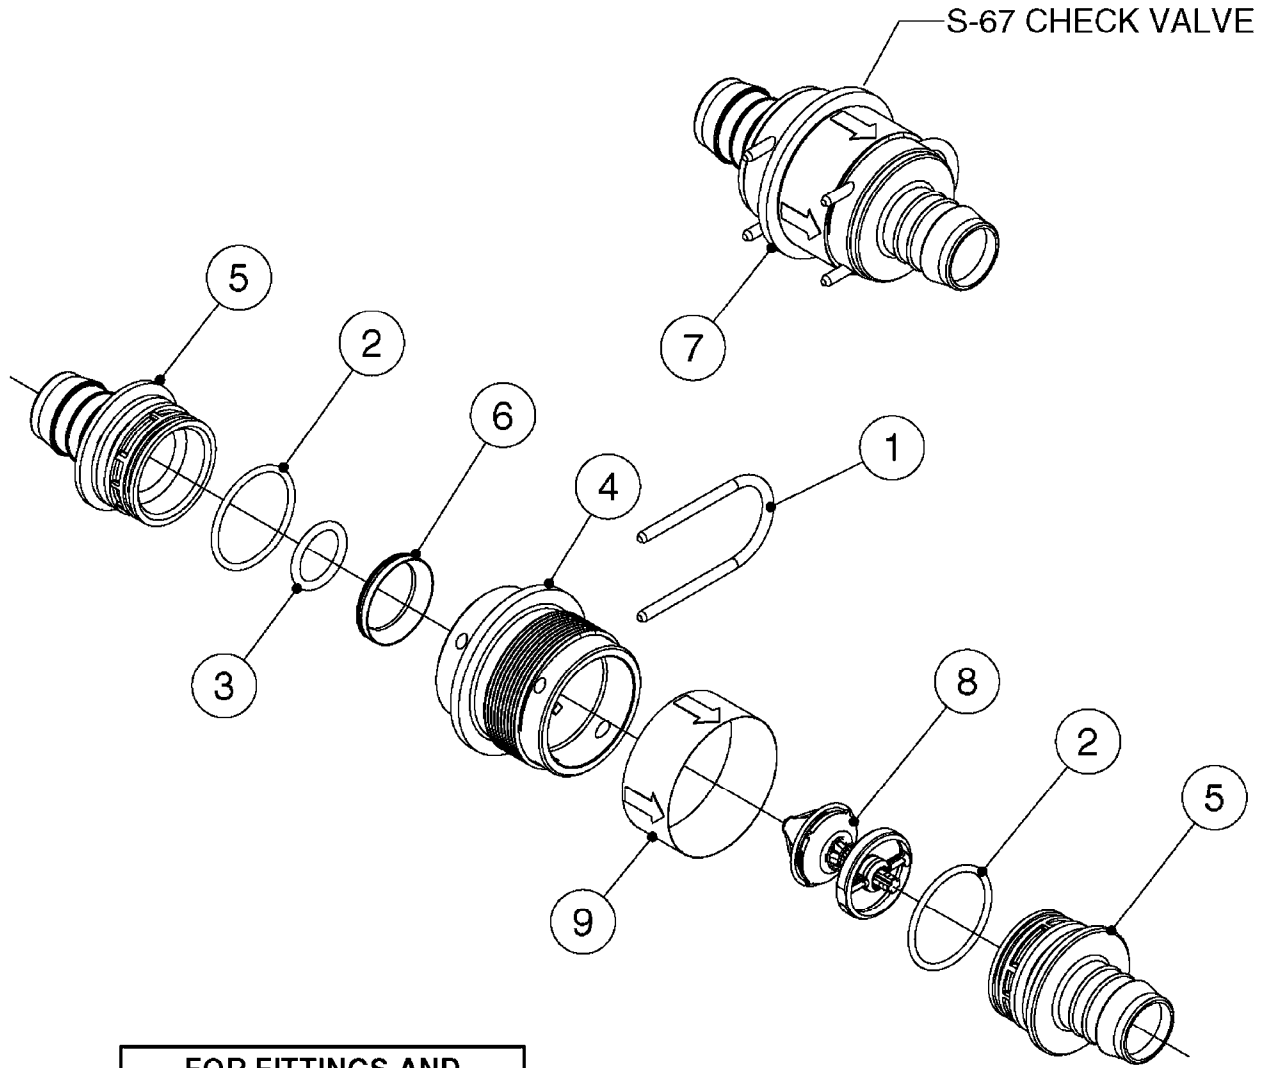

FOR FITTINGS AND
HOSES, SEE SECTION L

B0630

CHECK VALVES - S67
B0630-HIN, 31:07:19

Page 1

Date 07.02.2020 9:05

Pos.	parts-n°	order qty	description
1	145996	1	FITT.DK S-67 FORK
2	241973	1	O-RING Ø3 X 44.2 70 SHORES NITRIL
2	242353	1	O-RING 3 X 44.2 VITON
3	242504	1	O-RING D35x2 NITRIL
4	322104	1	FITT.DK S-67 BULKHEAD
5	334231	1	FITT.DK S-67 STR.1"
5	334232	1	FITT.DK S-67 STR.1-1/4"
5	334444	1	FITT.DK S-67 STR.1-1/2" PVC
6	14103100	1	SEAT F.CHECK VALVE D40.8 2010
7	70063603	1	VALVE, CHECK S67 1-1/2"
			COMPLETE IN-LINE CHECK VALVE FOR 1-1/2" HOSE
7	72001803	1	CHCK VLV,S67, 2 X 1" HB
			COMPLETE IN-LINE CHECK VALVE FOR 1" HOSE
7	72206600	1	CHCK VLV,S67, 2 X 1.25" HB
			COMPLETE IN-LINE CHECK VALVE FOR 1-1/4" HOSE
8	72089900	1	CHECK VALVE S67 SUBASMBLY.2001
9	97800500	1	DECAL 230X28 BLACK ARROW