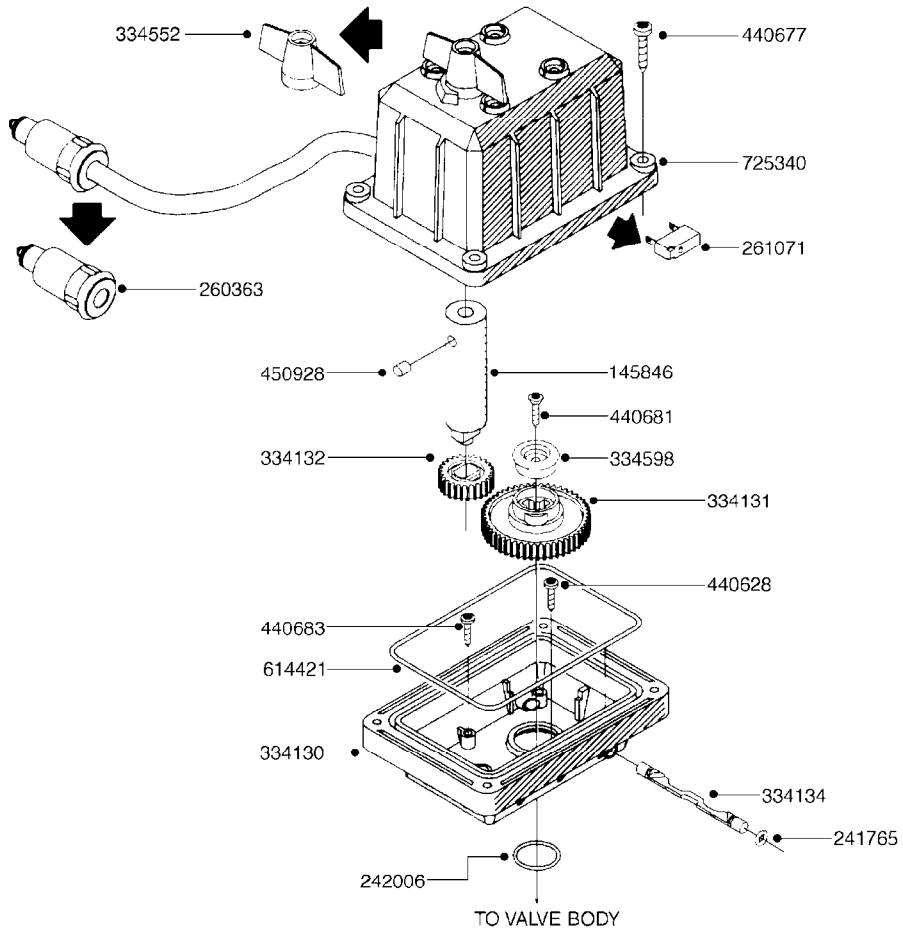

834363 - AGITATION BYPASS VALVE

K0020

BALL VALVE-ELECTRIC 2-WAY
K0020-HIN, 01:01:16

Page 1

Date 07.02.2020 9:06

parts-n°	order qty	description
145846	1	COUPLING FOR EL 3-WAY VALVE
241765	1	O-RING 3.1 X 1.6
242006	1	O-RING D22/D19 X 1.5
260363	1	PLUG 2 POLE 12V
261071	1	MICRO SWITCH TYPE 9 SM 201
261162	1	SOCKET F.12V BAYONET PLUG
261589	1	FUSE 5 X 20 1.25 AMP
334130	1	GEAR BOX
334131	1	COG WHEEL
334132	1	COG WHEEL
334134	1	INDICATOR ROD
334552	1	GRIP F.MAN.OP.EC PRES.REG.GREE
334598	1	PLUG F.VALVE HANDLE BLUE
440628	1	SCREW 3/8'
440677	1	SCREW F. PLASTIC 5X20 SS
440681	1	SCREW F. PLASTIC 4MM X 14LG SS
440683	1	SCREW 40X18 2WAY ELC.BALL VALV
450928	1	SET SCREW M8 X 8MM STAINLESS
614421	1	GASKET F/MOTOR HOUSE-ON/OFF TR
725340	1	MOTOR HOUSING FOR EL VALVE
728399	1	CIRCUIT BOARD F.728941
728941	1	CONTROL BOX F.2-WAY VALVE ELC.
834363	1	ELECTRIC KIT, AGITATION BYPASS