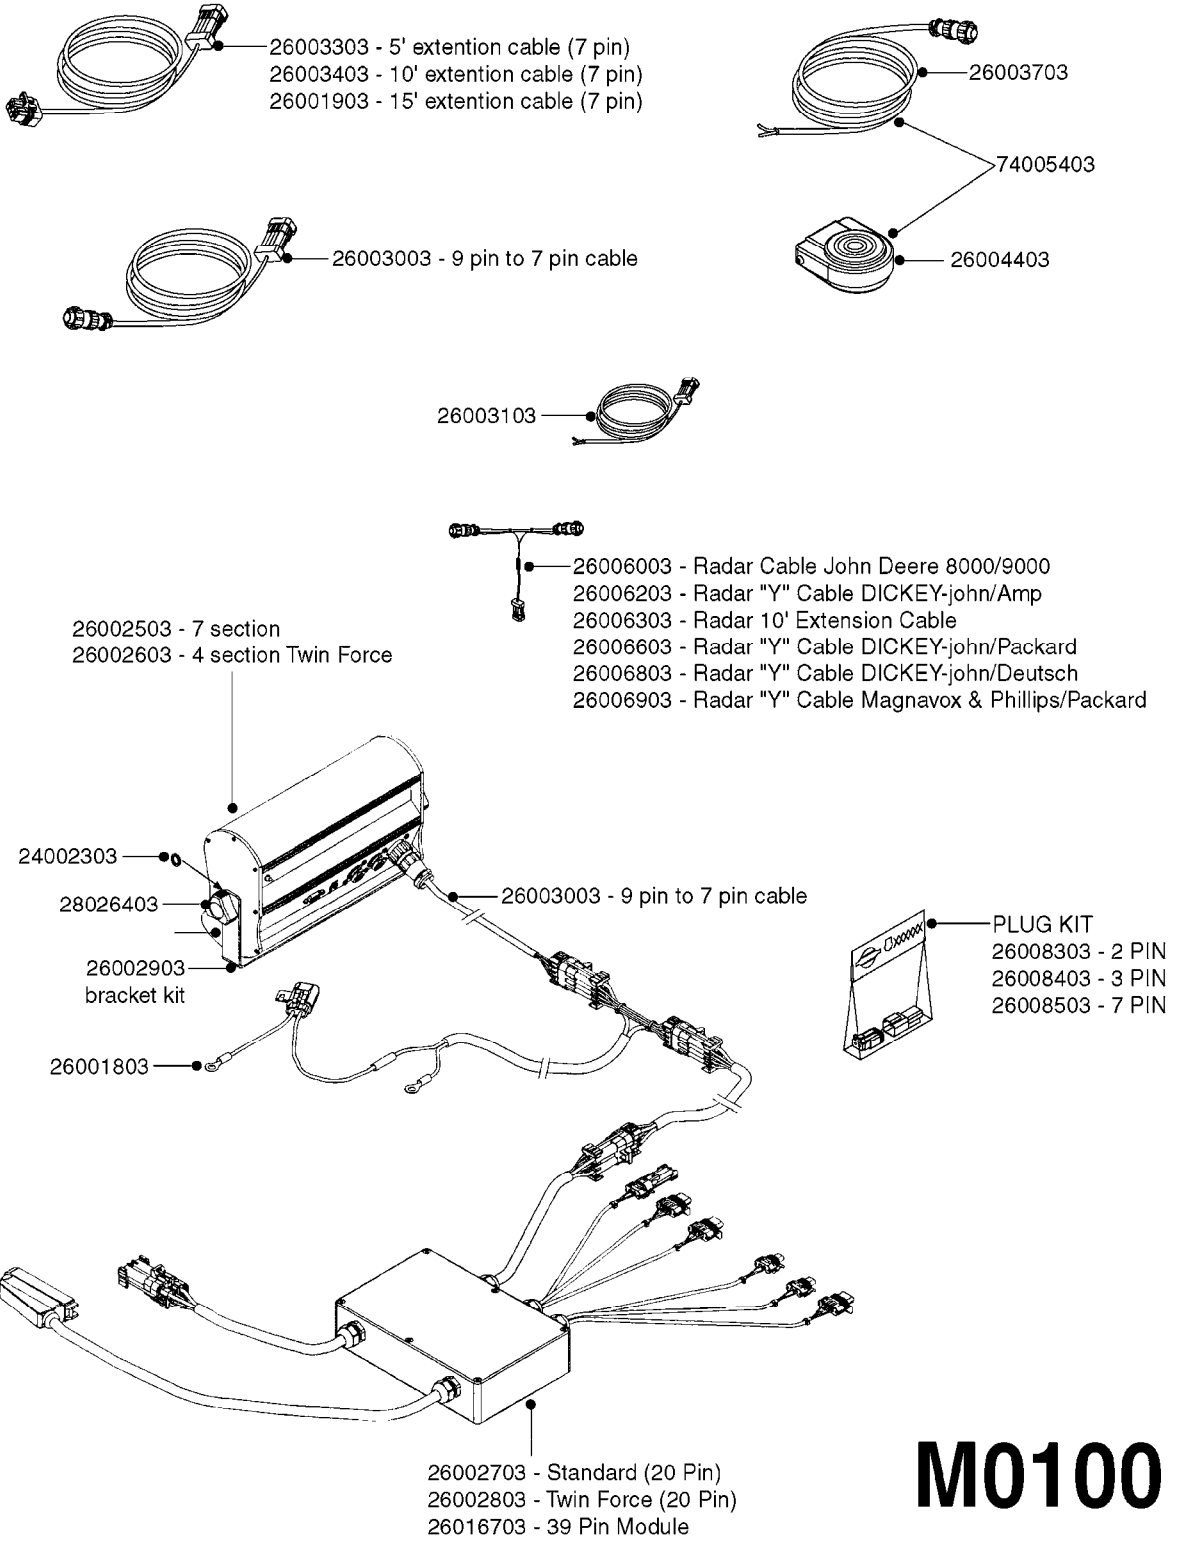

M0100

MUSTANG 3500 CONTROLLER
M0100-HIN, 01:01:16

Page 1
Date 07.02.2020 9:06

parts-n°	order qty	description
24002303	1	WASHER, RUBBER
26001803	1	POWER CABLE
26001903	1	15' 7-PIN EXTENSION CABLE
26002503	1	MUSTANG 3500/7 CONSOLE
26002603	1	MUSTANG 3500/4/TF CONSOLE
26002703	1	MUSTANG 3500/20PIN SC MODULE
26002803	1	MUSTANG 3500/20PIN TF SC MODUL
26002903	1	MUSTANG 3500 CONSOLE MNT KIT
26003003	1	MUSTANG 3500 CONSOLE CABLE
26003103	1	MUSTANG 3500/7 SC MOD CNECT KT
26003303	1	MUSTANG/FM 5FT 7PIN EXT CABLE
26003403	1	MUSTANG/FM 10FT 7PIN EXT CABLE
26003703	1	MUSTANG RUN/HOLD ADAPT CABLE
26004403	1	SWITCH, FOOT
26006003	1	MUSTANG RADR CBLE JD 8000/9000
26006203	1	MUSTANG RDR "Y" CABLE DCKY-JHN
26006303	1	MUSTANG RDR EXTNSN CABLE 10FT
26006603	1	MUSTANG RDR"Y"CABLE D-J PACKRD
26006803	1	MUSTANG RDR"Y"CABLE D-J DEUTS.
26006903	1	MUSTANG RDR"Y"CABLE MAG.PHILIP
26008303	1	MICRO TRAK PLUG KIT - 2 PIN
26008403	1	MICRO TRAK PLUG KIT - 3 PIN
26008503	1	MICRO TRAK PLUG KIT - 7 PIN
26016703	1	MUSTANG 3500/39PIN SC MODULE
28026403	1	KNOB, MUSTANG CONSOLE MOUNT
74005403	1	FOOT SWITCH FOR MUSTANG 3500