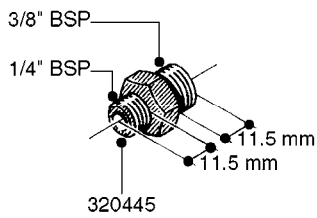

FITTINGS - HEXAGON NIPPLES
L0030-HIN, 01:01:16

Page 0
Date 07.02.2020 9:06

L0030

FITTINGS - HEXAGON NIPPLES
L0030-HIN, 01:01:16

Page 1

Date 07.02.2020 9:06

parts-n°	order qty	description
10015303	1	FITT.PO.HN 1.00X1.00 M1000
10425003	1	FITT.PO.HN 1.25X1.00 MCPHEE
320132	1	FITT.DK HN 1" BSP
320176	1	FITT.DK HN 3/8"X1/2" BSP
320445	1	FITT.DK HN 1/4"X3/8" BSP
320655	1	FITT.DK HN 1/2"-1/2" BSP
320692	1	FITT.DK HN 3/8'BSPX1/4'NPT
320703	1	FITT.DK HN 3/8BSP X1/2 &1/4NPT
320725	1	FITT.DK NIPPLE 3/8"-3/8" BSP
320902	1	FITT.DK HN 3/8'X 1/4' BSP
390232	1	FITT.DK HN 1-1/2' X 1-1/4' BSP
390276	1	FITT.DK HN 1'BSP