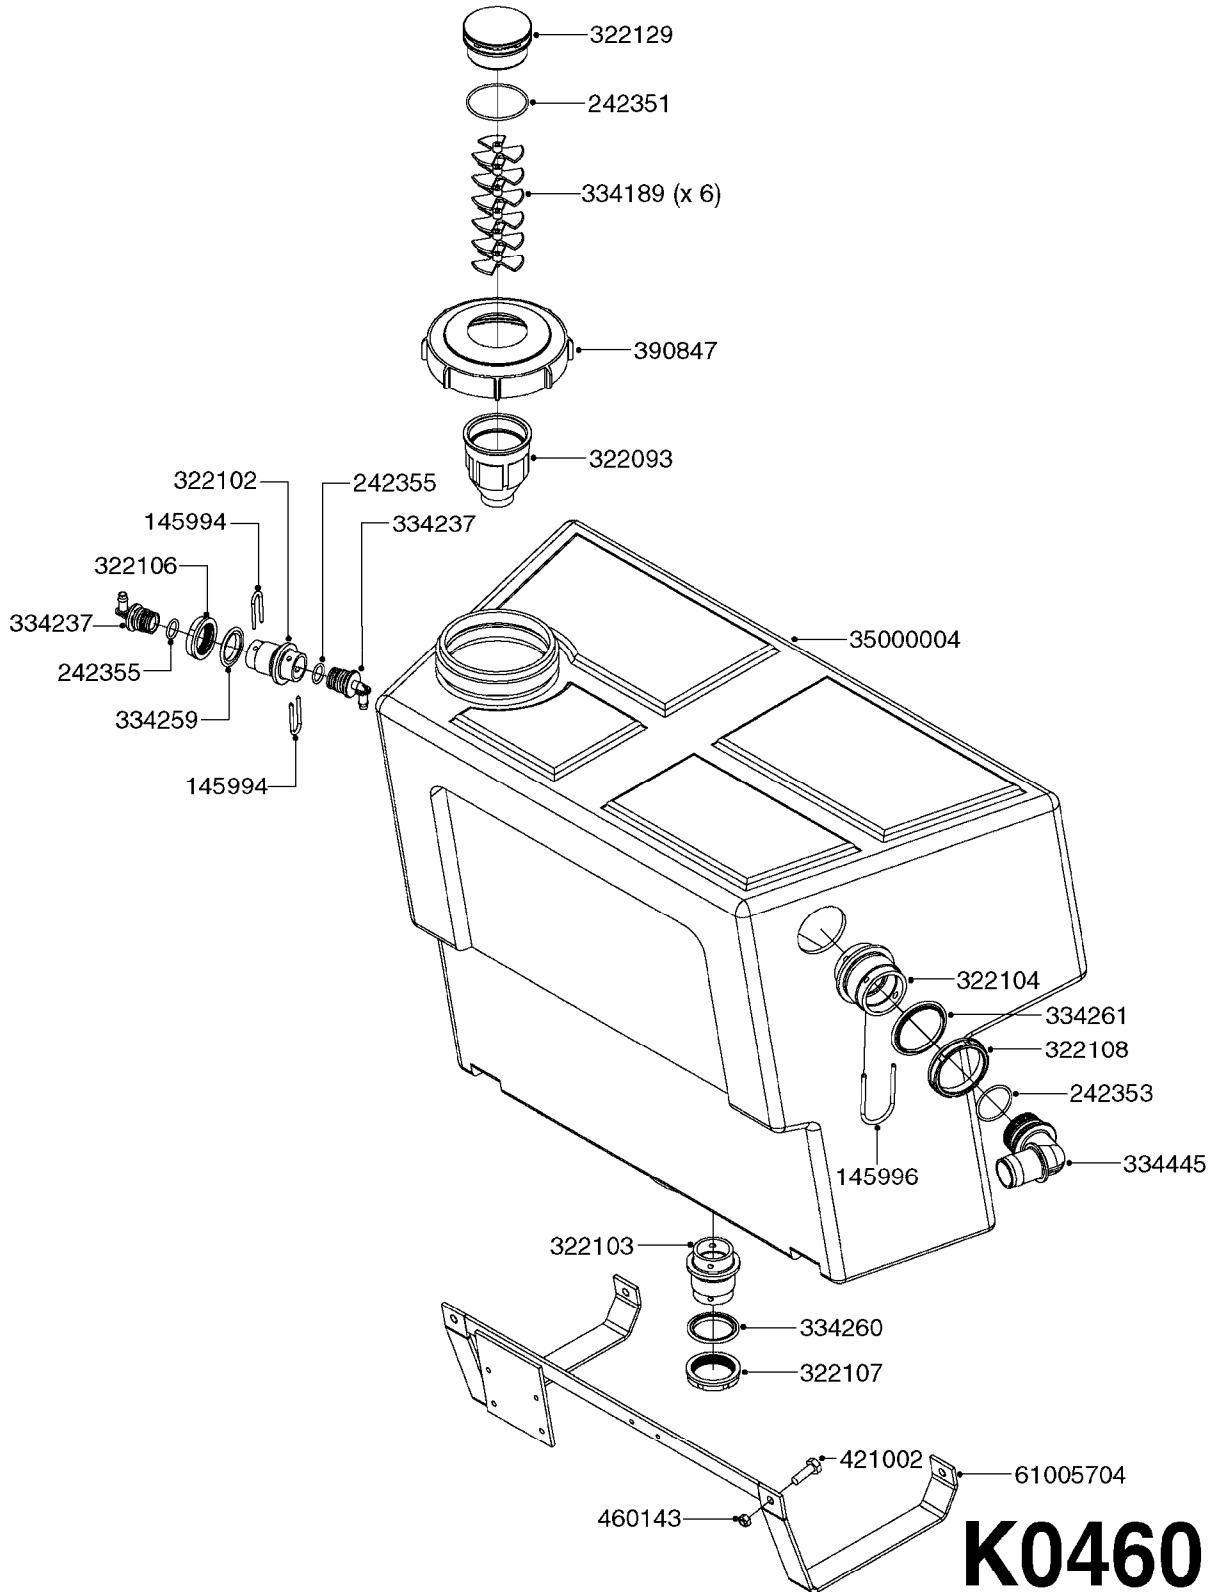

* MIXING CHAMBER COMPLETE - 72048800

K0440

F MARKER TANK/DROPPER HIGH CAP
K0440-HIN, 05:12:19

parts-n°	order qty	description
145994	1	FITT.DK S-40 FORK
145995	1	FITT.DK S-53 FORK
160775	1	WASHER F. FRICTION PLATE
161130	1	FILTER SCREEN F/FOAM DROPPER
242351	1	O-RING D69.5X3.0 VITON F.S-93
242354	1	O-RING D32.2X3.0 VITON
242355	1	O-RING D19.2X3.0 VITON F.S-40
284353	1	SPONGE FOR FOAM MARKER
320095	1	FITT.DK NUT 1" BSP
320117	1	FITT.DK CONN.1/2"BSP F. 1" CAP
320456	1	FITT.DK BULKHEAD 1"BSP DOUBLE
320471	1	FITT.DK NUT 1" BSP JAMB
322102	1	FITT.DK S-40 BULKHEAD
322106	1	FITT.DK S-40 BULKHEAD NUT
322109	1	FITT.DK S-93 BULKHEAD NUT
322138	1	FITT.DK ELB 1"M X 1"F BSP
330326	1	O-RING D30/D24X2 F.1"NUT
330831	1	FRICTION PLATE
332581	1	GASKET F. 1-1/2" BSP CAPNUT.
334259	1	GASKET F. S-40 BULKHEAD
334533	1	CLAMP HOSE PLASTIC 3/8"
390926	1	TUBE,MIX CHAMB. FOAM MARK STD LONGER THAN ORIGINAL
391100	1	FITT.DK S-53THREAD INS.1/2"BSP
421201	1	BOLT HEX 8.8 DEL M8X70
430323	1	BOLT HEX 8.8 DEL M12X60
430367	1	BOLT HEX 8.8 DEL M12X100 DIN931
460143	1	SELF LOCK NUT M8 SST A2 DIN985
460703	1	NUT HEX M12X1.75 LOCK DIN985A2 SS
471127	1	WASHER, M12, Ø24/13X24X2.5 SS
480487	1	PIN M5X60 SLOTTED GALV
614432	1	BREAK AWAY ARM F. FOAM MARKER
615522	1	CHECK VALVE F.FOAM MARKER
615786	1	MOUNT BKT. F.FOAM DROPPER 98
726556	1	FITT.DK S-53 HB 1/2" W/O-RING
726566	1	HOSE TAIL S40 3/8" STRAIGHT + O-RING
726693	1	FITT.DK S-40 PLUG 1/8BSP ORING
730697	1	FOAM DROPPER COMP. BLACK '97
976183	1	DECAL COMPANY D.18,2 X 29,6
981561	1	SPONGE MAT. MIX.CHAMBER-x0012"
10010803	1	NUT HEX NC (NYLON LOCK) 5/16
10465903	1	*LID F.FOAM MARKER, DRILLED
10494103	1	FILL WELL ASSY.FOAM MARK EPOXY
10494403	1	*TANK ASSY. 20 GAL. D14'F/M
10533603	1	DECAL CAUTION-OPEN SLOWLY ENG
10598503	1	STRAP F.FOAMER TANK (880mm)
10631003	1	HOSE R X CLEAR BRAID.X 1/2 12"
28029803	1	CLAMP HOSE GEAR P1/2" 6708
44075300	1	SCREW 3.5X9.5SS/X15 ISO 14585C
61030503	1	BRKT, FOAM MRKR TANK, 20GAL, RED
72048800	1	MIXING CHAMBER,FOAM MARK. HC
92701703	1	HOSE R X3/8" X300PSI WP X0012"