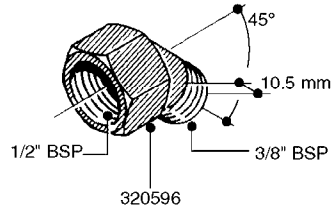

FITTINGS - HEXAGON NIPPLES
L0030-HIN, 01:01:16

Page 0
Date 07.02.2020 9:00

L0030

FITTINGS - HEXAGON NIPPLES
L0030-HIN, 01:01:16

Page 1
Date 07.02.2020 9:00

parts-n°	order qty	description
10015303	1	FITT.PO.HN 1.00X1.00 M1000
10425003	1	FITT.PO.HN 1.25X1.00 MCPHEE
320132	1	FITT.DK HN 1" BSP
320176	1	FITT.DK HN 3/8"X1/2" BSP
320445	1	FITT.DK HN 1/4"X3/8" BSP
320655	1	FITT.DK HN 1/2"-1/2" BSP
320692	1	FITT.DK HN 3/8'BSPX1/4'NPT
320703	1	FITT.DK HN 3/8BSP X1/2 &1/4NPT
320725	1	FITT.DK NIPPLE 3/8"-3/8" BSP
320902	1	FITT.DK HN 3/8'X 1/4' BSP
390232	1	FITT.DK HN 1-1/2' X 1-1/4' BSP
390276	1	FITT.DK HN 1'BSP