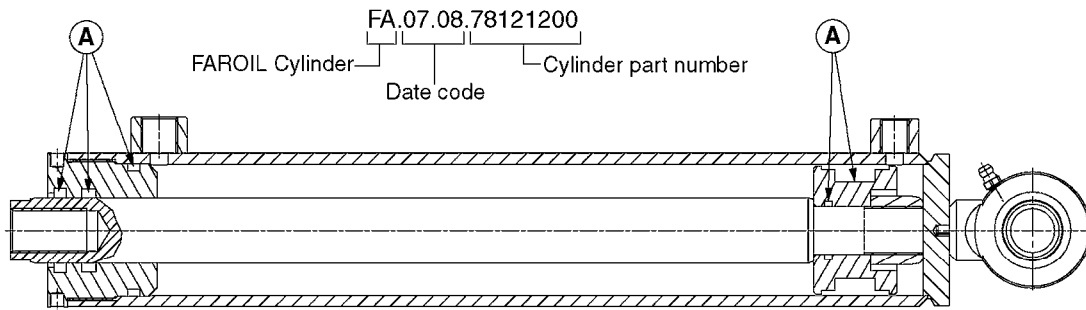

HYDRAULICS - CYLINDERS
C0020-HIN, 01:01:16

Page 3

Date 07.02.2020 8:59

parts-n°	order qty	description
63039300 78100003	1 1	CYLINDER ROD F.781132 CYL. PARA-LIFT CM+750 W/STOP

Check cylinder barrel for stamped part number.