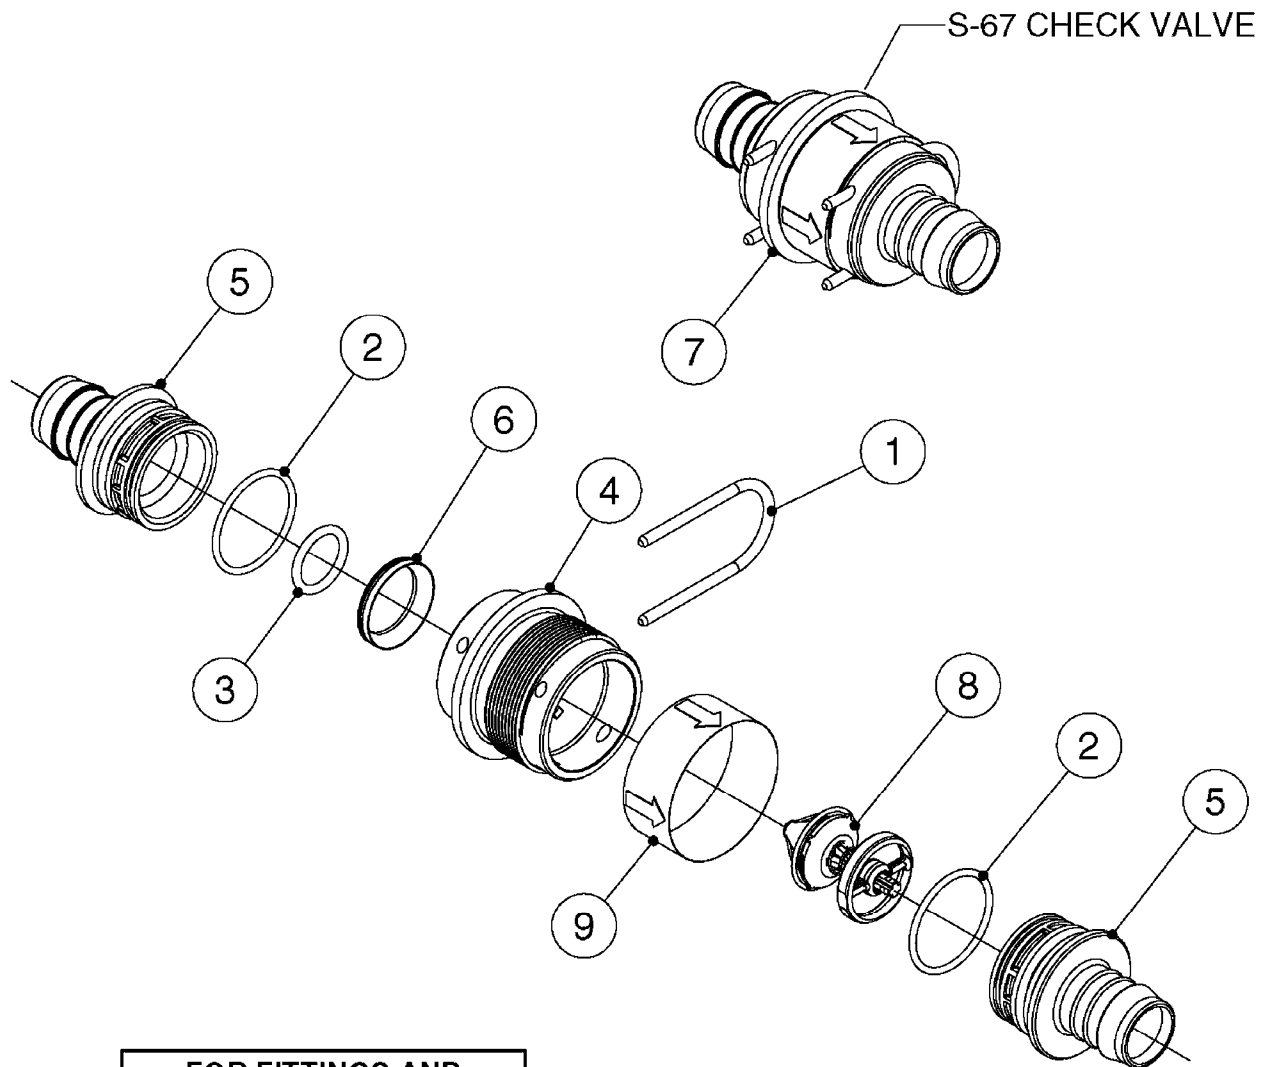

S-67 CHECK VALVE

FOR FITTINGS AND
HOSES, SEE SECTION L

B0630

CHECK VALVES - S67
B0630-HIN, 31:07:19

Page 1
Date 07.02.2020 8:59

Pos.	parts-n°	order qty	description
1	145996	1	FITT.DK S-67 FORK
2	241973	1	O-RING Ø3 X 44.2 70 SHORES NITRIL
2	242353	1	O-RING 3 X 44.2 VITON
3	242504	1	O-RING D35x2 NITRIL
4	322104	1	FITT.DK S-67 BULKHEAD
5	334231	1	FITT.DK S-67 STR.1"
5	334232	1	FITT.DK S-67 STR.1-1/4"
5	334444	1	FITT.DK S-67 STR.1-1/2" PVC
6	14103100	1	SEAT F.CHECK VALVE D40.8 2010
7	70063603	1	VALVE, CHECK S67 1-1/2" COMPLETE IN-LINE CHECK VALVE FOR 1-1/2" HOSE
7	72001803	1	CHCK VLV,S67, 2 X 1" HB COMPLETE IN-LINE CHECK VALVE FOR 1" HOSE
7	72206600	1	CHCK VLV,S67, 2 X 1.25" HB COMPLETE IN-LINE CHECK VALVE FOR 1-1/4" HOSE
8	72089900	1	CHECK VALVE S67 SUBASMBLY.2001
9	97800500	1	DECAL 230X28 BLACK ARROW