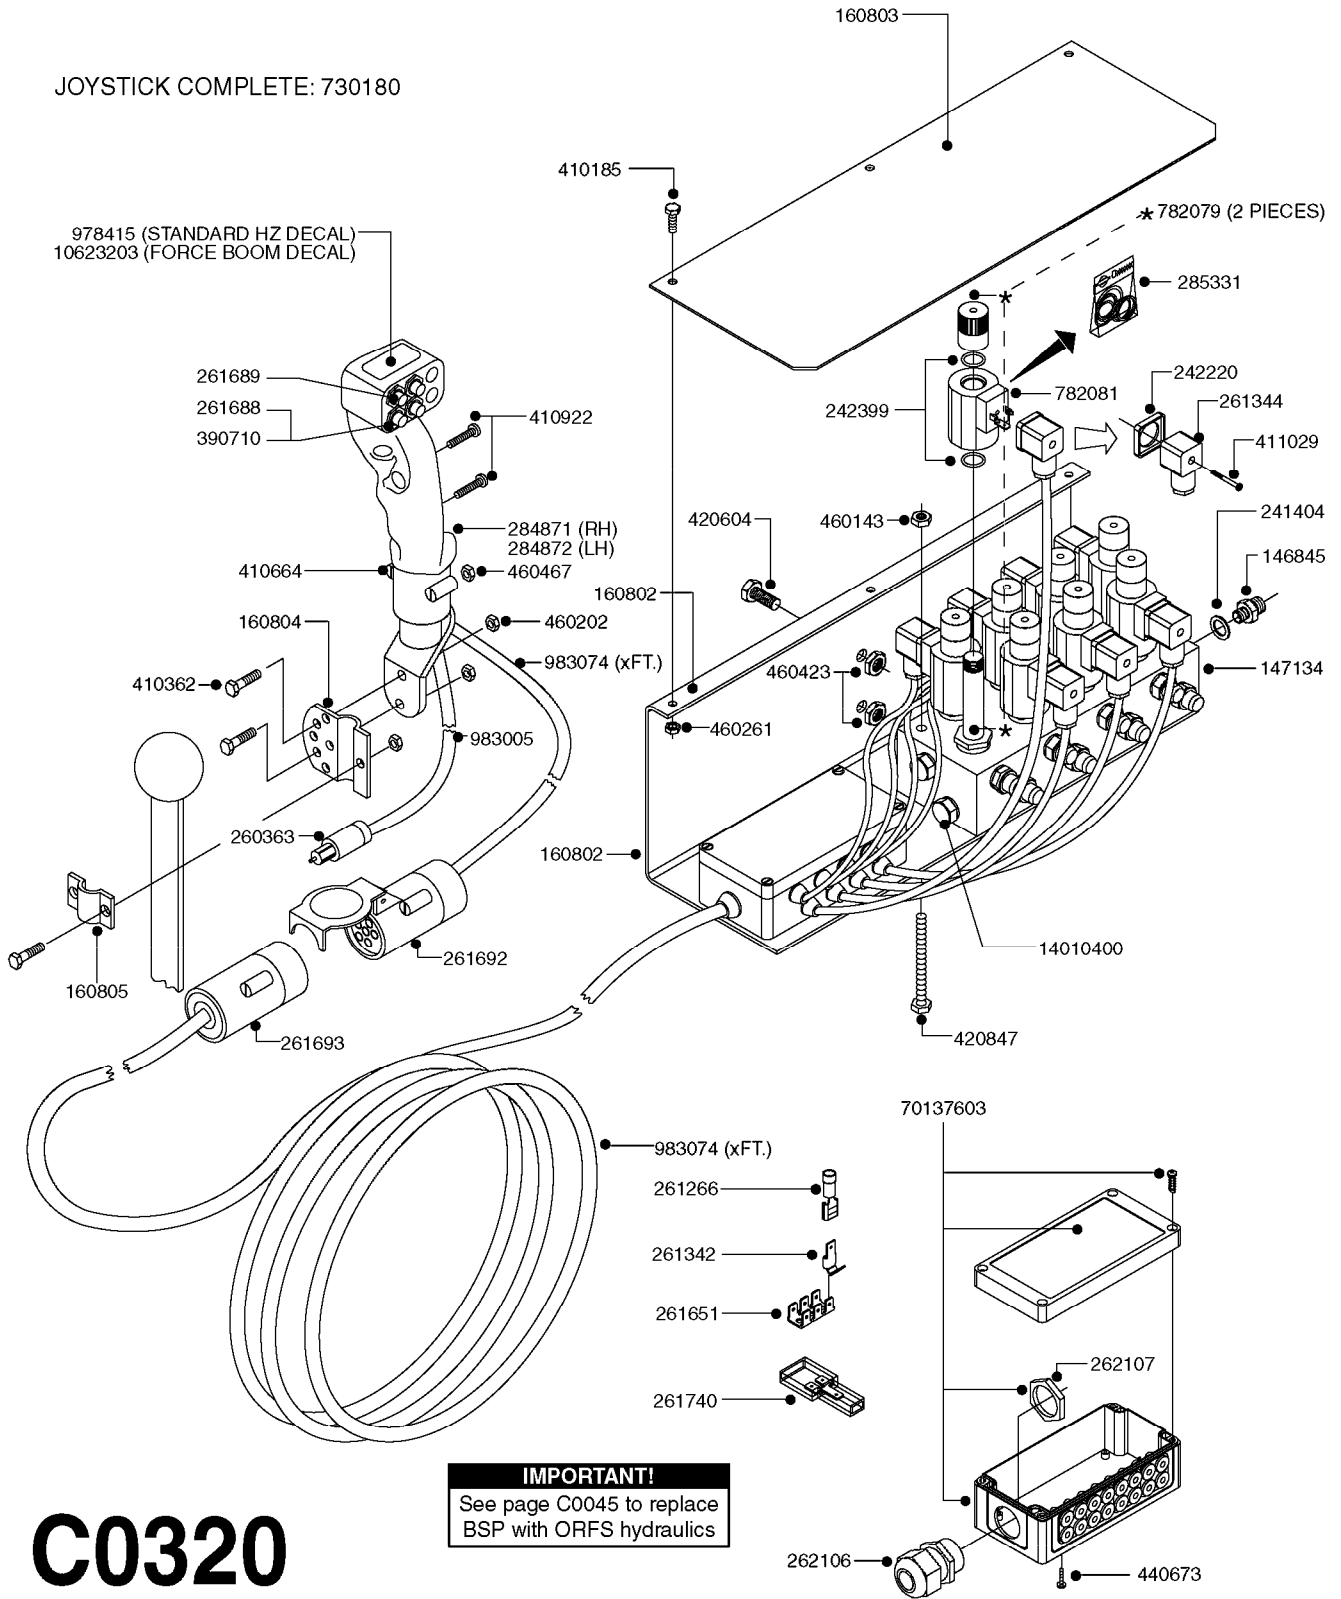

JOYSTICK COMPLETE: 730180

978415 (STANDARD HZ DECAL)
10623203 (FORCE BOOM DECAL)

HYD EAGLE HZ JOYSTICK CONTROL
C0320-HIN, 30:03:16

parts-n°	order qty	description
146845	1	HEX NIPPLE 1/4"X1/4"
147134	1	MANIFOLD 4-FUNCTION
160802	1	MOUNT PLATE F.HYD SOLENOID'HZ'
160803	1	COVER PLATE F.HYD SOLENOID'HZ'
160804	1	MOUNT BRACKET F.HANDLE
160805	1	MOUNT STRAP F.HANDLE
241404	1	DOWTY SEAL 1/4"
242220	1	GASKET F. HIRSMANN PLUG
242399	1	O-RING F.HYD SOLENOID VALVE
260363	1	PLUG 2 POLE 12V
261266	1	CONNECTOR END F.CABLE HP
261342	1	SPADE F.ELEC.3 WAY CONNECTOR
261344	1	HIRSCHMANN PLUG B
261651	1	SPADE F.ELEC.6 POLE CONNECTOR
261688	1	SWITCH F. HANDLE WHITE
261689	1	CAP RUBBER F. SWITCH JOYSTICK
261692	1	PLUG ELEC.7 POLE FEMALE F.CABL
261693	1	PLUG ELEC. 7 POLE MALE
261740	1	SPADE F.ELEC.3 POLE CONN.INSUL
262106	1	BULKHEAD F. CABLE 6.5-14 BLACK
262107	1	NUT F. BULKHEAD CABLE GRAY
284871	1	CONTROL HANDLE RIGHT HALF
284872	1	CONTROL HANDLE LEFT HALF
285331	1	SEAL KIT F. HZ HYD.SOLENOID 96
390710	1	SWITCH F.HANDLE GREY MACHINED
410185	1	BOLT HEX 8.8 DEL M6X16
410362	1	BOLT HEX 8.8 SS M6X20
410664	1	BOLT HEX M5 X 20
410922	1	CYL.SKR 8.8 DEL M4X20 RST
411029	1	SCREW M3X35 F.HIRSMANN PLUG
420604	1	BOLT HEX 8.8 DEL M10X25 FT DIN933
420847	1	BOLT HEX 8.8 DEL M8X85
440673	1	SCREW F.PLASTIC 5X12 SS
460143	1	SELF LOCK NUT M8 SST A2 DIN985
460202	1	NUT HEX M6
460261	1	NUT HEX M6X1.00 LOCK DIN985 A2 SS
460423	1	NUT HEX M10X1.50 LOCK DIN985A2 SS
460467	1	NUT HEX M5 GALV.
730180	1	HYD.KIT JOYSTICK CTRL HANDLE
782079	1	CARTRIDGE VALVE
782081	1	SOLENOID F. CARTRIDGE VALVE
978415	1	DECAL CONTROL HANDLE
983005	1	ELEC. CABLE 2 WIRE X 1.5MM
983074	1	ELEC. CABLE 5 WIRE X 1.5MM
10623203	1	DECAL F.JOYSTICK - FORCE
14010400	1	PLUG 1/4" BSP
70137603	1	JUNC. BOX, FLUID, COMPLETE, 2015