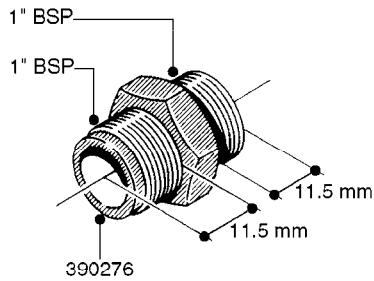

FITTINGS - HEXAGON NIPPLES
L0030-HIN, 01:01:16

Page 0
Date 07.02.2020 9:00

L0030

FITTINGS - HEXAGON NIPPLES
L0030-HIN, 01:01:16

Page 1
Date 07.02.2020 9:00

parts-n°	order qty	description
10015303	1	FITT.PO.HN 1.00X1.00 M1000
10425003	1	FITT.PO.HN 1.25X1.00 MCPHEE
320132	1	FITT.DK HN 1" BSP
320176	1	FITT.DK HN 3/8"X1/2" BSP
320445	1	FITT.DK HN 1/4"X3/8" BSP
320655	1	FITT.DK HN 1/2"-1/2" BSP
320692	1	FITT.DK HN 3/8'BSPX1/4'NPT
320703	1	FITT.DK HN 3/8BSP X1/2 &1/4NPT
320725	1	FITT.DK NIPPLE 3/8"-3/8" BSP
320902	1	FITT.DK HN 3/8'X 1/4' BSP
390232	1	FITT.DK HN 1-1/2' X 1-1/4' BSP
390276	1	FITT.DK HN 1'BSP