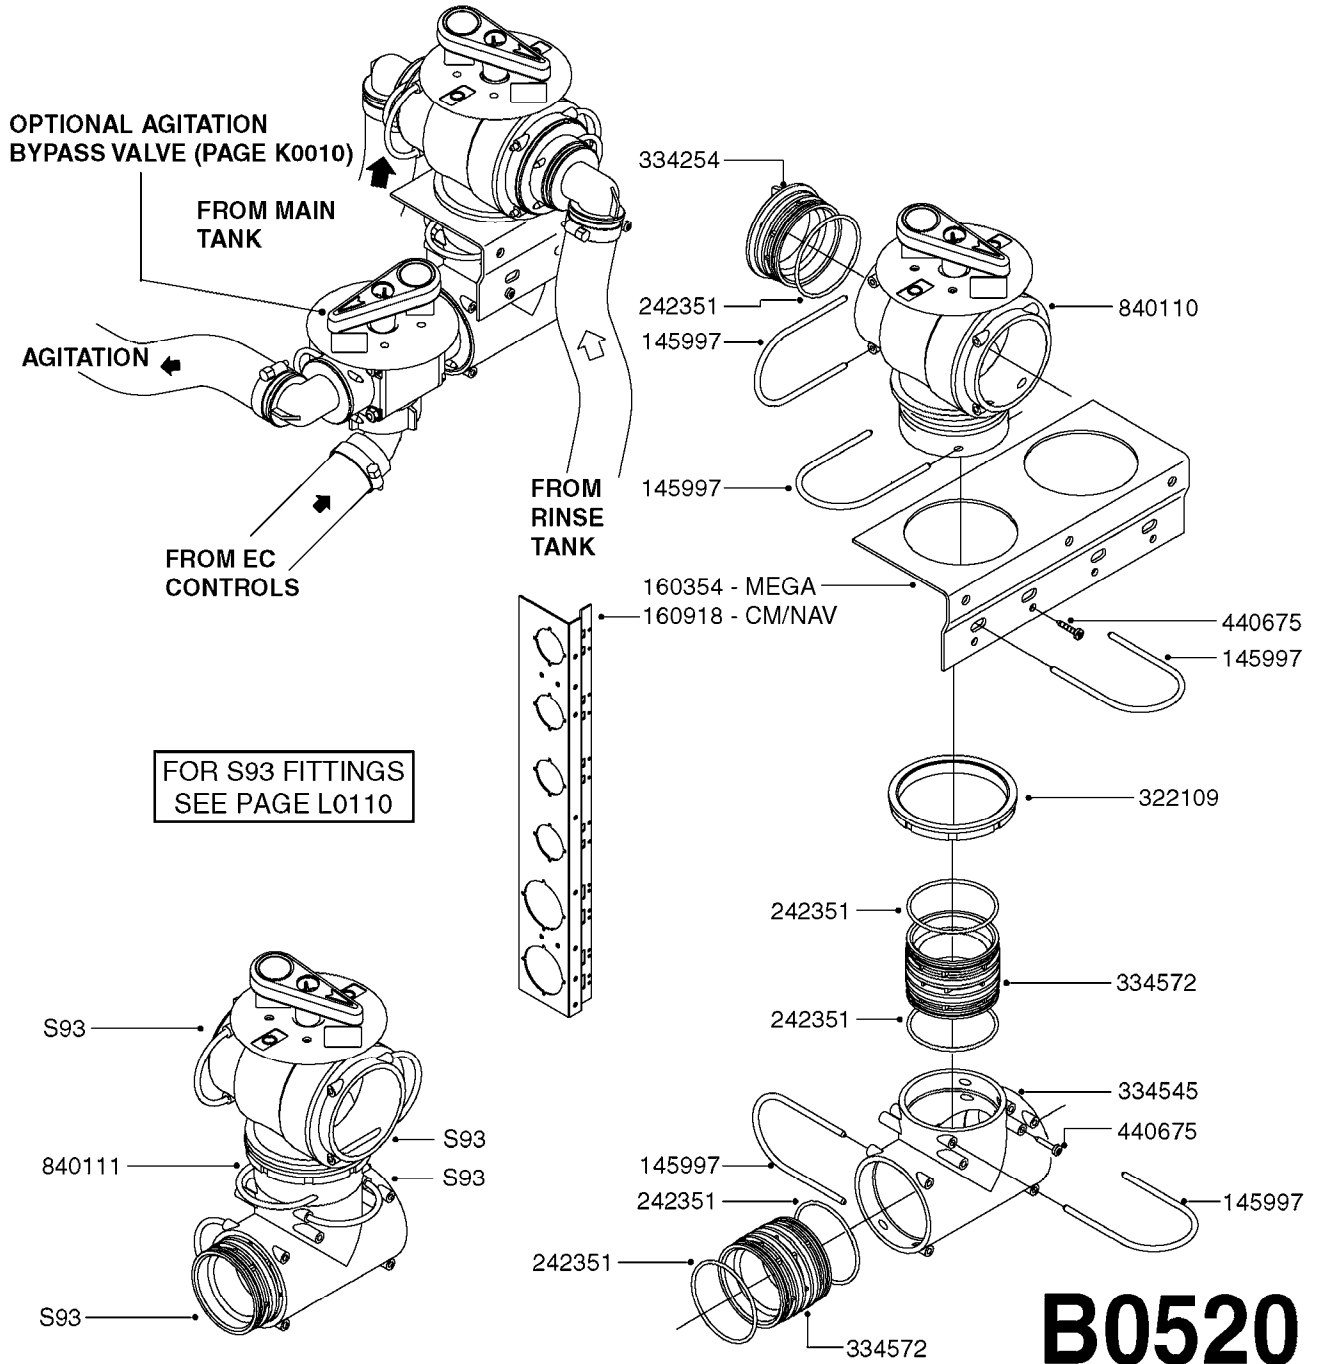

MANIFOLD SYSTEM - SUCTION
B0520-HIN, 01:01:16

Page 1

Date 07.02.2020 8:59

parts-n°	order qty	description
145997	1	FITT.DK S-93 FORK
160354	1	BRACKET F.SUCTION MANIFOLD
160918	1	BRACKET F. MANIFOLD CM
242351	1	O-RING D69.5X3.0 VITON F.S-93
322109	1	FITT.DK S-93 BULKHEAD NUT
334254	1	FITT.DK S-93 PLUG
334545	1	FITT.DK S-93 TEE
334572	1	FITT.DK S-93 ADAPTOR MALE MALE
440675	1	SCREW F. PLASTIC 5X16 SS
840110	1	VALVE SUCTION S-93 F.MANIFOLD
840111	1	VALVE SUCTION 3 WAY S-93 W.TEE