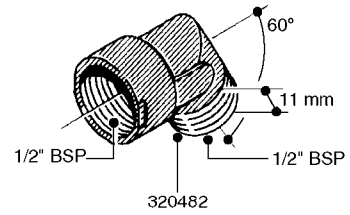

FITTINGS - HEXAGON NIPPLES
L0030-HIN, 01:01:16

Page 0
Date 07.02.2020 9:00

L0030

FITTINGS - HEXAGON NIPPLES
L0030-HIN, 01:01:16

Page 1
Date 07.02.2020 9:00

parts-n°	order qty	description
10015303	1	FITT.PO.HN 1.00X1.00 M1000
10425003	1	FITT.PO.HN 1.25X1.00 MCPHEE
320132	1	FITT.DK HN 1" BSP
320176	1	FITT.DK HN 3/8"X1/2" BSP
320445	1	FITT.DK HN 1/4"X3/8" BSP
320655	1	FITT.DK HN 1/2"-1/2" BSP
320692	1	FITT.DK HN 3/8'BSPX1/4'NPT
320703	1	FITT.DK HN 3/8BSP X1/2 &1/4NPT
320725	1	FITT.DK NIPPLE 3/8"-3/8" BSP
320902	1	FITT.DK HN 3/8'X 1/4' BSP
390232	1	FITT.DK HN 1-1/2' X 1-1/4' BSP
390276	1	FITT.DK HN 1'BSP