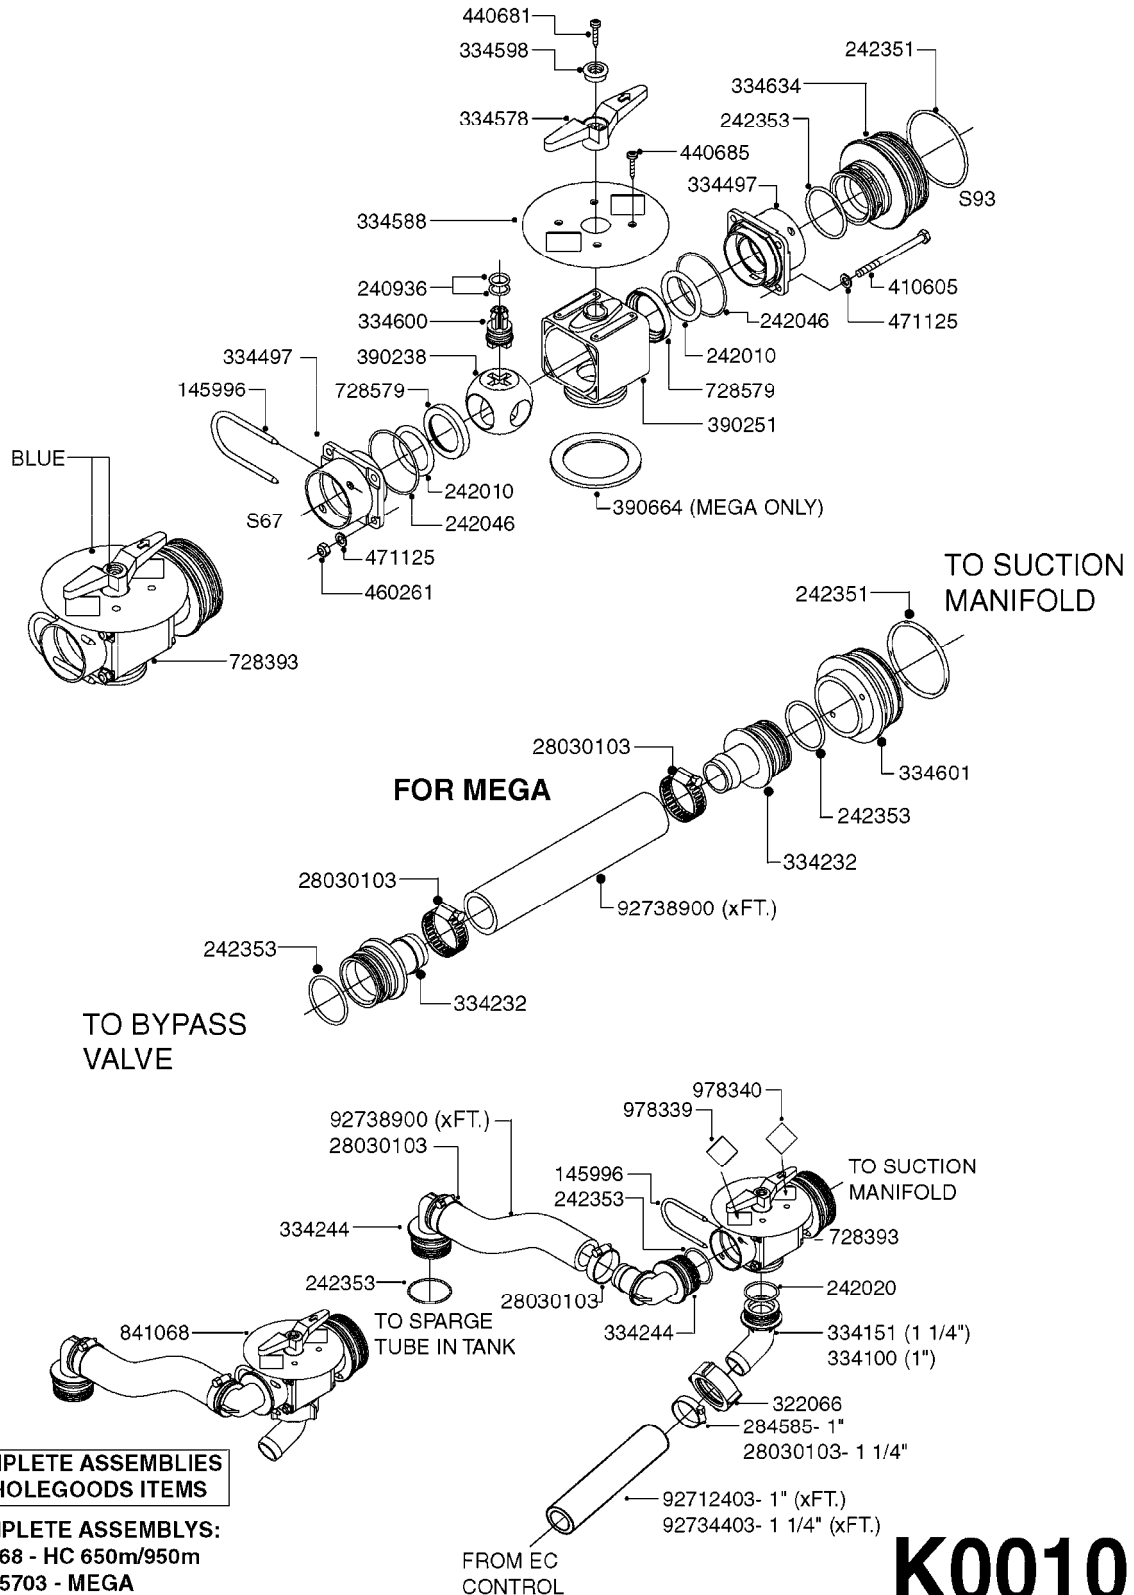

COMPLETE HUB ASSEMBLY:
28045703

COMPLETE ASSEMBLIES
WHOLEGOODS ITEMS

E0790

HUB ASSEMBLY F.4-1/2" SPINDLE
E0790-HIN, 06:07:17

Page 1

Date 07.02.2020 8:59

parts-n°	order qty	description
10629403	1	BOLT HEX 5/16 NC GR.2 00.50"
21000503	1	SEAL,WHEEL CR43771
21000603	1	RACE, BEARING 3.5/1.5
21000703	1	BEARING, TAPPERED 3.5433/1.575
21000803	1	RACE, TAPERED BEARING
21000903	1	BEARING, TAPPERED, 2.75/1.510
24002803	1	GASKET F. HUB 4.5" HUB ASSY
28001103	1	SPINDLE 4.5"x 23" 20000LB
28001203	1	HUB, 20000LB W. BRG RACES
28045703	1	HUB ASSY 10-13.19-11.02 25000#
29000003	1	HUB CAP F. 881(20000LB) HUB
45000103	1	BOLT, WHEEL STUD 3/4-16X2 3/4
45000503	1	BOLT, WHEEL STUD 3/4-16X3 1/2
46000003	1	NUT HEX NF 3/4" FLANGED F.HUB
46000103	1	NUT, CASTLE, SPINDLE 2-12 UNF
46000203	1	NUT, BUD WHEEL, INNER, RH
46000303	1	NUT, BUD WHEEL, OUTER, RH
47000103	1	WASHER, SPNDL 4.5" 2.06x4 .25T
48000103	1	PIN, COTTER 5/16" X 5.25"
63002903	1	AXLE INSERT,72"-90"SUS CM 1200
63033703	1	AXLE INSERT NCM 44/66/9000