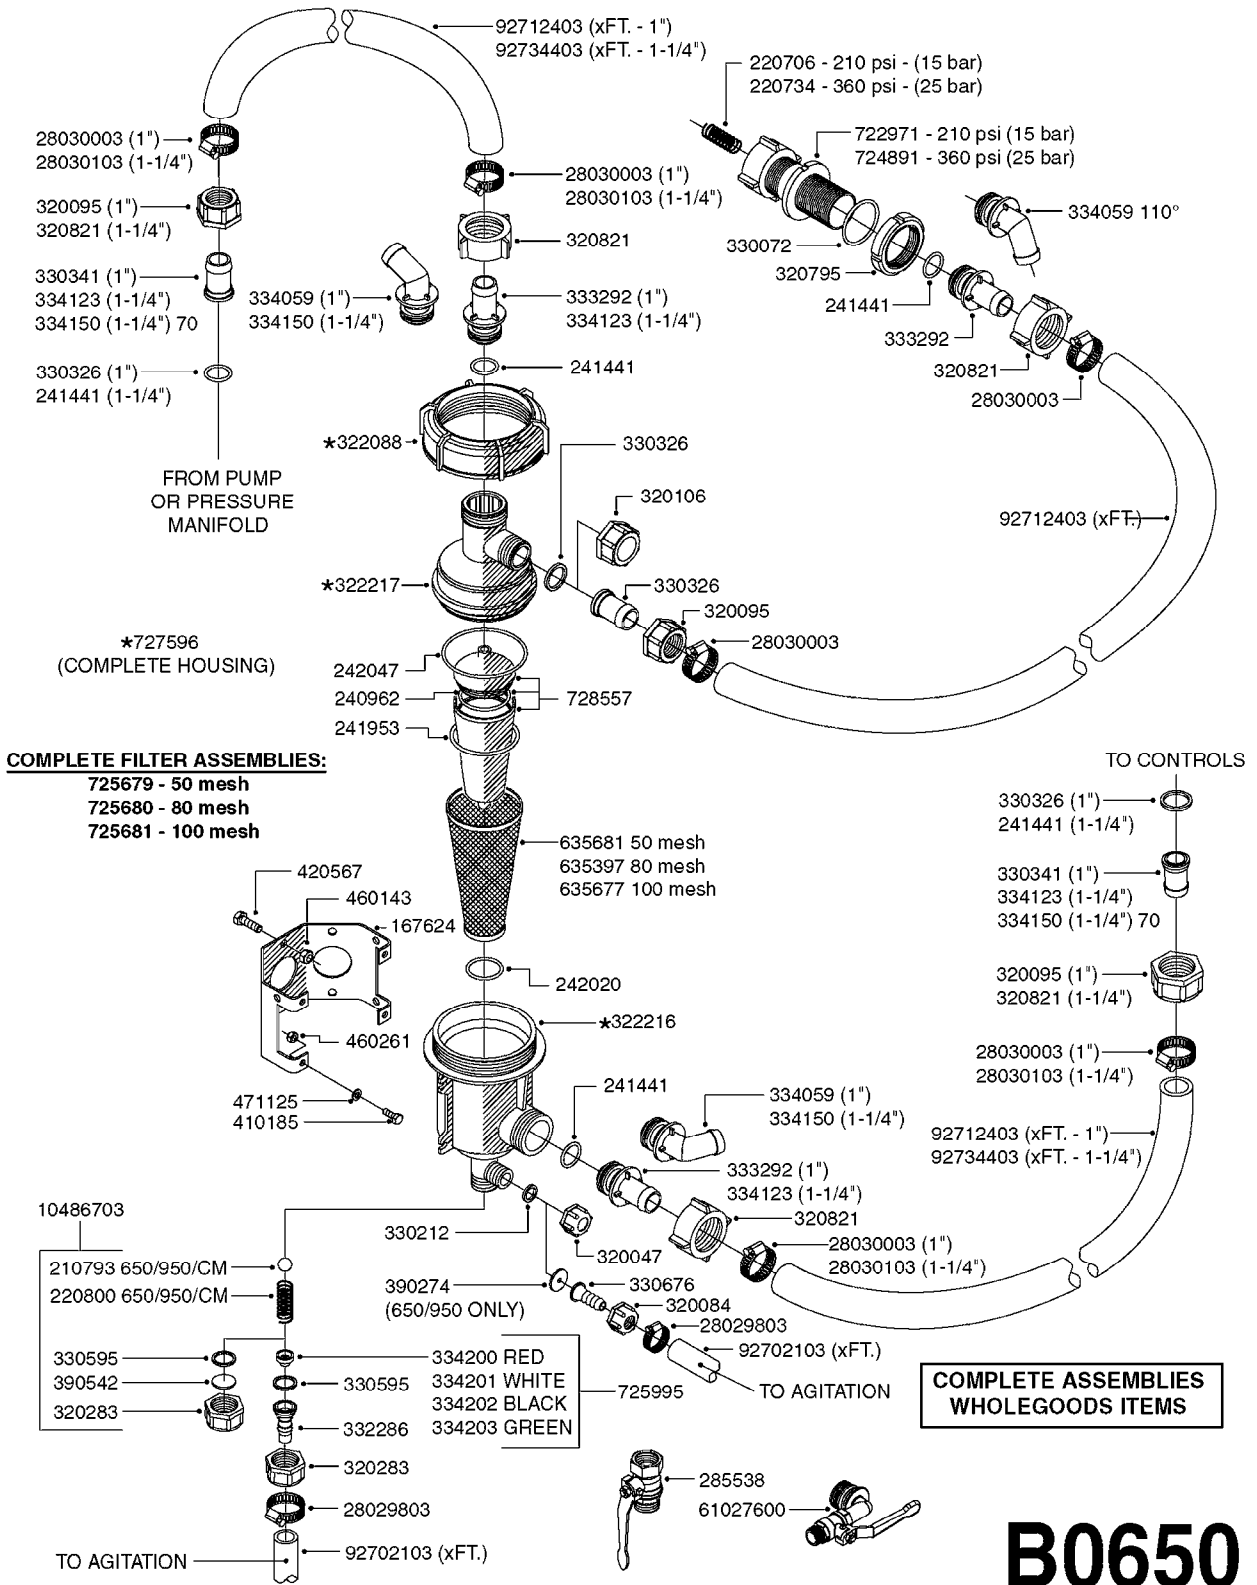

S-67 CHECK VALVE
(NON-THREADED)

S-67 CHECK VALVE
(THREADED)

FOR FITTINGS AND
HOSES, SEE SECTION L

B0640

CHECK VALVES - S67 (2011)
B0640-HIN, 15:10:19

Page 1
Date 07.02.2020 8:59

Pos.	parts-n°	order qty	description
1	145996	1	FITT.DK S-67 FORK
2	242353	1	O-RING 3 X 44.2 VITON
3	334231	1	FITT.DK S-67 STR.1"
3	334232	1	FITT.DK S-67 STR.1-1/4"
4	72432400	1	FITT.DK S-67 CONNEC W.CHK SEAT
5	72819200	1	CHECK VALVE S67 2012 THREADED
6	72819300	1	CHECK VALVE S67 2012 NO THREAD
7	72878800	1	CHECK VALVE S67 SUBASSEMBLY 2013 INCLUDED WITH #5 & #6