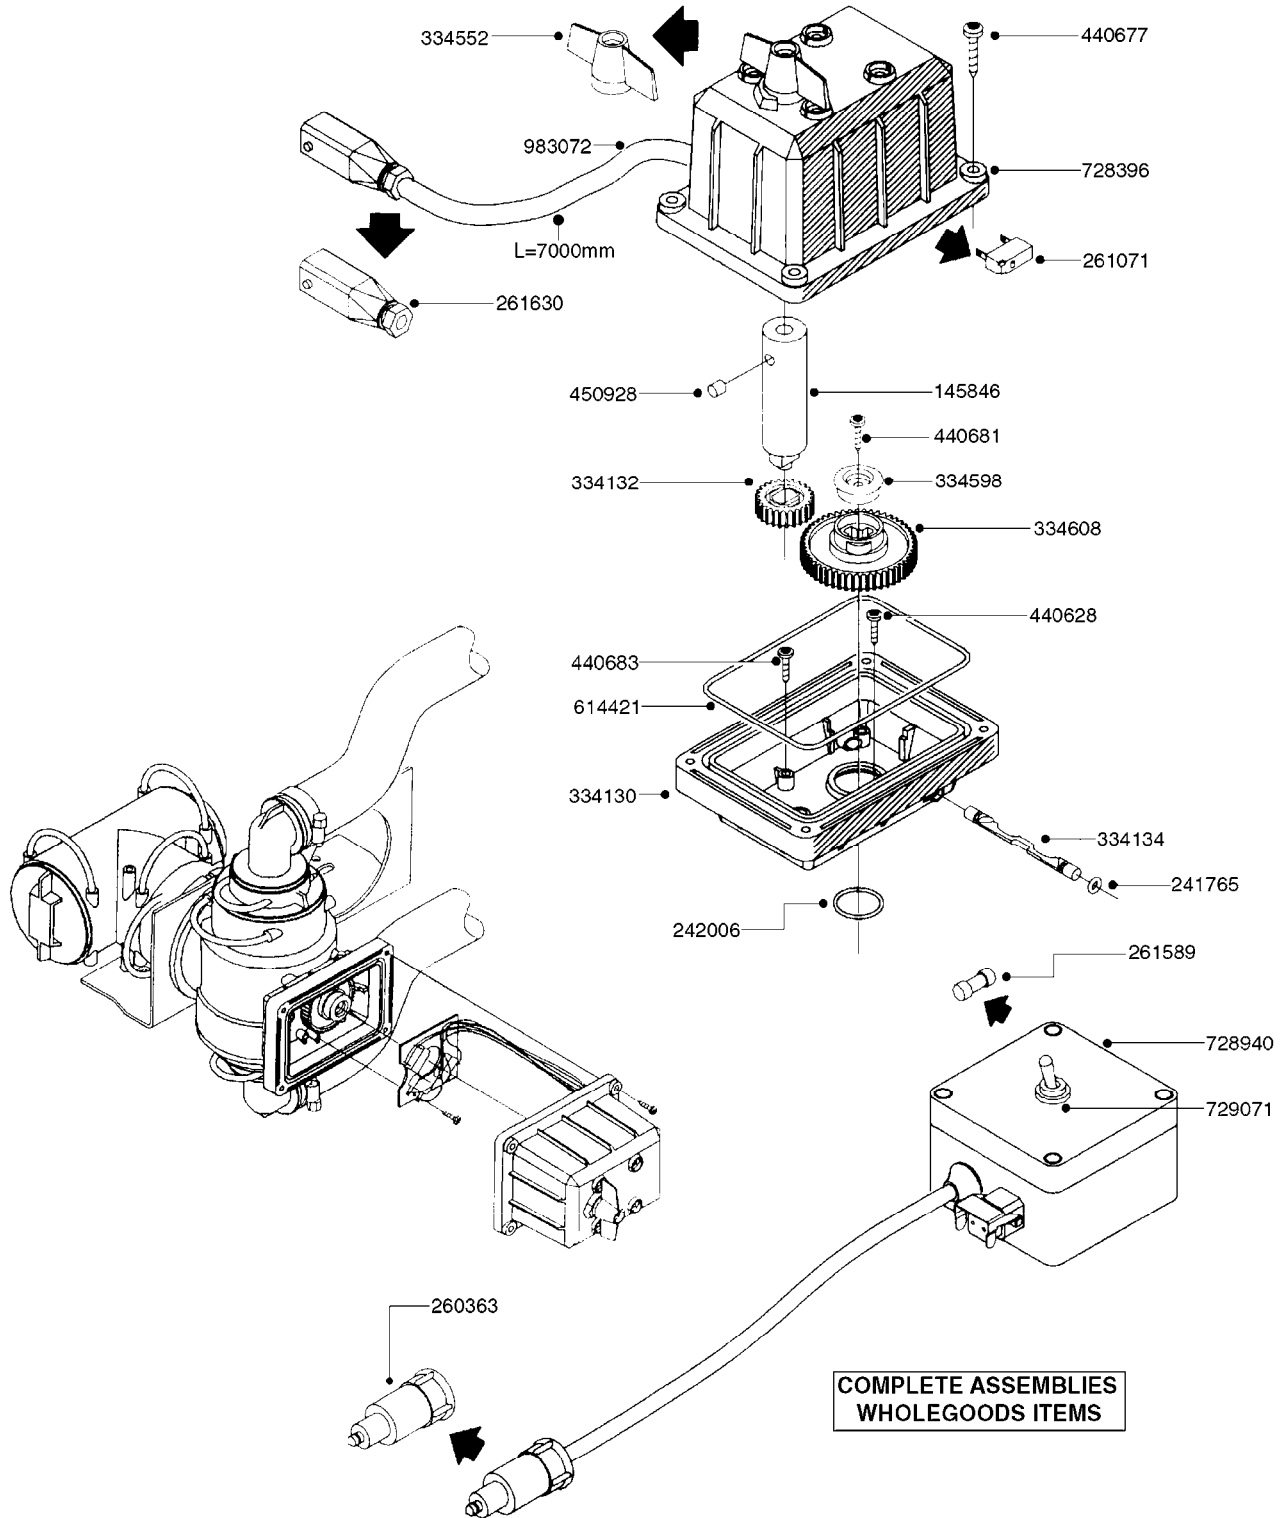

834363 - AGITATION BYPASS VALVE

K0020

BALL VALVE-ELECTRIC 2-WAY
K0020-HIN, 01:01:16

Page 1

Date 07.02.2020 8:59

parts-n°	order qty	description
145846	1	COUPLING FOR EL 3-WAY VALVE
241765	1	O-RING 3.1 X 1.6
242006	1	O-RING D22/D19 X 1.5
260363	1	PLUG 2 POLE 12V
261071	1	MICRO SWITCH TYPE 9 SM 201
261162	1	SOCKET F.12V BAYONET PLUG
261589	1	FUSE 5 X 20 1.25 AMP
334130	1	GEAR BOX
334131	1	COG WHEEL
334132	1	COG WHEEL
334134	1	INDICATOR ROD
334552	1	GRIP F.MAN.OP.EC PRES.REG.GREE
334598	1	PLUG F.VALVE HANDLE BLUE
440628	1	SCREW 3/8'
440677	1	SCREW F. PLASTIC 5X20 SS
440681	1	SCREW F. PLASTIC 4MM X 14LG SS
440683	1	SCREW 40X18 2WAY ELC.BALL VALV
450928	1	SET SCREW M8 X 8MM STAINLESS
614421	1	GASKET F/MOTOR HOUSE-ON/OFF TR
725340	1	MOTOR HOUSING FOR EL VALVE
728399	1	CIRCUIT BOARD F.728941
728941	1	CONTROL BOX F.2-WAY VALVE ELC.
834363	1	ELECTRIC KIT, AGITATION BYPASS