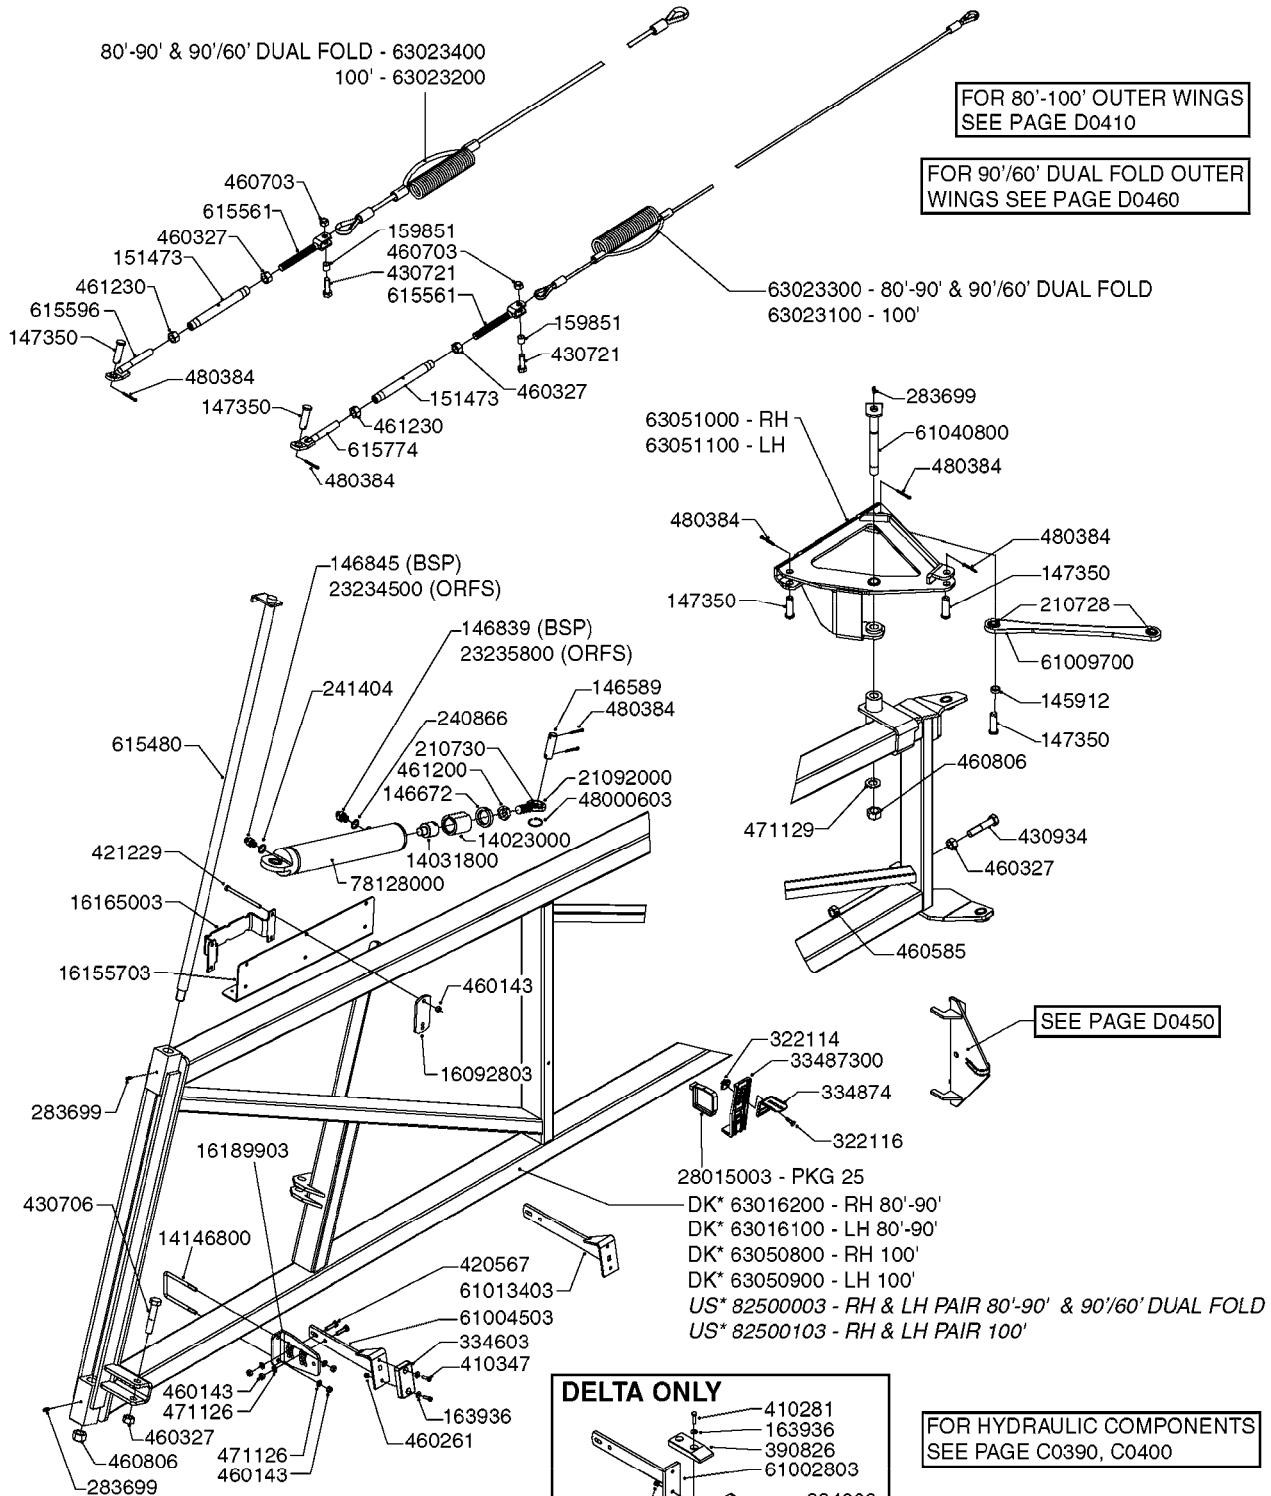

DK* = DENMARK STEEL PARTS
US* = NORTH AMERICAN STEEL PARTS

D0400

BOOM - SPC INNER WING 80-100'
D0400-HIN, 17:10:19

Page 1
Date 07.02.2020 8:59

parts-n°	order qty	description
145912	1	BUSHING D19.8/D17.0X7MM
146589	1	PIN D19.8 X 65
146672	1	NUT HEX LOCK F.ADJUSTER
146839	1	HEX NIPPLE 1/4"X3/8" BSP 0.7MM
146845	1	HEX NIPPLE 1/4"X1/4"
147350	1	PIN D16.8 L60MM
151473	1	TURN BUCKLE HOUSING M16-200
159851	1	BUSHING Ø16.0/13.0 L=16 DEL
163936	1	WASHER D15/D6.2X1
210728	1	BEARING F.LINK HEAD M17
210730	1	BEARING F.LINK HEAD M20
240866	1	DOWTYSEAL 3/8"
241404	1	DOWTY SEAL 1/4"
283699	1	GREASE NIPPLE M6X1
322114	1	NUT PLASTIC F.NOZZ.H
322116	1	BOLT PLASTIC F.NOZZ.H.
334603	1	RUBBER STOP 86X48X15
334874	1	NOZZLE HOLDER - TOP HALF
390826	1	SLIDE PAD F.TRANSPORT BKT.CM/D
410281	1	BOLT HEX 8.8 DEL M6X25 DIN933 A2
410347	1	SCREW M6X20 8.8
420567	1	BOLT HEX 8.8 DEL M8X30 FT
421229	1	BOLT HEX 8.8 DEL M8x120
430706	1	BOLT HEX 8.8 ZINC CLEAR M16X90
430721	1	BOLT HEX 8.8 DEL M12X40 FT
430934	1	BOLT HEX 8.8 DEL M16X80
460143	1	SELF LOCK NUT M8 SST A2 DIN985
460261	1	NUT HEX M6X1.00 LOCK DIN985 A2 SS
460327	1	NUT HEX M16X2
460585	1	LOCKING NUT M16 DIN985 A2 SS
460703	1	NUT HEX M12X1.75 LOCK DIN985A2 SS
460806	1	NUT HEX M20X2.50 LOCK DIN985A2 SS
461200	1	NUT HEX M20X1.5 JAMB.
461230	1	NUT HEX M16X2 LH THREAD
471126	1	WASHER, M8, Ø16/ 8.4X 1.6, SS
471129	1	WASHER, M20, Ø37/21.0X 3.0, SS
480384	1	PIN COTTER 3/16 x 1-1/2"
615480	1	PIN F.HINGE ASSY.
615561	1	CLEVIS F.TURNBUCKLE M16 RH
615596	1	TURN BUCKLE ANCHOR M16 LH
615774	1	ANCHOR LH F.M16 TURNBUCKLE
14023000	1	BUSHING Ø50.0/36.0 L=52 DEL
14031800	1	ADAPTOR F.HY CYLINDER L=40
14146800	1	U-BOLT M8 F. 80x60
16092803	1	PLATE F. TRANSPORT CM+
16155703	1	BRKT, 6 INLINE FILTERS
16165003	1	BRKT, SPC T25 FEED HOSE TIE-DOWN
16189903	1	PLATE F, EAGLE STOPARM
21092000	1	LINK HEAD M20 x D20 L=78 DELTA
23234500	1	HEX NIPPLE 1/4" - 9/16"
23235800	1	HEX NIPPLE 3/8"-9/16" - 0.7mm
28015003	1	PANDUIT TIE STRAP, PKG. 25
33487300	1	NOZZLE HOLDER - BOTTOM HALF
48000603	1	SNAP RING, Ø36X1.5 F.210730
61002803	1	TRANSPORT STOP DELTA-SPC
61004503	1	BOOM STOP SPB/SPC
61009700	1	FOLDING ARM / SPC
61013403	1	BOOM STOP LONG SPC
61040800	1	PIN THREADED D20 L=205 DELTA
63016100	1	WING INNER 80'-90'LH SPC 2007
63016200	1	WING INNER 80'-90'RH SPC 2007