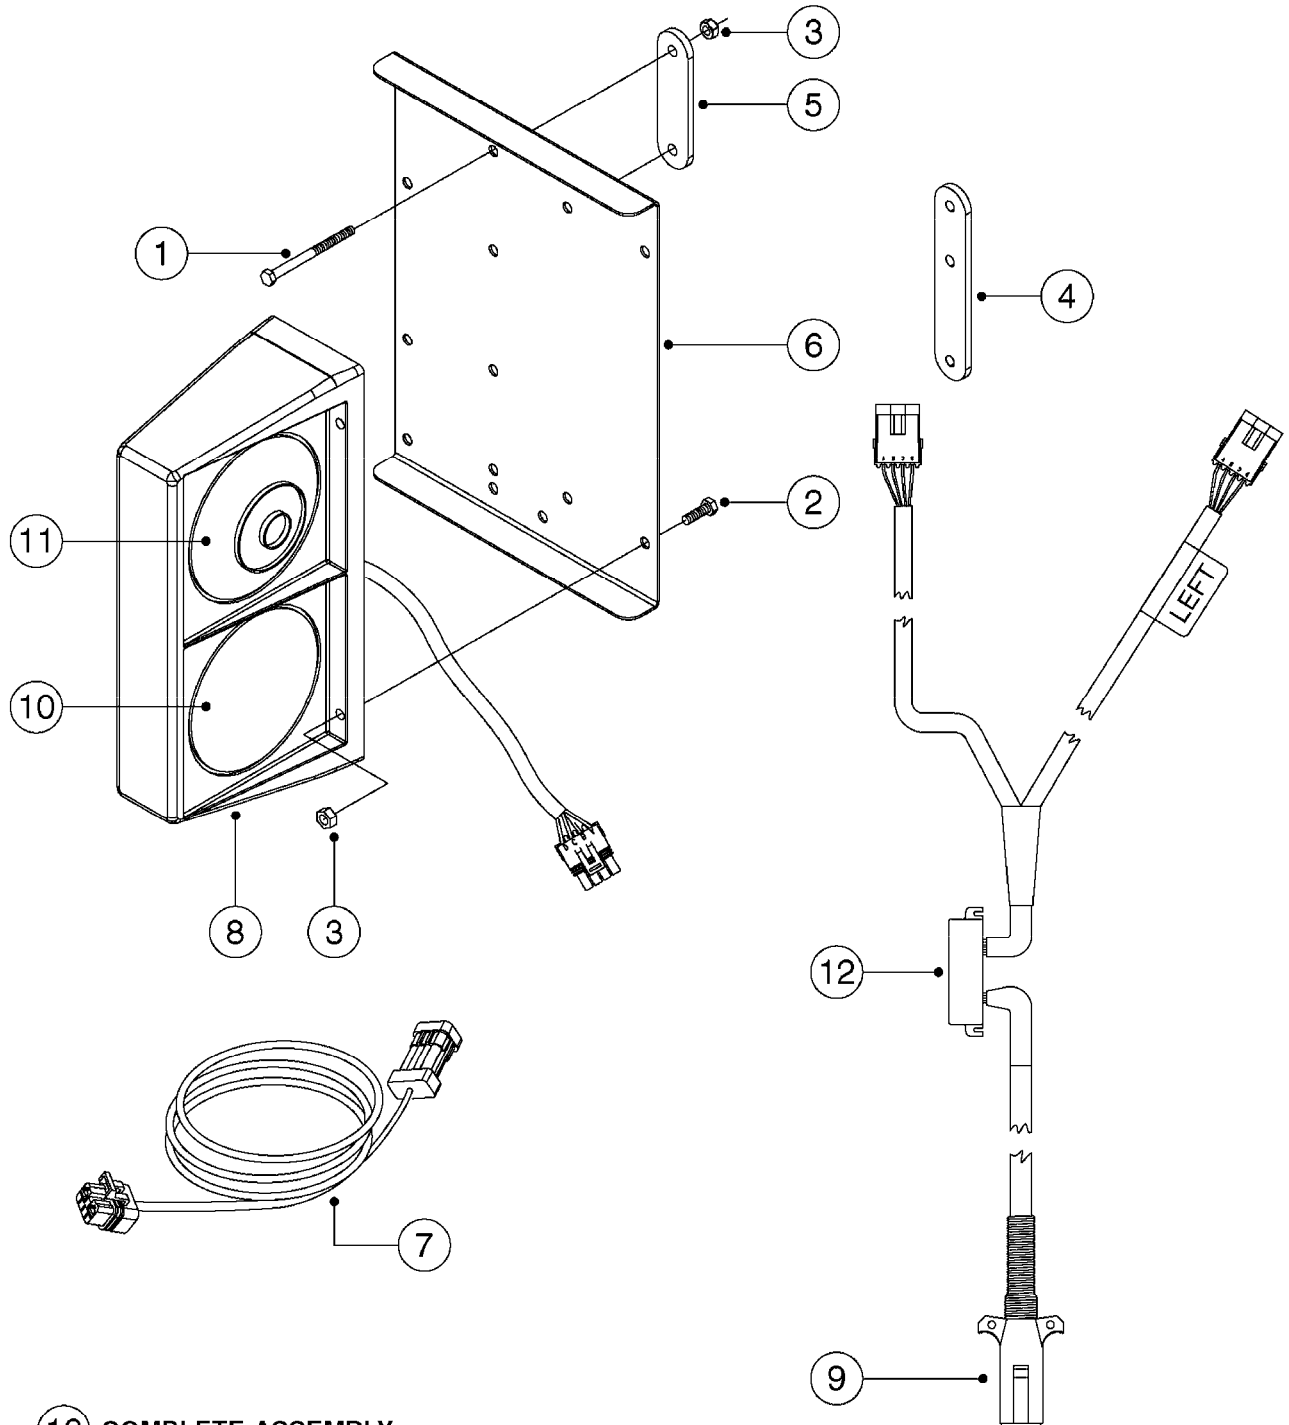

13 COMPLETE ASSEMBLY

COMPLETE ASSEMBLIES
WHOLEGOODS ITEMS

M0160

TRAFFIC LIGHT KIT
M0160-HIN, 13:08:19

Page 1
Date 07.02.2020 9:00

Pos.	parts-n°	order qty	description
1	410266	1	BOLT HEX 8.8 DEL M6X120
1	410421	1	BOLT HEX M6X110 DIN931-A2 SS
1	410524	1	BOLT HEX 8.8 DEL M6X100
1	410605	1	BOLT HEX 8.8 DEL M6X80
2	410362	1	BOLT HEX 8.8 SS M6X20
3	460261	1	NUT HEX M6X1.00 LOCK DIN985 A2 SS
4	16022303	1	BRACKET 100MM TUBE
5	16022403	1	BRACKET 60MM TUBE
6	16025603	1	BRACKET TAIL LIGHT DUAL LAMP
7	26004703	1	HARNESS 13' EXT 4 WIRE WP
8	26004903	1	TAIL LIGHT GREEN WIRE LH
8	26005003	1	TAIL LIGHT YELLOW WIRE RH
9	26005103	1	PLUG 7-PIN AG TAIL LIGHT
10	26005403	1	LENS BLACK BEFORE 2009
10	26017003	1	LENS RED
11	26016903	1	LENS AMBER
12	26032703	1	HARNESS COMPLETE, TAIL LIGHT, 2013
13	83308603	1	TRAFFIC LIGHT KIT