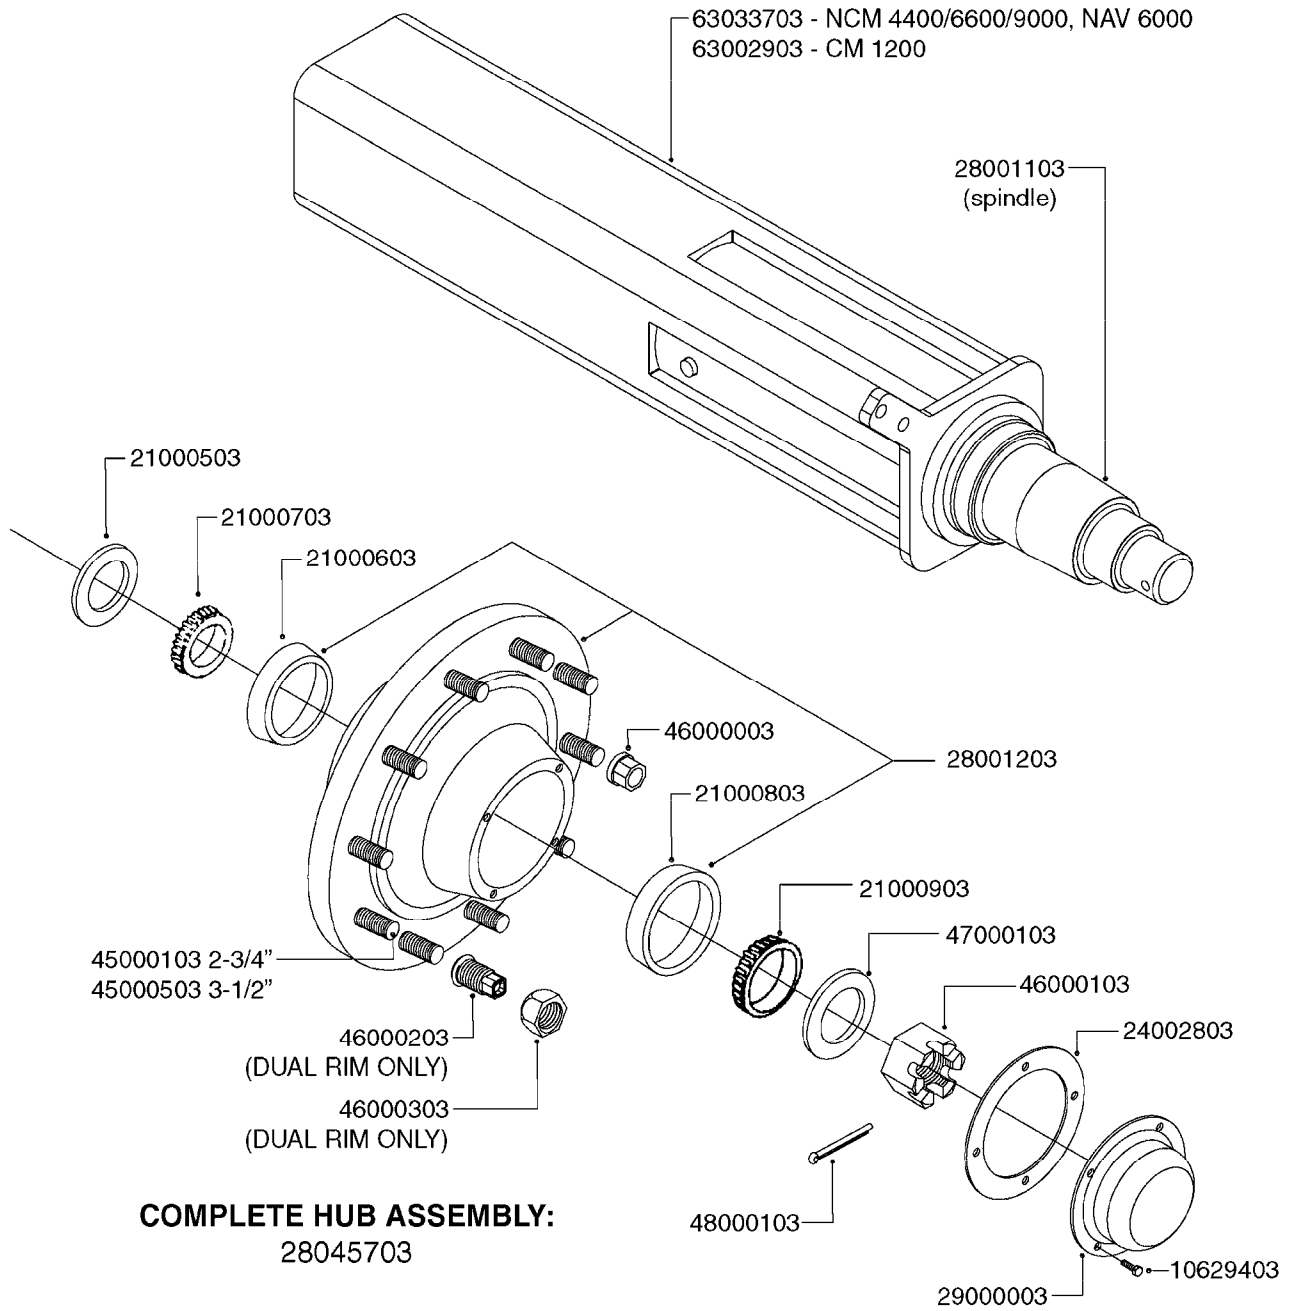

COMPLETE HUB ASSEMBLY:
28045703

COMPLETE ASSEMBLIES
WHOLEGOODS ITEMS

E0790

HUB ASSEMBLY F.4-1/2" SPINDLE
E0790-HIN, 06:07:17

Page 1

Date 07.02.2020 8:59

parts-n°	order qty	description
10629403	1	BOLT HEX 5/16 NC GR.2 00.50"
21000503	1	SEAL,WHEEL CR43771
21000603	1	RACE, BEARING 3.5/1.5
21000703	1	BEARING, TAPPERED 3.5433/1.575
21000803	1	RACE, TAPERED BEARING
21000903	1	BEARING, TAPPERED, 2.75/1.510
24002803	1	GASKET F. HUB 4.5" HUB ASSY
28001103	1	SPINDLE 4.5"x 23" 20000LB
28001203	1	HUB, 20000LB W. BRG RACES
28045703	1	HUB ASSY 10-13.19-11.02 25000#
29000003	1	HUB CAP F. 881(20000LB) HUB
45000103	1	BOLT, WHEEL STUD 3/4-16X2 3/4
45000503	1	BOLT, WHEEL STUD 3/4-16X3 1/2
46000003	1	NUT HEX NF 3/4" FLANGED F.HUB
46000103	1	NUT, CASTLE, SPINDLE 2-12 UNF
46000203	1	NUT, BUD WHEEL, INNER, RH
46000303	1	NUT, BUD WHEEL, OUTER, RH
47000103	1	WASHER, SPNDL 4.5" 2.06x4 .25T
48000103	1	PIN, COTTER 5/16" X 5.25"
63002903	1	AXLE INSERT,72"-90"SUS CM 1200
63033703	1	AXLE INSERT NCM 44/66/9000