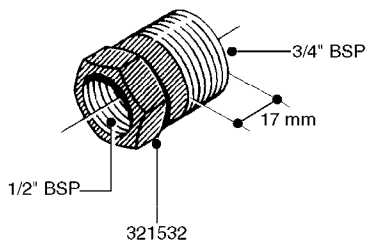

FITTINGS - HEXAGON NIPPLES
L0030-HIN, 01:01:16

Page 0
Date 07.02.2020 9:00

L0030

FITTINGS - HEXAGON NIPPLES
L0030-HIN, 01:01:16

Page 1
Date 07.02.2020 9:00

parts-n°	order qty	description
10015303	1	FITT.PO.HN 1.00X1.00 M1000
10425003	1	FITT.PO.HN 1.25X1.00 MCPHEE
320132	1	FITT.DK HN 1" BSP
320176	1	FITT.DK HN 3/8"X1/2" BSP
320445	1	FITT.DK HN 1/4"X3/8" BSP
320655	1	FITT.DK HN 1/2"-1/2" BSP
320692	1	FITT.DK HN 3/8'BSPX1/4'NPT
320703	1	FITT.DK HN 3/8BSP X1/2 &1/4NPT
320725	1	FITT.DK NIPPLE 3/8"-3/8" BSP
320902	1	FITT.DK HN 3/8'X 1/4' BSP
390232	1	FITT.DK HN 1-1/2' X 1-1/4' BSP
390276	1	FITT.DK HN 1'BSP