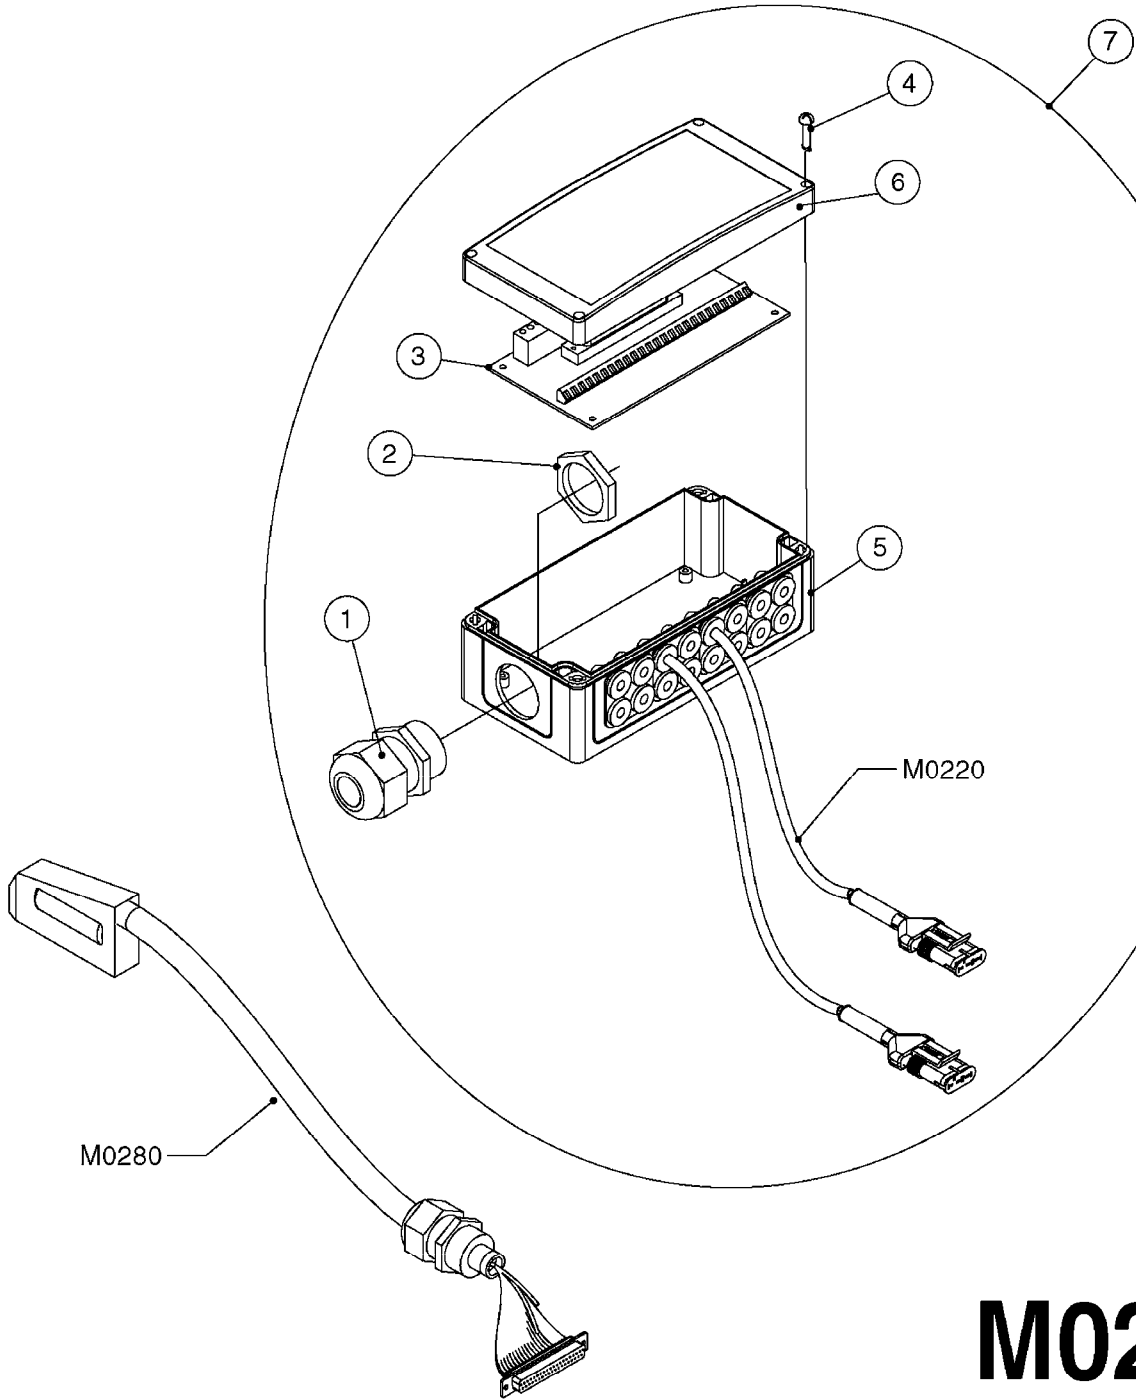

M0230

JUNCTION BOX - LIQUID
M0230-HIN, 01:01:16

Page 1
Date 07.02.2020 9:00

Pos.	parts-n°	order qty	description
1	262106	1	BULKHEAD F. CABLE 6.5-14 BLACK
2	262107	1	NUT F. BULKHEAD CABLE GRAY
3	26004800	1	CIRCUIT BD SEC VLV NCM 13SEC 13 SECTION
3	72173900	1	CIRCUIT BD SEC VLV 39PIN 9SEC 9 SECTION
4	28082100	1	SCREW F. BOX LID 1/4" L=20
5	33508700	1	BOX BOTTOM 160X80X40 BLACK 1-HOLE
6	33508800	1	LID 160X80X15 BLK W/SCREWS
7	72115400	1	CONNECTION BOX F. OP. UNIT SV9