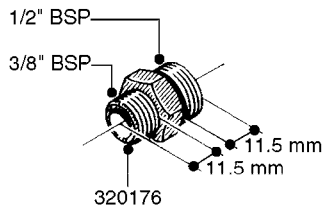

FITTINGS - HEXAGON NIPPLES
L0030-HIN, 01:01:16

Page 0
Date 07.02.2020 9:00

L0030

FITTINGS - HEXAGON NIPPLES
L0030-HIN, 01:01:16

Page 1
Date 07.02.2020 9:00

parts-n°	order qty	description
10015303	1	FITT.PO.HN 1.00X1.00 M1000
10425003	1	FITT.PO.HN 1.25X1.00 MCPHEE
320132	1	FITT.DK HN 1" BSP
320176	1	FITT.DK HN 3/8"X1/2" BSP
320445	1	FITT.DK HN 1/4"X3/8" BSP
320655	1	FITT.DK HN 1/2"-1/2" BSP
320692	1	FITT.DK HN 3/8'BSPX1/4'NPT
320703	1	FITT.DK HN 3/8BSP X1/2 &1/4NPT
320725	1	FITT.DK NIPPLE 3/8"-3/8" BSP
320902	1	FITT.DK HN 3/8'X 1/4' BSP
390232	1	FITT.DK HN 1-1/2' X 1-1/4' BSP
390276	1	FITT.DK HN 1'BSP