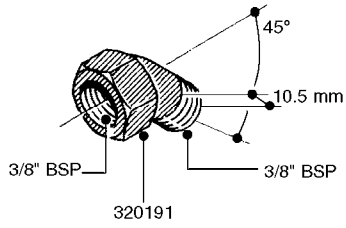

FITTINGS - HEXAGON NIPPLES
L0030-HIN, 01:01:16

Page 0
Date 07.02.2020 9:00

L0030

FITTINGS - HEXAGON NIPPLES
L0030-HIN, 01:01:16

Page 1
Date 07.02.2020 9:00

parts-n°	order qty	description
10015303	1	FITT.PO.HN 1.00X1.00 M1000
10425003	1	FITT.PO.HN 1.25X1.00 MCPHEE
320132	1	FITT.DK HN 1" BSP
320176	1	FITT.DK HN 3/8"X1/2" BSP
320445	1	FITT.DK HN 1/4"X3/8" BSP
320655	1	FITT.DK HN 1/2"-1/2" BSP
320692	1	FITT.DK HN 3/8'BSPX1/4'NPT
320703	1	FITT.DK HN 3/8BSP X1/2 &1/4NPT
320725	1	FITT.DK NIPPLE 3/8"-3/8" BSP
320902	1	FITT.DK HN 3/8'X 1/4' BSP
390232	1	FITT.DK HN 1-1/2' X 1-1/4' BSP
390276	1	FITT.DK HN 1'BSP