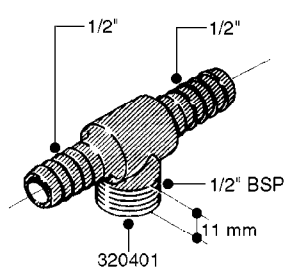

L0040

FITTINGS - NIPPLES & ELBOWS
L0040-HIN, 01:01:16

Page 1

Date 07.02.2020 9:00

parts-n°	order qty	description
10530803	1	FITT.PO.SE 2.00X2.00 45 DEG.
320191	1	FITT.DK ELB 3/8' BSP 45 DEGREE
320482	1	FITT.DK ELB. 1/2" BSP 60 DEG.
320596	1	FITT.DK ELB 3/8'-1/2'BSP 45DEG
320607	1	FITT.DK HN 3/8M X 3/8F BSP LNG
320633	1	FITT.DK HN 3/8"M X 3/8"F BSP
321451	1	FITT.DK ELB.1-1/2 X1-1/4 80DEG
321532	1	FITT.DK REDUC 3/4' X 1/2' BSP
390233	1	FITT.DK REDUC 1-1/2" X 1" BSP

L0050

parts-n°	order qty	description
242594	1	O-RING D14 X 1.78 SCH.70-EPDM
320294	1	FITT.DK TEE 3/8X3/8HB X1/2"BSP
320305	1	FITT.DK HB 3/4'- 3/4' BSP
320386	1	FITT.DK TEE 3/8X3/8HB X3/8"BSP
320397	1	FITT.DK ELB 3/8"HB X 3/8" BSP
320401	1	FITT.DK TEE 1/2X1/2HB X1/2"BSP
320412	1	FITT.DK TEE 1/2X1/2HB X3/8'BSP
320423	1	FITT.DK ELB 1/2'HB X 3/8' BSP
320891	1	FITT.DK HB 3/8'- 3/8' BSP
320972	1	FITT.DK HB 5/16'- 1/4' BSP
322046	1	FITT.DK TEE 1/2X1/2HB X3/4'BSP
322048	1	FITT.DK TEE 3/4X3/4HB X3/4'BSP
330595	1	O-RING D24.6/D20X2.1 -3/4"
333137	1	FITT.DK CONN.1/2" F.NOZZ. DOUB
333141	1	FITT.DK CONN.1/2" F.NOZZ.SING
334041	1	FITT.DK CONN.3/4' F.NOZZ. SING
334042	1	FITT.DK CONN.3/4' F.NOZZ. DOUB
334195	1	FITT.DK ELB. 3/4"HB X 3/4"HB
10012103	1	FITT.PO.HB 1.25X1.50 IMB1012
10014003	1	FITT.PO.HB 1.25X1.25 IMB1010
10036903	1	FITT.PO.HB 1.50X1.50 IMB1212
28019303	1	FITTING HB ELB 3/4NPT-3/4HOSE
61016500	1	HOSE TAIL 3/4" 90°+RG CAP 3/4"
72026700	1	NOZZLE TUBE ADAPTER W/O-RING