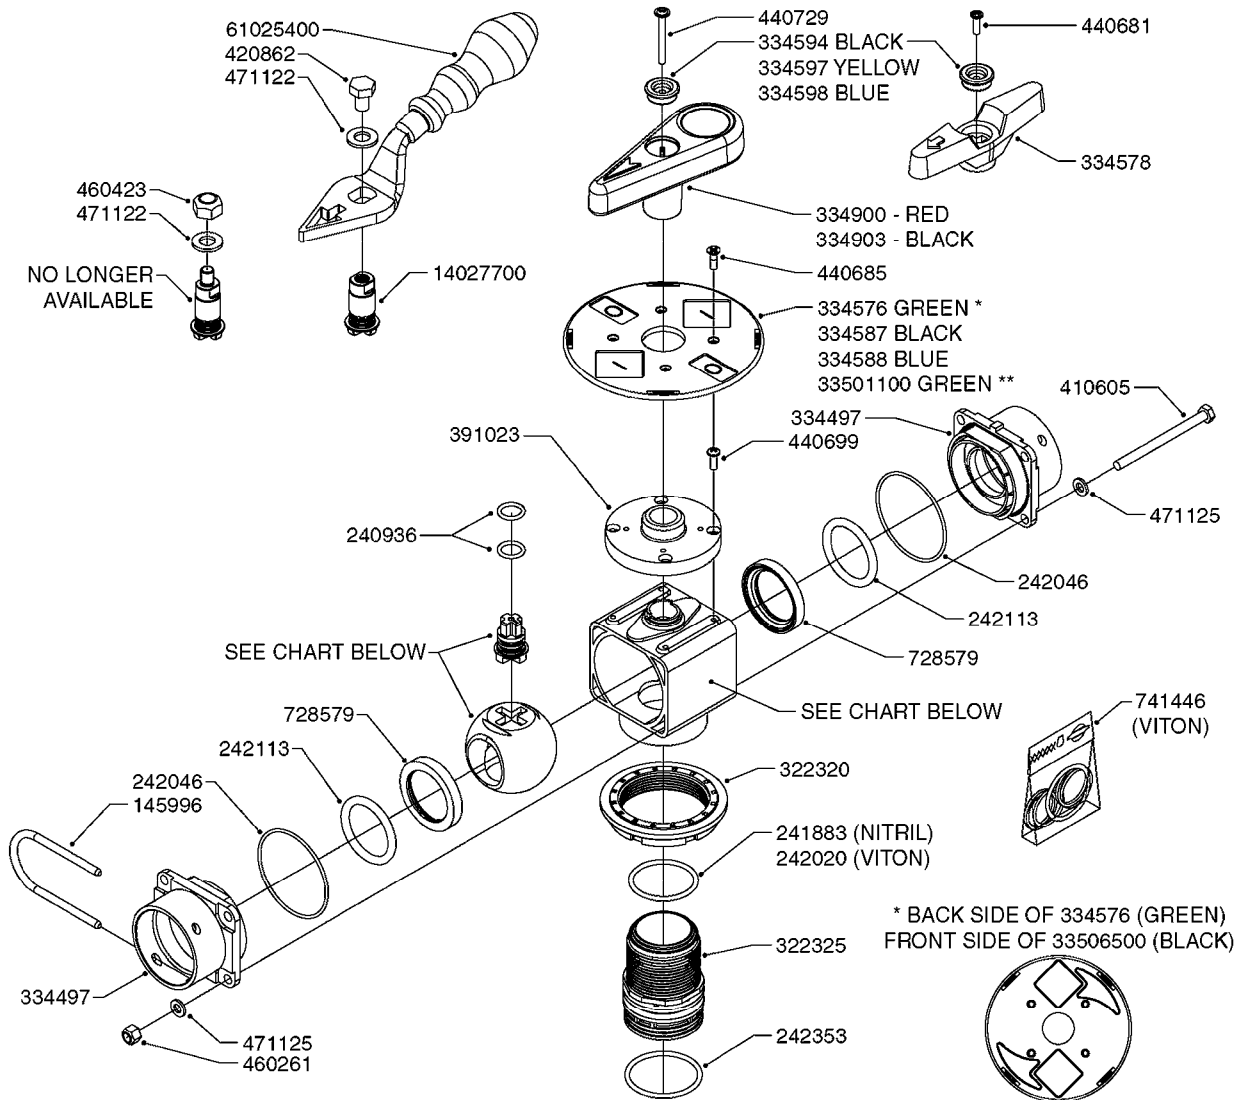

FOR S67 FITTINGS
SEE PAGE L0100

B0420

MANIFOLD SYSTEM - PRESSURE
B0420-HIN, 01:01:16

Page 1
Date 07.02.2020 8:59

parts-n°	order qty	description
145996	1	FITT.DK S-67 FORK
160353	1	BRACKET F.PRESSURE MANIFOLD
160918	1	BRACKET F. MANIFOLD CM
242353	1	O-RING 3 X 44.2 VITON
322224	1	FITT.DK S-67 TEE
322320	1	NUT F.3 WAY VALVE S56
334250	1	FITT.DK S-67 PLUG
334573	1	FITT.DK S-67 CONNECTOR
440675	1	SCREW F. PLASTIC 5X16 SS
841062	1	VALVE KIT S67 PRESS. MANIFOLD
841067	1	VALVE S67 PRESS.W/TEE MANIFOLD