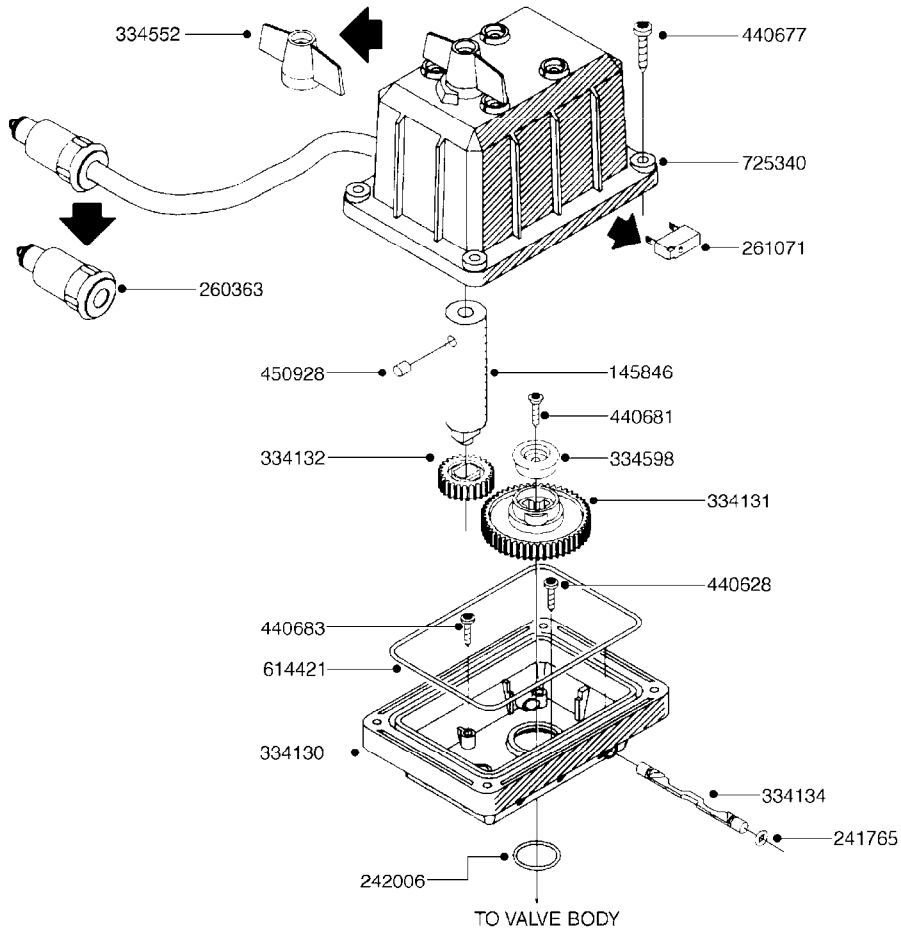

834363 - AGITATION BYPASS VALVE

K0020

BALL VALVE-ELECTRIC 2-WAY
K0020-HIN, 01:01:16

Page 1

Date 07.02.2020 8:59

parts-n°	order qty	description
145846	1	COUPLING FOR EL 3-WAY VALVE
241765	1	O-RING 3.1 X 1.6
242006	1	O-RING D22/D19 X 1.5
260363	1	PLUG 2 POLE 12V
261071	1	MICRO SWITCH TYPE 9 SM 201
261162	1	SOCKET F.12V BAYONET PLUG
261589	1	FUSE 5 X 20 1.25 AMP
334130	1	GEAR BOX
334131	1	COG WHEEL
334132	1	COG WHEEL
334134	1	INDICATOR ROD
334552	1	GRIP F.MAN.OP.EC PRES.REG.GREE
334598	1	PLUG F.VALVE HANDLE BLUE
440628	1	SCREW 3/8'
440677	1	SCREW F. PLASTIC 5X20 SS
440681	1	SCREW F. PLASTIC 4MM X 14LG SS
440683	1	SCREW 40X18 2WAY ELC.BALL VALV
450928	1	SET SCREW M8 X 8MM STAINLESS
614421	1	GASKET F/MOTOR HOUSE-ON/OFF TR
725340	1	MOTOR HOUSING FOR EL VALVE
728399	1	CIRCUIT BOARD F.728941
728941	1	CONTROL BOX F.2-WAY VALVE ELC.
834363	1	ELECTRIC KIT, AGITATION BYPASS