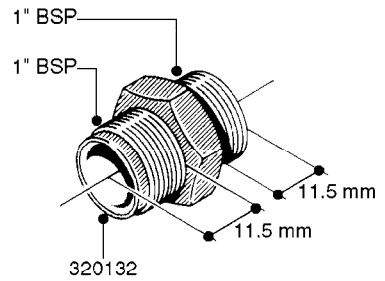

FITTINGS - HEXAGON NIPPLES
L0030-HIN, 01:01:16

Page 0
Date 07.02.2020 9:00

L0030

FITTINGS - HEXAGON NIPPLES
L0030-HIN, 01:01:16

Page 1
Date 07.02.2020 9:00

parts-n°	order qty	description
10015303	1	FITT.PO.HN 1.00X1.00 M1000
10425003	1	FITT.PO.HN 1.25X1.00 MCPHEE
320132	1	FITT.DK HN 1" BSP
320176	1	FITT.DK HN 3/8"X1/2" BSP
320445	1	FITT.DK HN 1/4"X3/8" BSP
320655	1	FITT.DK HN 1/2"-1/2" BSP
320692	1	FITT.DK HN 3/8'BSPX1/4'NPT
320703	1	FITT.DK HN 3/8BSP X1/2 &1/4NPT
320725	1	FITT.DK NIPPLE 3/8"-3/8" BSP
320902	1	FITT.DK HN 3/8'X 1/4' BSP
390232	1	FITT.DK HN 1-1/2' X 1-1/4' BSP
390276	1	FITT.DK HN 1'BSP