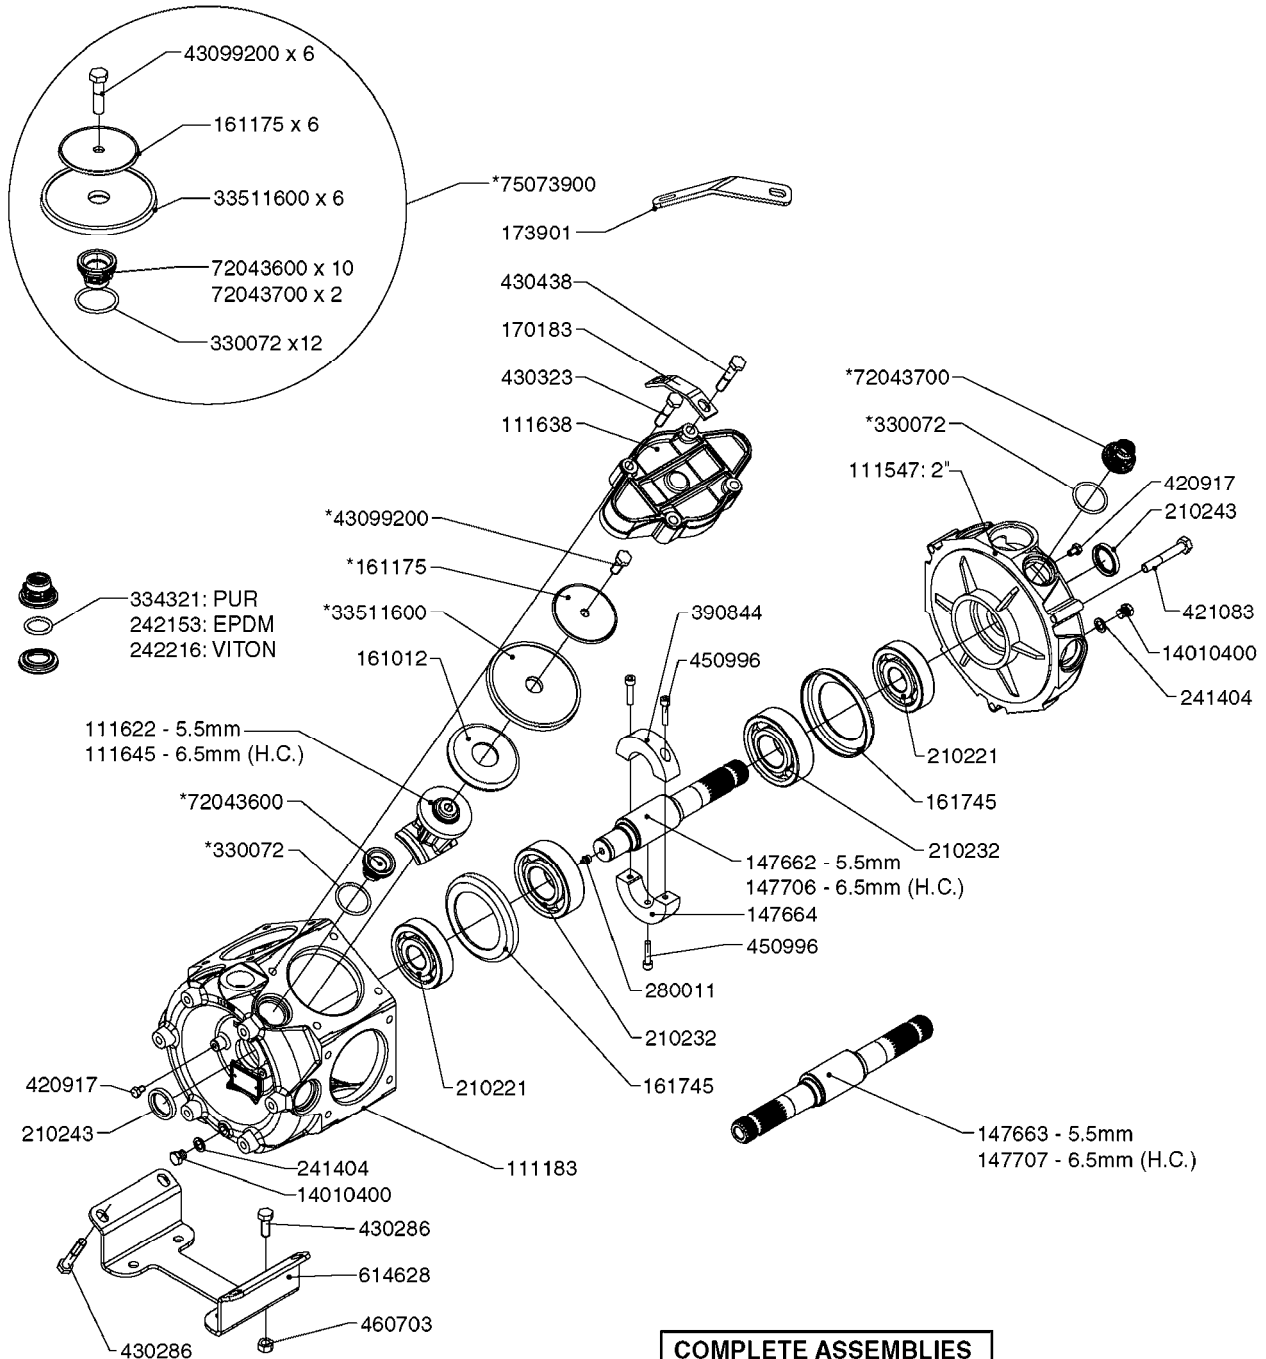

PUMP REPAIR KIT

**COMPLETE ASSEMBLIES
WHOLEGOODS ITEMS**

COMPLETE PUMPS

- 821587 - 463/10 2" W/THROUGH SHAFT (540 RPM)
- 82166300 - 463/12 2" (540 RPM H.C. INLINE PORTS)
- 463/12 2" (540 RPM H.C. OFFSET PORTS) REPLACED BY 82168700 (PAGE A0350)

A0330

PUMP - 463 W/ MOUNTING BASE
A0330-HIN, 01:01:16

Page 1

Date 07.02.2020 8:58

parts-n°	order qty	description
111183	1	PUMP CASTING 460-463 (PAINTED)
111547	1	PUMP FRONT 460-463-2' (PAINT)
111623	1	CONNECTING ROD 463/10MM
111624	1	CONNECTING ROD 463/12MM
111638	1	VALVE COVER 463 HC+1000 VERS.
143577	1	CRANK SHAFT F.363/462/463-10mm
147097	1	CRANK SHAFT 363-463/10 THROUGH
147571	1	CRANK SHAFT F.463-12mm
147688	1	CRANK SHAFT 462/12 THROUGH
161012	1	DIAPHRAGM BACKING DISC F. 463
161175	1	DIAPHRAGM DISC 463/464 PUMP
161745	1	METAL SPACER F.363/463
173901	1	LIFT STRAP F.PUMP 463
210221	1	BEARING BALL 6407
210232	1	BEARING BALL 6310
210243	1	SEAL OIL 35 X 47 X 7
241404	1	DOWTY SEAL 1/4"
242153	1	O-RING D26X4 EPDM
242216	1	O-RING VITON F/1202/1302/462
280011	1	GREASE NIPPLE 1/8' SAE H TR
330072	1	O-RING D53.5/D45.5X4
331192	1	SPACER, MODEL 361/363
334321	1	O-RING POLY. 34.0x26.0x4.0
421083	1	BOLT HEX 8.8 DEL M10X65
430286	1	BOLT HEX 8.8 DEL M12X30 FT
430323	1	BOLT HEX 8.8 DEL M12X60
430438	1	BOLT HEX 8.8 DEL M12X65
460703	1	NUT HEX M12X1.75 LOCK DIN985A2 SS
614628	1	FOOT F. 46X PUMP, RED
821587	1	PUMP 463/10 THROUGH SHAFT TWNF
14010400	1	PLUG 1/4" BSP
33511600	1	DIAPHRAGM PUMP 463/464 PUMP PUR
43099200	1	BOLT HEX SS M12 X 30 DIN933 A4
72043600	1	VALVE FOR 462/463
72043700	1	VALVE FOR 462/463 W.VENT HOLE
75073900	1	PUMP KIT 460/463 "06"
82166300	1	PUMP 464-12-MED-2-540
82168700	1	PUMP 464-12 540 OFFSET PORTS