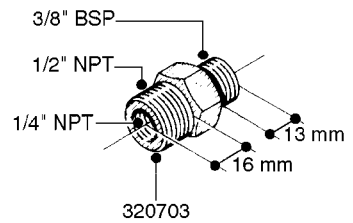

FITTINGS - HEXAGON NIPPLES
L0030-HIN, 01:01:16

Page 0
Date 07.02.2020 9:00

L0030

FITTINGS - HEXAGON NIPPLES
L0030-HIN, 01:01:16

Page 1
Date 07.02.2020 9:00

parts-n°	order qty	description
10015303	1	FITT.PO.HN 1.00X1.00 M1000
10425003	1	FITT.PO.HN 1.25X1.00 MCPHEE
320132	1	FITT.DK HN 1" BSP
320176	1	FITT.DK HN 3/8"X1/2" BSP
320445	1	FITT.DK HN 1/4"X3/8" BSP
320655	1	FITT.DK HN 1/2"-1/2" BSP
320692	1	FITT.DK HN 3/8'BSPX1/4'NPT
320703	1	FITT.DK HN 3/8BSP X1/2 &1/4NPT
320725	1	FITT.DK NIPPLE 3/8"-3/8" BSP
320902	1	FITT.DK HN 3/8'X 1/4' BSP
390232	1	FITT.DK HN 1-1/2' X 1-1/4' BSP
390276	1	FITT.DK HN 1'BSP