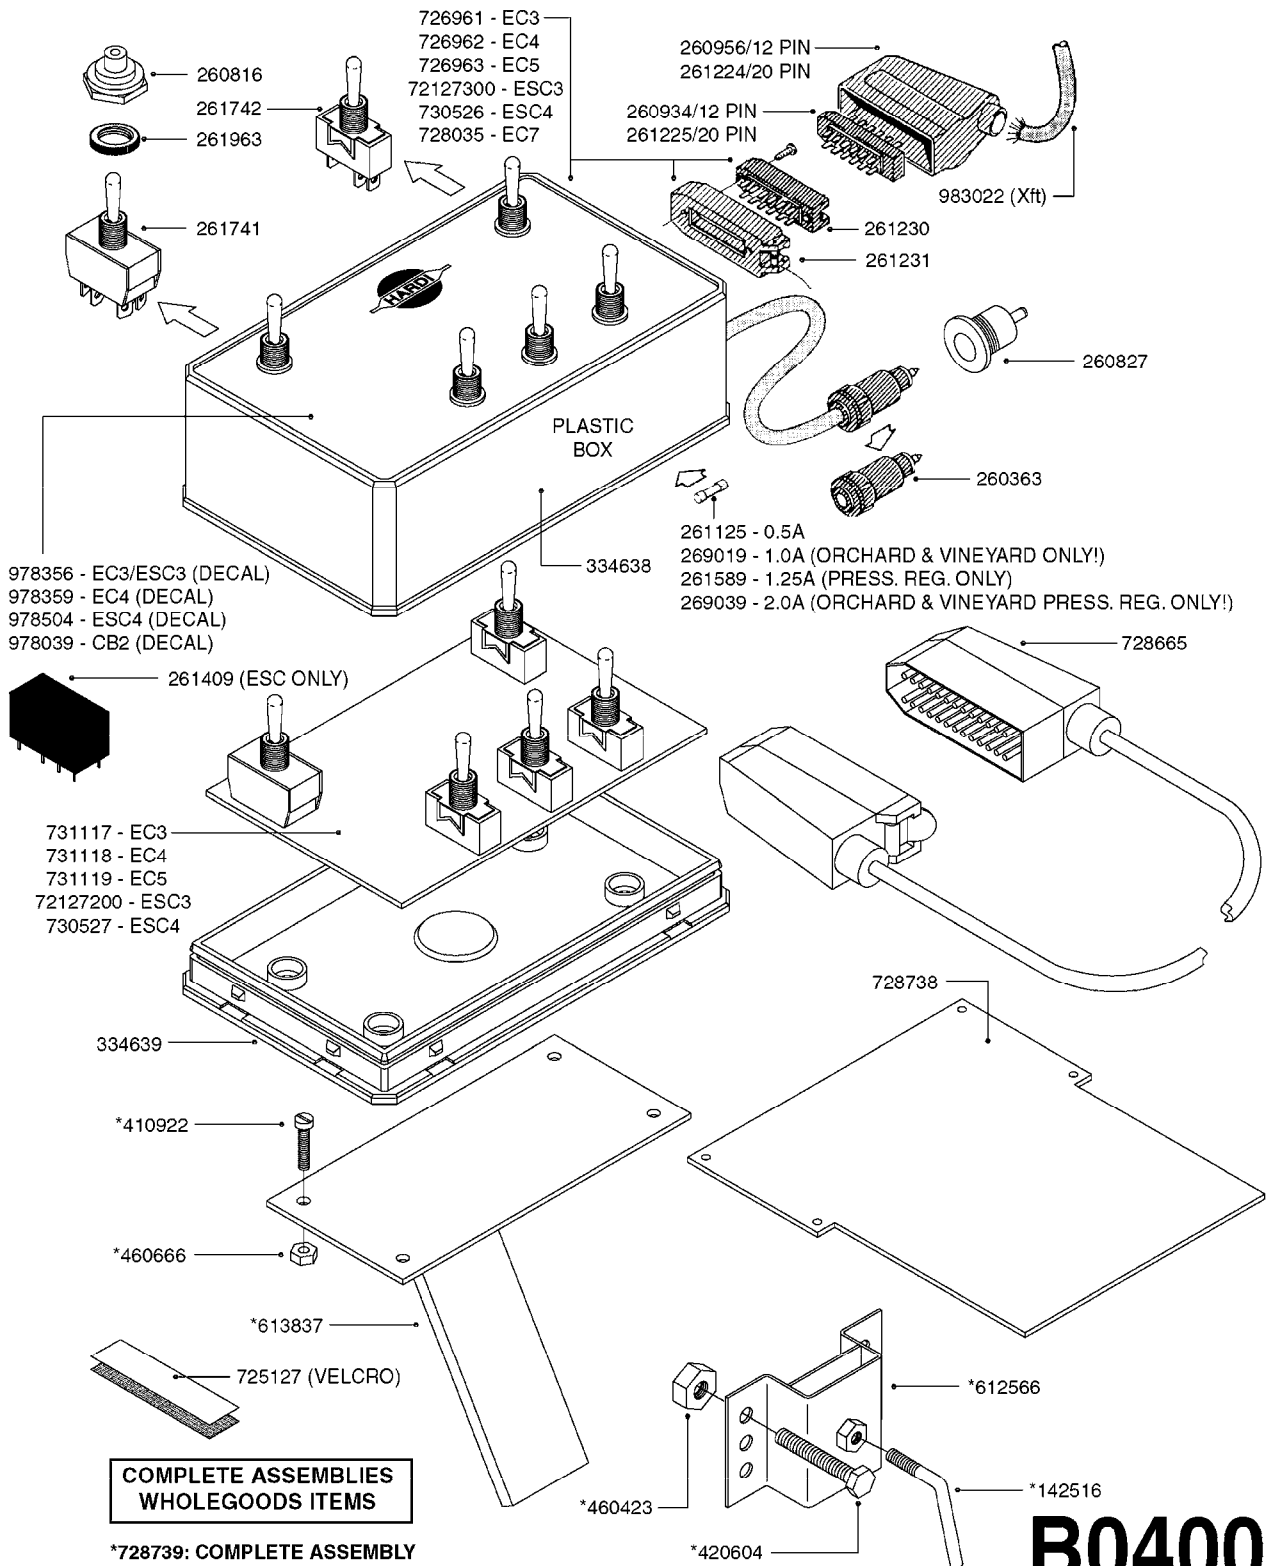

COMPLETE ASSEMBLIES
WHOLEGOODS ITEMS

*728739: COMPLETE ASSEMBLY

B0400

CONTROL BOX F/EC + ECSC POST96
B0400-HIN, 01:01:16

Page 1
Date 07.02.2020 8:59

parts-n°	order qty	description
142516	1	SCREW SET M10 BENT F. LOCKING
260363	1	PLUG 2 POLE 12V
260816	1	CAP W/RUBBER BOOT F.EC SWITCH
260827	1	PLUG F.EC ATTACHMENTS
260934	1	PLUG INSERT 12 POLE MALE
260956	1	PLUG HOUSE 12 POL.MALE
261125	1	FUSE 5 X 20 500mA
261224	1	PLUG HOUSING F/20 POLE MALE
261225	1	PLUG INSERT 20 POLE MALE
261230	1	PLUG INSERT 20 POLE FEMALE
261231	1	PLUG HOUSING 20 POLE FEMALE
261409	1	RELAY 12V F. ESC CNTRL BOX '96
261589	1	FUSE 5 X 20 1.25 AMP
261741	1	SWITCH 2 POLE 12V TOGGLE PRESS
261742	1	SWITCH 2 POLE 12V ON/OFF
261963	1	NUT F.EC SWITCH
269019	1	FUSE 5 X 20 1.0 AMP
269039	1	FUSE 5 X 20 2.0 AMP
334638	1	HOUSING F.EC PLASTIC BOX UPPER
334639	1	COVER F.EC PLASTIC BOX -LOWER
410922	1	CYL.SKR 8.8 DEL M4X20 RST
420604	1	BOLT HEX 8.8 DEL M10X25 FT DIN933
460423	1	NUT HEX M10X1.50 LOCK DIN985A2 SS
460666	1	NUT HEX M4
612566	1	MOUNT BRACKET F.FAN CABLE ASSY
613837	1	MOUNT PLATE FOR EC CONTROL BOX
725127	1	VELCRO KIT
726961	1	CONTROL BOX EC 3 SEC./20 PIN
726962	1	CONTROL BOX EC 4 SEC./20 PIN
726963	1	CONTROL BOX EC 5 SEC./20 PIN
728035	1	CONTROL BOX EC 7 SEC.
728665	1	CABLE EXT.-QUICK ATTACH 20 PIN
728738	1	DOUB.CONT.BOX & OR F/M PLATE
728739	1	IN CAB CONTROL MOUNT KIT
730526	1	CON BX 4SEC/20PIN alt72127400
730527	1	CIRCUIT B.ESC4 PLAST.W/SWITCH
731117	1	CIRCUIT B.EC3 PLASTIC W/SWITCH
731118	1	CIRCUIT B.EC4 PLASTIC W/SWITCH
731119	1	CIRCUIT B.EC5 PLASTIC W/SWITCH
978039	1	DECAL CONTROL BOX CB4 MISTBLOW
978356	1	DECAL CONTRL BOX EVC/ESC3 ABS
978359	1	DECAL CONTROL BOX EC4 ABS
978504	1	DECAL CONTROL BOX ESC4 ABS
983022	1	WIRE 12 x 0.5 x 2MM x 12"
72127200	1	CIRCUIT B.ESC3 PLAST.W/SWITCH
72127300	1	CONTROL BOX ESC 3 SEC./20 PIN