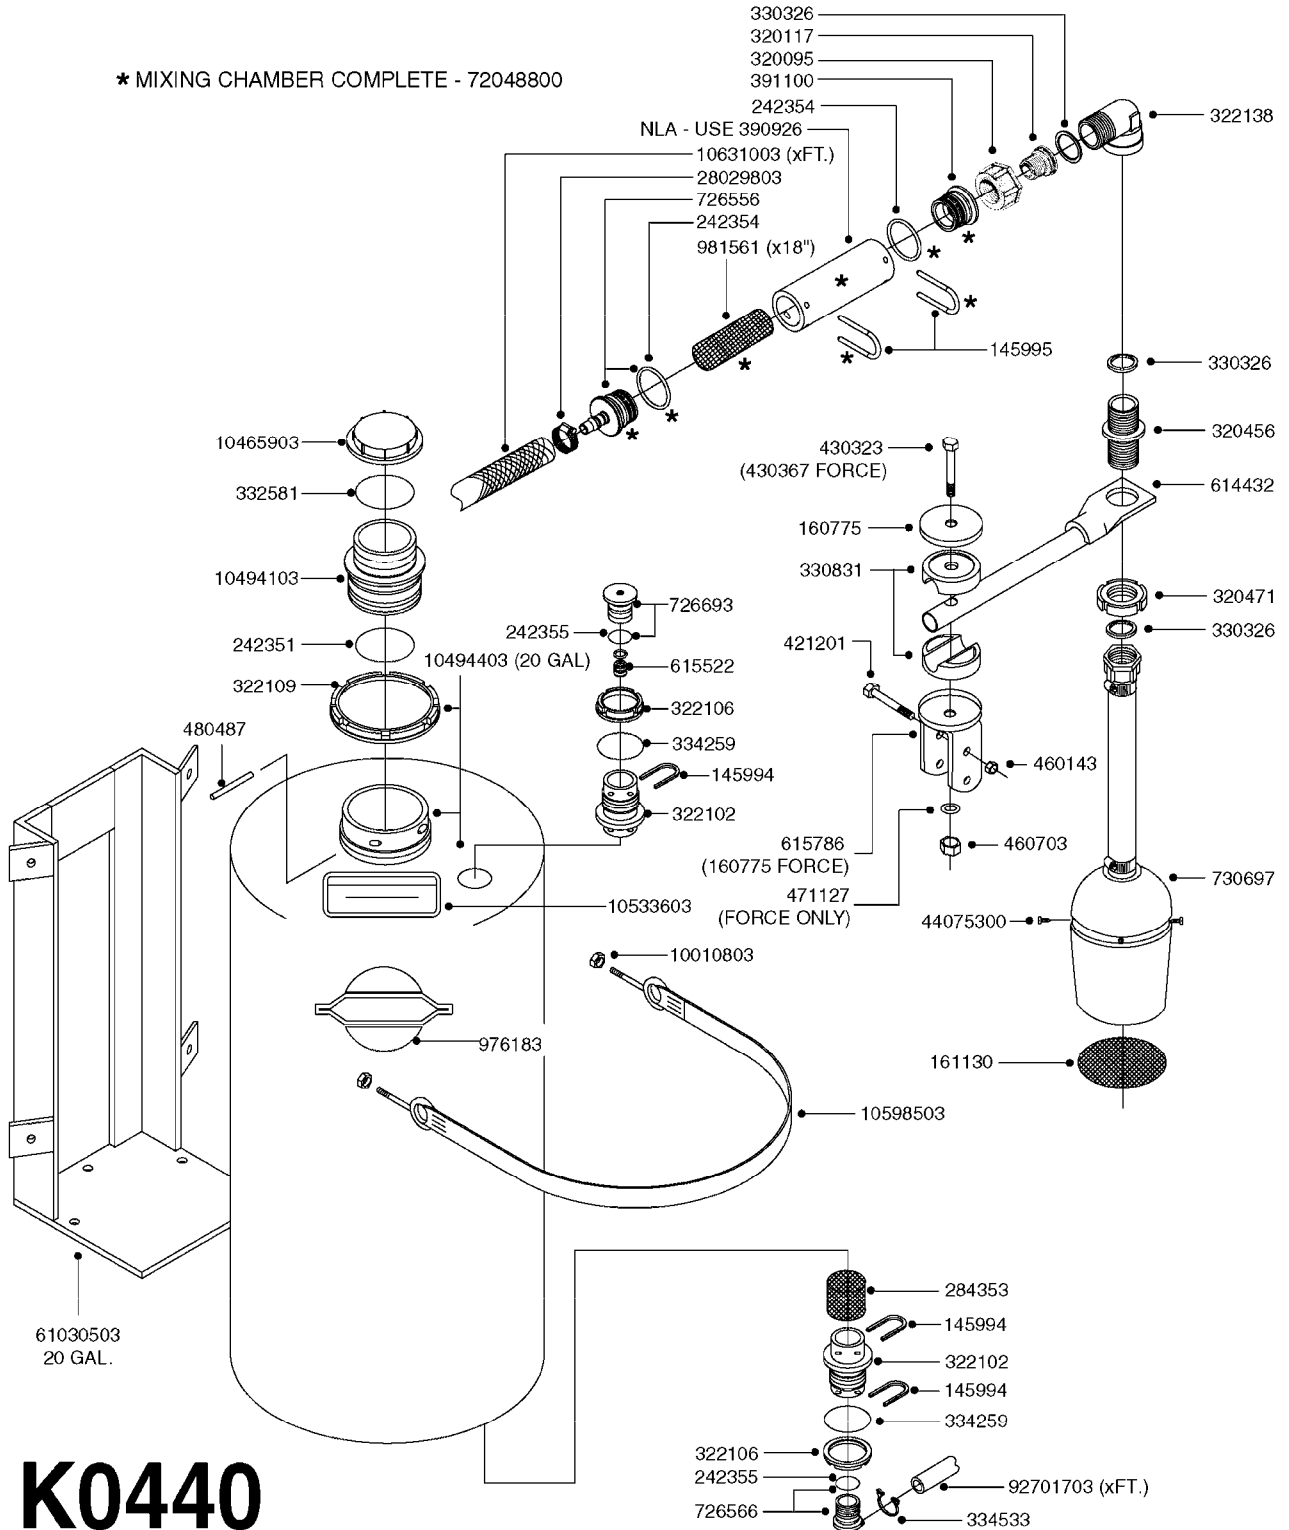

* MIXING CHAMBER COMPLETE - 72048800

K0440

F MARKER TANK/DROPPER HIGH CAP
K0440-HIN, 05:12:19

parts-n°	order qty	description
145994	1	FITT.DK S-40 FORK
145995	1	FITT.DK S-53 FORK
160775	1	WASHER F. FRICTION PLATE
161130	1	FILTER SCREEN F/FOAM DROPPER
242351	1	O-RING D69.5X3.0 VITON F.S-93
242354	1	O-RING D32.2X3.0 VITON
242355	1	O-RING D19.2X3.0 VITON F.S-40
284353	1	SPONGE FOR FOAM MARKER
320095	1	FITT.DK NUT 1" BSP
320117	1	FITT.DK CONN.1/2"BSP F. 1" CAP
320456	1	FITT.DK BULKHEAD 1"BSP DOUBLE
320471	1	FITT.DK NUT 1" BSP JAMB
322102	1	FITT.DK S-40 BULKHEAD
322106	1	FITT.DK S-40 BULKHEAD NUT
322109	1	FITT.DK S-93 BULKHEAD NUT
322138	1	FITT.DK ELB 1"M X 1"F BSP
330326	1	O-RING D30/D24X2 F.1"NUT
330831	1	FRICTION PLATE
332581	1	GASKET F. 1-1/2" BSP CAPNUT.
334259	1	GASKET F. S-40 BULKHEAD
334533	1	CLAMP HOSE PLASTIC 3/8"
390926	1	TUBE,MIX CHAMB. FOAM MARK STD LONGER THAN ORIGINAL
391100	1	FITT.DK S-53THREAD INS.1/2"BSP
421201	1	BOLT HEX 8.8 DEL M8X70
430323	1	BOLT HEX 8.8 DEL M12X60
430367	1	BOLT HEX 8.8 DEL M12X100 DIN931
460143	1	SELF LOCK NUT M8 SST A2 DIN985
460703	1	NUT HEX M12X1.75 LOCK DIN985A2 SS
471127	1	WASHER, M12, Ø24/13X24X2.5 SS
480487	1	PIN M5X60 SLOTTED GALV
614432	1	BREAK AWAY ARM F. FOAM MARKER
615522	1	CHECK VALVE F.FOAM MARKER
615786	1	MOUNT BKT. F.FOAM DROPPER 98
726556	1	FITT.DK S-53 HB 1/2" W/O-RING
726566	1	HOSE TAIL S40 3/8" STRAIGHT + O-RING
726693	1	FITT.DK S-40 PLUG 1/8BSP ORING
730697	1	FOAM DROPPER COMP. BLACK '97
976183	1	DECAL COMPANY D.18,2 X 29,6
981561	1	SPONGE MAT. MIX.CHAMBER-x0012"
10010803	1	NUT HEX NC (NYLON LOCK) 5/16
10465903	1	*LID F.FOAM MARKER, DRILLED
10494103	1	FILL WELL ASSY.FOAM MARK EPOXY
10494403	1	*TANK ASSY. 20 GAL. D14'F/M
10533603	1	DECAL CAUTION-OPEN SLOWLY ENG
10598503	1	STRAP F.FOAMER TANK (880mm)
10631003	1	HOSE R X CLEAR BRAID.X 1/2 12"
28029803	1	CLAMP HOSE GEAR P1/2" 6708
44075300	1	SCREW 3.5X9.5SS/X15 ISO 14585C
61030503	1	BRKT, FOAM MRKR TANK, 20GAL, RED
72048800	1	MIXING CHAMBER,FOAM MARK. HC
92701703	1	HOSE R X3/8" X300PSI WP X0012"