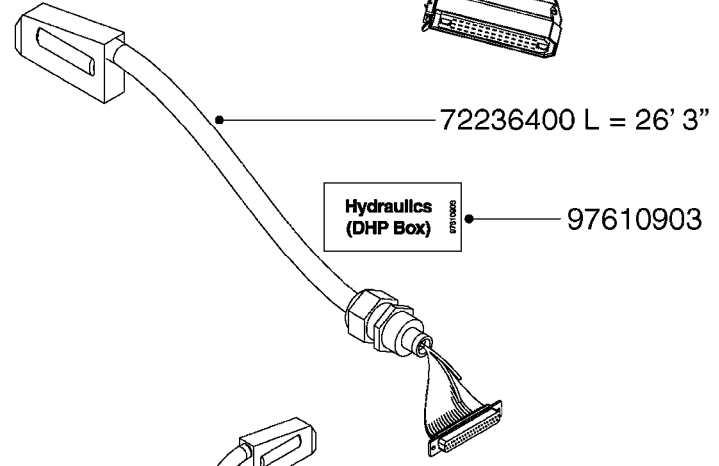

M0280

39 PIN CABLES
M0280-HIN, 28:03:17

Page 1
Date 07.02.2020 9:00

parts-n°	order qty	description
262158	1	PLUG INSERT 39 POLE MALE
262159	1	PLUG INSERT 39 POLE FEMALE
262160	1	PLUG HOUSING 39 POLE FEMALE
262161	1	PLUG HOUSING F/39 POLE MALE
440634	1	SCREW 5/8"
440732	1	PT SCREW 35X12B Z5452 ELZ
14034200	1	CODE BRACKET FOR 39 PIN CABLE
26003900	1	WIRE 37-39 PIN EVC, 6.6'
26004200	1	WIRE 37-39 PIN EVC, 57.4'
26008400	1	WIRE 39-PIN 24 WIRE L=8M
26011903	1	WIRE 39-39 POLE EXT. 3660MM
28027500	1	WIRE 37-39 PIN EVC, 37.7'
28028700	1	WIRE 37-39 PIN EVC, 45.9'
28028800	1	WIRE 37-39 PIN EVC, 16.4'
28028900	1	WIRE 37-39 PIN EVC, 26.2'
72236400	1	DAH CONN. WIRE/TRACTOR L=8M
97610803	1	DECAL-SRAY BOX 39-PIN
97610903	1	DECAL-HYDRAULIC BOX 39-PIN