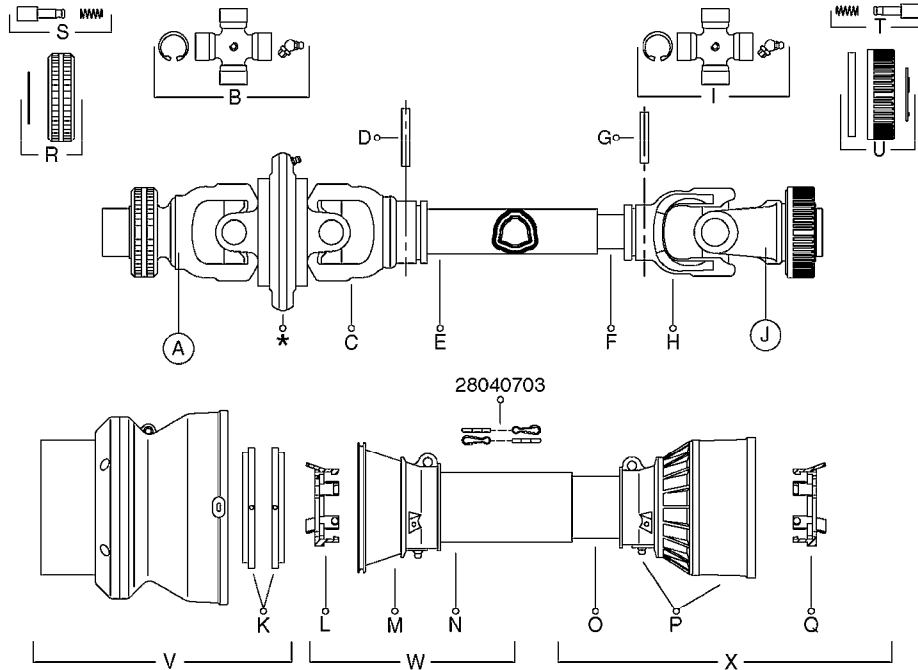

* Changed in 2016 from 100 series to G-Series (see page A0600).

A520

PTO SHAFTS - BONDIOLI CENT.
A0520-HIN, 23:10:18

Page 1
Date 07.02.2020 8:59

parts-n°	order qty	description
289042	1	UNIV. JOINT 22x54mm
421024	1	BOLT HEX 8.8 DEL M8X60
450015	1	SCREW ALLAN 3/8'X5/8' BLACK
460143	1	SELF LOCK NUT M8 SST A2 DIN985
28009803	1	PTO PIN TUBE RETAINER OUTER
28009903	1	PTO TUBE RETAINER INNER
28010103	1	PTO YOKE F.INNER TUBE CV PTO
28021403	1	PTO 1"STR/1-3/8" 6SPL B&P
28021503	1	PTO 1"STR/1-3/8" 21SPL B&P
28021603	1	PTO 1"STR/1-3/4" 20SPL B&P
28027903	1	PTO BALL LOCK.KIT F.1-3/8 YOKE
28040503	1	UNIV. JOINT 27x74.6mm
28040703	1	SAFETY CHAIN F.CV BLACK PTO (SET OF 2)
28041803	1	DECAL DANGER GUARD MISSING
28041903	1	DECAL DANGER ROT.DRIVELINE
28056703	1	PTO YOKE #1 1-3/8" X 6 SPLINE
28056803	1	PTO YOKE #1 1-3/8" X 21 SPLINE
28056903	1	PTO YOKE #4 1-3/4" X 20 SPLINE
28057003	1	PTO TUBE YOKE #1-G1 OUTER
28057103	1	PTO TUBE YOKE #4-G4 OUTER
28057203	1	PTO PIN TUBE RETAINER OUTER
28057303	1	PTO TUBE OUTER #1 745MM
28057403	1	PTO TUBE OUTER #4 720MM
28057503	1	PTO TUBE INNER #1 745MM
28057603	1	PTO TUBE INNER #4 720MM
28057703	1	PTO TUBE RETAINER INNER
28057803	1	PTO TUBE YOKE #1 Ø=1"
28057903	1	PTO TUBE YOKE #4 Ø=1"
28058003	1	PTO HALF SAFETY SHIELD OUTER
28058103	1	PTO HALF SAFETY SHIELD OUTER
28058203	1	PTO HALF SAFETY SHIELD INNER
28058303	1	PTO HALF SAFETY SHIELD INNER
28058403	1	PTO BALL LOCK.KIT F.1-3/4 YOKE
28058503	1	PTO TUBE YOKE #1-G1 INNER