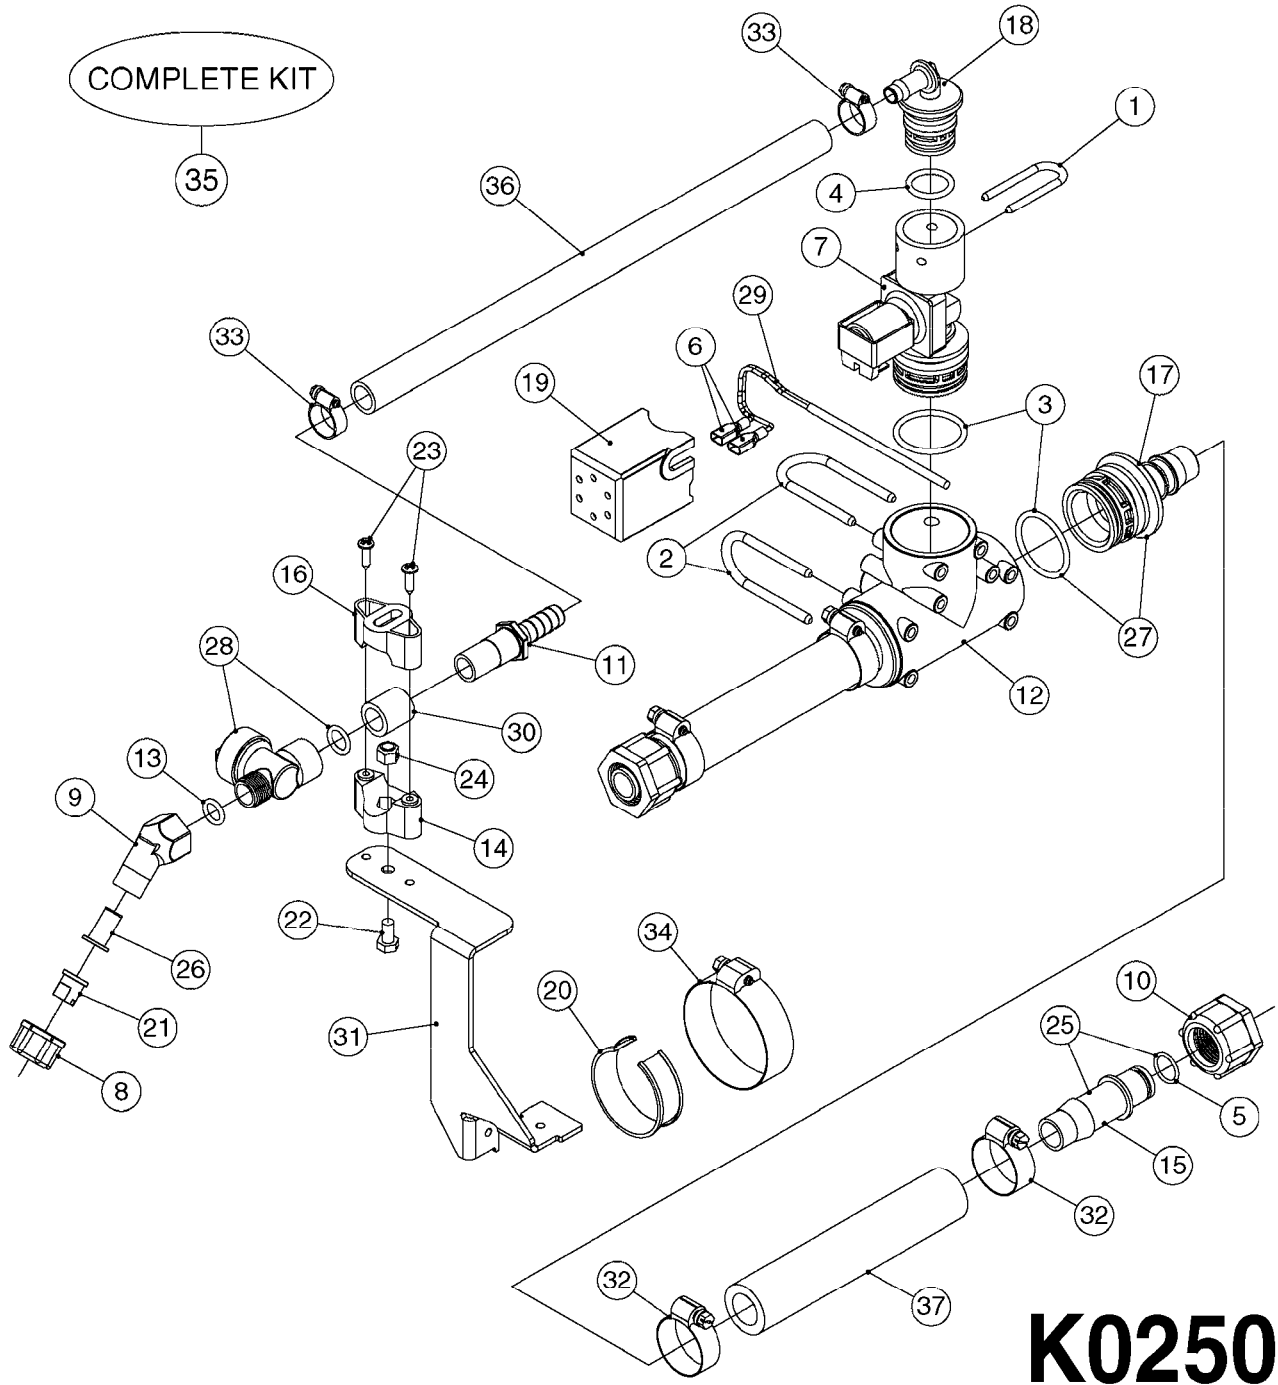

K0250

ELECTRIC END NOZZLE KIT '09
K0250-HIN, 01:01:16

Page 1
Date 07.02.2020 8:59

Pos.	parts-n°	order qty	description
1	145994	1	FITT.DK S-40 FORK
2	145995	1	FITT.DK S-53 FORK
3	242354	1	O-RING D32.2X3.0 VITON
4	242355	1	O-RING D19.2X3.0 VITON F.S-40
5	242594	1	O-RING D14 X 1.78 SCH.70-EPDM
6	261539	1	SPADE F.ELEC CONNEX BLUE INSUL
7	262104	1	VALVE, SOLENOID, S53/S40
8	320187	1	FITT.DK CAP 3/8" BSP BLACK
9	320191	1	FITT.DK ELB 3/8' BSP 45 DEGREE
10	320283	1	FITT.DK NUT 3/4"BSP
11	320891	1	FITT.DK HB 3/8'- 3/8' BSP
12	322352	1	FITT.DK S-53 TEE
13	330013	1	O-RING 2.5 X 10 PUR
14	333012	1	NOZZLE HOLD. UPPER PART
15	334044	1	FITT.DK HB 3/4' F. 3/4' CAP
16	334220	1	YOKE, UPPER NOZZLE BODY
17	334229	1	FITT.DK S-53 STR.3/4"
18	334237	1	FITT.DK S-40 ELB.3/8"
19	334965	1	COVER FOR S53 SOLENOID VALVE
20	341291	1	RUBBER HOSE CLAMP COVER 130MM
21	370392	1	NOZZLE END FAN 1850-G 300
22	410546	1	BOLT HEX M6X12 A2 SS DIN933
23	440665	1	SCREW M4.2X16 STAINLESS
24	460261	1	NUT HEX M6X1.00 LOCK DIN985 A2 SS
25	724621	1	FITT.DK HB 3/4"ASSY F.3/4" NUT
26	725042	1	SCREEN 80 MESH W.GASKET, RED
27	726558	1	FITT.DK S53 STR. 3/4" W. ORING
28	729610	1	NOZZLE ASSY. NON DRIP 3/8 THRD
29	983087	1	ELEC. CABLE 2 WIRE X 0.75MM
30	10631003	1	HOSE R X CLEAR BRAID.X 1/2 12"
31	16110803	1	NOZZLE BRACKET VAR SPACINGS
32	28029903	1	CLAMP HOSE GEAR P3/4"-S1" 6712
33	28044903	1	CLAMP HOSE GEAR P3/8" 6706
34	28047003	1	CLAMP HOSE GEAR 30 X 50 6732
35	82613203	1	ELECTRIC END NOZZLE KIT 2009
36	92701703	1	HOSE R X3/8" X300PSI WP X0012"
37	92703203	1	HOSE R X3/4" X300PSI WP X0012"