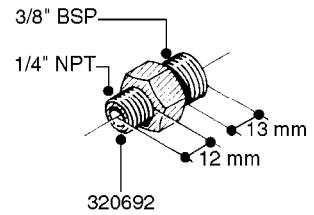

FITTINGS - HEXAGON NIPPLES
L0030-HIN, 01:01:16

Page 0
Date 07.02.2020 9:00

L0030

FITTINGS - HEXAGON NIPPLES
L0030-HIN, 01:01:16

Page 1
Date 07.02.2020 9:00

parts-n°	order qty	description
10015303	1	FITT.PO.HN 1.00X1.00 M1000
10425003	1	FITT.PO.HN 1.25X1.00 MCPHEE
320132	1	FITT.DK HN 1" BSP
320176	1	FITT.DK HN 3/8"X1/2" BSP
320445	1	FITT.DK HN 1/4"X3/8" BSP
320655	1	FITT.DK HN 1/2"-1/2" BSP
320692	1	FITT.DK HN 3/8'BSPX1/4'NPT
320703	1	FITT.DK HN 3/8BSP X1/2 &1/4NPT
320725	1	FITT.DK NIPPLE 3/8"-3/8" BSP
320902	1	FITT.DK HN 3/8'X 1/4' BSP
390232	1	FITT.DK HN 1-1/2' X 1-1/4' BSP
390276	1	FITT.DK HN 1'BSP