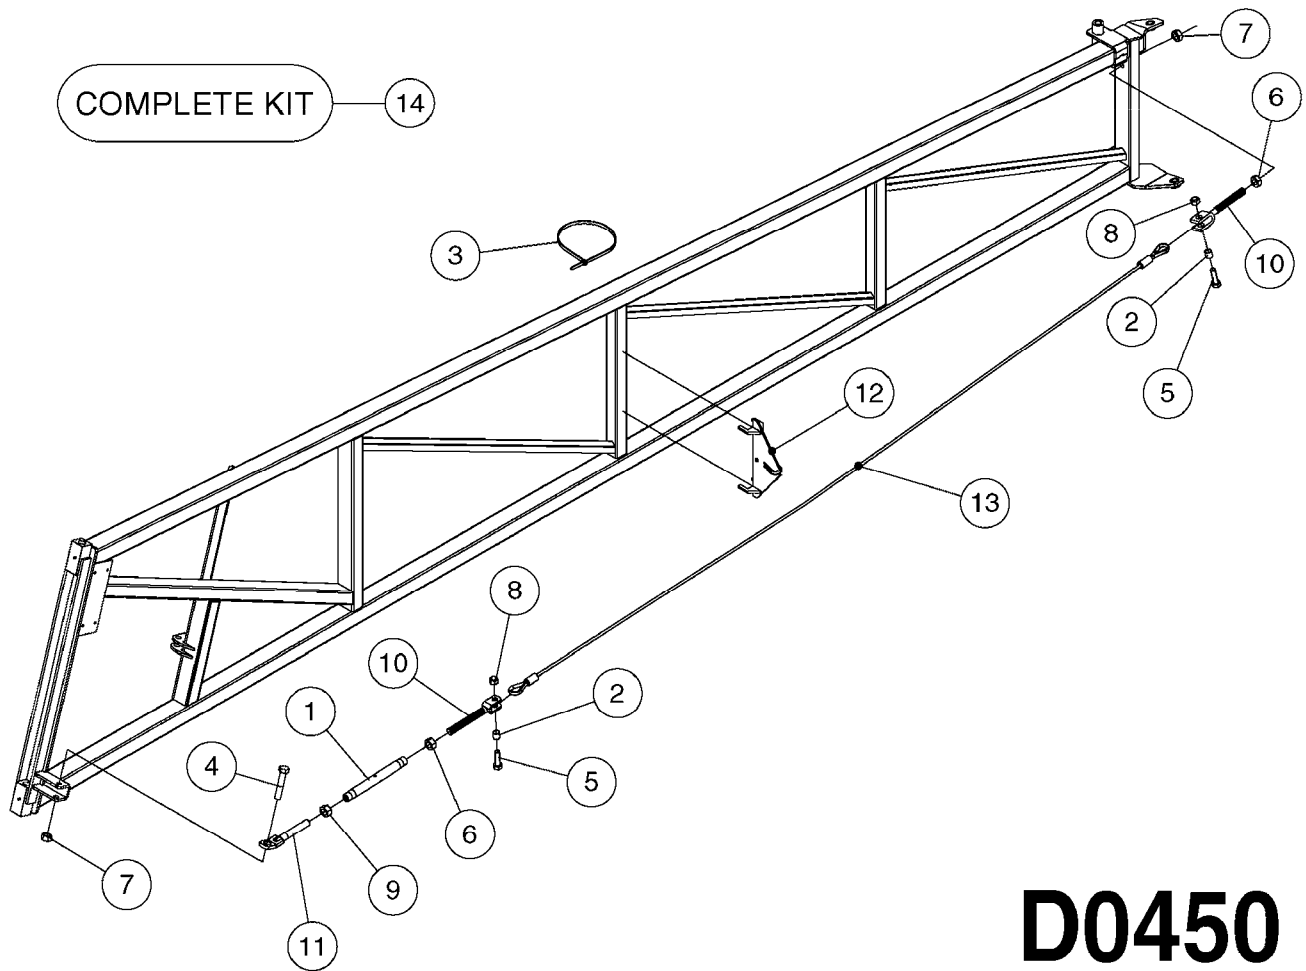

D0450

BOOM CABLE KIT SPC 80'-90'
D0450-HIN, 01:01:16

Page 1

Date 07.02.2020 8:59

Pos.	parts-n°	order qty	description
1	151473	1	TURN BUCKLE HOUSING M16-200
2	159851	1	BUSHING Ø16.0/13.0 L=16 DEL
3	28025203	1	TIE STRAP L=23" x W=1/2"
4	430706	1	BOLT HEX 8.8 ZINC CLEAR M16X90
5	430721	1	BOLT HEX 8.8 DEL M12X40 FT
6	460327	1	NUT HEX M16X2
7	460585	1	LOCKING NUT M16 DIN985 A2 SS
8	460703	1	NUT HEX M12X1.75 LOCK DIN985A2 SS
9	461230	1	NUT HEX M16X2 LH THREAD
10	615561	1	CLEVIS F.TURNUCKLE M16 RH
11	615774	1	ANCHOR LH F.M16 TURNUCKLE
12	63028603	1	BRACE, CABLE INNER SPC
13	63028703	1	CABLE Ø10 X 4750 / SPC
14	83347603	1	SPC 80-90 CABLE KIT, IN-FIELD