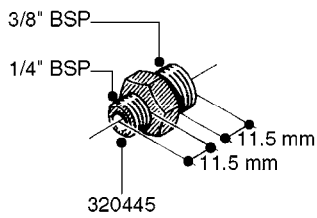

FITTINGS - HEXAGON NIPPLES
L0030-HIN, 01:01:16

Page 0
Date 07.02.2020 9:00

L0030

FITTINGS - HEXAGON NIPPLES
L0030-HIN, 01:01:16

Page 1
Date 07.02.2020 9:00

parts-n°	order qty	description
10015303	1	FITT.PO.HN 1.00X1.00 M1000
10425003	1	FITT.PO.HN 1.25X1.00 MCPHEE
320132	1	FITT.DK HN 1" BSP
320176	1	FITT.DK HN 3/8"X1/2" BSP
320445	1	FITT.DK HN 1/4"X3/8" BSP
320655	1	FITT.DK HN 1/2"-1/2" BSP
320692	1	FITT.DK HN 3/8'BSPX1/4'NPT
320703	1	FITT.DK HN 3/8BSP X1/2 &1/4NPT
320725	1	FITT.DK NIPPLE 3/8"-3/8" BSP
320902	1	FITT.DK HN 3/8'X 1/4' BSP
390232	1	FITT.DK HN 1-1/2' X 1-1/4' BSP
390276	1	FITT.DK HN 1'BSP