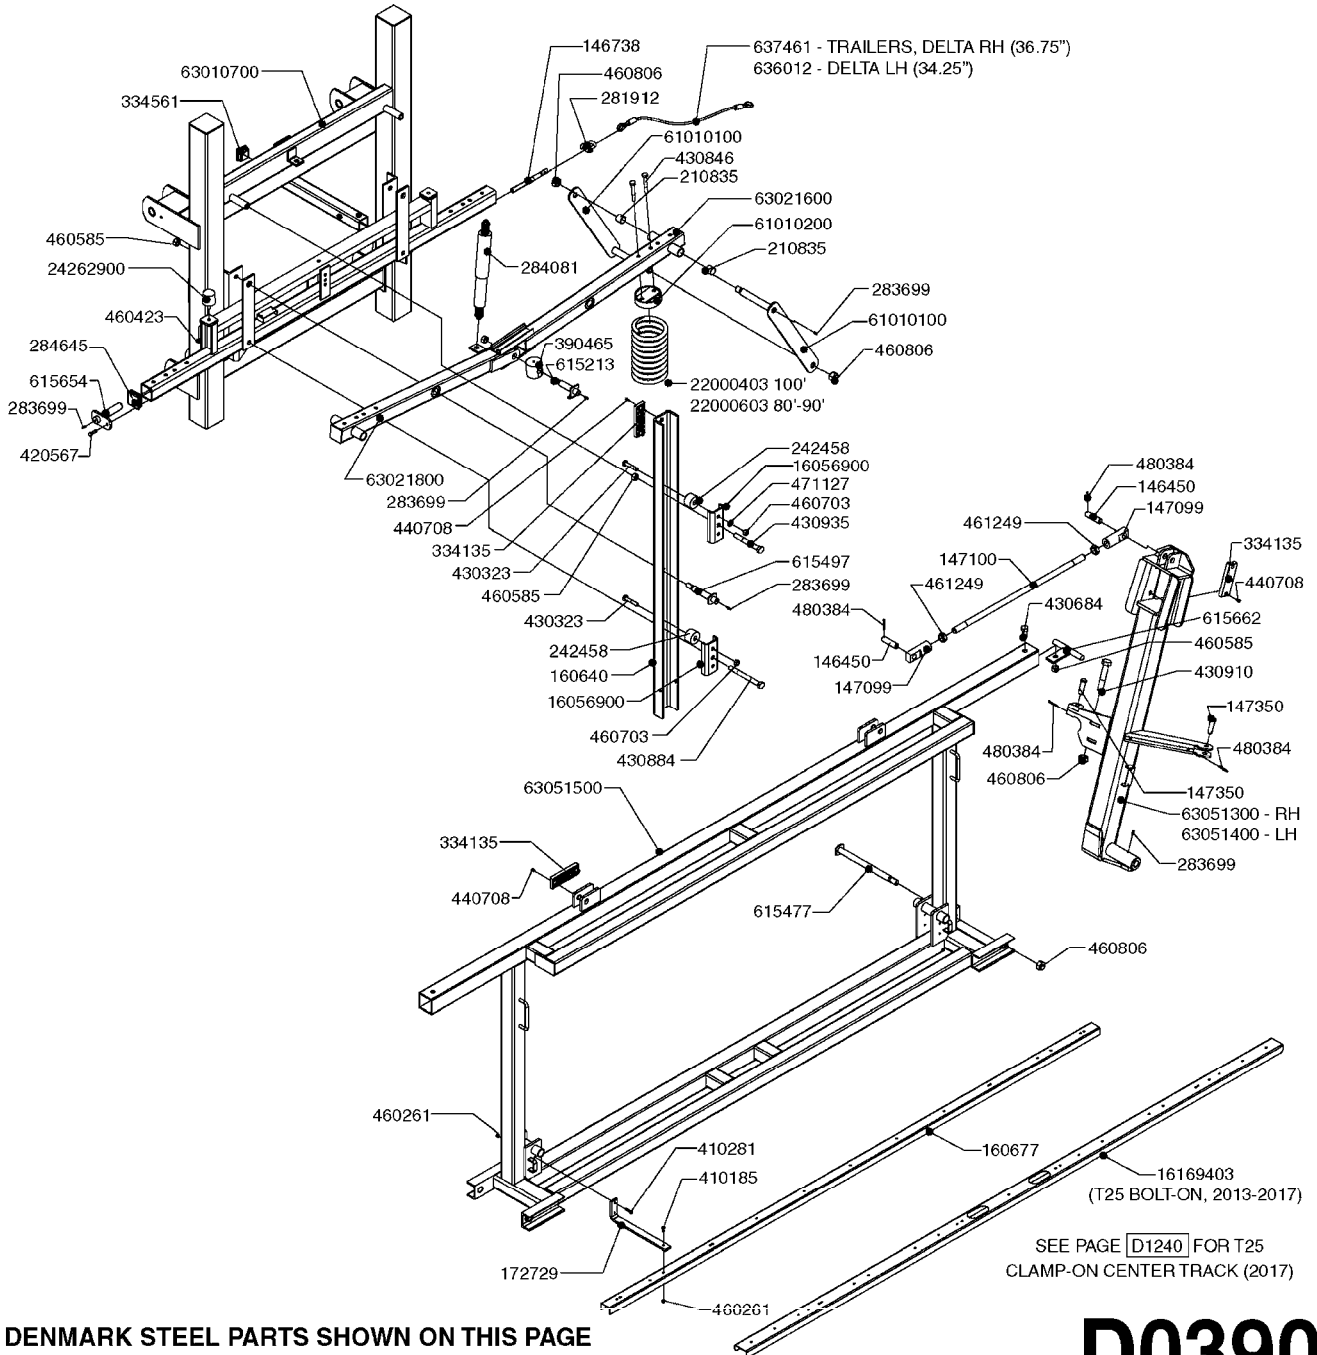

SEE PAGE [D1240](#) FOR T25 CLAMP-ON CENTER TRACK (2017)

DENMARK STEEL PARTS SHOWN ON THIS PAGE
FOR NORTH AMERICAN STEEL PARTS, SEE PAGE D0440

D0390

BOOM SPC PARAL.CTR.80-100' DK
D0390-HIN, 26:09:19

Page 1
Date 07.02.2020 8:59