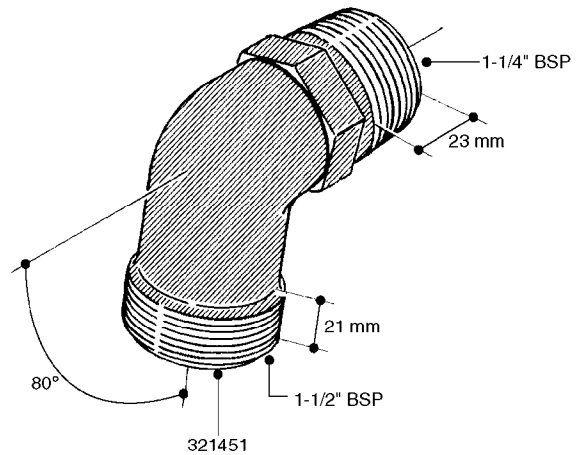

FITTINGS - HEXAGON NIPPLES
L0030-HIN, 01:01:16

Page 0
Date 07.02.2020 9:00

L0030

FITTINGS - HEXAGON NIPPLES
L0030-HIN, 01:01:16

Page 1
Date 07.02.2020 9:00

parts-n°	order qty	description
10015303	1	FITT.PO.HN 1.00X1.00 M1000
10425003	1	FITT.PO.HN 1.25X1.00 MCPHEE
320132	1	FITT.DK HN 1" BSP
320176	1	FITT.DK HN 3/8"X1/2" BSP
320445	1	FITT.DK HN 1/4"X3/8" BSP
320655	1	FITT.DK HN 1/2"-1/2" BSP
320692	1	FITT.DK HN 3/8'BSPX1/4'NPT
320703	1	FITT.DK HN 3/8BSP X1/2 &1/4NPT
320725	1	FITT.DK NIPPLE 3/8"-3/8" BSP
320902	1	FITT.DK HN 3/8'X 1/4' BSP
390232	1	FITT.DK HN 1-1/2' X 1-1/4' BSP
390276	1	FITT.DK HN 1'BSP