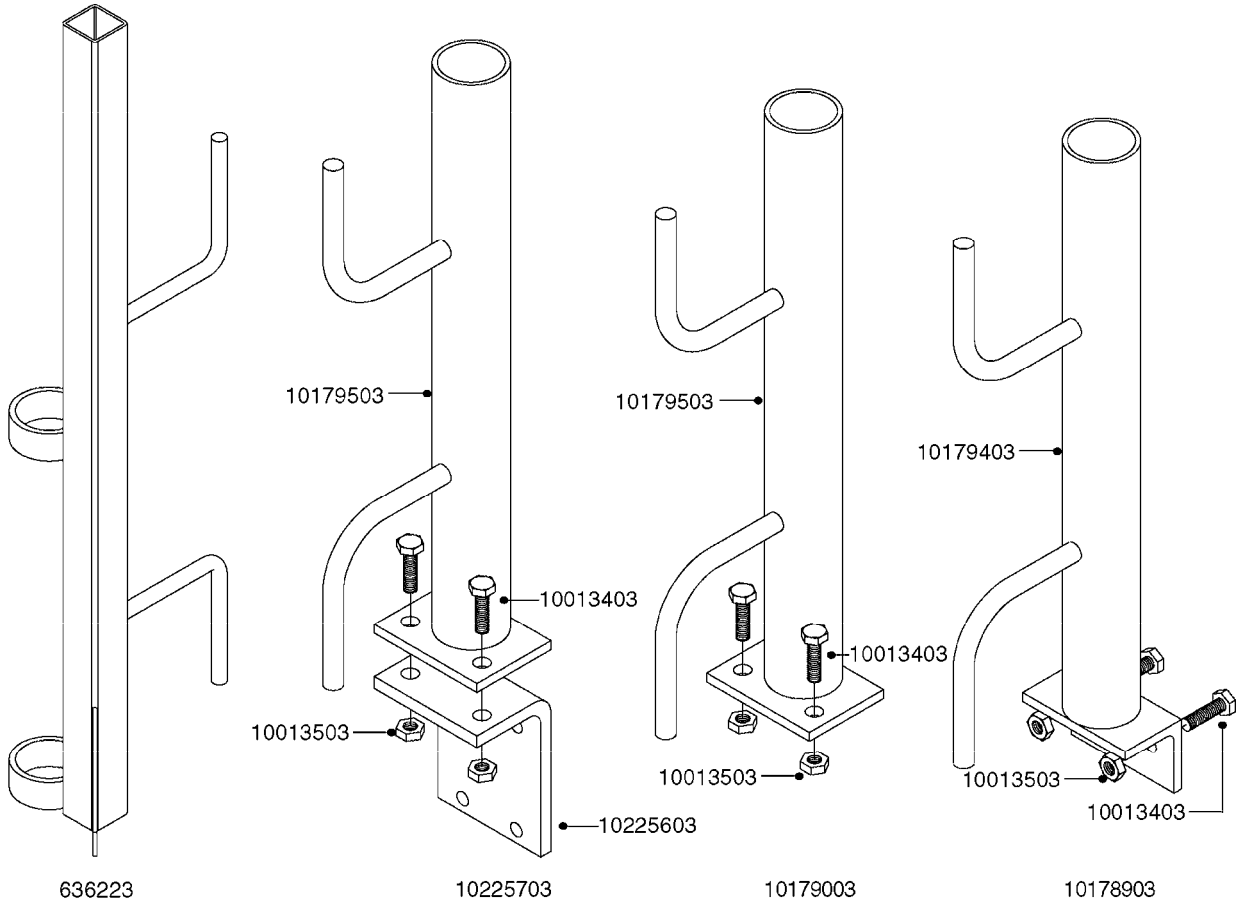

K0520

HOSE WRAPS
K0520-HIN, 05:12:19

Page 1
Date 07.02.2020 9:00

parts-n°	order qty	description
241965	1	O-RING Ø12.1 X 1.6 NITRILE
242007	1	O-RING Ø9.1 X 1.6 NITRILE
281551	1	BALL VALVE 1/2"
320084	1	FITT.DK NUT 1/2" BSP
330212	1	O-RING D19/D14X2.4 F.1/2"NUT
330326	1	O-RING D30/D24X2 F.1"NUT
330676	1	FITT.DK HB 3/8" F. 1/2" NUT
330687	1	FITT.DK HB 1/2" F. 1/2" NUT
334190	1	FITT.DK HB 1/2' F. PISTOL 60S
334533	1	CLAMP HOSE PLASTIC 3/8"
334534	1	CLAMP HOSE PLASTIC 1/2"
636223	1	POST 12 VOLT TR30
712471	1	AGITATION VALVE ASSY. ON/OFF
843196	1	SPRAY GUN KIT TYPE 60 SHORT
843197	1	HANDGUN KIT TYPE 60 LONG
10013403	1	BOLT HEX 3/8-16X1 1/4 HCS Z5
10013503	1	NUT HEX NC 3/8"
10178903	1	WRAP HOSE SIDE MOUNT PLATE
10179003	1	WRAP HOSE BOTTOM PLATE MOUNT
10179403	1	WRAP WELDMENT FOR HI101789
10179503	1	WRAP WELDMENT FOR HI101790
10225603	1	BKT.FOR HOSE WRAP MOUNT NL NK
10225703	1	WRAP HOSE BDL.BOTTOM PLATE
92701703	1	HOSE R X3/8" X300PSI WP X0012"
92702103	1	HOSE R X1/2" X300PSI WP X0012"