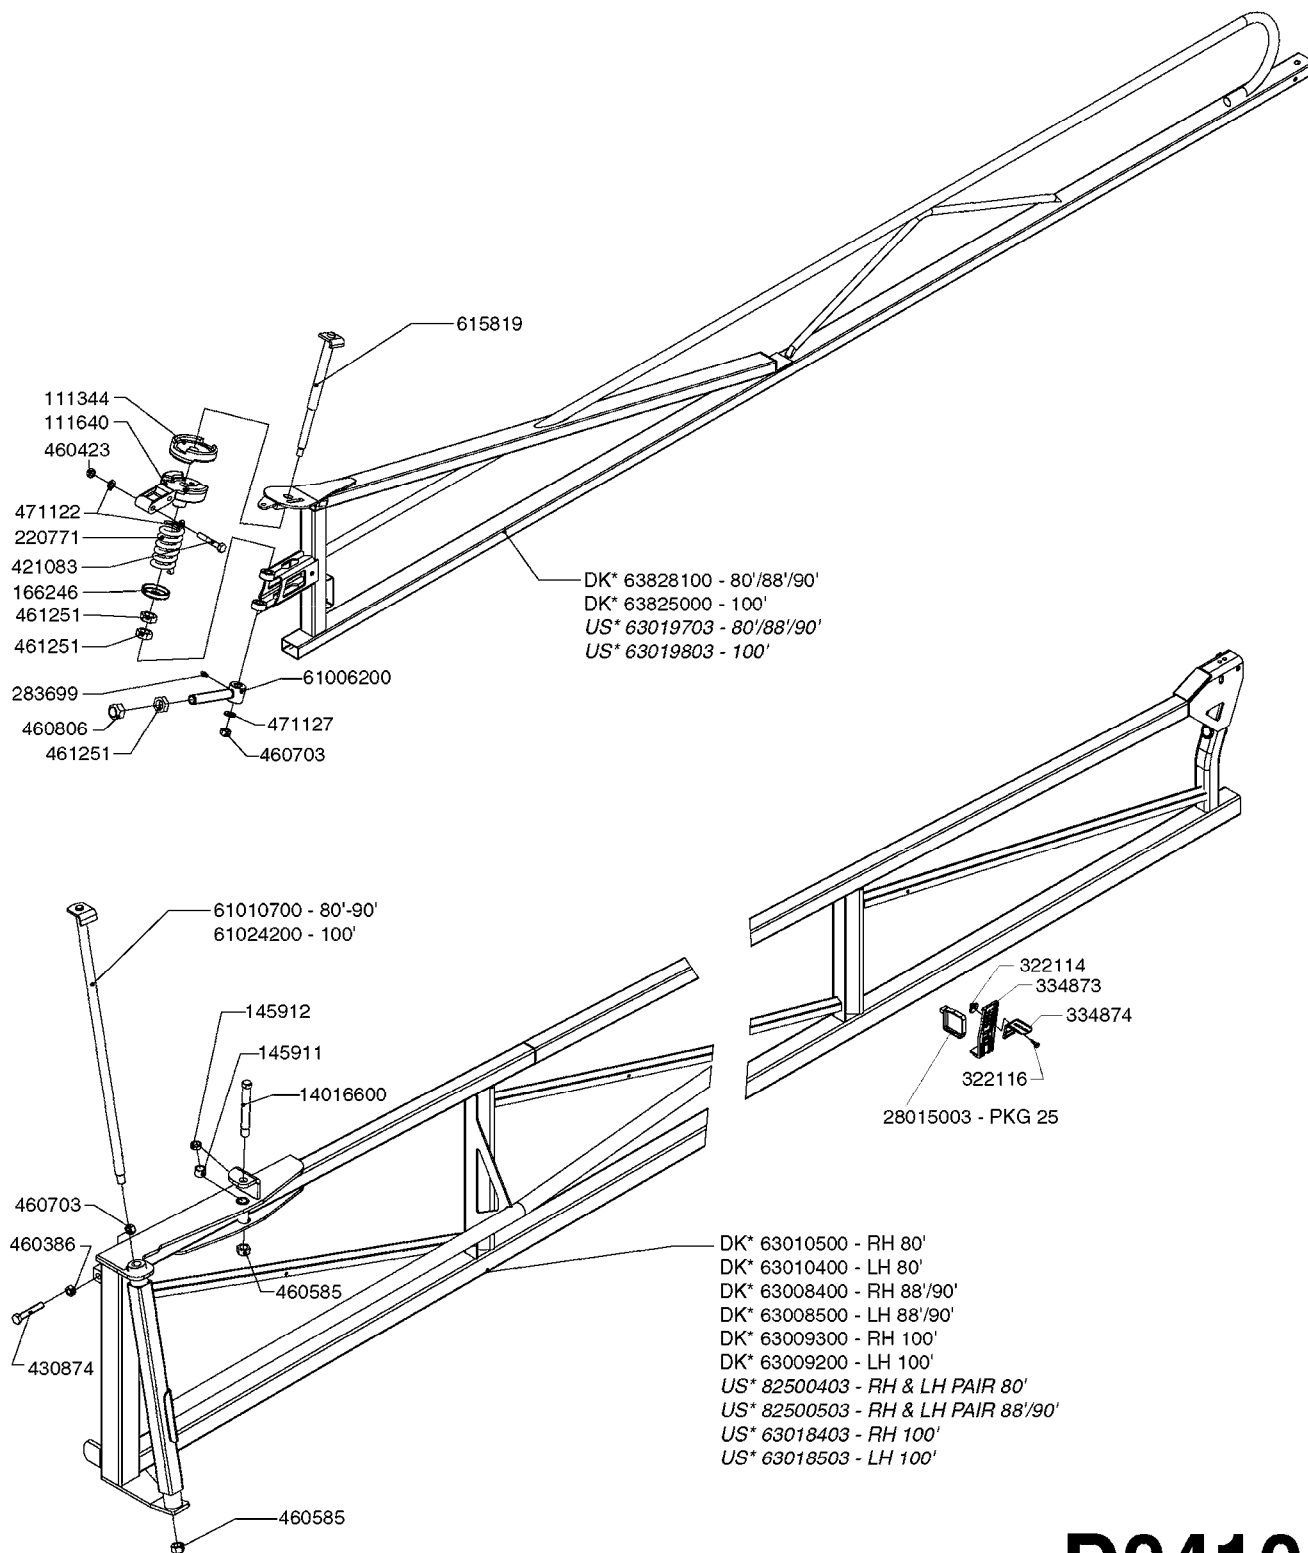

DK* = DENMARK STEEL PARTS
US* = NORTH AMERICAN STEEL PARTS

D0410

BOOM - SPC OUTER WING 80-100'
D0410-HIN, 01:01:16

Page 1
Date 07.02.2020 8:59

parts-n°	order qty	description
111344	1	CLAW CLUTCH Ø100/Ø20,5 UNDER PART RED
111640	1	CLAW CLUTCH Ø100 TOP PART RED
145911	1	BUSHING FOR HY CYL 21M LZ
145912	1	BUSHING D19.8/D17.0X7MM
166246	1	WASHER CUP D53 F.SPRING
220771	1	SPRING D53/D43X100
283699	1	GREASE NIPPLE M6X1
322114	1	NUT PLASTIC F.NOZZ.H
322116	1	BOLT PLASTIC F.NOZZ.H.
334873	1	NOZZ.HOLDER BOTTOM HLF33487300
334874	1	NOZZLE HOLDER - TOP HALF
421083	1	BOLT HEX 8.8 DEL M10X65
430874	1	SCREW SET 8.8 DEL M12X70 FT
460386	1	NUT HEX M12X1.75
460423	1	NUT HEX M10X1.50 LOCK DIN985A2 SS
460585	1	LOCKING NUT M16 DIN985 A2 SS
460703	1	NUT HEX M12X1.75 LOCK DIN985A2 SS
460806	1	NUT HEX M20X2.50 LOCK DIN985A2 SS
461251	1	NUT HEX M20 X 2.5 JAMB
471122	1	WASHER, M10, Ø20/10.5X 2.0, SS
471127	1	WASHER, M12, Ø24/13X24X2.5 SS
615819	1	PIN
14016600	1	PIN F. LINK ARM / SPC
28015003	1	PANDUIT TIE STRAP, PKG. 25
61006200	1	ADJ. ARM F.BREAKAWAY FTZ
61010700	1	PIN F.HINGE 80-90'/SPC L=664
61024200	1	PIN F. PIVOT HINGE 100'/SPC
63008400	1	OUTERWING 90' RH / SPC
63008500	1	OUTERWING 90' LH / SPC
63009200	1	OUTERWING 100' LH / SPC
63009300	1	OUTERWING 100' RH / SPC
63010400	1	OUTERWING 80' LH / SPC
63010500	1	OUTERWING 80' RH / SPC
63018403	1	WING OUTER RH 100' SPC
63018503	1	WING OUTER LH 100' SPC
63019703	1	BREAKAWAY 2.5M SPC/FTZ
63019803	1	BREAKAWAY 3M SPC/FTZ
63828100	1	BREAKAWAY FTZ/SPC 2.5M, RED
63825000	1	BREAKAWAY FTZ/SPC 3.0M, RED
82500403	1	WING OUTER SET FPS 80' SPC
82500503	1	WING OUTER SET FPS 88-90' SPC