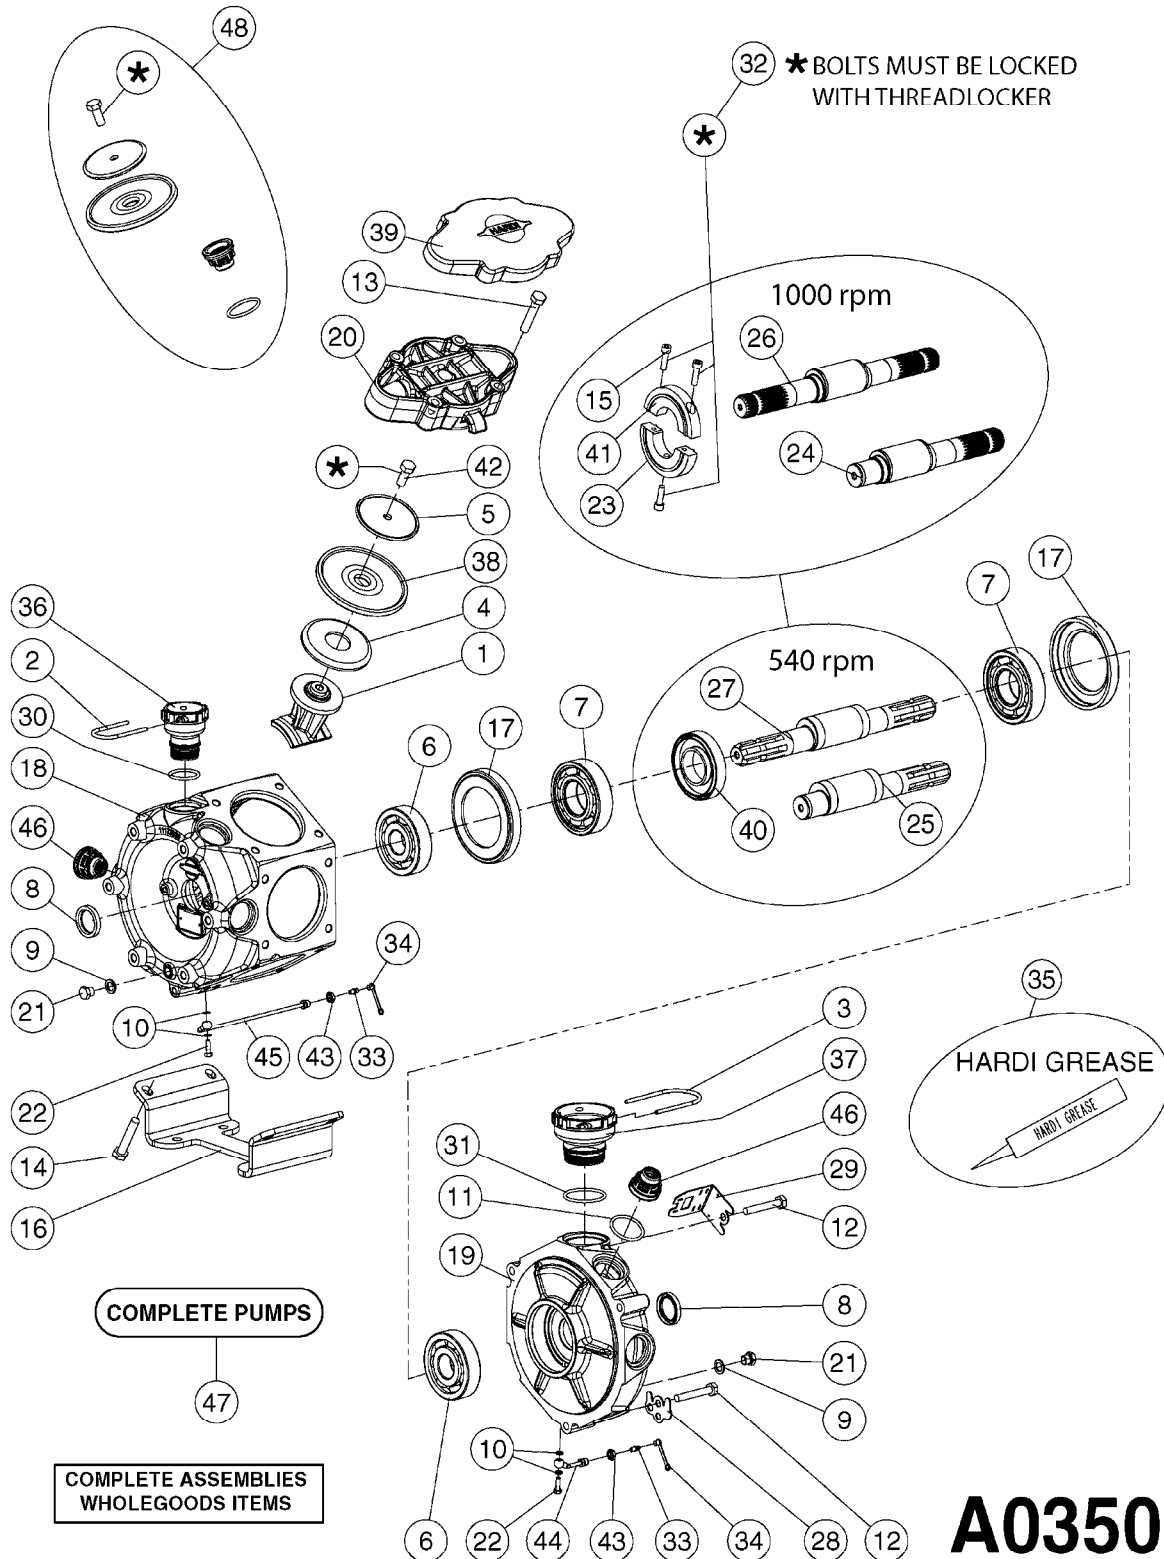

A0340

PUMP - 463/1000 RPM W/MOUNTING
A0340-HIN, 01:01:16

Page 1

Date 07.02.2020 8:58

parts-n°	order qty	description
111183	1	PUMP CASTING 460-463 (PAINTED)
111547	1	PUMP FRONT 460-463-2' (PAINT)
111622	1	CONNECTING ROD 463/5.5MM
111638	1	VALVE COVER 463 HC+1000 VERS.
111645	1	CONNECTING ROD 463/6.5MM
147662	1	CRANK SHAFT F.363/463-5.5MM
147663	1	CRANK SHAFT 363/463-5.5 THROUG
147664	1	COUNTERBALANCE 363/463 WEIGHT
147706	1	CRANK SHAFT F.363/463-6.5MM
147707	1	CRANK SHAFT 363/463-6.5 THROUG
161012	1	DIAPHRAGM BACKING DISC F. 463
161175	1	DIAPHRAGM DISC 463/464 PUMP
161745	1	METAL SPACER F.363/463
170183	1	LIFT STRAP F.PUMP 360/361/462
173901	1	LIFT STRAP F.PUMP 463
210221	1	BEARING BALL 6407
210232	1	BEARING BALL 6310
210243	1	SEAL OIL 35 X 47 X 7
241404	1	DOWTY SEAL 1/4"
242153	1	O-RING D26X4 EPDM
242216	1	O-RING VITON F/1202/1302/462
280011	1	GREASE NIPPLE 1/8' SAE H TR
330072	1	O-RING D53.5/D45.5X4
334321	1	O-RING POLY. 34.0x26.0x4.0
390844	1	COUNTERBALANCE 363/463 POM
420917	1	BOLT HEX 8.8 RAW M8X12 FT
421083	1	BOLT HEX 8.8 DEL M10X65
430286	1	BOLT HEX 8.8 DEL M12X30 FT
430323	1	BOLT HEX 8.8 DEL M12X60
430438	1	BOLT HEX 8.8 DEL M12X65
450996	1	BOLT ALLEN M8X35 DIN 912 RAW
460703	1	NUT HEX M12X1.75 LOCK DIN985A2 SS
614628	1	FOOT F. 46X PUMP, RED
821585	1	PUMP 463/5.5 THRGH SHAFT 1000R
821587	1	PUMP 463/10 THROUGH SHAFT TWNF
14010400	1	PLUG 1/4" BSP
33511600	1	DIAPHRAGM PUMP 463/464 PUMP PUR
43099200	1	BOLT HEX SS M12 X 30 DIN933 A4
72043600	1	VALVE FOR 462/463
72043700	1	VALVE FOR 462/463 W.VENT HOLE
72293300	1	PUMP 463/6.5 MED-2-1000-GG
75073900	1	PUMP KIT 460/463 "06"
82168700	1	PUMP 464-12 540 OFFSET PORTS
82168800	1	PUMP 464 6.5 1000 OFFSET PORTS
82169400	1	PUMP 464-6.5-STD-2-1000 FK