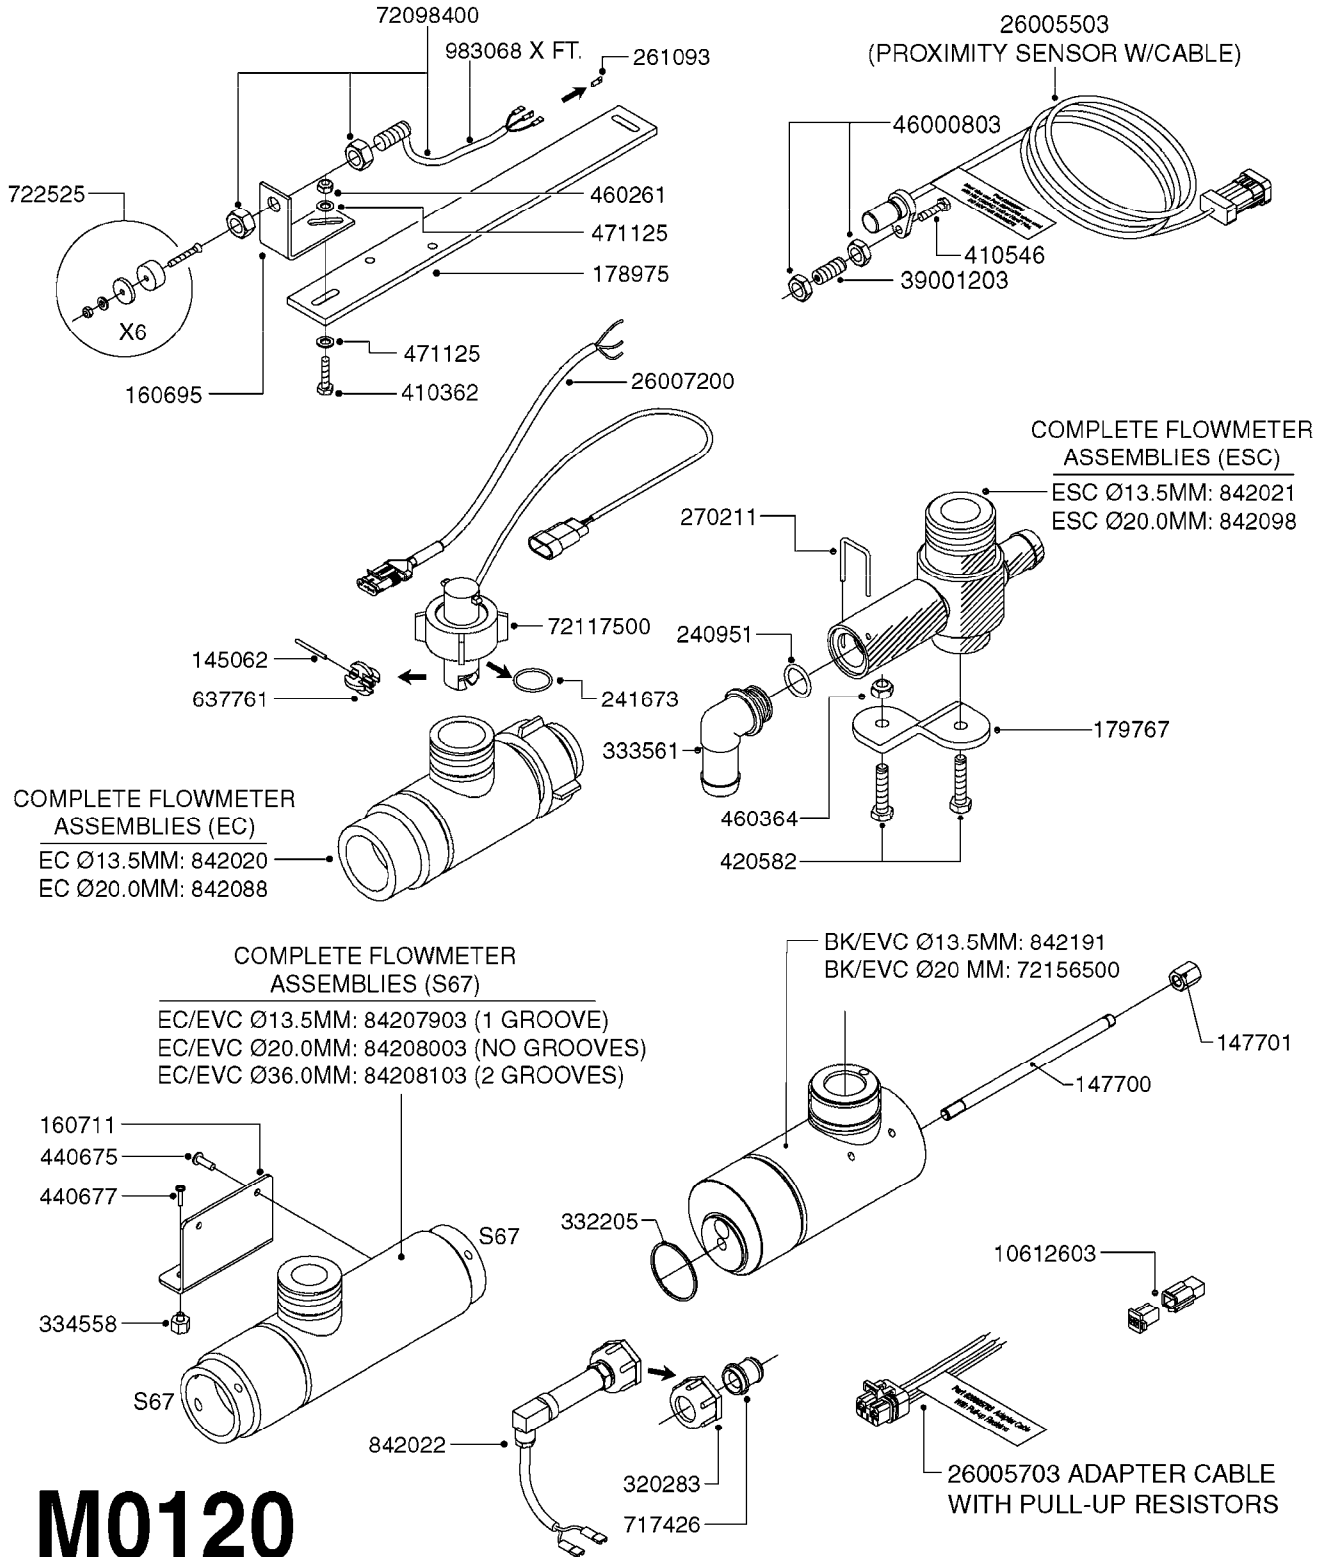

M0120

TRANSDUCERS AND ACCESSORIES
M0120-HIN, 01:01:16

Page 1
Date 07.02.2020 9:00

parts-n°	order qty	description
145062	1	ROTOR SHAFT
147700	1	STUD BOLT M8 X 158MM
147701	1	NUT HEX M8 STAINLESS L=16
160695	1	BRACKET F.SENSOR
160711	1	BRACKET FOR FLOW METER
178975	1	MOUNT BRACKET F. SPEED SENSOR
179767	1	FLOW SENSOR MOUNTING BRACKET
240951	1	O-RING D21.2X3 NITRIL
241673	1	O-RING D22.1X1.6
261093	1	SPADE F.ELEC.WIRE DK 2.8X0.8
270211	1	FITT.DK S25 FORK L=37.5
320283	1	FITT.DK NUT 3/4"BSP
332205	1	O-RING D43/39XD2
333561	1	FITT.DK ELB.1" EC RETURN
334558	1	NUT HEX PLASTIC INSERT
410362	1	BOLT HEX 8.8 SS M6X20
410546	1	BOLT HEX M6X12 A2 SS DIN933
420582	1	BOLT HEX 8.8 DEL M8X20 FT A2
440675	1	SCREW F. PLASTIC 5X16 SS
440677	1	SCREW F. PLASTIC 5X20 SS
460261	1	NUT HEX M6X1.00 LOCK DIN985 A2 SS
460364	1	NUT HU M8 A2 SS DIN934
471125	1	WASHER M6U 6.4X14X1.2,A2 SS
637761	1	ROTOR F.FLOWMETER - PILOT
717426	1	FITT.DK REDUC 1/4"BSP F.3/4"N
722525	1	MONITOR MAGNETS SET OF 8PCS
842020	1	HP FLOW METER EC 2-30 GPM
842021	1	HP FLOW METER ESC 2-30 GPM
842022	1	HP PRESS. TRANSDUCER 0-150 PSI
842088	1	HP FLOW METER EC 4-70 GPM
842098	1	HP FLOW METER ESC 4-70 GPM
842191	1	HP FLOW METER BK/EVC 2-30 GPM
983068	1	ELEC. CABLE 3 WIRE X .25MM HP
10612603	1	KIT PLUG 6 PIN F.PILOT MONITOR
26005503	1	SPEED SENSOR/CABLE ASSY PROX
26005703	1	*SPEED SENS ADPT CBLE W PULLUP
26007200	1	CABLE 3POL AMP FEMALE L13M
39001203	1	THREAD PLST 1/2-13UNCXM6X1L=1"
46000803	1	NUT, 1/2-13 THIN
72098400	1	SPEED SENSOR W/CABLE 10000MM
72117500	1	FLOW SENSOR - M.AMP L=1M
72156500	1	HP FLOW METER PIN 4-70 GPM 20Ø
84207903	1	FLOW METER,2-30 GPM,S67,CAL
84208003	1	FLOW METER,4-70 GPM,S67,CAL
84208103	1	FLOW METER,20-160 GPM,S67,CAL