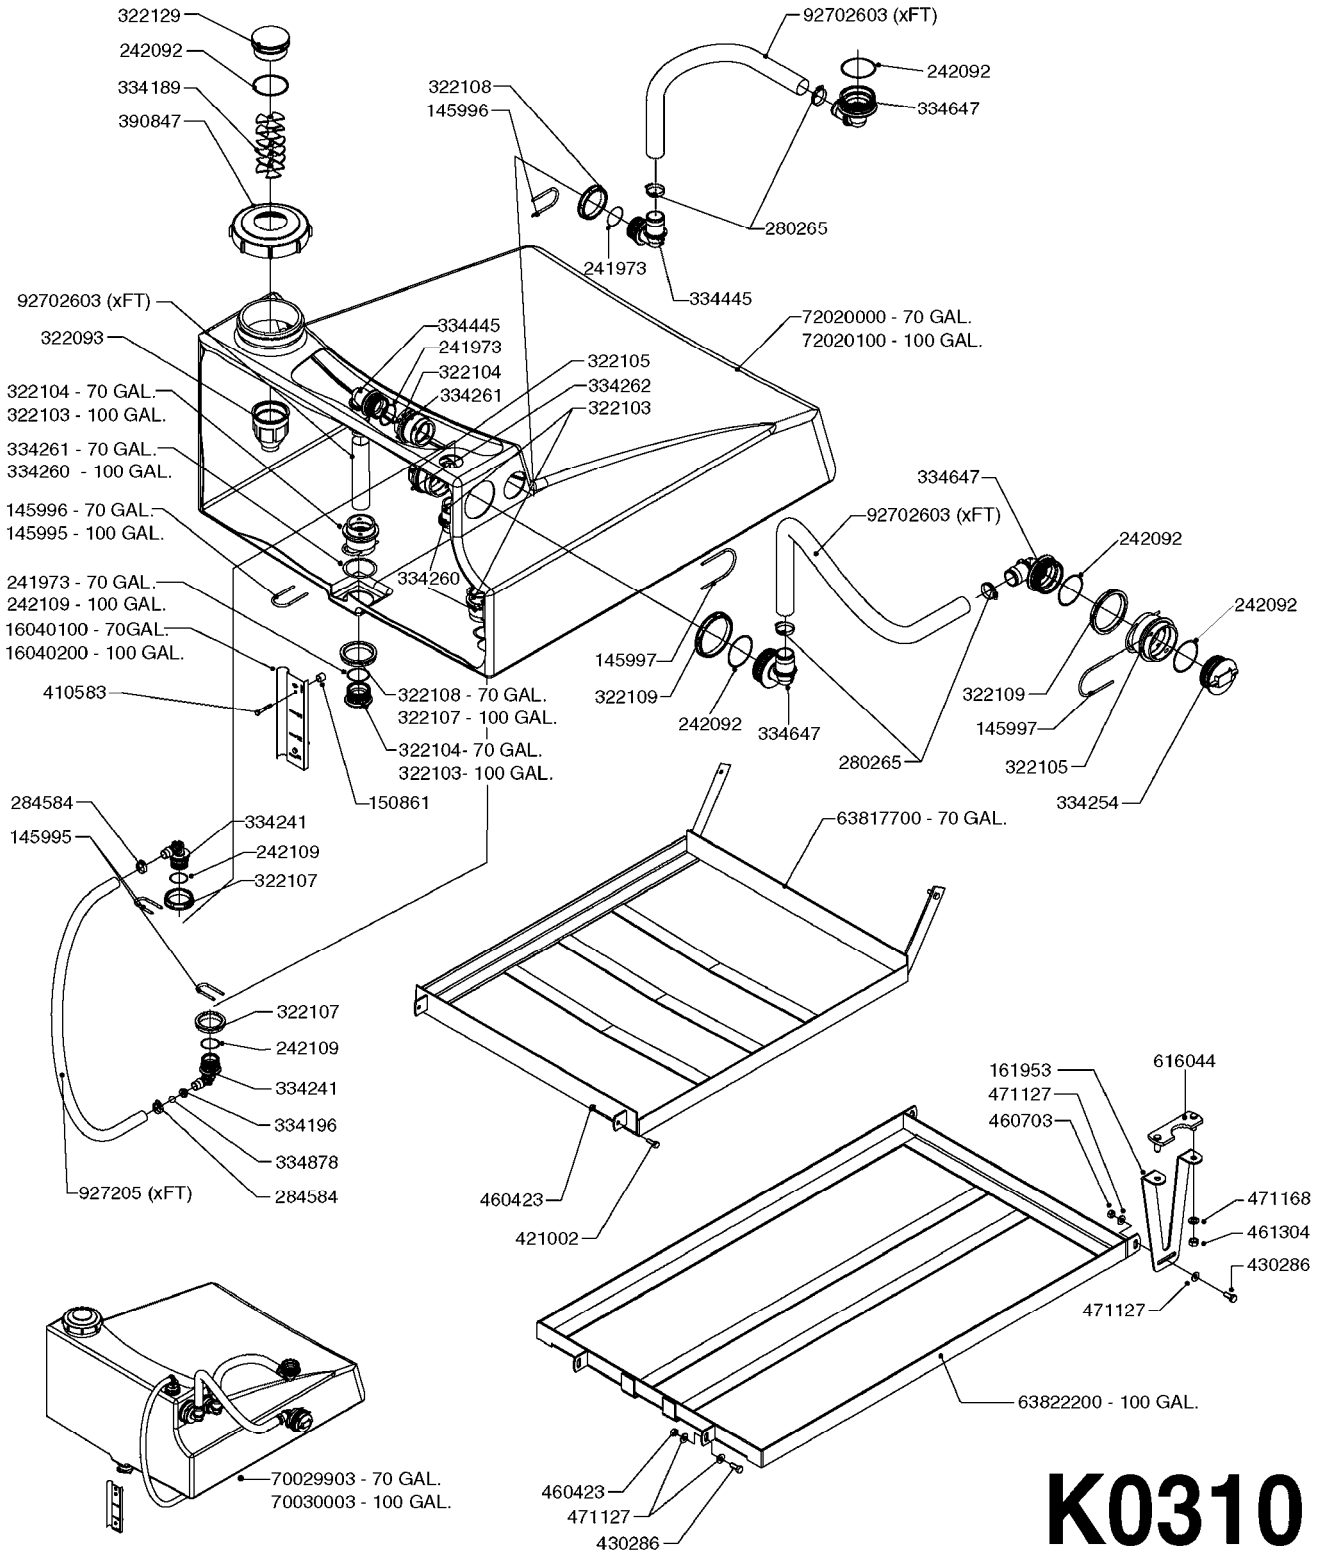

K0310

FLUSH SYSTEM CM 750 1200 PLUS
K0310-HIN, 01:01:16

Page 1
Date 07.02.2020 8:59

parts-n°	order qty	description
145995	1	FITT.DK S-53 FORK
145996	1	FITT.DK S-67 FORK
145997	1	FITT.DK S-93 FORK
150861	1	BUSHING D16/D13X14
161953	1	FLUSH TANK MT BKT SUPPORT 100G
241973	1	O-RING Ø3 X 44.2 70 SHORES NITRIL
242092	1	O-RING D69.5X3
242109	1	O-RING D32.2x3.0
280265	1	CLMP HS GEAR1-1/2" alt28030103
284584	1	CLAMP HOSE GEAR 3/4" MINI 012
322093	1	HOUSING F.TANK VENT
322103	1	FITT.DK S-53 BULKHEAD
322104	1	FITT.DK S-67 BULKHEAD
322105	1	FITT.DK S-93 BULKHEAD DOUBLE
322107	1	FITT.DK S-53 BULKHEAD NUT
322108	1	FITT.DK S-67 BULKHEAD NUT
322109	1	FITT.DK S-93 BULKHEAD NUT
322129	1	LID F. TANK VENT ASSY.
334189	1	LIQUID SHIELD F. TANK VENT
334196	1	PLUG F. LIQUID LEV. INDICATOR
334241	1	FITT.DK S-53 ELB.3/4"
334254	1	FITT.DK S-93 PLUG
334260	1	GASKET F. S-53 BULKHEAD
334261	1	GASKET F. S-67 BULKHEAD
334262	1	GASKET F.S-93 BULKHEAD
334445	1	FITT.DK S-67 ELB.1-1/2"
334647	1	FITT.DK S93 ELB 1-1/2" 90 PVC
334878	1	BALL, YELLOW, SIGHT GAUGE
390847	1	LID F. RINSE TANK CM
410583	1	BOLT HEX 8.8 DEL M6X40
421002	1	BOLT HEX 8.8 DEL M10X30 FT DIN933
430286	1	BOLT HEX 8.8 DEL M12X30 FT
460423	1	NUT HEX M10X1.50 LOCK DIN985A2 SS
460703	1	NUT HEX M12X1.75 LOCK DIN985A2 SS
461304	1	NUT HEX M16X1.5
471127	1	WASHER, M12, Ø24/13X24X2.5 SS
471168	1	PAIR OF WASHERS NL16 17X25,4x3,4
616044	1	FASTENER PLATE/2xM16X1.5 L=45
927205	1	HOSE R X CLEAR X 3/4 X 0012"
16040100	1	SIGHT GAUGE SCALE 70G CM+750
16040200	1	SIGHT GAUGE SCALE 100G CM+1200
63817700	1	FLUSH TANK MNT 70 GAL
63822200	1	FLUSH TANK MNT 100 GAL CM+
70029903	1	FLUSH SYSTEM COMP.70G CM+750
70030003	1	FLUSH SYSTEM COMP.100G CM+1200
72020000	1	SEE 70029903
72020100	1	RAW FLUSH TANK 100 GAL
92702603	1	HOSE PVC SUCT GRAY 1-1/2"