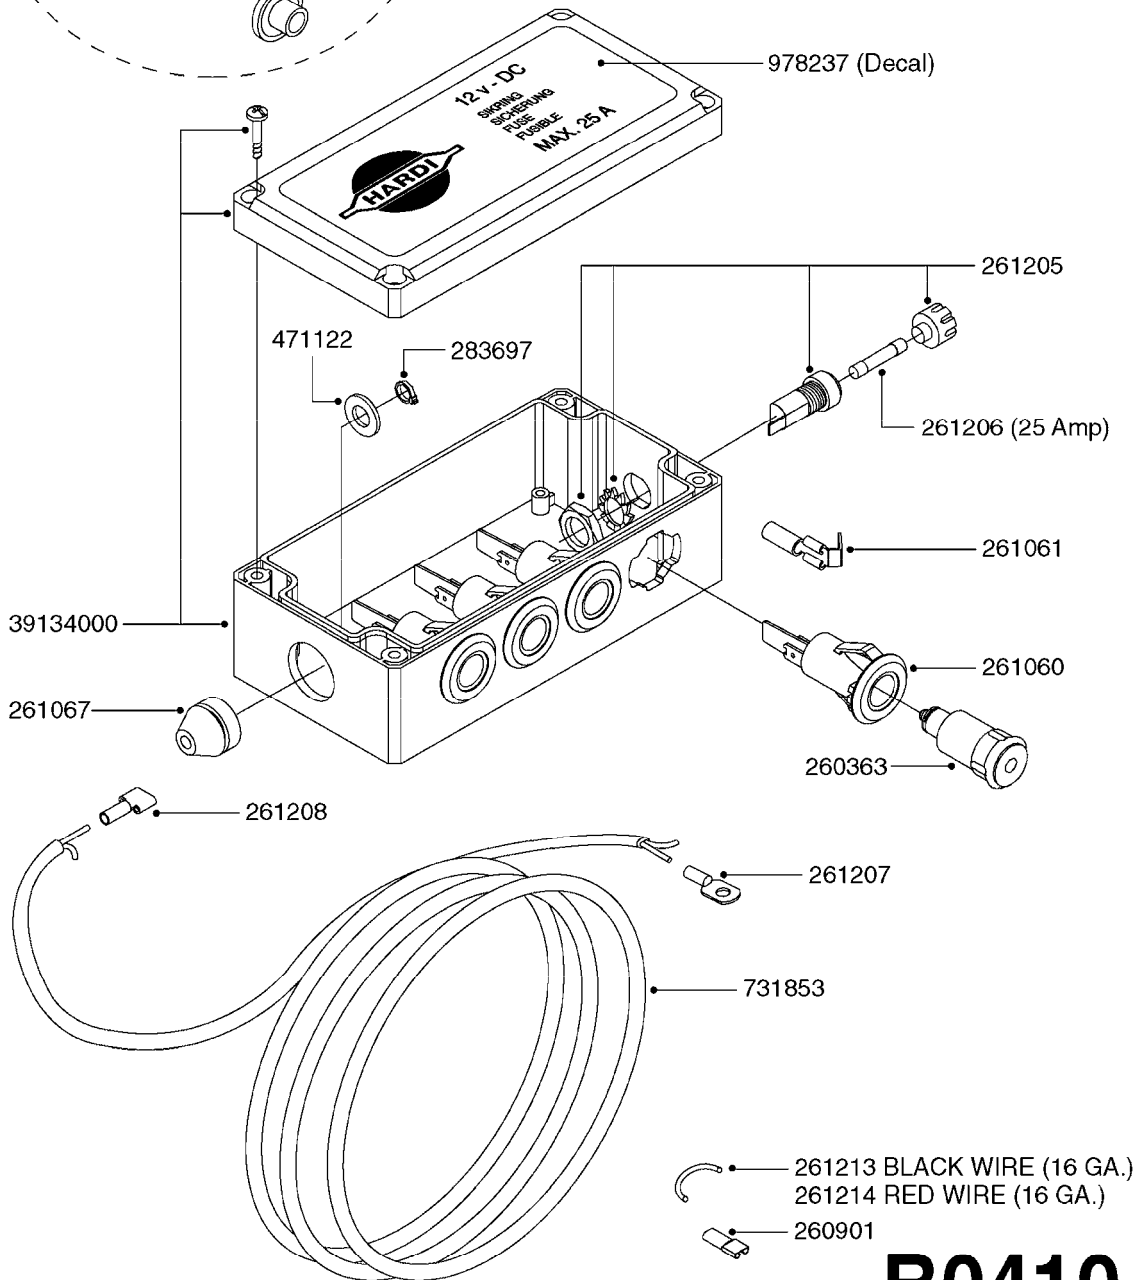

COMPLETE ASSEMBLIES
WHOLEGOODS ITEMS

817925 COMPLETE ASSEMBLY

12 VOLT OUTLET BOX
B0410-HIN, 01:01:16

Page 1
Date 07.02.2020 8:59

parts-n°	order qty	description
260363	1	PLUG 2 POLE 12V
260827	1	PLUG F.EC ATTACHMENTS
260901	1	SPADE F.ELEC CONN.1.5MM BLUE
261060	1	PLUG F.EC ATTACHMENTS
261061	1	SPADE F.ELEC.2 WAY CONNECTOR
261067	1	GROMMET 10-14 GREY
261205	1	FUSE HOLDER
261206	1	FUSE 25 A
261207	1	ELECTRIC CONNECTOR 4MM
261208	1	SPADE F.ELEC.CONNECTOR 4MM
261213	1	WIRE 6.4MM BLACK
261214	1	WIRE 6.4MM RED
283697	1	TIESTRAP 200MM
471122	1	WASHER, M10, Ø20/10.5X 2.0, SS
731853	1	CABLE 2X4MM L=138"
817925	1	OUTLET BOX 12 VOLT ELEC.
978237	1	DECAL OUTLET BOX
39134000	1	BOX, COMPLETE, 12V POWER BOX