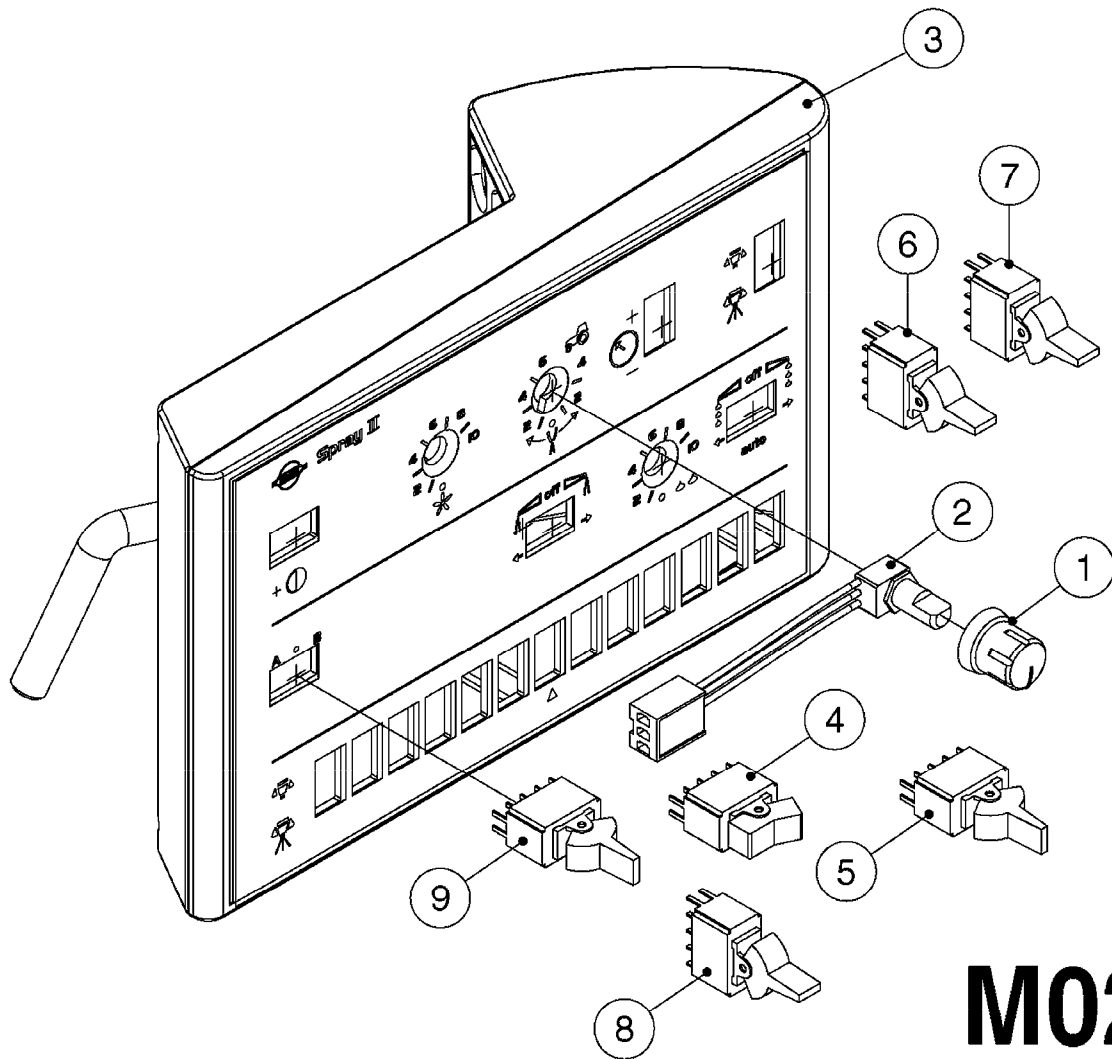

M0200

SPRAYBOX II
M0200-HIN, 23:06:16

Page 1
Date 07.02.2020 9:00

Pos.	parts-n°	order qty	description
1	26000400	1	KNOB F.FOAM ADJUST HC5500
2	26005300	1	POT.METER F. SPRAYBOX II
3	26010200	1	CONTROL BOX 2SEC, SPRAY BOX II
3	26010300	1	CONTROL BOX 3SEC, SPRAY BOX II
3	26010400	1	CONTROL BOX 4SEC, SPRAY BOX II
3	26010500	1	CONTROL BOX 5SEC, SPRAY BOX II
3	26010600	1	CONTROL BOX 6SEC, SPRAY BOX II
3	26010700	1	CONTROL BOX 7SEC, SPRAY BOX II
3	26010800	1	CONTROL BOX 8SEC, SPRAY BOX II
3	26010900	1	CONTROL BOX 9SEC, SPRAYBOX II
3	26011000	1	SPRAY CONT. II EVC 4 SEC. HAZ
3	26011100	1	SPRAY CONT. II EVC 5 SEC. HAZ
3	26011200	1	SPRAY CONT. II EVC 6 SEC. HAZ
3	26011300	1	SPRAY CONT. II EVC 7 SEC. HAZ
3	26013600	1	CONTROL BOX 13SEC, SPRAYBOX II
4	26020200	1	SWITCH ON-ON SP ROCKER RED
5	26020300	1	SWITCH ON-OFF-ON SP BLACK
6	26020400	1	SWITCH MOM-OFF-MOM SP YELLOW
7	26020600	1	SWITCH ON-ON SP GREEN
8	26020800	1	SWITCH ON-ON DP GREEN
9	26021000	1	SWITCH ON-OFF-ON DP BLACK