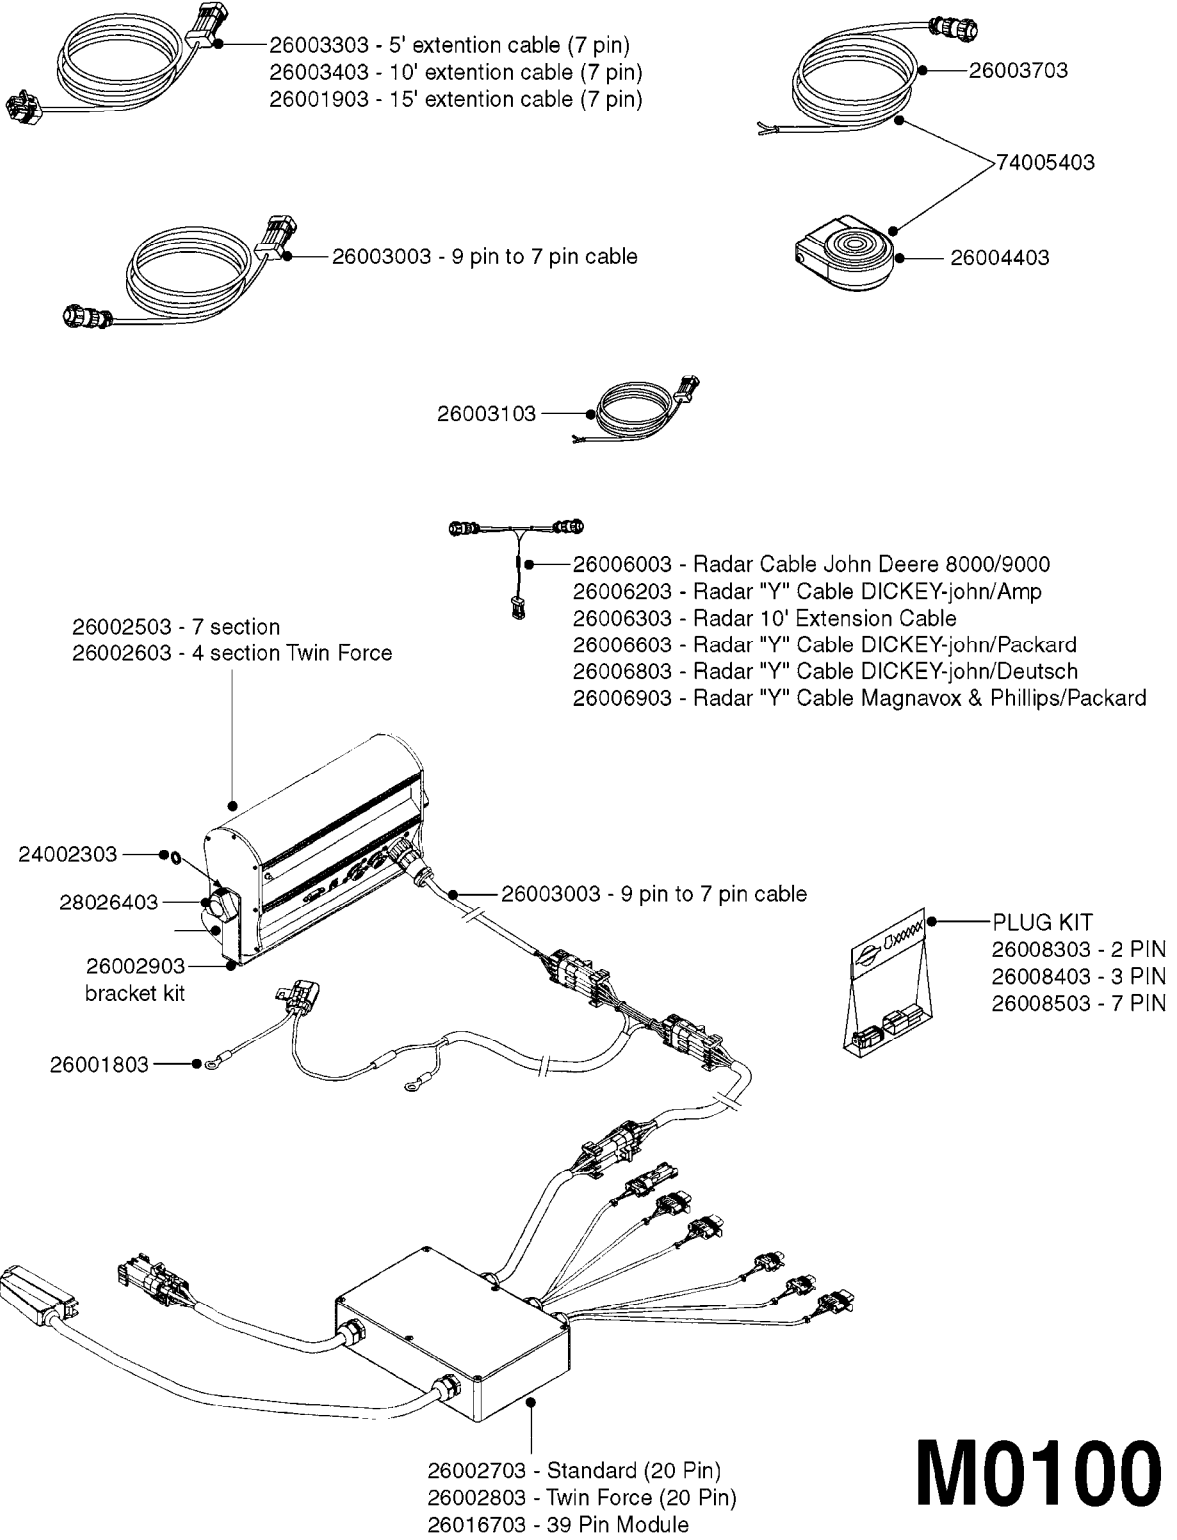

M0100

MUSTANG 3500 CONTROLLER
M0100-HIN, 01:01:16

Page 1
Date 07.02.2020 9:00

parts-n°	order qty	description
24002303	1	WASHER, RUBBER
26001803	1	POWER CABLE
26001903	1	15' 7-PIN EXTENSION CABLE
26002503	1	MUSTANG 3500/7 CONSOLE
26002603	1	MUSTANG 3500/4/TF CONSOLE
26002703	1	MUSTANG 3500/20PIN SC MODULE
26002803	1	MUSTANG 3500/20PIN TF SC MODUL
26002903	1	MUSTANG 3500 CONSOLE MNT KIT
26003003	1	MUSTANG 3500 CONSOLE CABLE
26003103	1	MUSTANG 3500/7 SC MOD CNECT KT
26003303	1	MUSTANG/FM 5FT 7PIN EXT CABLE
26003403	1	MUSTANG/FM 10FT 7PIN EXT CABLE
26003703	1	MUSTANG RUN/HOLD ADAPT CABLE
26004403	1	SWITCH, FOOT
26006003	1	MUSTANG RADR CBLE JD 8000/9000
26006203	1	MUSTANG RDR "Y" CABLE DCKY-JHN
26006303	1	MUSTANG RDR EXTNSN CABLE 10FT
26006603	1	MUSTANG RDR"Y"CABLE D-J PACKRD
26006803	1	MUSTANG RDR"Y"CABLE D-J DEUTS.
26006903	1	MUSTANG RDR"Y"CABLE MAG.PHILIP
26008303	1	MICRO TRAK PLUG KIT - 2 PIN
26008403	1	MICRO TRAK PLUG KIT - 3 PIN
26008503	1	MICRO TRAK PLUG KIT - 7 PIN
26016703	1	MUSTANG 3500/39PIN SC MODULE
28026403	1	KNOB, MUSTANG CONSOLE MOUNT
74005403	1	FOOT SWITCH FOR MUSTANG 3500