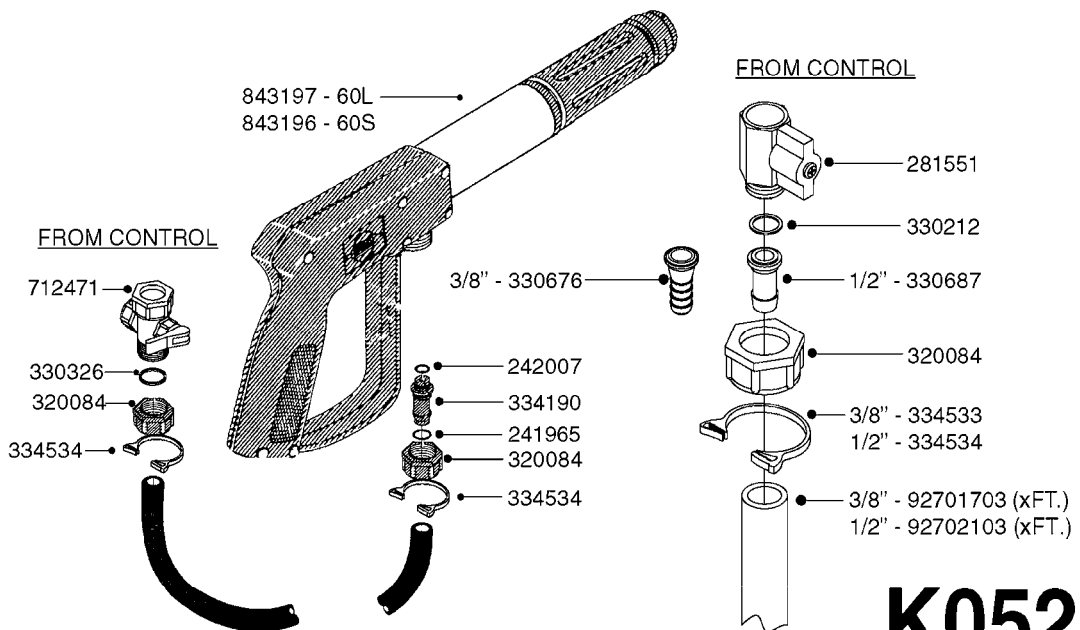

K0520

HOSE WRAPS
K0520-HIN, 05:12:19

Page 1
Date 07.02.2020 9:00

parts-n°	order qty	description
241965	1	O-RING Ø12.1 X 1.6 NITRILE
242007	1	O-RING Ø9.1 X 1.6 NITRILE
281551	1	BALL VALVE 1/2"
320084	1	FITT.DK NUT 1/2" BSP
330212	1	O-RING D19/D14X2.4 F.1/2"NUT
330326	1	O-RING D30/D24X2 F.1"NUT
330676	1	FITT.DK HB 3/8" F. 1/2" NUT
330687	1	FITT.DK HB 1/2" F. 1/2" NUT
334190	1	FITT.DK HB 1/2' F. PISTOL 60S
334533	1	CLAMP HOSE PLASTIC 3/8"
334534	1	CLAMP HOSE PLASTIC 1/2"
636223	1	POST 12 VOLT TR30
712471	1	AGITATION VALVE ASSY. ON/OFF
843196	1	SPRAY GUN KIT TYPE 60 SHORT
843197	1	HANDGUN KIT TYPE 60 LONG
10013403	1	BOLT HEX 3/8-16X1 1/4 HCS Z5
10013503	1	NUT HEX NC 3/8"
10178903	1	WRAP HOSE SIDE MOUNT PLATE
10179003	1	WRAP HOSE BOTTOM PLATE MOUNT
10179403	1	WRAP WELDMENT FOR HI101789
10179503	1	WRAP WELDMENT FOR HI101790
10225603	1	BKT.FOR HOSE WRAP MOUNT NL NK
10225703	1	WRAP HOSE BDL.BOTTOM PLATE
92701703	1	HOSE R X3/8" X300PSI WP X0012"
92702103	1	HOSE R X1/2" X300PSI WP X0012"