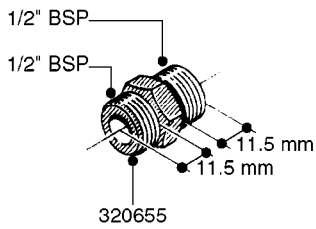

FITTINGS - HEXAGON NIPPLES
L0030-HIN, 01:01:16

Page 0
Date 07.02.2020 9:00

L0030

FITTINGS - HEXAGON NIPPLES
L0030-HIN, 01:01:16

Page 1
Date 07.02.2020 9:00

parts-n°	order qty	description
10015303	1	FITT.PO.HN 1.00X1.00 M1000
10425003	1	FITT.PO.HN 1.25X1.00 MCPHEE
320132	1	FITT.DK HN 1" BSP
320176	1	FITT.DK HN 3/8"X1/2" BSP
320445	1	FITT.DK HN 1/4"X3/8" BSP
320655	1	FITT.DK HN 1/2"-1/2" BSP
320692	1	FITT.DK HN 3/8'BSPX1/4'NPT
320703	1	FITT.DK HN 3/8BSP X1/2 &1/4NPT
320725	1	FITT.DK NIPPLE 3/8"-3/8" BSP
320902	1	FITT.DK HN 3/8'X 1/4' BSP
390232	1	FITT.DK HN 1-1/2' X 1-1/4' BSP
390276	1	FITT.DK HN 1'BSP