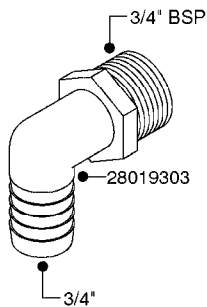

L0040

FITTINGS - NIPPLES & ELBOWS
L0040-HIN, 01:01:16

Page 1

Date 07.02.2020 9:00

parts-n°	order qty	description
10530803	1	FITT.PO.SE 2.00X2.00 45 DEG.
320191	1	FITT.DK ELB 3/8' BSP 45 DEGREE
320482	1	FITT.DK ELB. 1/2" BSP 60 DEG.
320596	1	FITT.DK ELB 3/8'-1/2'BSP 45DEG
320607	1	FITT.DK HN 3/8M X 3/8F BSP LNG
320633	1	FITT.DK HN 3/8"M X 3/8"F BSP
321451	1	FITT.DK ELB.1-1/2 X1-1/4 80DEG
321532	1	FITT.DK REDUC 3/4' X 1/2' BSP
390233	1	FITT.DK REDUC 1-1/2" X 1" BSP

L0050

parts-n°	order qty	description
242594	1	O-RING D14 X 1.78 SCH.70-EPDM
320294	1	FITT.DK TEE 3/8X3/8HB X1/2"BSP
320305	1	FITT.DK HB 3/4'- 3/4' BSP
320386	1	FITT.DK TEE 3/8X3/8HB X3/8"BSP
320397	1	FITT.DK ELB 3/8"HB X 3/8" BSP
320401	1	FITT.DK TEE 1/2X1/2HB X1/2"BSP
320412	1	FITT.DK TEE 1/2X1/2HB X3/8'BSP
320423	1	FITT.DK ELB 1/2'HB X 3/8' BSP
320891	1	FITT.DK HB 3/8'- 3/8' BSP
320972	1	FITT.DK HB 5/16'- 1/4' BSP
322046	1	FITT.DK TEE 1/2X1/2HB X3/4'BSP
322048	1	FITT.DK TEE 3/4X3/4HB X3/4'BSP
330595	1	O-RING D24.6/D20X2.1 -3/4"
333137	1	FITT.DK CONN.1/2" F.NOZZ. DOUB
333141	1	FITT.DK CONN.1/2" F.NOZZ.SING
334041	1	FITT.DK CONN.3/4' F.NOZZ. SING
334042	1	FITT.DK CONN.3/4' F.NOZZ. DOUB
334195	1	FITT.DK ELB. 3/4"HB X 3/4"HB
10012103	1	FITT.PO.HB 1.25X1.50 IMB1012
10014003	1	FITT.PO.HB 1.25X1.25 IMB1010
10036903	1	FITT.PO.HB 1.50X1.50 IMB1212
28019303	1	FITTING HB ELB 3/4NPT-3/4HOSE
61016500	1	HOSE TAIL 3/4" 90°+RG CAP 3/4"
72026700	1	NOZZLE TUBE ADAPTER W/O-RING