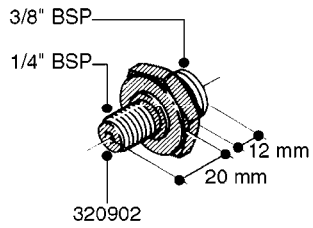

FITTINGS - HEXAGON NIPPLES
L0030-HIN, 01:01:16

Page 0
Date 07.02.2020 9:00

L0030

FITTINGS - HEXAGON NIPPLES
L0030-HIN, 01:01:16

Page 1
Date 07.02.2020 9:00

parts-n°	order qty	description
10015303	1	FITT.PO.HN 1.00X1.00 M1000
10425003	1	FITT.PO.HN 1.25X1.00 MCPHEE
320132	1	FITT.DK HN 1" BSP
320176	1	FITT.DK HN 3/8"X1/2" BSP
320445	1	FITT.DK HN 1/4"X3/8" BSP
320655	1	FITT.DK HN 1/2"-1/2" BSP
320692	1	FITT.DK HN 3/8'BSPX1/4'NPT
320703	1	FITT.DK HN 3/8BSP X1/2 &1/4NPT
320725	1	FITT.DK NIPPLE 3/8"-3/8" BSP
320902	1	FITT.DK HN 3/8'X 1/4' BSP
390232	1	FITT.DK HN 1-1/2' X 1-1/4' BSP
390276	1	FITT.DK HN 1'BSP