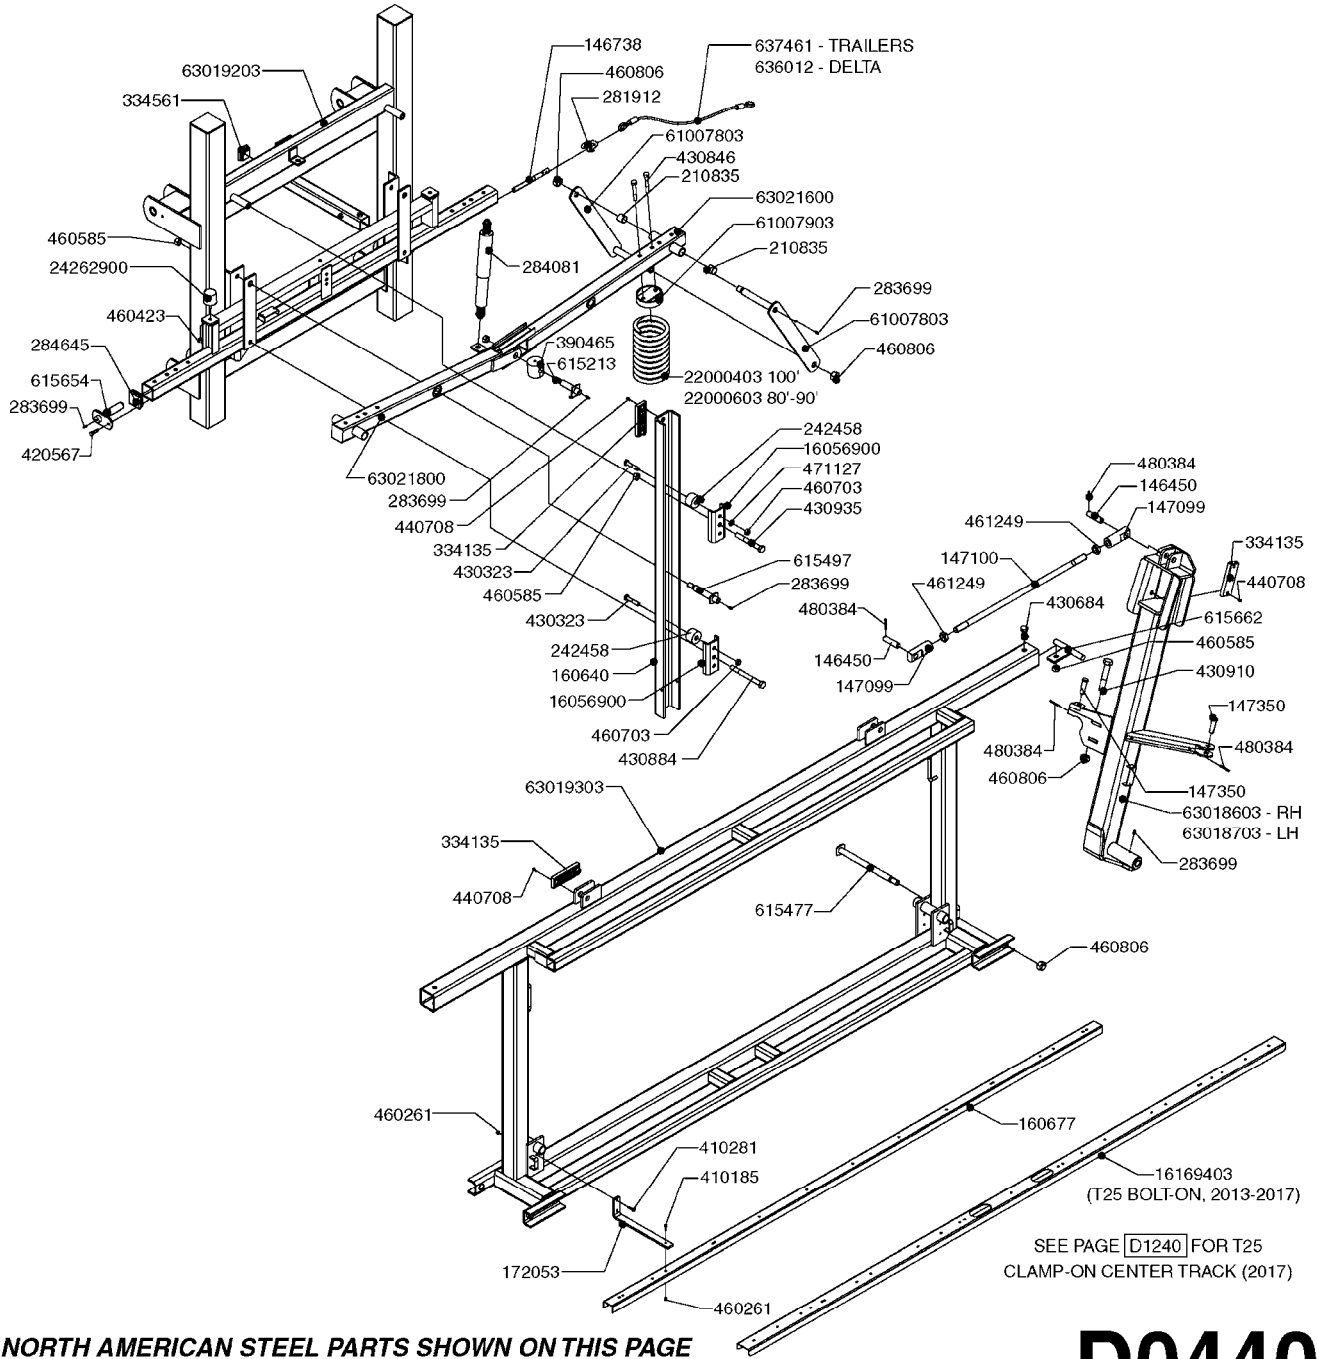

DK* = DENMARK STEEL PARTS
US* = NORTH AMERICAN STEEL PARTS

D0410

BOOM - SPC OUTER WING 80-100'
D0410-HIN, 01:01:16

Page 1
Date 07.02.2020 8:59

parts-n°	order qty	description
111344	1	CLAW CLUTCH Ø100/Ø20,5 UNDER PART RED
111640	1	CLAW CLUTCH Ø100 TOP PART RED
145911	1	BUSHING FOR HY CYL 21M LZ
145912	1	BUSHING D19.8/D17.0X7MM
166246	1	WASHER CUP D53 F.SPRING
220771	1	SPRING D53/D43X100
283699	1	GREASE NIPPLE M6X1
322114	1	NUT PLASTIC F.NOZZ.H
322116	1	BOLT PLASTIC F.NOZZ.H.
334873	1	NOZZ.HOLDER BOTTOM HLF33487300
334874	1	NOZZLE HOLDER - TOP HALF
421083	1	BOLT HEX 8.8 DEL M10X65
430874	1	SCREW SET 8.8 DEL M12X70 FT
460386	1	NUT HEX M12X1.75
460423	1	NUT HEX M10X1.50 LOCK DIN985A2 SS
460585	1	LOCKING NUT M16 DIN985 A2 SS
460703	1	NUT HEX M12X1.75 LOCK DIN985A2 SS
460806	1	NUT HEX M20X2.50 LOCK DIN985A2 SS
461251	1	NUT HEX M20 X 2.5 JAMB
471122	1	WASHER, M10, Ø20/10.5X 2.0, SS
471127	1	WASHER, M12, Ø24/13X24X2.5 SS
615819	1	PIN
14016600	1	PIN F. LINK ARM / SPC
28015003	1	PANDUIT TIE STRAP, PKG. 25
61006200	1	ADJ. ARM F.BREAKAWAY FTZ
61010700	1	PIN F.HINGE 80-90'/SPC L=664
61024200	1	PIN F. PIVOT HINGE 100'/SPC
63008400	1	OUTERWING 90' RH / SPC
63008500	1	OUTERWING 90' LH / SPC
63009200	1	OUTERWING 100' LH / SPC
63009300	1	OUTERWING 100' RH / SPC
63010400	1	OUTERWING 80' LH / SPC
63010500	1	OUTERWING 80' RH / SPC
63018403	1	WING OUTER RH 100' SPC
63018503	1	WING OUTER LH 100' SPC
63019703	1	BREAKAWAY 2.5M SPC/FTZ
63019803	1	BREAKAWAY 3M SPC/FTZ
63828100	1	BREAKAWAY FTZ/SPC 2.5M, RED
63825000	1	BREAKAWAY FTZ/SPC 3.0M, RED
82500403	1	WING OUTER SET FPS 80' SPC
82500503	1	WING OUTER SET FPS 88-90' SPC