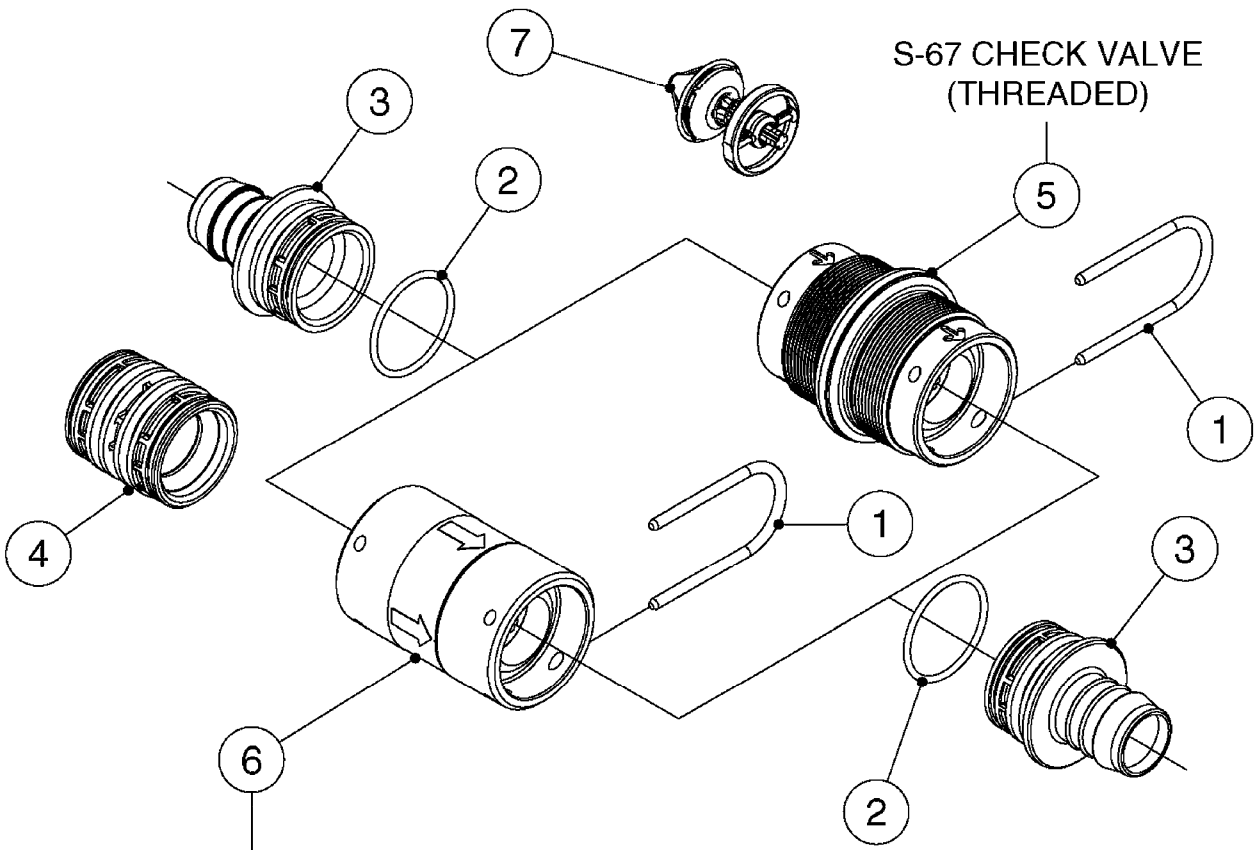

S-67 CHECK VALVE

FOR FITTINGS AND
HOSES, SEE SECTION L

B0630

CHECK VALVES - S67
B0630-HIN, 31:07:19

Page 1
Date 07.02.2020 8:59

Pos.	parts-n°	order qty	description
1	145996	1	FITT.DK S-67 FORK
2	241973	1	O-RING Ø3 X 44.2 70 SHORES NITRIL
2	242353	1	O-RING 3 X 44.2 VITON
3	242504	1	O-RING D35x2 NITRIL
4	322104	1	FITT.DK S-67 BULKHEAD
5	334231	1	FITT.DK S-67 STR.1"
5	334232	1	FITT.DK S-67 STR.1-1/4"
5	334444	1	FITT.DK S-67 STR.1-1/2" PVC
6	14103100	1	SEAT F.CHECK VALVE D40.8 2010
7	70063603	1	VALVE, CHECK S67 1-1/2" COMPLETE IN-LINE CHECK VALVE FOR 1-1/2" HOSE
7	72001803	1	CHCK VLV,S67, 2 X 1" HB COMPLETE IN-LINE CHECK VALVE FOR 1" HOSE
7	72206600	1	CHCK VLV,S67, 2 X 1.25" HB COMPLETE IN-LINE CHECK VALVE FOR 1-1/4" HOSE
8	72089900	1	CHECK VALVE S67 SUBASMBLY.2001
9	97800500	1	DECAL 230X28 BLACK ARROW