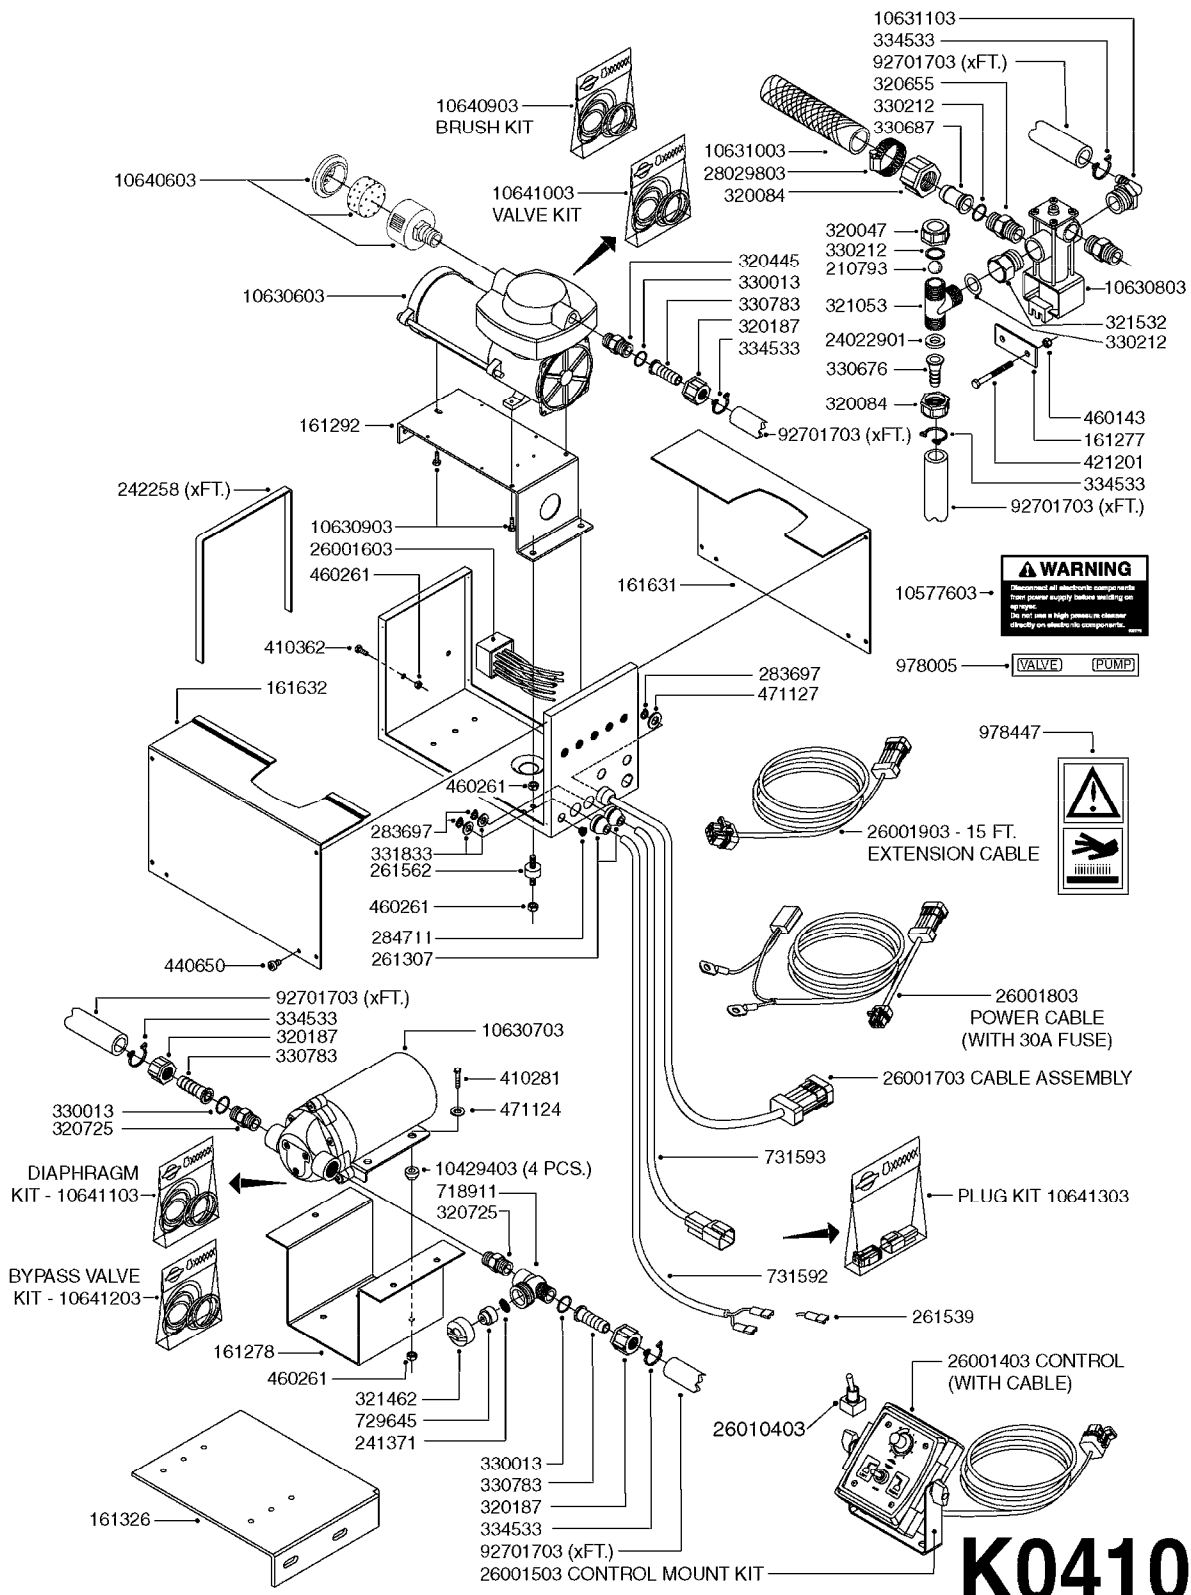

K0410

parts-n°	order qty	description
161277	1	FLATBAR
161278	1	SHEILD F. SHURFLO PUMP
161292	1	MOUNT PLATE F.THOMAS COMPRESSO
161326	1	MOUNT BKT. F. FOAM COMP.BOX 98
161631	1	COVER W/O LIP H.C.FOAM COMP.
161632	1	COVER W/LIP H.C.FOAM COMP.
210793	1	BALL F.SCF
241371	1	DIAPHRAGM F.NO-DRIP,VULC
242258	1	TRIM 3X10 SELF ADHESIVE 0012"
261307	1	GROMMET 7-10 BLACK
261539	1	SPADE F.ELEC CONNEC BLUE INSUL
261562	1	RUBBER DAMPER 2XM6X25
283697	1	TIESTRAP 200MM
284711	1	PLUG F.DRILLED HOLE D11MM
320047	1	FITT.DK CAPNUT 1/2" BSP
320084	1	FITT.DK NUT 1/2" BSP
320187	1	FITT.DK CAP 3/8" BSP BLACK
320445	1	FITT.DK HN 1/4"X3/8" BSP
320655	1	FITT.DK HN 1/2"-1/2" BSP
320725	1	FITT.DK NIPPLE 3/8"-3/8" BSP
321053	1	FITT.DK TEE 1/2 X1/2 X1/2" BSP
321462	1	CAP F.NO-DRIP ASSY.
321532	1	FITT.DK REDUC 3/4' X 1/2' BSP
330013	1	O-RING 2.5 X 10 PUR
330212	1	O-RING D19/D14X2.4 F.1/2"NUT
330676	1	FITT.DK HB 3/8" F. 1/2" NUT
330687	1	FITT.DK HB 1/2" F. 1/2" NUT
330783	1	FITT.DK HB 3/8"F.3/8" NUT
331833	1	VALVE FLAP RY-2
334533	1	CLAMP HOSE PLASTIC 3/8"
410281	1	BOLT HEX 8.8 DEL M6X25 DIN933 A2
410362	1	BOLT HEX 8.8 SS M6X20
421201	1	BOLT HEX 8.8 DEL M8X70
440650	1	SCREW 3.5x13 STAINLESS
460143	1	SELF LOCK NUT M8 SST A2 DIN985
460261	1	NUT HEX M6X1.00 LOCK DIN985 A2 SS
471124	1	WASHER, M6, Ø18/ 6.4X 1.6, SS
471127	1	WASHER, M12, Ø24/13X24X2.5 SS
718911	1	VALVE (SAFETY) F.MARKER
729645	1	NON-DRIP SPRING ASSY.GREEN 10
731592	1	CABLE ASSY 2 WIRE F.HC FOAM MK
731593	1	CABLE ASSY W.PLUG HC FOAM MKR
978005	1	DECAL 'VALVE PUMP'
978447	1	DECAL - HOT SURFACE
10429403	1	GROMMET SET OF 4 F.FLOJET
10577603	1	DECAL 'DO NOT WELD' H.P. ENG.
10630603	1	COMPRESSOR THOMAS F HIGH CAP
10630703	1	PUMP FLOJET F. HIGH CAP. FOAM
10630803	1	VALVE SOLENOID S.S. F.HIGH CAP
10630903	1	SCREW MACH.HEX A8-32X3/8" ZINC
10631003	1	HOSE R X CLEAR BRAID.X 1/2 12"
10631103	1	FITT.PO.EL.3/4"MP3X3/8"HB
10640603	1	FILTER KIT COMP. F.THOMAS COMP
10640903	1	BRUSH KIT F. THOMAS COMPRESSOR
10641003	1	VALVE KIT F. THOMAS COMPRESSOR
10641103	1	DIAPHRAGM KIT F.SHURFLO PUMP
10641203	1	BYPASS VALVE KIT F.SHURFLO PMP
10641303	1	PLUG KIT 2 PIN DEUTSCH COMP.
24022901	1	GASKET D10X19 EP 3.2
26001403	1	HC FOAM MARKR CONSOLE VS3.0.00
26001503	1	HC FOAM MARKER CONSOLE MT.KIT