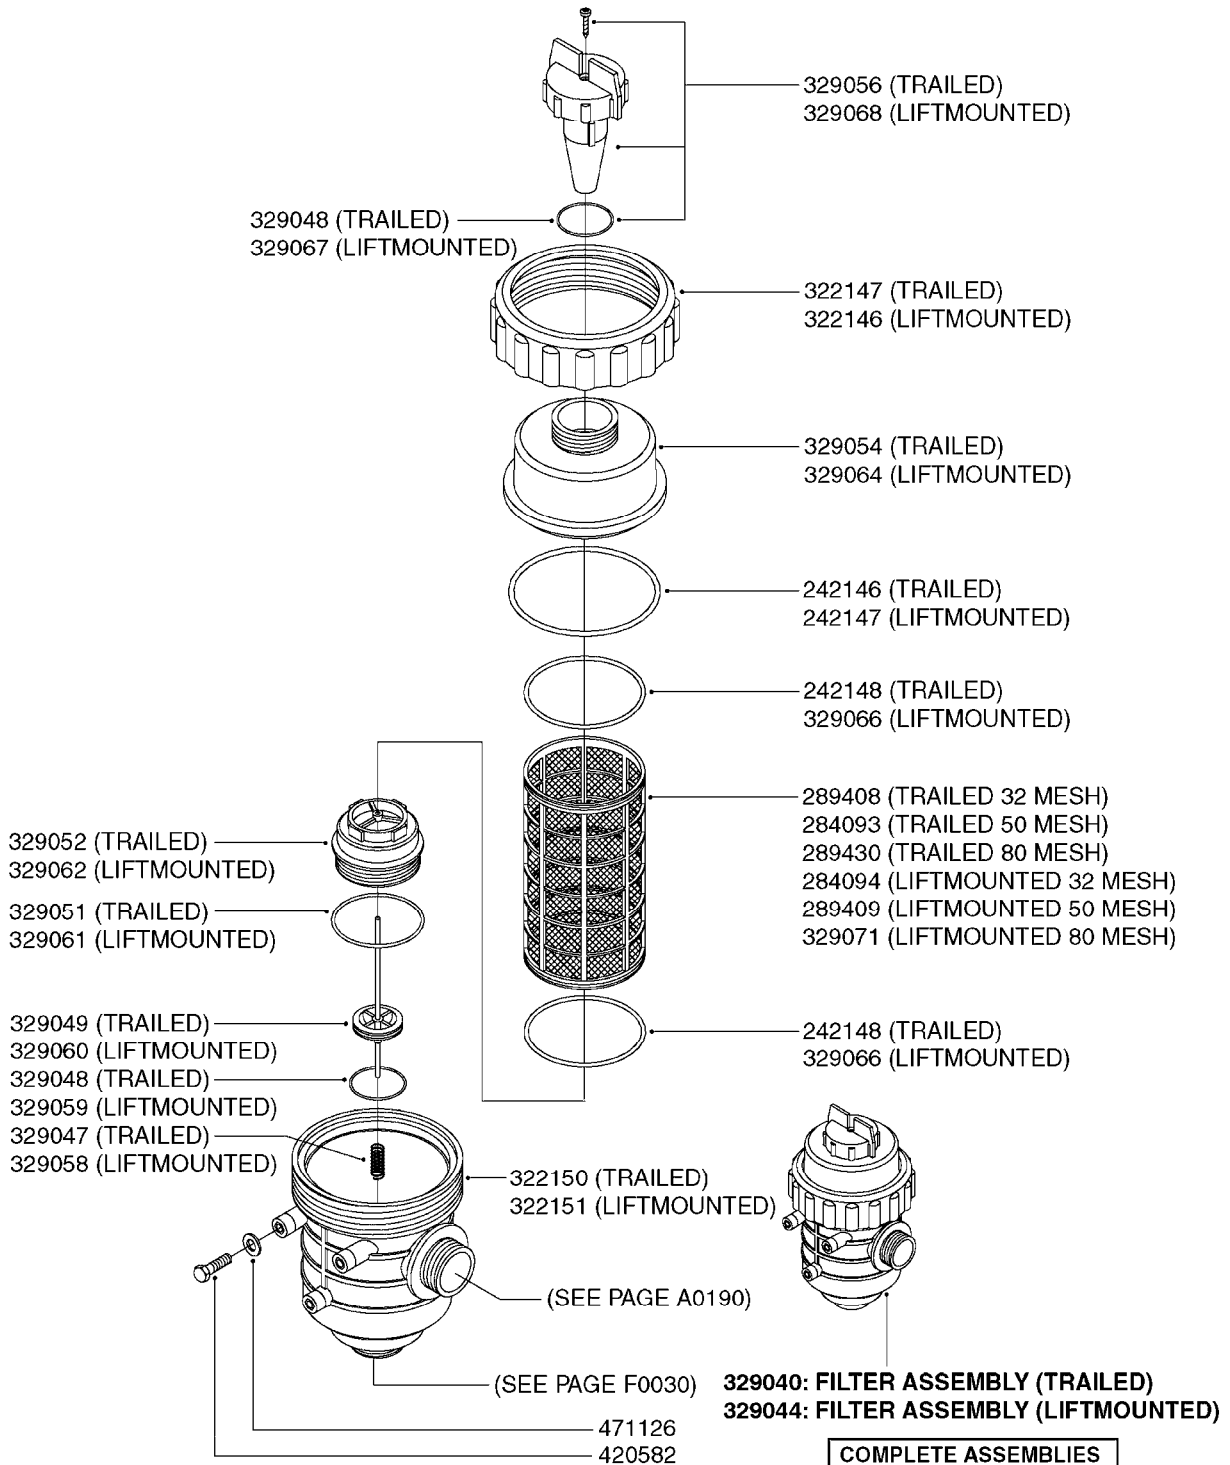

B0710

SUCTION FILT.-VINEYARD&ORCHARD
B0710-HIN, 01:01:16

Page 1

Date 07.02.2020 10:47

parts-n°	order qty	description
242146	1	O-RING 140 X 126 X 7
242147	1	O-RING 105,6x95X5.3
242148	1	O-RING 109.2 X 104 X 2
284093	1	FILTER SCR N ARAG 50 MESH BLUE
284094	1	FILTER SCR N ARAG 32 MESH WHITE
289408	1	FILTER SCR N ARAG 32 MESH WHITE
289409	1	FILTER SCR N ARAG 50 MESH BLUE
289430	1	FILTER SCR N ARAG 80 MESH RED
322146	1	THREADED RING F/FILTER 170
322147	1	THREADED RING F/FILTER 200
322150	1	FILTER CASING 1.5"BSP ARAG
322151	1	FILTER HOUSING 170
329040	1	FILTER ARAG 1.5" 32 MESH TRAIL
329044	1	FILTER ARAG 1.5" 32 MESH LIFT
329047	1	SPRING F. ARAG FILTER 1-1/2"
329048	1	O-RING F. 1-1/2" FILTER
329049	1	PLUNGER F. ARAG VALVE 1-1/2"
329051	1	O-RING F.ARAG FILTER 1-1/2"
329052	1	FITTING F.ARAG FILTER 1-1/2"
329054	1	FILTER HOUSING LID 1-1/2"
329056	1	YELLOW LOCKING RETAINER 1-1/2"
329058	1	SPRING F. ARAG FILTER 1"
329059	1	O-RING F. 1" FILTER
329060	1	PLUNGER F. ARAG VALVE 1"
329061	1	O-RING F.ARAG FILTER 1"
329062	1	FITTING F.ARAG FILTER 1"
329064	1	FILTER HOUSING LID 1"
329066	1	O-RING F.ARAG FILTER 1"
329067	1	O-RING F. 1" FILTER
329068	1	YELLOW LOCKING RETAINER 1"
329071	1	FILTER SCR N ARAG 80 MESH RED
420582	1	BOLT HEX 8.8 DEL M8X20 FT A2
471126	1	WASHER, M8, Ø16/ 8.4X 1.6, SS