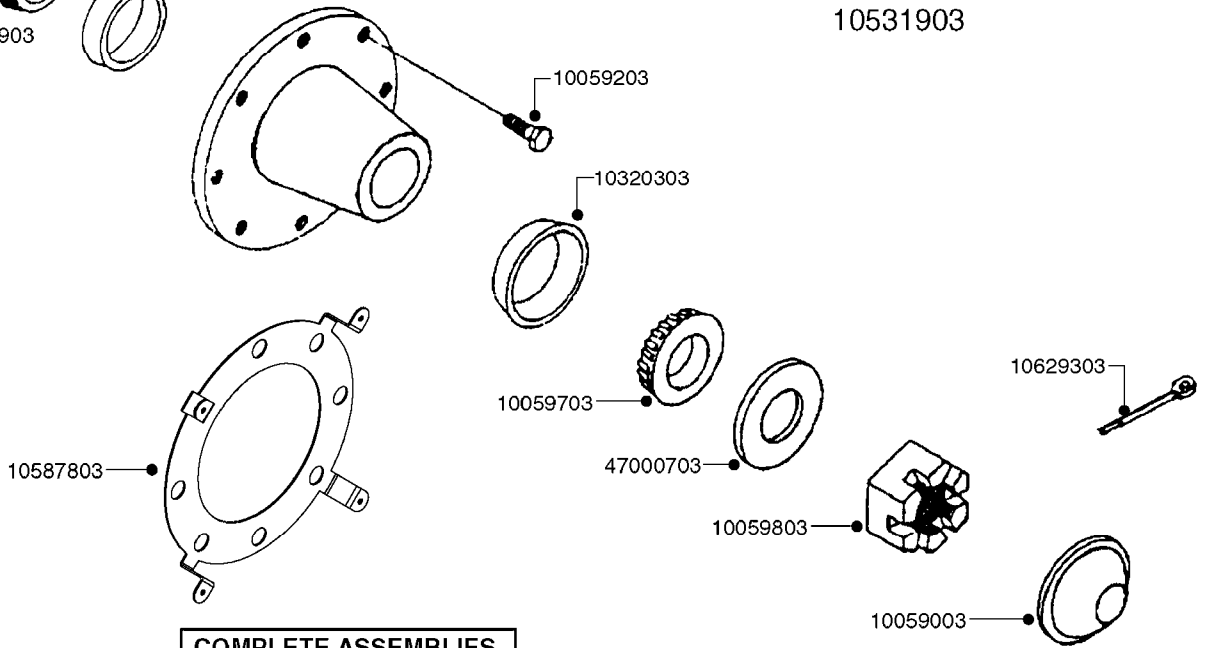

B0710

SUCTION FILT.-VINEYARD&ORCHARD
B0710-HIN, 01:01:16

Page 1

Date 07.02.2020 10:47

parts-n°	order qty	description
242146	1	O-RING 140 X 126 X 7
242147	1	O-RING 105,6x95X5.3
242148	1	O-RING 109.2 X 104 X 2
284093	1	FILTER SCR N ARAG 50 MESH BLUE
284094	1	FILTER SCR N ARAG 32 MESH WHITE
289408	1	FILTER SCR N ARAG 32 MESH WHITE
289409	1	FILTER SCR N ARAG 50 MESH BLUE
289430	1	FILTER SCR N ARAG 80 MESH RED
322146	1	THREADED RING F/FILTER 170
322147	1	THREADED RING F/FILTER 200
322150	1	FILTER CASING 1.5"BSP ARAG
322151	1	FILTER HOUSING 170
329040	1	FILTER ARAG 1.5" 32 MESH TRAIL
329044	1	FILTER ARAG 1.5" 32 MESH LIFT
329047	1	SPRING F. ARAG FILTER 1-1/2"
329048	1	O-RING F. 1-1/2" FILTER
329049	1	PLUNGER F. ARAG VALVE 1-1/2"
329051	1	O-RING F.ARAG FILTER 1-1/2"
329052	1	FITTING F.ARAG FILTER 1-1/2"
329054	1	FILTER HOUSING LID 1-1/2"
329056	1	YELLOW LOCKING RETAINER 1-1/2"
329058	1	SPRING F. ARAG FILTER 1"
329059	1	O-RING F. 1" FILTER
329060	1	PLUNGER F. ARAG VALVE 1"
329061	1	O-RING F.ARAG FILTER 1"
329062	1	FITTING F.ARAG FILTER 1"
329064	1	FILTER HOUSING LID 1"
329066	1	O-RING F.ARAG FILTER 1"
329067	1	O-RING F. 1" FILTER
329068	1	YELLOW LOCKING RETAINER 1"
329071	1	FILTER SCR N ARAG 80 MESH RED
420582	1	BOLT HEX 8.8 DEL M8X20 FT A2
471126	1	WASHER, M8, Ø16/ 8.4X 1.6, SS

COMPLETE HUB W/BEARINGS:
10531903

**COMPLETE ASSEMBLIES
WHOLEGOODS ITEMS**

E0730

HUB ASSEMBLY F.2 1/8" SPINDLE
E0730-HIN, 01:01:16

Page 1
Date 07.02.2020 10:47

parts-n°	order qty	description
10058803	1	BEARING INNER CONE A25590
10058903	1	SEAL HUB ASE41
10059003	1	DUST CAP 800/1000 GAL EDC17
10059203	1	BOLT WHEEL 9/16"x1-1/4"UNF 90D
10059703	1	BEARING OUTER CONE A25877
10059803	1	NUT HEX NF 1"
10320203	1	BEARING INNER CUP1000GAL.TR/TA
10320303	1	BEARING OUTER CUP1000GAL.TR/TA
10531903	1	HUB ASSY.COMP.F.2-1/8" SPINDLE
10587803	1	MAG MNT F. SPEED SNS 8 BOLT
10629303	1	PIN, COTTER 7/32" X 1.75" LONG
28020103	1	SPINDLE 2.125 CRS 14" 811
47000703	1	WASHER, SPNDL 1.1" 1.06x2 .19T