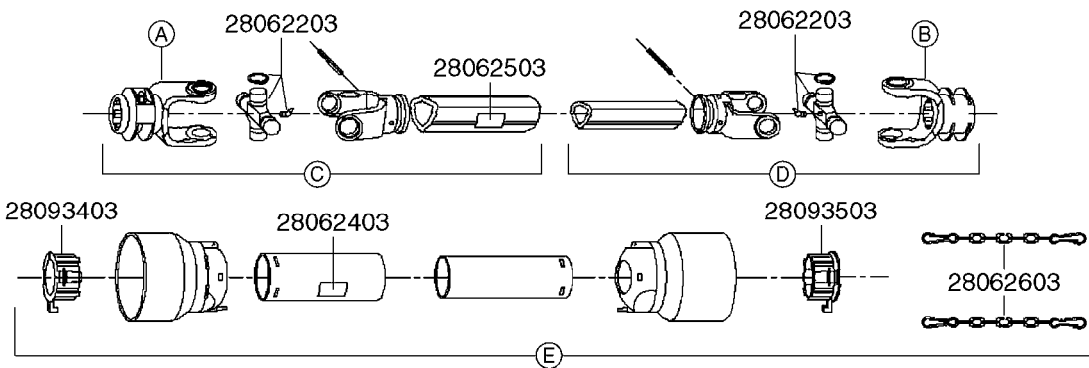

* Changed in 2016 from 100 series to G-Series (see page A0600).

A520

PTO SHAFTS - BONDIOLI CENT.
A0520-HIN, 23:10:18

Page 1
Date 07.02.2020 10:47

parts-n°	order qty	description
289042	1	UNIV. JOINT 22x54mm
421024	1	BOLT HEX 8.8 DEL M8X60
450015	1	SCREW ALLAN 3/8'X5/8' BLACK
460143	1	SELF LOCK NUT M8 SST A2 DIN985
28009803	1	PTO PIN TUBE RETAINER OUTER
28009903	1	PTO TUBE RETAINER INNER
28010103	1	PTO YOKE F.INNER TUBE CV PTO
28021403	1	PTO 1"STR/1-3/8" 6SPL B&P
28021503	1	PTO 1"STR/1-3/8" 21SPL B&P
28021603	1	PTO 1"STR/1-3/4" 20SPL B&P
28027903	1	PTO BALL LOCK.KIT F.1-3/8 YOKE
28040503	1	UNIV. JOINT 27x74.6mm
28040703	1	SAFETY CHAIN F.CV BLACK PTO (SET OF 2)
28041803	1	DECAL DANGER GUARD MISSING
28041903	1	DECAL DANGER ROT.DRIVELINE
28056703	1	PTO YOKE #1 1-3/8" X 6 SPLINE
28056803	1	PTO YOKE #1 1-3/8" X 21 SPLINE
28056903	1	PTO YOKE #4 1-3/4" X 20 SPLINE
28057003	1	PTO TUBE YOKE #1-G1 OUTER
28057103	1	PTO TUBE YOKE #4-G4 OUTER
28057203	1	PTO PIN TUBE RETAINER OUTER
28057303	1	PTO TUBE OUTER #1 745MM
28057403	1	PTO TUBE OUTER #4 720MM
28057503	1	PTO TUBE INNER #1 745MM
28057603	1	PTO TUBE INNER #4 720MM
28057703	1	PTO TUBE RETAINER INNER
28057803	1	PTO TUBE YOKE #1 Ø=1"
28057903	1	PTO TUBE YOKE #4 Ø=1"
28058003	1	PTO HALF SAFETY SHIELD OUTER
28058103	1	PTO HALF SAFETY SHIELD OUTER
28058203	1	PTO HALF SAFETY SHIELD INNER
28058303	1	PTO HALF SAFETY SHIELD INNER
28058403	1	PTO BALL LOCK.KIT F.1-3/4 YOKE
28058503	1	PTO TUBE YOKE #1-G1 INNER