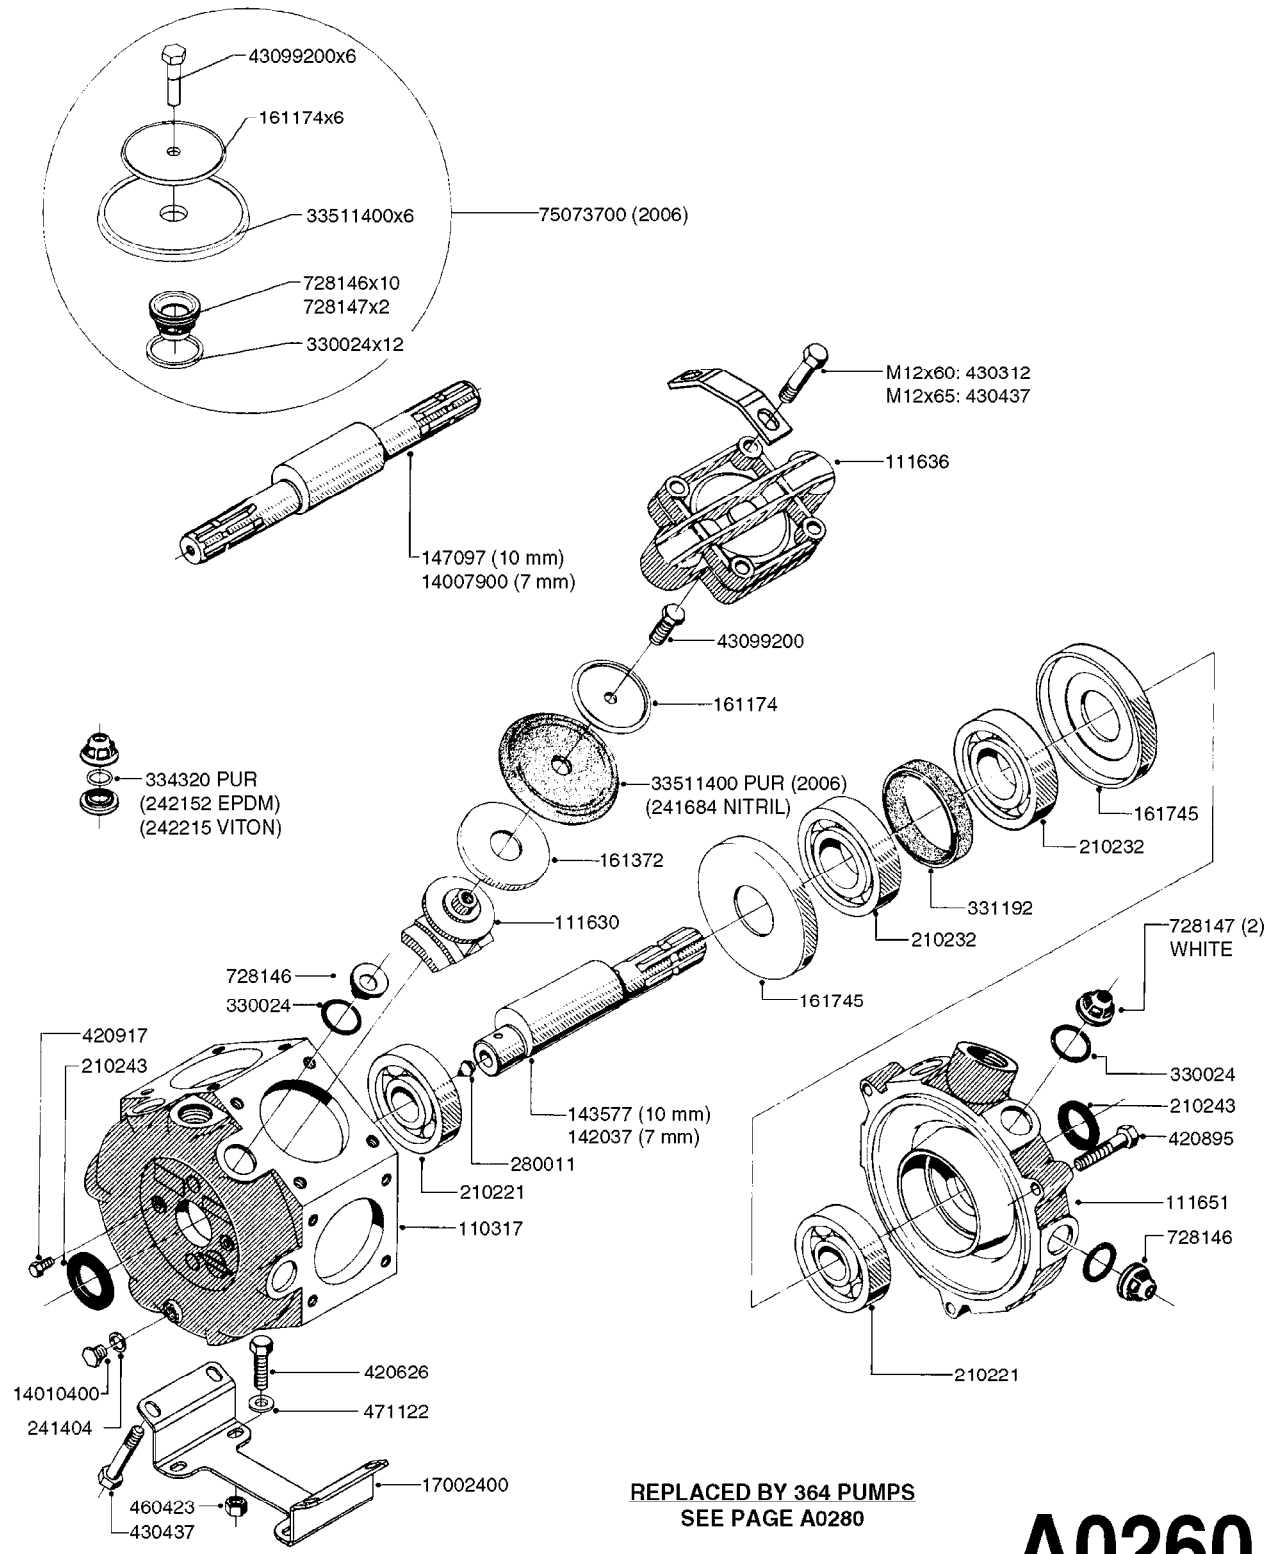

Agroparts: www.HARDI-INTERNATIONAL.com

Arrow - Trailer 270/400
Gallon 30" Fan

Country-Code 11

Date 07.02.2020 10:47

Arrow - Trailer 270/400
Gallon 30" Fan

Page 0.1

Date 07.02.2020 10:47

main group	page-n°	date	description
Pumps	A0260-HIN	17:03:16	PUMP - 363 W/MOUNTING BASE
	A0280-HIN	24:04:19	PUMP - 364 540/1000 RPM
	A0300-HIN	28:05:19	PUMP - 361/363FITTINGS
	A0510-HIN	23:10:18	PTO SHAFTS - BONDIOLI DIAPH.
	A0520-HIN	23:10:18	PTO SHAFTS - BONDIOLI CENT.
	A0580-HIN	01:01:16	PTO SHAFTS - AMA DIAPHRAGM
Controls, Filters, Valves	B0180-HIN	01:01:16	HC/2 MANIFOLD SYSTEM
	B0430-HIN	12:09:19	MANIFOLD - S67 VALVE
	B0710-HIN	01:01:16	SUCTION FILT.-VINEYARD&ORCHARD
Tank and Frame: Field Sprayers	E0730-HIN	01:01:16	HUB ASSEMBLY F.2 1/8" SPINDLE
Tank and Frame: Mistblowers	F0050-HIN	01:01:16	TANK - ARROW 270/400
	F0060-HIN	01:01:16	FRAME - ARROW 270
	F0070-HIN	01:01:16	FRAME - ARROW 270/400 '05
	F0150-HIN	01:01:16	DRAWBARS - MERCURY/ARROW
	F0160-HIN	01:01:16	DRAWBAR - TURNABLE HITCH
	Blower unit mistblowers	G0190-HIN	01:01:16
G0200-HIN		01:01:16	ARROW - GEAR BOX/FAN 30" BLOWER
G118-IHS		17:10:11	Kit SF65 - SF85 / 05 AR - MR
G0330-HIN		01:01:16	NOZZLES - AXIAL JET 1/4 X 1
G0340-HIN		01:01:16	NOZZLES - AXIAL JET 1/4 X 2
G0350-HIN		01:01:16	NOZZLES - AXIAL JET STAINLESS
G0360-HIN		01:01:16	NOZZLES - SINGLE & DOUBLE JETS
G0420-HIN		01:01:16	TUBES & HOSES
Special equipment, Extras	K0180-HIN	01:01:16	DRAIN ASSEMBLY-PULL CORD TYPE
	K0270-HIN	28:09:16	FILTER ASSEMBLIES-IN LINE
	K0550-HIN	01:01:16	POWDER MIXER