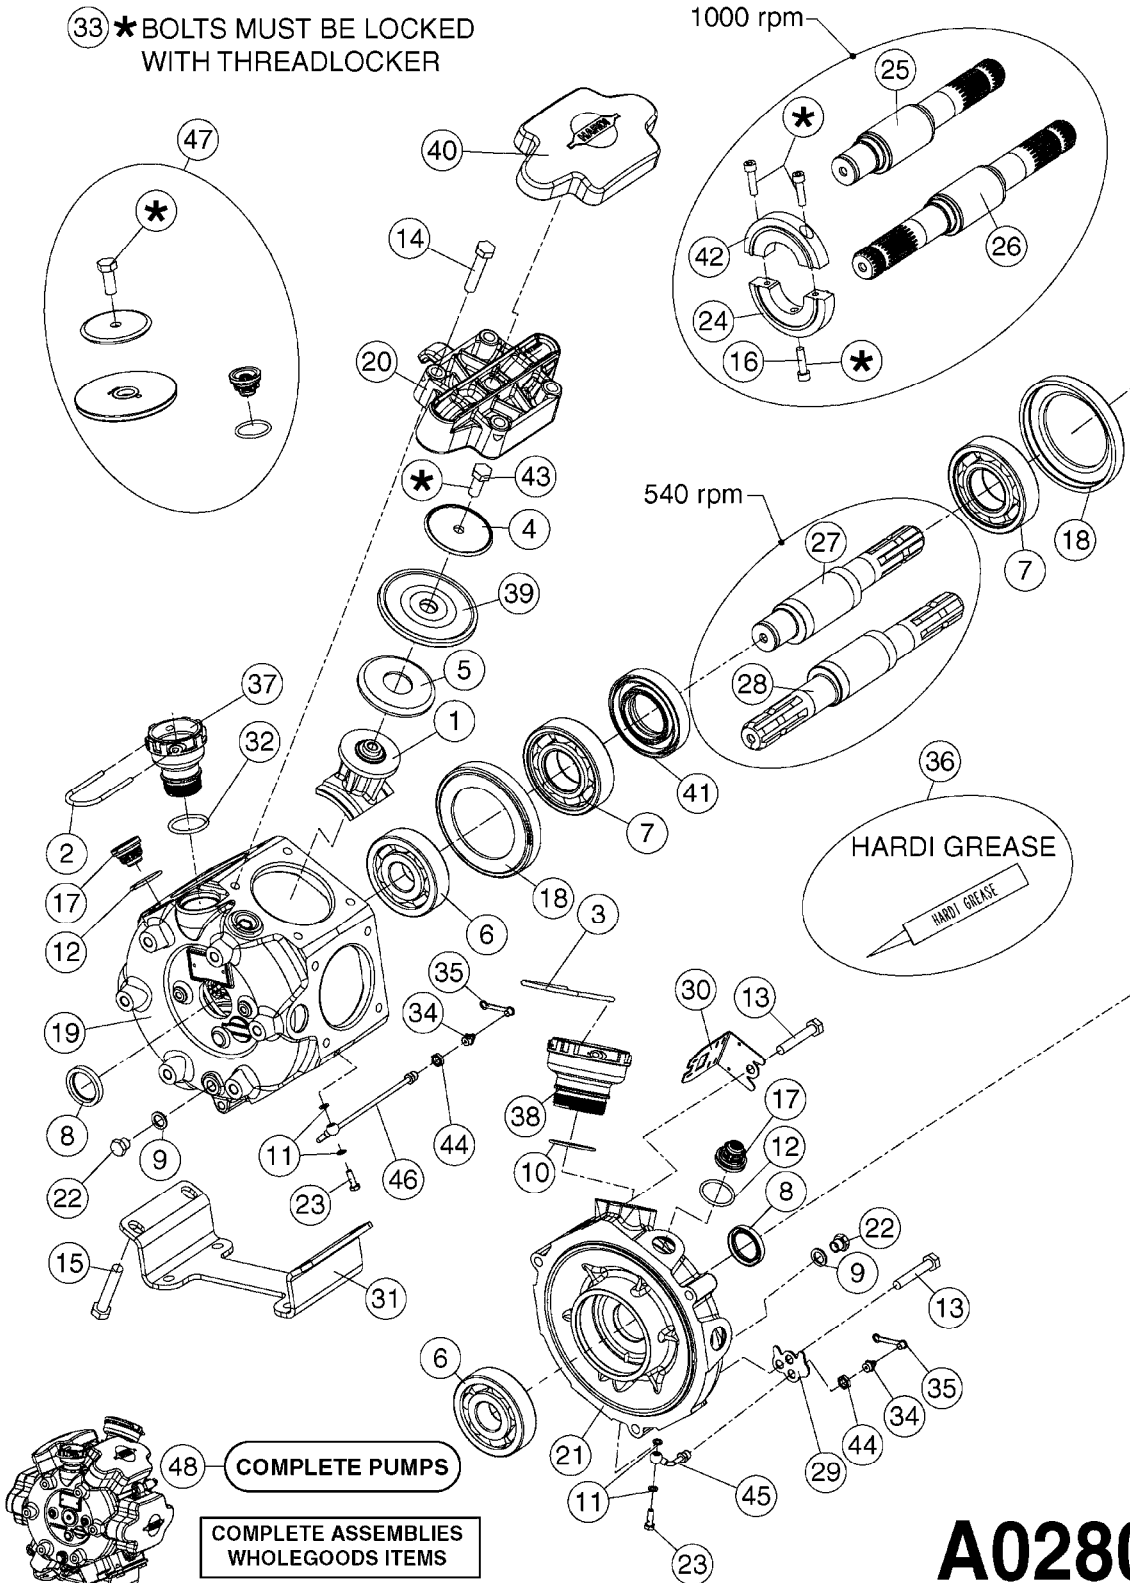

33 * BOLTS MUST BE LOCKED WITH THREADLOCKER

1000 rpm

540 rpm

HARDI GREASE

A0280

PUMP - 364 540/1000 RPM
A0280-HIN, 24:04:19

Page 1
Date 07.02.2020 10:47

Pos.	parts-n°	order qty	description
1	111622	1	CONNECTING ROD 463/5.5MM
1	111628	1	CONNECTING ROD 363/5.5 PUMP
1	111629	1	CONNECTING ROD 363/364-7 PUMP
1	111630	1	CONNECTING ROD 363/364-10 PUMP
2	145996	1	FITT.DK S-67 FORK
3	145997	1	FITT.DK S-93 FORK
4	161174	1	DIAPHRAGM DISC SS 361/363/364 PUMP
5	161372	1	DIAPHRAGM BACKING DISC,320-361
6	210221	1	BEARING BALL 6407
7	210232	1	BEARING BALL 6310
8	210243	1	SEAL OIL 35 X 47 X 7
9	241404	1	DOWTY SEAL 1/4"
10	242225	1	O-RING D45.0 X 4.0 RUBBER
11	242374	1	WASHER Ø10/Ø6X1 COPPER
12	330024	1	O-RING D41,1/D34.5 X 3,5
13	420895	1	BOLT HEX 8.8 RAW M10X60
14	430312	1	BOLT HEX 8.8 M12X60
15	430438	1	BOLT HEX 8.8 DEL M12X65
16	450995	1	BOLT ALLEN M8X30 DIN 912 RAW
17	728146	1	VALVE FOR 361(726890/707932)
18	11171900	1	CONROD RING 364/464 MACHINED
19	11172000	1	PUMP HOUSE 364 MACHINED 5/4" BSP RED
20	11172800	1	VALVE COVER 363/364 MACHINED RED
21	11173200	1	FRONTPART 364, 1½" BSP RED
22	14010400	1	PLUG 1/4" BSP
23	14120400	1	BANJOBOLT M6 X 19
24	14120700	1	COUNTERWEIGHT 364/464-1000
25	14137300	1	CRANKSHAFT 364/464-5.5 1000
26	14137900	1	CRANKSHAFT 364/464-5.5 GG 1000
27	14137600	1	CRANKSHAFT 364/464-10
28	14138200	1	CRANKSHAFT 364/464-10 GG
29	16382900	1	GREASE NIPPLE PLATE, 364
30	16390600	1	BRACKET FOR RPM SENSOR
31	16410700	1	PUMP BASE 363/364 BLACK
31	17002400	1	FOOT F. 36X PUMP, RED
32	24266600	1	O-RING D 38,0 X 4,0 70SH.NITR
33	28045503	1	LOCTITE 262 .5ML (.017oz.)
34	28163300	1	GREASE NIPPLE H1 M6X1 DIN 7412
35	28163400	1	CAP F. GREASENIPPLE YELLOW M6X1
36	28164600	1	HARDI PUMP GREASE S3 V550L 1
37	32242200	1	FITTING S67 5/4" KON. RG 2014
38	32242300	1	NIPPLE S93 1,5' KON.RG 2014
39	33511400	1	DIAPHRAGM PUMP 361/361/363/364 PUR
40	33524300	1	COVER PLASTIC 364 PUMP
41	33527200	1	GREASE SPLIT 364/464
42	39136200	1	HALFPART 364/464-1000
43	43099200	1	BOLT HEX SS M12 X 30 DIN933 A4
44	46134000	1	NUT HEX M10x1 H=2.3 NV=14 ELZIN
45	61096800	1	BANJOTUBE SHORT 364 COMPL.
46	61096900	1	BANJOTUBE LONG 364 COMPL.
47	75585900	1	PUMP KIT 364
48	82169500	1	PUMP 364-5.5-MED-1000
48	82169700	1	PUMP 364-5.5-MOD2-1000-OSP
48	82170000	1	PUMP 364-10-STD-540 FK
48	82170300	1	PUMP 364-10-MOD-540-GG THROUGH SHAFT
48	82170400	1	PUMP 364-10-MOD-540-OSP