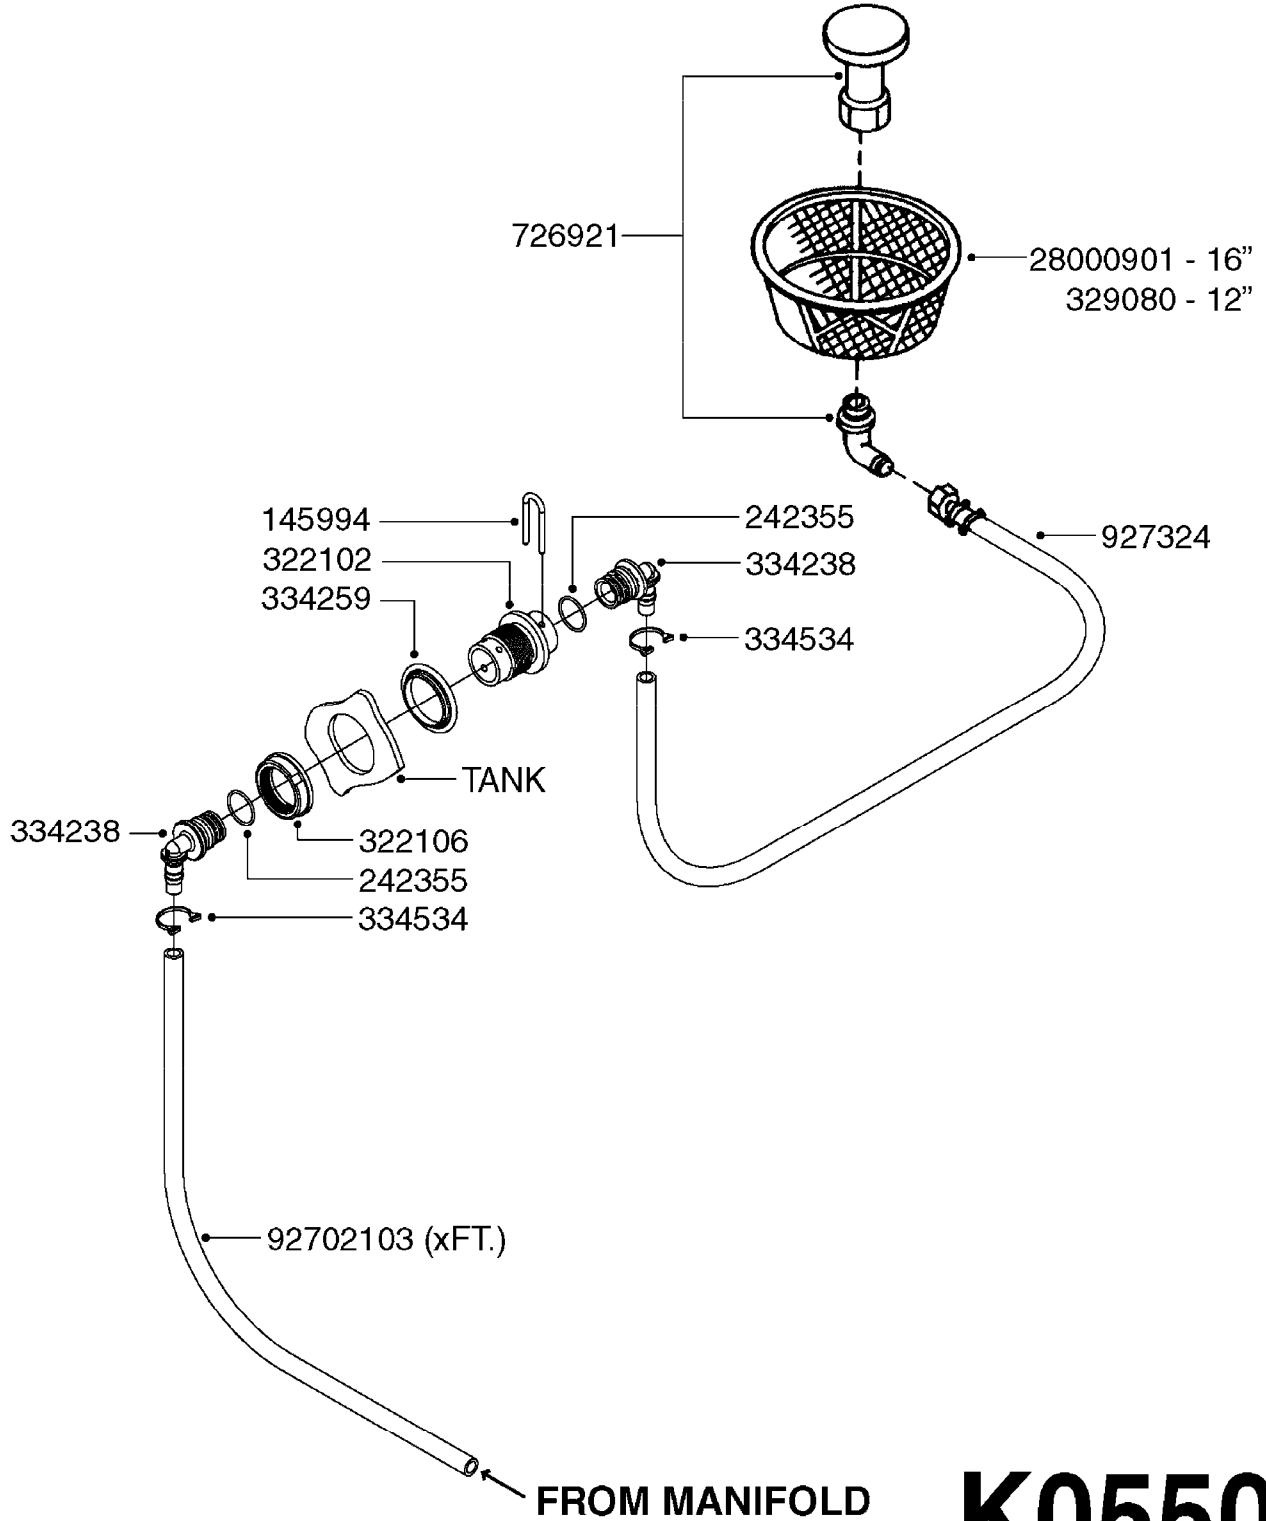

K0550

POWDER MIXER
K0550-HIN, 01:01:16

Page 1

Date 07.02.2020 10:47

parts-n°	order qty	description
145994	1	FITT.DK S-40 FORK
242355	1	O-RING D19.2X3.0 VITON F.S-40
322102	1	FITT.DK S-40 BULKHEAD
322106	1	FITT.DK S-40 BULKHEAD NUT
329080	1	FILTER BASKET 12"
334238	1	FITT.DK S-40 ELB.1/2"
334259	1	GASKET F. S-40 BULKHEAD
334534	1	CLAMP HOSE PLASTIC 1/2"
726921	1	POWDER MIXER F.STRAINER BASKET
927324	1	HOSE R PRESSURE D12-80-200 BAR
28000901	1	FILTER, TOP MAIN TANK, D400 L275 300130
92702103	1	HOSE R X1/2" X300PSI WP X0012"