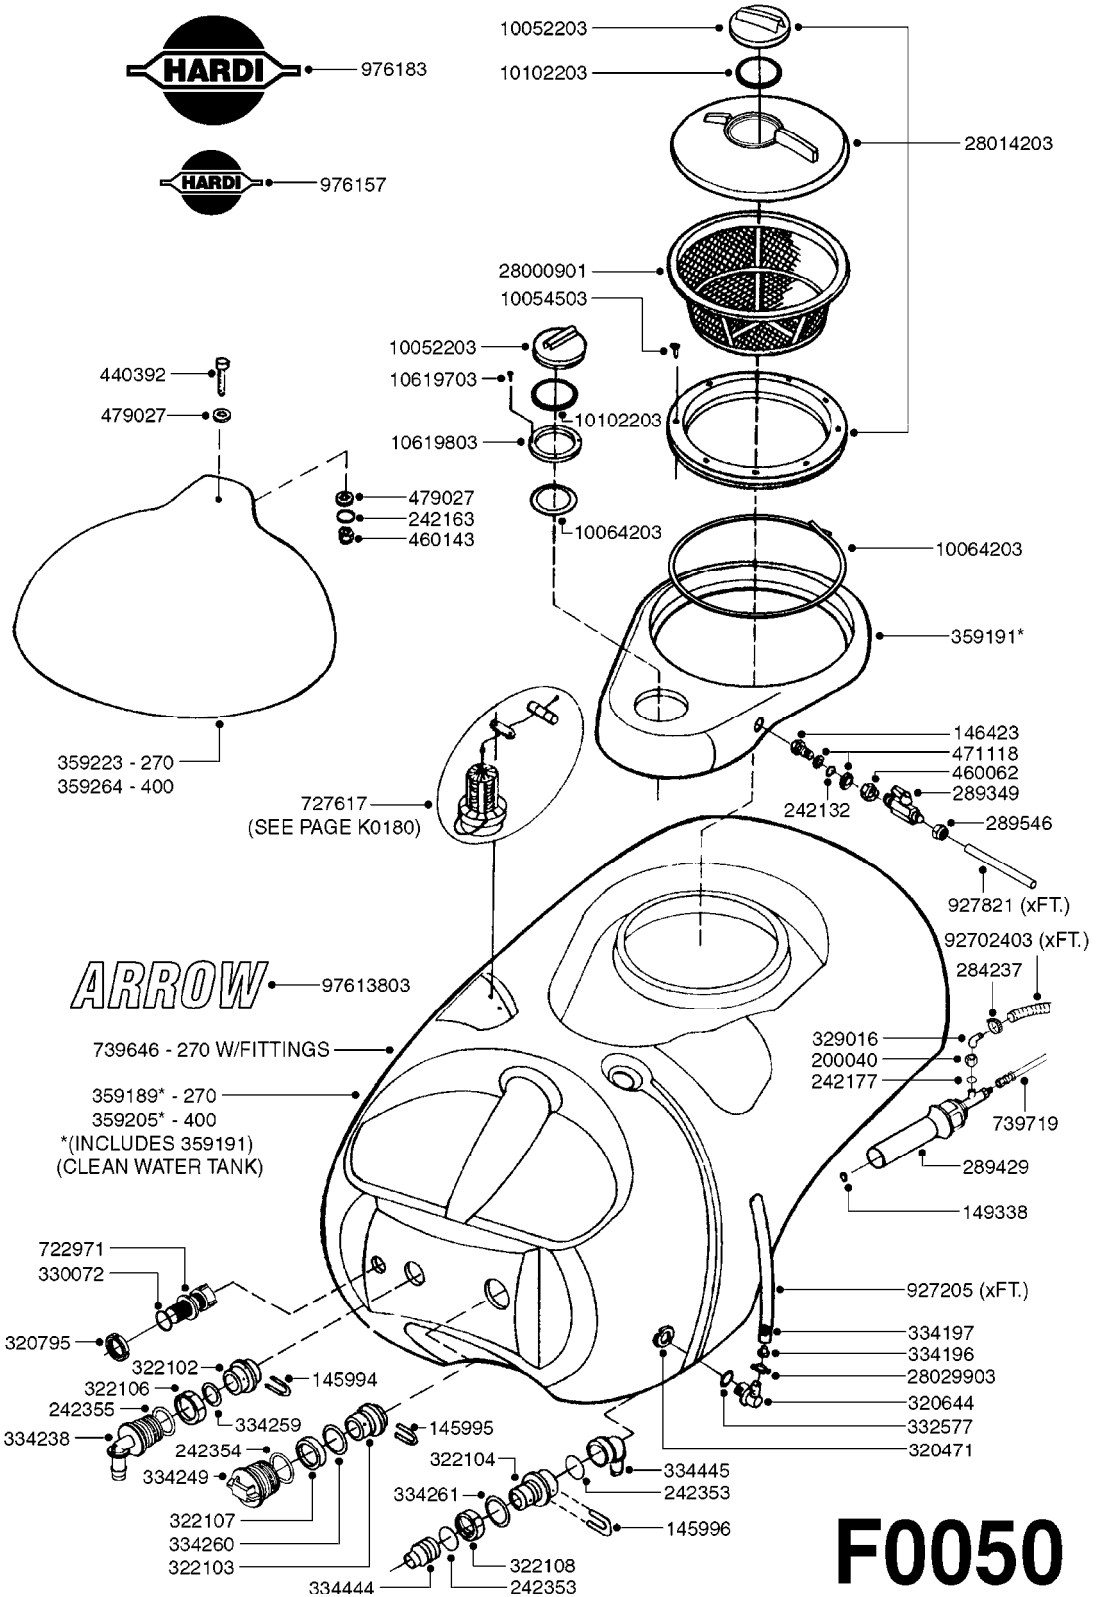

COMPLETE HUB W/BEARINGS:
10531903

**COMPLETE ASSEMBLIES
WHOLEGOODS ITEMS**

E0730

HUB ASSEMBLY F.2 1/8" SPINDLE
E0730-HIN, 01:01:16

Page 1
Date 07.02.2020 10:47

parts-n°	order qty	description
10058803	1	BEARING INNER CONE A25590
10058903	1	SEAL HUB ASE41
10059003	1	DUST CAP 800/1000 GAL EDC17
10059203	1	BOLT WHEEL 9/16"x1-1/4"UNF 90D
10059703	1	BEARING OUTER CONE A25877
10059803	1	NUT HEX NF 1"
10320203	1	BEARING INNER CUP1000GAL.TR/TA
10320303	1	BEARING OUTER CUP1000GAL.TR/TA
10531903	1	HUB ASSY.COMP.F.2-1/8" SPINDLE
10587803	1	MAG MNT F. SPEED SNS 8 BOLT
10629303	1	PIN, COTTER 7/32" X 1.75" LONG
28020103	1	SPINDLE 2.125 CRS 14" 811
47000703	1	WASHER, SPNDL 1.1" 1.06x2 .19T