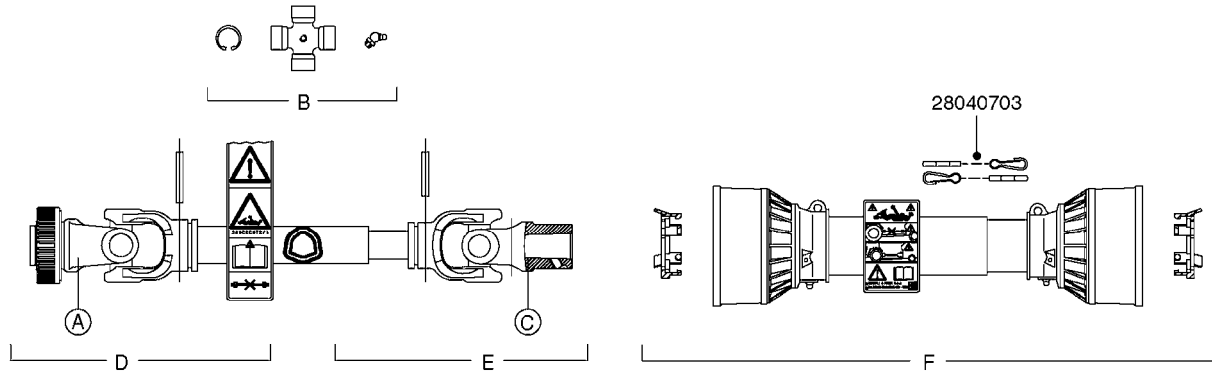

SUCTION SIDE OF PUMP

PRESSURE SIDE OF PUMP

COMPLETE PUMP
(NLA) REPLACED BY 364 PUMP (SEE PAGE A0280)

A0300

PUMP - 361/363 FITTINGS
A0300-HIN, 28:05:19

Page 1
Date 07.02.2020 10:47

parts-n°	order qty	description
145997	1	FITT.DK S-93 FORK
231022	1	FITT.DK ELB. 1' BSP GF 121
242351	1	O-RING D69.5X3.0 VITON F.S-93
242353	1	O-RING 3 X 44.2 VITON
320095	1	FITT.DK NUT 1" BSP
320132	1	FITT.DK HN 1" BSP
320821	1	FITT.DK NUT 1-1/2" BSP
321451	1	FITT.DK ELB.1-1/2 X1-1/4 80DEG
322321	1	FITT.DK S-67 X 1"BSP MALE
322322	1	FITT.DK S-67 X 1-1/4"BSP MALE
322323	1	FITT.DK S-93 X 1-1/2"BSP MALE
330326	1	O-RING D30/D24X2 F.1"NUT
330341	1	FITT.DK HB 1" F. 1" NUT
331262	1	FITT.DK HB 1-1/2" F. 1-1/2"NUT
331273	1	O-RING D44/D38X2 F.1-1/2"
334243	1	FITT.DK S-67 ELB.1"
334410	1	PROTECTION PUM
334445	1	FITT.DK S-67 ELB.1-1/2"
334647	1	FITT.DK S93 ELB 1-1/2" 90 PVC
334680	1	CLAMP HOSE PLASTIC 1"
420917	1	BOLT HEX 8.8 RAW M8X12 FT
459014	1	ALLEN SCREW M8 X 15 GALV.DIN93
461217	1	NUT HEX M5 LOCK
471074	1	WASHER M8 ELZ
471132	1	WASHER D24/D8.4 X 2 SS
727225	1	FITT.DK S-93 ELB.2'PVC W/ORING
727226	1	FITT. S93 2-1/2" 90° S W/O-RING
14012200	1	FITT.DK S-67 FORK W/M5 THREADS
28030103	1	CLAMP HOSE GEAR P5/4-S1.5"6724
28030203	1	CLAMP HOSE T-BOLT S2" 235-67
28030303	1	CLAMP HOSE T-BOLT S2.5" 235-76
39145300	1	PTO SHIELD Ø203 4-POLET MACHINED
92702603	1	HOSE PVC SUCT GRAY 1-1/2"
92702703	1	HOSE PVC SUCT GRAY 2"
92702803	1	HOSE PVC SUCT GRAY 2.5"
92712403	1	HOSE R X1" X300PSI WP X0012"