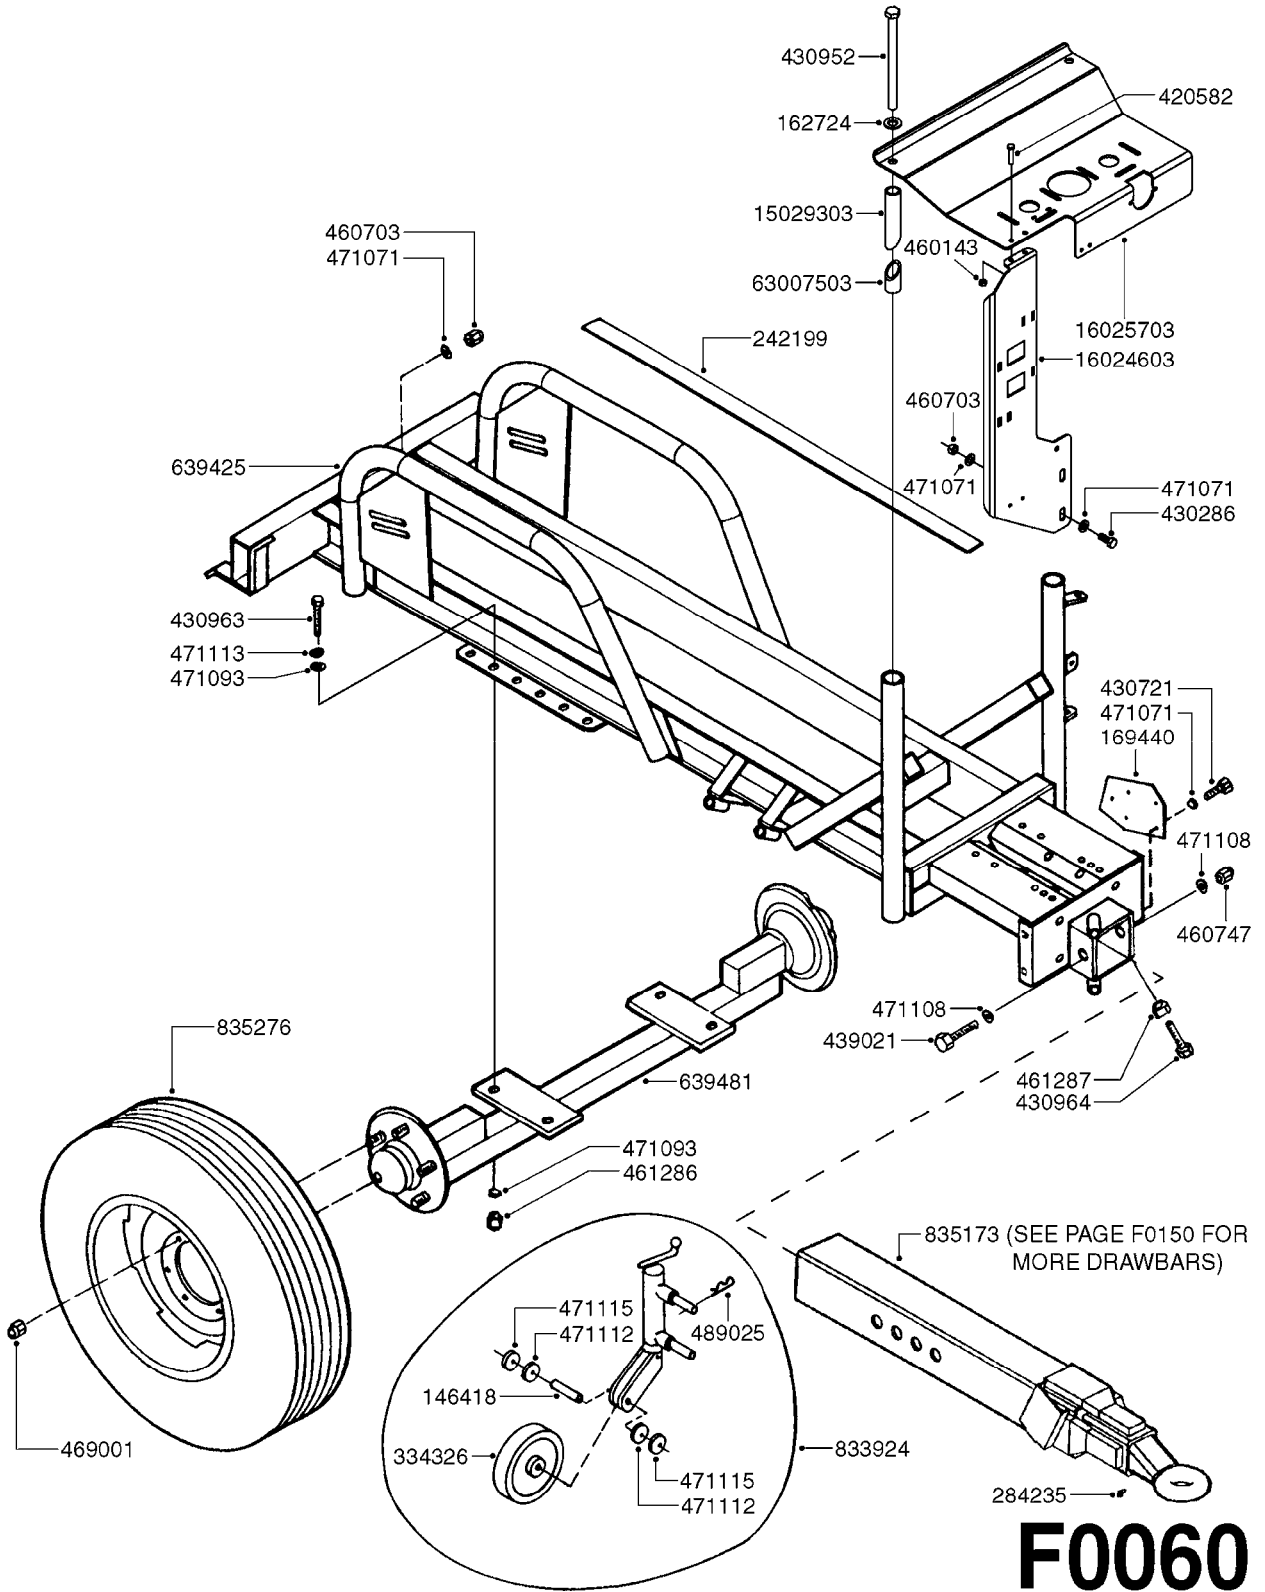

FRAME - ARROW 270
F0060-HIN, 01:01:16

Page 1

Date 07.02.2020 10:47

parts-n°	order qty	description
146418	1	SHAFT FOR SUPPORT WHEEL
162724	1	WASHER D25/D18.1X1
169440	1	BRACKET F.SUCTION FILTER
242199	1	TANK FRAME PACKING 1300X45X3
284235	1	ENGRASADOR M-6/100 RECTO
334326	1	WHEEL PLASTIC
420582	1	BOLT HEX 8.8 DEL M8X20 FT A2
430286	1	BOLT HEX 8.8 DEL M12X30 FT
430721	1	BOLT HEX 8.8 DEL M12X40 FT
430952	1	BOLT HEX M16X220 DIN931-8.8 DE
430963	1	BOLT HEX M14X40
430964	1	BOLT HEX M18X50
439021	1	BOLT HEX 8.8 DEL M24X160 GALV.
460143	1	SELF LOCK NUT M8 SST A2 DIN985
460703	1	NUT HEX M12X1.75 LOCK DIN985A2 SS
460747	1	NUT HEX M24 LOCK
461286	1	NUT M14 SAFETY
461287	1	NUT HEX M18
469001	1	NUT, RIM ARROW
471071	1	WASHER M12 GALV
471093	1	WASHER D14 GALV. (168873)
471108	1	WASHER D44D25X4.5
471112	1	WASHER D20
471113	1	WASHER D14 TENSION
471115	1	WASHER D20
489025	1	'R' PIN D.4
639425	1	FRAME - ARROW 270
639481	1	AXLE - FIXED/ARROW
833924	1	JACK WITH TRANSPORT WHEEL
835173	1	DRAWBAR RING HITCH ARROW
835276	1	WHEELS 10/80-12 8PR"1"PACK CPL
15029303	1	TUBE ID CLAMP 1.5" Ø ARROW 250
16024603	1	SUPPORT HYD VALVE MISTBLOWER
16025703	1	BRACKET MANIFOLD ARROW 270
63007503	1	TUBE CLAMP 1.5" DIA ARROW