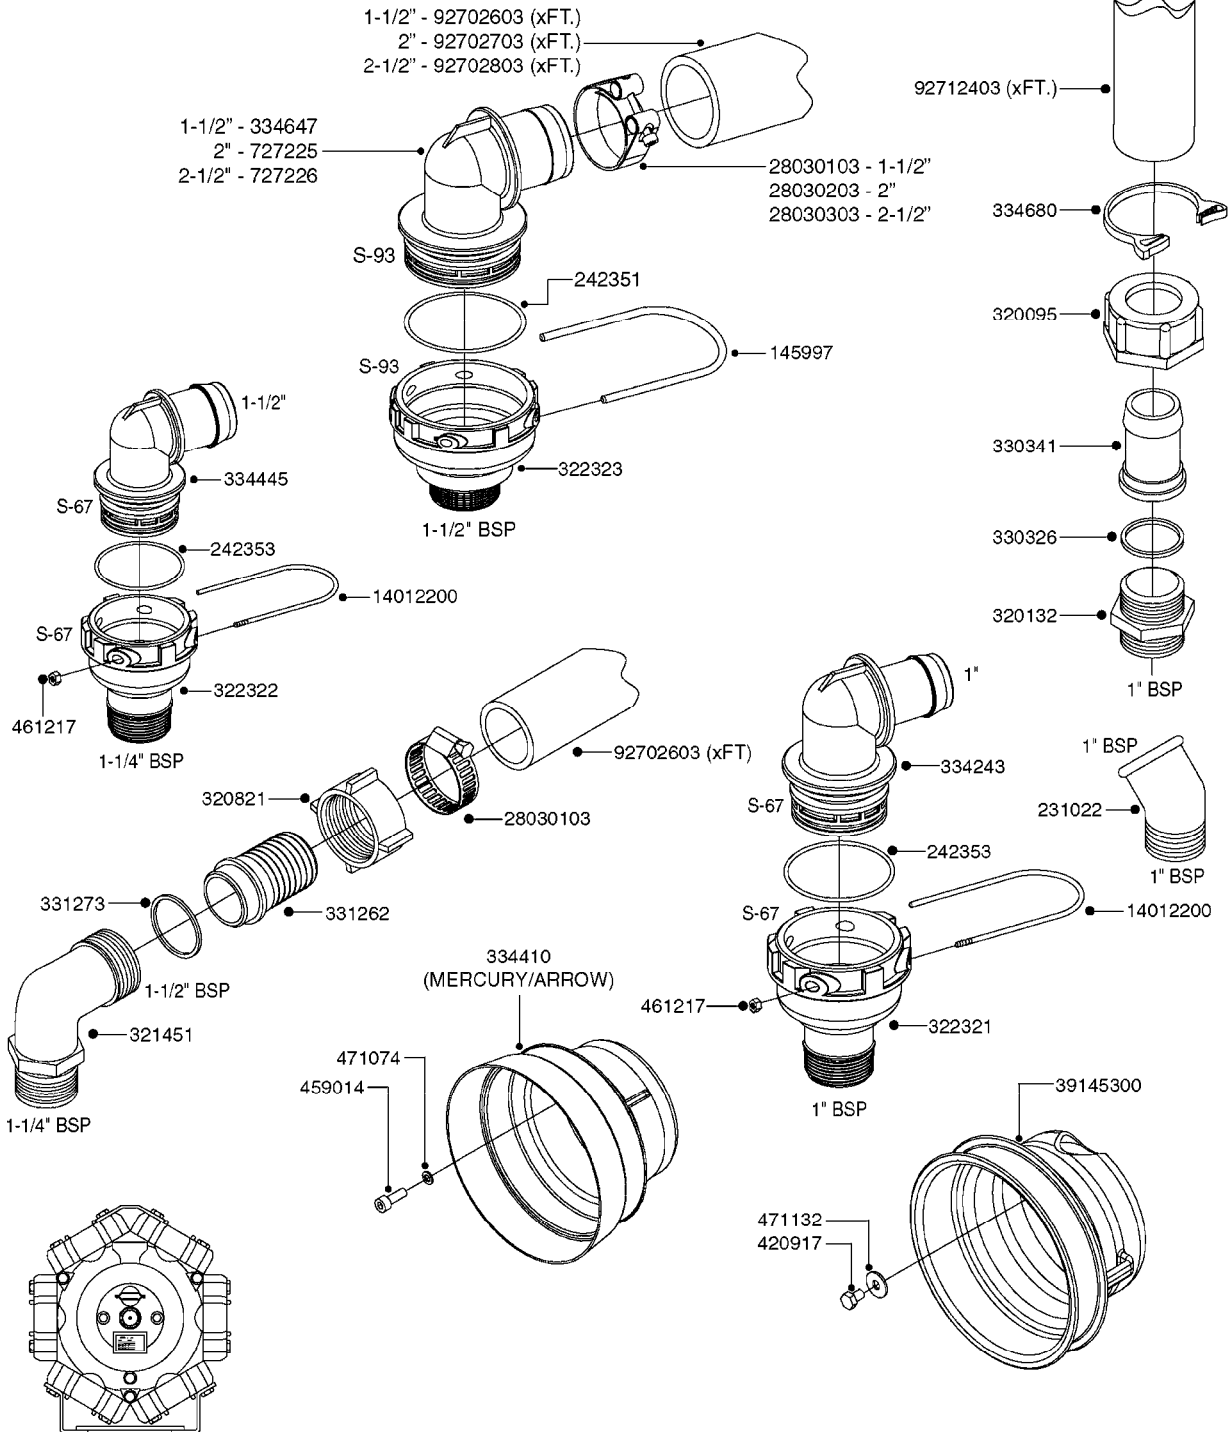

SUCTION SIDE OF PUMP

PRESSURE SIDE OF PUMP

COMPLETE PUMP
(NLA) REPLACED BY 364 PUMP (SEE PAGE A0280)

A0300

PUMP - 361/363 FITTINGS
A0300-HIN, 28:05:19

Page 1
Date 07.02.2020 10:47

parts-n°	order qty	description
145997	1	FITT.DK S-93 FORK
231022	1	FITT.DK ELB. 1' BSP GF 121
242351	1	O-RING D69.5X3.0 VITON F.S-93
242353	1	O-RING 3 X 44.2 VITON
320095	1	FITT.DK NUT 1" BSP
320132	1	FITT.DK HN 1" BSP
320821	1	FITT.DK NUT 1-1/2" BSP
321451	1	FITT.DK ELB.1-1/2 X1-1/4 80DEG
322321	1	FITT.DK S-67 X 1"BSP MALE
322322	1	FITT.DK S-67 X 1-1/4"BSP MALE
322323	1	FITT.DK S-93 X 1-1/2"BSP MALE
330326	1	O-RING D30/D24X2 F.1"NUT
330341	1	FITT.DK HB 1" F. 1" NUT
331262	1	FITT.DK HB 1-1/2" F. 1-1/2"NUT
331273	1	O-RING D44/D38X2 F.1-1/2"
334243	1	FITT.DK S-67 ELB.1"
334410	1	PROTECTION PUM
334445	1	FITT.DK S-67 ELB.1-1/2"
334647	1	FITT.DK S93 ELB 1-1/2" 90 PVC
334680	1	CLAMP HOSE PLASTIC 1"
420917	1	BOLT HEX 8.8 RAW M8X12 FT
459014	1	ALLEN SCREW M8 X 15 GALV.DIN93
461217	1	NUT HEX M5 LOCK
471074	1	WASHER M8 ELZ
471132	1	WASHER D24/D8.4 X 2 SS
727225	1	FITT.DK S-93 ELB.2'PVC W/ORING
727226	1	FITT. S93 2-1/2" 90° S W/O-RING
14012200	1	FITT.DK S-67 FORK W/M5 THREADS
28030103	1	CLAMP HOSE GEAR P5/4-S1.5"6724
28030203	1	CLAMP HOSE T-BOLT S2" 235-67
28030303	1	CLAMP HOSE T-BOLT S2.5" 235-76
39145300	1	PTO SHIELD Ø203 4-POLET MACHINED
92702603	1	HOSE PVC SUCT GRAY 1-1/2"
92702703	1	HOSE PVC SUCT GRAY 2"
92702803	1	HOSE PVC SUCT GRAY 2.5"
92712403	1	HOSE R X1" X300PSI WP X0012"