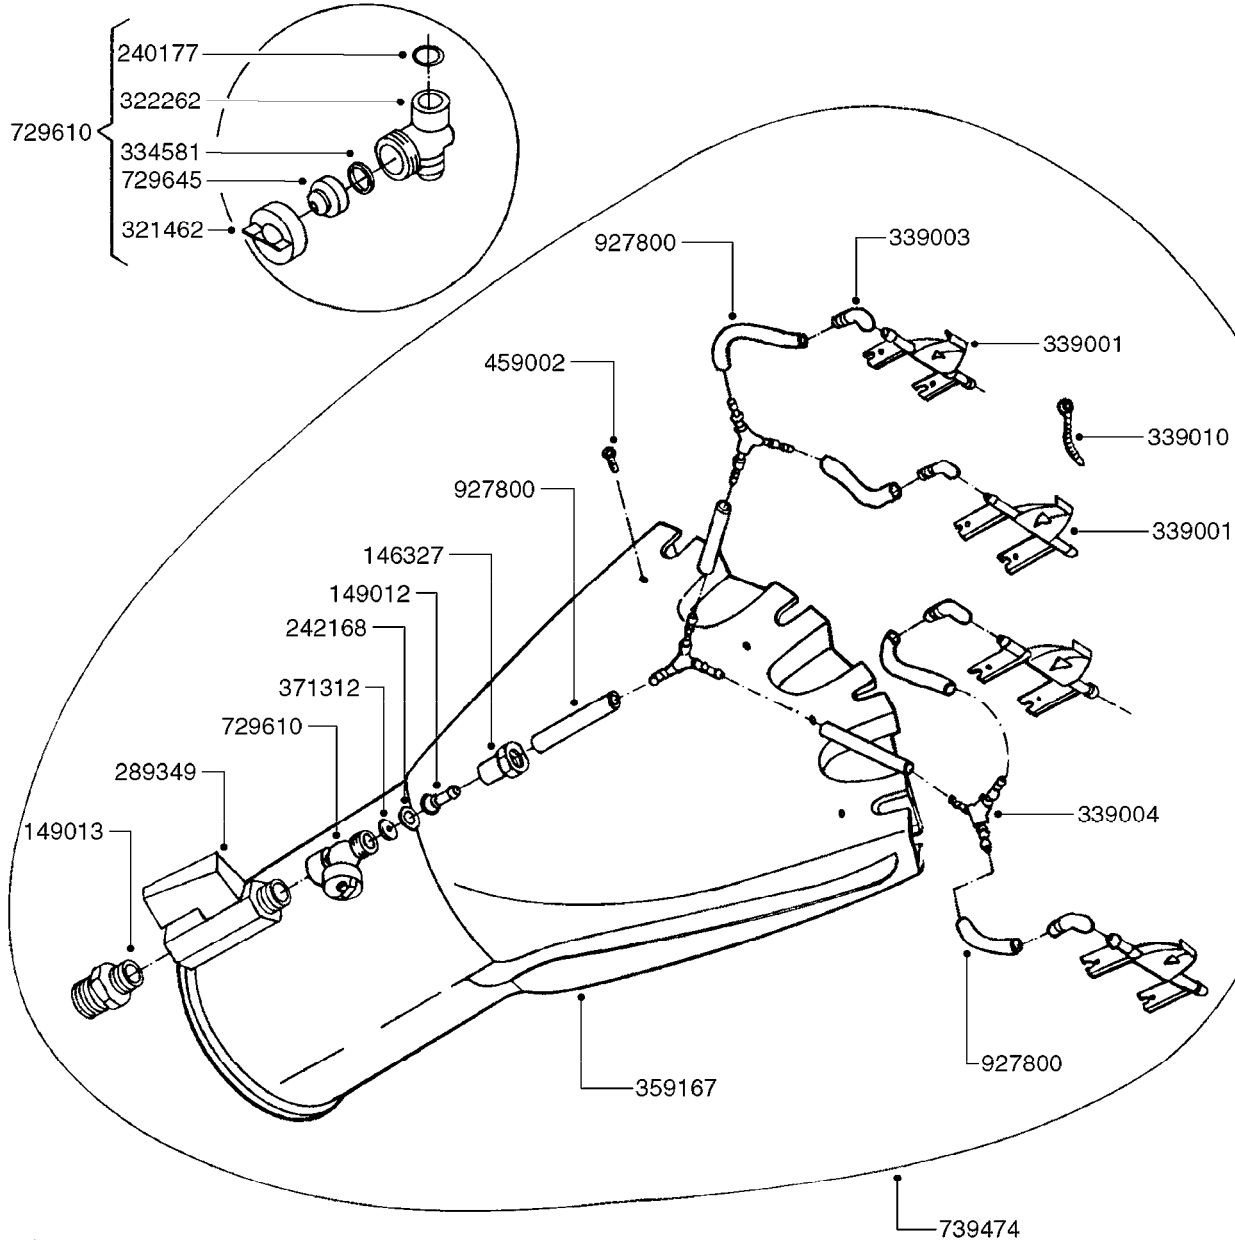

**G0380**

PNEUMATIC AIR SPOUTS 2 OUTLETS  
G0380-HIN, 01:01:16

Page 1

Date 07.02.2020 10:47

parts-n°	order qty	description
146327	1	UNION NUT 3/8' BRASS
149012	1	3/8" HOSE TAIL D.8 T-12
149013	1	REDUCER 1/2" X 3/8"
240177	1	O-RING D16.1/11.3 X 2.4
242168	1	O-RING D11.2X1.9
289349	1	BALL VALVE 3/8" M-H
321462	1	CAP F.NO-DRIP ASSY.
322262	1	HOUSING F. NON DRIP DIAPHRAGM
334581	1	DIAPHRAGM, NO-DRIP alt 241371
339000	1	SWIRL PLATE L=80 PNEU.K31002
339003	1	ELBOW F.DIFFUSOR PLATE
339004	1	FITT.DK Y-5/16"
339010	1	TIE STRAP SMALL 2.5MM X 100MM
359165	1	PNEUMATIC AIRSPOUT 2 OUTLETS
371312	1	NOZZLE CERAMIC 1099-15
459002	1	SCREW N10X1/2"
729610	1	NOZZLE ASSY. NON DRIP 3/8 THRD
729645	1	NON-DRIP SPRING ASSY.GREEN 10
739472	1	SPOUT ASSY F. LP 2 OUTLET
927800	1	HOSE BLACK D8X12