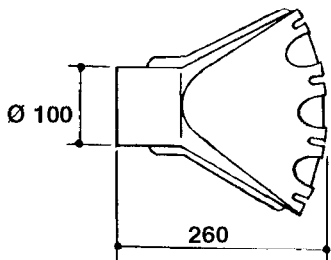

**G0380**

PNEUMATIC AIR SPOUTS 2 OUTLETS  
G0380-HIN, 01:01:16

Page 1

Date 07.02.2020 10:47

parts-n°	order qty	description
146327	1	UNION NUT 3/8' BRASS
149012	1	3/8" HOSE TAIL D.8 T-12
149013	1	REDUCER 1/2" X 3/8"
240177	1	O-RING D16.1/11.3 X 2.4
242168	1	O-RING D11.2X1.9
289349	1	BALL VALVE 3/8" M-H
321462	1	CAP F.NO-DRIP ASSY.
322262	1	HOUSING F. NON DRIP DIAPHRAGM
334581	1	DIAPHRAGM, NO-DRIP alt 241371
339000	1	SWIRL PLATE L=80 PNEU.K31002
339003	1	ELBOW F.DIFFUSOR PLATE
339004	1	FITT.DK Y-5/16"
339010	1	TIE STRAP SMALL 2.5MM X 100MM
359165	1	PNEUMATIC AIRSPOUT 2 OUTLETS
371312	1	NOZZLE CERAMIC 1099-15
459002	1	SCREW N10X1/2"
729610	1	NOZZLE ASSY. NON DRIP 3/8 THRD
729645	1	NON-DRIP SPRING ASSY.GREEN 10
739472	1	SPOUT ASSY F. LP 2 OUTLET
927800	1	HOSE BLACK D8X12