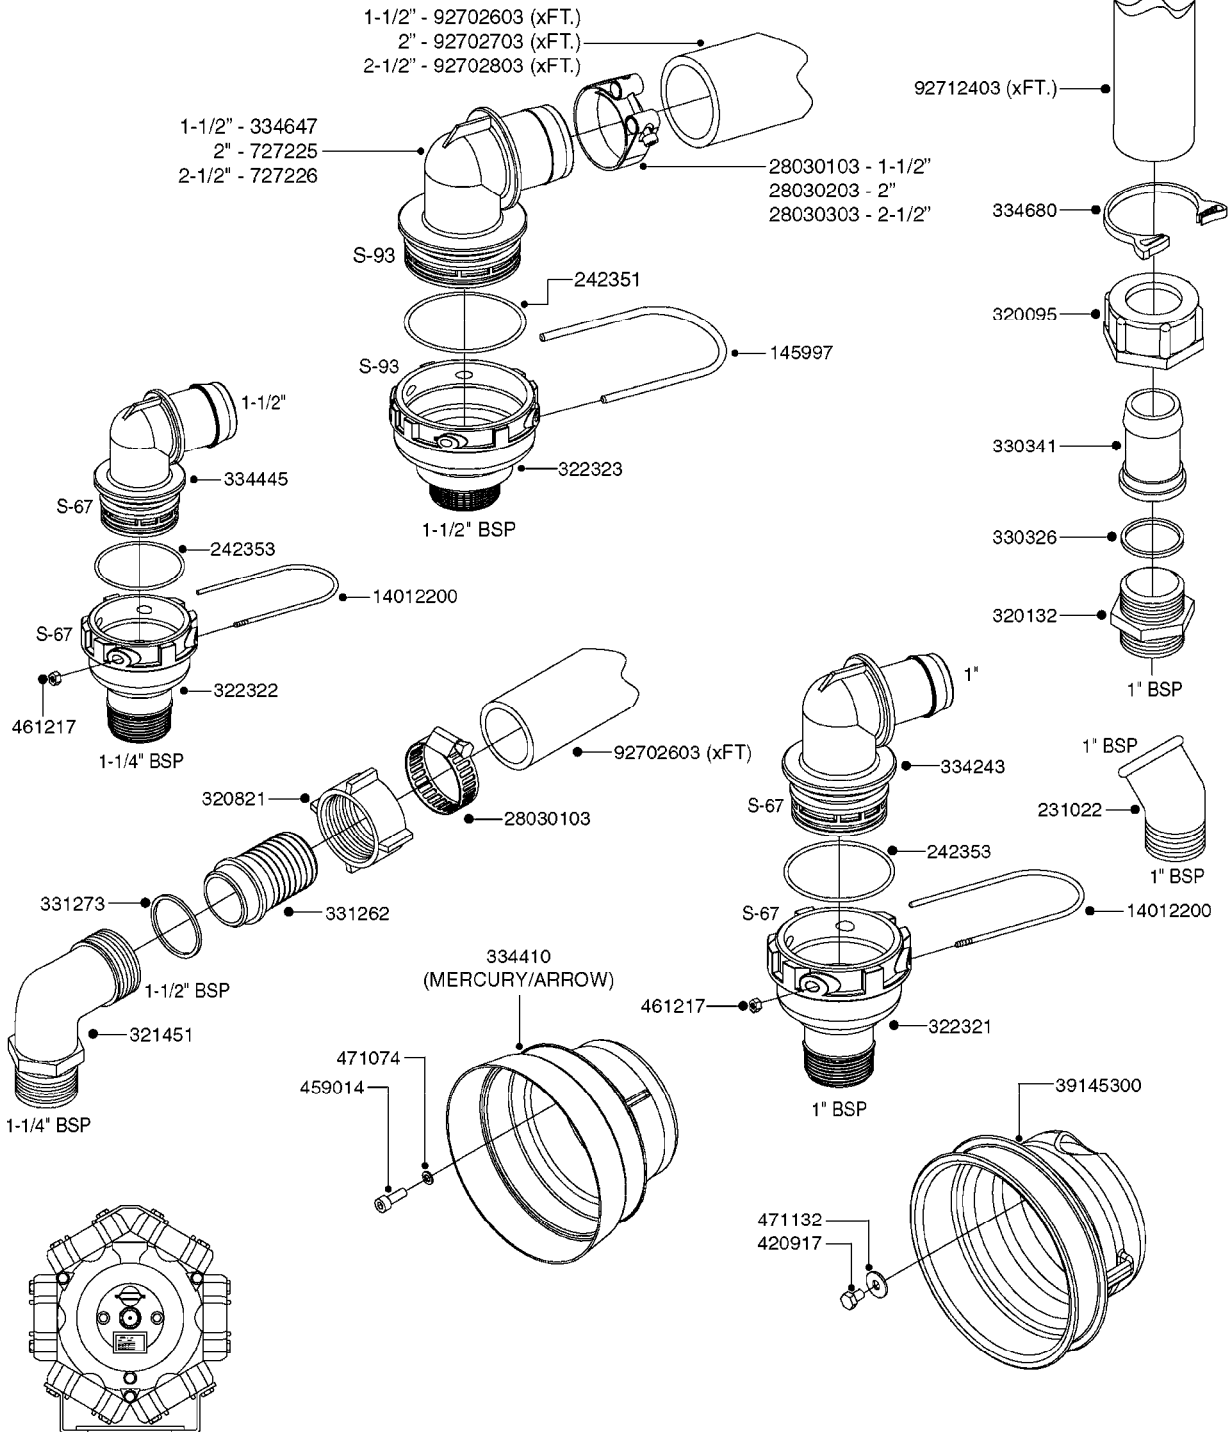

**SUCTION SIDE OF PUMP**

**PRESSURE SIDE OF PUMP**

**COMPLETE PUMP**  
(NLA) REPLACED BY 364 PUMP (SEE PAGE A0280)

**A0300**

PUMP - 361/363 FITTINGS  
A0300-HIN, 28:05:19

Page 1

Date 07.02.2020 10:46

parts-n°	order qty	description
145997	1	FITT.DK S-93 FORK
231022	1	FITT.DK ELB. 1' BSP GF 121
242351	1	O-RING D69.5X3.0 VITON F.S-93
242353	1	O-RING 3 X 44.2 VITON
320095	1	FITT.DK NUT 1" BSP
320132	1	FITT.DK HN 1" BSP
320821	1	FITT.DK NUT 1-1/2" BSP
321451	1	FITT.DK ELB.1-1/2 X1-1/4 80DEG
322321	1	FITT.DK S-67 X 1"BSP MALE
322322	1	FITT.DK S-67 X 1-1/4"BSP MALE
322323	1	FITT.DK S-93 X 1-1/2"BSP MALE
330326	1	O-RING D30/D24X2 F.1"NUT
330341	1	FITT.DK HB 1" F. 1" NUT
331262	1	FITT.DK HB 1-1/2" F. 1-1/2"NUT
331273	1	O-RING D44/D38X2 F.1-1/2"
334243	1	FITT.DK S-67 ELB.1"
334410	1	PROTECTION PUM
334445	1	FITT.DK S-67 ELB.1-1/2"
334647	1	FITT.DK S93 ELB 1-1/2" 90 PVC
334680	1	CLAMP HOSE PLASTIC 1"
420917	1	BOLT HEX 8.8 RAW M8X12 FT
459014	1	ALLEN SCREW M8 X 15 GALV.DIN93
461217	1	NUT HEX M5 LOCK
471074	1	WASHER M8 ELZ
471132	1	WASHER D24/D8.4 X 2 SS
727225	1	FITT.DK S-93 ELB.2'PVC W/ORING
727226	1	FITT. S93 2-1/2" 90° S W/O-RING
14012200	1	FITT.DK S-67 FORK W/M5 THREADS
28030103	1	CLAMP HOSE GEAR P5/4-S1.5"6724
28030203	1	CLAMP HOSE T-BOLT S2" 235-67
28030303	1	CLAMP HOSE T-BOLT S2.5" 235-76
39145300	1	PTO SHIELD Ø203 4-POLET MACHINED
92702603	1	HOSE PVC SUCT GRAY 1-1/2"
92702703	1	HOSE PVC SUCT GRAY 2"
92702803	1	HOSE PVC SUCT GRAY 2.5"
92712403	1	HOSE R X1" X300PSI WP X0012"