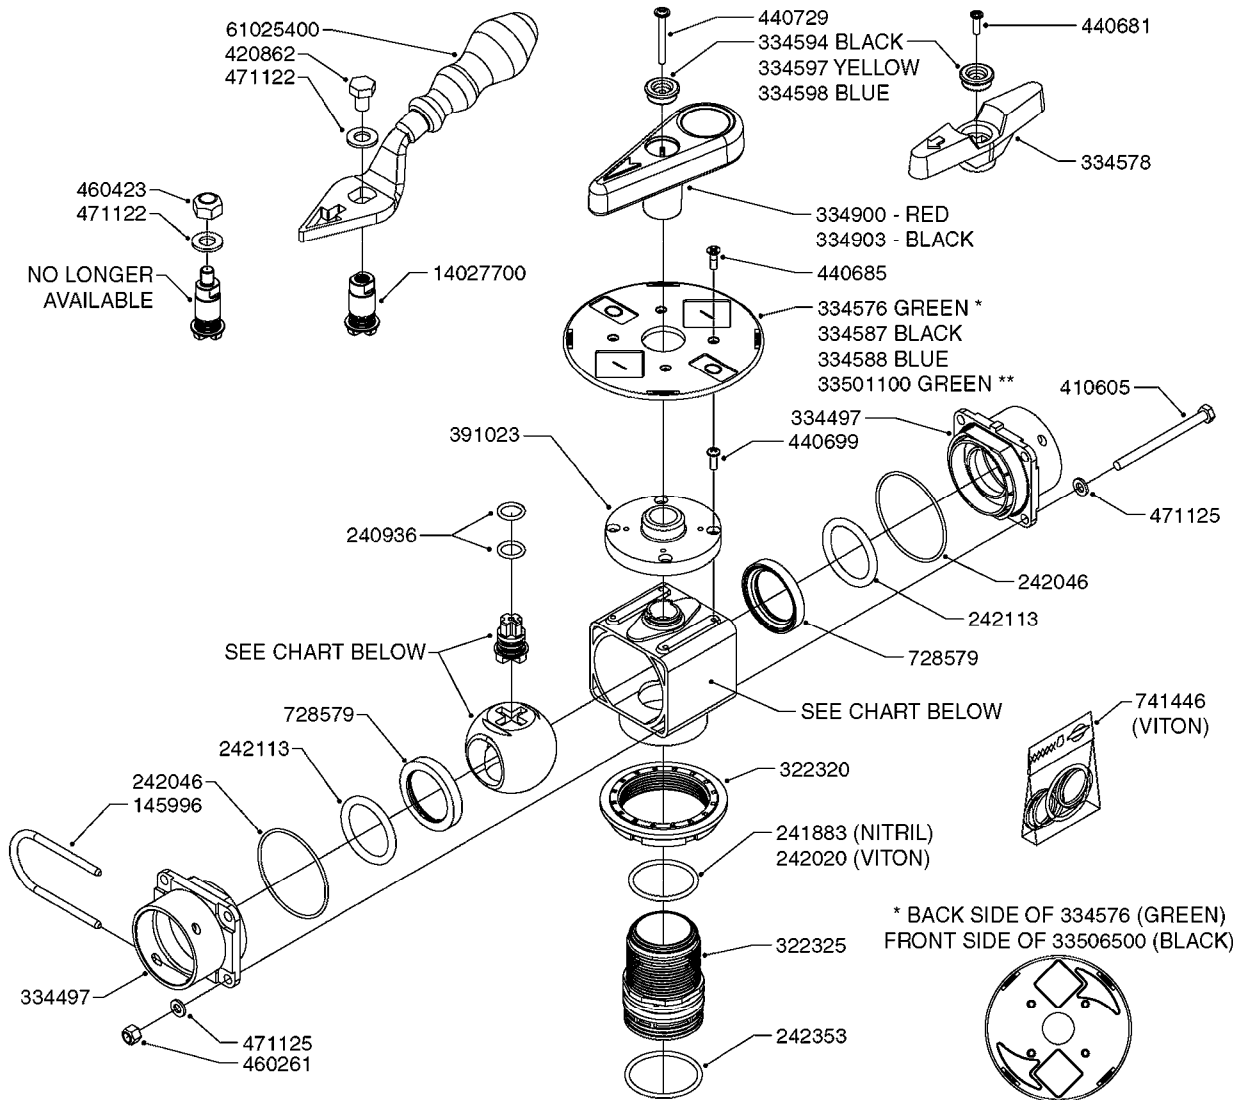

**B0180**

HC/2 MANIFOLD SYSTEM  
B0180-HIN, 01:01:16

Page 1  
Date 07.02.2020 10:46

parts-n°	order qty	description
145995	1	FITT.DK S-53 FORK
145996	1	FITT.DK S-67 FORK
145997	1	FITT.DK S-93 FORK
241883	1	O-RING 3 X 39.2 NITRIL
242353	1	O-RING 3 X 44.2 VITON
242354	1	O-RING D32.2X3.0 VITON
242594	1	O-RING D14 X 1.78 SCH.70-EPDM
284585	1	CLAMP HOSE GEAR 1" MINI 020
320095	1	FITT.DK NUT 1" BSP
320283	1	FITT.DK NUT 3/4"BSP
322224	1	FITT.DK S-67 TEE
322320	1	NUT F.3 WAY VALVE S56
322325	1	FITT.DK S-67 X 1-1/2"BSP LONG
322352	1	FITT.DK S-53 TEE
330326	1	O-RING D30/D24X2 F.1"NUT
330341	1	FITT.DK HB 1" F. 1" NUT
334044	1	FITT.DK HB 3/4' F. 3/4' CAP
334229	1	FITT.DK S-53 STR.3/4"
334231	1	FITT.DK S-67 STR.1"
334239	1	FITT.DK S-53 ELB.1/2"
334241	1	FITT.DK S-53 ELB.3/4"
334244	1	FITT.DK S-67 ELB.1-1/4"
334531	1	CLAMP HOSE PLASTIC 3/4"
334534	1	CLAMP HOSE PLASTIC 1/2"
334564	1	FITT.DK S-67 TO S-53 ADAPTER
341290	1	RUBBER STRAP, L=110
410185	1	BOLT HEX 8.8 DEL M6X16
420582	1	BOLT HEX 8.8 DEL M8X20 FT A2
440685	1	SCREW F.PLASTIC 4X14 SS C-SUNK
460143	1	SELF LOCK NUT M8 SST A2 DIN985
460261	1	NUT HEX M6X1.00 LOCK DIN985 A2 SS
729796	1	VALVE S-67 MANUAL D33 J-D
845218	1	FILTER IN-LINE 3/4'50 MESH OML
16024503	1	SUPPORT MANIFOLD MERCURY
16024603	1	SUPPORT HYD VALVE MISTBLOWER
16024803	1	BRACKET REMOTE GAUGE MISTBLOW
16025703	1	BRACKET MANIFOLD ARROW 270
16058203	1	SUPPORT MANIFOLD MERCURY 900
16058303	1	SUPPORT HYD VALVE MERCURY 900
16097003	1	BRACKET MANIFOLD ARROW 400
28019303	1	FITTING HB ELB 3/4NPT-3/4HOSE
28019803	1	FITTING HB 3/4NPT-3/4HOSE
28026103	1	GAUGE 200PSI/BR, 4", 1/4"BSP-BTM
28030103	1	CLAMP HOSE GEAR P5/4-S1.5"6724
70021103	1	VALVE PCV GLUED ASSY
72114300	1	FITT. DK S-53 MALE MALE W.ORIN
92702103	1	HOSE R X1/2" X300PSI WP X0012"
92702403	1	HOSE PVC SUCT GRAY 1"
92703203	1	HOSE R X3/4" X300PSI WP X0012"
92712403	1	HOSE R X1" X300PSI WP X0012"
92734403	1	HOSE R X5/4" X200PSI WP X0012"