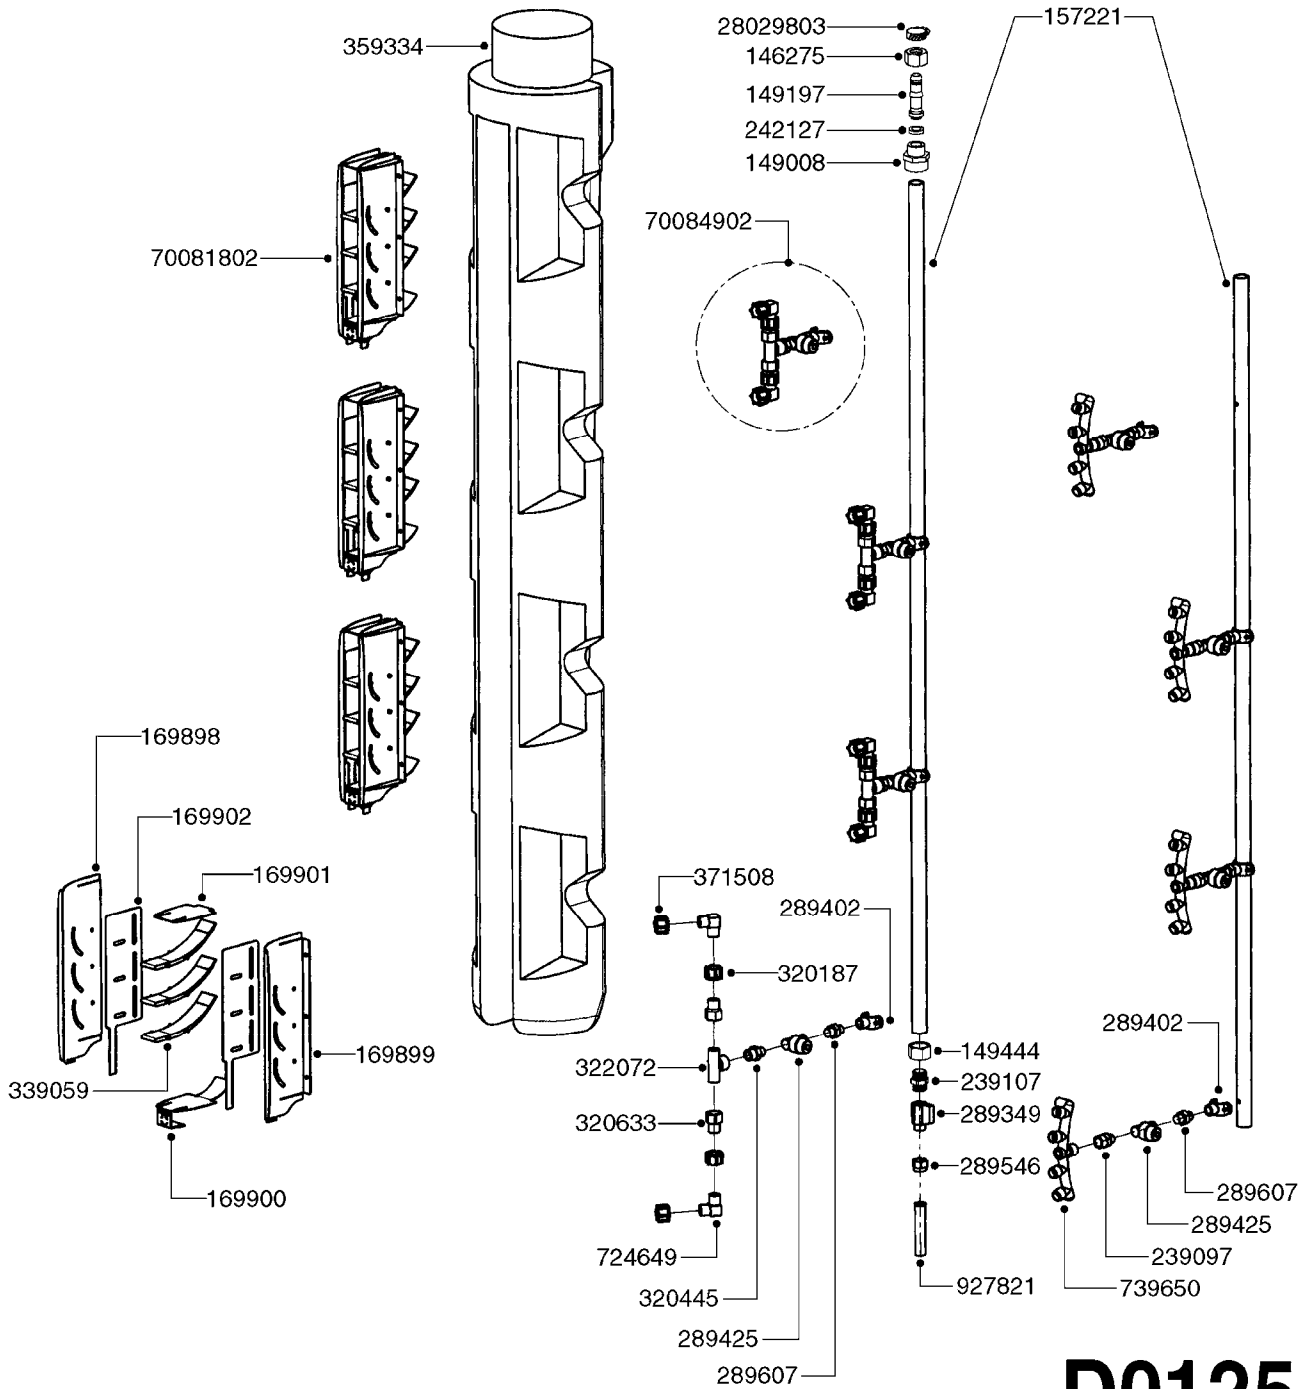

BOOM - 2 ROW IRIS
D0125-HIN, 11:12:17

Page 0
Date 07.02.2020 10:46

BOOM - 2 ROW IRIS
D0125-HIN, 11:12:17

Page 1
Date 07.02.2020 10:46

parts-n°	order qty	description
146275	1	BRASS UNION NUT 1/2
149008	1	FITT.DK 22/100X1/2"
149197	1	HOSE TAIL D.12,7 1/2''
149444	1	FITT. M-22-100 X 3/8" REDUCER
157221	1	4 OUTLET S/S TUBE
169898	1	SHEET 286x104x1 INOX LEFT V2 IRIS
169899	1	SHEET 286x104x1 INOX RIGHT V2 IRIS
169900	1	SHEET 184x62x1 INOX LID F.DIFUSOR V2
169901	1	DIFFUSER
169902	1	DIFFUSER
239097	1	HYDROPNEUMATIC MANIFOLD ADAPT.
239107	1	UNION 3/8 M-M CROM. (0330001-C)
242127	1	WASHER D18X11X4
289349	1	BALL VALVE 3/8" M-H
289402	1	CLAMP STRAIGHT F/NOZZLE HOLDER
289425	1	NON-DRIP H1/4" ON/OFF
289546	1	NUT F.NOZZLE HOLDER ZENIT
289607	1	UNION 1/4" HYDRAULIC
320187	1	FITT.DK CAP 3/8" BSP BLACK
320445	1	FITT.DK HN 1/4"X3/8" BSP
320633	1	FITT.DK HN 3/8"M X 3/8"F BSP
322072	1	FITT.DK TEE 3/8'X3/8'X3/8' BSP
339059	1	DIFFUSER FIN
359334	1	4 OUTLET TUBE ASSY.
371508	1	NOZZLE CONE JET 1299-08 LILAC
724649	1	NOZZLE FITTING 90 DEGREE
739650	1	CURVED BRASS NOZZLE ASSEMBLY
927821	1	CLEAR HOSE D12X10 PA1012
28029803	1	CLAMP HOSE GEAR P1/2" 6708
70081802	1	SPOUTS
70084902	1	DOUBLE NOZZLE ASSY.