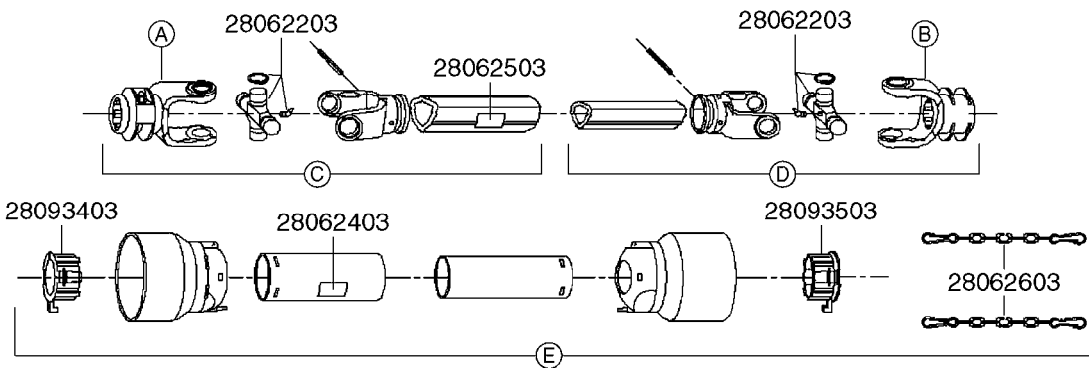

\* Changed in 2016 from 100 series to G-Series (see page A0600).

**A520**

PTO SHAFTS - BONDIOLI CENT.  
A0520-HIN, 23:10:18

Page 1  
Date 07.02.2020 10:46

parts-n°	order qty	description
289042	1	UNIV. JOINT 22x54mm
421024	1	BOLT HEX 8.8 DEL M8X60
450015	1	SCREW ALLAN 3/8'X5/8' BLACK
460143	1	SELF LOCK NUT M8 SST A2 DIN985
28009803	1	PTO PIN TUBE RETAINER OUTER
28009903	1	PTO TUBE RETAINER INNER
28010103	1	PTO YOKE F.INNER TUBE CV PTO
28021403	1	PTO 1"STR/1-3/8" 6SPL B&P
28021503	1	PTO 1"STR/1-3/8" 21SPL B&P
28021603	1	PTO 1"STR/1-3/4" 20SPL B&P
28027903	1	PTO BALL LOCK.KIT F.1-3/8 YOKE
28040503	1	UNIV. JOINT 27x74.6mm
28040703	1	SAFETY CHAIN F.CV BLACK PTO (SET OF 2)
28041803	1	DECAL DANGER GUARD MISSING
28041903	1	DECAL DANGER ROT.DRIVELINE
28056703	1	PTO YOKE #1 1-3/8" X 6 SPLINE
28056803	1	PTO YOKE #1 1-3/8" X 21 SPLINE
28056903	1	PTO YOKE #4 1-3/4" X 20 SPLINE
28057003	1	PTO TUBE YOKE #1-G1 OUTER
28057103	1	PTO TUBE YOKE #4-G4 OUTER
28057203	1	PTO PIN TUBE RETAINER OUTER
28057303	1	PTO TUBE OUTER #1 745MM
28057403	1	PTO TUBE OUTER #4 720MM
28057503	1	PTO TUBE INNER #1 745MM
28057603	1	PTO TUBE INNER #4 720MM
28057703	1	PTO TUBE RETAINER INNER
28057803	1	PTO TUBE YOKE #1 Ø=1"
28057903	1	PTO TUBE YOKE #4 Ø=1"
28058003	1	PTO HALF SAFETY SHIELD OUTER
28058103	1	PTO HALF SAFETY SHIELD OUTER
28058203	1	PTO HALF SAFETY SHIELD INNER
28058303	1	PTO HALF SAFETY SHIELD INNER
28058403	1	PTO BALL LOCK.KIT F.1-3/4 YOKE
28058503	1	PTO TUBE YOKE #1-G1 INNER