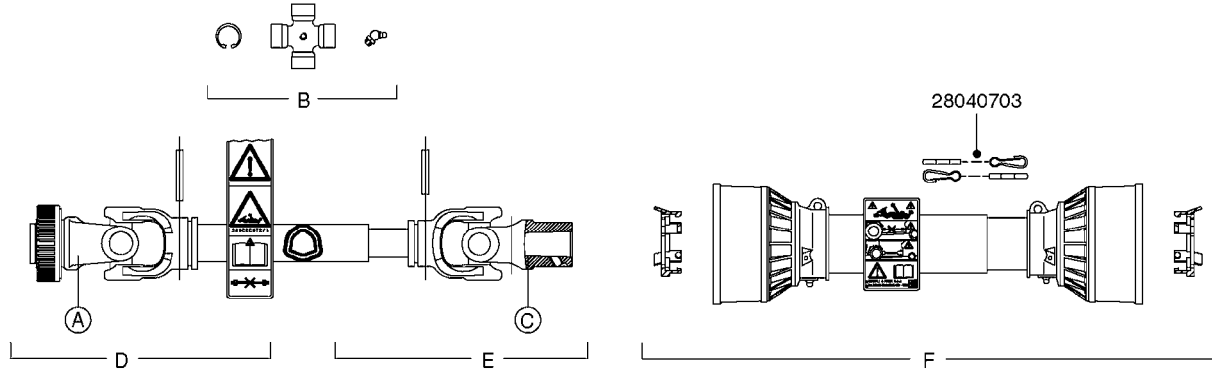

**SUCTION SIDE OF PUMP**

**PRESSURE SIDE OF PUMP**

**COMPLETE PUMP**  
(NLA) REPLACED BY 364 PUMP (SEE PAGE A0280)

**A0300**

PUMP - 361/363 FITTINGS  
A0300-HIN, 28:05:19

Page 1

Date 07.02.2020 10:46

parts-n°	order qty	description
145997	1	FITT.DK S-93 FORK
231022	1	FITT.DK ELB. 1' BSP GF 121
242351	1	O-RING D69.5X3.0 VITON F.S-93
242353	1	O-RING 3 X 44.2 VITON
320095	1	FITT.DK NUT 1" BSP
320132	1	FITT.DK HN 1" BSP
320821	1	FITT.DK NUT 1-1/2" BSP
321451	1	FITT.DK ELB.1-1/2 X1-1/4 80DEG
322321	1	FITT.DK S-67 X 1"BSP MALE
322322	1	FITT.DK S-67 X 1-1/4"BSP MALE
322323	1	FITT.DK S-93 X 1-1/2"BSP MALE
330326	1	O-RING D30/D24X2 F.1"NUT
330341	1	FITT.DK HB 1" F. 1" NUT
331262	1	FITT.DK HB 1-1/2" F. 1-1/2"NUT
331273	1	O-RING D44/D38X2 F.1-1/2"
334243	1	FITT.DK S-67 ELB.1"
334410	1	PROTECTION PUM
334445	1	FITT.DK S-67 ELB.1-1/2"
334647	1	FITT.DK S93 ELB 1-1/2" 90 PVC
334680	1	CLAMP HOSE PLASTIC 1"
420917	1	BOLT HEX 8.8 RAW M8X12 FT
459014	1	ALLEN SCREW M8 X 15 GALV.DIN93
461217	1	NUT HEX M5 LOCK
471074	1	WASHER M8 ELZ
471132	1	WASHER D24/D8.4 X 2 SS
727225	1	FITT.DK S-93 ELB.2'PVC W/ORING
727226	1	FITT. S93 2-1/2" 90° S W/O-RING
14012200	1	FITT.DK S-67 FORK W/M5 THREADS
28030103	1	CLAMP HOSE GEAR P5/4-S1.5"6724
28030203	1	CLAMP HOSE T-BOLT S2" 235-67
28030303	1	CLAMP HOSE T-BOLT S2.5" 235-76
39145300	1	PTO SHIELD Ø203 4-POLET MACHINED
92702603	1	HOSE PVC SUCT GRAY 1-1/2"
92702703	1	HOSE PVC SUCT GRAY 2"
92702803	1	HOSE PVC SUCT GRAY 2.5"
92712403	1	HOSE R X1" X300PSI WP X0012"