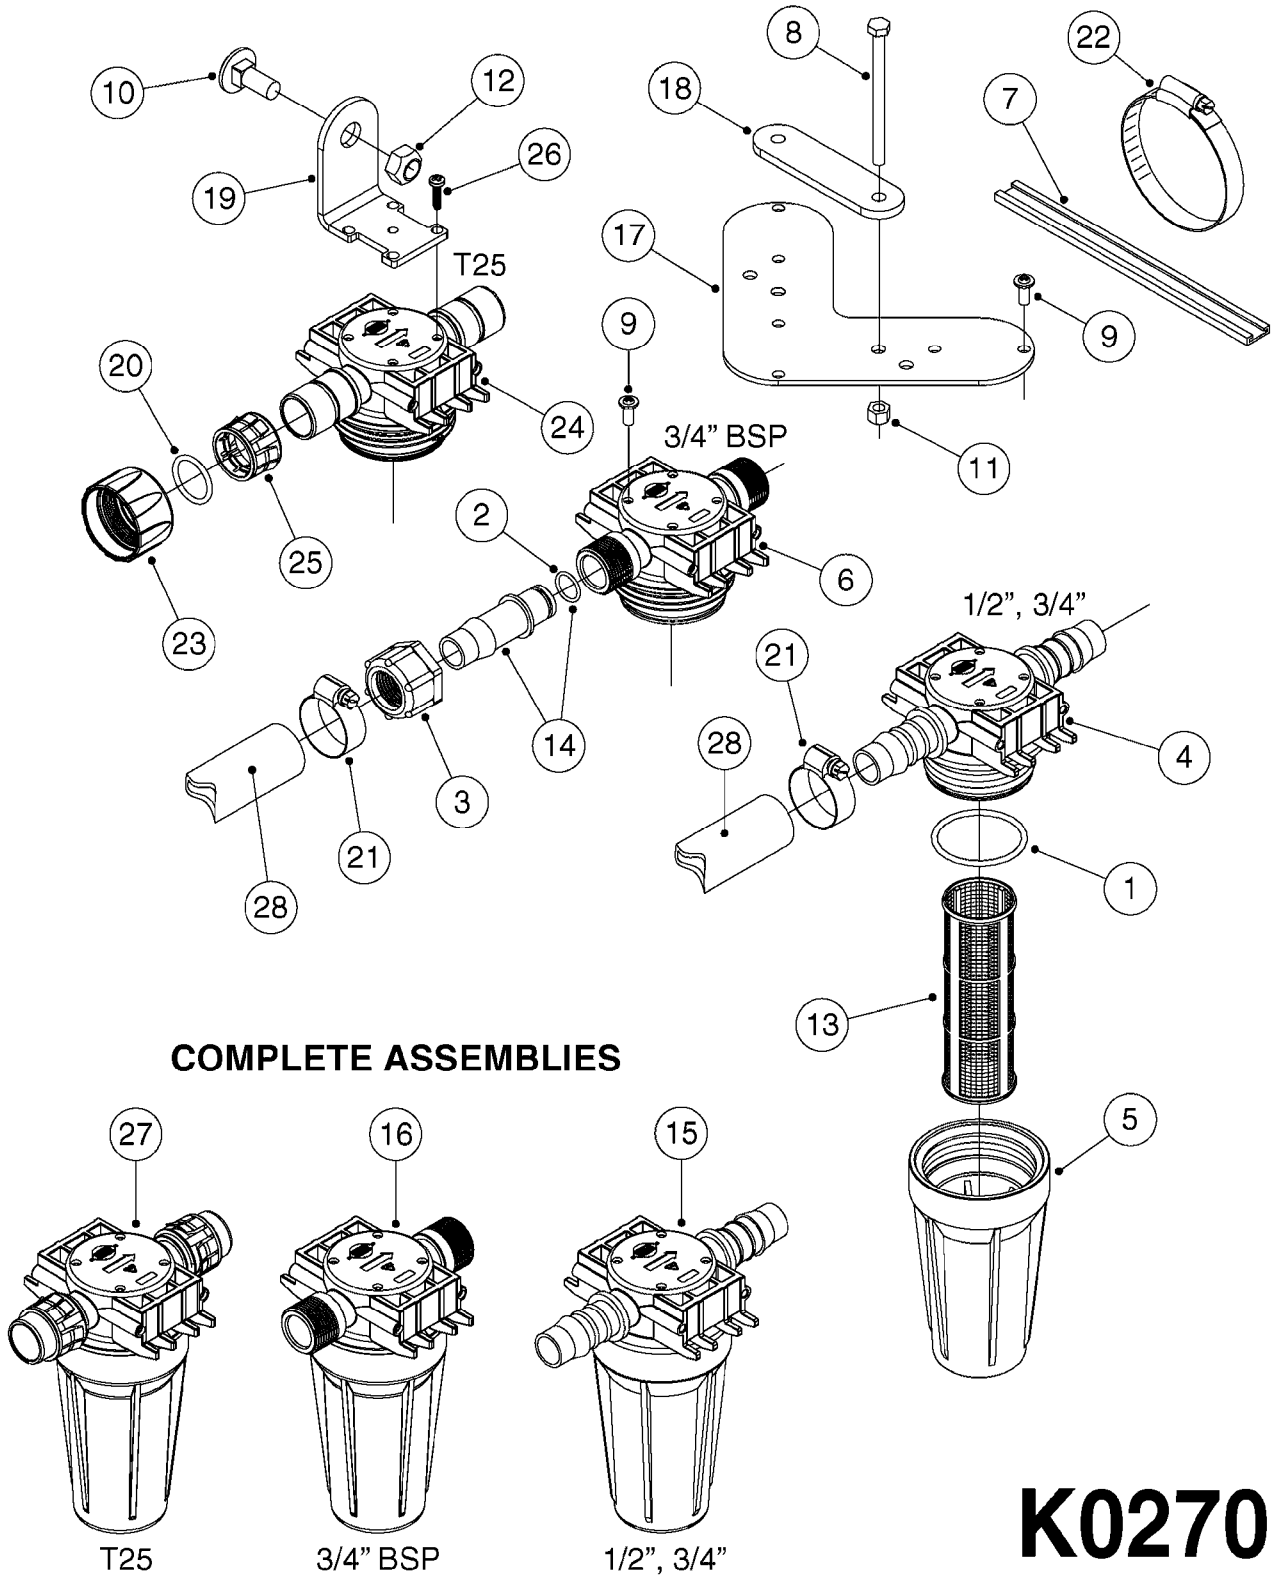

FILTER ASSEMBLIES-IN LINE
K0270-HIN, 28:09:16

Page 1
Date 07.02.2020 10:47

Pos.	parts-n°	order qty	description
1	240925	1	O-RING D49.5X3 NITRIL
2	242594	1	O-RING D14 X 1.78 SCH.70-EPDM
3	320283	1	FITT.DK NUT 3/4"BSP
4	322241	1	FILTER HOUSING W.3/4' BARBS
4	322249	1	FILTER HOUSING W.1/2' BARBS
5	322242	1	FILTER BOWL / IN-LINE
6	322250	1	FILTER HOUSING W.3/4"BSP THRD
7	341291	1	RUBBER HOSE CLAMP COVER 130MM
7	341292	1	RUBBER HOSE CLAMP COVER 180MM
8	410605	1	BOLT HEX 8.8 DEL M6X80
9	440673	1	SCREW F.PLASTIC 5X12 SS
10	440737	1	BOLT CARRIAGE M10x25 SS
11	460261	1	NUT HEX M6X1.00 LOCK DIN985 A2 SS
12	460423	1	NUT HEX M10X1.50 LOCK DIN985A2 SS
13	615443	1	FILTER ELEM.50 MESH BLUE
13	615444	1	FILTER ELEM.80 MESH RED
13	615445	1	FILTER ELEM.100 MESH YELLOW
14	716236	1	FITT.DK HB 1/2" ASSY. F. 3/4"
14	724621	1	FITT.DK HB 3/4"ASSY F.3/4" NUT
15	845205	1	FILTER IN-LINE 1/2' 50 MESH
15	845208	1	FILTER IN-LINE 3/4' 50 MESH
15	845209	1	FILTER IN-LINE 3/4' 80 MESH
15	845210	1	FILTER IN-LINE 3/4" 100 MESH
16	845218	1	FILTER IN-LINE 3/4'50 MESH OML
16	845219	1	FILTER IN-LINE 3/4'80 MESH OML
17	16022203	1	PLATE 3.0 X 55 X 196
18	16022403	1	BRACKET 60MM TUBE
19	16321500	1	LINE FILTER BRACKET, TDZ/DDZ
20	24263000	1	O-RING Ø24.4 X 3.1 NITRIL SH70
21	28029903	1	CLAMP HOSE GEAR P3/4"-S1" 6712
22	28047103	1	CLAMP HOSE GEAR 50 X 50 6740
22	28047203	1	CLAMP HOSE GEAR 60 X 80 6756
23	32239700	1	FITT.DK NUT T25
24	32239800	1	FITT.DK IN-LINE FILTER TOP T25
25	33515500	1	FITT.DK NUT LOCK RING T25
26	44076200	1	SCREW WN5451 5X16 SS TORX
27	72700600	1	FILTER IN-LINE 80 MESH, T25
28	92702103	1	HOSE R X1/2" X300PSI WP X0012"
28	92703203	1	HOSE R X3/4" X300PSI WP X0012"