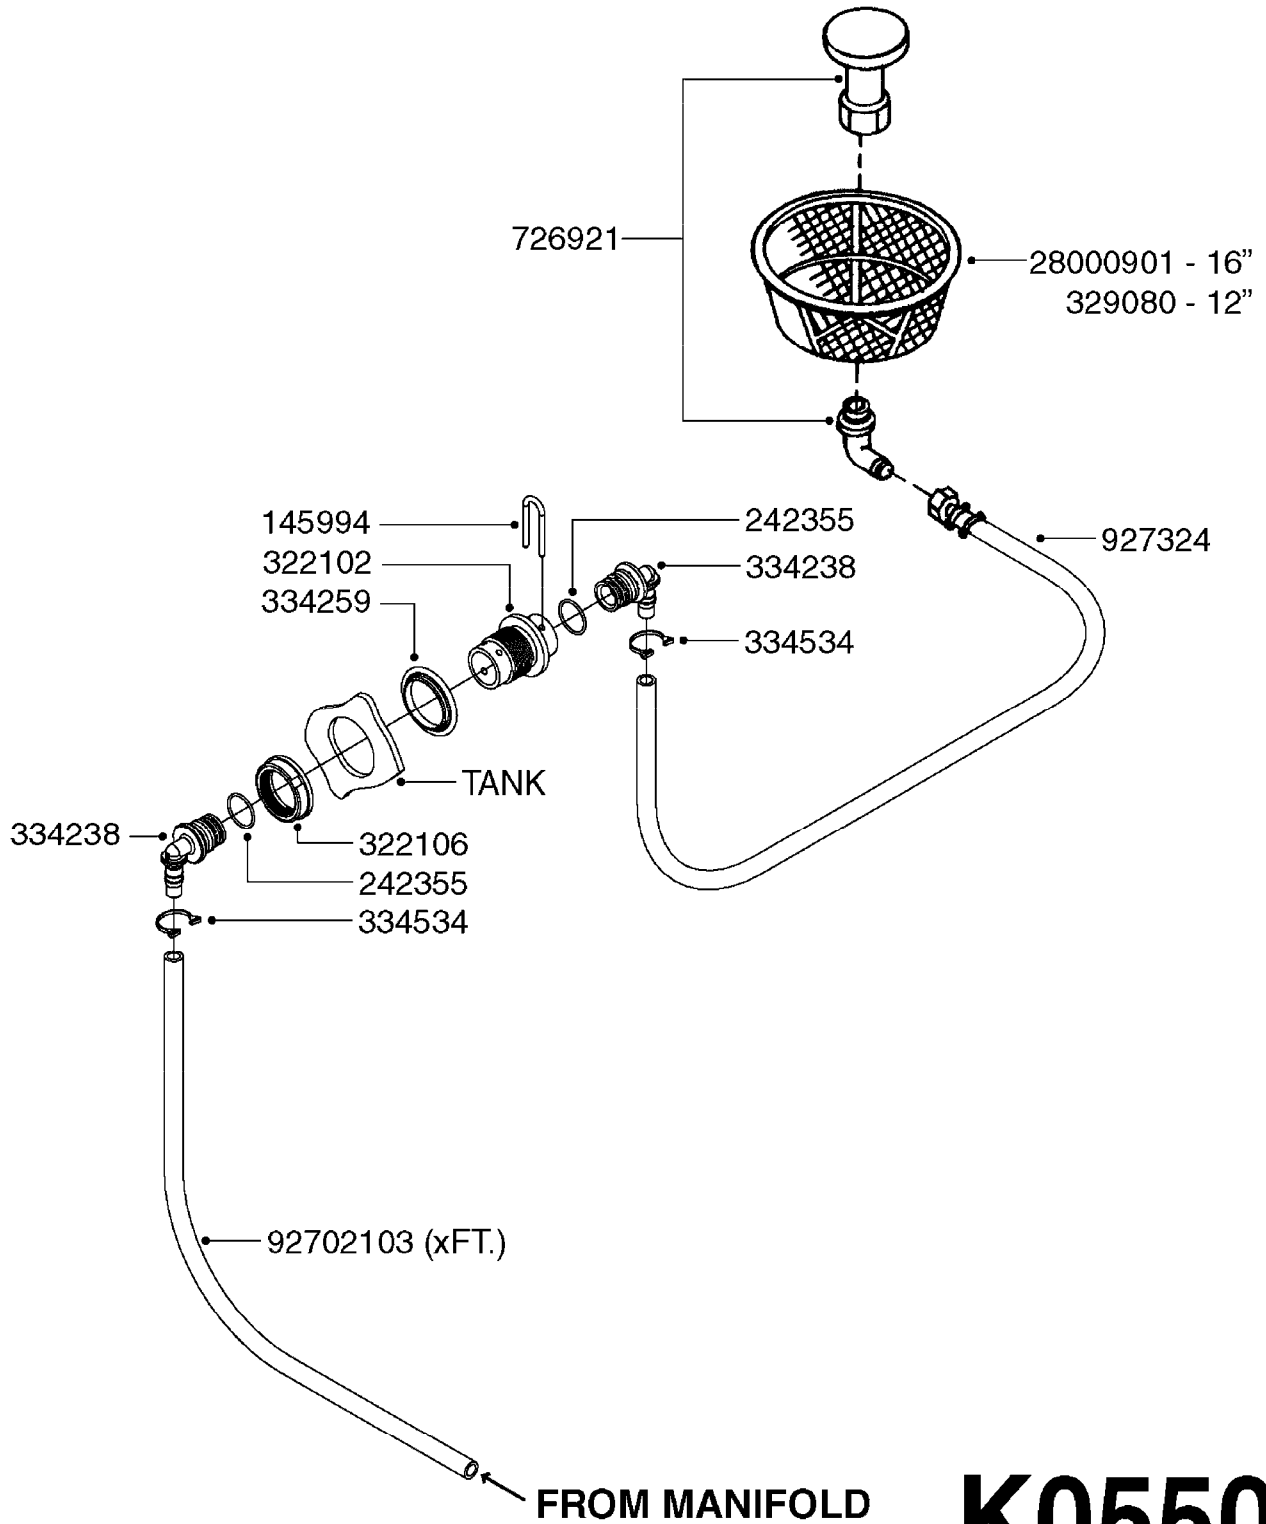

K0550

POWDER MIXER
K0550-HIN, 01:01:16

Page 1

Date 07.02.2020 10:47

parts-n°	order qty	description
145994	1	FITT.DK S-40 FORK
242355	1	O-RING D19.2X3.0 VITON F.S-40
322102	1	FITT.DK S-40 BULKHEAD
322106	1	FITT.DK S-40 BULKHEAD NUT
329080	1	FILTER BASKET 12"
334238	1	FITT.DK S-40 ELB.1/2"
334259	1	GASKET F. S-40 BULKHEAD
334534	1	CLAMP HOSE PLASTIC 1/2"
726921	1	POWDER MIXER F.STRAINER BASKET
927324	1	HOSE R PRESSURE D12-80-200 BAR
28000901	1	FILTER, TOP MAIN TANK, D400 L275 300130
92702103	1	HOSE R X1/2" X300PSI WP X0012"