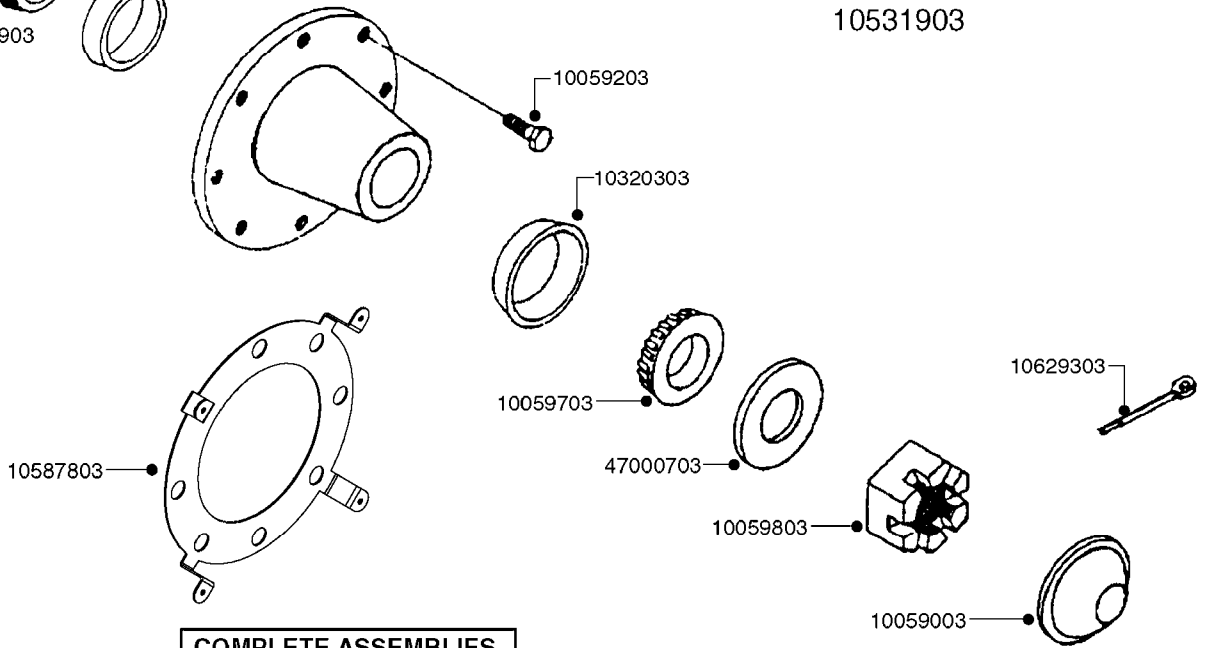

BOOM - 2 ROW IRIS  
D0125-HIN, 11:12:17

Page 0  
Date 07.02.2020 10:46

**D0125**

BOOM - 2 ROW IRIS  
D0125-HIN, 11:12:17

Page 1  
Date 07.02.2020 10:46

parts-n°	order qty	description
146275	1	BRASS UNION NUT 1/2
149008	1	FITT.DK 22/100X1/2"
149197	1	HOSE TAIL D.12,7 1/2''
149444	1	FITT. M-22-100 X 3/8" REDUCER
157221	1	4 OUTLET S/S TUBE
169898	1	SHEET 286x104x1 INOX LEFT V2 IRIS
169899	1	SHEET 286x104x1 INOX RIGHT V2 IRIS
169900	1	SHEET 184x62x1 INOX LID F.DIFUSOR V2
169901	1	DIFFUSER
169902	1	DIFFUSER
239097	1	HYDROPNEUMATIC MANIFOLD ADAPT.
239107	1	UNION 3/8 M-M CROM. (0330001-C)
242127	1	WASHER D18X11X4
289349	1	BALL VALVE 3/8" M-H
289402	1	CLAMP STRAIGHT F/NOZZLE HOLDER
289425	1	NON-DRIP H1/4" ON/OFF
289546	1	NUT F.NOZZLE HOLDER ZENIT
289607	1	UNION 1/4" HYDRAULIC
320187	1	FITT.DK CAP 3/8" BSP BLACK
320445	1	FITT.DK HN 1/4"X3/8" BSP
320633	1	FITT.DK HN 3/8"M X 3/8"F BSP
322072	1	FITT.DK TEE 3/8'X3/8'X3/8' BSP
339059	1	DIFFUSER FIN
359334	1	4 OUTLET TUBE ASSY.
371508	1	NOZZLE CONE JET 1299-08 LILAC
724649	1	NOZZLE FITTING 90 DEGREE
739650	1	CURVED BRASS NOZZLE ASSEMBLY
927821	1	CLEAR HOSE D12X10 PA1012
28029803	1	CLAMP HOSE GEAR P1/2" 6708
70081802	1	SPOUTS
70084902	1	DOUBLE NOZZLE ASSY.

**COMPLETE HUB W/BEARINGS:**  
10531903

**COMPLETE ASSEMBLIES  
WHOLEGOODS ITEMS**