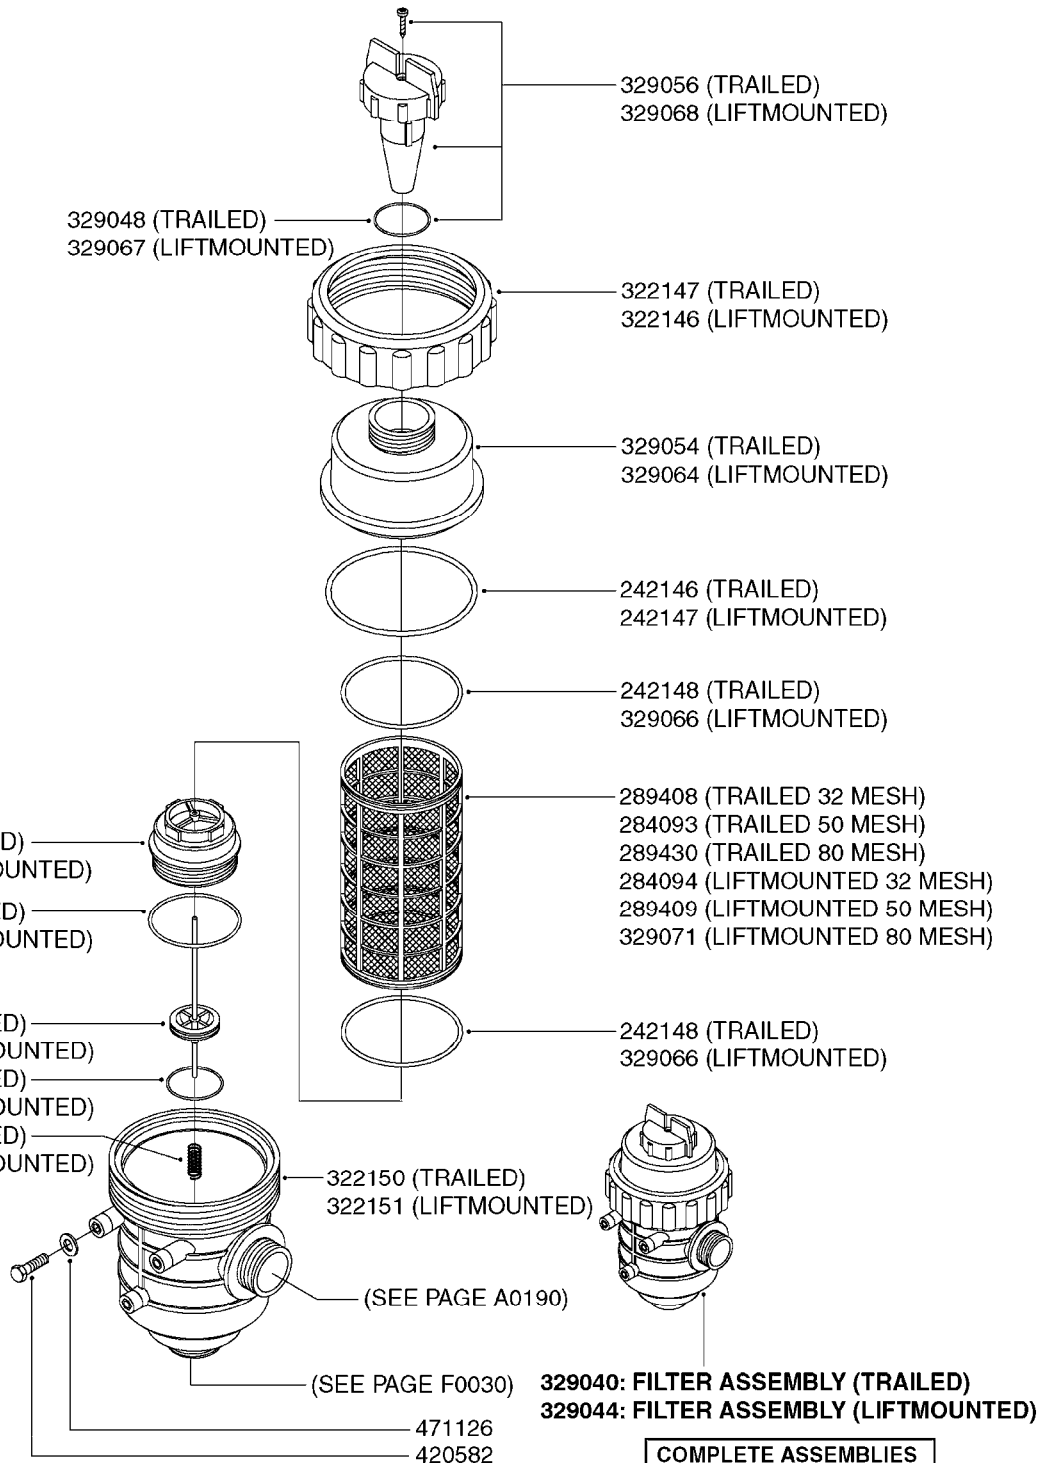

B0710

SUCTION FILT.-VINEYARD&ORCHARD
B0710-HIN, 01:01:16

Page

1

Date

07.02.2020 10:46

parts-n°	order qty	description
242146	1	O-RING 140 X 126 X 7
242147	1	O-RING 105,6x95X5.3
242148	1	O-RING 109.2 X 104 X 2
284093	1	FILTER SCR N ARAG 50 MESH BLUE
284094	1	FILTER SCR N ARAG 32 MESH WHITE
289408	1	FILTER SCR N ARAG 32 MESH WHITE
289409	1	FILTER SCR N ARAG 50 MESH BLUE
289430	1	FILTER SCR N ARAG 80 MESH RED
322146	1	THREADED RING F/FILTER 170
322147	1	THREADED RING F/FILTER 200
322150	1	FILTER CASING 1.5"BSP ARAG
322151	1	FILTER HOUSING 170
329040	1	FILTER ARAG 1.5" 32 MESH TRAIL
329044	1	FILTER ARAG 1.5" 32 MESH LIFT
329047	1	SPRING F. ARAG FILTER 1-1/2"
329048	1	O-RING F. 1-1/2" FILTER
329049	1	PLUNGER F. ARAG VALVE 1-1/2"
329051	1	O-RING F.ARAG FILTER 1-1/2"
329052	1	FITTING F.ARAG FILTER 1-1/2"
329054	1	FILTER HOUSING LID 1-1/2"
329056	1	YELLOW LOCKING RETAINER 1-1/2"
329058	1	SPRING F. ARAG FILTER 1"
329059	1	O-RING F. 1" FILTER
329060	1	PLUNGER F. ARAG VALVE 1"
329061	1	O-RING F.ARAG FILTER 1"
329062	1	FITTING F.ARAG FILTER 1"
329064	1	FILTER HOUSING LID 1"
329066	1	O-RING F.ARAG FILTER 1"
329067	1	O-RING F. 1" FILTER
329068	1	YELLOW LOCKING RETAINER 1"
329071	1	FILTER SCR N ARAG 80 MESH RED
420582	1	BOLT HEX 8.8 DEL M8X20 FT A2
471126	1	WASHER, M8, Ø16/ 8.4X 1.6, SS