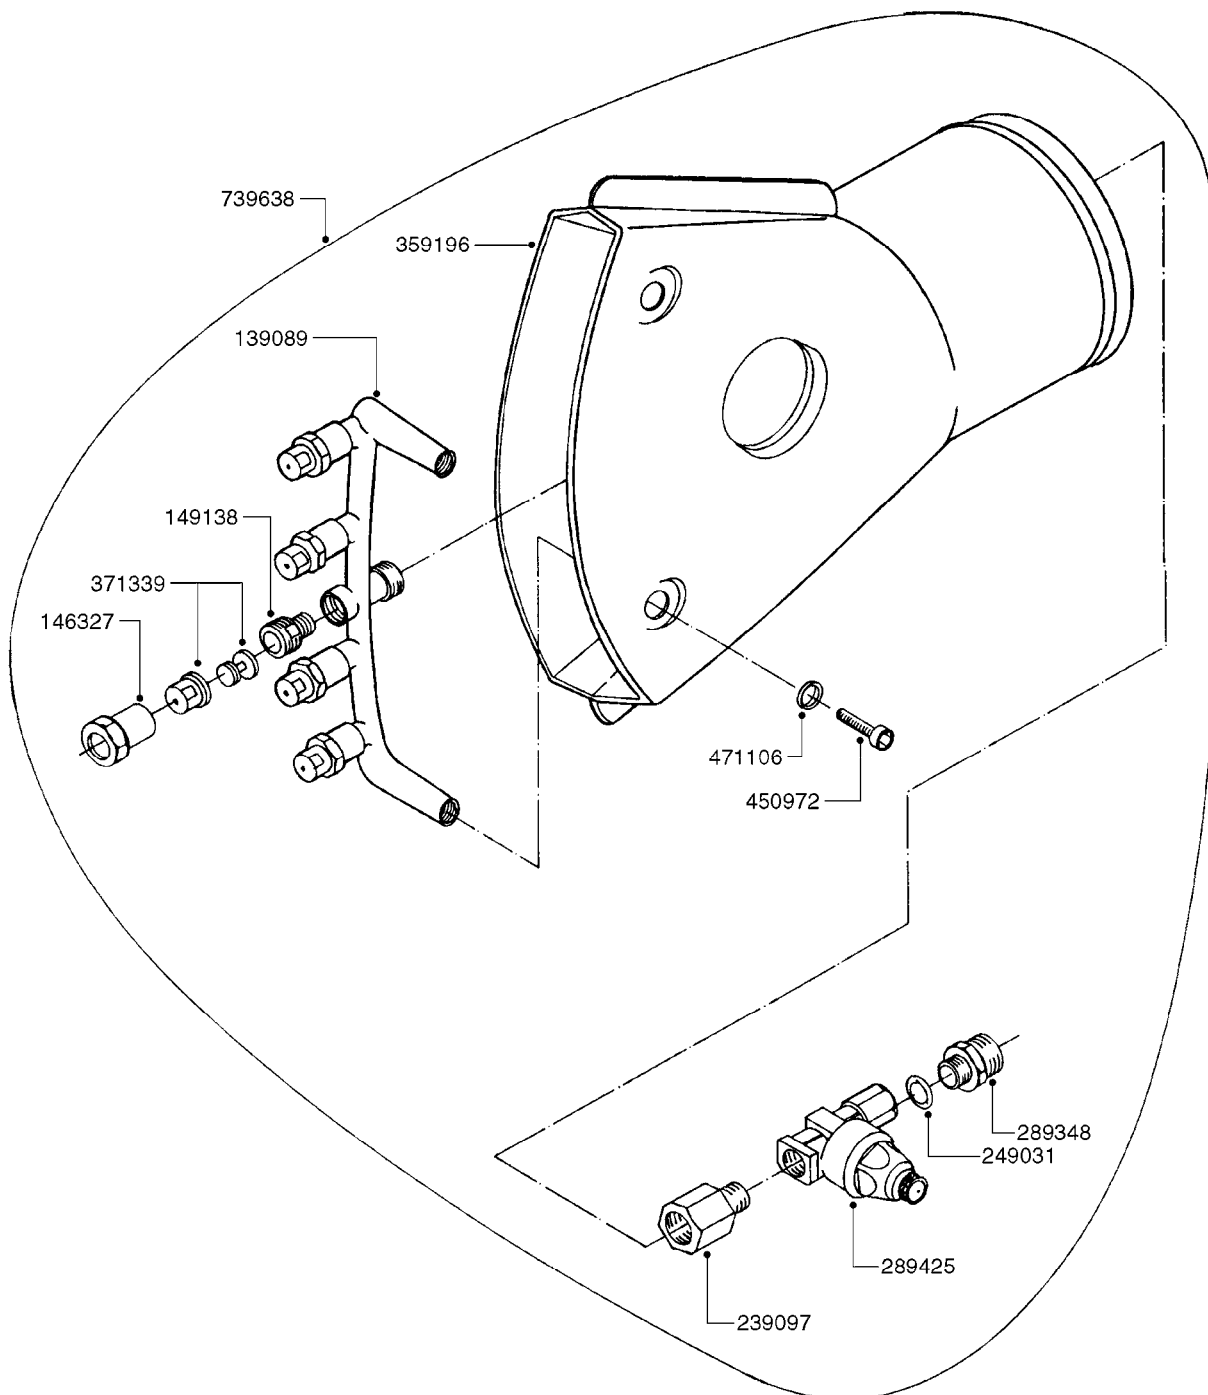

**G0400**

HYDROPNEUM. SPOUTS 3 OUTLETS  
G0400-HIN, 01:01:16

Page 1

Date 07.02.2020 10:47

parts-n°	order qty	description
129147	1	HYDROPNEUMATIC MANIFOLD 3 OUT.
146327	1	UNION NUT 3/8" BRASS
149138	1	ADAPTER FOR NOZZLE H
239097	1	HYDROPNEUMATIC MANIFOLD ADAPT.
249031	1	O-RING
289348	1	ADAPTER 1/2" - 1/4"
289425	1	NON-DRIP 1/4" ON/OFF
359195	1	FISHTAIL SPOUT - 3 OUTLETS
371339	1	NOZZLE ALBUZ BROWN WITH SWIRL
450972	1	SCREW M6X15 ALLEN GALV.
471106	1	WASHER D6
739629	1	WHITE SPOUT D.100 CPL W/3 NOZZ

24002503 - Ø 5" (125mm)

24002403 - Ø 4" (100mm)

259034 - Ø 5" (125mm) L=29-1/2" (750mm) PVC

259035 - Ø 4-3/8" (110mm) L=39-3/8" (1000mm) PVC

349012 - Ø 4" (100mm) L=37-3/8" (950mm) PVC

349026 - Ø 5-1/2" (140mm) / Ø 4-3/8" (110mm) PVC