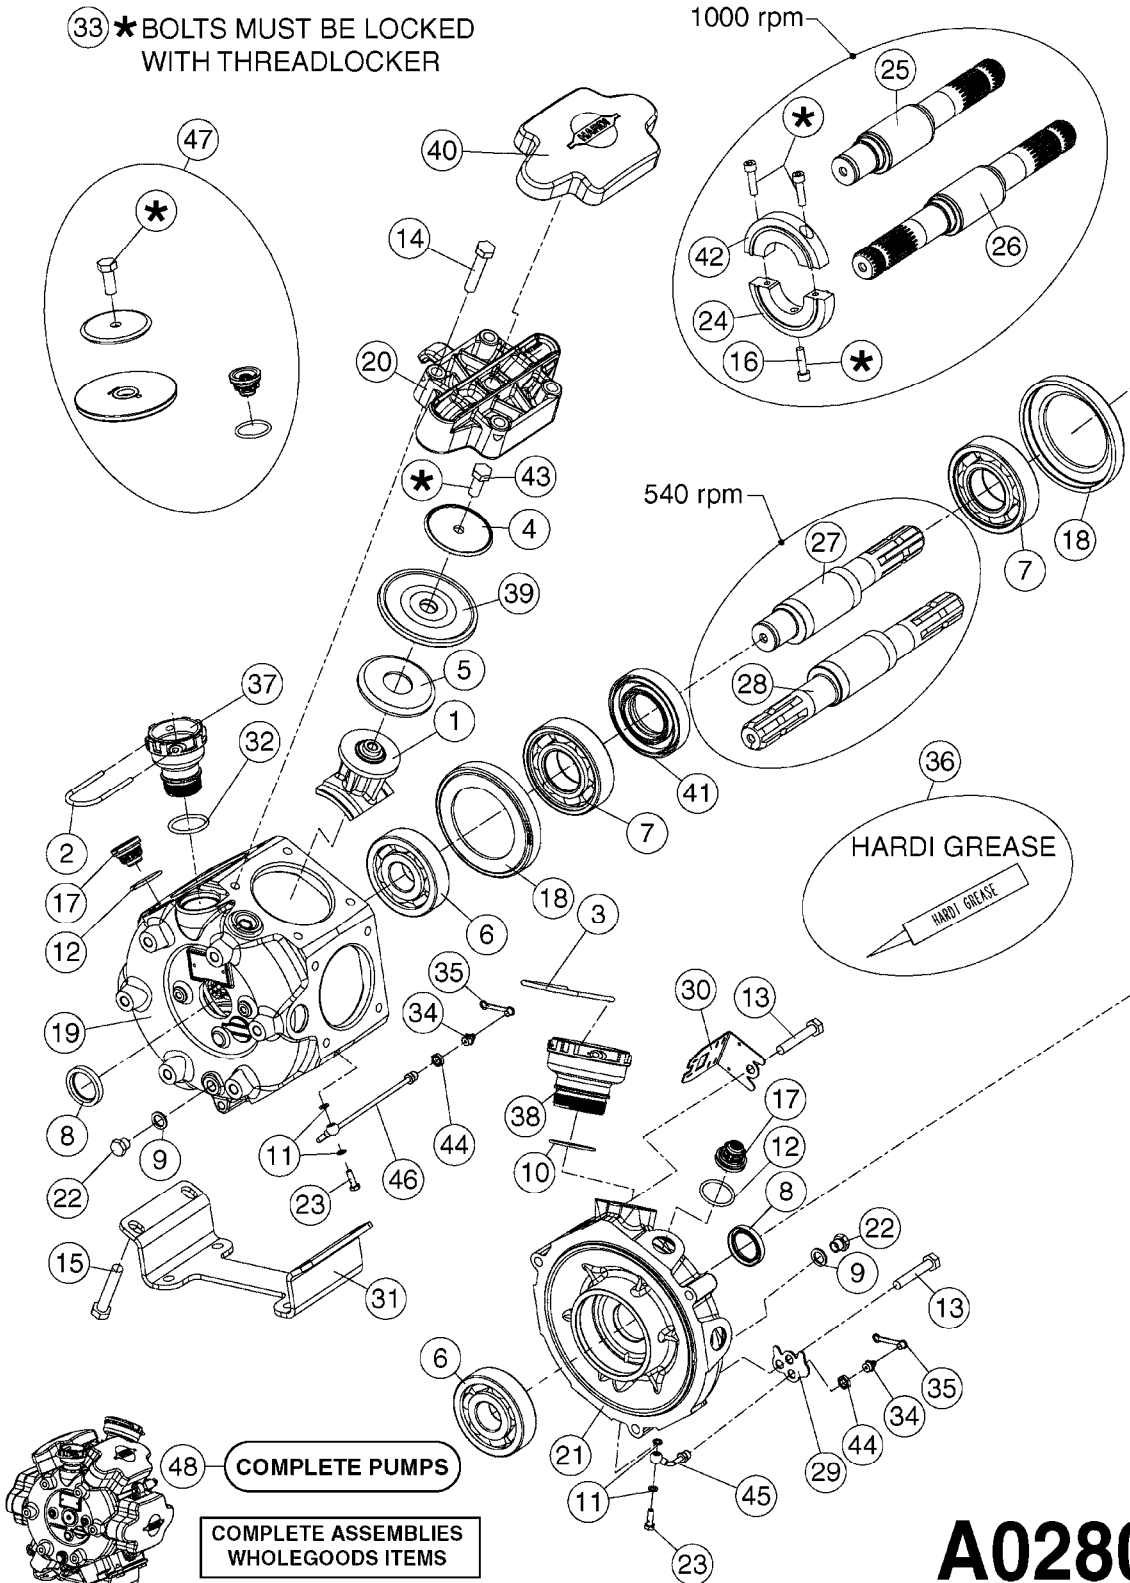

# A0260

PUMP - 363 W/MOUNTING BASE  
A0260-HIN, 17:03:16

Page 1  
Date 07.02.2020 10:46

parts-n°	order qty	description
110317	1	PUMP CASING MODEL 360/361 PNTD
111630	1	CONNECTING ROD 363/364-10 PUMP
111636	1	VALVE COVER 363 HEAVY DUTY
111651	1	CASTING F.363 1.5" PUMP(FRONT)
142037	1	CRANK SHAFT 361-20
143577	1	CRANK SHAFT F.363/462/463-10mm
147097	1	CRANK SHAFT 363-463/10 THROUGH
161174	1	DIAPHRAGM DISC SS 361/363/364 PUMP
161372	1	DIAPHRAGM BACKING DISC,320-361
161745	1	METAL SPACER F.363/463
210221	1	BEARING BALL 6407
210232	1	BEARING BALL 6310
210243	1	SEAL OIL 35 X 47 X 7
241404	1	DOWTY SEAL 1/4"
241684	1	DEICER PARTS: DIAPHRAGM MODEL 361 NITRIL
242152	1	O-RING D18.2X3 EPDM
242215	1	O-RING D18X3 VITON
280011	1	GREASE NIPPLE 1/8" SAE H TR
330024	1	O-RING D41,1/D34.5 X 3,5
331192	1	SPACER, MODEL 361/363
334320	1	O-RING D18X3 POLYURETHANE
420626	1	BOLT HEX 8.8 DEL M10X20 FT
420895	1	BOLT HEX 8.8 RAW M10X60
420917	1	BOLT HEX 8.8 RAW M8X12 FT
430312	1	BOLT HEX 8.8 M12X60
430437	1	BOLT HEX 8.8 RAW M12X65
460423	1	NUT HEX M10X1.50 LOCK DIN985A2 SS
471122	1	WASHER, M10, Ø20/10.5X 2.0, SS
728146	1	VALVE FOR 361(726890/707932)
728147	1	VALVE FOR 361 WHITE WITH HOLE
14007900	1	CRANK 363/462/463-7mm 540/THRU
14010400	1	PLUG 1/4" BSP
17002400	1	FOOT F. 36X PUMP, RED
33511400	1	DIAPHRAGM PUMP 361/361/363/364 PUR
43099200	1	BOLT HEX SS M12 X 30 DIN933 A4
75073700	1	PUMP KIT 361/363 "06"

33 \* BOLTS MUST BE LOCKED WITH THREADLOCKER

1000 rpm

540 rpm

HARDI GREASE

**A0280**

PUMP - 364 540/1000 RPM  
A0280-HIN, 24:04:19

Page

1