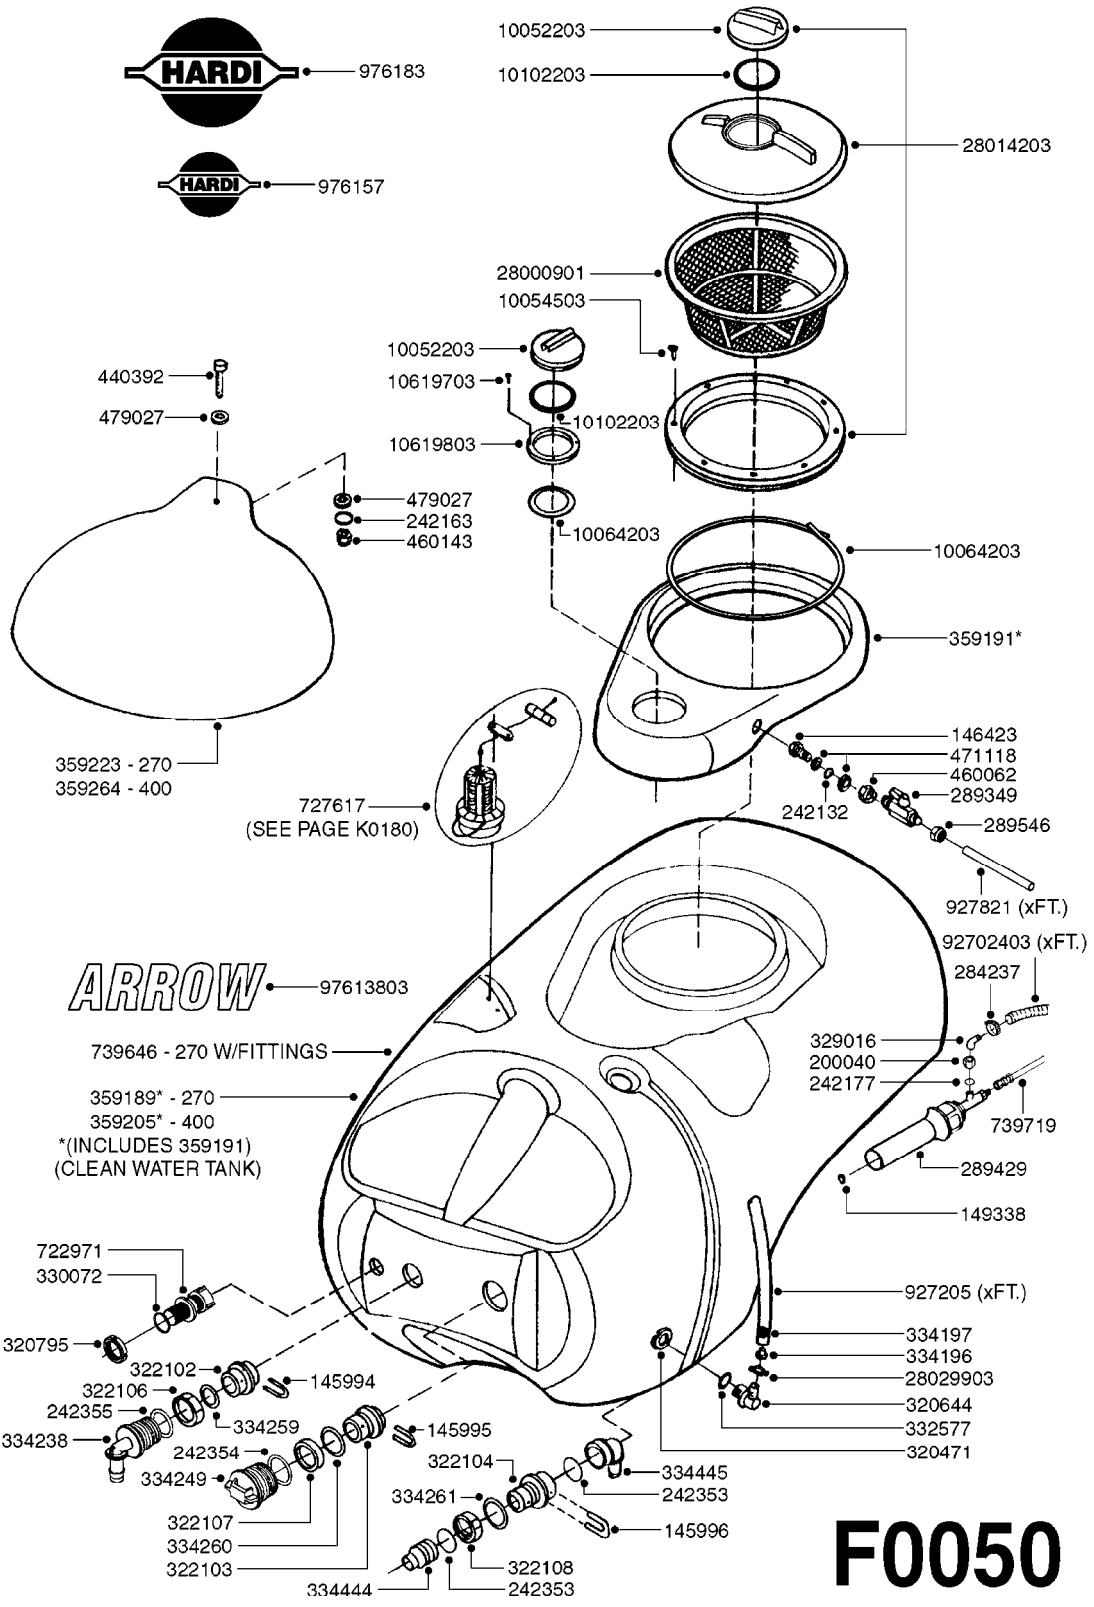

TANK - ARROW 270/400
F0050-HIN, 01:01:16

TANK - ARROW 270/400
F0050-HIN, 01:01:16

Page 1

Date 07.02.2020 10:47

parts-n°	order qty	description
145994	1	FITT.DK S-40 FORK
145995	1	FITT.DK S-53 FORK
145996	1	FITT.DK S-67 FORK
146423	1	INSERT 3/8'BRASS
149338	1	INTERMIX JET 5MM
200040	1	FITT. ARAG 1"
242132	1	O-RING 21 X 15 X 3
242163	1	O-RING 8 X 3
242177	1	O-RING D25.4 X 20.2 X 2.6
242353	1	O-RING 3 X 44.2 VITON
242354	1	O-RING D32.2X3.0 VITON
242355	1	O-RING D19.2X3.0 VITON F.S-40
284237	1	CLAMP HOSE GEAR D20/30
289349	1	BALL VALVE 3/8" M-H
289429	1	AGITATION INJECTOR DUAL INPUT
289546	1	NUT F.NOZZLE HOLDER ZENIT
320471	1	FITT.DK NUT 1" BSP JAMB
320644	1	FITT.DK ELB.3/4"HB X 1" BSP
320795	1	FITT.DK NUT 1-1/2" BSP JAMB
322102	1	FITT.DK S-40 BULKHEAD
322103	1	FITT.DK S-53 BULKHEAD
322104	1	FITT.DK S-67 BULKHEAD
322106	1	FITT.DK S-40 BULKHEAD NUT
322107	1	FITT.DK S-53 BULKHEAD NUT
322108	1	FITT.DK S-67 BULKHEAD NUT
329016	1	BØJNING
330072	1	O-RING D53.5/D45.5X4
332577	1	O-RING D38/D30X4 F.1" PUR.
334196	1	PLUG F. LIQUID LEV. INDICATOR
334197	1	BALL F. LIQUID LEV. INDICATOR
334238	1	FITT.DK S-40 ELB.1/2"
334249	1	FITT.DK S-53 PLUG
334259	1	GASKET F. S-40 BULKHEAD
334260	1	GASKET F. S-53 BULKHEAD
334261	1	GASKET F. S-67 BULKHEAD
334444	1	FITT.DK S-67 STR.1-1/2" PVC
334445	1	FITT.DK S-67 ELB.1-1/2"
359189	1	TANK RAW 270 GAL. ARROW
359191	1	CLEAN WATER TANK - ARROW
359205	1	TANK RAW 400 GAL. ARROW
359223	1	TANK ACCESS COVER - ARROW 270
359264	1	TANK ACCESS COVER - ARROW 400
440392	1	SCREW 6.3 X 25.0 DIN7981C TORX
460062	1	NUT HEX 3/8' GALV.
460143	1	SELF LOCK NUT M8 SST A2 DIN985
471118	1	WASHER D16 TENSION
479027	1	WASHER D8X24X2 DIN9021
722971	1	SAFETY VALVE SCF 217PSI (15BAR)
727617	1	FITT.DK S-93 BOTTOM VALVE 2'
739646	1	TANK W/FITTINGS, ARROW 270
739719	1	HOSE ASSEMBLY D12 X 3400 1/2"
927205	1	HOSE R X CLEAR X 3/4 X 0012"
927821	1	CLEAR HOSE D12X10 PA1012
976157	1	DECAL COMPANY (4.4" X 4.6")
976183	1	DECAL COMPANY D.18,2 X 29,6
10052203	1	LID VENT ASSY
10054503	1	SCREW 3/4" SELF TAPPING
10064203	1	SET SEALING SPONGE 1 Ft BULK
10102203	1	GASKET F.16" LID BREATHER
10619703	1	SCREW SS #6x3/4' SELF TAPPING
10619803	1	LID HOUSING TREADED F. 6'