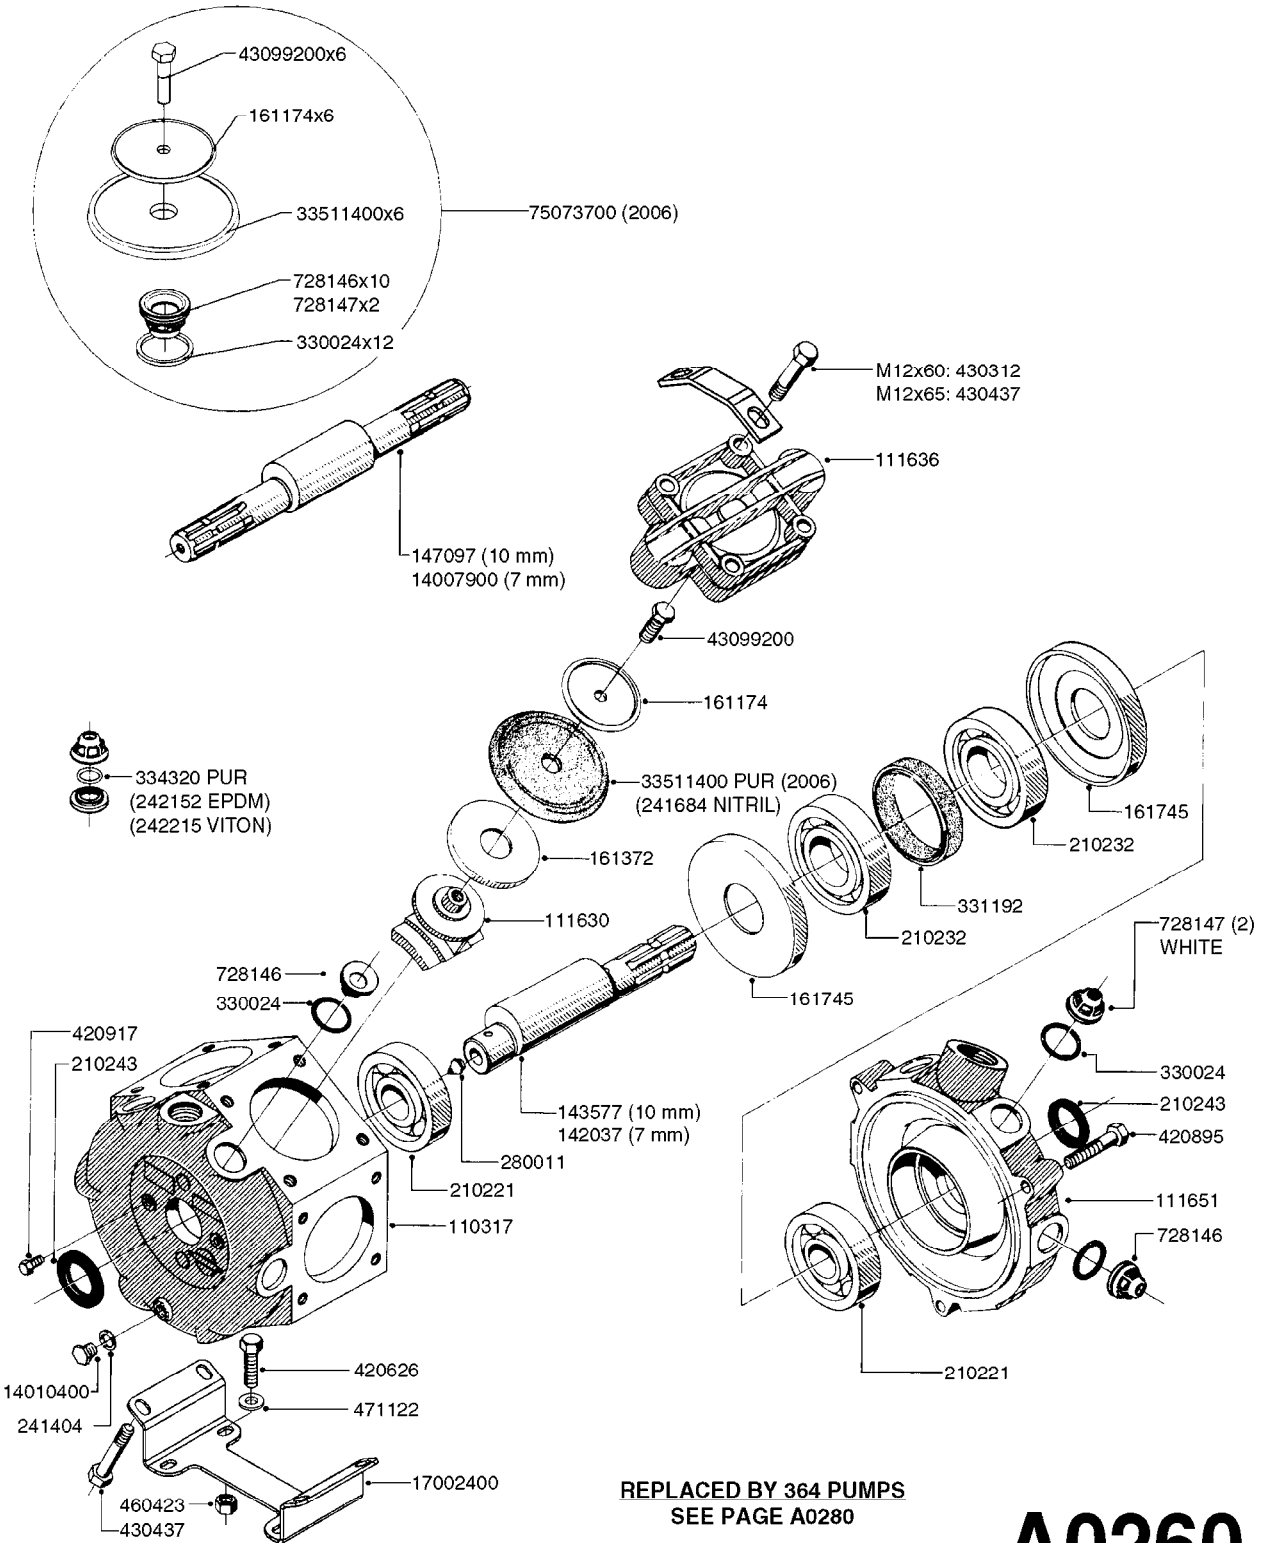

Agroparts: [www.HARDI-INTERNATIONAL.com](http://www.HARDI-INTERNATIONAL.com)

Arrow - Trailer 270/400  
Gallon 22" Fan/B20-HY

Country-Code 11

Date 07.02.2020 10:46

main group	page-n°	date	description
Pumps	A0260-HIN	17:03:16	PUMP - 363 W/MOUNTING BASE
	A0280-HIN	24:04:19	PUMP - 364 540/1000 RPM
	A0300-HIN	28:05:19	PUMP - 361/363FITTINGS
	A0510-HIN	23:10:18	PTO SHAFTS - BONDIOLI DIAPH.
	A0520-HIN	23:10:18	PTO SHAFTS - BONDIOLI CENT.
	A0580-HIN	01:01:16	PTO SHAFTS - AMA DIAPHRAGM
Controls, Filters, Valves	B0180-HIN	01:01:16	HC/2 MANIFOLD SYSTEM
	B0430-HIN	12:09:19	MANIFOLD - S67 VALVE
	B0710-HIN	01:01:16	SUCTION FILT.-VINEYARD&ORCHARD
Hydraulics	C0045-HIN	24:03:16	HYDRAULICS - BSP TO ORFS
	C0540-HIN	30:03:16	HYD - 2 ROW GRAPE B20 HY
	C0550-HIN	30:03:16	HYD - LIFT B20/B40 H
Booms, Nozzle Bodies & Tubes	D0050-HIN	01:01:16	BOOM - 1 ROW B11
	D0080-HIN	01:01:16	BOOM - 2 ROW GRAPE B20-MA
	D0090-HIN	01:01:16	BOOM - 2 ROW GRAPE B20-HY
	D0100-HIN	01:01:16	REAR DROP ARMS-2 ROW GRAPE B20
	D0125-HIN	11:12:17	BOOM - 2 ROW IRIS
Tank and Frame: Field Sprayers	E0730-HIN	01:01:16	HUB ASSEMBLY F.2 1/8" SPINDLE
Tank and Frame: Mistblowers	F0050-HIN	01:01:16	TANK - ARROW 270/400
	F0060-HIN	01:01:16	FRAME - ARROW 270
	F0070-HIN	01:01:16	FRAME - ARROW 270/400 '05
	F0150-HIN	01:01:16	DRAWBARS - MERCURY/ARROW
	F0160-HIN	01:01:16	DRAWBAR - TURNABLE HITCH
	Blower unit mistblowers	G0220-HIN	01:01:16
G0380-HIN		01:01:16	PNEUMATIC AIR SPOUTS 2 OUTLETS
G0390-HIN		01:01:16	PNEUMATIC AIR SPOUTS 4 OUTLETS
G0400-HIN		01:01:16	HYDROPNEUM. SPOUTS 3 OUTLETS
G0410-HIN		01:01:16	HYDROPNEUM. SPOUTS 5 OUTLETS
G0420-HIN		01:01:16	TUBES & HOSES
Special equipment, Extras	K0180-HIN	01:01:16	DRAIN ASSEMBLY-PULL CORD TYPE
	K0270-HIN	28:09:16	FILTER ASSEMBLIES-IN LINE
	K0550-HIN	01:01:16	POWDER MIXER

33 \* BOLTS MUST BE LOCKED WITH THREADLOCKER

1000 rpm

540 rpm

HARDI GREASE

**A0280**

PUMP - 364 540/1000 RPM  
A0280-HIN, 24:04:19

Page

1