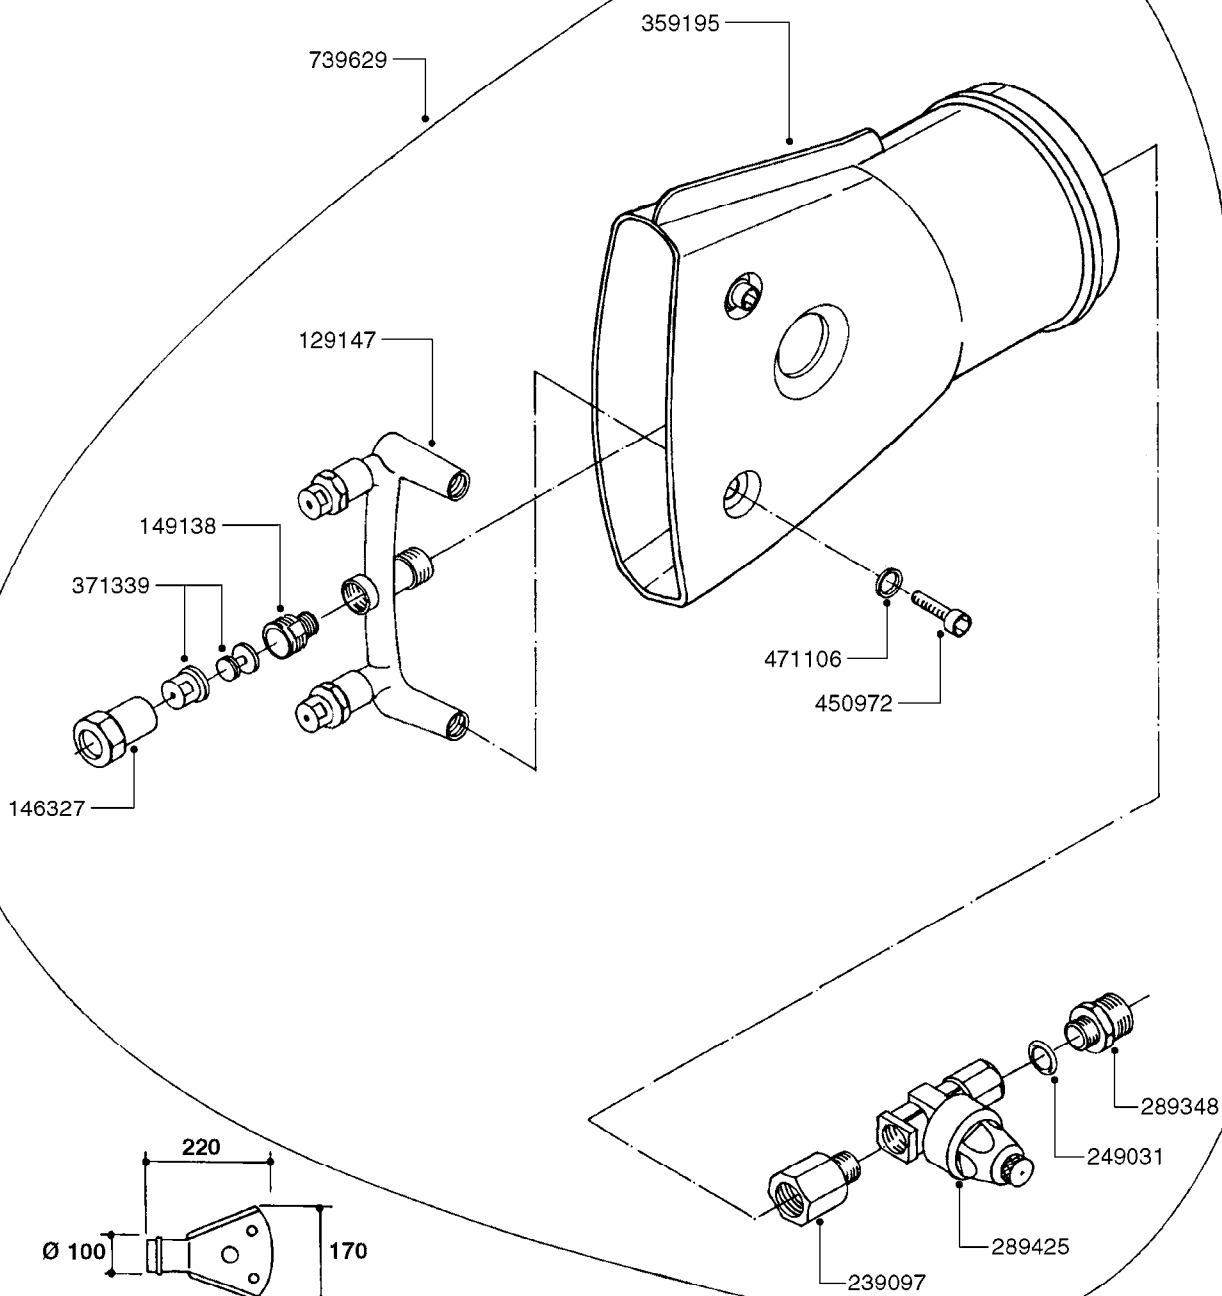

# G0390

PNEUMATIC AIR SPOUTS 4 OUTLETS  
G0390-HIN, 01:01:16

Page 1

Date 07.02.2020 10:47

parts-n°	order qty	description
146327	1	UNION NUT 3/8' BRASS
149012	1	3/8" HOSE TAIL D.8 T-12
149013	1	REDUCER 1/2" X 3/8"
240177	1	O-RING D16.1/11.3 X 2.4
242168	1	O-RING D11.2X1.9
289349	1	BALL VALVE 3/8" M-H
321462	1	CAP F.NO-DRIP ASSY.
322262	1	HOUSING F. NON DRIP DIAPHRAGM
334581	1	DIAPHRAGM, NO-DRIP alt 241371
339001	1	DIFFUSOR PLATE L=59 BLADE
339003	1	ELBOW F.DIFFUSOR PLATE
339004	1	FITT.DK Y-5/16"
339010	1	TIE STRAP SMALL 2.5MM X 100MM
359167	1	PNEUMATIC SPOUT, 4 OUTLETS
371312	1	NOZZLE CERAMIC 1099-15
459002	1	SCREW N10X1/2"
729610	1	NOZZLE ASSY. NON DRIP 3/8 THRD
729645	1	NON-DRIP SPRING ASSY.GREEN 10
739474	1	SPOUT ASSY. F. LP 4 OUTLET
927800	1	HOSE BLACK D8X12

24002503 - Ø 5" (125mm)

24002403 - Ø 4" (100mm)

259034 - Ø 5" (125mm) L=29-1/2" (750mm) PVC

259035 - Ø 4-3/8" (110mm) L=39-3/8" (1000mm) PVC

349012 - Ø 4" (100mm) L=37-3/8" (950mm) PVC

349026 - Ø 5-1/2" (140mm) / Ø 4-3/8" (110mm) PVC