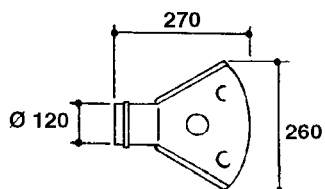

**G0400**

HYDROPNEUM. SPOUTS 3 OUTLETS  
G0400-HIN, 01:01:16

Page 1

Date 07.02.2020 10:47

parts-n°	order qty	description
129147	1	HYDROPNEUMATIC MANIFOLD 3 OUT.
146327	1	UNION NUT 3/8" BRASS
149138	1	ADAPTER FOR NOZZLE H
239097	1	HYDROPNEUMATIC MANIFOLD ADAPT.
249031	1	O-RING
289348	1	ADAPTER 1/2" - 1/4"
289425	1	NON-DRIP 1/4" ON/OFF
359195	1	FISHTAIL SPOUT - 3 OUTLETS
371339	1	NOZZLE ALBUZ BROWN WITH SWIRL
450972	1	SCREW M6X15 ALLEN GALV.
471106	1	WASHER D6
739629	1	WHITE SPOUT D.100 CPL W/3 NOZZ

24002503 - Ø 5" (125mm)

24002403 - Ø 4" (100mm)

259034 - Ø 5" (125mm) L=29-1/2" (750mm) PVC

259035 - Ø 4-3/8" (110mm) L=39-3/8" (1000mm) PVC

349012 - Ø 4" (100mm) L=37-3/8" (950mm) PVC

349026 - Ø 5-1/2" (140mm) / Ø 4-3/8" (110mm) PVC