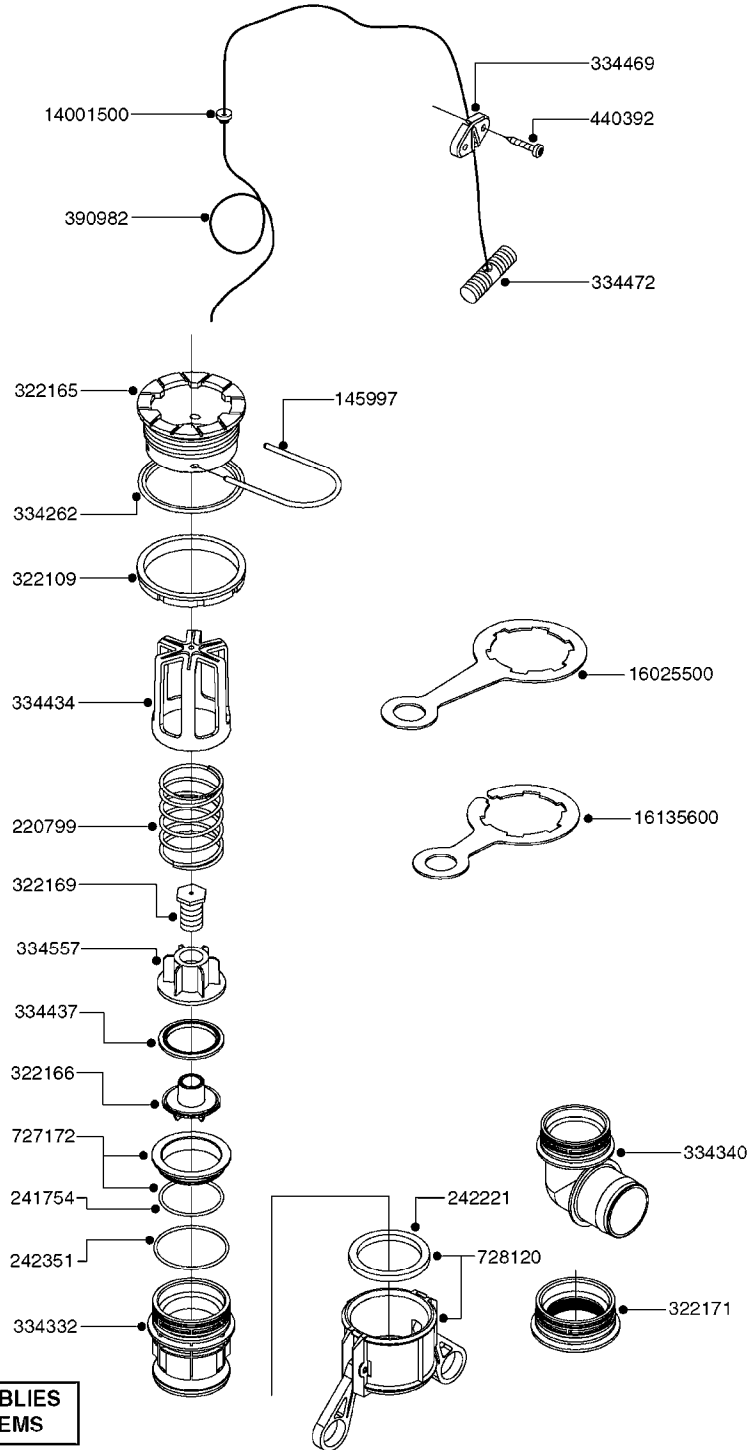

**G0410**

HYDROPNEUM. SPOUTS 5 OUTLETS  
G0410-HIN, 01:01:16

Page 1

Date 07.02.2020 10:47

parts-n°	order qty	description
139089	1	NOZZLE HOLDER F/5 NOZZLES
146327	1	UNION NUT 3/8" BRASS
149138	1	ADAPTER FOR NOZZLE H
239097	1	HYDROPNEUMATIC MANIFOLD ADAPT.
249031	1	O-RING
289348	1	ADAPTER 1/2" - 1/4"
289425	1	NON-DRIP 1/4" ON/OFF
359196	1	FISHTAIL SPOUT 5 NOZZLE 120°
371339	1	NOZZLE ALBUZ BROWN WITH SWIRL
450972	1	SCREW M6X15 ALLEN GALV.
471106	1	WASHER D6
739638	1	NOZZLE OUTLET 5 NOZZ. D125 SPV

24002503 - Ø 5" (125mm)

24002403 - Ø 4" (100mm)

259034 - Ø 5" (125mm) L=29-1/2" (750mm) PVC

259035 - Ø 4-3/8" (110mm) L=39-3/8" (1000mm) PVC

349012 - Ø 4" (100mm) L=37-3/8" (950mm) PVC

349026 - Ø 5-1/2" (140mm) / Ø 4-3/8" (110mm) PVC

349030 - Ø 5-1/2" (140mm) / Ø 3-1/2" (90mm) PVC

349025 - Ø 5" (125mm) / Ø 4-3/8" (110mm) PVC

349023 - Ø 5" (125mm) PVC

**G0420**

TUBES & HOSES  
G0420-HIN, 01:01:16

Page 1

Date 07.02.2020 10:47

parts-n°	order qty	description
259034	1	PVC HOSE D125MM X 0.75M
259035	1	PVC HOSE D100MM X 1.0M
349012	1	PVC TUBE D100MM X 950MM
349023	1	GREY PVC LID D125MM
349025	1	CONNECT.PIECE PVC D125MM-110MM
349026	1	CONICAL REDUC.PVC D140MM-100MM
349030	1	140MM-90MM PVC ADAPTER
24002403	1	HOSE R X TPR 4" BLACK
24002503	1	HOSE R X TPR 5" BLACK