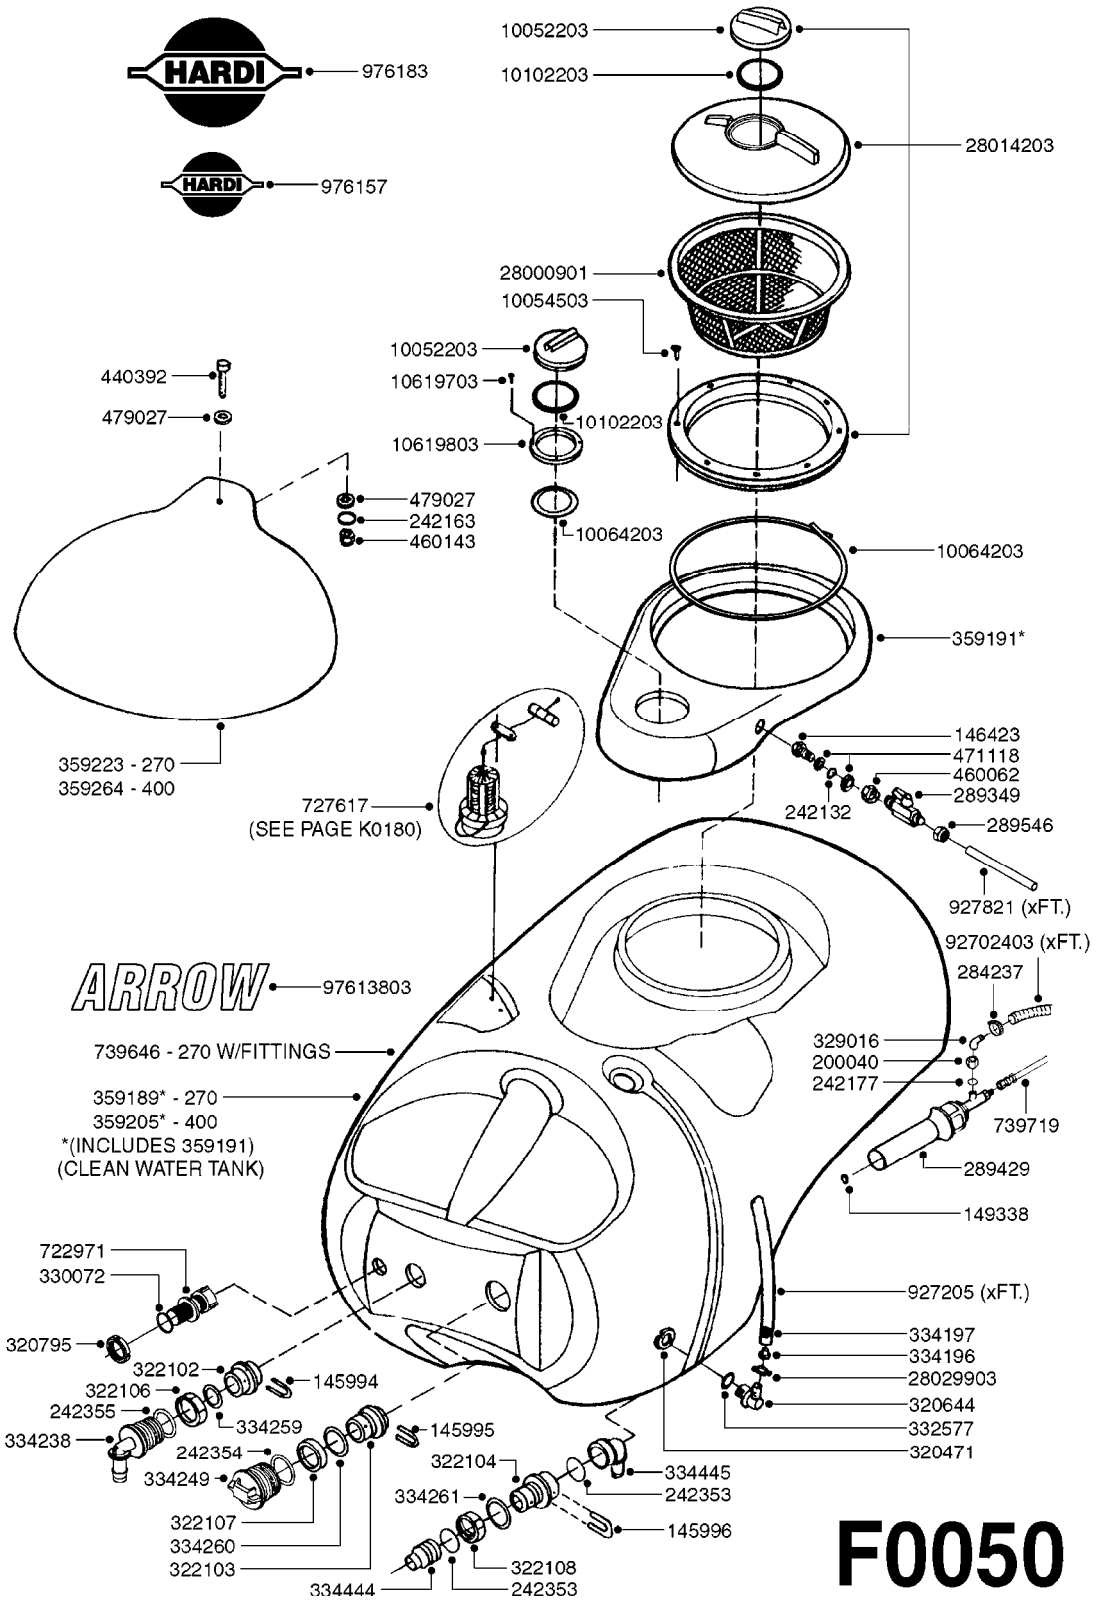

TANK - ARROW 270/400
F0050-HIN, 01:01:16

Page

0

Date

07.02.2020 10:44

TANK - ARROW 270/400
F0050-HIN, 01:01:16

Page 1
Date 07.02.2020 10:44

parts-n°	order qty	description
145994	1	FITT.DK S-40 FORK
145995	1	FITT.DK S-53 FORK
145996	1	FITT.DK S-67 FORK
146423	1	INSERT 3/8'BRASS
149338	1	INTERMIX JET 5MM
200040	1	FITT. ARAG 1"
242132	1	O-RING 21 X 15 X 3
242163	1	O-RING 8 X 3
242177	1	O-RING D25.4 X 20.2 X 2.6
242353	1	O-RING 3 X 44.2 VITON
242354	1	O-RING D32.2X3.0 VITON
242355	1	O-RING D19.2X3.0 VITON F.S-40
284237	1	CLAMP HOSE GEAR D20/30
289349	1	BALL VALVE 3/8" M-H
289429	1	AGITATION INJECTOR DUAL INPUT
289546	1	NUT F.NOZZLE HOLDER ZENIT
320471	1	FITT.DK NUT 1" BSP JAMB
320644	1	FITT.DK ELB.3/4"HB X 1" BSP
320795	1	FITT.DK NUT 1-1/2" BSP JAMB
322102	1	FITT.DK S-40 BULKHEAD
322103	1	FITT.DK S-53 BULKHEAD
322104	1	FITT.DK S-67 BULKHEAD
322106	1	FITT.DK S-40 BULKHEAD NUT
322107	1	FITT.DK S-53 BULKHEAD NUT
322108	1	FITT.DK S-67 BULKHEAD NUT
329016	1	BØJNING
330072	1	O-RING D53.5/D45.5X4
332577	1	O-RING D38/D30X4 F.1" PUR.
334196	1	PLUG F. LIQUID LEV. INDICATOR
334197	1	BALL F. LIQUID LEV. INDICATOR
334238	1	FITT.DK S-40 ELB.1/2"
334249	1	FITT.DK S-53 PLUG
334259	1	GASKET F. S-40 BULKHEAD
334260	1	GASKET F. S-53 BULKHEAD
334261	1	GASKET F. S-67 BULKHEAD
334444	1	FITT.DK S-67 STR.1-1/2" PVC
334445	1	FITT.DK S-67 ELB.1-1/2"
359189	1	TANK RAW 270 GAL. ARROW
359191	1	CLEAN WATER TANK - ARROW
359205	1	TANK RAW 400 GAL. ARROW
359223	1	TANK ACCESS COVER - ARROW 270
359264	1	TANK ACCESS COVER - ARROW 400
440392	1	SCREW 6.3 X 25.0 DIN7981C TORX
460062	1	NUT HEX 3/8' GALV.
460143	1	SELF LOCK NUT M8 SST A2 DIN985
471118	1	WASHER D16 TENSION
479027	1	WASHER D8X24X2 DIN9021
722971	1	SAFETY VALVE SCF 217PSI(15BAR)
727617	1	FITT.DK S-93 BOTTOM VALVE 2'
739646	1	TANK W/FITTINGS, ARROW 270
739719	1	HOSE ASSEMBLY D12 X 3400 1/2"
927205	1	HOSE R X CLEAR X 3/4 X 0012"
927821	1	CLEAR HOSE D12X10 PA1012
976157	1	DECAL COMPANY (4.4" X 4.6")
976183	1	DECAL COMPANY D.18,2 X 29,6
10052203	1	LID VENT ASSY
10054503	1	SCREW 3/4" SELF TAPPING
10064203	1	SET SEALING SPONGE 1 Ft BULK
10102203	1	GASKET F.16" LID BREATHER
10619703	1	SCREW SS #6x3/4' SELF TAPPING
10619803	1	LID HOUSING TREADED F. 6'