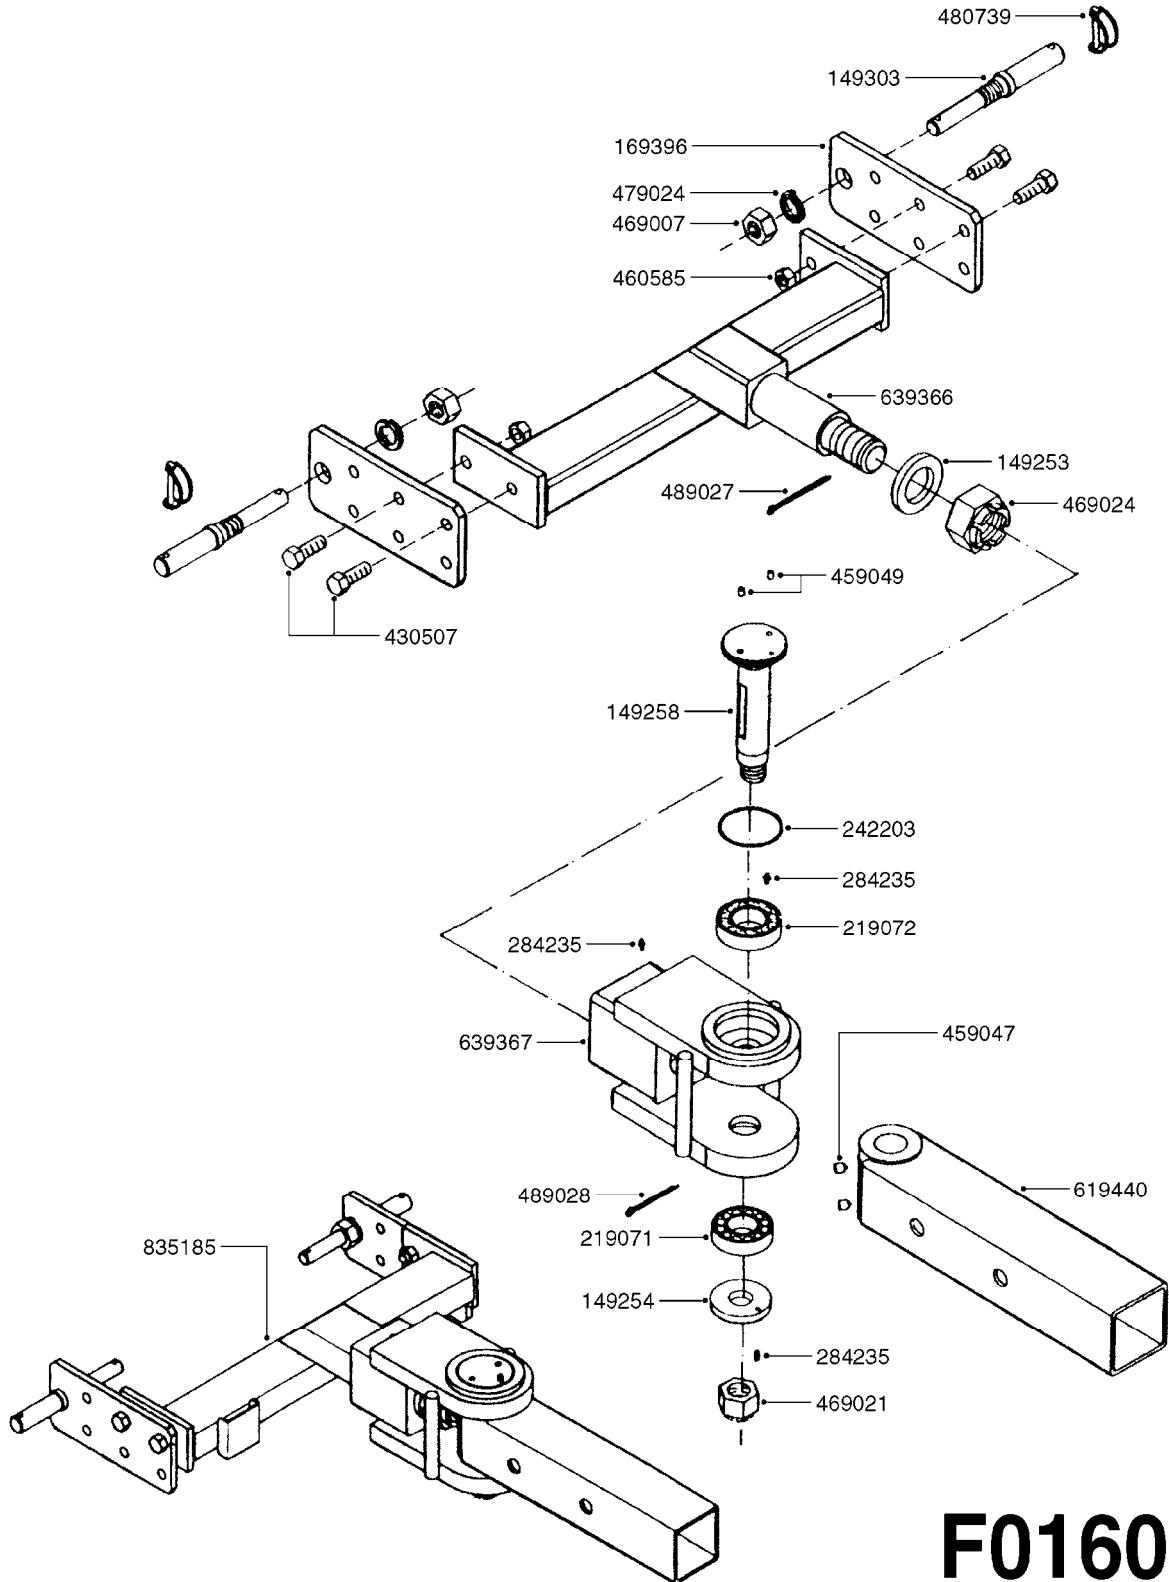

DRAWBARS - MERCURY/ARROW
F0150-HIN, 01:01:16

Page 0

Date 07.02.2020 10:44

F0150

DRAWBARS - MERCURY/ARROW
F0150-HIN, 01:01:16

Page 1

Date 07.02.2020 10:44

parts-n°	order qty	description
835172	1	DRAWBAR STD. F.TG BV CR
835173	1	DRAWBAR RING HITCH ARROW
835185	1	DRAWBAR TURNABLE F.TG BV CR
835293	1	DRAWBAR RING HITCH

DRAWBAR - TURNABLE HITCH
F0160-HIN, 01:01:16

Page 1

Date 07.02.2020 10:44

parts-n°	order qty	description
149253	1	WASHER D.80X50X10 TURN.HITCH
149254	1	WASHER D.80X32X10 TURN.HITCH
149258	1	PIN F.TURNABLE HITCH
149303	1	DRAW BOLTS
169396	1	PLATE F. TURNABLE DRAWBAR
219071	1	BEARING 30208A TURN.HITCH
219072	1	BEARING
242203	1	O-RING 79.5X72.5
284235	1	ENGRASADOR M-6/100 RECTO
430507	1	BOLT HEX 8.8 DEL M16X45 FT
459047	1	SET SCREW ALLEN M12X25 DIN 913
459049	1	SET SCREW ALLEN M8X10 DIN 913
460585	1	LOCKING NUT M16 DIN985 A2 SS
469007	1	NUT 1" SAE
469021	1	CASTLE NUT 1-1/4"
469024	1	CASTLE NUT 1-3/4" TURN.HITCH
479024	1	WASHER LOCK D.26 DIN 127
480739	1	PIN SNAP D8 F.ROUND
489027	1	ROLL PIN 6 x 100
489028	1	COTTER PIN 6 X 8
619440	1	HEADTUBE FOR TURN.DRAWBAR
639366	1	CENTER BEAM TURN.HITCH
639367	1	CENTER PIVOT - TURN.HITCH
835185	1	DRAWBAR TURNABLE F.TG BV CR

24002503 - Ø 5" (125mm)

24002403 - Ø 4" (100mm)

259034 - Ø 5" (125mm) L=29-1/2" (750mm) PVC

259035 - Ø 4-3/8" (110mm) L=39-3/8" (1000mm) PVC

349012 - Ø 4" (100mm) L=37-3/8" (950mm) PVC

349026 - Ø 5-1/2" (140mm) / Ø 4-3/8" (110mm) PVC

349030 - Ø 5-1/2" (140mm) / Ø 3-1/2" (90mm) PVC

349025 - Ø 5" (125mm) / Ø 4-3/8" (110mm) PVC

349023 - Ø 5" (125mm) PVC

G0420

TUBES & HOSES
G0420-HIN, 01:01:16

Page 1

Date 07.02.2020 10:44

parts-n°	order qty	description
259034	1	PVC HOSE D125MM X 0.75M
259035	1	PVC HOSE D100MM X 1.0M
349012	1	PVC TUBE D100MM X 950MM
349023	1	GREY PVC LID D125MM
349025	1	CONNECT.PIECE PVC D125MM-110MM
349026	1	CONICAL REDUC.PVC D140MM-100MM
349030	1	140MM-90MM PVC ADAPTER
24002403	1	HOSE R X TPR 4" BLACK
24002503	1	HOSE R X TPR 5" BLACK