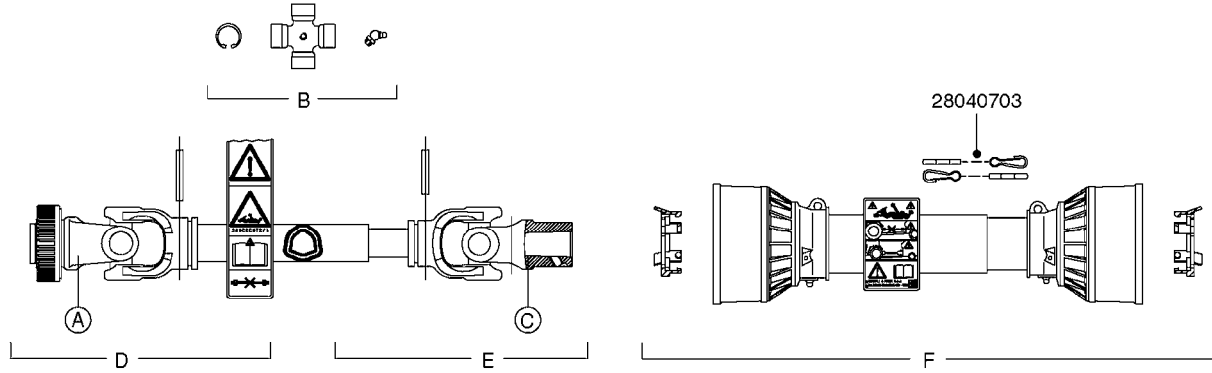

SUCTION SIDE OF PUMP

PRESSURE SIDE OF PUMP

COMPLETE PUMP
(NLA) REPLACED BY 364 PUMP (SEE PAGE A0280)

A0300

PUMP - 361/363 FITTINGS
A0300-HIN, 28:05:19

Page 1
Date 07.02.2020 10:44

parts-n°	order qty	description
145997	1	FITT.DK S-93 FORK
231022	1	FITT.DK ELB. 1' BSP GF 121
242351	1	O-RING D69.5X3.0 VITON F.S-93
242353	1	O-RING 3 X 44.2 VITON
320095	1	FITT.DK NUT 1" BSP
320132	1	FITT.DK HN 1" BSP
320821	1	FITT.DK NUT 1-1/2" BSP
321451	1	FITT.DK ELB.1-1/2 X1-1/4 80DEG
322321	1	FITT.DK S-67 X 1"BSP MALE
322322	1	FITT.DK S-67 X 1-1/4"BSP MALE
322323	1	FITT.DK S-93 X 1-1/2"BSP MALE
330326	1	O-RING D30/D24X2 F.1"NUT
330341	1	FITT.DK HB 1" F. 1" NUT
331262	1	FITT.DK HB 1-1/2" F. 1-1/2"NUT
331273	1	O-RING D44/D38X2 F.1-1/2"
334243	1	FITT.DK S-67 ELB.1"
334410	1	PROTECTION PUM
334445	1	FITT.DK S-67 ELB.1-1/2"
334647	1	FITT.DK S93 ELB 1-1/2" 90 PVC
334680	1	CLAMP HOSE PLASTIC 1"
420917	1	BOLT HEX 8.8 RAW M8X12 FT
459014	1	ALLEN SCREW M8 X 15 GALV.DIN93
461217	1	NUT HEX M5 LOCK
471074	1	WASHER M8 ELZ
471132	1	WASHER D24/D8.4 X 2 SS
727225	1	FITT.DK S-93 ELB.2'PVC W/ORING
727226	1	FITT. S93 2-1/2" 90° S W/O-RING
14012200	1	FITT.DK S-67 FORK W/M5 THREADS
28030103	1	CLAMP HOSE GEAR P5/4-S1.5"6724
28030203	1	CLAMP HOSE T-BOLT S2" 235-67
28030303	1	CLAMP HOSE T-BOLT S2.5" 235-76
39145300	1	PTO SHIELD Ø203 4-POLET MACHINED
92702603	1	HOSE PVC SUCT GRAY 1-1/2"
92702703	1	HOSE PVC SUCT GRAY 2"
92702803	1	HOSE PVC SUCT GRAY 2.5"
92712403	1	HOSE R X1" X300PSI WP X0012"