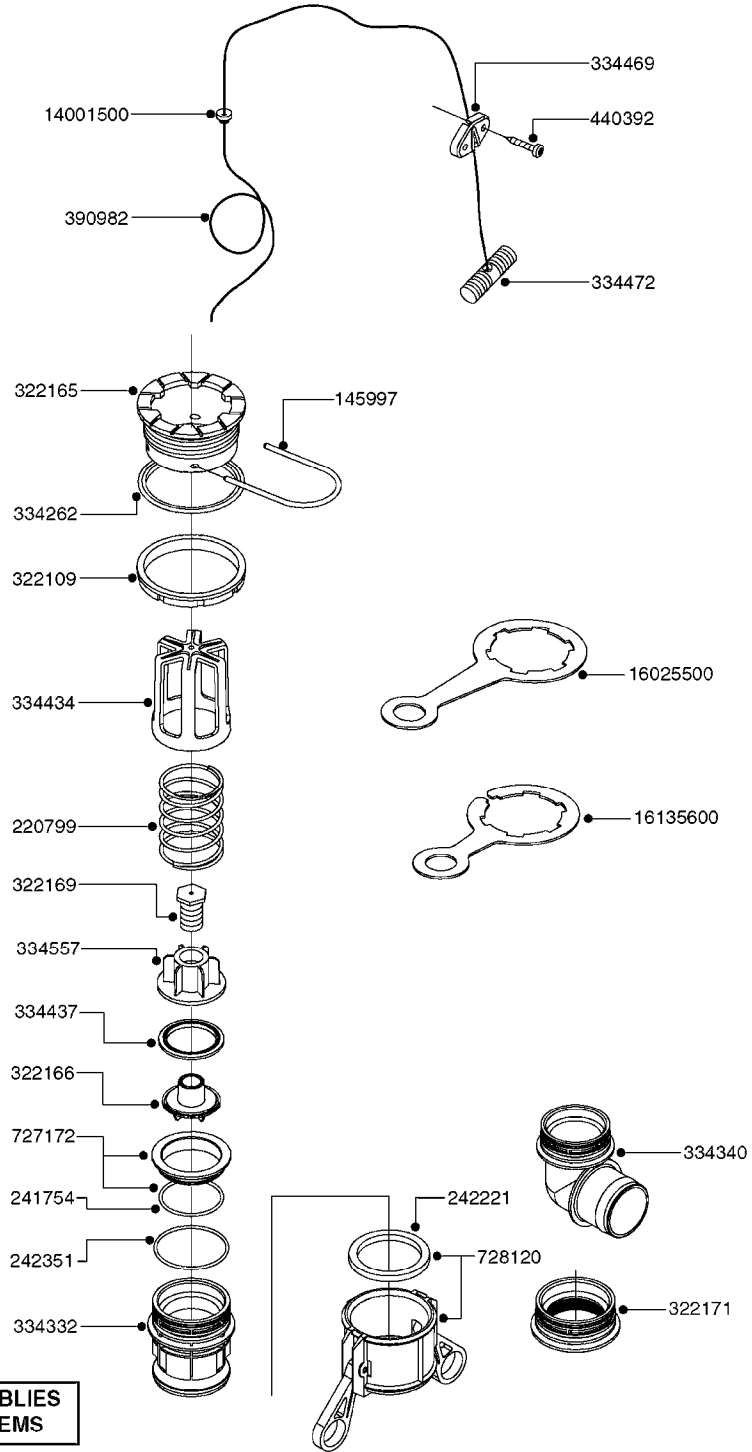

DRAWBAR - TURNABLE HITCH
F0160-HIN, 01:01:16

Page 1

Date 07.02.2020 10:44

parts-n°	order qty	description
149253	1	WASHER D.80X50X10 TURN.HITCH
149254	1	WASHER D.80X32X10 TURN.HITCH
149258	1	PIN F.TURNABLE HITCH
149303	1	DRAW BOLTS
169396	1	PLATE F. TURNABLE DRAWBAR
219071	1	BEARING 30208A TURN.HITCH
219072	1	BEARING
242203	1	O-RING 79.5X72.5
284235	1	ENGRASADOR M-6/100 RECTO
430507	1	BOLT HEX 8.8 DEL M16X45 FT
459047	1	SET SCREW ALLEN M12X25 DIN 913
459049	1	SET SCREW ALLEN M8X10 DIN 913
460585	1	LOCKING NUT M16 DIN985 A2 SS
469007	1	NUT 1" SAE
469021	1	CASTLE NUT 1-1/4"
469024	1	CASTLE NUT 1-3/4" TURN.HITCH
479024	1	WASHER LOCK D.26 DIN 127
480739	1	PIN SNAP D8 F.ROUND
489027	1	ROLL PIN 6 x 100
489028	1	COTTER PIN 6 X 8
619440	1	HEADTUBE FOR TURN.DRAWBAR
639366	1	CENTER BEAM TURN.HITCH
639367	1	CENTER PIVOT - TURN.HITCH
835185	1	DRAWBAR TURNABLE F.TG BV CR

24002503 - Ø 5" (125mm)

24002403 - Ø 4" (100mm)

259034 - Ø 5" (125mm) L=29-1/2" (750mm) PVC

259035 - Ø 4-3/8" (110mm) L=39-3/8" (1000mm) PVC

349012 - Ø 4" (100mm) L=37-3/8" (950mm) PVC

349026 - Ø 5-1/2" (140mm) / Ø 4-3/8" (110mm) PVC

349030 - Ø 5-1/2" (140mm) / Ø 3-1/2" (90mm) PVC

349025 - Ø 5" (125mm) / Ø 4-3/8" (110mm) PVC

349023 - Ø 5" (125mm) PVC

G0420

TUBES & HOSES
G0420-HIN, 01:01:16

Page 1

Date 07.02.2020 10:44

parts-n°	order qty	description
259034	1	PVC HOSE D125MM X 0.75M
259035	1	PVC HOSE D100MM X 1.0M
349012	1	PVC TUBE D100MM X 950MM
349023	1	GREY PVC LID D125MM
349025	1	CONNECT.PIECE PVC D125MM-110MM
349026	1	CONICAL REDUC.PVC D140MM-100MM
349030	1	140MM-90MM PVC ADAPTER
24002403	1	HOSE R X TPR 4" BLACK
24002503	1	HOSE R X TPR 5" BLACK