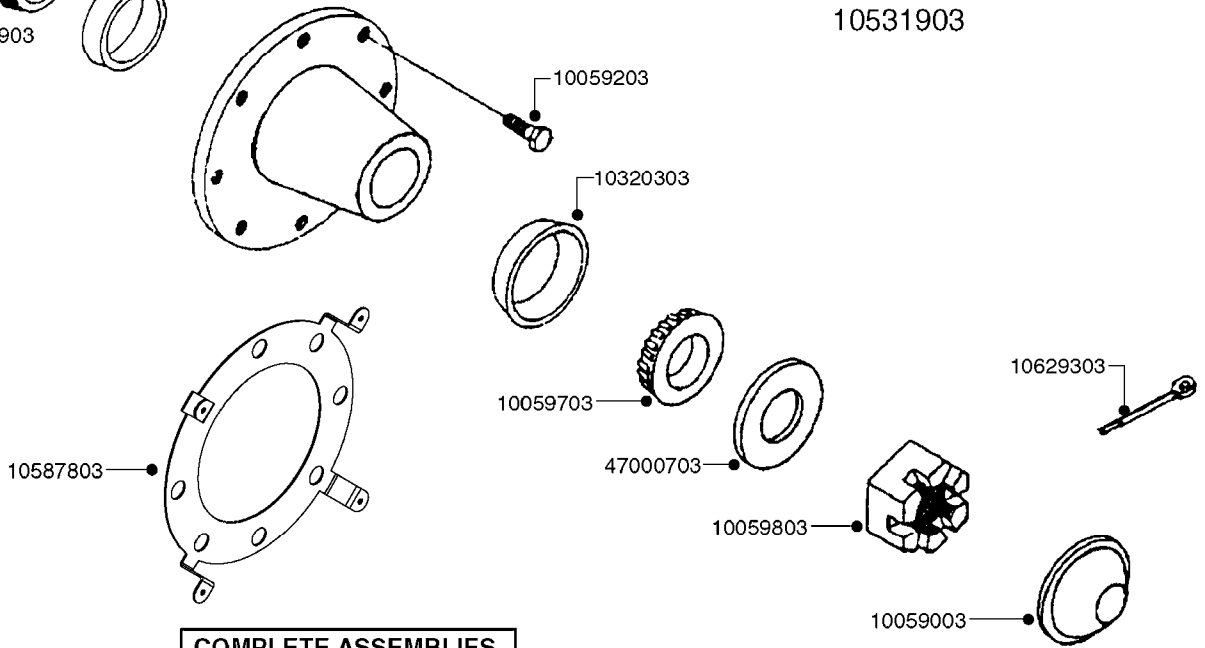

B0710

SUCTION FILT.-VINEYARD&ORCHARD
B0710-HIN, 01:01:16

Page 1

Date 07.02.2020 10:44

parts-n°	order qty	description
242146	1	O-RING 140 X 126 X 7
242147	1	O-RING 105,6x95X5.3
242148	1	O-RING 109.2 X 104 X 2
284093	1	FILTER SCR N ARAG 50 MESH BLUE
284094	1	FILTER SCR N ARAG 32 MESH WHITE
289408	1	FILTER SCR N ARAG 32 MESH WHITE
289409	1	FILTER SCR N ARAG 50 MESH BLUE
289430	1	FILTER SCR N ARAG 80 MESH RED
322146	1	THREADED RING F/FILTER 170
322147	1	THREADED RING F/FILTER 200
322150	1	FILTER CASING 1.5"BSP ARAG
322151	1	FILTER HOUSING 170
329040	1	FILTER ARAG 1.5" 32 MESH TRAIL
329044	1	FILTER ARAG 1.5" 32 MESH LIFT
329047	1	SPRING F. ARAG FILTER 1-1/2"
329048	1	O-RING F. 1-1/2" FILTER
329049	1	PLUNGER F. ARAG VALVE 1-1/2"
329051	1	O-RING F.ARAG FILTER 1-1/2"
329052	1	FITTING F.ARAG FILTER 1-1/2"
329054	1	FILTER HOUSING LID 1-1/2"
329056	1	YELLOW LOCKING RETAINER 1-1/2"
329058	1	SPRING F. ARAG FILTER 1"
329059	1	O-RING F. 1" FILTER
329060	1	PLUNGER F. ARAG VALVE 1"
329061	1	O-RING F.ARAG FILTER 1"
329062	1	FITTING F.ARAG FILTER 1"
329064	1	FILTER HOUSING LID 1"
329066	1	O-RING F.ARAG FILTER 1"
329067	1	O-RING F. 1" FILTER
329068	1	YELLOW LOCKING RETAINER 1"
329071	1	FILTER SCR N ARAG 80 MESH RED
420582	1	BOLT HEX 8.8 DEL M8X20 FT A2
471126	1	WASHER, M8, Ø16/ 8.4X 1.6, SS

COMPLETE HUB W/BEARINGS:
10531903

**COMPLETE ASSEMBLIES
WHOLEGOODS ITEMS**

E0730

HUB ASSEMBLY F.2 1/8" SPINDLE
E0730-HIN, 01:01:16

Page 1
Date 07.02.2020 10:44

parts-n°	order qty	description
10058803	1	BEARING INNER CONE A25590
10058903	1	SEAL HUB ASE41
10059003	1	DUST CAP 800/1000 GAL EDC17
10059203	1	BOLT WHEEL 9/16"x1-1/4"UNF 90D
10059703	1	BEARING OUTER CONE A25877
10059803	1	NUT HEX NF 1"
10320203	1	BEARING INNER CUP1000GAL.TR/TA
10320303	1	BEARING OUTER CUP1000GAL.TR/TA
10531903	1	HUB ASSY.COMP.F.2-1/8" SPINDLE
10587803	1	MAG MNT F. SPEED SNS 8 BOLT
10629303	1	PIN, COTTER 7/32" X 1.75" LONG
28020103	1	SPINDLE 2.125 CRS 14" 811
47000703	1	WASHER, SPNDL 1.1" 1.06x2 .19T