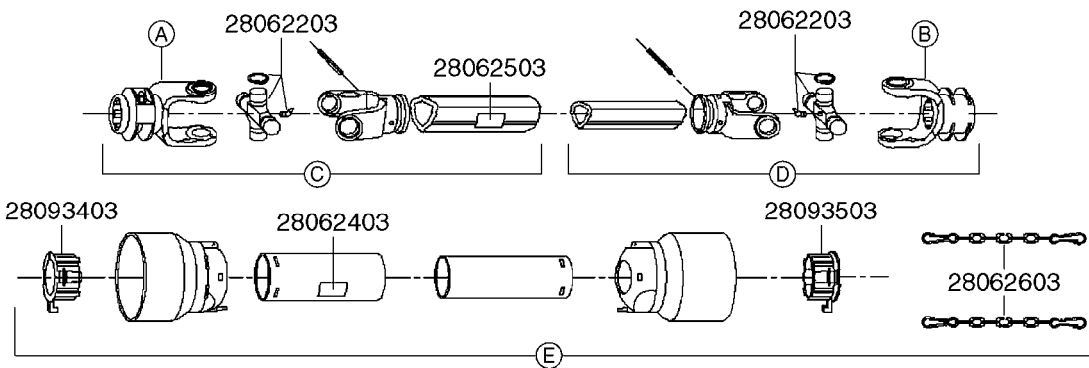

* Changed in 2016 from 100 series to G-Series (see page A0600).

A520

PTO SHAFTS - BONDIOLI CENT.
A0520-HIN, 23:10:18

Page 1
Date 07.02.2020 10:44

parts-n°	order qty	description
289042	1	UNIV. JOINT 22x54mm
421024	1	BOLT HEX 8.8 DEL M8X60
450015	1	SCREW ALLAN 3/8'X5/8' BLACK
460143	1	SELF LOCK NUT M8 SST A2 DIN985
28009803	1	PTO PIN TUBE RETAINER OUTER
28009903	1	PTO TUBE RETAINER INNER
28010103	1	PTO YOKE F.INNER TUBE CV PTO
28021403	1	PTO 1"STR/1-3/8" 6SPL B&P
28021503	1	PTO 1"STR/1-3/8" 21SPL B&P
28021603	1	PTO 1"STR/1-3/4" 20SPL B&P
28027903	1	PTO BALL LOCK.KIT F.1-3/8 YOKE
28040503	1	UNIV. JOINT 27x74.6mm
28040703	1	SAFETY CHAIN F.CV BLACK PTO (SET OF 2)
28041803	1	DECAL DANGER GUARD MISSING
28041903	1	DECAL DANGER ROT.DRIVELINE
28056703	1	PTO YOKE #1 1-3/8" X 6 SPLINE
28056803	1	PTO YOKE #1 1-3/8" X 21 SPLINE
28056903	1	PTO YOKE #4 1-3/4" X 20 SPLINE
28057003	1	PTO TUBE YOKE #1-G1 OUTER
28057103	1	PTO TUBE YOKE #4-G4 OUTER
28057203	1	PTO PIN TUBE RETAINER OUTER
28057303	1	PTO TUBE OUTER #1 745MM
28057403	1	PTO TUBE OUTER #4 720MM
28057503	1	PTO TUBE INNER #1 745MM
28057603	1	PTO TUBE INNER #4 720MM
28057703	1	PTO TUBE RETAINER INNER
28057803	1	PTO TUBE YOKE #1 Ø=1"
28057903	1	PTO TUBE YOKE #4 Ø=1"
28058003	1	PTO HALF SAFETY SHIELD OUTER
28058103	1	PTO HALF SAFETY SHIELD OUTER
28058203	1	PTO HALF SAFETY SHIELD INNER
28058303	1	PTO HALF SAFETY SHIELD INNER
28058403	1	PTO BALL LOCK.KIT F.1-3/4 YOKE
28058503	1	PTO TUBE YOKE #1-G1 INNER