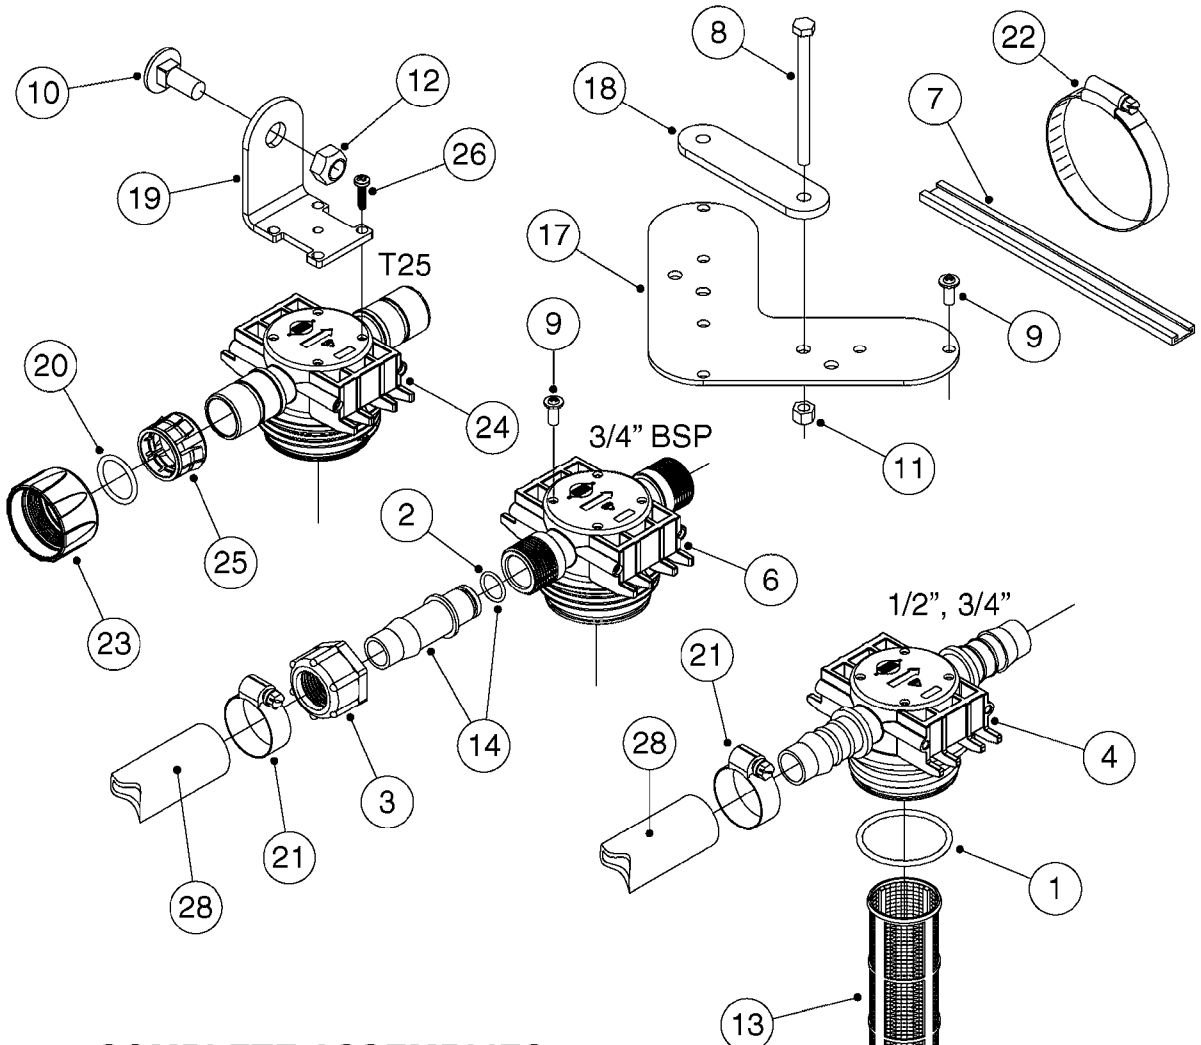

24002503 - Ø 5" (125mm)

24002403 - Ø 4" (100mm)

259034 - Ø 5" (125mm) L=29-1/2" (750mm) PVC

259035 - Ø 4-3/8" (110mm) L=39-3/8" (1000mm) PVC

349012 - Ø 4" (100mm) L=37-3/8" (950mm) PVC

349026 - Ø 5-1/2" (140mm) / Ø 4-3/8" (110mm) PVC

349030 - Ø 5-1/2" (140mm) / Ø 3-1/2" (90mm) PVC

349025 - Ø 5" (125mm) / Ø 4-3/8" (110mm) PVC

349023 - Ø 5" (125mm) PVC

G0420

TUBES & HOSES
G0420-HIN, 01:01:16

Page 1

Date 07.02.2020 10:44

parts-n°	order qty	description
259034	1	PVC HOSE D125MM X 0.75M
259035	1	PVC HOSE D100MM X 1.0M
349012	1	PVC TUBE D100MM X 950MM
349023	1	GREY PVC LID D125MM
349025	1	CONNECT.PIECE PVC D125MM-110MM
349026	1	CONICAL REDUC.PVC D140MM-100MM
349030	1	140MM-90MM PVC ADAPTER
24002403	1	HOSE R X TPR 4" BLACK
24002503	1	HOSE R X TPR 5" BLACK

COMPLETE ASSEMBLIES
WHOLEGOODS ITEMS

727617 - COMPLETE ASSEMBLY (2" BSP THREADED FITTING & 126" CORD)
727742 - COMPLETE ASSEMBLY (2-1/2" ELBOW & 157.5" CORD)

K0180

DRAIN ASSEMBLY-PULL CORD TYPE
K0180-HIN, 01:01:16

Page 1

Date 07.02.2020 10:44

parts-n°	order qty	description
145997	1	FITT.DK S-93 FORK
220799	1	SPRING F.TOP DRAIN
241754	1	O-RING D59.5X3
242221	1	GASKET F. S-93 QUICK COUPLERS
242351	1	O-RING D69.5X3.0 VITON F.S-93
322109	1	FITT.DK S-93 BULKHEAD NUT
322165	1	FITT.DK S-93 BULKHEAD SINGLE
322166	1	VALVE FLAP LOWER PART
322169	1	CORD PLUG F.TOP DRAIN
322171	1	FITT.DK S-93 THREAD INS.2"BSP
334262	1	GASKET F.S-93 BULKHEAD
334332	1	FITT.DK S-93 MALE QUICK COUP.
334340	1	FITT.DK S-93 ELBOW 2.5"
334434	1	CAGE F.SPRING BOTTOM DRAIN ASY
334437	1	SEAL FOR VALVE FLAP
334469	1	CLEVIS F.CORD TOP DRAIN ASSY.
334472	1	HANDLE FOR TOP DRAIN
334557	1	SPRING SEAT TOP DRAIN
390982	1	CORD NYLON 4000MM
440392	1	SCREW 6.3 X 25.0 DIN7981C TORX
727172	1	FITT.DK S-93 SEAT INSERT
727617	1	FITT.DK S-93 BOTTOM VALVE 2'
727742	1	TOP DRAIN CORD TYPE
728120	1	QUICK COUPLER CAP F.S93 DRAIN
14001500	1	GROMMET F.TOP DRAIN CORD
16025500	1	TANK SPACER SIGHT GAUGE
16135600	1	GUIDE FOR SIGHT GAUGE NAV/NCM