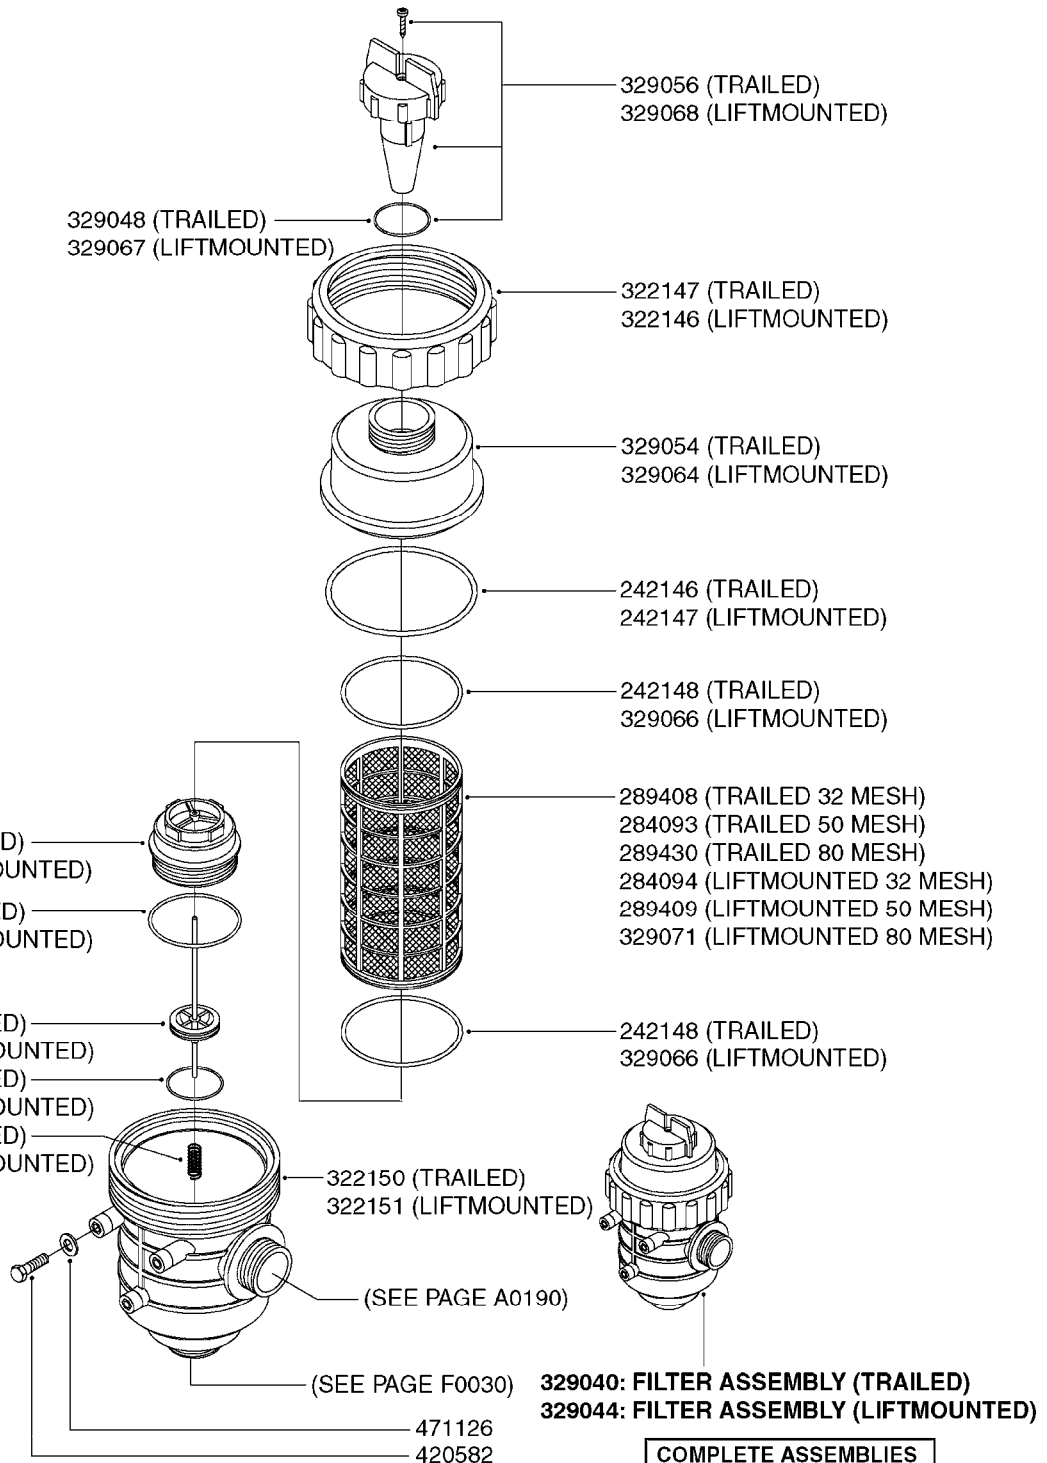

B0710

SUCTION FILT.-VINEYARD&ORCHARD
B0710-HIN, 01:01:16

Page 1

Date 07.02.2020 10:44

parts-n°	order qty	description
242146	1	O-RING 140 X 126 X 7
242147	1	O-RING 105,6x95X5.3
242148	1	O-RING 109.2 X 104 X 2
284093	1	FILTER SCR N ARAG 50 MESH BLUE
284094	1	FILTER SCR N ARAG 32 MESH WHITE
289408	1	FILTER SCR N ARAG 32 MESH WHITE
289409	1	FILTER SCR N ARAG 50 MESH BLUE
289430	1	FILTER SCR N ARAG 80 MESH RED
322146	1	THREADED RING F/FILTER 170
322147	1	THREADED RING F/FILTER 200
322150	1	FILTER CASING 1.5"BSP ARAG
322151	1	FILTER HOUSING 170
329040	1	FILTER ARAG 1.5" 32 MESH TRAIL
329044	1	FILTER ARAG 1.5" 32 MESH LIFT
329047	1	SPRING F. ARAG FILTER 1-1/2"
329048	1	O-RING F. 1-1/2" FILTER
329049	1	PLUNGER F. ARAG VALVE 1-1/2"
329051	1	O-RING F.ARAG FILTER 1-1/2"
329052	1	FITTING F.ARAG FILTER 1-1/2"
329054	1	FILTER HOUSING LID 1-1/2"
329056	1	YELLOW LOCKING RETAINER 1-1/2"
329058	1	SPRING F. ARAG FILTER 1"
329059	1	O-RING F. 1" FILTER
329060	1	PLUNGER F. ARAG VALVE 1"
329061	1	O-RING F.ARAG FILTER 1"
329062	1	FITTING F.ARAG FILTER 1"
329064	1	FILTER HOUSING LID 1"
329066	1	O-RING F.ARAG FILTER 1"
329067	1	O-RING F. 1" FILTER
329068	1	YELLOW LOCKING RETAINER 1"
329071	1	FILTER SCR N ARAG 80 MESH RED
420582	1	BOLT HEX 8.8 DEL M8X20 FT A2
471126	1	WASHER, M8, Ø16/ 8.4X 1.6, SS