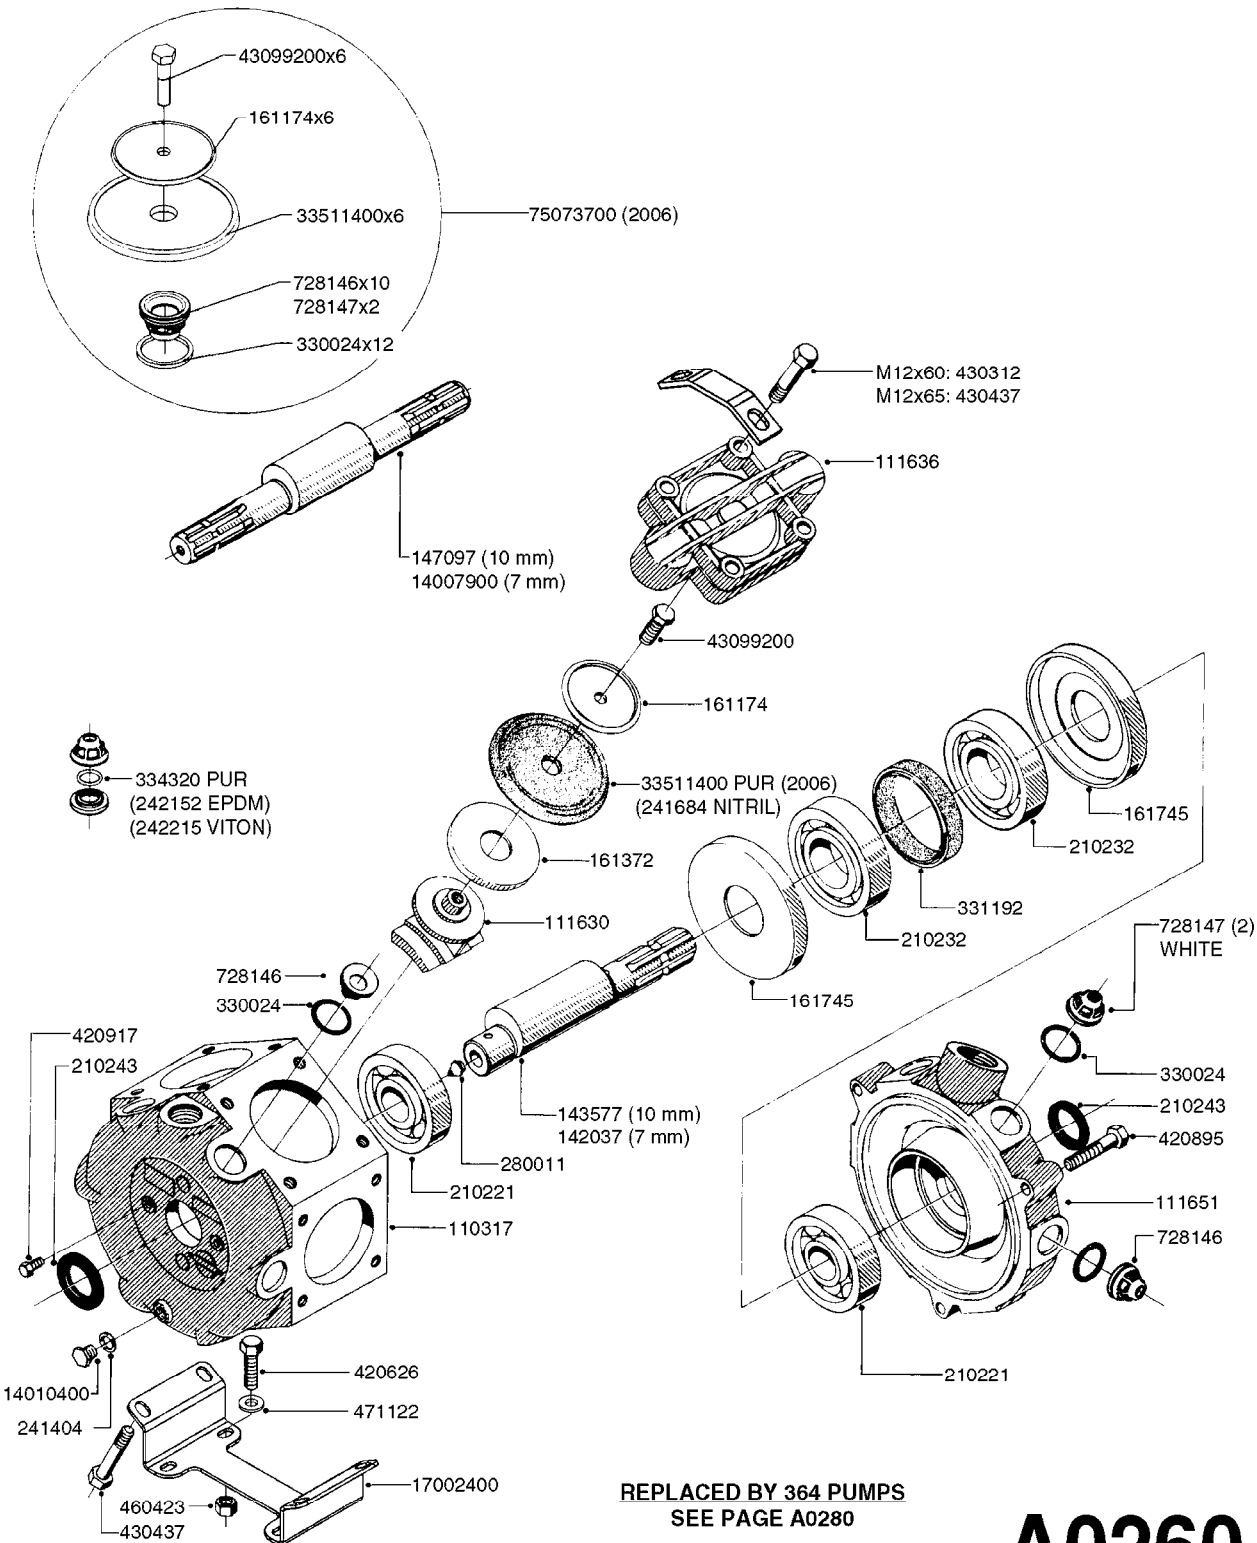

REPLACED BY 364 PUMPS
SEE PAGE A0280

A0260

PUMP - 363 W/MOUNTING BASE
A0260-HIN, 17:03:16

Page 1
Date 07.02.2020 10:44

parts-n°	order qty	description
110317	1	PUMP CASING MODEL 360/361 PNTD
111630	1	CONNECTING ROD 363/364-10 PUMP
111636	1	VALVE COVER 363 HEAVY DUTY
111651	1	CASTING F.363 1.5" PUMP(FRONT)
142037	1	CRANK SHAFT 361-20
143577	1	CRANK SHAFT F.363/462/463-10mm
147097	1	CRANK SHAFT 363-463/10 THROUGH
161174	1	DIAPHRAGM DISC SS 361/363/364 PUMP
161372	1	DIAPHRAGM BACKING DISC,320-361
161745	1	METAL SPACER F.363/463
210221	1	BEARING BALL 6407
210232	1	BEARING BALL 6310
210243	1	SEAL OIL 35 X 47 X 7
241404	1	DOWTY SEAL 1/4"
241684	1	DEICER PARTS: DIAPHRAGM MODEL 361 NITRIL
242152	1	O-RING D18.2X3 EPDM
242215	1	O-RING D18X3 VITON
280011	1	GREASE NIPPLE 1/8" SAE H TR
330024	1	O-RING D41,1/D34.5 X 3,5
331192	1	SPACER, MODEL 361/363
334320	1	O-RING D18X3 POLYURETHANE
420626	1	BOLT HEX 8.8 DEL M10X20 FT
420895	1	BOLT HEX 8.8 RAW M10X60
420917	1	BOLT HEX 8.8 RAW M8X12 FT
430312	1	BOLT HEX 8.8 M12X60
430437	1	BOLT HEX 8.8 RAW M12X65
460423	1	NUT HEX M10X1.50 LOCK DIN985A2 SS
471122	1	WASHER, M10, Ø20/10.5X 2.0, SS
728146	1	VALVE FOR 361(726890/707932)
728147	1	VALVE FOR 361 WHITE WITH HOLE
14007900	1	CRANK 363/462/463-7mm 540/THRU
14010400	1	PLUG 1/4" BSP
17002400	1	FOOT F. 36X PUMP, RED
33511400	1	DIAPHRAGM PUMP 361/361/363/364 PUR
43099200	1	BOLT HEX SS M12 X 30 DIN933 A4
75073700	1	PUMP KIT 361/363 "06"