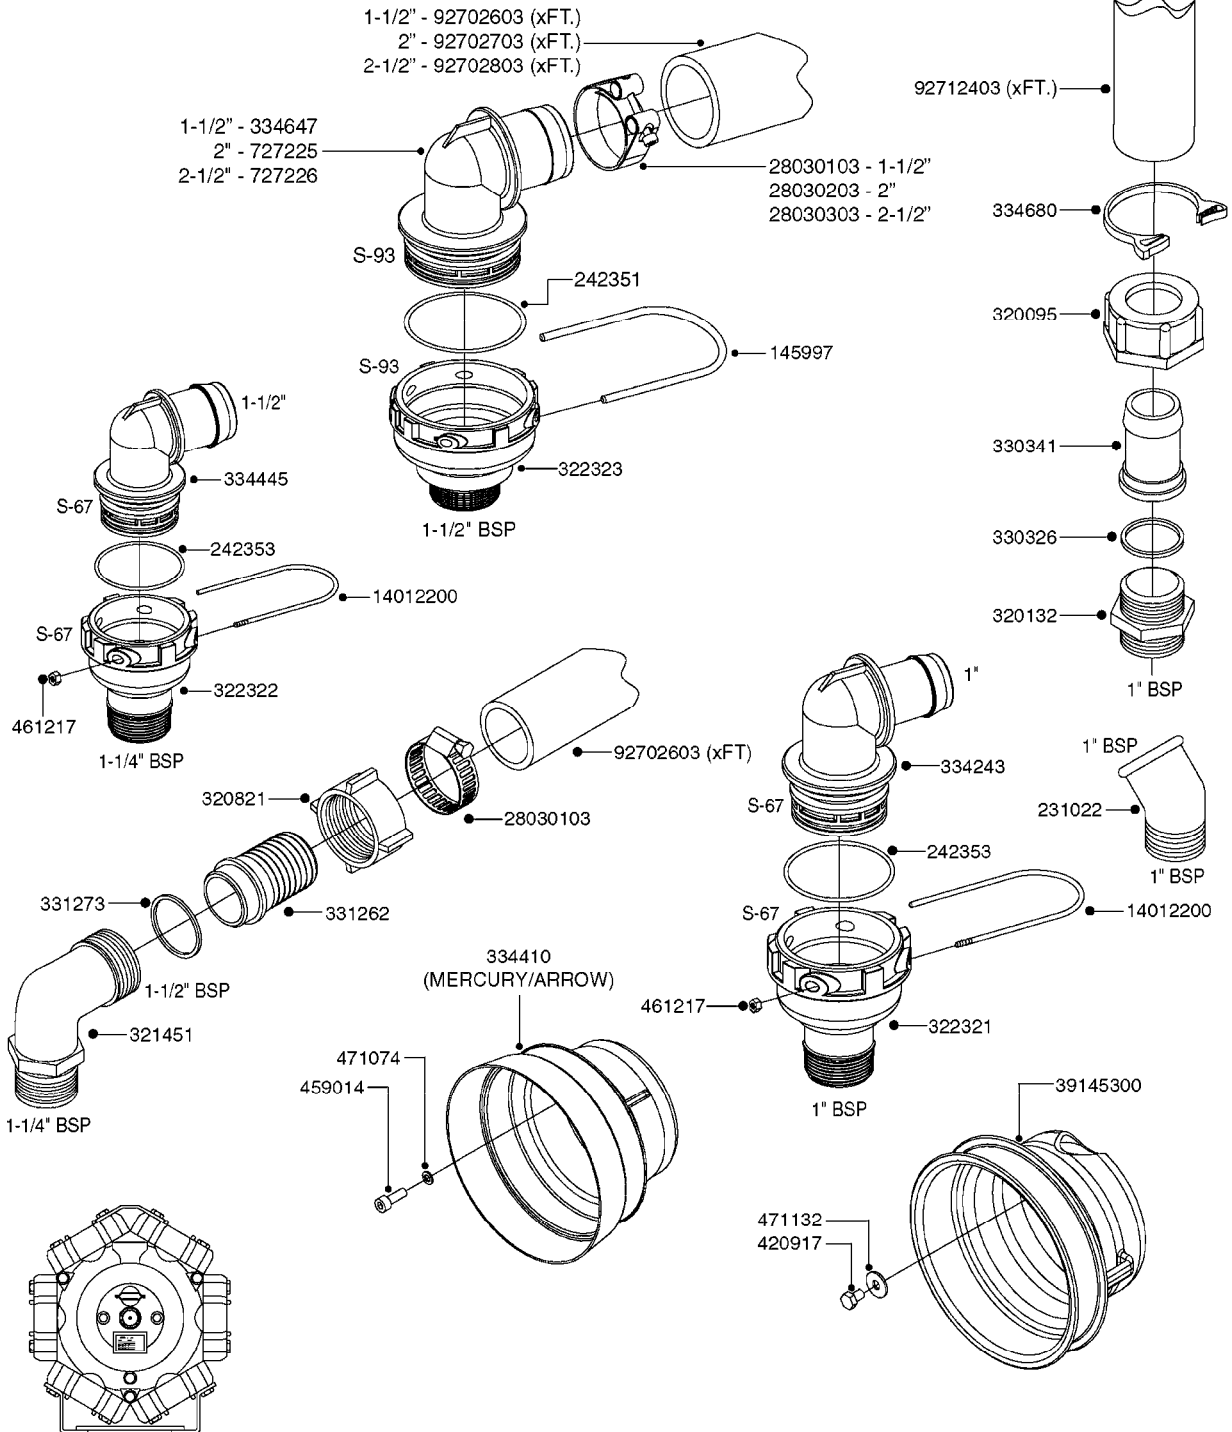

SUCTION SIDE OF PUMP

PRESSURE SIDE OF PUMP

COMPLETE PUMP
(NLA) REPLACED BY 364 PUMP (SEE PAGE A0280)

A0300

PUMP - 361/363 FITTINGS
A0300-HIN, 28:05:19

Page 1
Date 07.02.2020 10:44

parts-n°	order qty	description
145997	1	FITT.DK S-93 FORK
231022	1	FITT.DK ELB. 1' BSP GF 121
242351	1	O-RING D69.5X3.0 VITON F.S-93
242353	1	O-RING 3 X 44.2 VITON
320095	1	FITT.DK NUT 1" BSP
320132	1	FITT.DK HN 1" BSP
320821	1	FITT.DK NUT 1-1/2" BSP
321451	1	FITT.DK ELB.1-1/2 X1-1/4 80DEG
322321	1	FITT.DK S-67 X 1"BSP MALE
322322	1	FITT.DK S-67 X 1-1/4"BSP MALE
322323	1	FITT.DK S-93 X 1-1/2"BSP MALE
330326	1	O-RING D30/D24X2 F.1"NUT
330341	1	FITT.DK HB 1" F. 1" NUT
331262	1	FITT.DK HB 1-1/2" F. 1-1/2"NUT
331273	1	O-RING D44/D38X2 F.1-1/2"
334243	1	FITT.DK S-67 ELB.1"
334410	1	PROTECTION PUM
334445	1	FITT.DK S-67 ELB.1-1/2"
334647	1	FITT.DK S93 ELB 1-1/2" 90 PVC
334680	1	CLAMP HOSE PLASTIC 1"
420917	1	BOLT HEX 8.8 RAW M8X12 FT
459014	1	ALLEN SCREW M8 X 15 GALV.DIN93
461217	1	NUT HEX M5 LOCK
471074	1	WASHER M8 ELZ
471132	1	WASHER D24/D8.4 X 2 SS
727225	1	FITT.DK S-93 ELB.2'PVC W/ORING
727226	1	FITT. S93 2-1/2" 90° S W/O-RING
14012200	1	FITT.DK S-67 FORK W/M5 THREADS
28030103	1	CLAMP HOSE GEAR P5/4-S1.5"6724
28030203	1	CLAMP HOSE T-BOLT S2" 235-67
28030303	1	CLAMP HOSE T-BOLT S2.5" 235-76
39145300	1	PTO SHIELD Ø203 4-POLET MACHINED
92702603	1	HOSE PVC SUCT GRAY 1-1/2"
92702703	1	HOSE PVC SUCT GRAY 2"
92702803	1	HOSE PVC SUCT GRAY 2.5"
92712403	1	HOSE R X1" X300PSI WP X0012"