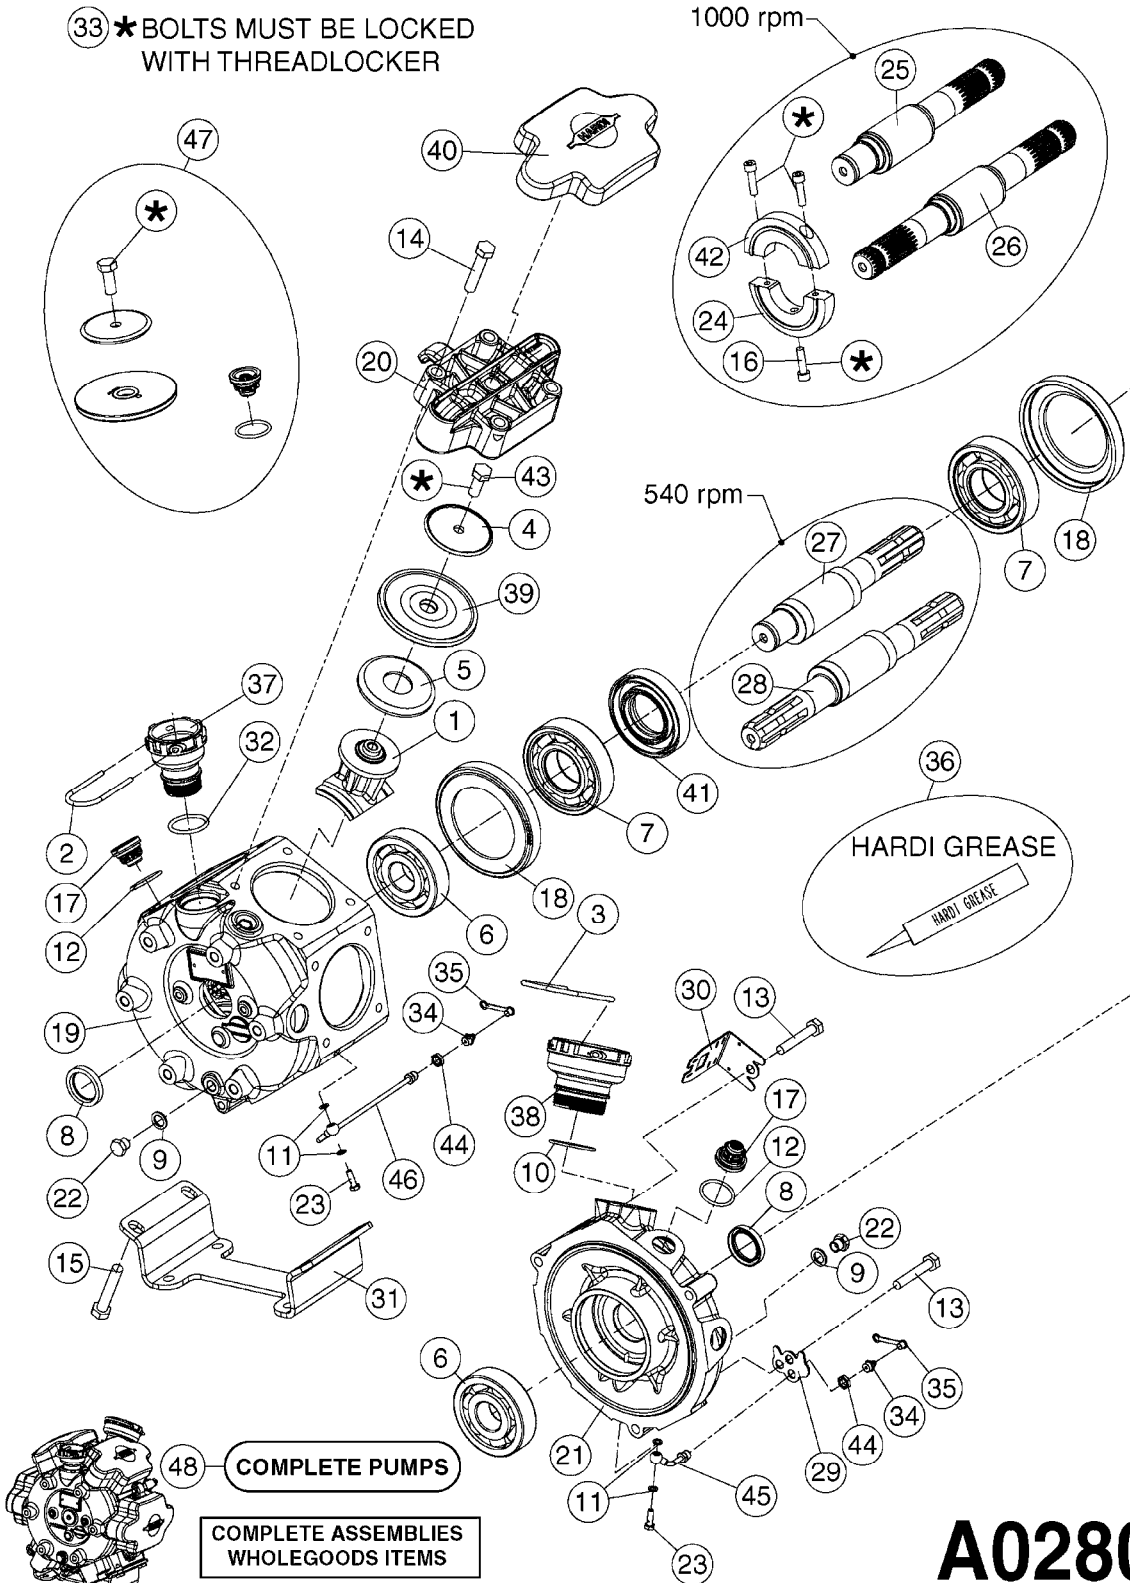

Agroparts: www.HARDI-INTERNATIONAL.com

Arrow - Trailer 270/400
Gallon 16" MAXI Fan

Country-Code 11

Date 07.02.2020 10:44

**ARROW
270/400 Gallon
16" MAXI Fan**

Arrow - Trailer 270/400
Gallon 16" MAXI Fan

Page 0.1

REPLACED BY 364 PUMPS
SEE PAGE A0280

A0260

PUMP - 363 W/MOUNTING BASE
A0260-HIN, 17:03:16

Page 1
Date 07.02.2020 10:44

parts-n°	order qty	description
110317	1	PUMP CASING MODEL 360/361 PNTD
111630	1	CONNECTING ROD 363/364-10 PUMP
111636	1	VALVE COVER 363 HEAVY DUTY
111651	1	CASTING F.363 1.5" PUMP(FRONT)
142037	1	CRANK SHAFT 361-20
143577	1	CRANK SHAFT F.363/462/463-10mm
147097	1	CRANK SHAFT 363-463/10 THROUGH
161174	1	DIAPHRAGM DISC SS 361/363/364 PUMP
161372	1	DIAPHRAGM BACKING DISC,320-361
161745	1	METAL SPACER F.363/463
210221	1	BEARING BALL 6407
210232	1	BEARING BALL 6310
210243	1	SEAL OIL 35 X 47 X 7
241404	1	DOWTY SEAL 1/4"
241684	1	DEICER PARTS: DIAPHRAGM MODEL 361 NITRIL
242152	1	O-RING D18.2X3 EPDM
242215	1	O-RING D18X3 VITON
280011	1	GREASE NIPPLE 1/8" SAE H TR
330024	1	O-RING D41,1/D34.5 X 3,5
331192	1	SPACER, MODEL 361/363
334320	1	O-RING D18X3 POLYURETHANE
420626	1	BOLT HEX 8.8 DEL M10X20 FT
420895	1	BOLT HEX 8.8 RAW M10X60
420917	1	BOLT HEX 8.8 RAW M8X12 FT
430312	1	BOLT HEX 8.8 M12X60
430437	1	BOLT HEX 8.8 RAW M12X65
460423	1	NUT HEX M10X1.50 LOCK DIN985A2 SS
471122	1	WASHER, M10, Ø20/10.5X 2.0, SS
728146	1	VALVE FOR 361(726890/707932)
728147	1	VALVE FOR 361 WHITE WITH HOLE
14007900	1	CRANK 363/462/463-7mm 540/THRU
14010400	1	PLUG 1/4" BSP
17002400	1	FOOT F. 36X PUMP, RED
33511400	1	DIAPHRAGM PUMP 361/361/363/364 PUR
43099200	1	BOLT HEX SS M12 X 30 DIN933 A4
75073700	1	PUMP KIT 361/363 "06"

33 * BOLTS MUST BE LOCKED WITH THREADLOCKER

1000 rpm

540 rpm

HARDI GREASE

A0280

PUMP - 364 540/1000 RPM
A0280-HIN, 24:04:19

Page

1