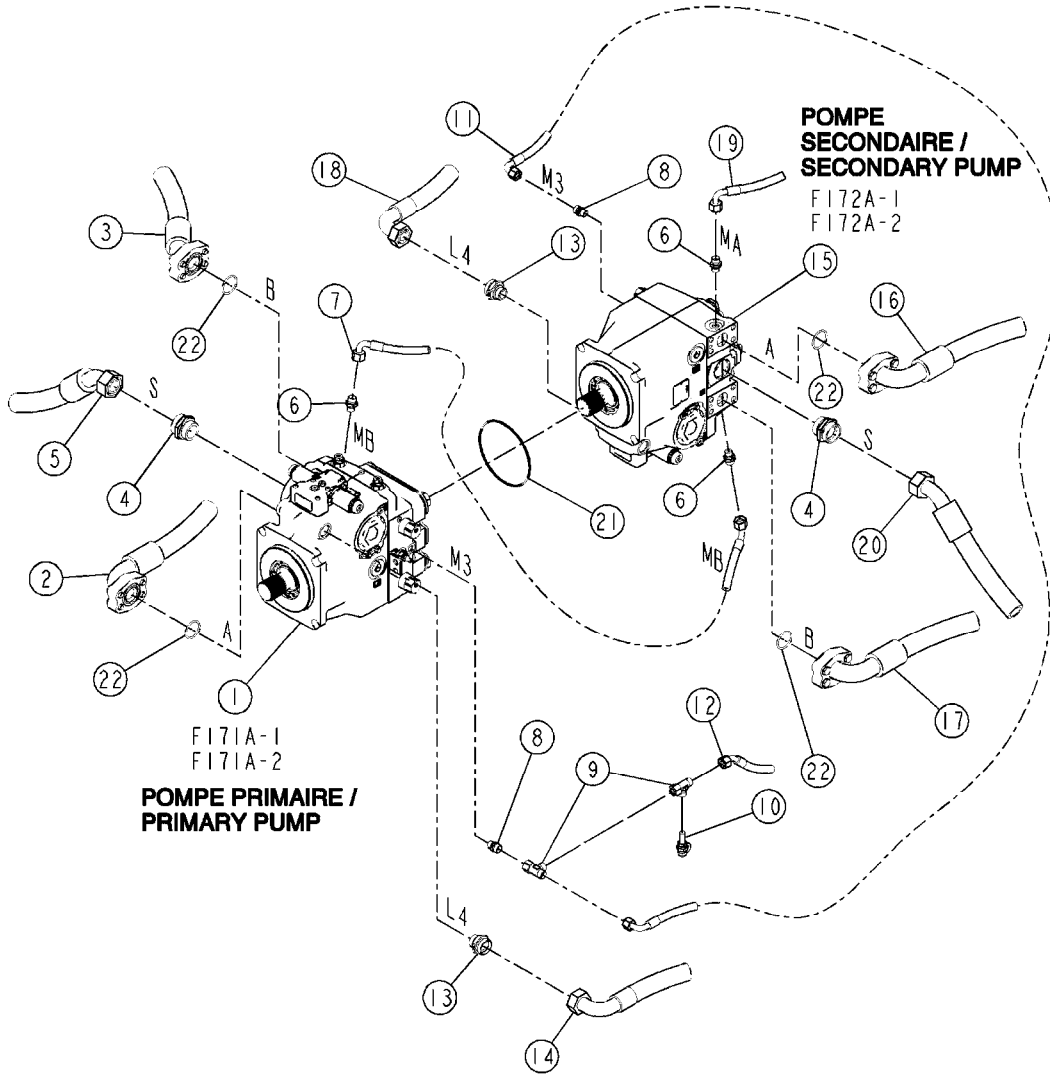

A0460

PUMP - 650 ACE CENTRIFUGAL SP
A0460-HIN, 25:07:18

Page 1

Date 07.02.2020 8:07

Pos.	parts-n°	order qty	description
1	232152	1	QUICK COUPLER 8MMX1/8 EXT.LONG
2	288660	1	FITTING G1/4"-Ø4 mm
3	786890	1	PLUG M18X1.5 ORA3C W/GASKET
4	23004203	1	FITT 1/4" NPTF-1/4" NPTF UNION
5	23005803	1	FITT, 1/4" NPT X 6MM 90 PTC
6	28024901	1	AIR PRESSURE REGULATOR 1/4" BSP 0.5-10B
7	28065303	1	REGULATOR 1/4", 30PSI, PARKER
8	28066503	1	PUMP REPAIR KIT ACE 650
9	28066603	1	MOTOR REPAIR KIT ACE 650
10	28068303	1	PLUG 1/8" NPT SS
11	28068403	1	PUMP HOUSING FRONT ACE 650
12	28068503	1	CAP SCREW 3/8" X 3/4" SS
13	28068603	1	IMPELLER, WETSEAL SS ACE 650
14	28068703	1	SEAL PLATE SS ACE 650
15	28068803	1	ADAPTER #8 SAE X 1/4" FNPT
16	28069003	1	PLUG #8 SAE X 1/8" FNPT
17	28069103	1	ADAPTER #8 SAE X 1/8" FNPT
18	28069203	1	PRESS.GAUGE 0-60 PSI 1/8" NPT
19	28069303	1	SIGHT GAUGE #8 SAE W/FLOAT
20	28069503	1	CAP SCREW 3/8" X 2"
21	28069603	1	CAP SCREW 3/8" X 1"
22	28069703	1	SLINGER 1.5" X 7/8"
23	28069803	1	SNAP RING INTERNAL, FRAME
24	28069903	1	SNAP RING EXTERNAL, SHAFT
25	28070003	1	BEARING F.ACE 650 PUMP
26	28070103	1	KEY 0.188 X 0.188 X 0.875
27	28070203	1	SHAFT 11T FEMALE SPLINE SS
28	28070503	1	WASHER 3/8" SS
29	28072103	1	TEE MALE #8 SAE
30	28072203	1	PUMP HOUSING REAR ACE 650CDRPM
31	28072303	1	SENSOR, RPM, ACE 650
32	28072403	1	SET SCREW 10-24 X 1/2"
33	28072503	1	STONE WHEEL, SINGLE TOOTH
34	28072603	1	HYDRAULIC MOTOR W/CASE DRAIN
35	29004303	1	ACE 650, BARRIER FLUID 32oz
36	RA15AA7259	1	STRAIGHT FITTING BSP1/4" 0121-1313
37	RA15AA7260	1	T PIECE, F-F-F, BSP1/4"
38	28059003	1	PUMP ACE FMCWS-650-HARDI-CD-SS SARITOR, RUBICON
38	28086303	1	PUMP ACE FMCWS-650-HARDI-PRESIDIO PRESIDIO