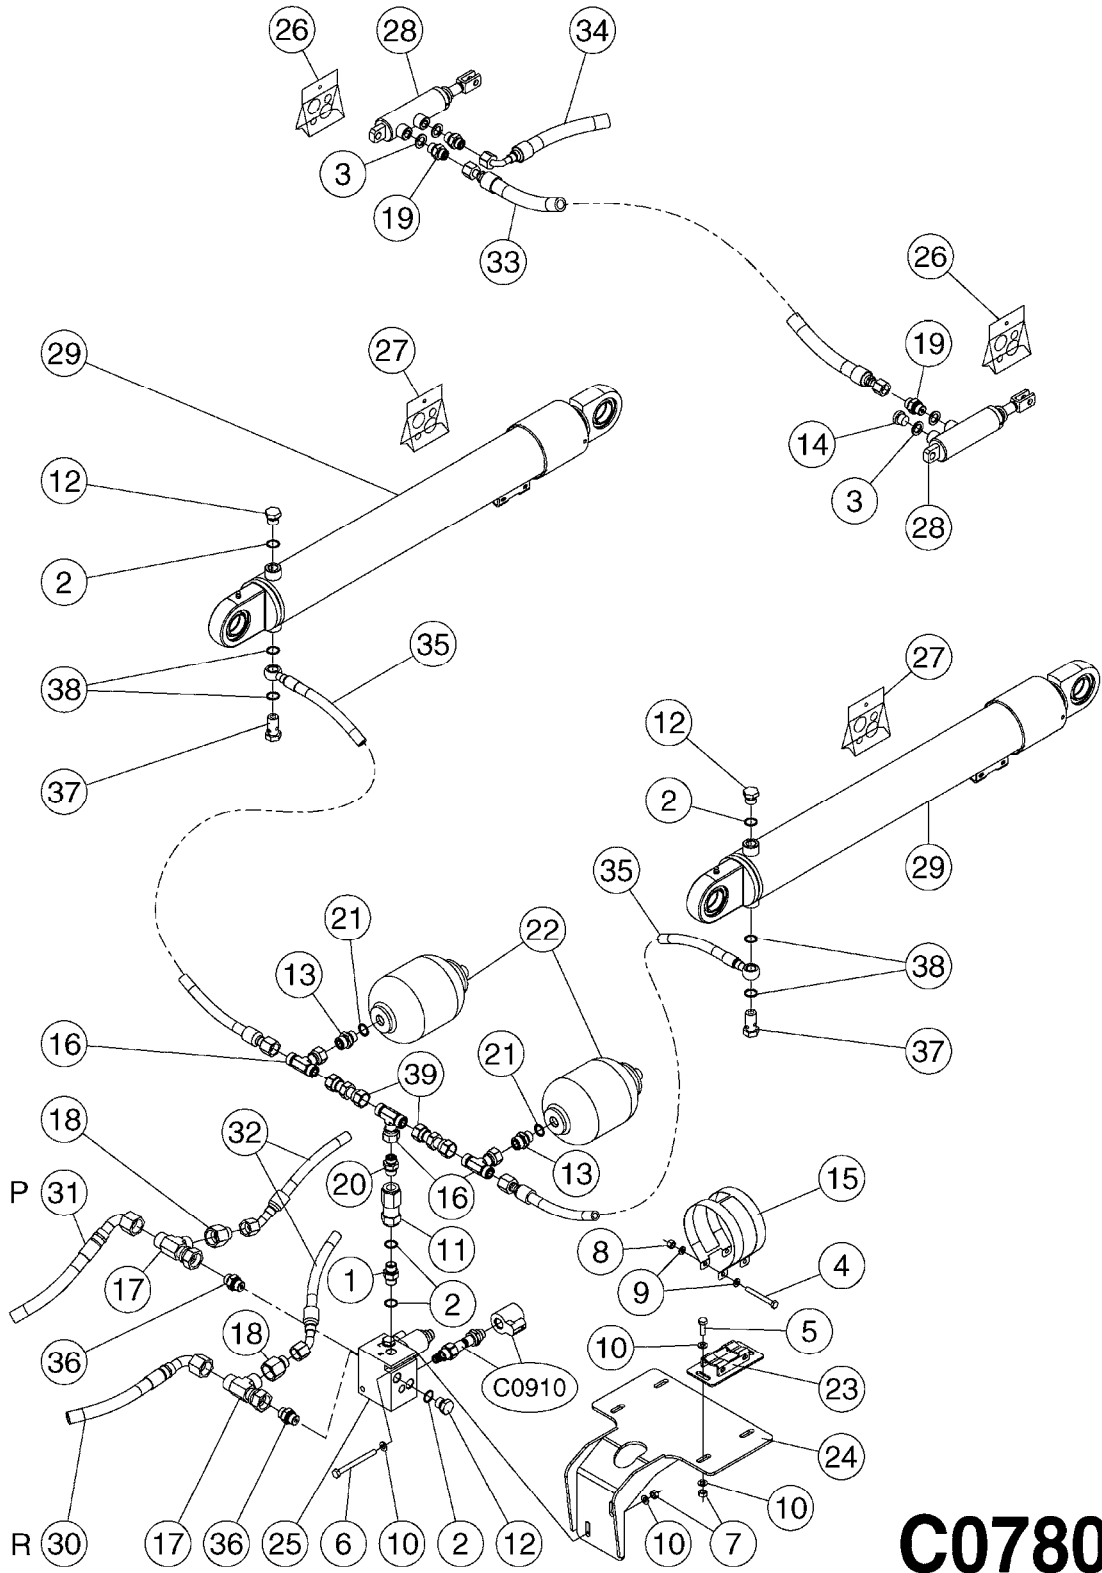

C0780

HYD PARALIFT SARITOR
C0780-HIN, 14:05:19

Page 1
Date 07.02.2020 8:07

Pos.	parts-n°	order qty	description
1	146836	1	HEX NIPPLE 3/8"X3/8" BSP
2	240866	1	DOWTYSEAL 3/8"
3	241404	1	DOWTY SEAL 1/4"
4	411008	1	BOLT HEX 8.8 DEL M6X55
5	420582	1	BOLT HEX 8.8 DEL M8X20 FT A2
6	420803	1	BOLT HEX 8.8 DEL M8X90
7	460143	1	SELF LOCK NUT M8 SST A2 DIN985
8	460261	1	NUT HEX M6X1.00 LOCK DIN985 A2 SS
9	471125	1	WASHER M6U 6.4X14X1.2,A2 SS
10	471126	1	WASHER, M8, Ø16/ 8.4X 1.6, SS
11	782874	1	CHECK VALVE 80R 10/32
12	786888	1	PLUG 3/8"
13	14005301	1	HEX NIPPLE 13/16" - M18X1.50M
13	242102	1	O-RING Ø9.25X1.78 NITRIL 90SH
14	14010400	1	PLUG 1/4" BSP
15	16277700	1	PLATE 1 X 100 X 291
16	23007103	1	13/16'' SWIVEL NUT BRANCH TEE
17	23007203	1	1'' SWIVEL NUT RUN TEE
18	23007303	1	FITT, HYD, REDUCER 1''F-13/16''M
18	24263300	1	O-RING Ø12.42X1.78 NITRIL 90SH
19	23234200	1	HEX NIPPLE 1/4"-11/16"
19	242102	1	O-RING Ø9.25X1.78 NITRIL 90SH
20	23236000	1	HEX NIPPLE 3/8"-13/16"
20	24263300	1	O-RING Ø12.42X1.78 NITRIL 90SH
21	24005301	1	O-RING D15.7 F. HYD. FIT. M18X1,5
22	28103700	1	ACCUMULATOR 170 BAR TDZ PARALI
23	61021403	1	ACCUMULATOR BRACKET, SARITOR
24	61021503	1	SUPPORT ACCU.BRKT, SARITOR
25	72286200	1	HYD. BLOCK COMP. PARA-LIFT NCM
26	75084500	1	SEAL KIT FOR 78127800
27	75084800	1	SEAL KIT FOR 78128200/78131200
28	78127800	1	HYDRAULIC CYLINDER 25-40
29	78131400	1	PLUNGE CYLINDER D70 L=838 2X35
30	78500901	1	HY.HO.ITA12 ORFS1'' F90+F90 L4160
31	78501001	1	HY.HO.ITA12 ORFS1'' F90+F90 L4230
32	78503903	1	HY.HO.3/8"L= 3750 #8/STR-#8/45°
33	78505001	1	HYDRAULIC HOSE 1TA8 ORFS 11/16FD L950
34	78522301	1	HYDRAULIC HOSE 1TA8 ORFS11/16 FD+F90 L1850
35	78546201	1	HYDRAULIC HOSE 1TA10 ORFS13/16F90+BA L1100
36	78617001	1	HEX NIPPLE 1/2" - 1"
37	78625301	1	HYD.BOLT 5691717
38	78625401	1	COPPER SEAL 6080017
39	78628601	1	ADAPTOR 13/16" 70.57.00.08