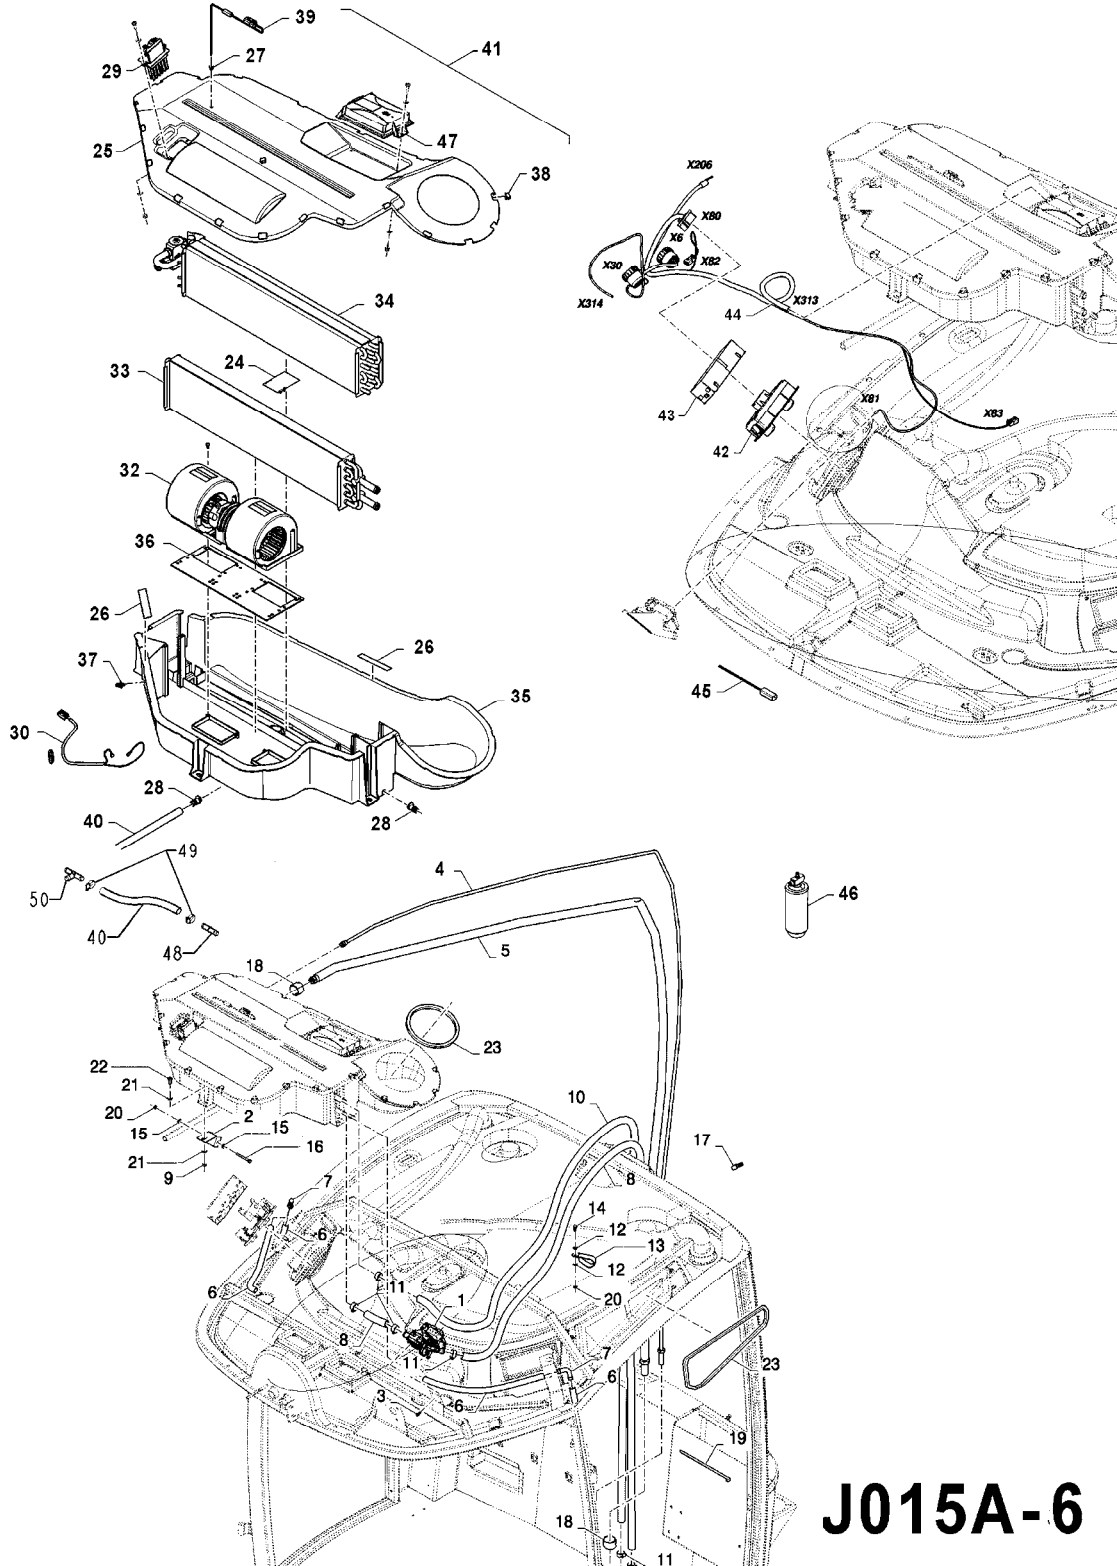

J015A-6

A/C-HEATING-CNH CAB SARITOR
J015A-6, 19:05:15

Page 1

Date 07.02.2020 8:09

Pos.	parts-n°	order qty	description
1	26052701	1	HEATING ELEC VALVE, HVAC, 12V, CNH CAB
23	24013301	1	CAB ROOF SEAL L5.5M 82036366
25	27046501	1	UPPER A/C COVER CAB CNH
29	26062701	1	AIR COND.CONNECTOR CAB CNH
32	26063001	1	CABIN FAN CNH
33	27028801	1	RADIATOR HEATER AIRCO AUTO
34	27028901	1	EVAPORATOR
37	27079401	1	DRAIN ELBOW
39	26062801	1	AIR COND.SENSOR CAB CNH
40	927708	1	HOSE Ø15X19 PVC TRANSP 2 BAR
41	27046601	1	A/C KIT CAB CNH
42	26052801	1	Comprenant/including : items 24-25-26-27-28-29-30- HEATING MODULE
44	26057801	1	HEATING HARNESS CAB CNH
46	27019401	1	FILTER DIER AIR CONDITIONING
47	26046801	1	A/C CONTROL UNIT
48	28039101	1	FITTING - RIGHT 13MM
49	288664	1	CLAMP S10-16/9 C7W1
50	28039001	1	FITTING - TEE 13MM