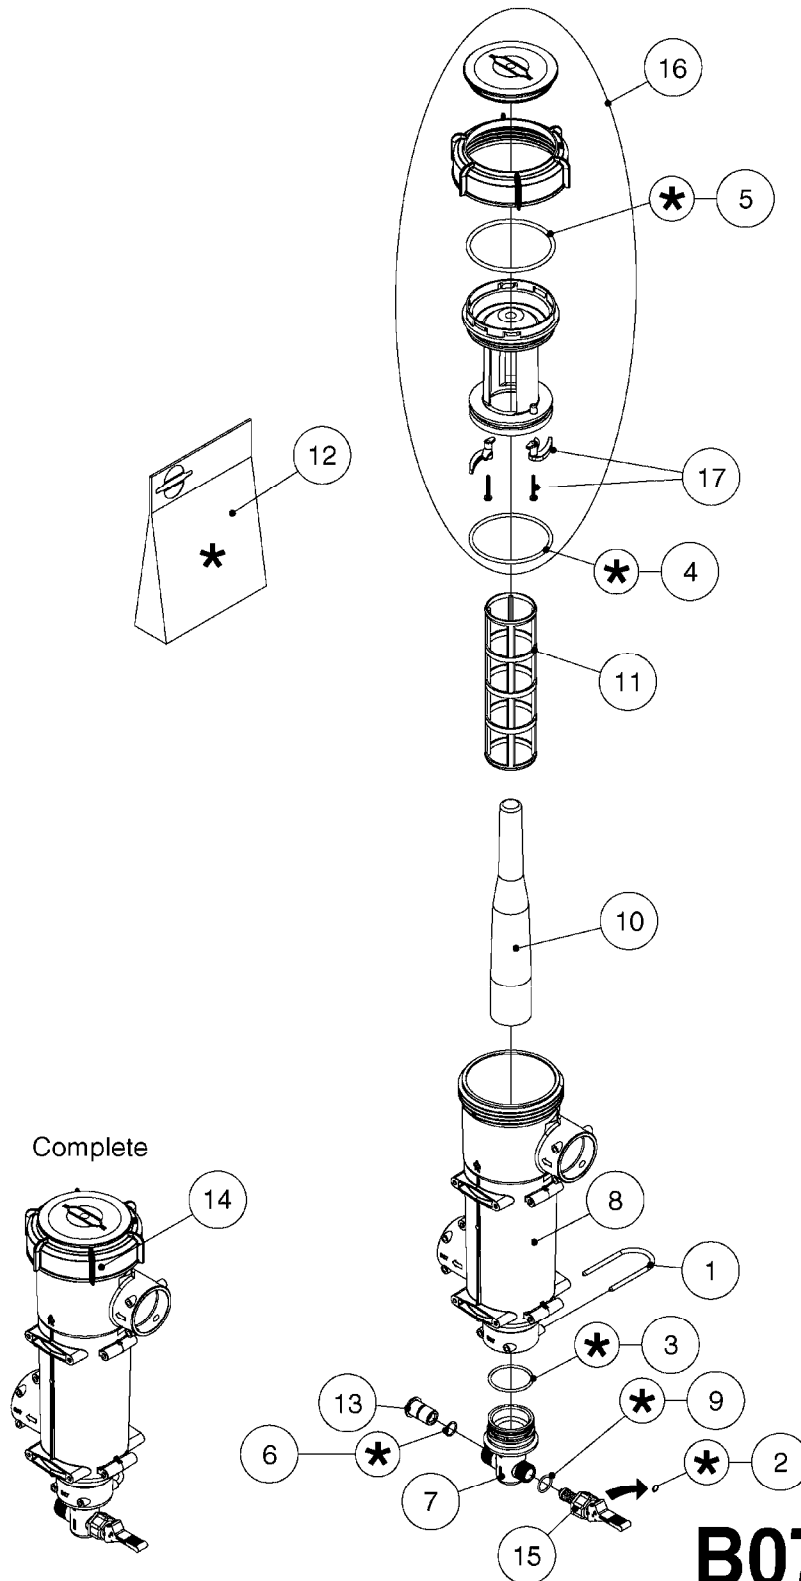

FOR S93 FITTINGS
SEE PAGE L0110

B0530

MANIFOLD - S93 VALVE
B0530-HIN, 28:01:19

Page 1

Date 07.02.2020 8:07

parts-n°	order qty	description
145997	1	FITT.DK S-93 FORK
240936	1	O-RING D13.3X2.4 NITRIL
242047	1	O-RING 89.5 X 3.0 VITON
242316	1	O-RING D84.5X3.0 NITRIL
242451	1	O'RING D56.0 x 3.0 VITON
242475	1	O'RING D56.52x5.33 SH70-VITON
322327	1	HOUSING, VALVE, S93, 220 PSI
322328	1	END CAP F.VALVE S-93
322354	1	THRUST PLATE F.3-WAY VALVES-93
334578	1	HANDLE FOR VALVE 'OLD' STYLE
334579	1	SPINDLE F.3 WAY VALVE S-93
334587	1	FACE PLATE F.BALL VALVE BLACK
334594	1	PLUG F.VALVE HANDLE BLACK
334597	1	PLUG F.VALVE HANDLE YELLOW
334900	1	HANDLE F.3 WAY VALVE TALL '00
390543	1	SEAT F.BALL 3-WAY VALVE S-93
390544	1	BALL FOR S93 VALVE, 3 HOLES
391019	1	BALL F.2 WAY S93 SMART VALVE
440681	1	SCREW F. PLASTIC 4MM X 14LG SS
440685	1	SCREW F.PLASTIC 4X14 SS C-SUNK
440729	1	SCREW F. PLASTIC 4MM X40LG SS
480487	1	PIN M5X60 SLOTTED GALV
741447	1	REPAIR KIT F.S93 VALVE - VITON
741726	1	REPAIR KIT F.S93 VALVE VIT.'02
14010100	1	SPINDLE F.SMART VALVE S-93
28168400	1	HAIRPIN Ø5 S67/S93
72082300	1	VALVE 3 WAYS MANUAL Ø50 S93
72082400	1	VALVE 2"-S93 3 WAY

S-67 CHECK VALVE
(NON-THREADED)

S-67 CHECK VALVE
(THREADED)

FOR FITTINGS AND
HOSES, SEE SECTION L

B0640

CHECK VALVES - S67 (2011)
B0640-HIN, 15:10:19

Page 1
Date 07.02.2020 8:07

Pos.	parts-n°	order qty	description
1	145996	1	FITT.DK S-67 FORK
2	242353	1	O-RING 3 X 44.2 VITON
3	334231	1	FITT.DK S-67 STR.1"
3	334232	1	FITT.DK S-67 STR.1-1/4"
4	72432400	1	FITT.DK S-67 CONNEC W.CHK SEAT
5	72819200	1	CHECK VALVE S67 2012 THREADED
6	72819300	1	CHECK VALVE S67 2012 NO THREAD
7	72878800	1	CHECK VALVE S67 SUBASSEMBLY 2013 INCLUDED WITH #5 & #6