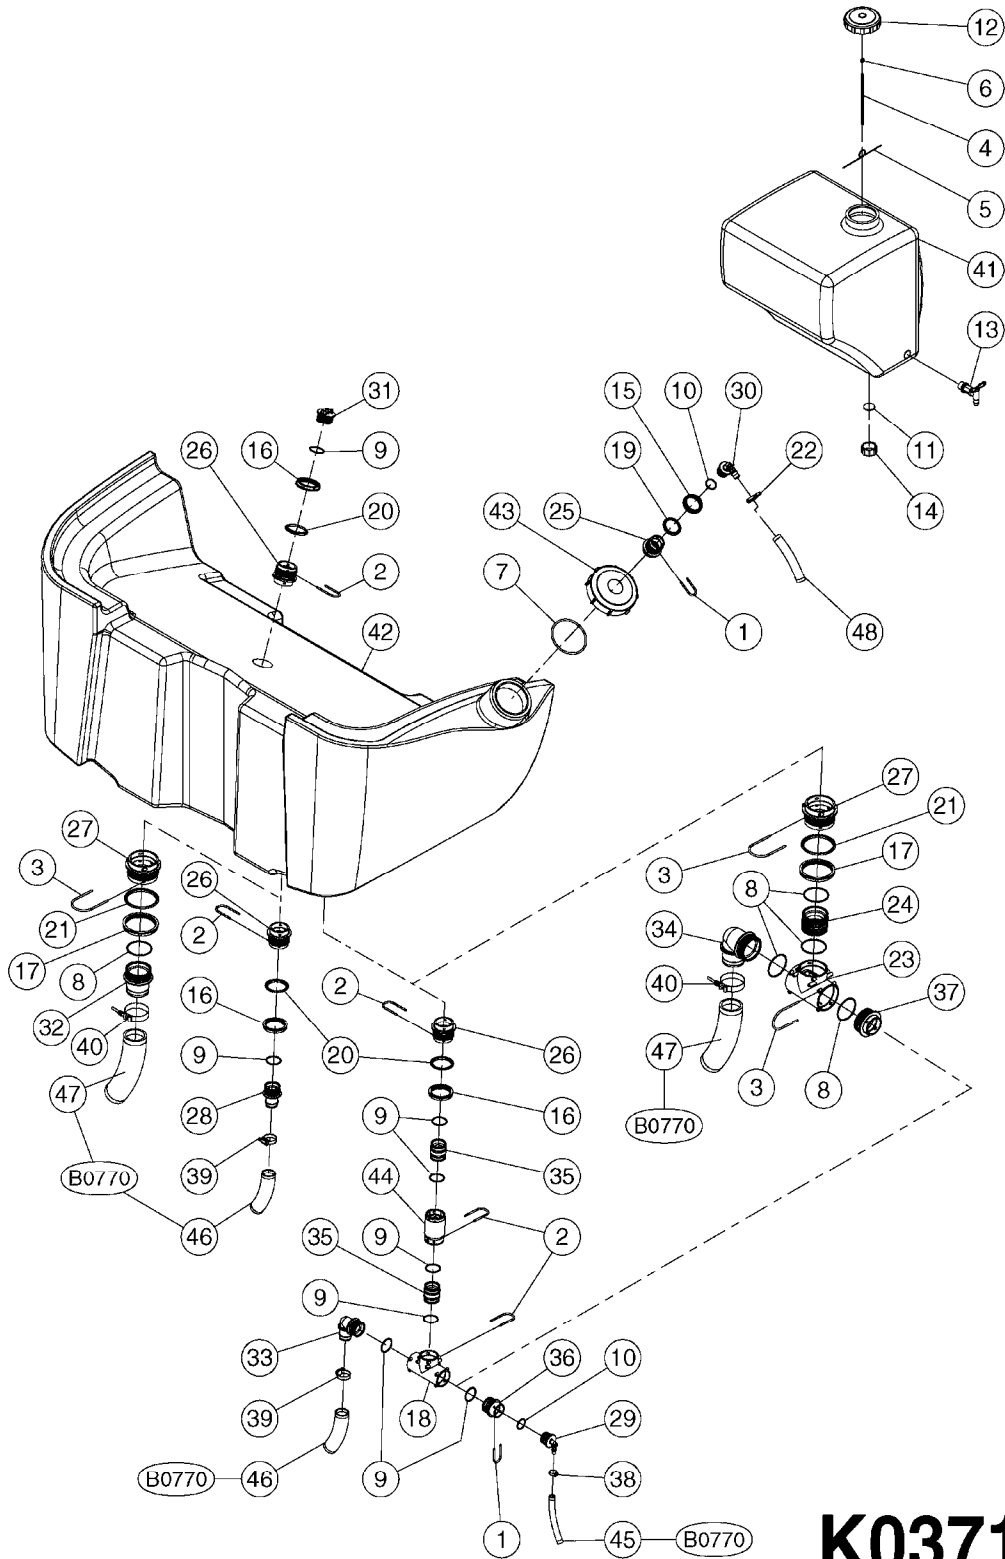

DECALS - SARITOR
K0158-HIN, 16:07:19

K0158

DECALS - SARITOR
K0158-HIN, 16:07:19

Page 1
Date 07.02.2020 8:08

Pos.	parts-n°	order qty	description
1	978436	1	DECAL - WARNING! SERVICE
2	978439	1	DECAL LIFT
3	978441	1	DECAL - WARNING CRUSHING
4	978442	1	DECAL - FALLING OFF PLATFORM
5	978444	1	DECAL - WARNING ENGINE FAN
6	978445	1	DECAL - WARNING SQUEEZING HAND
7	978447	1	DECAL - HOT SURFACE
8	10532503	1	DECAL WARNING-FLUID HAZ. ENG
9	10532903	1	DECAL CAUTION-TANK DRAIN ENG
10	10533003	1	DECAL DANGER-OV.HEAD LINE ENG
11	10533103	1	DECAL CAUTION-GENR. LABEL ENG
12	10533203	1	DECAL WARNING-CHEMICALS ENG
13	10533303	1	DECAL CAUTION-LEAK Q.FILL ENG
14	10533403	1	DECAL DANGER-AXLE ADJUST ENG
15	10577603	1	DECAL 'DO NOT WELD' H.P. ENG.
16	10616103	1	DECAL 'DANGER-PARALIFT' ENG
17	97607803	1	DECAL HARDI CONTACT INFO ENGLISH
18	97615603	1	DECAL S/G SARITOR 4000 (GAL)
18	97615803	1	DECAL S/G SARITOR 5000 (GAL)
19	97615703	1	DECAL S/G SARITOR 4000 (LITER)
19	97822801	1	DECAL, SIGHT GUAGE, MAIN TANK, 5000L, SARITOR
20	97617003	1	DECAL - HARDI 3D LOGO F.TANK 335 X 210
21	97617103	1	DECAL - SPEED 30 MPH
22	97618503	1	DECAL - CAUTION SPEED LIMIT
23	97618603	1	DECAL - CAUTION POWER LINES (35)
24	97803801	1	DECAL, FUEL TANK, SARITOR
25	97812901	1	DECAL CLEAN WATER TANK
26	97813001	1	DECAL - ACCESS TANK FORBIDDEN
27	97813101	1	DECAL - MAX. HEIGHT 4M
28	97815401	1	DECAL PLATFORM/TRACK SPRAY CENTER
29	97815500	1	DECAL 5000 LEFT TANK SARITOR
30	97815501	1	DECAL - MODE SELECTOR SPRAY CENTER
31	97815600	1	DECAL 5000 RIGHT TANK SARITOR
32	97816201	1	DECAL EXTERNAL FLUID BOX SARITOR
33	97819601	1	STICKER, CHECK AIRLINE OIL
34	97820601	1	DECAL SARITOR LEFT HOOD SARITOR
35	97820701	1	DECAL SARITOR RIGHT HOOD SARITOR
36	97821501	1	DECAL TURBOFILL SARITOR
37	97821901	1	DECAL SUCTION/FILLING UP FLUSH TANK
38	97822101	1	DECAL EMPTY TURBOFILLER
39	97822201	1	DECAL SPRAY/BOOM
40	97822301	1	DECAL - FRONT FILL SARITOR
41	97822401	1	DECAL SIDE FILLING SARITOR
42	97823201	1	DECAL CAUTION SPRAY AREA
43	97823301	1	DECAL CAUTION TURBOFILLER
44	97823501	1	DECAL CAUTION CONTACT
45	97823601	1	DECAL CAUTION NON-DRINKABLE WATER
46	97823701	1	DECAL CAUTION CRUSHING
47	97823801	1	DECAL CAUTION TANK
48	97823901	1	DECAL CAUTION WHEEL
49	97825101	1	DECAL MANUAL RELEASE PARK BRAKE HOOD SARITOR
50	97825401	1	DECAL OPEN/CLOSE HOOD SARITOR
51	97825800	1	DECAL SARITOR RIGHT TANK SARITOR
52	97825900	1	DECAL SARITOR LEFT TANK SARITOR
53	97825901	1	DECAL, FUSE PANEL, MAIN PCB, SARITOR
54	97826000	1	LABEL - TERRA FORCE
55	97826300	1	HARDI LOGO STICKER, FRONT HOOD
56	97826800	1	DECAL HARDI LOGO STEERING WHEEL
57	97832401	1	DECAL - PURGE SPRAY PUMP
58	97832501	1	DECAL - LUBRICATION POINTS
59	97837600	1	HARDI LOGO Ø282X450 F.METAL/ PLASTIC 3D