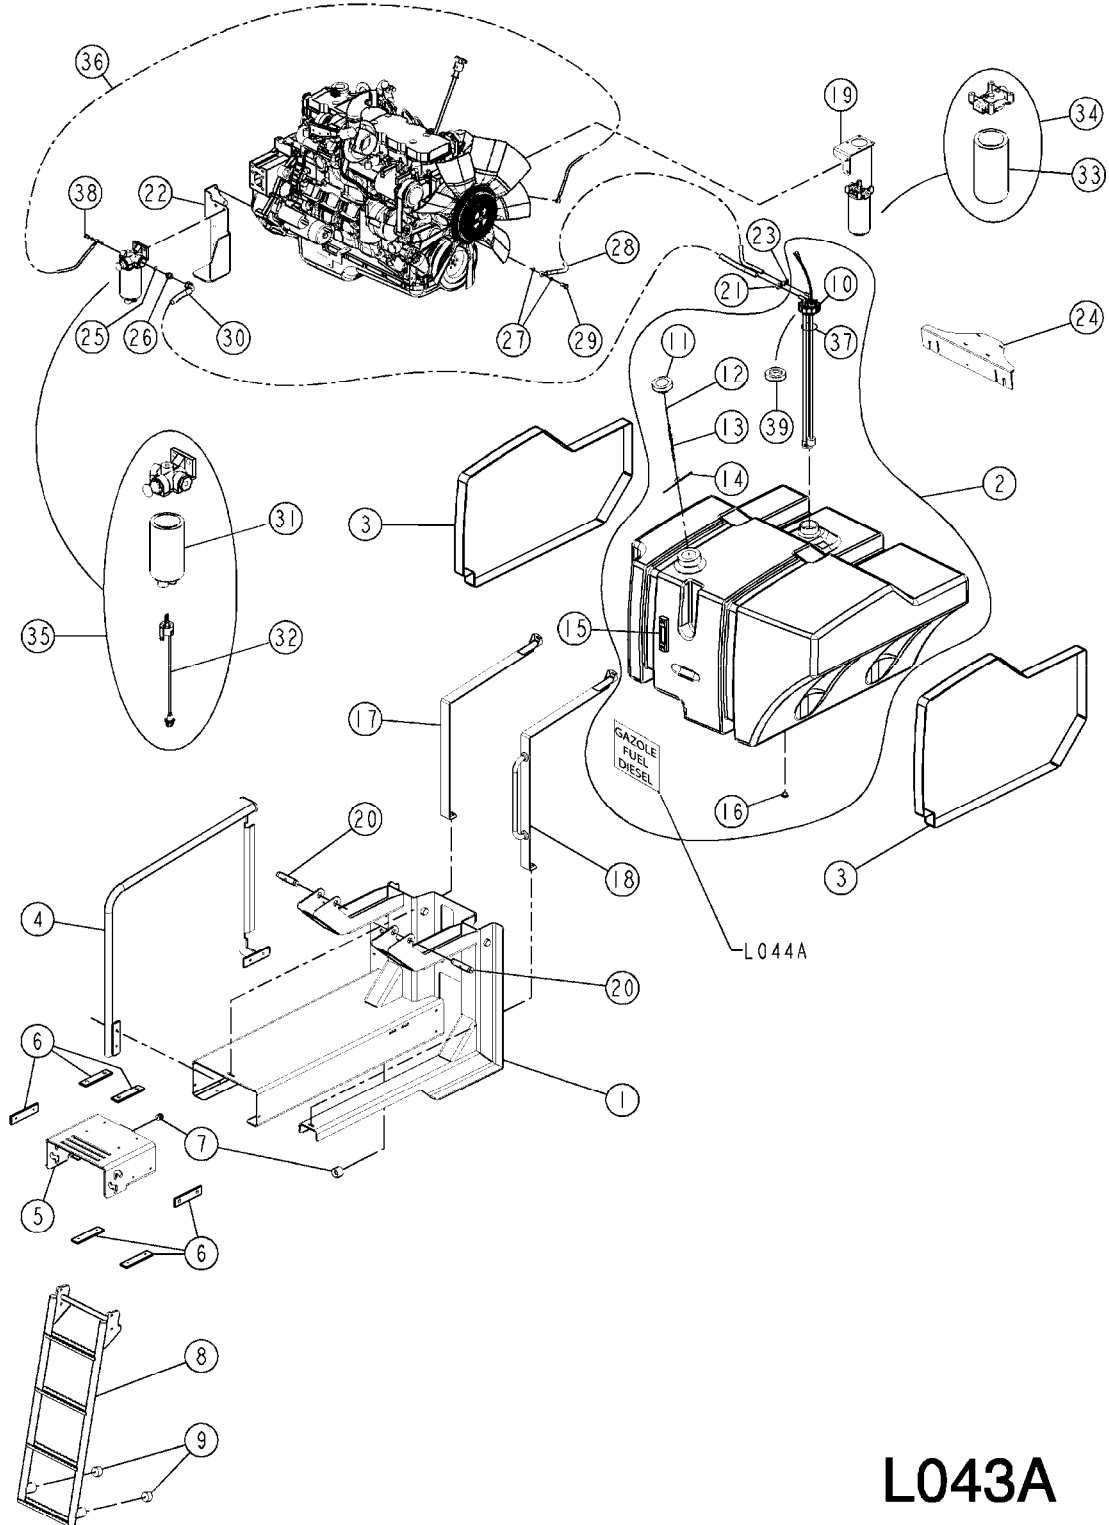

EXHAUST PIPE QSB6.7 SARITOR
H065A, 17:12:13

H065A

EXHAUST PIPE QSB6.7 SARITOR
H065A, 17:12:13

Page 1

Date 07.02.2020 8:09

Pos.	parts-n°	order qty	description
1	27032201	1	ENGINE/EXHAUST CONNECT.5" SS
2	27032301	1	MUFFLER, CUMMINS TIER3, SARITOR SS
3	27032601	1	EXHAUST CLAMP D254 5" SS
4	27032701	1	FLEXIBLE EXHAUST 5'' SS
5	27032401	1	EXHAUST PIPE 5" D127 V2 SS A=860mm
5	27034901	1	EXHAUST PIPE 5" D127 V1 A=1212mm
6	27032501	1	EXHAUST PIPE, OUTPUT, 5", Ø127, SARITOR SS
7	27032801	1	CLAMP EXAUST 5'' SS
8	27032901	1	EXHAUST COUPLER CLAMP SS
9	27033001	1	EXHAUST CLAMP SS
10	27032801	1	CLAMP EXAUST 5'' SS B=75mm
10	27035001	1	CLAMP, EXH.PIPE, H=31MM, 268-4050 SS B=31mm
11	28028301	1	EXHAUST PIPE 5" ASSY, V2, SARITOR A=860mm
11	28041401	1	EXHAUST PIPE 5" V1 A=1212mm