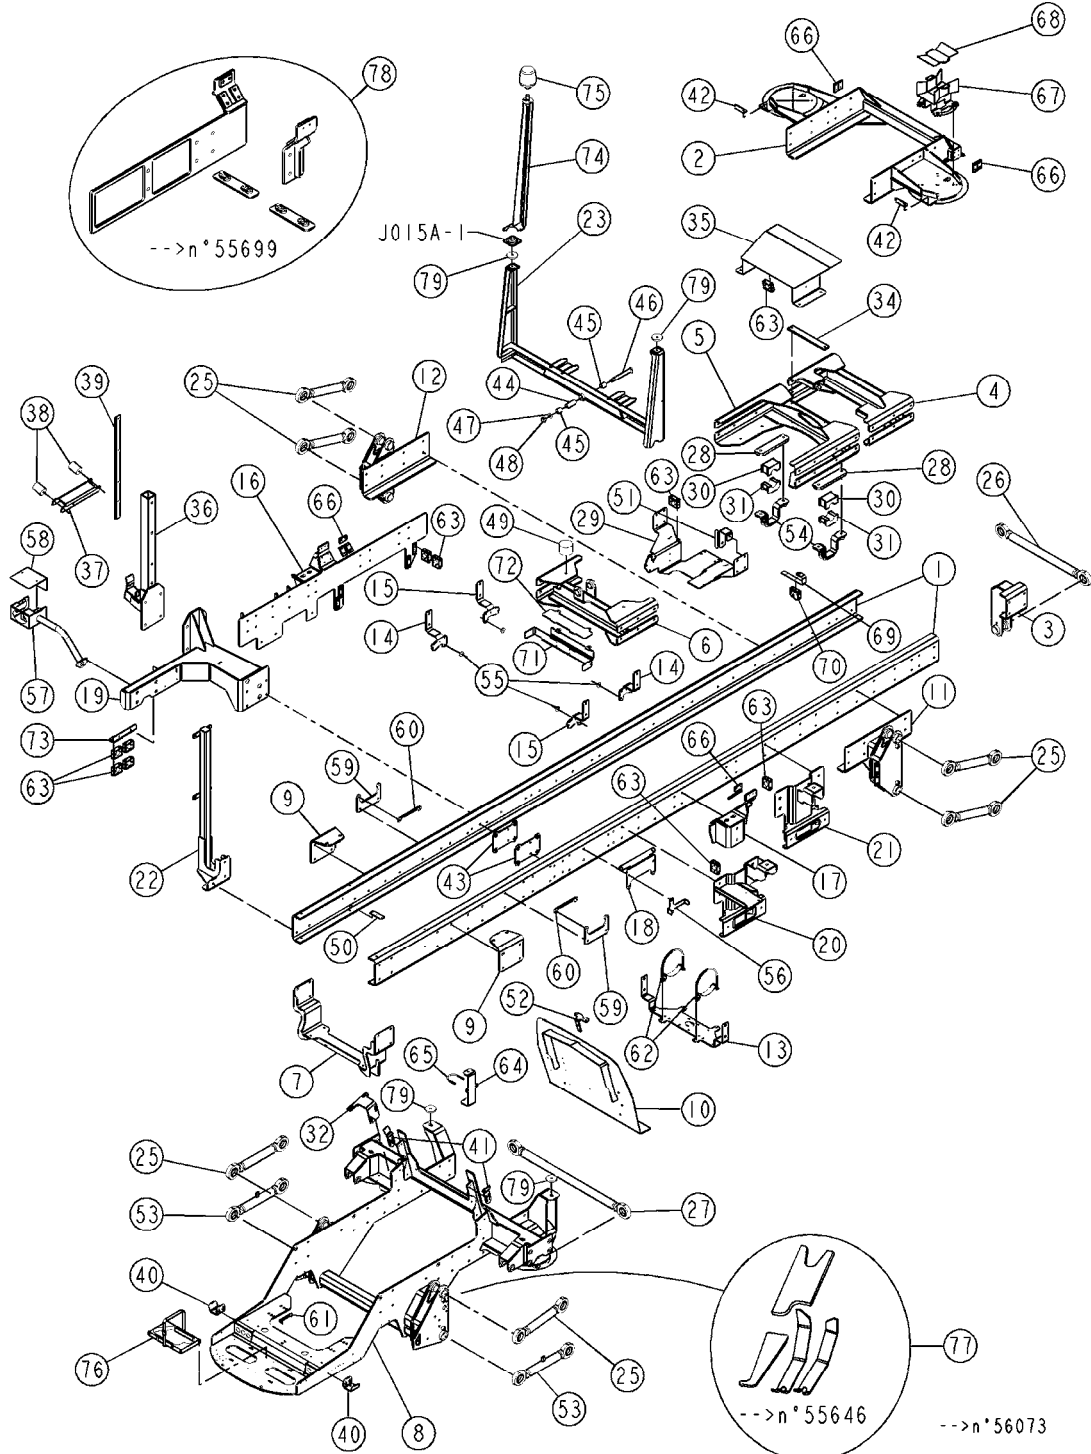

FRAME SARITOR
A113A, 18:11:15

FRAME SARITOR
A113A, 18:11:15

Page 1

Date 07.02.2020 8:08

Pos.	parts-n°	order qty	description
1	16415901	1	MAIN BEAM, FRAME, SARITOR
2	63028201	1	REAR CROSS BAR SAR
3	63066501	1	BRACKET, PANHARD ROD, REAR, SARITOR, REV2
4	63028701	1	REAR FRAME BEAM SAR
5	63028801	1	REAR INTERM.FRAME SAR
6	63028901	1	MID FRAME BEAM SAR
7	63030901	1	BRACKET FRONT ANTI-VIBRATION MOUNT ENGINE SARITOR
8	63029301	1	FRONT CROSS BAR RADIATOR CNH SARITOR Jusqu'au /until n°55646
8	63077001	1	FRONT CROSS BAR RADIATOR CNH SARITOR A partir du /from n°55647
9	16421101	1	BRACKET REAR ANTI-VIBRATION MOUNT ENGINE SARITOR
10	63029901	1	BRACKET, SEPARATE FRONT CAB/ENGINE, SARITOR
11	63028601	1	LEFT REAR FRAME PIVOT SAR
12	63028501	1	RIGHT REAR FRAME PIVOT SARITOR
13	16429701	1	BRACKET AIR TANK SARITOR
14	16431301	1	BRACKET LEFT HYD TANK 100L SARITOR
15	16431401	1	BRACKET RIGHT HYD TANK 100L
16	63052201	1	PLATE, INTERFACE TOOLBOX & FUEL TANK, SARITOR
17	63050801	1	BRACKET FOR F/L SUSPENSION TANK FRAME SARITOR
18	16478001	1	BRACKET, HYD. MANIFOLD 3 STATIONS, SARITOR
19	63049701	1	BRACKET, TRANSP.Boom, R, FRAME, SARITOR REV2
20	63052801	1	BRACKET FRONT FLUID SYSTEM FRAME SARITOR
21	63052901	1	BRACKET REAR FLUID SYSTEM FRAME SARITOR
22	63071001	1	BRACKET EXHAUST PIPE 5" END LINE SARITOR REV 2 à partir du/from n°55269
23	63030801	1	BRACKET REAR CAB CNH SARITOR
25	61010101	1	ROD LINK AXLE SARITOR
26	61010001	1	PANHARD ROD, REAR, SARITOR
27	61009901	1	PANHARD ROD, FRONT, SARITOR
28	16424901	1	SHIM F.ROLL BAR SARITOR
29	16538101	1	BRACKET BANJO PUMP/FILTER & FLOW REG SARITOR Jusqu'au/until n°55731
29	16624501	1	BANJO PUMP BRACKET V2 SARITOR A partir du/from n°55732
30	24004001	1	LOWER HALF SILENT BLOCK ROLL BAR
31	24003401	1	UPPER HALF SILENT BLOCK ROLL BAR
32	61035701	1	BRACKET EXHAUST PIPE ELBOW SARITOR
34	39003501	1	PLASTIC SHIM 12X50X375
35	61014601	1	CHAIR REST TANK SAR
36	63053501	1	BRACKET, TRANSP.Boom, R, SARITOR REV2 Jusqu'au /until n°55665
36	63080301	1	BRACKET, TRANSP.Boom,R, SARITOR V2 A partir du /from n°55666
37	16426601	1	BRACKET, TRANSP.REST BOOM, SARITOR
38	39001801	1	ROLLER FOR TRANSPORT, POM
39	39005901	1	PAD, PLASTIC 40X20X11140, TRANSP.BKT, R., SARITOR Jusqu'au /until n°55665
39	39011701	1	PAD, PLASTIC, 40X20X914, TRANSP.BKT, R., SARITOR A partir du /from n°55666
40	16642501	1	FRONT STOP F.HOOD SAR A partir du/from n°55647
41	61043201	1	REAR HOOD STOP SAR
42	16646401	1	BRACKET, HEIGHT CONTROL VALVE, SARITOR A partir du /from n°55647
43	16601101	1	PLATE, NUT HOLDER, FRAME, SARITOR
44	39001001	1	SUPPORT BUSHING CAB Ø25X34 L=86
45	16646401	1	BRACKET, HEIGHT CONTROL VALVE, SARITOR A partir du/from n°55700
45	39000901	1	BUSHING CAB Ø25X34 L=40
46	61013801	1	PIN Ø25 L200 M20