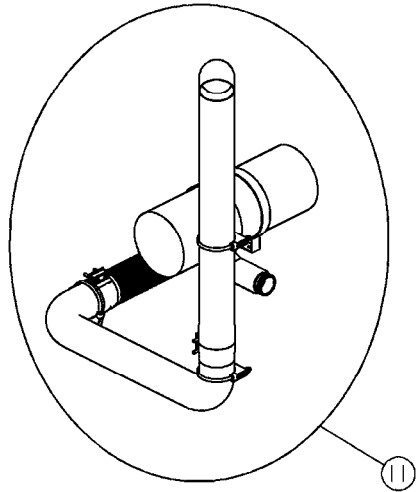

EXHAUST PIPE QSB6.7 SARITOR
H065A, 17:12:13

H065A