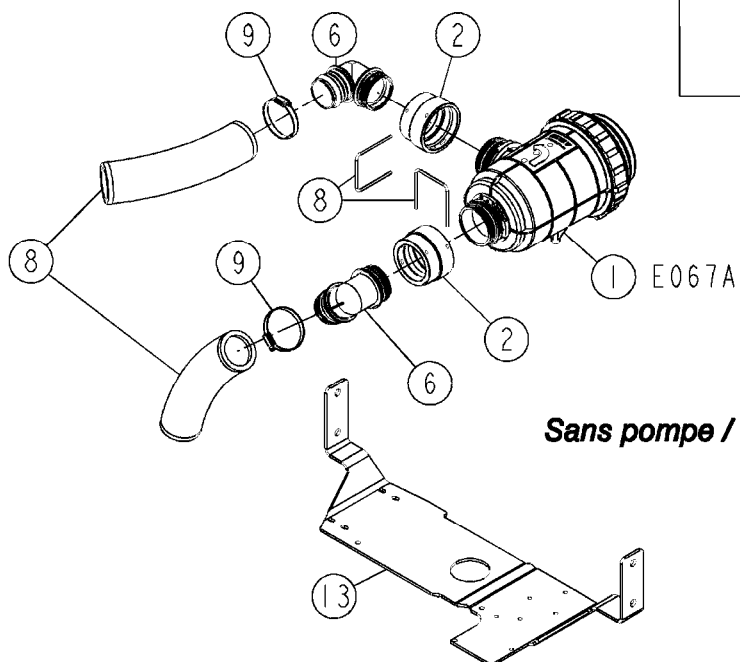

SERIAL 319H2 SUCTION FILTER
E067A, 15:09:11

Page 0

Date 07.02.2020 8:07

E067A

SERIAL 319H2 SUCTION FILTER
E067A, 15:09:11

Page 1

Date 07.02.2020 8:07

Pos.	parts-n°	order qty	description
1	24008001	1	O-RING 3,53 x 82,14 VITON
2	27013801	1	FILTER BODY T9 319190.010
3	24008401	1	O-RING 3.53 X 136.1 335000.060V
4	27013701	1	ELEMENT FILT 32MESH-500MICRONS
5	24008501	1	O RING 6.99 X 174.6
6	27013901	1	FILTER BOWL FOR 28020301
7	27014001	1	FILTER NUT FOR 28020301
8	28020301	1	SUCTION FILTER 32 MESH T9