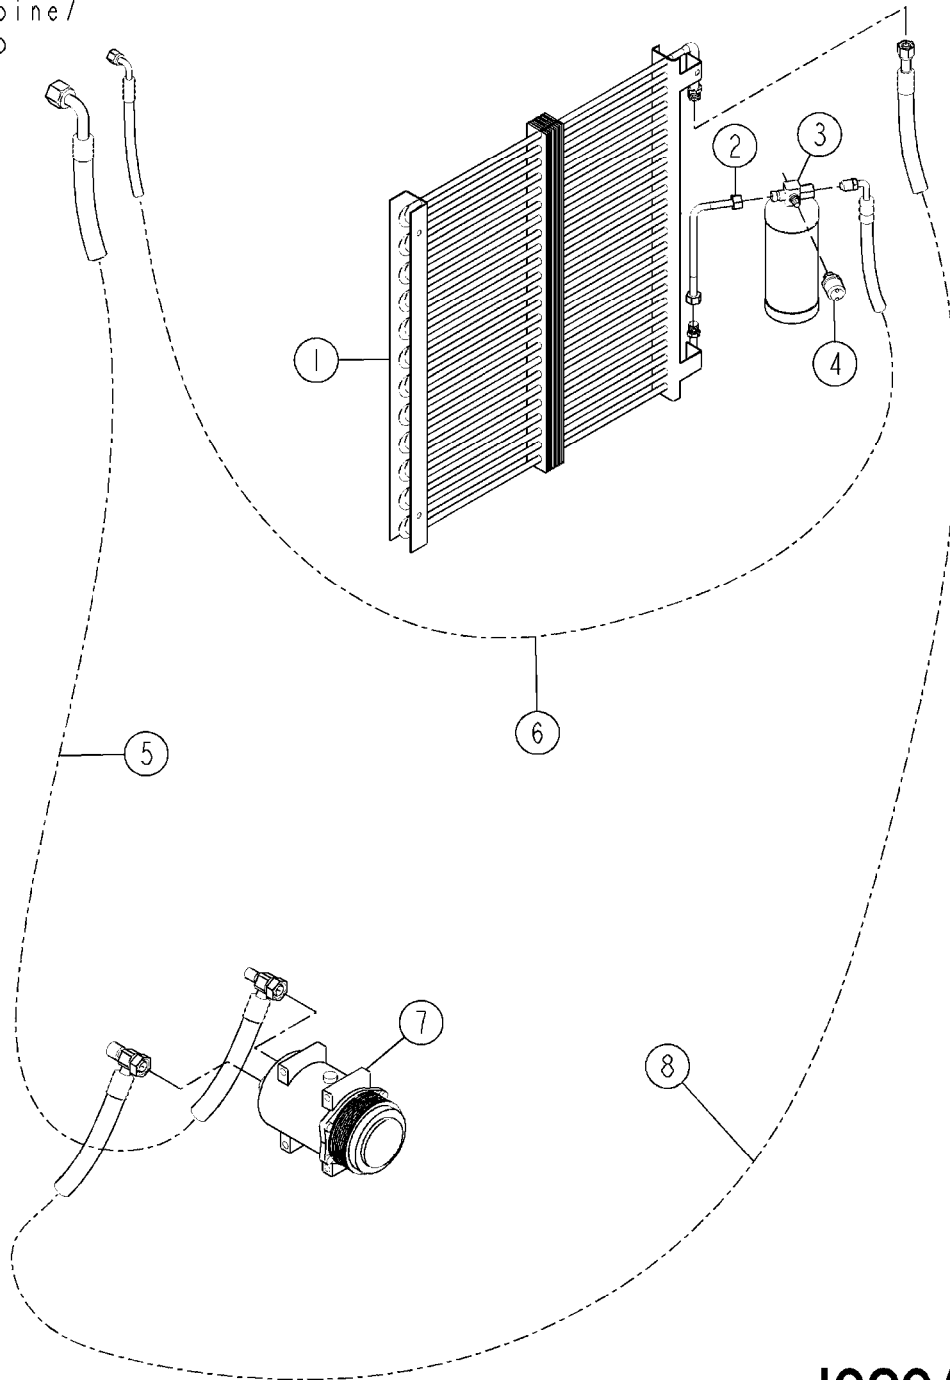

Cabine/
cab