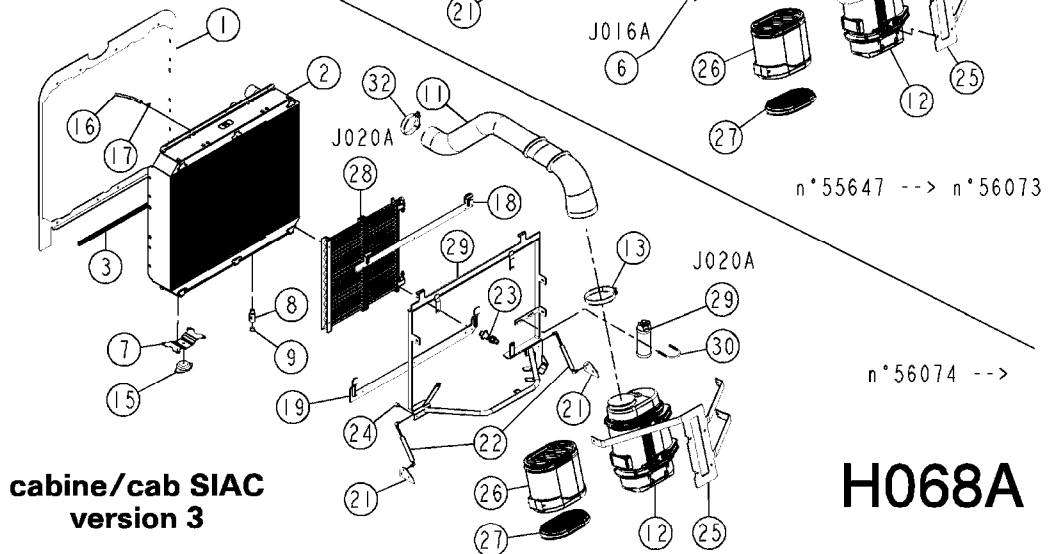

**cabine/cab SIAC
version 3**

H068A