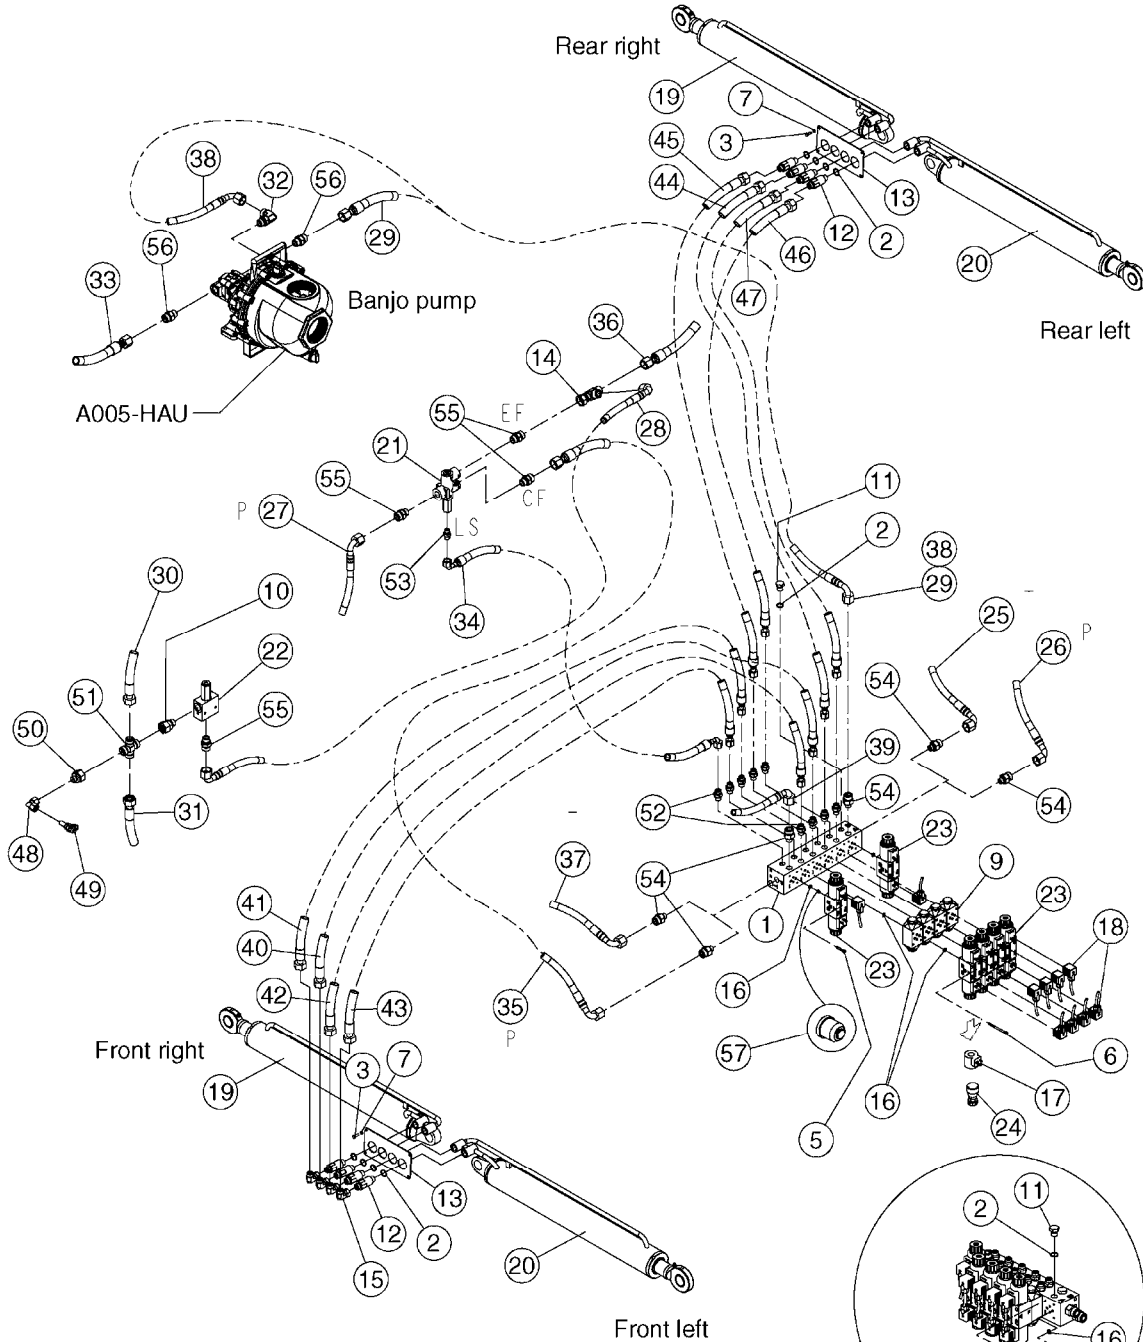

C0890

HYD.LEG WIDENING 2017
C0890-HIN, 06:12:17

Page 1

Date 07.02.2020 8:08

Pos.	parts-n°	order qty	description
1	146150	1	HYD. MANIFOLD BLOCK 6 STATIONS
2	240866	1	DOWTYSEAL 3/8"
3	418010	1	BOLT HEX M5X16 SS 8.8 DIN933
4	458037	1	BOLT CAP HEAD M5X20 SS A2
5	458038	1	BOLT CHC 8.8 DEL M5X30/22
6	458040	1	BOLT CAP HEAD M5X70/22 SS A4
7	478083	1	WASHER W5 DIN127B A2
8	782834	1	CLOSING PLATE F. HYD. MANIFOLD HIPF3
9	782866	1	CONTROLLED DOUBLE-VALVE
10	786776	1	FITTING EGE18PLREDA3C
11	786888	1	PLUG 3/8"
12	14033001	1	FITTING G3/8"-11/16"UNF
13	16755501	1	DOOR FOR HTA AXLE ACCESS SARITOR
14	23007203	1	1" SWIVEL NUT RUN TEE
15	23241800	1	HYD.FIT. M-F 90° 11/16"-11/16"
16	24001401	1	O-RING 1.78 x 8.73
17	26038001	1	SOLENOID SDHE SP-COE-12DC/10
18	76009301	1	PLUG+CABLE L1.5M+2CONTAC
19	78106401	1	CYLINDER, 70/40, C550, RIGHT SARITOR AXLE
20	78106501	1	CYLINDER 70/40, 550, LEFT SARITOR AXLE
21	78201901	1	PRIORITY VALVE, OLS 80, DYNAMIC 7B, SARITOR
22	78202901	1	RELIEF VALVE, 180B, W/HOUSING, SARITOR
23	78203101	1	DIRECTIONAL CONTROL VALVE 4/3, SDHE 0713-x12DC
24	78203501	1	EMERGENCY CONTROL FOR SDHE VALVE
25	78500901	1	HY.HO.1TA12 ORFS1" F90+F90 L4160
26	78501001	1	HY.HO.1TA12 ORFS1" F90+F90 L4230
27	78513701	1	HYDRAULIC HOSE 1TA12 ORFS1" F90+F90 L400
28	78513801	1	HY.HO.1TA12 ORFS1" F90+F90 L1105
29	78519701	1	HY.HO.1TA12 ORFS1" FD+F90 L1170
30	78523401	1	HOSE PUMP 19CC TO RELIEF VALVE L=530
31	78523501	1	HY.HO.1TA16+E24FD+E2F90 L=450
32	78530001	1	HY.HO.1TA16+E24FD+E24F90 L2750
33	78546101	1	HY.HO.1TA12 ORFS1" FD+F90 L1550
34	78564001	1	HY.HO.1TA8 ORFS11/16 FD+F90 L1305
35	78564801	1	HY.HO.1TA12 ORFS1" F90+F90 L1230
36	78564901	1	HY.HO.1TA12 ORFS1" F90+F90 L890
37	78565001	1	HY.HO.1TA12 ORFS1" F90+F90 L715
38	78565101	1	HY.HO.1TA12 ORFS1" F45+F90 L2285
39	78565301	1	HY.HO.1TA12 ORFS1" FD+FD L660
40	78580101	1	HY.HO.1TA8 ORFS 11/16FD L2630
41	78580201	1	HY.HO.1TA8 ORFS 11/16FD L2110
42	78580301	1	HY.HO.1TA8 ORFS 11/16FD L2580
43	78580401	1	HY.HO.1TA8 ORFS 11/16FD L2080
44	78580501	1	HY.HO.1TA8 ORFS 11/16FD L4680
45	78580601	1	HY.HO.1TA8 ORFS 11/16FD L4090
46	78580701	1	HY.HO.1TA8 ORFS 11/16FD L4640
47	78580801	1	HY.HO.1TA8 ORFS 11/16FD L4070
48	78606901	1	FITTING EW12L OMDA3C
49	78607001	1	TEST PRESSURE PORT M18X1.5 (12L)-M16X2.00
50	78610001	1	FITTING RED1812LA3C
51	78610301	1	FITTING K18LA3C
52	78615001	1	NIPPLE ORFS UNF11/16"-BSP3/8"
53	78615101	1	HEX NIPPLE 1/4" - 11/16"
54	78616901	1	HEX NIPPLE 3/8"-1"
55	78617001	1	HEX NIPPLE 1/2" - 1"
56	78620701	1	UNION MALE ORFS-DN12-15L/
57	78627001	1	PLUG-H-00