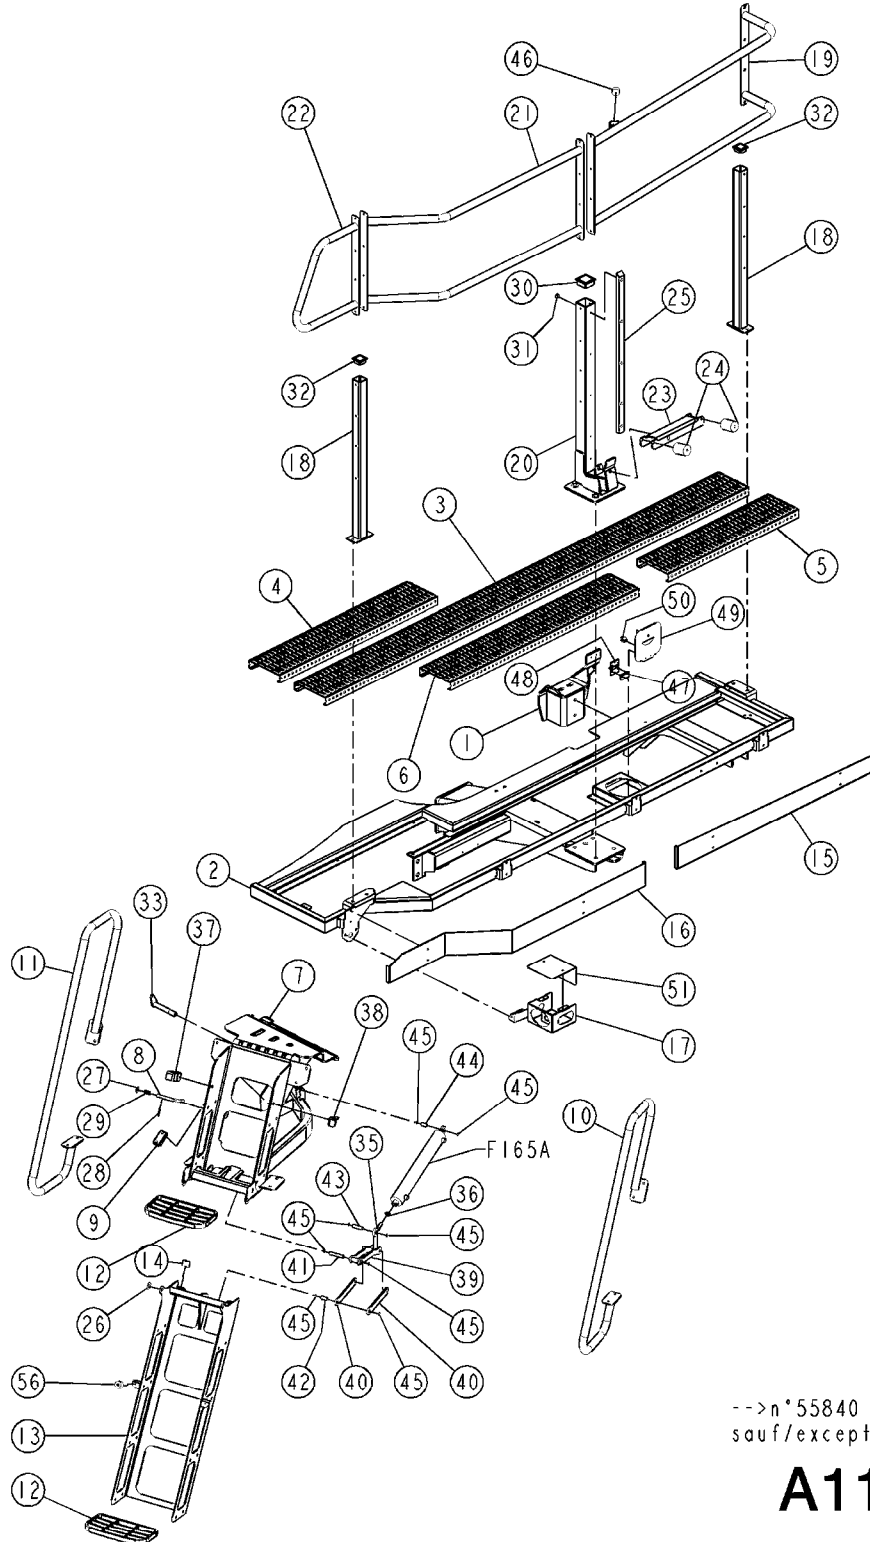

-->n°55840
sauf/except n°55799

A115A

PLATFORM SARITOR
A115A, 02:02:16

Page 1
Date 07.02.2020 8:08

Pos.	parts-n°	order qty	description
1	63050801	1	BRACKET FOR F/L SUSPENSION TANK FRAME SARITOR
2	63050501	1	PLATFORM CNH SARITOR
3	19000701	1	GRID, PLATFORM, L3300, SARITOR
4	19000301	1	GRID, PLATFORM, L1230, SARITOR
5	19000201	1	GRID, PLATFORM, L1020, SARITOR
6	19000401	1	GRID, PLATFORM, L1470, SARITOR
7	63050601	1	LADDER, TOP PART, SARITOR
8	145401	1	PAWL
9	334603	1	RUBBER STOP 86X48X15
10	61025301	1	HAND RAIL, LADDER, RIGHT, SARITOR
11	61026501	1	HAND RAIL, LADDER, LEFT, SARITOR
12	28016001	1	STEP, LADDER
13	63036401	1	LADDER, BOTTOM PART, SARITOR
14	39004501	1	BUMPER STOP RUBBER D40X7 L32, LADDER, SARITOR
15	16523201	1	SHIELD, PLATFORM, REAR, SARITOR
16	16523101	1	SHIELD, PLATFORM, FRONT, SARITOR
17	63056201	1	BRACKET FRONT LEFT LIGHT SARITOR REV2
18	61028301	1	BRACKET, HAND RAIL, PLATFORM, SARITOR
19	63056301	1	HAND RAIL, PLATFORM, REAR, SARITOR
20	63063201	1	BRACKET, TRANSP.BOOM, LEFT, PLATFORM, SARITOR
21	63056601	1	CENTRAL HAND RAIL, CNH CAB, SARITOR
22	61028501	1	HAND RAIL, PLATFORM, FRONT, SARITOR
23	16426601	1	BRACKET, TRANSP.REST BOOM, SARITOR
24	39001801	1	ROLLER FOR TRANSPORT, POM
25	39007801	1	PAD, PLASTIC, 40X20X1017, TRANSP.BKT, L., SARITOR
26	39006001	1	WASHER D21/D40X2
27	471128	1	WASHER, M16, Ø30/17.0X 3.0, SS
28	480730	1	PIN ROLL 5X30 STAINLESS STEEL
29	220820	1	SPRING D20.5/2.0 0-50MM
30	28026001	1	PLUG EP700 80X80X4-6
31	288666	1	CLEAR PLASTIC PLUG, GPN 300 F21
32	288780	1	PLASTIC PLUG SQUARE 60 BLACK
33	61029301	1	PIN Ø25 L165 FRONT FILLING SARITOR
35	210879	1	LINK HEAD M16 x D17
36	461198	1	NUT HEX M16X2 JAMB
37	16554201	1	BRACKET, LEFT, BUMPER, LADDER, SARITOR
38	16554301	1	BRACKET, RIGHT, BUMPER, LADDER, SARITOR
39	63057401	1	ROD, FLAT, CURVED, LADDER, SARITOR
40	16554101	1	ROD, FLAT, STR, LADDER, SARITOR
41	14013101	1	PIN Ø17 L93
42	14013201	1	PIN Ø16.8 L42
43	14013301	1	PIN Ø16.8 L66
44	14013401	1	PIN Ø16.8 L38
45	28029101	1	CIRCLIP, OUTER, D17, LADDER, SARITOR
46	240844	1	RUBBER STOP Ø39X32
47	16611401	1	SHIM, PLATFORM, SARITOR
48	288590	1	HINGE, SET OF 2, PLATFORM (55021.10)
49	16611301	1	LID, HAND WASH TANK, PLATFORM, SARITOR
50	288645	1	TERRY CLIP 051955.050162
51	16239001	1	COVER F.FRONT LIGHT BRACKET, SARITOR
56	240844	1	RUBBER STOP Ø39X32