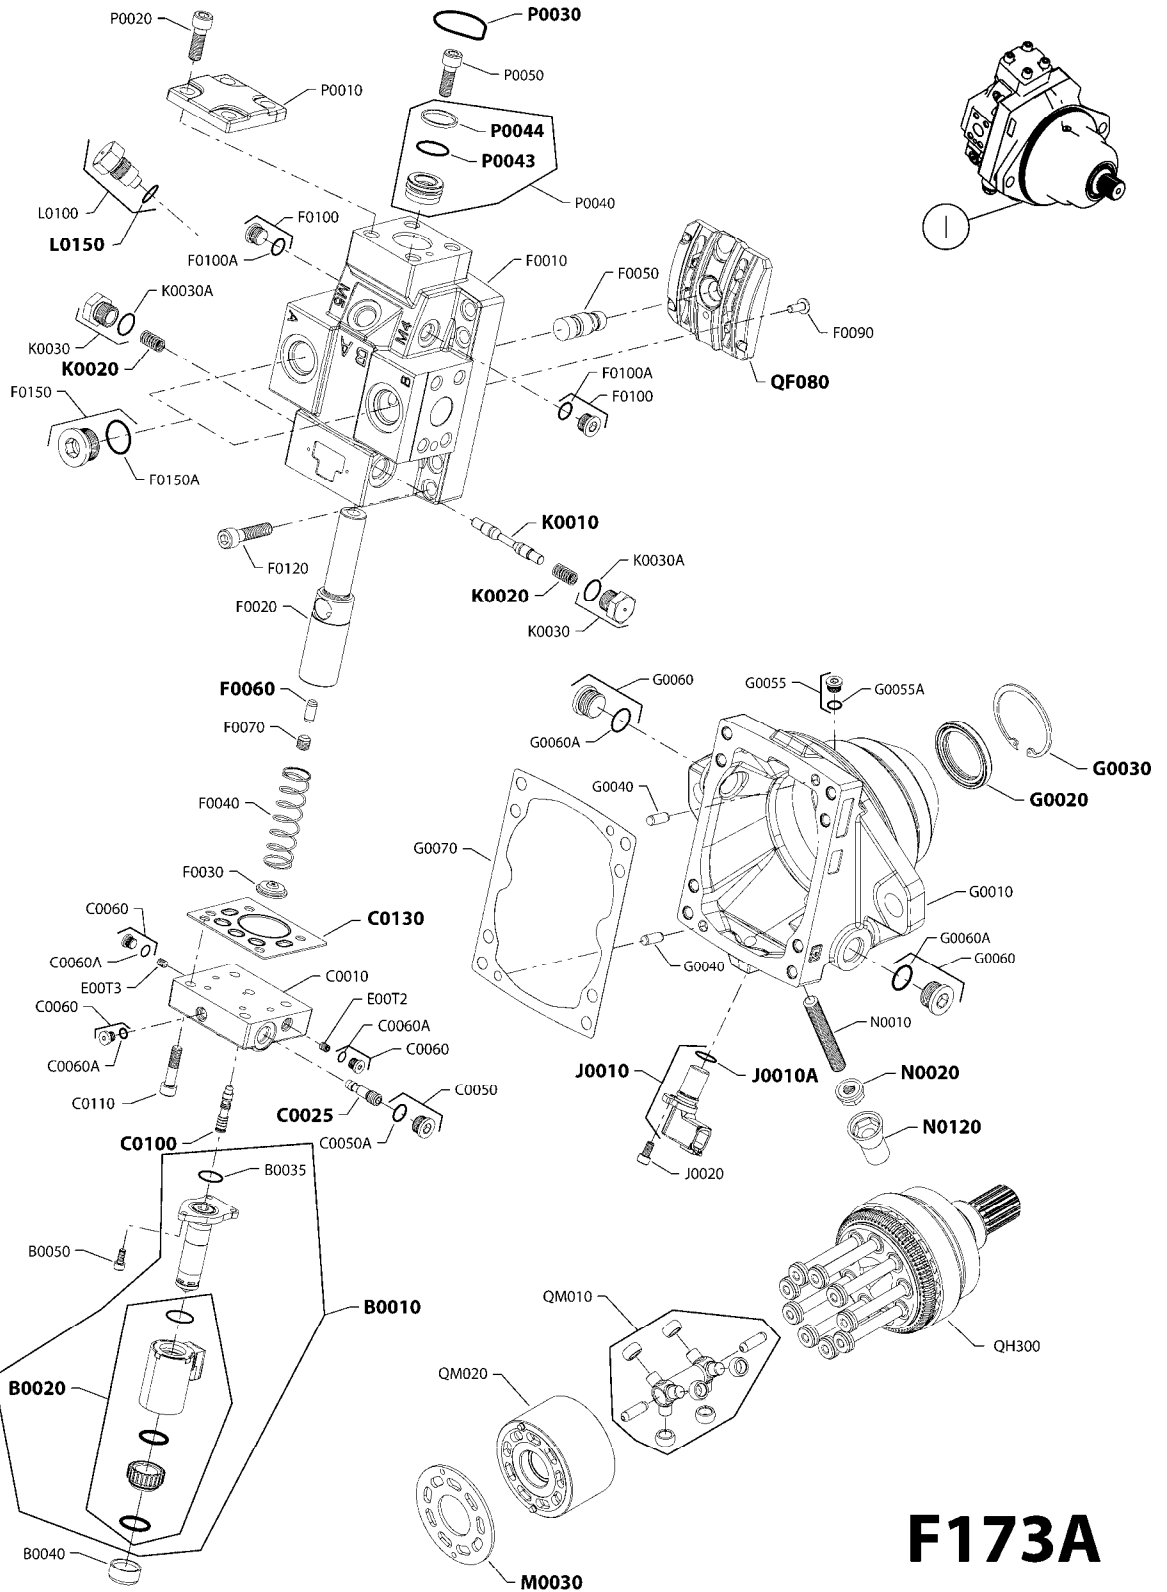

Pos.	parts-n°	order qty	description
48	78502601	1	HY.HO. TT32+E24FD+E24F45 L=810 Vers aspiration pompe secondaire H1/to suction H1 secondary pump
49	78502701	1	HY.HO. TT32+E24FD+E24F45 L980 Vers aspiration pompe primaire H1/to suction H1 primary pump
50	78621601	1	HYD FIT. TEE M-M-F 1"
51	78524001	1	HY.HO.ITA12 ORFS1'' FD+F90 L770 Vers bloc hydraulique "T"/to solenoid valve "T" -->n°56073
51	78565001	1	HY.HO.ITA12 ORFS1" F90+F90 L715 Vers bloc hydraulique "T"/to solenoid valve "T" n°56074-->
52	78524001	1	HY.HO.ITA12 ORFS1'' FD+F90 L770 Vers valve de priorité/to priority valve -->n°56073
52	78564901	1	HY.HO.ITA12 ORFS1" F90+F90 L890 A partir du/from n°56074
53	78620801	1	PLUG ORFS 1''
54	78616801	1	UNION M BSP1/4" - ORFS13/16"
55	78528201	1	HOSE Vers pompe manuelle/to manual pump -->n°56073
55	78549901	1	HY.HO. 1TA10 ORFS13/16F90+F90 L3040 Vers pompe manuelle/to manual pump n°56074-->
56	78307001	1	PUMP 6+19 SAE-A 11
57	78303901	1	GEAR PUMP, 44CC, DRTE, SARITOR
58	24013101	1	O-RING R3.53X47.22
59	78625701	1	1/2 FLANGE DN38 1 1/2 3000PSI
60	458091	1	SCREW CHC M 12-35/35 CL12.9 DELT
61	78516501	1	HYDRAULIC HOSE 2TA25+E24D+B45 L1520 Vers régulateur pompe pulvé Rep P/to spraying pump
62	248022	1	O-RING 3.53 X 32.92 16PA77
63	786845	1	1/2 FLANGE DN25 1 3000PSI
64	458103	1	BOLT H UNC3/8"X1"1/4 DELTA
65	248023	1	O-RING R 3.53 X 37.69 20PA77
66	786846	1	1/2 FLANGE DN32 1 1/4 3000PSI
67	458011	1	BOLT 7/16" X 1-1/4"
68	78613701	1	FLANGE CONNECTION 18L - SUCTION 19CC PUMP
69	78523401	1	HOSE PUMP 19CC TO RELIEF VALVE L=530 Vers té limiteur/to limiter tee -->n°56073
69	78566301	1	HY.HO.1TA16+E24F45+E24F90 L525 Vers té limiteur/to limiter tee n°56074-->
70	786807	1	FITTING XBPR35-15L-90°
71	78500701	1	HOSE PUMP 6CC TO FILTER L=790 Vers filtre HP/to HP filter -->n°56073
71	78533301	1	HY.HO.1TA12+E24FD+E24F90 L730 Vers filtre HP/to HP filter n°56074-->
72	786806	1	FITTING XBPR40-28L-90°
73	78623401	1	PLUG VSTI M14X1.5
75	RA10AA7147	1	FITTING RI 1/2"1/4"A3C
76	RA10AA7050	1	FITTING RI 3/8"1/8"A3C
77	78630801	1	VISUAL CLOGGING INDICATOR
79	218062	1	DOWTY SEAL BS BSP 1/2 - BOLT 13/16
80	78614801	1	FITING 90 DEG. DN16-18L-24 D35
81	248069	1	BLOCK ANTIVIBRATORY APA 2015
82	16700801	1	OIL FILLER SUPPORT SARITOR
83	63094001	1	FILLING TUBE-OIL TANK-SIAC CAB-SARITOR A partir du/from n°56233

F173A