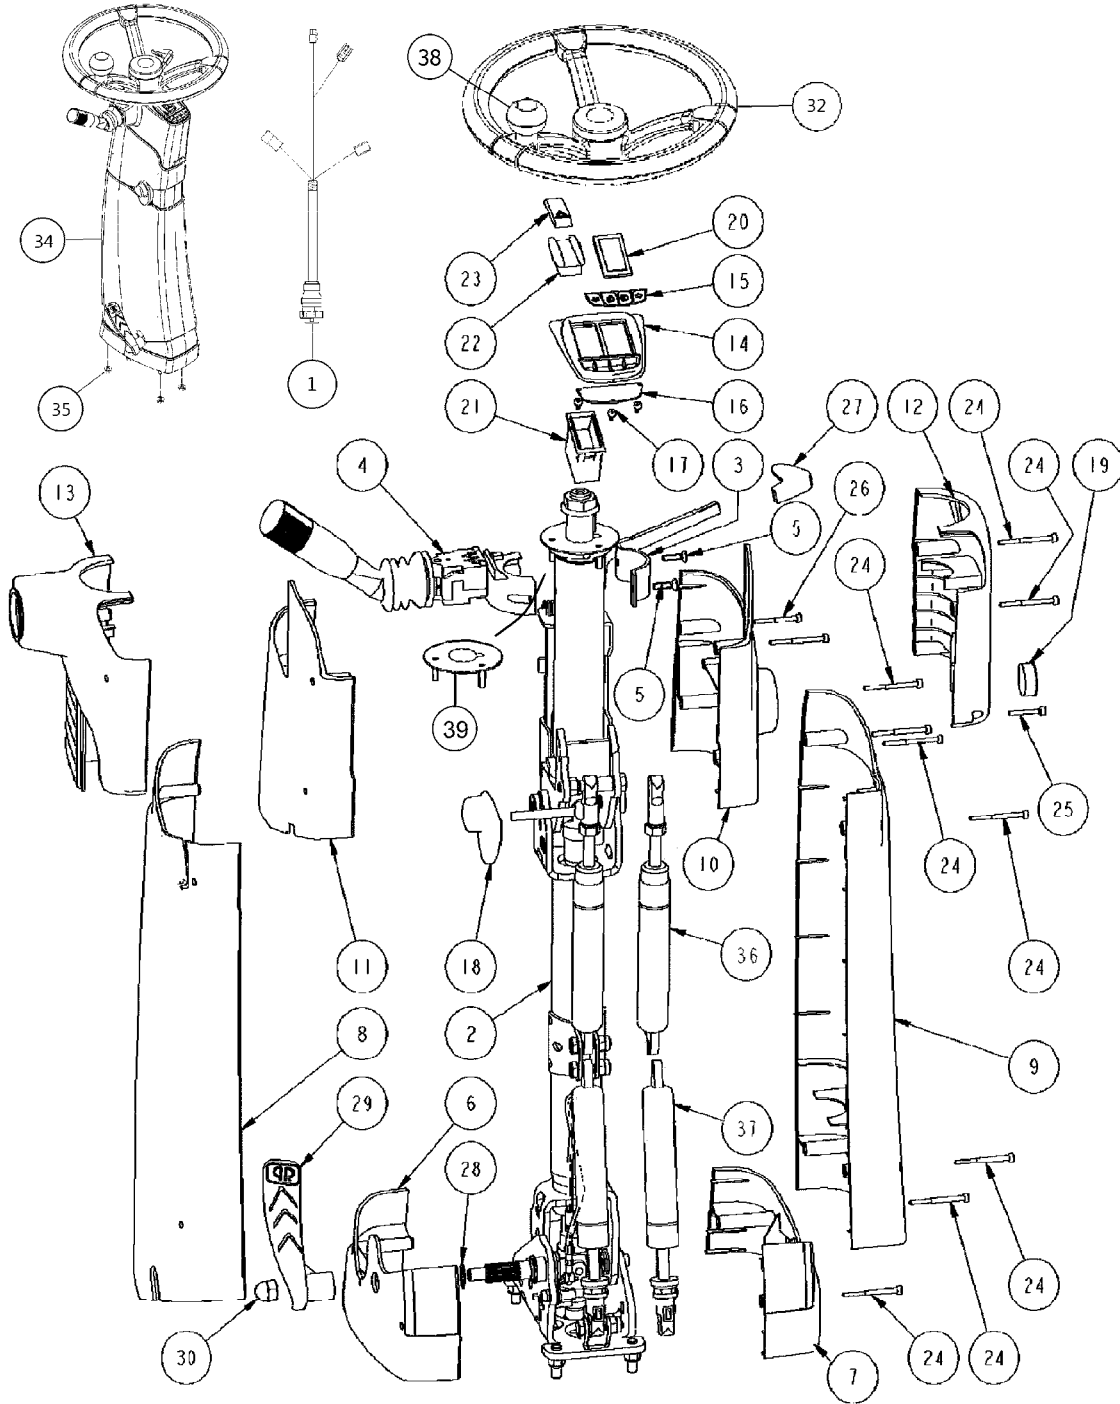

SEAT-SUNSHADE-SIAC WIDE CAB
J019A-6, 29:08:16

J019A-6

SEAT-SUNSHADE-SIAC WIDE CAB
J019A-6, 29:08:16

Page 1

Date 07.02.2020 8:09

Pos.	parts-n°	order qty	description
3	471125	1	WASHER M6U 6.4X14X1.2,A2 SS
7	27069701	1	REAR HOSES BRACKET
8	428005	1	SCREW M8 X 16 DIN933 SS A2
20	27060001	1	DRAWER ROLLER
21	27060201	1	DRAWER PIN
23	27060101	1	DRAWER GUIDE
24	471125	1	WASHER M6U 6.4X14X1.2,A2 SS
25	460261	1	NUT HEX M6X1.00 LOCK DIN985 A2 SS
27	27049301	1	BUTTON TRAP N41339021
30	478057	1	WASHER, M5, Ø15/ 5.3X 1.0, DIN9021, SS
31	45002901	1	SCREW FHC M6-30 DIN7991 SS A2
34	27059601	1	REAR RIGHT SOUND ABSORBING PANEL
35	27059501	1	UPPER SOUND ABSORBING PANEL
36	27059401	1	REAR SOUND ABSORBING PANEL
37	27059301	1	REAR LEFT LOWER SOUND ABSORBING PANEL
38	27059201	1	REAR LEFT UPPER SOUND ABSORBING PANEL
40	478040	1	WASHER M8U 8.25X18X1.5 SS A2
41	468059	1	NUT HU M 8 A2 DIN934
42	27025401	1	CLASP M6 101516AA
44	27059101	1	KNURLED KNOB M6X16
47	27059901	1	FRONT SUNVISOR
48	27059801	1	RIGHT SUNVISOR
49	27059701	1	REAR SUNVISOR
50	478074	1	WASHER D4.25/D14X0.8 SS A2
52	27030501	1	INNER CAB MIRROR 447419568
53	458058	1	SCREW CS M5X20 A2 SS DIN963
80	28045301	1	SEAT MSG95AL/731 12V MATRIX Avec ceinture de sécurité/xith seat belt
81	28026301	1	SAFETY BELT 1158625
82	14007201	1	SPACER Ø8,5X20 L10
83	27013101	1	DASHBOARD RAIL SUPPORT 1035492
84	27015001	1	TRAVERSE SUPPORT RAIL USINEE