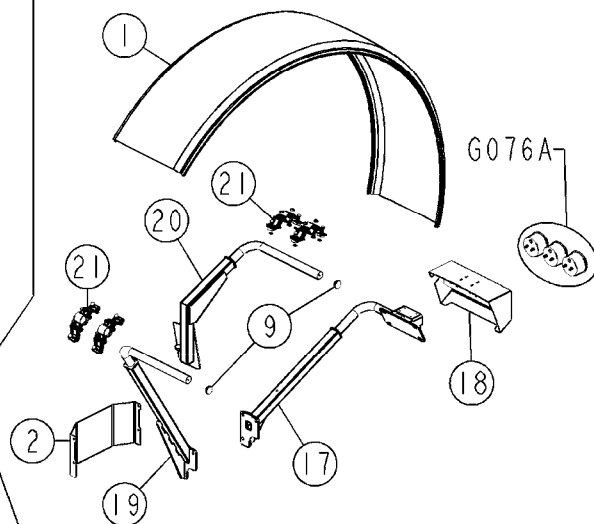

GARDE-BOUE ARRIERE DROIT /
REAR RIGHT MUDGUARD

GARDE-BOUE ARRIERE GAUCHE /
REAR LEFT MUDGUARD

A114A