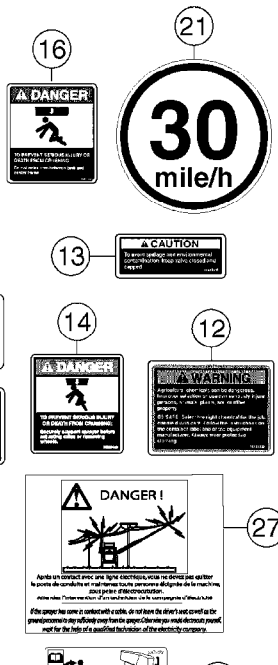

DECALS - SARITOR
K0158-HIN, 16:07:19

K0158

DECALS - SARITOR
K0158-HIN, 16:07:19

Page 1
Date 07.02.2020 8:08

Pos.	parts-n°	order qty	description
1	978436	1	DECAL - WARNING! SERVICE
2	978439	1	DECAL LIFT
3	978441	1	DECAL - WARNING CRUSHING
4	978442	1	DECAL - FALLING OFF PLATFORM
5	978444	1	DECAL - WARNING ENGINE FAN
6	978445	1	DECAL - WARNING SQUEEZING HAND
7	978447	1	DECAL - HOT SURFACE
8	10532503	1	DECAL WARNING-FLUID HAZ. ENG
9	10532903	1	DECAL CAUTION-TANK DRAIN ENG
10	10533003	1	DECAL DANGER-OV.HEAD LINE ENG
11	10533103	1	DECAL CAUTION-GENR. LABEL ENG
12	10533203	1	DECAL WARNING-CHEMICALS ENG
13	10533303	1	DECAL CAUTION-LEAK Q.FILL ENG
14	10533403	1	DECAL DANGER-AXLE ADJUST ENG
15	10577603	1	DECAL 'DO NOT WELD' H.P. ENG.
16	10616103	1	DECAL 'DANGER-PARALIFT' ENG
17	97607803	1	DECAL HARDI CONTACT INFO ENGLISH
18	97615603	1	DECAL S/G SARITOR 4000 (GAL)
18	97615803	1	DECAL S/G SARITOR 5000 (GAL)
19	97615703	1	DECAL S/G SARITOR 4000 (LITER)
19	97822801	1	DECAL, SIGHT GUAGE, MAIN TANK, 5000L, SARITOR
20	97617003	1	DECAL - HARDI 3D LOGO F.TANK 335 X 210
21	97617103	1	DECAL - SPEED 30 MPH
22	97618503	1	DECAL - CAUTION SPEED LIMIT
23	97618603	1	DECAL - CAUTION POWER LINES (35)
24	97803801	1	DECAL, FUEL TANK, SARITOR
25	97812901	1	DECAL CLEAN WATER TANK
26	97813001	1	DECAL - ACCESS TANK FORBIDDEN
27	97813101	1	DECAL - MAX. HEIGHT 4M
28	97815401	1	DECAL PLATFORM/TRACK SPRAY CENTER
29	97815500	1	DECAL 5000 LEFT TANK SARITOR
30	97815501	1	DECAL - MODE SELECTOR SPRAY CENTER
31	97815600	1	DECAL 5000 RIGHT TANK SARITOR
32	97816201	1	DECAL EXTERNAL FLUID BOX SARITOR
33	97819601	1	STICKER, CHECK AIRLINE OIL
34	97820601	1	DECAL SARITOR LEFT HOOD SARITOR
35	97820701	1	DECAL SARITOR RIGHT HOOD SARITOR
36	97821501	1	DECAL TURBOFILL SARITOR
37	97821901	1	DECAL SUCTION/FILLING UP FLUSH TANK
38	97822101	1	DECAL EMPTY TURBOFILLER
39	97822201	1	DECAL SPRAY/BOOM
40	97822301	1	DECAL - FRONT FILL SARITOR
41	97822401	1	DECAL SIDE FILLING SARITOR
42	97823201	1	DECAL CAUTION SPRAY AREA
43	97823301	1	DECAL CAUTION TURBOFILLER
44	97823501	1	DECAL CAUTION CONTACT
45	97823601	1	DECAL CAUTION NON-DRINKABLE WATER
46	97823701	1	DECAL CAUTION CRUSHING
47	97823801	1	DECAL CAUTION TANK
48	97823901	1	DECAL CAUTION WHEEL
49	97825101	1	DECAL MANUAL RELEASE PARK BRAKE HOOD SARITOR
50	97825401	1	DECAL OPEN/CLOSE HOOD SARITOR
51	97825800	1	DECAL SARITOR RIGHT TANK SARITOR
52	97825900	1	DECAL SARITOR LEFT TANK SARITOR
53	97825901	1	DECAL, FUSE PANEL, MAIN PCB, SARITOR
54	97826000	1	LABEL - TERRA FORCE
55	97826300	1	HARDI LOGO STICKER, FRONT HOOD
56	97826800	1	DECAL HARDI LOGO STEERING WHEEL
57	97832401	1	DECAL - PURGE SPRAY PUMP
58	97832501	1	DECAL - LUBRICATION POINTS
59	97837600	1	HARDI LOGO Ø282X450 F.METAL/ PLASTIC 3D