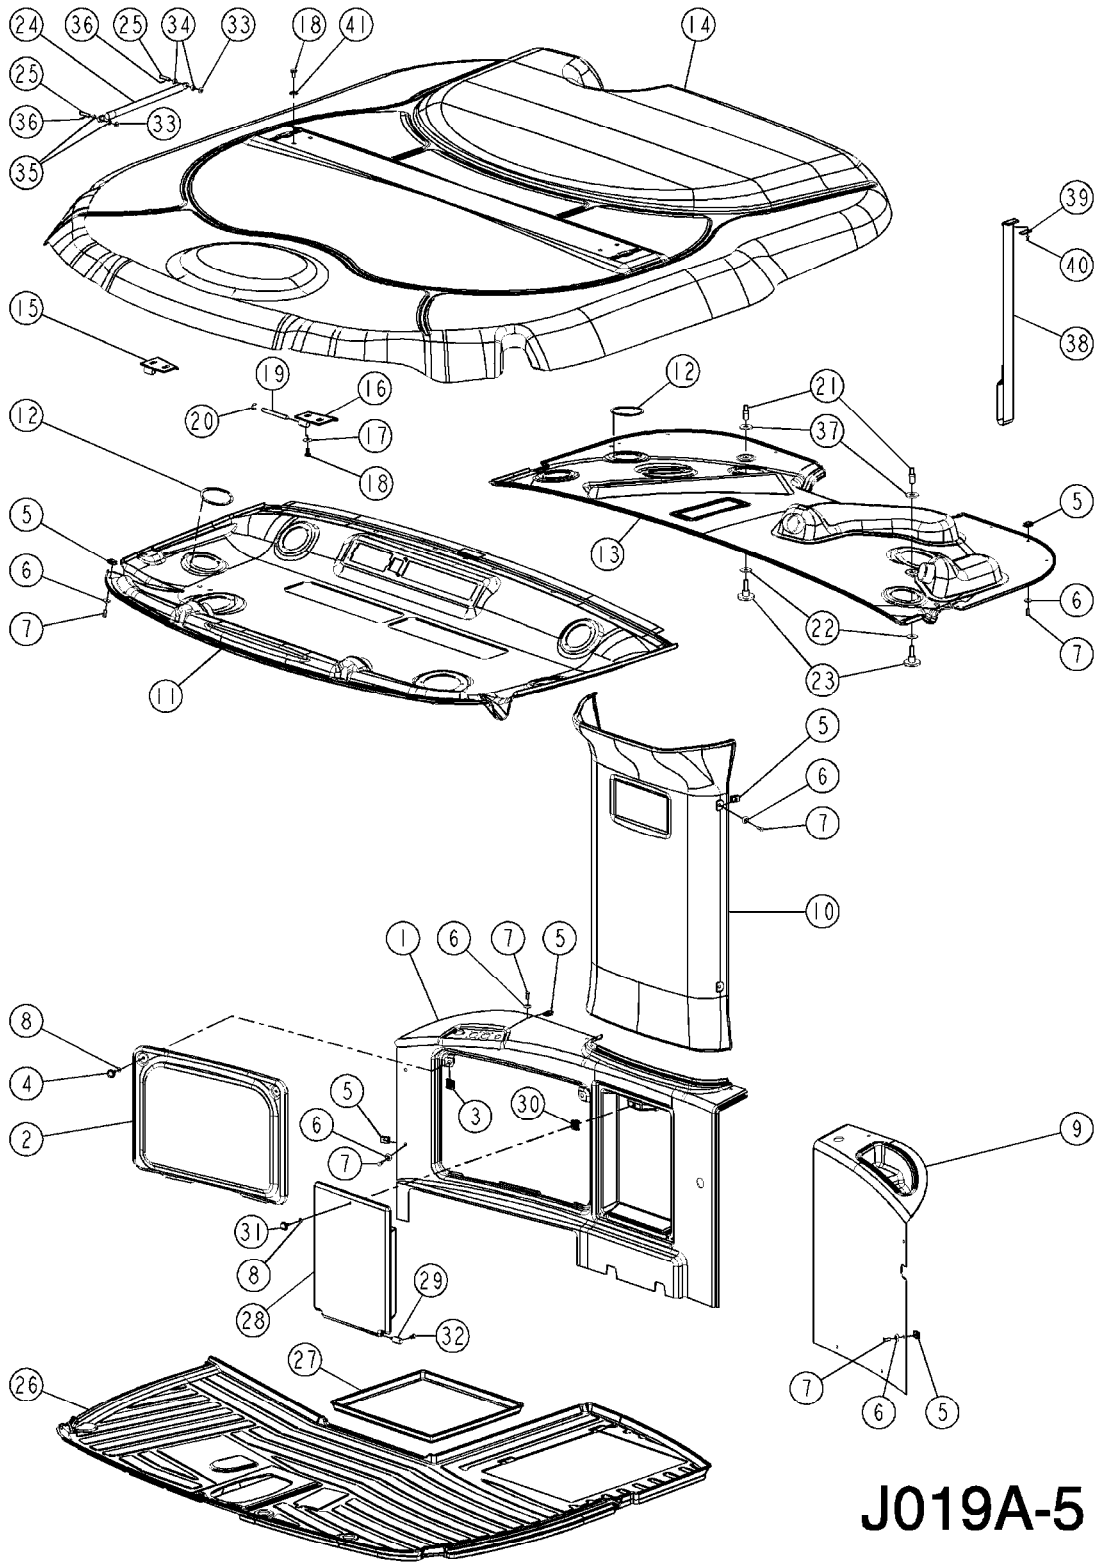

J019A-5

TRIMMING-SIAC WIDE CAB
J019A-5, 02:09:16

Page 1
Date 07.02.2020 8:09

Pos.	parts-n°	order qty	description
1	27067401	1	RIGHT REAR COVER
5	27025401	1	CLASP M6 101516AA
6	27082601	1	NYLON WASHER
7	458111	1	SCREW FBS M6-20 INOX DIN964
9	27067501	1	LEFT REAR COVER
11	27067201	1	ROOF FRONT HEADLINER
13	27067301	1	ROOF REAR HEADLINER
14	27051601	1	RED ROOF FOR WIDE CAB
15	27025001	1	ROOF RIGHT HINGE 166425528
16	27024901	1	ROOF LEFT HINGE 166425529
17	47000001	1	WASHER L8U 8,4x22x1,5 A2 SS
18	428005	1	SCREW M8 X 16 DIN933 SS A2
19	27025101	1	ROOF HINGE PIN 166347879
22	RO14AW1807	1	WASHER L10N 11X27X2 Z BICHRO
23	27025301	1	ROOF KNOB 248342825
24	27066601	1	ROOF DAMPER
26	27067001	1	FLOORMAT
27	27067101	1	MAT UNDER SEAT DRAWER
28	27067601	1	DRAWER BOX
31	27049301	1	BUTTON TRAP N41339021