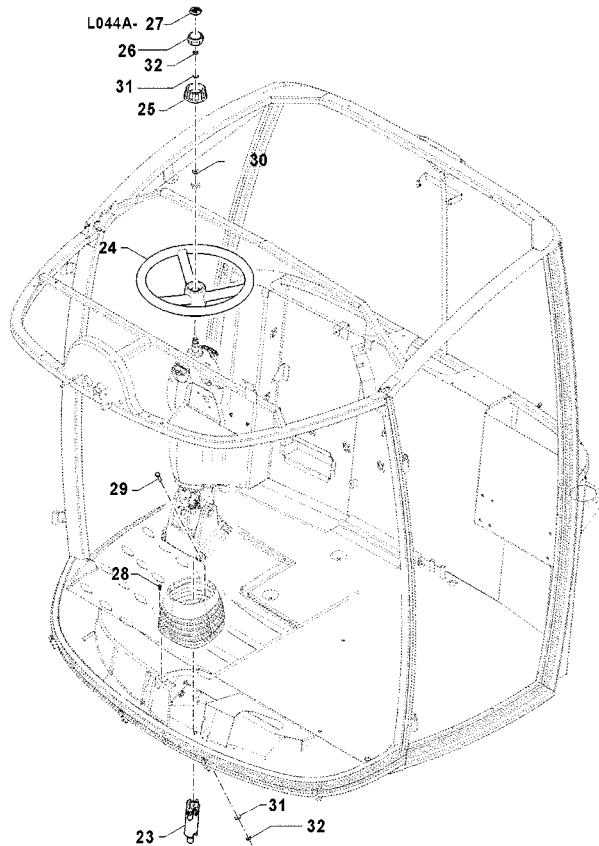

STEERING COLUMN-CNH CAB
SARITOR
J015A-5, 19:11:15

Page 0
Date 07.02.2020 8:09