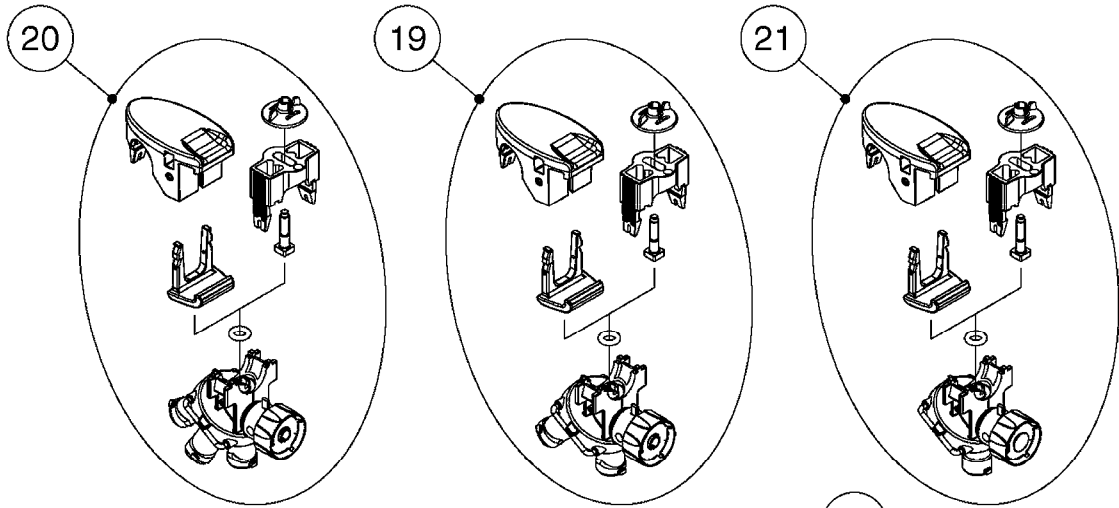

NOZZLE BODIES - T25
D1130-HIN, 05:04:18

Page 0
Date 07.02.2020 8:08