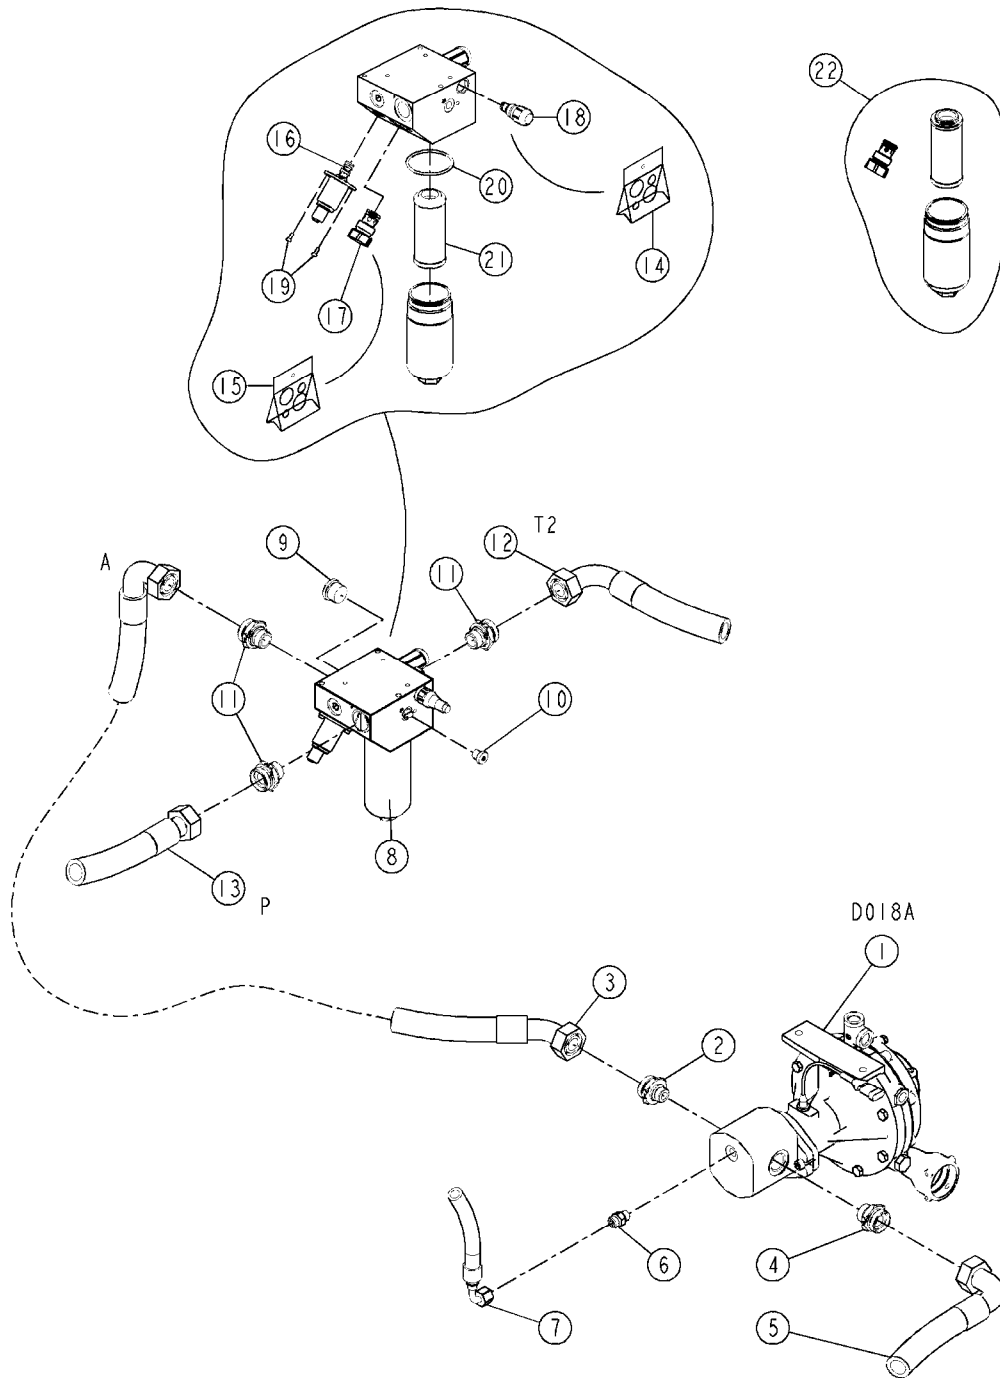

F166A

Pos.	parts-n°	order qty	description
1	28059003	1	PUMP ACE FMCWS-650-HARDI-CD-SS
2	78619101	1	HEX NIPPLE #10ORB-28L/M36X2 (DIN24)
3	78566701	1	HY.HO. 2TA25+E24F45+E24F90 L940
4	78609001	1	HEX NIPPLE #12ORB-28L/M36X2 (DIN 24)
5	78549601	1	HY.HO.2TA25+E24F90 0° L1140
6	78618701	1	HEX NIPPLE # 6ORB-11/16"
7	78521601	1	HY.HO.1TA8 ORFS11/16F90+F90 L=1050 Vers nourrice réservoir /to tank manifold -->n°56073
7	78565401	1	HY.HO. 1TA8 ORFS11/16F90+F90 L995 Vers nourrice réservoir /to tank manifold n°56074-->
8	78201601	1	HYD CONTROL FOR FLUID PUMP
9	78602301	1	HYD.FIT. PLUG 3/4"
10	78605301	1	PLUG 1/4"
11	78618901	1	HEX NIPPLE 3/4" - 28/M36X2 DIN 24
12	78520001	1	HYDRAULIC HOSE 2TA25+E24F90 0° L2000 Vers nourrice réfrigérant /to cooling manifold -->n°56073
12	78566801	1	HY.HO. 2TA25+E24F90 0° L1780 Vers nourrice réfrigérant /to cooling manifold n°56074-->
13	78516501	1	HYDRAULIC HOSE 2TA25+E24D+B45 L1520 Vers pompe 44cm3 /to pump 44cm3 -->n°56073
13	78566901	1	HY.HO. 2TA25+E24F45 260° L1500 Vers pompe 44cm3 /to pump 44cm3 n°56074-->
14	24017201	1	LIMIT SEAL KIT 1663-KIT-01-A
15	24017301	1	VALVE SEAL KIT 1656-KIT-01-A Jusqu'au/until n°56430
16	27038601	1	PROPORT.VALV. F.FLOW REG.BLOC, FLUID PUMP
17	27038701	1	REGULAT.VALVE 7BAR 2191-ENS-A Jusqu'au/until n°56430
17	27076001	1	REGULATOR VALVE CAP A partir du/from n°56431
18	27038501	1	PRESSURE LIMITER 0-320 BAR
19	458083	1	SCREW CHC M 4-10 8.8 INOX DIN912
20	24018401	1	SEAL - FILTER REGULATOR
21	782856	1	FILTER CARTRIDGE HP 050-2A10N Jusqu'au/until n°56430
21	78210601	1	FILTER CARTRIDGE HP 050-3A 10N 20B A partir du/from n°56431
22	78210501	1	KIT FILTRATION T3 BLOC 2238/3441 Modification machine avant/before n°56431