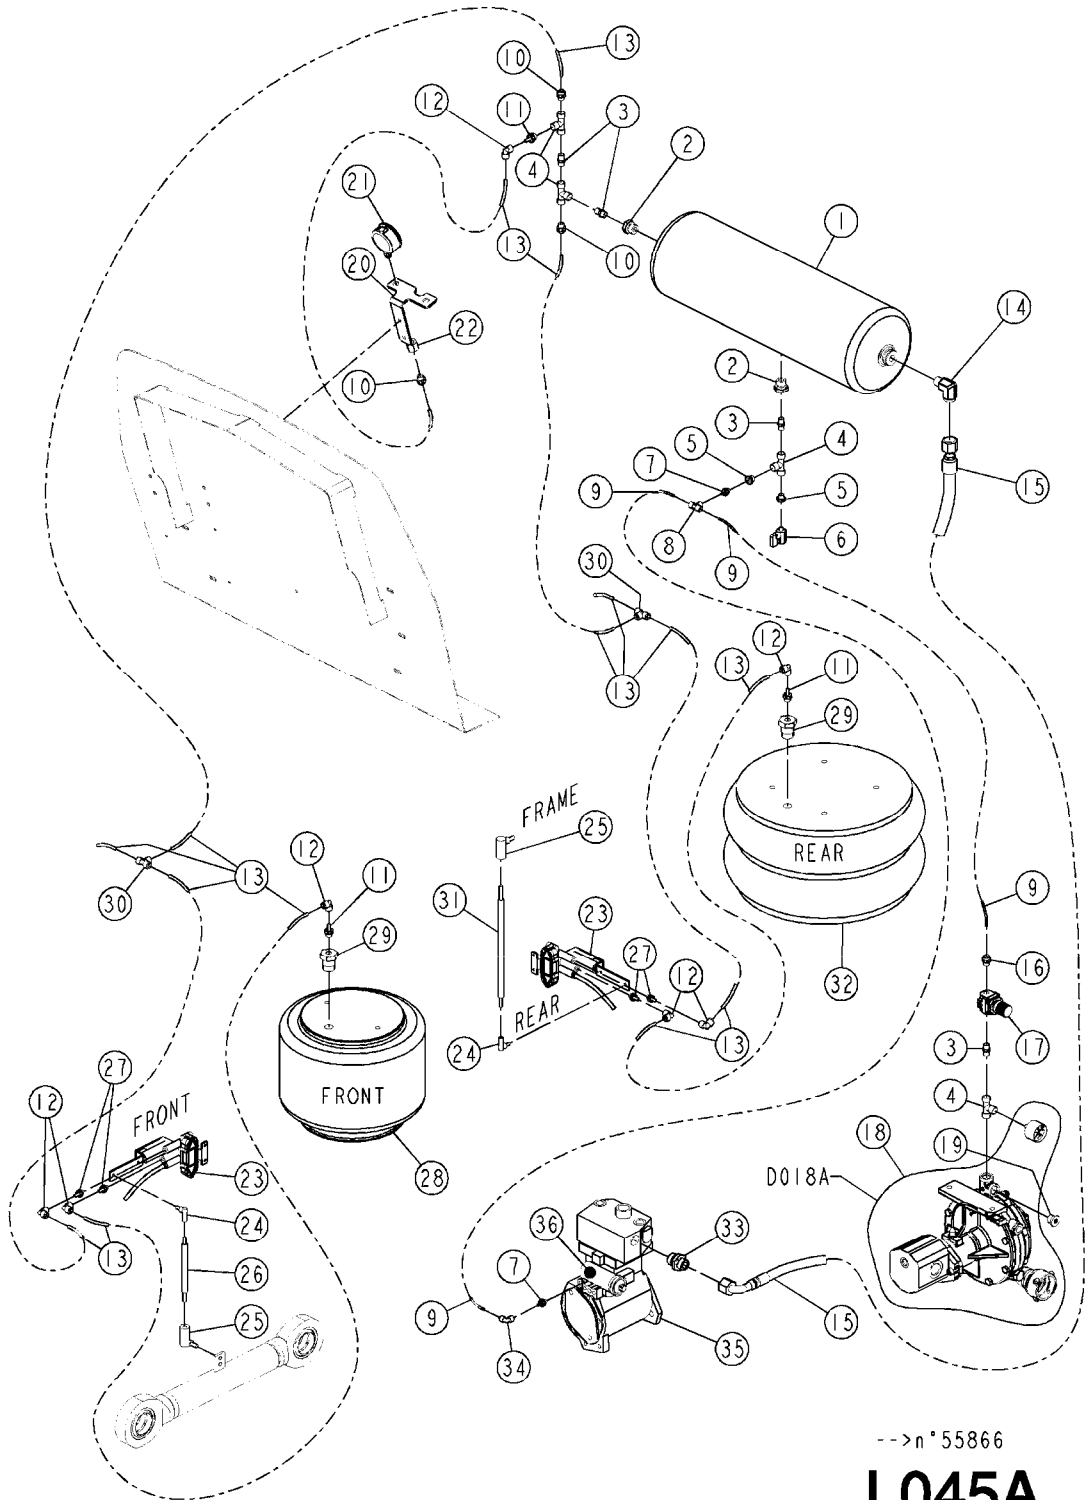

-->n°55866
L045A

Pos.	parts-n°	order qty	description
1	28013001	1	AIR TANK 20 LITERS Ø200
2	RA10AA7147	1	FITTING RI 1/2"1/4"A3C
3	RA15AA7259	1	STRAIGHT FITTING BSP1/4" 0121-1313
4	RA15AA7260	1	T PIECE, F-F-F, BSP1/4"
5	RA15AA7232	1	STRAIGHT FITTING BSP1/4"M-1/8"F 0168.13.10
6	RO02AA7239	1	VALVE MF 1/8" REF.0401.04.10
7	RA15AA7240	1	STRAIGHT FITTING Ø4mm-BSP1/8"
8	288801	1	FITTING TEE Ø4 PM0204E
9	981722	1	AIR HOSE, BLACK, D4X2.7
10	RA15AA7234	1	MALE SIMPLE UNION Ø6mm-BSP1/4" PM010612E
11	RA15AA7237	1	STRAIGHT FITTING Ø6mm-BSP1/4"
12	RA15AA7235	1	ELBOW Ø6 PM0306E
13	981721	1	AIR HOSE, BLACK, Ø6X4
14	78618001	1	FITTING
15	78519201	1	HY.HO.1/2"L= 3350 1"STR-1"90
16	288660	1	FITTING G1/4"-Ø4 mm
17	28024901	1	AIR PRESSURE REGULATOR 1/4" BSP 0.5-10B
18	28059003	1	PUMP ACE FMCWS-650-HARDI-CD-SS
19	#	1	# Non disponible/not available
20	16596301	1	PRESSURE GAUGE BRACKET, SARITOR
21	284269	1	PRESSURE GAUGE 0-8-16 BAR Ø2,5" 1/4"
21	284277	1	GAUGE 2.5"SS BOTT.PSI200
22	148429	1	FITTING 1/4" - 1/4" BSP FEMALE
23	28009701	1	HEIGHT CONTROL VALVE, 1/4" NPT
24	28010601	1	BALL JOINT, HEYD CS10M6 RIGHT
25	28010801	1	BALL JOINT, 8C M8X125 LEFT
26	14000701	1	LINK Ø12 M6-M8G L163,5
27	28010001	1	STRAIGHT FITTING Ø6mm-BSP1/8"
28	28028201	1	AIR BAG, FRONT, W01-358-9062
29	14013501	1	HYD. FIT. M-F 3/4" - 1/4"
30	288548	1	FITTING TEE Ø6 PM0204E
31	14012201	1	HEIGHT CONTROL VALVE LINK Ø12 M6-M8G L258,6 Jusqu'au /until n°55617
31	14021401	1	HEIGHT CONTROL VALVE LINK Ø12 M6-M8G L308,6 A partir du /from n°55618
32	28028101	1	CONVOLUTED AIR SPRING, 2 BELLOWS W01-358-7271
33	14001601	1	HEX NIPPLE M27X2/ORFS-UNF 1"
34	RA15AA7236	1	ELBOW Ø4 PM0304E
35	27040701	1	AIR COMPRESSOR
36	24021101	1	AIR REGULATOR GASKET
36	27040501	1	AIR COMPRESSOR REGULATOR