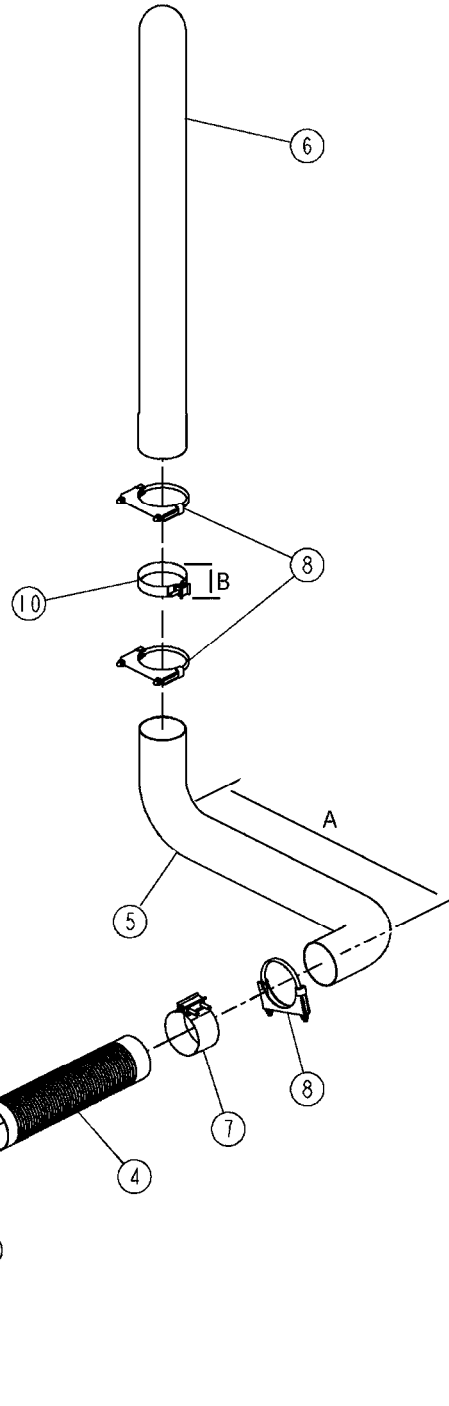

EXHAUST PIPE QSB6.7 SARITOR
H065A, 17:12:13

H065A