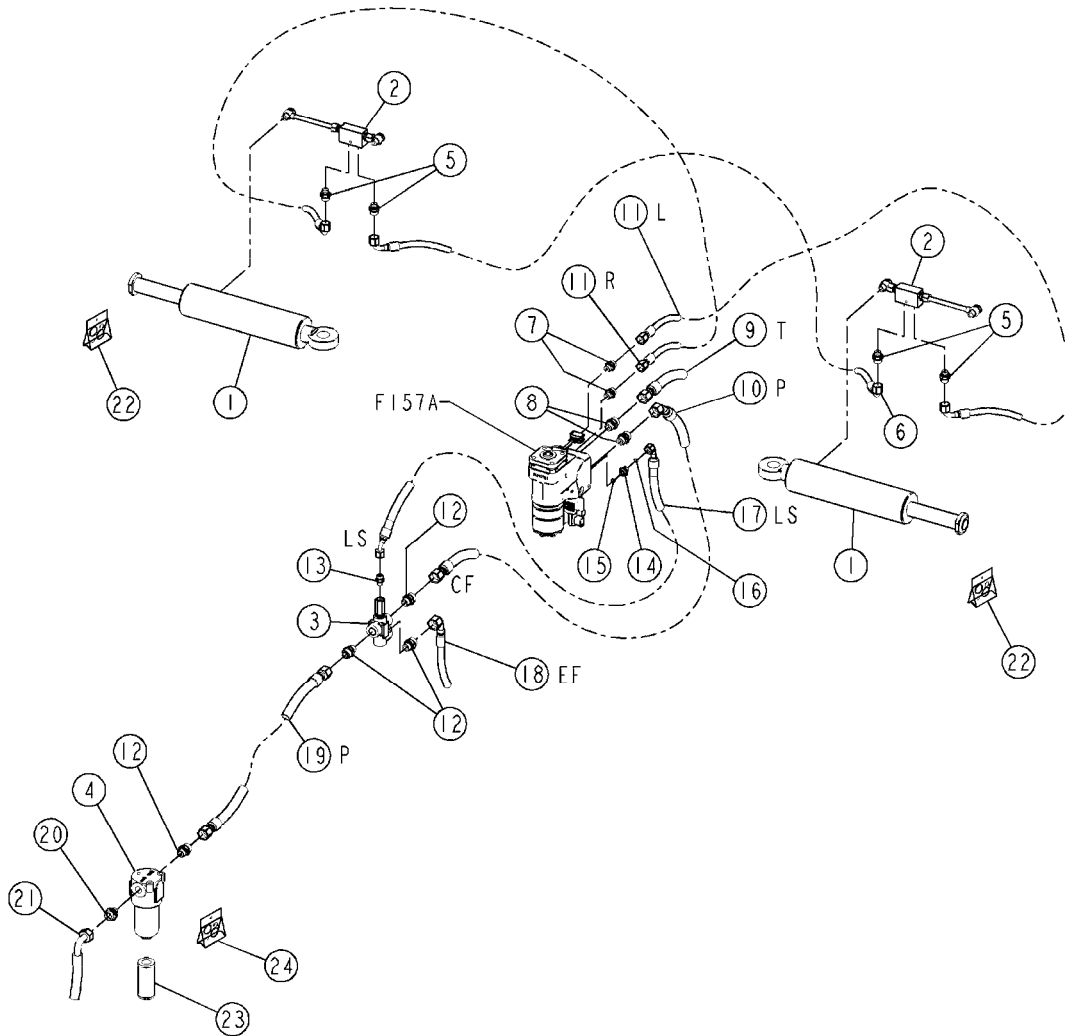

F164A

STEERING HYDRAULIC SARITOR
F164A, 20:03:14

Page 1

Date 07.02.2020 8:07

Pos.	parts-n°	order qty	description
1	78101101	1	CYLINDER, DE 80/40X245 RO-TT STEERING, SARITOR
2	782857	1	VALVE COMPLETE ARDP6-750
3	78201901	1	PRIORITY VALVE, OLS 80, DYNAMIC 7B, SARITOR
4	782855	1	FILTER FMM050 2 BAC A 10 N P02
5	78618801	1	HEX NIPPLE 3/8" - 13/16"
6	78526001	1	HYDRAULIC HOSE 1TA10 ORFS13/16F90 L3780
7	78617601	1	UNION MALE ORFS-DN10-12L/ISO
8	78619601	1	UNION MALE ORFS-DN12-15L
9	78501401	1	HY.HO. ORFS1" FD+FD L720
9	78565201	1	Vers nourrice réservoir /to tank manifold -->n°56073 HY.HO. 1TA12 ORFS1" FD+F45 L880
10	78501201	1	Vers nourrice réservoir /to tank manifold n°56074--> HYDRAULIC HOSE 1TA12 ORFS1" FD+F45 L1460
10	78522601	1	Jusqu'au/until n°56073 HYDRAULIC HOSE 1TA12 ORFS1" FD+F45 L1120
11	78526101	1	A partir du/from n°56074 HYDRAULIC HOSE 1TA10 ORFS13/16FD+F90 L1960
12	78617001	1	HEX NIPPLE 1/2" - 1"
13	78615101	1	HEX NIPPLE 1/4" - 11/16"
14	14001901	1	HEX NIPPLE M12X1.50-11/16"
15	24005201	1	O-RING, D9.8 F. HYD. FIT. M12X1,5
16	24005501	1	O-RING ORFS 1,78 X 9,25
17	78505201	1	HY.HO. 1TA8 ORFS11/16 FD+F90 L1080
18	78513701	1	HYDRAULIC HOSE 1TA12 ORFS1" F90+F90 L400
19	78510601	1	Vers 2eme valve de priorité rep.P /to second prior HYDRAULIC HOSE 1TA12 ORFS1" FD+FD L225
19	78547701	1	Jusqu'au/until n°56073 HY.HO.1TA12 ORFS1" FD+F45 L350
20	78612401	1	A partir du/from n°56074 FITTING GE18LR OMDA3C
21	78523501	1	HY.HO.1TA16+E24FD+E2F90 L=450 Vers croix limiteur pression /to cross relief valv
22	24003301	1	SEAL KIT, CYLINDER 80/40
23	76004901	1	SERVICE FILTER KIT100HRS SARITOR
23	76005001	1	COMPLETE FILTER KIT SERVICE SARITOR
23	76007901	1	FILTER KIT HYDAC 100HRS. SARITOR
23	76008001	1	COMPLETE FILTER KIT HYDAC SARITOR
23	782856	1	FILTER CARTRIDGE HP 050-2A10N
24	248280	1	SEAL KIT FMM050 0205314 BUNA