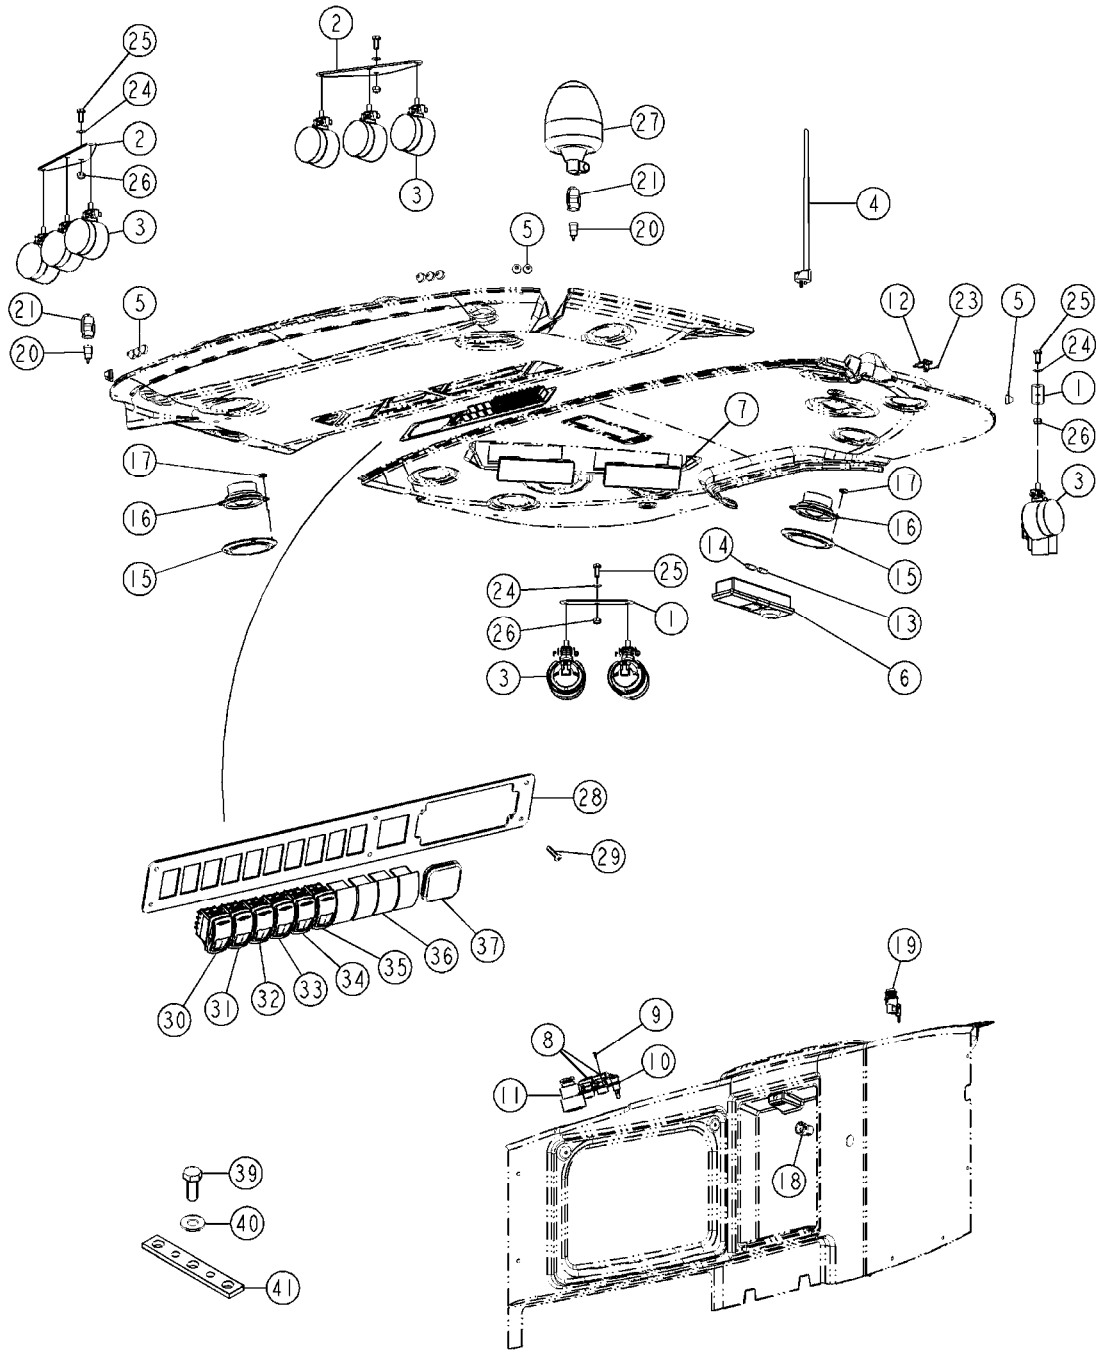

J019A-9

ELECTRIC-SIAC WIDE CAB
J019A-9, 06:09:16

Page 1
Date 07.02.2020 8:09

Pos.	parts-n°	order qty	description
3	26074101	1	CAB LIGHT, HALOGEN HELLA
4	27027501	1	ANTENNA AM/FM SAR-H CAB
6	26058901	1	CEILING LAMP 547422420
8	26090801	1	POWER SOCKET
10	26090701	1	SOCKET 2-PIN 12V
12	26074001	1	DOOR LIGHT SWITCH
18	26090901	1	CIGARETTE LIGHTER BODY
19	26091501	1	CIGARETTE LIGHTER
20	26091801	1	BEACON SOCKET DIN
21	26091901	1	BEACON RUBBER CAP
26	460423	1	NUT HEX M10X1.50 LOCK DIN985A2 SS
27	26042401	1	BEACON LIGHT
29	458066	1	BOLT CS M4-20 A2 DIN84
30	26019701	1	ROCKER SWITCH ON-ON-ON GREEN LED KR44A
30	26019901	1	WIPER ROCKER SWITCH ACTUATOR
31	26015601	1	ROCKER SWITCH MOM-OFF GREEN-RED LED
31	26019801	1	WINDSCREEN WASHER SWITCH ACTUATOR
32	26015701	1	ROCKER SWITCH ON-OFF GREEN-RED LED
32	26020101	1	FRONT LIGHT SWITCH ACTUATOR
33	26015701	1	ROCKER SWITCH ON-OFF GREEN-RED LED
33	26020901	1	REAR WORKING LIGHT SWITCH ACTUATOR
34	26015701	1	ROCKER SWITCH ON-OFF GREEN-RED LED
34	26020201	1	BOOM LIGHT SWITCH ACTUATOR
35	26015701	1	ROCKER SWITCH ON-OFF GREEN-RED LED
35	26020001	1	BEACON SWITCH ACTUATOR
36	26023001	1	BLACK APEM KR SHUTTER
39	42000701	1	SCREW HM 8-25/25 DIN933 BRASS
40	47000501	1	WASHER M8 8.4X18X1.5 NFE25-513 BRASS
41	12000701	1	COPPER BAR 15X4 L90