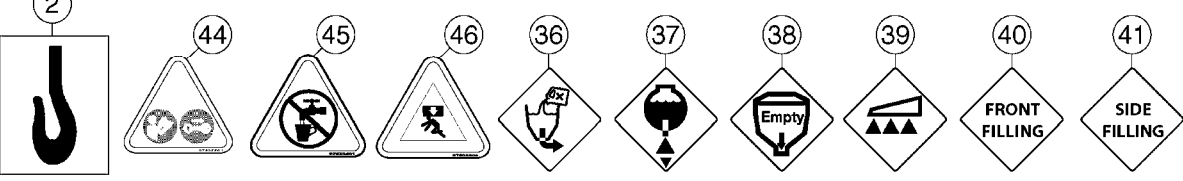

DECALS - SARITOR
K0158-HIN, 16:07:19

K0158

DECALS - SARITOR
K0158-HIN, 16:07:19

Page 1
Date 07.02.2020 8:08

Pos.	parts-n°	order qty	description
1	978436	1	DECAL - WARNING! SERVICE
2	978439	1	DECAL LIFT
3	978441	1	DECAL - WARNING CRUSHING
4	978442	1	DECAL - FALLING OFF PLATFORM
5	978444	1	DECAL - WARNING ENGINE FAN
6	978445	1	DECAL - WARNING SQUEEZING HAND
7	978447	1	DECAL - HOT SURFACE
8	10532503	1	DECAL WARNING-FLUID HAZ. ENG
9	10532903	1	DECAL CAUTION-TANK DRAIN ENG
10	10533003	1	DECAL DANGER-OV.HEAD LINE ENG
11	10533103	1	DECAL CAUTION-GENR. LABEL ENG
12	10533203	1	DECAL WARNING-CHEMICALS ENG
13	10533303	1	DECAL CAUTION-LEAK Q.FILL ENG
14	10533403	1	DECAL DANGER-AXLE ADJUST ENG
15	10577603	1	DECAL 'DO NOT WELD' H.P. ENG.
16	10616103	1	DECAL 'DANGER-PARALIFT' ENG
17	97607803	1	DECAL HARDI CONTACT INFO ENGLISH
18	97615603	1	DECAL S/G SARITOR 4000 (GAL)
18	97615803	1	DECAL S/G SARITOR 5000 (GAL)
19	97615703	1	DECAL S/G SARITOR 4000 (LITER)
19	97822801	1	DECAL, SIGHT GUAGE, MAIN TANK, 5000L, SARITOR
20	97617003	1	DECAL - HARDI 3D LOGO F.TANK 335 X 210
21	97617103	1	DECAL - SPEED 30 MPH
22	97618503	1	DECAL - CAUTION SPEED LIMIT
23	97618603	1	DECAL - CAUTION POWER LINES (35)
24	97803801	1	DECAL, FUEL TANK, SARITOR
25	97812901	1	DECAL CLEAN WATER TANK
26	97813001	1	DECAL - ACCESS TANK FORBIDDEN
27	97813101	1	DECAL - MAX. HEIGHT 4M
28	97815401	1	DECAL PLATFORM/TRACK SPRAY CENTER
29	97815500	1	DECAL 5000 LEFT TANK SARITOR
30	97815501	1	DECAL - MODE SELECTOR SPRAY CENTER
31	97815600	1	DECAL 5000 RIGHT TANK SARITOR
32	97816201	1	DECAL EXTERNAL FLUID BOX SARITOR
33	97819601	1	STICKER, CHECK AIRLINE OIL
34	97820601	1	DECAL SARITOR LEFT HOOD SARITOR
35	97820701	1	DECAL SARITOR RIGHT HOOD SARITOR
36	97821501	1	DECAL TURBOFILL SARITOR
37	97821901	1	DECAL SUCTION/FILLING UP FLUSH TANK
38	97822101	1	DECAL EMPTY TURBOFILLER
39	97822201	1	DECAL SPRAY/BOOM
40	97822301	1	DECAL - FRONT FILL SARITOR
41	97822401	1	DECAL SIDE FILLING SARITOR
42	97823201	1	DECAL CAUTION SPRAY AREA
43	97823301	1	DECAL CAUTION TURBOFILLER
44	97823501	1	DECAL CAUTION CONTACT
45	97823601	1	DECAL CAUTION NON-DRINKABLE WATER
46	97823701	1	DECAL CAUTION CRUSHING
47	97823801	1	DECAL CAUTION TANK
48	97823901	1	DECAL CAUTION WHEEL
49	97825101	1	DECAL MANUAL RELEASE PARK BRAKE HOOD SARITOR
50	97825401	1	DECAL OPEN/CLOSE HOOD SARITOR
51	97825800	1	DECAL SARITOR RIGHT TANK SARITOR
52	97825900	1	DECAL SARITOR LEFT TANK SARITOR
53	97825901	1	DECAL, FUSE PANEL, MAIN PCB, SARITOR
54	97826000	1	LABEL - TERRA FORCE
55	97826300	1	HARDI LOGO STICKER, FRONT HOOD
56	97826800	1	DECAL HARDI LOGO STEERING WHEEL
57	97832401	1	DECAL - PURGE SPRAY PUMP
58	97832501	1	DECAL - LUBRICATION POINTS
59	97837600	1	HARDI LOGO Ø282X450 F.METAL/ PLASTIC 3D