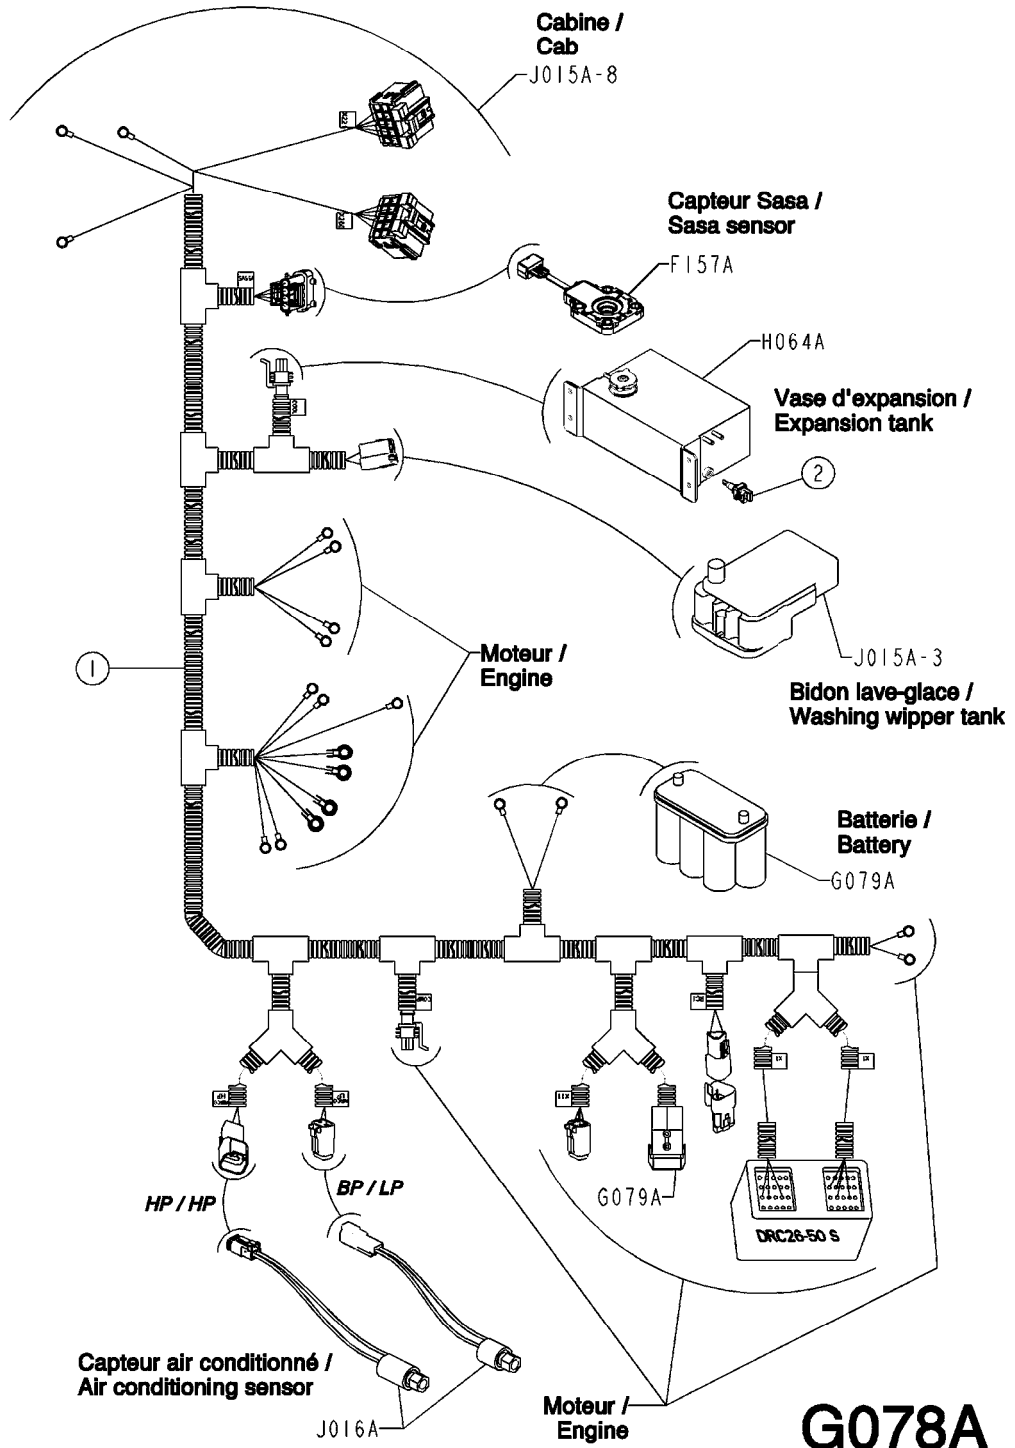

ENGINE HARNESS SARITOR
G078A, 13:04:15

Page 1

Date 07.02.2020 8:08

Pos.	parts-n°	order qty	description
1	26018601	1	HARNESS, ENGINE, SARITOR Jusqu'au/until n°56305
1	26064401	1	HARNESS, ENGINE, SARITOR SIAC A partir du/from n°56306
2	26033801	1	COOLANT LEVEL SENSOR 287276900