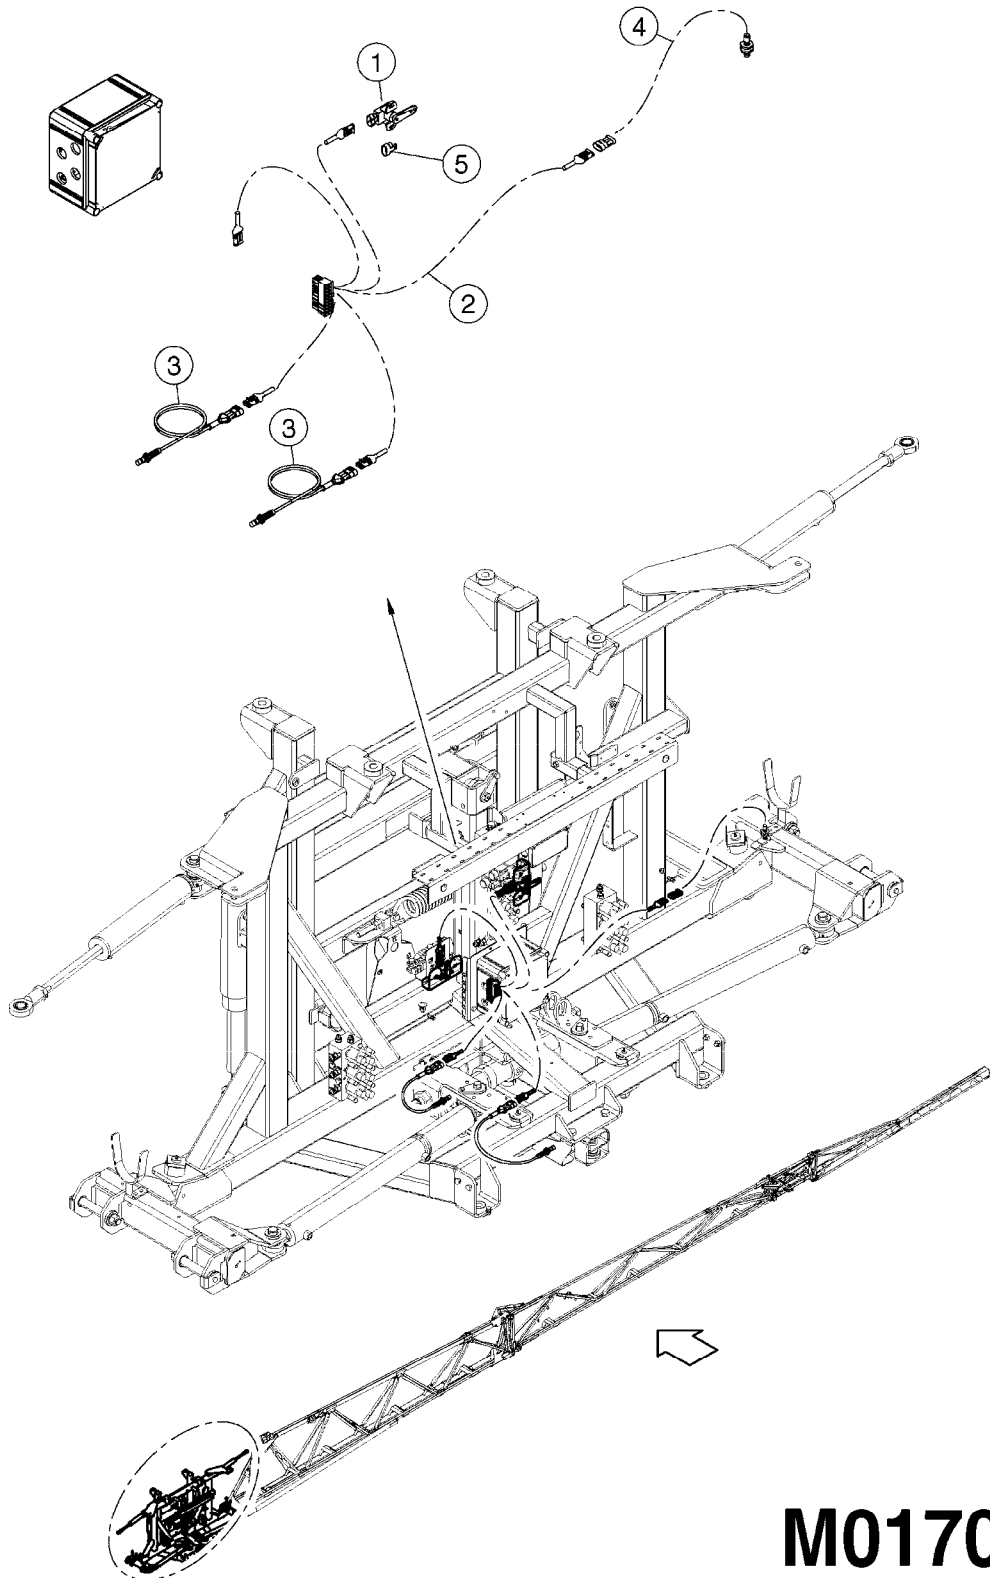

AMP CAP
M212-HIA, 05:10:11

Page 1
Date 07.02.2020 8:08

Pos.	parts-n°	order qty	description
1	72450600	1	CAP F. AMP SUPER SEAL 2P PLUG
2	72450700	1	CAP F. AMP SUPER SEAL 3P PLUG
3	72450800	1	CAP F. AMP SUPER SEAL 4P PLUG
4	98233300	1	SILICONE GREASE
5	33520500	1	CAP, AMP, 3P, FEMALE
6	33520400	1	CAP, AMP, 2P, FEMALE

M0170