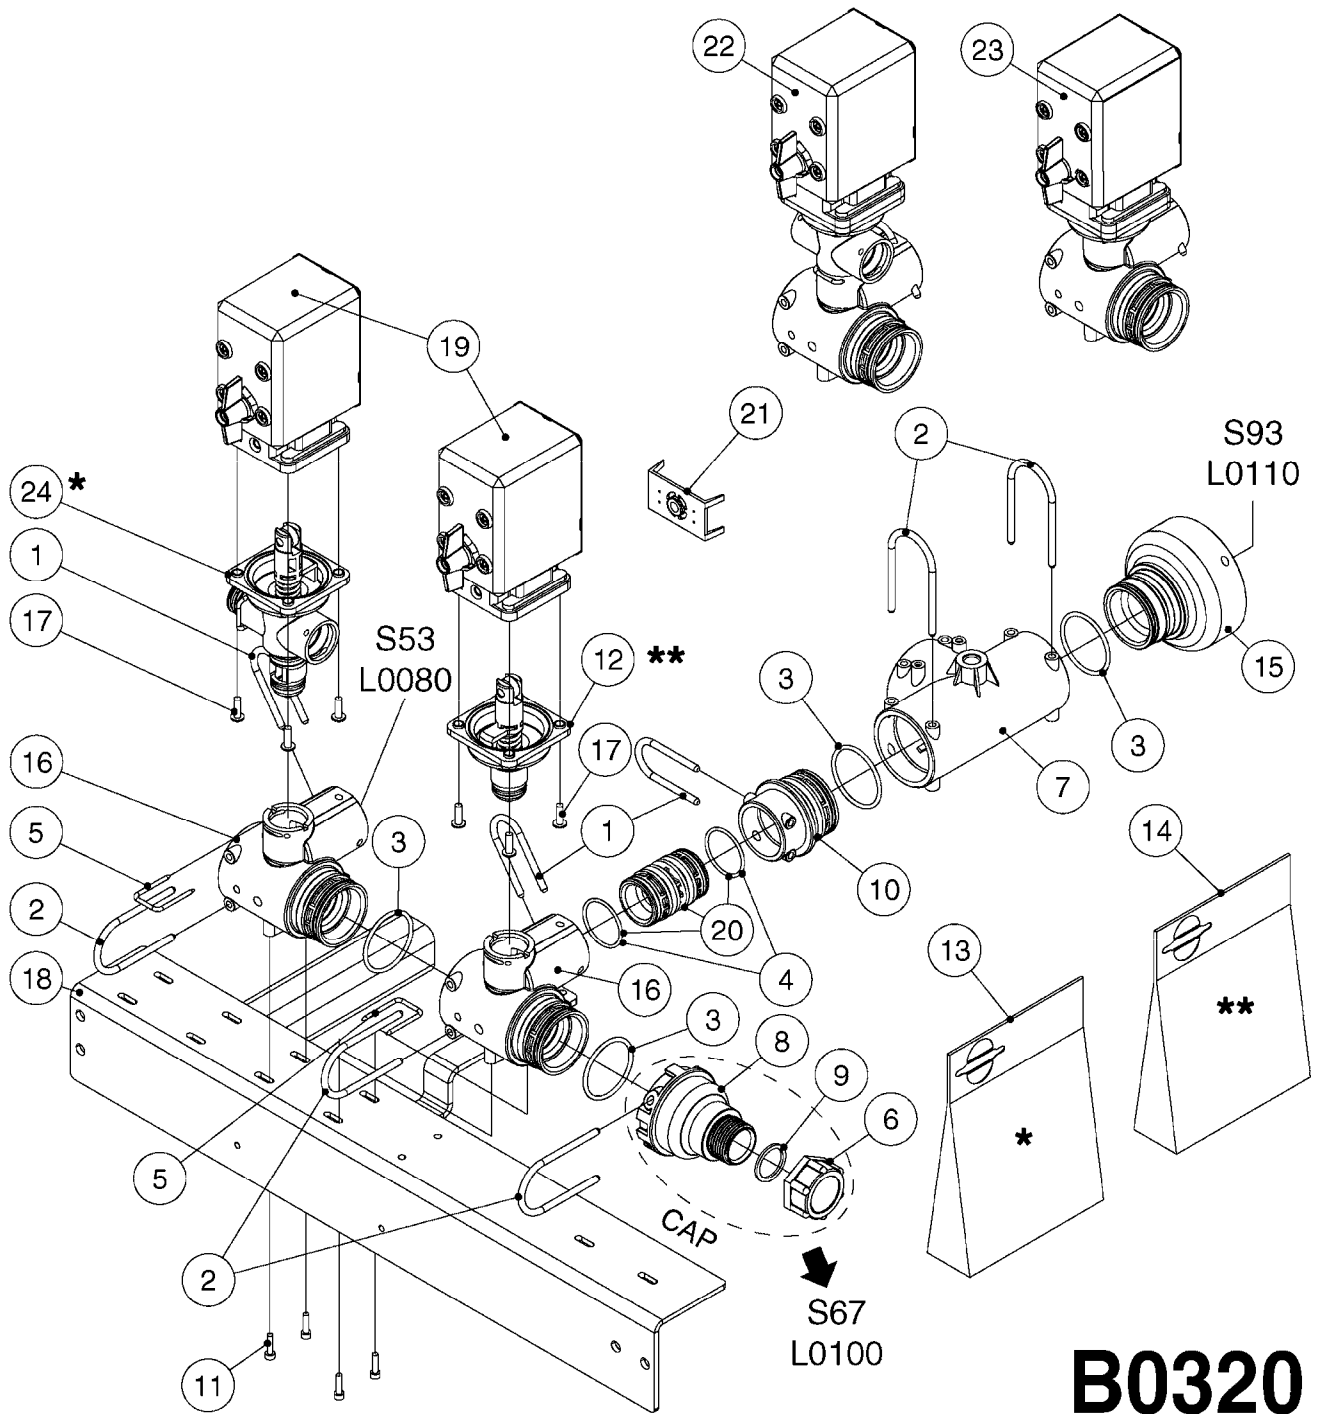

AGITATION VALVE DF4
B424 -HIA, 29:09:16

B424

AGITATION VALVE DF4
B424-HIA, 29:09:16

Page 1
Date 07.02.2020 8:07

Pos.	parts-n°	order qty	description
1	33521000	1	REG.MOTOR COVER CERAMIC 2011
2	44075500	1	SCREW 25X10 WIN5451/TORX
3	24264300	1	O-RING Ø 148.0 X 3 SH70 VITON
4	72908500	1	REG.VALVE PCB ASSY FK
5	24265300	1	O-RING Ø 20.0 X 1.5 SH70 VITON
6	24264200	1	O-RING Ø 23.0 X 1.5 SH70 VITON
7	25197400	1	PE-HOSE Ø8/6 BLACK L = 0.6M
8	410605	1	BOLT HEX 8.8 DEL M6X80
9	471125	1	WASHER M6U 6.4X14X1.2,A2 SS
10	334497	1	END COVER 3 WAY VALVE S-67
11	39136000	1	BALL F.AGITATION VALVE A340
12	390623	1	HOUSING F.3 WAY VALVE
13	460261	1	NUT HEX M6X1.00 LOCK DIN985 A2 SS
14	322325	1	FITT.DK S-67 X 1-1/2"BSP LONG
15	242353	1	O-RING 3 X 44.2 VITON
15	241973	1	O-RING Ø3 X 44.2 70 SHORES NITRIL
16	145996	1	FITT.DK S-67 FORK
17	322104	1	FITT.DK S-67 BULKHEAD
18	74196100	1	BAG OF 10 PCS. 241973 O-RINGS
19	334250	1	FITT.DK S-67 PLUG
20	74193000	1	REPAIR KIT FOR S67 VALVE
21	72867700	1	S67 EL. AGITATION VALVE HALL SENSOR "11" HE