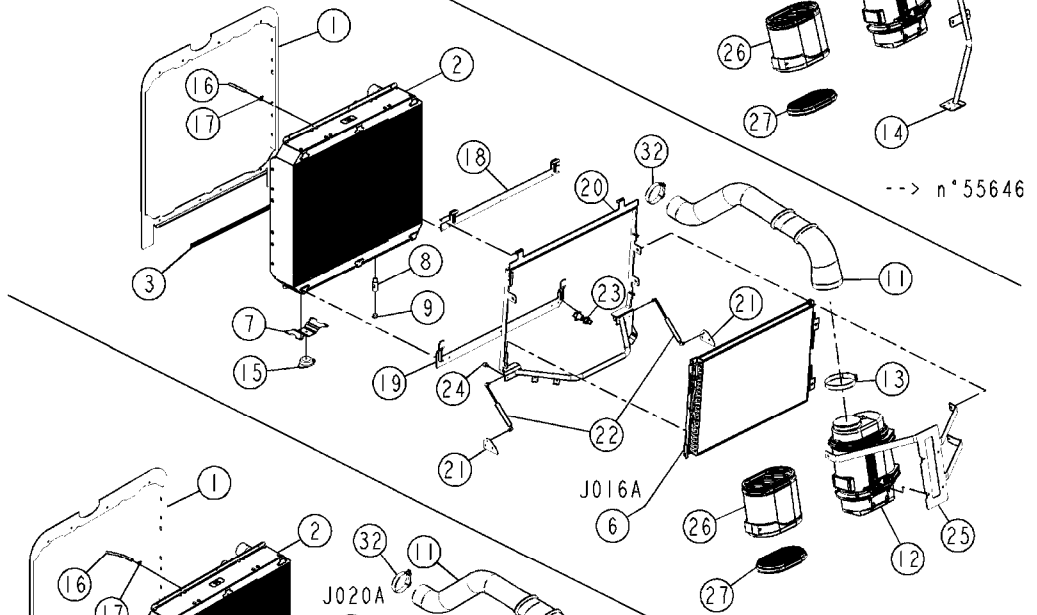

**cabine/cab SIAC
version 3**

H068A