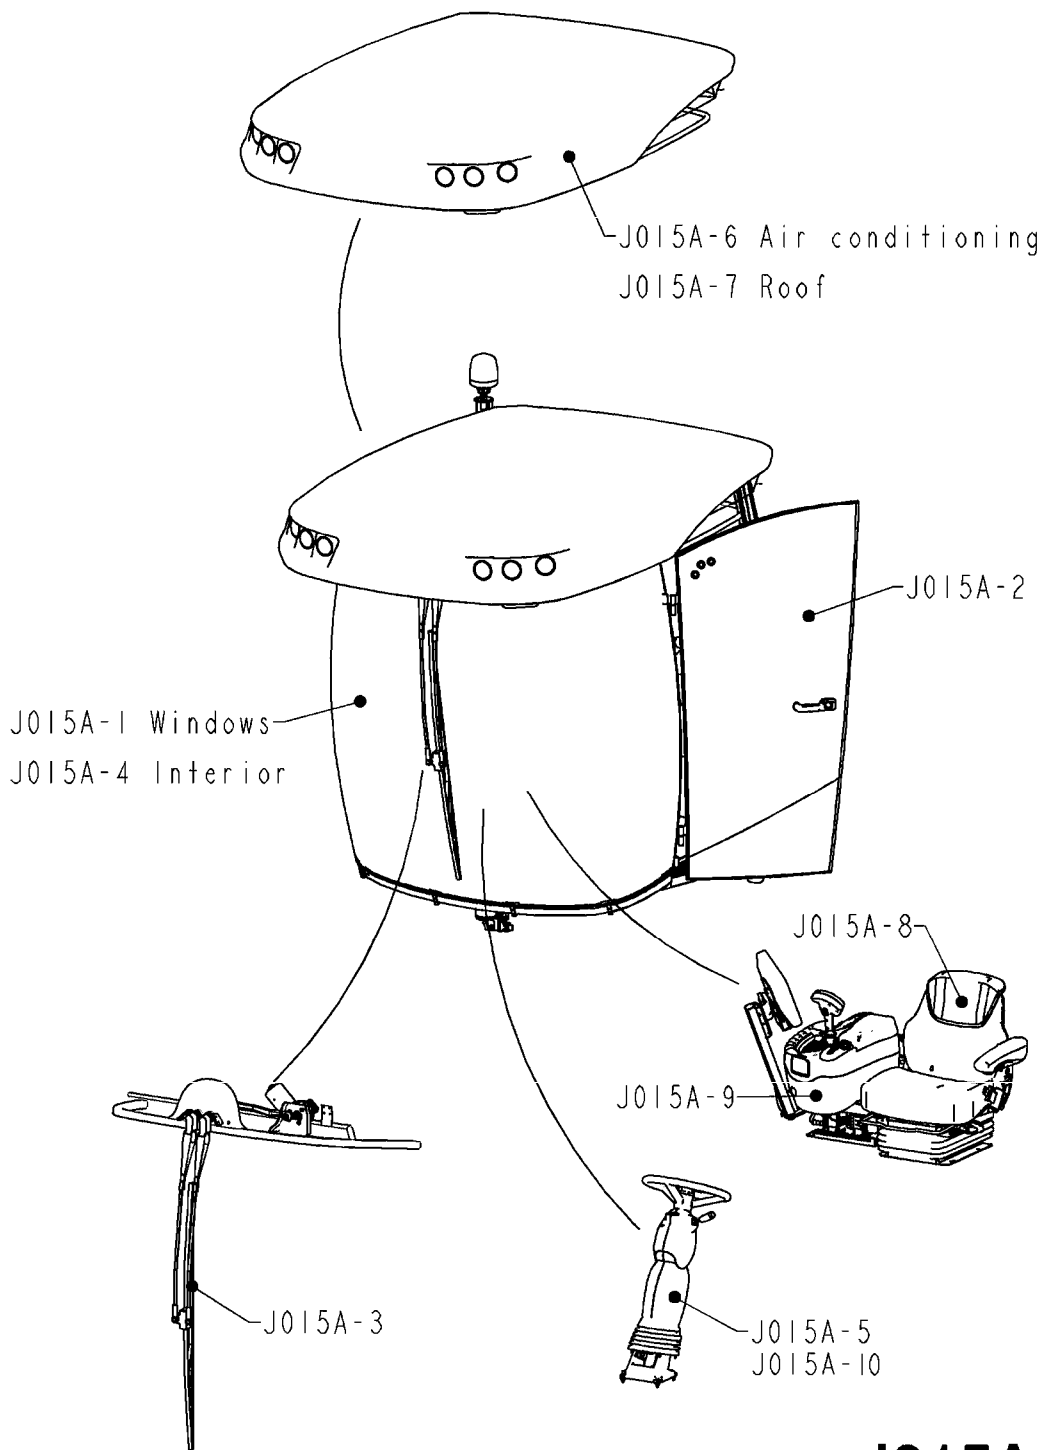

Pos.	parts-n°	order qty	description
1	148095	1	FITTING G1/4'-Ø12
2	248022	1	O-RING 3.53 X 32.92 16PA77
3	430878	1	BOLT HEX 8.8 DEL M12X45 DIN931
4	786766	1	1/2 FLANGE DN 1" 6000PSI PH75
5	14001801	1	HEX NIPPLE 1-1/16" ORB - 12S (DIN24)
6	14008901	1	HEX NIPPLE 11/16" - 1/4" - 1MM
7	24003901	1	O-RING, 192.00 X 3.00, N-KKM80D
8	26006801	1	PRESSURE TRANSMITTER, 0-600B, TYPE MBS 1250
9	28008001	1	GEARBOX 609W2VB
9	28103703	1	GEARBOX 609W2VB REFURB. (REFURBISHED 28008001 GEARBOX)
10	28011101	1	GEARBOX 609W2VB WITH DYNAMIC BRAKE
10	28103803	1	GEARBOX 609W2VB W.DYNAM.BRAKE REFURB. (REFURBISHED 28011101 GEARBOX)
10	28103903	1	GEARBOX 609W2VB+BRAKE HYD REFURB. (REFURBISHED 28011101ES GEARBOX)
11	78303701	1	MOTOR H1B, 110CC
12	78504701	1	HYD HOSE, HP, X CROSS, SP MA, SARITOR TO SECONDARY PUMP "MA"
13	78516701	1	HYD HOSE, HP, PP A, TEE 30S, SARITOR TO PRIMARY PUMP "A"
14	78516801	1	HYD HOSE, HP, SP B, TEE 30S, SARITOR TO SECONDARY PUMP "B"
15	78517001	1	HYD HOSE, HP, L/RRM A/B, TEE PP A/SP A, SARITOR
16	78517101	1	HYD HOSE, HP, L/RRM B/A, TEE PP B/SP B, SARITOR
17	78517401	1	HYD.HOSE = L4130 TO PARKING BRAKE TEE
18	78517501	1	HYD HOSE FL.1TA8 ORFS 11/16FD+F45 L4270 TO PARKING BRAKE TEE
19	78519001	1	HY.HO.2TA20 ORFS1"7/16F90 L=7120 TO COOLING MANIFOLD
20	78519101	1	HY.HO.1-7/16"L= 7920\TO COOLING MANIFOLD
21	78519501	1	HYD HOSE, HP, SP A, TEE 30S, SARITOR TO SECONDARY PUMP "A"
22	78519601	1	HYD HOSE, HP, PP B, TEE 30S, SARITOR TO PRIMARY PUMP "B"
23	78524201	1	HYD HOSE, HP, X CROSS, RFM MB, SARITOR
24	78524301	1	HYD HOSE, HP, L/RFM A/B, TEE SP A/PP A, SARITOR
25	78524401	1	HYD HOSE, HP, L/RFM B/A, TEE SP B/PP B, SARITOR
26	78526201	1	HY.HO.2TA20 ORFS1"7/16FD+F90 L4520 TO COOLING MANIFOLD
27	78526301	1	HYD.HOSE = L4170 TO COOLING MANIFOLD
28	78526501	1	HY.HO.1TA8 ORFS 11/16FD+F45 L=3560 TO DYNAMIC BRAKE TEE
29	78529201	1	HY.HO.11/16"L= 5800 STR-45° TO PARKING BRAKE TEE
30	78615101	1	HEX NIPPLE 1/4" - 11/16"
31	78615701	1	HYD. FIT. TEE DIN24 M42X2.00 (30S)
32	78615801	1	PRESSURE GAUGE M16X2 DIN2353
33	78617301	1	HYD. FIT. TEE M-F-M 12S (DIN24)
34	78617501	1	HEX NIPPLE 1-7/16" - 1-1/16" ORB
35	78620901	1	HYD.FIT. M CROSS DIN24 M20X1.50 (12S)
36	78625101	1	HYD. FIT. 90 M-F 12S (DIN24)

J015A