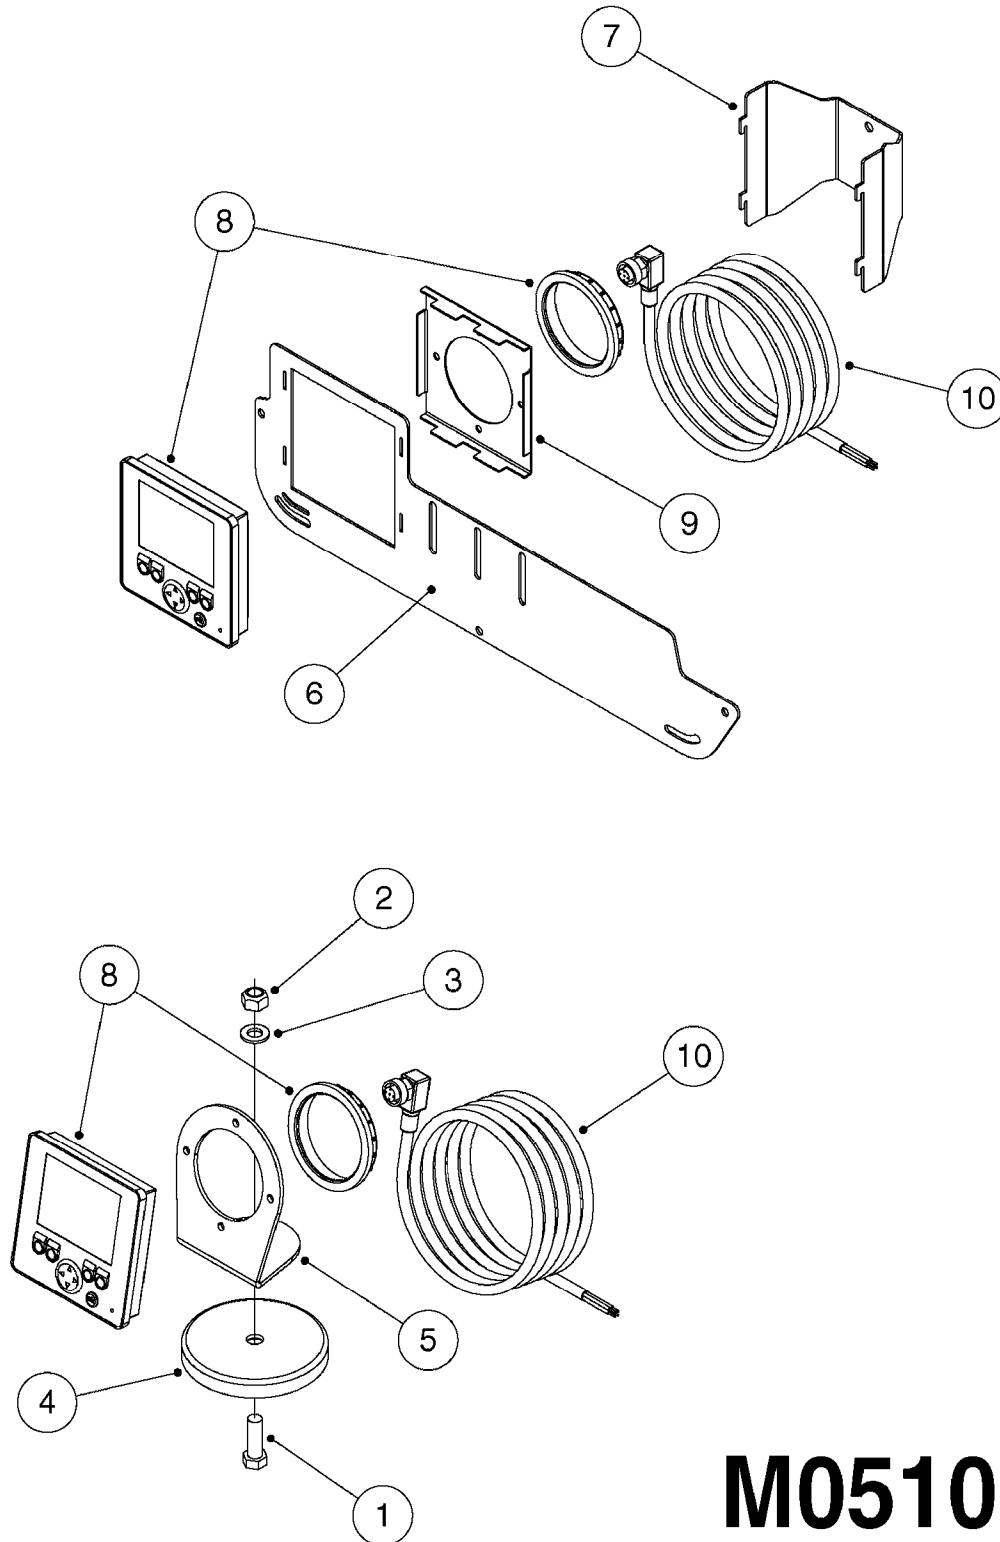

TERRA FORCE BOOM SENSORS
M0170-HIN, 04:12:17

Page 1

Date 07.02.2020 8:08

Pos.	parts-n°	order qty	description
1	26005800	1	ANGLE SENSOR 120° 0.5-4.5 VDC + LEVER
2	26034400	1	CABLE SENSOR TO HY JUNCBOX TDZ
3	28102400	1	INDUCTIVE SENSOR M12 F. CYL.
4	28129300	1	INDUCTIV SENSOR UNSHIELDED M12 L1M SD=8MM
5	33520500	1	CAP, AMP, 3P, FEMALE

M0510