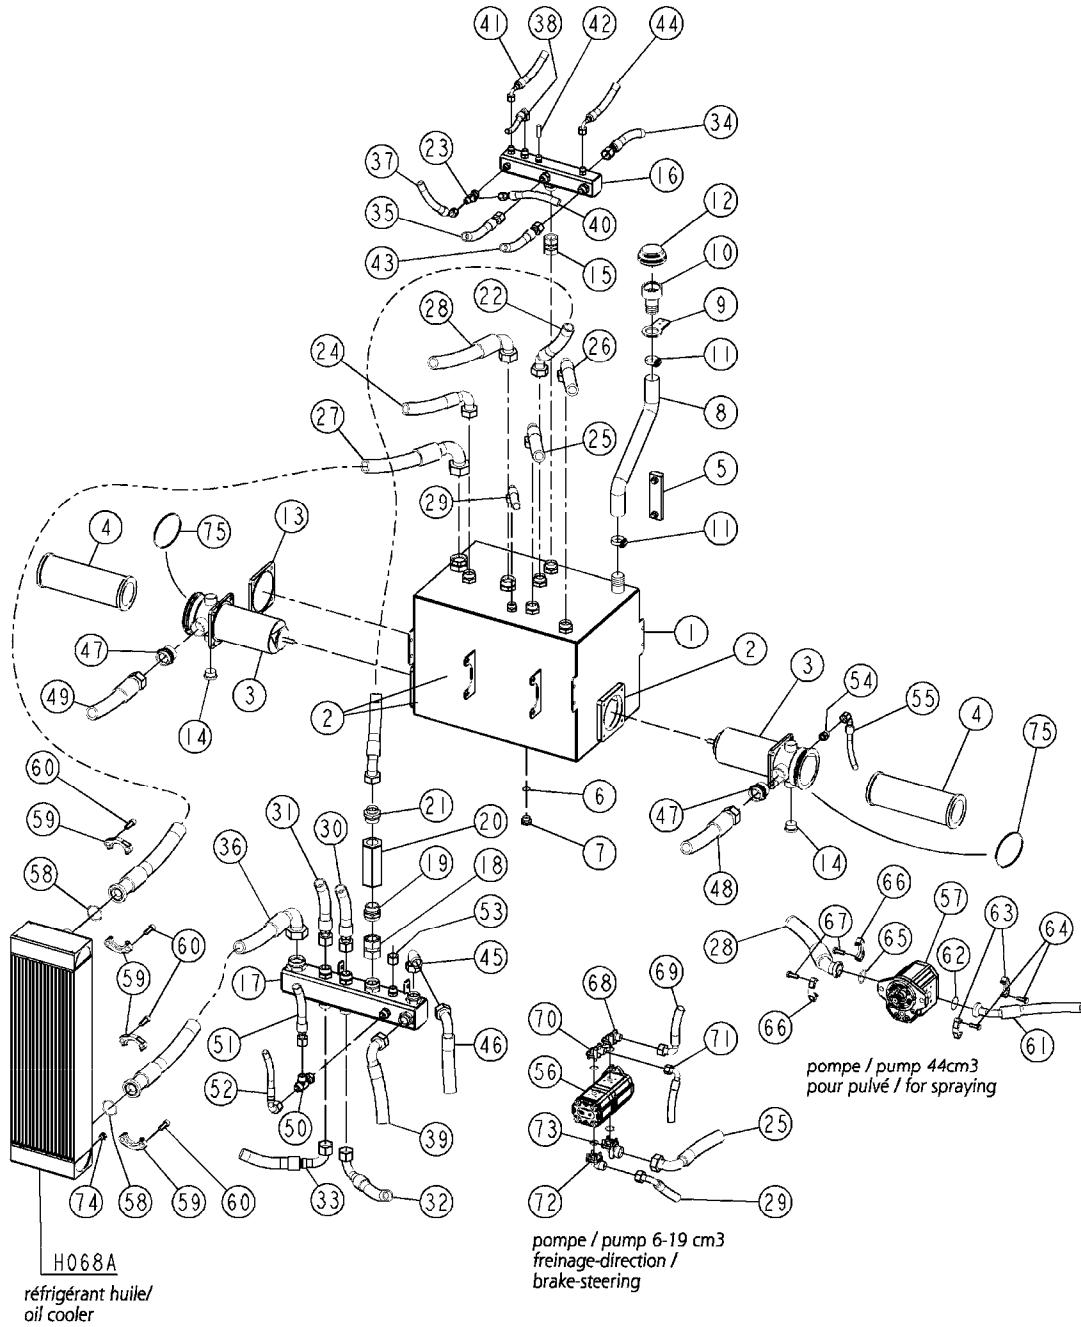

HYD. FOLD CYLINDER TDZ
C0930-HIN, 21:08:19

Page 1

Date 07.02.2020 8:07

Pos.	parts-n°	order qty	description
1	21002803	1	SWIVEL TIE ROD END M36 W.JAM NUT
2	21006904	1	ARTICULATED BEARING W CIRCLIPS (FOR 21002803)
3	21056204	1	BUSHING REDUCTION Ø40/Ø30.2 L=22
4	75000704	1	SEAL KIT F.CYL 78513204 (DE80/45C380)
5	75000804	1	SEAL KIT F.CYL 78513204 (SE70C40)
6	75000904	1	SEAL KIT F.CYL 78513204 (DE80/45C380)
7	75001004	1	SEAL KIT F.CYL 78513204 (SE70C40)
8	78513204	1	CYLINDER 80/45 L= 380 WITH DAMP

--> n°55646

F162A