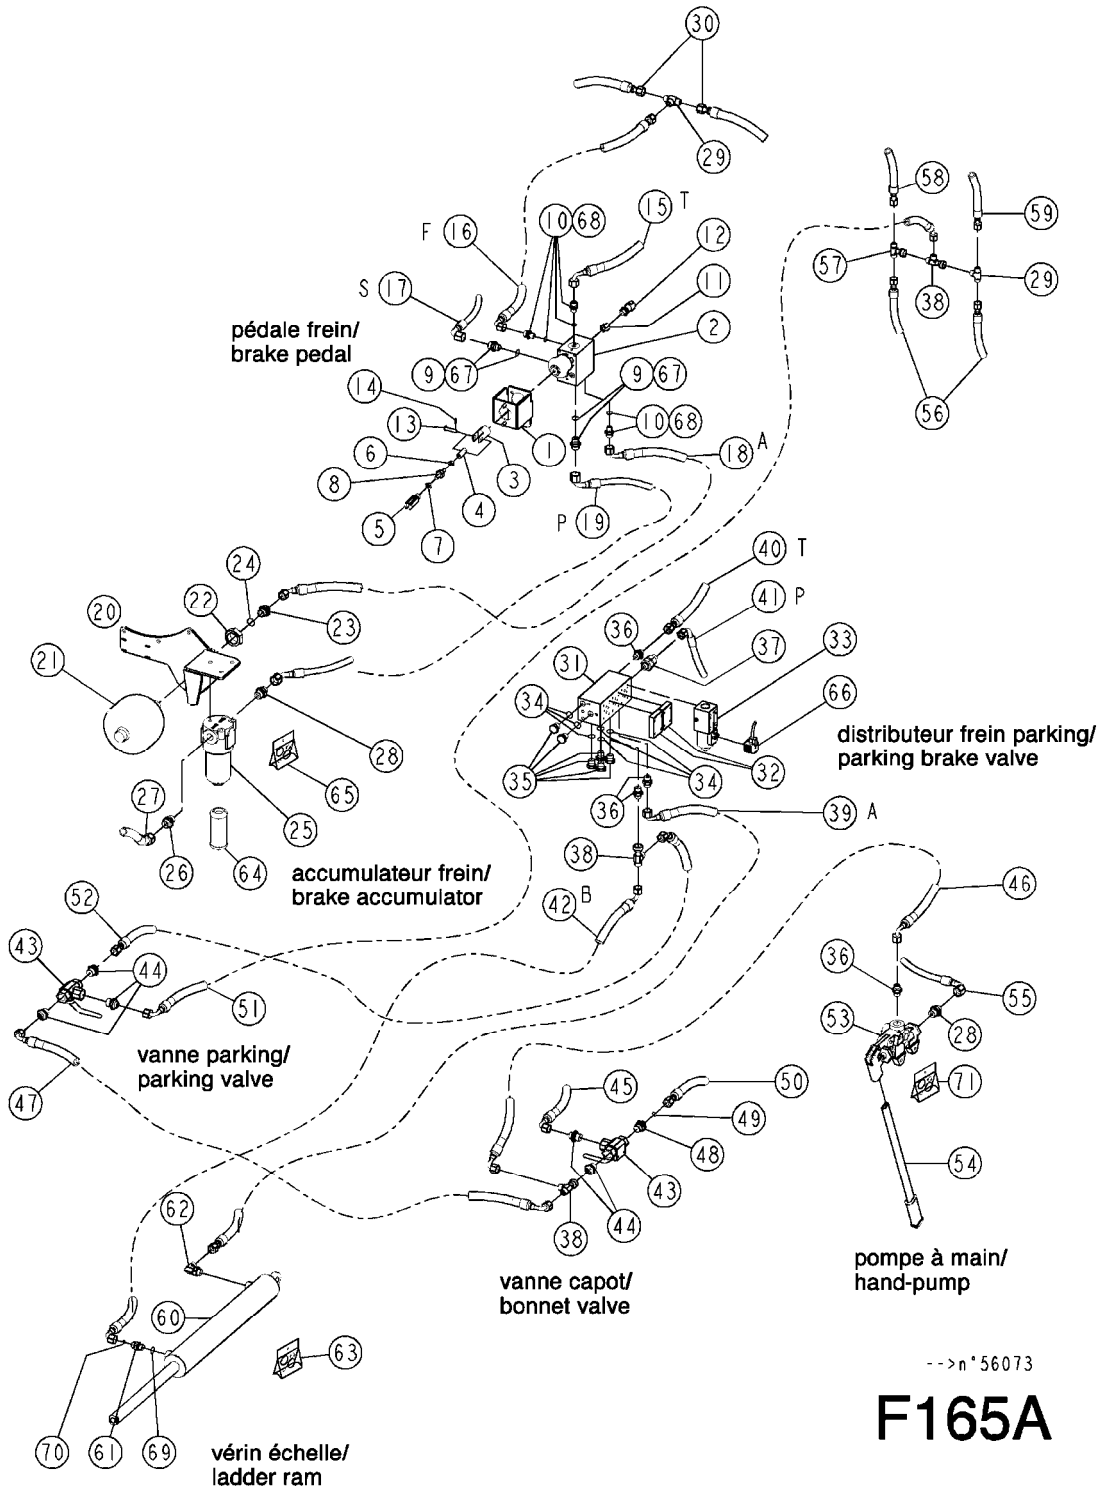

-->n°56073

F165A

Pos.	parts-n°	order qty	description
1	63035501	1	BRACKET PARKING BRAKE BLOC SARITOR
2	78202701	1	BRAKE VALVE VB-110-540-41-015040000 Tarauté M8x125 à partir du/threaded M8x125 from serial n°55542
3	14005001	1	BRAKE PEDAL CLEVIS M22F SARITOR Jusqu'au/until n°55541
3	14020801	1	BRAKE PEDAL CLEVIS M8 SARITOR A partir du/from serial n°55542
4	14004901	1	BRAKE PEDAL PIVOT
6	468012	1	NUT M8 LEFT THREAD SS DIN934
7	460364	1	NUT HU M8 A2 SS DIN934
8	14005101	1	BRAKE PEDAL ROD M8 SARITOR
9	14005301	1	HEX NIPPLE 13/16" - M18X1.50M
9	24006901	1	O-RING R1, 78X12,42 90SH F.13/16" ORFS
10	14005201	1	HEX NIPPLE M14X1.50-11/16"
11	14014501	1	HYD. FIT. F-M 1/4"-M10X1.00
12	26020701	1	PRESSURE TRANSMITTER 0-160B MBS1250
15	78498801	1	HY.HO. ORFS11/16F90+F45 L=530 Vers nourrice réservoir /to tank manifold
16	78499201	1	HY.HO. ORFS11/16 FD+F90 L=720
17	78500501	1	HY.HO. ORFS13/16F90+F90 L=570 Vers nourrice réservoir /to tank manifold
18	78498701	1	HY.HO. ORFS11/16F90+F45 L=1235
19	78500601	1	HY.HO. ORFS13/16F90+F45L=1290
20	16434401	1	BRACKET PRESSURE FILTER F.6CC PUMP & ACCU SARITOR
21	782843	1	ACCUMULATOR ELM 1,4-180/90/CF/80
22	14000801	1	NUT HEX JAM M33X1.5 DAC RIGHT THREAD
23	14001701	1	HEX NIPPLE M22X1.50-11/16"
24	24005401	1	O-RING D19.6 F.HYD.FIT. M22X1,5
25	782855	1	FILTER FMM050 2 BAC A 10 N P02
26	78606401	1	FITTING, GE15LREDOMDA3C
27	78500701	1	HOSE PUMP 6CC TO FILTER L=790 Vers pompe 6cm3 /to pump 6cm3
28	78617201	1	HEX NIPPLE 13/16"-1/2"
29	78616701	1	HYD. FIT. TEE M-M-M 11/16"
30	78526501	1	HY.HO.1TA8 ORFS 11/16FD+F45 L=3560 Vers moteurs roues avant /to front wheel motors
31	148037	1	HYD. MANIFOLD BLOC 3 STATIONS
32	782834	1	CLOSING PLATE F. HYD. MANIFOLD HIPF3
33	26037901	1	SOLENOID SDHE SP-COE-14DC/10
33	78203401	1	DIRECTIONAL CONTROL VALVE 4/2, SDHE 0630/2-x14DC
34	218044	1	DOWTY SEAL BS BSP RB00-06 3/8
35	786888	1	PLUG 3/8"
36	78615001	1	NIPPLE ORFS UNF11/16"-BSP3/8"
37	78202601	1	CHECK VALVE 12L - 3/8 "A
38	78614601	1	HYD. FITTING TEE M-M-F 11/16"
39	78522001	1	HY.HO.1TA8 ORFS11/16 FD+F90 L=2930
40	78499301	1	HY.HO. ORFS11/16FD+F90 L=810 Vers nourrice réservoir /to tank manifold
41	78500001	1	HY.HO. E24F45+E24F90 L=1360 Vers té pompes H1 /to H1 pumps tee
42	78523701	1	HYDRAULIC HOSE 1TA8 ORFS11/16F90+F90 L3340
43	78204101	1	3 WAY BALL VALVE L 1/2BSPP W/2XM6 HOLES
44	78617701	1	HEX NIPPLE 11/16"-1/2"
45	78528301	1	HY.HO.1TA8 ORFS11/16F90+F90 L=2360 Vers té vérin capot /to bonnet ram tee
46	78528001	1	HY.HO.1TA8 ORFS11/16F90+F90 L=730
47	78528601	1	HY.HO.1TA8 ORFS11/16 F90+F90 L=835
48	14007501	1	HEX NIPPLE 1/2"-11/16" 1MM
49	24005501	1	O-RING ORFS 1,78 X 9,25