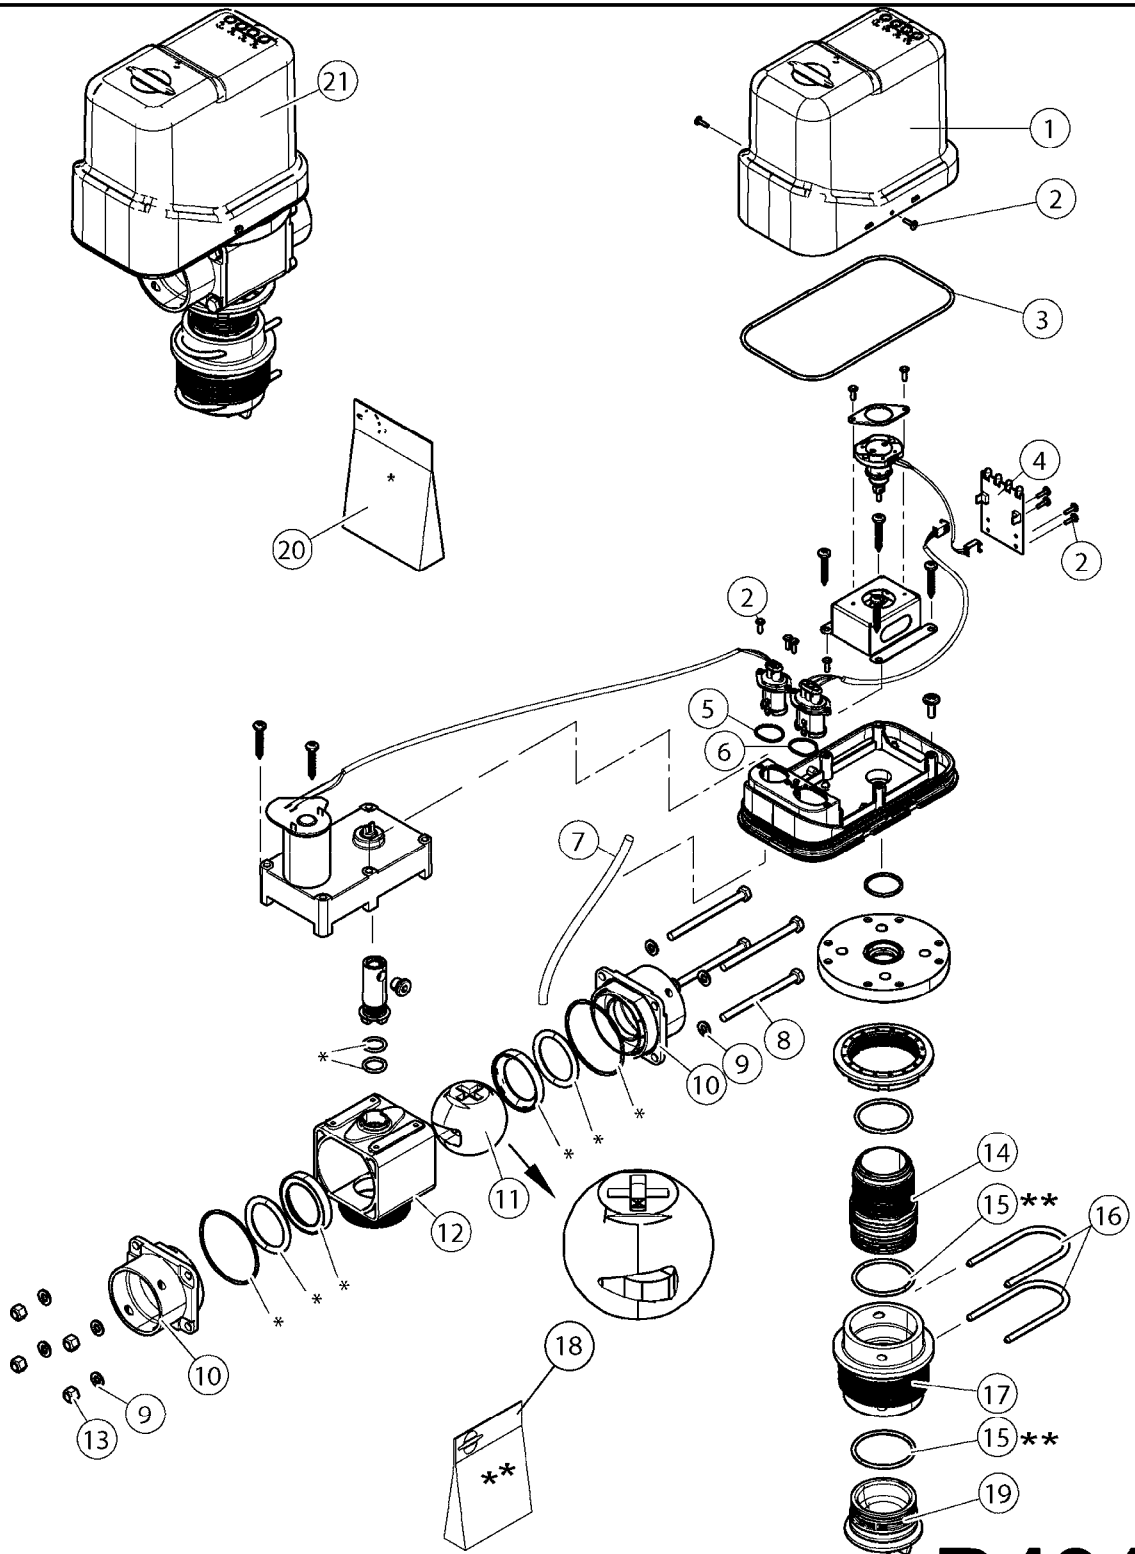

AGITATION VALVE DF4
B424 -HIA, 29:09:16

AGITATION VALVE DF4
B424-HIA, 29:09:16

Page 1
Date 07.02.2020 8:07

Pos.	parts-n°	order qty	description
1	33521000	1	REG.MOTOR COVER CERAMIC 2011
2	44075500	1	SCREW 25X10 WIN5451/TORX
3	24264300	1	O-RING Ø 148.0 X 3 SH70 VITON
4	72908500	1	REG.VALVE PCB ASSY FK
5	24265300	1	O-RING Ø 20.0 X 1.5 SH70 VITON
6	24264200	1	O-RING Ø 23.0 X 1.5 SH70 VITON
7	25197400	1	PE-HOSE Ø8/6 BLACK L = 0.6M
8	410605	1	BOLT HEX 8.8 DEL M6X80
9	471125	1	WASHER M6U 6.4X14X1.2,A2 SS
10	334497	1	END COVER 3 WAY VALVE S-67
11	39136000	1	BALL F.AGITATION VALVE A340
12	390623	1	HOUSING F.3 WAY VALVE
13	460261	1	NUT HEX M6X1.00 LOCK DIN985 A2 SS
14	322325	1	FITT.DK S-67 X 1-1/2"BSP LONG
15	242353	1	O-RING 3 X 44.2 VITON
15	241973	1	O-RING Ø3 X 44.2 70 SHORES NITRIL
16	145996	1	FITT.DK S-67 FORK
17	322104	1	FITT.DK S-67 BULKHEAD
18	74196100	1	BAG OF 10 PCS. 241973 O-RINGS
19	334250	1	FITT.DK S-67 PLUG
20	74193000	1	REPAIR KIT FOR S67 VALVE
21	72867700	1	S67 EL. AGITATION VALVE HALL SENSOR "11" HE