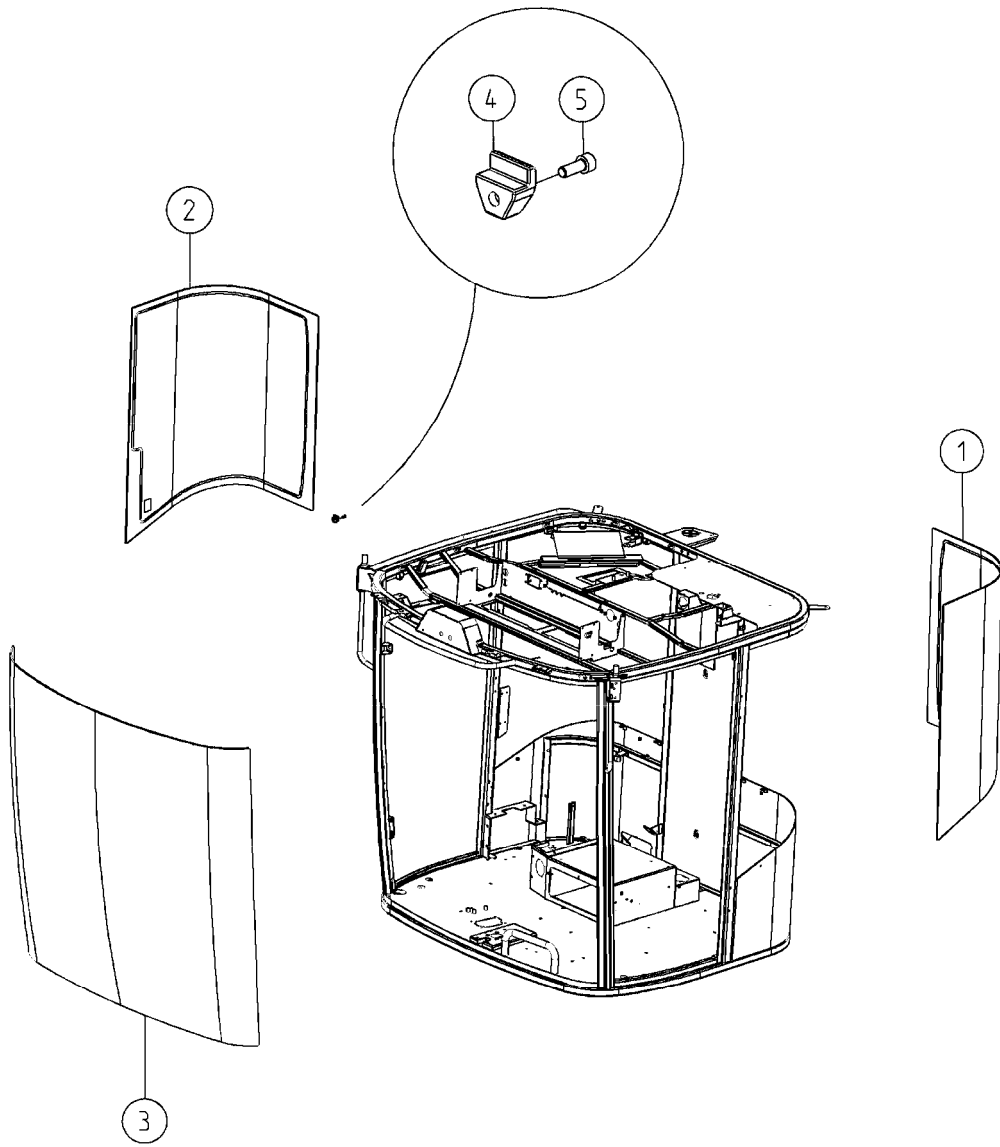

WIPER-SIAC WIDE CAB
J019A-1, 20:07:16

Page 0

Date 07.02.2020 8:09

J019A-1

WIPER-SIAC WIDE CAB
J019A-1, 20:07:16

Page 1

Date 07.02.2020 8:09

Pos.	parts-n°	order qty	description
1	27022601	1	WIPER ARM 166425558
2	27045301	1	WINDSHIELD WASHER HOSE TAIL 90° 355424732
4	27045201	1	NO-RETURN VALVE 101318AA
5	27022501	1	WIPER BLADE L1000 166425559
6	26042801	1	WIPER MOTOR 166425557
7	27022701	1	WINDSHIELD WASHER TANK+PUMP