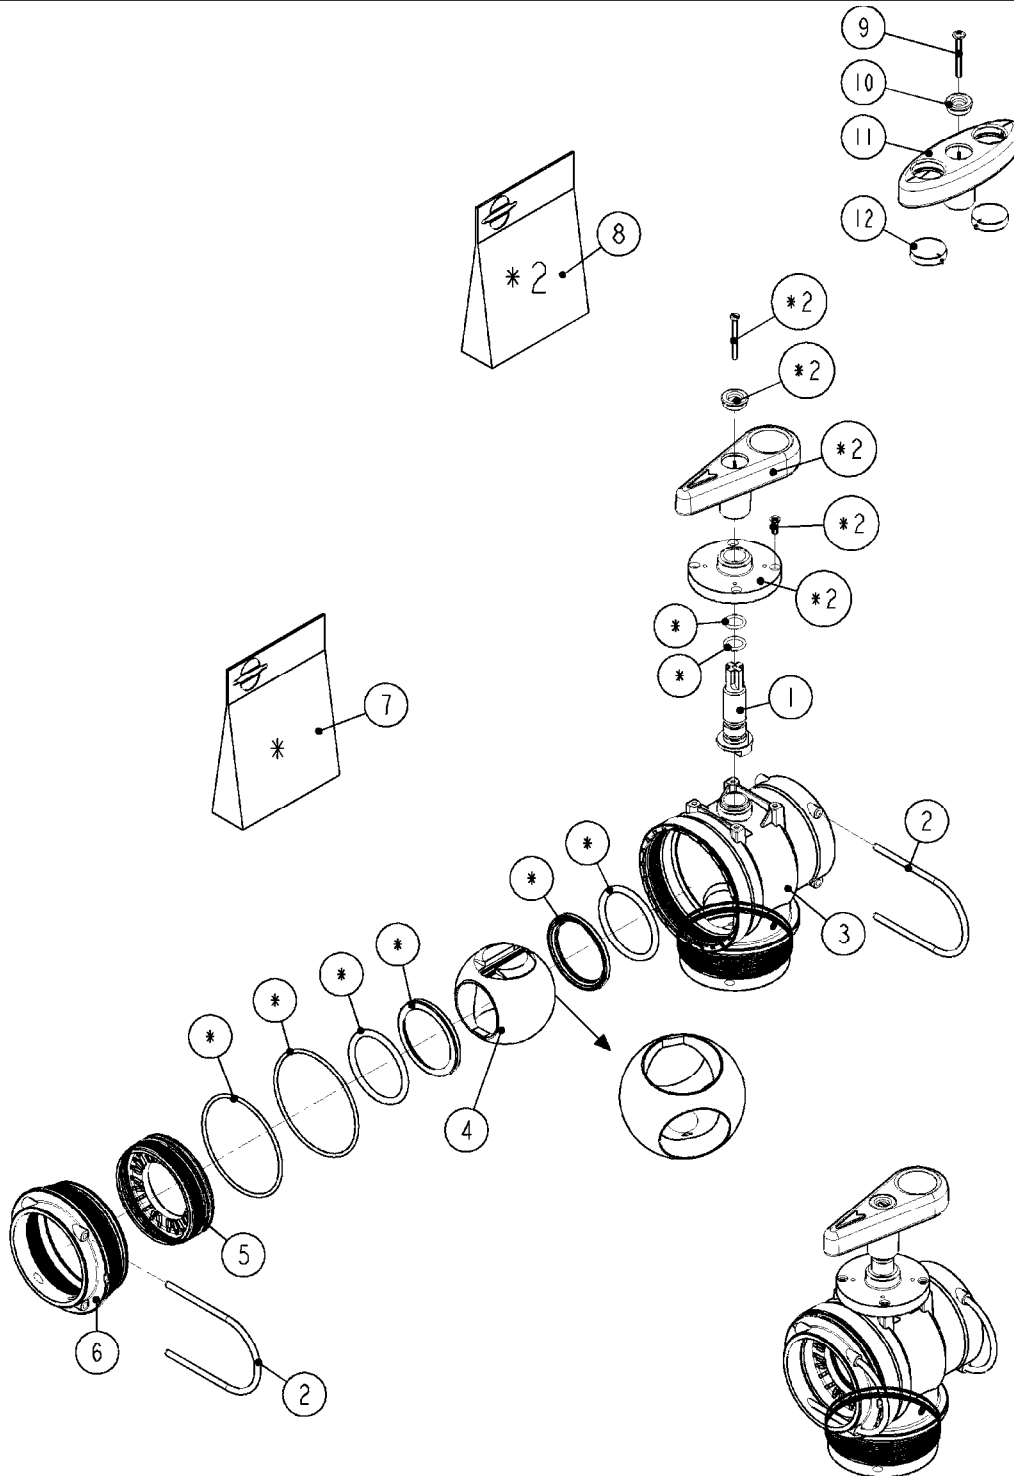

S93 SUCTION VALVE 05
B410-HIA, 01:02:13

S93 SUCTION VALVE 05
B410-HIA, 01:02:13

Page 1

Date 07.02.2020 8:07

Pos.	parts-n°	order qty	description
1	14039700	1	DRIVER
2	145997	1	FITT.DK S-93 FORK
3	322349	1	HOUSING F.3WAY VALVE-93 322327
4	390544	1	BALL FOR S93 VALVE, 3 HOLES
5	322354	1	THRUST PLATE F.3-WAY VALVES-93
6	322218	1	END CAP F.VALVE S-93
7	741726	1	REPAIR KIT F.S93 VALVE VIT.'02
8	741831	1	HANDLE KIT S93 SUCTION VALVE
9	440729	1	SCREW F. PLASTIC 4MM X40LG SS
10	334594	1	PLUG F.VALVE HANDLE BLACK
11	33514400	1	HANDLE FOR 2 ICONS 07
12	33514500	1	PLUG FOR HANDLE ,2 ICONS