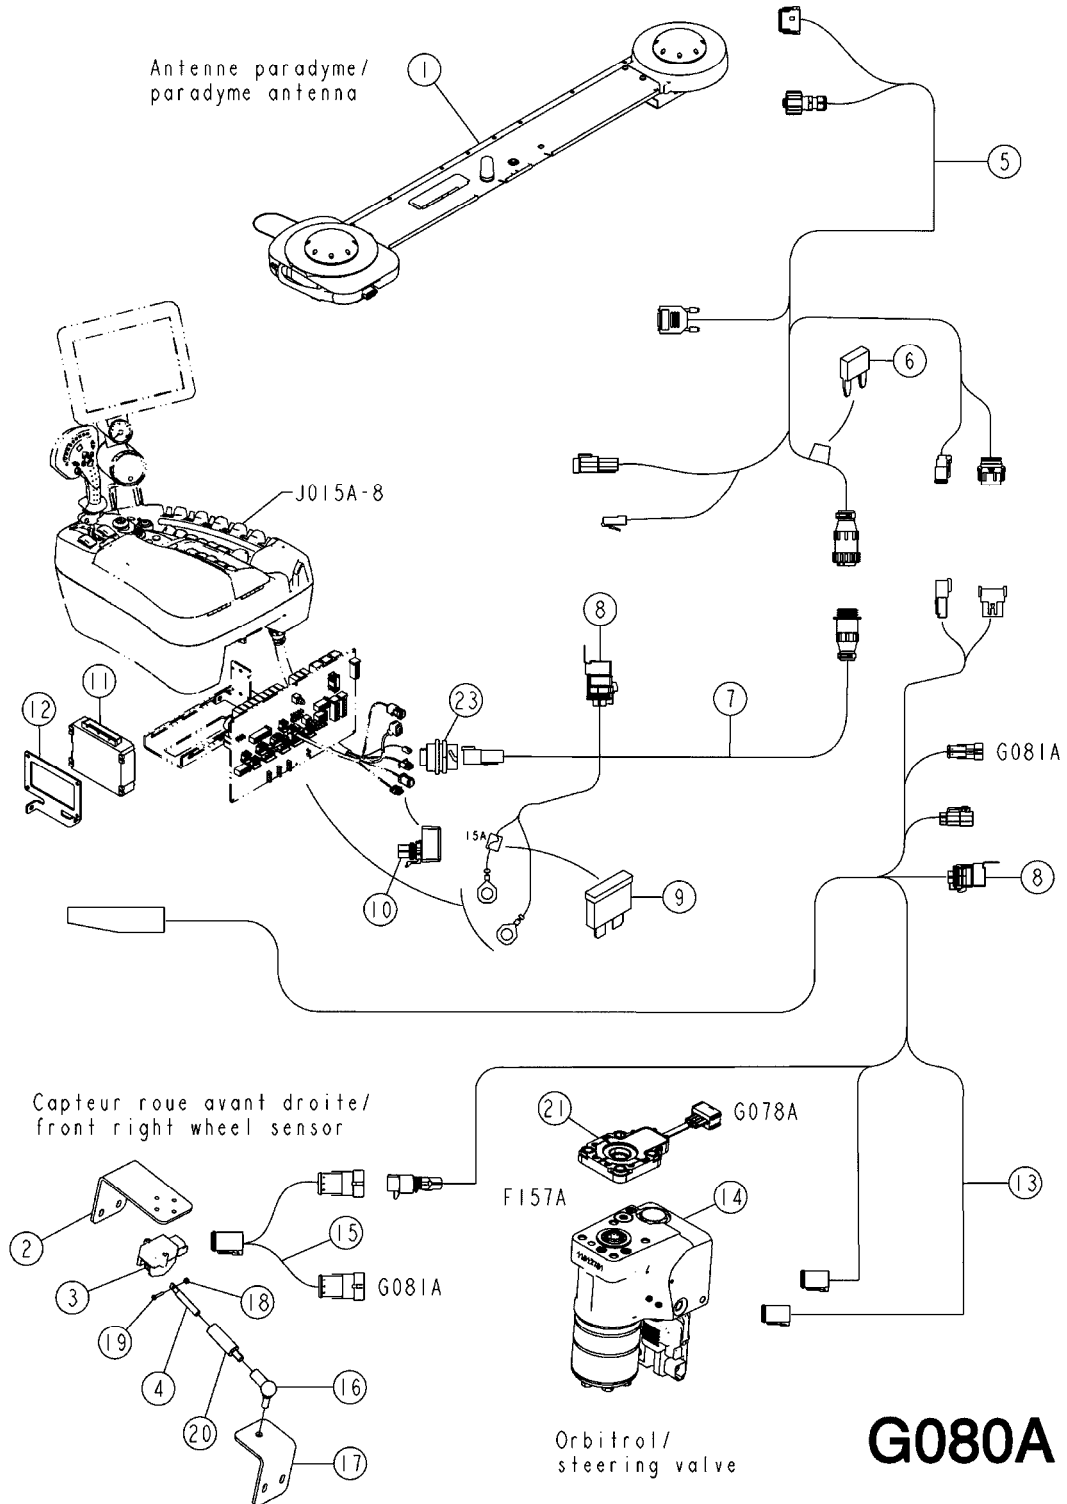

REMOTE TANK GAUGE DISPLAY
M0510-HIN, 19:06:19

Page 1
Date 07.02.2020 8:08

Pos.	parts-n°	order qty	description
1	421046	1	BOLT HEX M8X25/25 A2 SS DIN933
2	460143	1	SELF LOCK NUT M8 SST A2 DIN985
3	471126	1	WASHER, M8, Ø16/ 8.4X 1.6, SS
4	10536703	1	MAGNETIC BASE D3,2'/90LB
5	16208803	1	BRACKET F. EL TANK GAUGE, MAG, RED
6	16210103	1	BRACKET F. EL TANK GAUGE, CM11, RED
7	16210303	1	BACK COVER F. EL TANK GAUGE, RED
8	26033603	1	DISPLAY, 2.8" HMI, IFM, 1-CAN
9	26033803	1	DISPLAY FITTING PANEL, IFM
10	26033903	1	CABLE, M12, 120 OHM, 5M, IFM

PARADYME SARITOR
G080A, 19:11:14