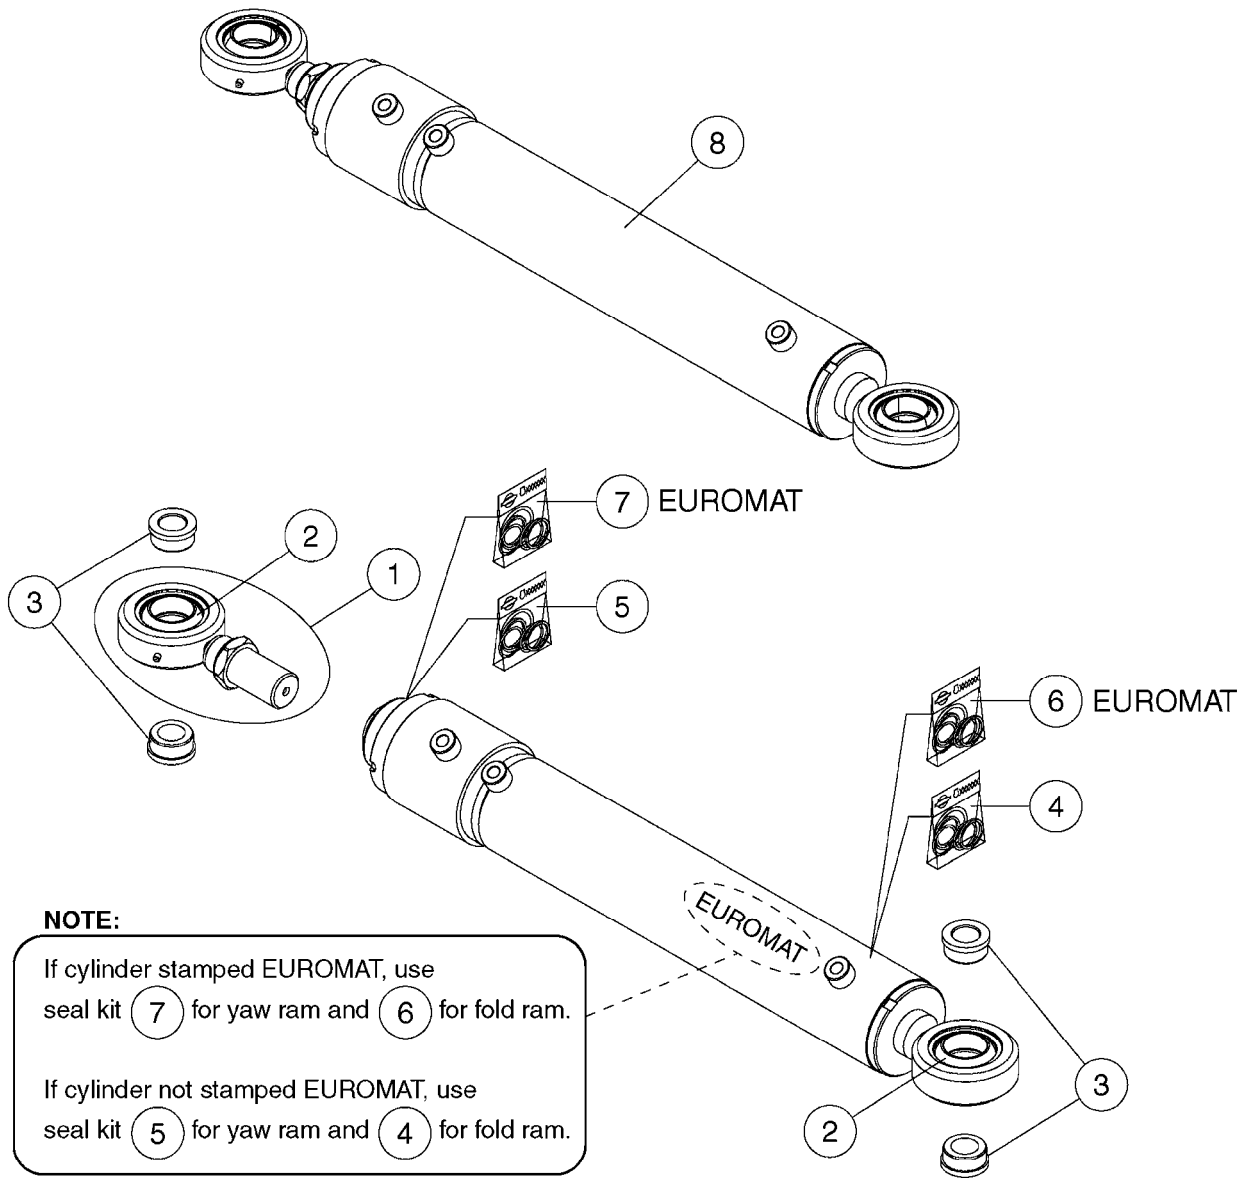

HYDRAULIC SOLENOIDS
C0910-HIN, 13:05:19

Page 1
Date 07.02.2020 8:07

Pos.	parts-n°	order qty	description
1	782129	1	SOLENOID VALVE 25L, 3/4"NC
2	782135	1	SOLENOID W. AMP F.VALVE 782129
3	28100800	1	SEAL KIT F. 782129/78215500 PRE 2018 ONLY
4	75586600	1	SOLENOID VALVE NC, + COIL
5	78215500	1	HY SOLENOID VALVE 40L 3/4"NC
6	78222700	1	COIL W. AMP
7	78222800	1	SOLENOID VALVE NC, DOUBLE LOCK
8	78602100	1	MAGNET M.AMP/DIODE KIT 08

NOTE:

If cylinder stamped EUROMAT, use seal kit (7) for yaw ram and (6) for fold ram.

If cylinder not stamped EUROMAT, use seal kit (5) for yaw ram and (4) for fold ram.

C0930