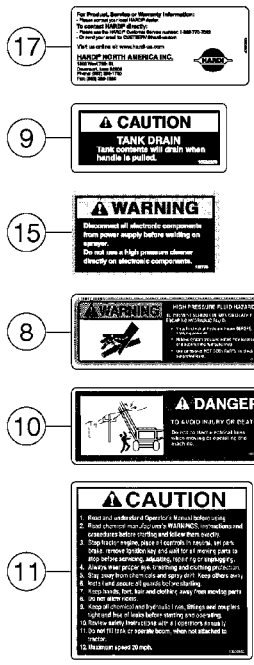

DECALS - SARITOR
K0158-HIN, 16:07:19

K0158

DECALS - SARITOR
K0158-HIN, 16:07:19

Page 1
Date 07.02.2020 8:08

Pos.	parts-n°	order qty	description
1	978436	1	DECAL - WARNING! SERVICE
2	978439	1	DECAL LIFT
3	978441	1	DECAL - WARNING CRUSHING
4	978442	1	DECAL - FALLING OFF PLATFORM
5	978444	1	DECAL - WARNING ENGINE FAN
6	978445	1	DECAL - WARNING SQUEEZING HAND
7	978447	1	DECAL - HOT SURFACE
8	10532503	1	DECAL WARNING-FLUID HAZ. ENG
9	10532903	1	DECAL CAUTION-TANK DRAIN ENG
10	10533003	1	DECAL DANGER-OV.HEAD LINE ENG
11	10533103	1	DECAL CAUTION-GENR. LABEL ENG
12	10533203	1	DECAL WARNING-CHEMICALS ENG
13	10533303	1	DECAL CAUTION-LEAK Q.FILL ENG
14	10533403	1	DECAL DANGER-AXLE ADJUST ENG
15	10577603	1	DECAL 'DO NOT WELD' H.P. ENG.
16	10616103	1	DECAL 'DANGER-PARALIFT' ENG
17	97607803	1	DECAL HARDI CONTACT INFO ENGLISH
18	97615603	1	DECAL S/G SARITOR 4000 (GAL)
18	97615803	1	DECAL S/G SARITOR 5000 (GAL)
19	97615703	1	DECAL S/G SARITOR 4000 (LITER)
19	97822801	1	DECAL, SIGHT GUAGE, MAIN TANK, 5000L, SARITOR
20	97617003	1	DECAL - HARDI 3D LOGO F.TANK 335 X 210
21	97617103	1	DECAL - SPEED 30 MPH
22	97618503	1	DECAL - CAUTION SPEED LIMIT
23	97618603	1	DECAL - CAUTION POWER LINES (35)
24	97803801	1	DECAL, FUEL TANK, SARITOR
25	97812901	1	DECAL CLEAN WATER TANK
26	97813001	1	DECAL - ACCESS TANK FORBIDDEN
27	97813101	1	DECAL - MAX. HEIGHT 4M
28	97815401	1	DECAL PLATFORM/TRACK SPRAY CENTER
29	97815500	1	DECAL 5000 LEFT TANK SARITOR
30	97815501	1	DECAL - MODE SELECTOR SPRAY CENTER
31	97815600	1	DECAL 5000 RIGHT TANK SARITOR
32	97816201	1	DECAL EXTERNAL FLUID BOX SARITOR
33	97819601	1	STICKER, CHECK AIRLINE OIL
34	97820601	1	DECAL SARITOR LEFT HOOD SARITOR
35	97820701	1	DECAL SARITOR RIGHT HOOD SARITOR
36	97821501	1	DECAL TURBOFILL SARITOR
37	97821901	1	DECAL SUCTION/FILLING UP FLUSH TANK
38	97822101	1	DECAL EMPTY TURBOFILLER
39	97822201	1	DECAL SPRAY/BOOM
40	97822301	1	DECAL - FRONT FILL SARITOR
41	97822401	1	DECAL SIDE FILLING SARITOR
42	97823201	1	DECAL CAUTION SPRAY AREA
43	97823301	1	DECAL CAUTION TURBOFILLER
44	97823501	1	DECAL CAUTION CONTACT
45	97823601	1	DECAL CAUTION NON-DRINKABLE WATER
46	97823701	1	DECAL CAUTION CRUSHING
47	97823801	1	DECAL CAUTION TANK
48	97823901	1	DECAL CAUTION WHEEL
49	97825101	1	DECAL MANUAL RELEASE PARK BRAKE HOOD SARITOR
50	97825401	1	DECAL OPEN/CLOSE HOOD SARITOR
51	97825800	1	DECAL SARITOR RIGHT TANK SARITOR
52	97825900	1	DECAL SARITOR LEFT TANK SARITOR
53	97825901	1	DECAL, FUSE PANEL, MAIN PCB, SARITOR
54	97826000	1	LABEL - TERRA FORCE
55	97826300	1	HARDI LOGO STICKER, FRONT HOOD
56	97826800	1	DECAL HARDI LOGO STEERING WHEEL
57	97832401	1	DECAL - PURGE SPRAY PUMP
58	97832501	1	DECAL - LUBRICATION POINTS
59	97837600	1	HARDI LOGO Ø282X450 F.METAL/ PLASTIC 3D