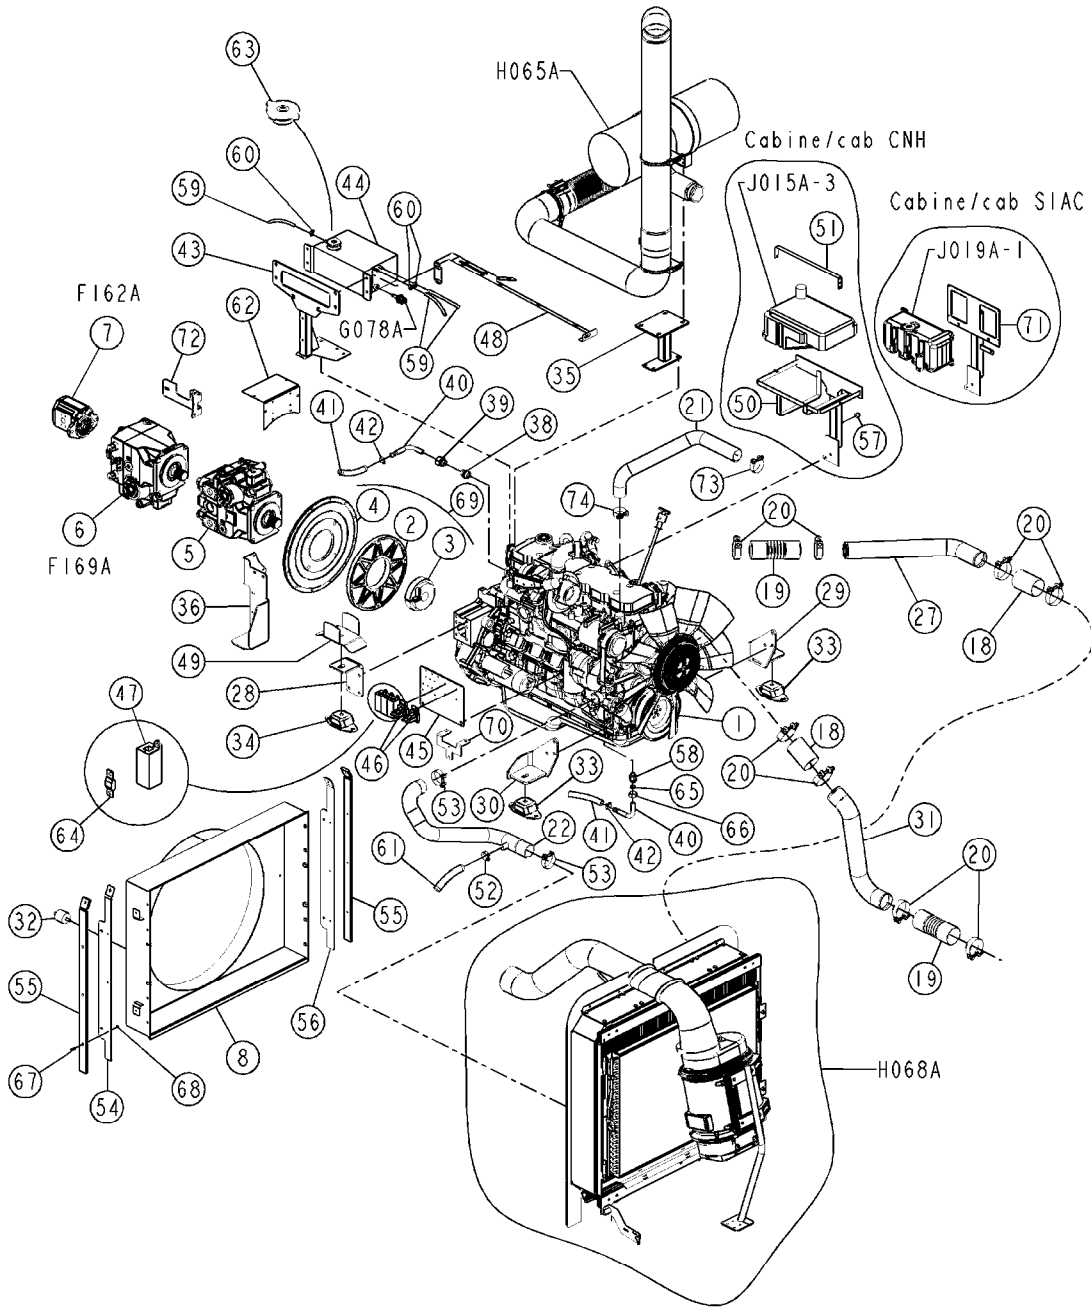

75
Pièces de rechange moteur /
engine spare parts

Pos.	parts-n°	order qty	description
1	28080301	1	ENGINE CUMMINS QSB 6.7 T3A 300 HP
5	78307201	1	PRIMARY HYD PUMP H1, 115cm3, VALVE 210 BAR
6	78307101	1	SECONDARY HYD PUMP H1, 115cm3, VALVE 210 BAR
7	78303901	1	GEAR PUMP, 44CC, DRTE, SARITOR
8	63030101	1	CASE FAN D700 SAR
18	24002801	1	REINF. SILICON CHARGE AIR COOLER HOSE, L120,3"
19	24002901	1	REINF. SILICON CHARG AIR COOLER HOSE, L215, 3"
20	288827	1	HOSE CLAMP W5 80-85
21	24002601	1	RADIATOR HOSE, WATER, UPPER, SARITOR
22	24002701	1	RADIATOR HOSE, WATER, LOWER, SARITOR
27	63030001	1	TUBE INTERCOOLER UPPER SARITOR
28	16421001	1	BRACKET REAR R/L ENGINE SARITOR
29	61011301	1	BRACKET FRONT LEFT ENGINE SARITOR
30	61011201	1	BRACKET FRONT RIGHT ENGINE SARITOR
31	63030201	1	TUBE INTERCOOLER LOWER SARITOR
32	248217	1	VIBRATION ISOLATOR A5045 55NR
33	24002401	1	VIBRATION ISOLATOR 55SH 100021
34	248097	1	VIBRATION ISOLATOR 75SH 100021
35	63055501	1	BRACKET EXHAUST PIPE 5" SARITOR
36	16581501	1	FUEL/WATER BRACKET, SARITOR
38	78605101	1	UNION GE22LM OMDA3C
39	78605001	1	FITTING RED.2218LA3C
40	618067	1	ELBOW HIGH TEMP.F.ENGINE
41	927712	1	HOSE Ø16X24 PVC GREY BLUE 20 BAR
42	28059201	1	HOSE CLAMP W5 23-25
43	63039401	1	BRACKET RADIATOR EXPANSION TANK SARITOR
44	28016501	1	FLUID EXPANSION TANK 7L 3050 0042
45	16449101	1	BRACKET MEGAFUSE/RELAY ENGINE SARITOR
46	26013701	1	PREHEATING RELAY 3916301
47	26012301	1	FUSE MEGAFUSE 02681001ZXT A
48	16480301	1	EXPANSION TANK HOSE GUIDE, SARITOR
49	16426001	1	GUIDE F.HYD HOSES SARITOR
50	63058001	1	BRACKET WINDSHIELD WASHER TANK SARITOR
51	16528201	1	WINDSHIELD WASHER TANK BRACKET, CNH CAB, SARITOR
52	28059301	1	HOSE CLAMP W5 32-35
53	28058901	1	HOSE CLAMP W5 64-67
54	16636701	1	BRACKET LEFT SLIDE PAD HOOD SARITOR A partir du/from n°55647
55	39011101	1	SLIDE COVER SARITOR A partir du/from n°55647
56	16636601	1	BRACKET RIGHT SLIDE PAD HOOD SARITOR A partir du/from n°55647
57	288776	1	RIVET 043888 BLACK
58	14008401	1	FITTING M16X1,5-M26X1,5/24°
59	927705	1	HOSE Ø6X12 10 BAR 61638
60	278236	1	CLAMP 12X9 0116.6350
61	927721	1	HOSE Ø22 4BAR DIN73411-A
62	16613501	1	BRACKET HYDRAULIC HOSE ROUTING REAR ENGINE SARITOR
63	28003901	1	EXPANSION CAP 1 BAR
64	26012501	1	0298100 A 100A FUSE MEGAFUSE Cabine/cab CNH
64	26012401	1	0298150 A 150A FUSE MEGAFUSE Cabine/cab SIAC
65	78638901	1	BAGUE DPR18L
66	78639001	1	ECROU 18L M26X1,5
67	458080	1	SCREW FS M 6-25 SS DIN963 A partir du/from n°55647
68	460261	1	NUT HEX M6X1.00 LOCK DIN985 A2 SS
69	28008101	1	COUPLING BOWEX 80 11,5" FLE-PA
70	16669001	1	RELAY STARTER BRACKET SARITOR A partir du/from n°55733