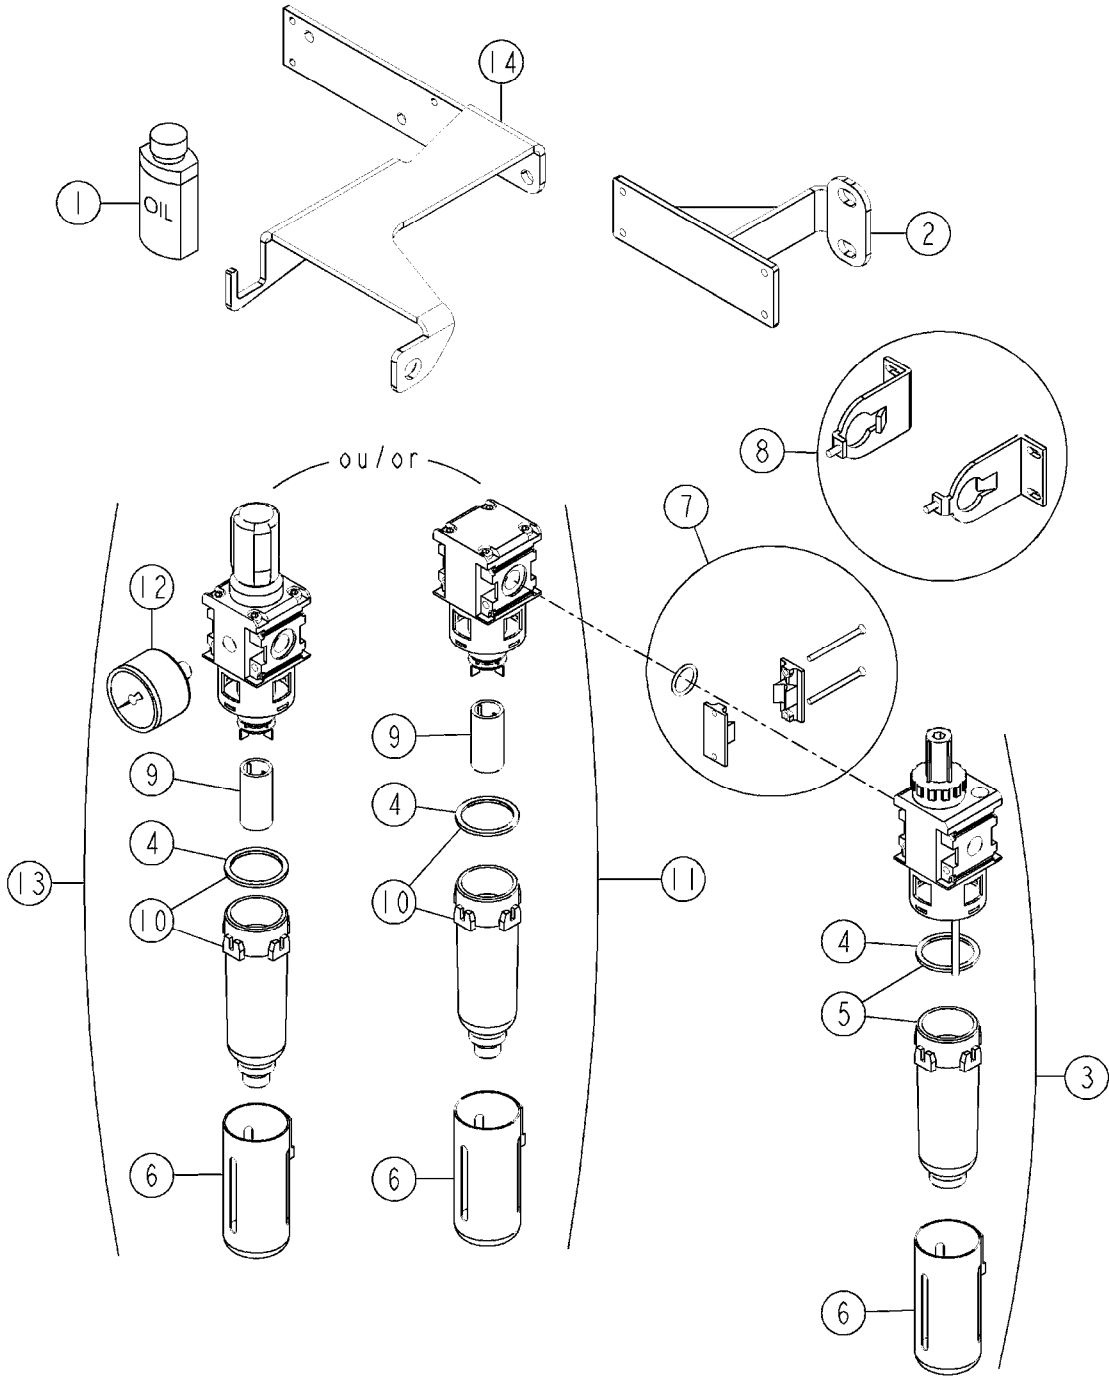

L014A

OIL FILTER AND OILER
L014A, 12:03:14

Page 1

Date 07.02.2020 8:07

Pos.	parts-n°	order qty	description
1	758201	1	PNEUMATIC OIL BOTTLE 60ML
2	61070301	1	DRIER BRACKET LPA5/6
3	288443	1	MODULAR OILER 107 34204010
4	24002101	1	OILER FILTER SEAL 97802490
5	278565	1	OILER HOUSING + SEAL 97802093
6	278571	1	PROTECTOR BOWL+LOCK 97802068
7	288442	1	SET OF 2 BRACKETS 34304003
8	288444	1	MOUNTING SET MOD107 34304001
9	278569	1	FILTER CARTRIDGE 500 MESH
10	278564	1	FILTER HOUSING + SEAL
11	288441	1	MODULAR FILTER 107 34204032
12	27074801	1	GAUGE 0-12 BAR
13	28053201	1	FILTER/REGULATOR MONOBLOC 34204050
14	16721401	1	AIR GUN-FILTER-DEHYDRATOR BRACKET LPA2