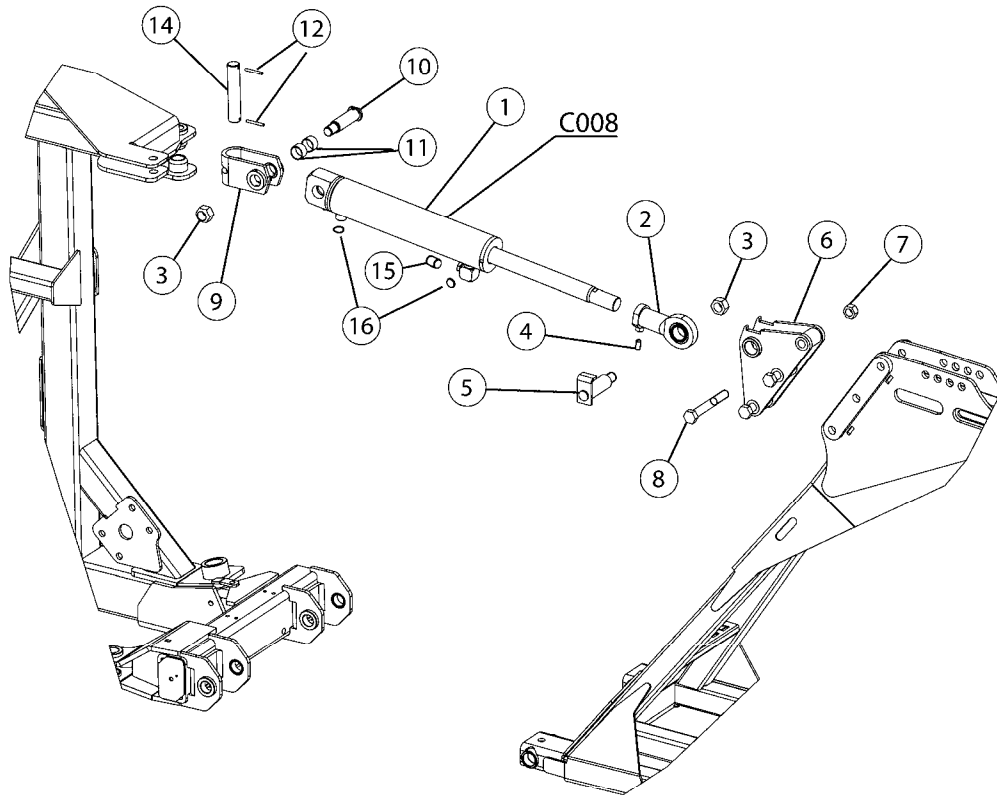

NOTE: This page is only for TDZ centre with tilt cylinder 78131800.
Check the number stamp on cylinder before ordering spare parts.

NOTE: If part number on cylinder is 78128100 refer to
spare part page D319 and D321

D324-HAU

TDZ BOOM TILT/CENTER CONN.
D324-HAU, 06:05:15

Page 1

Date 07.02.2020 8:08

Pos.	parts-n°	order qty	description
1	78131800	1	CYLINDER 80/40-300/ TILT TDZ
2	21091000	1	LINK HEAD M36 X 2 X Ø35
3	460747	1	NUT HEX M24 LOCK
4	45005100	1	SET SCREW M12X20 DIN 915
5	61078400	1	PIN Ø35/M24 L=92 DELTA
6	63120300	1	TILT CYL. CONSOLE NORAC, TDZ, RED
7	460806	1	NUT HEX M20X2.50 LOCK DIN985A2 SS
8	430902	1	BOLT HEX 8.8 M20X150
9	63065304	1	SWIVEL PART F. TILT TDZ, RAW, HAU
10	14057100	1	PIN Ø30/M24 L=89 DELTA
11	210858	1	BUSHING 034/30 L=20
12	480733	1	PIN D6 X 40
14	14096400	1	PIN D30/6 L= 154
15	146790	1	PLUG 3/8" RG L=20 SS
16	240866	1	DOWTYSEAL 3/8"