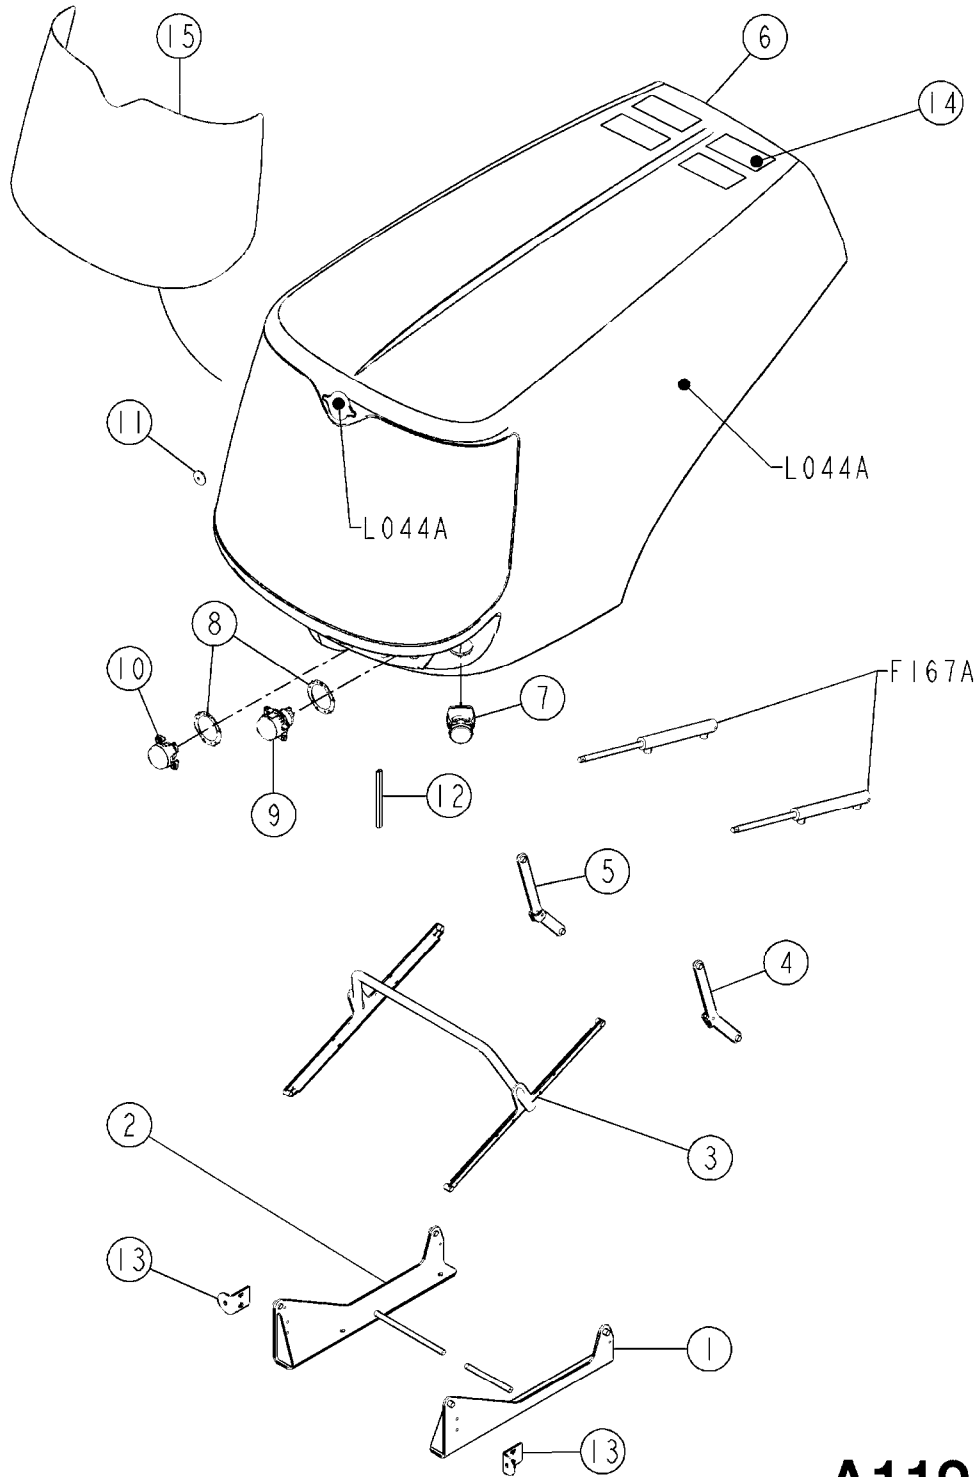

A119A

ENGINE HOOD SARITOR
A119A, 02:07:14

Page 1

Date 07.02.2020 8:08

Pos.	parts-n°	order qty	description
1	63034101	1	BRACKET LEFT HOOD SARITOR
2	63034201	1	BRACKET RIGHT HOOD SARITOR
3	63034001	1	LIFT LINK HOOD SARITOR
4	61021601	1	ROD F.SARITOR HOOD L.
5	61021701	1	ROD F.SARITOR HOOD R.
6	358275	1	HOOD
7	26011601	1	WORK LIGHT 1GO 996 176-061 HELLA 70 H9 CR
7	26011701	1	WORK LIGHT 1GO 996 276-287 HELLA 70 XENON LR
8	16568201	1	PLATE, INTERFACE SAE LIGHT, HOOD, SARITOR Only for SAE lights
9	26016101	1	LOW BEAM (ECE)
9	26044901	1	LOW BEAM LIGHT, SAE, SARITOR Only USA
10	26016201	1	HIGH BEAM LIGHT (ECE)
10	26045001	1	HIGH BEAM LIGHT, SAE, SARITOR Only USA
11	24007801	1	RUBBER GROMMET Ø24/32 M10-12-16
12	248182	1	PROTECTIVE SEAL 1011-22
13	16633301	1	BRACKET RADIATOR SAR A partir du /from n°55647
14	97817101	1	NON SLIP TAPE Longueur / Lenght = 350mm
15	27037501	1	ENGINE HOOD GRILL 358275