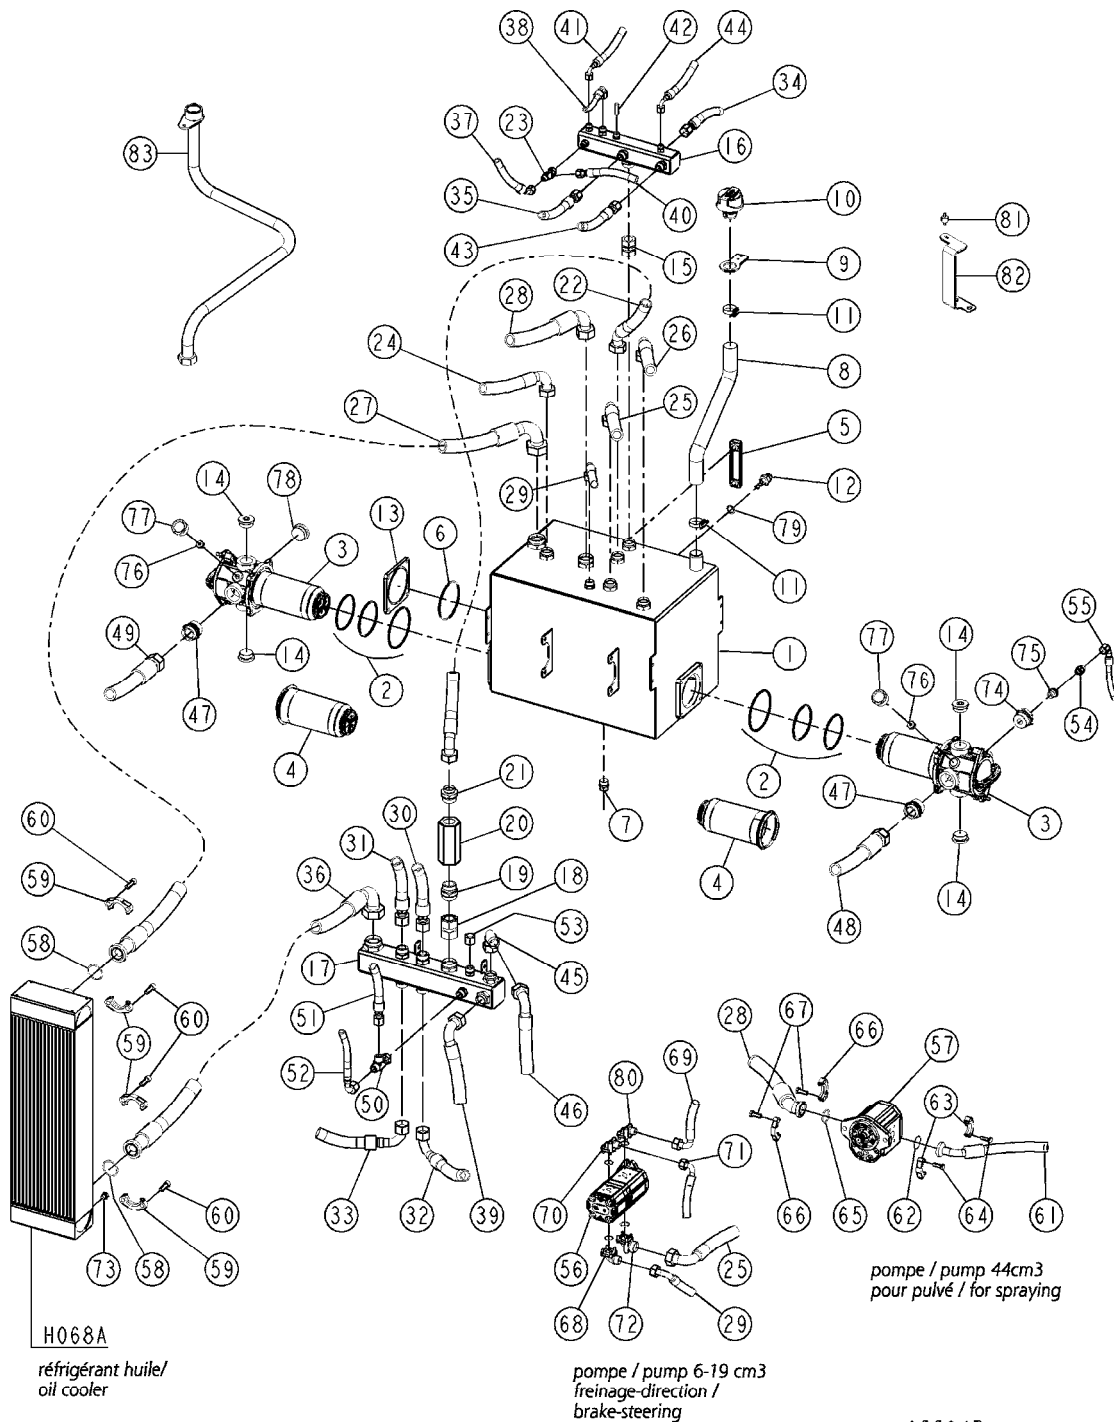

Pos.	parts-n°	order qty	description
43	78505801	1	HY.HO.1 ",L= 560 STR-90°
44	78499301	1	Vers bloc bypass Rep A/to bypass solenoid valve "A" HY.HO. ORFS11/16FD+F90 L=810 Vers té bloc hydraulique/to solenoid valve tee
45	78607501	1	FITTING EW28LA3C
46	78549601	1	HY.HO.2TA25+E24F90 0° L1140 Vers moteur pompe pulvé "B"/to spraying pump motor "B"
47	78602601	1	UNION 1 1/2" EDZB
48	78502601	1	HY.HO. TT32+E24FD+E24F45 L=810 Vers aspiration pompe secondaire H1/to suction sec
49	78502701	1	HY.HO. TT32+E24FD+E24F45 L980 Vers aspiration pompe primaire H1/to suction prima
50	78621601	1	HYD FIT. TEE M-M-F 1"
51	78524001	1	HY.HO.ITA12 ORFS1'' FD+F90 L770 Vers bloc hydraulique Rep T/to solenoid valve "T"
52	78524001	1	HY.HO.ITA12 ORFS1'' FD+F90 L770 Vers valve de priorité/to priority valve
53	78620801	1	PLUG ORFS 1''
54	78616801	1	UNION M BSP1/4" - ORFS13/16"
55	78528201	1	HOSE Vers pompe manuelle/to manual pump
56	78307001	1	PUMP 6+19 SAE-A 11
57	78303901	1	GEAR PUMP, 44CC, DRTE, SARITOR
58	24013101	1	O-RING R3.53X47.22
59	78625701	1	1/2 FLANGE DN38 1 1/2 3000PSI
60	458091	1	SCREW CHC M 12-35/35 CL12.9 DELT
61	78516501	1	HYDRAULIC HOSE 2TA25+E24D+B45 L1520 Vers régulateur pompe pulvé Rep P/to spraying pump
62	248022	1	O-RING 3.53 X 32.92 16PA77
63	786845	1	1/2 FLANGE DN25 1 3000PSI
64	458103	1	BOLT H UNC3/8"X1"1/4 DELTA
65	248023	1	O-RING R 3.53 X 37.69 20PA77
66	786846	1	1/2 FLANGE DN32 1 1/4 3000PSI
67	458011	1	BOLT 7/16" X 1-1/4"
68	78614801	1	FITING 90 DEG. DN16-18L-24 D35
69	78623401	1	PLUG VSTI M14X1.5
70	786807	1	FITTING XBPR35-15L-90°
71	78500701	1	HOSE PUMP 6CC TO FILTER L=790 Vers filtre HP/to HP filter
72	78613701	1	FLANGE CONNECTION 18L - SUCTION 19CC PUMP
73	786806	1	FITTING XBPR40-28L-90°
74	78523401	1	HOSE PUMP 19CC TO RELIEF VALVE L=530 Vers té limiteur/to limiter tee
75	24012901	1	RING R 3 X 113 70NBR872, SUCTION FILTER, MP FILTRI

n° 55647 -->

F162B