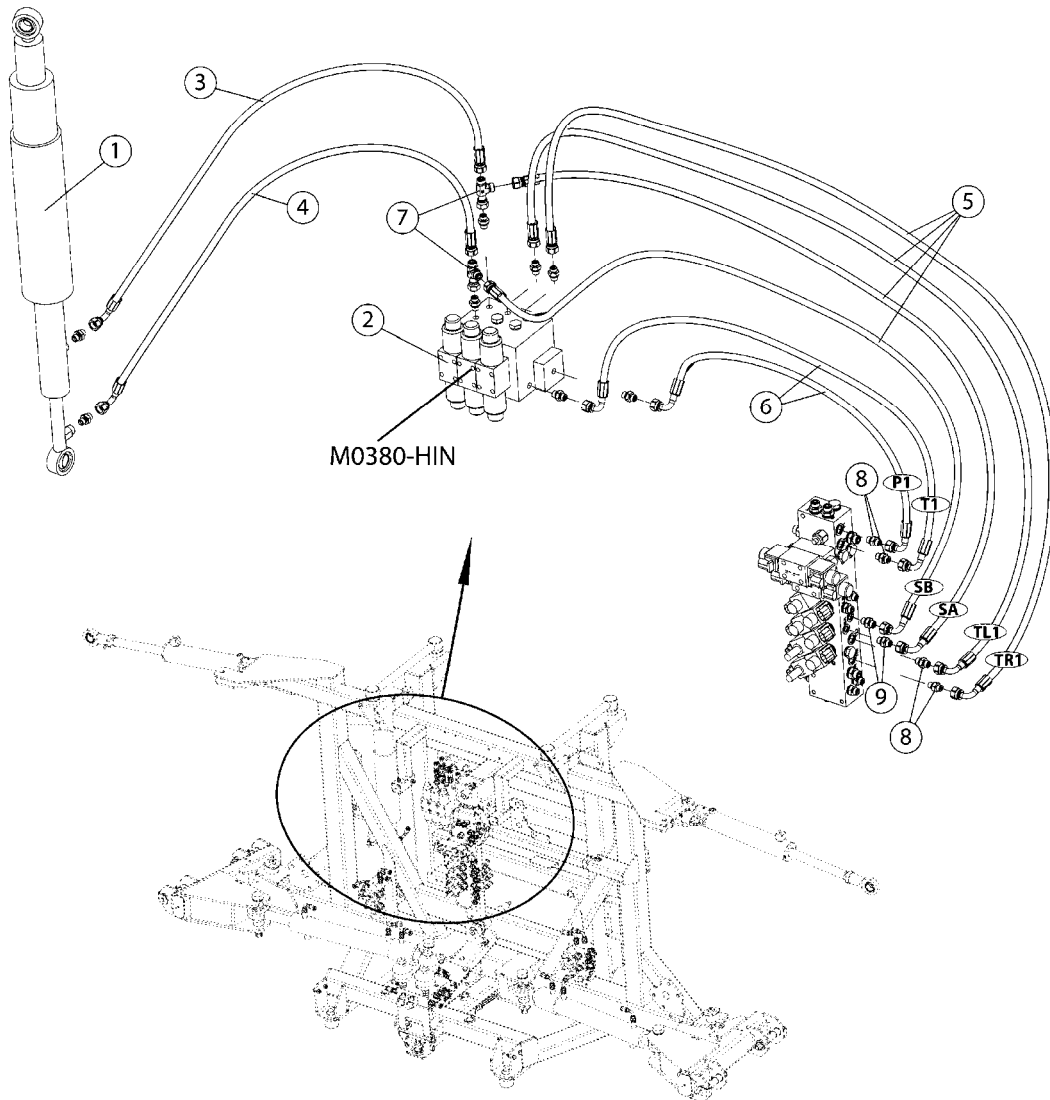

AutoTerrian hydraulics