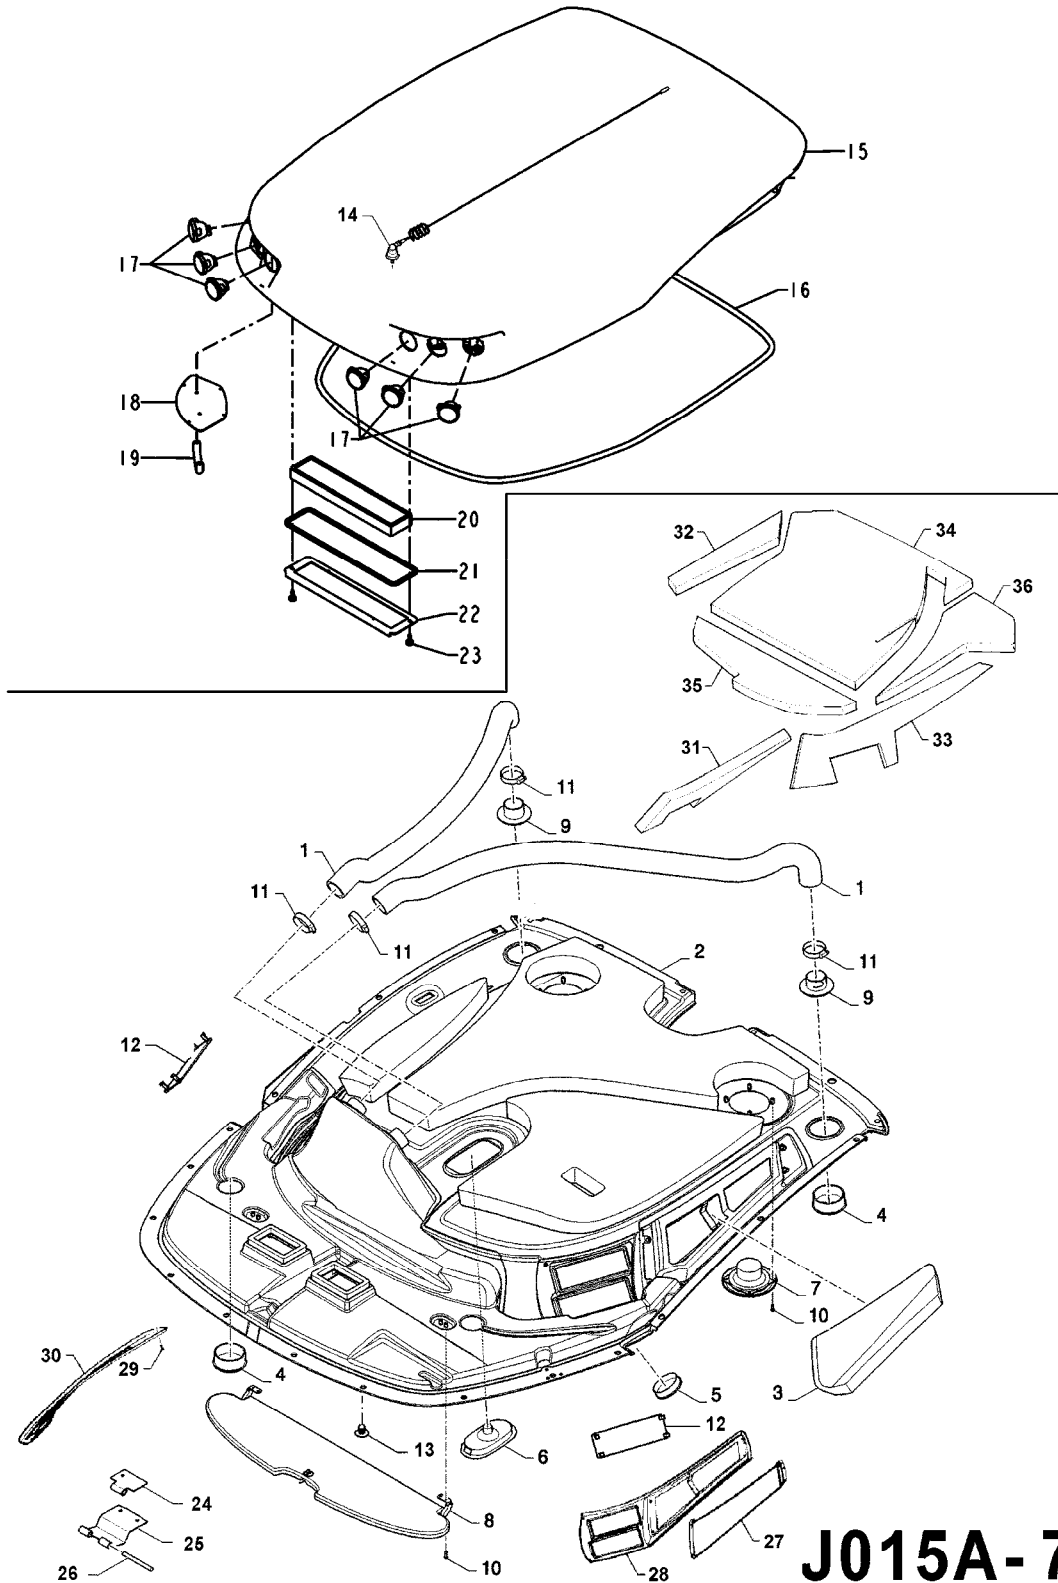

ROOF-CN H CAB SARITOR
J015A-7, 17:11:15

ROOF-CNH CAB SARITOR
J015A-7, 17:11:15

Page 1

Date 07.02.2020 8:09

Pos.	parts-n°	order qty	description
2	27043101	1	CABIN ROOF CANOPY CNH
4	27035401	1	FAN OUTLET 84400419
6	26058501	1	DOME LIGHT 82022833
14	27027501	1	ANTENNA AM/FM SAR-H CAB
			Prévoir une vis/provide a screw CHC M5-60/60 DIN91
15	35001401	1	RED ROOF FOR CAB
16	24013301	1	CAB ROOF SEAL L5.5M 82036366
17	26052401	1	BULB H9 12V 65W 811492
18	16530101	1	ROOF ACCESS HATCH SARITOR
19	288688	1	HANDLE PP M643/180 B-M8
20	27016301	1	DUST FILTER (SIAC, RECTANGULAR)
21	24011901	1	FOAM, ADHESIVE, 10X10
22	16530201	1	BRACKET, AIR FILTER, ROOF CAB V2, SARITOR
23	458020	1	BOLT KNURLED M8X25 57025
31	27050701	1	INS. PANEL ROOF SARITOR 84317122
32	27050801	1	INS. PANEL ROOF SARITOR 84317123
33	27050901	1	INS. PANEL ROOF SARITOR 84317124
34	27051001	1	INS. PANEL ROOF SARITOR 84317125
35	27051101	1	INS. PANEL ROOF SARITOR 84317126
			Jusqu'au/until cab serial C799
35	27051201	1	INS. PANEL ROOF SARITOR 84465657
			A partir du/from cab serial D800
36	27051301	1	INS. PANEL ROOF SARITOR 84389399
			A partir du/from cab serial D784