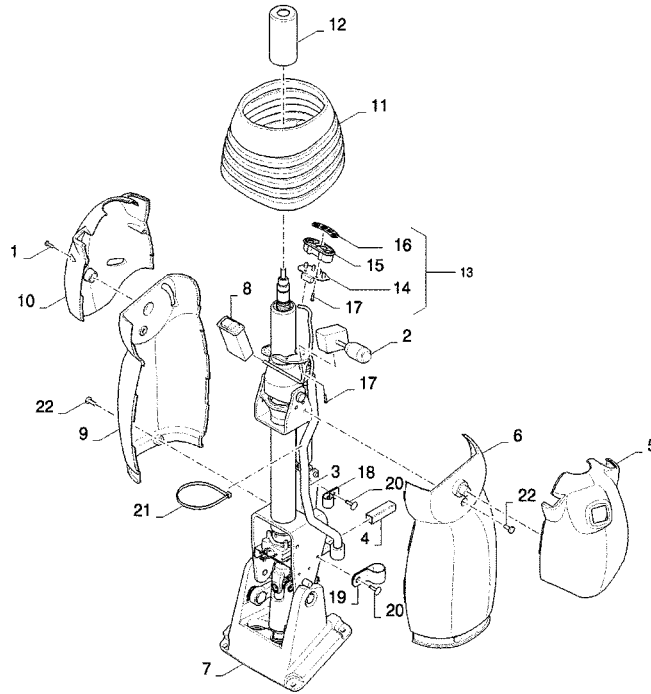

STEERING COLUMN-CNH CAB
SARITOR
J015A-5, 19:11:15

Page 0
Date 07.02.2020 8:09