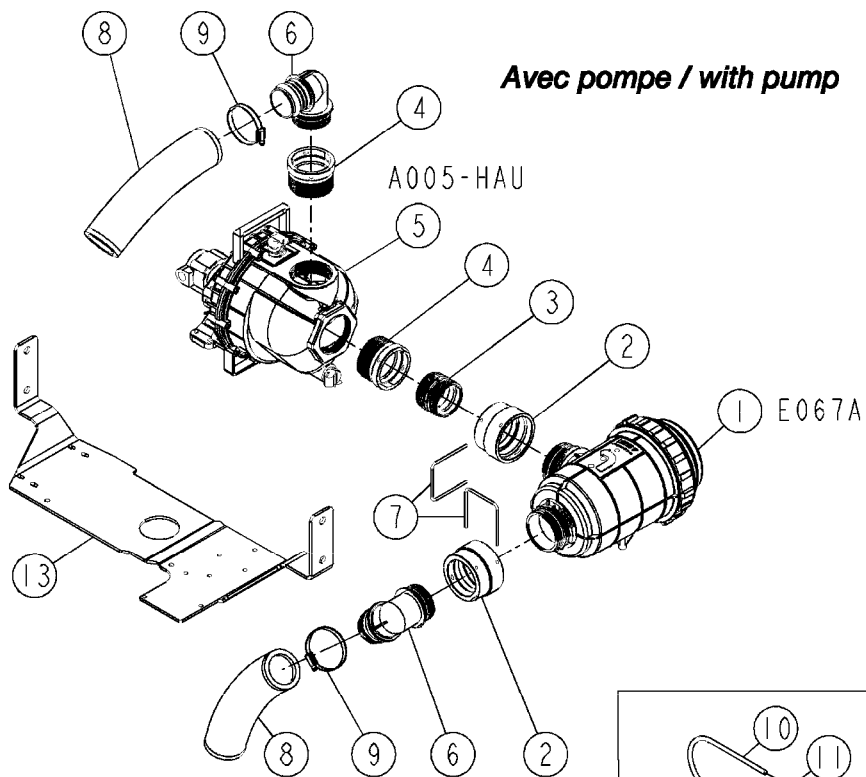

SERIAL 319H2 SUCTION FILTER
E067A, 15:09:11

Page 0

Date 07.02.2020 8:07

E067A

SERIAL 319H2 SUCTION FILTER
E067A, 15:09:11

Page 1

Date 07.02.2020 8:07

Pos.	parts-n°	order qty	description
1	24008001	1	O-RING 3,53 x 82,14 VITON
2	27013801	1	FILTER BODY T9 319190.010
3	24008401	1	O-RING 3.53 X 136.1 335000.060V
4	27013701	1	ELEMENT FILT 32MESH-500MICRONS
5	24008501	1	O RING 6.99 X 174.6
6	27013901	1	FILTER BOWL FOR 28020301
7	27014001	1	FILTER NUT FOR 28020301
8	28020301	1	SUCTION FILTER 32 MESH T9