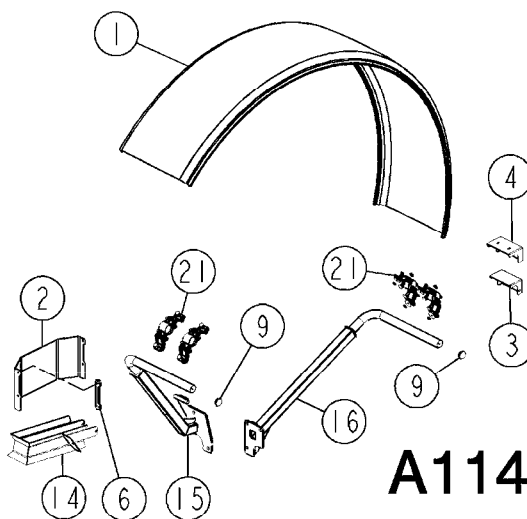

GARDE-BOUE AVANT DROIT /
FRONT RIGHT MUDGUARD

GARDE-BOUE AVANT GAUCHE /
FRONT LEFT MUDGUARD