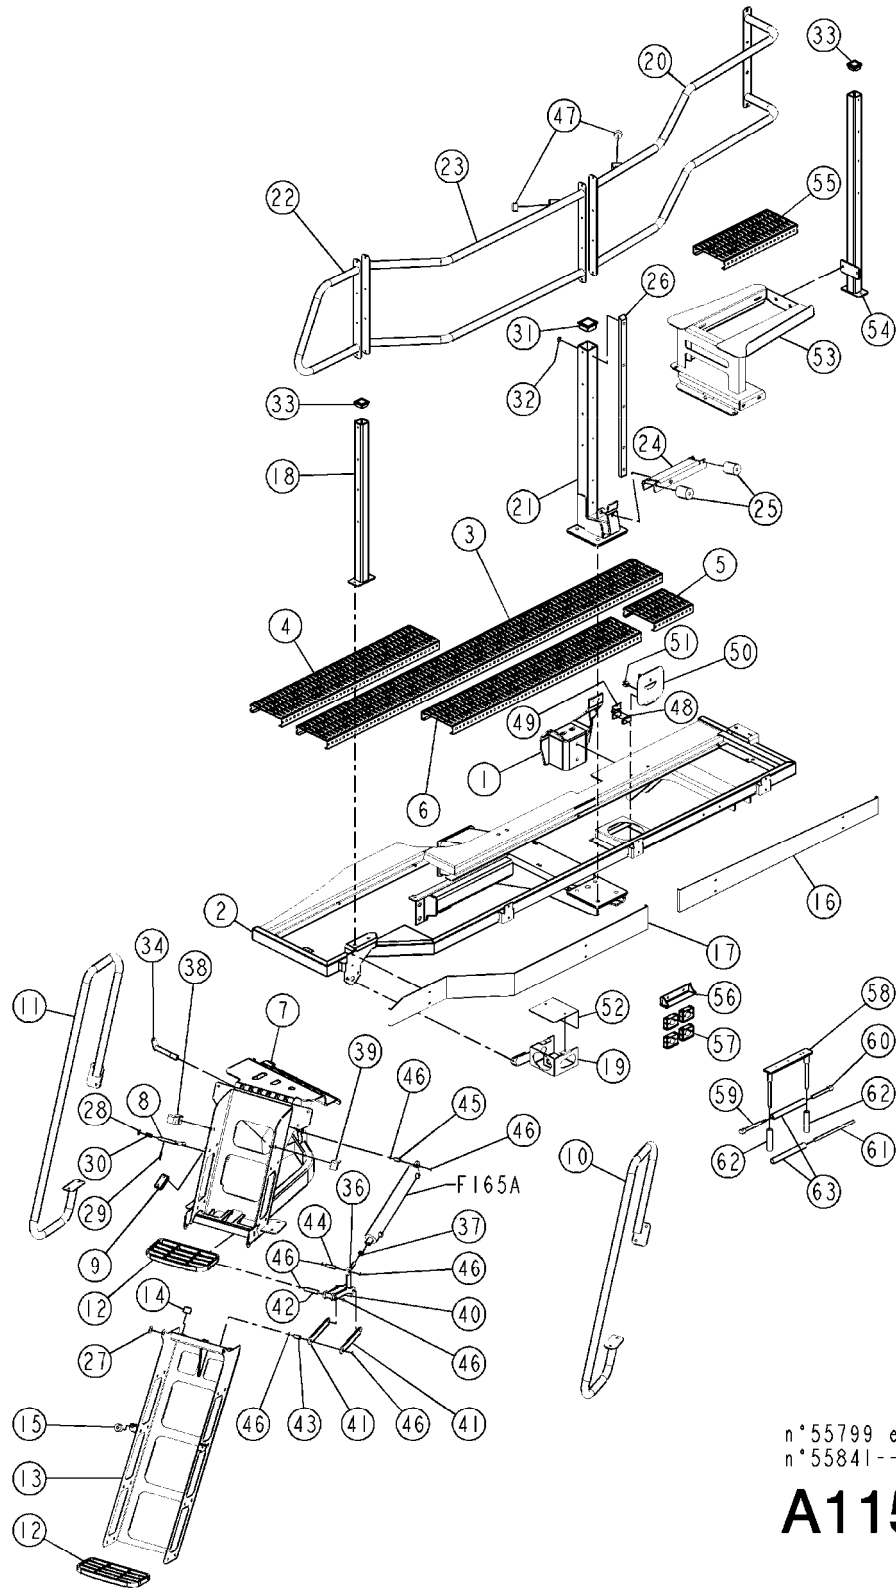

PLATFORM SARITOR
A115B, 03:01:18

Page 0

Date 07.02.2020 8:08

PLATFORM SARITOR
A115B, 03:01:18

Page 1
Date 07.02.2020 8:08

Pos.	parts-n°	order qty	description
1	63050801	1	BRACKET FOR F/L SUSPENSION TANK FRAME SARITOR
2	63050501	1	PLATFORM CNH SARITOR A partir du/from n°56074
2	63085801	1	PLATFORM SIAC SARITOR
3	19001401	1	GRID, PLATFORM, L2610, SARITOR
4	19000301	1	GRID, PLATFORM, L1230, SARITOR A partir du/from n°56074
4	19002301	1	GRID, PLATFORM L990 SARITOR
5	19001501	1	GRID, PLATFORM, L300, SARITOR
6	19000401	1	GRID, PLATFORM, L1470, SARITOR
7	63050601	1	LADDER, TOP PART, SARITOR
8	145401	1	PAWL
9	334603	1	RUBBER STOP 86X48X15
10	61025301	1	HAND RAIL, LADDER, RIGHT, SARITOR
11	61026501	1	HAND RAIL, LADDER, LEFT, SARITOR
12	28016001	1	STEP, LADDER
13	3036401	1	LADDER, BOTTOM PART, SARITOR
14	39004501	1	BUMPER STOP RUBBER D40X7 L32, LADDER, SARITOR
15	240844	1	RUBBER STOP Ø39X32
16	16523201	1	SHIELD, PLATFORM, REAR, SARITOR
17	16523101	1	SHIELD, PLATFORM, FRONT, SARITOR
18	61028301	1	BRACKET, HAND RAIL, PLATFORM, SARITOR
19	63056201	1	BRACKET FRONT LEFT LIGHT SARITOR REV2
20	63073801	1	REAR HAND RAIL, CNH CAB, SARITOR Jusqu'au/until n°56306
20	63098101	1	REAR HAND RAIL, SIAC CAB, SARITOR A partir du/from n°56307
21	63063201	1	BRACKET, TRANSP.BOOM, LEFT, PLATFORM, SARITOR
22	61028501	1	HAND RAIL, PLATFORM, FRONT, SARITOR
23	63056601	1	CENTRAL HAND RAIL, CNH CAB, SARITOR Jusqu'au/until n°56306
23	63098201	1	CENTRAL HAND RAIL, SIAC CAB, SARITOR A partir du/from n°56307
24	16426601	1	BRACKET, TRANSP.REST BOOM, SARITOR
25	39001801	1	ROLLER FOR TRANSPORT, POM
26	39007801	1	PAD, PLASTIC, 40X20X1017, TRANSP.BKT, L., SARITOR
27	39006001	1	WASHER D21/D40X2
28	471128	1	WASHER, M16, Ø30/17.0X 3.0, SS
29	488013	1	COTTER PIN 5X40 INOX A2 DIN94
30	220820	1	SPRING D20.5/2.0 0-50MM
31	28026001	1	PLUG EP700 80X80X4-6
32	288666	1	CLEAR PLASTIC PLUG, GPN 300 F21
33	288780	1	PLASTIC PLUG SQUARE 60 BLACK
34	61029301	1	PIN Ø25 L165 FRONT FILLING SARITOR
36	210879	1	LINK HEAD M16 x D17
37	461198	1	NUT HEX M16X2 JAMB
38	16554201	1	BRACKET, LEFT, BUMPER, LADDER, SARITOR
39	16554301	1	BRACKET, RIGHT, BUMPER, LADDER, SARITOR
40	63057401	1	ROD, FLAT, CURVED, LADDER, SARITOR
41	16554101	1	ROD, FLAT, STR, LADDER, SARITOR
42	14013101	1	PIN Ø17 L93
43	14013201	1	PIN Ø16.8 L42
44	14013301	1	PIN Ø16.8 L66
45	14013401	1	PIN Ø16.8 L38
46	28029101	1	CIRCLIP, OUTER, D17, LADDER, SARITOR
47	240844	1	RUBBER STOP Ø39X32
48	16611401	1	SHIM, PLATFORM, SARITOR
49	288590	1	HINGE, SET OF 2, PLATFORM (55021.10)
50	16611301	1	LID, HAND WASH TANK, PLATFORM, SARITOR
51	288645	1	TERRY CLIP 051955.050162
52	16239001	1	COVER F.FRONT LIGHT BRACKET, SARITOR