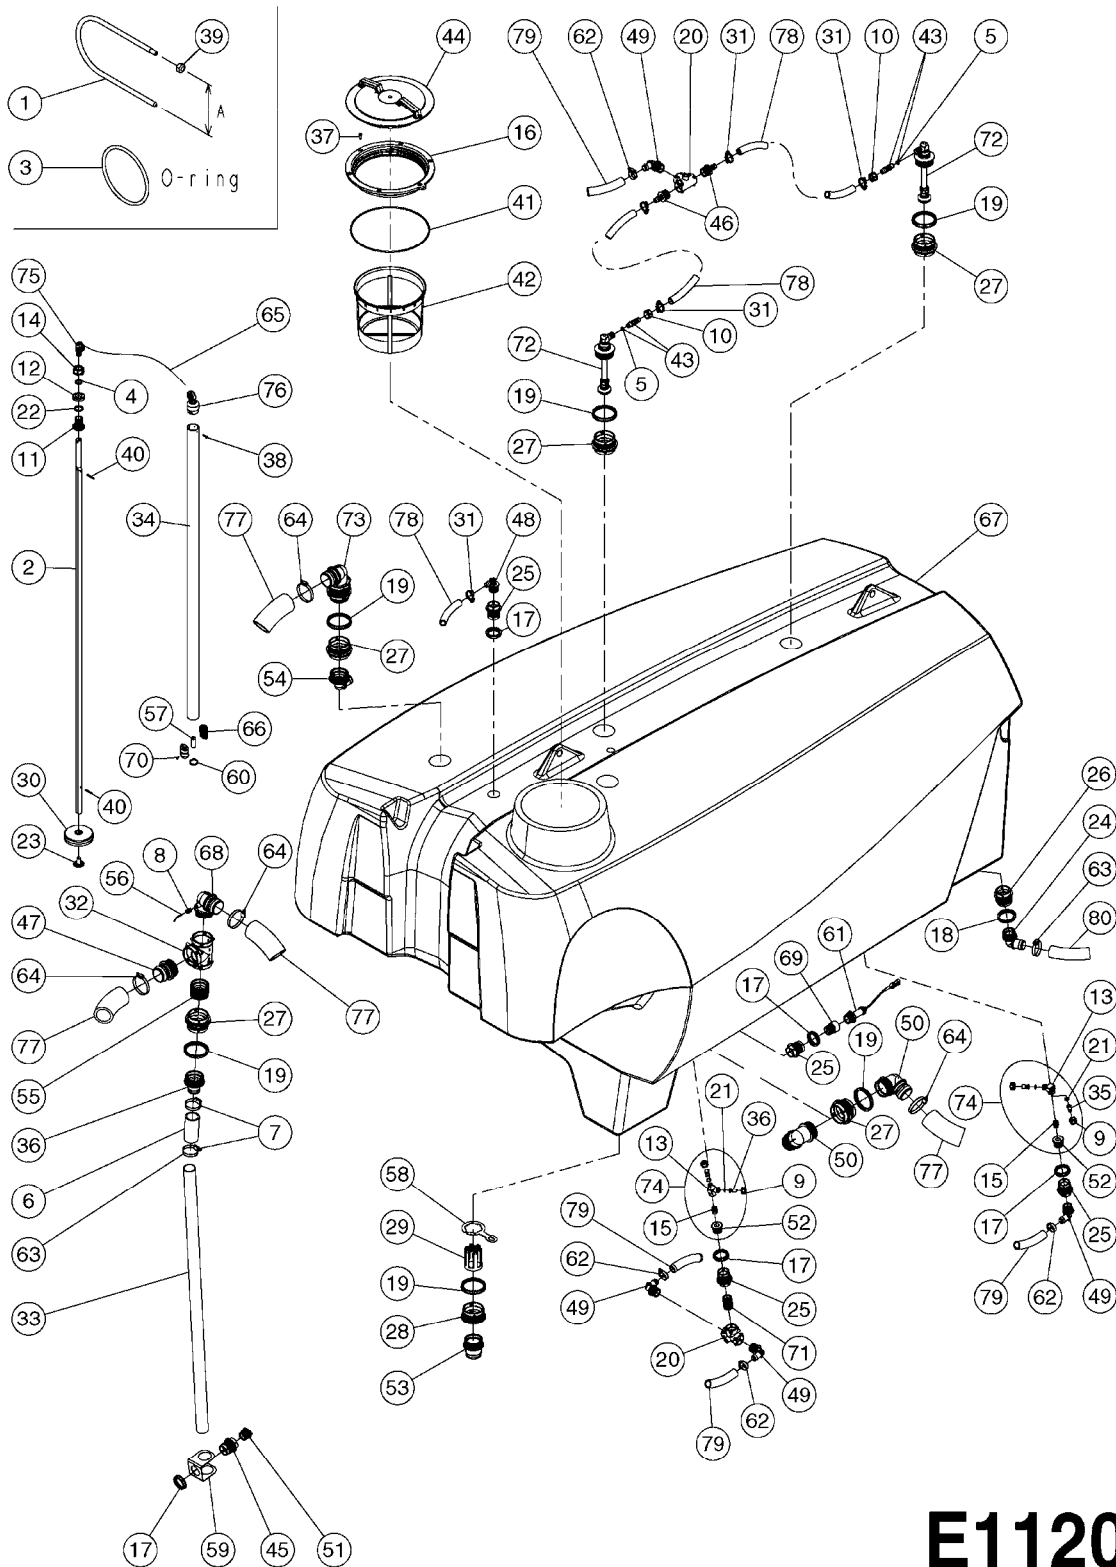

E1120

TANK - SARITOR 4000/5000
E1120-HIN, 17:07:19

Page 1

Date 07.02.2020 8:08

Pos.	parts-n°	order qty	description
1	145995	1	FITT.DK S-53 FORK
1	145996	1	FITT.DK S-67 FORK
1	145997	1	FITT.DK S-93 FORK
1	147774	1	FITT.DK S-93 FORK W. M5 THREAD
2	152547	1	ROD F.FLOAT SAR4000 1970mm
2	15028800	1	ROD F. FLOAT CM6000/7000/SAR5000
3	242053	1	O-RING 3 X 44.2 90SH NITRIL
3	242354	1	O-RING D32.2X3.0 VITON
3	24011701	1	O-RING R3.42x63.09 FKM70
4	242309	1	SEAL Ø22 ID Ø30 OD X 4 HIGH
5	242594	1	O-RING D14 X 1.78 SCH.70-EPDM
6	251884	1	HOSE 2" SUCTION L=5" (120MM)
7	284724	1	CLAMP HOSE GEAR D52-70
8	288660	1	FITTING G1/4"-Ø4 mm
9	320084	1	FITT.DK NUT 1/2" BSP
10	320283	1	FITT.DK NUT 3/4"BSP
11	320467	1	FITT.DK BULKHEAD 1"BSP SINGLE
12	320471	1	FITT.DK NUT 1" BSP JAMB
13	320563	1	FITT.DK 3 WAY 1/2" 110 DEG.
14	320574	1	FITT.DK NUT 1" BSP SPECIAL
15	320655	1	FITT.DK HN 1/2"-1/2" BSP
16	322097	1	THREADED RING F. LID
17	322107	1	FITT.DK S-53 BULKHEAD NUT
18	322108	1	FITT.DK S-67 BULKHEAD NUT
19	322109	1	FITT.DK S-93 BULKHEAD NUT
20	322352	1	FITT.DK S-53 TEE
21	330212	1	O-RING D19/D14X2.4 F.1/2"NUT
22	332577	1	O-RING D38/D30X4 F.1" PUR.
23	333864	1	GUIDE F. SAFETY VALVE SPRING
24	334245	1	FITT.DK S-67 ELB. 1-1/2"RUBBER
25	334260	1	GASKET F. S-53 BULKHEAD
26	334261	1	GASKET F. S-67 BULKHEAD
26	726464	1	FITT.DK S-67 BULKHEAD W/GASKET
27	334262	1	GASKET F.S-93 BULKHEAD
27	726465	1	FITT.DK S-93 BULKHEAD W/GASKET
28	334262	1	GASKET F.S-93 BULKHEAD
28	727339	1	FITT. S93 DRAIN BULKHEAD W/O-R
29	334434	1	CAGE F.SPRING BOTTOM DRAIN ASY
30	334515	1	FLOATER FOR LIQUID LEVEL
31	334531	1	CLAMP HOSE PLASTIC 3/4"
32	334545	1	FITT.DK S-93 TEE
33	341235	1	TUBE, SUCTION-2", L=1900MM CUT TO LENGTH
34	341273	1	TUBE F.SIGHT GAUGE L=65" CUT TO 1552MM
35	370495	1	NOZZLE INJECTOR 5066-3.0
36	390691	1	FITT.DK S-93 STR.2"PVC DRILLED
37	440392	1	SCREW 6.3 X 25.0 DIN7981C TORX
38	440677	1	SCREW F. PLASTIC 5X20 SS
39	468035	1	NUT HEX M5 A2 LOCK DIN 985
40	480717	1	PIN E 5X40 SST
41	614588	1	SEAL F. LID
42	614602	1	FILTER BASKET
43	724621	1	FITT.DK HB 3/4"ASSY F.3/4" NUT
44	726003	1	LID F. TANK
45	726463	1	FITT.DK S53 BULKHEAD W/GASKET
46	726558	1	FITT.DK S53 STR. 3/4" W. ORING
47	726564	1	HOSE TAIL 2-1/2" W.O-RING
48	726570	1	FITT.DK S-53 ELB.3/4" W. ORING
49	726571	1	FITT.DK S-53 ELB.1", W ORING
50	726576	1	FITT. DK S-93 2-1/2" 90°