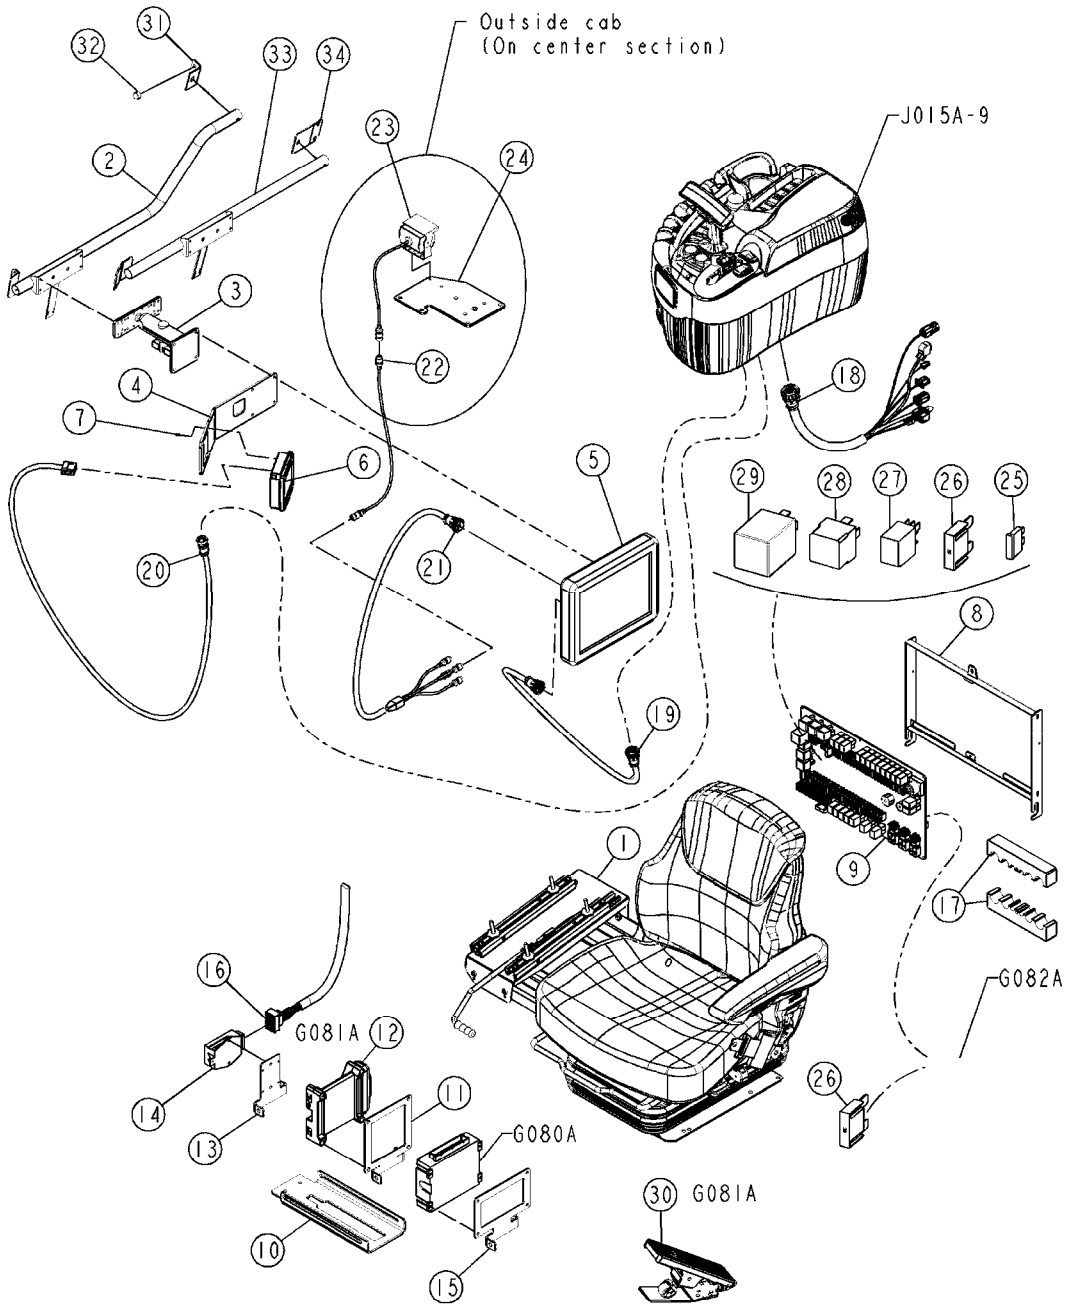

n°55555 -->

J015B-8

Pos.	parts-n°	order qty	description
2	61040701	1	DISPLAY BRACKET FOR CNH SARITOR
3	72802400	1	RAM MOUNT KIT W/5" ARM STD BASE
4	16616301	1	BRACKET DP250 & HC9500 SCREEN CAB SARITOR
5	26069600	1	DISPLAY KIT- HC 9600 HC9500 remplacé par/replaced by HC9600
5	28170200	1	SUITCASE HC8600/HC9600(DISPLAY)
6	26007001	1	DISPLAY, PLUS+1, TYPE DP250-04-01, W/USB
7	448000	1	SCREW CLS ST 2.9X13 A2 DIN7981CZ
8	63044001	1	BRACKET MAIN PCB CAB SARITOR
9	26032601	1	MAIN POWER PCB V2 CAB
10	16434801	1	CAB ECU RAIL, ALPHA
11	16435701	1	BRACKET ECU SAUER MC050 SARITOR
12	26007201	1	CONTROLLER, 50 PIN, TYPE MC050-10
13	16491801	1	BRACKET FLASHER UNIT CAB SARITOR
14	26011801	1	FLASHING UNIT
15	16491901	1	BRACKET SAM AGLEADER CAB SARITOR
16	26018101	1	CAB FLASHER HARNESS
17	39009201	1	HARNESS PROTECTOR SARITOR
18	26023801	1	CABIN DASHBOARD FEED HARNESS Jusqu'au/until n°56306
18	26051601	1	CABIN DASHBOARD FEED HARNESS V2 A partir du/from n°56307
19	26024201	1	HC9500 DISPLAY HARNESS L1000
19	26068401	1	HC9600 DISPLAY HARNESS L2500
20	26023901	1	HARNESS DP250-DASHBIOARD SARITOR Jusqu'au/until n°56306
20	26072301	1	HARNESS DP250-DASHBIOARD SARITOR V2 A partir du/from n°56307
21	26045601	1	HARNESS FOR AMS CAMERA HC9500
21	26072201	1	HARNESS FOR AMS CAMERA HC9600
22	26043401	1	CAMERA EXTENSION CABLE 15M
23	26042901	1	CAMERA VICAM-AMS-CAZM-PAL
24	16586401	1	BRACKET REVERSE CAMERA SARITOR
25	268027	1	FUSE 7.5A ATOF SERIES
25	268028	1	FUSE 15A, 257015AT
25	268160	1	FUSE, 10A, 257010AT
25	268330	1	FUSE AUTOFUSE 5A 257005
25	268417	1	FUSE AUTOFUSE 3A 257003
25	268418	1	FUSE AUTOFUSE 20A 257020
26	268786	1	FUSE 30A 299030
27	26044401	1	RELAY 20/10A 4RD.007.814.011
28	268493	1	RELAY 20A 4RD.007.794.041
29	26041601	1	TIME-DELAY RELAY 12V F80145
30	26006701	1	ACCELERATOR PEDAL KEPA 141161 791681N
31	16616101	1	DISPLAY BRACKET PLATE FOR CNH SARITOR
32	288850	1	PLUG GPN 1000 M8-893
33	63089701	1	DISPLAY BRACKET FOR CAB SIAC SARITOR
34	16695501	1	DISPLAY BRACKET PLATE FOR CAB SIAC SARITOR