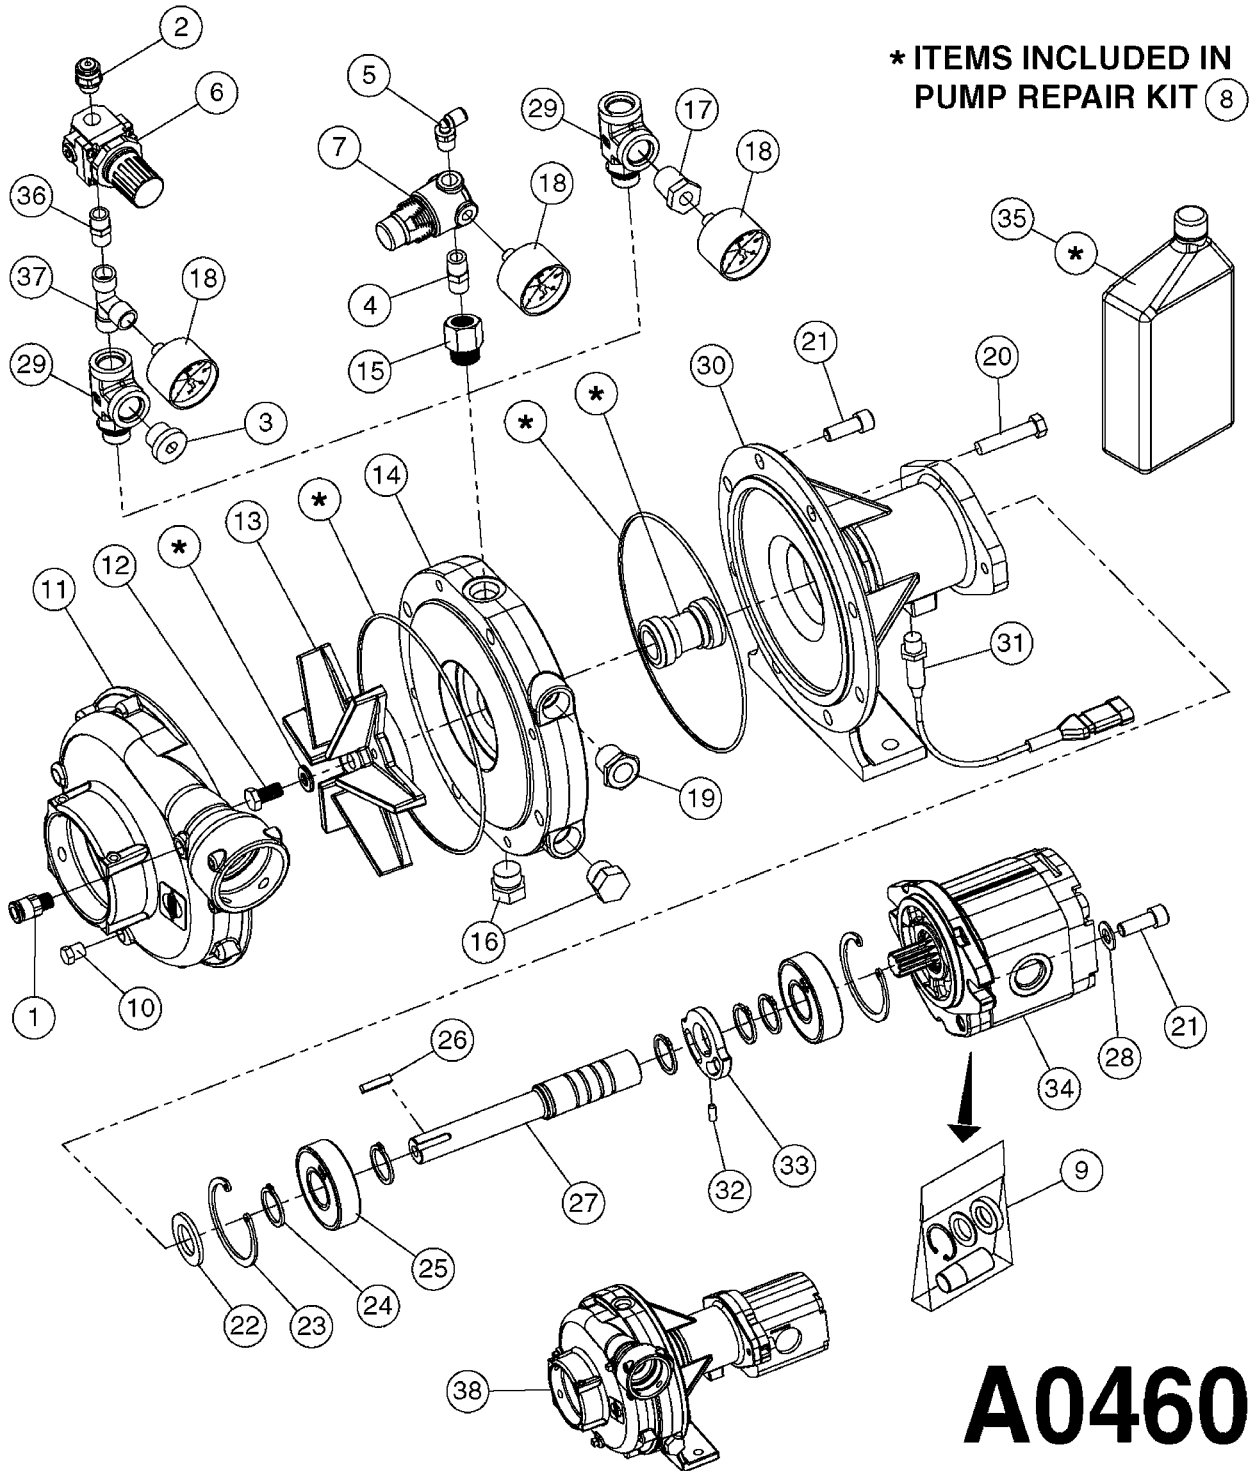

A0460

PUMP - 650 ACE CENTRIFUGAL SP
A0460-HIN, 25:07:18

Page 1

Date 07.02.2020 8:07

Pos.	parts-n°	order qty	description
1	232152	1	QUICK COUPLER 8MMX1/8 EXT.LONG
2	288660	1	FITTING G1/4"-Ø4 mm
3	786890	1	PLUG M18X1.5 ORA3C W/GASKET
4	23004203	1	FITT 1/4" NPTF-1/4" NPTF UNION
5	23005803	1	FITT, 1/4" NPT X 6MM 90 PTC
6	28024901	1	AIR PRESSURE REGULATOR 1/4" BSP 0.5-10B
7	28065303	1	REGULATOR 1/4", 30PSI, PARKER
8	28066503	1	PUMP REPAIR KIT ACE 650
9	28066603	1	MOTOR REPAIR KIT ACE 650
10	28068303	1	PLUG 1/8" NPT SS
11	28068403	1	PUMP HOUSING FRONT ACE 650
12	28068503	1	CAP SCREW 3/8" X 3/4" SS
13	28068603	1	IMPELLER, WETSEAL SS ACE 650
14	28068703	1	SEAL PLATE SS ACE 650
15	28068803	1	ADAPTER #8 SAE X 1/4" FNPT
16	28069003	1	PLUG #8 SAE X 1/8" FNPT
17	28069103	1	ADAPTER #8 SAE X 1/8" FNPT
18	28069203	1	PRESS.GAUGE 0-60 PSI 1/8" NPT
19	28069303	1	SIGHT GAUGE #8 SAE W/FLOAT
20	28069503	1	CAP SCREW 3/8" X 2"
21	28069603	1	CAP SCREW 3/8" X 1"
22	28069703	1	SLINGER 1.5" X 7/8"
23	28069803	1	SNAP RING INTERNAL, FRAME
24	28069903	1	SNAP RING EXTERNAL, SHAFT
25	28070003	1	BEARING F.ACE 650 PUMP
26	28070103	1	KEY 0.188 X 0.188 X 0.875
27	28070203	1	SHAFT 11T FEMALE SPLINE SS
28	28070503	1	WASHER 3/8" SS
29	28072103	1	TEE MALE #8 SAE
30	28072203	1	PUMP HOUSING REAR ACE 650CDRPM
31	28072303	1	SENSOR, RPM, ACE 650
32	28072403	1	SET SCREW 10-24 X 1/2"
33	28072503	1	STONE WHEEL, SINGLE TOOTH
34	28072603	1	HYDRAULIC MOTOR W/CASE DRAIN
35	29004303	1	ACE 650, BARRIER FLUID 32oz
36	RA15AA7259	1	STRAIGHT FITTING BSP1/4" 0121-1313
37	RA15AA7260	1	T PIECE, F-F-F, BSP1/4"
38	28059003	1	PUMP ACE FMCWS-650-HARDI-CD-SS SARITOR, RUBICON
38	28086303	1	PUMP ACE FMCWS-650-HARDI-PRESIDIO PRESIDIO