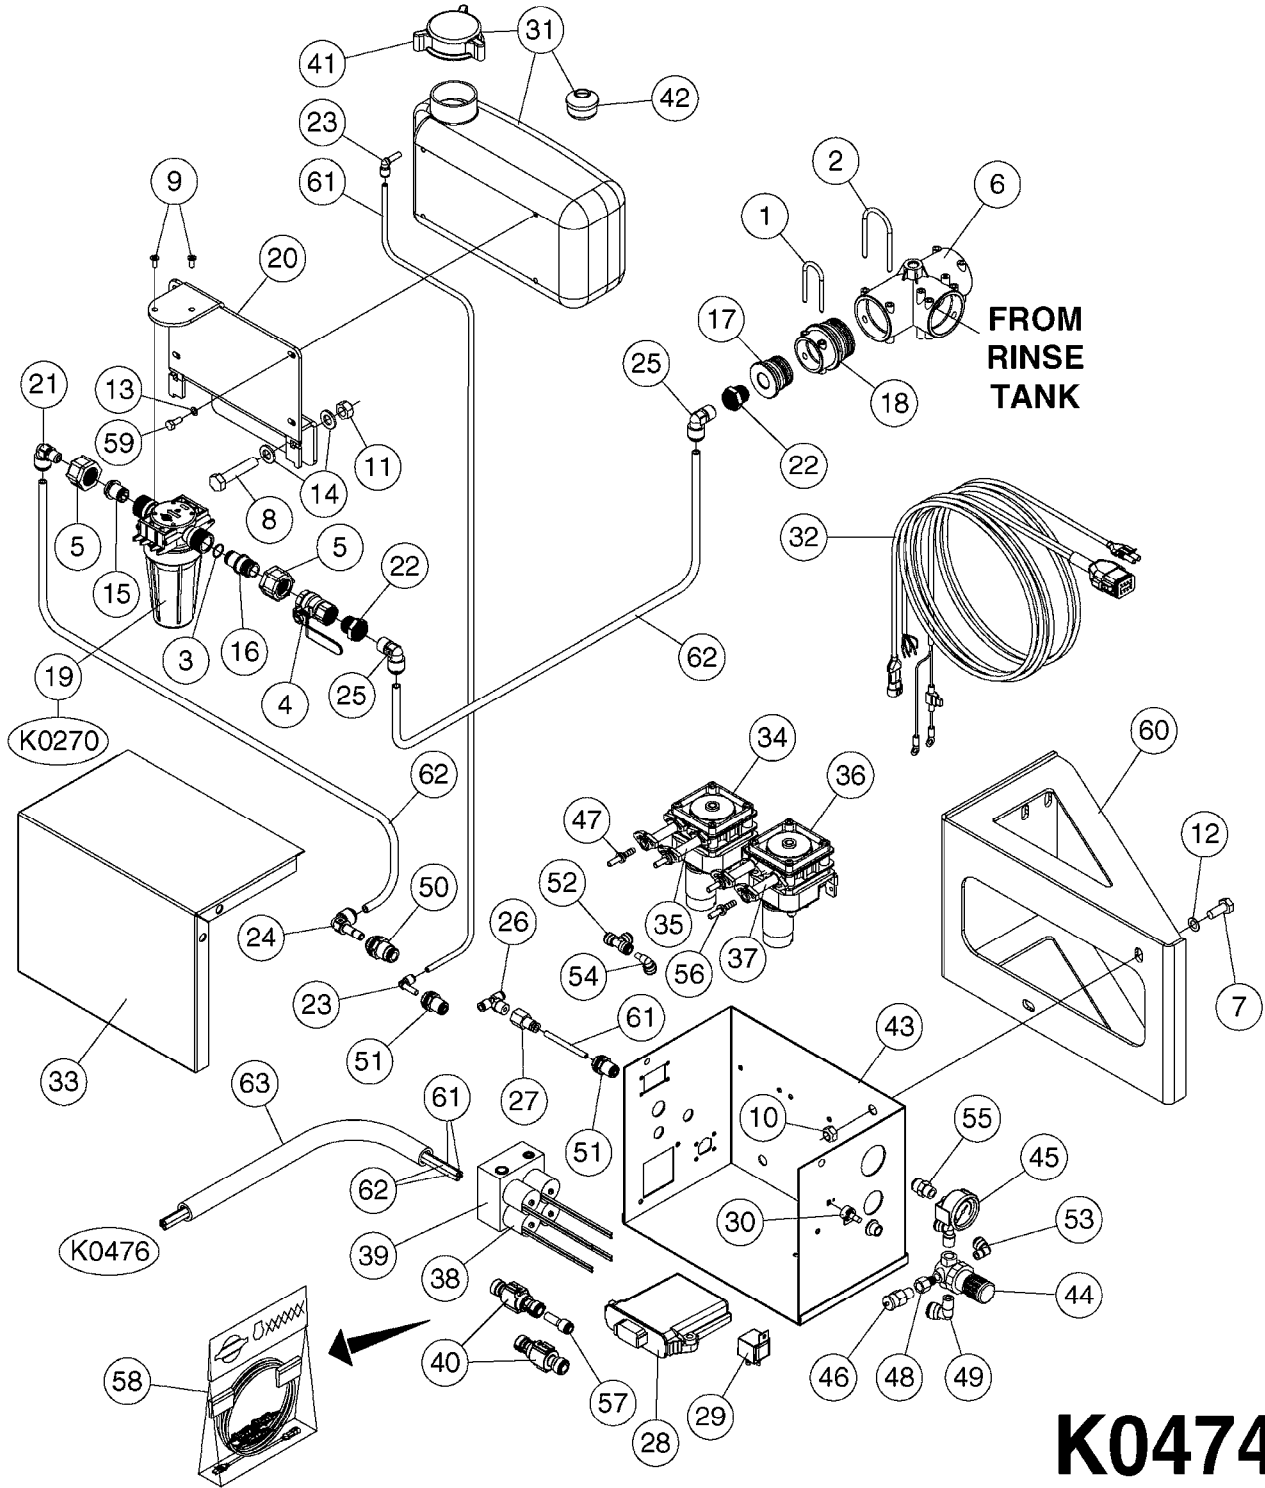

K0474

FOAM MARKER - RICHWAY SP
K0474-HIN, 29:09:16

Page 1
Date 07.02.2020 8:08

Pos.	parts-n°	order qty	description
1	145995	1	FITT.DK S-53 FORK
2	145996	1	FITT.DK S-67 FORK
3	242594	1	O-RING D14 X 1.78 SCH.70-EPDM
4	284227	1	BALL VALVE 1/2"FEMALE THREADS
5	320283	1	FITT.DK NUT 3/4"BSP
6	322224	1	FITT.DK S-67 TEE
7	420604	1	BOLT HEX 8.8 DEL M10X25 FT DIN933
8	430323	1	BOLT HEX 8.8 DEL M12X60
9	440673	1	SCREW F.PLASTIC 5X12 SS
10	460423	1	NUT HEX M10X1.50 LOCK DIN985A2 SS
11	460703	1	NUT HEX M12X1.75 LOCK DIN985A2 SS
12	470127	1	WASHER D15D10X2 M10 LOCK
13	470901	1	WASHER D11.8/D6.1X1.6 SS LOCK
14	471127	1	WASHER, M12, Ø24/13X24X2.5 SS
15	717426	1	FITT.DK REDUC 1/4"BSP F.3/4"N
16	720856	1	FITT.DK 1/2'BSP ASSY.F.3/4'NUT
17	726694	1	PLUG,S53,1/2"FBSP THD W.ORING
18	728561	1	FITT.DK. S67M - S53F REDUCER
19	845219	1	FILTER IN-LINE 3/4'80 MESH OML
20	16182903	1	BRACKET, FOAM CONCENTRATE TANK, PR
21	23004703	1	FITT, 1/4"NPT-3/8"90-PTC
22	23004803	1	FITT, 1/2"MPT-3/8"FPT REDUCER
23	23004903	1	FITT, 1/4"PLUG-IN-1/4"90-PTC
24	23005003	1	FITT, 3/8"PLUG-IN-3/8"90-PTC
25	23005103	1	FITT, 3/8"NPT-3/8"90-PTC
26	23007403	1	FITT, 1/4'' NPT M X 6MM TEE PTC
27	23007503	1	FITT, 1/4'' NPT F X 1/4'' STR PTC
28	26029503	1	MODULE, CONTROL, FOAM MARKER, RICHWAY
29	26029603	1	RELAY, 12VDC, RICHWAY
30	26029703	1	POTENTIOMETER, FOAM MARKER, RICHWAY
31	28064703	1	FOAM MARKER CONC. TANK,RICHWAY COMPLETE TANK ASSEMBLY
32	28064803	1	FOAM MARKER CONT.CABLE,RICHWAY
33	28086503	1	STEEL LID, FOAM MARKER, RICHWAY
34	28086603	1	WATER PUMP, FOAM MARKER, RICHWAY
35	28086703	1	1/4" PUMP TUBE, WATER, FOAM MARKER, RICHWAY
36	28086803	1	CONCENTRATE PUMP, FOAM MARKER, RICHWAY
37	28086903	1	1/8" PUMP TUBE, CONCENTRATE, FOAM MARKER, RICHWAY
38	28087003	1	2-WAY SOLENOID VALVE, FOAM MARKER, RICHWAY
39	28087103	1	RHD-VTD SOLENOID BLOCK, FOAM MARKER, RICHWAY
40	28087403	1	3/8" CHECK VALVE, FOAM MARKER, RICHWAY
41	28087603	1	1 GALLON TANK CAP, FOAM MARKER, RICHWAY INCLUDED WITH TANK ASSEMBLY
42	28087703	1	1 GALLON TANK SCREEN, FOAM MARKER, RICHWAY INCLUDED WITH TANK ASSEMBLY
43	28088703	1	STEEL BODY, SP FOAM MARKER, RICHWAY
44	28088803	1	AIR REGULATOR, FOAM MARKER, RICHWAY
45	28088903	1	GAUGE 0-30 PSI, RICHWAY
46	28089003	1	PRESSURE RELIEF VALVE, 20 PSI, RICHWAY
47	28094103	1	FITT.1/4" STEM X 1/4" HOSE BARB
48	28095603	1	1/8"M X 1/4"F REDUCER
49	28095703	1	1/4"M X 3/8"T ELBOW
50	28095803	1	3/8"T BULKHEAD
51	28095903	1	1/4"T BULKHEAD
52	28096003	1	1/4"T TEE
53	28096103	1	1/8"M X 1/4"T ELBOW
54	28096203	1	1/4" STEM X 1/4"T ELBOW
55	28096303	1	1/8"F X 1/4"T STRAIGHT
56	28096403	1	1/4" STEM X 3/16" HB
57	28096503	1	3/8" STEM X 1/4"T