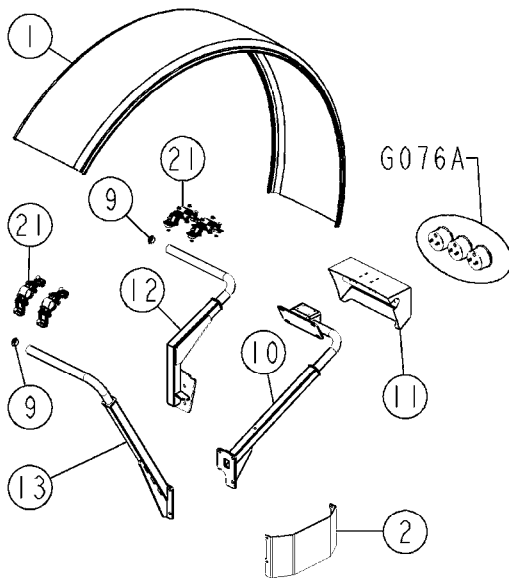

GARDE-BOUE ARRIERE GAUCHE /
REAR LEFT MUDGUARD