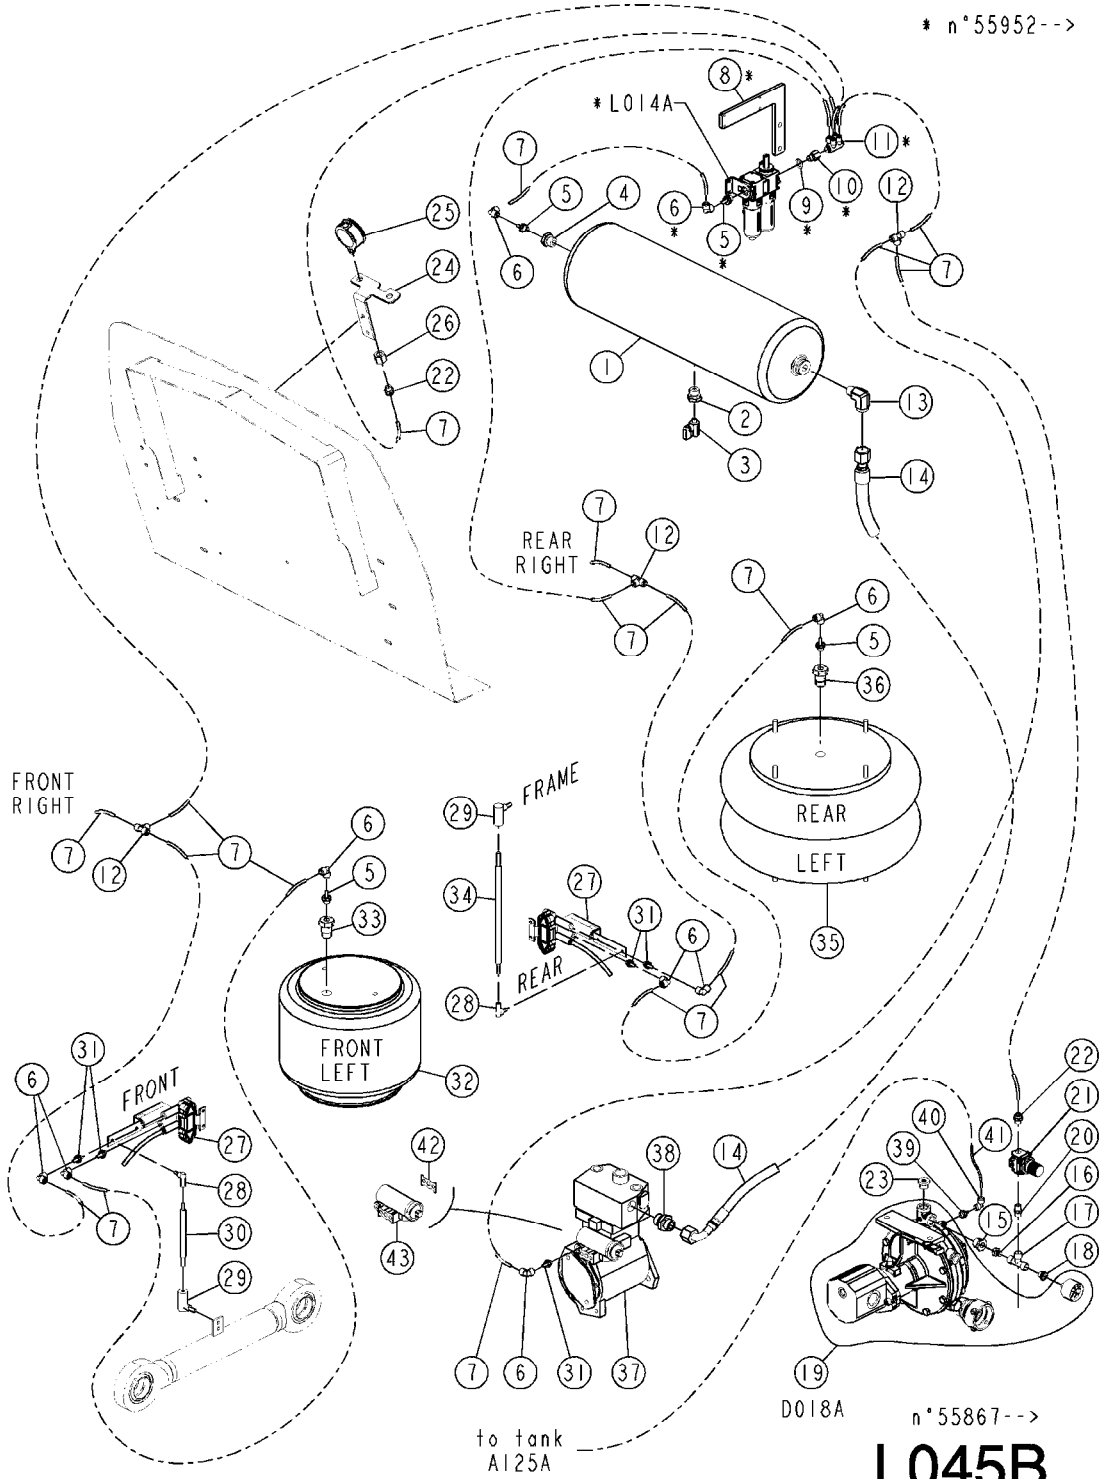

-->n°55866
L045A

Pos.	parts-n°	order qty	description
1	28013001	1	AIR TANK 20 LITERS Ø200
2	RA10AA7147	1	FITTING RI 1/2"1/4"A3C
3	RA15AA7259	1	STRAIGHT FITTING BSP1/4" 0121-1313
4	RA15AA7260	1	T PIECE, F-F-F, BSP1/4"
5	RA15AA7232	1	STRAIGHT FITTING BSP1/4"M-1/8"F 0168.13.10
6	RO02AA7239	1	VALVE MF 1/8" REF.0401.04.10
7	RA15AA7240	1	STRAIGHT FITTING Ø4mm-BSP1/8"
8	288801	1	FITTING TEE Ø4 PM0204E
9	981722	1	AIR HOSE, BLACK, D4X2.7
10	RA15AA7234	1	MALE SIMPLE UNION Ø6mm-BSP1/4" PM010612E
11	RA15AA7237	1	STRAIGHT FITTING Ø6mm-BSP1/4"
12	RA15AA7235	1	ELBOW Ø6 PM0306E
13	981721	1	AIR HOSE, BLACK, Ø6X4
14	78618001	1	FITTING
15	78519201	1	HY.HO.1/2"L= 3350 1"STR-1"90
16	288660	1	FITTING G1/4"-Ø4 mm
17	28024901	1	AIR PRESSURE REGULATOR 1/4" BSP 0.5-10B
18	28059003	1	PUMP ACE FMCWS-650-HARDI-CD-SS
19	#	1	# Non disponible/not available
20	16596301	1	PRESSURE GAUGE BRACKET, SARITOR
21	284269	1	PRESSURE GAUGE 0-8-16 BAR Ø2,5" 1/4"
21	284277	1	GAUGE 2.5"SS BOTT.PSI200
22	148429	1	FITTING 1/4" - 1/4" BSP FEMALE
23	28009701	1	HEIGHT CONTROL VALVE, 1/4" NPT
24	28010601	1	BALL JOINT, HEYD CS10M6 RIGHT
25	28010801	1	BALL JOINT, 8C M8X125 LEFT
26	14000701	1	LINK Ø12 M6-M8G L163,5
27	28010001	1	STRAIGHT FITTING Ø6mm-BSP1/8"
28	28028201	1	AIR BAG, FRONT, W01-358-9062
29	14013501	1	HYD. FIT. M-F 3/4" - 1/4"
30	288548	1	FITTING TEE Ø6 PM0204E
31	14012201	1	HEIGHT CONTROL VALVE LINK Ø12 M6-M8G L258,6 Jusqu'au /until n°55617
31	14021401	1	HEIGHT CONTROL VALVE LINK Ø12 M6-M8G L308,6 A partir du /from n°55618
32	28028101	1	CONVOLUTED AIR SPRING, 2 BELLOWS W01-358-7271
33	14001601	1	HEX NIPPLE M27X2/ORFS-UNF 1"
34	RA15AA7236	1	ELBOW Ø4 PM0304E
35	27040701	1	AIR COMPRESSOR
36	24021101	1	AIR REGULATOR GASKET
36	27040501	1	AIR COMPRESSOR REGULATOR