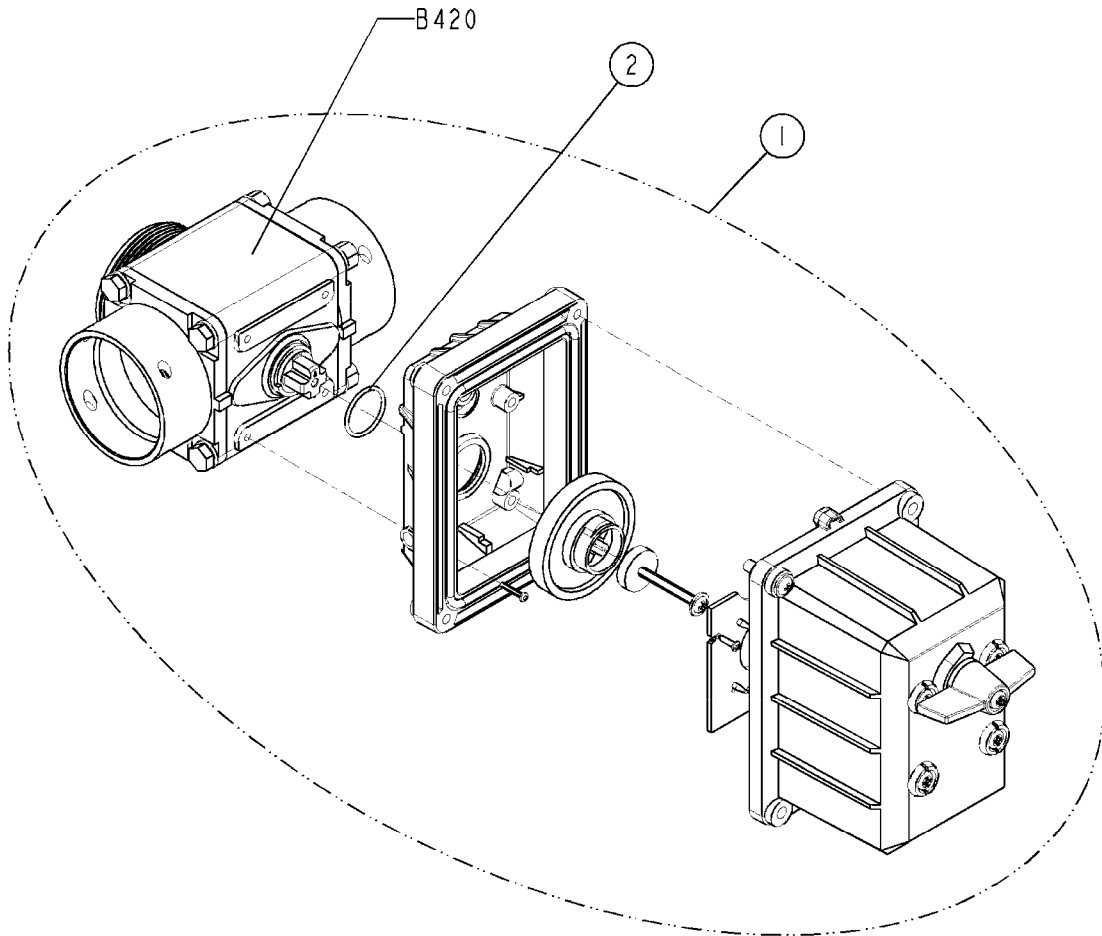

CM11 MAIN SPRAY VALVE S67
M318-HIA, 07:01:13

Page 0

Date 07.02.2020 8:08

M318