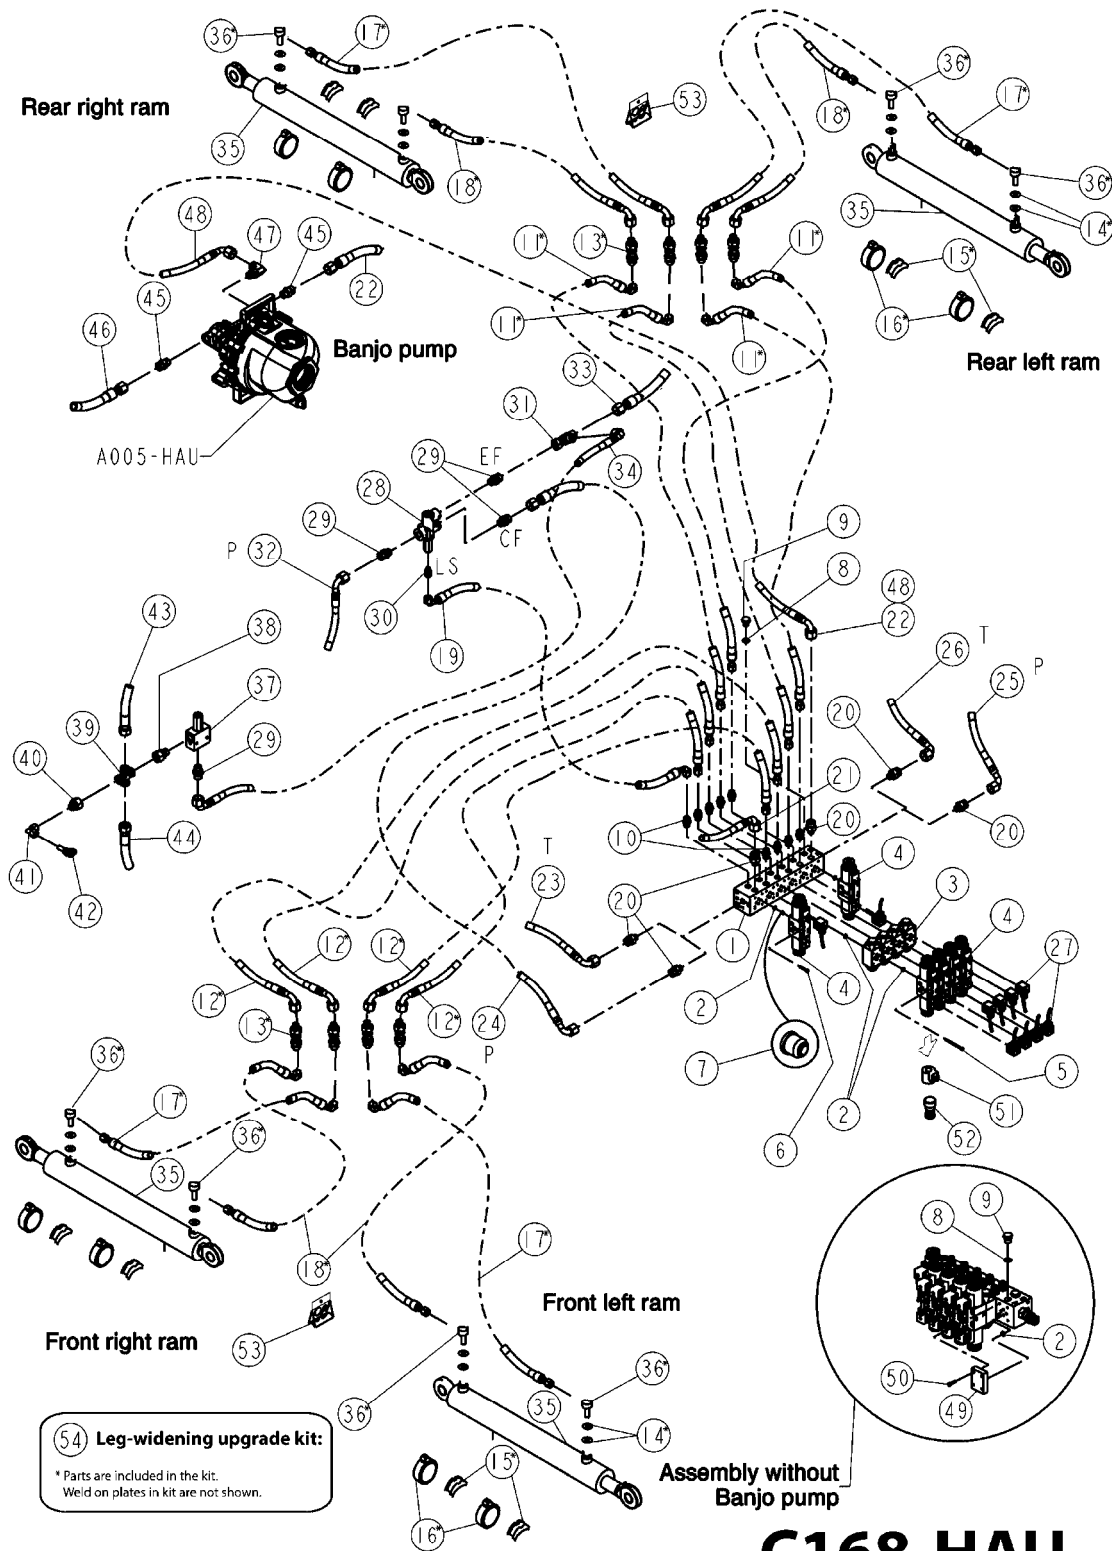

HYD LEG WIDENING + BANJO PUMP
C168-HAU, 08:12:16

Page 1
Date 07.02.2020 8:07

Pos.	parts-n°	order qty	description
1	146150	1	HYD. MANIFOLD BLOCK 6 STATIONS
2	24001401	1	O-RING 1.78 x 8.73
3	782866	1	CONTROLLED DOUBLE-VALVE
4	78203101	1	DIRECTIONAL CONTROL VALVE 4/3, SDHE 0713-x12DC
5	458040	1	BOLT CAP HEAD M5X70/22 SS A4
6	458038	1	BOLT CHC 8.8 DEL M5X30/22
7	78627001	1	PLUG-H-00
8	218044	1	DOWTY SEAL BS BSP RB00-06 3/8
9	786888	1	PLUG 3/8"
10	78615001	1	NIPPLE ORFS UNF11/16"-BSP3/8"
11	78420804	1	HY.HO.ORFS 6E-6-6S L=4000
12	78522704	1	HY.HO.ORFS 6E-6-6S L=2000
13	23205104	1	HYD.FIT. BULKHEAD 11/16"
14	240866	1	DOWTYSEAL 3/8"
15	28304004	1	SADDLE CLAMP Ø80 ZR518
16	5914256	1	CLAMP 6756 S/S SIZE 56
17	78515504	1	HY.HO.ORFS 6BANJO-6-6E L=810
18	78515604	1	HY.HO.ORFS 6BANJO-6-6E L=200
19	78520501	1	HY.HO.ITA8 ORFS11/16"F90+ L1230
20	78616901	1	HEX NIPPLE 3/8"-1"
21	78505801	1	HY.HO.1 ",L= 560 STR-90°
22	78519701	1	HY.HO.1TA12 ORFS1" FD+F90 L1170
23	78524001	1	HY.HO.ITA12 ORFS1'' FD+F90 L770
24	78524101	1	HY.HO.ITA12 ORFS1" FD+F90 L1175
25	78501001	1	HY.HO.ITA12 ORFS1'' F90+F90 L4230
26	78500901	1	HY.HO.ITA12 ORFS1'' F90+F90 L4160
27	76009301	1	PLUG+CABLE L1.5M+2CONTAC
28	78201901	1	PRIORITY VALVE, OLS 80, DYNAMIC 7B, SARITOR
30	78615101	1	HEX NIPPLE 1/4" - 11/16"
31	78621601	1	HYD FIT. TEE M-M-F 1"
33	78524001	1	HY.HO.ITA12 ORFS1'' FD+F90 L770
35	78102701	1	CYLINDER, 70/40, C550, AXLE, SARITOR
36	23230400	1	BANJOBOLT 3/8 BSP
37	78202901	1	RELIEF VALVE, 180B, W/HOUSING, SARITOR
41	78606901	1	FITTING EW12L OMDA3C
42	78607001	1	TEST PRESSURE PORT M18X1.5 (12L)-M16X2.00
43	78523401	1	HOSE PUMP 19CC TO RELIEF VALVE L=530
44	78523501	1	HY.HO.ITA16+E24FD+E2F90 L=450
45	78620701	1	UNION MALE ORFS-DN12-15L/
46	78519801	1	HY.HO.1TA12 ORFS1" FD+F90 L1040
46	78546101	1	HY.HO.1TA12 ORFS1" FD+F90 L1550
47	78630001	1	ELBOW MALE SWIVEL UNF7/8"-1"ORFS
48	78546001	1	HY.HO.1TA12 ORFS1" F90+F90 L2050
49	782834	1	CLOSING PLATE F. HYD. MANIFOLD HIPF3
50	458037	1	BOLT CAP HEAD M5X20 SS A2
51	26038001	1	SOLENOID SDHE SP-COE-12DC/10
52	78203501	1	EMERGENCY CONTROL FOR SDHE VALVE
53	248244	1	SEAL KIT, CYLINDER 70/40 J74SIMKO
54	83331204	1	SARITOR LEG WIDENING HYD HOSE KIT