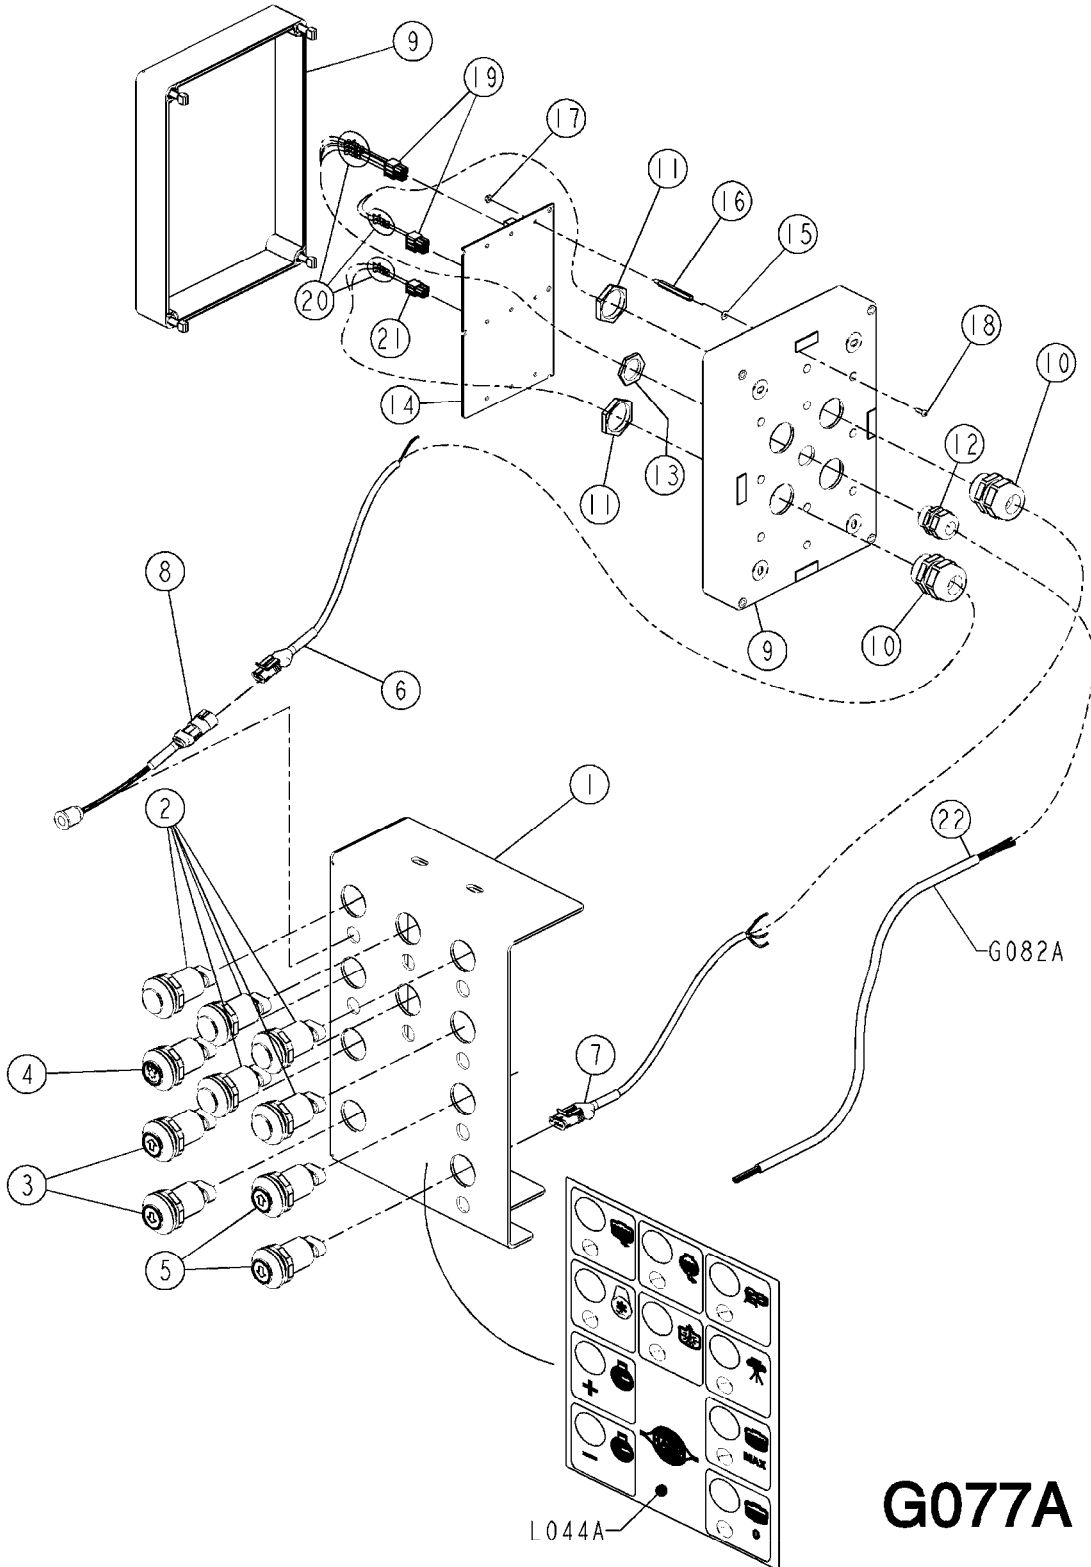

G076A

CARRIER ELECTRIC SARITOR
G076A, 12:01:15

Page 1

Date 07.02.2020 8:08

Pos.	parts-n°	order qty	description
1	26011901	1	REAR TURN SIGNAL, ORANGE LED
2	26012001	1	REAR LIGHT STOP/POSITION RED LED
3	268731	1	SIDE INDICATOR LIGHT 2BM 008 355-007
4	268737	1	HEAD LIGHT WITH TURN INDICATOR LH (ECE)
5	268738	1	HEAD LIGHT WITH TURN INDICATOR RH (ECE)
6	268899	1	HORN 12V BIP/1
7	268045	1	BACK UP SIGNAL, 12V, 90DB 494-08872
8	26018501	1	HARNESS, FRAME, SARITOR Fourni avec/provided with 13-14-15
9	26018701	1	LIGHT BUTTON EXT 145 101 BLUE LED 12V DC A
10	268433	1	MALE CONTACT 16X14 0460-215-16141
11	26026901	1	DEUTSCH CONNECTOR DT04-2P-W2P
12	26056301	1	HARNESS HOOD SARITOR US
12	26056401	1	HARNESS HOOD SARITOR EUR/AUS
13	26060701	1	HARNESS, FRONT LIGHT/TURN, SARITOR
14	26060901	1	HARNESS, STOP/TURN LIGHT, RL, SARITOR
15	26060801	1	HARNESS, STOP/TURN LIGHT, RR, SARITOR