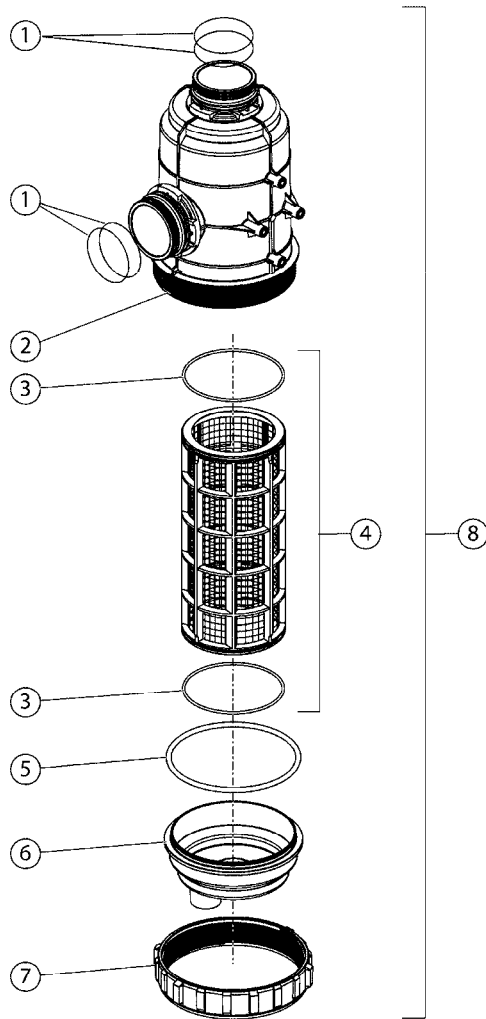

SERIAL 319H2 SUCTION FILTER
E067A, 15:09:11

Page 0

Date 07.02.2020 8:07

E067A