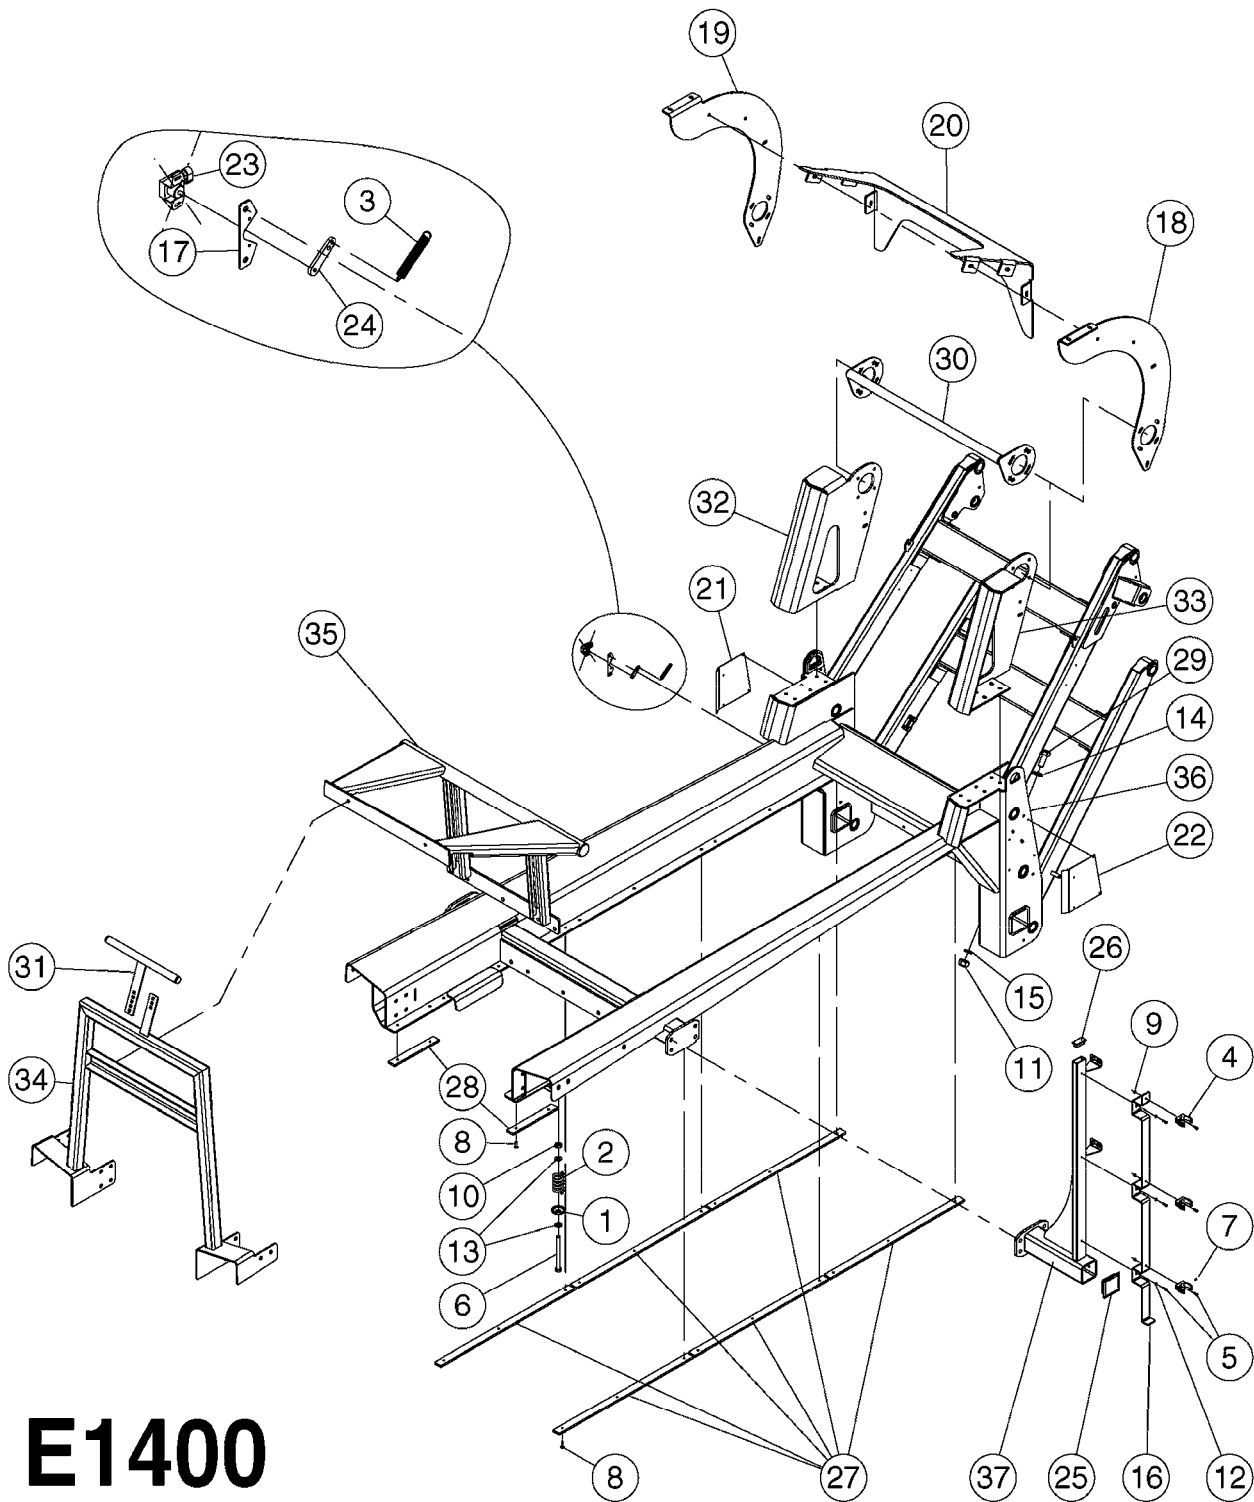

E1400

SARITOR TANK FRAME
E1400-HIN, 17:07:19

Page 1
Date 07.02.2020 8:08

Pos.	parts-n°	order qty	description
1	166246	1	WASHER CUP D53 F.SPRING
2	220673	1	SPRING F.PIVOT 100 X 51
3	220947	1	SPRING D13.0/1,2 L=90 RST
4	334523	1	PIPE HOLDER Ø51.5
5	410362	1	BOLT HEX 8.8 SS M6X20
6	430946	1	BOLT HEX M16 x 180 8.8 DEL
7	440663	1	SCREW 3/8" NR4 STAINLESS
8	458032	1	BOLT M8X30 8.8 DIN7991D SS
9	460261	1	NUT HEX M6X1.00 LOCK DIN985 A2 SS
10	460585	1	LOCKING NUT M16 DIN985 A2 SS
11	460747	1	NUT HEX M24 LOCK
12	470901	1	WASHER D11.8/D6.1X1.6 SS LOCK
13	478039	1	WASHER M16U 16.5X32XX3 SS
14	478041	1	WASHER D25/D50X4 SS A2
15	478079	1	PAIR OF WASHERS NL24 25.3X39X3.4
16	16220903	1	BKT SIGHT GAUGE SARITOR
17	16610101	1	BRACKET ANGULAR SENSOR PARALIFT SARITOR FROM #55647
18	16633401	1	LATERAL LEFT BRACKET, PARADYME, SARITOR
19	16633501	1	LATERAL RIGHT BRACKET, PARADYME, SARITOR
20	16633601	1	CENTER BRACKET, PARADYME, SARITOR
21	16645801	1	PLATE, PROTEC, TANK FRAME, REAR/R, SARITOR
22	16645901	1	PLATE, PROTEC, TANK FRAME, REAR/L, SARITOR
23	26005700	1	ANGLE SENSOR 70° 0.5-4.5 VDC + LEVER
24	26005800	1	ANGLE SENSOR 120° 0.5-4.5 VDC + LEVER
25	28022101	1	PROT. PLUG EP700 100.100x5-8
26	28032801	1	PROT. PLUG EP600 LR60.30X3
27	39001101	1	TANK REST SHIM - SAR.FRAME
28	39010601	1	TANK REST SHIM L=290 SAR FROM #55700
29	43000501	1	BOLT HEX M24X60 DAC 8.8 DIN933
30	61012101	1	TANK BRACE BAR SARITOR
31	61012401	1	FRONT TANK SUPPORT FOR SARITOR
32	61013601	1	BRACKET, MAIN TANK HOLDER, REAR R, SARITOR
33	61013701	1	BRACKET, MAIN TANK HOLDER, REAR L, SARITOR
34	63033201	1	BRACKET, TANKS, FRONT, SARITOR
35	63033301	1	BRACKET FLUSH TANK SARITOR
36	63033401	1	TANK CARRIER FRAME SAR UNTIL #55093
36	63062701	1	TANK CARRIER FRAME SAR V2 FROM #55094 TO #55646
36	63066901	1	TANK CARRIER FRAME SAR V3 FROM #55647
37	63036101	1	BRACKET SIGHT GAUGE TANK SARITOR