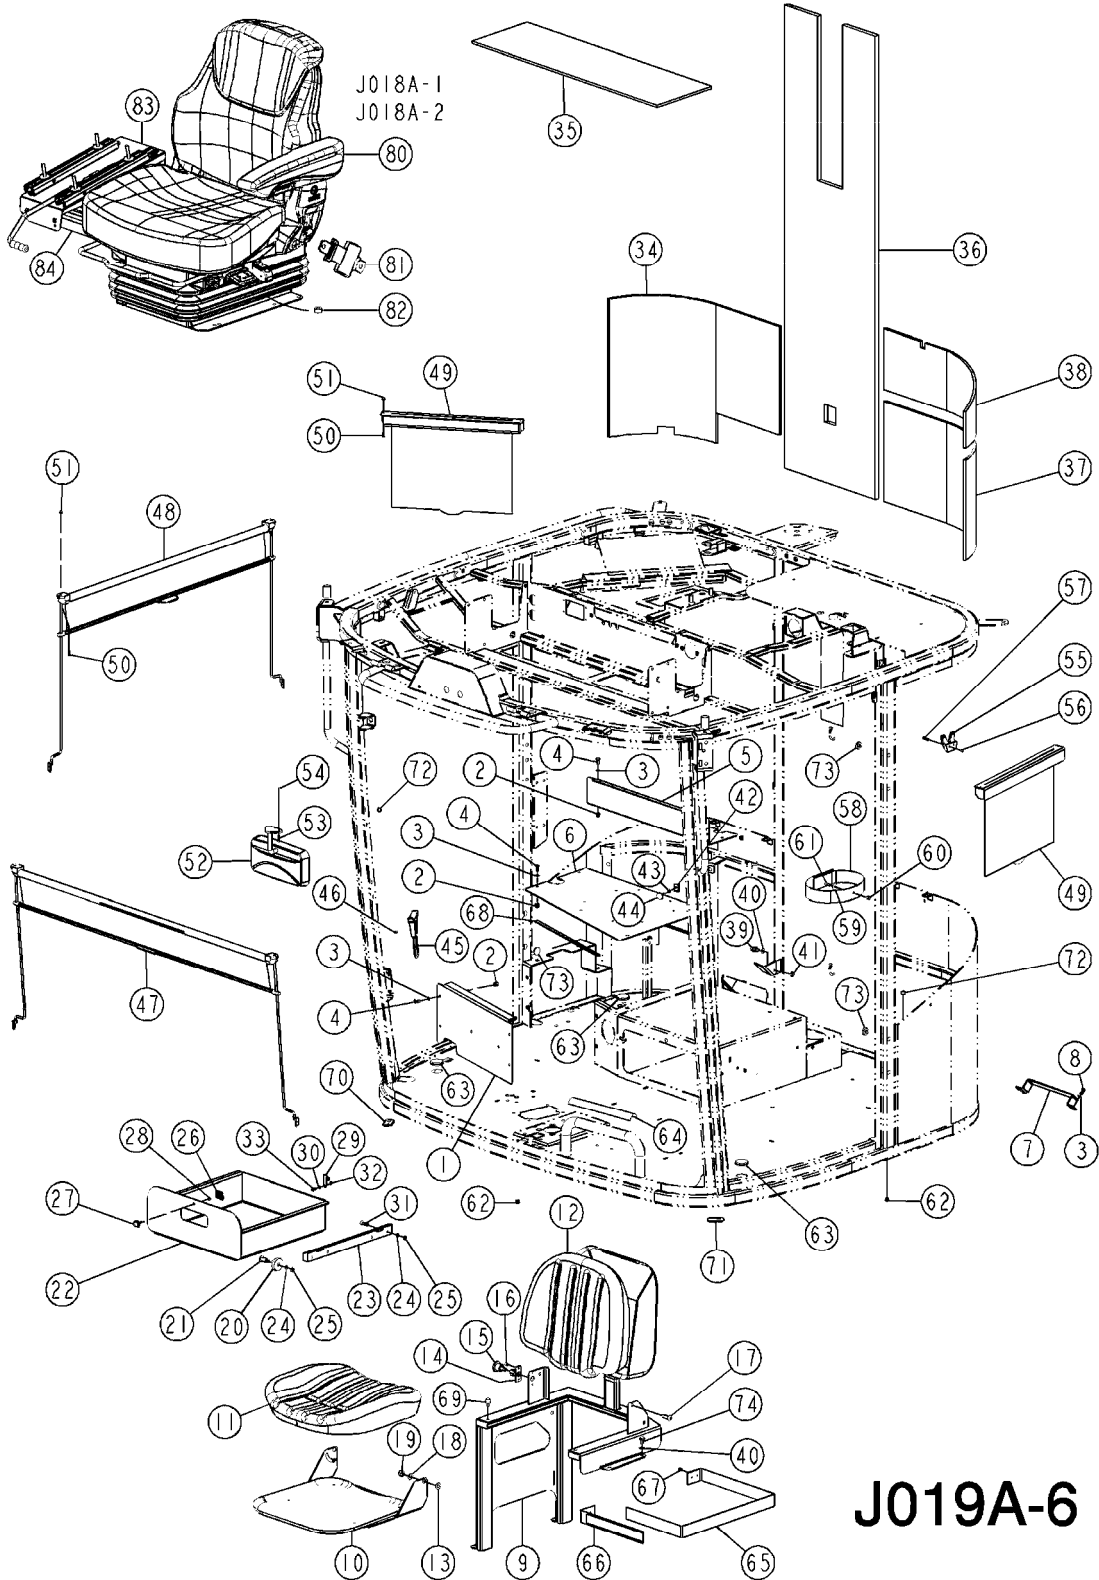

SEAT-SUNSHADE-SIAC WIDE CAB
J019A-6, 29:08:16

J019A-6

SEAT-SUNSHADE-SIAC WIDE CAB
J019A-6, 29:08:16

Page 1

Date 07.02.2020 8:09

Pos.	parts-n°	order qty	description
3	471125	1	WASHER M6U 6.4X14X1.2,A2 SS
7	27069701	1	REAR HOSES BRACKET
8	428005	1	SCREW M8 X 16 DIN933 SS A2
20	27060001	1	DRAWER ROLLER
21	27060201	1	DRAWER PIN
23	27060101	1	DRAWER GUIDE
24	471125	1	WASHER M6U 6.4X14X1.2,A2 SS
25	460261	1	NUT HEX M6X1.00 LOCK DIN985 A2 SS
27	27049301	1	BUTTON TRAP N41339021
30	478057	1	WASHER, M5, Ø15/ 5.3X 1.0, DIN9021, SS
31	45002901	1	SCREW FHC M6-30 DIN7991 SS A2
34	27059601	1	REAR RIGHT SOUND ABSORBING PANEL
35	27059501	1	UPPER SOUND ABSORBING PANEL
36	27059401	1	REAR SOUND ABSORBING PANEL
37	27059301	1	REAR LEFT LOWER SOUND ABSORBING PANEL
38	27059201	1	REAR LEFT UPPER SOUND ABSORBING PANEL
40	478040	1	WASHER M8U 8.25X18X1.5 SS A2
41	468059	1	NUT HU M 8 A2 DIN934
42	27025401	1	CLASP M6 101516AA
44	27059101	1	KNURLED KNOB M6X16
47	27059901	1	FRONT SUNVISOR
48	27059801	1	RIGHT SUNVISOR
49	27059701	1	REAR SUNVISOR
50	478074	1	WASHER D4.25/D14X0.8 SS A2
52	27030501	1	INNER CAB MIRROR 447419568
53	458058	1	SCREW CS M5X20 A2 SS DIN963
80	28045301	1	SEAT MSG95AL/731 12V MATRIX Avec ceinture de sécurité/xith seat belt
81	28026301	1	SAFETY BELT 1158625
82	14007201	1	SPACER Ø8,5X20 L10
83	27013101	1	DASHBOARD RAIL SUPPORT 1035492
84	27015001	1	TRAVERSE SUPPORT RAIL USINEE