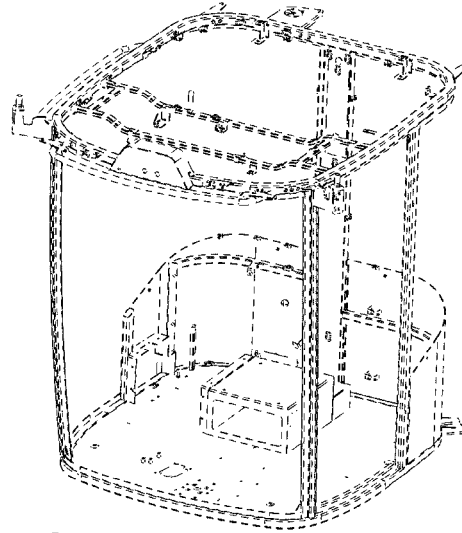

WIPER-SIAC WIDE CAB
J019A-1, 20:07:16

Page 0

Date 07.02.2020 8:09