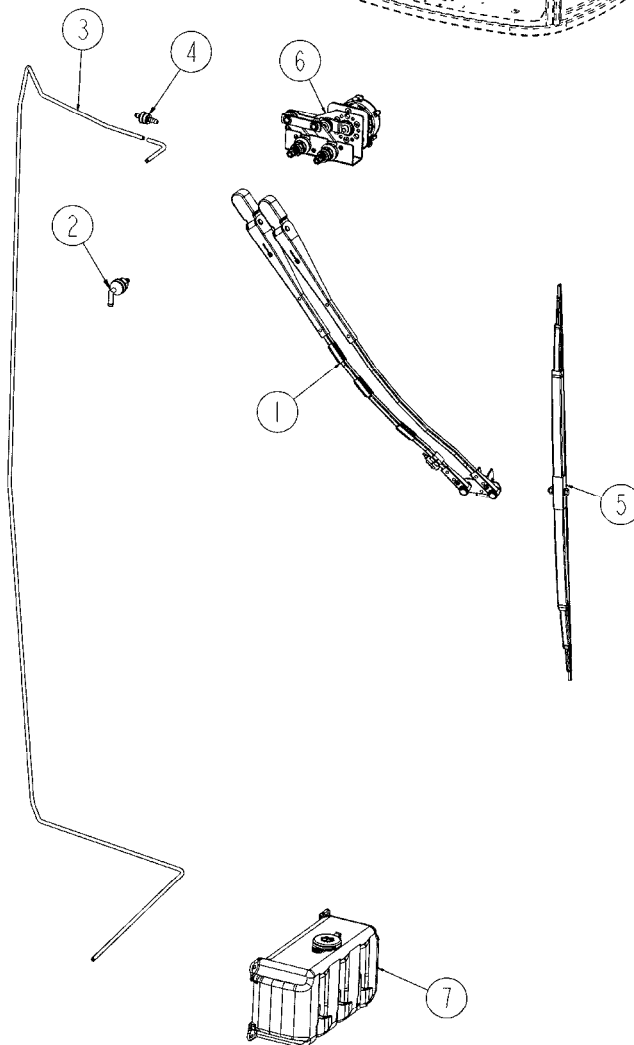

WIPER-SIAC WIDE CAB
J019A-1, 20:07:16

Page 0

Date 07.02.2020 8:09