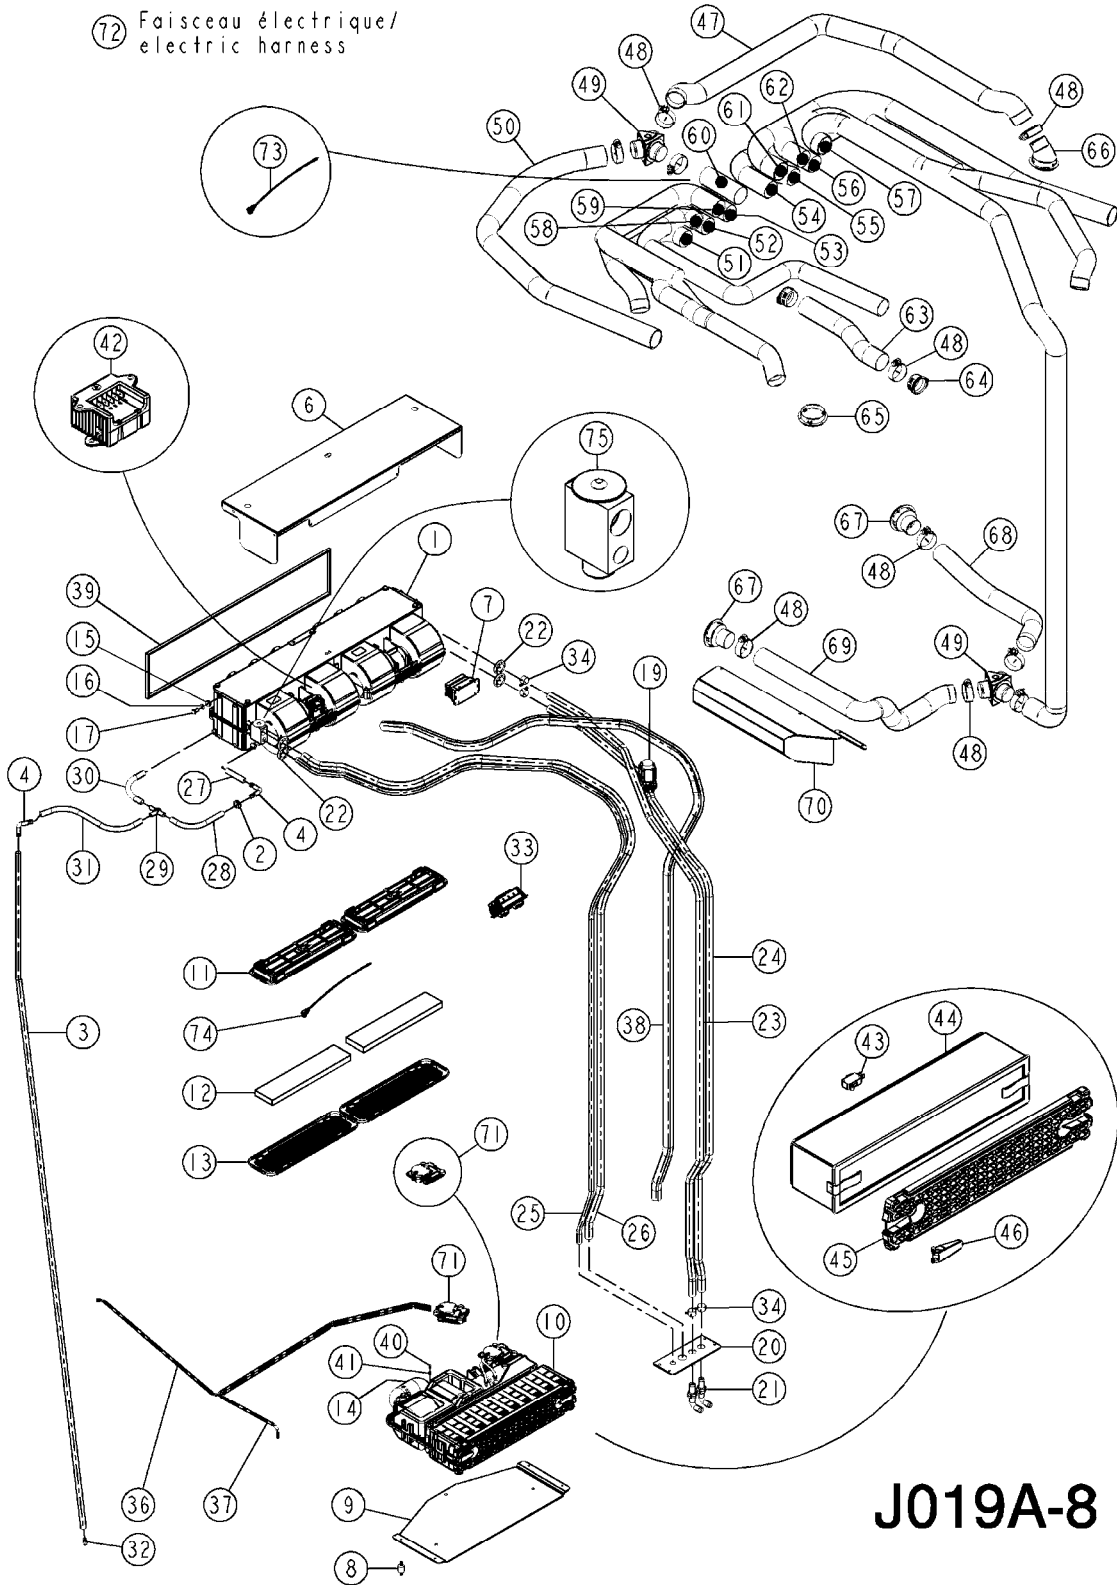

72 Faisceau électrique/
electric harness

AIR CONDITIONING-SIAC WIDE CAB
J019A-8, 07:09:16

Page 1
Date 07.02.2020 8:09

Pos.	parts-n°	order qty	description
1	26075501	1	A/C GROUP DOUBLE FALKON ED12
4	27048901	1	HOSE TAIL 90° Ø12
7	26075901	1	PWM ECU MODULE
10	26075201	1	PRESSURIZATION UNIT
11	27066301	1	PAPER FILTER BRACKET
12	27066001	1	FOAM FILTER, WIDE CAB
13	27066401	1	CAB FILTER GRID
19	26084101	1	ELECTRIC VALVE FOR WATER-HEAT
22	27065901	1	GROMMET LARGE CAB
25	27077001	1	A/C PIPE M6
26	27077101	1	A/C PIPE M12
29	27066101	1	HOSE TAIL T Ø12
33	26069301	1	A/C CONTROL UNIT, KALORI
33	26069901	1	KNOB F. A/C CONT KALORI, FAHR
36	26075101	1	HEATING SOLENOID VALVE
42	26075801	1	ANTI FROST THERMOSTAT
43	26076401	1	PRESSURISATION BOX SWITCH
44	27054201	1	ACTIVATED CARBON FILTER CATEGORY 4
45	27069501	1	PRESSURISATION BOX GRID
46	27069601	1	PRESSURISATION BOX LEVER
65	27018801	1	AIR VENT 444339319
66	27065701	1	AIR VENT
67	27065601	1	AIR VENT
71	26075301	1	DIFFERENTIAL PRESSURE SWITCH
72	26075401	1	WIDE CAB A/C HARNESS
73	26075701	1	CAB AIR MIXING PROBE
74	26075601	1	CABIN INTERNAL TEMPERATURE PROBE