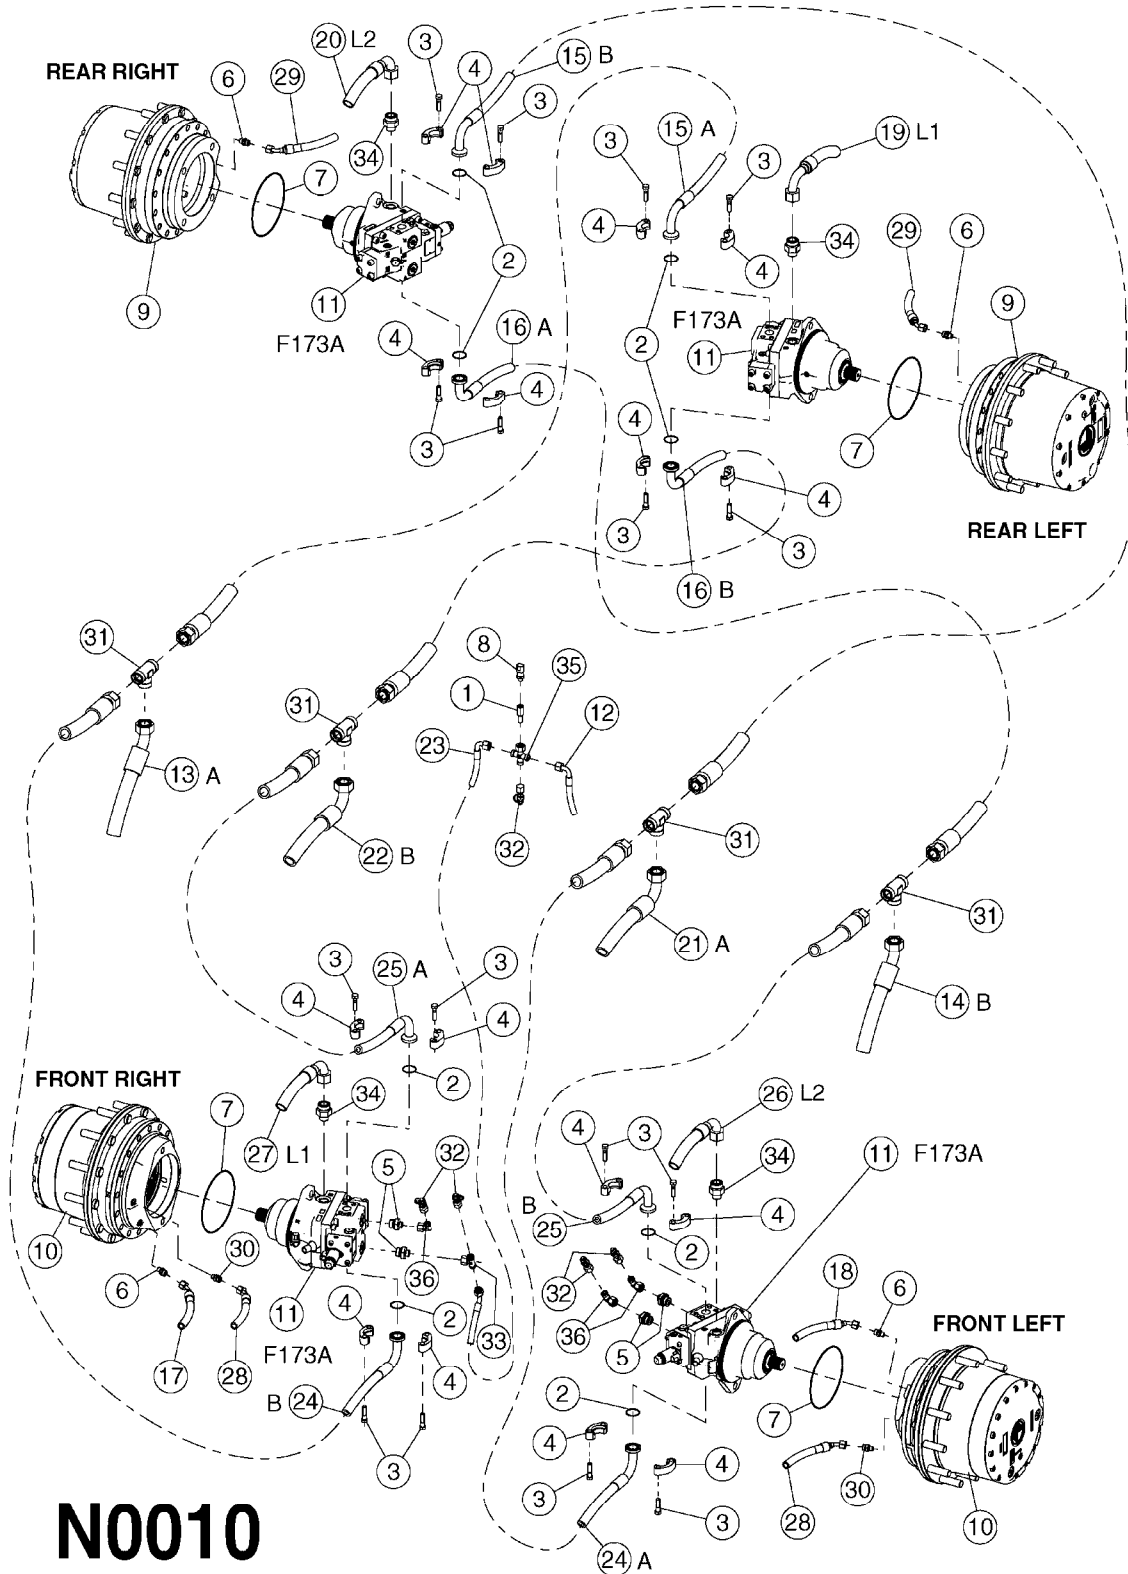

Valve S67/S93 with motor
M324-HIA, 12:06:14

Page 1

Date 07.02.2020 8:08

Pos.	parts-n°	order qty	description
1	72815700	1	S93 EL. VALVE 90DEG SWITCH
1	72815900	1	S67 EL. VALVE 180DEG SWITCH
2	242006	1	O-RING D22/D19 X 1.5

N0010