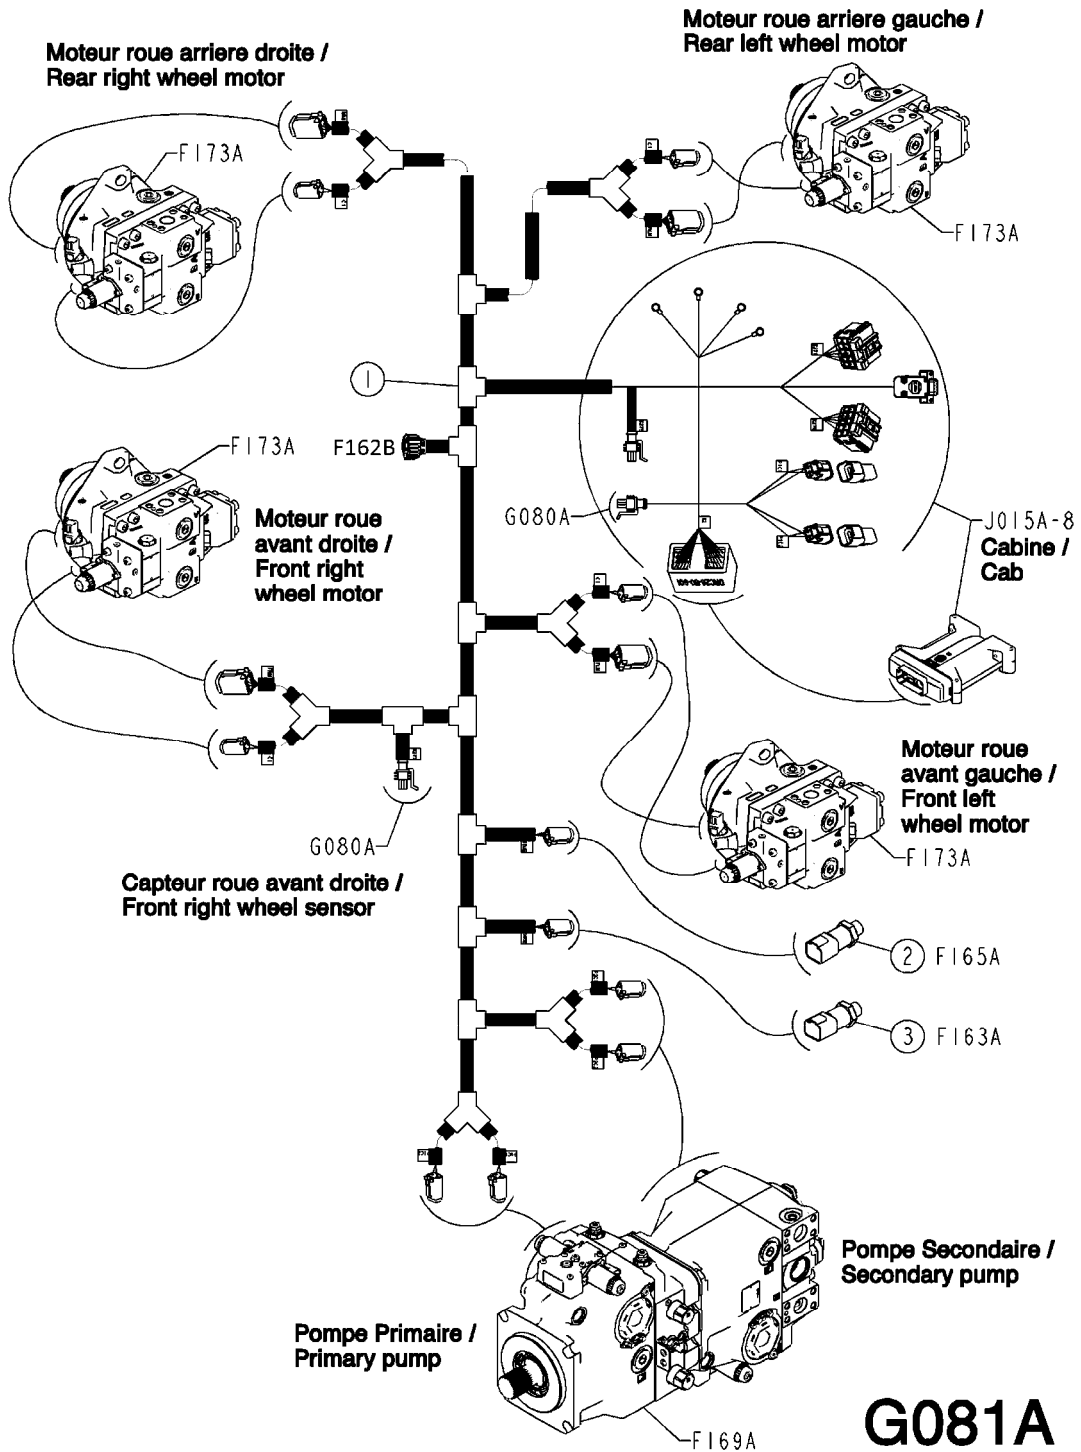

G081A

HYDRAULIC HARNESS SARITOR
G081A, 03:06:14

Page 1
Date 07.02.2020 8:08

Pos.	parts-n°	order qty	description
1	26018401	1	HYDRAULIC HARNESS SARITOR
2	26020701	1	PRESSURE TRANSMITTER 0-160B MBS1250
3	26006801	1	PRESSURE TRANSMITTER, 0-600B, TYPE MBS 1250