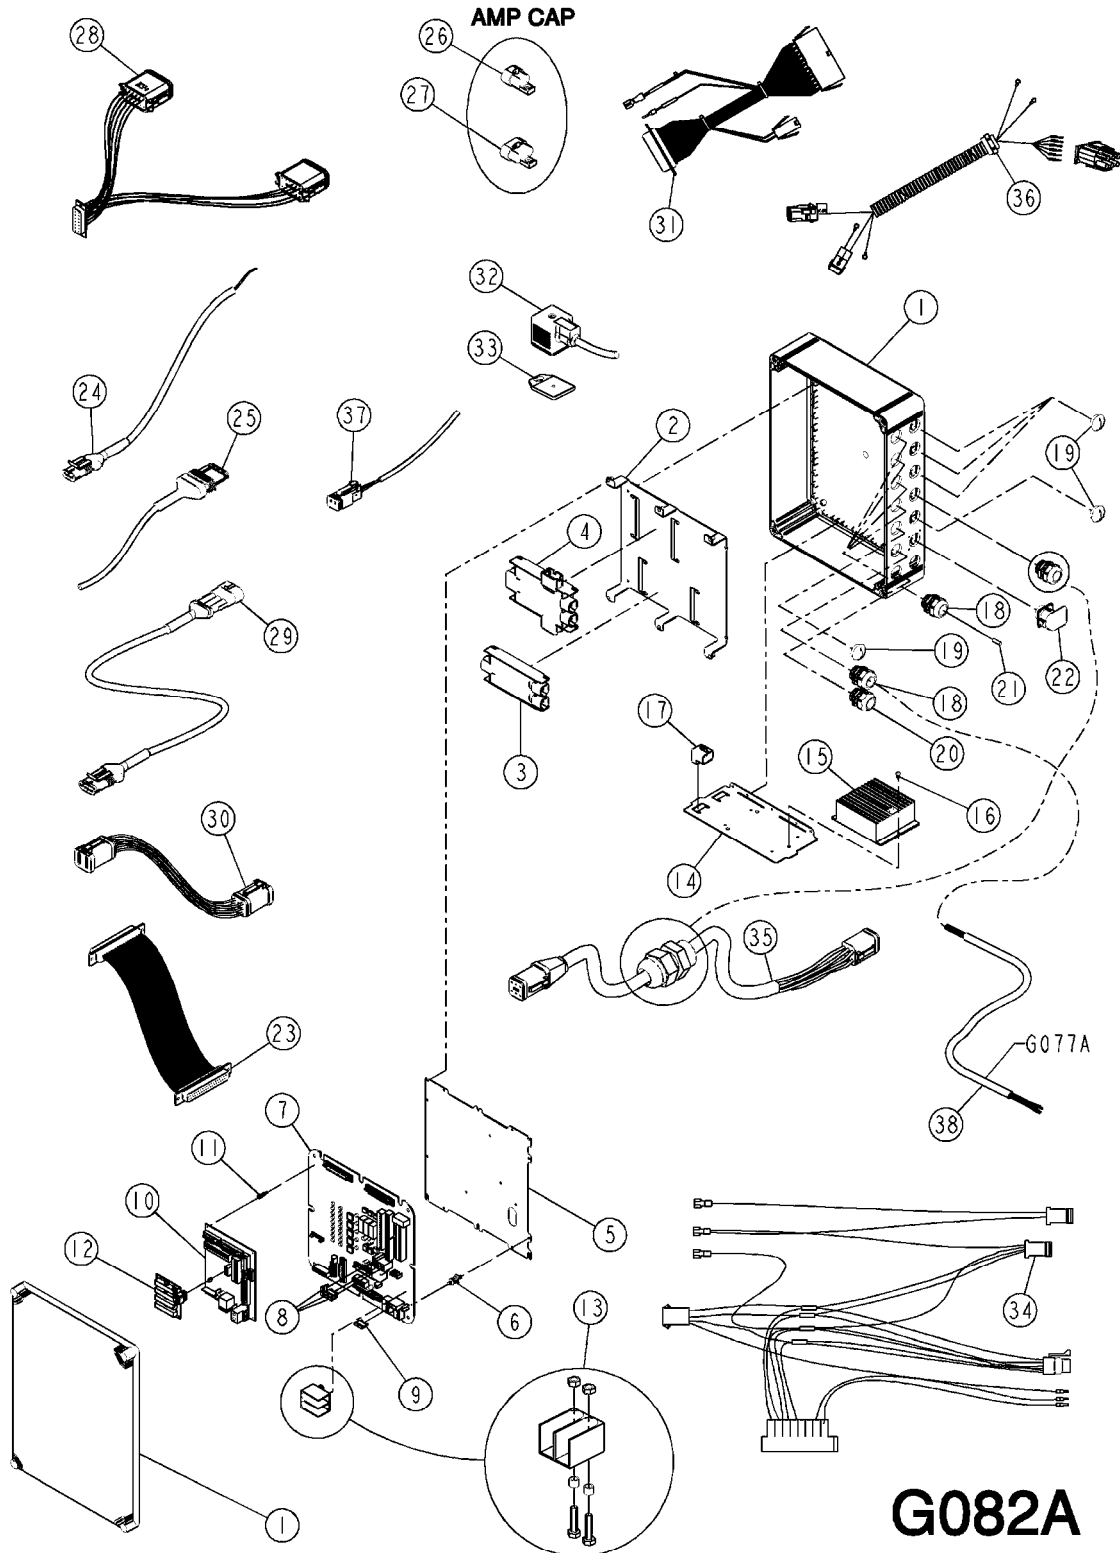

JOB COM SARITOR
G082A, 21:05:14

Page 1
Date 07.02.2020 8:08

Pos.	parts-n°	order qty	description
3	26043400	1	NORAC UC5 CONTROLLER MODULE
4	26043600	1	MODULE, INPUT, NORAC UC5
6	26005100	1	CONNECTOR FOR PCB, PLASTIC
7	26042200	1	JOB COM PCB ASSY HW3.0
8	28048500	1	FUSE 10A ATOF SERIES
9	28048600	1	FULE 15A ATOF SERIES
10	26029200	1	DAH PCB F. JOB COM NCM '09
11	268648	1	SPACER M3X15X5X8X8 MS NI
12	26031100	1	PCB ASSY. FOR NORAC INTERFACE
13	74192100	1	JOB COM POWER CONNECTED KIT
15	26031200	1	C2C ISOBUS BRIDGE 16PIN STW
17	26032700	1	ACTIVE ISOBUS TERMINATOR
19	26004600	1	PLUG F.DRILLED HOLE 21MM
20	26022800	1	BULKHEAD F. CABLE 15-18 BLACK
22	28048000	1	PLUG 3-POL DIN 9680 FEM.CHASS
23	26005900	1	WIRE 37/37 POLE DAH/JOB COM
24	26045900	1	CABLE L = 1.25M, AMP, MALE, 2P
24	26046000	1	CABLE AMP SS 2P FEMA L=2000MM
24	26046100	1	CABLE L = 3.00M, AMP, MALE, 2P
25	26046300	1	CABLE L = 1.25M, AMP, MALE, 3P
25	26046400	1	CABLE AMP SS 3P FEMA L=2000MM
25	26046600	1	CABLE AMP SS 3P FEMA L=4000MM
26	33520400	1	CAP, AMP, 2P, FEMALE
27	33520500	1	CAP, AMP, 3P, FEMALE
28	26039300	1	CABLE, DAH UC5 INPUT MODULE
29	26049000	1	CABLE L = 0.25M, AMP, PULL-UP, 3P
30	26039100	1	CABLE, DT06 6P FEMALE L=300MM
32	72801800	1	CABLE BANJO PUMP SARITOR
33	16619801	1	CAP F. VALVE CONNECTOR Sans pompe Banjo /without banjo pump
34	26052500	1	CABLE, ISO SP JC-C2C-UC5, HW3.X
35	26049600	1	CABLE UC5 DT06 FEMA. JC L=8.5M
36	26025901	1	HARNESS, JOB COM, SARITOR jusqu'au/until n°56466-avec fusible 30A/with fuse 30A
36	26080001	1	JOB COM HARNESS SARITOR V2 A partir du/from n°56467-cabine classe 4/cab cat 4
38	98300101	1	CABLE 6X1 ² COLORED WIRE YCY3P100