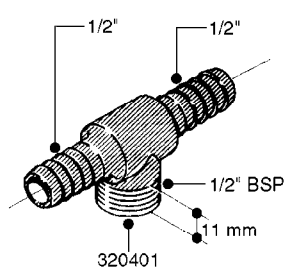

FITTINGS - HEXAGON NIPPLES  
L0030-HIN, 01:01:16

**L0030**

FITTINGS - HEXAGON NIPPLES  
L0030-HIN, 01:01:16

Page 1  
Date 07.02.2020 7:56

| parts-n° | order qty | description                    |
|----------|-----------|--------------------------------|
| 10015303 | 1         | FITT.PO.HN 1.00X1.00 M1000     |
| 10425003 | 1         | FITT.PO.HN 1.25X1.00 MCPHEE    |
| 320132   | 1         | FITT.DK HN 1" BSP              |
| 320176   | 1         | FITT.DK HN 3/8"X1/2" BSP       |
| 320445   | 1         | FITT.DK HN 1/4"X3/8" BSP       |
| 320655   | 1         | FITT.DK HN 1/2"-1/2" BSP       |
| 320692   | 1         | FITT.DK HN 3/8'BSPX1/4'NPT     |
| 320703   | 1         | FITT.DK HN 3/8BSP X1/2 &1/4NPT |
| 320725   | 1         | FITT.DK NIPPLE 3/8"-3/8" BSP   |
| 320902   | 1         | FITT.DK HN 3/8'X 1/4' BSP      |
| 390232   | 1         | FITT.DK HN 1-1/2' X 1-1/4' BSP |
| 390276   | 1         | FITT.DK HN 1'BSP               |

**L0040**

FITTINGS - NIPPLES & ELBOWS  
L0040-HIN, 01:01:16

Page 1  
Date 07.02.2020 7:56

| parts-n° | order qty | description                    |
|----------|-----------|--------------------------------|
| 10530803 | 1         | FITT.PO.SE 2.00X2.00 45 DEG.   |
| 320191   | 1         | FITT.DK ELB 3/8' BSP 45 DEGREE |
| 320482   | 1         | FITT.DK ELB. 1/2" BSP 60 DEG.  |
| 320596   | 1         | FITT.DK ELB 3/8'-1/2'BSP 45DEG |
| 320607   | 1         | FITT.DK HN 3/8M X 3/8F BSP LNG |
| 320633   | 1         | FITT.DK HN 3/8"M X 3/8"F BSP   |
| 321451   | 1         | FITT.DK ELB.1-1/2 X1-1/4 80DEG |
| 321532   | 1         | FITT.DK REDUC 3/4' X 1/2' BSP  |
| 390233   | 1         | FITT.DK REDUC 1-1/2" X 1" BSP  |