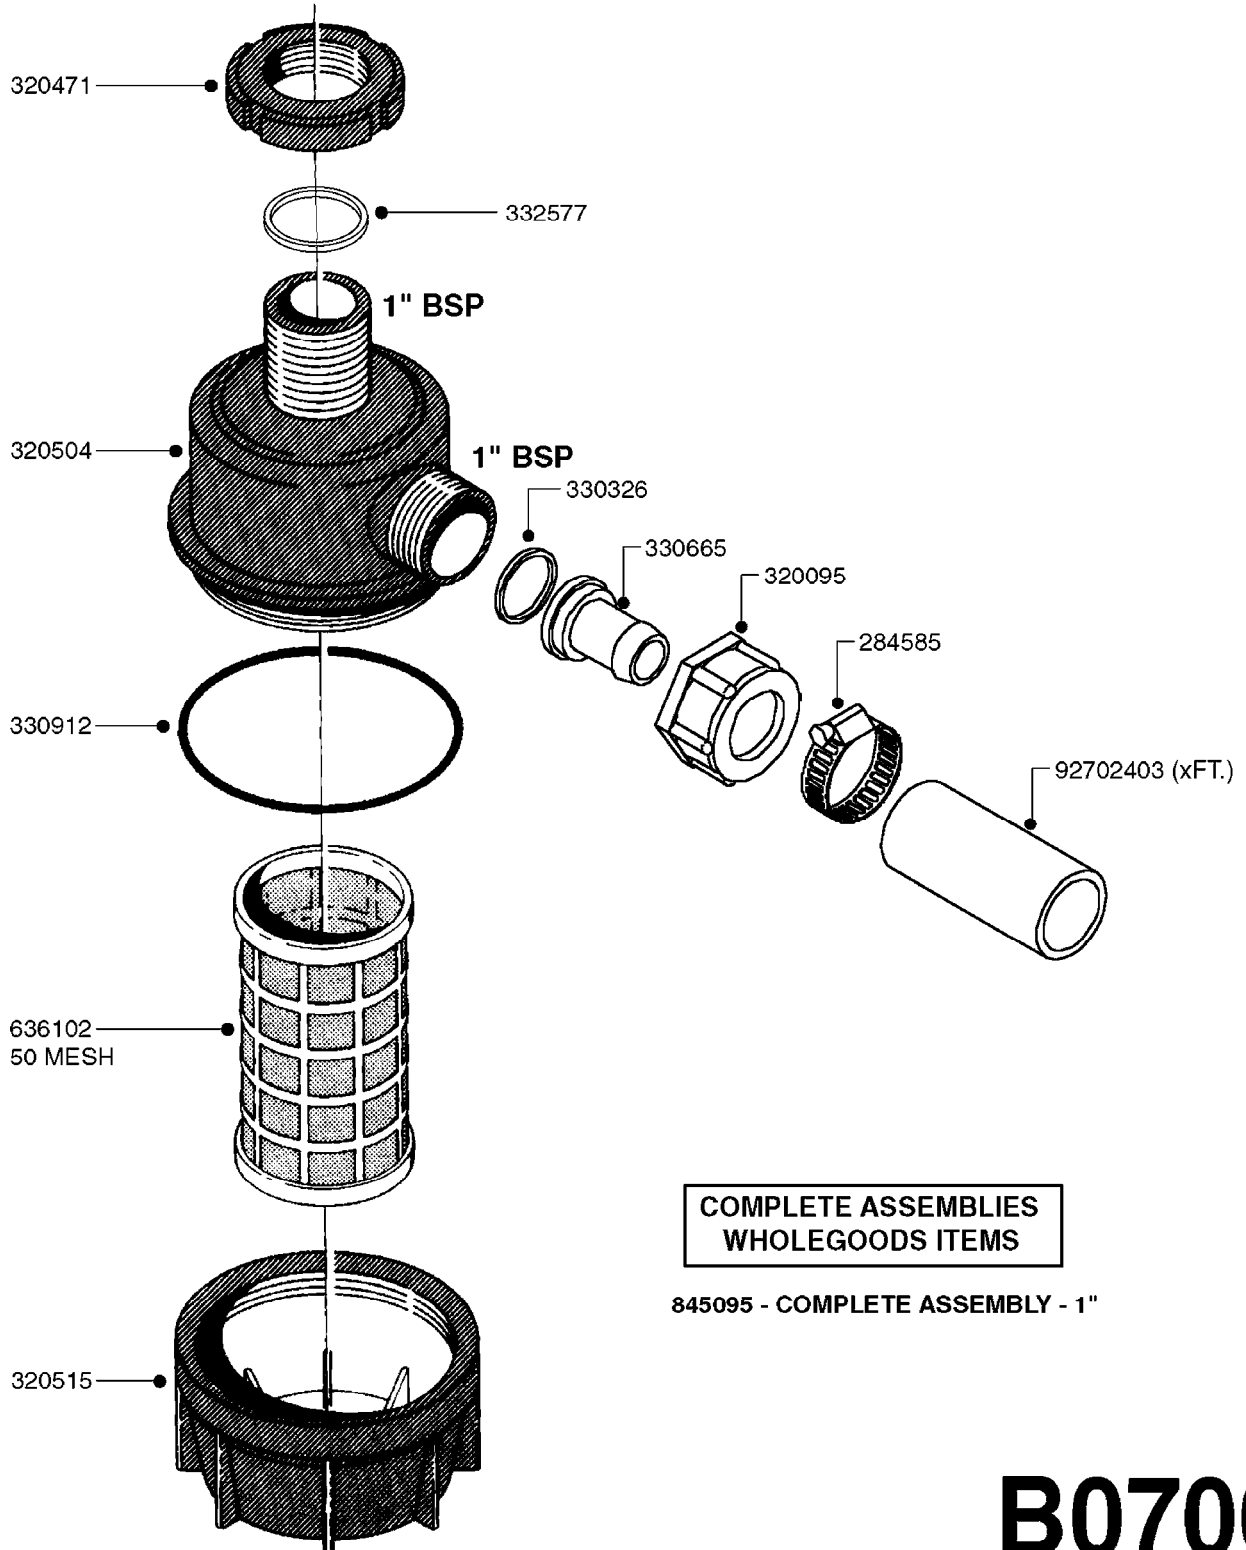

SEE PAGE B0020

**B0030**

| parts-n° | order qty | description                     |
|----------|-----------|---------------------------------|
| 146644   | 1         | PIN D3X19 STAINLESS             |
| 160167   | 1         | MOUNTING PLATE LP               |
| 160171   | 1         | MOUNTING PLATE NK               |
| 241323   | 1         | O-RING D5.3X2.4 NITRIL          |
| 320047   | 1         | FITT.DK CAPNUT 1/2" BSP         |
| 320073   | 1         | DISTRIBUTOR HOUSING 1/2"        |
| 320084   | 1         | FITT.DK NUT 1/2" BSP            |
| 320095   | 1         | FITT.DK NUT 1" BSP              |
| 320106   | 1         | FITT.DK CAPNUT 1" BSP           |
| 320117   | 1         | FITT.DK CONN.1/2"BSP F. 1" CAP  |
| 330212   | 1         | O-RING D19/D14X2.4 F.1/2"NUT    |
| 330293   | 1         | VALVE SEAT WITH 3/8" HOSE TAIL  |
| 330304   | 1         | VALVE CONE D14                  |
| 330315   | 1         | O-RING D18.4/D13X.6             |
| 330326   | 1         | O-RING D30/D24X2 F.1"NUT        |
| 330337   | 1         | HANDLE F. FLIP VALVE            |
| 331122   | 1         | VALVE SEAT WITH 1/2" HOSE TAIL  |
| 334533   | 1         | CLAMP HOSE PLASTIC 3/8"         |
| 334534   | 1         | CLAMP HOSE PLASTIC 1/2"         |
| 420582   | 1         | BOLT HEX 8.8 DEL M8X20 FT A2    |
| 420626   | 1         | BOLT HEX 8.8 DEL M10X20 FT      |
| 460342   | 1         | NUT HEX M10 DEL DIN934          |
| 460364   | 1         | NUT HU M8 A2 SS DIN934          |
| 702634   | 1         | DIST.HOUSING ASSEMBLY (2-VALVE) |
| 709741   | 1         | VALVE ASSY. 1/2" FLIP LEVER     |
| 841072   | 1         | DISTRIBUT. VALVE 1/2" NK        |
| 841094   | 1         | DISTRIBUT. VALVE 1/2" LP,BL     |
| 92701703 | 1         | HOSE R X3/8" X300PSI WP X0012"  |
| 92702103 | 1         | HOSE R X1/2" X300PSI WP X0012"  |