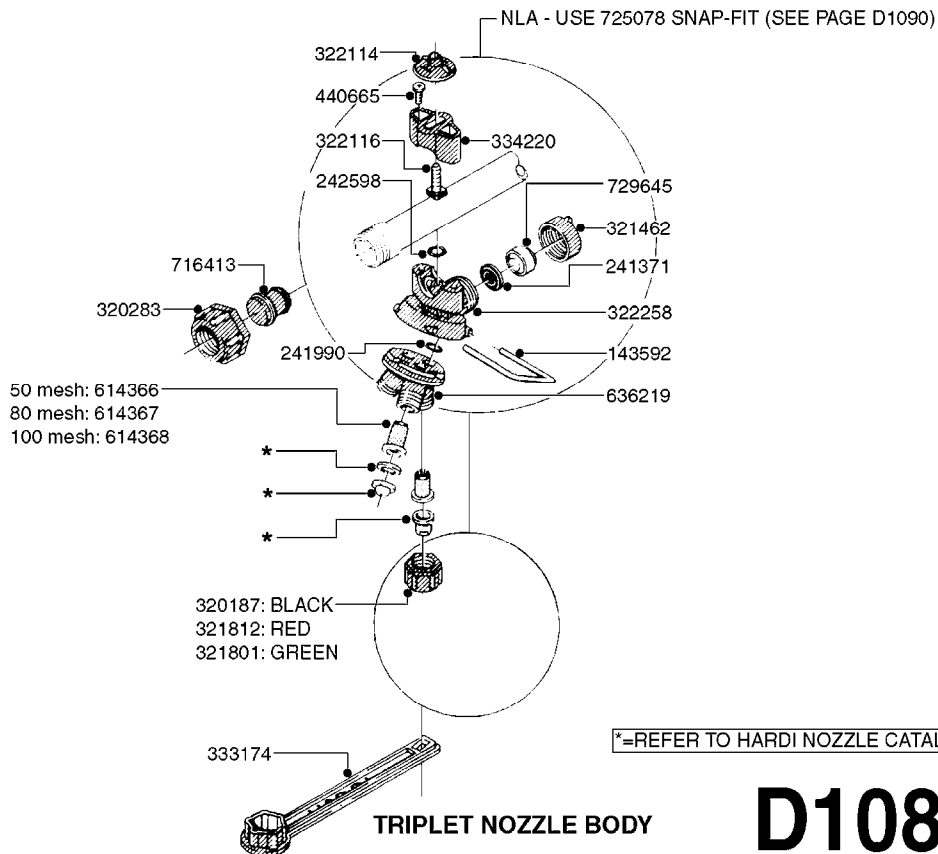

NOZZLE BODIES - THREADED
D1080-HIN, 01:01:16