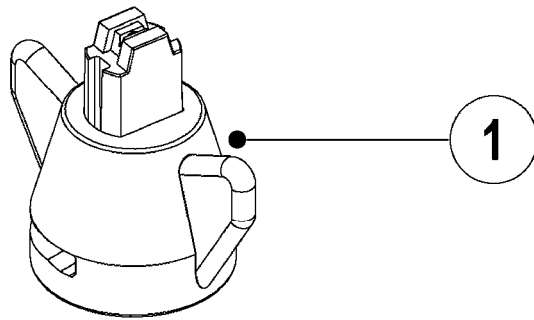

# D1040

BOOM-NOZZLES INJET  
D1040-HIN, 01:01:16

Page 1

Date 07.02.2020 7:56

| Pos. | parts-n° | order qty | description                    |
|------|----------|-----------|--------------------------------|
| 1    | 334083   | 1         | SNAP-FIT NOZZLE HOLDER SS BLCK |
| 2    | 371872   | 1         | NOZZLE INJET 015 GREEN SINGLE  |
| 2    | 371873   | 1         | NOZZLE INJET 02 YELLOW SINGLE  |
| 2    | 371874   | 1         | NOZZLE INJET 025 LILAC SINGLE  |
| 2    | 371875   | 1         | NOZZLE INJET 03 BLUE SINGLE    |
| 2    | 371876   | 1         | NOZZLE INJET 04 RED SINGLE     |
| 2    | 371926   | 1         | NOZZLE INJET 01 ORANGE SINGLE  |
| 2    | 371927   | 1         | NOZZLE INJET 05 BROWN SINGLE   |
| 2    | 371928   | 1         | NOZZLE INJET 06 GREY SINGLE    |
| 2    | 371929   | 1         | NOZZLE INJET 08 WHITE SINGLE   |
| 3    | 371870   | 1         | NOZZLE B-JET 03 BLUE           |
| 3    | 371871   | 1         | NOZZLE B-JET 04 RED            |
| 3    | 371877   | 1         | NOZZLE B-JET 025 LILAC         |
| 3    | 371930   | 1         | NOZZLE B-JET 02 YELLOW         |