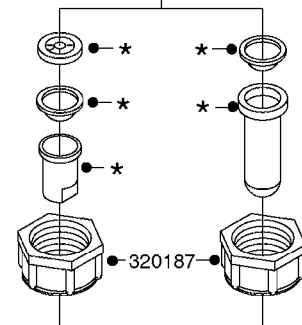

TRIPLET NOZZLE BODY

- 334082 (BLACK)
- 334371 (YELLOW)
- 334373 (RED)
- 334377 (BLUE)
- 334172 (GREEN)
- 334173 (ORANGE)

D1090

*=REFER TO HARDI NOZZLE CATALOG