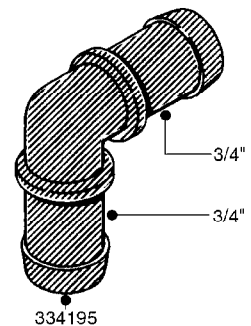

FITTINGS - HEXAGON NIPPLES  
L0030-HIN, 01:01:16

**L0030**

FITTINGS - HEXAGON NIPPLES  
L0030-HIN, 01:01:16

Page 1  
Date 07.02.2020 7:56

| parts-n° | order qty | description                    |
|----------|-----------|--------------------------------|
| 10015303 | 1         | FITT.PO.HN 1.00X1.00 M1000     |
| 10425003 | 1         | FITT.PO.HN 1.25X1.00 MCPHEE    |
| 320132   | 1         | FITT.DK HN 1" BSP              |
| 320176   | 1         | FITT.DK HN 3/8"X1/2" BSP       |
| 320445   | 1         | FITT.DK HN 1/4"X3/8" BSP       |
| 320655   | 1         | FITT.DK HN 1/2"-1/2" BSP       |
| 320692   | 1         | FITT.DK HN 3/8'BSPX1/4'NPT     |
| 320703   | 1         | FITT.DK HN 3/8BSP X1/2 &1/4NPT |
| 320725   | 1         | FITT.DK NIPPLE 3/8"-3/8" BSP   |
| 320902   | 1         | FITT.DK HN 3/8'X 1/4' BSP      |
| 390232   | 1         | FITT.DK HN 1-1/2' X 1-1/4' BSP |
| 390276   | 1         | FITT.DK HN 1'BSP               |

**L0040**

FITTINGS - NIPPLES & ELBOWS  
L0040-HIN, 01:01:16

Page 1  
Date 07.02.2020 7:56

| parts-n° | order qty | description                    |
|----------|-----------|--------------------------------|
| 10530803 | 1         | FITT.PO.SE 2.00X2.00 45 DEG.   |
| 320191   | 1         | FITT.DK ELB 3/8' BSP 45 DEGREE |
| 320482   | 1         | FITT.DK ELB. 1/2" BSP 60 DEG.  |
| 320596   | 1         | FITT.DK ELB 3/8'-1/2'BSP 45DEG |
| 320607   | 1         | FITT.DK HN 3/8M X 3/8F BSP LNG |
| 320633   | 1         | FITT.DK HN 3/8"M X 3/8"F BSP   |
| 321451   | 1         | FITT.DK ELB.1-1/2 X1-1/4 80DEG |
| 321532   | 1         | FITT.DK REDUC 3/4' X 1/2' BSP  |
| 390233   | 1         | FITT.DK REDUC 1-1/2" X 1" BSP  |