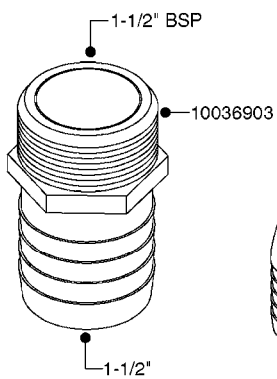

FITTINGS - HEXAGON NIPPLES  
L0030-HIN, 01:01:16

**L0030**

FITTINGS - HEXAGON NIPPLES  
L0030-HIN, 01:01:16

Page 1  
Date 07.02.2020 7:56

| parts-n° | order qty | description                    |
|----------|-----------|--------------------------------|
| 10015303 | 1         | FITT.PO.HN 1.00X1.00 M1000     |
| 10425003 | 1         | FITT.PO.HN 1.25X1.00 MCPHEE    |
| 320132   | 1         | FITT.DK HN 1" BSP              |
| 320176   | 1         | FITT.DK HN 3/8"X1/2" BSP       |
| 320445   | 1         | FITT.DK HN 1/4"X3/8" BSP       |
| 320655   | 1         | FITT.DK HN 1/2"-1/2" BSP       |
| 320692   | 1         | FITT.DK HN 3/8'BSPX1/4'NPT     |
| 320703   | 1         | FITT.DK HN 3/8BSP X1/2 &1/4NPT |
| 320725   | 1         | FITT.DK NIPPLE 3/8"-3/8" BSP   |
| 320902   | 1         | FITT.DK HN 3/8'X 1/4' BSP      |
| 390232   | 1         | FITT.DK HN 1-1/2' X 1-1/4' BSP |
| 390276   | 1         | FITT.DK HN 1'BSP               |

**L0040**

FITTINGS - NIPPLES & ELBOWS  
L0040-HIN, 01:01:16

Page 1  
Date 07.02.2020 7:56

| parts-n° | order qty | description                    |
|----------|-----------|--------------------------------|
| 10530803 | 1         | FITT.PO.SE 2.00X2.00 45 DEG.   |
| 320191   | 1         | FITT.DK ELB 3/8' BSP 45 DEGREE |
| 320482   | 1         | FITT.DK ELB. 1/2" BSP 60 DEG.  |
| 320596   | 1         | FITT.DK ELB 3/8'-1/2'BSP 45DEG |
| 320607   | 1         | FITT.DK HN 3/8M X 3/8F BSP LNG |
| 320633   | 1         | FITT.DK HN 3/8"M X 3/8"F BSP   |
| 321451   | 1         | FITT.DK ELB.1-1/2 X1-1/4 80DEG |
| 321532   | 1         | FITT.DK REDUC 3/4' X 1/2' BSP  |
| 390233   | 1         | FITT.DK REDUC 1-1/2" X 1" BSP  |