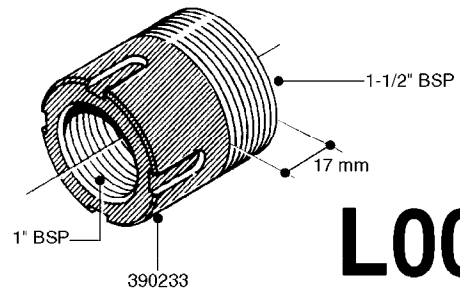

FITTINGS - HEXAGON NIPPLES  
L0030-HIN, 01:01:16

**L0030**

FITTINGS - HEXAGON NIPPLES  
L0030-HIN, 01:01:16

Page 1  
Date 07.02.2020 7:56

| parts-n° | order qty | description                    |
|----------|-----------|--------------------------------|
| 10015303 | 1         | FITT.PO.HN 1.00X1.00 M1000     |
| 10425003 | 1         | FITT.PO.HN 1.25X1.00 MCPHEE    |
| 320132   | 1         | FITT.DK HN 1" BSP              |
| 320176   | 1         | FITT.DK HN 3/8"X1/2" BSP       |
| 320445   | 1         | FITT.DK HN 1/4"X3/8" BSP       |
| 320655   | 1         | FITT.DK HN 1/2"-1/2" BSP       |
| 320692   | 1         | FITT.DK HN 3/8'BSPX1/4'NPT     |
| 320703   | 1         | FITT.DK HN 3/8BSP X1/2 &1/4NPT |
| 320725   | 1         | FITT.DK NIPPLE 3/8"-3/8" BSP   |
| 320902   | 1         | FITT.DK HN 3/8'X 1/4' BSP      |
| 390232   | 1         | FITT.DK HN 1-1/2' X 1-1/4' BSP |
| 390276   | 1         | FITT.DK HN 1'BSP               |

**L0040**

FITTINGS - NIPPLES & ELBOWS  
L0040-HIN, 01:01:16

Page 1  
Date 07.02.2020 7:56

| parts-n° | order qty | description                    |
|----------|-----------|--------------------------------|
| 10530803 | 1         | FITT.PO.SE 2.00X2.00 45 DEG.   |
| 320191   | 1         | FITT.DK ELB 3/8' BSP 45 DEGREE |
| 320482   | 1         | FITT.DK ELB. 1/2" BSP 60 DEG.  |
| 320596   | 1         | FITT.DK ELB 3/8'-1/2'BSP 45DEG |
| 320607   | 1         | FITT.DK HN 3/8M X 3/8F BSP LNG |
| 320633   | 1         | FITT.DK HN 3/8"M X 3/8"F BSP   |
| 321451   | 1         | FITT.DK ELB.1-1/2 X1-1/4 80DEG |
| 321532   | 1         | FITT.DK REDUC 3/4' X 1/2' BSP  |
| 390233   | 1         | FITT.DK REDUC 1-1/2" X 1" BSP  |