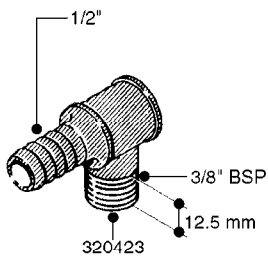

FITTINGS - HEXAGON NIPPLES  
L0030-HIN, 01:01:16

**L0030**

FITTINGS - HEXAGON NIPPLES  
L0030-HIN, 01:01:16

Page 1  
Date 07.02.2020 7:56

| parts-n° | order qty | description                    |
|----------|-----------|--------------------------------|
| 10015303 | 1         | FITT.PO.HN 1.00X1.00 M1000     |
| 10425003 | 1         | FITT.PO.HN 1.25X1.00 MCPHEE    |
| 320132   | 1         | FITT.DK HN 1" BSP              |
| 320176   | 1         | FITT.DK HN 3/8"X1/2" BSP       |
| 320445   | 1         | FITT.DK HN 1/4"X3/8" BSP       |
| 320655   | 1         | FITT.DK HN 1/2"-1/2" BSP       |
| 320692   | 1         | FITT.DK HN 3/8'BSPX1/4'NPT     |
| 320703   | 1         | FITT.DK HN 3/8BSP X1/2 &1/4NPT |
| 320725   | 1         | FITT.DK NIPPLE 3/8"-3/8" BSP   |
| 320902   | 1         | FITT.DK HN 3/8'X 1/4' BSP      |
| 390232   | 1         | FITT.DK HN 1-1/2' X 1-1/4' BSP |
| 390276   | 1         | FITT.DK HN 1'BSP               |

**L0040**

FITTINGS - NIPPLES & ELBOWS  
L0040-HIN, 01:01:16

Page 1  
Date 07.02.2020 7:56

| parts-n° | order qty | description                    |
|----------|-----------|--------------------------------|
| 10530803 | 1         | FITT.PO.SE 2.00X2.00 45 DEG.   |
| 320191   | 1         | FITT.DK ELB 3/8' BSP 45 DEGREE |
| 320482   | 1         | FITT.DK ELB. 1/2" BSP 60 DEG.  |
| 320596   | 1         | FITT.DK ELB 3/8'-1/2'BSP 45DEG |
| 320607   | 1         | FITT.DK HN 3/8M X 3/8F BSP LNG |
| 320633   | 1         | FITT.DK HN 3/8"M X 3/8"F BSP   |
| 321451   | 1         | FITT.DK ELB.1-1/2 X1-1/4 80DEG |
| 321532   | 1         | FITT.DK REDUC 3/4' X 1/2' BSP  |
| 390233   | 1         | FITT.DK REDUC 1-1/2" X 1" BSP  |