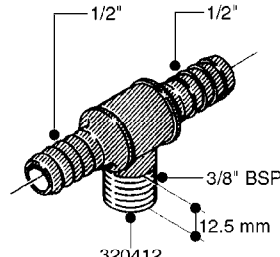

FITTINGS - HEXAGON NIPPLES  
L0030-HIN, 01:01:16

**L0030**

FITTINGS - HEXAGON NIPPLES  
L0030-HIN, 01:01:16

Page 1  
Date 07.02.2020 7:56

| parts-n° | order qty | description                    |
|----------|-----------|--------------------------------|
| 10015303 | 1         | FITT.PO.HN 1.00X1.00 M1000     |
| 10425003 | 1         | FITT.PO.HN 1.25X1.00 MCPHEE    |
| 320132   | 1         | FITT.DK HN 1" BSP              |
| 320176   | 1         | FITT.DK HN 3/8"X1/2" BSP       |
| 320445   | 1         | FITT.DK HN 1/4"X3/8" BSP       |
| 320655   | 1         | FITT.DK HN 1/2"-1/2" BSP       |
| 320692   | 1         | FITT.DK HN 3/8'BSPX1/4'NPT     |
| 320703   | 1         | FITT.DK HN 3/8BSP X1/2 &1/4NPT |
| 320725   | 1         | FITT.DK NIPPLE 3/8"-3/8" BSP   |
| 320902   | 1         | FITT.DK HN 3/8'X 1/4' BSP      |
| 390232   | 1         | FITT.DK HN 1-1/2' X 1-1/4' BSP |
| 390276   | 1         | FITT.DK HN 1'BSP               |

**L0040**

FITTINGS - NIPPLES & ELBOWS  
L0040-HIN, 01:01:16

Page 1  
Date 07.02.2020 7:56

| parts-n° | order qty | description                    |
|----------|-----------|--------------------------------|
| 10530803 | 1         | FITT.PO.SE 2.00X2.00 45 DEG.   |
| 320191   | 1         | FITT.DK ELB 3/8' BSP 45 DEGREE |
| 320482   | 1         | FITT.DK ELB. 1/2" BSP 60 DEG.  |
| 320596   | 1         | FITT.DK ELB 3/8'-1/2'BSP 45DEG |
| 320607   | 1         | FITT.DK HN 3/8M X 3/8F BSP LNG |
| 320633   | 1         | FITT.DK HN 3/8"M X 3/8"F BSP   |
| 321451   | 1         | FITT.DK ELB.1-1/2 X1-1/4 80DEG |
| 321532   | 1         | FITT.DK REDUC 3/4' X 1/2' BSP  |
| 390233   | 1         | FITT.DK REDUC 1-1/2" X 1" BSP  |