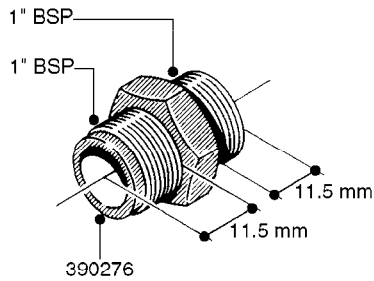

FITTINGS - HEXAGON NIPPLES
L0030-HIN, 01:01:16

L0030