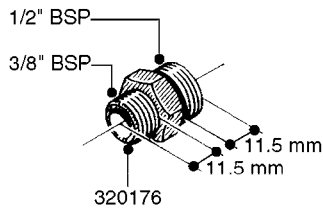

FITTINGS - HEXAGON NIPPLES
L0030-HIN, 01:01:16

L0030