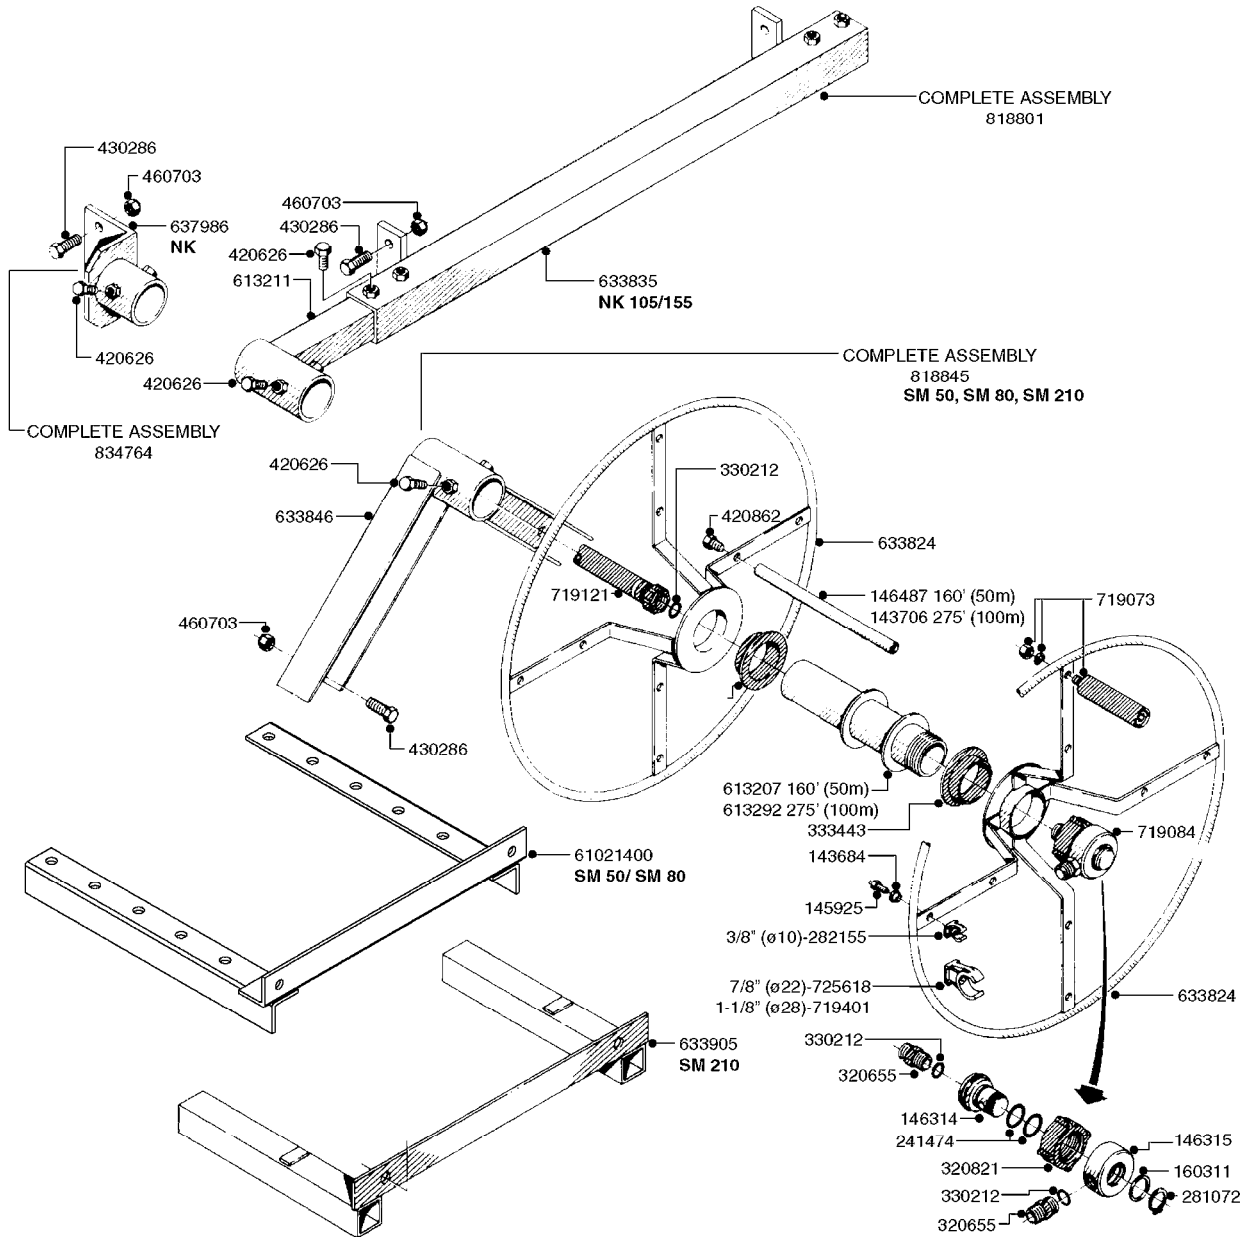

**COMPLETE ASSEMBLIES  
WHOLEGOODS ITEMS**

COMPLETE ASSEMBLY  
833768

COMPLETE ASSEMBLY:  
 818377 - 160' x 3/8" (50m) HOSE REEL  
 818381 - 320' X 3/8" (100m) HOSE REEL