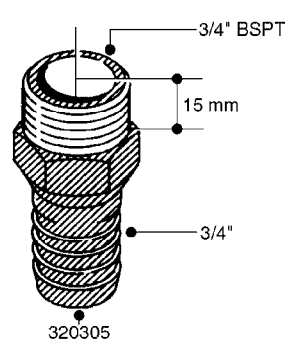

FITTINGS - HEXAGON NIPPLES  
L0030-HIN, 01:01:16

**L0030**

FITTINGS - HEXAGON NIPPLES  
L0030-HIN, 01:01:16

Page 1  
Date 07.02.2020 7:56

| parts-n° | order qty | description                    |
|----------|-----------|--------------------------------|
| 10015303 | 1         | FITT.PO.HN 1.00X1.00 M1000     |
| 10425003 | 1         | FITT.PO.HN 1.25X1.00 MCPHEE    |
| 320132   | 1         | FITT.DK HN 1" BSP              |
| 320176   | 1         | FITT.DK HN 3/8"X1/2" BSP       |
| 320445   | 1         | FITT.DK HN 1/4"X3/8" BSP       |
| 320655   | 1         | FITT.DK HN 1/2"-1/2" BSP       |
| 320692   | 1         | FITT.DK HN 3/8'BSPX1/4'NPT     |
| 320703   | 1         | FITT.DK HN 3/8BSP X1/2 &1/4NPT |
| 320725   | 1         | FITT.DK NIPPLE 3/8"-3/8" BSP   |
| 320902   | 1         | FITT.DK HN 3/8'X 1/4' BSP      |
| 390232   | 1         | FITT.DK HN 1-1/2' X 1-1/4' BSP |
| 390276   | 1         | FITT.DK HN 1'BSP               |

**L0040**

FITTINGS - NIPPLES & ELBOWS  
L0040-HIN, 01:01:16

Page 1  
Date 07.02.2020 7:56

| parts-n° | order qty | description                    |
|----------|-----------|--------------------------------|
| 10530803 | 1         | FITT.PO.SE 2.00X2.00 45 DEG.   |
| 320191   | 1         | FITT.DK ELB 3/8' BSP 45 DEGREE |
| 320482   | 1         | FITT.DK ELB. 1/2" BSP 60 DEG.  |
| 320596   | 1         | FITT.DK ELB 3/8'-1/2'BSP 45DEG |
| 320607   | 1         | FITT.DK HN 3/8M X 3/8F BSP LNG |
| 320633   | 1         | FITT.DK HN 3/8"M X 3/8"F BSP   |
| 321451   | 1         | FITT.DK ELB.1-1/2 X1-1/4 80DEG |
| 321532   | 1         | FITT.DK REDUC 3/4' X 1/2' BSP  |
| 390233   | 1         | FITT.DK REDUC 1-1/2" X 1" BSP  |