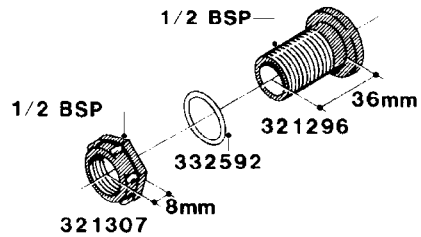

**L0050**

FITTINGS - HOSE CONNECTORS  
L0050-HIN, 01:01:16

Page 1

Date 07.02.2020 7:56

| parts-n° | order qty | description                    |
|----------|-----------|--------------------------------|
| 242594   | 1         | O-RING D14 X 1.78 SCH.70-EPDM  |
| 320294   | 1         | FITT.DK TEE 3/8X3/8HB X1/2"BSP |
| 320305   | 1         | FITT.DK HB 3/4'- 3/4' BSP      |
| 320386   | 1         | FITT.DK TEE 3/8X3/8HB X3/8"BSP |
| 320397   | 1         | FITT.DK ELB 3/8"HB X 3/8" BSP  |
| 320401   | 1         | FITT.DK TEE 1/2X1/2HB X1/2"BSP |
| 320412   | 1         | FITT.DK TEE 1/2X1/2HB X3/8'BSP |
| 320423   | 1         | FITT.DK ELB 1/2'HB X 3/8' BSP  |
| 320891   | 1         | FITT.DK HB 3/8'- 3/8' BSP      |
| 320972   | 1         | FITT.DK HB 5/16'- 1/4' BSP     |
| 322046   | 1         | FITT.DK TEE 1/2X1/2HB X3/4'BSP |
| 322048   | 1         | FITT.DK TEE 3/4X3/4HB X3/4'BSP |
| 330595   | 1         | O-RING D24.6/D20X2.1 -3/4"     |
| 333137   | 1         | FITT.DK CONN.1/2" F.NOZZ. DOUB |
| 333141   | 1         | FITT.DK CONN.1/2" F.NOZZ.SING  |
| 334041   | 1         | FITT.DK CONN.3/4' F.NOZZ. SING |
| 334042   | 1         | FITT.DK CONN.3/4' F.NOZZ. DOUB |
| 334195   | 1         | FITT.DK ELB. 3/4"HB X 3/4"HB   |
| 10012103 | 1         | FITT.PO.HB 1.25X1.50 IMB1012   |
| 10014003 | 1         | FITT.PO.HB 1.25X1.25 IMB1010   |
| 10036903 | 1         | FITT.PO.HB 1.50X1.50 IMB1212   |
| 28019303 | 1         | FITTING HB ELB 3/4NPT-3/4HOSE  |
| 61016500 | 1         | HOSE TAIL 3/4" 90°+RG CAP 3/4" |
| 72026700 | 1         | NOZZLE TUBE ADAPTER W/O-RING   |