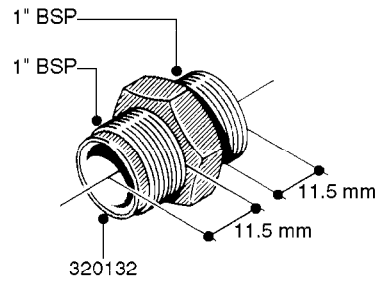

FITTINGS - HEXAGON NIPPLES
L0030-HIN, 01:01:16

L0030