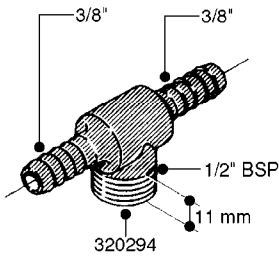

FITTINGS - HEXAGON NIPPLES  
L0030-HIN, 01:01:16

**L0030**

FITTINGS - HEXAGON NIPPLES  
L0030-HIN, 01:01:16

Page 1  
Date 07.02.2020 7:56

| parts-n° | order qty | description                    |
|----------|-----------|--------------------------------|
| 10015303 | 1         | FITT.PO.HN 1.00X1.00 M1000     |
| 10425003 | 1         | FITT.PO.HN 1.25X1.00 MCPHEE    |
| 320132   | 1         | FITT.DK HN 1" BSP              |
| 320176   | 1         | FITT.DK HN 3/8"X1/2" BSP       |
| 320445   | 1         | FITT.DK HN 1/4"X3/8" BSP       |
| 320655   | 1         | FITT.DK HN 1/2"-1/2" BSP       |
| 320692   | 1         | FITT.DK HN 3/8'BSPX1/4'NPT     |
| 320703   | 1         | FITT.DK HN 3/8BSP X1/2 &1/4NPT |
| 320725   | 1         | FITT.DK NIPPLE 3/8"-3/8" BSP   |
| 320902   | 1         | FITT.DK HN 3/8'X 1/4' BSP      |
| 390232   | 1         | FITT.DK HN 1-1/2' X 1-1/4' BSP |
| 390276   | 1         | FITT.DK HN 1'BSP               |

**L0040**

FITTINGS - NIPPLES & ELBOWS  
L0040-HIN, 01:01:16

Page 1  
Date 07.02.2020 7:56

| parts-n° | order qty | description                    |
|----------|-----------|--------------------------------|
| 10530803 | 1         | FITT.PO.SE 2.00X2.00 45 DEG.   |
| 320191   | 1         | FITT.DK ELB 3/8' BSP 45 DEGREE |
| 320482   | 1         | FITT.DK ELB. 1/2" BSP 60 DEG.  |
| 320596   | 1         | FITT.DK ELB 3/8'-1/2'BSP 45DEG |
| 320607   | 1         | FITT.DK HN 3/8M X 3/8F BSP LNG |
| 320633   | 1         | FITT.DK HN 3/8"M X 3/8"F BSP   |
| 321451   | 1         | FITT.DK ELB.1-1/2 X1-1/4 80DEG |
| 321532   | 1         | FITT.DK REDUC 3/4' X 1/2' BSP  |
| 390233   | 1         | FITT.DK REDUC 1-1/2" X 1" BSP  |