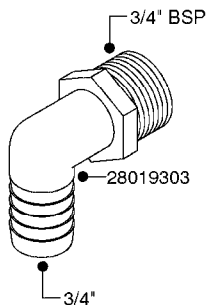

FITTINGS - HEXAGON NIPPLES  
L0030-HIN, 01:01:16

**L0030**

FITTINGS - HEXAGON NIPPLES  
L0030-HIN, 01:01:16

Page 1  
Date 07.02.2020 7:56

| parts-n° | order qty | description                    |
|----------|-----------|--------------------------------|
| 10015303 | 1         | FITT.PO.HN 1.00X1.00 M1000     |
| 10425003 | 1         | FITT.PO.HN 1.25X1.00 MCPHEE    |
| 320132   | 1         | FITT.DK HN 1" BSP              |
| 320176   | 1         | FITT.DK HN 3/8"X1/2" BSP       |
| 320445   | 1         | FITT.DK HN 1/4"X3/8" BSP       |
| 320655   | 1         | FITT.DK HN 1/2"-1/2" BSP       |
| 320692   | 1         | FITT.DK HN 3/8'BSPX1/4'NPT     |
| 320703   | 1         | FITT.DK HN 3/8BSP X1/2 &1/4NPT |
| 320725   | 1         | FITT.DK NIPPLE 3/8"-3/8" BSP   |
| 320902   | 1         | FITT.DK HN 3/8'X 1/4' BSP      |
| 390232   | 1         | FITT.DK HN 1-1/2' X 1-1/4' BSP |
| 390276   | 1         | FITT.DK HN 1'BSP               |

**L0040**

FITTINGS - NIPPLES & ELBOWS  
L0040-HIN, 01:01:16

Page 1  
Date 07.02.2020 7:56

| parts-n° | order qty | description                    |
|----------|-----------|--------------------------------|
| 10530803 | 1         | FITT.PO.SE 2.00X2.00 45 DEG.   |
| 320191   | 1         | FITT.DK ELB 3/8' BSP 45 DEGREE |
| 320482   | 1         | FITT.DK ELB. 1/2" BSP 60 DEG.  |
| 320596   | 1         | FITT.DK ELB 3/8'-1/2'BSP 45DEG |
| 320607   | 1         | FITT.DK HN 3/8M X 3/8F BSP LNG |
| 320633   | 1         | FITT.DK HN 3/8"M X 3/8"F BSP   |
| 321451   | 1         | FITT.DK ELB.1-1/2 X1-1/4 80DEG |
| 321532   | 1         | FITT.DK REDUC 3/4' X 1/2' BSP  |
| 390233   | 1         | FITT.DK REDUC 1-1/2" X 1" BSP  |