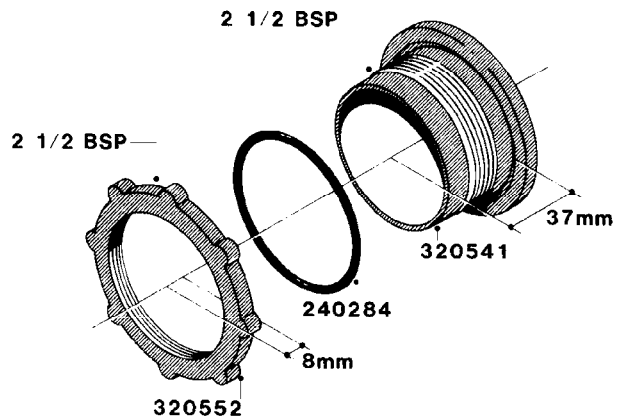

**L0050**

FITTINGS - HOSE CONNECTORS  
L0050-HIN, 01:01:16

Page 1

Date 07.02.2020 7:56

| parts-n° | order qty | description                    |
|----------|-----------|--------------------------------|
| 242594   | 1         | O-RING D14 X 1.78 SCH.70-EPDM  |
| 320294   | 1         | FITT.DK TEE 3/8X3/8HB X1/2"BSP |
| 320305   | 1         | FITT.DK HB 3/4'- 3/4' BSP      |
| 320386   | 1         | FITT.DK TEE 3/8X3/8HB X3/8"BSP |
| 320397   | 1         | FITT.DK ELB 3/8"HB X 3/8" BSP  |
| 320401   | 1         | FITT.DK TEE 1/2X1/2HB X1/2"BSP |
| 320412   | 1         | FITT.DK TEE 1/2X1/2HB X3/8'BSP |
| 320423   | 1         | FITT.DK ELB 1/2'HB X 3/8' BSP  |
| 320891   | 1         | FITT.DK HB 3/8'- 3/8' BSP      |
| 320972   | 1         | FITT.DK HB 5/16'- 1/4' BSP     |
| 322046   | 1         | FITT.DK TEE 1/2X1/2HB X3/4'BSP |
| 322048   | 1         | FITT.DK TEE 3/4X3/4HB X3/4'BSP |
| 330595   | 1         | O-RING D24.6/D20X2.1 -3/4"     |
| 333137   | 1         | FITT.DK CONN.1/2" F.NOZZ. DOUB |
| 333141   | 1         | FITT.DK CONN.1/2" F.NOZZ.SING  |
| 334041   | 1         | FITT.DK CONN.3/4' F.NOZZ. SING |
| 334042   | 1         | FITT.DK CONN.3/4' F.NOZZ. DOUB |
| 334195   | 1         | FITT.DK ELB. 3/4"HB X 3/4"HB   |
| 10012103 | 1         | FITT.PO.HB 1.25X1.50 IMB1012   |
| 10014003 | 1         | FITT.PO.HB 1.25X1.25 IMB1010   |
| 10036903 | 1         | FITT.PO.HB 1.50X1.50 IMB1212   |
| 28019303 | 1         | FITTING HB ELB 3/4NPT-3/4HOSE  |
| 61016500 | 1         | HOSE TAIL 3/4" 90°+RG CAP 3/4" |
| 72026700 | 1         | NOZZLE TUBE ADAPTER W/O-RING   |