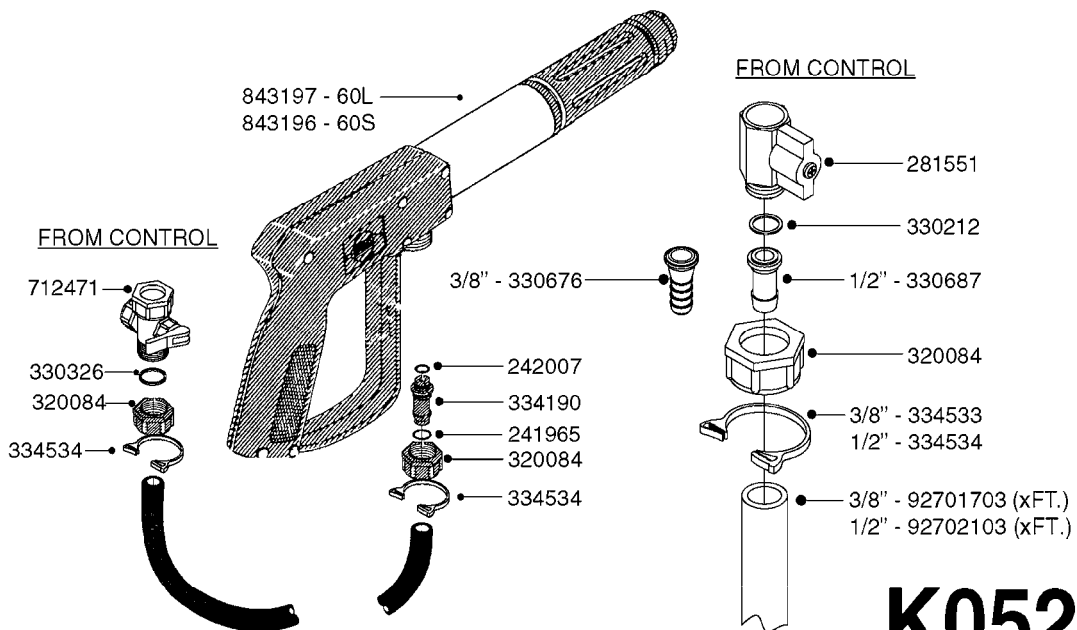

K0520

HOSE WRAPS
K0520-HIN, 05:12:19

Page 1
Date 07.02.2020 7:56

parts-n°	order qty	description
241965	1	O-RING Ø12.1 X 1.6 NITRILE
242007	1	O-RING Ø9.1 X 1.6 NITRILE
281551	1	BALL VALVE 1/2"
320084	1	FITT.DK NUT 1/2" BSP
330212	1	O-RING D19/D14X2.4 F.1/2"NUT
330326	1	O-RING D30/D24X2 F.1"NUT
330676	1	FITT.DK HB 3/8" F. 1/2" NUT
330687	1	FITT.DK HB 1/2" F. 1/2" NUT
334190	1	FITT.DK HB 1/2' F. PISTOL 60S
334533	1	CLAMP HOSE PLASTIC 3/8"
334534	1	CLAMP HOSE PLASTIC 1/2"
636223	1	POST 12 VOLT TR30
712471	1	AGITATION VALVE ASSY. ON/OFF
843196	1	SPRAY GUN KIT TYPE 60 SHORT
843197	1	HANDGUN KIT TYPE 60 LONG
10013403	1	BOLT HEX 3/8-16X1 1/4 HCS Z5
10013503	1	NUT HEX NC 3/8"
10178903	1	WRAP HOSE SIDE MOUNT PLATE
10179003	1	WRAP HOSE BOTTOM PLATE MOUNT
10179403	1	WRAP WELDMENT FOR HI101789
10179503	1	WRAP WELDMENT FOR HI101790
10225603	1	BKT.FOR HOSE WRAP MOUNT NL NK
10225703	1	WRAP HOSE BDL.BOTTOM PLATE
92701703	1	HOSE R X3/8" X300PSI WP X0012"
92702103	1	HOSE R X1/2" X300PSI WP X0012"