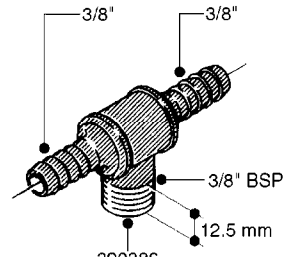

FITTINGS - HEXAGON NIPPLES  
L0030-HIN, 01:01:16

**L0030**

FITTINGS - HEXAGON NIPPLES  
L0030-HIN, 01:01:16

Page 1  
Date 07.02.2020 7:56

| parts-n° | order qty | description                    |
|----------|-----------|--------------------------------|
| 10015303 | 1         | FITT.PO.HN 1.00X1.00 M1000     |
| 10425003 | 1         | FITT.PO.HN 1.25X1.00 MCPHEE    |
| 320132   | 1         | FITT.DK HN 1" BSP              |
| 320176   | 1         | FITT.DK HN 3/8"X1/2" BSP       |
| 320445   | 1         | FITT.DK HN 1/4"X3/8" BSP       |
| 320655   | 1         | FITT.DK HN 1/2"-1/2" BSP       |
| 320692   | 1         | FITT.DK HN 3/8'BSPX1/4'NPT     |
| 320703   | 1         | FITT.DK HN 3/8BSP X1/2 &1/4NPT |
| 320725   | 1         | FITT.DK NIPPLE 3/8"-3/8" BSP   |
| 320902   | 1         | FITT.DK HN 3/8'X 1/4' BSP      |
| 390232   | 1         | FITT.DK HN 1-1/2' X 1-1/4' BSP |
| 390276   | 1         | FITT.DK HN 1'BSP               |

**L0040**

FITTINGS - NIPPLES & ELBOWS  
L0040-HIN, 01:01:16

Page 1  
Date 07.02.2020 7:56

| parts-n° | order qty | description                    |
|----------|-----------|--------------------------------|
| 10530803 | 1         | FITT.PO.SE 2.00X2.00 45 DEG.   |
| 320191   | 1         | FITT.DK ELB 3/8' BSP 45 DEGREE |
| 320482   | 1         | FITT.DK ELB. 1/2" BSP 60 DEG.  |
| 320596   | 1         | FITT.DK ELB 3/8'-1/2'BSP 45DEG |
| 320607   | 1         | FITT.DK HN 3/8M X 3/8F BSP LNG |
| 320633   | 1         | FITT.DK HN 3/8"M X 3/8"F BSP   |
| 321451   | 1         | FITT.DK ELB.1-1/2 X1-1/4 80DEG |
| 321532   | 1         | FITT.DK REDUC 3/4' X 1/2' BSP  |
| 390233   | 1         | FITT.DK REDUC 1-1/2" X 1" BSP  |