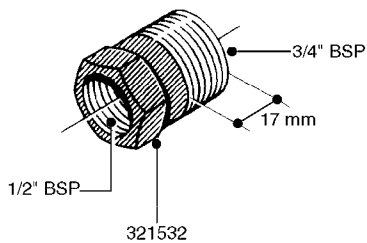

FITTINGS - HEXAGON NIPPLES  
L0030-HIN, 01:01:16

**L0030**

FITTINGS - HEXAGON NIPPLES  
L0030-HIN, 01:01:16

Page 1  
Date 07.02.2020 7:56

| parts-n° | order qty | description                    |
|----------|-----------|--------------------------------|
| 10015303 | 1         | FITT.PO.HN 1.00X1.00 M1000     |
| 10425003 | 1         | FITT.PO.HN 1.25X1.00 MCPHEE    |
| 320132   | 1         | FITT.DK HN 1" BSP              |
| 320176   | 1         | FITT.DK HN 3/8"X1/2" BSP       |
| 320445   | 1         | FITT.DK HN 1/4"X3/8" BSP       |
| 320655   | 1         | FITT.DK HN 1/2"-1/2" BSP       |
| 320692   | 1         | FITT.DK HN 3/8'BSPX1/4'NPT     |
| 320703   | 1         | FITT.DK HN 3/8BSP X1/2 &1/4NPT |
| 320725   | 1         | FITT.DK NIPPLE 3/8"-3/8" BSP   |
| 320902   | 1         | FITT.DK HN 3/8'X 1/4' BSP      |
| 390232   | 1         | FITT.DK HN 1-1/2' X 1-1/4' BSP |
| 390276   | 1         | FITT.DK HN 1'BSP               |

**L0040**

FITTINGS - NIPPLES & ELBOWS  
L0040-HIN, 01:01:16

Page 1  
Date 07.02.2020 7:56

| parts-n° | order qty | description                    |
|----------|-----------|--------------------------------|
| 10530803 | 1         | FITT.PO.SE 2.00X2.00 45 DEG.   |
| 320191   | 1         | FITT.DK ELB 3/8' BSP 45 DEGREE |
| 320482   | 1         | FITT.DK ELB. 1/2" BSP 60 DEG.  |
| 320596   | 1         | FITT.DK ELB 3/8'-1/2'BSP 45DEG |
| 320607   | 1         | FITT.DK HN 3/8M X 3/8F BSP LNG |
| 320633   | 1         | FITT.DK HN 3/8"M X 3/8"F BSP   |
| 321451   | 1         | FITT.DK ELB.1-1/2 X1-1/4 80DEG |
| 321532   | 1         | FITT.DK REDUC 3/4' X 1/2' BSP  |
| 390233   | 1         | FITT.DK REDUC 1-1/2" X 1" BSP  |