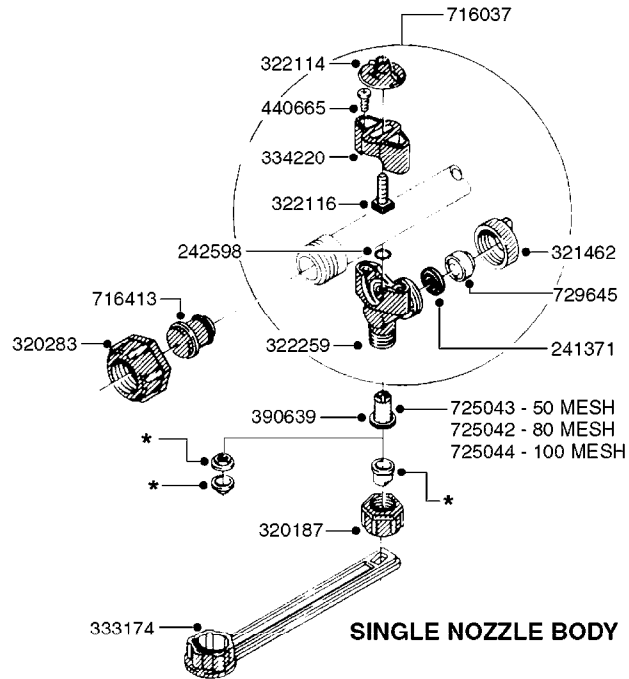

NOZZLE BODIES - THREADED
D1080-HIN, 01:01:16