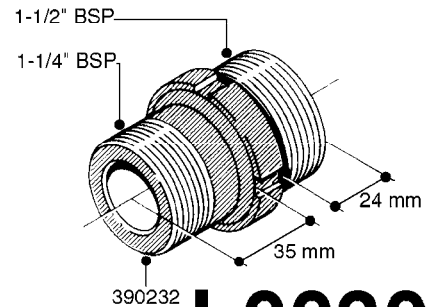

FITTINGS - HEXAGON NIPPLES
L0030-HIN, 01:01:16

L0030