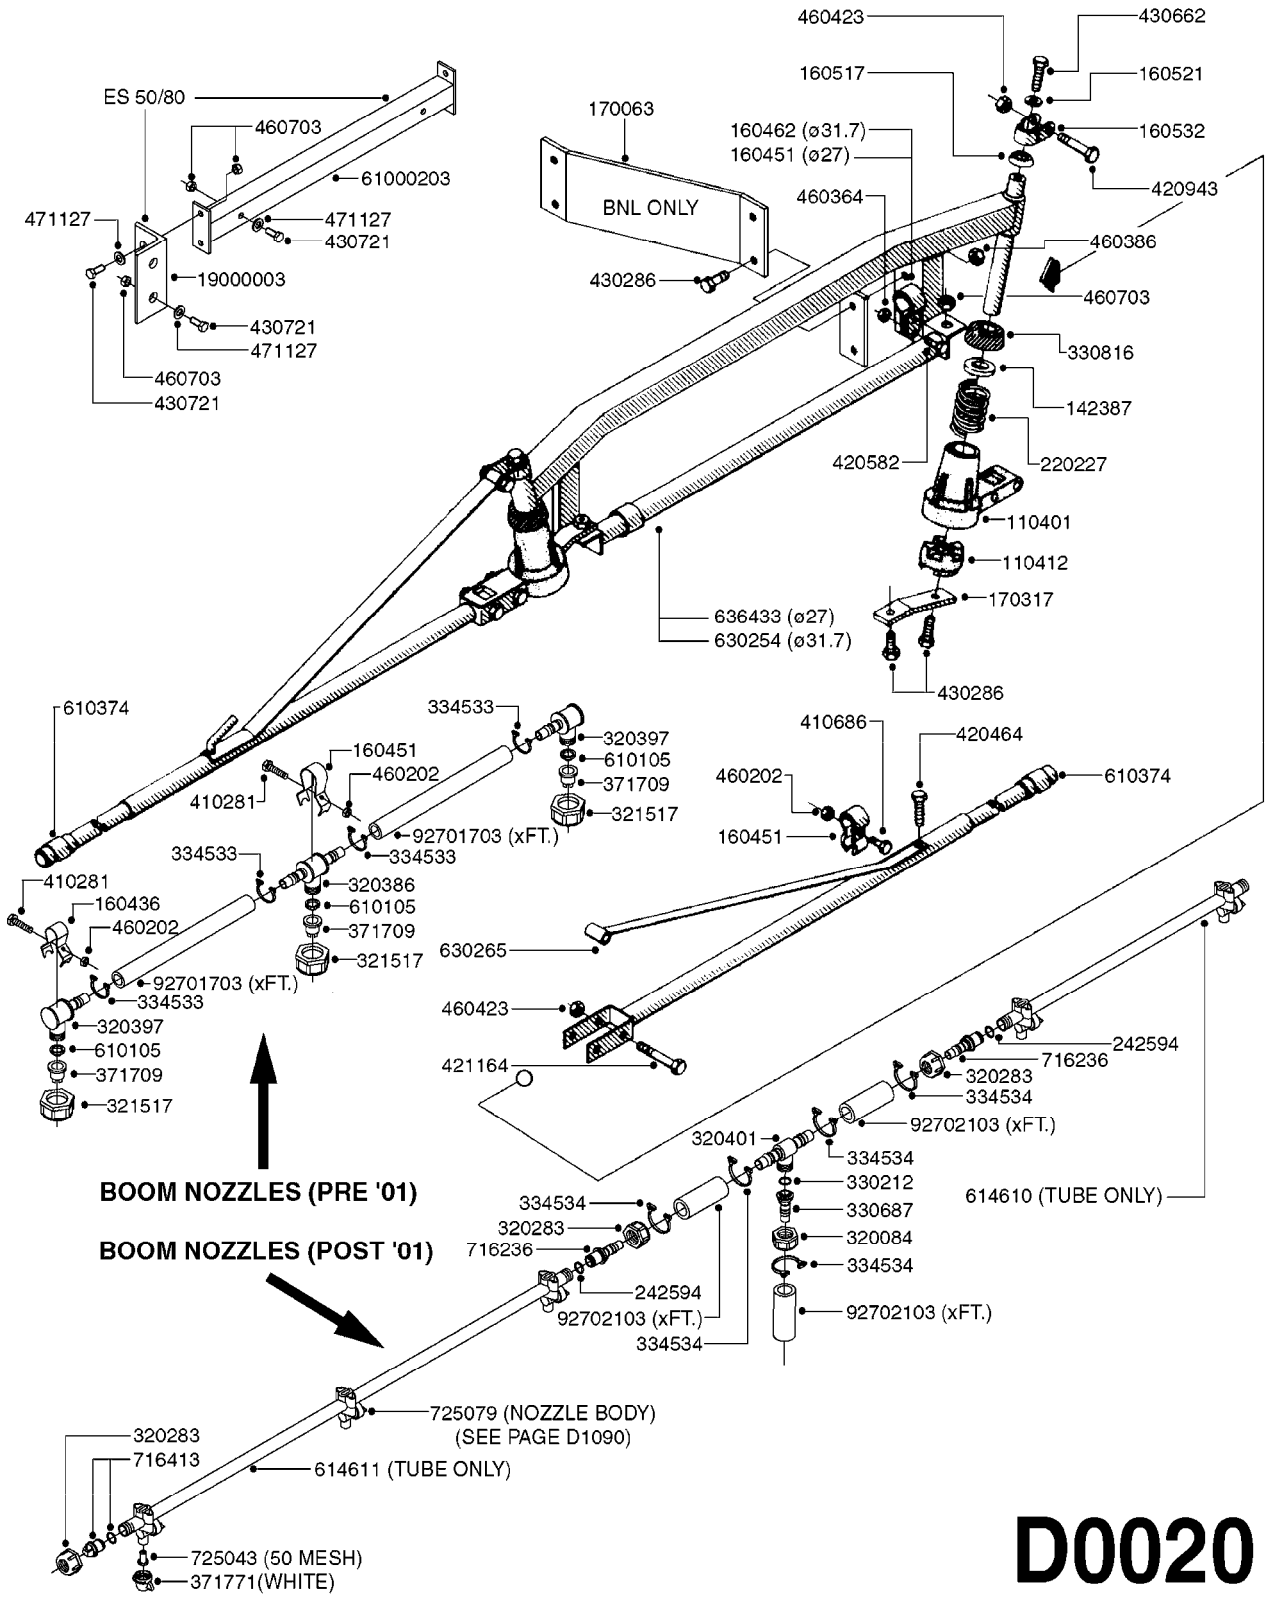

BOOM - 14' HD
D0020-HIN, 19:08:19

BOOM - 14' HD
D0020-HIN, 19:08:19

Page 1
Date 07.02.2020 7:56

parts-n°	order qty	description
110401	1	SPRING HOUSING STD BOOM
110412	1	CLUTCH STANDARD BOOM
142387	1	WASHER D40D23X5
160436	1	PIPE BRANCH HOLDER D22,2
160451	1	PIPE BRANCH HOLDER D25,4
160462	1	PIPE BRANCH HOLDER D31,7
160517	1	SPACER COLLAR, STANDARD BOM
160521	1	WASHER D30.5/D13X2
160532	1	CLAMP SWIVEL F. BOOM 14'H.D.
170063	1	SUPPORT BRKT.(USE-#725434 kit)
170317	1	CROSSBAR FOR BOOM WINE II
220227	1	SPRING FOR PIVOT
242594	1	O-RING D14 X 1.78 SCH.70-EPDM
320084	1	FITT.DK NUT 1/2" BSP
320283	1	FITT.DK NUT 3/4"BSP
320386	1	FITT.DK TEE 3/8X3/8HB X3/8"BSP
320397	1	FITT.DK ELB 3/8"HB X 3/8" BSP
320401	1	FITT.DK TEE 1/2X1/2HB X1/2"BSP
321517	1	FITT.DK CAP 3/8" BSP WHITE
330212	1	O-RING D19/D14X2.4 F.1/2"NUT
330687	1	FITT.DK HB 1/2" F. 1/2" NUT
330816	1	DUST COVER PLASTIC/STD.BOOM
334533	1	CLAMP HOSE PLASTIC 3/8"
334534	1	CLAMP HOSE PLASTIC 1/2"
371709	1	NOZZLE ISO F-03-110 BLUE
371771	1	NOZZLE ISO CT F-08-110 WHITE
410281	1	BOLT HEX 8.8 DEL M6X25 DIN933 A2
410686	1	BOLT HEX 8.8 DEL M6X30
420464	1	BOLT HEX 8.8 DEL 3/8'X20MM
420582	1	BOLT HEX 8.8 DEL M8X20 FT A2
420943	1	BOLT HEX 8.8 DEL M10X50
421164	1	BOLT HEX 8.8 DEL M10X70
430286	1	BOLT HEX 8.8 DEL M12X30 FT
430662	1	BOLT HEX 8.8 DEL M12X20 FT
430721	1	BOLT HEX 8.8 DEL M12X40 FT
460202	1	NUT HEX M6
460364	1	NUT HU M8 A2 SS DIN934
460386	1	NUT HEX M12X1.75
460423	1	NUT HEX M10X1.50 LOCK DIN985A2 SS
460703	1	NUT HEX M12X1.75 LOCK DIN985A2 SS
471127	1	WASHER, M12, Ø24/13X24X2.5 SS
610105	1	NOZZLE FILTER
610374	1	BOOM WING OUT.SECTION (WINE11)
614610	1	NOZZLE TUBE 2 HOLE L-24"/SP20"
614611	1	NOZZLE TUBE 3 HOLE L-44"/SP20"
630265	1	BOOM WING 14' BOOM
636433	1	CENTER SECTION 14' BOOM D27.0
716236	1	FITT.DK HB 1/2" ASSY. F. 3/4"
716413	1	FITT.DK PLUG ASSY. F.NOZ TUBE
725043	1	SCREEN 50 MESH W.GASKET,BLUE
725079	1	NOZZLE ASSY.SING.SNAP-FIT GREN
19000003	1	MOUNT ANGLE BRACKET ES50/80
61000203	1	MOUNT BRACKET F.14' BOOM
92701703	1	HOSE R X3/8" X300PSI WP X0012"
92702103	1	HOSE R X1/2" X300PSI WP X0012"