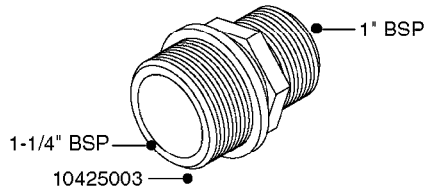

FITTINGS - HEXAGON NIPPLES
L0030-HIN, 01:01:16

L0030