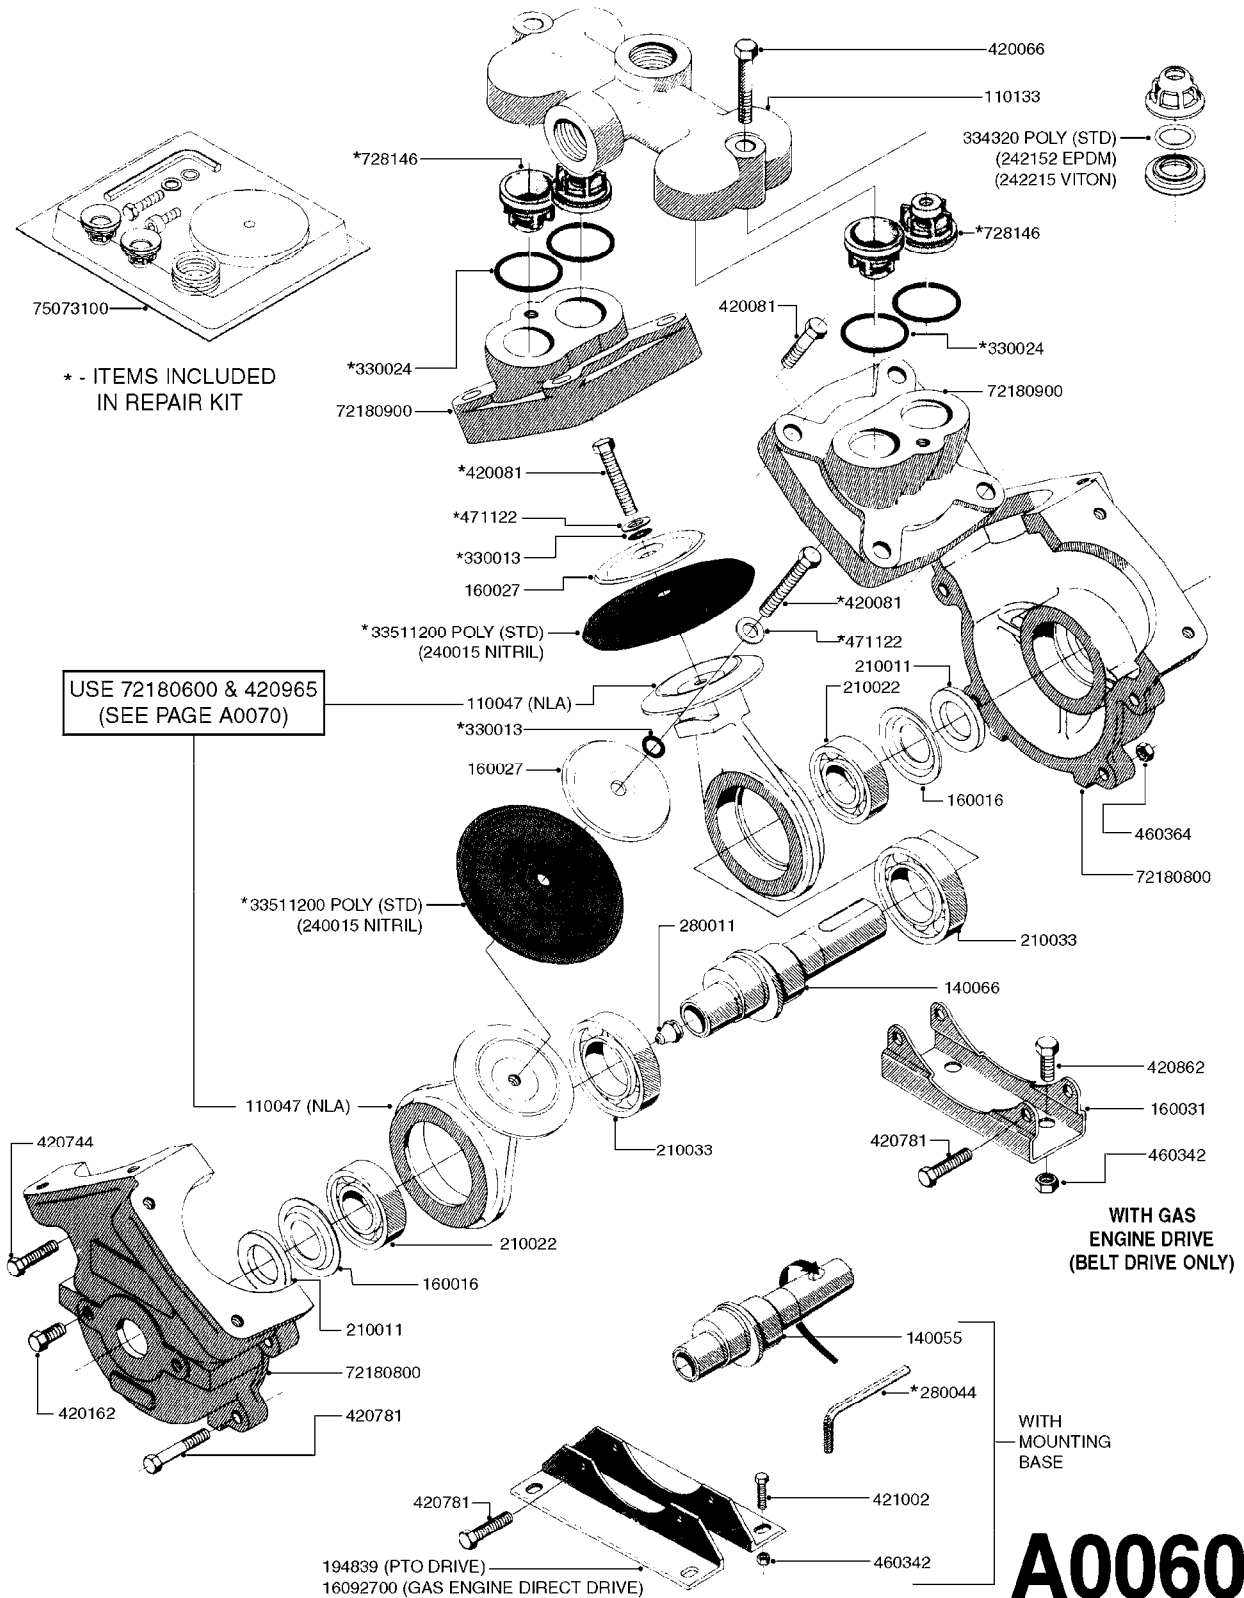

* - ITEMS INCLUDED
IN REPAIR KIT

USE 72180600 & 420965
(SEE PAGE A0070)

PUMP - 600
A0060-HIN, 01:01:16

Page 1
Date 07.02.2020 7:56

parts-n°	order qty	description
110047	1	CONN.ROD MOD.500-600 72180600
110133	1	VALVE CHAMBER MOD 600 PAINTED
140055	1	CRANK SHAFT, MODEL 600
140066	1	CRANK SHAFT, MODEL 600/4
160016	1	DUST PLATE
160027	1	DIAPHRAGM UPPER DISC 500-600
160031	1	BASE PLATE MODEL 500-600
194839	1	ANGLE IRON FOOT, M 500-600 RED
210011	1	SEAL FELT D39/23 X 4
210022	1	BEARING BALL 6205
210033	1	BEARING BALL 6007
240015	1	DIAPHRAGM MODEL 500-600 NITRIL
242152	1	O-RING D18.2X3 EPDM
242215	1	O-RING D18X3 VITON
280011	1	GREASE NIPPLE 1/8" SAE H TR
280044	1	KEY HEXAGON W6 3/16"
330013	1	O-RING 2.5 X 10 PUR
330024	1	O-RING D41,1/D34.5 X 3,5
334320	1	O-RING D18X3 POLYURETHANE
420066	1	BOLT HEX 8.8 DEL 3/8"X50MM
420081	1	BOLT HEX 8.8 DEL 3/8"X40MM
420162	1	BOLT HEX 8.8 DEL 3/8"x15MM
420744	1	BOLT HEX 8.8 DEL M8X40
420781	1	BOLT HEX 8.8 DEL M8X50
420862	1	BOLT HEX 8.8 DEL M10X16 FT
420965	1	M10X40 MACHINE SCREW STAINLESS
421002	1	BOLT HEX 8.8 DEL M10X30 FT DIN933
460342	1	NUT HEX M10 DEL DIN934
460364	1	NUT HU M8 A2 SS DIN934
471122	1	WASHER, M10, Ø20/10.5X 2.0, SS
728146	1	VALVE FOR 361(726890/707932)
16092700	1	PUMP MOUNT PLATE TALL 500/600
33511200	1	DIAPHRAGM 500-603 PUR 2006
72180600	1	CONNECTING ROD FOR 503-603 M10
72180800	1	PUMP HOUSING 603 RED W/BOLTS
72180900	1	DIAPHRAGM COVER MOD. 600
75073100	1	PUMP KIT 600 "06"