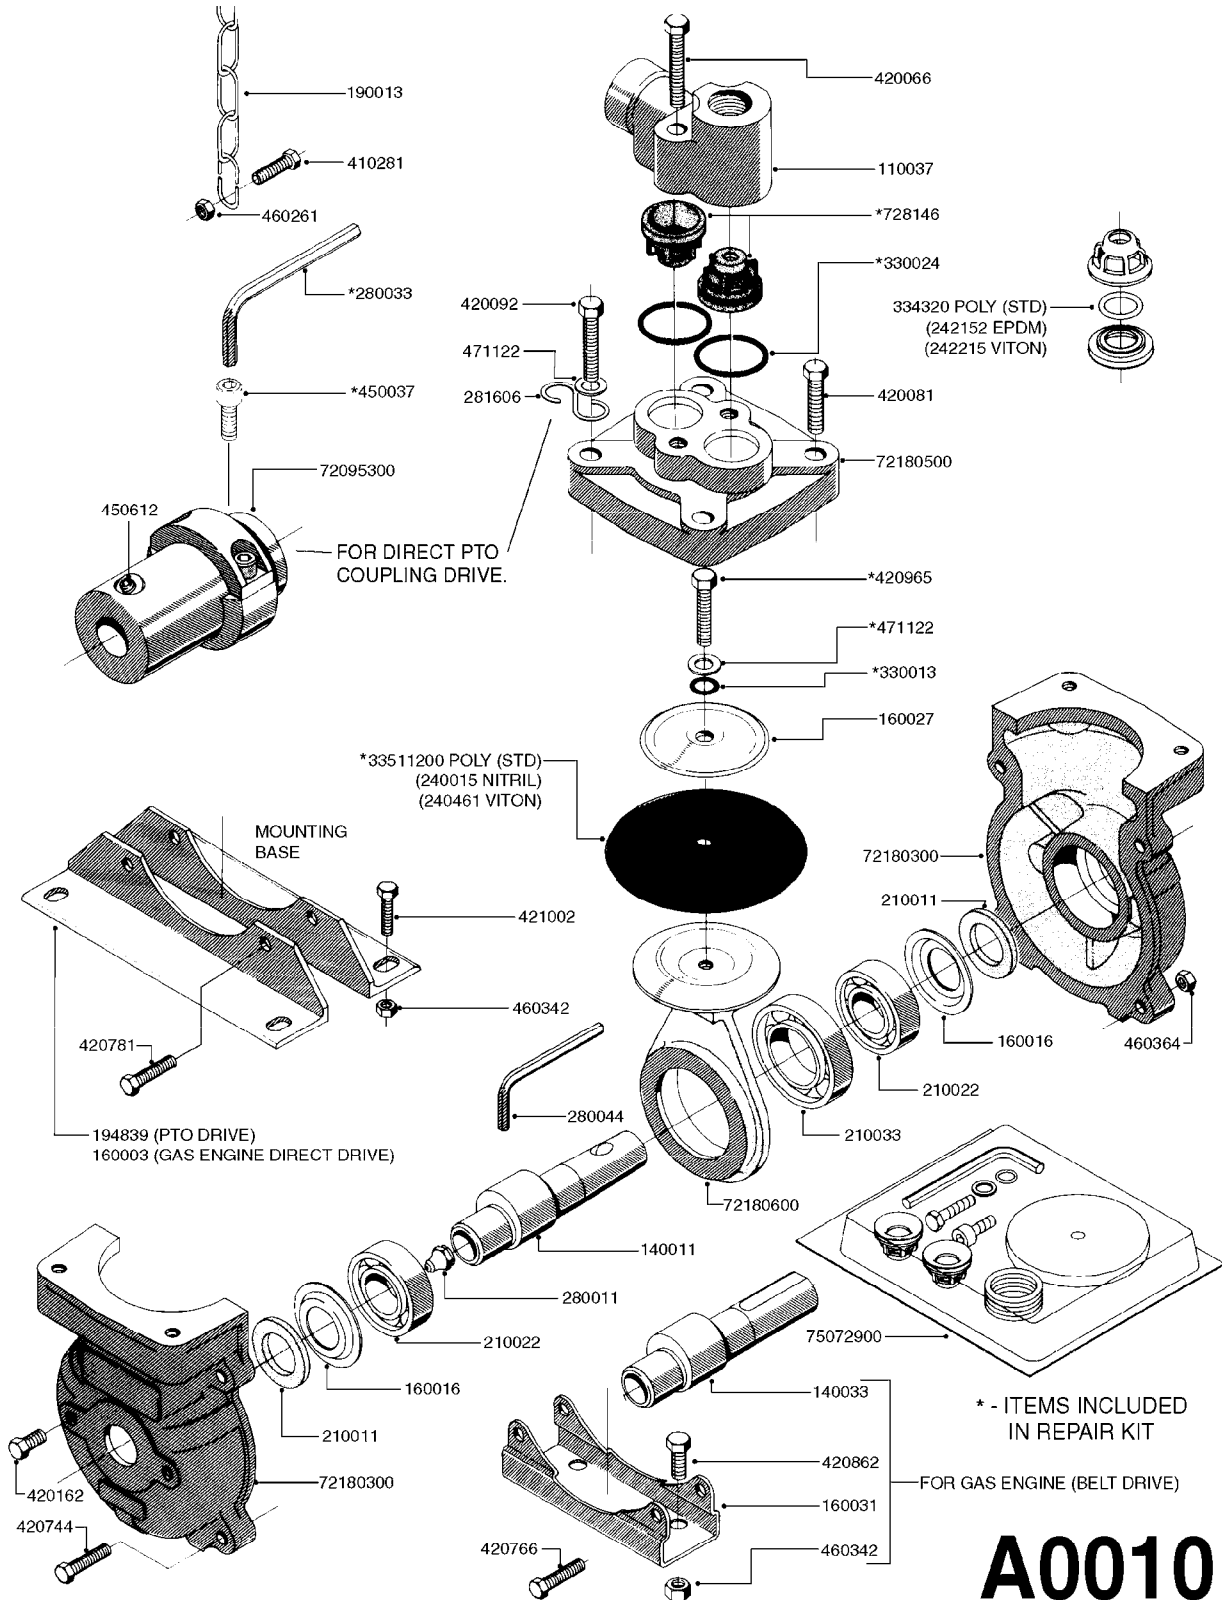

Agroparts: [www.HARDI-INTERNATIONAL.com](http://www.HARDI-INTERNATIONAL.com)

SM Skid Mount Gas Engine

Country-Code 11

Date 07.02.2020 7:56

| main group                   | page-n°   | date     | description                     |
|------------------------------|-----------|----------|---------------------------------|
| Pumps                        | A0010-HIN | 01:01:16 | PUMP - 500                      |
|                              | A0020-HIN | 01:01:16 | PUMP - 503                      |
|                              | A0030-HIN | 01:01:16 | PUMP - 500/600 W/B&S 3.5 HP     |
|                              | A0040-HIN | 01:01:16 | PUMP - 503/603 W/DIRECT DRIVE   |
|                              | A0060-HIN | 01:01:16 | PUMP - 600                      |
|                              | A0070-HIN | 01:01:16 | PUMP - 603                      |
| Controls, Filters, Valves    | B0010-HIN | 11:12:17 | CONTROL-GAS ENGINE DRIVE - SM   |
|                              | B0030-HIN | 01:01:16 | DISTRIBUTION VALVE - MANUAL     |
|                              | B0700-HIN | 01:01:16 | SUCTION FILT. HARDI ES30/53/80  |
| Booms, Nozzle Bodies & Tubes | D0020-HIN | 19:08:19 | BOOM - 14' HD                   |
|                              | D1000-HIN | 01:01:16 | BOOM-NOZZLES 110° FLAT FAN ISO  |
|                              | D1010-HIN | 01:01:16 | BOOM-NOZZLES 110° LOWDRIFT ISO  |
|                              | D1020-HIN | 01:01:16 | BOOM-NOZZLES 80° FLAT FAN ISO   |
|                              | D1030-HIN | 28:11:17 | BOOM-NOZZLE CAPS AND FILTERS    |
|                              | D1040-HIN | 01:01:16 | BOOM-NOZZLES INJET              |
|                              | D1050-HIN | 01:01:16 | BOOM-NOZZLES MINIDRIFT          |
|                              | D1060-HIN | 01:01:16 | BOOM-NOZZLES QUINTASTREAM       |
|                              | D1080-HIN | 01:01:16 | NOZZLE BODIES-THREADED          |
|                              | D1090-HIN | 01:01:16 | NOZZLE BODIES-SNAP FIT          |
|                              | D1100-HIN | 01:01:16 | DOUBLE NOZZLE HOLDER-SNAP FIT   |
| Estate Sprayers              | I0110-HIN | 01:01:16 | SM 50/80 TANK & FRAME           |
| Special equipment, Extras    | K0480-HIN | 01:01:16 | HANDGUN TYPE 60S/60L POST 95    |
|                              | K0490-HIN | 01:01:16 | HOSE REEL ASSEMBLIES            |
|                              | K0520-HIN | 05:12:19 | HOSE WRAPS                      |
|                              | K0560-HIN | 01:01:16 | PRESSURE GAUGES                 |
| Fittings                     | L0010-HIN | 01:01:16 | FITTINGS-CAP NUTS & HOSE BARBS  |
|                              | L0020-HIN | 01:01:16 | FITTINGS-T-PIECES,CAPS & ELBOWS |
|                              | L0030-HIN | 01:01:16 | FITTINGS - HEXAGON NIPPLES      |
|                              | L0040-HIN | 01:01:16 | FITTINGS - NIPPLES & ELBOWS     |
|                              | L0050-HIN | 01:01:16 | FITTINGS - HOSE CONNECTORS      |
|                              | L0060-HIN | 01:01:16 | FITTINGS - BULKHEAD             |
|                              | L0120-HIN | 17:10:19 | BULK HOSE                       |
|                              | L0130-HIN | 16:10:19 | HOSE CLAMPS                     |