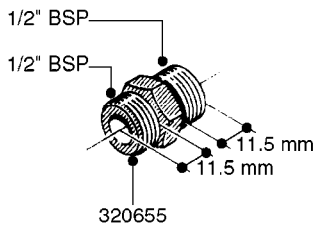

FITTINGS - HEXAGON NIPPLES
L0030-HIN, 01:01:16

L0030