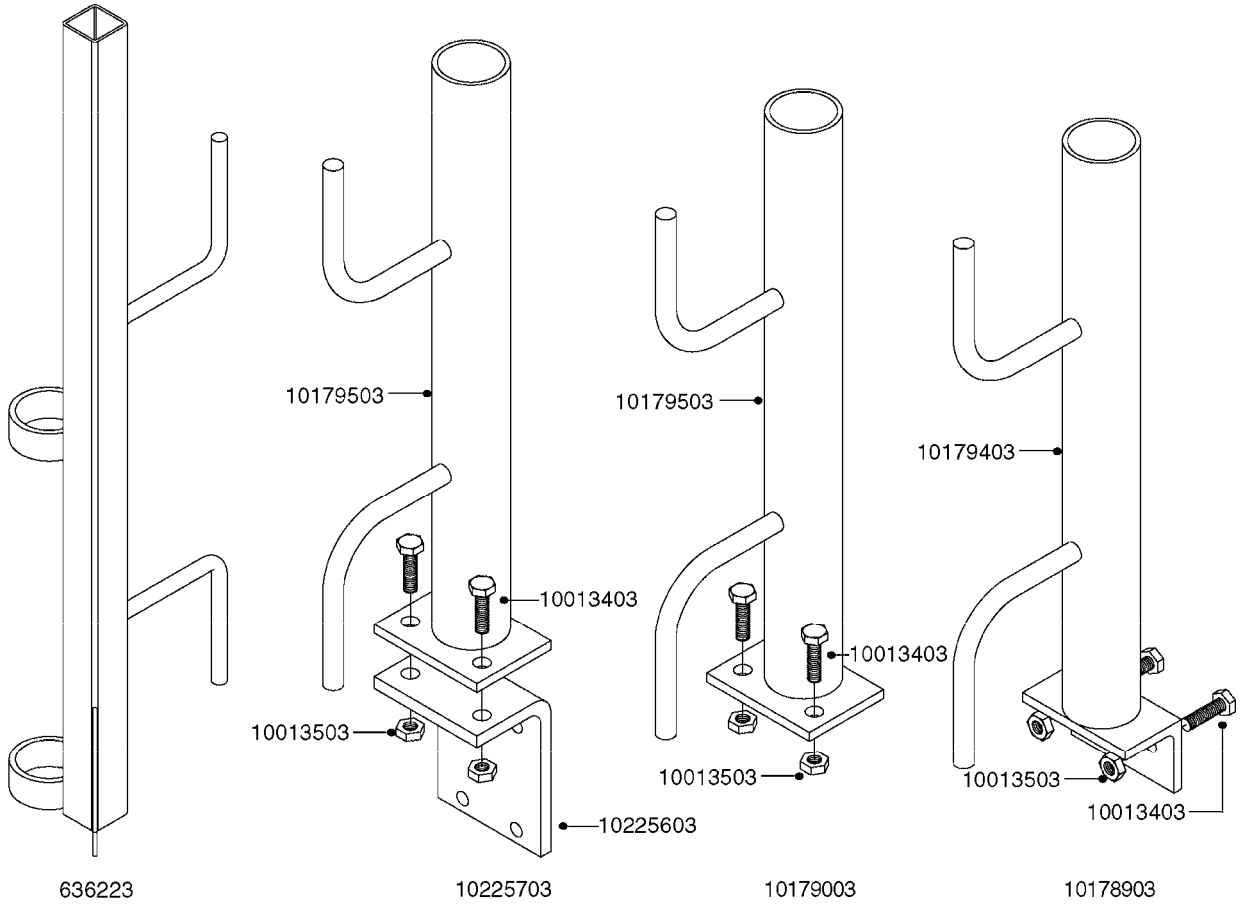

K0520

HOSE WRAPS
K0520-HIN, 05:12:19

Page 1
Date 07.02.2020 7:56

parts-n°	order qty	description
241965	1	O-RING Ø12.1 X 1.6 NITRILE
242007	1	O-RING Ø9.1 X 1.6 NITRILE
281551	1	BALL VALVE 1/2"
320084	1	FITT.DK NUT 1/2" BSP
330212	1	O-RING D19/D14X2.4 F.1/2"NUT
330326	1	O-RING D30/D24X2 F.1"NUT
330676	1	FITT.DK HB 3/8" F. 1/2" NUT
330687	1	FITT.DK HB 1/2" F. 1/2" NUT
334190	1	FITT.DK HB 1/2' F. PISTOL 60S
334533	1	CLAMP HOSE PLASTIC 3/8"
334534	1	CLAMP HOSE PLASTIC 1/2"
636223	1	POST 12 VOLT TR30
712471	1	AGITATION VALVE ASSY. ON/OFF
843196	1	SPRAY GUN KIT TYPE 60 SHORT
843197	1	HANDGUN KIT TYPE 60 LONG
10013403	1	BOLT HEX 3/8-16X1 1/4 HCS Z5
10013503	1	NUT HEX NC 3/8"
10178903	1	WRAP HOSE SIDE MOUNT PLATE
10179003	1	WRAP HOSE BOTTOM PLATE MOUNT
10179403	1	WRAP WELDMENT FOR HI101789
10179503	1	WRAP WELDMENT FOR HI101790
10225603	1	BKT.FOR HOSE WRAP MOUNT NL NK
10225703	1	WRAP HOSE BDL.BOTTOM PLATE
92701703	1	HOSE R X3/8" X300PSI WP X0012"
92702103	1	HOSE R X1/2" X300PSI WP X0012"