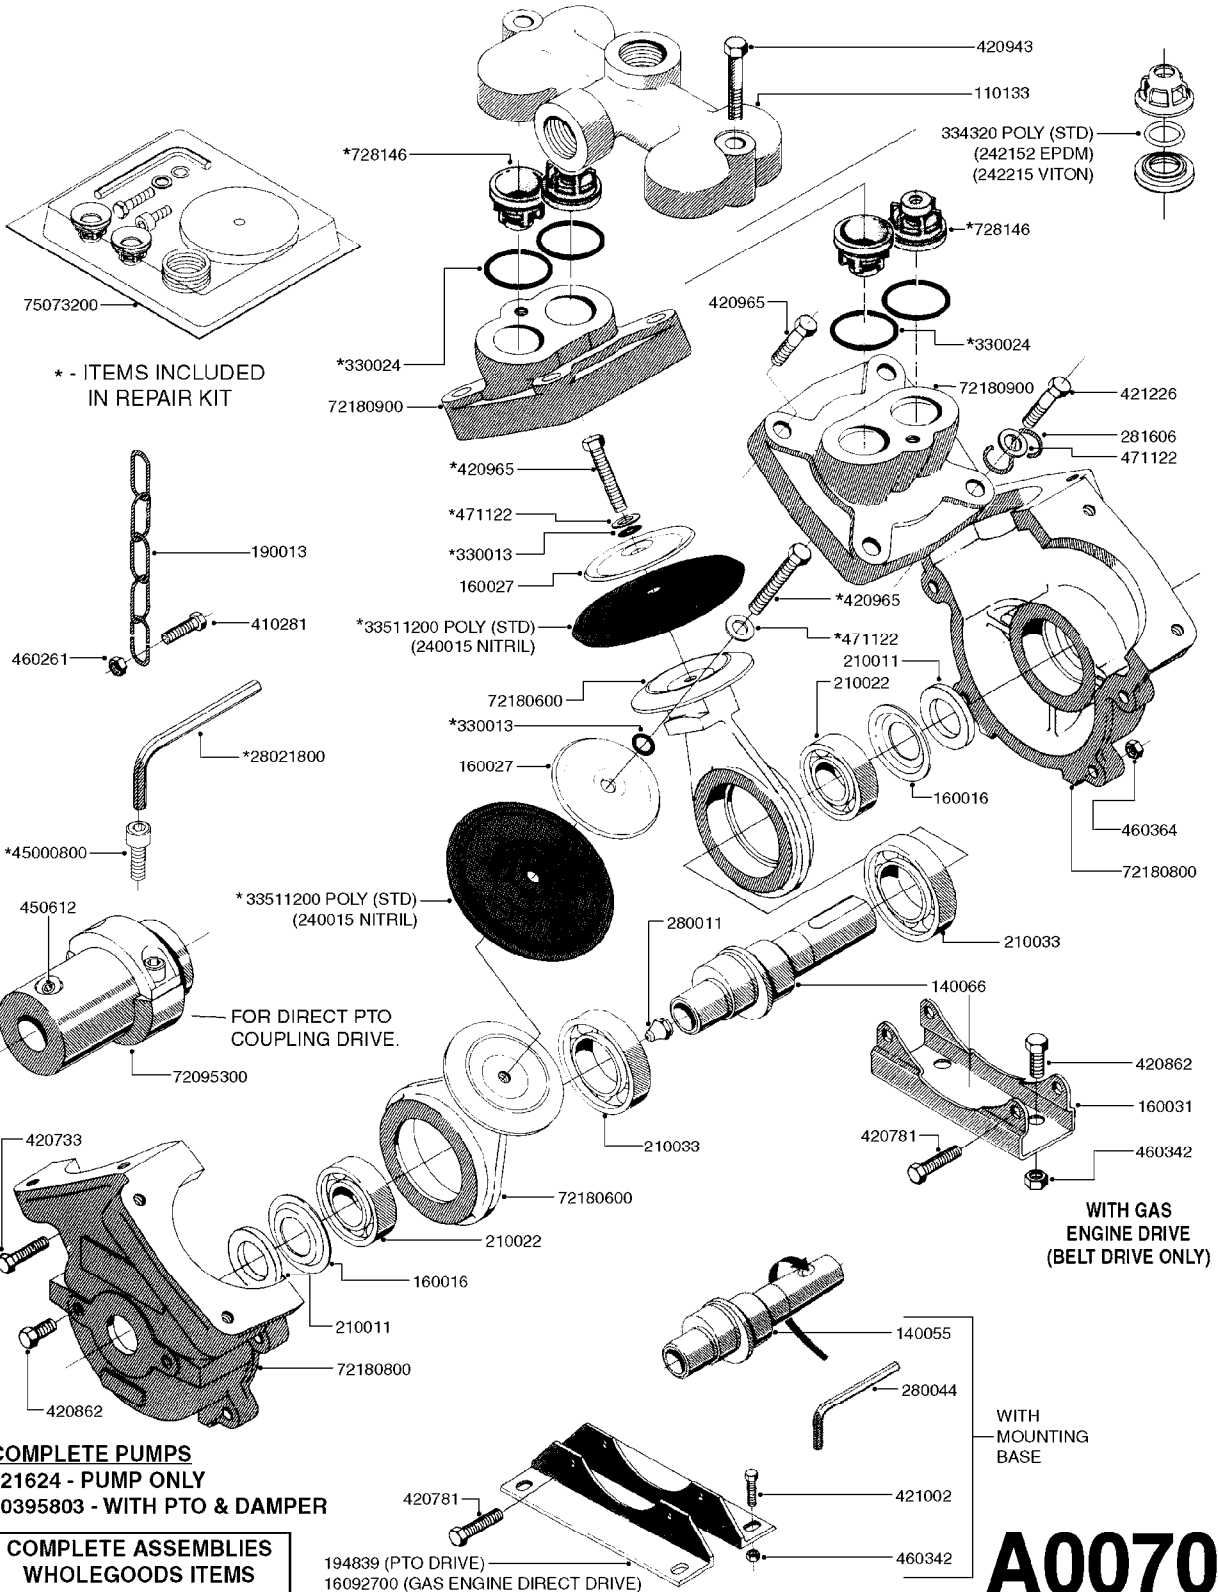

COMPLETE PUMPS
821624 - PUMP ONLY
10395803 - WITH PTO & DAMPER

COMPLETE ASSEMBLIES
WHOLEGOODS ITEMS

A0070

PUMP - 603
A0070-HIN, 01:01:16

Page 1
Date 07.02.2020 7:56

parts-n°	order qty	description
110133	1	VALVE CHAMBER MOD 600 PAINTED
140055	1	CRANK SHAFT, MODEL 600
140066	1	CRANK SHAFT, MODEL 600/4
160016	1	DUST PLATE
160027	1	DIAPHRAGM UPPER DISC 500-600
160031	1	BASE PLATE MODEL 500-600
190013	1	CHAIN 35XL=800
194839	1	ANGLE IRON FOOT, M 500-600 RED
210011	1	SEAL FELT D39/23 X 4
210022	1	BEARING BALL 6205
210033	1	BEARING BALL 6007
240015	1	DIAPHRAGM MODEL 500-600 NITRIL
242152	1	O-RING D18.2X3 EPDM
242215	1	O-RING D18X3 VITON
280011	1	GREASE NIPPLE 1/8' SAE H TR
280044	1	KEY HEXAGON W6 3/16'
281606	1	S-HOOK GALVANIZED
330013	1	O-RING 2.5 X 10 PUR
330024	1	O-RING D41,1/D34.5 X 3,5
334320	1	O-RING D18X3 POLYURETHANE
410281	1	BOLT HEX 8.8 DEL M6X25 DIN933 A2
420733	1	BOLT HEX 8.8 DEL M8X40
420781	1	BOLT HEX 8.8 DEL M8X50
420862	1	BOLT HEX 8.8 DEL M10X16 FT
420943	1	BOLT HEX 8.8 DEL M10X50
420965	1	M10X40 MACHINE SCREW STAINLESS
421002	1	BOLT HEX 8.8 DEL M10X30 FT DIN933
421226	1	BOLT HEX 8.8 DEL M10X45
450612	1	SCREW M10X16 POINTED
460261	1	NUT HEX M6X1.00 LOCK DIN985 A2 SS
460342	1	NUT HEX M10 DEL DIN934
460364	1	NUT HU M8 A2 SS DIN934
471122	1	WASHER, M10, Ø20/10.5X 2.0, SS
728146	1	VALVE FOR 361(726890/707932)
821624	1	PUMP 603/7 W. FOOT TAPERED SHA
10395803	1	PUMP 603 C/W PTO 540 RPM
16092700	1	PUMP MOUNT PLATE TALL 500/600
28021800	1	KEY HEXAGON 8MM FOR M10
33511200	1	DIAPHRAGM 500-603 PUR 2006
45000800	1	BOLT ROUND M10X25
72095300	1	COUPLING 1-3/8' X 25, PAINTED
72180600	1	CONNECTING ROD FOR 503-603 M10
72180800	1	PUMP HOUSING 603 RED W/BOLTS
72180900	1	DIAPHRAGM COVER MOD. 600
75073200	1	PUMP KIT 603mm 06