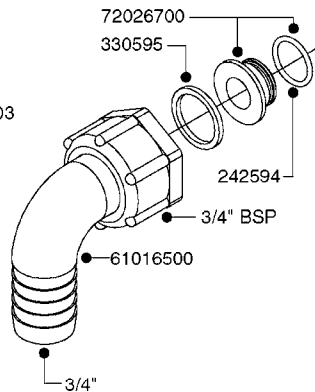

FITTINGS - HEXAGON NIPPLES  
L0030-HIN, 01:01:16

**L0030**

FITTINGS - HEXAGON NIPPLES  
L0030-HIN, 01:01:16

Page 1  
Date 07.02.2020 7:56

| parts-n° | order qty | description                    |
|----------|-----------|--------------------------------|
| 10015303 | 1         | FITT.PO.HN 1.00X1.00 M1000     |
| 10425003 | 1         | FITT.PO.HN 1.25X1.00 MCPHEE    |
| 320132   | 1         | FITT.DK HN 1" BSP              |
| 320176   | 1         | FITT.DK HN 3/8"X1/2" BSP       |
| 320445   | 1         | FITT.DK HN 1/4"X3/8" BSP       |
| 320655   | 1         | FITT.DK HN 1/2"-1/2" BSP       |
| 320692   | 1         | FITT.DK HN 3/8'BSPX1/4'NPT     |
| 320703   | 1         | FITT.DK HN 3/8BSP X1/2 &1/4NPT |
| 320725   | 1         | FITT.DK NIPPLE 3/8"-3/8" BSP   |
| 320902   | 1         | FITT.DK HN 3/8'X 1/4' BSP      |
| 390232   | 1         | FITT.DK HN 1-1/2' X 1-1/4' BSP |
| 390276   | 1         | FITT.DK HN 1'BSP               |

**L0040**

FITTINGS - NIPPLES & ELBOWS  
L0040-HIN, 01:01:16

Page 1  
Date 07.02.2020 7:56

| parts-n° | order qty | description                    |
|----------|-----------|--------------------------------|
| 10530803 | 1         | FITT.PO.SE 2.00X2.00 45 DEG.   |
| 320191   | 1         | FITT.DK ELB 3/8' BSP 45 DEGREE |
| 320482   | 1         | FITT.DK ELB. 1/2" BSP 60 DEG.  |
| 320596   | 1         | FITT.DK ELB 3/8'-1/2'BSP 45DEG |
| 320607   | 1         | FITT.DK HN 3/8M X 3/8F BSP LNG |
| 320633   | 1         | FITT.DK HN 3/8"M X 3/8"F BSP   |
| 321451   | 1         | FITT.DK ELB.1-1/2 X1-1/4 80DEG |
| 321532   | 1         | FITT.DK REDUC 3/4' X 1/2' BSP  |
| 390233   | 1         | FITT.DK REDUC 1-1/2" X 1" BSP  |