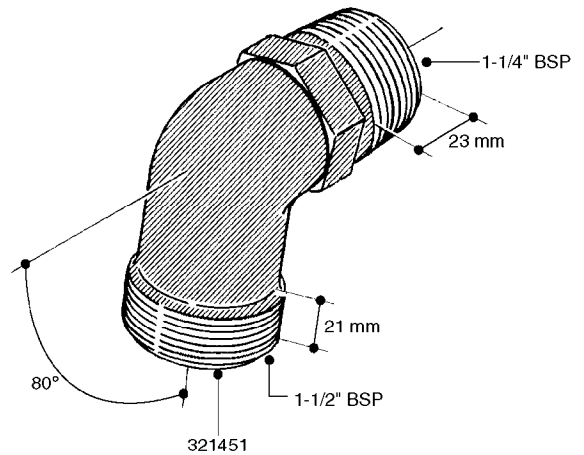

FITTINGS - HEXAGON NIPPLES  
L0030-HIN, 01:01:16

**L0030**

FITTINGS - HEXAGON NIPPLES  
L0030-HIN, 01:01:16

Page 1  
Date 07.02.2020 7:56

| parts-n° | order qty | description                    |
|----------|-----------|--------------------------------|
| 10015303 | 1         | FITT.PO.HN 1.00X1.00 M1000     |
| 10425003 | 1         | FITT.PO.HN 1.25X1.00 MCPHEE    |
| 320132   | 1         | FITT.DK HN 1" BSP              |
| 320176   | 1         | FITT.DK HN 3/8"X1/2" BSP       |
| 320445   | 1         | FITT.DK HN 1/4"X3/8" BSP       |
| 320655   | 1         | FITT.DK HN 1/2"-1/2" BSP       |
| 320692   | 1         | FITT.DK HN 3/8'BSPX1/4'NPT     |
| 320703   | 1         | FITT.DK HN 3/8BSP X1/2 &1/4NPT |
| 320725   | 1         | FITT.DK NIPPLE 3/8"-3/8" BSP   |
| 320902   | 1         | FITT.DK HN 3/8'X 1/4' BSP      |
| 390232   | 1         | FITT.DK HN 1-1/2' X 1-1/4' BSP |
| 390276   | 1         | FITT.DK HN 1'BSP               |

**L0040**

FITTINGS - NIPPLES & ELBOWS  
L0040-HIN, 01:01:16

Page 1  
Date 07.02.2020 7:56

| parts-n° | order qty | description                    |
|----------|-----------|--------------------------------|
| 10530803 | 1         | FITT.PO.SE 2.00X2.00 45 DEG.   |
| 320191   | 1         | FITT.DK ELB 3/8' BSP 45 DEGREE |
| 320482   | 1         | FITT.DK ELB. 1/2" BSP 60 DEG.  |
| 320596   | 1         | FITT.DK ELB 3/8'-1/2'BSP 45DEG |
| 320607   | 1         | FITT.DK HN 3/8M X 3/8F BSP LNG |
| 320633   | 1         | FITT.DK HN 3/8"M X 3/8"F BSP   |
| 321451   | 1         | FITT.DK ELB.1-1/2 X1-1/4 80DEG |
| 321532   | 1         | FITT.DK REDUC 3/4' X 1/2' BSP  |
| 390233   | 1         | FITT.DK REDUC 1-1/2" X 1" BSP  |