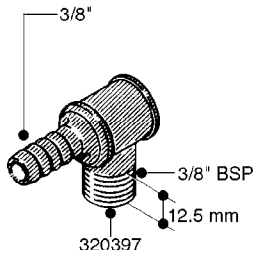

FITTINGS - HEXAGON NIPPLES  
L0030-HIN, 01:01:16

**L0030**

FITTINGS - HEXAGON NIPPLES  
L0030-HIN, 01:01:16

Page 1  
Date 07.02.2020 7:56

| parts-n° | order qty | description                    |
|----------|-----------|--------------------------------|
| 10015303 | 1         | FITT.PO.HN 1.00X1.00 M1000     |
| 10425003 | 1         | FITT.PO.HN 1.25X1.00 MCPHEE    |
| 320132   | 1         | FITT.DK HN 1" BSP              |
| 320176   | 1         | FITT.DK HN 3/8"X1/2" BSP       |
| 320445   | 1         | FITT.DK HN 1/4"X3/8" BSP       |
| 320655   | 1         | FITT.DK HN 1/2"-1/2" BSP       |
| 320692   | 1         | FITT.DK HN 3/8'BSPX1/4'NPT     |
| 320703   | 1         | FITT.DK HN 3/8BSP X1/2 &1/4NPT |
| 320725   | 1         | FITT.DK NIPPLE 3/8"-3/8" BSP   |
| 320902   | 1         | FITT.DK HN 3/8'X 1/4' BSP      |
| 390232   | 1         | FITT.DK HN 1-1/2' X 1-1/4' BSP |
| 390276   | 1         | FITT.DK HN 1'BSP               |

**L0040**

FITTINGS - NIPPLES & ELBOWS  
L0040-HIN, 01:01:16

Page 1  
Date 07.02.2020 7:56

| parts-n° | order qty | description                    |
|----------|-----------|--------------------------------|
| 10530803 | 1         | FITT.PO.SE 2.00X2.00 45 DEG.   |
| 320191   | 1         | FITT.DK ELB 3/8' BSP 45 DEGREE |
| 320482   | 1         | FITT.DK ELB. 1/2" BSP 60 DEG.  |
| 320596   | 1         | FITT.DK ELB 3/8'-1/2'BSP 45DEG |
| 320607   | 1         | FITT.DK HN 3/8M X 3/8F BSP LNG |
| 320633   | 1         | FITT.DK HN 3/8"M X 3/8"F BSP   |
| 321451   | 1         | FITT.DK ELB.1-1/2 X1-1/4 80DEG |
| 321532   | 1         | FITT.DK REDUC 3/4' X 1/2' BSP  |
| 390233   | 1         | FITT.DK REDUC 1-1/2" X 1" BSP  |