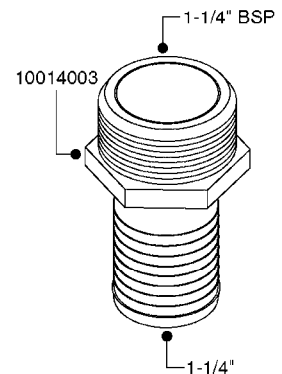

FITTINGS - HEXAGON NIPPLES  
L0030-HIN, 01:01:16

**L0030**

FITTINGS - HEXAGON NIPPLES  
L0030-HIN, 01:01:16

Page 1  
Date 07.02.2020 7:56

| parts-n° | order qty | description                    |
|----------|-----------|--------------------------------|
| 10015303 | 1         | FITT.PO.HN 1.00X1.00 M1000     |
| 10425003 | 1         | FITT.PO.HN 1.25X1.00 MCPHEE    |
| 320132   | 1         | FITT.DK HN 1" BSP              |
| 320176   | 1         | FITT.DK HN 3/8"X1/2" BSP       |
| 320445   | 1         | FITT.DK HN 1/4"X3/8" BSP       |
| 320655   | 1         | FITT.DK HN 1/2"-1/2" BSP       |
| 320692   | 1         | FITT.DK HN 3/8'BSPX1/4'NPT     |
| 320703   | 1         | FITT.DK HN 3/8BSP X1/2 &1/4NPT |
| 320725   | 1         | FITT.DK NIPPLE 3/8"-3/8" BSP   |
| 320902   | 1         | FITT.DK HN 3/8'X 1/4' BSP      |
| 390232   | 1         | FITT.DK HN 1-1/2' X 1-1/4' BSP |
| 390276   | 1         | FITT.DK HN 1'BSP               |

**L0040**

FITTINGS - NIPPLES & ELBOWS  
L0040-HIN, 01:01:16

Page 1  
Date 07.02.2020 7:56

| parts-n° | order qty | description                    |
|----------|-----------|--------------------------------|
| 10530803 | 1         | FITT.PO.SE 2.00X2.00 45 DEG.   |
| 320191   | 1         | FITT.DK ELB 3/8' BSP 45 DEGREE |
| 320482   | 1         | FITT.DK ELB. 1/2" BSP 60 DEG.  |
| 320596   | 1         | FITT.DK ELB 3/8'-1/2'BSP 45DEG |
| 320607   | 1         | FITT.DK HN 3/8M X 3/8F BSP LNG |
| 320633   | 1         | FITT.DK HN 3/8"M X 3/8"F BSP   |
| 321451   | 1         | FITT.DK ELB.1-1/2 X1-1/4 80DEG |
| 321532   | 1         | FITT.DK REDUC 3/4' X 1/2' BSP  |
| 390233   | 1         | FITT.DK REDUC 1-1/2" X 1" BSP  |