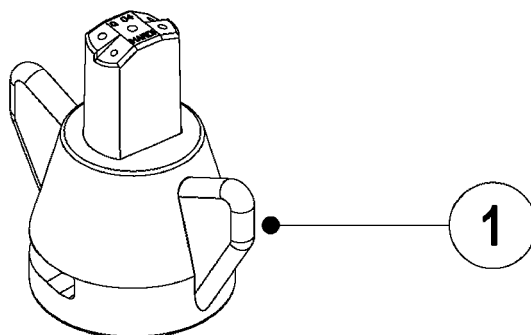

D1060

BOOM-NOZZLES QUINTASTREAM
D1060-HIN, 01:01:16

Page 1

Date 07.02.2020 7:56

Pos.	parts-n°	order qty	description
1	372011	1	NOZZLE ISO QS-015-5H GREEN
1	372012	1	NOZZLE ISO QS-02-5H YELLOW
1	372013	1	NOZZLE ISO QS-03-5H BLUE
1	372014	1	NOZZLE ISO QS-04-5H RED
1	372015	1	NOZZLE ISO QS-05-5H BROWN
1	372016	1	NOZZLE ISO QS-06-5H GREY
1	372017	1	NOZZLE ISO QS-08-5H WHITE
1	372018	1	NOZZLE ISO QS-10-5H LT. BLUE
1	372019	1	NOZZLE ISO QS-15-5H LT. GREEN
2	372002	1	ISO QNTSTRM 015 S-GREEN
2	372003	1	ISO QNTSTRM 02 S-YELLOW
2	372004	1	ISO QNTSTRM 03 S-BLUE
2	372005	1	ISO QNTSTRM 04 S-RED
2	372006	1	ISO QNTSTRM 05 S-BROWN
2	372007	1	ISO QNTSTRM 06 S-GREY
2	372008	1	ISO QNTSTRM 08 S-WHITE
2	372009	1	ISO QNTSTRM 10 S-LT.BLU
2	372010	1	ISO QNTSTRM 15 S-LT.GRN