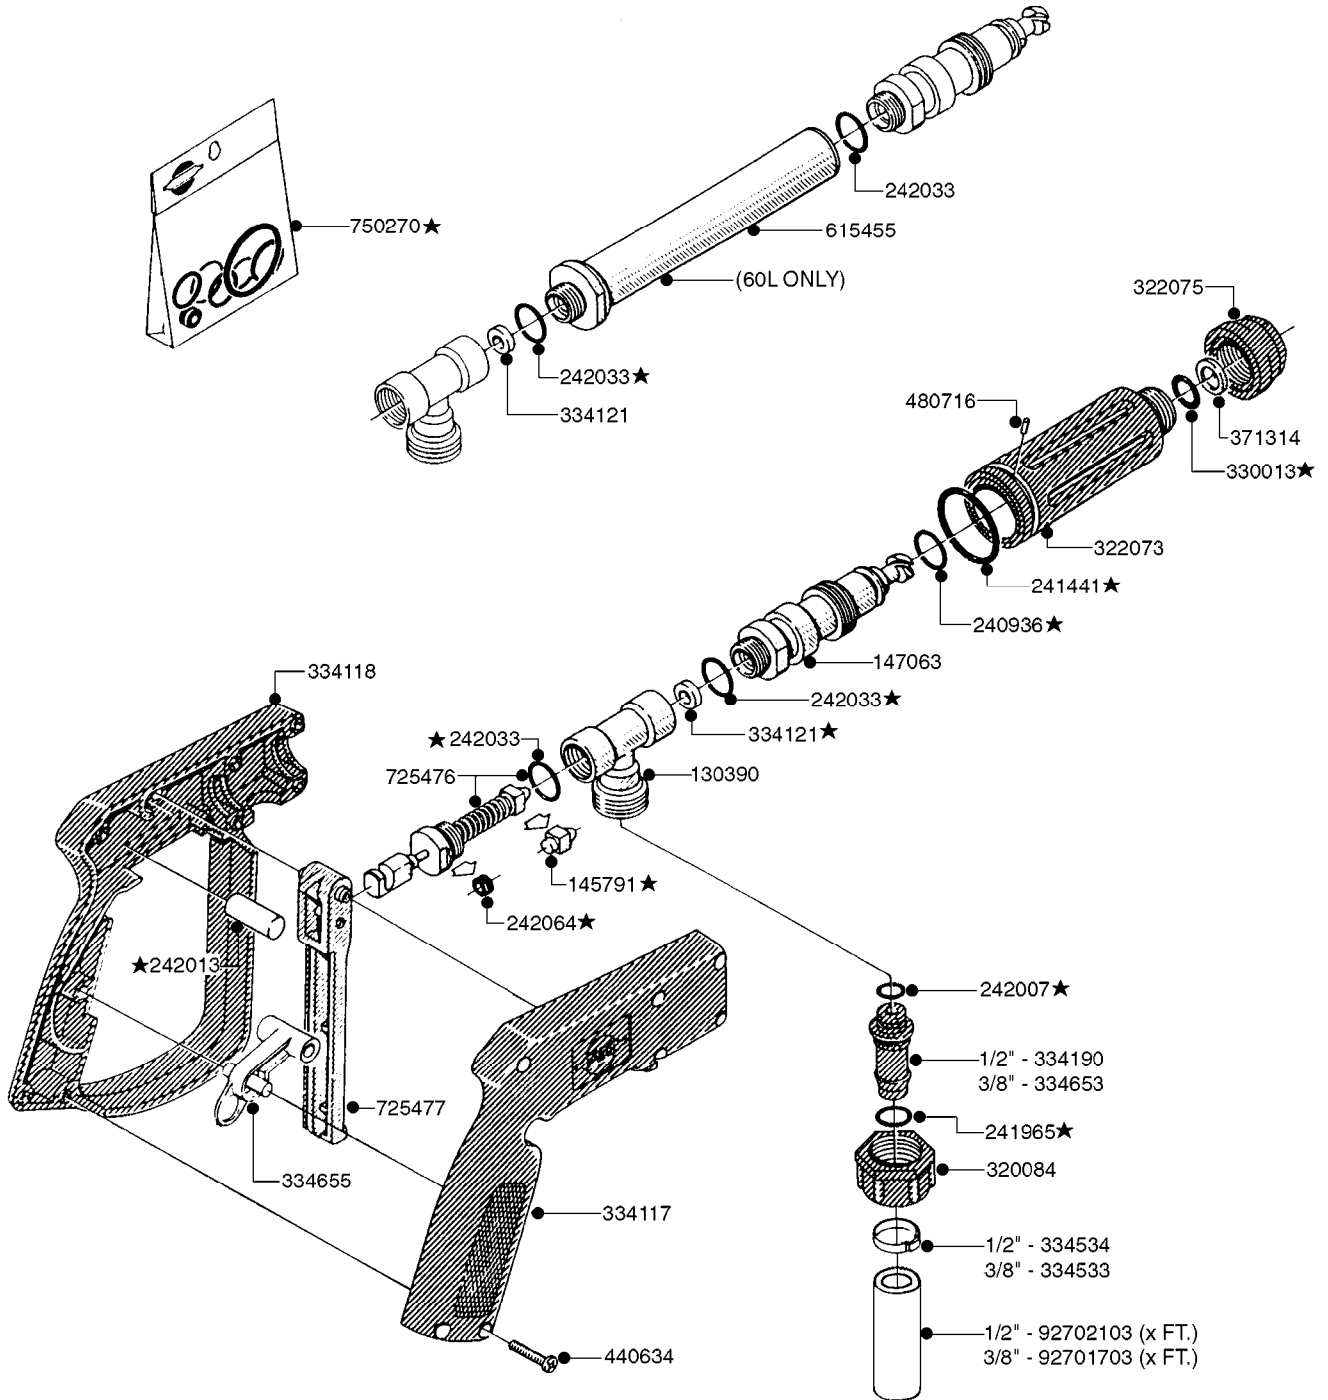

COMPLETE ASSEMBLY:
843197 - 60L
843196 - 60S

COMPLETE ASSEMBLIES
WHOLEGOODS ITEMS

K0480

HANDGUN TYPE 60S/60L POST 95
K0480-HIN, 01:01:16

Page 1

Date 07.02.2020 7:56

parts-n°	order qty	description
130390	1	TEE 3/8'X 1/2' BSP F.TYPE 60S
145791	1	CONE FOR ON/OFF
147063	1	SWIRL F.SPRAY GUN TYPE 60
240936	1	O-RING D13.3X2.4 NITRIL
241441	1	O-RING D29.3X3
241965	1	O-RING Ø12.1 X 1.6 NITRILE
242007	1	O-RING Ø9.1 X 1.6 NITRILE
242013	1	SPRING RUBBER F/TRIGGER
242033	1	O-RING Ø14.1 X 1.6 NITRILE
242064	1	SLEEVE RUBBER 3X8X4MM
320084	1	FITT.DK NUT 1/2" BSP
322073	1	HOUSING F.SWIRL TYPE 60S H.G.
322075	1	HOUSING F. NOZZLE
330013	1	O-RING 2.5 X 10 PUR
334117	1	HANDLE PIECE RIGHT F.60S/60L
334118	1	HANDLE PIECE LEFT F.60S/60L
334121	1	SEAT FOR ON-OFF TYPE
334190	1	FITT.DK HB 1/2' F. PISTOL 60S
334533	1	CLAMP HOSE PLASTIC 3/8"
334534	1	CLAMP HOSE PLASTIC 1/2"
334653	1	FITT.DK HB 3/8' F.HANDGUN
334655	1	TRIGGER SAFETY F.60S/60L GUN
371314	1	NOZZLE CERAMIC 1099-20
440634	1	SCREW 5/8"
480716	1	PIN D3X6 STAINLESS
615455	1	TUBE F.LANCE TYPE 60L
725476	1	SPINDLE
725477	1	TRIGGER
750270	1	GASKET KIT F.SPRAY GUN
843196	1	SPRAY GUN KIT TYPE 60 SHORT
843197	1	HANDGUN KIT TYPE 60 LONG
92701703	1	HOSE R X3/8" X300PSI WP X0012"
92702103	1	HOSE R X1/2" X300PSI WP X0012"