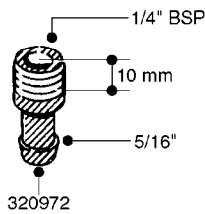

FITTINGS - HEXAGON NIPPLES  
L0030-HIN, 01:01:16

**L0030**

FITTINGS - HEXAGON NIPPLES  
L0030-HIN, 01:01:16

Page 1  
Date 07.02.2020 7:56

| parts-n° | order qty | description                    |
|----------|-----------|--------------------------------|
| 10015303 | 1         | FITT.PO.HN 1.00X1.00 M1000     |
| 10425003 | 1         | FITT.PO.HN 1.25X1.00 MCPHEE    |
| 320132   | 1         | FITT.DK HN 1" BSP              |
| 320176   | 1         | FITT.DK HN 3/8"X1/2" BSP       |
| 320445   | 1         | FITT.DK HN 1/4"X3/8" BSP       |
| 320655   | 1         | FITT.DK HN 1/2"-1/2" BSP       |
| 320692   | 1         | FITT.DK HN 3/8'BSPX1/4'NPT     |
| 320703   | 1         | FITT.DK HN 3/8BSP X1/2 &1/4NPT |
| 320725   | 1         | FITT.DK NIPPLE 3/8"-3/8" BSP   |
| 320902   | 1         | FITT.DK HN 3/8'X 1/4' BSP      |
| 390232   | 1         | FITT.DK HN 1-1/2' X 1-1/4' BSP |
| 390276   | 1         | FITT.DK HN 1'BSP               |

**L0040**

FITTINGS - NIPPLES & ELBOWS  
L0040-HIN, 01:01:16

Page 1  
Date 07.02.2020 7:56

| parts-n° | order qty | description                    |
|----------|-----------|--------------------------------|
| 10530803 | 1         | FITT.PO.SE 2.00X2.00 45 DEG.   |
| 320191   | 1         | FITT.DK ELB 3/8' BSP 45 DEGREE |
| 320482   | 1         | FITT.DK ELB. 1/2" BSP 60 DEG.  |
| 320596   | 1         | FITT.DK ELB 3/8'-1/2'BSP 45DEG |
| 320607   | 1         | FITT.DK HN 3/8M X 3/8F BSP LNG |
| 320633   | 1         | FITT.DK HN 3/8"M X 3/8"F BSP   |
| 321451   | 1         | FITT.DK ELB.1-1/2 X1-1/4 80DEG |
| 321532   | 1         | FITT.DK REDUC 3/4' X 1/2' BSP  |
| 390233   | 1         | FITT.DK REDUC 1-1/2" X 1" BSP  |