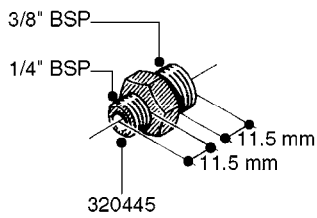

FITTINGS - HEXAGON NIPPLES
L0030-HIN, 01:01:16

L0030