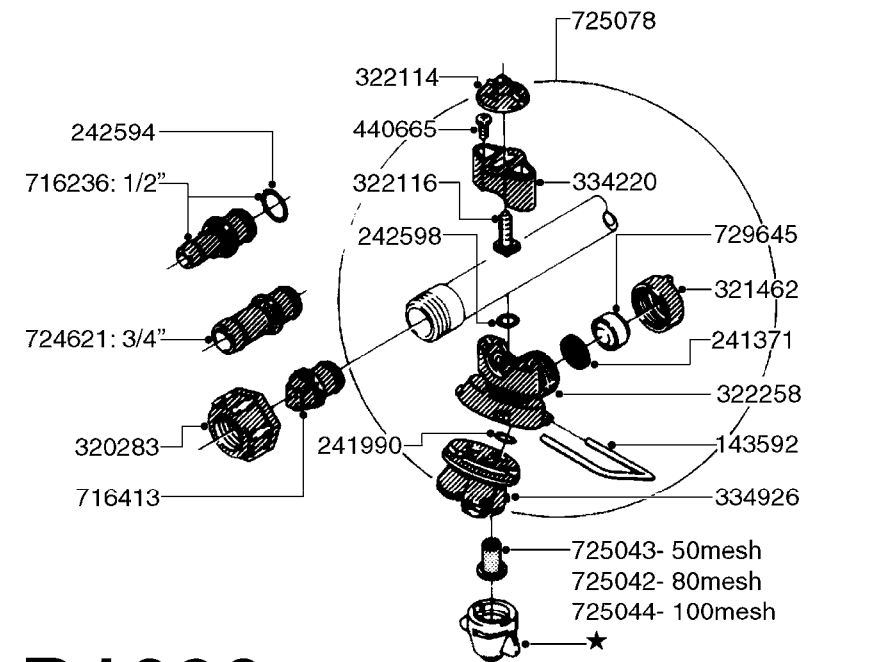

TRIPLET NOZZLE BODY

- 334082 (BLACK)
- 334371 (YELLOW)
- 334373 (RED)
- 334377 (BLUE)
- 334172 (GREEN)
- 334173 (ORANGE)

D1090

*=REFER TO HARDI NOZZLE CATALOG