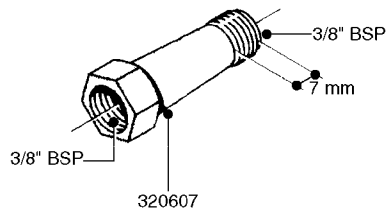

FITTINGS - HEXAGON NIPPLES  
L0030-HIN, 01:01:16

**L0030**

FITTINGS - HEXAGON NIPPLES  
L0030-HIN, 01:01:16

Page 1  
Date 07.02.2020 7:56

| parts-n° | order qty | description                    |
|----------|-----------|--------------------------------|
| 10015303 | 1         | FITT.PO.HN 1.00X1.00 M1000     |
| 10425003 | 1         | FITT.PO.HN 1.25X1.00 MCPHEE    |
| 320132   | 1         | FITT.DK HN 1" BSP              |
| 320176   | 1         | FITT.DK HN 3/8"X1/2" BSP       |
| 320445   | 1         | FITT.DK HN 1/4"X3/8" BSP       |
| 320655   | 1         | FITT.DK HN 1/2"-1/2" BSP       |
| 320692   | 1         | FITT.DK HN 3/8'BSPX1/4'NPT     |
| 320703   | 1         | FITT.DK HN 3/8BSP X1/2 &1/4NPT |
| 320725   | 1         | FITT.DK NIPPLE 3/8"-3/8" BSP   |
| 320902   | 1         | FITT.DK HN 3/8'X 1/4' BSP      |
| 390232   | 1         | FITT.DK HN 1-1/2' X 1-1/4' BSP |
| 390276   | 1         | FITT.DK HN 1'BSP               |