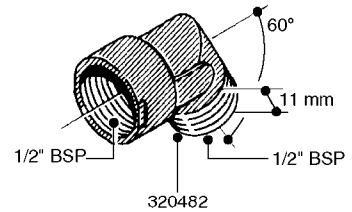

FITTINGS - HEXAGON NIPPLES  
L0030-HIN, 01:01:16

**L0030**

FITTINGS - HEXAGON NIPPLES  
L0030-HIN, 01:01:16

Page 1  
Date 07.02.2020 7:56

| parts-n° | order qty | description                    |
|----------|-----------|--------------------------------|
| 10015303 | 1         | FITT.PO.HN 1.00X1.00 M1000     |
| 10425003 | 1         | FITT.PO.HN 1.25X1.00 MCPHEE    |
| 320132   | 1         | FITT.DK HN 1" BSP              |
| 320176   | 1         | FITT.DK HN 3/8"X1/2" BSP       |
| 320445   | 1         | FITT.DK HN 1/4"X3/8" BSP       |
| 320655   | 1         | FITT.DK HN 1/2"-1/2" BSP       |
| 320692   | 1         | FITT.DK HN 3/8'BSPX1/4'NPT     |
| 320703   | 1         | FITT.DK HN 3/8BSP X1/2 &1/4NPT |
| 320725   | 1         | FITT.DK NIPPLE 3/8"-3/8" BSP   |
| 320902   | 1         | FITT.DK HN 3/8'X 1/4' BSP      |
| 390232   | 1         | FITT.DK HN 1-1/2' X 1-1/4' BSP |
| 390276   | 1         | FITT.DK HN 1'BSP               |

**L0040**

FITTINGS - NIPPLES & ELBOWS  
L0040-HIN, 01:01:16

Page 1  
Date 07.02.2020 7:56

| parts-n° | order qty | description                    |
|----------|-----------|--------------------------------|
| 10530803 | 1         | FITT.PO.SE 2.00X2.00 45 DEG.   |
| 320191   | 1         | FITT.DK ELB 3/8' BSP 45 DEGREE |
| 320482   | 1         | FITT.DK ELB. 1/2" BSP 60 DEG.  |
| 320596   | 1         | FITT.DK ELB 3/8'-1/2'BSP 45DEG |
| 320607   | 1         | FITT.DK HN 3/8M X 3/8F BSP LNG |
| 320633   | 1         | FITT.DK HN 3/8"M X 3/8"F BSP   |
| 321451   | 1         | FITT.DK ELB.1-1/2 X1-1/4 80DEG |
| 321532   | 1         | FITT.DK REDUC 3/4' X 1/2' BSP  |
| 390233   | 1         | FITT.DK REDUC 1-1/2" X 1" BSP  |