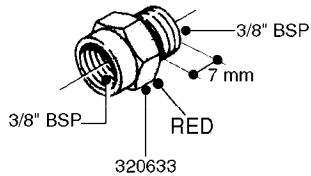

FITTINGS - HEXAGON NIPPLES  
L0030-HIN, 01:01:16

**L0030**

FITTINGS - HEXAGON NIPPLES  
L0030-HIN, 01:01:16

Page 1  
Date 07.02.2020 7:56

| parts-n° | order qty | description                    |
|----------|-----------|--------------------------------|
| 10015303 | 1         | FITT.PO.HN 1.00X1.00 M1000     |
| 10425003 | 1         | FITT.PO.HN 1.25X1.00 MCPHEE    |
| 320132   | 1         | FITT.DK HN 1" BSP              |
| 320176   | 1         | FITT.DK HN 3/8"X1/2" BSP       |
| 320445   | 1         | FITT.DK HN 1/4"X3/8" BSP       |
| 320655   | 1         | FITT.DK HN 1/2"-1/2" BSP       |
| 320692   | 1         | FITT.DK HN 3/8'BSPX1/4'NPT     |
| 320703   | 1         | FITT.DK HN 3/8BSP X1/2 &1/4NPT |
| 320725   | 1         | FITT.DK NIPPLE 3/8"-3/8" BSP   |
| 320902   | 1         | FITT.DK HN 3/8'X 1/4' BSP      |
| 390232   | 1         | FITT.DK HN 1-1/2' X 1-1/4' BSP |
| 390276   | 1         | FITT.DK HN 1'BSP               |