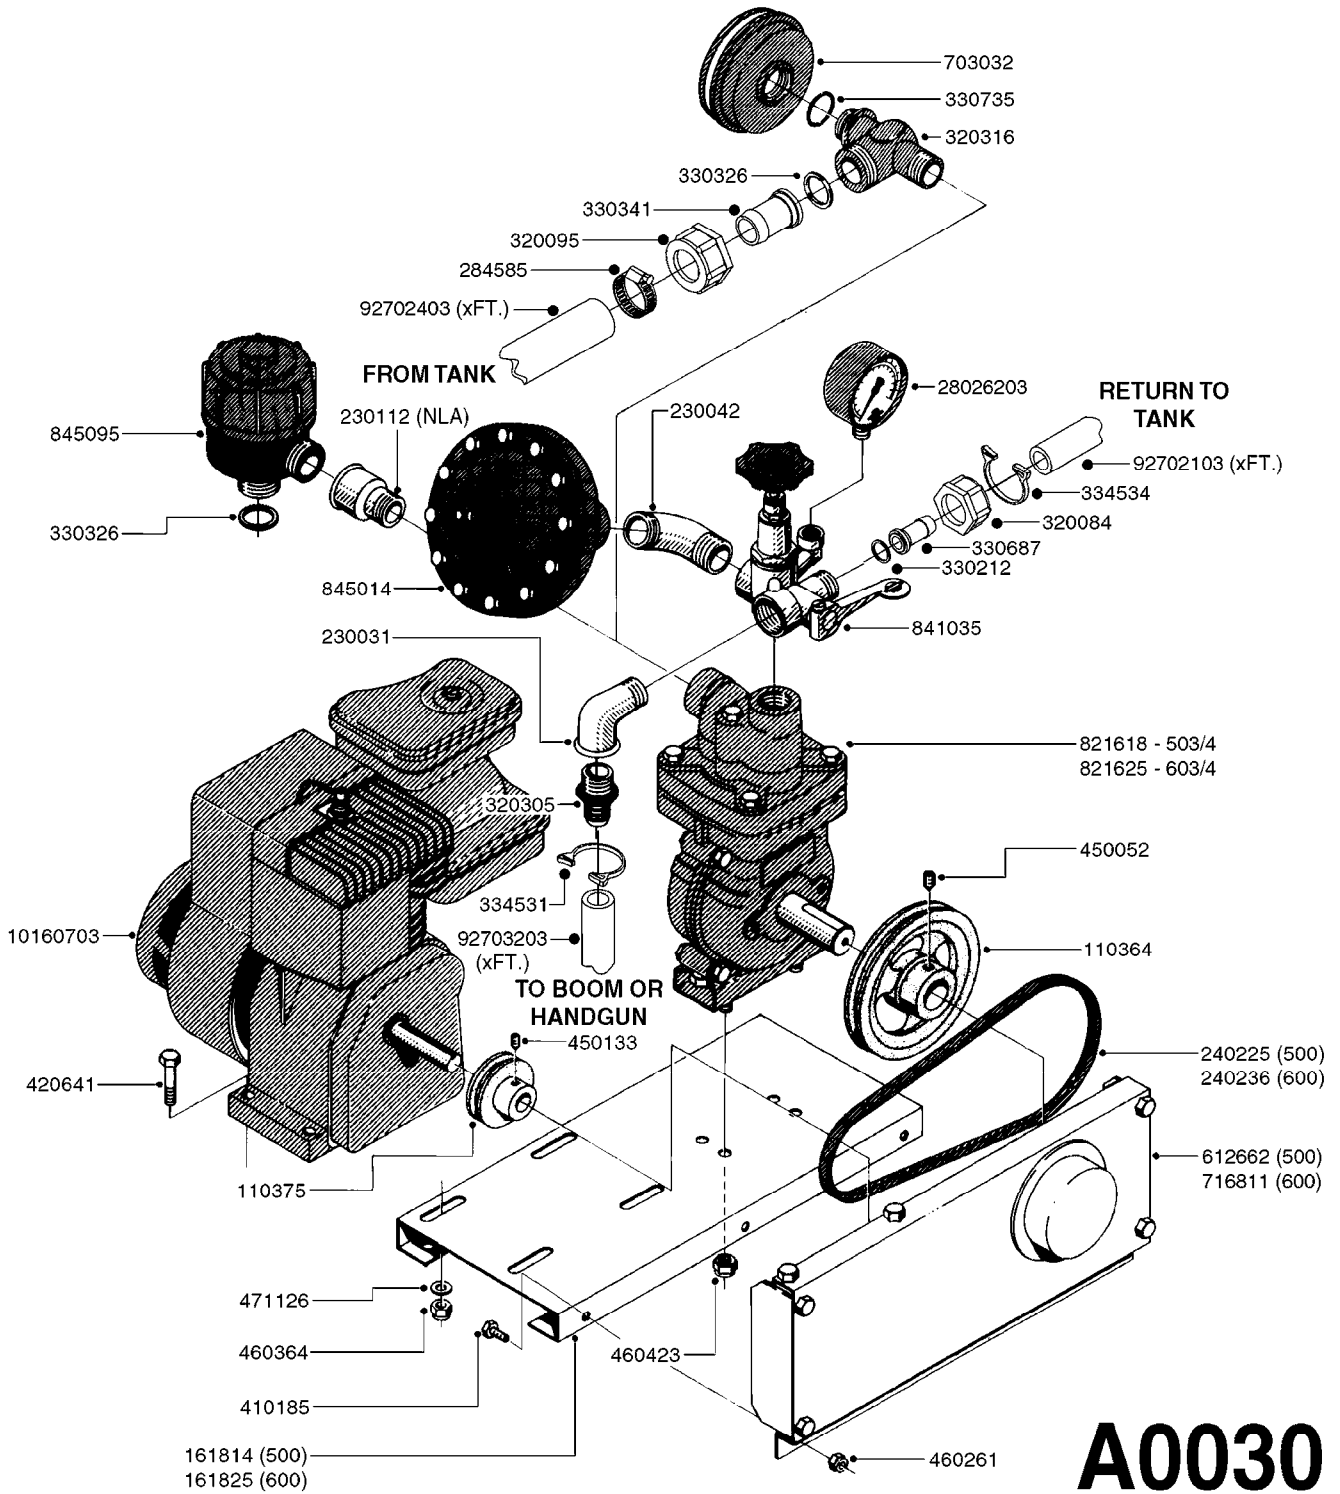

A0030

PUMP - 500/600 W/B&S 3.5 HP
A0030-HIN, 01:01:16

Page 1
Date 07.02.2020 7:56

parts-n°	order qty	description
110364	1	VEE BELT PULLEY S-118-1 02 H7
110375	1	VEE BELT PULLEY, S50-1-5/8'H7
161814	1	MOUNT PLATE
161825	1	PUMP BASE
230031	1	ELBOW 3/4' GF92LZ
230042	1	ELBOW 3/4"
230112	1	REDUCING NIPPLE 1"X3/4" GF 246
240225	1	VEE BELT S 34
240236	1	VEE BELT Z 27
284585	1	CLAMP HOSE GEAR 1" MINI 020
320084	1	FITT.DK NUT 1/2" BSP
320095	1	FITT.DK NUT 1" BSP
320305	1	FITT.DK HB 3/4'- 3/4' BSP
320316	1	FITT.DK TEE 3/4" X3/4" X1"BSP
330212	1	O-RING D19/D14X2.4 F.1/2"NUT
330326	1	O-RING D30/D24X2 F.1"NUT
330341	1	FITT.DK HB 1" F. 1" NUT
330687	1	FITT.DK HB 1/2" F. 1/2" NUT
330735	1	O-RING D30/D26X2
334531	1	CLAMP HOSE PLASTIC 3/4"
334534	1	CLAMP HOSE PLASTIC 1/2"
410185	1	BOLT HEX 8.8 DEL M6X16
420641	1	BOLT HM 8X35/22 A2 SS DIN931
450052	1	SCREW SET M8X10 BLACK ALLAN
450133	1	SCREW SET M6X10 BLACK ALLAN
460261	1	NUT HEX M6X1.00 LOCK DIN985 A2 SS
460364	1	NUT HU M8 A2 SS DIN934
460423	1	NUT HEX M10X1.50 LOCK DIN985A2 SS
471126	1	WASHER, M8, Ø16/ 8.4X 1.6, SS
612662	1	GUARD FOR 321 PUMP UNIT GAS
703032	1	SUCTION AIR BOTTLE 3/4" COMPL.
716811	1	GUARD
821618	1	PUMP 503/4 800RPM STRIGHT SHAF
821625	1	PUMP 603/4 800RPM STRIGHT SHAF
841035	1	OPER.UNIT BRASS F. 600 GAS MTR
845014	1	AIR BOTTLE COMPLETE HJ73
845095	1	FILTER COMPLETE
10160703	1	ENG.B&S 3.5HP 91202-1017-E1
28026203	1	GAUGE 200PSI/BR, 2.5"1/4BSP-BTM
92702103	1	HOSE R X1/2" X300PSI WP X0012"
92702403	1	HOSE PVC SUCT GRAY 1"
92703203	1	HOSE R X3/4" X300PSI WP X0012"