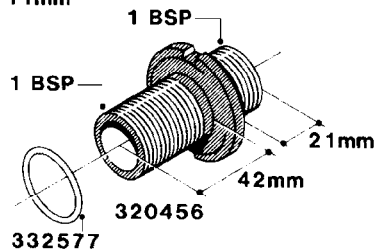

**L0050**

FITTINGS - HOSE CONNECTORS  
L0050-HIN, 01:01:16

Page 1

Date 07.02.2020 7:56

| parts-n° | order qty | description                    |
|----------|-----------|--------------------------------|
| 242594   | 1         | O-RING D14 X 1.78 SCH.70-EPDM  |
| 320294   | 1         | FITT.DK TEE 3/8X3/8HB X1/2"BSP |
| 320305   | 1         | FITT.DK HB 3/4'- 3/4' BSP      |
| 320386   | 1         | FITT.DK TEE 3/8X3/8HB X3/8"BSP |
| 320397   | 1         | FITT.DK ELB 3/8"HB X 3/8" BSP  |
| 320401   | 1         | FITT.DK TEE 1/2X1/2HB X1/2"BSP |
| 320412   | 1         | FITT.DK TEE 1/2X1/2HB X3/8'BSP |
| 320423   | 1         | FITT.DK ELB 1/2'HB X 3/8' BSP  |
| 320891   | 1         | FITT.DK HB 3/8'- 3/8' BSP      |
| 320972   | 1         | FITT.DK HB 5/16'- 1/4' BSP     |
| 322046   | 1         | FITT.DK TEE 1/2X1/2HB X3/4'BSP |
| 322048   | 1         | FITT.DK TEE 3/4X3/4HB X3/4'BSP |
| 330595   | 1         | O-RING D24.6/D20X2.1 -3/4"     |
| 333137   | 1         | FITT.DK CONN.1/2" F.NOZZ. DOUB |
| 333141   | 1         | FITT.DK CONN.1/2" F.NOZZ.SING  |
| 334041   | 1         | FITT.DK CONN.3/4' F.NOZZ. SING |
| 334042   | 1         | FITT.DK CONN.3/4' F.NOZZ. DOUB |
| 334195   | 1         | FITT.DK ELB. 3/4"HB X 3/4"HB   |
| 10012103 | 1         | FITT.PO.HB 1.25X1.50 IMB1012   |
| 10014003 | 1         | FITT.PO.HB 1.25X1.25 IMB1010   |
| 10036903 | 1         | FITT.PO.HB 1.50X1.50 IMB1212   |
| 28019303 | 1         | FITTING HB ELB 3/4NPT-3/4HOSE  |
| 61016500 | 1         | HOSE TAIL 3/4" 90°+RG CAP 3/4" |
| 72026700 | 1         | NOZZLE TUBE ADAPTER W/O-RING   |