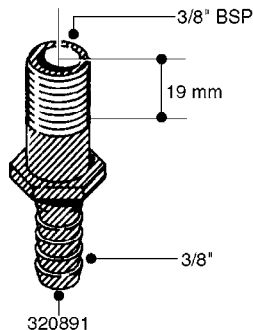

FITTINGS - HEXAGON NIPPLES  
L0030-HIN, 01:01:16

**L0030**

FITTINGS - HEXAGON NIPPLES  
L0030-HIN, 01:01:16

Page 1  
Date 07.02.2020 7:56

| parts-n° | order qty | description                    |
|----------|-----------|--------------------------------|
| 10015303 | 1         | FITT.PO.HN 1.00X1.00 M1000     |
| 10425003 | 1         | FITT.PO.HN 1.25X1.00 MCPHEE    |
| 320132   | 1         | FITT.DK HN 1" BSP              |
| 320176   | 1         | FITT.DK HN 3/8"X1/2" BSP       |
| 320445   | 1         | FITT.DK HN 1/4"X3/8" BSP       |
| 320655   | 1         | FITT.DK HN 1/2"-1/2" BSP       |
| 320692   | 1         | FITT.DK HN 3/8'BSPX1/4'NPT     |
| 320703   | 1         | FITT.DK HN 3/8BSP X1/2 &1/4NPT |
| 320725   | 1         | FITT.DK NIPPLE 3/8"-3/8" BSP   |
| 320902   | 1         | FITT.DK HN 3/8'X 1/4' BSP      |
| 390232   | 1         | FITT.DK HN 1-1/2' X 1-1/4' BSP |
| 390276   | 1         | FITT.DK HN 1'BSP               |

**L0040**

FITTINGS - NIPPLES & ELBOWS  
L0040-HIN, 01:01:16

Page 1  
Date 07.02.2020 7:56

| parts-n° | order qty | description                    |
|----------|-----------|--------------------------------|
| 10530803 | 1         | FITT.PO.SE 2.00X2.00 45 DEG.   |
| 320191   | 1         | FITT.DK ELB 3/8' BSP 45 DEGREE |
| 320482   | 1         | FITT.DK ELB. 1/2" BSP 60 DEG.  |
| 320596   | 1         | FITT.DK ELB 3/8'-1/2'BSP 45DEG |
| 320607   | 1         | FITT.DK HN 3/8M X 3/8F BSP LNG |
| 320633   | 1         | FITT.DK HN 3/8"M X 3/8"F BSP   |
| 321451   | 1         | FITT.DK ELB.1-1/2 X1-1/4 80DEG |
| 321532   | 1         | FITT.DK REDUC 3/4' X 1/2' BSP  |
| 390233   | 1         | FITT.DK REDUC 1-1/2" X 1" BSP  |