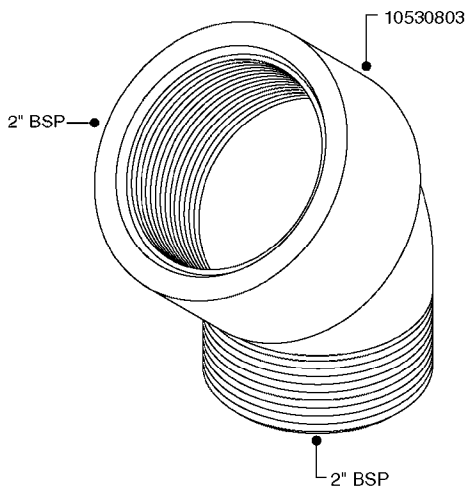

FITTINGS - HEXAGON NIPPLES  
L0030-HIN, 01:01:16

**L0030**

FITTINGS - HEXAGON NIPPLES  
L0030-HIN, 01:01:16

Page 1  
Date 07.02.2020 7:56

| parts-n° | order qty | description                    |
|----------|-----------|--------------------------------|
| 10015303 | 1         | FITT.PO.HN 1.00X1.00 M1000     |
| 10425003 | 1         | FITT.PO.HN 1.25X1.00 MCPHEE    |
| 320132   | 1         | FITT.DK HN 1" BSP              |
| 320176   | 1         | FITT.DK HN 3/8"X1/2" BSP       |
| 320445   | 1         | FITT.DK HN 1/4"X3/8" BSP       |
| 320655   | 1         | FITT.DK HN 1/2"-1/2" BSP       |
| 320692   | 1         | FITT.DK HN 3/8'BSPX1/4'NPT     |
| 320703   | 1         | FITT.DK HN 3/8BSP X1/2 &1/4NPT |
| 320725   | 1         | FITT.DK NIPPLE 3/8"-3/8" BSP   |
| 320902   | 1         | FITT.DK HN 3/8'X 1/4' BSP      |
| 390232   | 1         | FITT.DK HN 1-1/2' X 1-1/4' BSP |
| 390276   | 1         | FITT.DK HN 1'BSP               |

**L0040**

FITTINGS - NIPPLES & ELBOWS  
L0040-HIN, 01:01:16

Page 1  
Date 07.02.2020 7:56

| parts-n° | order qty | description                    |
|----------|-----------|--------------------------------|
| 10530803 | 1         | FITT.PO.SE 2.00X2.00 45 DEG.   |
| 320191   | 1         | FITT.DK ELB 3/8' BSP 45 DEGREE |
| 320482   | 1         | FITT.DK ELB. 1/2" BSP 60 DEG.  |
| 320596   | 1         | FITT.DK ELB 3/8'-1/2'BSP 45DEG |
| 320607   | 1         | FITT.DK HN 3/8M X 3/8F BSP LNG |
| 320633   | 1         | FITT.DK HN 3/8"M X 3/8"F BSP   |
| 321451   | 1         | FITT.DK ELB.1-1/2 X1-1/4 80DEG |
| 321532   | 1         | FITT.DK REDUC 3/4' X 1/2' BSP  |
| 390233   | 1         | FITT.DK REDUC 1-1/2" X 1" BSP  |