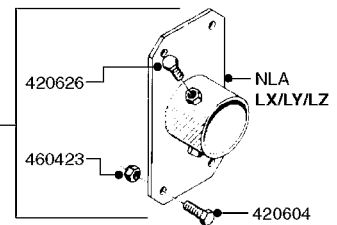

**COMPLETE ASSEMBLIES  
WHOLEGOODS ITEMS**

COMPLETE ASSEMBLY  
833768

COMPLETE ASSEMBLY:  
 818377 - 160' x 3/8" (50m) HOSE REEL  
 818381 - 320' X 3/8" (100m) HOSE REEL