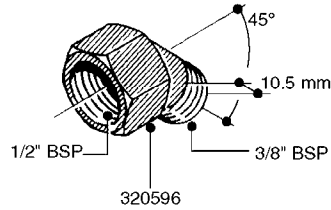

FITTINGS - HEXAGON NIPPLES  
L0030-HIN, 01:01:16

**L0030**

FITTINGS - HEXAGON NIPPLES  
L0030-HIN, 01:01:16

Page 1  
Date 07.02.2020 7:56

| parts-n° | order qty | description                    |
|----------|-----------|--------------------------------|
| 10015303 | 1         | FITT.PO.HN 1.00X1.00 M1000     |
| 10425003 | 1         | FITT.PO.HN 1.25X1.00 MCPHEE    |
| 320132   | 1         | FITT.DK HN 1" BSP              |
| 320176   | 1         | FITT.DK HN 3/8"X1/2" BSP       |
| 320445   | 1         | FITT.DK HN 1/4"X3/8" BSP       |
| 320655   | 1         | FITT.DK HN 1/2"-1/2" BSP       |
| 320692   | 1         | FITT.DK HN 3/8'BSPX1/4'NPT     |
| 320703   | 1         | FITT.DK HN 3/8BSP X1/2 &1/4NPT |
| 320725   | 1         | FITT.DK NIPPLE 3/8"-3/8" BSP   |
| 320902   | 1         | FITT.DK HN 3/8'X 1/4' BSP      |
| 390232   | 1         | FITT.DK HN 1-1/2' X 1-1/4' BSP |
| 390276   | 1         | FITT.DK HN 1'BSP               |

**L0040**

FITTINGS - NIPPLES & ELBOWS  
L0040-HIN, 01:01:16

Page 1  
Date 07.02.2020 7:56

| parts-n° | order qty | description                    |
|----------|-----------|--------------------------------|
| 10530803 | 1         | FITT.PO.SE 2.00X2.00 45 DEG.   |
| 320191   | 1         | FITT.DK ELB 3/8' BSP 45 DEGREE |
| 320482   | 1         | FITT.DK ELB. 1/2" BSP 60 DEG.  |
| 320596   | 1         | FITT.DK ELB 3/8'-1/2'BSP 45DEG |
| 320607   | 1         | FITT.DK HN 3/8M X 3/8F BSP LNG |
| 320633   | 1         | FITT.DK HN 3/8"M X 3/8"F BSP   |
| 321451   | 1         | FITT.DK ELB.1-1/2 X1-1/4 80DEG |
| 321532   | 1         | FITT.DK REDUC 3/4' X 1/2' BSP  |
| 390233   | 1         | FITT.DK REDUC 1-1/2" X 1" BSP  |