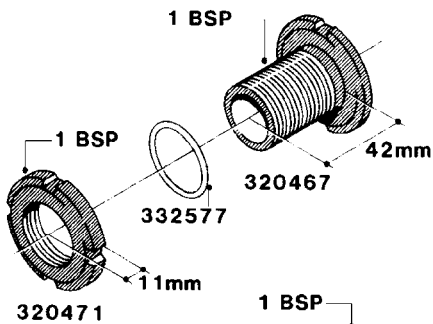

**L0050**

FITTINGS - HOSE CONNECTORS  
L0050-HIN, 01:01:16

Page 1

Date 07.02.2020 7:56

| parts-n° | order qty | description                    |
|----------|-----------|--------------------------------|
| 242594   | 1         | O-RING D14 X 1.78 SCH.70-EPDM  |
| 320294   | 1         | FITT.DK TEE 3/8X3/8HB X1/2"BSP |
| 320305   | 1         | FITT.DK HB 3/4'- 3/4' BSP      |
| 320386   | 1         | FITT.DK TEE 3/8X3/8HB X3/8"BSP |
| 320397   | 1         | FITT.DK ELB 3/8"HB X 3/8" BSP  |
| 320401   | 1         | FITT.DK TEE 1/2X1/2HB X1/2"BSP |
| 320412   | 1         | FITT.DK TEE 1/2X1/2HB X3/8'BSP |
| 320423   | 1         | FITT.DK ELB 1/2'HB X 3/8' BSP  |
| 320891   | 1         | FITT.DK HB 3/8'- 3/8' BSP      |
| 320972   | 1         | FITT.DK HB 5/16'- 1/4' BSP     |
| 322046   | 1         | FITT.DK TEE 1/2X1/2HB X3/4'BSP |
| 322048   | 1         | FITT.DK TEE 3/4X3/4HB X3/4'BSP |
| 330595   | 1         | O-RING D24.6/D20X2.1 -3/4"     |
| 333137   | 1         | FITT.DK CONN.1/2" F.NOZZ. DOUB |
| 333141   | 1         | FITT.DK CONN.1/2" F.NOZZ.SING  |
| 334041   | 1         | FITT.DK CONN.3/4' F.NOZZ. SING |
| 334042   | 1         | FITT.DK CONN.3/4' F.NOZZ. DOUB |
| 334195   | 1         | FITT.DK ELB. 3/4"HB X 3/4"HB   |
| 10012103 | 1         | FITT.PO.HB 1.25X1.50 IMB1012   |
| 10014003 | 1         | FITT.PO.HB 1.25X1.25 IMB1010   |
| 10036903 | 1         | FITT.PO.HB 1.50X1.50 IMB1212   |
| 28019303 | 1         | FITTING HB ELB 3/4NPT-3/4HOSE  |
| 61016500 | 1         | HOSE TAIL 3/4" 90°+RG CAP 3/4" |
| 72026700 | 1         | NOZZLE TUBE ADAPTER W/O-RING   |