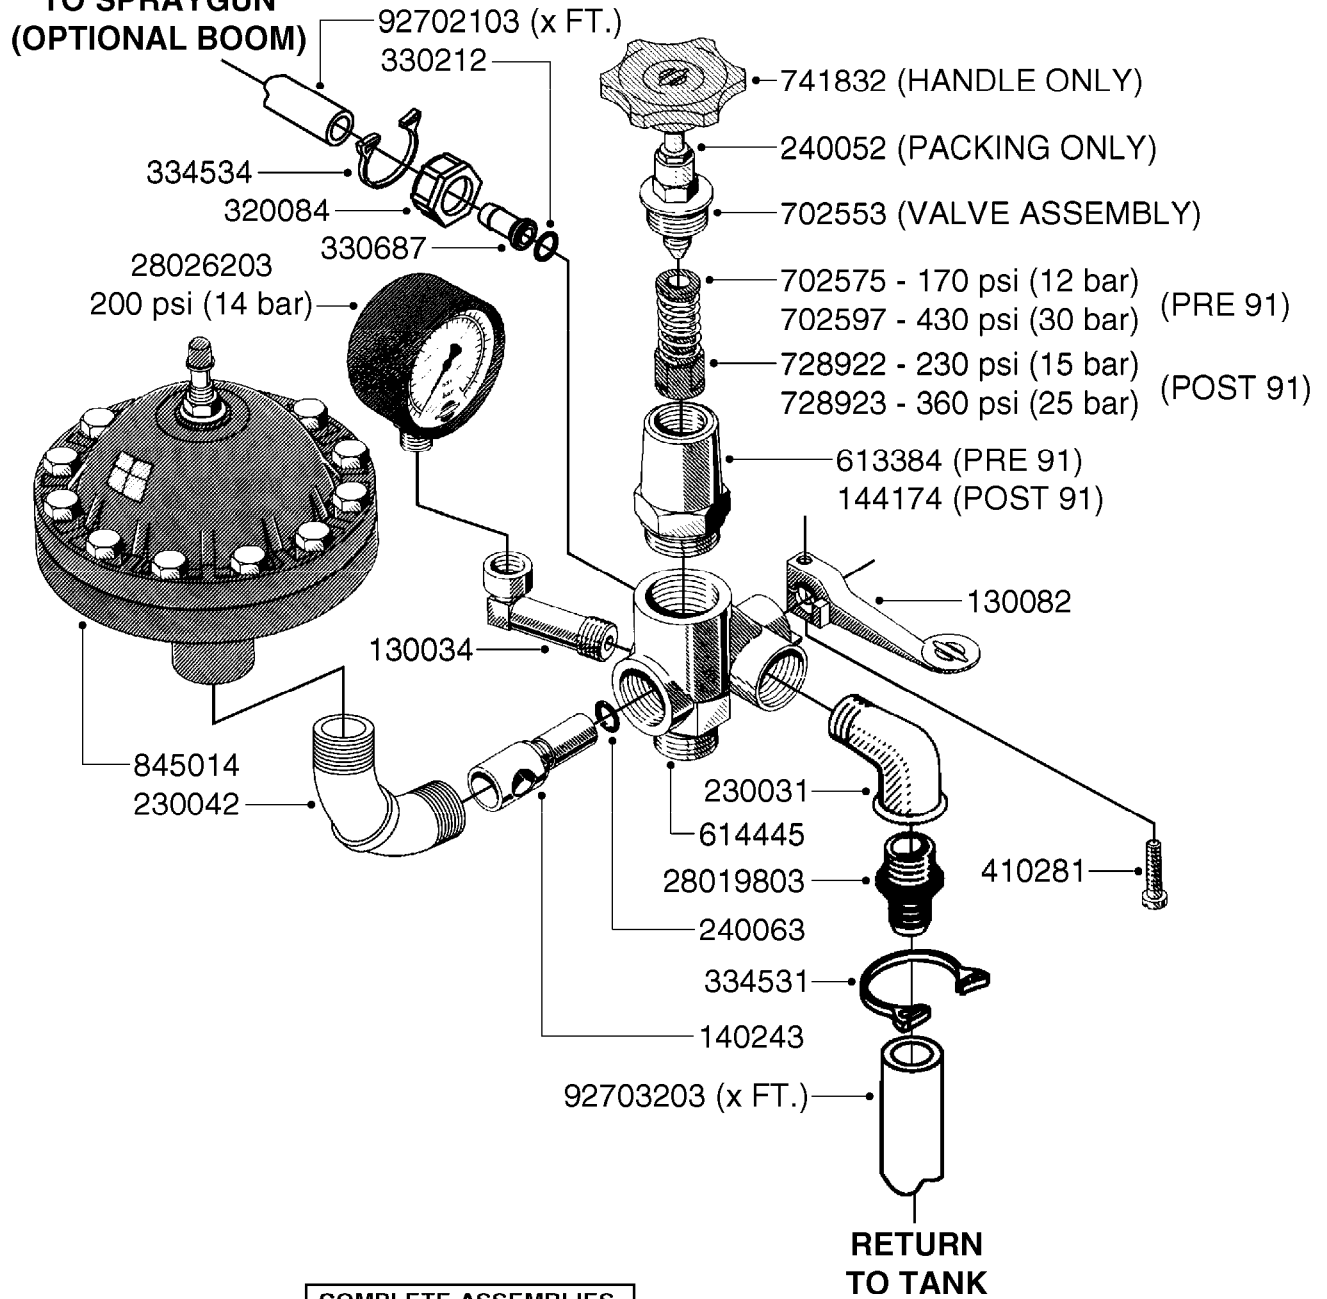

TO SPRAYGUN
(OPTIONAL BOOM)

CONTROL-GAS ENGINE DRIVE - SM
B0010-HIN, 11:12:17

Page 1

Date 07.02.2020 7:56

parts-n°	order qty	description
130034	1	ELBOW FOR GAUGE 1/4 NPT M/F
130082	1	HANDLE FOR PLUG
140243	1	VALVE PLUG, MODEL 600
144174	1	SPRING CASING M500/600 PST91
230031	1	ELBOW 3/4' GF92LZ
230042	1	ELBOW 3/4"
240052	1	BUSHING/PKNG D11,2/8,4 X 6
240063	1	O-RING D14.1/9.3 X 2.4
320084	1	FITT.DK NUT 1/2" BSP
330212	1	O-RING D19/D14X2.4 F.1/2"NUT
330687	1	FITT.DK HB 1/2" F. 1/2" NUT
334531	1	CLAMP HOSE PLASTIC 3/4"
334534	1	CLAMP HOSE PLASTIC 1/2"
410281	1	BOLT HEX 8.8 DEL M6X25 DIN933 A2
613384	1	SPRING CASING M 500/600
614445	1	VALVE CASING W600
702553	1	RELIEF SCREW M22
702575	1	RELIEF VALVE, ASSEMBLED
702597	1	RELIEF VALVE, HT
728922	1	RELIEF VALVE, ASSEMB.230 PST 91
728923	1	RELIEF VALVE,ASSEMB. 360 PST91
741832	1	HANDLE REPLACEMENT F/330632
841035	1	OPER.UNIT BRASS F. 600 GAS MTR
841046	1	OP.UN.600 BRS.HT
845014	1	AIR BOTTLE COMPLETE HJ73
28019803	1	FITTING HB 3/4NPT-3/4HOSE
28026203	1	GAUGE 200PSI/BR,2.5"1/4BSP-BTM
92702103	1	HOSE R X1/2" X300PSI WP X0012"
92703203	1	HOSE R X3/4" X300PSI WP X0012"