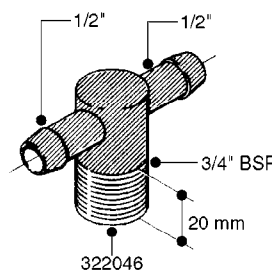

FITTINGS - HEXAGON NIPPLES  
L0030-HIN, 01:01:16

**L0030**

FITTINGS - HEXAGON NIPPLES  
L0030-HIN, 01:01:16

Page 1  
Date 07.02.2020 7:56

| parts-n° | order qty | description                    |
|----------|-----------|--------------------------------|
| 10015303 | 1         | FITT.PO.HN 1.00X1.00 M1000     |
| 10425003 | 1         | FITT.PO.HN 1.25X1.00 MCPHEE    |
| 320132   | 1         | FITT.DK HN 1" BSP              |
| 320176   | 1         | FITT.DK HN 3/8"X1/2" BSP       |
| 320445   | 1         | FITT.DK HN 1/4"X3/8" BSP       |
| 320655   | 1         | FITT.DK HN 1/2"-1/2" BSP       |
| 320692   | 1         | FITT.DK HN 3/8'BSPX1/4'NPT     |
| 320703   | 1         | FITT.DK HN 3/8BSP X1/2 &1/4NPT |
| 320725   | 1         | FITT.DK NIPPLE 3/8"-3/8" BSP   |
| 320902   | 1         | FITT.DK HN 3/8'X 1/4' BSP      |
| 390232   | 1         | FITT.DK HN 1-1/2' X 1-1/4' BSP |
| 390276   | 1         | FITT.DK HN 1'BSP               |

**L0040**

FITTINGS - NIPPLES & ELBOWS  
L0040-HIN, 01:01:16

Page 1  
Date 07.02.2020 7:56

| parts-n° | order qty | description                    |
|----------|-----------|--------------------------------|
| 10530803 | 1         | FITT.PO.SE 2.00X2.00 45 DEG.   |
| 320191   | 1         | FITT.DK ELB 3/8' BSP 45 DEGREE |
| 320482   | 1         | FITT.DK ELB. 1/2" BSP 60 DEG.  |
| 320596   | 1         | FITT.DK ELB 3/8'-1/2'BSP 45DEG |
| 320607   | 1         | FITT.DK HN 3/8M X 3/8F BSP LNG |
| 320633   | 1         | FITT.DK HN 3/8"M X 3/8"F BSP   |
| 321451   | 1         | FITT.DK ELB.1-1/2 X1-1/4 80DEG |
| 321532   | 1         | FITT.DK REDUC 3/4' X 1/2' BSP  |
| 390233   | 1         | FITT.DK REDUC 1-1/2" X 1" BSP  |