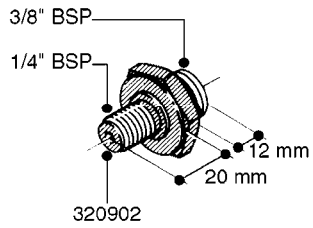

FITTINGS - HEXAGON NIPPLES
L0030-HIN, 01:01:16

L0030