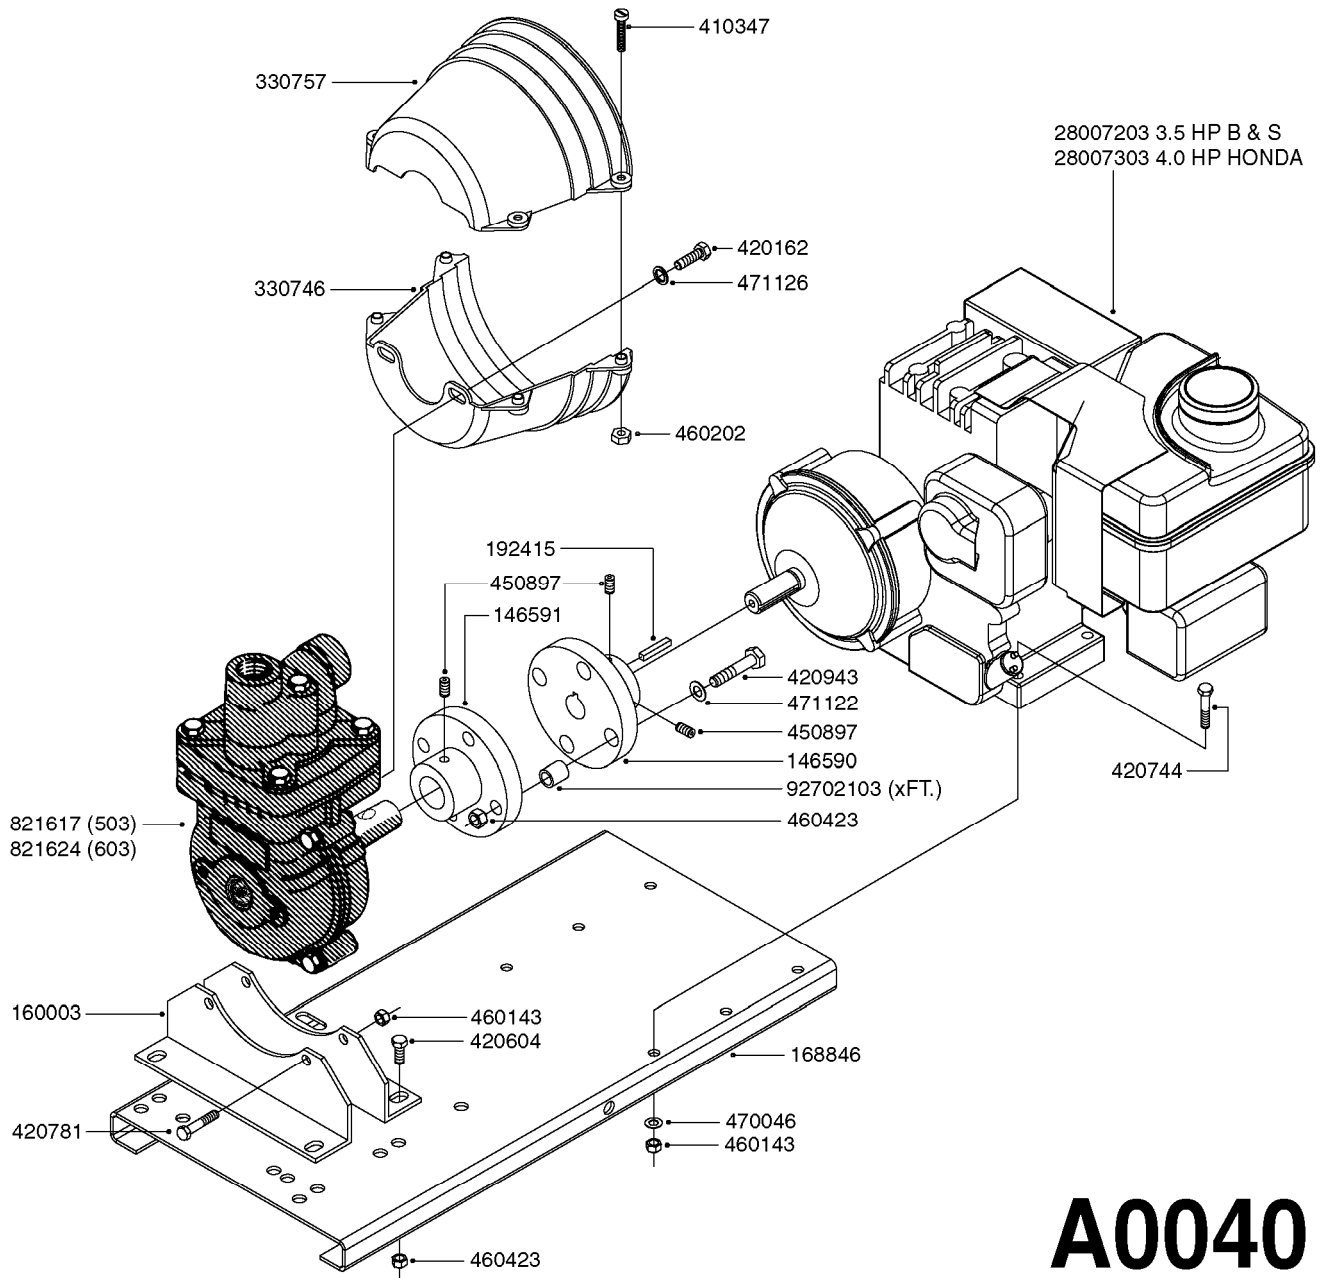

# A0040

PUMP - 503/603 W/DIRECT DRIVE  
A0040-HIN, 01:01:16

Page 1

Date 07.02.2020 7:56

| parts-n° | order qty | description                       |
|----------|-----------|-----------------------------------|
| 146590   | 1         | COUPLING F. ENGINE DIRECT DRIV    |
| 146591   | 1         | COUPLING F.PUMP DIRECT DRIVE      |
| 160003   | 1         | PUMP MOUNT PLATE TALL 500/600     |
| 168846   | 1         | BASE PLATE F.DIRECT DRIVE UNIT    |
| 192415   | 1         | KEY 3/16' X 38 BS NO. 91539       |
| 330746   | 1         | GUARD PTO LOWER PART              |
| 330757   | 1         | GUARD PTO UPPER PART              |
| 410347   | 1         | SCREW M6X20 8.8                   |
| 420162   | 1         | BOLT HEX 8.8 DEL 3/8"x15MM        |
| 420604   | 1         | BOLT HEX 8.8 DEL M10X25 FT DIN933 |
| 420744   | 1         | BOLT HEX 8.8 DEL M8X40            |
| 420781   | 1         | BOLT HEX 8.8 DEL M8X50            |
| 420943   | 1         | BOLT HEX 8.8 DEL M10X50           |
| 450897   | 1         | SCREW SET M8 x 12                 |
| 460143   | 1         | SELF LOCK NUT M8 SST A2 DIN985    |
| 460202   | 1         | NUT HEX M6                        |
| 460423   | 1         | NUT HEX M10X1.50 LOCK DIN985A2 SS |
| 470046   | 1         | WASHER D18D11X1 LOCK              |
| 471122   | 1         | WASHER, M10, Ø20/10.5X 2.0, SS    |
| 471126   | 1         | WASHER, M8, Ø16/ 8.4X 1.6, SS     |
| 821617   | 1         | PUMP 503/7 W FOOT TAPERED SHAF    |
| 821624   | 1         | PUMP 603/7 W. FOOT TAPERED SHA    |
| 28007203 | 1         | ENG.B&S 3.5HP 6:1 REDUCT. RED     |
| 28007303 | 1         | ENG.HONDA 4.0HP 6:1 REDUCT.       |
| 92702103 | 1         | HOSE R X1/2" X300PSI WP X0012"    |