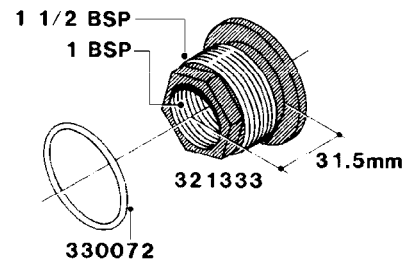

**L0050**

FITTINGS - HOSE CONNECTORS  
L0050-HIN, 01:01:16

Page 1

Date 07.02.2020 7:56

| parts-n° | order qty | description                    |
|----------|-----------|--------------------------------|
| 242594   | 1         | O-RING D14 X 1.78 SCH.70-EPDM  |
| 320294   | 1         | FITT.DK TEE 3/8X3/8HB X1/2"BSP |
| 320305   | 1         | FITT.DK HB 3/4'- 3/4' BSP      |
| 320386   | 1         | FITT.DK TEE 3/8X3/8HB X3/8"BSP |
| 320397   | 1         | FITT.DK ELB 3/8"HB X 3/8" BSP  |
| 320401   | 1         | FITT.DK TEE 1/2X1/2HB X1/2"BSP |
| 320412   | 1         | FITT.DK TEE 1/2X1/2HB X3/8'BSP |
| 320423   | 1         | FITT.DK ELB 1/2'HB X 3/8' BSP  |
| 320891   | 1         | FITT.DK HB 3/8'- 3/8' BSP      |
| 320972   | 1         | FITT.DK HB 5/16'- 1/4' BSP     |
| 322046   | 1         | FITT.DK TEE 1/2X1/2HB X3/4'BSP |
| 322048   | 1         | FITT.DK TEE 3/4X3/4HB X3/4'BSP |
| 330595   | 1         | O-RING D24.6/D20X2.1 -3/4"     |
| 333137   | 1         | FITT.DK CONN.1/2" F.NOZZ. DOUB |
| 333141   | 1         | FITT.DK CONN.1/2" F.NOZZ.SING  |
| 334041   | 1         | FITT.DK CONN.3/4' F.NOZZ. SING |
| 334042   | 1         | FITT.DK CONN.3/4' F.NOZZ. DOUB |
| 334195   | 1         | FITT.DK ELB. 3/4"HB X 3/4"HB   |
| 10012103 | 1         | FITT.PO.HB 1.25X1.50 IMB1012   |
| 10014003 | 1         | FITT.PO.HB 1.25X1.25 IMB1010   |
| 10036903 | 1         | FITT.PO.HB 1.50X1.50 IMB1212   |
| 28019303 | 1         | FITTING HB ELB 3/4NPT-3/4HOSE  |
| 61016500 | 1         | HOSE TAIL 3/4" 90°+RG CAP 3/4" |
| 72026700 | 1         | NOZZLE TUBE ADAPTER W/O-RING   |