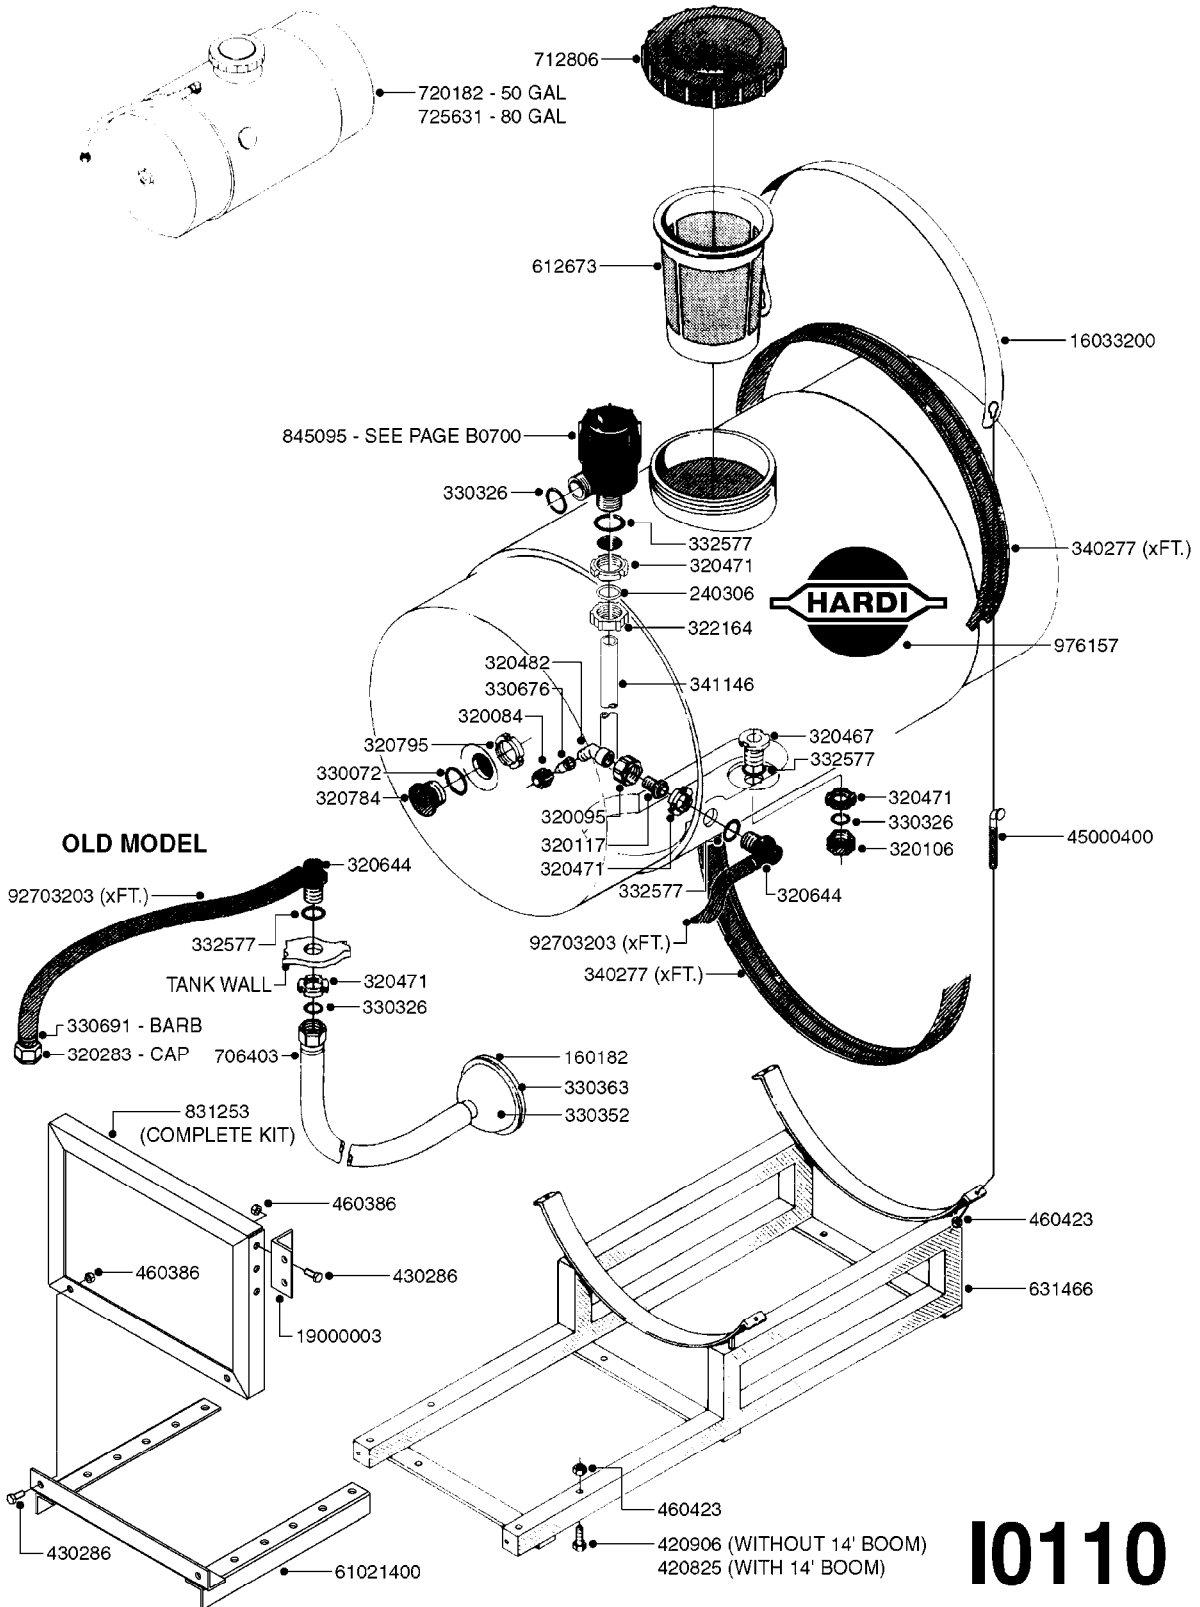

SM 50/80 TANK & FRAME
I0110-HIN, 01:01:16

Page 1
Date 07.02.2020 7:56

parts-n°	order qty	description
160182	1	FILTER SCREEN
240306	1	O-RING D29/D21X4
320084	1	FITT.DK NUT 1/2" BSP
320095	1	FITT.DK NUT 1" BSP
320106	1	FITT.DK CAPNUT 1" BSP
320117	1	FITT.DK CONN.1/2"BSP F. 1" CAP
320283	1	FITT.DK NUT 3/4"BSP
320467	1	FITT.DK BULKHEAD 1"BSP SINGLE
320471	1	FITT.DK NUT 1" BSP JAMB
320482	1	FITT.DK ELB. 1/2" BSP 60 DEG.
320644	1	FITT.DK ELB.3/4"HB X 1" BSP
320784	1	FITT.DK CAP 1-1/2" BSP
320795	1	FITT.DK NUT 1-1/2" BSP JAMB
322164	1	FITT.DK CAP 1' SPECIAL
330072	1	O-RING D53.5/D45.5X4
330326	1	O-RING D30/D24X2 F.1"NUT
330352	1	FOAM DROP HOUSING
330363	1	RETAINER FILTER GAUGE
330676	1	FITT.DK HB 3/8" F. 1/2" NUT
330691	1	FITT.DK HB 3/4'F.3/4' NUT
332577	1	O-RING D38/D30X4 F.1" PUR.
340277	1	TANK PACKING - 40mm WIDE x 12"
341146	1	SUCTION TUBE L=640MM/45DEG
420825	1	BOLT HEX 8.8 DEL M10X65
420906	1	BOLT HEX 8.8 DEL M10X60
430286	1	BOLT HEX 8.8 DEL M12X30 FT
460386	1	NUT HEX M12X1.75
460423	1	NUT HEX M10X1.50 LOCK DIN985A2 SS
612673	1	FILTER BASKET F. ES30/ES53
631466	1	FRAME F. SM53/80 SPRAYER
706403	1	HOSE ASSY. SUCTION F.ESSTATE SP
712806	1	TANK LID WITH VENT S226 RED
720182	1	TANK 50 GAL. ES/SM
725631	1	TANK 80 GAL. SM
831253	1	REAR BOOM MT.FOR ATV/ES80
845095	1	FILTER COMPLETE
976157	1	DECAL COMPANY (4.4" X 4.6")
16033200	1	TANK STRAP L=1150MM
19000003	1	MOUNT ANGLE BRACKET ES50/80
45000400	1	T-BOLT SPECIAL F.TANK STRAP ES
61021400	1	BKT. BOOM MOUNT SM53/80 US
92703203	1	HOSE R X3/4" X300PSI WP X0012"