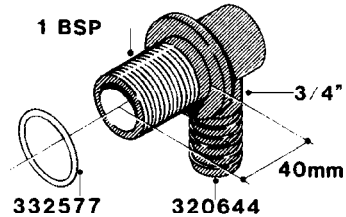

**L0050**

FITTINGS - HOSE CONNECTORS  
L0050-HIN, 01:01:16

Page 1

Date 07.02.2020 7:56

| parts-n° | order qty | description                    |
|----------|-----------|--------------------------------|
| 242594   | 1         | O-RING D14 X 1.78 SCH.70-EPDM  |
| 320294   | 1         | FITT.DK TEE 3/8X3/8HB X1/2"BSP |
| 320305   | 1         | FITT.DK HB 3/4'- 3/4' BSP      |
| 320386   | 1         | FITT.DK TEE 3/8X3/8HB X3/8"BSP |
| 320397   | 1         | FITT.DK ELB 3/8"HB X 3/8" BSP  |
| 320401   | 1         | FITT.DK TEE 1/2X1/2HB X1/2"BSP |
| 320412   | 1         | FITT.DK TEE 1/2X1/2HB X3/8'BSP |
| 320423   | 1         | FITT.DK ELB 1/2'HB X 3/8' BSP  |
| 320891   | 1         | FITT.DK HB 3/8'- 3/8' BSP      |
| 320972   | 1         | FITT.DK HB 5/16'- 1/4' BSP     |
| 322046   | 1         | FITT.DK TEE 1/2X1/2HB X3/4'BSP |
| 322048   | 1         | FITT.DK TEE 3/4X3/4HB X3/4'BSP |
| 330595   | 1         | O-RING D24.6/D20X2.1 -3/4"     |
| 333137   | 1         | FITT.DK CONN.1/2" F.NOZZ. DOUB |
| 333141   | 1         | FITT.DK CONN.1/2" F.NOZZ.SING  |
| 334041   | 1         | FITT.DK CONN.3/4' F.NOZZ. SING |
| 334042   | 1         | FITT.DK CONN.3/4' F.NOZZ. DOUB |
| 334195   | 1         | FITT.DK ELB. 3/4"HB X 3/4"HB   |
| 10012103 | 1         | FITT.PO.HB 1.25X1.50 IMB1012   |
| 10014003 | 1         | FITT.PO.HB 1.25X1.25 IMB1010   |
| 10036903 | 1         | FITT.PO.HB 1.50X1.50 IMB1212   |
| 28019303 | 1         | FITTING HB ELB 3/4NPT-3/4HOSE  |
| 61016500 | 1         | HOSE TAIL 3/4" 90°+RG CAP 3/4" |
| 72026700 | 1         | NOZZLE TUBE ADAPTER W/O-RING   |