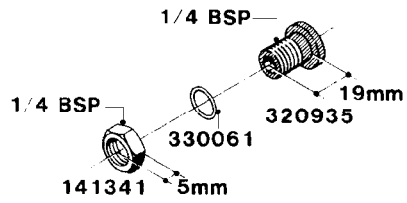

**L0050**

FITTINGS - HOSE CONNECTORS  
L0050-HIN, 01:01:16

Page 1

Date 07.02.2020 7:56

| parts-n° | order qty | description                    |
|----------|-----------|--------------------------------|
| 242594   | 1         | O-RING D14 X 1.78 SCH.70-EPDM  |
| 320294   | 1         | FITT.DK TEE 3/8X3/8HB X1/2"BSP |
| 320305   | 1         | FITT.DK HB 3/4'- 3/4' BSP      |
| 320386   | 1         | FITT.DK TEE 3/8X3/8HB X3/8"BSP |
| 320397   | 1         | FITT.DK ELB 3/8"HB X 3/8" BSP  |
| 320401   | 1         | FITT.DK TEE 1/2X1/2HB X1/2"BSP |
| 320412   | 1         | FITT.DK TEE 1/2X1/2HB X3/8'BSP |
| 320423   | 1         | FITT.DK ELB 1/2'HB X 3/8' BSP  |
| 320891   | 1         | FITT.DK HB 3/8'- 3/8' BSP      |
| 320972   | 1         | FITT.DK HB 5/16'- 1/4' BSP     |
| 322046   | 1         | FITT.DK TEE 1/2X1/2HB X3/4'BSP |
| 322048   | 1         | FITT.DK TEE 3/4X3/4HB X3/4'BSP |
| 330595   | 1         | O-RING D24.6/D20X2.1 -3/4"     |
| 333137   | 1         | FITT.DK CONN.1/2" F.NOZZ. DOUB |
| 333141   | 1         | FITT.DK CONN.1/2" F.NOZZ.SING  |
| 334041   | 1         | FITT.DK CONN.3/4' F.NOZZ. SING |
| 334042   | 1         | FITT.DK CONN.3/4' F.NOZZ. DOUB |
| 334195   | 1         | FITT.DK ELB. 3/4"HB X 3/4"HB   |
| 10012103 | 1         | FITT.PO.HB 1.25X1.50 IMB1012   |
| 10014003 | 1         | FITT.PO.HB 1.25X1.25 IMB1010   |
| 10036903 | 1         | FITT.PO.HB 1.50X1.50 IMB1212   |
| 28019303 | 1         | FITTING HB ELB 3/4NPT-3/4HOSE  |
| 61016500 | 1         | HOSE TAIL 3/4" 90°+RG CAP 3/4" |
| 72026700 | 1         | NOZZLE TUBE ADAPTER W/O-RING   |