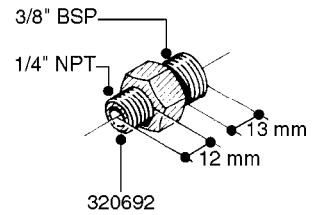

FITTINGS - HEXAGON NIPPLES
L0030-HIN, 01:01:16

L0030