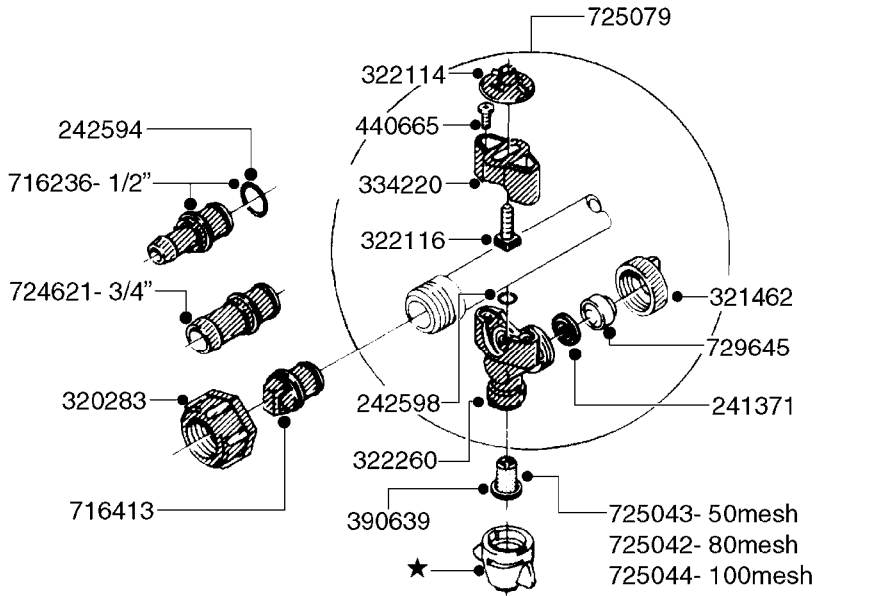

SINGLE NOZZLE BODY