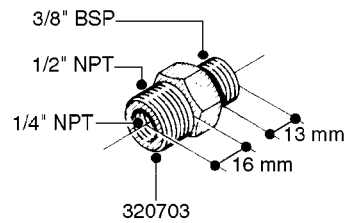

FITTINGS - HEXAGON NIPPLES
L0030-HIN, 01:01:16

L0030