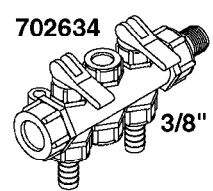

SEE PAGE B0020

**B0030**

| parts-n° | order qty | description                     |
|----------|-----------|---------------------------------|
| 146644   | 1         | PIN D3X19 STAINLESS             |
| 160167   | 1         | MOUNTING PLATE LP               |
| 160171   | 1         | MOUNTING PLATE NK               |
| 241323   | 1         | O-RING D5.3X2.4 NITRIL          |
| 320047   | 1         | FITT.DK CAPNUT 1/2" BSP         |
| 320073   | 1         | DISTRIBUTOR HOUSING 1/2"        |
| 320084   | 1         | FITT.DK NUT 1/2" BSP            |
| 320095   | 1         | FITT.DK NUT 1" BSP              |
| 320106   | 1         | FITT.DK CAPNUT 1" BSP           |
| 320117   | 1         | FITT.DK CONN.1/2"BSP F. 1" CAP  |
| 330212   | 1         | O-RING D19/D14X2.4 F.1/2"NUT    |
| 330293   | 1         | VALVE SEAT WITH 3/8" HOSE TAIL  |
| 330304   | 1         | VALVE CONE D14                  |
| 330315   | 1         | O-RING D18.4/D13X.6             |
| 330326   | 1         | O-RING D30/D24X2 F.1"NUT        |
| 330337   | 1         | HANDLE F. FLIP VALVE            |
| 331122   | 1         | VALVE SEAT WITH 1/2" HOSE TAIL  |
| 334533   | 1         | CLAMP HOSE PLASTIC 3/8"         |
| 334534   | 1         | CLAMP HOSE PLASTIC 1/2"         |
| 420582   | 1         | BOLT HEX 8.8 DEL M8X20 FT A2    |
| 420626   | 1         | BOLT HEX 8.8 DEL M10X20 FT      |
| 460342   | 1         | NUT HEX M10 DEL DIN934          |
| 460364   | 1         | NUT HU M8 A2 SS DIN934          |
| 702634   | 1         | DIST.HOUSING ASSEMBLY (2-VALVE) |
| 709741   | 1         | VALVE ASSY. 1/2" FLIP LEVER     |
| 841072   | 1         | DISTRIBUT. VALVE 1/2" NK        |
| 841094   | 1         | DISTRIBUT. VALVE 1/2" LP,BL     |
| 92701703 | 1         | HOSE R X3/8" X300PSI WP X0012"  |
| 92702103 | 1         | HOSE R X1/2" X300PSI WP X0012"  |