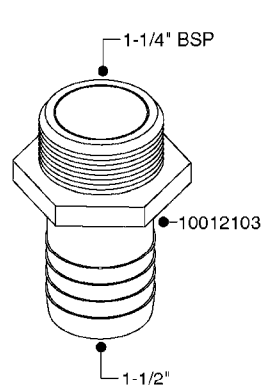

FITTINGS - HEXAGON NIPPLES  
L0030-HIN, 01:01:16

**L0030**

FITTINGS - HEXAGON NIPPLES  
L0030-HIN, 01:01:16

Page 1  
Date 07.02.2020 7:56

| parts-n° | order qty | description                    |
|----------|-----------|--------------------------------|
| 10015303 | 1         | FITT.PO.HN 1.00X1.00 M1000     |
| 10425003 | 1         | FITT.PO.HN 1.25X1.00 MCPHEE    |
| 320132   | 1         | FITT.DK HN 1" BSP              |
| 320176   | 1         | FITT.DK HN 3/8"X1/2" BSP       |
| 320445   | 1         | FITT.DK HN 1/4"X3/8" BSP       |
| 320655   | 1         | FITT.DK HN 1/2"-1/2" BSP       |
| 320692   | 1         | FITT.DK HN 3/8'BSPX1/4'NPT     |
| 320703   | 1         | FITT.DK HN 3/8BSP X1/2 &1/4NPT |
| 320725   | 1         | FITT.DK NIPPLE 3/8"-3/8" BSP   |
| 320902   | 1         | FITT.DK HN 3/8'X 1/4' BSP      |
| 390232   | 1         | FITT.DK HN 1-1/2' X 1-1/4' BSP |
| 390276   | 1         | FITT.DK HN 1'BSP               |

**L0040**

FITTINGS - NIPPLES & ELBOWS  
L0040-HIN, 01:01:16

Page 1  
Date 07.02.2020 7:56

| parts-n° | order qty | description                    |
|----------|-----------|--------------------------------|
| 10530803 | 1         | FITT.PO.SE 2.00X2.00 45 DEG.   |
| 320191   | 1         | FITT.DK ELB 3/8' BSP 45 DEGREE |
| 320482   | 1         | FITT.DK ELB. 1/2" BSP 60 DEG.  |
| 320596   | 1         | FITT.DK ELB 3/8'-1/2'BSP 45DEG |
| 320607   | 1         | FITT.DK HN 3/8M X 3/8F BSP LNG |
| 320633   | 1         | FITT.DK HN 3/8"M X 3/8"F BSP   |
| 321451   | 1         | FITT.DK ELB.1-1/2 X1-1/4 80DEG |
| 321532   | 1         | FITT.DK REDUC 3/4' X 1/2' BSP  |
| 390233   | 1         | FITT.DK REDUC 1-1/2" X 1" BSP  |