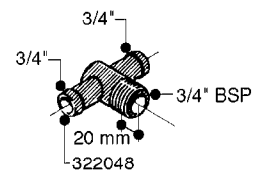

FITTINGS - HEXAGON NIPPLES  
L0030-HIN, 01:01:16

**L0030**

FITTINGS - HEXAGON NIPPLES  
L0030-HIN, 01:01:16

Page 1  
Date 07.02.2020 7:56

| parts-n° | order qty | description                    |
|----------|-----------|--------------------------------|
| 10015303 | 1         | FITT.PO.HN 1.00X1.00 M1000     |
| 10425003 | 1         | FITT.PO.HN 1.25X1.00 MCPHEE    |
| 320132   | 1         | FITT.DK HN 1" BSP              |
| 320176   | 1         | FITT.DK HN 3/8"X1/2" BSP       |
| 320445   | 1         | FITT.DK HN 1/4"X3/8" BSP       |
| 320655   | 1         | FITT.DK HN 1/2"-1/2" BSP       |
| 320692   | 1         | FITT.DK HN 3/8'BSPX1/4'NPT     |
| 320703   | 1         | FITT.DK HN 3/8BSP X1/2 &1/4NPT |
| 320725   | 1         | FITT.DK NIPPLE 3/8"-3/8" BSP   |
| 320902   | 1         | FITT.DK HN 3/8'X 1/4' BSP      |
| 390232   | 1         | FITT.DK HN 1-1/2' X 1-1/4' BSP |
| 390276   | 1         | FITT.DK HN 1'BSP               |

**L0040**

FITTINGS - NIPPLES & ELBOWS  
L0040-HIN, 01:01:16

Page 1  
Date 07.02.2020 7:56

| parts-n° | order qty | description                    |
|----------|-----------|--------------------------------|
| 10530803 | 1         | FITT.PO.SE 2.00X2.00 45 DEG.   |
| 320191   | 1         | FITT.DK ELB 3/8' BSP 45 DEGREE |
| 320482   | 1         | FITT.DK ELB. 1/2" BSP 60 DEG.  |
| 320596   | 1         | FITT.DK ELB 3/8'-1/2'BSP 45DEG |
| 320607   | 1         | FITT.DK HN 3/8M X 3/8F BSP LNG |
| 320633   | 1         | FITT.DK HN 3/8"M X 3/8"F BSP   |
| 321451   | 1         | FITT.DK ELB.1-1/2 X1-1/4 80DEG |
| 321532   | 1         | FITT.DK REDUC 3/4' X 1/2' BSP  |
| 390233   | 1         | FITT.DK REDUC 1-1/2" X 1" BSP  |