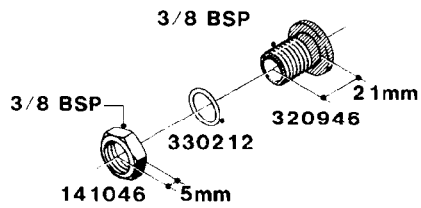

**L0050**

FITTINGS - HOSE CONNECTORS  
L0050-HIN, 01:01:16

Page 1

Date 07.02.2020 7:56

| parts-n° | order qty | description                    |
|----------|-----------|--------------------------------|
| 242594   | 1         | O-RING D14 X 1.78 SCH.70-EPDM  |
| 320294   | 1         | FITT.DK TEE 3/8X3/8HB X1/2"BSP |
| 320305   | 1         | FITT.DK HB 3/4'- 3/4' BSP      |
| 320386   | 1         | FITT.DK TEE 3/8X3/8HB X3/8"BSP |
| 320397   | 1         | FITT.DK ELB 3/8"HB X 3/8" BSP  |
| 320401   | 1         | FITT.DK TEE 1/2X1/2HB X1/2"BSP |
| 320412   | 1         | FITT.DK TEE 1/2X1/2HB X3/8'BSP |
| 320423   | 1         | FITT.DK ELB 1/2'HB X 3/8' BSP  |
| 320891   | 1         | FITT.DK HB 3/8'- 3/8' BSP      |
| 320972   | 1         | FITT.DK HB 5/16'- 1/4' BSP     |
| 322046   | 1         | FITT.DK TEE 1/2X1/2HB X3/4'BSP |
| 322048   | 1         | FITT.DK TEE 3/4X3/4HB X3/4'BSP |
| 330595   | 1         | O-RING D24.6/D20X2.1 -3/4"     |
| 333137   | 1         | FITT.DK CONN.1/2" F.NOZZ. DOUB |
| 333141   | 1         | FITT.DK CONN.1/2" F.NOZZ.SING  |
| 334041   | 1         | FITT.DK CONN.3/4' F.NOZZ. SING |
| 334042   | 1         | FITT.DK CONN.3/4' F.NOZZ. DOUB |
| 334195   | 1         | FITT.DK ELB. 3/4"HB X 3/4"HB   |
| 10012103 | 1         | FITT.PO.HB 1.25X1.50 IMB1012   |
| 10014003 | 1         | FITT.PO.HB 1.25X1.25 IMB1010   |
| 10036903 | 1         | FITT.PO.HB 1.50X1.50 IMB1212   |
| 28019303 | 1         | FITTING HB ELB 3/4NPT-3/4HOSE  |
| 61016500 | 1         | HOSE TAIL 3/4" 90°+RG CAP 3/4" |
| 72026700 | 1         | NOZZLE TUBE ADAPTER W/O-RING   |