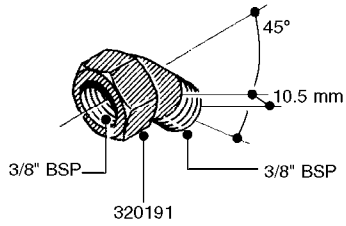

FITTINGS - HEXAGON NIPPLES  
L0030-HIN, 01:01:16

**L0030**

FITTINGS - HEXAGON NIPPLES  
L0030-HIN, 01:01:16

Page 1  
Date 07.02.2020 7:56

| parts-n° | order qty | description                    |
|----------|-----------|--------------------------------|
| 10015303 | 1         | FITT.PO.HN 1.00X1.00 M1000     |
| 10425003 | 1         | FITT.PO.HN 1.25X1.00 MCPHEE    |
| 320132   | 1         | FITT.DK HN 1" BSP              |
| 320176   | 1         | FITT.DK HN 3/8"X1/2" BSP       |
| 320445   | 1         | FITT.DK HN 1/4"X3/8" BSP       |
| 320655   | 1         | FITT.DK HN 1/2"-1/2" BSP       |
| 320692   | 1         | FITT.DK HN 3/8'BSPX1/4'NPT     |
| 320703   | 1         | FITT.DK HN 3/8BSP X1/2 &1/4NPT |
| 320725   | 1         | FITT.DK NIPPLE 3/8"-3/8" BSP   |
| 320902   | 1         | FITT.DK HN 3/8'X 1/4' BSP      |
| 390232   | 1         | FITT.DK HN 1-1/2' X 1-1/4' BSP |
| 390276   | 1         | FITT.DK HN 1'BSP               |

**L0040**

FITTINGS - NIPPLES & ELBOWS  
L0040-HIN, 01:01:16

Page 1  
Date 07.02.2020 7:56

| parts-n° | order qty | description                    |
|----------|-----------|--------------------------------|
| 10530803 | 1         | FITT.PO.SE 2.00X2.00 45 DEG.   |
| 320191   | 1         | FITT.DK ELB 3/8' BSP 45 DEGREE |
| 320482   | 1         | FITT.DK ELB. 1/2" BSP 60 DEG.  |
| 320596   | 1         | FITT.DK ELB 3/8'-1/2'BSP 45DEG |
| 320607   | 1         | FITT.DK HN 3/8M X 3/8F BSP LNG |
| 320633   | 1         | FITT.DK HN 3/8"M X 3/8"F BSP   |
| 321451   | 1         | FITT.DK ELB.1-1/2 X1-1/4 80DEG |
| 321532   | 1         | FITT.DK REDUC 3/4' X 1/2' BSP  |
| 390233   | 1         | FITT.DK REDUC 1-1/2" X 1" BSP  |