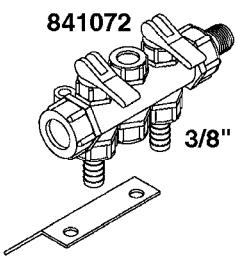

SEE PAGE B0020

**B0030**

| parts-n° | order qty | description                     |
|----------|-----------|---------------------------------|
| 146644   | 1         | PIN D3X19 STAINLESS             |
| 160167   | 1         | MOUNTING PLATE LP               |
| 160171   | 1         | MOUNTING PLATE NK               |
| 241323   | 1         | O-RING D5.3X2.4 NITRIL          |
| 320047   | 1         | FITT.DK CAPNUT 1/2" BSP         |
| 320073   | 1         | DISTRIBUTOR HOUSING 1/2"        |
| 320084   | 1         | FITT.DK NUT 1/2" BSP            |
| 320095   | 1         | FITT.DK NUT 1" BSP              |
| 320106   | 1         | FITT.DK CAPNUT 1" BSP           |
| 320117   | 1         | FITT.DK CONN.1/2"BSP F. 1" CAP  |
| 330212   | 1         | O-RING D19/D14X2.4 F.1/2"NUT    |
| 330293   | 1         | VALVE SEAT WITH 3/8" HOSE TAIL  |
| 330304   | 1         | VALVE CONE D14                  |
| 330315   | 1         | O-RING D18.4/D13X.6             |
| 330326   | 1         | O-RING D30/D24X2 F.1"NUT        |
| 330337   | 1         | HANDLE F. FLIP VALVE            |
| 331122   | 1         | VALVE SEAT WITH 1/2" HOSE TAIL  |
| 334533   | 1         | CLAMP HOSE PLASTIC 3/8"         |
| 334534   | 1         | CLAMP HOSE PLASTIC 1/2"         |
| 420582   | 1         | BOLT HEX 8.8 DEL M8X20 FT A2    |
| 420626   | 1         | BOLT HEX 8.8 DEL M10X20 FT      |
| 460342   | 1         | NUT HEX M10 DEL DIN934          |
| 460364   | 1         | NUT HU M8 A2 SS DIN934          |
| 702634   | 1         | DIST.HOUSING ASSEMBLY (2-VALVE) |
| 709741   | 1         | VALVE ASSY. 1/2" FLIP LEVER     |
| 841072   | 1         | DISTRIBUT. VALVE 1/2" NK        |
| 841094   | 1         | DISTRIBUT. VALVE 1/2" LP,BL     |
| 92701703 | 1         | HOSE R X3/8" X300PSI WP X0012"  |
| 92702103 | 1         | HOSE R X1/2" X300PSI WP X0012"  |