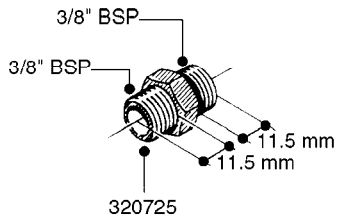

FITTINGS - HEXAGON NIPPLES
L0030-HIN, 01:01:16

L0030