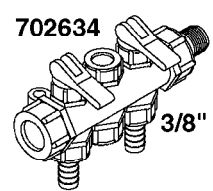

A0410

PUMP - SYSTEM 12 VOLT F/ES30
A0410-HIN, 01:01:16

Page 1

Date 07.02.2020 7:55

parts-n°	order qty	description
261272	1	FUSE 10A D6X32 MM
320084	1	FITT.DK NUT 1/2" BSP
320095	1	FITT.DK NUT 1" BSP
320117	1	FITT.DK CONN.1/2"BSP F. 1" CAP
320272	1	FITT.DK CAPNUT 3/8' BSP
320386	1	FITT.DK TEE 3/8X3/8HB X3/8"BSP
320423	1	FITT.DK ELB 1/2'HB X 3/8' BSP
321307	1	FITT.DK NUT 1/2" BSP JAMB
330212	1	O-RING D19/D14X2.4 F.1/2"NUT
330326	1	O-RING D30/D24X2 F.1"NUT
330676	1	FITT.DK HB 3/8" F. 1/2" NUT
330687	1	FITT.DK HB 1/2" F. 1/2" NUT
332592	1	O-RING D26/D20X3
334533	1	CLAMP HOSE PLASTIC 3/8"
334534	1	CLAMP HOSE PLASTIC 1/2"
720556	1	SAFETY VALVE FOR ATV SPRAYER
725512	1	SPRING W/SEAT
927269	1	HOSE R X PVC X 1/2 X 0012"
10131403	1	SWITCH 12V 10 AMP TOGGLE
10131603	1	CLIPS ALLIGATOR 12V
10134203	1	1 FT. 16/2 SJTW ELECT. CABLE
10244503	1	PUMP 12 VOLT FLOJET 2100-573
26001303	1	FUSE HOLDER - INLINE
92701703	1	HOSE R X3/8" X300PSI WP X0012"

SEE
PAGE
B0020

B0030

parts-n°	order qty	description
146644	1	PIN D3X19 STAINLESS
160167	1	MOUNTING PLATE LP
160171	1	MOUNTING PLATE NK
241323	1	O-RING D5.3X2.4 NITRIL
320047	1	FITT.DK CAPNUT 1/2" BSP
320073	1	DISTRIBUTOR HOUSING 1/2"
320084	1	FITT.DK NUT 1/2" BSP
320095	1	FITT.DK NUT 1" BSP
320106	1	FITT.DK CAPNUT 1" BSP
320117	1	FITT.DK CONN.1/2"BSP F. 1" CAP
330212	1	O-RING D19/D14X2.4 F.1/2"NUT
330293	1	VALVE SEAT WITH 3/8" HOSE TAIL
330304	1	VALVE CONE D14
330315	1	O-RING D18.4/D13X.6
330326	1	O-RING D30/D24X2 F.1"NUT
330337	1	HANDLE F. FLIP VALVE
331122	1	VALVE SEAT WITH 1/2" HOSE TAIL
334533	1	CLAMP HOSE PLASTIC 3/8"
334534	1	CLAMP HOSE PLASTIC 1/2"
420582	1	BOLT HEX 8.8 DEL M8X20 FT A2
420626	1	BOLT HEX 8.8 DEL M10X20 FT
460342	1	NUT HEX M10 DEL DIN934
460364	1	NUT HU M8 A2 SS DIN934
702634	1	DIST.HOUSING ASSEMBLY (2-VALVE)
709741	1	VALVE ASSY. 1/2" FLIP LEVER
841072	1	DISTRIBUT. VALVE 1/2" NK
841094	1	DISTRIBUT. VALVE 1/2" LP,BL
92701703	1	HOSE R X3/8" X300PSI WP X0012"
92702103	1	HOSE R X1/2" X300PSI WP X0012"