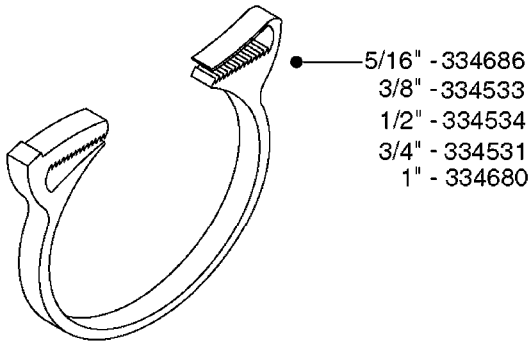

I.D.	PART # (ONE FOOT)	
3/8" 1/2" 3/4" 1" 1-1/4" 1-1/2"	92701703 92702103 92703203 92712403 92734403 92736503	 RUBBER HOSE
5/16" 3/8" 1/4" 1/2" 3/4"	927281 927284 927268 927269 927270	 PVC HOSE
1" 1-1/4" 1-1/2" 2" 2-1/2"	92702403 92738900 92702603 92702703 92702803	 PVC SPIRAL SUCTION HOSE, GRAY
3/4" 1-1/4"	927205 92703503	 CLEAR HOSE, SMOOTH
1/2" 3/4"	10631003 927231	 PVC HOSE, CLEAR, REINFORCED
4mm 6mm 8mm 10mm .25" .38"	927253 RED 927264 RED 927306 BLACK 927330 BLACK 92703303 BLACK 92703403 BLACK	 PVC AIR HOSE, SMOOTH

L0120

BULK HOSE
L0120-HIN, 17:10:19

Page 1
Date 07.02.2020 7:55

parts-n°	order qty	description
927205	1	HOSE R X CLEAR X 3/4 X 0012"
927231	1	HOSE R X PVCX3/4 CLR/BRD 0012"
927253	1	RED AIR HOSE, Ø4/2 1810 E
927264	1	HOSE R X PE D6/D4 X 0012"
927268	1	HOSE BLUE PVC X 1/4 X 0012"
927269	1	HOSE R X PVC X 1/2 X 0012"
927270	1	HOSE R X PVC X 3/4 X 0012"
927281	1	HOSE R X PVC X 5/16 X 0012"
927284	1	HOSE 3/8 PVC W/ INSERT
927306	1	HOSE R X PE D8/D6 X 0012"BLACK
927330	1	HOSE R X PE D10/D8 X 012"BLACK
10631003	1	HOSE R X CLEAR BRAID.X 1/2 12"
92701703	1	HOSE R X3/8" X300PSI WP X0012"
92702103	1	HOSE R X1/2" X300PSI WP X0012"
92702403	1	HOSE PVC SUCT GRAY 1"
92702603	1	HOSE PVC SUCT GRAY 1-1/2"
92702703	1	HOSE PVC SUCT GRAY 2"
92702803	1	HOSE PVC SUCT GRAY 2.5"
92703203	1	HOSE R X3/4" X300PSI WP X0012"
92703303	1	HOSE LLDPE .25"X.17"X12" BLACK
92703403	1	HOSE LLDPE .38"X.25"X12" BLACK
92703503	1	HOSE VINYL CLEAR 1-1/4" OD X 1" ID
92712403	1	HOSE R X1" X300PSI WP X0012"
92734403	1	HOSE R X5/4" X200PSI WP X0012"
92736503	1	HOSE R X1.5" X200PSI WP X0012"
92738900	1	HOSE R X PVC X 1-1/4" 0012"

Hose Size	Pressure	Suction	Clamp Code
5/16"	284582		-
3/8"	28044903		6706
1/2"	28029803		6708
3/4"	28029903		6712
1"	28030003	28029903	6716
1-1/4"	28030103		6724
1-1/2"		28030103	6724
2"		28030203	235-67
2-1/2"		28030303	235-74
3"		28030403	235-87