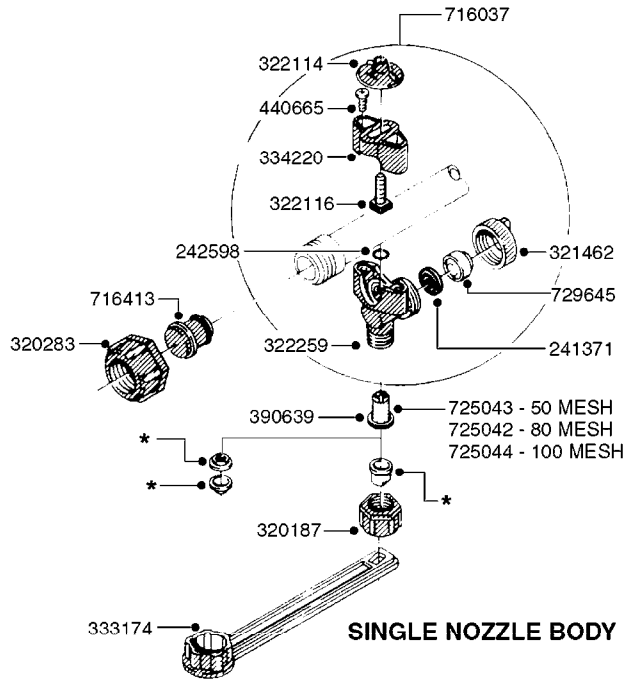

NOZZLE BODIES - THREADED
D1080-HIN, 01:01:16

D1080

NOZZLE BODIES-THREADED
D1080-HIN, 01:01:16

Page 1

Date 07.02.2020 7:55

parts-n°	order qty	description
143592	1	LOCK CLAMP FOR TRIPLET
241371	1	DIAPHRAGM F.NO-DRIP,VULC
241990	1	O-RING D9.3 X 2.4 VITON
242598	1	O-RING D7.0 X 2.5 NITRIL
320187	1	FITT.DK CAP 3/8" BSP BLACK
320283	1	FITT.DK NUT 3/4"BSP
321462	1	CAP F.NO-DRIP ASSY.
321801	1	FITT.DK CAP 3/8' BSP GREEN
321812	1	FITT.DK CAP 3/8' BSP RED
322114	1	NUT PLASTIC F.NOZZ.H
322116	1	BOLT PLASTIC F.NOZZ.H.
322258	1	HOUSING F.TRIPLET
322259	1	HOUSING LOWER NOZZLE SNGL 3/8"
333174	1	NOZZLE ALIGNMENT KEY
334220	1	YOKE, UPPER NOZZLE BODY
390639	1	O-RING F.NOZZLE FILTER
440665	1	SCREW M4.2X16 STAINLESS
614366	1	FILTER 50 MESH F.NOZZLE BLUE
614367	1	FILTER 80 MESH F.NOZZLE RED
614368	1	FILTER 100 MESH F.NOZZLE YEL.
636219	1	THREADED TURN PLATE F TRIPLET
716037	1	NOZZLE BODY THREADED COMPLETE
716413	1	FITT.DK PLUG ASSY. F.NOZ TUBE
725042	1	SCREEN 80 MESH W.GASKET, RED
725043	1	SCREEN 50 MESH W.GASKET,BLUE
725044	1	SCREEN 100 MESH W.GASKET,YELLO
725078	1	SNAP-FIT TRIPLET W/O NOZZ HOLD
729645	1	NON-DRIP SPRING ASSY.GREEN 10