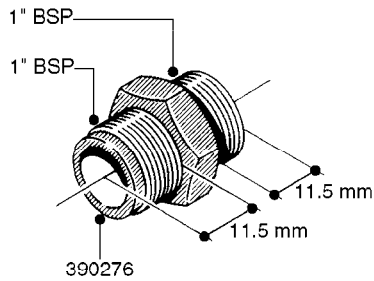

L0020

FITTINGS-T-PIECES, CAPS & ELBOWS
L0020-HIN, 01:01:16

Page 1

Date 07.02.2020 7:55

parts-n°	order qty	description
10053603	1	FITT. CAPNUT 2"BSP 5601
10194303	1	CAP BLANK 1 1/2 MCPHEE 210060
320047	1	FITT.DK CAPNUT 1/2" BSP
320106	1	FITT.DK CAPNUT 1" BSP
320272	1	FITT.DK CAPNUT 3/8" BSP
320316	1	FITT.DK TEE 3/4" X3/4" X1"BSP
320331	1	FITT.DK TEE 1" - 1" - 3/4" BSP
320342	1	FITT.DK EL 3/4"M X 1"F BSP
320563	1	FITT.DK 3 WAY 1/2" 110 DEG.
320677	1	NO LONGER AVAILABLE
320961	1	FITT.DK CAPNUT 1-1/2" BSP
321053	1	FITT.DK TEE 1/2 X1/2 X1/2" BSP
322072	1	FITT.DK TEE 3/8'X3/8'X3/8' BSP
322095	1	FITT.DK TEE 1-1/2 X1-1/4 X3/4" BSP
322138	1	FITT.DK ELB 1"M X 1"F BSP
330013	1	O-RING 2.5 X 10 PUR
330212	1	O-RING D19/D14X2.4 F.1/2"NUT
330326	1	O-RING D30/D24X2 F.1"NUT
331273	1	O-RING D44/D38X2 F.1-1/2"

FITTINGS - HEXAGON NIPPLES
L0030-HIN, 01:01:16

Page 0
Date 07.02.2020 7:55

L0030

FITTINGS - HEXAGON NIPPLES
L0030-HIN, 01:01:16

Page 1
Date 07.02.2020 7:55

parts-n°	order qty	description
10015303	1	FITT.PO.HN 1.00X1.00 M1000
10425003	1	FITT.PO.HN 1.25X1.00 MCPHEE
320132	1	FITT.DK HN 1" BSP
320176	1	FITT.DK HN 3/8"X1/2" BSP
320445	1	FITT.DK HN 1/4"X3/8" BSP
320655	1	FITT.DK HN 1/2"-1/2" BSP
320692	1	FITT.DK HN 3/8'BSPX1/4'NPT
320703	1	FITT.DK HN 3/8BSP X1/2 &1/4NPT
320725	1	FITT.DK NIPPLE 3/8"-3/8" BSP
320902	1	FITT.DK HN 3/8'X 1/4' BSP
390232	1	FITT.DK HN 1-1/2' X 1-1/4' BSP
390276	1	FITT.DK HN 1'BSP