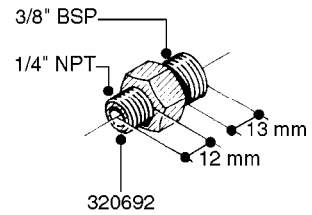

L0020

FITTINGS-T-PIECES, CAPS & ELBOWS
L0020-HIN, 01:01:16

Page 1

Date 07.02.2020 7:55

parts-n°	order qty	description
10053603	1	FITT. CAPNUT 2"BSP 5601
10194303	1	CAP BLANK 1 1/2 MCPHEE 210060
320047	1	FITT.DK CAPNUT 1/2" BSP
320106	1	FITT.DK CAPNUT 1" BSP
320272	1	FITT.DK CAPNUT 3/8" BSP
320316	1	FITT.DK TEE 3/4" X3/4" X1"BSP
320331	1	FITT.DK TEE 1" - 1" - 3/4" BSP
320342	1	FITT.DK EL 3/4"M X 1"F BSP
320563	1	FITT.DK 3 WAY 1/2" 110 DEG.
320677	1	NO LONGER AVAILABLE
320961	1	FITT.DK CAPNUT 1-1/2" BSP
321053	1	FITT.DK TEE 1/2 X1/2 X1/2" BSP
322072	1	FITT.DK TEE 3/8'X3/8'X3/8' BSP
322095	1	FITT.DK TEE 1-1/2 X1-1/4 X3/4" BSP
322138	1	FITT.DK ELB 1"M X 1"F BSP
330013	1	O-RING 2.5 X 10 PUR
330212	1	O-RING D19/D14X2.4 F.1/2"NUT
330326	1	O-RING D30/D24X2 F.1"NUT
331273	1	O-RING D44/D38X2 F.1-1/2"

FITTINGS - HEXAGON NIPPLES
L0030-HIN, 01:01:16

Page 0
Date 07.02.2020 7:55

L0030

FITTINGS - HEXAGON NIPPLES
L0030-HIN, 01:01:16

Page 1
Date 07.02.2020 7:55

parts-n°	order qty	description
10015303	1	FITT.PO.HN 1.00X1.00 M1000
10425003	1	FITT.PO.HN 1.25X1.00 MCPHEE
320132	1	FITT.DK HN 1" BSP
320176	1	FITT.DK HN 3/8"X1/2" BSP
320445	1	FITT.DK HN 1/4"X3/8" BSP
320655	1	FITT.DK HN 1/2"-1/2" BSP
320692	1	FITT.DK HN 3/8'BSPX1/4'NPT
320703	1	FITT.DK HN 3/8BSP X1/2 &1/4NPT
320725	1	FITT.DK NIPPLE 3/8"-3/8" BSP
320902	1	FITT.DK HN 3/8'X 1/4' BSP
390232	1	FITT.DK HN 1-1/2' X 1-1/4' BSP
390276	1	FITT.DK HN 1'BSP