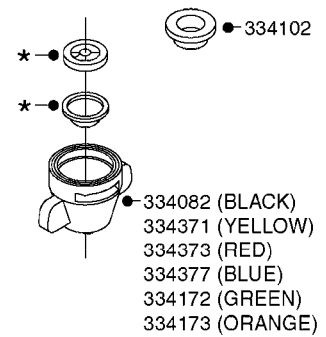

TRIPLET NOZZLE BODY

D1090

*=REFER TO HARDI NOZZLE CATALOG