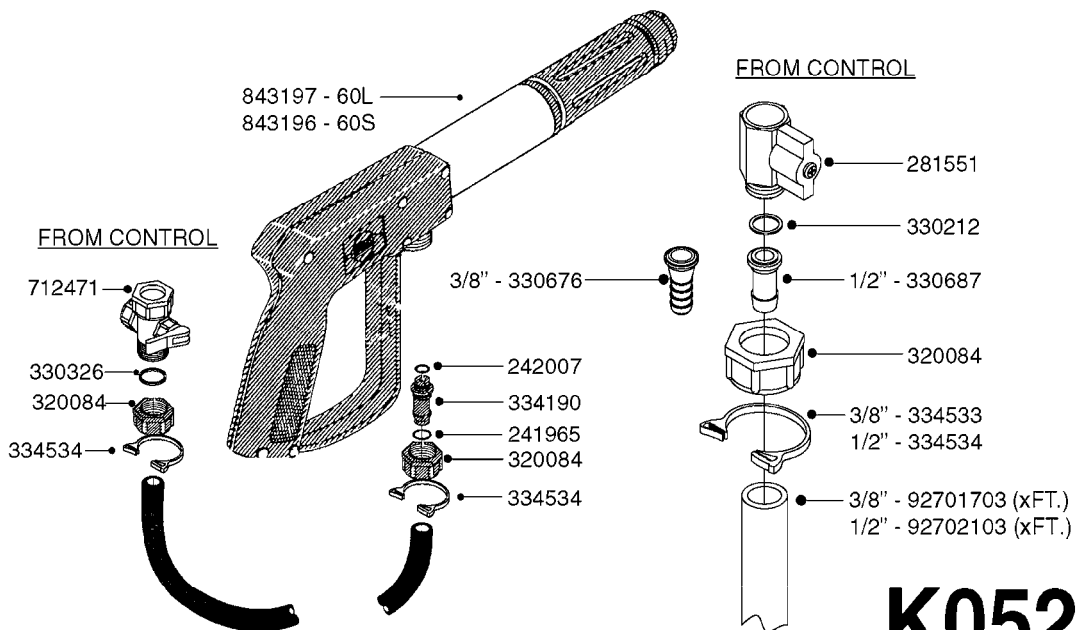

**COMPLETE ASSEMBLIES
WHOLEGOODS ITEMS**

COMPLETE ASSEMBLY:
818377 - 160' x 3/8" (50m) HOSE REEL
818381 - 320' X 3/8" (100m) HOSE REEL

K0490

HOSE REEL ASSEMBLIES
K0490-HIN, 01:01:16

Page 1
Date 07.02.2020 7:55

parts-n°	order qty	description
143684	1	BUSHING F. HOSE REEL
143706	1	SPACER TUBE F. 275' HOSE REEL
145925	1	NIPPLE M10 M6
146314	1	UNION BUSHING F.HOSE REEL
146315	1	RING FOR HOSE REEL
146487	1	SPACER ROD F/HOSE REEL 225mm
160311	1	WASHER D30/D20.4X2
241474	1	O-RING NITRIL
281072	1	SNAP-RING OUTER 20X1.20
282155	1	CLIP F.TUBE SUPPORT
320655	1	FITT.DK HN 1/2"-1/2" BSP
320821	1	FITT.DK NUT 1-1/2" BSP
330212	1	O-RING D19/D14X2.4 F.1/2"NUT
333443	1	BUSHING F. HOSE REEL
420604	1	BOLT HEX 8.8 DEL M10X25 FT DIN933
420626	1	BOLT HEX 8.8 DEL M10X20 FT
420862	1	BOLT HEX 8.8 DEL M10X16 FT
430286	1	BOLT HEX 8.8 DEL M12X30 FT
460423	1	NUT HEX M10X1.50 LOCK DIN985A2 SS
460703	1	NUT HEX M12X1.75 LOCK DIN985A2 SS
613207	1	CENTER TUBE FOR 164'HOSE REEL
613211	1	HOSE REEL NK 80/105
613292	1	CENTER TUBE 100 MM
633824	1	SIDE FOR HOSE REEL
633835	1	OUTER TUBE NK 300-600
633846	1	FITTING FOR HOSE REEL TR2/TR3
633905	1	BRKTS. HOSE REEL SM210
637986	1	CLAMP FITTING HOSE REEL
719073	1	HANDLE ASSY. F. HOSE REEL
719084	1	SWIVEL F.HOSE REEL
719121	1	HOSE 1/2'X2500M NUT
719401	1	CLIPS F.PISTOL ASSY.
725618	1	CLIP WHITE PLASTIC SNAP TYPE
818377	1	REEL FOR HOSE 160' X 3/8"
818381	1	REEL FOR HOSE 320' X 3/8'
818801	1	BKT.HOSE REEL MOUNT NL/NK/BOOM
818845	1	BKT.HOSE REEL SM210
833768	1	HOLDER F. HOSE REEL
834764	1	BKT.HOSE REEL MOUNT ESTATE SPR
61021400	1	BKT. BOOM MOUNT SM53/80 US