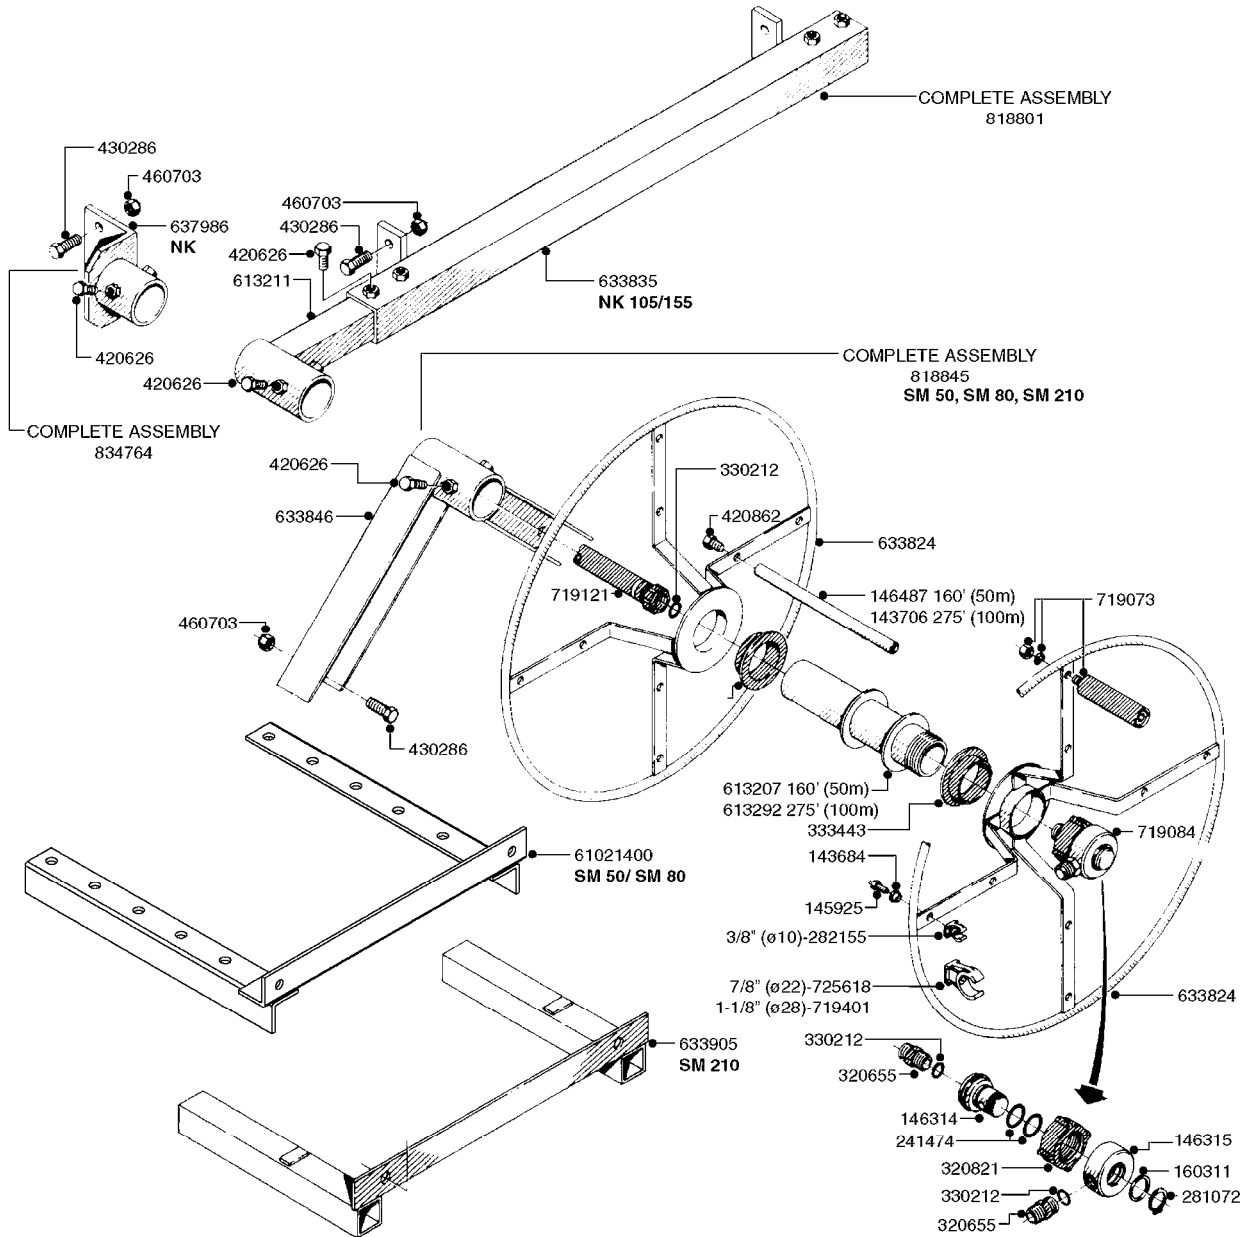

**COMPLETE ASSEMBLIES
WHOLEGOODS ITEMS**

COMPLETE ASSEMBLY:
818377 - 160' x 3/8" (50m) HOSE REEL
818381 - 320' X 3/8" (100m) HOSE REEL

K0490

HOSE REEL ASSEMBLIES
K0490-HIN, 01:01:16

Page 1
Date 07.02.2020 7:55