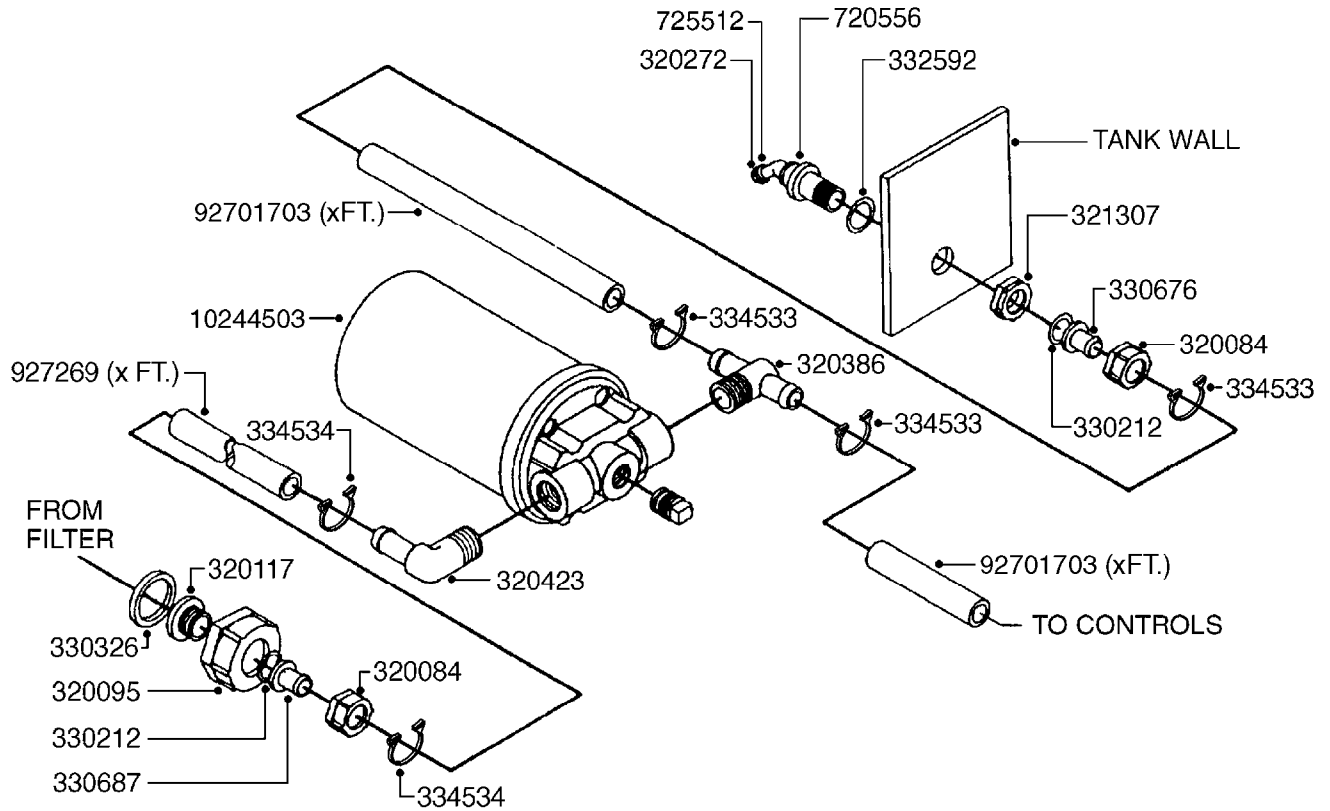

COMPLETE ASSEMBLIES
WHOLEGOODS ITEMS

A0400

10244503 - MODEL 2100 - 573 (SHOWN)

PUMP - FLO JET 12 VOLT
A0400-HIN, 01:01:16

Page 1
Date 07.02.2020 7:55

parts-n°	order qty	description
10244503	1	PUMP 12 VOLT FLOJET 2100-573
10321003	1	MOTOR 12 VOLT F. FLOJET PUMP
10321603	1	CHECK VALVE ASSY F. FLOJET
10322703	1	BRUSH KIT F. FLOJET PUMP MTR
10323003	1	SCREW M4X25 PHILLIPS SET OF 6
10323503	1	SCREWS F. BASEPLATE FLOJET
10429203	1	PUMP BASE F.FLOJET PUMP 2100
10429403	1	GROMMET SET OF 4 F.FLOJET
10470703	1	PUMP REPAIR KIT F.FLOJET 2100
10518503	1	PUMP HOUSING FLOJET Ø2100-573
10518603	1	PUMP HEAD FLOJET PUMP 2100-573
10518803	1	BEARING & CAM FLOJET 2100-573
10518903	1	DIAPHRAGM F.FLOJET 2100-573
10519103	1	SCREWS (4) FLOJET 2100-573
10519303	1	SET SCREW F.CAM FLJET 2100-573
10604103	1	KIT CAM BEARING/DIA. 2100-573

A0410

PUMP - SYSTEM 12 VOLT F/ES30
A0410-HIN, 01:01:16

Page 1

Date 07.02.2020 7:55

parts-n°	order qty	description
261272	1	FUSE 10A D6X32 MM
320084	1	FITT.DK NUT 1/2" BSP
320095	1	FITT.DK NUT 1" BSP
320117	1	FITT.DK CONN.1/2"BSP F. 1" CAP
320272	1	FITT.DK CAPNUT 3/8' BSP
320386	1	FITT.DK TEE 3/8X3/8HB X3/8"BSP
320423	1	FITT.DK ELB 1/2'HB X 3/8' BSP
321307	1	FITT.DK NUT 1/2" BSP JAMB
330212	1	O-RING D19/D14X2.4 F.1/2"NUT
330326	1	O-RING D30/D24X2 F.1"NUT
330676	1	FITT.DK HB 3/8" F. 1/2" NUT
330687	1	FITT.DK HB 1/2" F. 1/2" NUT
332592	1	O-RING D26/D20X3
334533	1	CLAMP HOSE PLASTIC 3/8"
334534	1	CLAMP HOSE PLASTIC 1/2"
720556	1	SAFETY VALVE FOR ATV SPRAYER
725512	1	SPRING W/SEAT
927269	1	HOSE R X PVC X 1/2 X 0012"
10131403	1	SWITCH 12V 10 AMP TOGGLE
10131603	1	CLIPS ALLIGATOR 12V
10134203	1	1 FT. 16/2 SJTW ELECT. CABLE
10244503	1	PUMP 12 VOLT FLOJET 2100-573
26001303	1	FUSE HOLDER - INLINE
92701703	1	HOSE R X3/8" X300PSI WP X0012"