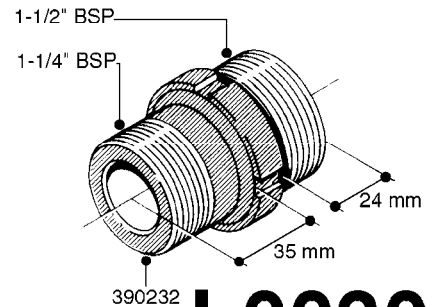

L0020

FITTINGS-T-PIECES, CAPS & ELBOWS
L0020-HIN, 01:01:16

Page 1

Date 07.02.2020 7:55

parts-n°	order qty	description
10053603	1	FITT. CAPNUT 2"BSP 5601
10194303	1	CAP BLANK 1 1/2 MCPHEE 210060
320047	1	FITT.DK CAPNUT 1/2" BSP
320106	1	FITT.DK CAPNUT 1" BSP
320272	1	FITT.DK CAPNUT 3/8" BSP
320316	1	FITT.DK TEE 3/4" X3/4" X1"BSP
320331	1	FITT.DK TEE 1" - 1" - 3/4" BSP
320342	1	FITT.DK EL 3/4"M X 1"F BSP
320563	1	FITT.DK 3 WAY 1/2" 110 DEG.
320677	1	NO LONGER AVAILABLE
320961	1	FITT.DK CAPNUT 1-1/2" BSP
321053	1	FITT.DK TEE 1/2 X1/2 X1/2" BSP
322072	1	FITT.DK TEE 3/8'X3/8'X3/8' BSP
322095	1	FITT.DK TEE 1-1/2 X1-1/4 X3/4" BSP
322138	1	FITT.DK ELB 1"M X 1"F BSP
330013	1	O-RING 2.5 X 10 PUR
330212	1	O-RING D19/D14X2.4 F.1/2"NUT
330326	1	O-RING D30/D24X2 F.1"NUT
331273	1	O-RING D44/D38X2 F.1-1/2"

FITTINGS - HEXAGON NIPPLES
L0030-HIN, 01:01:16

Page 0
Date 07.02.2020 7:55

L0030

FITTINGS - HEXAGON NIPPLES
L0030-HIN, 01:01:16

Page 1
Date 07.02.2020 7:55

parts-n°	order qty	description
10015303	1	FITT.PO.HN 1.00X1.00 M1000
10425003	1	FITT.PO.HN 1.25X1.00 MCPHEE
320132	1	FITT.DK HN 1" BSP
320176	1	FITT.DK HN 3/8"X1/2" BSP
320445	1	FITT.DK HN 1/4"X3/8" BSP
320655	1	FITT.DK HN 1/2"-1/2" BSP
320692	1	FITT.DK HN 3/8'BSPX1/4'NPT
320703	1	FITT.DK HN 3/8BSP X1/2 &1/4NPT
320725	1	FITT.DK NIPPLE 3/8"-3/8" BSP
320902	1	FITT.DK HN 3/8'X 1/4' BSP
390232	1	FITT.DK HN 1-1/2' X 1-1/4' BSP
390276	1	FITT.DK HN 1'BSP