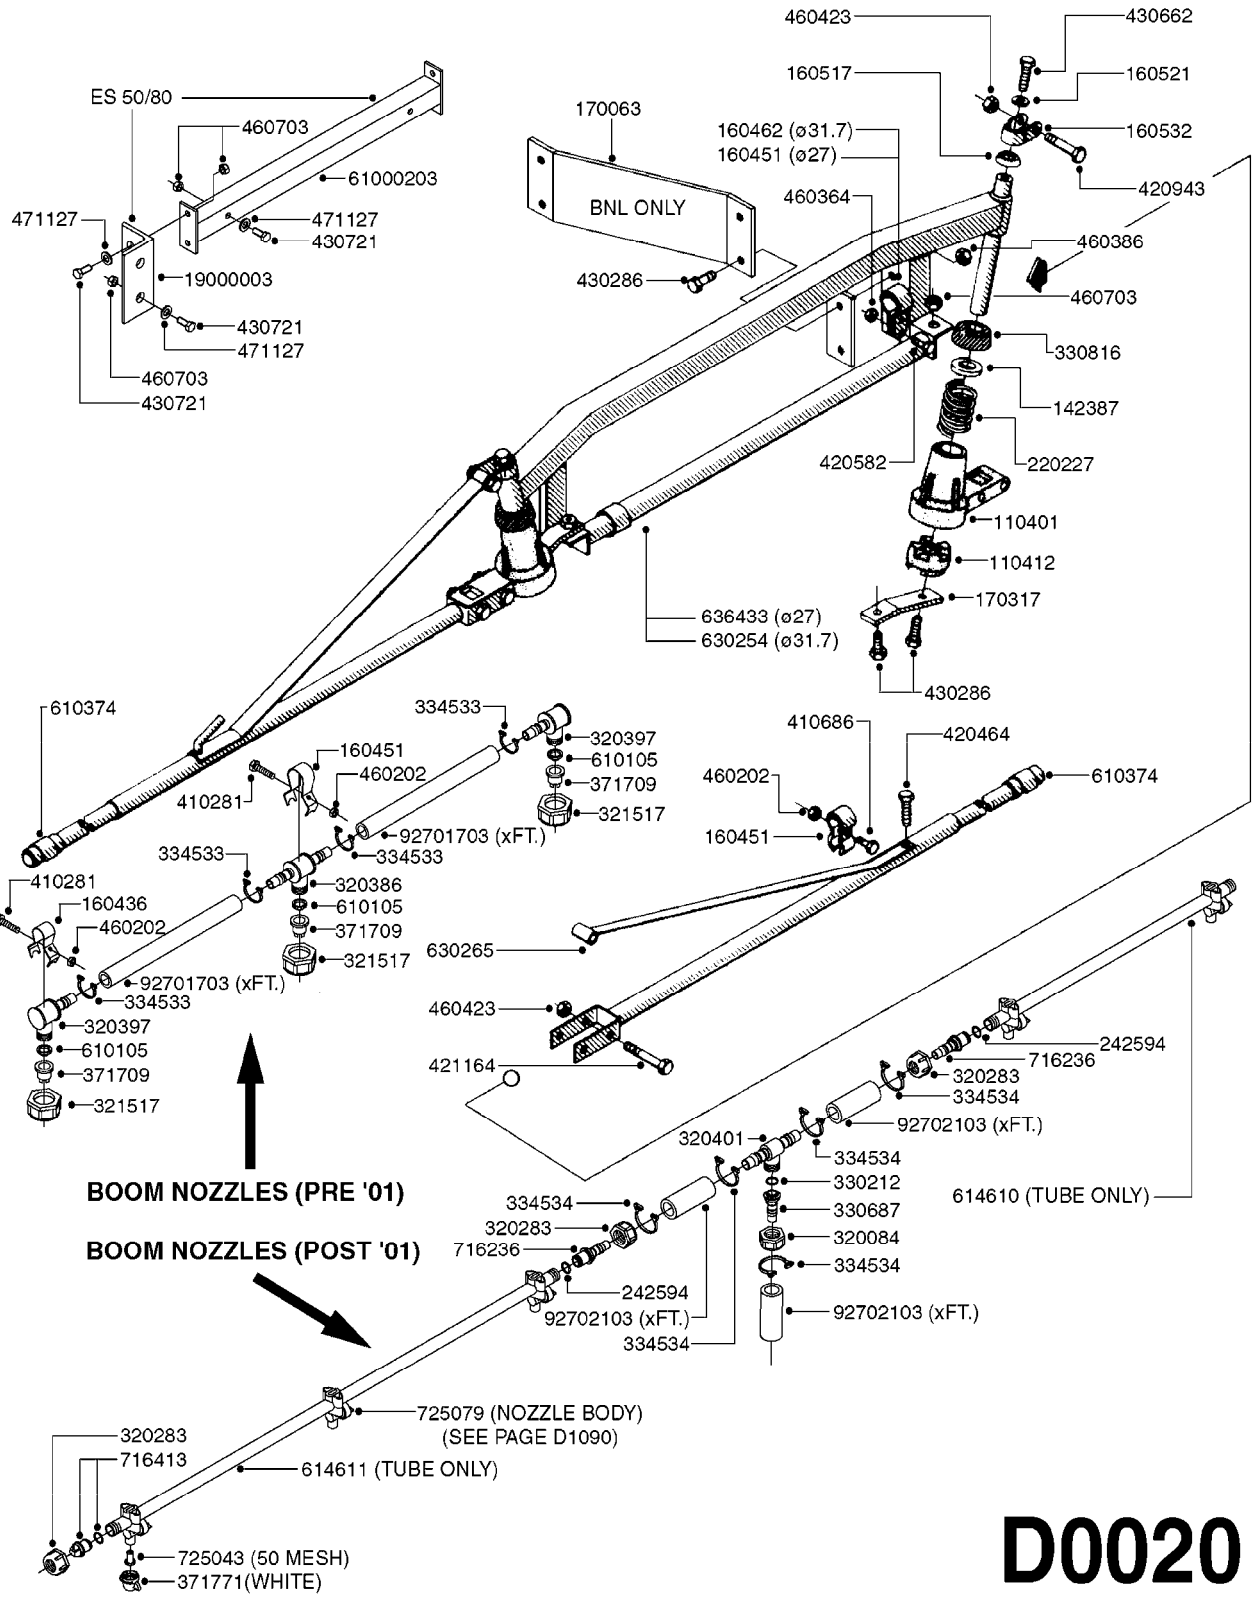

COMPLETE ASSEMBLIES
WHOLEGOODS ITEMS

A0400

10244503 - MODEL 2100 - 573 (SHOWN)

PUMP - FLO JET 12 VOLT
A0400-HIN, 01:01:16

Page 1
Date 07.02.2020 7:55

parts-n°	order qty	description
10244503	1	PUMP 12 VOLT FLOJET 2100-573
10321003	1	MOTOR 12 VOLT F. FLOJET PUMP
10321603	1	CHECK VALVE ASSY F. FLOJET
10322703	1	BRUSH KIT F. FLOJET PUMP MTR
10323003	1	SCREW M4X25 PHILLIPS SET OF 6
10323503	1	SCREWS F. BASEPLATE FLOJET
10429203	1	PUMP BASE F.FLOJET PUMP 2100
10429403	1	GROMMET SET OF 4 F.FLOJET
10470703	1	PUMP REPAIR KIT F.FLOJET 2100
10518503	1	PUMP HOUSING FLOJET Ø2100-573
10518603	1	PUMP HEAD FLOJET PUMP 2100-573
10518803	1	BEARING & CAM FLOJET 2100-573
10518903	1	DIAPHRAGM F.FLOJET 2100-573
10519103	1	SCREWS (4) FLOJET 2100-573
10519303	1	SET SCREW F.CAM FLJET 2100-573
10604103	1	KIT CAM BEARING/DIA. 2100-573

SEE
PAGE
B0020

B0030

parts-n°	order qty	description
146644	1	PIN D3X19 STAINLESS
160167	1	MOUNTING PLATE LP
160171	1	MOUNTING PLATE NK
241323	1	O-RING D5.3X2.4 NITRIL
320047	1	FITT.DK CAPNUT 1/2" BSP
320073	1	DISTRIBUTOR HOUSING 1/2"
320084	1	FITT.DK NUT 1/2" BSP
320095	1	FITT.DK NUT 1" BSP
320106	1	FITT.DK CAPNUT 1" BSP
320117	1	FITT.DK CONN.1/2"BSP F. 1" CAP
330212	1	O-RING D19/D14X2.4 F.1/2"NUT
330293	1	VALVE SEAT WITH 3/8" HOSE TAIL
330304	1	VALVE CONE D14
330315	1	O-RING D18.4/D13X.6
330326	1	O-RING D30/D24X2 F.1"NUT
330337	1	HANDLE F. FLIP VALVE
331122	1	VALVE SEAT WITH 1/2" HOSE TAIL
334533	1	CLAMP HOSE PLASTIC 3/8"
334534	1	CLAMP HOSE PLASTIC 1/2"
420582	1	BOLT HEX 8.8 DEL M8X20 FT A2
420626	1	BOLT HEX 8.8 DEL M10X20 FT
460342	1	NUT HEX M10 DEL DIN934
460364	1	NUT HU M8 A2 SS DIN934
702634	1	DIST.HOUSING ASSEMBLY (2-VALVE)
709741	1	VALVE ASSY. 1/2" FLIP LEVER
841072	1	DISTRIBUT. VALVE 1/2" NK
841094	1	DISTRIBUT. VALVE 1/2" LP,BL
92701703	1	HOSE R X3/8" X300PSI WP X0012"
92702103	1	HOSE R X1/2" X300PSI WP X0012"