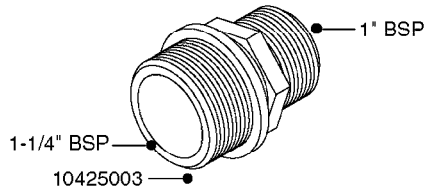

L0020

FITTINGS-T-PIECES, CAPS & ELBOWS
L0020-HIN, 01:01:16

Page 1

Date 07.02.2020 7:55

parts-n°	order qty	description
10053603	1	FITT. CAPNUT 2"BSP 5601
10194303	1	CAP BLANK 1 1/2 MCPHEE 210060
320047	1	FITT.DK CAPNUT 1/2" BSP
320106	1	FITT.DK CAPNUT 1" BSP
320272	1	FITT.DK CAPNUT 3/8" BSP
320316	1	FITT.DK TEE 3/4" X3/4" X1"BSP
320331	1	FITT.DK TEE 1" - 1" - 3/4" BSP
320342	1	FITT.DK EL 3/4"M X 1"F BSP
320563	1	FITT.DK 3 WAY 1/2" 110 DEG.
320677	1	NO LONGER AVAILABLE
320961	1	FITT.DK CAPNUT 1-1/2" BSP
321053	1	FITT.DK TEE 1/2 X1/2 X1/2" BSP
322072	1	FITT.DK TEE 3/8'X3/8'X3/8' BSP
322095	1	FITT.DK TEE 1-1/2 X1-1/4 X3/4" BSP
322138	1	FITT.DK ELB 1"M X 1"F BSP
330013	1	O-RING 2.5 X 10 PUR
330212	1	O-RING D19/D14X2.4 F.1/2"NUT
330326	1	O-RING D30/D24X2 F.1"NUT
331273	1	O-RING D44/D38X2 F.1-1/2"

FITTINGS - HEXAGON NIPPLES
L0030-HIN, 01:01:16

Page 0
Date 07.02.2020 7:55

L0030

FITTINGS - HEXAGON NIPPLES
L0030-HIN, 01:01:16

Page 1
Date 07.02.2020 7:55

parts-n°	order qty	description
10015303	1	FITT.PO.HN 1.00X1.00 M1000
10425003	1	FITT.PO.HN 1.25X1.00 MCPHEE
320132	1	FITT.DK HN 1" BSP
320176	1	FITT.DK HN 3/8"X1/2" BSP
320445	1	FITT.DK HN 1/4"X3/8" BSP
320655	1	FITT.DK HN 1/2"-1/2" BSP
320692	1	FITT.DK HN 3/8'BSPX1/4'NPT
320703	1	FITT.DK HN 3/8BSP X1/2 &1/4NPT
320725	1	FITT.DK NIPPLE 3/8"-3/8" BSP
320902	1	FITT.DK HN 3/8'X 1/4' BSP
390232	1	FITT.DK HN 1-1/2' X 1-1/4' BSP
390276	1	FITT.DK HN 1'BSP