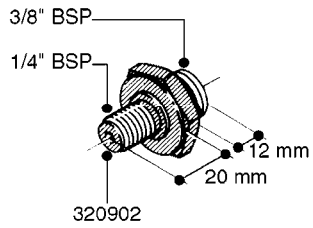

L0020

FITTINGS-T-PIECES, CAPS & ELBOWS
L0020-HIN, 01:01:16

Page 1

Date 07.02.2020 7:55

parts-n°	order qty	description
10053603	1	FITT. CAPNUT 2"BSP 5601
10194303	1	CAP BLANK 1 1/2 MCPHEE 210060
320047	1	FITT.DK CAPNUT 1/2" BSP
320106	1	FITT.DK CAPNUT 1" BSP
320272	1	FITT.DK CAPNUT 3/8" BSP
320316	1	FITT.DK TEE 3/4" X3/4" X1"BSP
320331	1	FITT.DK TEE 1" - 1" - 3/4" BSP
320342	1	FITT.DK EL 3/4"M X 1"F BSP
320563	1	FITT.DK 3 WAY 1/2" 110 DEG.
320677	1	NO LONGER AVAILABLE
320961	1	FITT.DK CAPNUT 1-1/2" BSP
321053	1	FITT.DK TEE 1/2 X1/2 X1/2" BSP
322072	1	FITT.DK TEE 3/8'X3/8'X3/8' BSP
322095	1	FITT.DK TEE 1-1/2 X1-1/4 X3/4" BSP
322138	1	FITT.DK ELB 1"M X 1"F BSP
330013	1	O-RING 2.5 X 10 PUR
330212	1	O-RING D19/D14X2.4 F.1/2"NUT
330326	1	O-RING D30/D24X2 F.1"NUT
331273	1	O-RING D44/D38X2 F.1-1/2"

FITTINGS - HEXAGON NIPPLES
L0030-HIN, 01:01:16

Page 0
Date 07.02.2020 7:55

L0030

FITTINGS - HEXAGON NIPPLES
L0030-HIN, 01:01:16

Page 1
Date 07.02.2020 7:55

parts-n°	order qty	description
10015303	1	FITT.PO.HN 1.00X1.00 M1000
10425003	1	FITT.PO.HN 1.25X1.00 MCPHEE
320132	1	FITT.DK HN 1" BSP
320176	1	FITT.DK HN 3/8"X1/2" BSP
320445	1	FITT.DK HN 1/4"X3/8" BSP
320655	1	FITT.DK HN 1/2"-1/2" BSP
320692	1	FITT.DK HN 3/8'BSPX1/4'NPT
320703	1	FITT.DK HN 3/8BSP X1/2 &1/4NPT
320725	1	FITT.DK NIPPLE 3/8"-3/8" BSP
320902	1	FITT.DK HN 3/8'X 1/4' BSP
390232	1	FITT.DK HN 1-1/2' X 1-1/4' BSP
390276	1	FITT.DK HN 1'BSP