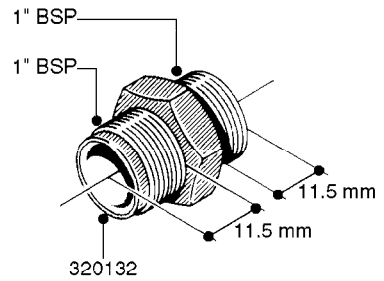

L0020

FITTINGS-T-PIECES, CAPS & ELBOWS
L0020-HIN, 01:01:16

Page 1

Date 07.02.2020 7:55

parts-n°	order qty	description
10053603	1	FITT. CAPNUT 2"BSP 5601
10194303	1	CAP BLANK 1 1/2 MCPHEE 210060
320047	1	FITT.DK CAPNUT 1/2" BSP
320106	1	FITT.DK CAPNUT 1" BSP
320272	1	FITT.DK CAPNUT 3/8" BSP
320316	1	FITT.DK TEE 3/4" X3/4" X1"BSP
320331	1	FITT.DK TEE 1" - 1" - 3/4" BSP
320342	1	FITT.DK EL 3/4"M X 1"F BSP
320563	1	FITT.DK 3 WAY 1/2" 110 DEG.
320677	1	NO LONGER AVAILABLE
320961	1	FITT.DK CAPNUT 1-1/2" BSP
321053	1	FITT.DK TEE 1/2 X1/2 X1/2" BSP
322072	1	FITT.DK TEE 3/8'X3/8'X3/8' BSP
322095	1	FITT.DK TEE 1-1/2 X1-1/4 X3/4" BSP
322138	1	FITT.DK ELB 1"M X 1"F BSP
330013	1	O-RING 2.5 X 10 PUR
330212	1	O-RING D19/D14X2.4 F.1/2"NUT
330326	1	O-RING D30/D24X2 F.1"NUT
331273	1	O-RING D44/D38X2 F.1-1/2"

FITTINGS - HEXAGON NIPPLES
L0030-HIN, 01:01:16

Page 0
Date 07.02.2020 7:55

L0030

FITTINGS - HEXAGON NIPPLES
L0030-HIN, 01:01:16

Page 1
Date 07.02.2020 7:55

parts-n°	order qty	description
10015303	1	FITT.PO.HN 1.00X1.00 M1000
10425003	1	FITT.PO.HN 1.25X1.00 MCPHEE
320132	1	FITT.DK HN 1" BSP
320176	1	FITT.DK HN 3/8"X1/2" BSP
320445	1	FITT.DK HN 1/4"X3/8" BSP
320655	1	FITT.DK HN 1/2"-1/2" BSP
320692	1	FITT.DK HN 3/8'BSPX1/4'NPT
320703	1	FITT.DK HN 3/8BSP X1/2 &1/4NPT
320725	1	FITT.DK NIPPLE 3/8"-3/8" BSP
320902	1	FITT.DK HN 3/8'X 1/4' BSP
390232	1	FITT.DK HN 1-1/2' X 1-1/4' BSP
390276	1	FITT.DK HN 1'BSP