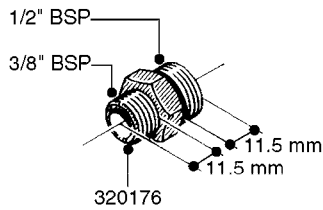

L0020

FITTINGS-T-PIECES, CAPS & ELBOWS
L0020-HIN, 01:01:16

Page 1

Date 07.02.2020 7:55

parts-n°	order qty	description
10053603	1	FITT. CAPNUT 2"BSP 5601
10194303	1	CAP BLANK 1 1/2 MCPHEE 210060
320047	1	FITT.DK CAPNUT 1/2" BSP
320106	1	FITT.DK CAPNUT 1" BSP
320272	1	FITT.DK CAPNUT 3/8" BSP
320316	1	FITT.DK TEE 3/4" X3/4" X1"BSP
320331	1	FITT.DK TEE 1" - 1" - 3/4" BSP
320342	1	FITT.DK EL 3/4"M X 1"F BSP
320563	1	FITT.DK 3 WAY 1/2" 110 DEG.
320677	1	NO LONGER AVAILABLE
320961	1	FITT.DK CAPNUT 1-1/2" BSP
321053	1	FITT.DK TEE 1/2 X1/2 X1/2" BSP
322072	1	FITT.DK TEE 3/8'X3/8'X3/8' BSP
322095	1	FITT.DK TEE 1-1/2 X1-1/4 X3/4" BSP
322138	1	FITT.DK ELB 1"M X 1"F BSP
330013	1	O-RING 2.5 X 10 PUR
330212	1	O-RING D19/D14X2.4 F.1/2"NUT
330326	1	O-RING D30/D24X2 F.1"NUT
331273	1	O-RING D44/D38X2 F.1-1/2"

FITTINGS - HEXAGON NIPPLES
L0030-HIN, 01:01:16

Page 0
Date 07.02.2020 7:55

L0030

FITTINGS - HEXAGON NIPPLES
L0030-HIN, 01:01:16

Page 1
Date 07.02.2020 7:55

parts-n°	order qty	description
10015303	1	FITT.PO.HN 1.00X1.00 M1000
10425003	1	FITT.PO.HN 1.25X1.00 MCPHEE
320132	1	FITT.DK HN 1" BSP
320176	1	FITT.DK HN 3/8"X1/2" BSP
320445	1	FITT.DK HN 1/4"X3/8" BSP
320655	1	FITT.DK HN 1/2"-1/2" BSP
320692	1	FITT.DK HN 3/8'BSPX1/4'NPT
320703	1	FITT.DK HN 3/8BSP X1/2 &1/4NPT
320725	1	FITT.DK NIPPLE 3/8"-3/8" BSP
320902	1	FITT.DK HN 3/8'X 1/4' BSP
390232	1	FITT.DK HN 1-1/2' X 1-1/4' BSP
390276	1	FITT.DK HN 1'BSP