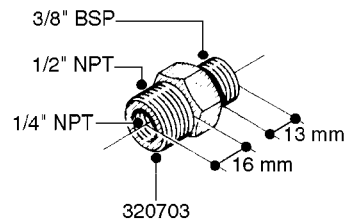

L0020

FITTINGS-T-PIECES, CAPS & ELBOWS
L0020-HIN, 01:01:16

Page 1

Date 07.02.2020 7:55

parts-n°	order qty	description
10053603	1	FITT. CAPNUT 2"BSP 5601
10194303	1	CAP BLANK 1 1/2 MCPHEE 210060
320047	1	FITT.DK CAPNUT 1/2" BSP
320106	1	FITT.DK CAPNUT 1" BSP
320272	1	FITT.DK CAPNUT 3/8" BSP
320316	1	FITT.DK TEE 3/4" X3/4" X1"BSP
320331	1	FITT.DK TEE 1" - 1" - 3/4" BSP
320342	1	FITT.DK EL 3/4"M X 1"F BSP
320563	1	FITT.DK 3 WAY 1/2" 110 DEG.
320677	1	NO LONGER AVAILABLE
320961	1	FITT.DK CAPNUT 1-1/2" BSP
321053	1	FITT.DK TEE 1/2 X1/2 X1/2" BSP
322072	1	FITT.DK TEE 3/8'X3/8'X3/8' BSP
322095	1	FITT.DK TEE 1-1/2 X1-1/4 X3/4" BSP
322138	1	FITT.DK ELB 1"M X 1"F BSP
330013	1	O-RING 2.5 X 10 PUR
330212	1	O-RING D19/D14X2.4 F.1/2"NUT
330326	1	O-RING D30/D24X2 F.1"NUT
331273	1	O-RING D44/D38X2 F.1-1/2"

FITTINGS - HEXAGON NIPPLES
L0030-HIN, 01:01:16

Page 0
Date 07.02.2020 7:55

L0030

FITTINGS - HEXAGON NIPPLES
L0030-HIN, 01:01:16

Page 1
Date 07.02.2020 7:55

parts-n°	order qty	description
10015303	1	FITT.PO.HN 1.00X1.00 M1000
10425003	1	FITT.PO.HN 1.25X1.00 MCPHEE
320132	1	FITT.DK HN 1" BSP
320176	1	FITT.DK HN 3/8"X1/2" BSP
320445	1	FITT.DK HN 1/4"X3/8" BSP
320655	1	FITT.DK HN 1/2"-1/2" BSP
320692	1	FITT.DK HN 3/8'BSPX1/4'NPT
320703	1	FITT.DK HN 3/8BSP X1/2 &1/4NPT
320725	1	FITT.DK NIPPLE 3/8"-3/8" BSP
320902	1	FITT.DK HN 3/8'X 1/4' BSP
390232	1	FITT.DK HN 1-1/2' X 1-1/4' BSP
390276	1	FITT.DK HN 1'BSP