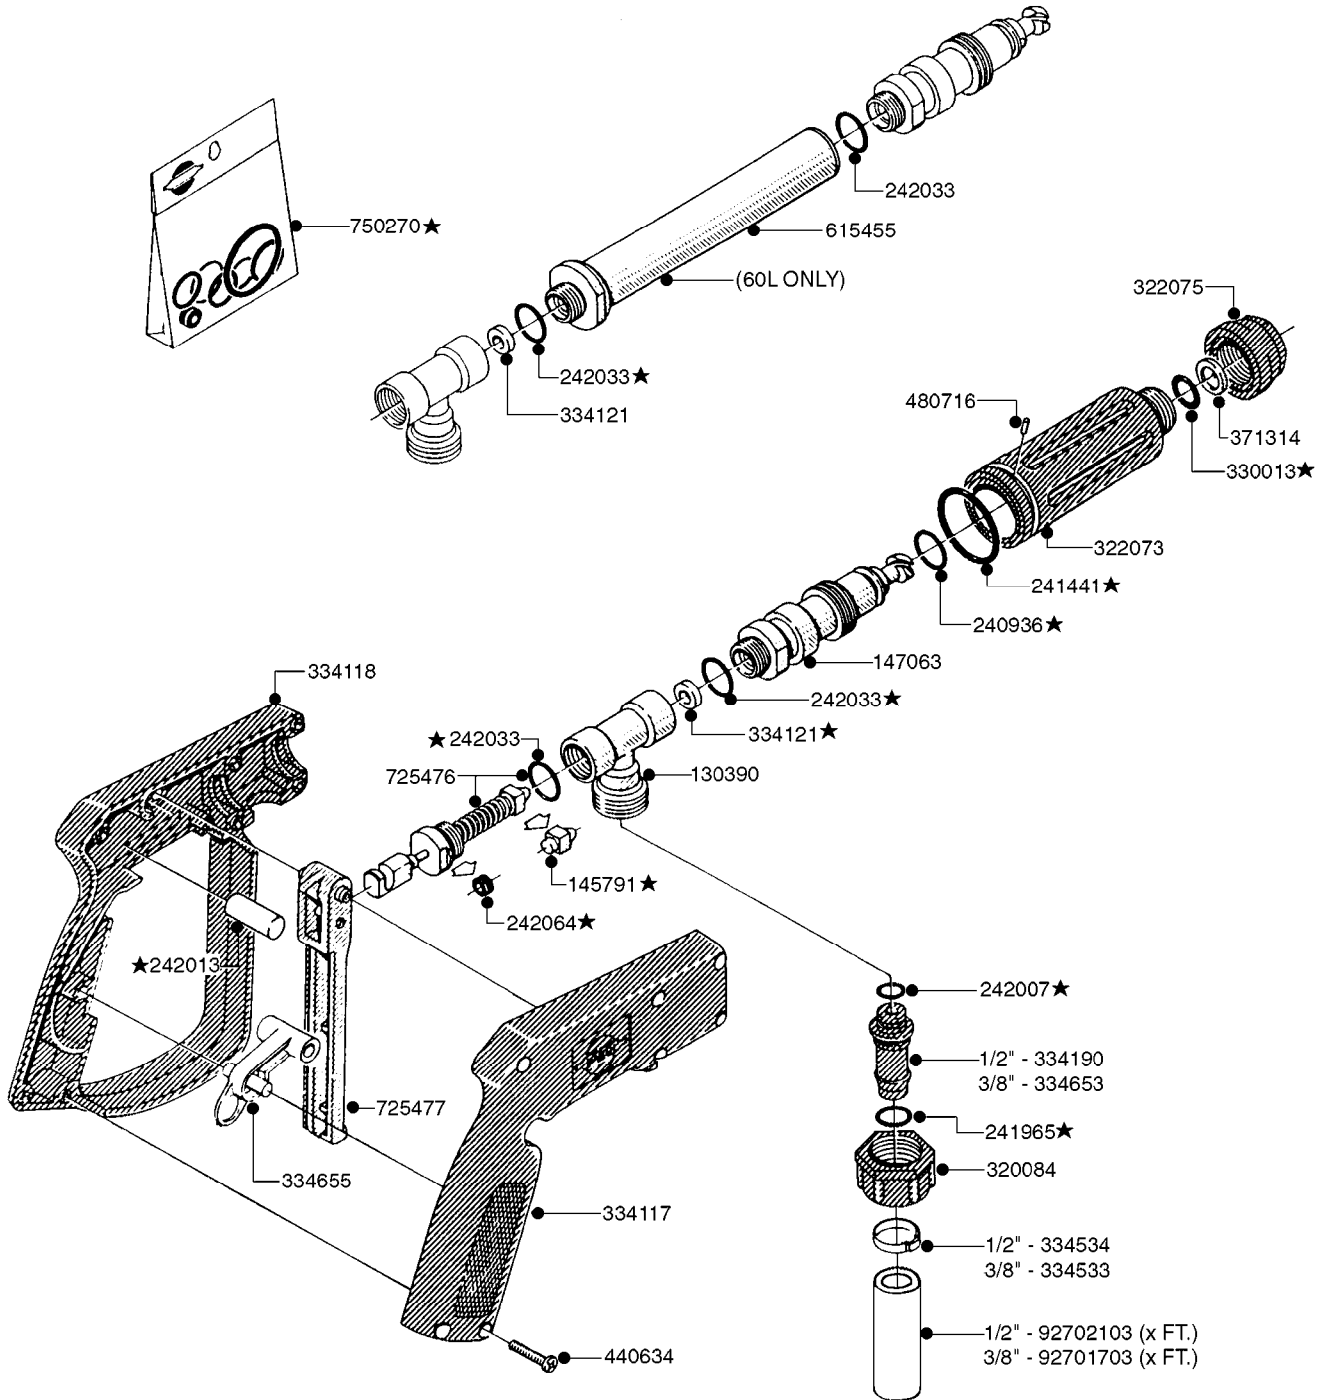

COMPLETE ASSEMBLY:
843197 - 60L
843196 - 60S

COMPLETE ASSEMBLIES
WHOLEGOODS ITEMS

K0480

HANDGUN TYPE 60S/60L POST 95
K0480-HIN, 01:01:16

Page 1

Date 07.02.2020 7:55

parts-n°	order qty	description
130390	1	TEE 3/8'X 1/2' BSP F.TYPE 60S
145791	1	CONE FOR ON/OFF
147063	1	SWIRL F.SPRAY GUN TYPE 60
240936	1	O-RING D13.3X2.4 NITRIL
241441	1	O-RING D29.3X3
241965	1	O-RING Ø12.1 X 1.6 NITRILE
242007	1	O-RING Ø9.1 X 1.6 NITRILE
242013	1	SPRING RUBBER F/TRIGGER
242033	1	O-RING Ø14.1 X 1.6 NITRILE
242064	1	SLEEVE RUBBER 3X8X4MM
320084	1	FITT.DK NUT 1/2" BSP
322073	1	HOUSING F.SWIRL TYPE 60S H.G.
322075	1	HOUSING F. NOZZLE
330013	1	O-RING 2.5 X 10 PUR
334117	1	HANDLE PIECE RIGHT F.60S/60L
334118	1	HANDLE PIECE LEFT F.60S/60L
334121	1	SEAT FOR ON-OFF TYPE
334190	1	FITT.DK HB 1/2' F. PISTOL 60S
334533	1	CLAMP HOSE PLASTIC 3/8"
334534	1	CLAMP HOSE PLASTIC 1/2"
334653	1	FITT.DK HB 3/8' F.HANDGUN
334655	1	TRIGGER SAFETY F.60S/60L GUN
371314	1	NOZZLE CERAMIC 1099-20
440634	1	SCREW 5/8"
480716	1	PIN D3X6 STAINLESS
615455	1	TUBE F.LANCE TYPE 60L
725476	1	SPINDLE
725477	1	TRIGGER
750270	1	GASKET KIT F.SPRAY GUN
843196	1	SPRAY GUN KIT TYPE 60 SHORT
843197	1	HANDGUN KIT TYPE 60 LONG
92701703	1	HOSE R X3/8" X300PSI WP X0012"
92702103	1	HOSE R X1/2" X300PSI WP X0012"