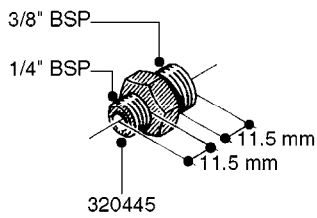

L0020

FITTINGS-T-PIECES, CAPS & ELBOWS
L0020-HIN, 01:01:16

Page 1

Date 07.02.2020 7:55

parts-n°	order qty	description
10053603	1	FITT. CAPNUT 2"BSP 5601
10194303	1	CAP BLANK 1 1/2 MCPHEE 210060
320047	1	FITT.DK CAPNUT 1/2" BSP
320106	1	FITT.DK CAPNUT 1" BSP
320272	1	FITT.DK CAPNUT 3/8" BSP
320316	1	FITT.DK TEE 3/4" X3/4" X1"BSP
320331	1	FITT.DK TEE 1" - 1" - 3/4" BSP
320342	1	FITT.DK EL 3/4"M X 1"F BSP
320563	1	FITT.DK 3 WAY 1/2" 110 DEG.
320677	1	NO LONGER AVAILABLE
320961	1	FITT.DK CAPNUT 1-1/2" BSP
321053	1	FITT.DK TEE 1/2 X1/2 X1/2" BSP
322072	1	FITT.DK TEE 3/8'X3/8'X3/8' BSP
322095	1	FITT.DK TEE 1-1/2 X1-1/4 X3/4" BSP
322138	1	FITT.DK ELB 1"M X 1"F BSP
330013	1	O-RING 2.5 X 10 PUR
330212	1	O-RING D19/D14X2.4 F.1/2"NUT
330326	1	O-RING D30/D24X2 F.1"NUT
331273	1	O-RING D44/D38X2 F.1-1/2"

FITTINGS - HEXAGON NIPPLES
L0030-HIN, 01:01:16

Page 0
Date 07.02.2020 7:55

L0030

FITTINGS - HEXAGON NIPPLES
L0030-HIN, 01:01:16

Page 1
Date 07.02.2020 7:55

parts-n°	order qty	description
10015303	1	FITT.PO.HN 1.00X1.00 M1000
10425003	1	FITT.PO.HN 1.25X1.00 MCPHEE
320132	1	FITT.DK HN 1" BSP
320176	1	FITT.DK HN 3/8"X1/2" BSP
320445	1	FITT.DK HN 1/4"X3/8" BSP
320655	1	FITT.DK HN 1/2"-1/2" BSP
320692	1	FITT.DK HN 3/8'BSPX1/4'NPT
320703	1	FITT.DK HN 3/8BSP X1/2 &1/4NPT
320725	1	FITT.DK NIPPLE 3/8"-3/8" BSP
320902	1	FITT.DK HN 3/8'X 1/4' BSP
390232	1	FITT.DK HN 1-1/2' X 1-1/4' BSP
390276	1	FITT.DK HN 1'BSP