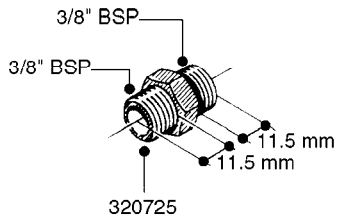

L0020

FITTINGS-T-PIECES, CAPS & ELBOWS
L0020-HIN, 01:01:16

Page 1

Date 07.02.2020 7:55

parts-n°	order qty	description
10053603	1	FITT. CAPNUT 2"BSP 5601
10194303	1	CAP BLANK 1 1/2 MCPHEE 210060
320047	1	FITT.DK CAPNUT 1/2" BSP
320106	1	FITT.DK CAPNUT 1" BSP
320272	1	FITT.DK CAPNUT 3/8" BSP
320316	1	FITT.DK TEE 3/4" X3/4" X1"BSP
320331	1	FITT.DK TEE 1" - 1" - 3/4" BSP
320342	1	FITT.DK EL 3/4"M X 1"F BSP
320563	1	FITT.DK 3 WAY 1/2" 110 DEG.
320677	1	NO LONGER AVAILABLE
320961	1	FITT.DK CAPNUT 1-1/2" BSP
321053	1	FITT.DK TEE 1/2 X1/2 X1/2" BSP
322072	1	FITT.DK TEE 3/8'X3/8'X3/8' BSP
322095	1	FITT.DK TEE 1-1/2 X1-1/4 X3/4" BSP
322138	1	FITT.DK ELB 1"M X 1"F BSP
330013	1	O-RING 2.5 X 10 PUR
330212	1	O-RING D19/D14X2.4 F.1/2"NUT
330326	1	O-RING D30/D24X2 F.1"NUT
331273	1	O-RING D44/D38X2 F.1-1/2"

FITTINGS - HEXAGON NIPPLES
L0030-HIN, 01:01:16

Page 0
Date 07.02.2020 7:55

L0030

FITTINGS - HEXAGON NIPPLES
L0030-HIN, 01:01:16

Page 1
Date 07.02.2020 7:55

parts-n°	order qty	description
10015303	1	FITT.PO.HN 1.00X1.00 M1000
10425003	1	FITT.PO.HN 1.25X1.00 MCPHEE
320132	1	FITT.DK HN 1" BSP
320176	1	FITT.DK HN 3/8"X1/2" BSP
320445	1	FITT.DK HN 1/4"X3/8" BSP
320655	1	FITT.DK HN 1/2"-1/2" BSP
320692	1	FITT.DK HN 3/8'BSPX1/4'NPT
320703	1	FITT.DK HN 3/8BSP X1/2 &1/4NPT
320725	1	FITT.DK NIPPLE 3/8"-3/8" BSP
320902	1	FITT.DK HN 3/8'X 1/4' BSP
390232	1	FITT.DK HN 1-1/2' X 1-1/4' BSP
390276	1	FITT.DK HN 1'BSP