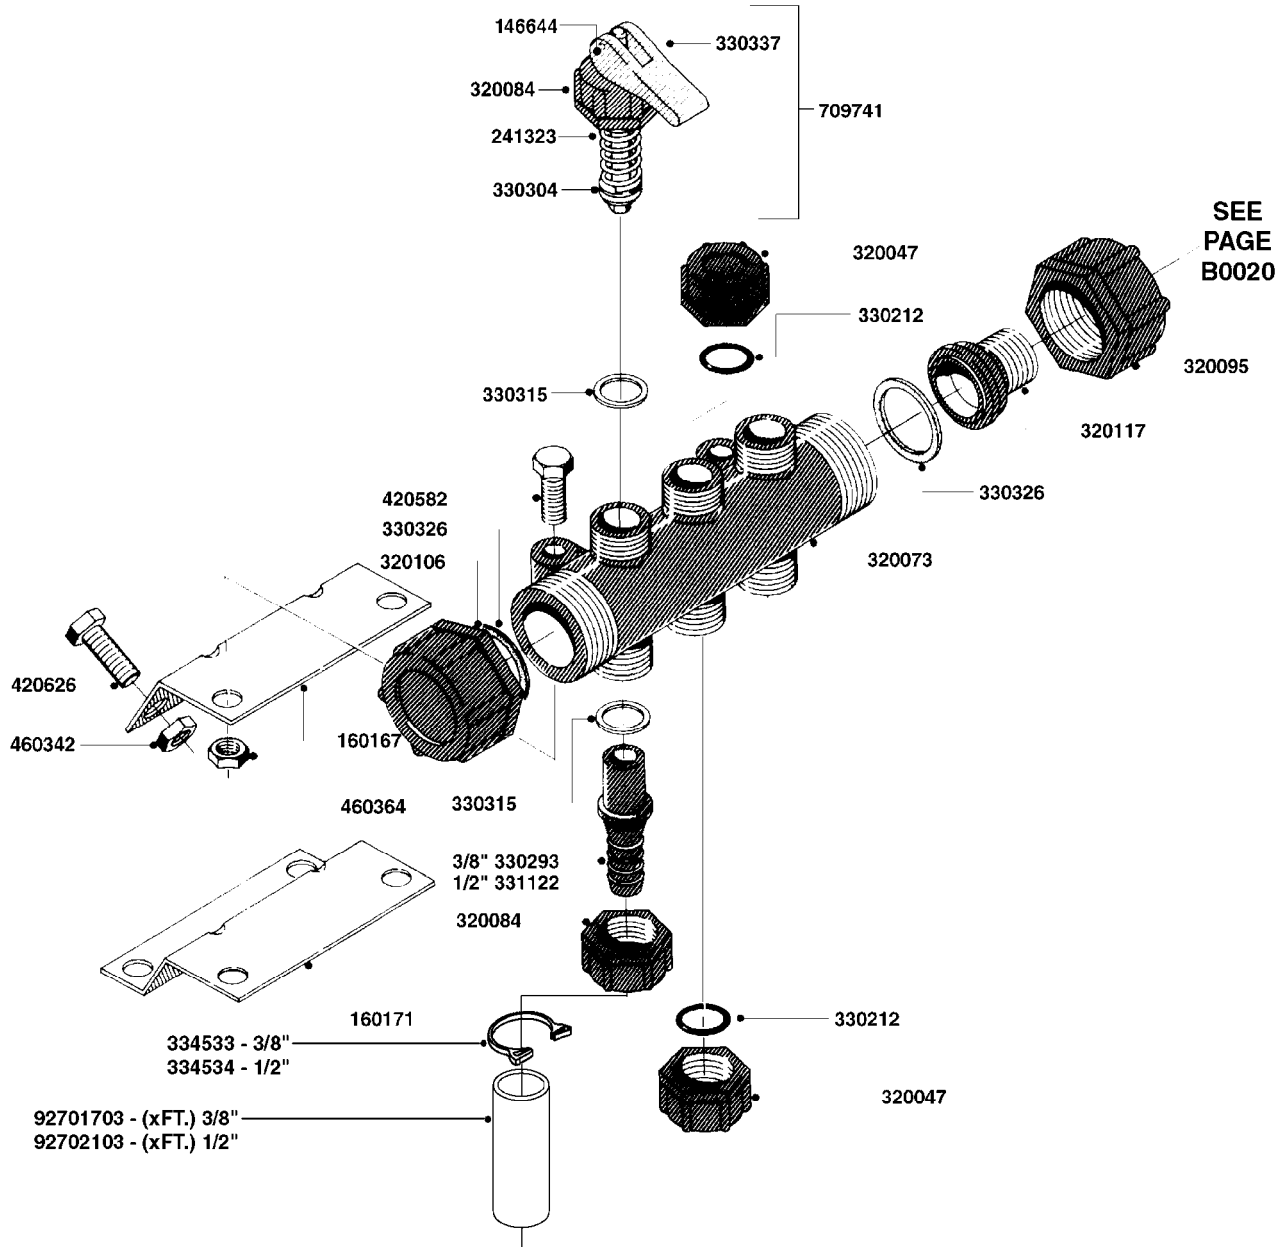

A0410

PUMP - SYSTEM 12 VOLT F/ES30
A0410-HIN, 01:01:16

Page 1

Date 07.02.2020 7:55

parts-n°	order qty	description
261272	1	FUSE 10A D6X32 MM
320084	1	FITT.DK NUT 1/2" BSP
320095	1	FITT.DK NUT 1" BSP
320117	1	FITT.DK CONN.1/2"BSP F. 1" CAP
320272	1	FITT.DK CAPNUT 3/8' BSP
320386	1	FITT.DK TEE 3/8X3/8HB X3/8"BSP
320423	1	FITT.DK ELB 1/2'HB X 3/8' BSP
321307	1	FITT.DK NUT 1/2" BSP JAMB
330212	1	O-RING D19/D14X2.4 F.1/2"NUT
330326	1	O-RING D30/D24X2 F.1"NUT
330676	1	FITT.DK HB 3/8" F. 1/2" NUT
330687	1	FITT.DK HB 1/2" F. 1/2" NUT
332592	1	O-RING D26/D20X3
334533	1	CLAMP HOSE PLASTIC 3/8"
334534	1	CLAMP HOSE PLASTIC 1/2"
720556	1	SAFETY VALVE FOR ATV SPRAYER
725512	1	SPRING W/SEAT
927269	1	HOSE R X PVC X 1/2 X 0012"
10131403	1	SWITCH 12V 10 AMP TOGGLE
10131603	1	CLIPS ALLIGATOR 12V
10134203	1	1 FT. 16/2 SJTW ELECT. CABLE
10244503	1	PUMP 12 VOLT FLOJET 2100-573
26001303	1	FUSE HOLDER - INLINE
92701703	1	HOSE R X3/8" X300PSI WP X0012"

SEE
PAGE
B0020

B0030

parts-n°	order qty	description
146644	1	PIN D3X19 STAINLESS
160167	1	MOUNTING PLATE LP
160171	1	MOUNTING PLATE NK
241323	1	O-RING D5.3X2.4 NITRIL
320047	1	FITT.DK CAPNUT 1/2" BSP
320073	1	DISTRIBUTOR HOUSING 1/2"
320084	1	FITT.DK NUT 1/2" BSP
320095	1	FITT.DK NUT 1" BSP
320106	1	FITT.DK CAPNUT 1" BSP
320117	1	FITT.DK CONN.1/2"BSP F. 1" CAP
330212	1	O-RING D19/D14X2.4 F.1/2"NUT
330293	1	VALVE SEAT WITH 3/8" HOSE TAIL
330304	1	VALVE CONE D14
330315	1	O-RING D18.4/D13X.6
330326	1	O-RING D30/D24X2 F.1"NUT
330337	1	HANDLE F. FLIP VALVE
331122	1	VALVE SEAT WITH 1/2" HOSE TAIL
334533	1	CLAMP HOSE PLASTIC 3/8"
334534	1	CLAMP HOSE PLASTIC 1/2"
420582	1	BOLT HEX 8.8 DEL M8X20 FT A2
420626	1	BOLT HEX 8.8 DEL M10X20 FT
460342	1	NUT HEX M10 DEL DIN934
460364	1	NUT HU M8 A2 SS DIN934
702634	1	DIST.HOUSING ASSEMBLY (2-VALVE)
709741	1	VALVE ASSY. 1/2" FLIP LEVER
841072	1	DISTRIBUT. VALVE 1/2" NK
841094	1	DISTRIBUT. VALVE 1/2" LP,BL
92701703	1	HOSE R X3/8" X300PSI WP X0012"
92702103	1	HOSE R X1/2" X300PSI WP X0012"