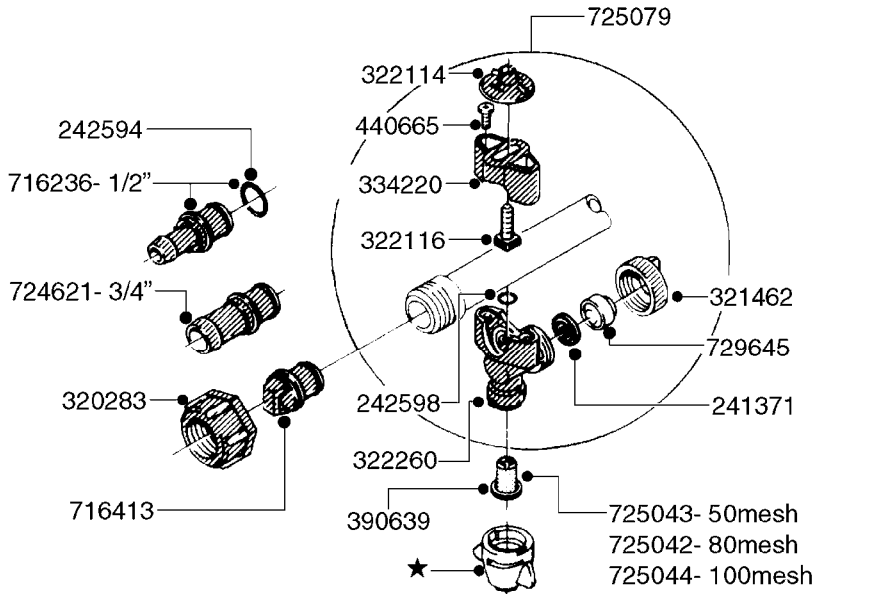

NOZZLE BODIES - THREADED
D1080-HIN, 01:01:16

D1080

NOZZLE BODIES-THREADED
D1080-HIN, 01:01:16

Page 1

Date 07.02.2020 7:55

parts-n°	order qty	description
143592	1	LOCK CLAMP FOR TRIPLET
241371	1	DIAPHRAGM F.NO-DRIP,VULC
241990	1	O-RING D9.3 X 2.4 VITON
242598	1	O-RING D7.0 X 2.5 NITRIL
320187	1	FITT.DK CAP 3/8" BSP BLACK
320283	1	FITT.DK NUT 3/4"BSP
321462	1	CAP F.NO-DRIP ASSY.
321801	1	FITT.DK CAP 3/8' BSP GREEN
321812	1	FITT.DK CAP 3/8' BSP RED
322114	1	NUT PLASTIC F.NOZZ.H
322116	1	BOLT PLASTIC F.NOZZ.H.
322258	1	HOUSING F.TRIPLET
322259	1	HOUSING LOWER NOZZLE SNGL 3/8"
333174	1	NOZZLE ALIGNMENT KEY
334220	1	YOKE, UPPER NOZZLE BODY
390639	1	O-RING F.NOZZLE FILTER
440665	1	SCREW M4.2X16 STAINLESS
614366	1	FILTER 50 MESH F.NOZZLE BLUE
614367	1	FILTER 80 MESH F.NOZZLE RED
614368	1	FILTER 100 MESH F.NOZZLE YEL.
636219	1	THREADED TURN PLATE F TRIPLET
716037	1	NOZZLE BODY THREADED COMPLETE
716413	1	FITT.DK PLUG ASSY. F.NOZ TUBE
725042	1	SCREEN 80 MESH W.GASKET, RED
725043	1	SCREEN 50 MESH W.GASKET,BLUE
725044	1	SCREEN 100 MESH W.GASKET,YELLO
725078	1	SNAP-FIT TRIPLET W/O NOZZ HOLD
729645	1	NON-DRIP SPRING ASSY.GREEN 10