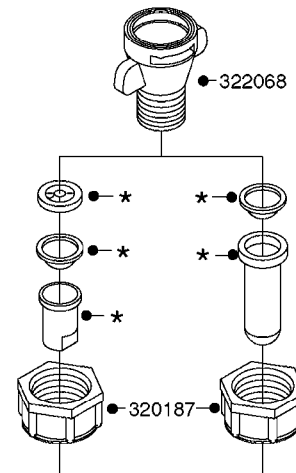

TRIPLET NOZZLE BODY

D1090

*=REFER TO HARDI NOZZLE CATALOG