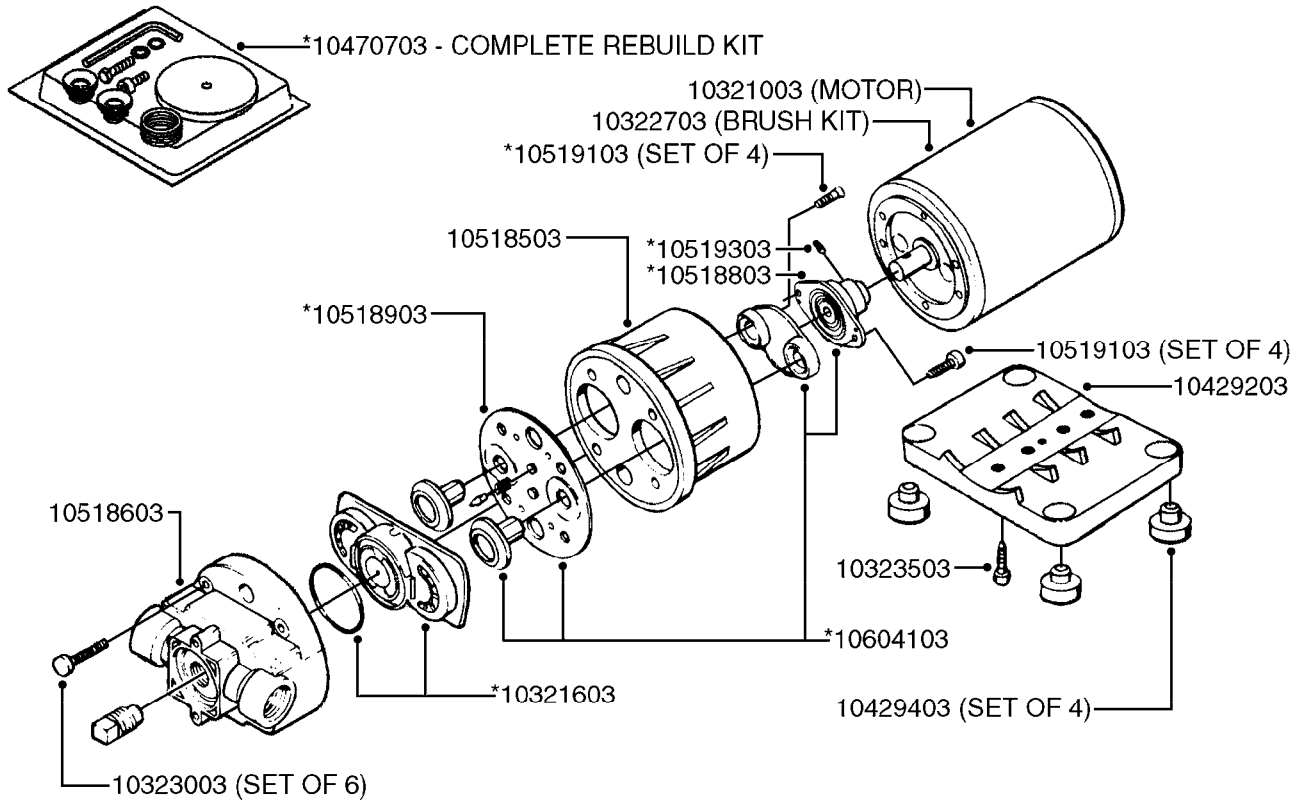

COMPLETE ASSEMBLIES
WHOLEGOODS ITEMS

A0400

10244503 - MODEL 2100 - 573 (SHOWN)

PUMP - FLO JET 12 VOLT
A0400-HIN, 01:01:16

Page 1
Date 07.02.2020 7:55

parts-n°	order qty	description
10244503	1	PUMP 12 VOLT FLOJET 2100-573
10321003	1	MOTOR 12 VOLT F. FLOJET PUMP
10321603	1	CHECK VALVE ASSY F. FLOJET
10322703	1	BRUSH KIT F. FLOJET PUMP MTR
10323003	1	SCREW M4X25 PHILLIPS SET OF 6
10323503	1	SCREWS F. BASEPLATE FLOJET
10429203	1	PUMP BASE F.FLOJET PUMP 2100
10429403	1	GROMMET SET OF 4 F.FLOJET
10470703	1	PUMP REPAIR KIT F.FLOJET 2100
10518503	1	PUMP HOUSING FLOJET Ø2100-573
10518603	1	PUMP HEAD FLOJET PUMP 2100-573
10518803	1	BEARING & CAM FLOJET 2100-573
10518903	1	DIAPHRAGM F.FLOJET 2100-573
10519103	1	SCREWS (4) FLOJET 2100-573
10519303	1	SET SCREW F.CAM FLJET 2100-573
10604103	1	KIT CAM BEARING/DIA. 2100-573