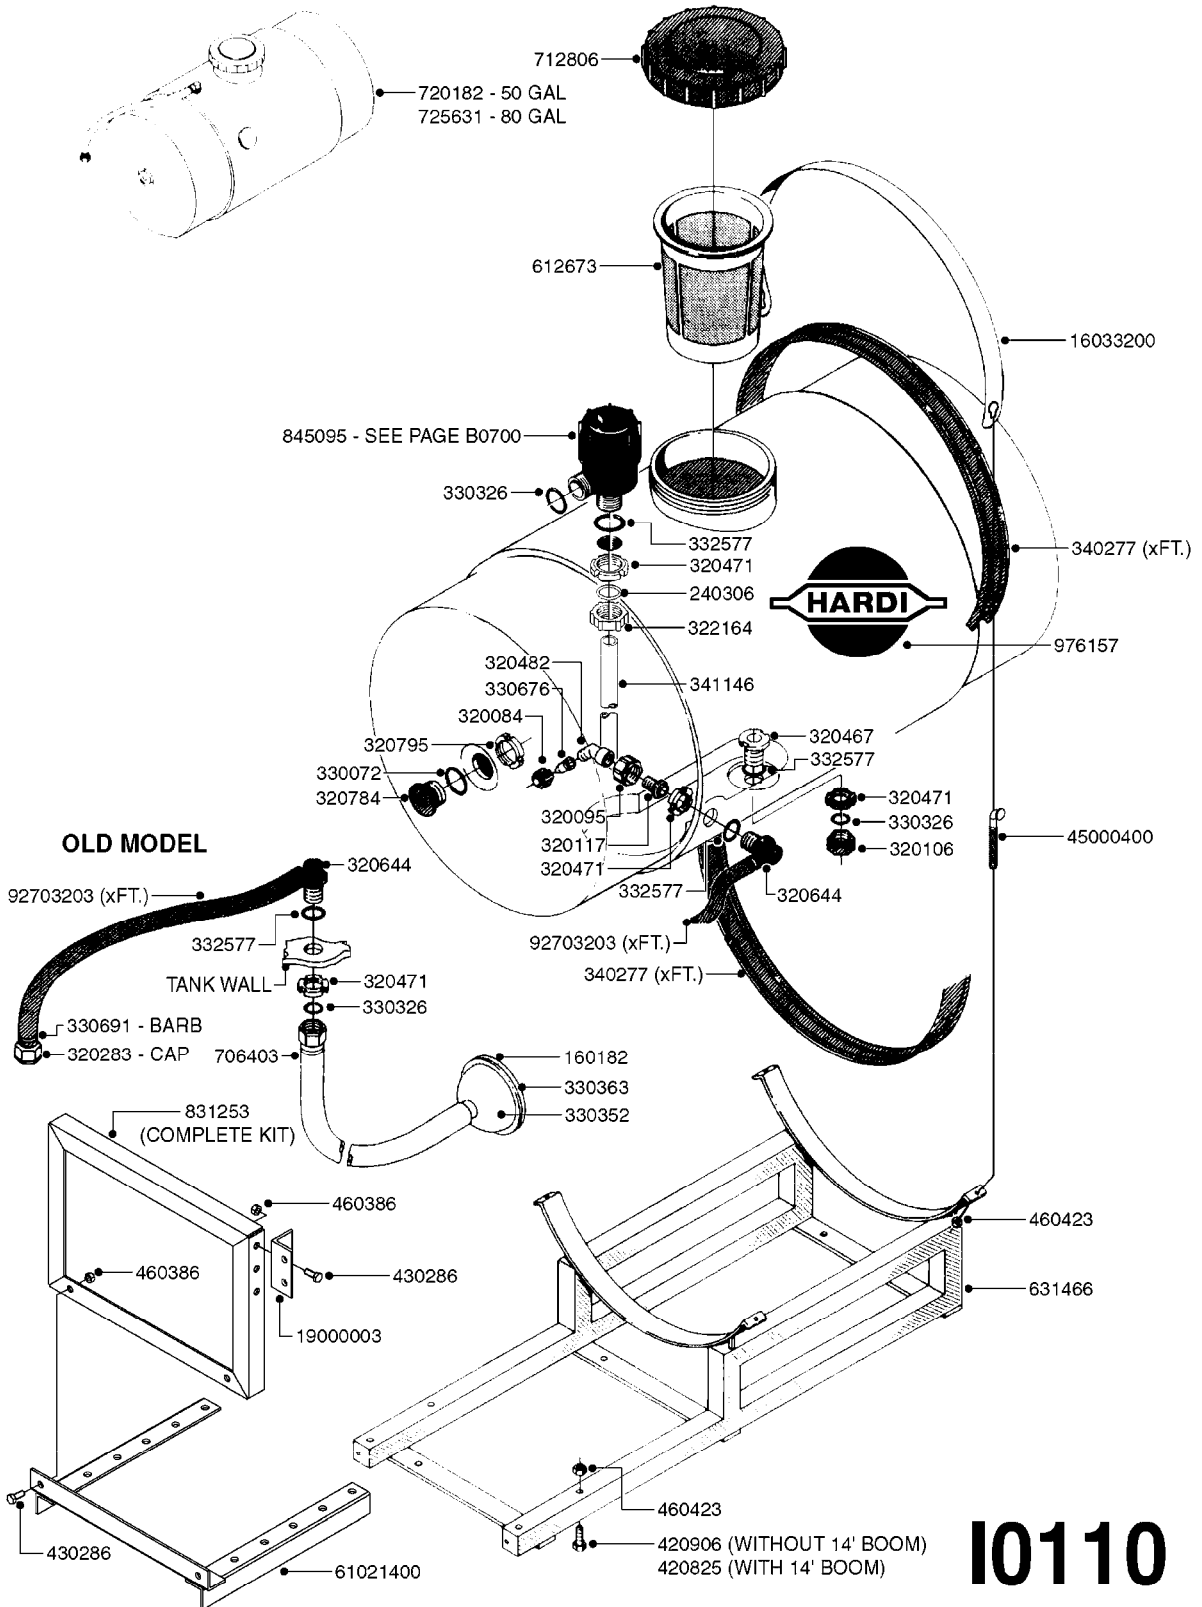

SM 50/80 TANK & FRAME
I0110-HIN, 01:01:16

Page 1
Date 07.02.2020 7:55

parts-n°	order qty	description
160182	1	FILTER SCREEN
240306	1	O-RING D29/D21X4
320084	1	FITT.DK NUT 1/2" BSP
320095	1	FITT.DK NUT 1" BSP
320106	1	FITT.DK CAPNUT 1" BSP
320117	1	FITT.DK CONN.1/2"BSP F. 1" CAP
320283	1	FITT.DK NUT 3/4"BSP
320467	1	FITT.DK BULKHEAD 1"BSP SINGLE
320471	1	FITT.DK NUT 1" BSP JAMB
320482	1	FITT.DK ELB. 1/2" BSP 60 DEG.
320644	1	FITT.DK ELB.3/4"HB X 1" BSP
320784	1	FITT.DK CAP 1-1/2" BSP
320795	1	FITT.DK NUT 1-1/2" BSP JAMB
322164	1	FITT.DK CAP 1' SPECIAL
330072	1	O-RING D53.5/D45.5X4
330326	1	O-RING D30/D24X2 F.1"NUT
330352	1	FOAM DROP HOUSING
330363	1	RETAINER FILTER GAUGE
330676	1	FITT.DK HB 3/8" F. 1/2" NUT
330691	1	FITT.DK HB 3/4'F.3/4' NUT
332577	1	O-RING D38/D30X4 F.1" PUR.
340277	1	TANK PACKING - 40mm WIDE x 12"
341146	1	SUCTION TUBE L=640MM/45DEG
420825	1	BOLT HEX 8.8 DEL M10X65
420906	1	BOLT HEX 8.8 DEL M10X60
430286	1	BOLT HEX 8.8 DEL M12X30 FT
460386	1	NUT HEX M12X1.75
460423	1	NUT HEX M10X1.50 LOCK DIN985A2 SS
612673	1	FILTER BASKET F. ES30/ES53
631466	1	FRAME F. SM53/80 SPRAYER
706403	1	HOSE ASSY. SUCTION F.ESSTATE SP
712806	1	TANK LID WITH VENT S226 RED
720182	1	TANK 50 GAL. ES/SM
725631	1	TANK 80 GAL. SM
831253	1	REAR BOOM MT.FOR ATV/ES80
845095	1	FILTER COMPLETE
976157	1	DECAL COMPANY (4.4" X 4.6")
16033200	1	TANK STRAP L=1150MM
19000003	1	MOUNT ANGLE BRACKET ES50/80
45000400	1	T-BOLT SPECIAL F.TANK STRAP ES
61021400	1	BKT. BOOM MOUNT SM53/80 US
92703203	1	HOSE R X3/4" X300PSI WP X0012"