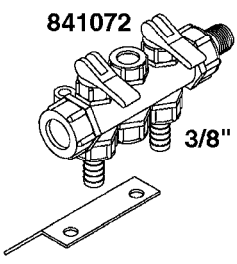

A0410

PUMP - SYSTEM 12 VOLT F/ES30
A0410-HIN, 01:01:16

Page 1

Date 07.02.2020 7:55

parts-n°	order qty	description
261272	1	FUSE 10A D6X32 MM
320084	1	FITT.DK NUT 1/2" BSP
320095	1	FITT.DK NUT 1" BSP
320117	1	FITT.DK CONN.1/2"BSP F. 1" CAP
320272	1	FITT.DK CAPNUT 3/8' BSP
320386	1	FITT.DK TEE 3/8X3/8HB X3/8"BSP
320423	1	FITT.DK ELB 1/2'HB X 3/8' BSP
321307	1	FITT.DK NUT 1/2" BSP JAMB
330212	1	O-RING D19/D14X2.4 F.1/2"NUT
330326	1	O-RING D30/D24X2 F.1"NUT
330676	1	FITT.DK HB 3/8" F. 1/2" NUT
330687	1	FITT.DK HB 1/2" F. 1/2" NUT
332592	1	O-RING D26/D20X3
334533	1	CLAMP HOSE PLASTIC 3/8"
334534	1	CLAMP HOSE PLASTIC 1/2"
720556	1	SAFETY VALVE FOR ATV SPRAYER
725512	1	SPRING W/SEAT
927269	1	HOSE R X PVC X 1/2 X 0012"
10131403	1	SWITCH 12V 10 AMP TOGGLE
10131603	1	CLIPS ALLIGATOR 12V
10134203	1	1 FT. 16/2 SJTW ELECT. CABLE
10244503	1	PUMP 12 VOLT FLOJET 2100-573
26001303	1	FUSE HOLDER - INLINE
92701703	1	HOSE R X3/8" X300PSI WP X0012"

SEE
PAGE
B0020

B0030

parts-n°	order qty	description
146644	1	PIN D3X19 STAINLESS
160167	1	MOUNTING PLATE LP
160171	1	MOUNTING PLATE NK
241323	1	O-RING D5.3X2.4 NITRIL
320047	1	FITT.DK CAPNUT 1/2" BSP
320073	1	DISTRIBUTOR HOUSING 1/2"
320084	1	FITT.DK NUT 1/2" BSP
320095	1	FITT.DK NUT 1" BSP
320106	1	FITT.DK CAPNUT 1" BSP
320117	1	FITT.DK CONN.1/2"BSP F. 1" CAP
330212	1	O-RING D19/D14X2.4 F.1/2"NUT
330293	1	VALVE SEAT WITH 3/8" HOSE TAIL
330304	1	VALVE CONE D14
330315	1	O-RING D18.4/D13X.6
330326	1	O-RING D30/D24X2 F.1"NUT
330337	1	HANDLE F. FLIP VALVE
331122	1	VALVE SEAT WITH 1/2" HOSE TAIL
334533	1	CLAMP HOSE PLASTIC 3/8"
334534	1	CLAMP HOSE PLASTIC 1/2"
420582	1	BOLT HEX 8.8 DEL M8X20 FT A2
420626	1	BOLT HEX 8.8 DEL M10X20 FT
460342	1	NUT HEX M10 DEL DIN934
460364	1	NUT HU M8 A2 SS DIN934
702634	1	DIST.HOUSING ASSEMBLY (2-VALVE)
709741	1	VALVE ASSY. 1/2" FLIP LEVER
841072	1	DISTRIBUT. VALVE 1/2" NK
841094	1	DISTRIBUT. VALVE 1/2" LP,BL
92701703	1	HOSE R X3/8" X300PSI WP X0012"
92702103	1	HOSE R X1/2" X300PSI WP X0012"