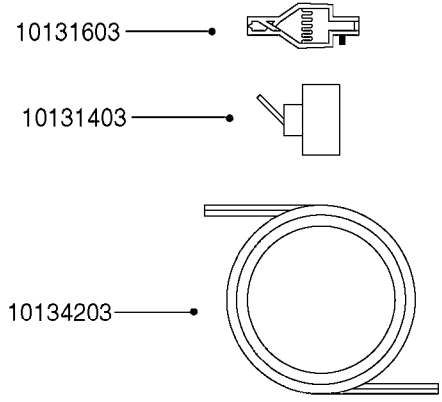

COMPLETE ASSEMBLIES
WHOLEGOODS ITEMS

A0400

10244503 - MODEL 2100 - 573 (SHOWN)

PUMP - FLO JET 12 VOLT
A0400-HIN, 01:01:16

Page 1
Date 07.02.2020 7:55

parts-n°	order qty	description
10244503	1	PUMP 12 VOLT FLOJET 2100-573
10321003	1	MOTOR 12 VOLT F. FLOJET PUMP
10321603	1	CHECK VALVE ASSY F. FLOJET
10322703	1	BRUSH KIT F. FLOJET PUMP MTR
10323003	1	SCREW M4X25 PHILLIPS SET OF 6
10323503	1	SCREWS F. BASEPLATE FLOJET
10429203	1	PUMP BASE F.FLOJET PUMP 2100
10429403	1	GROMMET SET OF 4 F.FLOJET
10470703	1	PUMP REPAIR KIT F.FLOJET 2100
10518503	1	PUMP HOUSING FLOJET Ø2100-573
10518603	1	PUMP HEAD FLOJET PUMP 2100-573
10518803	1	BEARING & CAM FLOJET 2100-573
10518903	1	DIAPHRAGM F.FLOJET 2100-573
10519103	1	SCREWS (4) FLOJET 2100-573
10519303	1	SET SCREW F.CAM FLJET 2100-573
10604103	1	KIT CAM BEARING/DIA. 2100-573

A0410

PUMP - SYSTEM 12 VOLT F/ES30
A0410-HIN, 01:01:16

Page 1

Date 07.02.2020 7:55

parts-n°	order qty	description
261272	1	FUSE 10A D6X32 MM
320084	1	FITT.DK NUT 1/2" BSP
320095	1	FITT.DK NUT 1" BSP
320117	1	FITT.DK CONN.1/2"BSP F. 1" CAP
320272	1	FITT.DK CAPNUT 3/8' BSP
320386	1	FITT.DK TEE 3/8X3/8HB X3/8"BSP
320423	1	FITT.DK ELB 1/2'HB X 3/8' BSP
321307	1	FITT.DK NUT 1/2" BSP JAMB
330212	1	O-RING D19/D14X2.4 F.1/2"NUT
330326	1	O-RING D30/D24X2 F.1"NUT
330676	1	FITT.DK HB 3/8" F. 1/2" NUT
330687	1	FITT.DK HB 1/2" F. 1/2" NUT
332592	1	O-RING D26/D20X3
334533	1	CLAMP HOSE PLASTIC 3/8"
334534	1	CLAMP HOSE PLASTIC 1/2"
720556	1	SAFETY VALVE FOR ATV SPRAYER
725512	1	SPRING W/SEAT
927269	1	HOSE R X PVC X 1/2 X 0012"
10131403	1	SWITCH 12V 10 AMP TOGGLE
10131603	1	CLIPS ALLIGATOR 12V
10134203	1	1 FT. 16/2 SJTW ELECT. CABLE
10244503	1	PUMP 12 VOLT FLOJET 2100-573
26001303	1	FUSE HOLDER - INLINE
92701703	1	HOSE R X3/8" X300PSI WP X0012"