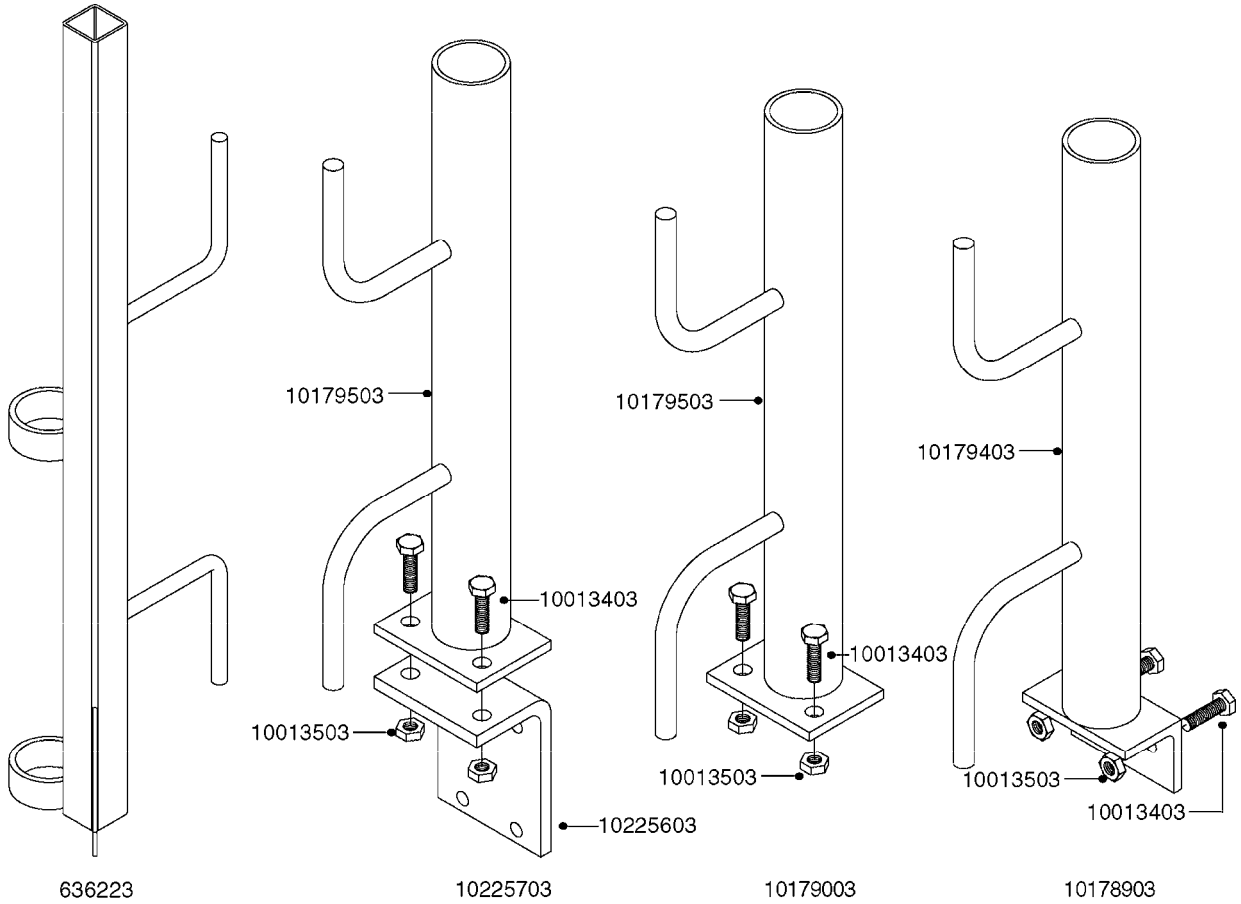

**COMPLETE ASSEMBLIES
WHOLEGOODS ITEMS**

COMPLETE ASSEMBLY:
818377 - 160' x 3/8" (50m) HOSE REEL
818381 - 320' X 3/8" (100m) HOSE REEL

K0490

HOSE REEL ASSEMBLIES
K0490-HIN, 01:01:16

Page 1
Date 07.02.2020 7:55

parts-n°	order qty	description
143684	1	BUSHING F. HOSE REEL
143706	1	SPACER TUBE F. 275' HOSE REEL
145925	1	NIPPLE M10 M6
146314	1	UNION BUSHING F.HOSE REEL
146315	1	RING FOR HOSE REEL
146487	1	SPACER ROD F/HOSE REEL 225mm
160311	1	WASHER D30/D20.4X2
241474	1	O-RING NITRIL
281072	1	SNAP-RING OUTER 20X1.20
282155	1	CLIP F.TUBE SUPPORT
320655	1	FITT.DK HN 1/2"-1/2" BSP
320821	1	FITT.DK NUT 1-1/2" BSP
330212	1	O-RING D19/D14X2.4 F.1/2"NUT
333443	1	BUSHING F. HOSE REEL
420604	1	BOLT HEX 8.8 DEL M10X25 FT DIN933
420626	1	BOLT HEX 8.8 DEL M10X20 FT
420862	1	BOLT HEX 8.8 DEL M10X16 FT
430286	1	BOLT HEX 8.8 DEL M12X30 FT
460423	1	NUT HEX M10X1.50 LOCK DIN985A2 SS
460703	1	NUT HEX M12X1.75 LOCK DIN985A2 SS
613207	1	CENTER TUBE FOR 164'HOSE REEL
613211	1	HOSE REEL NK 80/105
613292	1	CENTER TUBE 100 MM
633824	1	SIDE FOR HOSE REEL
633835	1	OUTER TUBE NK 300-600
633846	1	FITTING FOR HOSE REEL TR2/TR3
633905	1	BRKTS. HOSE REEL SM210
637986	1	CLAMP FITTING HOSE REEL
719073	1	HANDLE ASSY. F. HOSE REEL
719084	1	SWIVEL F.HOSE REEL
719121	1	HOSE 1/2'X2500M NUT
719401	1	CLIPS F.PISTOL ASSY.
725618	1	CLIP WHITE PLASTIC SNAP TYPE
818377	1	REEL FOR HOSE 160' X 3/8"
818381	1	REEL FOR HOSE 320' X 3/8'
818801	1	BKT.HOSE REEL MOUNT NL/NK/BOOM
818845	1	BKT.HOSE REEL SM210
833768	1	HOLDER F. HOSE REEL
834764	1	BKT.HOSE REEL MOUNT ESTATE SPR
61021400	1	BKT. BOOM MOUNT SM53/80 US