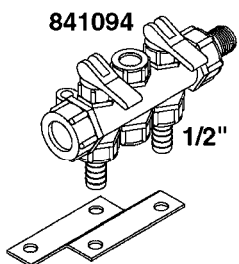

A0410

PUMP - SYSTEM 12 VOLT F/ES30
A0410-HIN, 01:01:16

Page 1

Date 07.02.2020 7:55

parts-n°	order qty	description
261272	1	FUSE 10A D6X32 MM
320084	1	FITT.DK NUT 1/2" BSP
320095	1	FITT.DK NUT 1" BSP
320117	1	FITT.DK CONN.1/2"BSP F. 1" CAP
320272	1	FITT.DK CAPNUT 3/8' BSP
320386	1	FITT.DK TEE 3/8X3/8HB X3/8"BSP
320423	1	FITT.DK ELB 1/2'HB X 3/8' BSP
321307	1	FITT.DK NUT 1/2" BSP JAMB
330212	1	O-RING D19/D14X2.4 F.1/2"NUT
330326	1	O-RING D30/D24X2 F.1"NUT
330676	1	FITT.DK HB 3/8" F. 1/2" NUT
330687	1	FITT.DK HB 1/2" F. 1/2" NUT
332592	1	O-RING D26/D20X3
334533	1	CLAMP HOSE PLASTIC 3/8"
334534	1	CLAMP HOSE PLASTIC 1/2"
720556	1	SAFETY VALVE FOR ATV SPRAYER
725512	1	SPRING W/SEAT
927269	1	HOSE R X PVC X 1/2 X 0012"
10131403	1	SWITCH 12V 10 AMP TOGGLE
10131603	1	CLIPS ALLIGATOR 12V
10134203	1	1 FT. 16/2 SJTW ELECT. CABLE
10244503	1	PUMP 12 VOLT FLOJET 2100-573
26001303	1	FUSE HOLDER - INLINE
92701703	1	HOSE R X3/8" X300PSI WP X0012"

SEE
PAGE
B0020

B0030

parts-n°	order qty	description
146644	1	PIN D3X19 STAINLESS
160167	1	MOUNTING PLATE LP
160171	1	MOUNTING PLATE NK
241323	1	O-RING D5.3X2.4 NITRIL
320047	1	FITT.DK CAPNUT 1/2" BSP
320073	1	DISTRIBUTOR HOUSING 1/2"
320084	1	FITT.DK NUT 1/2" BSP
320095	1	FITT.DK NUT 1" BSP
320106	1	FITT.DK CAPNUT 1" BSP
320117	1	FITT.DK CONN.1/2"BSP F. 1" CAP
330212	1	O-RING D19/D14X2.4 F.1/2"NUT
330293	1	VALVE SEAT WITH 3/8" HOSE TAIL
330304	1	VALVE CONE D14
330315	1	O-RING D18.4/D13X.6
330326	1	O-RING D30/D24X2 F.1"NUT
330337	1	HANDLE F. FLIP VALVE
331122	1	VALVE SEAT WITH 1/2" HOSE TAIL
334533	1	CLAMP HOSE PLASTIC 3/8"
334534	1	CLAMP HOSE PLASTIC 1/2"
420582	1	BOLT HEX 8.8 DEL M8X20 FT A2
420626	1	BOLT HEX 8.8 DEL M10X20 FT
460342	1	NUT HEX M10 DEL DIN934
460364	1	NUT HU M8 A2 SS DIN934
702634	1	DIST.HOUSING ASSEMBLY (2-VALVE)
709741	1	VALVE ASSY. 1/2" FLIP LEVER
841072	1	DISTRIBUT. VALVE 1/2" NK
841094	1	DISTRIBUT. VALVE 1/2" LP,BL
92701703	1	HOSE R X3/8" X300PSI WP X0012"
92702103	1	HOSE R X1/2" X300PSI WP X0012"