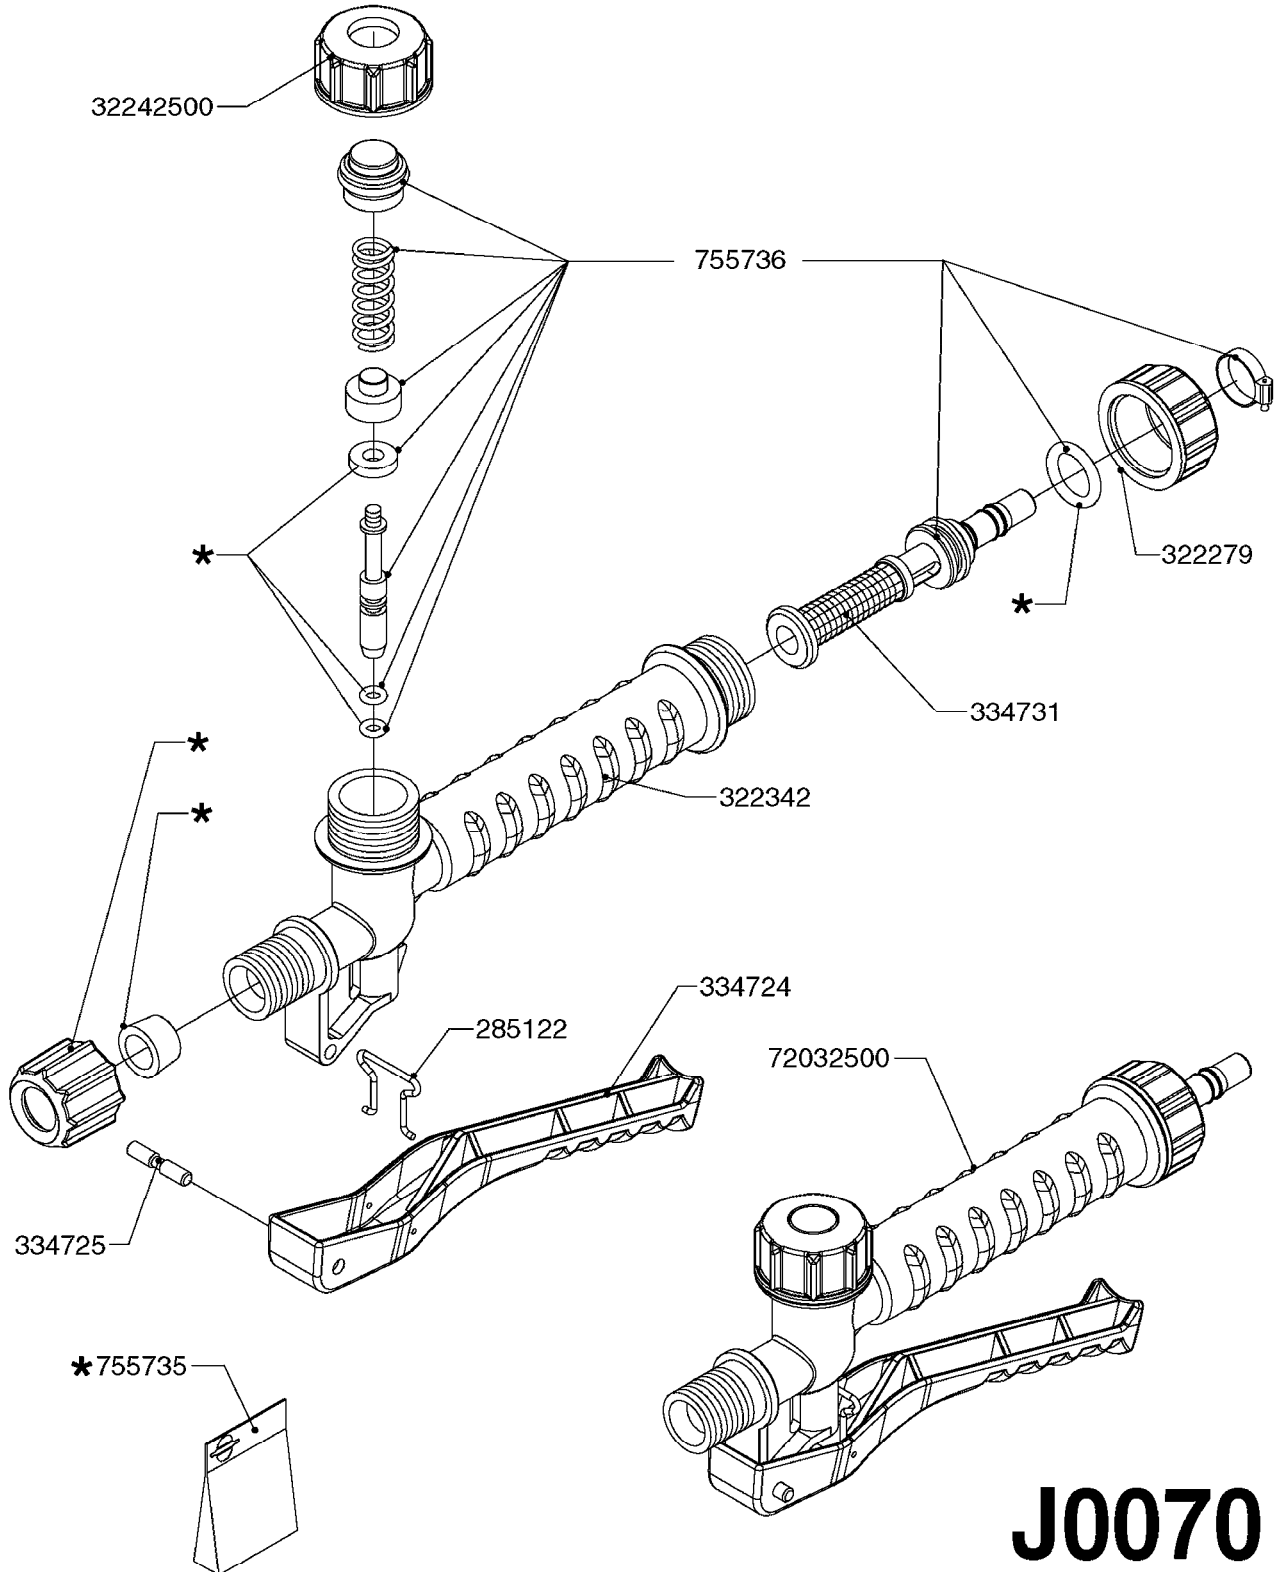

I0100

RECEIVER HITCH 25 TANK & FRAME
I0100-HIN, 01:01:16

Page 1

Date 07.02.2020 7:55

parts-n°	order qty	description
163737	1	WASHER D15.5/D10.5X1
242007	1	O-RING Ø9.1 X 1.6 NITRILE
242370	1	BACKING WASHER
320187	1	FITT.DK CAP 3/8" BSP BLACK
320946	1	FITT.DK BULKHEAD 3/8' BSP SING
322080	1	NUT 3/8' BSP (FINGER)
322343	1	NOZZLE CAP M18 X 1.5 - 1999
330212	1	O-RING D19/D14X2.4 F.1/2"NUT
334160	1	HOSE PIPE BRANCH 5/16'
334686	1	CLAMP HOSE PLASTIC 5/16'
341096	1	SUCTION HOSE D7 X 450 C5
370532	1	NOZZLE FLAT FAN 4625-36
421222	1	BOLT HEX 8.8 DEL M10X75 FT
460423	1	NUT HEX M10X1.50 LOCK DIN985A2 SS
471123	1	WASHER, M5, Ø10/ 5.3X 1.0, SS
471126	1	WASHER, M8, Ø16/ 8.4X 1.6, SS
927281	1	HOSE R X PVC X 5/16 X 0012"
10010803	1	NUT HEX NC (NYLON LOCK) 5/16
10524003	1	DECAL COMPANY 3.5"X2.7"
15014703	1	RECEIVER TUBE RECEIVER SPRAYER
24002603	1	OUTLET CAP GASKET, R.S.
24002703	1	TANK LID LANYARD, R.S.
26007103	1	WIRE EXTENSION 24" 4-POLE FLAT
28037803	1	PUMP HEAD/SWITCH KIT(82103503)
28037903	1	PRES.SWITCH KIT(82103503)35PSI
29002403	1	GRIPPER CLIP COATED 3/8"-5/8"
29002503	1	GRIPPER CLIP COATED 1"-1-1/2"
29002603	1	TANK STRAP RS 25 GAL 43.9"
29003203	1	TANK LID F.RECEIVER SPRAYER 5"
29003303	1	OUTLET CAP, BLACK R.S.
29003403	1	OUTLET CAP TETHER, R.S.
35002503	1	TANK SPOT SPRAYER 25 GAL
41000003	1	MACHINE SCREW #10-24x1/4" SS
41000103	1	MACHINE SCREW #10-24x5/8" SS
61006403	1	TANK FRAME RECEIVER SPRAYER
72032500	1	TRGGR VLV ASSY,NEW STYLE'00
72032900	1	PLASTIC WAND 20"
82103503	1	PUMP 1 GPM FLOJET LF172201D

J0070

TRIGGER VALVE ASSEMBLY '00
J0070-HIN, 09:06:16

Page 1
Date 07.02.2020 7:55

parts-n°	order qty	description
285122	1	WIRE CLIP FOR TRIGGER LEVER
322279	1	TRIGGER CAP
322342	1	VALVE CASING FOR LANCE
334724	1	TRIGGER VALVE LEVER
334725	1	PLASTIC PIN
334731	1	FILTER W/HOSE BARB
755735	1	SERVICE PARTS PACK BP15/20
755736	1	TRIGGER VALVE PACK see72032500
32242500	1	NUT FOR LANCE GREY
72032500	1	TRGGR VLV ASSY,NEW STYLE'00