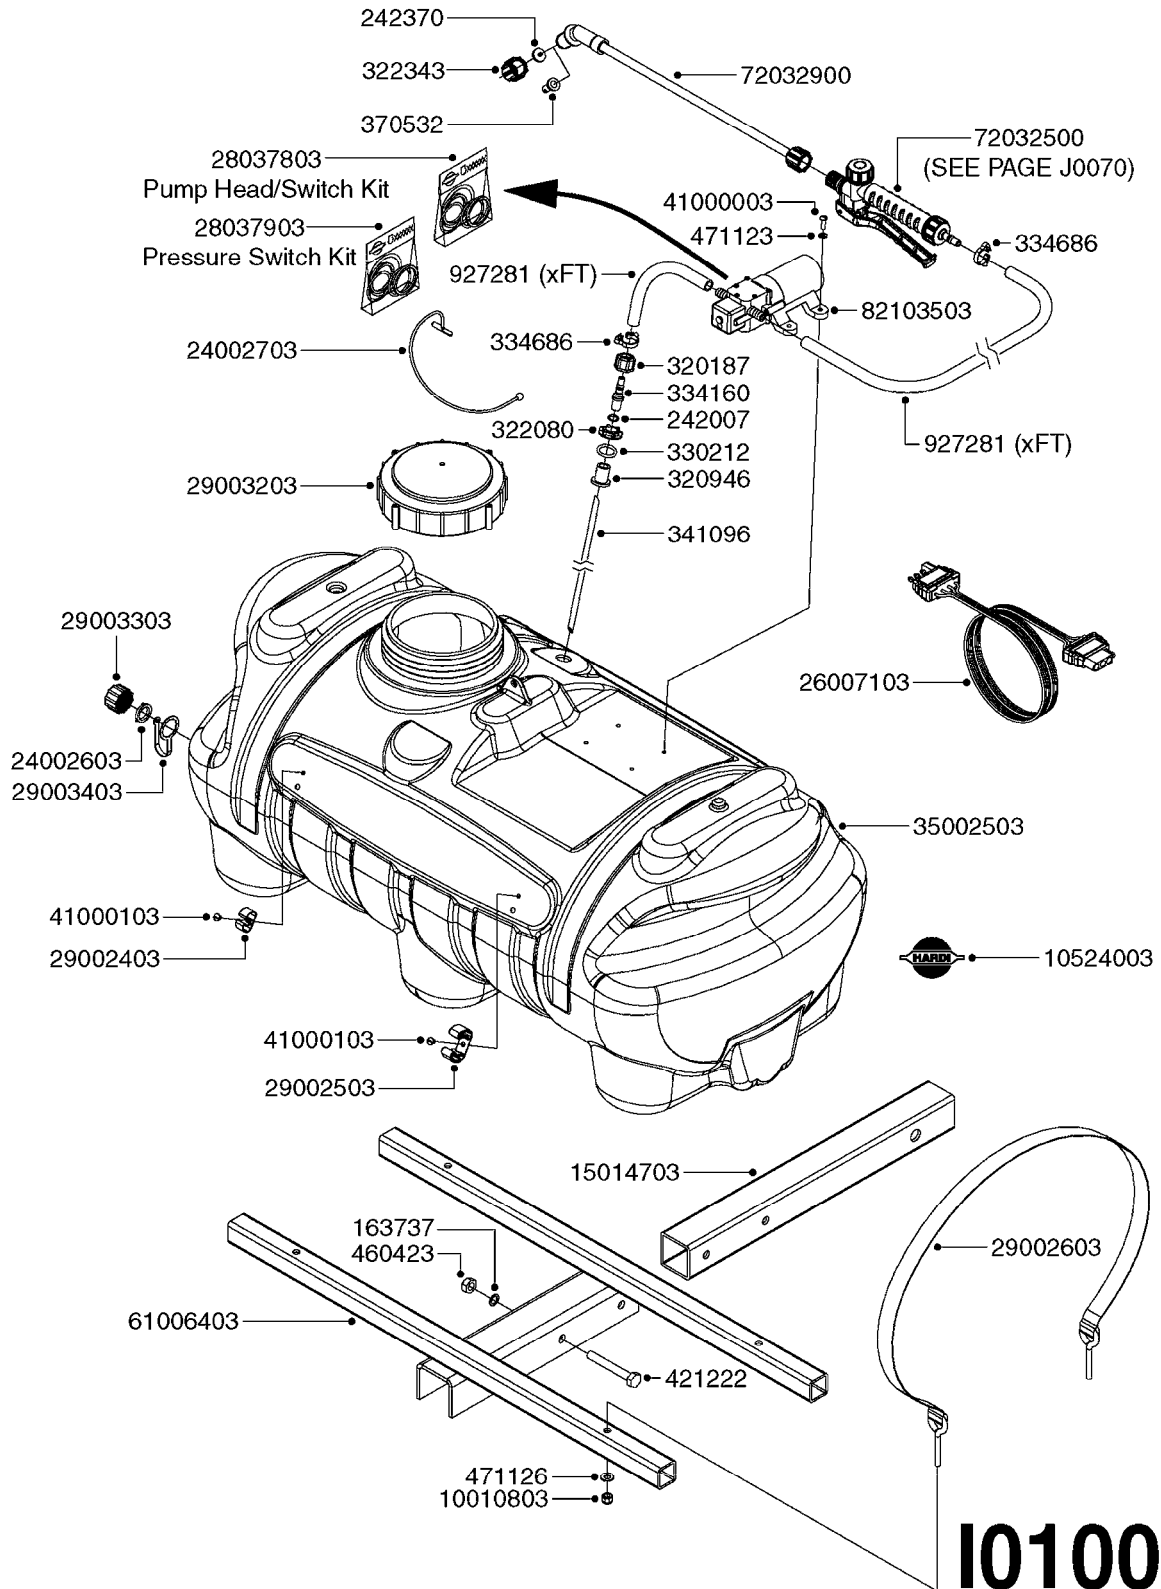

I0100

RECEIVER HITCH 25 TANK & FRAME
I0100-HIN, 01:01:16

Page 1

Date 07.02.2020 7:55

parts-n°	order qty	description
163737	1	WASHER D15.5/D10.5X1
242007	1	O-RING Ø9.1 X 1.6 NITRILE
242370	1	BACKING WASHER
320187	1	FITT.DK CAP 3/8" BSP BLACK
320946	1	FITT.DK BULKHEAD 3/8' BSP SING
322080	1	NUT 3/8' BSP (FINGER)
322343	1	NOZZLE CAP M18 X 1.5 - 1999
330212	1	O-RING D19/D14X2.4 F.1/2"NUT
334160	1	HOSE PIPE BRANCH 5/16'
334686	1	CLAMP HOSE PLASTIC 5/16'
341096	1	SUCTION HOSE D7 X 450 C5
370532	1	NOZZLE FLAT FAN 4625-36
421222	1	BOLT HEX 8.8 DEL M10X75 FT
460423	1	NUT HEX M10X1.50 LOCK DIN985A2 SS
471123	1	WASHER, M5, Ø10/ 5.3X 1.0, SS
471126	1	WASHER, M8, Ø16/ 8.4X 1.6, SS
927281	1	HOSE R X PVC X 5/16 X 0012"
10010803	1	NUT HEX NC (NYLON LOCK) 5/16
10524003	1	DECAL COMPANY 3.5"X2.7"
15014703	1	RECEIVER TUBE RECEIVER SPRAYER
24002603	1	OUTLET CAP GASKET, R.S.
24002703	1	TANK LID LANYARD, R.S.
26007103	1	WIRE EXTENSION 24" 4-POLE FLAT
28037803	1	PUMP HEAD/SWITCH KIT(82103503)
28037903	1	PRES.SWITCH KIT(82103503)35PSI
29002403	1	GRIPPER CLIP COATED 3/8"-5/8"
29002503	1	GRIPPER CLIP COATED 1"-1-1/2"
29002603	1	TANK STRAP RS 25 GAL 43.9"
29003203	1	TANK LID F.RECEIVER SPRAYER 5"
29003303	1	OUTLET CAP, BLACK R.S.
29003403	1	OUTLET CAP TETHER, R.S.
35002503	1	TANK SPOT SPRAYER 25 GAL
41000003	1	MACHINE SCREW #10-24x1/4" SS
41000103	1	MACHINE SCREW #10-24x5/8" SS
61006403	1	TANK FRAME RECEIVER SPRAYER
72032500	1	TRGGR VLV ASSY,NEW STYLE'00
72032900	1	PLASTIC WAND 20"
82103503	1	PUMP 1 GPM FLOJET LF172201D

J0070

TRIGGER VALVE ASSEMBLY '00
J0070-HIN, 09:06:16

Page 1
Date 07.02.2020 7:55

parts-n°	order qty	description
285122	1	WIRE CLIP FOR TRIGGER LEVER
322279	1	TRIGGER CAP
322342	1	VALVE CASING FOR LANCE
334724	1	TRIGGER VALVE LEVER
334725	1	PLASTIC PIN
334731	1	FILTER W/HOSE BARB
755735	1	SERVICE PARTS PACK BP15/20
755736	1	TRIGGER VALVE PACK see72032500
32242500	1	NUT FOR LANCE GREY
72032500	1	TRGGR VLV ASSY,NEW STYLE'00