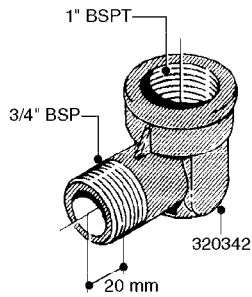

L0020

FITTINGS-T-PIECES, CAPS & ELBOWS
L0020-HIN, 01:01:16

Page 1
Date 07.02.2020 8:24

parts-n°	order qty	description
10053603	1	FITT. CAPNUT 2"BSP 5601
10194303	1	CAP BLANK 1 1/2 MCPHEE 210060
320047	1	FITT.DK CAPNUT 1/2" BSP
320106	1	FITT.DK CAPNUT 1" BSP
320272	1	FITT.DK CAPNUT 3/8" BSP
320316	1	FITT.DK TEE 3/4" X3/4" X1"BSP
320331	1	FITT.DK TEE 1" - 1" - 3/4" BSP
320342	1	FITT.DK EL 3/4"M X 1"F BSP
320563	1	FITT.DK 3 WAY 1/2" 110 DEG.
320677	1	NO LONGER AVAILABLE
320961	1	FITT.DK CAPNUT 1-1/2" BSP
321053	1	FITT.DK TEE 1/2 X1/2 X1/2" BSP
322072	1	FITT.DK TEE 3/8'X3/8'X3/8' BSP
322095	1	FITT.DK TEE 1-1/2 X1-1/4 X3/4" BSP
322138	1	FITT.DK ELB 1"M X 1"F BSP
330013	1	O-RING 2.5 X 10 PUR
330212	1	O-RING D19/D14X2.4 F.1/2"NUT
330326	1	O-RING D30/D24X2 F.1"NUT
331273	1	O-RING D44/D38X2 F.1-1/2"