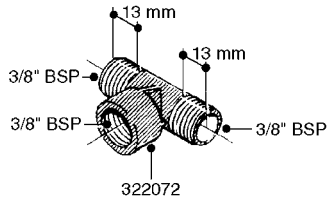

L0020

FITTINGS-T-PIECES, CAPS & ELBOWS
L0020-HIN, 01:01:16

Page 1
Date 07.02.2020 8:24

parts-n°	order qty	description
10053603	1	FITT. CAPNUT 2"BSP 5601
10194303	1	CAP BLANK 1 1/2 MCPHEE 210060
320047	1	FITT.DK CAPNUT 1/2" BSP
320106	1	FITT.DK CAPNUT 1" BSP
320272	1	FITT.DK CAPNUT 3/8" BSP
320316	1	FITT.DK TEE 3/4" X3/4" X1"BSP
320331	1	FITT.DK TEE 1" - 1" - 3/4" BSP
320342	1	FITT.DK EL 3/4"M X 1"F BSP
320563	1	FITT.DK 3 WAY 1/2" 110 DEG.
320677	1	NO LONGER AVAILABLE
320961	1	FITT.DK CAPNUT 1-1/2" BSP
321053	1	FITT.DK TEE 1/2 X1/2 X1/2" BSP
322072	1	FITT.DK TEE 3/8'X3/8'X3/8' BSP
322095	1	FITT.DK TEE 1-1/2 X1-1/4 X3/4" BSP
322138	1	FITT.DK ELB 1"M X 1"F BSP
330013	1	O-RING 2.5 X 10 PUR
330212	1	O-RING D19/D14X2.4 F.1/2"NUT
330326	1	O-RING D30/D24X2 F.1"NUT
331273	1	O-RING D44/D38X2 F.1-1/2"