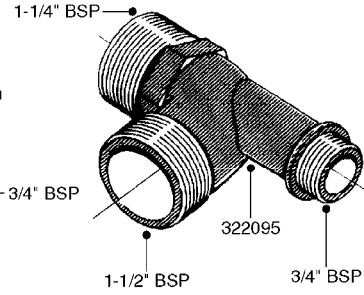

L0020

FITTINGS-T-PIECES, CAPS & ELBOWS
L0020-HIN, 01:01:16

Page 1
Date 07.02.2020 8:24

parts-n°	order qty	description
10053603	1	FITT. CAPNUT 2"BSP 5601
10194303	1	CAP BLANK 1 1/2 MCPHEE 210060
320047	1	FITT.DK CAPNUT 1/2" BSP
320106	1	FITT.DK CAPNUT 1" BSP
320272	1	FITT.DK CAPNUT 3/8" BSP
320316	1	FITT.DK TEE 3/4" X3/4" X1"BSP
320331	1	FITT.DK TEE 1" - 1" - 3/4" BSP
320342	1	FITT.DK EL 3/4"M X 1"F BSP
320563	1	FITT.DK 3 WAY 1/2" 110 DEG.
320677	1	NO LONGER AVAILABLE
320961	1	FITT.DK CAPNUT 1-1/2" BSP
321053	1	FITT.DK TEE 1/2 X1/2 X1/2" BSP
322072	1	FITT.DK TEE 3/8'X3/8'X3/8' BSP
322095	1	FITT.DK TEE 1-1/2 X1-1/4 X3/4" BSP
322138	1	FITT.DK ELB 1"M X 1"F BSP
330013	1	O-RING 2.5 X 10 PUR
330212	1	O-RING D19/D14X2.4 F.1/2"NUT
330326	1	O-RING D30/D24X2 F.1"NUT
331273	1	O-RING D44/D38X2 F.1-1/2"