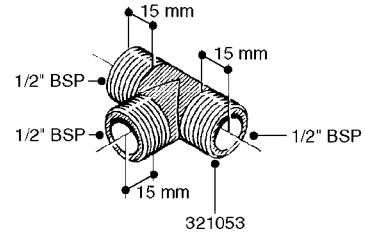

L0020

FITTINGS-T-PIECES, CAPS & ELBOWS
L0020-HIN, 01:01:16

Page 1
Date 07.02.2020 8:24

parts-n°	order qty	description
10053603	1	FITT. CAPNUT 2"BSP 5601
10194303	1	CAP BLANK 1 1/2 MCPHEE 210060
320047	1	FITT.DK CAPNUT 1/2" BSP
320106	1	FITT.DK CAPNUT 1" BSP
320272	1	FITT.DK CAPNUT 3/8" BSP
320316	1	FITT.DK TEE 3/4" X3/4" X1"BSP
320331	1	FITT.DK TEE 1" - 1" - 3/4" BSP
320342	1	FITT.DK EL 3/4"M X 1"F BSP
320563	1	FITT.DK 3 WAY 1/2" 110 DEG.
320677	1	NO LONGER AVAILABLE
320961	1	FITT.DK CAPNUT 1-1/2" BSP
321053	1	FITT.DK TEE 1/2 X1/2 X1/2" BSP
322072	1	FITT.DK TEE 3/8'X3/8'X3/8' BSP
322095	1	FITT.DK TEE 1-1/2 X1-1/4 X3/4" BSP
322138	1	FITT.DK ELB 1"M X 1"F BSP
330013	1	O-RING 2.5 X 10 PUR
330212	1	O-RING D19/D14X2.4 F.1/2"NUT
330326	1	O-RING D30/D24X2 F.1"NUT
331273	1	O-RING D44/D38X2 F.1-1/2"