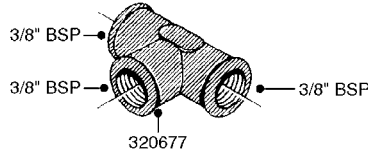

L0020

FITTINGS-T-PIECES, CAPS & ELBOWS
L0020-HIN, 01:01:16

Page 1
Date 07.02.2020 8:24

parts-n°	order qty	description
10053603	1	FITT. CAPNUT 2"BSP 5601
10194303	1	CAP BLANK 1 1/2 MCPHEE 210060
320047	1	FITT.DK CAPNUT 1/2" BSP
320106	1	FITT.DK CAPNUT 1" BSP
320272	1	FITT.DK CAPNUT 3/8" BSP
320316	1	FITT.DK TEE 3/4" X3/4" X1"BSP
320331	1	FITT.DK TEE 1" - 1" - 3/4" BSP
320342	1	FITT.DK EL 3/4"M X 1"F BSP
320563	1	FITT.DK 3 WAY 1/2" 110 DEG.
320677	1	NO LONGER AVAILABLE
320961	1	FITT.DK CAPNUT 1-1/2" BSP
321053	1	FITT.DK TEE 1/2 X1/2 X1/2" BSP
322072	1	FITT.DK TEE 3/8'X3/8'X3/8' BSP
322095	1	FITT.DK TEE 1-1/2 X1-1/4 X3/4" BSP
322138	1	FITT.DK ELB 1"M X 1"F BSP
330013	1	O-RING 2.5 X 10 PUR
330212	1	O-RING D19/D14X2.4 F.1/2"NUT
330326	1	O-RING D30/D24X2 F.1"NUT
331273	1	O-RING D44/D38X2 F.1-1/2"