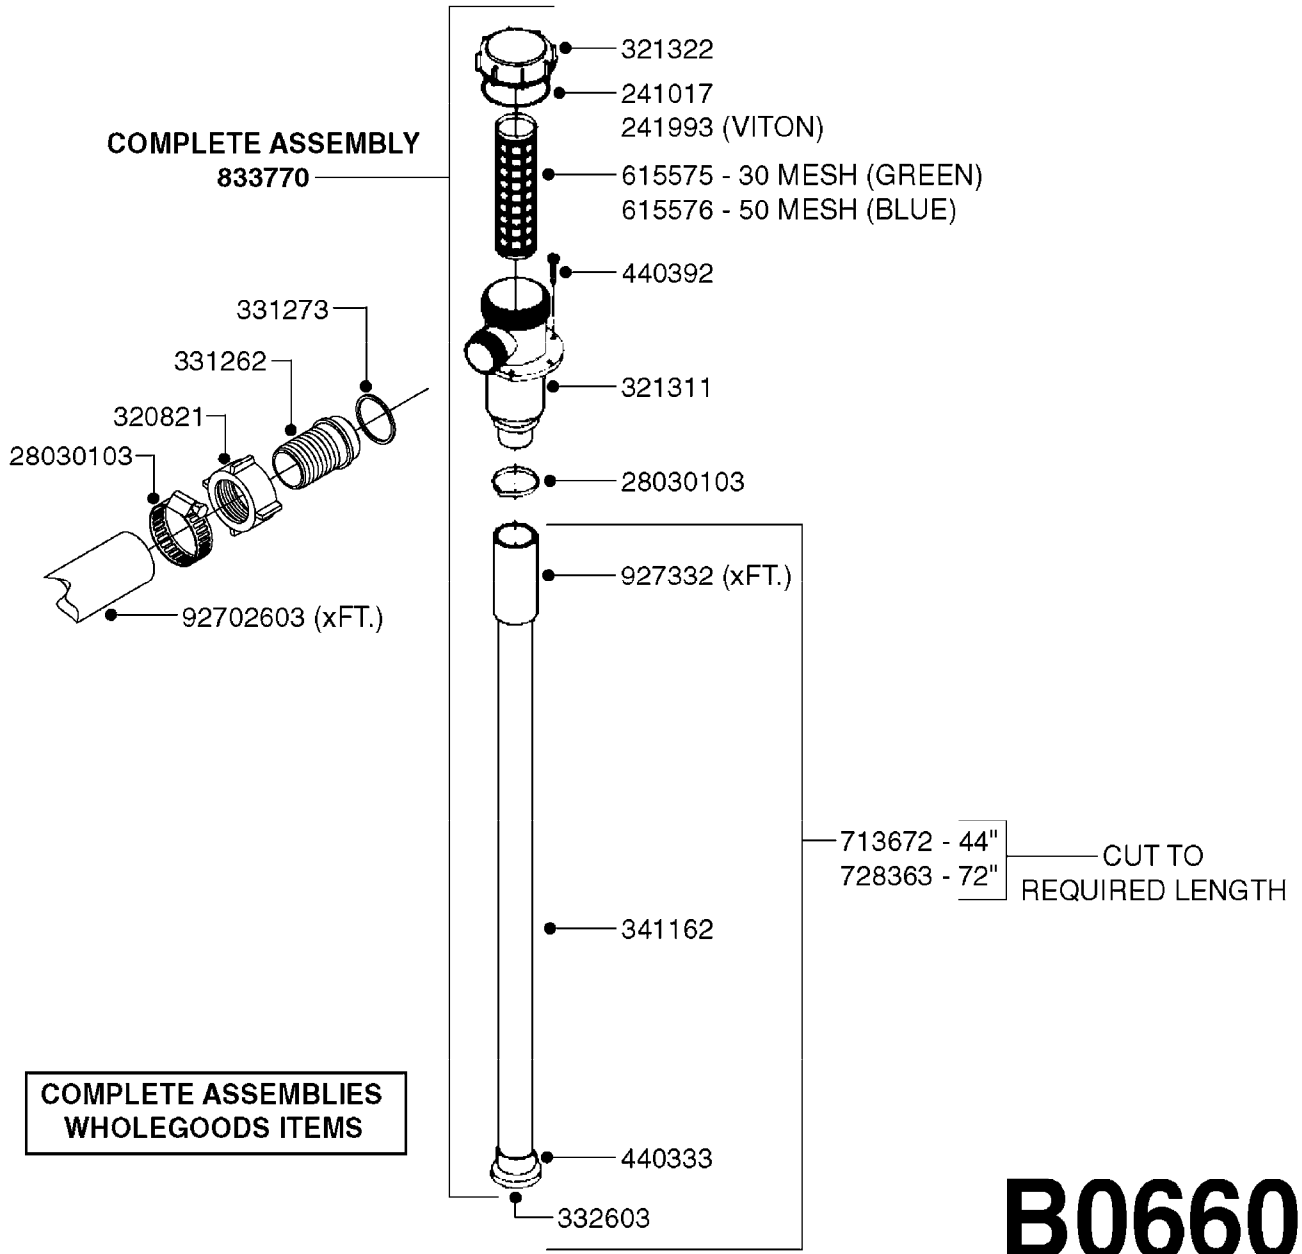

TOP SUCTION ASSEMBLY-SCREW CAP
B0660-HIN, 01:01:16

Page 1

Date 07.02.2020 8:23

parts-n°	order qty	description
241017	1	O-RING D74,5X3 NITRIL
241993	1	O-RING 74.5 X 3MM VIT/241017
320821	1	FITT.DK NUT 1-1/2" BSP
321311	1	FILTER BODY S 80 X 4
321322	1	SCREW CAP F. S80 X 4
331262	1	FITT.DK HB 1-1/2" F. 1-1/2"NUT
331273	1	O-RING D44/D38X2 F.1-1/2"
332603	1	CAP F. SUCTION TUBE
341162	1	SUCTION TUBE F.650
440333	1	SCREW 3.5 X 9.5 SS
440392	1	SCREW 6.3 X 25.0 DIN7981C TORX
615575	1	FILTER F.TOP SUCT.30 MESH GRN.
615576	1	FILTER F.TOP SUCT.50 MESH BLUE
713672	1	SUCTION TUBE L=44"
728363	1	SUCTION TUBE ASSY.L=72"
833770	1	TOP SUCTION KIT 300/500
927332	1	HOSE R X 28 BAR X 40MM X 0012"
28030103	1	CLAMP HOSE GEAR P5/4-S1.5"6724
92702603	1	HOSE PVC SUCT GRAY 1-1/2"