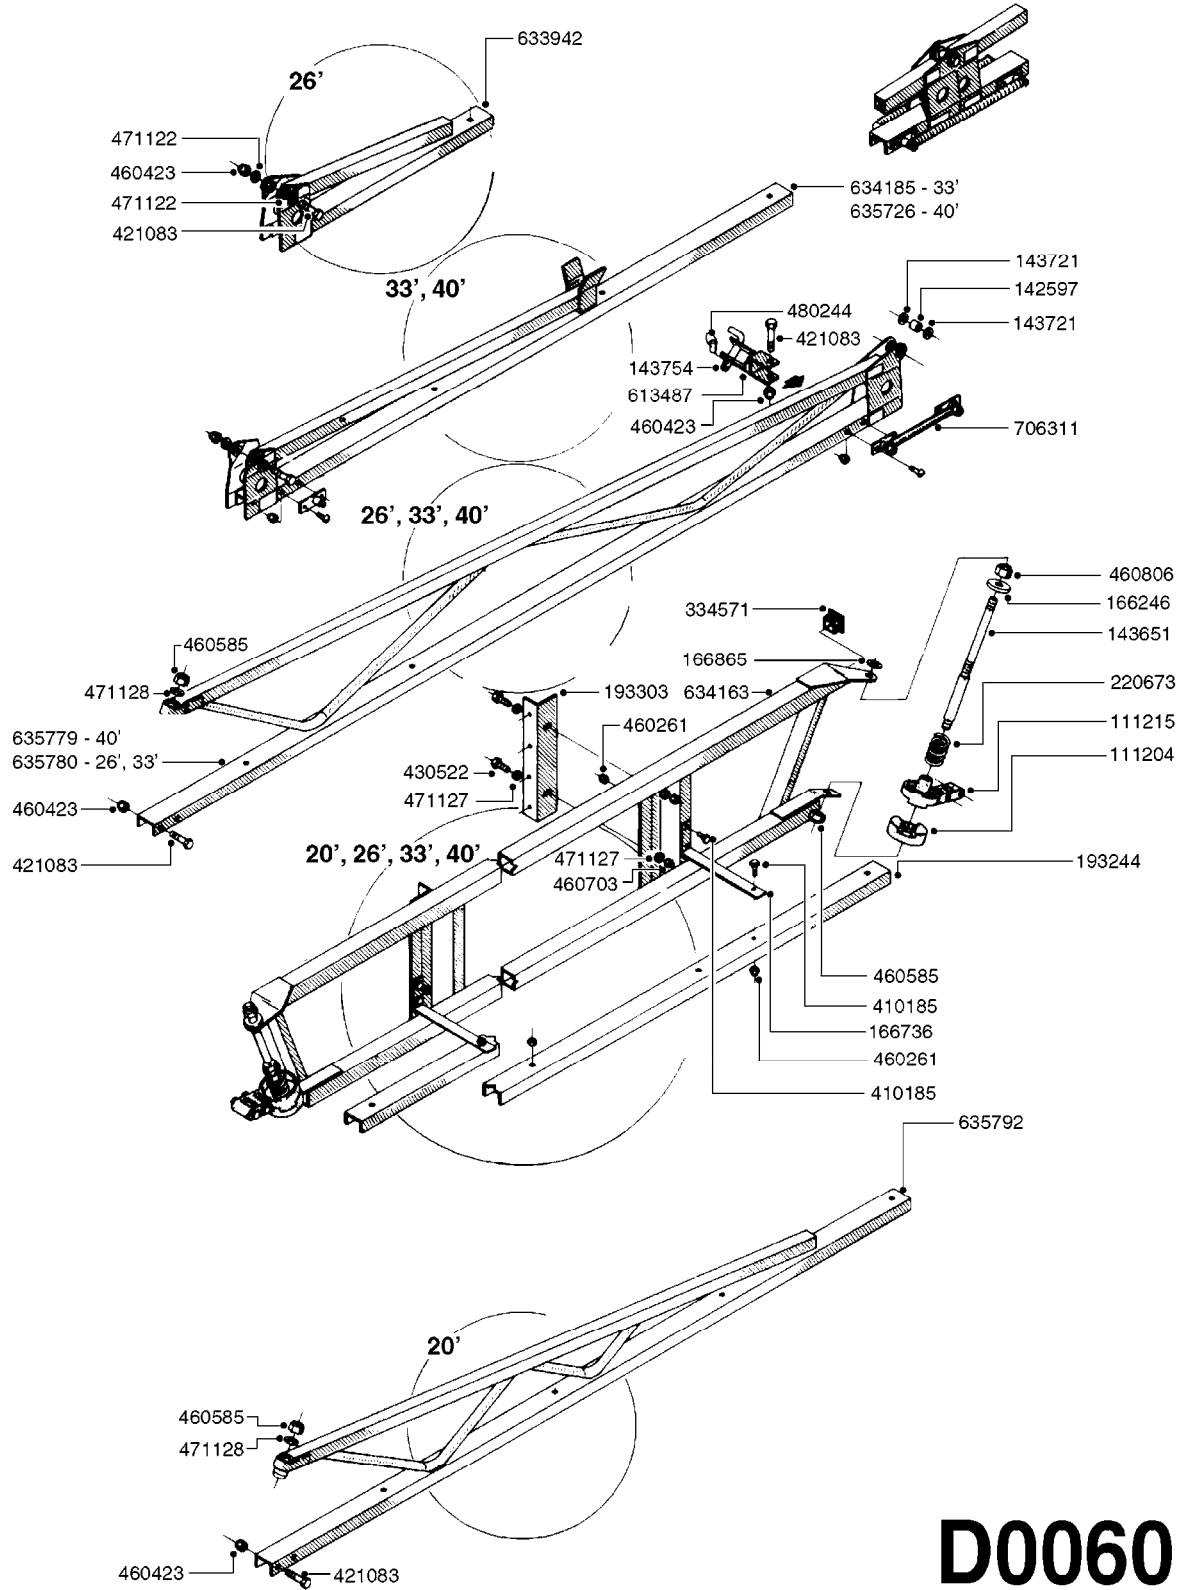

BOOM - SB 20' 26' 33' 40'
D0060-HIN, 18:12:19

Page 0
Date 07.02.2020 8:23

BOOM - SB 20' 26' 33' 40'
D0060-HIN, 18:12:19

Page 1

Date 07.02.2020 8:23

parts-n°	order qty	description
111204	1	CLAW CLUTCH/LOWER D80
111215	1	CLAW CLUTCH/UPPER D80
142597	1	DISTANCE TUBE
143651	1	AXLE M20/M16 L=355 F/BREAKAWAY
143721	1	FRICITION DISC FOR BOOM D30
143754	1	PIN D10 X 56
166246	1	WASHER CUP D53 F.SPRING
166736	1	CLAMP FOR SB BOOM
166865	1	WASHER D35/D25X2
193244	1	NOZZLE TRACK 6-8-10 M SB
193303	1	SUPPORTING ARM FOR SB BOOM
220673	1	SPRING F.PIVOT 100 X 51
334571	1	PLUG 40x40x2 F.SQ.TUBE
410185	1	BOLT HEX 8.8 DEL M6X16
421083	1	BOLT HEX 8.8 DEL M10X65
430522	1	BOLT HEX 8.8 DEL M12X25 FT
460261	1	NUT HEX M6X1.00 LOCK DIN985 A2 SS
460423	1	NUT HEX M10X1.50 LOCK DIN985A2 SS
460585	1	LOCKING NUT M16 DIN985 A2 SS
460703	1	NUT HEX M12X1.75 LOCK DIN985A2 SS
460806	1	NUT HEX M20X2.50 LOCK DIN985A2 SS
471122	1	WASHER, M10, Ø20/10.5X 2.0, SS
471127	1	WASHER, M12, Ø24/13X24X2.5 SS
471128	1	WASHER, M16, Ø30/17.0X 3.0, SS
480244	1	PIN SNAP D4.5
613487	1	TRANSPORT FITTINGS FOR SB BOOM
633942	1	OUTER BOOM WING 26', 28' SB
634163	1	CENTER SECTION - 20',26',33'
634185	1	BOOM WING OUTER PART 33' SB
635726	1	BOOM WING OUTER PART 40' SB
635779	1	INNER WING SECTION 40' SB
635780	1	INNER WING SEC. 26',28',33'SB
635792	1	BOOM WING - 20',21'SB-BOOM
706311	1	SPRING WITH HAND-GRIB