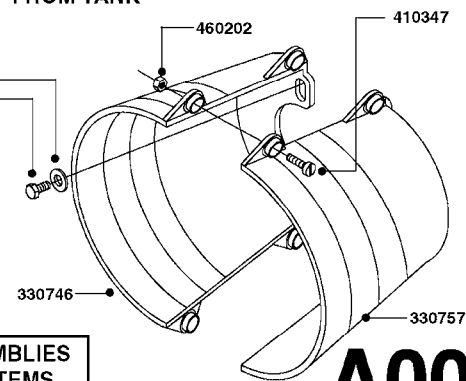

**#725970  
COMPLETE DAMPER KIT  
(SUCTION & PRESSURE)**

**PRESSURE SIDE OF PUMP**

821623 - 600 WITH COUPLER  
821624 - 600 W/ MOUNTING BASE  
821625 - 600 GAS DRIVEN - BELT DRIVE

COMPLETE ASSEMBLIES  
WHOLEGOODS ITEMS

**A0080**

PUMP - 600 FITTINGS  
A0080-HIN, 01:01:16

Page 1

Date 07.02.2020 8:23

parts-n°	order qty	description
240122	1	DIAPHRAGM FOR PRES.DAMP.NITRIL
320095	1	FITT.DK NUT 1" BSP
320154	1	AIR BOTTLE, BOTTOM PART
320316	1	FITT.DK TEE 3/4" X3/4" X1"BSP
320327	1	HOUSING F. SUCTION AIR BOTTLE
320331	1	FITT.DK TEE 1" - 1" - 3/4" BSP
320342	1	FITT.DK EL 3/4"M X 1"F BSP
322095	1	FITT.DK TEE 1-1/2 X1-1/4 X3/4" BSP
330326	1	O-RING D30/D24X2 F.1"NUT
330341	1	FITT.DK HB 1" F. 1" NUT
330525	1	AIR BOTTLE, TOP HALF
330665	1	FITT.DK HB 3/4"F.1" NUT
330735	1	O-RING D30/D26X2
330746	1	GUARD PTO LOWER PART
330757	1	GUARD PTO UPPER PART
334265	1	DIAPHRAGM F. PRESS DAMP.
334531	1	CLAMP HOSE PLASTIC 3/4"
334553	1	DIAPHRAGM F.SUCTION AIR BOTTLE
410347	1	SCREW M6X20 8.8
420162	1	BOLT HEX 8.8 DEL 3/8"x15MM
420567	1	BOLT HEX 8.8 DEL M8X30 FT
460202	1	NUT HEX M6
460364	1	NUT HU M8 A2 SS DIN934
471122	1	WASHER, M10, Ø20/10.5X 2.0, SS
703032	1	SUCTION AIR BOTTLE 3/4" COMPL.
703301	1	VALVE FOR AIR BOTTLE
725970	1	DAMPER KIT 600
821623	1	PUMP 603/7 W COUPLING
821624	1	PUMP 603/7 W. FOOT TAPERED SHA
821625	1	PUMP 603/4 800RPM STRIGHT SHAF
845014	1	AIR BOTTLE COMPLETE HJ73
28030003	1	CLAMP HOSE GEAR P1" 6716
28034903	1	FITTING, REDUCER, 1-1/4"-3/4"
28038303	1	FITTING, TEE 2X1"BSPM/1"BSPF
28047203	1	CLAMP HOSE GEAR 60 X 80 6756
92702403	1	HOSE PVC SUCT GRAY 1"
92703203	1	HOSE R X3/4" X300PSI WP X0012"