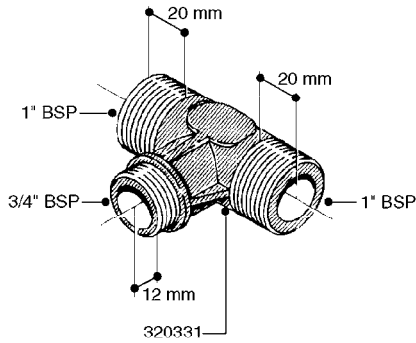

L0020

FITTINGS-T-PIECES, CAPS & ELBOWS
L0020-HIN, 01:01:16

Page 1
Date 07.02.2020 8:24

parts-n°	order qty	description
10053603	1	FITT. CAPNUT 2"BSP 5601
10194303	1	CAP BLANK 1 1/2 MCPHEE 210060
320047	1	FITT.DK CAPNUT 1/2" BSP
320106	1	FITT.DK CAPNUT 1" BSP
320272	1	FITT.DK CAPNUT 3/8" BSP
320316	1	FITT.DK TEE 3/4" X3/4" X1"BSP
320331	1	FITT.DK TEE 1" - 1" - 3/4" BSP
320342	1	FITT.DK EL 3/4"M X 1"F BSP
320563	1	FITT.DK 3 WAY 1/2" 110 DEG.
320677	1	NO LONGER AVAILABLE
320961	1	FITT.DK CAPNUT 1-1/2" BSP
321053	1	FITT.DK TEE 1/2 X1/2 X1/2" BSP
322072	1	FITT.DK TEE 3/8'X3/8'X3/8' BSP
322095	1	FITT.DK TEE 1-1/2 X1-1/4 X3/4" BSP
322138	1	FITT.DK ELB 1"M X 1"F BSP
330013	1	O-RING 2.5 X 10 PUR
330212	1	O-RING D19/D14X2.4 F.1/2"NUT
330326	1	O-RING D30/D24X2 F.1"NUT
331273	1	O-RING D44/D38X2 F.1-1/2"