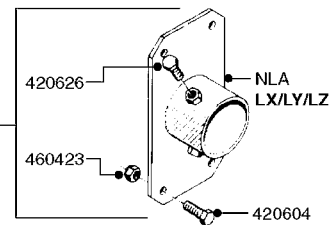

**COMPLETE ASSEMBLIES  
WHOLEGOODS ITEMS**

COMPLETE ASSEMBLY  
833768

COMPLETE ASSEMBLY:  
818377 - 160' x 3/8" (50m) HOSE REEL  
818381 - 320' X 3/8" (100m) HOSE REEL

**K0490**

HOSE REEL ASSEMBLIES  
K0490-HIN, 01:01:16