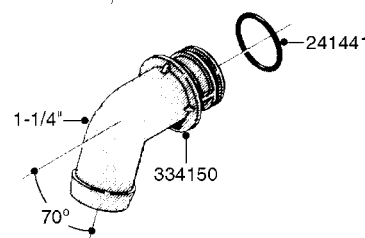

L0010

parts-n°	order qty	description
240085	1	O-RING D13,1/8,3X02,4 NITRIL
241441	1	O-RING D29.3X3
242594	1	O-RING D14 X 1.78 SCH.70-EPDM
320084	1	FITT.DK NUT 1/2" BSP
320095	1	FITT.DK NUT 1" BSP
320117	1	FITT.DK CONN.1/2"BSP F. 1" CAP
320187	1	FITT.DK CAP 3/8" BSP BLACK
320283	1	FITT.DK NUT 3/4"BSP
320821	1	FITT.DK NUT 1-1/2" BSP
321495	1	FITT.DK REDUC 1/4'BSP F.3/4'NT
321576	1	FITT.DK CONN 1/2"BSP F.3/4"NUT
330013	1	O-RING 2.5 X 10 PUR
330212	1	O-RING D19/D14X2.4 F.1/2"NUT
330326	1	O-RING D30/D24X2 F.1"NUT
330341	1	FITT.DK HB 1" F. 1" NUT
330595	1	O-RING D24.6/D20X2.1 -3/4"
330665	1	FITT.DK HB 3/4"F.1" NUT
330676	1	FITT.DK HB 3/8" F. 1/2" NUT
330687	1	FITT.DK HB 1/2" F. 1/2" NUT
330691	1	FITT.DK HB 3/4'F.3/4' NUT
330783	1	FITT.DK HB 3/8"F.3/8" NUT
331262	1	FITT.DK HB 1-1/2" F. 1-1/2"NUT
331273	1	O-RING D44/D38X2 F.1-1/2"
331446	1	FITT.DK HB 1" F.1-1/2" NUT
331807	1	FITT.DK HB 5/16" F.3/8" NUT
332286	1	FITT.DK HB 1/2" F. 3/4" NUT
332905	1	FITT.DK HB 1/2" F. 3/4" CAP
332927	1	FITT.DK PLUG F. NOZZLE TUBE
333292	1	FITT.DK HB 1"O'RING F.1-1/2"
333664	1	FITT.DK HB 5/16' F. 1/2' NUT
334044	1	FITT.DK HB 3/4' F. 3/4' CAP
334059	1	FITT.DK EL 1" 110 DEG.F.1-1/2"
334123	1	FITT.DK HB 1-1/4"O-RNG F.1-1/2"
334150	1	FITT.DK HB 1-1/4" 110 F.1-1/2"
390542	1	PLUG WASHER FOR 3/4'CAP NUT
716236	1	FITT.DK HB 1/2" ASSY. F. 3/4"
716413	1	FITT.DK PLUG ASSY. F.NOZ TUBE
717426	1	FITT.DK REDUC 1/4"BSP F.3/4"N
720856	1	FITT.DK 1/2'BSP ASSY.F.3/4'NUT
724621	1	FITT.DK HB 3/4"ASSY F.3/4" NUT