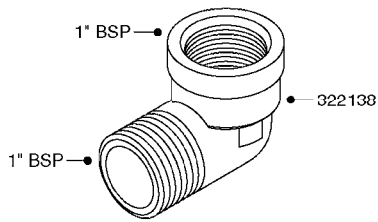

L0020

FITTINGS-T-PIECES, CAPS & ELBOWS
L0020-HIN, 01:01:16

Page 1
Date 07.02.2020 8:24

parts-n°	order qty	description
10053603	1	FITT. CAPNUT 2"BSP 5601
10194303	1	CAP BLANK 1 1/2 MCPHEE 210060
320047	1	FITT.DK CAPNUT 1/2" BSP
320106	1	FITT.DK CAPNUT 1" BSP
320272	1	FITT.DK CAPNUT 3/8" BSP
320316	1	FITT.DK TEE 3/4" X3/4" X1"BSP
320331	1	FITT.DK TEE 1" - 1" - 3/4" BSP
320342	1	FITT.DK EL 3/4"M X 1"F BSP
320563	1	FITT.DK 3 WAY 1/2" 110 DEG.
320677	1	NO LONGER AVAILABLE
320961	1	FITT.DK CAPNUT 1-1/2" BSP
321053	1	FITT.DK TEE 1/2 X1/2 X1/2" BSP
322072	1	FITT.DK TEE 3/8'X3/8'X3/8' BSP
322095	1	FITT.DK TEE 1-1/2 X1-1/4 X3/4" BSP
322138	1	FITT.DK ELB 1"M X 1"F BSP
330013	1	O-RING 2.5 X 10 PUR
330212	1	O-RING D19/D14X2.4 F.1/2"NUT
330326	1	O-RING D30/D24X2 F.1"NUT
331273	1	O-RING D44/D38X2 F.1-1/2"