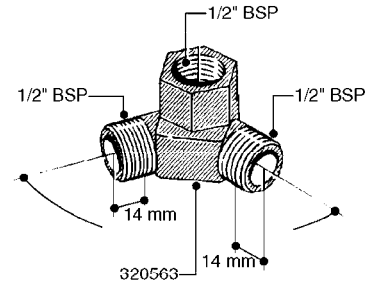

L0020

FITTINGS-T-PIECES, CAPS & ELBOWS
L0020-HIN, 01:01:16

Page 1
Date 07.02.2020 8:24

parts-n°	order qty	description
10053603	1	FITT. CAPNUT 2"BSP 5601
10194303	1	CAP BLANK 1 1/2 MCPHEE 210060
320047	1	FITT.DK CAPNUT 1/2" BSP
320106	1	FITT.DK CAPNUT 1" BSP
320272	1	FITT.DK CAPNUT 3/8" BSP
320316	1	FITT.DK TEE 3/4" X3/4" X1"BSP
320331	1	FITT.DK TEE 1" - 1" - 3/4" BSP
320342	1	FITT.DK EL 3/4"M X 1"F BSP
320563	1	FITT.DK 3 WAY 1/2" 110 DEG.
320677	1	NO LONGER AVAILABLE
320961	1	FITT.DK CAPNUT 1-1/2" BSP
321053	1	FITT.DK TEE 1/2 X1/2 X1/2" BSP
322072	1	FITT.DK TEE 3/8'X3/8'X3/8' BSP
322095	1	FITT.DK TEE 1-1/2 X1-1/4 X3/4" BSP
322138	1	FITT.DK ELB 1"M X 1"F BSP
330013	1	O-RING 2.5 X 10 PUR
330212	1	O-RING D19/D14X2.4 F.1/2"NUT
330326	1	O-RING D30/D24X2 F.1"NUT
331273	1	O-RING D44/D38X2 F.1-1/2"