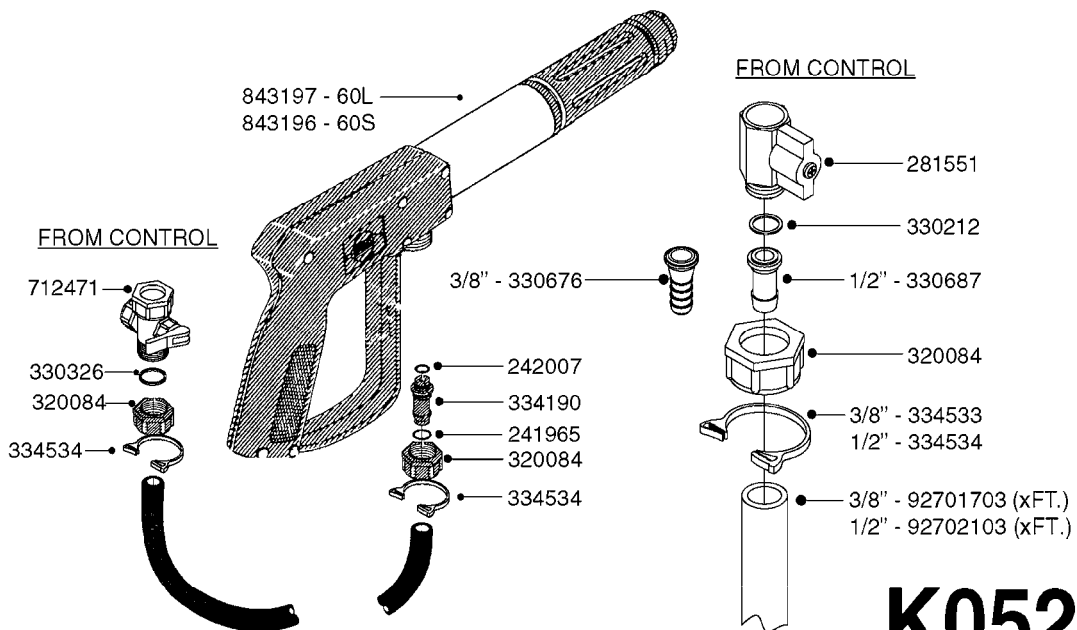

K0520

HOSE WRAPS
K0520-HIN, 05:12:19

Page 1
Date 07.02.2020 8:24

parts-n°	order qty	description
241965	1	O-RING Ø12.1 X 1.6 NITRILE
242007	1	O-RING Ø9.1 X 1.6 NITRILE
281551	1	BALL VALVE 1/2"
320084	1	FITT.DK NUT 1/2" BSP
330212	1	O-RING D19/D14X2.4 F.1/2"NUT
330326	1	O-RING D30/D24X2 F.1"NUT
330676	1	FITT.DK HB 3/8" F. 1/2" NUT
330687	1	FITT.DK HB 1/2" F. 1/2" NUT
334190	1	FITT.DK HB 1/2' F. PISTOL 60S
334533	1	CLAMP HOSE PLASTIC 3/8"
334534	1	CLAMP HOSE PLASTIC 1/2"
636223	1	POST 12 VOLT TR30
712471	1	AGITATION VALVE ASSY. ON/OFF
843196	1	SPRAY GUN KIT TYPE 60 SHORT
843197	1	HANDGUN KIT TYPE 60 LONG
10013403	1	BOLT HEX 3/8-16X1 1/4 HCS Z5
10013503	1	NUT HEX NC 3/8"
10178903	1	WRAP HOSE SIDE MOUNT PLATE
10179003	1	WRAP HOSE BOTTOM PLATE MOUNT
10179403	1	WRAP WELDMENT FOR HI101789
10179503	1	WRAP WELDMENT FOR HI101790
10225603	1	BKT.FOR HOSE WRAP MOUNT NL NK
10225703	1	WRAP HOSE BDL.BOTTOM PLATE
92701703	1	HOSE R X3/8" X300PSI WP X0012"
92702103	1	HOSE R X1/2" X300PSI WP X0012"