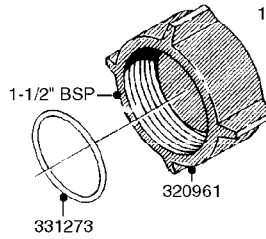

L0020

FITTINGS-T-PIECES, CAPS & ELBOWS
L0020-HIN, 01:01:16

Page 1
Date 07.02.2020 8:24

parts-n°	order qty	description
10053603	1	FITT. CAPNUT 2"BSP 5601
10194303	1	CAP BLANK 1 1/2 MCPHEE 210060
320047	1	FITT.DK CAPNUT 1/2" BSP
320106	1	FITT.DK CAPNUT 1" BSP
320272	1	FITT.DK CAPNUT 3/8" BSP
320316	1	FITT.DK TEE 3/4" X3/4" X1"BSP
320331	1	FITT.DK TEE 1" - 1" - 3/4" BSP
320342	1	FITT.DK EL 3/4"M X 1"F BSP
320563	1	FITT.DK 3 WAY 1/2" 110 DEG.
320677	1	NO LONGER AVAILABLE
320961	1	FITT.DK CAPNUT 1-1/2" BSP
321053	1	FITT.DK TEE 1/2 X1/2 X1/2" BSP
322072	1	FITT.DK TEE 3/8'X3/8'X3/8' BSP
322095	1	FITT.DK TEE 1-1/2 X1-1/4 X3/4" BSP
322138	1	FITT.DK ELB 1"M X 1"F BSP
330013	1	O-RING 2.5 X 10 PUR
330212	1	O-RING D19/D14X2.4 F.1/2"NUT
330326	1	O-RING D30/D24X2 F.1"NUT
331273	1	O-RING D44/D38X2 F.1-1/2"