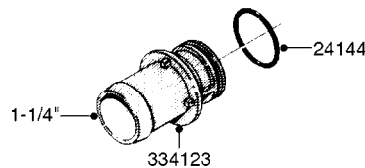

L0010

parts-n°	order qty	description
240085	1	O-RING D13,1/8,3X02,4 NITRIL
241441	1	O-RING D29.3X3
242594	1	O-RING D14 X 1.78 SCH.70-EPDM
320084	1	FITT.DK NUT 1/2" BSP
320095	1	FITT.DK NUT 1" BSP
320117	1	FITT.DK CONN.1/2"BSP F. 1" CAP
320187	1	FITT.DK CAP 3/8" BSP BLACK
320283	1	FITT.DK NUT 3/4"BSP
320821	1	FITT.DK NUT 1-1/2" BSP
321495	1	FITT.DK REDUC 1/4'BSP F.3/4'NT
321576	1	FITT.DK CONN 1/2"BSP F.3/4"NUT
330013	1	O-RING 2.5 X 10 PUR
330212	1	O-RING D19/D14X2.4 F.1/2"NUT
330326	1	O-RING D30/D24X2 F.1"NUT
330341	1	FITT.DK HB 1" F. 1" NUT
330595	1	O-RING D24.6/D20X2.1 -3/4"
330665	1	FITT.DK HB 3/4"F.1" NUT
330676	1	FITT.DK HB 3/8" F. 1/2" NUT
330687	1	FITT.DK HB 1/2" F. 1/2" NUT
330691	1	FITT.DK HB 3/4'F.3/4' NUT
330783	1	FITT.DK HB 3/8"F.3/8" NUT
331262	1	FITT.DK HB 1-1/2" F. 1-1/2"NUT
331273	1	O-RING D44/D38X2 F.1-1/2"
331446	1	FITT.DK HB 1" F.1-1/2" NUT
331807	1	FITT.DK HB 5/16" F.3/8" NUT
332286	1	FITT.DK HB 1/2" F. 3/4" NUT
332905	1	FITT.DK HB 1/2" F. 3/4" CAP
332927	1	FITT.DK PLUG F. NOZZLE TUBE
333292	1	FITT.DK HB 1"O'RING F.1-1/2"
333664	1	FITT.DK HB 5/16' F. 1/2' NUT
334044	1	FITT.DK HB 3/4' F. 3/4' CAP
334059	1	FITT.DK EL 1" 110 DEG.F.1-1/2"
334123	1	FITT.DK HB 1-1/4"O-RNG F.1-1/2"
334150	1	FITT.DK HB 1-1/4" 110 F.1-1/2"
390542	1	PLUG WASHER FOR 3/4'CAP NUT
716236	1	FITT.DK HB 1/2" ASSY. F. 3/4"
716413	1	FITT.DK PLUG ASSY. F.NOZ TUBE
717426	1	FITT.DK REDUC 1/4"BSP F.3/4"N
720856	1	FITT.DK 1/2'BSP ASSY.F.3/4'NUT
724621	1	FITT.DK HB 3/4"ASSY F.3/4" NUT