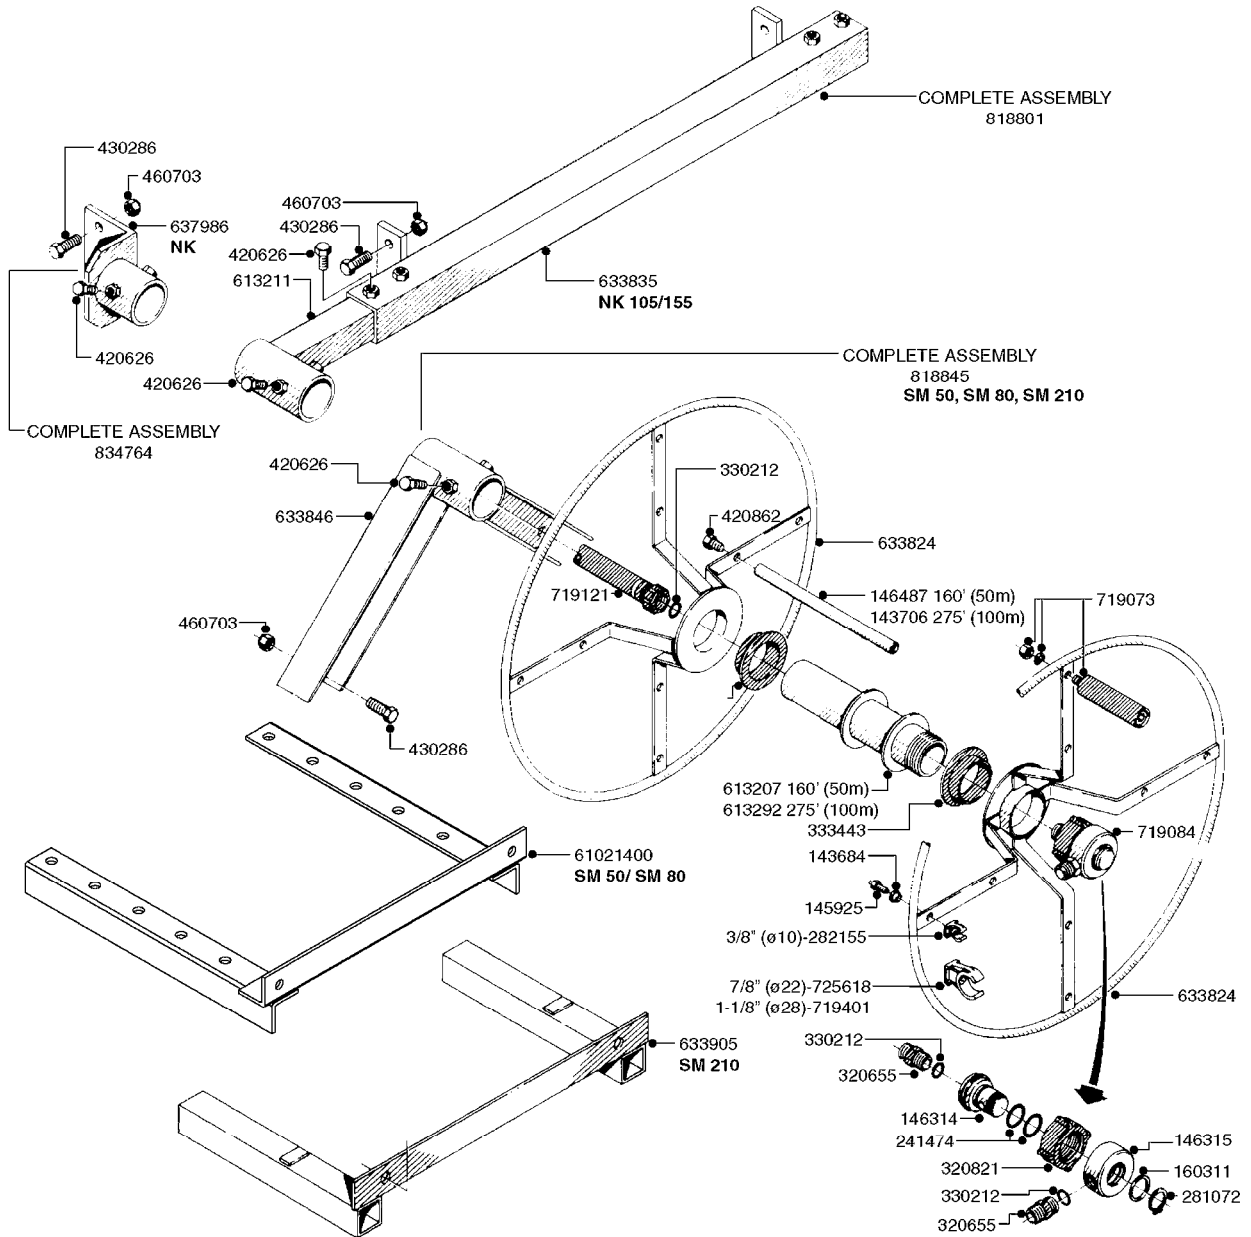

**COMPLETE ASSEMBLIES  
WHOLEGOODS ITEMS**

COMPLETE ASSEMBLY  
833768

COMPLETE ASSEMBLY:  
818377 - 160' x 3/8" (50m) HOSE REEL  
818381 - 320' X 3/8" (100m) HOSE REEL

**K0490**

HOSE REEL ASSEMBLIES  
K0490-HIN, 01:01:16