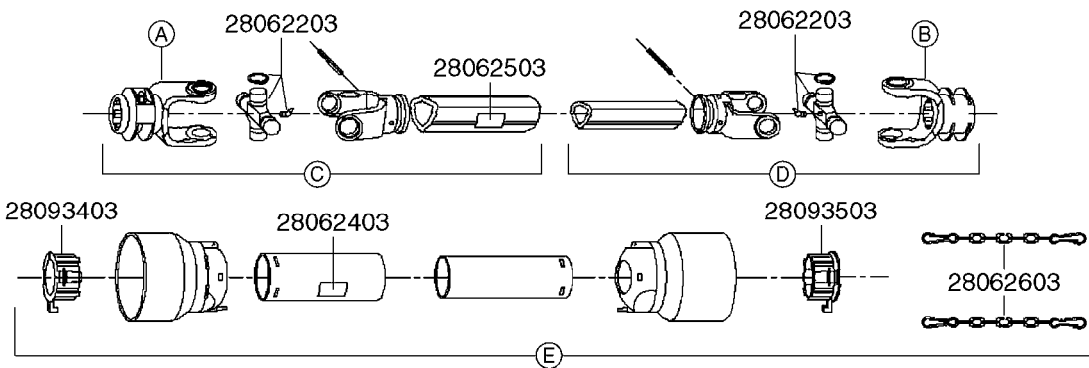

\* Changed in 2016 from 100 series to G-Series (see page A0600).

**A520**

PTO SHAFTS - BONDIOLI CENT.  
A0520-HIN, 23:10:18

Page 1  
Date 07.02.2020 8:23

parts-n°	order qty	description
289042	1	UNIV. JOINT 22x54mm
421024	1	BOLT HEX 8.8 DEL M8X60
450015	1	SCREW ALLAN 3/8'X5/8' BLACK
460143	1	SELF LOCK NUT M8 SST A2 DIN985
28009803	1	PTO PIN TUBE RETAINER OUTER
28009903	1	PTO TUBE RETAINER INNER
28010103	1	PTO YOKE F.INNER TUBE CV PTO
28021403	1	PTO 1"STR/1-3/8" 6SPL B&P
28021503	1	PTO 1"STR/1-3/8" 21SPL B&P
28021603	1	PTO 1"STR/1-3/4" 20SPL B&P
28027903	1	PTO BALL LOCK.KIT F.1-3/8 YOKE
28040503	1	UNIV. JOINT 27x74.6mm
28040703	1	SAFETY CHAIN F.CV BLACK PTO (SET OF 2)
28041803	1	DECAL DANGER GUARD MISSING
28041903	1	DECAL DANGER ROT.DRIVELINE
28056703	1	PTO YOKE #1 1-3/8" X 6 SPLINE
28056803	1	PTO YOKE #1 1-3/8" X 21 SPLINE
28056903	1	PTO YOKE #4 1-3/4" X 20 SPLINE
28057003	1	PTO TUBE YOKE #1-G1 OUTER
28057103	1	PTO TUBE YOKE #4-G4 OUTER
28057203	1	PTO PIN TUBE RETAINER OUTER
28057303	1	PTO TUBE OUTER #1 745MM
28057403	1	PTO TUBE OUTER #4 720MM
28057503	1	PTO TUBE INNER #1 745MM
28057603	1	PTO TUBE INNER #4 720MM
28057703	1	PTO TUBE RETAINER INNER
28057803	1	PTO TUBE YOKE #1 Ø=1"
28057903	1	PTO TUBE YOKE #4 Ø=1"
28058003	1	PTO HALF SAFETY SHIELD OUTER
28058103	1	PTO HALF SAFETY SHIELD OUTER
28058203	1	PTO HALF SAFETY SHIELD INNER
28058303	1	PTO HALF SAFETY SHIELD INNER
28058403	1	PTO BALL LOCK.KIT F.1-3/4 YOKE
28058503	1	PTO TUBE YOKE #1-G1 INNER