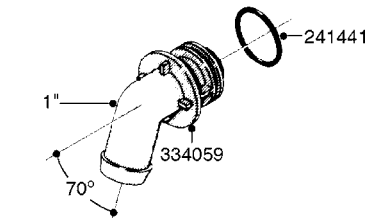

L0010

parts-n°	order qty	description
240085	1	O-RING D13,1/8,3X02,4 NITRIL
241441	1	O-RING D29.3X3
242594	1	O-RING D14 X 1.78 SCH.70-EPDM
320084	1	FITT.DK NUT 1/2" BSP
320095	1	FITT.DK NUT 1" BSP
320117	1	FITT.DK CONN.1/2"BSP F. 1" CAP
320187	1	FITT.DK CAP 3/8" BSP BLACK
320283	1	FITT.DK NUT 3/4"BSP
320821	1	FITT.DK NUT 1-1/2" BSP
321495	1	FITT.DK REDUC 1/4'BSP F.3/4'NT
321576	1	FITT.DK CONN 1/2"BSP F.3/4"NUT
330013	1	O-RING 2.5 X 10 PUR
330212	1	O-RING D19/D14X2.4 F.1/2"NUT
330326	1	O-RING D30/D24X2 F.1"NUT
330341	1	FITT.DK HB 1" F. 1" NUT
330595	1	O-RING D24.6/D20X2.1 -3/4"
330665	1	FITT.DK HB 3/4"F.1" NUT
330676	1	FITT.DK HB 3/8" F. 1/2" NUT
330687	1	FITT.DK HB 1/2" F. 1/2" NUT
330691	1	FITT.DK HB 3/4'F.3/4' NUT
330783	1	FITT.DK HB 3/8"F.3/8" NUT
331262	1	FITT.DK HB 1-1/2" F. 1-1/2"NUT
331273	1	O-RING D44/D38X2 F.1-1/2"
331446	1	FITT.DK HB 1" F.1-1/2" NUT
331807	1	FITT.DK HB 5/16" F.3/8" NUT
332286	1	FITT.DK HB 1/2" F. 3/4" NUT
332905	1	FITT.DK HB 1/2" F. 3/4" CAP
332927	1	FITT.DK PLUG F. NOZZLE TUBE
333292	1	FITT.DK HB 1"O'RING F.1-1/2"
333664	1	FITT.DK HB 5/16' F. 1/2' NUT
334044	1	FITT.DK HB 3/4' F. 3/4' CAP
334059	1	FITT.DK EL 1" 110 DEG.F.1-1/2"
334123	1	FITT.DK HB 1-1/4"O-RNG F.1-1/2"
334150	1	FITT.DK HB 1-1/4" 110 F.1-1/2"
390542	1	PLUG WASHER FOR 3/4'CAP NUT
716236	1	FITT.DK HB 1/2" ASSY. F. 3/4"
716413	1	FITT.DK PLUG ASSY. F.NOZ TUBE
717426	1	FITT.DK REDUC 1/4"BSP F.3/4"N
720856	1	FITT.DK 1/2'BSP ASSY.F.3/4'NUT
724621	1	FITT.DK HB 3/4"ASSY F.3/4" NUT