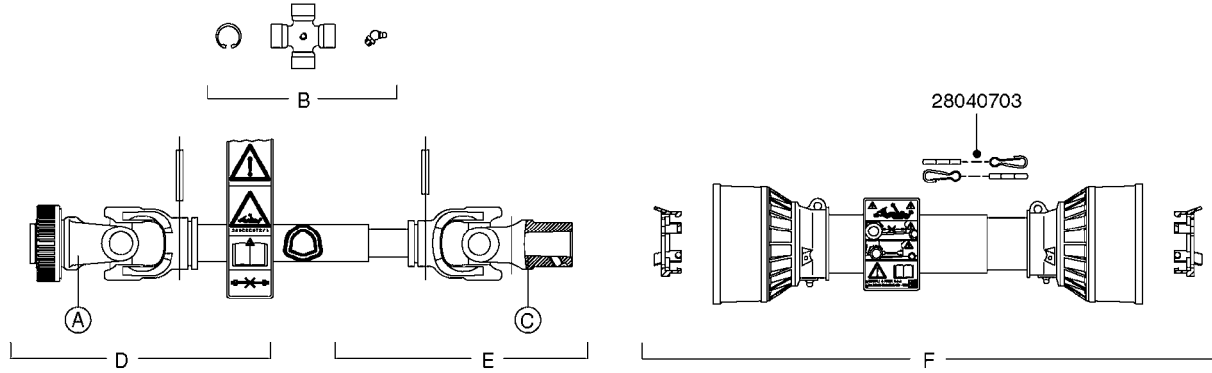

**A0080**

PUMP - 600 FITTINGS  
A0080-HIN, 01:01:16

Page 1

Date 07.02.2020 8:23

parts-n°	order qty	description
240122	1	DIAPHRAGM FOR PRES.DAMP.NITRIL
320095	1	FITT.DK NUT 1" BSP
320154	1	AIR BOTTLE, BOTTOM PART
320316	1	FITT.DK TEE 3/4" X3/4" X1"BSP
320327	1	HOUSING F. SUCTION AIR BOTTLE
320331	1	FITT.DK TEE 1" - 1" - 3/4" BSP
320342	1	FITT.DK EL 3/4"M X 1"F BSP
322095	1	FITT.DK TEE 1-1/2 X1-1/4 X3/4" BSP
330326	1	O-RING D30/D24X2 F.1"NUT
330341	1	FITT.DK HB 1" F. 1" NUT
330525	1	AIR BOTTLE, TOP HALF
330665	1	FITT.DK HB 3/4"F.1" NUT
330735	1	O-RING D30/D26X2
330746	1	GUARD PTO LOWER PART
330757	1	GUARD PTO UPPER PART
334265	1	DIAPHRAGM F. PRESS DAMP.
334531	1	CLAMP HOSE PLASTIC 3/4"
334553	1	DIAPHRAGM F.SUCTION AIR BOTTLE
410347	1	SCREW M6X20 8.8
420162	1	BOLT HEX 8.8 DEL 3/8"x15MM
420567	1	BOLT HEX 8.8 DEL M8X30 FT
460202	1	NUT HEX M6
460364	1	NUT HU M8 A2 SS DIN934
471122	1	WASHER, M10, Ø20/10.5X 2.0, SS
703032	1	SUCTION AIR BOTTLE 3/4" COMPL.
703301	1	VALVE FOR AIR BOTTLE
725970	1	DAMPER KIT 600
821623	1	PUMP 603/7 W COUPLING
821624	1	PUMP 603/7 W. FOOT TAPERED SHA
821625	1	PUMP 603/4 800RPM STRIGHT SHAF
845014	1	AIR BOTTLE COMPLETE HJ73
28030003	1	CLAMP HOSE GEAR P1" 6716
28034903	1	FITTING, REDUCER, 1-1/4"-3/4"
28038303	1	FITTING, TEE 2X1"BSPM/1"BSPF
28047203	1	CLAMP HOSE GEAR 60 X 80 6756
92702403	1	HOSE PVC SUCT GRAY 1"
92703203	1	HOSE R X3/4" X300PSI WP X0012"