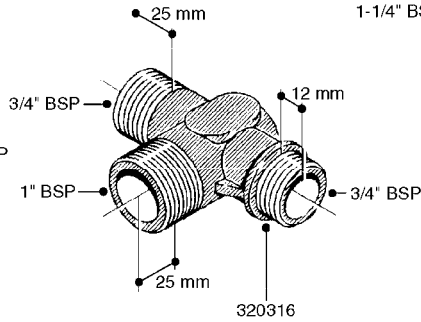

L0020

FITTINGS-T-PIECES, CAPS & ELBOWS
L0020-HIN, 01:01:16

Page 1
Date 07.02.2020 8:24

parts-n°	order qty	description
10053603	1	FITT. CAPNUT 2"BSP 5601
10194303	1	CAP BLANK 1 1/2 MCPHEE 210060
320047	1	FITT.DK CAPNUT 1/2" BSP
320106	1	FITT.DK CAPNUT 1" BSP
320272	1	FITT.DK CAPNUT 3/8" BSP
320316	1	FITT.DK TEE 3/4" X3/4" X1"BSP
320331	1	FITT.DK TEE 1" - 1" - 3/4" BSP
320342	1	FITT.DK EL 3/4"M X 1"F BSP
320563	1	FITT.DK 3 WAY 1/2" 110 DEG.
320677	1	NO LONGER AVAILABLE
320961	1	FITT.DK CAPNUT 1-1/2" BSP
321053	1	FITT.DK TEE 1/2 X1/2 X1/2" BSP
322072	1	FITT.DK TEE 3/8'X3/8'X3/8' BSP
322095	1	FITT.DK TEE 1-1/2 X1-1/4 X3/4" BSP
322138	1	FITT.DK ELB 1"M X 1"F BSP
330013	1	O-RING 2.5 X 10 PUR
330212	1	O-RING D19/D14X2.4 F.1/2"NUT
330326	1	O-RING D30/D24X2 F.1"NUT
331273	1	O-RING D44/D38X2 F.1-1/2"