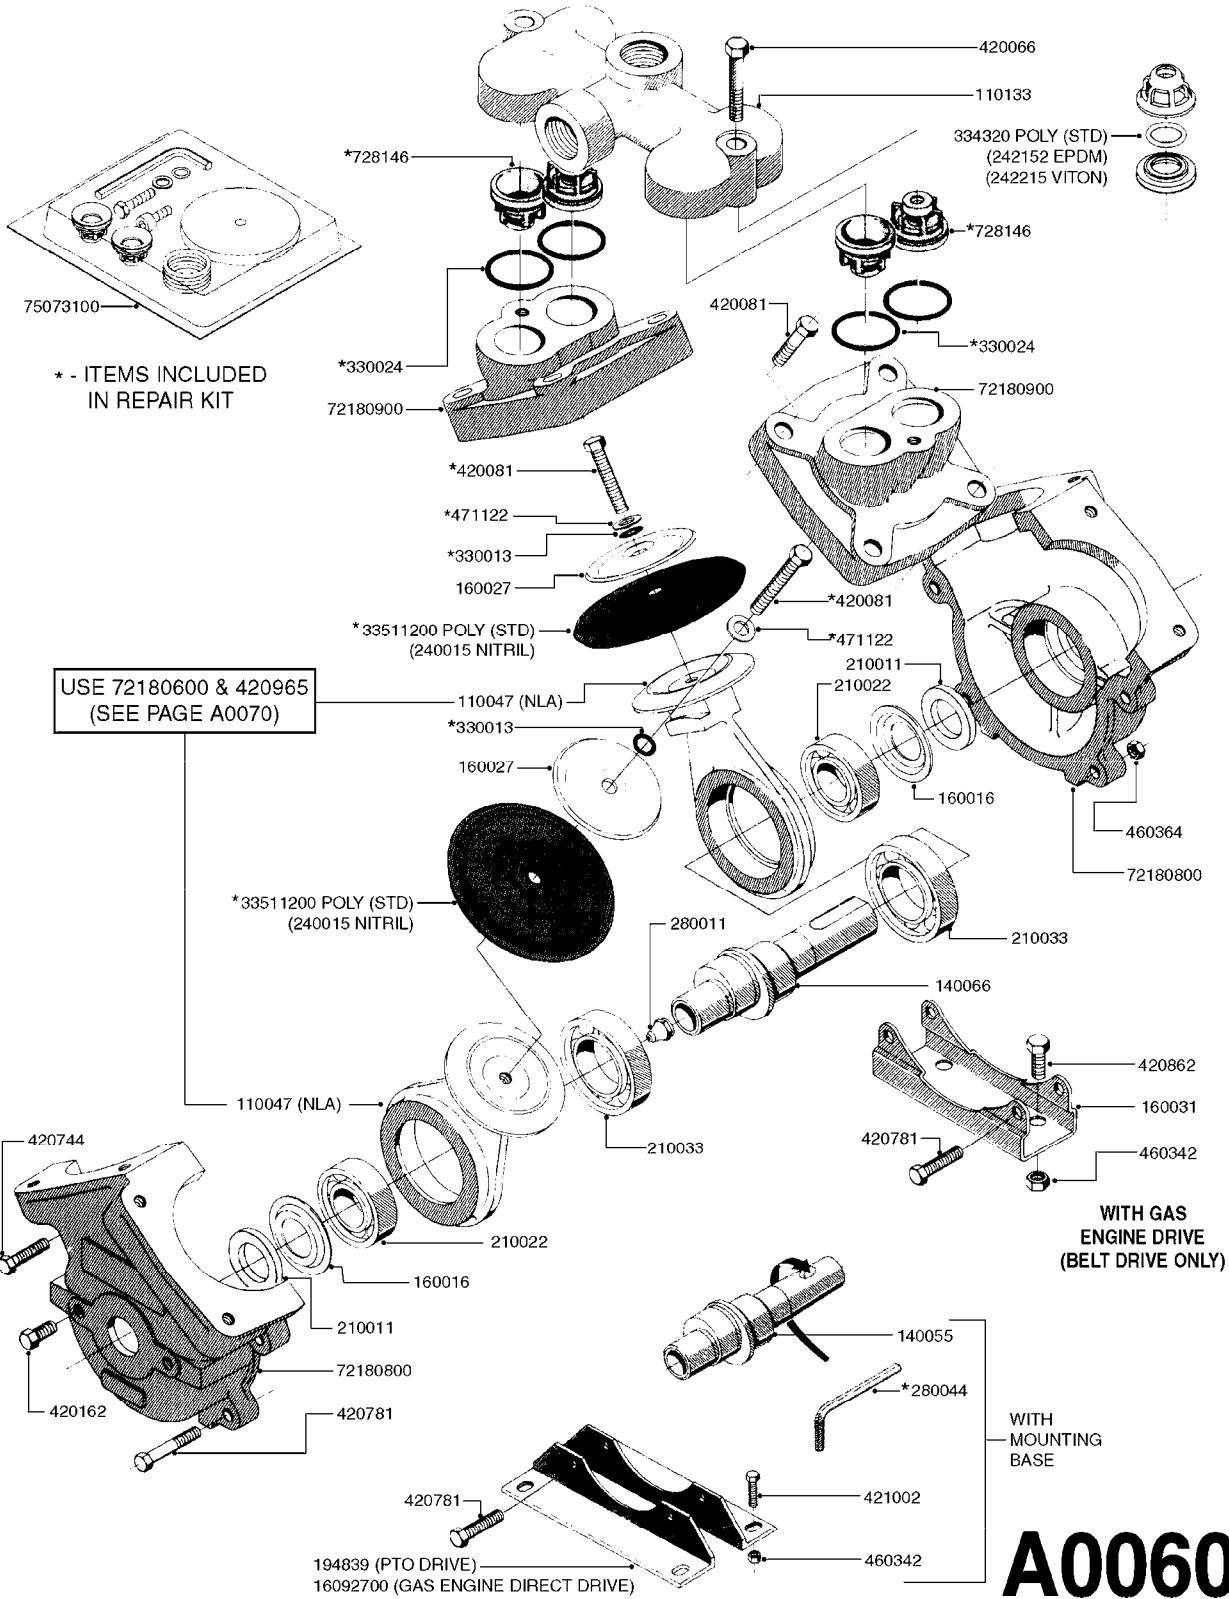

Agroparts: [www.HARDI-INTERNATIONAL.com](http://www.HARDI-INTERNATIONAL.com)

NL 80 Gallon SB 20', 26'

Country-Code 11

Date 07.02.2020 8:23

**NL80 Gallon  
SB 20', 26'**

main group	page-n°	date	description	
Pumps	A0060-HIN	01:01:16	PUMP - 600	
	A0070-HIN	01:01:16	PUMP - 603	
	A0080-HIN	01:01:16	PUMP - 600 FITTINGS	
	A0510-HIN	23:10:18	PTO SHAFTS - BONDIOLI DIAPH.	
	A0520-HIN	23:10:18	PTO SHAFTS - BONDIOLI CENT.	
	A0580-HIN	01:01:16	PTO SHAFTS - AMA DIAPHRAGM	
Controls, Filters, Valves	B0070-HIN	30:08:16	CONTROL - M70 MANUAL	
	B0650-HIN	01:01:16	SELF CLEANING FILTER-SCREW TOP	
	B0660-HIN	01:01:16	TOP SUCTION ASSEMBLY-SCREW CAP	
Booms, Nozzle Bodies & Tubes	D0060-HIN	18:12:19	BOOM - SB 20' 26' 33' 40'	
	D0070-HIN	01:01:16	BOOM - SB H-FRAME & CENTER HY	
	D1000-HIN	01:01:16	BOOM-NOZZLES 110° FLAT FAN ISO	
	D1010-HIN	01:01:16	BOOM-NOZZLES 110° LOWDRIFT ISO	
	D1020-HIN	01:01:16	BOOM-NOZZLES 80° FLAT FAN ISO	
	D1030-HIN	28:11:17	BOOM-NOZZLE CAPS AND FILTERS	
	D1040-HIN	01:01:16	BOOM-NOZZLES INJET	
	D1050-HIN	01:01:16	BOOM-NOZZLES MINIDRIFT	
	D1060-HIN	01:01:16	BOOM-NOZZLES QUINTASTREAM	
	D1090-HIN	01:01:16	NOZZLE BODIES-SNAP FIT	
	D1100-HIN	01:01:16	DOUBLE NOZZLE HOLDER-SNAP FIT	
	D1110-HIN	08:04:19	NOZZLE TUBES & HOLDER-PLASTIC	
	Tank and Frame: Field Sprayers	E0010-HIN	02:01:18	TANK - NL 80/105 (POST 92)
	Special equipment, Extras	K0130-HIN	01:01:16	CLEAN WATER TANK
K0230-HIN		01:01:16	END NOZZLE KIT	
K0250-HIN		01:01:16	ELECTRIC END NOZZLE KIT '09	
K0260-HIN		01:01:16	ELECTRIC END NOZZLE KIT '12	
K0480-HIN		01:01:16	HANDGUN TYPE 60S/60L POST 95	
K0490-HIN		01:01:16	HOSE REEL ASSEMBLIES	
K0520-HIN		05:12:19	HOSE WRAPS	
Fittings	L0010-HIN	01:01:16	FITTINGS-CAP NUTS & HOSE BARBS	
	L0020-HIN	01:01:16	FITTINGS-T-PIECES,CAPS & ELBOWS	
	L0030-HIN	01:01:16	FITTINGS - HEXAGON NIPPLES	
	L0040-HIN	01:01:16	FITTINGS - NIPPLES & ELBOWS	
	L0050-HIN	01:01:16	FITTINGS - HOSE CONNECTORS	
	L0060-HIN	01:01:16	FITTINGS - BULKHEAD	
	L0080-HIN	12:09:17	FITTINGS - S-53	
	L0120-HIN	17:10:19	BULK HOSE	
	L0130-HIN	16:10:19	HOSE CLAMPS	