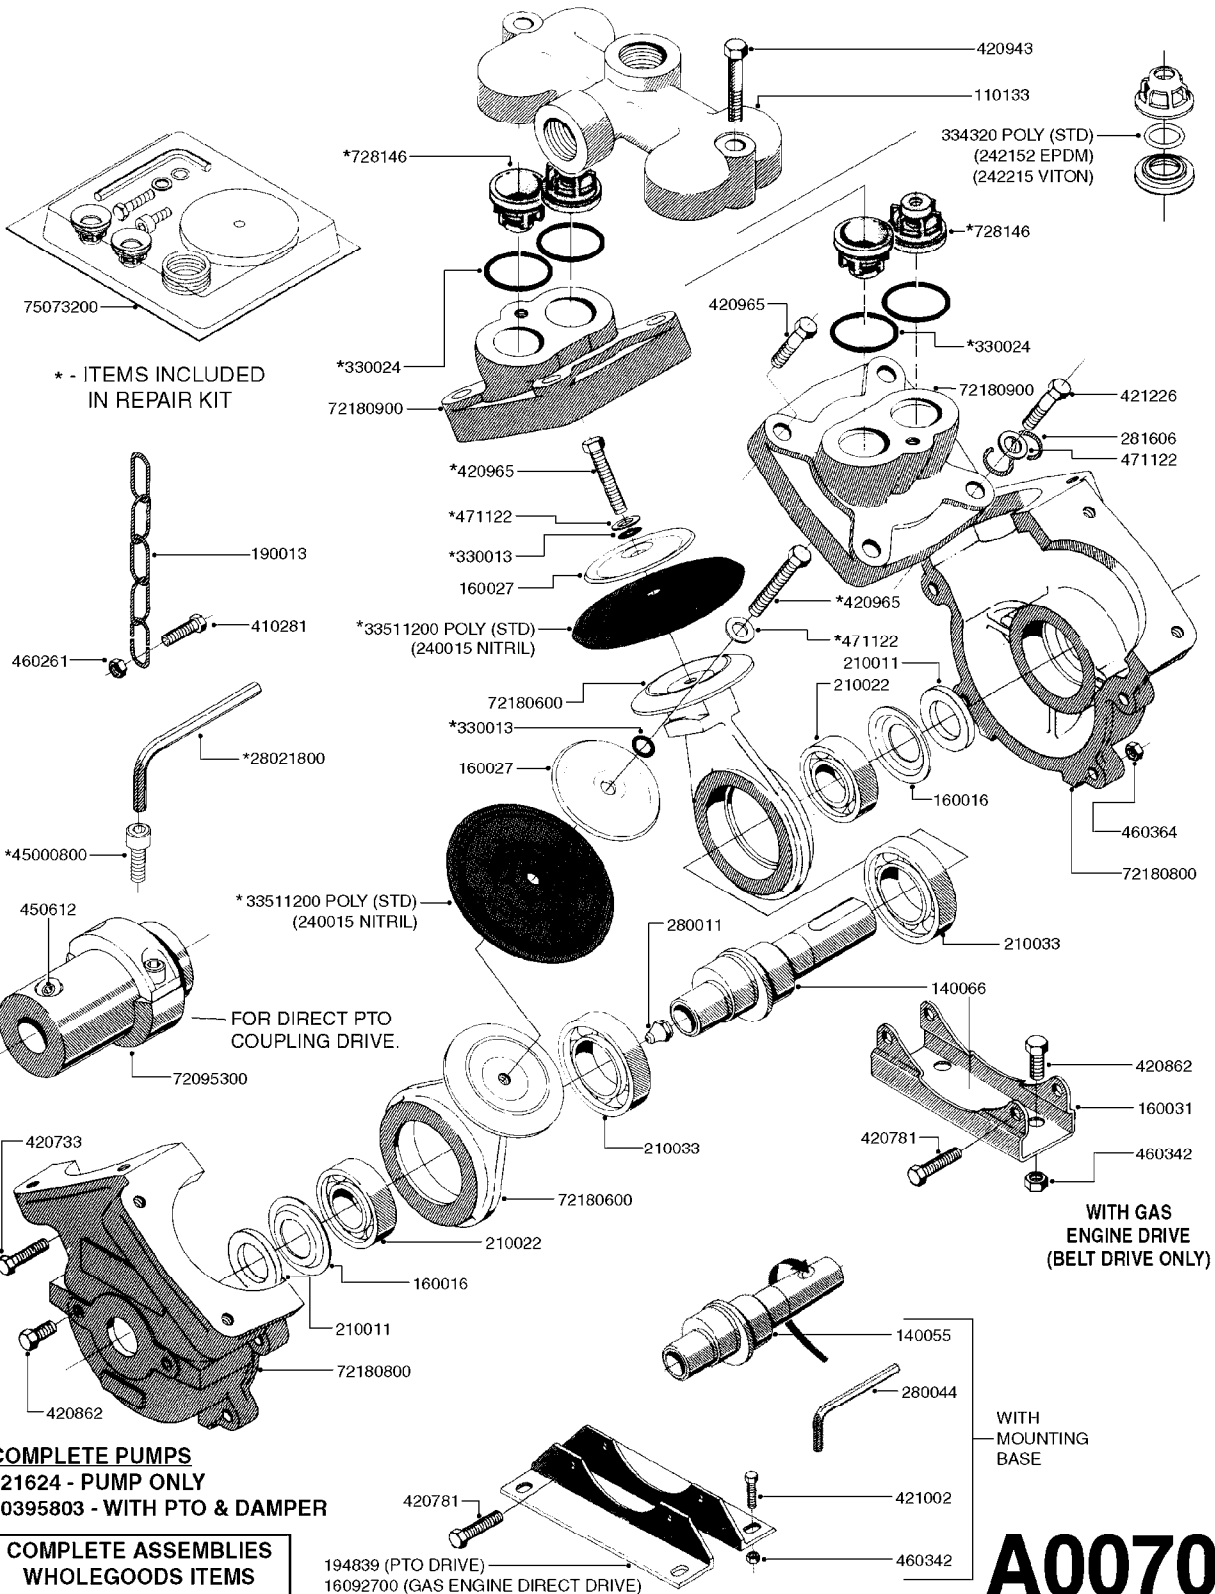

PUMP - 603
A0070-HIN, 01:01:16

COMPLETE PUMPS
821624 - PUMP ONLY
10395803 - WITH PTO & DAMPER

COMPLETE ASSEMBLIES
WHOLEGOODS ITEMS

A0070

PUMP - 603
A0070-HIN, 01:01:16

Page 1

Date 07.02.2020 8:23

parts-n°	order qty	description
110133	1	VALVE CHAMBER MOD 600 PAINTED
140055	1	CRANK SHAFT, MODEL 600
140066	1	CRANK SHAFT, MODEL 600/4
160016	1	DUST PLATE
160027	1	DIAPHRAGM UPPER DISC 500-600
160031	1	BASE PLATE MODEL 500-600
190013	1	CHAIN 35XL=800
194839	1	ANGLE IRON FOOT, M 500-600 RED
210011	1	SEAL FELT D39/23 X 4
210022	1	BEARING BALL 6205
210033	1	BEARING BALL 6007
240015	1	DIAPHRAGM MODEL 500-600 NITRIL
242152	1	O-RING D18.2X3 EPDM
242215	1	O-RING D18X3 VITON
280011	1	GREASE NIPPLE 1/8" SAE H TR
280044	1	KEY HEXAGON W6 3/16"
281606	1	S-HOOK GALVANIZED
330013	1	O-RING 2.5 X 10 PUR
330024	1	O-RING D41,1/D34.5 X 3,5
334320	1	O-RING D18X3 POLYURETHANE
410281	1	BOLT HEX 8.8 DEL M6X25 DIN933 A2
420733	1	BOLT HEX 8.8 DEL M8X40
420781	1	BOLT HEX 8.8 DEL M8X50
420862	1	BOLT HEX 8.8 DEL M10X16 FT
420943	1	BOLT HEX 8.8 DEL M10X50
420965	1	M10X40 MACHINE SCREW STAINLESS
421002	1	BOLT HEX 8.8 DEL M10X30 FT DIN933
421226	1	BOLT HEX 8.8 DEL M10X45
450612	1	SCREW M10X16 POINTED
460261	1	NUT HEX M6X1.00 LOCK DIN985 A2 SS
460342	1	NUT HEX M10 DEL DIN934
460364	1	NUT HU M8 A2 SS DIN934
471122	1	WASHER, M10, Ø20/10.5X 2.0, SS
728146	1	VALVE FOR 361(726890/707932)
821624	1	PUMP 603/7 W. FOOT TAPERED SHA
10395803	1	PUMP 603 C/W PTO 540 RPM
16092700	1	PUMP MOUNT PLATE TALL 500/600
28021800	1	KEY HEXAGON 8MM FOR M10
33511200	1	DIAPHRAGM 500-603 PUR 2006
45000800	1	BOLT ROUND M10X25
72095300	1	COUPLING 1-3/8" X 25, PAINTED
72180600	1	CONNECTING ROD FOR 503-603 M10
72180800	1	PUMP HOUSING 603 RED W/BOLTS
72180900	1	DIAPHRAGM COVER MOD. 600
75073200	1	PUMP KIT 603mm 06