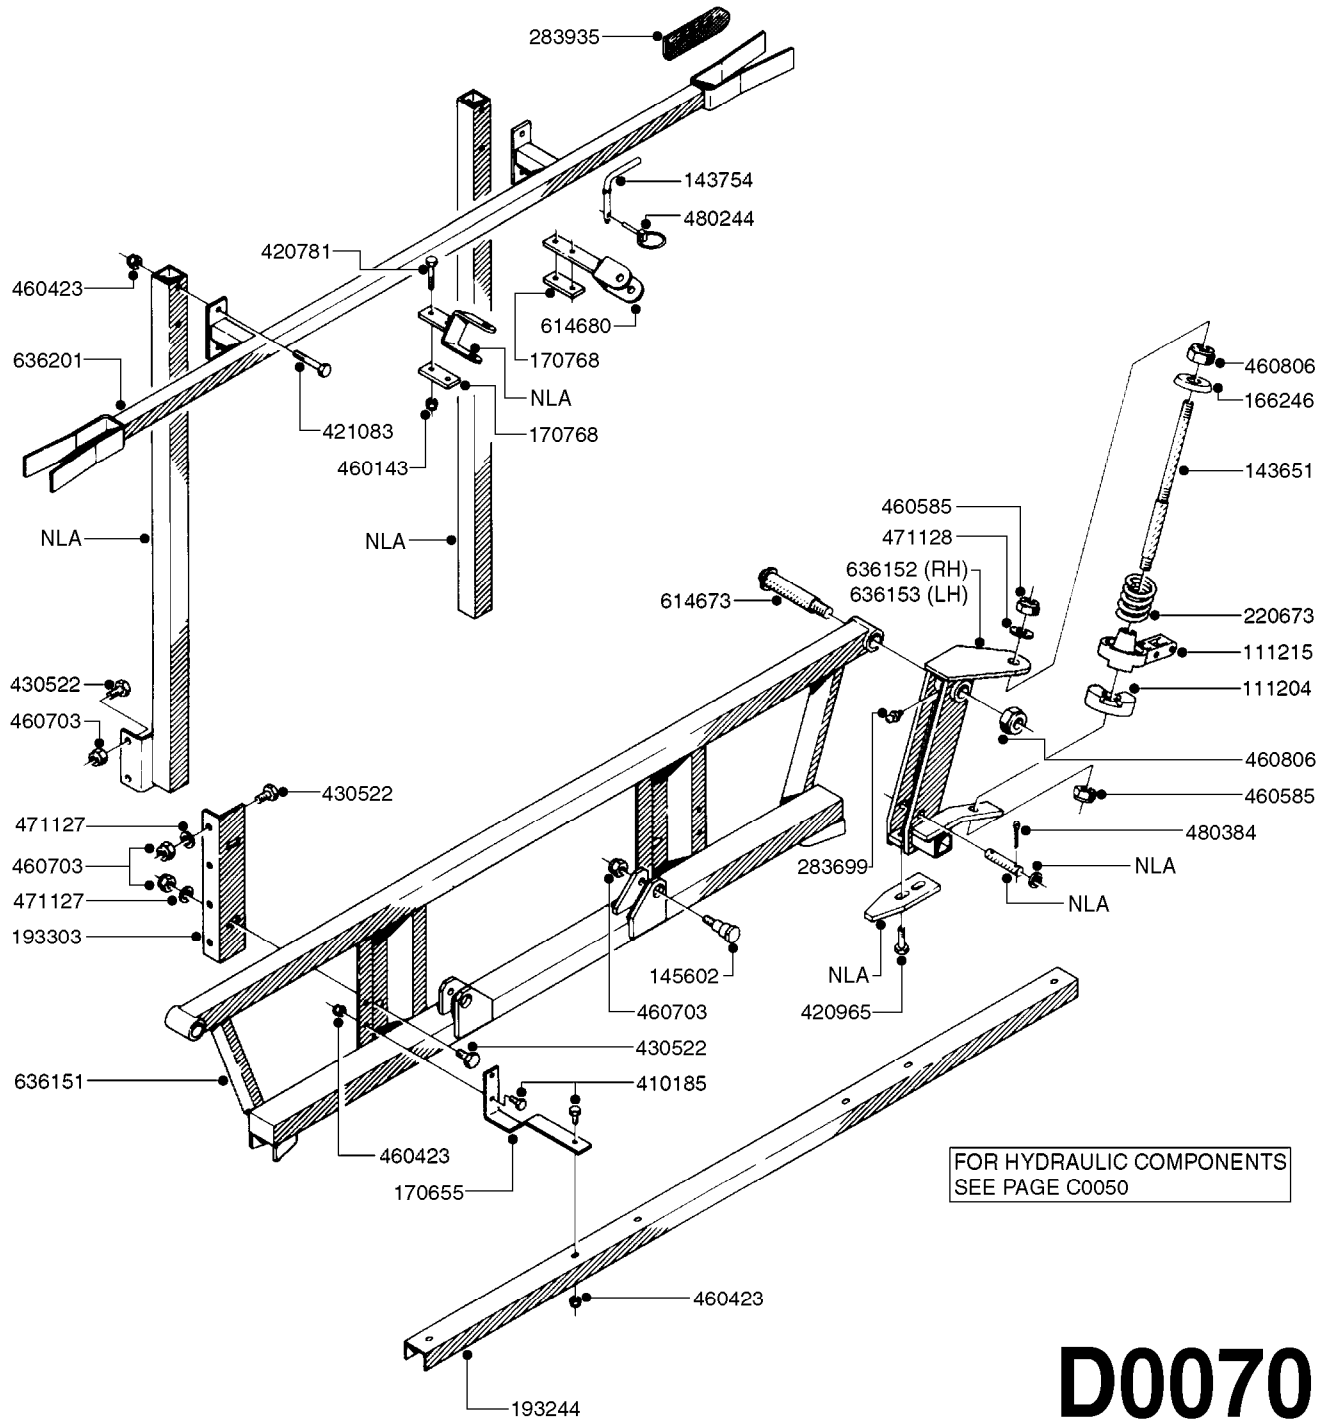

BOOM - SB 20' 26' 33' 40'  
D0060-HIN, 18:12:19

Page 0  
Date 07.02.2020 8:23

**D0060**

BOOM - SB 20' 26' 33' 40'  
D0060-HIN, 18:12:19

Page 1

Date 07.02.2020 8:23

parts-n°	order qty	description
111204	1	CLAW CLUTCH/LOWER D80
111215	1	CLAW CLUTCH/UPPER D80
142597	1	DISTANCE TUBE
143651	1	AXLE M20/M16 L=355 F/BREAKAWAY
143721	1	FRICITION DISC FOR BOOM D30
143754	1	PIN D10 X 56
166246	1	WASHER CUP D53 F.SPRING
166736	1	CLAMP FOR SB BOOM
166865	1	WASHER D35/D25X2
193244	1	NOZZLE TRACK 6-8-10 M SB
193303	1	SUPPORTING ARM FOR SB BOOM
220673	1	SPRING F.PIVOT 100 X 51
334571	1	PLUG 40x40x2 F.SQ.TUBE
410185	1	BOLT HEX 8.8 DEL M6X16
421083	1	BOLT HEX 8.8 DEL M10X65
430522	1	BOLT HEX 8.8 DEL M12X25 FT
460261	1	NUT HEX M6X1.00 LOCK DIN985 A2 SS
460423	1	NUT HEX M10X1.50 LOCK DIN985A2 SS
460585	1	LOCKING NUT M16 DIN985 A2 SS
460703	1	NUT HEX M12X1.75 LOCK DIN985A2 SS
460806	1	NUT HEX M20X2.50 LOCK DIN985A2 SS
471122	1	WASHER, M10, Ø20/10.5X 2.0, SS
471127	1	WASHER, M12, Ø24/13X24X2.5 SS
471128	1	WASHER, M16, Ø30/17.0X 3.0, SS
480244	1	PIN SNAP D4.5
613487	1	TRANSPORT FITTINGS FOR SB BOOM
633942	1	OUTER BOOM WING 26', 28' SB
634163	1	CENTER SECTION - 20',26',33'
634185	1	BOOM WING OUTER PART 33' SB
635726	1	BOOM WING OUTER PART 40' SB
635779	1	INNER WING SECTION 40' SB
635780	1	INNER WING SEC. 26',28',33'SB
635792	1	BOOM WING - 20',21'SB-BOOM
706311	1	SPRING WITH HAND-GRIB