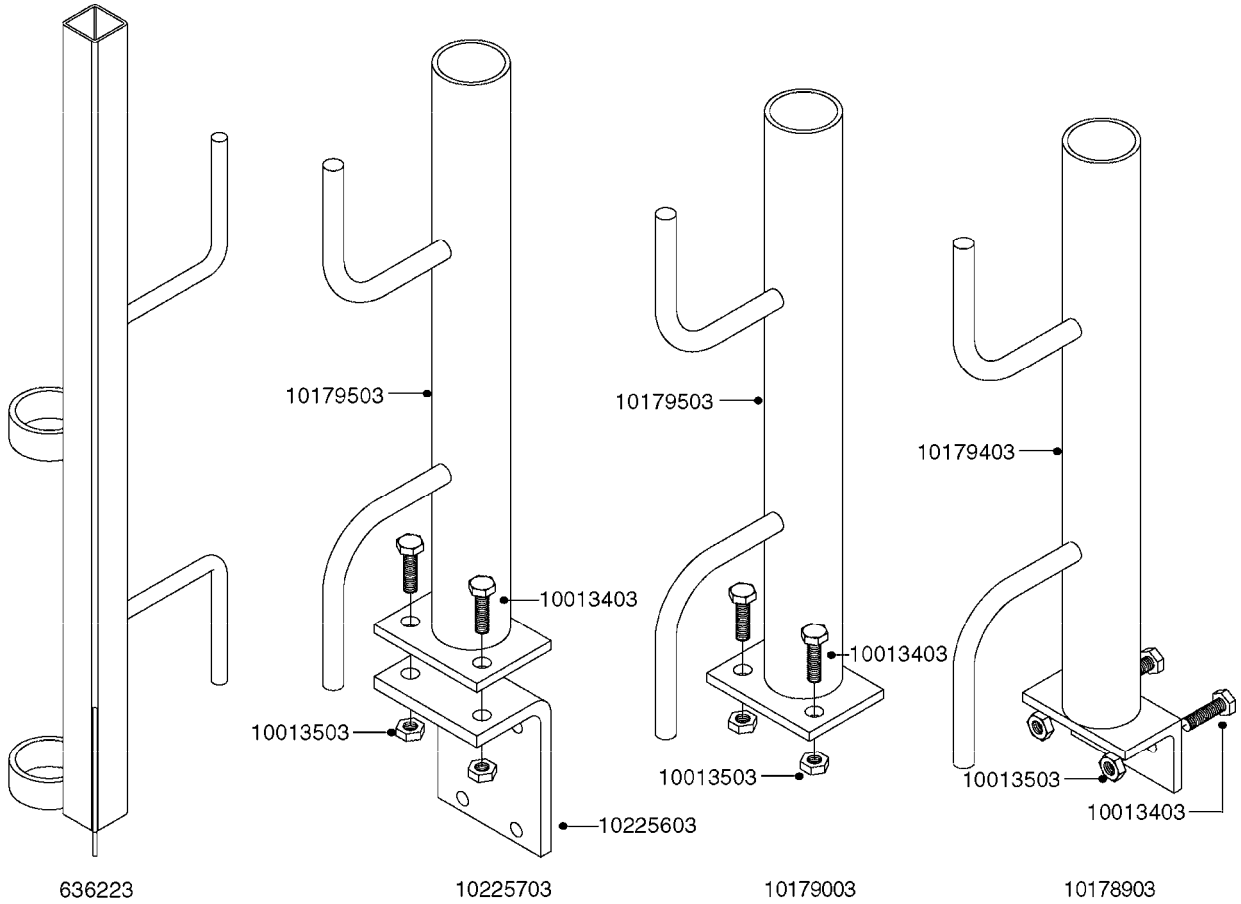

**COMPLETE ASSEMBLIES  
WHOLEGOODS ITEMS**

COMPLETE ASSEMBLY  
833768

COMPLETE ASSEMBLY:  
818377 - 160' x 3/8" (50m) HOSE REEL  
818381 - 320' X 3/8" (100m) HOSE REEL

**K0490**

HOSE REEL ASSEMBLIES  
K0490-HIN, 01:01:16

Page 1  
Date 07.02.2020 8:24

parts-n°	order qty	description
143684	1	BUSHING F. HOSE REEL
143706	1	SPACER TUBE F. 275' HOSE REEL
145925	1	NIPPLE M10 M6
146314	1	UNION BUSHING F.HOSE REEL
146315	1	RING FOR HOSE REEL
146487	1	SPACER ROD F/HOSE REEL 225mm
160311	1	WASHER D30/D20.4X2
241474	1	O-RING NITRIL
281072	1	SNAP-RING OUTER 20X1.20
282155	1	CLIP F.TUBE SUPPORT
320655	1	FITT.DK HN 1/2"-1/2" BSP
320821	1	FITT.DK NUT 1-1/2" BSP
330212	1	O-RING D19/D14X2.4 F.1/2"NUT
333443	1	BUSHING F. HOSE REEL
420604	1	BOLT HEX 8.8 DEL M10X25 FT DIN933
420626	1	BOLT HEX 8.8 DEL M10X20 FT
420862	1	BOLT HEX 8.8 DEL M10X16 FT
430286	1	BOLT HEX 8.8 DEL M12X30 FT
460423	1	NUT HEX M10X1.50 LOCK DIN985A2 SS
460703	1	NUT HEX M12X1.75 LOCK DIN985A2 SS
613207	1	CENTER TUBE FOR 164'HOSE REEL
613211	1	HOSE REEL NK 80/105
613292	1	CENTER TUBE 100 MM
633824	1	SIDE FOR HOSE REEL
633835	1	OUTER TUBE NK 300-600
633846	1	FITTING FOR HOSE REEL TR2/TR3
633905	1	BRKTS. HOSE REEL SM210
637986	1	CLAMP FITTING HOSE REEL
719073	1	HANDLE ASSY. F. HOSE REEL
719084	1	SWIVEL F.HOSE REEL
719121	1	HOSE 1/2'X2500M NUT
719401	1	CLIPS F.PISTOL ASSY.
725618	1	CLIP WHITE PLASTIC SNAP TYPE
818377	1	REEL FOR HOSE 160' X 3/8"
818381	1	REEL FOR HOSE 320' X 3/8'
818801	1	BKT.HOSE REEL MOUNT NL/NK/BOOM
818845	1	BKT.HOSE REEL SM210
833768	1	HOLDER F. HOSE REEL
834764	1	BKT.HOSE REEL MOUNT ESTATE SPR
61021400	1	BKT. BOOM MOUNT SM53/80 US