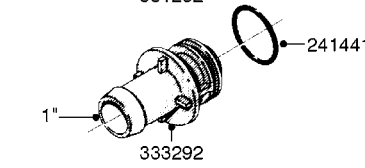

L0010

parts-n°	order qty	description
240085	1	O-RING D13,1/8,3X02,4 NITRIL
241441	1	O-RING D29.3X3
242594	1	O-RING D14 X 1.78 SCH.70-EPDM
320084	1	FITT.DK NUT 1/2" BSP
320095	1	FITT.DK NUT 1" BSP
320117	1	FITT.DK CONN.1/2"BSP F. 1" CAP
320187	1	FITT.DK CAP 3/8" BSP BLACK
320283	1	FITT.DK NUT 3/4"BSP
320821	1	FITT.DK NUT 1-1/2" BSP
321495	1	FITT.DK REDUC 1/4'BSP F.3/4'NT
321576	1	FITT.DK CONN 1/2"BSP F.3/4"NUT
330013	1	O-RING 2.5 X 10 PUR
330212	1	O-RING D19/D14X2.4 F.1/2"NUT
330326	1	O-RING D30/D24X2 F.1"NUT
330341	1	FITT.DK HB 1" F. 1" NUT
330595	1	O-RING D24.6/D20X2.1 -3/4"
330665	1	FITT.DK HB 3/4"F.1" NUT
330676	1	FITT.DK HB 3/8" F. 1/2" NUT
330687	1	FITT.DK HB 1/2" F. 1/2" NUT
330691	1	FITT.DK HB 3/4'F.3/4' NUT
330783	1	FITT.DK HB 3/8"F.3/8" NUT
331262	1	FITT.DK HB 1-1/2" F. 1-1/2"NUT
331273	1	O-RING D44/D38X2 F.1-1/2"
331446	1	FITT.DK HB 1" F.1-1/2" NUT
331807	1	FITT.DK HB 5/16" F.3/8" NUT
332286	1	FITT.DK HB 1/2" F. 3/4" NUT
332905	1	FITT.DK HB 1/2" F. 3/4" CAP
332927	1	FITT.DK PLUG F. NOZZLE TUBE
333292	1	FITT.DK HB 1"O'RING F.1-1/2"
333664	1	FITT.DK HB 5/16' F. 1/2' NUT
334044	1	FITT.DK HB 3/4' F. 3/4' CAP
334059	1	FITT.DK EL 1" 110 DEG.F.1-1/2"
334123	1	FITT.DK HB 1-1/4"O-RNG F.1-1/2"
334150	1	FITT.DK HB 1-1/4" 110 F.1-1/2"
390542	1	PLUG WASHER FOR 3/4'CAP NUT
716236	1	FITT.DK HB 1/2" ASSY. F. 3/4"
716413	1	FITT.DK PLUG ASSY. F.NOZ TUBE
717426	1	FITT.DK REDUC 1/4"BSP F.3/4"N
720856	1	FITT.DK 1/2'BSP ASSY.F.3/4'NUT
724621	1	FITT.DK HB 3/4"ASSY F.3/4" NUT