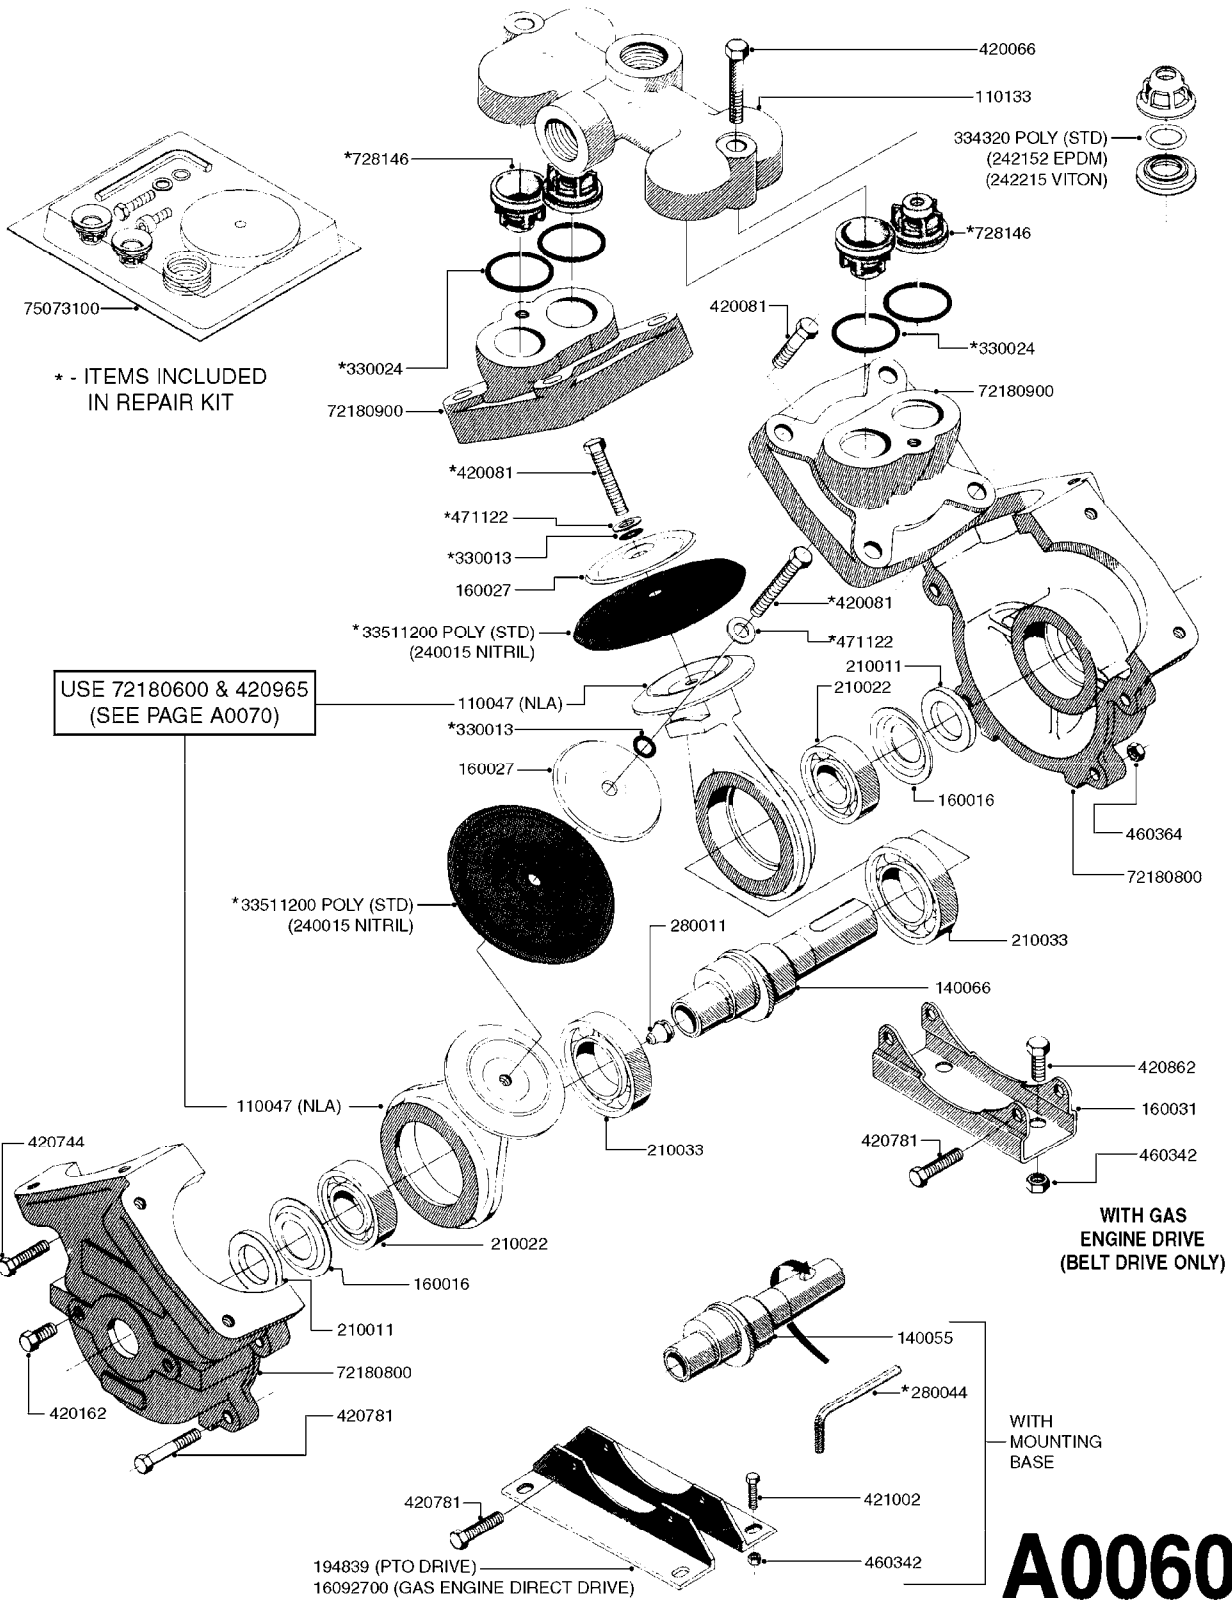

Agroparts: [www.HARDI-INTERNATIONAL.com](http://www.HARDI-INTERNATIONAL.com)

NL 210 Gallon SB 26', 33'

Country-Code 11

Date 07.02.2020 8:31

**NL210 Gallon  
SB 26', 33'**

main group	page-n°	date	description	
Pumps	A0060-HIN	01:01:16	PUMP - 600	
	A0070-HIN	01:01:16	PUMP - 603	
	A0080-HIN	01:01:16	PUMP - 600 FITTINGS	
	A0150-HIN	27:04:17	PUMP - 1200 W/ MOUNTING BASE	
	A0160-HIN	01:01:16	PUMP - 1202 W/MOUNTING BASE	
	A0170-HIN	01:01:16	PUMP - 1203 W/MOUNTING BASE	
	A0200-HIN	01:01:16	PUMP - 1200/1202/1203 FITTINGS	
	A0510-HIN	23:10:18	PTO SHAFTS - BONDIOLI DIAPH.	
	A0520-HIN	23:10:18	PTO SHAFTS - BONDIOLI CENT.	
	A0580-HIN	01:01:16	PTO SHAFTS - AMA DIAPHRAGM	
Controls, Filters, Valves	B0070-HIN	30:08:16	CONTROL - M70 MANUAL	
	B0650-HIN	01:01:16	SELF CLEANING FILTER-SCREW TOP	
	B0660-HIN	01:01:16	TOP SUCTION ASSEMBLY-SCREW CAP	
Booms, Nozzle Bodies & Tubes	D0060-HIN	18:12:19	BOOM - SB 20' 26' 33' 40'	
	D0070-HIN	01:01:16	BOOM - SB H-FRAME & CENTER HY	
	D1000-HIN	01:01:16	BOOM-NOZZLES 110° FLAT FAN ISO	
	D1010-HIN	01:01:16	BOOM-NOZZLES 110° LOWDRIFT ISO	
	D1020-HIN	01:01:16	BOOM-NOZZLES 80° FLAT FAN ISO	
	D1030-HIN	28:11:17	BOOM-NOZZLE CAPS AND FILTERS	
	D1040-HIN	01:01:16	BOOM-NOZZLES INJET	
	D1050-HIN	01:01:16	BOOM-NOZZLES MINIDRIFT	
	D1060-HIN	01:01:16	BOOM-NOZZLES QUINTASTREAM	
	D1090-HIN	01:01:16	NOZZLE BODIES-SNAP FIT	
	D1100-HIN	01:01:16	DOUBLE NOZZLE HOLDER-SNAP FIT	
	D1110-HIN	08:04:19	NOZZLE TUBES & HOLDER-PLASTIC	
	Tank and Frame: Field Sprayers	E0030-HIN	01:01:16	TANK - NL 210 (POST 92)
	Special equipment, Extras	K0130-HIN	01:01:16	CLEAN WATER TANK
K0230-HIN		01:01:16	END NOZZLE KIT	
K0250-HIN		01:01:16	ELECTRIC END NOZZLE KIT '09	
K0260-HIN		01:01:16	ELECTRIC END NOZZLE KIT '12	
K0480-HIN		01:01:16	HANDGUN TYPE 60S/60L POST 95	
K0490-HIN		01:01:16	HOSE REEL ASSEMBLIES	
Fittings	K0520-HIN	05:12:19	HOSE WRAPS	
	L0010-HIN	01:01:16	FITTINGS-CAP NUTS & HOSE BARBS	
	L0020-HIN	01:01:16	FITTINGS-T-PIECES,CAPS & ELBOWS	
	L0030-HIN	01:01:16	FITTINGS - HEXAGON NIPPLES	
	L0040-HIN	01:01:16	FITTINGS - NIPPLES & ELBOWS	
	L0050-HIN	01:01:16	FITTINGS - HOSE CONNECTORS	
	L0060-HIN	01:01:16	FITTINGS - BULKHEAD	
	L0080-HIN	12:09:17	FITTINGS - S-53	
	L0120-HIN	17:10:19	BULK HOSE	
	L0130-HIN	16:10:19	HOSE CLAMPS	