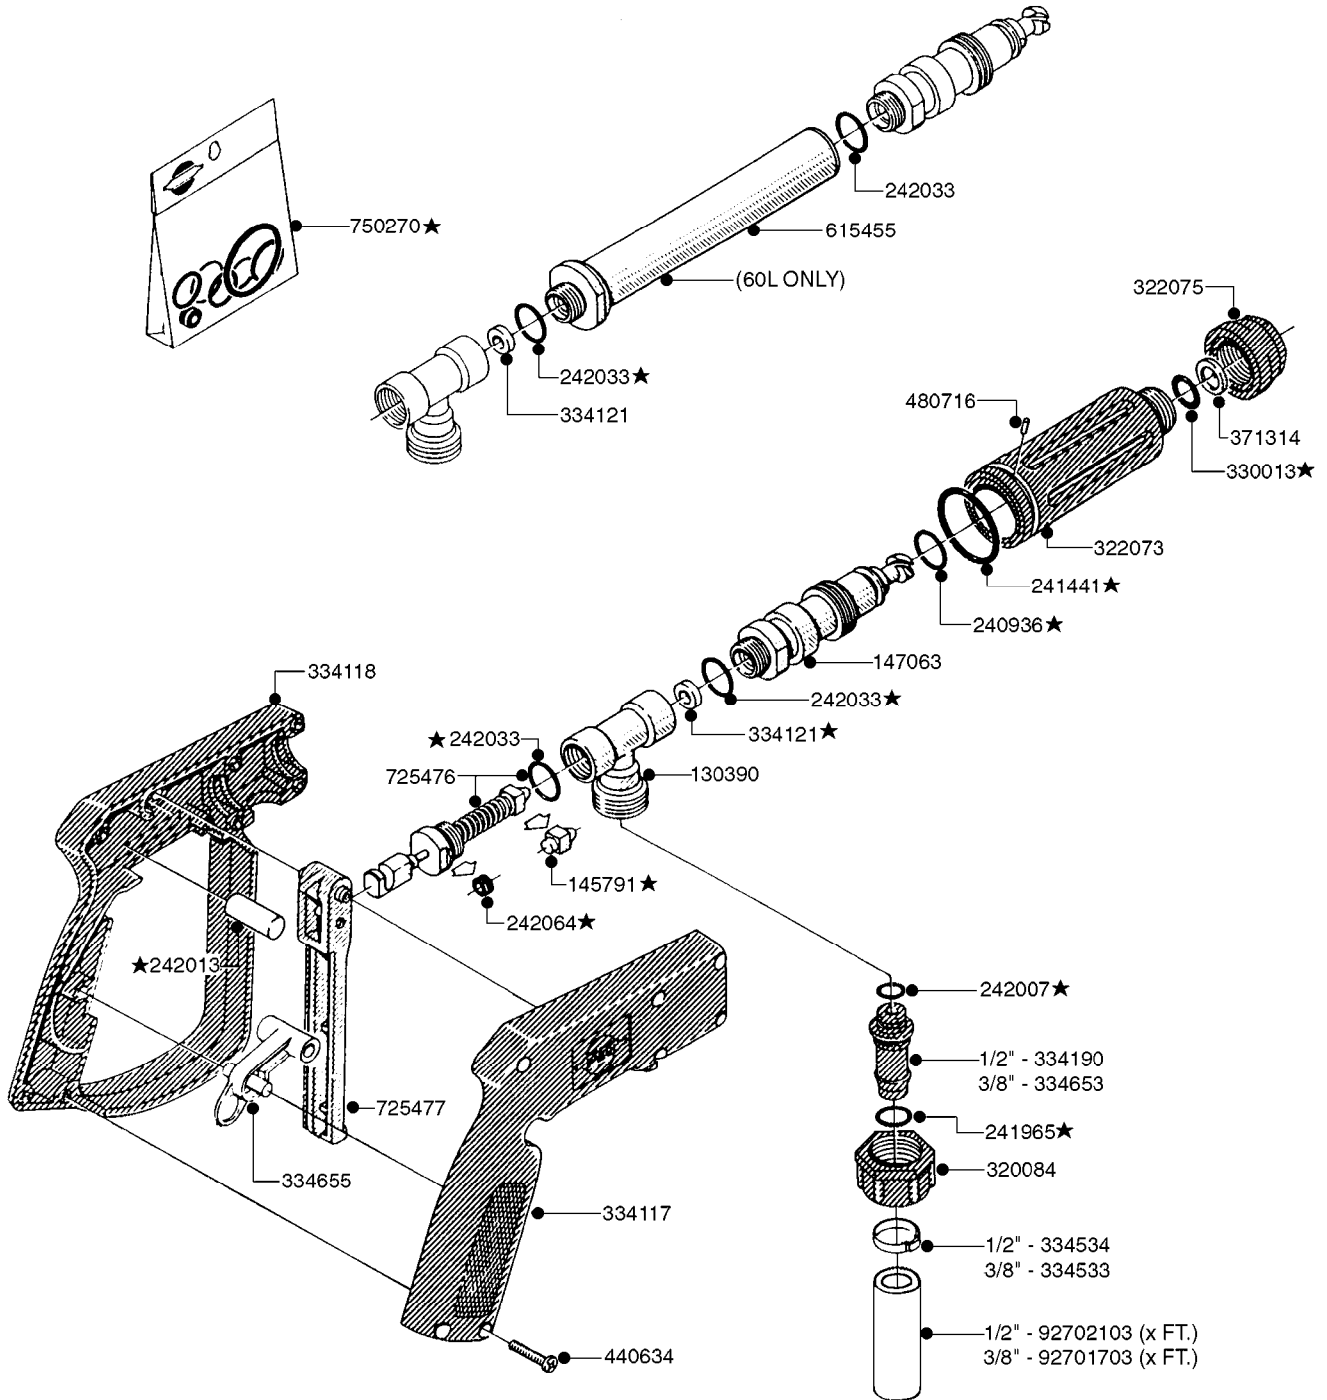

COMPLETE ASSEMBLY:
843197 - 60L
843196 - 60S

COMPLETE ASSEMBLIES
WHOLEGOODS ITEMS

K0480

HANDGUN TYPE 60S/60L POST 95
K0480-HIN, 01:01:16

Page 1
Date 07.02.2020 8:32

parts-n°	order qty	description
130390	1	TEE 3/8'X 1/2' BSP F.TYPE 60S
145791	1	CONE FOR ON/OFF
147063	1	SWIRL F.SPRAY GUN TYPE 60
240936	1	O-RING D13.3X2.4 NITRIL
241441	1	O-RING D29.3X3
241965	1	O-RING Ø12.1 X 1.6 NITRILE
242007	1	O-RING Ø9.1 X 1.6 NITRILE
242013	1	SPRING RUBBER F/TRIGGER
242033	1	O-RING Ø14.1 X 1.6 NITRILE
242064	1	SLEEVE RUBBER 3X8X4MM
320084	1	FITT.DK NUT 1/2" BSP
322073	1	HOUSING F.SWIRL TYPE 60S H.G.
322075	1	HOUSING F. NOZZLE
330013	1	O-RING 2.5 X 10 PUR
334117	1	HANDLE PIECE RIGHT F.60S/60L
334118	1	HANDLE PIECE LEFT F.60S/60L
334121	1	SEAT FOR ON-OFF TYPE
334190	1	FITT.DK HB 1/2' F. PISTOL 60S
334533	1	CLAMP HOSE PLASTIC 3/8"
334534	1	CLAMP HOSE PLASTIC 1/2"
334653	1	FITT.DK HB 3/8' F.HANDGUN
334655	1	TRIGGER SAFETY F.60S/60L GUN
371314	1	NOZZLE CERAMIC 1099-20
440634	1	SCREW 5/8"
480716	1	PIN D3X6 STAINLESS
615455	1	TUBE F.LANCE TYPE 60L
725476	1	SPINDLE
725477	1	TRIGGER
750270	1	GASKET KIT F.SPRAY GUN
843196	1	SPRAY GUN KIT TYPE 60 SHORT
843197	1	HANDGUN KIT TYPE 60 LONG
92701703	1	HOSE R X3/8" X300PSI WP X0012"
92702103	1	HOSE R X1/2" X300PSI WP X0012"