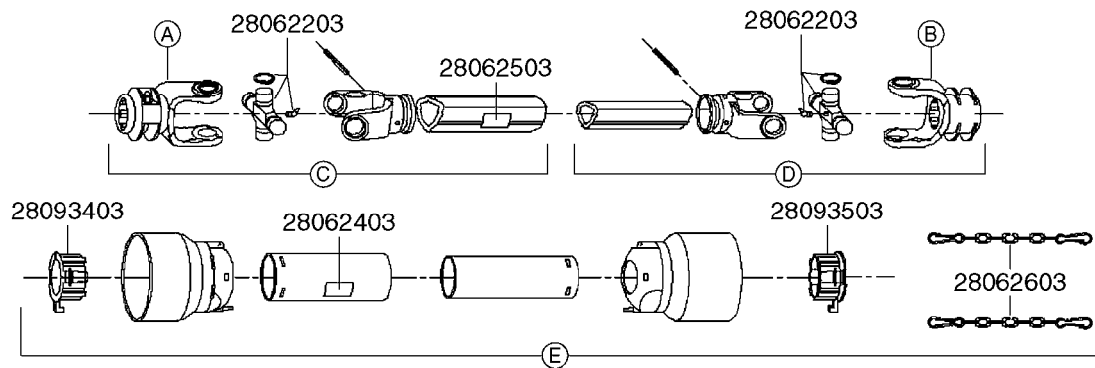

\* Changed in 2016 from 100 series to G-Series (see page A0600).

**A520**

PTO SHAFTS - BONDIOLI CENT.  
A0520-HIN, 23:10:18

Page 1  
Date 07.02.2020 8:32

parts-n°	order qty	description
289042	1	UNIV. JOINT 22x54mm
421024	1	BOLT HEX 8.8 DEL M8X60
450015	1	SCREW ALLAN 3/8'X5/8' BLACK
460143	1	SELF LOCK NUT M8 SST A2 DIN985
28009803	1	PTO PIN TUBE RETAINER OUTER
28009903	1	PTO TUBE RETAINER INNER
28010103	1	PTO YOKE F.INNER TUBE CV PTO
28021403	1	PTO 1"STR/1-3/8" 6SPL B&P
28021503	1	PTO 1"STR/1-3/8" 21SPL B&P
28021603	1	PTO 1"STR/1-3/4" 20SPL B&P
28027903	1	PTO BALL LOCK.KIT F.1-3/8 YOKE
28040503	1	UNIV. JOINT 27x74.6mm
28040703	1	SAFETY CHAIN F.CV BLACK PTO (SET OF 2)
28041803	1	DECAL DANGER GUARD MISSING
28041903	1	DECAL DANGER ROT.DRIVELINE
28056703	1	PTO YOKE #1 1-3/8" X 6 SPLINE
28056803	1	PTO YOKE #1 1-3/8" X 21 SPLINE
28056903	1	PTO YOKE #4 1-3/4" X 20 SPLINE
28057003	1	PTO TUBE YOKE #1-G1 OUTER
28057103	1	PTO TUBE YOKE #4-G4 OUTER
28057203	1	PTO PIN TUBE RETAINER OUTER
28057303	1	PTO TUBE OUTER #1 745MM
28057403	1	PTO TUBE OUTER #4 720MM
28057503	1	PTO TUBE INNER #1 745MM
28057603	1	PTO TUBE INNER #4 720MM
28057703	1	PTO TUBE RETAINER INNER
28057803	1	PTO TUBE YOKE #1 Ø=1"
28057903	1	PTO TUBE YOKE #4 Ø=1"
28058003	1	PTO HALF SAFETY SHIELD OUTER
28058103	1	PTO HALF SAFETY SHIELD OUTER
28058203	1	PTO HALF SAFETY SHIELD INNER
28058303	1	PTO HALF SAFETY SHIELD INNER
28058403	1	PTO BALL LOCK.KIT F.1-3/4 YOKE
28058503	1	PTO TUBE YOKE #1-G1 INNER