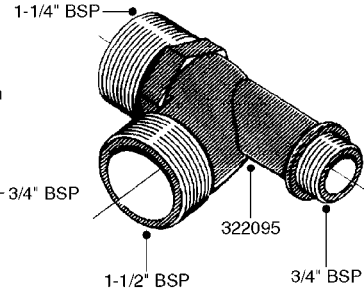

L0020

FITTINGS-T-PIECES, CAPS & ELBOWS
L0020-HIN, 01:01:16

Page 1
Date 07.02.2020 8:32

parts-n°	order qty	description
10053603	1	FITT. CAPNUT 2"BSP 5601
10194303	1	CAP BLANK 1 1/2 MCPHEE 210060
320047	1	FITT.DK CAPNUT 1/2" BSP
320106	1	FITT.DK CAPNUT 1" BSP
320272	1	FITT.DK CAPNUT 3/8" BSP
320316	1	FITT.DK TEE 3/4" X3/4" X1"BSP
320331	1	FITT.DK TEE 1" - 1" - 3/4" BSP
320342	1	FITT.DK EL 3/4"M X 1"F BSP
320563	1	FITT.DK 3 WAY 1/2" 110 DEG.
320677	1	NO LONGER AVAILABLE
320961	1	FITT.DK CAPNUT 1-1/2" BSP
321053	1	FITT.DK TEE 1/2 X1/2 X1/2" BSP
322072	1	FITT.DK TEE 3/8'X3/8'X3/8' BSP
322095	1	FITT.DK TEE 1-1/2 X1-1/4 X3/4" BSP
322138	1	FITT.DK ELB 1"M X 1"F BSP
330013	1	O-RING 2.5 X 10 PUR
330212	1	O-RING D19/D14X2.4 F.1/2"NUT
330326	1	O-RING D30/D24X2 F.1"NUT
331273	1	O-RING D44/D38X2 F.1-1/2"