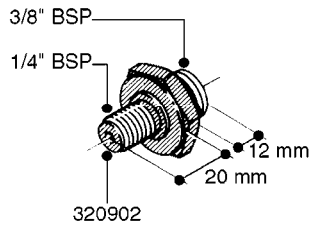

**L0020**

FITTINGS-T-PIECES, CAPS & ELBOWS  
L0020-HIN, 01:01:16

Page 1  
Date 07.02.2020 8:32

parts-n°	order qty	description
10053603	1	FITT. CAPNUT 2"BSP 5601
10194303	1	CAP BLANK 1 1/2 MCPHEE 210060
320047	1	FITT.DK CAPNUT 1/2" BSP
320106	1	FITT.DK CAPNUT 1" BSP
320272	1	FITT.DK CAPNUT 3/8" BSP
320316	1	FITT.DK TEE 3/4" X3/4" X1"BSP
320331	1	FITT.DK TEE 1" - 1" - 3/4" BSP
320342	1	FITT.DK EL 3/4"M X 1"F BSP
320563	1	FITT.DK 3 WAY 1/2" 110 DEG.
320677	1	NO LONGER AVAILABLE
320961	1	FITT.DK CAPNUT 1-1/2" BSP
321053	1	FITT.DK TEE 1/2 X1/2 X1/2" BSP
322072	1	FITT.DK TEE 3/8'X3/8'X3/8' BSP
322095	1	FITT.DK TEE 1-1/2 X1-1/4 X3/4" BSP
322138	1	FITT.DK ELB 1"M X 1"F BSP
330013	1	O-RING 2.5 X 10 PUR
330212	1	O-RING D19/D14X2.4 F.1/2"NUT
330326	1	O-RING D30/D24X2 F.1"NUT
331273	1	O-RING D44/D38X2 F.1-1/2"

FITTINGS - HEXAGON NIPPLES  
L0030-HIN, 01:01:16

**L0030**

FITTINGS - HEXAGON NIPPLES  
L0030-HIN, 01:01:16

Page 1  
Date 07.02.2020 8:32

parts-n°	order qty	description
10015303	1	FITT.PO.HN 1.00X1.00 M1000
10425003	1	FITT.PO.HN 1.25X1.00 MCPHEE
320132	1	FITT.DK HN 1" BSP
320176	1	FITT.DK HN 3/8"X1/2" BSP
320445	1	FITT.DK HN 1/4"X3/8" BSP
320655	1	FITT.DK HN 1/2"-1/2" BSP
320692	1	FITT.DK HN 3/8'BSPX1/4'NPT
320703	1	FITT.DK HN 3/8BSP X1/2 &1/4NPT
320725	1	FITT.DK NIPPLE 3/8"-3/8" BSP
320902	1	FITT.DK HN 3/8'X 1/4' BSP
390232	1	FITT.DK HN 1-1/2' X 1-1/4' BSP
390276	1	FITT.DK HN 1'BSP