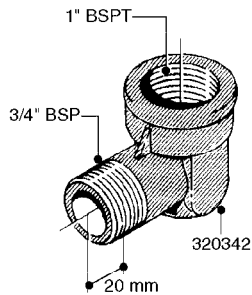

L0020

FITTINGS-T-PIECES, CAPS & ELBOWS
L0020-HIN, 01:01:16

Page 1
Date 07.02.2020 8:32

parts-n°	order qty	description
10053603	1	FITT. CAPNUT 2"BSP 5601
10194303	1	CAP BLANK 1 1/2 MCPHEE 210060
320047	1	FITT.DK CAPNUT 1/2" BSP
320106	1	FITT.DK CAPNUT 1" BSP
320272	1	FITT.DK CAPNUT 3/8" BSP
320316	1	FITT.DK TEE 3/4" X3/4" X1"BSP
320331	1	FITT.DK TEE 1" - 1" - 3/4" BSP
320342	1	FITT.DK EL 3/4"M X 1"F BSP
320563	1	FITT.DK 3 WAY 1/2" 110 DEG.
320677	1	NO LONGER AVAILABLE
320961	1	FITT.DK CAPNUT 1-1/2" BSP
321053	1	FITT.DK TEE 1/2 X1/2 X1/2" BSP
322072	1	FITT.DK TEE 3/8'X3/8'X3/8' BSP
322095	1	FITT.DK TEE 1-1/2 X1-1/4 X3/4" BSP
322138	1	FITT.DK ELB 1"M X 1"F BSP
330013	1	O-RING 2.5 X 10 PUR
330212	1	O-RING D19/D14X2.4 F.1/2"NUT
330326	1	O-RING D30/D24X2 F.1"NUT
331273	1	O-RING D44/D38X2 F.1-1/2"