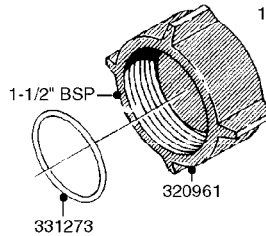

L0020

FITTINGS-T-PIECES, CAPS & ELBOWS
L0020-HIN, 01:01:16

Page 1
Date 07.02.2020 8:32

parts-n°	order qty	description
10053603	1	FITT. CAPNUT 2"BSP 5601
10194303	1	CAP BLANK 1 1/2 MCPHEE 210060
320047	1	FITT.DK CAPNUT 1/2" BSP
320106	1	FITT.DK CAPNUT 1" BSP
320272	1	FITT.DK CAPNUT 3/8" BSP
320316	1	FITT.DK TEE 3/4" X3/4" X1"BSP
320331	1	FITT.DK TEE 1" - 1" - 3/4" BSP
320342	1	FITT.DK EL 3/4"M X 1"F BSP
320563	1	FITT.DK 3 WAY 1/2" 110 DEG.
320677	1	NO LONGER AVAILABLE
320961	1	FITT.DK CAPNUT 1-1/2" BSP
321053	1	FITT.DK TEE 1/2 X1/2 X1/2" BSP
322072	1	FITT.DK TEE 3/8'X3/8'X3/8' BSP
322095	1	FITT.DK TEE 1-1/2 X1-1/4 X3/4" BSP
322138	1	FITT.DK ELB 1"M X 1"F BSP
330013	1	O-RING 2.5 X 10 PUR
330212	1	O-RING D19/D14X2.4 F.1/2"NUT
330326	1	O-RING D30/D24X2 F.1"NUT
331273	1	O-RING D44/D38X2 F.1-1/2"