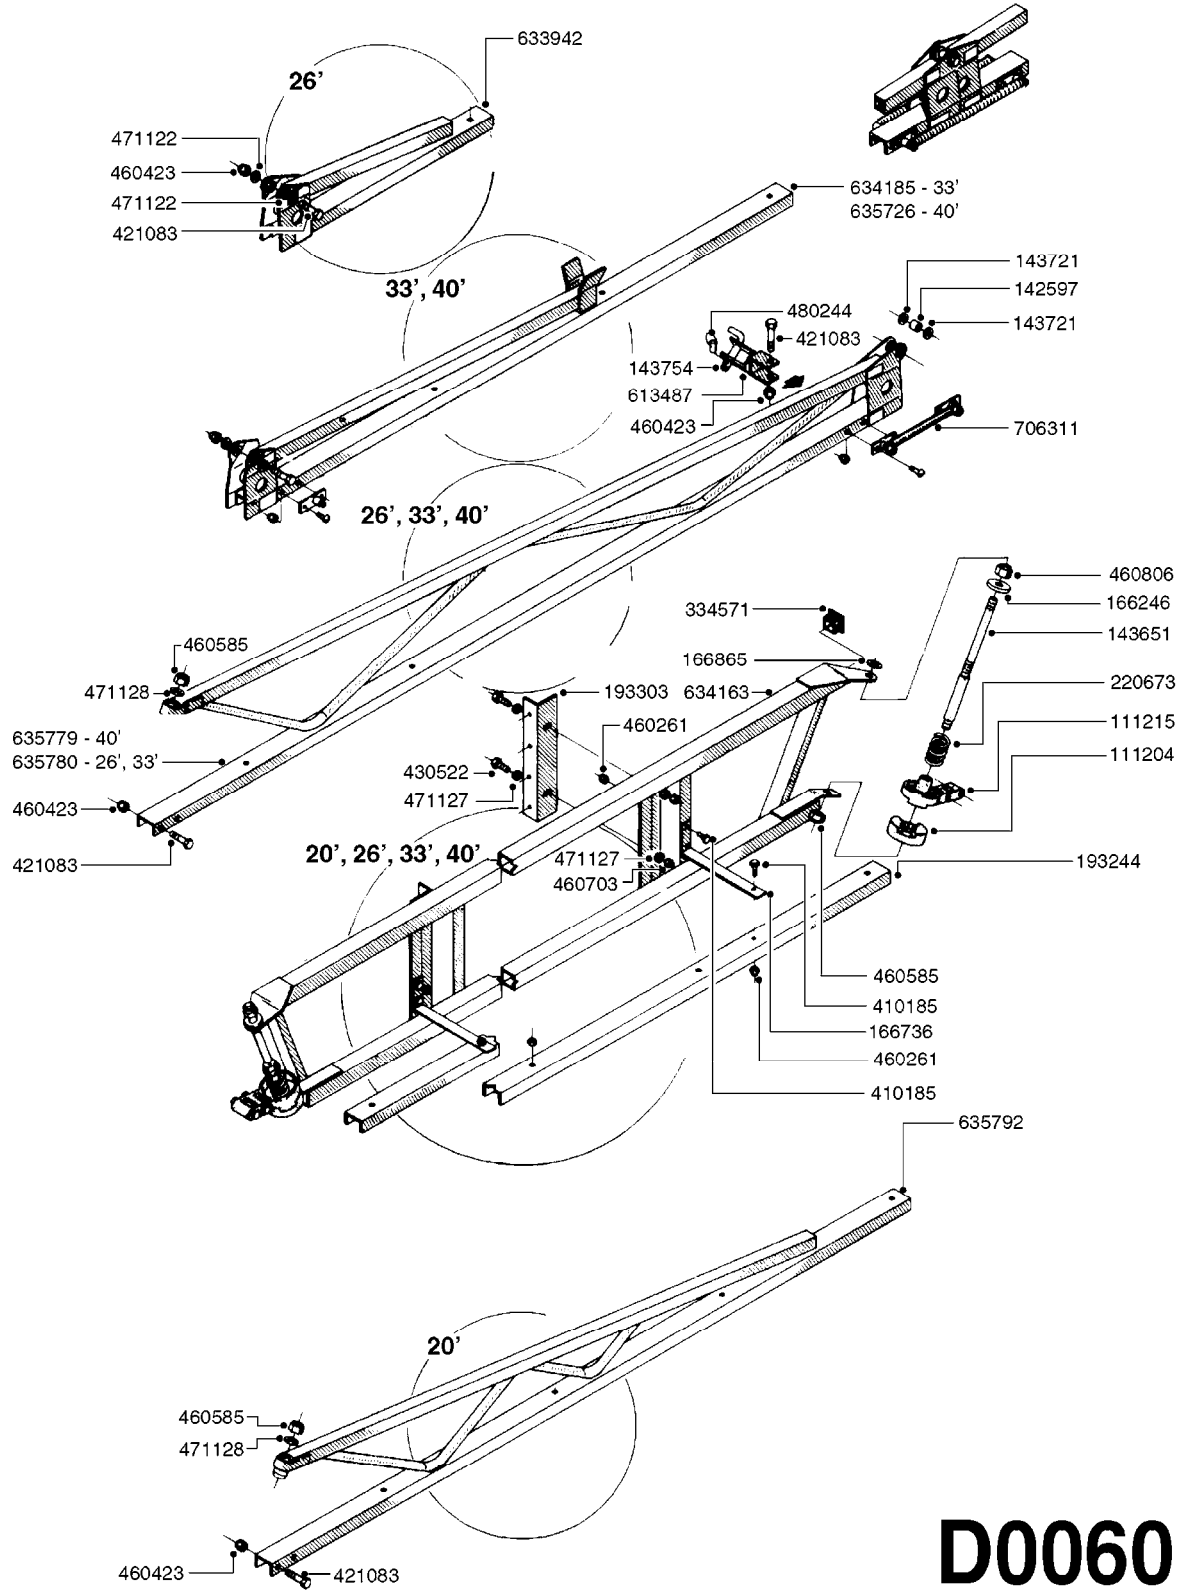

BOOM - SB 20' 26' 33' 40'
D0060-HIN, 18:12:19

Page 0
Date 07.02.2020 8:32

BOOM - SB 20' 26' 33' 40'
D0060-HIN, 18:12:19

Page 1
Date 07.02.2020 8:32

parts-n°	order qty	description
111204	1	CLAW CLUTCH/LOWER D80
111215	1	CLAW CLUTCH/UPPER D80
142597	1	DISTANCE TUBE
143651	1	AXLE M20/M16 L=355 F/BREAKAWAY
143721	1	FRICITION DISC FOR BOOM D30
143754	1	PIN D10 X 56
166246	1	WASHER CUP D53 F.SPRING
166736	1	CLAMP FOR SB BOOM
166865	1	WASHER D35/D25X2
193244	1	NOZZLE TRACK 6-8-10 M SB
193303	1	SUPPORTING ARM FOR SB BOOM
220673	1	SPRING F.PIVOT 100 X 51
334571	1	PLUG 40x40x2 F.SQ.TUBE
410185	1	BOLT HEX 8.8 DEL M6X16
421083	1	BOLT HEX 8.8 DEL M10X65
430522	1	BOLT HEX 8.8 DEL M12X25 FT
460261	1	NUT HEX M6X1.00 LOCK DIN985 A2 SS
460423	1	NUT HEX M10X1.50 LOCK DIN985A2 SS
460585	1	LOCKING NUT M16 DIN985 A2 SS
460703	1	NUT HEX M12X1.75 LOCK DIN985A2 SS
460806	1	NUT HEX M20X2.50 LOCK DIN985A2 SS
471122	1	WASHER, M10, Ø20/10.5X 2.0, SS
471127	1	WASHER, M12, Ø24/13X24X2.5 SS
471128	1	WASHER, M16, Ø30/17.0X 3.0, SS
480244	1	PIN SNAP D4.5
613487	1	TRANSPORT FITTINGS FOR SB BOOM
633942	1	OUTER BOOM WING 26', 28' SB
634163	1	CENTER SECTION - 20',26',33'
634185	1	BOOM WING OUTER PART 33' SB
635726	1	BOOM WING OUTER PART 40' SB
635779	1	INNER WING SECTION 40' SB
635780	1	INNER WING SEC. 26',28',33'SB
635792	1	BOOM WING - 20',21'SB-BOOM
706311	1	SPRING WITH HAND-GRIB