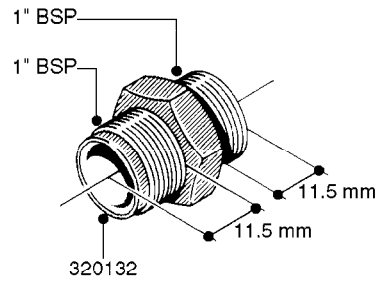

**L0020**

FITTINGS-T-PIECES, CAPS & ELBOWS  
L0020-HIN, 01:01:16

Page 1  
Date 07.02.2020 8:32

parts-n°	order qty	description
10053603	1	FITT. CAPNUT 2"BSP 5601
10194303	1	CAP BLANK 1 1/2 MCPHEE 210060
320047	1	FITT.DK CAPNUT 1/2" BSP
320106	1	FITT.DK CAPNUT 1" BSP
320272	1	FITT.DK CAPNUT 3/8" BSP
320316	1	FITT.DK TEE 3/4" X3/4" X1"BSP
320331	1	FITT.DK TEE 1" - 1" - 3/4" BSP
320342	1	FITT.DK EL 3/4"M X 1"F BSP
320563	1	FITT.DK 3 WAY 1/2" 110 DEG.
320677	1	NO LONGER AVAILABLE
320961	1	FITT.DK CAPNUT 1-1/2" BSP
321053	1	FITT.DK TEE 1/2 X1/2 X1/2" BSP
322072	1	FITT.DK TEE 3/8'X3/8'X3/8' BSP
322095	1	FITT.DK TEE 1-1/2 X1-1/4 X3/4" BSP
322138	1	FITT.DK ELB 1"M X 1"F BSP
330013	1	O-RING 2.5 X 10 PUR
330212	1	O-RING D19/D14X2.4 F.1/2"NUT
330326	1	O-RING D30/D24X2 F.1"NUT
331273	1	O-RING D44/D38X2 F.1-1/2"

FITTINGS - HEXAGON NIPPLES  
L0030-HIN, 01:01:16

**L0030**

FITTINGS - HEXAGON NIPPLES  
L0030-HIN, 01:01:16

Page 1  
Date 07.02.2020 8:32

parts-n°	order qty	description
10015303	1	FITT.PO.HN 1.00X1.00 M1000
10425003	1	FITT.PO.HN 1.25X1.00 MCPHEE
320132	1	FITT.DK HN 1" BSP
320176	1	FITT.DK HN 3/8"X1/2" BSP
320445	1	FITT.DK HN 1/4"X3/8" BSP
320655	1	FITT.DK HN 1/2"-1/2" BSP
320692	1	FITT.DK HN 3/8'BSPX1/4'NPT
320703	1	FITT.DK HN 3/8BSP X1/2 &1/4NPT
320725	1	FITT.DK NIPPLE 3/8"-3/8" BSP
320902	1	FITT.DK HN 3/8'X 1/4' BSP
390232	1	FITT.DK HN 1-1/2' X 1-1/4' BSP
390276	1	FITT.DK HN 1'BSP