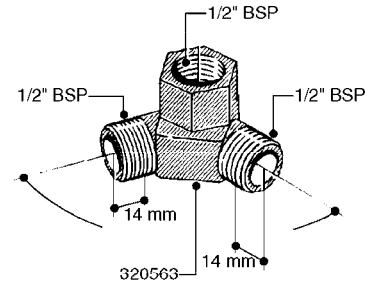

L0020

FITTINGS-T-PIECES, CAPS & ELBOWS
L0020-HIN, 01:01:16

Page 1
Date 07.02.2020 8:32

parts-n°	order qty	description
10053603	1	FITT. CAPNUT 2"BSP 5601
10194303	1	CAP BLANK 1 1/2 MCPHEE 210060
320047	1	FITT.DK CAPNUT 1/2" BSP
320106	1	FITT.DK CAPNUT 1" BSP
320272	1	FITT.DK CAPNUT 3/8" BSP
320316	1	FITT.DK TEE 3/4" X3/4" X1"BSP
320331	1	FITT.DK TEE 1" - 1" - 3/4" BSP
320342	1	FITT.DK EL 3/4"M X 1"F BSP
320563	1	FITT.DK 3 WAY 1/2" 110 DEG.
320677	1	NO LONGER AVAILABLE
320961	1	FITT.DK CAPNUT 1-1/2" BSP
321053	1	FITT.DK TEE 1/2 X1/2 X1/2" BSP
322072	1	FITT.DK TEE 3/8'X3/8'X3/8' BSP
322095	1	FITT.DK TEE 1-1/2 X1-1/4 X3/4" BSP
322138	1	FITT.DK ELB 1"M X 1"F BSP
330013	1	O-RING 2.5 X 10 PUR
330212	1	O-RING D19/D14X2.4 F.1/2"NUT
330326	1	O-RING D30/D24X2 F.1"NUT
331273	1	O-RING D44/D38X2 F.1-1/2"