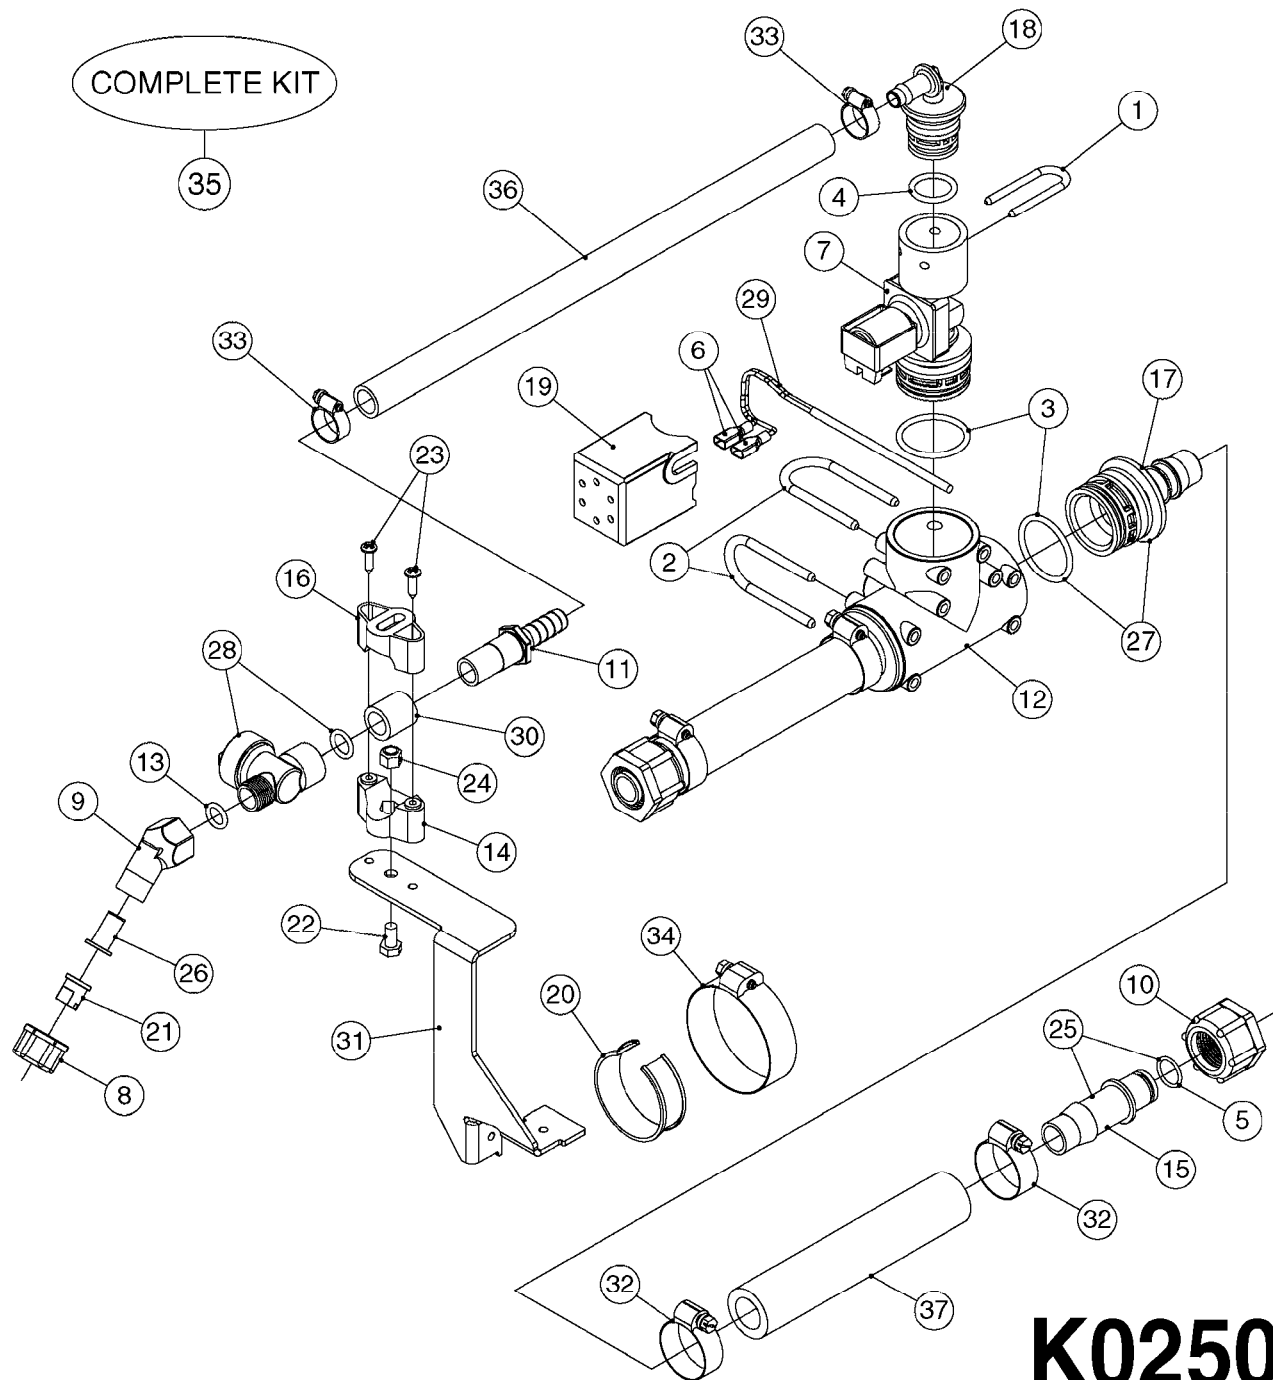

K0250

ELECTRIC END NOZZLE KIT '09
K0250-HIN, 01:01:16

Page 1

Date 07.02.2020 8:32

Pos.	parts-n°	order qty	description
1	145994	1	FITT.DK S-40 FORK
2	145995	1	FITT.DK S-53 FORK
3	242354	1	O-RING D32.2X3.0 VITON
4	242355	1	O-RING D19.2X3.0 VITON F.S-40
5	242594	1	O-RING D14 X 1.78 SCH.70-EPDM
6	261539	1	SPADE F.ELEC CONNEX BLUE INSUL
7	262104	1	VALVE, SOLENOID, S53/S40
8	320187	1	FITT.DK CAP 3/8" BSP BLACK
9	320191	1	FITT.DK ELB 3/8' BSP 45 DEGREE
10	320283	1	FITT.DK NUT 3/4"BSP
11	320891	1	FITT.DK HB 3/8'- 3/8' BSP
12	322352	1	FITT.DK S-53 TEE
13	330013	1	O-RING 2.5 X 10 PUR
14	333012	1	NOZZLE HOLD. UPPER PART
15	334044	1	FITT.DK HB 3/4' F. 3/4' CAP
16	334220	1	YOKE, UPPER NOZZLE BODY
17	334229	1	FITT.DK S-53 STR.3/4"
18	334237	1	FITT.DK S-40 ELB.3/8"
19	334965	1	COVER FOR S53 SOLENOID VALVE
20	341291	1	RUBBER HOSE CLAMP COVER 130MM
21	370392	1	NOZZLE END FAN 1850-G 300
22	410546	1	BOLT HEX M6X12 A2 SS DIN933
23	440665	1	SCREW M4.2X16 STAINLESS
24	460261	1	NUT HEX M6X1.00 LOCK DIN985 A2 SS
25	724621	1	FITT.DK HB 3/4"ASSY F.3/4" NUT
26	725042	1	SCREEN 80 MESH W.GASKET, RED
27	726558	1	FITT.DK S53 STR. 3/4" W. ORING
28	729610	1	NOZZLE ASSY. NON DRIP 3/8 THRD
29	983087	1	ELEC. CABLE 2 WIRE X 0.75MM
30	10631003	1	HOSE R X CLEAR BRAID.X 1/2 12"
31	16110803	1	NOZZLE BRACKET VAR SPACINGS
32	28029903	1	CLAMP HOSE GEAR P3/4"-S1" 6712
33	28044903	1	CLAMP HOSE GEAR P3/8" 6706
34	28047003	1	CLAMP HOSE GEAR 30 X 50 6732
35	82613203	1	ELECTRIC END NOZZLE KIT 2009
36	92701703	1	HOSE R X3/8" X300PSI WP X0012"
37	92703203	1	HOSE R X3/4" X300PSI WP X0012"