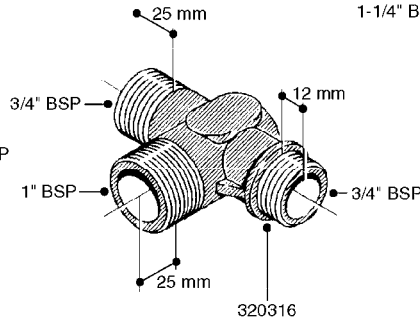

L0020

FITTINGS-T-PIECES, CAPS & ELBOWS
L0020-HIN, 01:01:16

Page 1
Date 07.02.2020 8:32

parts-n°	order qty	description
10053603	1	FITT. CAPNUT 2"BSP 5601
10194303	1	CAP BLANK 1 1/2 MCPHEE 210060
320047	1	FITT.DK CAPNUT 1/2" BSP
320106	1	FITT.DK CAPNUT 1" BSP
320272	1	FITT.DK CAPNUT 3/8" BSP
320316	1	FITT.DK TEE 3/4" X3/4" X1"BSP
320331	1	FITT.DK TEE 1" - 1" - 3/4" BSP
320342	1	FITT.DK EL 3/4"M X 1"F BSP
320563	1	FITT.DK 3 WAY 1/2" 110 DEG.
320677	1	NO LONGER AVAILABLE
320961	1	FITT.DK CAPNUT 1-1/2" BSP
321053	1	FITT.DK TEE 1/2 X1/2 X1/2" BSP
322072	1	FITT.DK TEE 3/8'X3/8'X3/8' BSP
322095	1	FITT.DK TEE 1-1/2 X1-1/4 X3/4" BSP
322138	1	FITT.DK ELB 1"M X 1"F BSP
330013	1	O-RING 2.5 X 10 PUR
330212	1	O-RING D19/D14X2.4 F.1/2"NUT
330326	1	O-RING D30/D24X2 F.1"NUT
331273	1	O-RING D44/D38X2 F.1-1/2"