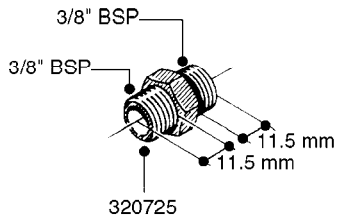

**L0020**

FITTINGS-T-PIECES, CAPS & ELBOWS  
L0020-HIN, 01:01:16

Page 1  
Date 07.02.2020 8:32

parts-n°	order qty	description
10053603	1	FITT. CAPNUT 2"BSP 5601
10194303	1	CAP BLANK 1 1/2 MCPHEE 210060
320047	1	FITT.DK CAPNUT 1/2" BSP
320106	1	FITT.DK CAPNUT 1" BSP
320272	1	FITT.DK CAPNUT 3/8" BSP
320316	1	FITT.DK TEE 3/4" X3/4" X1"BSP
320331	1	FITT.DK TEE 1" - 1" - 3/4" BSP
320342	1	FITT.DK EL 3/4"M X 1"F BSP
320563	1	FITT.DK 3 WAY 1/2" 110 DEG.
320677	1	NO LONGER AVAILABLE
320961	1	FITT.DK CAPNUT 1-1/2" BSP
321053	1	FITT.DK TEE 1/2 X1/2 X1/2" BSP
322072	1	FITT.DK TEE 3/8'X3/8'X3/8' BSP
322095	1	FITT.DK TEE 1-1/2 X1-1/4 X3/4" BSP
322138	1	FITT.DK ELB 1"M X 1"F BSP
330013	1	O-RING 2.5 X 10 PUR
330212	1	O-RING D19/D14X2.4 F.1/2"NUT
330326	1	O-RING D30/D24X2 F.1"NUT
331273	1	O-RING D44/D38X2 F.1-1/2"

FITTINGS - HEXAGON NIPPLES  
L0030-HIN, 01:01:16

**L0030**

FITTINGS - HEXAGON NIPPLES  
L0030-HIN, 01:01:16

Page 1  
Date 07.02.2020 8:32

parts-n°	order qty	description
10015303	1	FITT.PO.HN 1.00X1.00 M1000
10425003	1	FITT.PO.HN 1.25X1.00 MCPHEE
320132	1	FITT.DK HN 1" BSP
320176	1	FITT.DK HN 3/8"X1/2" BSP
320445	1	FITT.DK HN 1/4"X3/8" BSP
320655	1	FITT.DK HN 1/2"-1/2" BSP
320692	1	FITT.DK HN 3/8'BSPX1/4'NPT
320703	1	FITT.DK HN 3/8BSP X1/2 &1/4NPT
320725	1	FITT.DK NIPPLE 3/8"-3/8" BSP
320902	1	FITT.DK HN 3/8'X 1/4' BSP
390232	1	FITT.DK HN 1-1/2' X 1-1/4' BSP
390276	1	FITT.DK HN 1'BSP