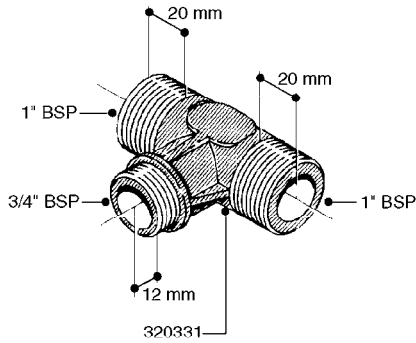

L0020

FITTINGS-T-PIECES, CAPS & ELBOWS
L0020-HIN, 01:01:16

Page 1
Date 07.02.2020 8:32

parts-n°	order qty	description
10053603	1	FITT. CAPNUT 2"BSP 5601
10194303	1	CAP BLANK 1 1/2 MCPHEE 210060
320047	1	FITT.DK CAPNUT 1/2" BSP
320106	1	FITT.DK CAPNUT 1" BSP
320272	1	FITT.DK CAPNUT 3/8" BSP
320316	1	FITT.DK TEE 3/4" X3/4" X1"BSP
320331	1	FITT.DK TEE 1" - 1" - 3/4" BSP
320342	1	FITT.DK EL 3/4"M X 1"F BSP
320563	1	FITT.DK 3 WAY 1/2" 110 DEG.
320677	1	NO LONGER AVAILABLE
320961	1	FITT.DK CAPNUT 1-1/2" BSP
321053	1	FITT.DK TEE 1/2 X1/2 X1/2" BSP
322072	1	FITT.DK TEE 3/8'X3/8'X3/8' BSP
322095	1	FITT.DK TEE 1-1/2 X1-1/4 X3/4" BSP
322138	1	FITT.DK ELB 1"M X 1"F BSP
330013	1	O-RING 2.5 X 10 PUR
330212	1	O-RING D19/D14X2.4 F.1/2"NUT
330326	1	O-RING D30/D24X2 F.1"NUT
331273	1	O-RING D44/D38X2 F.1-1/2"