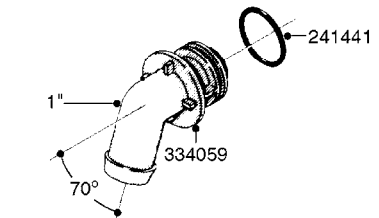

L0010

parts-n°	order qty	description
240085	1	O-RING D13,1/8,3X02,4 NITRIL
241441	1	O-RING D29.3X3
242594	1	O-RING D14 X 1.78 SCH.70-EPDM
320084	1	FITT.DK NUT 1/2" BSP
320095	1	FITT.DK NUT 1" BSP
320117	1	FITT.DK CONN.1/2"BSP F. 1" CAP
320187	1	FITT.DK CAP 3/8" BSP BLACK
320283	1	FITT.DK NUT 3/4"BSP
320821	1	FITT.DK NUT 1-1/2" BSP
321495	1	FITT.DK REDUC 1/4'BSP F.3/4'NT
321576	1	FITT.DK CONN 1/2"BSP F.3/4"NUT
330013	1	O-RING 2.5 X 10 PUR
330212	1	O-RING D19/D14X2.4 F.1/2"NUT
330326	1	O-RING D30/D24X2 F.1"NUT
330341	1	FITT.DK HB 1" F. 1" NUT
330595	1	O-RING D24.6/D20X2.1 -3/4"
330665	1	FITT.DK HB 3/4"F.1" NUT
330676	1	FITT.DK HB 3/8" F. 1/2" NUT
330687	1	FITT.DK HB 1/2" F. 1/2" NUT
330691	1	FITT.DK HB 3/4'F.3/4' NUT
330783	1	FITT.DK HB 3/8"F.3/8" NUT
331262	1	FITT.DK HB 1-1/2" F. 1-1/2"NUT
331273	1	O-RING D44/D38X2 F.1-1/2"
331446	1	FITT.DK HB 1" F.1-1/2" NUT
331807	1	FITT.DK HB 5/16" F.3/8" NUT
332286	1	FITT.DK HB 1/2" F. 3/4" NUT
332905	1	FITT.DK HB 1/2" F. 3/4" CAP
332927	1	FITT.DK PLUG F. NOZZLE TUBE
333292	1	FITT.DK HB 1"O'RING F.1-1/2"
333664	1	FITT.DK HB 5/16' F. 1/2' NUT
334044	1	FITT.DK HB 3/4' F. 3/4' CAP
334059	1	FITT.DK EL 1" 110 DEG.F.1-1/2"
334123	1	FITT.DK HB 1-1/4"O-RNG F.1-1/2"
334150	1	FITT.DK HB 1-1/4" 110 F.1-1/2"
390542	1	PLUG WASHER FOR 3/4'CAP NUT
716236	1	FITT.DK HB 1/2" ASSY. F. 3/4"
716413	1	FITT.DK PLUG ASSY. F.NOZ TUBE
717426	1	FITT.DK REDUC 1/4"BSP F.3/4"N
720856	1	FITT.DK 1/2'BSP ASSY.F.3/4'NUT
724621	1	FITT.DK HB 3/4"ASSY F.3/4" NUT