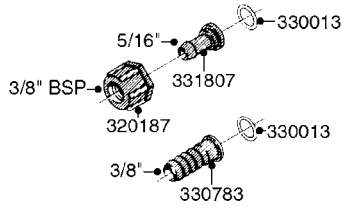

L0010

parts-n°	order qty	description
240085	1	O-RING D13,1/8,3X02,4 NITRIL
241441	1	O-RING D29.3X3
242594	1	O-RING D14 X 1.78 SCH.70-EPDM
320084	1	FITT.DK NUT 1/2" BSP
320095	1	FITT.DK NUT 1" BSP
320117	1	FITT.DK CONN.1/2"BSP F. 1" CAP
320187	1	FITT.DK CAP 3/8" BSP BLACK
320283	1	FITT.DK NUT 3/4"BSP
320821	1	FITT.DK NUT 1-1/2" BSP
321495	1	FITT.DK REDUC 1/4'BSP F.3/4'NT
321576	1	FITT.DK CONN 1/2"BSP F.3/4"NUT
330013	1	O-RING 2.5 X 10 PUR
330212	1	O-RING D19/D14X2.4 F.1/2"NUT
330326	1	O-RING D30/D24X2 F.1"NUT
330341	1	FITT.DK HB 1" F. 1" NUT
330595	1	O-RING D24.6/D20X2.1 -3/4"
330665	1	FITT.DK HB 3/4"F.1" NUT
330676	1	FITT.DK HB 3/8" F. 1/2" NUT
330687	1	FITT.DK HB 1/2" F. 1/2" NUT
330691	1	FITT.DK HB 3/4'F.3/4' NUT
330783	1	FITT.DK HB 3/8"F.3/8" NUT
331262	1	FITT.DK HB 1-1/2" F. 1-1/2"NUT
331273	1	O-RING D44/D38X2 F.1-1/2"
331446	1	FITT.DK HB 1" F.1-1/2" NUT
331807	1	FITT.DK HB 5/16" F.3/8" NUT
332286	1	FITT.DK HB 1/2" F. 3/4" NUT
332905	1	FITT.DK HB 1/2" F. 3/4" CAP
332927	1	FITT.DK PLUG F. NOZZLE TUBE
333292	1	FITT.DK HB 1"O'RING F.1-1/2"
333664	1	FITT.DK HB 5/16' F. 1/2' NUT
334044	1	FITT.DK HB 3/4' F. 3/4' CAP
334059	1	FITT.DK EL 1" 110 DEG.F.1-1/2"
334123	1	FITT.DK HB 1-1/4"O-RNG F.1-1/2"
334150	1	FITT.DK HB 1-1/4" 110 F.1-1/2"
390542	1	PLUG WASHER FOR 3/4'CAP NUT
716236	1	FITT.DK HB 1/2" ASSY. F. 3/4"
716413	1	FITT.DK PLUG ASSY. F.NOZ TUBE
717426	1	FITT.DK REDUC 1/4"BSP F.3/4"N
720856	1	FITT.DK 1/2'BSP ASSY.F.3/4'NUT
724621	1	FITT.DK HB 3/4"ASSY F.3/4" NUT