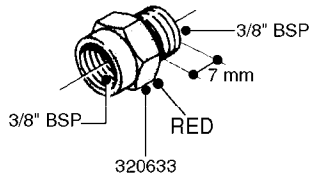

FITTINGS - HEXAGON NIPPLES  
L0030-HIN, 01:01:16

**L0030**

FITTINGS - HEXAGON NIPPLES  
L0030-HIN, 01:01:16

Page 1  
Date 07.02.2020 8:32

parts-n°	order qty	description
10015303	1	FITT.PO.HN 1.00X1.00 M1000
10425003	1	FITT.PO.HN 1.25X1.00 MCPHEE
320132	1	FITT.DK HN 1" BSP
320176	1	FITT.DK HN 3/8"X1/2" BSP
320445	1	FITT.DK HN 1/4"X3/8" BSP
320655	1	FITT.DK HN 1/2"-1/2" BSP
320692	1	FITT.DK HN 3/8'BSPX1/4'NPT
320703	1	FITT.DK HN 3/8BSP X1/2 &1/4NPT
320725	1	FITT.DK NIPPLE 3/8"-3/8" BSP
320902	1	FITT.DK HN 3/8'X 1/4' BSP
390232	1	FITT.DK HN 1-1/2' X 1-1/4' BSP
390276	1	FITT.DK HN 1'BSP