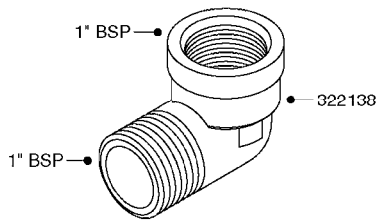

L0020

FITTINGS-T-PIECES, CAPS & ELBOWS
L0020-HIN, 01:01:16

Page 1
Date 07.02.2020 8:32

parts-n°	order qty	description
10053603	1	FITT. CAPNUT 2"BSP 5601
10194303	1	CAP BLANK 1 1/2 MCPHEE 210060
320047	1	FITT.DK CAPNUT 1/2" BSP
320106	1	FITT.DK CAPNUT 1" BSP
320272	1	FITT.DK CAPNUT 3/8" BSP
320316	1	FITT.DK TEE 3/4" X3/4" X1"BSP
320331	1	FITT.DK TEE 1" - 1" - 3/4" BSP
320342	1	FITT.DK EL 3/4"M X 1"F BSP
320563	1	FITT.DK 3 WAY 1/2" 110 DEG.
320677	1	NO LONGER AVAILABLE
320961	1	FITT.DK CAPNUT 1-1/2" BSP
321053	1	FITT.DK TEE 1/2 X1/2 X1/2" BSP
322072	1	FITT.DK TEE 3/8'X3/8'X3/8' BSP
322095	1	FITT.DK TEE 1-1/2 X1-1/4 X3/4" BSP
322138	1	FITT.DK ELB 1"M X 1"F BSP
330013	1	O-RING 2.5 X 10 PUR
330212	1	O-RING D19/D14X2.4 F.1/2"NUT
330326	1	O-RING D30/D24X2 F.1"NUT
331273	1	O-RING D44/D38X2 F.1-1/2"