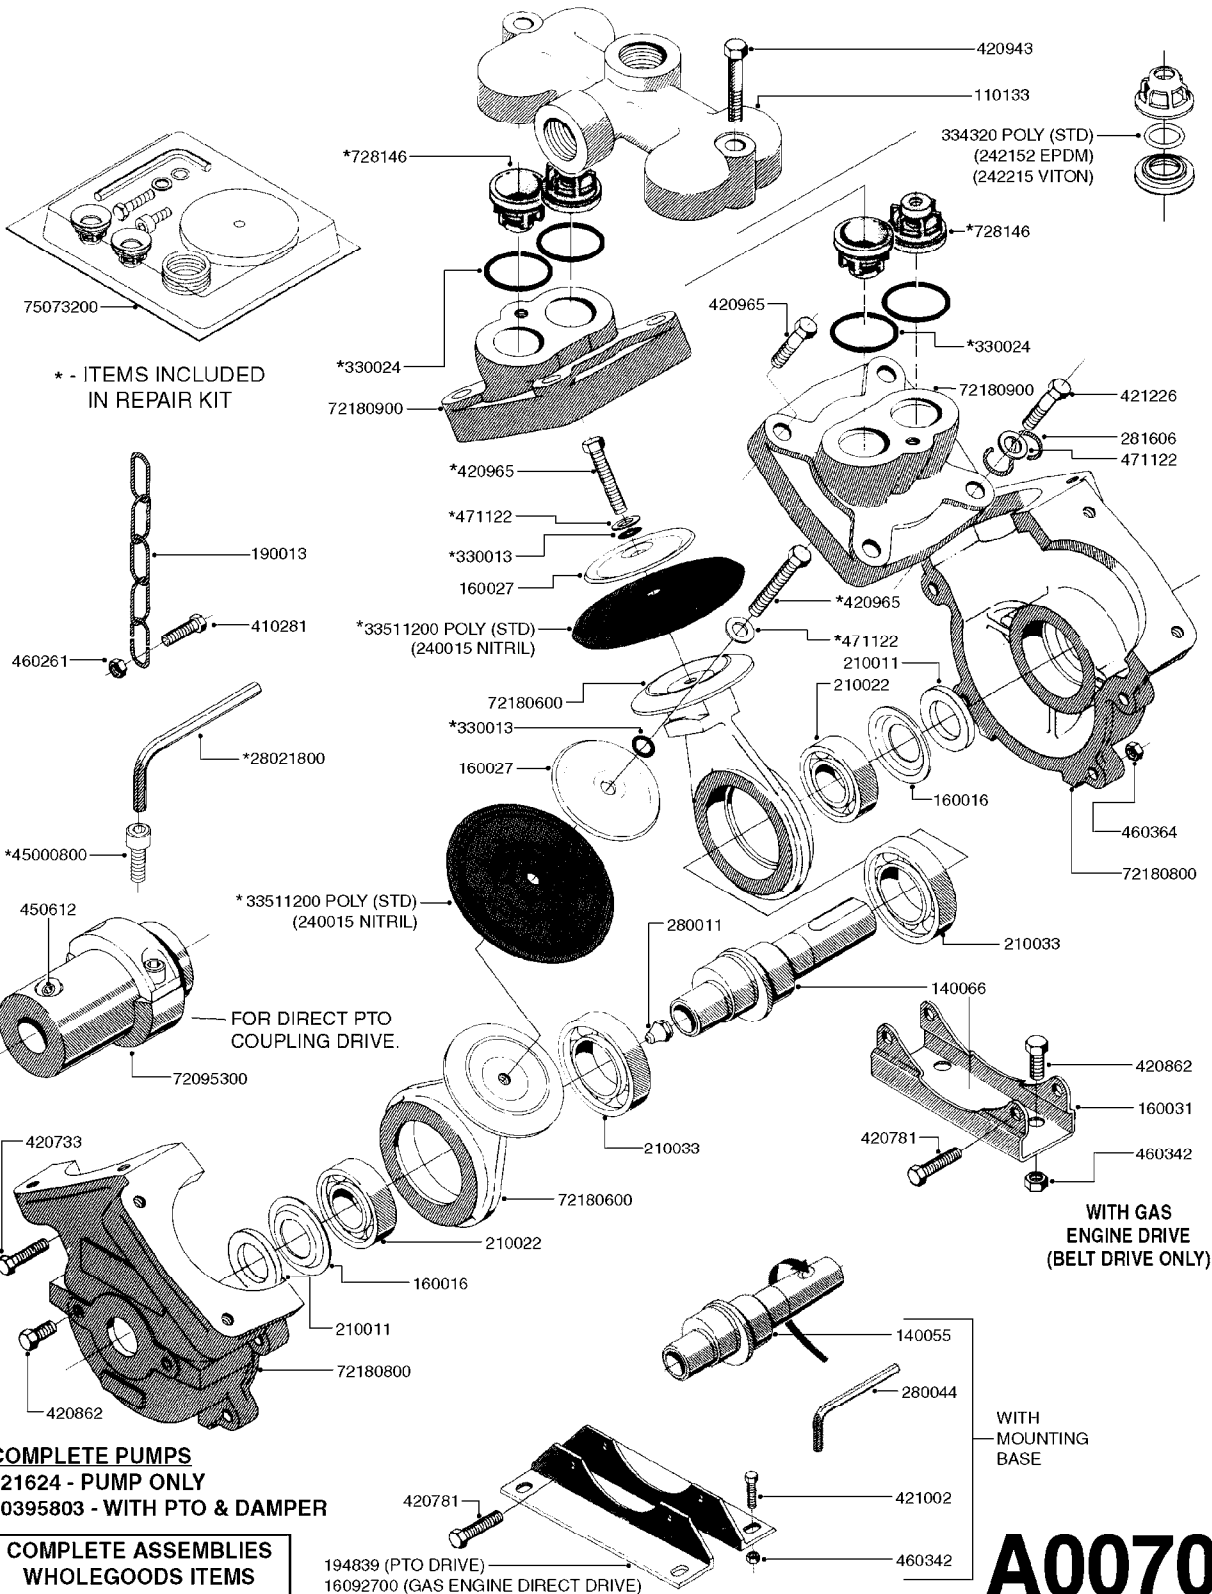

PUMP - 603
A0070-HIN, 01:01:16

COMPLETE PUMPS
821624 - PUMP ONLY
10395803 - WITH PTO & DAMPER

COMPLETE ASSEMBLIES
WHOLEGOODS ITEMS

A0070

PUMP - 603
A0070-HIN, 01:01:16

Page 1
Date 07.02.2020 8:31

parts-n°	order qty	description
110133	1	VALVE CHAMBER MOD 600 PAINTED
140055	1	CRANK SHAFT, MODEL 600
140066	1	CRANK SHAFT, MODEL 600/4
160016	1	DUST PLATE
160027	1	DIAPHRAGM UPPER DISC 500-600
160031	1	BASE PLATE MODEL 500-600
190013	1	CHAIN 35XL=800
194839	1	ANGLE IRON FOOT, M 500-600 RED
210011	1	SEAL FELT D39/23 X 4
210022	1	BEARING BALL 6205
210033	1	BEARING BALL 6007
240015	1	DIAPHRAGM MODEL 500-600 NITRIL
242152	1	O-RING D18.2X3 EPDM
242215	1	O-RING D18X3 VITON
280011	1	GREASE NIPPLE 1/8" SAE H TR
280044	1	KEY HEXAGON W6 3/16"
281606	1	S-HOOK GALVANIZED
330013	1	O-RING 2.5 X 10 PUR
330024	1	O-RING D41,1/D34.5 X 3,5
334320	1	O-RING D18X3 POLYURETHANE
410281	1	BOLT HEX 8.8 DEL M6X25 DIN933 A2
420733	1	BOLT HEX 8.8 DEL M8X40
420781	1	BOLT HEX 8.8 DEL M8X50
420862	1	BOLT HEX 8.8 DEL M10X16 FT
420943	1	BOLT HEX 8.8 DEL M10X50
420965	1	M10X40 MACHINE SCREW STAINLESS
421002	1	BOLT HEX 8.8 DEL M10X30 FT DIN933
421226	1	BOLT HEX 8.8 DEL M10X45
450612	1	SCREW M10X16 POINTED
460261	1	NUT HEX M6X1.00 LOCK DIN985 A2 SS
460342	1	NUT HEX M10 DEL DIN934
460364	1	NUT HU M8 A2 SS DIN934
471122	1	WASHER, M10, Ø20/10.5X 2.0, SS
728146	1	VALVE FOR 361(726890/707932)
821624	1	PUMP 603/7 W. FOOT TAPERED SHA
10395803	1	PUMP 603 C/W PTO 540 RPM
16092700	1	PUMP MOUNT PLATE TALL 500/600
28021800	1	KEY HEXAGON 8MM FOR M10
33511200	1	DIAPHRAGM 500-603 PUR 2006
45000800	1	BOLT ROUND M10X25
72095300	1	COUPLING 1-3/8" X 25, PAINTED
72180600	1	CONNECTING ROD FOR 503-603 M10
72180800	1	PUMP HOUSING 603 RED W/BOLTS
72180900	1	DIAPHRAGM COVER MOD. 600
75073200	1	PUMP KIT 603mm 06