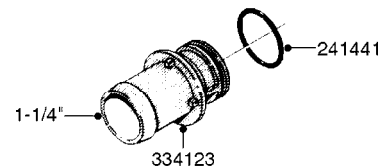

L0010

parts-n°	order qty	description
240085	1	O-RING D13,1/8,3X02,4 NITRIL
241441	1	O-RING D29.3X3
242594	1	O-RING D14 X 1.78 SCH.70-EPDM
320084	1	FITT.DK NUT 1/2" BSP
320095	1	FITT.DK NUT 1" BSP
320117	1	FITT.DK CONN.1/2"BSP F. 1" CAP
320187	1	FITT.DK CAP 3/8" BSP BLACK
320283	1	FITT.DK NUT 3/4"BSP
320821	1	FITT.DK NUT 1-1/2" BSP
321495	1	FITT.DK REDUC 1/4'BSP F.3/4'NT
321576	1	FITT.DK CONN 1/2"BSP F.3/4"NUT
330013	1	O-RING 2.5 X 10 PUR
330212	1	O-RING D19/D14X2.4 F.1/2"NUT
330326	1	O-RING D30/D24X2 F.1"NUT
330341	1	FITT.DK HB 1" F. 1" NUT
330595	1	O-RING D24.6/D20X2.1 -3/4"
330665	1	FITT.DK HB 3/4"F.1" NUT
330676	1	FITT.DK HB 3/8" F. 1/2" NUT
330687	1	FITT.DK HB 1/2" F. 1/2" NUT
330691	1	FITT.DK HB 3/4'F.3/4' NUT
330783	1	FITT.DK HB 3/8"F.3/8" NUT
331262	1	FITT.DK HB 1-1/2" F. 1-1/2"NUT
331273	1	O-RING D44/D38X2 F.1-1/2"
331446	1	FITT.DK HB 1" F.1-1/2" NUT
331807	1	FITT.DK HB 5/16" F.3/8" NUT
332286	1	FITT.DK HB 1/2" F. 3/4" NUT
332905	1	FITT.DK HB 1/2" F. 3/4" CAP
332927	1	FITT.DK PLUG F. NOZZLE TUBE
333292	1	FITT.DK HB 1"O'RING F.1-1/2"
333664	1	FITT.DK HB 5/16' F. 1/2' NUT
334044	1	FITT.DK HB 3/4' F. 3/4' CAP
334059	1	FITT.DK EL 1" 110 DEG.F.1-1/2"
334123	1	FITT.DK HB 1-1/4"O-RNG F.1-1/2"
334150	1	FITT.DK HB 1-1/4" 110 F.1-1/2"
390542	1	PLUG WASHER FOR 3/4'CAP NUT
716236	1	FITT.DK HB 1/2" ASSY. F. 3/4"
716413	1	FITT.DK PLUG ASSY. F.NOZ TUBE
717426	1	FITT.DK REDUC 1/4"BSP F.3/4"N
720856	1	FITT.DK 1/2'BSP ASSY.F.3/4'NUT
724621	1	FITT.DK HB 3/4"ASSY F.3/4" NUT