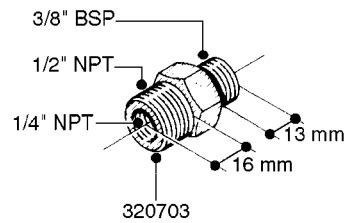

**L0020**

FITTINGS-T-PIECES, CAPS & ELBOWS  
L0020-HIN, 01:01:16

Page 1  
Date 07.02.2020 8:32

parts-n°	order qty	description
10053603	1	FITT. CAPNUT 2"BSP 5601
10194303	1	CAP BLANK 1 1/2 MCPHEE 210060
320047	1	FITT.DK CAPNUT 1/2" BSP
320106	1	FITT.DK CAPNUT 1" BSP
320272	1	FITT.DK CAPNUT 3/8" BSP
320316	1	FITT.DK TEE 3/4" X3/4" X1"BSP
320331	1	FITT.DK TEE 1" - 1" - 3/4" BSP
320342	1	FITT.DK EL 3/4"M X 1"F BSP
320563	1	FITT.DK 3 WAY 1/2" 110 DEG.
320677	1	NO LONGER AVAILABLE
320961	1	FITT.DK CAPNUT 1-1/2" BSP
321053	1	FITT.DK TEE 1/2 X1/2 X1/2" BSP
322072	1	FITT.DK TEE 3/8'X3/8'X3/8' BSP
322095	1	FITT.DK TEE 1-1/2 X1-1/4 X3/4" BSP
322138	1	FITT.DK ELB 1"M X 1"F BSP
330013	1	O-RING 2.5 X 10 PUR
330212	1	O-RING D19/D14X2.4 F.1/2"NUT
330326	1	O-RING D30/D24X2 F.1"NUT
331273	1	O-RING D44/D38X2 F.1-1/2"

FITTINGS - HEXAGON NIPPLES  
L0030-HIN, 01:01:16

**L0030**

FITTINGS - HEXAGON NIPPLES  
L0030-HIN, 01:01:16

Page 1  
Date 07.02.2020 8:32

parts-n°	order qty	description
10015303	1	FITT.PO.HN 1.00X1.00 M1000
10425003	1	FITT.PO.HN 1.25X1.00 MCPHEE
320132	1	FITT.DK HN 1" BSP
320176	1	FITT.DK HN 3/8"X1/2" BSP
320445	1	FITT.DK HN 1/4"X3/8" BSP
320655	1	FITT.DK HN 1/2"-1/2" BSP
320692	1	FITT.DK HN 3/8'BSPX1/4'NPT
320703	1	FITT.DK HN 3/8BSP X1/2 &1/4NPT
320725	1	FITT.DK NIPPLE 3/8"-3/8" BSP
320902	1	FITT.DK HN 3/8'X 1/4' BSP
390232	1	FITT.DK HN 1-1/2' X 1-1/4' BSP
390276	1	FITT.DK HN 1'BSP