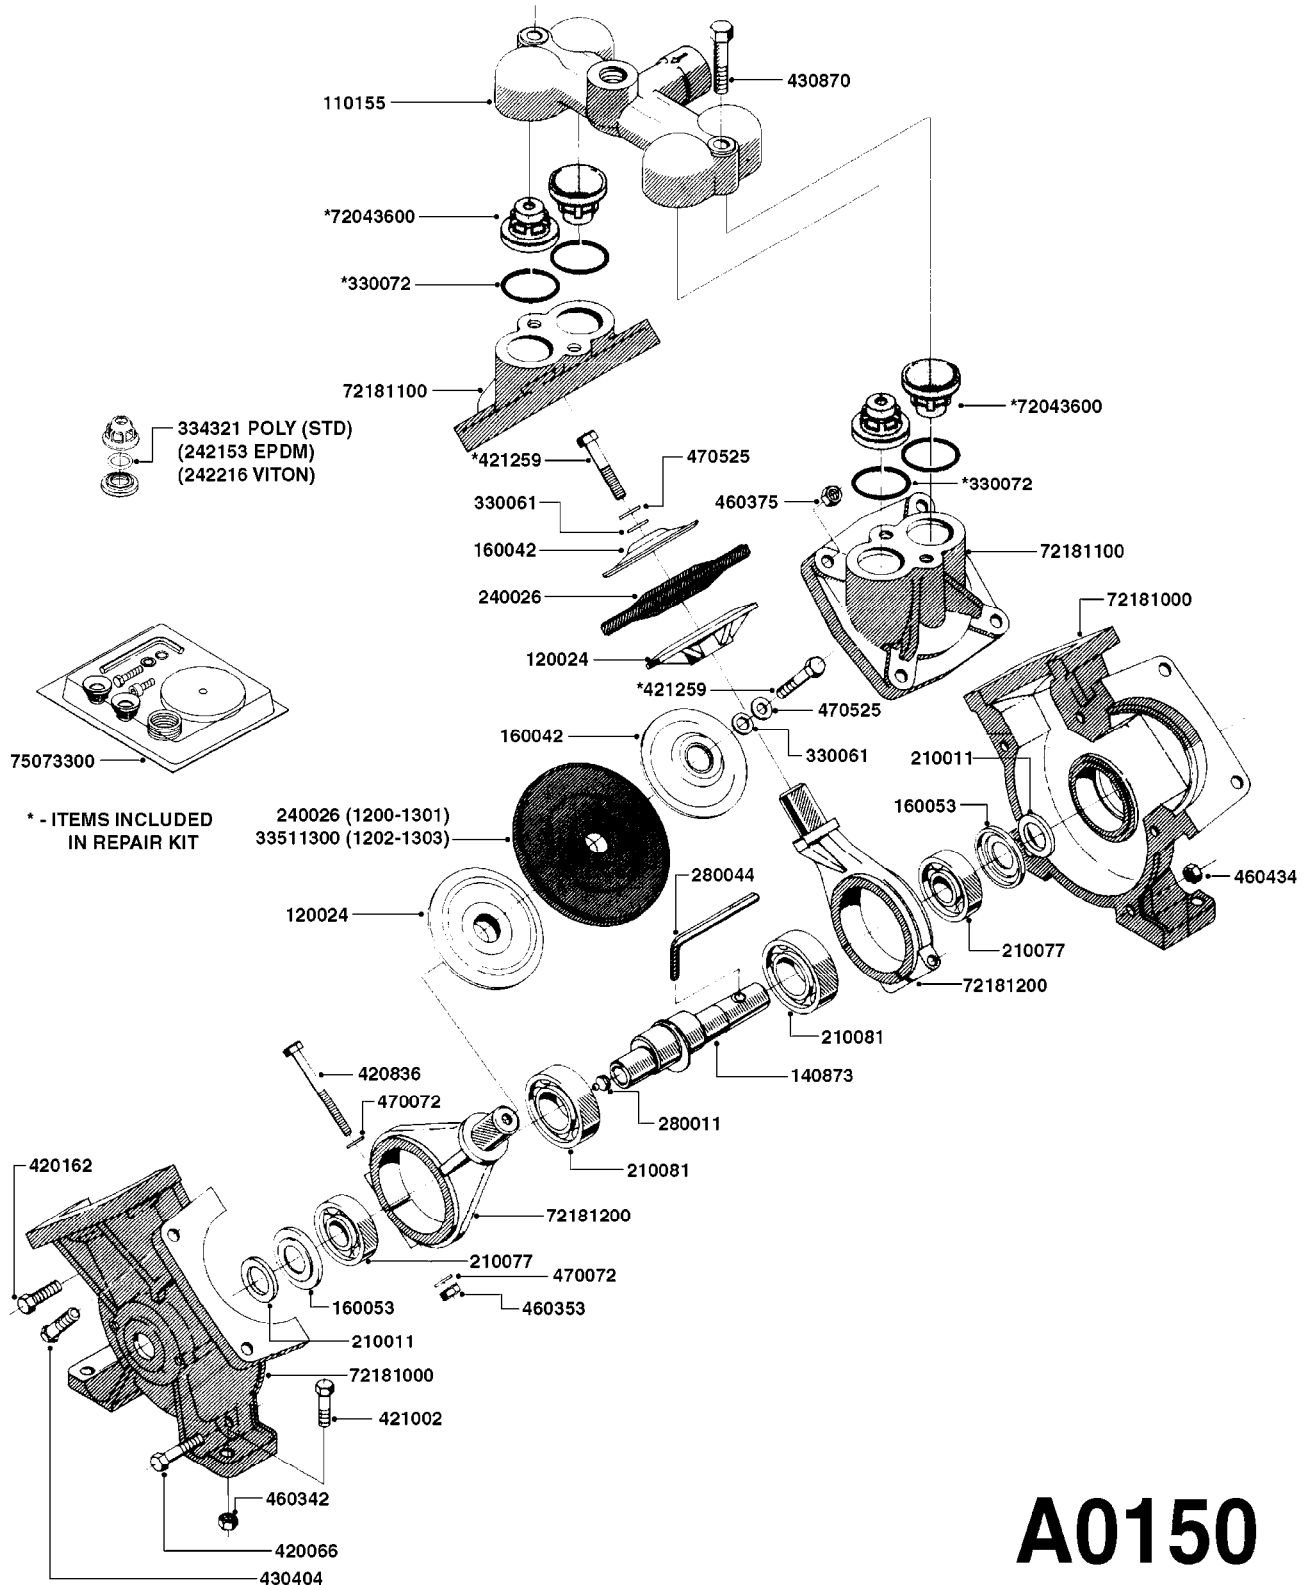

PUMP - 1200 W/ MOUNTING BASE
A0150-HIN, 27:04:17

Page 0
Date 07.02.2020 8:31

PUMP - 1200 W/ MOUNTING BASE
A0150-HIN, 27:04:17

Page 1

Date 07.02.2020 8:31

parts-n°	order qty	description
110155	1	VALVE CHAMBER F. 1200 PUMP
120024	1	DIAPHRAGM BACK DISC 1200-1300
140873	1	CRANK SHAFT MODEL 1202-9MM
160042	1	DIAPHRAGM UPPER DISC 1200-1300
160053	1	DUST PLATE
210011	1	SEAL FELT D39/23 X 4
210077	1	BEARING BALL 6305
210081	1	BEARING BALL 6307
240026	1	DIAPHRAGM MODEL 1200/1301
242153	1	O-RING D26X4 EPDM
242216	1	O-RING VITON F/1202/1302/462
280011	1	GREASE NIPPLE 1/8' SAE H TR
280044	1	KEY HEXAGON W6 3/16'
330061	1	O-RING D16/D11X2,5
330072	1	O-RING D53.5/D45.5X4
334321	1	O-RING POLY. 34.0x26.0x4.0
420066	1	BOLT HEX 8.8 DEL 3/8"X50MM
420162	1	BOLT HEX 8.8 DEL 3/8"x15MM
420836	1	BOLT HEX 8.8 RAW M8X85
421002	1	BOLT HEX 8.8 DEL M10X30 FT DIN933
421259	1	BOLT HEX UNC7/16"x2.25" 18-8SS
430404	1	BOLT HEX 8.8 DEL M12X50
430870	1	BOLT HEX 8.8 DEL M12X55 FT
460342	1	NUT HEX M10 DEL DIN934
460353	1	NUT HEX M8 BLACK
460375	1	NUT HEX M12 BLACK
460434	1	NUT HEX 3/8' NC BLACK
470072	1	WASHER D15/D8X.5 LOCK
470525	1	WASHER D19/D11.5X2.5
33511300	1	DIAPHRAGM 1202-1303 POLY 2006
72043600	1	VALVE FOR 462/463
72181000	1	HOUSING, PUMP, 1203 RED
72181100	1	DIAPHRAGM COVER 1203/1303+BLTS
72181200	1	CONNECTING ROD FOR 1203 W/M12
75073300	1	PUMP KIT 1200/1202 "06"