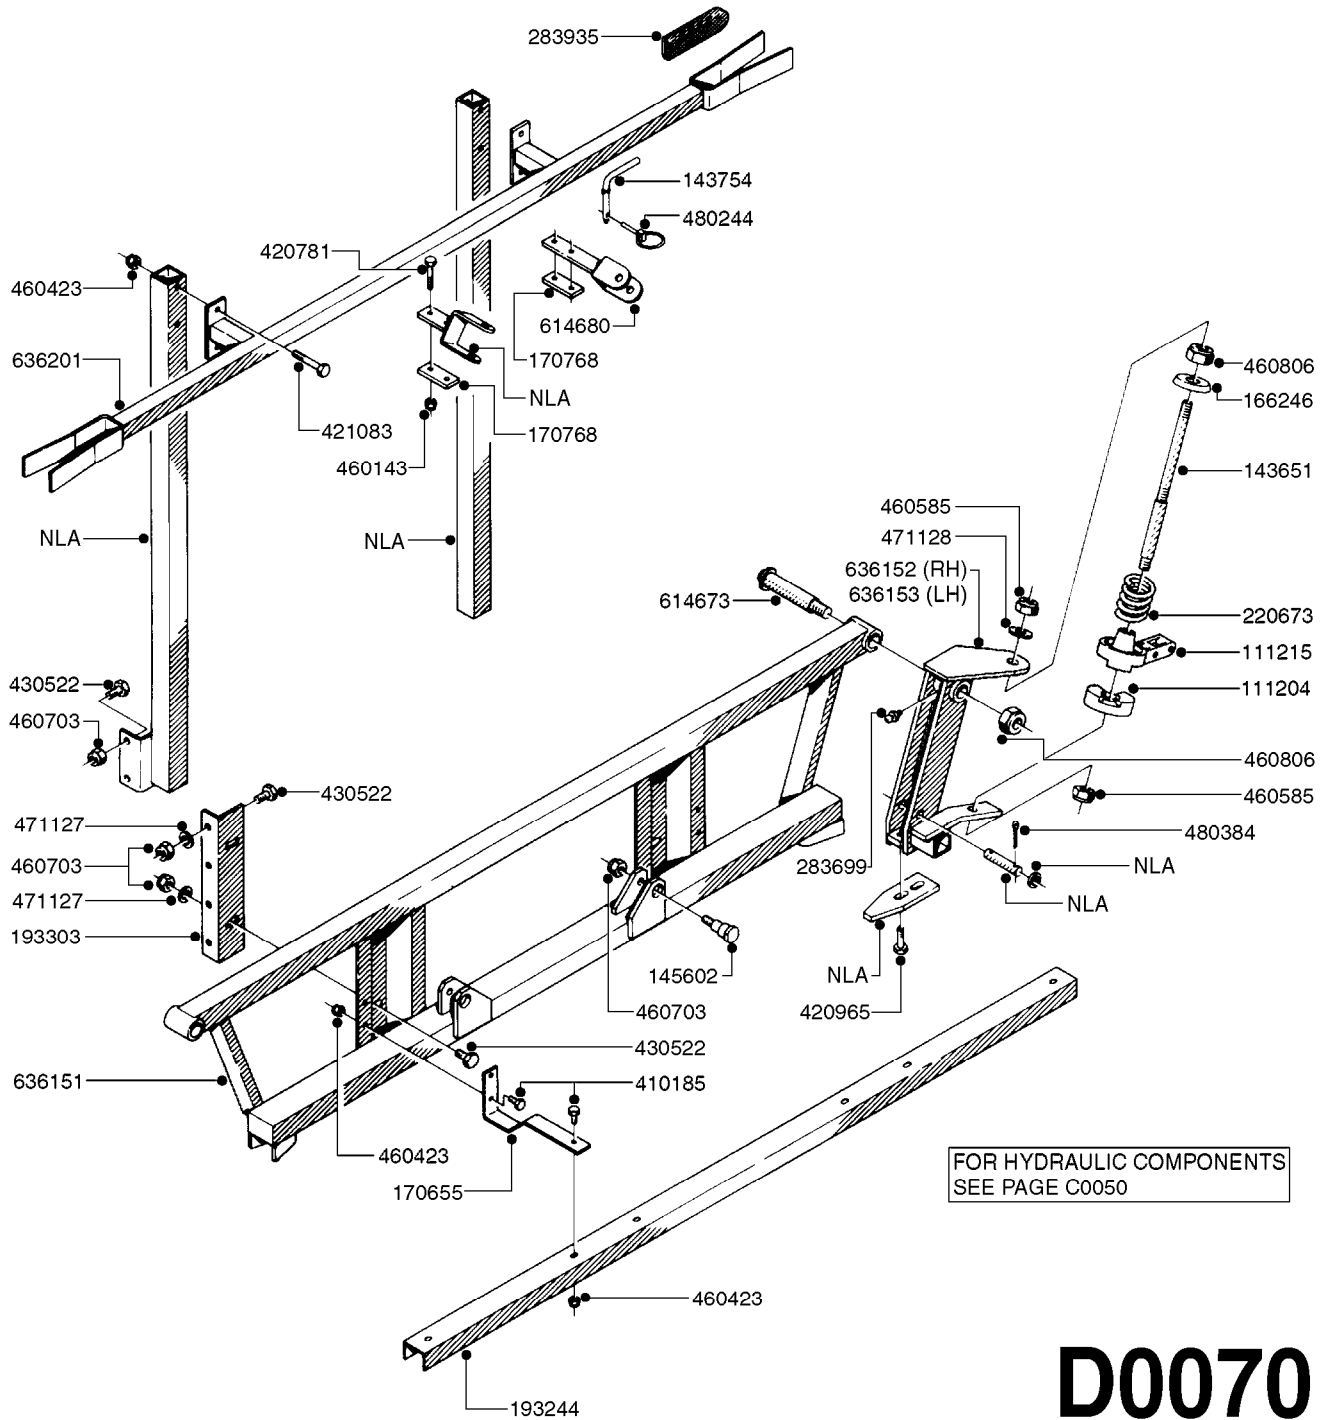

BOOM - SB 20' 26' 33' 40'  
D0060-HIN, 18:12:19

Page 0  
Date 07.02.2020 8:32

**D0060**

BOOM - SB 20' 26' 33' 40'  
D0060-HIN, 18:12:19

Page 1  
Date 07.02.2020 8:32

parts-n°	order qty	description
111204	1	CLAW CLUTCH/LOWER D80
111215	1	CLAW CLUTCH/UPPER D80
142597	1	DISTANCE TUBE
143651	1	AXLE M20/M16 L=355 F/BREAKAWAY
143721	1	FRICITION DISC FOR BOOM D30
143754	1	PIN D10 X 56
166246	1	WASHER CUP D53 F.SPRING
166736	1	CLAMP FOR SB BOOM
166865	1	WASHER D35/D25X2
193244	1	NOZZLE TRACK 6-8-10 M SB
193303	1	SUPPORTING ARM FOR SB BOOM
220673	1	SPRING F.PIVOT 100 X 51
334571	1	PLUG 40x40x2 F.SQ.TUBE
410185	1	BOLT HEX 8.8 DEL M6X16
421083	1	BOLT HEX 8.8 DEL M10X65
430522	1	BOLT HEX 8.8 DEL M12X25 FT
460261	1	NUT HEX M6X1.00 LOCK DIN985 A2 SS
460423	1	NUT HEX M10X1.50 LOCK DIN985A2 SS
460585	1	LOCKING NUT M16 DIN985 A2 SS
460703	1	NUT HEX M12X1.75 LOCK DIN985A2 SS
460806	1	NUT HEX M20X2.50 LOCK DIN985A2 SS
471122	1	WASHER, M10, Ø20/10.5X 2.0, SS
471127	1	WASHER, M12, Ø24/13X24X2.5 SS
471128	1	WASHER, M16, Ø30/17.0X 3.0, SS
480244	1	PIN SNAP D4.5
613487	1	TRANSPORT FITTINGS FOR SB BOOM
633942	1	OUTER BOOM WING 26', 28' SB
634163	1	CENTER SECTION - 20',26',33'
634185	1	BOOM WING OUTER PART 33' SB
635726	1	BOOM WING OUTER PART 40' SB
635779	1	INNER WING SECTION 40' SB
635780	1	INNER WING SEC. 26',28',33'SB
635792	1	BOOM WING - 20',21'SB-BOOM
706311	1	SPRING WITH HAND-GRIB