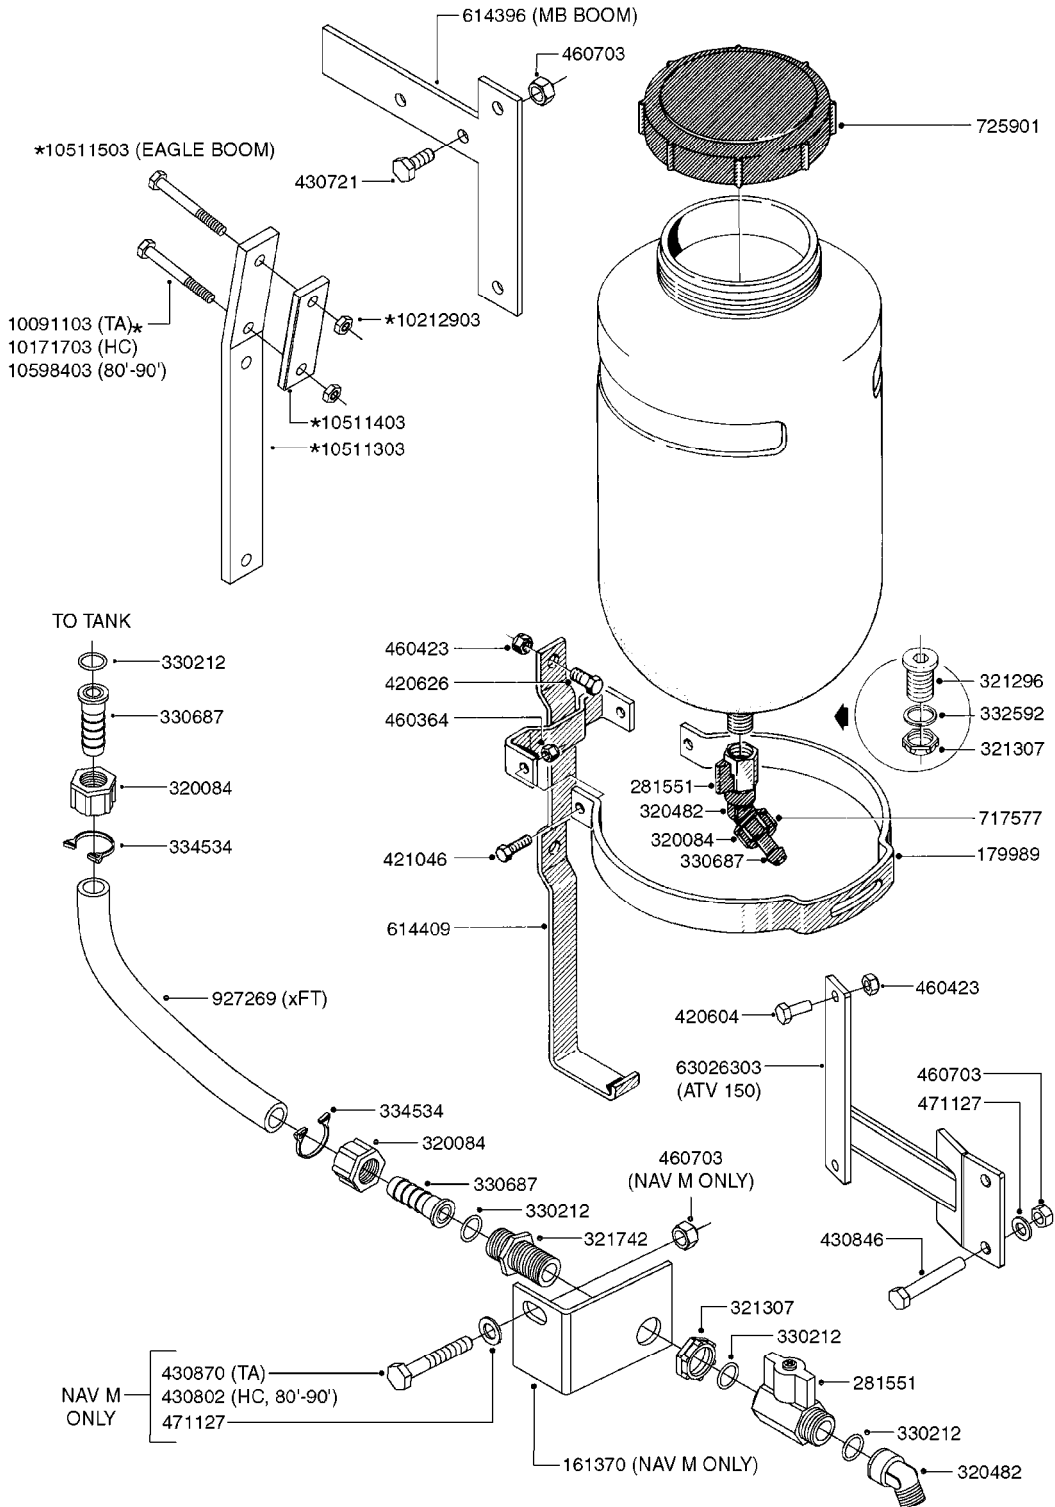

CLEAN WATER TANK
K0130-HIN, 01:01:16

COMPLETE TANK ASSY : 722072

K0130

CLEAN WATER TANK
K0130-HIN, 01:01:16

Page 1
Date 07.02.2020 8:32

parts-n°	order qty	description
161370	1	BKT.CLEAN WATER BOTT. VALVE
179989	1	BRKT. F. 3 GAL. TANK
281551	1	BALL VALVE 1/2"
320084	1	FITT.DK NUT 1/2" BSP
320482	1	FITT.DK ELB. 1/2" BSP 60 DEG.
321296	1	FITT.DK BULKHEAD 1/2" BSP SING
321307	1	FITT.DK NUT 1/2" BSP JAMB
321742	1	FITT.DK BULKHEAD 1/2' BSP
330212	1	O-RING D19/D14X2.4 F.1/2"NUT
330687	1	FITT.DK HB 1/2" F. 1/2" NUT
332592	1	O-RING D26/D20X3
334534	1	CLAMP HOSE PLASTIC 1/2"
420604	1	BOLT HEX 8.8 DEL M10X25 FT DIN933
420626	1	BOLT HEX 8.8 DEL M10X20 FT
421046	1	BOLT HEX M8X25/25 A2 SS DIN933
430721	1	BOLT HEX 8.8 DEL M12X40 FT
430802	1	BOLT HEX 8.8 DEL M12X75
430846	1	BOLT HEX 8.8 DEL M12X80
430870	1	BOLT HEX 8.8 DEL M12X55 FT
460364	1	NUT HU M8 A2 SS DIN934
460423	1	NUT HEX M10X1.50 LOCK DIN985A2 SS
460703	1	NUT HEX M12X1.75 LOCK DIN985A2 SS
471127	1	WASHER, M12, Ø24/13X24X2.5 SS
614396	1	CLEAN WATER BRACKET MB
614409	1	BRACKET FOR FOAM MARKER
717577	1	VALVE F.CLEAN WATER TANK
722072	1	CLEAN WATER TANK W FRAME & TAP
725901	1	LID F.WATER BOTTLE VENTED
927269	1	HOSE R X PVC X 1/2 X 0012"
10091103	1	BOLT HEX 3/8 NC GR.2 03.00'
10171703	1	BOLT HEX 3/8 NC GR.2 03.50"
10212903	1	NUT HEX NC (NYLON LOCK) 3/8"
10511303	1	FLATBAR L350/17DEG.CLEAN WATER
10511403	1	FLATBAR 104MM CLEAN WATER
10511503	1	BKT.CLEAN WATER MOUNT EAGLE
10598403	1	BOLT HEX HCS3/8-16 X 4 Z 5
63026303	1	CLEAN WATER TANK BRKT, ATV