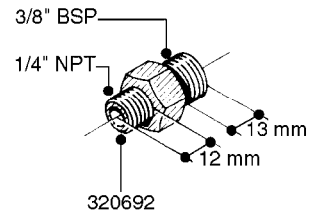

**L0020**

FITTINGS-T-PIECES, CAPS & ELBOWS  
L0020-HIN, 01:01:16

Page 1  
Date 07.02.2020 8:32

parts-n°	order qty	description
10053603	1	FITT. CAPNUT 2"BSP 5601
10194303	1	CAP BLANK 1 1/2 MCPHEE 210060
320047	1	FITT.DK CAPNUT 1/2" BSP
320106	1	FITT.DK CAPNUT 1" BSP
320272	1	FITT.DK CAPNUT 3/8" BSP
320316	1	FITT.DK TEE 3/4" X3/4" X1"BSP
320331	1	FITT.DK TEE 1" - 1" - 3/4" BSP
320342	1	FITT.DK EL 3/4"M X 1"F BSP
320563	1	FITT.DK 3 WAY 1/2" 110 DEG.
320677	1	NO LONGER AVAILABLE
320961	1	FITT.DK CAPNUT 1-1/2" BSP
321053	1	FITT.DK TEE 1/2 X1/2 X1/2" BSP
322072	1	FITT.DK TEE 3/8'X3/8'X3/8' BSP
322095	1	FITT.DK TEE 1-1/2 X1-1/4 X3/4" BSP
322138	1	FITT.DK ELB 1"M X 1"F BSP
330013	1	O-RING 2.5 X 10 PUR
330212	1	O-RING D19/D14X2.4 F.1/2"NUT
330326	1	O-RING D30/D24X2 F.1"NUT
331273	1	O-RING D44/D38X2 F.1-1/2"

FITTINGS - HEXAGON NIPPLES  
L0030-HIN, 01:01:16

**L0030**

FITTINGS - HEXAGON NIPPLES  
L0030-HIN, 01:01:16

Page 1  
Date 07.02.2020 8:32

parts-n°	order qty	description
10015303	1	FITT.PO.HN 1.00X1.00 M1000
10425003	1	FITT.PO.HN 1.25X1.00 MCPHEE
320132	1	FITT.DK HN 1" BSP
320176	1	FITT.DK HN 3/8"X1/2" BSP
320445	1	FITT.DK HN 1/4"X3/8" BSP
320655	1	FITT.DK HN 1/2"-1/2" BSP
320692	1	FITT.DK HN 3/8'BSPX1/4'NPT
320703	1	FITT.DK HN 3/8BSP X1/2 &1/4NPT
320725	1	FITT.DK NIPPLE 3/8"-3/8" BSP
320902	1	FITT.DK HN 3/8'X 1/4' BSP
390232	1	FITT.DK HN 1-1/2' X 1-1/4' BSP
390276	1	FITT.DK HN 1'BSP