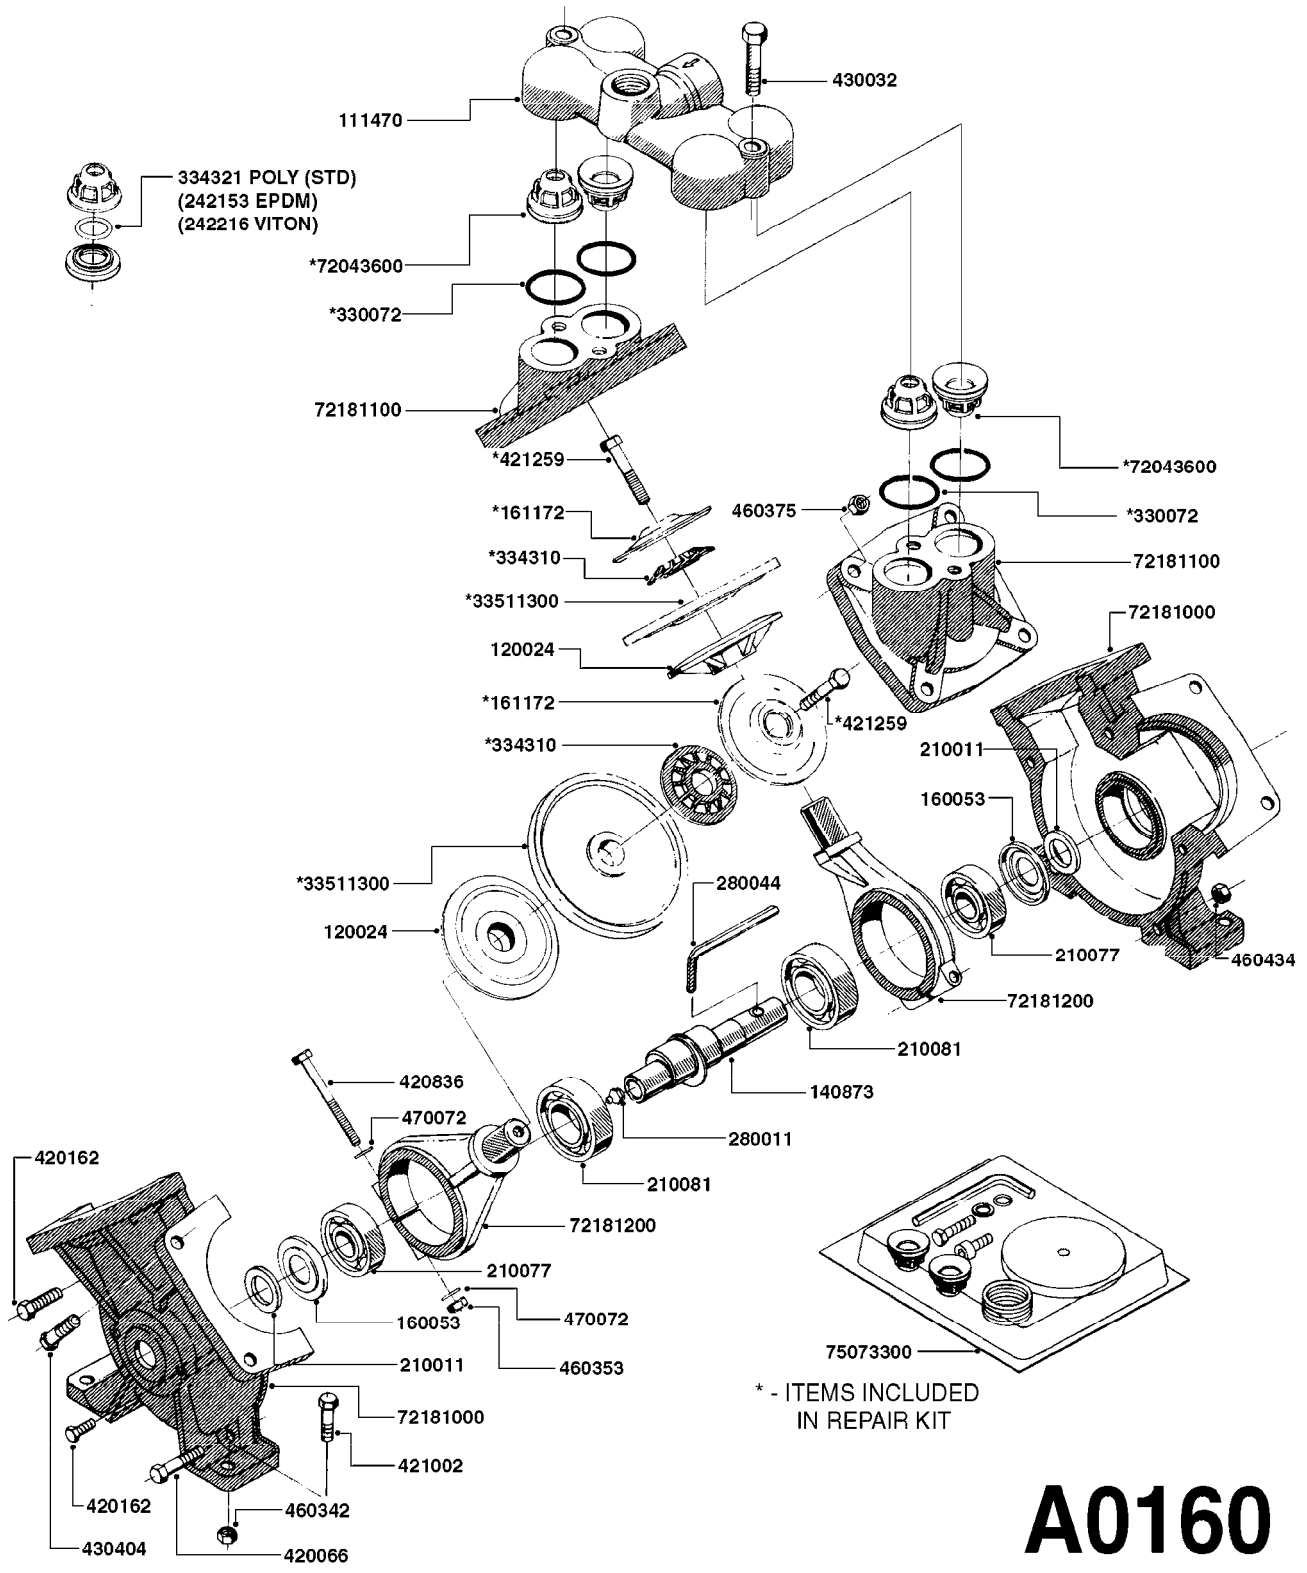

A0160

PUMP - 1202 W/MOUNTING BASE
A0160-HIN, 01:01:16

Page 1
Date 07.02.2020 8:32

parts-n°	order qty	description
111470	1	VALVE CHAMBER 1202
120024	1	DIAPHRAGM BACK DISC 1200-1300
140873	1	CRANK SHAFT MODEL 1202-9MM
160053	1	DUST PLATE
161172	1	DIAPHRAGM DISC F. 1203/1303
210011	1	SEAL FELT D39/23 X 4
210077	1	BEARING BALL 6305
210081	1	BEARING BALL 6307
242153	1	O-RING D26X4 EPDM
242216	1	O-RING VITON F/1202/1302/462
280011	1	GREASE NIPPLE 1/8' SAE H TR
280044	1	KEY HEXAGON W6 3/16'
330072	1	O-RING D53.5/D45.5X4
334310	1	NYLON WASHER 1202/1302/462
334321	1	O-RING POLY. 34.0x26.0x4.0
420066	1	BOLT HEX 8.8 DEL 3/8"X50MM
420162	1	BOLT HEX 8.8 DEL 3/8"x15MM
420836	1	BOLT HEX 8.8 RAW M8X85
421002	1	BOLT HEX 8.8 DEL M10X30 FT DIN933
421259	1	BOLT HEX UNC7/16"x2.25" 18-8SS
430032	1	BOLT HEX 8.8 RAW 1/2'X55MM
430404	1	BOLT HEX 8.8 DEL M12X50
460342	1	NUT HEX M10 DEL DIN934
460353	1	NUT HEX M8 BLACK
460375	1	NUT HEX M12 BLACK
460434	1	NUT HEX 3/8' NC BLACK
470072	1	WASHER D15/D8X.5 LOCK
33511300	1	DIAPHRAGM 1202-1303 POLY 2006
72043600	1	VALVE FOR 462/463
72181000	1	HOUSING, PUMP, 1203 RED
72181100	1	DIAPHRAGM COVER 1203/1303+BLTS
72181200	1	CONNECTING ROD FOR 1203 W/M12
75073300	1	PUMP KIT 1200/1202 "06"