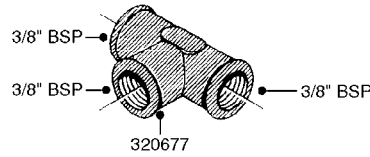

L0020

FITTINGS-T-PIECES, CAPS & ELBOWS
L0020-HIN, 01:01:16

Page 1
Date 07.02.2020 8:32

parts-n°	order qty	description
10053603	1	FITT. CAPNUT 2"BSP 5601
10194303	1	CAP BLANK 1 1/2 MCPHEE 210060
320047	1	FITT.DK CAPNUT 1/2" BSP
320106	1	FITT.DK CAPNUT 1" BSP
320272	1	FITT.DK CAPNUT 3/8" BSP
320316	1	FITT.DK TEE 3/4" X3/4" X1"BSP
320331	1	FITT.DK TEE 1" - 1" - 3/4" BSP
320342	1	FITT.DK EL 3/4"M X 1"F BSP
320563	1	FITT.DK 3 WAY 1/2" 110 DEG.
320677	1	NO LONGER AVAILABLE
320961	1	FITT.DK CAPNUT 1-1/2" BSP
321053	1	FITT.DK TEE 1/2 X1/2 X1/2" BSP
322072	1	FITT.DK TEE 3/8'X3/8'X3/8' BSP
322095	1	FITT.DK TEE 1-1/2 X1-1/4 X3/4" BSP
322138	1	FITT.DK ELB 1"M X 1"F BSP
330013	1	O-RING 2.5 X 10 PUR
330212	1	O-RING D19/D14X2.4 F.1/2"NUT
330326	1	O-RING D30/D24X2 F.1"NUT
331273	1	O-RING D44/D38X2 F.1-1/2"