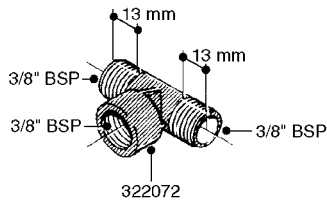

L0020

FITTINGS-T-PIECES, CAPS & ELBOWS
L0020-HIN, 01:01:16

Page 1
Date 07.02.2020 8:32

parts-n°	order qty	description
10053603	1	FITT. CAPNUT 2"BSP 5601
10194303	1	CAP BLANK 1 1/2 MCPHEE 210060
320047	1	FITT.DK CAPNUT 1/2" BSP
320106	1	FITT.DK CAPNUT 1" BSP
320272	1	FITT.DK CAPNUT 3/8" BSP
320316	1	FITT.DK TEE 3/4" X3/4" X1"BSP
320331	1	FITT.DK TEE 1" - 1" - 3/4" BSP
320342	1	FITT.DK EL 3/4"M X 1"F BSP
320563	1	FITT.DK 3 WAY 1/2" 110 DEG.
320677	1	NO LONGER AVAILABLE
320961	1	FITT.DK CAPNUT 1-1/2" BSP
321053	1	FITT.DK TEE 1/2 X1/2 X1/2" BSP
322072	1	FITT.DK TEE 3/8'X3/8'X3/8' BSP
322095	1	FITT.DK TEE 1-1/2 X1-1/4 X3/4" BSP
322138	1	FITT.DK ELB 1"M X 1"F BSP
330013	1	O-RING 2.5 X 10 PUR
330212	1	O-RING D19/D14X2.4 F.1/2"NUT
330326	1	O-RING D30/D24X2 F.1"NUT
331273	1	O-RING D44/D38X2 F.1-1/2"