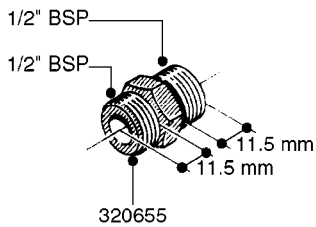

**L0020**

FITTINGS-T-PIECES, CAPS & ELBOWS  
L0020-HIN, 01:01:16

Page 1  
Date 07.02.2020 8:32

parts-n°	order qty	description
10053603	1	FITT. CAPNUT 2"BSP 5601
10194303	1	CAP BLANK 1 1/2 MCPHEE 210060
320047	1	FITT.DK CAPNUT 1/2" BSP
320106	1	FITT.DK CAPNUT 1" BSP
320272	1	FITT.DK CAPNUT 3/8" BSP
320316	1	FITT.DK TEE 3/4" X3/4" X1"BSP
320331	1	FITT.DK TEE 1" - 1" - 3/4" BSP
320342	1	FITT.DK EL 3/4"M X 1"F BSP
320563	1	FITT.DK 3 WAY 1/2" 110 DEG.
320677	1	NO LONGER AVAILABLE
320961	1	FITT.DK CAPNUT 1-1/2" BSP
321053	1	FITT.DK TEE 1/2 X1/2 X1/2" BSP
322072	1	FITT.DK TEE 3/8'X3/8'X3/8' BSP
322095	1	FITT.DK TEE 1-1/2 X1-1/4 X3/4" BSP
322138	1	FITT.DK ELB 1"M X 1"F BSP
330013	1	O-RING 2.5 X 10 PUR
330212	1	O-RING D19/D14X2.4 F.1/2"NUT
330326	1	O-RING D30/D24X2 F.1"NUT
331273	1	O-RING D44/D38X2 F.1-1/2"

FITTINGS - HEXAGON NIPPLES  
L0030-HIN, 01:01:16

**L0030**

FITTINGS - HEXAGON NIPPLES  
L0030-HIN, 01:01:16

Page 1  
Date 07.02.2020 8:32

parts-n°	order qty	description
10015303	1	FITT.PO.HN 1.00X1.00 M1000
10425003	1	FITT.PO.HN 1.25X1.00 MCPHEE
320132	1	FITT.DK HN 1" BSP
320176	1	FITT.DK HN 3/8"X1/2" BSP
320445	1	FITT.DK HN 1/4"X3/8" BSP
320655	1	FITT.DK HN 1/2"-1/2" BSP
320692	1	FITT.DK HN 3/8'BSPX1/4'NPT
320703	1	FITT.DK HN 3/8BSP X1/2 &1/4NPT
320725	1	FITT.DK NIPPLE 3/8"-3/8" BSP
320902	1	FITT.DK HN 3/8'X 1/4' BSP
390232	1	FITT.DK HN 1-1/2' X 1-1/4' BSP
390276	1	FITT.DK HN 1'BSP