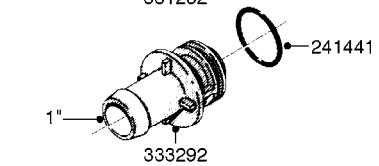

L0010

parts-n°	order qty	description
240085	1	O-RING D13,1/8,3X02,4 NITRIL
241441	1	O-RING D29.3X3
242594	1	O-RING D14 X 1.78 SCH.70-EPDM
320084	1	FITT.DK NUT 1/2" BSP
320095	1	FITT.DK NUT 1" BSP
320117	1	FITT.DK CONN.1/2"BSP F. 1" CAP
320187	1	FITT.DK CAP 3/8" BSP BLACK
320283	1	FITT.DK NUT 3/4"BSP
320821	1	FITT.DK NUT 1-1/2" BSP
321495	1	FITT.DK REDUC 1/4'BSP F.3/4'NT
321576	1	FITT.DK CONN 1/2"BSP F.3/4"NUT
330013	1	O-RING 2.5 X 10 PUR
330212	1	O-RING D19/D14X2.4 F.1/2"NUT
330326	1	O-RING D30/D24X2 F.1"NUT
330341	1	FITT.DK HB 1" F. 1" NUT
330595	1	O-RING D24.6/D20X2.1 -3/4"
330665	1	FITT.DK HB 3/4"F.1" NUT
330676	1	FITT.DK HB 3/8" F. 1/2" NUT
330687	1	FITT.DK HB 1/2" F. 1/2" NUT
330691	1	FITT.DK HB 3/4'F.3/4' NUT
330783	1	FITT.DK HB 3/8"F.3/8" NUT
331262	1	FITT.DK HB 1-1/2" F. 1-1/2"NUT
331273	1	O-RING D44/D38X2 F.1-1/2"
331446	1	FITT.DK HB 1" F.1-1/2" NUT
331807	1	FITT.DK HB 5/16" F.3/8" NUT
332286	1	FITT.DK HB 1/2" F. 3/4" NUT
332905	1	FITT.DK HB 1/2" F. 3/4" CAP
332927	1	FITT.DK PLUG F. NOZZLE TUBE
333292	1	FITT.DK HB 1"O'RING F.1-1/2"
333664	1	FITT.DK HB 5/16' F. 1/2' NUT
334044	1	FITT.DK HB 3/4' F. 3/4' CAP
334059	1	FITT.DK EL 1" 110 DEG.F.1-1/2"
334123	1	FITT.DK HB 1-1/4"O-RNG F.1-1/2"
334150	1	FITT.DK HB 1-1/4" 110 F.1-1/2"
390542	1	PLUG WASHER FOR 3/4'CAP NUT
716236	1	FITT.DK HB 1/2" ASSY. F. 3/4"
716413	1	FITT.DK PLUG ASSY. F.NOZ TUBE
717426	1	FITT.DK REDUC 1/4"BSP F.3/4"N
720856	1	FITT.DK 1/2'BSP ASSY.F.3/4'NUT
724621	1	FITT.DK HB 3/4"ASSY F.3/4" NUT