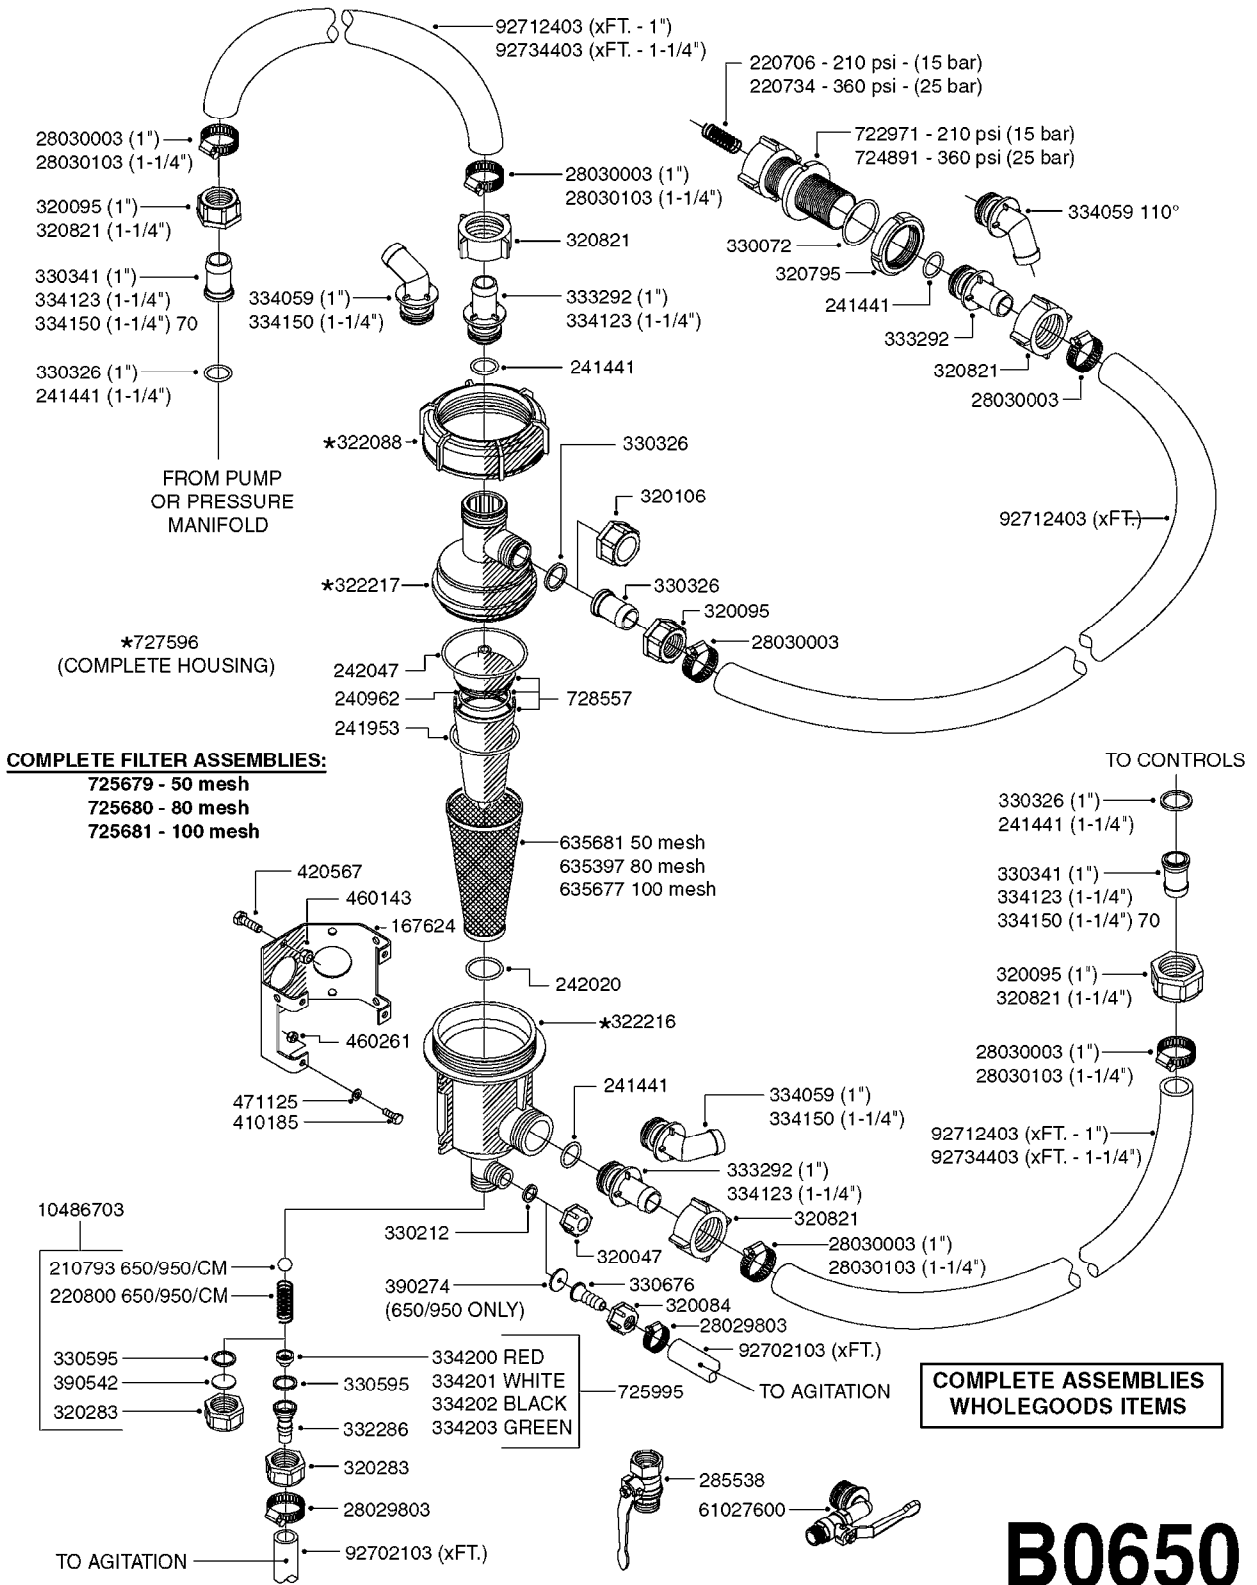

B0650

SELF CLEANING FILTER-SCREW TOP
B0650-HIN, 01:01:16

Page 1
Date 07.02.2020 8:32

parts-n°	order qty	description
10486703	1	KIT F.UPDATING SCF
167624	1	MOUNT BRACKET F. SCF
210793	1	BALL F.SCF
220706	1	SPRING SCF 12 BAR
220734	1	SPRING SCF 25 BAR
220800	1	SPRING F.SCF
240962	1	O-RING D57,2X3 NITRIL
241441	1	O-RING D29.3X3
241953	1	O-RING D73,03X3,53 VITON
242020	1	O-RING 39.2 X 3 VITON
242047	1	O-RING 89.5 X 3.0 VITON
28029803	1	CLAMP HOSE GEAR P1/2" 6708
28030003	1	CLAMP HOSE GEAR P1" 6716
28030103	1	CLAMP HOSE GEAR P5/4-S1.5"6724
285538	1	BALL VALVE 3/4" BSP
320047	1	FITT.DK CAPNUT 1/2" BSP
320084	1	FITT.DK NUT 1/2" BSP
320095	1	FITT.DK NUT 1" BSP
320106	1	FITT.DK CAPNUT 1" BSP
320283	1	FITT.DK NUT 3/4"BSP
320795	1	FITT.DK NUT 1-1/2" BSP JAMB
320821	1	FITT.DK NUT 1-1/2" BSP
322088	1	NUT LARGE F.SCF BODY
322216	1	SCF HOUSING (THREADED) F.GROVE
322217	1	SCF TOP (THREADED) W/GROVE
330072	1	O-RING D53.5/D45.5X4
330212	1	O-RING D19/D14X2.4 F.1/2"NUT
330326	1	O-RING D30/D24X2 F.1"NUT
330341	1	FITT.DK HB 1" F. 1" NUT
330595	1	O-RING D24.6/D20X2.1 -3/4"
330676	1	FITT.DK HB 3/8" F. 1/2" NUT
332286	1	FITT.DK HB 1/2" F. 3/4" NUT
333292	1	FITT.DK HB 1"O'RING F.1-1/2"
334059	1	FITT.DK EL 1" 110 DEG.F.1-1/2"
334123	1	FITT.DK HB 1-1/4"O-RNG F.1-1/2"
334150	1	FITT.DK HB 1-1/4" 110 F.1-1/2"
334200	1	ORFICE 3MM FOR SCF RED
334201	1	ORFICE 4MM FOR SCF WHITE
334202	1	ORFICE 5MM FOR SCF BLACK
334203	1	ORFICE 6MM FOR SCF GREEN
390274	1	ORIFICE ID4.0/18/1.5
390542	1	PLUG WASHER FOR 3/4'CAP NUT
410185	1	BOLT HEX 8.8 DEL M6X16
420567	1	BOLT HEX 8.8 DEL M8X30 FT
460143	1	SELF LOCK NUT M8 SST A2 DIN985
460261	1	NUT HEX M6X1.00 LOCK DIN985 A2 SS
471125	1	WASHER M6U 6.4X14X1.2,A2 SS
61027600	1	VALVE 1/2"BSP ASSY S5390
635397	1	SCREEN SCF 80 MESH
635677	1	SCREEN SCF 100 MESH
635681	1	SCREEN SCF 50 MESH
722971	1	SAFETY VALVE SCF 217PSI (15BAR)
724891	1	SAFETY VALVE SCF 25 BAR
725679	1	SCF ASSY.50 W/THREADED TOP CAP
725680	1	SCF ASSY.80 W/THREADED TOP CAP
725681	1	SCF ASSY.100 W/THREADED CAP
725995	1	BAG FOR SCF
727596	1	SCF HOUSING COMPLETE
728557	1	CONE F.SCF RED
92702103	1	HOSE R X1/2" X300PSI WP X0012"
92712403	1	HOSE R X1" X300PSI WP X0012"