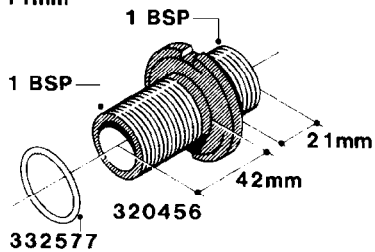

**L0040**

FITTINGS - NIPPLES & ELBOWS  
L0040-HIN, 01:01:16

Page 1  
Date 07.02.2020 8:32

parts-n°	order qty	description
10530803	1	FITT.PO.SE 2.00X2.00 45 DEG.
320191	1	FITT.DK ELB 3/8' BSP 45 DEGREE
320482	1	FITT.DK ELB. 1/2" BSP 60 DEG.
320596	1	FITT.DK ELB 3/8'-1/2'BSP 45DEG
320607	1	FITT.DK HN 3/8M X 3/8F BSP LNG
320633	1	FITT.DK HN 3/8"M X 3/8"F BSP
321451	1	FITT.DK ELB.1-1/2 X1-1/4 80DEG
321532	1	FITT.DK REDUC 3/4' X 1/2' BSP
390233	1	FITT.DK REDUC 1-1/2" X 1" BSP

**L0050**

parts-n°	order qty	description
242594	1	O-RING D14 X 1.78 SCH.70-EPDM
320294	1	FITT.DK TEE 3/8X3/8HB X1/2"BSP
320305	1	FITT.DK HB 3/4'- 3/4' BSP
320386	1	FITT.DK TEE 3/8X3/8HB X3/8"BSP
320397	1	FITT.DK ELB 3/8"HB X 3/8" BSP
320401	1	FITT.DK TEE 1/2X1/2HB X1/2"BSP
320412	1	FITT.DK TEE 1/2X1/2HB X3/8'BSP
320423	1	FITT.DK ELB 1/2'HB X 3/8' BSP
320891	1	FITT.DK HB 3/8'- 3/8' BSP
320972	1	FITT.DK HB 5/16'- 1/4' BSP
322046	1	FITT.DK TEE 1/2X1/2HB X3/4'BSP
322048	1	FITT.DK TEE 3/4X3/4HB X3/4'BSP
330595	1	O-RING D24.6/D20X2.1 -3/4"
333137	1	FITT.DK CONN.1/2" F.NOZZ. DOUB
333141	1	FITT.DK CONN.1/2" F.NOZZ.SING
334041	1	FITT.DK CONN.3/4' F.NOZZ. SING
334042	1	FITT.DK CONN.3/4' F.NOZZ. DOUB
334195	1	FITT.DK ELB. 3/4"HB X 3/4"HB
10012103	1	FITT.PO.HB 1.25X1.50 IMB1012
10014003	1	FITT.PO.HB 1.25X1.25 IMB1010
10036903	1	FITT.PO.HB 1.50X1.50 IMB1212
28019303	1	FITTING HB ELB 3/4NPT-3/4HOSE
61016500	1	HOSE TAIL 3/4" 90°+RG CAP 3/4"
72026700	1	NOZZLE TUBE ADAPTER W/O-RING