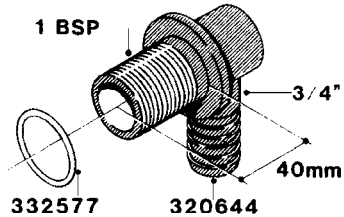

**L0040**

FITTINGS - NIPPLES & ELBOWS  
L0040-HIN, 01:01:16

Page 1  
Date 07.02.2020 8:32

parts-n°	order qty	description
10530803	1	FITT.PO.SE 2.00X2.00 45 DEG.
320191	1	FITT.DK ELB 3/8' BSP 45 DEGREE
320482	1	FITT.DK ELB. 1/2" BSP 60 DEG.
320596	1	FITT.DK ELB 3/8'-1/2'BSP 45DEG
320607	1	FITT.DK HN 3/8M X 3/8F BSP LNG
320633	1	FITT.DK HN 3/8"M X 3/8"F BSP
321451	1	FITT.DK ELB.1-1/2 X1-1/4 80DEG
321532	1	FITT.DK REDUC 3/4' X 1/2' BSP
390233	1	FITT.DK REDUC 1-1/2" X 1" BSP

**L0050**

parts-n°	order qty	description
242594	1	O-RING D14 X 1.78 SCH.70-EPDM
320294	1	FITT.DK TEE 3/8X3/8HB X1/2"BSP
320305	1	FITT.DK HB 3/4'- 3/4' BSP
320386	1	FITT.DK TEE 3/8X3/8HB X3/8"BSP
320397	1	FITT.DK ELB 3/8"HB X 3/8" BSP
320401	1	FITT.DK TEE 1/2X1/2HB X1/2"BSP
320412	1	FITT.DK TEE 1/2X1/2HB X3/8'BSP
320423	1	FITT.DK ELB 1/2'HB X 3/8' BSP
320891	1	FITT.DK HB 3/8'- 3/8' BSP
320972	1	FITT.DK HB 5/16'- 1/4' BSP
322046	1	FITT.DK TEE 1/2X1/2HB X3/4'BSP
322048	1	FITT.DK TEE 3/4X3/4HB X3/4'BSP
330595	1	O-RING D24.6/D20X2.1 -3/4"
333137	1	FITT.DK CONN.1/2" F.NOZZ. DOUB
333141	1	FITT.DK CONN.1/2" F.NOZZ.SING
334041	1	FITT.DK CONN.3/4' F.NOZZ. SING
334042	1	FITT.DK CONN.3/4' F.NOZZ. DOUB
334195	1	FITT.DK ELB. 3/4"HB X 3/4"HB
10012103	1	FITT.PO.HB 1.25X1.50 IMB1012
10014003	1	FITT.PO.HB 1.25X1.25 IMB1010
10036903	1	FITT.PO.HB 1.50X1.50 IMB1212
28019303	1	FITTING HB ELB 3/4NPT-3/4HOSE
61016500	1	HOSE TAIL 3/4" 90°+RG CAP 3/4"
72026700	1	NOZZLE TUBE ADAPTER W/O-RING