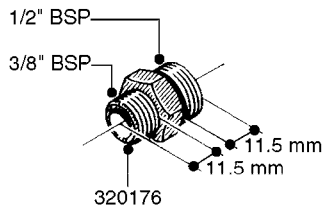

**L0020**

FITTINGS-T-PIECES, CAPS & ELBOWS  
L0020-HIN, 01:01:16

Page 1  
Date 07.02.2020 8:32

parts-n°	order qty	description
10053603	1	FITT. CAPNUT 2"BSP 5601
10194303	1	CAP BLANK 1 1/2 MCPHEE 210060
320047	1	FITT.DK CAPNUT 1/2" BSP
320106	1	FITT.DK CAPNUT 1" BSP
320272	1	FITT.DK CAPNUT 3/8" BSP
320316	1	FITT.DK TEE 3/4" X3/4" X1"BSP
320331	1	FITT.DK TEE 1" - 1" - 3/4" BSP
320342	1	FITT.DK EL 3/4"M X 1"F BSP
320563	1	FITT.DK 3 WAY 1/2" 110 DEG.
320677	1	NO LONGER AVAILABLE
320961	1	FITT.DK CAPNUT 1-1/2" BSP
321053	1	FITT.DK TEE 1/2 X1/2 X1/2" BSP
322072	1	FITT.DK TEE 3/8'X3/8'X3/8' BSP
322095	1	FITT.DK TEE 1-1/2 X1-1/4 X3/4" BSP
322138	1	FITT.DK ELB 1"M X 1"F BSP
330013	1	O-RING 2.5 X 10 PUR
330212	1	O-RING D19/D14X2.4 F.1/2"NUT
330326	1	O-RING D30/D24X2 F.1"NUT
331273	1	O-RING D44/D38X2 F.1-1/2"

FITTINGS - HEXAGON NIPPLES  
L0030-HIN, 01:01:16

**L0030**

FITTINGS - HEXAGON NIPPLES  
L0030-HIN, 01:01:16

Page 1  
Date 07.02.2020 8:32

parts-n°	order qty	description
10015303	1	FITT.PO.HN 1.00X1.00 M1000
10425003	1	FITT.PO.HN 1.25X1.00 MCPHEE
320132	1	FITT.DK HN 1" BSP
320176	1	FITT.DK HN 3/8"X1/2" BSP
320445	1	FITT.DK HN 1/4"X3/8" BSP
320655	1	FITT.DK HN 1/2"-1/2" BSP
320692	1	FITT.DK HN 3/8'BSPX1/4'NPT
320703	1	FITT.DK HN 3/8BSP X1/2 &1/4NPT
320725	1	FITT.DK NIPPLE 3/8"-3/8" BSP
320902	1	FITT.DK HN 3/8'X 1/4' BSP
390232	1	FITT.DK HN 1-1/2' X 1-1/4' BSP
390276	1	FITT.DK HN 1'BSP