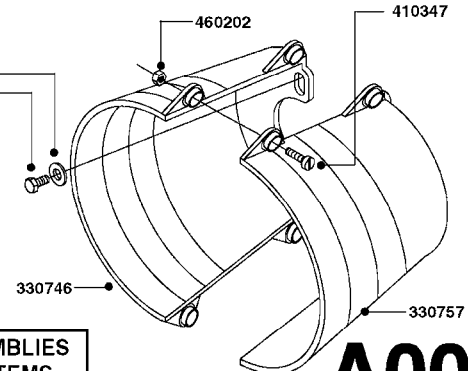

**#725970 COMPLETE DAMPER KIT (SUCTION & PRESSURE)**

**PRESSURE SIDE OF PUMP**

**FROM PUMP**

**TO CONTROLS**

**FROM TANK**

- 821623 - 600 WITH COUPLER
- 821624 - 600 W/ MOUNTING BASE
- 821625 - 600 GAS DRIVEN - BELT DRIVE

COMPLETE ASSEMBLIES  
WHOLEGOODS ITEMS

**A0080**

PUMP - 600 FITTINGS  
A0080-HIN, 01:01:16

Page 1  
Date 07.02.2020 8:31

parts-n°	order qty	description
240122	1	DIAPHRAGM FOR PRES.DAMP.NITRIL
320095	1	FITT.DK NUT 1" BSP
320154	1	AIR BOTTLE, BOTTOM PART
320316	1	FITT.DK TEE 3/4" X3/4" X1"BSP
320327	1	HOUSING F. SUCTION AIR BOTTLE
320331	1	FITT.DK TEE 1" - 1" - 3/4" BSP
320342	1	FITT.DK EL 3/4"M X 1"F BSP
322095	1	FITT.DK TEE 1-1/2 X1-1/4 X3/4" BSP
330326	1	O-RING D30/D24X2 F.1"NUT
330341	1	FITT.DK HB 1" F. 1" NUT
330525	1	AIR BOTTLE, TOP HALF
330665	1	FITT.DK HB 3/4"F.1" NUT
330735	1	O-RING D30/D26X2
330746	1	GUARD PTO LOWER PART
330757	1	GUARD PTO UPPER PART
334265	1	DIAPHRAGM F. PRESS DAMP.
334531	1	CLAMP HOSE PLASTIC 3/4"
334553	1	DIAPHRAGM F.SUCTION AIR BOTTLE
410347	1	SCREW M6X20 8.8
420162	1	BOLT HEX 8.8 DEL 3/8"x15MM
420567	1	BOLT HEX 8.8 DEL M8X30 FT
460202	1	NUT HEX M6
460364	1	NUT HU M8 A2 SS DIN934
471122	1	WASHER, M10, Ø20/10.5X 2.0, SS
703032	1	SUCTION AIR BOTTLE 3/4" COMPL.
703301	1	VALVE FOR AIR BOTTLE
725970	1	DAMPER KIT 600
821623	1	PUMP 603/7 W COUPLING
821624	1	PUMP 603/7 W. FOOT TAPERED SHA
821625	1	PUMP 603/4 800RPM STRIGHT SHAF
845014	1	AIR BOTTLE COMPLETE HJ73
28030003	1	CLAMP HOSE GEAR P1" 6716
28034903	1	FITTING, REDUCER, 1-1/4"-3/4"
28038303	1	FITTING, TEE 2X1"BSPM/1"BSPF
28047203	1	CLAMP HOSE GEAR 60 X 80 6756
92702403	1	HOSE PVC SUCT GRAY 1"
92703203	1	HOSE R X3/4" X300PSI WP X0012"