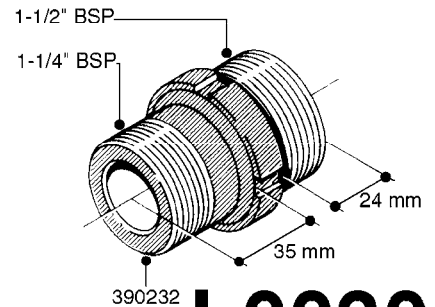

**L0020**

FITTINGS-T-PIECES, CAPS & ELBOWS  
L0020-HIN, 01:01:16

Page 1  
Date 07.02.2020 8:32

parts-n°	order qty	description
10053603	1	FITT. CAPNUT 2"BSP 5601
10194303	1	CAP BLANK 1 1/2 MCPHEE 210060
320047	1	FITT.DK CAPNUT 1/2" BSP
320106	1	FITT.DK CAPNUT 1" BSP
320272	1	FITT.DK CAPNUT 3/8" BSP
320316	1	FITT.DK TEE 3/4" X3/4" X1"BSP
320331	1	FITT.DK TEE 1" - 1" - 3/4" BSP
320342	1	FITT.DK EL 3/4"M X 1"F BSP
320563	1	FITT.DK 3 WAY 1/2" 110 DEG.
320677	1	NO LONGER AVAILABLE
320961	1	FITT.DK CAPNUT 1-1/2" BSP
321053	1	FITT.DK TEE 1/2 X1/2 X1/2" BSP
322072	1	FITT.DK TEE 3/8'X3/8'X3/8' BSP
322095	1	FITT.DK TEE 1-1/2 X1-1/4 X3/4" BSP
322138	1	FITT.DK ELB 1"M X 1"F BSP
330013	1	O-RING 2.5 X 10 PUR
330212	1	O-RING D19/D14X2.4 F.1/2"NUT
330326	1	O-RING D30/D24X2 F.1"NUT
331273	1	O-RING D44/D38X2 F.1-1/2"

FITTINGS - HEXAGON NIPPLES  
L0030-HIN, 01:01:16

**L0030**

FITTINGS - HEXAGON NIPPLES  
L0030-HIN, 01:01:16

Page 1  
Date 07.02.2020 8:32

parts-n°	order qty	description
10015303	1	FITT.PO.HN 1.00X1.00 M1000
10425003	1	FITT.PO.HN 1.25X1.00 MCPHEE
320132	1	FITT.DK HN 1" BSP
320176	1	FITT.DK HN 3/8"X1/2" BSP
320445	1	FITT.DK HN 1/4"X3/8" BSP
320655	1	FITT.DK HN 1/2"-1/2" BSP
320692	1	FITT.DK HN 3/8'BSPX1/4'NPT
320703	1	FITT.DK HN 3/8BSP X1/2 &1/4NPT
320725	1	FITT.DK NIPPLE 3/8"-3/8" BSP
320902	1	FITT.DK HN 3/8'X 1/4' BSP
390232	1	FITT.DK HN 1-1/2' X 1-1/4' BSP
390276	1	FITT.DK HN 1'BSP