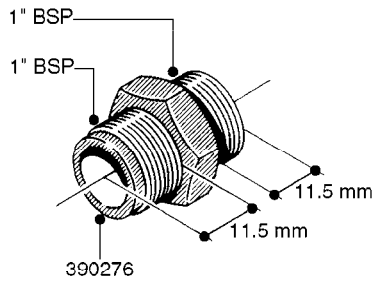

**L0020**

FITTINGS-T-PIECES, CAPS & ELBOWS  
L0020-HIN, 01:01:16

Page 1  
Date 07.02.2020 8:32

parts-n°	order qty	description
10053603	1	FITT. CAPNUT 2"BSP 5601
10194303	1	CAP BLANK 1 1/2 MCPHEE 210060
320047	1	FITT.DK CAPNUT 1/2" BSP
320106	1	FITT.DK CAPNUT 1" BSP
320272	1	FITT.DK CAPNUT 3/8" BSP
320316	1	FITT.DK TEE 3/4" X3/4" X1"BSP
320331	1	FITT.DK TEE 1" - 1" - 3/4" BSP
320342	1	FITT.DK EL 3/4"M X 1"F BSP
320563	1	FITT.DK 3 WAY 1/2" 110 DEG.
320677	1	NO LONGER AVAILABLE
320961	1	FITT.DK CAPNUT 1-1/2" BSP
321053	1	FITT.DK TEE 1/2 X1/2 X1/2" BSP
322072	1	FITT.DK TEE 3/8'X3/8'X3/8' BSP
322095	1	FITT.DK TEE 1-1/2 X1-1/4 X3/4" BSP
322138	1	FITT.DK ELB 1"M X 1"F BSP
330013	1	O-RING 2.5 X 10 PUR
330212	1	O-RING D19/D14X2.4 F.1/2"NUT
330326	1	O-RING D30/D24X2 F.1"NUT
331273	1	O-RING D44/D38X2 F.1-1/2"

FITTINGS - HEXAGON NIPPLES  
L0030-HIN, 01:01:16

**L0030**

FITTINGS - HEXAGON NIPPLES  
L0030-HIN, 01:01:16

Page 1  
Date 07.02.2020 8:32

parts-n°	order qty	description
10015303	1	FITT.PO.HN 1.00X1.00 M1000
10425003	1	FITT.PO.HN 1.25X1.00 MCPHEE
320132	1	FITT.DK HN 1" BSP
320176	1	FITT.DK HN 3/8"X1/2" BSP
320445	1	FITT.DK HN 1/4"X3/8" BSP
320655	1	FITT.DK HN 1/2"-1/2" BSP
320692	1	FITT.DK HN 3/8'BSPX1/4'NPT
320703	1	FITT.DK HN 3/8BSP X1/2 &1/4NPT
320725	1	FITT.DK NIPPLE 3/8"-3/8" BSP
320902	1	FITT.DK HN 3/8'X 1/4' BSP
390232	1	FITT.DK HN 1-1/2' X 1-1/4' BSP
390276	1	FITT.DK HN 1'BSP