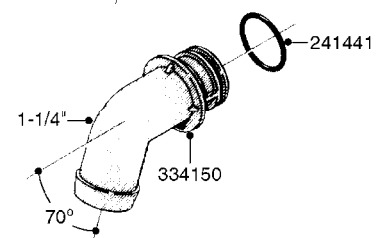

L0010

parts-n°	order qty	description
240085	1	O-RING D13,1/8,3X02,4 NITRIL
241441	1	O-RING D29.3X3
242594	1	O-RING D14 X 1.78 SCH.70-EPDM
320084	1	FITT.DK NUT 1/2" BSP
320095	1	FITT.DK NUT 1" BSP
320117	1	FITT.DK CONN.1/2"BSP F. 1" CAP
320187	1	FITT.DK CAP 3/8" BSP BLACK
320283	1	FITT.DK NUT 3/4"BSP
320821	1	FITT.DK NUT 1-1/2" BSP
321495	1	FITT.DK REDUC 1/4'BSP F.3/4'NT
321576	1	FITT.DK CONN 1/2"BSP F.3/4"NUT
330013	1	O-RING 2.5 X 10 PUR
330212	1	O-RING D19/D14X2.4 F.1/2"NUT
330326	1	O-RING D30/D24X2 F.1"NUT
330341	1	FITT.DK HB 1" F. 1" NUT
330595	1	O-RING D24.6/D20X2.1 -3/4"
330665	1	FITT.DK HB 3/4"F.1" NUT
330676	1	FITT.DK HB 3/8" F. 1/2" NUT
330687	1	FITT.DK HB 1/2" F. 1/2" NUT
330691	1	FITT.DK HB 3/4'F.3/4' NUT
330783	1	FITT.DK HB 3/8"F.3/8" NUT
331262	1	FITT.DK HB 1-1/2" F. 1-1/2"NUT
331273	1	O-RING D44/D38X2 F.1-1/2"
331446	1	FITT.DK HB 1" F.1-1/2" NUT
331807	1	FITT.DK HB 5/16" F.3/8" NUT
332286	1	FITT.DK HB 1/2" F. 3/4" NUT
332905	1	FITT.DK HB 1/2" F. 3/4" CAP
332927	1	FITT.DK PLUG F. NOZZLE TUBE
333292	1	FITT.DK HB 1"O'RING F.1-1/2"
333664	1	FITT.DK HB 5/16' F. 1/2' NUT
334044	1	FITT.DK HB 3/4' F. 3/4' CAP
334059	1	FITT.DK EL 1" 110 DEG.F.1-1/2"
334123	1	FITT.DK HB 1-1/4"O-RNG F.1-1/2"
334150	1	FITT.DK HB 1-1/4" 110 F.1-1/2"
390542	1	PLUG WASHER FOR 3/4'CAP NUT
716236	1	FITT.DK HB 1/2" ASSY. F. 3/4"
716413	1	FITT.DK PLUG ASSY. F.NOZ TUBE
717426	1	FITT.DK REDUC 1/4"BSP F.3/4"N
720856	1	FITT.DK 1/2'BSP ASSY.F.3/4'NUT
724621	1	FITT.DK HB 3/4"ASSY F.3/4" NUT