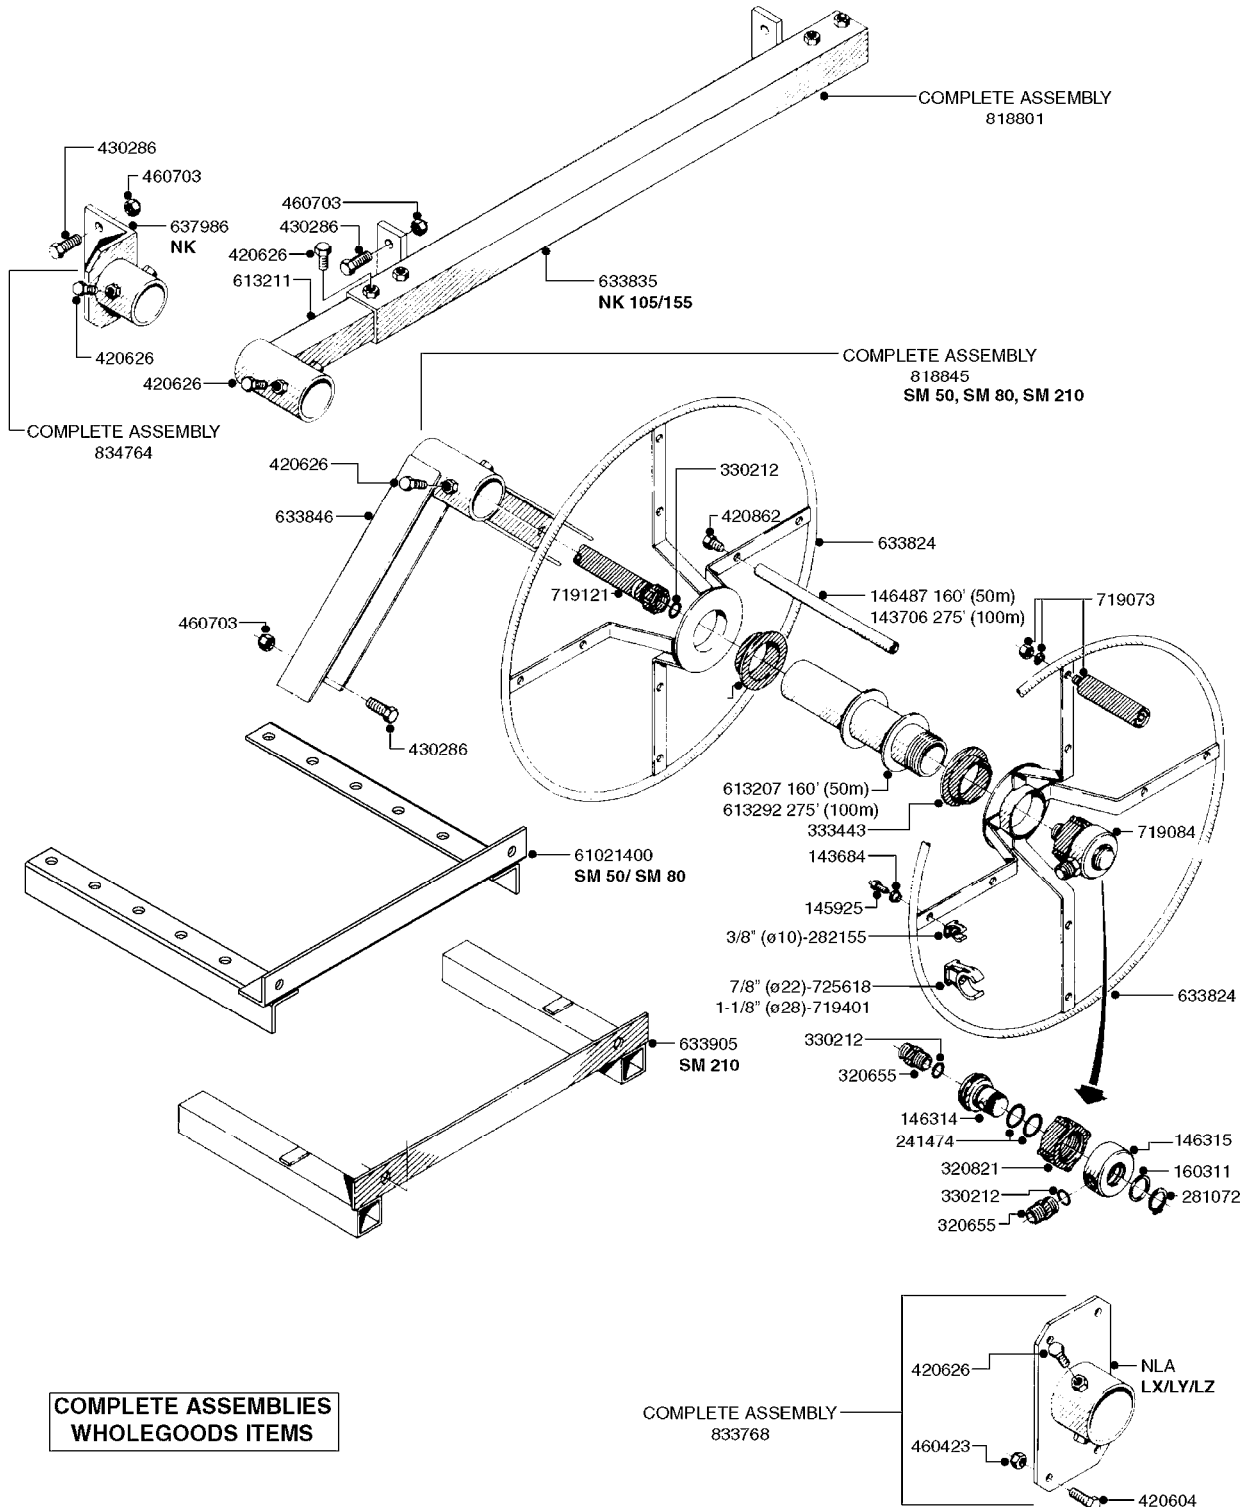

**COMPLETE ASSEMBLIES  
WHOLEGOODS ITEMS**

COMPLETE ASSEMBLY:  
818377 - 160' x 3/8" (50m) HOSE REEL  
818381 - 320' X 3/8" (100m) HOSE REEL