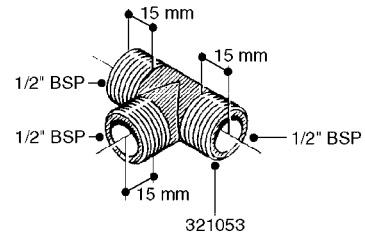

L0020

FITTINGS-T-PIECES, CAPS & ELBOWS
L0020-HIN, 01:01:16

Page 1
Date 07.02.2020 8:32

parts-n°	order qty	description
10053603	1	FITT. CAPNUT 2"BSP 5601
10194303	1	CAP BLANK 1 1/2 MCPHEE 210060
320047	1	FITT.DK CAPNUT 1/2" BSP
320106	1	FITT.DK CAPNUT 1" BSP
320272	1	FITT.DK CAPNUT 3/8" BSP
320316	1	FITT.DK TEE 3/4" X3/4" X1"BSP
320331	1	FITT.DK TEE 1" - 1" - 3/4" BSP
320342	1	FITT.DK EL 3/4"M X 1"F BSP
320563	1	FITT.DK 3 WAY 1/2" 110 DEG.
320677	1	NO LONGER AVAILABLE
320961	1	FITT.DK CAPNUT 1-1/2" BSP
321053	1	FITT.DK TEE 1/2 X1/2 X1/2" BSP
322072	1	FITT.DK TEE 3/8'X3/8'X3/8' BSP
322095	1	FITT.DK TEE 1-1/2 X1-1/4 X3/4" BSP
322138	1	FITT.DK ELB 1"M X 1"F BSP
330013	1	O-RING 2.5 X 10 PUR
330212	1	O-RING D19/D14X2.4 F.1/2"NUT
330326	1	O-RING D30/D24X2 F.1"NUT
331273	1	O-RING D44/D38X2 F.1-1/2"