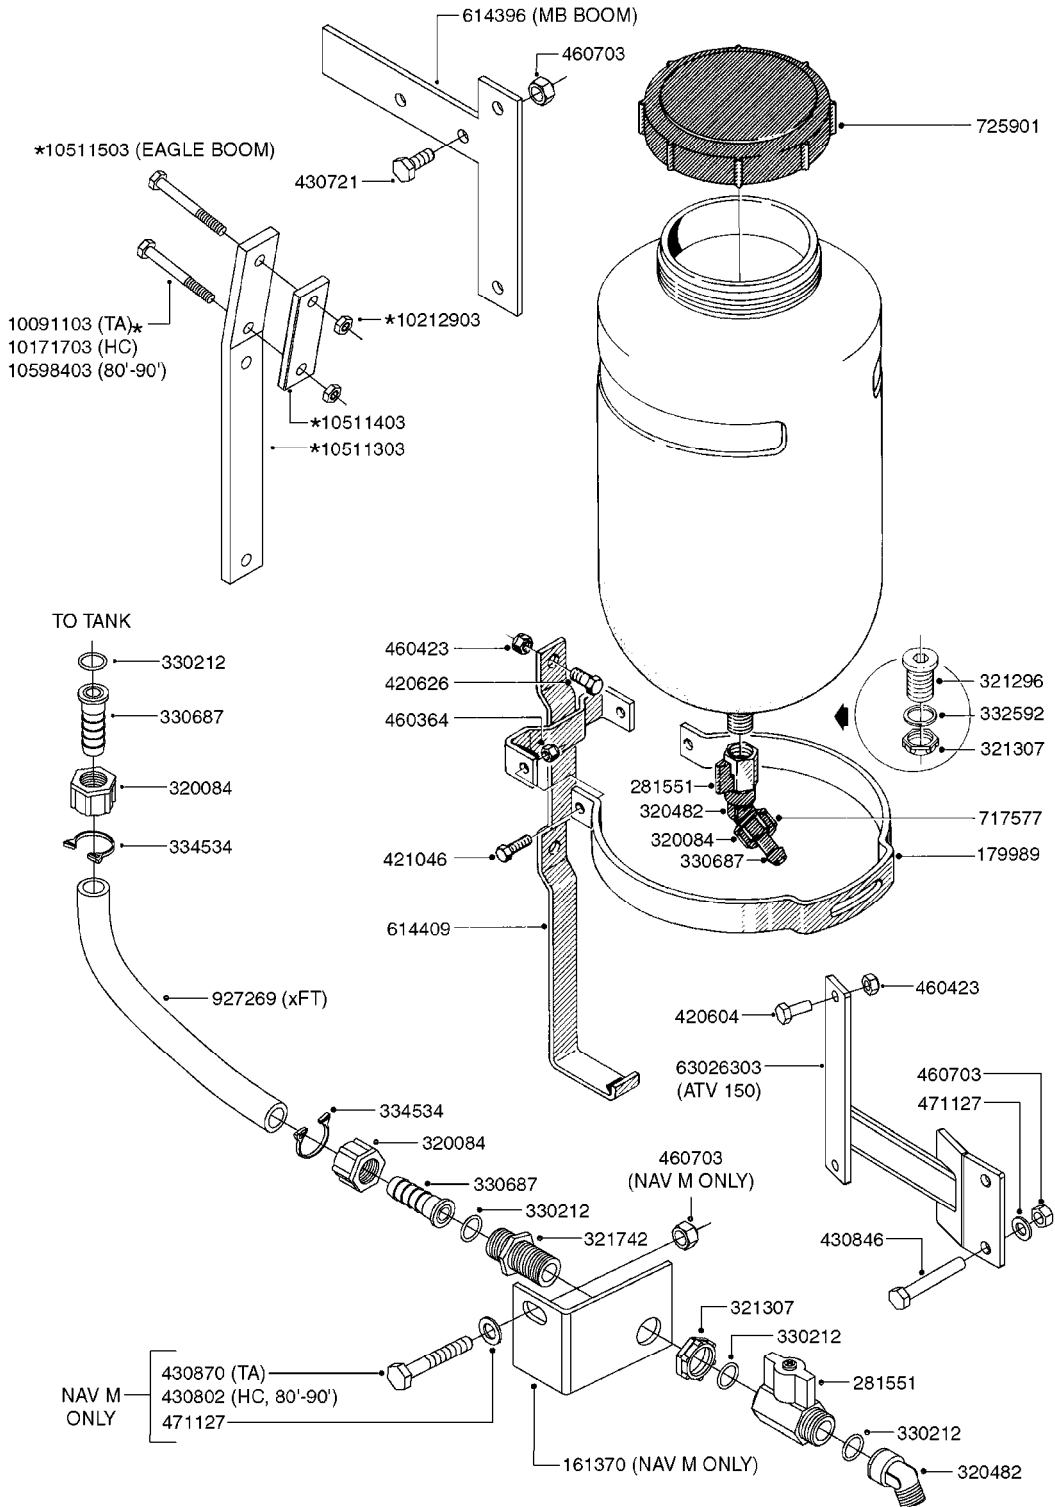

CLEAN WATER TANK
K0130-HIN, 01:01:16

COMPLETE TANK ASSY : 722072

K0130

CLEAN WATER TANK
K0130-HIN, 01:01:16

Page 1
Date 07.02.2020 8:31

parts-n°	order qty	description
161370	1	BKT.CLEAN WATER BOTT. VALVE
179989	1	BRKT. F. 3 GAL. TANK
281551	1	BALL VALVE 1/2"
320084	1	FITT.DK NUT 1/2" BSP
320482	1	FITT.DK ELB. 1/2" BSP 60 DEG.
321296	1	FITT.DK BULKHEAD 1/2" BSP SING
321307	1	FITT.DK NUT 1/2" BSP JAMB
321742	1	FITT.DK BULKHEAD 1/2' BSP
330212	1	O-RING D19/D14X2.4 F.1/2"NUT
330687	1	FITT.DK HB 1/2" F. 1/2" NUT
332592	1	O-RING D26/D20X3
334534	1	CLAMP HOSE PLASTIC 1/2"
420604	1	BOLT HEX 8.8 DEL M10X25 FT DIN933
420626	1	BOLT HEX 8.8 DEL M10X20 FT
421046	1	BOLT HEX M8X25/25 A2 SS DIN933
430721	1	BOLT HEX 8.8 DEL M12X40 FT
430802	1	BOLT HEX 8.8 DEL M12X75
430846	1	BOLT HEX 8.8 DEL M12X80
430870	1	BOLT HEX 8.8 DEL M12X55 FT
460364	1	NUT HU M8 A2 SS DIN934
460423	1	NUT HEX M10X1.50 LOCK DIN985A2 SS
460703	1	NUT HEX M12X1.75 LOCK DIN985A2 SS
471127	1	WASHER, M12, Ø24/13X24X2.5 SS
614396	1	CLEAN WATER BRACKET MB
614409	1	BRACKET FOR FOAM MARKER
717577	1	VALVE F.CLEAN WATER TANK
722072	1	CLEAN WATER TANK W FRAME & TAP
725901	1	LID F.WATER BOTTLE VENTED
927269	1	HOSE R X PVC X 1/2 X 0012"
10091103	1	BOLT HEX 3/8 NC GR.2 03.00'
10171703	1	BOLT HEX 3/8 NC GR.2 03.50"
10212903	1	NUT HEX NC (NYLON LOCK) 3/8"
10511303	1	FLATBAR L350/17DEG.CLEAN WATER
10511403	1	FLATBAR 104MM CLEAN WATER
10511503	1	BKT.CLEAN WATER MOUNT EAGLE
10598403	1	BOLT HEX HCS3/8-16 X 4 Z 5
63026303	1	CLEAN WATER TANK BRKT, ATV