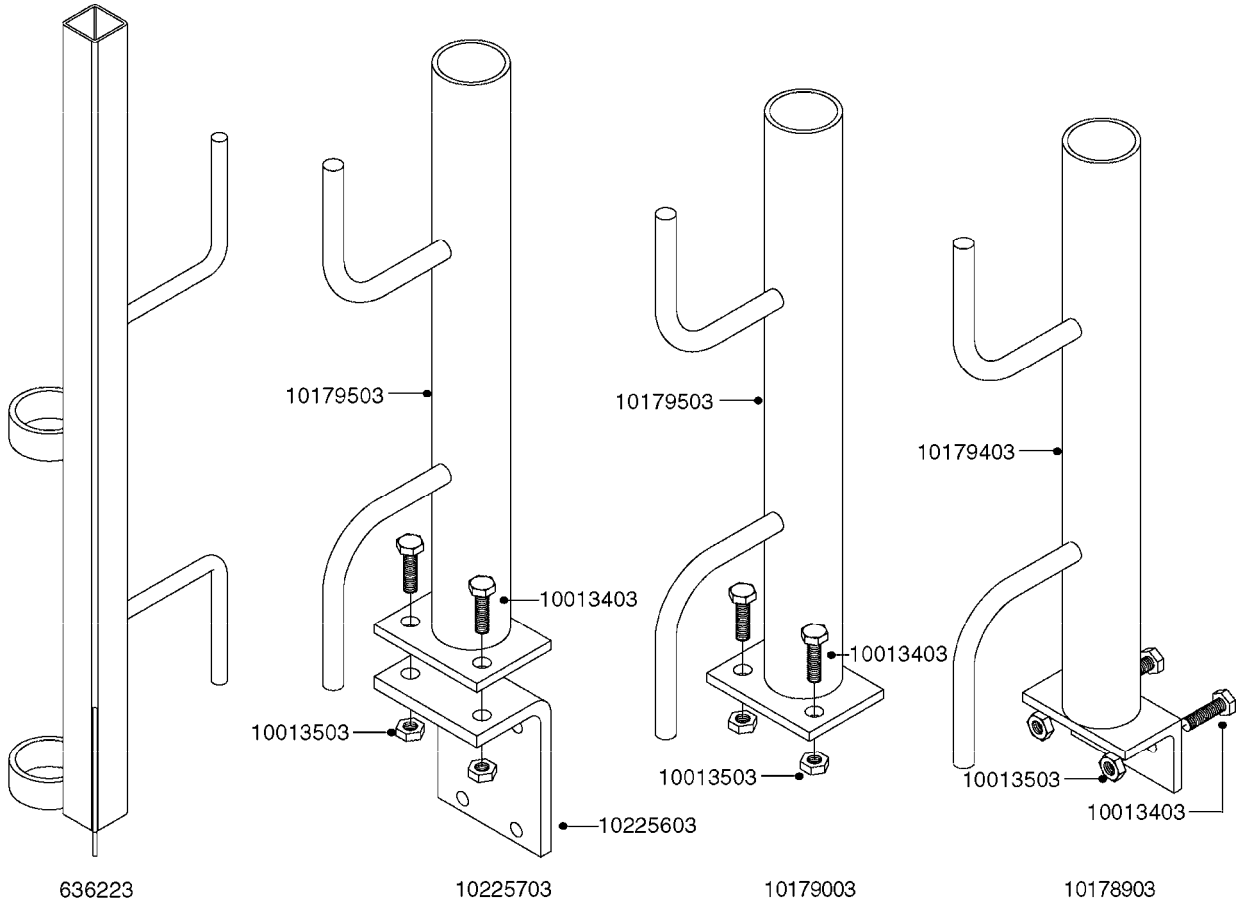

**COMPLETE ASSEMBLIES
WHOLEGOODS ITEMS**

COMPLETE ASSEMBLY
833768

COMPLETE ASSEMBLY:
818377 - 160' x 3/8" (50m) HOSE REEL
818381 - 320' X 3/8" (100m) HOSE REEL

K0490

HOSE REEL ASSEMBLIES
K0490-HIN, 01:01:16

Page 1
Date 07.02.2020 8:31

parts-n°	order qty	description
143684	1	BUSHING F. HOSE REEL
143706	1	SPACER TUBE F. 275' HOSE REEL
145925	1	NIPPLE M10 M6
146314	1	UNION BUSHING F.HOSE REEL
146315	1	RING FOR HOSE REEL
146487	1	SPACER ROD F/HOSE REEL 225mm
160311	1	WASHER D30/D20.4X2
241474	1	O-RING NITRIL
281072	1	SNAP-RING OUTER 20X1.20
282155	1	CLIP F.TUBE SUPPORT
320655	1	FITT.DK HN 1/2"-1/2" BSP
320821	1	FITT.DK NUT 1-1/2" BSP
330212	1	O-RING D19/D14X2.4 F.1/2"NUT
333443	1	BUSHING F. HOSE REEL
420604	1	BOLT HEX 8.8 DEL M10X25 FT DIN933
420626	1	BOLT HEX 8.8 DEL M10X20 FT
420862	1	BOLT HEX 8.8 DEL M10X16 FT
430286	1	BOLT HEX 8.8 DEL M12X30 FT
460423	1	NUT HEX M10X1.50 LOCK DIN985A2 SS
460703	1	NUT HEX M12X1.75 LOCK DIN985A2 SS
613207	1	CENTER TUBE FOR 164'HOSE REEL
613211	1	HOSE REEL NK 80/105
613292	1	CENTER TUBE 100 MM
633824	1	SIDE FOR HOSE REEL
633835	1	OUTER TUBE NK 300-600
633846	1	FITTING FOR HOSE REEL TR2/TR3
633905	1	BRKTS. HOSE REEL SM210
637986	1	CLAMP FITTING HOSE REEL
719073	1	HANDLE ASSY. F. HOSE REEL
719084	1	SWIVEL F.HOSE REEL
719121	1	HOSE 1/2'X2500M NUT
719401	1	CLIPS F.PISTOL ASSY.
725618	1	CLIP WHITE PLASTIC SNAP TYPE
818377	1	REEL FOR HOSE 160' X 3/8"
818381	1	REEL FOR HOSE 320' X 3/8'
818801	1	BKT.HOSE REEL MOUNT NL/NK/BOOM
818845	1	BKT.HOSE REEL SM210
833768	1	HOLDER F. HOSE REEL
834764	1	BKT.HOSE REEL MOUNT ESTATE SPR
61021400	1	BKT. BOOM MOUNT SM53/80 US