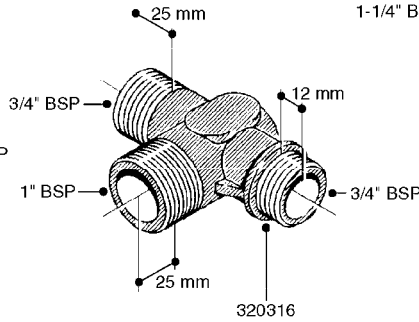

L0020

FITTINGS-T-PIECES, CAPS & ELBOWS
L0020-HIN, 01:01:16

Page 1
Date 07.02.2020 8:31

parts-n°	order qty	description
10053603	1	FITT. CAPNUT 2"BSP 5601
10194303	1	CAP BLANK 1 1/2 MCPHEE 210060
320047	1	FITT.DK CAPNUT 1/2" BSP
320106	1	FITT.DK CAPNUT 1" BSP
320272	1	FITT.DK CAPNUT 3/8" BSP
320316	1	FITT.DK TEE 3/4" X3/4" X1"BSP
320331	1	FITT.DK TEE 1" - 1" - 3/4" BSP
320342	1	FITT.DK EL 3/4"M X 1"F BSP
320563	1	FITT.DK 3 WAY 1/2" 110 DEG.
320677	1	NO LONGER AVAILABLE
320961	1	FITT.DK CAPNUT 1-1/2" BSP
321053	1	FITT.DK TEE 1/2 X1/2 X1/2" BSP
322072	1	FITT.DK TEE 3/8'X3/8'X3/8' BSP
322095	1	FITT.DK TEE 1-1/2 X1-1/4 X3/4" BSP
322138	1	FITT.DK ELB 1"M X 1"F BSP
330013	1	O-RING 2.5 X 10 PUR
330212	1	O-RING D19/D14X2.4 F.1/2"NUT
330326	1	O-RING D30/D24X2 F.1"NUT
331273	1	O-RING D44/D38X2 F.1-1/2"