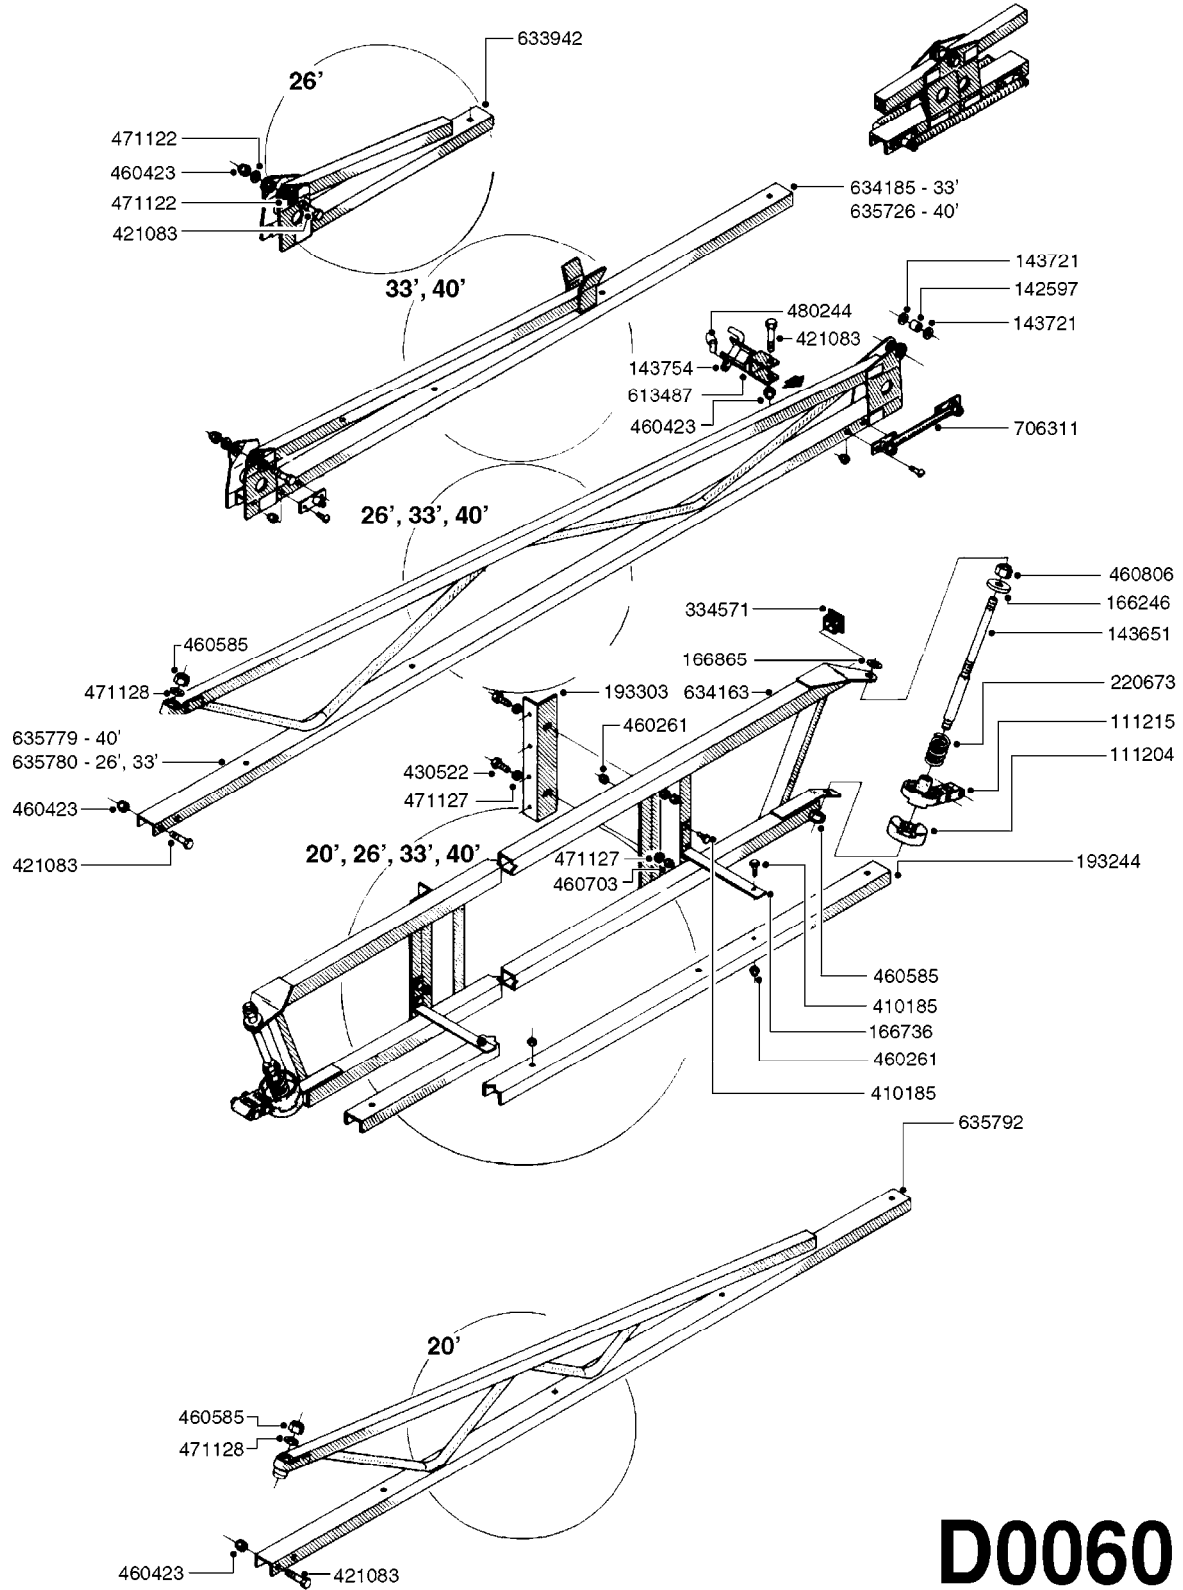

BOOM - SB 20' 26' 33' 40'
D0060-HIN, 18:12:19

Page 0
Date 07.02.2020 8:31

BOOM - SB 20' 26' 33' 40'
D0060-HIN, 18:12:19

Page 1
Date 07.02.2020 8:31

parts-n°	order qty	description
111204	1	CLAW CLUTCH/LOWER D80
111215	1	CLAW CLUTCH/UPPER D80
142597	1	DISTANCE TUBE
143651	1	AXLE M20/M16 L=355 F/BREAKAWAY
143721	1	FRICTION DISC FOR BOOM D30
143754	1	PIN D10 X 56
166246	1	WASHER CUP D53 F.SPRING
166736	1	CLAMP FOR SB BOOM
166865	1	WASHER D35/D25X2
193244	1	NOZZLE TRACK 6-8-10 M SB
193303	1	SUPPORTING ARM FOR SB BOOM
220673	1	SPRING F.PIVOT 100 X 51
334571	1	PLUG 40x40x2 F.SQ.TUBE
410185	1	BOLT HEX 8.8 DEL M6X16
421083	1	BOLT HEX 8.8 DEL M10X65
430522	1	BOLT HEX 8.8 DEL M12X25 FT
460261	1	NUT HEX M6X1.00 LOCK DIN985 A2 SS
460423	1	NUT HEX M10X1.50 LOCK DIN985A2 SS
460585	1	LOCKING NUT M16 DIN985 A2 SS
460703	1	NUT HEX M12X1.75 LOCK DIN985A2 SS
460806	1	NUT HEX M20X2.50 LOCK DIN985A2 SS
471122	1	WASHER, M10, Ø20/10.5X 2.0, SS
471127	1	WASHER, M12, Ø24/13X24X2.5 SS
471128	1	WASHER, M16, Ø30/17.0X 3.0, SS
480244	1	PIN SNAP D4.5
613487	1	TRANSPORT FITTINGS FOR SB BOOM
633942	1	OUTER BOOM WING 26', 28' SB
634163	1	CENTER SECTION - 20',26',33'
634185	1	BOOM WING OUTER PART 33' SB
635726	1	BOOM WING OUTER PART 40' SB
635779	1	INNER WING SECTION 40' SB
635780	1	INNER WING SEC. 26',28',33'SB
635792	1	BOOM WING - 20',21'SB-BOOM
706311	1	SPRING WITH HAND-GRIB