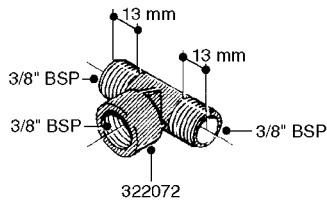

L0020

FITTINGS-T-PIECES, CAPS & ELBOWS
L0020-HIN, 01:01:16

Page 1
Date 07.02.2020 8:31

parts-n°	order qty	description
10053603	1	FITT. CAPNUT 2"BSP 5601
10194303	1	CAP BLANK 1 1/2 MCPHEE 210060
320047	1	FITT.DK CAPNUT 1/2" BSP
320106	1	FITT.DK CAPNUT 1" BSP
320272	1	FITT.DK CAPNUT 3/8" BSP
320316	1	FITT.DK TEE 3/4" X3/4" X1"BSP
320331	1	FITT.DK TEE 1" - 1" - 3/4" BSP
320342	1	FITT.DK EL 3/4"M X 1"F BSP
320563	1	FITT.DK 3 WAY 1/2" 110 DEG.
320677	1	NO LONGER AVAILABLE
320961	1	FITT.DK CAPNUT 1-1/2" BSP
321053	1	FITT.DK TEE 1/2 X1/2 X1/2" BSP
322072	1	FITT.DK TEE 3/8'X3/8'X3/8' BSP
322095	1	FITT.DK TEE 1-1/2 X1-1/4 X3/4" BSP
322138	1	FITT.DK ELB 1"M X 1"F BSP
330013	1	O-RING 2.5 X 10 PUR
330212	1	O-RING D19/D14X2.4 F.1/2"NUT
330326	1	O-RING D30/D24X2 F.1"NUT
331273	1	O-RING D44/D38X2 F.1-1/2"