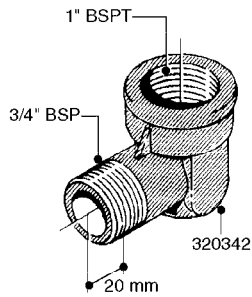

L0020

FITTINGS-T-PIECES, CAPS & ELBOWS
L0020-HIN, 01:01:16

Page 1
Date 07.02.2020 8:31

parts-n°	order qty	description
10053603	1	FITT. CAPNUT 2"BSP 5601
10194303	1	CAP BLANK 1 1/2 MCPHEE 210060
320047	1	FITT.DK CAPNUT 1/2" BSP
320106	1	FITT.DK CAPNUT 1" BSP
320272	1	FITT.DK CAPNUT 3/8" BSP
320316	1	FITT.DK TEE 3/4" X3/4" X1"BSP
320331	1	FITT.DK TEE 1" - 1" - 3/4" BSP
320342	1	FITT.DK EL 3/4"M X 1"F BSP
320563	1	FITT.DK 3 WAY 1/2" 110 DEG.
320677	1	NO LONGER AVAILABLE
320961	1	FITT.DK CAPNUT 1-1/2" BSP
321053	1	FITT.DK TEE 1/2 X1/2 X1/2" BSP
322072	1	FITT.DK TEE 3/8'X3/8'X3/8' BSP
322095	1	FITT.DK TEE 1-1/2 X1-1/4 X3/4" BSP
322138	1	FITT.DK ELB 1"M X 1"F BSP
330013	1	O-RING 2.5 X 10 PUR
330212	1	O-RING D19/D14X2.4 F.1/2"NUT
330326	1	O-RING D30/D24X2 F.1"NUT
331273	1	O-RING D44/D38X2 F.1-1/2"