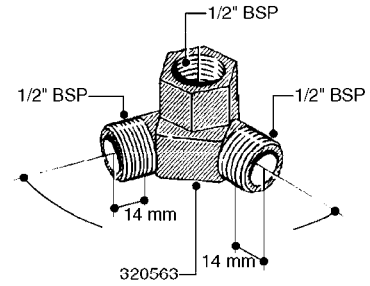

L0020

FITTINGS-T-PIECES, CAPS & ELBOWS
L0020-HIN, 01:01:16

Page 1
Date 07.02.2020 8:31

parts-n°	order qty	description
10053603	1	FITT. CAPNUT 2"BSP 5601
10194303	1	CAP BLANK 1 1/2 MCPHEE 210060
320047	1	FITT.DK CAPNUT 1/2" BSP
320106	1	FITT.DK CAPNUT 1" BSP
320272	1	FITT.DK CAPNUT 3/8" BSP
320316	1	FITT.DK TEE 3/4" X3/4" X1"BSP
320331	1	FITT.DK TEE 1" - 1" - 3/4" BSP
320342	1	FITT.DK EL 3/4"M X 1"F BSP
320563	1	FITT.DK 3 WAY 1/2" 110 DEG.
320677	1	NO LONGER AVAILABLE
320961	1	FITT.DK CAPNUT 1-1/2" BSP
321053	1	FITT.DK TEE 1/2 X1/2 X1/2" BSP
322072	1	FITT.DK TEE 3/8'X3/8'X3/8' BSP
322095	1	FITT.DK TEE 1-1/2 X1-1/4 X3/4" BSP
322138	1	FITT.DK ELB 1"M X 1"F BSP
330013	1	O-RING 2.5 X 10 PUR
330212	1	O-RING D19/D14X2.4 F.1/2"NUT
330326	1	O-RING D30/D24X2 F.1"NUT
331273	1	O-RING D44/D38X2 F.1-1/2"