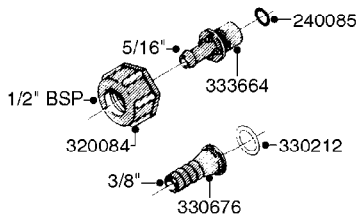

L0010

parts-n°	order qty	description
240085	1	O-RING D13,1/8,3X02,4 NITRIL
241441	1	O-RING D29.3X3
242594	1	O-RING D14 X 1.78 SCH.70-EPDM
320084	1	FITT.DK NUT 1/2" BSP
320095	1	FITT.DK NUT 1" BSP
320117	1	FITT.DK CONN.1/2"BSP F. 1" CAP
320187	1	FITT.DK CAP 3/8" BSP BLACK
320283	1	FITT.DK NUT 3/4"BSP
320821	1	FITT.DK NUT 1-1/2" BSP
321495	1	FITT.DK REDUC 1/4'BSP F.3/4'NT
321576	1	FITT.DK CONN 1/2"BSP F.3/4"NUT
330013	1	O-RING 2.5 X 10 PUR
330212	1	O-RING D19/D14X2.4 F.1/2"NUT
330326	1	O-RING D30/D24X2 F.1"NUT
330341	1	FITT.DK HB 1" F. 1" NUT
330595	1	O-RING D24.6/D20X2.1 -3/4"
330665	1	FITT.DK HB 3/4"F.1" NUT
330676	1	FITT.DK HB 3/8" F. 1/2" NUT
330687	1	FITT.DK HB 1/2" F. 1/2" NUT
330691	1	FITT.DK HB 3/4'F.3/4' NUT
330783	1	FITT.DK HB 3/8"F.3/8" NUT
331262	1	FITT.DK HB 1-1/2" F. 1-1/2"NUT
331273	1	O-RING D44/D38X2 F.1-1/2"
331446	1	FITT.DK HB 1" F.1-1/2" NUT
331807	1	FITT.DK HB 5/16" F.3/8" NUT
332286	1	FITT.DK HB 1/2" F. 3/4" NUT
332905	1	FITT.DK HB 1/2" F. 3/4" CAP
332927	1	FITT.DK PLUG F. NOZZLE TUBE
333292	1	FITT.DK HB 1"O'RING F.1-1/2"
333664	1	FITT.DK HB 5/16' F. 1/2' NUT
334044	1	FITT.DK HB 3/4' F. 3/4' CAP
334059	1	FITT.DK EL 1" 110 DEG.F.1-1/2"
334123	1	FITT.DK HB 1-1/4"O-RNG F.1-1/2"
334150	1	FITT.DK HB 1-1/4" 110 F.1-1/2"
390542	1	PLUG WASHER FOR 3/4'CAP NUT
716236	1	FITT.DK HB 1/2" ASSY. F. 3/4"
716413	1	FITT.DK PLUG ASSY. F.NOZ TUBE
717426	1	FITT.DK REDUC 1/4"BSP F.3/4"N
720856	1	FITT.DK 1/2'BSP ASSY.F.3/4'NUT
724621	1	FITT.DK HB 3/4"ASSY F.3/4" NUT