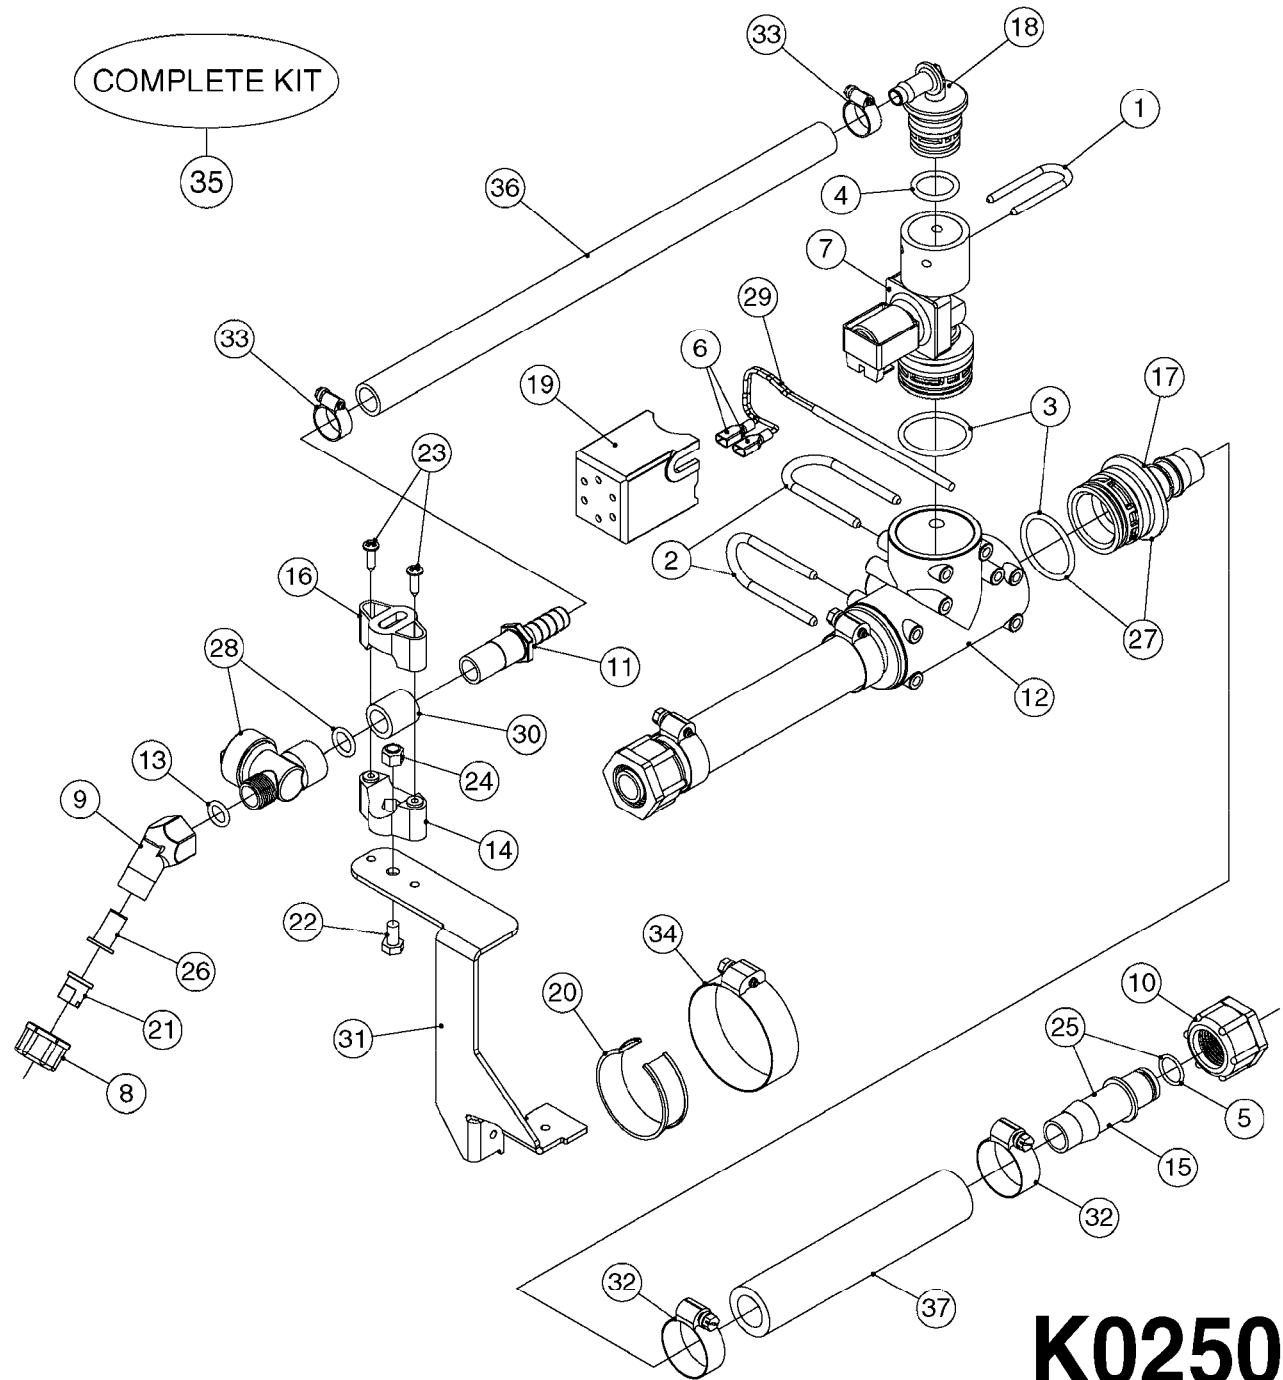

K0250

ELECTRIC END NOZZLE KIT '09
K0250-HIN, 01:01:16

Page 1
Date 07.02.2020 8:31

Pos.	parts-n°	order qty	description
1	145994	1	FITT.DK S-40 FORK
2	145995	1	FITT.DK S-53 FORK
3	242354	1	O-RING D32.2X3.0 VITON
4	242355	1	O-RING D19.2X3.0 VITON F.S-40
5	242594	1	O-RING D14 X 1.78 SCH.70-EPDM
6	261539	1	SPADE F.ELEC CONNEX BLUE INSUL
7	262104	1	VALVE, SOLENOID, S53/S40
8	320187	1	FITT.DK CAP 3/8" BSP BLACK
9	320191	1	FITT.DK ELB 3/8' BSP 45 DEGREE
10	320283	1	FITT.DK NUT 3/4"BSP
11	320891	1	FITT.DK HB 3/8'- 3/8' BSP
12	322352	1	FITT.DK S-53 TEE
13	330013	1	O-RING 2.5 X 10 PUR
14	333012	1	NOZZLE HOLD. UPPER PART
15	334044	1	FITT.DK HB 3/4' F. 3/4' CAP
16	334220	1	YOKE, UPPER NOZZLE BODY
17	334229	1	FITT.DK S-53 STR.3/4"
18	334237	1	FITT.DK S-40 ELB.3/8"
19	334965	1	COVER FOR S53 SOLENOID VALVE
20	341291	1	RUBBER HOSE CLAMP COVER 130MM
21	370392	1	NOZZLE END FAN 1850-G 300
22	410546	1	BOLT HEX M6X12 A2 SS DIN933
23	440665	1	SCREW M4.2X16 STAINLESS
24	460261	1	NUT HEX M6X1.00 LOCK DIN985 A2 SS
25	724621	1	FITT.DK HB 3/4"ASSY F.3/4" NUT
26	725042	1	SCREEN 80 MESH W.GASKET, RED
27	726558	1	FITT.DK S53 STR. 3/4" W. ORING
28	729610	1	NOZZLE ASSY. NON DRIP 3/8 THRD
29	983087	1	ELEC. CABLE 2 WIRE X 0.75MM
30	10631003	1	HOSE R X CLEAR BRAID.X 1/2 12"
31	16110803	1	NOZZLE BRACKET VAR SPACINGS
32	28029903	1	CLAMP HOSE GEAR P3/4"-S1" 6712
33	28044903	1	CLAMP HOSE GEAR P3/8" 6706
34	28047003	1	CLAMP HOSE GEAR 30 X 50 6732
35	82613203	1	ELECTRIC END NOZZLE KIT 2009
36	92701703	1	HOSE R X3/8" X300PSI WP X0012"
37	92703203	1	HOSE R X3/4" X300PSI WP X0012"