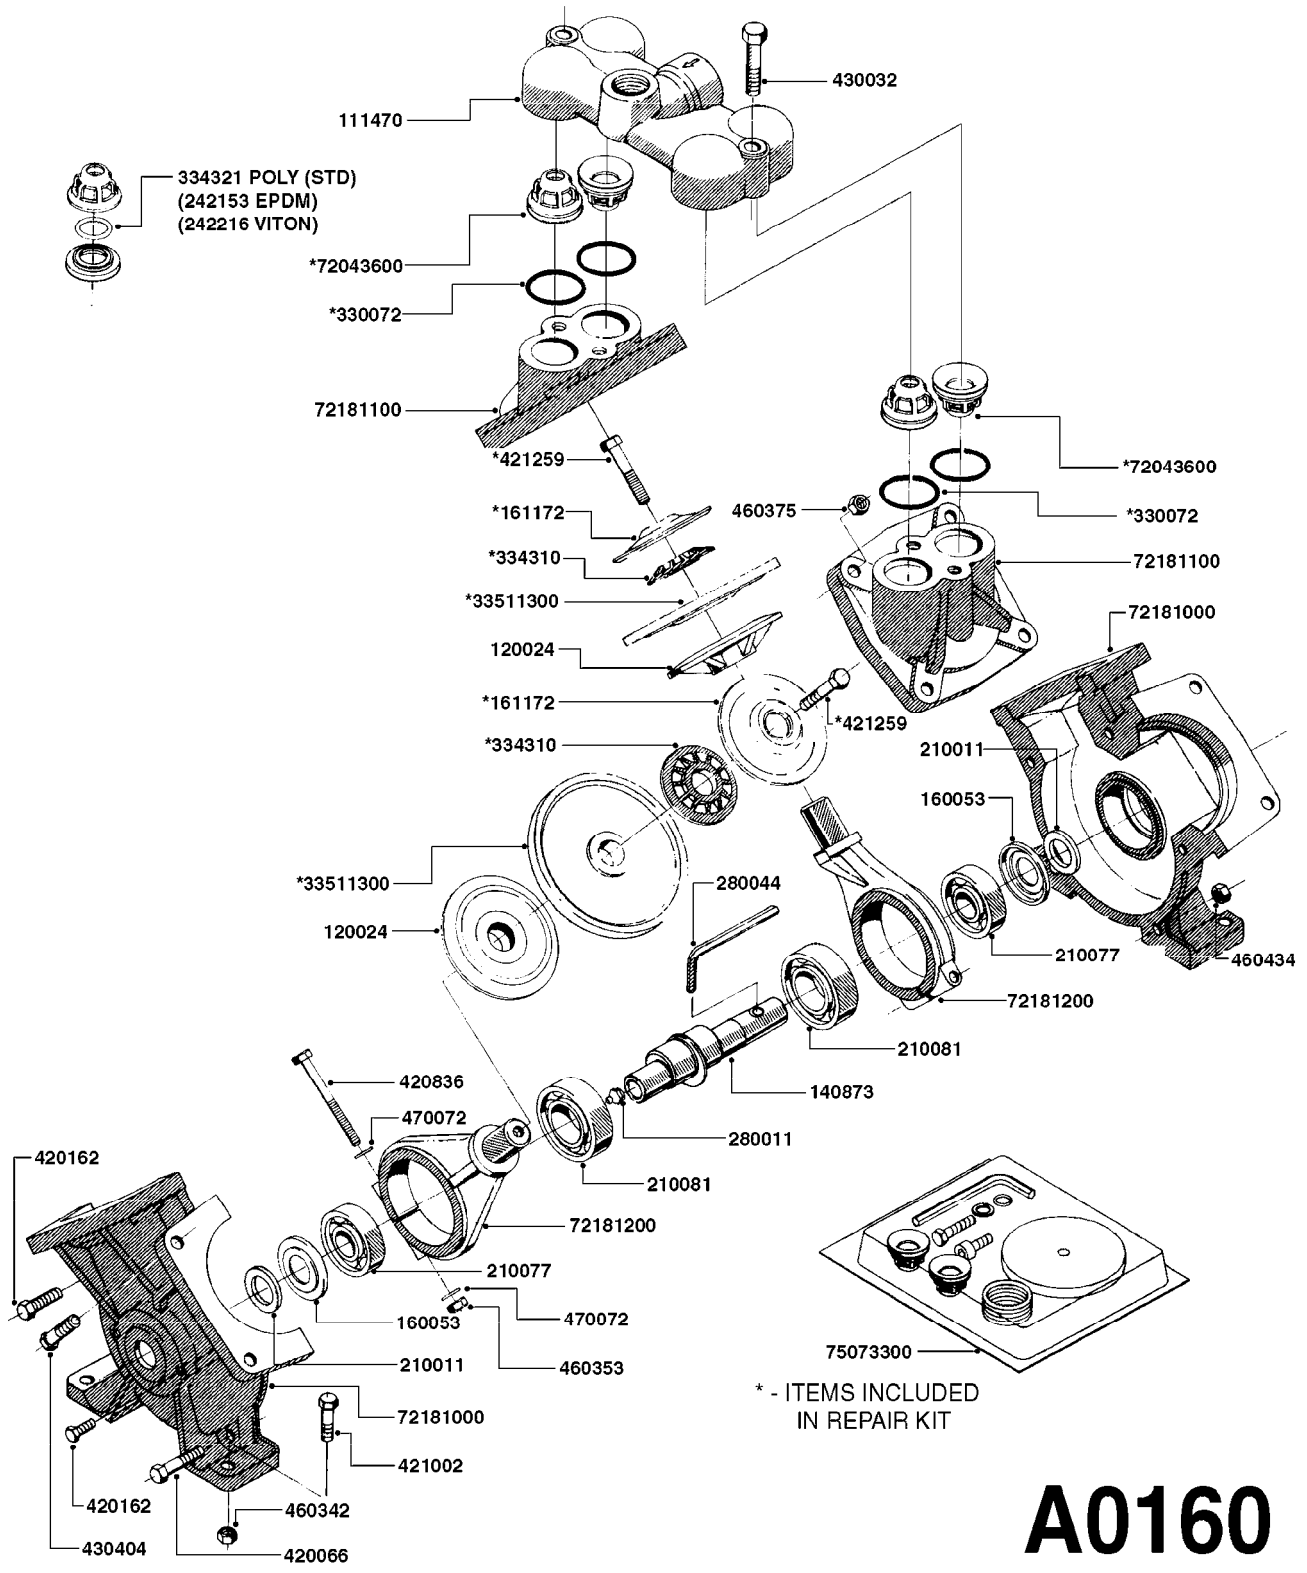

A0160

PUMP - 1202 W/MOUNTING BASE
A0160-HIN, 01:01:16

Page 1

Date 07.02.2020 8:31

parts-n°	order qty	description
111470	1	VALVE CHAMBER 1202
120024	1	DIAPHRAGM BACK DISC 1200-1300
140873	1	CRANK SHAFT MODEL 1202-9MM
160053	1	DUST PLATE
161172	1	DIAPHRAGM DISC F. 1203/1303
210011	1	SEAL FELT D39/23 X 4
210077	1	BEARING BALL 6305
210081	1	BEARING BALL 6307
242153	1	O-RING D26X4 EPDM
242216	1	O-RING VITON F/1202/1302/462
280011	1	GREASE NIPPLE 1/8' SAE H TR
280044	1	KEY HEXAGON W6 3/16'
330072	1	O-RING D53.5/D45.5X4
334310	1	NYLON WASHER 1202/1302/462
334321	1	O-RING POLY. 34.0x26.0x4.0
420066	1	BOLT HEX 8.8 DEL 3/8"X50MM
420162	1	BOLT HEX 8.8 DEL 3/8"x15MM
420836	1	BOLT HEX 8.8 RAW M8X85
421002	1	BOLT HEX 8.8 DEL M10X30 FT DIN933
421259	1	BOLT HEX UNC7/16"x2.25" 18-8SS
430032	1	BOLT HEX 8.8 RAW 1/2'X55MM
430404	1	BOLT HEX 8.8 DEL M12X50
460342	1	NUT HEX M10 DEL DIN934
460353	1	NUT HEX M8 BLACK
460375	1	NUT HEX M12 BLACK
460434	1	NUT HEX 3/8' NC BLACK
470072	1	WASHER D15/D8X.5 LOCK
33511300	1	DIAPHRAGM 1202-1303 POLY 2006
72043600	1	VALVE FOR 462/463
72181000	1	HOUSING, PUMP, 1203 RED
72181100	1	DIAPHRAGM COVER 1203/1303+BLTS
72181200	1	CONNECTING ROD FOR 1203 W/M12
75073300	1	PUMP KIT 1200/1202 "06"