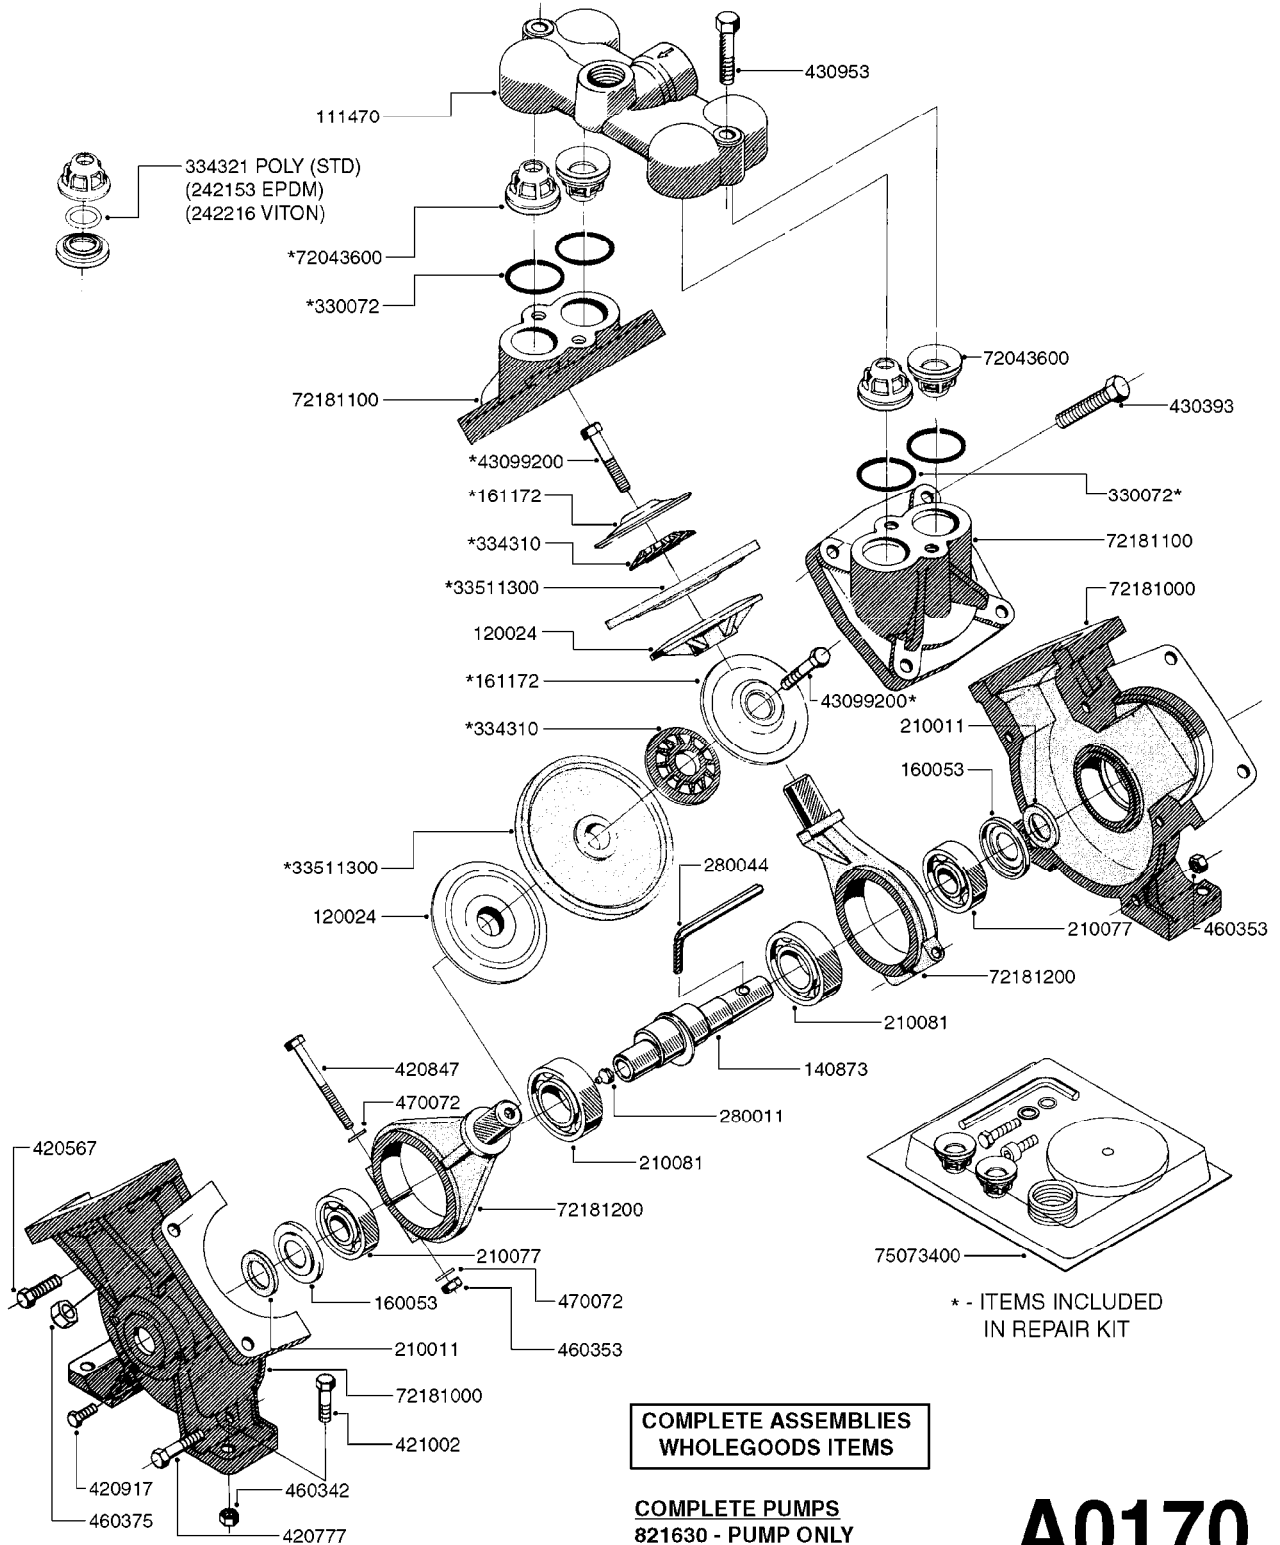

A0160

PUMP - 1202 W/MOUNTING BASE
A0160-HIN, 01:01:16

Page 1

Date 07.02.2020 8:31

parts-n°	order qty	description
111470	1	VALVE CHAMBER 1202
120024	1	DIAPHRAGM BACK DISC 1200-1300
140873	1	CRANK SHAFT MODEL 1202-9MM
160053	1	DUST PLATE
161172	1	DIAPHRAGM DISC F. 1203/1303
210011	1	SEAL FELT D39/23 X 4
210077	1	BEARING BALL 6305
210081	1	BEARING BALL 6307
242153	1	O-RING D26X4 EPDM
242216	1	O-RING VITON F/1202/1302/462
280011	1	GREASE NIPPLE 1/8' SAE H TR
280044	1	KEY HEXAGON W6 3/16'
330072	1	O-RING D53.5/D45.5X4
334310	1	NYLON WASHER 1202/1302/462
334321	1	O-RING POLY. 34.0x26.0x4.0
420066	1	BOLT HEX 8.8 DEL 3/8"X50MM
420162	1	BOLT HEX 8.8 DEL 3/8"x15MM
420836	1	BOLT HEX 8.8 RAW M8X85
421002	1	BOLT HEX 8.8 DEL M10X30 FT DIN933
421259	1	BOLT HEX UNC7/16"x2.25" 18-8SS
430032	1	BOLT HEX 8.8 RAW 1/2'X55MM
430404	1	BOLT HEX 8.8 DEL M12X50
460342	1	NUT HEX M10 DEL DIN934
460353	1	NUT HEX M8 BLACK
460375	1	NUT HEX M12 BLACK
460434	1	NUT HEX 3/8' NC BLACK
470072	1	WASHER D15/D8X.5 LOCK
33511300	1	DIAPHRAGM 1202-1303 POLY 2006
72043600	1	VALVE FOR 462/463
72181000	1	HOUSING, PUMP, 1203 RED
72181100	1	DIAPHRAGM COVER 1203/1303+BLTS
72181200	1	CONNECTING ROD FOR 1203 W/M12
75073300	1	PUMP KIT 1200/1202 "06"