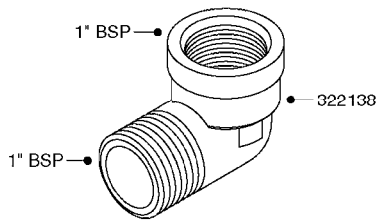

L0020

FITTINGS-T-PIECES, CAPS & ELBOWS
L0020-HIN, 01:01:16

Page 1
Date 07.02.2020 8:31

parts-n°	order qty	description
10053603	1	FITT. CAPNUT 2"BSP 5601
10194303	1	CAP BLANK 1 1/2 MCPHEE 210060
320047	1	FITT.DK CAPNUT 1/2" BSP
320106	1	FITT.DK CAPNUT 1" BSP
320272	1	FITT.DK CAPNUT 3/8" BSP
320316	1	FITT.DK TEE 3/4" X3/4" X1"BSP
320331	1	FITT.DK TEE 1" - 1" - 3/4" BSP
320342	1	FITT.DK EL 3/4"M X 1"F BSP
320563	1	FITT.DK 3 WAY 1/2" 110 DEG.
320677	1	NO LONGER AVAILABLE
320961	1	FITT.DK CAPNUT 1-1/2" BSP
321053	1	FITT.DK TEE 1/2 X1/2 X1/2" BSP
322072	1	FITT.DK TEE 3/8'X3/8'X3/8' BSP
322095	1	FITT.DK TEE 1-1/2 X1-1/4 X3/4" BSP
322138	1	FITT.DK ELB 1"M X 1"F BSP
330013	1	O-RING 2.5 X 10 PUR
330212	1	O-RING D19/D14X2.4 F.1/2"NUT
330326	1	O-RING D30/D24X2 F.1"NUT
331273	1	O-RING D44/D38X2 F.1-1/2"