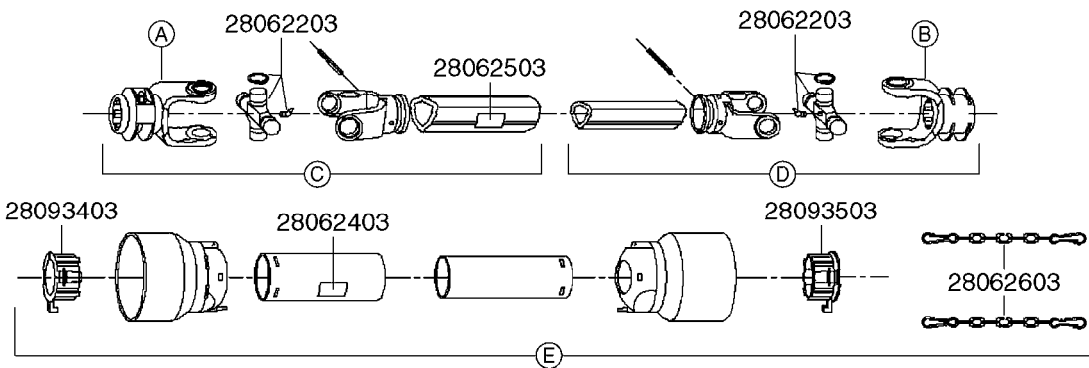

* Changed in 2016 from 100 series to G-Series (see page A0600).

A520

PTO SHAFTS - BONDIOLI CENT.
A0520-HIN, 23:10:18

Page 1
Date 07.02.2020 8:31

parts-n°	order qty	description
289042	1	UNIV. JOINT 22x54mm
421024	1	BOLT HEX 8.8 DEL M8X60
450015	1	SCREW ALLAN 3/8'X5/8' BLACK
460143	1	SELF LOCK NUT M8 SST A2 DIN985
28009803	1	PTO PIN TUBE RETAINER OUTER
28009903	1	PTO TUBE RETAINER INNER
28010103	1	PTO YOKE F.INNER TUBE CV PTO
28021403	1	PTO 1"STR/1-3/8" 6SPL B&P
28021503	1	PTO 1"STR/1-3/8" 21SPL B&P
28021603	1	PTO 1"STR/1-3/4" 20SPL B&P
28027903	1	PTO BALL LOCK.KIT F.1-3/8 YOKE
28040503	1	UNIV. JOINT 27x74.6mm
28040703	1	SAFETY CHAIN F.CV BLACK PTO (SET OF 2)
28041803	1	DECAL DANGER GUARD MISSING
28041903	1	DECAL DANGER ROT.DRIVELINE
28056703	1	PTO YOKE #1 1-3/8" X 6 SPLINE
28056803	1	PTO YOKE #1 1-3/8" X 21 SPLINE
28056903	1	PTO YOKE #4 1-3/4" X 20 SPLINE
28057003	1	PTO TUBE YOKE #1-G1 OUTER
28057103	1	PTO TUBE YOKE #4-G4 OUTER
28057203	1	PTO PIN TUBE RETAINER OUTER
28057303	1	PTO TUBE OUTER #1 745MM
28057403	1	PTO TUBE OUTER #4 720MM
28057503	1	PTO TUBE INNER #1 745MM
28057603	1	PTO TUBE INNER #4 720MM
28057703	1	PTO TUBE RETAINER INNER
28057803	1	PTO TUBE YOKE #1 Ø=1"
28057903	1	PTO TUBE YOKE #4 Ø=1"
28058003	1	PTO HALF SAFETY SHIELD OUTER
28058103	1	PTO HALF SAFETY SHIELD OUTER
28058203	1	PTO HALF SAFETY SHIELD INNER
28058303	1	PTO HALF SAFETY SHIELD INNER
28058403	1	PTO BALL LOCK.KIT F.1-3/4 YOKE
28058503	1	PTO TUBE YOKE #1-G1 INNER