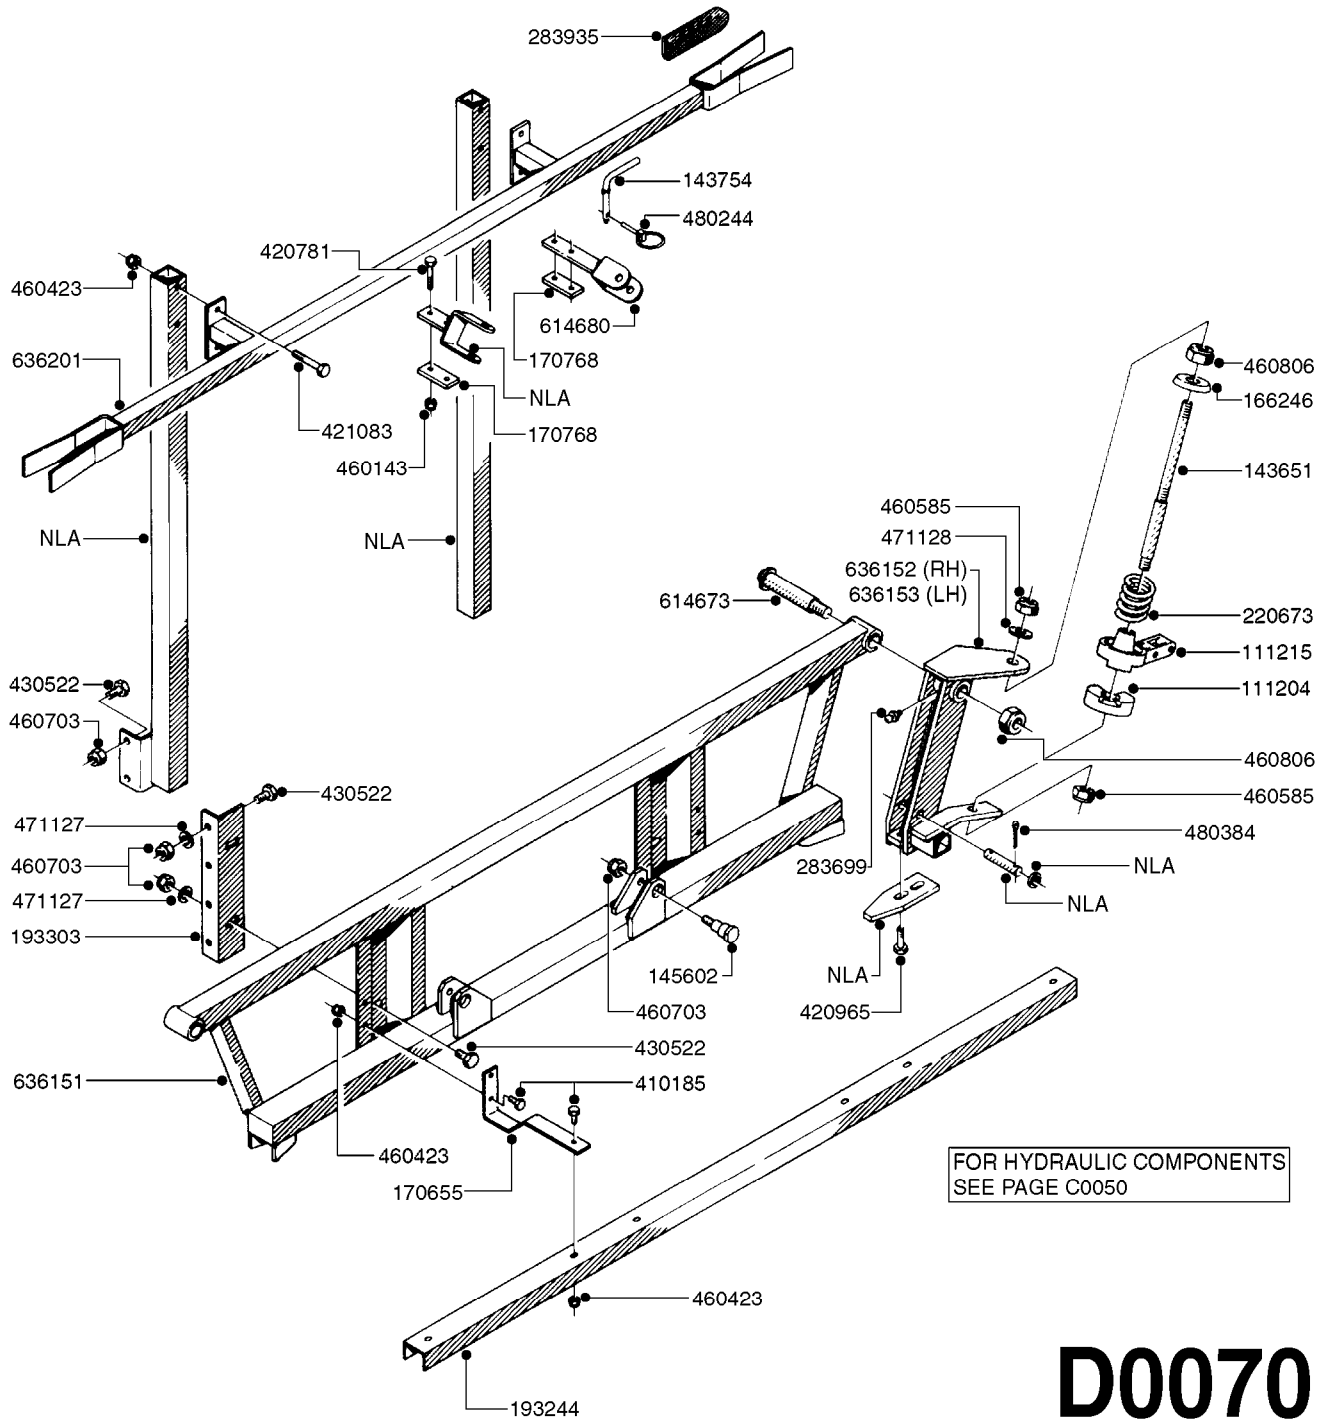

BOOM - SB 20' 26' 33' 40'
D0060-HIN, 18:12:19

Page 0
Date 07.02.2020 8:31

D0060

BOOM - SB 20' 26' 33' 40'
D0060-HIN, 18:12:19

Page 1
Date 07.02.2020 8:31

parts-n°	order qty	description
111204	1	CLAW CLUTCH/LOWER D80
111215	1	CLAW CLUTCH/UPPER D80
142597	1	DISTANCE TUBE
143651	1	AXLE M20/M16 L=355 F/BREAKAWAY
143721	1	FRICTION DISC FOR BOOM D30
143754	1	PIN D10 X 56
166246	1	WASHER CUP D53 F.SPRING
166736	1	CLAMP FOR SB BOOM
166865	1	WASHER D35/D25X2
193244	1	NOZZLE TRACK 6-8-10 M SB
193303	1	SUPPORTING ARM FOR SB BOOM
220673	1	SPRING F.PIVOT 100 X 51
334571	1	PLUG 40x40x2 F.SQ.TUBE
410185	1	BOLT HEX 8.8 DEL M6X16
421083	1	BOLT HEX 8.8 DEL M10X65
430522	1	BOLT HEX 8.8 DEL M12X25 FT
460261	1	NUT HEX M6X1.00 LOCK DIN985 A2 SS
460423	1	NUT HEX M10X1.50 LOCK DIN985A2 SS
460585	1	LOCKING NUT M16 DIN985 A2 SS
460703	1	NUT HEX M12X1.75 LOCK DIN985A2 SS
460806	1	NUT HEX M20X2.50 LOCK DIN985A2 SS
471122	1	WASHER, M10, Ø20/10.5X 2.0, SS
471127	1	WASHER, M12, Ø24/13X24X2.5 SS
471128	1	WASHER, M16, Ø30/17.0X 3.0, SS
480244	1	PIN SNAP D4.5
613487	1	TRANSPORT FITTINGS FOR SB BOOM
633942	1	OUTER BOOM WING 26', 28' SB
634163	1	CENTER SECTION - 20',26',33'
634185	1	BOOM WING OUTER PART 33' SB
635726	1	BOOM WING OUTER PART 40' SB
635779	1	INNER WING SECTION 40' SB
635780	1	INNER WING SEC. 26',28',33'SB
635792	1	BOOM WING - 20',21'SB-BOOM
706311	1	SPRING WITH HAND-GRIB