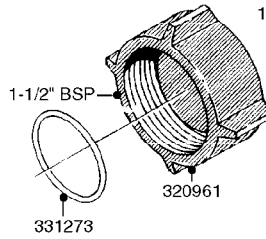

L0020

FITTINGS-T-PIECES, CAPS & ELBOWS
L0020-HIN, 01:01:16

Page 1
Date 07.02.2020 8:31

parts-n°	order qty	description
10053603	1	FITT. CAPNUT 2"BSP 5601
10194303	1	CAP BLANK 1 1/2 MCPHEE 210060
320047	1	FITT.DK CAPNUT 1/2" BSP
320106	1	FITT.DK CAPNUT 1" BSP
320272	1	FITT.DK CAPNUT 3/8" BSP
320316	1	FITT.DK TEE 3/4" X3/4" X1"BSP
320331	1	FITT.DK TEE 1" - 1" - 3/4" BSP
320342	1	FITT.DK EL 3/4"M X 1"F BSP
320563	1	FITT.DK 3 WAY 1/2" 110 DEG.
320677	1	NO LONGER AVAILABLE
320961	1	FITT.DK CAPNUT 1-1/2" BSP
321053	1	FITT.DK TEE 1/2 X1/2 X1/2" BSP
322072	1	FITT.DK TEE 3/8'X3/8'X3/8' BSP
322095	1	FITT.DK TEE 1-1/2 X1-1/4 X3/4" BSP
322138	1	FITT.DK ELB 1"M X 1"F BSP
330013	1	O-RING 2.5 X 10 PUR
330212	1	O-RING D19/D14X2.4 F.1/2"NUT
330326	1	O-RING D30/D24X2 F.1"NUT
331273	1	O-RING D44/D38X2 F.1-1/2"