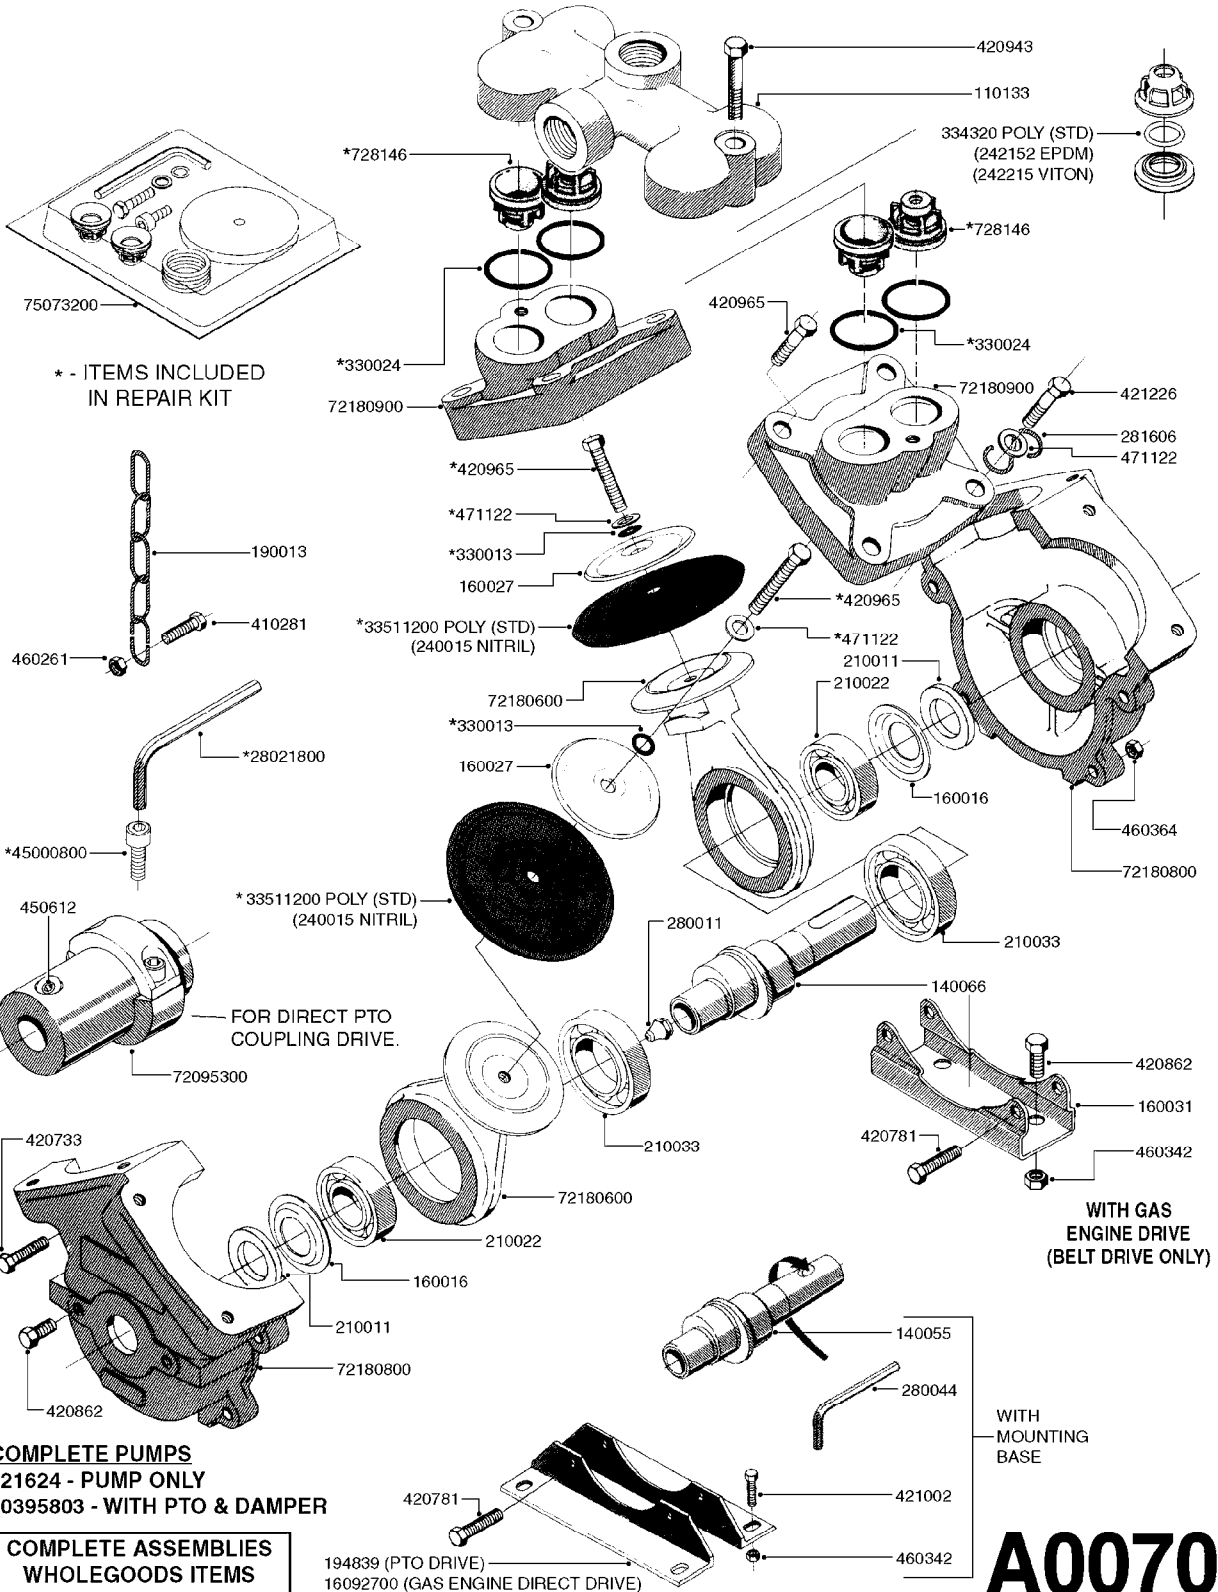

PUMP - 603
A0070-HIN, 01:01:16

COMPLETE PUMPS
821624 - PUMP ONLY
10395803 - WITH PTO & DAMPER

COMPLETE ASSEMBLIES
WHOLEGOODS ITEMS

A0070

PUMP - 603
A0070-HIN, 01:01:16

Page 1
Date 07.02.2020 8:30

parts-n°	order qty	description
110133	1	VALVE CHAMBER MOD 600 PAINTED
140055	1	CRANK SHAFT, MODEL 600
140066	1	CRANK SHAFT, MODEL 600/4
160016	1	DUST PLATE
160027	1	DIAPHRAGM UPPER DISC 500-600
160031	1	BASE PLATE MODEL 500-600
190013	1	CHAIN 35XL=800
194839	1	ANGLE IRON FOOT, M 500-600 RED
210011	1	SEAL FELT D39/23 X 4
210022	1	BEARING BALL 6205
210033	1	BEARING BALL 6007
240015	1	DIAPHRAGM MODEL 500-600 NITRIL
242152	1	O-RING D18.2X3 EPDM
242215	1	O-RING D18X3 VITON
280011	1	GREASE NIPPLE 1/8' SAE H TR
280044	1	KEY HEXAGON W6 3/16'
281606	1	S-HOOK GALVANIZED
330013	1	O-RING 2.5 X 10 PUR
330024	1	O-RING D41,1/D34.5 X 3,5
334320	1	O-RING D18X3 POLYURETHANE
410281	1	BOLT HEX 8.8 DEL M6X25 DIN933 A2
420733	1	BOLT HEX 8.8 DEL M8X40
420781	1	BOLT HEX 8.8 DEL M8X50
420862	1	BOLT HEX 8.8 DEL M10X16 FT
420943	1	BOLT HEX 8.8 DEL M10X50
420965	1	M10X40 MACHINE SCREW STAINLESS
421002	1	BOLT HEX 8.8 DEL M10X30 FT DIN933
421226	1	BOLT HEX 8.8 DEL M10X45
450612	1	SCREW M10X16 POINTED
460261	1	NUT HEX M6X1.00 LOCK DIN985 A2 SS
460342	1	NUT HEX M10 DEL DIN934
460364	1	NUT HU M8 A2 SS DIN934
471122	1	WASHER, M10, Ø20/10.5X 2.0, SS
728146	1	VALVE FOR 361(726890/707932)
821624	1	PUMP 603/7 W. FOOT TAPERED SHA
10395803	1	PUMP 603 C/W PTO 540 RPM
16092700	1	PUMP MOUNT PLATE TALL 500/600
28021800	1	KEY HEXAGON 8MM FOR M10
33511200	1	DIAPHRAGM 500-603 PUR 2006
45000800	1	BOLT ROUND M10X25
72095300	1	COUPLING 1-3/8' X 25, PAINTED
72180600	1	CONNECTING ROD FOR 503-603 M10
72180800	1	PUMP HOUSING 603 RED W/BOLTS
72180900	1	DIAPHRAGM COVER MOD. 600
75073200	1	PUMP KIT 603mm 06