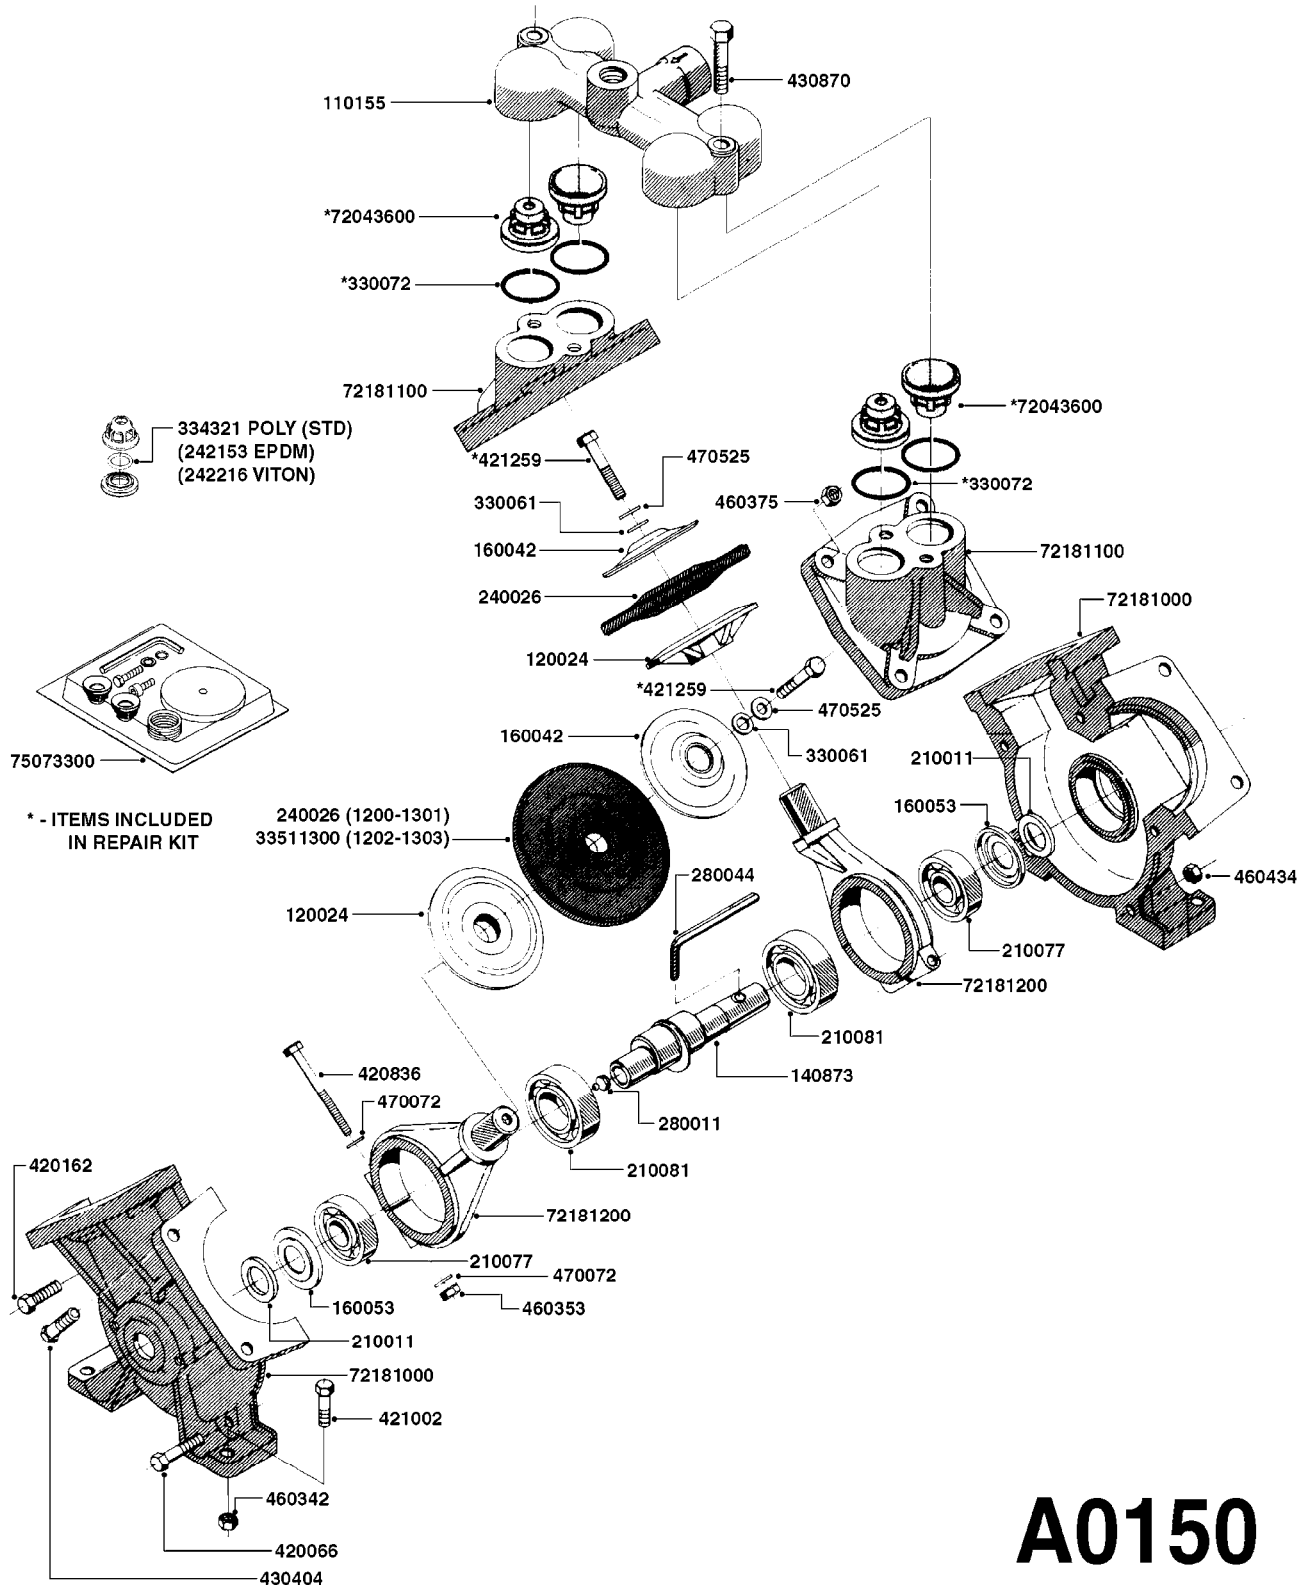

PUMP - 1200 W/ MOUNTING BASE
A0150-HIN, 27:04:17

Page 1
Date 07.02.2020 8:31

parts-n°	order qty	description
110155	1	VALVE CHAMBER F. 1200 PUMP
120024	1	DIAPHRAGM BACK DISC 1200-1300
140873	1	CRANK SHAFT MODEL 1202-9MM
160042	1	DIAPHRAGM UPPER DISC 1200-1300
160053	1	DUST PLATE
210011	1	SEAL FELT D39/23 X 4
210077	1	BEARING BALL 6305
210081	1	BEARING BALL 6307
240026	1	DIAPHRAGM MODEL 1200/1301
242153	1	O-RING D26X4 EPDM
242216	1	O-RING VITON F/1202/1302/462
280011	1	GREASE NIPPLE 1/8' SAE H TR
280044	1	KEY HEXAGON W6 3/16'
330061	1	O-RING D16/D11X2,5
330072	1	O-RING D53.5/D45.5X4
334321	1	O-RING POLY. 34.0x26.0x4.0
420066	1	BOLT HEX 8.8 DEL 3/8"X50MM
420162	1	BOLT HEX 8.8 DEL 3/8"x15MM
420836	1	BOLT HEX 8.8 RAW M8X85
421002	1	BOLT HEX 8.8 DEL M10X30 FT DIN933
421259	1	BOLT HEX UNC7/16"x2.25" 18-8SS
430404	1	BOLT HEX 8.8 DEL M12X50
430870	1	BOLT HEX 8.8 DEL M12X55 FT
460342	1	NUT HEX M10 DEL DIN934
460353	1	NUT HEX M8 BLACK
460375	1	NUT HEX M12 BLACK
460434	1	NUT HEX 3/8' NC BLACK
470072	1	WASHER D15/D8X.5 LOCK
470525	1	WASHER D19/D11.5X2.5
33511300	1	DIAPHRAGM 1202-1303 POLY 2006
72043600	1	VALVE FOR 462/463
72181000	1	HOUSING, PUMP, 1203 RED
72181100	1	DIAPHRAGM COVER 1203/1303+BLTS
72181200	1	CONNECTING ROD FOR 1203 W/M12
75073300	1	PUMP KIT 1200/1202 "06"