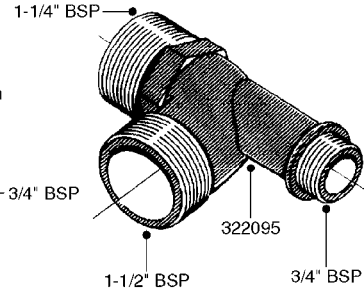

L0020

FITTINGS-T-PIECES, CAPS & ELBOWS
L0020-HIN, 01:01:16

Page 1
Date 07.02.2020 8:31

parts-n°	order qty	description
10053603	1	FITT. CAPNUT 2"BSP 5601
10194303	1	CAP BLANK 1 1/2 MCPHEE 210060
320047	1	FITT.DK CAPNUT 1/2" BSP
320106	1	FITT.DK CAPNUT 1" BSP
320272	1	FITT.DK CAPNUT 3/8" BSP
320316	1	FITT.DK TEE 3/4" X3/4" X1"BSP
320331	1	FITT.DK TEE 1" - 1" - 3/4" BSP
320342	1	FITT.DK EL 3/4"M X 1"F BSP
320563	1	FITT.DK 3 WAY 1/2" 110 DEG.
320677	1	NO LONGER AVAILABLE
320961	1	FITT.DK CAPNUT 1-1/2" BSP
321053	1	FITT.DK TEE 1/2 X1/2 X1/2" BSP
322072	1	FITT.DK TEE 3/8'X3/8'X3/8' BSP
322095	1	FITT.DK TEE 1-1/2 X1-1/4 X3/4" BSP
322138	1	FITT.DK ELB 1"M X 1"F BSP
330013	1	O-RING 2.5 X 10 PUR
330212	1	O-RING D19/D14X2.4 F.1/2"NUT
330326	1	O-RING D30/D24X2 F.1"NUT
331273	1	O-RING D44/D38X2 F.1-1/2"