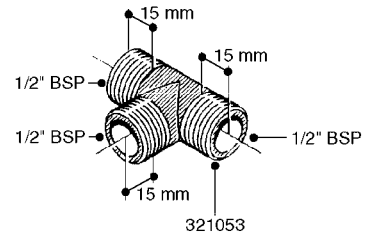

L0020

FITTINGS-T-PIECES, CAPS & ELBOWS
L0020-HIN, 01:01:16

Page 1
Date 07.02.2020 8:31

parts-n°	order qty	description
10053603	1	FITT. CAPNUT 2"BSP 5601
10194303	1	CAP BLANK 1 1/2 MCPHEE 210060
320047	1	FITT.DK CAPNUT 1/2" BSP
320106	1	FITT.DK CAPNUT 1" BSP
320272	1	FITT.DK CAPNUT 3/8" BSP
320316	1	FITT.DK TEE 3/4" X3/4" X1"BSP
320331	1	FITT.DK TEE 1" - 1" - 3/4" BSP
320342	1	FITT.DK EL 3/4"M X 1"F BSP
320563	1	FITT.DK 3 WAY 1/2" 110 DEG.
320677	1	NO LONGER AVAILABLE
320961	1	FITT.DK CAPNUT 1-1/2" BSP
321053	1	FITT.DK TEE 1/2 X1/2 X1/2" BSP
322072	1	FITT.DK TEE 3/8'X3/8'X3/8' BSP
322095	1	FITT.DK TEE 1-1/2 X1-1/4 X3/4" BSP
322138	1	FITT.DK ELB 1"M X 1"F BSP
330013	1	O-RING 2.5 X 10 PUR
330212	1	O-RING D19/D14X2.4 F.1/2"NUT
330326	1	O-RING D30/D24X2 F.1"NUT
331273	1	O-RING D44/D38X2 F.1-1/2"