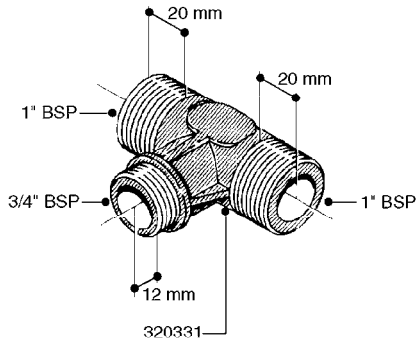

L0020

FITTINGS-T-PIECES, CAPS & ELBOWS
L0020-HIN, 01:01:16

Page 1
Date 07.02.2020 8:31

parts-n°	order qty	description
10053603	1	FITT. CAPNUT 2"BSP 5601
10194303	1	CAP BLANK 1 1/2 MCPHEE 210060
320047	1	FITT.DK CAPNUT 1/2" BSP
320106	1	FITT.DK CAPNUT 1" BSP
320272	1	FITT.DK CAPNUT 3/8" BSP
320316	1	FITT.DK TEE 3/4" X3/4" X1"BSP
320331	1	FITT.DK TEE 1" - 1" - 3/4" BSP
320342	1	FITT.DK EL 3/4"M X 1"F BSP
320563	1	FITT.DK 3 WAY 1/2" 110 DEG.
320677	1	NO LONGER AVAILABLE
320961	1	FITT.DK CAPNUT 1-1/2" BSP
321053	1	FITT.DK TEE 1/2 X1/2 X1/2" BSP
322072	1	FITT.DK TEE 3/8'X3/8'X3/8' BSP
322095	1	FITT.DK TEE 1-1/2 X1-1/4 X3/4" BSP
322138	1	FITT.DK ELB 1"M X 1"F BSP
330013	1	O-RING 2.5 X 10 PUR
330212	1	O-RING D19/D14X2.4 F.1/2"NUT
330326	1	O-RING D30/D24X2 F.1"NUT
331273	1	O-RING D44/D38X2 F.1-1/2"