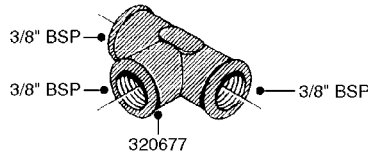

L0020

FITTINGS-T-PIECES, CAPS & ELBOWS
L0020-HIN, 01:01:16

Page 1
Date 07.02.2020 8:31

parts-n°	order qty	description
10053603	1	FITT. CAPNUT 2"BSP 5601
10194303	1	CAP BLANK 1 1/2 MCPHEE 210060
320047	1	FITT.DK CAPNUT 1/2" BSP
320106	1	FITT.DK CAPNUT 1" BSP
320272	1	FITT.DK CAPNUT 3/8" BSP
320316	1	FITT.DK TEE 3/4" X3/4" X1"BSP
320331	1	FITT.DK TEE 1" - 1" - 3/4" BSP
320342	1	FITT.DK EL 3/4"M X 1"F BSP
320563	1	FITT.DK 3 WAY 1/2" 110 DEG.
320677	1	NO LONGER AVAILABLE
320961	1	FITT.DK CAPNUT 1-1/2" BSP
321053	1	FITT.DK TEE 1/2 X1/2 X1/2" BSP
322072	1	FITT.DK TEE 3/8'X3/8'X3/8' BSP
322095	1	FITT.DK TEE 1-1/2 X1-1/4 X3/4" BSP
322138	1	FITT.DK ELB 1"M X 1"F BSP
330013	1	O-RING 2.5 X 10 PUR
330212	1	O-RING D19/D14X2.4 F.1/2"NUT
330326	1	O-RING D30/D24X2 F.1"NUT
331273	1	O-RING D44/D38X2 F.1-1/2"