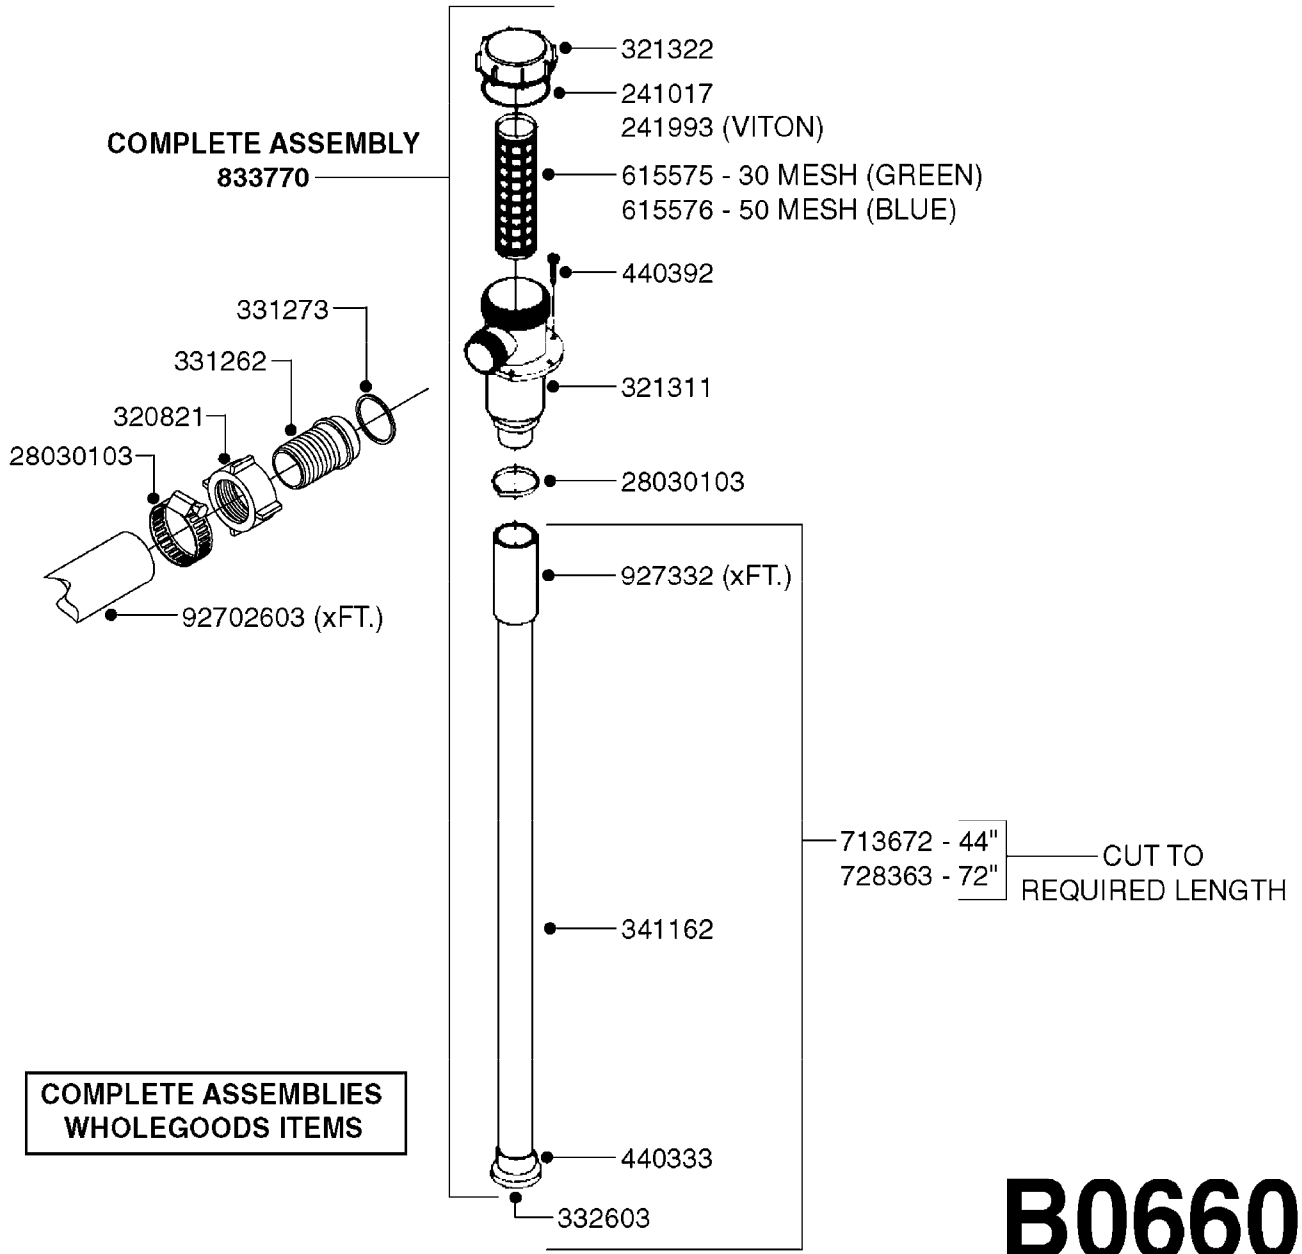

TOP SUCTION ASSEMBLY-SCREW CAP
B0660-HIN, 01:01:16

Page 1
Date 07.02.2020 8:31

parts-n°	order qty	description
241017	1	O-RING D74,5X3 NITRIL
241993	1	O-RING 74.5 X 3MM VIT/241017
320821	1	FITT.DK NUT 1-1/2" BSP
321311	1	FILTER BODY S 80 X 4
321322	1	SCREW CAP F. S80 X 4
331262	1	FITT.DK HB 1-1/2" F. 1-1/2"NUT
331273	1	O-RING D44/D38X2 F.1-1/2"
332603	1	CAP F. SUCTION TUBE
341162	1	SUCTION TUBE F.650
440333	1	SCREW 3.5 X 9.5 SS
440392	1	SCREW 6.3 X 25.0 DIN7981C TORX
615575	1	FILTER F.TOP SUCT.30 MESH GRN.
615576	1	FILTER F.TOP SUCT.50 MESH BLUE
713672	1	SUCTION TUBE L=44"
728363	1	SUCTION TUBE ASSY.L=72"
833770	1	TOP SUCTION KIT 300/500
927332	1	HOSE R X 28 BAR X 40MM X 0012"
28030103	1	CLAMP HOSE GEAR P5/4-S1.5"6724
92702603	1	HOSE PVC SUCT GRAY 1-1/2"