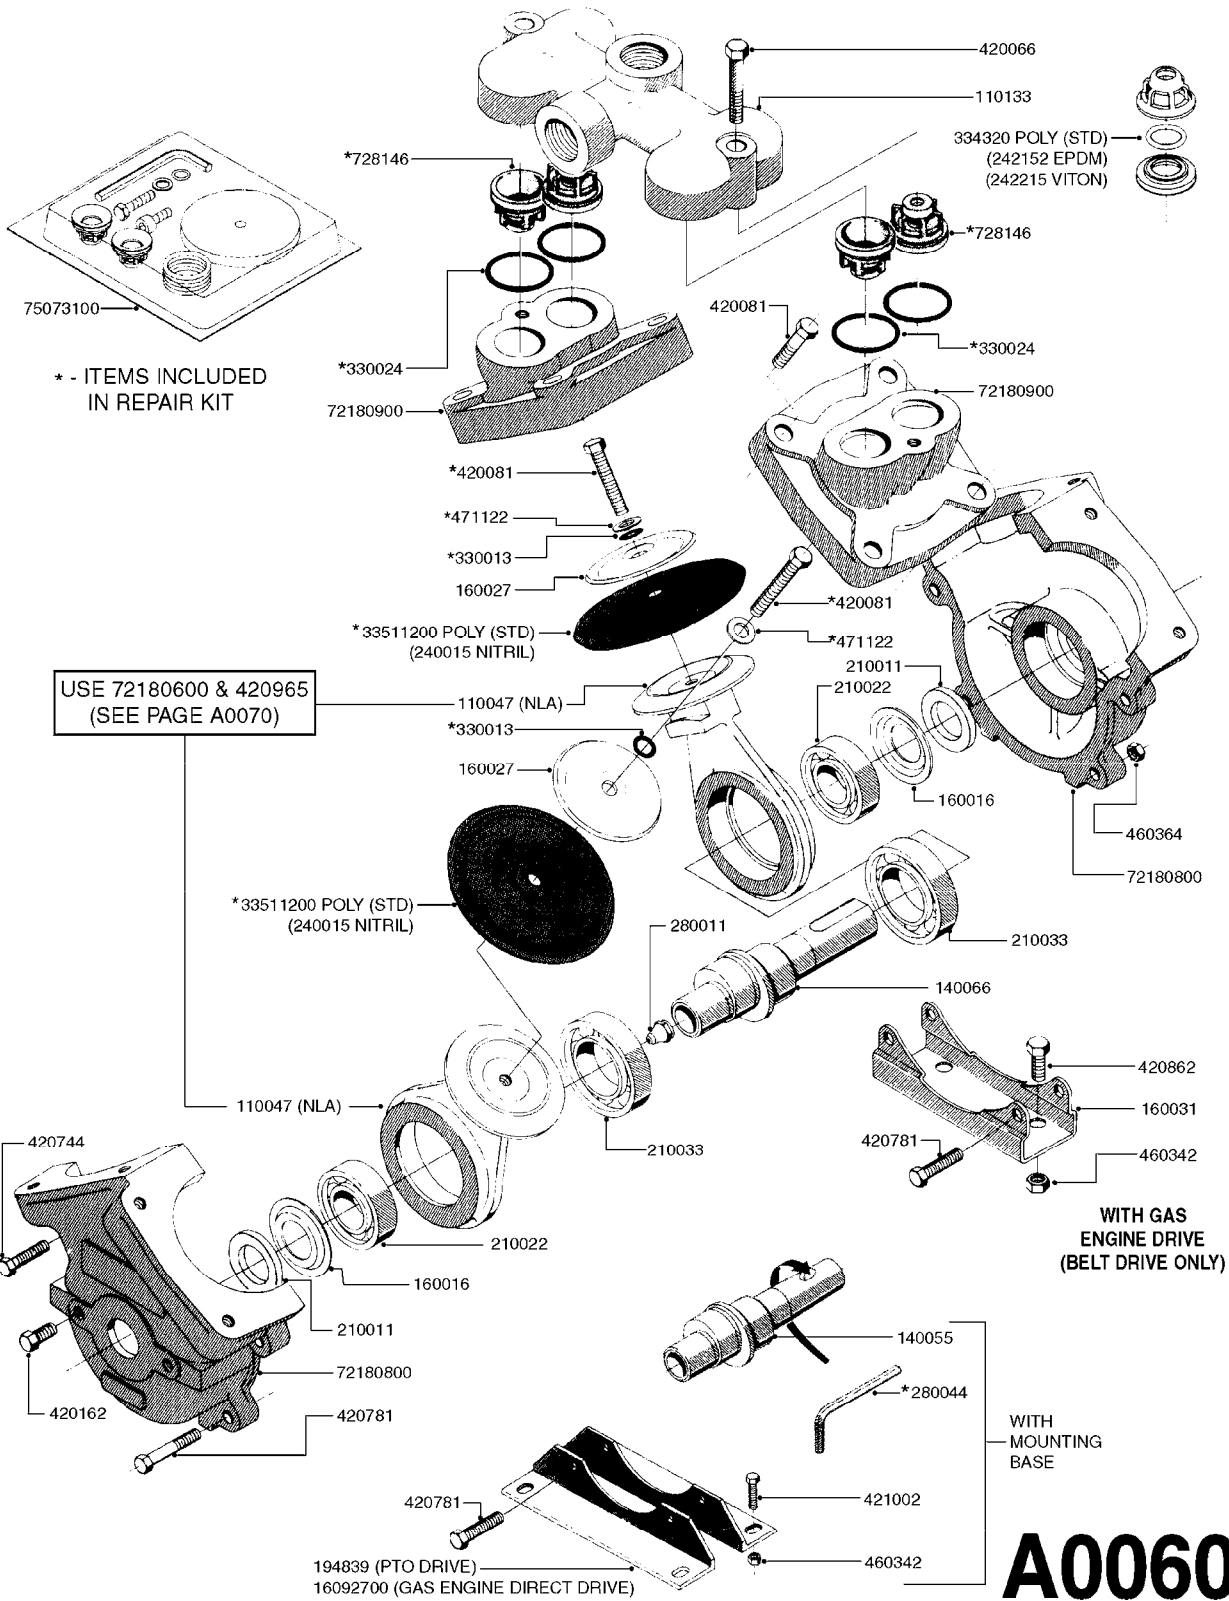

PUMP - 600
A0060-HIN, 01:01:16

PUMP - 600
A0060-HIN, 01:01:16

Page 1
Date 07.02.2020 8:30

parts-n°	order qty	description
110047	1	CONN.ROD MOD.500-600 72180600
110133	1	VALVE CHAMBER MOD 600 PAINTED
140055	1	CRANK SHAFT, MODEL 600
140066	1	CRANK SHAFT, MODEL 600/4
160016	1	DUST PLATE
160027	1	DIAPHRAGM UPPER DISC 500-600
160031	1	BASE PLATE MODEL 500-600
194839	1	ANGLE IRON FOOT, M 500-600 RED
210011	1	SEAL FELT D39/23 X 4
210022	1	BEARING BALL 6205
210033	1	BEARING BALL 6007
240015	1	DIAPHRAGM MODEL 500-600 NITRIL
242152	1	O-RING D18.2X3 EPDM
242215	1	O-RING D18X3 VITON
280011	1	GREASE NIPPLE 1/8" SAE H TR
280044	1	KEY HEXAGON W6 3/16"
330013	1	O-RING 2.5 X 10 PUR
330024	1	O-RING D41,1/D34.5 X 3,5
334320	1	O-RING D18X3 POLYURETHANE
420066	1	BOLT HEX 8.8 DEL 3/8"X50MM
420081	1	BOLT HEX 8.8 DEL 3/8"X40MM
420162	1	BOLT HEX 8.8 DEL 3/8"x15MM
420744	1	BOLT HEX 8.8 DEL M8X40
420781	1	BOLT HEX 8.8 DEL M8X50
420862	1	BOLT HEX 8.8 DEL M10X16 FT
420965	1	M10X40 MACHINE SCREW STAINLESS
421002	1	BOLT HEX 8.8 DEL M10X30 FT DIN933
460342	1	NUT HEX M10 DEL DIN934
460364	1	NUT HU M8 A2 SS DIN934
471122	1	WASHER, M10, Ø20/10.5X 2.0, SS
728146	1	VALVE FOR 361(726890/707932)
16092700	1	PUMP MOUNT PLATE TALL 500/600
33511200	1	DIAPHRAGM 500-603 PUR 2006
72180600	1	CONNECTING ROD FOR 503-603 M10
72180800	1	PUMP HOUSING 603 RED W/BOLTS
72180900	1	DIAPHRAGM COVER MOD. 600
75073100	1	PUMP KIT 600 "06"