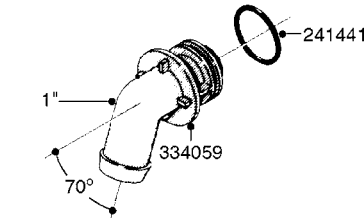

L0010

parts-n°	order qty	description
240085	1	O-RING D13,1/8,3X02,4 NITRIL
241441	1	O-RING D29.3X3
242594	1	O-RING D14 X 1.78 SCH.70-EPDM
320084	1	FITT.DK NUT 1/2" BSP
320095	1	FITT.DK NUT 1" BSP
320117	1	FITT.DK CONN.1/2"BSP F. 1" CAP
320187	1	FITT.DK CAP 3/8" BSP BLACK
320283	1	FITT.DK NUT 3/4"BSP
320821	1	FITT.DK NUT 1-1/2" BSP
321495	1	FITT.DK REDUC 1/4'BSP F.3/4'NT
321576	1	FITT.DK CONN 1/2"BSP F.3/4"NUT
330013	1	O-RING 2.5 X 10 PUR
330212	1	O-RING D19/D14X2.4 F.1/2"NUT
330326	1	O-RING D30/D24X2 F.1"NUT
330341	1	FITT.DK HB 1" F. 1" NUT
330595	1	O-RING D24.6/D20X2.1 -3/4"
330665	1	FITT.DK HB 3/4"F.1" NUT
330676	1	FITT.DK HB 3/8" F. 1/2" NUT
330687	1	FITT.DK HB 1/2" F. 1/2" NUT
330691	1	FITT.DK HB 3/4'F.3/4' NUT
330783	1	FITT.DK HB 3/8"F.3/8" NUT
331262	1	FITT.DK HB 1-1/2" F. 1-1/2"NUT
331273	1	O-RING D44/D38X2 F.1-1/2"
331446	1	FITT.DK HB 1" F.1-1/2" NUT
331807	1	FITT.DK HB 5/16" F.3/8" NUT
332286	1	FITT.DK HB 1/2" F. 3/4" NUT
332905	1	FITT.DK HB 1/2" F. 3/4" CAP
332927	1	FITT.DK PLUG F. NOZZLE TUBE
333292	1	FITT.DK HB 1"O'RING F.1-1/2"
333664	1	FITT.DK HB 5/16' F. 1/2' NUT
334044	1	FITT.DK HB 3/4' F. 3/4' CAP
334059	1	FITT.DK EL 1" 110 DEG.F.1-1/2"
334123	1	FITT.DK HB 1-1/4"O-RNG F.1-1/2"
334150	1	FITT.DK HB 1-1/4" 110 F.1-1/2"
390542	1	PLUG WASHER FOR 3/4'CAP NUT
716236	1	FITT.DK HB 1/2" ASSY. F. 3/4"
716413	1	FITT.DK PLUG ASSY. F.NOZ TUBE
717426	1	FITT.DK REDUC 1/4"BSP F.3/4"N
720856	1	FITT.DK 1/2'BSP ASSY.F.3/4'NUT
724621	1	FITT.DK HB 3/4"ASSY F.3/4" NUT