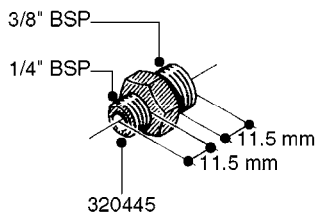

L0020

FITTINGS-T-PIECES, CAPS & ELBOWS
L0020-HIN, 01:01:16

Page 1
Date 07.02.2020 8:30

parts-n°	order qty	description
10053603	1	FITT. CAPNUT 2"BSP 5601
10194303	1	CAP BLANK 1 1/2 MCPHEE 210060
320047	1	FITT.DK CAPNUT 1/2" BSP
320106	1	FITT.DK CAPNUT 1" BSP
320272	1	FITT.DK CAPNUT 3/8" BSP
320316	1	FITT.DK TEE 3/4" X3/4" X1"BSP
320331	1	FITT.DK TEE 1" - 1" - 3/4" BSP
320342	1	FITT.DK EL 3/4"M X 1"F BSP
320563	1	FITT.DK 3 WAY 1/2" 110 DEG.
320677	1	NO LONGER AVAILABLE
320961	1	FITT.DK CAPNUT 1-1/2" BSP
321053	1	FITT.DK TEE 1/2 X1/2 X1/2" BSP
322072	1	FITT.DK TEE 3/8'X3/8'X3/8' BSP
322095	1	FITT.DK TEE 1-1/2 X1-1/4 X3/4" BSP
322138	1	FITT.DK ELB 1"M X 1"F BSP
330013	1	O-RING 2.5 X 10 PUR
330212	1	O-RING D19/D14X2.4 F.1/2"NUT
330326	1	O-RING D30/D24X2 F.1"NUT
331273	1	O-RING D44/D38X2 F.1-1/2"

FITTINGS - HEXAGON NIPPLES
L0030-HIN, 01:01:16

Page 0
Date 07.02.2020 8:30

L0030

FITTINGS - HEXAGON NIPPLES
L0030-HIN, 01:01:16

Page 1
Date 07.02.2020 8:30

parts-n°	order qty	description
10015303	1	FITT.PO.HN 1.00X1.00 M1000
10425003	1	FITT.PO.HN 1.25X1.00 MCPHEE
320132	1	FITT.DK HN 1" BSP
320176	1	FITT.DK HN 3/8"X1/2" BSP
320445	1	FITT.DK HN 1/4"X3/8" BSP
320655	1	FITT.DK HN 1/2"-1/2" BSP
320692	1	FITT.DK HN 3/8'BSPX1/4'NPT
320703	1	FITT.DK HN 3/8BSP X1/2 &1/4NPT
320725	1	FITT.DK NIPPLE 3/8"-3/8" BSP
320902	1	FITT.DK HN 3/8'X 1/4' BSP
390232	1	FITT.DK HN 1-1/2' X 1-1/4' BSP
390276	1	FITT.DK HN 1'BSP