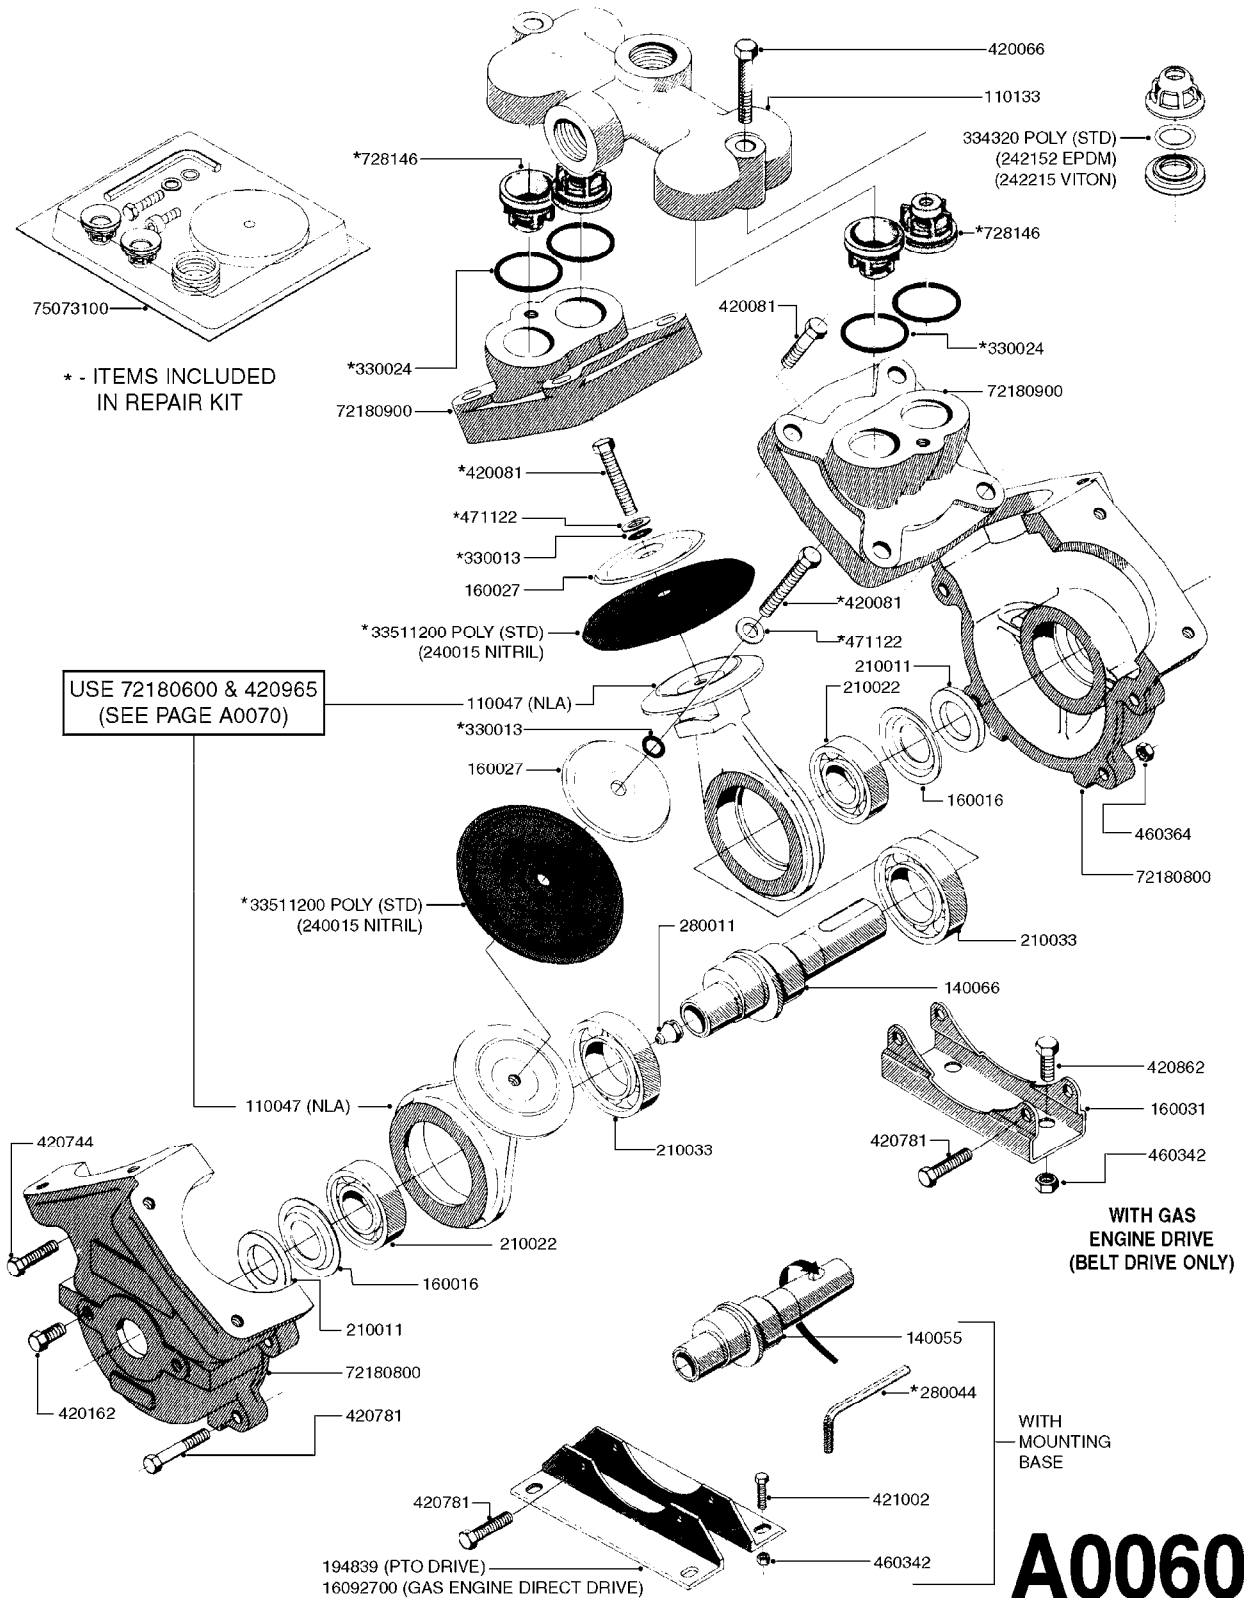

* - ITEMS INCLUDED
IN REPAIR KIT

USE 72180600 & 420965
(SEE PAGE A0070)

PUMP - 600
A0060-HIN, 01:01:16

Page 1
Date 07.02.2020 8:30

parts-n°	order qty	description
110047	1	CONN.ROD MOD.500-600 72180600
110133	1	VALVE CHAMBER MOD 600 PAINTED
140055	1	CRANK SHAFT, MODEL 600
140066	1	CRANK SHAFT, MODEL 600/4
160016	1	DUST PLATE
160027	1	DIAPHRAGM UPPER DISC 500-600
160031	1	BASE PLATE MODEL 500-600
194839	1	ANGLE IRON FOOT, M 500-600 RED
210011	1	SEAL FELT D39/23 X 4
210022	1	BEARING BALL 6205
210033	1	BEARING BALL 6007
240015	1	DIAPHRAGM MODEL 500-600 NITRIL
242152	1	O-RING D18.2X3 EPDM
242215	1	O-RING D18X3 VITON
280011	1	GREASE NIPPLE 1/8" SAE H TR
280044	1	KEY HEXAGON W6 3/16"
330013	1	O-RING 2.5 X 10 PUR
330024	1	O-RING D41,1/D34.5 X 3,5
334320	1	O-RING D18X3 POLYURETHANE
420066	1	BOLT HEX 8.8 DEL 3/8"X50MM
420081	1	BOLT HEX 8.8 DEL 3/8"X40MM
420162	1	BOLT HEX 8.8 DEL 3/8"x15MM
420744	1	BOLT HEX 8.8 DEL M8X40
420781	1	BOLT HEX 8.8 DEL M8X50
420862	1	BOLT HEX 8.8 DEL M10X16 FT
420965	1	M10X40 MACHINE SCREW STAINLESS
421002	1	BOLT HEX 8.8 DEL M10X30 FT DIN933
460342	1	NUT HEX M10 DEL DIN934
460364	1	NUT HU M8 A2 SS DIN934
471122	1	WASHER, M10, Ø20/10.5X 2.0, SS
728146	1	VALVE FOR 361(726890/707932)
16092700	1	PUMP MOUNT PLATE TALL 500/600
33511200	1	DIAPHRAGM 500-603 PUR 2006
72180600	1	CONNECTING ROD FOR 503-603 M10
72180800	1	PUMP HOUSING 603 RED W/BOLTS
72180900	1	DIAPHRAGM COVER MOD. 600
75073100	1	PUMP KIT 600 "06"