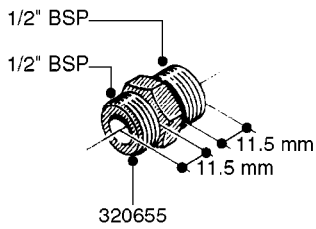

L0020

FITTINGS-T-PIECES, CAPS & ELBOWS
L0020-HIN, 01:01:16

Page 1
Date 07.02.2020 8:30

parts-n°	order qty	description
10053603	1	FITT. CAPNUT 2"BSP 5601
10194303	1	CAP BLANK 1 1/2 MCPHEE 210060
320047	1	FITT.DK CAPNUT 1/2" BSP
320106	1	FITT.DK CAPNUT 1" BSP
320272	1	FITT.DK CAPNUT 3/8" BSP
320316	1	FITT.DK TEE 3/4" X3/4" X1"BSP
320331	1	FITT.DK TEE 1" - 1" - 3/4" BSP
320342	1	FITT.DK EL 3/4"M X 1"F BSP
320563	1	FITT.DK 3 WAY 1/2" 110 DEG.
320677	1	NO LONGER AVAILABLE
320961	1	FITT.DK CAPNUT 1-1/2" BSP
321053	1	FITT.DK TEE 1/2 X1/2 X1/2" BSP
322072	1	FITT.DK TEE 3/8'X3/8'X3/8' BSP
322095	1	FITT.DK TEE 1-1/2 X1-1/4 X3/4" BSP
322138	1	FITT.DK ELB 1"M X 1"F BSP
330013	1	O-RING 2.5 X 10 PUR
330212	1	O-RING D19/D14X2.4 F.1/2"NUT
330326	1	O-RING D30/D24X2 F.1"NUT
331273	1	O-RING D44/D38X2 F.1-1/2"

FITTINGS - HEXAGON NIPPLES
L0030-HIN, 01:01:16

Page 0
Date 07.02.2020 8:30

L0030

FITTINGS - HEXAGON NIPPLES
L0030-HIN, 01:01:16

Page 1
Date 07.02.2020 8:30

parts-n°	order qty	description
10015303	1	FITT.PO.HN 1.00X1.00 M1000
10425003	1	FITT.PO.HN 1.25X1.00 MCPHEE
320132	1	FITT.DK HN 1" BSP
320176	1	FITT.DK HN 3/8"X1/2" BSP
320445	1	FITT.DK HN 1/4"X3/8" BSP
320655	1	FITT.DK HN 1/2"-1/2" BSP
320692	1	FITT.DK HN 3/8'BSPX1/4'NPT
320703	1	FITT.DK HN 3/8BSP X1/2 &1/4NPT
320725	1	FITT.DK NIPPLE 3/8"-3/8" BSP
320902	1	FITT.DK HN 3/8'X 1/4' BSP
390232	1	FITT.DK HN 1-1/2' X 1-1/4' BSP
390276	1	FITT.DK HN 1'BSP