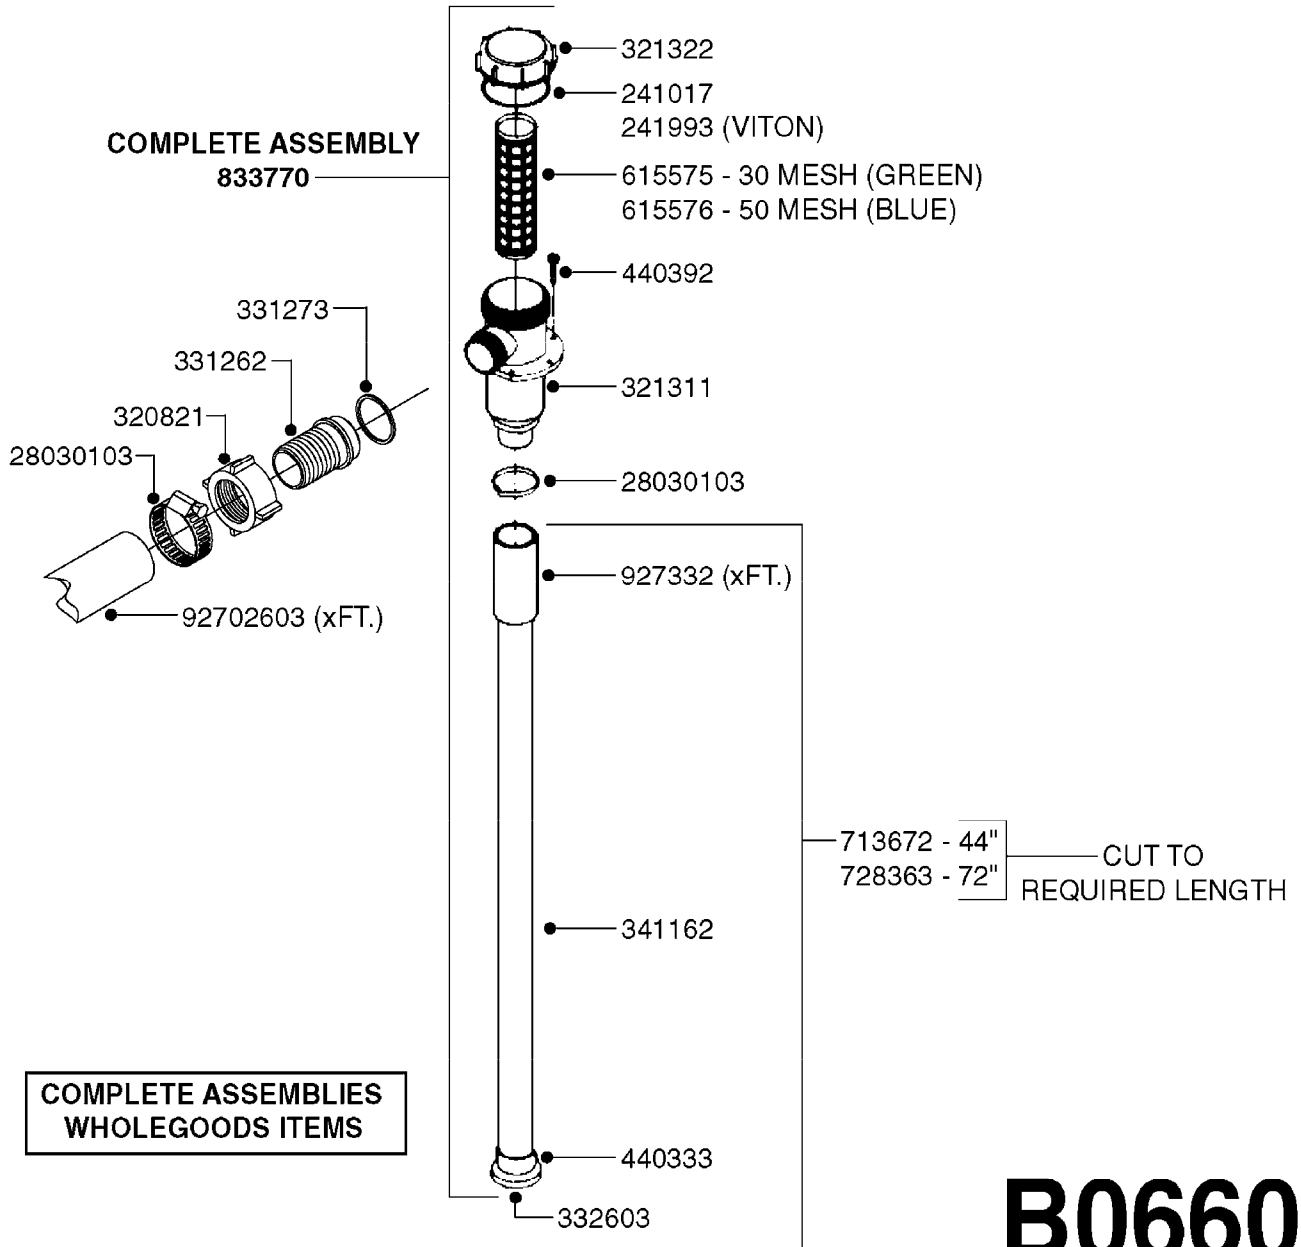

TOP SUCTION ASSEMBLY-SCREW CAP
B0660-HIN, 01:01:16

Page 1
Date 07.02.2020 8:30

parts-n°	order qty	description
241017	1	O-RING D74,5X3 NITRIL
241993	1	O-RING 74.5 X 3MM VIT/241017
320821	1	FITT.DK NUT 1-1/2" BSP
321311	1	FILTER BODY S 80 X 4
321322	1	SCREW CAP F. S80 X 4
331262	1	FITT.DK HB 1-1/2" F. 1-1/2"NUT
331273	1	O-RING D44/D38X2 F.1-1/2"
332603	1	CAP F. SUCTION TUBE
341162	1	SUCTION TUBE F.650
440333	1	SCREW 3.5 X 9.5 SS
440392	1	SCREW 6.3 X 25.0 DIN7981C TORX
615575	1	FILTER F.TOP SUCT.30 MESH GRN.
615576	1	FILTER F.TOP SUCT.50 MESH BLUE
713672	1	SUCTION TUBE L=44"
728363	1	SUCTION TUBE ASSY.L=72"
833770	1	TOP SUCTION KIT 300/500
927332	1	HOSE R X 28 BAR X 40MM X 0012"
28030103	1	CLAMP HOSE GEAR P5/4-S1.5"6724
92702603	1	HOSE PVC SUCT GRAY 1-1/2"