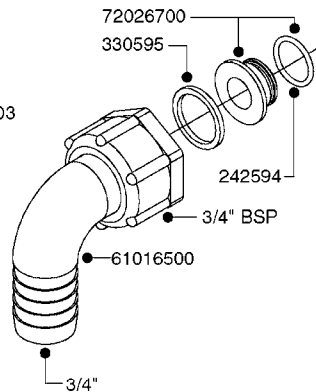

L0040

FITTINGS - NIPPLES & ELBOWS
L0040-HIN, 01:01:16

Page 1

Date 07.02.2020 8:30

parts-n°	order qty	description
10530803	1	FITT.PO.SE 2.00X2.00 45 DEG.
320191	1	FITT.DK ELB 3/8' BSP 45 DEGREE
320482	1	FITT.DK ELB. 1/2" BSP 60 DEG.
320596	1	FITT.DK ELB 3/8'-1/2'BSP 45DEG
320607	1	FITT.DK HN 3/8M X 3/8F BSP LNG
320633	1	FITT.DK HN 3/8"M X 3/8"F BSP
321451	1	FITT.DK ELB.1-1/2 X1-1/4 80DEG
321532	1	FITT.DK REDUC 3/4' X 1/2' BSP
390233	1	FITT.DK REDUC 1-1/2" X 1" BSP

L0050

parts-n°	order qty	description
242594	1	O-RING D14 X 1.78 SCH.70-EPDM
320294	1	FITT.DK TEE 3/8X3/8HB X1/2"BSP
320305	1	FITT.DK HB 3/4'- 3/4' BSP
320386	1	FITT.DK TEE 3/8X3/8HB X3/8"BSP
320397	1	FITT.DK ELB 3/8"HB X 3/8" BSP
320401	1	FITT.DK TEE 1/2X1/2HB X1/2"BSP
320412	1	FITT.DK TEE 1/2X1/2HB X3/8'BSP
320423	1	FITT.DK ELB 1/2'HB X 3/8' BSP
320891	1	FITT.DK HB 3/8'- 3/8' BSP
320972	1	FITT.DK HB 5/16'- 1/4' BSP
322046	1	FITT.DK TEE 1/2X1/2HB X3/4'BSP
322048	1	FITT.DK TEE 3/4X3/4HB X3/4'BSP
330595	1	O-RING D24.6/D20X2.1 -3/4"
333137	1	FITT.DK CONN.1/2" F.NOZZ. DOUB
333141	1	FITT.DK CONN.1/2" F.NOZZ.SING
334041	1	FITT.DK CONN.3/4' F.NOZZ. SING
334042	1	FITT.DK CONN.3/4' F.NOZZ. DOUB
334195	1	FITT.DK ELB. 3/4"HB X 3/4"HB
10012103	1	FITT.PO.HB 1.25X1.50 IMB1012
10014003	1	FITT.PO.HB 1.25X1.25 IMB1010
10036903	1	FITT.PO.HB 1.50X1.50 IMB1212
28019303	1	FITTING HB ELB 3/4NPT-3/4HOSE
61016500	1	HOSE TAIL 3/4" 90°+RG CAP 3/4"
72026700	1	NOZZLE TUBE ADAPTER W/O-RING