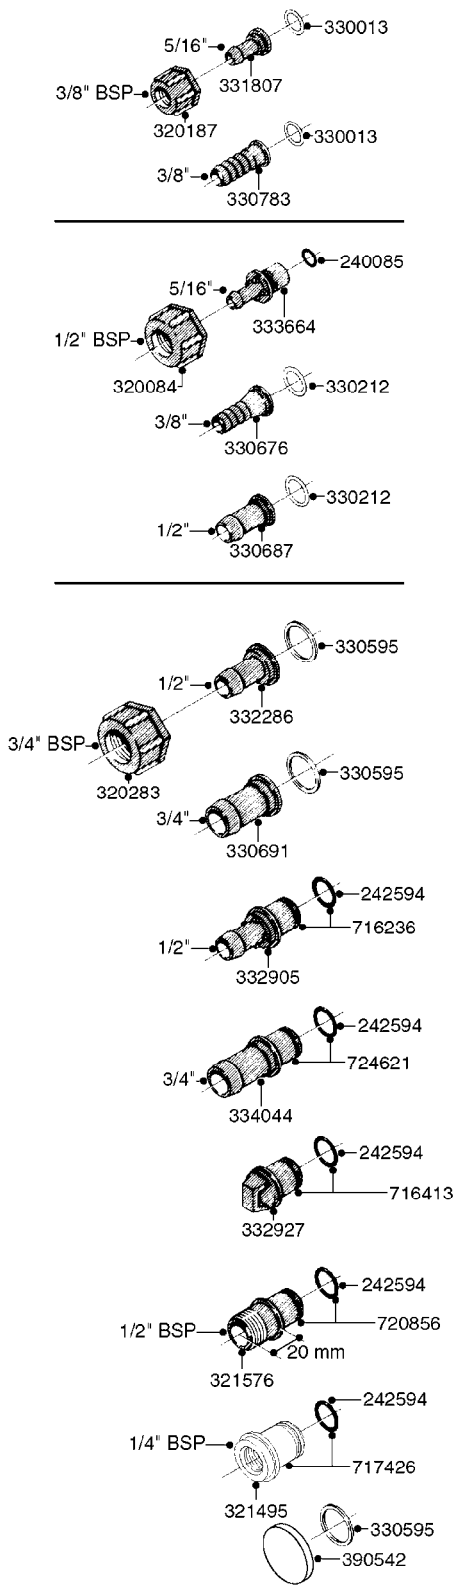

L0010

parts-n°	order qty	description
240085	1	O-RING D13,1/8,3X02,4 NITRIL
241441	1	O-RING D29.3X3
242594	1	O-RING D14 X 1.78 SCH.70-EPDM
320084	1	FITT.DK NUT 1/2" BSP
320095	1	FITT.DK NUT 1" BSP
320117	1	FITT.DK CONN.1/2"BSP F. 1" CAP
320187	1	FITT.DK CAP 3/8" BSP BLACK
320283	1	FITT.DK NUT 3/4"BSP
320821	1	FITT.DK NUT 1-1/2" BSP
321495	1	FITT.DK REDUC 1/4'BSP F.3/4'NT
321576	1	FITT.DK CONN 1/2"BSP F.3/4"NUT
330013	1	O-RING 2.5 X 10 PUR
330212	1	O-RING D19/D14X2.4 F.1/2"NUT
330326	1	O-RING D30/D24X2 F.1"NUT
330341	1	FITT.DK HB 1" F. 1" NUT
330595	1	O-RING D24.6/D20X2.1 -3/4"
330665	1	FITT.DK HB 3/4"F.1" NUT
330676	1	FITT.DK HB 3/8" F. 1/2" NUT
330687	1	FITT.DK HB 1/2" F. 1/2" NUT
330691	1	FITT.DK HB 3/4'F.3/4' NUT
330783	1	FITT.DK HB 3/8"F.3/8" NUT
331262	1	FITT.DK HB 1-1/2" F. 1-1/2"NUT
331273	1	O-RING D44/D38X2 F.1-1/2"
331446	1	FITT.DK HB 1" F.1-1/2" NUT
331807	1	FITT.DK HB 5/16" F.3/8" NUT
332286	1	FITT.DK HB 1/2" F. 3/4" NUT
332905	1	FITT.DK HB 1/2" F. 3/4" CAP
332927	1	FITT.DK PLUG F. NOZZLE TUBE
333292	1	FITT.DK HB 1"O'RING F.1-1/2"
333664	1	FITT.DK HB 5/16' F. 1/2' NUT
334044	1	FITT.DK HB 3/4' F. 3/4' CAP
334059	1	FITT.DK EL 1" 110 DEG.F.1-1/2"
334123	1	FITT.DK HB 1-1/4"O-RNG F.1-1/2"
334150	1	FITT.DK HB 1-1/4" 110 F.1-1/2"
390542	1	PLUG WASHER FOR 3/4'CAP NUT
716236	1	FITT.DK HB 1/2" ASSY. F. 3/4"
716413	1	FITT.DK PLUG ASSY. F.NOZ TUBE
717426	1	FITT.DK REDUC 1/4"BSP F.3/4"N
720856	1	FITT.DK 1/2'BSP ASSY.F.3/4'NUT
724621	1	FITT.DK HB 3/4"ASSY F.3/4" NUT