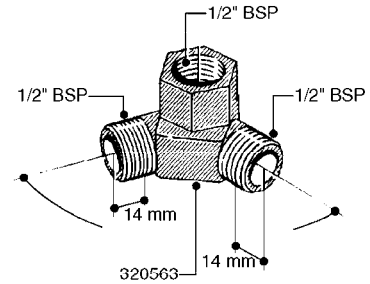

L0020

FITTINGS-T-PIECES, CAPS & ELBOWS
L0020-HIN, 01:01:16

Page 1
Date 07.02.2020 8:30

parts-n°	order qty	description
10053603	1	FITT. CAPNUT 2"BSP 5601
10194303	1	CAP BLANK 1 1/2 MCPHEE 210060
320047	1	FITT.DK CAPNUT 1/2" BSP
320106	1	FITT.DK CAPNUT 1" BSP
320272	1	FITT.DK CAPNUT 3/8" BSP
320316	1	FITT.DK TEE 3/4" X3/4" X1"BSP
320331	1	FITT.DK TEE 1" - 1" - 3/4" BSP
320342	1	FITT.DK EL 3/4"M X 1"F BSP
320563	1	FITT.DK 3 WAY 1/2" 110 DEG.
320677	1	NO LONGER AVAILABLE
320961	1	FITT.DK CAPNUT 1-1/2" BSP
321053	1	FITT.DK TEE 1/2 X1/2 X1/2" BSP
322072	1	FITT.DK TEE 3/8'X3/8'X3/8' BSP
322095	1	FITT.DK TEE 1-1/2 X1-1/4 X3/4" BSP
322138	1	FITT.DK ELB 1"M X 1"F BSP
330013	1	O-RING 2.5 X 10 PUR
330212	1	O-RING D19/D14X2.4 F.1/2"NUT
330326	1	O-RING D30/D24X2 F.1"NUT
331273	1	O-RING D44/D38X2 F.1-1/2"