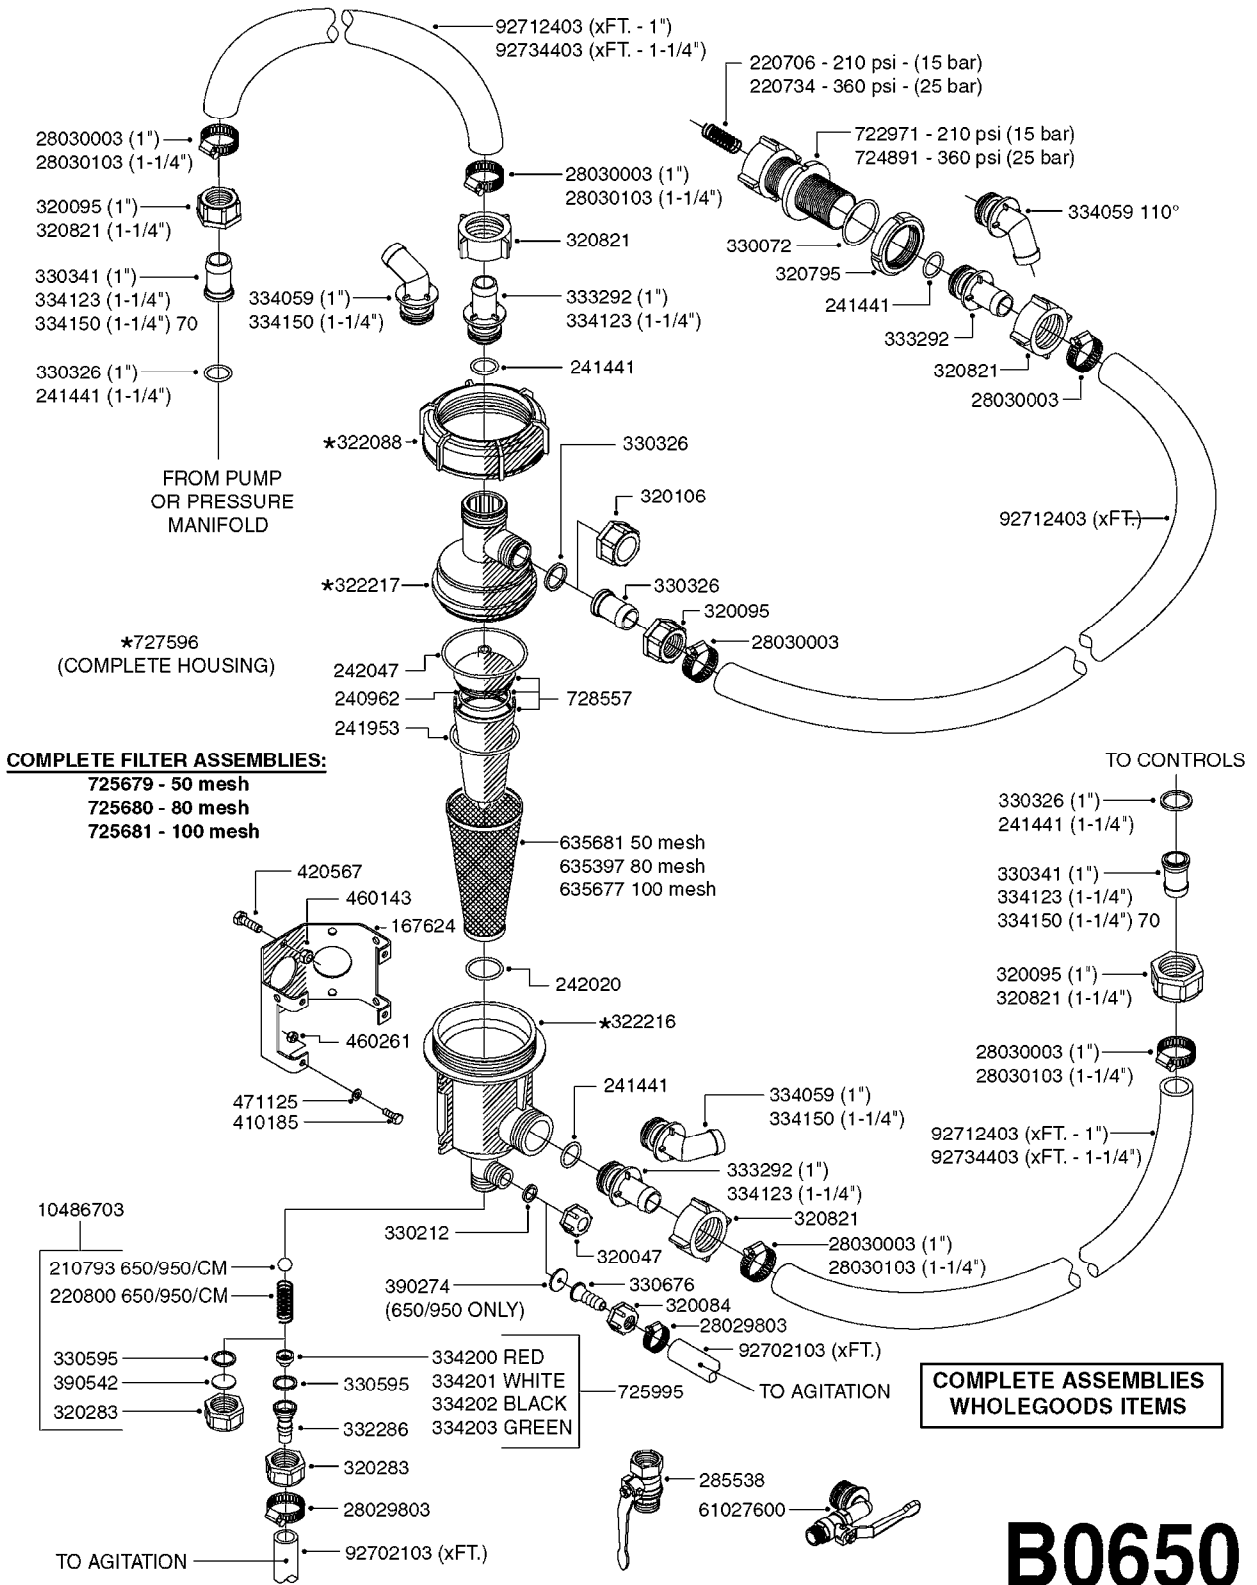

B0650

SELF CLEANING FILTER-SCREW TOP
B0650-HIN, 01:01:16

Page 1
Date 07.02.2020 8:30

parts-n°	order qty	description
10486703	1	KIT F.UPDATING SCF
167624	1	MOUNT BRACKET F. SCF
210793	1	BALL F.SCF
220706	1	SPRING SCF 12 BAR
220734	1	SPRING SCF 25 BAR
220800	1	SPRING F.SCF
240962	1	O-RING D57,2X3 NITRIL
241441	1	O-RING D29.3X3
241953	1	O-RING D73,03X3,53 VITON
242020	1	O-RING 39.2 X 3 VITON
242047	1	O-RING 89.5 X 3.0 VITON
28029803	1	CLAMP HOSE GEAR P1/2" 6708
28030003	1	CLAMP HOSE GEAR P1" 6716
28030103	1	CLAMP HOSE GEAR P5/4-S1.5"6724
285538	1	BALL VALVE 3/4" BSP
320047	1	FITT.DK CAPNUT 1/2" BSP
320084	1	FITT.DK NUT 1/2" BSP
320095	1	FITT.DK NUT 1" BSP
320106	1	FITT.DK CAPNUT 1" BSP
320283	1	FITT.DK NUT 3/4"BSP
320795	1	FITT.DK NUT 1-1/2" BSP JAMB
320821	1	FITT.DK NUT 1-1/2" BSP
322088	1	NUT LARGE F.SCF BODY
322216	1	SCF HOUSING (THREADED) F.GROVE
322217	1	SCF TOP (THREADED) W/GROVE
330072	1	O-RING D53.5/D45.5X4
330212	1	O-RING D19/D14X2.4 F.1/2"NUT
330326	1	O-RING D30/D24X2 F.1"NUT
330341	1	FITT.DK HB 1" F. 1" NUT
330595	1	O-RING D24.6/D20X2.1 -3/4"
330676	1	FITT.DK HB 3/8" F. 1/2" NUT
332286	1	FITT.DK HB 1/2" F. 3/4" NUT
333292	1	FITT.DK HB 1"O'RING F.1-1/2"
334059	1	FITT.DK EL 1" 110 DEG.F.1-1/2"
334123	1	FITT.DK HB 1-1/4"O-RNG F.1-1/2"
334150	1	FITT.DK HB 1-1/4" 110 F.1-1/2"
334200	1	ORFICE 3MM FOR SCF RED
334201	1	ORFICE 4MM FOR SCF WHITE
334202	1	ORFICE 5MM FOR SCF BLACK
334203	1	ORFICE 6MM FOR SCF GREEN
390274	1	ORIFICE ID4.0/18/1.5
390542	1	PLUG WASHER FOR 3/4'CAP NUT
410185	1	BOLT HEX 8.8 DEL M6X16
420567	1	BOLT HEX 8.8 DEL M8X30 FT
460143	1	SELF LOCK NUT M8 SST A2 DIN985
460261	1	NUT HEX M6X1.00 LOCK DIN985 A2 SS
471125	1	WASHER M6U 6.4X14X1.2,A2 SS
61027600	1	VALVE 1/2"BSP ASSY S5390
635397	1	SCREEN SCF 80 MESH
635677	1	SCREEN SCF 100 MESH
635681	1	SCREEN SCF 50 MESH
722971	1	SAFETY VALVE SCF 217PSI (15BAR)
724891	1	SAFETY VALVE SCF 25 BAR
725679	1	SCF ASSY.50 W/THREADED TOP CAP
725680	1	SCF ASSY.80 W/THREADED TOP CAP
725681	1	SCF ASSY.100 W/THREADED CAP
725995	1	BAG FOR SCF
727596	1	SCF HOUSING COMPLETE
728557	1	CONE F.SCF RED
92702103	1	HOSE R X1/2" X300PSI WP X0012"
92712403	1	HOSE R X1" X300PSI WP X0012"