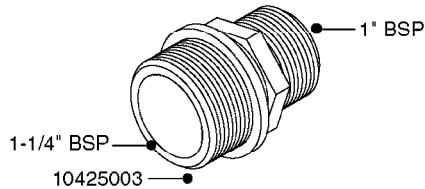

L0020

FITTINGS-T-PIECES, CAPS & ELBOWS
L0020-HIN, 01:01:16

Page 1
Date 07.02.2020 8:30

parts-n°	order qty	description
10053603	1	FITT. CAPNUT 2"BSP 5601
10194303	1	CAP BLANK 1 1/2 MCPHEE 210060
320047	1	FITT.DK CAPNUT 1/2" BSP
320106	1	FITT.DK CAPNUT 1" BSP
320272	1	FITT.DK CAPNUT 3/8" BSP
320316	1	FITT.DK TEE 3/4" X3/4" X1"BSP
320331	1	FITT.DK TEE 1" - 1" - 3/4" BSP
320342	1	FITT.DK EL 3/4"M X 1"F BSP
320563	1	FITT.DK 3 WAY 1/2" 110 DEG.
320677	1	NO LONGER AVAILABLE
320961	1	FITT.DK CAPNUT 1-1/2" BSP
321053	1	FITT.DK TEE 1/2 X1/2 X1/2" BSP
322072	1	FITT.DK TEE 3/8'X3/8'X3/8' BSP
322095	1	FITT.DK TEE 1-1/2 X1-1/4 X3/4" BSP
322138	1	FITT.DK ELB 1"M X 1"F BSP
330013	1	O-RING 2.5 X 10 PUR
330212	1	O-RING D19/D14X2.4 F.1/2"NUT
330326	1	O-RING D30/D24X2 F.1"NUT
331273	1	O-RING D44/D38X2 F.1-1/2"

FITTINGS - HEXAGON NIPPLES
L0030-HIN, 01:01:16

Page 0
Date 07.02.2020 8:30

L0030

FITTINGS - HEXAGON NIPPLES
L0030-HIN, 01:01:16

Page 1
Date 07.02.2020 8:30

parts-n°	order qty	description
10015303	1	FITT.PO.HN 1.00X1.00 M1000
10425003	1	FITT.PO.HN 1.25X1.00 MCPHEE
320132	1	FITT.DK HN 1" BSP
320176	1	FITT.DK HN 3/8"X1/2" BSP
320445	1	FITT.DK HN 1/4"X3/8" BSP
320655	1	FITT.DK HN 1/2"-1/2" BSP
320692	1	FITT.DK HN 3/8'BSPX1/4'NPT
320703	1	FITT.DK HN 3/8BSP X1/2 &1/4NPT
320725	1	FITT.DK NIPPLE 3/8"-3/8" BSP
320902	1	FITT.DK HN 3/8'X 1/4' BSP
390232	1	FITT.DK HN 1-1/2' X 1-1/4' BSP
390276	1	FITT.DK HN 1'BSP