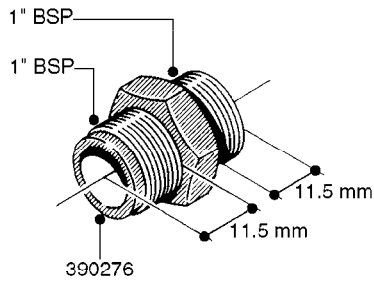

L0020

FITTINGS-T-PIECES, CAPS & ELBOWS
L0020-HIN, 01:01:16

Page 1
Date 07.02.2020 8:30

parts-n°	order qty	description
10053603	1	FITT. CAPNUT 2"BSP 5601
10194303	1	CAP BLANK 1 1/2 MCPHEE 210060
320047	1	FITT.DK CAPNUT 1/2" BSP
320106	1	FITT.DK CAPNUT 1" BSP
320272	1	FITT.DK CAPNUT 3/8" BSP
320316	1	FITT.DK TEE 3/4" X3/4" X1"BSP
320331	1	FITT.DK TEE 1" - 1" - 3/4" BSP
320342	1	FITT.DK EL 3/4"M X 1"F BSP
320563	1	FITT.DK 3 WAY 1/2" 110 DEG.
320677	1	NO LONGER AVAILABLE
320961	1	FITT.DK CAPNUT 1-1/2" BSP
321053	1	FITT.DK TEE 1/2 X1/2 X1/2" BSP
322072	1	FITT.DK TEE 3/8'X3/8'X3/8' BSP
322095	1	FITT.DK TEE 1-1/2 X1-1/4 X3/4" BSP
322138	1	FITT.DK ELB 1"M X 1"F BSP
330013	1	O-RING 2.5 X 10 PUR
330212	1	O-RING D19/D14X2.4 F.1/2"NUT
330326	1	O-RING D30/D24X2 F.1"NUT
331273	1	O-RING D44/D38X2 F.1-1/2"

FITTINGS - HEXAGON NIPPLES
L0030-HIN, 01:01:16

Page 0
Date 07.02.2020 8:30

L0030

FITTINGS - HEXAGON NIPPLES
L0030-HIN, 01:01:16

Page 1
Date 07.02.2020 8:30

parts-n°	order qty	description
10015303	1	FITT.PO.HN 1.00X1.00 M1000
10425003	1	FITT.PO.HN 1.25X1.00 MCPHEE
320132	1	FITT.DK HN 1" BSP
320176	1	FITT.DK HN 3/8"X1/2" BSP
320445	1	FITT.DK HN 1/4"X3/8" BSP
320655	1	FITT.DK HN 1/2"-1/2" BSP
320692	1	FITT.DK HN 3/8'BSPX1/4'NPT
320703	1	FITT.DK HN 3/8BSP X1/2 &1/4NPT
320725	1	FITT.DK NIPPLE 3/8"-3/8" BSP
320902	1	FITT.DK HN 3/8'X 1/4' BSP
390232	1	FITT.DK HN 1-1/2' X 1-1/4' BSP
390276	1	FITT.DK HN 1'BSP