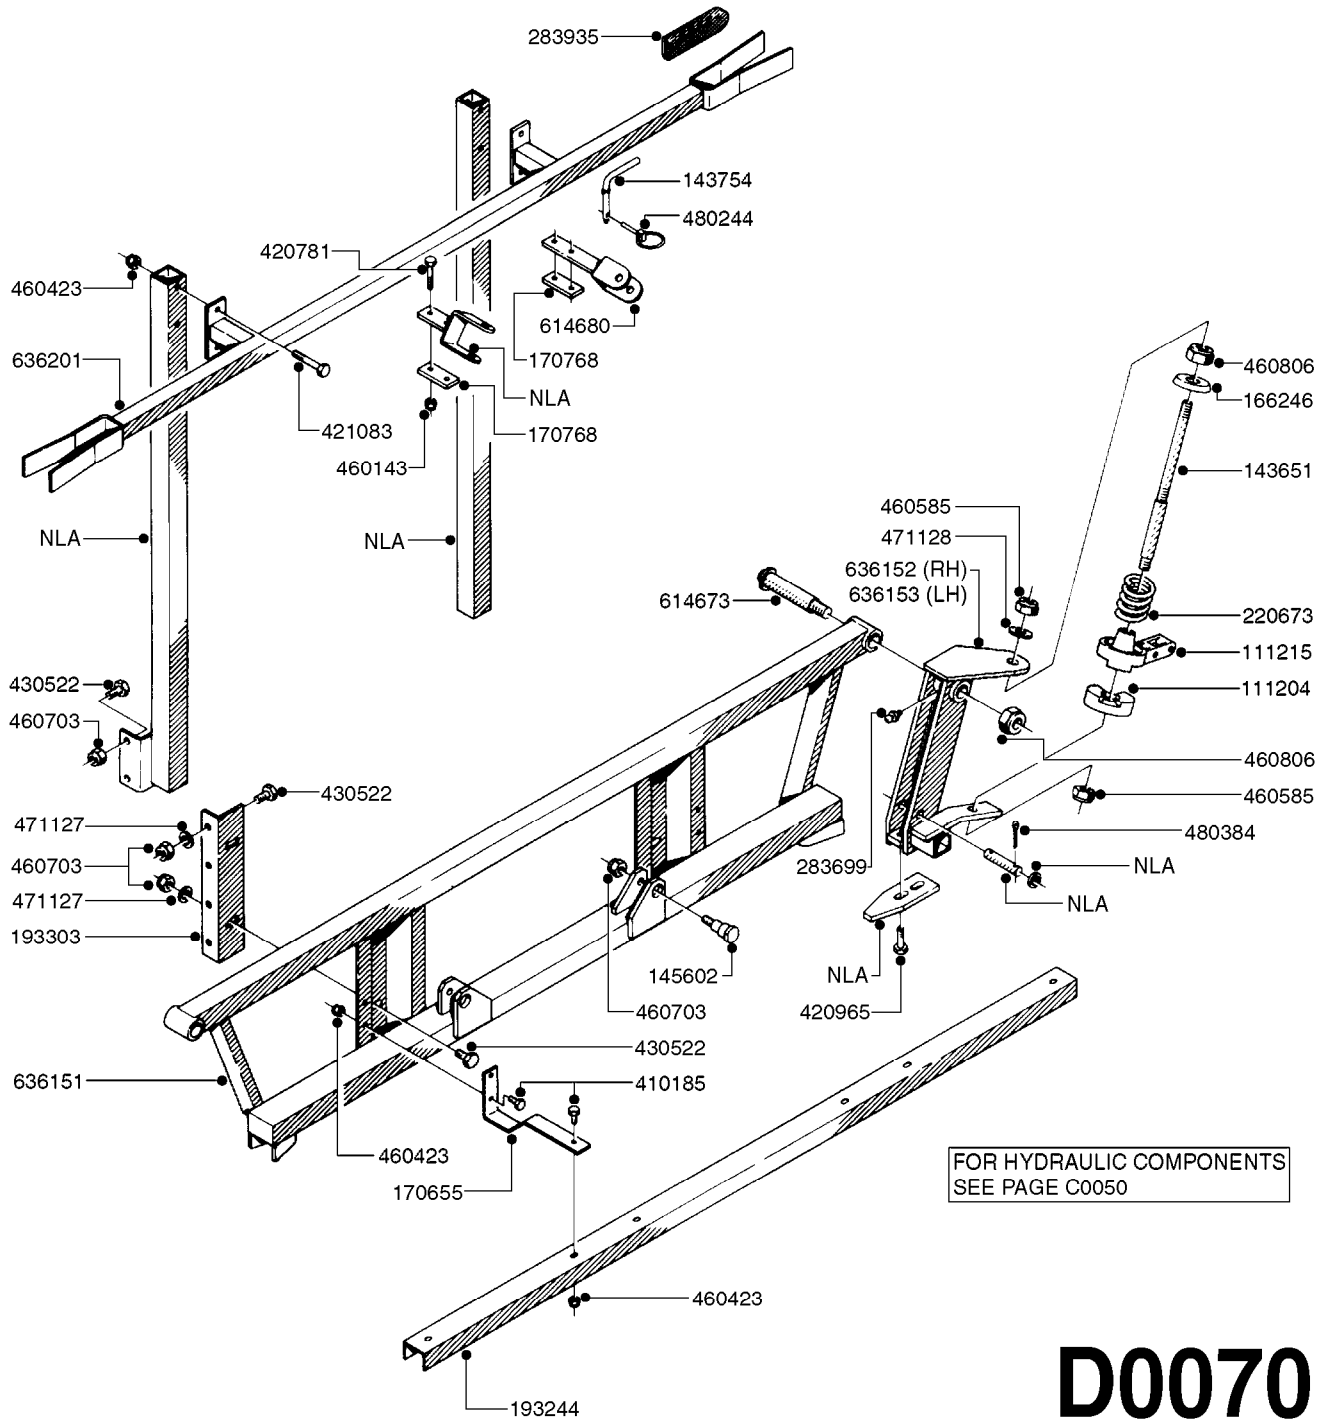

BOOM - SB 20' 26' 33' 40'
D0060-HIN, 18:12:19

Page 0
Date 07.02.2020 8:30

D0060

BOOM - SB 20' 26' 33' 40'
D0060-HIN, 18:12:19

Page 1

Date 07.02.2020 8:30

parts-n°	order qty	description
111204	1	CLAW CLUTCH/LOWER D80
111215	1	CLAW CLUTCH/UPPER D80
142597	1	DISTANCE TUBE
143651	1	AXLE M20/M16 L=355 F/BREAKAWAY
143721	1	FRICITION DISC FOR BOOM D30
143754	1	PIN D10 X 56
166246	1	WASHER CUP D53 F.SPRING
166736	1	CLAMP FOR SB BOOM
166865	1	WASHER D35/D25X2
193244	1	NOZZLE TRACK 6-8-10 M SB
193303	1	SUPPORTING ARM FOR SB BOOM
220673	1	SPRING F.PIVOT 100 X 51
334571	1	PLUG 40x40x2 F.SQ.TUBE
410185	1	BOLT HEX 8.8 DEL M6X16
421083	1	BOLT HEX 8.8 DEL M10X65
430522	1	BOLT HEX 8.8 DEL M12X25 FT
460261	1	NUT HEX M6X1.00 LOCK DIN985 A2 SS
460423	1	NUT HEX M10X1.50 LOCK DIN985A2 SS
460585	1	LOCKING NUT M16 DIN985 A2 SS
460703	1	NUT HEX M12X1.75 LOCK DIN985A2 SS
460806	1	NUT HEX M20X2.50 LOCK DIN985A2 SS
471122	1	WASHER, M10, Ø20/10.5X 2.0, SS
471127	1	WASHER, M12, Ø24/13X24X2.5 SS
471128	1	WASHER, M16, Ø30/17.0X 3.0, SS
480244	1	PIN SNAP D4.5
613487	1	TRANSPORT FITTINGS FOR SB BOOM
633942	1	OUTER BOOM WING 26', 28' SB
634163	1	CENTER SECTION - 20',26',33'
634185	1	BOOM WING OUTER PART 33' SB
635726	1	BOOM WING OUTER PART 40' SB
635779	1	INNER WING SECTION 40' SB
635780	1	INNER WING SEC. 26',28',33'SB
635792	1	BOOM WING - 20',21'SB-BOOM
706311	1	SPRING WITH HAND-GRIB