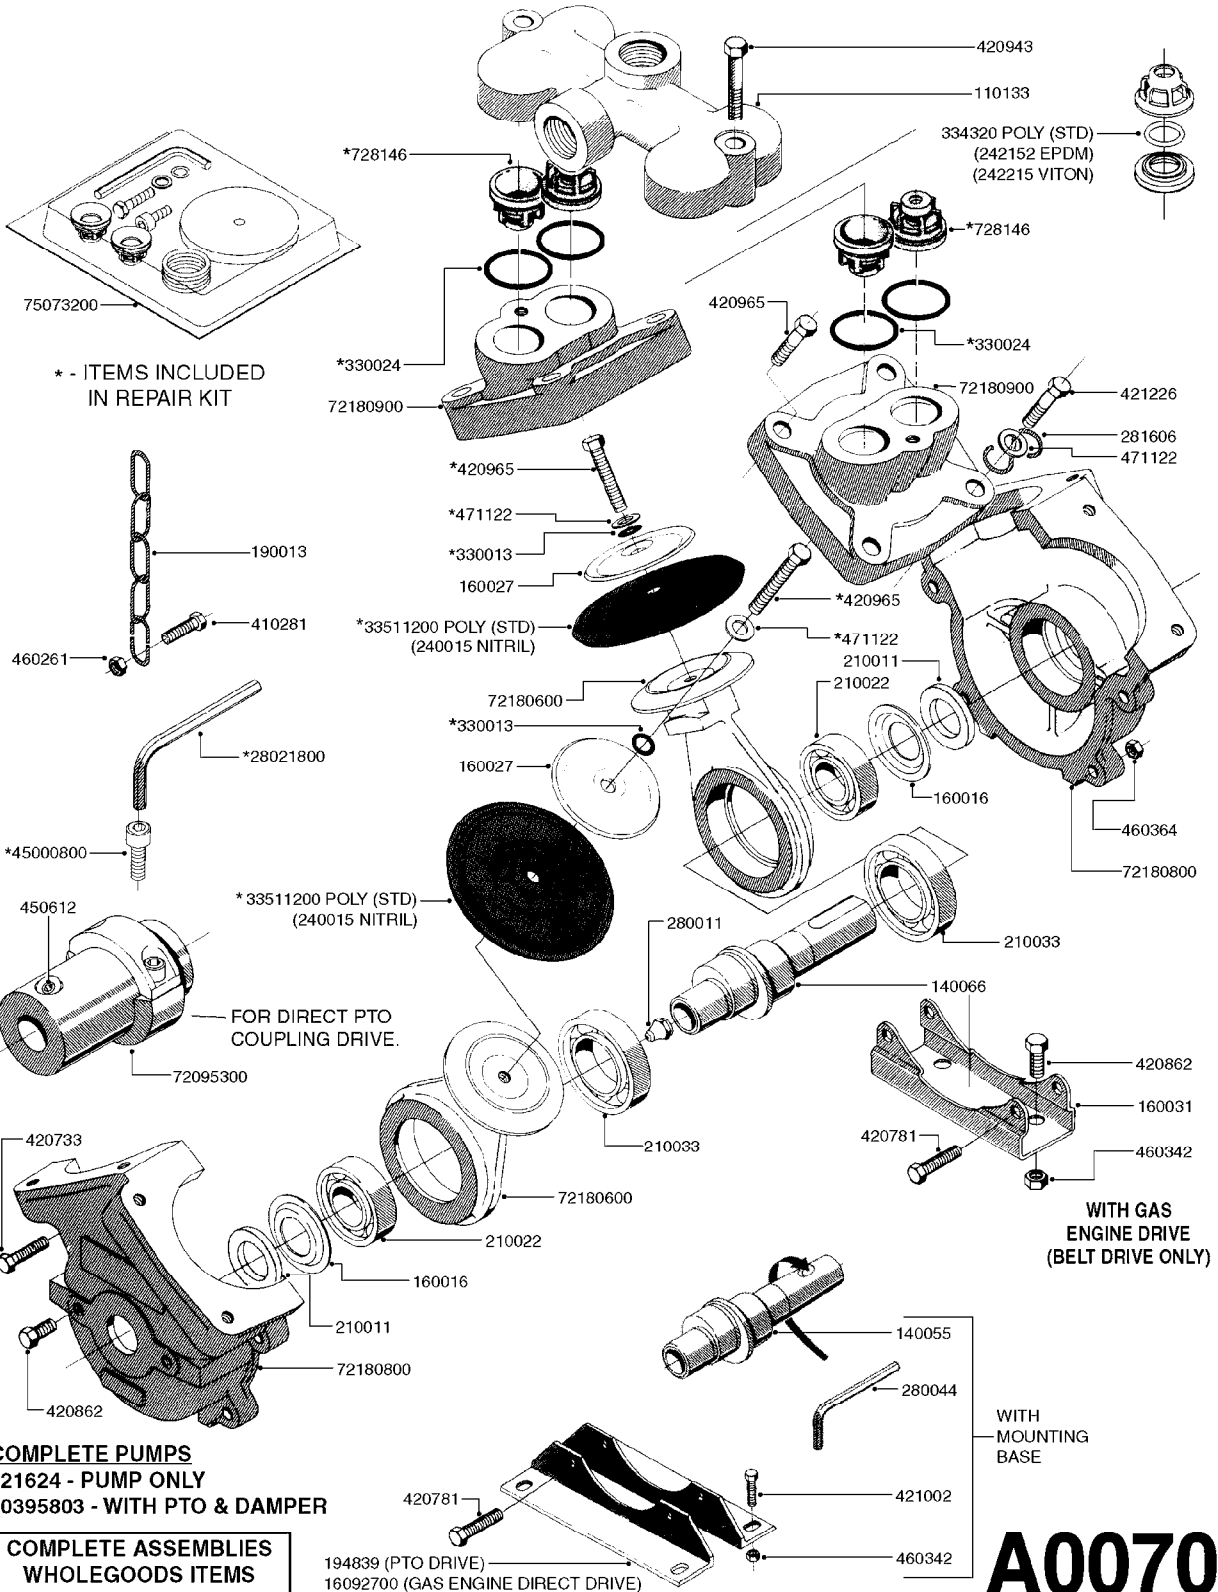

PUMP - 603
A0070-HIN, 01:01:16

COMPLETE PUMPS
821624 - PUMP ONLY
10395803 - WITH PTO & DAMPER

COMPLETE ASSEMBLIES
WHOLEGOODS ITEMS

A0070

PUMP - 603
A0070-HIN, 01:01:16

Page 1
Date 07.02.2020 8:30

parts-n°	order qty	description
110133	1	VALVE CHAMBER MOD 600 PAINTED
140055	1	CRANK SHAFT, MODEL 600
140066	1	CRANK SHAFT, MODEL 600/4
160016	1	DUST PLATE
160027	1	DIAPHRAGM UPPER DISC 500-600
160031	1	BASE PLATE MODEL 500-600
190013	1	CHAIN 35XL=800
194839	1	ANGLE IRON FOOT, M 500-600 RED
210011	1	SEAL FELT D39/23 X 4
210022	1	BEARING BALL 6205
210033	1	BEARING BALL 6007
240015	1	DIAPHRAGM MODEL 500-600 NITRIL
242152	1	O-RING D18.2X3 EPDM
242215	1	O-RING D18X3 VITON
280011	1	GREASE NIPPLE 1/8" SAE H TR
280044	1	KEY HEXAGON W6 3/16"
281606	1	S-HOOK GALVANIZED
330013	1	O-RING 2.5 X 10 PUR
330024	1	O-RING D41,1/D34.5 X 3,5
334320	1	O-RING D18X3 POLYURETHANE
410281	1	BOLT HEX 8.8 DEL M6X25 DIN933 A2
420733	1	BOLT HEX 8.8 DEL M8X40
420781	1	BOLT HEX 8.8 DEL M8X50
420862	1	BOLT HEX 8.8 DEL M10X16 FT
420943	1	BOLT HEX 8.8 DEL M10X50
420965	1	M10X40 MACHINE SCREW STAINLESS
421002	1	BOLT HEX 8.8 DEL M10X30 FT DIN933
421226	1	BOLT HEX 8.8 DEL M10X45
450612	1	SCREW M10X16 POINTED
460261	1	NUT HEX M6X1.00 LOCK DIN985 A2 SS
460342	1	NUT HEX M10 DEL DIN934
460364	1	NUT HU M8 A2 SS DIN934
471122	1	WASHER, M10, Ø20/10.5X 2.0, SS
728146	1	VALVE FOR 361(726890/707932)
821624	1	PUMP 603/7 W. FOOT TAPERED SHA
10395803	1	PUMP 603 C/W PTO 540 RPM
16092700	1	PUMP MOUNT PLATE TALL 500/600
28021800	1	KEY HEXAGON 8MM FOR M10
33511200	1	DIAPHRAGM 500-603 PUR 2006
45000800	1	BOLT ROUND M10X25
72095300	1	COUPLING 1-3/8" X 25, PAINTED
72180600	1	CONNECTING ROD FOR 503-603 M10
72180800	1	PUMP HOUSING 603 RED W/BOLTS
72180900	1	DIAPHRAGM COVER MOD. 600
75073200	1	PUMP KIT 603mm 06