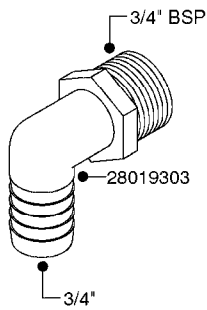

L0040

FITTINGS - NIPPLES & ELBOWS
L0040-HIN, 01:01:16

Page 1

Date 07.02.2020 8:30

parts-n°	order qty	description
10530803	1	FITT.PO.SE 2.00X2.00 45 DEG.
320191	1	FITT.DK ELB 3/8' BSP 45 DEGREE
320482	1	FITT.DK ELB. 1/2" BSP 60 DEG.
320596	1	FITT.DK ELB 3/8'-1/2'BSP 45DEG
320607	1	FITT.DK HN 3/8M X 3/8F BSP LNG
320633	1	FITT.DK HN 3/8"M X 3/8"F BSP
321451	1	FITT.DK ELB.1-1/2 X1-1/4 80DEG
321532	1	FITT.DK REDUC 3/4' X 1/2' BSP
390233	1	FITT.DK REDUC 1-1/2" X 1" BSP

L0050

parts-n°	order qty	description
242594	1	O-RING D14 X 1.78 SCH.70-EPDM
320294	1	FITT.DK TEE 3/8X3/8HB X1/2"BSP
320305	1	FITT.DK HB 3/4'- 3/4' BSP
320386	1	FITT.DK TEE 3/8X3/8HB X3/8"BSP
320397	1	FITT.DK ELB 3/8"HB X 3/8" BSP
320401	1	FITT.DK TEE 1/2X1/2HB X1/2"BSP
320412	1	FITT.DK TEE 1/2X1/2HB X3/8'BSP
320423	1	FITT.DK ELB 1/2'HB X 3/8' BSP
320891	1	FITT.DK HB 3/8'- 3/8' BSP
320972	1	FITT.DK HB 5/16'- 1/4' BSP
322046	1	FITT.DK TEE 1/2X1/2HB X3/4'BSP
322048	1	FITT.DK TEE 3/4X3/4HB X3/4'BSP
330595	1	O-RING D24.6/D20X2.1 -3/4"
333137	1	FITT.DK CONN.1/2" F.NOZZ. DOUB
333141	1	FITT.DK CONN.1/2" F.NOZZ.SING
334041	1	FITT.DK CONN.3/4' F.NOZZ. SING
334042	1	FITT.DK CONN.3/4' F.NOZZ. DOUB
334195	1	FITT.DK ELB. 3/4"HB X 3/4"HB
10012103	1	FITT.PO.HB 1.25X1.50 IMB1012
10014003	1	FITT.PO.HB 1.25X1.25 IMB1010
10036903	1	FITT.PO.HB 1.50X1.50 IMB1212
28019303	1	FITTING HB ELB 3/4NPT-3/4HOSE
61016500	1	HOSE TAIL 3/4" 90°+RG CAP 3/4"
72026700	1	NOZZLE TUBE ADAPTER W/O-RING