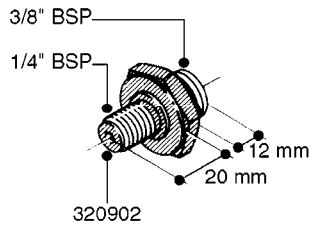

L0020

FITTINGS-T-PIECES, CAPS & ELBOWS
L0020-HIN, 01:01:16

Page 1
Date 07.02.2020 8:30

parts-n°	order qty	description
10053603	1	FITT. CAPNUT 2"BSP 5601
10194303	1	CAP BLANK 1 1/2 MCPHEE 210060
320047	1	FITT.DK CAPNUT 1/2" BSP
320106	1	FITT.DK CAPNUT 1" BSP
320272	1	FITT.DK CAPNUT 3/8" BSP
320316	1	FITT.DK TEE 3/4" X3/4" X1"BSP
320331	1	FITT.DK TEE 1" - 1" - 3/4" BSP
320342	1	FITT.DK EL 3/4"M X 1"F BSP
320563	1	FITT.DK 3 WAY 1/2" 110 DEG.
320677	1	NO LONGER AVAILABLE
320961	1	FITT.DK CAPNUT 1-1/2" BSP
321053	1	FITT.DK TEE 1/2 X1/2 X1/2" BSP
322072	1	FITT.DK TEE 3/8'X3/8'X3/8' BSP
322095	1	FITT.DK TEE 1-1/2 X1-1/4 X3/4" BSP
322138	1	FITT.DK ELB 1"M X 1"F BSP
330013	1	O-RING 2.5 X 10 PUR
330212	1	O-RING D19/D14X2.4 F.1/2"NUT
330326	1	O-RING D30/D24X2 F.1"NUT
331273	1	O-RING D44/D38X2 F.1-1/2"

FITTINGS - HEXAGON NIPPLES
L0030-HIN, 01:01:16

Page 0
Date 07.02.2020 8:30

L0030

FITTINGS - HEXAGON NIPPLES
L0030-HIN, 01:01:16

Page 1
Date 07.02.2020 8:30

parts-n°	order qty	description
10015303	1	FITT.PO.HN 1.00X1.00 M1000
10425003	1	FITT.PO.HN 1.25X1.00 MCPHEE
320132	1	FITT.DK HN 1" BSP
320176	1	FITT.DK HN 3/8"X1/2" BSP
320445	1	FITT.DK HN 1/4"X3/8" BSP
320655	1	FITT.DK HN 1/2"-1/2" BSP
320692	1	FITT.DK HN 3/8'BSPX1/4'NPT
320703	1	FITT.DK HN 3/8BSP X1/2 &1/4NPT
320725	1	FITT.DK NIPPLE 3/8"-3/8" BSP
320902	1	FITT.DK HN 3/8'X 1/4' BSP
390232	1	FITT.DK HN 1-1/2' X 1-1/4' BSP
390276	1	FITT.DK HN 1'BSP