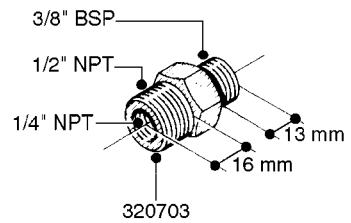

L0020

FITTINGS-T-PIECES, CAPS & ELBOWS
L0020-HIN, 01:01:16

Page 1
Date 07.02.2020 8:30

parts-n°	order qty	description
10053603	1	FITT. CAPNUT 2"BSP 5601
10194303	1	CAP BLANK 1 1/2 MCPHEE 210060
320047	1	FITT.DK CAPNUT 1/2" BSP
320106	1	FITT.DK CAPNUT 1" BSP
320272	1	FITT.DK CAPNUT 3/8" BSP
320316	1	FITT.DK TEE 3/4" X3/4" X1"BSP
320331	1	FITT.DK TEE 1" - 1" - 3/4" BSP
320342	1	FITT.DK EL 3/4"M X 1"F BSP
320563	1	FITT.DK 3 WAY 1/2" 110 DEG.
320677	1	NO LONGER AVAILABLE
320961	1	FITT.DK CAPNUT 1-1/2" BSP
321053	1	FITT.DK TEE 1/2 X1/2 X1/2" BSP
322072	1	FITT.DK TEE 3/8'X3/8'X3/8' BSP
322095	1	FITT.DK TEE 1-1/2 X1-1/4 X3/4" BSP
322138	1	FITT.DK ELB 1"M X 1"F BSP
330013	1	O-RING 2.5 X 10 PUR
330212	1	O-RING D19/D14X2.4 F.1/2"NUT
330326	1	O-RING D30/D24X2 F.1"NUT
331273	1	O-RING D44/D38X2 F.1-1/2"

FITTINGS - HEXAGON NIPPLES
L0030-HIN, 01:01:16

Page 0
Date 07.02.2020 8:30

L0030

FITTINGS - HEXAGON NIPPLES
L0030-HIN, 01:01:16

Page 1
Date 07.02.2020 8:30

parts-n°	order qty	description
10015303	1	FITT.PO.HN 1.00X1.00 M1000
10425003	1	FITT.PO.HN 1.25X1.00 MCPHEE
320132	1	FITT.DK HN 1" BSP
320176	1	FITT.DK HN 3/8"X1/2" BSP
320445	1	FITT.DK HN 1/4"X3/8" BSP
320655	1	FITT.DK HN 1/2"-1/2" BSP
320692	1	FITT.DK HN 3/8'BSPX1/4'NPT
320703	1	FITT.DK HN 3/8BSP X1/2 &1/4NPT
320725	1	FITT.DK NIPPLE 3/8"-3/8" BSP
320902	1	FITT.DK HN 3/8'X 1/4' BSP
390232	1	FITT.DK HN 1-1/2' X 1-1/4' BSP
390276	1	FITT.DK HN 1'BSP