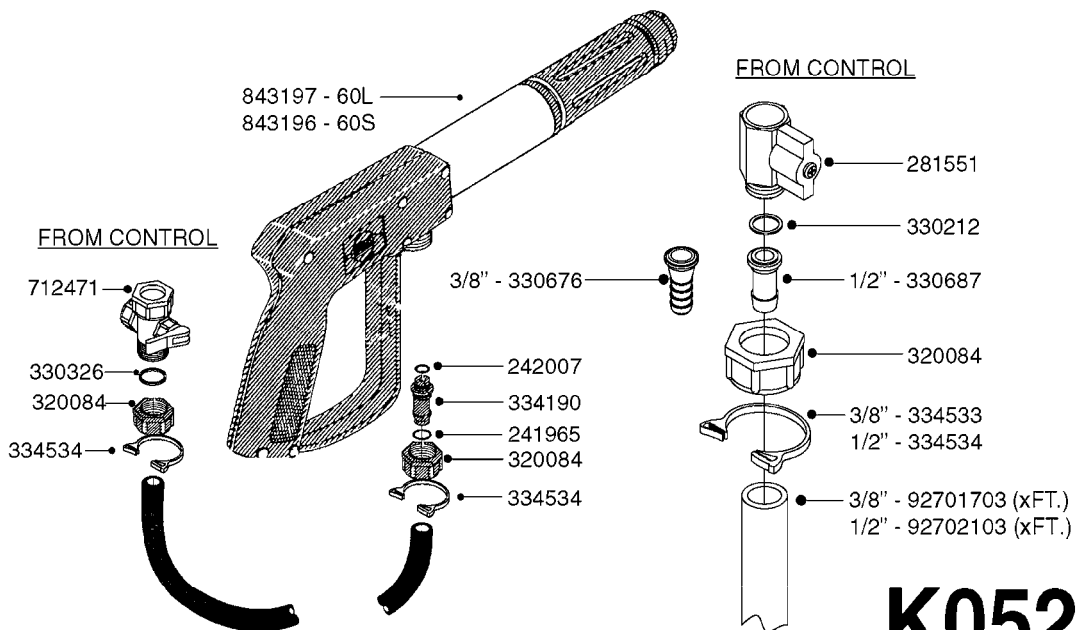

COMPLETE ASSEMBLY:
 818377 - 160' x 3/8" (50m) HOSE REEL
 818381 - 320' X 3/8" (100m) HOSE REEL

K0490

HOSE REEL ASSEMBLIES
K0490-HIN, 01:01:16

Page 1
Date 07.02.2020 8:30

parts-n°	order qty	description
143684	1	BUSHING F. HOSE REEL
143706	1	SPACER TUBE F. 275' HOSE REEL
145925	1	NIPPLE M10 M6
146314	1	UNION BUSHING F.HOSE REEL
146315	1	RING FOR HOSE REEL
146487	1	SPACER ROD F/HOSE REEL 225mm
160311	1	WASHER D30/D20.4X2
241474	1	O-RING NITRIL
281072	1	SNAP-RING OUTER 20X1.20
282155	1	CLIP F.TUBE SUPPORT
320655	1	FITT.DK HN 1/2"-1/2" BSP
320821	1	FITT.DK NUT 1-1/2" BSP
330212	1	O-RING D19/D14X2.4 F.1/2"NUT
333443	1	BUSHING F. HOSE REEL
420604	1	BOLT HEX 8.8 DEL M10X25 FT DIN933
420626	1	BOLT HEX 8.8 DEL M10X20 FT
420862	1	BOLT HEX 8.8 DEL M10X16 FT
430286	1	BOLT HEX 8.8 DEL M12X30 FT
460423	1	NUT HEX M10X1.50 LOCK DIN985A2 SS
460703	1	NUT HEX M12X1.75 LOCK DIN985A2 SS
613207	1	CENTER TUBE FOR 164'HOSE REEL
613211	1	HOSE REEL NK 80/105
613292	1	CENTER TUBE 100 MM
633824	1	SIDE FOR HOSE REEL
633835	1	OUTER TUBE NK 300-600
633846	1	FITTING FOR HOSE REEL TR2/TR3
633905	1	BRKTS. HOSE REEL SM210
637986	1	CLAMP FITTING HOSE REEL
719073	1	HANDLE ASSY. F. HOSE REEL
719084	1	SWIVEL F.HOSE REEL
719121	1	HOSE 1/2'X2500M NUT
719401	1	CLIPS F.PISTOL ASSY.
725618	1	CLIP WHITE PLASTIC SNAP TYPE
818377	1	REEL FOR HOSE 160' X 3/8"
818381	1	REEL FOR HOSE 320' X 3/8'
818801	1	BKT.HOSE REEL MOUNT NL/NK/BOOM
818845	1	BKT.HOSE REEL SM210
833768	1	HOLDER F. HOSE REEL
834764	1	BKT.HOSE REEL MOUNT ESTATE SPR
61021400	1	BKT. BOOM MOUNT SM53/80 US