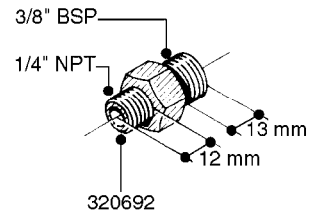

L0020

FITTINGS-T-PIECES, CAPS & ELBOWS
L0020-HIN, 01:01:16

Page 1
Date 07.02.2020 8:30

parts-n°	order qty	description
10053603	1	FITT. CAPNUT 2"BSP 5601
10194303	1	CAP BLANK 1 1/2 MCPHEE 210060
320047	1	FITT.DK CAPNUT 1/2" BSP
320106	1	FITT.DK CAPNUT 1" BSP
320272	1	FITT.DK CAPNUT 3/8" BSP
320316	1	FITT.DK TEE 3/4" X3/4" X1"BSP
320331	1	FITT.DK TEE 1" - 1" - 3/4" BSP
320342	1	FITT.DK EL 3/4"M X 1"F BSP
320563	1	FITT.DK 3 WAY 1/2" 110 DEG.
320677	1	NO LONGER AVAILABLE
320961	1	FITT.DK CAPNUT 1-1/2" BSP
321053	1	FITT.DK TEE 1/2 X1/2 X1/2" BSP
322072	1	FITT.DK TEE 3/8'X3/8'X3/8' BSP
322095	1	FITT.DK TEE 1-1/2 X1-1/4 X3/4" BSP
322138	1	FITT.DK ELB 1"M X 1"F BSP
330013	1	O-RING 2.5 X 10 PUR
330212	1	O-RING D19/D14X2.4 F.1/2"NUT
330326	1	O-RING D30/D24X2 F.1"NUT
331273	1	O-RING D44/D38X2 F.1-1/2"

FITTINGS - HEXAGON NIPPLES
L0030-HIN, 01:01:16

Page 0
Date 07.02.2020 8:30

L0030

FITTINGS - HEXAGON NIPPLES
L0030-HIN, 01:01:16

Page 1
Date 07.02.2020 8:30

parts-n°	order qty	description
10015303	1	FITT.PO.HN 1.00X1.00 M1000
10425003	1	FITT.PO.HN 1.25X1.00 MCPHEE
320132	1	FITT.DK HN 1" BSP
320176	1	FITT.DK HN 3/8"X1/2" BSP
320445	1	FITT.DK HN 1/4"X3/8" BSP
320655	1	FITT.DK HN 1/2"-1/2" BSP
320692	1	FITT.DK HN 3/8'BSPX1/4'NPT
320703	1	FITT.DK HN 3/8BSP X1/2 &1/4NPT
320725	1	FITT.DK NIPPLE 3/8"-3/8" BSP
320902	1	FITT.DK HN 3/8'X 1/4' BSP
390232	1	FITT.DK HN 1-1/2' X 1-1/4' BSP
390276	1	FITT.DK HN 1'BSP