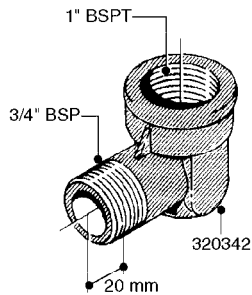

L0020

FITTINGS-T-PIECES, CAPS & ELBOWS
L0020-HIN, 01:01:16

Page 1
Date 07.02.2020 8:30

parts-n°	order qty	description
10053603	1	FITT. CAPNUT 2"BSP 5601
10194303	1	CAP BLANK 1 1/2 MCPHEE 210060
320047	1	FITT.DK CAPNUT 1/2" BSP
320106	1	FITT.DK CAPNUT 1" BSP
320272	1	FITT.DK CAPNUT 3/8" BSP
320316	1	FITT.DK TEE 3/4" X3/4" X1"BSP
320331	1	FITT.DK TEE 1" - 1" - 3/4" BSP
320342	1	FITT.DK EL 3/4"M X 1"F BSP
320563	1	FITT.DK 3 WAY 1/2" 110 DEG.
320677	1	NO LONGER AVAILABLE
320961	1	FITT.DK CAPNUT 1-1/2" BSP
321053	1	FITT.DK TEE 1/2 X1/2 X1/2" BSP
322072	1	FITT.DK TEE 3/8'X3/8'X3/8' BSP
322095	1	FITT.DK TEE 1-1/2 X1-1/4 X3/4" BSP
322138	1	FITT.DK ELB 1"M X 1"F BSP
330013	1	O-RING 2.5 X 10 PUR
330212	1	O-RING D19/D14X2.4 F.1/2"NUT
330326	1	O-RING D30/D24X2 F.1"NUT
331273	1	O-RING D44/D38X2 F.1-1/2"