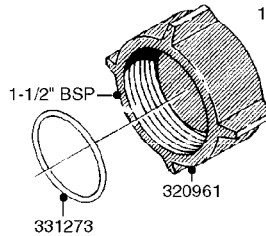

L0020

FITTINGS-T-PIECES, CAPS & ELBOWS
L0020-HIN, 01:01:16

Page 1
Date 07.02.2020 8:30

parts-n°	order qty	description
10053603	1	FITT. CAPNUT 2"BSP 5601
10194303	1	CAP BLANK 1 1/2 MCPHEE 210060
320047	1	FITT.DK CAPNUT 1/2" BSP
320106	1	FITT.DK CAPNUT 1" BSP
320272	1	FITT.DK CAPNUT 3/8" BSP
320316	1	FITT.DK TEE 3/4" X3/4" X1"BSP
320331	1	FITT.DK TEE 1" - 1" - 3/4" BSP
320342	1	FITT.DK EL 3/4"M X 1"F BSP
320563	1	FITT.DK 3 WAY 1/2" 110 DEG.
320677	1	NO LONGER AVAILABLE
320961	1	FITT.DK CAPNUT 1-1/2" BSP
321053	1	FITT.DK TEE 1/2 X1/2 X1/2" BSP
322072	1	FITT.DK TEE 3/8'X3/8'X3/8' BSP
322095	1	FITT.DK TEE 1-1/2 X1-1/4 X3/4" BSP
322138	1	FITT.DK ELB 1"M X 1"F BSP
330013	1	O-RING 2.5 X 10 PUR
330212	1	O-RING D19/D14X2.4 F.1/2"NUT
330326	1	O-RING D30/D24X2 F.1"NUT
331273	1	O-RING D44/D38X2 F.1-1/2"