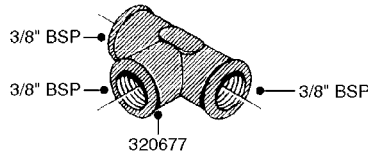

L0020

FITTINGS-T-PIECES, CAPS & ELBOWS
L0020-HIN, 01:01:16

Page 1
Date 07.02.2020 8:30

parts-n°	order qty	description
10053603	1	FITT. CAPNUT 2"BSP 5601
10194303	1	CAP BLANK 1 1/2 MCPHEE 210060
320047	1	FITT.DK CAPNUT 1/2" BSP
320106	1	FITT.DK CAPNUT 1" BSP
320272	1	FITT.DK CAPNUT 3/8" BSP
320316	1	FITT.DK TEE 3/4" X3/4" X1"BSP
320331	1	FITT.DK TEE 1" - 1" - 3/4" BSP
320342	1	FITT.DK EL 3/4"M X 1"F BSP
320563	1	FITT.DK 3 WAY 1/2" 110 DEG.
320677	1	NO LONGER AVAILABLE
320961	1	FITT.DK CAPNUT 1-1/2" BSP
321053	1	FITT.DK TEE 1/2 X1/2 X1/2" BSP
322072	1	FITT.DK TEE 3/8'X3/8'X3/8' BSP
322095	1	FITT.DK TEE 1-1/2 X1-1/4 X3/4" BSP
322138	1	FITT.DK ELB 1"M X 1"F BSP
330013	1	O-RING 2.5 X 10 PUR
330212	1	O-RING D19/D14X2.4 F.1/2"NUT
330326	1	O-RING D30/D24X2 F.1"NUT
331273	1	O-RING D44/D38X2 F.1-1/2"