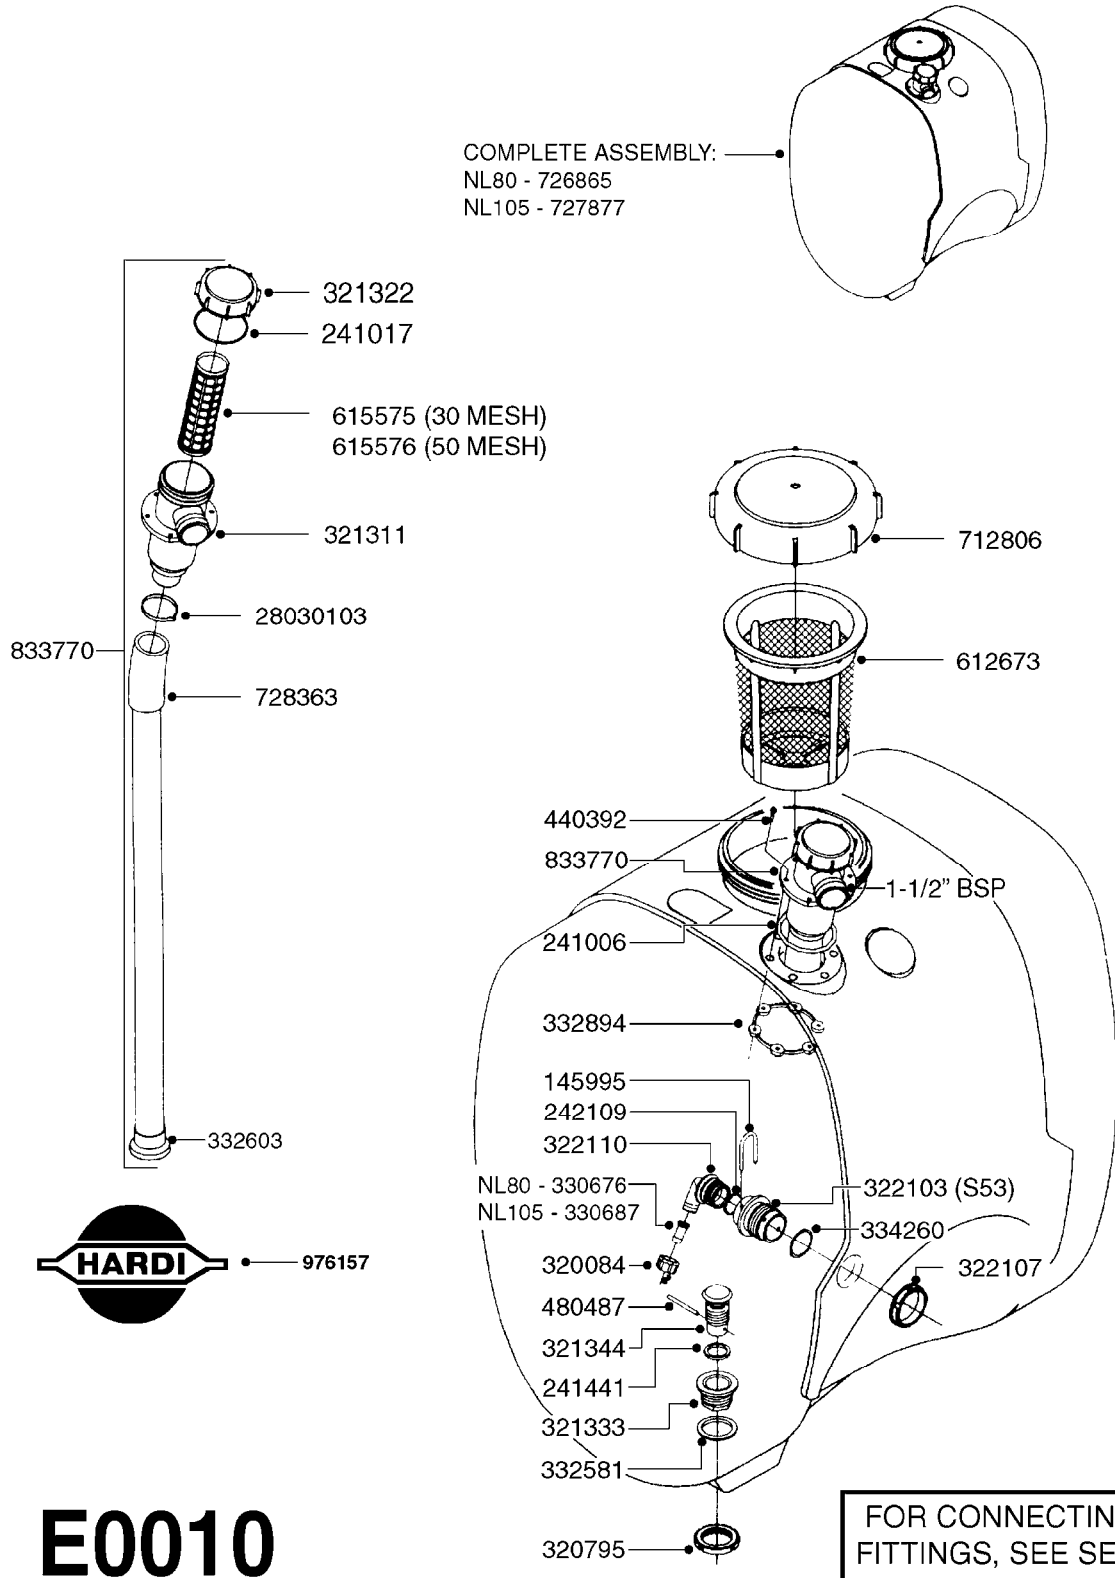

E0010

TANK - NL 80/105 (POST 92)
E0010-HIN, 02:01:18

Page 1
Date 07.02.2020 8:30

parts-n°	order qty	description
145995	1	FITT.DK S-53 FORK
241006	1	O-RING D79,2X5,7 NITRIL
241017	1	O-RING D74,5X3 NITRIL
241441	1	O-RING D29.3X3
242109	1	O-RING D32.2x3.0
320084	1	FITT.DK NUT 1/2" BSP
320795	1	FITT.DK NUT 1-1/2" BSP JAMB
321311	1	FILTER BODY S 80 X 4
321322	1	SCREW CAP F. S80 X 4
321333	1	FITT.DK BULK 1-1/2" X 1"F BSP
321344	1	DRAIN SCREW 1" BSP RED
322103	1	FITT.DK S-53 BULKHEAD
322107	1	FITT.DK S-53 BULKHEAD NUT
322110	1	FITT.DK S-53 ELB. 1/2" BSP
330676	1	FITT.DK HB 3/8" F. 1/2" NUT
330687	1	FITT.DK HB 1/2" F. 1/2" NUT
332581	1	GASKET F. 1-1/2" BSP CAPNUT.
332603	1	CAP F. SUCTION TUBE
332894	1	RETAIN.RING FOR SUCTION FILTER
334260	1	GASKET F. S-53 BULKHEAD
440392	1	SCREW 6.3 X 25.0 DIN7981C TORX
480487	1	PIN M5X60 SLOTTED GALV
612673	1	FILTER BASKET F. ES30/ES53
615575	1	FILTER F.TOP SUCT.30 MESH GRN.
615576	1	FILTER F.TOP SUCT.50 MESH BLUE
712806	1	TANK LID WITH VENT S226 RED
726865	1	TANK NL 80
727877	1	TANK W/O FRAME N105
728363	1	SUCTION TUBE ASSY.L=72"
833770	1	TOP SUCTION KIT 300/500
976157	1	DECAL COMPANY (4.4" X 4.6")
28030103	1	CLAMP HOSE GEAR P5/4-S1.5"6724