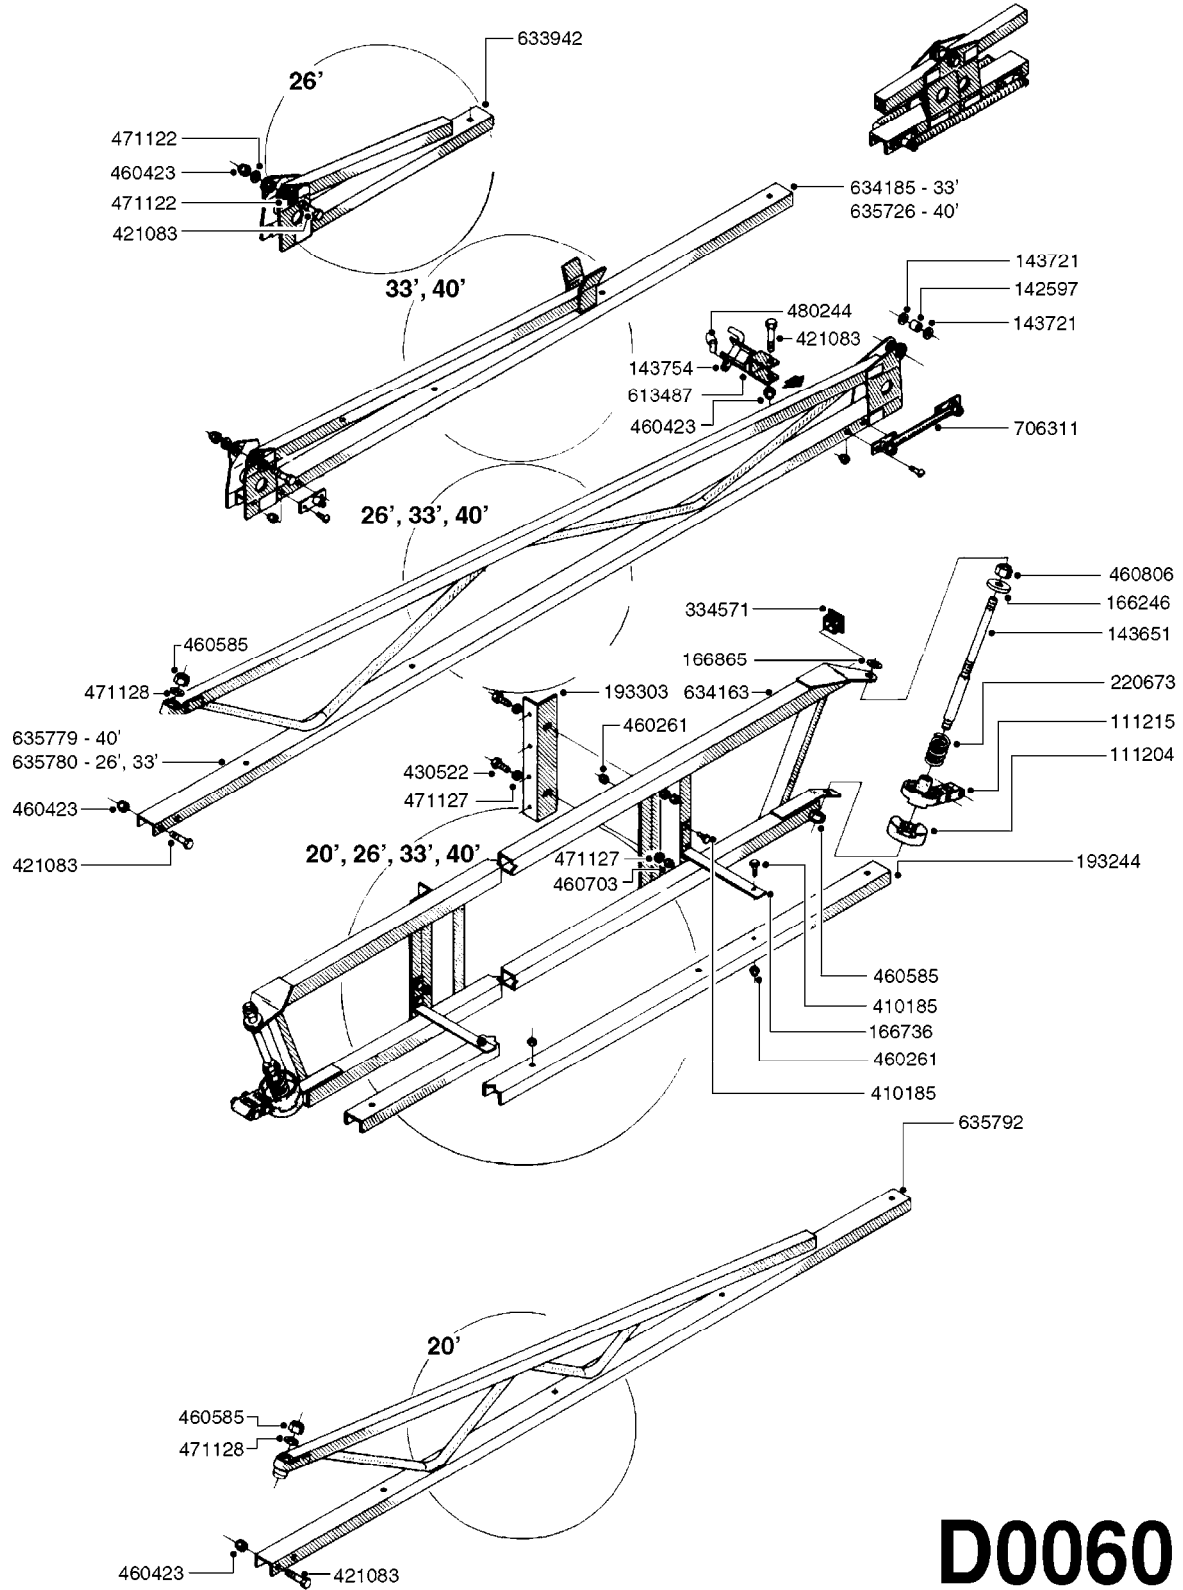

BOOM - SB 20' 26' 33' 40'
D0060-HIN, 18:12:19

Page 0
Date 07.02.2020 8:30

BOOM - SB 20' 26' 33' 40'
D0060-HIN, 18:12:19

Page 1

Date 07.02.2020 8:30

parts-n°	order qty	description
111204	1	CLAW CLUTCH/LOWER D80
111215	1	CLAW CLUTCH/UPPER D80
142597	1	DISTANCE TUBE
143651	1	AXLE M20/M16 L=355 F/BREAKAWAY
143721	1	FRICITION DISC FOR BOOM D30
143754	1	PIN D10 X 56
166246	1	WASHER CUP D53 F.SPRING
166736	1	CLAMP FOR SB BOOM
166865	1	WASHER D35/D25X2
193244	1	NOZZLE TRACK 6-8-10 M SB
193303	1	SUPPORTING ARM FOR SB BOOM
220673	1	SPRING F.PIVOT 100 X 51
334571	1	PLUG 40x40x2 F.SQ.TUBE
410185	1	BOLT HEX 8.8 DEL M6X16
421083	1	BOLT HEX 8.8 DEL M10X65
430522	1	BOLT HEX 8.8 DEL M12X25 FT
460261	1	NUT HEX M6X1.00 LOCK DIN985 A2 SS
460423	1	NUT HEX M10X1.50 LOCK DIN985A2 SS
460585	1	LOCKING NUT M16 DIN985 A2 SS
460703	1	NUT HEX M12X1.75 LOCK DIN985A2 SS
460806	1	NUT HEX M20X2.50 LOCK DIN985A2 SS
471122	1	WASHER, M10, Ø20/10.5X 2.0, SS
471127	1	WASHER, M12, Ø24/13X24X2.5 SS
471128	1	WASHER, M16, Ø30/17.0X 3.0, SS
480244	1	PIN SNAP D4.5
613487	1	TRANSPORT FITTINGS FOR SB BOOM
633942	1	OUTER BOOM WING 26', 28' SB
634163	1	CENTER SECTION - 20',26',33'
634185	1	BOOM WING OUTER PART 33' SB
635726	1	BOOM WING OUTER PART 40' SB
635779	1	INNER WING SECTION 40' SB
635780	1	INNER WING SEC. 26',28',33'SB
635792	1	BOOM WING - 20',21'SB-BOOM
706311	1	SPRING WITH HAND-GRIB