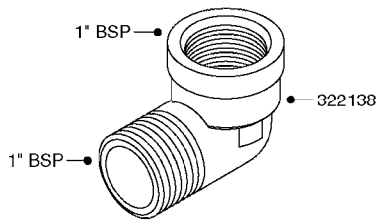

L0020

FITTINGS-T-PIECES, CAPS & ELBOWS
L0020-HIN, 01:01:16

Page 1
Date 07.02.2020 8:30

parts-n°	order qty	description
10053603	1	FITT. CAPNUT 2"BSP 5601
10194303	1	CAP BLANK 1 1/2 MCPHEE 210060
320047	1	FITT.DK CAPNUT 1/2" BSP
320106	1	FITT.DK CAPNUT 1" BSP
320272	1	FITT.DK CAPNUT 3/8" BSP
320316	1	FITT.DK TEE 3/4" X3/4" X1"BSP
320331	1	FITT.DK TEE 1" - 1" - 3/4" BSP
320342	1	FITT.DK EL 3/4"M X 1"F BSP
320563	1	FITT.DK 3 WAY 1/2" 110 DEG.
320677	1	NO LONGER AVAILABLE
320961	1	FITT.DK CAPNUT 1-1/2" BSP
321053	1	FITT.DK TEE 1/2 X1/2 X1/2" BSP
322072	1	FITT.DK TEE 3/8'X3/8'X3/8' BSP
322095	1	FITT.DK TEE 1-1/2 X1-1/4 X3/4" BSP
322138	1	FITT.DK ELB 1"M X 1"F BSP
330013	1	O-RING 2.5 X 10 PUR
330212	1	O-RING D19/D14X2.4 F.1/2"NUT
330326	1	O-RING D30/D24X2 F.1"NUT
331273	1	O-RING D44/D38X2 F.1-1/2"