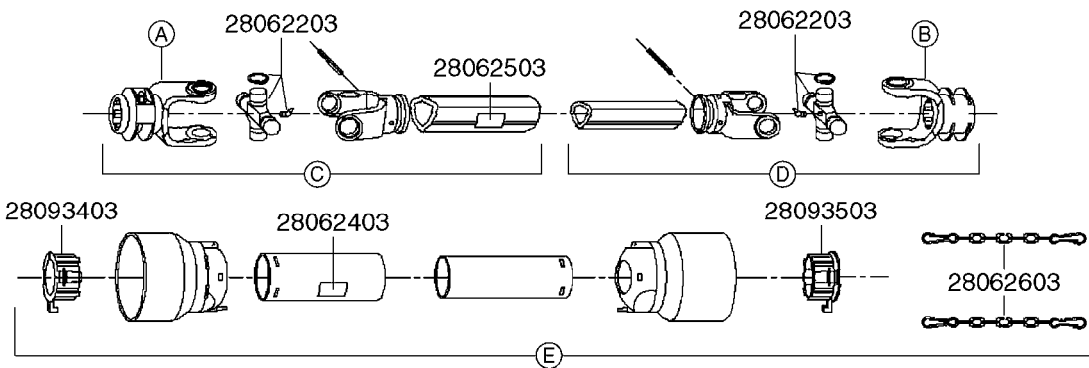

* Changed in 2016 from 100 series to G-Series (see page A0600).

A520

PTO SHAFTS - BONDIOLI CENT.
A0520-HIN, 23:10:18

Page 1
Date 07.02.2020 8:30

parts-n°	order qty	description
289042	1	UNIV. JOINT 22x54mm
421024	1	BOLT HEX 8.8 DEL M8X60
450015	1	SCREW ALLAN 3/8'X5/8' BLACK
460143	1	SELF LOCK NUT M8 SST A2 DIN985
28009803	1	PTO PIN TUBE RETAINER OUTER
28009903	1	PTO TUBE RETAINER INNER
28010103	1	PTO YOKE F.INNER TUBE CV PTO
28021403	1	PTO 1"STR/1-3/8" 6SPL B&P
28021503	1	PTO 1"STR/1-3/8" 21SPL B&P
28021603	1	PTO 1"STR/1-3/4" 20SPL B&P
28027903	1	PTO BALL LOCK.KIT F.1-3/8 YOKE
28040503	1	UNIV. JOINT 27x74.6mm
28040703	1	SAFETY CHAIN F.CV BLACK PTO (SET OF 2)
28041803	1	DECAL DANGER GUARD MISSING
28041903	1	DECAL DANGER ROT.DRIVELINE
28056703	1	PTO YOKE #1 1-3/8" X 6 SPLINE
28056803	1	PTO YOKE #1 1-3/8" X 21 SPLINE
28056903	1	PTO YOKE #4 1-3/4" X 20 SPLINE
28057003	1	PTO TUBE YOKE #1-G1 OUTER
28057103	1	PTO TUBE YOKE #4-G4 OUTER
28057203	1	PTO PIN TUBE RETAINER OUTER
28057303	1	PTO TUBE OUTER #1 745MM
28057403	1	PTO TUBE OUTER #4 720MM
28057503	1	PTO TUBE INNER #1 745MM
28057603	1	PTO TUBE INNER #4 720MM
28057703	1	PTO TUBE RETAINER INNER
28057803	1	PTO TUBE YOKE #1 Ø=1"
28057903	1	PTO TUBE YOKE #4 Ø=1"
28058003	1	PTO HALF SAFETY SHIELD OUTER
28058103	1	PTO HALF SAFETY SHIELD OUTER
28058203	1	PTO HALF SAFETY SHIELD INNER
28058303	1	PTO HALF SAFETY SHIELD INNER
28058403	1	PTO BALL LOCK.KIT F.1-3/4 YOKE
28058503	1	PTO TUBE YOKE #1-G1 INNER