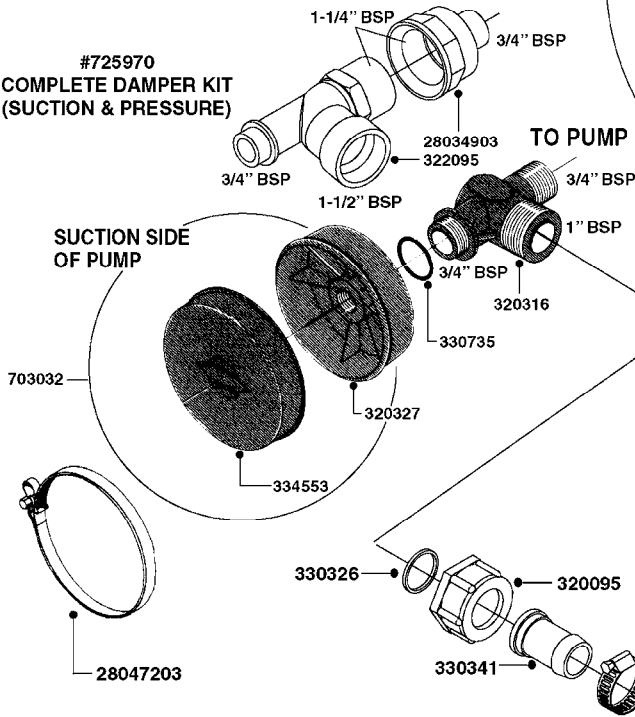

**#725970
COMPLETE DAMPER KIT
(SUCTION & PRESSURE)**