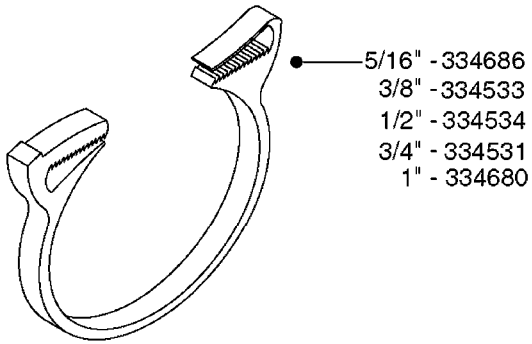

I.D.	PART # (ONE FOOT)	
3/8" 1/2" 3/4" 1" 1-1/4" 1-1/2"	92701703 92702103 92703203 92712403 92734403 92736503	 RUBBER HOSE
5/16" 3/8" 1/4" 1/2" 3/4"	927281 927284 927268 927269 927270	 PVC HOSE
1" 1-1/4" 1-1/2" 2" 2-1/2"	92702403 92738900 92702603 92702703 92702803	 PVC SPIRAL SUCTION HOSE, GRAY
3/4" 1-1/4"	927205 92703503	 CLEAR HOSE, SMOOTH
1/2" 3/4"	10631003 927231	 PVC HOSE, CLEAR, REINFORCED
4mm 6mm 8mm 10mm .25" .38"	927253 RED 927264 RED 927306 BLACK 927330 BLACK 92703303 BLACK 92703403 BLACK	 PVC AIR HOSE, SMOOTH

L0120

BULK HOSE
L0120-HIN, 17:10:19

Page 1
Date 07.02.2020 8:30

parts-n°	order qty	description
927205	1	HOSE R X CLEAR X 3/4 X 0012"
927231	1	HOSE R X PVCX3/4 CLR/BRD 0012"
927253	1	RED AIR HOSE, Ø4/2 1810 E
927264	1	HOSE R X PE D6/D4 X 0012"
927268	1	HOSE BLUE PVC X 1/4 X 0012"
927269	1	HOSE R X PVC X 1/2 X 0012"
927270	1	HOSE R X PVC X 3/4 X 0012"
927281	1	HOSE R X PVC X 5/16 X 0012"
927284	1	HOSE 3/8 PVC W/ INSERT
927306	1	HOSE R X PE D8/D6 X 0012"BLACK
927330	1	HOSE R X PE D10/D8 X 012"BLACK
10631003	1	HOSE R X CLEAR BRAID.X 1/2 12"
92701703	1	HOSE R X3/8" X300PSI WP X0012"
92702103	1	HOSE R X1/2" X300PSI WP X0012"
92702403	1	HOSE PVC SUCT GRAY 1"
92702603	1	HOSE PVC SUCT GRAY 1-1/2"
92702703	1	HOSE PVC SUCT GRAY 2"
92702803	1	HOSE PVC SUCT GRAY 2.5"
92703203	1	HOSE R X3/4" X300PSI WP X0012"
92703303	1	HOSE LLDPE .25"X.17"X12" BLACK
92703403	1	HOSE LLDPE .38"X.25"X12" BLACK
92703503	1	HOSE VINYL CLEAR 1-1/4" OD X 1" ID
92712403	1	HOSE R X1" X300PSI WP X0012"
92734403	1	HOSE R X5/4" X200PSI WP X0012"
92736503	1	HOSE R X1.5" X200PSI WP X0012"
92738900	1	HOSE R X PVC X 1-1/4" 0012"

HOSE CLAMPS
L0130-HIN, 16:10:19

Hose Size	Pressure	Suction	Clamp Code
5/16"	284582		-
3/8"	28044903		6706
1/2"	28029803		6708
3/4"	28029903		6712
1"	28030003	28029903	6716
1-1/4"	28030103		6724
1-1/2"		28030103	6724
2"		28030203	235-67
2-1/2"		28030303	235-74
3"		28030403	235-87