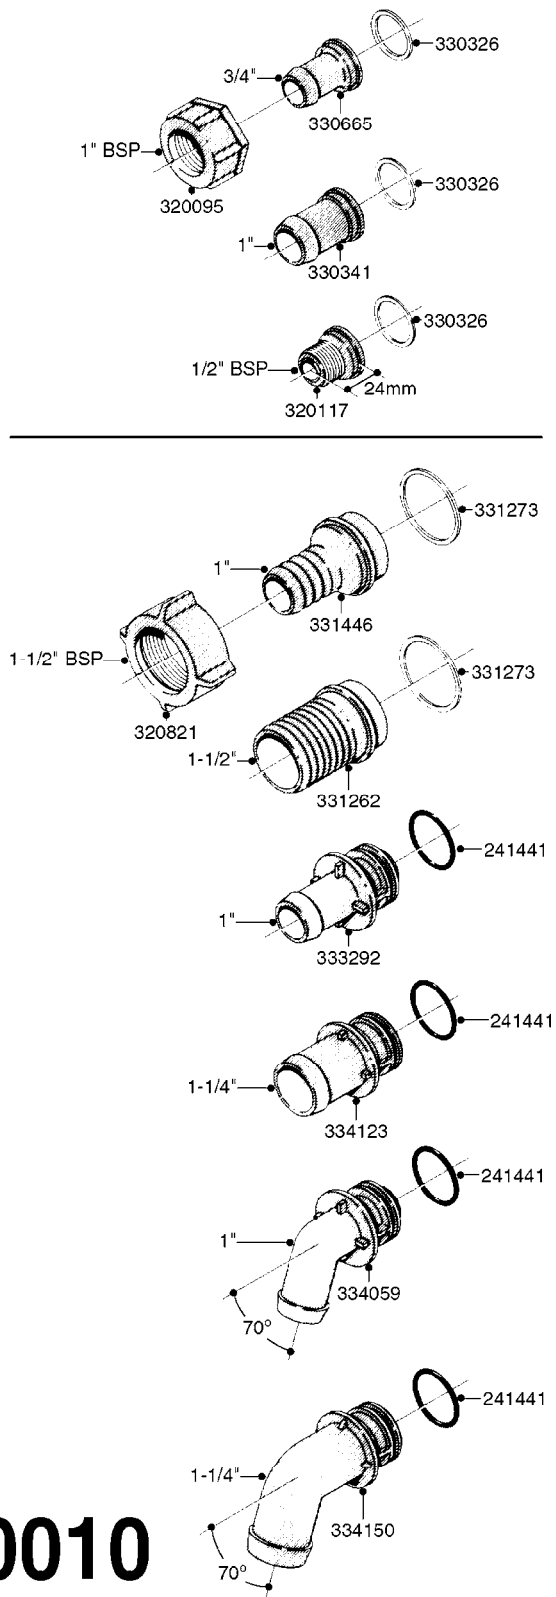

L0010

parts-n°	order qty	description
240085	1	O-RING D13,1/8,3X02,4 NITRIL
241441	1	O-RING D29.3X3
242594	1	O-RING D14 X 1.78 SCH.70-EPDM
320084	1	FITT.DK NUT 1/2" BSP
320095	1	FITT.DK NUT 1" BSP
320117	1	FITT.DK CONN.1/2"BSP F. 1" CAP
320187	1	FITT.DK CAP 3/8" BSP BLACK
320283	1	FITT.DK NUT 3/4"BSP
320821	1	FITT.DK NUT 1-1/2" BSP
321495	1	FITT.DK REDUC 1/4'BSP F.3/4'NT
321576	1	FITT.DK CONN 1/2"BSP F.3/4"NUT
330013	1	O-RING 2.5 X 10 PUR
330212	1	O-RING D19/D14X2.4 F.1/2"NUT
330326	1	O-RING D30/D24X2 F.1"NUT
330341	1	FITT.DK HB 1" F. 1" NUT
330595	1	O-RING D24.6/D20X2.1 -3/4"
330665	1	FITT.DK HB 3/4"F.1" NUT
330676	1	FITT.DK HB 3/8" F. 1/2" NUT
330687	1	FITT.DK HB 1/2" F. 1/2" NUT
330691	1	FITT.DK HB 3/4'F.3/4' NUT
330783	1	FITT.DK HB 3/8"F.3/8" NUT
331262	1	FITT.DK HB 1-1/2" F. 1-1/2"NUT
331273	1	O-RING D44/D38X2 F.1-1/2"
331446	1	FITT.DK HB 1" F.1-1/2" NUT
331807	1	FITT.DK HB 5/16" F.3/8" NUT
332286	1	FITT.DK HB 1/2" F. 3/4" NUT
332905	1	FITT.DK HB 1/2" F. 3/4" CAP
332927	1	FITT.DK PLUG F. NOZZLE TUBE
333292	1	FITT.DK HB 1"O'RING F.1-1/2"
333664	1	FITT.DK HB 5/16' F. 1/2' NUT
334044	1	FITT.DK HB 3/4' F. 3/4' CAP
334059	1	FITT.DK EL 1" 110 DEG.F.1-1/2"
334123	1	FITT.DK HB 1-1/4"O-RNG F.1-1/2"
334150	1	FITT.DK HB 1-1/4" 110 F.1-1/2"
390542	1	PLUG WASHER FOR 3/4'CAP NUT
716236	1	FITT.DK HB 1/2" ASSY. F. 3/4"
716413	1	FITT.DK PLUG ASSY. F.NOZ TUBE
717426	1	FITT.DK REDUC 1/4"BSP F.3/4"N
720856	1	FITT.DK 1/2'BSP ASSY.F.3/4'NUT
724621	1	FITT.DK HB 3/4"ASSY F.3/4" NUT