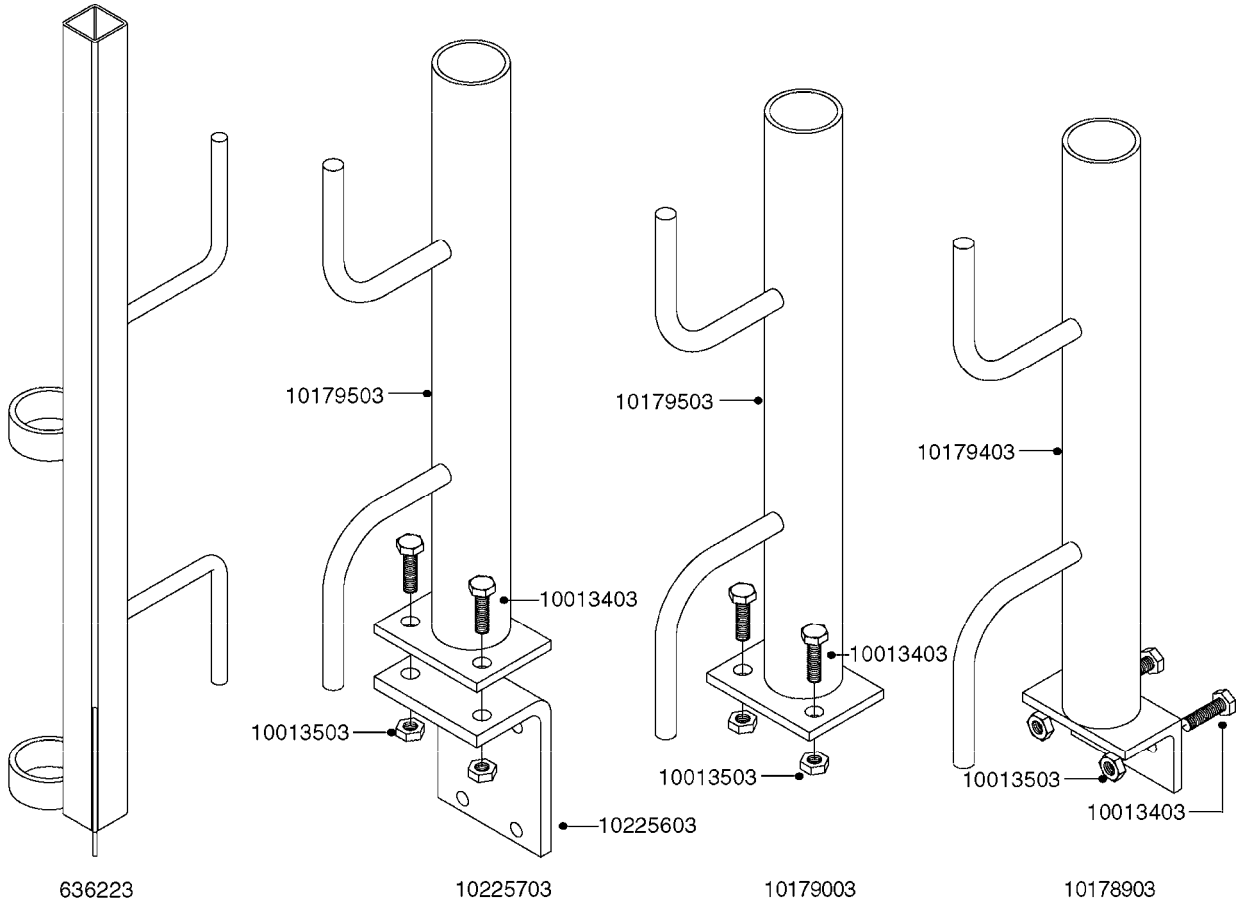

COMPLETE ASSEMBLY:
 818377 - 160' x 3/8" (50m) HOSE REEL
 818381 - 320' X 3/8" (100m) HOSE REEL

K0490

HOSE REEL ASSEMBLIES
K0490-HIN, 01:01:16

Page 1
Date 07.02.2020 8:30

parts-n°	order qty	description
143684	1	BUSHING F. HOSE REEL
143706	1	SPACER TUBE F. 275' HOSE REEL
145925	1	NIPPLE M10 M6
146314	1	UNION BUSHING F.HOSE REEL
146315	1	RING FOR HOSE REEL
146487	1	SPACER ROD F/HOSE REEL 225mm
160311	1	WASHER D30/D20.4X2
241474	1	O-RING NITRIL
281072	1	SNAP-RING OUTER 20X1.20
282155	1	CLIP F.TUBE SUPPORT
320655	1	FITT.DK HN 1/2"-1/2" BSP
320821	1	FITT.DK NUT 1-1/2" BSP
330212	1	O-RING D19/D14X2.4 F.1/2"NUT
333443	1	BUSHING F. HOSE REEL
420604	1	BOLT HEX 8.8 DEL M10X25 FT DIN933
420626	1	BOLT HEX 8.8 DEL M10X20 FT
420862	1	BOLT HEX 8.8 DEL M10X16 FT
430286	1	BOLT HEX 8.8 DEL M12X30 FT
460423	1	NUT HEX M10X1.50 LOCK DIN985A2 SS
460703	1	NUT HEX M12X1.75 LOCK DIN985A2 SS
613207	1	CENTER TUBE FOR 164'HOSE REEL
613211	1	HOSE REEL NK 80/105
613292	1	CENTER TUBE 100 MM
633824	1	SIDE FOR HOSE REEL
633835	1	OUTER TUBE NK 300-600
633846	1	FITTING FOR HOSE REEL TR2/TR3
633905	1	BRKTS. HOSE REEL SM210
637986	1	CLAMP FITTING HOSE REEL
719073	1	HANDLE ASSY. F. HOSE REEL
719084	1	SWIVEL F.HOSE REEL
719121	1	HOSE 1/2'X2500M NUT
719401	1	CLIPS F.PISTOL ASSY.
725618	1	CLIP WHITE PLASTIC SNAP TYPE
818377	1	REEL FOR HOSE 160' X 3/8"
818381	1	REEL FOR HOSE 320' X 3/8'
818801	1	BKT.HOSE REEL MOUNT NL/NK/BOOM
818845	1	BKT.HOSE REEL SM210
833768	1	HOLDER F. HOSE REEL
834764	1	BKT.HOSE REEL MOUNT ESTATE SPR
61021400	1	BKT. BOOM MOUNT SM53/80 US