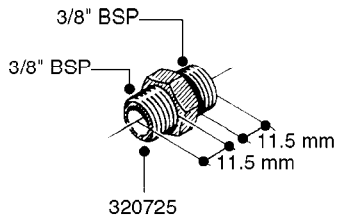

L0020

FITTINGS-T-PIECES, CAPS & ELBOWS
L0020-HIN, 01:01:16

Page 1
Date 07.02.2020 8:30

parts-n°	order qty	description
10053603	1	FITT. CAPNUT 2"BSP 5601
10194303	1	CAP BLANK 1 1/2 MCPHEE 210060
320047	1	FITT.DK CAPNUT 1/2" BSP
320106	1	FITT.DK CAPNUT 1" BSP
320272	1	FITT.DK CAPNUT 3/8" BSP
320316	1	FITT.DK TEE 3/4" X3/4" X1"BSP
320331	1	FITT.DK TEE 1" - 1" - 3/4" BSP
320342	1	FITT.DK EL 3/4"M X 1"F BSP
320563	1	FITT.DK 3 WAY 1/2" 110 DEG.
320677	1	NO LONGER AVAILABLE
320961	1	FITT.DK CAPNUT 1-1/2" BSP
321053	1	FITT.DK TEE 1/2 X1/2 X1/2" BSP
322072	1	FITT.DK TEE 3/8'X3/8'X3/8' BSP
322095	1	FITT.DK TEE 1-1/2 X1-1/4 X3/4" BSP
322138	1	FITT.DK ELB 1"M X 1"F BSP
330013	1	O-RING 2.5 X 10 PUR
330212	1	O-RING D19/D14X2.4 F.1/2"NUT
330326	1	O-RING D30/D24X2 F.1"NUT
331273	1	O-RING D44/D38X2 F.1-1/2"

FITTINGS - HEXAGON NIPPLES
L0030-HIN, 01:01:16

Page 0
Date 07.02.2020 8:30

L0030

FITTINGS - HEXAGON NIPPLES
L0030-HIN, 01:01:16

Page 1
Date 07.02.2020 8:30

parts-n°	order qty	description
10015303	1	FITT.PO.HN 1.00X1.00 M1000
10425003	1	FITT.PO.HN 1.25X1.00 MCPHEE
320132	1	FITT.DK HN 1" BSP
320176	1	FITT.DK HN 3/8"X1/2" BSP
320445	1	FITT.DK HN 1/4"X3/8" BSP
320655	1	FITT.DK HN 1/2"-1/2" BSP
320692	1	FITT.DK HN 3/8'BSPX1/4'NPT
320703	1	FITT.DK HN 3/8BSP X1/2 &1/4NPT
320725	1	FITT.DK NIPPLE 3/8"-3/8" BSP
320902	1	FITT.DK HN 3/8'X 1/4' BSP
390232	1	FITT.DK HN 1-1/2' X 1-1/4' BSP
390276	1	FITT.DK HN 1'BSP