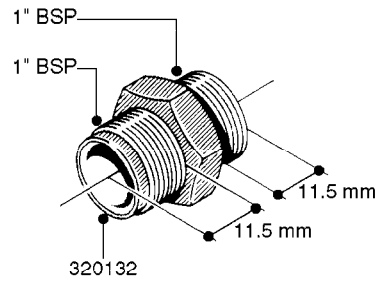

L0020

FITTINGS-T-PIECES, CAPS & ELBOWS
L0020-HIN, 01:01:16

Page 1
Date 07.02.2020 8:30

parts-n°	order qty	description
10053603	1	FITT. CAPNUT 2"BSP 5601
10194303	1	CAP BLANK 1 1/2 MCPHEE 210060
320047	1	FITT.DK CAPNUT 1/2" BSP
320106	1	FITT.DK CAPNUT 1" BSP
320272	1	FITT.DK CAPNUT 3/8" BSP
320316	1	FITT.DK TEE 3/4" X3/4" X1"BSP
320331	1	FITT.DK TEE 1" - 1" - 3/4" BSP
320342	1	FITT.DK EL 3/4"M X 1"F BSP
320563	1	FITT.DK 3 WAY 1/2" 110 DEG.
320677	1	NO LONGER AVAILABLE
320961	1	FITT.DK CAPNUT 1-1/2" BSP
321053	1	FITT.DK TEE 1/2 X1/2 X1/2" BSP
322072	1	FITT.DK TEE 3/8'X3/8'X3/8' BSP
322095	1	FITT.DK TEE 1-1/2 X1-1/4 X3/4" BSP
322138	1	FITT.DK ELB 1"M X 1"F BSP
330013	1	O-RING 2.5 X 10 PUR
330212	1	O-RING D19/D14X2.4 F.1/2"NUT
330326	1	O-RING D30/D24X2 F.1"NUT
331273	1	O-RING D44/D38X2 F.1-1/2"

FITTINGS - HEXAGON NIPPLES
L0030-HIN, 01:01:16

Page 0
Date 07.02.2020 8:30

L0030

FITTINGS - HEXAGON NIPPLES
L0030-HIN, 01:01:16

Page 1
Date 07.02.2020 8:30

parts-n°	order qty	description
10015303	1	FITT.PO.HN 1.00X1.00 M1000
10425003	1	FITT.PO.HN 1.25X1.00 MCPHEE
320132	1	FITT.DK HN 1" BSP
320176	1	FITT.DK HN 3/8"X1/2" BSP
320445	1	FITT.DK HN 1/4"X3/8" BSP
320655	1	FITT.DK HN 1/2"-1/2" BSP
320692	1	FITT.DK HN 3/8'BSPX1/4'NPT
320703	1	FITT.DK HN 3/8BSP X1/2 &1/4NPT
320725	1	FITT.DK NIPPLE 3/8"-3/8" BSP
320902	1	FITT.DK HN 3/8'X 1/4' BSP
390232	1	FITT.DK HN 1-1/2' X 1-1/4' BSP
390276	1	FITT.DK HN 1'BSP