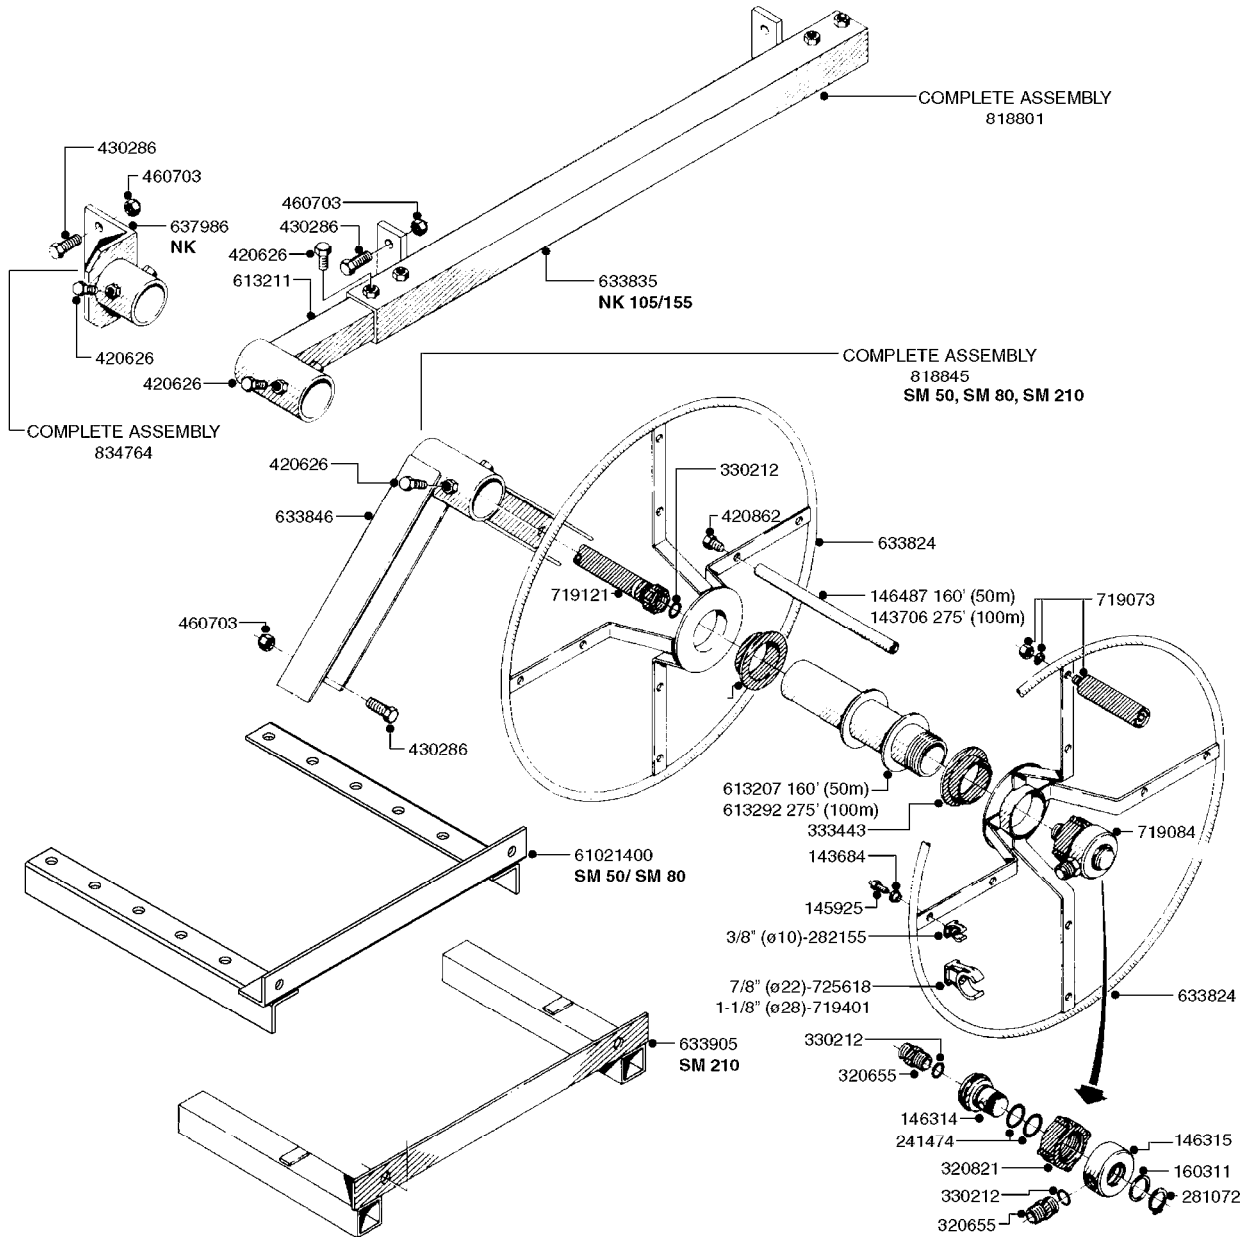

COMPLETE ASSEMBLY:
 818377 - 160' x 3/8" (50m) HOSE REEL
 818381 - 320' X 3/8" (100m) HOSE REEL

K0490

HOSE REEL ASSEMBLIES
K0490-HIN, 01:01:16

Page 1
Date 07.02.2020 8:30

parts-n°	order qty	description
143684	1	BUSHING F. HOSE REEL
143706	1	SPACER TUBE F. 275' HOSE REEL
145925	1	NIPPLE M10 M6
146314	1	UNION BUSHING F.HOSE REEL
146315	1	RING FOR HOSE REEL
146487	1	SPACER ROD F/HOSE REEL 225mm
160311	1	WASHER D30/D20.4X2
241474	1	O-RING NITRIL
281072	1	SNAP-RING OUTER 20X1.20
282155	1	CLIP F.TUBE SUPPORT
320655	1	FITT.DK HN 1/2"-1/2" BSP
320821	1	FITT.DK NUT 1-1/2" BSP
330212	1	O-RING D19/D14X2.4 F.1/2"NUT
333443	1	BUSHING F. HOSE REEL
420604	1	BOLT HEX 8.8 DEL M10X25 FT DIN933
420626	1	BOLT HEX 8.8 DEL M10X20 FT
420862	1	BOLT HEX 8.8 DEL M10X16 FT
430286	1	BOLT HEX 8.8 DEL M12X30 FT
460423	1	NUT HEX M10X1.50 LOCK DIN985A2 SS
460703	1	NUT HEX M12X1.75 LOCK DIN985A2 SS
613207	1	CENTER TUBE FOR 164'HOSE REEL
613211	1	HOSE REEL NK 80/105
613292	1	CENTER TUBE 100 MM
633824	1	SIDE FOR HOSE REEL
633835	1	OUTER TUBE NK 300-600
633846	1	FITTING FOR HOSE REEL TR2/TR3
633905	1	BRKTS. HOSE REEL SM210
637986	1	CLAMP FITTING HOSE REEL
719073	1	HANDLE ASSY. F. HOSE REEL
719084	1	SWIVEL F.HOSE REEL
719121	1	HOSE 1/2'X2500M NUT
719401	1	CLIPS F.PISTOL ASSY.
725618	1	CLIP WHITE PLASTIC SNAP TYPE
818377	1	REEL FOR HOSE 160' X 3/8"
818381	1	REEL FOR HOSE 320' X 3/8'
818801	1	BKT.HOSE REEL MOUNT NL/NK/BOOM
818845	1	BKT.HOSE REEL SM210
833768	1	HOLDER F. HOSE REEL
834764	1	BKT.HOSE REEL MOUNT ESTATE SPR
61021400	1	BKT. BOOM MOUNT SM53/80 US