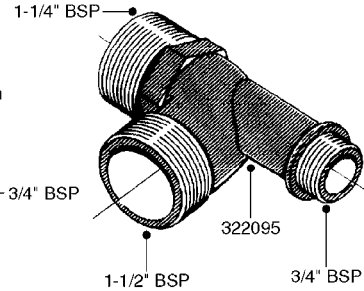

L0020

FITTINGS-T-PIECES, CAPS & ELBOWS
L0020-HIN, 01:01:16

Page 1
Date 07.02.2020 8:30

parts-n°	order qty	description
10053603	1	FITT. CAPNUT 2"BSP 5601
10194303	1	CAP BLANK 1 1/2 MCPHEE 210060
320047	1	FITT.DK CAPNUT 1/2" BSP
320106	1	FITT.DK CAPNUT 1" BSP
320272	1	FITT.DK CAPNUT 3/8" BSP
320316	1	FITT.DK TEE 3/4" X3/4" X1"BSP
320331	1	FITT.DK TEE 1" - 1" - 3/4" BSP
320342	1	FITT.DK EL 3/4"M X 1"F BSP
320563	1	FITT.DK 3 WAY 1/2" 110 DEG.
320677	1	NO LONGER AVAILABLE
320961	1	FITT.DK CAPNUT 1-1/2" BSP
321053	1	FITT.DK TEE 1/2 X1/2 X1/2" BSP
322072	1	FITT.DK TEE 3/8'X3/8'X3/8' BSP
322095	1	FITT.DK TEE 1-1/2 X1-1/4 X3/4" BSP
322138	1	FITT.DK ELB 1"M X 1"F BSP
330013	1	O-RING 2.5 X 10 PUR
330212	1	O-RING D19/D14X2.4 F.1/2"NUT
330326	1	O-RING D30/D24X2 F.1"NUT
331273	1	O-RING D44/D38X2 F.1-1/2"