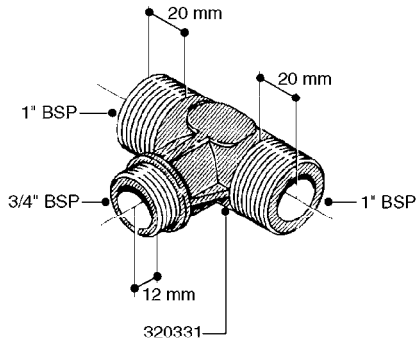

L0020

FITTINGS-T-PIECES, CAPS & ELBOWS
L0020-HIN, 01:01:16

Page 1
Date 07.02.2020 8:30

parts-n°	order qty	description
10053603	1	FITT. CAPNUT 2"BSP 5601
10194303	1	CAP BLANK 1 1/2 MCPHEE 210060
320047	1	FITT.DK CAPNUT 1/2" BSP
320106	1	FITT.DK CAPNUT 1" BSP
320272	1	FITT.DK CAPNUT 3/8" BSP
320316	1	FITT.DK TEE 3/4" X3/4" X1"BSP
320331	1	FITT.DK TEE 1" - 1" - 3/4" BSP
320342	1	FITT.DK EL 3/4"M X 1"F BSP
320563	1	FITT.DK 3 WAY 1/2" 110 DEG.
320677	1	NO LONGER AVAILABLE
320961	1	FITT.DK CAPNUT 1-1/2" BSP
321053	1	FITT.DK TEE 1/2 X1/2 X1/2" BSP
322072	1	FITT.DK TEE 3/8'X3/8'X3/8' BSP
322095	1	FITT.DK TEE 1-1/2 X1-1/4 X3/4" BSP
322138	1	FITT.DK ELB 1"M X 1"F BSP
330013	1	O-RING 2.5 X 10 PUR
330212	1	O-RING D19/D14X2.4 F.1/2"NUT
330326	1	O-RING D30/D24X2 F.1"NUT
331273	1	O-RING D44/D38X2 F.1-1/2"