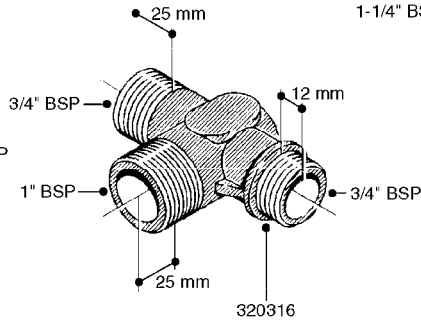

L0020

FITTINGS-T-PIECES, CAPS & ELBOWS
L0020-HIN, 01:01:16

Page 1
Date 07.02.2020 8:30

parts-n°	order qty	description
10053603	1	FITT. CAPNUT 2"BSP 5601
10194303	1	CAP BLANK 1 1/2 MCPHEE 210060
320047	1	FITT.DK CAPNUT 1/2" BSP
320106	1	FITT.DK CAPNUT 1" BSP
320272	1	FITT.DK CAPNUT 3/8" BSP
320316	1	FITT.DK TEE 3/4" X3/4" X1"BSP
320331	1	FITT.DK TEE 1" - 1" - 3/4" BSP
320342	1	FITT.DK EL 3/4"M X 1"F BSP
320563	1	FITT.DK 3 WAY 1/2" 110 DEG.
320677	1	NO LONGER AVAILABLE
320961	1	FITT.DK CAPNUT 1-1/2" BSP
321053	1	FITT.DK TEE 1/2 X1/2 X1/2" BSP
322072	1	FITT.DK TEE 3/8'X3/8'X3/8' BSP
322095	1	FITT.DK TEE 1-1/2 X1-1/4 X3/4" BSP
322138	1	FITT.DK ELB 1"M X 1"F BSP
330013	1	O-RING 2.5 X 10 PUR
330212	1	O-RING D19/D14X2.4 F.1/2"NUT
330326	1	O-RING D30/D24X2 F.1"NUT
331273	1	O-RING D44/D38X2 F.1-1/2"