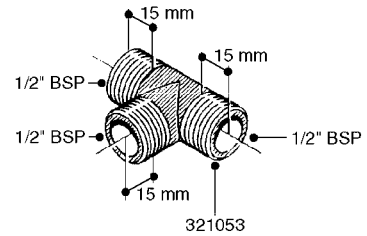

L0020

FITTINGS-T-PIECES, CAPS & ELBOWS
L0020-HIN, 01:01:16

Page 1
Date 07.02.2020 8:30

parts-n°	order qty	description
10053603	1	FITT. CAPNUT 2"BSP 5601
10194303	1	CAP BLANK 1 1/2 MCPHEE 210060
320047	1	FITT.DK CAPNUT 1/2" BSP
320106	1	FITT.DK CAPNUT 1" BSP
320272	1	FITT.DK CAPNUT 3/8" BSP
320316	1	FITT.DK TEE 3/4" X3/4" X1"BSP
320331	1	FITT.DK TEE 1" - 1" - 3/4" BSP
320342	1	FITT.DK EL 3/4"M X 1"F BSP
320563	1	FITT.DK 3 WAY 1/2" 110 DEG.
320677	1	NO LONGER AVAILABLE
320961	1	FITT.DK CAPNUT 1-1/2" BSP
321053	1	FITT.DK TEE 1/2 X1/2 X1/2" BSP
322072	1	FITT.DK TEE 3/8'X3/8'X3/8' BSP
322095	1	FITT.DK TEE 1-1/2 X1-1/4 X3/4" BSP
322138	1	FITT.DK ELB 1"M X 1"F BSP
330013	1	O-RING 2.5 X 10 PUR
330212	1	O-RING D19/D14X2.4 F.1/2"NUT
330326	1	O-RING D30/D24X2 F.1"NUT
331273	1	O-RING D44/D38X2 F.1-1/2"