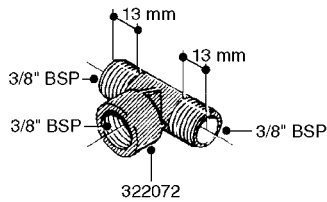

L0020

FITTINGS-T-PIECES, CAPS & ELBOWS
L0020-HIN, 01:01:16

Page 1
Date 07.02.2020 8:30

parts-n°	order qty	description
10053603	1	FITT. CAPNUT 2"BSP 5601
10194303	1	CAP BLANK 1 1/2 MCPHEE 210060
320047	1	FITT.DK CAPNUT 1/2" BSP
320106	1	FITT.DK CAPNUT 1" BSP
320272	1	FITT.DK CAPNUT 3/8" BSP
320316	1	FITT.DK TEE 3/4" X3/4" X1"BSP
320331	1	FITT.DK TEE 1" - 1" - 3/4" BSP
320342	1	FITT.DK EL 3/4"M X 1"F BSP
320563	1	FITT.DK 3 WAY 1/2" 110 DEG.
320677	1	NO LONGER AVAILABLE
320961	1	FITT.DK CAPNUT 1-1/2" BSP
321053	1	FITT.DK TEE 1/2 X1/2 X1/2" BSP
322072	1	FITT.DK TEE 3/8'X3/8'X3/8' BSP
322095	1	FITT.DK TEE 1-1/2 X1-1/4 X3/4" BSP
322138	1	FITT.DK ELB 1"M X 1"F BSP
330013	1	O-RING 2.5 X 10 PUR
330212	1	O-RING D19/D14X2.4 F.1/2"NUT
330326	1	O-RING D30/D24X2 F.1"NUT
331273	1	O-RING D44/D38X2 F.1-1/2"