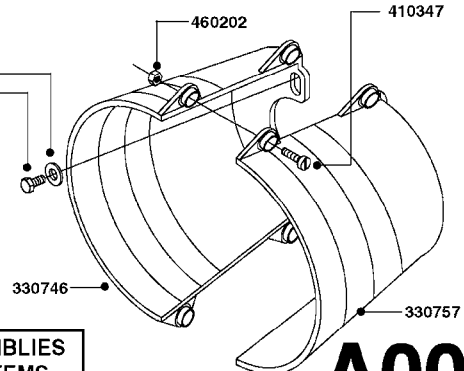

PUMP - 603
A0070-HIN, 01:01:16

COMPLETE PUMPS
821624 - PUMP ONLY
10395803 - WITH PTO & DAMPER

COMPLETE ASSEMBLIES
WHOLEGOODS ITEMS

A0070

PUMP - 603
A0070-HIN, 01:01:16

Page 1
Date 07.02.2020 8:30

parts-n°	order qty	description
110133	1	VALVE CHAMBER MOD 600 PAINTED
140055	1	CRANK SHAFT, MODEL 600
140066	1	CRANK SHAFT, MODEL 600/4
160016	1	DUST PLATE
160027	1	DIAPHRAGM UPPER DISC 500-600
160031	1	BASE PLATE MODEL 500-600
190013	1	CHAIN 35XL=800
194839	1	ANGLE IRON FOOT, M 500-600 RED
210011	1	SEAL FELT D39/23 X 4
210022	1	BEARING BALL 6205
210033	1	BEARING BALL 6007
240015	1	DIAPHRAGM MODEL 500-600 NITRIL
242152	1	O-RING D18.2X3 EPDM
242215	1	O-RING D18X3 VITON
280011	1	GREASE NIPPLE 1/8" SAE H TR
280044	1	KEY HEXAGON W6 3/16"
281606	1	S-HOOK GALVANIZED
330013	1	O-RING 2.5 X 10 PUR
330024	1	O-RING D41,1/D34.5 X 3,5
334320	1	O-RING D18X3 POLYURETHANE
410281	1	BOLT HEX 8.8 DEL M6X25 DIN933 A2
420733	1	BOLT HEX 8.8 DEL M8X40
420781	1	BOLT HEX 8.8 DEL M8X50
420862	1	BOLT HEX 8.8 DEL M10X16 FT
420943	1	BOLT HEX 8.8 DEL M10X50
420965	1	M10X40 MACHINE SCREW STAINLESS
421002	1	BOLT HEX 8.8 DEL M10X30 FT DIN933
421226	1	BOLT HEX 8.8 DEL M10X45
450612	1	SCREW M10X16 POINTED
460261	1	NUT HEX M6X1.00 LOCK DIN985 A2 SS
460342	1	NUT HEX M10 DEL DIN934
460364	1	NUT HU M8 A2 SS DIN934
471122	1	WASHER, M10, Ø20/10.5X 2.0, SS
728146	1	VALVE FOR 361(726890/707932)
821624	1	PUMP 603/7 W. FOOT TAPERED SHA
10395803	1	PUMP 603 C/W PTO 540 RPM
16092700	1	PUMP MOUNT PLATE TALL 500/600
28021800	1	KEY HEXAGON 8MM FOR M10
33511200	1	DIAPHRAGM 500-603 PUR 2006
45000800	1	BOLT ROUND M10X25
72095300	1	COUPLING 1-3/8" X 25, PAINTED
72180600	1	CONNECTING ROD FOR 503-603 M10
72180800	1	PUMP HOUSING 603 RED W/BOLTS
72180900	1	DIAPHRAGM COVER MOD. 600
75073200	1	PUMP KIT 603mm 06

**#725970
COMPLETE DAMPER KIT
(SUCTION & PRESSURE)**

PRESSURE SIDE OF PUMP

- 821623 - 600 WITH COUPLER
- 821624 - 600 W/ MOUNTING BASE
- 821625 - 600 GAS DRIVEN - BELT DRIVE

**COMPLETE ASSEMBLIES
WHOLEGOODS ITEMS**