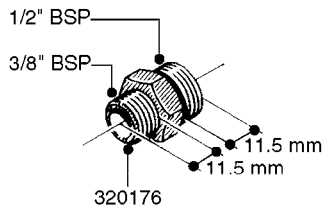

L0020

FITTINGS-T-PIECES, CAPS & ELBOWS
L0020-HIN, 01:01:16

Page 1
Date 07.02.2020 8:30

parts-n°	order qty	description
10053603	1	FITT. CAPNUT 2"BSP 5601
10194303	1	CAP BLANK 1 1/2 MCPHEE 210060
320047	1	FITT.DK CAPNUT 1/2" BSP
320106	1	FITT.DK CAPNUT 1" BSP
320272	1	FITT.DK CAPNUT 3/8" BSP
320316	1	FITT.DK TEE 3/4" X3/4" X1"BSP
320331	1	FITT.DK TEE 1" - 1" - 3/4" BSP
320342	1	FITT.DK EL 3/4"M X 1"F BSP
320563	1	FITT.DK 3 WAY 1/2" 110 DEG.
320677	1	NO LONGER AVAILABLE
320961	1	FITT.DK CAPNUT 1-1/2" BSP
321053	1	FITT.DK TEE 1/2 X1/2 X1/2" BSP
322072	1	FITT.DK TEE 3/8'X3/8'X3/8' BSP
322095	1	FITT.DK TEE 1-1/2 X1-1/4 X3/4" BSP
322138	1	FITT.DK ELB 1"M X 1"F BSP
330013	1	O-RING 2.5 X 10 PUR
330212	1	O-RING D19/D14X2.4 F.1/2"NUT
330326	1	O-RING D30/D24X2 F.1"NUT
331273	1	O-RING D44/D38X2 F.1-1/2"

FITTINGS - HEXAGON NIPPLES
L0030-HIN, 01:01:16

Page 0
Date 07.02.2020 8:30

L0030

FITTINGS - HEXAGON NIPPLES
L0030-HIN, 01:01:16

Page 1
Date 07.02.2020 8:30

parts-n°	order qty	description
10015303	1	FITT.PO.HN 1.00X1.00 M1000
10425003	1	FITT.PO.HN 1.25X1.00 MCPHEE
320132	1	FITT.DK HN 1" BSP
320176	1	FITT.DK HN 3/8"X1/2" BSP
320445	1	FITT.DK HN 1/4"X3/8" BSP
320655	1	FITT.DK HN 1/2"-1/2" BSP
320692	1	FITT.DK HN 3/8'BSPX1/4'NPT
320703	1	FITT.DK HN 3/8BSP X1/2 &1/4NPT
320725	1	FITT.DK NIPPLE 3/8"-3/8" BSP
320902	1	FITT.DK HN 3/8'X 1/4' BSP
390232	1	FITT.DK HN 1-1/2' X 1-1/4' BSP
390276	1	FITT.DK HN 1'BSP