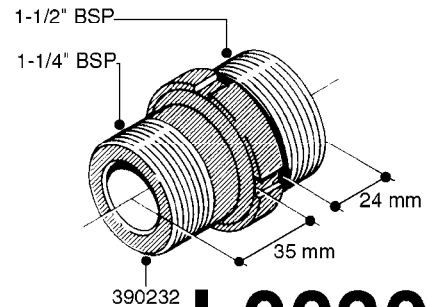

L0020

FITTINGS-T-PIECES, CAPS & ELBOWS
L0020-HIN, 01:01:16

Page 1
Date 07.02.2020 8:30

parts-n°	order qty	description
10053603	1	FITT. CAPNUT 2"BSP 5601
10194303	1	CAP BLANK 1 1/2 MCPHEE 210060
320047	1	FITT.DK CAPNUT 1/2" BSP
320106	1	FITT.DK CAPNUT 1" BSP
320272	1	FITT.DK CAPNUT 3/8" BSP
320316	1	FITT.DK TEE 3/4" X3/4" X1"BSP
320331	1	FITT.DK TEE 1" - 1" - 3/4" BSP
320342	1	FITT.DK EL 3/4"M X 1"F BSP
320563	1	FITT.DK 3 WAY 1/2" 110 DEG.
320677	1	NO LONGER AVAILABLE
320961	1	FITT.DK CAPNUT 1-1/2" BSP
321053	1	FITT.DK TEE 1/2 X1/2 X1/2" BSP
322072	1	FITT.DK TEE 3/8'X3/8'X3/8' BSP
322095	1	FITT.DK TEE 1-1/2 X1-1/4 X3/4" BSP
322138	1	FITT.DK ELB 1"M X 1"F BSP
330013	1	O-RING 2.5 X 10 PUR
330212	1	O-RING D19/D14X2.4 F.1/2"NUT
330326	1	O-RING D30/D24X2 F.1"NUT
331273	1	O-RING D44/D38X2 F.1-1/2"

FITTINGS - HEXAGON NIPPLES
L0030-HIN, 01:01:16

Page 0
Date 07.02.2020 8:30

L0030

FITTINGS - HEXAGON NIPPLES
L0030-HIN, 01:01:16

Page 1
Date 07.02.2020 8:30

parts-n°	order qty	description
10015303	1	FITT.PO.HN 1.00X1.00 M1000
10425003	1	FITT.PO.HN 1.25X1.00 MCPHEE
320132	1	FITT.DK HN 1" BSP
320176	1	FITT.DK HN 3/8"X1/2" BSP
320445	1	FITT.DK HN 1/4"X3/8" BSP
320655	1	FITT.DK HN 1/2"-1/2" BSP
320692	1	FITT.DK HN 3/8'BSPX1/4'NPT
320703	1	FITT.DK HN 3/8BSP X1/2 &1/4NPT
320725	1	FITT.DK NIPPLE 3/8"-3/8" BSP
320902	1	FITT.DK HN 3/8'X 1/4' BSP
390232	1	FITT.DK HN 1-1/2' X 1-1/4' BSP
390276	1	FITT.DK HN 1'BSP