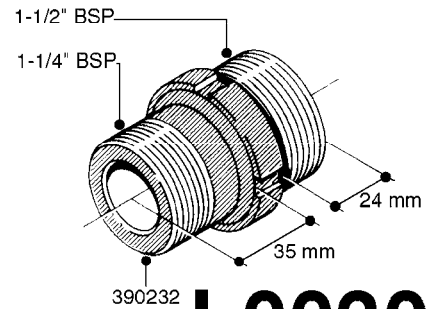

L0020

FITTINGS-T-PIECES, CAPS & ELBOWS
L0020-HIN, 01:01:16

Page 1
Date 07.02.2020 8:23

parts-n°	order qty	description
10053603	1	FITT. CAPNUT 2"BSP 5601
10194303	1	CAP BLANK 1 1/2 MCPHEE 210060
320047	1	FITT.DK CAPNUT 1/2" BSP
320106	1	FITT.DK CAPNUT 1" BSP
320272	1	FITT.DK CAPNUT 3/8" BSP
320316	1	FITT.DK TEE 3/4" X3/4" X1"BSP
320331	1	FITT.DK TEE 1" - 1" - 3/4" BSP
320342	1	FITT.DK EL 3/4"M X 1"F BSP
320563	1	FITT.DK 3 WAY 1/2" 110 DEG.
320677	1	NO LONGER AVAILABLE
320961	1	FITT.DK CAPNUT 1-1/2" BSP
321053	1	FITT.DK TEE 1/2 X1/2 X1/2" BSP
322072	1	FITT.DK TEE 3/8'X3/8'X3/8' BSP
322095	1	FITT.DK TEE 1-1/2 X1-1/4 X3/4" BSP
322138	1	FITT.DK ELB 1"M X 1"F BSP
330013	1	O-RING 2.5 X 10 PUR
330212	1	O-RING D19/D14X2.4 F.1/2"NUT
330326	1	O-RING D30/D24X2 F.1"NUT
331273	1	O-RING D44/D38X2 F.1-1/2"

FITTINGS - HEXAGON NIPPLES
L0030-HIN, 01:01:16

Page 0
Date 07.02.2020 8:23

L0030

FITTINGS - HEXAGON NIPPLES
L0030-HIN, 01:01:16

Page 1
Date 07.02.2020 8:23

parts-n°	order qty	description
10015303	1	FITT.PO.HN 1.00X1.00 M1000
10425003	1	FITT.PO.HN 1.25X1.00 MCPHEE
320132	1	FITT.DK HN 1" BSP
320176	1	FITT.DK HN 3/8"X1/2" BSP
320445	1	FITT.DK HN 1/4"X3/8" BSP
320655	1	FITT.DK HN 1/2"-1/2" BSP
320692	1	FITT.DK HN 3/8'BSPX1/4'NPT
320703	1	FITT.DK HN 3/8BSP X1/2 &1/4NPT
320725	1	FITT.DK NIPPLE 3/8"-3/8" BSP
320902	1	FITT.DK HN 3/8'X 1/4' BSP
390232	1	FITT.DK HN 1-1/2' X 1-1/4' BSP
390276	1	FITT.DK HN 1'BSP