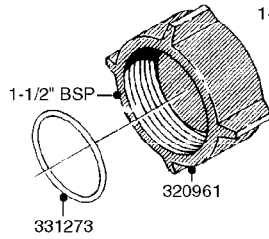

L0020

FITTINGS-T-PIECES, CAPS & ELBOWS
L0020-HIN, 01:01:16

Page 1
Date 07.02.2020 8:23

parts-n°	order qty	description
10053603	1	FITT. CAPNUT 2"BSP 5601
10194303	1	CAP BLANK 1 1/2 MCPHEE 210060
320047	1	FITT.DK CAPNUT 1/2" BSP
320106	1	FITT.DK CAPNUT 1" BSP
320272	1	FITT.DK CAPNUT 3/8" BSP
320316	1	FITT.DK TEE 3/4" X3/4" X1"BSP
320331	1	FITT.DK TEE 1" - 1" - 3/4" BSP
320342	1	FITT.DK EL 3/4"M X 1"F BSP
320563	1	FITT.DK 3 WAY 1/2" 110 DEG.
320677	1	NO LONGER AVAILABLE
320961	1	FITT.DK CAPNUT 1-1/2" BSP
321053	1	FITT.DK TEE 1/2 X1/2 X1/2" BSP
322072	1	FITT.DK TEE 3/8'X3/8'X3/8' BSP
322095	1	FITT.DK TEE 1-1/2 X1-1/4 X3/4" BSP
322138	1	FITT.DK ELB 1"M X 1"F BSP
330013	1	O-RING 2.5 X 10 PUR
330212	1	O-RING D19/D14X2.4 F.1/2"NUT
330326	1	O-RING D30/D24X2 F.1"NUT
331273	1	O-RING D44/D38X2 F.1-1/2"