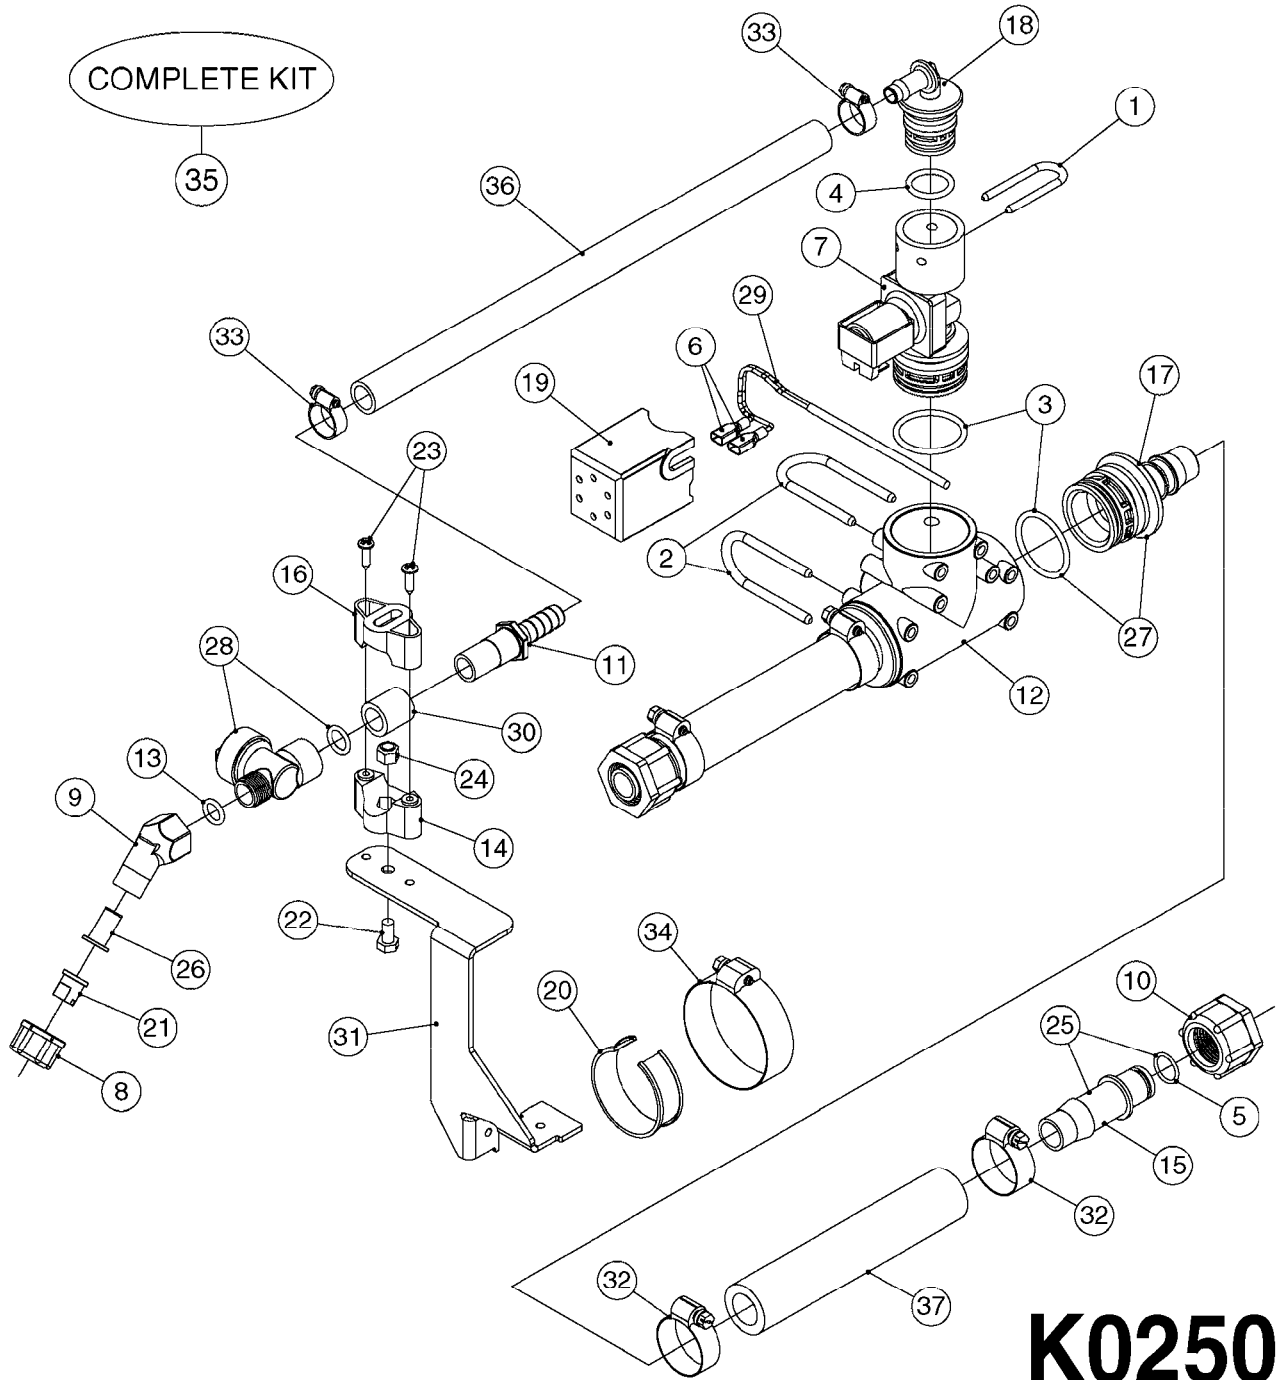

ELECTRIC END NOZZLE KIT '09
K0250-HIN, 01:01:16

Page 1
Date 07.02.2020 8:23

Pos.	parts-n°	order qty	description
1	145994	1	FITT.DK S-40 FORK
2	145995	1	FITT.DK S-53 FORK
3	242354	1	O-RING D32.2X3.0 VITON
4	242355	1	O-RING D19.2X3.0 VITON F.S-40
5	242594	1	O-RING D14 X 1.78 SCH.70-EPDM
6	261539	1	SPADE F.ELEC CONNEX BLUE INSUL
7	262104	1	VALVE, SOLENOID, S53/S40
8	320187	1	FITT.DK CAP 3/8" BSP BLACK
9	320191	1	FITT.DK ELB 3/8' BSP 45 DEGREE
10	320283	1	FITT.DK NUT 3/4"BSP
11	320891	1	FITT.DK HB 3/8'- 3/8' BSP
12	322352	1	FITT.DK S-53 TEE
13	330013	1	O-RING 2.5 X 10 PUR
14	333012	1	NOZZLE HOLD. UPPER PART
15	334044	1	FITT.DK HB 3/4' F. 3/4' CAP
16	334220	1	YOKE, UPPER NOZZLE BODY
17	334229	1	FITT.DK S-53 STR.3/4"
18	334237	1	FITT.DK S-40 ELB.3/8"
19	334965	1	COVER FOR S53 SOLENOID VALVE
20	341291	1	RUBBER HOSE CLAMP COVER 130MM
21	370392	1	NOZZLE END FAN 1850-G 300
22	410546	1	BOLT HEX M6X12 A2 SS DIN933
23	440665	1	SCREW M4.2X16 STAINLESS
24	460261	1	NUT HEX M6X1.00 LOCK DIN985 A2 SS
25	724621	1	FITT.DK HB 3/4"ASSY F.3/4" NUT
26	725042	1	SCREEN 80 MESH W.GASKET, RED
27	726558	1	FITT.DK S53 STR. 3/4" W. ORING
28	729610	1	NOZZLE ASSY. NON DRIP 3/8 THRD
29	983087	1	ELEC. CABLE 2 WIRE X 0.75MM
30	10631003	1	HOSE R X CLEAR BRAID.X 1/2 12"
31	16110803	1	NOZZLE BRACKET VAR SPACINGS
32	28029903	1	CLAMP HOSE GEAR P3/4"-S1" 6712
33	28044903	1	CLAMP HOSE GEAR P3/8" 6706
34	28047003	1	CLAMP HOSE GEAR 30 X 50 6732
35	82613203	1	ELECTRIC END NOZZLE KIT 2009
36	92701703	1	HOSE R X3/8" X300PSI WP X0012"
37	92703203	1	HOSE R X3/4" X300PSI WP X0012"