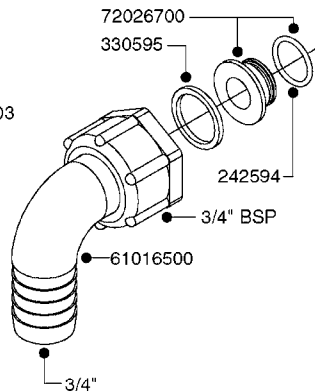

L0040

FITTINGS - NIPPLES & ELBOWS
L0040-HIN, 01:01:16

Page 1

Date 07.02.2020 8:23

parts-n°	order qty	description
10530803	1	FITT.PO.SE 2.00X2.00 45 DEG.
320191	1	FITT.DK ELB 3/8' BSP 45 DEGREE
320482	1	FITT.DK ELB. 1/2" BSP 60 DEG.
320596	1	FITT.DK ELB 3/8'-1/2'BSP 45DEG
320607	1	FITT.DK HN 3/8M X 3/8F BSP LNG
320633	1	FITT.DK HN 3/8"M X 3/8"F BSP
321451	1	FITT.DK ELB.1-1/2 X1-1/4 80DEG
321532	1	FITT.DK REDUC 3/4' X 1/2' BSP
390233	1	FITT.DK REDUC 1-1/2" X 1" BSP

L0050

parts-n°	order qty	description
242594	1	O-RING D14 X 1.78 SCH.70-EPDM
320294	1	FITT.DK TEE 3/8X3/8HB X1/2"BSP
320305	1	FITT.DK HB 3/4'- 3/4' BSP
320386	1	FITT.DK TEE 3/8X3/8HB X3/8"BSP
320397	1	FITT.DK ELB 3/8"HB X 3/8" BSP
320401	1	FITT.DK TEE 1/2X1/2HB X1/2"BSP
320412	1	FITT.DK TEE 1/2X1/2HB X3/8'BSP
320423	1	FITT.DK ELB 1/2'HB X 3/8' BSP
320891	1	FITT.DK HB 3/8'- 3/8' BSP
320972	1	FITT.DK HB 5/16'- 1/4' BSP
322046	1	FITT.DK TEE 1/2X1/2HB X3/4'BSP
322048	1	FITT.DK TEE 3/4X3/4HB X3/4'BSP
330595	1	O-RING D24.6/D20X2.1 -3/4"
333137	1	FITT.DK CONN.1/2" F.NOZZ. DOUB
333141	1	FITT.DK CONN.1/2" F.NOZZ.SING
334041	1	FITT.DK CONN.3/4' F.NOZZ. SING
334042	1	FITT.DK CONN.3/4' F.NOZZ. DOUB
334195	1	FITT.DK ELB. 3/4"HB X 3/4"HB
10012103	1	FITT.PO.HB 1.25X1.50 IMB1012
10014003	1	FITT.PO.HB 1.25X1.25 IMB1010
10036903	1	FITT.PO.HB 1.50X1.50 IMB1212
28019303	1	FITTING HB ELB 3/4NPT-3/4HOSE
61016500	1	HOSE TAIL 3/4" 90°+RG CAP 3/4"
72026700	1	NOZZLE TUBE ADAPTER W/O-RING