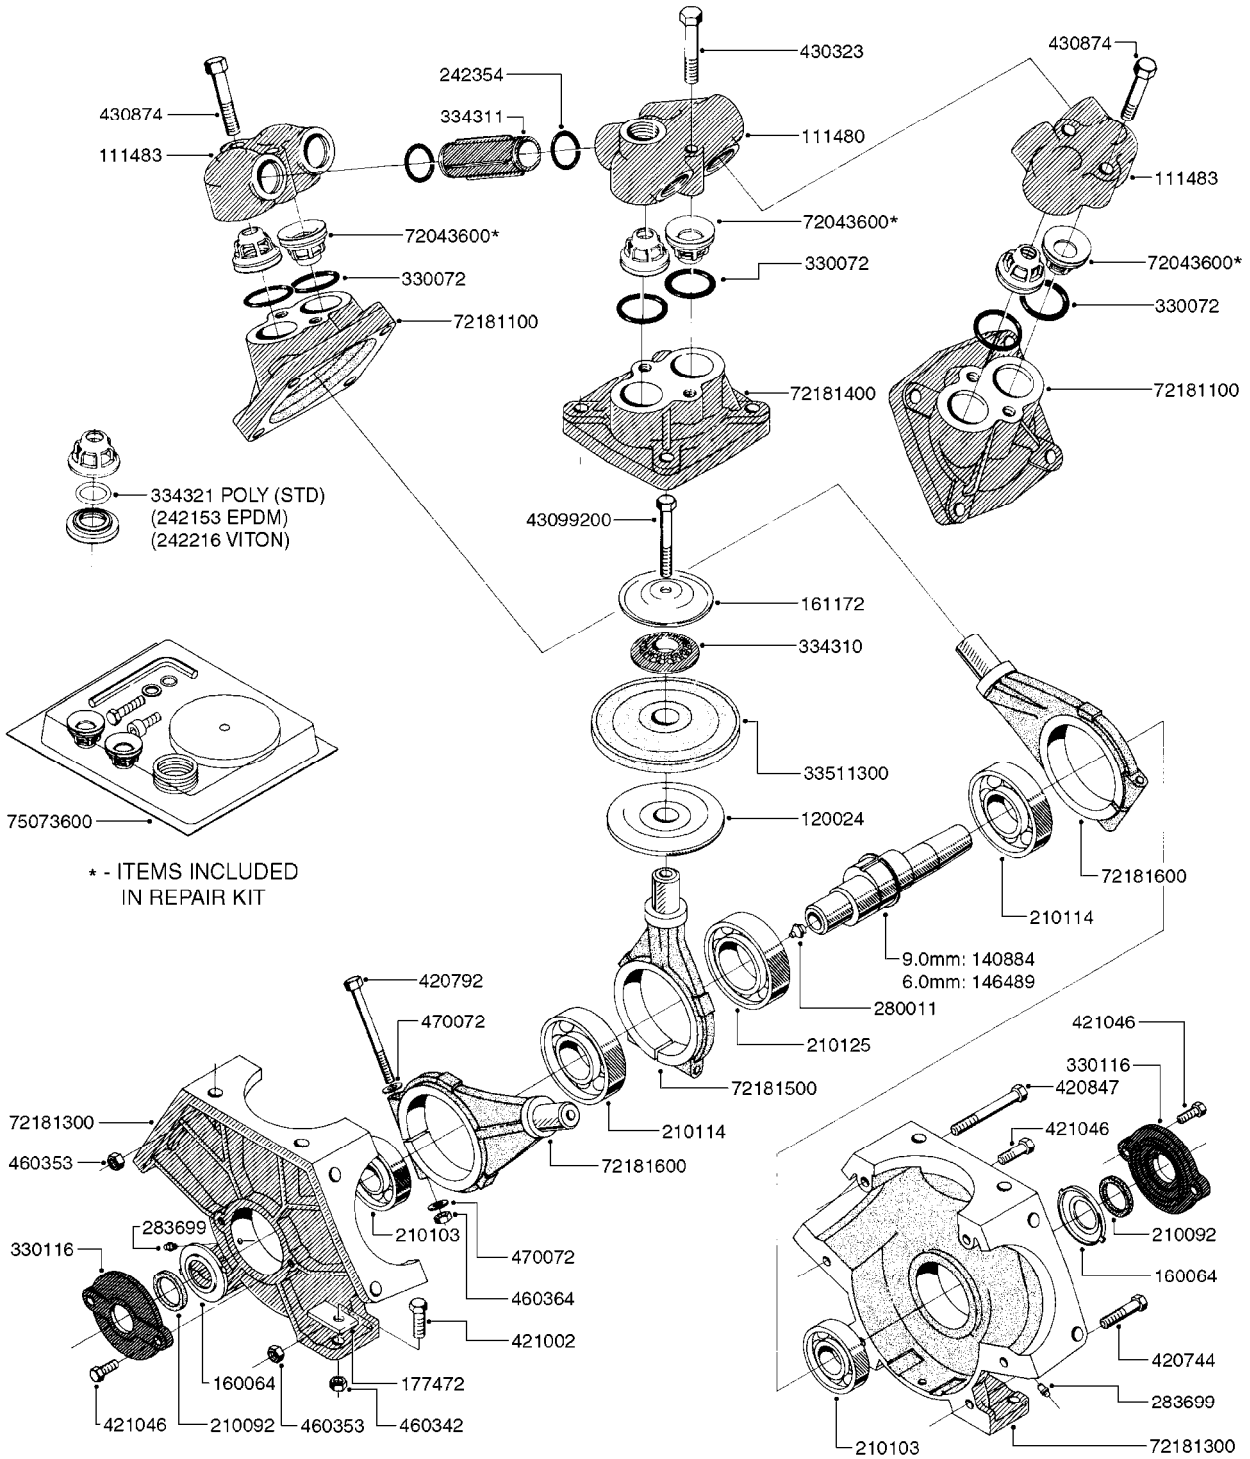

A0220

PUMP - 1302 W/ MOUNTING BASE
A0220-HIN, 27:04:17

Page 1

Date 07.02.2020 8:22

parts-n°	order qty	description
111480	1	VALVE HEAD 1302 CENTER
111483	1	VALVE HEAD SIDE 1302
120024	1	DIAPHRAGM BACK DISC 1200-1300
140884	1	CRANK SHAFT MODEL 1300-9
146489	1	CRANK SHAFT MODEL 1302-6MM
160064	1	DUST PLATE
161172	1	DIAPHRAGM DISC F. 1203/1303
177472	1	BRACKET 25 X 5
210092	1	SEAL FELT D43/30X5
210103	1	BEARING BALL 6306
210114	1	BEARING BALL 6308
210125	1	BEARING BALL 6210
242153	1	O-RING D26X4 EPDM
242216	1	O-RING VITON F/1202/1302/462
242354	1	O-RING D32.2X3.0 VITON
280011	1	GREASE NIPPLE 1/8" SAE H TR
283699	1	GREASE NIPPLE M6X1
330072	1	O-RING D53.5/D45.5X4
330116	1	SEAL RETAINER, MODEL 1300
334310	1	NYLON WASHER 1202/1302/462
334311	1	CONNECTION PIPE INLET MOD.1302
334321	1	O-RING POLY. 34.0x26.0x4.0
420081	1	BOLT HEX 8.8 DEL 3/8"X40MM
420162	1	BOLT HEX 8.8 DEL 3/8"X15MM
420346	1	BOLT HEX 8.8 DEL 3/8"X 25MM
420357	1	BOLT HEX 8.8 RAW 3/8"X85MM
420803	1	BOLT HEX 8.8 DEL M8X90
421002	1	BOLT HEX 8.8 DEL M10X30 FT DIN933
421259	1	BOLT HEX UNC7/16"x2.25" 18-8SS
430323	1	BOLT HEX 8.8 DEL M12X60
430404	1	BOLT HEX 8.8 DEL M12X50
430874	1	SCREW SET 8.8 DEL M12X70 FT
460062	1	NUT HEX 3/8" GALV.
460342	1	NUT HEX M10 DEL DIN934
460364	1	NUT HU M8 A2 SS DIN934
460386	1	NUT HEX M12X1.75
470072	1	WASHER D15/D8X.5 LOCK
33511300	1	DIAPHRAGM 1202-1303 POLY 2006
72043600	1	VALVE FOR 462/463
72181100	1	DIAPHRAGM COVER 1203/1303+BLTS
72181300	1	PUMP CASTING 1300 RED W/BOLTS
72181400	1	DIAPHRAGM COVER 1303 W/BOLTS
72181500	1	CONNECTING ROD, CENTER 1303
72181600	1	CONNECTING ROD, SIDE MOD.1300
75073500	1	PUMP KIT 1300/1302 "06"