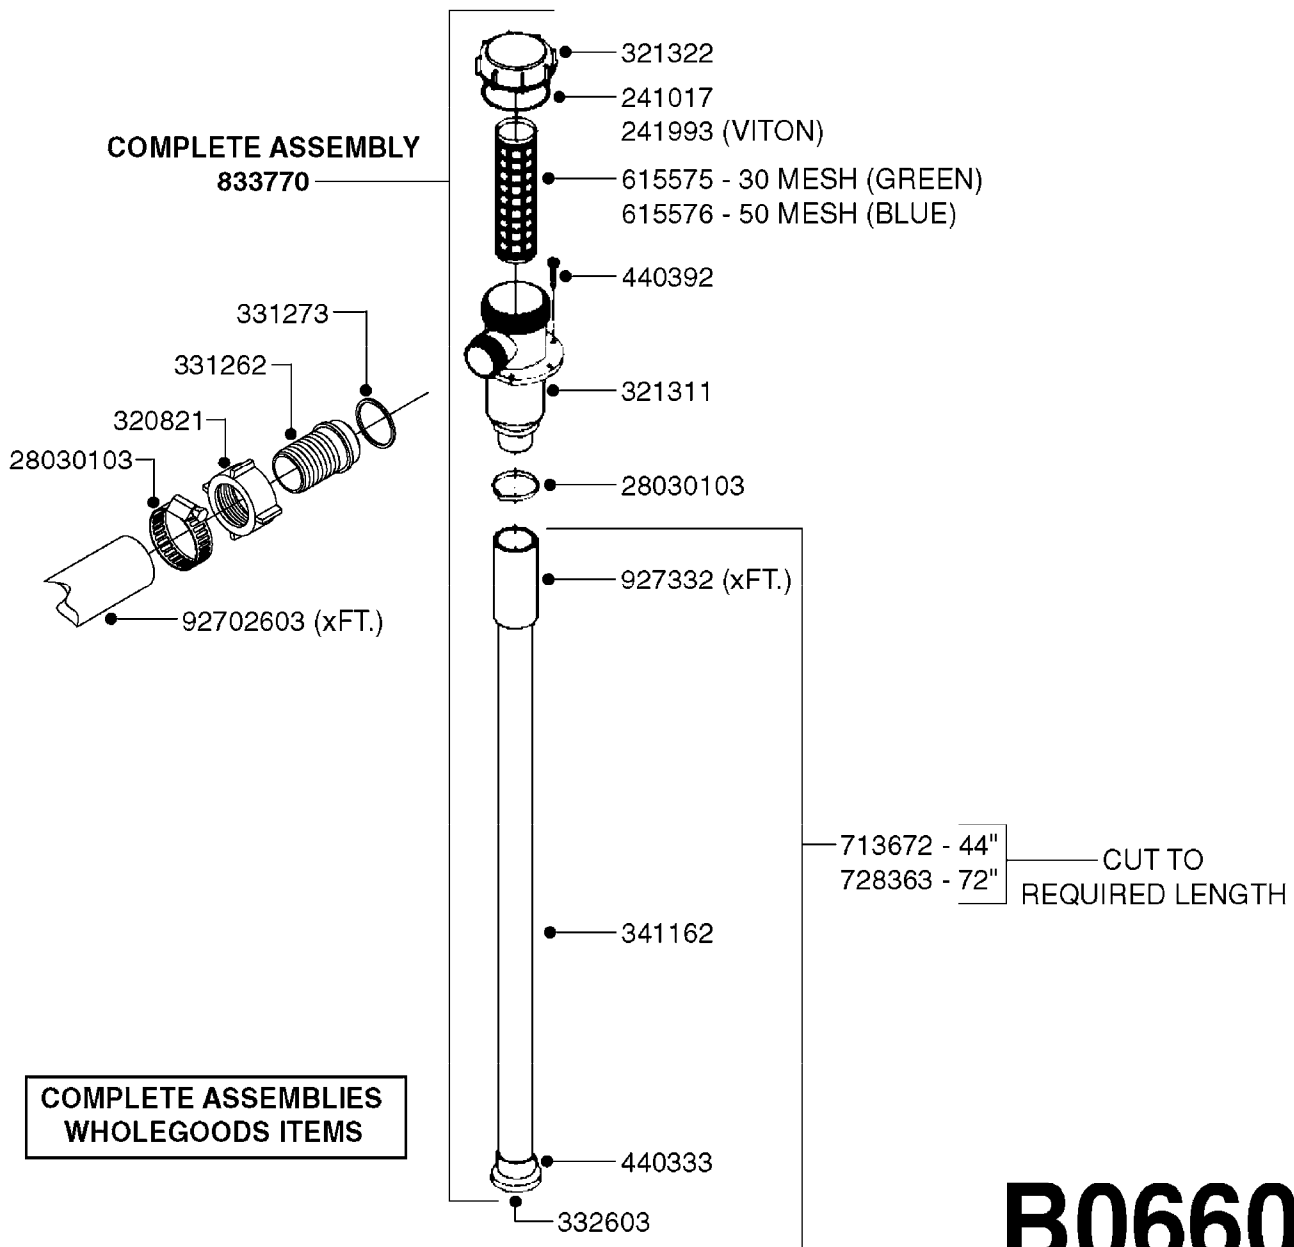

TOP SUCTION ASSEMBLY-SCREW CAP
B0660-HIN, 01:01:16

Page 1
Date 07.02.2020 8:23

parts-n°	order qty	description
241017	1	O-RING D74,5X3 NITRIL
241993	1	O-RING 74.5 X 3MM VIT/241017
320821	1	FITT.DK NUT 1-1/2" BSP
321311	1	FILTER BODY S 80 X 4
321322	1	SCREW CAP F. S80 X 4
331262	1	FITT.DK HB 1-1/2" F. 1-1/2"NUT
331273	1	O-RING D44/D38X2 F.1-1/2"
332603	1	CAP F. SUCTION TUBE
341162	1	SUCTION TUBE F.650
440333	1	SCREW 3.5 X 9.5 SS
440392	1	SCREW 6.3 X 25.0 DIN7981C TORX
615575	1	FILTER F.TOP SUCT.30 MESH GRN.
615576	1	FILTER F.TOP SUCT.50 MESH BLUE
713672	1	SUCTION TUBE L=44"
728363	1	SUCTION TUBE ASSY.L=72"
833770	1	TOP SUCTION KIT 300/500
927332	1	HOSE R X 28 BAR X 40MM X 0012"
28030103	1	CLAMP HOSE GEAR P5/4-S1.5"6724
92702603	1	HOSE PVC SUCT GRAY 1-1/2"