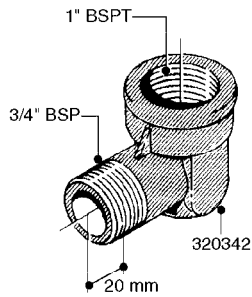

L0020

FITTINGS-T-PIECES, CAPS & ELBOWS
L0020-HIN, 01:01:16

Page 1
Date 07.02.2020 8:23

parts-n°	order qty	description
10053603	1	FITT. CAPNUT 2"BSP 5601
10194303	1	CAP BLANK 1 1/2 MCPHEE 210060
320047	1	FITT.DK CAPNUT 1/2" BSP
320106	1	FITT.DK CAPNUT 1" BSP
320272	1	FITT.DK CAPNUT 3/8" BSP
320316	1	FITT.DK TEE 3/4" X3/4" X1"BSP
320331	1	FITT.DK TEE 1" - 1" - 3/4" BSP
320342	1	FITT.DK EL 3/4"M X 1"F BSP
320563	1	FITT.DK 3 WAY 1/2" 110 DEG.
320677	1	NO LONGER AVAILABLE
320961	1	FITT.DK CAPNUT 1-1/2" BSP
321053	1	FITT.DK TEE 1/2 X1/2 X1/2" BSP
322072	1	FITT.DK TEE 3/8'X3/8'X3/8' BSP
322095	1	FITT.DK TEE 1-1/2 X1-1/4 X3/4" BSP
322138	1	FITT.DK ELB 1"M X 1"F BSP
330013	1	O-RING 2.5 X 10 PUR
330212	1	O-RING D19/D14X2.4 F.1/2"NUT
330326	1	O-RING D30/D24X2 F.1"NUT
331273	1	O-RING D44/D38X2 F.1-1/2"