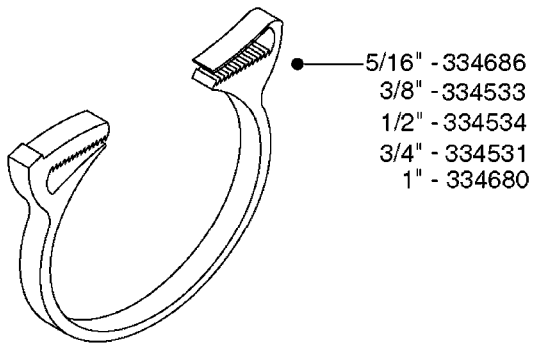

I.D.	PART # (ONE FOOT)	
3/8" 1/2" 3/4" 1" 1-1/4" 1-1/2"	92701703 92702103 92703203 92712403 92734403 92736503	 <p>RUBBER HOSE</p>
5/16" 3/8" 1/4" 1/2" 3/4"	927281 927284 927268 927269 927270	 <p>PVC HOSE</p>
1" 1-1/4" 1-1/2" 2" 2-1/2"	92702403 92738900 92702603 92702703 92702803	 <p>PVC SPIRAL SUCTION HOSE, GRAY</p>
3/4" 1-1/4"	927205 92703503	 <p>CLEAR HOSE, SMOOTH</p>
1/2" 3/4"	10631003 927231	 <p>PVC HOSE, CLEAR, REINFORCED</p>
4mm 6mm 8mm 10mm .25" .38"	927253 RED 927264 RED 927306 BLACK 927330 BLACK 92703303 BLACK 92703403 BLACK	 <p>PVC AIR HOSE, SMOOTH</p>

Hose Size	Pressure	Suction	Clamp Code
5/16"	284582		-
3/8"	28044903		6706
1/2"	28029803		6708
3/4"	28029903		6712
1"	28030003	28029903	6716
1-1/4"	28030103		6724
1-1/2"		28030103	6724
2"		28030203	235-67
2-1/2"		28030303	235-74
3"		28030403	235-87