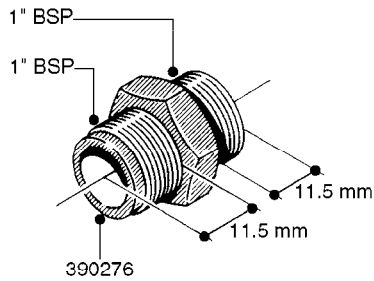

L0020

FITTINGS-T-PIECES, CAPS & ELBOWS
L0020-HIN, 01:01:16

Page 1
Date 07.02.2020 8:23

parts-n°	order qty	description
10053603	1	FITT. CAPNUT 2"BSP 5601
10194303	1	CAP BLANK 1 1/2 MCPHEE 210060
320047	1	FITT.DK CAPNUT 1/2" BSP
320106	1	FITT.DK CAPNUT 1" BSP
320272	1	FITT.DK CAPNUT 3/8" BSP
320316	1	FITT.DK TEE 3/4" X3/4" X1"BSP
320331	1	FITT.DK TEE 1" - 1" - 3/4" BSP
320342	1	FITT.DK EL 3/4"M X 1"F BSP
320563	1	FITT.DK 3 WAY 1/2" 110 DEG.
320677	1	NO LONGER AVAILABLE
320961	1	FITT.DK CAPNUT 1-1/2" BSP
321053	1	FITT.DK TEE 1/2 X1/2 X1/2" BSP
322072	1	FITT.DK TEE 3/8'X3/8'X3/8' BSP
322095	1	FITT.DK TEE 1-1/2 X1-1/4 X3/4" BSP
322138	1	FITT.DK ELB 1"M X 1"F BSP
330013	1	O-RING 2.5 X 10 PUR
330212	1	O-RING D19/D14X2.4 F.1/2"NUT
330326	1	O-RING D30/D24X2 F.1"NUT
331273	1	O-RING D44/D38X2 F.1-1/2"

FITTINGS - HEXAGON NIPPLES
L0030-HIN, 01:01:16

Page 0
Date 07.02.2020 8:23

L0030

FITTINGS - HEXAGON NIPPLES
L0030-HIN, 01:01:16

Page 1
Date 07.02.2020 8:23

parts-n°	order qty	description
10015303	1	FITT.PO.HN 1.00X1.00 M1000
10425003	1	FITT.PO.HN 1.25X1.00 MCPHEE
320132	1	FITT.DK HN 1" BSP
320176	1	FITT.DK HN 3/8"X1/2" BSP
320445	1	FITT.DK HN 1/4"X3/8" BSP
320655	1	FITT.DK HN 1/2"-1/2" BSP
320692	1	FITT.DK HN 3/8'BSPX1/4'NPT
320703	1	FITT.DK HN 3/8BSP X1/2 &1/4NPT
320725	1	FITT.DK NIPPLE 3/8"-3/8" BSP
320902	1	FITT.DK HN 3/8'X 1/4' BSP
390232	1	FITT.DK HN 1-1/2' X 1-1/4' BSP
390276	1	FITT.DK HN 1'BSP