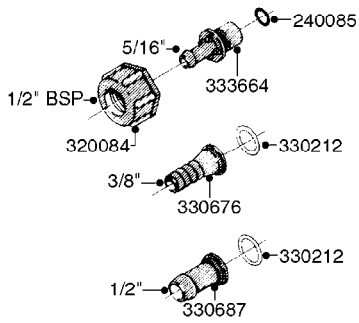

L0010

parts-n°	order qty	description
240085	1	O-RING D13,1/8,3X02,4 NITRIL
241441	1	O-RING D29.3X3
242594	1	O-RING D14 X 1.78 SCH.70-EPDM
320084	1	FITT.DK NUT 1/2" BSP
320095	1	FITT.DK NUT 1" BSP
320117	1	FITT.DK CONN.1/2"BSP F. 1" CAP
320187	1	FITT.DK CAP 3/8" BSP BLACK
320283	1	FITT.DK NUT 3/4"BSP
320821	1	FITT.DK NUT 1-1/2" BSP
321495	1	FITT.DK REDUC 1/4'BSP F.3/4'NT
321576	1	FITT.DK CONN 1/2"BSP F.3/4"NUT
330013	1	O-RING 2.5 X 10 PUR
330212	1	O-RING D19/D14X2.4 F.1/2"NUT
330326	1	O-RING D30/D24X2 F.1"NUT
330341	1	FITT.DK HB 1" F. 1" NUT
330595	1	O-RING D24.6/D20X2.1 -3/4"
330665	1	FITT.DK HB 3/4"F.1" NUT
330676	1	FITT.DK HB 3/8" F. 1/2" NUT
330687	1	FITT.DK HB 1/2" F. 1/2" NUT
330691	1	FITT.DK HB 3/4'F.3/4' NUT
330783	1	FITT.DK HB 3/8"F.3/8" NUT
331262	1	FITT.DK HB 1-1/2" F. 1-1/2"NUT
331273	1	O-RING D44/D38X2 F.1-1/2"
331446	1	FITT.DK HB 1" F.1-1/2" NUT
331807	1	FITT.DK HB 5/16" F.3/8" NUT
332286	1	FITT.DK HB 1/2" F. 3/4" NUT
332905	1	FITT.DK HB 1/2" F. 3/4" CAP
332927	1	FITT.DK PLUG F. NOZZLE TUBE
333292	1	FITT.DK HB 1"O'RING F.1-1/2"
333664	1	FITT.DK HB 5/16' F. 1/2' NUT
334044	1	FITT.DK HB 3/4' F. 3/4' CAP
334059	1	FITT.DK EL 1" 110 DEG.F.1-1/2"
334123	1	FITT.DK HB 1-1/4"O-RNG F.1-1/2"
334150	1	FITT.DK HB 1-1/4" 110 F.1-1/2"
390542	1	PLUG WASHER FOR 3/4'CAP NUT
716236	1	FITT.DK HB 1/2" ASSY. F. 3/4"
716413	1	FITT.DK PLUG ASSY. F.NOZ TUBE
717426	1	FITT.DK REDUC 1/4"BSP F.3/4"N
720856	1	FITT.DK 1/2'BSP ASSY.F.3/4'NUT
724621	1	FITT.DK HB 3/4"ASSY F.3/4" NUT