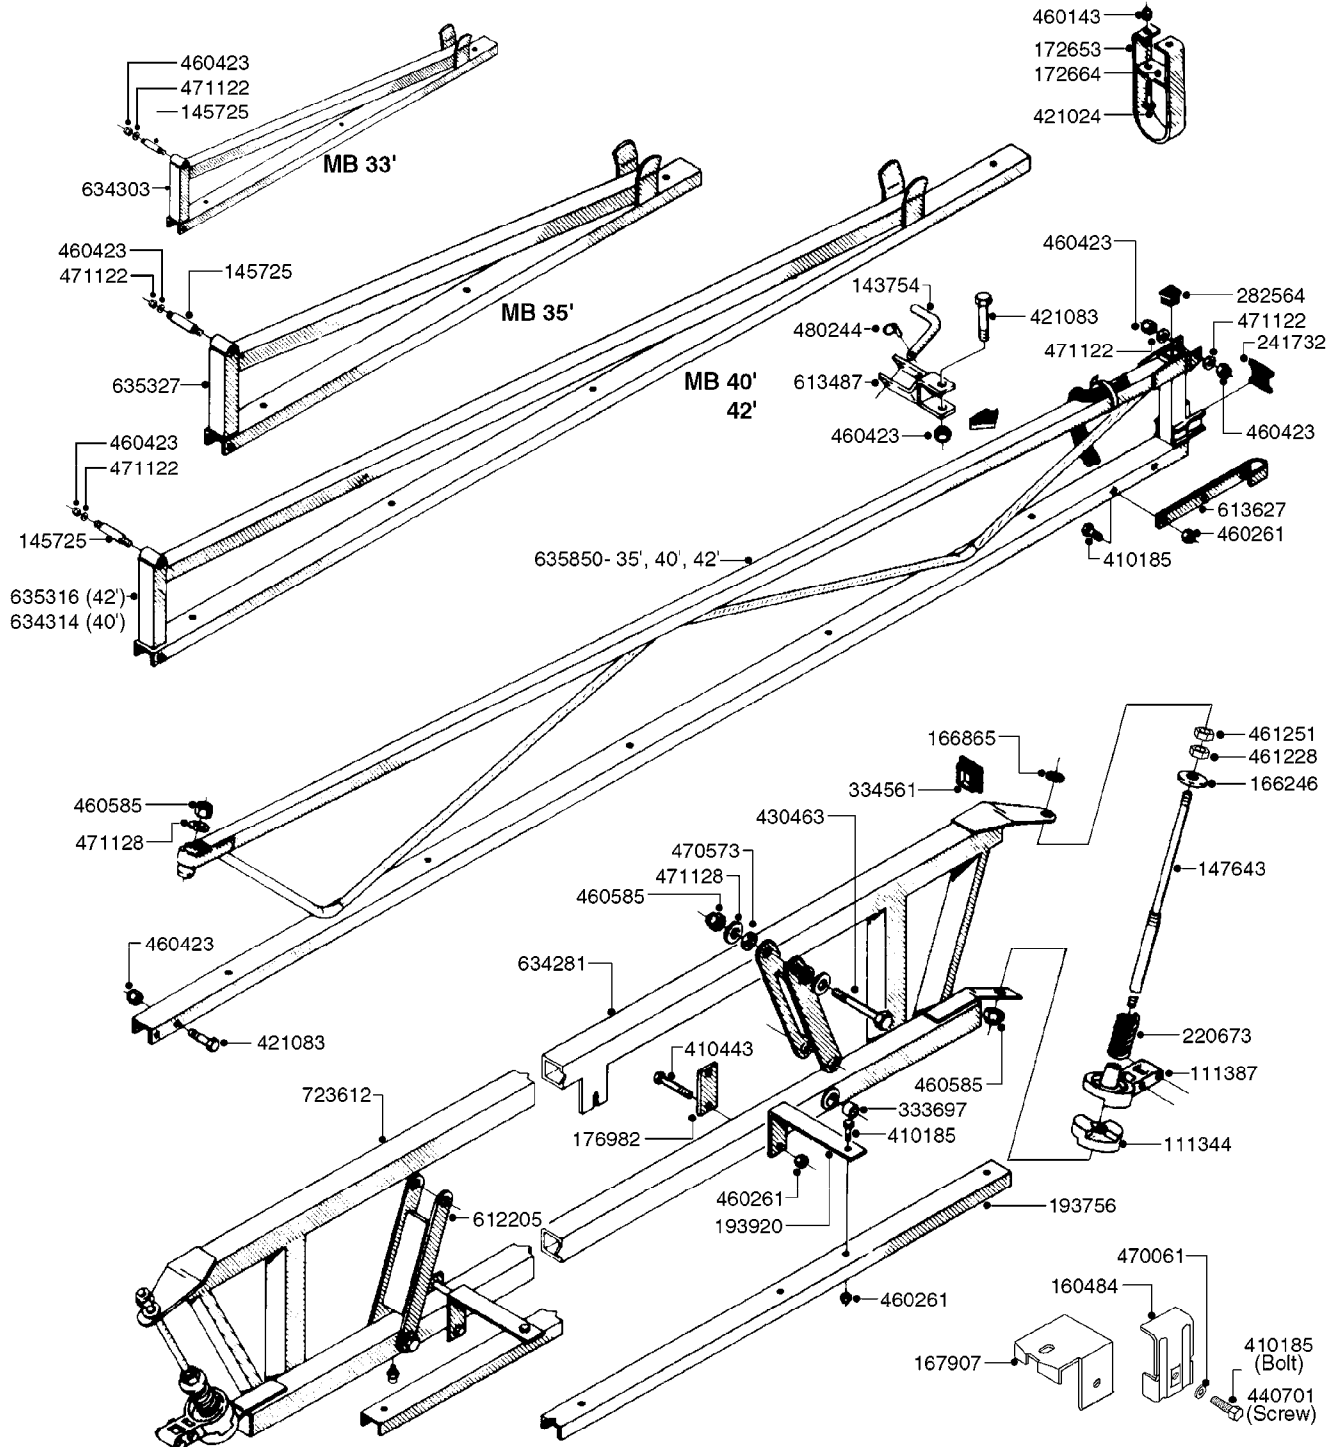

BOOM - MB 35' 40' 42'
D0130-HIN, 26:07:16

Page	0
Date	07.02.2020 8:23

BOOM - MB 35' 40' 42'
D0130-HIN, 26:07:16

Page 1

Date 07.02.2020 8:23

parts-n°	order qty	description
111344	1	CLAW CLUTCH Ø100/Ø20,5 UNDER PART RED
111387	1	CLAW CLUTCH D100 UPPER PART
143754	1	PIN D10 X 56
145725	1	PIN FOR 12 MB BOOM
147643	1	AXLE F.BM BRKWKY. W. ZERT L=426
160484	1	WIRE GUIDE FOR DROP-LEG
166246	1	WASHER CUP D53 F.SPRING
166865	1	WASHER D35/D25X2
167907	1	NOZZ. HOLD. KIT F/ADJ. BOOM
172653	1	WING TIP GUARD
172664	1	FLATBAR BACKING PLATE
176982	1	RETAINING PLATE
193756	1	TRACK MB 10,6/12,6M
193920	1	BRACKET F.NOZZLE TRACK
220673	1	SPRING F.PIVOT 100 X 51
241732	1	RUBBER STOP FOR MB
282564	1	PLUG 35MM SQ.BLACK
333697	1	BUSHING D22/D16x25
334561	1	PLUG 50x50x2 F.SQ.TUBE
410185	1	BOLT HEX 8.8 DEL M6X16
410443	1	BOLT HEX 8.8 DEL M6X70
421024	1	BOLT HEX 8.8 DEL M8X60
421083	1	BOLT HEX 8.8 DEL M10X65
430463	1	BOLT HEX 8.8 DEL M16X110
440701	1	SCREW NO.14 3/4" PLATED
460143	1	SELF LOCK NUT M8 SST A2 DIN985
460261	1	NUT HEX M6X1.00 LOCK DIN985 A2 SS
460423	1	NUT HEX M10X1.50 LOCK DIN985A2 SS
460585	1	LOCKING NUT M16 DIN985 A2 SS
461228	1	NUT HEX M20
461251	1	NUT HEX M20 X 2.5 JAMB
470061	1	WASHER D11/D7X0.5 LOCK
470573	1	WASHER D29/D17X2 SPRING BLACK
471122	1	WASHER, M10, Ø20/10.5X 2.0, SS
471128	1	WASHER, M16, Ø30/17.0X 3.0, SS
480244	1	PIN SNAP D4.5
612205	1	TRAPEZE ARM,WELDED
613487	1	TRANSPORT FITTINGS FOR SB BOOM
613627	1	LOCK STRAP FOR MB BOOM
634281	1	BOOM CENTER MB 35/40/42
634303	1	BOOM WING OUTER 33' MB L=47'
634314	1	BOOM WING OUTER 40', 45' MB
635316	1	BOOM WING OUTER MB42
635327	1	BOOM WING OUTER 35'MB L=58.5"
635850	1	BOOM WING INNER MB35/40/42
723612	1	CENTER PART MB BOOM