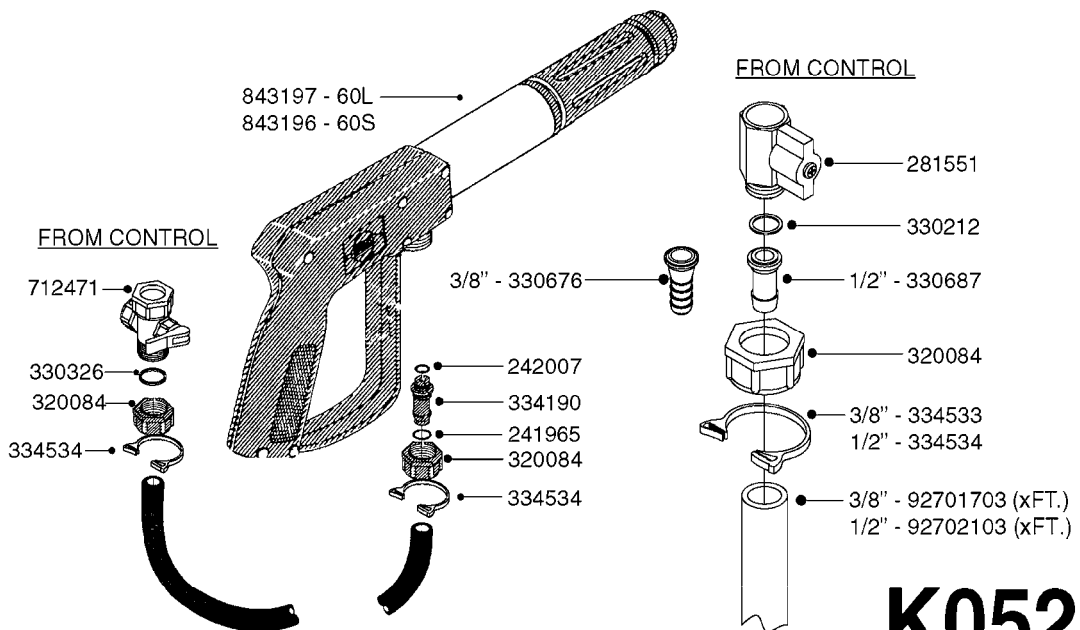

K0520

HOSE WRAPS
K0520-HIN, 05:12:19

Page 1
Date 07.02.2020 8:23

parts-n°	order qty	description
241965	1	O-RING Ø12.1 X 1.6 NITRILE
242007	1	O-RING Ø9.1 X 1.6 NITRILE
281551	1	BALL VALVE 1/2"
320084	1	FITT.DK NUT 1/2" BSP
330212	1	O-RING D19/D14X2.4 F.1/2"NUT
330326	1	O-RING D30/D24X2 F.1"NUT
330676	1	FITT.DK HB 3/8" F. 1/2" NUT
330687	1	FITT.DK HB 1/2" F. 1/2" NUT
334190	1	FITT.DK HB 1/2' F. PISTOL 60S
334533	1	CLAMP HOSE PLASTIC 3/8"
334534	1	CLAMP HOSE PLASTIC 1/2"
636223	1	POST 12 VOLT TR30
712471	1	AGITATION VALVE ASSY. ON/OFF
843196	1	SPRAY GUN KIT TYPE 60 SHORT
843197	1	HANDGUN KIT TYPE 60 LONG
10013403	1	BOLT HEX 3/8-16X1 1/4 HCS Z5
10013503	1	NUT HEX NC 3/8"
10178903	1	WRAP HOSE SIDE MOUNT PLATE
10179003	1	WRAP HOSE BOTTOM PLATE MOUNT
10179403	1	WRAP WELDMENT FOR HI101789
10179503	1	WRAP WELDMENT FOR HI101790
10225603	1	BKT.FOR HOSE WRAP MOUNT NL NK
10225703	1	WRAP HOSE BDL.BOTTOM PLATE
92701703	1	HOSE R X3/8" X300PSI WP X0012"
92702103	1	HOSE R X1/2" X300PSI WP X0012"