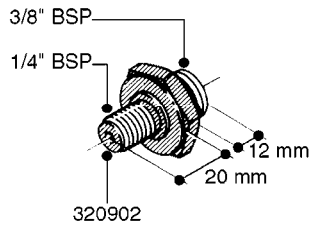

L0020

FITTINGS-T-PIECES, CAPS & ELBOWS
L0020-HIN, 01:01:16

Page 1
Date 07.02.2020 8:23

parts-n°	order qty	description
10053603	1	FITT. CAPNUT 2"BSP 5601
10194303	1	CAP BLANK 1 1/2 MCPHEE 210060
320047	1	FITT.DK CAPNUT 1/2" BSP
320106	1	FITT.DK CAPNUT 1" BSP
320272	1	FITT.DK CAPNUT 3/8" BSP
320316	1	FITT.DK TEE 3/4" X3/4" X1"BSP
320331	1	FITT.DK TEE 1" - 1" - 3/4" BSP
320342	1	FITT.DK EL 3/4"M X 1"F BSP
320563	1	FITT.DK 3 WAY 1/2" 110 DEG.
320677	1	NO LONGER AVAILABLE
320961	1	FITT.DK CAPNUT 1-1/2" BSP
321053	1	FITT.DK TEE 1/2 X1/2 X1/2" BSP
322072	1	FITT.DK TEE 3/8'X3/8'X3/8' BSP
322095	1	FITT.DK TEE 1-1/2 X1-1/4 X3/4" BSP
322138	1	FITT.DK ELB 1"M X 1"F BSP
330013	1	O-RING 2.5 X 10 PUR
330212	1	O-RING D19/D14X2.4 F.1/2"NUT
330326	1	O-RING D30/D24X2 F.1"NUT
331273	1	O-RING D44/D38X2 F.1-1/2"

FITTINGS - HEXAGON NIPPLES
L0030-HIN, 01:01:16

Page 0
Date 07.02.2020 8:23

L0030

FITTINGS - HEXAGON NIPPLES
L0030-HIN, 01:01:16

Page 1
Date 07.02.2020 8:23

parts-n°	order qty	description
10015303	1	FITT.PO.HN 1.00X1.00 M1000
10425003	1	FITT.PO.HN 1.25X1.00 MCPHEE
320132	1	FITT.DK HN 1" BSP
320176	1	FITT.DK HN 3/8"X1/2" BSP
320445	1	FITT.DK HN 1/4"X3/8" BSP
320655	1	FITT.DK HN 1/2"-1/2" BSP
320692	1	FITT.DK HN 3/8'BSPX1/4'NPT
320703	1	FITT.DK HN 3/8BSP X1/2 &1/4NPT
320725	1	FITT.DK NIPPLE 3/8"-3/8" BSP
320902	1	FITT.DK HN 3/8'X 1/4' BSP
390232	1	FITT.DK HN 1-1/2' X 1-1/4' BSP
390276	1	FITT.DK HN 1'BSP