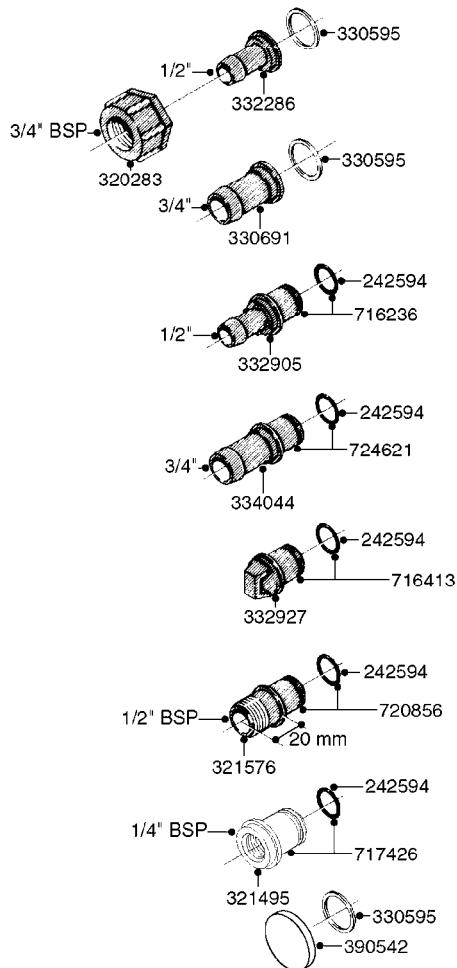

L0010

parts-n°	order qty	description
240085	1	O-RING D13,1/8,3X02,4 NITRIL
241441	1	O-RING D29.3X3
242594	1	O-RING D14 X 1.78 SCH.70-EPDM
320084	1	FITT.DK NUT 1/2" BSP
320095	1	FITT.DK NUT 1" BSP
320117	1	FITT.DK CONN.1/2"BSP F. 1" CAP
320187	1	FITT.DK CAP 3/8" BSP BLACK
320283	1	FITT.DK NUT 3/4"BSP
320821	1	FITT.DK NUT 1-1/2" BSP
321495	1	FITT.DK REDUC 1/4'BSP F.3/4'NT
321576	1	FITT.DK CONN 1/2"BSP F.3/4"NUT
330013	1	O-RING 2.5 X 10 PUR
330212	1	O-RING D19/D14X2.4 F.1/2"NUT
330326	1	O-RING D30/D24X2 F.1"NUT
330341	1	FITT.DK HB 1" F. 1" NUT
330595	1	O-RING D24.6/D20X2.1 -3/4"
330665	1	FITT.DK HB 3/4"F.1" NUT
330676	1	FITT.DK HB 3/8" F. 1/2" NUT
330687	1	FITT.DK HB 1/2" F. 1/2" NUT
330691	1	FITT.DK HB 3/4'F.3/4' NUT
330783	1	FITT.DK HB 3/8"F.3/8" NUT
331262	1	FITT.DK HB 1-1/2" F. 1-1/2"NUT
331273	1	O-RING D44/D38X2 F.1-1/2"
331446	1	FITT.DK HB 1" F.1-1/2" NUT
331807	1	FITT.DK HB 5/16" F.3/8" NUT
332286	1	FITT.DK HB 1/2" F. 3/4" NUT
332905	1	FITT.DK HB 1/2" F. 3/4" CAP
332927	1	FITT.DK PLUG F. NOZZLE TUBE
333292	1	FITT.DK HB 1"O'RING F.1-1/2"
333664	1	FITT.DK HB 5/16' F. 1/2' NUT
334044	1	FITT.DK HB 3/4' F. 3/4' CAP
334059	1	FITT.DK EL 1" 110 DEG.F.1-1/2"
334123	1	FITT.DK HB 1-1/4"O-RNG F.1-1/2"
334150	1	FITT.DK HB 1-1/4" 110 F.1-1/2"
390542	1	PLUG WASHER FOR 3/4'CAP NUT
716236	1	FITT.DK HB 1/2" ASSY. F. 3/4"
716413	1	FITT.DK PLUG ASSY. F.NOZ TUBE
717426	1	FITT.DK REDUC 1/4"BSP F.3/4"N
720856	1	FITT.DK 1/2'BSP ASSY.F.3/4'NUT
724621	1	FITT.DK HB 3/4"ASSY F.3/4" NUT