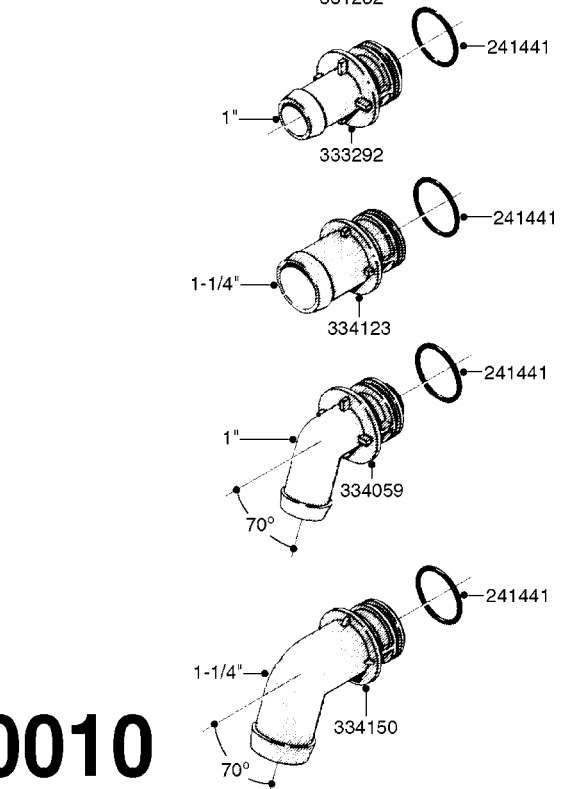

L0010

parts-n°	order qty	description
240085	1	O-RING D13,1/8,3X02,4 NITRIL
241441	1	O-RING D29.3X3
242594	1	O-RING D14 X 1.78 SCH.70-EPDM
320084	1	FITT.DK NUT 1/2" BSP
320095	1	FITT.DK NUT 1" BSP
320117	1	FITT.DK CONN.1/2"BSP F. 1" CAP
320187	1	FITT.DK CAP 3/8" BSP BLACK
320283	1	FITT.DK NUT 3/4"BSP
320821	1	FITT.DK NUT 1-1/2" BSP
321495	1	FITT.DK REDUC 1/4'BSP F.3/4'NT
321576	1	FITT.DK CONN 1/2"BSP F.3/4"NUT
330013	1	O-RING 2.5 X 10 PUR
330212	1	O-RING D19/D14X2.4 F.1/2"NUT
330326	1	O-RING D30/D24X2 F.1"NUT
330341	1	FITT.DK HB 1" F. 1" NUT
330595	1	O-RING D24.6/D20X2.1 -3/4"
330665	1	FITT.DK HB 3/4"F.1" NUT
330676	1	FITT.DK HB 3/8" F. 1/2" NUT
330687	1	FITT.DK HB 1/2" F. 1/2" NUT
330691	1	FITT.DK HB 3/4'F.3/4' NUT
330783	1	FITT.DK HB 3/8"F.3/8" NUT
331262	1	FITT.DK HB 1-1/2" F. 1-1/2"NUT
331273	1	O-RING D44/D38X2 F.1-1/2"
331446	1	FITT.DK HB 1" F.1-1/2" NUT
331807	1	FITT.DK HB 5/16" F.3/8" NUT
332286	1	FITT.DK HB 1/2" F. 3/4" NUT
332905	1	FITT.DK HB 1/2" F. 3/4" CAP
332927	1	FITT.DK PLUG F. NOZZLE TUBE
333292	1	FITT.DK HB 1"O'RING F.1-1/2"
333664	1	FITT.DK HB 5/16' F. 1/2' NUT
334044	1	FITT.DK HB 3/4' F. 3/4' CAP
334059	1	FITT.DK EL 1" 110 DEG.F.1-1/2"
334123	1	FITT.DK HB 1-1/4"O-RNG F.1-1/2"
334150	1	FITT.DK HB 1-1/4" 110 F.1-1/2"
390542	1	PLUG WASHER FOR 3/4'CAP NUT
716236	1	FITT.DK HB 1/2" ASSY. F. 3/4"
716413	1	FITT.DK PLUG ASSY. F.NOZ TUBE
717426	1	FITT.DK REDUC 1/4"BSP F.3/4"N
720856	1	FITT.DK 1/2'BSP ASSY.F.3/4'NUT
724621	1	FITT.DK HB 3/4"ASSY F.3/4" NUT