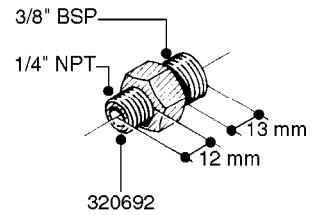

L0020

FITTINGS-T-PIECES, CAPS & ELBOWS
L0020-HIN, 01:01:16

Page 1
Date 07.02.2020 8:23

parts-n°	order qty	description
10053603	1	FITT. CAPNUT 2"BSP 5601
10194303	1	CAP BLANK 1 1/2 MCPHEE 210060
320047	1	FITT.DK CAPNUT 1/2" BSP
320106	1	FITT.DK CAPNUT 1" BSP
320272	1	FITT.DK CAPNUT 3/8" BSP
320316	1	FITT.DK TEE 3/4" X3/4" X1"BSP
320331	1	FITT.DK TEE 1" - 1" - 3/4" BSP
320342	1	FITT.DK EL 3/4"M X 1"F BSP
320563	1	FITT.DK 3 WAY 1/2" 110 DEG.
320677	1	NO LONGER AVAILABLE
320961	1	FITT.DK CAPNUT 1-1/2" BSP
321053	1	FITT.DK TEE 1/2 X1/2 X1/2" BSP
322072	1	FITT.DK TEE 3/8'X3/8'X3/8' BSP
322095	1	FITT.DK TEE 1-1/2 X1-1/4 X3/4" BSP
322138	1	FITT.DK ELB 1"M X 1"F BSP
330013	1	O-RING 2.5 X 10 PUR
330212	1	O-RING D19/D14X2.4 F.1/2"NUT
330326	1	O-RING D30/D24X2 F.1"NUT
331273	1	O-RING D44/D38X2 F.1-1/2"

FITTINGS - HEXAGON NIPPLES
L0030-HIN, 01:01:16

Page 0
Date 07.02.2020 8:23

L0030

FITTINGS - HEXAGON NIPPLES
L0030-HIN, 01:01:16

Page 1
Date 07.02.2020 8:23

parts-n°	order qty	description
10015303	1	FITT.PO.HN 1.00X1.00 M1000
10425003	1	FITT.PO.HN 1.25X1.00 MCPHEE
320132	1	FITT.DK HN 1" BSP
320176	1	FITT.DK HN 3/8"X1/2" BSP
320445	1	FITT.DK HN 1/4"X3/8" BSP
320655	1	FITT.DK HN 1/2"-1/2" BSP
320692	1	FITT.DK HN 3/8'BSPX1/4'NPT
320703	1	FITT.DK HN 3/8BSP X1/2 &1/4NPT
320725	1	FITT.DK NIPPLE 3/8"-3/8" BSP
320902	1	FITT.DK HN 3/8'X 1/4' BSP
390232	1	FITT.DK HN 1-1/2' X 1-1/4' BSP
390276	1	FITT.DK HN 1'BSP