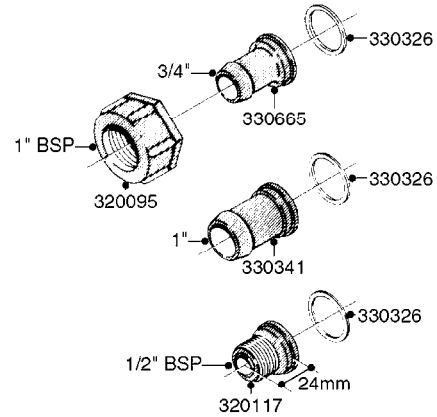

L0010

parts-n°	order qty	description
240085	1	O-RING D13,1/8,3X02,4 NITRIL
241441	1	O-RING D29.3X3
242594	1	O-RING D14 X 1.78 SCH.70-EPDM
320084	1	FITT.DK NUT 1/2" BSP
320095	1	FITT.DK NUT 1" BSP
320117	1	FITT.DK CONN.1/2"BSP F. 1" CAP
320187	1	FITT.DK CAP 3/8" BSP BLACK
320283	1	FITT.DK NUT 3/4"BSP
320821	1	FITT.DK NUT 1-1/2" BSP
321495	1	FITT.DK REDUC 1/4'BSP F.3/4'NT
321576	1	FITT.DK CONN 1/2"BSP F.3/4"NUT
330013	1	O-RING 2.5 X 10 PUR
330212	1	O-RING D19/D14X2.4 F.1/2"NUT
330326	1	O-RING D30/D24X2 F.1"NUT
330341	1	FITT.DK HB 1" F. 1" NUT
330595	1	O-RING D24.6/D20X2.1 -3/4"
330665	1	FITT.DK HB 3/4"F.1" NUT
330676	1	FITT.DK HB 3/8" F. 1/2" NUT
330687	1	FITT.DK HB 1/2" F. 1/2" NUT
330691	1	FITT.DK HB 3/4'F.3/4' NUT
330783	1	FITT.DK HB 3/8"F.3/8" NUT
331262	1	FITT.DK HB 1-1/2" F. 1-1/2"NUT
331273	1	O-RING D44/D38X2 F.1-1/2"
331446	1	FITT.DK HB 1" F.1-1/2" NUT
331807	1	FITT.DK HB 5/16" F.3/8" NUT
332286	1	FITT.DK HB 1/2" F. 3/4" NUT
332905	1	FITT.DK HB 1/2" F. 3/4" CAP
332927	1	FITT.DK PLUG F. NOZZLE TUBE
333292	1	FITT.DK HB 1"O'RING F.1-1/2"
333664	1	FITT.DK HB 5/16' F. 1/2' NUT
334044	1	FITT.DK HB 3/4' F. 3/4' CAP
334059	1	FITT.DK EL 1" 110 DEG.F.1-1/2"
334123	1	FITT.DK HB 1-1/4"O-RNG F.1-1/2"
334150	1	FITT.DK HB 1-1/4" 110 F.1-1/2"
390542	1	PLUG WASHER FOR 3/4'CAP NUT
716236	1	FITT.DK HB 1/2" ASSY. F. 3/4"
716413	1	FITT.DK PLUG ASSY. F.NOZ TUBE
717426	1	FITT.DK REDUC 1/4"BSP F.3/4"N
720856	1	FITT.DK 1/2'BSP ASSY.F.3/4'NUT
724621	1	FITT.DK HB 3/4"ASSY F.3/4" NUT