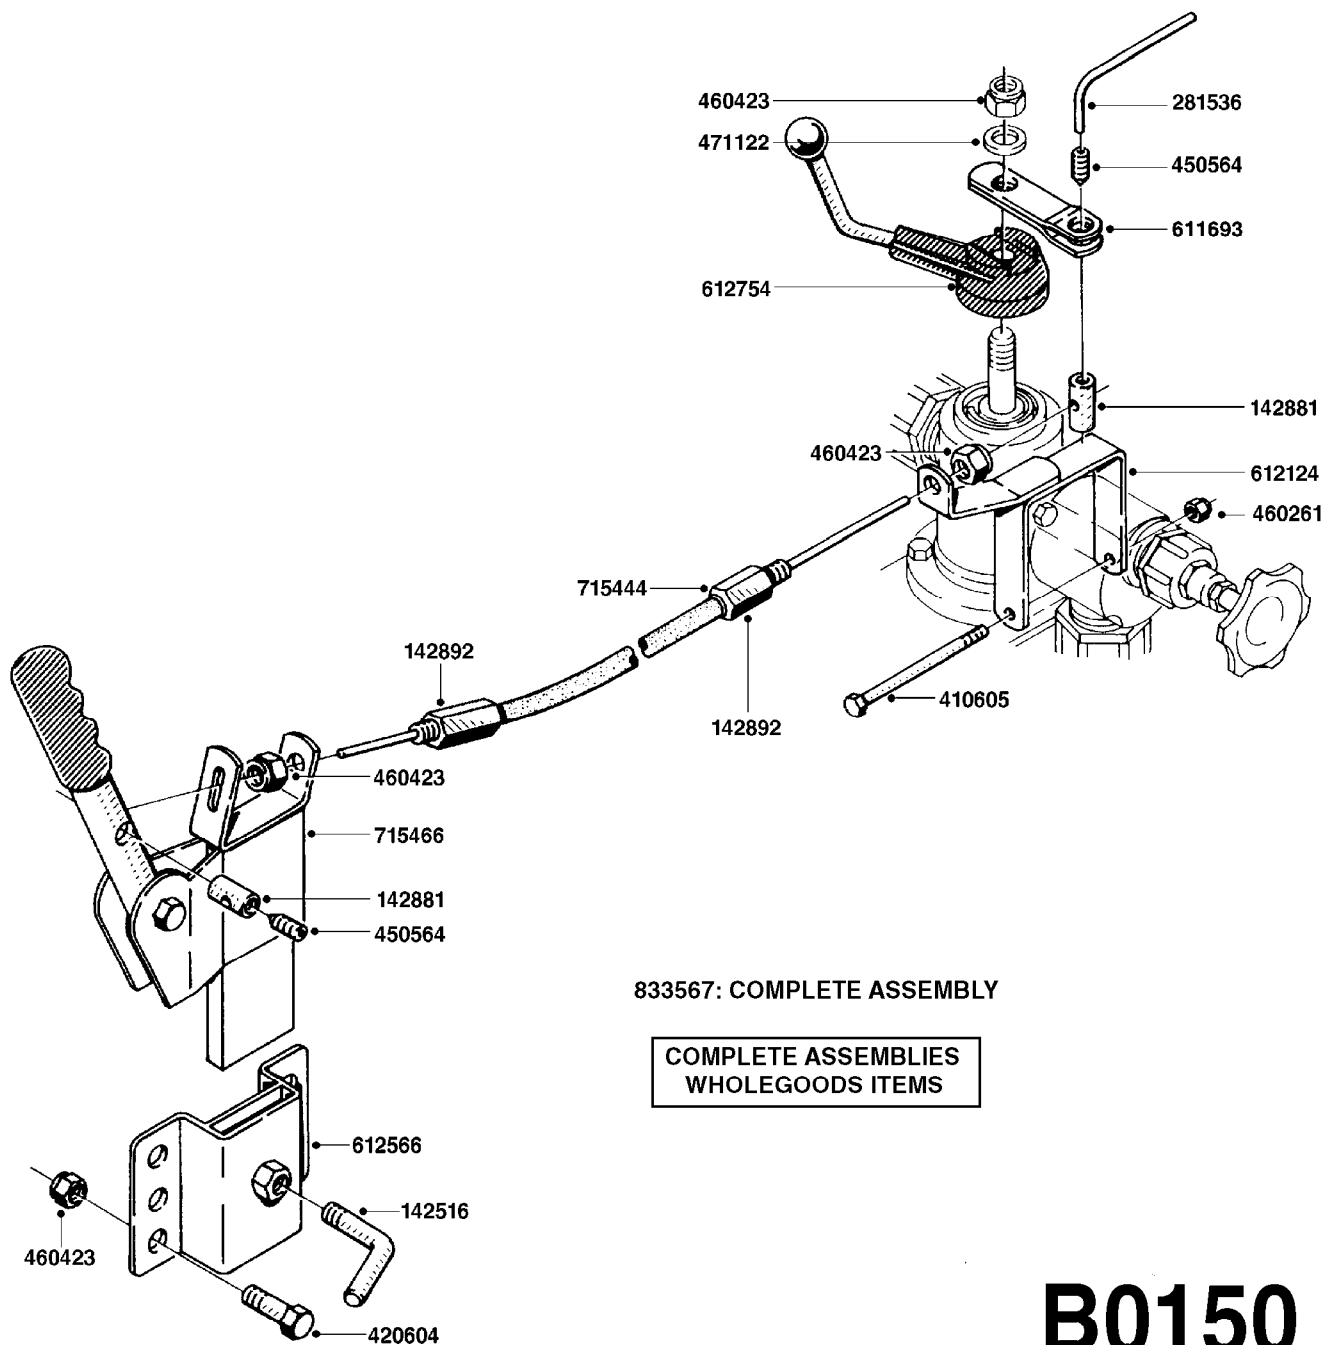

BK-180 REMOTE CONTROL CABLE
B0150-HIN, 01:01:16

Page 1

Date 07.02.2020 8:23

parts-n°	order qty	description
142516	1	SCREW SET M10 BENT F. LOCKING
142881	1	WIRE HOLDER FOR REMOTE CONTROL
142892	1	END NIPPLE F.REMOTE CABLE
281536	1	ALLEN WRENCH 3MM
410605	1	BOLT HEX 8.8 DEL M6X80
420604	1	BOLT HEX 8.8 DEL M10X25 FT DIN933
450564	1	SCREW M6X12 ALLEN
460261	1	NUT HEX M6X1.00 LOCK DIN985 A2 SS
460423	1	NUT HEX M10X1.50 LOCK DIN985A2 SS
471122	1	WASHER, M10, Ø20/10.5X 2.0, SS
611693	1	ARM FOR REMOTE CONTROL BK180
612124	1	BRACKET FOR OP.UNIT F REM.CTR
612566	1	MOUNT BRACKET F.FAN CABLE ASSY
612754	1	HANDLE FOR REMOTE CONTROL
715444	1	REMOTE CONTROL CABLE L=2000
715466	1	MOUNTING PLATE
833567	1	REMOTE CONTROL ON/OFF BK 180