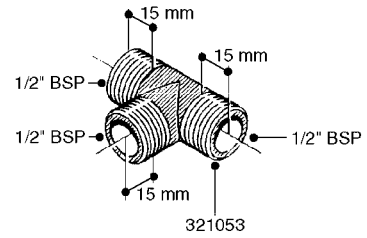

L0020

FITTINGS-T-PIECES, CAPS & ELBOWS
L0020-HIN, 01:01:16

Page 1
Date 07.02.2020 8:23

parts-n°	order qty	description
10053603	1	FITT. CAPNUT 2"BSP 5601
10194303	1	CAP BLANK 1 1/2 MCPHEE 210060
320047	1	FITT.DK CAPNUT 1/2" BSP
320106	1	FITT.DK CAPNUT 1" BSP
320272	1	FITT.DK CAPNUT 3/8" BSP
320316	1	FITT.DK TEE 3/4" X3/4" X1"BSP
320331	1	FITT.DK TEE 1" - 1" - 3/4" BSP
320342	1	FITT.DK EL 3/4"M X 1"F BSP
320563	1	FITT.DK 3 WAY 1/2" 110 DEG.
320677	1	NO LONGER AVAILABLE
320961	1	FITT.DK CAPNUT 1-1/2" BSP
321053	1	FITT.DK TEE 1/2 X1/2 X1/2" BSP
322072	1	FITT.DK TEE 3/8'X3/8'X3/8' BSP
322095	1	FITT.DK TEE 1-1/2 X1-1/4 X3/4" BSP
322138	1	FITT.DK ELB 1"M X 1"F BSP
330013	1	O-RING 2.5 X 10 PUR
330212	1	O-RING D19/D14X2.4 F.1/2"NUT
330326	1	O-RING D30/D24X2 F.1"NUT
331273	1	O-RING D44/D38X2 F.1-1/2"