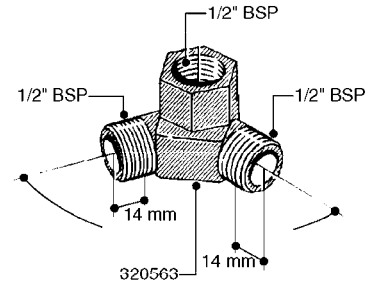

L0020

FITTINGS-T-PIECES, CAPS & ELBOWS
L0020-HIN, 01:01:16

Page 1
Date 07.02.2020 8:23

parts-n°	order qty	description
10053603	1	FITT. CAPNUT 2"BSP 5601
10194303	1	CAP BLANK 1 1/2 MCPHEE 210060
320047	1	FITT.DK CAPNUT 1/2" BSP
320106	1	FITT.DK CAPNUT 1" BSP
320272	1	FITT.DK CAPNUT 3/8" BSP
320316	1	FITT.DK TEE 3/4" X3/4" X1"BSP
320331	1	FITT.DK TEE 1" - 1" - 3/4" BSP
320342	1	FITT.DK EL 3/4"M X 1"F BSP
320563	1	FITT.DK 3 WAY 1/2" 110 DEG.
320677	1	NO LONGER AVAILABLE
320961	1	FITT.DK CAPNUT 1-1/2" BSP
321053	1	FITT.DK TEE 1/2 X1/2 X1/2" BSP
322072	1	FITT.DK TEE 3/8'X3/8'X3/8' BSP
322095	1	FITT.DK TEE 1-1/2 X1-1/4 X3/4" BSP
322138	1	FITT.DK ELB 1"M X 1"F BSP
330013	1	O-RING 2.5 X 10 PUR
330212	1	O-RING D19/D14X2.4 F.1/2"NUT
330326	1	O-RING D30/D24X2 F.1"NUT
331273	1	O-RING D44/D38X2 F.1-1/2"