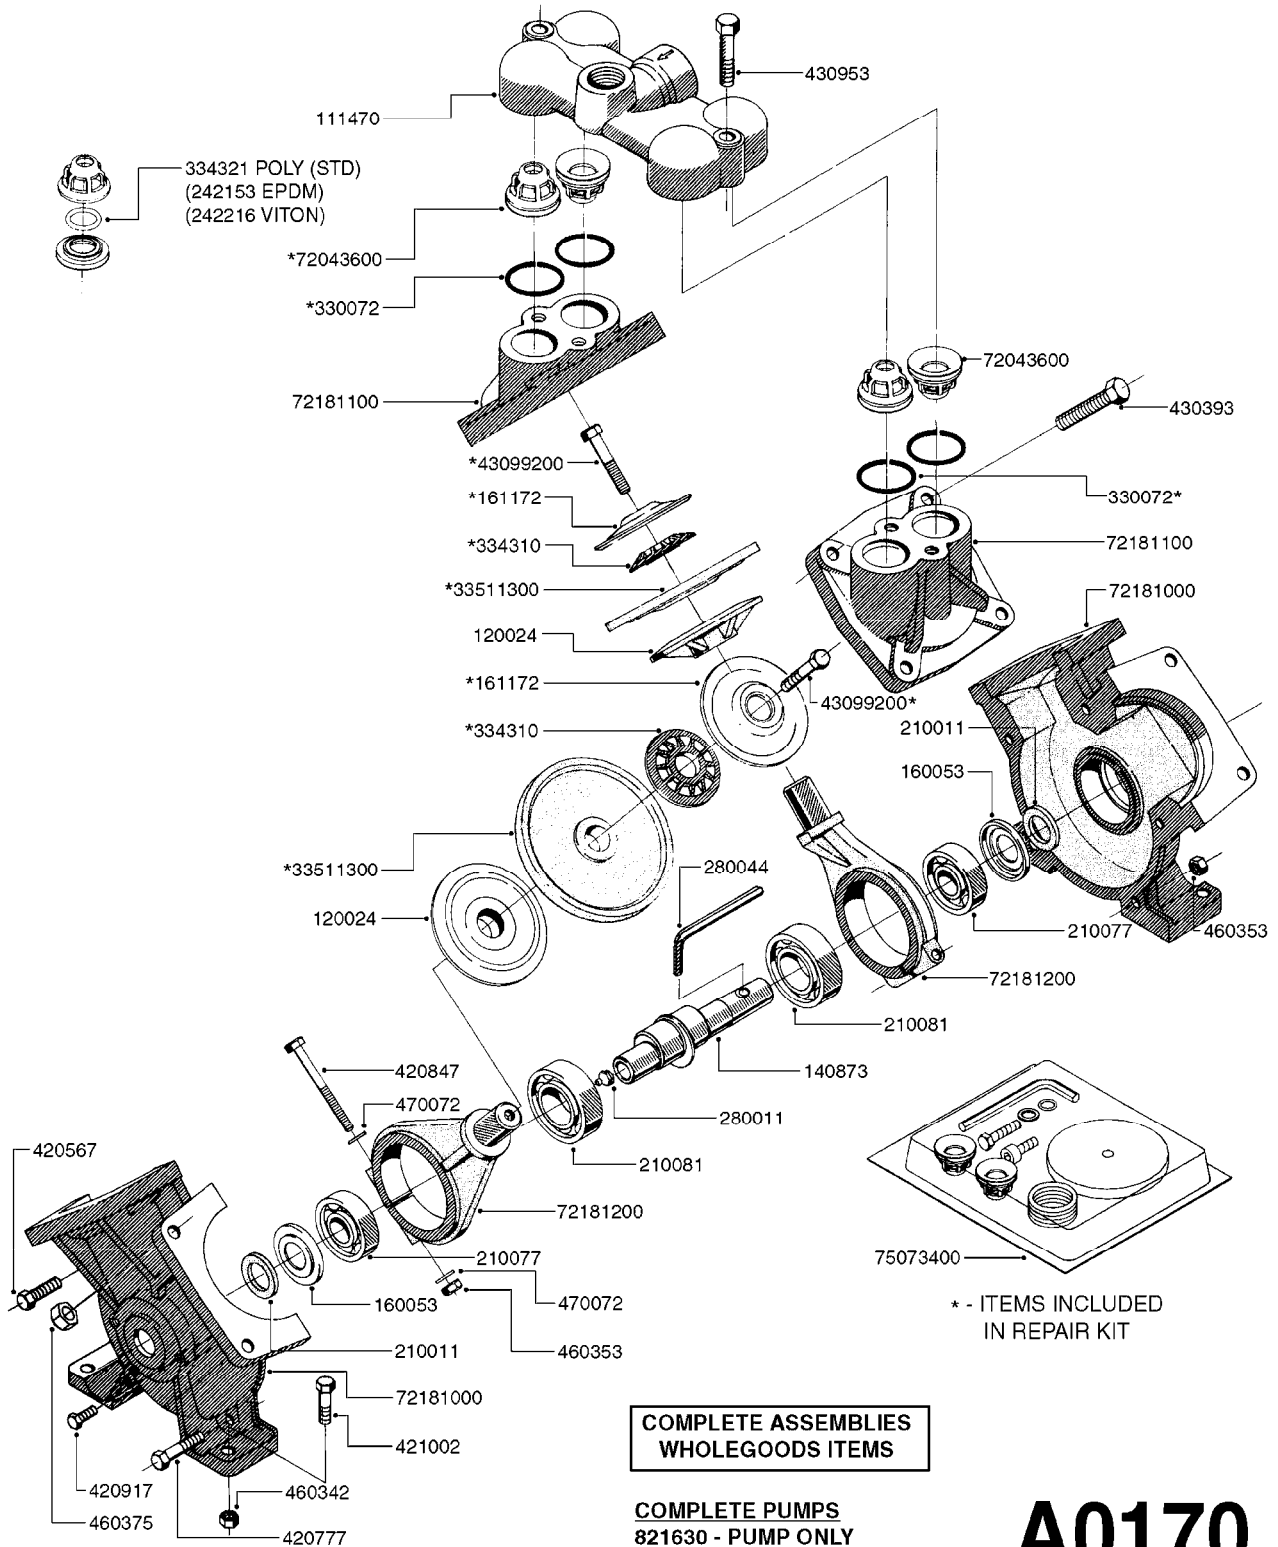

COMPLETE ASSEMBLIES
WHOLEGOODS ITEMS

COMPLETE PUMPS
821630 - PUMP ONLY
10396003 - WITH PTO & DAMPER

A0170

PUMP - 1203 W/MOUNTING BASE
A0170-HIN, 01:01:16

Page 1
Date 07.02.2020 8:22

parts-n°	order qty	description
111470	1	VALVE CHAMBER 1202
120024	1	DIAPHRAGM BACK DISC 1200-1300
140873	1	CRANK SHAFT MODEL 1202-9MM
160053	1	DUST PLATE
161172	1	DIAPHRAGM DISC F. 1203/1303
210011	1	SEAL FELT D39/23 X 4
210077	1	BEARING BALL 6305
210081	1	BEARING BALL 6307
242153	1	O-RING D26X4 EPDM
242216	1	O-RING VITON F/1202/1302/462
280011	1	GREASE NIPPLE 1/8" SAE H TR
280044	1	KEY HEXAGON W6 3/16"
330072	1	O-RING D53.5/D45.5X4
334310	1	NYLON WASHER 1202/1302/462
334321	1	O-RING POLY. 34.0x26.0x4.0
420567	1	BOLT HEX 8.8 DEL M8X30 FT
420777	1	BOLT HEX 8.8 RAW M8X50
420847	1	BOLT HEX 8.8 DEL M8X85
420917	1	BOLT HEX 8.8 RAW M8X12 FT
421002	1	BOLT HEX 8.8 DEL M10X30 FT DIN933
430393	1	BOLT HEX 8.8 RAW M12X50
430953	1	BOLT, M12 X 55 8.8
460342	1	NUT HEX M10 DEL DIN934
460353	1	NUT HEX M8 BLACK
460375	1	NUT HEX M12 BLACK
470072	1	WASHER D15/D8X.5 LOCK
821630	1	PUMP 1203/9 540RPM
10396003	1	PUMP 1203 C/W PTO 540 RPM
33511300	1	DIAPHRAGM 1202-1303 POLY 2006
43099200	1	BOLT HEX SS M12 X 30 DIN933 A4
72043600	1	VALVE FOR 462/463
72181000	1	HOUSING, PUMP, 1203 RED
72181100	1	DIAPHRAGM COVER 1203/1303+BLTS
72181200	1	CONNECTING ROD FOR 1203 W/M12
75073400	1	PUMP KIT 1203 MM "06"