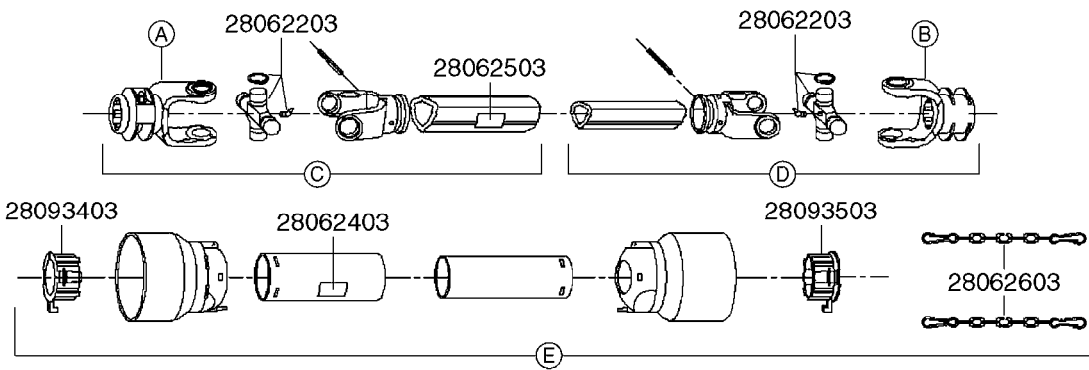

* Changed in 2016 from 100 series to G-Series (see page A0600).

A520

PTO SHAFTS - BONDIOLI CENT.
A0520-HIN, 23:10:18

Page 1
Date 07.02.2020 8:22

parts-n°	order qty	description
289042	1	UNIV. JOINT 22x54mm
421024	1	BOLT HEX 8.8 DEL M8X60
450015	1	SCREW ALLAN 3/8'X5/8' BLACK
460143	1	SELF LOCK NUT M8 SST A2 DIN985
28009803	1	PTO PIN TUBE RETAINER OUTER
28009903	1	PTO TUBE RETAINER INNER
28010103	1	PTO YOKE F.INNER TUBE CV PTO
28021403	1	PTO 1"STR/1-3/8" 6SPL B&P
28021503	1	PTO 1"STR/1-3/8" 21SPL B&P
28021603	1	PTO 1"STR/1-3/4" 20SPL B&P
28027903	1	PTO BALL LOCK.KIT F.1-3/8 YOKE
28040503	1	UNIV. JOINT 27x74.6mm
28040703	1	SAFETY CHAIN F.CV BLACK PTO (SET OF 2)
28041803	1	DECAL DANGER GUARD MISSING
28041903	1	DECAL DANGER ROT.DRIVELINE
28056703	1	PTO YOKE #1 1-3/8" X 6 SPLINE
28056803	1	PTO YOKE #1 1-3/8" X 21 SPLINE
28056903	1	PTO YOKE #4 1-3/4" X 20 SPLINE
28057003	1	PTO TUBE YOKE #1-G1 OUTER
28057103	1	PTO TUBE YOKE #4-G4 OUTER
28057203	1	PTO PIN TUBE RETAINER OUTER
28057303	1	PTO TUBE OUTER #1 745MM
28057403	1	PTO TUBE OUTER #4 720MM
28057503	1	PTO TUBE INNER #1 745MM
28057603	1	PTO TUBE INNER #4 720MM
28057703	1	PTO TUBE RETAINER INNER
28057803	1	PTO TUBE YOKE #1 Ø=1"
28057903	1	PTO TUBE YOKE #4 Ø=1"
28058003	1	PTO HALF SAFETY SHIELD OUTER
28058103	1	PTO HALF SAFETY SHIELD OUTER
28058203	1	PTO HALF SAFETY SHIELD INNER
28058303	1	PTO HALF SAFETY SHIELD INNER
28058403	1	PTO BALL LOCK.KIT F.1-3/4 YOKE
28058503	1	PTO TUBE YOKE #1-G1 INNER