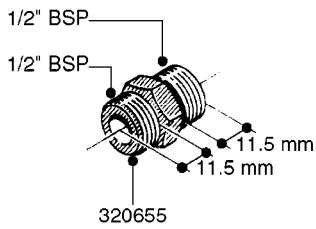

L0020

FITTINGS-T-PIECES, CAPS & ELBOWS
L0020-HIN, 01:01:16

Page 1
Date 07.02.2020 8:23

parts-n°	order qty	description
10053603	1	FITT. CAPNUT 2"BSP 5601
10194303	1	CAP BLANK 1 1/2 MCPHEE 210060
320047	1	FITT.DK CAPNUT 1/2" BSP
320106	1	FITT.DK CAPNUT 1" BSP
320272	1	FITT.DK CAPNUT 3/8" BSP
320316	1	FITT.DK TEE 3/4" X3/4" X1"BSP
320331	1	FITT.DK TEE 1" - 1" - 3/4" BSP
320342	1	FITT.DK EL 3/4"M X 1"F BSP
320563	1	FITT.DK 3 WAY 1/2" 110 DEG.
320677	1	NO LONGER AVAILABLE
320961	1	FITT.DK CAPNUT 1-1/2" BSP
321053	1	FITT.DK TEE 1/2 X1/2 X1/2" BSP
322072	1	FITT.DK TEE 3/8'X3/8'X3/8' BSP
322095	1	FITT.DK TEE 1-1/2 X1-1/4 X3/4" BSP
322138	1	FITT.DK ELB 1"M X 1"F BSP
330013	1	O-RING 2.5 X 10 PUR
330212	1	O-RING D19/D14X2.4 F.1/2"NUT
330326	1	O-RING D30/D24X2 F.1"NUT
331273	1	O-RING D44/D38X2 F.1-1/2"

FITTINGS - HEXAGON NIPPLES
L0030-HIN, 01:01:16

Page 0
Date 07.02.2020 8:23

L0030

FITTINGS - HEXAGON NIPPLES
L0030-HIN, 01:01:16

Page 1
Date 07.02.2020 8:23

parts-n°	order qty	description
10015303	1	FITT.PO.HN 1.00X1.00 M1000
10425003	1	FITT.PO.HN 1.25X1.00 MCPHEE
320132	1	FITT.DK HN 1" BSP
320176	1	FITT.DK HN 3/8"X1/2" BSP
320445	1	FITT.DK HN 1/4"X3/8" BSP
320655	1	FITT.DK HN 1/2"-1/2" BSP
320692	1	FITT.DK HN 3/8'BSPX1/4'NPT
320703	1	FITT.DK HN 3/8BSP X1/2 &1/4NPT
320725	1	FITT.DK NIPPLE 3/8"-3/8" BSP
320902	1	FITT.DK HN 3/8'X 1/4' BSP
390232	1	FITT.DK HN 1-1/2' X 1-1/4' BSP
390276	1	FITT.DK HN 1'BSP