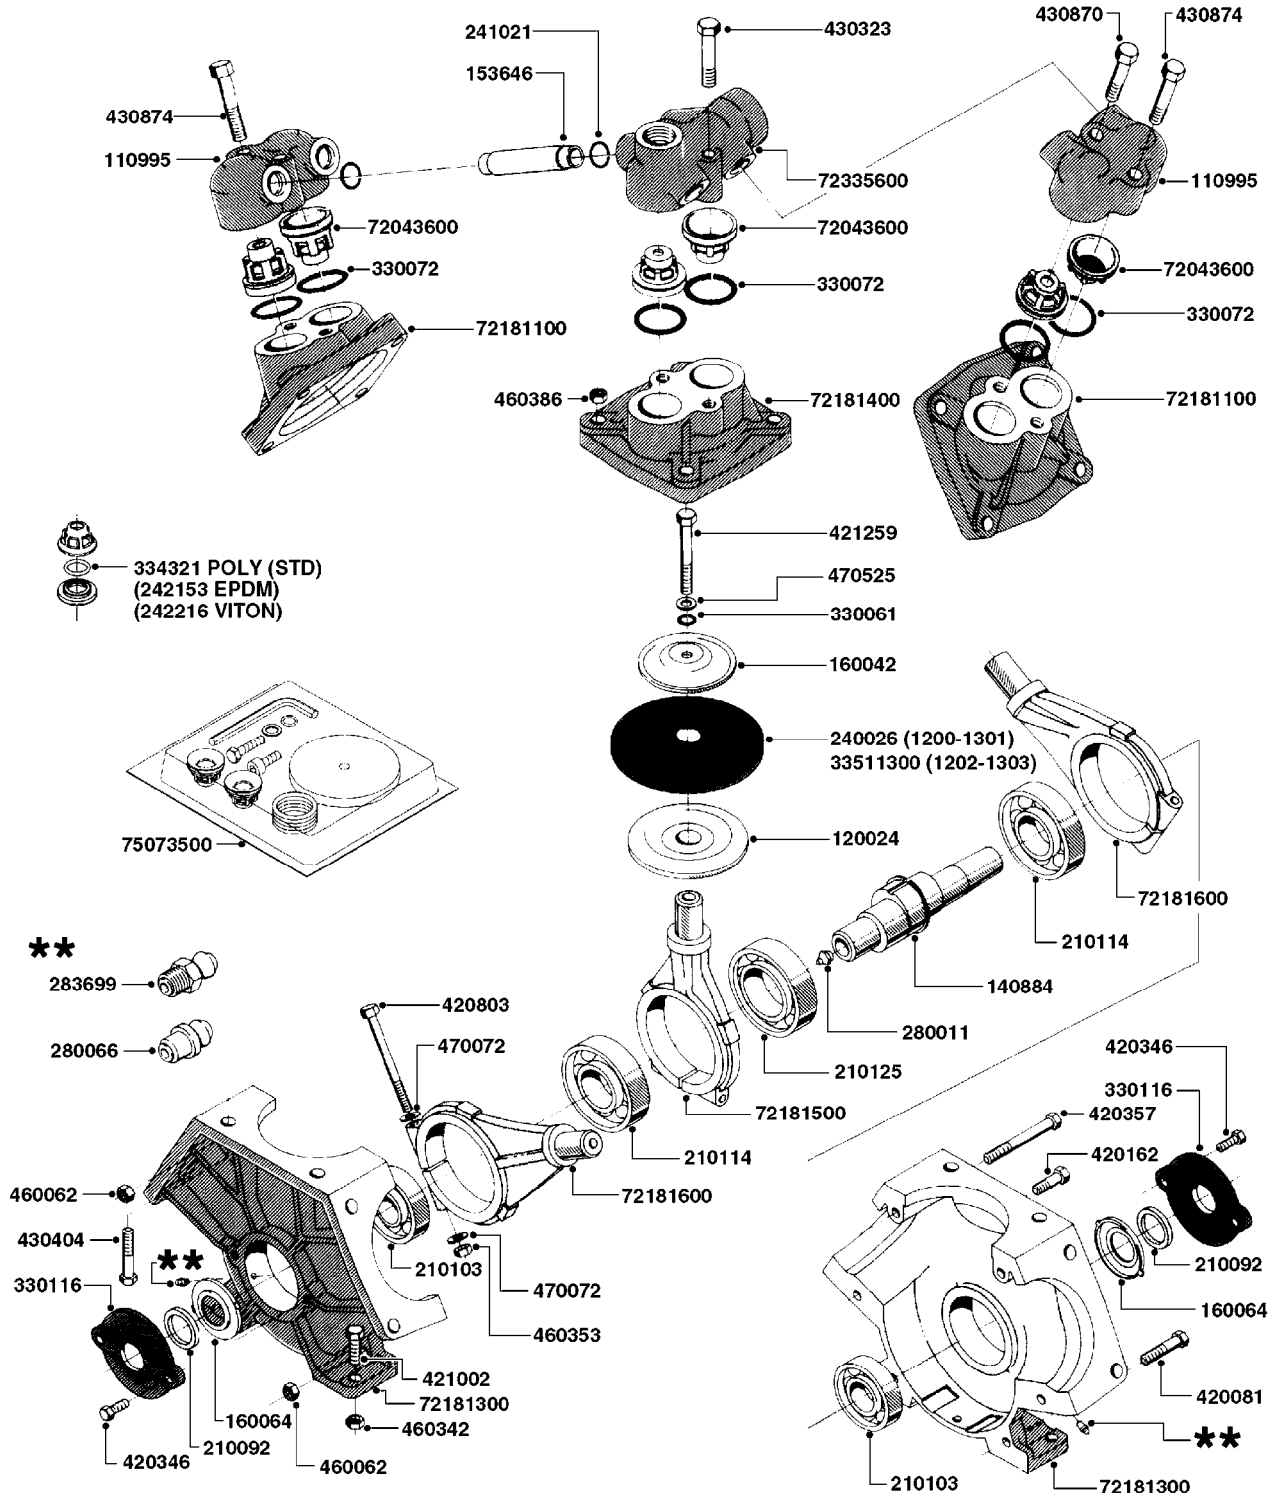

A0210

PUMP - 1301 W/ MOUNTING BASE
A0210-HIN, 27:04:17

Page 1
Date 07.02.2020 8:22

parts-n°	order qty	description
110995	1	VALVE CHAMBER SIDE MODEL 1301
120024	1	DIAPHRAGM BACK DISC 1200-1300
140884	1	CRANK SHAFT MODEL 1300-9
153646	1	CONNECTION PIPE INLET MOD 1301
160042	1	DIAPHRAGM UPPER DISC 1200-1300
160064	1	DUST PLATE
210092	1	SEAL FELT D43/30X5
210103	1	BEARING BALL 6306
210114	1	BEARING BALL 6308
210125	1	BEARING BALL 6210
240026	1	DIAPHRAGM MODEL 1200/1301
241021	1	O-RING D21,89X2,62 NITRIL
242153	1	O-RING D26X4 EPDM
242216	1	O-RING VITON F/1202/1302/462
280011	1	GREASE NIPPLE 1/8' SAE H TR
280066	1	GREASE NIPPLE H 1A6
283699	1	GREASE NIPPLE M6X1
330061	1	O-RING D16/D11X2,5
330072	1	O-RING D53.5/D45.5X4
330116	1	SEAL RETAINER, MODEL 1300
334321	1	O-RING POLY. 34.0x26.0x4.0
420081	1	BOLT HEX 8.8 DEL 3/8'X40MM
420162	1	BOLT HEX 8.8 DEL 3/8"x15MM
420346	1	BOLT HEX 8.8 DEL 3/8'X 25MM
420357	1	BOLT HEX 8.8 RAW 3/8'X85MM
420803	1	BOLT HEX 8.8 DEL M8X90
421002	1	BOLT HEX 8.8 DEL M10X30 FT DIN933
421259	1	BOLT HEX UNC7/16"x2.25" 18-8SS
430323	1	BOLT HEX 8.8 DEL M12X60
430404	1	BOLT HEX 8.8 DEL M12X50
430870	1	BOLT HEX 8.8 DEL M12X55 FT
430874	1	SCREW SET 8.8 DEL M12X70 FT
460062	1	NUT HEX 3/8' GALV.
460342	1	NUT HEX M10 DEL DIN934
460353	1	NUT HEX M8 BLACK
460386	1	NUT HEX M12X1.75
470072	1	WASHER D15/D8X.5 LOCK
470525	1	WASHER D19/D11.5X2.5
33511300	1	DIAPHRAGM 1202-1303 POLY 2006
72043600	1	VALVE FOR 462/463
72181100	1	DIAPHRAGM COVER 1203/1303+BLTS
72181300	1	PUMP CASTING 1300 RED W/BOLTS
72181400	1	DIAPHRAGM COVER 1303 W/BOLTS
72181500	1	CONNECTING ROD, CENTER 1303
72181600	1	CONNECTING ROD, SIDE MOD.1300
72335600	1	CENTER AND SIDE VALVE CHAMBERS 1302 RED
75073500	1	PUMP KIT 1300/1302 "06"