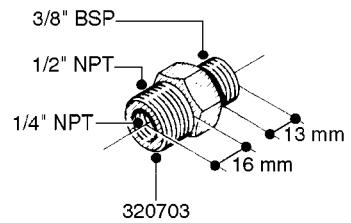

L0020

FITTINGS-T-PIECES, CAPS & ELBOWS
L0020-HIN, 01:01:16

Page 1
Date 07.02.2020 8:23

parts-n°	order qty	description
10053603	1	FITT. CAPNUT 2"BSP 5601
10194303	1	CAP BLANK 1 1/2 MCPHEE 210060
320047	1	FITT.DK CAPNUT 1/2" BSP
320106	1	FITT.DK CAPNUT 1" BSP
320272	1	FITT.DK CAPNUT 3/8" BSP
320316	1	FITT.DK TEE 3/4" X3/4" X1"BSP
320331	1	FITT.DK TEE 1" - 1" - 3/4" BSP
320342	1	FITT.DK EL 3/4"M X 1"F BSP
320563	1	FITT.DK 3 WAY 1/2" 110 DEG.
320677	1	NO LONGER AVAILABLE
320961	1	FITT.DK CAPNUT 1-1/2" BSP
321053	1	FITT.DK TEE 1/2 X1/2 X1/2" BSP
322072	1	FITT.DK TEE 3/8'X3/8'X3/8' BSP
322095	1	FITT.DK TEE 1-1/2 X1-1/4 X3/4" BSP
322138	1	FITT.DK ELB 1"M X 1"F BSP
330013	1	O-RING 2.5 X 10 PUR
330212	1	O-RING D19/D14X2.4 F.1/2"NUT
330326	1	O-RING D30/D24X2 F.1"NUT
331273	1	O-RING D44/D38X2 F.1-1/2"

FITTINGS - HEXAGON NIPPLES
L0030-HIN, 01:01:16

Page 0
Date 07.02.2020 8:23

L0030

FITTINGS - HEXAGON NIPPLES
L0030-HIN, 01:01:16

Page 1
Date 07.02.2020 8:23

parts-n°	order qty	description
10015303	1	FITT.PO.HN 1.00X1.00 M1000
10425003	1	FITT.PO.HN 1.25X1.00 MCPHEE
320132	1	FITT.DK HN 1" BSP
320176	1	FITT.DK HN 3/8"X1/2" BSP
320445	1	FITT.DK HN 1/4"X3/8" BSP
320655	1	FITT.DK HN 1/2"-1/2" BSP
320692	1	FITT.DK HN 3/8'BSPX1/4'NPT
320703	1	FITT.DK HN 3/8BSP X1/2 &1/4NPT
320725	1	FITT.DK NIPPLE 3/8"-3/8" BSP
320902	1	FITT.DK HN 3/8'X 1/4' BSP
390232	1	FITT.DK HN 1-1/2' X 1-1/4' BSP
390276	1	FITT.DK HN 1'BSP