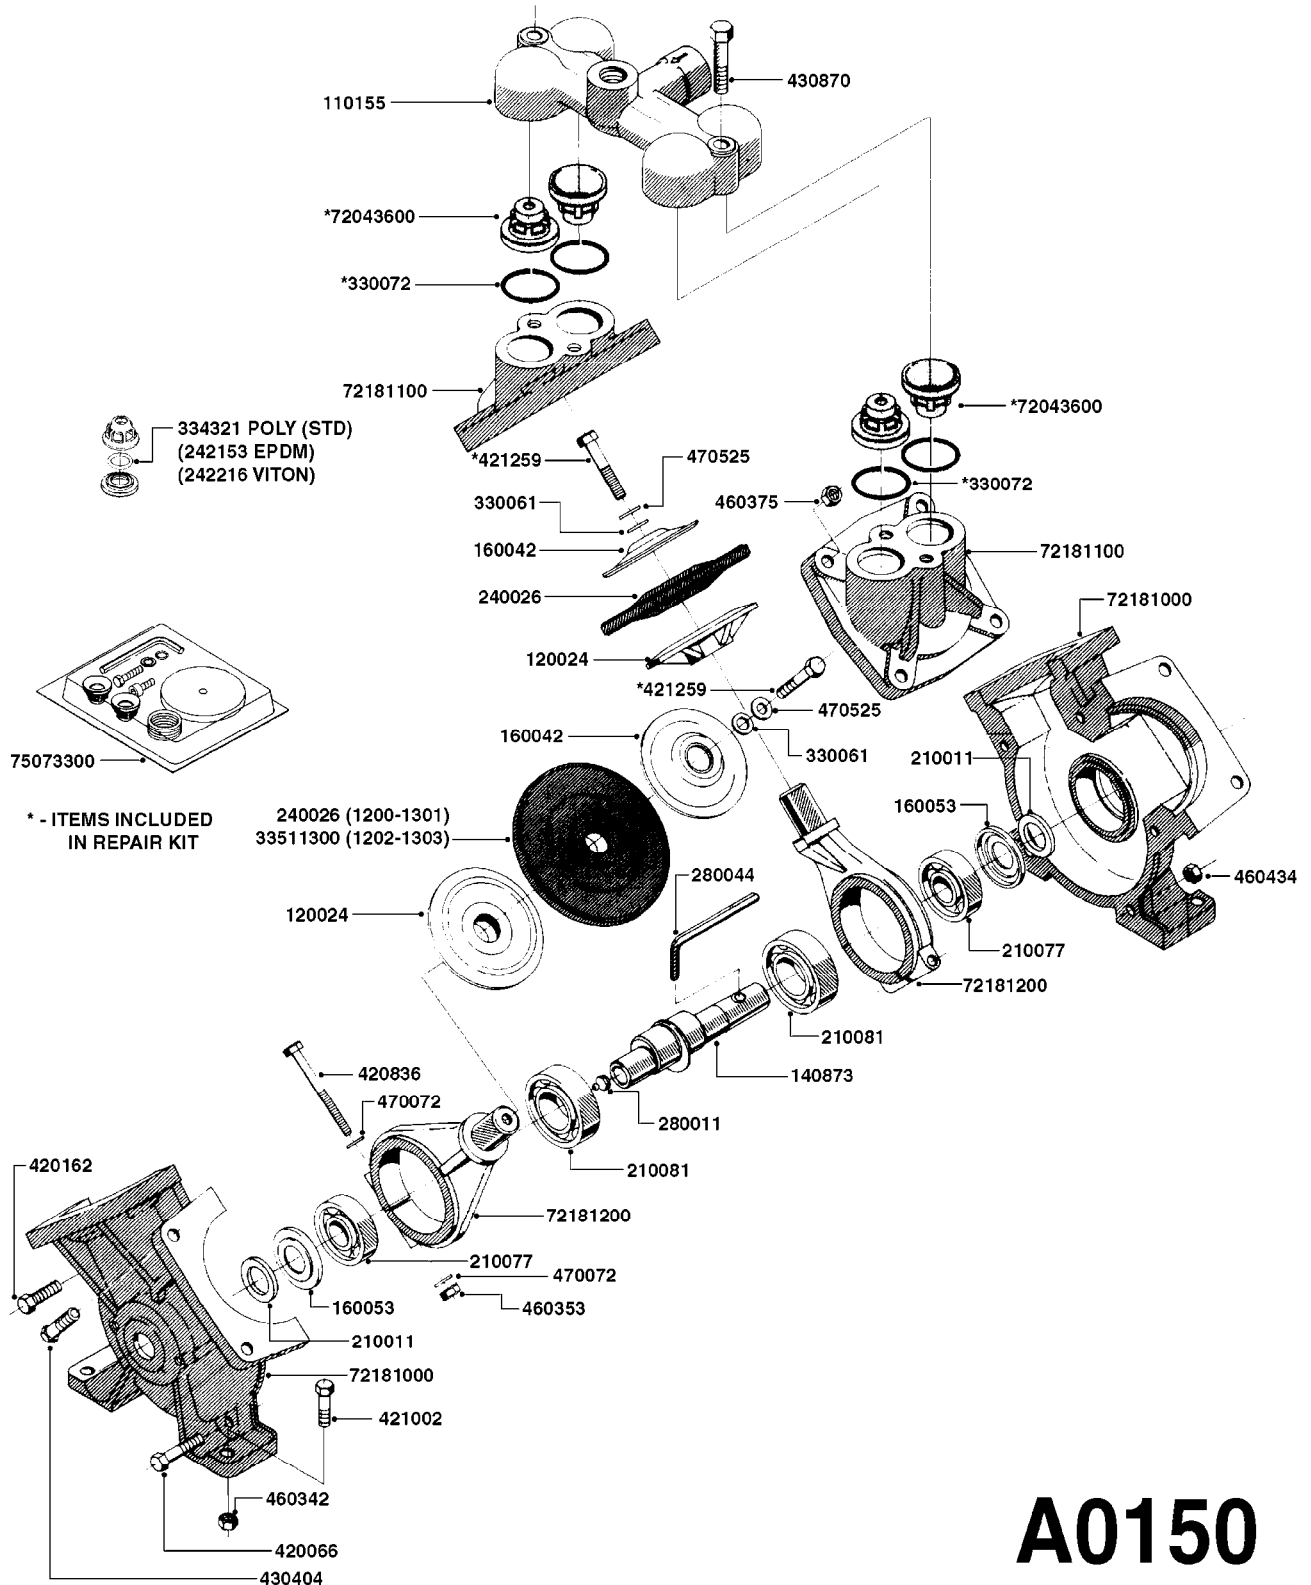

PUMP - 1200 W/ MOUNTING BASE
A0150-HIN, 27:04:17

Page 1

Date 07.02.2020 8:22

parts-n°	order qty	description
110155	1	VALVE CHAMBER F. 1200 PUMP
120024	1	DIAPHRAGM BACK DISC 1200-1300
140873	1	CRANK SHAFT MODEL 1202-9MM
160042	1	DIAPHRAGM UPPER DISC 1200-1300
160053	1	DUST PLATE
210011	1	SEAL FELT D39/23 X 4
210077	1	BEARING BALL 6305
210081	1	BEARING BALL 6307
240026	1	DIAPHRAGM MODEL 1200/1301
242153	1	O-RING D26X4 EPDM
242216	1	O-RING VITON F/1202/1302/462
280011	1	GREASE NIPPLE 1/8' SAE H TR
280044	1	KEY HEXAGON W6 3/16'
330061	1	O-RING D16/D11X2,5
330072	1	O-RING D53.5/D45.5X4
334321	1	O-RING POLY. 34.0x26.0x4.0
420066	1	BOLT HEX 8.8 DEL 3/8"X50MM
420162	1	BOLT HEX 8.8 DEL 3/8"x15MM
420836	1	BOLT HEX 8.8 RAW M8X85
421002	1	BOLT HEX 8.8 DEL M10X30 FT DIN933
421259	1	BOLT HEX UNC7/16"x2.25" 18-8SS
430404	1	BOLT HEX 8.8 DEL M12X50
430870	1	BOLT HEX 8.8 DEL M12X55 FT
460342	1	NUT HEX M10 DEL DIN934
460353	1	NUT HEX M8 BLACK
460375	1	NUT HEX M12 BLACK
460434	1	NUT HEX 3/8' NC BLACK
470072	1	WASHER D15/D8X.5 LOCK
470525	1	WASHER D19/D11.5X2.5
33511300	1	DIAPHRAGM 1202-1303 POLY 2006
72043600	1	VALVE FOR 462/463
72181000	1	HOUSING, PUMP, 1203 RED
72181100	1	DIAPHRAGM COVER 1203/1303+BLTS
72181200	1	CONNECTING ROD FOR 1203 W/M12
75073300	1	PUMP KIT 1200/1202 "06"