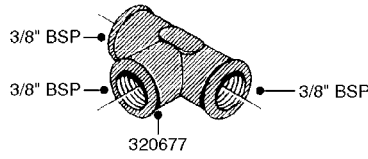

L0020

FITTINGS-T-PIECES, CAPS & ELBOWS
L0020-HIN, 01:01:16

Page 1
Date 07.02.2020 8:23

parts-n°	order qty	description
10053603	1	FITT. CAPNUT 2"BSP 5601
10194303	1	CAP BLANK 1 1/2 MCPHEE 210060
320047	1	FITT.DK CAPNUT 1/2" BSP
320106	1	FITT.DK CAPNUT 1" BSP
320272	1	FITT.DK CAPNUT 3/8" BSP
320316	1	FITT.DK TEE 3/4" X3/4" X1"BSP
320331	1	FITT.DK TEE 1" - 1" - 3/4" BSP
320342	1	FITT.DK EL 3/4"M X 1"F BSP
320563	1	FITT.DK 3 WAY 1/2" 110 DEG.
320677	1	NO LONGER AVAILABLE
320961	1	FITT.DK CAPNUT 1-1/2" BSP
321053	1	FITT.DK TEE 1/2 X1/2 X1/2" BSP
322072	1	FITT.DK TEE 3/8'X3/8'X3/8' BSP
322095	1	FITT.DK TEE 1-1/2 X1-1/4 X3/4" BSP
322138	1	FITT.DK ELB 1"M X 1"F BSP
330013	1	O-RING 2.5 X 10 PUR
330212	1	O-RING D19/D14X2.4 F.1/2"NUT
330326	1	O-RING D30/D24X2 F.1"NUT
331273	1	O-RING D44/D38X2 F.1-1/2"