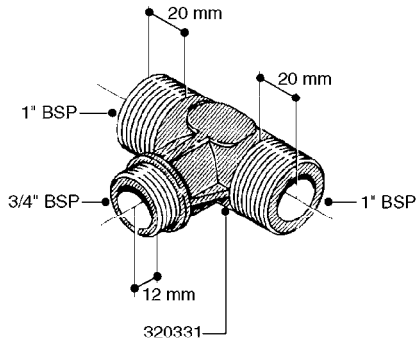

L0020

FITTINGS-T-PIECES, CAPS & ELBOWS
L0020-HIN, 01:01:16

Page 1
Date 07.02.2020 8:23

parts-n°	order qty	description
10053603	1	FITT. CAPNUT 2"BSP 5601
10194303	1	CAP BLANK 1 1/2 MCPHEE 210060
320047	1	FITT.DK CAPNUT 1/2" BSP
320106	1	FITT.DK CAPNUT 1" BSP
320272	1	FITT.DK CAPNUT 3/8" BSP
320316	1	FITT.DK TEE 3/4" X3/4" X1"BSP
320331	1	FITT.DK TEE 1" - 1" - 3/4" BSP
320342	1	FITT.DK EL 3/4"M X 1"F BSP
320563	1	FITT.DK 3 WAY 1/2" 110 DEG.
320677	1	NO LONGER AVAILABLE
320961	1	FITT.DK CAPNUT 1-1/2" BSP
321053	1	FITT.DK TEE 1/2 X1/2 X1/2" BSP
322072	1	FITT.DK TEE 3/8'X3/8'X3/8' BSP
322095	1	FITT.DK TEE 1-1/2 X1-1/4 X3/4" BSP
322138	1	FITT.DK ELB 1"M X 1"F BSP
330013	1	O-RING 2.5 X 10 PUR
330212	1	O-RING D19/D14X2.4 F.1/2"NUT
330326	1	O-RING D30/D24X2 F.1"NUT
331273	1	O-RING D44/D38X2 F.1-1/2"