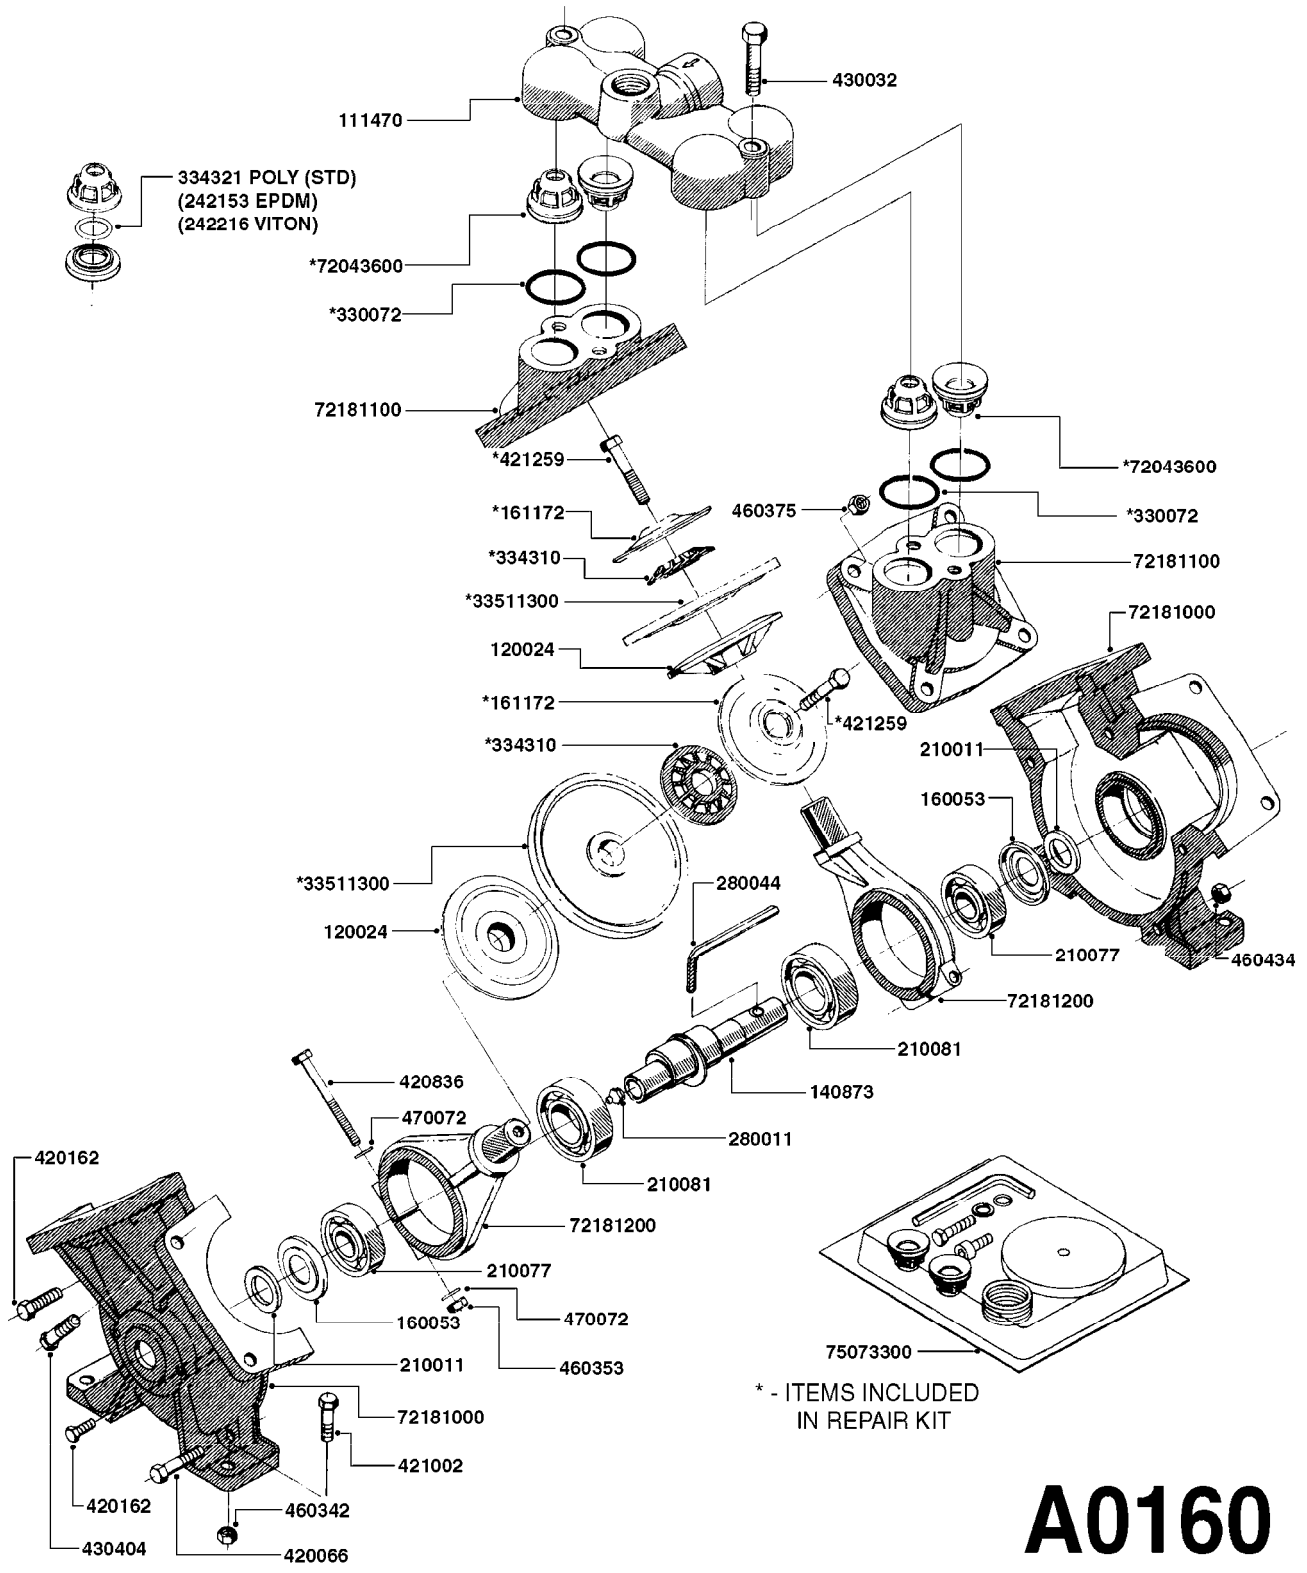

A0160

PUMP - 1202 W/MOUNTING BASE
A0160-HIN, 01:01:16

Page 1
Date 07.02.2020 8:22

parts-n°	order qty	description
111470	1	VALVE CHAMBER 1202
120024	1	DIAPHRAGM BACK DISC 1200-1300
140873	1	CRANK SHAFT MODEL 1202-9MM
160053	1	DUST PLATE
161172	1	DIAPHRAGM DISC F. 1203/1303
210011	1	SEAL FELT D39/23 X 4
210077	1	BEARING BALL 6305
210081	1	BEARING BALL 6307
242153	1	O-RING D26X4 EPDM
242216	1	O-RING VITON F/1202/1302/462
280011	1	GREASE NIPPLE 1/8' SAE H TR
280044	1	KEY HEXAGON W6 3/16'
330072	1	O-RING D53.5/D45.5X4
334310	1	NYLON WASHER 1202/1302/462
334321	1	O-RING POLY. 34.0x26.0x4.0
420066	1	BOLT HEX 8.8 DEL 3/8"X50MM
420162	1	BOLT HEX 8.8 DEL 3/8"x15MM
420836	1	BOLT HEX 8.8 RAW M8X85
421002	1	BOLT HEX 8.8 DEL M10X30 FT DIN933
421259	1	BOLT HEX UNC7/16"x2.25" 18-8SS
430032	1	BOLT HEX 8.8 RAW 1/2'X55MM
430404	1	BOLT HEX 8.8 DEL M12X50
460342	1	NUT HEX M10 DEL DIN934
460353	1	NUT HEX M8 BLACK
460375	1	NUT HEX M12 BLACK
460434	1	NUT HEX 3/8' NC BLACK
470072	1	WASHER D15/D8X.5 LOCK
33511300	1	DIAPHRAGM 1202-1303 POLY 2006
72043600	1	VALVE FOR 462/463
72181000	1	HOUSING, PUMP, 1203 RED
72181100	1	DIAPHRAGM COVER 1203/1303+BLTS
72181200	1	CONNECTING ROD FOR 1203 W/M12
75073300	1	PUMP KIT 1200/1202 "06"