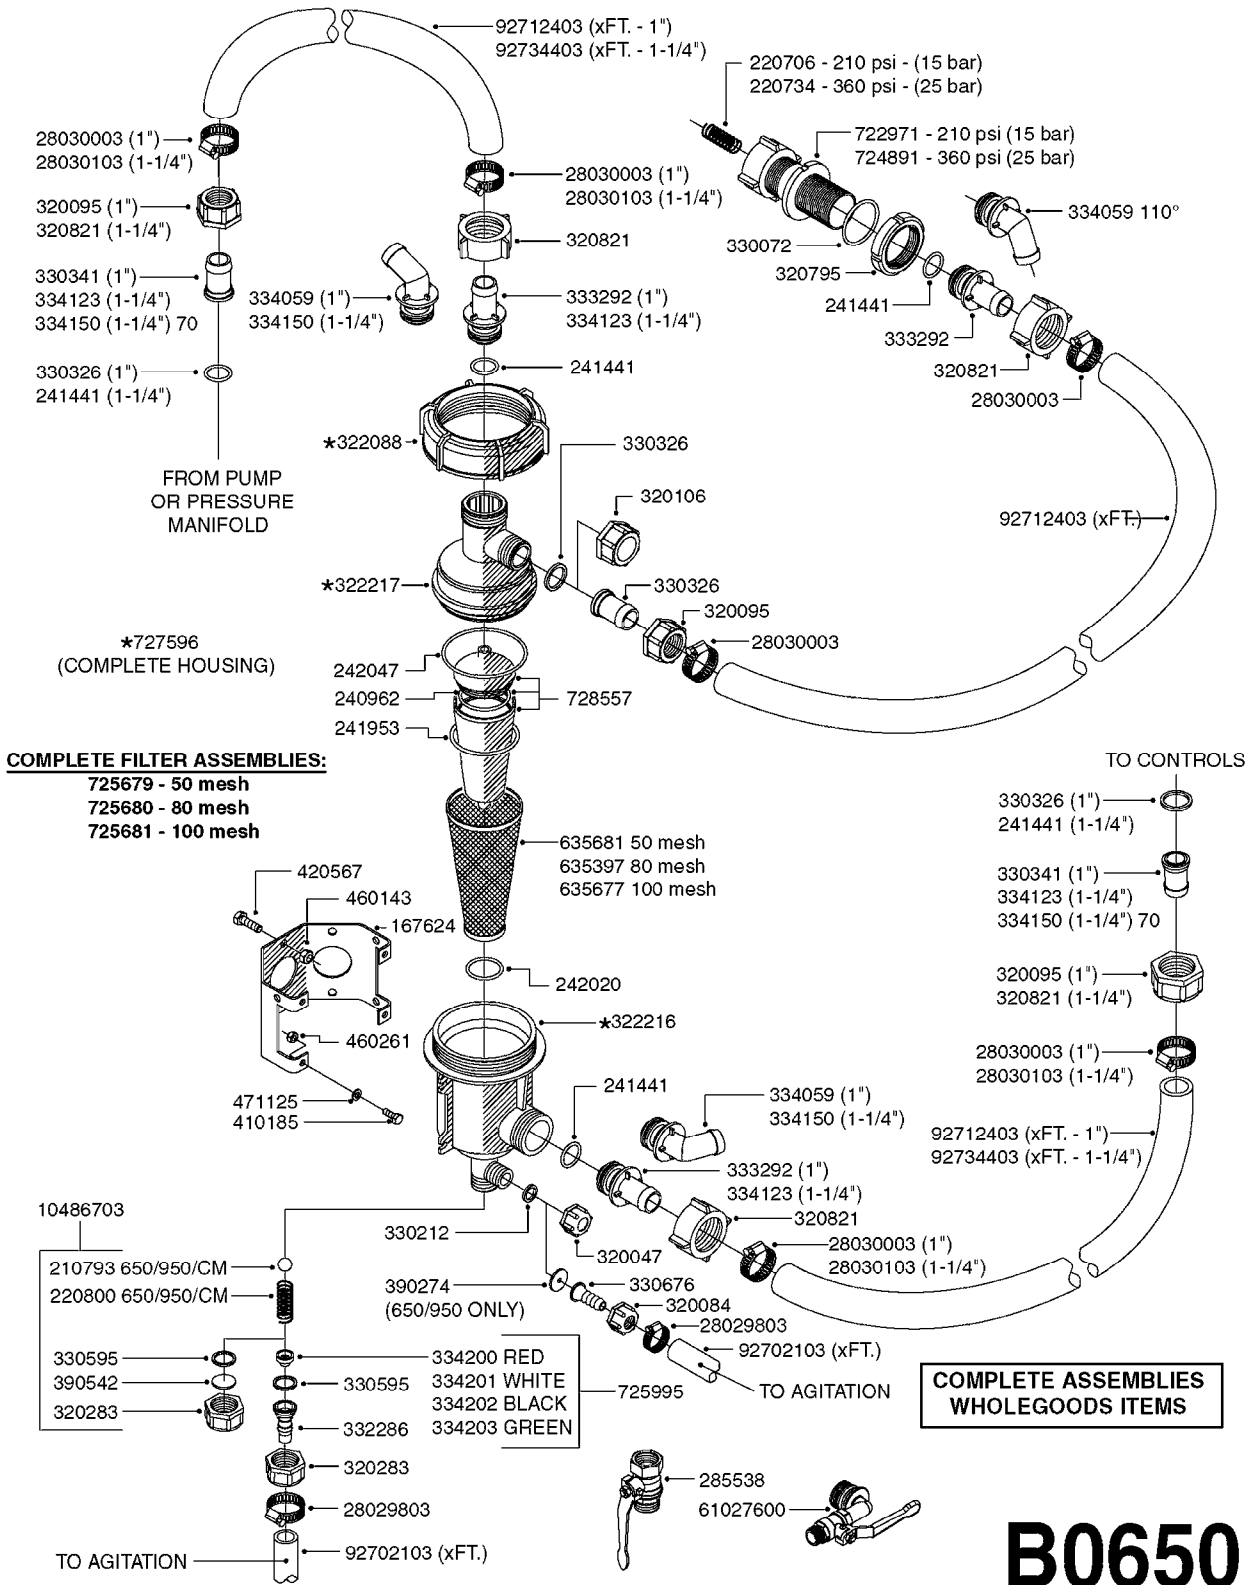

B0650

SELF CLEANING FILTER-SCREW TOP
B0650-HIN, 01:01:16

Page 1
Date 07.02.2020 8:23

parts-n°	order qty	description
10486703	1	KIT F.UPDATING SCF
167624	1	MOUNT BRACKET F. SCF
210793	1	BALL F.SCF
220706	1	SPRING SCF 12 BAR
220734	1	SPRING SCF 25 BAR
220800	1	SPRING F.SCF
240962	1	O-RING D57,2X3 NITRIL
241441	1	O-RING D29.3X3
241953	1	O-RING D73,03X3,53 VITON
242020	1	O-RING 39.2 X 3 VITON
242047	1	O-RING 89.5 X 3.0 VITON
28029803	1	CLAMP HOSE GEAR P1/2" 6708
28030003	1	CLAMP HOSE GEAR P1" 6716
28030103	1	CLAMP HOSE GEAR P5/4-S1.5"6724
285538	1	BALL VALVE 3/4" BSP
320047	1	FITT.DK CAPNUT 1/2" BSP
320084	1	FITT.DK NUT 1/2" BSP
320095	1	FITT.DK NUT 1" BSP
320106	1	FITT.DK CAPNUT 1" BSP
320283	1	FITT.DK NUT 3/4"BSP
320795	1	FITT.DK NUT 1-1/2" BSP JAMB
320821	1	FITT.DK NUT 1-1/2" BSP
322088	1	NUT LARGE F.SCF BODY
322216	1	SCF HOUSING (THREADED) F.GROVE
322217	1	SCF TOP (THREADED) W/GROVE
330072	1	O-RING D53.5/D45.5X4
330212	1	O-RING D19/D14X2.4 F.1/2"NUT
330326	1	O-RING D30/D24X2 F.1"NUT
330341	1	FITT.DK HB 1" F. 1" NUT
330595	1	O-RING D24.6/D20X2.1 -3/4"
330676	1	FITT.DK HB 3/8" F. 1/2" NUT
332286	1	FITT.DK HB 1/2" F. 3/4" NUT
333292	1	FITT.DK HB 1"O'RING F.1-1/2"
334059	1	FITT.DK EL 1" 110 DEG.F.1-1/2"
334123	1	FITT.DK HB 1-1/4"O-RNG F.1-1/2"
334150	1	FITT.DK HB 1-1/4" 110 F.1-1/2"
334200	1	ORFICE 3MM FOR SCF RED
334201	1	ORFICE 4MM FOR SCF WHITE
334202	1	ORFICE 5MM FOR SCF BLACK
334203	1	ORFICE 6MM FOR SCF GREEN
390274	1	ORIFICE ID4.0/18/1.5
390542	1	PLUG WASHER FOR 3/4'CAP NUT
410185	1	BOLT HEX 8.8 DEL M6X16
420567	1	BOLT HEX 8.8 DEL M8X30 FT
460143	1	SELF LOCK NUT M8 SST A2 DIN985
460261	1	NUT HEX M6X1.00 LOCK DIN985 A2 SS
471125	1	WASHER M6U 6.4X14X1.2,A2 SS
61027600	1	VALVE 1/2"BSP ASSY S5390
635397	1	SCREEN SCF 80 MESH
635677	1	SCREEN SCF 100 MESH
635681	1	SCREEN SCF 50 MESH
722971	1	SAFETY VALVE SCF 217PSI (15BAR)
724891	1	SAFETY VALVE SCF 25 BAR
725679	1	SCF ASSY.50 W/THREADED TOP CAP
725680	1	SCF ASSY.80 W/THREADED TOP CAP
725681	1	SCF ASSY.100 W/THREADED CAP
725995	1	BAG FOR SCF
727596	1	SCF HOUSING COMPLETE
728557	1	CONE F.SCF RED
92702103	1	HOSE R X1/2" X300PSI WP X0012"
92712403	1	HOSE R X1" X300PSI WP X0012"