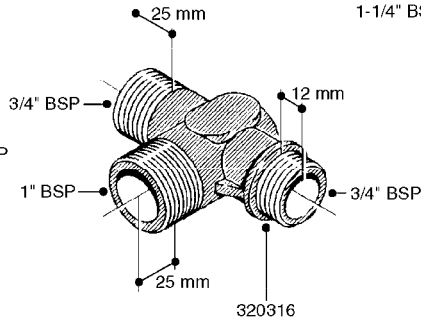

L0020

FITTINGS-T-PIECES, CAPS & ELBOWS
L0020-HIN, 01:01:16

Page 1
Date 07.02.2020 8:23

parts-n°	order qty	description
10053603	1	FITT. CAPNUT 2"BSP 5601
10194303	1	CAP BLANK 1 1/2 MCPHEE 210060
320047	1	FITT.DK CAPNUT 1/2" BSP
320106	1	FITT.DK CAPNUT 1" BSP
320272	1	FITT.DK CAPNUT 3/8" BSP
320316	1	FITT.DK TEE 3/4" X3/4" X1"BSP
320331	1	FITT.DK TEE 1" - 1" - 3/4" BSP
320342	1	FITT.DK EL 3/4"M X 1"F BSP
320563	1	FITT.DK 3 WAY 1/2" 110 DEG.
320677	1	NO LONGER AVAILABLE
320961	1	FITT.DK CAPNUT 1-1/2" BSP
321053	1	FITT.DK TEE 1/2 X1/2 X1/2" BSP
322072	1	FITT.DK TEE 3/8'X3/8'X3/8' BSP
322095	1	FITT.DK TEE 1-1/2 X1-1/4 X3/4" BSP
322138	1	FITT.DK ELB 1"M X 1"F BSP
330013	1	O-RING 2.5 X 10 PUR
330212	1	O-RING D19/D14X2.4 F.1/2"NUT
330326	1	O-RING D30/D24X2 F.1"NUT
331273	1	O-RING D44/D38X2 F.1-1/2"