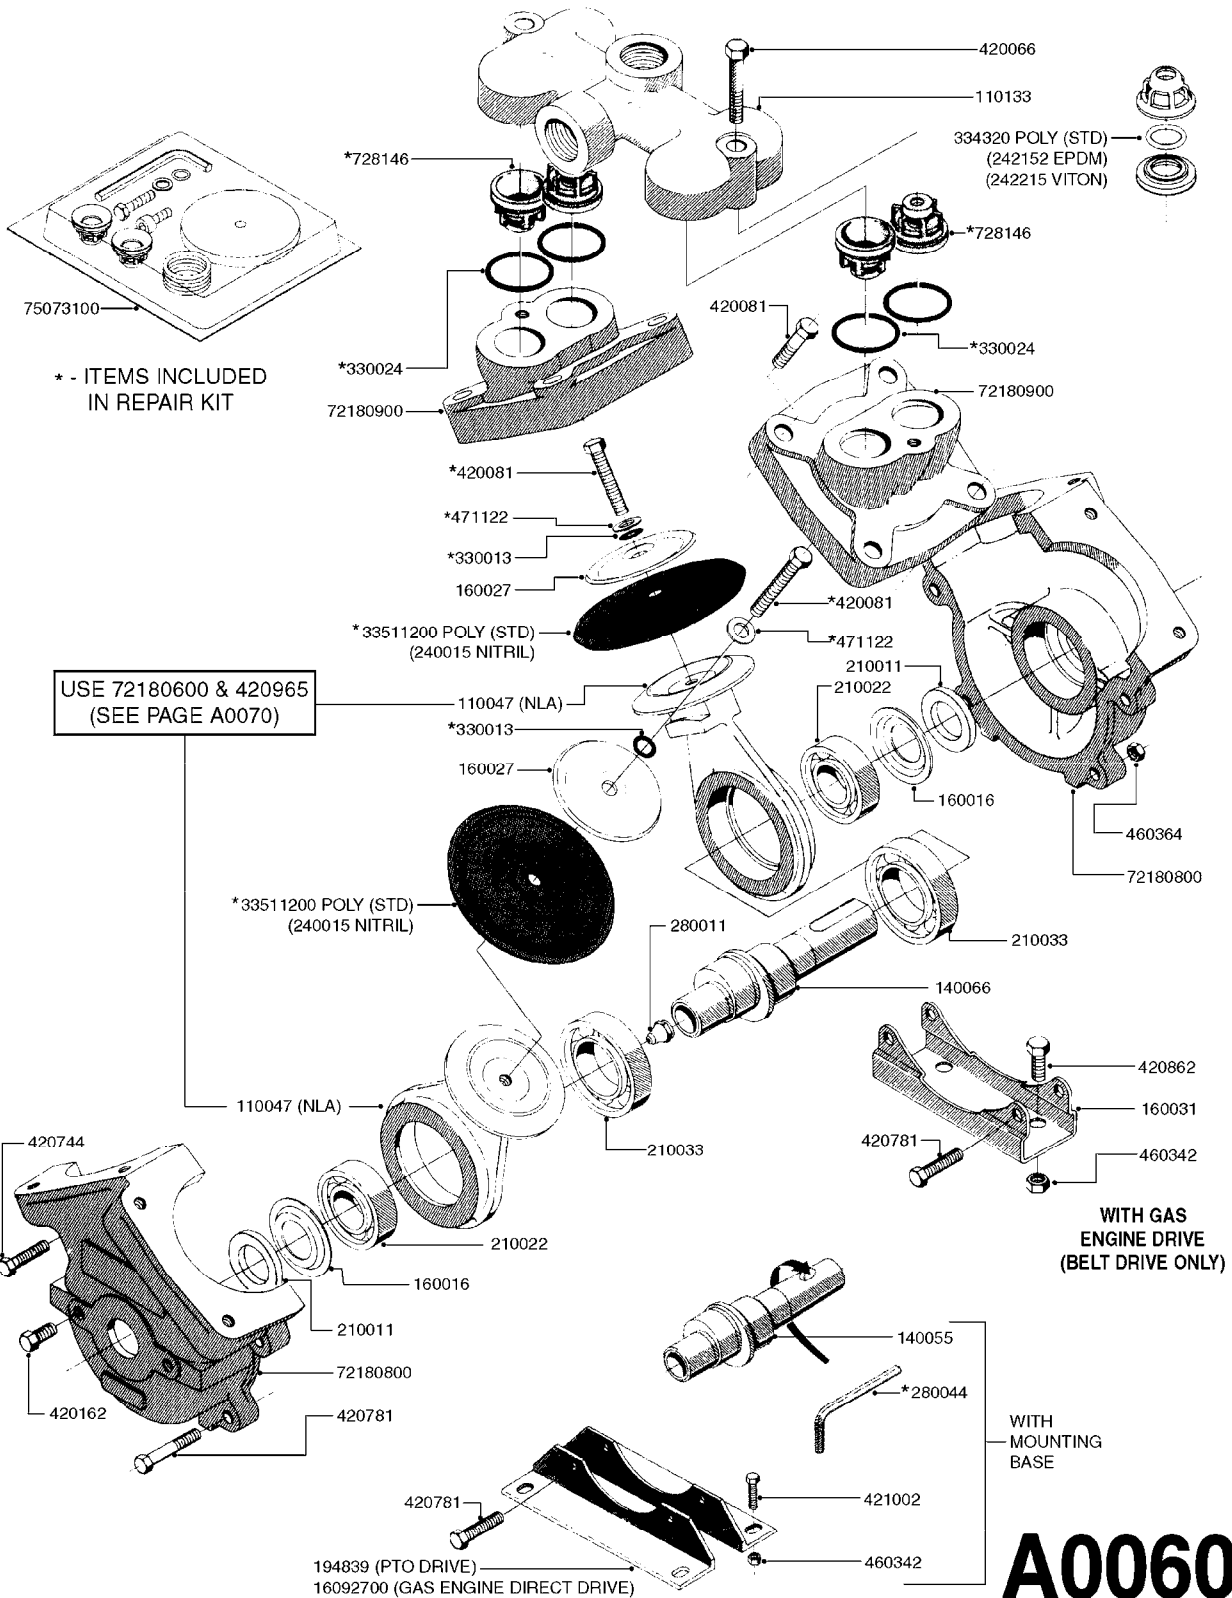

PUMP - 600
A0060-HIN, 01:01:16

PUMP - 600
A0060-HIN, 01:01:16

Page 1

Date 07.02.2020 8:22

parts-n°	order qty	description
110047	1	CONN.ROD MOD.500-600 72180600
110133	1	VALVE CHAMBER MOD 600 PAINTED
140055	1	CRANK SHAFT, MODEL 600
140066	1	CRANK SHAFT, MODEL 600/4
160016	1	DUST PLATE
160027	1	DIAPHRAGM UPPER DISC 500-600
160031	1	BASE PLATE MODEL 500-600
194839	1	ANGLE IRON FOOT, M 500-600 RED
210011	1	SEAL FELT D39/23 X 4
210022	1	BEARING BALL 6205
210033	1	BEARING BALL 6007
240015	1	DIAPHRAGM MODEL 500-600 NITRIL
242152	1	O-RING D18.2X3 EPDM
242215	1	O-RING D18X3 VITON
280011	1	GREASE NIPPLE 1/8" SAE H TR
280044	1	KEY HEXAGON W6 3/16"
330013	1	O-RING 2.5 X 10 PUR
330024	1	O-RING D41,1/D34.5 X 3,5
334320	1	O-RING D18X3 POLYURETHANE
420066	1	BOLT HEX 8.8 DEL 3/8"X50MM
420081	1	BOLT HEX 8.8 DEL 3/8"X40MM
420162	1	BOLT HEX 8.8 DEL 3/8"x15MM
420744	1	BOLT HEX 8.8 DEL M8X40
420781	1	BOLT HEX 8.8 DEL M8X50
420862	1	BOLT HEX 8.8 DEL M10X16 FT
420965	1	M10X40 MACHINE SCREW STAINLESS
421002	1	BOLT HEX 8.8 DEL M10X30 FT DIN933
460342	1	NUT HEX M10 DEL DIN934
460364	1	NUT HU M8 A2 SS DIN934
471122	1	WASHER, M10, Ø20/10.5X 2.0, SS
728146	1	VALVE FOR 361(726890/707932)
16092700	1	PUMP MOUNT PLATE TALL 500/600
33511200	1	DIAPHRAGM 500-603 PUR 2006
72180600	1	CONNECTING ROD FOR 503-603 M10
72180800	1	PUMP HOUSING 603 RED W/BOLTS
72180900	1	DIAPHRAGM COVER MOD. 600
75073100	1	PUMP KIT 600 "06"