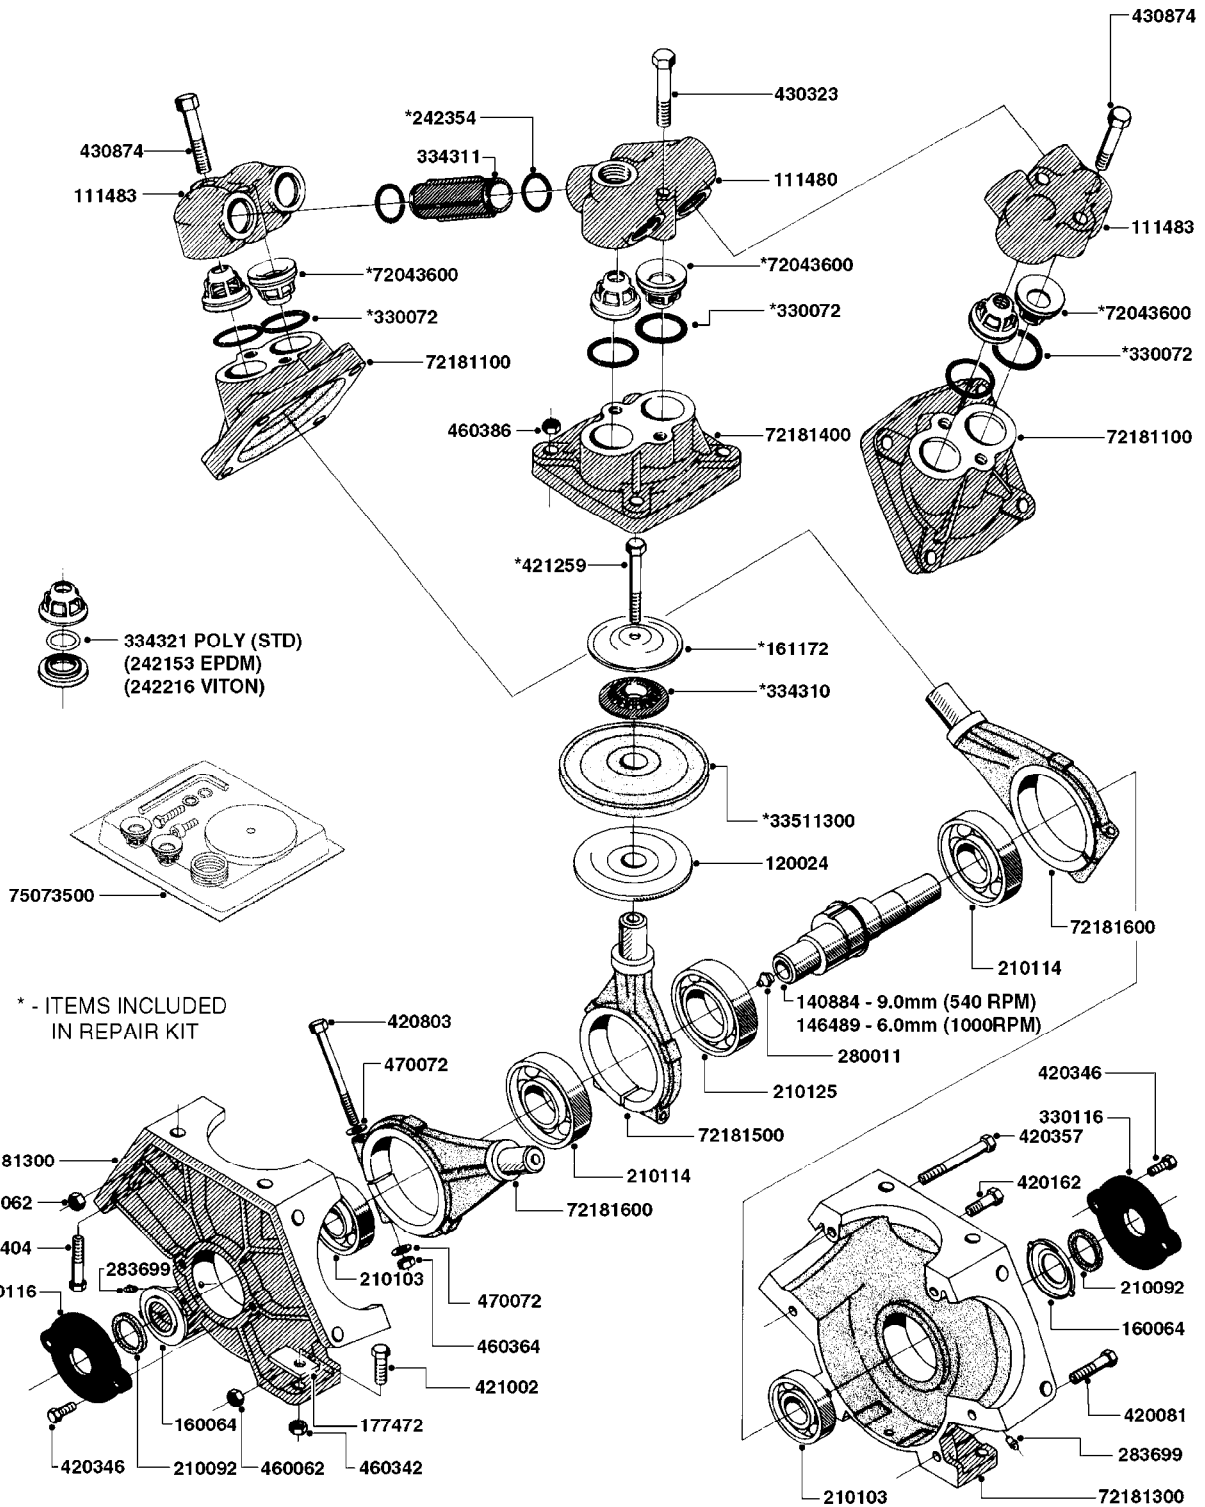

A0220

PUMP - 1302 W/ MOUNTING BASE
A0220-HIN, 27:04:17

Page 1

Date 07.02.2020 8:22

parts-n°	order qty	description
111480	1	VALVE HEAD 1302 CENTER
111483	1	VALVE HEAD SIDE 1302
120024	1	DIAPHRAGM BACK DISC 1200-1300
140884	1	CRANK SHAFT MODEL 1300-9
146489	1	CRANK SHAFT MODEL 1302-6MM
160064	1	DUST PLATE
161172	1	DIAPHRAGM DISC F. 1203/1303
177472	1	BRACKET 25 X 5
210092	1	SEAL FELT D43/30X5
210103	1	BEARING BALL 6306
210114	1	BEARING BALL 6308
210125	1	BEARING BALL 6210
242153	1	O-RING D26X4 EPDM
242216	1	O-RING VITON F/1202/1302/462
242354	1	O-RING D32.2X3.0 VITON
280011	1	GREASE NIPPLE 1/8" SAE H TR
283699	1	GREASE NIPPLE M6X1
330072	1	O-RING D53.5/D45.5X4
330116	1	SEAL RETAINER, MODEL 1300
334310	1	NYLON WASHER 1202/1302/462
334311	1	CONNECTION PIPE INLET MOD.1302
334321	1	O-RING POLY. 34.0x26.0x4.0
420081	1	BOLT HEX 8.8 DEL 3/8"X40MM
420162	1	BOLT HEX 8.8 DEL 3/8"X15MM
420346	1	BOLT HEX 8.8 DEL 3/8"X 25MM
420357	1	BOLT HEX 8.8 RAW 3/8"X85MM
420803	1	BOLT HEX 8.8 DEL M8X90
421002	1	BOLT HEX 8.8 DEL M10X30 FT DIN933
421259	1	BOLT HEX UNC7/16"x2.25" 18-8SS
430323	1	BOLT HEX 8.8 DEL M12X60
430404	1	BOLT HEX 8.8 DEL M12X50
430874	1	SCREW SET 8.8 DEL M12X70 FT
460062	1	NUT HEX 3/8" GALV.
460342	1	NUT HEX M10 DEL DIN934
460364	1	NUT HU M8 A2 SS DIN934
460386	1	NUT HEX M12X1.75
470072	1	WASHER D15/D8X.5 LOCK
33511300	1	DIAPHRAGM 1202-1303 POLY 2006
72043600	1	VALVE FOR 462/463
72181100	1	DIAPHRAGM COVER 1203/1303+BLTS
72181300	1	PUMP CASTING 1300 RED W/BOLTS
72181400	1	DIAPHRAGM COVER 1303 W/BOLTS
72181500	1	CONNECTING ROD, CENTER 1303
72181600	1	CONNECTING ROD, SIDE MOD.1300
75073500	1	PUMP KIT 1300/1302 "06"