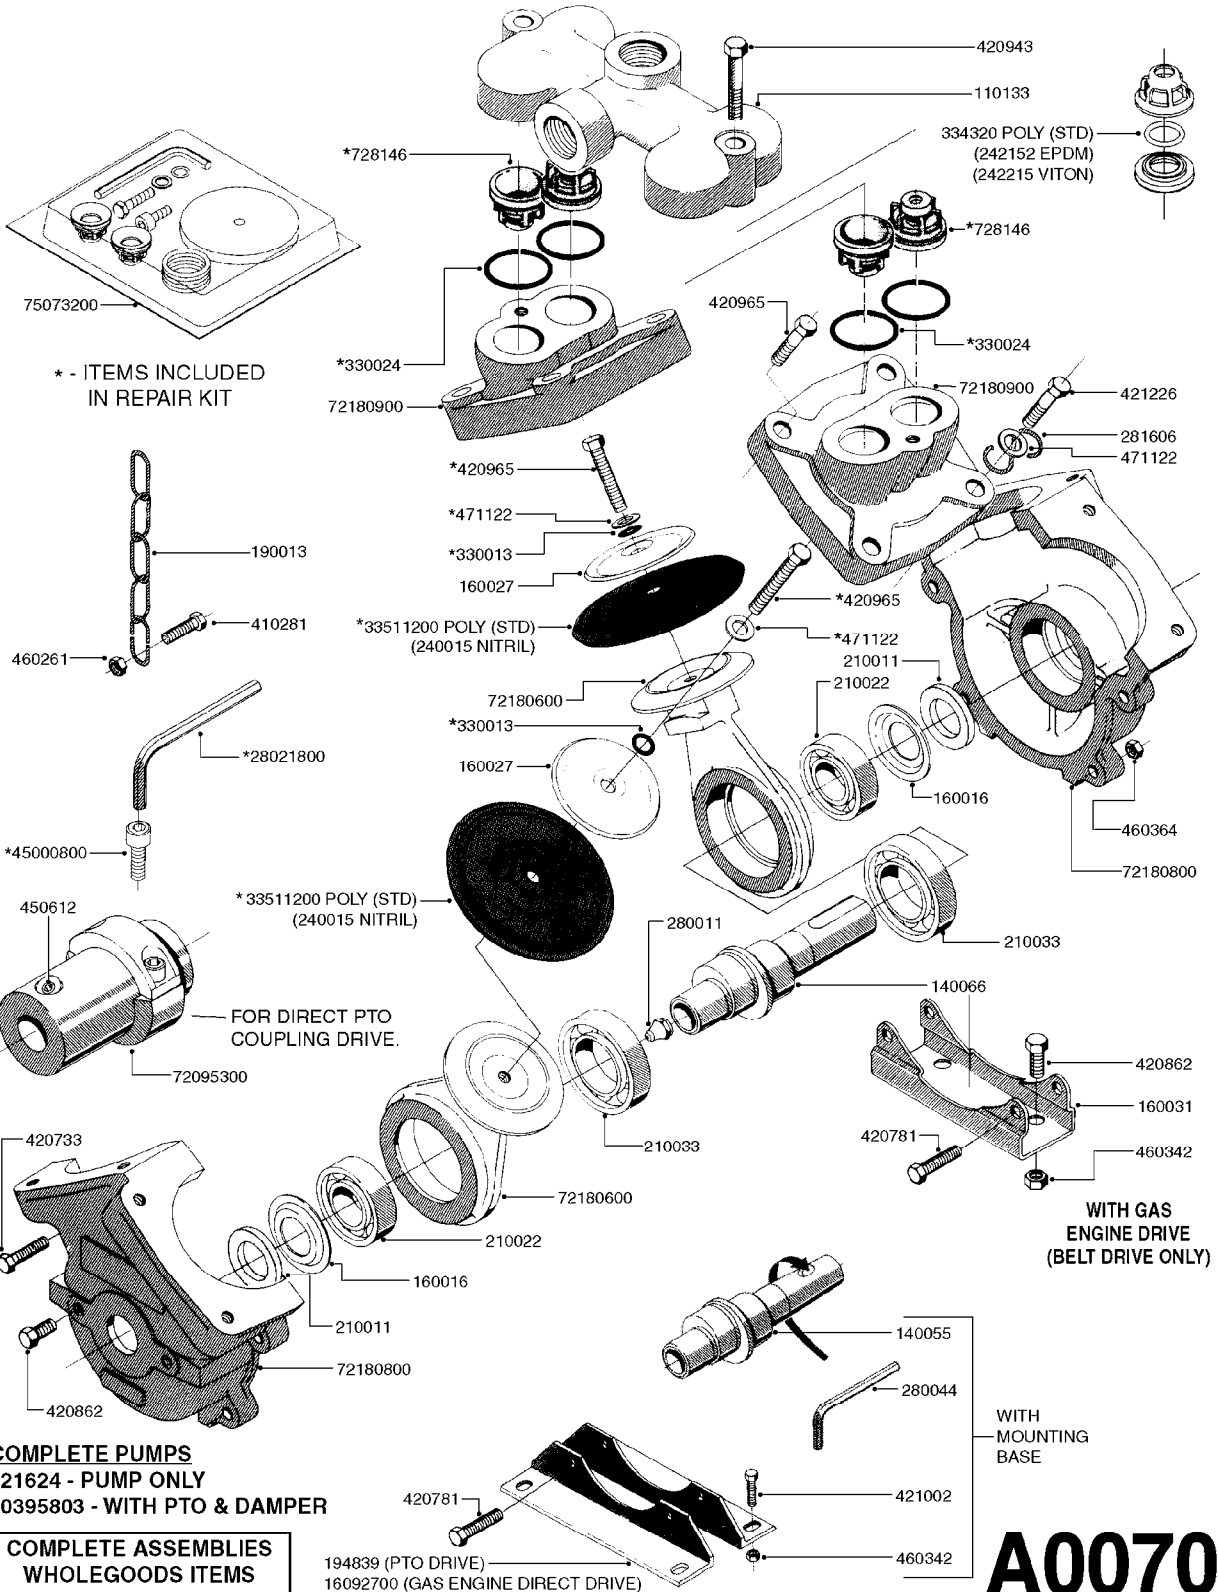

PUMP - 603
A0070-HIN, 01:01:16

A0070

PUMP - 603
A0070-HIN, 01:01:16

Page 1
Date 07.02.2020 8:22

parts-n°	order qty	description
110133	1	VALVE CHAMBER MOD 600 PAINTED
140055	1	CRANK SHAFT, MODEL 600
140066	1	CRANK SHAFT, MODEL 600/4
160016	1	DUST PLATE
160027	1	DIAPHRAGM UPPER DISC 500-600
160031	1	BASE PLATE MODEL 500-600
190013	1	CHAIN 35XL=800
194839	1	ANGLE IRON FOOT, M 500-600 RED
210011	1	SEAL FELT D39/23 X 4
210022	1	BEARING BALL 6205
210033	1	BEARING BALL 6007
240015	1	DIAPHRAGM MODEL 500-600 NITRIL
242152	1	O-RING D18.2X3 EPDM
242215	1	O-RING D18X3 VITON
280011	1	GREASE NIPPLE 1/8" SAE H TR
280044	1	KEY HEXAGON W6 3/16"
281606	1	S-HOOK GALVANIZED
330013	1	O-RING 2.5 X 10 PUR
330024	1	O-RING D41,1/D34.5 X 3,5
334320	1	O-RING D18X3 POLYURETHANE
410281	1	BOLT HEX 8.8 DEL M6X25 DIN933 A2
420733	1	BOLT HEX 8.8 DEL M8X40
420781	1	BOLT HEX 8.8 DEL M8X50
420862	1	BOLT HEX 8.8 DEL M10X16 FT
420943	1	BOLT HEX 8.8 DEL M10X50
420965	1	M10X40 MACHINE SCREW STAINLESS
421002	1	BOLT HEX 8.8 DEL M10X30 FT DIN933
421226	1	BOLT HEX 8.8 DEL M10X45
450612	1	SCREW M10X16 POINTED
460261	1	NUT HEX M6X1.00 LOCK DIN985 A2 SS
460342	1	NUT HEX M10 DEL DIN934
460364	1	NUT HU M8 A2 SS DIN934
471122	1	WASHER, M10, Ø20/10.5X 2.0, SS
728146	1	VALVE FOR 361(726890/707932)
821624	1	PUMP 603/7 W. FOOT TAPERED SHA
10395803	1	PUMP 603 C/W PTO 540 RPM
16092700	1	PUMP MOUNT PLATE TALL 500/600
28021800	1	KEY HEXAGON 8MM FOR M10
33511200	1	DIAPHRAGM 500-603 PUR 2006
45000800	1	BOLT ROUND M10X25
72095300	1	COUPLING 1-3/8" X 25, PAINTED
72180600	1	CONNECTING ROD FOR 503-603 M10
72180800	1	PUMP HOUSING 603 RED W/BOLTS
72180900	1	DIAPHRAGM COVER MOD. 600
75073200	1	PUMP KIT 603mm 06