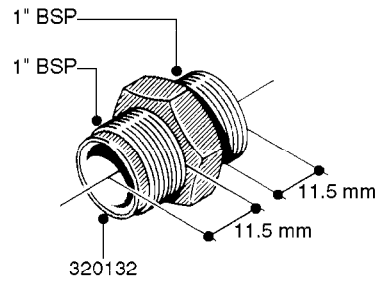

L0020

FITTINGS-T-PIECES, CAPS & ELBOWS
L0020-HIN, 01:01:16

Page 1
Date 07.02.2020 8:23

parts-n°	order qty	description
10053603	1	FITT. CAPNUT 2"BSP 5601
10194303	1	CAP BLANK 1 1/2 MCPHEE 210060
320047	1	FITT.DK CAPNUT 1/2" BSP
320106	1	FITT.DK CAPNUT 1" BSP
320272	1	FITT.DK CAPNUT 3/8" BSP
320316	1	FITT.DK TEE 3/4" X3/4" X1"BSP
320331	1	FITT.DK TEE 1" - 1" - 3/4" BSP
320342	1	FITT.DK EL 3/4"M X 1"F BSP
320563	1	FITT.DK 3 WAY 1/2" 110 DEG.
320677	1	NO LONGER AVAILABLE
320961	1	FITT.DK CAPNUT 1-1/2" BSP
321053	1	FITT.DK TEE 1/2 X1/2 X1/2" BSP
322072	1	FITT.DK TEE 3/8'X3/8'X3/8' BSP
322095	1	FITT.DK TEE 1-1/2 X1-1/4 X3/4" BSP
322138	1	FITT.DK ELB 1"M X 1"F BSP
330013	1	O-RING 2.5 X 10 PUR
330212	1	O-RING D19/D14X2.4 F.1/2"NUT
330326	1	O-RING D30/D24X2 F.1"NUT
331273	1	O-RING D44/D38X2 F.1-1/2"

FITTINGS - HEXAGON NIPPLES
L0030-HIN, 01:01:16

Page 0
Date 07.02.2020 8:23

L0030

FITTINGS - HEXAGON NIPPLES
L0030-HIN, 01:01:16

Page 1
Date 07.02.2020 8:23

parts-n°	order qty	description
10015303	1	FITT.PO.HN 1.00X1.00 M1000
10425003	1	FITT.PO.HN 1.25X1.00 MCPHEE
320132	1	FITT.DK HN 1" BSP
320176	1	FITT.DK HN 3/8"X1/2" BSP
320445	1	FITT.DK HN 1/4"X3/8" BSP
320655	1	FITT.DK HN 1/2"-1/2" BSP
320692	1	FITT.DK HN 3/8'BSPX1/4'NPT
320703	1	FITT.DK HN 3/8BSP X1/2 &1/4NPT
320725	1	FITT.DK NIPPLE 3/8"-3/8" BSP
320902	1	FITT.DK HN 3/8'X 1/4' BSP
390232	1	FITT.DK HN 1-1/2' X 1-1/4' BSP
390276	1	FITT.DK HN 1'BSP