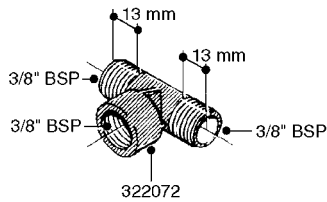

L0020

FITTINGS-T-PIECES, CAPS & ELBOWS
L0020-HIN, 01:01:16

Page 1
Date 07.02.2020 8:23

parts-n°	order qty	description
10053603	1	FITT. CAPNUT 2"BSP 5601
10194303	1	CAP BLANK 1 1/2 MCPHEE 210060
320047	1	FITT.DK CAPNUT 1/2" BSP
320106	1	FITT.DK CAPNUT 1" BSP
320272	1	FITT.DK CAPNUT 3/8" BSP
320316	1	FITT.DK TEE 3/4" X3/4" X1"BSP
320331	1	FITT.DK TEE 1" - 1" - 3/4" BSP
320342	1	FITT.DK EL 3/4"M X 1"F BSP
320563	1	FITT.DK 3 WAY 1/2" 110 DEG.
320677	1	NO LONGER AVAILABLE
320961	1	FITT.DK CAPNUT 1-1/2" BSP
321053	1	FITT.DK TEE 1/2 X1/2 X1/2" BSP
322072	1	FITT.DK TEE 3/8'X3/8'X3/8' BSP
322095	1	FITT.DK TEE 1-1/2 X1-1/4 X3/4" BSP
322138	1	FITT.DK ELB 1"M X 1"F BSP
330013	1	O-RING 2.5 X 10 PUR
330212	1	O-RING D19/D14X2.4 F.1/2"NUT
330326	1	O-RING D30/D24X2 F.1"NUT
331273	1	O-RING D44/D38X2 F.1-1/2"