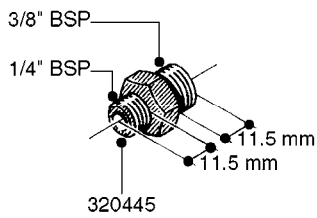

FITTINGS - HEXAGON NIPPLES
L0030-HIN, 01:01:16

Page 0
Date 07.02.2020 8:23

L0030