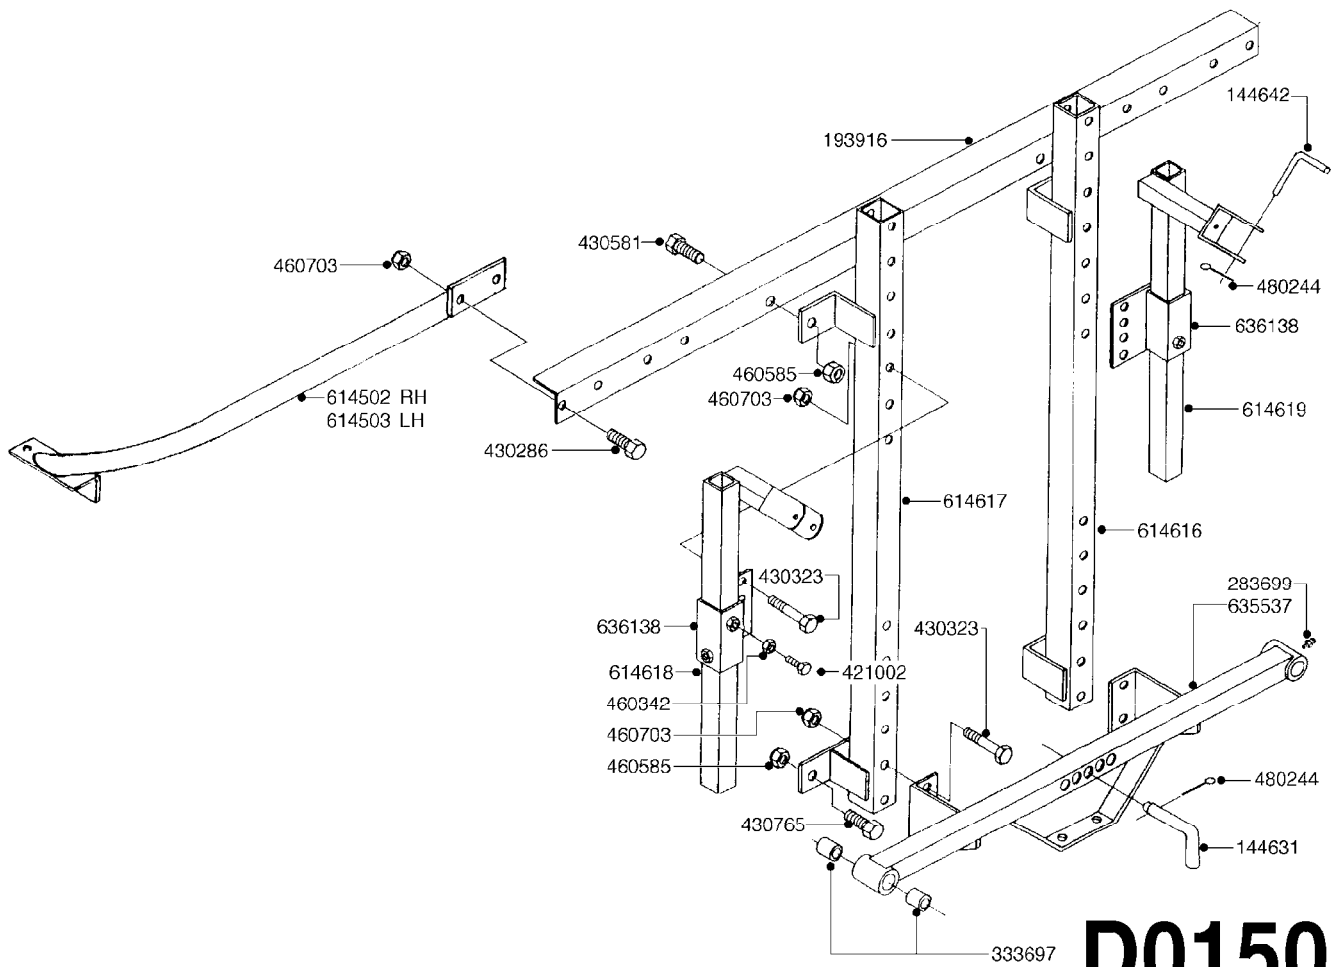

BOOM - MB H-FRAME ML-TRAILER
D0150-HIN, 01:01:16

Page 0
Date 07.02.2020 8:23

D0150