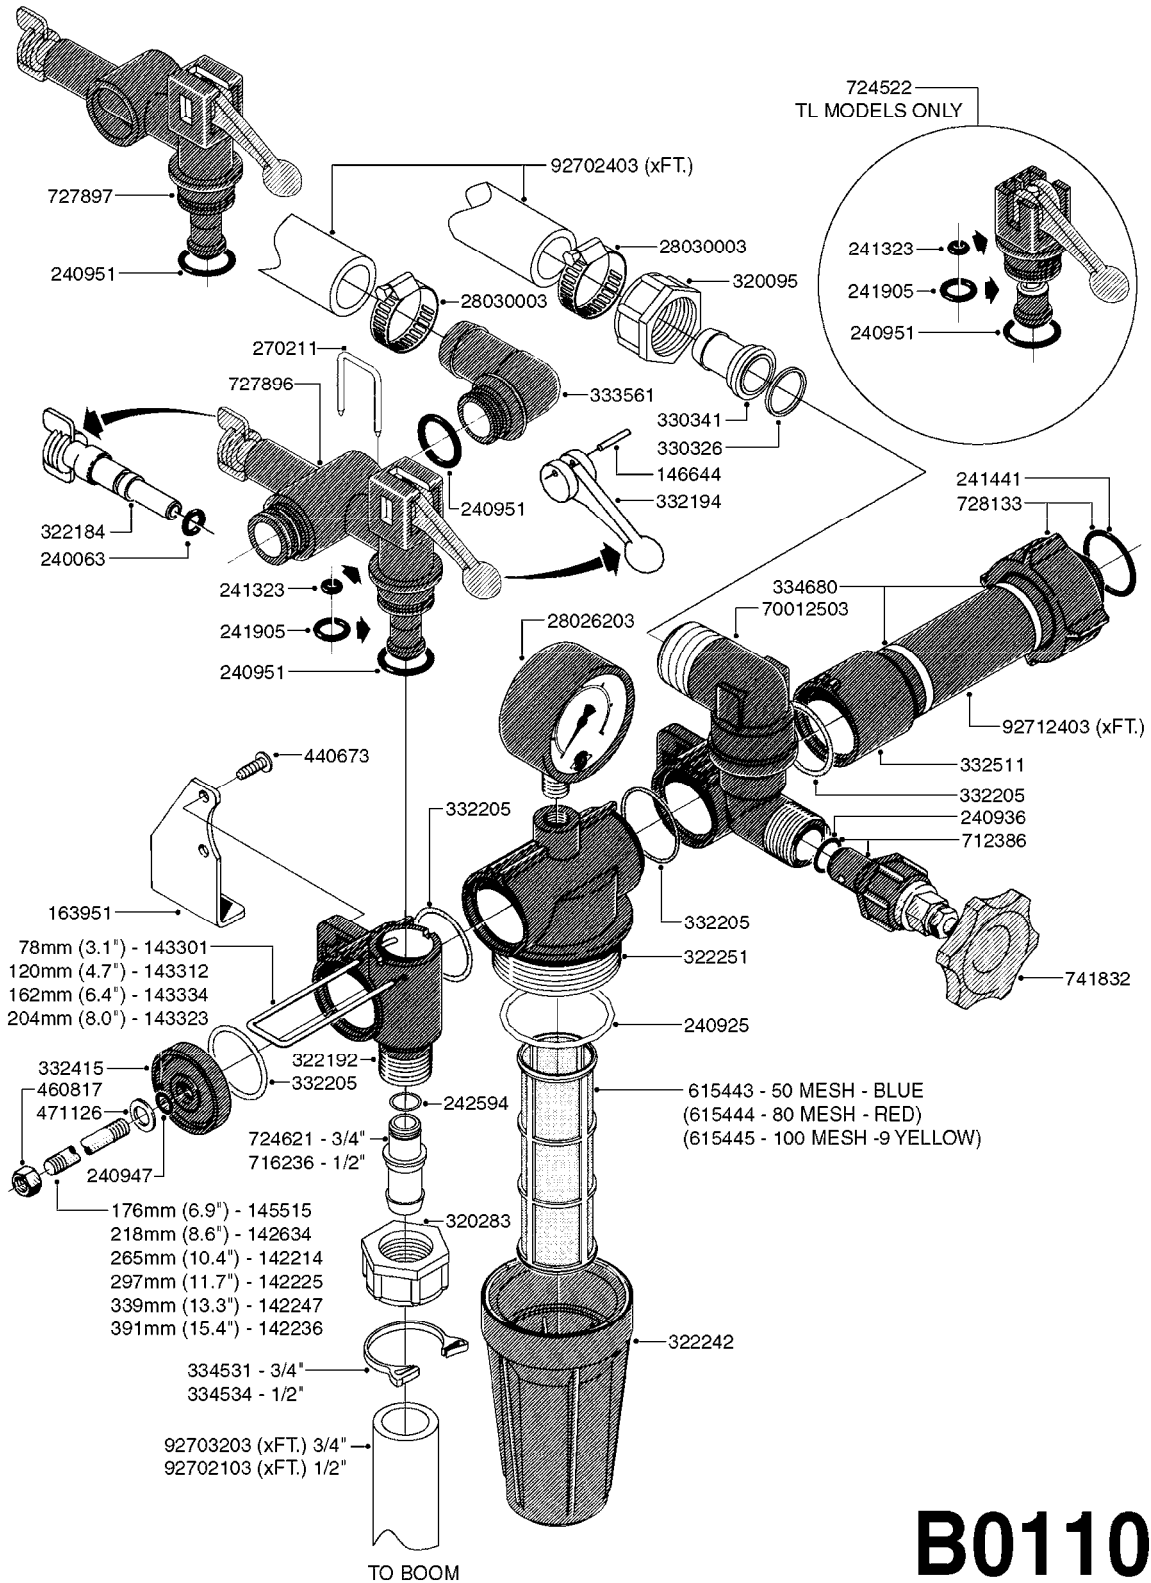

B0110

BK-180 BOOM VALVES-MAN.POST 00
B0110-HIN, 11:12:17

Page 1
Date 07.02.2020 8:23

parts-n°	order qty	description
142214	1	STUD BOLT - M8X265, 3 SECTION
142225	1	STUD BOLT 8 X 299 - 6 MODULS
142236	1	STUD BOLT 8 X 381 - 8 MODULS
142247	1	STUD BOLT 8 X 341 - 7 MODULS
142634	1	STUD BOLT M8 X 213 - 4 MODULS
143301	1	LOCK CLAMP 78 MM
143312	1	LOCK CLAMP 120 MM
143323	1	LOCK CLAMP 204 MM
143334	1	LOCK CLAMP 162 MM
145515	1	STUD BOLT M8 X 176MM
146644	1	PIN D3X19 STAINLESS
163951	1	MOUNT BRACKET FOR BK180 SECTIO
240063	1	O-RING D14.1/9.3 X 2.4
240925	1	O-RING D49.5X3 NITRIL
240936	1	O-RING D13.3X2.4 NITRIL
240947	1	O-RING D7.3X2.4 NITRIL
240951	1	O-RING D21.2X3 NITRIL
241323	1	O-RING D5.3X2.4 NITRIL
241441	1	O-RING D29.3X3
241905	1	O-RING 12,3X2,4 VITON DKR.1,05
242594	1	O-RING D14 X 1.78 SCH.70-EPDM
270211	1	FITT.DK S25 FORK L=37.5
320095	1	FITT.DK NUT 1" BSP
320283	1	FITT.DK NUT 3/4"BSP
322184	1	SCREW F.ADJUSTING CONST.PRESS.
322192	1	HOUSING F.DISTRIBUTOR
322242	1	FILTER BOWL / IN-LINE
322251	1	HOUSING F.FILTER MOUNT BK/EC
330326	1	O-RING D30/D24X2 F.1"NUT
330341	1	FITT.DK HB 1" F. 1" NUT
332194	1	DISTRIBUTION HANDLE
332205	1	O-RING D43/39XD2
332415	1	COVER
332511	1	FITT.DK END CAP 1"HB F.BK180
333561	1	FITT.DK ELB.1" EC RETURN
334531	1	CLAMP HOSE PLASTIC 3/4"
334534	1	CLAMP HOSE PLASTIC 1/2"
334680	1	CLAMP HOSE PLASTIC 1"
440673	1	SCREW F.PLASTIC 5X12 SS
460817	1	NUT HEX M8 STAINLESS DIN 934
471126	1	WASHER, M8, Ø16/ 8.4X 1.6, SS
615443	1	FILTER ELEM.50 MESH BLUE
615444	1	FILTER ELEM.80 MESH RED
615445	1	FILTER ELEM.100 MESH YELLOW
712386	1	PRESSURE REGULATOR COMPL. H-M
716236	1	FITT.DK HB 1/2" ASSY. F. 3/4"
724522	1	DISTR.OVER PART W.OUV PR 83 BK
724621	1	FITT.DK HB 3/4"ASSY F.3/4" NUT
727896	1	HOUSING UPPER F.CONST.PRESS.
727897	1	HOUSING UPPER PART END PC.BK92
728133	1	CONNECTING PART F.BK OPR.UNIT
741832	1	HANDLE REPLACEMENT F/330632
28026203	1	GAUGE 200PSI/BR,2.5"1/4BSP-BTM
28030003	1	CLAMP HOSE GEAR P1" 6716
70012503	1	HOUSING FOR HARDI-MATIC VALVE
92702103	1	HOSE R X1/2" X300PSI WP X0012"
92702403	1	HOSE PVC SUCT GRAY 1"
92703203	1	HOSE R X3/4" X300PSI WP X0012"
92712403	1	HOSE R X1" X300PSI WP X0012"