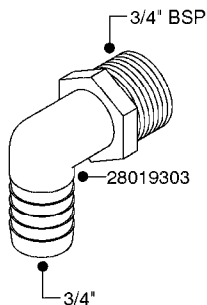

L0040

FITTINGS - NIPPLES & ELBOWS
L0040-HIN, 01:01:16

Page 1

Date 07.02.2020 8:23

parts-n°	order qty	description
10530803	1	FITT.PO.SE 2.00X2.00 45 DEG.
320191	1	FITT.DK ELB 3/8' BSP 45 DEGREE
320482	1	FITT.DK ELB. 1/2" BSP 60 DEG.
320596	1	FITT.DK ELB 3/8'-1/2'BSP 45DEG
320607	1	FITT.DK HN 3/8M X 3/8F BSP LNG
320633	1	FITT.DK HN 3/8"M X 3/8"F BSP
321451	1	FITT.DK ELB.1-1/2 X1-1/4 80DEG
321532	1	FITT.DK REDUC 3/4' X 1/2' BSP
390233	1	FITT.DK REDUC 1-1/2" X 1" BSP

L0050

parts-n°	order qty	description
242594	1	O-RING D14 X 1.78 SCH.70-EPDM
320294	1	FITT.DK TEE 3/8X3/8HB X1/2"BSP
320305	1	FITT.DK HB 3/4'- 3/4' BSP
320386	1	FITT.DK TEE 3/8X3/8HB X3/8"BSP
320397	1	FITT.DK ELB 3/8"HB X 3/8" BSP
320401	1	FITT.DK TEE 1/2X1/2HB X1/2"BSP
320412	1	FITT.DK TEE 1/2X1/2HB X3/8'BSP
320423	1	FITT.DK ELB 1/2'HB X 3/8' BSP
320891	1	FITT.DK HB 3/8'- 3/8' BSP
320972	1	FITT.DK HB 5/16'- 1/4' BSP
322046	1	FITT.DK TEE 1/2X1/2HB X3/4'BSP
322048	1	FITT.DK TEE 3/4X3/4HB X3/4'BSP
330595	1	O-RING D24.6/D20X2.1 -3/4"
333137	1	FITT.DK CONN.1/2" F.NOZZ. DOUB
333141	1	FITT.DK CONN.1/2" F.NOZZ.SING
334041	1	FITT.DK CONN.3/4' F.NOZZ. SING
334042	1	FITT.DK CONN.3/4' F.NOZZ. DOUB
334195	1	FITT.DK ELB. 3/4"HB X 3/4"HB
10012103	1	FITT.PO.HB 1.25X1.50 IMB1012
10014003	1	FITT.PO.HB 1.25X1.25 IMB1010
10036903	1	FITT.PO.HB 1.50X1.50 IMB1212
28019303	1	FITTING HB ELB 3/4NPT-3/4HOSE
61016500	1	HOSE TAIL 3/4" 90°+RG CAP 3/4"
72026700	1	NOZZLE TUBE ADAPTER W/O-RING