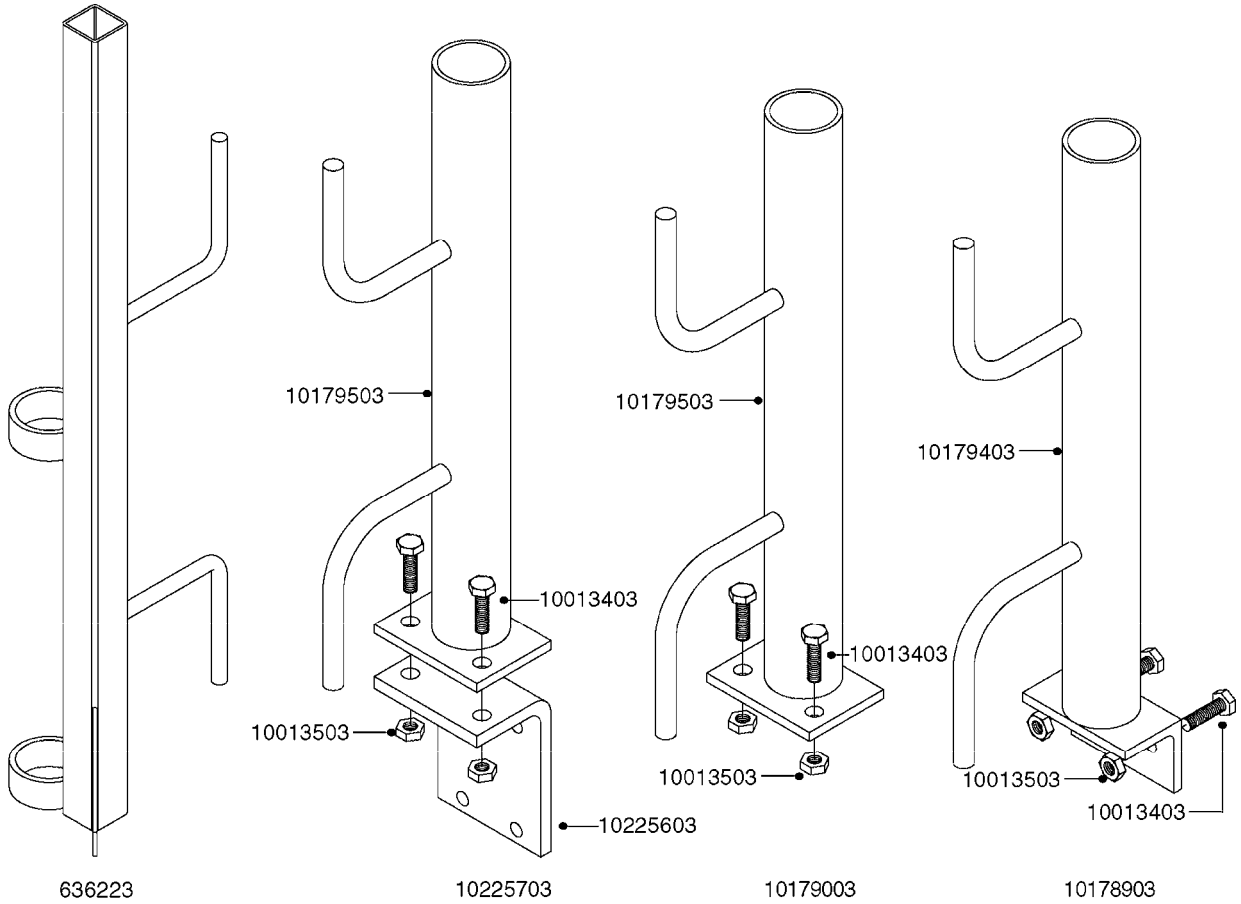

**COMPLETE ASSEMBLIES
WHOLEGOODS ITEMS**

COMPLETE ASSEMBLY
833768

COMPLETE ASSEMBLY:
818377 - 160' x 3/8" (50m) HOSE REEL
818381 - 320' X 3/8" (100m) HOSE REEL

K0490

HOSE REEL ASSEMBLIES
K0490-HIN, 01:01:16

Page 1

Date 07.02.2020 8:23

parts-n°	order qty	description
143684	1	BUSHING F. HOSE REEL
143706	1	SPACER TUBE F. 275' HOSE REEL
145925	1	NIPPLE M10 M6
146314	1	UNION BUSHING F.HOSE REEL
146315	1	RING FOR HOSE REEL
146487	1	SPACER ROD F/HOSE REEL 225mm
160311	1	WASHER D30/D20.4X2
241474	1	O-RING NITRIL
281072	1	SNAP-RING OUTER 20X1.20
282155	1	CLIP F.TUBE SUPPORT
320655	1	FITT.DK HN 1/2"-1/2" BSP
320821	1	FITT.DK NUT 1-1/2" BSP
330212	1	O-RING D19/D14X2.4 F.1/2"NUT
333443	1	BUSHING F. HOSE REEL
420604	1	BOLT HEX 8.8 DEL M10X25 FT DIN933
420626	1	BOLT HEX 8.8 DEL M10X20 FT
420862	1	BOLT HEX 8.8 DEL M10X16 FT
430286	1	BOLT HEX 8.8 DEL M12X30 FT
460423	1	NUT HEX M10X1.50 LOCK DIN985A2 SS
460703	1	NUT HEX M12X1.75 LOCK DIN985A2 SS
613207	1	CENTER TUBE FOR 164'HOSE REEL
613211	1	HOSE REEL NK 80/105
613292	1	CENTER TUBE 100 MM
633824	1	SIDE FOR HOSE REEL
633835	1	OUTER TUBE NK 300-600
633846	1	FITTING FOR HOSE REEL TR2/TR3
633905	1	BRKTS. HOSE REEL SM210
637986	1	CLAMP FITTING HOSE REEL
719073	1	HANDLE ASSY. F. HOSE REEL
719084	1	SWIVEL F.HOSE REEL
719121	1	HOSE 1/2'X2500M NUT
719401	1	CLIPS F.PISTOL ASSY.
725618	1	CLIP WHITE PLASTIC SNAP TYPE
818377	1	REEL FOR HOSE 160' X 3/8"
818381	1	REEL FOR HOSE 320' X 3/8'
818801	1	BKT.HOSE REEL MOUNT NL/NK/BOOM
818845	1	BKT.HOSE REEL SM210
833768	1	HOLDER F. HOSE REEL
834764	1	BKT.HOSE REEL MOUNT ESTATE SPR
61021400	1	BKT. BOOM MOUNT SM53/80 US