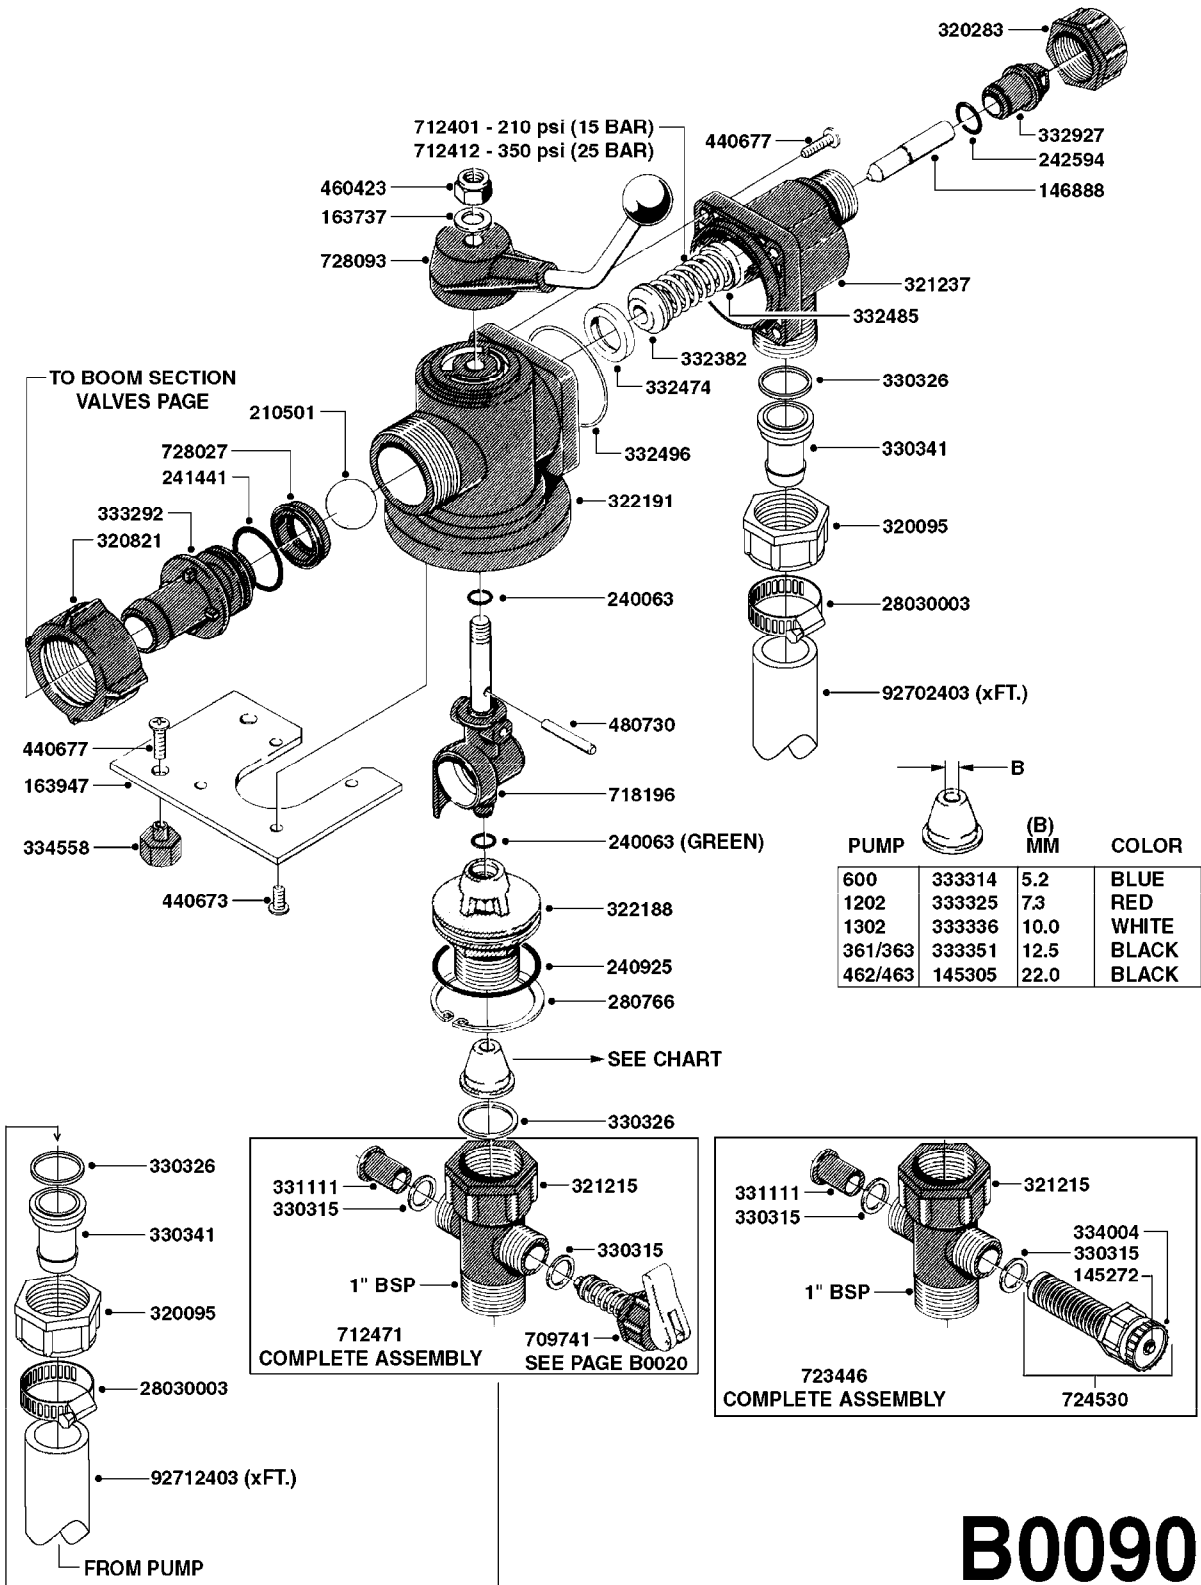

B0090

BK-180 MASTER VALVE-MAN.POST94
B0090-HIN, 30:08:16

Page 1
Date 07.02.2020 8:23

parts-n°	order qty	description
145272	1	INSERT F.AGIT.THUMBWHEEL BRASS
145305	1	NOZZLE F.OP.UNIT PUMP 462
146888	1	PIN 10 X 57MM STAINLESS
163737	1	WASHER D15.5/D10.5X1
163947	1	FITTING FOR BK 180
210501	1	BALL PLASTIC D25
240063	1	O-RING D14.1/9.3 X 2.4
240925	1	O-RING D49.5X3 NITRIL
241441	1	O-RING D29.3X3
242594	1	O-RING D14 X 1.78 SCH.70-EPDM
280766	1	SNAP-RING INNER 55X2 DIN 472
320095	1	FITT.DK NUT 1" BSP
320283	1	FITT.DK NUT 3/4"BSP
320821	1	FITT.DK NUT 1-1/2" BSP
321215	1	FITT.DK HOUSING F. AGITATION
321237	1	PRESSURE REGULATOR HOUSE BK180
322188	1	BOTTOM PIECE F.BALL EC
322191	1	HOUSING F.BALL (OPERATING UNIT)
330315	1	O-RING D18.4/D13X.6
330326	1	O-RING D30/D24X2 F.1"NUT
330341	1	FITT.DK HB 1" F. 1" NUT
331111	1	VALVE SEAT FOR 1/2" DISTRIBUT.
332382	1	VALVE CONE D25,7
332474	1	SEAT FOR OPERATING UNIT BALL
332485	1	SPRING GUIDE
332496	1	O-RING D58/54X2
332927	1	FITT.DK PLUG F. NOZZLE TUBE
333292	1	FITT.DK HB 1"O'RING F.1-1/2"
333314	1	NOZZ.RESTRICTOR 600 BLUE
333325	1	NOZZ.RESTRICTOR 1202 RED
333336	1	NOZZ.RESTRICTOR 1302 WHITE
333351	1	NOZZ.RESTRICTOR 361 BLACK
334004	1	WHEEL F.AGITATION W/O INSERT
334558	1	NUT HEX PLASTIC INSERT
440673	1	SCREW F.PLASTIC 5X12 SS
440677	1	SCREW F. PLASTIC 5X20 SS
460423	1	NUT HEX M10X1.50 LOCK DIN985A2 SS
480730	1	PIN ROLL 5X30 STAINLESS STEEL
709741	1	VALVE ASSY. 1/2" FLIP LEVER
712401	1	RELIEF VALVE ASSY. 12BAR
712412	1	RELIEF VALVE ASSY. 25BAR
712471	1	AGITATION VALVE ASSY. ON/OFF
718196	1	BALL VALVE HOUSING ASSEMBLY
723446	1	AGITATION VALVE ASSY. ADJUST.
724530	1	THUMB WHEEL FOR AGITATION
728027	1	BUSHING WITH SEAT
728093	1	HANDLE WITH BALL
28030003	1	CLAMP HOSE GEAR P1" 6716
92702403	1	HOSE PVC SUCT GRAY 1"
92712403	1	HOSE R X1" X300PSI WP X0012"