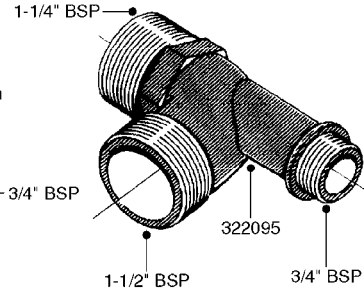

L0020

FITTINGS-T-PIECES, CAPS & ELBOWS
L0020-HIN, 01:01:16

Page 1
Date 07.02.2020 8:23

parts-n°	order qty	description
10053603	1	FITT. CAPNUT 2"BSP 5601
10194303	1	CAP BLANK 1 1/2 MCPHEE 210060
320047	1	FITT.DK CAPNUT 1/2" BSP
320106	1	FITT.DK CAPNUT 1" BSP
320272	1	FITT.DK CAPNUT 3/8" BSP
320316	1	FITT.DK TEE 3/4" X3/4" X1"BSP
320331	1	FITT.DK TEE 1" - 1" - 3/4" BSP
320342	1	FITT.DK EL 3/4"M X 1"F BSP
320563	1	FITT.DK 3 WAY 1/2" 110 DEG.
320677	1	NO LONGER AVAILABLE
320961	1	FITT.DK CAPNUT 1-1/2" BSP
321053	1	FITT.DK TEE 1/2 X1/2 X1/2" BSP
322072	1	FITT.DK TEE 3/8'X3/8'X3/8' BSP
322095	1	FITT.DK TEE 1-1/2 X1-1/4 X3/4" BSP
322138	1	FITT.DK ELB 1"M X 1"F BSP
330013	1	O-RING 2.5 X 10 PUR
330212	1	O-RING D19/D14X2.4 F.1/2"NUT
330326	1	O-RING D30/D24X2 F.1"NUT
331273	1	O-RING D44/D38X2 F.1-1/2"