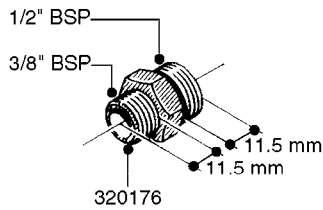

FITTINGS - HEXAGON NIPPLES
L0030-HIN, 01:01:16

Page 0
Date 07.02.2020 8:23

L0030