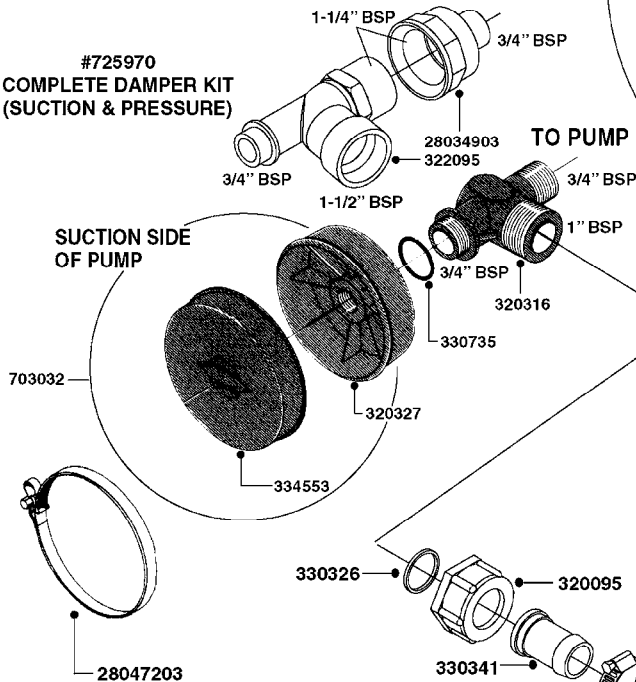

**#725970
COMPLETE DAMPER KIT
(SUCTION & PRESSURE)**