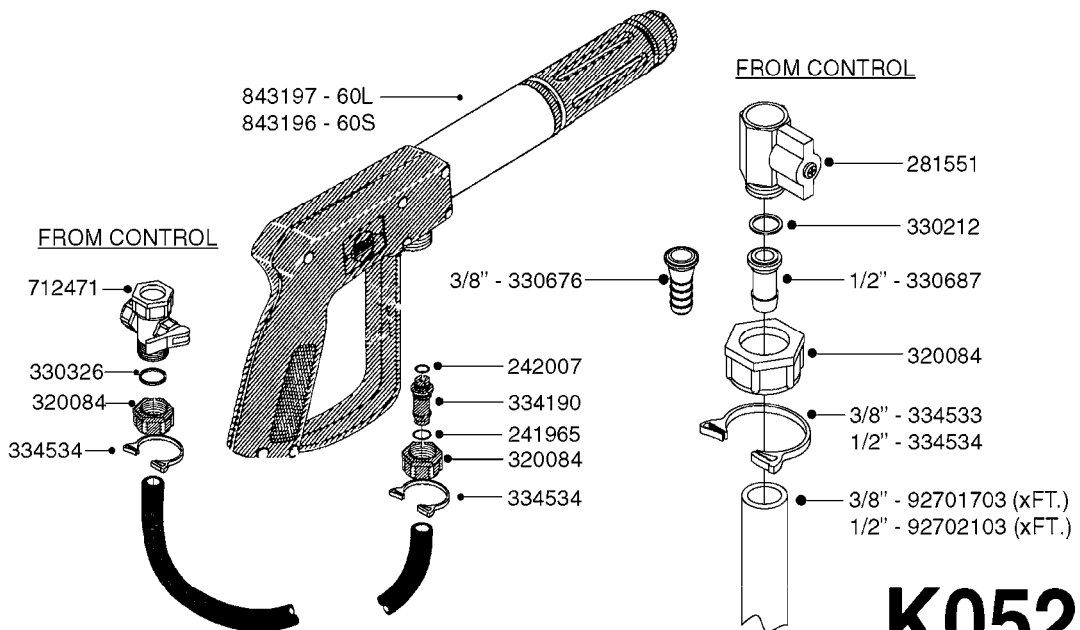

K0520

HOSE WRAPS
K0520-HIN, 05:12:19

Page 1
Date 07.02.2020 8:22

parts-n°	order qty	description
241965	1	O-RING Ø12.1 X 1.6 NITRILE
242007	1	O-RING Ø9.1 X 1.6 NITRILE
281551	1	BALL VALVE 1/2"
320084	1	FITT.DK NUT 1/2" BSP
330212	1	O-RING D19/D14X2.4 F.1/2"NUT
330326	1	O-RING D30/D24X2 F.1"NUT
330676	1	FITT.DK HB 3/8" F. 1/2" NUT
330687	1	FITT.DK HB 1/2" F. 1/2" NUT
334190	1	FITT.DK HB 1/2' F. PISTOL 60S
334533	1	CLAMP HOSE PLASTIC 3/8"
334534	1	CLAMP HOSE PLASTIC 1/2"
636223	1	POST 12 VOLT TR30
712471	1	AGITATION VALVE ASSY. ON/OFF
843196	1	SPRAY GUN KIT TYPE 60 SHORT
843197	1	HANDGUN KIT TYPE 60 LONG
10013403	1	BOLT HEX 3/8-16X1 1/4 HCS Z5
10013503	1	NUT HEX NC 3/8"
10178903	1	WRAP HOSE SIDE MOUNT PLATE
10179003	1	WRAP HOSE BOTTOM PLATE MOUNT
10179403	1	WRAP WELDMENT FOR HI101789
10179503	1	WRAP WELDMENT FOR HI101790
10225603	1	BKT.FOR HOSE WRAP MOUNT NL NK
10225703	1	WRAP HOSE BDL.BOTTOM PLATE
92701703	1	HOSE R X3/8" X300PSI WP X0012"
92702103	1	HOSE R X1/2" X300PSI WP X0012"