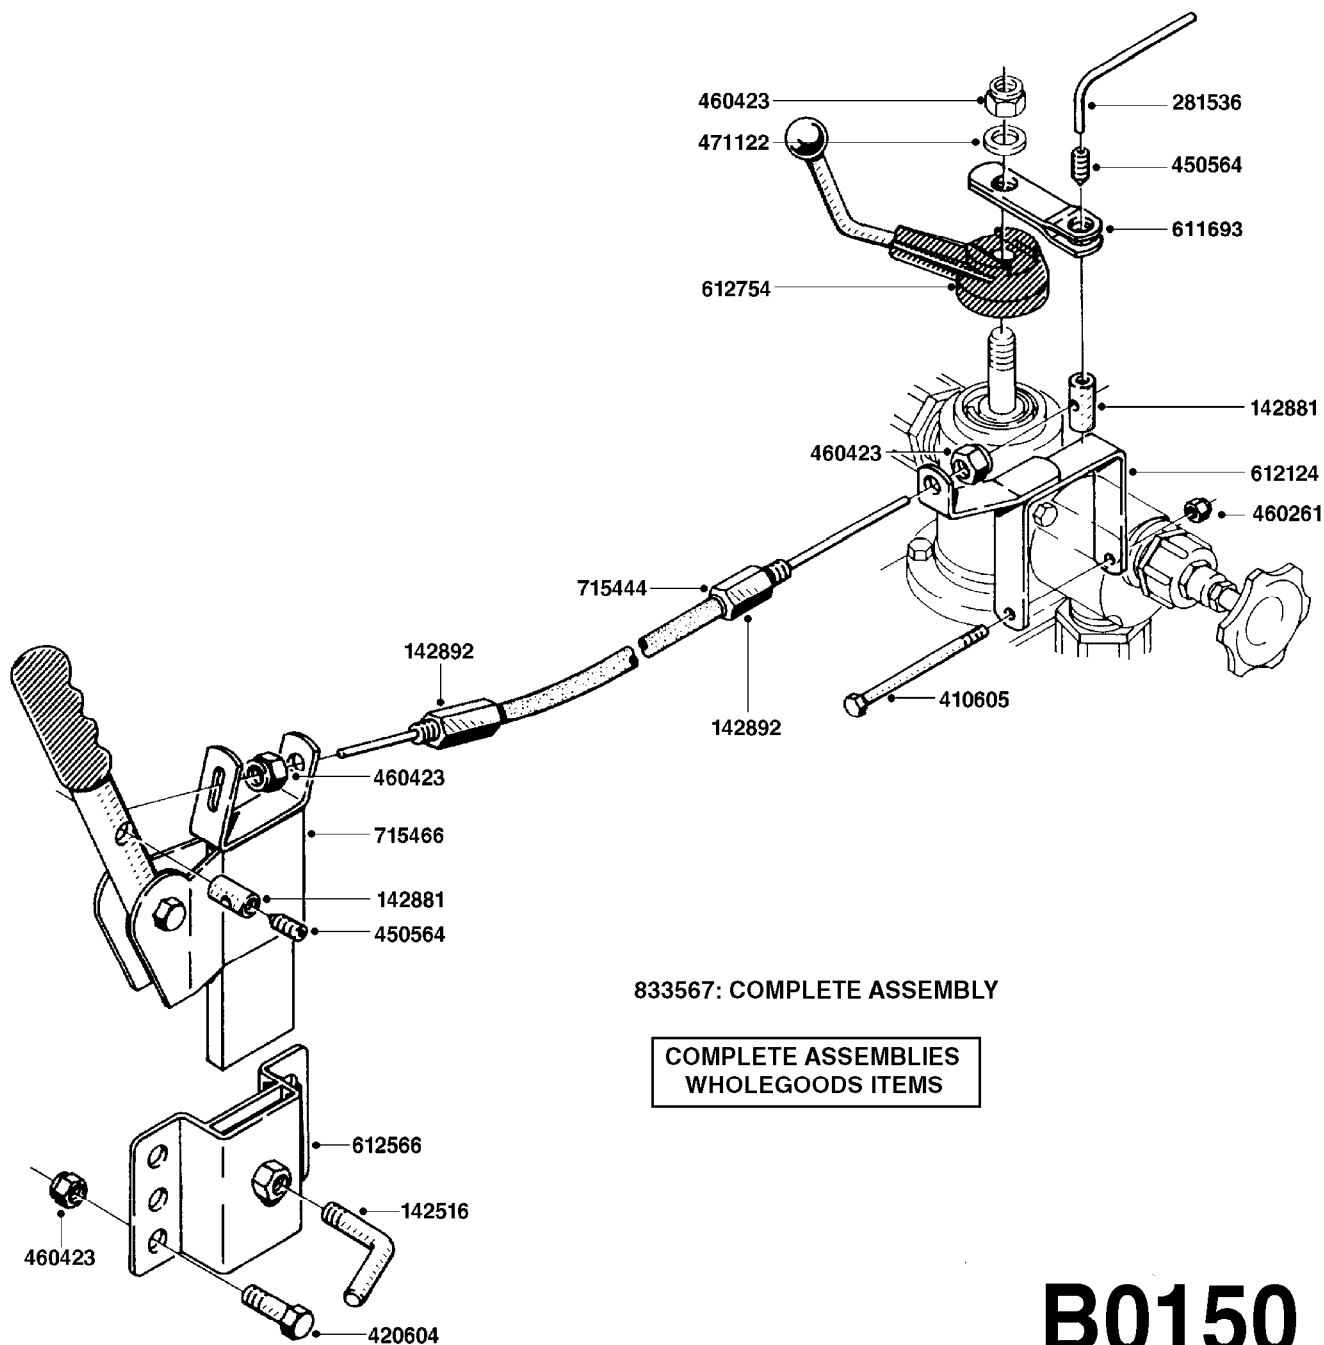

BK-180 REMOTE CONTROL CABLE
B0150-HIN, 01:01:16

Page 1

Date 07.02.2020 8:21

parts-n°	order qty	description
142516	1	SCREW SET M10 BENT F. LOCKING
142881	1	WIRE HOLDER FOR REMOTE CONTROL
142892	1	END NIPPLE F.REMOTE CABLE
281536	1	ALLEN WRENCH 3MM
410605	1	BOLT HEX 8.8 DEL M6X80
420604	1	BOLT HEX 8.8 DEL M10X25 FT DIN933
450564	1	SCREW M6X12 ALLEN
460261	1	NUT HEX M6X1.00 LOCK DIN985 A2 SS
460423	1	NUT HEX M10X1.50 LOCK DIN985A2 SS
471122	1	WASHER, M10, Ø20/10.5X 2.0, SS
611693	1	ARM FOR REMOTE CONTROL BK180
612124	1	BRACKET FOR OP.UNIT F REM.CTR
612566	1	MOUNT BRACKET F.FAN CABLE ASSY
612754	1	HANDLE FOR REMOTE CONTROL
715444	1	REMOTE CONTROL CABLE L=2000
715466	1	MOUNTING PLATE
833567	1	REMOTE CONTROL ON/OFF BK 180