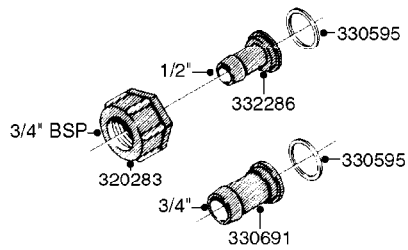

**K0520**

HOSE WRAPS  
K0520-HIN, 05:12:19

Page 1  
Date 07.02.2020 8:22

parts-n°	order qty	description
241965	1	O-RING Ø12.1 X 1.6 NITRILE
242007	1	O-RING Ø9.1 X 1.6 NITRILE
281551	1	BALL VALVE 1/2"
320084	1	FITT.DK NUT 1/2" BSP
330212	1	O-RING D19/D14X2.4 F.1/2"NUT
330326	1	O-RING D30/D24X2 F.1"NUT
330676	1	FITT.DK HB 3/8" F. 1/2" NUT
330687	1	FITT.DK HB 1/2" F. 1/2" NUT
334190	1	FITT.DK HB 1/2' F. PISTOL 60S
334533	1	CLAMP HOSE PLASTIC 3/8"
334534	1	CLAMP HOSE PLASTIC 1/2"
636223	1	POST 12 VOLT TR30
712471	1	AGITATION VALVE ASSY. ON/OFF
843196	1	SPRAY GUN KIT TYPE 60 SHORT
843197	1	HANDGUN KIT TYPE 60 LONG
10013403	1	BOLT HEX 3/8-16X1 1/4 HCS Z5
10013503	1	NUT HEX NC 3/8"
10178903	1	WRAP HOSE SIDE MOUNT PLATE
10179003	1	WRAP HOSE BOTTOM PLATE MOUNT
10179403	1	WRAP WELDMENT FOR HI101789
10179503	1	WRAP WELDMENT FOR HI101790
10225603	1	BKT.FOR HOSE WRAP MOUNT NL NK
10225703	1	WRAP HOSE BDL.BOTTOM PLATE
92701703	1	HOSE R X3/8" X300PSI WP X0012"
92702103	1	HOSE R X1/2" X300PSI WP X0012"