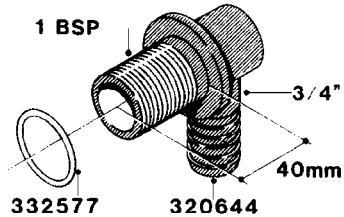

**L0040**

FITTINGS - NIPPLES & ELBOWS  
L0040-HIN, 01:01:16

Page 1  
Date 07.02.2020 8:22

parts-n°	order qty	description
10530803	1	FITT.PO.SE 2.00X2.00 45 DEG.
320191	1	FITT.DK ELB 3/8' BSP 45 DEGREE
320482	1	FITT.DK ELB. 1/2" BSP 60 DEG.
320596	1	FITT.DK ELB 3/8'-1/2'BSP 45DEG
320607	1	FITT.DK HN 3/8M X 3/8F BSP LNG
320633	1	FITT.DK HN 3/8"M X 3/8"F BSP
321451	1	FITT.DK ELB.1-1/2 X1-1/4 80DEG
321532	1	FITT.DK REDUC 3/4' X 1/2' BSP
390233	1	FITT.DK REDUC 1-1/2" X 1" BSP

**L0050**

parts-n°	order qty	description
242594	1	O-RING D14 X 1.78 SCH.70-EPDM
320294	1	FITT.DK TEE 3/8X3/8HB X1/2"BSP
320305	1	FITT.DK HB 3/4'- 3/4' BSP
320386	1	FITT.DK TEE 3/8X3/8HB X3/8"BSP
320397	1	FITT.DK ELB 3/8"HB X 3/8" BSP
320401	1	FITT.DK TEE 1/2X1/2HB X1/2"BSP
320412	1	FITT.DK TEE 1/2X1/2HB X3/8'BSP
320423	1	FITT.DK ELB 1/2'HB X 3/8' BSP
320891	1	FITT.DK HB 3/8'- 3/8' BSP
320972	1	FITT.DK HB 5/16'- 1/4' BSP
322046	1	FITT.DK TEE 1/2X1/2HB X3/4'BSP
322048	1	FITT.DK TEE 3/4X3/4HB X3/4'BSP
330595	1	O-RING D24.6/D20X2.1 -3/4"
333137	1	FITT.DK CONN.1/2" F.NOZZ. DOUB
333141	1	FITT.DK CONN.1/2" F.NOZZ.SING
334041	1	FITT.DK CONN.3/4' F.NOZZ. SING
334042	1	FITT.DK CONN.3/4' F.NOZZ. DOUB
334195	1	FITT.DK ELB. 3/4"HB X 3/4"HB
10012103	1	FITT.PO.HB 1.25X1.50 IMB1012
10014003	1	FITT.PO.HB 1.25X1.25 IMB1010
10036903	1	FITT.PO.HB 1.50X1.50 IMB1212
28019303	1	FITTING HB ELB 3/4NPT-3/4HOSE
61016500	1	HOSE TAIL 3/4" 90°+RG CAP 3/4"
72026700	1	NOZZLE TUBE ADAPTER W/O-RING