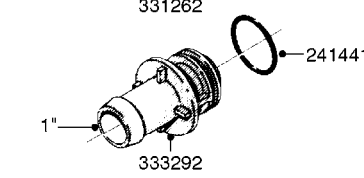

**K0520**

HOSE WRAPS  
K0520-HIN, 05:12:19

Page 1  
Date 07.02.2020 8:22

parts-n°	order qty	description
241965	1	O-RING Ø12.1 X 1.6 NITRILE
242007	1	O-RING Ø9.1 X 1.6 NITRILE
281551	1	BALL VALVE 1/2"
320084	1	FITT.DK NUT 1/2" BSP
330212	1	O-RING D19/D14X2.4 F.1/2"NUT
330326	1	O-RING D30/D24X2 F.1"NUT
330676	1	FITT.DK HB 3/8" F. 1/2" NUT
330687	1	FITT.DK HB 1/2" F. 1/2" NUT
334190	1	FITT.DK HB 1/2' F. PISTOL 60S
334533	1	CLAMP HOSE PLASTIC 3/8"
334534	1	CLAMP HOSE PLASTIC 1/2"
636223	1	POST 12 VOLT TR30
712471	1	AGITATION VALVE ASSY. ON/OFF
843196	1	SPRAY GUN KIT TYPE 60 SHORT
843197	1	HANDGUN KIT TYPE 60 LONG
10013403	1	BOLT HEX 3/8-16X1 1/4 HCS Z5
10013503	1	NUT HEX NC 3/8"
10178903	1	WRAP HOSE SIDE MOUNT PLATE
10179003	1	WRAP HOSE BOTTOM PLATE MOUNT
10179403	1	WRAP WELDMENT FOR HI101789
10179503	1	WRAP WELDMENT FOR HI101790
10225603	1	BKT.FOR HOSE WRAP MOUNT NL NK
10225703	1	WRAP HOSE BDL.BOTTOM PLATE
92701703	1	HOSE R X3/8" X300PSI WP X0012"
92702103	1	HOSE R X1/2" X300PSI WP X0012"