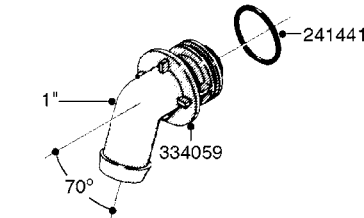

**K0520**

HOSE WRAPS  
K0520-HIN, 05:12:19

Page 1  
Date 07.02.2020 8:22

parts-n°	order qty	description
241965	1	O-RING Ø12.1 X 1.6 NITRILE
242007	1	O-RING Ø9.1 X 1.6 NITRILE
281551	1	BALL VALVE 1/2"
320084	1	FITT.DK NUT 1/2" BSP
330212	1	O-RING D19/D14X2.4 F.1/2"NUT
330326	1	O-RING D30/D24X2 F.1"NUT
330676	1	FITT.DK HB 3/8" F. 1/2" NUT
330687	1	FITT.DK HB 1/2" F. 1/2" NUT
334190	1	FITT.DK HB 1/2' F. PISTOL 60S
334533	1	CLAMP HOSE PLASTIC 3/8"
334534	1	CLAMP HOSE PLASTIC 1/2"
636223	1	POST 12 VOLT TR30
712471	1	AGITATION VALVE ASSY. ON/OFF
843196	1	SPRAY GUN KIT TYPE 60 SHORT
843197	1	HANDGUN KIT TYPE 60 LONG
10013403	1	BOLT HEX 3/8-16X1 1/4 HCS Z5
10013503	1	NUT HEX NC 3/8"
10178903	1	WRAP HOSE SIDE MOUNT PLATE
10179003	1	WRAP HOSE BOTTOM PLATE MOUNT
10179403	1	WRAP WELDMENT FOR HI101789
10179503	1	WRAP WELDMENT FOR HI101790
10225603	1	BKT.FOR HOSE WRAP MOUNT NL NK
10225703	1	WRAP HOSE BDL.BOTTOM PLATE
92701703	1	HOSE R X3/8" X300PSI WP X0012"
92702103	1	HOSE R X1/2" X300PSI WP X0012"