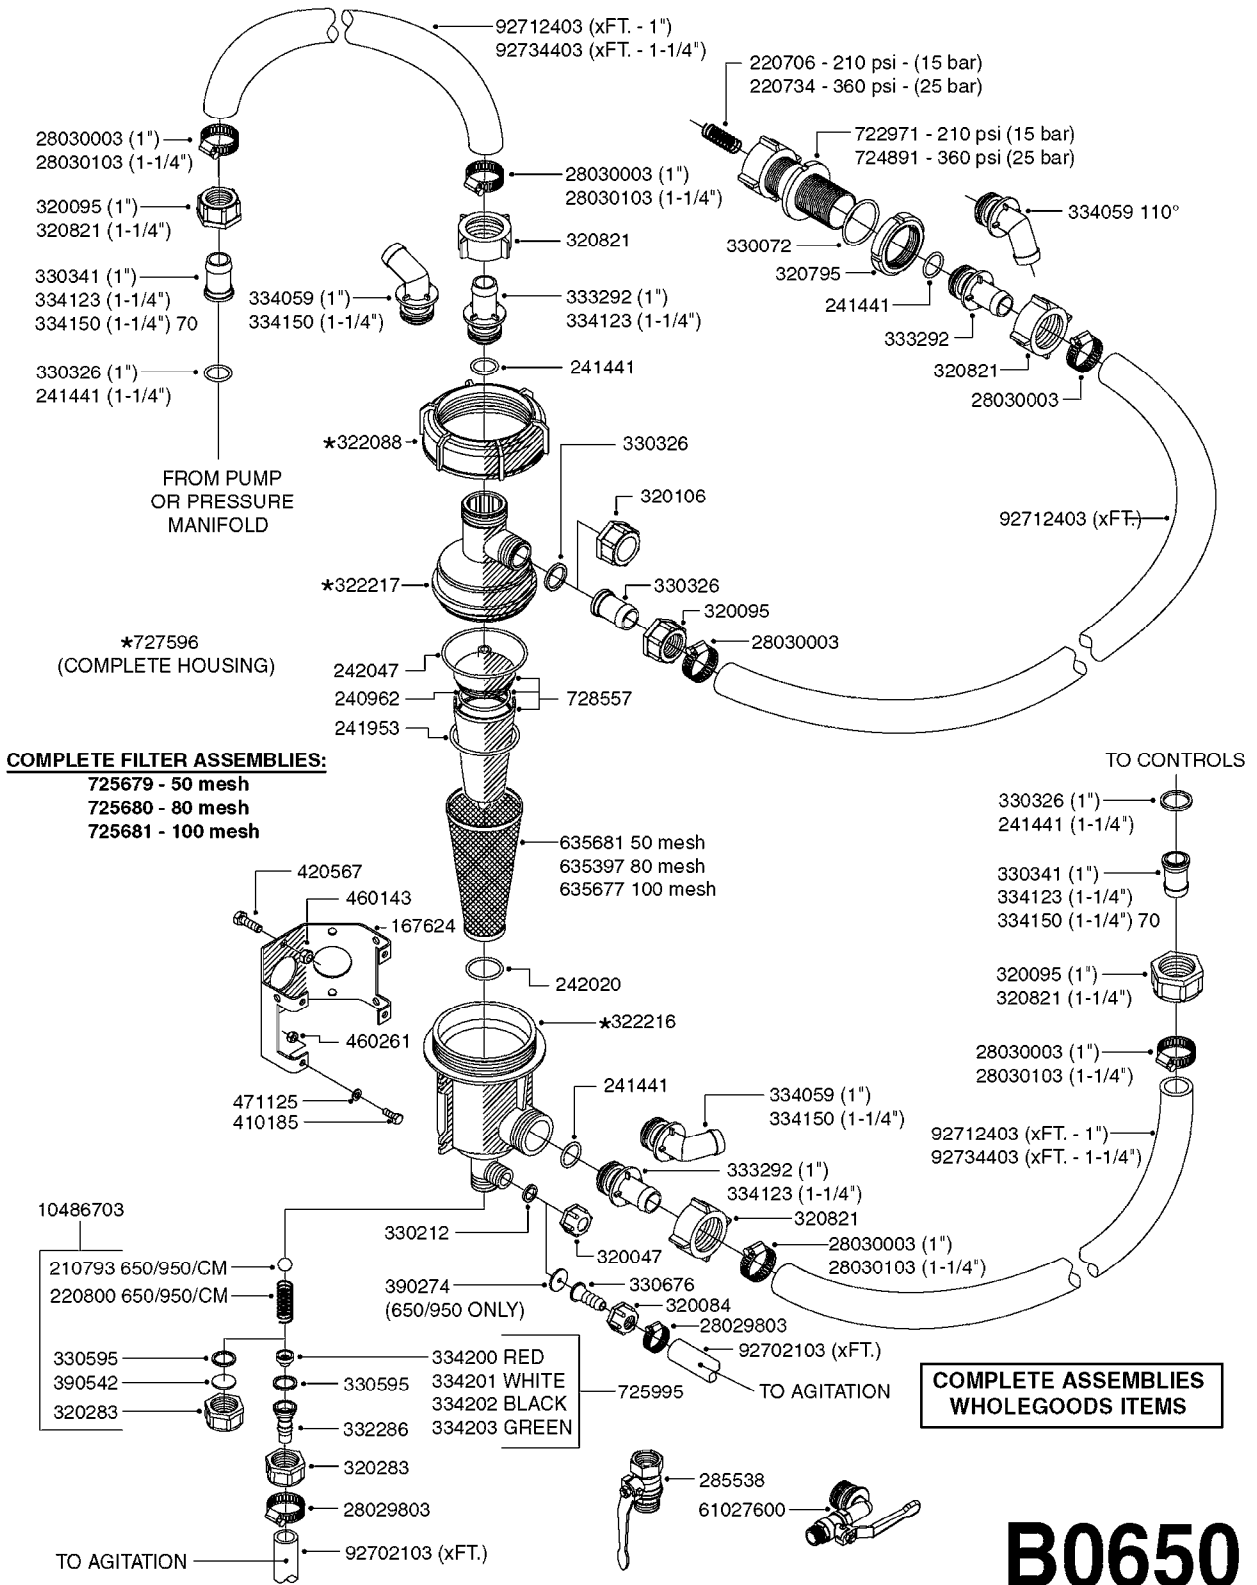

BK-180 REMOTE CONTROL CABLE  
B0150-HIN, 01:01:16

Page 1

Date 07.02.2020 8:21

parts-n°	order qty	description
142516	1	SCREW SET M10 BENT F. LOCKING
142881	1	WIRE HOLDER FOR REMOTE CONTROL
142892	1	END NIPPLE F.REMOTE CABLE
281536	1	ALLEN WRENCH 3MM
410605	1	BOLT HEX 8.8 DEL M6X80
420604	1	BOLT HEX 8.8 DEL M10X25 FT DIN933
450564	1	SCREW M6X12 ALLEN
460261	1	NUT HEX M6X1.00 LOCK DIN985 A2 SS
460423	1	NUT HEX M10X1.50 LOCK DIN985A2 SS
471122	1	WASHER, M10, Ø20/10.5X 2.0, SS
611693	1	ARM FOR REMOTE CONTROL BK180
612124	1	BRACKET FOR OP.UNIT F REM.CTR
612566	1	MOUNT BRACKET F.FAN CABLE ASSY
612754	1	HANDLE FOR REMOTE CONTROL
715444	1	REMOTE CONTROL CABLE L=2000
715466	1	MOUNTING PLATE
833567	1	REMOTE CONTROL ON/OFF BK 180