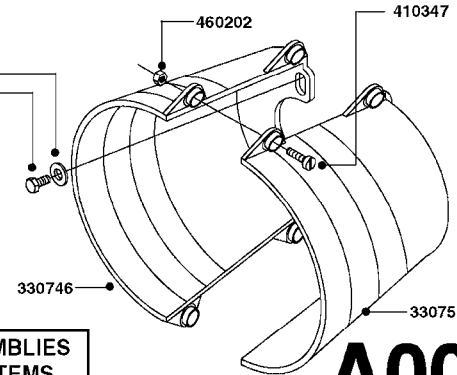

COMPLETE ASSEMBLIES
WHOLEGOODS ITEMS

A0080