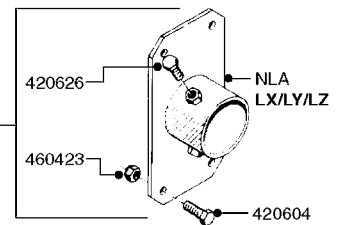

Page 1

Date 07.02.2020 8:22

parts-n°	order qty	description
130390	1	TEE 3/8'X 1/2' BSP F.TYPE 60S
145791	1	CONE FOR ON/OFF
147063	1	SWIRL F.SPRAY GUN TYPE 60
240936	1	O-RING D13.3X2.4 NITRIL
241441	1	O-RING D29.3X3
241965	1	O-RING Ø12.1 X 1.6 NITRILE
242007	1	O-RING Ø9.1 X 1.6 NITRILE
242013	1	SPRING RUBBER F/TRIGGER
242033	1	O-RING Ø14.1 X 1.6 NITRILE
242064	1	SLEEVE RUBBER 3X8X4MM
320084	1	FITT.DK NUT 1/2" BSP
322073	1	HOUSING F.SWIRL TYPE 60S H.G.
322075	1	HOUSING F. NOZZLE
330013	1	O-RING 2.5 X 10 PUR
334117	1	HANDLE PIECE RIGHT F.60S/60L
334118	1	HANDLE PIECE LEFT F.60S/60L
334121	1	SEAT FOR ON-OFF TYPE
334190	1	FITT.DK HB 1/2' F. PISTOL 60S
334533	1	CLAMP HOSE PLASTIC 3/8"
334534	1	CLAMP HOSE PLASTIC 1/2"
334653	1	FITT.DK HB 3/8' F.HANDGUN
334655	1	TRIGGER SAFETY F.60S/60L GUN
371314	1	NOZZLE CERAMIC 1099-20
440634	1	SCREW 5/8"
480716	1	PIN D3X6 STAINLESS
615455	1	TUBE F.LANCE TYPE 60L
725476	1	SPINDLE
725477	1	TRIGGER
750270	1	GASKET KIT F.SPRAY GUN
843196	1	SPRAY GUN KIT TYPE 60 SHORT
843197	1	HANDGUN KIT TYPE 60 LONG
92701703	1	HOSE R X3/8" X300PSI WP X0012"
92702103	1	HOSE R X1/2" X300PSI WP X0012"

**COMPLETE ASSEMBLIES  
WHOLEGOODS ITEMS**

COMPLETE ASSEMBLY:  
818377 - 160' x 3/8" (50m) HOSE REEL  
818381 - 320' X 3/8" (100m) HOSE REEL

COMPLETE ASSEMBLY  
833768