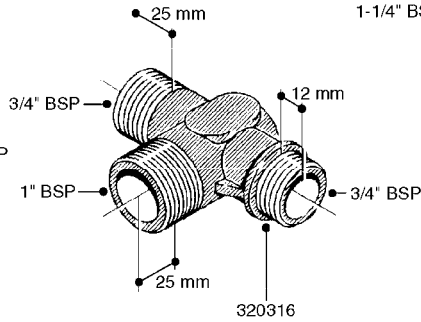

L0020

FITTINGS-T-PIECES, CAPS & ELBOWS
L0020-HIN, 01:01:16

Page 1
Date 07.02.2020 8:22

parts-n°	order qty	description
10053603	1	FITT. CAPNUT 2"BSP 5601
10194303	1	CAP BLANK 1 1/2 MCPHEE 210060
320047	1	FITT.DK CAPNUT 1/2" BSP
320106	1	FITT.DK CAPNUT 1" BSP
320272	1	FITT.DK CAPNUT 3/8" BSP
320316	1	FITT.DK TEE 3/4" X3/4" X1"BSP
320331	1	FITT.DK TEE 1" - 1" - 3/4" BSP
320342	1	FITT.DK EL 3/4"M X 1"F BSP
320563	1	FITT.DK 3 WAY 1/2" 110 DEG.
320677	1	NO LONGER AVAILABLE
320961	1	FITT.DK CAPNUT 1-1/2" BSP
321053	1	FITT.DK TEE 1/2 X1/2 X1/2" BSP
322072	1	FITT.DK TEE 3/8'X3/8'X3/8' BSP
322095	1	FITT.DK TEE 1-1/2 X1-1/4 X3/4" BSP
322138	1	FITT.DK ELB 1"M X 1"F BSP
330013	1	O-RING 2.5 X 10 PUR
330212	1	O-RING D19/D14X2.4 F.1/2"NUT
330326	1	O-RING D30/D24X2 F.1"NUT
331273	1	O-RING D44/D38X2 F.1-1/2"