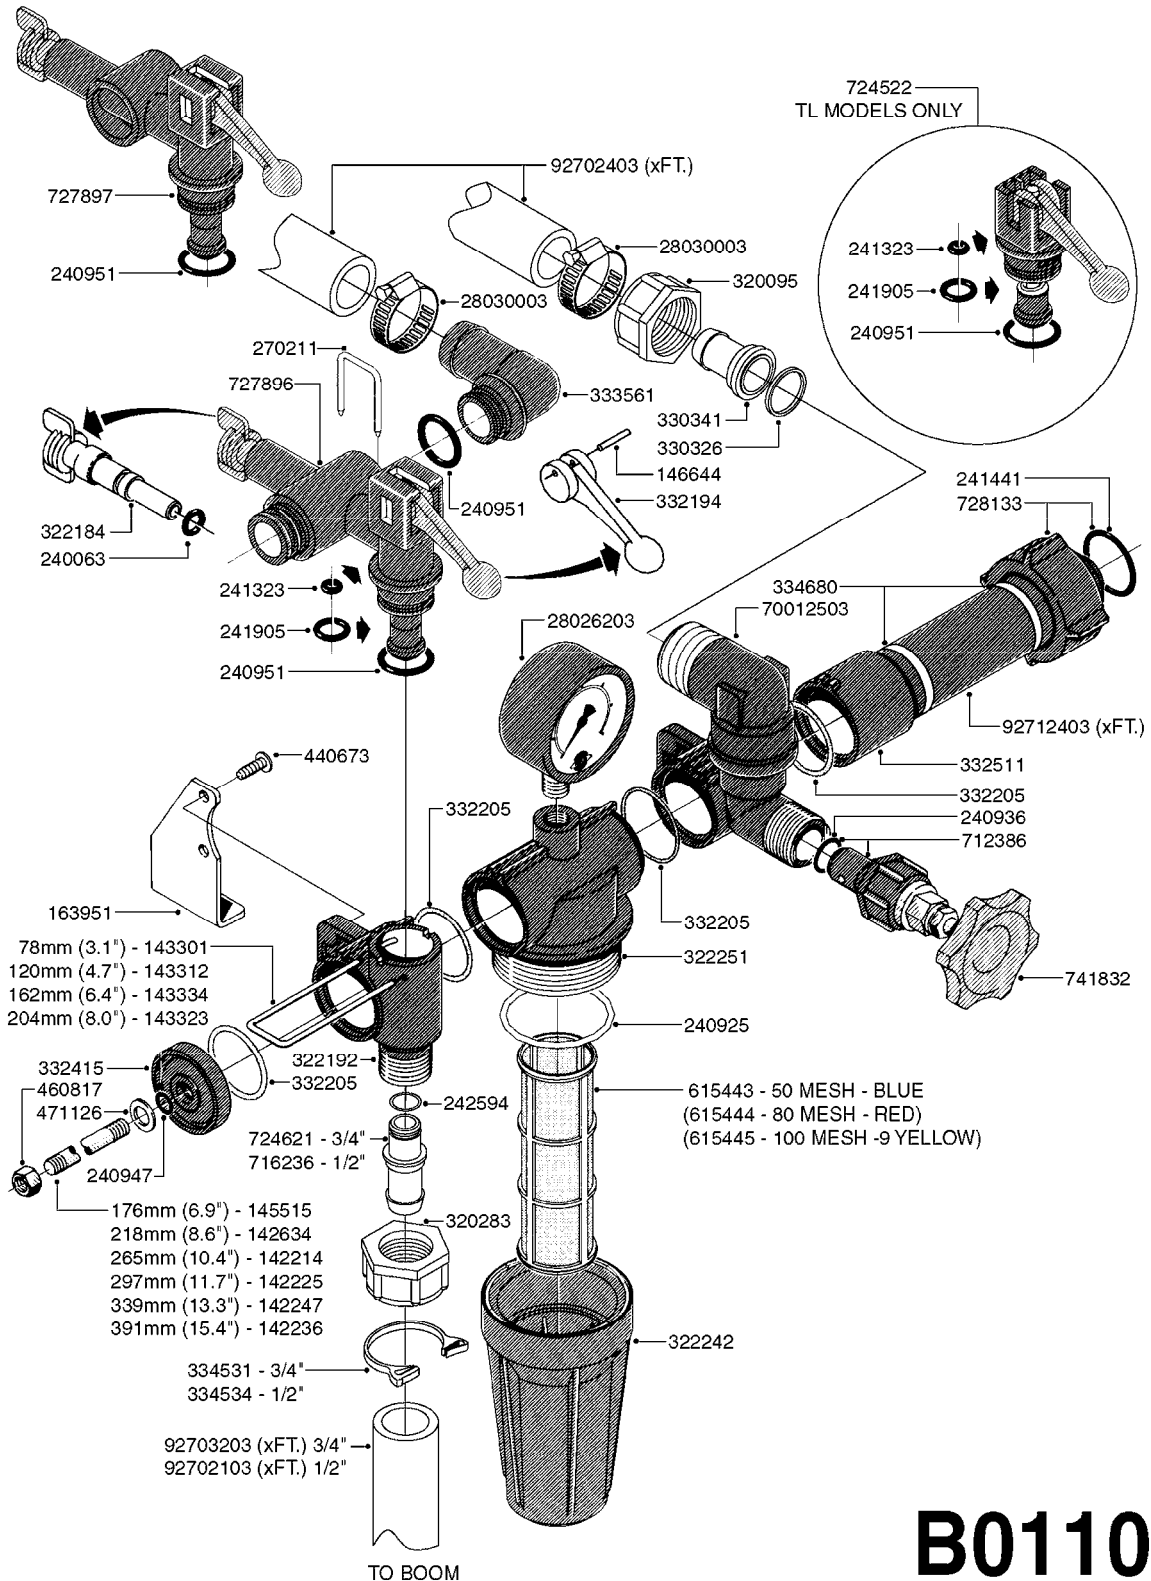

B0110

BK-180 BOOM VALVES-MAN.POST 00
B0110-HIN, 11:12:17

Page 1
Date 07.02.2020 8:21

parts-n°	order qty	description
142214	1	STUD BOLT - M8X265, 3 SECTION
142225	1	STUD BOLT 8 X 299 - 6 MODULS
142236	1	STUD BOLT 8 X 381 - 8 MODULS
142247	1	STUD BOLT 8 X 341 - 7 MODULS
142634	1	STUD BOLT M8 X 213 - 4 MODULS
143301	1	LOCK CLAMP 78 MM
143312	1	LOCK CLAMP 120 MM
143323	1	LOCK CLAMP 204 MM
143334	1	LOCK CLAMP 162 MM
145515	1	STUD BOLT M8 X 176MM
146644	1	PIN D3X19 STAINLESS
163951	1	MOUNT BRACKET FOR BK180 SECTIO
240063	1	O-RING D14.1/9.3 X 2.4
240925	1	O-RING D49.5X3 NITRIL
240936	1	O-RING D13.3X2.4 NITRIL
240947	1	O-RING D7.3X2.4 NITRIL
240951	1	O-RING D21.2X3 NITRIL
241323	1	O-RING D5.3X2.4 NITRIL
241441	1	O-RING D29.3X3
241905	1	O-RING 12,3X2,4 VITON DKR.1,05
242594	1	O-RING D14 X 1.78 SCH.70-EPDM
270211	1	FITT.DK S25 FORK L=37.5
320095	1	FITT.DK NUT 1" BSP
320283	1	FITT.DK NUT 3/4"BSP
322184	1	SCREW F.ADJUSTING CONST.PRESS.
322192	1	HOUSING F.DISTRIBUTOR
322242	1	FILTER BOWL / IN-LINE
322251	1	HOUSING F.FILTER MOUNT BK/EC
330326	1	O-RING D30/D24X2 F.1"NUT
330341	1	FITT.DK HB 1" F. 1" NUT
332194	1	DISTRIBUTION HANDLE
332205	1	O-RING D43/39XD2
332415	1	COVER
332511	1	FITT.DK END CAP 1"HB F.BK180
333561	1	FITT.DK ELB.1" EC RETURN
334531	1	CLAMP HOSE PLASTIC 3/4"
334534	1	CLAMP HOSE PLASTIC 1/2"
334680	1	CLAMP HOSE PLASTIC 1"
440673	1	SCREW F.PLASTIC 5X12 SS
460817	1	NUT HEX M8 STAINLESS DIN 934
471126	1	WASHER, M8, Ø16/ 8.4X 1.6, SS
615443	1	FILTER ELEM.50 MESH BLUE
615444	1	FILTER ELEM.80 MESH RED
615445	1	FILTER ELEM.100 MESH YELLOW
712386	1	PRESSURE REGULATOR COMPL. H-M
716236	1	FITT.DK HB 1/2" ASSY. F. 3/4"
724522	1	DISTR.OVER PART W.OUV PR 83 BK
724621	1	FITT.DK HB 3/4"ASSY F.3/4" NUT
727896	1	HOUSING UPPER F.CONST.PRESS.
727897	1	HOUSING UPPER PART END PC.BK92
728133	1	CONNECTING PART F.BK OPR.UNIT
741832	1	HANDLE REPLACEMENT F/330632
28026203	1	GAUGE 200PSI/BR,2.5"1/4BSP-BTM
28030003	1	CLAMP HOSE GEAR P1" 6716
70012503	1	HOUSING FOR HARDI-MATIC VALVE
92702103	1	HOSE R X1/2" X300PSI WP X0012"
92702403	1	HOSE PVC SUCT GRAY 1"
92703203	1	HOSE R X3/4" X300PSI WP X0012"
92712403	1	HOSE R X1" X300PSI WP X0012"