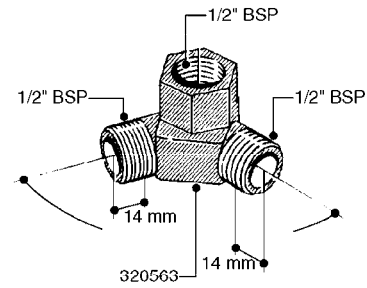

L0020

FITTINGS-T-PIECES, CAPS & ELBOWS
L0020-HIN, 01:01:16

Page 1
Date 07.02.2020 8:22

parts-n°	order qty	description
10053603	1	FITT. CAPNUT 2"BSP 5601
10194303	1	CAP BLANK 1 1/2 MCPHEE 210060
320047	1	FITT.DK CAPNUT 1/2" BSP
320106	1	FITT.DK CAPNUT 1" BSP
320272	1	FITT.DK CAPNUT 3/8" BSP
320316	1	FITT.DK TEE 3/4" X3/4" X1"BSP
320331	1	FITT.DK TEE 1" - 1" - 3/4" BSP
320342	1	FITT.DK EL 3/4"M X 1"F BSP
320563	1	FITT.DK 3 WAY 1/2" 110 DEG.
320677	1	NO LONGER AVAILABLE
320961	1	FITT.DK CAPNUT 1-1/2" BSP
321053	1	FITT.DK TEE 1/2 X1/2 X1/2" BSP
322072	1	FITT.DK TEE 3/8'X3/8'X3/8' BSP
322095	1	FITT.DK TEE 1-1/2 X1-1/4 X3/4" BSP
322138	1	FITT.DK ELB 1"M X 1"F BSP
330013	1	O-RING 2.5 X 10 PUR
330212	1	O-RING D19/D14X2.4 F.1/2"NUT
330326	1	O-RING D30/D24X2 F.1"NUT
331273	1	O-RING D44/D38X2 F.1-1/2"