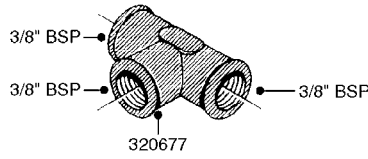

L0020

FITTINGS-T-PIECES, CAPS & ELBOWS
L0020-HIN, 01:01:16

Page 1
Date 07.02.2020 8:22

parts-n°	order qty	description
10053603	1	FITT. CAPNUT 2"BSP 5601
10194303	1	CAP BLANK 1 1/2 MCPHEE 210060
320047	1	FITT.DK CAPNUT 1/2" BSP
320106	1	FITT.DK CAPNUT 1" BSP
320272	1	FITT.DK CAPNUT 3/8" BSP
320316	1	FITT.DK TEE 3/4" X3/4" X1"BSP
320331	1	FITT.DK TEE 1" - 1" - 3/4" BSP
320342	1	FITT.DK EL 3/4"M X 1"F BSP
320563	1	FITT.DK 3 WAY 1/2" 110 DEG.
320677	1	NO LONGER AVAILABLE
320961	1	FITT.DK CAPNUT 1-1/2" BSP
321053	1	FITT.DK TEE 1/2 X1/2 X1/2" BSP
322072	1	FITT.DK TEE 3/8'X3/8'X3/8' BSP
322095	1	FITT.DK TEE 1-1/2 X1-1/4 X3/4" BSP
322138	1	FITT.DK ELB 1"M X 1"F BSP
330013	1	O-RING 2.5 X 10 PUR
330212	1	O-RING D19/D14X2.4 F.1/2"NUT
330326	1	O-RING D30/D24X2 F.1"NUT
331273	1	O-RING D44/D38X2 F.1-1/2"