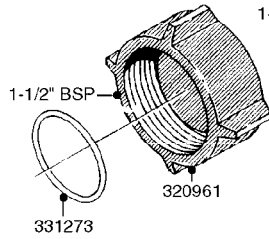

L0020

FITTINGS-T-PIECES, CAPS & ELBOWS
L0020-HIN, 01:01:16

Page 1
Date 07.02.2020 8:22

parts-n°	order qty	description
10053603	1	FITT. CAPNUT 2"BSP 5601
10194303	1	CAP BLANK 1 1/2 MCPHEE 210060
320047	1	FITT.DK CAPNUT 1/2" BSP
320106	1	FITT.DK CAPNUT 1" BSP
320272	1	FITT.DK CAPNUT 3/8" BSP
320316	1	FITT.DK TEE 3/4" X3/4" X1"BSP
320331	1	FITT.DK TEE 1" - 1" - 3/4" BSP
320342	1	FITT.DK EL 3/4"M X 1"F BSP
320563	1	FITT.DK 3 WAY 1/2" 110 DEG.
320677	1	NO LONGER AVAILABLE
320961	1	FITT.DK CAPNUT 1-1/2" BSP
321053	1	FITT.DK TEE 1/2 X1/2 X1/2" BSP
322072	1	FITT.DK TEE 3/8'X3/8'X3/8' BSP
322095	1	FITT.DK TEE 1-1/2 X1-1/4 X3/4" BSP
322138	1	FITT.DK ELB 1"M X 1"F BSP
330013	1	O-RING 2.5 X 10 PUR
330212	1	O-RING D19/D14X2.4 F.1/2"NUT
330326	1	O-RING D30/D24X2 F.1"NUT
331273	1	O-RING D44/D38X2 F.1-1/2"