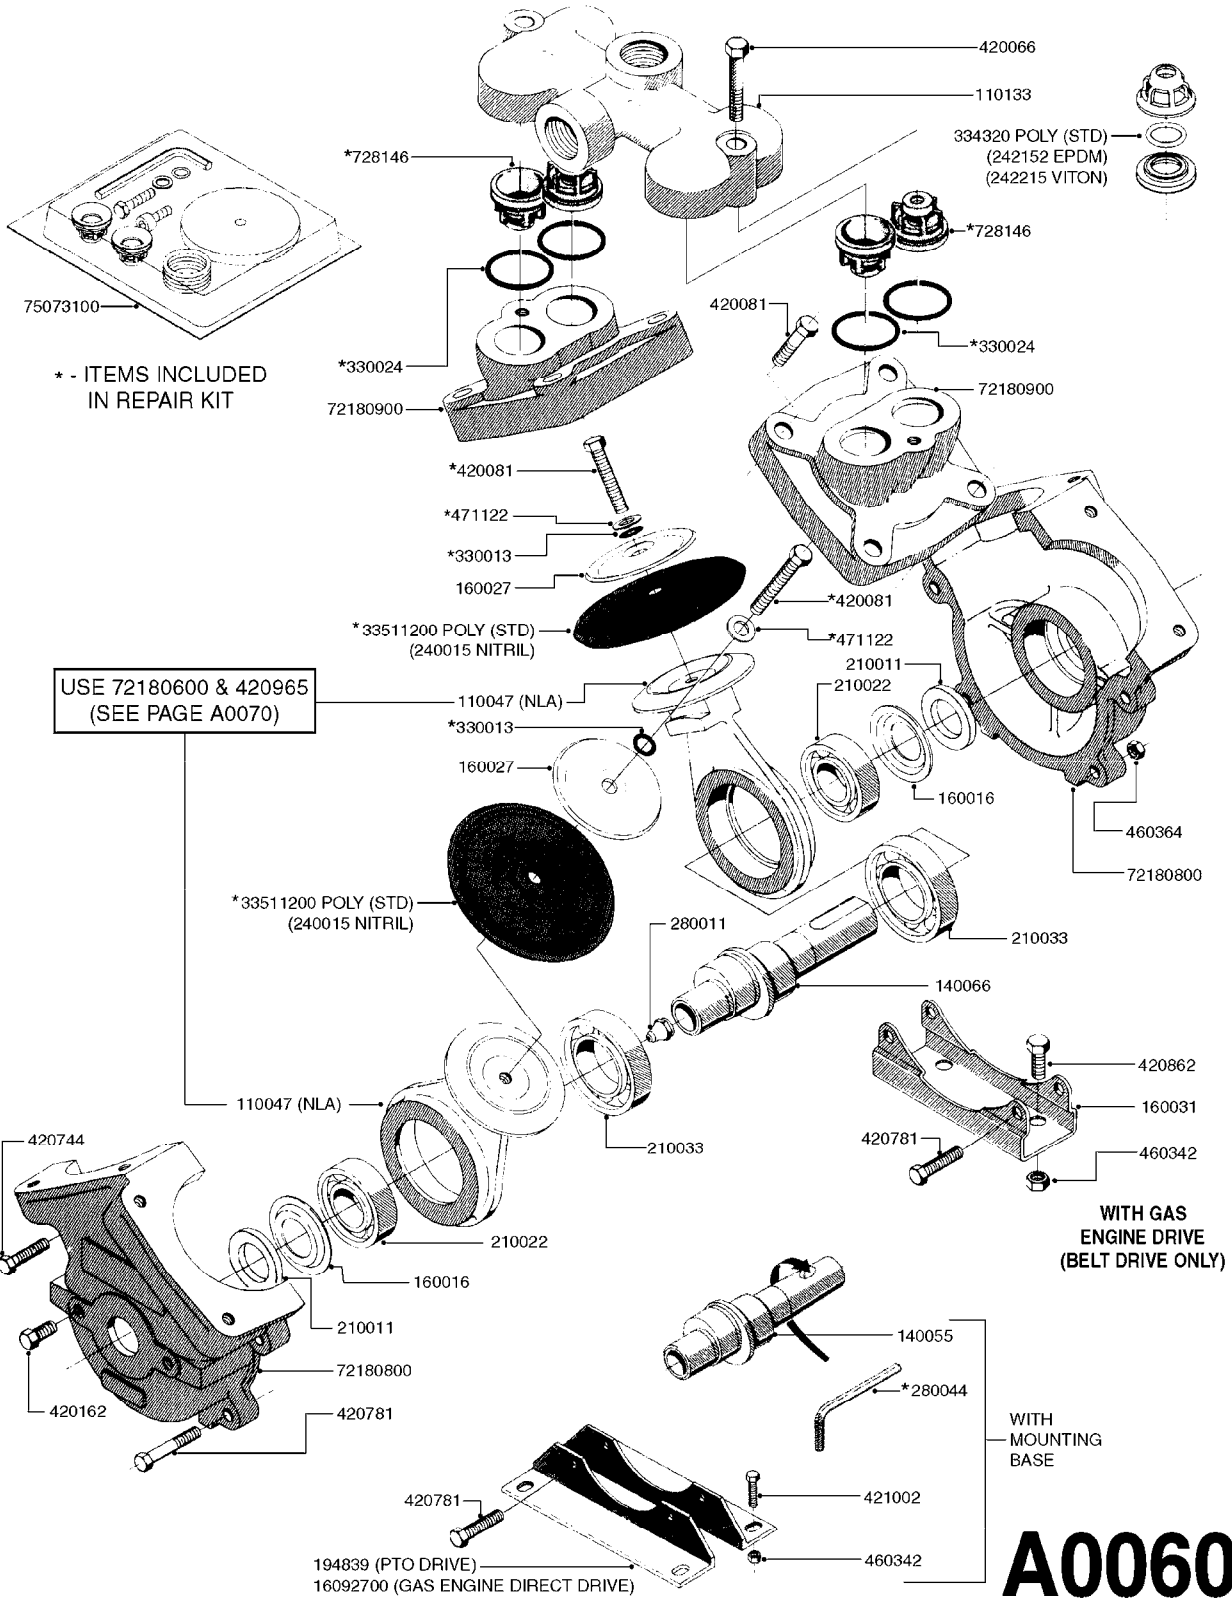

Agroparts: [www.HARDI-INTERNATIONAL.com](http://www.HARDI-INTERNATIONAL.com)

NK 155 Gallon SB 20', 26'

Country-Code 11

Date 07.02.2020 8:21

main group	page-n°	date	description	
Pumps	A0060-HIN	01:01:16	PUMP - 600	
	A0070-HIN	01:01:16	PUMP - 603	
	A0080-HIN	01:01:16	PUMP - 600 FITTINGS	
	A0510-HIN	23:10:18	PTO SHAFTS - BONDIOLI DIAPH.	
	A0520-HIN	23:10:18	PTO SHAFTS - BONDIOLI CENT.	
	A0580-HIN	01:01:16	PTO SHAFTS - AMA DIAPHRAGM	
Controls, Filters, Valves	B0080-HIN	30:08:16	BK-180 MASTER VALVE - MANUAL	
	B0090-HIN	30:08:16	BK-180 MASTER VALVE-MAN.POST94	
	B0100-HIN	01:01:16	BK-180 BOOM VALVES-MAN.PRE 00	
	B0110-HIN	11:12:17	BK-180 BOOM VALVES-MAN.POST 00	
	B0150-HIN	01:01:16	BK-180 REMOTE CONTROL CABLE	
	B0650-HIN	01:01:16	SELF CLEANING FILTER-SCREW TOP	
	B0660-HIN	01:01:16	TOP SUCTION ASSEMBLY-SCREW CAP	
Booms, Nozzle Bodies & Tubes	D0060-HIN	18:12:19	BOOM - SB 20' 26' 33' 40'	
	D0070-HIN	01:01:16	BOOM - SB H-FRAME & CENTER HY	
	D1000-HIN	01:01:16	BOOM-NOZZLES 110° FLAT FAN ISO	
	D1010-HIN	01:01:16	BOOM-NOZZLES 110° LOWDRIFT ISO	
	D1020-HIN	01:01:16	BOOM-NOZZLES 80° FLAT FAN ISO	
	D1030-HIN	28:11:17	BOOM-NOZZLE CAPS AND FILTERS	
	D1040-HIN	01:01:16	BOOM-NOZZLES INJET	
	D1050-HIN	01:01:16	BOOM-NOZZLES MINIDRIFT	
	D1060-HIN	01:01:16	BOOM-NOZZLES QUINTASTREAM	
	D1090-HIN	01:01:16	NOZZLE BODIES-SNAP FIT	
	D1100-HIN	01:01:16	DOUBLE NOZZLE HOLDER-SNAP FIT	
	D1110-HIN	08:04:19	NOZZLE TUBES & HOLDER-PLASTIC	
	Tank and Frame: Field Sprayers	E0050-HIN	01:01:16	TANK - NK 155 (POST 92)
	Special equipment, Extras	K0050-HIN	01:01:16	CHEM.FILLER-MOUNTING BRACKETS
K0070-HIN		01:01:16	CHEM.FILLER-PLUMBING-STANDARD	
K0080-HIN		15:07:16	CHEM.FILLER-STANDARD-PLUMBING	
K0090-HIN		01:01:16	CHEMICAL FILLER-HOPPER(PRE95)	
K0100-HIN		01:01:16	CHEMICAL FILLER-HOPPER(POST95)	
K0130-HIN		01:01:16	CLEAN WATER TANK	
K0230-HIN		01:01:16	END NOZZLE KIT	
K0250-HIN		01:01:16	ELECTRIC END NOZZLE KIT '09	
K0260-HIN		01:01:16	ELECTRIC END NOZZLE KIT '12	
K0480-HIN		01:01:16	HANDGUN TYPE 60S/60L POST 95	
K0490-HIN		01:01:16	HOSE REEL ASSEMBLIES	
K0520-HIN		05:12:19	HOSE WRAPS	
Fittings	L0010-HIN	01:01:16	FITTINGS-CAP NUTS & HOSE BARBS	
	L0020-HIN	01:01:16	FITTINGS-T-PIECES,CAPS & ELBOWS	
	L0030-HIN	01:01:16	FITTINGS - HEXAGON NIPPLES	
	L0040-HIN	01:01:16	FITTINGS - NIPPLES & ELBOWS	
	L0050-HIN	01:01:16	FITTINGS - HOSE CONNECTORS	
	L0060-HIN	01:01:16	FITTINGS - BULKHEAD	
	L0070-HIN	13:09:17	FITTINGS - S-40	
	L0080-HIN	12:09:17	FITTINGS - S-53	
	L0120-HIN	17:10:19	BULK HOSE	
	L0130-HIN	16:10:19	HOSE CLAMPS	