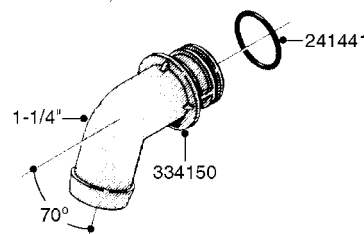

**K0520**

HOSE WRAPS  
K0520-HIN, 05:12:19

Page 1  
Date 07.02.2020 8:22

parts-n°	order qty	description
241965	1	O-RING Ø12.1 X 1.6 NITRILE
242007	1	O-RING Ø9.1 X 1.6 NITRILE
281551	1	BALL VALVE 1/2"
320084	1	FITT.DK NUT 1/2" BSP
330212	1	O-RING D19/D14X2.4 F.1/2"NUT
330326	1	O-RING D30/D24X2 F.1"NUT
330676	1	FITT.DK HB 3/8" F. 1/2" NUT
330687	1	FITT.DK HB 1/2" F. 1/2" NUT
334190	1	FITT.DK HB 1/2' F. PISTOL 60S
334533	1	CLAMP HOSE PLASTIC 3/8"
334534	1	CLAMP HOSE PLASTIC 1/2"
636223	1	POST 12 VOLT TR30
712471	1	AGITATION VALVE ASSY. ON/OFF
843196	1	SPRAY GUN KIT TYPE 60 SHORT
843197	1	HANDGUN KIT TYPE 60 LONG
10013403	1	BOLT HEX 3/8-16X1 1/4 HCS Z5
10013503	1	NUT HEX NC 3/8"
10178903	1	WRAP HOSE SIDE MOUNT PLATE
10179003	1	WRAP HOSE BOTTOM PLATE MOUNT
10179403	1	WRAP WELDMENT FOR HI101789
10179503	1	WRAP WELDMENT FOR HI101790
10225603	1	BKT.FOR HOSE WRAP MOUNT NL NK
10225703	1	WRAP HOSE BDL.BOTTOM PLATE
92701703	1	HOSE R X3/8" X300PSI WP X0012"
92702103	1	HOSE R X1/2" X300PSI WP X0012"