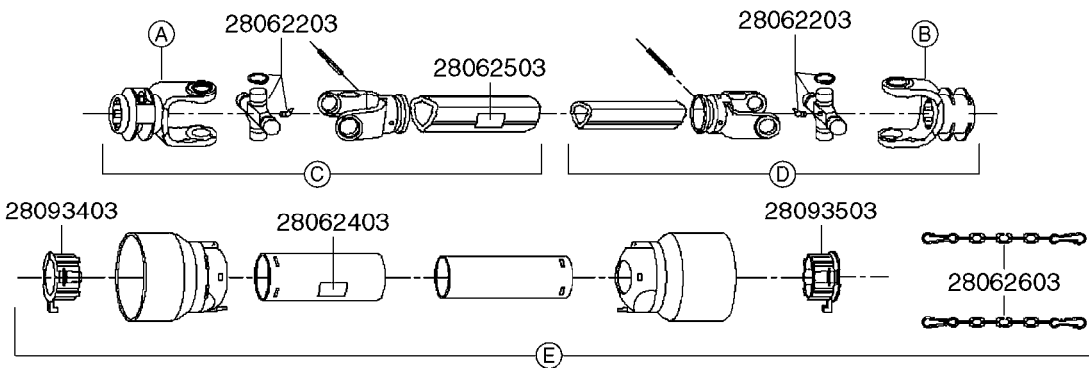

\* Changed in 2016 from 100 series to G-Series (see page A0600).

**A520**

PTO SHAFTS - BONDIOLI CENT.  
A0520-HIN, 23:10:18

Page 1  
Date 07.02.2020 8:21

parts-n°	order qty	description
289042	1	UNIV. JOINT 22x54mm
421024	1	BOLT HEX 8.8 DEL M8X60
450015	1	SCREW ALLAN 3/8'X5/8' BLACK
460143	1	SELF LOCK NUT M8 SST A2 DIN985
28009803	1	PTO PIN TUBE RETAINER OUTER
28009903	1	PTO TUBE RETAINER INNER
28010103	1	PTO YOKE F.INNER TUBE CV PTO
28021403	1	PTO 1"STR/1-3/8" 6SPL B&P
28021503	1	PTO 1"STR/1-3/8" 21SPL B&P
28021603	1	PTO 1"STR/1-3/4" 20SPL B&P
28027903	1	PTO BALL LOCK.KIT F.1-3/8 YOKE
28040503	1	UNIV. JOINT 27x74.6mm
28040703	1	SAFETY CHAIN F.CV BLACK PTO (SET OF 2)
28041803	1	DECAL DANGER GUARD MISSING
28041903	1	DECAL DANGER ROT.DRIVELINE
28056703	1	PTO YOKE #1 1-3/8" X 6 SPLINE
28056803	1	PTO YOKE #1 1-3/8" X 21 SPLINE
28056903	1	PTO YOKE #4 1-3/4" X 20 SPLINE
28057003	1	PTO TUBE YOKE #1-G1 OUTER
28057103	1	PTO TUBE YOKE #4-G4 OUTER
28057203	1	PTO PIN TUBE RETAINER OUTER
28057303	1	PTO TUBE OUTER #1 745MM
28057403	1	PTO TUBE OUTER #4 720MM
28057503	1	PTO TUBE INNER #1 745MM
28057603	1	PTO TUBE INNER #4 720MM
28057703	1	PTO TUBE RETAINER INNER
28057803	1	PTO TUBE YOKE #1 Ø=1"
28057903	1	PTO TUBE YOKE #4 Ø=1"
28058003	1	PTO HALF SAFETY SHIELD OUTER
28058103	1	PTO HALF SAFETY SHIELD OUTER
28058203	1	PTO HALF SAFETY SHIELD INNER
28058303	1	PTO HALF SAFETY SHIELD INNER
28058403	1	PTO BALL LOCK.KIT F.1-3/4 YOKE
28058503	1	PTO TUBE YOKE #1-G1 INNER