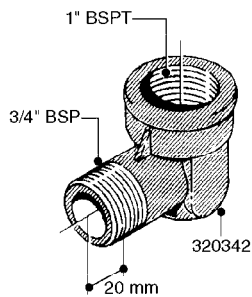

L0020

FITTINGS-T-PIECES, CAPS & ELBOWS
L0020-HIN, 01:01:16

Page 1
Date 07.02.2020 8:22

parts-n°	order qty	description
10053603	1	FITT. CAPNUT 2"BSP 5601
10194303	1	CAP BLANK 1 1/2 MCPHEE 210060
320047	1	FITT.DK CAPNUT 1/2" BSP
320106	1	FITT.DK CAPNUT 1" BSP
320272	1	FITT.DK CAPNUT 3/8" BSP
320316	1	FITT.DK TEE 3/4" X3/4" X1"BSP
320331	1	FITT.DK TEE 1" - 1" - 3/4" BSP
320342	1	FITT.DK EL 3/4"M X 1"F BSP
320563	1	FITT.DK 3 WAY 1/2" 110 DEG.
320677	1	NO LONGER AVAILABLE
320961	1	FITT.DK CAPNUT 1-1/2" BSP
321053	1	FITT.DK TEE 1/2 X1/2 X1/2" BSP
322072	1	FITT.DK TEE 3/8'X3/8'X3/8' BSP
322095	1	FITT.DK TEE 1-1/2 X1-1/4 X3/4" BSP
322138	1	FITT.DK ELB 1"M X 1"F BSP
330013	1	O-RING 2.5 X 10 PUR
330212	1	O-RING D19/D14X2.4 F.1/2"NUT
330326	1	O-RING D30/D24X2 F.1"NUT
331273	1	O-RING D44/D38X2 F.1-1/2"