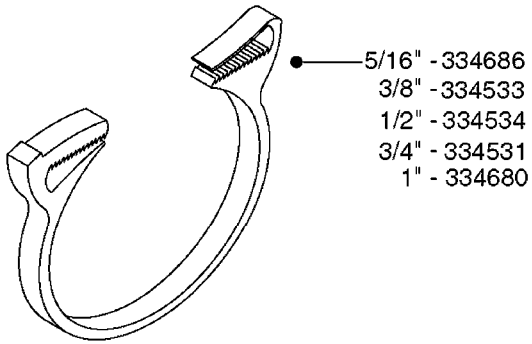

I.D.	PART # (ONE FOOT)	
3/8" 1/2" 3/4" 1" 1-1/4" 1-1/2"	92701703 92702103 92703203 92712403 92734403 92736503	 RUBBER HOSE
5/16" 3/8" 1/4" 1/2" 3/4"	927281 927284 927268 927269 927270	 PVC HOSE
1" 1-1/4" 1-1/2" 2" 2-1/2"	92702403 92738900 92702603 92702703 92702803	 PVC SPIRAL SUCTION HOSE, GRAY
3/4" 1-1/4"	927205 92703503	 CLEAR HOSE, SMOOTH
1/2" 3/4"	10631003 927231	 PVC HOSE, CLEAR, REINFORCED
4mm 6mm 8mm 10mm .25" .38"	927253 RED 927264 RED 927306 BLACK 927330 BLACK 92703303 BLACK 92703403 BLACK	 PVC AIR HOSE, SMOOTH

HOSE CLAMPS  
L0130-HIN, 16:10:19

Hose Size	Pressure	Suction	Clamp Code
5/16"	284582		-
3/8"	28044903		6706
1/2"	28029803		6708
3/4"	28029903		6712
1"	28030003	28029903	6716
1-1/4"	28030103		6724
1-1/2"		28030103	6724
2"		28030203	235-67
2-1/2"		28030303	235-74
3"		28030403	235-87