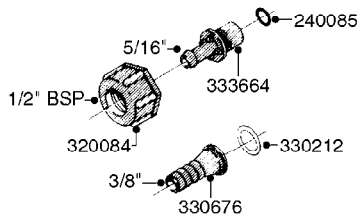

**K0520**

HOSE WRAPS  
K0520-HIN, 05:12:19

Page 1  
Date 07.02.2020 8:22

parts-n°	order qty	description
241965	1	O-RING Ø12.1 X 1.6 NITRILE
242007	1	O-RING Ø9.1 X 1.6 NITRILE
281551	1	BALL VALVE 1/2"
320084	1	FITT.DK NUT 1/2" BSP
330212	1	O-RING D19/D14X2.4 F.1/2"NUT
330326	1	O-RING D30/D24X2 F.1"NUT
330676	1	FITT.DK HB 3/8" F. 1/2" NUT
330687	1	FITT.DK HB 1/2" F. 1/2" NUT
334190	1	FITT.DK HB 1/2' F. PISTOL 60S
334533	1	CLAMP HOSE PLASTIC 3/8"
334534	1	CLAMP HOSE PLASTIC 1/2"
636223	1	POST 12 VOLT TR30
712471	1	AGITATION VALVE ASSY. ON/OFF
843196	1	SPRAY GUN KIT TYPE 60 SHORT
843197	1	HANDGUN KIT TYPE 60 LONG
10013403	1	BOLT HEX 3/8-16X1 1/4 HCS Z5
10013503	1	NUT HEX NC 3/8"
10178903	1	WRAP HOSE SIDE MOUNT PLATE
10179003	1	WRAP HOSE BOTTOM PLATE MOUNT
10179403	1	WRAP WELDMENT FOR HI101789
10179503	1	WRAP WELDMENT FOR HI101790
10225603	1	BKT.FOR HOSE WRAP MOUNT NL NK
10225703	1	WRAP HOSE BDL.BOTTOM PLATE
92701703	1	HOSE R X3/8" X300PSI WP X0012"
92702103	1	HOSE R X1/2" X300PSI WP X0012"