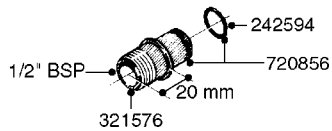

**K0520**

HOSE WRAPS  
K0520-HIN, 05:12:19

Page 1  
Date 07.02.2020 8:22

parts-n°	order qty	description
241965	1	O-RING Ø12.1 X 1.6 NITRILE
242007	1	O-RING Ø9.1 X 1.6 NITRILE
281551	1	BALL VALVE 1/2"
320084	1	FITT.DK NUT 1/2" BSP
330212	1	O-RING D19/D14X2.4 F.1/2"NUT
330326	1	O-RING D30/D24X2 F.1"NUT
330676	1	FITT.DK HB 3/8" F. 1/2" NUT
330687	1	FITT.DK HB 1/2" F. 1/2" NUT
334190	1	FITT.DK HB 1/2' F. PISTOL 60S
334533	1	CLAMP HOSE PLASTIC 3/8"
334534	1	CLAMP HOSE PLASTIC 1/2"
636223	1	POST 12 VOLT TR30
712471	1	AGITATION VALVE ASSY. ON/OFF
843196	1	SPRAY GUN KIT TYPE 60 SHORT
843197	1	HANDGUN KIT TYPE 60 LONG
10013403	1	BOLT HEX 3/8-16X1 1/4 HCS Z5
10013503	1	NUT HEX NC 3/8"
10178903	1	WRAP HOSE SIDE MOUNT PLATE
10179003	1	WRAP HOSE BOTTOM PLATE MOUNT
10179403	1	WRAP WELDMENT FOR HI101789
10179503	1	WRAP WELDMENT FOR HI101790
10225603	1	BKT.FOR HOSE WRAP MOUNT NL NK
10225703	1	WRAP HOSE BDL.BOTTOM PLATE
92701703	1	HOSE R X3/8" X300PSI WP X0012"
92702103	1	HOSE R X1/2" X300PSI WP X0012"