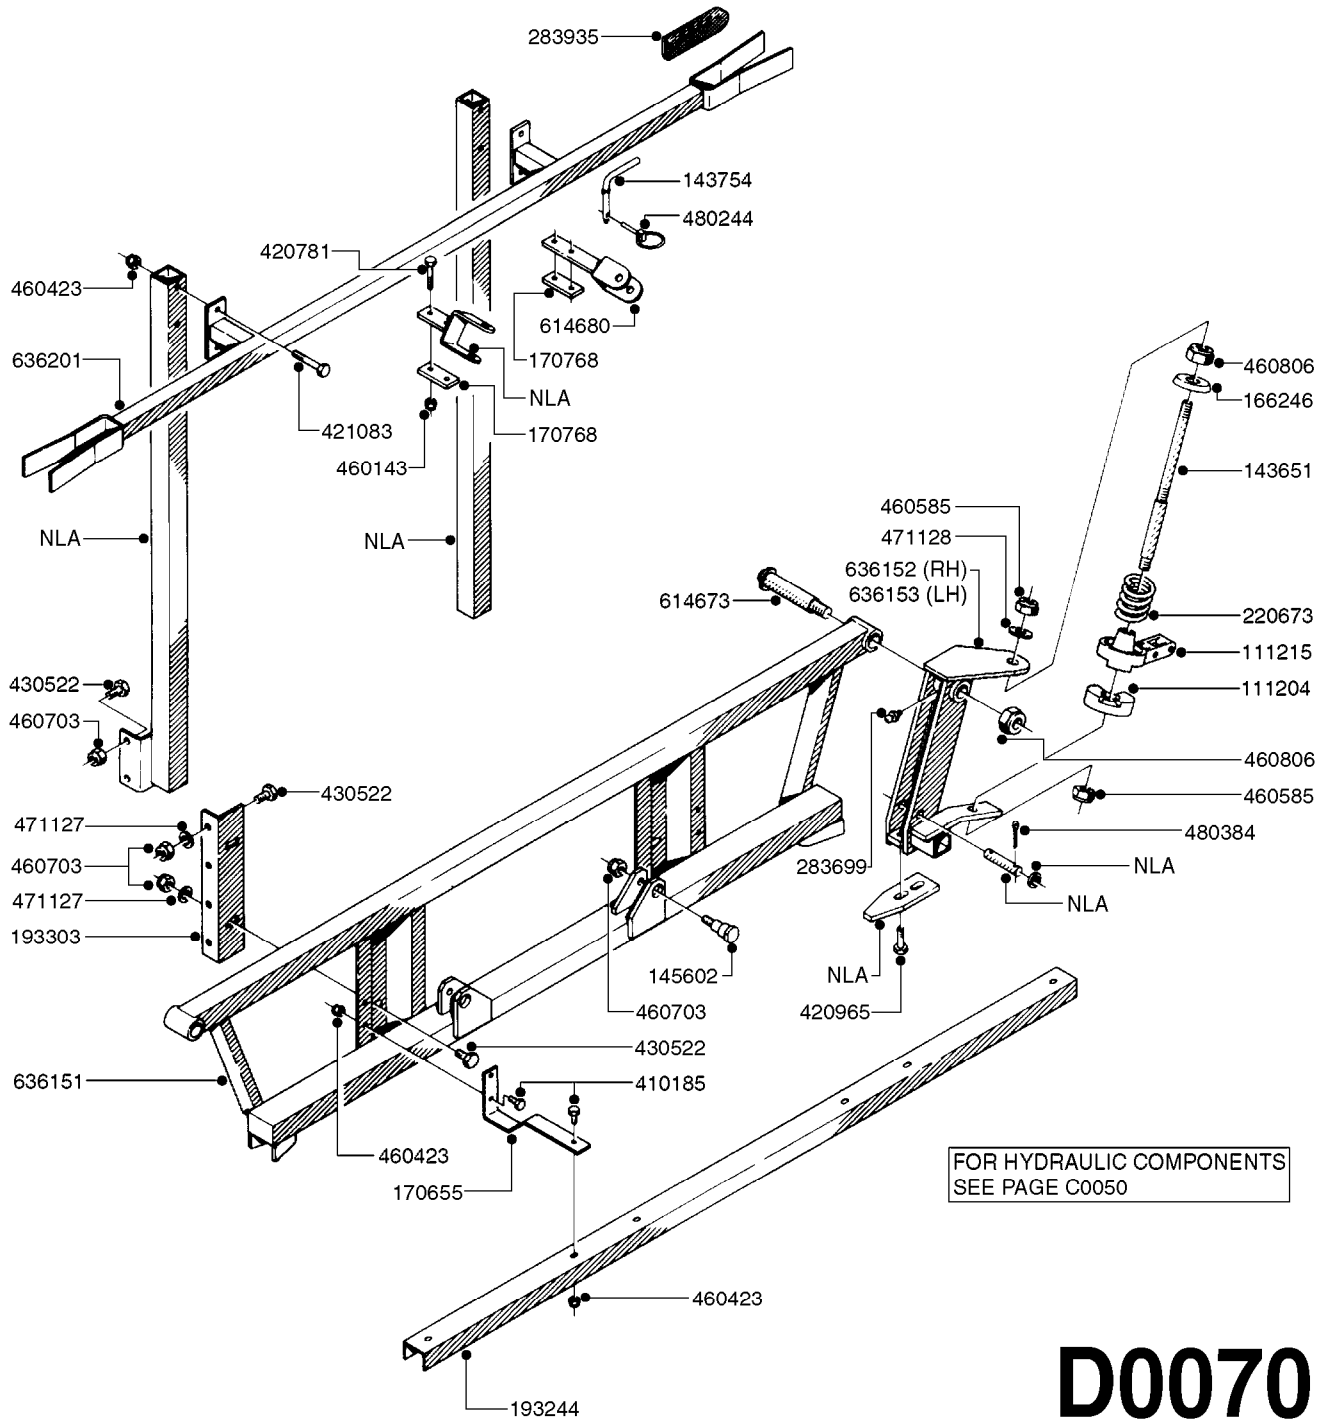

BOOM - SB 20' 26' 33' 40'  
D0060-HIN, 18:12:19

Page 0  
Date 07.02.2020 8:21

**D0060**

BOOM - SB 20' 26' 33' 40'  
D0060-HIN, 18:12:19

Page 1  
Date 07.02.2020 8:21

parts-n°	order qty	description
111204	1	CLAW CLUTCH/LOWER D80
111215	1	CLAW CLUTCH/UPPER D80
142597	1	DISTANCE TUBE
143651	1	AXLE M20/M16 L=355 F/BREAKAWAY
143721	1	FRICITION DISC FOR BOOM D30
143754	1	PIN D10 X 56
166246	1	WASHER CUP D53 F.SPRING
166736	1	CLAMP FOR SB BOOM
166865	1	WASHER D35/D25X2
193244	1	NOZZLE TRACK 6-8-10 M SB
193303	1	SUPPORTING ARM FOR SB BOOM
220673	1	SPRING F.PIVOT 100 X 51
334571	1	PLUG 40x40x2 F.SQ.TUBE
410185	1	BOLT HEX 8.8 DEL M6X16
421083	1	BOLT HEX 8.8 DEL M10X65
430522	1	BOLT HEX 8.8 DEL M12X25 FT
460261	1	NUT HEX M6X1.00 LOCK DIN985 A2 SS
460423	1	NUT HEX M10X1.50 LOCK DIN985A2 SS
460585	1	LOCKING NUT M16 DIN985 A2 SS
460703	1	NUT HEX M12X1.75 LOCK DIN985A2 SS
460806	1	NUT HEX M20X2.50 LOCK DIN985A2 SS
471122	1	WASHER, M10, Ø20/10.5X 2.0, SS
471127	1	WASHER, M12, Ø24/13X24X2.5 SS
471128	1	WASHER, M16, Ø30/17.0X 3.0, SS
480244	1	PIN SNAP D4.5
613487	1	TRANSPORT FITTINGS FOR SB BOOM
633942	1	OUTER BOOM WING 26', 28' SB
634163	1	CENTER SECTION - 20',26',33'
634185	1	BOOM WING OUTER PART 33' SB
635726	1	BOOM WING OUTER PART 40' SB
635779	1	INNER WING SECTION 40' SB
635780	1	INNER WING SEC. 26',28',33'SB
635792	1	BOOM WING - 20',21'SB-BOOM
706311	1	SPRING WITH HAND-GRIB