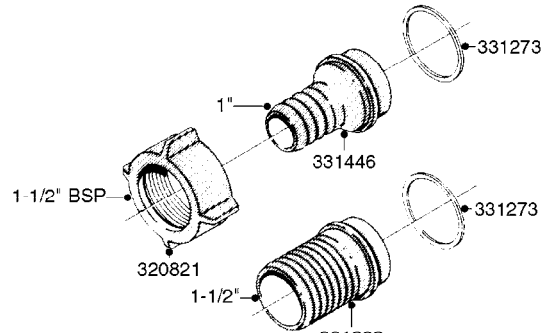

**COMPLETE ASSEMBLIES  
WHOLEGOODS ITEMS**

COMPLETE ASSEMBLY:  
818377 - 160' x 3/8" (50m) HOSE REEL  
818381 - 320' X 3/8" (100m) HOSE REEL

COMPLETE ASSEMBLY  
833768

**K0520**

HOSE WRAPS  
K0520-HIN, 05:12:19

Page 1  
Date 07.02.2020 8:22

parts-n°	order qty	description
241965	1	O-RING Ø12.1 X 1.6 NITRILE
242007	1	O-RING Ø9.1 X 1.6 NITRILE
281551	1	BALL VALVE 1/2"
320084	1	FITT.DK NUT 1/2" BSP
330212	1	O-RING D19/D14X2.4 F.1/2"NUT
330326	1	O-RING D30/D24X2 F.1"NUT
330676	1	FITT.DK HB 3/8" F. 1/2" NUT
330687	1	FITT.DK HB 1/2" F. 1/2" NUT
334190	1	FITT.DK HB 1/2' F. PISTOL 60S
334533	1	CLAMP HOSE PLASTIC 3/8"
334534	1	CLAMP HOSE PLASTIC 1/2"
636223	1	POST 12 VOLT TR30
712471	1	AGITATION VALVE ASSY. ON/OFF
843196	1	SPRAY GUN KIT TYPE 60 SHORT
843197	1	HANDGUN KIT TYPE 60 LONG
10013403	1	BOLT HEX 3/8-16X1 1/4 HCS Z5
10013503	1	NUT HEX NC 3/8"
10178903	1	WRAP HOSE SIDE MOUNT PLATE
10179003	1	WRAP HOSE BOTTOM PLATE MOUNT
10179403	1	WRAP WELDMENT FOR HI101789
10179503	1	WRAP WELDMENT FOR HI101790
10225603	1	BKT.FOR HOSE WRAP MOUNT NL NK
10225703	1	WRAP HOSE BDL.BOTTOM PLATE
92701703	1	HOSE R X3/8" X300PSI WP X0012"
92702103	1	HOSE R X1/2" X300PSI WP X0012"