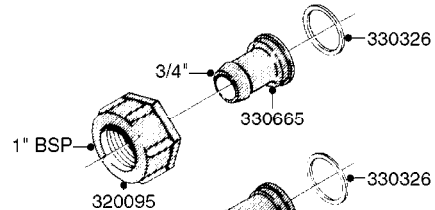

**K0520**

HOSE WRAPS  
K0520-HIN, 05:12:19

Page 1  
Date 07.02.2020 8:22

parts-n°	order qty	description
241965	1	O-RING Ø12.1 X 1.6 NITRILE
242007	1	O-RING Ø9.1 X 1.6 NITRILE
281551	1	BALL VALVE 1/2"
320084	1	FITT.DK NUT 1/2" BSP
330212	1	O-RING D19/D14X2.4 F.1/2"NUT
330326	1	O-RING D30/D24X2 F.1"NUT
330676	1	FITT.DK HB 3/8" F. 1/2" NUT
330687	1	FITT.DK HB 1/2" F. 1/2" NUT
334190	1	FITT.DK HB 1/2' F. PISTOL 60S
334533	1	CLAMP HOSE PLASTIC 3/8"
334534	1	CLAMP HOSE PLASTIC 1/2"
636223	1	POST 12 VOLT TR30
712471	1	AGITATION VALVE ASSY. ON/OFF
843196	1	SPRAY GUN KIT TYPE 60 SHORT
843197	1	HANDGUN KIT TYPE 60 LONG
10013403	1	BOLT HEX 3/8-16X1 1/4 HCS Z5
10013503	1	NUT HEX NC 3/8"
10178903	1	WRAP HOSE SIDE MOUNT PLATE
10179003	1	WRAP HOSE BOTTOM PLATE MOUNT
10179403	1	WRAP WELDMENT FOR HI101789
10179503	1	WRAP WELDMENT FOR HI101790
10225603	1	BKT.FOR HOSE WRAP MOUNT NL NK
10225703	1	WRAP HOSE BDL.BOTTOM PLATE
92701703	1	HOSE R X3/8" X300PSI WP X0012"
92702103	1	HOSE R X1/2" X300PSI WP X0012"