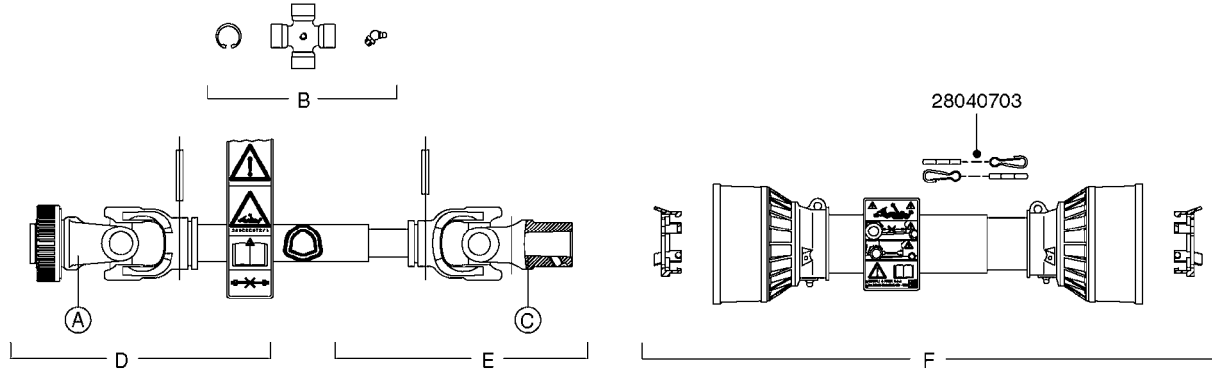

**A0080**

PUMP - 600 FITTINGS  
A0080-HIN, 01:01:16

Page 1

Date 07.02.2020 8:21

parts-n°	order qty	description
240122	1	DIAPHRAGM FOR PRES.DAMP.NITRIL
320095	1	FITT.DK NUT 1" BSP
320154	1	AIR BOTTLE, BOTTOM PART
320316	1	FITT.DK TEE 3/4" X3/4" X1"BSP
320327	1	HOUSING F. SUCTION AIR BOTTLE
320331	1	FITT.DK TEE 1" - 1" - 3/4" BSP
320342	1	FITT.DK EL 3/4"M X 1"F BSP
322095	1	FITT.DK TEE 1-1/2 X1-1/4 X3/4" BSP
330326	1	O-RING D30/D24X2 F.1"NUT
330341	1	FITT.DK HB 1" F. 1" NUT
330525	1	AIR BOTTLE, TOP HALF
330665	1	FITT.DK HB 3/4"F.1" NUT
330735	1	O-RING D30/D26X2
330746	1	GUARD PTO LOWER PART
330757	1	GUARD PTO UPPER PART
334265	1	DIAPHRAGM F. PRESS DAMP.
334531	1	CLAMP HOSE PLASTIC 3/4"
334553	1	DIAPHRAGM F.SUCTION AIR BOTTLE
410347	1	SCREW M6X20 8.8
420162	1	BOLT HEX 8.8 DEL 3/8"x15MM
420567	1	BOLT HEX 8.8 DEL M8X30 FT
460202	1	NUT HEX M6
460364	1	NUT HU M8 A2 SS DIN934
471122	1	WASHER, M10, Ø20/10.5X 2.0, SS
703032	1	SUCTION AIR BOTTLE 3/4" COMPL.
703301	1	VALVE FOR AIR BOTTLE
725970	1	DAMPER KIT 600
821623	1	PUMP 603/7 W COUPLING
821624	1	PUMP 603/7 W. FOOT TAPERED SHA
821625	1	PUMP 603/4 800RPM STRIGHT SHAF
845014	1	AIR BOTTLE COMPLETE HJ73
28030003	1	CLAMP HOSE GEAR P1" 6716
28034903	1	FITTING, REDUCER, 1-1/4"-3/4"
28038303	1	FITTING, TEE 2X1"BSPM/1"BSPF
28047203	1	CLAMP HOSE GEAR 60 X 80 6756
92702403	1	HOSE PVC SUCT GRAY 1"
92703203	1	HOSE R X3/4" X300PSI WP X0012"