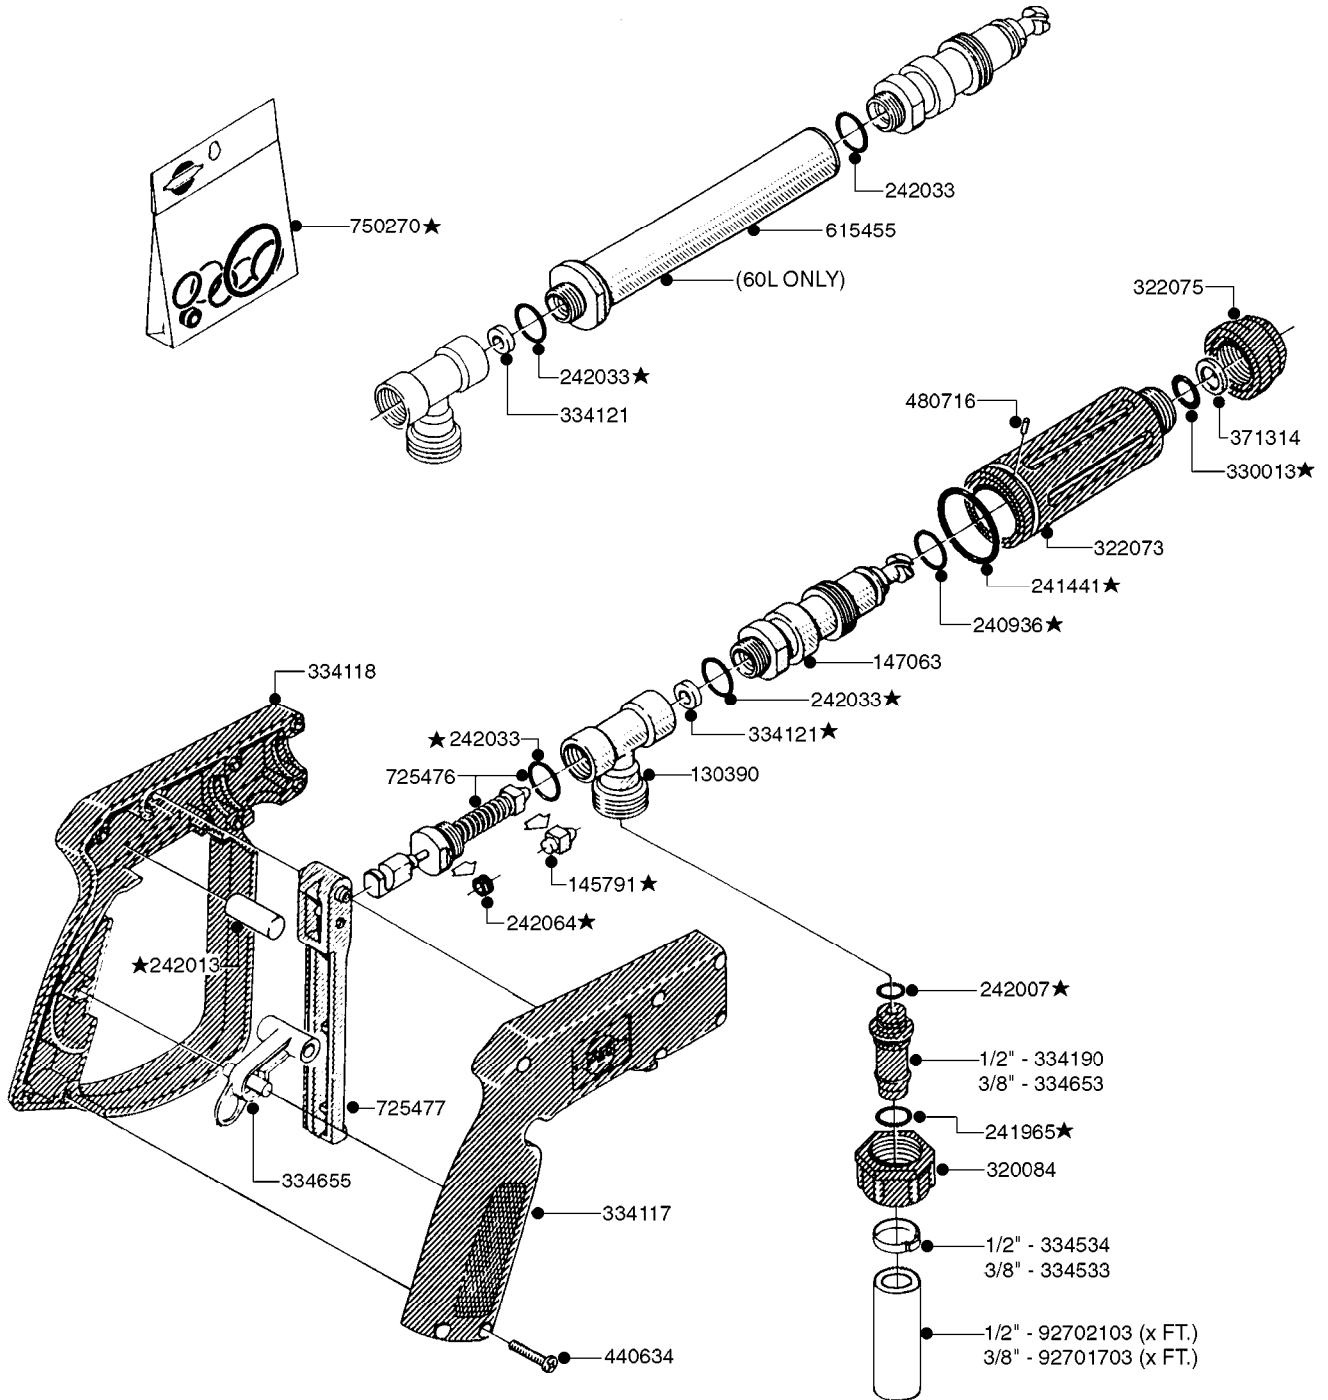

COMPLETE ASSEMBLY:
843197 - 60L
843196 - 60S

COMPLETE ASSEMBLIES
WHOLEGOODS ITEMS

K0480

HANDGUN TYPE 60S/60L POST 95
K0480-HIN, 01:01:16

Page 1

Date 07.02.2020 8:22

parts-n°	order qty	description
130390	1	TEE 3/8'X 1/2' BSP F.TYPE 60S
145791	1	CONE FOR ON/OFF
147063	1	SWIRL F.SPRAY GUN TYPE 60
240936	1	O-RING D13.3X2.4 NITRIL
241441	1	O-RING D29.3X3
241965	1	O-RING Ø12.1 X 1.6 NITRILE
242007	1	O-RING Ø9.1 X 1.6 NITRILE
242013	1	SPRING RUBBER F/TRIGGER
242033	1	O-RING Ø14.1 X 1.6 NITRILE
242064	1	SLEEVE RUBBER 3X8X4MM
320084	1	FITT.DK NUT 1/2" BSP
322073	1	HOUSING F.SWIRL TYPE 60S H.G.
322075	1	HOUSING F. NOZZLE
330013	1	O-RING 2.5 X 10 PUR
334117	1	HANDLE PIECE RIGHT F.60S/60L
334118	1	HANDLE PIECE LEFT F.60S/60L
334121	1	SEAT FOR ON-OFF TYPE
334190	1	FITT.DK HB 1/2' F. PISTOL 60S
334533	1	CLAMP HOSE PLASTIC 3/8"
334534	1	CLAMP HOSE PLASTIC 1/2"
334653	1	FITT.DK HB 3/8' F.HANDGUN
334655	1	TRIGGER SAFETY F.60S/60L GUN
371314	1	NOZZLE CERAMIC 1099-20
440634	1	SCREW 5/8"
480716	1	PIN D3X6 STAINLESS
615455	1	TUBE F.LANCE TYPE 60L
725476	1	SPINDLE
725477	1	TRIGGER
750270	1	GASKET KIT F.SPRAY GUN
843196	1	SPRAY GUN KIT TYPE 60 SHORT
843197	1	HANDGUN KIT TYPE 60 LONG
92701703	1	HOSE R X3/8" X300PSI WP X0012"
92702103	1	HOSE R X1/2" X300PSI WP X0012"