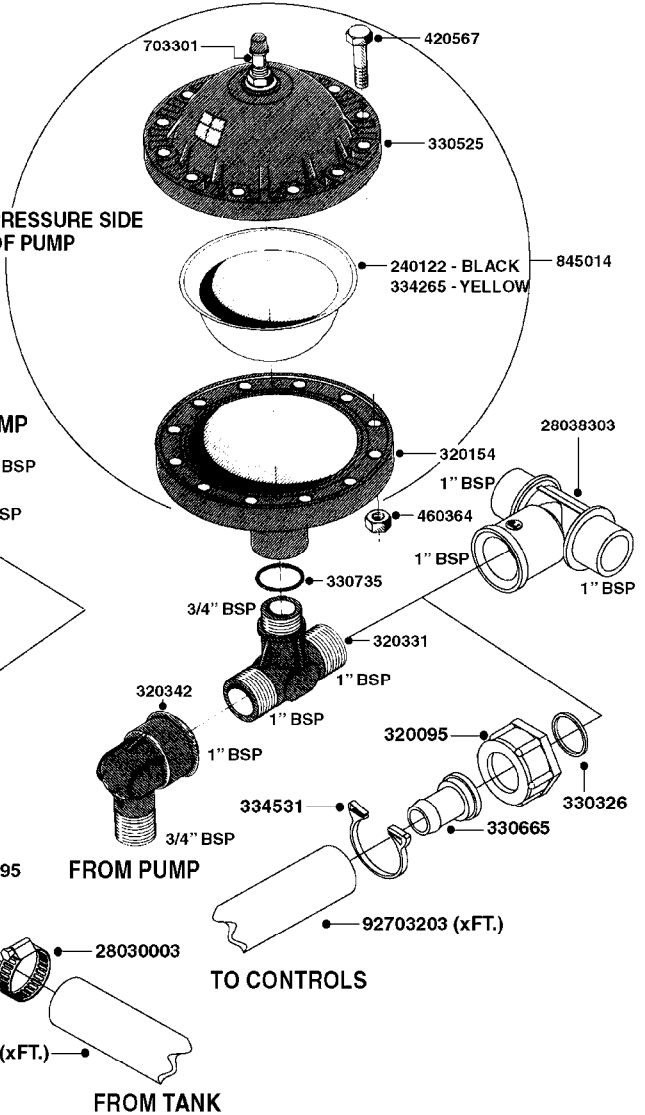

PRESSURE SIDE OF PUMP

- 821623 - 600 WITH COUPLER
- 821624 - 600 W/ MOUNTING BASE
- 821625 - 600 GAS DRIVEN - BELT DRIVE