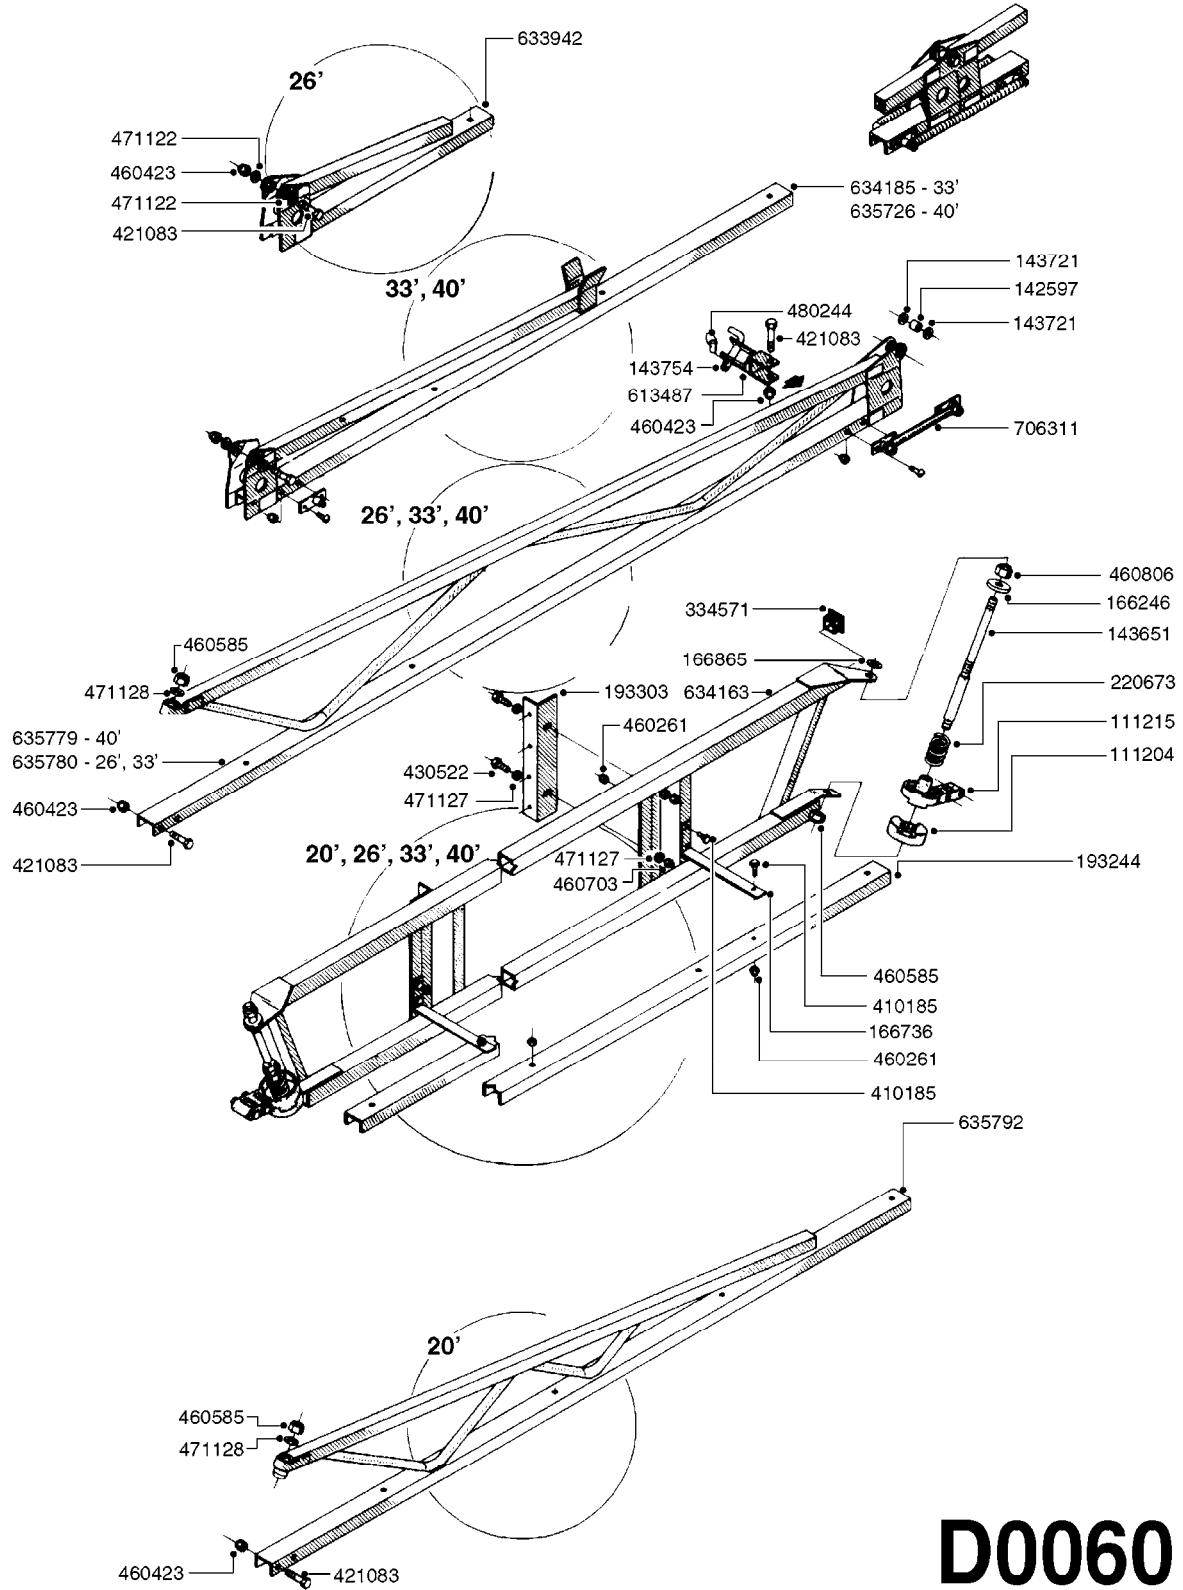

BOOM - SB 20' 26' 33' 40'
D0060-HIN, 18:12:19

Page 0
Date 07.02.2020 8:21

BOOM - SB 20' 26' 33' 40'
D0060-HIN, 18:12:19

Page 1
Date 07.02.2020 8:21

parts-n°	order qty	description
111204	1	CLAW CLUTCH/LOWER D80
111215	1	CLAW CLUTCH/UPPER D80
142597	1	DISTANCE TUBE
143651	1	AXLE M20/M16 L=355 F/BREAKAWAY
143721	1	FRICITION DISC FOR BOOM D30
143754	1	PIN D10 X 56
166246	1	WASHER CUP D53 F.SPRING
166736	1	CLAMP FOR SB BOOM
166865	1	WASHER D35/D25X2
193244	1	NOZZLE TRACK 6-8-10 M SB
193303	1	SUPPORTING ARM FOR SB BOOM
220673	1	SPRING F.PIVOT 100 X 51
334571	1	PLUG 40x40x2 F.SQ.TUBE
410185	1	BOLT HEX 8.8 DEL M6X16
421083	1	BOLT HEX 8.8 DEL M10X65
430522	1	BOLT HEX 8.8 DEL M12X25 FT
460261	1	NUT HEX M6X1.00 LOCK DIN985 A2 SS
460423	1	NUT HEX M10X1.50 LOCK DIN985A2 SS
460585	1	LOCKING NUT M16 DIN985 A2 SS
460703	1	NUT HEX M12X1.75 LOCK DIN985A2 SS
460806	1	NUT HEX M20X2.50 LOCK DIN985A2 SS
471122	1	WASHER, M10, Ø20/10.5X 2.0, SS
471127	1	WASHER, M12, Ø24/13X24X2.5 SS
471128	1	WASHER, M16, Ø30/17.0X 3.0, SS
480244	1	PIN SNAP D4.5
613487	1	TRANSPORT FITTINGS FOR SB BOOM
633942	1	OUTER BOOM WING 26', 28' SB
634163	1	CENTER SECTION - 20',26',33'
634185	1	BOOM WING OUTER PART 33' SB
635726	1	BOOM WING OUTER PART 40' SB
635779	1	INNER WING SECTION 40' SB
635780	1	INNER WING SEC. 26',28',33'SB
635792	1	BOOM WING - 20',21'SB-BOOM
706311	1	SPRING WITH HAND-GRIB