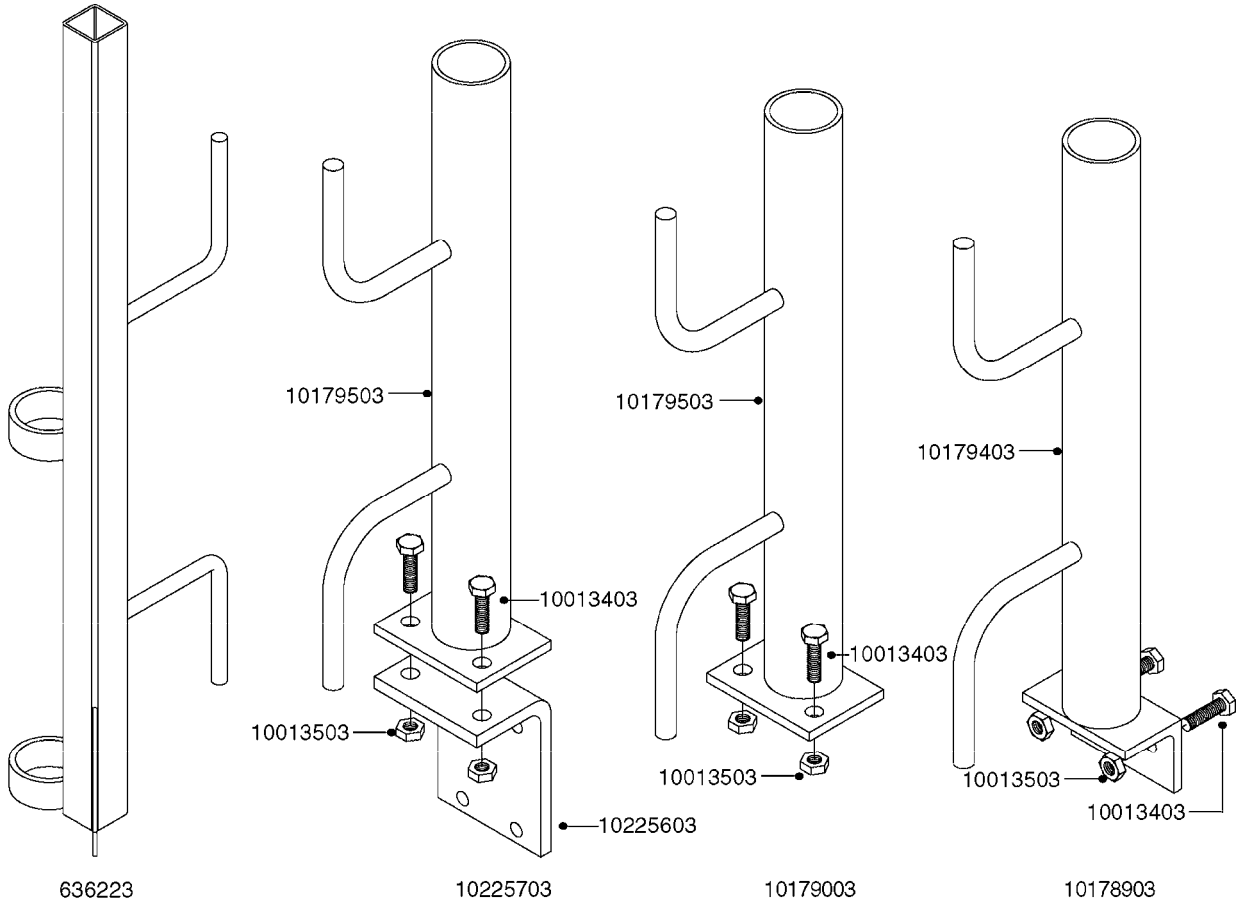

**COMPLETE ASSEMBLIES  
WHOLEGOODS ITEMS**

COMPLETE ASSEMBLY:  
818377 - 160' x 3/8" (50m) HOSE REEL  
818381 - 320' X 3/8" (100m) HOSE REEL

COMPLETE ASSEMBLY  
833768

# K0490

HOSE REEL ASSEMBLIES  
K0490-HIN, 01:01:16

Page 1

Date 07.02.2020 8:22

parts-n°	order qty	description
143684	1	BUSHING F. HOSE REEL
143706	1	SPACER TUBE F. 275' HOSE REEL
145925	1	NIPPLE M10 M6
146314	1	UNION BUSHING F.HOSE REEL
146315	1	RING FOR HOSE REEL
146487	1	SPACER ROD F/HOSE REEL 225mm
160311	1	WASHER D30/D20.4X2
241474	1	O-RING NITRIL
281072	1	SNAP-RING OUTER 20X1.20
282155	1	CLIP F.TUBE SUPPORT
320655	1	FITT.DK HN 1/2"-1/2" BSP
320821	1	FITT.DK NUT 1-1/2" BSP
330212	1	O-RING D19/D14X2.4 F.1/2"NUT
333443	1	BUSHING F. HOSE REEL
420604	1	BOLT HEX 8.8 DEL M10X25 FT DIN933
420626	1	BOLT HEX 8.8 DEL M10X20 FT
420862	1	BOLT HEX 8.8 DEL M10X16 FT
430286	1	BOLT HEX 8.8 DEL M12X30 FT
460423	1	NUT HEX M10X1.50 LOCK DIN985A2 SS
460703	1	NUT HEX M12X1.75 LOCK DIN985A2 SS
613207	1	CENTER TUBE FOR 164'HOSE REEL
613211	1	HOSE REEL NK 80/105
613292	1	CENTER TUBE 100 MM
633824	1	SIDE FOR HOSE REEL
633835	1	OUTER TUBE NK 300-600
633846	1	FITTING FOR HOSE REEL TR2/TR3
633905	1	BRKTS. HOSE REEL SM210
637986	1	CLAMP FITTING HOSE REEL
719073	1	HANDLE ASSY. F. HOSE REEL
719084	1	SWIVEL F.HOSE REEL
719121	1	HOSE 1/2'X2500M NUT
719401	1	CLIPS F.PISTOL ASSY.
725618	1	CLIP WHITE PLASTIC SNAP TYPE
818377	1	REEL FOR HOSE 160' X 3/8"
818381	1	REEL FOR HOSE 320' X 3/8'
818801	1	BKT.HOSE REEL MOUNT NL/NK/BOOM
818845	1	BKT.HOSE REEL SM210
833768	1	HOLDER F. HOSE REEL
834764	1	BKT.HOSE REEL MOUNT ESTATE SPR
61021400	1	BKT. BOOM MOUNT SM53/80 US