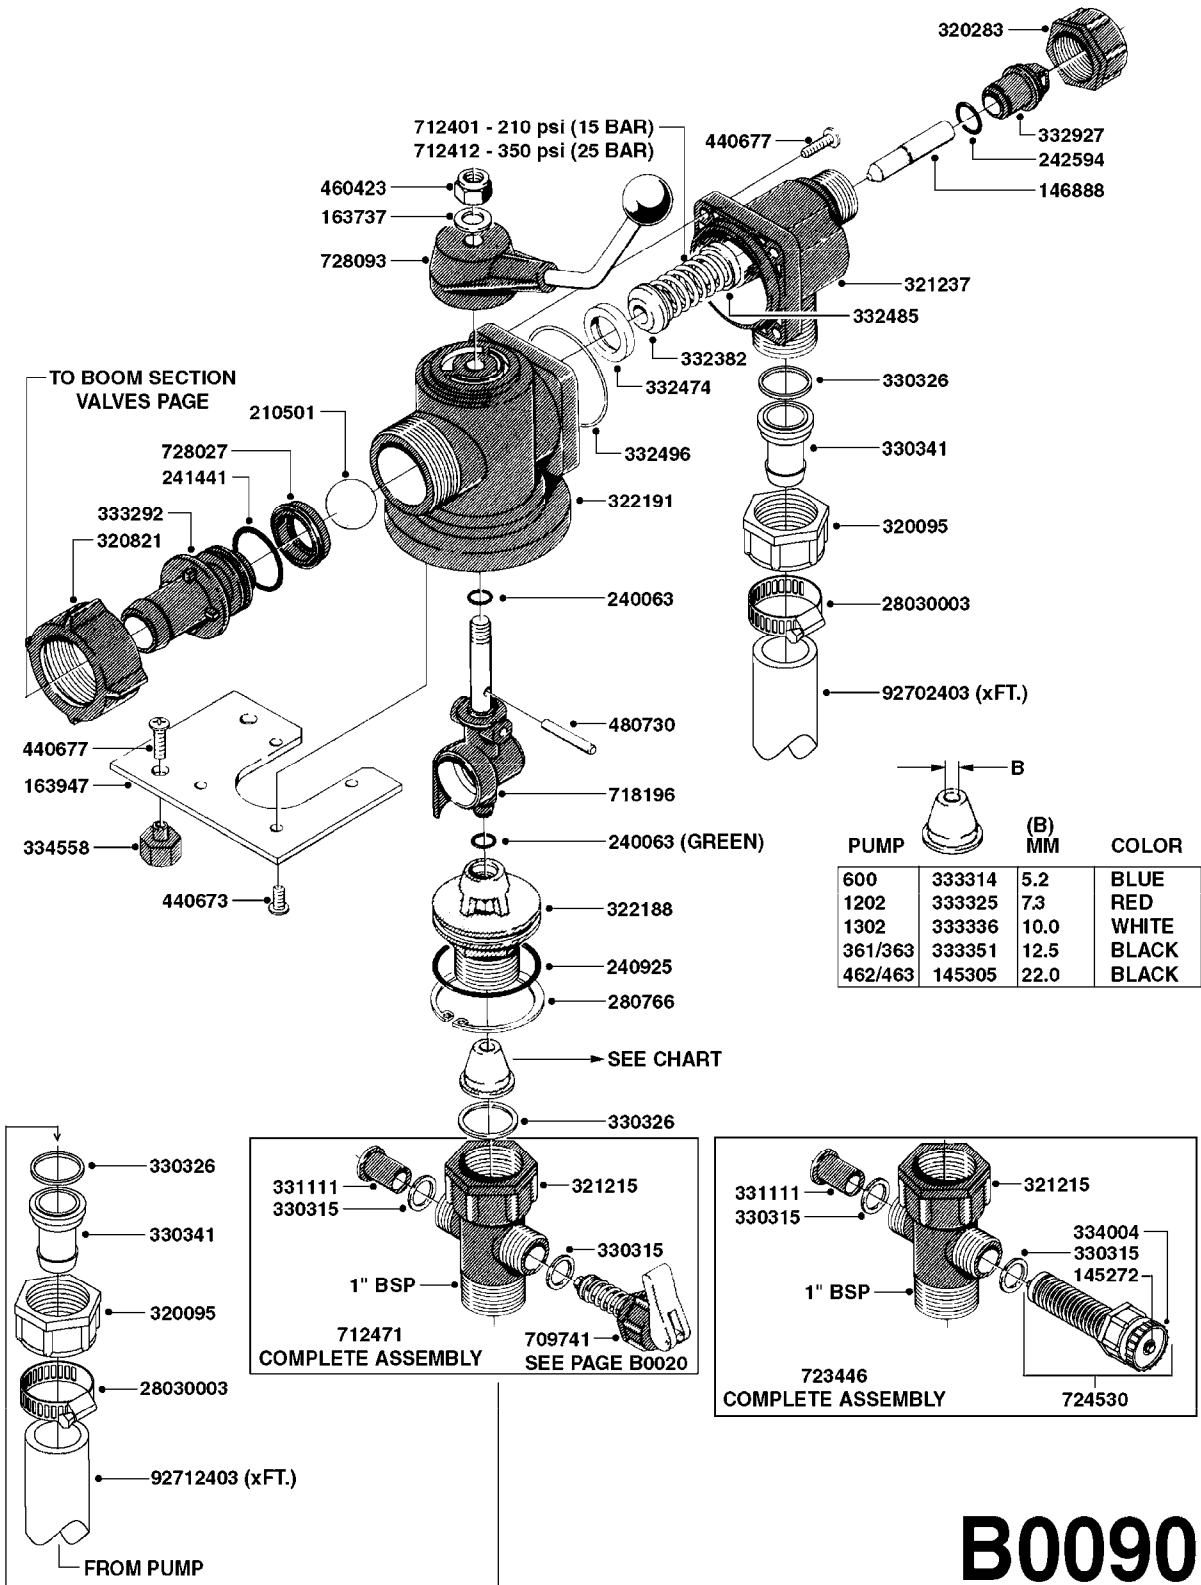

B0090

BK-180 MASTER VALVE-MAN.POST94
B0090-HIN, 30:08:16

Page 1
Date 07.02.2020 8:21

parts-n°	order qty	description
145272	1	INSERT F.AGIT.THUMBWHEEL BRASS
145305	1	NOZZLE F.OP.UNIT PUMP 462
146888	1	PIN 10 X 57MM STAINLESS
163737	1	WASHER D15.5/D10.5X1
163947	1	FITTING FOR BK 180
210501	1	BALL PLASTIC D25
240063	1	O-RING D14.1/9.3 X 2.4
240925	1	O-RING D49.5X3 NITRIL
241441	1	O-RING D29.3X3
242594	1	O-RING D14 X 1.78 SCH.70-EPDM
280766	1	SNAP-RING INNER 55X2 DIN 472
320095	1	FITT.DK NUT 1" BSP
320283	1	FITT.DK NUT 3/4"BSP
320821	1	FITT.DK NUT 1-1/2" BSP
321215	1	FITT.DK HOUSING F. AGITATION
321237	1	PRESSURE REGULATOR HOUSE BK180
322188	1	BOTTOM PIECE F.BALL EC
322191	1	HOUSING F.BALL (OPERATING UNIT)
330315	1	O-RING D18.4/D13X.6
330326	1	O-RING D30/D24X2 F.1"NUT
330341	1	FITT.DK HB 1" F. 1" NUT
331111	1	VALVE SEAT FOR 1/2" DISTRIBUT.
332382	1	VALVE CONE D25,7
332474	1	SEAT FOR OPERATING UNIT BALL
332485	1	SPRING GUIDE
332496	1	O-RING D58/54X2
332927	1	FITT.DK PLUG F. NOZZLE TUBE
333292	1	FITT.DK HB 1"O'RING F.1-1/2"
333314	1	NOZZ.RESTRICTOR 600 BLUE
333325	1	NOZZ.RESTRICTOR 1202 RED
333336	1	NOZZ.RESTRICTOR 1302 WHITE
333351	1	NOZZ.RESTRICTOR 361 BLACK
334004	1	WHEEL F.AGITATION W/O INSERT
334558	1	NUT HEX PLASTIC INSERT
440673	1	SCREW F.PLASTIC 5X12 SS
440677	1	SCREW F. PLASTIC 5X20 SS
460423	1	NUT HEX M10X1.50 LOCK DIN985A2 SS
480730	1	PIN ROLL 5X30 STAINLESS STEEL
709741	1	VALVE ASSY. 1/2" FLIP LEVER
712401	1	RELIEF VALVE ASSY. 12BAR
712412	1	RELIEF VALVE ASSY. 25BAR
712471	1	AGITATION VALVE ASSY. ON/OFF
718196	1	BALL VALVE HOUSING ASSEMBLY
723446	1	AGITATION VALVE ASSY. ADJUST.
724530	1	THUMB WHEEL FOR AGITATION
728027	1	BUSHING WITH SEAT
728093	1	HANDLE WITH BALL
28030003	1	CLAMP HOSE GEAR P1" 6716
92702403	1	HOSE PVC SUCT GRAY 1"
92712403	1	HOSE R X1" X300PSI WP X0012"