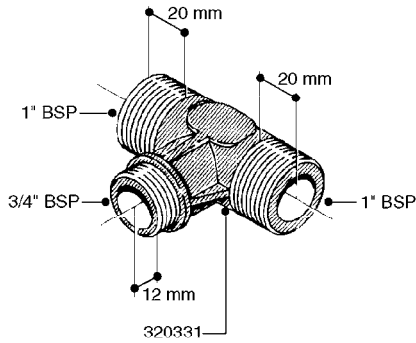

L0020

FITTINGS-T-PIECES, CAPS & ELBOWS
L0020-HIN, 01:01:16

Page 1
Date 07.02.2020 8:22

parts-n°	order qty	description
10053603	1	FITT. CAPNUT 2"BSP 5601
10194303	1	CAP BLANK 1 1/2 MCPHEE 210060
320047	1	FITT.DK CAPNUT 1/2" BSP
320106	1	FITT.DK CAPNUT 1" BSP
320272	1	FITT.DK CAPNUT 3/8" BSP
320316	1	FITT.DK TEE 3/4" X3/4" X1"BSP
320331	1	FITT.DK TEE 1" - 1" - 3/4" BSP
320342	1	FITT.DK EL 3/4"M X 1"F BSP
320563	1	FITT.DK 3 WAY 1/2" 110 DEG.
320677	1	NO LONGER AVAILABLE
320961	1	FITT.DK CAPNUT 1-1/2" BSP
321053	1	FITT.DK TEE 1/2 X1/2 X1/2" BSP
322072	1	FITT.DK TEE 3/8'X3/8'X3/8' BSP
322095	1	FITT.DK TEE 1-1/2 X1-1/4 X3/4" BSP
322138	1	FITT.DK ELB 1"M X 1"F BSP
330013	1	O-RING 2.5 X 10 PUR
330212	1	O-RING D19/D14X2.4 F.1/2"NUT
330326	1	O-RING D30/D24X2 F.1"NUT
331273	1	O-RING D44/D38X2 F.1-1/2"