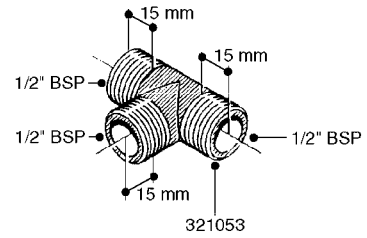

L0020

FITTINGS-T-PIECES, CAPS & ELBOWS
L0020-HIN, 01:01:16

Page 1
Date 07.02.2020 8:22

parts-n°	order qty	description
10053603	1	FITT. CAPNUT 2"BSP 5601
10194303	1	CAP BLANK 1 1/2 MCPHEE 210060
320047	1	FITT.DK CAPNUT 1/2" BSP
320106	1	FITT.DK CAPNUT 1" BSP
320272	1	FITT.DK CAPNUT 3/8" BSP
320316	1	FITT.DK TEE 3/4" X3/4" X1"BSP
320331	1	FITT.DK TEE 1" - 1" - 3/4" BSP
320342	1	FITT.DK EL 3/4"M X 1"F BSP
320563	1	FITT.DK 3 WAY 1/2" 110 DEG.
320677	1	NO LONGER AVAILABLE
320961	1	FITT.DK CAPNUT 1-1/2" BSP
321053	1	FITT.DK TEE 1/2 X1/2 X1/2" BSP
322072	1	FITT.DK TEE 3/8'X3/8'X3/8' BSP
322095	1	FITT.DK TEE 1-1/2 X1-1/4 X3/4" BSP
322138	1	FITT.DK ELB 1"M X 1"F BSP
330013	1	O-RING 2.5 X 10 PUR
330212	1	O-RING D19/D14X2.4 F.1/2"NUT
330326	1	O-RING D30/D24X2 F.1"NUT
331273	1	O-RING D44/D38X2 F.1-1/2"