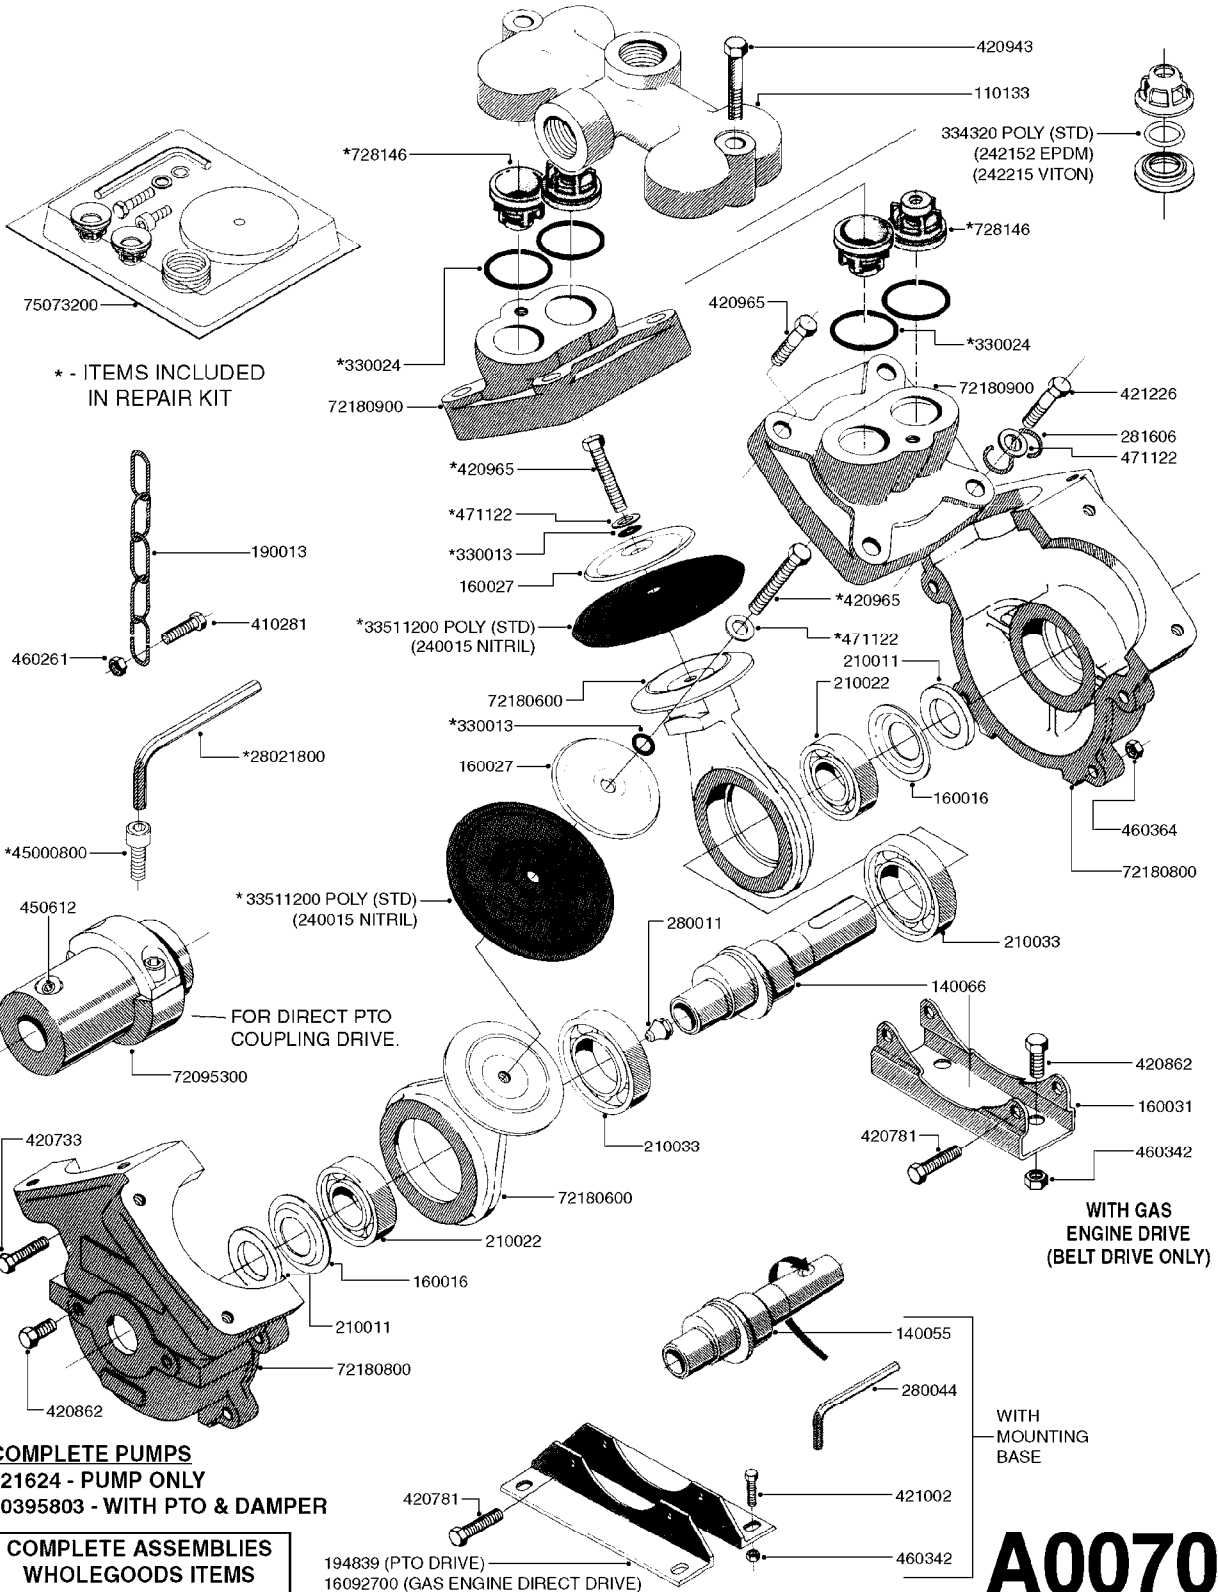

PUMP - 603
A0070-HIN, 01:01:16

COMPLETE PUMPS
821624 - PUMP ONLY
10395803 - WITH PTO & DAMPER

COMPLETE ASSEMBLIES
WHOLEGOODS ITEMS

A0070

PUMP - 603
A0070-HIN, 01:01:16

Page 1

Date 07.02.2020 8:21

parts-n°	order qty	description
110133	1	VALVE CHAMBER MOD 600 PAINTED
140055	1	CRANK SHAFT, MODEL 600
140066	1	CRANK SHAFT, MODEL 600/4
160016	1	DUST PLATE
160027	1	DIAPHRAGM UPPER DISC 500-600
160031	1	BASE PLATE MODEL 500-600
190013	1	CHAIN 35XL=800
194839	1	ANGLE IRON FOOT, M 500-600 RED
210011	1	SEAL FELT D39/23 X 4
210022	1	BEARING BALL 6205
210033	1	BEARING BALL 6007
240015	1	DIAPHRAGM MODEL 500-600 NITRIL
242152	1	O-RING D18.2X3 EPDM
242215	1	O-RING D18X3 VITON
280011	1	GREASE NIPPLE 1/8" SAE H TR
280044	1	KEY HEXAGON W6 3/16"
281606	1	S-HOOK GALVANIZED
330013	1	O-RING 2.5 X 10 PUR
330024	1	O-RING D41,1/D34.5 X 3,5
334320	1	O-RING D18X3 POLYURETHANE
410281	1	BOLT HEX 8.8 DEL M6X25 DIN933 A2
420733	1	BOLT HEX 8.8 DEL M8X40
420781	1	BOLT HEX 8.8 DEL M8X50
420862	1	BOLT HEX 8.8 DEL M10X16 FT
420943	1	BOLT HEX 8.8 DEL M10X50
420965	1	M10X40 MACHINE SCREW STAINLESS
421002	1	BOLT HEX 8.8 DEL M10X30 FT DIN933
421226	1	BOLT HEX 8.8 DEL M10X45
450612	1	SCREW M10X16 POINTED
460261	1	NUT HEX M6X1.00 LOCK DIN985 A2 SS
460342	1	NUT HEX M10 DEL DIN934
460364	1	NUT HU M8 A2 SS DIN934
471122	1	WASHER, M10, Ø20/10.5X 2.0, SS
728146	1	VALVE FOR 361(726890/707932)
821624	1	PUMP 603/7 W. FOOT TAPERED SHA
10395803	1	PUMP 603 C/W PTO 540 RPM
16092700	1	PUMP MOUNT PLATE TALL 500/600
28021800	1	KEY HEXAGON 8MM FOR M10
33511200	1	DIAPHRAGM 500-603 PUR 2006
45000800	1	BOLT ROUND M10X25
72095300	1	COUPLING 1-3/8" X 25, PAINTED
72180600	1	CONNECTING ROD FOR 503-603 M10
72180800	1	PUMP HOUSING 603 RED W/BOLTS
72180900	1	DIAPHRAGM COVER MOD. 600
75073200	1	PUMP KIT 603mm 06