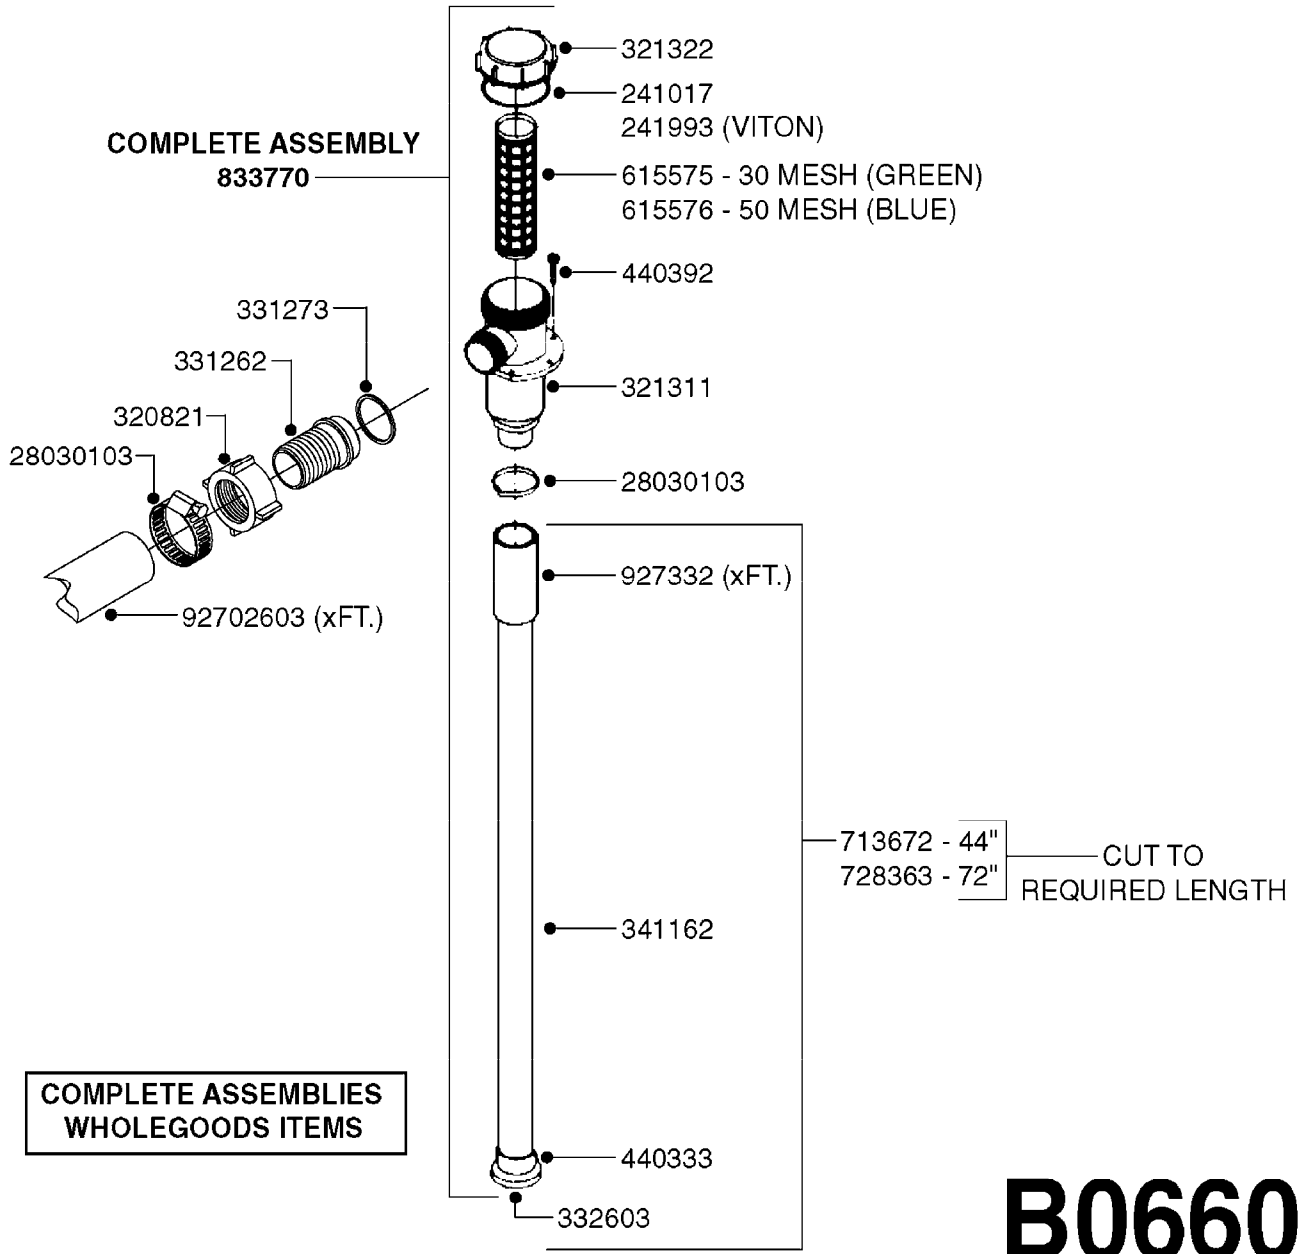

TOP SUCTION ASSEMBLY-SCREW CAP
B0660-HIN, 01:01:16

Page 1

Date 07.02.2020 8:21

parts-n°	order qty	description
241017	1	O-RING D74,5X3 NITRIL
241993	1	O-RING 74.5 X 3MM VIT/241017
320821	1	FITT.DK NUT 1-1/2" BSP
321311	1	FILTER BODY S 80 X 4
321322	1	SCREW CAP F. S80 X 4
331262	1	FITT.DK HB 1-1/2" F. 1-1/2"NUT
331273	1	O-RING D44/D38X2 F.1-1/2"
332603	1	CAP F. SUCTION TUBE
341162	1	SUCTION TUBE F.650
440333	1	SCREW 3.5 X 9.5 SS
440392	1	SCREW 6.3 X 25.0 DIN7981C TORX
615575	1	FILTER F.TOP SUCT.30 MESH GRN.
615576	1	FILTER F.TOP SUCT.50 MESH BLUE
713672	1	SUCTION TUBE L=44"
728363	1	SUCTION TUBE ASSY.L=72"
833770	1	TOP SUCTION KIT 300/500
927332	1	HOSE R X 28 BAR X 40MM X 0012"
28030103	1	CLAMP HOSE GEAR P5/4-S1.5"6724
92702603	1	HOSE PVC SUCT GRAY 1-1/2"