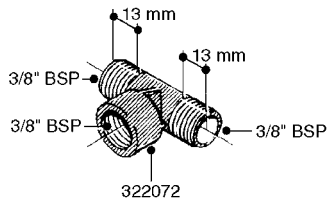

L0020

FITTINGS-T-PIECES, CAPS & ELBOWS
L0020-HIN, 01:01:16

Page 1
Date 07.02.2020 8:22

parts-n°	order qty	description
10053603	1	FITT. CAPNUT 2"BSP 5601
10194303	1	CAP BLANK 1 1/2 MCPHEE 210060
320047	1	FITT.DK CAPNUT 1/2" BSP
320106	1	FITT.DK CAPNUT 1" BSP
320272	1	FITT.DK CAPNUT 3/8" BSP
320316	1	FITT.DK TEE 3/4" X3/4" X1"BSP
320331	1	FITT.DK TEE 1" - 1" - 3/4" BSP
320342	1	FITT.DK EL 3/4"M X 1"F BSP
320563	1	FITT.DK 3 WAY 1/2" 110 DEG.
320677	1	NO LONGER AVAILABLE
320961	1	FITT.DK CAPNUT 1-1/2" BSP
321053	1	FITT.DK TEE 1/2 X1/2 X1/2" BSP
322072	1	FITT.DK TEE 3/8'X3/8'X3/8' BSP
322095	1	FITT.DK TEE 1-1/2 X1-1/4 X3/4" BSP
322138	1	FITT.DK ELB 1"M X 1"F BSP
330013	1	O-RING 2.5 X 10 PUR
330212	1	O-RING D19/D14X2.4 F.1/2"NUT
330326	1	O-RING D30/D24X2 F.1"NUT
331273	1	O-RING D44/D38X2 F.1-1/2"