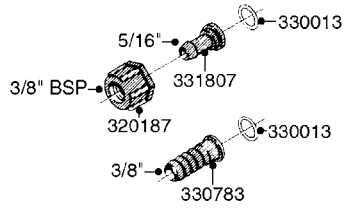

**K0520**

HOSE WRAPS  
K0520-HIN, 05:12:19

Page 1  
Date 07.02.2020 8:22

parts-n°	order qty	description
241965	1	O-RING Ø12.1 X 1.6 NITRILE
242007	1	O-RING Ø9.1 X 1.6 NITRILE
281551	1	BALL VALVE 1/2"
320084	1	FITT.DK NUT 1/2" BSP
330212	1	O-RING D19/D14X2.4 F.1/2"NUT
330326	1	O-RING D30/D24X2 F.1"NUT
330676	1	FITT.DK HB 3/8" F. 1/2" NUT
330687	1	FITT.DK HB 1/2" F. 1/2" NUT
334190	1	FITT.DK HB 1/2' F. PISTOL 60S
334533	1	CLAMP HOSE PLASTIC 3/8"
334534	1	CLAMP HOSE PLASTIC 1/2"
636223	1	POST 12 VOLT TR30
712471	1	AGITATION VALVE ASSY. ON/OFF
843196	1	SPRAY GUN KIT TYPE 60 SHORT
843197	1	HANDGUN KIT TYPE 60 LONG
10013403	1	BOLT HEX 3/8-16X1 1/4 HCS Z5
10013503	1	NUT HEX NC 3/8"
10178903	1	WRAP HOSE SIDE MOUNT PLATE
10179003	1	WRAP HOSE BOTTOM PLATE MOUNT
10179403	1	WRAP WELDMENT FOR HI101789
10179503	1	WRAP WELDMENT FOR HI101790
10225603	1	BKT.FOR HOSE WRAP MOUNT NL NK
10225703	1	WRAP HOSE BDL.BOTTOM PLATE
92701703	1	HOSE R X3/8" X300PSI WP X0012"
92702103	1	HOSE R X1/2" X300PSI WP X0012"