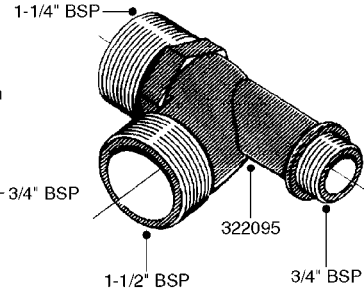

L0020

FITTINGS-T-PIECES, CAPS & ELBOWS
L0020-HIN, 01:01:16

Page 1
Date 07.02.2020 8:22

parts-n°	order qty	description
10053603	1	FITT. CAPNUT 2"BSP 5601
10194303	1	CAP BLANK 1 1/2 MCPHEE 210060
320047	1	FITT.DK CAPNUT 1/2" BSP
320106	1	FITT.DK CAPNUT 1" BSP
320272	1	FITT.DK CAPNUT 3/8" BSP
320316	1	FITT.DK TEE 3/4" X3/4" X1"BSP
320331	1	FITT.DK TEE 1" - 1" - 3/4" BSP
320342	1	FITT.DK EL 3/4"M X 1"F BSP
320563	1	FITT.DK 3 WAY 1/2" 110 DEG.
320677	1	NO LONGER AVAILABLE
320961	1	FITT.DK CAPNUT 1-1/2" BSP
321053	1	FITT.DK TEE 1/2 X1/2 X1/2" BSP
322072	1	FITT.DK TEE 3/8'X3/8'X3/8' BSP
322095	1	FITT.DK TEE 1-1/2 X1-1/4 X3/4" BSP
322138	1	FITT.DK ELB 1"M X 1"F BSP
330013	1	O-RING 2.5 X 10 PUR
330212	1	O-RING D19/D14X2.4 F.1/2"NUT
330326	1	O-RING D30/D24X2 F.1"NUT
331273	1	O-RING D44/D38X2 F.1-1/2"