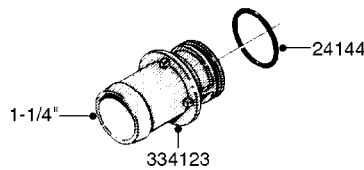

**K0520**

HOSE WRAPS  
K0520-HIN, 05:12:19

Page 1  
Date 07.02.2020 8:22

parts-n°	order qty	description
241965	1	O-RING Ø12.1 X 1.6 NITRILE
242007	1	O-RING Ø9.1 X 1.6 NITRILE
281551	1	BALL VALVE 1/2"
320084	1	FITT.DK NUT 1/2" BSP
330212	1	O-RING D19/D14X2.4 F.1/2"NUT
330326	1	O-RING D30/D24X2 F.1"NUT
330676	1	FITT.DK HB 3/8" F. 1/2" NUT
330687	1	FITT.DK HB 1/2" F. 1/2" NUT
334190	1	FITT.DK HB 1/2' F. PISTOL 60S
334533	1	CLAMP HOSE PLASTIC 3/8"
334534	1	CLAMP HOSE PLASTIC 1/2"
636223	1	POST 12 VOLT TR30
712471	1	AGITATION VALVE ASSY. ON/OFF
843196	1	SPRAY GUN KIT TYPE 60 SHORT
843197	1	HANDGUN KIT TYPE 60 LONG
10013403	1	BOLT HEX 3/8-16X1 1/4 HCS Z5
10013503	1	NUT HEX NC 3/8"
10178903	1	WRAP HOSE SIDE MOUNT PLATE
10179003	1	WRAP HOSE BOTTOM PLATE MOUNT
10179403	1	WRAP WELDMENT FOR HI101789
10179503	1	WRAP WELDMENT FOR HI101790
10225603	1	BKT.FOR HOSE WRAP MOUNT NL NK
10225703	1	WRAP HOSE BDL.BOTTOM PLATE
92701703	1	HOSE R X3/8" X300PSI WP X0012"
92702103	1	HOSE R X1/2" X300PSI WP X0012"