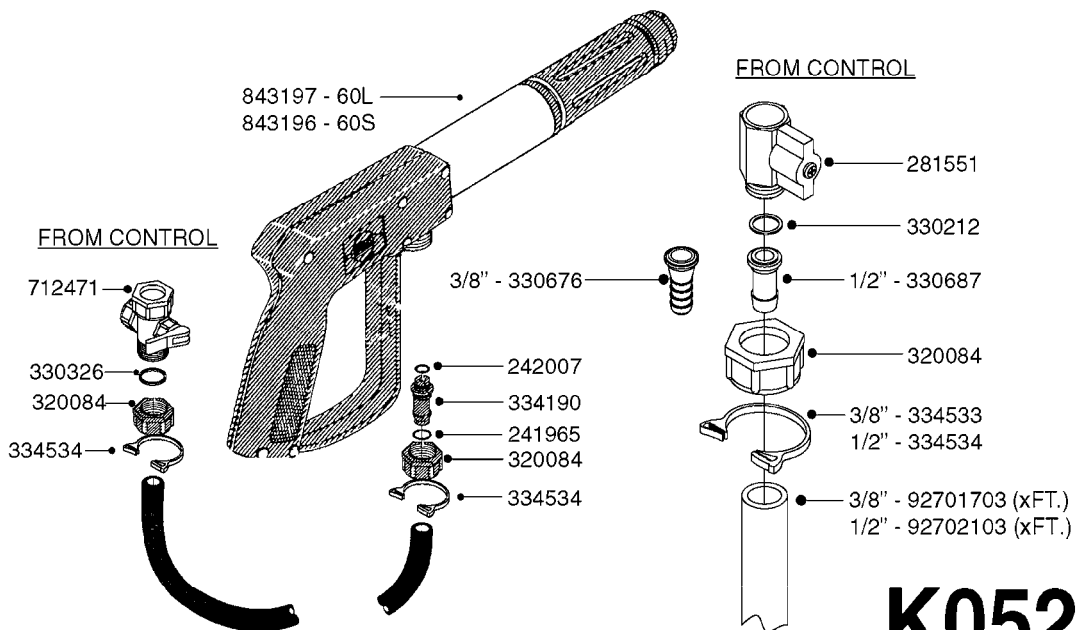

K0520

HOSE WRAPS
K0520-HIN, 05:12:19

Page 1
Date 07.02.2020 8:20

parts-n°	order qty	description
241965	1	O-RING Ø12.1 X 1.6 NITRILE
242007	1	O-RING Ø9.1 X 1.6 NITRILE
281551	1	BALL VALVE 1/2"
320084	1	FITT.DK NUT 1/2" BSP
330212	1	O-RING D19/D14X2.4 F.1/2"NUT
330326	1	O-RING D30/D24X2 F.1"NUT
330676	1	FITT.DK HB 3/8" F. 1/2" NUT
330687	1	FITT.DK HB 1/2" F. 1/2" NUT
334190	1	FITT.DK HB 1/2' F. PISTOL 60S
334533	1	CLAMP HOSE PLASTIC 3/8"
334534	1	CLAMP HOSE PLASTIC 1/2"
636223	1	POST 12 VOLT TR30
712471	1	AGITATION VALVE ASSY. ON/OFF
843196	1	SPRAY GUN KIT TYPE 60 SHORT
843197	1	HANDGUN KIT TYPE 60 LONG
10013403	1	BOLT HEX 3/8-16X1 1/4 HCS Z5
10013503	1	NUT HEX NC 3/8"
10178903	1	WRAP HOSE SIDE MOUNT PLATE
10179003	1	WRAP HOSE BOTTOM PLATE MOUNT
10179403	1	WRAP WELDMENT FOR HI101789
10179503	1	WRAP WELDMENT FOR HI101790
10225603	1	BKT.FOR HOSE WRAP MOUNT NL NK
10225703	1	WRAP HOSE BDL.BOTTOM PLATE
92701703	1	HOSE R X3/8" X300PSI WP X0012"
92702103	1	HOSE R X1/2" X300PSI WP X0012"