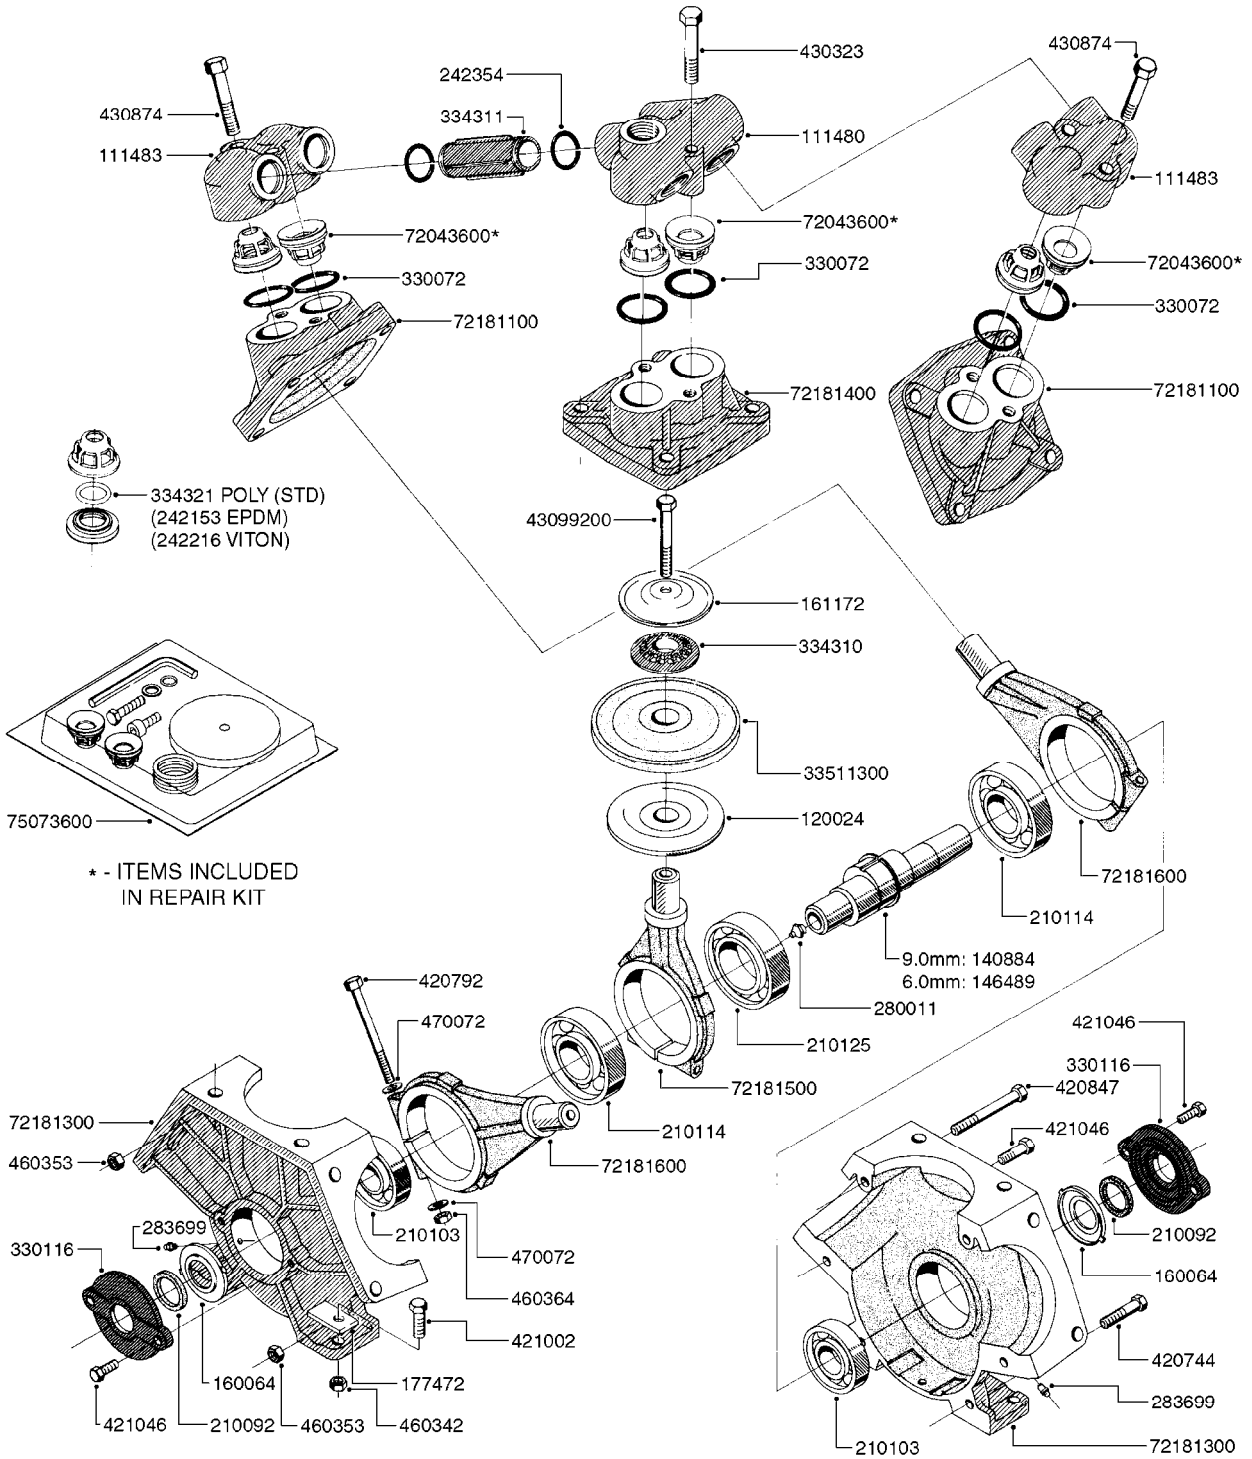

COMPLETE PUMPS
821635 - PUMP ONLY
10396203 - WITH PTO & DAMPER

COMPLETE ASSEMBLIES
WHOLEGOODS ITEMS

A0230

PUMP - 1303 W/ MOUNTING BASE
A0230-HIN, 01:01:16

Page 1
Date 07.02.2020 8:20

parts-n°	order qty	description
111480	1	VALVE HEAD 1302 CENTER
111483	1	VALVE HEAD SIDE 1302
120024	1	DIAPHRAGM BACK DISC 1200-1300
140884	1	CRANK SHAFT MODEL 1300-9
146489	1	CRANK SHAFT MODEL 1302-6MM
160064	1	DUST PLATE
161172	1	DIAPHRAGM DISC F. 1203/1303
177472	1	BRACKET 25 X 5
210092	1	SEAL FELT D43/30X5
210103	1	BEARING BALL 6306
210114	1	BEARING BALL 6308
210125	1	BEARING BALL 6210
242153	1	O-RING D26X4 EPDM
242216	1	O-RING VITON F/1202/1302/462
242354	1	O-RING D32.2X3.0 VITON
280011	1	GREASE NIPPLE 1/8" SAE H TR
283699	1	GREASE NIPPLE M6X1
330072	1	O-RING D53.5/D45.5X4
330116	1	SEAL RETAINER, MODEL 1300
334310	1	NYLON WASHER 1202/1302/462
334311	1	CONNECTION PIPE INLET MOD.1302
334321	1	O-RING POLY. 34.0x26.0x4.0
420744	1	BOLT HEX 8.8 DEL M8X40
420792	1	BOLT HEX 8.8 RAW M8X95
420847	1	BOLT HEX 8.8 DEL M8X85
421002	1	BOLT HEX 8.8 DEL M10X30 FT DIN933
421046	1	BOLT HEX M8X25/25 A2 SS DIN933
430323	1	BOLT HEX 8.8 DEL M12X60
430874	1	SCREW SET 8.8 DEL M12X70 FT
460342	1	NUT HEX M10 DEL DIN934
460353	1	NUT HEX M8 BLACK
460364	1	NUT HU M8 A2 SS DIN934
470072	1	WASHER D15/D8X.5 LOCK
821635	1	PUMP 1303/9 540RPM
10396203	1	PUMP 1303 C/W PTO 540 RPM
33511300	1	DIAPHRAGM 1202-1303 POLY 2006
43099200	1	BOLT HEX SS M12 X 30 DIN933 A4
72043600	1	VALVE FOR 462/463
72181100	1	DIAPHRAGM COVER 1203/1303+BLTS
72181300	1	PUMP CASTING 1300 RED W/BOLTS
72181400	1	DIAPHRAGM COVER 1303 W/BOLTS
72181500	1	CONNECTING ROD, CENTER 1303
72181600	1	CONNECTING ROD, SIDE MOD.1300
75073600	1	PUMP KIT 1303 MM "06"