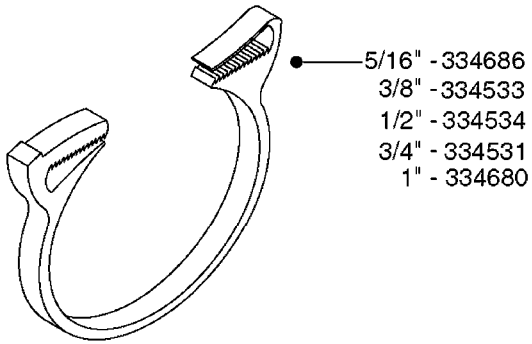

I.D.	PART # (ONE FOOT)	
3/8" 1/2" 3/4" 1" 1-1/4" 1-1/2"	92701703 92702103 92703203 92712403 92734403 92736503	 <p>RUBBER HOSE</p>
5/16" 3/8" 1/4" 1/2" 3/4"	927281 927284 927268 927269 927270	 <p>PVC HOSE</p>
1" 1-1/4" 1-1/2" 2" 2-1/2"	92702403 92738900 92702603 92702703 92702803	 <p>PVC SPIRAL SUCTION HOSE, GRAY</p>
3/4" 1-1/4"	927205 92703503	 <p>CLEAR HOSE, SMOOTH</p>
1/2" 3/4"	10631003 927231	 <p>PVC HOSE, CLEAR, REINFORCED</p>
4mm 6mm 8mm 10mm .25" .38"	927253 RED 927264 RED 927306 BLACK 927330 BLACK 92703303 BLACK 92703403 BLACK	 <p>PVC AIR HOSE, SMOOTH</p>

Hose Size	Pressure	Suction	Clamp Code
5/16"	284582		-
3/8"	28044903		6706
1/2"	28029803		6708
3/4"	28029903		6712
1"	28030003	28029903	6716
1-1/4"	28030103		6724
1-1/2"		28030103	6724
2"		28030203	235-67
2-1/2"		28030303	235-74
3"		28030403	235-87