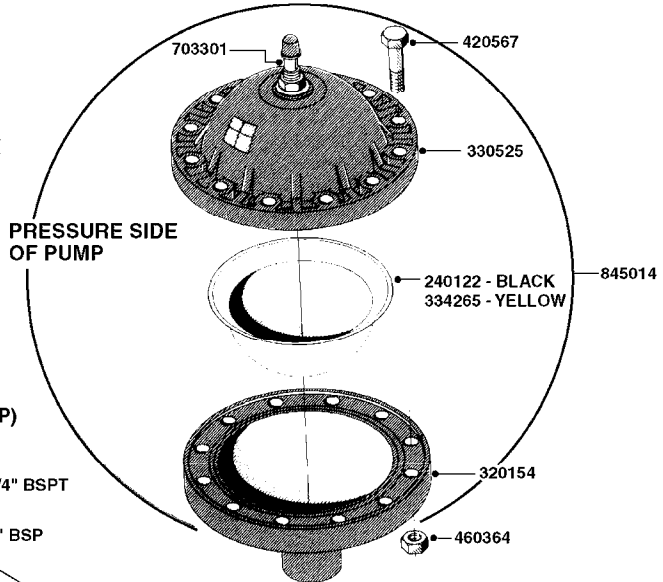

Housing for Yellow Diaphragm-

The groove on the lower housing of a the Pressure Damper is recognized by the extra lip on the bottom inside of the groove. For this style Pressure Damper, you need the YELLOW diaphragm (334265).

PRESSURE SIDE OF PUMP