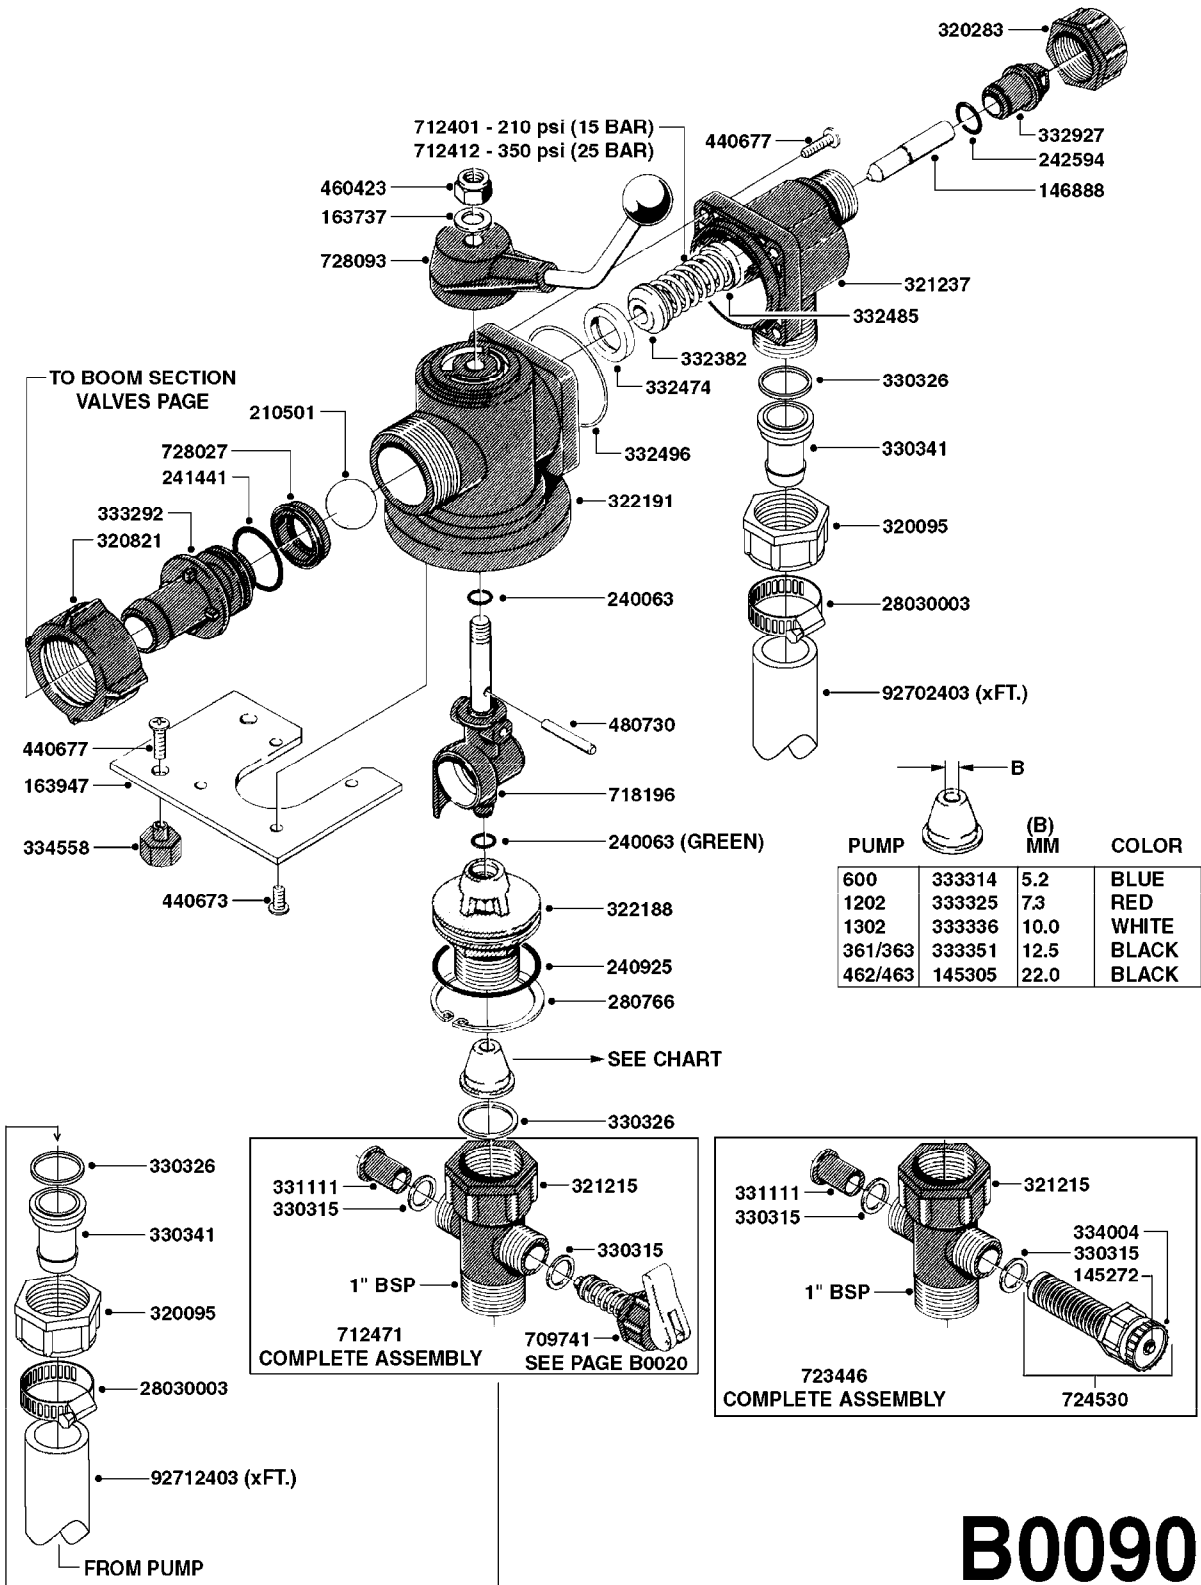

B0090

BK-180 MASTER VALVE-MAN.POST94
B0090-HIN, 30:08:16

Page 1
Date 07.02.2020 8:20

parts-n°	order qty	description
145272	1	INSERT F.AGIT.THUMBWHEEL BRASS
145305	1	NOZZLE F.OP.UNIT PUMP 462
146888	1	PIN 10 X 57MM STAINLESS
163737	1	WASHER D15.5/D10.5X1
163947	1	FITTING FOR BK 180
210501	1	BALL PLASTIC D25
240063	1	O-RING D14.1/9.3 X 2.4
240925	1	O-RING D49.5X3 NITRIL
241441	1	O-RING D29.3X3
242594	1	O-RING D14 X 1.78 SCH.70-EPDM
280766	1	SNAP-RING INNER 55X2 DIN 472
320095	1	FITT.DK NUT 1" BSP
320283	1	FITT.DK NUT 3/4"BSP
320821	1	FITT.DK NUT 1-1/2" BSP
321215	1	FITT.DK HOUSING F. AGITATION
321237	1	PRESSURE REGULATOR HOUSE BK180
322188	1	BOTTOM PIECE F.BALL EC
322191	1	HOUSING F.BALL (OPERATING UNIT)
330315	1	O-RING D18.4/D13X.6
330326	1	O-RING D30/D24X2 F.1"NUT
330341	1	FITT.DK HB 1" F. 1" NUT
331111	1	VALVE SEAT FOR 1/2" DISTRIBUT.
332382	1	VALVE CONE D25,7
332474	1	SEAT FOR OPERATING UNIT BALL
332485	1	SPRING GUIDE
332496	1	O-RING D58/54X2
332927	1	FITT.DK PLUG F. NOZZLE TUBE
333292	1	FITT.DK HB 1"O'RING F.1-1/2"
333314	1	NOZZ.RESTRICTOR 600 BLUE
333325	1	NOZZ.RESTRICTOR 1202 RED
333336	1	NOZZ.RESTRICTOR 1302 WHITE
333351	1	NOZZ.RESTRICTOR 361 BLACK
334004	1	WHEEL F.AGITATION W/O INSERT
334558	1	NUT HEX PLASTIC INSERT
440673	1	SCREW F.PLASTIC 5X12 SS
440677	1	SCREW F. PLASTIC 5X20 SS
460423	1	NUT HEX M10X1.50 LOCK DIN985A2 SS
480730	1	PIN ROLL 5X30 STAINLESS STEEL
709741	1	VALVE ASSY. 1/2" FLIP LEVER
712401	1	RELIEF VALVE ASSY. 12BAR
712412	1	RELIEF VALVE ASSY. 25BAR
712471	1	AGITATION VALVE ASSY. ON/OFF
718196	1	BALL VALVE HOUSING ASSEMBLY
723446	1	AGITATION VALVE ASSY. ADJUST.
724530	1	THUMB WHEEL FOR AGITATION
728027	1	BUSHING WITH SEAT
728093	1	HANDLE WITH BALL
28030003	1	CLAMP HOSE GEAR P1" 6716
92702403	1	HOSE PVC SUCT GRAY 1"
92712403	1	HOSE R X1" X300PSI WP X0012"