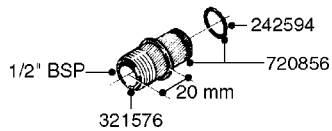

**K0520**

HOSE WRAPS  
K0520-HIN, 05:12:19

Page 1  
Date 07.02.2020 8:20

parts-n°	order qty	description
241965	1	O-RING Ø12.1 X 1.6 NITRILE
242007	1	O-RING Ø9.1 X 1.6 NITRILE
281551	1	BALL VALVE 1/2"
320084	1	FITT.DK NUT 1/2" BSP
330212	1	O-RING D19/D14X2.4 F.1/2"NUT
330326	1	O-RING D30/D24X2 F.1"NUT
330676	1	FITT.DK HB 3/8" F. 1/2" NUT
330687	1	FITT.DK HB 1/2" F. 1/2" NUT
334190	1	FITT.DK HB 1/2' F. PISTOL 60S
334533	1	CLAMP HOSE PLASTIC 3/8"
334534	1	CLAMP HOSE PLASTIC 1/2"
636223	1	POST 12 VOLT TR30
712471	1	AGITATION VALVE ASSY. ON/OFF
843196	1	SPRAY GUN KIT TYPE 60 SHORT
843197	1	HANDGUN KIT TYPE 60 LONG
10013403	1	BOLT HEX 3/8-16X1 1/4 HCS Z5
10013503	1	NUT HEX NC 3/8"
10178903	1	WRAP HOSE SIDE MOUNT PLATE
10179003	1	WRAP HOSE BOTTOM PLATE MOUNT
10179403	1	WRAP WELDMENT FOR HI101789
10179503	1	WRAP WELDMENT FOR HI101790
10225603	1	BKT.FOR HOSE WRAP MOUNT NL NK
10225703	1	WRAP HOSE BDL.BOTTOM PLATE
92701703	1	HOSE R X3/8" X300PSI WP X0012"
92702103	1	HOSE R X1/2" X300PSI WP X0012"