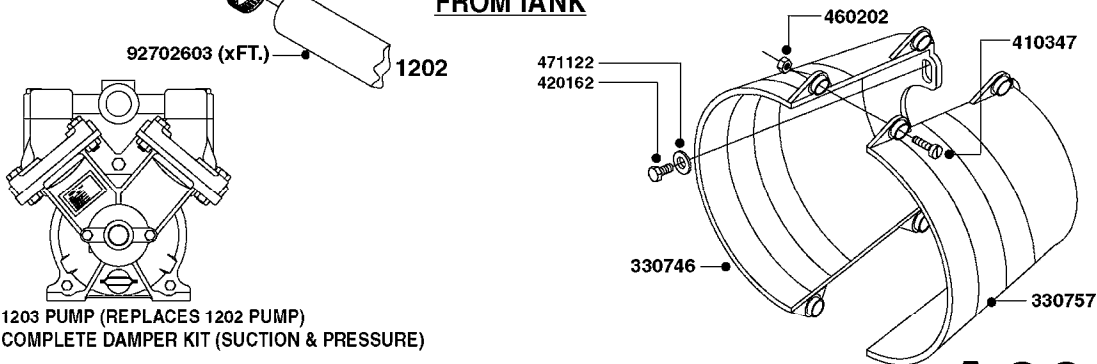

PRESSURE SIDE OF PUMP

SUCTION SIDE OF PUMP

TO CONTROLS

FROM TANK

#821630 1203 PUMP (REPLACES 1202 PUMP)  
#726854 COMPLETE DAMPER KIT (SUCTION & PRESSURE)

COMPLETE ASSEMBLIES  
WHOLEGOODS ITEMS

**A0200**

PUMP - 1200/1202/1203 FITTINGS  
A0200-HIN, 01:01:16