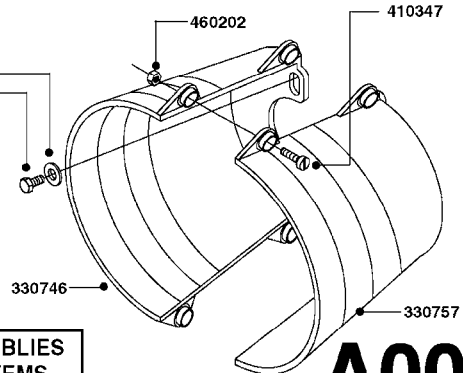

**#725970 COMPLETE DAMPER KIT (SUCTION & PRESSURE)**

**PRESSURE SIDE OF PUMP**

- 821623 - 600 WITH COUPLER
- 821624 - 600 W/ MOUNTING BASE
- 821625 - 600 GAS DRIVEN - BELT DRIVE

COMPLETE ASSEMBLIES  
WHOLEGOODS ITEMS