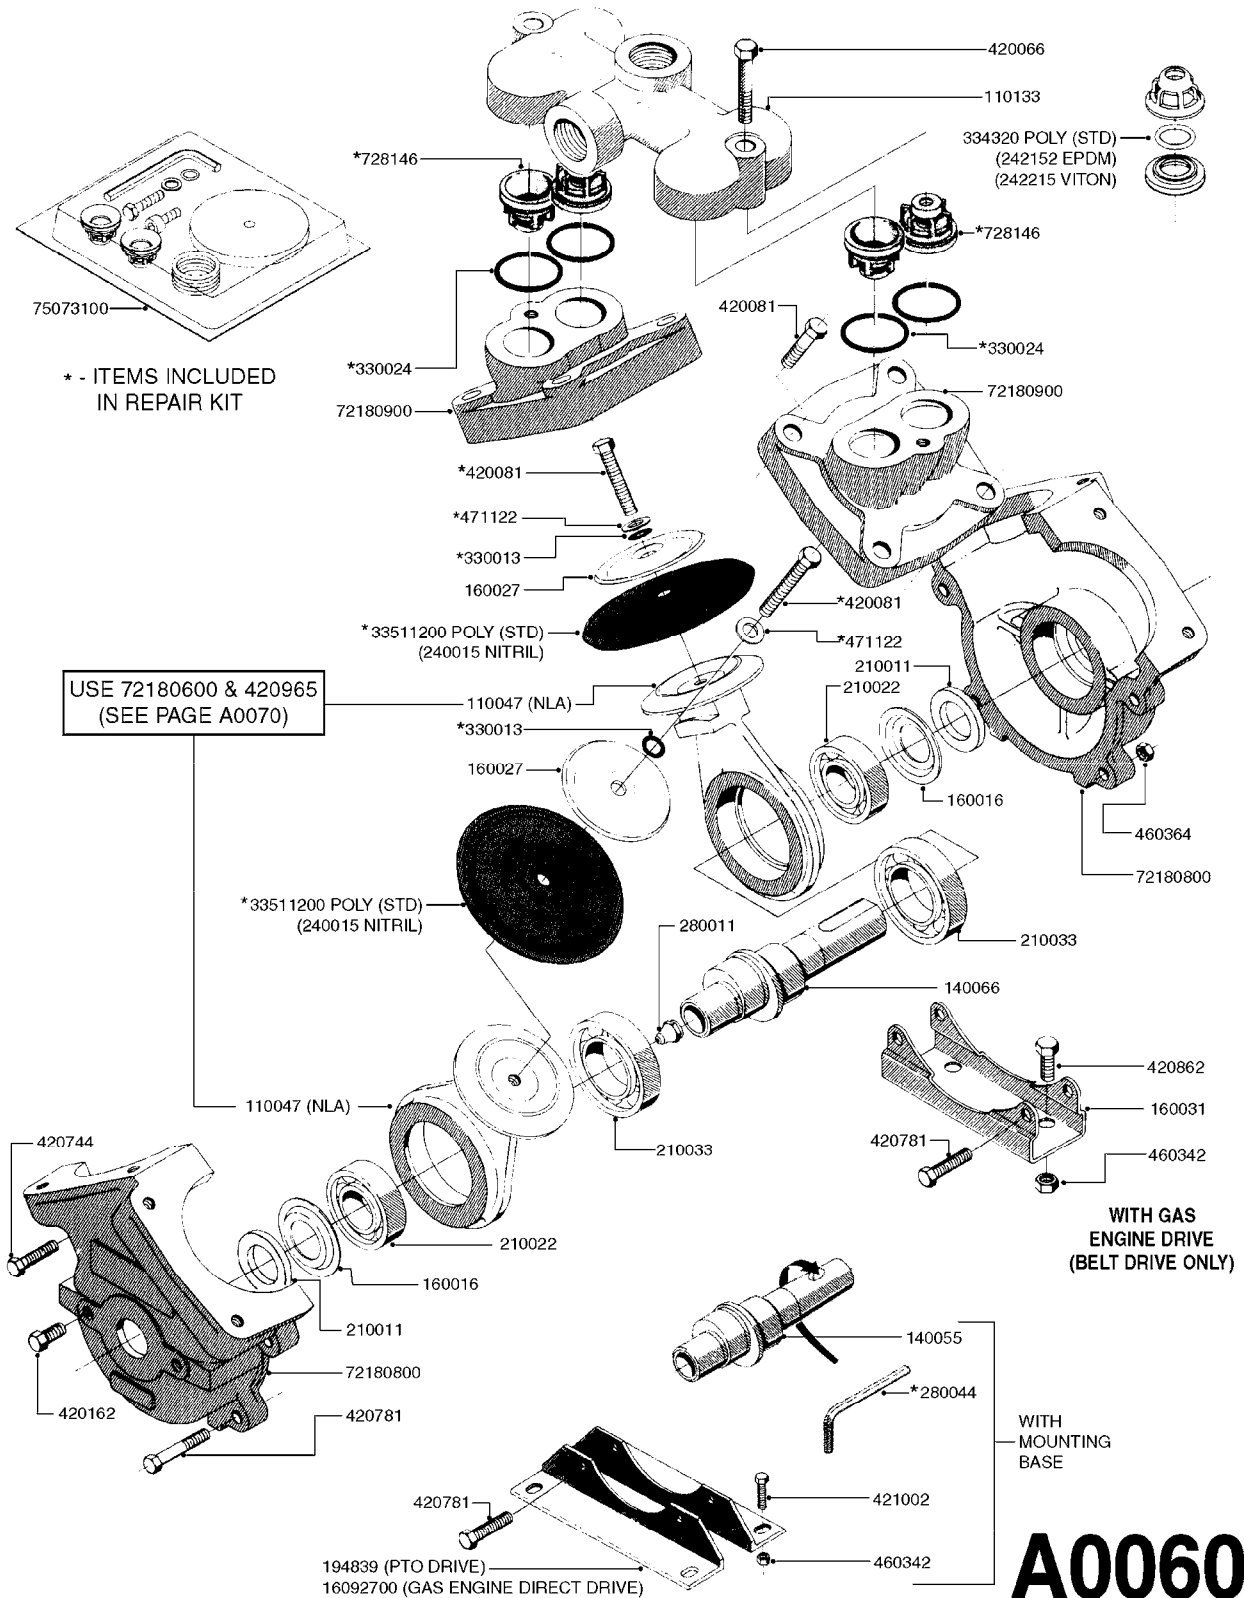

PUMP - 600  
A0060-HIN, 01:01:16

\* - ITEMS INCLUDED  
IN REPAIR KIT

USE 72180600 & 420965  
(SEE PAGE A0070)