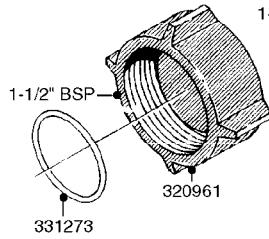

L0020

FITTINGS-T-PIECES, CAPS & ELBOWS
L0020-HIN, 01:01:16

Page 1
Date 07.02.2020 8:20

parts-n°	order qty	description
10053603	1	FITT. CAPNUT 2"BSP 5601
10194303	1	CAP BLANK 1 1/2 MCPHEE 210060
320047	1	FITT.DK CAPNUT 1/2" BSP
320106	1	FITT.DK CAPNUT 1" BSP
320272	1	FITT.DK CAPNUT 3/8" BSP
320316	1	FITT.DK TEE 3/4" X3/4" X1"BSP
320331	1	FITT.DK TEE 1" - 1" - 3/4" BSP
320342	1	FITT.DK EL 3/4"M X 1"F BSP
320563	1	FITT.DK 3 WAY 1/2" 110 DEG.
320677	1	NO LONGER AVAILABLE
320961	1	FITT.DK CAPNUT 1-1/2" BSP
321053	1	FITT.DK TEE 1/2 X1/2 X1/2" BSP
322072	1	FITT.DK TEE 3/8'X3/8'X3/8' BSP
322095	1	FITT.DK TEE 1-1/2 X1-1/4 X3/4" BSP
322138	1	FITT.DK ELB 1"M X 1"F BSP
330013	1	O-RING 2.5 X 10 PUR
330212	1	O-RING D19/D14X2.4 F.1/2"NUT
330326	1	O-RING D30/D24X2 F.1"NUT
331273	1	O-RING D44/D38X2 F.1-1/2"