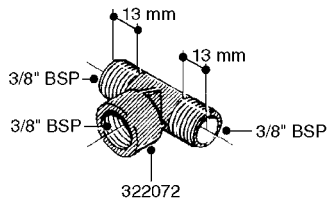

L0020

FITTINGS-T-PIECES, CAPS & ELBOWS
L0020-HIN, 01:01:16

Page 1
Date 07.02.2020 8:20

parts-n°	order qty	description
10053603	1	FITT. CAPNUT 2"BSP 5601
10194303	1	CAP BLANK 1 1/2 MCPHEE 210060
320047	1	FITT.DK CAPNUT 1/2" BSP
320106	1	FITT.DK CAPNUT 1" BSP
320272	1	FITT.DK CAPNUT 3/8" BSP
320316	1	FITT.DK TEE 3/4" X3/4" X1"BSP
320331	1	FITT.DK TEE 1" - 1" - 3/4" BSP
320342	1	FITT.DK EL 3/4"M X 1"F BSP
320563	1	FITT.DK 3 WAY 1/2" 110 DEG.
320677	1	NO LONGER AVAILABLE
320961	1	FITT.DK CAPNUT 1-1/2" BSP
321053	1	FITT.DK TEE 1/2 X1/2 X1/2" BSP
322072	1	FITT.DK TEE 3/8'X3/8'X3/8' BSP
322095	1	FITT.DK TEE 1-1/2 X1-1/4 X3/4" BSP
322138	1	FITT.DK ELB 1"M X 1"F BSP
330013	1	O-RING 2.5 X 10 PUR
330212	1	O-RING D19/D14X2.4 F.1/2"NUT
330326	1	O-RING D30/D24X2 F.1"NUT
331273	1	O-RING D44/D38X2 F.1-1/2"