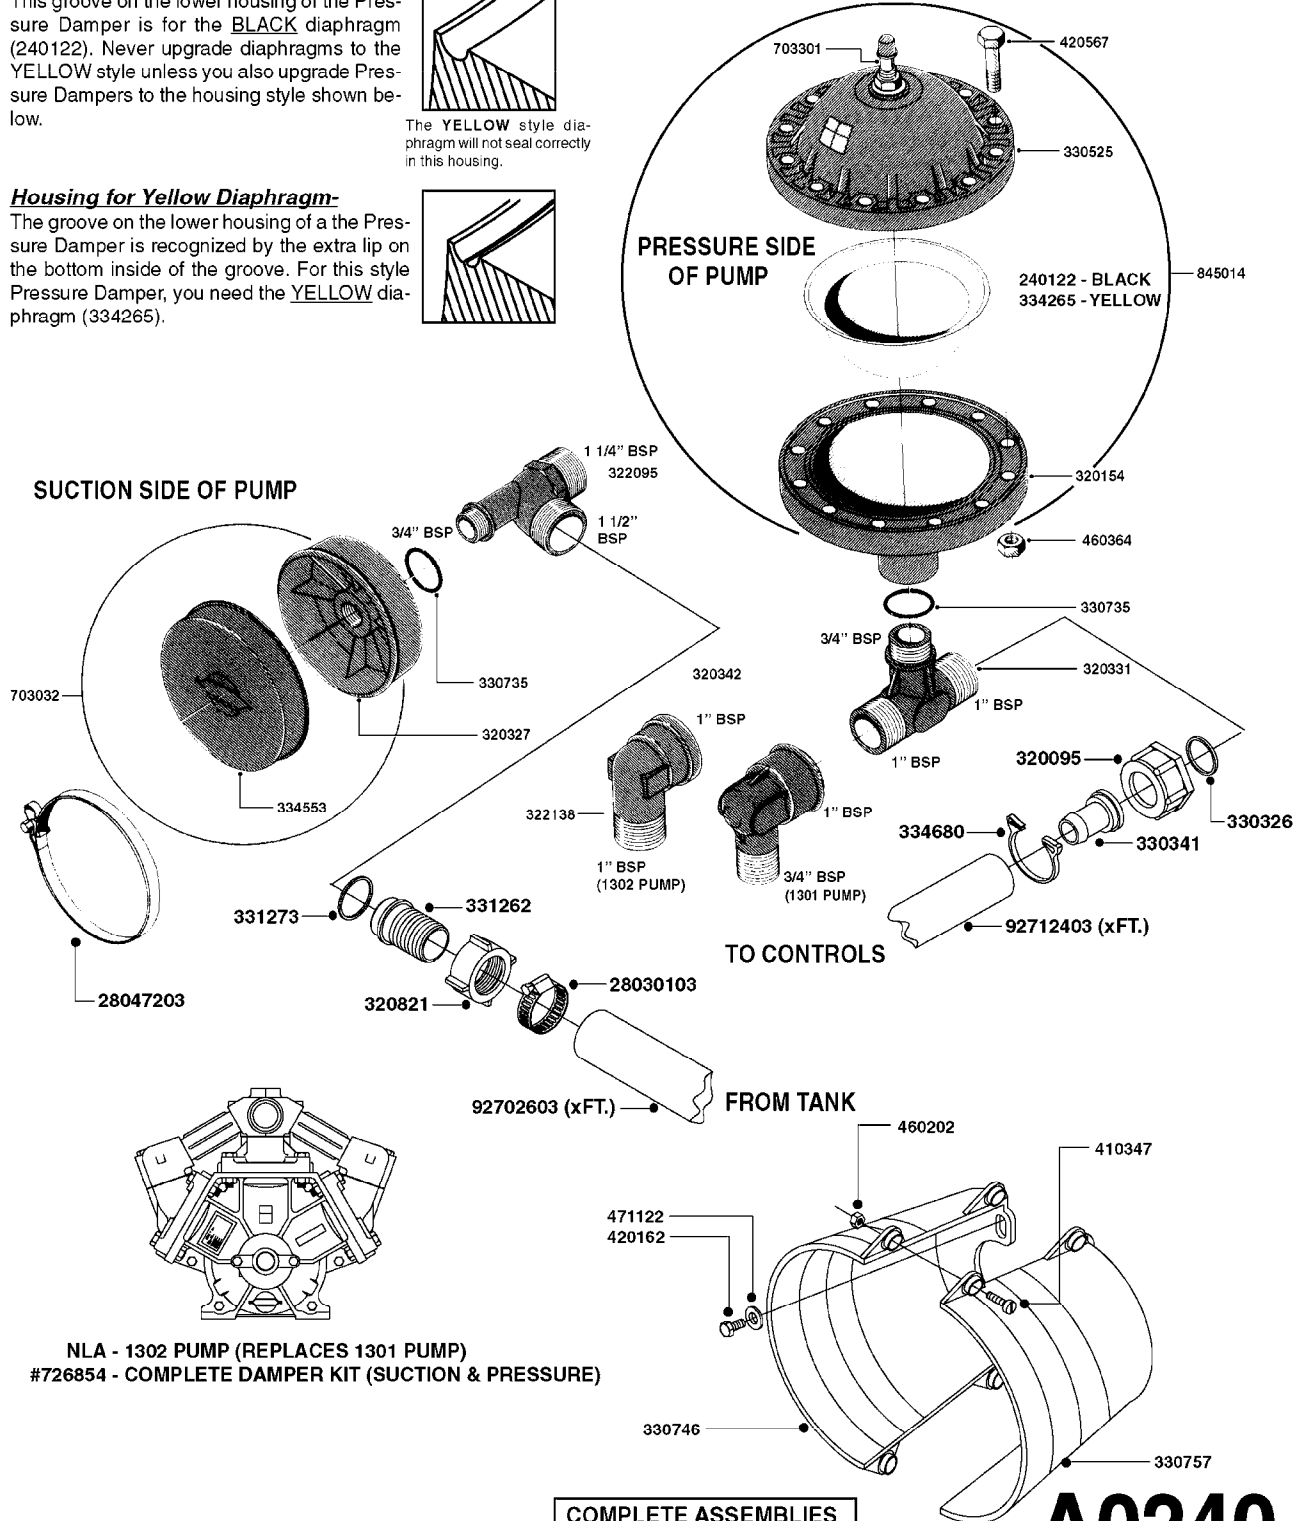

Housing for Yellow Diaphragm:

The groove on the lower housing of a the Pressure Damper is recognized by the extra lip on the bottom inside of the groove. For this style Pressure Damper, you need the YELLOW diaphragm (334265).