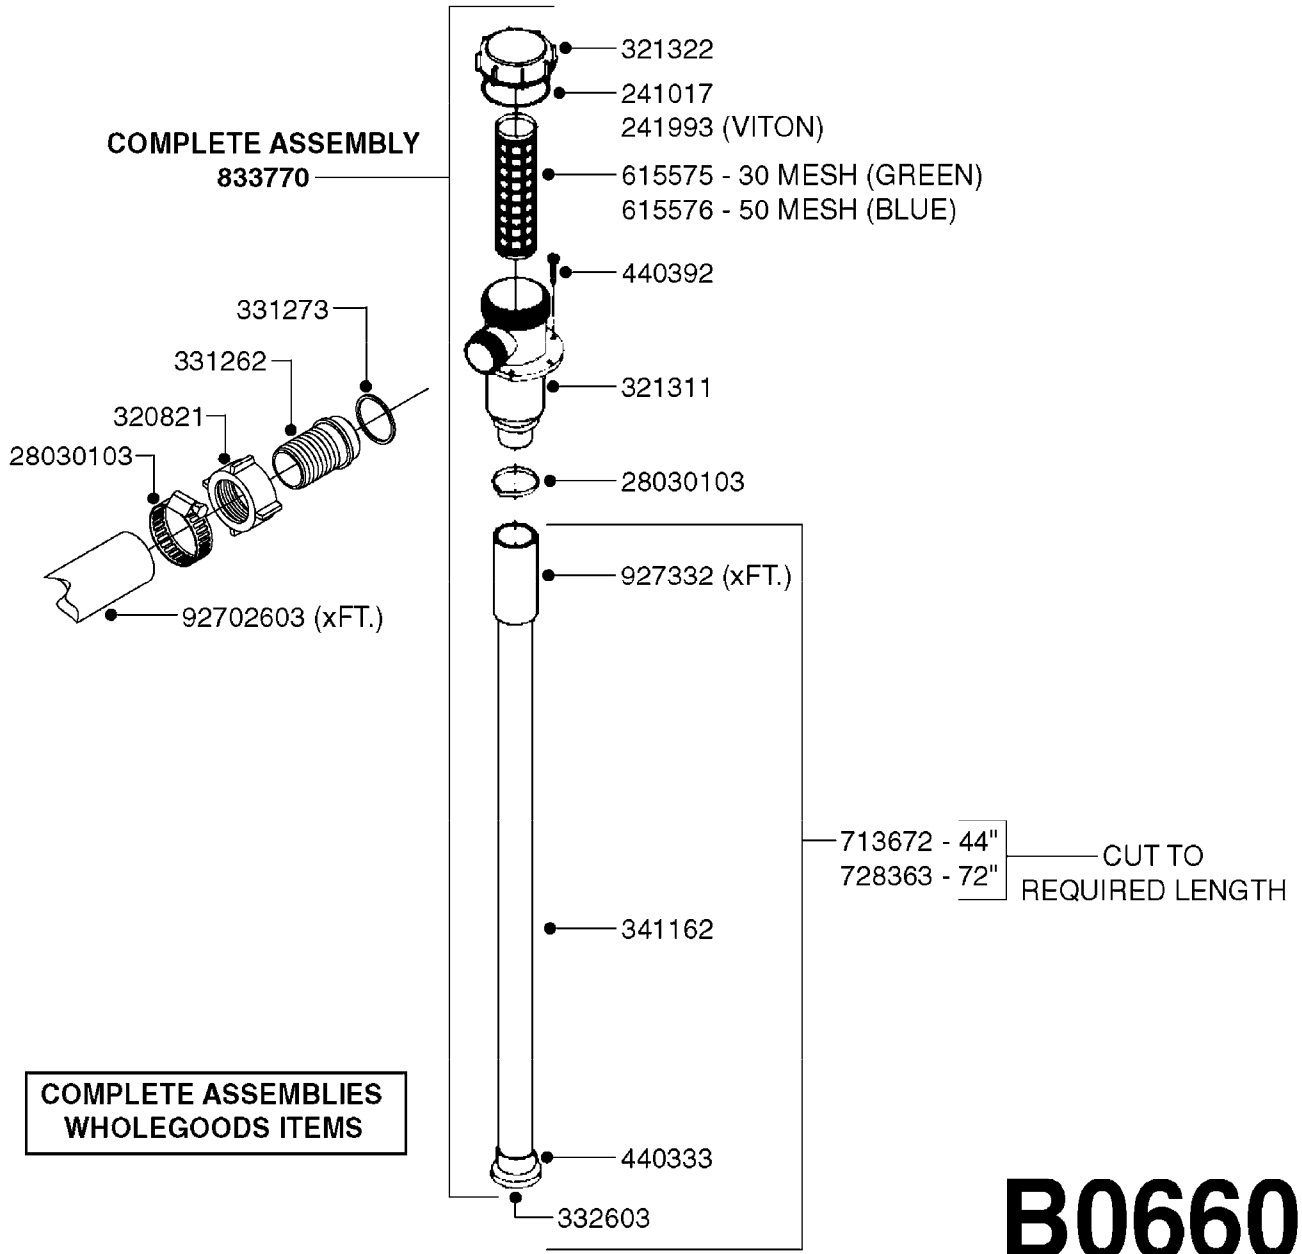

TOP SUCTION ASSEMBLY-SCREW CAP
B0660-HIN, 01:01:16

Page 1
Date 07.02.2020 8:20

parts-n°	order qty	description
241017	1	O-RING D74,5X3 NITRIL
241993	1	O-RING 74.5 X 3MM VIT/241017
320821	1	FITT.DK NUT 1-1/2" BSP
321311	1	FILTER BODY S 80 X 4
321322	1	SCREW CAP F. S80 X 4
331262	1	FITT.DK HB 1-1/2" F. 1-1/2"NUT
331273	1	O-RING D44/D38X2 F.1-1/2"
332603	1	CAP F. SUCTION TUBE
341162	1	SUCTION TUBE F.650
440333	1	SCREW 3.5 X 9.5 SS
440392	1	SCREW 6.3 X 25.0 DIN7981C TORX
615575	1	FILTER F.TOP SUCT.30 MESH GRN.
615576	1	FILTER F.TOP SUCT.50 MESH BLUE
713672	1	SUCTION TUBE L=44"
728363	1	SUCTION TUBE ASSY.L=72"
833770	1	TOP SUCTION KIT 300/500
927332	1	HOSE R X 28 BAR X 40MM X 0012"
28030103	1	CLAMP HOSE GEAR P5/4-S1.5"6724
92702603	1	HOSE PVC SUCT GRAY 1-1/2"