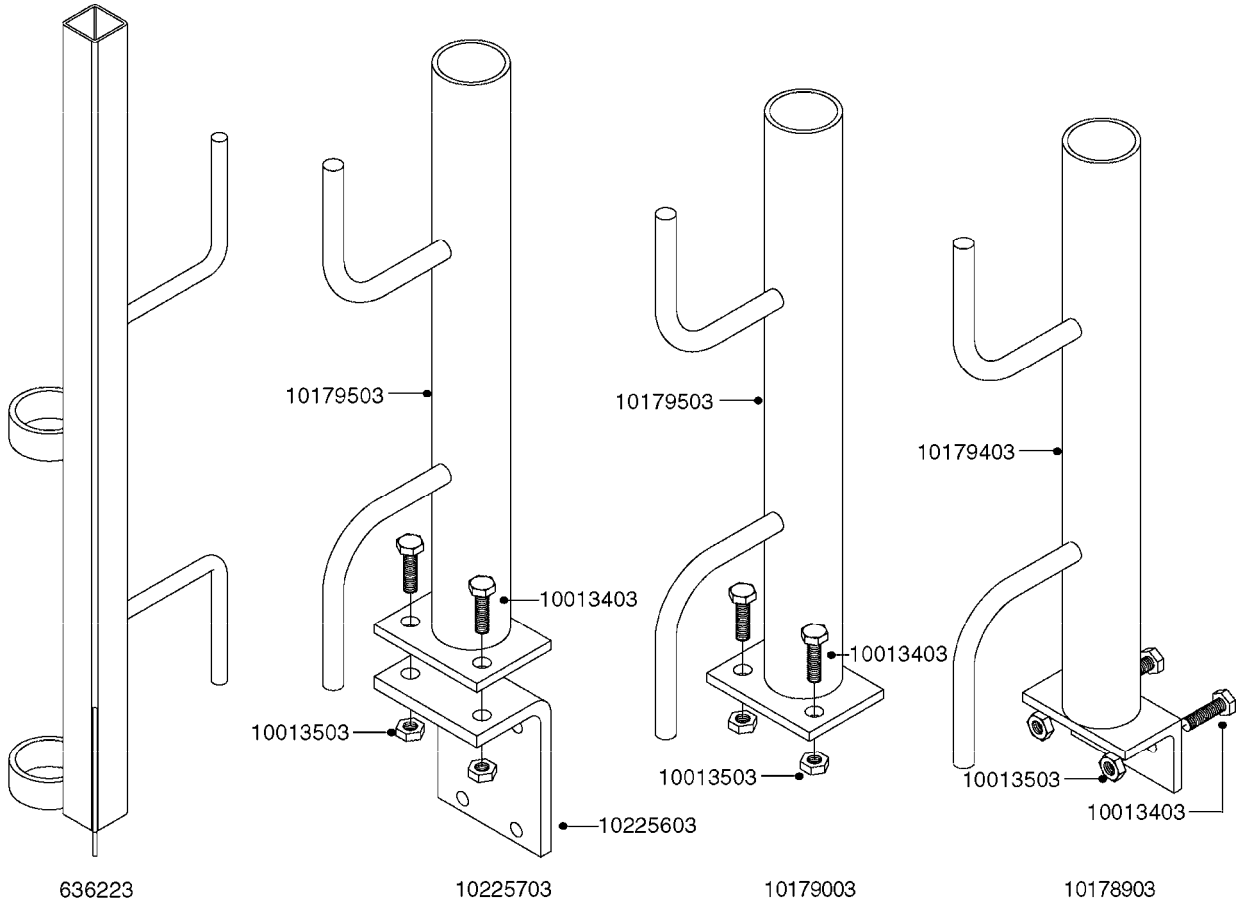

K0520

HOSE WRAPS
K0520-HIN, 05:12:19

Page 1
Date 07.02.2020 8:20

parts-n°	order qty	description
241965	1	O-RING Ø12.1 X 1.6 NITRILE
242007	1	O-RING Ø9.1 X 1.6 NITRILE
281551	1	BALL VALVE 1/2"
320084	1	FITT.DK NUT 1/2" BSP
330212	1	O-RING D19/D14X2.4 F.1/2"NUT
330326	1	O-RING D30/D24X2 F.1"NUT
330676	1	FITT.DK HB 3/8" F. 1/2" NUT
330687	1	FITT.DK HB 1/2" F. 1/2" NUT
334190	1	FITT.DK HB 1/2' F. PISTOL 60S
334533	1	CLAMP HOSE PLASTIC 3/8"
334534	1	CLAMP HOSE PLASTIC 1/2"
636223	1	POST 12 VOLT TR30
712471	1	AGITATION VALVE ASSY. ON/OFF
843196	1	SPRAY GUN KIT TYPE 60 SHORT
843197	1	HANDGUN KIT TYPE 60 LONG
10013403	1	BOLT HEX 3/8-16X1 1/4 HCS Z5
10013503	1	NUT HEX NC 3/8"
10178903	1	WRAP HOSE SIDE MOUNT PLATE
10179003	1	WRAP HOSE BOTTOM PLATE MOUNT
10179403	1	WRAP WELDMENT FOR HI101789
10179503	1	WRAP WELDMENT FOR HI101790
10225603	1	BKT.FOR HOSE WRAP MOUNT NL NK
10225703	1	WRAP HOSE BDL.BOTTOM PLATE
92701703	1	HOSE R X3/8" X300PSI WP X0012"
92702103	1	HOSE R X1/2" X300PSI WP X0012"