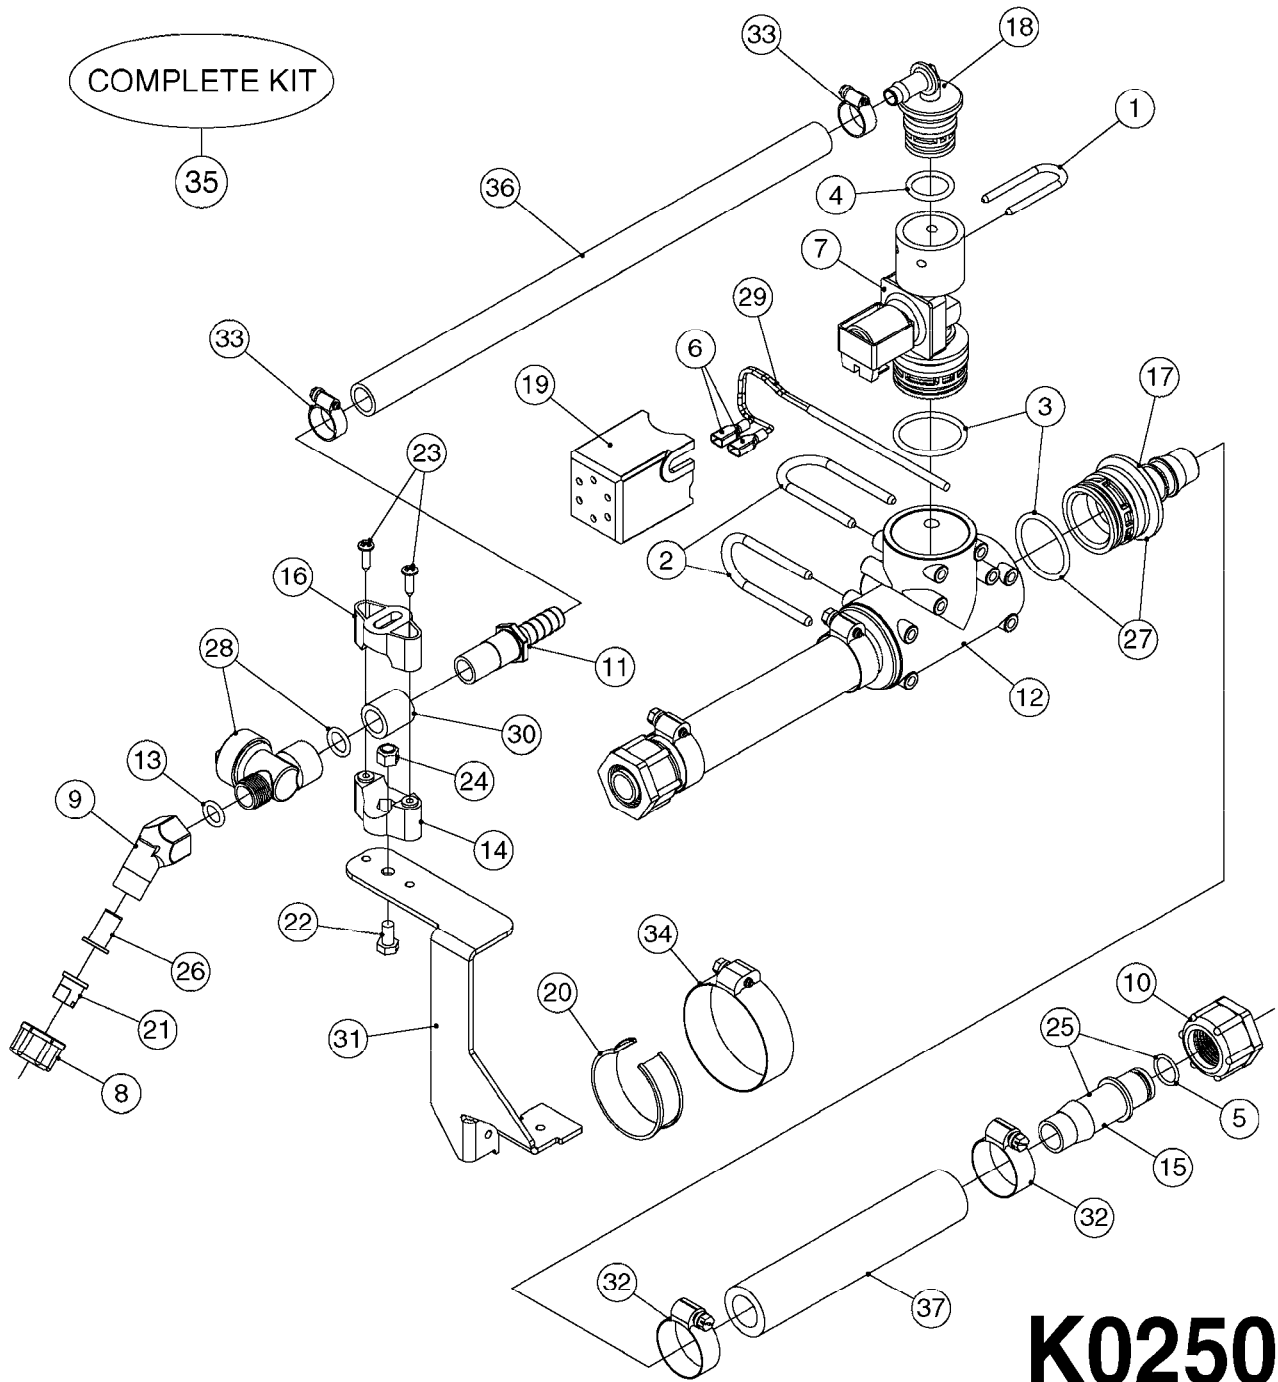

K0250

ELECTRIC END NOZZLE KIT '09
K0250-HIN, 01:01:16

Page 1

Date 07.02.2020 8:20

Pos.	parts-n°	order qty	description
1	145994	1	FITT.DK S-40 FORK
2	145995	1	FITT.DK S-53 FORK
3	242354	1	O-RING D32.2X3.0 VITON
4	242355	1	O-RING D19.2X3.0 VITON F.S-40
5	242594	1	O-RING D14 X 1.78 SCH.70-EPDM
6	261539	1	SPADE F.ELEC CONNEC BLUE INSUL
7	262104	1	VALVE, SOLENOID, S53/S40
8	320187	1	FITT.DK CAP 3/8" BSP BLACK
9	320191	1	FITT.DK ELB 3/8' BSP 45 DEGREE
10	320283	1	FITT.DK NUT 3/4"BSP
11	320891	1	FITT.DK HB 3/8'- 3/8' BSP
12	322352	1	FITT.DK S-53 TEE
13	330013	1	O-RING 2.5 X 10 PUR
14	333012	1	NOZZLE HOLD. UPPER PART
15	334044	1	FITT.DK HB 3/4' F. 3/4' CAP
16	334220	1	YOKE, UPPER NOZZLE BODY
17	334229	1	FITT.DK S-53 STR.3/4"
18	334237	1	FITT.DK S-40 ELB.3/8"
19	334965	1	COVER FOR S53 SOLENOID VALVE
20	341291	1	RUBBER HOSE CLAMP COVER 130MM
21	370392	1	NOZZLE END FAN 1850-G 300
22	410546	1	BOLT HEX M6X12 A2 SS DIN933
23	440665	1	SCREW M4.2X16 STAINLESS
24	460261	1	NUT HEX M6X1.00 LOCK DIN985 A2 SS
25	724621	1	FITT.DK HB 3/4"ASSY F.3/4" NUT
26	725042	1	SCREEN 80 MESH W.GASKET, RED
27	726558	1	FITT.DK S53 STR. 3/4" W. ORING
28	729610	1	NOZZLE ASSY. NON DRIP 3/8 THRD
29	983087	1	ELEC. CABLE 2 WIRE X 0.75MM
30	10631003	1	HOSE R X CLEAR BRAID.X 1/2 12"
31	16110803	1	NOZZLE BRACKET VAR SPACINGS
32	28029903	1	CLAMP HOSE GEAR P3/4"-S1" 6712
33	28044903	1	CLAMP HOSE GEAR P3/8" 6706
34	28047003	1	CLAMP HOSE GEAR 30 X 50 6732
35	82613203	1	ELECTRIC END NOZZLE KIT 2009
36	92701703	1	HOSE R X3/8" X300PSI WP X0012"
37	92703203	1	HOSE R X3/4" X300PSI WP X0012"