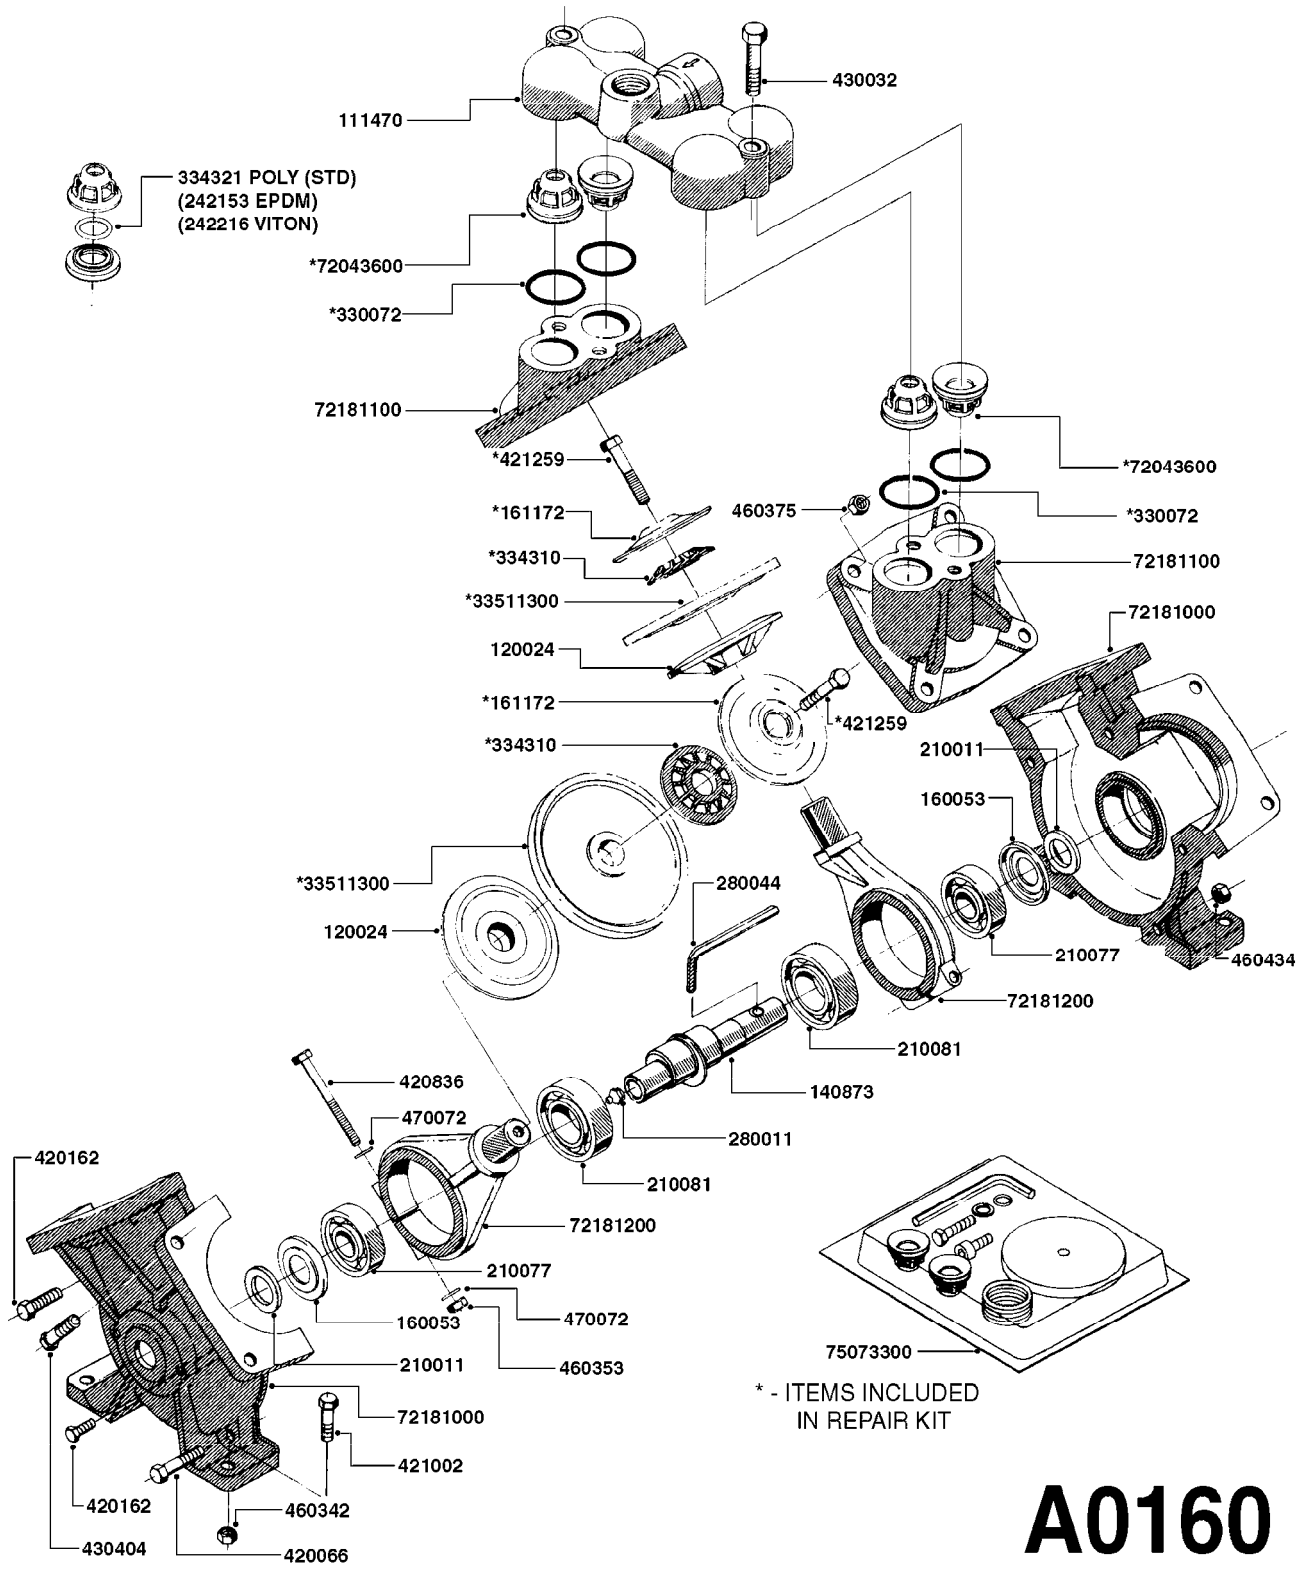

A0160

PUMP - 1202 W/MOUNTING BASE
A0160-HIN, 01:01:16

Page 1
Date 07.02.2020 8:20

parts-n°	order qty	description
111470	1	VALVE CHAMBER 1202
120024	1	DIAPHRAGM BACK DISC 1200-1300
140873	1	CRANK SHAFT MODEL 1202-9MM
160053	1	DUST PLATE
161172	1	DIAPHRAGM DISC F. 1203/1303
210011	1	SEAL FELT D39/23 X 4
210077	1	BEARING BALL 6305
210081	1	BEARING BALL 6307
242153	1	O-RING D26X4 EPDM
242216	1	O-RING VITON F/1202/1302/462
280011	1	GREASE NIPPLE 1/8' SAE H TR
280044	1	KEY HEXAGON W6 3/16'
330072	1	O-RING D53.5/D45.5X4
334310	1	NYLON WASHER 1202/1302/462
334321	1	O-RING POLY. 34.0x26.0x4.0
420066	1	BOLT HEX 8.8 DEL 3/8"X50MM
420162	1	BOLT HEX 8.8 DEL 3/8"x15MM
420836	1	BOLT HEX 8.8 RAW M8X85
421002	1	BOLT HEX 8.8 DEL M10X30 FT DIN933
421259	1	BOLT HEX UNC7/16"x2.25" 18-8SS
430032	1	BOLT HEX 8.8 RAW 1/2'X55MM
430404	1	BOLT HEX 8.8 DEL M12X50
460342	1	NUT HEX M10 DEL DIN934
460353	1	NUT HEX M8 BLACK
460375	1	NUT HEX M12 BLACK
460434	1	NUT HEX 3/8' NC BLACK
470072	1	WASHER D15/D8X.5 LOCK
33511300	1	DIAPHRAGM 1202-1303 POLY 2006
72043600	1	VALVE FOR 462/463
72181000	1	HOUSING, PUMP, 1203 RED
72181100	1	DIAPHRAGM COVER 1203/1303+BLTS
72181200	1	CONNECTING ROD FOR 1203 W/M12
75073300	1	PUMP KIT 1200/1202 "06"