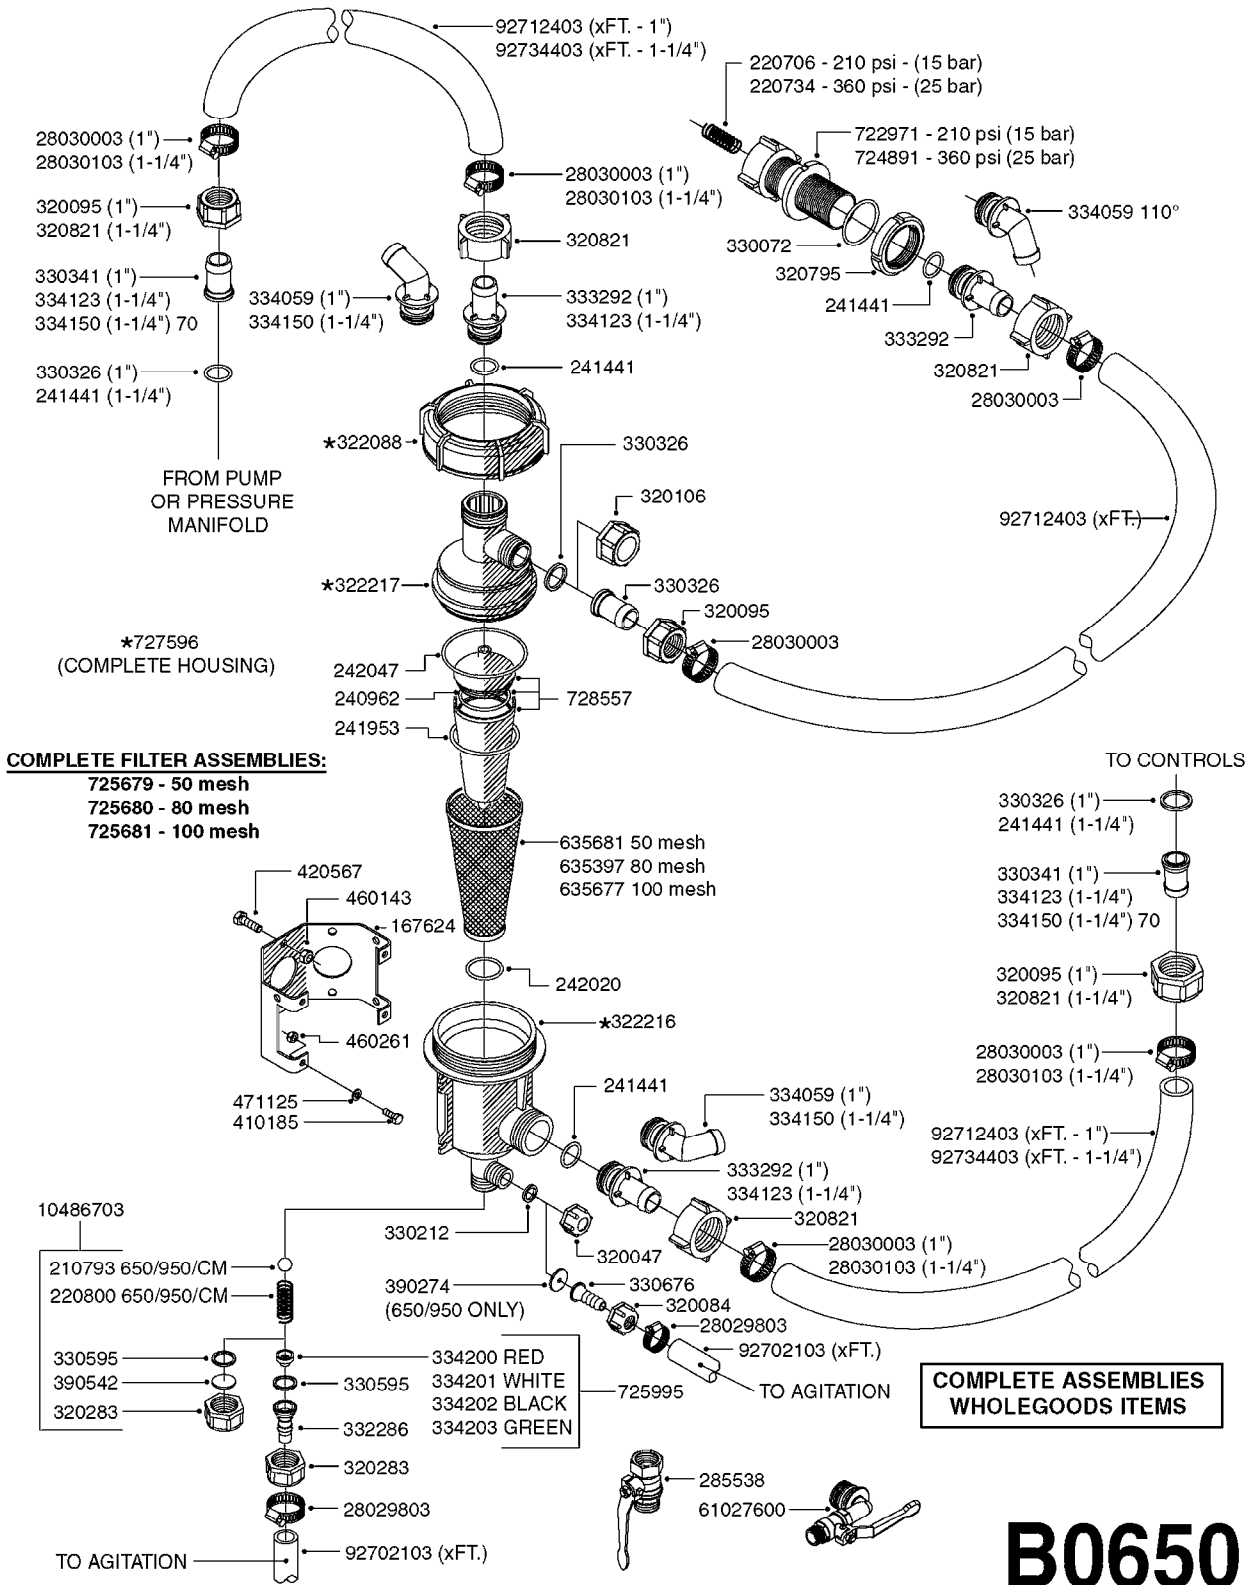

BK-180 REMOTE CONTROL CABLE  
B0150-HIN, 01:01:16

Page 1  
Date 07.02.2020 8:20

parts-n°	order qty	description
142516	1	SCREW SET M10 BENT F. LOCKING
142881	1	WIRE HOLDER FOR REMOTE CONTROL
142892	1	END NIPPLE F.REMOTE CABLE
281536	1	ALLEN WRENCH 3MM
410605	1	BOLT HEX 8.8 DEL M6X80
420604	1	BOLT HEX 8.8 DEL M10X25 FT DIN933
450564	1	SCREW M6X12 ALLEN
460261	1	NUT HEX M6X1.00 LOCK DIN985 A2 SS
460423	1	NUT HEX M10X1.50 LOCK DIN985A2 SS
471122	1	WASHER, M10, Ø20/10.5X 2.0, SS
611693	1	ARM FOR REMOTE CONTROL BK180
612124	1	BRACKET FOR OP.UNIT F REM.CTR
612566	1	MOUNT BRACKET F.FAN CABLE ASSY
612754	1	HANDLE FOR REMOTE CONTROL
715444	1	REMOTE CONTROL CABLE L=2000
715466	1	MOUNTING PLATE
833567	1	REMOTE CONTROL ON/OFF BK 180