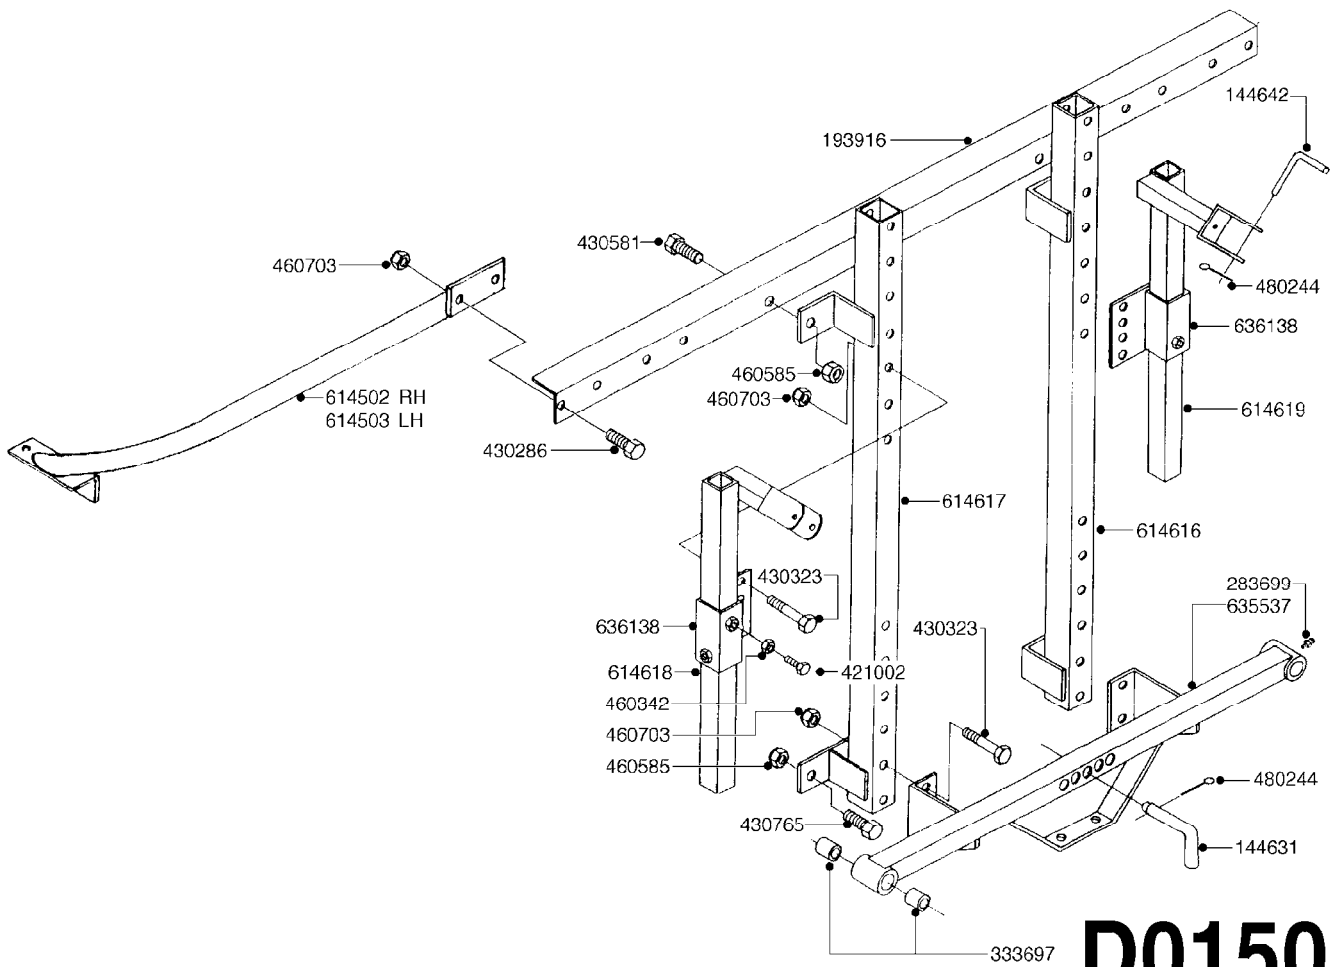

BOOM - MB H-FRAME ML-TRAILER
D0150-HIN, 01:01:16

Page 0

Date 07.02.2020 8:20

D0150