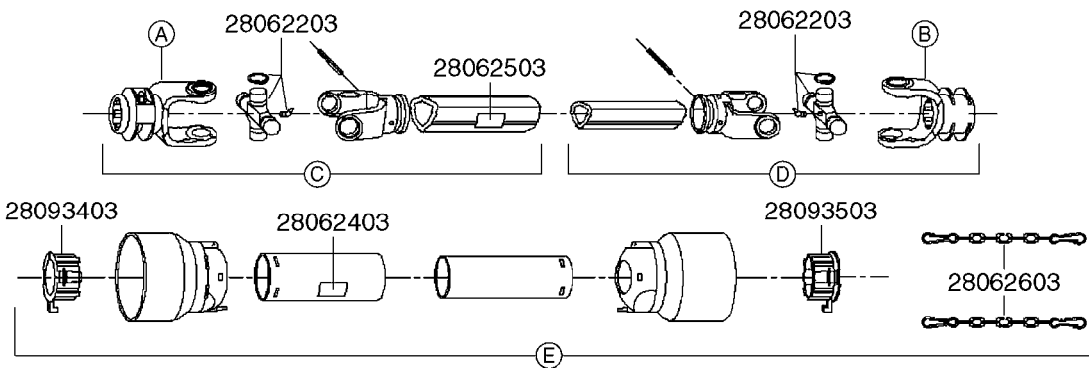

\* Changed in 2016 from 100 series to G-Series (see page A0600).

**A520**

PTO SHAFTS - BONDIOLI CENT.  
A0520-HIN, 23:10:18

Page 1  
Date 07.02.2020 8:20

parts-n°	order qty	description
289042	1	UNIV. JOINT 22x54mm
421024	1	BOLT HEX 8.8 DEL M8X60
450015	1	SCREW ALLAN 3/8'X5/8' BLACK
460143	1	SELF LOCK NUT M8 SST A2 DIN985
28009803	1	PTO PIN TUBE RETAINER OUTER
28009903	1	PTO TUBE RETAINER INNER
28010103	1	PTO YOKE F.INNER TUBE CV PTO
28021403	1	PTO 1"STR/1-3/8" 6SPL B&P
28021503	1	PTO 1"STR/1-3/8" 21SPL B&P
28021603	1	PTO 1"STR/1-3/4" 20SPL B&P
28027903	1	PTO BALL LOCK.KIT F.1-3/8 YOKE
28040503	1	UNIV. JOINT 27x74.6mm
28040703	1	SAFETY CHAIN F.CV BLACK PTO (SET OF 2)
28041803	1	DECAL DANGER GUARD MISSING
28041903	1	DECAL DANGER ROT.DRIVELINE
28056703	1	PTO YOKE #1 1-3/8" X 6 SPLINE
28056803	1	PTO YOKE #1 1-3/8" X 21 SPLINE
28056903	1	PTO YOKE #4 1-3/4" X 20 SPLINE
28057003	1	PTO TUBE YOKE #1-G1 OUTER
28057103	1	PTO TUBE YOKE #4-G4 OUTER
28057203	1	PTO PIN TUBE RETAINER OUTER
28057303	1	PTO TUBE OUTER #1 745MM
28057403	1	PTO TUBE OUTER #4 720MM
28057503	1	PTO TUBE INNER #1 745MM
28057603	1	PTO TUBE INNER #4 720MM
28057703	1	PTO TUBE RETAINER INNER
28057803	1	PTO TUBE YOKE #1 Ø=1"
28057903	1	PTO TUBE YOKE #4 Ø=1"
28058003	1	PTO HALF SAFETY SHIELD OUTER
28058103	1	PTO HALF SAFETY SHIELD OUTER
28058203	1	PTO HALF SAFETY SHIELD INNER
28058303	1	PTO HALF SAFETY SHIELD INNER
28058403	1	PTO BALL LOCK.KIT F.1-3/4 YOKE
28058503	1	PTO TUBE YOKE #1-G1 INNER