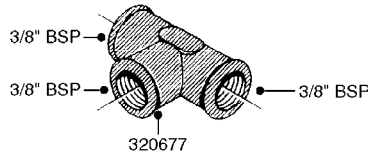

L0020

FITTINGS-T-PIECES, CAPS & ELBOWS
L0020-HIN, 01:01:16

Page 1
Date 07.02.2020 8:20

parts-n°	order qty	description
10053603	1	FITT. CAPNUT 2"BSP 5601
10194303	1	CAP BLANK 1 1/2 MCPHEE 210060
320047	1	FITT.DK CAPNUT 1/2" BSP
320106	1	FITT.DK CAPNUT 1" BSP
320272	1	FITT.DK CAPNUT 3/8" BSP
320316	1	FITT.DK TEE 3/4" X3/4" X1"BSP
320331	1	FITT.DK TEE 1" - 1" - 3/4" BSP
320342	1	FITT.DK EL 3/4"M X 1"F BSP
320563	1	FITT.DK 3 WAY 1/2" 110 DEG.
320677	1	NO LONGER AVAILABLE
320961	1	FITT.DK CAPNUT 1-1/2" BSP
321053	1	FITT.DK TEE 1/2 X1/2 X1/2" BSP
322072	1	FITT.DK TEE 3/8'X3/8'X3/8' BSP
322095	1	FITT.DK TEE 1-1/2 X1-1/4 X3/4" BSP
322138	1	FITT.DK ELB 1"M X 1"F BSP
330013	1	O-RING 2.5 X 10 PUR
330212	1	O-RING D19/D14X2.4 F.1/2"NUT
330326	1	O-RING D30/D24X2 F.1"NUT
331273	1	O-RING D44/D38X2 F.1-1/2"