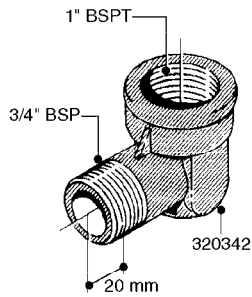

L0020

FITTINGS-T-PIECES, CAPS & ELBOWS
L0020-HIN, 01:01:16

Page 1
Date 07.02.2020 8:20

parts-n°	order qty	description
10053603	1	FITT. CAPNUT 2"BSP 5601
10194303	1	CAP BLANK 1 1/2 MCPHEE 210060
320047	1	FITT.DK CAPNUT 1/2" BSP
320106	1	FITT.DK CAPNUT 1" BSP
320272	1	FITT.DK CAPNUT 3/8" BSP
320316	1	FITT.DK TEE 3/4" X3/4" X1"BSP
320331	1	FITT.DK TEE 1" - 1" - 3/4" BSP
320342	1	FITT.DK EL 3/4"M X 1"F BSP
320563	1	FITT.DK 3 WAY 1/2" 110 DEG.
320677	1	NO LONGER AVAILABLE
320961	1	FITT.DK CAPNUT 1-1/2" BSP
321053	1	FITT.DK TEE 1/2 X1/2 X1/2" BSP
322072	1	FITT.DK TEE 3/8'X3/8'X3/8' BSP
322095	1	FITT.DK TEE 1-1/2 X1-1/4 X3/4" BSP
322138	1	FITT.DK ELB 1"M X 1"F BSP
330013	1	O-RING 2.5 X 10 PUR
330212	1	O-RING D19/D14X2.4 F.1/2"NUT
330326	1	O-RING D30/D24X2 F.1"NUT
331273	1	O-RING D44/D38X2 F.1-1/2"