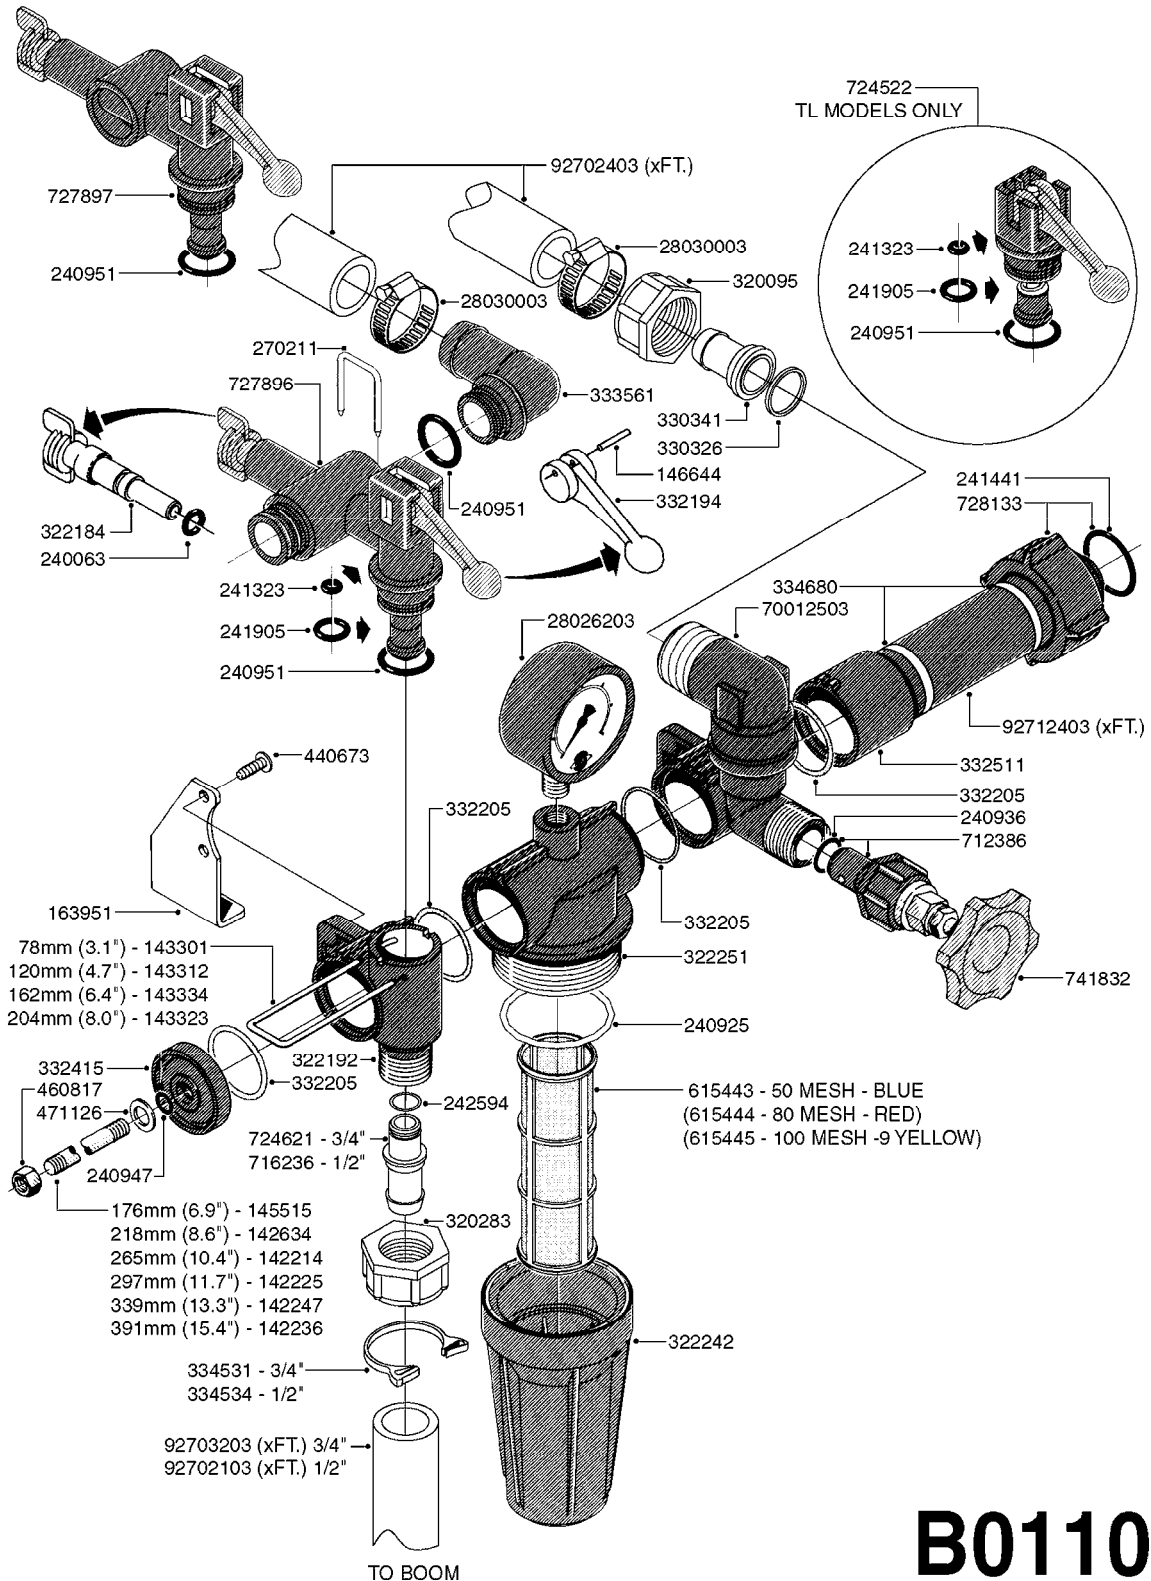

B0110

BK-180 BOOM VALVES-MAN.POST 00
B0110-HIN, 11:12:17

Page 1
Date 07.02.2020 8:20

parts-n°	order qty	description
142214	1	STUD BOLT - M8X265, 3 SECTION
142225	1	STUD BOLT 8 X 299 - 6 MODULS
142236	1	STUD BOLT 8 X 381 - 8 MODULS
142247	1	STUD BOLT 8 X 341 - 7 MODULS
142634	1	STUD BOLT M8 X 213 - 4 MODULS
143301	1	LOCK CLAMP 78 MM
143312	1	LOCK CLAMP 120 MM
143323	1	LOCK CLAMP 204 MM
143334	1	LOCK CLAMP 162 MM
145515	1	STUD BOLT M8 X 176MM
146644	1	PIN D3X19 STAINLESS
163951	1	MOUNT BRACKET FOR BK180 SECTIO
240063	1	O-RING D14.1/9.3 X 2.4
240925	1	O-RING D49.5X3 NITRIL
240936	1	O-RING D13.3X2.4 NITRIL
240947	1	O-RING D7.3X2.4 NITRIL
240951	1	O-RING D21.2X3 NITRIL
241323	1	O-RING D5.3X2.4 NITRIL
241441	1	O-RING D29.3X3
241905	1	O-RING 12,3X2,4 VITON DKR.1,05
242594	1	O-RING D14 X 1.78 SCH.70-EPDM
270211	1	FITT.DK S25 FORK L=37.5
320095	1	FITT.DK NUT 1" BSP
320283	1	FITT.DK NUT 3/4"BSP
322184	1	SCREW F.ADJUSTING CONST.PRESS.
322192	1	HOUSING F.DISTRIBUTOR
322242	1	FILTER BOWL / IN-LINE
322251	1	HOUSING F.FILTER MOUNT BK/EC
330326	1	O-RING D30/D24X2 F.1"NUT
330341	1	FITT.DK HB 1" F. 1" NUT
332194	1	DISTRIBUTION HANDLE
332205	1	O-RING D43/39XD2
332415	1	COVER
332511	1	FITT.DK END CAP 1"HB F.BK180
333561	1	FITT.DK ELB.1" EC RETURN
334531	1	CLAMP HOSE PLASTIC 3/4"
334534	1	CLAMP HOSE PLASTIC 1/2"
334680	1	CLAMP HOSE PLASTIC 1"
440673	1	SCREW F.PLASTIC 5X12 SS
460817	1	NUT HEX M8 STAINLESS DIN 934
471126	1	WASHER, M8, Ø16/ 8.4X 1.6, SS
615443	1	FILTER ELEM.50 MESH BLUE
615444	1	FILTER ELEM.80 MESH RED
615445	1	FILTER ELEM.100 MESH YELLOW
712386	1	PRESSURE REGULATOR COMPL. H-M
716236	1	FITT.DK HB 1/2" ASSY. F. 3/4"
724522	1	DISTR.OVER PART W.OUV PR 83 BK
724621	1	FITT.DK HB 3/4"ASSY F.3/4" NUT
727896	1	HOUSING UPPER F.CONST.PRESS.
727897	1	HOUSING UPPER PART END PC.BK92
728133	1	CONNECTING PART F.BK OPR.UNIT
741832	1	HANDLE REPLACEMENT F/330632
28026203	1	GAUGE 200PSI/BR,2.5"1/4BSP-BTM
28030003	1	CLAMP HOSE GEAR P1" 6716
70012503	1	HOUSING FOR HARDI-MATIC VALVE
92702103	1	HOSE R X1/2" X300PSI WP X0012"
92702403	1	HOSE PVC SUCT GRAY 1"
92703203	1	HOSE R X3/4" X300PSI WP X0012"
92712403	1	HOSE R X1" X300PSI WP X0012"