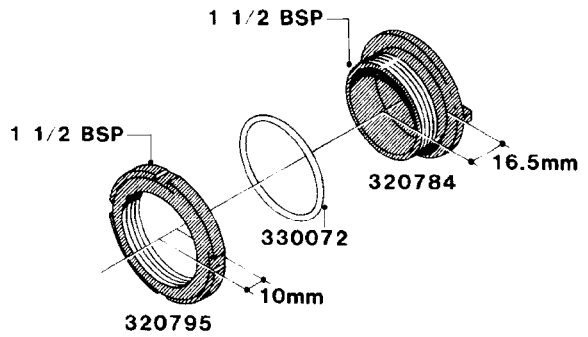

**L0040**

FITTINGS - NIPPLES & ELBOWS  
L0040-HIN, 01:01:16

Page 1  
Date 07.02.2020 8:20

parts-n°	order qty	description
10530803	1	FITT.PO.SE 2.00X2.00 45 DEG.
320191	1	FITT.DK ELB 3/8' BSP 45 DEGREE
320482	1	FITT.DK ELB. 1/2" BSP 60 DEG.
320596	1	FITT.DK ELB 3/8'-1/2'BSP 45DEG
320607	1	FITT.DK HN 3/8M X 3/8F BSP LNG
320633	1	FITT.DK HN 3/8"M X 3/8"F BSP
321451	1	FITT.DK ELB.1-1/2 X1-1/4 80DEG
321532	1	FITT.DK REDUC 3/4' X 1/2' BSP
390233	1	FITT.DK REDUC 1-1/2" X 1" BSP

**L0050**

FITTINGS - HOSE CONNECTORS  
L0050-HIN, 01:01:16

Page 1

Date 07.02.2020 8:20

parts-n°	order qty	description
242594	1	O-RING D14 X 1.78 SCH.70-EPDM
320294	1	FITT.DK TEE 3/8X3/8HB X1/2"BSP
320305	1	FITT.DK HB 3/4'- 3/4' BSP
320386	1	FITT.DK TEE 3/8X3/8HB X3/8"BSP
320397	1	FITT.DK ELB 3/8"HB X 3/8" BSP
320401	1	FITT.DK TEE 1/2X1/2HB X1/2"BSP
320412	1	FITT.DK TEE 1/2X1/2HB X3/8'BSP
320423	1	FITT.DK ELB 1/2'HB X 3/8' BSP
320891	1	FITT.DK HB 3/8'- 3/8' BSP
320972	1	FITT.DK HB 5/16'- 1/4' BSP
322046	1	FITT.DK TEE 1/2X1/2HB X3/4'BSP
322048	1	FITT.DK TEE 3/4X3/4HB X3/4'BSP
330595	1	O-RING D24.6/D20X2.1 -3/4"
333137	1	FITT.DK CONN.1/2" F.NOZZ. DOUB
333141	1	FITT.DK CONN.1/2" F.NOZZ.SING
334041	1	FITT.DK CONN.3/4' F.NOZZ. SING
334042	1	FITT.DK CONN.3/4' F.NOZZ. DOUB
334195	1	FITT.DK ELB. 3/4"HB X 3/4"HB
10012103	1	FITT.PO.HB 1.25X1.50 IMB1012
10014003	1	FITT.PO.HB 1.25X1.25 IMB1010
10036903	1	FITT.PO.HB 1.50X1.50 IMB1212
28019303	1	FITTING HB ELB 3/4NPT-3/4HOSE
61016500	1	HOSE TAIL 3/4" 90°+RG CAP 3/4"
72026700	1	NOZZLE TUBE ADAPTER W/O-RING