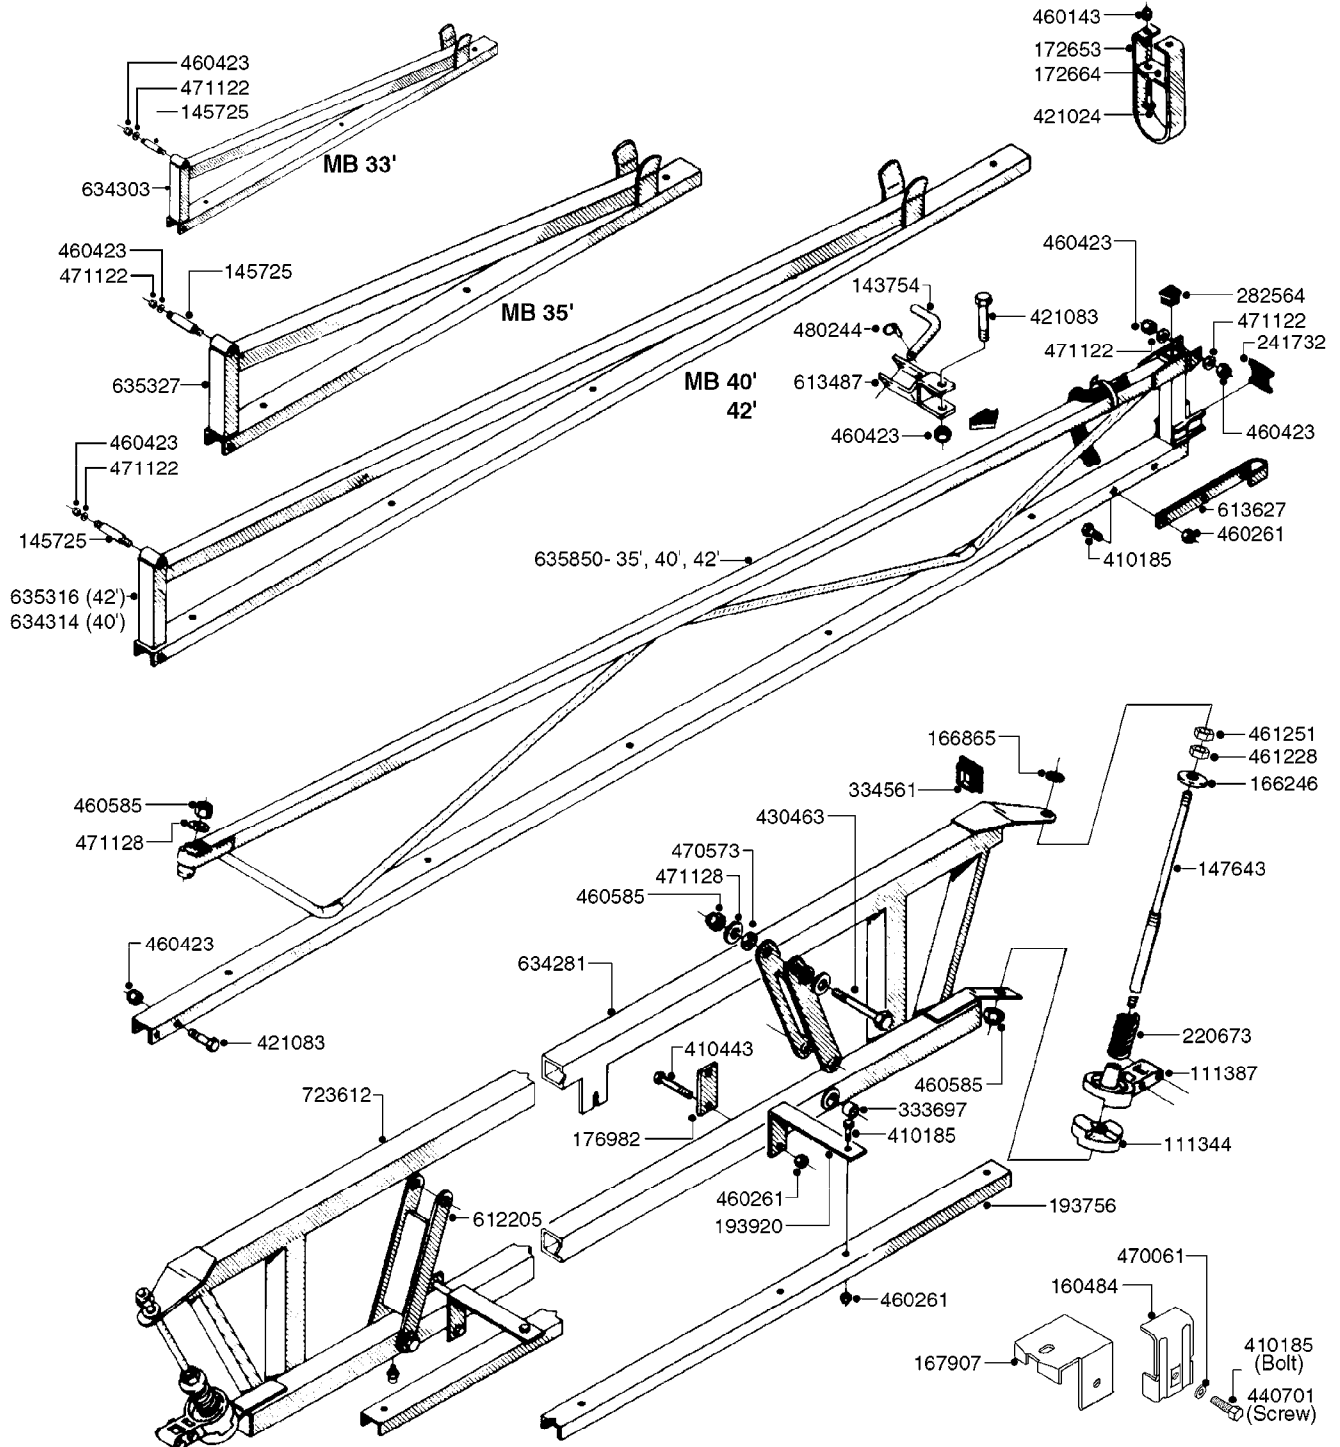

BOOM - MB 35' 40' 42'
D0130-HIN, 26:07:16

Page 0
Date 07.02.2020 8:20

BOOM - MB 35' 40' 42'
D0130-HIN, 26:07:16

Page 1

Date 07.02.2020 8:20

parts-n°	order qty	description
111344	1	CLAW CLUTCH Ø100/Ø20,5 UNDER PART RED
111387	1	CLAW CLUTCH D100 UPPER PART
143754	1	PIN D10 X 56
145725	1	PIN FOR 12 MB BOOM
147643	1	AXLE F.BM BRKWKY. W. ZERT L=426
160484	1	WIRE GUIDE FOR DROP-LEG
166246	1	WASHER CUP D53 F.SPRING
166865	1	WASHER D35/D25X2
167907	1	NOZZ. HOLD. KIT F/ADJ. BOOM
172653	1	WING TIP GUARD
172664	1	FLATBAR BACKING PLATE
176982	1	RETAINING PLATE
193756	1	TRACK MB 10,6/12,6M
193920	1	BRACKET F.NOZZLE TRACK
220673	1	SPRING F.PIVOT 100 X 51
241732	1	RUBBER STOP FOR MB
282564	1	PLUG 35MM SQ.BLACK
333697	1	BUSHING D22/D16x25
334561	1	PLUG 50x50x2 F.SQ.TUBE
410185	1	BOLT HEX 8.8 DEL M6X16
410443	1	BOLT HEX 8.8 DEL M6X70
421024	1	BOLT HEX 8.8 DEL M8X60
421083	1	BOLT HEX 8.8 DEL M10X65
430463	1	BOLT HEX 8.8 DEL M16X110
440701	1	SCREW NO.14 3/4" PLATED
460143	1	SELF LOCK NUT M8 SST A2 DIN985
460261	1	NUT HEX M6X1.00 LOCK DIN985 A2 SS
460423	1	NUT HEX M10X1.50 LOCK DIN985A2 SS
460585	1	LOCKING NUT M16 DIN985 A2 SS
461228	1	NUT HEX M20
461251	1	NUT HEX M20 X 2.5 JAMB
470061	1	WASHER D11/D7X0.5 LOCK
470573	1	WASHER D29/D17X2 SPRING BLACK
471122	1	WASHER, M10, Ø20/10.5X 2.0, SS
471128	1	WASHER, M16, Ø30/17.0X 3.0, SS
480244	1	PIN SNAP D4.5
612205	1	TRAPEZE ARM,WELDED
613487	1	TRANSPORT FITTINGS FOR SB BOOM
613627	1	LOCK STRAP FOR MB BOOM
634281	1	BOOM CENTER MB 35/40/42
634303	1	BOOM WING OUTER 33' MB L=47'
634314	1	BOOM WING OUTER 40', 45' MB
635316	1	BOOM WING OUTER MB42
635327	1	BOOM WING OUTER 35'MB L=58.5"
635850	1	BOOM WING INNER MB35/40/42
723612	1	CENTER PART MB BOOM