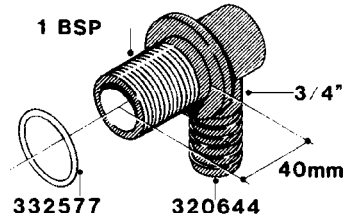

**L0040**

FITTINGS - NIPPLES & ELBOWS  
L0040-HIN, 01:01:16

Page 1  
Date 07.02.2020 8:20

parts-n°	order qty	description
10530803	1	FITT.PO.SE 2.00X2.00 45 DEG.
320191	1	FITT.DK ELB 3/8' BSP 45 DEGREE
320482	1	FITT.DK ELB. 1/2" BSP 60 DEG.
320596	1	FITT.DK ELB 3/8'-1/2'BSP 45DEG
320607	1	FITT.DK HN 3/8M X 3/8F BSP LNG
320633	1	FITT.DK HN 3/8"M X 3/8"F BSP
321451	1	FITT.DK ELB.1-1/2 X1-1/4 80DEG
321532	1	FITT.DK REDUC 3/4' X 1/2' BSP
390233	1	FITT.DK REDUC 1-1/2" X 1" BSP

**L0050**

FITTINGS - HOSE CONNECTORS  
L0050-HIN, 01:01:16

Page 1

Date 07.02.2020 8:20

parts-n°	order qty	description
242594	1	O-RING D14 X 1.78 SCH.70-EPDM
320294	1	FITT.DK TEE 3/8X3/8HB X1/2"BSP
320305	1	FITT.DK HB 3/4'- 3/4' BSP
320386	1	FITT.DK TEE 3/8X3/8HB X3/8"BSP
320397	1	FITT.DK ELB 3/8"HB X 3/8" BSP
320401	1	FITT.DK TEE 1/2X1/2HB X1/2"BSP
320412	1	FITT.DK TEE 1/2X1/2HB X3/8'BSP
320423	1	FITT.DK ELB 1/2'HB X 3/8' BSP
320891	1	FITT.DK HB 3/8'- 3/8' BSP
320972	1	FITT.DK HB 5/16'- 1/4' BSP
322046	1	FITT.DK TEE 1/2X1/2HB X3/4'BSP
322048	1	FITT.DK TEE 3/4X3/4HB X3/4'BSP
330595	1	O-RING D24.6/D20X2.1 -3/4"
333137	1	FITT.DK CONN.1/2" F.NOZZ. DOUB
333141	1	FITT.DK CONN.1/2" F.NOZZ.SING
334041	1	FITT.DK CONN.3/4' F.NOZZ. SING
334042	1	FITT.DK CONN.3/4' F.NOZZ. DOUB
334195	1	FITT.DK ELB. 3/4"HB X 3/4"HB
10012103	1	FITT.PO.HB 1.25X1.50 IMB1012
10014003	1	FITT.PO.HB 1.25X1.25 IMB1010
10036903	1	FITT.PO.HB 1.50X1.50 IMB1212
28019303	1	FITTING HB ELB 3/4NPT-3/4HOSE
61016500	1	HOSE TAIL 3/4" 90°+RG CAP 3/4"
72026700	1	NOZZLE TUBE ADAPTER W/O-RING