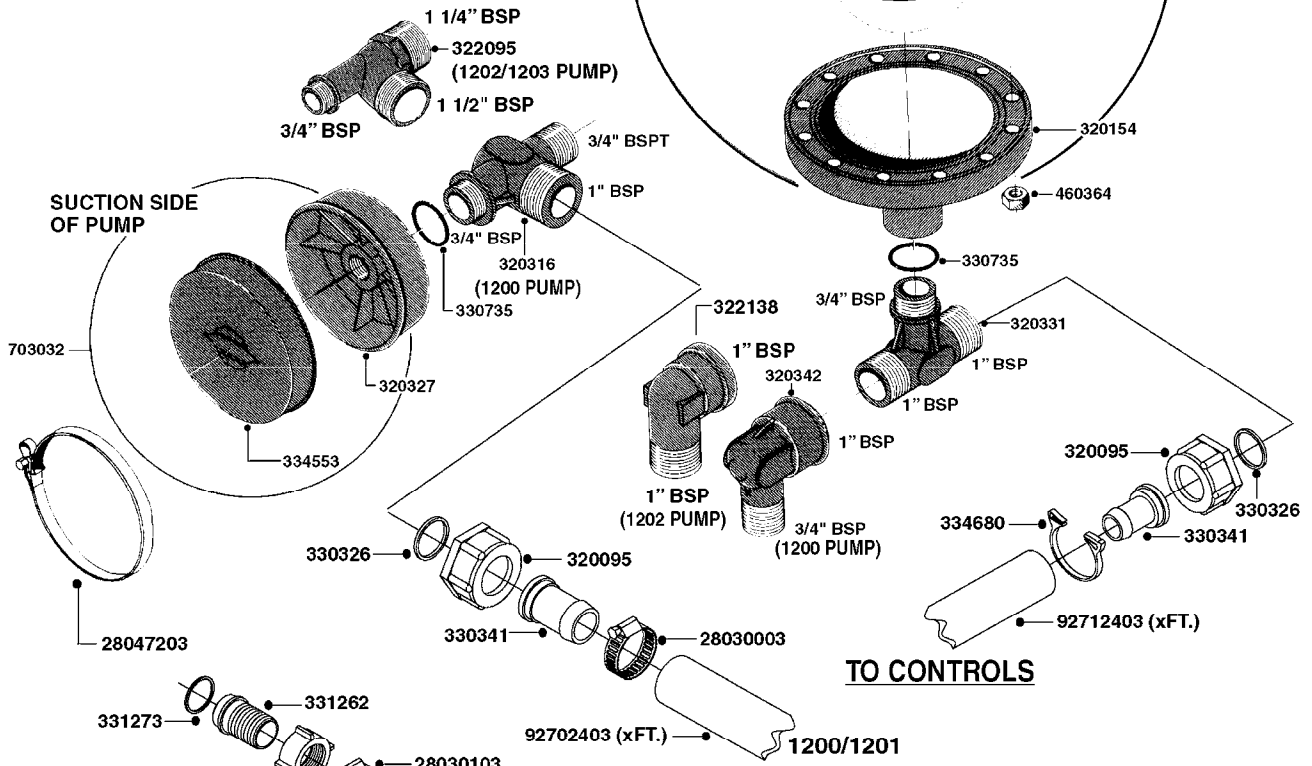

SUCTION SIDE OF PUMP

TO CONTROLS

FROM TANK