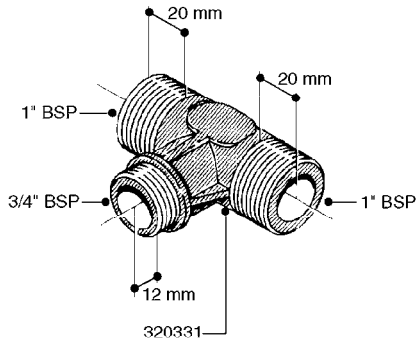

L0020

FITTINGS-T-PIECES, CAPS & ELBOWS
L0020-HIN, 01:01:16

Page 1
Date 07.02.2020 8:20

parts-n°	order qty	description
10053603	1	FITT. CAPNUT 2"BSP 5601
10194303	1	CAP BLANK 1 1/2 MCPHEE 210060
320047	1	FITT.DK CAPNUT 1/2" BSP
320106	1	FITT.DK CAPNUT 1" BSP
320272	1	FITT.DK CAPNUT 3/8" BSP
320316	1	FITT.DK TEE 3/4" X3/4" X1"BSP
320331	1	FITT.DK TEE 1" - 1" - 3/4" BSP
320342	1	FITT.DK EL 3/4"M X 1"F BSP
320563	1	FITT.DK 3 WAY 1/2" 110 DEG.
320677	1	NO LONGER AVAILABLE
320961	1	FITT.DK CAPNUT 1-1/2" BSP
321053	1	FITT.DK TEE 1/2 X1/2 X1/2" BSP
322072	1	FITT.DK TEE 3/8'X3/8'X3/8' BSP
322095	1	FITT.DK TEE 1-1/2 X1-1/4 X3/4" BSP
322138	1	FITT.DK ELB 1"M X 1"F BSP
330013	1	O-RING 2.5 X 10 PUR
330212	1	O-RING D19/D14X2.4 F.1/2"NUT
330326	1	O-RING D30/D24X2 F.1"NUT
331273	1	O-RING D44/D38X2 F.1-1/2"