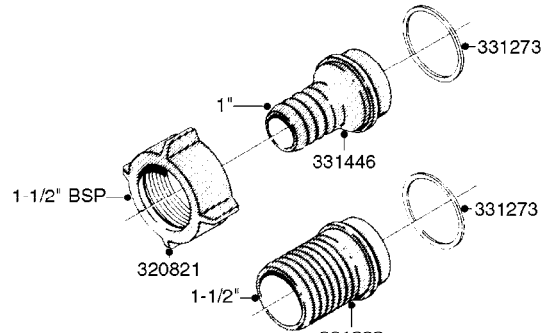

**K0520**

HOSE WRAPS  
K0520-HIN, 05:12:19

Page 1  
Date 07.02.2020 8:20

parts-n°	order qty	description
241965	1	O-RING Ø12.1 X 1.6 NITRILE
242007	1	O-RING Ø9.1 X 1.6 NITRILE
281551	1	BALL VALVE 1/2"
320084	1	FITT.DK NUT 1/2" BSP
330212	1	O-RING D19/D14X2.4 F.1/2"NUT
330326	1	O-RING D30/D24X2 F.1"NUT
330676	1	FITT.DK HB 3/8" F. 1/2" NUT
330687	1	FITT.DK HB 1/2" F. 1/2" NUT
334190	1	FITT.DK HB 1/2' F. PISTOL 60S
334533	1	CLAMP HOSE PLASTIC 3/8"
334534	1	CLAMP HOSE PLASTIC 1/2"
636223	1	POST 12 VOLT TR30
712471	1	AGITATION VALVE ASSY. ON/OFF
843196	1	SPRAY GUN KIT TYPE 60 SHORT
843197	1	HANDGUN KIT TYPE 60 LONG
10013403	1	BOLT HEX 3/8-16X1 1/4 HCS Z5
10013503	1	NUT HEX NC 3/8"
10178903	1	WRAP HOSE SIDE MOUNT PLATE
10179003	1	WRAP HOSE BOTTOM PLATE MOUNT
10179403	1	WRAP WELDMENT FOR HI101789
10179503	1	WRAP WELDMENT FOR HI101790
10225603	1	BKT.FOR HOSE WRAP MOUNT NL NK
10225703	1	WRAP HOSE BDL.BOTTOM PLATE
92701703	1	HOSE R X3/8" X300PSI WP X0012"
92702103	1	HOSE R X1/2" X300PSI WP X0012"