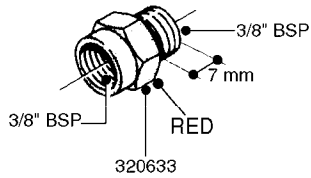

FITTINGS - HEXAGON NIPPLES  
L0030-HIN, 01:01:16

Page 0  
Date 07.02.2020 8:20

**L0030**

FITTINGS - HEXAGON NIPPLES  
L0030-HIN, 01:01:16

Page 1  
Date 07.02.2020 8:20

parts-n°	order qty	description
10015303	1	FITT.PO.HN 1.00X1.00 M1000
10425003	1	FITT.PO.HN 1.25X1.00 MCPHEE
320132	1	FITT.DK HN 1" BSP
320176	1	FITT.DK HN 3/8"X1/2" BSP
320445	1	FITT.DK HN 1/4"X3/8" BSP
320655	1	FITT.DK HN 1/2"-1/2" BSP
320692	1	FITT.DK HN 3/8'BSPX1/4'NPT
320703	1	FITT.DK HN 3/8BSP X1/2 &1/4NPT
320725	1	FITT.DK NIPPLE 3/8"-3/8" BSP
320902	1	FITT.DK HN 3/8'X 1/4' BSP
390232	1	FITT.DK HN 1-1/2' X 1-1/4' BSP
390276	1	FITT.DK HN 1'BSP