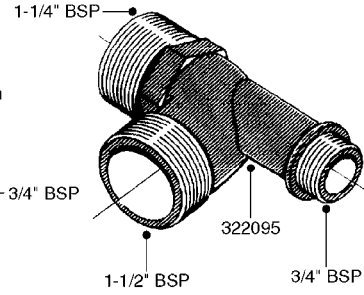

L0020

FITTINGS-T-PIECES, CAPS & ELBOWS
L0020-HIN, 01:01:16

Page 1
Date 07.02.2020 8:20

parts-n°	order qty	description
10053603	1	FITT. CAPNUT 2"BSP 5601
10194303	1	CAP BLANK 1 1/2 MCPHEE 210060
320047	1	FITT.DK CAPNUT 1/2" BSP
320106	1	FITT.DK CAPNUT 1" BSP
320272	1	FITT.DK CAPNUT 3/8" BSP
320316	1	FITT.DK TEE 3/4" X3/4" X1"BSP
320331	1	FITT.DK TEE 1" - 1" - 3/4" BSP
320342	1	FITT.DK EL 3/4"M X 1"F BSP
320563	1	FITT.DK 3 WAY 1/2" 110 DEG.
320677	1	NO LONGER AVAILABLE
320961	1	FITT.DK CAPNUT 1-1/2" BSP
321053	1	FITT.DK TEE 1/2 X1/2 X1/2" BSP
322072	1	FITT.DK TEE 3/8'X3/8'X3/8' BSP
322095	1	FITT.DK TEE 1-1/2 X1-1/4 X3/4" BSP
322138	1	FITT.DK ELB 1"M X 1"F BSP
330013	1	O-RING 2.5 X 10 PUR
330212	1	O-RING D19/D14X2.4 F.1/2"NUT
330326	1	O-RING D30/D24X2 F.1"NUT
331273	1	O-RING D44/D38X2 F.1-1/2"