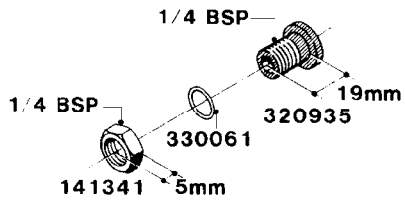

**L0050**

FITTINGS - HOSE CONNECTORS  
L0050-HIN, 01:01:16

Page 1

Date 07.02.2020 8:20

parts-n°	order qty	description
242594	1	O-RING D14 X 1.78 SCH.70-EPDM
320294	1	FITT.DK TEE 3/8X3/8HB X1/2"BSP
320305	1	FITT.DK HB 3/4'- 3/4' BSP
320386	1	FITT.DK TEE 3/8X3/8HB X3/8"BSP
320397	1	FITT.DK ELB 3/8"HB X 3/8" BSP
320401	1	FITT.DK TEE 1/2X1/2HB X1/2"BSP
320412	1	FITT.DK TEE 1/2X1/2HB X3/8'BSP
320423	1	FITT.DK ELB 1/2'HB X 3/8' BSP
320891	1	FITT.DK HB 3/8'- 3/8' BSP
320972	1	FITT.DK HB 5/16'- 1/4' BSP
322046	1	FITT.DK TEE 1/2X1/2HB X3/4'BSP
322048	1	FITT.DK TEE 3/4X3/4HB X3/4'BSP
330595	1	O-RING D24.6/D20X2.1 -3/4"
333137	1	FITT.DK CONN.1/2" F.NOZZ. DOUB
333141	1	FITT.DK CONN.1/2" F.NOZZ.SING
334041	1	FITT.DK CONN.3/4' F.NOZZ. SING
334042	1	FITT.DK CONN.3/4' F.NOZZ. DOUB
334195	1	FITT.DK ELB. 3/4"HB X 3/4"HB
10012103	1	FITT.PO.HB 1.25X1.50 IMB1012
10014003	1	FITT.PO.HB 1.25X1.25 IMB1010
10036903	1	FITT.PO.HB 1.50X1.50 IMB1212
28019303	1	FITTING HB ELB 3/4NPT-3/4HOSE
61016500	1	HOSE TAIL 3/4" 90°+RG CAP 3/4"
72026700	1	NOZZLE TUBE ADAPTER W/O-RING