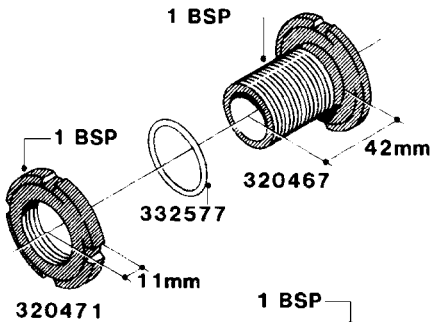

**L0040**

FITTINGS - NIPPLES & ELBOWS  
L0040-HIN, 01:01:16

Page 1  
Date 07.02.2020 8:20

parts-n°	order qty	description
10530803	1	FITT.PO.SE 2.00X2.00 45 DEG.
320191	1	FITT.DK ELB 3/8' BSP 45 DEGREE
320482	1	FITT.DK ELB. 1/2" BSP 60 DEG.
320596	1	FITT.DK ELB 3/8'-1/2'BSP 45DEG
320607	1	FITT.DK HN 3/8M X 3/8F BSP LNG
320633	1	FITT.DK HN 3/8"M X 3/8"F BSP
321451	1	FITT.DK ELB.1-1/2 X1-1/4 80DEG
321532	1	FITT.DK REDUC 3/4' X 1/2' BSP
390233	1	FITT.DK REDUC 1-1/2" X 1" BSP

**L0050**

FITTINGS - HOSE CONNECTORS  
L0050-HIN, 01:01:16

Page 1

Date 07.02.2020 8:20

parts-n°	order qty	description
242594	1	O-RING D14 X 1.78 SCH.70-EPDM
320294	1	FITT.DK TEE 3/8X3/8HB X1/2"BSP
320305	1	FITT.DK HB 3/4'- 3/4' BSP
320386	1	FITT.DK TEE 3/8X3/8HB X3/8"BSP
320397	1	FITT.DK ELB 3/8"HB X 3/8" BSP
320401	1	FITT.DK TEE 1/2X1/2HB X1/2"BSP
320412	1	FITT.DK TEE 1/2X1/2HB X3/8'BSP
320423	1	FITT.DK ELB 1/2'HB X 3/8' BSP
320891	1	FITT.DK HB 3/8'- 3/8' BSP
320972	1	FITT.DK HB 5/16'- 1/4' BSP
322046	1	FITT.DK TEE 1/2X1/2HB X3/4'BSP
322048	1	FITT.DK TEE 3/4X3/4HB X3/4'BSP
330595	1	O-RING D24.6/D20X2.1 -3/4"
333137	1	FITT.DK CONN.1/2" F.NOZZ. DOUB
333141	1	FITT.DK CONN.1/2" F.NOZZ.SING
334041	1	FITT.DK CONN.3/4' F.NOZZ. SING
334042	1	FITT.DK CONN.3/4' F.NOZZ. DOUB
334195	1	FITT.DK ELB. 3/4"HB X 3/4"HB
10012103	1	FITT.PO.HB 1.25X1.50 IMB1012
10014003	1	FITT.PO.HB 1.25X1.25 IMB1010
10036903	1	FITT.PO.HB 1.50X1.50 IMB1212
28019303	1	FITTING HB ELB 3/4NPT-3/4HOSE
61016500	1	HOSE TAIL 3/4" 90°+RG CAP 3/4"
72026700	1	NOZZLE TUBE ADAPTER W/O-RING