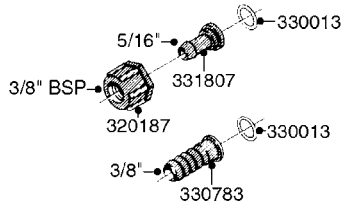

**K0520**

HOSE WRAPS  
K0520-HIN, 05:12:19

Page 1  
Date 07.02.2020 8:20

parts-n°	order qty	description
241965	1	O-RING Ø12.1 X 1.6 NITRILE
242007	1	O-RING Ø9.1 X 1.6 NITRILE
281551	1	BALL VALVE 1/2"
320084	1	FITT.DK NUT 1/2" BSP
330212	1	O-RING D19/D14X2.4 F.1/2"NUT
330326	1	O-RING D30/D24X2 F.1"NUT
330676	1	FITT.DK HB 3/8" F. 1/2" NUT
330687	1	FITT.DK HB 1/2" F. 1/2" NUT
334190	1	FITT.DK HB 1/2' F. PISTOL 60S
334533	1	CLAMP HOSE PLASTIC 3/8"
334534	1	CLAMP HOSE PLASTIC 1/2"
636223	1	POST 12 VOLT TR30
712471	1	AGITATION VALVE ASSY. ON/OFF
843196	1	SPRAY GUN KIT TYPE 60 SHORT
843197	1	HANDGUN KIT TYPE 60 LONG
10013403	1	BOLT HEX 3/8-16X1 1/4 HCS Z5
10013503	1	NUT HEX NC 3/8"
10178903	1	WRAP HOSE SIDE MOUNT PLATE
10179003	1	WRAP HOSE BOTTOM PLATE MOUNT
10179403	1	WRAP WELDMENT FOR HI101789
10179503	1	WRAP WELDMENT FOR HI101790
10225603	1	BKT.FOR HOSE WRAP MOUNT NL NK
10225703	1	WRAP HOSE BDL.BOTTOM PLATE
92701703	1	HOSE R X3/8" X300PSI WP X0012"
92702103	1	HOSE R X1/2" X300PSI WP X0012"