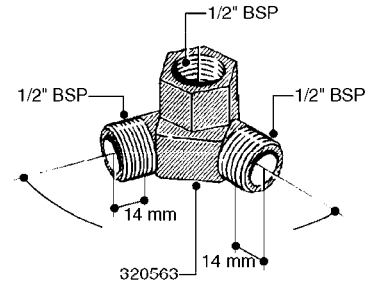

L0020

FITTINGS-T-PIECES, CAPS & ELBOWS
L0020-HIN, 01:01:16

Page 1
Date 07.02.2020 8:20

parts-n°	order qty	description
10053603	1	FITT. CAPNUT 2"BSP 5601
10194303	1	CAP BLANK 1 1/2 MCPHEE 210060
320047	1	FITT.DK CAPNUT 1/2" BSP
320106	1	FITT.DK CAPNUT 1" BSP
320272	1	FITT.DK CAPNUT 3/8" BSP
320316	1	FITT.DK TEE 3/4" X3/4" X1"BSP
320331	1	FITT.DK TEE 1" - 1" - 3/4" BSP
320342	1	FITT.DK EL 3/4"M X 1"F BSP
320563	1	FITT.DK 3 WAY 1/2" 110 DEG.
320677	1	NO LONGER AVAILABLE
320961	1	FITT.DK CAPNUT 1-1/2" BSP
321053	1	FITT.DK TEE 1/2 X1/2 X1/2" BSP
322072	1	FITT.DK TEE 3/8'X3/8'X3/8' BSP
322095	1	FITT.DK TEE 1-1/2 X1-1/4 X3/4" BSP
322138	1	FITT.DK ELB 1"M X 1"F BSP
330013	1	O-RING 2.5 X 10 PUR
330212	1	O-RING D19/D14X2.4 F.1/2"NUT
330326	1	O-RING D30/D24X2 F.1"NUT
331273	1	O-RING D44/D38X2 F.1-1/2"