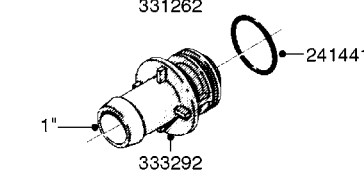

**K0520**

HOSE WRAPS  
K0520-HIN, 05:12:19

Page 1  
Date 07.02.2020 8:20

parts-n°	order qty	description
241965	1	O-RING Ø12.1 X 1.6 NITRILE
242007	1	O-RING Ø9.1 X 1.6 NITRILE
281551	1	BALL VALVE 1/2"
320084	1	FITT.DK NUT 1/2" BSP
330212	1	O-RING D19/D14X2.4 F.1/2"NUT
330326	1	O-RING D30/D24X2 F.1"NUT
330676	1	FITT.DK HB 3/8" F. 1/2" NUT
330687	1	FITT.DK HB 1/2" F. 1/2" NUT
334190	1	FITT.DK HB 1/2' F. PISTOL 60S
334533	1	CLAMP HOSE PLASTIC 3/8"
334534	1	CLAMP HOSE PLASTIC 1/2"
636223	1	POST 12 VOLT TR30
712471	1	AGITATION VALVE ASSY. ON/OFF
843196	1	SPRAY GUN KIT TYPE 60 SHORT
843197	1	HANDGUN KIT TYPE 60 LONG
10013403	1	BOLT HEX 3/8-16X1 1/4 HCS Z5
10013503	1	NUT HEX NC 3/8"
10178903	1	WRAP HOSE SIDE MOUNT PLATE
10179003	1	WRAP HOSE BOTTOM PLATE MOUNT
10179403	1	WRAP WELDMENT FOR HI101789
10179503	1	WRAP WELDMENT FOR HI101790
10225603	1	BKT.FOR HOSE WRAP MOUNT NL NK
10225703	1	WRAP HOSE BDL.BOTTOM PLATE
92701703	1	HOSE R X3/8" X300PSI WP X0012"
92702103	1	HOSE R X1/2" X300PSI WP X0012"