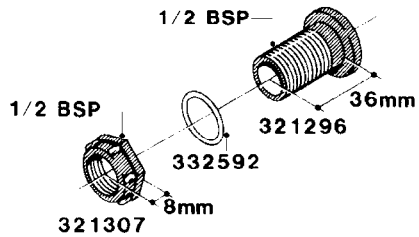

**L0040**

FITTINGS - NIPPLES & ELBOWS  
L0040-HIN, 01:01:16

Page 1  
Date 07.02.2020 8:20

parts-n°	order qty	description
10530803	1	FITT.PO.SE 2.00X2.00 45 DEG.
320191	1	FITT.DK ELB 3/8' BSP 45 DEGREE
320482	1	FITT.DK ELB. 1/2" BSP 60 DEG.
320596	1	FITT.DK ELB 3/8'-1/2'BSP 45DEG
320607	1	FITT.DK HN 3/8M X 3/8F BSP LNG
320633	1	FITT.DK HN 3/8"M X 3/8"F BSP
321451	1	FITT.DK ELB.1-1/2 X1-1/4 80DEG
321532	1	FITT.DK REDUC 3/4' X 1/2' BSP
390233	1	FITT.DK REDUC 1-1/2" X 1" BSP

**L0050**

FITTINGS - HOSE CONNECTORS  
L0050-HIN, 01:01:16

Page 1

Date 07.02.2020 8:20

parts-n°	order qty	description
242594	1	O-RING D14 X 1.78 SCH.70-EPDM
320294	1	FITT.DK TEE 3/8X3/8HB X1/2"BSP
320305	1	FITT.DK HB 3/4'- 3/4' BSP
320386	1	FITT.DK TEE 3/8X3/8HB X3/8"BSP
320397	1	FITT.DK ELB 3/8"HB X 3/8" BSP
320401	1	FITT.DK TEE 1/2X1/2HB X1/2"BSP
320412	1	FITT.DK TEE 1/2X1/2HB X3/8'BSP
320423	1	FITT.DK ELB 1/2'HB X 3/8' BSP
320891	1	FITT.DK HB 3/8'- 3/8' BSP
320972	1	FITT.DK HB 5/16'- 1/4' BSP
322046	1	FITT.DK TEE 1/2X1/2HB X3/4'BSP
322048	1	FITT.DK TEE 3/4X3/4HB X3/4'BSP
330595	1	O-RING D24.6/D20X2.1 -3/4"
333137	1	FITT.DK CONN.1/2" F.NOZZ. DOUB
333141	1	FITT.DK CONN.1/2" F.NOZZ.SING
334041	1	FITT.DK CONN.3/4' F.NOZZ. SING
334042	1	FITT.DK CONN.3/4' F.NOZZ. DOUB
334195	1	FITT.DK ELB. 3/4"HB X 3/4"HB
10012103	1	FITT.PO.HB 1.25X1.50 IMB1012
10014003	1	FITT.PO.HB 1.25X1.25 IMB1010
10036903	1	FITT.PO.HB 1.50X1.50 IMB1212
28019303	1	FITTING HB ELB 3/4NPT-3/4HOSE
61016500	1	HOSE TAIL 3/4" 90°+RG CAP 3/4"
72026700	1	NOZZLE TUBE ADAPTER W/O-RING