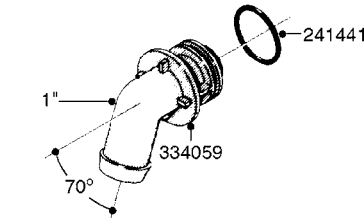

**K0520**

HOSE WRAPS  
K0520-HIN, 05:12:19

Page 1  
Date 07.02.2020 8:20

parts-n°	order qty	description
241965	1	O-RING Ø12.1 X 1.6 NITRILE
242007	1	O-RING Ø9.1 X 1.6 NITRILE
281551	1	BALL VALVE 1/2"
320084	1	FITT.DK NUT 1/2" BSP
330212	1	O-RING D19/D14X2.4 F.1/2"NUT
330326	1	O-RING D30/D24X2 F.1"NUT
330676	1	FITT.DK HB 3/8" F. 1/2" NUT
330687	1	FITT.DK HB 1/2" F. 1/2" NUT
334190	1	FITT.DK HB 1/2' F. PISTOL 60S
334533	1	CLAMP HOSE PLASTIC 3/8"
334534	1	CLAMP HOSE PLASTIC 1/2"
636223	1	POST 12 VOLT TR30
712471	1	AGITATION VALVE ASSY. ON/OFF
843196	1	SPRAY GUN KIT TYPE 60 SHORT
843197	1	HANDGUN KIT TYPE 60 LONG
10013403	1	BOLT HEX 3/8-16X1 1/4 HCS Z5
10013503	1	NUT HEX NC 3/8"
10178903	1	WRAP HOSE SIDE MOUNT PLATE
10179003	1	WRAP HOSE BOTTOM PLATE MOUNT
10179403	1	WRAP WELDMENT FOR HI101789
10179503	1	WRAP WELDMENT FOR HI101790
10225603	1	BKT.FOR HOSE WRAP MOUNT NL NK
10225703	1	WRAP HOSE BDL.BOTTOM PLATE
92701703	1	HOSE R X3/8" X300PSI WP X0012"
92702103	1	HOSE R X1/2" X300PSI WP X0012"