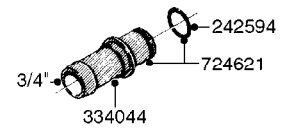

**K0520**

HOSE WRAPS  
K0520-HIN, 05:12:19

Page 1  
Date 07.02.2020 8:20

parts-n°	order qty	description
241965	1	O-RING Ø12.1 X 1.6 NITRILE
242007	1	O-RING Ø9.1 X 1.6 NITRILE
281551	1	BALL VALVE 1/2"
320084	1	FITT.DK NUT 1/2" BSP
330212	1	O-RING D19/D14X2.4 F.1/2"NUT
330326	1	O-RING D30/D24X2 F.1"NUT
330676	1	FITT.DK HB 3/8" F. 1/2" NUT
330687	1	FITT.DK HB 1/2" F. 1/2" NUT
334190	1	FITT.DK HB 1/2' F. PISTOL 60S
334533	1	CLAMP HOSE PLASTIC 3/8"
334534	1	CLAMP HOSE PLASTIC 1/2"
636223	1	POST 12 VOLT TR30
712471	1	AGITATION VALVE ASSY. ON/OFF
843196	1	SPRAY GUN KIT TYPE 60 SHORT
843197	1	HANDGUN KIT TYPE 60 LONG
10013403	1	BOLT HEX 3/8-16X1 1/4 HCS Z5
10013503	1	NUT HEX NC 3/8"
10178903	1	WRAP HOSE SIDE MOUNT PLATE
10179003	1	WRAP HOSE BOTTOM PLATE MOUNT
10179403	1	WRAP WELDMENT FOR HI101789
10179503	1	WRAP WELDMENT FOR HI101790
10225603	1	BKT.FOR HOSE WRAP MOUNT NL NK
10225703	1	WRAP HOSE BDL.BOTTOM PLATE
92701703	1	HOSE R X3/8" X300PSI WP X0012"
92702103	1	HOSE R X1/2" X300PSI WP X0012"