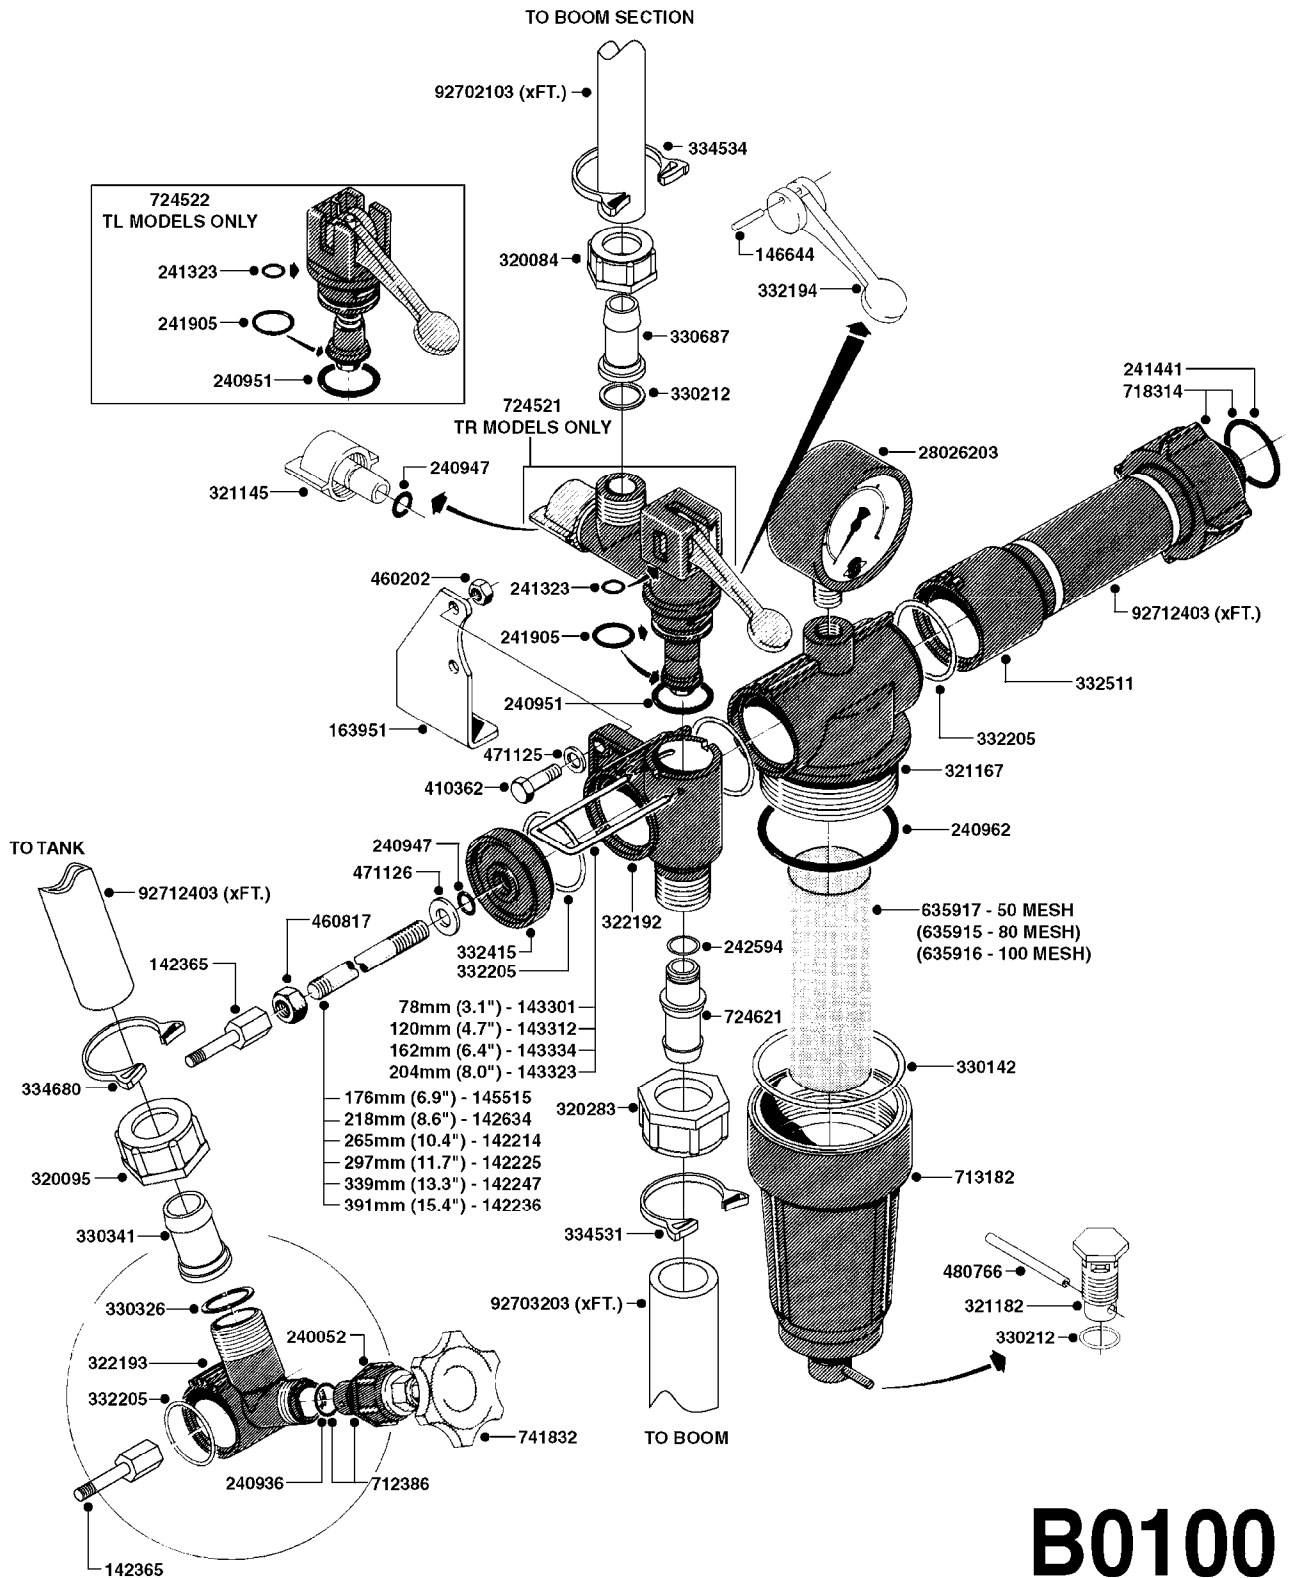

B0100

BK-180 BOOM VALVES-MAN.PRE 00
B0100-HIN, 01:01:16

Page 1
Date 07.02.2020 8:20

parts-n°	order qty	description
142214	1	STUD BOLT - M8X265, 3 SECTION
142225	1	STUD BOLT 8 X 299 - 6 MODULS
142236	1	STUD BOLT 8 X 381 - 8 MODULS
142247	1	STUD BOLT 8 X 341 - 7 MODULS
142365	1	EXTENSION BOLT F/HARDI MATIC
142634	1	STUD BOLT M8 X 213 - 4 MODULS
143301	1	LOCK CLAMP 78 MM
143312	1	LOCK CLAMP 120 MM
143323	1	LOCK CLAMP 204 MM
143334	1	LOCK CLAMP 162 MM
145515	1	STUD BOLT M8 X 176MM
146644	1	PIN D3X19 STAINLESS
163951	1	MOUNT BRACKET FOR BK180 SECTIO
240052	1	BUSHING/PKNG D11,2/8,4 X 6
240936	1	O-RING D13.3X2.4 NITRIL
240947	1	O-RING D7.3X2.4 NITRIL
240951	1	O-RING D21.2X3 NITRIL
240962	1	O-RING D57,2X3 NITRIL
241323	1	O-RING D5.3X2.4 NITRIL
241441	1	O-RING D29.3X3
241905	1	O-RING 12,3X2,4 VITON DKR.1,05
242594	1	O-RING D14 X 1.78 SCH.70-EPDM
320084	1	FITT.DK NUT 1/2" BSP
320095	1	FITT.DK NUT 1" BSP
320283	1	FITT.DK NUT 3/4"BSP
321145	1	CAP 1/2" RG FOR CONST.PRESSURE
321167	1	FILTER HOUSE S 63 X 4
321182	1	DRAIN PLUG F. FILTER 3/8 BSP
322192	1	HOUSING F.DISTRIBUTOR
322193	1	HOUSING F.HARDIMATIC BK93
330142	1	O-RING D69X2
330212	1	O-RING D19/D14X2.4 F.1/2"NUT
330326	1	O-RING D30/D24X2 F.1"NUT
330341	1	FITT.DK HB 1" F. 1" NUT
330687	1	FITT.DK HB 1/2" F. 1/2" NUT
332194	1	DISTRIBUTION HANDLE
332205	1	O-RING D43/39XD2
332415	1	COVER
332511	1	FITT.DK END CAP 1"HB F.BK180
334531	1	CLAMP HOSE PLASTIC 3/4"
334534	1	CLAMP HOSE PLASTIC 1/2"
334680	1	CLAMP HOSE PLASTIC 1"
410362	1	BOLT HEX 8.8 SS M6X20
460202	1	NUT HEX M6
460817	1	NUT HEX M8 STAINLESS DIN 934
471125	1	WASHER M6U 6.4X14X1.2,A2 SS
471126	1	WASHER, M8, Ø16/ 8.4X 1.6, SS
480766	1	ROLL PIN D4 X 50 STAINLESS
635915	1	SCREEN BK180, 80 MESH
635916	1	SCREEN BK180, 100 MESH
635917	1	SCREEN BK180, 50 MESH
712386	1	PRESSURE REGULATOR COMPL. H-M
713182	1	FILTER CAP WITH DRAIN SCREW
718314	1	CONN. DISTRIB.AND OP.UNIT
724521	1	DISTR.UPPER PART W.EQ.PRESSURE
724522	1	DISTR.OVER PART W.OUV PR 83 BK
724621	1	FITT.DK HB 3/4"ASSY F.3/4" NUT
741832	1	HANDLE REPLACEMENT F/330632
28026203	1	GAUGE 200PSI/BR,2.5"1/4BSP-BTM
92702103	1	HOSE R X1/2" X300PSI WP X0012"
92703203	1	HOSE R X3/4" X300PSI WP X0012"