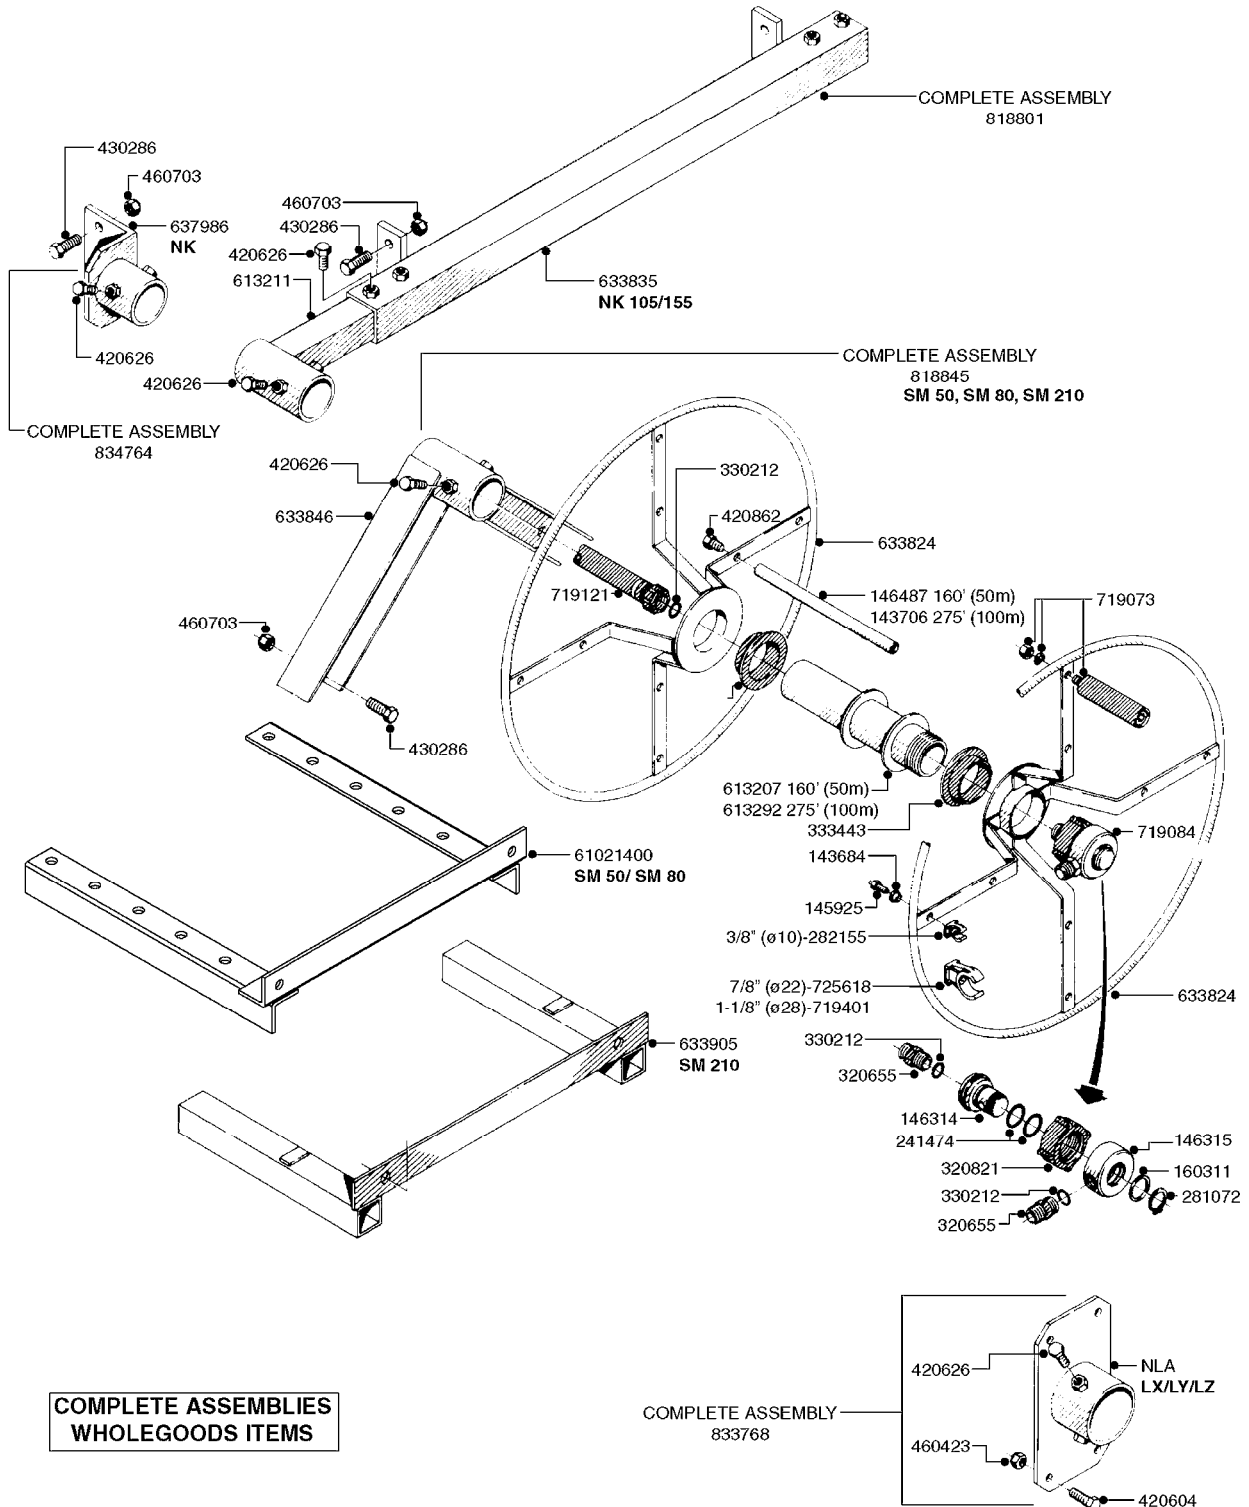

**COMPLETE ASSEMBLIES  
WHOLEGOODS ITEMS**

COMPLETE ASSEMBLY:  
818377 - 160' x 3/8" (50m) HOSE REEL  
818381 - 320' X 3/8" (100m) HOSE REEL