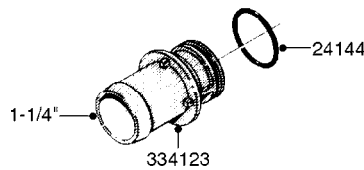

**K0520**

HOSE WRAPS  
K0520-HIN, 05:12:19

Page 1  
Date 07.02.2020 8:20

parts-n°	order qty	description
241965	1	O-RING Ø12.1 X 1.6 NITRILE
242007	1	O-RING Ø9.1 X 1.6 NITRILE
281551	1	BALL VALVE 1/2"
320084	1	FITT.DK NUT 1/2" BSP
330212	1	O-RING D19/D14X2.4 F.1/2"NUT
330326	1	O-RING D30/D24X2 F.1"NUT
330676	1	FITT.DK HB 3/8" F. 1/2" NUT
330687	1	FITT.DK HB 1/2" F. 1/2" NUT
334190	1	FITT.DK HB 1/2' F. PISTOL 60S
334533	1	CLAMP HOSE PLASTIC 3/8"
334534	1	CLAMP HOSE PLASTIC 1/2"
636223	1	POST 12 VOLT TR30
712471	1	AGITATION VALVE ASSY. ON/OFF
843196	1	SPRAY GUN KIT TYPE 60 SHORT
843197	1	HANDGUN KIT TYPE 60 LONG
10013403	1	BOLT HEX 3/8-16X1 1/4 HCS Z5
10013503	1	NUT HEX NC 3/8"
10178903	1	WRAP HOSE SIDE MOUNT PLATE
10179003	1	WRAP HOSE BOTTOM PLATE MOUNT
10179403	1	WRAP WELDMENT FOR HI101789
10179503	1	WRAP WELDMENT FOR HI101790
10225603	1	BKT.FOR HOSE WRAP MOUNT NL NK
10225703	1	WRAP HOSE BDL.BOTTOM PLATE
92701703	1	HOSE R X3/8" X300PSI WP X0012"
92702103	1	HOSE R X1/2" X300PSI WP X0012"