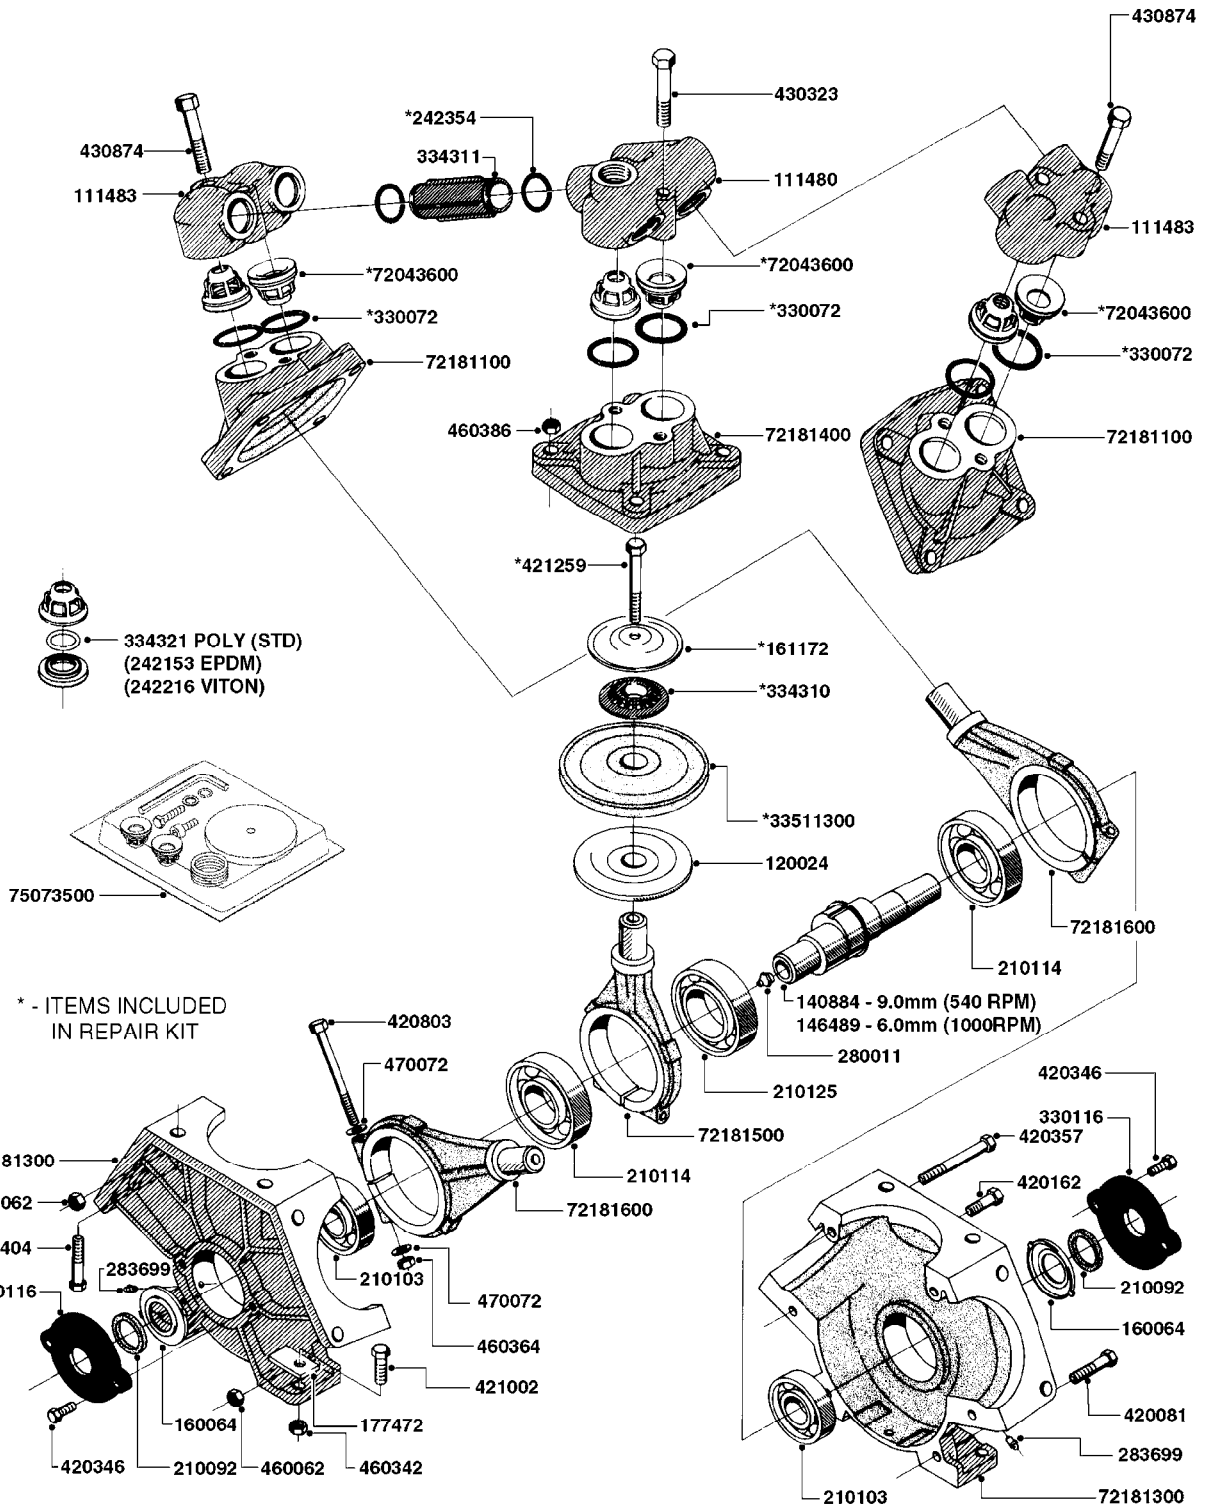

A0220

PUMP - 1302 W/ MOUNTING BASE
A0220-HIN, 27:04:17

Page 1
Date 07.02.2020 8:20

parts-n°	order qty	description
111480	1	VALVE HEAD 1302 CENTER
111483	1	VALVE HEAD SIDE 1302
120024	1	DIAPHRAGM BACK DISC 1200-1300
140884	1	CRANK SHAFT MODEL 1300-9
146489	1	CRANK SHAFT MODEL 1302-6MM
160064	1	DUST PLATE
161172	1	DIAPHRAGM DISC F. 1203/1303
177472	1	BRACKET 25 X 5
210092	1	SEAL FELT D43/30X5
210103	1	BEARING BALL 6306
210114	1	BEARING BALL 6308
210125	1	BEARING BALL 6210
242153	1	O-RING D26X4 EPDM
242216	1	O-RING VITON F/1202/1302/462
242354	1	O-RING D32.2X3.0 VITON
280011	1	GREASE NIPPLE 1/8" SAE H TR
283699	1	GREASE NIPPLE M6X1
330072	1	O-RING D53.5/D45.5X4
330116	1	SEAL RETAINER, MODEL 1300
334310	1	NYLON WASHER 1202/1302/462
334311	1	CONNECTION PIPE INLET MOD.1302
334321	1	O-RING POLY. 34.0x26.0x4.0
420081	1	BOLT HEX 8.8 DEL 3/8"X40MM
420162	1	BOLT HEX 8.8 DEL 3/8"X15MM
420346	1	BOLT HEX 8.8 DEL 3/8"X 25MM
420357	1	BOLT HEX 8.8 RAW 3/8"X85MM
420803	1	BOLT HEX 8.8 DEL M8X90
421002	1	BOLT HEX 8.8 DEL M10X30 FT DIN933
421259	1	BOLT HEX UNC7/16"x2.25" 18-8SS
430323	1	BOLT HEX 8.8 DEL M12X60
430404	1	BOLT HEX 8.8 DEL M12X50
430874	1	SCREW SET 8.8 DEL M12X70 FT
460062	1	NUT HEX 3/8" GALV.
460342	1	NUT HEX M10 DEL DIN934
460364	1	NUT HU M8 A2 SS DIN934
460386	1	NUT HEX M12X1.75
470072	1	WASHER D15/D8X.5 LOCK
33511300	1	DIAPHRAGM 1202-1303 POLY 2006
72043600	1	VALVE FOR 462/463
72181100	1	DIAPHRAGM COVER 1203/1303+BLTS
72181300	1	PUMP CASTING 1300 RED W/BOLTS
72181400	1	DIAPHRAGM COVER 1303 W/BOLTS
72181500	1	CONNECTING ROD, CENTER 1303
72181600	1	CONNECTING ROD, SIDE MOD.1300
75073500	1	PUMP KIT 1300/1302 "06"