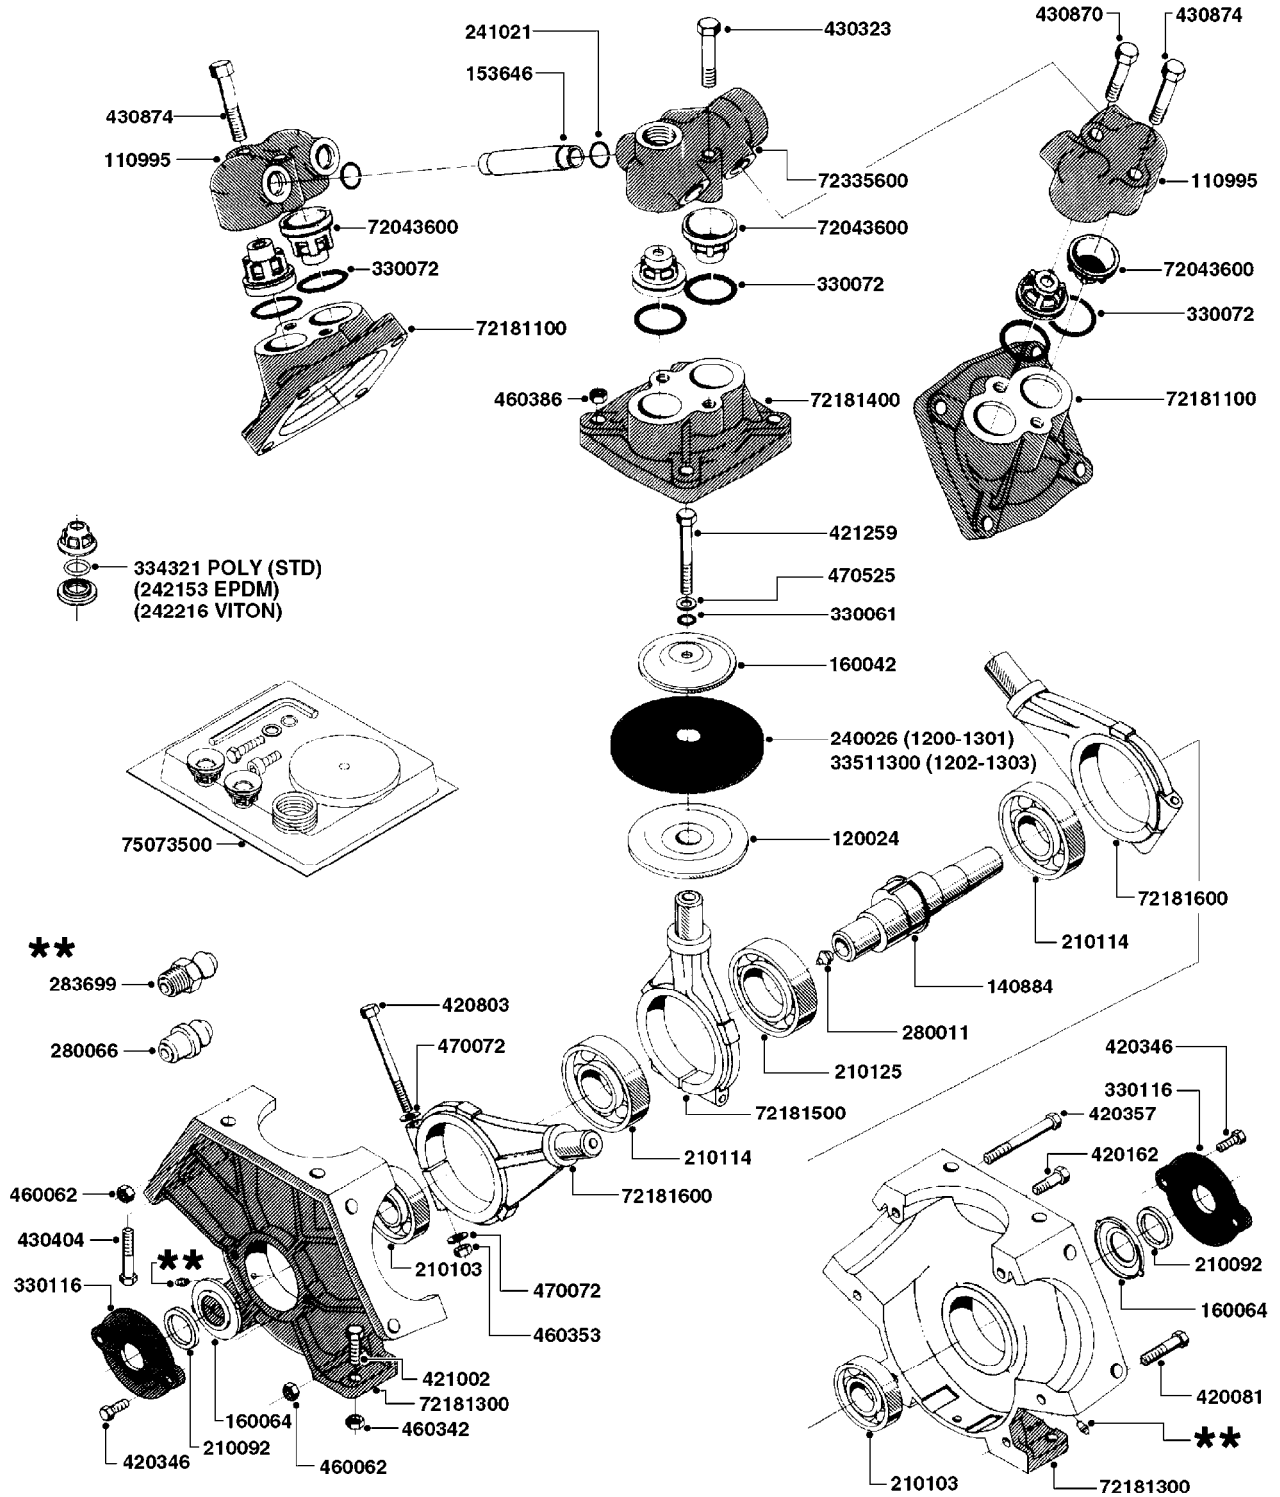

A0210

PUMP - 1301 W/ MOUNTING BASE
A0210-HIN, 27:04:17

Page 1

Date 07.02.2020 8:20

parts-n°	order qty	description
110995	1	VALVE CHAMBER SIDE MODEL 1301
120024	1	DIAPHRAGM BACK DISC 1200-1300
140884	1	CRANK SHAFT MODEL 1300-9
153646	1	CONNECTION PIPE INLET MOD 1301
160042	1	DIAPHRAGM UPPER DISC 1200-1300
160064	1	DUST PLATE
210092	1	SEAL FELT D43/30X5
210103	1	BEARING BALL 6306
210114	1	BEARING BALL 6308
210125	1	BEARING BALL 6210
240026	1	DIAPHRAGM MODEL 1200/1301
241021	1	O-RING D21,89X2,62 NITRIL
242153	1	O-RING D26X4 EPDM
242216	1	O-RING VITON F/1202/1302/462
280011	1	GREASE NIPPLE 1/8' SAE H TR
280066	1	GREASE NIPPLE H 1A6
283699	1	GREASE NIPPLE M6X1
330061	1	O-RING D16/D11X2,5
330072	1	O-RING D53.5/D45.5X4
330116	1	SEAL RETAINER, MODEL 1300
334321	1	O-RING POLY. 34.0x26.0x4.0
420081	1	BOLT HEX 8.8 DEL 3/8'X40MM
420162	1	BOLT HEX 8.8 DEL 3/8"x15MM
420346	1	BOLT HEX 8.8 DEL 3/8'X 25MM
420357	1	BOLT HEX 8.8 RAW 3/8'X85MM
420803	1	BOLT HEX 8.8 DEL M8X90
421002	1	BOLT HEX 8.8 DEL M10X30 FT DIN933
421259	1	BOLT HEX UNC7/16"x2.25" 18-8SS
430323	1	BOLT HEX 8.8 DEL M12X60
430404	1	BOLT HEX 8.8 DEL M12X50
430870	1	BOLT HEX 8.8 DEL M12X55 FT
430874	1	SCREW SET 8.8 DEL M12X70 FT
460062	1	NUT HEX 3/8' GALV.
460342	1	NUT HEX M10 DEL DIN934
460353	1	NUT HEX M8 BLACK
460386	1	NUT HEX M12X1.75
470072	1	WASHER D15/D8X.5 LOCK
470525	1	WASHER D19/D11.5X2.5
33511300	1	DIAPHRAGM 1202-1303 POLY 2006
72043600	1	VALVE FOR 462/463
72181100	1	DIAPHRAGM COVER 1203/1303+BLTS
72181300	1	PUMP CASTING 1300 RED W/BOLTS
72181400	1	DIAPHRAGM COVER 1303 W/BOLTS
72181500	1	CONNECTING ROD, CENTER 1303
72181600	1	CONNECTING ROD, SIDE MOD.1300
72335600	1	CENTER AND SIDE VALVE CHAMBERS 1302 RED
75073500	1	PUMP KIT 1300/1302 "06"