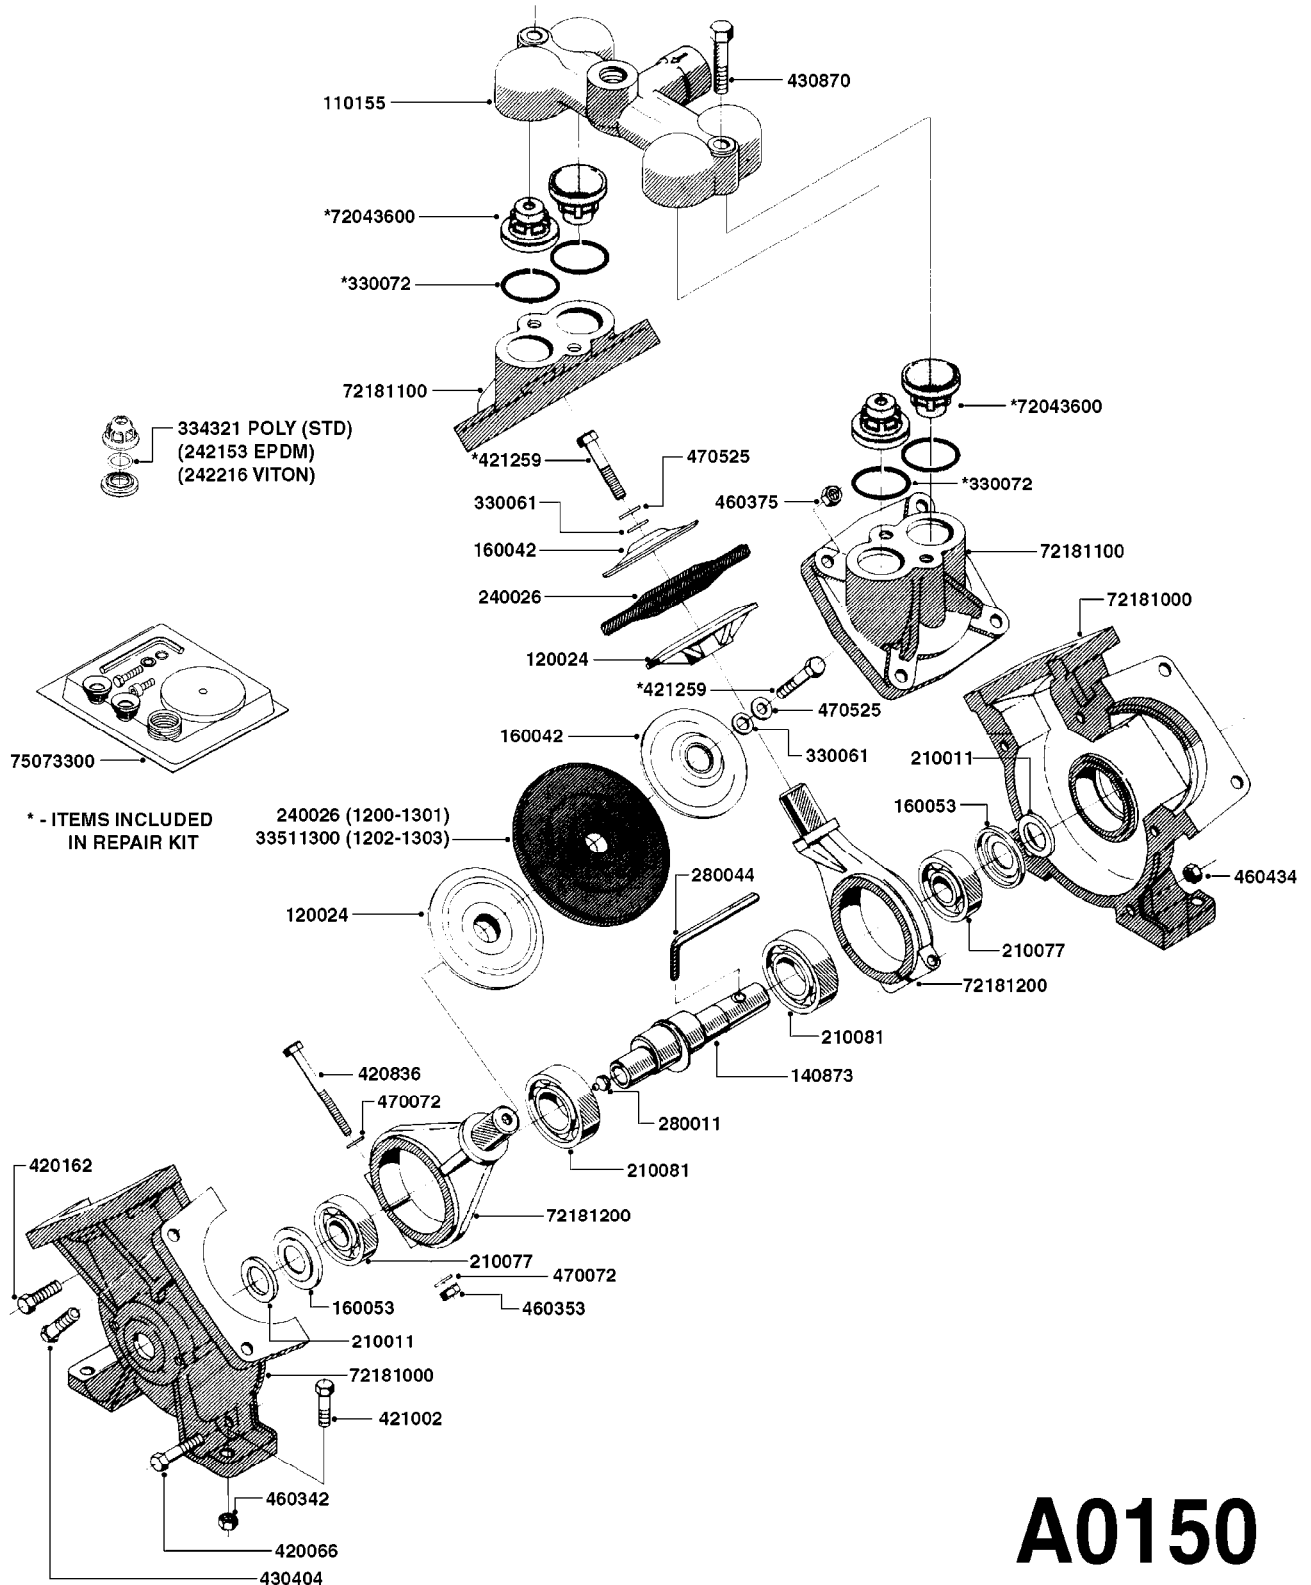

PUMP - 1200 W/ MOUNTING BASE
A0150-HIN, 27:04:17

Page 1

Date 07.02.2020 8:20

parts-n°	order qty	description
110155	1	VALVE CHAMBER F. 1200 PUMP
120024	1	DIAPHRAGM BACK DISC 1200-1300
140873	1	CRANK SHAFT MODEL 1202-9MM
160042	1	DIAPHRAGM UPPER DISC 1200-1300
160053	1	DUST PLATE
210011	1	SEAL FELT D39/23 X 4
210077	1	BEARING BALL 6305
210081	1	BEARING BALL 6307
240026	1	DIAPHRAGM MODEL 1200/1301
242153	1	O-RING D26X4 EPDM
242216	1	O-RING VITON F/1202/1302/462
280011	1	GREASE NIPPLE 1/8' SAE H TR
280044	1	KEY HEXAGON W6 3/16'
330061	1	O-RING D16/D11X2,5
330072	1	O-RING D53.5/D45.5X4
334321	1	O-RING POLY. 34.0x26.0x4.0
420066	1	BOLT HEX 8.8 DEL 3/8"X50MM
420162	1	BOLT HEX 8.8 DEL 3/8"x15MM
420836	1	BOLT HEX 8.8 RAW M8X85
421002	1	BOLT HEX 8.8 DEL M10X30 FT DIN933
421259	1	BOLT HEX UNC7/16"x2.25" 18-8SS
430404	1	BOLT HEX 8.8 DEL M12X50
430870	1	BOLT HEX 8.8 DEL M12X55 FT
460342	1	NUT HEX M10 DEL DIN934
460353	1	NUT HEX M8 BLACK
460375	1	NUT HEX M12 BLACK
460434	1	NUT HEX 3/8' NC BLACK
470072	1	WASHER D15/D8X.5 LOCK
470525	1	WASHER D19/D11.5X2.5
33511300	1	DIAPHRAGM 1202-1303 POLY 2006
72043600	1	VALVE FOR 462/463
72181000	1	HOUSING, PUMP, 1203 RED
72181100	1	DIAPHRAGM COVER 1203/1303+BLTS
72181200	1	CONNECTING ROD FOR 1203 W/M12
75073300	1	PUMP KIT 1200/1202 "06"