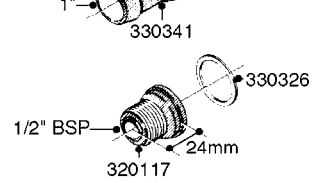

**K0520**

HOSE WRAPS  
K0520-HIN, 05:12:19

Page 1  
Date 07.02.2020 8:20

parts-n°	order qty	description
241965	1	O-RING Ø12.1 X 1.6 NITRILE
242007	1	O-RING Ø9.1 X 1.6 NITRILE
281551	1	BALL VALVE 1/2"
320084	1	FITT.DK NUT 1/2" BSP
330212	1	O-RING D19/D14X2.4 F.1/2"NUT
330326	1	O-RING D30/D24X2 F.1"NUT
330676	1	FITT.DK HB 3/8" F. 1/2" NUT
330687	1	FITT.DK HB 1/2" F. 1/2" NUT
334190	1	FITT.DK HB 1/2' F. PISTOL 60S
334533	1	CLAMP HOSE PLASTIC 3/8"
334534	1	CLAMP HOSE PLASTIC 1/2"
636223	1	POST 12 VOLT TR30
712471	1	AGITATION VALVE ASSY. ON/OFF
843196	1	SPRAY GUN KIT TYPE 60 SHORT
843197	1	HANDGUN KIT TYPE 60 LONG
10013403	1	BOLT HEX 3/8-16X1 1/4 HCS Z5
10013503	1	NUT HEX NC 3/8"
10178903	1	WRAP HOSE SIDE MOUNT PLATE
10179003	1	WRAP HOSE BOTTOM PLATE MOUNT
10179403	1	WRAP WELDMENT FOR HI101789
10179503	1	WRAP WELDMENT FOR HI101790
10225603	1	BKT.FOR HOSE WRAP MOUNT NL NK
10225703	1	WRAP HOSE BDL.BOTTOM PLATE
92701703	1	HOSE R X3/8" X300PSI WP X0012"
92702103	1	HOSE R X1/2" X300PSI WP X0012"