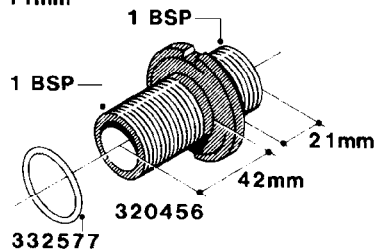

**L0040**

FITTINGS - NIPPLES & ELBOWS  
L0040-HIN, 01:01:16

Page 1  
Date 07.02.2020 8:20

parts-n°	order qty	description
10530803	1	FITT.PO.SE 2.00X2.00 45 DEG.
320191	1	FITT.DK ELB 3/8' BSP 45 DEGREE
320482	1	FITT.DK ELB. 1/2" BSP 60 DEG.
320596	1	FITT.DK ELB 3/8'-1/2'BSP 45DEG
320607	1	FITT.DK HN 3/8M X 3/8F BSP LNG
320633	1	FITT.DK HN 3/8"M X 3/8"F BSP
321451	1	FITT.DK ELB.1-1/2 X1-1/4 80DEG
321532	1	FITT.DK REDUC 3/4' X 1/2' BSP
390233	1	FITT.DK REDUC 1-1/2" X 1" BSP

**L0050**

FITTINGS - HOSE CONNECTORS  
L0050-HIN, 01:01:16

Page 1

Date 07.02.2020 8:20

parts-n°	order qty	description
242594	1	O-RING D14 X 1.78 SCH.70-EPDM
320294	1	FITT.DK TEE 3/8X3/8HB X1/2"BSP
320305	1	FITT.DK HB 3/4'- 3/4' BSP
320386	1	FITT.DK TEE 3/8X3/8HB X3/8"BSP
320397	1	FITT.DK ELB 3/8"HB X 3/8" BSP
320401	1	FITT.DK TEE 1/2X1/2HB X1/2"BSP
320412	1	FITT.DK TEE 1/2X1/2HB X3/8'BSP
320423	1	FITT.DK ELB 1/2'HB X 3/8' BSP
320891	1	FITT.DK HB 3/8'- 3/8' BSP
320972	1	FITT.DK HB 5/16'- 1/4' BSP
322046	1	FITT.DK TEE 1/2X1/2HB X3/4'BSP
322048	1	FITT.DK TEE 3/4X3/4HB X3/4'BSP
330595	1	O-RING D24.6/D20X2.1 -3/4"
333137	1	FITT.DK CONN.1/2" F.NOZZ. DOUB
333141	1	FITT.DK CONN.1/2" F.NOZZ.SING
334041	1	FITT.DK CONN.3/4' F.NOZZ. SING
334042	1	FITT.DK CONN.3/4' F.NOZZ. DOUB
334195	1	FITT.DK ELB. 3/4"HB X 3/4"HB
10012103	1	FITT.PO.HB 1.25X1.50 IMB1012
10014003	1	FITT.PO.HB 1.25X1.25 IMB1010
10036903	1	FITT.PO.HB 1.50X1.50 IMB1212
28019303	1	FITTING HB ELB 3/4NPT-3/4HOSE
61016500	1	HOSE TAIL 3/4" 90°+RG CAP 3/4"
72026700	1	NOZZLE TUBE ADAPTER W/O-RING