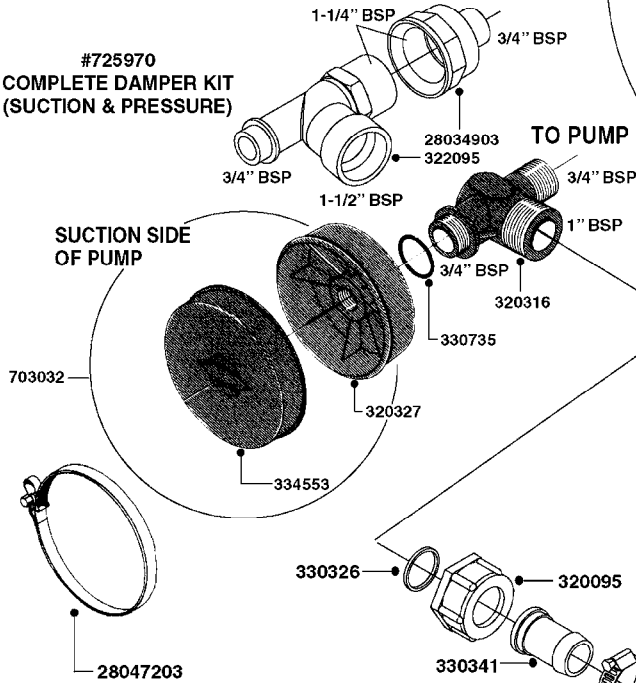

#725970 COMPLETE DAMPER KIT (SUCTION & PRESSURE)