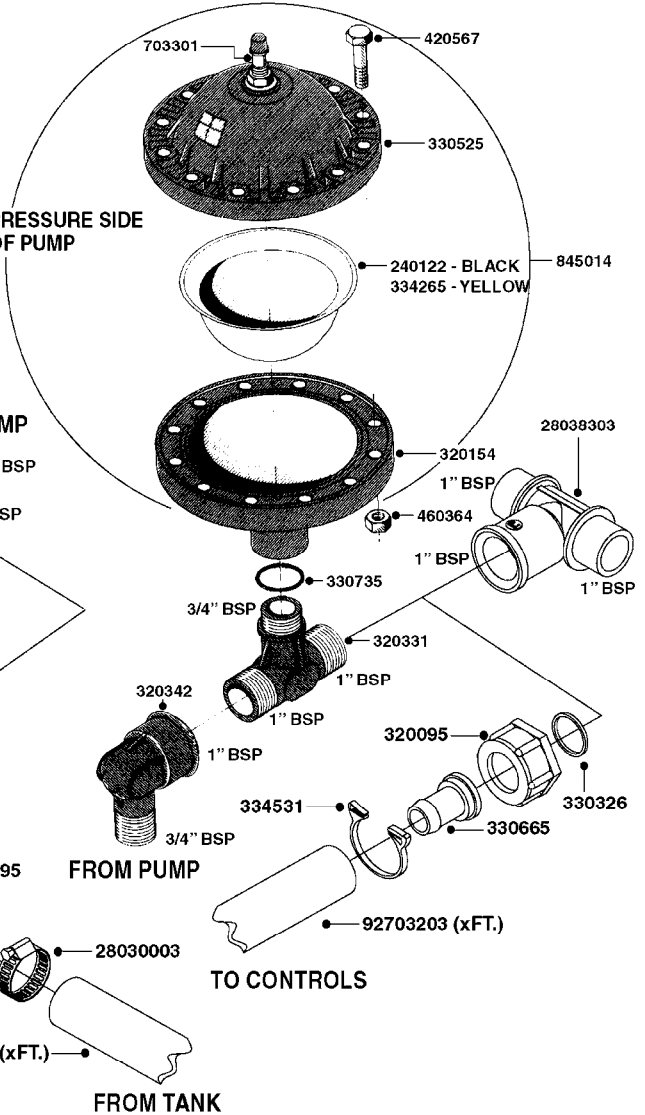

PRESSURE SIDE OF PUMP