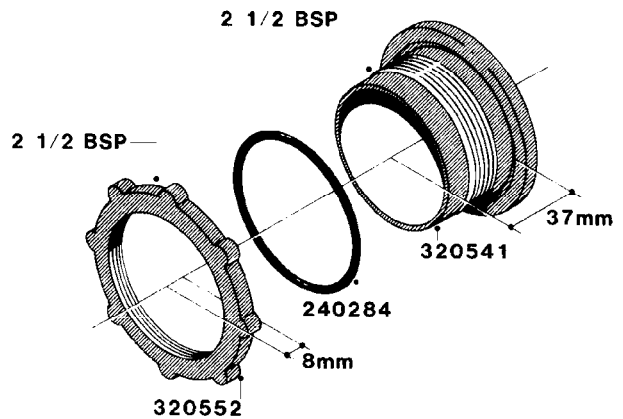

**L0040**

FITTINGS - NIPPLES & ELBOWS  
L0040-HIN, 01:01:16

Page 1  
Date 07.02.2020 8:20

parts-n°	order qty	description
10530803	1	FITT.PO.SE 2.00X2.00 45 DEG.
320191	1	FITT.DK ELB 3/8' BSP 45 DEGREE
320482	1	FITT.DK ELB. 1/2" BSP 60 DEG.
320596	1	FITT.DK ELB 3/8'-1/2'BSP 45DEG
320607	1	FITT.DK HN 3/8M X 3/8F BSP LNG
320633	1	FITT.DK HN 3/8"M X 3/8"F BSP
321451	1	FITT.DK ELB.1-1/2 X1-1/4 80DEG
321532	1	FITT.DK REDUC 3/4' X 1/2' BSP
390233	1	FITT.DK REDUC 1-1/2" X 1" BSP

**L0050**

FITTINGS - HOSE CONNECTORS  
L0050-HIN, 01:01:16

Page 1

Date 07.02.2020 8:20

parts-n°	order qty	description
242594	1	O-RING D14 X 1.78 SCH.70-EPDM
320294	1	FITT.DK TEE 3/8X3/8HB X1/2"BSP
320305	1	FITT.DK HB 3/4'- 3/4' BSP
320386	1	FITT.DK TEE 3/8X3/8HB X3/8"BSP
320397	1	FITT.DK ELB 3/8"HB X 3/8" BSP
320401	1	FITT.DK TEE 1/2X1/2HB X1/2"BSP
320412	1	FITT.DK TEE 1/2X1/2HB X3/8'BSP
320423	1	FITT.DK ELB 1/2'HB X 3/8' BSP
320891	1	FITT.DK HB 3/8'- 3/8' BSP
320972	1	FITT.DK HB 5/16'- 1/4' BSP
322046	1	FITT.DK TEE 1/2X1/2HB X3/4'BSP
322048	1	FITT.DK TEE 3/4X3/4HB X3/4'BSP
330595	1	O-RING D24.6/D20X2.1 -3/4"
333137	1	FITT.DK CONN.1/2" F.NOZZ. DOUB
333141	1	FITT.DK CONN.1/2" F.NOZZ.SING
334041	1	FITT.DK CONN.3/4' F.NOZZ. SING
334042	1	FITT.DK CONN.3/4' F.NOZZ. DOUB
334195	1	FITT.DK ELB. 3/4"HB X 3/4"HB
10012103	1	FITT.PO.HB 1.25X1.50 IMB1012
10014003	1	FITT.PO.HB 1.25X1.25 IMB1010
10036903	1	FITT.PO.HB 1.50X1.50 IMB1212
28019303	1	FITTING HB ELB 3/4NPT-3/4HOSE
61016500	1	HOSE TAIL 3/4" 90°+RG CAP 3/4"
72026700	1	NOZZLE TUBE ADAPTER W/O-RING