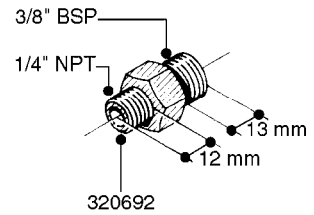

FITTINGS - HEXAGON NIPPLES
L0030-HIN, 01:01:16

Page 0
Date 07.02.2020 8:20

L0030