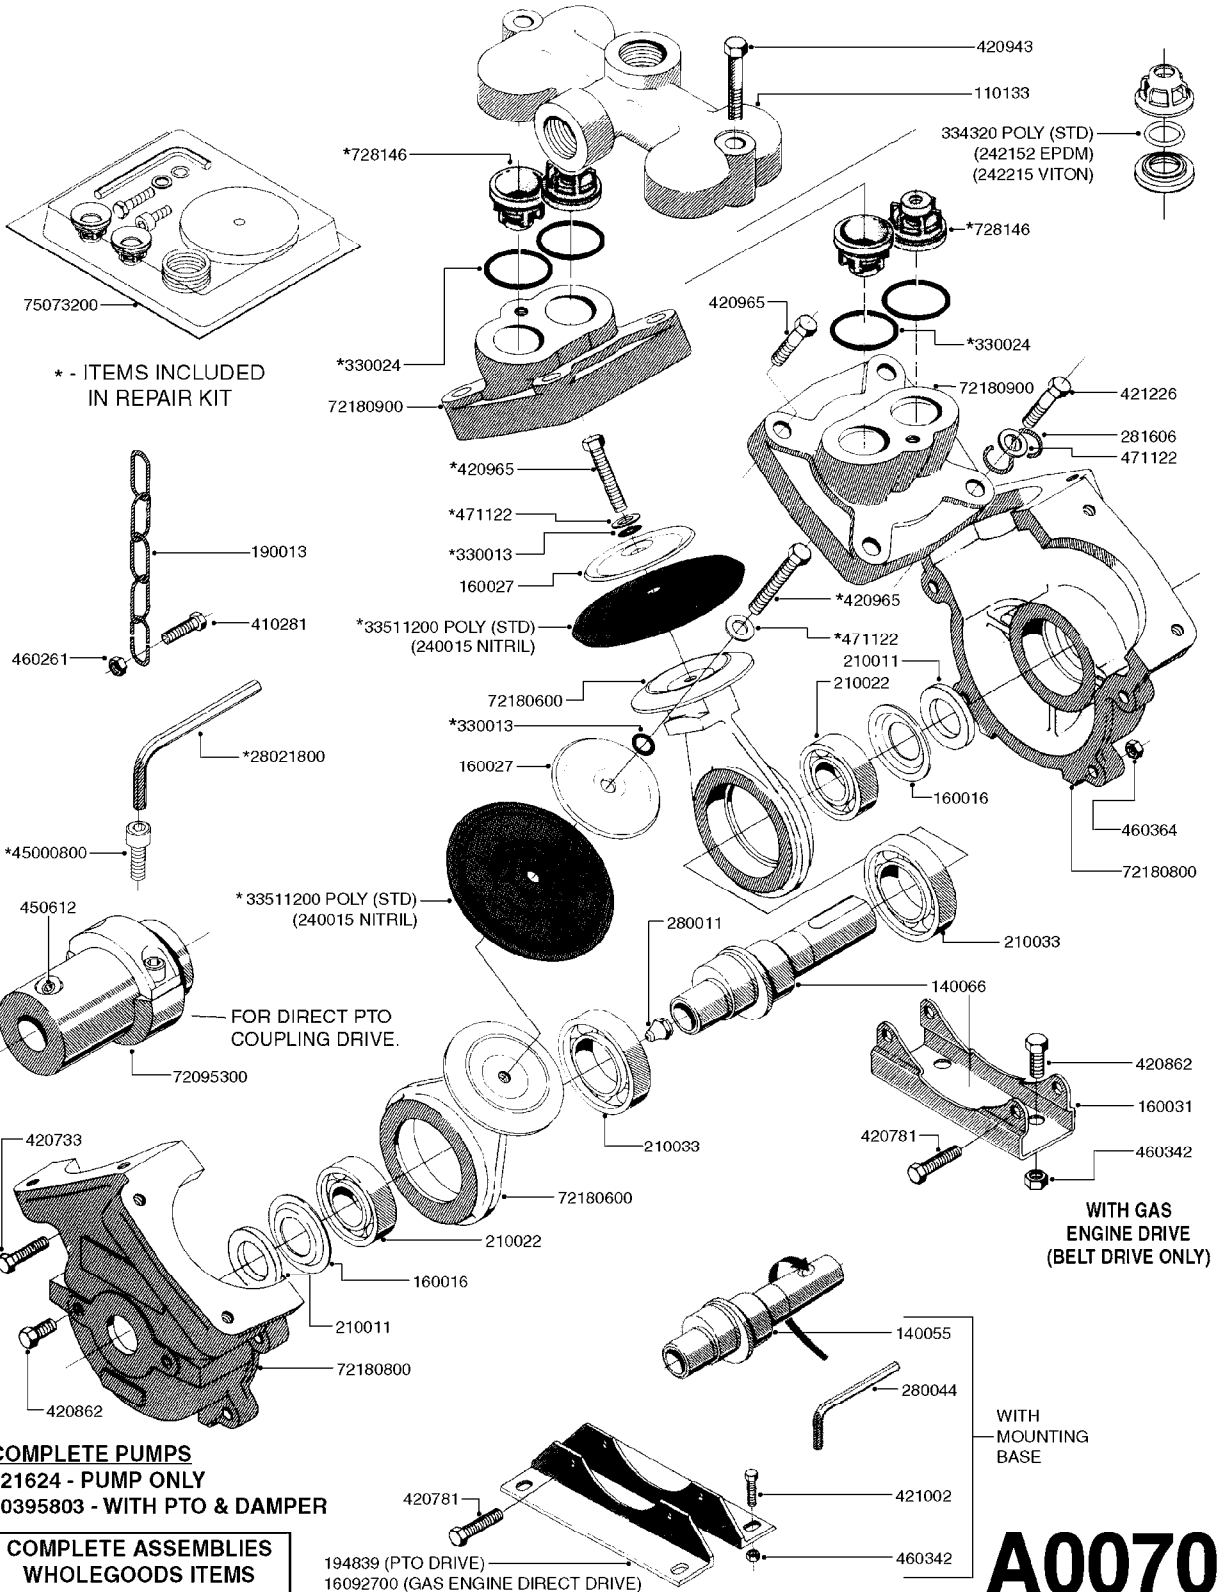

PUMP - 603
A0070-HIN, 01:01:16

COMPLETE PUMPS
821624 - PUMP ONLY
10395803 - WITH PTO & DAMPER

COMPLETE ASSEMBLIES
WHOLEGOODS ITEMS

A0070

PUMP - 603
A0070-HIN, 01:01:16

Page 1
Date 07.02.2020 8:20

parts-n°	order qty	description
110133	1	VALVE CHAMBER MOD 600 PAINTED
140055	1	CRANK SHAFT, MODEL 600
140066	1	CRANK SHAFT, MODEL 600/4
160016	1	DUST PLATE
160027	1	DIAPHRAGM UPPER DISC 500-600
160031	1	BASE PLATE MODEL 500-600
190013	1	CHAIN 35XL=800
194839	1	ANGLE IRON FOOT, M 500-600 RED
210011	1	SEAL FELT D39/23 X 4
210022	1	BEARING BALL 6205
210033	1	BEARING BALL 6007
240015	1	DIAPHRAGM MODEL 500-600 NITRIL
242152	1	O-RING D18.2X3 EPDM
242215	1	O-RING D18X3 VITON
280011	1	GREASE NIPPLE 1/8" SAE H TR
280044	1	KEY HEXAGON W6 3/16"
281606	1	S-HOOK GALVANIZED
330013	1	O-RING 2.5 X 10 PUR
330024	1	O-RING D41,1/D34.5 X 3,5
334320	1	O-RING D18X3 POLYURETHANE
410281	1	BOLT HEX 8.8 DEL M6X25 DIN933 A2
420733	1	BOLT HEX 8.8 DEL M8X40
420781	1	BOLT HEX 8.8 DEL M8X50
420862	1	BOLT HEX 8.8 DEL M10X16 FT
420943	1	BOLT HEX 8.8 DEL M10X50
420965	1	M10X40 MACHINE SCREW STAINLESS
421002	1	BOLT HEX 8.8 DEL M10X30 FT DIN933
421226	1	BOLT HEX 8.8 DEL M10X45
450612	1	SCREW M10X16 POINTED
460261	1	NUT HEX M6X1.00 LOCK DIN985 A2 SS
460342	1	NUT HEX M10 DEL DIN934
460364	1	NUT HU M8 A2 SS DIN934
471122	1	WASHER, M10, Ø20/10.5X 2.0, SS
728146	1	VALVE FOR 361(726890/707932)
821624	1	PUMP 603/7 W. FOOT TAPERED SHA
10395803	1	PUMP 603 C/W PTO 540 RPM
16092700	1	PUMP MOUNT PLATE TALL 500/600
28021800	1	KEY HEXAGON 8MM FOR M10
33511200	1	DIAPHRAGM 500-603 PUR 2006
45000800	1	BOLT ROUND M10X25
72095300	1	COUPLING 1-3/8" X 25, PAINTED
72180600	1	CONNECTING ROD FOR 503-603 M10
72180800	1	PUMP HOUSING 603 RED W/BOLTS
72180900	1	DIAPHRAGM COVER MOD. 600
75073200	1	PUMP KIT 603mm 06