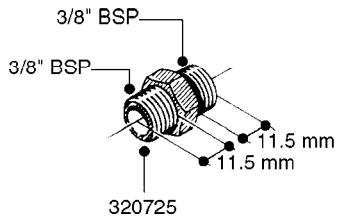

FITTINGS - HEXAGON NIPPLES
L0030-HIN, 01:01:16

Page 0
Date 07.02.2020 8:20

L0030