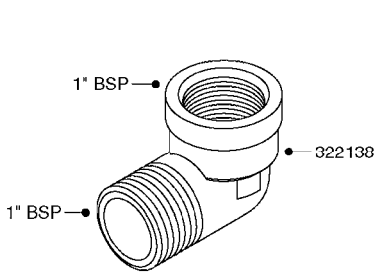

L0020

FITTINGS-T-PIECES, CAPS & ELBOWS
L0020-HIN, 01:01:16

Page 1
Date 07.02.2020 8:20

parts-n°	order qty	description
10053603	1	FITT. CAPNUT 2"BSP 5601
10194303	1	CAP BLANK 1 1/2 MCPHEE 210060
320047	1	FITT.DK CAPNUT 1/2" BSP
320106	1	FITT.DK CAPNUT 1" BSP
320272	1	FITT.DK CAPNUT 3/8" BSP
320316	1	FITT.DK TEE 3/4" X3/4" X1"BSP
320331	1	FITT.DK TEE 1" - 1" - 3/4" BSP
320342	1	FITT.DK EL 3/4"M X 1"F BSP
320563	1	FITT.DK 3 WAY 1/2" 110 DEG.
320677	1	NO LONGER AVAILABLE
320961	1	FITT.DK CAPNUT 1-1/2" BSP
321053	1	FITT.DK TEE 1/2 X1/2 X1/2" BSP
322072	1	FITT.DK TEE 3/8'X3/8'X3/8' BSP
322095	1	FITT.DK TEE 1-1/2 X1-1/4 X3/4" BSP
322138	1	FITT.DK ELB 1"M X 1"F BSP
330013	1	O-RING 2.5 X 10 PUR
330212	1	O-RING D19/D14X2.4 F.1/2"NUT
330326	1	O-RING D30/D24X2 F.1"NUT
331273	1	O-RING D44/D38X2 F.1-1/2"