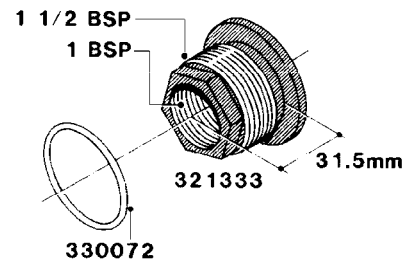

**L0040**

FITTINGS - NIPPLES & ELBOWS  
L0040-HIN, 01:01:16

Page 1  
Date 07.02.2020 8:20

parts-n°	order qty	description
10530803	1	FITT.PO.SE 2.00X2.00 45 DEG.
320191	1	FITT.DK ELB 3/8' BSP 45 DEGREE
320482	1	FITT.DK ELB. 1/2" BSP 60 DEG.
320596	1	FITT.DK ELB 3/8'-1/2'BSP 45DEG
320607	1	FITT.DK HN 3/8M X 3/8F BSP LNG
320633	1	FITT.DK HN 3/8"M X 3/8"F BSP
321451	1	FITT.DK ELB.1-1/2 X1-1/4 80DEG
321532	1	FITT.DK REDUC 3/4' X 1/2' BSP
390233	1	FITT.DK REDUC 1-1/2" X 1" BSP

**L0050**

FITTINGS - HOSE CONNECTORS  
L0050-HIN, 01:01:16

Page 1

Date 07.02.2020 8:20

parts-n°	order qty	description
242594	1	O-RING D14 X 1.78 SCH.70-EPDM
320294	1	FITT.DK TEE 3/8X3/8HB X1/2"BSP
320305	1	FITT.DK HB 3/4'- 3/4' BSP
320386	1	FITT.DK TEE 3/8X3/8HB X3/8"BSP
320397	1	FITT.DK ELB 3/8"HB X 3/8" BSP
320401	1	FITT.DK TEE 1/2X1/2HB X1/2"BSP
320412	1	FITT.DK TEE 1/2X1/2HB X3/8'BSP
320423	1	FITT.DK ELB 1/2'HB X 3/8' BSP
320891	1	FITT.DK HB 3/8'- 3/8' BSP
320972	1	FITT.DK HB 5/16'- 1/4' BSP
322046	1	FITT.DK TEE 1/2X1/2HB X3/4'BSP
322048	1	FITT.DK TEE 3/4X3/4HB X3/4'BSP
330595	1	O-RING D24.6/D20X2.1 -3/4"
333137	1	FITT.DK CONN.1/2" F.NOZZ. DOUB
333141	1	FITT.DK CONN.1/2" F.NOZZ.SING
334041	1	FITT.DK CONN.3/4' F.NOZZ. SING
334042	1	FITT.DK CONN.3/4' F.NOZZ. DOUB
334195	1	FITT.DK ELB. 3/4"HB X 3/4"HB
10012103	1	FITT.PO.HB 1.25X1.50 IMB1012
10014003	1	FITT.PO.HB 1.25X1.25 IMB1010
10036903	1	FITT.PO.HB 1.50X1.50 IMB1212
28019303	1	FITTING HB ELB 3/4NPT-3/4HOSE
61016500	1	HOSE TAIL 3/4" 90°+RG CAP 3/4"
72026700	1	NOZZLE TUBE ADAPTER W/O-RING