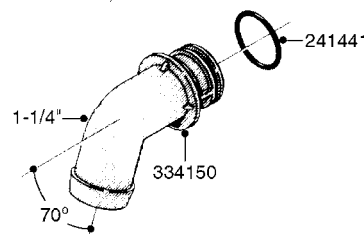

**K0520**

HOSE WRAPS  
K0520-HIN, 05:12:19

Page 1  
Date 07.02.2020 8:20

parts-n°	order qty	description
241965	1	O-RING Ø12.1 X 1.6 NITRILE
242007	1	O-RING Ø9.1 X 1.6 NITRILE
281551	1	BALL VALVE 1/2"
320084	1	FITT.DK NUT 1/2" BSP
330212	1	O-RING D19/D14X2.4 F.1/2"NUT
330326	1	O-RING D30/D24X2 F.1"NUT
330676	1	FITT.DK HB 3/8" F. 1/2" NUT
330687	1	FITT.DK HB 1/2" F. 1/2" NUT
334190	1	FITT.DK HB 1/2' F. PISTOL 60S
334533	1	CLAMP HOSE PLASTIC 3/8"
334534	1	CLAMP HOSE PLASTIC 1/2"
636223	1	POST 12 VOLT TR30
712471	1	AGITATION VALVE ASSY. ON/OFF
843196	1	SPRAY GUN KIT TYPE 60 SHORT
843197	1	HANDGUN KIT TYPE 60 LONG
10013403	1	BOLT HEX 3/8-16X1 1/4 HCS Z5
10013503	1	NUT HEX NC 3/8"
10178903	1	WRAP HOSE SIDE MOUNT PLATE
10179003	1	WRAP HOSE BOTTOM PLATE MOUNT
10179403	1	WRAP WELDMENT FOR HI101789
10179503	1	WRAP WELDMENT FOR HI101790
10225603	1	BKT.FOR HOSE WRAP MOUNT NL NK
10225703	1	WRAP HOSE BDL.BOTTOM PLATE
92701703	1	HOSE R X3/8" X300PSI WP X0012"
92702103	1	HOSE R X1/2" X300PSI WP X0012"