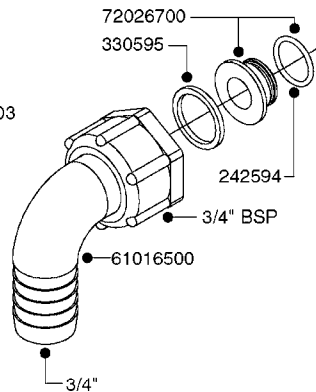

**L0040**

FITTINGS - NIPPLES & ELBOWS  
L0040-HIN, 01:01:16

Page 1  
Date 07.02.2020 8:20

parts-n°	order qty	description
10530803	1	FITT.PO.SE 2.00X2.00 45 DEG.
320191	1	FITT.DK ELB 3/8' BSP 45 DEGREE
320482	1	FITT.DK ELB. 1/2" BSP 60 DEG.
320596	1	FITT.DK ELB 3/8'-1/2'BSP 45DEG
320607	1	FITT.DK HN 3/8M X 3/8F BSP LNG
320633	1	FITT.DK HN 3/8"M X 3/8"F BSP
321451	1	FITT.DK ELB.1-1/2 X1-1/4 80DEG
321532	1	FITT.DK REDUC 3/4' X 1/2' BSP
390233	1	FITT.DK REDUC 1-1/2" X 1" BSP

**L0050**

FITTINGS - HOSE CONNECTORS  
L0050-HIN, 01:01:16

Page 1

Date 07.02.2020 8:20

parts-n°	order qty	description
242594	1	O-RING D14 X 1.78 SCH.70-EPDM
320294	1	FITT.DK TEE 3/8X3/8HB X1/2"BSP
320305	1	FITT.DK HB 3/4'- 3/4' BSP
320386	1	FITT.DK TEE 3/8X3/8HB X3/8"BSP
320397	1	FITT.DK ELB 3/8"HB X 3/8" BSP
320401	1	FITT.DK TEE 1/2X1/2HB X1/2"BSP
320412	1	FITT.DK TEE 1/2X1/2HB X3/8'BSP
320423	1	FITT.DK ELB 1/2'HB X 3/8' BSP
320891	1	FITT.DK HB 3/8'- 3/8' BSP
320972	1	FITT.DK HB 5/16'- 1/4' BSP
322046	1	FITT.DK TEE 1/2X1/2HB X3/4'BSP
322048	1	FITT.DK TEE 3/4X3/4HB X3/4'BSP
330595	1	O-RING D24.6/D20X2.1 -3/4"
333137	1	FITT.DK CONN.1/2" F.NOZZ. DOUB
333141	1	FITT.DK CONN.1/2" F.NOZZ.SING
334041	1	FITT.DK CONN.3/4' F.NOZZ. SING
334042	1	FITT.DK CONN.3/4' F.NOZZ. DOUB
334195	1	FITT.DK ELB. 3/4"HB X 3/4"HB
10012103	1	FITT.PO.HB 1.25X1.50 IMB1012
10014003	1	FITT.PO.HB 1.25X1.25 IMB1010
10036903	1	FITT.PO.HB 1.50X1.50 IMB1212
28019303	1	FITTING HB ELB 3/4NPT-3/4HOSE
61016500	1	HOSE TAIL 3/4" 90°+RG CAP 3/4"
72026700	1	NOZZLE TUBE ADAPTER W/O-RING