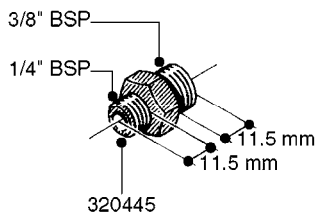

FITTINGS - HEXAGON NIPPLES
L0030-HIN, 01:01:16

Page 0
Date 07.02.2020 8:20

L0030