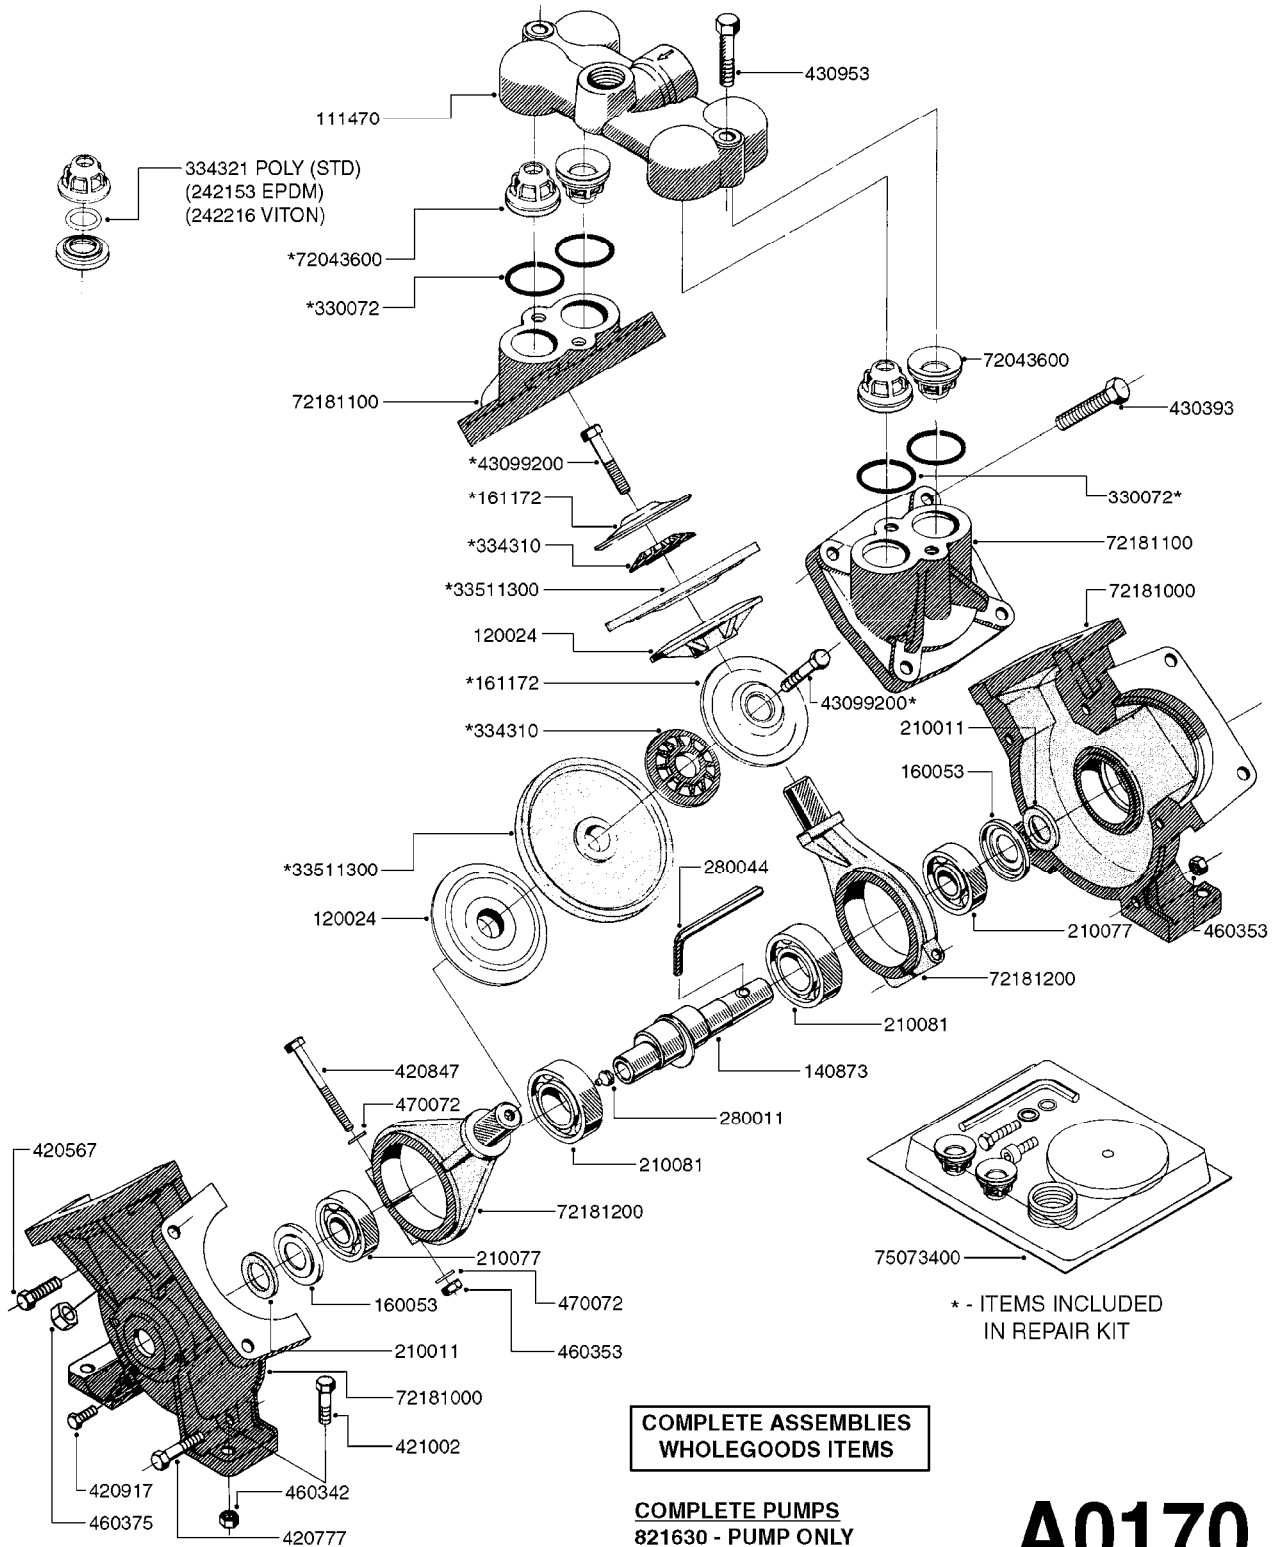

COMPLETE ASSEMBLIES
WHOLEGOODS ITEMS

COMPLETE PUMPS
821630 - PUMP ONLY
10396003 - WITH PTO & DAMPER

A0170

PUMP - 1203 W/MOUNTING BASE
A0170-HIN, 01:01:16

Page 1
Date 07.02.2020 8:20

parts-n°	order qty	description
111470	1	VALVE CHAMBER 1202
120024	1	DIAPHRAGM BACK DISC 1200-1300
140873	1	CRANK SHAFT MODEL 1202-9MM
160053	1	DUST PLATE
161172	1	DIAPHRAGM DISC F. 1203/1303
210011	1	SEAL FELT D39/23 X 4
210077	1	BEARING BALL 6305
210081	1	BEARING BALL 6307
242153	1	O-RING D26X4 EPDM
242216	1	O-RING VITON F/1202/1302/462
280011	1	GREASE NIPPLE 1/8" SAE H TR
280044	1	KEY HEXAGON W6 3/16"
330072	1	O-RING D53.5/D45.5X4
334310	1	NYLON WASHER 1202/1302/462
334321	1	O-RING POLY. 34.0x26.0x4.0
420567	1	BOLT HEX 8.8 DEL M8X30 FT
420777	1	BOLT HEX 8.8 RAW M8X50
420847	1	BOLT HEX 8.8 DEL M8X85
420917	1	BOLT HEX 8.8 RAW M8X12 FT
421002	1	BOLT HEX 8.8 DEL M10X30 FT DIN933
430393	1	BOLT HEX 8.8 RAW M12X50
430953	1	BOLT, M12 X 55 8.8
460342	1	NUT HEX M10 DEL DIN934
460353	1	NUT HEX M8 BLACK
460375	1	NUT HEX M12 BLACK
470072	1	WASHER D15/D8X.5 LOCK
821630	1	PUMP 1203/9 540RPM
10396003	1	PUMP 1203 C/W PTO 540 RPM
33511300	1	DIAPHRAGM 1202-1303 POLY 2006
43099200	1	BOLT HEX SS M12 X 30 DIN933 A4
72043600	1	VALVE FOR 462/463
72181000	1	HOUSING, PUMP, 1203 RED
72181100	1	DIAPHRAGM COVER 1203/1303+BLTS
72181200	1	CONNECTING ROD FOR 1203 W/M12
75073400	1	PUMP KIT 1203 MM "06"