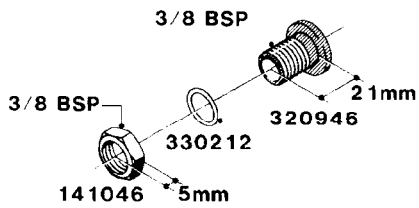

**L0050**

FITTINGS - HOSE CONNECTORS  
L0050-HIN, 01:01:16

Page 1

Date 07.02.2020 8:20

parts-n°	order qty	description
242594	1	O-RING D14 X 1.78 SCH.70-EPDM
320294	1	FITT.DK TEE 3/8X3/8HB X1/2"BSP
320305	1	FITT.DK HB 3/4'- 3/4' BSP
320386	1	FITT.DK TEE 3/8X3/8HB X3/8"BSP
320397	1	FITT.DK ELB 3/8"HB X 3/8" BSP
320401	1	FITT.DK TEE 1/2X1/2HB X1/2"BSP
320412	1	FITT.DK TEE 1/2X1/2HB X3/8'BSP
320423	1	FITT.DK ELB 1/2'HB X 3/8' BSP
320891	1	FITT.DK HB 3/8'- 3/8' BSP
320972	1	FITT.DK HB 5/16'- 1/4' BSP
322046	1	FITT.DK TEE 1/2X1/2HB X3/4'BSP
322048	1	FITT.DK TEE 3/4X3/4HB X3/4'BSP
330595	1	O-RING D24.6/D20X2.1 -3/4"
333137	1	FITT.DK CONN.1/2" F.NOZZ. DOUB
333141	1	FITT.DK CONN.1/2" F.NOZZ.SING
334041	1	FITT.DK CONN.3/4' F.NOZZ. SING
334042	1	FITT.DK CONN.3/4' F.NOZZ. DOUB
334195	1	FITT.DK ELB. 3/4"HB X 3/4"HB
10012103	1	FITT.PO.HB 1.25X1.50 IMB1012
10014003	1	FITT.PO.HB 1.25X1.25 IMB1010
10036903	1	FITT.PO.HB 1.50X1.50 IMB1212
28019303	1	FITTING HB ELB 3/4NPT-3/4HOSE
61016500	1	HOSE TAIL 3/4" 90°+RG CAP 3/4"
72026700	1	NOZZLE TUBE ADAPTER W/O-RING