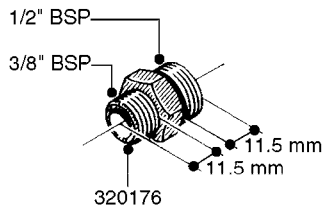

FITTINGS - HEXAGON NIPPLES
L0030-HIN, 01:01:16

Page 0
Date 07.02.2020 8:20

L0030