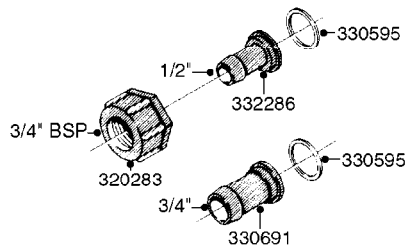

**K0520**

HOSE WRAPS  
K0520-HIN, 05:12:19

Page 1  
Date 07.02.2020 8:20

parts-n°	order qty	description
241965	1	O-RING Ø12.1 X 1.6 NITRILE
242007	1	O-RING Ø9.1 X 1.6 NITRILE
281551	1	BALL VALVE 1/2"
320084	1	FITT.DK NUT 1/2" BSP
330212	1	O-RING D19/D14X2.4 F.1/2"NUT
330326	1	O-RING D30/D24X2 F.1"NUT
330676	1	FITT.DK HB 3/8" F. 1/2" NUT
330687	1	FITT.DK HB 1/2" F. 1/2" NUT
334190	1	FITT.DK HB 1/2' F. PISTOL 60S
334533	1	CLAMP HOSE PLASTIC 3/8"
334534	1	CLAMP HOSE PLASTIC 1/2"
636223	1	POST 12 VOLT TR30
712471	1	AGITATION VALVE ASSY. ON/OFF
843196	1	SPRAY GUN KIT TYPE 60 SHORT
843197	1	HANDGUN KIT TYPE 60 LONG
10013403	1	BOLT HEX 3/8-16X1 1/4 HCS Z5
10013503	1	NUT HEX NC 3/8"
10178903	1	WRAP HOSE SIDE MOUNT PLATE
10179003	1	WRAP HOSE BOTTOM PLATE MOUNT
10179403	1	WRAP WELDMENT FOR HI101789
10179503	1	WRAP WELDMENT FOR HI101790
10225603	1	BKT.FOR HOSE WRAP MOUNT NL NK
10225703	1	WRAP HOSE BDL.BOTTOM PLATE
92701703	1	HOSE R X3/8" X300PSI WP X0012"
92702103	1	HOSE R X1/2" X300PSI WP X0012"