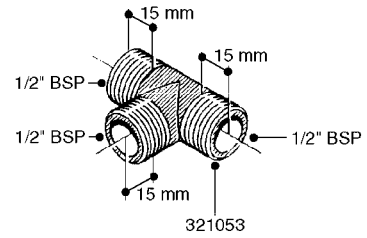

L0020

FITTINGS-T-PIECES, CAPS & ELBOWS
L0020-HIN, 01:01:16

Page 1
Date 07.02.2020 8:20

parts-n°	order qty	description
10053603	1	FITT. CAPNUT 2"BSP 5601
10194303	1	CAP BLANK 1 1/2 MCPHEE 210060
320047	1	FITT.DK CAPNUT 1/2" BSP
320106	1	FITT.DK CAPNUT 1" BSP
320272	1	FITT.DK CAPNUT 3/8" BSP
320316	1	FITT.DK TEE 3/4" X3/4" X1"BSP
320331	1	FITT.DK TEE 1" - 1" - 3/4" BSP
320342	1	FITT.DK EL 3/4"M X 1"F BSP
320563	1	FITT.DK 3 WAY 1/2" 110 DEG.
320677	1	NO LONGER AVAILABLE
320961	1	FITT.DK CAPNUT 1-1/2" BSP
321053	1	FITT.DK TEE 1/2 X1/2 X1/2" BSP
322072	1	FITT.DK TEE 3/8'X3/8'X3/8' BSP
322095	1	FITT.DK TEE 1-1/2 X1-1/4 X3/4" BSP
322138	1	FITT.DK ELB 1"M X 1"F BSP
330013	1	O-RING 2.5 X 10 PUR
330212	1	O-RING D19/D14X2.4 F.1/2"NUT
330326	1	O-RING D30/D24X2 F.1"NUT
331273	1	O-RING D44/D38X2 F.1-1/2"