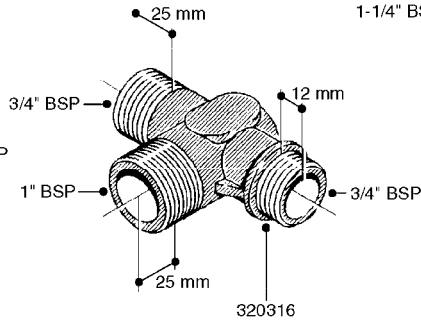

L0020

FITTINGS-T-PIECES, CAPS & ELBOWS
L0020-HIN, 01:01:16

Page 1
Date 07.02.2020 8:20

parts-n°	order qty	description
10053603	1	FITT. CAPNUT 2"BSP 5601
10194303	1	CAP BLANK 1 1/2 MCPHEE 210060
320047	1	FITT.DK CAPNUT 1/2" BSP
320106	1	FITT.DK CAPNUT 1" BSP
320272	1	FITT.DK CAPNUT 3/8" BSP
320316	1	FITT.DK TEE 3/4" X3/4" X1"BSP
320331	1	FITT.DK TEE 1" - 1" - 3/4" BSP
320342	1	FITT.DK EL 3/4"M X 1"F BSP
320563	1	FITT.DK 3 WAY 1/2" 110 DEG.
320677	1	NO LONGER AVAILABLE
320961	1	FITT.DK CAPNUT 1-1/2" BSP
321053	1	FITT.DK TEE 1/2 X1/2 X1/2" BSP
322072	1	FITT.DK TEE 3/8'X3/8'X3/8' BSP
322095	1	FITT.DK TEE 1-1/2 X1-1/4 X3/4" BSP
322138	1	FITT.DK ELB 1"M X 1"F BSP
330013	1	O-RING 2.5 X 10 PUR
330212	1	O-RING D19/D14X2.4 F.1/2"NUT
330326	1	O-RING D30/D24X2 F.1"NUT
331273	1	O-RING D44/D38X2 F.1-1/2"