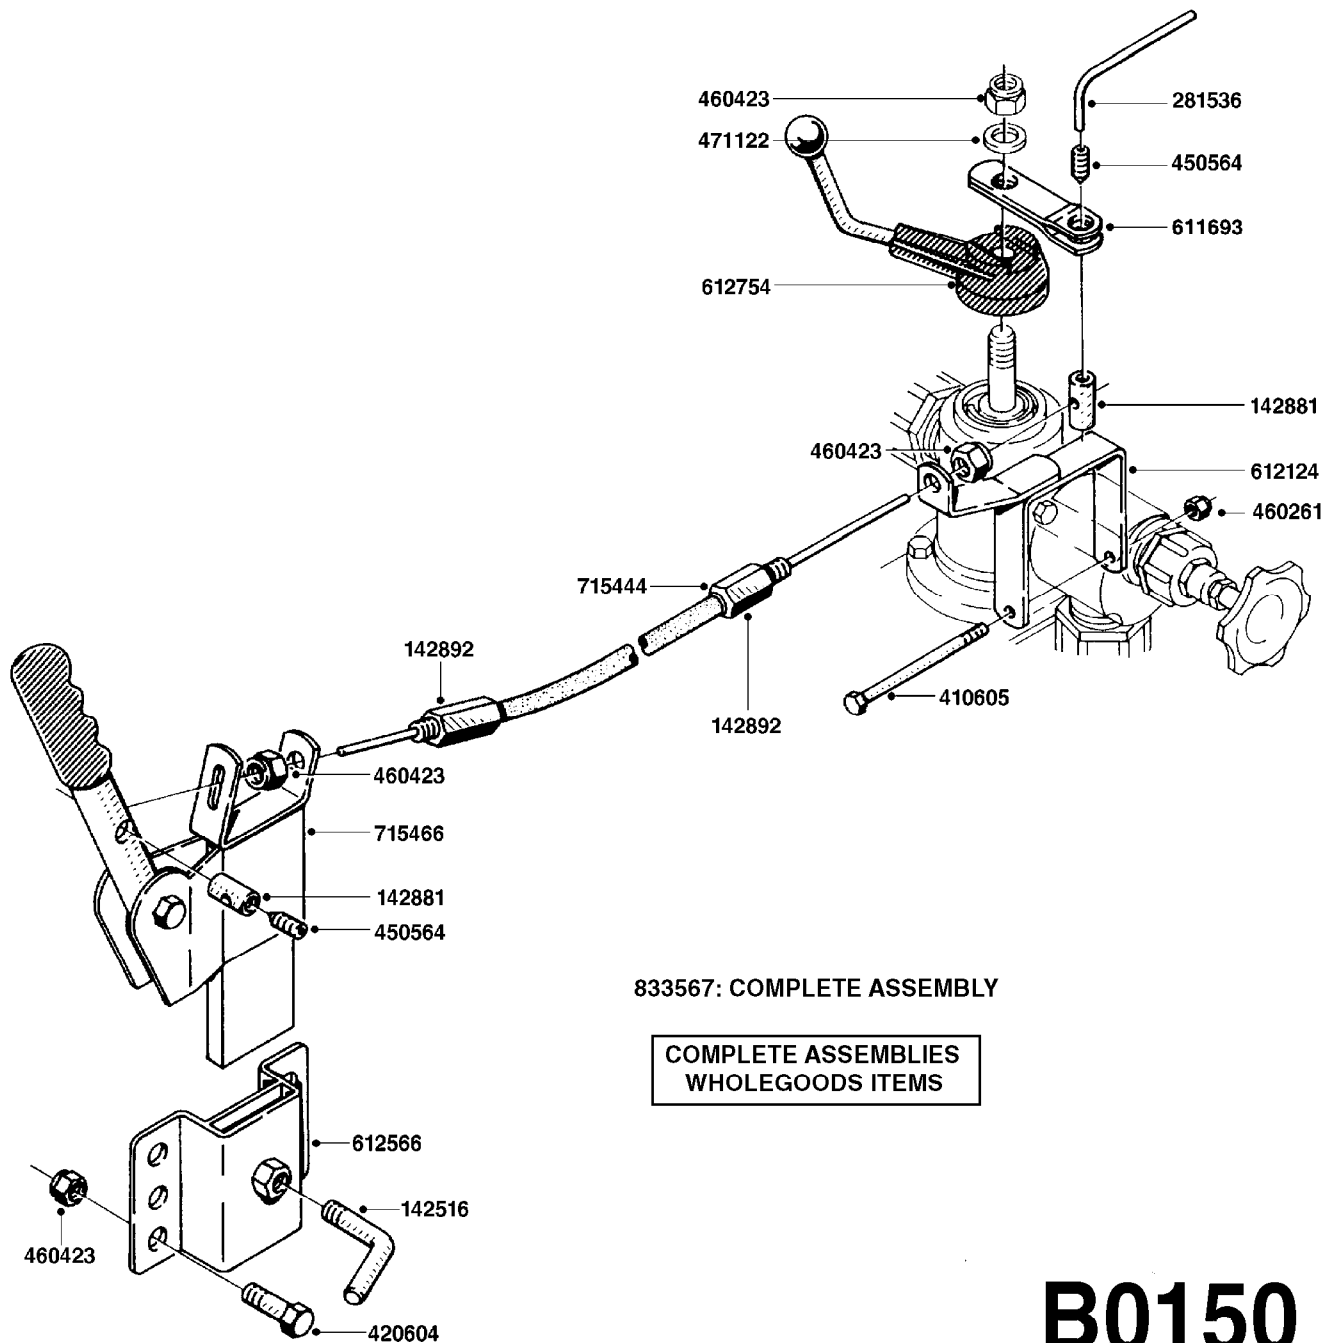

BK-180 REMOTE CONTROL CABLE  
B0150-HIN, 01:01:16

Page 1  
Date 07.02.2020 8:20

parts-n°	order qty	description
142516	1	SCREW SET M10 BENT F. LOCKING
142881	1	WIRE HOLDER FOR REMOTE CONTROL
142892	1	END NIPPLE F.REMOTE CABLE
281536	1	ALLEN WRENCH 3MM
410605	1	BOLT HEX 8.8 DEL M6X80
420604	1	BOLT HEX 8.8 DEL M10X25 FT DIN933
450564	1	SCREW M6X12 ALLEN
460261	1	NUT HEX M6X1.00 LOCK DIN985 A2 SS
460423	1	NUT HEX M10X1.50 LOCK DIN985A2 SS
471122	1	WASHER, M10, Ø20/10.5X 2.0, SS
611693	1	ARM FOR REMOTE CONTROL BK180
612124	1	BRACKET FOR OP.UNIT F REM.CTR
612566	1	MOUNT BRACKET F.FAN CABLE ASSY
612754	1	HANDLE FOR REMOTE CONTROL
715444	1	REMOTE CONTROL CABLE L=2000
715466	1	MOUNTING PLATE
833567	1	REMOTE CONTROL ON/OFF BK 180