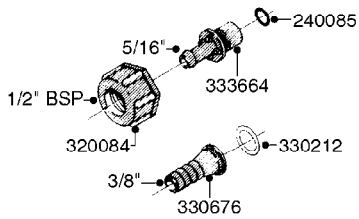

**K0520**

HOSE WRAPS  
K0520-HIN, 05:12:19

Page 1  
Date 07.02.2020 8:20

parts-n°	order qty	description
241965	1	O-RING Ø12.1 X 1.6 NITRILE
242007	1	O-RING Ø9.1 X 1.6 NITRILE
281551	1	BALL VALVE 1/2"
320084	1	FITT.DK NUT 1/2" BSP
330212	1	O-RING D19/D14X2.4 F.1/2"NUT
330326	1	O-RING D30/D24X2 F.1"NUT
330676	1	FITT.DK HB 3/8" F. 1/2" NUT
330687	1	FITT.DK HB 1/2" F. 1/2" NUT
334190	1	FITT.DK HB 1/2' F. PISTOL 60S
334533	1	CLAMP HOSE PLASTIC 3/8"
334534	1	CLAMP HOSE PLASTIC 1/2"
636223	1	POST 12 VOLT TR30
712471	1	AGITATION VALVE ASSY. ON/OFF
843196	1	SPRAY GUN KIT TYPE 60 SHORT
843197	1	HANDGUN KIT TYPE 60 LONG
10013403	1	BOLT HEX 3/8-16X1 1/4 HCS Z5
10013503	1	NUT HEX NC 3/8"
10178903	1	WRAP HOSE SIDE MOUNT PLATE
10179003	1	WRAP HOSE BOTTOM PLATE MOUNT
10179403	1	WRAP WELDMENT FOR HI101789
10179503	1	WRAP WELDMENT FOR HI101790
10225603	1	BKT.FOR HOSE WRAP MOUNT NL NK
10225703	1	WRAP HOSE BDL.BOTTOM PLATE
92701703	1	HOSE R X3/8" X300PSI WP X0012"
92702103	1	HOSE R X1/2" X300PSI WP X0012"