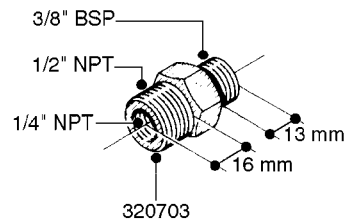

FITTINGS - HEXAGON NIPPLES
L0030-HIN, 01:01:16

Page 0
Date 07.02.2020 8:20

L0030