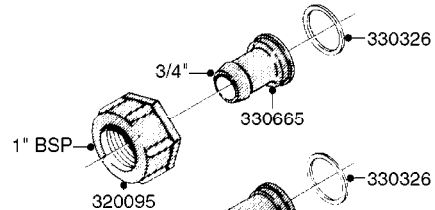

**K0520**

HOSE WRAPS  
K0520-HIN, 05:12:19

Page 1  
Date 07.02.2020 8:20

parts-n°	order qty	description
241965	1	O-RING Ø12.1 X 1.6 NITRILE
242007	1	O-RING Ø9.1 X 1.6 NITRILE
281551	1	BALL VALVE 1/2"
320084	1	FITT.DK NUT 1/2" BSP
330212	1	O-RING D19/D14X2.4 F.1/2"NUT
330326	1	O-RING D30/D24X2 F.1"NUT
330676	1	FITT.DK HB 3/8" F. 1/2" NUT
330687	1	FITT.DK HB 1/2" F. 1/2" NUT
334190	1	FITT.DK HB 1/2' F. PISTOL 60S
334533	1	CLAMP HOSE PLASTIC 3/8"
334534	1	CLAMP HOSE PLASTIC 1/2"
636223	1	POST 12 VOLT TR30
712471	1	AGITATION VALVE ASSY. ON/OFF
843196	1	SPRAY GUN KIT TYPE 60 SHORT
843197	1	HANDGUN KIT TYPE 60 LONG
10013403	1	BOLT HEX 3/8-16X1 1/4 HCS Z5
10013503	1	NUT HEX NC 3/8"
10178903	1	WRAP HOSE SIDE MOUNT PLATE
10179003	1	WRAP HOSE BOTTOM PLATE MOUNT
10179403	1	WRAP WELDMENT FOR HI101789
10179503	1	WRAP WELDMENT FOR HI101790
10225603	1	BKT.FOR HOSE WRAP MOUNT NL NK
10225703	1	WRAP HOSE BDL.BOTTOM PLATE
92701703	1	HOSE R X3/8" X300PSI WP X0012"
92702103	1	HOSE R X1/2" X300PSI WP X0012"