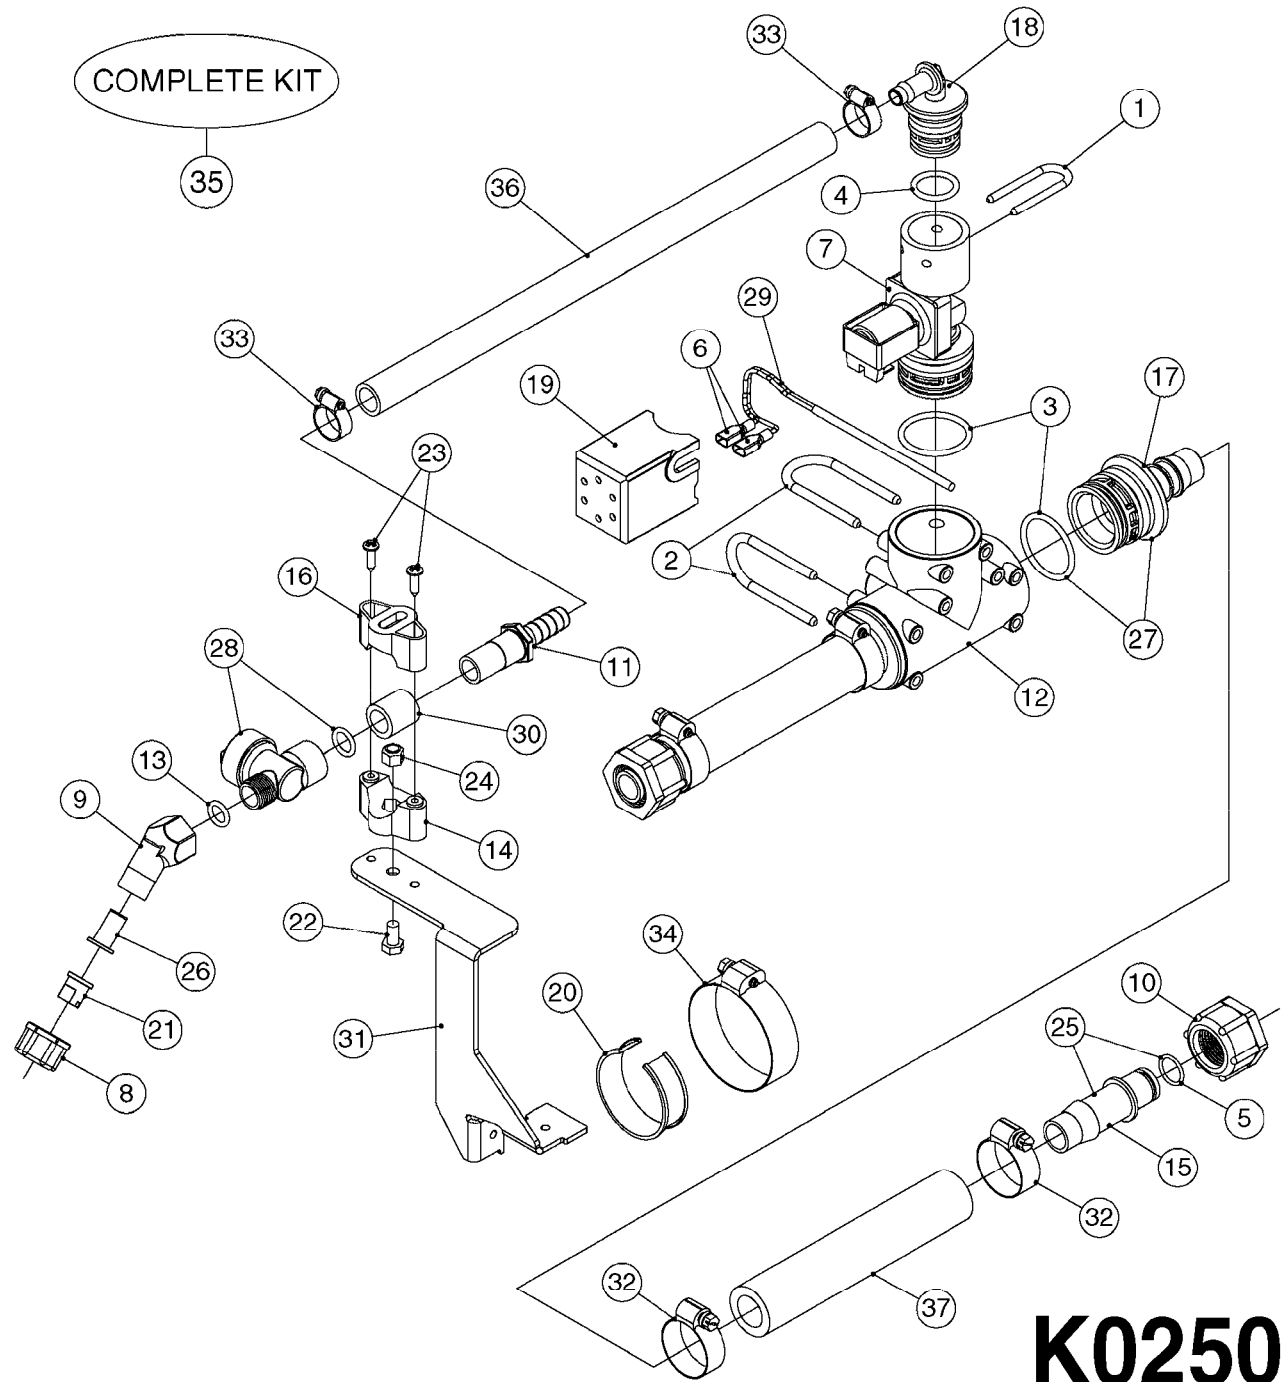

K0250

ELECTRIC END NOZZLE KIT '09
K0250-HIN, 01:01:16

Page 1
Date 07.02.2020 8:19

Pos.	parts-n°	order qty	description
1	145994	1	FITT.DK S-40 FORK
2	145995	1	FITT.DK S-53 FORK
3	242354	1	O-RING D32.2X3.0 VITON
4	242355	1	O-RING D19.2X3.0 VITON F.S-40
5	242594	1	O-RING D14 X 1.78 SCH.70-EPDM
6	261539	1	SPADE F.ELEC CONNEX BLUE INSUL
7	262104	1	VALVE, SOLENOID, S53/S40
8	320187	1	FITT.DK CAP 3/8" BSP BLACK
9	320191	1	FITT.DK ELB 3/8' BSP 45 DEGREE
10	320283	1	FITT.DK NUT 3/4"BSP
11	320891	1	FITT.DK HB 3/8'- 3/8' BSP
12	322352	1	FITT.DK S-53 TEE
13	330013	1	O-RING 2.5 X 10 PUR
14	333012	1	NOZZLE HOLD. UPPER PART
15	334044	1	FITT.DK HB 3/4' F. 3/4' CAP
16	334220	1	YOKE, UPPER NOZZLE BODY
17	334229	1	FITT.DK S-53 STR.3/4"
18	334237	1	FITT.DK S-40 ELB.3/8"
19	334965	1	COVER FOR S53 SOLENOID VALVE
20	341291	1	RUBBER HOSE CLAMP COVER 130MM
21	370392	1	NOZZLE END FAN 1850-G 300
22	410546	1	BOLT HEX M6X12 A2 SS DIN933
23	440665	1	SCREW M4.2X16 STAINLESS
24	460261	1	NUT HEX M6X1.00 LOCK DIN985 A2 SS
25	724621	1	FITT.DK HB 3/4"ASSY F.3/4" NUT
26	725042	1	SCREEN 80 MESH W.GASKET, RED
27	726558	1	FITT.DK S53 STR. 3/4" W.ORING
28	729610	1	NOZZLE ASSY. NON DRIP 3/8 THRD
29	983087	1	ELEC. CABLE 2 WIRE X 0.75MM
30	10631003	1	HOSE R X CLEAR BRAID.X 1/2 12"
31	16110803	1	NOZZLE BRACKET VAR SPACINGS
32	28029903	1	CLAMP HOSE GEAR P3/4"-S1" 6712
33	28044903	1	CLAMP HOSE GEAR P3/8" 6706
34	28047003	1	CLAMP HOSE GEAR 30 X 50 6732
35	82613203	1	ELECTRIC END NOZZLE KIT 2009
36	92701703	1	HOSE R X3/8" X300PSI WP X0012"
37	92703203	1	HOSE R X3/4" X300PSI WP X0012"