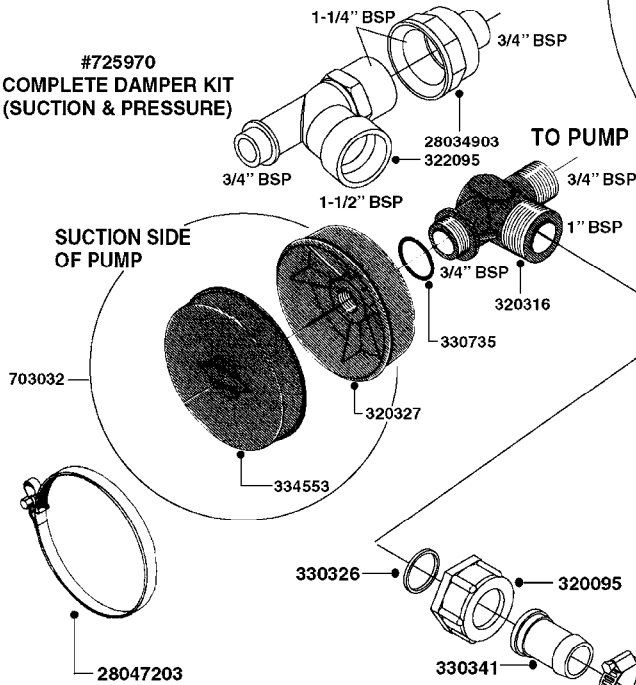

#725970 COMPLETE DAMPER KIT (SUCTION & PRESSURE)