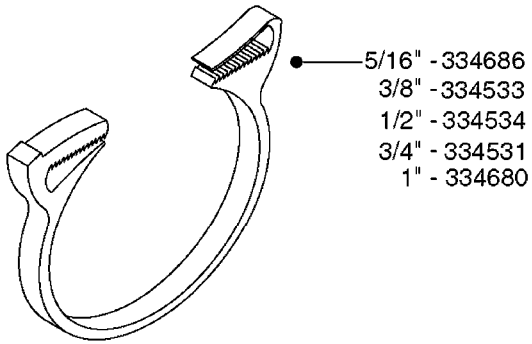

I.D.	PART # (ONE FOOT)	
3/8" 1/2" 3/4" 1" 1-1/4" 1-1/2"	92701703 92702103 92703203 92712403 92734403 92736503	 <p>RUBBER HOSE</p>
5/16" 3/8" 1/4" 1/2" 3/4"	927281 927284 927268 927269 927270	 <p>PVC HOSE</p>
1" 1-1/4" 1-1/2" 2" 2-1/2"	92702403 92738900 92702603 92702703 92702803	 <p>PVC SPIRAL SUCTION HOSE, GRAY</p>
3/4" 1-1/4"	927205 92703503	 <p>CLEAR HOSE, SMOOTH</p>
1/2" 3/4"	10631003 927231	 <p>PVC HOSE, CLEAR, REINFORCED</p>
4mm 6mm 8mm 10mm .25" .38"	927253 RED 927264 RED 927306 BLACK 927330 BLACK 92703303 BLACK 92703403 BLACK	 <p>PVC AIR HOSE, SMOOTH</p>

L0120

BULK HOSE
L0120-HIN, 17:10:19

Page 1
Date 07.02.2020 8:19

parts-n°	order qty	description
927205	1	HOSE R X CLEAR X 3/4 X 0012"
927231	1	HOSE R X PVCX3/4 CLR/BRD 0012"
927253	1	RED AIR HOSE, Ø4/2 1810 E
927264	1	HOSE R X PE D6/D4 X 0012"
927268	1	HOSE BLUE PVC X 1/4 X 0012"
927269	1	HOSE R X PVC X 1/2 X 0012"
927270	1	HOSE R X PVC X 3/4 X 0012"
927281	1	HOSE R X PVC X 5/16 X 0012"
927284	1	HOSE 3/8 PVC W/ INSERT
927306	1	HOSE R X PE D8/D6 X 0012"BLACK
927330	1	HOSE R X PE D10/D8 X 012"BLACK
10631003	1	HOSE R X CLEAR BRAID.X 1/2 12"
92701703	1	HOSE R X3/8" X300PSI WP X0012"
92702103	1	HOSE R X1/2" X300PSI WP X0012"
92702403	1	HOSE PVC SUCT GRAY 1"
92702603	1	HOSE PVC SUCT GRAY 1-1/2"
92702703	1	HOSE PVC SUCT GRAY 2"
92702803	1	HOSE PVC SUCT GRAY 2.5"
92703203	1	HOSE R X3/4" X300PSI WP X0012"
92703303	1	HOSE LLDPE .25"X.17"X12" BLACK
92703403	1	HOSE LLDPE .38"X.25"X12" BLACK
92703503	1	HOSE VINYL CLEAR 1-1/4" OD X 1" ID
92712403	1	HOSE R X1" X300PSI WP X0012"
92734403	1	HOSE R X5/4" X200PSI WP X0012"
92736503	1	HOSE R X1.5" X200PSI WP X0012"
92738900	1	HOSE R X PVC X 1-1/4" 0012"

Hose Size	Pressure	Suction	Clamp Code
5/16"	284582		-
3/8"	28044903		6706
1/2"	28029803		6708
3/4"	28029903		6712
1"	28030003	28029903	6716
1-1/4"	28030103		6724
1-1/2"		28030103	6724
2"		28030203	235-67
2-1/2"		28030303	235-74
3"		28030403	235-87