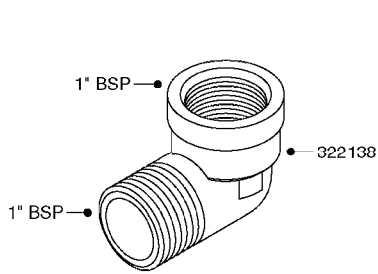

L0020

FITTINGS-T-PIECES, CAPS & ELBOWS
L0020-HIN, 01:01:16

Page 1
Date 07.02.2020 8:19

parts-n°	order qty	description
10053603	1	FITT. CAPNUT 2"BSP 5601
10194303	1	CAP BLANK 1 1/2 MCPHEE 210060
320047	1	FITT.DK CAPNUT 1/2" BSP
320106	1	FITT.DK CAPNUT 1" BSP
320272	1	FITT.DK CAPNUT 3/8" BSP
320316	1	FITT.DK TEE 3/4" X3/4" X1"BSP
320331	1	FITT.DK TEE 1" - 1" - 3/4" BSP
320342	1	FITT.DK EL 3/4"M X 1"F BSP
320563	1	FITT.DK 3 WAY 1/2" 110 DEG.
320677	1	NO LONGER AVAILABLE
320961	1	FITT.DK CAPNUT 1-1/2" BSP
321053	1	FITT.DK TEE 1/2 X1/2 X1/2" BSP
322072	1	FITT.DK TEE 3/8'X3/8'X3/8' BSP
322095	1	FITT.DK TEE 1-1/2 X1-1/4 X3/4" BSP
322138	1	FITT.DK ELB 1"M X 1"F BSP
330013	1	O-RING 2.5 X 10 PUR
330212	1	O-RING D19/D14X2.4 F.1/2"NUT
330326	1	O-RING D30/D24X2 F.1"NUT
331273	1	O-RING D44/D38X2 F.1-1/2"