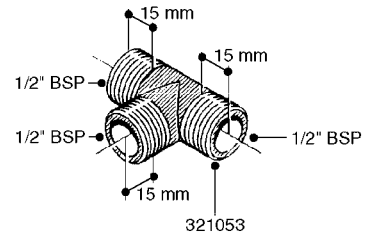

L0020

FITTINGS-T-PIECES, CAPS & ELBOWS
L0020-HIN, 01:01:16

Page 1
Date 07.02.2020 8:19

parts-n°	order qty	description
10053603	1	FITT. CAPNUT 2"BSP 5601
10194303	1	CAP BLANK 1 1/2 MCPHEE 210060
320047	1	FITT.DK CAPNUT 1/2" BSP
320106	1	FITT.DK CAPNUT 1" BSP
320272	1	FITT.DK CAPNUT 3/8" BSP
320316	1	FITT.DK TEE 3/4" X3/4" X1"BSP
320331	1	FITT.DK TEE 1" - 1" - 3/4" BSP
320342	1	FITT.DK EL 3/4"M X 1"F BSP
320563	1	FITT.DK 3 WAY 1/2" 110 DEG.
320677	1	NO LONGER AVAILABLE
320961	1	FITT.DK CAPNUT 1-1/2" BSP
321053	1	FITT.DK TEE 1/2 X1/2 X1/2" BSP
322072	1	FITT.DK TEE 3/8'X3/8'X3/8' BSP
322095	1	FITT.DK TEE 1-1/2 X1-1/4 X3/4" BSP
322138	1	FITT.DK ELB 1"M X 1"F BSP
330013	1	O-RING 2.5 X 10 PUR
330212	1	O-RING D19/D14X2.4 F.1/2"NUT
330326	1	O-RING D30/D24X2 F.1"NUT
331273	1	O-RING D44/D38X2 F.1-1/2"