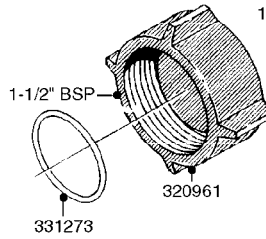

L0020

FITTINGS-T-PIECES, CAPS & ELBOWS
L0020-HIN, 01:01:16

Page 1
Date 07.02.2020 8:19

parts-n°	order qty	description
10053603	1	FITT. CAPNUT 2"BSP 5601
10194303	1	CAP BLANK 1 1/2 MCPHEE 210060
320047	1	FITT.DK CAPNUT 1/2" BSP
320106	1	FITT.DK CAPNUT 1" BSP
320272	1	FITT.DK CAPNUT 3/8" BSP
320316	1	FITT.DK TEE 3/4" X3/4" X1"BSP
320331	1	FITT.DK TEE 1" - 1" - 3/4" BSP
320342	1	FITT.DK EL 3/4"M X 1"F BSP
320563	1	FITT.DK 3 WAY 1/2" 110 DEG.
320677	1	NO LONGER AVAILABLE
320961	1	FITT.DK CAPNUT 1-1/2" BSP
321053	1	FITT.DK TEE 1/2 X1/2 X1/2" BSP
322072	1	FITT.DK TEE 3/8'X3/8'X3/8' BSP
322095	1	FITT.DK TEE 1-1/2 X1-1/4 X3/4" BSP
322138	1	FITT.DK ELB 1"M X 1"F BSP
330013	1	O-RING 2.5 X 10 PUR
330212	1	O-RING D19/D14X2.4 F.1/2"NUT
330326	1	O-RING D30/D24X2 F.1"NUT
331273	1	O-RING D44/D38X2 F.1-1/2"