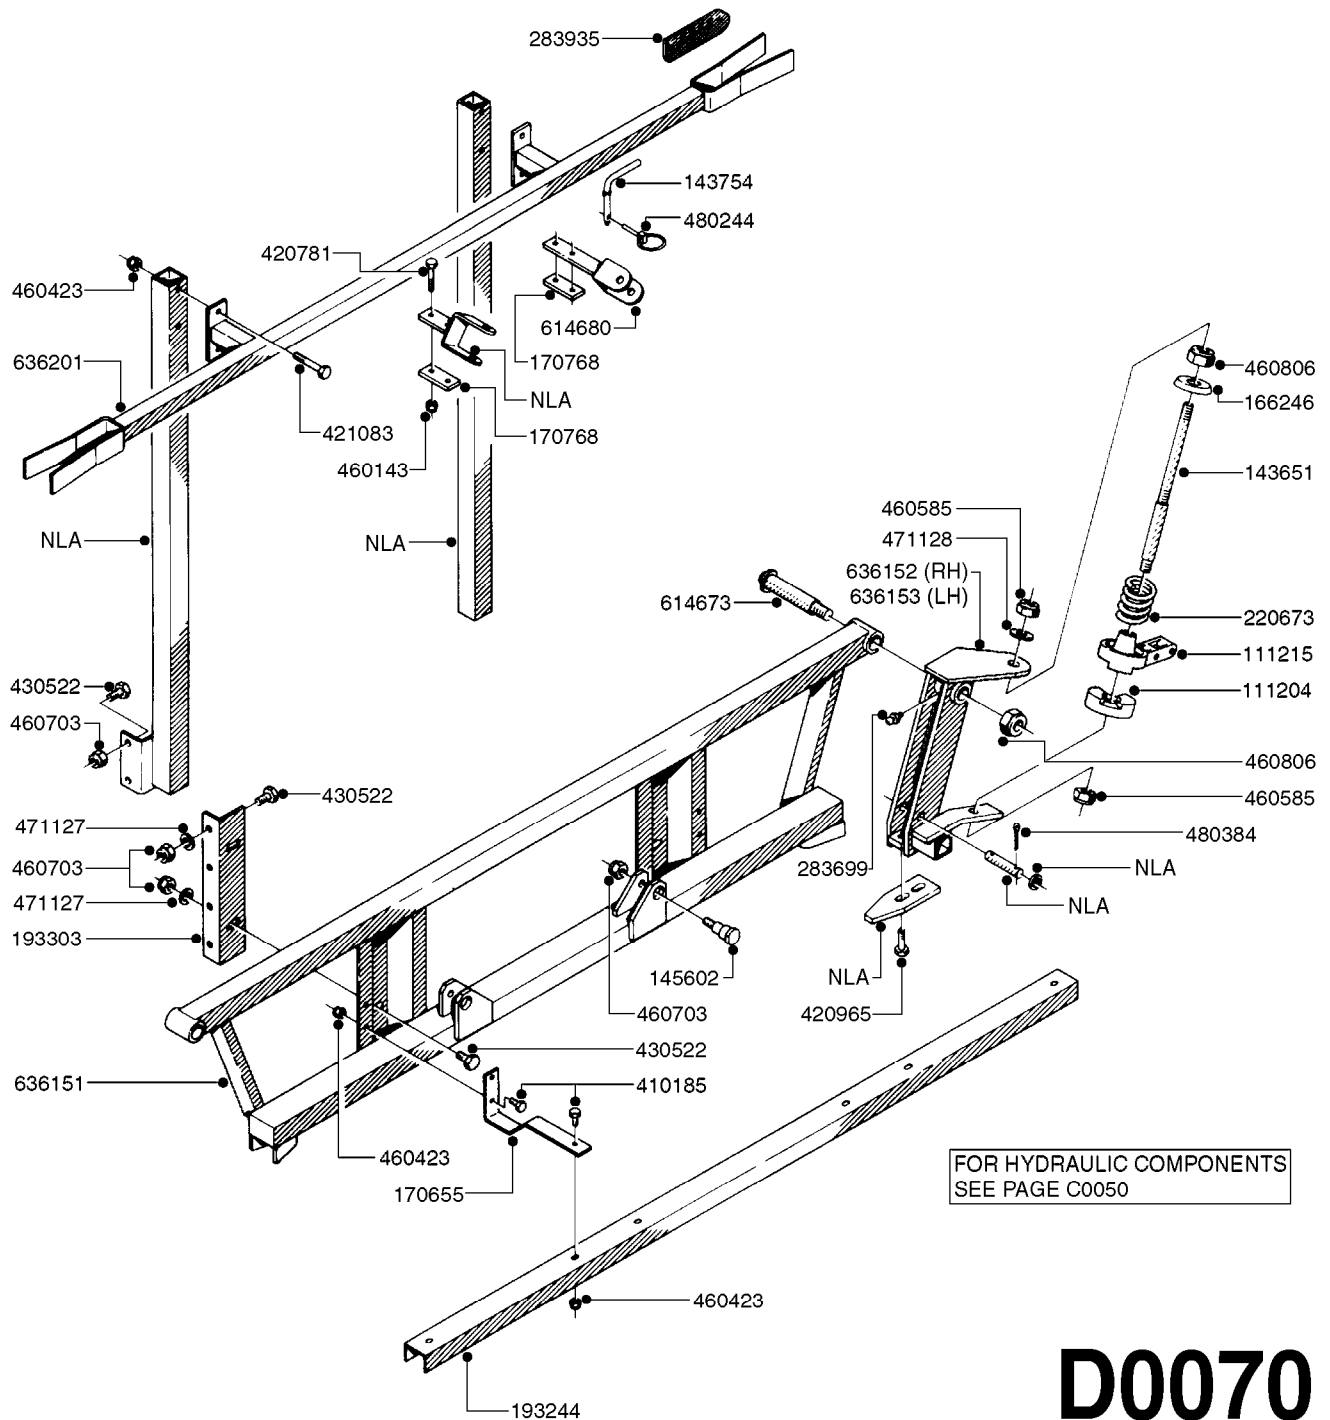

BOOM - SB 20' 26' 33' 40'
D0060-HIN, 18:12:19

Page 0
Date 07.02.2020 8:19

D0060

BOOM - SB 20' 26' 33' 40'
D0060-HIN, 18:12:19

Page 1
Date 07.02.2020 8:19

parts-n°	order qty	description
111204	1	CLAW CLUTCH/LOWER D80
111215	1	CLAW CLUTCH/UPPER D80
142597	1	DISTANCE TUBE
143651	1	AXLE M20/M16 L=355 F/BREAKAWAY
143721	1	FRICITION DISC FOR BOOM D30
143754	1	PIN D10 X 56
166246	1	WASHER CUP D53 F.SPRING
166736	1	CLAMP FOR SB BOOM
166865	1	WASHER D35/D25X2
193244	1	NOZZLE TRACK 6-8-10 M SB
193303	1	SUPPORTING ARM FOR SB BOOM
220673	1	SPRING F.PIVOT 100 X 51
334571	1	PLUG 40x40x2 F.SQ.TUBE
410185	1	BOLT HEX 8.8 DEL M6X16
421083	1	BOLT HEX 8.8 DEL M10X65
430522	1	BOLT HEX 8.8 DEL M12X25 FT
460261	1	NUT HEX M6X1.00 LOCK DIN985 A2 SS
460423	1	NUT HEX M10X1.50 LOCK DIN985A2 SS
460585	1	LOCKING NUT M16 DIN985 A2 SS
460703	1	NUT HEX M12X1.75 LOCK DIN985A2 SS
460806	1	NUT HEX M20X2.50 LOCK DIN985A2 SS
471122	1	WASHER, M10, Ø20/10.5X 2.0, SS
471127	1	WASHER, M12, Ø24/13X24X2.5 SS
471128	1	WASHER, M16, Ø30/17.0X 3.0, SS
480244	1	PIN SNAP D4.5
613487	1	TRANSPORT FITTINGS FOR SB BOOM
633942	1	OUTER BOOM WING 26', 28' SB
634163	1	CENTER SECTION - 20',26',33'
634185	1	BOOM WING OUTER PART 33' SB
635726	1	BOOM WING OUTER PART 40' SB
635779	1	INNER WING SECTION 40' SB
635780	1	INNER WING SEC. 26',28',33'SB
635792	1	BOOM WING - 20',21'SB-BOOM
706311	1	SPRING WITH HAND-GRIB