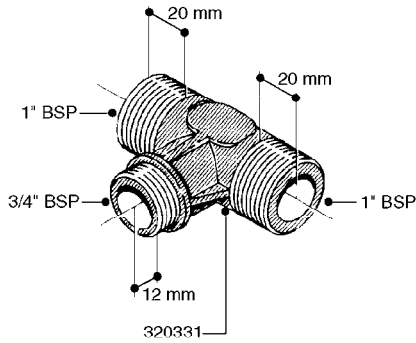

L0020

FITTINGS-T-PIECES, CAPS & ELBOWS
L0020-HIN, 01:01:16

Page 1
Date 07.02.2020 8:19

parts-n°	order qty	description
10053603	1	FITT. CAPNUT 2"BSP 5601
10194303	1	CAP BLANK 1 1/2 MCPHEE 210060
320047	1	FITT.DK CAPNUT 1/2" BSP
320106	1	FITT.DK CAPNUT 1" BSP
320272	1	FITT.DK CAPNUT 3/8" BSP
320316	1	FITT.DK TEE 3/4" X3/4" X1"BSP
320331	1	FITT.DK TEE 1" - 1" - 3/4" BSP
320342	1	FITT.DK EL 3/4"M X 1"F BSP
320563	1	FITT.DK 3 WAY 1/2" 110 DEG.
320677	1	NO LONGER AVAILABLE
320961	1	FITT.DK CAPNUT 1-1/2" BSP
321053	1	FITT.DK TEE 1/2 X1/2 X1/2" BSP
322072	1	FITT.DK TEE 3/8'X3/8'X3/8' BSP
322095	1	FITT.DK TEE 1-1/2 X1-1/4 X3/4" BSP
322138	1	FITT.DK ELB 1"M X 1"F BSP
330013	1	O-RING 2.5 X 10 PUR
330212	1	O-RING D19/D14X2.4 F.1/2"NUT
330326	1	O-RING D30/D24X2 F.1"NUT
331273	1	O-RING D44/D38X2 F.1-1/2"