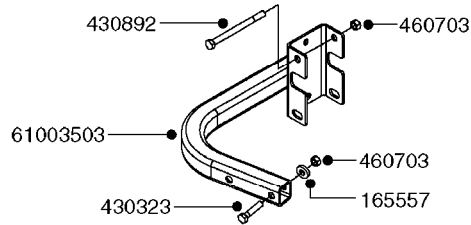

NEW NAVIGATOR