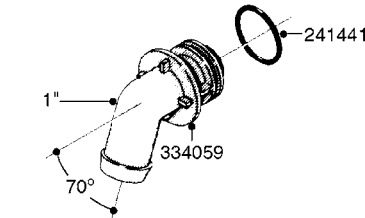

L0010

parts-n°	order qty	description
240085	1	O-RING D13,1/8,3X02,4 NITRIL
241441	1	O-RING D29.3X3
242594	1	O-RING D14 X 1.78 SCH.70-EPDM
320084	1	FITT.DK NUT 1/2" BSP
320095	1	FITT.DK NUT 1" BSP
320117	1	FITT.DK CONN.1/2"BSP F. 1" CAP
320187	1	FITT.DK CAP 3/8" BSP BLACK
320283	1	FITT.DK NUT 3/4"BSP
320821	1	FITT.DK NUT 1-1/2" BSP
321495	1	FITT.DK REDUC 1/4'BSP F.3/4'NT
321576	1	FITT.DK CONN 1/2"BSP F.3/4"NUT
330013	1	O-RING 2.5 X 10 PUR
330212	1	O-RING D19/D14X2.4 F.1/2"NUT
330326	1	O-RING D30/D24X2 F.1"NUT
330341	1	FITT.DK HB 1" F. 1" NUT
330595	1	O-RING D24.6/D20X2.1 -3/4"
330665	1	FITT.DK HB 3/4"F.1" NUT
330676	1	FITT.DK HB 3/8" F. 1/2" NUT
330687	1	FITT.DK HB 1/2" F. 1/2" NUT
330691	1	FITT.DK HB 3/4'F.3/4' NUT
330783	1	FITT.DK HB 3/8"F.3/8" NUT
331262	1	FITT.DK HB 1-1/2" F. 1-1/2"NUT
331273	1	O-RING D44/D38X2 F.1-1/2"
331446	1	FITT.DK HB 1" F.1-1/2" NUT
331807	1	FITT.DK HB 5/16" F.3/8" NUT
332286	1	FITT.DK HB 1/2" F. 3/4" NUT
332905	1	FITT.DK HB 1/2" F. 3/4" CAP
332927	1	FITT.DK PLUG F. NOZZLE TUBE
333292	1	FITT.DK HB 1"O'RING F.1-1/2"
333664	1	FITT.DK HB 5/16' F. 1/2' NUT
334044	1	FITT.DK HB 3/4' F. 3/4' CAP
334059	1	FITT.DK EL 1" 110 DEG.F.1-1/2"
334123	1	FITT.DK HB 1-1/4"O-RNG F.1-1/2"
334150	1	FITT.DK HB 1-1/4" 110 F.1-1/2"
390542	1	PLUG WASHER FOR 3/4'CAP NUT
716236	1	FITT.DK HB 1/2" ASSY. F. 3/4"
716413	1	FITT.DK PLUG ASSY. F.NOZ TUBE
717426	1	FITT.DK REDUC 1/4"BSP F.3/4"N
720856	1	FITT.DK 1/2'BSP ASSY.F.3/4'NUT
724621	1	FITT.DK HB 3/4"ASSY F.3/4" NUT