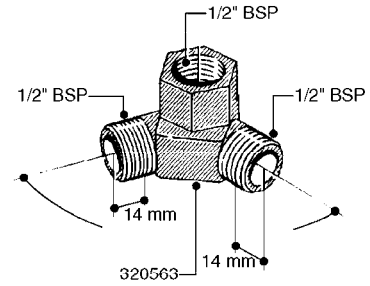

L0020

FITTINGS-T-PIECES, CAPS & ELBOWS
L0020-HIN, 01:01:16

Page 1
Date 07.02.2020 8:19

parts-n°	order qty	description
10053603	1	FITT. CAPNUT 2"BSP 5601
10194303	1	CAP BLANK 1 1/2 MCPHEE 210060
320047	1	FITT.DK CAPNUT 1/2" BSP
320106	1	FITT.DK CAPNUT 1" BSP
320272	1	FITT.DK CAPNUT 3/8" BSP
320316	1	FITT.DK TEE 3/4" X3/4" X1"BSP
320331	1	FITT.DK TEE 1" - 1" - 3/4" BSP
320342	1	FITT.DK EL 3/4"M X 1"F BSP
320563	1	FITT.DK 3 WAY 1/2" 110 DEG.
320677	1	NO LONGER AVAILABLE
320961	1	FITT.DK CAPNUT 1-1/2" BSP
321053	1	FITT.DK TEE 1/2 X1/2 X1/2" BSP
322072	1	FITT.DK TEE 3/8'X3/8'X3/8' BSP
322095	1	FITT.DK TEE 1-1/2 X1-1/4 X3/4" BSP
322138	1	FITT.DK ELB 1"M X 1"F BSP
330013	1	O-RING 2.5 X 10 PUR
330212	1	O-RING D19/D14X2.4 F.1/2"NUT
330326	1	O-RING D30/D24X2 F.1"NUT
331273	1	O-RING D44/D38X2 F.1-1/2"