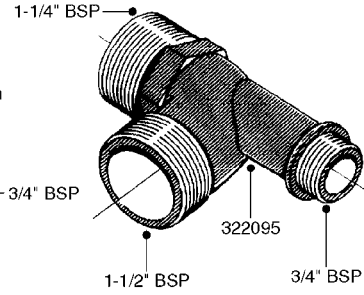

L0020

FITTINGS-T-PIECES, CAPS & ELBOWS
L0020-HIN, 01:01:16

Page 1
Date 07.02.2020 8:19

parts-n°	order qty	description
10053603	1	FITT. CAPNUT 2"BSP 5601
10194303	1	CAP BLANK 1 1/2 MCPHEE 210060
320047	1	FITT.DK CAPNUT 1/2" BSP
320106	1	FITT.DK CAPNUT 1" BSP
320272	1	FITT.DK CAPNUT 3/8" BSP
320316	1	FITT.DK TEE 3/4" X3/4" X1"BSP
320331	1	FITT.DK TEE 1" - 1" - 3/4" BSP
320342	1	FITT.DK EL 3/4"M X 1"F BSP
320563	1	FITT.DK 3 WAY 1/2" 110 DEG.
320677	1	NO LONGER AVAILABLE
320961	1	FITT.DK CAPNUT 1-1/2" BSP
321053	1	FITT.DK TEE 1/2 X1/2 X1/2" BSP
322072	1	FITT.DK TEE 3/8'X3/8'X3/8' BSP
322095	1	FITT.DK TEE 1-1/2 X1-1/4 X3/4" BSP
322138	1	FITT.DK ELB 1"M X 1"F BSP
330013	1	O-RING 2.5 X 10 PUR
330212	1	O-RING D19/D14X2.4 F.1/2"NUT
330326	1	O-RING D30/D24X2 F.1"NUT
331273	1	O-RING D44/D38X2 F.1-1/2"