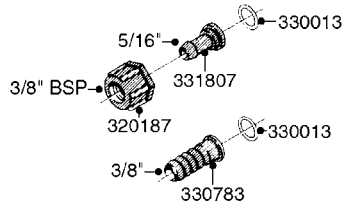

L0010

parts-n°	order qty	description
240085	1	O-RING D13,1/8,3X02,4 NITRIL
241441	1	O-RING D29.3X3
242594	1	O-RING D14 X 1.78 SCH.70-EPDM
320084	1	FITT.DK NUT 1/2" BSP
320095	1	FITT.DK NUT 1" BSP
320117	1	FITT.DK CONN.1/2"BSP F. 1" CAP
320187	1	FITT.DK CAP 3/8" BSP BLACK
320283	1	FITT.DK NUT 3/4"BSP
320821	1	FITT.DK NUT 1-1/2" BSP
321495	1	FITT.DK REDUC 1/4'BSP F.3/4'NT
321576	1	FITT.DK CONN 1/2"BSP F.3/4"NUT
330013	1	O-RING 2.5 X 10 PUR
330212	1	O-RING D19/D14X2.4 F.1/2"NUT
330326	1	O-RING D30/D24X2 F.1"NUT
330341	1	FITT.DK HB 1" F. 1" NUT
330595	1	O-RING D24.6/D20X2.1 -3/4"
330665	1	FITT.DK HB 3/4"F.1" NUT
330676	1	FITT.DK HB 3/8" F. 1/2" NUT
330687	1	FITT.DK HB 1/2" F. 1/2" NUT
330691	1	FITT.DK HB 3/4'F.3/4' NUT
330783	1	FITT.DK HB 3/8"F.3/8" NUT
331262	1	FITT.DK HB 1-1/2" F. 1-1/2"NUT
331273	1	O-RING D44/D38X2 F.1-1/2"
331446	1	FITT.DK HB 1" F.1-1/2" NUT
331807	1	FITT.DK HB 5/16" F.3/8" NUT
332286	1	FITT.DK HB 1/2" F. 3/4" NUT
332905	1	FITT.DK HB 1/2" F. 3/4" CAP
332927	1	FITT.DK PLUG F. NOZZLE TUBE
333292	1	FITT.DK HB 1"O'RING F.1-1/2"
333664	1	FITT.DK HB 5/16' F. 1/2' NUT
334044	1	FITT.DK HB 3/4' F. 3/4' CAP
334059	1	FITT.DK EL 1" 110 DEG.F.1-1/2"
334123	1	FITT.DK HB 1-1/4"O-RNG F.1-1/2"
334150	1	FITT.DK HB 1-1/4" 110 F.1-1/2"
390542	1	PLUG WASHER FOR 3/4'CAP NUT
716236	1	FITT.DK HB 1/2" ASSY. F. 3/4"
716413	1	FITT.DK PLUG ASSY. F.NOZ TUBE
717426	1	FITT.DK REDUC 1/4"BSP F.3/4"N
720856	1	FITT.DK 1/2'BSP ASSY.F.3/4'NUT
724621	1	FITT.DK HB 3/4"ASSY F.3/4" NUT