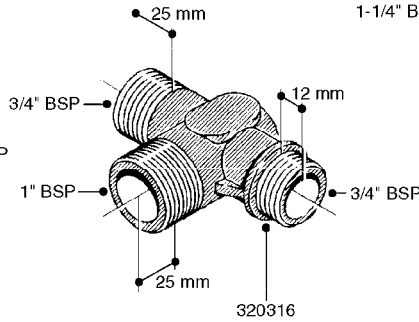

L0020

FITTINGS-T-PIECES, CAPS & ELBOWS
L0020-HIN, 01:01:16

Page 1
Date 07.02.2020 8:19

parts-n°	order qty	description
10053603	1	FITT. CAPNUT 2"BSP 5601
10194303	1	CAP BLANK 1 1/2 MCPHEE 210060
320047	1	FITT.DK CAPNUT 1/2" BSP
320106	1	FITT.DK CAPNUT 1" BSP
320272	1	FITT.DK CAPNUT 3/8" BSP
320316	1	FITT.DK TEE 3/4" X3/4" X1"BSP
320331	1	FITT.DK TEE 1" - 1" - 3/4" BSP
320342	1	FITT.DK EL 3/4"M X 1"F BSP
320563	1	FITT.DK 3 WAY 1/2" 110 DEG.
320677	1	NO LONGER AVAILABLE
320961	1	FITT.DK CAPNUT 1-1/2" BSP
321053	1	FITT.DK TEE 1/2 X1/2 X1/2" BSP
322072	1	FITT.DK TEE 3/8'X3/8'X3/8' BSP
322095	1	FITT.DK TEE 1-1/2 X1-1/4 X3/4" BSP
322138	1	FITT.DK ELB 1"M X 1"F BSP
330013	1	O-RING 2.5 X 10 PUR
330212	1	O-RING D19/D14X2.4 F.1/2"NUT
330326	1	O-RING D30/D24X2 F.1"NUT
331273	1	O-RING D44/D38X2 F.1-1/2"