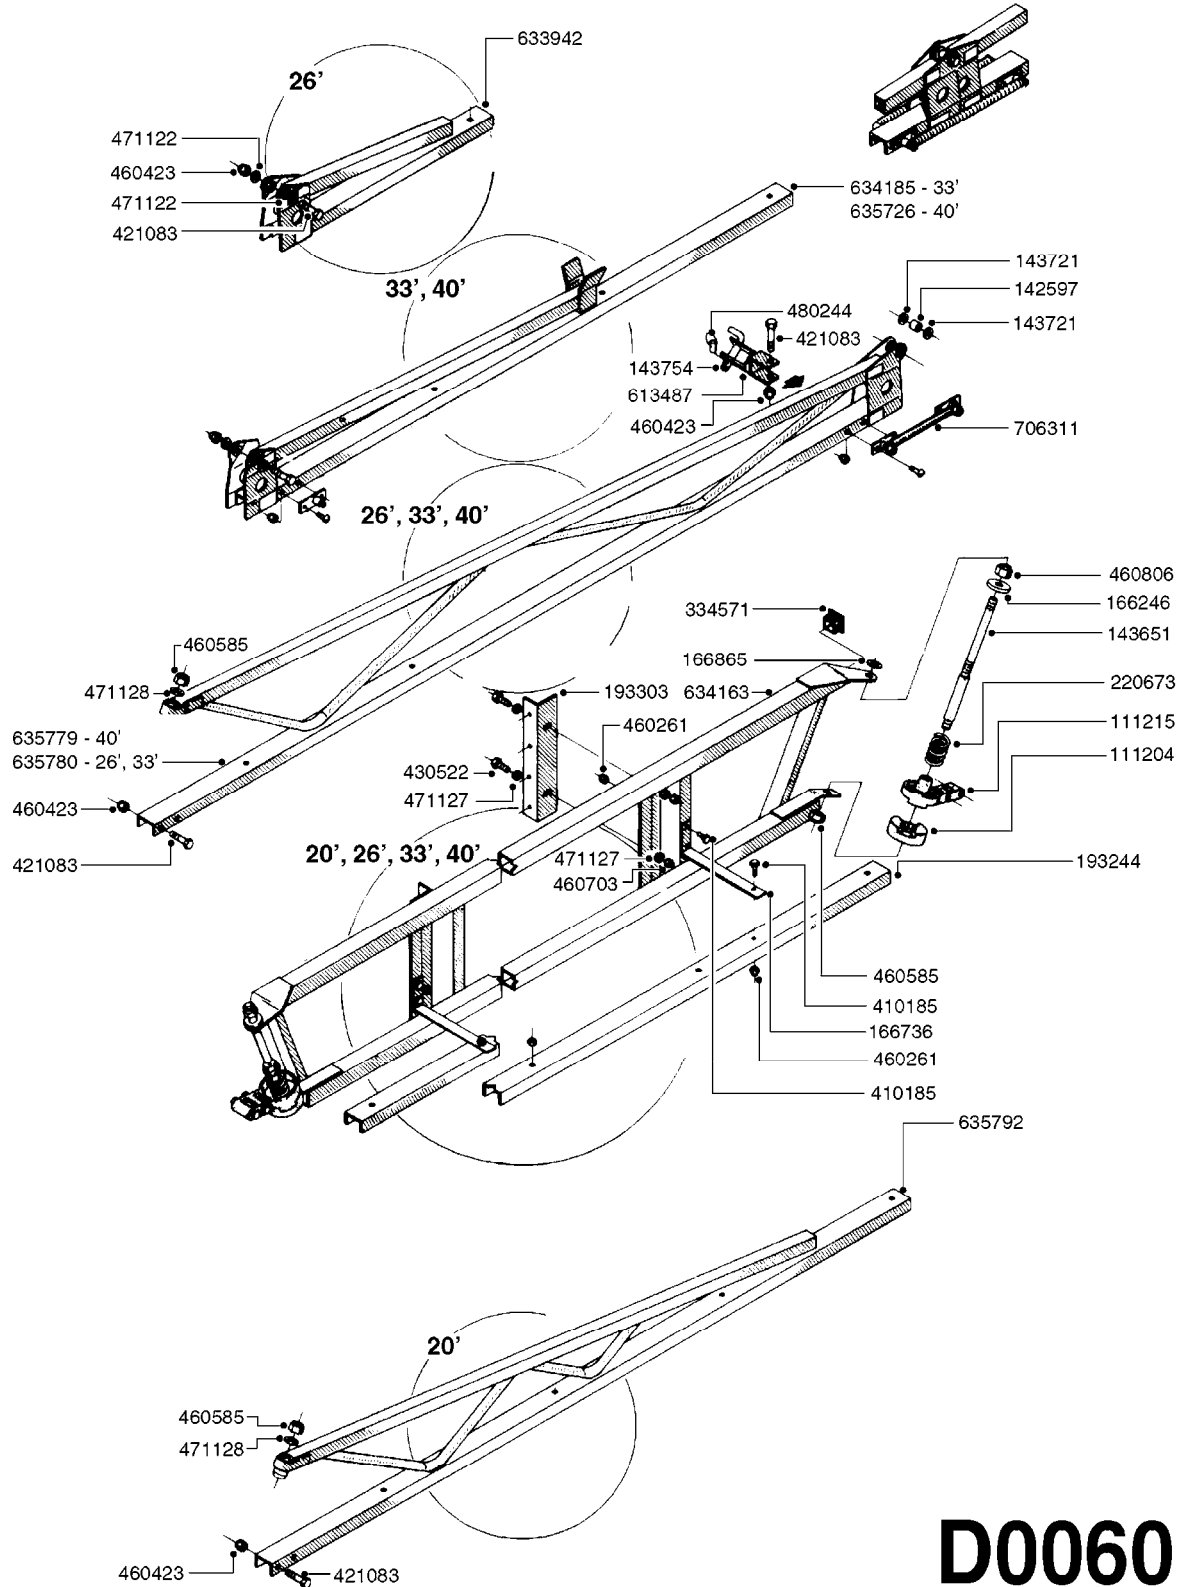

BOOM - SB 20' 26' 33' 40'
D0060-HIN, 18:12:19

Page 0
Date 07.02.2020 8:19

BOOM - SB 20' 26' 33' 40'
D0060-HIN, 18:12:19

Page 1
Date 07.02.2020 8:19

parts-n°	order qty	description
111204	1	CLAW CLUTCH/LOWER D80
111215	1	CLAW CLUTCH/UPPER D80
142597	1	DISTANCE TUBE
143651	1	AXLE M20/M16 L=355 F/BREAKAWAY
143721	1	FRICITION DISC FOR BOOM D30
143754	1	PIN D10 X 56
166246	1	WASHER CUP D53 F.SPRING
166736	1	CLAMP FOR SB BOOM
166865	1	WASHER D35/D25X2
193244	1	NOZZLE TRACK 6-8-10 M SB
193303	1	SUPPORTING ARM FOR SB BOOM
220673	1	SPRING F.PIVOT 100 X 51
334571	1	PLUG 40x40x2 F.SQ.TUBE
410185	1	BOLT HEX 8.8 DEL M6X16
421083	1	BOLT HEX 8.8 DEL M10X65
430522	1	BOLT HEX 8.8 DEL M12X25 FT
460261	1	NUT HEX M6X1.00 LOCK DIN985 A2 SS
460423	1	NUT HEX M10X1.50 LOCK DIN985A2 SS
460585	1	LOCKING NUT M16 DIN985 A2 SS
460703	1	NUT HEX M12X1.75 LOCK DIN985A2 SS
460806	1	NUT HEX M20X2.50 LOCK DIN985A2 SS
471122	1	WASHER, M10, Ø20/10.5X 2.0, SS
471127	1	WASHER, M12, Ø24/13X24X2.5 SS
471128	1	WASHER, M16, Ø30/17.0X 3.0, SS
480244	1	PIN SNAP D4.5
613487	1	TRANSPORT FITTINGS FOR SB BOOM
633942	1	OUTER BOOM WING 26', 28' SB
634163	1	CENTER SECTION - 20',26',33'
634185	1	BOOM WING OUTER PART 33' SB
635726	1	BOOM WING OUTER PART 40' SB
635779	1	INNER WING SECTION 40' SB
635780	1	INNER WING SEC. 26',28',33'SB
635792	1	BOOM WING - 20',21'SB-BOOM
706311	1	SPRING WITH HAND-GRIB