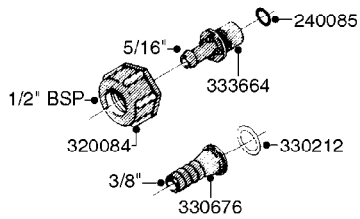

L0010

parts-n°	order qty	description
240085	1	O-RING D13,1/8,3X02,4 NITRIL
241441	1	O-RING D29.3X3
242594	1	O-RING D14 X 1.78 SCH.70-EPDM
320084	1	FITT.DK NUT 1/2" BSP
320095	1	FITT.DK NUT 1" BSP
320117	1	FITT.DK CONN.1/2"BSP F. 1" CAP
320187	1	FITT.DK CAP 3/8" BSP BLACK
320283	1	FITT.DK NUT 3/4"BSP
320821	1	FITT.DK NUT 1-1/2" BSP
321495	1	FITT.DK REDUC 1/4'BSP F.3/4'NT
321576	1	FITT.DK CONN 1/2"BSP F.3/4"NUT
330013	1	O-RING 2.5 X 10 PUR
330212	1	O-RING D19/D14X2.4 F.1/2"NUT
330326	1	O-RING D30/D24X2 F.1"NUT
330341	1	FITT.DK HB 1" F. 1" NUT
330595	1	O-RING D24.6/D20X2.1 -3/4"
330665	1	FITT.DK HB 3/4"F.1" NUT
330676	1	FITT.DK HB 3/8" F. 1/2" NUT
330687	1	FITT.DK HB 1/2" F. 1/2" NUT
330691	1	FITT.DK HB 3/4'F.3/4' NUT
330783	1	FITT.DK HB 3/8"F.3/8" NUT
331262	1	FITT.DK HB 1-1/2" F. 1-1/2"NUT
331273	1	O-RING D44/D38X2 F.1-1/2"
331446	1	FITT.DK HB 1" F.1-1/2" NUT
331807	1	FITT.DK HB 5/16" F.3/8" NUT
332286	1	FITT.DK HB 1/2" F. 3/4" NUT
332905	1	FITT.DK HB 1/2" F. 3/4" CAP
332927	1	FITT.DK PLUG F. NOZZLE TUBE
333292	1	FITT.DK HB 1"O'RING F.1-1/2"
333664	1	FITT.DK HB 5/16' F. 1/2' NUT
334044	1	FITT.DK HB 3/4' F. 3/4' CAP
334059	1	FITT.DK EL 1" 110 DEG.F.1-1/2"
334123	1	FITT.DK HB 1-1/4"O-RNG F.1-1/2"
334150	1	FITT.DK HB 1-1/4" 110 F.1-1/2"
390542	1	PLUG WASHER FOR 3/4'CAP NUT
716236	1	FITT.DK HB 1/2" ASSY. F. 3/4"
716413	1	FITT.DK PLUG ASSY. F.NOZ TUBE
717426	1	FITT.DK REDUC 1/4"BSP F.3/4"N
720856	1	FITT.DK 1/2'BSP ASSY.F.3/4'NUT
724621	1	FITT.DK HB 3/4"ASSY F.3/4" NUT