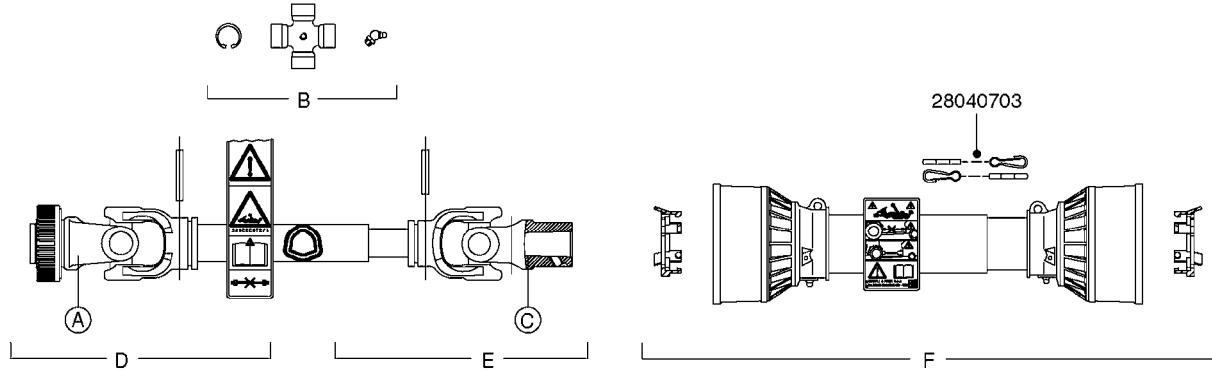

A0080

PUMP - 600 FITTINGS
A0080-HIN, 01:01:16

Page 1

Date 07.02.2020 8:18

parts-n°	order qty	description
240122	1	DIAPHRAGM FOR PRES.DAMP.NITRIL
320095	1	FITT.DK NUT 1" BSP
320154	1	AIR BOTTLE, BOTTOM PART
320316	1	FITT.DK TEE 3/4" X3/4" X1"BSP
320327	1	HOUSING F. SUCTION AIR BOTTLE
320331	1	FITT.DK TEE 1" - 1" - 3/4" BSP
320342	1	FITT.DK EL 3/4"M X 1"F BSP
322095	1	FITT.DK TEE 1-1/2 X1-1/4 X3/4" BSP
330326	1	O-RING D30/D24X2 F.1"NUT
330341	1	FITT.DK HB 1" F. 1" NUT
330525	1	AIR BOTTLE, TOP HALF
330665	1	FITT.DK HB 3/4"F.1" NUT
330735	1	O-RING D30/D26X2
330746	1	GUARD PTO LOWER PART
330757	1	GUARD PTO UPPER PART
334265	1	DIAPHRAGM F. PRESS DAMP.
334531	1	CLAMP HOSE PLASTIC 3/4"
334553	1	DIAPHRAGM F.SUCTION AIR BOTTLE
410347	1	SCREW M6X20 8.8
420162	1	BOLT HEX 8.8 DEL 3/8"x15MM
420567	1	BOLT HEX 8.8 DEL M8X30 FT
460202	1	NUT HEX M6
460364	1	NUT HU M8 A2 SS DIN934
471122	1	WASHER, M10, Ø20/10.5X 2.0, SS
703032	1	SUCTION AIR BOTTLE 3/4" COMPL.
703301	1	VALVE FOR AIR BOTTLE
725970	1	DAMPER KIT 600
821623	1	PUMP 603/7 W COUPLING
821624	1	PUMP 603/7 W. FOOT TAPERED SHA
821625	1	PUMP 603/4 800RPM STRIGHT SHAF
845014	1	AIR BOTTLE COMPLETE HJ73
28030003	1	CLAMP HOSE GEAR P1" 6716
28034903	1	FITTING, REDUCER, 1-1/4"-3/4"
28038303	1	FITTING, TEE 2X1"BSPM/1"BSPF
28047203	1	CLAMP HOSE GEAR 60 X 80 6756
92702403	1	HOSE PVC SUCT GRAY 1"
92703203	1	HOSE R X3/4" X300PSI WP X0012"