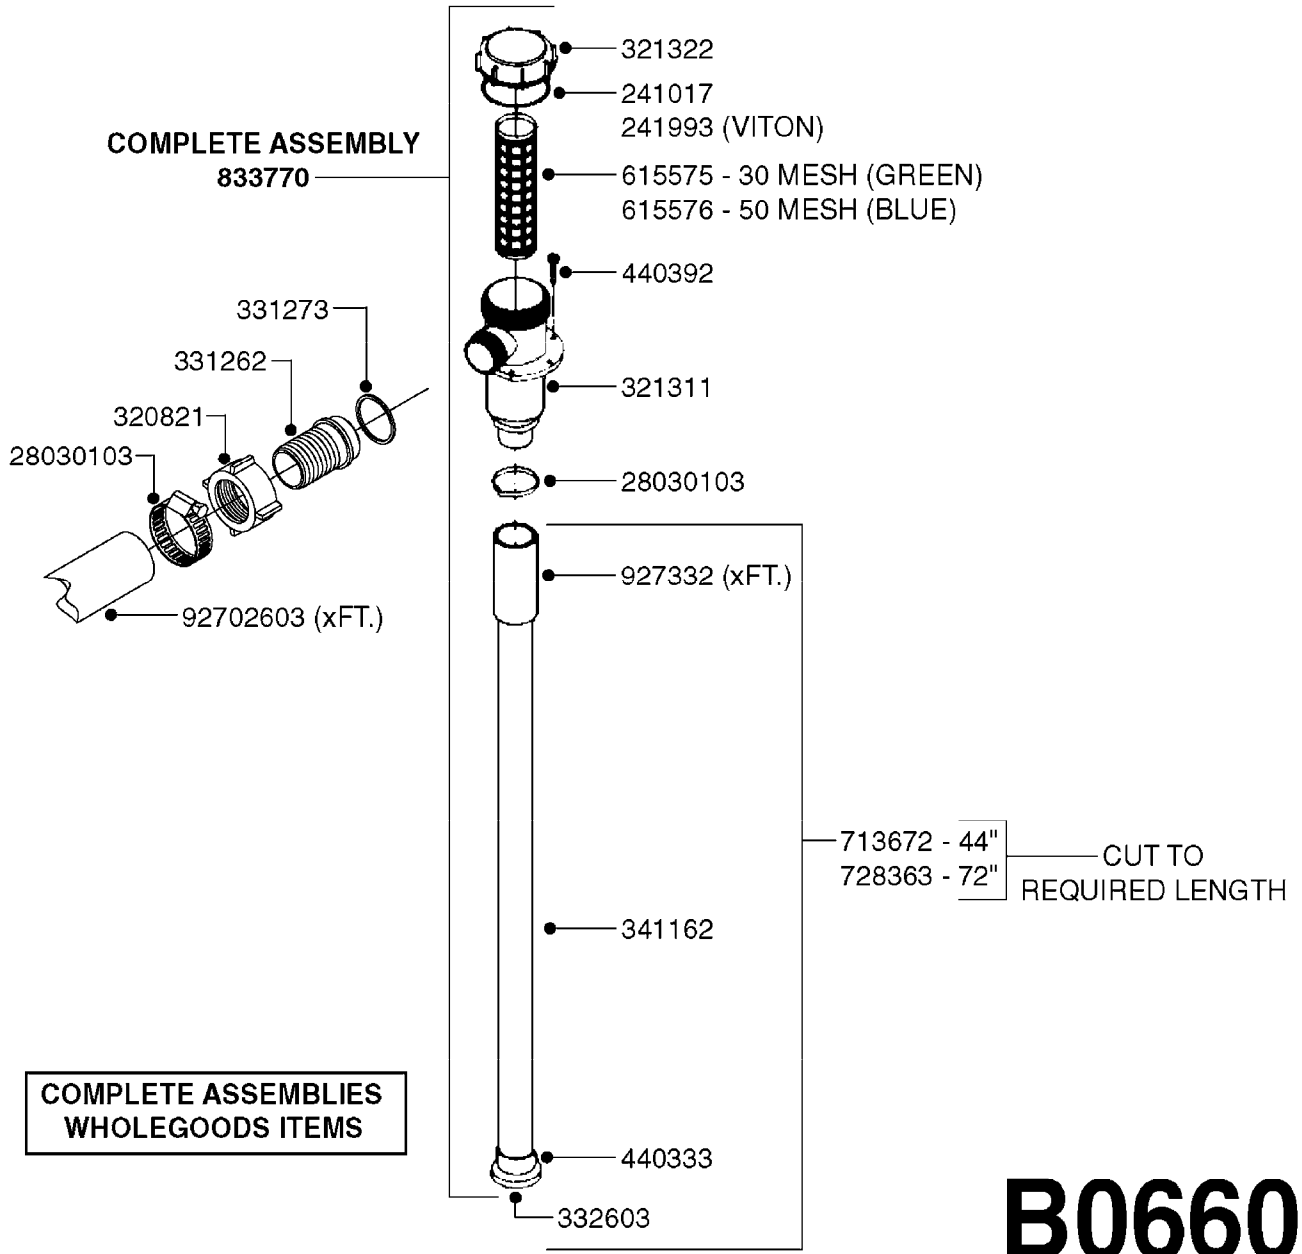

TOP SUCTION ASSEMBLY-SCREW CAP
B0660-HIN, 01:01:16

Page 1
Date 07.02.2020 8:18

parts-n°	order qty	description
241017	1	O-RING D74,5X3 NITRIL
241993	1	O-RING 74.5 X 3MM VIT/241017
320821	1	FITT.DK NUT 1-1/2" BSP
321311	1	FILTER BODY S 80 X 4
321322	1	SCREW CAP F. S80 X 4
331262	1	FITT.DK HB 1-1/2" F. 1-1/2"NUT
331273	1	O-RING D44/D38X2 F.1-1/2"
332603	1	CAP F. SUCTION TUBE
341162	1	SUCTION TUBE F.650
440333	1	SCREW 3.5 X 9.5 SS
440392	1	SCREW 6.3 X 25.0 DIN7981C TORX
615575	1	FILTER F.TOP SUCT.30 MESH GRN.
615576	1	FILTER F.TOP SUCT.50 MESH BLUE
713672	1	SUCTION TUBE L=44"
728363	1	SUCTION TUBE ASSY.L=72"
833770	1	TOP SUCTION KIT 300/500
927332	1	HOSE R X 28 BAR X 40MM X 0012"
28030103	1	CLAMP HOSE GEAR P5/4-S1.5"6724
92702603	1	HOSE PVC SUCT GRAY 1-1/2"