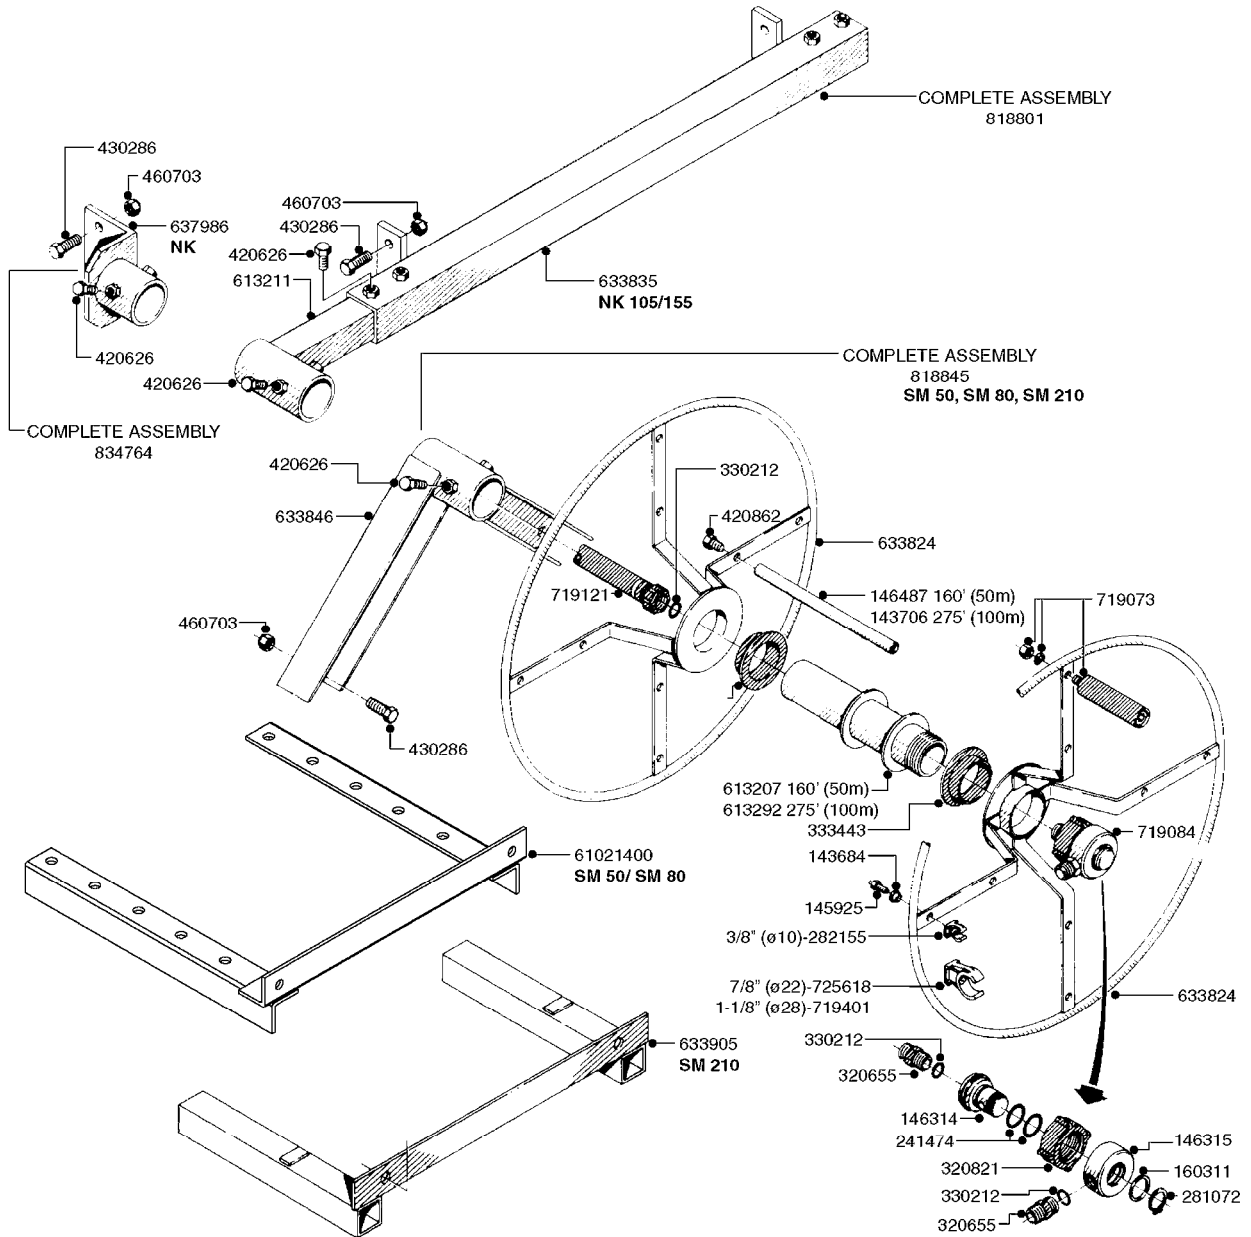

**COMPLETE ASSEMBLIES
WHOLEGOODS ITEMS**

COMPLETE ASSEMBLY
833768

COMPLETE ASSEMBLY:
818377 - 160' x 3/8" (50m) HOSE REEL
818381 - 320' X 3/8" (100m) HOSE REEL

K0490

HOSE REEL ASSEMBLIES
K0490-HIN, 01:01:16