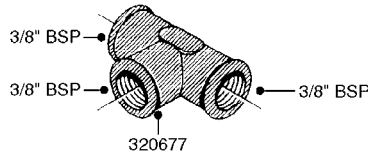

L0020

FITTINGS-T-PIECES, CAPS & ELBOWS
L0020-HIN, 01:01:16

Page 1
Date 07.02.2020 8:19

parts-n°	order qty	description
10053603	1	FITT. CAPNUT 2"BSP 5601
10194303	1	CAP BLANK 1 1/2 MCPHEE 210060
320047	1	FITT.DK CAPNUT 1/2" BSP
320106	1	FITT.DK CAPNUT 1" BSP
320272	1	FITT.DK CAPNUT 3/8" BSP
320316	1	FITT.DK TEE 3/4" X3/4" X1"BSP
320331	1	FITT.DK TEE 1" - 1" - 3/4" BSP
320342	1	FITT.DK EL 3/4"M X 1"F BSP
320563	1	FITT.DK 3 WAY 1/2" 110 DEG.
320677	1	NO LONGER AVAILABLE
320961	1	FITT.DK CAPNUT 1-1/2" BSP
321053	1	FITT.DK TEE 1/2 X1/2 X1/2" BSP
322072	1	FITT.DK TEE 3/8'X3/8'X3/8' BSP
322095	1	FITT.DK TEE 1-1/2 X1-1/4 X3/4" BSP
322138	1	FITT.DK ELB 1"M X 1"F BSP
330013	1	O-RING 2.5 X 10 PUR
330212	1	O-RING D19/D14X2.4 F.1/2"NUT
330326	1	O-RING D30/D24X2 F.1"NUT
331273	1	O-RING D44/D38X2 F.1-1/2"