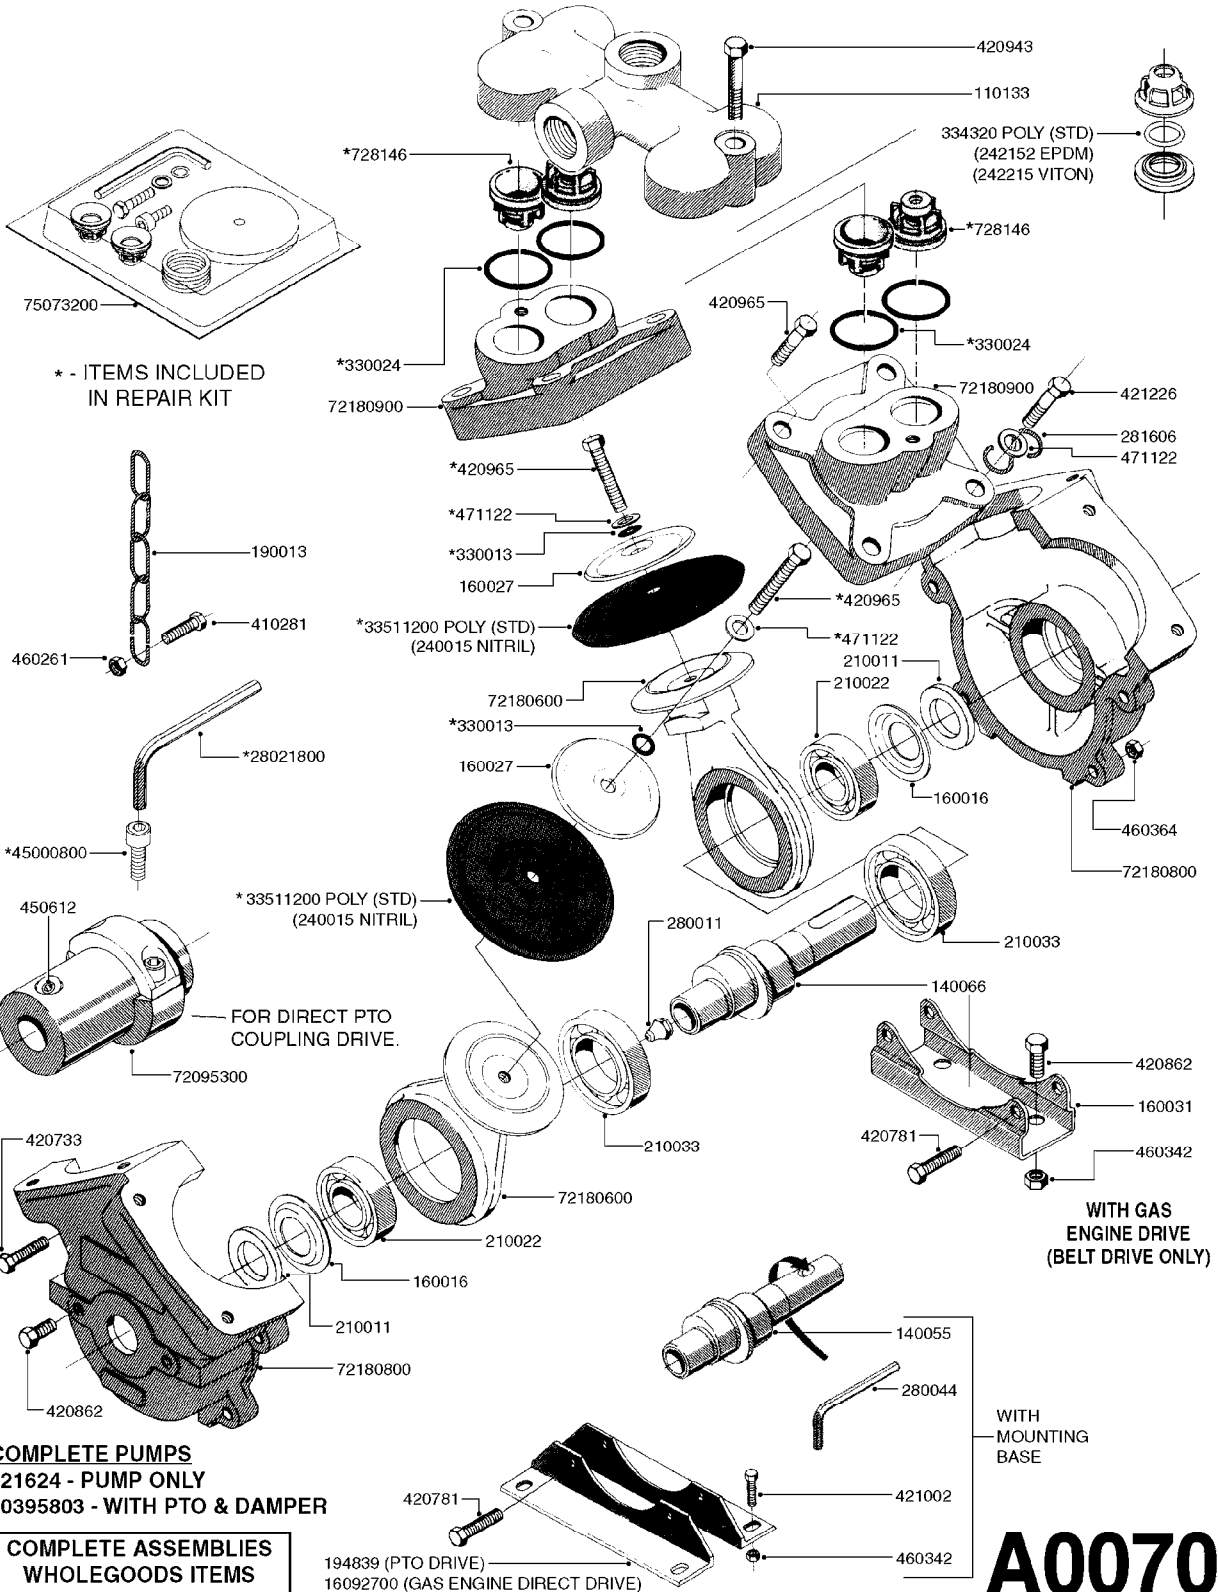

PUMP - 603
A0070-HIN, 01:01:16

COMPLETE PUMPS
821624 - PUMP ONLY
10395803 - WITH PTO & DAMPER

COMPLETE ASSEMBLIES
WHOLEGOODS ITEMS

A0070

PUMP - 603
A0070-HIN, 01:01:16

Page 1
Date 07.02.2020 8:18

parts-n°	order qty	description
110133	1	VALVE CHAMBER MOD 600 PAINTED
140055	1	CRANK SHAFT, MODEL 600
140066	1	CRANK SHAFT, MODEL 600/4
160016	1	DUST PLATE
160027	1	DIAPHRAGM UPPER DISC 500-600
160031	1	BASE PLATE MODEL 500-600
190013	1	CHAIN 35XL=800
194839	1	ANGLE IRON FOOT, M 500-600 RED
210011	1	SEAL FELT D39/23 X 4
210022	1	BEARING BALL 6205
210033	1	BEARING BALL 6007
240015	1	DIAPHRAGM MODEL 500-600 NITRIL
242152	1	O-RING D18.2X3 EPDM
242215	1	O-RING D18X3 VITON
280011	1	GREASE NIPPLE 1/8" SAE H TR
280044	1	KEY HEXAGON W6 3/16"
281606	1	S-HOOK GALVANIZED
330013	1	O-RING 2.5 X 10 PUR
330024	1	O-RING D41,1/D34.5 X 3,5
334320	1	O-RING D18X3 POLYURETHANE
410281	1	BOLT HEX 8.8 DEL M6X25 DIN933 A2
420733	1	BOLT HEX 8.8 DEL M8X40
420781	1	BOLT HEX 8.8 DEL M8X50
420862	1	BOLT HEX 8.8 DEL M10X16 FT
420943	1	BOLT HEX 8.8 DEL M10X50
420965	1	M10X40 MACHINE SCREW STAINLESS
421002	1	BOLT HEX 8.8 DEL M10X30 FT DIN933
421226	1	BOLT HEX 8.8 DEL M10X45
450612	1	SCREW M10X16 POINTED
460261	1	NUT HEX M6X1.00 LOCK DIN985 A2 SS
460342	1	NUT HEX M10 DEL DIN934
460364	1	NUT HU M8 A2 SS DIN934
471122	1	WASHER, M10, Ø20/10.5X 2.0, SS
728146	1	VALVE FOR 361(726890/707932)
821624	1	PUMP 603/7 W. FOOT TAPERED SHA
10395803	1	PUMP 603 C/W PTO 540 RPM
16092700	1	PUMP MOUNT PLATE TALL 500/600
28021800	1	KEY HEXAGON 8MM FOR M10
33511200	1	DIAPHRAGM 500-603 PUR 2006
45000800	1	BOLT ROUND M10X25
72095300	1	COUPLING 1-3/8" X 25, PAINTED
72180600	1	CONNECTING ROD FOR 503-603 M10
72180800	1	PUMP HOUSING 603 RED W/BOLTS
72180900	1	DIAPHRAGM COVER MOD. 600
75073200	1	PUMP KIT 603mm 06