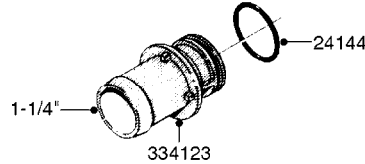

L0010

parts-n°	order qty	description
240085	1	O-RING D13,1/8,3X02,4 NITRIL
241441	1	O-RING D29.3X3
242594	1	O-RING D14 X 1.78 SCH.70-EPDM
320084	1	FITT.DK NUT 1/2" BSP
320095	1	FITT.DK NUT 1" BSP
320117	1	FITT.DK CONN.1/2"BSP F. 1" CAP
320187	1	FITT.DK CAP 3/8" BSP BLACK
320283	1	FITT.DK NUT 3/4"BSP
320821	1	FITT.DK NUT 1-1/2" BSP
321495	1	FITT.DK REDUC 1/4'BSP F.3/4'NT
321576	1	FITT.DK CONN 1/2"BSP F.3/4"NUT
330013	1	O-RING 2.5 X 10 PUR
330212	1	O-RING D19/D14X2.4 F.1/2"NUT
330326	1	O-RING D30/D24X2 F.1"NUT
330341	1	FITT.DK HB 1" F. 1" NUT
330595	1	O-RING D24.6/D20X2.1 -3/4"
330665	1	FITT.DK HB 3/4"F.1" NUT
330676	1	FITT.DK HB 3/8" F. 1/2" NUT
330687	1	FITT.DK HB 1/2" F. 1/2" NUT
330691	1	FITT.DK HB 3/4'F.3/4' NUT
330783	1	FITT.DK HB 3/8"F.3/8" NUT
331262	1	FITT.DK HB 1-1/2" F. 1-1/2"NUT
331273	1	O-RING D44/D38X2 F.1-1/2"
331446	1	FITT.DK HB 1" F.1-1/2" NUT
331807	1	FITT.DK HB 5/16" F.3/8" NUT
332286	1	FITT.DK HB 1/2" F. 3/4" NUT
332905	1	FITT.DK HB 1/2" F. 3/4" CAP
332927	1	FITT.DK PLUG F. NOZZLE TUBE
333292	1	FITT.DK HB 1"O'RING F.1-1/2"
333664	1	FITT.DK HB 5/16' F. 1/2' NUT
334044	1	FITT.DK HB 3/4' F. 3/4' CAP
334059	1	FITT.DK EL 1" 110 DEG.F.1-1/2"
334123	1	FITT.DK HB 1-1/4"O-RNG F.1-1/2"
334150	1	FITT.DK HB 1-1/4" 110 F.1-1/2"
390542	1	PLUG WASHER FOR 3/4'CAP NUT
716236	1	FITT.DK HB 1/2" ASSY. F. 3/4"
716413	1	FITT.DK PLUG ASSY. F.NOZ TUBE
717426	1	FITT.DK REDUC 1/4"BSP F.3/4"N
720856	1	FITT.DK 1/2'BSP ASSY.F.3/4'NUT
724621	1	FITT.DK HB 3/4"ASSY F.3/4" NUT