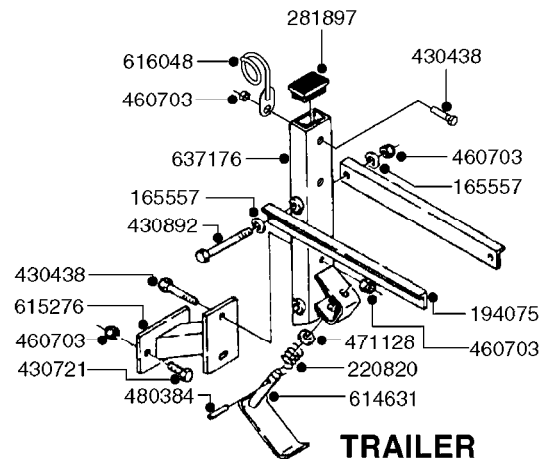

TRAILER

K0050