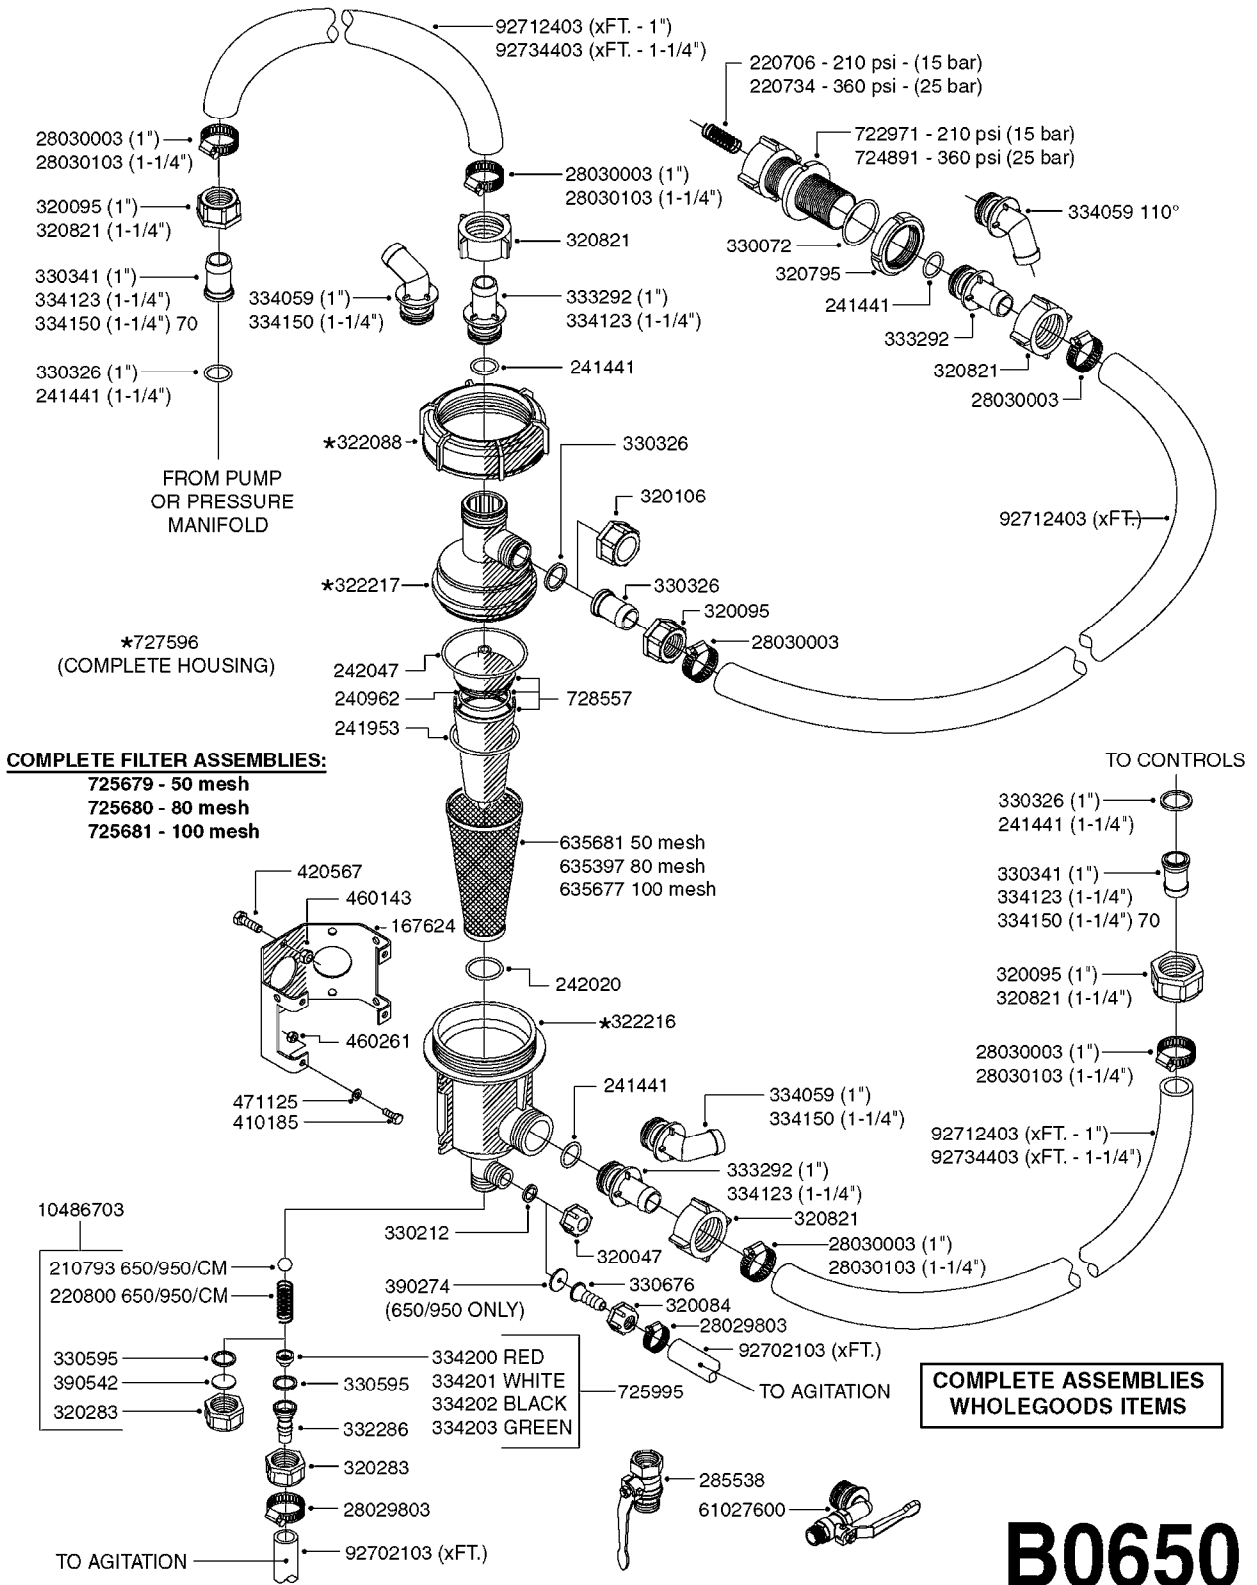

BK-180 REMOTE CONTROL CABLE
B0150-HIN, 01:01:16

Page 1

Date 07.02.2020 8:18

parts-n°	order qty	description
142516	1	SCREW SET M10 BENT F. LOCKING
142881	1	WIRE HOLDER FOR REMOTE CONTROL
142892	1	END NIPPLE F.REMOTE CABLE
281536	1	ALLEN WRENCH 3MM
410605	1	BOLT HEX 8.8 DEL M6X80
420604	1	BOLT HEX 8.8 DEL M10X25 FT DIN933
450564	1	SCREW M6X12 ALLEN
460261	1	NUT HEX M6X1.00 LOCK DIN985 A2 SS
460423	1	NUT HEX M10X1.50 LOCK DIN985A2 SS
471122	1	WASHER, M10, Ø20/10.5X 2.0, SS
611693	1	ARM FOR REMOTE CONTROL BK180
612124	1	BRACKET FOR OP.UNIT F REM.CTR
612566	1	MOUNT BRACKET F.FAN CABLE ASSY
612754	1	HANDLE FOR REMOTE CONTROL
715444	1	REMOTE CONTROL CABLE L=2000
715466	1	MOUNTING PLATE
833567	1	REMOTE CONTROL ON/OFF BK 180