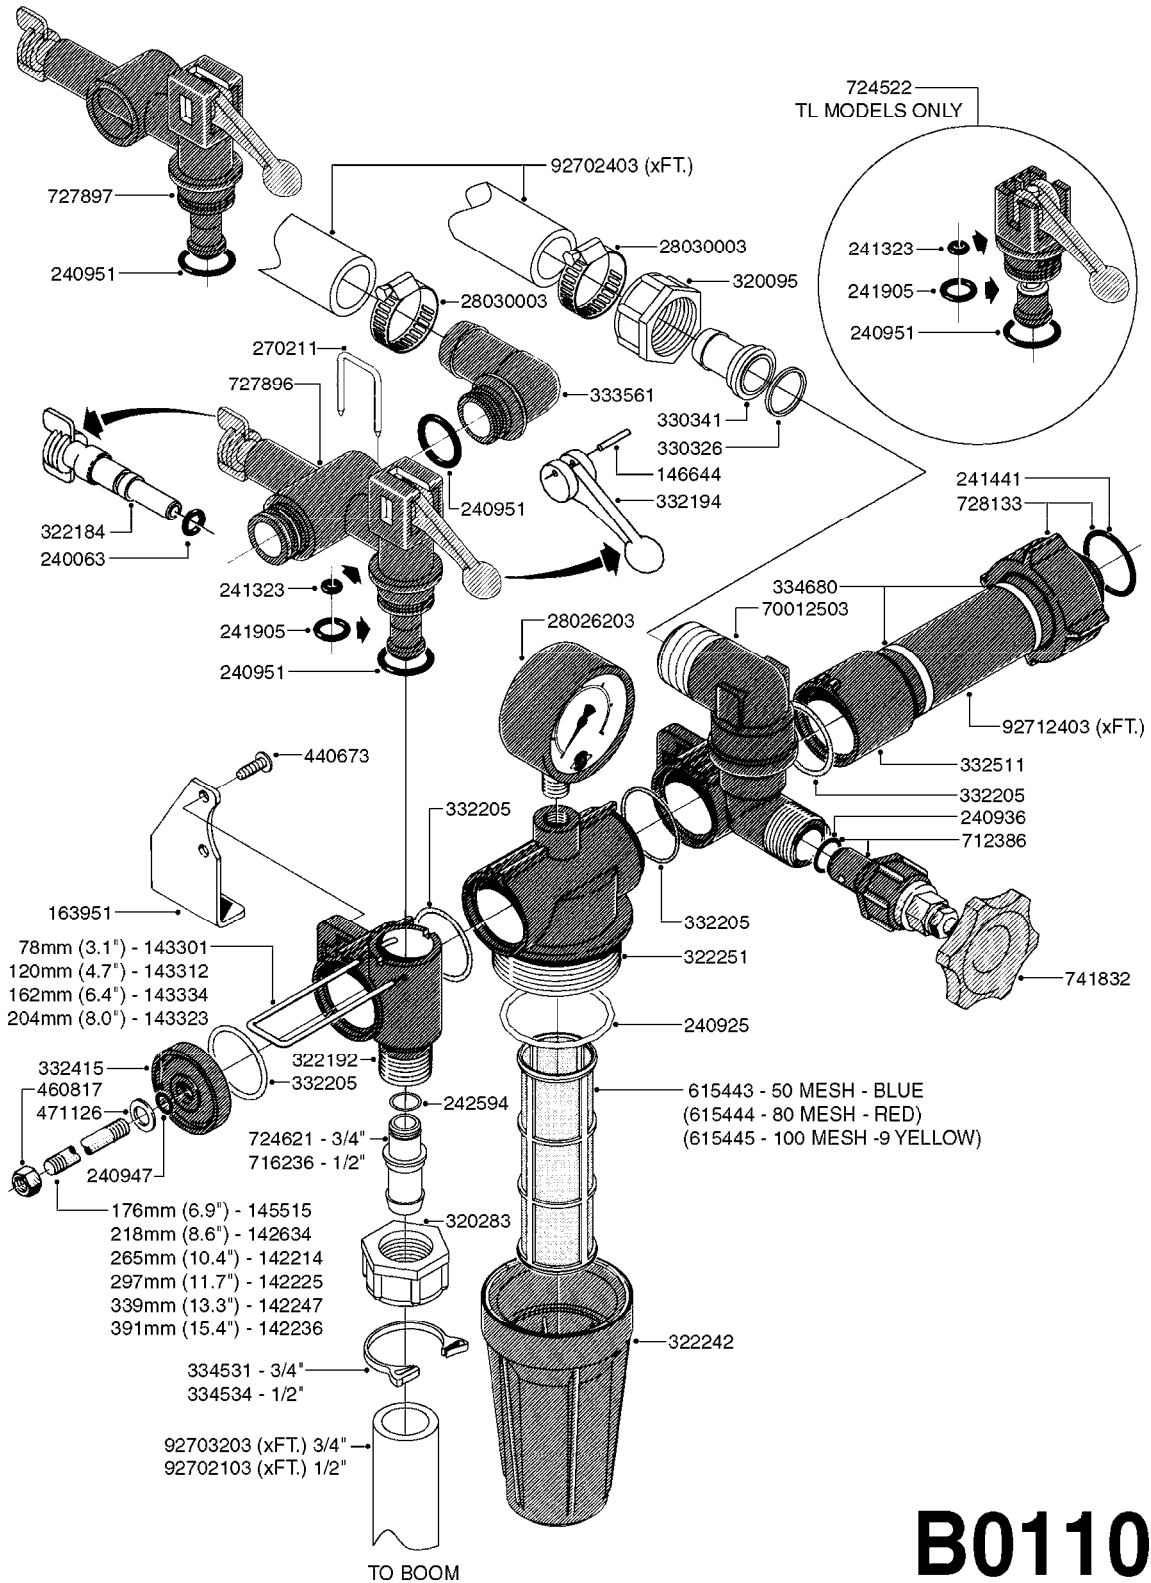

B0110

BK-180 BOOM VALVES-MAN.POST 00
B0110-HIN, 11:12:17

Page 1
Date 07.02.2020 8:18

parts-n°	order qty	description
142214	1	STUD BOLT - M8X265, 3 SECTION
142225	1	STUD BOLT 8 X 299 - 6 MODULS
142236	1	STUD BOLT 8 X 381 - 8 MODULS
142247	1	STUD BOLT 8 X 341 - 7 MODULS
142634	1	STUD BOLT M8 X 213 - 4 MODULS
143301	1	LOCK CLAMP 78 MM
143312	1	LOCK CLAMP 120 MM
143323	1	LOCK CLAMP 204 MM
143334	1	LOCK CLAMP 162 MM
145515	1	STUD BOLT M8 X 176MM
146644	1	PIN D3X19 STAINLESS
163951	1	MOUNT BRACKET FOR BK180 SECTIO
240063	1	O-RING D14.1/9.3 X 2.4
240925	1	O-RING D49.5X3 NITRIL
240936	1	O-RING D13.3X2.4 NITRIL
240947	1	O-RING D7.3X2.4 NITRIL
240951	1	O-RING D21.2X3 NITRIL
241323	1	O-RING D5.3X2.4 NITRIL
241441	1	O-RING D29.3X3
241905	1	O-RING 12,3X2,4 VITON DKR.1,05
242594	1	O-RING D14 X 1.78 SCH.70-EPDM
270211	1	FITT.DK S25 FORK L=37.5
320095	1	FITT.DK NUT 1" BSP
320283	1	FITT.DK NUT 3/4"BSP
322184	1	SCREW F.ADJUSTING CONST.PRESS.
322192	1	HOUSING F.DISTRIBUTOR
322242	1	FILTER BOWL / IN-LINE
322251	1	HOUSING F.FILTER MOUNT BK/EC
330326	1	O-RING D30/D24X2 F.1"NUT
330341	1	FITT.DK HB 1" F. 1" NUT
332194	1	DISTRIBUTION HANDLE
332205	1	O-RING D43/39XD2
332415	1	COVER
332511	1	FITT.DK END CAP 1"HB F.BK180
333561	1	FITT.DK ELB.1" EC RETURN
334531	1	CLAMP HOSE PLASTIC 3/4"
334534	1	CLAMP HOSE PLASTIC 1/2"
334680	1	CLAMP HOSE PLASTIC 1"
440673	1	SCREW F.PLASTIC 5X12 SS
460817	1	NUT HEX M8 STAINLESS DIN 934
471126	1	WASHER, M8, Ø16/ 8.4X 1.6, SS
615443	1	FILTER ELEM.50 MESH BLUE
615444	1	FILTER ELEM.80 MESH RED
615445	1	FILTER ELEM.100 MESH YELLOW
712386	1	PRESSURE REGULATOR COMPL. H-M
716236	1	FITT.DK HB 1/2" ASSY. F. 3/4"
724522	1	DISTR.OVER PART W.OUV PR 83 BK
724621	1	FITT.DK HB 3/4"ASSY F.3/4" NUT
727896	1	HOUSING UPPER F.CONST.PRESS.
727897	1	HOUSING UPPER PART END PC.BK92
728133	1	CONNECTING PART F.BK OPR.UNIT
741832	1	HANDLE REPLACEMENT F/330632
28026203	1	GAUGE 200PSI/BR,2.5"1/4BSP-BTM
28030003	1	CLAMP HOSE GEAR P1" 6716
70012503	1	HOUSING FOR HARDI-MATIC VALVE
92702103	1	HOSE R X1/2" X300PSI WP X0012"
92702403	1	HOSE PVC SUCT GRAY 1"
92703203	1	HOSE R X3/4" X300PSI WP X0012"
92712403	1	HOSE R X1" X300PSI WP X0012"