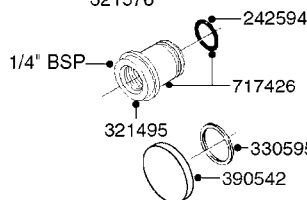

L0010

parts-n°	order qty	description
240085	1	O-RING D13,1/8,3X02,4 NITRIL
241441	1	O-RING D29.3X3
242594	1	O-RING D14 X 1.78 SCH.70-EPDM
320084	1	FITT.DK NUT 1/2" BSP
320095	1	FITT.DK NUT 1" BSP
320117	1	FITT.DK CONN.1/2"BSP F. 1" CAP
320187	1	FITT.DK CAP 3/8" BSP BLACK
320283	1	FITT.DK NUT 3/4"BSP
320821	1	FITT.DK NUT 1-1/2" BSP
321495	1	FITT.DK REDUC 1/4'BSP F.3/4'NT
321576	1	FITT.DK CONN 1/2"BSP F.3/4"NUT
330013	1	O-RING 2.5 X 10 PUR
330212	1	O-RING D19/D14X2.4 F.1/2"NUT
330326	1	O-RING D30/D24X2 F.1"NUT
330341	1	FITT.DK HB 1" F. 1" NUT
330595	1	O-RING D24.6/D20X2.1 -3/4"
330665	1	FITT.DK HB 3/4"F.1" NUT
330676	1	FITT.DK HB 3/8" F. 1/2" NUT
330687	1	FITT.DK HB 1/2" F. 1/2" NUT
330691	1	FITT.DK HB 3/4'F.3/4' NUT
330783	1	FITT.DK HB 3/8"F.3/8" NUT
331262	1	FITT.DK HB 1-1/2" F. 1-1/2"NUT
331273	1	O-RING D44/D38X2 F.1-1/2"
331446	1	FITT.DK HB 1" F.1-1/2" NUT
331807	1	FITT.DK HB 5/16" F.3/8" NUT
332286	1	FITT.DK HB 1/2" F. 3/4" NUT
332905	1	FITT.DK HB 1/2" F. 3/4" CAP
332927	1	FITT.DK PLUG F. NOZZLE TUBE
333292	1	FITT.DK HB 1"O'RING F.1-1/2"
333664	1	FITT.DK HB 5/16' F. 1/2' NUT
334044	1	FITT.DK HB 3/4' F. 3/4' CAP
334059	1	FITT.DK EL 1" 110 DEG.F.1-1/2"
334123	1	FITT.DK HB 1-1/4"O-RNG F.1-1/2"
334150	1	FITT.DK HB 1-1/4" 110 F.1-1/2"
390542	1	PLUG WASHER FOR 3/4'CAP NUT
716236	1	FITT.DK HB 1/2" ASSY. F. 3/4"
716413	1	FITT.DK PLUG ASSY. F.NOZ TUBE
717426	1	FITT.DK REDUC 1/4"BSP F.3/4"N
720856	1	FITT.DK 1/2'BSP ASSY.F.3/4'NUT
724621	1	FITT.DK HB 3/4"ASSY F.3/4" NUT