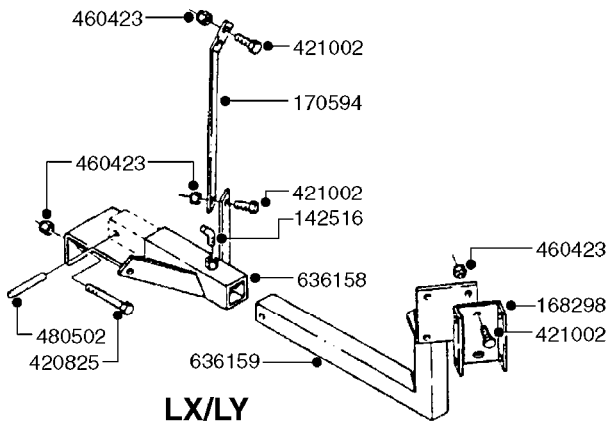

NK/LX/LY PRE-86

3PT TWIN

NEW NAVIGATOR

LX/LY

TRAILER

K0050