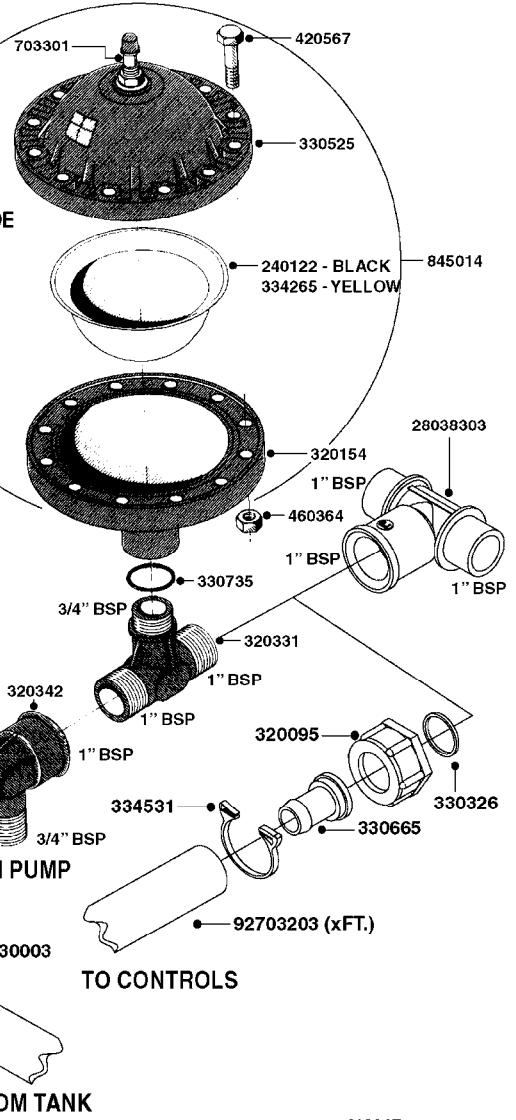

PRESSURE SIDE OF PUMP

821623 - 600 WITH COUPLER
821624 - 600 W/ MOUNTING BASE
821625 - 600 GAS DRIVEN - BELT DRIVE

COMPLETE ASSEMBLIES
WHOLEGOODS ITEMS

A0080