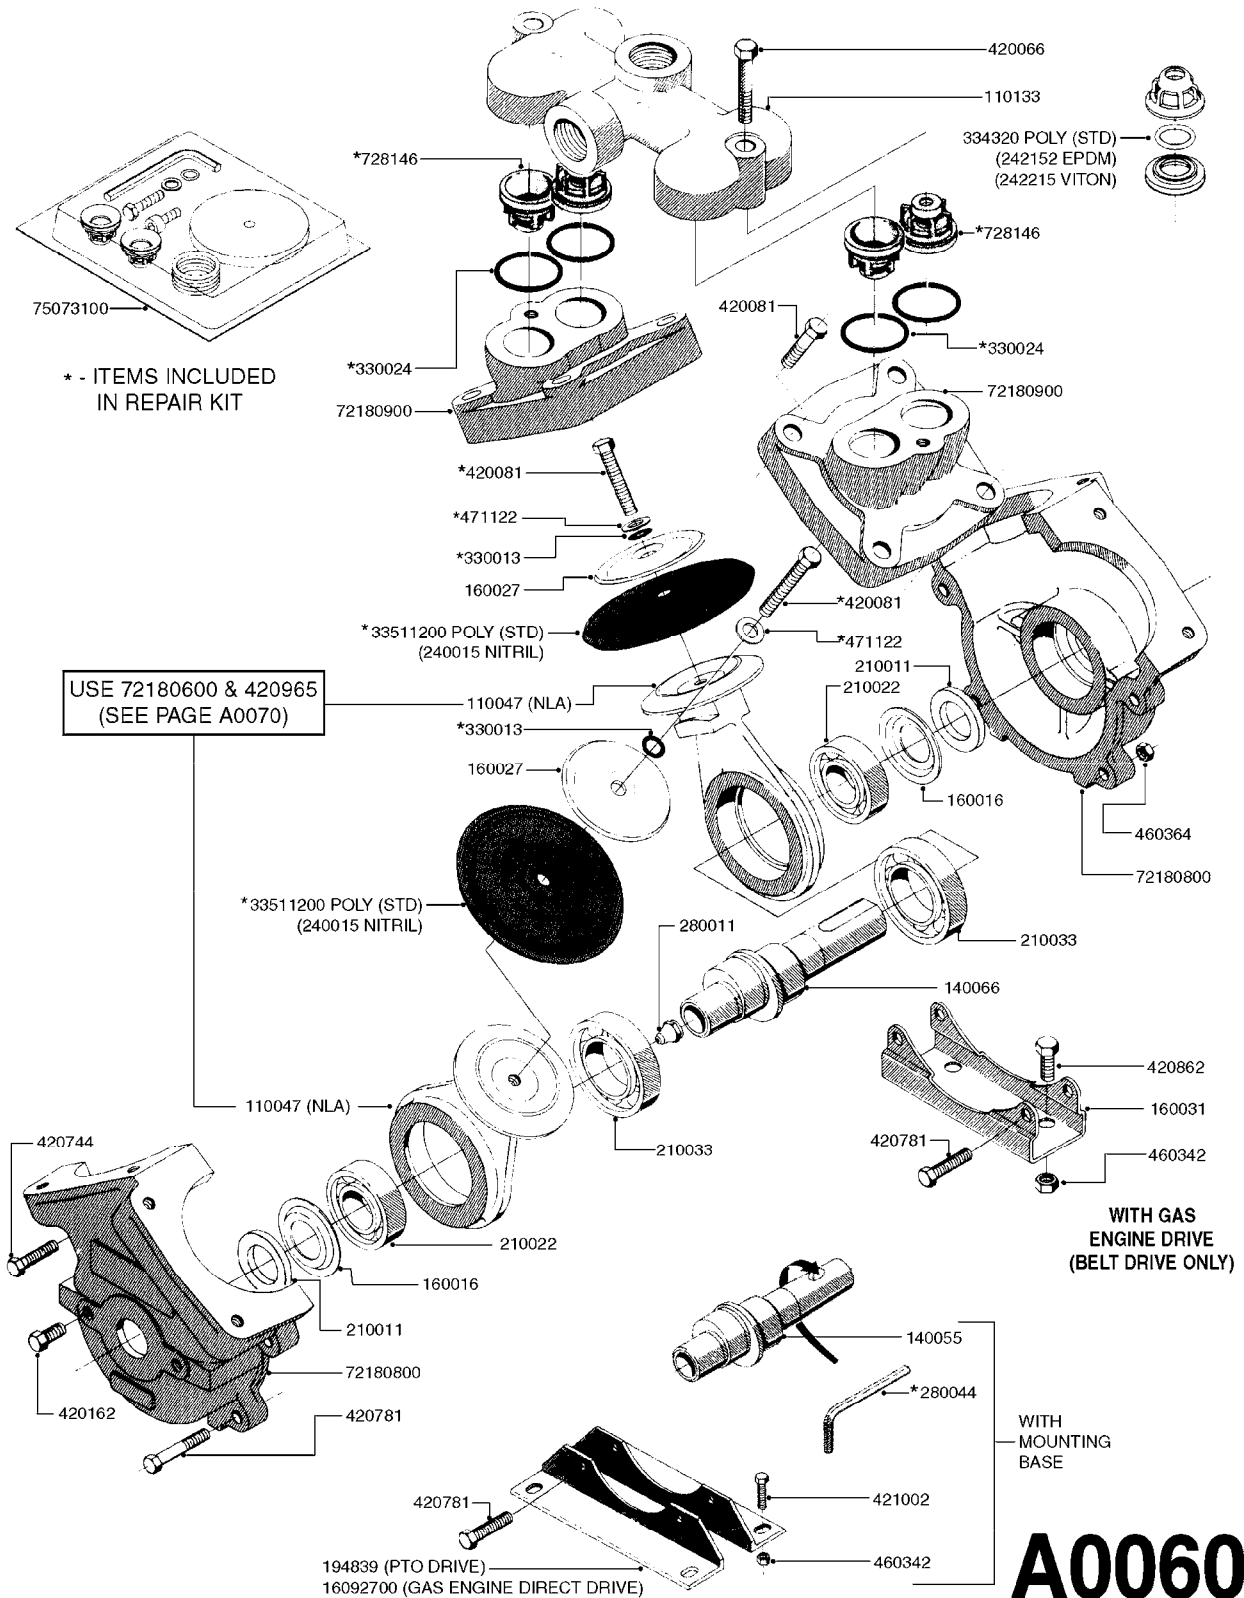

* - ITEMS INCLUDED
IN REPAIR KIT

USE 72180600 & 420965
(SEE PAGE A0070)

PUMP - 600
A0060-HIN, 01:01:16

Page 1
Date 07.02.2020 8:18

parts-n°	order qty	description
110047	1	CONN.ROD MOD.500-600 72180600
110133	1	VALVE CHAMBER MOD 600 PAINTED
140055	1	CRANK SHAFT, MODEL 600
140066	1	CRANK SHAFT, MODEL 600/4
160016	1	DUST PLATE
160027	1	DIAPHRAGM UPPER DISC 500-600
160031	1	BASE PLATE MODEL 500-600
194839	1	ANGLE IRON FOOT, M 500-600 RED
210011	1	SEAL FELT D39/23 X 4
210022	1	BEARING BALL 6205
210033	1	BEARING BALL 6007
240015	1	DIAPHRAGM MODEL 500-600 NITRIL
242152	1	O-RING D18.2X3 EPDM
242215	1	O-RING D18X3 VITON
280011	1	GREASE NIPPLE 1/8" SAE H TR
280044	1	KEY HEXAGON W6 3/16"
330013	1	O-RING 2.5 X 10 PUR
330024	1	O-RING D41,1/D34.5 X 3,5
334320	1	O-RING D18X3 POLYURETHANE
420066	1	BOLT HEX 8.8 DEL 3/8"X50MM
420081	1	BOLT HEX 8.8 DEL 3/8"X40MM
420162	1	BOLT HEX 8.8 DEL 3/8"x15MM
420744	1	BOLT HEX 8.8 DEL M8X40
420781	1	BOLT HEX 8.8 DEL M8X50
420862	1	BOLT HEX 8.8 DEL M10X16 FT
420965	1	M10X40 MACHINE SCREW STAINLESS
421002	1	BOLT HEX 8.8 DEL M10X30 FT DIN933
460342	1	NUT HEX M10 DEL DIN934
460364	1	NUT HU M8 A2 SS DIN934
471122	1	WASHER, M10, Ø20/10.5X 2.0, SS
728146	1	VALVE FOR 361(726890/707932)
16092700	1	PUMP MOUNT PLATE TALL 500/600
33511200	1	DIAPHRAGM 500-603 PUR 2006
72180600	1	CONNECTING ROD FOR 503-603 M10
72180800	1	PUMP HOUSING 603 RED W/BOLTS
72180900	1	DIAPHRAGM COVER MOD. 600
75073100	1	PUMP KIT 600 "06"