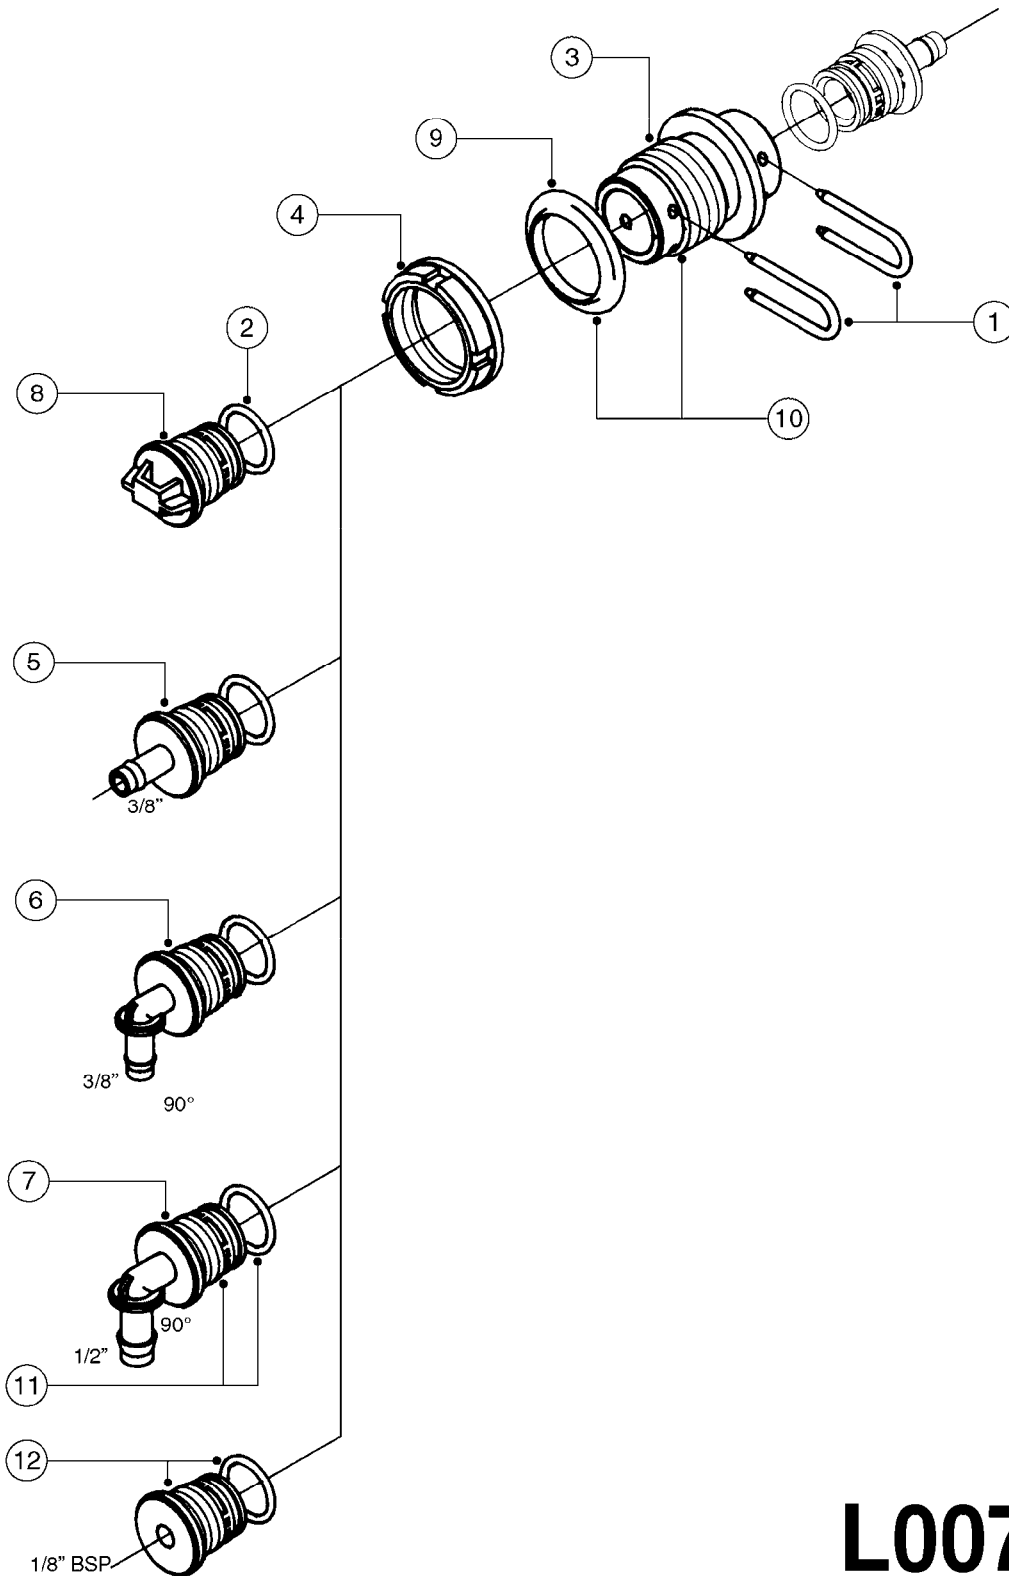

L0070

FITTINGS - S-40
L0070-HIN, 13:09:17

Page 1

Date 07.02.2020 8:19

Pos.	parts-n°	order qty	description
1	145994	1	FITT.DK S-40 FORK
2	242108	1	O-RING 3 X 19,2 70SH NITRIL NITRIL (BLACK)
2	242355	1	O-RING D19.2X3.0 VITON F.S-40 VITON (BROWN)
3	322102	1	FITT.DK S-40 BULKHEAD
4	322106	1	FITT.DK S-40 BULKHEAD NUT
5	334225	1	FITT.DK S-40 STR.3/8"
6	334237	1	FITT.DK S-40 ELB.3/8"
7	334238	1	FITT.DK S-40 ELB.1/2"
8	334248	1	FITT.DK S-40 PLUG
9	334259	1	GASKET F. S-40 BULKHEAD
10	726462	1	FITT. S40 BULKHEAD W.GASKET
11	726567	1	FITT.DK S-40 ELB.1/2" W.O-RING
12	726693	1	FITT.DK S-40 PLUG 1/8BSP ORING