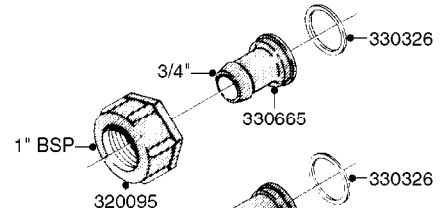

L0010

parts-n°	order qty	description
240085	1	O-RING D13,1/8,3X02,4 NITRIL
241441	1	O-RING D29.3X3
242594	1	O-RING D14 X 1.78 SCH.70-EPDM
320084	1	FITT.DK NUT 1/2" BSP
320095	1	FITT.DK NUT 1" BSP
320117	1	FITT.DK CONN.1/2"BSP F. 1" CAP
320187	1	FITT.DK CAP 3/8" BSP BLACK
320283	1	FITT.DK NUT 3/4"BSP
320821	1	FITT.DK NUT 1-1/2" BSP
321495	1	FITT.DK REDUC 1/4'BSP F.3/4'NT
321576	1	FITT.DK CONN 1/2"BSP F.3/4"NUT
330013	1	O-RING 2.5 X 10 PUR
330212	1	O-RING D19/D14X2.4 F.1/2"NUT
330326	1	O-RING D30/D24X2 F.1"NUT
330341	1	FITT.DK HB 1" F. 1" NUT
330595	1	O-RING D24.6/D20X2.1 -3/4"
330665	1	FITT.DK HB 3/4"F.1" NUT
330676	1	FITT.DK HB 3/8" F. 1/2" NUT
330687	1	FITT.DK HB 1/2" F. 1/2" NUT
330691	1	FITT.DK HB 3/4'F.3/4' NUT
330783	1	FITT.DK HB 3/8"F.3/8" NUT
331262	1	FITT.DK HB 1-1/2" F. 1-1/2"NUT
331273	1	O-RING D44/D38X2 F.1-1/2"
331446	1	FITT.DK HB 1" F.1-1/2" NUT
331807	1	FITT.DK HB 5/16" F.3/8" NUT
332286	1	FITT.DK HB 1/2" F. 3/4" NUT
332905	1	FITT.DK HB 1/2" F. 3/4" CAP
332927	1	FITT.DK PLUG F. NOZZLE TUBE
333292	1	FITT.DK HB 1"O'RING F.1-1/2"
333664	1	FITT.DK HB 5/16' F. 1/2' NUT
334044	1	FITT.DK HB 3/4' F. 3/4' CAP
334059	1	FITT.DK EL 1" 110 DEG.F.1-1/2"
334123	1	FITT.DK HB 1-1/4"O-RNG F.1-1/2"
334150	1	FITT.DK HB 1-1/4" 110 F.1-1/2"
390542	1	PLUG WASHER FOR 3/4'CAP NUT
716236	1	FITT.DK HB 1/2" ASSY. F. 3/4"
716413	1	FITT.DK PLUG ASSY. F.NOZ TUBE
717426	1	FITT.DK REDUC 1/4"BSP F.3/4"N
720856	1	FITT.DK 1/2'BSP ASSY.F.3/4'NUT
724621	1	FITT.DK HB 3/4"ASSY F.3/4" NUT