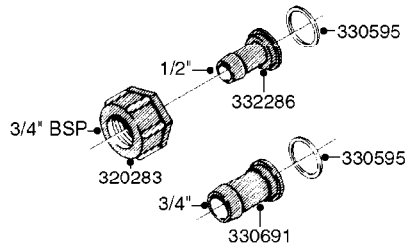

L0010

parts-n°	order qty	description
240085	1	O-RING D13,1/8,3X02,4 NITRIL
241441	1	O-RING D29.3X3
242594	1	O-RING D14 X 1.78 SCH.70-EPDM
320084	1	FITT.DK NUT 1/2" BSP
320095	1	FITT.DK NUT 1" BSP
320117	1	FITT.DK CONN.1/2"BSP F. 1" CAP
320187	1	FITT.DK CAP 3/8" BSP BLACK
320283	1	FITT.DK NUT 3/4"BSP
320821	1	FITT.DK NUT 1-1/2" BSP
321495	1	FITT.DK REDUC 1/4'BSP F.3/4'NT
321576	1	FITT.DK CONN 1/2"BSP F.3/4"NUT
330013	1	O-RING 2.5 X 10 PUR
330212	1	O-RING D19/D14X2.4 F.1/2"NUT
330326	1	O-RING D30/D24X2 F.1"NUT
330341	1	FITT.DK HB 1" F. 1" NUT
330595	1	O-RING D24.6/D20X2.1 -3/4"
330665	1	FITT.DK HB 3/4"F.1" NUT
330676	1	FITT.DK HB 3/8" F. 1/2" NUT
330687	1	FITT.DK HB 1/2" F. 1/2" NUT
330691	1	FITT.DK HB 3/4'F.3/4' NUT
330783	1	FITT.DK HB 3/8"F.3/8" NUT
331262	1	FITT.DK HB 1-1/2" F. 1-1/2"NUT
331273	1	O-RING D44/D38X2 F.1-1/2"
331446	1	FITT.DK HB 1" F.1-1/2" NUT
331807	1	FITT.DK HB 5/16" F.3/8" NUT
332286	1	FITT.DK HB 1/2" F. 3/4" NUT
332905	1	FITT.DK HB 1/2" F. 3/4" CAP
332927	1	FITT.DK PLUG F. NOZZLE TUBE
333292	1	FITT.DK HB 1"O'RING F.1-1/2"
333664	1	FITT.DK HB 5/16' F. 1/2' NUT
334044	1	FITT.DK HB 3/4' F. 3/4' CAP
334059	1	FITT.DK EL 1" 110 DEG.F.1-1/2"
334123	1	FITT.DK HB 1-1/4"O-RNG F.1-1/2"
334150	1	FITT.DK HB 1-1/4" 110 F.1-1/2"
390542	1	PLUG WASHER FOR 3/4'CAP NUT
716236	1	FITT.DK HB 1/2" ASSY. F. 3/4"
716413	1	FITT.DK PLUG ASSY. F.NOZ TUBE
717426	1	FITT.DK REDUC 1/4"BSP F.3/4"N
720856	1	FITT.DK 1/2'BSP ASSY.F.3/4'NUT
724621	1	FITT.DK HB 3/4"ASSY F.3/4" NUT