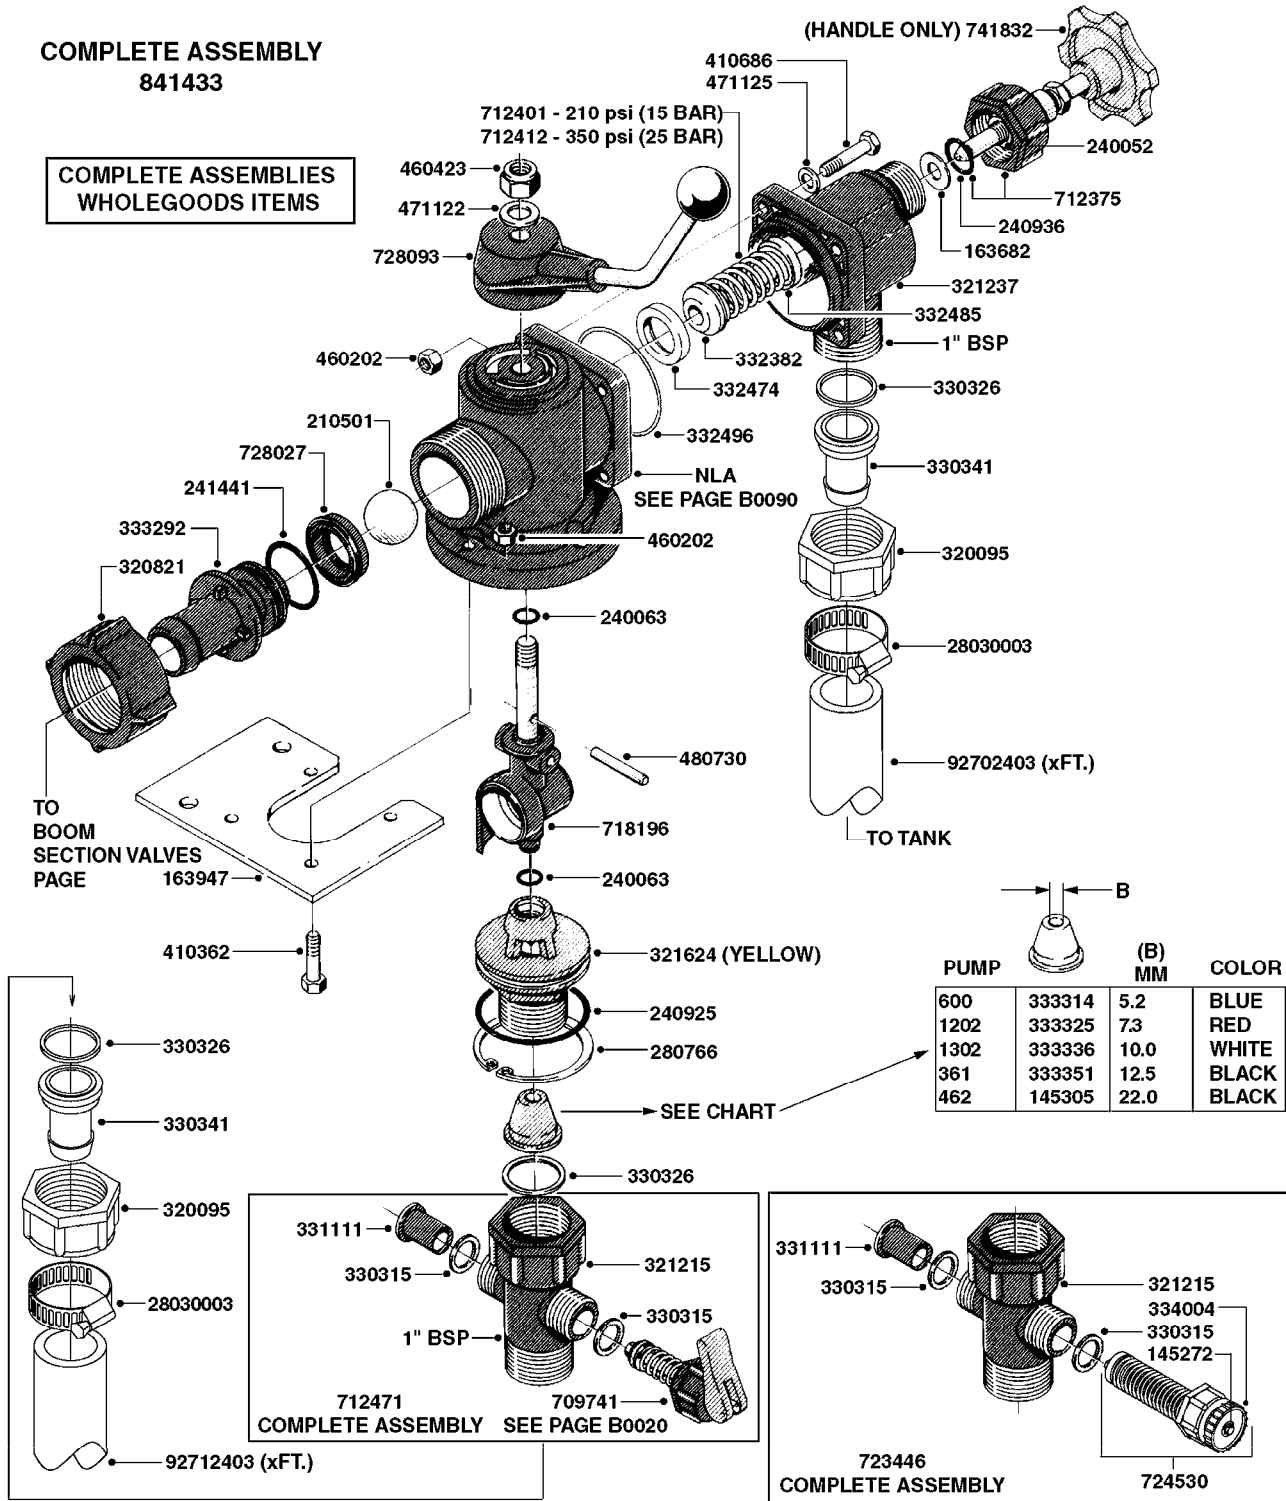

**COMPLETE ASSEMBLY
841433**

**COMPLETE ASSEMBLIES
WHOLEGOODS ITEMS**

BK-180 MASTER VALVE - MANUAL
B0080-HIN, 30:08:16

Page 1
Date 07.02.2020 8:18

parts-n°	order qty	description
145272	1	INSERT F.AGIT.THUMBWHEEL BRASS
145305	1	NOZZLE F.OP.UNIT PUMP 462
163682	1	WASHER D16X9,5 X 1
163947	1	FITTING FOR BK 180
210501	1	BALL PLASTIC D25
240052	1	BUSHING/PKNG D11,2/8,4 X 6
240063	1	O-RING D14.1/9.3 X 2.4
240925	1	O-RING D49.5X3 NITRIL
240936	1	O-RING D13.3X2.4 NITRIL
241441	1	O-RING D29.3X3
280766	1	SNAP-RING INNER 55X2 DIN 472
320095	1	FITT.DK NUT 1" BSP
320821	1	FITT.DK NUT 1-1/2" BSP
321215	1	FITT.DK HOUSING F. AGITATION
321237	1	PRESSURE REGULATOR HOUSE BK180
321624	1	BOTTOM PIECE F.BALL OPER.UNIT
330315	1	O-RING D18.4/D13X.6
330326	1	O-RING D30/D24X2 F.1"NUT
330341	1	FITT.DK HB 1" F. 1" NUT
331111	1	VALVE SEAT FOR 1/2" DISTRIBUT.
332382	1	VALVE CONE D25,7
332474	1	SEAT FOR OPERATING UNIT BALL
332485	1	SPRING GUIDE
332496	1	O-RING D58/54X2
333292	1	FITT.DK HB 1"O'RING F.1-1/2"
333314	1	NOZZ.RESTRICTOR 600 BLUE
333325	1	NOZZ.RESTRICTOR 1202 RED
333336	1	NOZZ.RESTRICTOR 1302 WHITE
333351	1	NOZZ.RESTRICTOR 361 BLACK
334004	1	WHEEL F.AGITATION W/O INSERT
410362	1	BOLT HEX 8.8 SS M6X20
410686	1	BOLT HEX 8.8 DEL M6X30
460202	1	NUT HEX M6
460423	1	NUT HEX M10X1.50 LOCK DIN985A2 SS
471122	1	WASHER, M10, Ø20/10.5X 2.0, SS
471125	1	WASHER M6U 6.4X14X1.2,A2 SS
480730	1	PIN ROLL 5X30 STAINLESS STEEL
709741	1	VALVE ASSY. 1/2" FLIP LEVER
712375	1	PRESSURE REGULATOR COMPL.
712401	1	RELIEF VALVE ASSY. 12BAR
712412	1	RELIEF VALVE ASSY. 25BAR
712471	1	AGITATION VALVE ASSY. ON/OFF
718196	1	BALL VALVE HOUSING ASSEMBLY
723446	1	AGITATION VALVE ASSY. ADJUST.
724530	1	THUMB WHEEL FOR AGITATION
728027	1	BUSHING WITH SEAT
728093	1	HANDLE WITH BALL
741832	1	HANDLE REPLACEMENT F/330632
841433	1	BK 180 ARMATURE (1301)
28030003	1	CLAMP HOSE GEAR P1" 6716
92702403	1	HOSE PVC SUCT GRAY 1"
92712403	1	HOSE R X1" X300PSI WP X0012"