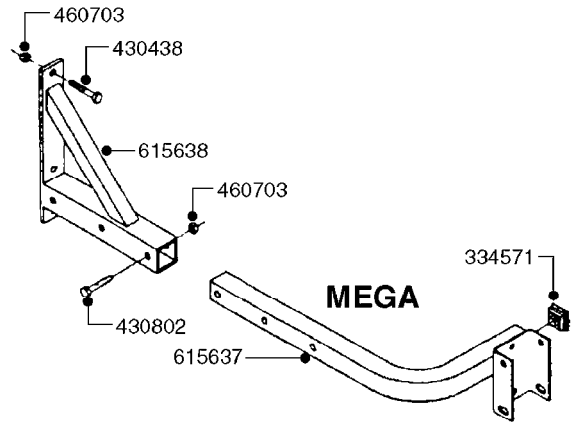

NK/LX/LY PRE-86