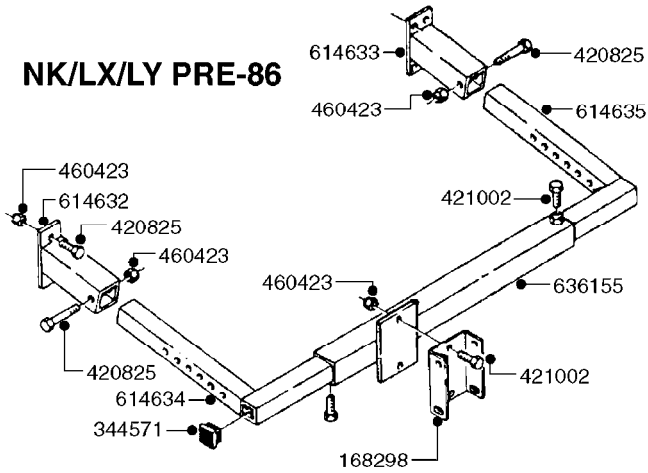

NK/LX/LY PRE-86