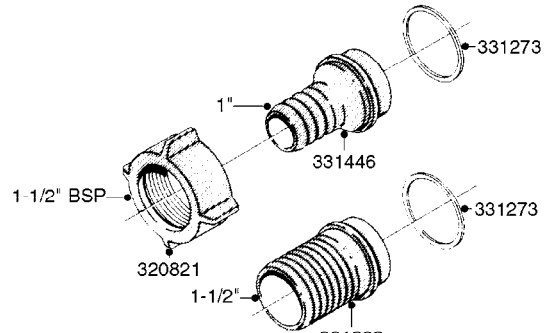

L0010

parts-n°	order qty	description
240085	1	O-RING D13,1/8,3X02,4 NITRIL
241441	1	O-RING D29.3X3
242594	1	O-RING D14 X 1.78 SCH.70-EPDM
320084	1	FITT.DK NUT 1/2" BSP
320095	1	FITT.DK NUT 1" BSP
320117	1	FITT.DK CONN.1/2"BSP F. 1" CAP
320187	1	FITT.DK CAP 3/8" BSP BLACK
320283	1	FITT.DK NUT 3/4"BSP
320821	1	FITT.DK NUT 1-1/2" BSP
321495	1	FITT.DK REDUC 1/4'BSP F.3/4'NT
321576	1	FITT.DK CONN 1/2"BSP F.3/4"NUT
330013	1	O-RING 2.5 X 10 PUR
330212	1	O-RING D19/D14X2.4 F.1/2"NUT
330326	1	O-RING D30/D24X2 F.1"NUT
330341	1	FITT.DK HB 1" F. 1" NUT
330595	1	O-RING D24.6/D20X2.1 -3/4"
330665	1	FITT.DK HB 3/4"F.1" NUT
330676	1	FITT.DK HB 3/8" F. 1/2" NUT
330687	1	FITT.DK HB 1/2" F. 1/2" NUT
330691	1	FITT.DK HB 3/4'F.3/4' NUT
330783	1	FITT.DK HB 3/8"F.3/8" NUT
331262	1	FITT.DK HB 1-1/2" F. 1-1/2"NUT
331273	1	O-RING D44/D38X2 F.1-1/2"
331446	1	FITT.DK HB 1" F.1-1/2" NUT
331807	1	FITT.DK HB 5/16" F.3/8" NUT
332286	1	FITT.DK HB 1/2" F. 3/4" NUT
332905	1	FITT.DK HB 1/2" F. 3/4" CAP
332927	1	FITT.DK PLUG F. NOZZLE TUBE
333292	1	FITT.DK HB 1"O'RING F.1-1/2"
333664	1	FITT.DK HB 5/16' F. 1/2' NUT
334044	1	FITT.DK HB 3/4' F. 3/4' CAP
334059	1	FITT.DK EL 1" 110 DEG.F.1-1/2"
334123	1	FITT.DK HB 1-1/4"O-RNG F.1-1/2"
334150	1	FITT.DK HB 1-1/4" 110 F.1-1/2"
390542	1	PLUG WASHER FOR 3/4'CAP NUT
716236	1	FITT.DK HB 1/2" ASSY. F. 3/4"
716413	1	FITT.DK PLUG ASSY. F.NOZ TUBE
717426	1	FITT.DK REDUC 1/4"BSP F.3/4"N
720856	1	FITT.DK 1/2'BSP ASSY.F.3/4'NUT
724621	1	FITT.DK HB 3/4"ASSY F.3/4" NUT