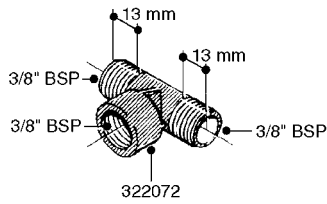

L0020

FITTINGS-T-PIECES, CAPS & ELBOWS
L0020-HIN, 01:01:16

Page 1
Date 07.02.2020 8:19

parts-n°	order qty	description
10053603	1	FITT. CAPNUT 2"BSP 5601
10194303	1	CAP BLANK 1 1/2 MCPHEE 210060
320047	1	FITT.DK CAPNUT 1/2" BSP
320106	1	FITT.DK CAPNUT 1" BSP
320272	1	FITT.DK CAPNUT 3/8" BSP
320316	1	FITT.DK TEE 3/4" X3/4" X1"BSP
320331	1	FITT.DK TEE 1" - 1" - 3/4" BSP
320342	1	FITT.DK EL 3/4"M X 1"F BSP
320563	1	FITT.DK 3 WAY 1/2" 110 DEG.
320677	1	NO LONGER AVAILABLE
320961	1	FITT.DK CAPNUT 1-1/2" BSP
321053	1	FITT.DK TEE 1/2 X1/2 X1/2" BSP
322072	1	FITT.DK TEE 3/8'X3/8'X3/8' BSP
322095	1	FITT.DK TEE 1-1/2 X1-1/4 X3/4" BSP
322138	1	FITT.DK ELB 1"M X 1"F BSP
330013	1	O-RING 2.5 X 10 PUR
330212	1	O-RING D19/D14X2.4 F.1/2"NUT
330326	1	O-RING D30/D24X2 F.1"NUT
331273	1	O-RING D44/D38X2 F.1-1/2"