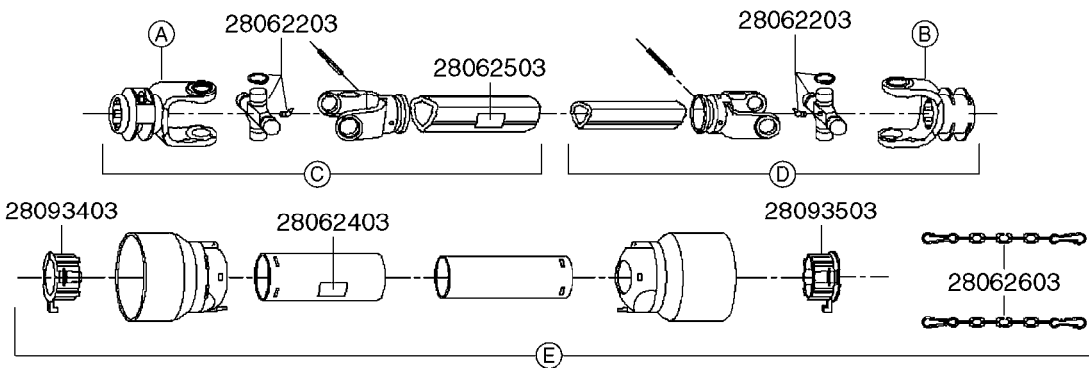

* Changed in 2016 from 100 series to G-Series (see page A0600).

A520

PTO SHAFTS - BONDIOLI CENT.
A0520-HIN, 23:10:18

Page 1
Date 07.02.2020 8:18

parts-n°	order qty	description
289042	1	UNIV. JOINT 22x54mm
421024	1	BOLT HEX 8.8 DEL M8X60
450015	1	SCREW ALLAN 3/8'X5/8' BLACK
460143	1	SELF LOCK NUT M8 SST A2 DIN985
28009803	1	PTO PIN TUBE RETAINER OUTER
28009903	1	PTO TUBE RETAINER INNER
28010103	1	PTO YOKE F.INNER TUBE CV PTO
28021403	1	PTO 1"STR/1-3/8" 6SPL B&P
28021503	1	PTO 1"STR/1-3/8" 21SPL B&P
28021603	1	PTO 1"STR/1-3/4" 20SPL B&P
28027903	1	PTO BALL LOCK.KIT F.1-3/8 YOKE
28040503	1	UNIV. JOINT 27x74.6mm
28040703	1	SAFETY CHAIN F.CV BLACK PTO (SET OF 2)
28041803	1	DECAL DANGER GUARD MISSING
28041903	1	DECAL DANGER ROT.DRIVELINE
28056703	1	PTO YOKE #1 1-3/8" X 6 SPLINE
28056803	1	PTO YOKE #1 1-3/8" X 21 SPLINE
28056903	1	PTO YOKE #4 1-3/4" X 20 SPLINE
28057003	1	PTO TUBE YOKE #1-G1 OUTER
28057103	1	PTO TUBE YOKE #4-G4 OUTER
28057203	1	PTO PIN TUBE RETAINER OUTER
28057303	1	PTO TUBE OUTER #1 745MM
28057403	1	PTO TUBE OUTER #4 720MM
28057503	1	PTO TUBE INNER #1 745MM
28057603	1	PTO TUBE INNER #4 720MM
28057703	1	PTO TUBE RETAINER INNER
28057803	1	PTO TUBE YOKE #1 Ø=1"
28057903	1	PTO TUBE YOKE #4 Ø=1"
28058003	1	PTO HALF SAFETY SHIELD OUTER
28058103	1	PTO HALF SAFETY SHIELD OUTER
28058203	1	PTO HALF SAFETY SHIELD INNER
28058303	1	PTO HALF SAFETY SHIELD INNER
28058403	1	PTO BALL LOCK.KIT F.1-3/4 YOKE
28058503	1	PTO TUBE YOKE #1-G1 INNER