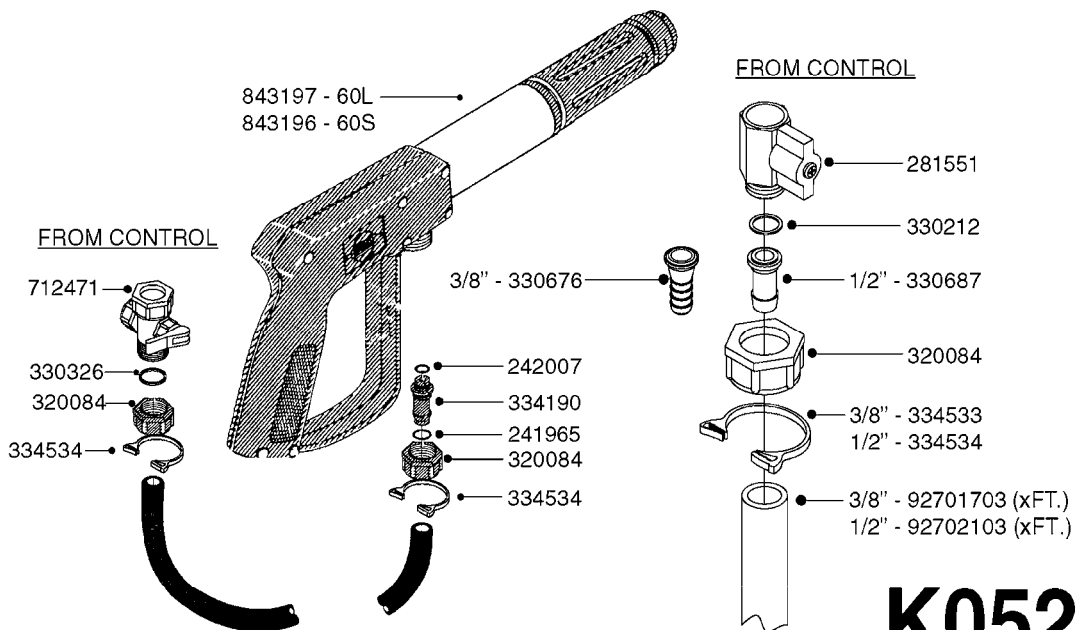

K0520

HOSE WRAPS
K0520-HIN, 05:12:19

Page 1
Date 07.02.2020 8:19

parts-n°	order qty	description
241965	1	O-RING Ø12.1 X 1.6 NITRILE
242007	1	O-RING Ø9.1 X 1.6 NITRILE
281551	1	BALL VALVE 1/2"
320084	1	FITT.DK NUT 1/2" BSP
330212	1	O-RING D19/D14X2.4 F.1/2"NUT
330326	1	O-RING D30/D24X2 F.1"NUT
330676	1	FITT.DK HB 3/8" F. 1/2" NUT
330687	1	FITT.DK HB 1/2" F. 1/2" NUT
334190	1	FITT.DK HB 1/2' F. PISTOL 60S
334533	1	CLAMP HOSE PLASTIC 3/8"
334534	1	CLAMP HOSE PLASTIC 1/2"
636223	1	POST 12 VOLT TR30
712471	1	AGITATION VALVE ASSY. ON/OFF
843196	1	SPRAY GUN KIT TYPE 60 SHORT
843197	1	HANDGUN KIT TYPE 60 LONG
10013403	1	BOLT HEX 3/8-16X1 1/4 HCS Z5
10013503	1	NUT HEX NC 3/8"
10178903	1	WRAP HOSE SIDE MOUNT PLATE
10179003	1	WRAP HOSE BOTTOM PLATE MOUNT
10179403	1	WRAP WELDMENT FOR HI101789
10179503	1	WRAP WELDMENT FOR HI101790
10225603	1	BKT.FOR HOSE WRAP MOUNT NL NK
10225703	1	WRAP HOSE BDL.BOTTOM PLATE
92701703	1	HOSE R X3/8" X300PSI WP X0012"
92702103	1	HOSE R X1/2" X300PSI WP X0012"