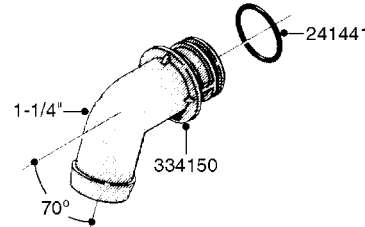

L0010

parts-n°	order qty	description
240085	1	O-RING D13,1/8,3X02,4 NITRIL
241441	1	O-RING D29.3X3
242594	1	O-RING D14 X 1.78 SCH.70-EPDM
320084	1	FITT.DK NUT 1/2" BSP
320095	1	FITT.DK NUT 1" BSP
320117	1	FITT.DK CONN.1/2"BSP F. 1" CAP
320187	1	FITT.DK CAP 3/8" BSP BLACK
320283	1	FITT.DK NUT 3/4"BSP
320821	1	FITT.DK NUT 1-1/2" BSP
321495	1	FITT.DK REDUC 1/4'BSP F.3/4'NT
321576	1	FITT.DK CONN 1/2"BSP F.3/4"NUT
330013	1	O-RING 2.5 X 10 PUR
330212	1	O-RING D19/D14X2.4 F.1/2"NUT
330326	1	O-RING D30/D24X2 F.1"NUT
330341	1	FITT.DK HB 1" F. 1" NUT
330595	1	O-RING D24.6/D20X2.1 -3/4"
330665	1	FITT.DK HB 3/4"F.1" NUT
330676	1	FITT.DK HB 3/8" F. 1/2" NUT
330687	1	FITT.DK HB 1/2" F. 1/2" NUT
330691	1	FITT.DK HB 3/4'F.3/4' NUT
330783	1	FITT.DK HB 3/8"F.3/8" NUT
331262	1	FITT.DK HB 1-1/2" F. 1-1/2"NUT
331273	1	O-RING D44/D38X2 F.1-1/2"
331446	1	FITT.DK HB 1" F.1-1/2" NUT
331807	1	FITT.DK HB 5/16" F.3/8" NUT
332286	1	FITT.DK HB 1/2" F. 3/4" NUT
332905	1	FITT.DK HB 1/2" F. 3/4" CAP
332927	1	FITT.DK PLUG F. NOZZLE TUBE
333292	1	FITT.DK HB 1"O'RING F.1-1/2"
333664	1	FITT.DK HB 5/16' F. 1/2' NUT
334044	1	FITT.DK HB 3/4' F. 3/4' CAP
334059	1	FITT.DK EL 1" 110 DEG.F.1-1/2"
334123	1	FITT.DK HB 1-1/4"O-RNG F.1-1/2"
334150	1	FITT.DK HB 1-1/4" 110 F.1-1/2"
390542	1	PLUG WASHER FOR 3/4'CAP NUT
716236	1	FITT.DK HB 1/2" ASSY. F. 3/4"
716413	1	FITT.DK PLUG ASSY. F.NOZ TUBE
717426	1	FITT.DK REDUC 1/4"BSP F.3/4"N
720856	1	FITT.DK 1/2'BSP ASSY.F.3/4'NUT
724621	1	FITT.DK HB 3/4"ASSY F.3/4" NUT