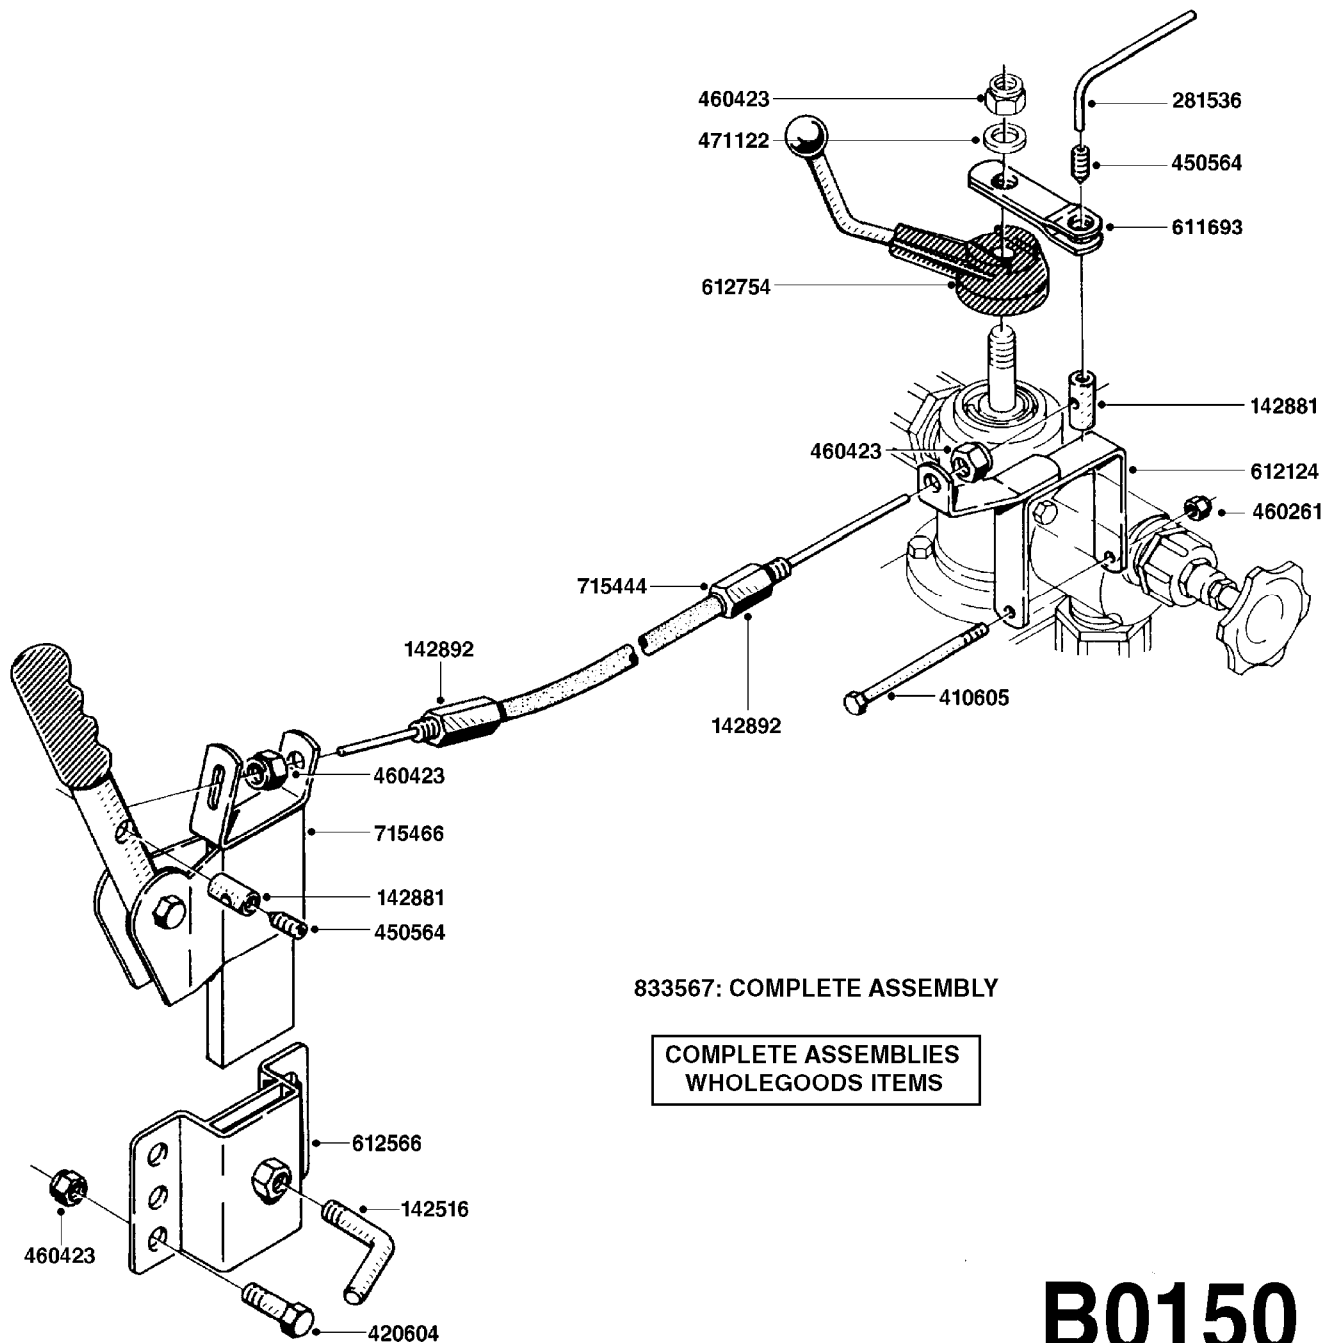

BK-180 REMOTE CONTROL CABLE
B0150-HIN, 01:01:16

Page 1

Date 07.02.2020 8:18

parts-n°	order qty	description
142516	1	SCREW SET M10 BENT F. LOCKING
142881	1	WIRE HOLDER FOR REMOTE CONTROL
142892	1	END NIPPLE F.REMOTE CABLE
281536	1	ALLEN WRENCH 3MM
410605	1	BOLT HEX 8.8 DEL M6X80
420604	1	BOLT HEX 8.8 DEL M10X25 FT DIN933
450564	1	SCREW M6X12 ALLEN
460261	1	NUT HEX M6X1.00 LOCK DIN985 A2 SS
460423	1	NUT HEX M10X1.50 LOCK DIN985A2 SS
471122	1	WASHER, M10, Ø20/10.5X 2.0, SS
611693	1	ARM FOR REMOTE CONTROL BK180
612124	1	BRACKET FOR OP.UNIT F REM.CTR
612566	1	MOUNT BRACKET F.FAN CABLE ASSY
612754	1	HANDLE FOR REMOTE CONTROL
715444	1	REMOTE CONTROL CABLE L=2000
715466	1	MOUNTING PLATE
833567	1	REMOTE CONTROL ON/OFF BK 180