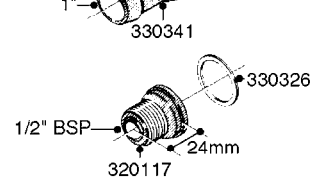

L0010

parts-n°	order qty	description
240085	1	O-RING D13,1/8,3X02,4 NITRIL
241441	1	O-RING D29.3X3
242594	1	O-RING D14 X 1.78 SCH.70-EPDM
320084	1	FITT.DK NUT 1/2" BSP
320095	1	FITT.DK NUT 1" BSP
320117	1	FITT.DK CONN.1/2"BSP F. 1" CAP
320187	1	FITT.DK CAP 3/8" BSP BLACK
320283	1	FITT.DK NUT 3/4"BSP
320821	1	FITT.DK NUT 1-1/2" BSP
321495	1	FITT.DK REDUC 1/4'BSP F.3/4'NT
321576	1	FITT.DK CONN 1/2"BSP F.3/4"NUT
330013	1	O-RING 2.5 X 10 PUR
330212	1	O-RING D19/D14X2.4 F.1/2"NUT
330326	1	O-RING D30/D24X2 F.1"NUT
330341	1	FITT.DK HB 1" F. 1" NUT
330595	1	O-RING D24.6/D20X2.1 -3/4"
330665	1	FITT.DK HB 3/4"F.1" NUT
330676	1	FITT.DK HB 3/8" F. 1/2" NUT
330687	1	FITT.DK HB 1/2" F. 1/2" NUT
330691	1	FITT.DK HB 3/4'F.3/4' NUT
330783	1	FITT.DK HB 3/8"F.3/8" NUT
331262	1	FITT.DK HB 1-1/2" F. 1-1/2"NUT
331273	1	O-RING D44/D38X2 F.1-1/2"
331446	1	FITT.DK HB 1" F.1-1/2" NUT
331807	1	FITT.DK HB 5/16" F.3/8" NUT
332286	1	FITT.DK HB 1/2" F. 3/4" NUT
332905	1	FITT.DK HB 1/2" F. 3/4" CAP
332927	1	FITT.DK PLUG F. NOZZLE TUBE
333292	1	FITT.DK HB 1"O'RING F.1-1/2"
333664	1	FITT.DK HB 5/16' F. 1/2' NUT
334044	1	FITT.DK HB 3/4' F. 3/4' CAP
334059	1	FITT.DK EL 1" 110 DEG.F.1-1/2"
334123	1	FITT.DK HB 1-1/4"O-RNG F.1-1/2"
334150	1	FITT.DK HB 1-1/4" 110 F.1-1/2"
390542	1	PLUG WASHER FOR 3/4'CAP NUT
716236	1	FITT.DK HB 1/2" ASSY. F. 3/4"
716413	1	FITT.DK PLUG ASSY. F.NOZ TUBE
717426	1	FITT.DK REDUC 1/4"BSP F.3/4"N
720856	1	FITT.DK 1/2'BSP ASSY.F.3/4'NUT
724621	1	FITT.DK HB 3/4"ASSY F.3/4" NUT