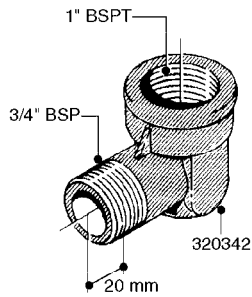

L0020

FITTINGS-T-PIECES, CAPS & ELBOWS
L0020-HIN, 01:01:16

Page 1
Date 07.02.2020 8:19

parts-n°	order qty	description
10053603	1	FITT. CAPNUT 2"BSP 5601
10194303	1	CAP BLANK 1 1/2 MCPHEE 210060
320047	1	FITT.DK CAPNUT 1/2" BSP
320106	1	FITT.DK CAPNUT 1" BSP
320272	1	FITT.DK CAPNUT 3/8" BSP
320316	1	FITT.DK TEE 3/4" X3/4" X1"BSP
320331	1	FITT.DK TEE 1" - 1" - 3/4" BSP
320342	1	FITT.DK EL 3/4"M X 1"F BSP
320563	1	FITT.DK 3 WAY 1/2" 110 DEG.
320677	1	NO LONGER AVAILABLE
320961	1	FITT.DK CAPNUT 1-1/2" BSP
321053	1	FITT.DK TEE 1/2 X1/2 X1/2" BSP
322072	1	FITT.DK TEE 3/8'X3/8'X3/8' BSP
322095	1	FITT.DK TEE 1-1/2 X1-1/4 X3/4" BSP
322138	1	FITT.DK ELB 1"M X 1"F BSP
330013	1	O-RING 2.5 X 10 PUR
330212	1	O-RING D19/D14X2.4 F.1/2"NUT
330326	1	O-RING D30/D24X2 F.1"NUT
331273	1	O-RING D44/D38X2 F.1-1/2"