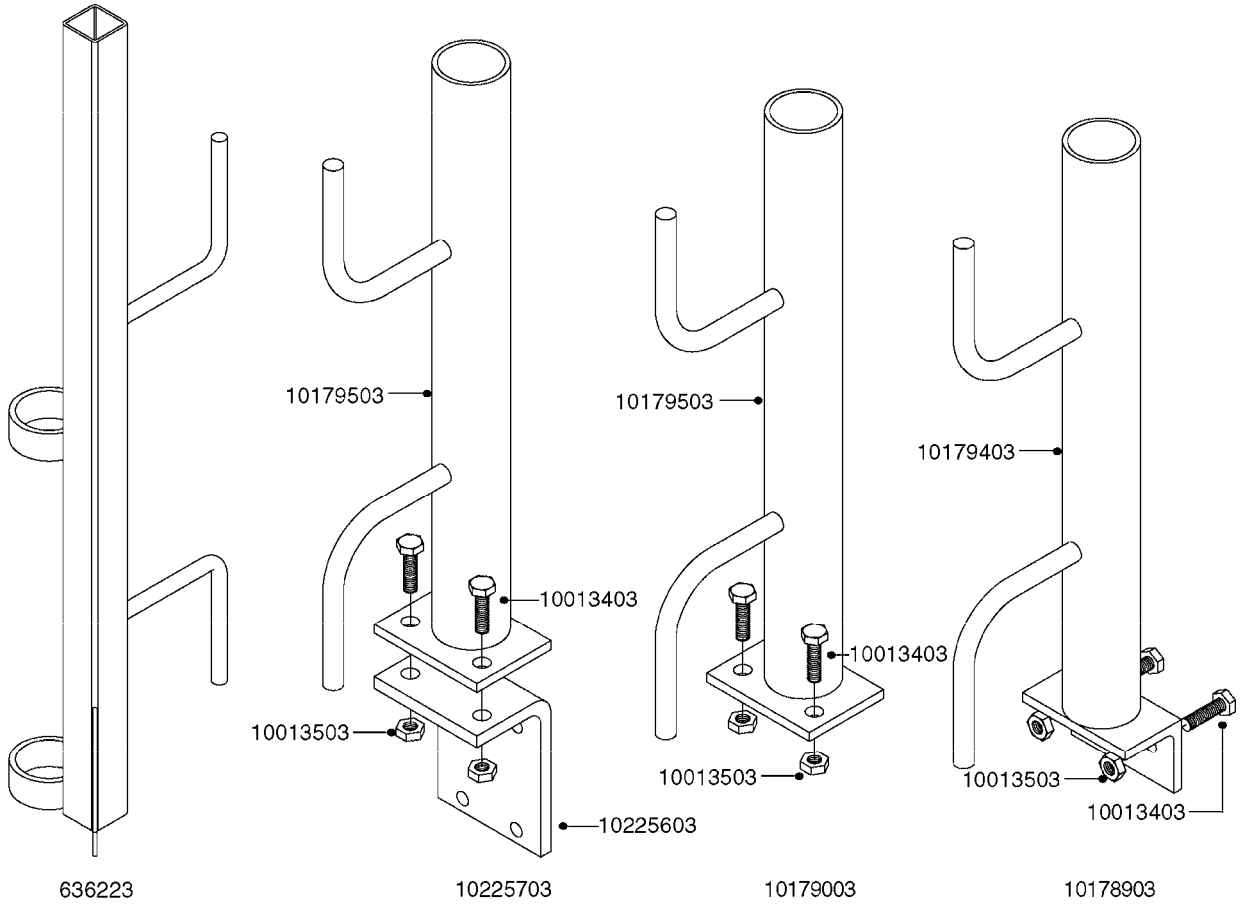

**COMPLETE ASSEMBLIES
WHOLEGOODS ITEMS**

COMPLETE ASSEMBLY
833768

COMPLETE ASSEMBLY:
818377 - 160' x 3/8" (50m) HOSE REEL
818381 - 320' X 3/8" (100m) HOSE REEL

K0490

HOSE REEL ASSEMBLIES
K0490-HIN, 01:01:16

Page 1
Date 07.02.2020 8:19

parts-n°	order qty	description
143684	1	BUSHING F. HOSE REEL
143706	1	SPACER TUBE F. 275' HOSE REEL
145925	1	NIPPLE M10 M6
146314	1	UNION BUSHING F.HOSE REEL
146315	1	RING FOR HOSE REEL
146487	1	SPACER ROD F/HOSE REEL 225mm
160311	1	WASHER D30/D20.4X2
241474	1	O-RING NITRIL
281072	1	SNAP-RING OUTER 20X1.20
282155	1	CLIP F.TUBE SUPPORT
320655	1	FITT.DK HN 1/2"-1/2" BSP
320821	1	FITT.DK NUT 1-1/2" BSP
330212	1	O-RING D19/D14X2.4 F.1/2"NUT
333443	1	BUSHING F. HOSE REEL
420604	1	BOLT HEX 8.8 DEL M10X25 FT DIN933
420626	1	BOLT HEX 8.8 DEL M10X20 FT
420862	1	BOLT HEX 8.8 DEL M10X16 FT
430286	1	BOLT HEX 8.8 DEL M12X30 FT
460423	1	NUT HEX M10X1.50 LOCK DIN985A2 SS
460703	1	NUT HEX M12X1.75 LOCK DIN985A2 SS
613207	1	CENTER TUBE FOR 164'HOSE REEL
613211	1	HOSE REEL NK 80/105
613292	1	CENTER TUBE 100 MM
633824	1	SIDE FOR HOSE REEL
633835	1	OUTER TUBE NK 300-600
633846	1	FITTING FOR HOSE REEL TR2/TR3
633905	1	BRKTS. HOSE REEL SM210
637986	1	CLAMP FITTING HOSE REEL
719073	1	HANDLE ASSY. F. HOSE REEL
719084	1	SWIVEL F.HOSE REEL
719121	1	HOSE 1/2'X2500M NUT
719401	1	CLIPS F.PISTOL ASSY.
725618	1	CLIP WHITE PLASTIC SNAP TYPE
818377	1	REEL FOR HOSE 160' X 3/8"
818381	1	REEL FOR HOSE 320' X 3/8'
818801	1	BKT.HOSE REEL MOUNT NL/NK/BOOM
818845	1	BKT.HOSE REEL SM210
833768	1	HOLDER F. HOSE REEL
834764	1	BKT.HOSE REEL MOUNT ESTATE SPR
61021400	1	BKT. BOOM MOUNT SM53/80 US