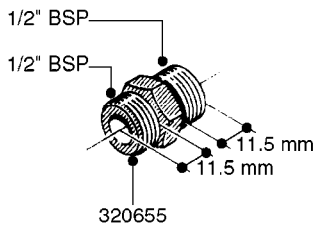

FITTINGS - HEXAGON NIPPLES
L0030-HIN, 01:01:16

Page 0
Date 07.02.2020 8:39

L0030