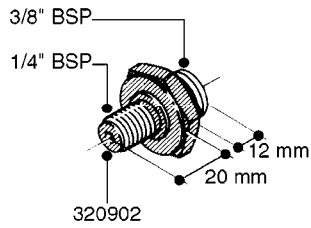

FITTINGS - HEXAGON NIPPLES
L0030-HIN, 01:01:16

Page 0
Date 07.02.2020 8:39

L0030