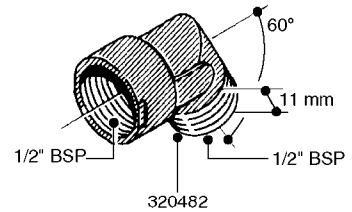

FITTINGS - HEXAGON NIPPLES  
L0030-HIN, 01:01:16

Page 0  
Date 07.02.2020 8:39

**L0030**

FITTINGS - HEXAGON NIPPLES  
L0030-HIN, 01:01:16

Page 1  
Date 07.02.2020 8:39

parts-n°	order qty	description
10015303	1	FITT.PO.HN 1.00X1.00 M1000
10425003	1	FITT.PO.HN 1.25X1.00 MCPHEE
320132	1	FITT.DK HN 1" BSP
320176	1	FITT.DK HN 3/8"X1/2" BSP
320445	1	FITT.DK HN 1/4"X3/8" BSP
320655	1	FITT.DK HN 1/2"-1/2" BSP
320692	1	FITT.DK HN 3/8'BSPX1/4'NPT
320703	1	FITT.DK HN 3/8BSP X1/2 &1/4NPT
320725	1	FITT.DK NIPPLE 3/8"-3/8" BSP
320902	1	FITT.DK HN 3/8'X 1/4' BSP
390232	1	FITT.DK HN 1-1/2' X 1-1/4' BSP
390276	1	FITT.DK HN 1'BSP