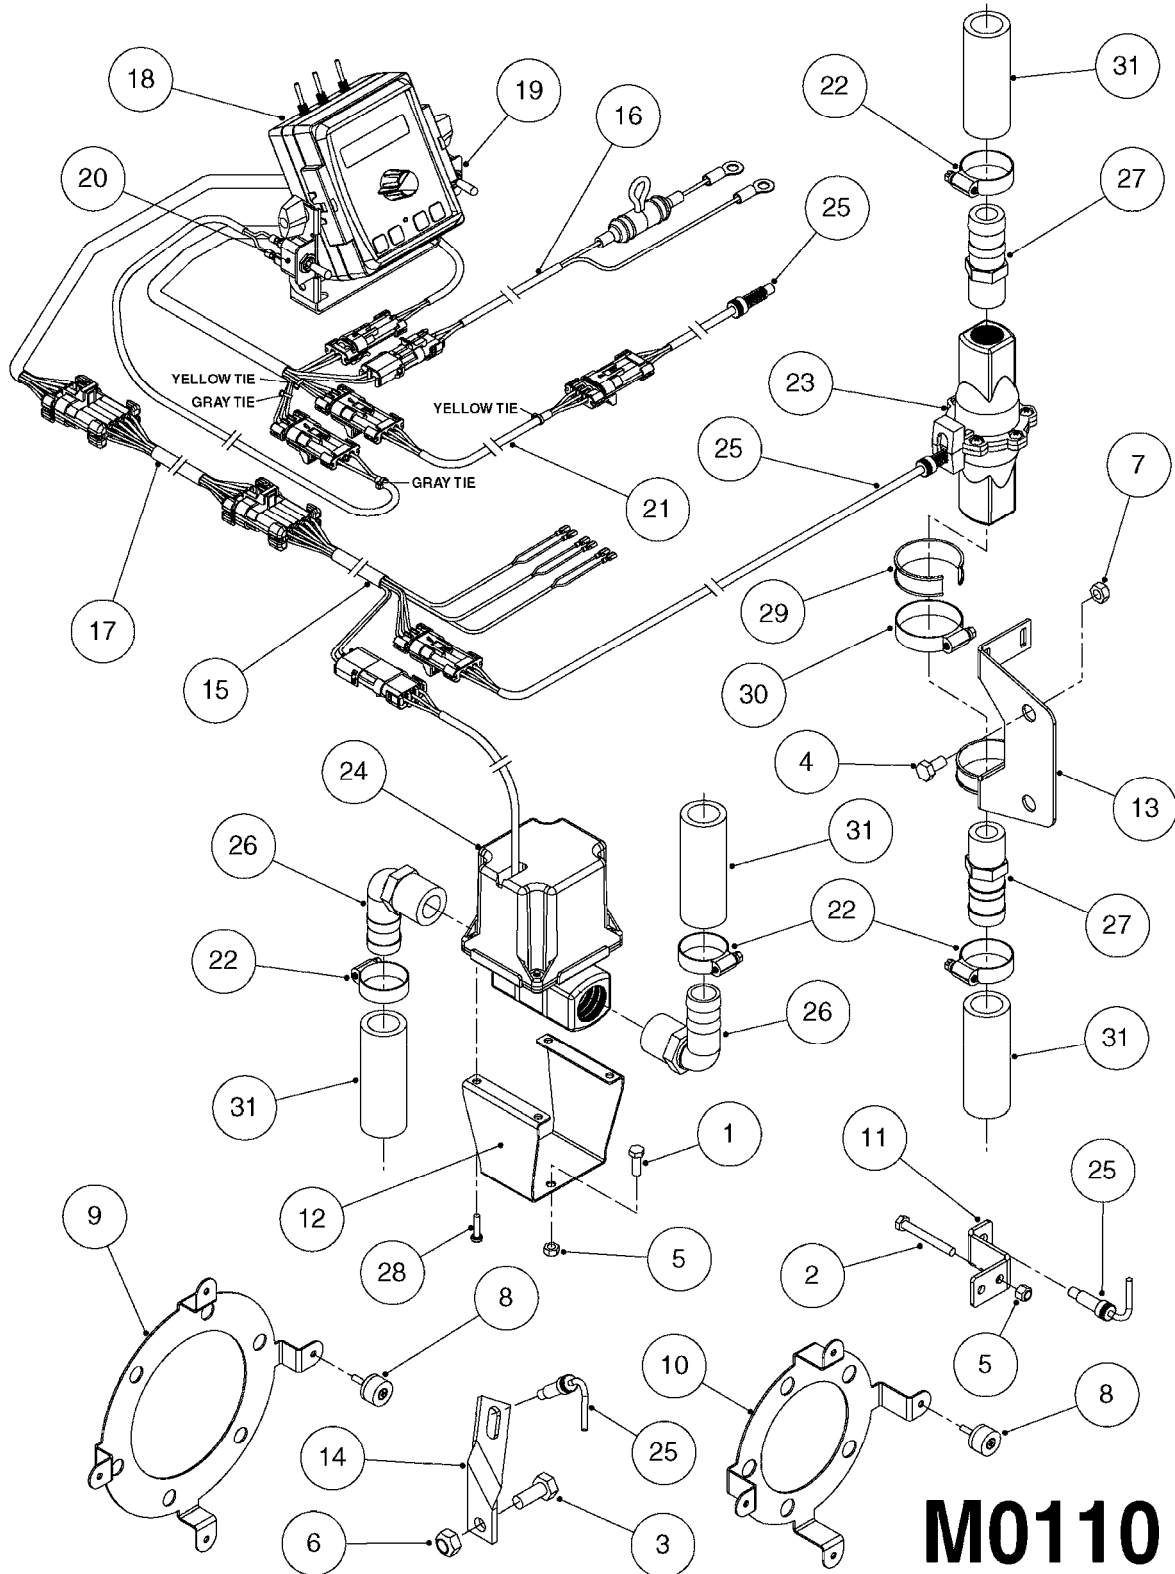

M0110

SPRAY MATE II CONTROLLER
M0110-HIN, 01:01:16

Page 1
Date 07.02.2020 8:39

Pos.	parts-n°	order qty	description
1	410185	1	BOLT HEX 8.8 DEL M6X16
2	410561	1	BOLT HEX 8.8 DEL M6X50 FT
3	420604	1	BOLT HEX 8.8 DEL M10X25 FT DIN933
4	430522	1	BOLT HEX 8.8 DEL M12X25 FT
4	430846	1	BOLT HEX 8.8 DEL M12X80 USE WITH N-SERIES
5	460261	1	BOLT HEX 8.8 DEL M12X80 USE WITH ATV
6	460423	1	NUT HEX M6X1.00 LOCK DIN985 A2 SS
7	460703	1	NUT HEX M10X1.50 LOCK DIN985A2 SS
8	722525	1	NUT HEX M12X1.75 LOCK DIN985A2 SS
9	16056203	1	MONITOR MAGNETS SET OF 8PCS
10	16097703	1	MAG MNT F. SPEED SNS 6 BOLT USE WITH ATV SINGLE AXLE
11	16098003	1	SPEED RING, 5 BOLT, 4.5" B.C. USE WITH ATV TANDEM AXLE
12	16098103	1	SPEED SENSOR BRACKET, ATV TNDM USE WITH ATV TANDEM AXLE
13	16108803	1	REGULATOR VALVE BRKT, ATV ATV ONLY
14	16098903	1	FLOW METER BRKT, SPRAYMATE
15	26010603	1	SPD SNSR BRKT, ATV SINGLE AXLE USE WITH ATV SINGLE AXLE
16	26010703	1	SPRAYMATE II HARDI BRANCH CABL
17	26010803	1	SPRAYMATE II BATTERY CABLE
18	26011203	1	SPRAYMATE II 15'10PIN M/P CABL
19	26011303	1	SPRAYMATE II CONSOLE
20	26011403	1	SPRAYMATE II POWER SWITCH KIT INCLUDES SWITCH, BRACKET, WIRE
21	26011503	1	SPRAYMATE II MAST.RN/HOLD SW KIT INCLUDES SWITCH, BRACKET, WIRE
22	28030003	1	SPRAYMATE II 15'3-PIN M/P CABL
23	28032803	1	CLAMP HOSE GEAR P1" 6716
24	28032903	1	FLOW METER, SM II, 2-40 GPM
25	28033003	1	SPRAYMATE II 1"SERVOVALV 150M
26	28033803	1	SPRAYMATEII 5'FLOW/SPEED SEN C
27	28033903	1	FITTING, 1"X1"NPT 90° ELBOW
28	41000303	1	FITTING, 1"X3/4"NPT STRAIGHT
29	341291	1	MACHINE SCREW #8-32x3/4" SS
30	28030103	1	RUBBER HOSE CLAMP COVER 130MM
31	92712403	1	CLAMP HOSE GEAR P5/4-S1.5"6724 HOSE R X1" X300PSI WP X0012"