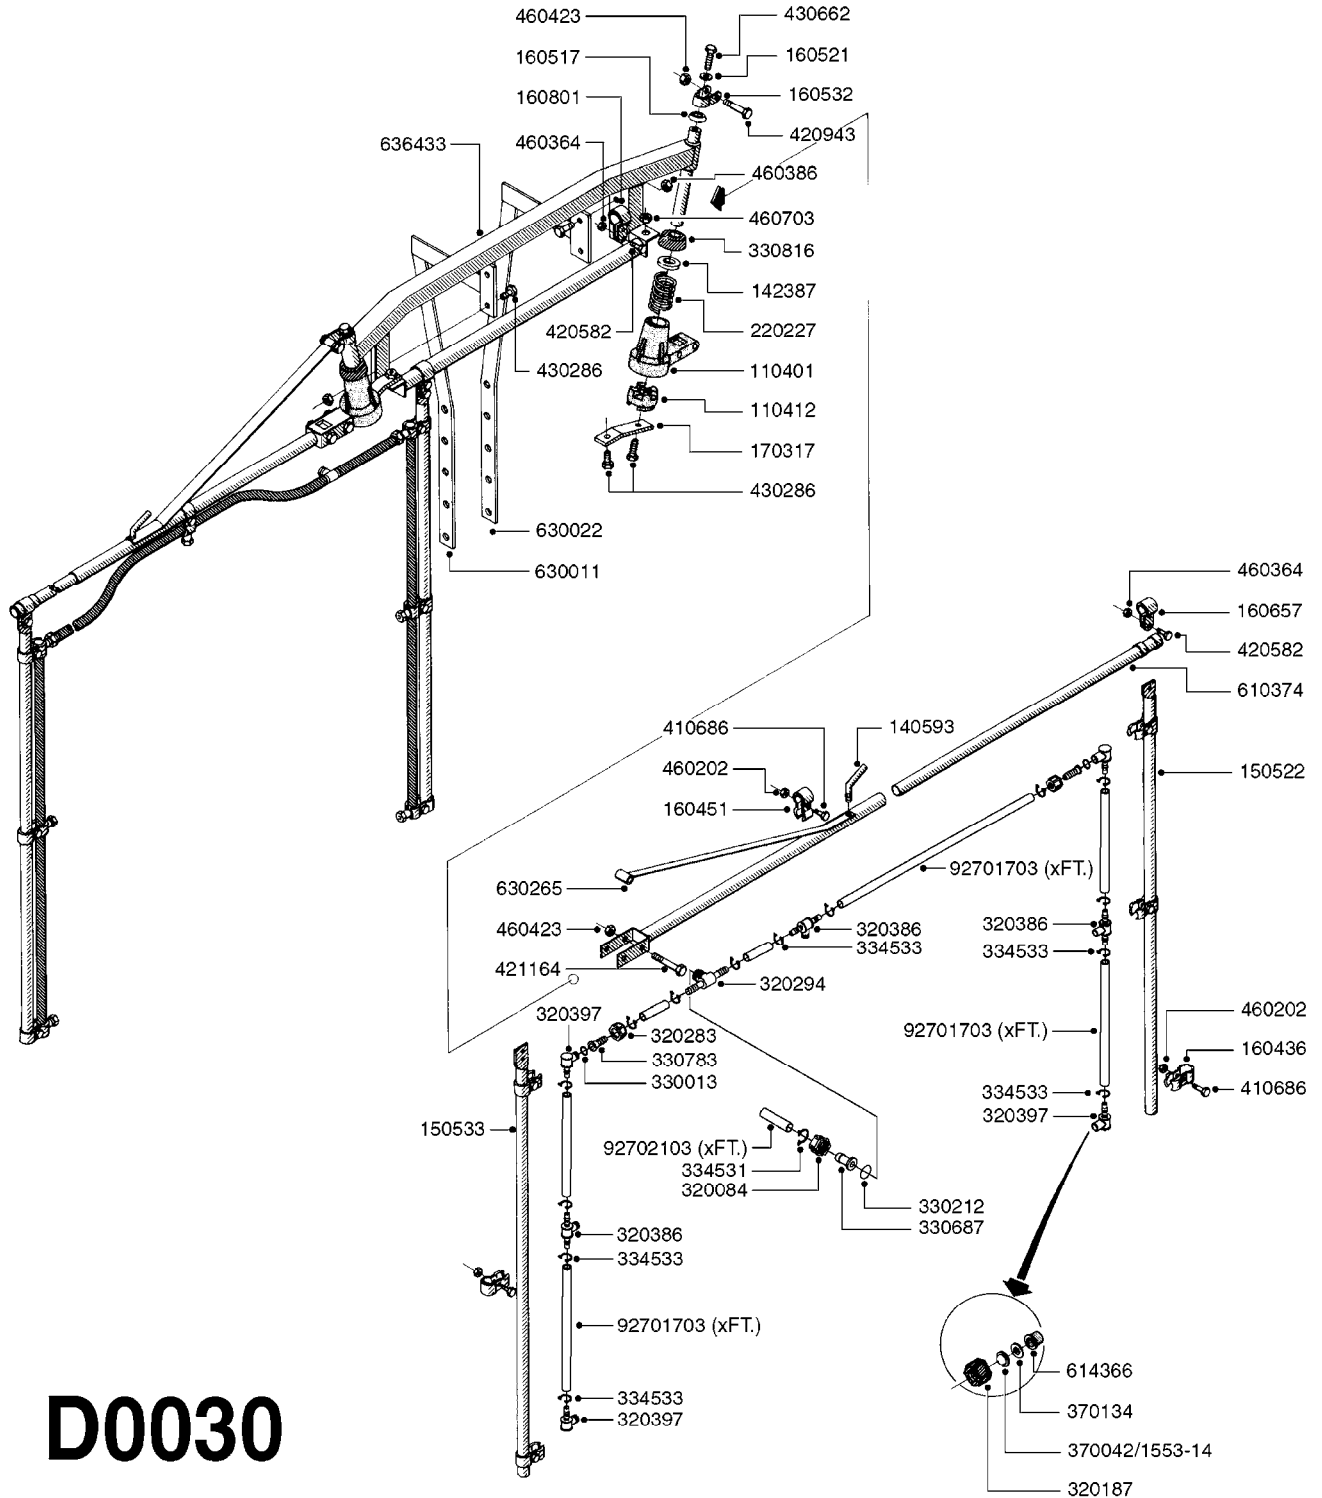

BOOM - V-II
D0030-HIN, 01:01:16

Page 0
Date 07.02.2020 8:38

BOOM - V-II
D0030-HIN, 01:01:16

Page 1
Date 07.02.2020 8:38

parts-n°	order qty	description
110401	1	SPRING HOUSING STD BOOM
110412	1	CLUTCH STANDARD BOOM
140593	1	THUMB SCREW
142387	1	WASHER D40D23X5
150522	1	DROP TUBE WINE II
150533	1	DROP TUBE WINE II
160436	1	PIPE BRANCH HOLDER D22,2
160451	1	PIPE BRANCH HOLDER D25,4
160517	1	SPACER COLLAR, STANDARD BOM
160521	1	WASHER D30.5/D13X2
160532	1	CLAMP SWIVEL F. BOOM 14'H.D.
160657	1	CLIP FITTING FOT D22,2
160801	1	CLIP FITTINGS 31.7
170317	1	CROSSBAR FOR BOOM WINE II
220227	1	SPRING FOR PIVOT
320084	1	FITT.DK NUT 1/2" BSP
320187	1	FITT.DK CAP 3/8" BSP BLACK
320283	1	FITT.DK NUT 3/4"BSP
320294	1	FITT.DK TEE 3/8X3/8HB X1/2"BSP
320386	1	FITT.DK TEE 3/8X3/8HB X3/8"BSP
320397	1	FITT.DK ELB 3/8"HB X 3/8" BSP
330013	1	O-RING 2.5 X 10 PUR
330212	1	O-RING D19/D14X2.4 F.1/2"NUT
330687	1	FITT.DK HB 1/2" F. 1/2" NUT
330783	1	FITT.DK HB 3/8"F.3/8" NUT
330816	1	DUST COVER PLASTIC/STD.BOOM
334531	1	CLAMP HOSE PLASTIC 3/4"
334533	1	CLAMP HOSE PLASTIC 3/8"
370042	1	NOZZLE CONE JET 1553-14
370134	1	NOZZLE SWIRL 1554-GREY
410686	1	BOLT HEX 8.8 DEL M6X30
420582	1	BOLT HEX 8.8 DEL M8X20 FT A2
420943	1	BOLT HEX 8.8 DEL M10X50
421164	1	BOLT HEX 8.8 DEL M10X70
430286	1	BOLT HEX 8.8 DEL M12X30 FT
430662	1	BOLT HEX 8.8 DEL M12X20 FT
460202	1	NUT HEX M6
460364	1	NUT HU M8 A2 SS DIN934
460386	1	NUT HEX M12X1.75
460423	1	NUT HEX M10X1.50 LOCK DIN985A2 SS
460703	1	NUT HEX M12X1.75 LOCK DIN985A2 SS
610374	1	BOOM WING OUT.SECTION (WINE11)
614366	1	FILTER 50 MESH F.NOZZLE BLUE
630011	1	630011
630022	1	630022
630265	1	BOOM WING 14' BOOM
636433	1	CENTER SECTION 14' BOOM D27.0
92701703	1	HOSE R X3/8" X300PSI WP X0012"
92702103	1	HOSE R X1/2" X300PSI WP X0012"