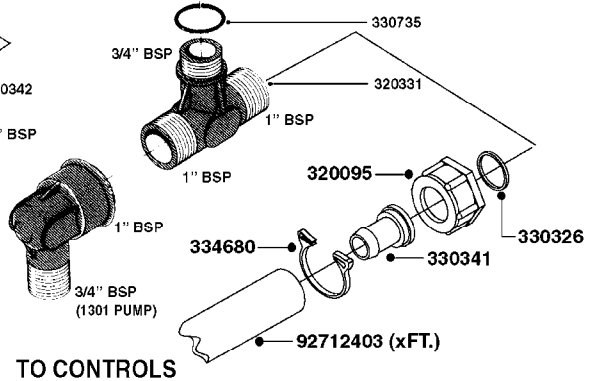

SUCTION SIDE OF PUMP

NLA - 1302 PUMP (REPLACES 1301 PUMP)
#726854 - COMPLETE DAMPER KIT (SUCTION & PRESSURE)