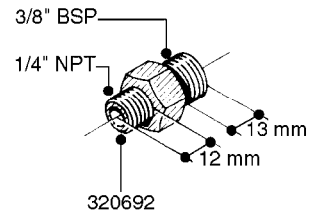

FITTINGS - HEXAGON NIPPLES  
L0030-HIN, 01:01:16

Page 0  
Date 07.02.2020 8:39

**L0030**

FITTINGS - HEXAGON NIPPLES  
L0030-HIN, 01:01:16

Page 1  
Date 07.02.2020 8:39

parts-n°	order qty	description
10015303	1	FITT.PO.HN 1.00X1.00 M1000
10425003	1	FITT.PO.HN 1.25X1.00 MCPHEE
320132	1	FITT.DK HN 1" BSP
320176	1	FITT.DK HN 3/8"X1/2" BSP
320445	1	FITT.DK HN 1/4"X3/8" BSP
320655	1	FITT.DK HN 1/2"-1/2" BSP
320692	1	FITT.DK HN 3/8'BSPX1/4'NPT
320703	1	FITT.DK HN 3/8BSP X1/2 &1/4NPT
320725	1	FITT.DK NIPPLE 3/8"-3/8" BSP
320902	1	FITT.DK HN 3/8'X 1/4' BSP
390232	1	FITT.DK HN 1-1/2' X 1-1/4' BSP
390276	1	FITT.DK HN 1'BSP