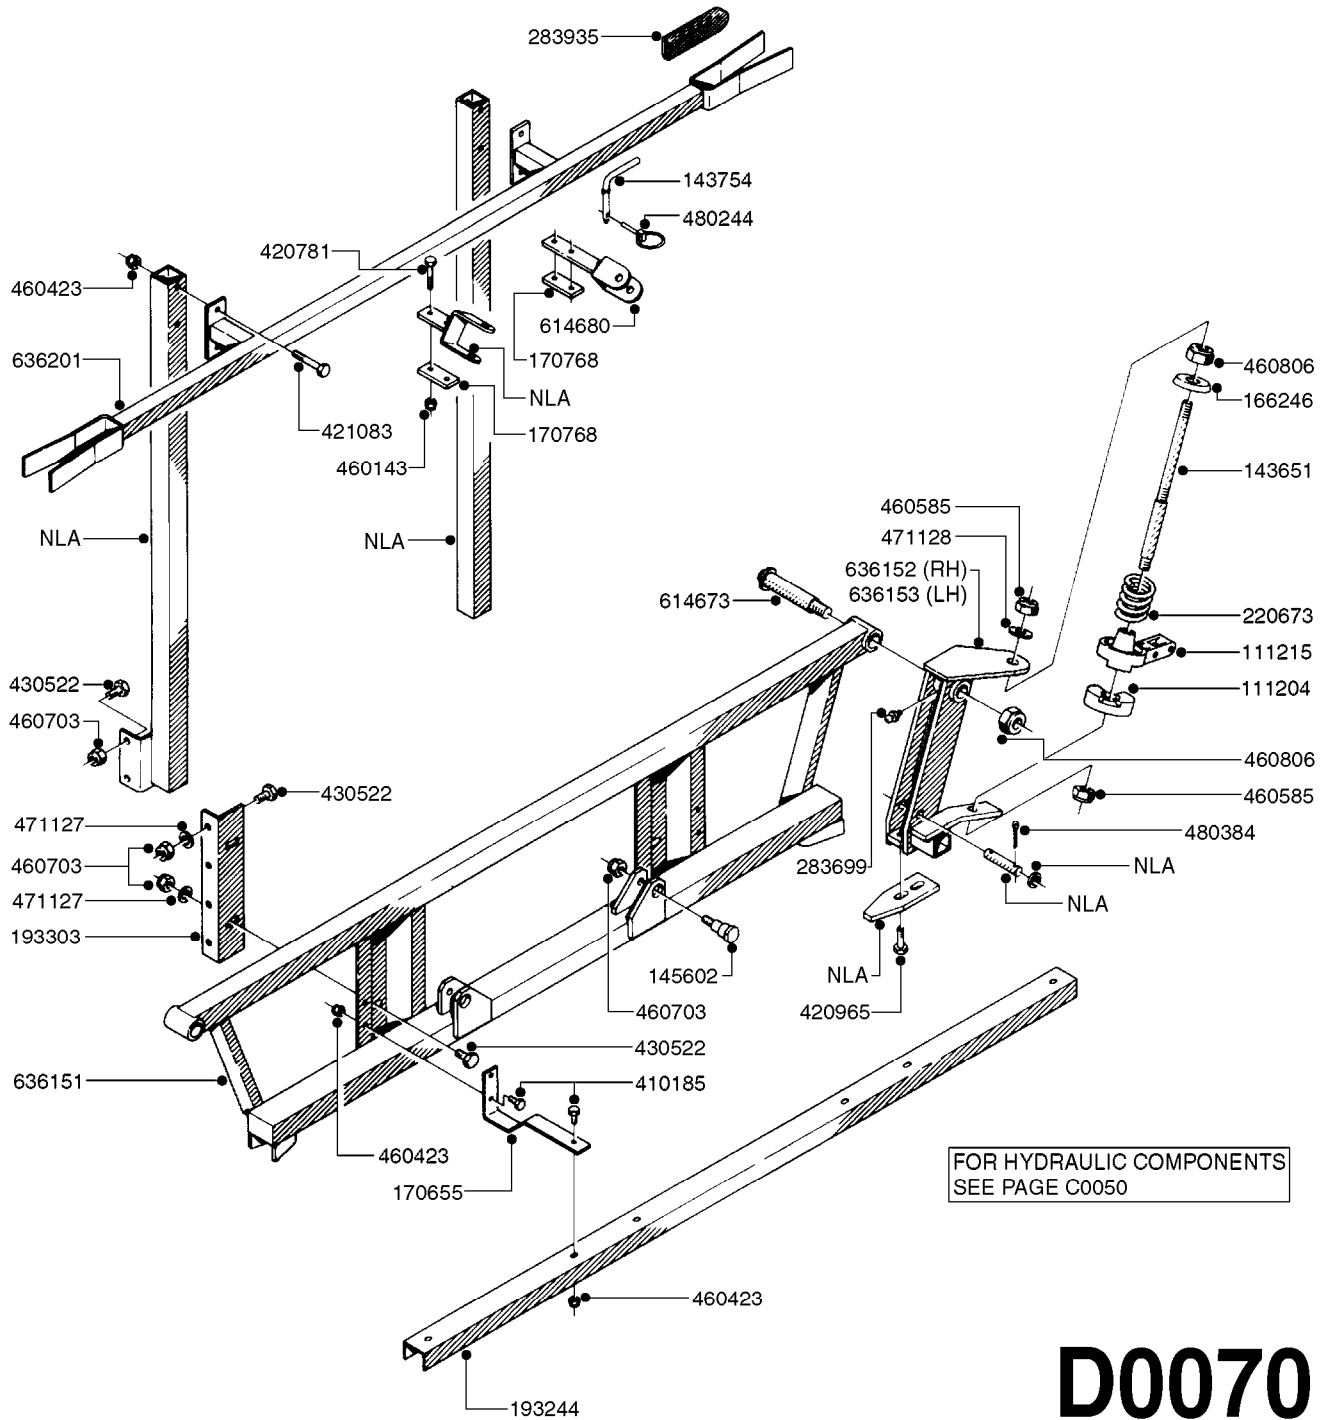

BOOM - SB 20' 26' 33' 40'  
D0060-HIN, 18:12:19

Page 0  
Date 07.02.2020 8:38

**D0060**

BOOM - SB 20' 26' 33' 40'  
D0060-HIN, 18:12:19

Page 1  
Date 07.02.2020 8:38

parts-n°	order qty	description
111204	1	CLAW CLUTCH/LOWER D80
111215	1	CLAW CLUTCH/UPPER D80
142597	1	DISTANCE TUBE
143651	1	AXLE M20/M16 L=355 F/BREAKAWAY
143721	1	FRICITION DISC FOR BOOM D30
143754	1	PIN D10 X 56
166246	1	WASHER CUP D53 F.SPRING
166736	1	CLAMP FOR SB BOOM
166865	1	WASHER D35/D25X2
193244	1	NOZZLE TRACK 6-8-10 M SB
193303	1	SUPPORTING ARM FOR SB BOOM
220673	1	SPRING F.PIVOT 100 X 51
334571	1	PLUG 40x40x2 F.SQ.TUBE
410185	1	BOLT HEX 8.8 DEL M6X16
421083	1	BOLT HEX 8.8 DEL M10X65
430522	1	BOLT HEX 8.8 DEL M12X25 FT
460261	1	NUT HEX M6X1.00 LOCK DIN985 A2 SS
460423	1	NUT HEX M10X1.50 LOCK DIN985A2 SS
460585	1	LOCKING NUT M16 DIN985 A2 SS
460703	1	NUT HEX M12X1.75 LOCK DIN985A2 SS
460806	1	NUT HEX M20X2.50 LOCK DIN985A2 SS
471122	1	WASHER, M10, Ø20/10.5X 2.0, SS
471127	1	WASHER, M12, Ø24/13X24X2.5 SS
471128	1	WASHER, M16, Ø30/17.0X 3.0, SS
480244	1	PIN SNAP D4.5
613487	1	TRANSPORT FITTINGS FOR SB BOOM
633942	1	OUTER BOOM WING 26', 28' SB
634163	1	CENTER SECTION - 20',26',33'
634185	1	BOOM WING OUTER PART 33' SB
635726	1	BOOM WING OUTER PART 40' SB
635779	1	INNER WING SECTION 40' SB
635780	1	INNER WING SEC. 26',28',33'SB
635792	1	BOOM WING - 20',21'SB-BOOM
706311	1	SPRING WITH HAND-GRIB