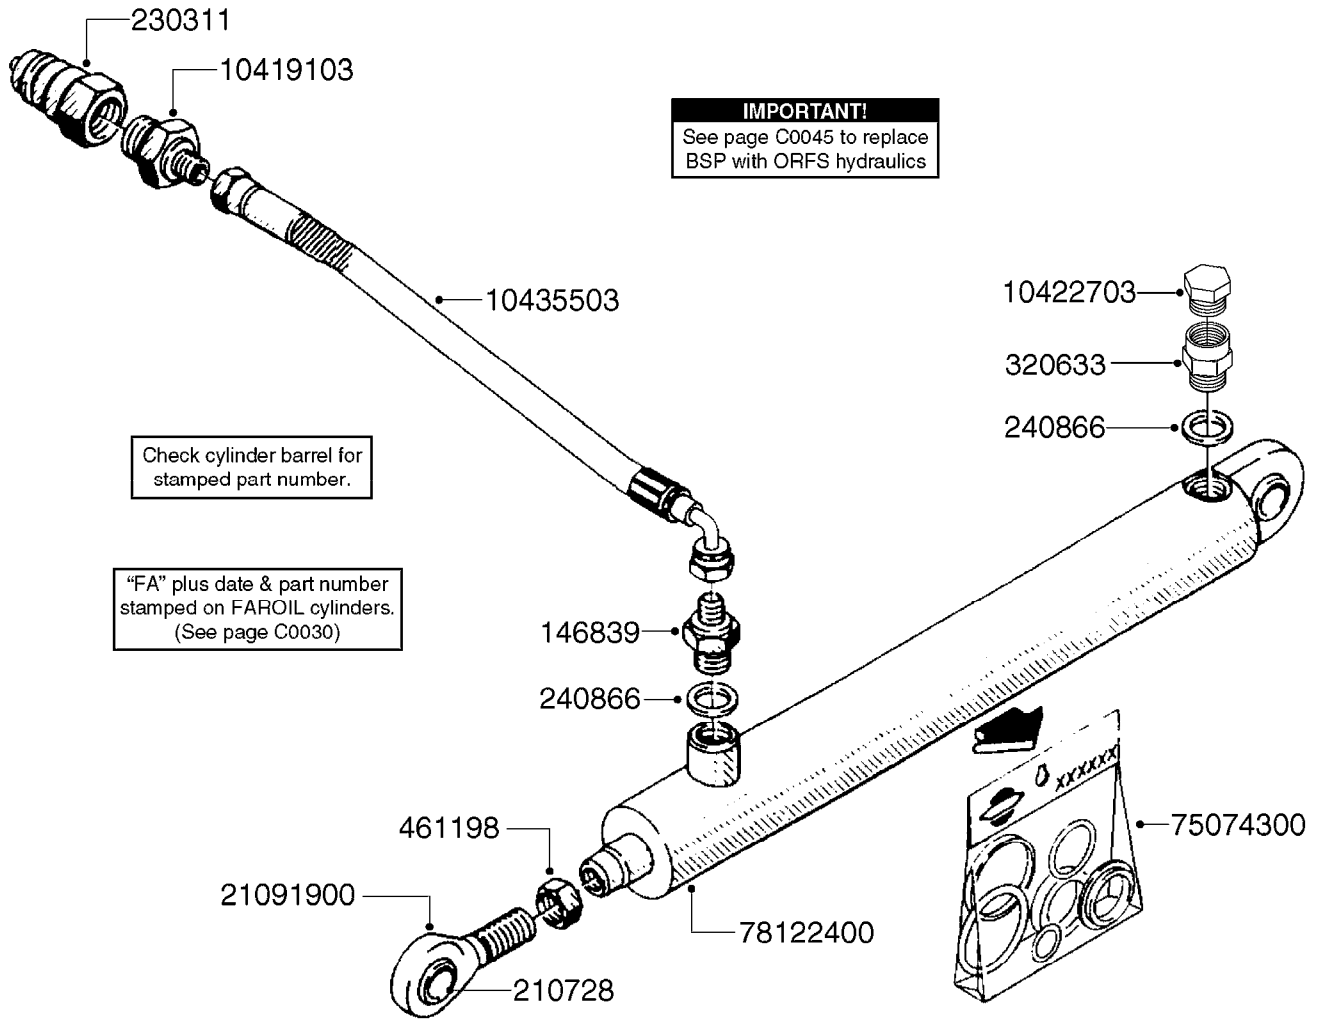

# C0050

HYDRAULICS - SB WING FOLD  
C0050-HIN, 08:01:18

Page 1  
Date 07.02.2020 8:38

parts-n°	order qty	description
146835	1	HEX NIPPLE 1/4" - 3/8" BSP
146839	1	HEX NIPPLE 1/4"X3/8" BSP 0.7MM
210728	1	BEARING F.LINK HEAD M17
230963	1	TEE 1/4"M X 1/4"M X 1/4"M BSP
231907	1	HEX NIPPLE 1/4"BSP X 1/2"NPT
240866	1	DOWTYSEAL 3/8"
283787	1	VALVE HY 3 WAY F.VARIANT
283804	1	HOSE HY X 1/4 X 090.5'
284176	1	O-RINGS KIT F/HY-VALVE 283787
420582	1	BOLT HEX 8.8 DEL M8X20 FT A2
421046	1	BOLT HEX M8X25/25 A2 SS DIN933
460143	1	SELF LOCK NUT M8 SST A2 DIN985
461198	1	NUT HEX M16X2 JAMB
614418	1	BRACKET HY-VALVE
784018	1	HOSE HY X 1/4 X 029.5"STR+ELB
784025	1	HOSE HY X 1/4" x 86.6"STR+ELB
10466003	1	COUPLER PIONEER 8010-04 1/2NPT
21091900	1	LINK HEAD M16 x D17 DELTA
75074300	1	SEALKIT78122000/23-25/30-32/46
78122400	1	DOUBLE CYLINDER D 40/20-300