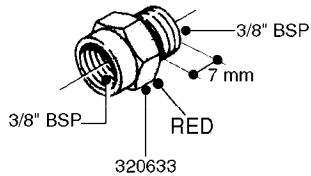

FITTINGS - HEXAGON NIPPLES  
L0030-HIN, 01:01:16

Page 0  
Date 07.02.2020 8:39

**L0030**

FITTINGS - HEXAGON NIPPLES  
L0030-HIN, 01:01:16

Page 1  
Date 07.02.2020 8:39

parts-n°	order qty	description
10015303	1	FITT.PO.HN 1.00X1.00 M1000
10425003	1	FITT.PO.HN 1.25X1.00 MCPHEE
320132	1	FITT.DK HN 1" BSP
320176	1	FITT.DK HN 3/8"X1/2" BSP
320445	1	FITT.DK HN 1/4"X3/8" BSP
320655	1	FITT.DK HN 1/2"-1/2" BSP
320692	1	FITT.DK HN 3/8'BSPX1/4'NPT
320703	1	FITT.DK HN 3/8BSP X1/2 &1/4NPT
320725	1	FITT.DK NIPPLE 3/8"-3/8" BSP
320902	1	FITT.DK HN 3/8'X 1/4' BSP
390232	1	FITT.DK HN 1-1/2' X 1-1/4' BSP
390276	1	FITT.DK HN 1'BSP