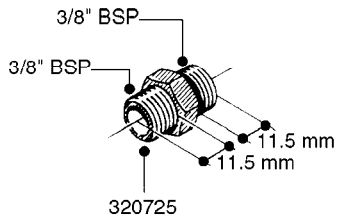

FITTINGS - HEXAGON NIPPLES
L0030-HIN, 01:01:16

Page 0
Date 07.02.2020 8:39

L0030