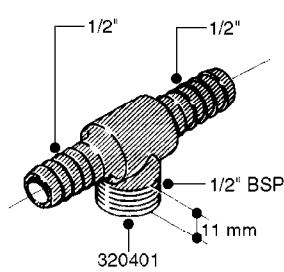

**L0040**

FITTINGS - NIPPLES & ELBOWS  
L0040-HIN, 01:01:16

Page 1

Date 07.02.2020 8:39

parts-n°	order qty	description
10530803	1	FITT.PO.SE 2.00X2.00 45 DEG.
320191	1	FITT.DK ELB 3/8' BSP 45 DEGREE
320482	1	FITT.DK ELB. 1/2" BSP 60 DEG.
320596	1	FITT.DK ELB 3/8'-1/2'BSP 45DEG
320607	1	FITT.DK HN 3/8M X 3/8F BSP LNG
320633	1	FITT.DK HN 3/8"M X 3/8"F BSP
321451	1	FITT.DK ELB.1-1/2 X1-1/4 80DEG
321532	1	FITT.DK REDUC 3/4' X 1/2' BSP
390233	1	FITT.DK REDUC 1-1/2" X 1" BSP

**L0050**

parts-n°	order qty	description
242594	1	O-RING D14 X 1.78 SCH.70-EPDM
320294	1	FITT.DK TEE 3/8X3/8HB X1/2"BSP
320305	1	FITT.DK HB 3/4'- 3/4' BSP
320386	1	FITT.DK TEE 3/8X3/8HB X3/8"BSP
320397	1	FITT.DK ELB 3/8"HB X 3/8" BSP
320401	1	FITT.DK TEE 1/2X1/2HB X1/2"BSP
320412	1	FITT.DK TEE 1/2X1/2HB X3/8'BSP
320423	1	FITT.DK ELB 1/2'HB X 3/8' BSP
320891	1	FITT.DK HB 3/8'- 3/8' BSP
320972	1	FITT.DK HB 5/16'- 1/4' BSP
322046	1	FITT.DK TEE 1/2X1/2HB X3/4'BSP
322048	1	FITT.DK TEE 3/4X3/4HB X3/4'BSP
330595	1	O-RING D24.6/D20X2.1 -3/4"
333137	1	FITT.DK CONN.1/2" F.NOZZ. DOUB
333141	1	FITT.DK CONN.1/2" F.NOZZ.SING
334041	1	FITT.DK CONN.3/4' F.NOZZ. SING
334042	1	FITT.DK CONN.3/4' F.NOZZ. DOUB
334195	1	FITT.DK ELB. 3/4"HB X 3/4"HB
10012103	1	FITT.PO.HB 1.25X1.50 IMB1012
10014003	1	FITT.PO.HB 1.25X1.25 IMB1010
10036903	1	FITT.PO.HB 1.50X1.50 IMB1212
28019303	1	FITTING HB ELB 3/4NPT-3/4HOSE
61016500	1	HOSE TAIL 3/4" 90°+RG CAP 3/4"
72026700	1	NOZZLE TUBE ADAPTER W/O-RING