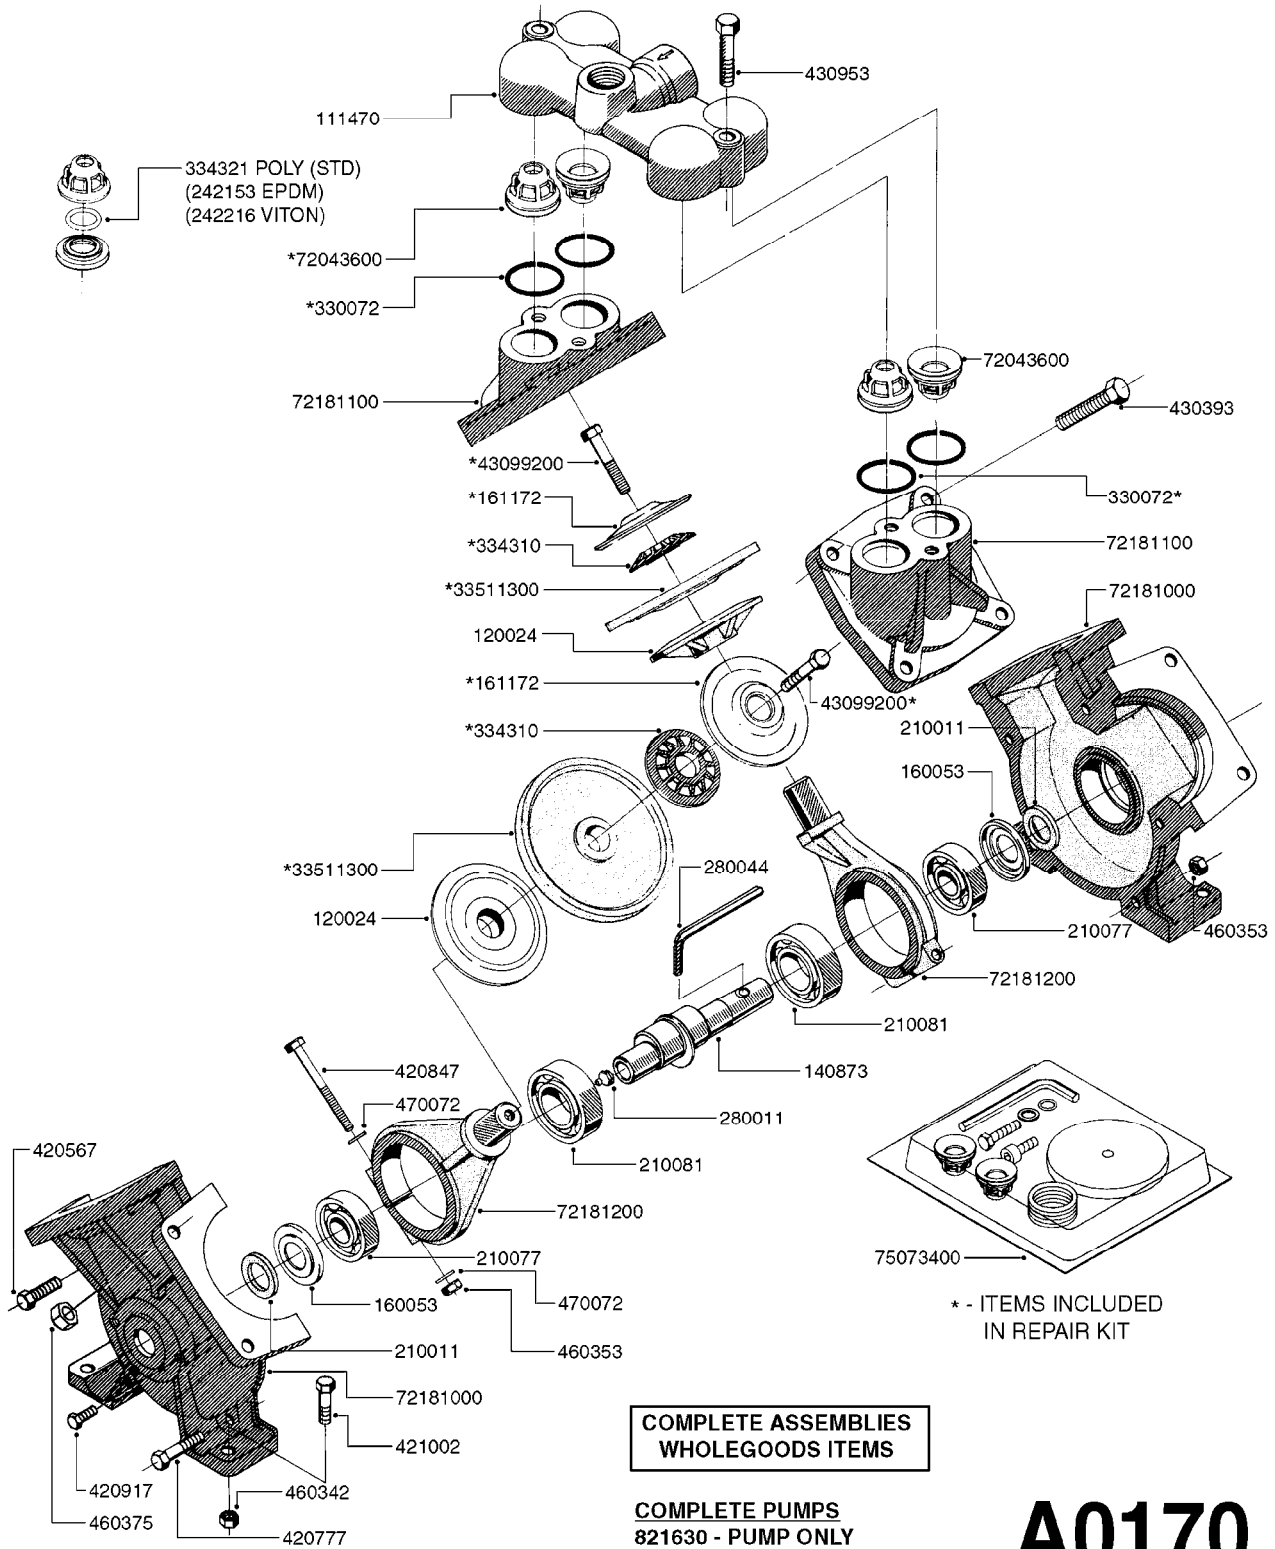

COMPLETE ASSEMBLIES
WHOLEGOODS ITEMS

COMPLETE PUMPS
821630 - PUMP ONLY
10396003 - WITH PTO & DAMPER

A0170

PUMP - 1203 W/MOUNTING BASE
A0170-HIN, 01:01:16

Page 1

Date 07.02.2020 8:38

parts-n°	order qty	description
111470	1	VALVE CHAMBER 1202
120024	1	DIAPHRAGM BACK DISC 1200-1300
140873	1	CRANK SHAFT MODEL 1202-9MM
160053	1	DUST PLATE
161172	1	DIAPHRAGM DISC F. 1203/1303
210011	1	SEAL FELT D39/23 X 4
210077	1	BEARING BALL 6305
210081	1	BEARING BALL 6307
242153	1	O-RING D26X4 EPDM
242216	1	O-RING VITON F/1202/1302/462
280011	1	GREASE NIPPLE 1/8" SAE H TR
280044	1	KEY HEXAGON W6 3/16"
330072	1	O-RING D53.5/D45.5X4
334310	1	NYLON WASHER 1202/1302/462
334321	1	O-RING POLY. 34.0x26.0x4.0
420567	1	BOLT HEX 8.8 DEL M8X30 FT
420777	1	BOLT HEX 8.8 RAW M8X50
420847	1	BOLT HEX 8.8 DEL M8X85
420917	1	BOLT HEX 8.8 RAW M8X12 FT
421002	1	BOLT HEX 8.8 DEL M10X30 FT DIN933
430393	1	BOLT HEX 8.8 RAW M12X50
430953	1	BOLT, M12 X 55 8.8
460342	1	NUT HEX M10 DEL DIN934
460353	1	NUT HEX M8 BLACK
460375	1	NUT HEX M12 BLACK
470072	1	WASHER D15/D8X.5 LOCK
821630	1	PUMP 1203/9 540RPM
10396003	1	PUMP 1203 C/W PTO 540 RPM
33511300	1	DIAPHRAGM 1202-1303 POLY 2006
43099200	1	BOLT HEX SS M12 X 30 DIN933 A4
72043600	1	VALVE FOR 462/463
72181000	1	HOUSING, PUMP, 1203 RED
72181100	1	DIAPHRAGM COVER 1203/1303+BLTS
72181200	1	CONNECTING ROD FOR 1203 W/M12
75073400	1	PUMP KIT 1203 MM "06"