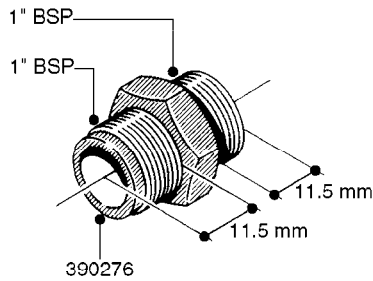

# L0020

FITTINGS-T-PIECES, CAPS & ELBOWS  
L0020-HIN, 01:01:16

Page 1  
Date 07.02.2020 8:39

parts-n°	order qty	description
10053603	1	FITT. CAPNUT 2"BSP 5601
10194303	1	CAP BLANK 1 1/2 MCPHEE 210060
320047	1	FITT.DK CAPNUT 1/2" BSP
320106	1	FITT.DK CAPNUT 1" BSP
320272	1	FITT.DK CAPNUT 3/8" BSP
320316	1	FITT.DK TEE 3/4" X3/4" X1"BSP
320331	1	FITT.DK TEE 1" - 1" - 3/4" BSP
320342	1	FITT.DK EL 3/4"M X 1"F BSP
320563	1	FITT.DK 3 WAY 1/2" 110 DEG.
320677	1	NO LONGER AVAILABLE
320961	1	FITT.DK CAPNUT 1-1/2" BSP
321053	1	FITT.DK TEE 1/2 X1/2 X1/2" BSP
322072	1	FITT.DK TEE 3/8'X3/8'X3/8' BSP
322095	1	FITT.DK TEE 1-1/2 X1-1/4 X3/4" BSP
322138	1	FITT.DK ELB 1"M X 1"F BSP
330013	1	O-RING 2.5 X 10 PUR
330212	1	O-RING D19/D14X2.4 F.1/2"NUT
330326	1	O-RING D30/D24X2 F.1"NUT
331273	1	O-RING D44/D38X2 F.1-1/2"

FITTINGS - HEXAGON NIPPLES  
L0030-HIN, 01:01:16

Page 0  
Date 07.02.2020 8:39

**L0030**

FITTINGS - HEXAGON NIPPLES  
L0030-HIN, 01:01:16

Page 1  
Date 07.02.2020 8:39

parts-n°	order qty	description
10015303	1	FITT.PO.HN 1.00X1.00 M1000
10425003	1	FITT.PO.HN 1.25X1.00 MCPHEE
320132	1	FITT.DK HN 1" BSP
320176	1	FITT.DK HN 3/8"X1/2" BSP
320445	1	FITT.DK HN 1/4"X3/8" BSP
320655	1	FITT.DK HN 1/2"-1/2" BSP
320692	1	FITT.DK HN 3/8'BSPX1/4'NPT
320703	1	FITT.DK HN 3/8BSP X1/2 &1/4NPT
320725	1	FITT.DK NIPPLE 3/8"-3/8" BSP
320902	1	FITT.DK HN 3/8'X 1/4' BSP
390232	1	FITT.DK HN 1-1/2' X 1-1/4' BSP
390276	1	FITT.DK HN 1'BSP