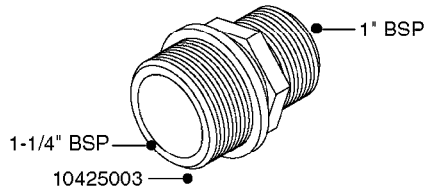

FITTINGS - HEXAGON NIPPLES
L0030-HIN, 01:01:16

Page 0
Date 07.02.2020 8:39

L0030