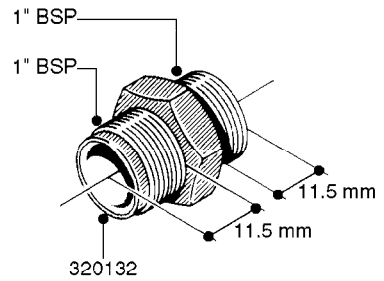

# L0020

FITTINGS-T-PIECES, CAPS & ELBOWS  
L0020-HIN, 01:01:16

Page 1  
Date 07.02.2020 8:39

parts-n°	order qty	description
10053603	1	FITT. CAPNUT 2"BSP 5601
10194303	1	CAP BLANK 1 1/2 MCPHEE 210060
320047	1	FITT.DK CAPNUT 1/2" BSP
320106	1	FITT.DK CAPNUT 1" BSP
320272	1	FITT.DK CAPNUT 3/8" BSP
320316	1	FITT.DK TEE 3/4" X3/4" X1"BSP
320331	1	FITT.DK TEE 1" - 1" - 3/4" BSP
320342	1	FITT.DK EL 3/4"M X 1"F BSP
320563	1	FITT.DK 3 WAY 1/2" 110 DEG.
320677	1	NO LONGER AVAILABLE
320961	1	FITT.DK CAPNUT 1-1/2" BSP
321053	1	FITT.DK TEE 1/2 X1/2 X1/2" BSP
322072	1	FITT.DK TEE 3/8'X3/8'X3/8' BSP
322095	1	FITT.DK TEE 1-1/2 X1-1/4 X3/4" BSP
322138	1	FITT.DK ELB 1"M X 1"F BSP
330013	1	O-RING 2.5 X 10 PUR
330212	1	O-RING D19/D14X2.4 F.1/2"NUT
330326	1	O-RING D30/D24X2 F.1"NUT
331273	1	O-RING D44/D38X2 F.1-1/2"

FITTINGS - HEXAGON NIPPLES  
L0030-HIN, 01:01:16

Page 0  
Date 07.02.2020 8:39

**L0030**

FITTINGS - HEXAGON NIPPLES  
L0030-HIN, 01:01:16

Page 1  
Date 07.02.2020 8:39

parts-n°	order qty	description
10015303	1	FITT.PO.HN 1.00X1.00 M1000
10425003	1	FITT.PO.HN 1.25X1.00 MCPHEE
320132	1	FITT.DK HN 1" BSP
320176	1	FITT.DK HN 3/8"X1/2" BSP
320445	1	FITT.DK HN 1/4"X3/8" BSP
320655	1	FITT.DK HN 1/2"-1/2" BSP
320692	1	FITT.DK HN 3/8'BSPX1/4'NPT
320703	1	FITT.DK HN 3/8BSP X1/2 &1/4NPT
320725	1	FITT.DK NIPPLE 3/8"-3/8" BSP
320902	1	FITT.DK HN 3/8'X 1/4' BSP
390232	1	FITT.DK HN 1-1/2' X 1-1/4' BSP
390276	1	FITT.DK HN 1'BSP