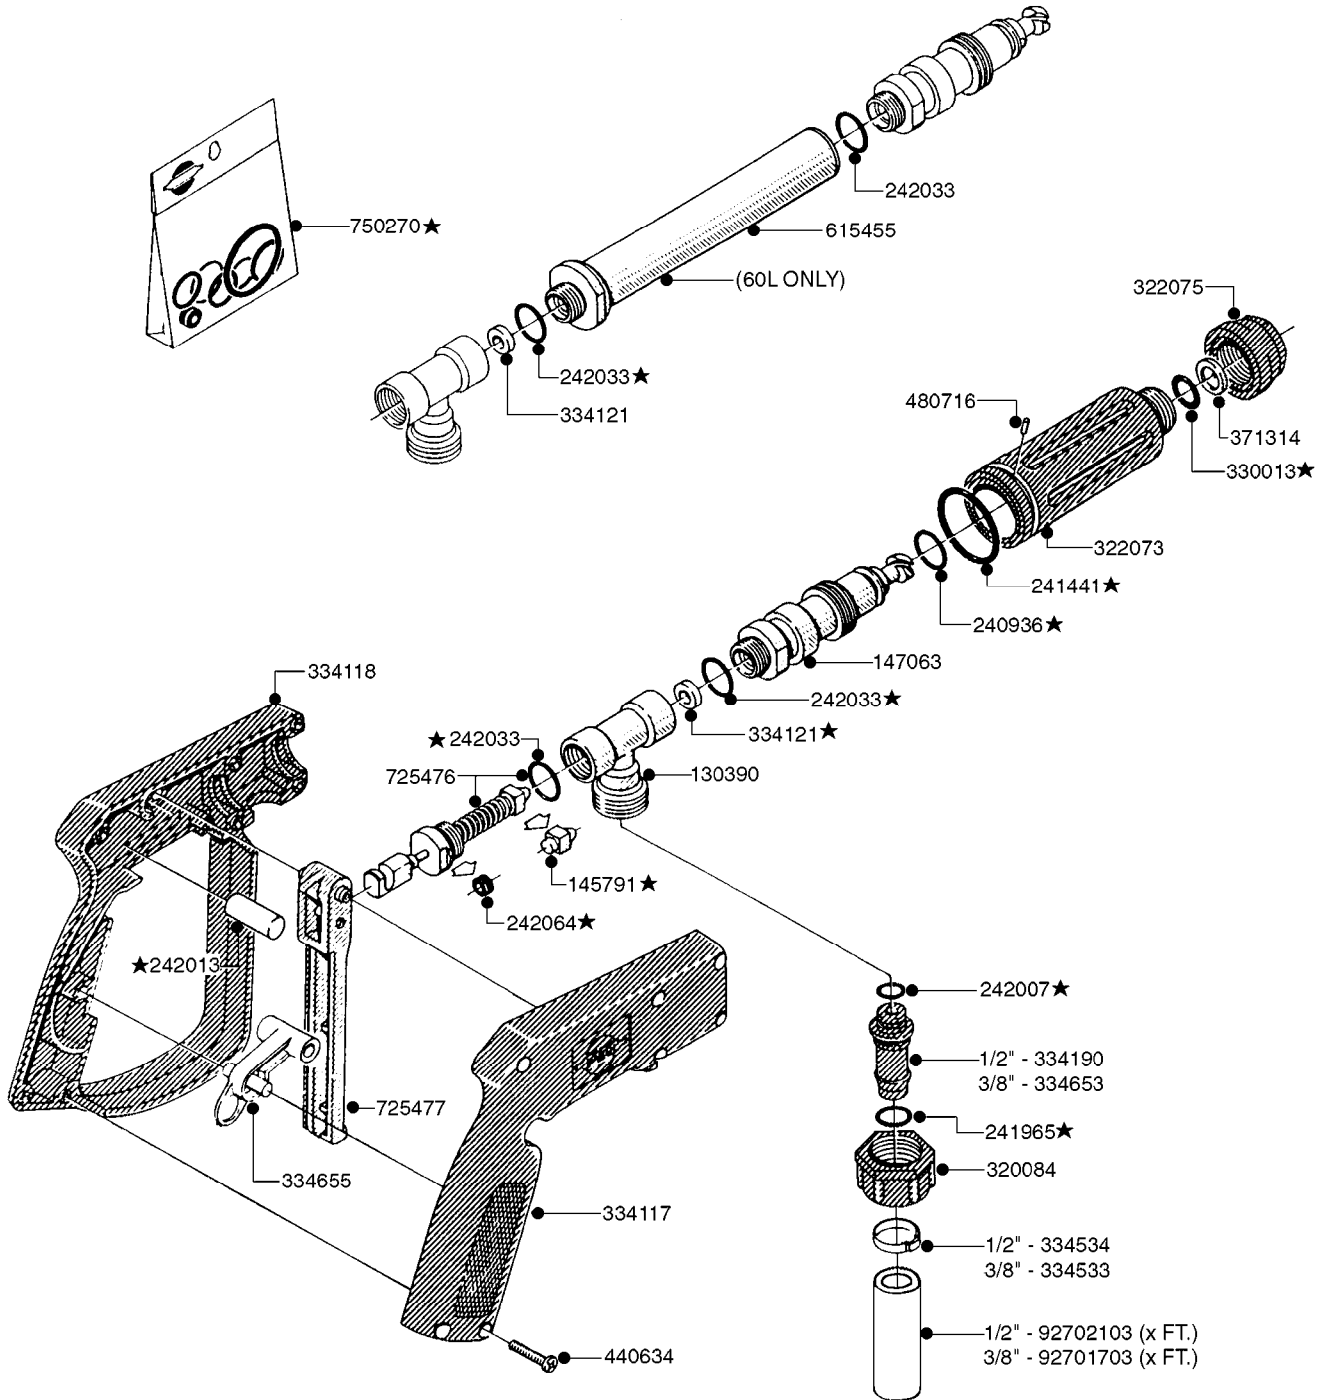

COMPLETE ASSEMBLY:
843197 - 60L
843196 - 60S

COMPLETE ASSEMBLIES
WHOLEGOODS ITEMS

K0480

HANDGUN TYPE 60S/60L POST 95
K0480-HIN, 01:01:16

Page 1
Date 07.02.2020 8:39

parts-n°	order qty	description
130390	1	TEE 3/8'X 1/2' BSP F.TYPE 60S
145791	1	CONE FOR ON/OFF
147063	1	SWIRL F.SPRAY GUN TYPE 60
240936	1	O-RING D13.3X2.4 NITRIL
241441	1	O-RING D29.3X3
241965	1	O-RING Ø12.1 X 1.6 NITRILE
242007	1	O-RING Ø9.1 X 1.6 NITRILE
242013	1	SPRING RUBBER F/TRIGGER
242033	1	O-RING Ø14.1 X 1.6 NITRILE
242064	1	SLEEVE RUBBER 3X8X4MM
320084	1	FITT.DK NUT 1/2" BSP
322073	1	HOUSING F.SWIRL TYPE 60S H.G.
322075	1	HOUSING F. NOZZLE
330013	1	O-RING 2.5 X 10 PUR
334117	1	HANDLE PIECE RIGHT F.60S/60L
334118	1	HANDLE PIECE LEFT F.60S/60L
334121	1	SEAT FOR ON-OFF TYPE
334190	1	FITT.DK HB 1/2' F. PISTOL 60S
334533	1	CLAMP HOSE PLASTIC 3/8"
334534	1	CLAMP HOSE PLASTIC 1/2"
334653	1	FITT.DK HB 3/8' F.HANDGUN
334655	1	TRIGGER SAFETY F.60S/60L GUN
371314	1	NOZZLE CERAMIC 1099-20
440634	1	SCREW 5/8"
480716	1	PIN D3X6 STAINLESS
615455	1	TUBE F.LANCE TYPE 60L
725476	1	SPINDLE
725477	1	TRIGGER
750270	1	GASKET KIT F.SPRAY GUN
843196	1	SPRAY GUN KIT TYPE 60 SHORT
843197	1	HANDGUN KIT TYPE 60 LONG
92701703	1	HOSE R X3/8" X300PSI WP X0012"
92702103	1	HOSE R X1/2" X300PSI WP X0012"