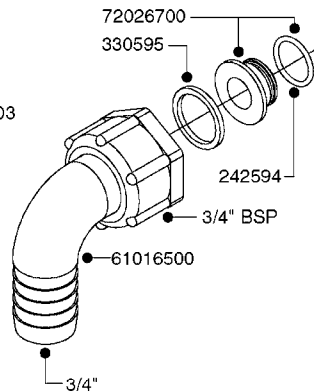

**L0040**

FITTINGS - NIPPLES & ELBOWS  
L0040-HIN, 01:01:16

Page 1

Date 07.02.2020 8:39

parts-n°	order qty	description
10530803	1	FITT.PO.SE 2.00X2.00 45 DEG.
320191	1	FITT.DK ELB 3/8' BSP 45 DEGREE
320482	1	FITT.DK ELB. 1/2" BSP 60 DEG.
320596	1	FITT.DK ELB 3/8'-1/2'BSP 45DEG
320607	1	FITT.DK HN 3/8M X 3/8F BSP LNG
320633	1	FITT.DK HN 3/8"M X 3/8"F BSP
321451	1	FITT.DK ELB.1-1/2 X1-1/4 80DEG
321532	1	FITT.DK REDUC 3/4' X 1/2' BSP
390233	1	FITT.DK REDUC 1-1/2" X 1" BSP

**L0050**

parts-n°	order qty	description
242594	1	O-RING D14 X 1.78 SCH.70-EPDM
320294	1	FITT.DK TEE 3/8X3/8HB X1/2"BSP
320305	1	FITT.DK HB 3/4'- 3/4' BSP
320386	1	FITT.DK TEE 3/8X3/8HB X3/8"BSP
320397	1	FITT.DK ELB 3/8"HB X 3/8" BSP
320401	1	FITT.DK TEE 1/2X1/2HB X1/2"BSP
320412	1	FITT.DK TEE 1/2X1/2HB X3/8'BSP
320423	1	FITT.DK ELB 1/2'HB X 3/8' BSP
320891	1	FITT.DK HB 3/8'- 3/8' BSP
320972	1	FITT.DK HB 5/16'- 1/4' BSP
322046	1	FITT.DK TEE 1/2X1/2HB X3/4'BSP
322048	1	FITT.DK TEE 3/4X3/4HB X3/4'BSP
330595	1	O-RING D24.6/D20X2.1 -3/4"
333137	1	FITT.DK CONN.1/2" F.NOZZ. DOUB
333141	1	FITT.DK CONN.1/2" F.NOZZ.SING
334041	1	FITT.DK CONN.3/4' F.NOZZ. SING
334042	1	FITT.DK CONN.3/4' F.NOZZ. DOUB
334195	1	FITT.DK ELB. 3/4"HB X 3/4"HB
10012103	1	FITT.PO.HB 1.25X1.50 IMB1012
10014003	1	FITT.PO.HB 1.25X1.25 IMB1010
10036903	1	FITT.PO.HB 1.50X1.50 IMB1212
28019303	1	FITTING HB ELB 3/4NPT-3/4HOSE
61016500	1	HOSE TAIL 3/4" 90°+RG CAP 3/4"
72026700	1	NOZZLE TUBE ADAPTER W/O-RING