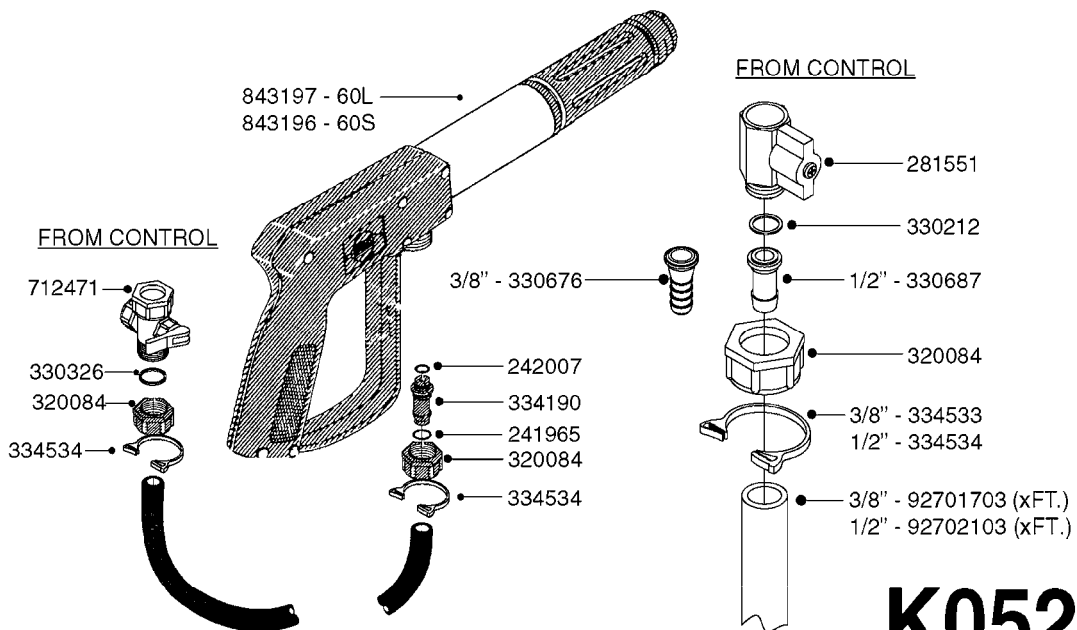

**K0520**

HOSE WRAPS  
K0520-HIN, 05:12:19

Page 1  
Date 07.02.2020 8:39

parts-n°	order qty	description
241965	1	O-RING Ø12.1 X 1.6 NITRILE
242007	1	O-RING Ø9.1 X 1.6 NITRILE
281551	1	BALL VALVE 1/2"
320084	1	FITT.DK NUT 1/2" BSP
330212	1	O-RING D19/D14X2.4 F.1/2"NUT
330326	1	O-RING D30/D24X2 F.1"NUT
330676	1	FITT.DK HB 3/8" F. 1/2" NUT
330687	1	FITT.DK HB 1/2" F. 1/2" NUT
334190	1	FITT.DK HB 1/2' F. PISTOL 60S
334533	1	CLAMP HOSE PLASTIC 3/8"
334534	1	CLAMP HOSE PLASTIC 1/2"
636223	1	POST 12 VOLT TR30
712471	1	AGITATION VALVE ASSY. ON/OFF
843196	1	SPRAY GUN KIT TYPE 60 SHORT
843197	1	HANDGUN KIT TYPE 60 LONG
10013403	1	BOLT HEX 3/8-16X1 1/4 HCS Z5
10013503	1	NUT HEX NC 3/8"
10178903	1	WRAP HOSE SIDE MOUNT PLATE
10179003	1	WRAP HOSE BOTTOM PLATE MOUNT
10179403	1	WRAP WELDMENT FOR HI101789
10179503	1	WRAP WELDMENT FOR HI101790
10225603	1	BKT.FOR HOSE WRAP MOUNT NL NK
10225703	1	WRAP HOSE BDL.BOTTOM PLATE
92701703	1	HOSE R X3/8" X300PSI WP X0012"
92702103	1	HOSE R X1/2" X300PSI WP X0012"