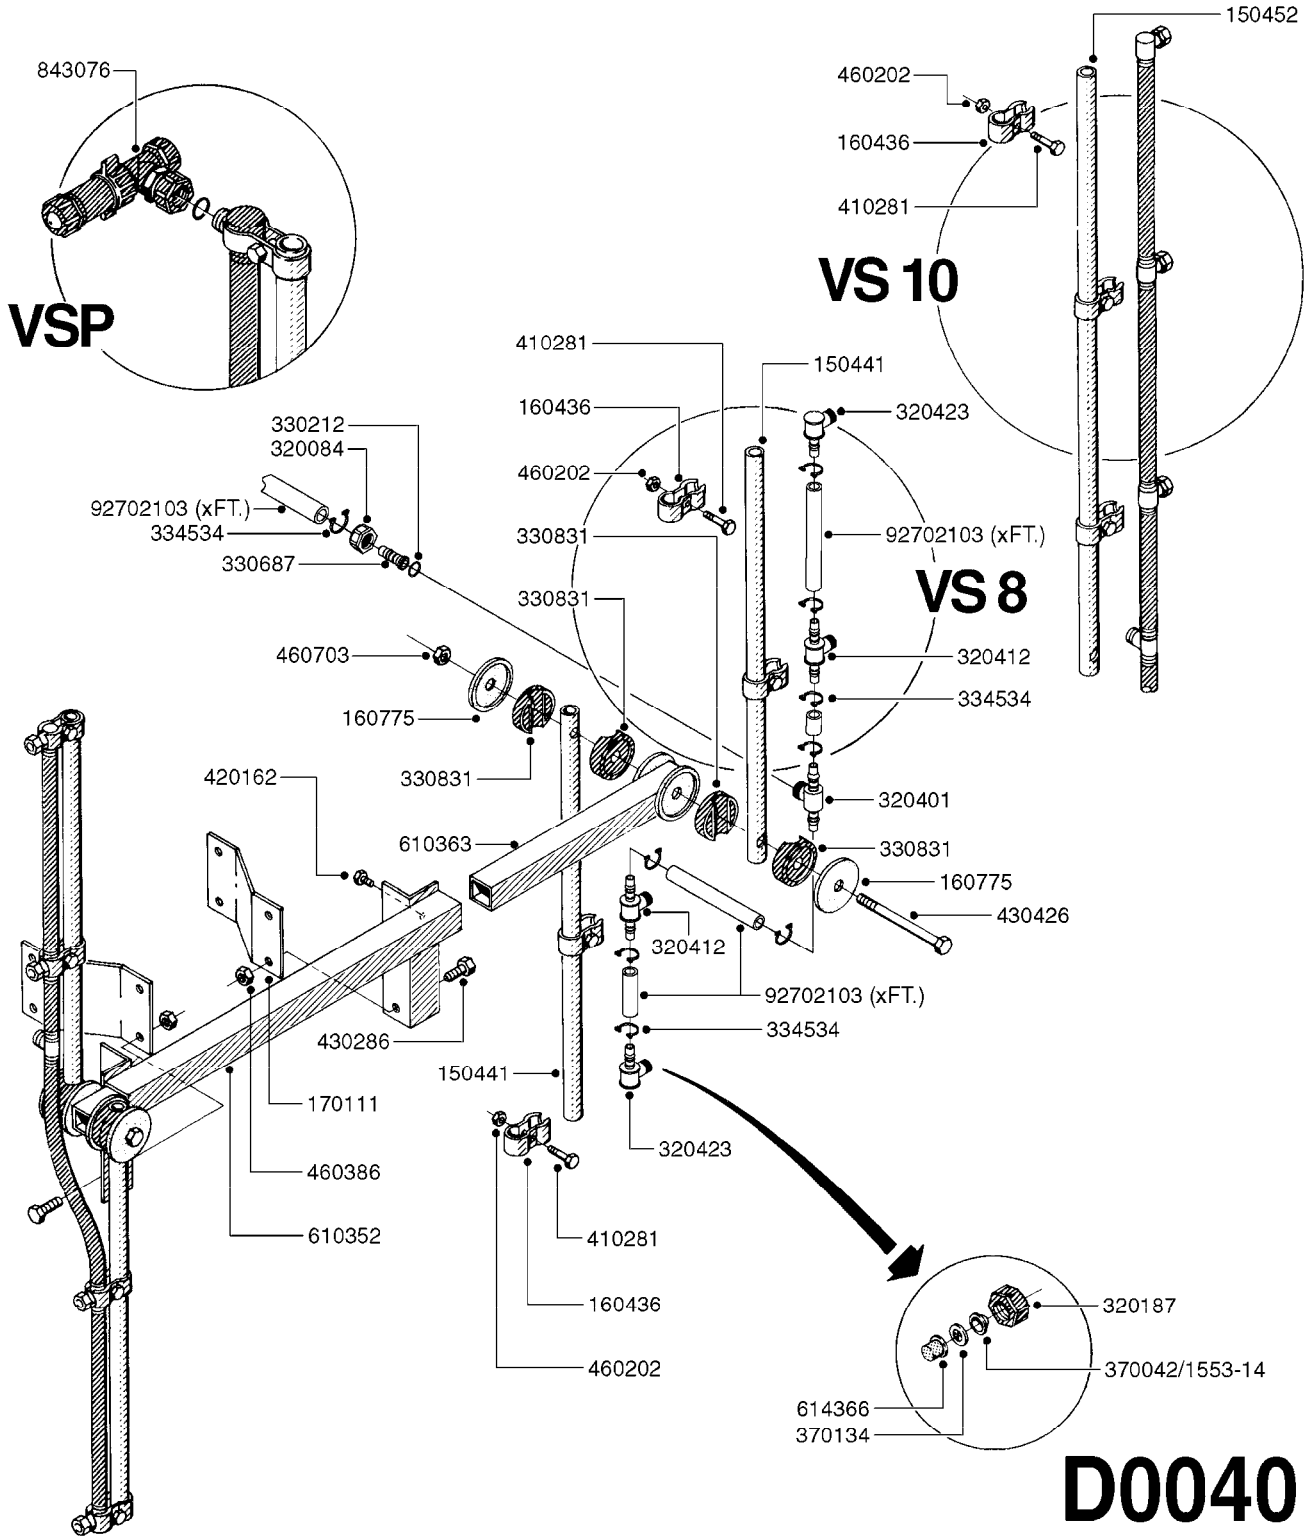

BOOM - VS-8 & VS-10
D0040-HIN, 01:01:16

Page 0
Date 07.02.2020 8:38

BOOM - VS-8 & VS-10
D0040-HIN, 01:01:16

Page 1

Date 07.02.2020 8:38

parts-n°	order qty	description
150441	1	BOOM WING OUT.SEC. WINE S630MM
150452	1	BOOM WING OUT.SEC. WINE S930MM
160436	1	PIPE BRANCH HOLDER D22,2
160775	1	WASHER F. FRICTION PLATE
170111	1	SUPP. ARM VIN S
320084	1	FITT.DK NUT 1/2" BSP
320187	1	FITT.DK CAP 3/8" BSP BLACK
320401	1	FITT.DK TEE 1/2X1/2HB X1/2"BSP
320412	1	FITT.DK TEE 1/2X1/2HB X3/8'BSP
320423	1	FITT.DK ELB 1/2'HB X 3/8' BSP
330212	1	O-RING D19/D14X2.4 F.1/2"NUT
330687	1	FITT.DK HB 1/2" F. 1/2" NUT
330831	1	FRICTION PLATE
334534	1	CLAMP HOSE PLASTIC 1/2"
370042	1	NOZZLE CONE JET 1553-14
370134	1	NOZZLE SWIRL 1554-GREY
410281	1	BOLT HEX 8.8 DEL M6X25 DIN933 A2
420162	1	BOLT HEX 8.8 DEL 3/8"x15MM
430286	1	BOLT HEX 8.8 DEL M12X30 FT
430426	1	BOLT HEX 8.8 DEL M12X130
460202	1	NUT HEX M6
460386	1	NUT HEX M12X1.75
460703	1	NUT HEX M12X1.75 LOCK DIN985A2 SS
610352	1	CENTER SECTION WINE S
610363	1	BOOM WING INNER SECTION
614366	1	FILTER 50 MESH F.NOZZLE BLUE
843076	1	SPR. PISTOL FOR BOOM (PLAST)
92702103	1	HOSE R X1/2" X300PSI WP X0012"