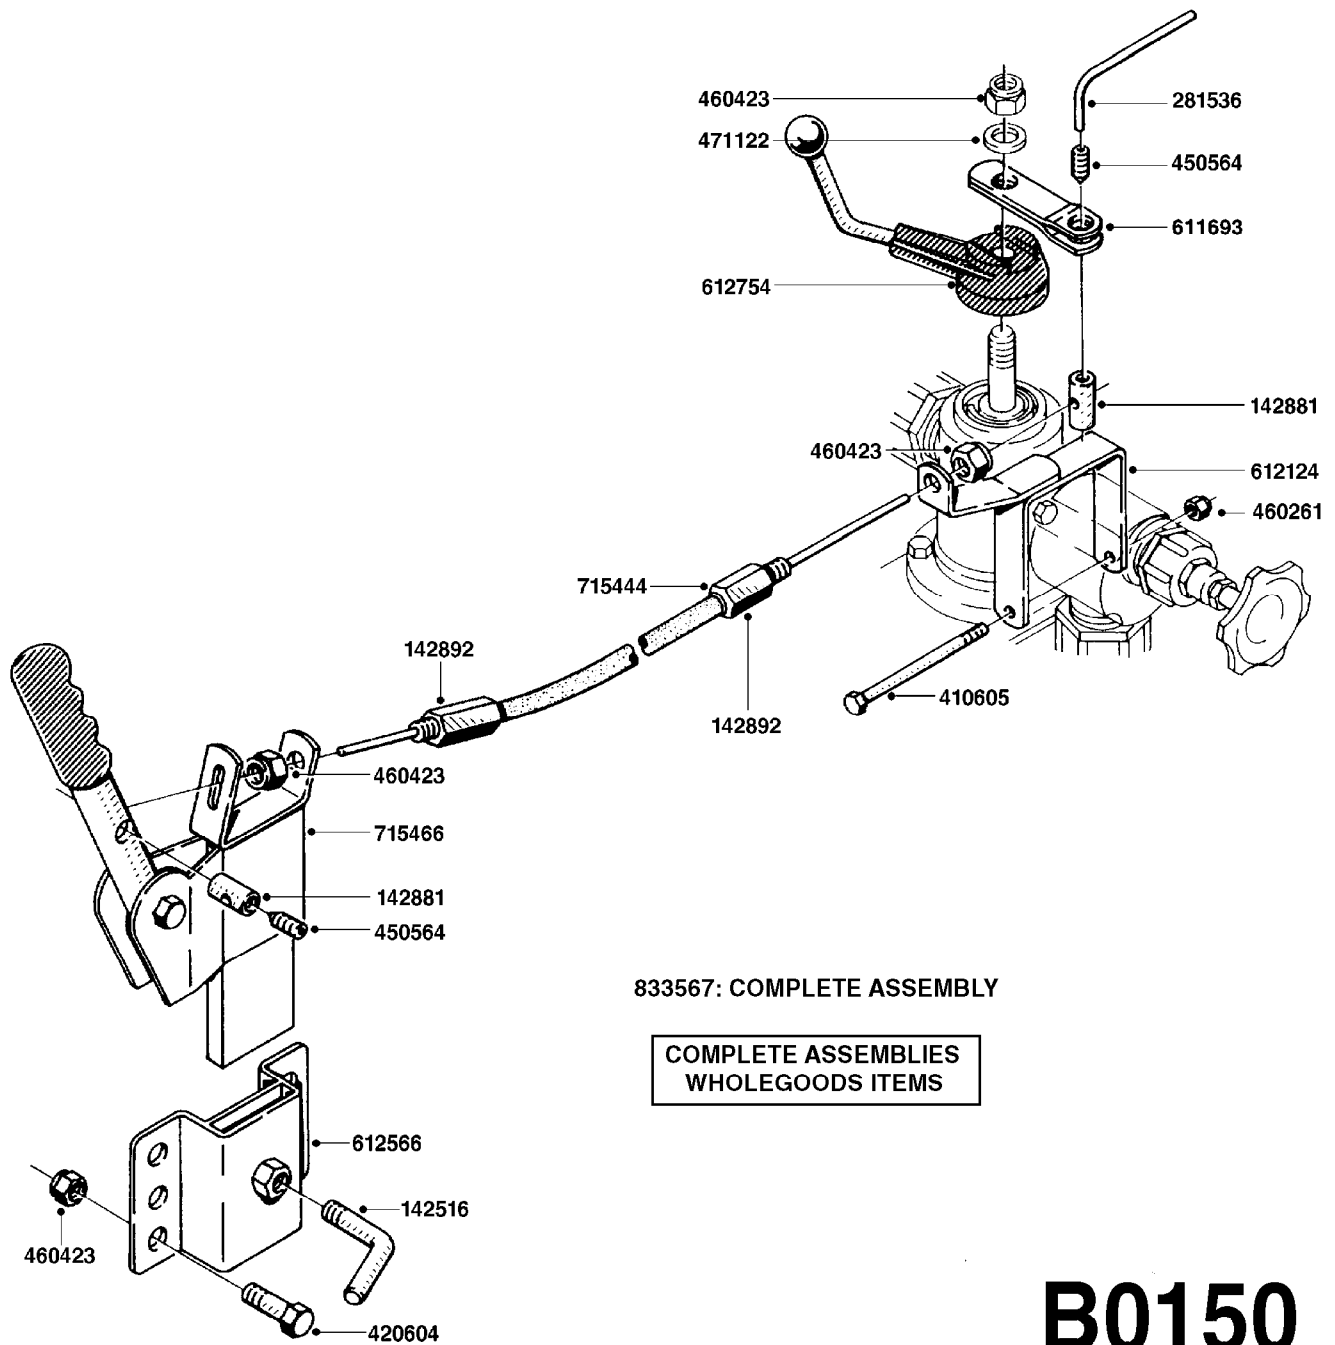

BK-180 REMOTE CONTROL CABLE
B0150-HIN, 01:01:16

Page 1

Date 07.02.2020 8:38

parts-n°	order qty	description
142516	1	SCREW SET M10 BENT F. LOCKING
142881	1	WIRE HOLDER FOR REMOTE CONTROL
142892	1	END NIPPLE F.REMOTE CABLE
281536	1	ALLEN WRENCH 3MM
410605	1	BOLT HEX 8.8 DEL M6X80
420604	1	BOLT HEX 8.8 DEL M10X25 FT DIN933
450564	1	SCREW M6X12 ALLEN
460261	1	NUT HEX M6X1.00 LOCK DIN985 A2 SS
460423	1	NUT HEX M10X1.50 LOCK DIN985A2 SS
471122	1	WASHER, M10, Ø20/10.5X 2.0, SS
611693	1	ARM FOR REMOTE CONTROL BK180
612124	1	BRACKET FOR OP.UNIT F REM.CTR
612566	1	MOUNT BRACKET F.FAN CABLE ASSY
612754	1	HANDLE FOR REMOTE CONTROL
715444	1	REMOTE CONTROL CABLE L=2000
715466	1	MOUNTING PLATE
833567	1	REMOTE CONTROL ON/OFF BK 180