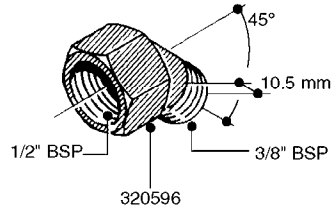

FITTINGS - HEXAGON NIPPLES  
L0030-HIN, 01:01:16

Page 0  
Date 07.02.2020 8:39

**L0030**

FITTINGS - HEXAGON NIPPLES  
L0030-HIN, 01:01:16

Page 1  
Date 07.02.2020 8:39

parts-n°	order qty	description
10015303	1	FITT.PO.HN 1.00X1.00 M1000
10425003	1	FITT.PO.HN 1.25X1.00 MCPHEE
320132	1	FITT.DK HN 1" BSP
320176	1	FITT.DK HN 3/8"X1/2" BSP
320445	1	FITT.DK HN 1/4"X3/8" BSP
320655	1	FITT.DK HN 1/2"-1/2" BSP
320692	1	FITT.DK HN 3/8'BSPX1/4'NPT
320703	1	FITT.DK HN 3/8BSP X1/2 &1/4NPT
320725	1	FITT.DK NIPPLE 3/8"-3/8" BSP
320902	1	FITT.DK HN 3/8'X 1/4' BSP
390232	1	FITT.DK HN 1-1/2' X 1-1/4' BSP
390276	1	FITT.DK HN 1'BSP