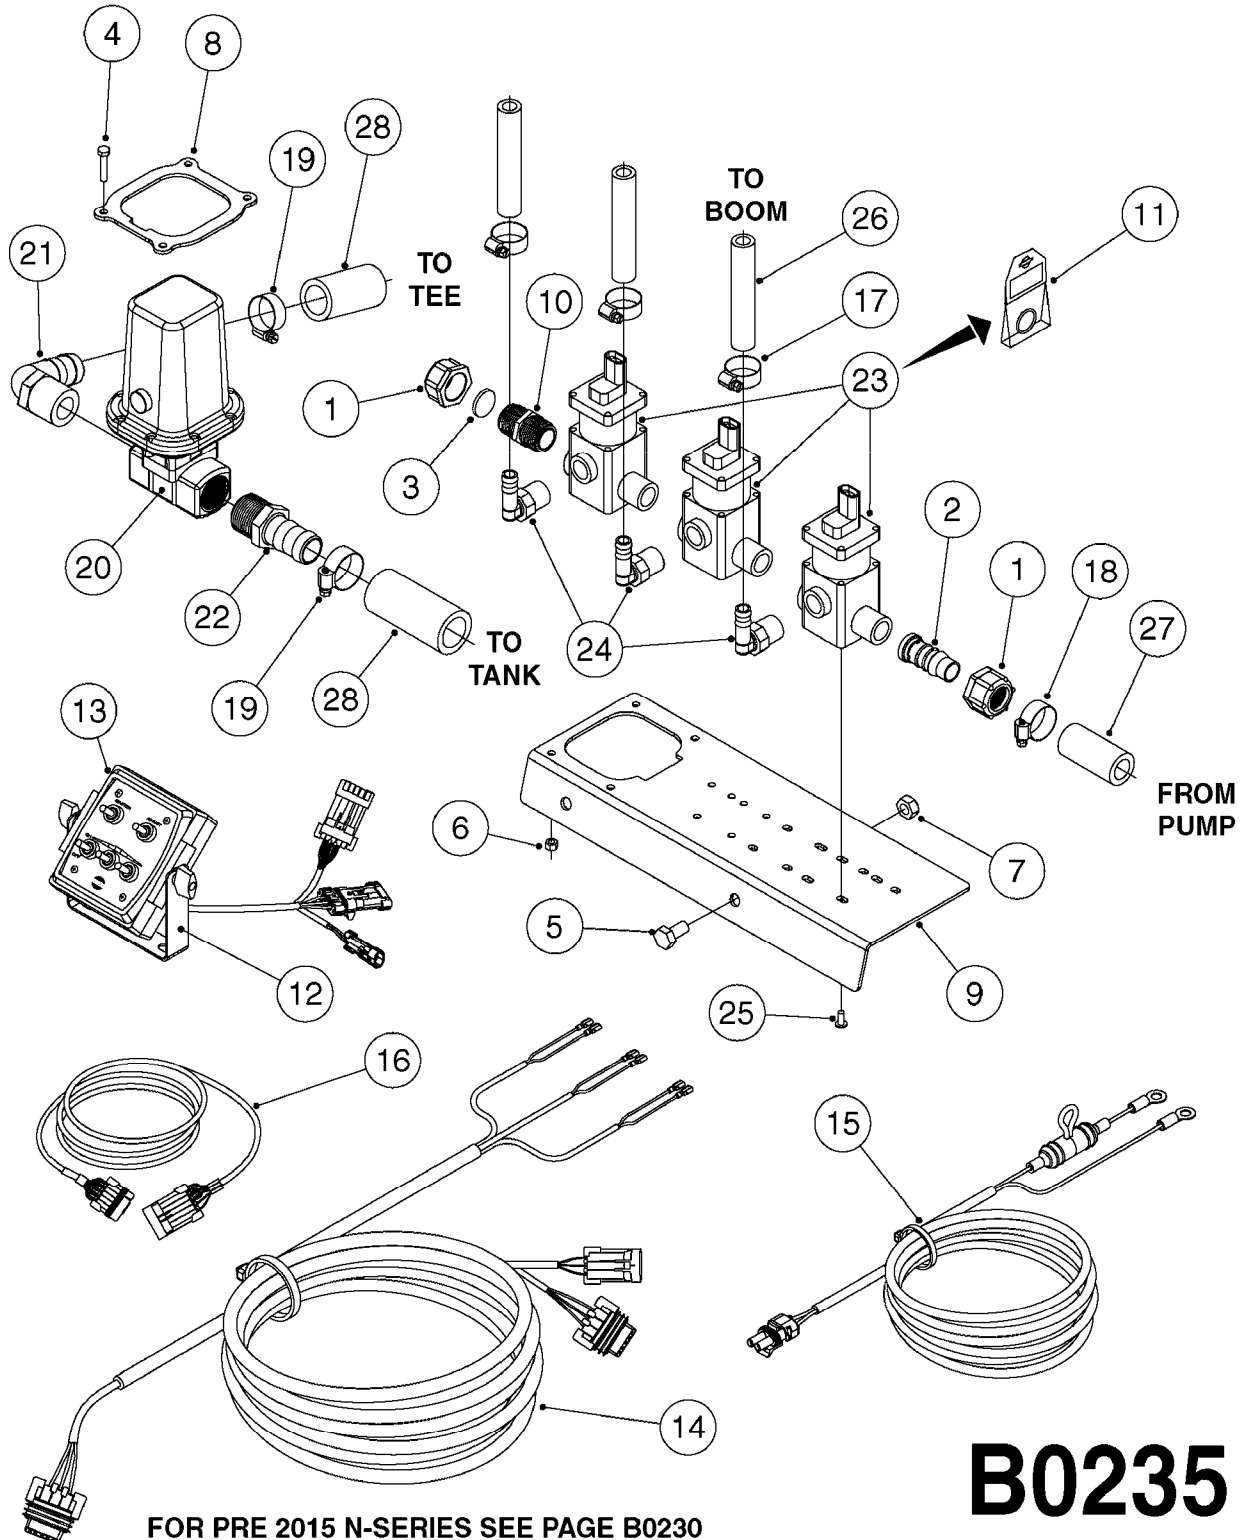

B0235

ELECTRIC SOLENOID N-SERIES
2015
B0235-HIN, 15:08:19

Page 1
Date 07.02.2020 8:38

Pos.	parts-n°	order qty	description
1	320283	1	FITT.DK NUT 3/4"BSP
2	330691	1	FITT.DK HB 3/4'F.3/4' NUT
3	390542	1	PLUG WASHER FOR 3/4'CAP NUT
4	410686	1	BOLT HEX 8.8 DEL M6X30
5	420626	1	BOLT HEX 8.8 DEL M10X20 FT
6	460261	1	NUT HEX M6X1.00 LOCK DIN985 A2 SS
7	460423	1	NUT HEX M10X1.50 LOCK DIN985A2 SS
8	16231703	1	PLATE, FLAT, 1/8" 99X116, RED
9	16231903	1	BRACKET, EC CONTROL, N-SERIES '17, RED
10	23005703	1	FITT, 3/4" POLY NIPPLE
11	24004103	1	O-RING F.SOLENOID
12	26001503	1	HC FOAM MARKER CONSOLE MT.KIT
13	26010503	1	HARDI 3-SEC VAL CONTR CONSOLE
14	26010603	1	SPRAYMATE II HARDI BRANCH CABL
15	26010703	1	SPRAYMATE II BATTERY CABLE
16	26010803	1	SPRAYMATE II 15'10PIN M/P CABL
17	28029803	1	CLAMP HOSE GEAR P1/2" 6708
18	28029903	1	CLAMP HOSE GEAR P3/4"-S1" 6712
19	28030003	1	CLAMP HOSE GEAR P1" 6716
20	28032903	1	SPRAYMATE II 1"SERVOVALV 150M
21	28033803	1	FITTING, 1"X1"NPT 90° ELBOW
22	28039203	1	FITTING, 1" NPT/BARB BANJO
23	28085803	1	SOLENOID VALVE, TIR, 3/4X1/2X3/4
24	28093603	1	FITTING, 1/2"MPT X 1/2" HB 90
25	44076200	1	SCREW WN5451 5X16 SS TORX
26	92702103	1	HOSE R X1/2" X300PSI WP X0012"
27	92703203	1	HOSE R X3/4" X300PSI WP X0012"
28	92712403	1	HOSE R X1" X300PSI WP X0012"