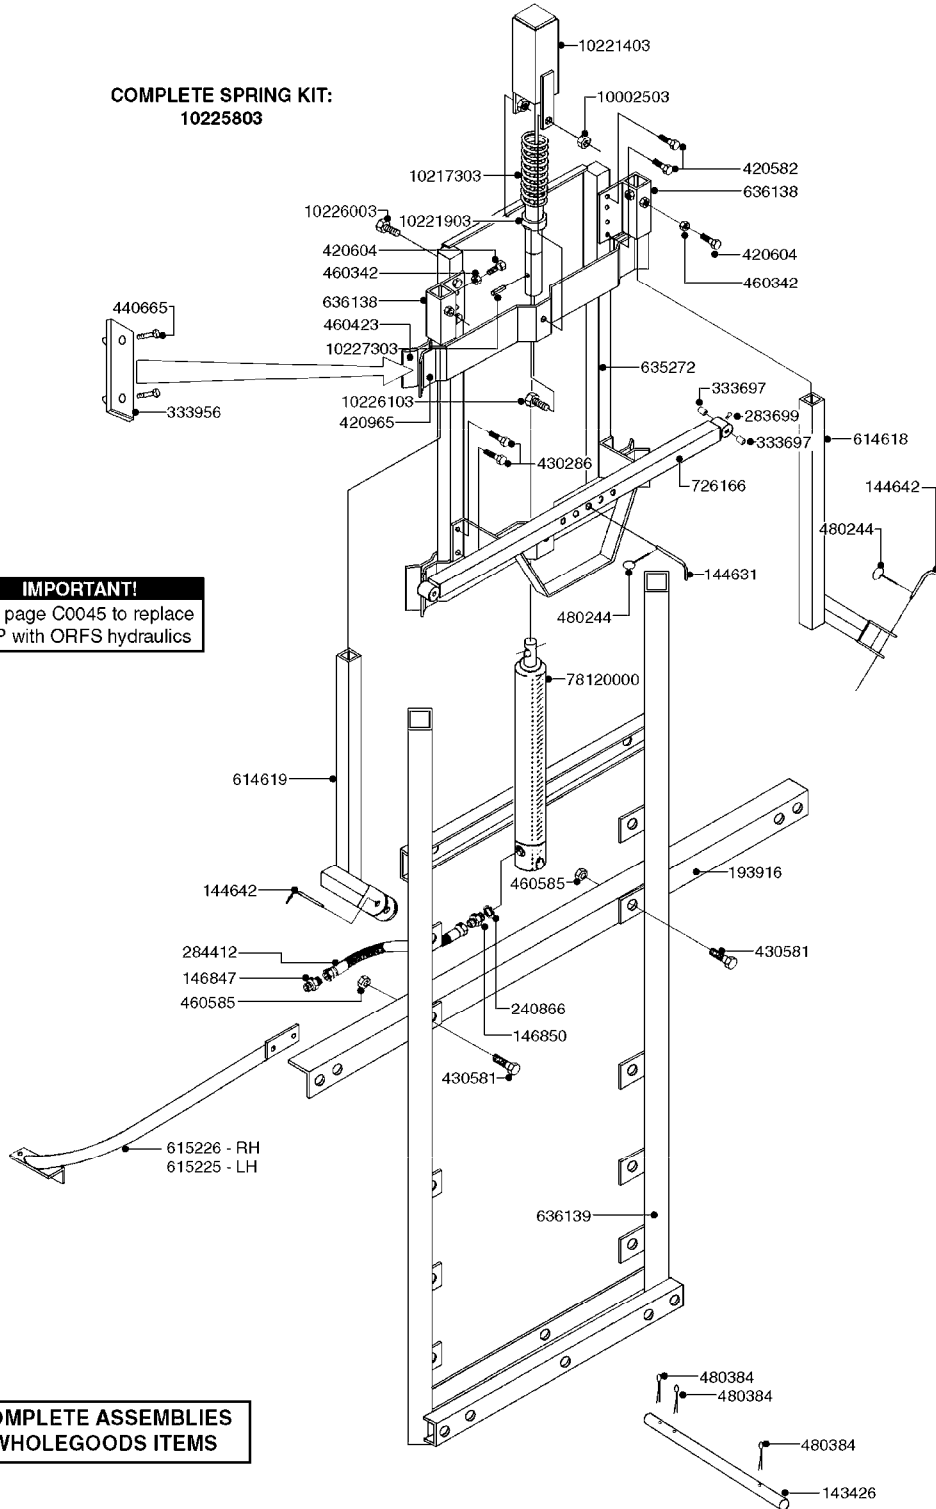

BOOM - MB H-FRAME HL
D0180-HIN, 31:03:16

Page

0

Date

07.02.2020

8:38

BOOM - MB H-FRAME HL
D0180-HIN, 31:03:16

Page 1

Date 07.02.2020 8:38

parts-n°	order qty	description
143426	1	PIN 20x160mm F/HYD/CYL.
144631	1	LOCKING PAWL
144642	1	LOCKING PAWL D10X65MM
146847	1	HEX NIPPLE 1/2"X3/8"
146850	1	HEX NIPPLE 3/8"x3/8" - 1.8mm
193916	1	ANGLE IRON FOR MB BOOM BKTS.
240866	1	DOWTYSEAL 3/8"
283699	1	GREASE NIPPLE M6X1
284412	1	HOSE HY 3/8" X 315" STR+STR
333697	1	BUSHING D22/D16x25
333956	1	SLIDE SHOE 91X25X10
420582	1	BOLT HEX 8.8 DEL M8X20 FT A2
420604	1	BOLT HEX 8.8 DEL M10X25 FT DIN933
420965	1	M10X40 MACHINE SCREW STAINLESS
430286	1	BOLT HEX 8.8 DEL M12X30 FT
430581	1	BOLT HEX 8.8 DEL M16X40 FT
440665	1	SCREW M4.2X16 STAINLESS
460342	1	NUT HEX M10 DEL DIN934
460423	1	NUT HEX M10X1.50 LOCK DIN985A2 SS
460585	1	LOCKING NUT M16 DIN985 A2 SS
480244	1	PIN SNAP D4.5
480384	1	PIN COTTER 3/16 x 1-1/2"
614618	1	TRANS BRKT. F/MB BOOM (SHORT)
614619	1	TRANS BRKT. F/MB BOOM (LONG)
615225	1	SIDE BRACE LEFT 500 EAGLE
615226	1	SIDE BRACE RIGHT 500 EAGLE
635272	1	SLIDE
636138	1	BRACKET
636139	1	H FRAME HY LIFT 300/500 MB
726166	1	TRAPEZE FRAME
10002503	1	NUT HEX NC 1/2"
10217303	1	SPRING FOR 45/50 MB HY LIFT
10221403	1	BOX W/M F.SPRING 45/50 MB HY
10221903	1	SLEEVE W/M F.45/50 MB HY
10225803	1	SPRING KIT FOR MB HYDRAULIC
10226003	1	BOLT HEX 3/8 NC GR.5 00.75"
10226103	1	BOLT HEX 1/2 NC GR.2 01.00"
10227303	1	PIN ROLL 3/16 X 1.25
78120000	1	CYL.TELESCOPING Ø50/40/25_1100