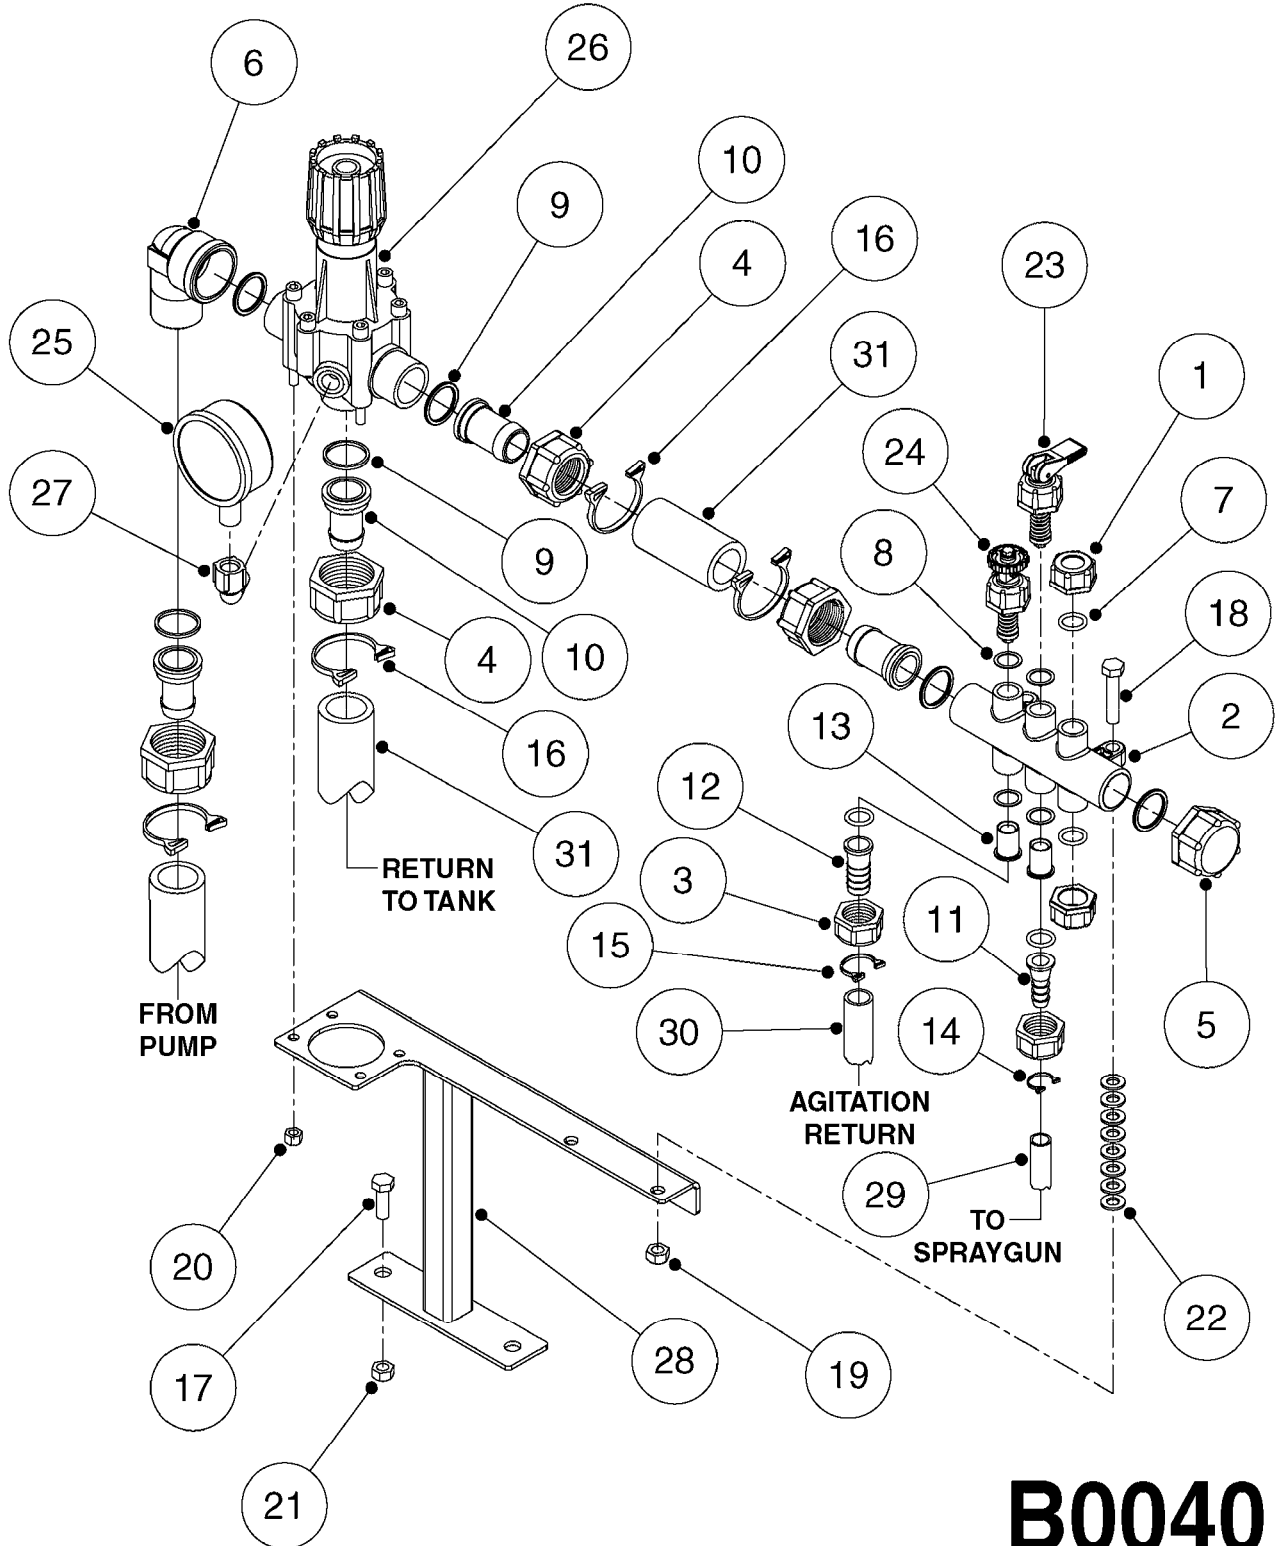

B0040

CONTROL - ATV/N-SERIES
B0040-HIN, 16:07:18

Page 1

Date 07.02.2020 8:38

Pos.	parts-n°	order qty	description
1	320047	1	FITT.DK CAPNUT 1/2" BSP
2	320073	1	DISTRIBUTOR HOUSING 1/2"
3	320084	1	FITT.DK NUT 1/2" BSP
4	320095	1	FITT.DK NUT 1" BSP
5	320106	1	FITT.DK CAPNUT 1" BSP
6	322138	1	FITT.DK ELB 1"M X 1"F BSP
7	330212	1	O-RING D19/D14X2.4 F.1/2"NUT
8	330315	1	O-RING D18.4/D13X.6
9	330326	1	O-RING D30/D24X2 F.1"NUT
10	330341	1	FITT.DK HB 1" F. 1" NUT
11	330676	1	FITT.DK HB 3/8" F. 1/2" NUT
12	330687	1	FITT.DK HB 1/2" F. 1/2" NUT
13	331111	1	VALVE SEAT FOR 1/2" DISTRIBUT.
14	334533	1	CLAMP HOSE PLASTIC 3/8"
16	334534	1	CLAMP HOSE PLASTIC 1/2"
16	334680	1	CLAMP HOSE PLASTIC 1"
17	420604	1	BOLT HEX 8.8 DEL M10X25 FT DIN933
18	420744	1	BOLT HEX 8.8 DEL M8X40
19	460143	1	SELF LOCK NUT M8 SST A2 DIN985
20	460261	1	NUT HEX M6X1.00 LOCK DIN985 A2 SS
21	460423	1	NUT HEX M10X1.50 LOCK DIN985A2 SS
22	471126	1	WASHER, M8, Ø16/ 8.4X 1.6, SS
23	709741	1	VALVE ASSY. 1/2" FLIP LEVER
24	724530	1	THUMB WHEEL FOR AGITATION
25	28026203	1	GAUGE 200PSI/BR, 2.5"1/4BSP-BTM
26	28027603	1	VALVE PRESS CTRL RELIEF 1"BSPM
27	28033103	1	ELBOW, STREET, POLY 1/4"-18NPT
28	63026203	1	CONTROL POST, ATV SPRAYER
29	92701703	1	HOSE R X3/8" X300PSI WP X0012"
30	92702103	1	HOSE R X1/2" X300PSI WP X0012"
31	92712403	1	HOSE R X1" X300PSI WP X0012"