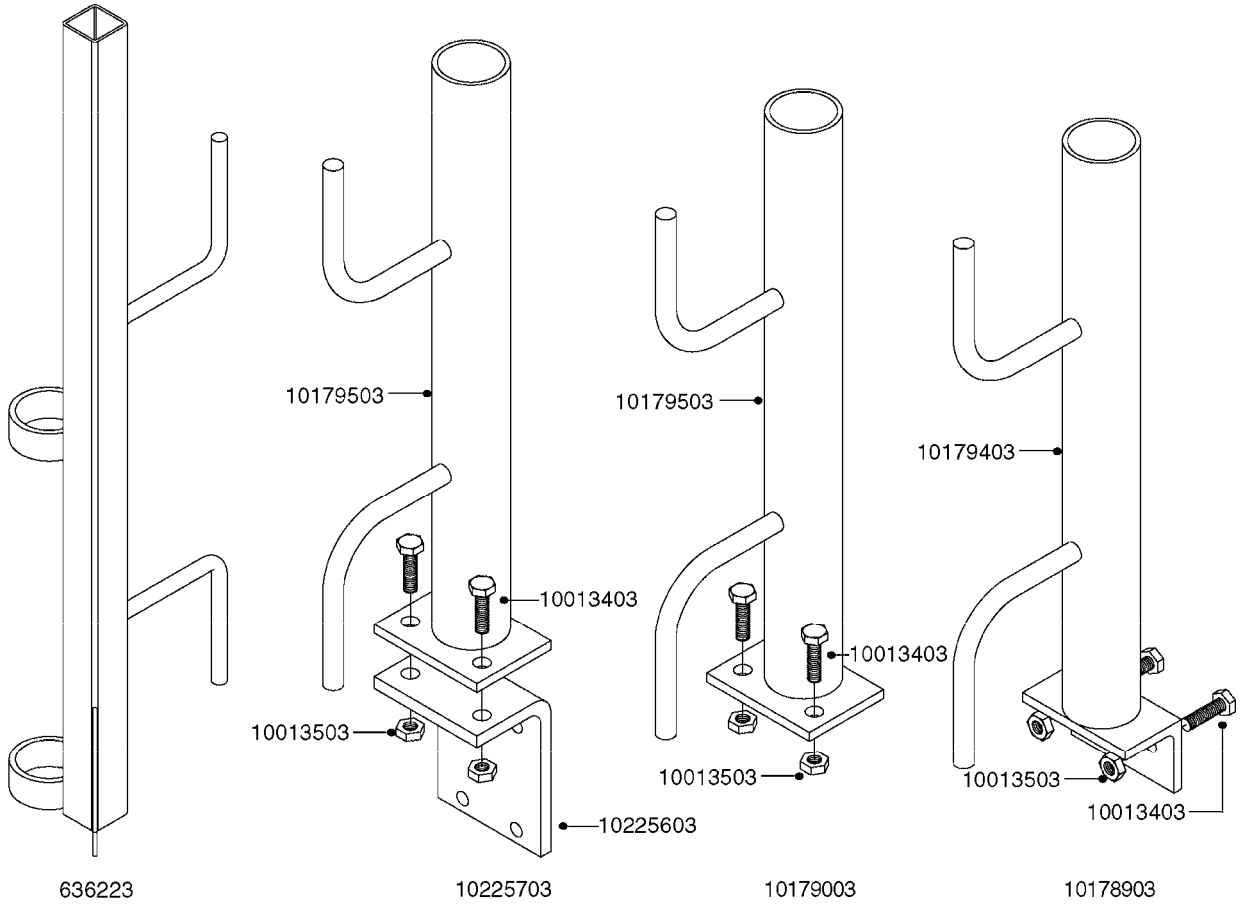

**K0520**

HOSE WRAPS  
K0520-HIN, 05:12:19

Page 1  
Date 07.02.2020 8:39

parts-n°	order qty	description
241965	1	O-RING Ø12.1 X 1.6 NITRILE
242007	1	O-RING Ø9.1 X 1.6 NITRILE
281551	1	BALL VALVE 1/2"
320084	1	FITT.DK NUT 1/2" BSP
330212	1	O-RING D19/D14X2.4 F.1/2"NUT
330326	1	O-RING D30/D24X2 F.1"NUT
330676	1	FITT.DK HB 3/8" F. 1/2" NUT
330687	1	FITT.DK HB 1/2" F. 1/2" NUT
334190	1	FITT.DK HB 1/2' F. PISTOL 60S
334533	1	CLAMP HOSE PLASTIC 3/8"
334534	1	CLAMP HOSE PLASTIC 1/2"
636223	1	POST 12 VOLT TR30
712471	1	AGITATION VALVE ASSY. ON/OFF
843196	1	SPRAY GUN KIT TYPE 60 SHORT
843197	1	HANDGUN KIT TYPE 60 LONG
10013403	1	BOLT HEX 3/8-16X1 1/4 HCS Z5
10013503	1	NUT HEX NC 3/8"
10178903	1	WRAP HOSE SIDE MOUNT PLATE
10179003	1	WRAP HOSE BOTTOM PLATE MOUNT
10179403	1	WRAP WELDMENT FOR HI101789
10179503	1	WRAP WELDMENT FOR HI101790
10225603	1	BKT.FOR HOSE WRAP MOUNT NL NK
10225703	1	WRAP HOSE BDL.BOTTOM PLATE
92701703	1	HOSE R X3/8" X300PSI WP X0012"
92702103	1	HOSE R X1/2" X300PSI WP X0012"