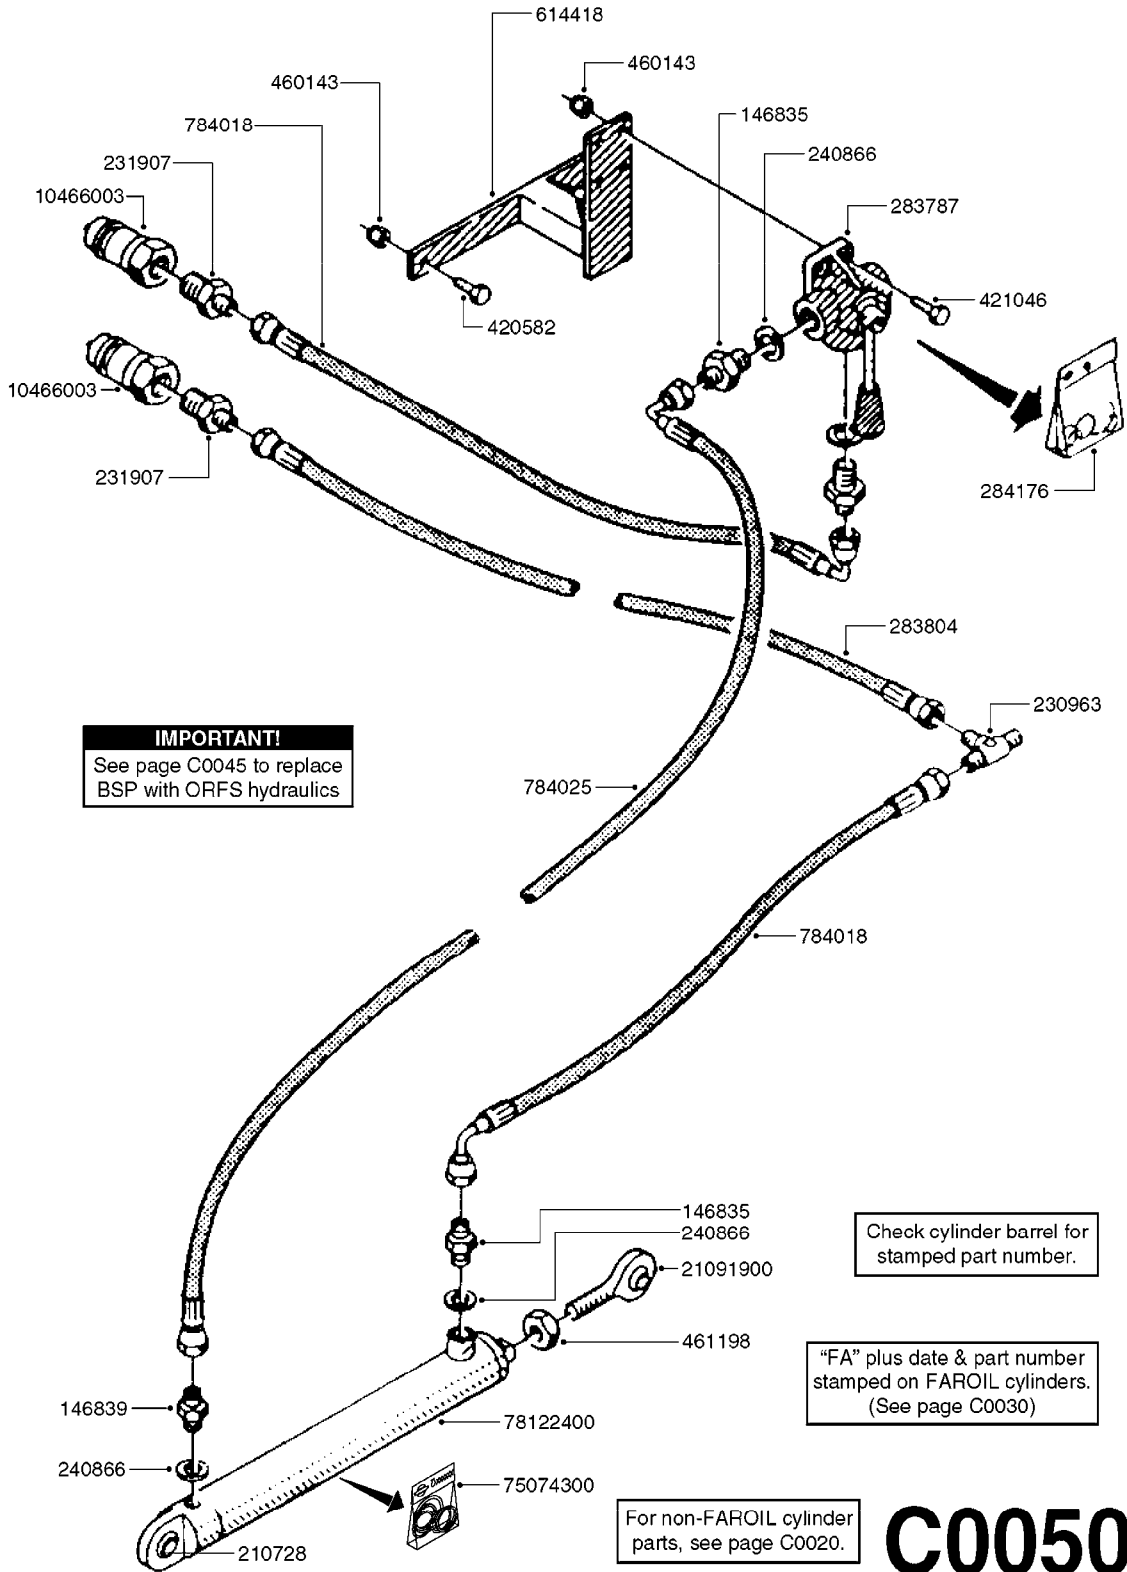

IMPORTANT!
See page C0045 to replace
BSP with ORFS hydraulics

Check cylinder barrel for
stamped part number.

"FA" plus date & part number
stamped on FAROIL cylinders.
(See page C0030)

For non-FAROIL cylinder
parts, see page C0020.

C0050

HYDRAULICS - SB WING FOLD
C0050-HIN, 08:01:18

Page 1
Date 07.02.2020 8:38

parts-n°	order qty	description
146835	1	HEX NIPPLE 1/4" - 3/8" BSP
146839	1	HEX NIPPLE 1/4"X3/8" BSP 0.7MM
210728	1	BEARING F.LINK HEAD M17
230963	1	TEE 1/4"M X 1/4"M X 1/4"M BSP
231907	1	HEX NIPPLE 1/4"BSP X 1/2"NPT
240866	1	DOWTYSEAL 3/8"
283787	1	VALVE HY 3 WAY F.VARIANT
283804	1	HOSE HY X 1/4 X 090.5'
284176	1	O-RINGS KIT F/HY-VALVE 283787
420582	1	BOLT HEX 8.8 DEL M8X20 FT A2
421046	1	BOLT HEX M8X25/25 A2 SS DIN933
460143	1	SELF LOCK NUT M8 SST A2 DIN985
461198	1	NUT HEX M16X2 JAMB
614418	1	BRACKET HY-VALVE
784018	1	HOSE HY X 1/4 X 029.5"STR+ELB
784025	1	HOSE HY X 1/4" x 86.6"STR+ELB
10466003	1	COUPLER PIONEER 8010-04 1/2NPT
21091900	1	LINK HEAD M16 x D17 DELTA
75074300	1	SEALKIT78122000/23-25/30-32/46
78122400	1	DOUBLE CYLINDER D 40/20-300