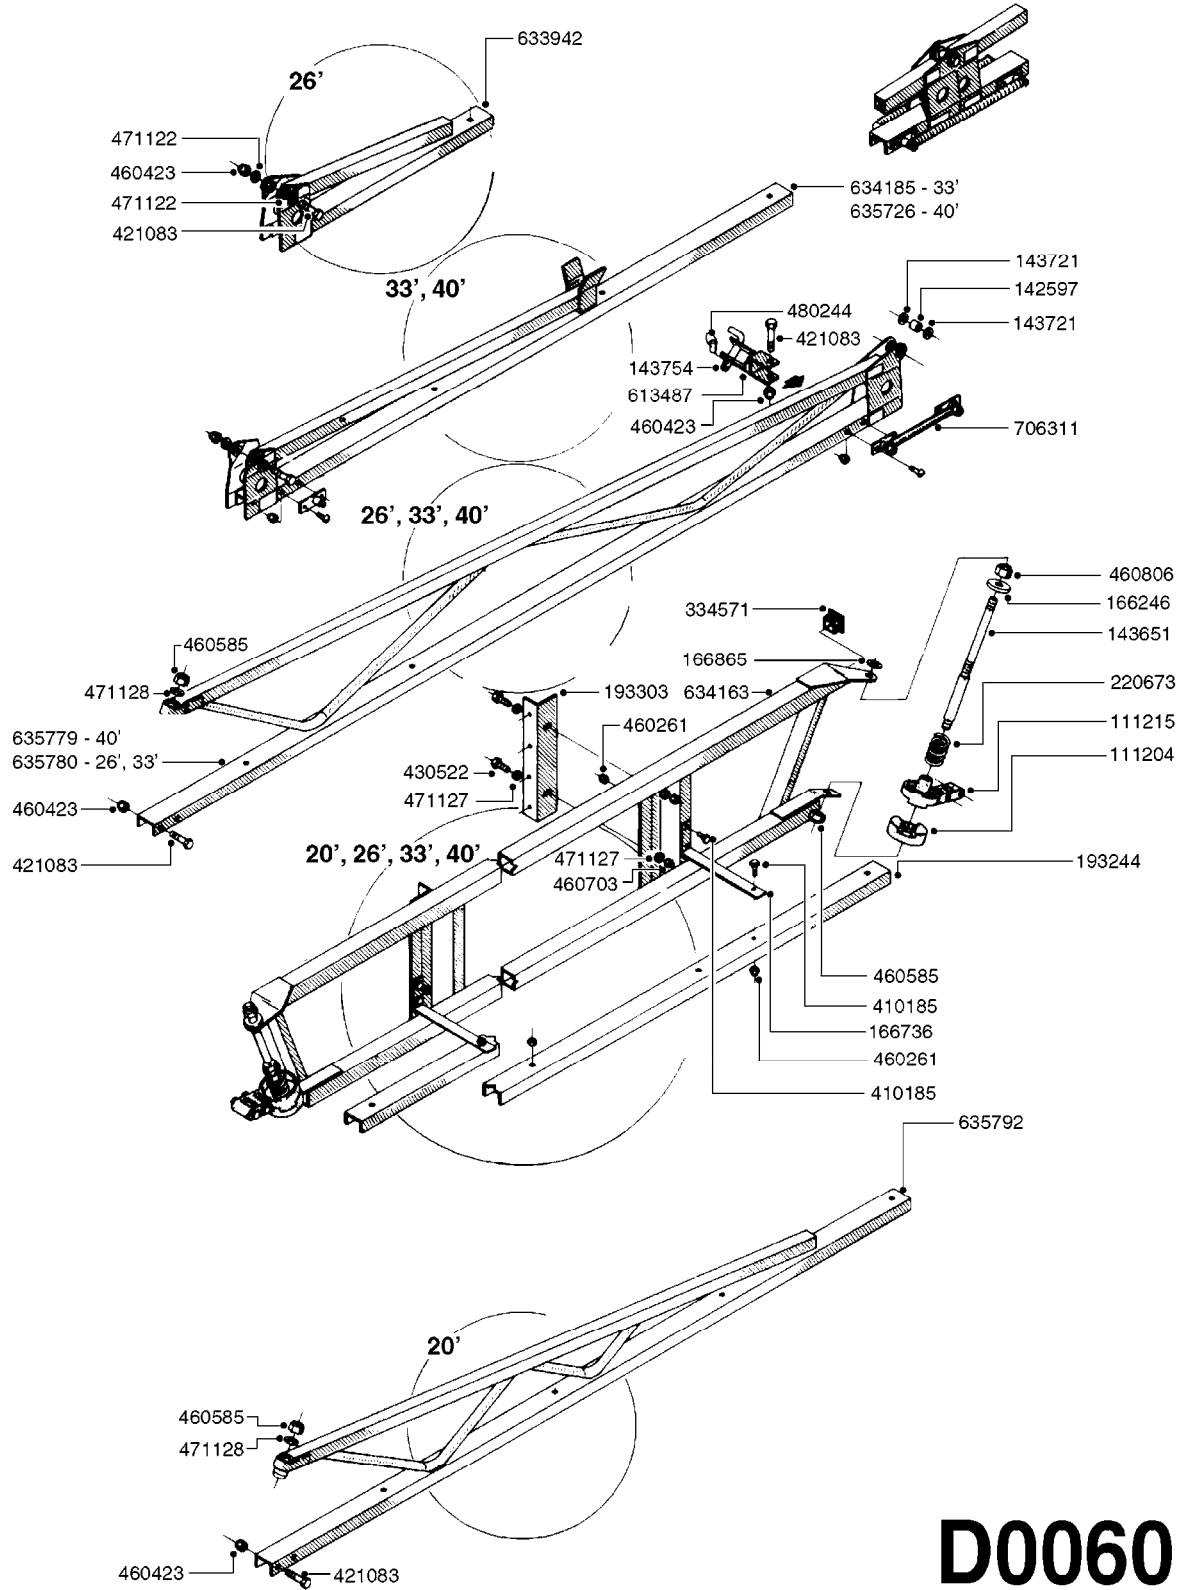

BOOM - SB 20' 26' 33' 40'
D0060-HIN, 18:12:19

Page 0
Date 07.02.2020 8:38

BOOM - SB 20' 26' 33' 40'
D0060-HIN, 18:12:19

Page 1
Date 07.02.2020 8:38

parts-n°	order qty	description
111204	1	CLAW CLUTCH/LOWER D80
111215	1	CLAW CLUTCH/UPPER D80
142597	1	DISTANCE TUBE
143651	1	AXLE M20/M16 L=355 F/BREAKAWAY
143721	1	FRICITION DISC FOR BOOM D30
143754	1	PIN D10 X 56
166246	1	WASHER CUP D53 F.SPRING
166736	1	CLAMP FOR SB BOOM
166865	1	WASHER D35/D25X2
193244	1	NOZZLE TRACK 6-8-10 M SB
193303	1	SUPPORTING ARM FOR SB BOOM
220673	1	SPRING F.PIVOT 100 X 51
334571	1	PLUG 40x40x2 F.SQ.TUBE
410185	1	BOLT HEX 8.8 DEL M6X16
421083	1	BOLT HEX 8.8 DEL M10X65
430522	1	BOLT HEX 8.8 DEL M12X25 FT
460261	1	NUT HEX M6X1.00 LOCK DIN985 A2 SS
460423	1	NUT HEX M10X1.50 LOCK DIN985A2 SS
460585	1	LOCKING NUT M16 DIN985 A2 SS
460703	1	NUT HEX M12X1.75 LOCK DIN985A2 SS
460806	1	NUT HEX M20X2.50 LOCK DIN985A2 SS
471122	1	WASHER, M10, Ø20/10.5X 2.0, SS
471127	1	WASHER, M12, Ø24/13X24X2.5 SS
471128	1	WASHER, M16, Ø30/17.0X 3.0, SS
480244	1	PIN SNAP D4.5
613487	1	TRANSPORT FITTINGS FOR SB BOOM
633942	1	OUTER BOOM WING 26', 28' SB
634163	1	CENTER SECTION - 20',26',33'
634185	1	BOOM WING OUTER PART 33' SB
635726	1	BOOM WING OUTER PART 40' SB
635779	1	INNER WING SECTION 40' SB
635780	1	INNER WING SEC. 26',28',33'SB
635792	1	BOOM WING - 20',21'SB-BOOM
706311	1	SPRING WITH HAND-GRIB