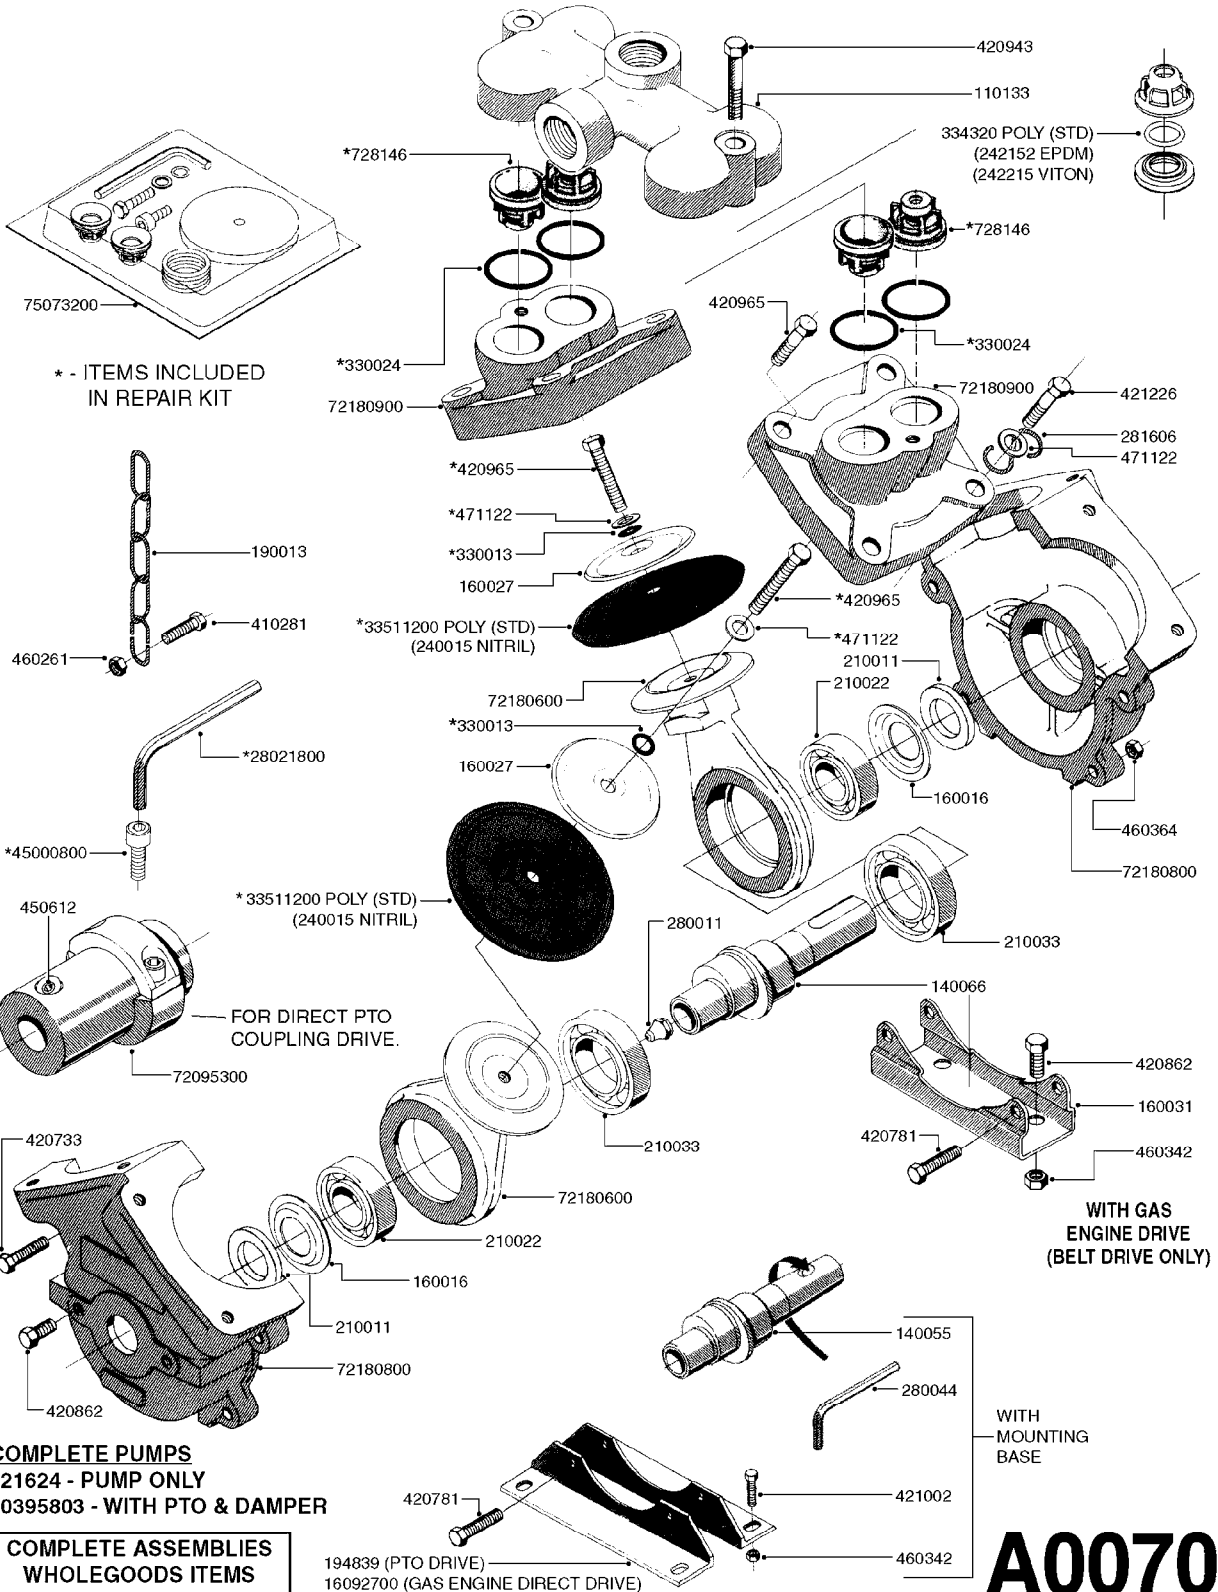

PUMP - 603
A0070-HIN, 01:01:16

COMPLETE PUMPS
821624 - PUMP ONLY
10395803 - WITH PTO & DAMPER

COMPLETE ASSEMBLIES
WHOLEGOODS ITEMS

A0070

PUMP - 603
A0070-HIN, 01:01:16

Page 1
Date 07.02.2020 8:38

parts-n°	order qty	description
110133	1	VALVE CHAMBER MOD 600 PAINTED
140055	1	CRANK SHAFT, MODEL 600
140066	1	CRANK SHAFT, MODEL 600/4
160016	1	DUST PLATE
160027	1	DIAPHRAGM UPPER DISC 500-600
160031	1	BASE PLATE MODEL 500-600
190013	1	CHAIN 35XL=800
194839	1	ANGLE IRON FOOT, M 500-600 RED
210011	1	SEAL FELT D39/23 X 4
210022	1	BEARING BALL 6205
210033	1	BEARING BALL 6007
240015	1	DIAPHRAGM MODEL 500-600 NITRIL
242152	1	O-RING D18.2X3 EPDM
242215	1	O-RING D18X3 VITON
280011	1	GREASE NIPPLE 1/8" SAE H TR
280044	1	KEY HEXAGON W6 3/16"
281606	1	S-HOOK GALVANIZED
330013	1	O-RING 2.5 X 10 PUR
330024	1	O-RING D41,1/D34.5 X 3,5
334320	1	O-RING D18X3 POLYURETHANE
410281	1	BOLT HEX 8.8 DEL M6X25 DIN933 A2
420733	1	BOLT HEX 8.8 DEL M8X40
420781	1	BOLT HEX 8.8 DEL M8X50
420862	1	BOLT HEX 8.8 DEL M10X16 FT
420943	1	BOLT HEX 8.8 DEL M10X50
420965	1	M10X40 MACHINE SCREW STAINLESS
421002	1	BOLT HEX 8.8 DEL M10X30 FT DIN933
421226	1	BOLT HEX 8.8 DEL M10X45
450612	1	SCREW M10X16 POINTED
460261	1	NUT HEX M6X1.00 LOCK DIN985 A2 SS
460342	1	NUT HEX M10 DEL DIN934
460364	1	NUT HU M8 A2 SS DIN934
471122	1	WASHER, M10, Ø20/10.5X 2.0, SS
728146	1	VALVE FOR 361(726890/707932)
821624	1	PUMP 603/7 W. FOOT TAPERED SHA
10395803	1	PUMP 603 C/W PTO 540 RPM
16092700	1	PUMP MOUNT PLATE TALL 500/600
28021800	1	KEY HEXAGON 8MM FOR M10
33511200	1	DIAPHRAGM 500-603 PUR 2006
45000800	1	BOLT ROUND M10X25
72095300	1	COUPLING 1-3/8" X 25, PAINTED
72180600	1	CONNECTING ROD FOR 503-603 M10
72180800	1	PUMP HOUSING 603 RED W/BOLTS
72180900	1	DIAPHRAGM COVER MOD. 600
75073200	1	PUMP KIT 603mm 06