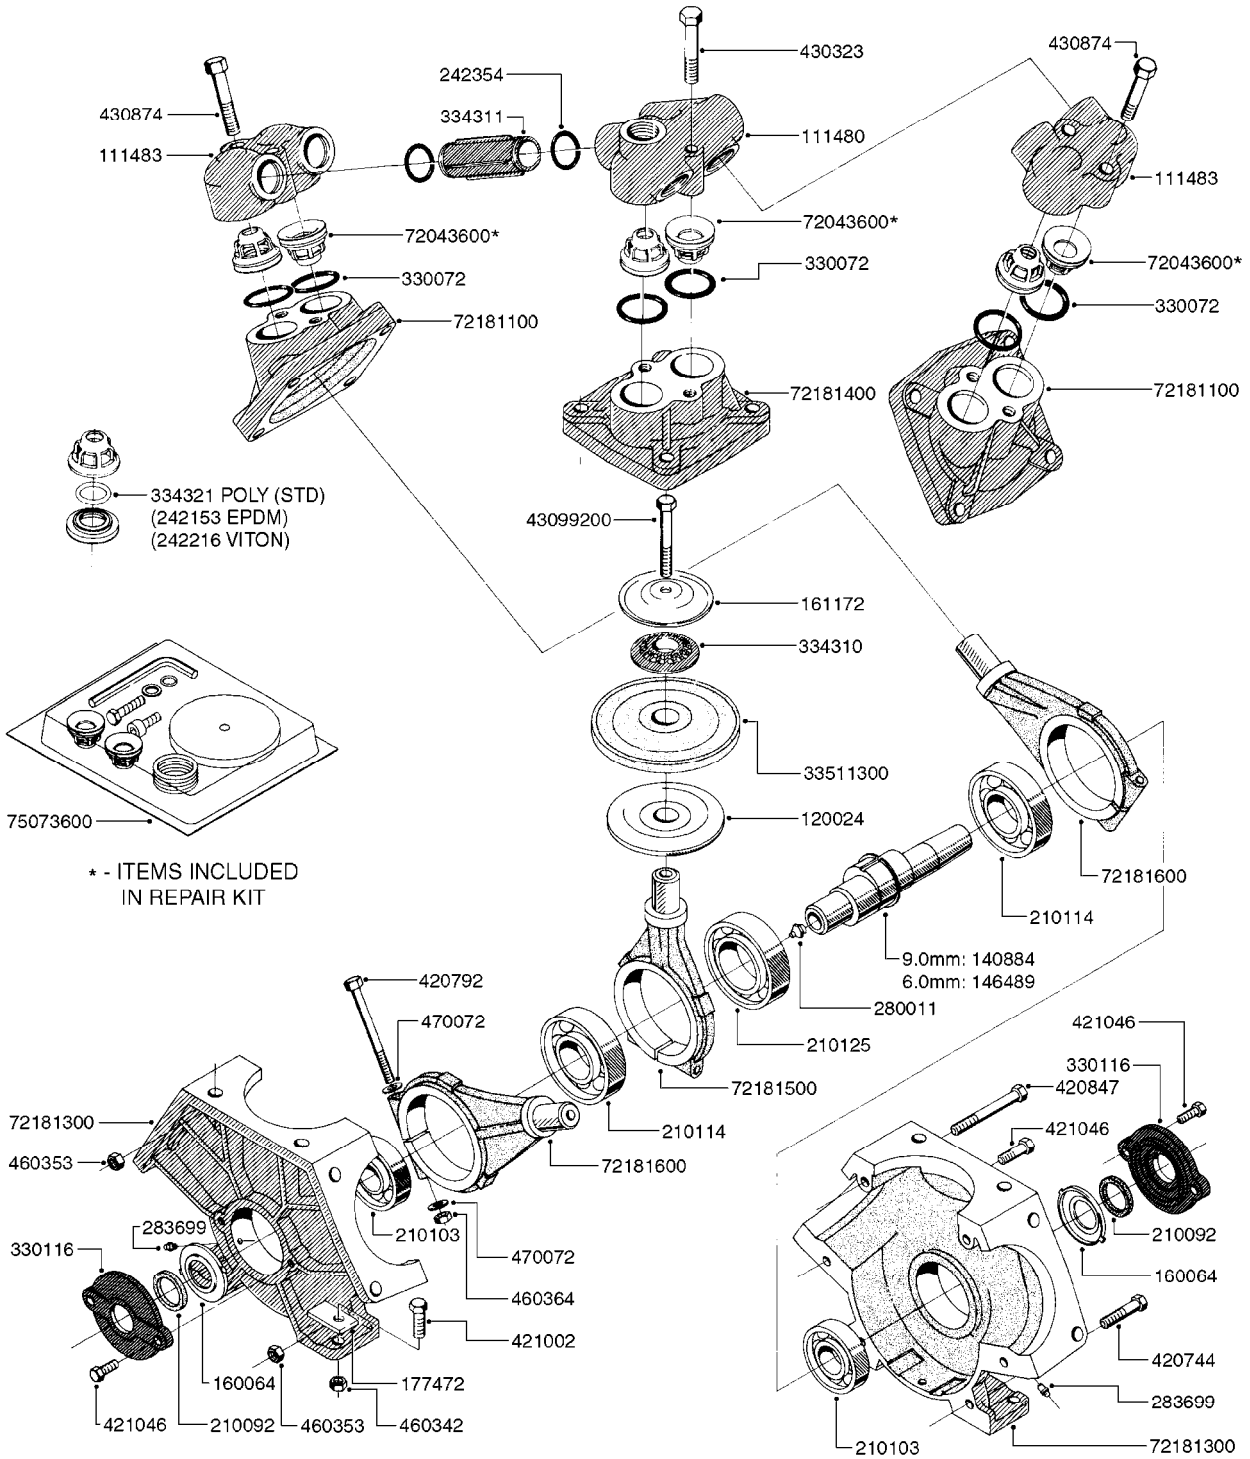

COMPLETE PUMPS
821635 - PUMP ONLY
10396203 - WITH PTO & DAMPER

COMPLETE ASSEMBLIES
WHOLEGOODS ITEMS

A0230

PUMP - 1303 W/ MOUNTING BASE
A0230-HIN, 01:01:16

Page 1

Date 07.02.2020 8:38

parts-n°	order qty	description
111480	1	VALVE HEAD 1302 CENTER
111483	1	VALVE HEAD SIDE 1302
120024	1	DIAPHRAGM BACK DISC 1200-1300
140884	1	CRANK SHAFT MODEL 1300-9
146489	1	CRANK SHAFT MODEL 1302-6MM
160064	1	DUST PLATE
161172	1	DIAPHRAGM DISC F. 1203/1303
177472	1	BRACKET 25 X 5
210092	1	SEAL FELT D43/30X5
210103	1	BEARING BALL 6306
210114	1	BEARING BALL 6308
210125	1	BEARING BALL 6210
242153	1	O-RING D26X4 EPDM
242216	1	O-RING VITON F/1202/1302/462
242354	1	O-RING D32.2X3.0 VITON
280011	1	GREASE NIPPLE 1/8" SAE H TR
283699	1	GREASE NIPPLE M6X1
330072	1	O-RING D53.5/D45.5X4
330116	1	SEAL RETAINER, MODEL 1300
334310	1	NYLON WASHER 1202/1302/462
334311	1	CONNECTION PIPE INLET MOD.1302
334321	1	O-RING POLY. 34.0x26.0x4.0
420744	1	BOLT HEX 8.8 DEL M8X40
420792	1	BOLT HEX 8.8 RAW M8X95
420847	1	BOLT HEX 8.8 DEL M8X85
421002	1	BOLT HEX 8.8 DEL M10X30 FT DIN933
421046	1	BOLT HEX M8X25/25 A2 SS DIN933
430323	1	BOLT HEX 8.8 DEL M12X60
430874	1	SCREW SET 8.8 DEL M12X70 FT
460342	1	NUT HEX M10 DEL DIN934
460353	1	NUT HEX M8 BLACK
460364	1	NUT HU M8 A2 SS DIN934
470072	1	WASHER D15/D8X.5 LOCK
821635	1	PUMP 1303/9 540RPM
10396203	1	PUMP 1303 C/W PTO 540 RPM
33511300	1	DIAPHRAGM 1202-1303 POLY 2006
43099200	1	BOLT HEX SS M12 X 30 DIN933 A4
72043600	1	VALVE FOR 462/463
72181100	1	DIAPHRAGM COVER 1203/1303+BLTS
72181300	1	PUMP CASTING 1300 RED W/BOLTS
72181400	1	DIAPHRAGM COVER 1303 W/BOLTS
72181500	1	CONNECTING ROD, CENTER 1303
72181600	1	CONNECTING ROD, SIDE MOD.1300
75073600	1	PUMP KIT 1303 MM "06"