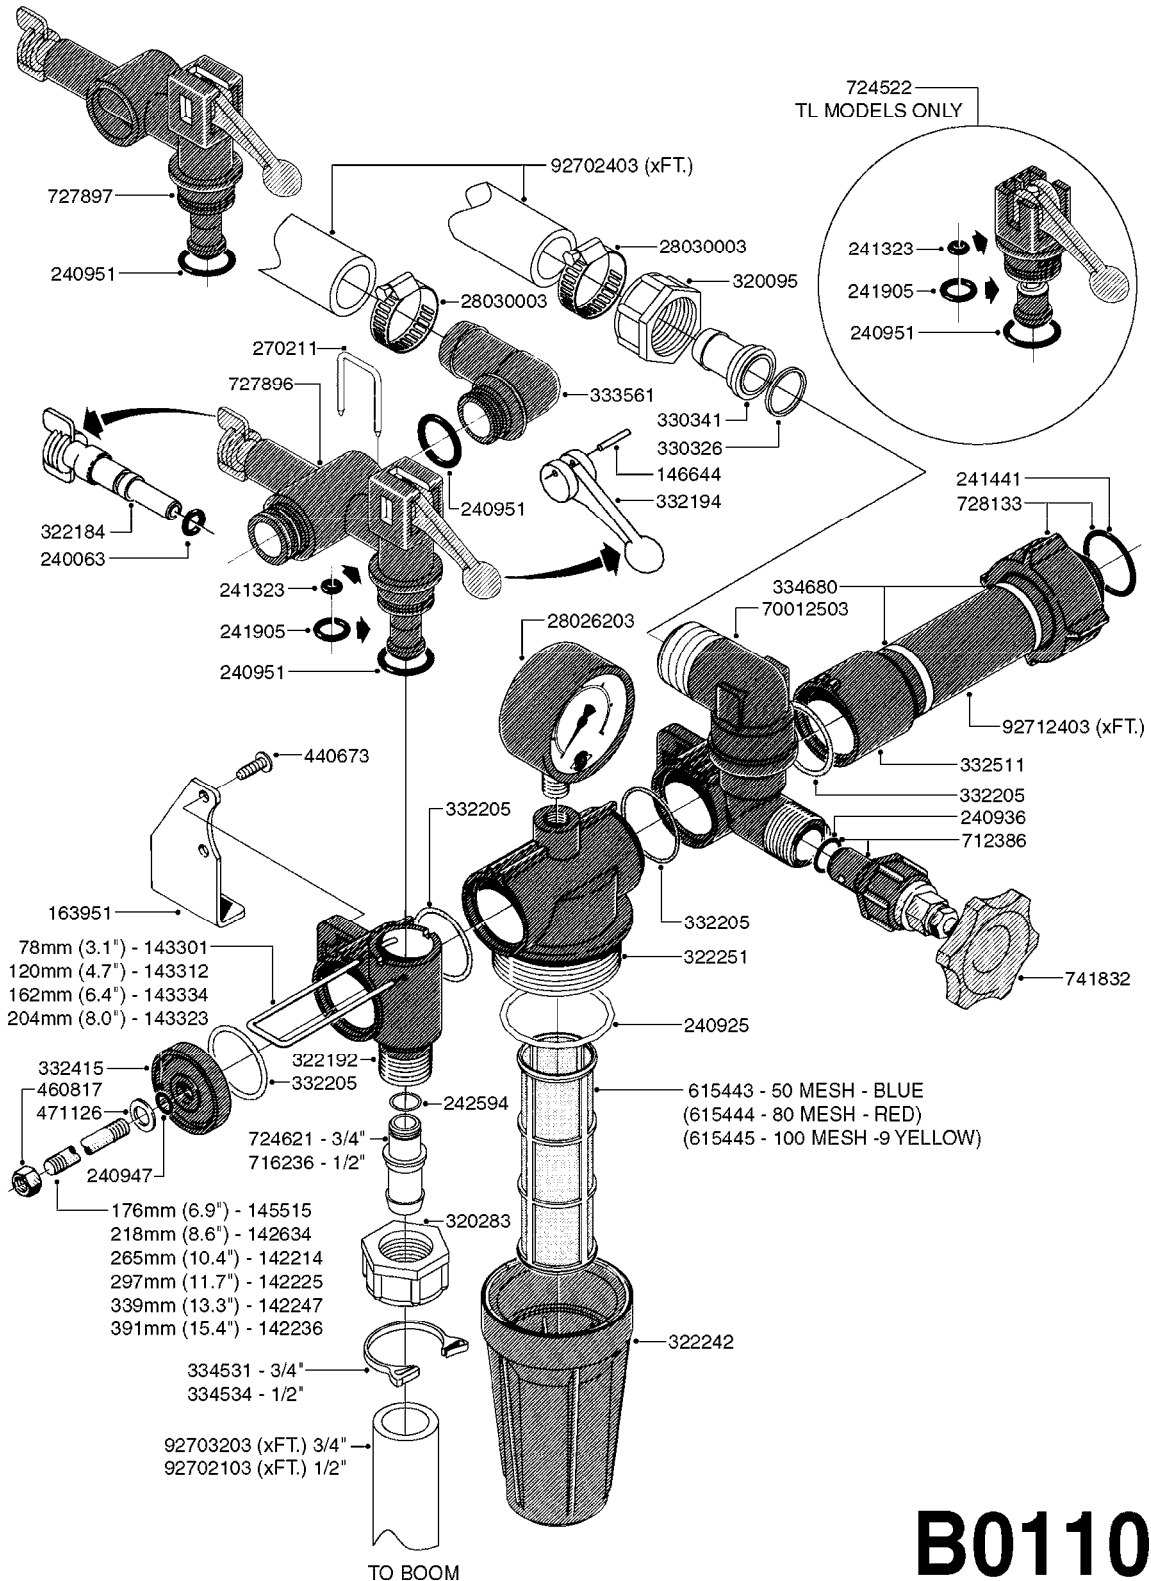

B0110

BK-180 BOOM VALVES-MAN.POST 00
B0110-HIN, 11:12:17

Page 1
Date 07.02.2020 8:38

parts-n°	order qty	description
142214	1	STUD BOLT - M8X265, 3 SECTION
142225	1	STUD BOLT 8 X 299 - 6 MODULS
142236	1	STUD BOLT 8 X 381 - 8 MODULS
142247	1	STUD BOLT 8 X 341 - 7 MODULS
142634	1	STUD BOLT M8 X 213 - 4 MODULS
143301	1	LOCK CLAMP 78 MM
143312	1	LOCK CLAMP 120 MM
143323	1	LOCK CLAMP 204 MM
143334	1	LOCK CLAMP 162 MM
145515	1	STUD BOLT M8 X 176MM
146644	1	PIN D3X19 STAINLESS
163951	1	MOUNT BRACKET FOR BK180 SECTIO
240063	1	O-RING D14.1/9.3 X 2.4
240925	1	O-RING D49.5X3 NITRIL
240936	1	O-RING D13.3X2.4 NITRIL
240947	1	O-RING D7.3X2.4 NITRIL
240951	1	O-RING D21.2X3 NITRIL
241323	1	O-RING D5.3X2.4 NITRIL
241441	1	O-RING D29.3X3
241905	1	O-RING 12,3X2,4 VITON DKR.1,05
242594	1	O-RING D14 X 1.78 SCH.70-EPDM
270211	1	FITT.DK S25 FORK L=37.5
320095	1	FITT.DK NUT 1" BSP
320283	1	FITT.DK NUT 3/4"BSP
322184	1	SCREW F.ADJUSTING CONST.PRESS.
322192	1	HOUSING F.DISTRIBUTOR
322242	1	FILTER BOWL / IN-LINE
322251	1	HOUSING F.FILTER MOUNT BK/EC
330326	1	O-RING D30/D24X2 F.1"NUT
330341	1	FITT.DK HB 1" F. 1" NUT
332194	1	DISTRIBUTION HANDLE
332205	1	O-RING D43/39XD2
332415	1	COVER
332511	1	FITT.DK END CAP 1"HB F.BK180
333561	1	FITT.DK ELB.1" EC RETURN
334531	1	CLAMP HOSE PLASTIC 3/4"
334534	1	CLAMP HOSE PLASTIC 1/2"
334680	1	CLAMP HOSE PLASTIC 1"
440673	1	SCREW F.PLASTIC 5X12 SS
460817	1	NUT HEX M8 STAINLESS DIN 934
471126	1	WASHER, M8, Ø16/ 8.4X 1.6, SS
615443	1	FILTER ELEM.50 MESH BLUE
615444	1	FILTER ELEM.80 MESH RED
615445	1	FILTER ELEM.100 MESH YELLOW
712386	1	PRESSURE REGULATOR COMPL. H-M
716236	1	FITT.DK HB 1/2" ASSY. F. 3/4"
724522	1	DISTR.OVER PART W.OUV PR 83 BK
724621	1	FITT.DK HB 3/4"ASSY F.3/4" NUT
727896	1	HOUSING UPPER F.CONST.PRESS.
727897	1	HOUSING UPPER PART END PC.BK92
728133	1	CONNECTING PART F.BK OPR.UNIT
741832	1	HANDLE REPLACEMENT F/330632
28026203	1	GAUGE 200PSI/BR,2.5"1/4BSP-BTM
28030003	1	CLAMP HOSE GEAR P1" 6716
70012503	1	HOUSING FOR HARDI-MATIC VALVE
92702103	1	HOSE R X1/2" X300PSI WP X0012"
92702403	1	HOSE PVC SUCT GRAY 1"
92703203	1	HOSE R X3/4" X300PSI WP X0012"
92712403	1	HOSE R X1" X300PSI WP X0012"