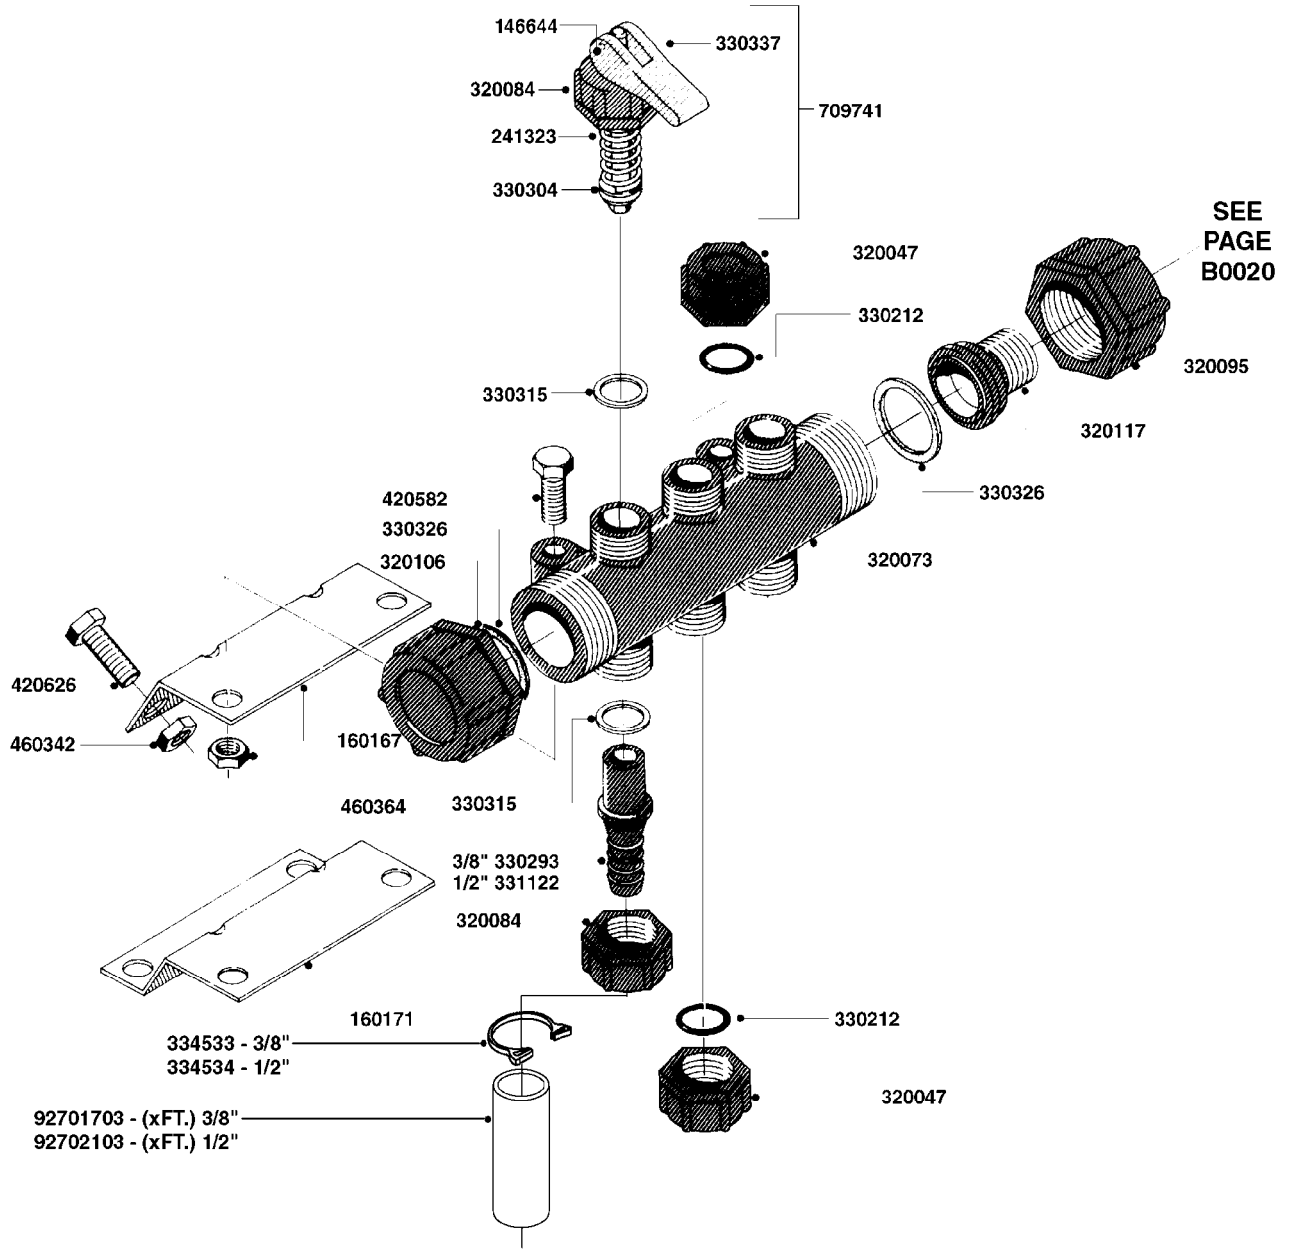

841758 - COMPLETE ASSEMBLY  
(LESS GAUGE)

COMPLETE ASSEMBLIES  
WHOLEGOODS ITEMS

**B0020**

CONTROL-ET MANUAL-ES 30/50/80  
B0020-HIN, 01:01:16

Page 1

Date 07.02.2020 8:38

parts-n°	order qty	description
146644	1	PIN D3X19 STAINLESS
240063	1	O-RING D14.1/9.3 X 2.4
241323	1	O-RING D5.3X2.4 NITRIL
320073	1	DISTRIBUTOR HOUSING 1/2"
320084	1	FITT.DK NUT 1/2" BSP
320095	1	FITT.DK NUT 1" BSP
320117	1	FITT.DK CONN.1/2"BSP F. 1" CAP
321694	1	UNION NUT
330212	1	O-RING D19/D14X2.4 F.1/2"NUT
330293	1	VALVE SEAT WITH 3/8" HOSE TAIL
330304	1	VALVE CONE D14
330315	1	O-RING D18.4/D13X.6
330326	1	O-RING D30/D24X2 F.1"NUT
330337	1	HANDLE F. FLIP VALVE
330676	1	FITT.DK HB 3/8" F. 1/2" NUT
330687	1	FITT.DK HB 1/2" F. 1/2" NUT
331111	1	VALVE SEAT FOR 1/2" DISTRIBUT.
331122	1	VALVE SEAT WITH 1/2" HOSE TAIL
334533	1	CLAMP HOSE PLASTIC 3/8"
334534	1	CLAMP HOSE PLASTIC 1/2"
390282	1	STOPPER ATV 1/4"
390283	1	CONE FOR PRES CONTR ATV
421046	1	BOLT HEX M8X25/25 A2 SS DIN933
440167	1	SCREW NO.8 1/4"
440663	1	SCREW 3/8" NR4 STAINLESS
460143	1	SELF LOCK NUT M8 SST A2 DIN985
709741	1	VALVE ASSY. 1/2" FLIP LEVER
841758	1	ET CONTROL COMPLETE
28026203	1	GAUGE 200PSI/BR, 2.5"1/4BSP-BTM
92701703	1	HOSE R X3/8" X300PSI WP X0012"
92702103	1	HOSE R X1/2" X300PSI WP X0012"