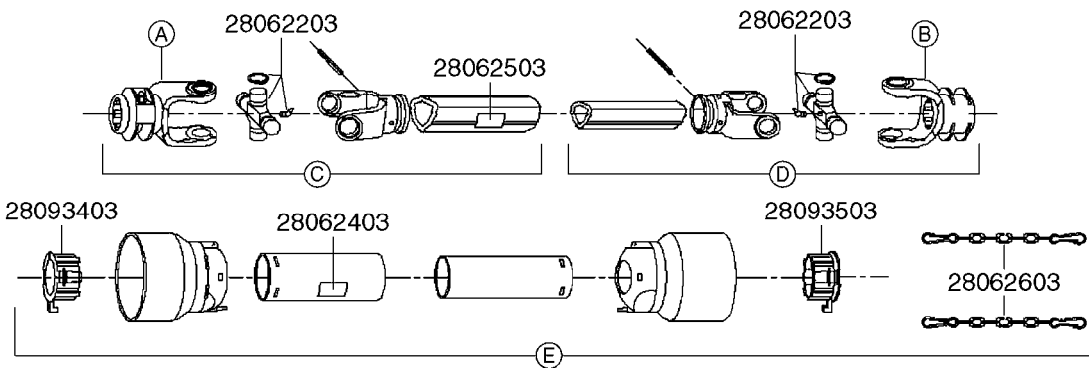

\* Changed in 2016 from 100 series to G-Series (see page A0600).

**A520**

PTO SHAFTS - BONDIOLI CENT.  
A0520-HIN, 23:10:18

Page 1  
Date 07.02.2020 8:38

parts-n°	order qty	description
289042	1	UNIV. JOINT 22x54mm
421024	1	BOLT HEX 8.8 DEL M8X60
450015	1	SCREW ALLAN 3/8'X5/8' BLACK
460143	1	SELF LOCK NUT M8 SST A2 DIN985
28009803	1	PTO PIN TUBE RETAINER OUTER
28009903	1	PTO TUBE RETAINER INNER
28010103	1	PTO YOKE F.INNER TUBE CV PTO
28021403	1	PTO 1"STR/1-3/8" 6SPL B&P
28021503	1	PTO 1"STR/1-3/8" 21SPL B&P
28021603	1	PTO 1"STR/1-3/4" 20SPL B&P
28027903	1	PTO BALL LOCK.KIT F.1-3/8 YOKE
28040503	1	UNIV. JOINT 27x74.6mm
28040703	1	SAFETY CHAIN F.CV BLACK PTO (SET OF 2)
28041803	1	DECAL DANGER GUARD MISSING
28041903	1	DECAL DANGER ROT.DRIVELINE
28056703	1	PTO YOKE #1 1-3/8" X 6 SPLINE
28056803	1	PTO YOKE #1 1-3/8" X 21 SPLINE
28056903	1	PTO YOKE #4 1-3/4" X 20 SPLINE
28057003	1	PTO TUBE YOKE #1-G1 OUTER
28057103	1	PTO TUBE YOKE #4-G4 OUTER
28057203	1	PTO PIN TUBE RETAINER OUTER
28057303	1	PTO TUBE OUTER #1 745MM
28057403	1	PTO TUBE OUTER #4 720MM
28057503	1	PTO TUBE INNER #1 745MM
28057603	1	PTO TUBE INNER #4 720MM
28057703	1	PTO TUBE RETAINER INNER
28057803	1	PTO TUBE YOKE #1 Ø=1"
28057903	1	PTO TUBE YOKE #4 Ø=1"
28058003	1	PTO HALF SAFETY SHIELD OUTER
28058103	1	PTO HALF SAFETY SHIELD OUTER
28058203	1	PTO HALF SAFETY SHIELD INNER
28058303	1	PTO HALF SAFETY SHIELD INNER
28058403	1	PTO BALL LOCK.KIT F.1-3/4 YOKE
28058503	1	PTO TUBE YOKE #1-G1 INNER