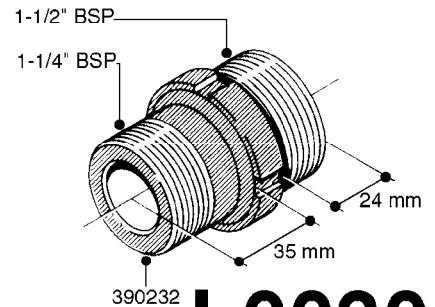

# L0020

FITTINGS-T-PIECES, CAPS & ELBOWS  
L0020-HIN, 01:01:16

Page 1  
Date 07.02.2020 8:39

parts-n°	order qty	description
10053603	1	FITT. CAPNUT 2"BSP 5601
10194303	1	CAP BLANK 1 1/2 MCPHEE 210060
320047	1	FITT.DK CAPNUT 1/2" BSP
320106	1	FITT.DK CAPNUT 1" BSP
320272	1	FITT.DK CAPNUT 3/8" BSP
320316	1	FITT.DK TEE 3/4" X3/4" X1"BSP
320331	1	FITT.DK TEE 1" - 1" - 3/4" BSP
320342	1	FITT.DK EL 3/4"M X 1"F BSP
320563	1	FITT.DK 3 WAY 1/2" 110 DEG.
320677	1	NO LONGER AVAILABLE
320961	1	FITT.DK CAPNUT 1-1/2" BSP
321053	1	FITT.DK TEE 1/2 X1/2 X1/2" BSP
322072	1	FITT.DK TEE 3/8'X3/8'X3/8' BSP
322095	1	FITT.DK TEE 1-1/2 X1-1/4 X3/4" BSP
322138	1	FITT.DK ELB 1"M X 1"F BSP
330013	1	O-RING 2.5 X 10 PUR
330212	1	O-RING D19/D14X2.4 F.1/2"NUT
330326	1	O-RING D30/D24X2 F.1"NUT
331273	1	O-RING D44/D38X2 F.1-1/2"

FITTINGS - HEXAGON NIPPLES  
L0030-HIN, 01:01:16

Page 0  
Date 07.02.2020 8:39

**L0030**

FITTINGS - HEXAGON NIPPLES  
L0030-HIN, 01:01:16

Page 1  
Date 07.02.2020 8:39

parts-n°	order qty	description
10015303	1	FITT.PO.HN 1.00X1.00 M1000
10425003	1	FITT.PO.HN 1.25X1.00 MCPHEE
320132	1	FITT.DK HN 1" BSP
320176	1	FITT.DK HN 3/8"X1/2" BSP
320445	1	FITT.DK HN 1/4"X3/8" BSP
320655	1	FITT.DK HN 1/2"-1/2" BSP
320692	1	FITT.DK HN 3/8'BSPX1/4'NPT
320703	1	FITT.DK HN 3/8BSP X1/2 &1/4NPT
320725	1	FITT.DK NIPPLE 3/8"-3/8" BSP
320902	1	FITT.DK HN 3/8'X 1/4' BSP
390232	1	FITT.DK HN 1-1/2' X 1-1/4' BSP
390276	1	FITT.DK HN 1'BSP