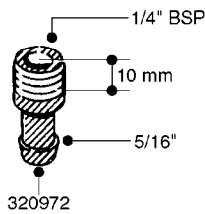

**L0040**

FITTINGS - NIPPLES & ELBOWS  
L0040-HIN, 01:01:16

Page 1

Date 07.02.2020 8:39

parts-n°	order qty	description
10530803	1	FITT.PO.SE 2.00X2.00 45 DEG.
320191	1	FITT.DK ELB 3/8' BSP 45 DEGREE
320482	1	FITT.DK ELB. 1/2" BSP 60 DEG.
320596	1	FITT.DK ELB 3/8'-1/2'BSP 45DEG
320607	1	FITT.DK HN 3/8M X 3/8F BSP LNG
320633	1	FITT.DK HN 3/8"M X 3/8"F BSP
321451	1	FITT.DK ELB.1-1/2 X1-1/4 80DEG
321532	1	FITT.DK REDUC 3/4' X 1/2' BSP
390233	1	FITT.DK REDUC 1-1/2" X 1" BSP

**L0050**

parts-n°	order qty	description
242594	1	O-RING D14 X 1.78 SCH.70-EPDM
320294	1	FITT.DK TEE 3/8X3/8HB X1/2"BSP
320305	1	FITT.DK HB 3/4'- 3/4' BSP
320386	1	FITT.DK TEE 3/8X3/8HB X3/8"BSP
320397	1	FITT.DK ELB 3/8"HB X 3/8" BSP
320401	1	FITT.DK TEE 1/2X1/2HB X1/2"BSP
320412	1	FITT.DK TEE 1/2X1/2HB X3/8'BSP
320423	1	FITT.DK ELB 1/2'HB X 3/8' BSP
320891	1	FITT.DK HB 3/8'- 3/8' BSP
320972	1	FITT.DK HB 5/16'- 1/4' BSP
322046	1	FITT.DK TEE 1/2X1/2HB X3/4'BSP
322048	1	FITT.DK TEE 3/4X3/4HB X3/4'BSP
330595	1	O-RING D24.6/D20X2.1 -3/4"
333137	1	FITT.DK CONN.1/2" F.NOZZ. DOUB
333141	1	FITT.DK CONN.1/2" F.NOZZ.SING
334041	1	FITT.DK CONN.3/4' F.NOZZ. SING
334042	1	FITT.DK CONN.3/4' F.NOZZ. DOUB
334195	1	FITT.DK ELB. 3/4"HB X 3/4"HB
10012103	1	FITT.PO.HB 1.25X1.50 IMB1012
10014003	1	FITT.PO.HB 1.25X1.25 IMB1010
10036903	1	FITT.PO.HB 1.50X1.50 IMB1212
28019303	1	FITTING HB ELB 3/4NPT-3/4HOSE
61016500	1	HOSE TAIL 3/4" 90°+RG CAP 3/4"
72026700	1	NOZZLE TUBE ADAPTER W/O-RING