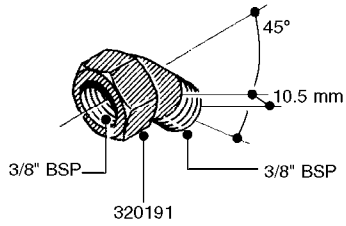

FITTINGS - HEXAGON NIPPLES  
L0030-HIN, 01:01:16

Page 0  
Date 07.02.2020 8:39

**L0030**

FITTINGS - HEXAGON NIPPLES  
L0030-HIN, 01:01:16

Page 1  
Date 07.02.2020 8:39

parts-n°	order qty	description
10015303	1	FITT.PO.HN 1.00X1.00 M1000
10425003	1	FITT.PO.HN 1.25X1.00 MCPHEE
320132	1	FITT.DK HN 1" BSP
320176	1	FITT.DK HN 3/8"X1/2" BSP
320445	1	FITT.DK HN 1/4"X3/8" BSP
320655	1	FITT.DK HN 1/2"-1/2" BSP
320692	1	FITT.DK HN 3/8'BSPX1/4'NPT
320703	1	FITT.DK HN 3/8BSP X1/2 &1/4NPT
320725	1	FITT.DK NIPPLE 3/8"-3/8" BSP
320902	1	FITT.DK HN 3/8'X 1/4' BSP
390232	1	FITT.DK HN 1-1/2' X 1-1/4' BSP
390276	1	FITT.DK HN 1'BSP