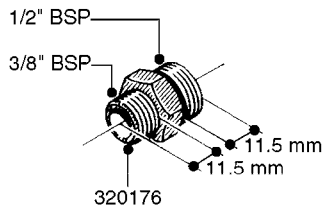

FITTINGS - HEXAGON NIPPLES  
L0030-HIN, 01:01:16

Page 0  
Date 07.02.2020 8:39

**L0030**

FITTINGS - HEXAGON NIPPLES  
L0030-HIN, 01:01:16

Page 1  
Date 07.02.2020 8:39

parts-n°	order qty	description
10015303	1	FITT.PO.HN 1.00X1.00 M1000
10425003	1	FITT.PO.HN 1.25X1.00 MCPHEE
320132	1	FITT.DK HN 1" BSP
320176	1	FITT.DK HN 3/8"X1/2" BSP
320445	1	FITT.DK HN 1/4"X3/8" BSP
320655	1	FITT.DK HN 1/2"-1/2" BSP
320692	1	FITT.DK HN 3/8'BSPX1/4'NPT
320703	1	FITT.DK HN 3/8BSP X1/2 &1/4NPT
320725	1	FITT.DK NIPPLE 3/8"-3/8" BSP
320902	1	FITT.DK HN 3/8'X 1/4' BSP
390232	1	FITT.DK HN 1-1/2' X 1-1/4' BSP
390276	1	FITT.DK HN 1'BSP