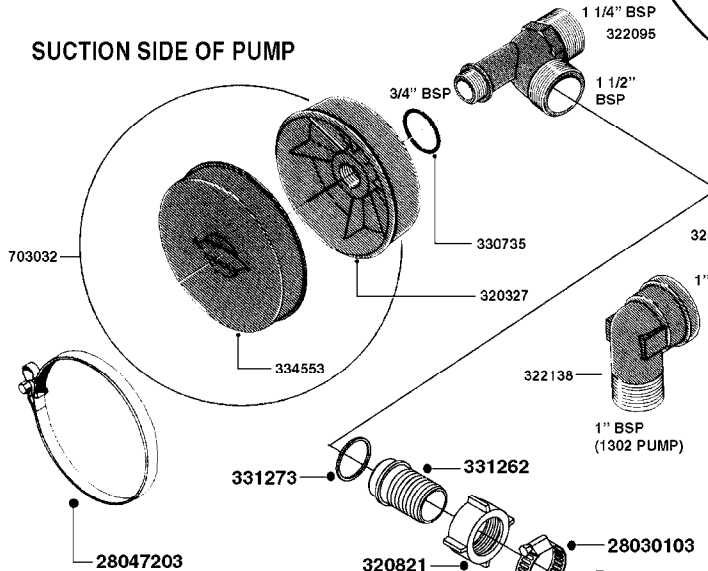

SUCTION SIDE OF PUMP

NLA - 1302 PUMP (REPLACES 1301 PUMP)
#726854 - COMPLETE DAMPER KIT (SUCTION & PRESSURE)