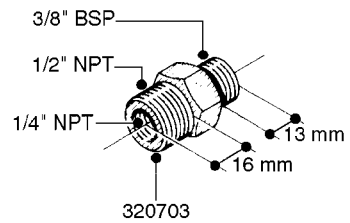

FITTINGS - HEXAGON NIPPLES
L0030-HIN, 01:01:16

Page 0
Date 07.02.2020 8:39

L0030