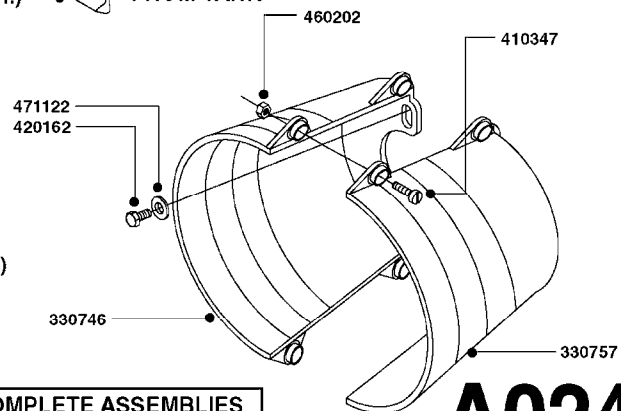

**SUCTION SIDE OF PUMP**

NLA - 1302 PUMP (REPLACES 1301 PUMP)  
#726854 - COMPLETE DAMPER KIT (SUCTION & PRESSURE)

COMPLETE ASSEMBLIES  
WHOLEGOODS ITEMS

**A0240**

PUMP - 1301/1302 FITTINGS  
A0240-HIN, 01:01:16