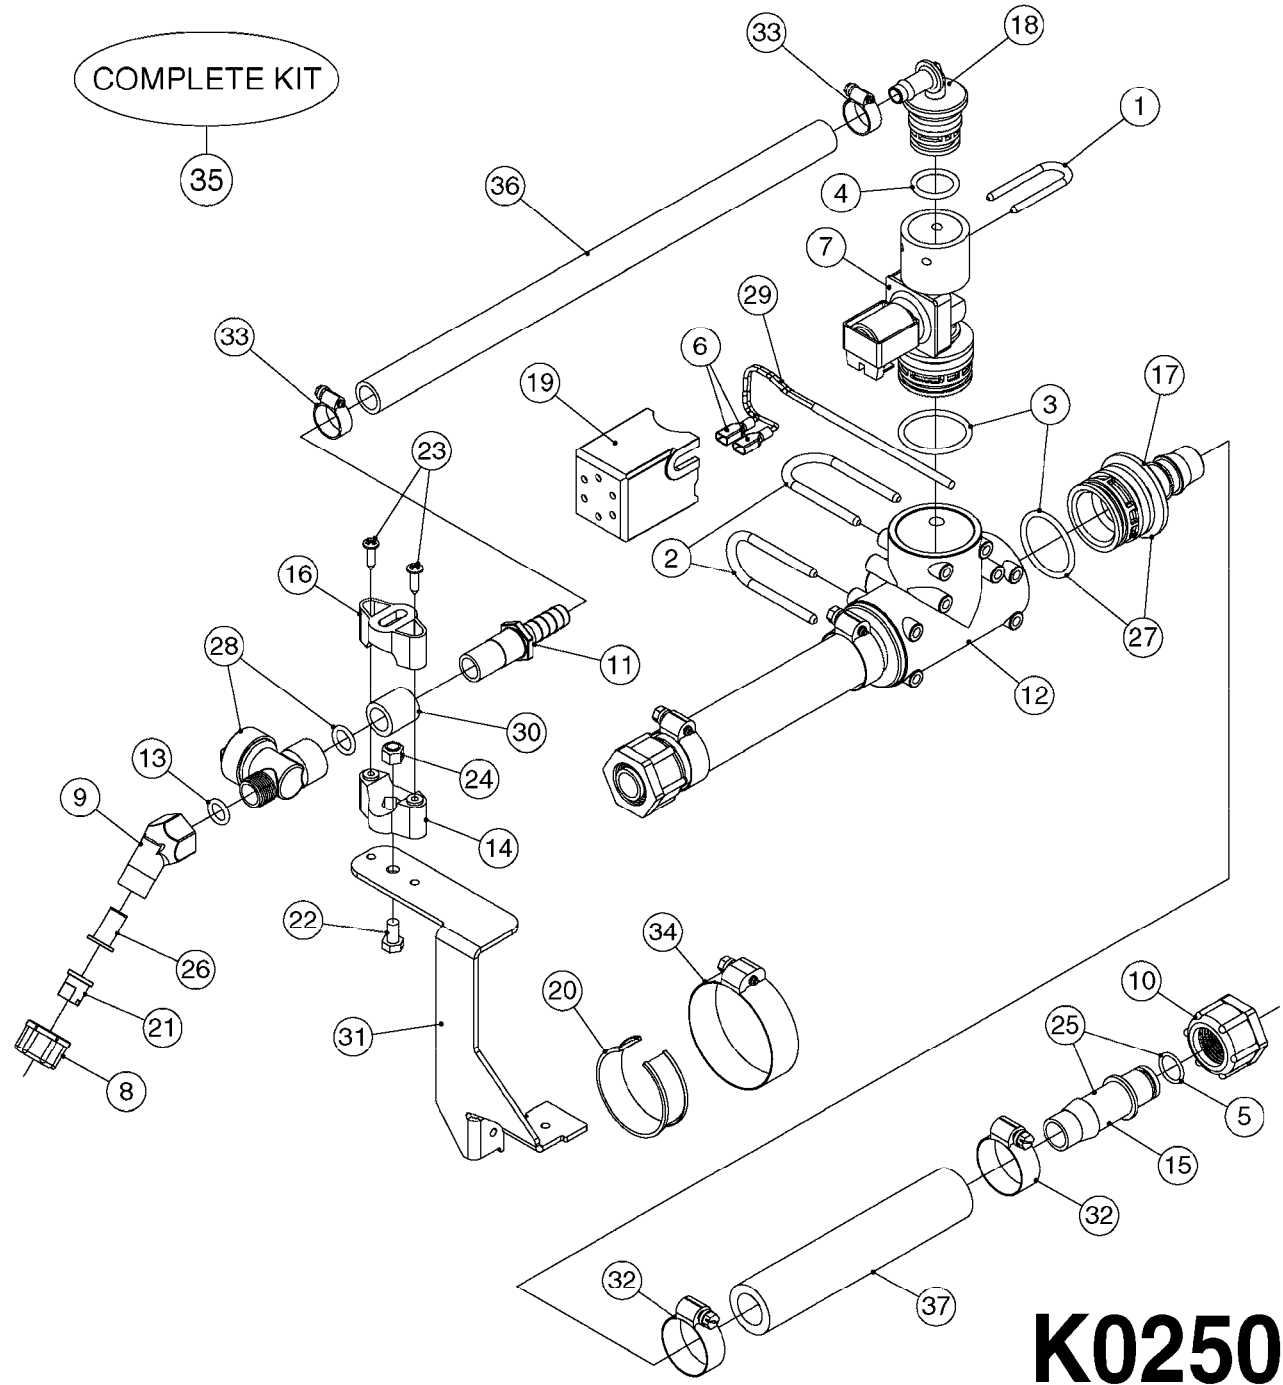

ELECTRIC END NOZZLE KIT '09
K0250-HIN, 01:01:16

Page 1
Date 07.02.2020 8:39

Pos.	parts-n°	order qty	description
1	145994	1	FITT.DK S-40 FORK
2	145995	1	FITT.DK S-53 FORK
3	242354	1	O-RING D32.2X3.0 VITON
4	242355	1	O-RING D19.2X3.0 VITON F.S-40
5	242594	1	O-RING D14 X 1.78 SCH.70-EPDM
6	261539	1	SPADE F.ELEC CONNEX BLUE INSUL
7	262104	1	VALVE, SOLENOID, S53/S40
8	320187	1	FITT.DK CAP 3/8" BSP BLACK
9	320191	1	FITT.DK ELB 3/8' BSP 45 DEGREE
10	320283	1	FITT.DK NUT 3/4"BSP
11	320891	1	FITT.DK HB 3/8'- 3/8' BSP
12	322352	1	FITT.DK S-53 TEE
13	330013	1	O-RING 2.5 X 10 PUR
14	333012	1	NOZZLE HOLD. UPPER PART
15	334044	1	FITT.DK HB 3/4' F. 3/4' CAP
16	334220	1	YOKE, UPPER NOZZLE BODY
17	334229	1	FITT.DK S-53 STR.3/4"
18	334237	1	FITT.DK S-40 ELB.3/8"
19	334965	1	COVER FOR S53 SOLENOID VALVE
20	341291	1	RUBBER HOSE CLAMP COVER 130MM
21	370392	1	NOZZLE END FAN 1850-G 300
22	410546	1	BOLT HEX M6X12 A2 SS DIN933
23	440665	1	SCREW M4.2X16 STAINLESS
24	460261	1	NUT HEX M6X1.00 LOCK DIN985 A2 SS
25	724621	1	FITT.DK HB 3/4"ASSY F.3/4" NUT
26	725042	1	SCREEN 80 MESH W.GASKET, RED
27	726558	1	FITT.DK S53 STR. 3/4" W.ORING
28	729610	1	NOZZLE ASSY. NON DRIP 3/8 THRD
29	983087	1	ELEC. CABLE 2 WIRE X 0.75MM
30	10631003	1	HOSE R X CLEAR BRAID.X 1/2 12"
31	16110803	1	NOZZLE BRACKET VAR SPACINGS
32	28029903	1	CLAMP HOSE GEAR P3/4"-S1" 6712
33	28044903	1	CLAMP HOSE GEAR P3/8" 6706
34	28047003	1	CLAMP HOSE GEAR 30 X 50 6732
35	82613203	1	ELECTRIC END NOZZLE KIT 2009
36	92701703	1	HOSE R X3/8" X300PSI WP X0012"
37	92703203	1	HOSE R X3/4" X300PSI WP X0012"