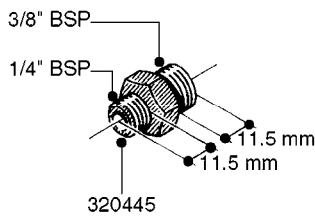

FITTINGS - HEXAGON NIPPLES  
L0030-HIN, 01:01:16

Page 0  
Date 07.02.2020 8:39

**L0030**

FITTINGS - HEXAGON NIPPLES  
L0030-HIN, 01:01:16

Page 1  
Date 07.02.2020 8:39

parts-n°	order qty	description
10015303	1	FITT.PO.HN 1.00X1.00 M1000
10425003	1	FITT.PO.HN 1.25X1.00 MCPHEE
320132	1	FITT.DK HN 1" BSP
320176	1	FITT.DK HN 3/8"X1/2" BSP
320445	1	FITT.DK HN 1/4"X3/8" BSP
320655	1	FITT.DK HN 1/2"-1/2" BSP
320692	1	FITT.DK HN 3/8'BSPX1/4'NPT
320703	1	FITT.DK HN 3/8BSP X1/2 &1/4NPT
320725	1	FITT.DK NIPPLE 3/8"-3/8" BSP
320902	1	FITT.DK HN 3/8'X 1/4' BSP
390232	1	FITT.DK HN 1-1/2' X 1-1/4' BSP
390276	1	FITT.DK HN 1'BSP