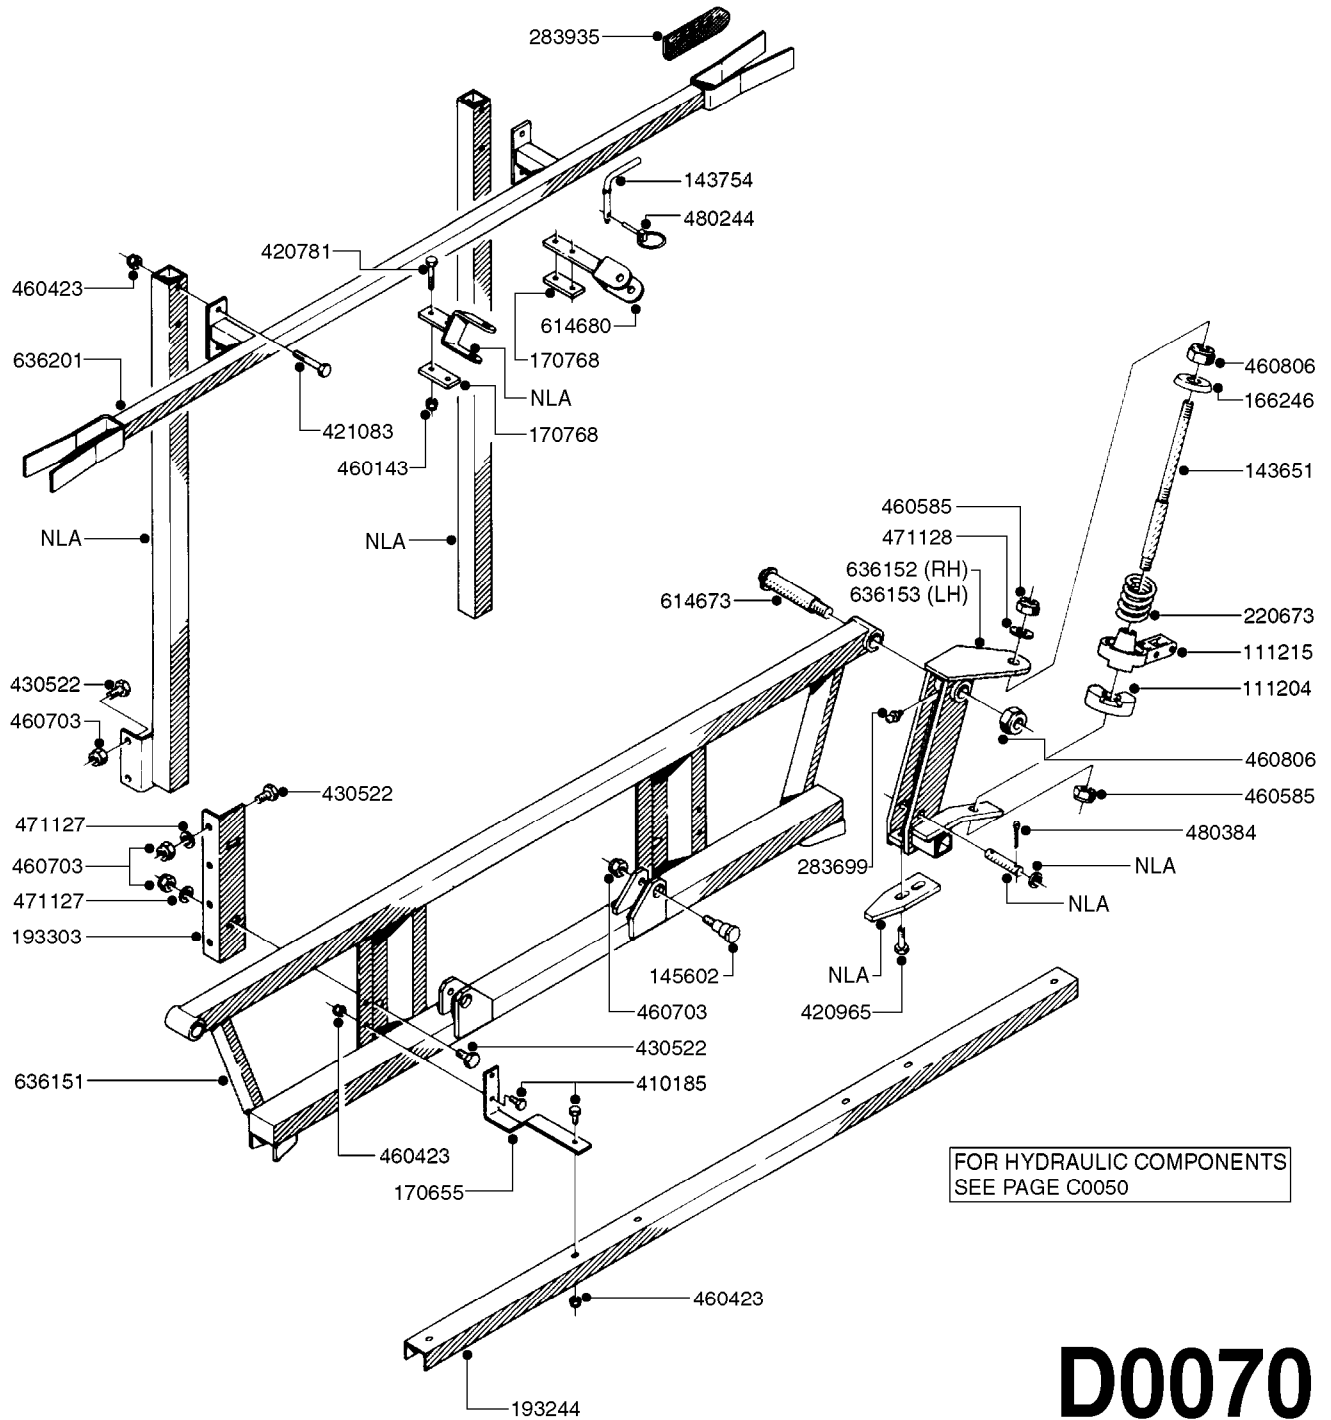

BOOM - SB 20' 26' 33' 40'
D0060-HIN, 18:12:19

Page 0
Date 07.02.2020 8:37

D0060

BOOM - SB 20' 26' 33' 40'
D0060-HIN, 18:12:19

Page 1
Date 07.02.2020 8:37

parts-n°	order qty	description
111204	1	CLAW CLUTCH/LOWER D80
111215	1	CLAW CLUTCH/UPPER D80
142597	1	DISTANCE TUBE
143651	1	AXLE M20/M16 L=355 F/BREAKAWAY
143721	1	FRICITION DISC FOR BOOM D30
143754	1	PIN D10 X 56
166246	1	WASHER CUP D53 F.SPRING
166736	1	CLAMP FOR SB BOOM
166865	1	WASHER D35/D25X2
193244	1	NOZZLE TRACK 6-8-10 M SB
193303	1	SUPPORTING ARM FOR SB BOOM
220673	1	SPRING F.PIVOT 100 X 51
334571	1	PLUG 40x40x2 F.SQ.TUBE
410185	1	BOLT HEX 8.8 DEL M6X16
421083	1	BOLT HEX 8.8 DEL M10X65
430522	1	BOLT HEX 8.8 DEL M12X25 FT
460261	1	NUT HEX M6X1.00 LOCK DIN985 A2 SS
460423	1	NUT HEX M10X1.50 LOCK DIN985A2 SS
460585	1	LOCKING NUT M16 DIN985 A2 SS
460703	1	NUT HEX M12X1.75 LOCK DIN985A2 SS
460806	1	NUT HEX M20X2.50 LOCK DIN985A2 SS
471122	1	WASHER, M10, Ø20/10.5X 2.0, SS
471127	1	WASHER, M12, Ø24/13X24X2.5 SS
471128	1	WASHER, M16, Ø30/17.0X 3.0, SS
480244	1	PIN SNAP D4.5
613487	1	TRANSPORT FITTINGS FOR SB BOOM
633942	1	OUTER BOOM WING 26', 28' SB
634163	1	CENTER SECTION - 20',26',33'
634185	1	BOOM WING OUTER PART 33' SB
635726	1	BOOM WING OUTER PART 40' SB
635779	1	INNER WING SECTION 40' SB
635780	1	INNER WING SEC. 26',28',33'SB
635792	1	BOOM WING - 20',21'SB-BOOM
706311	1	SPRING WITH HAND-GRIB