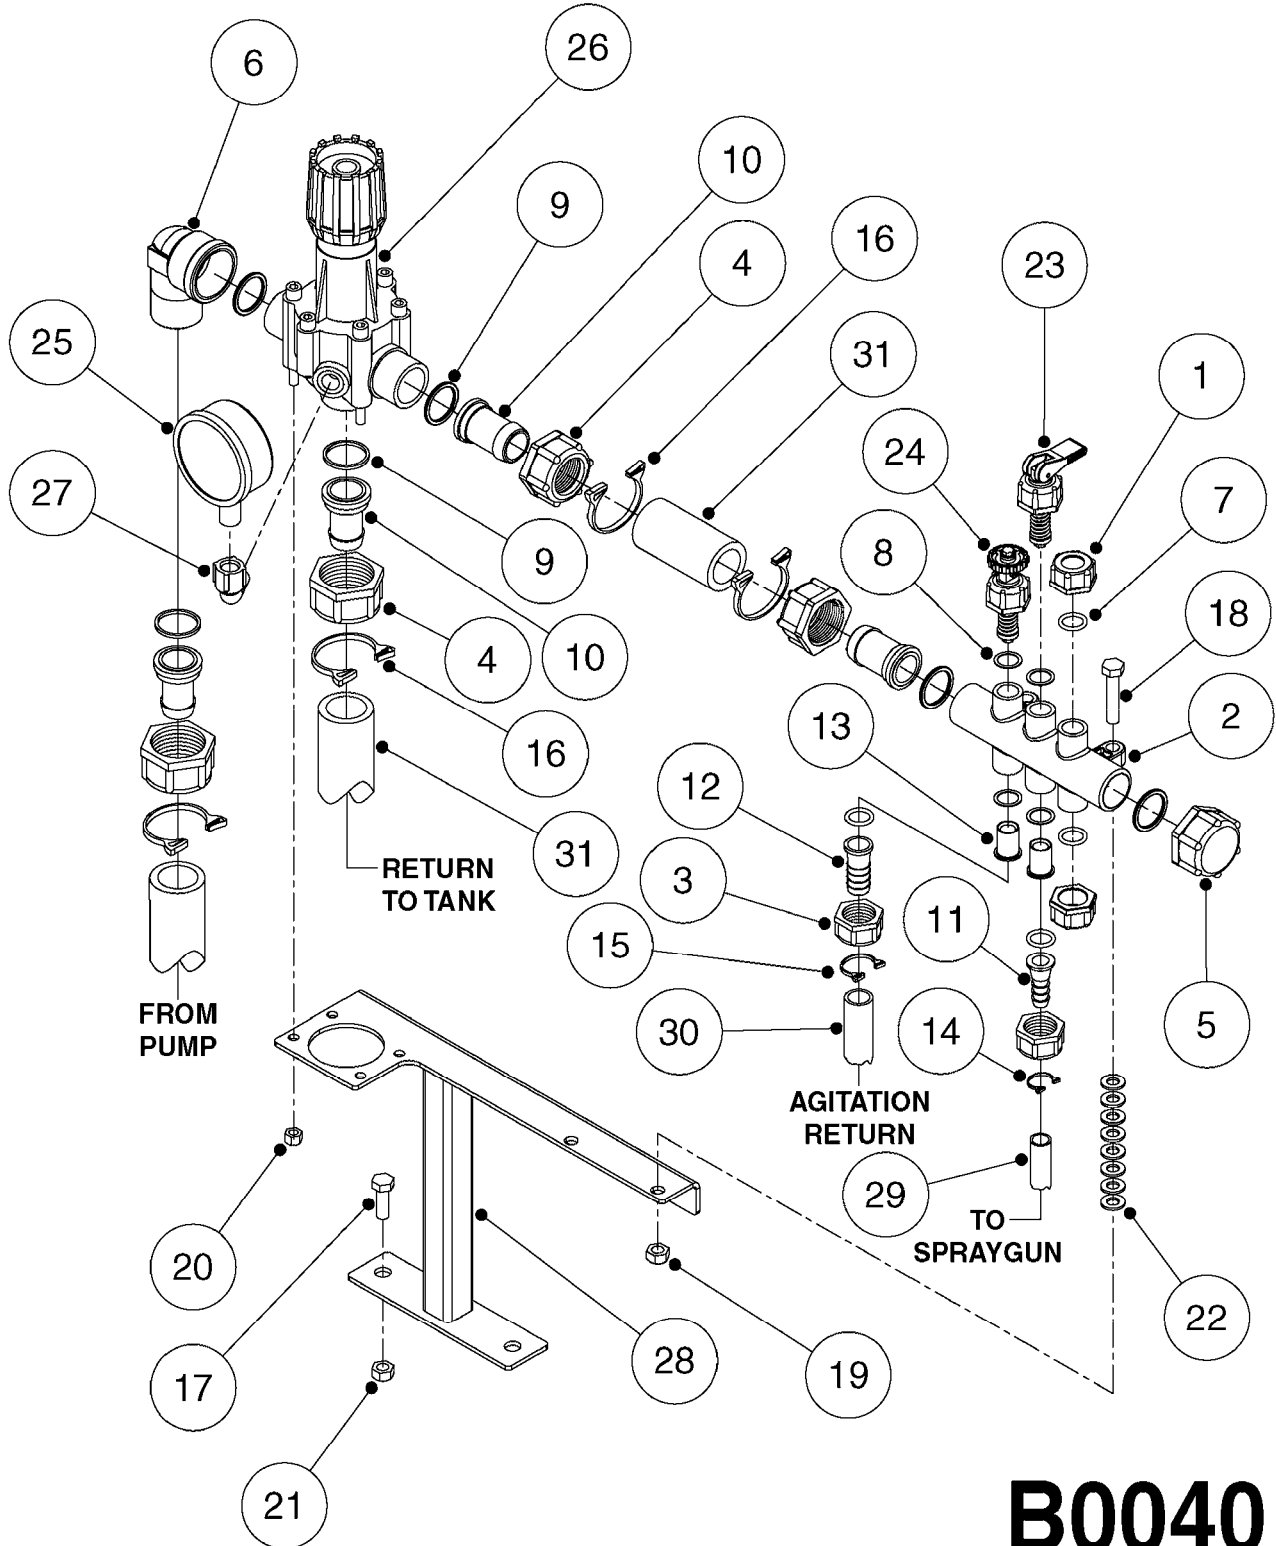

B0040

CONTROL - ATV/N-SERIES
B0040-HIN, 16:07:18

Page 1
Date 07.02.2020 8:37

Pos.	parts-n°	order qty	description
1	320047	1	FITT.DK CAPNUT 1/2" BSP
2	320073	1	DISTRIBUTOR HOUSING 1/2"
3	320084	1	FITT.DK NUT 1/2" BSP
4	320095	1	FITT.DK NUT 1" BSP
5	320106	1	FITT.DK CAPNUT 1" BSP
6	322138	1	FITT.DK ELB 1"M X 1"F BSP
7	330212	1	O-RING D19/D14X2.4 F.1/2"NUT
8	330315	1	O-RING D18.4/D13X.6
9	330326	1	O-RING D30/D24X2 F.1"NUT
10	330341	1	FITT.DK HB 1" F. 1" NUT
11	330676	1	FITT.DK HB 3/8" F. 1/2" NUT
12	330687	1	FITT.DK HB 1/2" F. 1/2" NUT
13	331111	1	VALVE SEAT FOR 1/2" DISTRIBUT.
14	334533	1	CLAMP HOSE PLASTIC 3/8"
16	334534	1	CLAMP HOSE PLASTIC 1/2"
16	334680	1	CLAMP HOSE PLASTIC 1"
17	420604	1	BOLT HEX 8.8 DEL M10X25 FT DIN933
18	420744	1	BOLT HEX 8.8 DEL M8X40
19	460143	1	SELF LOCK NUT M8 SST A2 DIN985
20	460261	1	NUT HEX M6X1.00 LOCK DIN985 A2 SS
21	460423	1	NUT HEX M10X1.50 LOCK DIN985A2 SS
22	471126	1	WASHER, M8, Ø16/ 8.4X 1.6, SS
23	709741	1	VALVE ASSY. 1/2" FLIP LEVER
24	724530	1	THUMB WHEEL FOR AGITATION
25	28026203	1	GAUGE 200PSI/BR, 2.5"1/4BSP-BTM
26	28027603	1	VALVE PRESS CTRL RELIEF 1"BSPM
27	28033103	1	ELBOW, STREET, POLY 1/4"-18NPT
28	63026203	1	CONTROL POST, ATV SPRAYER
29	92701703	1	HOSE R X3/8" X300PSI WP X0012"
30	92702103	1	HOSE R X1/2" X300PSI WP X0012"
31	92712403	1	HOSE R X1" X300PSI WP X0012"