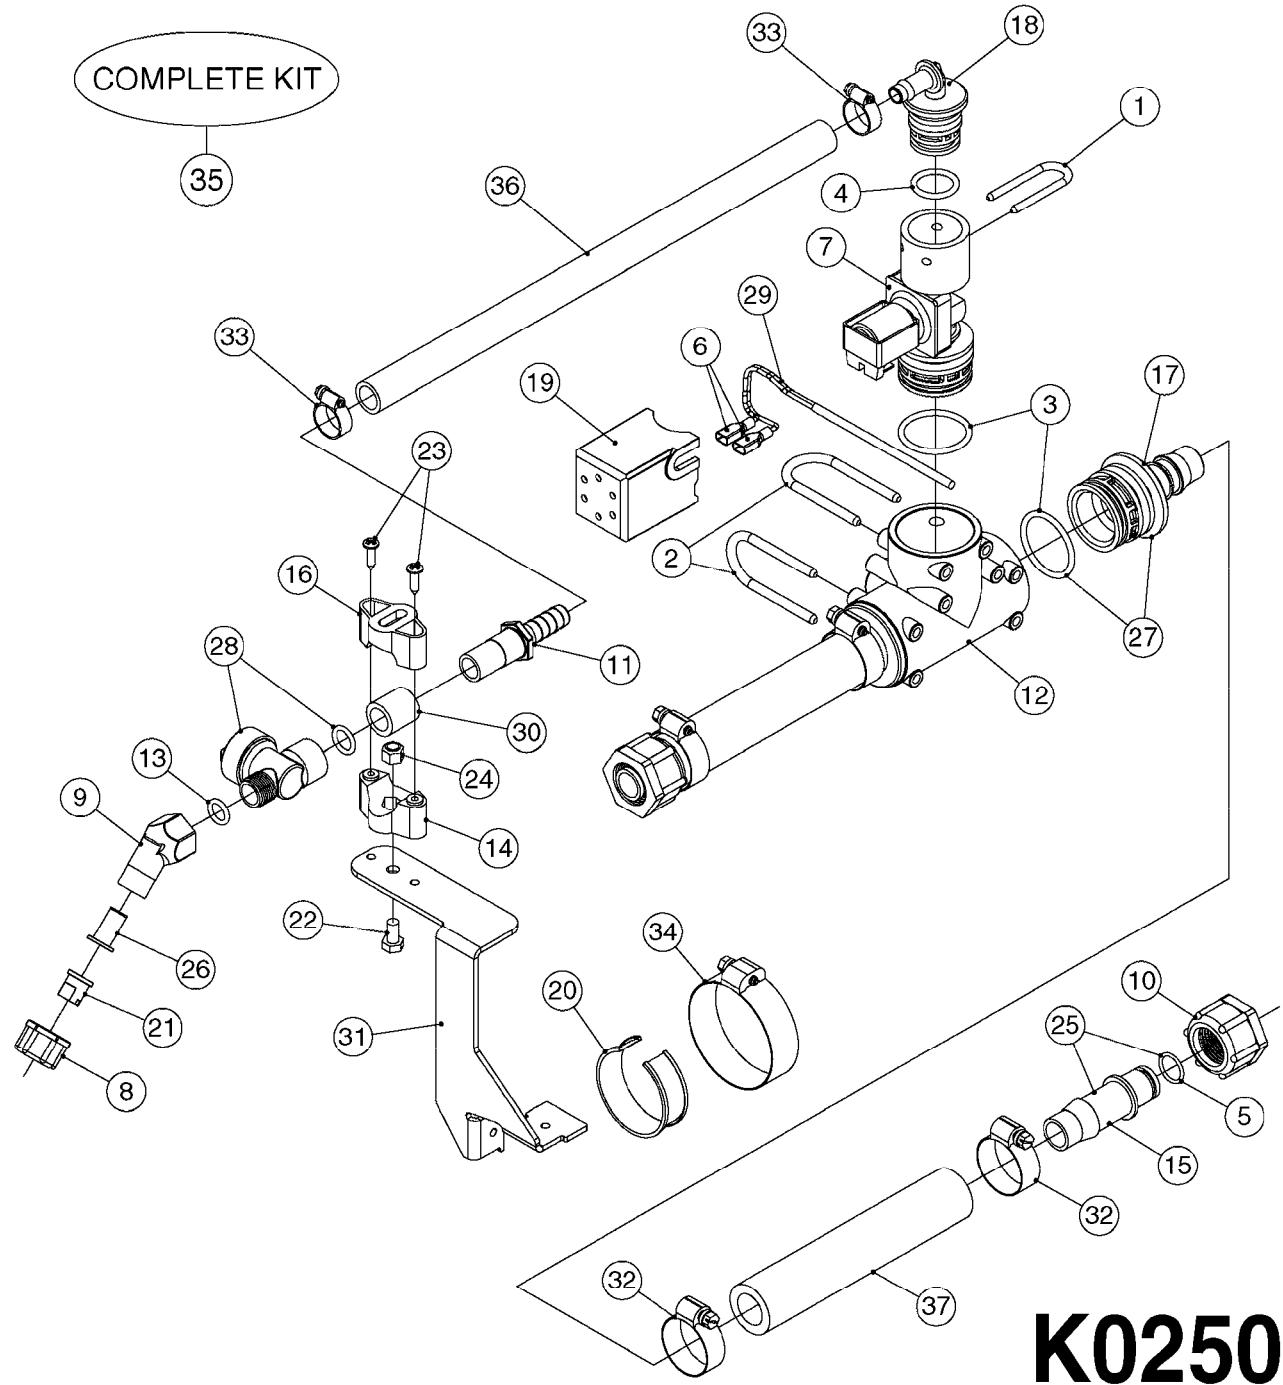

K0250

ELECTRIC END NOZZLE KIT '09
K0250-HIN, 01:01:16

Page 1
Date 07.02.2020 8:37

Pos.	parts-n°	order qty	description
1	145994	1	FITT.DK S-40 FORK
2	145995	1	FITT.DK S-53 FORK
3	242354	1	O-RING D32.2X3.0 VITON
4	242355	1	O-RING D19.2X3.0 VITON F.S-40
5	242594	1	O-RING D14 X 1.78 SCH.70-EPDM
6	261539	1	SPADE F.ELEC CONNEX BLUE INSUL
7	262104	1	VALVE, SOLENOID, S53/S40
8	320187	1	FITT.DK CAP 3/8" BSP BLACK
9	320191	1	FITT.DK ELB 3/8' BSP 45 DEGREE
10	320283	1	FITT.DK NUT 3/4"BSP
11	320891	1	FITT.DK HB 3/8'- 3/8' BSP
12	322352	1	FITT.DK S-53 TEE
13	330013	1	O-RING 2.5 X 10 PUR
14	333012	1	NOZZLE HOLD. UPPER PART
15	334044	1	FITT.DK HB 3/4' F. 3/4' CAP
16	334220	1	YOKE, UPPER NOZZLE BODY
17	334229	1	FITT.DK S-53 STR.3/4"
18	334237	1	FITT.DK S-40 ELB.3/8"
19	334965	1	COVER FOR S53 SOLENOID VALVE
20	341291	1	RUBBER HOSE CLAMP COVER 130MM
21	370392	1	NOZZLE END FAN 1850-G 300
22	410546	1	BOLT HEX M6X12 A2 SS DIN933
23	440665	1	SCREW M4.2X16 STAINLESS
24	460261	1	NUT HEX M6X1.00 LOCK DIN985 A2 SS
25	724621	1	FITT.DK HB 3/4"ASSY F.3/4" NUT
26	725042	1	SCREEN 80 MESH W.GASKET, RED
27	726558	1	FITT.DK S53 STR. 3/4" W. ORING
28	729610	1	NOZZLE ASSY. NON DRIP 3/8 THRD
29	983087	1	ELEC. CABLE 2 WIRE X 0.75MM
30	10631003	1	HOSE R X CLEAR BRAID.X 1/2 12"
31	16110803	1	NOZZLE BRACKET VAR SPACINGS
32	28029903	1	CLAMP HOSE GEAR P3/4"-S1" 6712
33	28044903	1	CLAMP HOSE GEAR P3/8" 6706
34	28047003	1	CLAMP HOSE GEAR 30 X 50 6732
35	82613203	1	ELECTRIC END NOZZLE KIT 2009
36	92701703	1	HOSE R X3/8" X300PSI WP X0012"
37	92703203	1	HOSE R X3/4" X300PSI WP X0012"