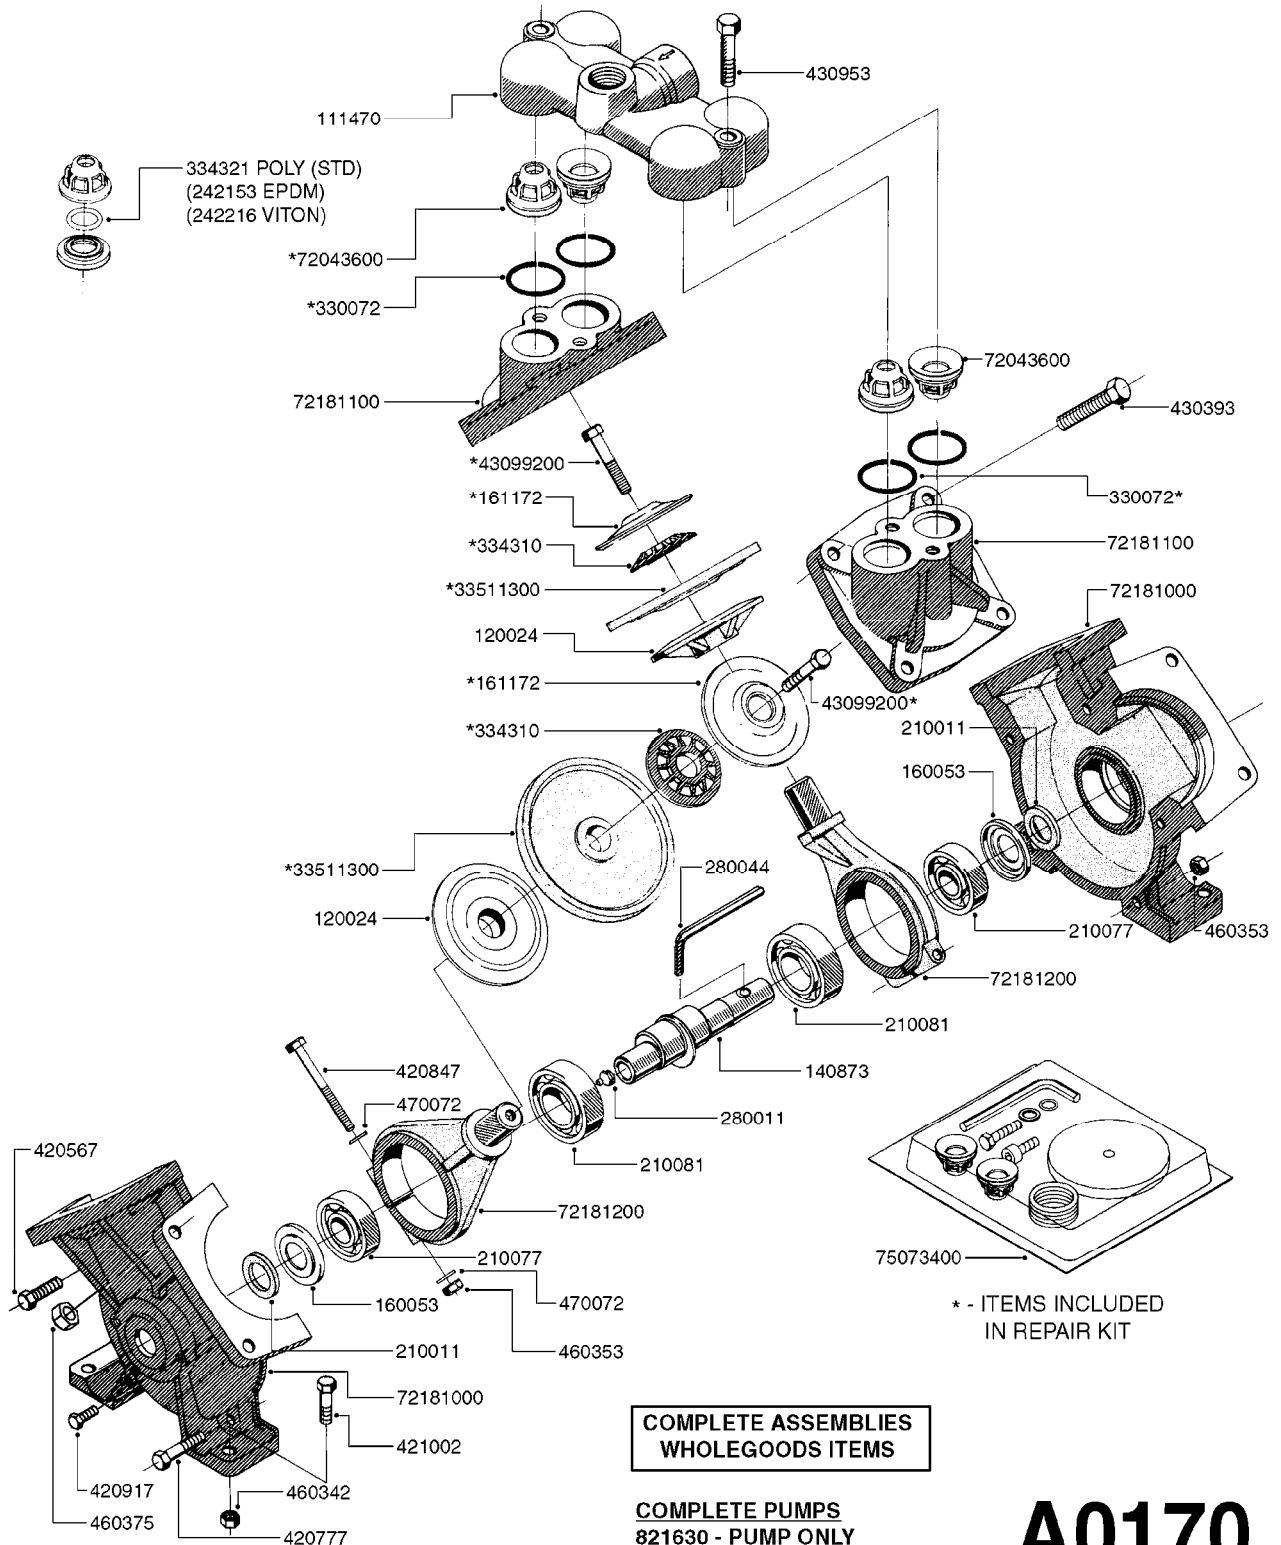

COMPLETE ASSEMBLIES
WHOLEGOODS ITEMS

COMPLETE PUMPS
821630 - PUMP ONLY
10396003 - WITH PTO & DAMPER

A0170

PUMP - 1203 W/MOUNTING BASE
A0170-HIN, 01:01:16

Page 1

Date 07.02.2020 8:36

parts-n°	order qty	description
111470	1	VALVE CHAMBER 1202
120024	1	DIAPHRAGM BACK DISC 1200-1300
140873	1	CRANK SHAFT MODEL 1202-9MM
160053	1	DUST PLATE
161172	1	DIAPHRAGM DISC F. 1203/1303
210011	1	SEAL FELT D39/23 X 4
210077	1	BEARING BALL 6305
210081	1	BEARING BALL 6307
242153	1	O-RING D26X4 EPDM
242216	1	O-RING VITON F/1202/1302/462
280011	1	GREASE NIPPLE 1/8" SAE H TR
280044	1	KEY HEXAGON W6 3/16"
330072	1	O-RING D53.5/D45.5X4
334310	1	NYLON WASHER 1202/1302/462
334321	1	O-RING POLY. 34.0x26.0x4.0
420567	1	BOLT HEX 8.8 DEL M8X30 FT
420777	1	BOLT HEX 8.8 RAW M8X50
420847	1	BOLT HEX 8.8 DEL M8X85
420917	1	BOLT HEX 8.8 RAW M8X12 FT
421002	1	BOLT HEX 8.8 DEL M10X30 FT DIN933
430393	1	BOLT HEX 8.8 RAW M12X50
430953	1	BOLT, M12 X 55 8.8
460342	1	NUT HEX M10 DEL DIN934
460353	1	NUT HEX M8 BLACK
460375	1	NUT HEX M12 BLACK
470072	1	WASHER D15/D8X.5 LOCK
821630	1	PUMP 1203/9 540RPM
10396003	1	PUMP 1203 C/W PTO 540 RPM
33511300	1	DIAPHRAGM 1202-1303 POLY 2006
43099200	1	BOLT HEX SS M12 X 30 DIN933 A4
72043600	1	VALVE FOR 462/463
72181000	1	HOUSING, PUMP, 1203 RED
72181100	1	DIAPHRAGM COVER 1203/1303+BLTS
72181200	1	CONNECTING ROD FOR 1203 W/M12
75073400	1	PUMP KIT 1203 MM "06"