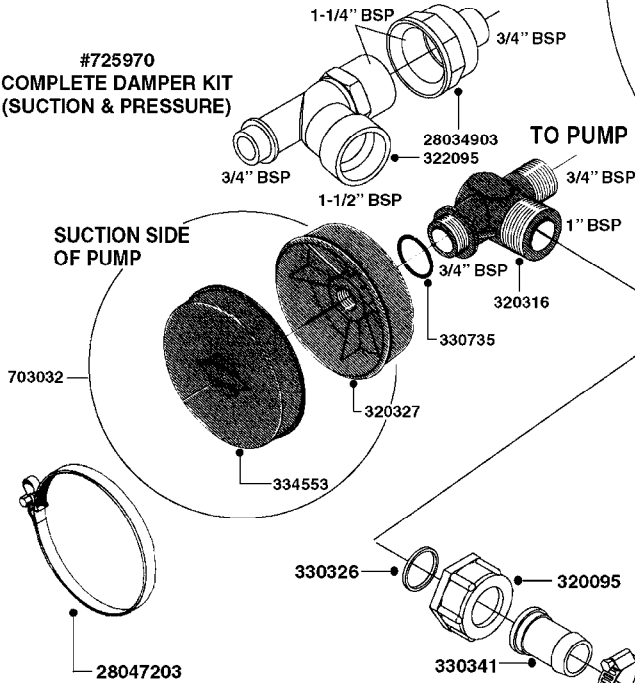

#725970 COMPLETE DAMPER KIT (SUCTION & PRESSURE)