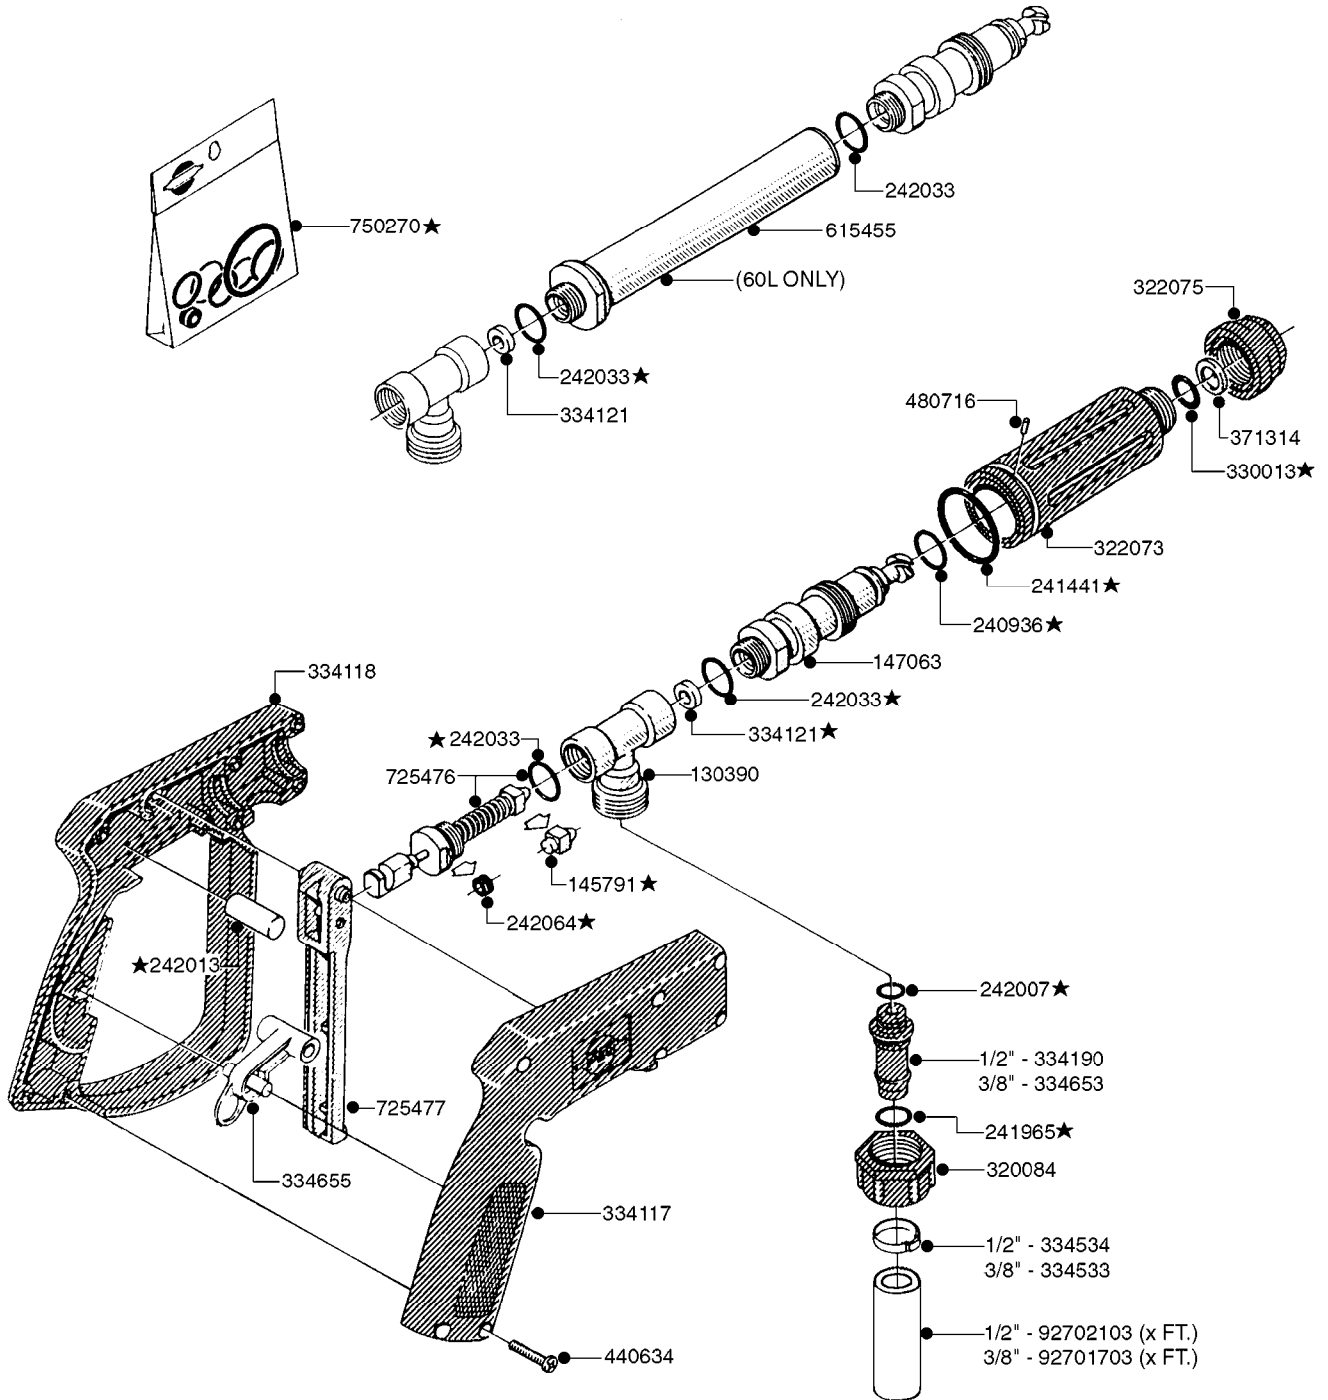

COMPLETE ASSEMBLY:
843197 - 60L
843196 - 60S

COMPLETE ASSEMBLIES
WHOLEGOODS ITEMS

K0480

HANDGUN TYPE 60S/60L POST 95
K0480-HIN, 01:01:16

Page 1
Date 07.02.2020 8:37

parts-n°	order qty	description
130390	1	TEE 3/8'X 1/2' BSP F.TYPE 60S
145791	1	CONE FOR ON/OFF
147063	1	SWIRL F.SPRAY GUN TYPE 60
240936	1	O-RING D13.3X2.4 NITRIL
241441	1	O-RING D29.3X3
241965	1	O-RING Ø12.1 X 1.6 NITRILE
242007	1	O-RING Ø9.1 X 1.6 NITRILE
242013	1	SPRING RUBBER F/TRIGGER
242033	1	O-RING Ø14.1 X 1.6 NITRILE
242064	1	SLEEVE RUBBER 3X8X4MM
320084	1	FITT.DK NUT 1/2" BSP
322073	1	HOUSING F.SWIRL TYPE 60S H.G.
322075	1	HOUSING F. NOZZLE
330013	1	O-RING 2.5 X 10 PUR
334117	1	HANDLE PIECE RIGHT F.60S/60L
334118	1	HANDLE PIECE LEFT F.60S/60L
334121	1	SEAT FOR ON-OFF TYPE
334190	1	FITT.DK HB 1/2' F. PISTOL 60S
334533	1	CLAMP HOSE PLASTIC 3/8"
334534	1	CLAMP HOSE PLASTIC 1/2"
334653	1	FITT.DK HB 3/8' F.HANDGUN
334655	1	TRIGGER SAFETY F.60S/60L GUN
371314	1	NOZZLE CERAMIC 1099-20
440634	1	SCREW 5/8"
480716	1	PIN D3X6 STAINLESS
615455	1	TUBE F.LANCE TYPE 60L
725476	1	SPINDLE
725477	1	TRIGGER
750270	1	GASKET KIT F.SPRAY GUN
843196	1	SPRAY GUN KIT TYPE 60 SHORT
843197	1	HANDGUN KIT TYPE 60 LONG
92701703	1	HOSE R X3/8" X300PSI WP X0012"
92702103	1	HOSE R X1/2" X300PSI WP X0012"