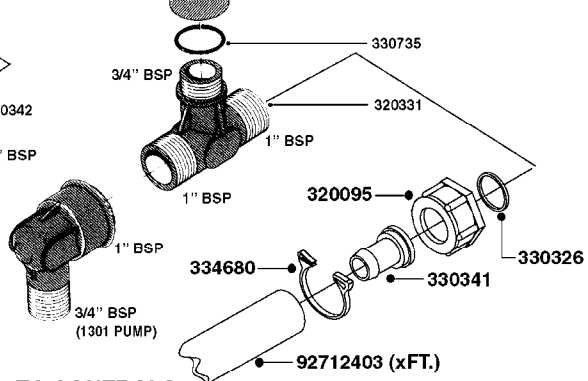

PRESSURE SIDE OF PUMP

SUCTION SIDE OF PUMP

TO CONTROLS

FROM TANK

NLA - 1302 PUMP (REPLACES 1301 PUMP)
#726854 - COMPLETE DAMPER KIT (SUCTION & PRESSURE)

COMPLETE ASSEMBLIES
WHOLEGOODS ITEMS

A0240

PUMP - 1301/1302 FITTINGS
A0240-HIN, 01:01:16