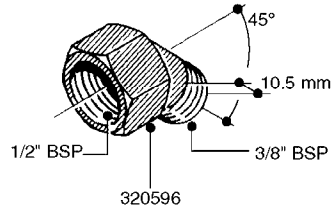

FITTINGS - HEXAGON NIPPLES
L0030-HIN, 01:01:16

L0030

FITTINGS - HEXAGON NIPPLES
L0030-HIN, 01:01:16

Page 1
Date 07.02.2020 8:37

parts-n°	order qty	description
10015303	1	FITT.PO.HN 1.00X1.00 M1000
10425003	1	FITT.PO.HN 1.25X1.00 MCPHEE
320132	1	FITT.DK HN 1" BSP
320176	1	FITT.DK HN 3/8"X1/2" BSP
320445	1	FITT.DK HN 1/4"X3/8" BSP
320655	1	FITT.DK HN 1/2"-1/2" BSP
320692	1	FITT.DK HN 3/8'BSPX1/4'NPT
320703	1	FITT.DK HN 3/8BSP X1/2 &1/4NPT
320725	1	FITT.DK NIPPLE 3/8"-3/8" BSP
320902	1	FITT.DK HN 3/8'X 1/4' BSP
390232	1	FITT.DK HN 1-1/2' X 1-1/4' BSP
390276	1	FITT.DK HN 1'BSP