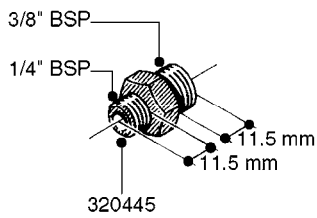

FITTINGS - HEXAGON NIPPLES
L0030-HIN, 01:01:16

L0030

FITTINGS - HEXAGON NIPPLES
L0030-HIN, 01:01:16

Page 1
Date 07.02.2020 8:37

parts-n°	order qty	description
10015303	1	FITT.PO.HN 1.00X1.00 M1000
10425003	1	FITT.PO.HN 1.25X1.00 MCPHEE
320132	1	FITT.DK HN 1" BSP
320176	1	FITT.DK HN 3/8"X1/2" BSP
320445	1	FITT.DK HN 1/4"X3/8" BSP
320655	1	FITT.DK HN 1/2"-1/2" BSP
320692	1	FITT.DK HN 3/8'BSPX1/4'NPT
320703	1	FITT.DK HN 3/8BSP X1/2 &1/4NPT
320725	1	FITT.DK NIPPLE 3/8"-3/8" BSP
320902	1	FITT.DK HN 3/8'X 1/4' BSP
390232	1	FITT.DK HN 1-1/2' X 1-1/4' BSP
390276	1	FITT.DK HN 1'BSP