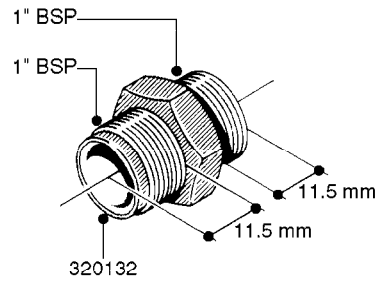

L0020

FITTINGS-T-PIECES, CAPS & ELBOWS
L0020-HIN, 01:01:16

Page 1

Date 07.02.2020 8:37

parts-n°	order qty	description
10053603	1	FITT. CAPNUT 2"BSP 5601
10194303	1	CAP BLANK 1 1/2 MCPHEE 210060
320047	1	FITT.DK CAPNUT 1/2" BSP
320106	1	FITT.DK CAPNUT 1" BSP
320272	1	FITT.DK CAPNUT 3/8" BSP
320316	1	FITT.DK TEE 3/4" X3/4" X1"BSP
320331	1	FITT.DK TEE 1" - 1" - 3/4" BSP
320342	1	FITT.DK EL 3/4"M X 1"F BSP
320563	1	FITT.DK 3 WAY 1/2" 110 DEG.
320677	1	NO LONGER AVAILABLE
320961	1	FITT.DK CAPNUT 1-1/2" BSP
321053	1	FITT.DK TEE 1/2 X1/2 X1/2" BSP
322072	1	FITT.DK TEE 3/8'X3/8'X3/8' BSP
322095	1	FITT.DK TEE 1-1/2 X1-1/4 X3/4" BSP
322138	1	FITT.DK ELB 1"M X 1"F BSP
330013	1	O-RING 2.5 X 10 PUR
330212	1	O-RING D19/D14X2.4 F.1/2"NUT
330326	1	O-RING D30/D24X2 F.1"NUT
331273	1	O-RING D44/D38X2 F.1-1/2"

FITTINGS - HEXAGON NIPPLES
L0030-HIN, 01:01:16

L0030

FITTINGS - HEXAGON NIPPLES
L0030-HIN, 01:01:16

Page 1
Date 07.02.2020 8:37

parts-n°	order qty	description
10015303	1	FITT.PO.HN 1.00X1.00 M1000
10425003	1	FITT.PO.HN 1.25X1.00 MCPHEE
320132	1	FITT.DK HN 1" BSP
320176	1	FITT.DK HN 3/8"X1/2" BSP
320445	1	FITT.DK HN 1/4"X3/8" BSP
320655	1	FITT.DK HN 1/2"-1/2" BSP
320692	1	FITT.DK HN 3/8'BSPX1/4'NPT
320703	1	FITT.DK HN 3/8BSP X1/2 &1/4NPT
320725	1	FITT.DK NIPPLE 3/8"-3/8" BSP
320902	1	FITT.DK HN 3/8'X 1/4' BSP
390232	1	FITT.DK HN 1-1/2' X 1-1/4' BSP
390276	1	FITT.DK HN 1'BSP