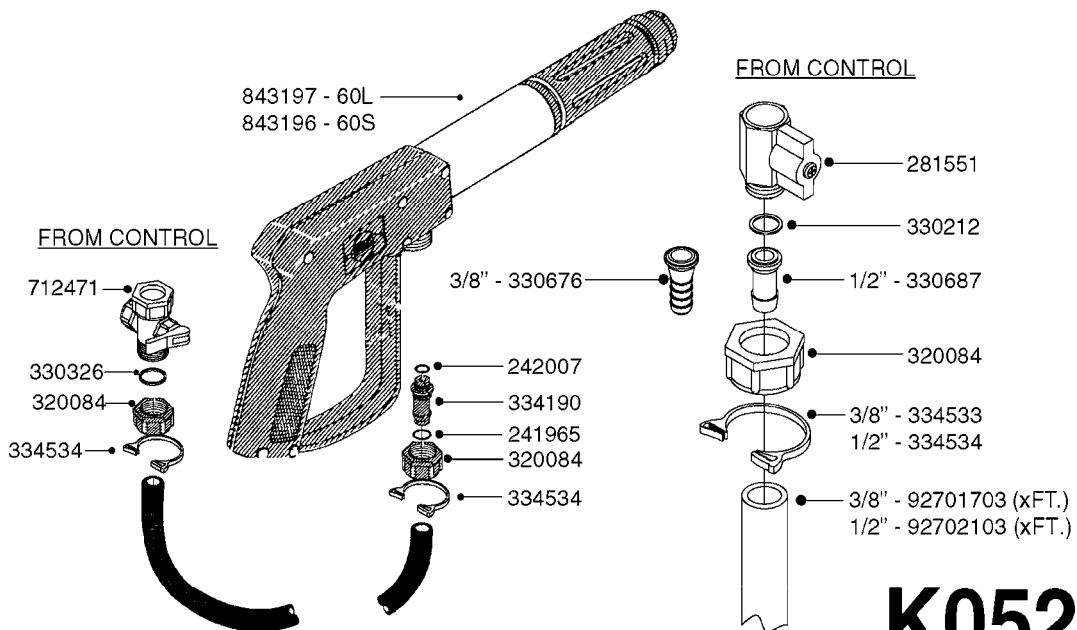

Page 1
Date 07.02.2020 8:37

parts-n°	order qty	description
130390	1	TEE 3/8'X 1/2' BSP F.TYPE 60S
145791	1	CONE FOR ON/OFF
147063	1	SWIRL F.SPRAY GUN TYPE 60
240936	1	O-RING D13.3X2.4 NITRIL
241441	1	O-RING D29.3X3
241965	1	O-RING Ø12.1 X 1.6 NITRILE
242007	1	O-RING Ø9.1 X 1.6 NITRILE
242013	1	SPRING RUBBER F/TRIGGER
242033	1	O-RING Ø14.1 X 1.6 NITRILE
242064	1	SLEEVE RUBBER 3X8X4MM
320084	1	FITT.DK NUT 1/2" BSP
322073	1	HOUSING F.SWIRL TYPE 60S H.G.
322075	1	HOUSING F. NOZZLE
330013	1	O-RING 2.5 X 10 PUR
334117	1	HANDLE PIECE RIGHT F.60S/60L
334118	1	HANDLE PIECE LEFT F.60S/60L
334121	1	SEAT FOR ON-OFF TYPE
334190	1	FITT.DK HB 1/2' F. PISTOL 60S
334533	1	CLAMP HOSE PLASTIC 3/8"
334534	1	CLAMP HOSE PLASTIC 1/2"
334653	1	FITT.DK HB 3/8' F.HANDGUN
334655	1	TRIGGER SAFETY F.60S/60L GUN
371314	1	NOZZLE CERAMIC 1099-20
440634	1	SCREW 5/8"
480716	1	PIN D3X6 STAINLESS
615455	1	TUBE F.LANCE TYPE 60L
725476	1	SPINDLE
725477	1	TRIGGER
750270	1	GASKET KIT F.SPRAY GUN
843196	1	SPRAY GUN KIT TYPE 60 SHORT
843197	1	HANDGUN KIT TYPE 60 LONG
92701703	1	HOSE R X3/8" X300PSI WP X0012"
92702103	1	HOSE R X1/2" X300PSI WP X0012"