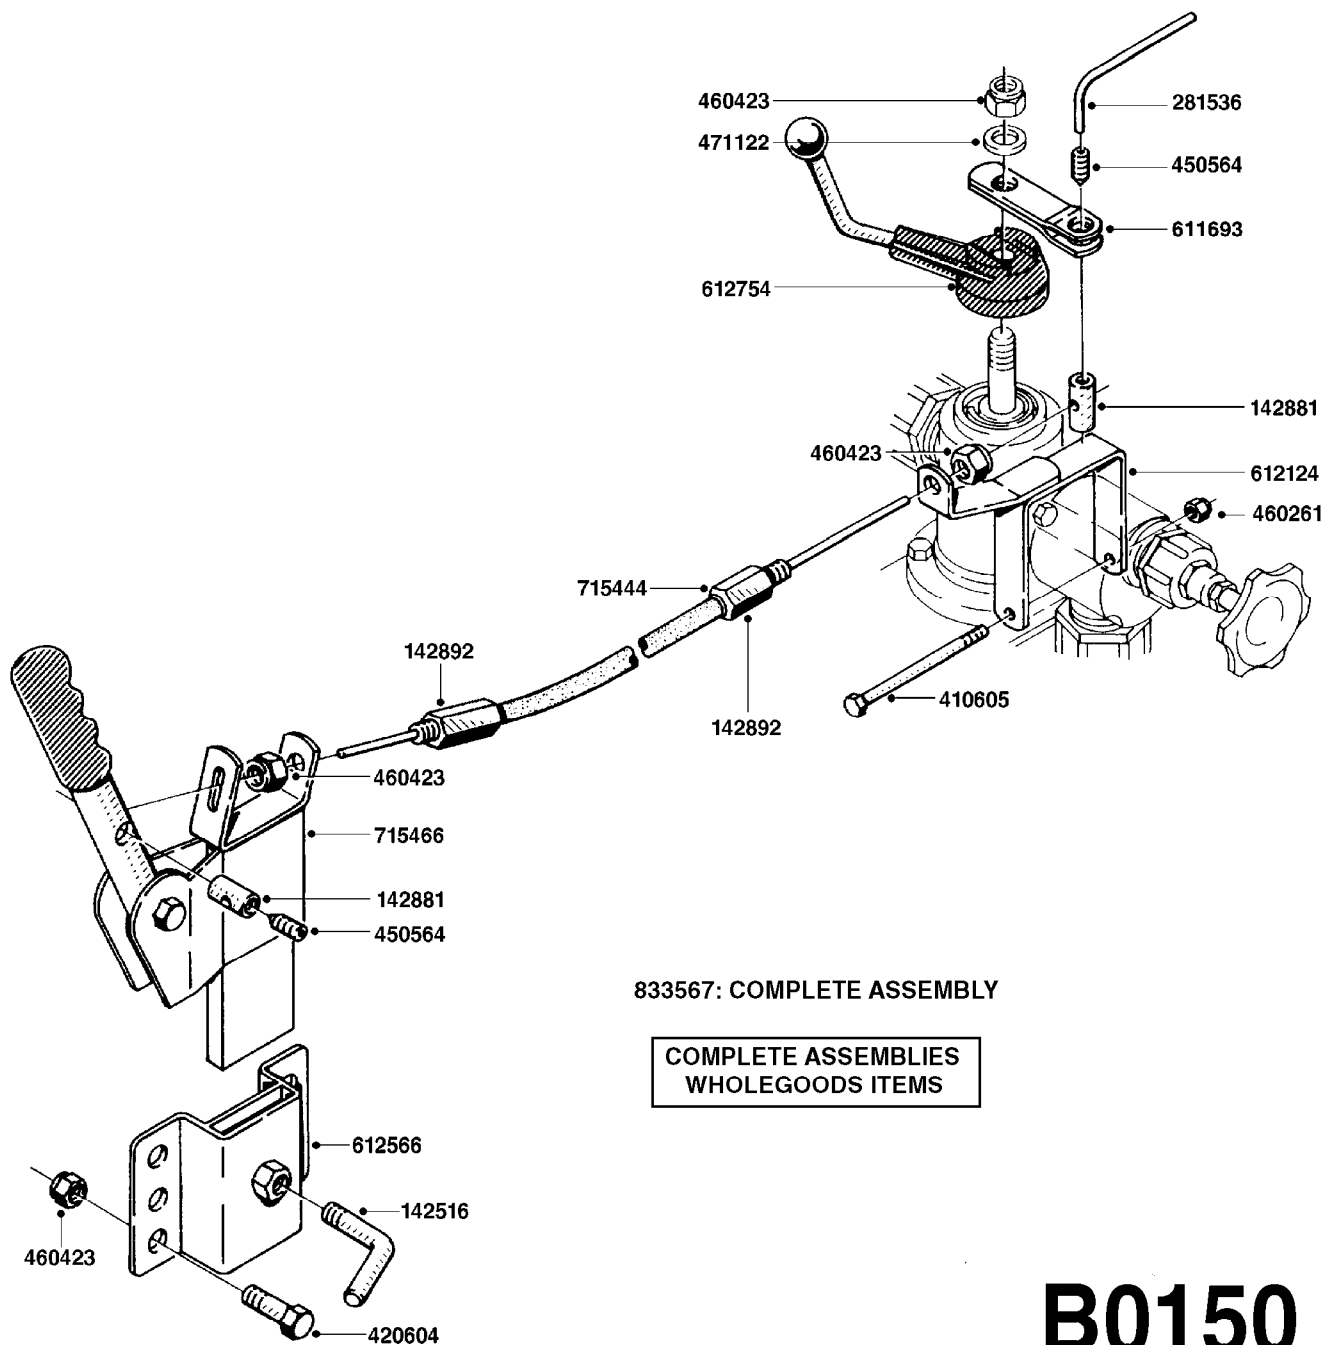

BK-180 REMOTE CONTROL CABLE
B0150-HIN, 01:01:16

Page 1

Date 07.02.2020 8:37

parts-n°	order qty	description
142516	1	SCREW SET M10 BENT F. LOCKING
142881	1	WIRE HOLDER FOR REMOTE CONTROL
142892	1	END NIPPLE F.REMOTE CABLE
281536	1	ALLEN WRENCH 3MM
410605	1	BOLT HEX 8.8 DEL M6X80
420604	1	BOLT HEX 8.8 DEL M10X25 FT DIN933
450564	1	SCREW M6X12 ALLEN
460261	1	NUT HEX M6X1.00 LOCK DIN985 A2 SS
460423	1	NUT HEX M10X1.50 LOCK DIN985A2 SS
471122	1	WASHER, M10, Ø20/10.5X 2.0, SS
611693	1	ARM FOR REMOTE CONTROL BK180
612124	1	BRACKET FOR OP.UNIT F REM.CTR
612566	1	MOUNT BRACKET F.FAN CABLE ASSY
612754	1	HANDLE FOR REMOTE CONTROL
715444	1	REMOTE CONTROL CABLE L=2000
715466	1	MOUNTING PLATE
833567	1	REMOTE CONTROL ON/OFF BK 180