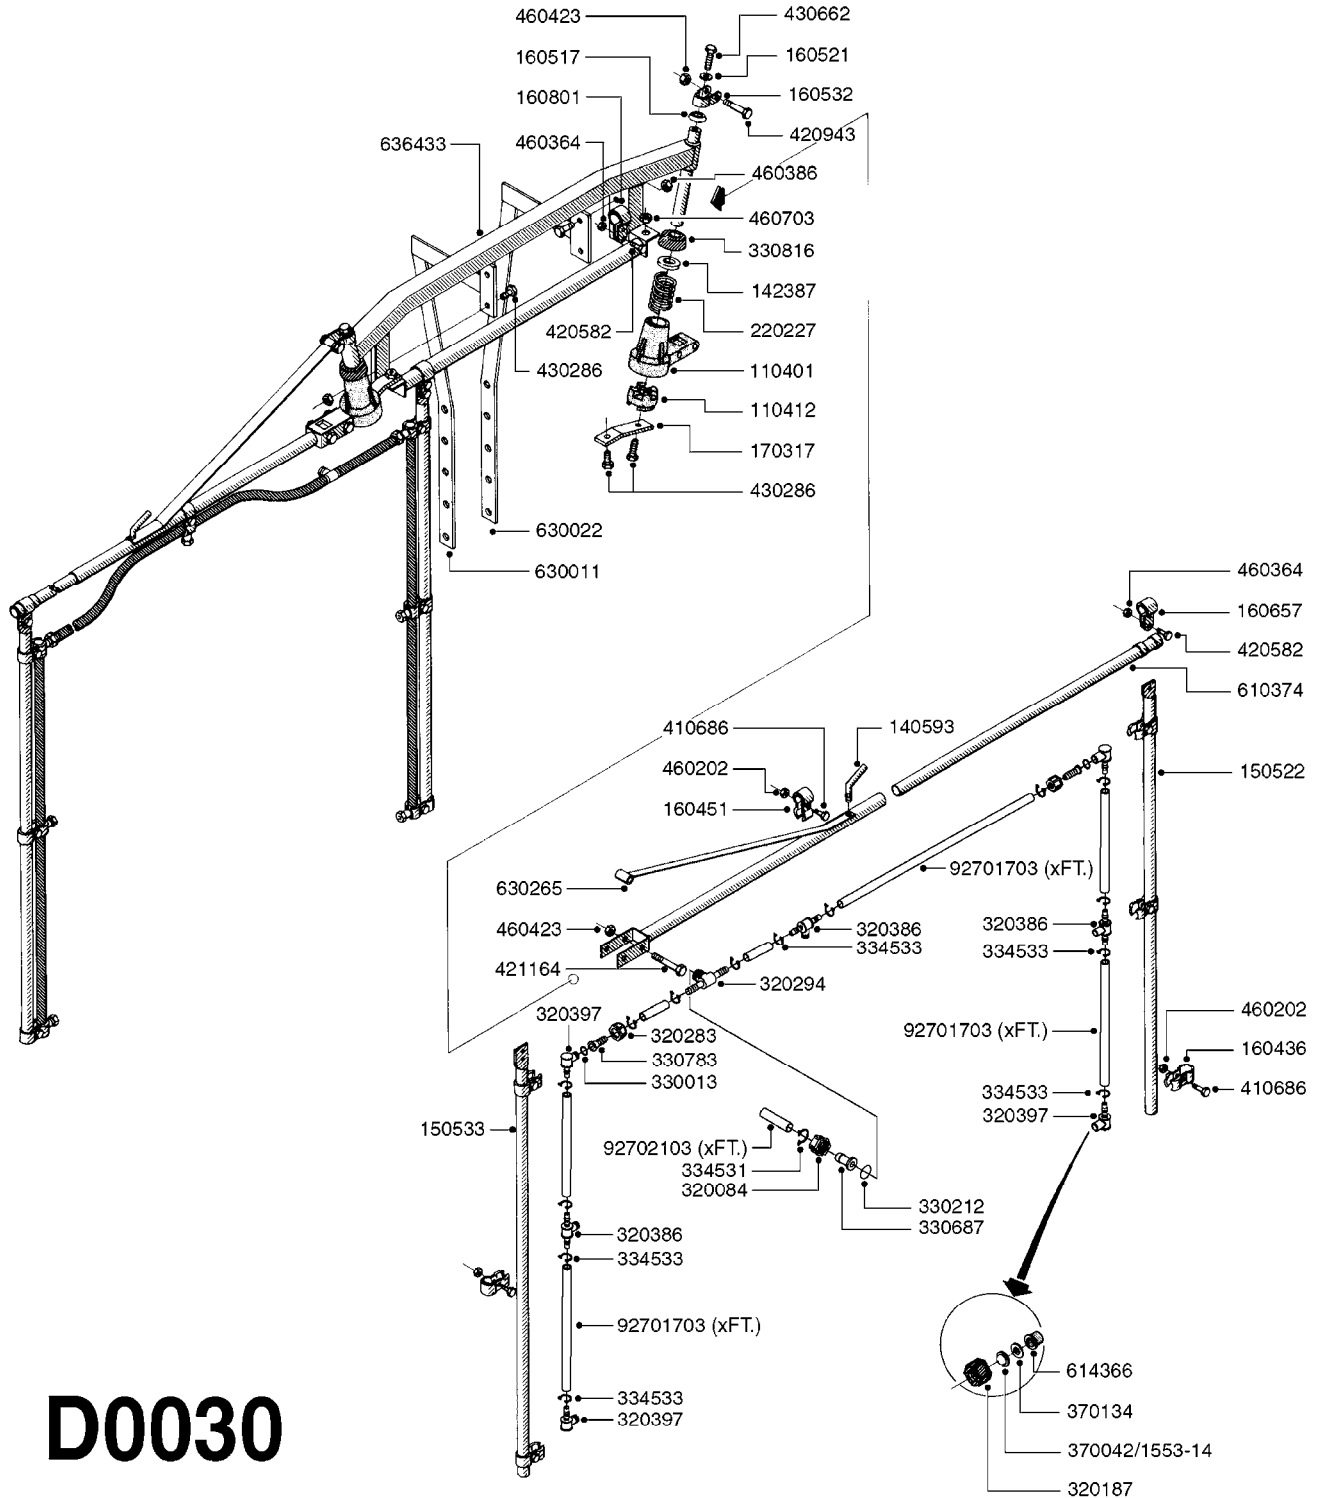

BOOM - V-II
D0030-HIN, 01:01:16

Page 0
Date 07.02.2020 8:37

D0030

BOOM - V-II
D0030-HIN, 01:01:16

Page 1
Date 07.02.2020 8:37

parts-n°	order qty	description
110401	1	SPRING HOUSING STD BOOM
110412	1	CLUTCH STANDARD BOOM
140593	1	THUMB SCREW
142387	1	WASHER D40D23X5
150522	1	DROP TUBE WINE II
150533	1	DROP TUBE WINE II
160436	1	PIPE BRANCH HOLDER D22,2
160451	1	PIPE BRANCH HOLDER D25,4
160517	1	SPACER COLLAR, STANDARD BOM
160521	1	WASHER D30.5/D13X2
160532	1	CLAMP SWIVEL F. BOOM 14'H.D.
160657	1	CLIP FITTING FOT D22,2
160801	1	CLIP FITTINGS 31.7
170317	1	CROSSBAR FOR BOOM WINE II
220227	1	SPRING FOR PIVOT
320084	1	FITT.DK NUT 1/2" BSP
320187	1	FITT.DK CAP 3/8" BSP BLACK
320283	1	FITT.DK NUT 3/4"BSP
320294	1	FITT.DK TEE 3/8X3/8HB X1/2"BSP
320386	1	FITT.DK TEE 3/8X3/8HB X3/8"BSP
320397	1	FITT.DK ELB 3/8"HB X 3/8" BSP
330013	1	O-RING 2.5 X 10 PUR
330212	1	O-RING D19/D14X2.4 F.1/2"NUT
330687	1	FITT.DK HB 1/2" F. 1/2" NUT
330783	1	FITT.DK HB 3/8"F.3/8" NUT
330816	1	DUST COVER PLASTIC/STD.BOOM
334531	1	CLAMP HOSE PLASTIC 3/4"
334533	1	CLAMP HOSE PLASTIC 3/8"
370042	1	NOZZLE CONE JET 1553-14
370134	1	NOZZLE SWIRL 1554-GREY
410686	1	BOLT HEX 8.8 DEL M6X30
420582	1	BOLT HEX 8.8 DEL M8X20 FT A2
420943	1	BOLT HEX 8.8 DEL M10X50
421164	1	BOLT HEX 8.8 DEL M10X70
430286	1	BOLT HEX 8.8 DEL M12X30 FT
430662	1	BOLT HEX 8.8 DEL M12X20 FT
460202	1	NUT HEX M6
460364	1	NUT HU M8 A2 SS DIN934
460386	1	NUT HEX M12X1.75
460423	1	NUT HEX M10X1.50 LOCK DIN985A2 SS
460703	1	NUT HEX M12X1.75 LOCK DIN985A2 SS
610374	1	BOOM WING OUT.SECTION (WINE11)
614366	1	FILTER 50 MESH F.NOZZLE BLUE
630011	1	630011
630022	1	630022
630265	1	BOOM WING 14' BOOM
636433	1	CENTER SECTION 14' BOOM D27.0
92701703	1	HOSE R X3/8" X300PSI WP X0012"
92702103	1	HOSE R X1/2" X300PSI WP X0012"