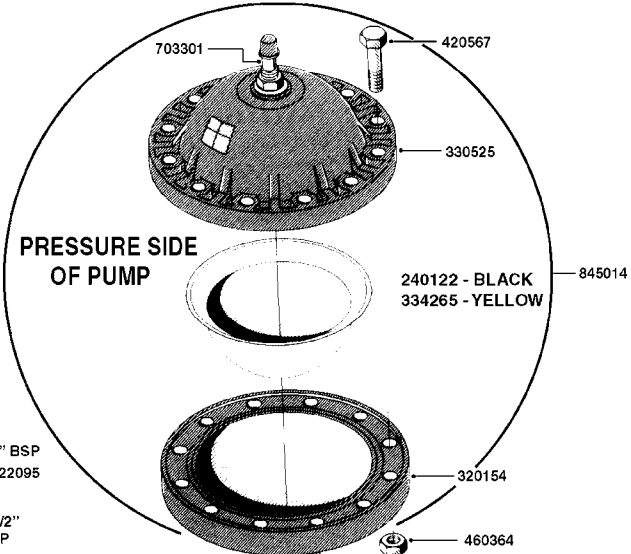

PRESSURE SIDE OF PUMP

SUCTION SIDE OF PUMP