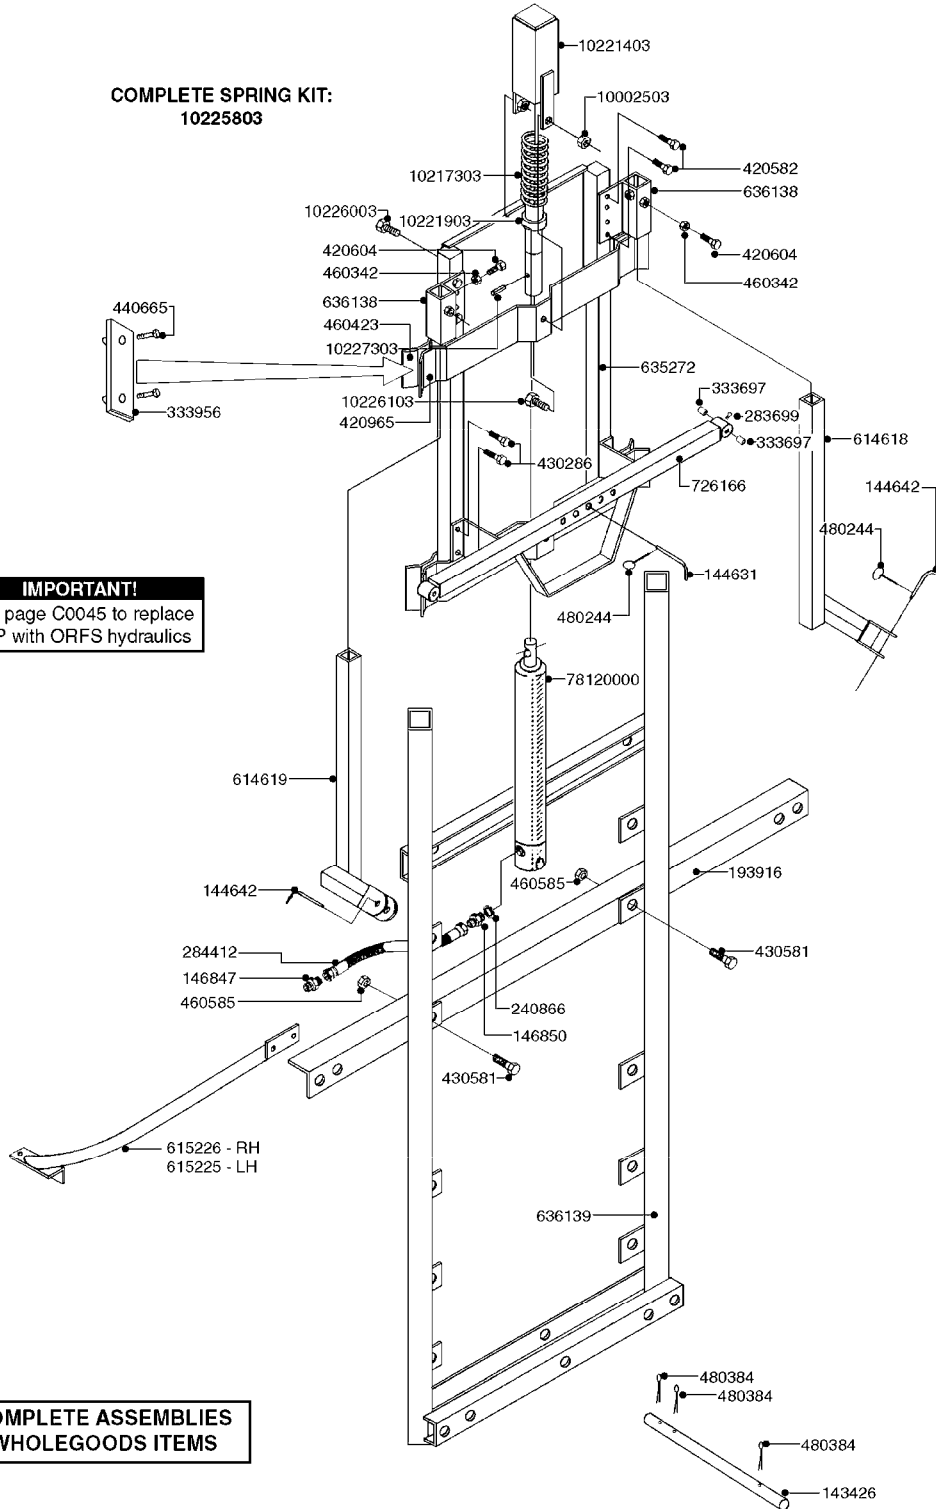

BOOM - MB H-FRAME HL
D0180-HIN, 31:03:16

Page 0

Date 07.02.2020 8:37

BOOM - MB H-FRAME HL
D0180-HIN, 31:03:16

Page 1

Date 07.02.2020 8:37

parts-n°	order qty	description
143426	1	PIN 20x160mm F/HYD/CYL.
144631	1	LOCKING PAWL
144642	1	LOCKING PAWL D10X65MM
146847	1	HEX NIPPLE 1/2"X3/8"
146850	1	HEX NIPPLE 3/8"x3/8" - 1.8mm
193916	1	ANGLE IRON FOR MB BOOM BKTS.
240866	1	DOWTYSEAL 3/8"
283699	1	GREASE NIPPLE M6X1
284412	1	HOSE HY 3/8" X 315" STR+STR
333697	1	BUSHING D22/D16x25
333956	1	SLIDE SHOE 91X25X10
420582	1	BOLT HEX 8.8 DEL M8X20 FT A2
420604	1	BOLT HEX 8.8 DEL M10X25 FT DIN933
420965	1	M10X40 MACHINE SCREW STAINLESS
430286	1	BOLT HEX 8.8 DEL M12X30 FT
430581	1	BOLT HEX 8.8 DEL M16X40 FT
440665	1	SCREW M4.2X16 STAINLESS
460342	1	NUT HEX M10 DEL DIN934
460423	1	NUT HEX M10X1.50 LOCK DIN985A2 SS
460585	1	LOCKING NUT M16 DIN985 A2 SS
480244	1	PIN SNAP D4.5
480384	1	PIN COTTER 3/16 x 1-1/2"
614618	1	TRANS BRKT. F/MB BOOM (SHORT)
614619	1	TRANS BRKT. F/MB BOOM (LONG)
615225	1	SIDE BRACE LEFT 500 EAGLE
615226	1	SIDE BRACE RIGHT 500 EAGLE
635272	1	SLIDE
636138	1	BRACKET
636139	1	H FRAME HY LIFT 300/500 MB
726166	1	TRAPEZE FRAME
10002503	1	NUT HEX NC 1/2"
10217303	1	SPRING FOR 45/50 MB HY LIFT
10221403	1	BOX W/M F.SPRING 45/50 MB HY
10221903	1	SLEEVE W/M F.45/50 MB HY
10225803	1	SPRING KIT FOR MB HYDRAULIC
10226003	1	BOLT HEX 3/8 NC GR.5 00.75"
10226103	1	BOLT HEX 1/2 NC GR.2 01.00"
10227303	1	PIN ROLL 3/16 X 1.25
78120000	1	CYL.TELESCOPING Ø50/40/25_1100