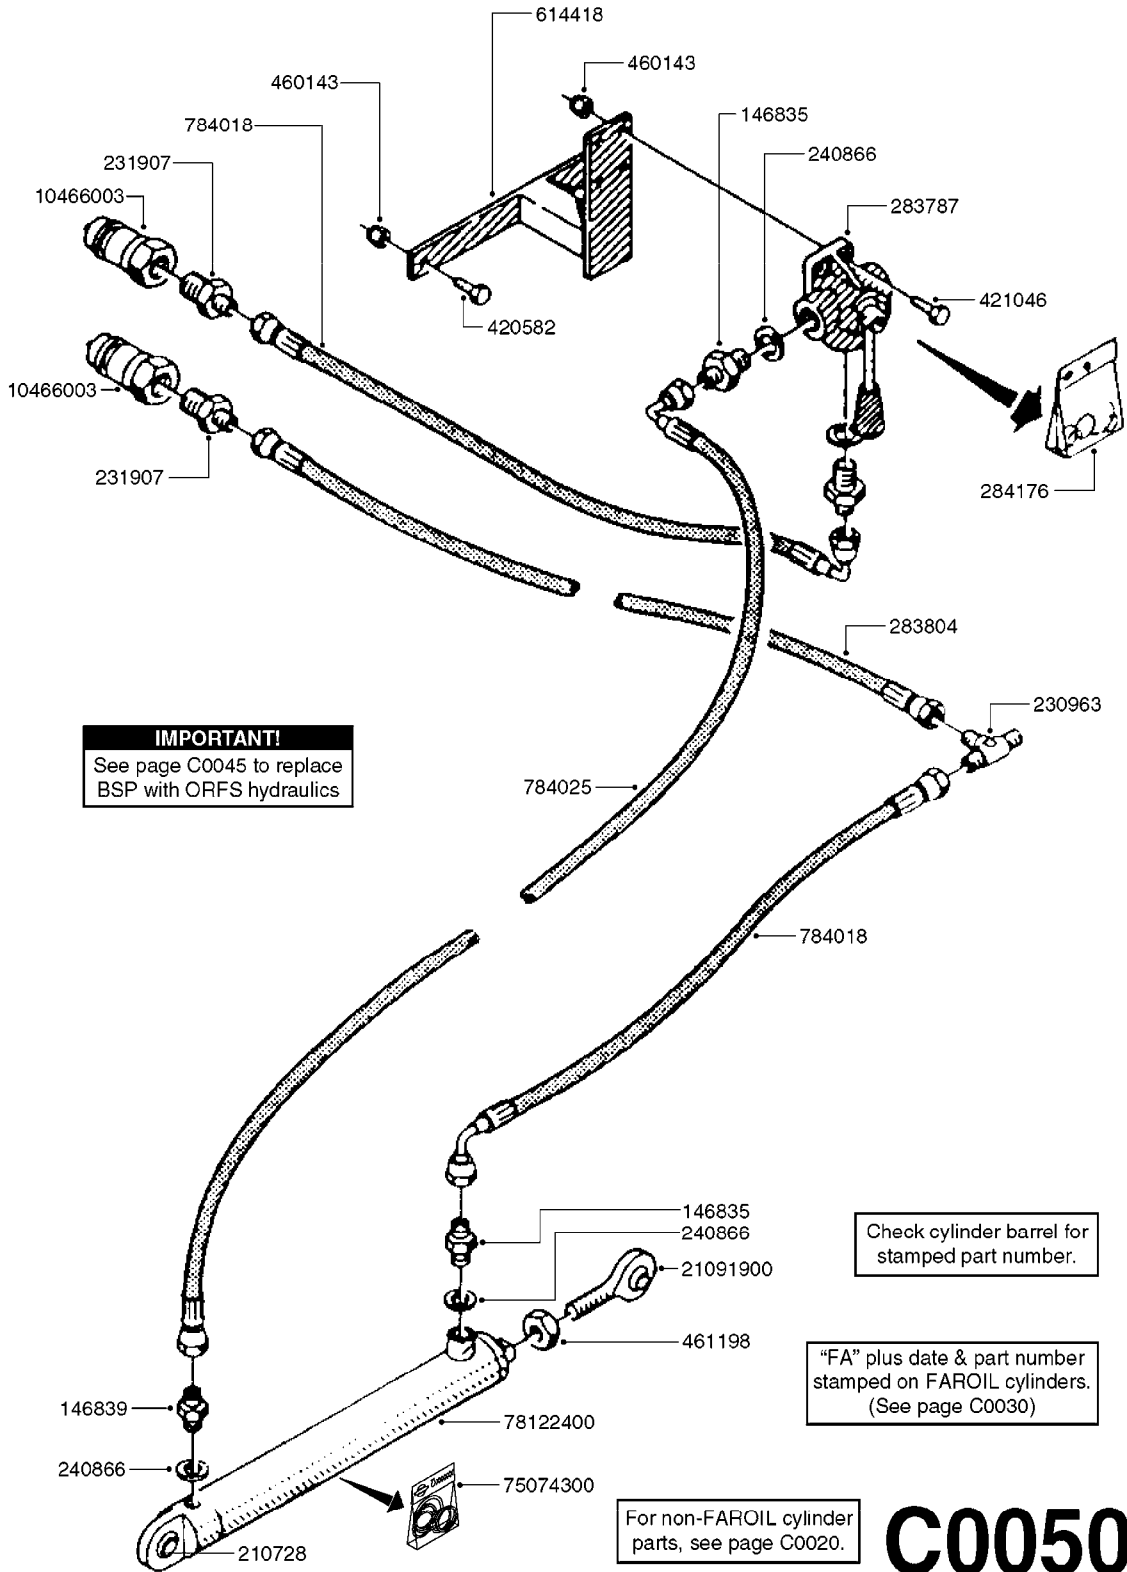

C0045

HYDRAULICS - BSP TO ORFS
C0045-HIN, 24:03:16

Page 1

Date 07.02.2020 8:37

Pos.	parts-n°	order qty	description
1	10466003	1	COUPLER PIONEER 8010-04 1/2NPT
2	231907	1	HEX NIPPLE 1/4"BSP X 1/2"NPT
2	231906	1	HEX NIPPLE 3/8"BSP X 1/2"NPT
2	147132	1	HEX NIPPLE 1/2"X1/2" BSP DEL
3	230311	1	QUICK COUPLING 1/2"
4	241356	1	DOWTYSEAL 1/2"
5	23234800	1	HEX NIPPLE 1/2"-9/16" ORFS FITTING FOR 1/4" HOSE
5	23234900	1	HEX NIPPLE 1/2"-11/16" ORFS FITTING FOR 3/8" HOSE
5	23235300	1	HEX NIPPLE 1/2"-13/16" ORFS FITTING FOR 1/2" HOSE
6	242102	1	O-RING Ø9.25X1.78 NITRIL 90SH
6	24263200	1	O-RING Ø7.66X1.78 NITRIL 90SH
6	24263300	1	O-RING Ø12.42X1.78 NITRIL 90SH
6	24263400	1	O-RING Ø18.77X1.78 NITRIL 90SH
7	67002403	1	CHART - BSP TO ORFS HOSES
8	67002503	1	CHART - BSP TO ORFS FITTINGS