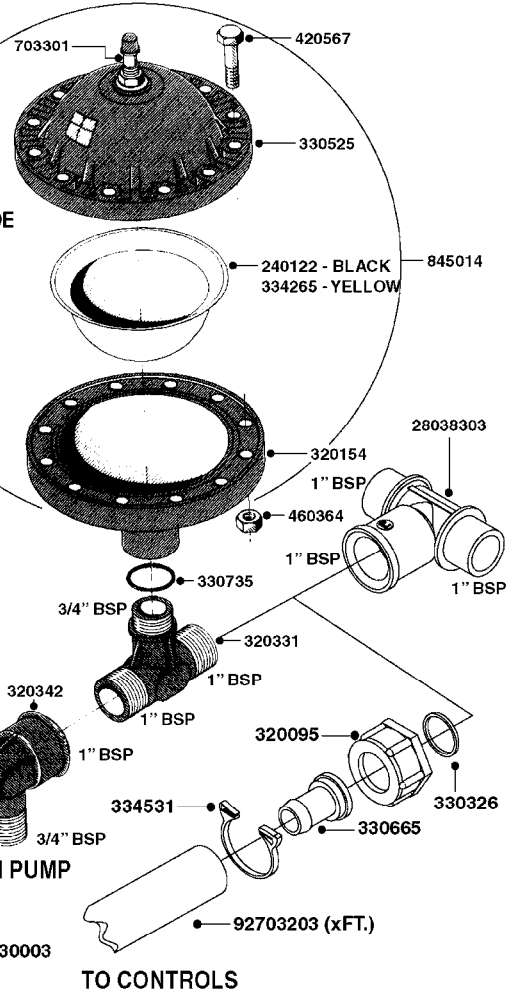

PRESSURE SIDE OF PUMP