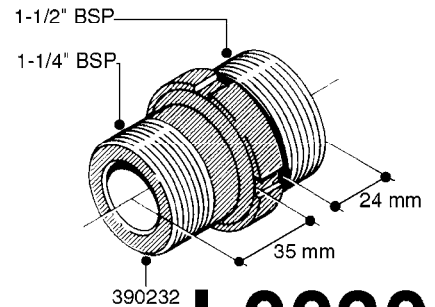

L0020

FITTINGS-T-PIECES, CAPS & ELBOWS
L0020-HIN, 01:01:16

Page 1

Date 07.02.2020 8:37

parts-n°	order qty	description
10053603	1	FITT. CAPNUT 2"BSP 5601
10194303	1	CAP BLANK 1 1/2 MCPHEE 210060
320047	1	FITT.DK CAPNUT 1/2" BSP
320106	1	FITT.DK CAPNUT 1" BSP
320272	1	FITT.DK CAPNUT 3/8" BSP
320316	1	FITT.DK TEE 3/4" X3/4" X1"BSP
320331	1	FITT.DK TEE 1" - 1" - 3/4" BSP
320342	1	FITT.DK EL 3/4"M X 1"F BSP
320563	1	FITT.DK 3 WAY 1/2" 110 DEG.
320677	1	NO LONGER AVAILABLE
320961	1	FITT.DK CAPNUT 1-1/2" BSP
321053	1	FITT.DK TEE 1/2 X1/2 X1/2" BSP
322072	1	FITT.DK TEE 3/8'X3/8'X3/8' BSP
322095	1	FITT.DK TEE 1-1/2 X1-1/4 X3/4" BSP
322138	1	FITT.DK ELB 1"M X 1"F BSP
330013	1	O-RING 2.5 X 10 PUR
330212	1	O-RING D19/D14X2.4 F.1/2"NUT
330326	1	O-RING D30/D24X2 F.1"NUT
331273	1	O-RING D44/D38X2 F.1-1/2"

FITTINGS - HEXAGON NIPPLES
L0030-HIN, 01:01:16

L0030

FITTINGS - HEXAGON NIPPLES
L0030-HIN, 01:01:16

Page 1
Date 07.02.2020 8:37

parts-n°	order qty	description
10015303	1	FITT.PO.HN 1.00X1.00 M1000
10425003	1	FITT.PO.HN 1.25X1.00 MCPHEE
320132	1	FITT.DK HN 1" BSP
320176	1	FITT.DK HN 3/8"X1/2" BSP
320445	1	FITT.DK HN 1/4"X3/8" BSP
320655	1	FITT.DK HN 1/2"-1/2" BSP
320692	1	FITT.DK HN 3/8'BSPX1/4'NPT
320703	1	FITT.DK HN 3/8BSP X1/2 &1/4NPT
320725	1	FITT.DK NIPPLE 3/8"-3/8" BSP
320902	1	FITT.DK HN 3/8'X 1/4' BSP
390232	1	FITT.DK HN 1-1/2' X 1-1/4' BSP
390276	1	FITT.DK HN 1'BSP