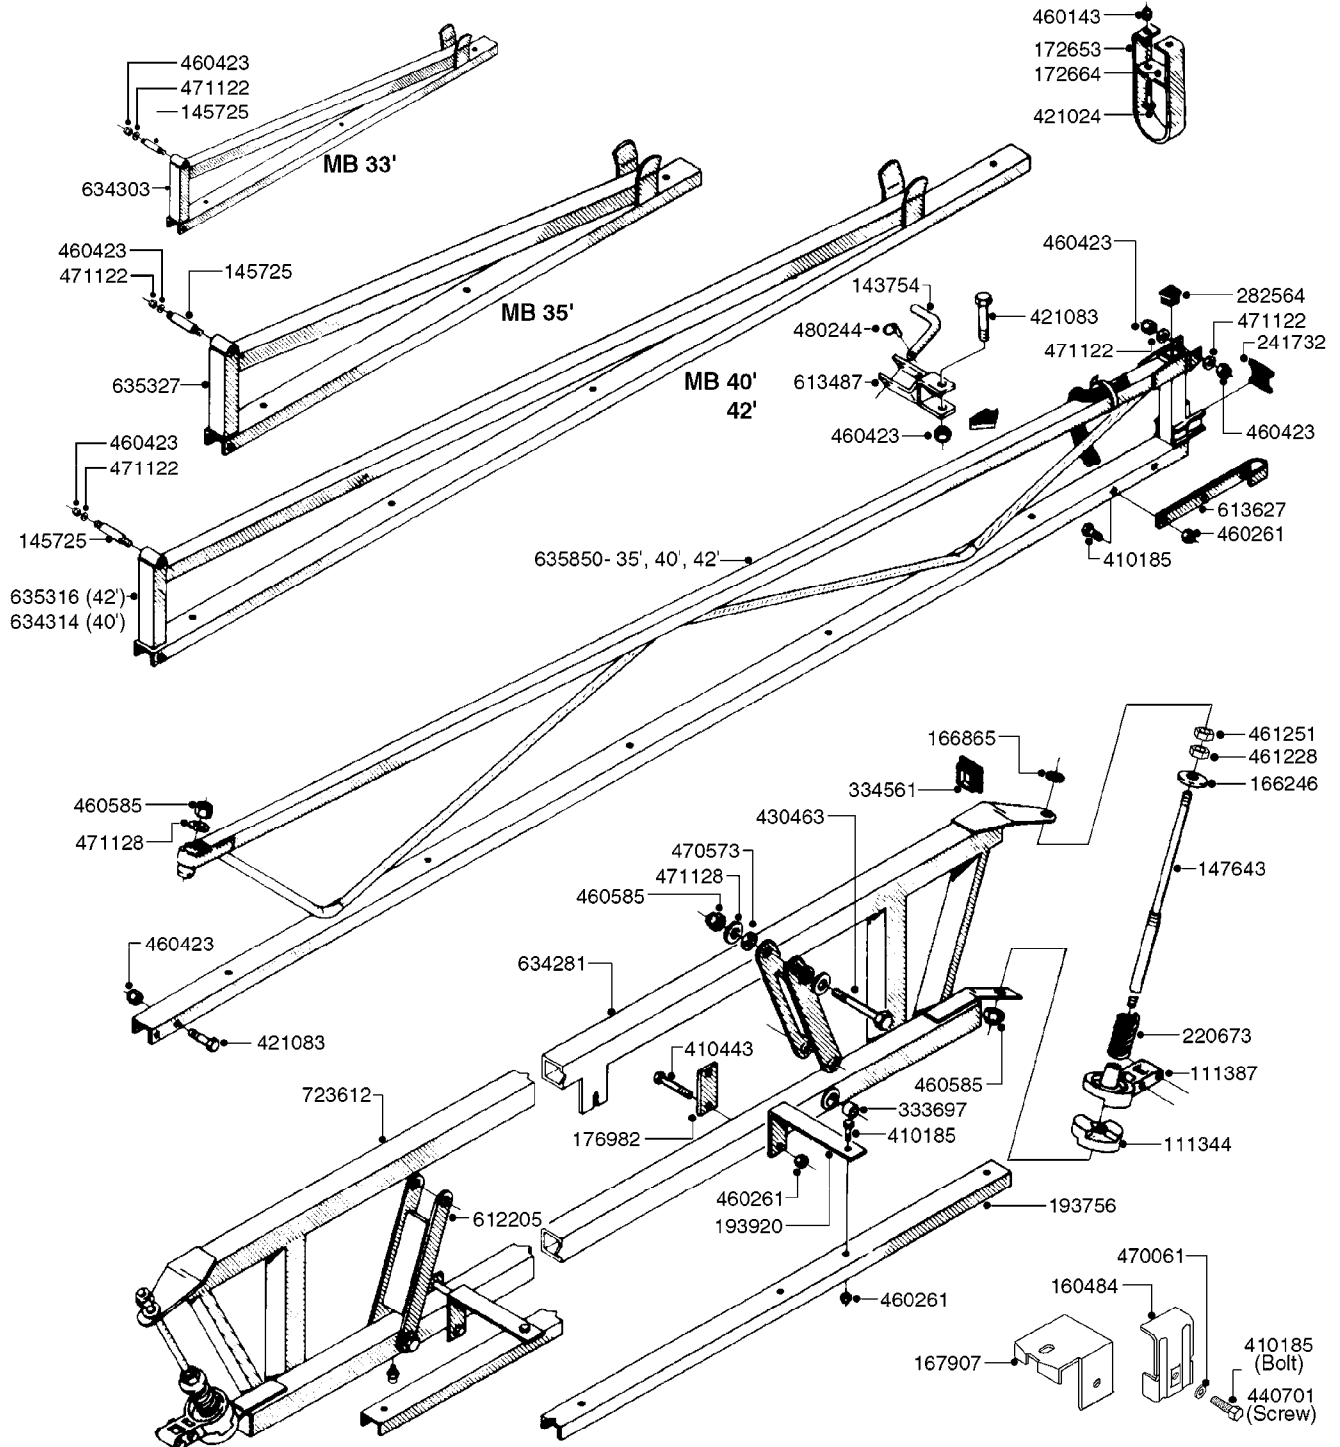

BOOM - MB 35' 40' 42'
D0130-HIN, 26:07:16

Page	0
Date	07.02.2020 8:37

BOOM - MB 35' 40' 42'
D0130-HIN, 26:07:16

Page 1

Date 07.02.2020 8:37

parts-n°	order qty	description
111344	1	CLAW CLUTCH Ø100/Ø20,5 UNDER PART RED
111387	1	CLAW CLUTCH D100 UPPER PART
143754	1	PIN D10 X 56
145725	1	PIN FOR 12 MB BOOM
147643	1	AXLE F.BM BRKWKY. W. ZERT L=426
160484	1	WIRE GUIDE FOR DROP-LEG
166246	1	WASHER CUP D53 F.SPRING
166865	1	WASHER D35/D25X2
167907	1	NOZZ. HOLD. KIT F/ADJ. BOOM
172653	1	WING TIP GUARD
172664	1	FLATBAR BACKING PLATE
176982	1	RETAINING PLATE
193756	1	TRACK MB 10,6/12,6M
193920	1	BRACKET F.NOZZLE TRACK
220673	1	SPRING F.PIVOT 100 X 51
241732	1	RUBBER STOP FOR MB
282564	1	PLUG 35MM SQ.BLACK
333697	1	BUSHING D22/D16x25
334561	1	PLUG 50x50x2 F.SQ.TUBE
410185	1	BOLT HEX 8.8 DEL M6X16
410443	1	BOLT HEX 8.8 DEL M6X70
421024	1	BOLT HEX 8.8 DEL M8X60
421083	1	BOLT HEX 8.8 DEL M10X65
430463	1	BOLT HEX 8.8 DEL M16X110
440701	1	SCREW NO.14 3/4" PLATED
460143	1	SELF LOCK NUT M8 SST A2 DIN985
460261	1	NUT HEX M6X1.00 LOCK DIN985 A2 SS
460423	1	NUT HEX M10X1.50 LOCK DIN985A2 SS
460585	1	LOCKING NUT M16 DIN985 A2 SS
461228	1	NUT HEX M20
461251	1	NUT HEX M20 X 2.5 JAMB
470061	1	WASHER D11/D7X0.5 LOCK
470573	1	WASHER D29/D17X2 SPRING BLACK
471122	1	WASHER, M10, Ø20/10.5X 2.0, SS
471128	1	WASHER, M16, Ø30/17.0X 3.0, SS
480244	1	PIN SNAP D4.5
612205	1	TRAPEZE ARM,WELDED
613487	1	TRANSPORT FITTINGS FOR SB BOOM
613627	1	LOCK STRAP FOR MB BOOM
634281	1	BOOM CENTER MB 35/40/42
634303	1	BOOM WING OUTER 33' MB L=47'
634314	1	BOOM WING OUTER 40', 45' MB
635316	1	BOOM WING OUTER MB42
635327	1	BOOM WING OUTER 35'MB L=58.5"
635850	1	BOOM WING INNER MB35/40/42
723612	1	CENTER PART MB BOOM