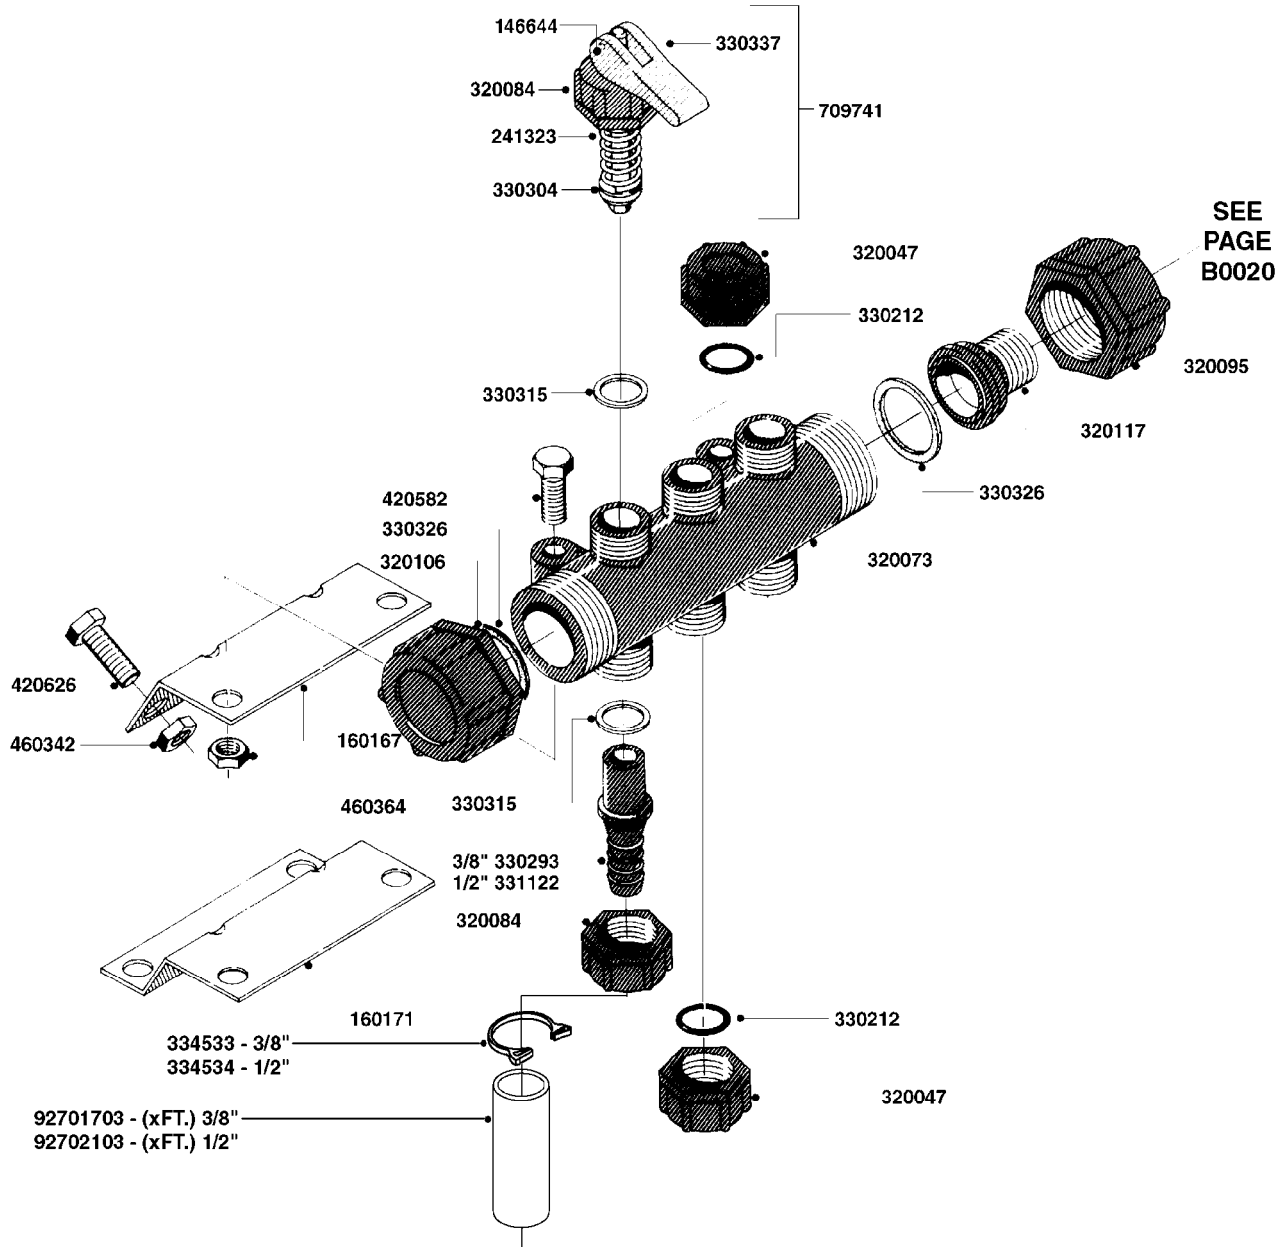

841758 - COMPLETE ASSEMBLY
(LESS GAUGE)

COMPLETE ASSEMBLIES
WHOLEGOODS ITEMS

B0020

CONTROL-ET MANUAL-ES 30/50/80
B0020-HIN, 01:01:16

Page 1

Date 07.02.2020 8:37

parts-n°	order qty	description
146644	1	PIN D3X19 STAINLESS
240063	1	O-RING D14.1/9.3 X 2.4
241323	1	O-RING D5.3X2.4 NITRIL
320073	1	DISTRIBUTOR HOUSING 1/2"
320084	1	FITT.DK NUT 1/2" BSP
320095	1	FITT.DK NUT 1" BSP
320117	1	FITT.DK CONN.1/2"BSP F. 1" CAP
321694	1	UNION NUT
330212	1	O-RING D19/D14X2.4 F.1/2"NUT
330293	1	VALVE SEAT WITH 3/8" HOSE TAIL
330304	1	VALVE CONE D14
330315	1	O-RING D18.4/D13X.6
330326	1	O-RING D30/D24X2 F.1"NUT
330337	1	HANDLE F. FLIP VALVE
330676	1	FITT.DK HB 3/8" F. 1/2" NUT
330687	1	FITT.DK HB 1/2" F. 1/2" NUT
331111	1	VALVE SEAT FOR 1/2" DISTRIBUT.
331122	1	VALVE SEAT WITH 1/2" HOSE TAIL
334533	1	CLAMP HOSE PLASTIC 3/8"
334534	1	CLAMP HOSE PLASTIC 1/2"
390282	1	STOPPER ATV 1/4"
390283	1	CONE FOR PRES CONTR ATV
421046	1	BOLT HEX M8X25/25 A2 SS DIN933
440167	1	SCREW NO.8 1/4"
440663	1	SCREW 3/8" NR4 STAINLESS
460143	1	SELF LOCK NUT M8 SST A2 DIN985
709741	1	VALVE ASSY. 1/2" FLIP LEVER
841758	1	ET CONTROL COMPLETE
28026203	1	GAUGE 200PSI/BR, 2.5"1/4BSP-BTM
92701703	1	HOSE R X3/8" X300PSI WP X0012"
92702103	1	HOSE R X1/2" X300PSI WP X0012"