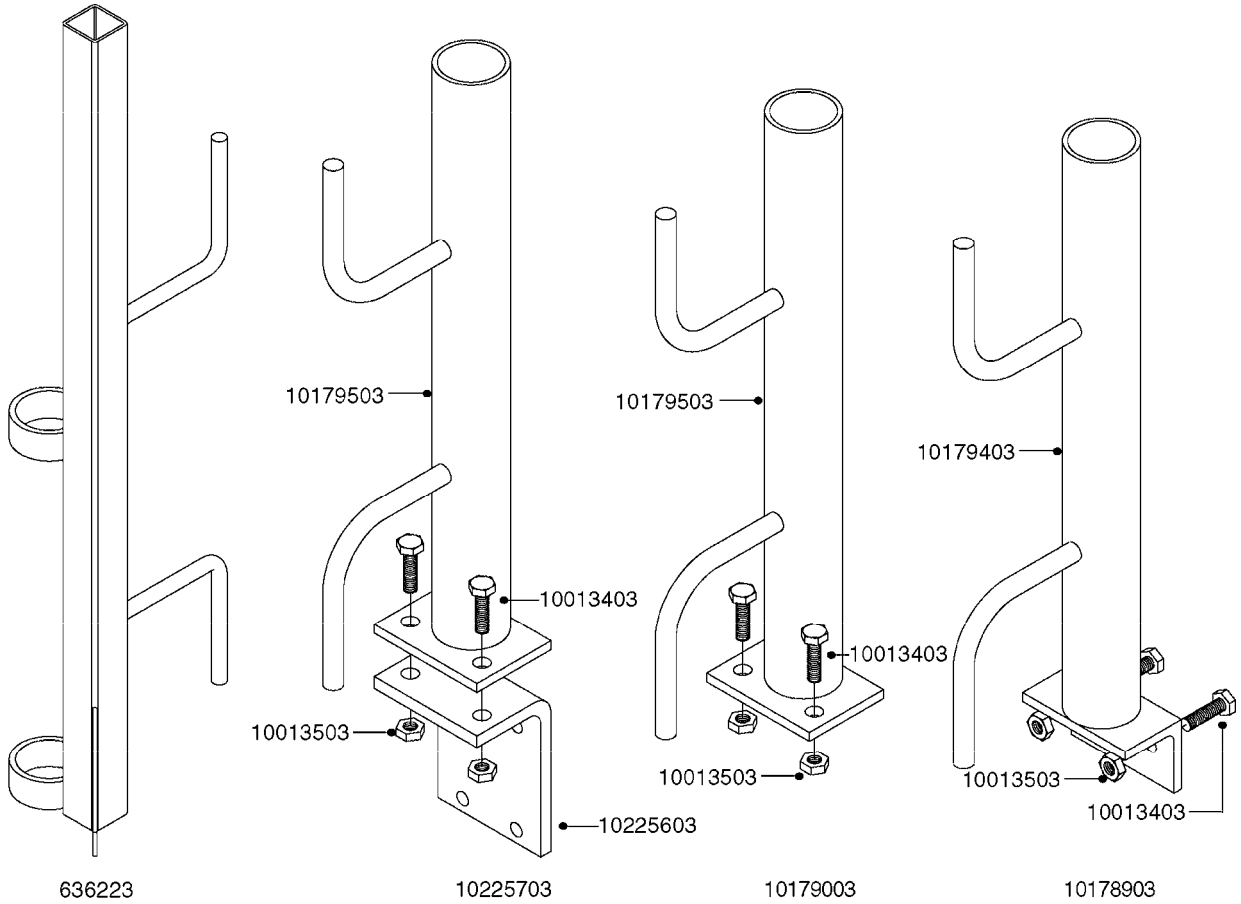

Page 1
Date 07.02.2020 8:37

parts-n°	order qty	description
130390	1	TEE 3/8'X 1/2' BSP F.TYPE 60S
145791	1	CONE FOR ON/OFF
147063	1	SWIRL F.SPRAY GUN TYPE 60
240936	1	O-RING D13.3X2.4 NITRIL
241441	1	O-RING D29.3X3
241965	1	O-RING Ø12.1 X 1.6 NITRILE
242007	1	O-RING Ø9.1 X 1.6 NITRILE
242013	1	SPRING RUBBER F/TRIGGER
242033	1	O-RING Ø14.1 X 1.6 NITRILE
242064	1	SLEEVE RUBBER 3X8X4MM
320084	1	FITT.DK NUT 1/2" BSP
322073	1	HOUSING F.SWIRL TYPE 60S H.G.
322075	1	HOUSING F. NOZZLE
330013	1	O-RING 2.5 X 10 PUR
334117	1	HANDLE PIECE RIGHT F.60S/60L
334118	1	HANDLE PIECE LEFT F.60S/60L
334121	1	SEAT FOR ON-OFF TYPE
334190	1	FITT.DK HB 1/2' F. PISTOL 60S
334533	1	CLAMP HOSE PLASTIC 3/8"
334534	1	CLAMP HOSE PLASTIC 1/2"
334653	1	FITT.DK HB 3/8' F.HANDGUN
334655	1	TRIGGER SAFETY F.60S/60L GUN
371314	1	NOZZLE CERAMIC 1099-20
440634	1	SCREW 5/8"
480716	1	PIN D3X6 STAINLESS
615455	1	TUBE F.LANCE TYPE 60L
725476	1	SPINDLE
725477	1	TRIGGER
750270	1	GASKET KIT F.SPRAY GUN
843196	1	SPRAY GUN KIT TYPE 60 SHORT
843197	1	HANDGUN KIT TYPE 60 LONG
92701703	1	HOSE R X3/8" X300PSI WP X0012"
92702103	1	HOSE R X1/2" X300PSI WP X0012"