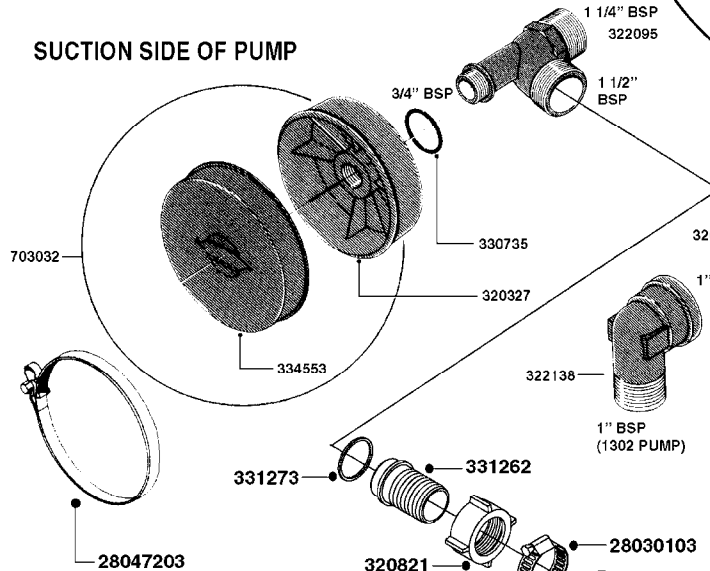

PRESSURE SIDE OF PUMP

SUCTION SIDE OF PUMP

TO CONTROLS

FROM TANK

NLA - 1302 PUMP (REPLACES 1301 PUMP)
#726854 - COMPLETE DAMPER KIT (SUCTION & PRESSURE)

COMPLETE ASSEMBLIES
WHOLEGOODS ITEMS

A0240

PUMP - 1301/1302 FITTINGS
A0240-HIN, 01:01:16