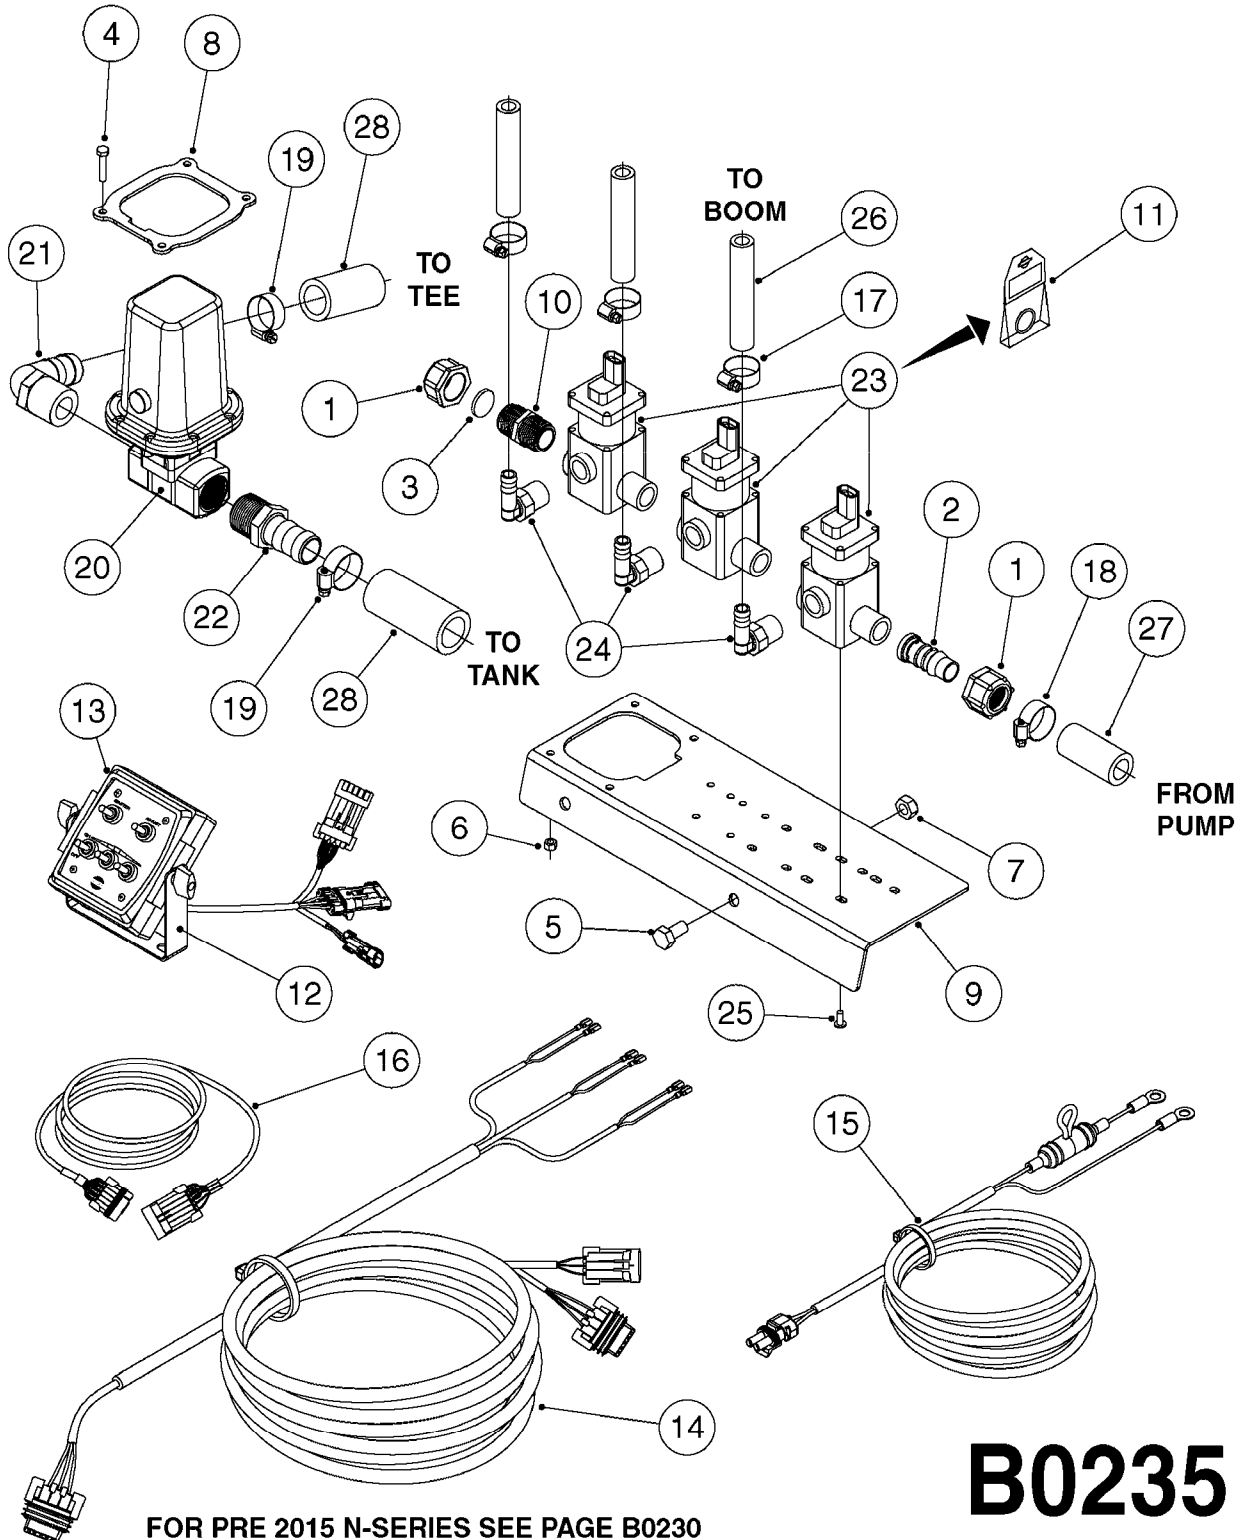

B0235

ELECTRIC SOLENOID N-SERIES
2015
B0235-HIN, 15:08:19

Page 1
Date 07.02.2020 8:37

Pos.	parts-n°	order qty	description
1	320283	1	FITT.DK NUT 3/4"BSP
2	330691	1	FITT.DK HB 3/4'F.3/4' NUT
3	390542	1	PLUG WASHER FOR 3/4'CAP NUT
4	410686	1	BOLT HEX 8.8 DEL M6X30
5	420626	1	BOLT HEX 8.8 DEL M10X20 FT
6	460261	1	NUT HEX M6X1.00 LOCK DIN985 A2 SS
7	460423	1	NUT HEX M10X1.50 LOCK DIN985A2 SS
8	16231703	1	PLATE, FLAT, 1/8" 99X116, RED
9	16231903	1	BRACKET, EC CONTROL, N-SERIES '17, RED
10	23005703	1	FITT, 3/4" POLY NIPPLE
11	24004103	1	O-RING F.SOLENOID
12	26001503	1	HC FOAM MARKER CONSOLE MT.KIT
13	26010503	1	HARDI 3-SEC VAL CONTR CONSOLE
14	26010603	1	SPRAYMATE II HARDI BRANCH CABL
15	26010703	1	SPRAYMATE II BATTERY CABLE
16	26010803	1	SPRAYMATE II 15'10PIN M/P CABL
17	28029803	1	CLAMP HOSE GEAR P1/2" 6708
18	28029903	1	CLAMP HOSE GEAR P3/4"-S1" 6712
19	28030003	1	CLAMP HOSE GEAR P1" 6716
20	28032903	1	SPRAYMATE II 1"SERVOVALV 150M
21	28033803	1	FITTING, 1"X1"NPT 90° ELBOW
22	28039203	1	FITTING, 1" NPT/BARB BANJO
23	28085803	1	SOLENOID VALVE, TIR, 3/4X1/2X3/4
24	28093603	1	FITTING, 1/2"MPT X 1/2" HB 90
25	44076200	1	SCREW WN5451 5X16 SS TORX
26	92702103	1	HOSE R X1/2" X300PSI WP X0012"
27	92703203	1	HOSE R X3/4" X300PSI WP X0012"
28	92712403	1	HOSE R X1" X300PSI WP X0012"