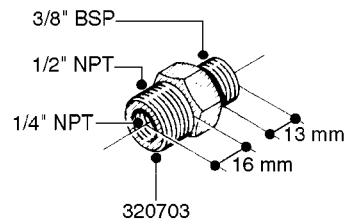

FITTINGS - HEXAGON NIPPLES
L0030-HIN, 01:01:16

L0030