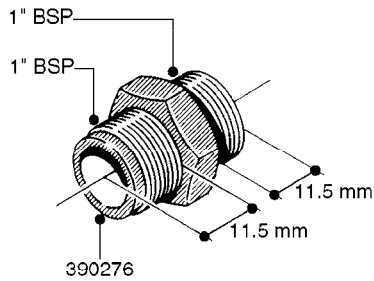

L0020

FITTINGS-T-PIECES, CAPS & ELBOWS
L0020-HIN, 01:01:16

Page 1

Date 07.02.2020 8:37

parts-n°	order qty	description
10053603	1	FITT. CAPNUT 2"BSP 5601
10194303	1	CAP BLANK 1 1/2 MCPHEE 210060
320047	1	FITT.DK CAPNUT 1/2" BSP
320106	1	FITT.DK CAPNUT 1" BSP
320272	1	FITT.DK CAPNUT 3/8" BSP
320316	1	FITT.DK TEE 3/4" X3/4" X1"BSP
320331	1	FITT.DK TEE 1" - 1" - 3/4" BSP
320342	1	FITT.DK EL 3/4"M X 1"F BSP
320563	1	FITT.DK 3 WAY 1/2" 110 DEG.
320677	1	NO LONGER AVAILABLE
320961	1	FITT.DK CAPNUT 1-1/2" BSP
321053	1	FITT.DK TEE 1/2 X1/2 X1/2" BSP
322072	1	FITT.DK TEE 3/8'X3/8'X3/8' BSP
322095	1	FITT.DK TEE 1-1/2 X1-1/4 X3/4" BSP
322138	1	FITT.DK ELB 1"M X 1"F BSP
330013	1	O-RING 2.5 X 10 PUR
330212	1	O-RING D19/D14X2.4 F.1/2"NUT
330326	1	O-RING D30/D24X2 F.1"NUT
331273	1	O-RING D44/D38X2 F.1-1/2"

FITTINGS - HEXAGON NIPPLES
L0030-HIN, 01:01:16

L0030

FITTINGS - HEXAGON NIPPLES
L0030-HIN, 01:01:16

Page 1
Date 07.02.2020 8:37

parts-n°	order qty	description
10015303	1	FITT.PO.HN 1.00X1.00 M1000
10425003	1	FITT.PO.HN 1.25X1.00 MCPHEE
320132	1	FITT.DK HN 1" BSP
320176	1	FITT.DK HN 3/8"X1/2" BSP
320445	1	FITT.DK HN 1/4"X3/8" BSP
320655	1	FITT.DK HN 1/2"-1/2" BSP
320692	1	FITT.DK HN 3/8'BSPX1/4'NPT
320703	1	FITT.DK HN 3/8BSP X1/2 &1/4NPT
320725	1	FITT.DK NIPPLE 3/8"-3/8" BSP
320902	1	FITT.DK HN 3/8'X 1/4' BSP
390232	1	FITT.DK HN 1-1/2' X 1-1/4' BSP
390276	1	FITT.DK HN 1'BSP