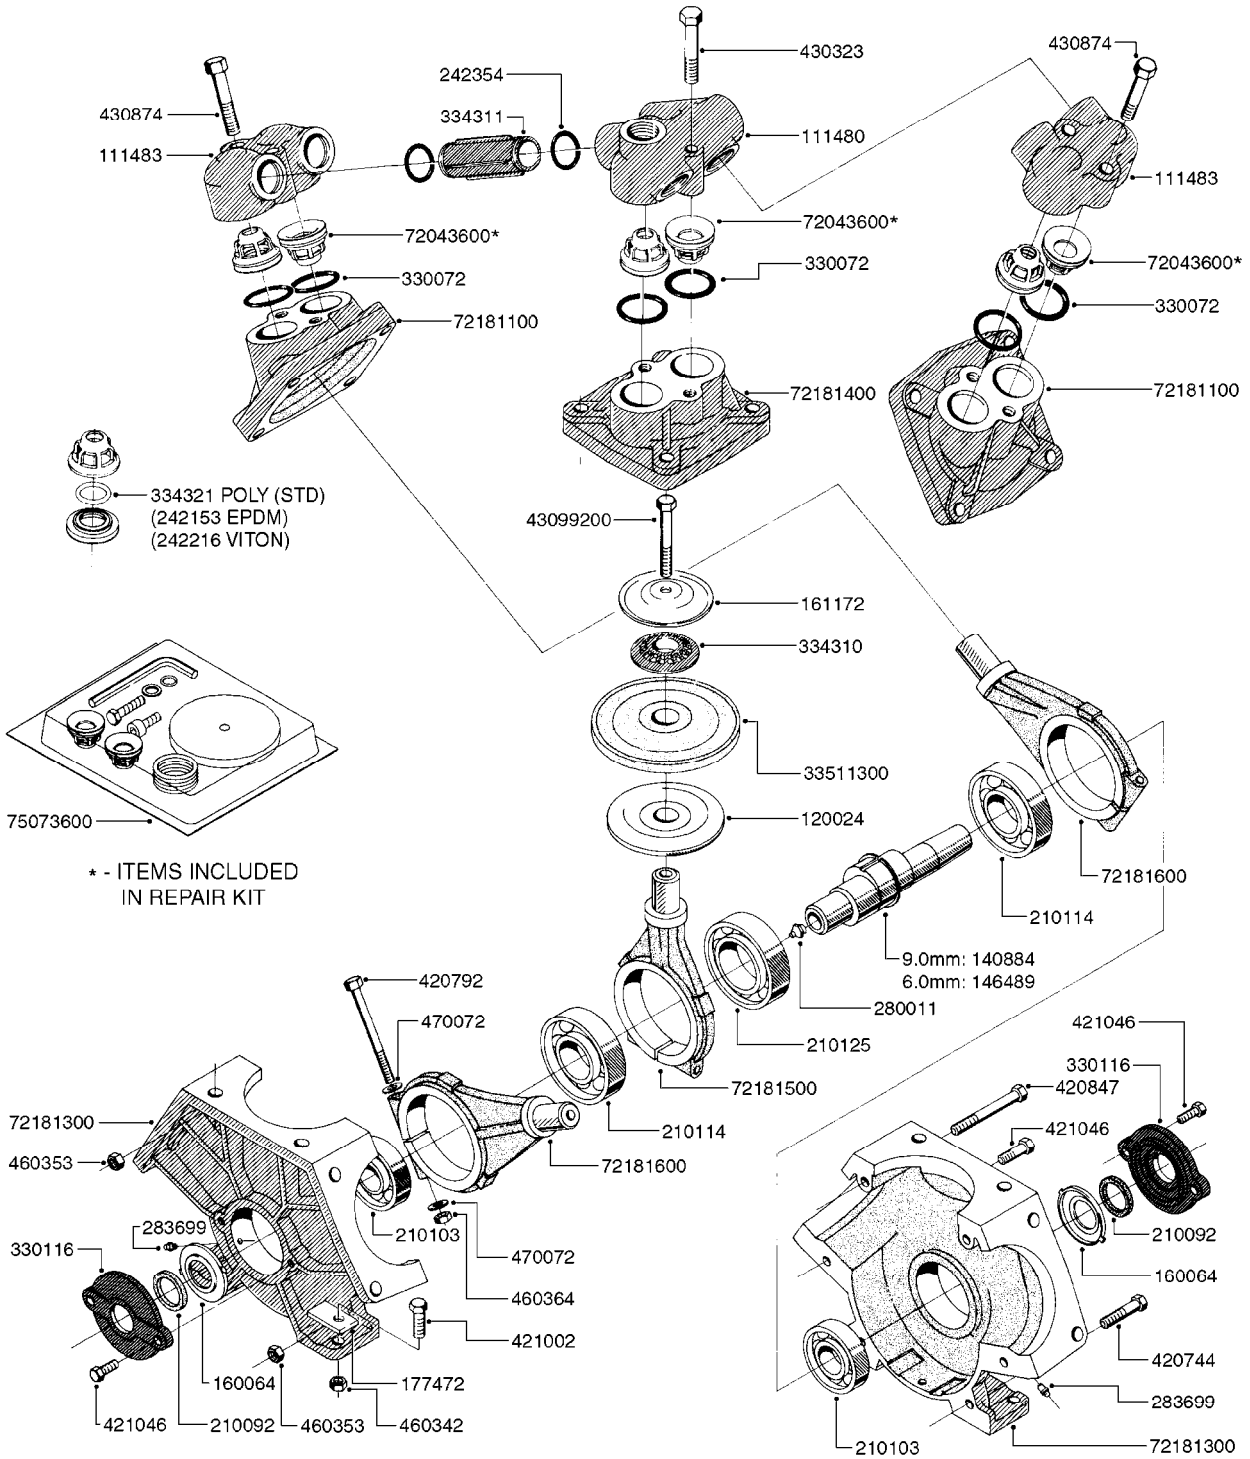

COMPLETE PUMPS
821635 - PUMP ONLY
10396203 - WITH PTO & DAMPER

COMPLETE ASSEMBLIES
WHOLEGOODS ITEMS

A0230

PUMP - 1303 W/ MOUNTING BASE
A0230-HIN, 01:01:16

Page 1

Date 07.02.2020 8:36

parts-n°	order qty	description
111480	1	VALVE HEAD 1302 CENTER
111483	1	VALVE HEAD SIDE 1302
120024	1	DIAPHRAGM BACK DISC 1200-1300
140884	1	CRANK SHAFT MODEL 1300-9
146489	1	CRANK SHAFT MODEL 1302-6MM
160064	1	DUST PLATE
161172	1	DIAPHRAGM DISC F. 1203/1303
177472	1	BRACKET 25 X 5
210092	1	SEAL FELT D43/30X5
210103	1	BEARING BALL 6306
210114	1	BEARING BALL 6308
210125	1	BEARING BALL 6210
242153	1	O-RING D26X4 EPDM
242216	1	O-RING VITON F/1202/1302/462
242354	1	O-RING D32.2X3.0 VITON
280011	1	GREASE NIPPLE 1/8" SAE H TR
283699	1	GREASE NIPPLE M6X1
330072	1	O-RING D53.5/D45.5X4
330116	1	SEAL RETAINER, MODEL 1300
334310	1	NYLON WASHER 1202/1302/462
334311	1	CONNECTION PIPE INLET MOD.1302
334321	1	O-RING POLY. 34.0x26.0x4.0
420744	1	BOLT HEX 8.8 DEL M8X40
420792	1	BOLT HEX 8.8 RAW M8X95
420847	1	BOLT HEX 8.8 DEL M8X85
421002	1	BOLT HEX 8.8 DEL M10X30 FT DIN933
421046	1	BOLT HEX M8X25/25 A2 SS DIN933
430323	1	BOLT HEX 8.8 DEL M12X60
430874	1	SCREW SET 8.8 DEL M12X70 FT
460342	1	NUT HEX M10 DEL DIN934
460353	1	NUT HEX M8 BLACK
460364	1	NUT HU M8 A2 SS DIN934
470072	1	WASHER D15/D8X.5 LOCK
821635	1	PUMP 1303/9 540RPM
10396203	1	PUMP 1303 C/W PTO 540 RPM
33511300	1	DIAPHRAGM 1202-1303 POLY 2006
43099200	1	BOLT HEX SS M12 X 30 DIN933 A4
72043600	1	VALVE FOR 462/463
72181100	1	DIAPHRAGM COVER 1203/1303+BLTS
72181300	1	PUMP CASTING 1300 RED W/BOLTS
72181400	1	DIAPHRAGM COVER 1303 W/BOLTS
72181500	1	CONNECTING ROD, CENTER 1303
72181600	1	CONNECTING ROD, SIDE MOD.1300
75073600	1	PUMP KIT 1303 MM "06"