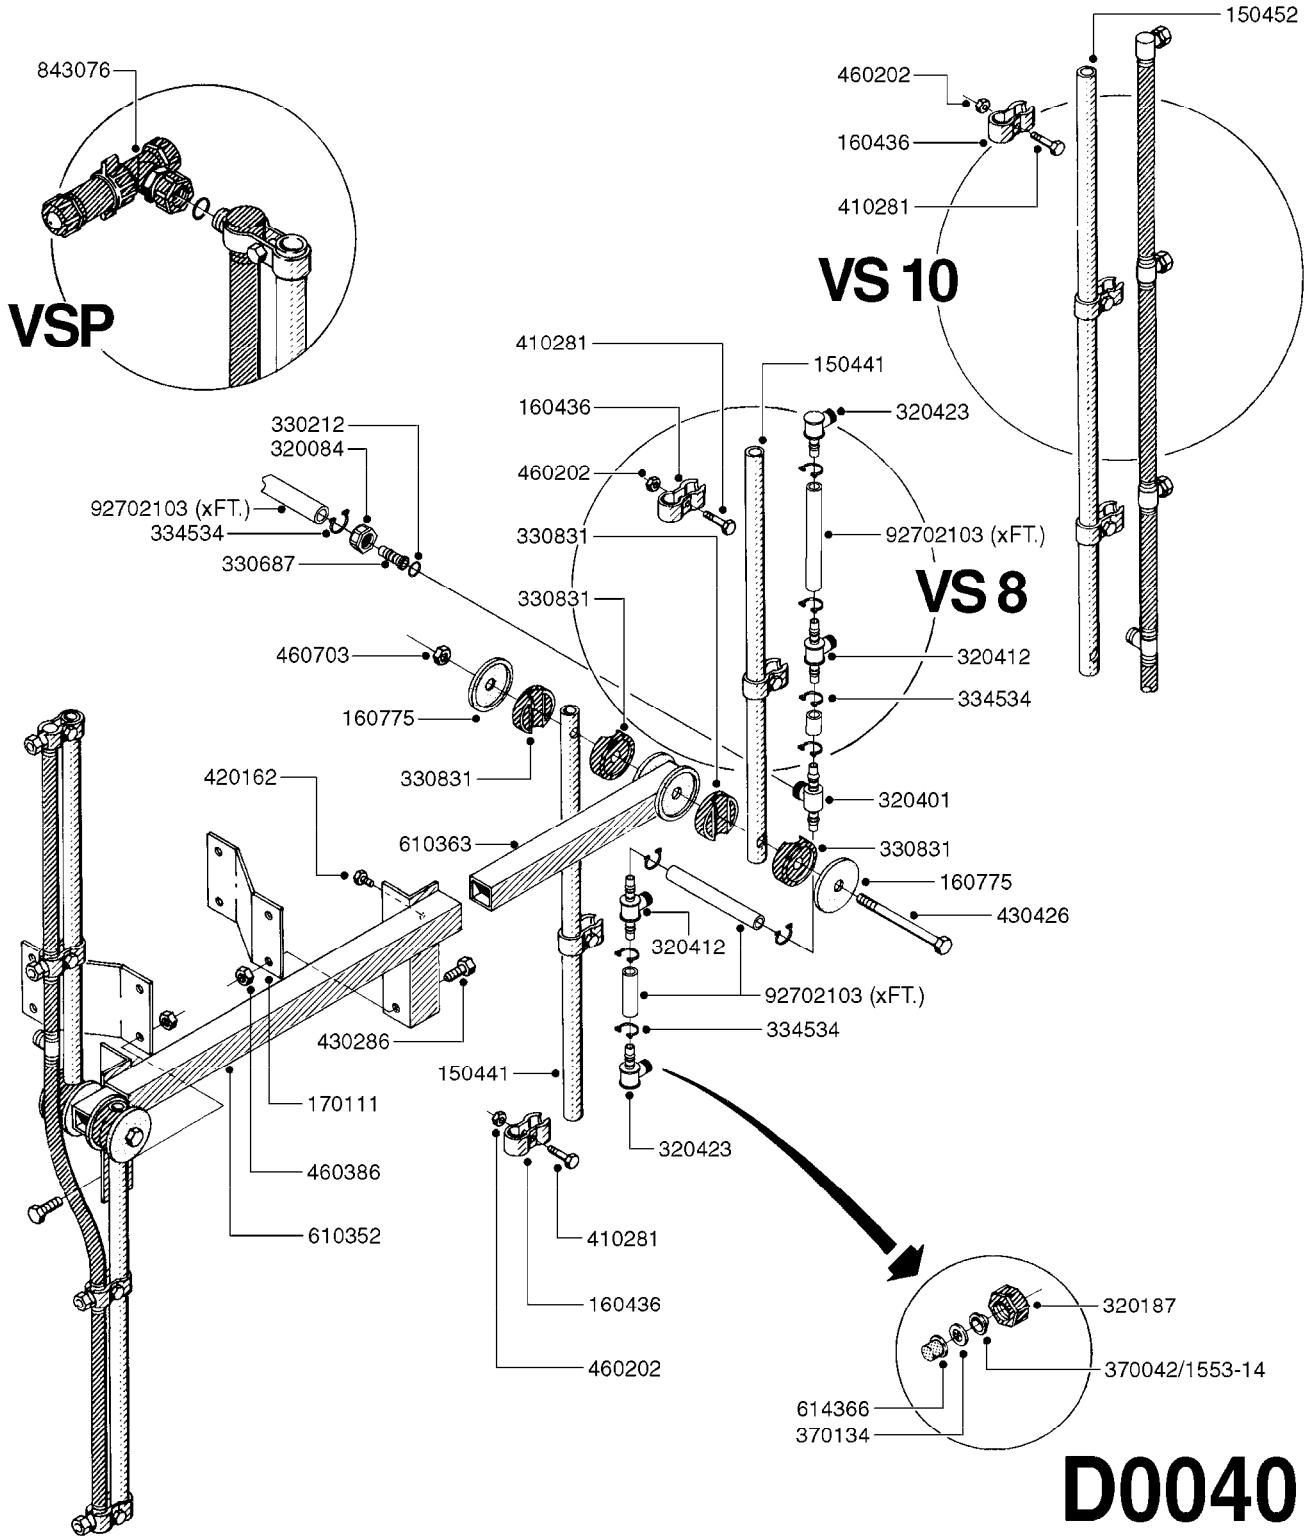

BOOM - V-II
D0030-HIN, 01:01:16

Page 0
Date 07.02.2020 8:37

D0030

BOOM - V-II
D0030-HIN, 01:01:16

Page 1
Date 07.02.2020 8:37

parts-n°	order qty	description
110401	1	SPRING HOUSING STD BOOM
110412	1	CLUTCH STANDARD BOOM
140593	1	THUMB SCREW
142387	1	WASHER D40D23X5
150522	1	DROP TUBE WINE II
150533	1	DROP TUBE WINE II
160436	1	PIPE BRANCH HOLDER D22,2
160451	1	PIPE BRANCH HOLDER D25,4
160517	1	SPACER COLLAR, STANDARD BOM
160521	1	WASHER D30.5/D13X2
160532	1	CLAMP SWIVEL F. BOOM 14'H.D.
160657	1	CLIP FITTING FOT D22,2
160801	1	CLIP FITTINGS 31.7
170317	1	CROSSBAR FOR BOOM WINE II
220227	1	SPRING FOR PIVOT
320084	1	FITT.DK NUT 1/2" BSP
320187	1	FITT.DK CAP 3/8" BSP BLACK
320283	1	FITT.DK NUT 3/4"BSP
320294	1	FITT.DK TEE 3/8X3/8HB X1/2"BSP
320386	1	FITT.DK TEE 3/8X3/8HB X3/8"BSP
320397	1	FITT.DK ELB 3/8"HB X 3/8" BSP
330013	1	O-RING 2.5 X 10 PUR
330212	1	O-RING D19/D14X2.4 F.1/2"NUT
330687	1	FITT.DK HB 1/2" F. 1/2" NUT
330783	1	FITT.DK HB 3/8"F.3/8" NUT
330816	1	DUST COVER PLASTIC/STD.BOOM
334531	1	CLAMP HOSE PLASTIC 3/4"
334533	1	CLAMP HOSE PLASTIC 3/8"
370042	1	NOZZLE CONE JET 1553-14
370134	1	NOZZLE SWIRL 1554-GREY
410686	1	BOLT HEX 8.8 DEL M6X30
420582	1	BOLT HEX 8.8 DEL M8X20 FT A2
420943	1	BOLT HEX 8.8 DEL M10X50
421164	1	BOLT HEX 8.8 DEL M10X70
430286	1	BOLT HEX 8.8 DEL M12X30 FT
430662	1	BOLT HEX 8.8 DEL M12X20 FT
460202	1	NUT HEX M6
460364	1	NUT HU M8 A2 SS DIN934
460386	1	NUT HEX M12X1.75
460423	1	NUT HEX M10X1.50 LOCK DIN985A2 SS
460703	1	NUT HEX M12X1.75 LOCK DIN985A2 SS
610374	1	BOOM WING OUT.SECTION (WINE11)
614366	1	FILTER 50 MESH F.NOZZLE BLUE
630011	1	630011
630022	1	630022
630265	1	BOOM WING 14' BOOM
636433	1	CENTER SECTION 14' BOOM D27.0
92701703	1	HOSE R X3/8" X300PSI WP X0012"
92702103	1	HOSE R X1/2" X300PSI WP X0012"