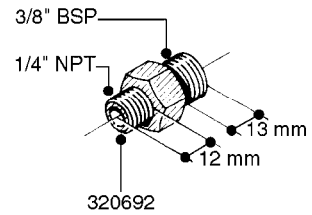

FITTINGS - HEXAGON NIPPLES
L0030-HIN, 01:01:16

L0030