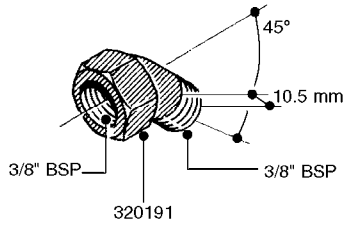

FITTINGS - HEXAGON NIPPLES
L0030-HIN, 01:01:16

L0030

FITTINGS - HEXAGON NIPPLES
L0030-HIN, 01:01:16

Page 1
Date 07.02.2020 8:37

parts-n°	order qty	description
10015303	1	FITT.PO.HN 1.00X1.00 M1000
10425003	1	FITT.PO.HN 1.25X1.00 MCPHEE
320132	1	FITT.DK HN 1" BSP
320176	1	FITT.DK HN 3/8"X1/2" BSP
320445	1	FITT.DK HN 1/4"X3/8" BSP
320655	1	FITT.DK HN 1/2"-1/2" BSP
320692	1	FITT.DK HN 3/8'BSPX1/4'NPT
320703	1	FITT.DK HN 3/8BSP X1/2 &1/4NPT
320725	1	FITT.DK NIPPLE 3/8"-3/8" BSP
320902	1	FITT.DK HN 3/8'X 1/4' BSP
390232	1	FITT.DK HN 1-1/2' X 1-1/4' BSP
390276	1	FITT.DK HN 1'BSP