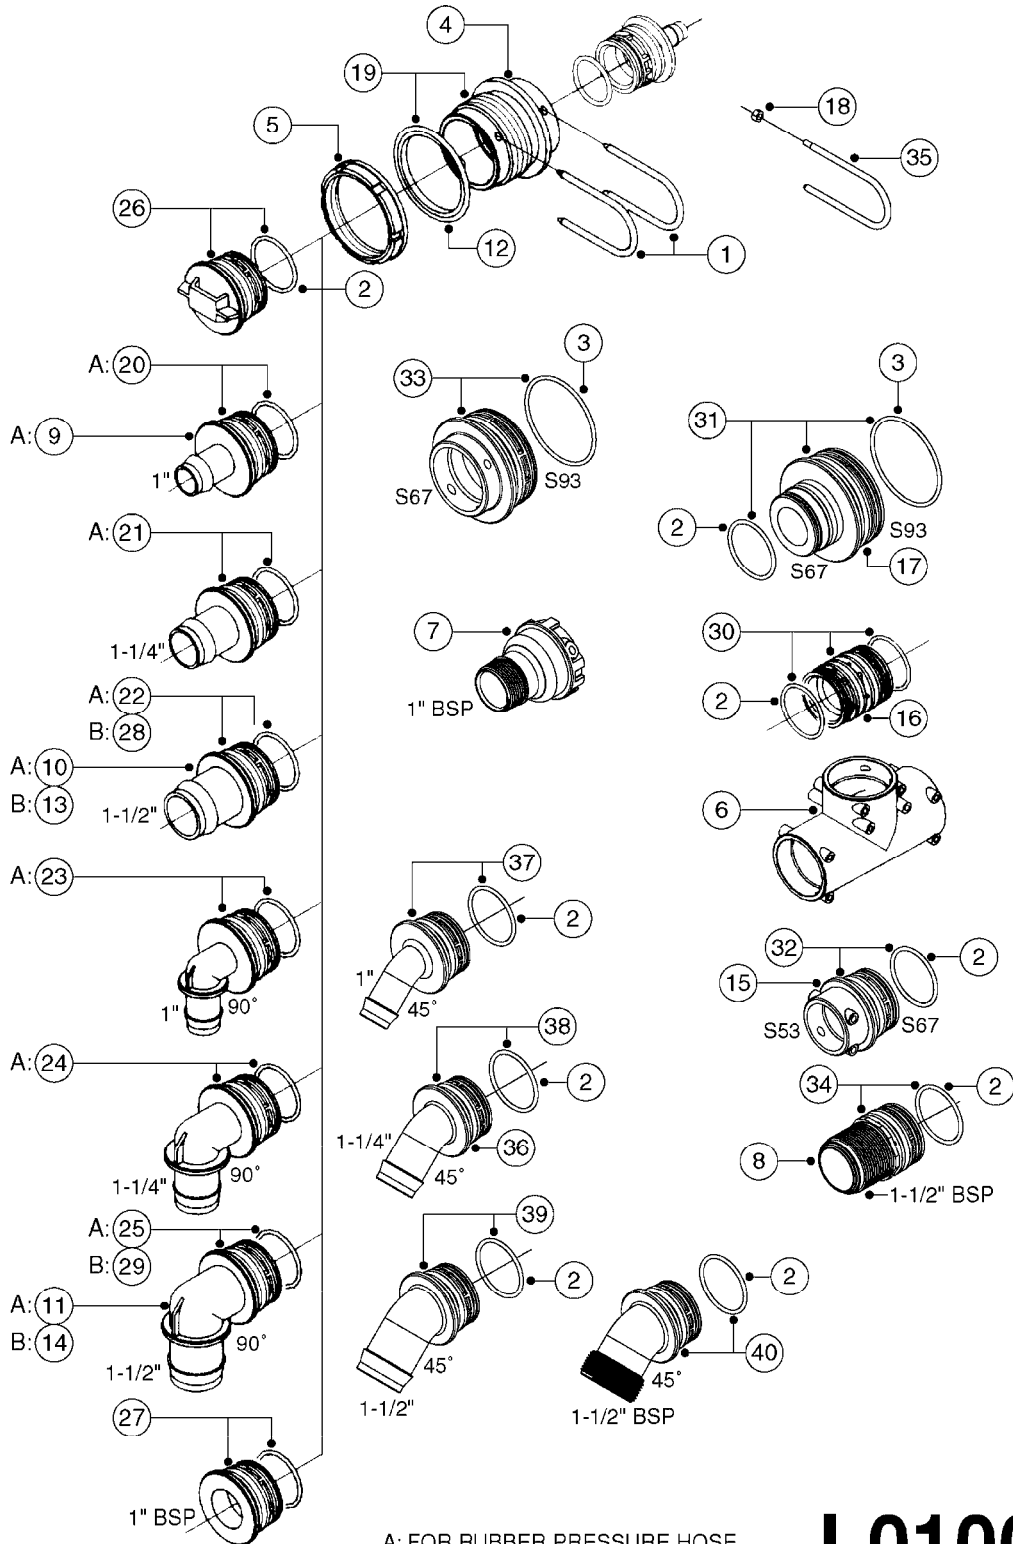

L0080

FITTINGS - S-53
L0080-HIN, 12:09:17

Page 1

Date 07.02.2020 8:37

Pos.	parts-n°	order qty	description
1	145995	1	FITT.DK S-53 FORK
2	241973	1	O-RING Ø3 X 44.2 70 SHORES NITRIL NITRIL (BLACK)
2	242353	1	O-RING 3 X 44.2 VITON VITON (BROWN)
3	242109	1	O-RING D32.2x3.0 NITRIL (BLACK)
3	242354	1	O-RING D32.2X3.0 VITON VITON (BROWN)
4	322103	1	FITT.DK S-53 BULKHEAD
5	322107	1	FITT.DK S-53 BULKHEAD NUT
6	322110	1	FITT.DK S-53 ELB. 1/2" BSP
7	322352	1	FITT.DK S-53 TEE
8	334229	1	FITT.DK S-53 STR.3/4"
9	334260	1	GASKET F. S-53 BULKHEAD
10	334564	1	FITT.DK S-67 TO S-53 ADAPTER
11	391100	1	FITT.DK S-53THREAD INS.1/2"BSP
12	726463	1	FITT.DK S53 BULKHEAD W/GASKET
13	726552	1	FIT.DK S-53X90 1/2" BSP,O-RING
14	726556	1	FITT.DK S-53 HB 1/2" W/O-RING
15	726558	1	FITT.DK S53 STR. 3/4" W.ORING
16	726559	1	FITT DK. S-53 HB 1" W/O-RING
17	726568	1	FITT.DK.S-53 HB 1/2"90 W/O-RING
18	726570	1	FITT.DK S-53 ELB.3/4" W.ORING
19	726571	1	FITT.DK S-53 ELB.1", W ORING
20	726578	1	FITT.DK S53 PLUG WITH O-RING
21	728561	1	FITT.DK. S67M - S53F REDUCER