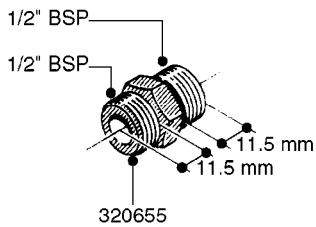

FITTINGS - HEXAGON NIPPLES
L0030-HIN, 01:01:16

L0030