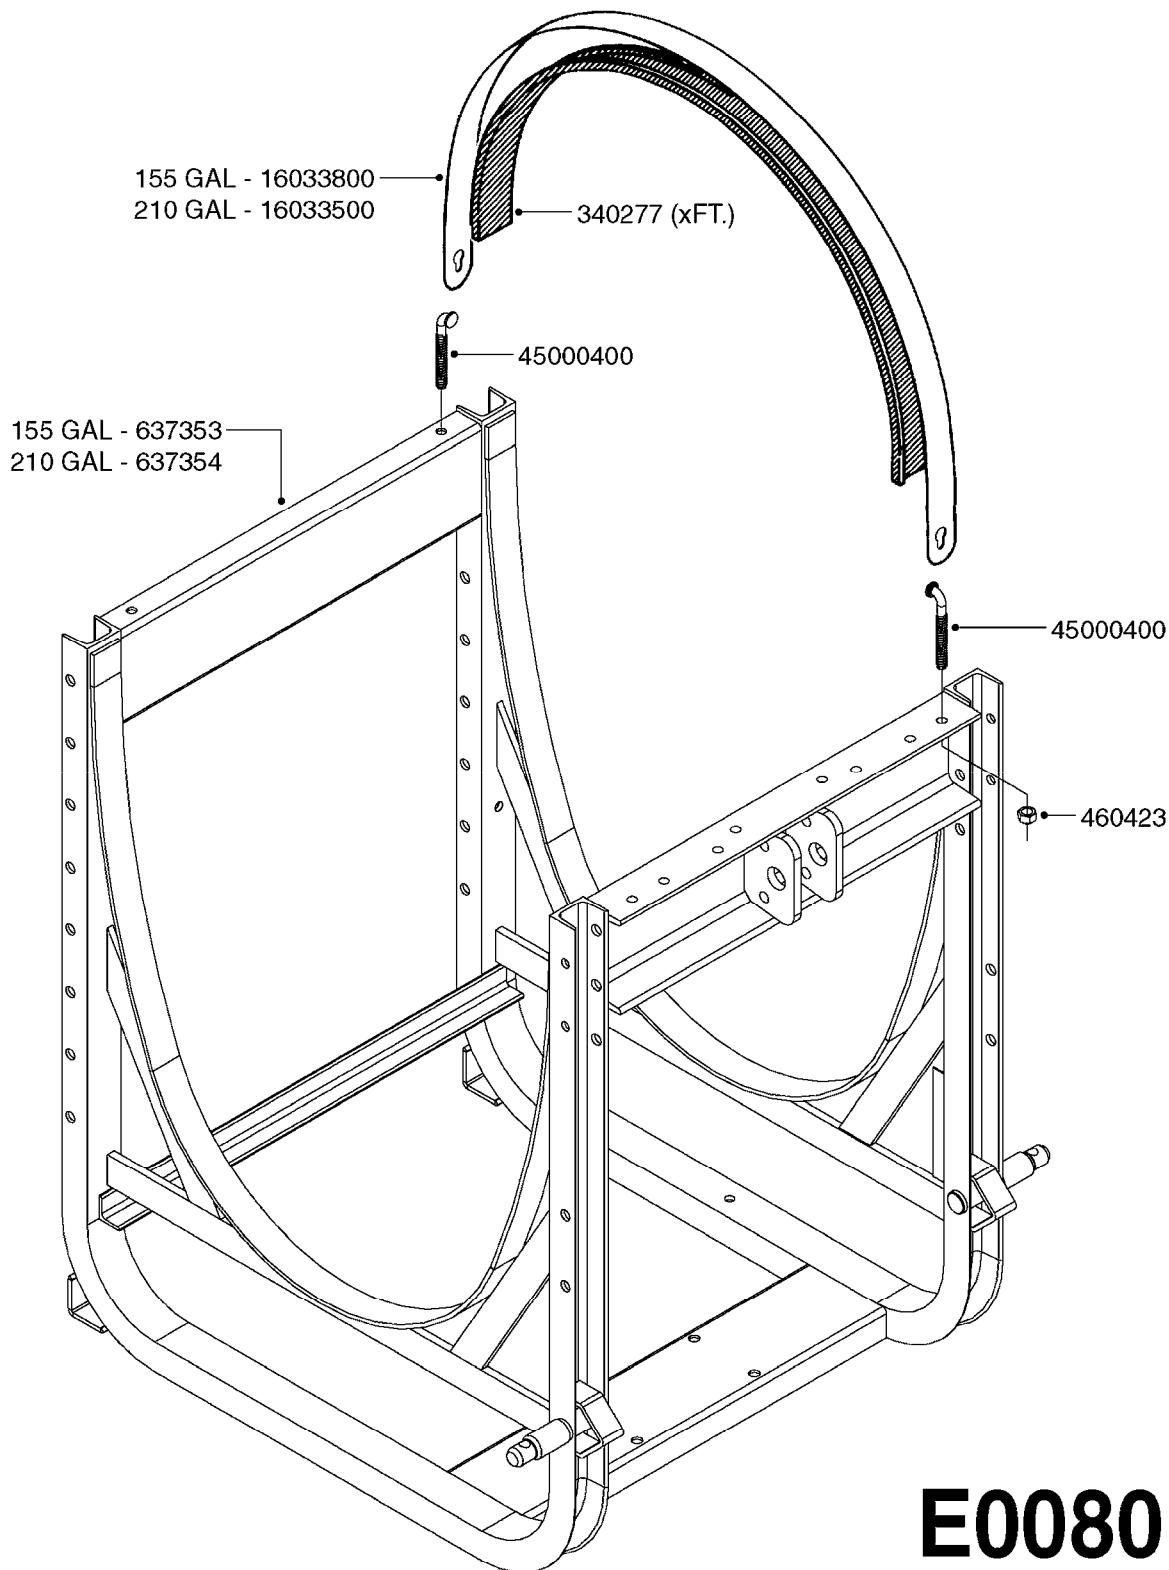

E0020

FOR CONNECTING HOSE FITTINGS, SEE SECTION L

TANK - NL 155 (POST 92)
E0020-HIN, 01:01:16

Page 1

Date 07.02.2020 8:37

parts-n°	order qty	description
145995	1	FITT.DK S-53 FORK
163936	1	WASHER D15/D6.2X1
190035	1	CHAIN 365MM
241006	1	O-RING D79,2X5,7 NITRIL
241017	1	O-RING D74,5X3 NITRIL
241441	1	O-RING D29.3X3
242109	1	O-RING D32.2x3.0
280943	1	CLAMP HOSE GEAR 40-60
281606	1	S-HOOK GALVANIZED
320084	1	FITT.DK NUT 1/2" BSP
320795	1	FITT.DK NUT 1-1/2" BSP JAMB
321311	1	FILTER BODY S 80 X 4
321322	1	SCREW CAP F. S80 X 4
321333	1	FITT.DK BULK 1-1/2" X 1"F BSP
321344	1	DRAIN SCREW 1" BSP RED
322097	1	THREADED RING F. LID
322103	1	FITT.DK S-53 BULKHEAD
322107	1	FITT.DK S-53 BULKHEAD NUT
322110	1	FITT.DK S-53 ELB. 1/2" BSP
330687	1	FITT.DK HB 1/2" F. 1/2" NUT
332581	1	GASKET F. 1-1/2" BSP CAPNUT.
332603	1	CAP F. SUCTION TUBE
332894	1	RETAIN.RING FOR SUCTION FILTER
334260	1	GASKET F. S-53 BULKHEAD
411022	1	SCREW M.6X30 STAINLESS PHILLIP
440392	1	SCREW 6.3 X 25.0 DIN7981C TORX
461097	1	NUT M6 STAINLESS SAFETY
480487	1	PIN M5X60 SLOTTED GALV
614588	1	SEAL F. LID
614602	1	FILTER BASKET
615575	1	FILTER F.TOP SUCT.30 MESH GRN.
615576	1	FILTER F.TOP SUCT.50 MESH BLUE
725914	1	TANK ASSY.COMPOSITE NK 155 '92
726003	1	LID F. TANK
728363	1	SUCTION TUBE ASSY.L=72"
833770	1	TOP SUCTION KIT 300/500
976183	1	DECAL COMPANY D.18,2 X 29,6