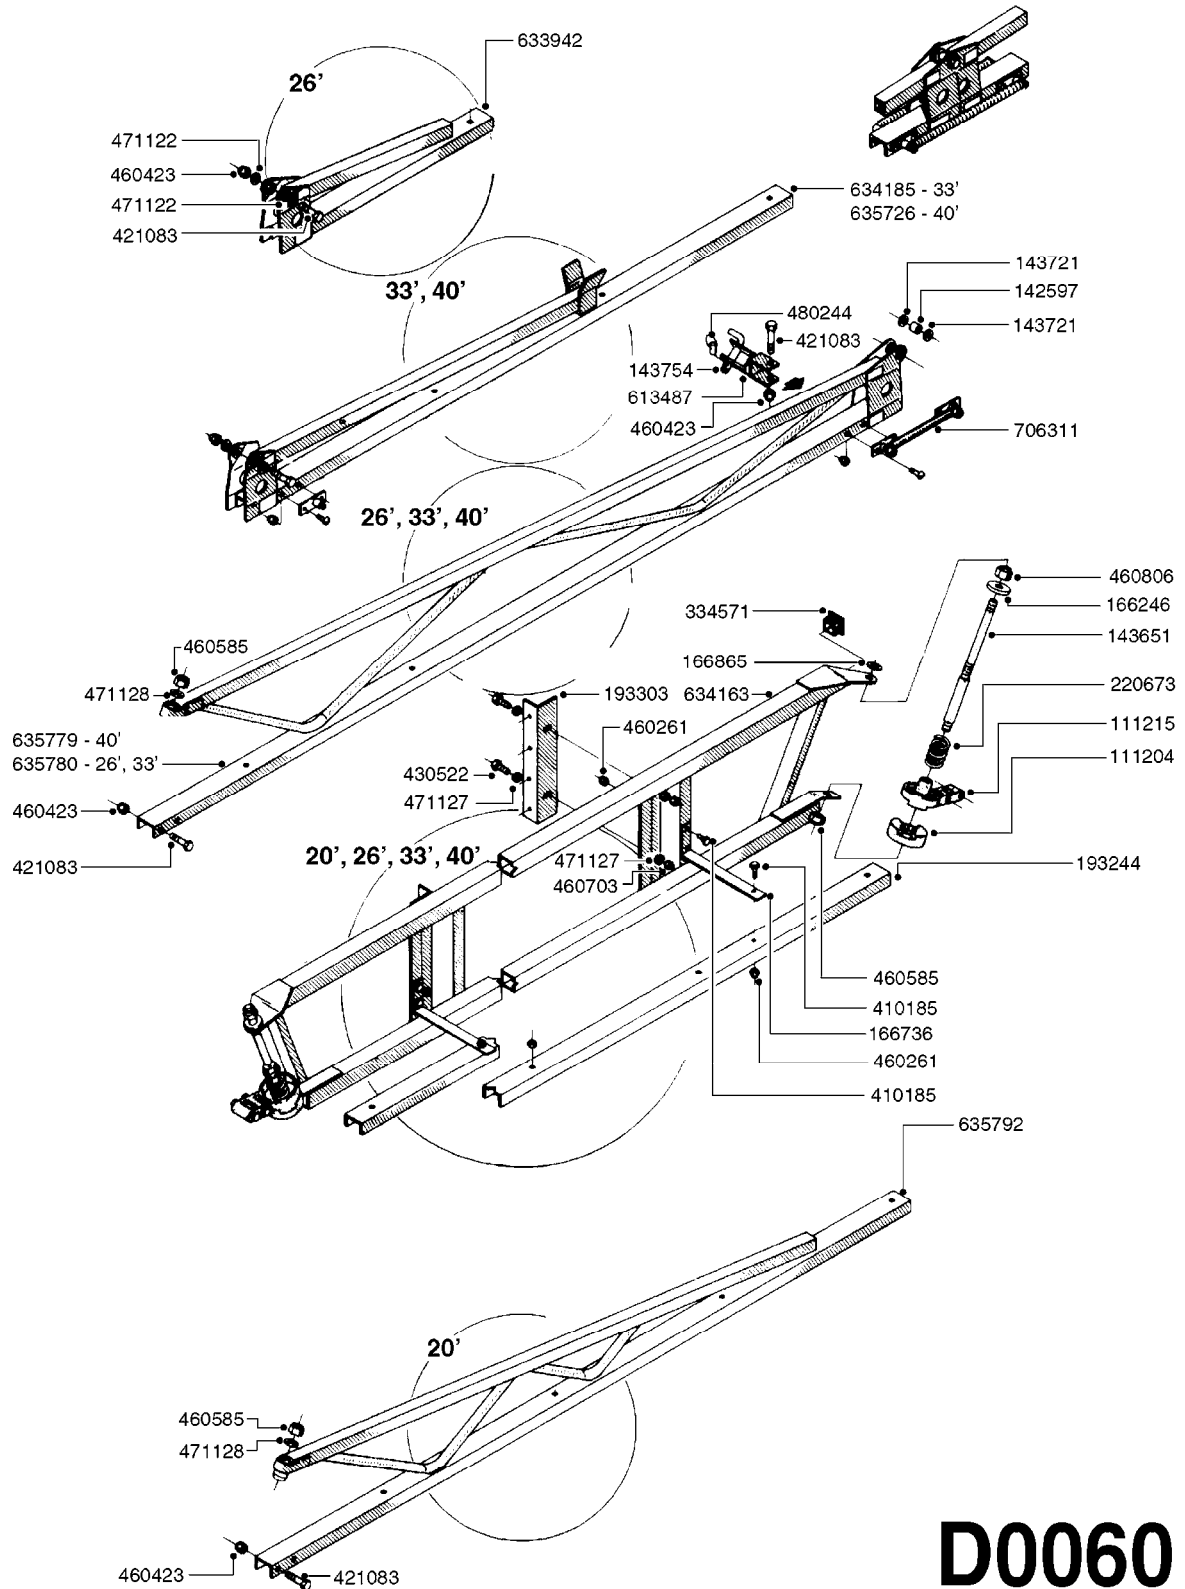

BOOM - SB 20' 26' 33' 40'
D0060-HIN, 18:12:19

Page 0
Date 07.02.2020 8:37

BOOM - SB 20' 26' 33' 40'
D0060-HIN, 18:12:19

Page 1
Date 07.02.2020 8:37

parts-n°	order qty	description
111204	1	CLAW CLUTCH/LOWER D80
111215	1	CLAW CLUTCH/UPPER D80
142597	1	DISTANCE TUBE
143651	1	AXLE M20/M16 L=355 F/BREAKAWAY
143721	1	FRICITION DISC FOR BOOM D30
143754	1	PIN D10 X 56
166246	1	WASHER CUP D53 F.SPRING
166736	1	CLAMP FOR SB BOOM
166865	1	WASHER D35/D25X2
193244	1	NOZZLE TRACK 6-8-10 M SB
193303	1	SUPPORTING ARM FOR SB BOOM
220673	1	SPRING F.PIVOT 100 X 51
334571	1	PLUG 40x40x2 F.SQ.TUBE
410185	1	BOLT HEX 8.8 DEL M6X16
421083	1	BOLT HEX 8.8 DEL M10X65
430522	1	BOLT HEX 8.8 DEL M12X25 FT
460261	1	NUT HEX M6X1.00 LOCK DIN985 A2 SS
460423	1	NUT HEX M10X1.50 LOCK DIN985A2 SS
460585	1	LOCKING NUT M16 DIN985 A2 SS
460703	1	NUT HEX M12X1.75 LOCK DIN985A2 SS
460806	1	NUT HEX M20X2.50 LOCK DIN985A2 SS
471122	1	WASHER, M10, Ø20/10.5X 2.0, SS
471127	1	WASHER, M12, Ø24/13X24X2.5 SS
471128	1	WASHER, M16, Ø30/17.0X 3.0, SS
480244	1	PIN SNAP D4.5
613487	1	TRANSPORT FITTINGS FOR SB BOOM
633942	1	OUTER BOOM WING 26', 28' SB
634163	1	CENTER SECTION - 20',26',33'
634185	1	BOOM WING OUTER PART 33' SB
635726	1	BOOM WING OUTER PART 40' SB
635779	1	INNER WING SECTION 40' SB
635780	1	INNER WING SEC. 26',28',33'SB
635792	1	BOOM WING - 20',21'SB-BOOM
706311	1	SPRING WITH HAND-GRIB