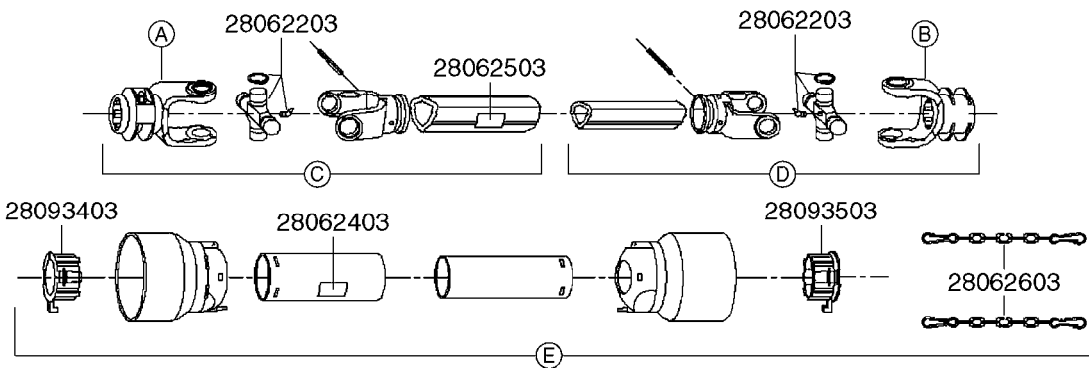

* Changed in 2016 from 100 series to G-Series (see page A0600).

A520

PTO SHAFTS - BONDIOLI CENT.
A0520-HIN, 23:10:18

Page 1

Date 07.02.2020 8:36

parts-n°	order qty	description
289042	1	UNIV. JOINT 22x54mm
421024	1	BOLT HEX 8.8 DEL M8X60
450015	1	SCREW ALLAN 3/8'X5/8' BLACK
460143	1	SELF LOCK NUT M8 SST A2 DIN985
28009803	1	PTO PIN TUBE RETAINER OUTER
28009903	1	PTO TUBE RETAINER INNER
28010103	1	PTO YOKE F.INNER TUBE CV PTO
28021403	1	PTO 1"STR/1-3/8" 6SPL B&P
28021503	1	PTO 1"STR/1-3/8" 21SPL B&P
28021603	1	PTO 1"STR/1-3/4" 20SPL B&P
28027903	1	PTO BALL LOCK.KIT F.1-3/8 YOKE
28040503	1	UNIV. JOINT 27x74.6mm
28040703	1	SAFETY CHAIN F.CV BLACK PTO (SET OF 2)
28041803	1	DECAL DANGER GUARD MISSING
28041903	1	DECAL DANGER ROT.DRIVELINE
28056703	1	PTO YOKE #1 1-3/8" X 6 SPLINE
28056803	1	PTO YOKE #1 1-3/8" X 21 SPLINE
28056903	1	PTO YOKE #4 1-3/4" X 20 SPLINE
28057003	1	PTO TUBE YOKE #1-G1 OUTER
28057103	1	PTO TUBE YOKE #4-G4 OUTER
28057203	1	PTO PIN TUBE RETAINER OUTER
28057303	1	PTO TUBE OUTER #1 745MM
28057403	1	PTO TUBE OUTER #4 720MM
28057503	1	PTO TUBE INNER #1 745MM
28057603	1	PTO TUBE INNER #4 720MM
28057703	1	PTO TUBE RETAINER INNER
28057803	1	PTO TUBE YOKE #1 Ø=1"
28057903	1	PTO TUBE YOKE #4 Ø=1"
28058003	1	PTO HALF SAFETY SHIELD OUTER
28058103	1	PTO HALF SAFETY SHIELD OUTER
28058203	1	PTO HALF SAFETY SHIELD INNER
28058303	1	PTO HALF SAFETY SHIELD INNER
28058403	1	PTO BALL LOCK.KIT F.1-3/4 YOKE
28058503	1	PTO TUBE YOKE #1-G1 INNER