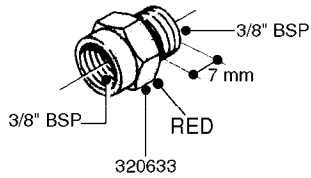

FITTINGS - HEXAGON NIPPLES
L0030-HIN, 01:01:16

L0030

FITTINGS - HEXAGON NIPPLES
L0030-HIN, 01:01:16

Page 1
Date 07.02.2020 8:37

parts-n°	order qty	description
10015303	1	FITT.PO.HN 1.00X1.00 M1000
10425003	1	FITT.PO.HN 1.25X1.00 MCPHEE
320132	1	FITT.DK HN 1" BSP
320176	1	FITT.DK HN 3/8"X1/2" BSP
320445	1	FITT.DK HN 1/4"X3/8" BSP
320655	1	FITT.DK HN 1/2"-1/2" BSP
320692	1	FITT.DK HN 3/8'BSPX1/4'NPT
320703	1	FITT.DK HN 3/8BSP X1/2 &1/4NPT
320725	1	FITT.DK NIPPLE 3/8"-3/8" BSP
320902	1	FITT.DK HN 3/8'X 1/4' BSP
390232	1	FITT.DK HN 1-1/2' X 1-1/4' BSP
390276	1	FITT.DK HN 1'BSP