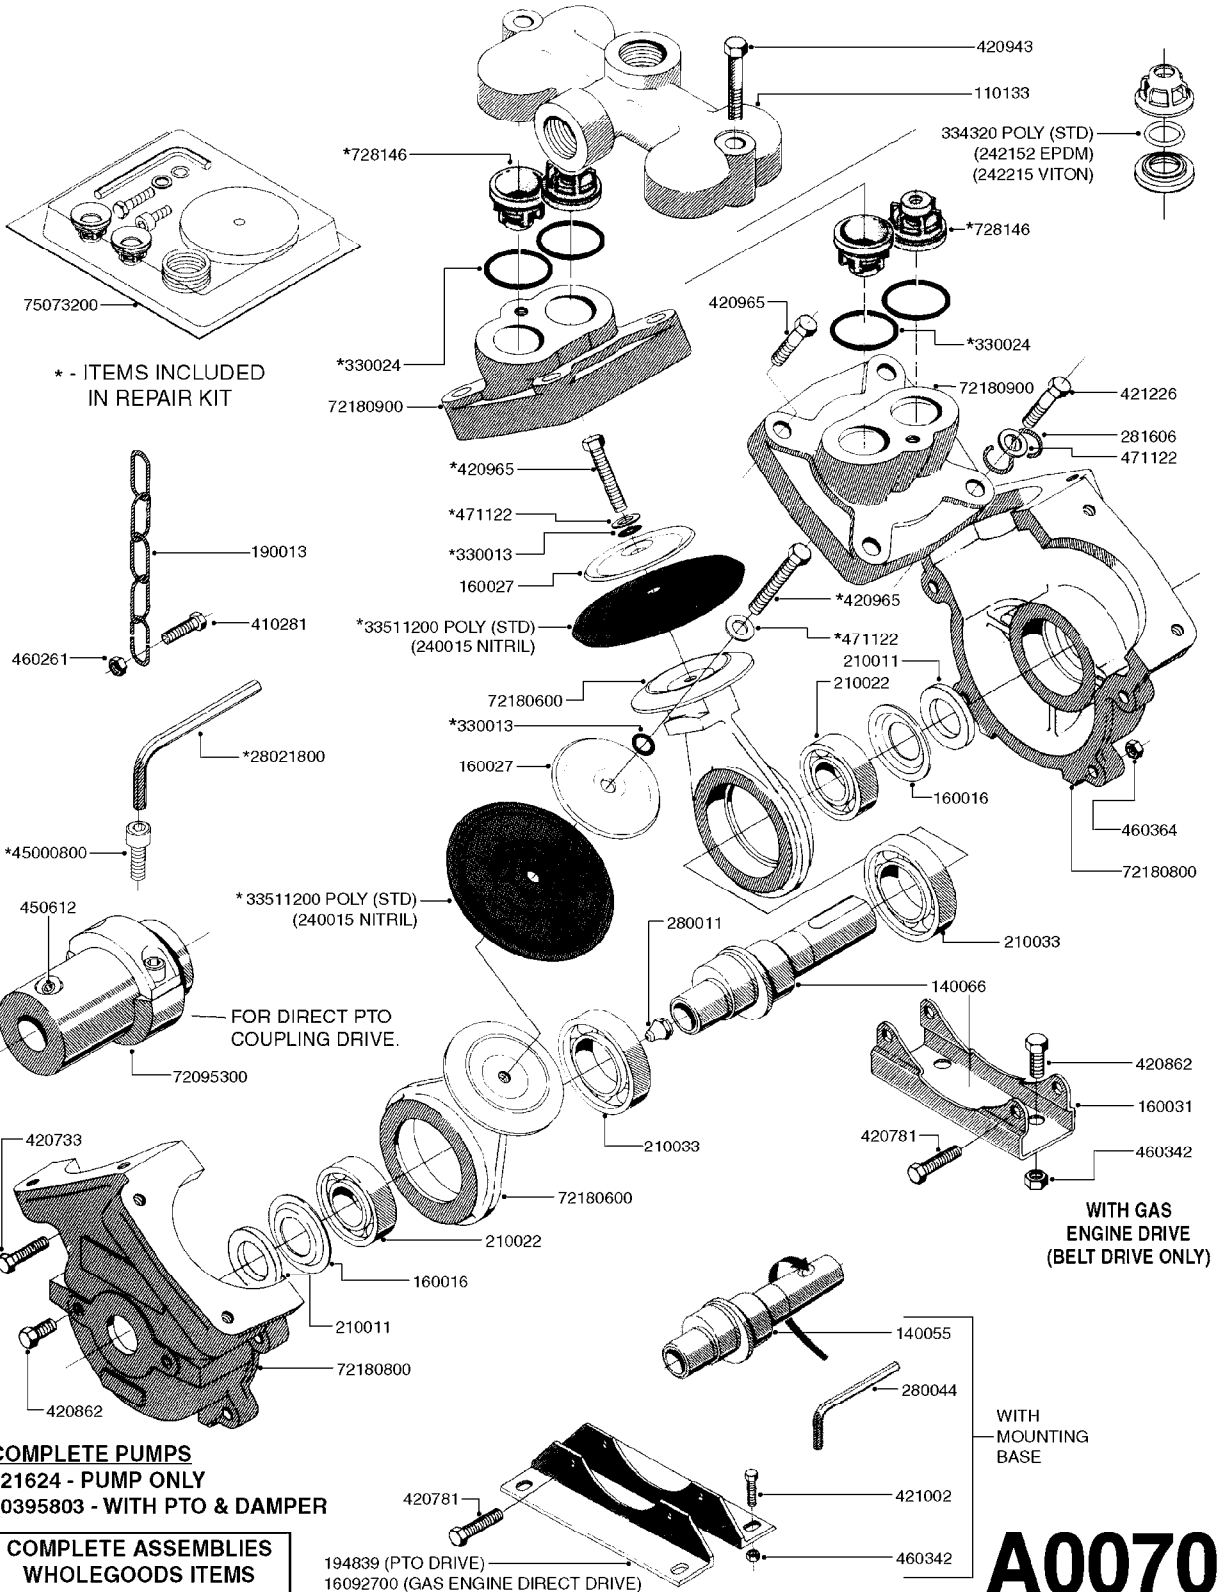

PUMP - 603
A0070-HIN, 01:01:16

A0070

PUMP - 603
A0070-HIN, 01:01:16

Page 1
Date 07.02.2020 8:36

parts-n°	order qty	description
110133	1	VALVE CHAMBER MOD 600 PAINTED
140055	1	CRANK SHAFT, MODEL 600
140066	1	CRANK SHAFT, MODEL 600/4
160016	1	DUST PLATE
160027	1	DIAPHRAGM UPPER DISC 500-600
160031	1	BASE PLATE MODEL 500-600
190013	1	CHAIN 35XL=800
194839	1	ANGLE IRON FOOT, M 500-600 RED
210011	1	SEAL FELT D39/23 X 4
210022	1	BEARING BALL 6205
210033	1	BEARING BALL 6007
240015	1	DIAPHRAGM MODEL 500-600 NITRIL
242152	1	O-RING D18.2X3 EPDM
242215	1	O-RING D18X3 VITON
280011	1	GREASE NIPPLE 1/8" SAE H TR
280044	1	KEY HEXAGON W6 3/16"
281606	1	S-HOOK GALVANIZED
330013	1	O-RING 2.5 X 10 PUR
330024	1	O-RING D41,1/D34.5 X 3,5
334320	1	O-RING D18X3 POLYURETHANE
410281	1	BOLT HEX 8.8 DEL M6X25 DIN933 A2
420733	1	BOLT HEX 8.8 DEL M8X40
420781	1	BOLT HEX 8.8 DEL M8X50
420862	1	BOLT HEX 8.8 DEL M10X16 FT
420943	1	BOLT HEX 8.8 DEL M10X50
420965	1	M10X40 MACHINE SCREW STAINLESS
421002	1	BOLT HEX 8.8 DEL M10X30 FT DIN933
421226	1	BOLT HEX 8.8 DEL M10X45
450612	1	SCREW M10X16 POINTED
460261	1	NUT HEX M6X1.00 LOCK DIN985 A2 SS
460342	1	NUT HEX M10 DEL DIN934
460364	1	NUT HU M8 A2 SS DIN934
471122	1	WASHER, M10, Ø20/10.5X 2.0, SS
728146	1	VALVE FOR 361(726890/707932)
821624	1	PUMP 603/7 W. FOOT TAPERED SHA
10395803	1	PUMP 603 C/W PTO 540 RPM
16092700	1	PUMP MOUNT PLATE TALL 500/600
28021800	1	KEY HEXAGON 8MM FOR M10
33511200	1	DIAPHRAGM 500-603 PUR 2006
45000800	1	BOLT ROUND M10X25
72095300	1	COUPLING 1-3/8" X 25, PAINTED
72180600	1	CONNECTING ROD FOR 503-603 M10
72180800	1	PUMP HOUSING 603 RED W/BOLTS
72180900	1	DIAPHRAGM COVER MOD. 600
75073200	1	PUMP KIT 603mm 06