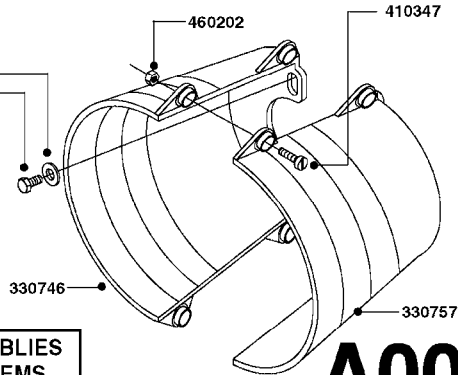

#725970 COMPLETE DAMPER KIT (SUCTION & PRESSURE)

PRESSURE SIDE OF PUMP

FROM PUMP

TO CONTROLS

FROM TANK

- 821623 - 600 WITH COUPLER
- 821624 - 600 W/ MOUNTING BASE
- 821625 - 600 GAS DRIVEN - BELT DRIVE

COMPLETE ASSEMBLIES
WHOLEGOODS ITEMS

A0080

PUMP - 600 FITTINGS
A0080-HIN, 01:01:16

Page 1
Date 07.02.2020 8:36

parts-n°	order qty	description
240122	1	DIAPHRAGM FOR PRES.DAMP.NITRIL
320095	1	FITT.DK NUT 1" BSP
320154	1	AIR BOTTLE, BOTTOM PART
320316	1	FITT.DK TEE 3/4" X3/4" X1"BSP
320327	1	HOUSING F. SUCTION AIR BOTTLE
320331	1	FITT.DK TEE 1" - 1" - 3/4" BSP
320342	1	FITT.DK EL 3/4"M X 1"F BSP
322095	1	FITT.DK TEE 1-1/2 X1-1/4 X3/4" BSP
330326	1	O-RING D30/D24X2 F.1"NUT
330341	1	FITT.DK HB 1" F. 1" NUT
330525	1	AIR BOTTLE, TOP HALF
330665	1	FITT.DK HB 3/4"F.1" NUT
330735	1	O-RING D30/D26X2
330746	1	GUARD PTO LOWER PART
330757	1	GUARD PTO UPPER PART
334265	1	DIAPHRAGM F. PRESS DAMP.
334531	1	CLAMP HOSE PLASTIC 3/4"
334553	1	DIAPHRAGM F.SUCTION AIR BOTTLE
410347	1	SCREW M6X20 8.8
420162	1	BOLT HEX 8.8 DEL 3/8"x15MM
420567	1	BOLT HEX 8.8 DEL M8X30 FT
460202	1	NUT HEX M6
460364	1	NUT HU M8 A2 SS DIN934
471122	1	WASHER, M10, Ø20/10.5X 2.0, SS
703032	1	SUCTION AIR BOTTLE 3/4" COMPL.
703301	1	VALVE FOR AIR BOTTLE
725970	1	DAMPER KIT 600
821623	1	PUMP 603/7 W COUPLING
821624	1	PUMP 603/7 W. FOOT TAPERED SHA
821625	1	PUMP 603/4 800RPM STRIGHT SHAF
845014	1	AIR BOTTLE COMPLETE HJ73
28030003	1	CLAMP HOSE GEAR P1" 6716
28034903	1	FITTING, REDUCER, 1-1/4"-3/4"
28038303	1	FITTING, TEE 2X1"BSPM/1"BSPF
28047203	1	CLAMP HOSE GEAR 60 X 80 6756
92702403	1	HOSE PVC SUCT GRAY 1"
92703203	1	HOSE R X3/4" X300PSI WP X0012"