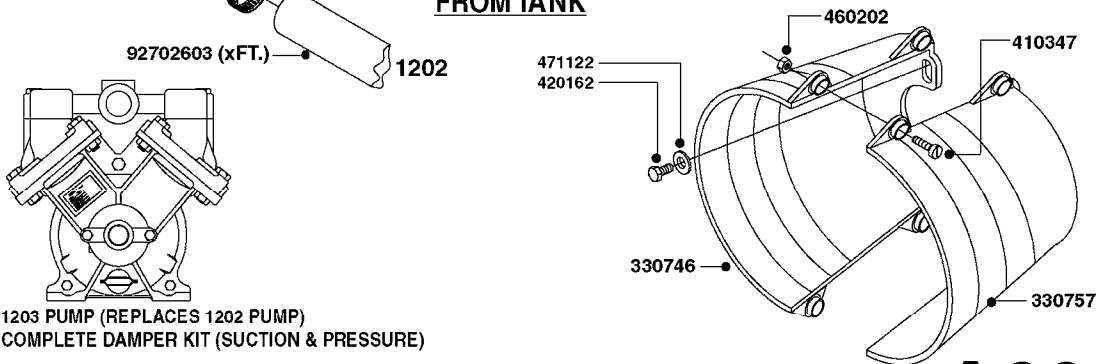

PRESSURE SIDE OF PUMP

SUCTION SIDE OF PUMP

TO CONTROLS

FROM TANK

#821630 1203 PUMP (REPLACES 1202 PUMP)
#726854 COMPLETE DAMPER KIT (SUCTION & PRESSURE)

COMPLETE ASSEMBLIES
WHOLEGOODS ITEMS

A0200

PUMP - 1200/1202/1203 FITTINGS
A0200-HIN, 01:01:16