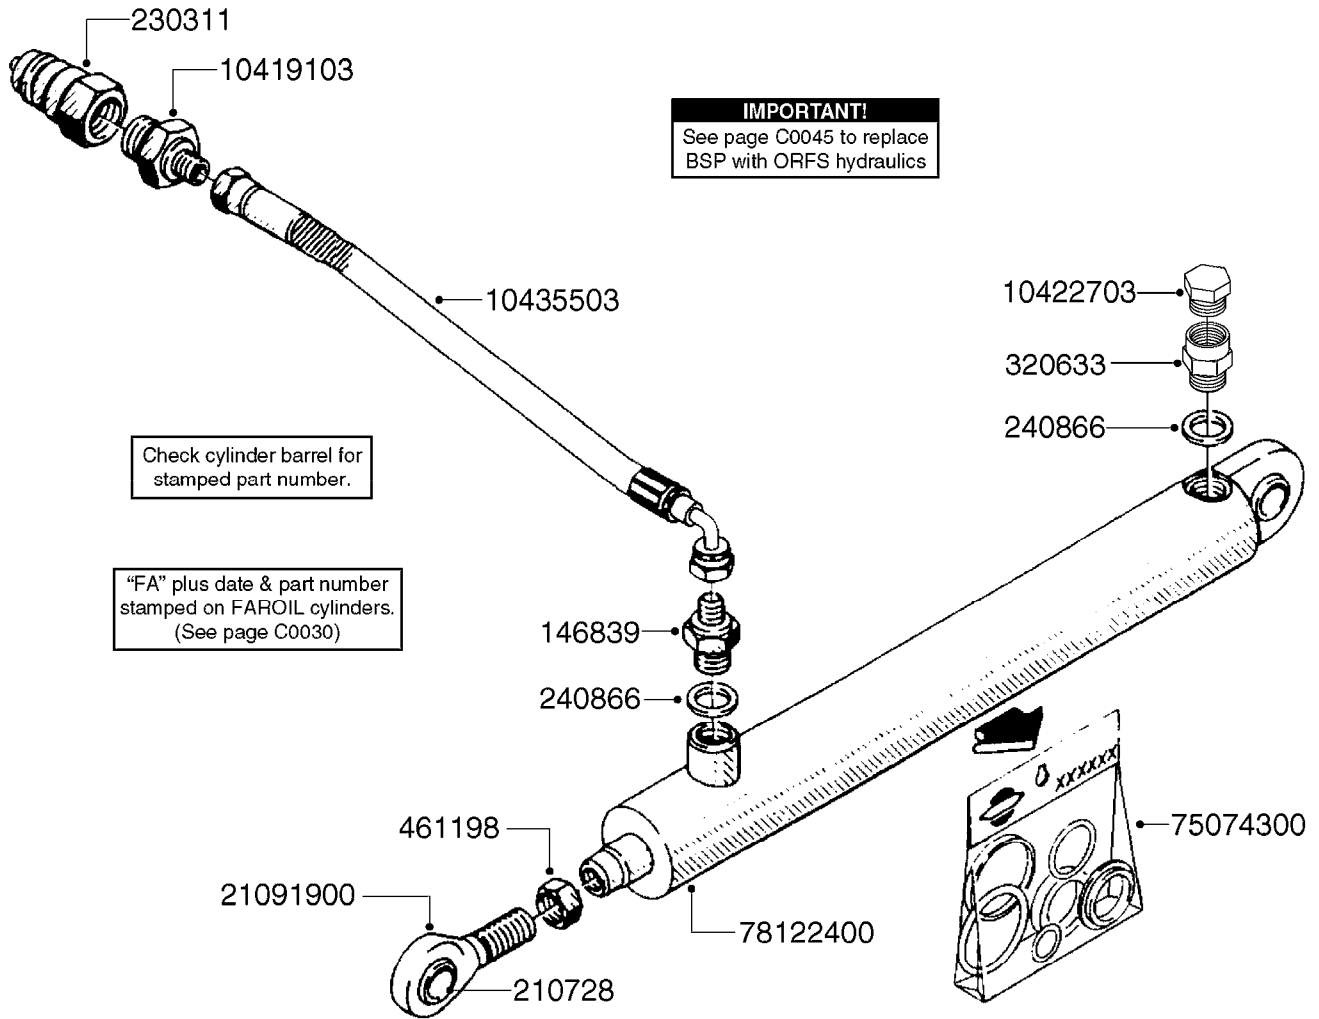

C0050

HYDRAULICS - SB WING FOLD
C0050-HIN, 08:01:18

Page 1

Date 07.02.2020 8:37

parts-n°	order qty	description
146835	1	HEX NIPPLE 1/4" - 3/8" BSP
146839	1	HEX NIPPLE 1/4"X3/8" BSP 0.7MM
210728	1	BEARING F.LINK HEAD M17
230963	1	TEE 1/4"M X 1/4"M X 1/4"M BSP
231907	1	HEX NIPPLE 1/4"BSP X 1/2"NPT
240866	1	DOWTYSEAL 3/8"
283787	1	VALVE HY 3 WAY F.VARIANT
283804	1	HOSE HY X 1/4 X 090.5'
284176	1	O-RINGS KIT F/HY-VALVE 283787
420582	1	BOLT HEX 8.8 DEL M8X20 FT A2
421046	1	BOLT HEX M8X25/25 A2 SS DIN933
460143	1	SELF LOCK NUT M8 SST A2 DIN985
461198	1	NUT HEX M16X2 JAMB
614418	1	BRACKET HY-VALVE
784018	1	HOSE HY X 1/4 X 029.5"STR+ELB
784025	1	HOSE HY X 1/4" x 86.6"STR+ELB
10466003	1	COUPLER PIONEER 8010-04 1/2NPT
21091900	1	LINK HEAD M16 x D17 DELTA
75074300	1	SEALKIT78122000/23-25/30-32/46
78122400	1	DOUBLE CYLINDER D 40/20-300