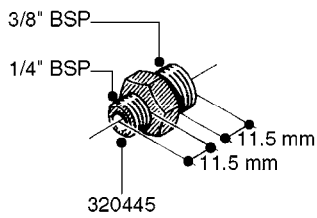

FITTINGS - HEXAGON NIPPLES
L0030-HIN, 01:01:16

Page 0
Date 07.02.2020 8:34

L0030

FITTINGS - HEXAGON NIPPLES
L0030-HIN, 01:01:16

Page 1
Date 07.02.2020 8:34

parts-n°	order qty	description
10015303	1	FITT.PO.HN 1.00X1.00 M1000
10425003	1	FITT.PO.HN 1.25X1.00 MCPHEE
320132	1	FITT.DK HN 1" BSP
320176	1	FITT.DK HN 3/8"X1/2" BSP
320445	1	FITT.DK HN 1/4"X3/8" BSP
320655	1	FITT.DK HN 1/2"-1/2" BSP
320692	1	FITT.DK HN 3/8'BSPX1/4'NPT
320703	1	FITT.DK HN 3/8BSP X1/2 &1/4NPT
320725	1	FITT.DK NIPPLE 3/8"-3/8" BSP
320902	1	FITT.DK HN 3/8'X 1/4' BSP
390232	1	FITT.DK HN 1-1/2' X 1-1/4' BSP
390276	1	FITT.DK HN 1'BSP