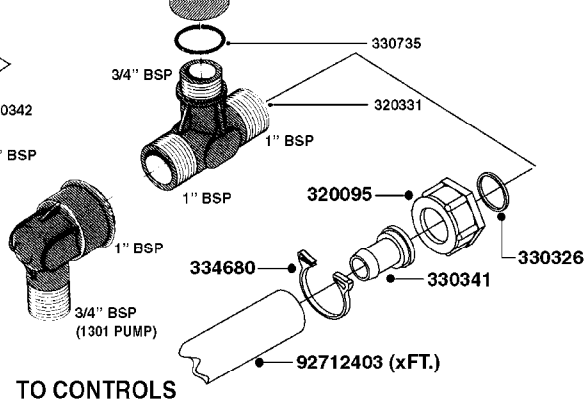

SUCTION SIDE OF PUMP

TO CONTROLS

FROM TANK