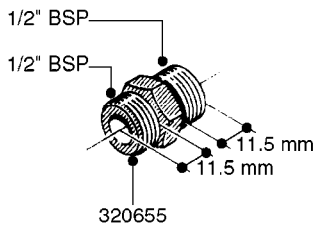

FITTINGS - HEXAGON NIPPLES
L0030-HIN, 01:01:16

Page 0
Date 07.02.2020 8:34

L0030