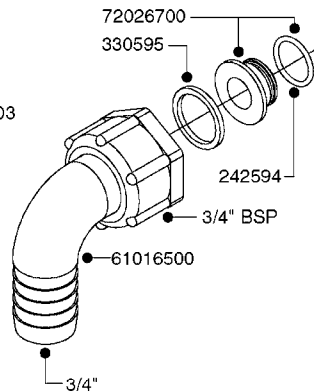

L0040

FITTINGS - NIPPLES & ELBOWS
L0040-HIN, 01:01:16

Page 1

Date 07.02.2020 8:34

parts-n°	order qty	description
10530803	1	FITT.PO.SE 2.00X2.00 45 DEG.
320191	1	FITT.DK ELB 3/8' BSP 45 DEGREE
320482	1	FITT.DK ELB. 1/2" BSP 60 DEG.
320596	1	FITT.DK ELB 3/8'-1/2'BSP 45DEG
320607	1	FITT.DK HN 3/8M X 3/8F BSP LNG
320633	1	FITT.DK HN 3/8"M X 3/8"F BSP
321451	1	FITT.DK ELB.1-1/2 X1-1/4 80DEG
321532	1	FITT.DK REDUC 3/4' X 1/2' BSP
390233	1	FITT.DK REDUC 1-1/2" X 1" BSP

L0050

parts-n°	order qty	description
242594	1	O-RING D14 X 1.78 SCH.70-EPDM
320294	1	FITT.DK TEE 3/8X3/8HB X1/2"BSP
320305	1	FITT.DK HB 3/4'- 3/4' BSP
320386	1	FITT.DK TEE 3/8X3/8HB X3/8"BSP
320397	1	FITT.DK ELB 3/8"HB X 3/8" BSP
320401	1	FITT.DK TEE 1/2X1/2HB X1/2"BSP
320412	1	FITT.DK TEE 1/2X1/2HB X3/8'BSP
320423	1	FITT.DK ELB 1/2'HB X 3/8' BSP
320891	1	FITT.DK HB 3/8'- 3/8' BSP
320972	1	FITT.DK HB 5/16'- 1/4' BSP
322046	1	FITT.DK TEE 1/2X1/2HB X3/4'BSP
322048	1	FITT.DK TEE 3/4X3/4HB X3/4'BSP
330595	1	O-RING D24.6/D20X2.1 -3/4"
333137	1	FITT.DK CONN.1/2" F.NOZZ. DOUB
333141	1	FITT.DK CONN.1/2" F.NOZZ.SING
334041	1	FITT.DK CONN.3/4' F.NOZZ. SING
334042	1	FITT.DK CONN.3/4' F.NOZZ. DOUB
334195	1	FITT.DK ELB. 3/4"HB X 3/4"HB
10012103	1	FITT.PO.HB 1.25X1.50 IMB1012
10014003	1	FITT.PO.HB 1.25X1.25 IMB1010
10036903	1	FITT.PO.HB 1.50X1.50 IMB1212
28019303	1	FITTING HB ELB 3/4NPT-3/4HOSE
61016500	1	HOSE TAIL 3/4" 90°+RG CAP 3/4"
72026700	1	NOZZLE TUBE ADAPTER W/O-RING