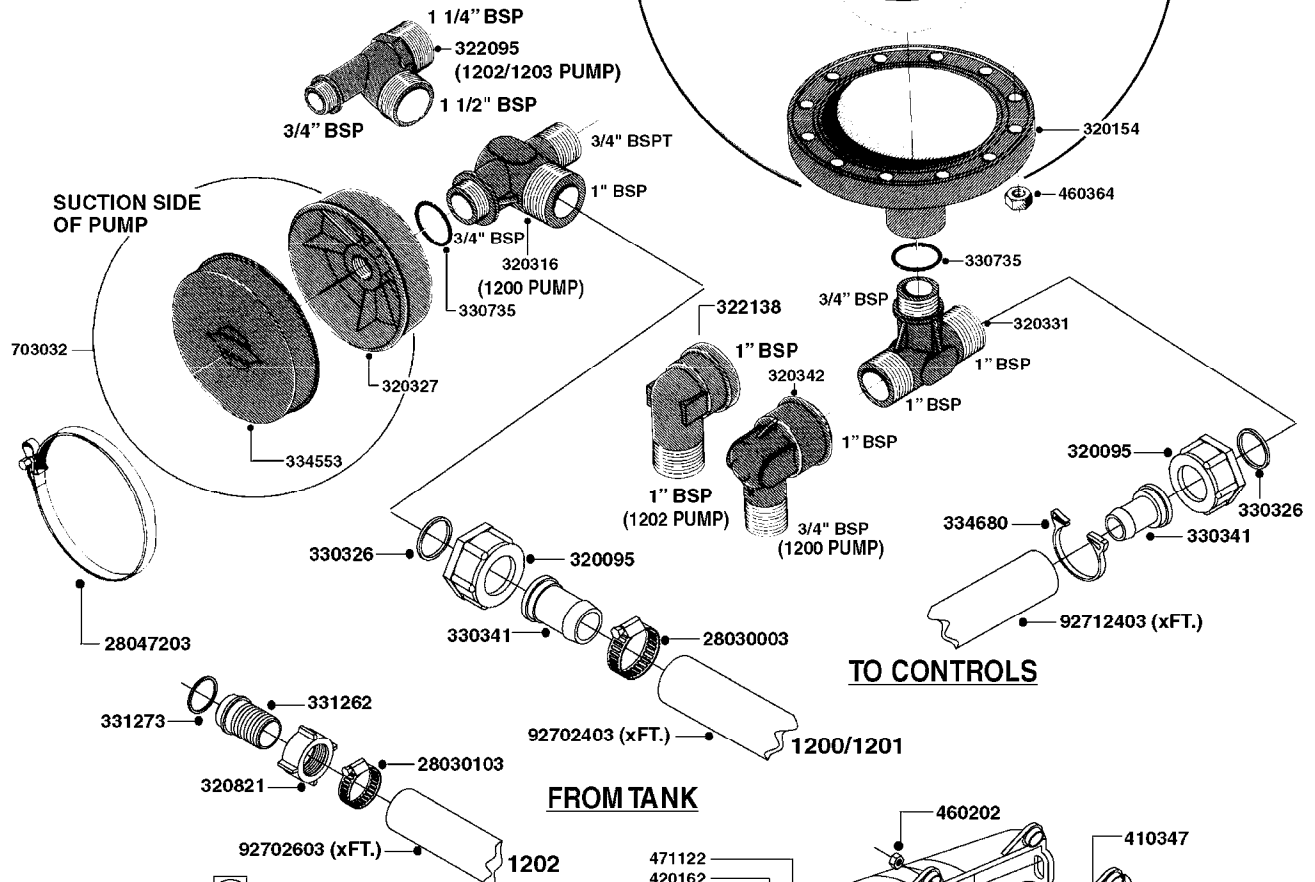

#821630 1203 PUMP (REPLACES 1202 PUMP)
#726854 COMPLETE DAMPER KIT (SUCTION & PRESSURE)

COMPLETE ASSEMBLIES
WHOLEGOODS ITEMS

A0200