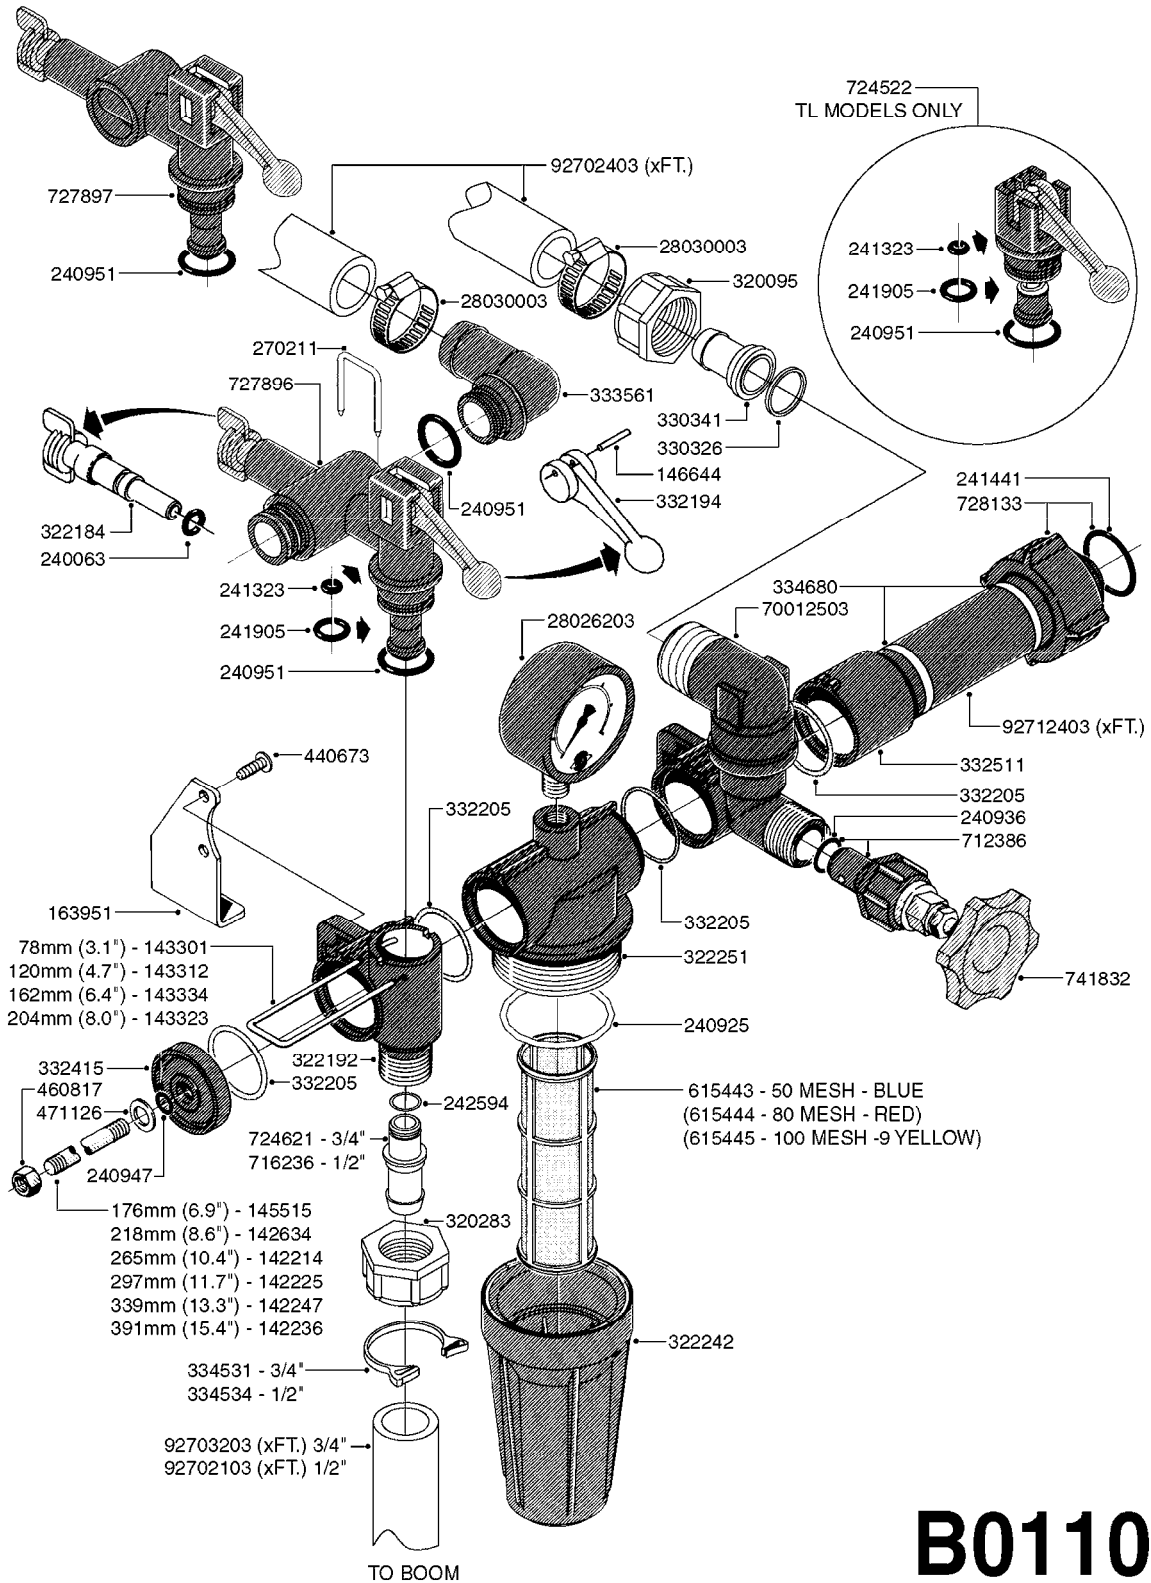

B0110

BK-180 BOOM VALVES-MAN.POST 00
B0110-HIN, 11:12:17

Page 1
Date 07.02.2020 8:33

parts-n°	order qty	description
142214	1	STUD BOLT - M8X265, 3 SECTION
142225	1	STUD BOLT 8 X 299 - 6 MODULS
142236	1	STUD BOLT 8 X 381 - 8 MODULS
142247	1	STUD BOLT 8 X 341 - 7 MODULS
142634	1	STUD BOLT M8 X 213 - 4 MODULS
143301	1	LOCK CLAMP 78 MM
143312	1	LOCK CLAMP 120 MM
143323	1	LOCK CLAMP 204 MM
143334	1	LOCK CLAMP 162 MM
145515	1	STUD BOLT M8 X 176MM
146644	1	PIN D3X19 STAINLESS
163951	1	MOUNT BRACKET FOR BK180 SECTIO
240063	1	O-RING D14.1/9.3 X 2.4
240925	1	O-RING D49.5X3 NITRIL
240936	1	O-RING D13.3X2.4 NITRIL
240947	1	O-RING D7.3X2.4 NITRIL
240951	1	O-RING D21.2X3 NITRIL
241323	1	O-RING D5.3X2.4 NITRIL
241441	1	O-RING D29.3X3
241905	1	O-RING 12,3X2,4 VITON DKR.1,05
242594	1	O-RING D14 X 1.78 SCH.70-EPDM
270211	1	FITT.DK S25 FORK L=37.5
320095	1	FITT.DK NUT 1" BSP
320283	1	FITT.DK NUT 3/4"BSP
322184	1	SCREW F.ADJUSTING CONST.PRESS.
322192	1	HOUSING F.DISTRIBUTOR
322242	1	FILTER BOWL / IN-LINE
322251	1	HOUSING F.FILTER MOUNT BK/EC
330326	1	O-RING D30/D24X2 F.1"NUT
330341	1	FITT.DK HB 1" F. 1" NUT
332194	1	DISTRIBUTION HANDLE
332205	1	O-RING D43/39XD2
332415	1	COVER
332511	1	FITT.DK END CAP 1"HB F.BK180
333561	1	FITT.DK ELB.1" EC RETURN
334531	1	CLAMP HOSE PLASTIC 3/4"
334534	1	CLAMP HOSE PLASTIC 1/2"
334680	1	CLAMP HOSE PLASTIC 1"
440673	1	SCREW F.PLASTIC 5X12 SS
460817	1	NUT HEX M8 STAINLESS DIN 934
471126	1	WASHER, M8, Ø16/ 8.4X 1.6, SS
615443	1	FILTER ELEM.50 MESH BLUE
615444	1	FILTER ELEM.80 MESH RED
615445	1	FILTER ELEM.100 MESH YELLOW
712386	1	PRESSURE REGULATOR COMPL. H-M
716236	1	FITT.DK HB 1/2" ASSY. F. 3/4"
724522	1	DISTR.OVER PART W.OUV PR 83 BK
724621	1	FITT.DK HB 3/4"ASSY F.3/4" NUT
727896	1	HOUSING UPPER F.CONST.PRESS.
727897	1	HOUSING UPPER PART END PC.BK92
728133	1	CONNECTING PART F.BK OPR.UNIT
741832	1	HANDLE REPLACEMENT F/330632
28026203	1	GAUGE 200PSI/BR,2.5"1/4BSP-BTM
28030003	1	CLAMP HOSE GEAR P1" 6716
70012503	1	HOUSING FOR HARDI-MATIC VALVE
92702103	1	HOSE R X1/2" X300PSI WP X0012"
92702403	1	HOSE PVC SUCT GRAY 1"
92703203	1	HOSE R X3/4" X300PSI WP X0012"
92712403	1	HOSE R X1" X300PSI WP X0012"