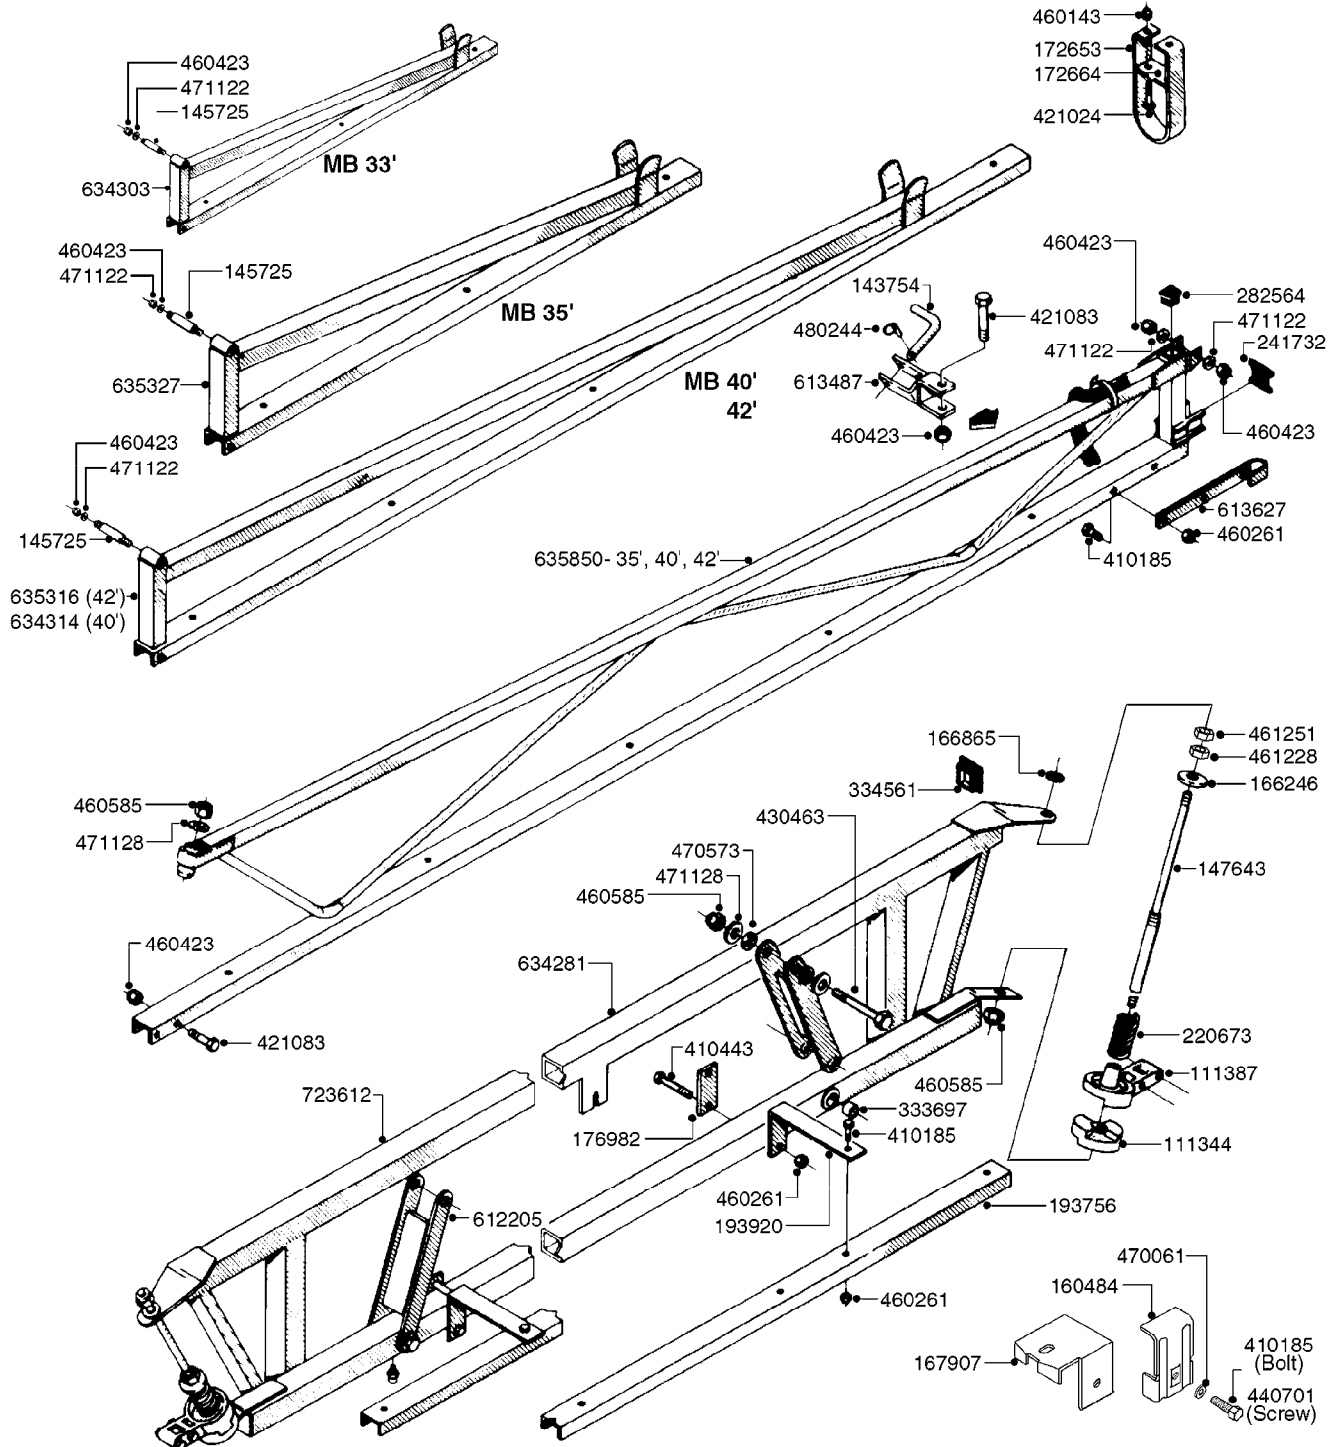

D0130

BOOM - MB 35' 40' 42'
D0130-HIN, 26:07:16

Page 1

Date 07.02.2020 8:33

parts-n°	order qty	description
111344	1	CLAW CLUTCH Ø100/Ø20,5 UNDER PART RED
111387	1	CLAW CLUTCH D100 UPPER PART
143754	1	PIN D10 X 56
145725	1	PIN FOR 12 MB BOOM
147643	1	AXLE F.BM BRKQWY. W. ZERT L=426
160484	1	WIRE GUIDE FOR DROP-LEG
166246	1	WASHER CUP D53 F.SPRING
166865	1	WASHER D35/D25X2
167907	1	NOZZ. HOLD. KIT F/ADJ. BOOM
172653	1	WING TIP GUARD
172664	1	FLATBAR BACKING PLATE
176982	1	RETAINING PLATE
193756	1	TRACK MB 10,6/12,6M
193920	1	BRACKET F.NOZZLE TRACK
220673	1	SPRING F.PIVOT 100 X 51
241732	1	RUBBER STOP FOR MB
282564	1	PLUG 35MM SQ.BLACK
333697	1	BUSHING D22/D16x25
334561	1	PLUG 50x50x2 F.SQ.TUBE
410185	1	BOLT HEX 8.8 DEL M6X16
410443	1	BOLT HEX 8.8 DEL M6X70
421024	1	BOLT HEX 8.8 DEL M8X60
421083	1	BOLT HEX 8.8 DEL M10X65
430463	1	BOLT HEX 8.8 DEL M16X110
440701	1	SCREW NO.14 3/4" PLATED
460143	1	SELF LOCK NUT M8 SST A2 DIN985
460261	1	NUT HEX M6X1.00 LOCK DIN985 A2 SS
460423	1	NUT HEX M10X1.50 LOCK DIN985A2 SS
460585	1	LOCKING NUT M16 DIN985 A2 SS
461228	1	NUT HEX M20
461251	1	NUT HEX M20 X 2.5 JAMB
470061	1	WASHER D11/D7X0.5 LOCK
470573	1	WASHER D29/D17X2 SPRING BLACK
471122	1	WASHER, M10, Ø20/10.5X 2.0, SS
471128	1	WASHER, M16, Ø30/17.0X 3.0, SS
480244	1	PIN SNAP D4.5
612205	1	TRAPEZE ARM,WELDED
613487	1	TRANSPORT FITTINGS FOR SB BOOM
613627	1	LOCK STRAP FOR MB BOOM
634281	1	BOOM CENTER MB 35/40/42
634303	1	BOOM WING OUTER 33' MB L=47'
634314	1	BOOM WING OUTER 40', 45' MB
635316	1	BOOM WING OUTER MB42
635327	1	BOOM WING OUTER 35'MB L=58.5"
635850	1	BOOM WING INNER MB35/40/42
723612	1	CENTER PART MB BOOM