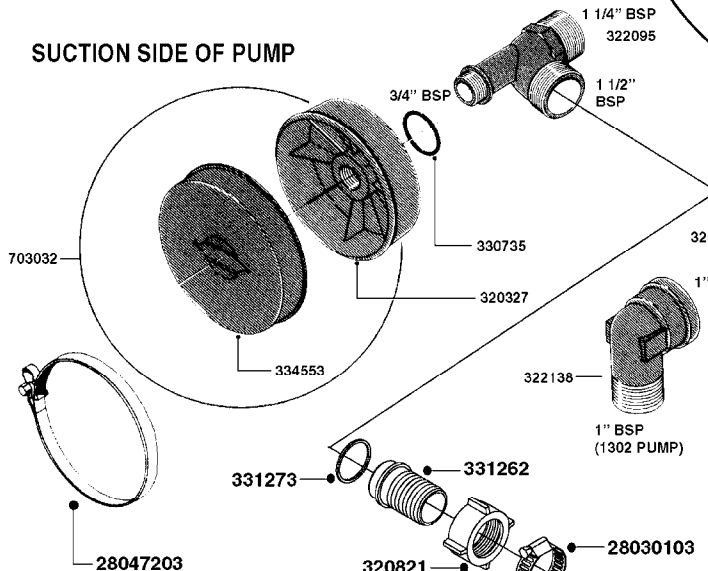

SUCTION SIDE OF PUMP

TO CONTROLS

FROM TANK