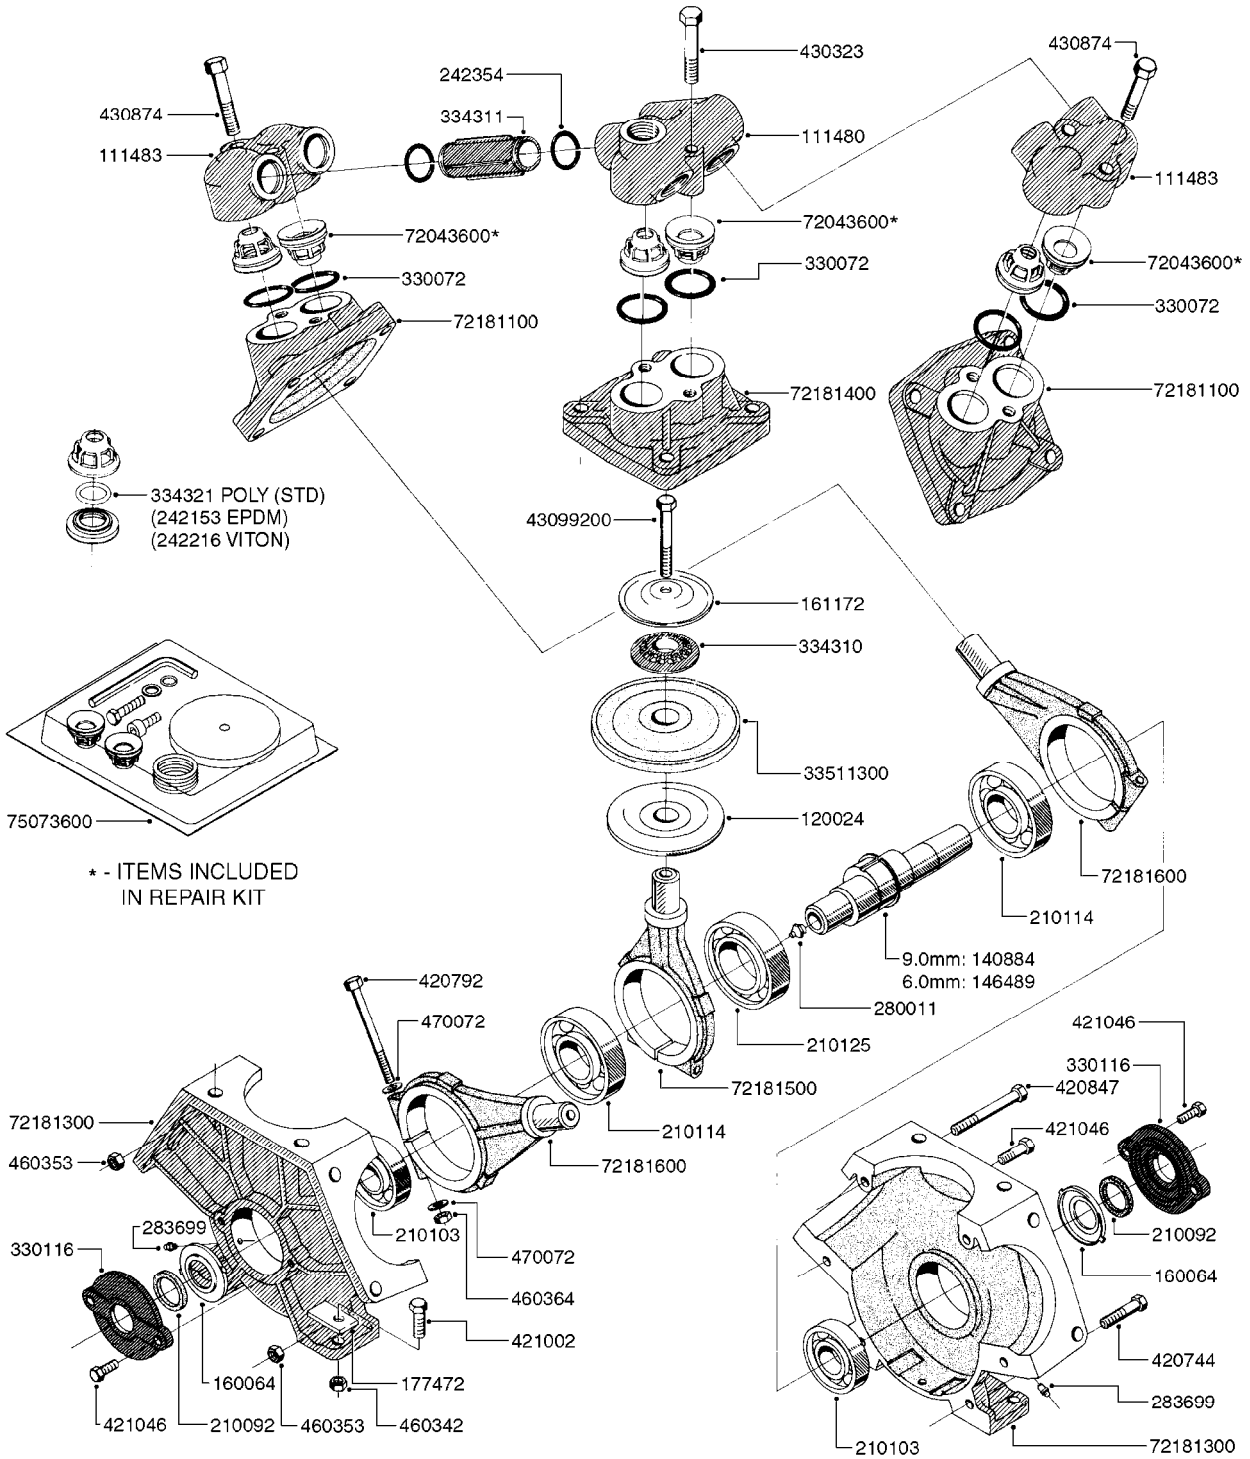

* - ITEMS INCLUDED
IN REPAIR KIT

COMPLETE PUMPS
821635 - PUMP ONLY
10396203 - WITH PTO & DAMPER

COMPLETE ASSEMBLIES
WHOLEGOODS ITEMS

A0230

PUMP - 1303 W/ MOUNTING BASE
A0230-HIN, 01:01:16

Page 1

Date 07.02.2020 8:33

parts-n°	order qty	description
111480	1	VALVE HEAD 1302 CENTER
111483	1	VALVE HEAD SIDE 1302
120024	1	DIAPHRAGM BACK DISC 1200-1300
140884	1	CRANK SHAFT MODEL 1300-9
146489	1	CRANK SHAFT MODEL 1302-6MM
160064	1	DUST PLATE
161172	1	DIAPHRAGM DISC F. 1203/1303
177472	1	BRACKET 25 X 5
210092	1	SEAL FELT D43/30X5
210103	1	BEARING BALL 6306
210114	1	BEARING BALL 6308
210125	1	BEARING BALL 6210
242153	1	O-RING D26X4 EPDM
242216	1	O-RING VITON F/1202/1302/462
242354	1	O-RING D32.2X3.0 VITON
280011	1	GREASE NIPPLE 1/8" SAE H TR
283699	1	GREASE NIPPLE M6X1
330072	1	O-RING D53.5/D45.5X4
330116	1	SEAL RETAINER, MODEL 1300
334310	1	NYLON WASHER 1202/1302/462
334311	1	CONNECTION PIPE INLET MOD.1302
334321	1	O-RING POLY. 34.0x26.0x4.0
420744	1	BOLT HEX 8.8 DEL M8X40
420792	1	BOLT HEX 8.8 RAW M8X95
420847	1	BOLT HEX 8.8 DEL M8X85
421002	1	BOLT HEX 8.8 DEL M10X30 FT DIN933
421046	1	BOLT HEX M8X25/25 A2 SS DIN933
430323	1	BOLT HEX 8.8 DEL M12X60
430874	1	SCREW SET 8.8 DEL M12X70 FT
460342	1	NUT HEX M10 DEL DIN934
460353	1	NUT HEX M8 BLACK
460364	1	NUT HU M8 A2 SS DIN934
470072	1	WASHER D15/D8X.5 LOCK
821635	1	PUMP 1303/9 540RPM
10396203	1	PUMP 1303 C/W PTO 540 RPM
33511300	1	DIAPHRAGM 1202-1303 POLY 2006
43099200	1	BOLT HEX SS M12 X 30 DIN933 A4
72043600	1	VALVE FOR 462/463
72181100	1	DIAPHRAGM COVER 1203/1303+BLTS
72181300	1	PUMP CASTING 1300 RED W/BOLTS
72181400	1	DIAPHRAGM COVER 1303 W/BOLTS
72181500	1	CONNECTING ROD, CENTER 1303
72181600	1	CONNECTING ROD, SIDE MOD.1300
75073600	1	PUMP KIT 1303 MM "06"