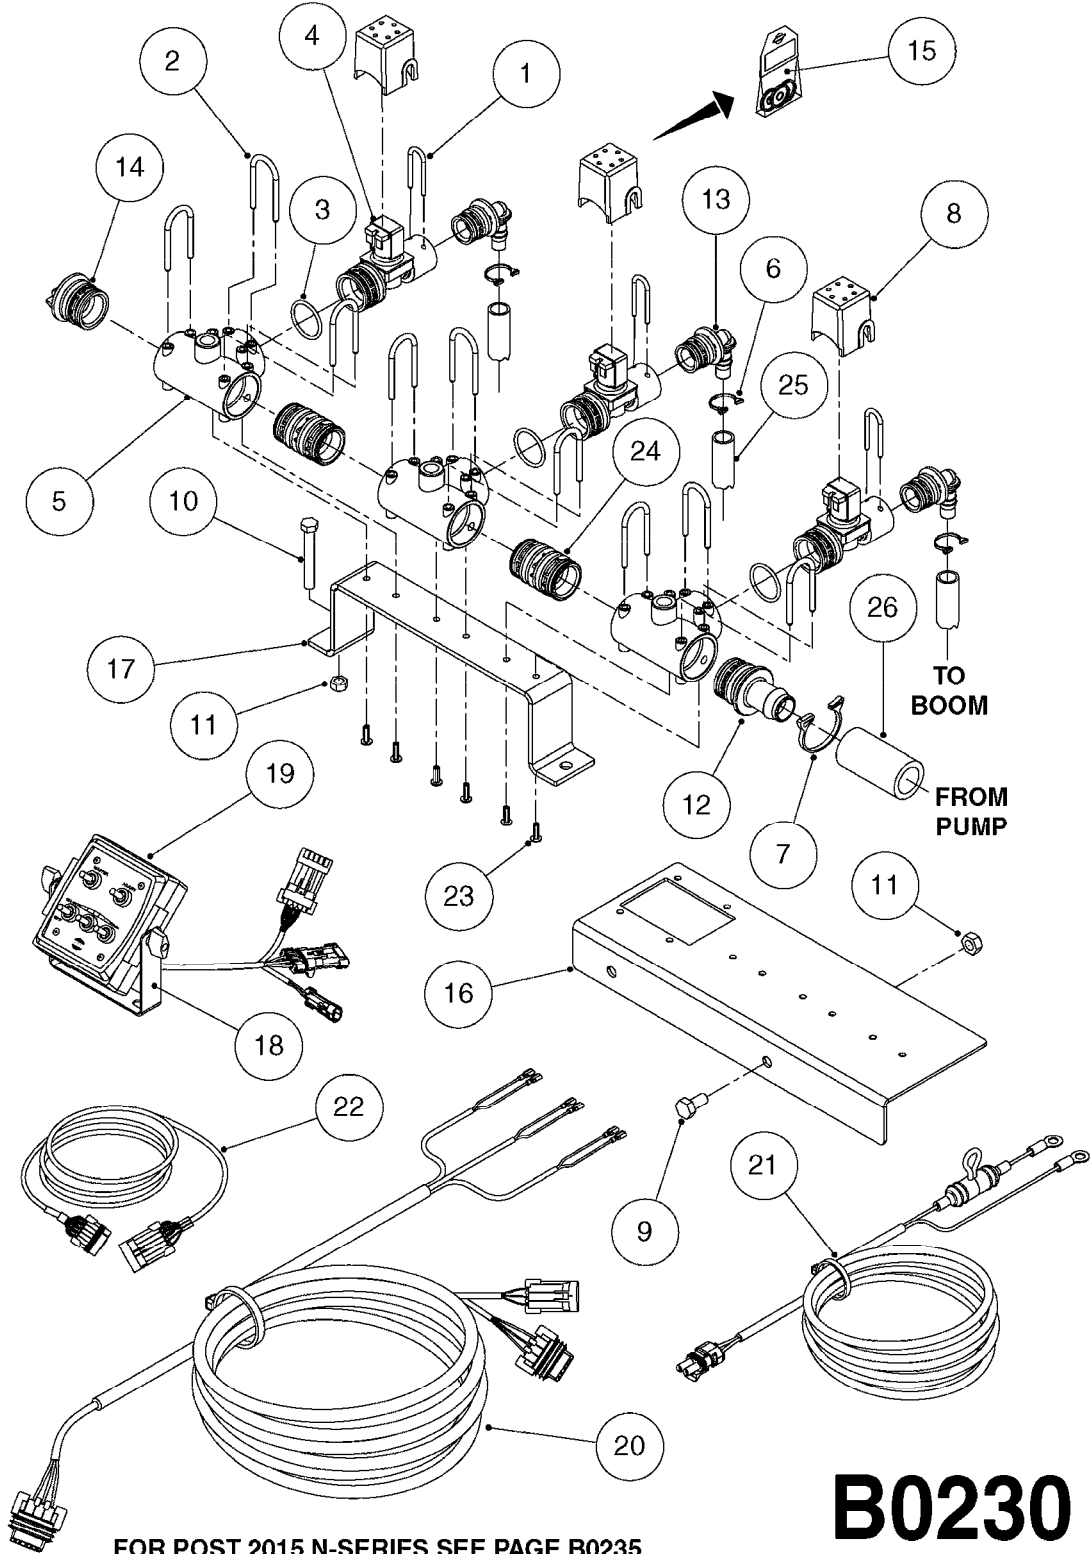

FOR POST 2015 N-SERIES SEE PAGE B0235

B0230

ELECTRIC SOLENOID
ATV/N-SERIES PRE 2015
B0230-HIN, 15:08:19

Page 1
Date 07.02.2020 8:33

Pos.	parts-n°	order qty	description
1	145994	1	FITT.DK S-40 FORK
2	145995	1	FITT.DK S-53 FORK
3	242109	1	O-RING D32.2x3.0
3	242354	1	O-RING D32.2X3.0 VITON
4	262104	1	VALVE, SOLENOID, S53/S40
5	322352	1	FITT.DK S-53 TEE
6	334534	1	CLAMP HOSE PLASTIC 1/2"
7	334680	1	CLAMP HOSE PLASTIC 1"
8	334965	1	COVER FOR S53 SOLENOID VALVE
9	420626	1	BOLT HEX 8.8 DEL M10X20 FT
10	421164	1	BOLT HEX 8.8 DEL M10X70
11	460423	1	NUT HEX M10X1.50 LOCK DIN985A2 SS
12	726559	1	FITT DK. S-53 HB 1" W/O-RING
13	726567	1	FITT.DK S-40 ELB.1/2" W.O-RING
14	726578	1	FITT.DK S53 PLUG WITH O-RING
15	750722	1	REPAIR KIT FOR 3S SC CONTROL
16	16199803	1	CONTROL BRACKET, SOLENOID N-SERIES BRACKET
17	17009403	1	SOLENOID CONTROL BRACKET 3SECT ATV BRACKET
18	26001503	1	HC FOAM MARKER CONSOLE MT.KIT
19	26010503	1	HARDI 3-SEC VAL CONTR CONSOLE
20	26010603	1	SPRAYMATE II HARDI BRANCH CABL
21	26010703	1	SPRAYMATE II BATTERY CABLE
22	26010803	1	SPRAYMATE II 15'10PIN M/P CABL
23	44076200	1	SCREW WN5451 5X16 SS TORX
24	72114300	1	FITT. DK S-53 MALE MALE W.ORIN
25	92702103	1	HOSE R X1/2" X300PSI WP X0012"
26	92712403	1	HOSE R X1" X300PSI WP X0012"