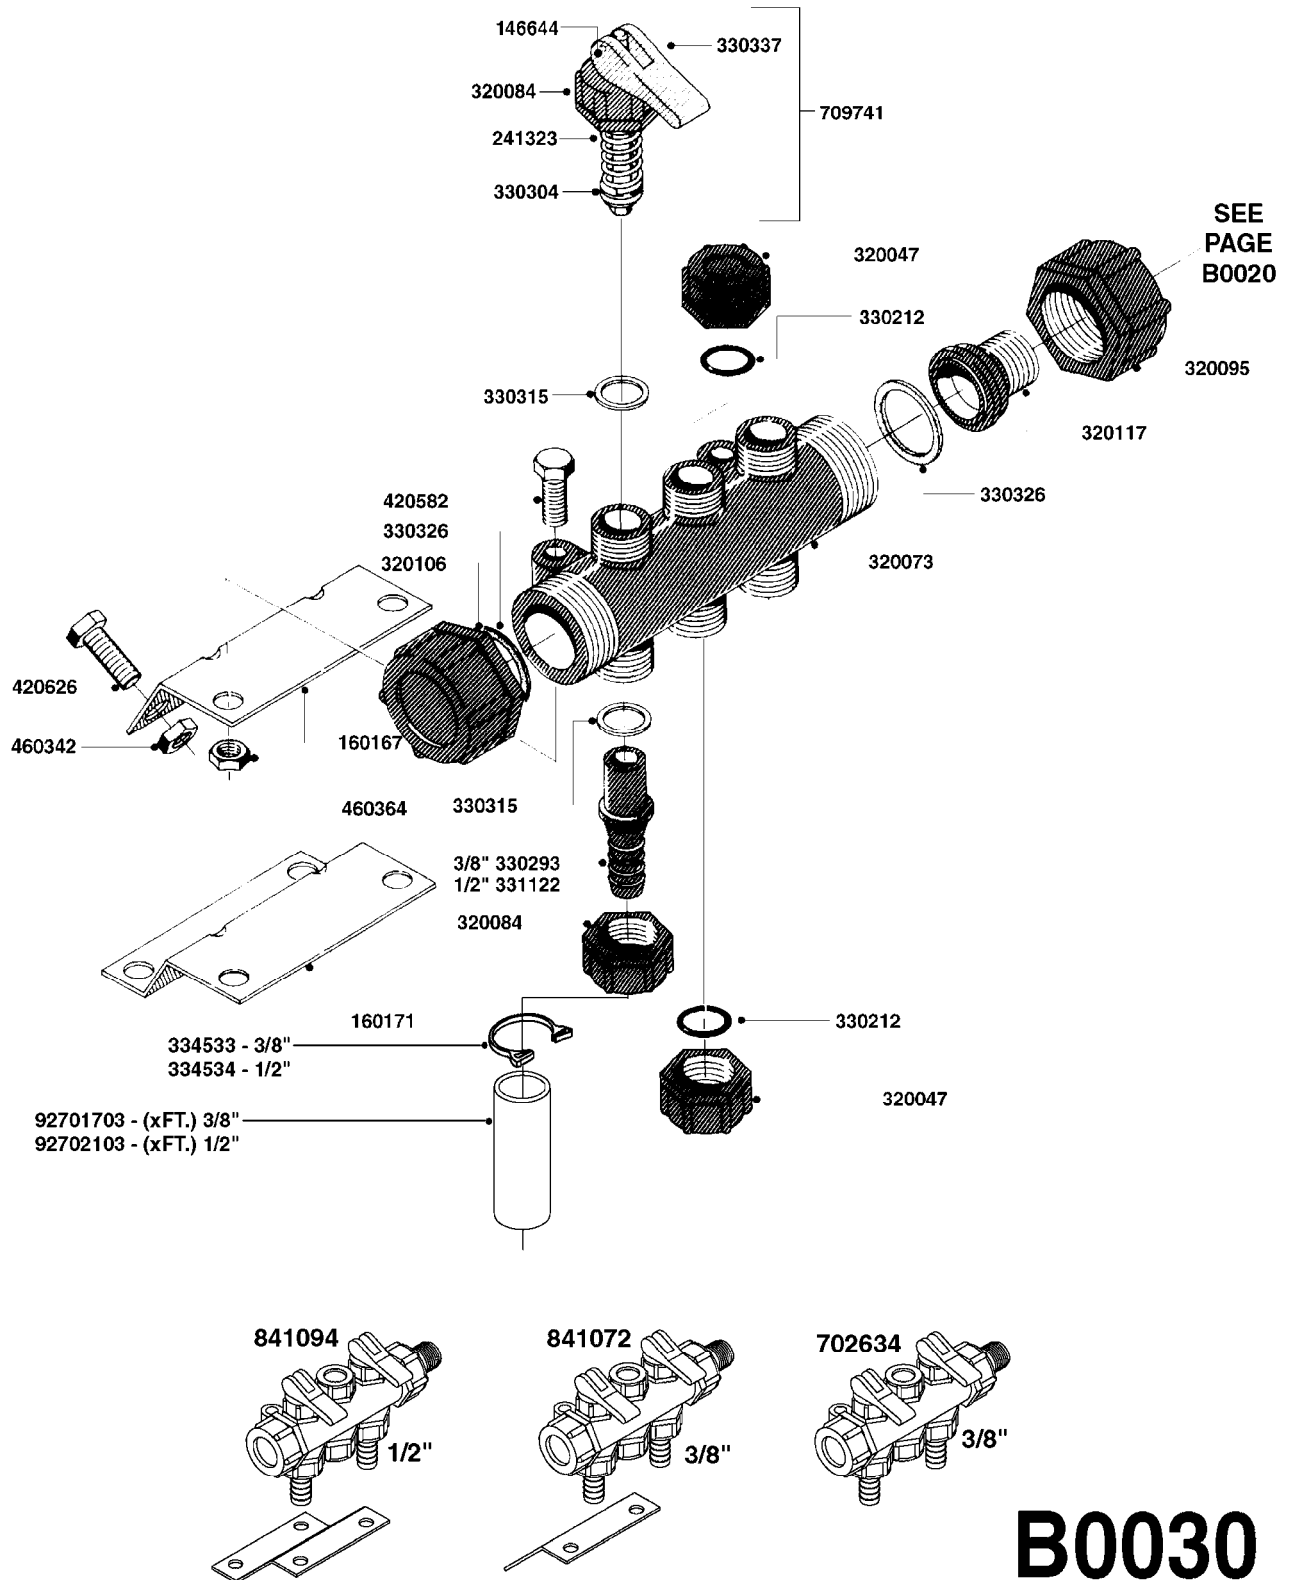

841758 - COMPLETE ASSEMBLY
(LESS GAUGE)

COMPLETE ASSEMBLIES
WHOLEGOODS ITEMS

B0020

CONTROL-ET MANUAL-ES 30/50/80
B0020-HIN, 01:01:16

Page 1

Date 07.02.2020 8:33

parts-n°	order qty	description
146644	1	PIN D3X19 STAINLESS
240063	1	O-RING D14.1/9.3 X 2.4
241323	1	O-RING D5.3X2.4 NITRIL
320073	1	DISTRIBUTOR HOUSING 1/2"
320084	1	FITT.DK NUT 1/2" BSP
320095	1	FITT.DK NUT 1" BSP
320117	1	FITT.DK CONN.1/2"BSP F. 1" CAP
321694	1	UNION NUT
330212	1	O-RING D19/D14X2.4 F.1/2"NUT
330293	1	VALVE SEAT WITH 3/8" HOSE TAIL
330304	1	VALVE CONE D14
330315	1	O-RING D18.4/D13X.6
330326	1	O-RING D30/D24X2 F.1"NUT
330337	1	HANDLE F. FLIP VALVE
330676	1	FITT.DK HB 3/8" F. 1/2" NUT
330687	1	FITT.DK HB 1/2" F. 1/2" NUT
331111	1	VALVE SEAT FOR 1/2" DISTRIBUT.
331122	1	VALVE SEAT WITH 1/2" HOSE TAIL
334533	1	CLAMP HOSE PLASTIC 3/8"
334534	1	CLAMP HOSE PLASTIC 1/2"
390282	1	STOPPER ATV 1/4"
390283	1	CONE FOR PRES CONTR ATV
421046	1	BOLT HEX M8X25/25 A2 SS DIN933
440167	1	SCREW NO.8 1/4"
440663	1	SCREW 3/8" NR4 STAINLESS
460143	1	SELF LOCK NUT M8 SST A2 DIN985
709741	1	VALVE ASSY. 1/2" FLIP LEVER
841758	1	ET CONTROL COMPLETE
28026203	1	GAUGE 200PSI/BR, 2.5"1/4BSP-BTM
92701703	1	HOSE R X3/8" X300PSI WP X0012"
92702103	1	HOSE R X1/2" X300PSI WP X0012"