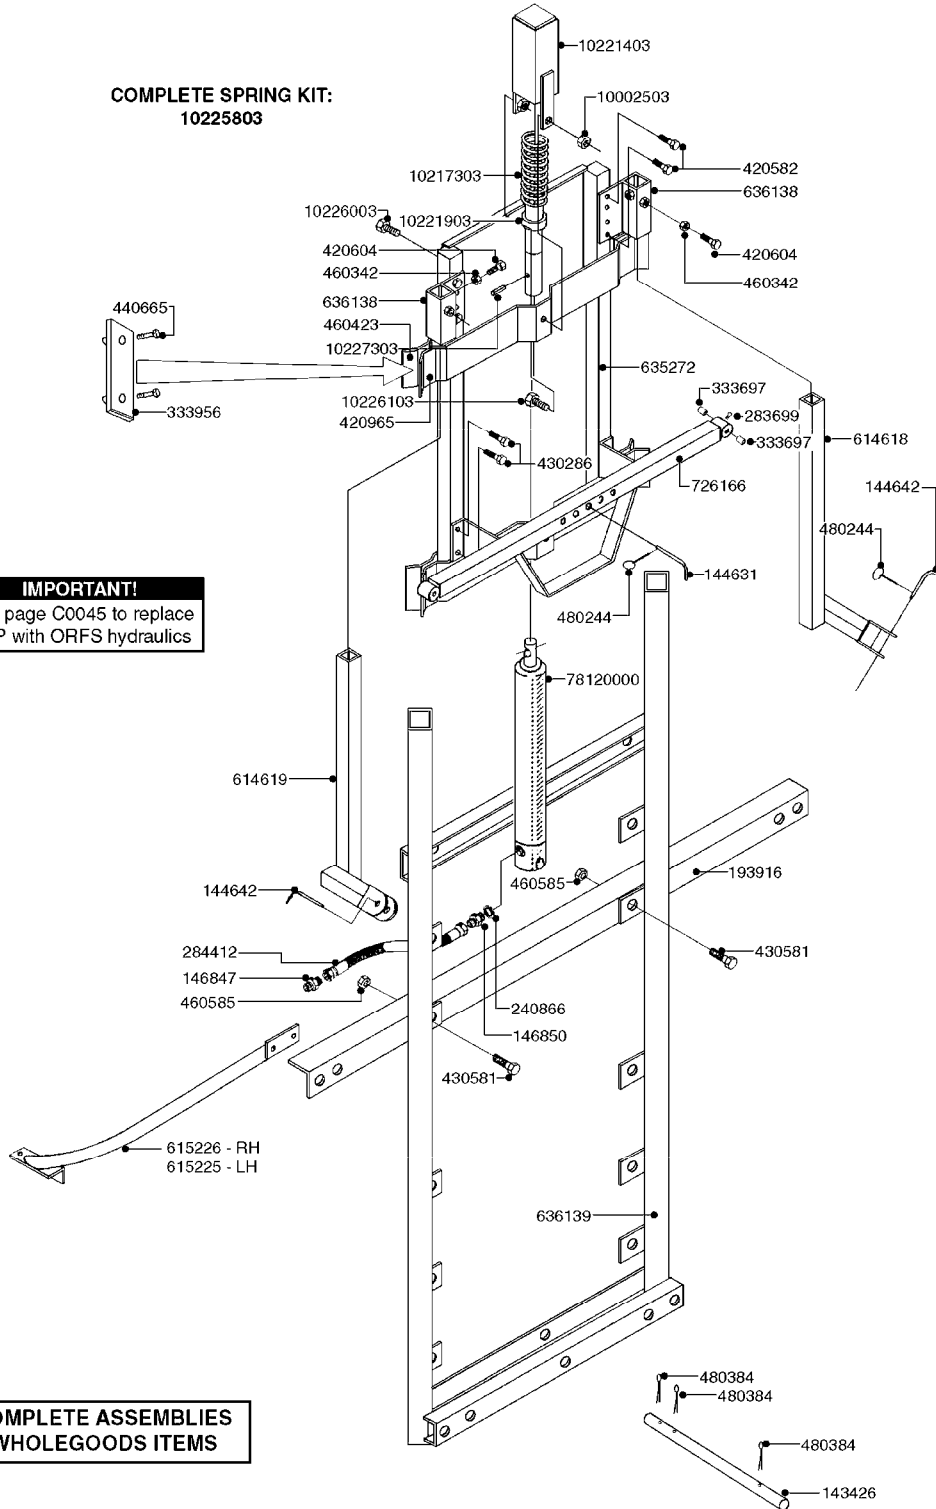

BOOM - MB H-FRAME HL
D0180-HIN, 31:03:16

Page 0

Date 07.02.2020 8:33

BOOM - MB H-FRAME HL
D0180-HIN, 31:03:16

Page 1
Date 07.02.2020 8:33

parts-n°	order qty	description
143426	1	PIN 20x160mm F/HYD/CYL.
144631	1	LOCKING PAWL
144642	1	LOCKING PAWL D10X65MM
146847	1	HEX NIPPLE 1/2"X3/8"
146850	1	HEX NIPPLE 3/8"x3/8" - 1.8mm
193916	1	ANGLE IRON FOR MB BOOM BKTS.
240866	1	DOWTYSEAL 3/8"
283699	1	GREASE NIPPLE M6X1
284412	1	HOSE HY 3/8" X 315" STR+STR
333697	1	BUSHING D22/D16x25
333956	1	SLIDE SHOE 91X25X10
420582	1	BOLT HEX 8.8 DEL M8X20 FT A2
420604	1	BOLT HEX 8.8 DEL M10X25 FT DIN933
420965	1	M10X40 MACHINE SCREW STAINLESS
430286	1	BOLT HEX 8.8 DEL M12X30 FT
430581	1	BOLT HEX 8.8 DEL M16X40 FT
440665	1	SCREW M4.2X16 STAINLESS
460342	1	NUT HEX M10 DEL DIN934
460423	1	NUT HEX M10X1.50 LOCK DIN985A2 SS
460585	1	LOCKING NUT M16 DIN985 A2 SS
480244	1	PIN SNAP D4.5
480384	1	PIN COTTER 3/16 x 1-1/2"
614618	1	TRANS BRKT. F/MB BOOM (SHORT)
614619	1	TRANS BRKT. F/MB BOOM (LONG)
615225	1	SIDE BRACE LEFT 500 EAGLE
615226	1	SIDE BRACE RIGHT 500 EAGLE
635272	1	SLIDE
636138	1	BRACKET
636139	1	H FRAME HY LIFT 300/500 MB
726166	1	TRAPEZE FRAME
10002503	1	NUT HEX NC 1/2"
10217303	1	SPRING FOR 45/50 MB HY LIFT
10221403	1	BOX W/M F.SPRING 45/50 MB HY
10221903	1	SLEEVE W/M F.45/50 MB HY
10225803	1	SPRING KIT FOR MB HYDRAULIC
10226003	1	BOLT HEX 3/8 NC GR.5 00.75"
10226103	1	BOLT HEX 1/2 NC GR.2 01.00"
10227303	1	PIN ROLL 3/16 X 1.25
78120000	1	CYL.TELESCOPING Ø50/40/25_1100