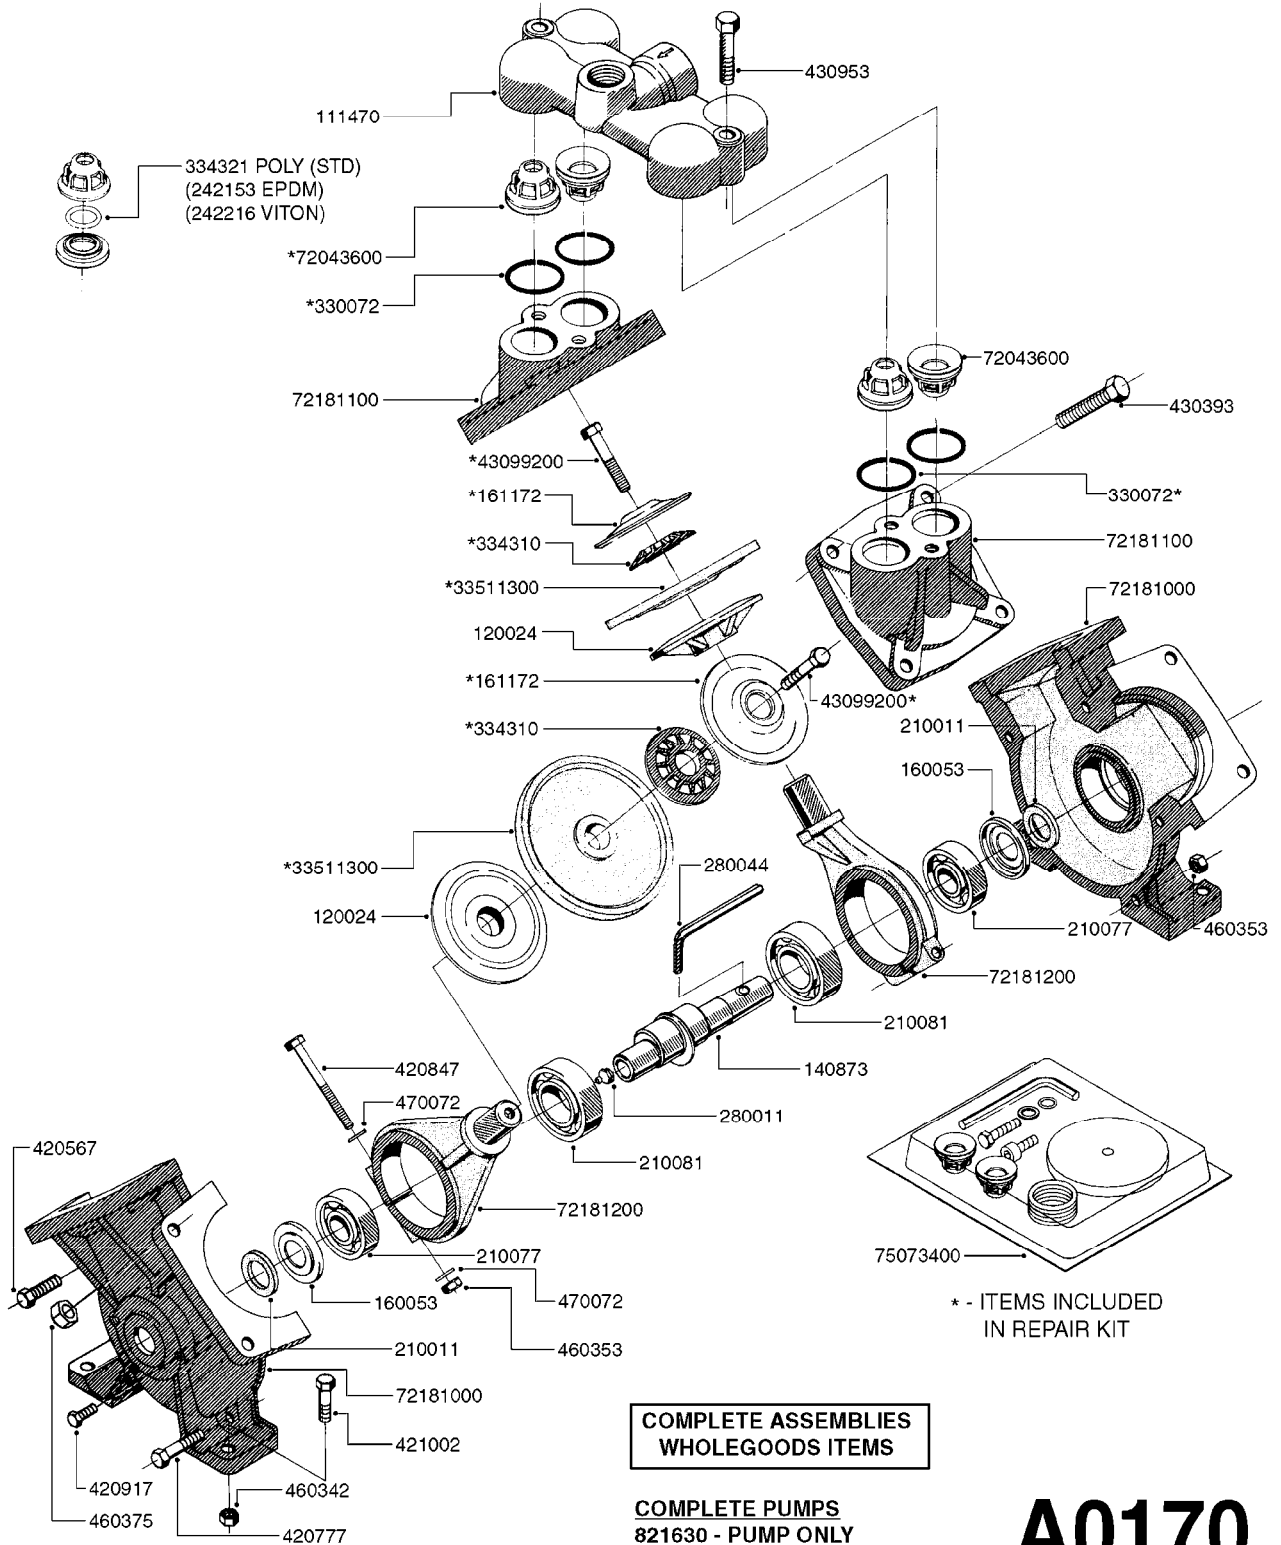

**COMPLETE ASSEMBLIES
WHOLEGOODS ITEMS**

COMPLETE PUMPS
821630 - PUMP ONLY
10396003 - WITH PTO & DAMPER

A0170

PUMP - 1203 W/MOUNTING BASE
A0170-HIN, 01:01:16

Page 1
Date 07.02.2020 8:33

parts-n°	order qty	description
111470	1	VALVE CHAMBER 1202
120024	1	DIAPHRAGM BACK DISC 1200-1300
140873	1	CRANK SHAFT MODEL 1202-9MM
160053	1	DUST PLATE
161172	1	DIAPHRAGM DISC F. 1203/1303
210011	1	SEAL FELT D39/23 X 4
210077	1	BEARING BALL 6305
210081	1	BEARING BALL 6307
242153	1	O-RING D26X4 EPDM
242216	1	O-RING VITON F/1202/1302/462
280011	1	GREASE NIPPLE 1/8" SAE H TR
280044	1	KEY HEXAGON W6 3/16"
330072	1	O-RING D53.5/D45.5X4
334310	1	NYLON WASHER 1202/1302/462
334321	1	O-RING POLY. 34.0x26.0x4.0
420567	1	BOLT HEX 8.8 DEL M8X30 FT
420777	1	BOLT HEX 8.8 RAW M8X50
420847	1	BOLT HEX 8.8 DEL M8X85
420917	1	BOLT HEX 8.8 RAW M8X12 FT
421002	1	BOLT HEX 8.8 DEL M10X30 FT DIN933
430393	1	BOLT HEX 8.8 RAW M12X50
430953	1	BOLT, M12 X 55 8.8
460342	1	NUT HEX M10 DEL DIN934
460353	1	NUT HEX M8 BLACK
460375	1	NUT HEX M12 BLACK
470072	1	WASHER D15/D8X.5 LOCK
821630	1	PUMP 1203/9 540RPM
10396003	1	PUMP 1203 C/W PTO 540 RPM
33511300	1	DIAPHRAGM 1202-1303 POLY 2006
43099200	1	BOLT HEX SS M12 X 30 DIN933 A4
72043600	1	VALVE FOR 462/463
72181000	1	HOUSING, PUMP, 1203 RED
72181100	1	DIAPHRAGM COVER 1203/1303+BLTS
72181200	1	CONNECTING ROD FOR 1203 W/M12
75073400	1	PUMP KIT 1203 MM "06"