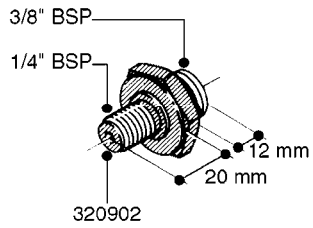

FITTINGS - HEXAGON NIPPLES
L0030-HIN, 01:01:16

Page 0
Date 07.02.2020 8:34

L0030