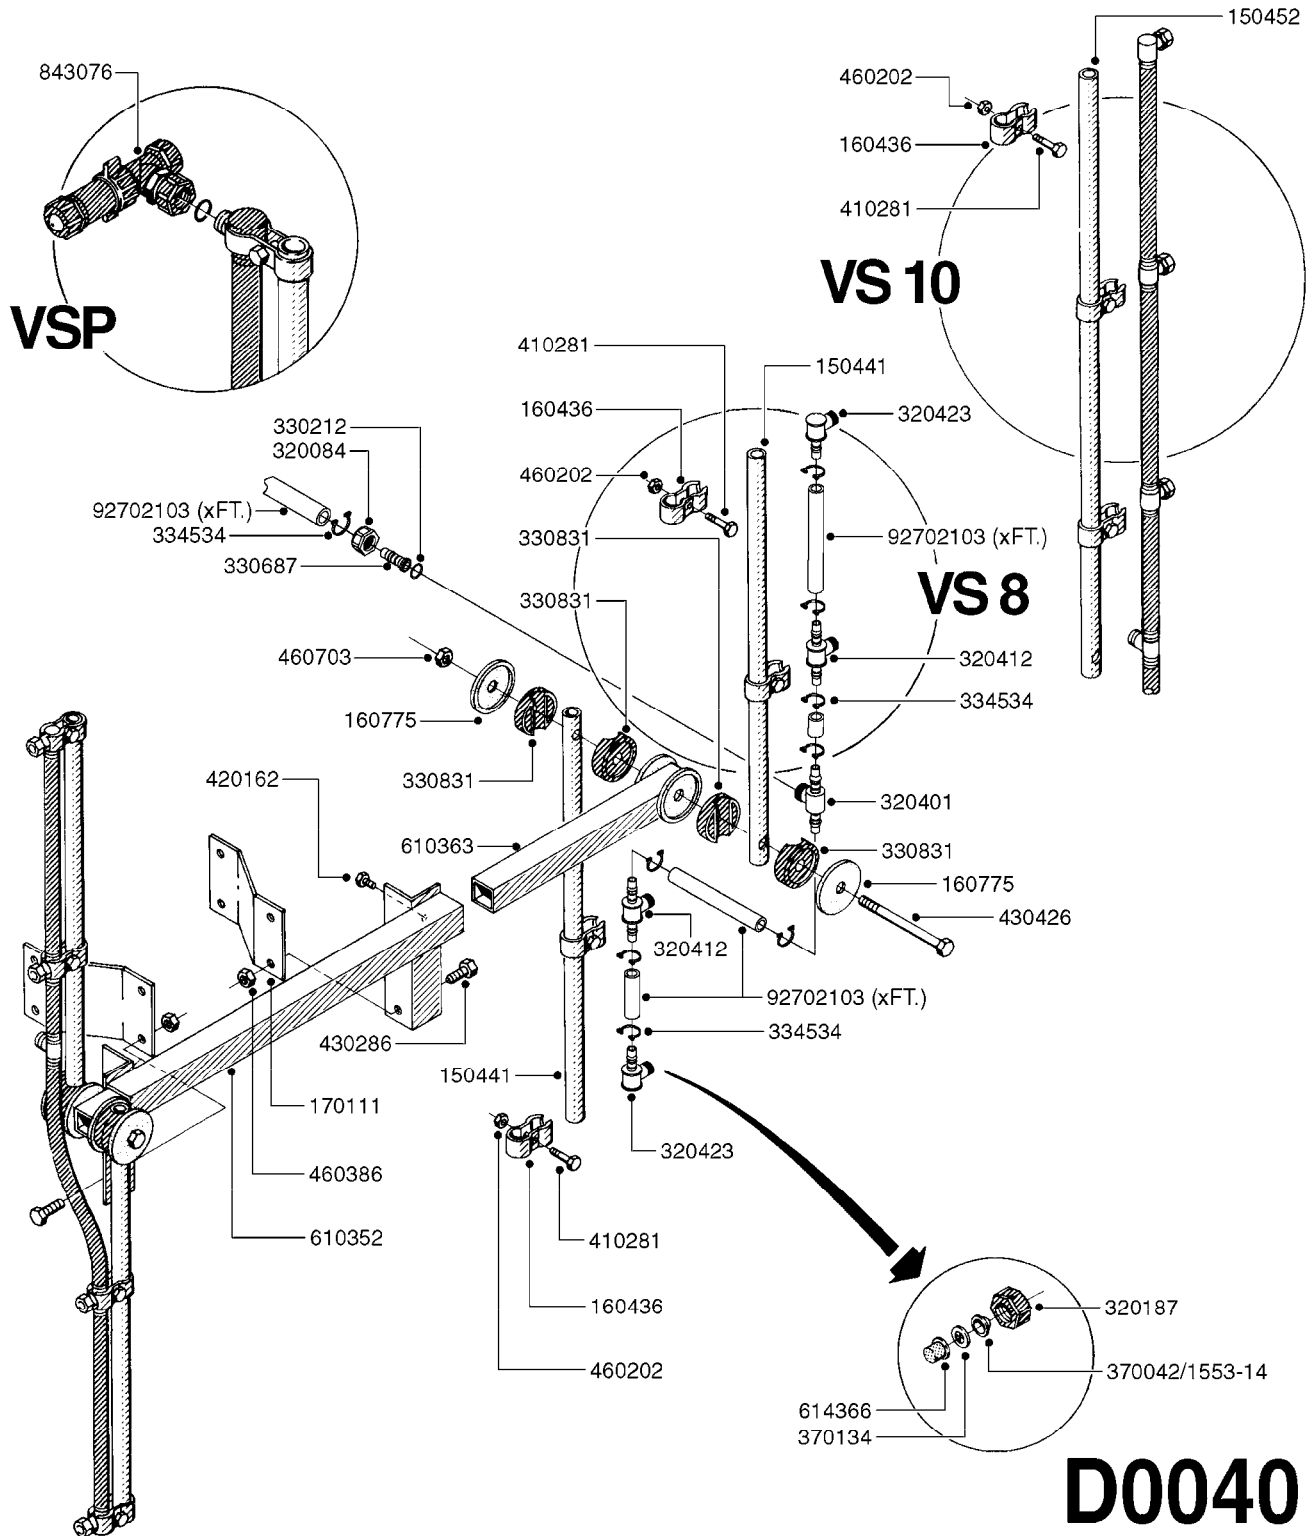

BOOM - V-II
D0030-HIN, 01:01:16

Page 0
Date 07.02.2020 8:33

D0030

BOOM - V-II
D0030-HIN, 01:01:16

Page 1
Date 07.02.2020 8:33

parts-n°	order qty	description
110401	1	SPRING HOUSING STD BOOM
110412	1	CLUTCH STANDARD BOOM
140593	1	THUMB SCREW
142387	1	WASHER D40D23X5
150522	1	DROP TUBE WINE II
150533	1	DROP TUBE WINE II
160436	1	PIPE BRANCH HOLDER D22,2
160451	1	PIPE BRANCH HOLDER D25,4
160517	1	SPACER COLLAR, STANDARD BOM
160521	1	WASHER D30.5/D13X2
160532	1	CLAMP SWIVEL F. BOOM 14'H.D.
160657	1	CLIP FITTING FOT D22,2
160801	1	CLIP FITTINGS 31.7
170317	1	CROSSBAR FOR BOOM WINE II
220227	1	SPRING FOR PIVOT
320084	1	FITT.DK NUT 1/2" BSP
320187	1	FITT.DK CAP 3/8" BSP BLACK
320283	1	FITT.DK NUT 3/4"BSP
320294	1	FITT.DK TEE 3/8X3/8HB X1/2"BSP
320386	1	FITT.DK TEE 3/8X3/8HB X3/8"BSP
320397	1	FITT.DK ELB 3/8"HB X 3/8" BSP
330013	1	O-RING 2.5 X 10 PUR
330212	1	O-RING D19/D14X2.4 F.1/2"NUT
330687	1	FITT.DK HB 1/2" F. 1/2" NUT
330783	1	FITT.DK HB 3/8"F.3/8" NUT
330816	1	DUST COVER PLASTIC/STD.BOOM
334531	1	CLAMP HOSE PLASTIC 3/4"
334533	1	CLAMP HOSE PLASTIC 3/8"
370042	1	NOZZLE CONE JET 1553-14
370134	1	NOZZLE SWIRL 1554-GREY
410686	1	BOLT HEX 8.8 DEL M6X30
420582	1	BOLT HEX 8.8 DEL M8X20 FT A2
420943	1	BOLT HEX 8.8 DEL M10X50
421164	1	BOLT HEX 8.8 DEL M10X70
430286	1	BOLT HEX 8.8 DEL M12X30 FT
430662	1	BOLT HEX 8.8 DEL M12X20 FT
460202	1	NUT HEX M6
460364	1	NUT HU M8 A2 SS DIN934
460386	1	NUT HEX M12X1.75
460423	1	NUT HEX M10X1.50 LOCK DIN985A2 SS
460703	1	NUT HEX M12X1.75 LOCK DIN985A2 SS
610374	1	BOOM WING OUT.SECTION (WINE11)
614366	1	FILTER 50 MESH F.NOZZLE BLUE
630011	1	630011
630022	1	630022
630265	1	BOOM WING 14' BOOM
636433	1	CENTER SECTION 14' BOOM D27.0
92701703	1	HOSE R X3/8" X300PSI WP X0012"
92702103	1	HOSE R X1/2" X300PSI WP X0012"