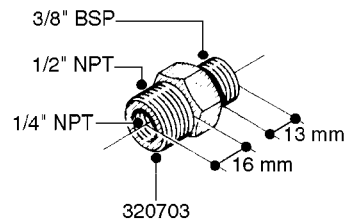

FITTINGS - HEXAGON NIPPLES
L0030-HIN, 01:01:16

Page 0
Date 07.02.2020 8:34

L0030