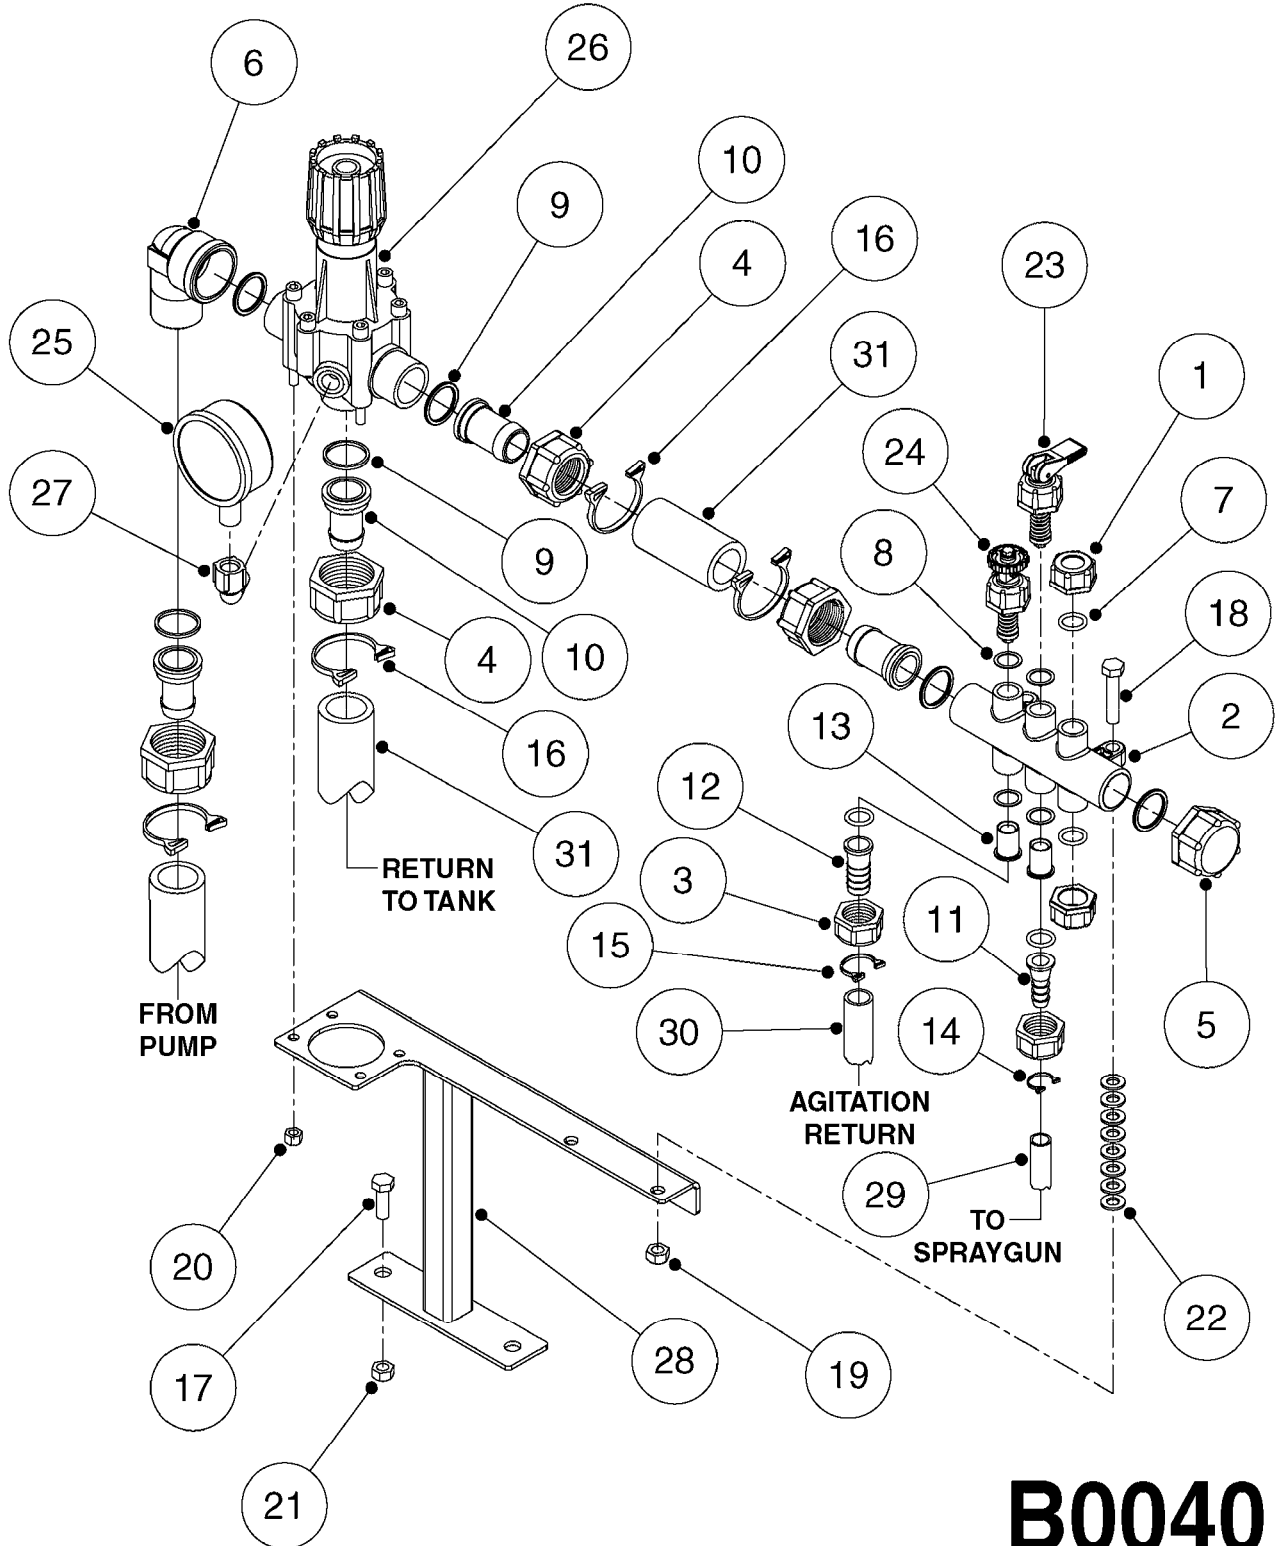

B0040

CONTROL - ATV/N-SERIES
B0040-HIN, 16:07:18

Page 1
Date 07.02.2020 8:33

Pos.	parts-n°	order qty	description
1	320047	1	FITT.DK CAPNUT 1/2" BSP
2	320073	1	DISTRIBUTOR HOUSING 1/2"
3	320084	1	FITT.DK NUT 1/2" BSP
4	320095	1	FITT.DK NUT 1" BSP
5	320106	1	FITT.DK CAPNUT 1" BSP
6	322138	1	FITT.DK ELB 1"M X 1"F BSP
7	330212	1	O-RING D19/D14X2.4 F.1/2"NUT
8	330315	1	O-RING D18.4/D13X.6
9	330326	1	O-RING D30/D24X2 F.1"NUT
10	330341	1	FITT.DK HB 1" F. 1" NUT
11	330676	1	FITT.DK HB 3/8" F. 1/2" NUT
12	330687	1	FITT.DK HB 1/2" F. 1/2" NUT
13	331111	1	VALVE SEAT FOR 1/2" DISTRIBUT.
14	334533	1	CLAMP HOSE PLASTIC 3/8"
16	334534	1	CLAMP HOSE PLASTIC 1/2"
16	334680	1	CLAMP HOSE PLASTIC 1"
17	420604	1	BOLT HEX 8.8 DEL M10X25 FT DIN933
18	420744	1	BOLT HEX 8.8 DEL M8X40
19	460143	1	SELF LOCK NUT M8 SST A2 DIN985
20	460261	1	NUT HEX M6X1.00 LOCK DIN985 A2 SS
21	460423	1	NUT HEX M10X1.50 LOCK DIN985A2 SS
22	471126	1	WASHER, M8, Ø16/ 8.4X 1.6, SS
23	709741	1	VALVE ASSY. 1/2" FLIP LEVER
24	724530	1	THUMB WHEEL FOR AGITATION
25	28026203	1	GAUGE 200PSI/BR, 2.5"1/4BSP-BTM
26	28027603	1	VALVE PRESS CTRL RELIEF 1"BSPM
27	28033103	1	ELBOW, STREET, POLY 1/4"-18NPT
28	63026203	1	CONTROL POST, ATV SPRAYER
29	92701703	1	HOSE R X3/8" X300PSI WP X0012"
30	92702103	1	HOSE R X1/2" X300PSI WP X0012"
31	92712403	1	HOSE R X1" X300PSI WP X0012"