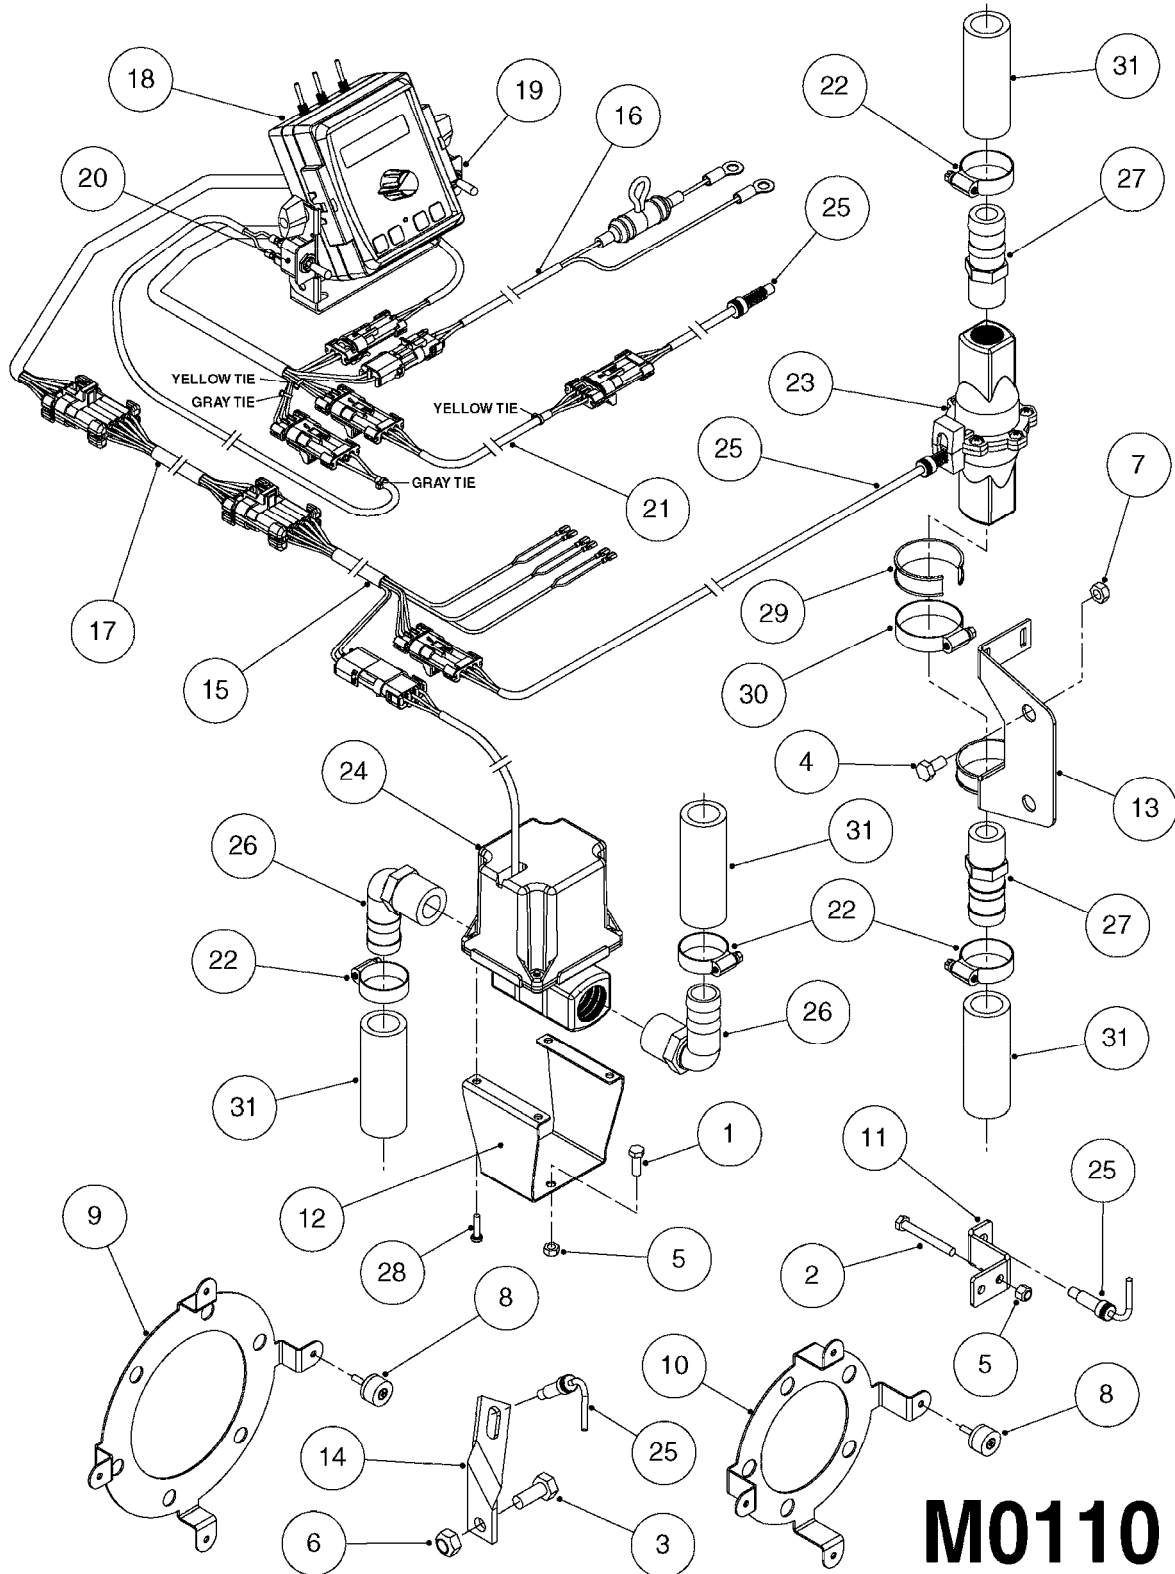

M0110

SPRAY MATE II CONTROLLER
M0110-HIN, 01:01:16

Page 1
Date 07.02.2020 8:34

Pos.	parts-n°	order qty	description
1	410185	1	BOLT HEX 8.8 DEL M6X16
2	410561	1	BOLT HEX 8.8 DEL M6X50 FT
3	420604	1	BOLT HEX 8.8 DEL M10X25 FT DIN933
4	430522	1	BOLT HEX 8.8 DEL M12X25 FT
4	430846	1	BOLT HEX 8.8 DEL M12X80 USE WITH N-SERIES
5	460261	1	NUT HEX M6X1.00 LOCK DIN985 A2 SS
6	460423	1	NUT HEX M10X1.50 LOCK DIN985A2 SS
7	460703	1	NUT HEX M12X1.75 LOCK DIN985A2 SS
8	722525	1	MONITOR MAGNETS SET OF 8PCS
9	16056203	1	MAG MNT F. SPEED SNS 6 BOLT USE WITH ATV SINGLE AXLE
10	16097703	1	SPEED RING, 5 BOLT, 4.5" B.C. USE WITH ATV TANDEM AXLE
11	16098003	1	SPEED SENSOR BRACKET, ATV TNDM USE WITH ATV TANDEM AXLE
12	16098103	1	REGULATOR VALVE BRKT, ATV ATV ONLY
13	16108803	1	FLOW METER BRKT, SPRAYMATE
14	16098903	1	SPD SNSR BRKT, ATV SINGLE AXLE USE WITH ATV SINGLE AXLE
15	26010603	1	SPRAYMATE II HARDI BRANCH CABL
16	26010703	1	SPRAYMATE II BATTERY CABLE
17	26010803	1	SPRAYMATE II 15'10PIN M/P CABL
18	26011203	1	SPRAYMATE II CONSOLE
19	26011303	1	SPRAYMATE II POWER SWITCH KIT INCLUDES SWITCH, BRACKET, WIRE
20	26011403	1	SPRAMAT II MAST.RN/HOLD SW KIT INCLUDES SWITCH, BRACKET, WIRE
21	26011503	1	SPRAYMATE II 15'3-PIN M/P CABL
22	28030003	1	CLAMP HOSE GEAR P1" 6716
23	28032803	1	FLOW METER, SM II, 2-40 GPM
24	28032903	1	SPRAYMATE II 1"SERVOVALV 150M
25	28033003	1	SPRAYMATEII 5'FLOW/SPEED SEN C
26	28033803	1	FITTING, 1"X1"NPT 90° ELBOW
27	28033903	1	FITTING, 1"X3/4"NPT STRAIGHT
28	41000303	1	MACHINE SCREW #8-32x3/4" SS
29	341291	1	RUBBER HOSE CLAMP COVER 130MM
30	28030103	1	CLAMP HOSE GEAR P5/4-S1.5"6724
31	92712403	1	HOSE R X1" X300PSI WP X0012"