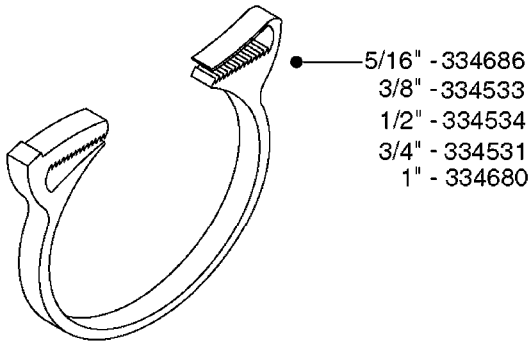

I.D.	PART # (ONE FOOT)	
3/8" 1/2" 3/4" 1" 1-1/4" 1-1/2"	92701703 92702103 92703203 92712403 92734403 92736503	 RUBBER HOSE
5/16" 3/8" 1/4" 1/2" 3/4"	927281 927284 927268 927269 927270	 PVC HOSE
1" 1-1/4" 1-1/2" 2" 2-1/2"	92702403 92738900 92702603 92702703 92702803	 PVC SPIRAL SUCTION HOSE, GRAY
3/4" 1-1/4"	927205 92703503	 CLEAR HOSE, SMOOTH
1/2" 3/4"	10631003 927231	 PVC HOSE, CLEAR, REINFORCED
4mm 6mm 8mm 10mm .25" .38"	927253 RED 927264 RED 927306 BLACK 927330 BLACK 92703303 BLACK 92703403 BLACK	 PVC AIR HOSE, SMOOTH

Hose Size	Pressure	Suction	Clamp Code
5/16"	284582		-
3/8"	28044903		6706
1/2"	28029803		6708
3/4"	28029903		6712
1"	28030003	28029903	6716
1-1/4"	28030103		6724
1-1/2"		28030103	6724
2"		28030203	235-67
2-1/2"		28030303	235-74
3"		28030403	235-87