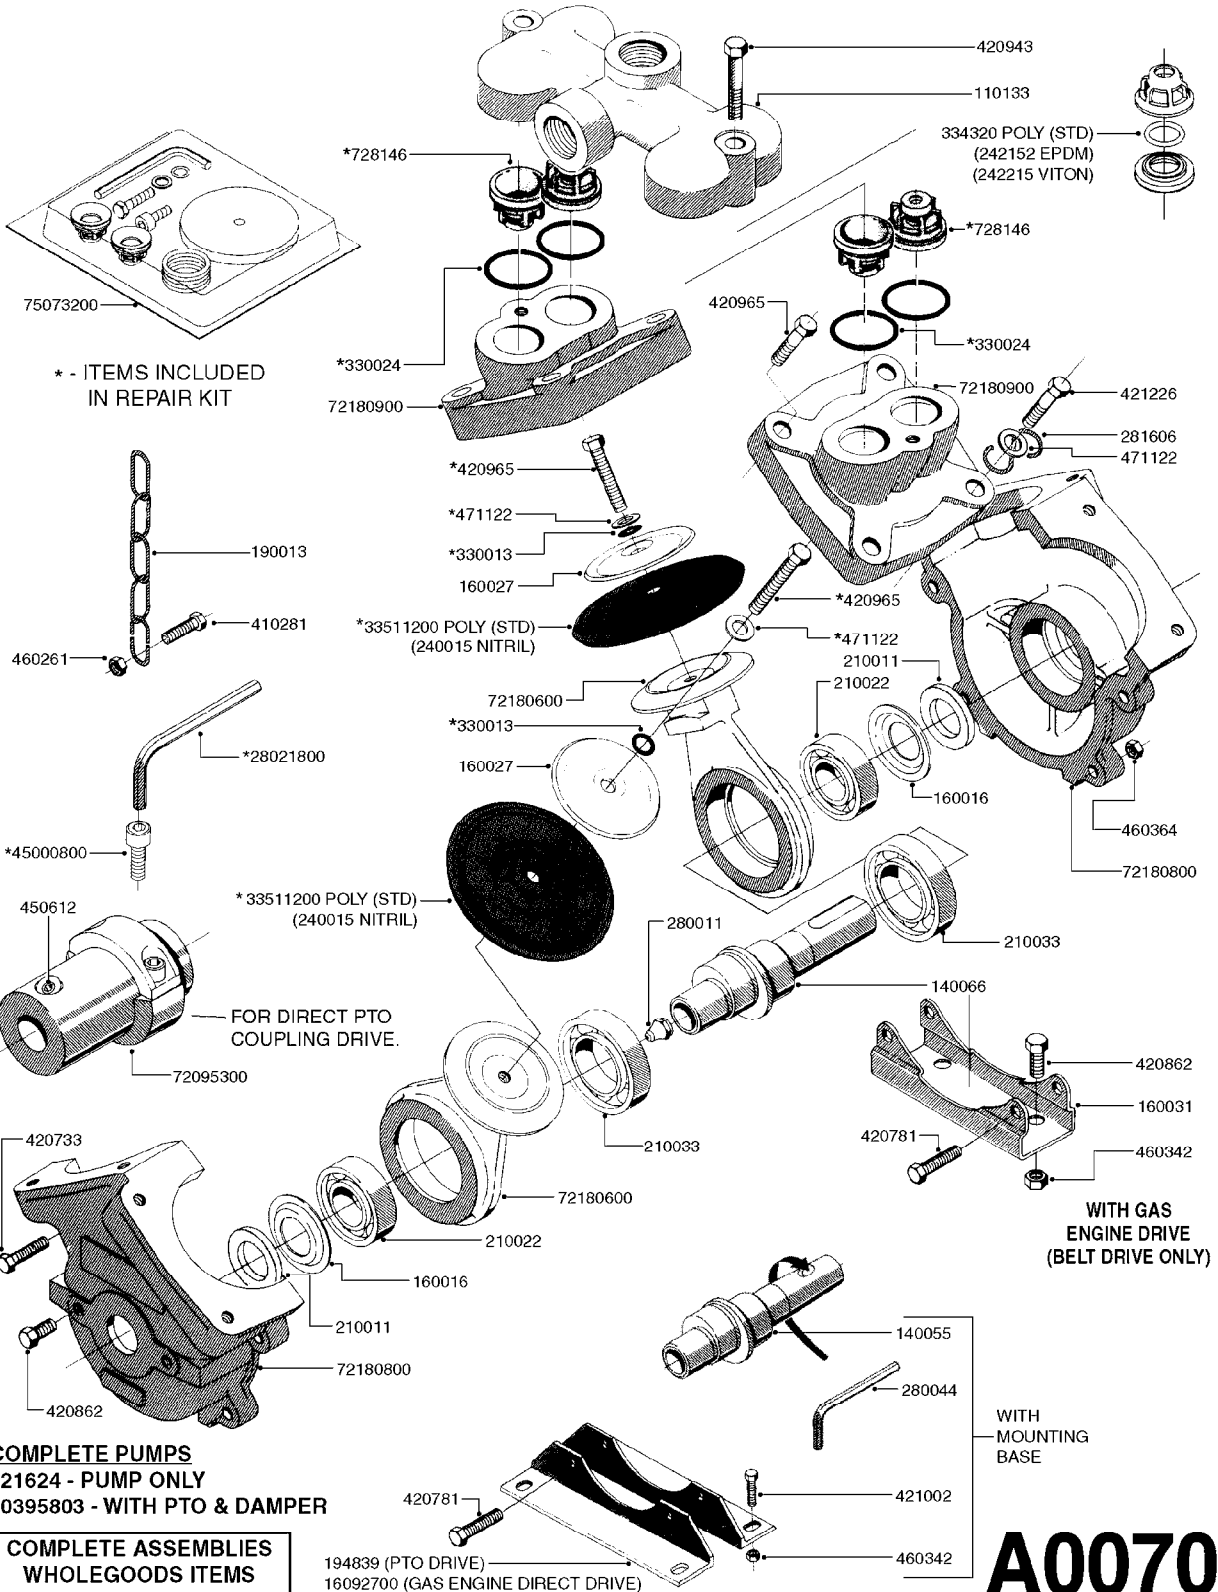

PUMP - 603
A0070-HIN, 01:01:16

COMPLETE PUMPS
821624 - PUMP ONLY
10395803 - WITH PTO & DAMPER

COMPLETE ASSEMBLIES
WHOLEGOODS ITEMS

A0070

PUMP - 603
A0070-HIN, 01:01:16

Page 1
Date 07.02.2020 8:33

parts-n°	order qty	description
110133	1	VALVE CHAMBER MOD 600 PAINTED
140055	1	CRANK SHAFT, MODEL 600
140066	1	CRANK SHAFT, MODEL 600/4
160016	1	DUST PLATE
160027	1	DIAPHRAGM UPPER DISC 500-600
160031	1	BASE PLATE MODEL 500-600
190013	1	CHAIN 35XL=800
194839	1	ANGLE IRON FOOT, M 500-600 RED
210011	1	SEAL FELT D39/23 X 4
210022	1	BEARING BALL 6205
210033	1	BEARING BALL 6007
240015	1	DIAPHRAGM MODEL 500-600 NITRIL
242152	1	O-RING D18.2X3 EPDM
242215	1	O-RING D18X3 VITON
280011	1	GREASE NIPPLE 1/8" SAE H TR
280044	1	KEY HEXAGON W6 3/16"
281606	1	S-HOOK GALVANIZED
330013	1	O-RING 2.5 X 10 PUR
330024	1	O-RING D41,1/D34.5 X 3,5
334320	1	O-RING D18X3 POLYURETHANE
410281	1	BOLT HEX 8.8 DEL M6X25 DIN933 A2
420733	1	BOLT HEX 8.8 DEL M8X40
420781	1	BOLT HEX 8.8 DEL M8X50
420862	1	BOLT HEX 8.8 DEL M10X16 FT
420943	1	BOLT HEX 8.8 DEL M10X50
420965	1	M10X40 MACHINE SCREW STAINLESS
421002	1	BOLT HEX 8.8 DEL M10X30 FT DIN933
421226	1	BOLT HEX 8.8 DEL M10X45
450612	1	SCREW M10X16 POINTED
460261	1	NUT HEX M6X1.00 LOCK DIN985 A2 SS
460342	1	NUT HEX M10 DEL DIN934
460364	1	NUT HU M8 A2 SS DIN934
471122	1	WASHER, M10, Ø20/10.5X 2.0, SS
728146	1	VALVE FOR 361(726890/707932)
821624	1	PUMP 603/7 W. FOOT TAPERED SHA
10395803	1	PUMP 603 C/W PTO 540 RPM
16092700	1	PUMP MOUNT PLATE TALL 500/600
28021800	1	KEY HEXAGON 8MM FOR M10
33511200	1	DIAPHRAGM 500-603 PUR 2006
45000800	1	BOLT ROUND M10X25
72095300	1	COUPLING 1-3/8" X 25, PAINTED
72180600	1	CONNECTING ROD FOR 503-603 M10
72180800	1	PUMP HOUSING 603 RED W/BOLTS
72180900	1	DIAPHRAGM COVER MOD. 600
75073200	1	PUMP KIT 603mm 06