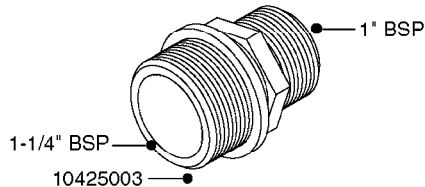

FITTINGS - HEXAGON NIPPLES
L0030-HIN, 01:01:16

Page 0
Date 07.02.2020 8:34

L0030