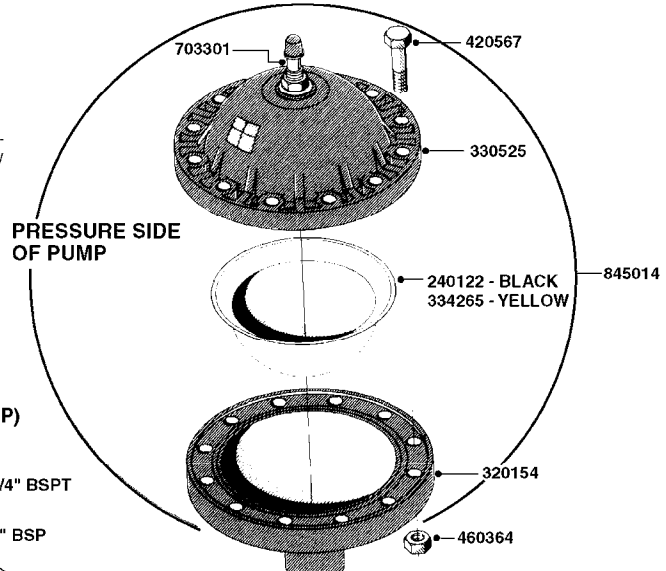

#821630 1203 PUMP (REPLACES 1202 PUMP)
#726854 COMPLETE DAMPER KIT (SUCTION & PRESSURE)

COMPLETE ASSEMBLIES
WHOLEGOODS ITEMS

A0200