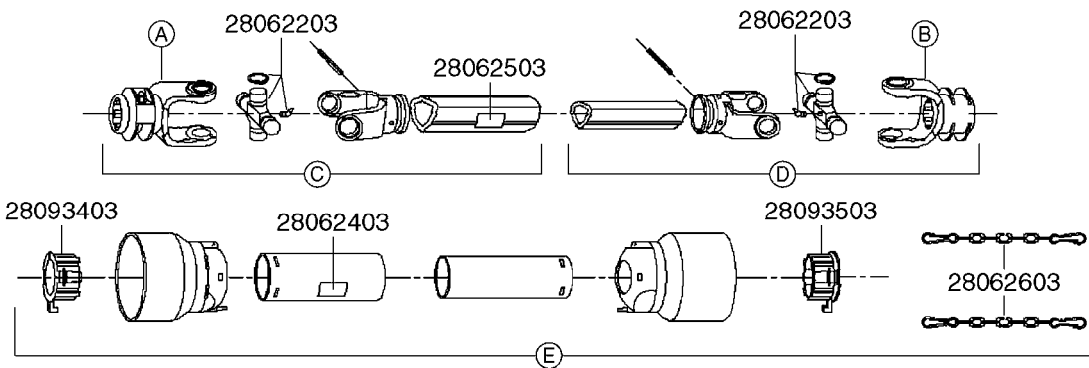

* Changed in 2016 from 100 series to G-Series (see page A0600).

A520

PTO SHAFTS - BONDIOLI CENT.
A0520-HIN, 23:10:18

Page 1

Date 07.02.2020 8:33

parts-n°	order qty	description
289042	1	UNIV. JOINT 22x54mm
421024	1	BOLT HEX 8.8 DEL M8X60
450015	1	SCREW ALLAN 3/8'X5/8' BLACK
460143	1	SELF LOCK NUT M8 SST A2 DIN985
28009803	1	PTO PIN TUBE RETAINER OUTER
28009903	1	PTO TUBE RETAINER INNER
28010103	1	PTO YOKE F.INNER TUBE CV PTO
28021403	1	PTO 1"STR/1-3/8" 6SPL B&P
28021503	1	PTO 1"STR/1-3/8" 21SPL B&P
28021603	1	PTO 1"STR/1-3/4" 20SPL B&P
28027903	1	PTO BALL LOCK.KIT F.1-3/8 YOKE
28040503	1	UNIV. JOINT 27x74.6mm
28040703	1	SAFETY CHAIN F.CV BLACK PTO (SET OF 2)
28041803	1	DECAL DANGER GUARD MISSING
28041903	1	DECAL DANGER ROT.DRIVELINE
28056703	1	PTO YOKE #1 1-3/8" X 6 SPLINE
28056803	1	PTO YOKE #1 1-3/8" X 21 SPLINE
28056903	1	PTO YOKE #4 1-3/4" X 20 SPLINE
28057003	1	PTO TUBE YOKE #1-G1 OUTER
28057103	1	PTO TUBE YOKE #4-G4 OUTER
28057203	1	PTO PIN TUBE RETAINER OUTER
28057303	1	PTO TUBE OUTER #1 745MM
28057403	1	PTO TUBE OUTER #4 720MM
28057503	1	PTO TUBE INNER #1 745MM
28057603	1	PTO TUBE INNER #4 720MM
28057703	1	PTO TUBE RETAINER INNER
28057803	1	PTO TUBE YOKE #1 Ø=1"
28057903	1	PTO TUBE YOKE #4 Ø=1"
28058003	1	PTO HALF SAFETY SHIELD OUTER
28058103	1	PTO HALF SAFETY SHIELD OUTER
28058203	1	PTO HALF SAFETY SHIELD INNER
28058303	1	PTO HALF SAFETY SHIELD INNER
28058403	1	PTO BALL LOCK.KIT F.1-3/4 YOKE
28058503	1	PTO TUBE YOKE #1-G1 INNER