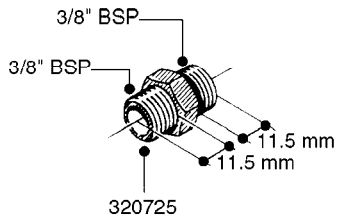

FITTINGS - HEXAGON NIPPLES
L0030-HIN, 01:01:16

Page 0
Date 07.02.2020 8:34

L0030