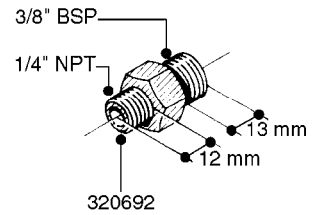

FITTINGS - HEXAGON NIPPLES
L0030-HIN, 01:01:16

Page 0
Date 07.02.2020 8:34

L0030