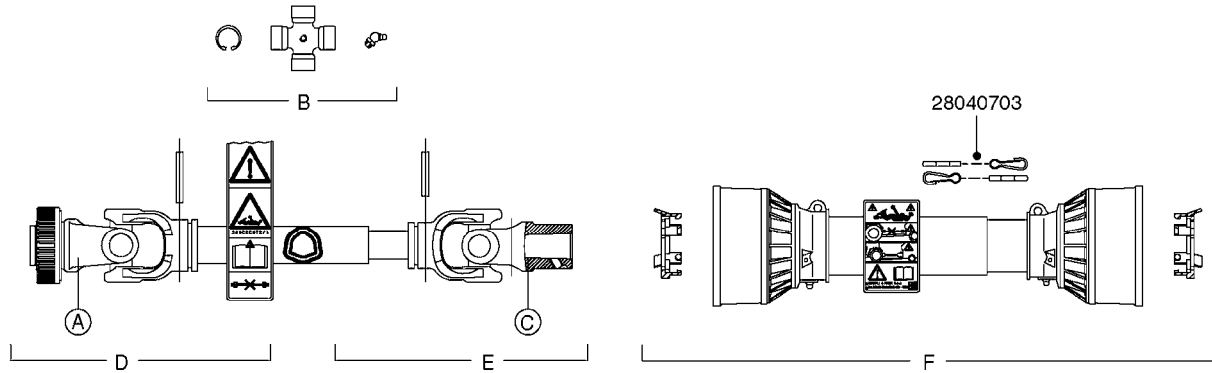

PTO	TRACTOR	IMPLEMENT	LENGTH	A	B	C	D	E	F
28020203 †	1-3/4" 20-SPLINE	1-3/8" 21-SPLINE	860/1313	28015703	28009403	28040603	28015803	28015903	28016003
28020303 †	1-3/8" 21-SPLINE	1-3/8" 21-SPLINE	860/1328	28015103	28015203	28015303	28015403	28015503	28015603
829445 †	1-3/8" 6-SPLINE	1-3/8" 6-SPLINE	810/1219	284041	289045	289041	28016703	28016803	289050
829446	1-3/8" 6-SPLINE	1-3/8" 6-SPLINE	810/1230	289040	284041	289040	28016203	28016303	289049
829480	1-3/8" 21-SPLINE	1-3/8" 21-SPLINE	1210/1912	28005200	289042	28005800	28006700	28007300	28008100
829482 *	1-3/8" 6-SPLINE	Ø25 CONE 3	610/912	28005400	289042	28006000	28008500	28007500	28008600
829483 *	1-3/8" 6-SPLINE	Ø30 CONE 4	610/912	28005400	289042	28006100	28008500	-	28008600
829484 *	1-3/8" 6-SPLINE	1-3/8" 6-SPLINE	610/912	28005400	289042	28006200	28008500	-	28008600
829486	1-3/8" 6-SPLINE	Ø30 CONE 4	860/1328	28005400	289042	28006100	28006900	-	28008100
829487 *	1-3/8" 6-SPLINE	1-3/8" 6-SPLINE	860/1328	28005400	289042	28006200	28006900	-	28008100
829490	1-3/8" 6-SPLINE	Ø30 CONE 4	1210/1912	28005400	289042	28006100	28006900	-	28008100
829491	1-3/8" 6-SPLINE	Ø1"	610/912	28005400	289042	28006300	28008500	28007800	28008600
829502 *	1-3/8" 6-SPLINE	1-3/8" 6-SPLINE	1210/1912	28068800	28069700	28073000	-	-	28072800

* Supplier changed in 2011 - see page A0580 for "AMA" PTO's (yellow and black shields).

† Changed in 2016 from 100 series to G-Series (see page A0600).

100 SERIES

G-SERIES

A0510