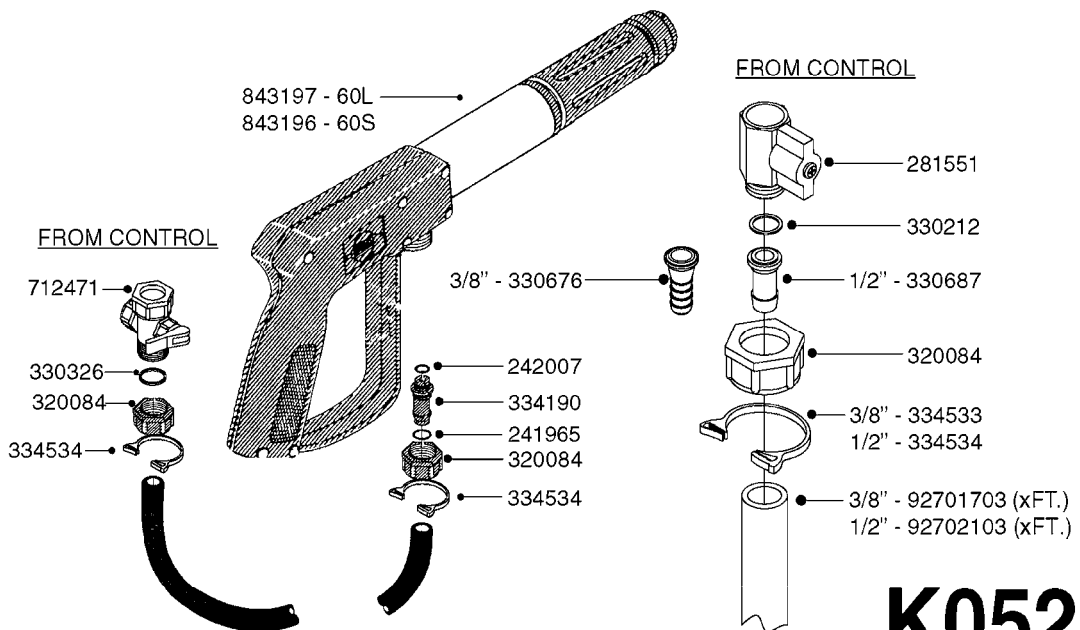

K0520

HOSE WRAPS
K0520-HIN, 05:12:19

Page 1
Date 07.02.2020 8:33

parts-n°	order qty	description
241965	1	O-RING Ø12.1 X 1.6 NITRILE
242007	1	O-RING Ø9.1 X 1.6 NITRILE
281551	1	BALL VALVE 1/2"
320084	1	FITT.DK NUT 1/2" BSP
330212	1	O-RING D19/D14X2.4 F.1/2"NUT
330326	1	O-RING D30/D24X2 F.1"NUT
330676	1	FITT.DK HB 3/8" F. 1/2" NUT
330687	1	FITT.DK HB 1/2" F. 1/2" NUT
334190	1	FITT.DK HB 1/2' F. PISTOL 60S
334533	1	CLAMP HOSE PLASTIC 3/8"
334534	1	CLAMP HOSE PLASTIC 1/2"
636223	1	POST 12 VOLT TR30
712471	1	AGITATION VALVE ASSY. ON/OFF
843196	1	SPRAY GUN KIT TYPE 60 SHORT
843197	1	HANDGUN KIT TYPE 60 LONG
10013403	1	BOLT HEX 3/8-16X1 1/4 HCS Z5
10013503	1	NUT HEX NC 3/8"
10178903	1	WRAP HOSE SIDE MOUNT PLATE
10179003	1	WRAP HOSE BOTTOM PLATE MOUNT
10179403	1	WRAP WELDMENT FOR HI101789
10179503	1	WRAP WELDMENT FOR HI101790
10225603	1	BKT.FOR HOSE WRAP MOUNT NL NK
10225703	1	WRAP HOSE BDL.BOTTOM PLATE
92701703	1	HOSE R X3/8" X300PSI WP X0012"
92702103	1	HOSE R X1/2" X300PSI WP X0012"