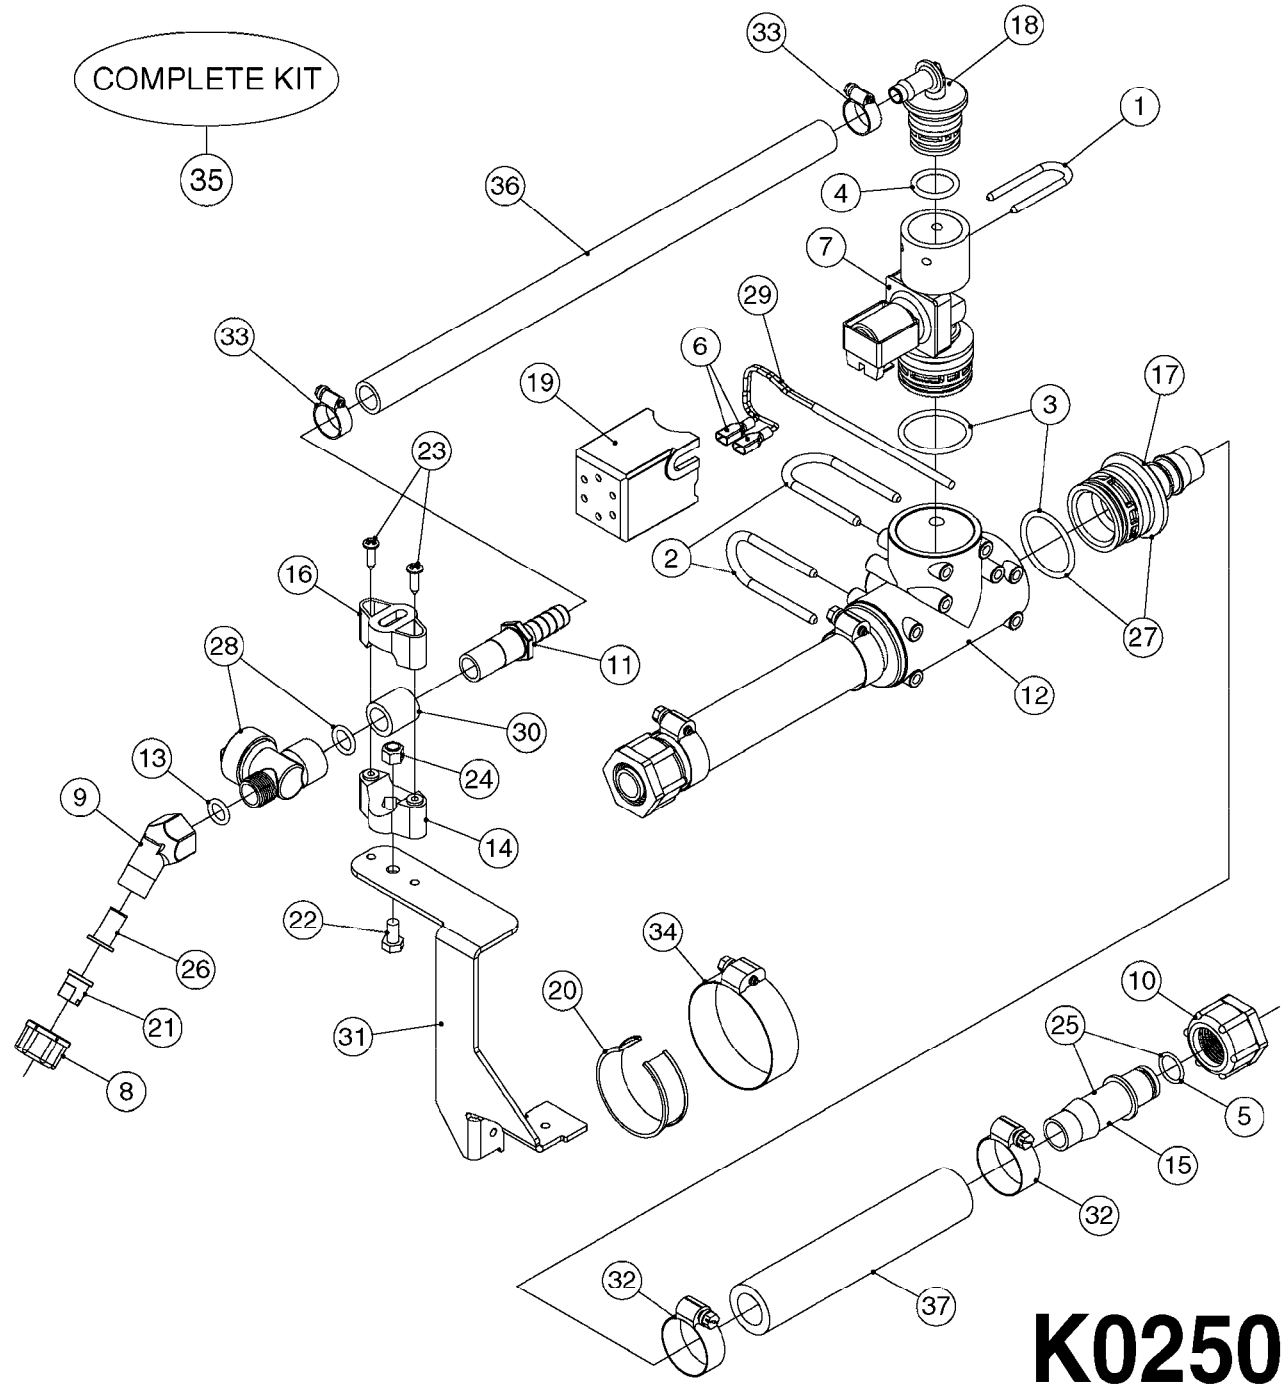

K0250

ELECTRIC END NOZZLE KIT '09
K0250-HIN, 01:01:16

Page 1
Date 07.02.2020 8:33

Pos.	parts-n°	order qty	description
1	145994	1	FITT.DK S-40 FORK
2	145995	1	FITT.DK S-53 FORK
3	242354	1	O-RING D32.2X3.0 VITON
4	242355	1	O-RING D19.2X3.0 VITON F.S-40
5	242594	1	O-RING D14 X 1.78 SCH.70-EPDM
6	261539	1	SPADE F.ELEC CONNEX BLUE INSUL
7	262104	1	VALVE, SOLENOID, S53/S40
8	320187	1	FITT.DK CAP 3/8" BSP BLACK
9	320191	1	FITT.DK ELB 3/8' BSP 45 DEGREE
10	320283	1	FITT.DK NUT 3/4"BSP
11	320891	1	FITT.DK HB 3/8'- 3/8' BSP
12	322352	1	FITT.DK S-53 TEE
13	330013	1	O-RING 2.5 X 10 PUR
14	333012	1	NOZZLE HOLD. UPPER PART
15	334044	1	FITT.DK HB 3/4' F. 3/4' CAP
16	334220	1	YOKE, UPPER NOZZLE BODY
17	334229	1	FITT.DK S-53 STR.3/4"
18	334237	1	FITT.DK S-40 ELB.3/8"
19	334965	1	COVER FOR S53 SOLENOID VALVE
20	341291	1	RUBBER HOSE CLAMP COVER 130MM
21	370392	1	NOZZLE END FAN 1850-G 300
22	410546	1	BOLT HEX M6X12 A2 SS DIN933
23	440665	1	SCREW M4.2X16 STAINLESS
24	460261	1	NUT HEX M6X1.00 LOCK DIN985 A2 SS
25	724621	1	FITT.DK HB 3/4"ASSY F.3/4" NUT
26	725042	1	SCREEN 80 MESH W.GASKET, RED
27	726558	1	FITT.DK S53 STR. 3/4" W. ORING
28	729610	1	NOZZLE ASSY. NON DRIP 3/8 THRD
29	983087	1	ELEC. CABLE 2 WIRE X 0.75MM
30	10631003	1	HOSE R X CLEAR BRAID.X 1/2 12"
31	16110803	1	NOZZLE BRACKET VAR SPACINGS
32	28029903	1	CLAMP HOSE GEAR P3/4"-S1" 6712
33	28044903	1	CLAMP HOSE GEAR P3/8" 6706
34	28047003	1	CLAMP HOSE GEAR 30 X 50 6732
35	82613203	1	ELECTRIC END NOZZLE KIT 2009
36	92701703	1	HOSE R X3/8" X300PSI WP X0012"
37	92703203	1	HOSE R X3/4" X300PSI WP X0012"