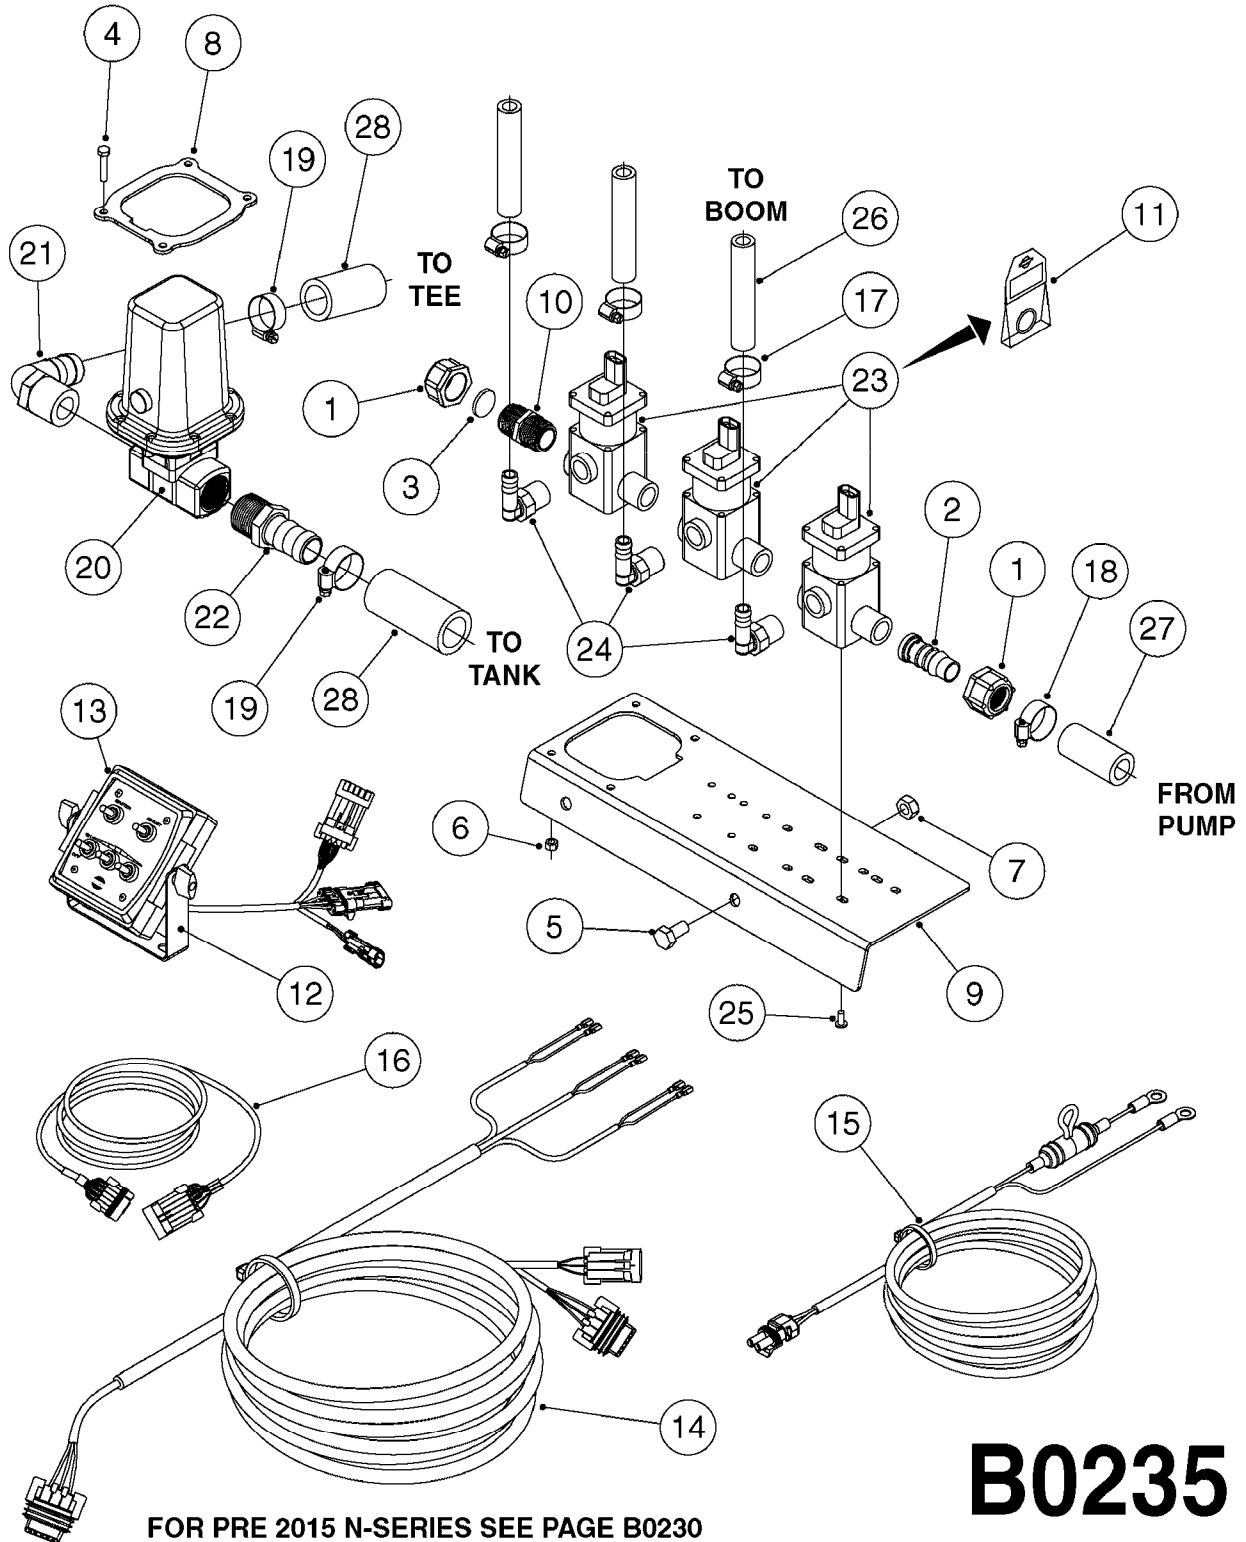

B0235

ELECTRIC SOLENOID N-SERIES
2015
B0235-HIN, 15:08:19

Page 1
Date 07.02.2020 8:33

Pos.	parts-n°	order qty	description
1	320283	1	FITT.DK NUT 3/4"BSP
2	330691	1	FITT.DK HB 3/4'F.3/4' NUT
3	390542	1	PLUG WASHER FOR 3/4'CAP NUT
4	410686	1	BOLT HEX 8.8 DEL M6X30
5	420626	1	BOLT HEX 8.8 DEL M10X20 FT
6	460261	1	NUT HEX M6X1.00 LOCK DIN985 A2 SS
7	460423	1	NUT HEX M10X1.50 LOCK DIN985A2 SS
8	16231703	1	PLATE, FLAT, 1/8" 99X116, RED
9	16231903	1	BRACKET, EC CONTROL, N-SERIES '17, RED
10	23005703	1	FITT, 3/4" POLY NIPPLE
11	24004103	1	O-RING F.SOLENOID
12	26001503	1	HC FOAM MARKER CONSOLE MT.KIT
13	26010503	1	HARDI 3-SEC VAL CONTR CONSOLE
14	26010603	1	SPRAYMATE II HARDI BRANCH CABL
15	26010703	1	SPRAYMATE II BATTERY CABLE
16	26010803	1	SPRAYMATE II 15'10PIN M/P CABL
17	28029803	1	CLAMP HOSE GEAR P1/2" 6708
18	28029903	1	CLAMP HOSE GEAR P3/4"-S1" 6712
19	28030003	1	CLAMP HOSE GEAR P1" 6716
20	28032903	1	SPRAYMATE II 1"SERVOVALV 150M
21	28033803	1	FITTING, 1"X1"NPT 90° ELBOW
22	28039203	1	FITTING, 1" NPT/BARB BANJO
23	28085803	1	SOLENOID VALVE, TIR, 3/4X1/2X3/4
24	28093603	1	FITTING, 1/2"MPT X 1/2" HB 90
25	44076200	1	SCREW WN5451 5X16 SS TORX
26	92702103	1	HOSE R X1/2" X300PSI WP X0012"
27	92703203	1	HOSE R X3/4" X300PSI WP X0012"
28	92712403	1	HOSE R X1" X300PSI WP X0012"