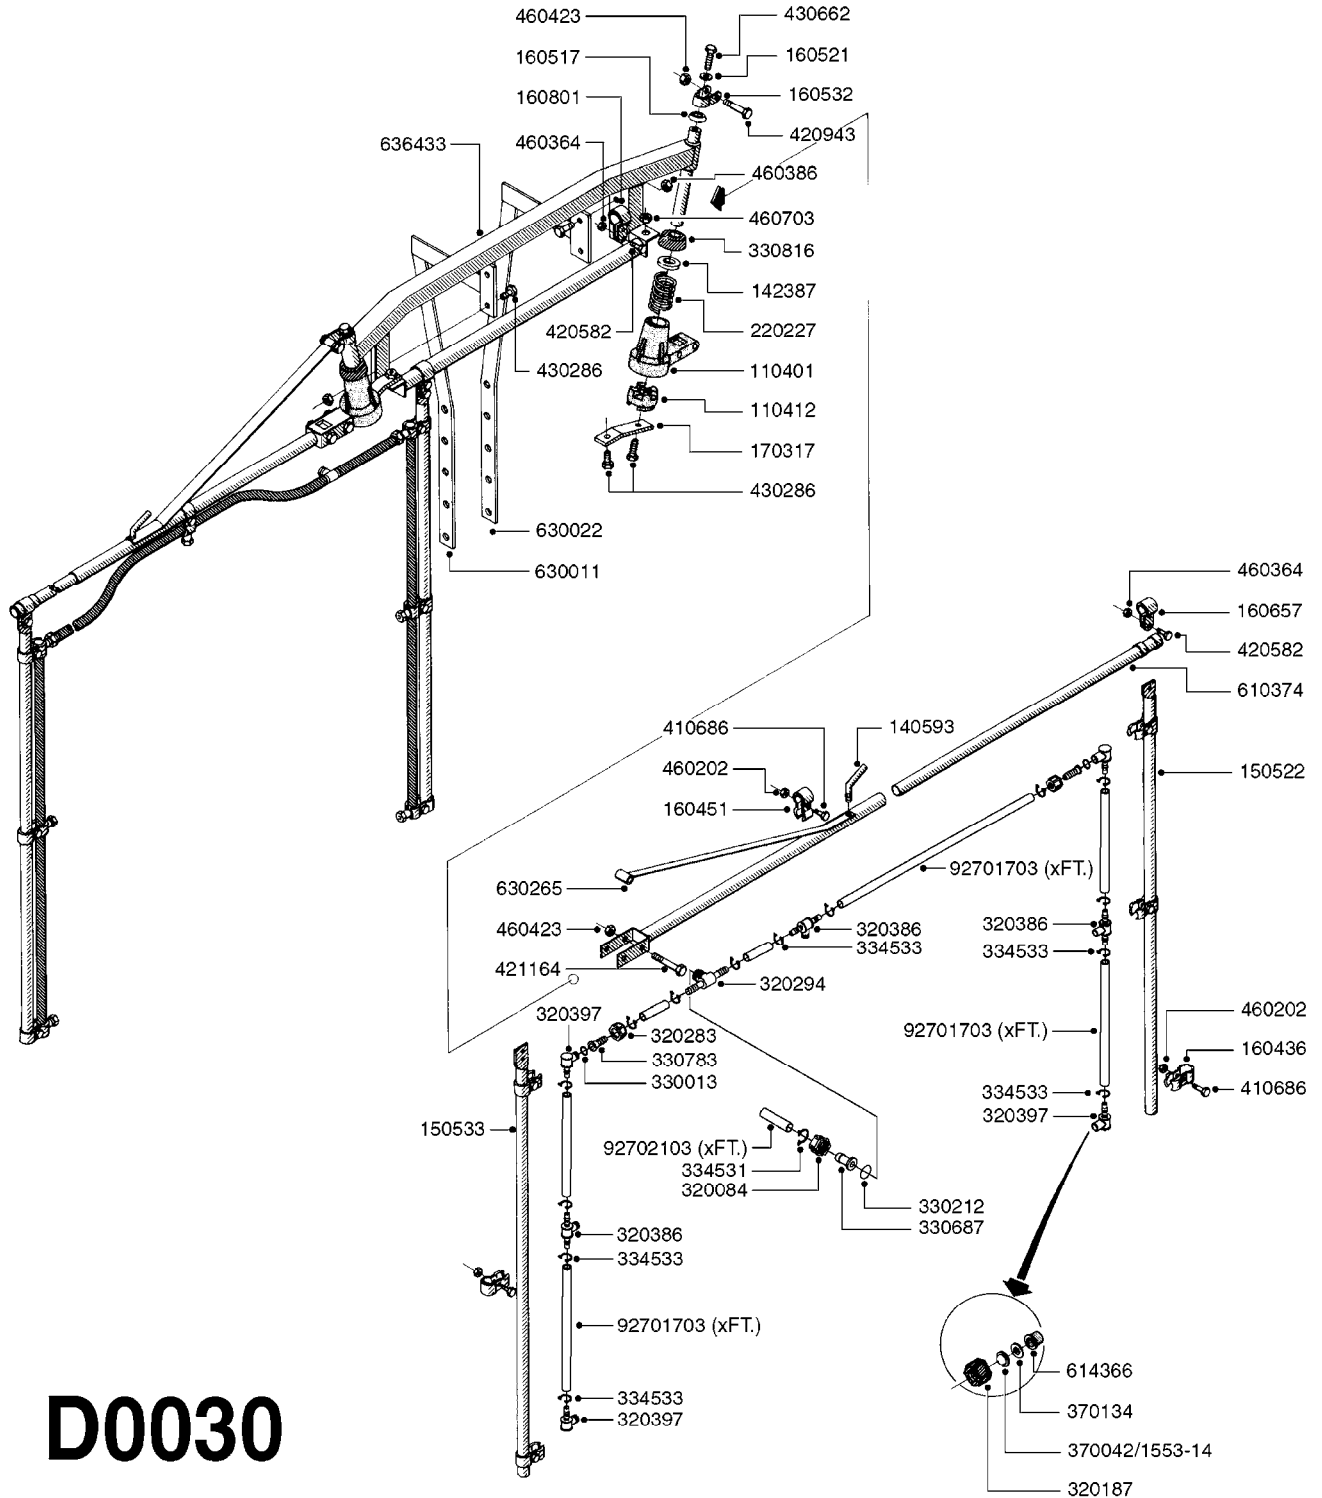

BOOM - V-II
D0030-HIN, 01:01:16

Page 0
Date 07.02.2020 8:33

BOOM - V-II
D0030-HIN, 01:01:16

Page 1
Date 07.02.2020 8:33

parts-n°	order qty	description
110401	1	SPRING HOUSING STD BOOM
110412	1	CLUTCH STANDARD BOOM
140593	1	THUMB SCREW
142387	1	WASHER D40D23X5
150522	1	DROP TUBE WINE II
150533	1	DROP TUBE WINE II
160436	1	PIPE BRANCH HOLDER D22,2
160451	1	PIPE BRANCH HOLDER D25,4
160517	1	SPACER COLLAR, STANDARD BOM
160521	1	WASHER D30.5/D13X2
160532	1	CLAMP SWIVEL F. BOOM 14'H.D.
160657	1	CLIP FITTING FOT D22,2
160801	1	CLIP FITTINGS 31.7
170317	1	CROSSBAR FOR BOOM WINE II
220227	1	SPRING FOR PIVOT
320084	1	FITT.DK NUT 1/2" BSP
320187	1	FITT.DK CAP 3/8" BSP BLACK
320283	1	FITT.DK NUT 3/4"BSP
320294	1	FITT.DK TEE 3/8X3/8HB X1/2"BSP
320386	1	FITT.DK TEE 3/8X3/8HB X3/8"BSP
320397	1	FITT.DK ELB 3/8"HB X 3/8" BSP
330013	1	O-RING 2.5 X 10 PUR
330212	1	O-RING D19/D14X2.4 F.1/2"NUT
330687	1	FITT.DK HB 1/2" F. 1/2" NUT
330783	1	FITT.DK HB 3/8"F.3/8" NUT
330816	1	DUST COVER PLASTIC/STD.BOOM
334531	1	CLAMP HOSE PLASTIC 3/4"
334533	1	CLAMP HOSE PLASTIC 3/8"
370042	1	NOZZLE CONE JET 1553-14
370134	1	NOZZLE SWIRL 1554-GREY
410686	1	BOLT HEX 8.8 DEL M6X30
420582	1	BOLT HEX 8.8 DEL M8X20 FT A2
420943	1	BOLT HEX 8.8 DEL M10X50
421164	1	BOLT HEX 8.8 DEL M10X70
430286	1	BOLT HEX 8.8 DEL M12X30 FT
430662	1	BOLT HEX 8.8 DEL M12X20 FT
460202	1	NUT HEX M6
460364	1	NUT HU M8 A2 SS DIN934
460386	1	NUT HEX M12X1.75
460423	1	NUT HEX M10X1.50 LOCK DIN985A2 SS
460703	1	NUT HEX M12X1.75 LOCK DIN985A2 SS
610374	1	BOOM WING OUT.SECTION (WINE11)
614366	1	FILTER 50 MESH F.NOZZLE BLUE
630011	1	630011
630022	1	630022
630265	1	BOOM WING 14' BOOM
636433	1	CENTER SECTION 14' BOOM D27.0
92701703	1	HOSE R X3/8" X300PSI WP X0012"
92702103	1	HOSE R X1/2" X300PSI WP X0012"