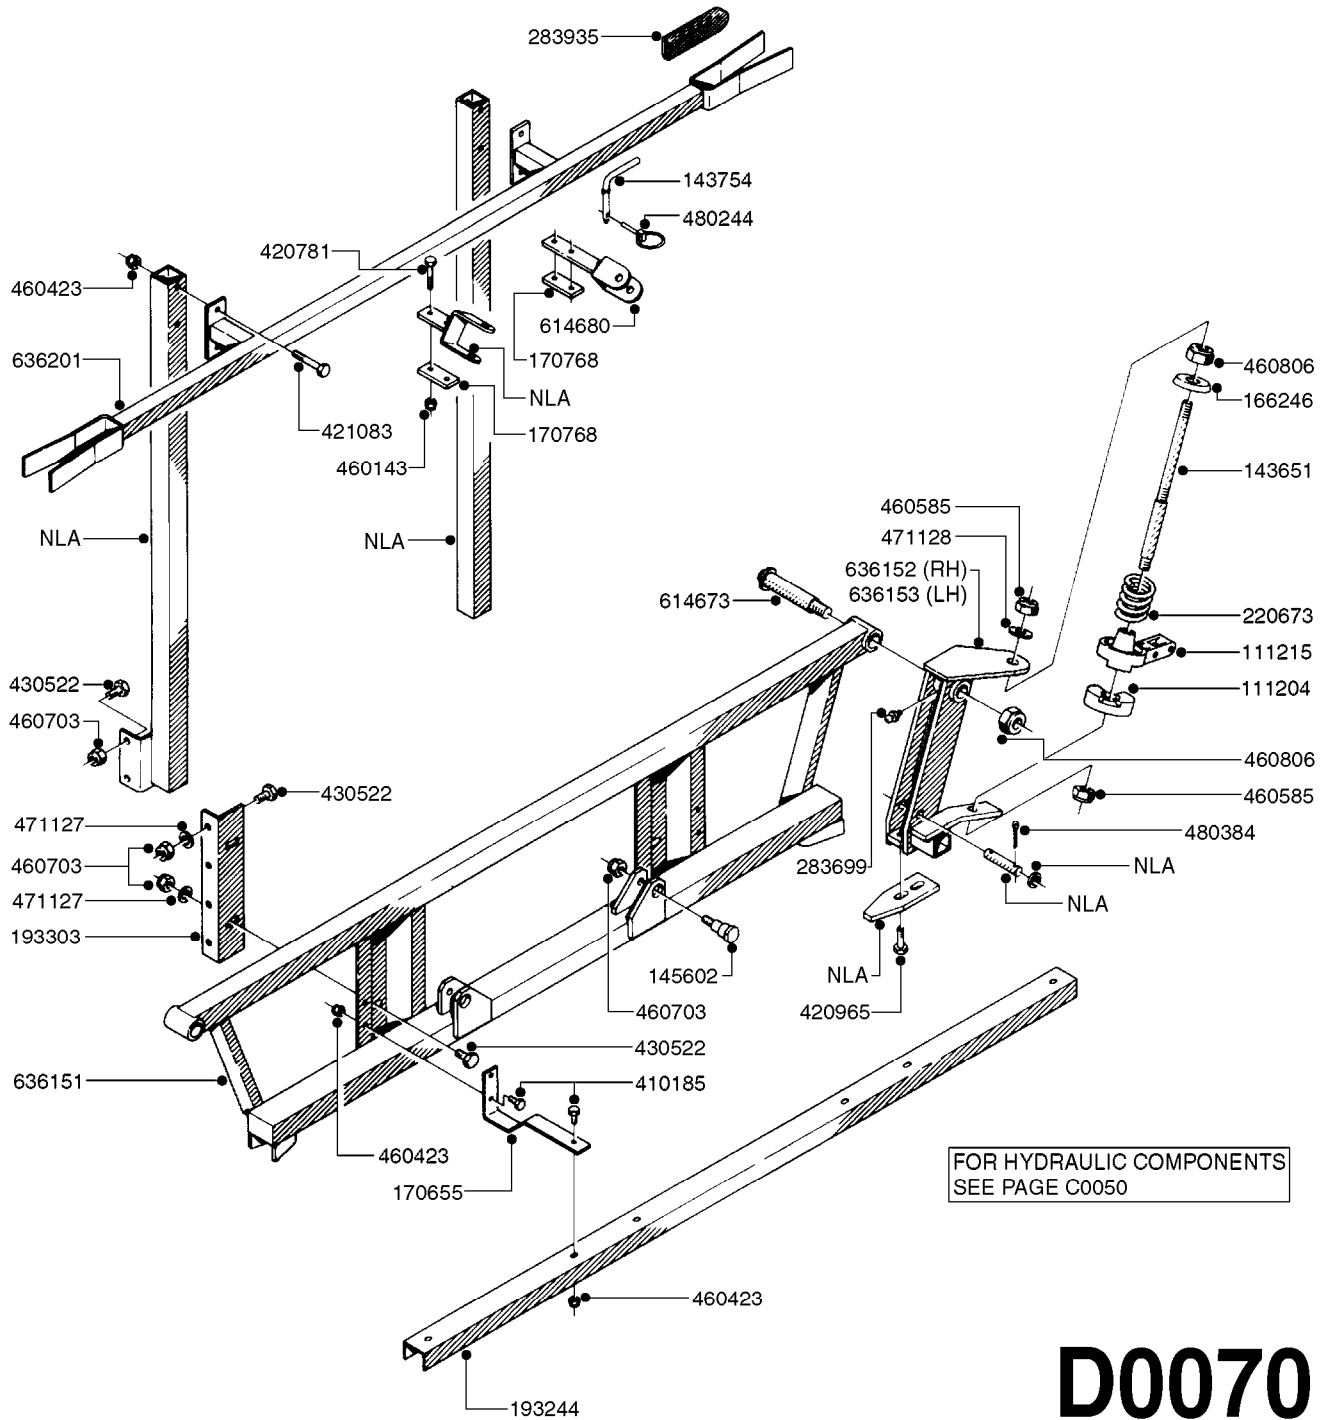

BOOM - SB 20' 26' 33' 40'
D0060-HIN, 18:12:19

Page 0
Date 07.02.2020 8:33

D0060

BOOM - SB 20' 26' 33' 40'
D0060-HIN, 18:12:19

Page 1
Date 07.02.2020 8:33

parts-n°	order qty	description
111204	1	CLAW CLUTCH/LOWER D80
111215	1	CLAW CLUTCH/UPPER D80
142597	1	DISTANCE TUBE
143651	1	AXLE M20/M16 L=355 F/BREAKAWAY
143721	1	FRICITION DISC FOR BOOM D30
143754	1	PIN D10 X 56
166246	1	WASHER CUP D53 F.SPRING
166736	1	CLAMP FOR SB BOOM
166865	1	WASHER D35/D25X2
193244	1	NOZZLE TRACK 6-8-10 M SB
193303	1	SUPPORTING ARM FOR SB BOOM
220673	1	SPRING F.PIVOT 100 X 51
334571	1	PLUG 40x40x2 F.SQ.TUBE
410185	1	BOLT HEX 8.8 DEL M6X16
421083	1	BOLT HEX 8.8 DEL M10X65
430522	1	BOLT HEX 8.8 DEL M12X25 FT
460261	1	NUT HEX M6X1.00 LOCK DIN985 A2 SS
460423	1	NUT HEX M10X1.50 LOCK DIN985A2 SS
460585	1	LOCKING NUT M16 DIN985 A2 SS
460703	1	NUT HEX M12X1.75 LOCK DIN985A2 SS
460806	1	NUT HEX M20X2.50 LOCK DIN985A2 SS
471122	1	WASHER, M10, Ø20/10.5X 2.0, SS
471127	1	WASHER, M12, Ø24/13X24X2.5 SS
471128	1	WASHER, M16, Ø30/17.0X 3.0, SS
480244	1	PIN SNAP D4.5
613487	1	TRANSPORT FITTINGS FOR SB BOOM
633942	1	OUTER BOOM WING 26', 28' SB
634163	1	CENTER SECTION - 20',26',33'
634185	1	BOOM WING OUTER PART 33' SB
635726	1	BOOM WING OUTER PART 40' SB
635779	1	INNER WING SECTION 40' SB
635780	1	INNER WING SEC. 26',28',33'SB
635792	1	BOOM WING - 20',21'SB-BOOM
706311	1	SPRING WITH HAND-GRIB