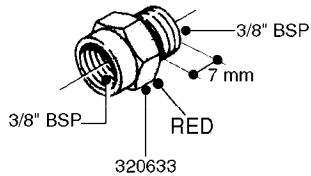

FITTINGS - HEXAGON NIPPLES
L0030-HIN, 01:01:16

Page 0
Date 07.02.2020 8:34

L0030

FITTINGS - HEXAGON NIPPLES
L0030-HIN, 01:01:16

Page 1
Date 07.02.2020 8:34

parts-n°	order qty	description
10015303	1	FITT.PO.HN 1.00X1.00 M1000
10425003	1	FITT.PO.HN 1.25X1.00 MCPHEE
320132	1	FITT.DK HN 1" BSP
320176	1	FITT.DK HN 3/8"X1/2" BSP
320445	1	FITT.DK HN 1/4"X3/8" BSP
320655	1	FITT.DK HN 1/2"-1/2" BSP
320692	1	FITT.DK HN 3/8'BSPX1/4'NPT
320703	1	FITT.DK HN 3/8BSP X1/2 &1/4NPT
320725	1	FITT.DK NIPPLE 3/8"-3/8" BSP
320902	1	FITT.DK HN 3/8'X 1/4' BSP
390232	1	FITT.DK HN 1-1/2' X 1-1/4' BSP
390276	1	FITT.DK HN 1'BSP