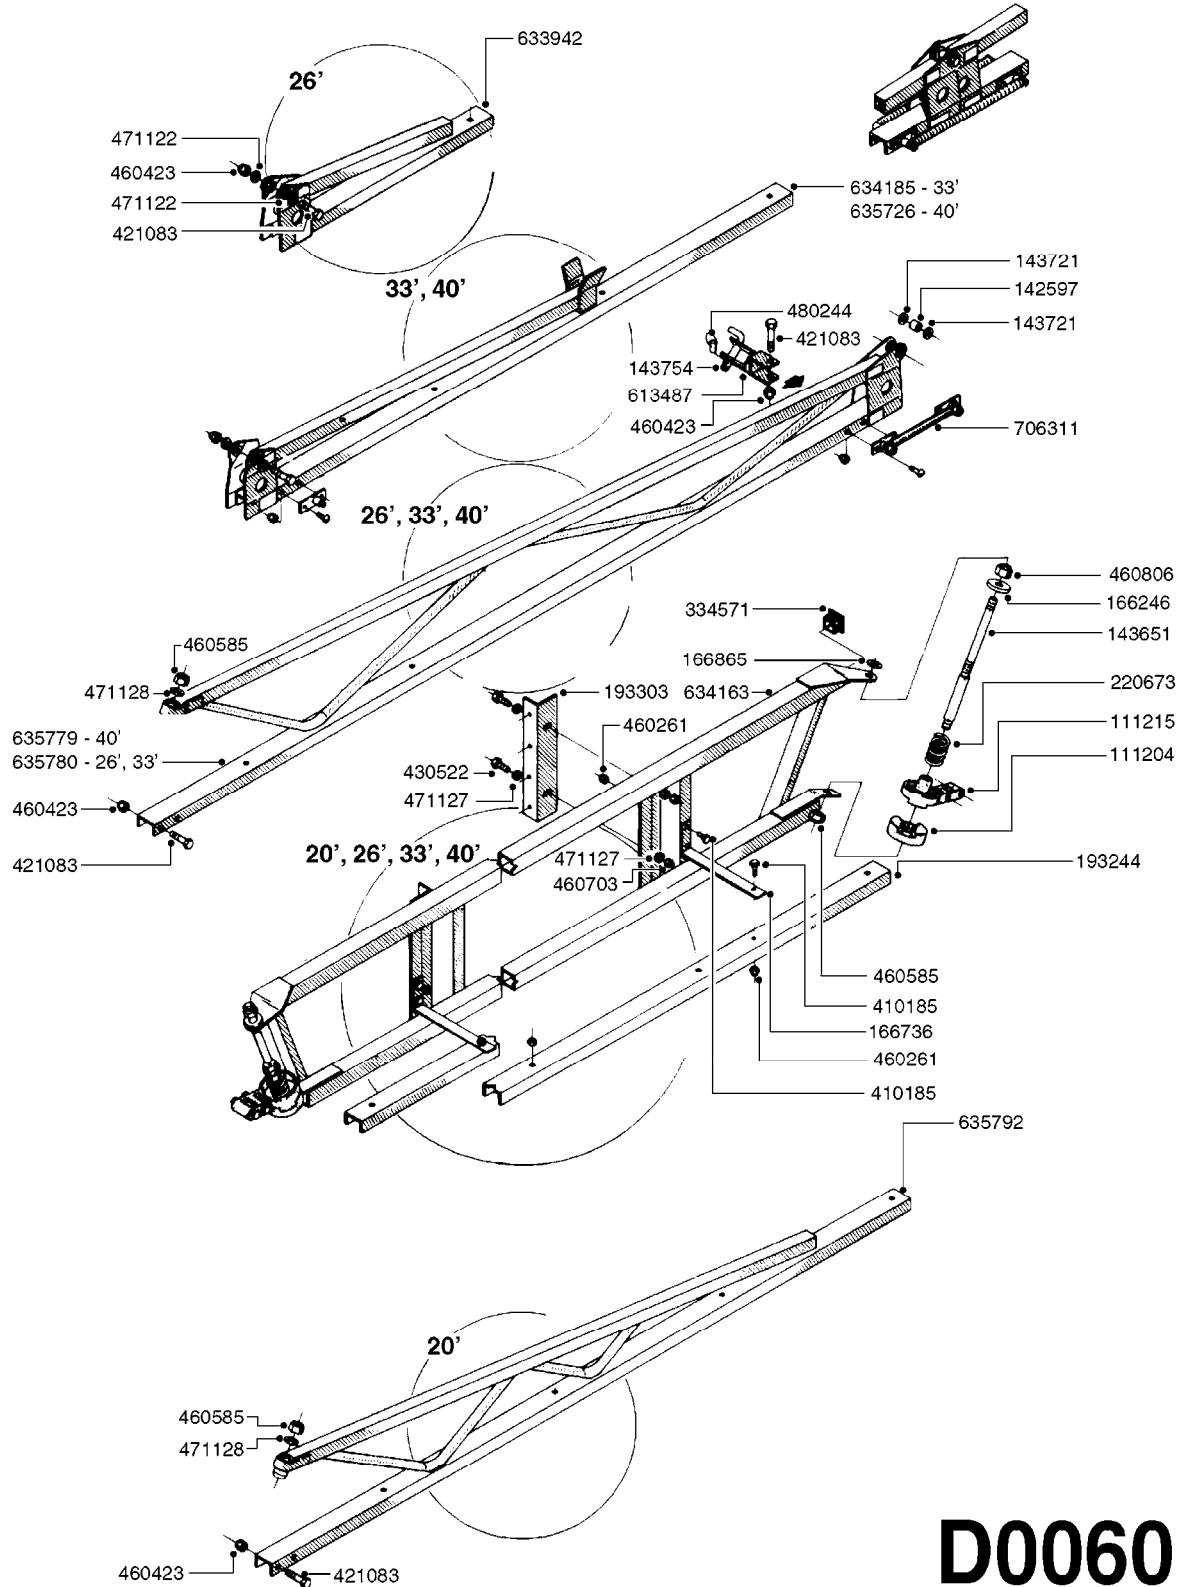

BOOM - SB 20' 26' 33' 40'
D0060-HIN, 18:12:19

Page 0
Date 07.02.2020 8:33

BOOM - SB 20' 26' 33' 40'
D0060-HIN, 18:12:19

Page 1
Date 07.02.2020 8:33

parts-n°	order qty	description
111204	1	CLAW CLUTCH/LOWER D80
111215	1	CLAW CLUTCH/UPPER D80
142597	1	DISTANCE TUBE
143651	1	AXLE M20/M16 L=355 F/BREAKAWAY
143721	1	FRICITION DISC FOR BOOM D30
143754	1	PIN D10 X 56
166246	1	WASHER CUP D53 F.SPRING
166736	1	CLAMP FOR SB BOOM
166865	1	WASHER D35/D25X2
193244	1	NOZZLE TRACK 6-8-10 M SB
193303	1	SUPPORTING ARM FOR SB BOOM
220673	1	SPRING F.PIVOT 100 X 51
334571	1	PLUG 40x40x2 F.SQ.TUBE
410185	1	BOLT HEX 8.8 DEL M6X16
421083	1	BOLT HEX 8.8 DEL M10X65
430522	1	BOLT HEX 8.8 DEL M12X25 FT
460261	1	NUT HEX M6X1.00 LOCK DIN985 A2 SS
460423	1	NUT HEX M10X1.50 LOCK DIN985A2 SS
460585	1	LOCKING NUT M16 DIN985 A2 SS
460703	1	NUT HEX M12X1.75 LOCK DIN985A2 SS
460806	1	NUT HEX M20X2.50 LOCK DIN985A2 SS
471122	1	WASHER, M10, Ø20/10.5X 2.0, SS
471127	1	WASHER, M12, Ø24/13X24X2.5 SS
471128	1	WASHER, M16, Ø30/17.0X 3.0, SS
480244	1	PIN SNAP D4.5
613487	1	TRANSPORT FITTINGS FOR SB BOOM
633942	1	OUTER BOOM WING 26', 28' SB
634163	1	CENTER SECTION - 20',26',33'
634185	1	BOOM WING OUTER PART 33' SB
635726	1	BOOM WING OUTER PART 40' SB
635779	1	INNER WING SECTION 40' SB
635780	1	INNER WING SEC. 26',28',33'SB
635792	1	BOOM WING - 20',21'SB-BOOM
706311	1	SPRING WITH HAND-GRIB