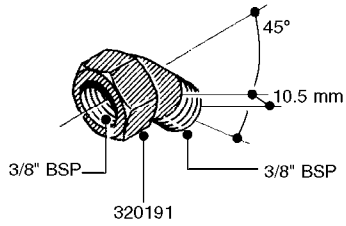

FITTINGS - HEXAGON NIPPLES
L0030-HIN, 01:01:16

Page 0
Date 07.02.2020 8:34

L0030

FITTINGS - HEXAGON NIPPLES
L0030-HIN, 01:01:16

Page 1
Date 07.02.2020 8:34

parts-n°	order qty	description
10015303	1	FITT.PO.HN 1.00X1.00 M1000
10425003	1	FITT.PO.HN 1.25X1.00 MCPHEE
320132	1	FITT.DK HN 1" BSP
320176	1	FITT.DK HN 3/8"X1/2" BSP
320445	1	FITT.DK HN 1/4"X3/8" BSP
320655	1	FITT.DK HN 1/2"-1/2" BSP
320692	1	FITT.DK HN 3/8'BSPX1/4'NPT
320703	1	FITT.DK HN 3/8BSP X1/2 &1/4NPT
320725	1	FITT.DK NIPPLE 3/8"-3/8" BSP
320902	1	FITT.DK HN 3/8'X 1/4' BSP
390232	1	FITT.DK HN 1-1/2' X 1-1/4' BSP
390276	1	FITT.DK HN 1'BSP