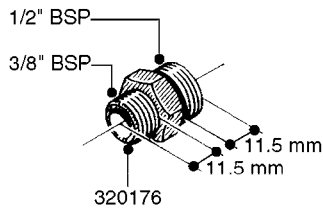

FITTINGS - HEXAGON NIPPLES
L0030-HIN, 01:01:16

Page 0
Date 07.02.2020 8:34

L0030