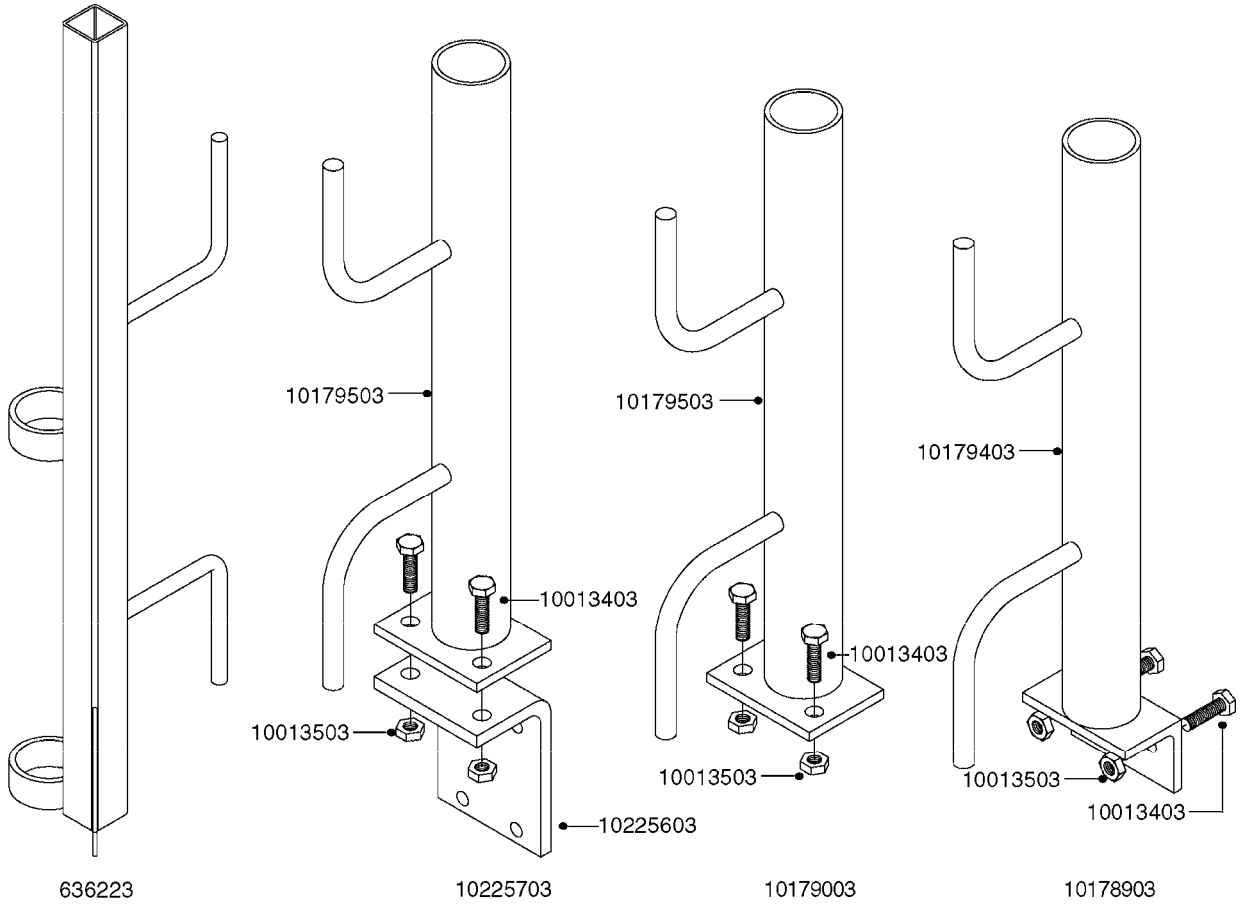

K0520

HOSE WRAPS
K0520-HIN, 05:12:19

Page 1
Date 07.02.2020 8:33

parts-n°	order qty	description
241965	1	O-RING Ø12.1 X 1.6 NITRILE
242007	1	O-RING Ø9.1 X 1.6 NITRILE
281551	1	BALL VALVE 1/2"
320084	1	FITT.DK NUT 1/2" BSP
330212	1	O-RING D19/D14X2.4 F.1/2"NUT
330326	1	O-RING D30/D24X2 F.1"NUT
330676	1	FITT.DK HB 3/8" F. 1/2" NUT
330687	1	FITT.DK HB 1/2" F. 1/2" NUT
334190	1	FITT.DK HB 1/2' F. PISTOL 60S
334533	1	CLAMP HOSE PLASTIC 3/8"
334534	1	CLAMP HOSE PLASTIC 1/2"
636223	1	POST 12 VOLT TR30
712471	1	AGITATION VALVE ASSY. ON/OFF
843196	1	SPRAY GUN KIT TYPE 60 SHORT
843197	1	HANDGUN KIT TYPE 60 LONG
10013403	1	BOLT HEX 3/8-16X1 1/4 HCS Z5
10013503	1	NUT HEX NC 3/8"
10178903	1	WRAP HOSE SIDE MOUNT PLATE
10179003	1	WRAP HOSE BOTTOM PLATE MOUNT
10179403	1	WRAP WELDMENT FOR HI101789
10179503	1	WRAP WELDMENT FOR HI101790
10225603	1	BKT.FOR HOSE WRAP MOUNT NL NK
10225703	1	WRAP HOSE BDL.BOTTOM PLATE
92701703	1	HOSE R X3/8" X300PSI WP X0012"
92702103	1	HOSE R X1/2" X300PSI WP X0012"