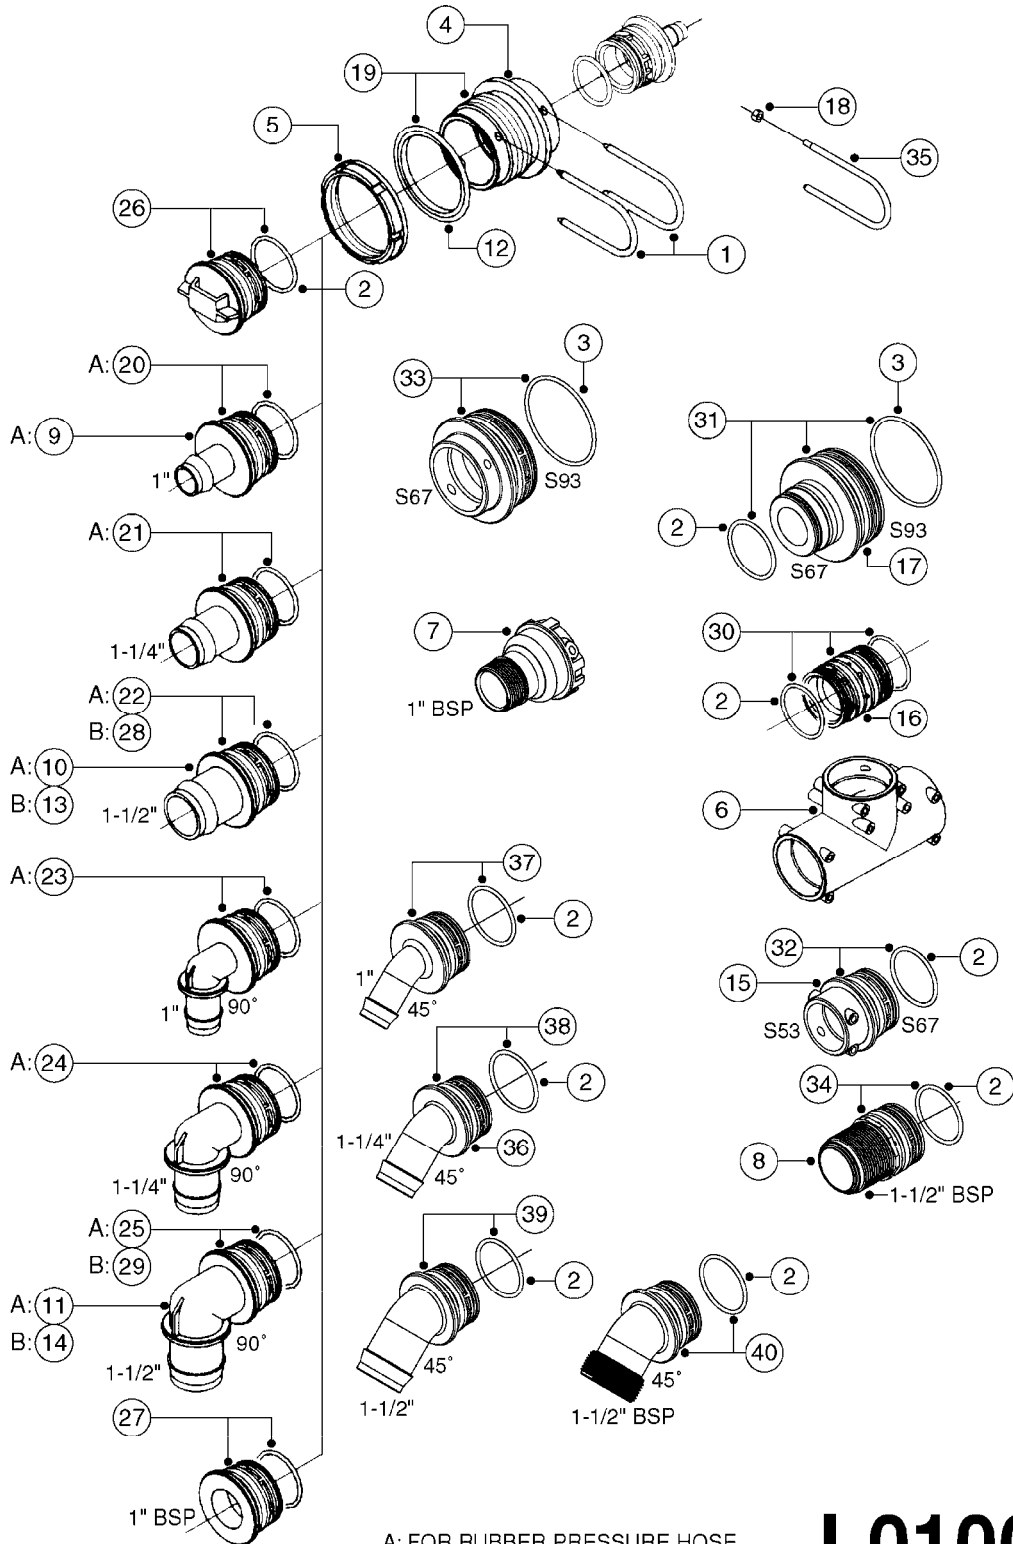

L0080

FITTINGS - S-53
L0080-HIN, 12:09:17

Page 1

Date 07.02.2020 8:34

Pos.	parts-n°	order qty	description
1	145995	1	FITT.DK S-53 FORK
2	241973	1	O-RING Ø3 X 44.2 70 SHORES NITRIL NITRIL (BLACK)
2	242353	1	O-RING 3 X 44.2 VITON VITON (BROWN)
3	242109	1	O-RING D32.2x3.0 NITRIL (BLACK)
3	242354	1	O-RING D32.2X3.0 VITON VITON (BROWN)
4	322103	1	FITT.DK S-53 BULKHEAD
5	322107	1	FITT.DK S-53 BULKHEAD NUT
6	322110	1	FITT.DK S-53 ELB. 1/2" BSP
7	322352	1	FITT.DK S-53 TEE
8	334229	1	FITT.DK S-53 STR.3/4"
9	334260	1	GASKET F. S-53 BULKHEAD
10	334564	1	FITT.DK S-67 TO S-53 ADAPTER
11	391100	1	FITT.DK S-53THREAD INS.1/2"BSP
12	726463	1	FITT.DK S53 BULKHEAD W/GASKET
13	726552	1	FIT.DK S-53X90 1/2" BSP,O-RING
14	726556	1	FITT.DK S-53 HB 1/2" W/O-RING
15	726558	1	FITT.DK S53 STR. 3/4" W.ORING
16	726559	1	FITT DK. S-53 HB 1" W/O-RING
17	726568	1	FITT.DK.S-53 HB 1/2"90 W/O-RING
18	726570	1	FITT.DK S-53 ELB.3/4" W.ORING
19	726571	1	FITT.DK S-53 ELB.1", W ORING
20	726578	1	FITT.DK S53 PLUG WITH O-RING
21	728561	1	FITT.DK. S67M - S53F REDUCER