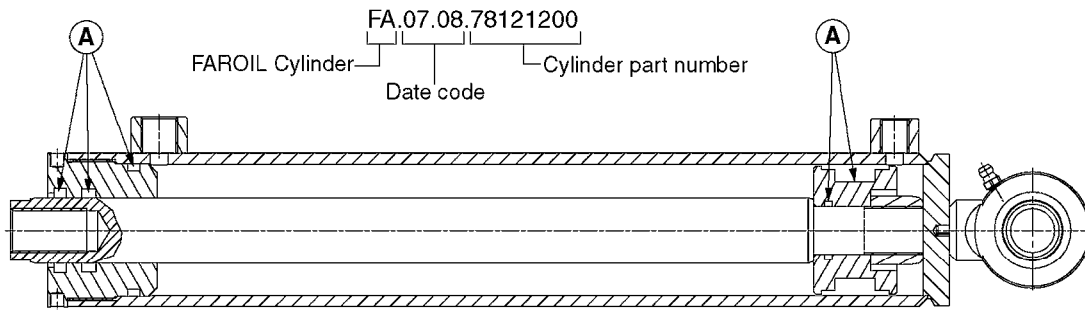

Check cylinder barrel for stamped part number.