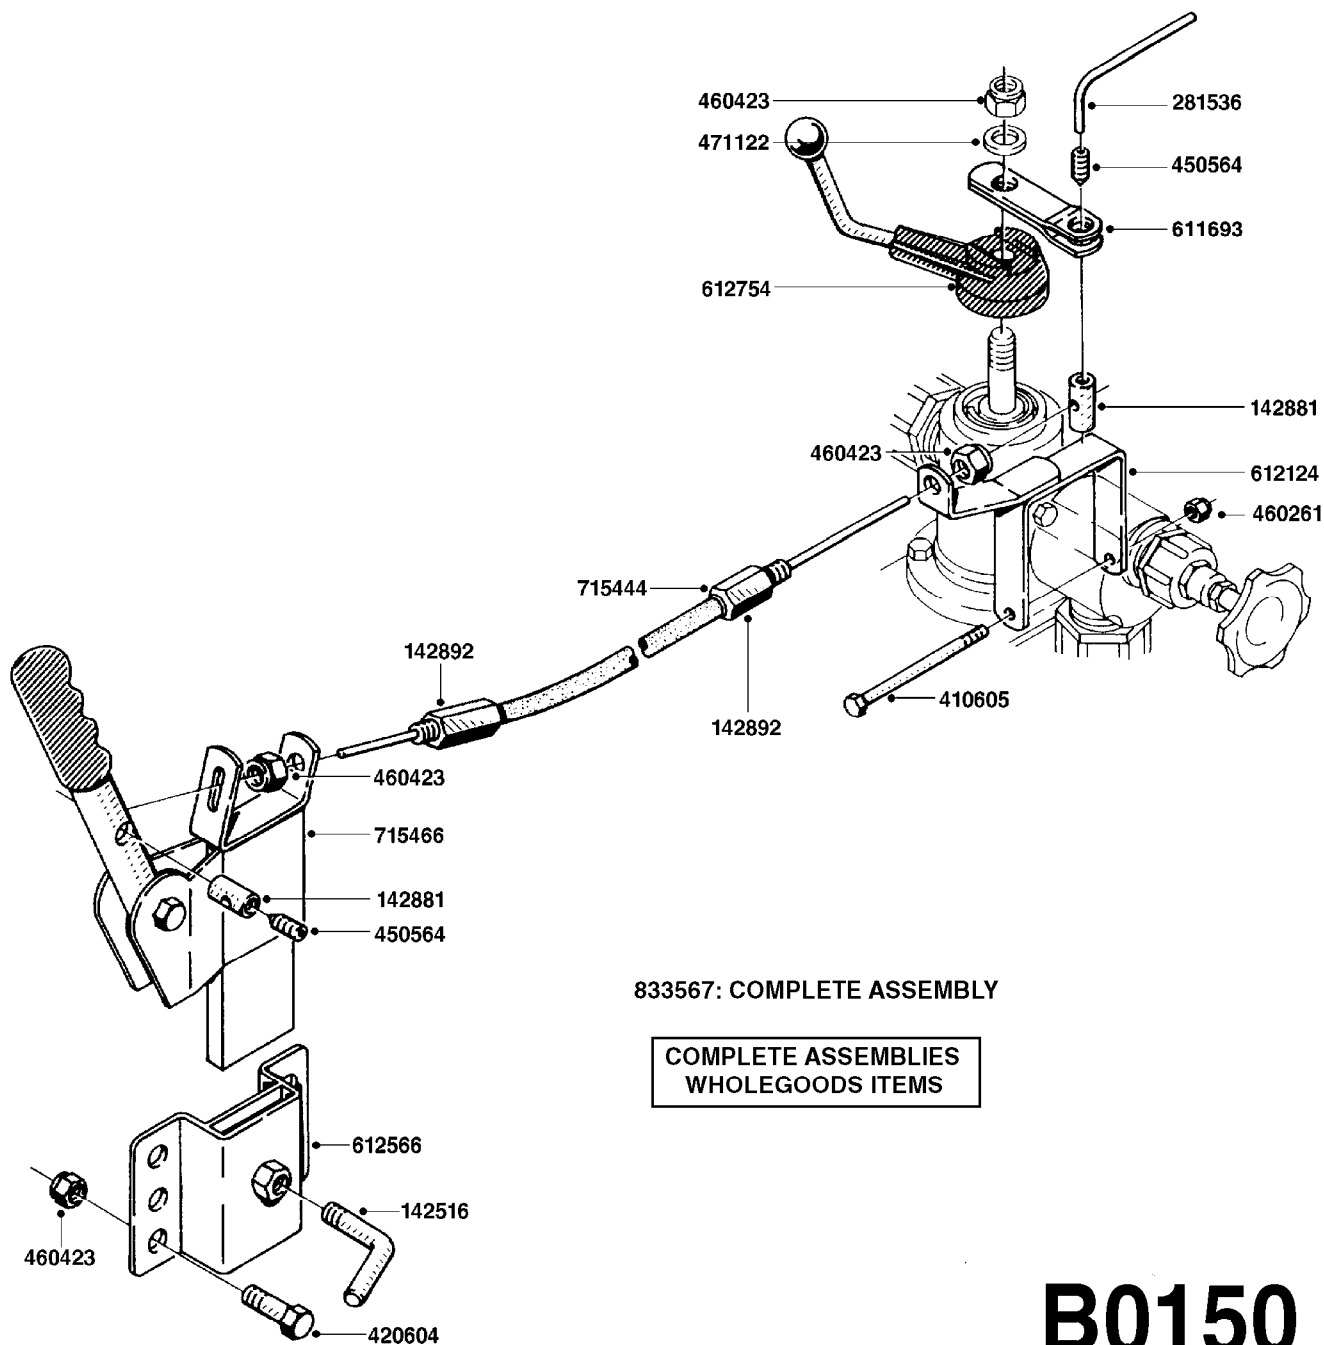

BK-180 REMOTE CONTROL CABLE
B0150-HIN, 01:01:16

Page 1

Date 07.02.2020 8:33

parts-n°	order qty	description
142516	1	SCREW SET M10 BENT F. LOCKING
142881	1	WIRE HOLDER FOR REMOTE CONTROL
142892	1	END NIPPLE F.REMOTE CABLE
281536	1	ALLEN WRENCH 3MM
410605	1	BOLT HEX 8.8 DEL M6X80
420604	1	BOLT HEX 8.8 DEL M10X25 FT DIN933
450564	1	SCREW M6X12 ALLEN
460261	1	NUT HEX M6X1.00 LOCK DIN985 A2 SS
460423	1	NUT HEX M10X1.50 LOCK DIN985A2 SS
471122	1	WASHER, M10, Ø20/10.5X 2.0, SS
611693	1	ARM FOR REMOTE CONTROL BK180
612124	1	BRACKET FOR OP.UNIT F REM.CTR
612566	1	MOUNT BRACKET F.FAN CABLE ASSY
612754	1	HANDLE FOR REMOTE CONTROL
715444	1	REMOTE CONTROL CABLE L=2000
715466	1	MOUNTING PLATE
833567	1	REMOTE CONTROL ON/OFF BK 180