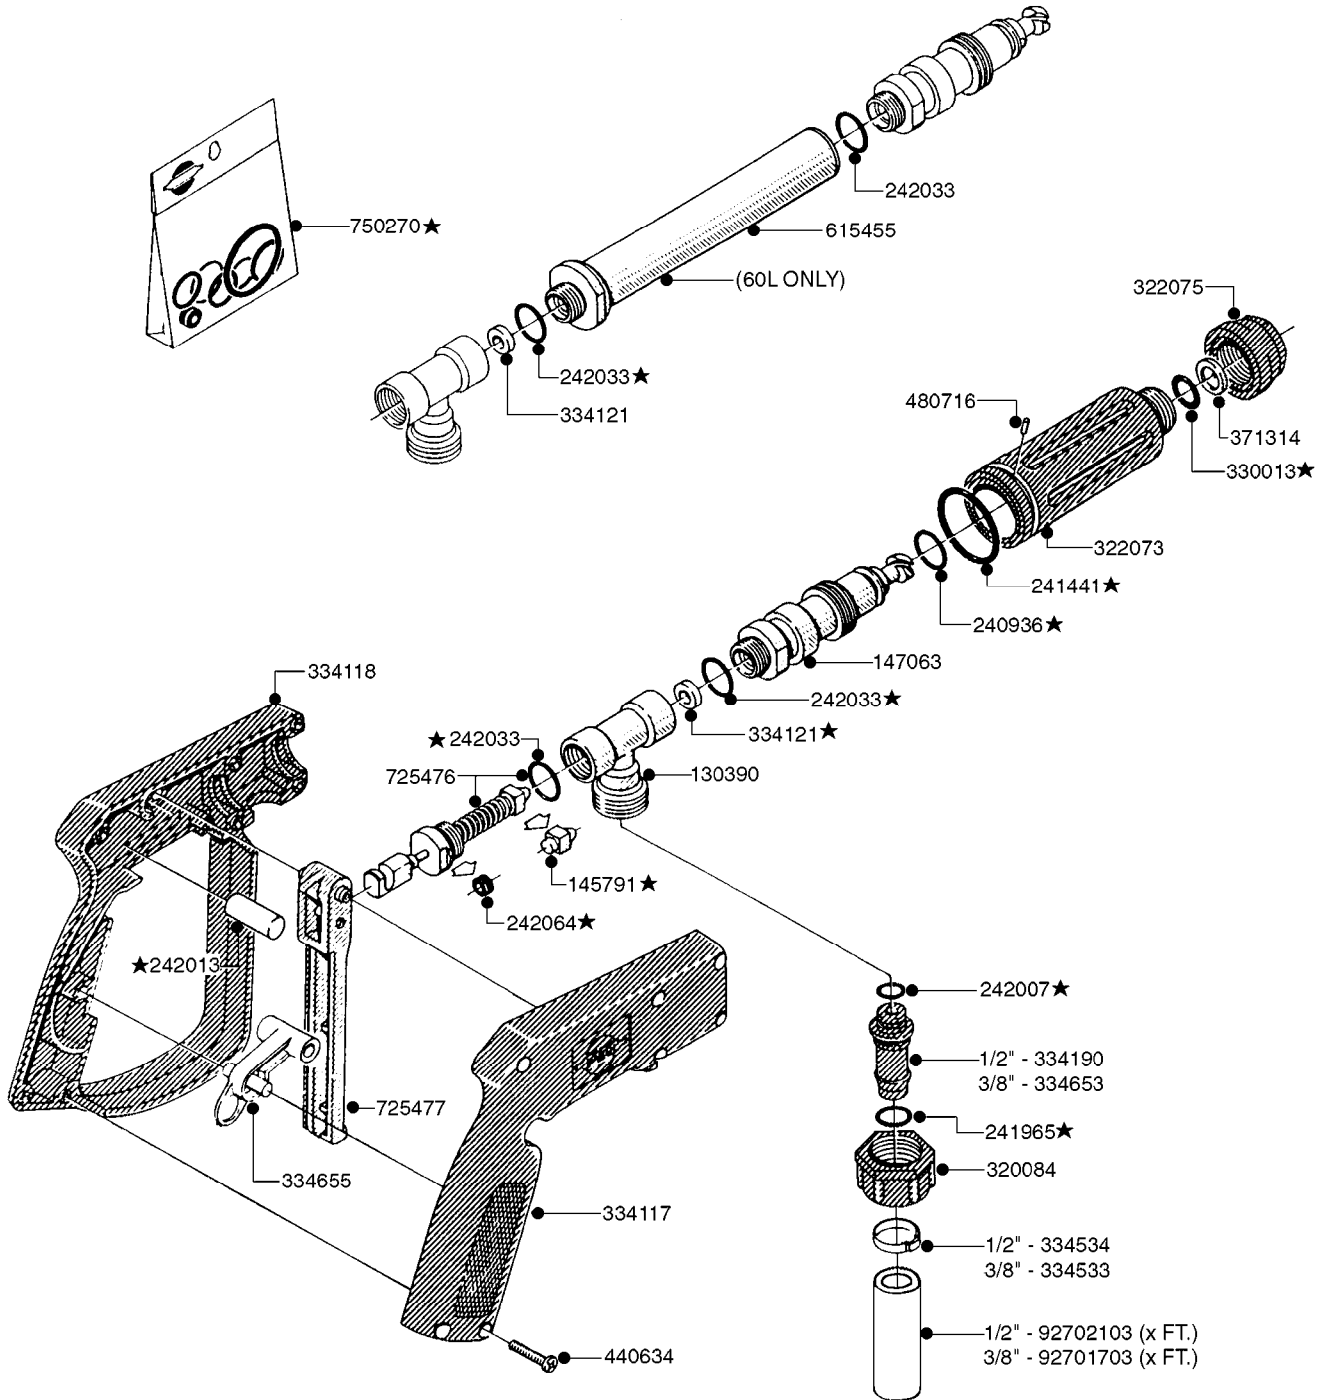

COMPLETE ASSEMBLY:
843197 - 60L
843196 - 60S

COMPLETE ASSEMBLIES
WHOLEGOODS ITEMS

K0480

HANDGUN TYPE 60S/60L POST 95
K0480-HIN, 01:01:16

Page 1

Date 07.02.2020 8:33

parts-n°	order qty	description
130390	1	TEE 3/8'X 1/2' BSP F.TYPE 60S
145791	1	CONE FOR ON/OFF
147063	1	SWIRL F.SPRAY GUN TYPE 60
240936	1	O-RING D13.3X2.4 NITRIL
241441	1	O-RING D29.3X3
241965	1	O-RING Ø12.1 X 1.6 NITRILE
242007	1	O-RING Ø9.1 X 1.6 NITRILE
242013	1	SPRING RUBBER F/TRIGGER
242033	1	O-RING Ø14.1 X 1.6 NITRILE
242064	1	SLEEVE RUBBER 3X8X4MM
320084	1	FITT.DK NUT 1/2" BSP
322073	1	HOUSING F.SWIRL TYPE 60S H.G.
322075	1	HOUSING F. NOZZLE
330013	1	O-RING 2.5 X 10 PUR
334117	1	HANDLE PIECE RIGHT F.60S/60L
334118	1	HANDLE PIECE LEFT F.60S/60L
334121	1	SEAT FOR ON-OFF TYPE
334190	1	FITT.DK HB 1/2' F. PISTOL 60S
334533	1	CLAMP HOSE PLASTIC 3/8"
334534	1	CLAMP HOSE PLASTIC 1/2"
334653	1	FITT.DK HB 3/8' F.HANDGUN
334655	1	TRIGGER SAFETY F.60S/60L GUN
371314	1	NOZZLE CERAMIC 1099-20
440634	1	SCREW 5/8"
480716	1	PIN D3X6 STAINLESS
615455	1	TUBE F.LANCE TYPE 60L
725476	1	SPINDLE
725477	1	TRIGGER
750270	1	GASKET KIT F.SPRAY GUN
843196	1	SPRAY GUN KIT TYPE 60 SHORT
843197	1	HANDGUN KIT TYPE 60 LONG
92701703	1	HOSE R X3/8" X300PSI WP X0012"
92702103	1	HOSE R X1/2" X300PSI WP X0012"