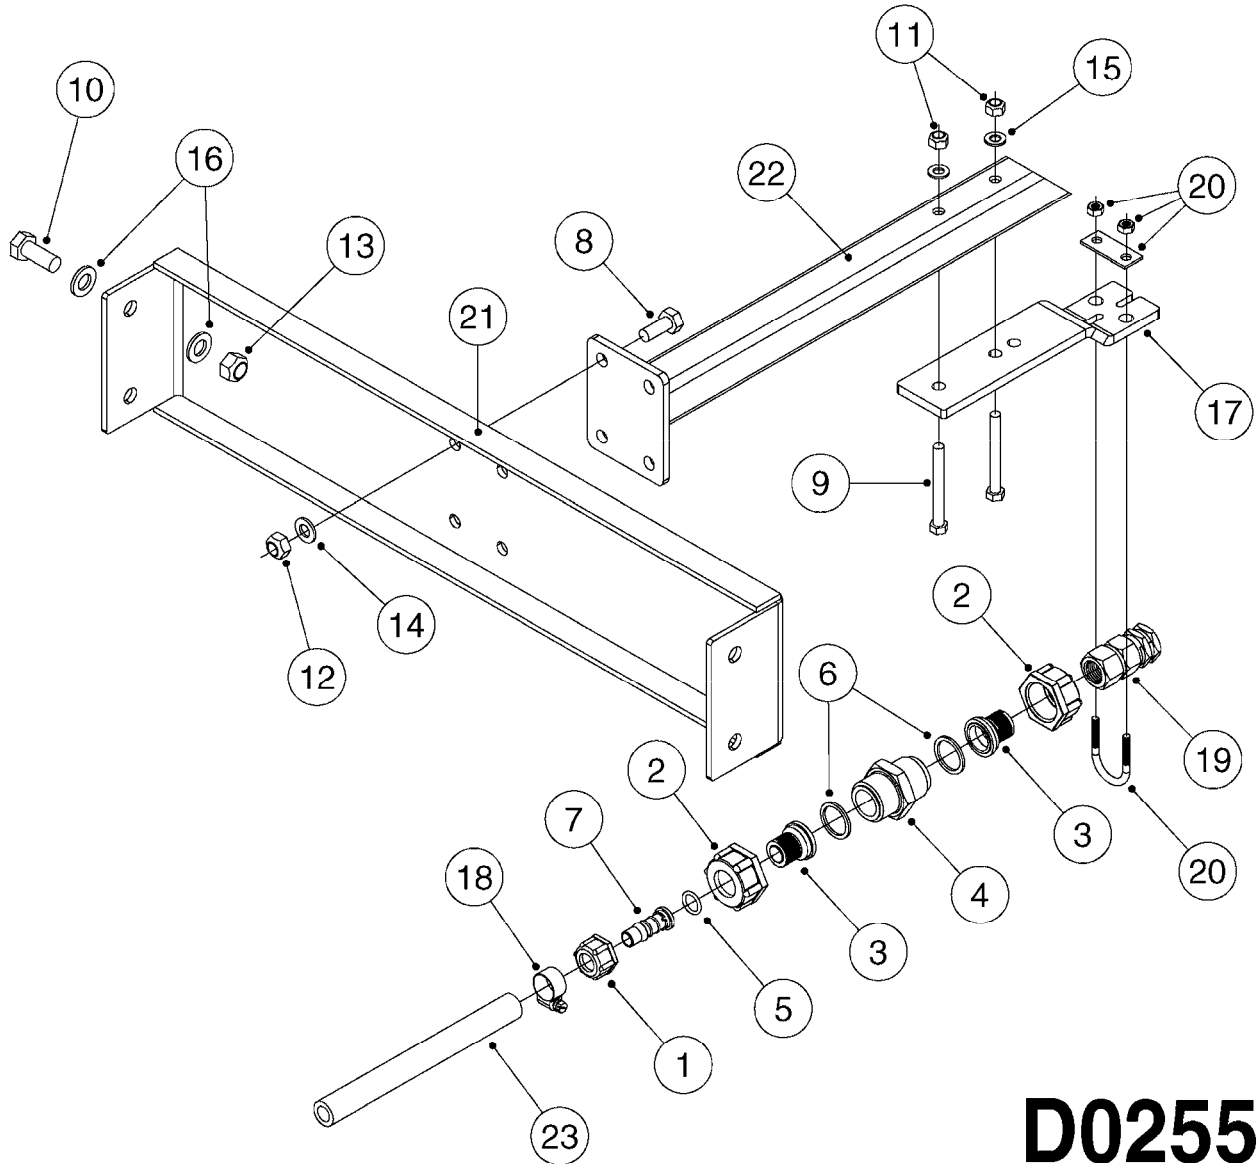

D0250

REFER TO
HARDI® NOZZLE CATALOG
FOR GIANT END NOZZLES

PASTURE BOOM DUAL NOZZLE
BRACKET
D0250-HIN, 01:01:16

Page 1
Date 07.02.2020 8:33

Pos.	parts-n°	order qty	description
1	143161	1	BOLT U M10 40X40
2	320095	1	FITT.DK NUT 1" BSP
3	320456	1	FITT.DK BULKHEAD 1"BSP DOUBLE
4	322138	1	FITT.DK ELB 1"M X 1"F BSP
5	330326	1	O-RING D30/D24X2 F.1"NUT
6	330665	1	FITT.DK HB 3/4"F.1" NUT
7	331483	1	WASHER RY-2
8	420604	1	BOLT HEX 8.8 DEL M10X25 FT DIN933
9	430286	1	BOLT HEX 8.8 DEL M12X30 FT
10	460423	1	NUT HEX M10X1.50 LOCK DIN985A2 SS
11	460703	1	NUT HEX M12X1.75 LOCK DIN985A2 SS
12	471122	1	WASHER, M10, Ø20/10.5X 2.0, SS
13	471127	1	WASHER, M12, Ø24/13X24X2.5 SS
14	724144	1	VALVE F/BIII X/L, 29mmx35mm
15	28029903	1	CLAMP HOSE GEAR P3/4"-S1" 6712
16	61006603	1	BOOM SUPPORT BRACKET PS105/155
17	63015303	1	NZL.BRKT.F.PASTURE SPRAYER
18	92703203	1	HOSE R X3/4" X300PSI WP X0012"