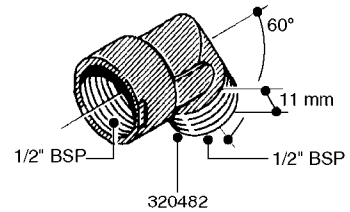

FITTINGS - HEXAGON NIPPLES
L0030-HIN, 01:01:16

Page 0
Date 07.02.2020 8:34

L0030

FITTINGS - HEXAGON NIPPLES
L0030-HIN, 01:01:16

Page 1
Date 07.02.2020 8:34

parts-n°	order qty	description
10015303	1	FITT.PO.HN 1.00X1.00 M1000
10425003	1	FITT.PO.HN 1.25X1.00 MCPHEE
320132	1	FITT.DK HN 1" BSP
320176	1	FITT.DK HN 3/8"X1/2" BSP
320445	1	FITT.DK HN 1/4"X3/8" BSP
320655	1	FITT.DK HN 1/2"-1/2" BSP
320692	1	FITT.DK HN 3/8'BSPX1/4'NPT
320703	1	FITT.DK HN 3/8BSP X1/2 &1/4NPT
320725	1	FITT.DK NIPPLE 3/8"-3/8" BSP
320902	1	FITT.DK HN 3/8'X 1/4' BSP
390232	1	FITT.DK HN 1-1/2' X 1-1/4' BSP
390276	1	FITT.DK HN 1'BSP