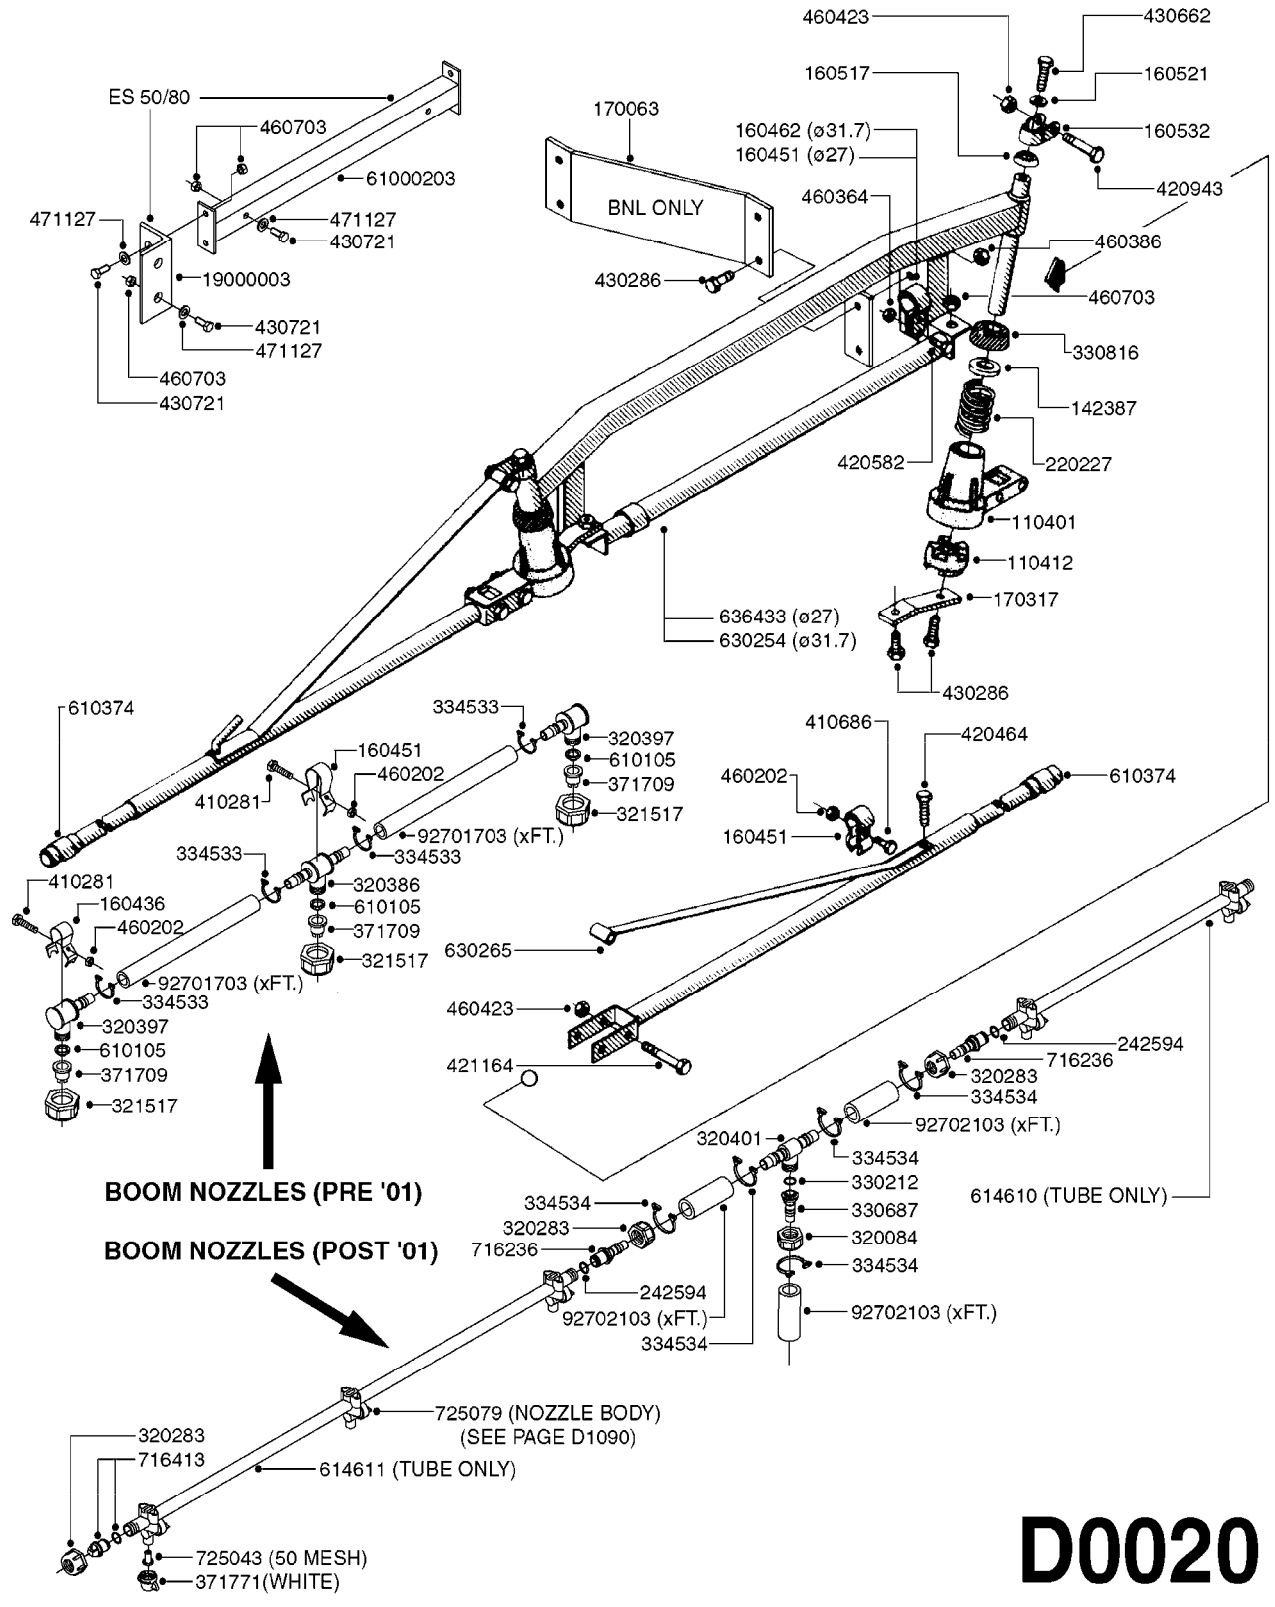

BOOM - 14' HD
D0020-HIN, 19:08:19

BOOM - 14' HD
D0020-HIN, 19:08:19

Page 1
Date 07.02.2020 8:33

parts-n°	order qty	description
110401	1	SPRING HOUSING STD BOOM
110412	1	CLUTCH STANDARD BOOM
142387	1	WASHER D40D23X5
160436	1	PIPE BRANCH HOLDER D22,2
160451	1	PIPE BRANCH HOLDER D25,4
160462	1	PIPE BRANCH HOLDER D31,7
160517	1	SPACER COLLAR, STANDARD BOM
160521	1	WASHER D30.5/D13X2
160532	1	CLAMP SWIVEL F. BOOM 14'H.D.
170063	1	SUPPORT BRKT.(USE-#725434 kit)
170317	1	CROSSBAR FOR BOOM WINE II
220227	1	SPRING FOR PIVOT
242594	1	O-RING D14 X 1.78 SCH.70-EPDM
320084	1	FITT.DK NUT 1/2" BSP
320283	1	FITT.DK NUT 3/4"BSP
320386	1	FITT.DK TEE 3/8X3/8HB X3/8"BSP
320397	1	FITT.DK ELB 3/8"HB X 3/8" BSP
320401	1	FITT.DK TEE 1/2X1/2HB X1/2"BSP
321517	1	FITT.DK CAP 3/8" BSP WHITE
330212	1	O-RING D19/D14X2.4 F.1/2"NUT
330687	1	FITT.DK HB 1/2" F. 1/2" NUT
330816	1	DUST COVER PLASTIC/STD.BOOM
334533	1	CLAMP HOSE PLASTIC 3/8"
334534	1	CLAMP HOSE PLASTIC 1/2"
371709	1	NOZZLE ISO F-03-110 BLUE
371771	1	NOZZLE ISO CT F-08-110 WHITE
410281	1	BOLT HEX 8.8 DEL M6X25 DIN933 A2
410686	1	BOLT HEX 8.8 DEL M6X30
420464	1	BOLT HEX 8.8 DEL 3/8'X20MM
420582	1	BOLT HEX 8.8 DEL M8X20 FT A2
420943	1	BOLT HEX 8.8 DEL M10X50
421164	1	BOLT HEX 8.8 DEL M10X70
430286	1	BOLT HEX 8.8 DEL M12X30 FT
430662	1	BOLT HEX 8.8 DEL M12X20 FT
430721	1	BOLT HEX 8.8 DEL M12X40 FT
460202	1	NUT HEX M6
460364	1	NUT HU M8 A2 SS DIN934
460386	1	NUT HEX M12X1.75
460423	1	NUT HEX M10X1.50 LOCK DIN985A2 SS
460703	1	NUT HEX M12X1.75 LOCK DIN985A2 SS
471127	1	WASHER, M12, Ø24/13X24X2.5 SS
610105	1	NOZZLE FILTER
610374	1	BOOM WING OUT.SECTION (WINE11)
614610	1	NOZZLE TUBE 2 HOLE L-24"/SP20"
614611	1	NOZZLE TUBE 3 HOLE L-44"/SP20"
630265	1	BOOM WING 14' BOOM
636433	1	CENTER SECTION 14' BOOM D27.0
716236	1	FITT.DK HB 1/2" ASSY. F. 3/4"
716413	1	FITT.DK PLUG ASSY. F.NOZ TUBE
725043	1	SCREEN 50 MESH W.GASKET,BLUE
725079	1	NOZZLE ASSY.SING.SNAP-FIT GREN
19000003	1	MOUNT ANGLE BRACKET ES50/80
61000203	1	MOUNT BRACKET F.14' BOOM
92701703	1	HOSE R X3/8" X300PSI WP X0012"
92702103	1	HOSE R X1/2" X300PSI WP X0012"