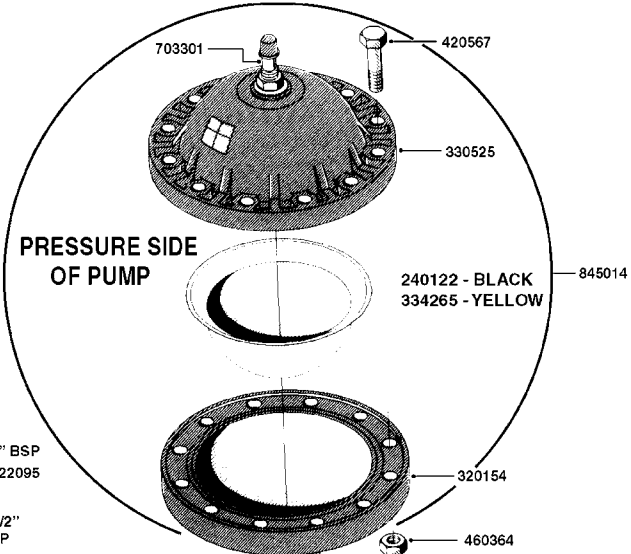

Housing for Black Diaphragm-

This groove on the lower housing of the Pressure Damper is for the BLACK diaphragm (240122). Never upgrade diaphragms to the YELLOW style unless you also upgrade Pressure Dampers to the housing style shown below.

The YELLOW style diaphragm will not seal correctly in this housing.

Housing for Yellow Diaphragm-

The groove on the lower housing of a the Pressure Damper is recognized by the extra lip on the bottom inside of the groove. For this style Pressure Damper, you need the YELLOW diaphragm (334265).

SUCTION SIDE OF PUMP

TO CONTROLS

FROM TANK

NLA - 1302 PUMP (REPLACES 1301 PUMP)
#726854 - COMPLETE DAMPER KIT (SUCTION & PRESSURE)

COMPLETE ASSEMBLIES
WHOLEGOODS ITEMS

A0240