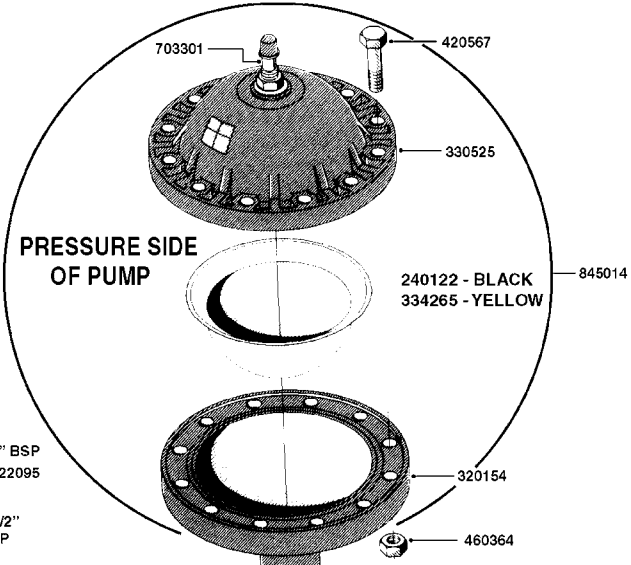

Housing for Black Diaphragm:

This groove on the lower housing of the Pressure Damper is for the BLACK diaphragm (240122). Never upgrade diaphragms to the YELLOW style unless you also upgrade Pressure Dampers to the housing style shown below.

The YELLOW style diaphragm will not seal correctly in this housing.

Housing for Yellow Diaphragm:

The groove on the lower housing of a the Pressure Damper is recognized by the extra lip on the bottom inside of the groove. For this style Pressure Damper, you need the YELLOW diaphragm (334265).

SUCTION SIDE OF PUMP

TO CONTROLS

NLA - 1302 PUMP (REPLACES 1301 PUMP)
#726854 - COMPLETE DAMPER KIT (SUCTION & PRESSURE)

FROM TANK

COMPLETE ASSEMBLIES
WHOLEGOODS ITEMS

A0240