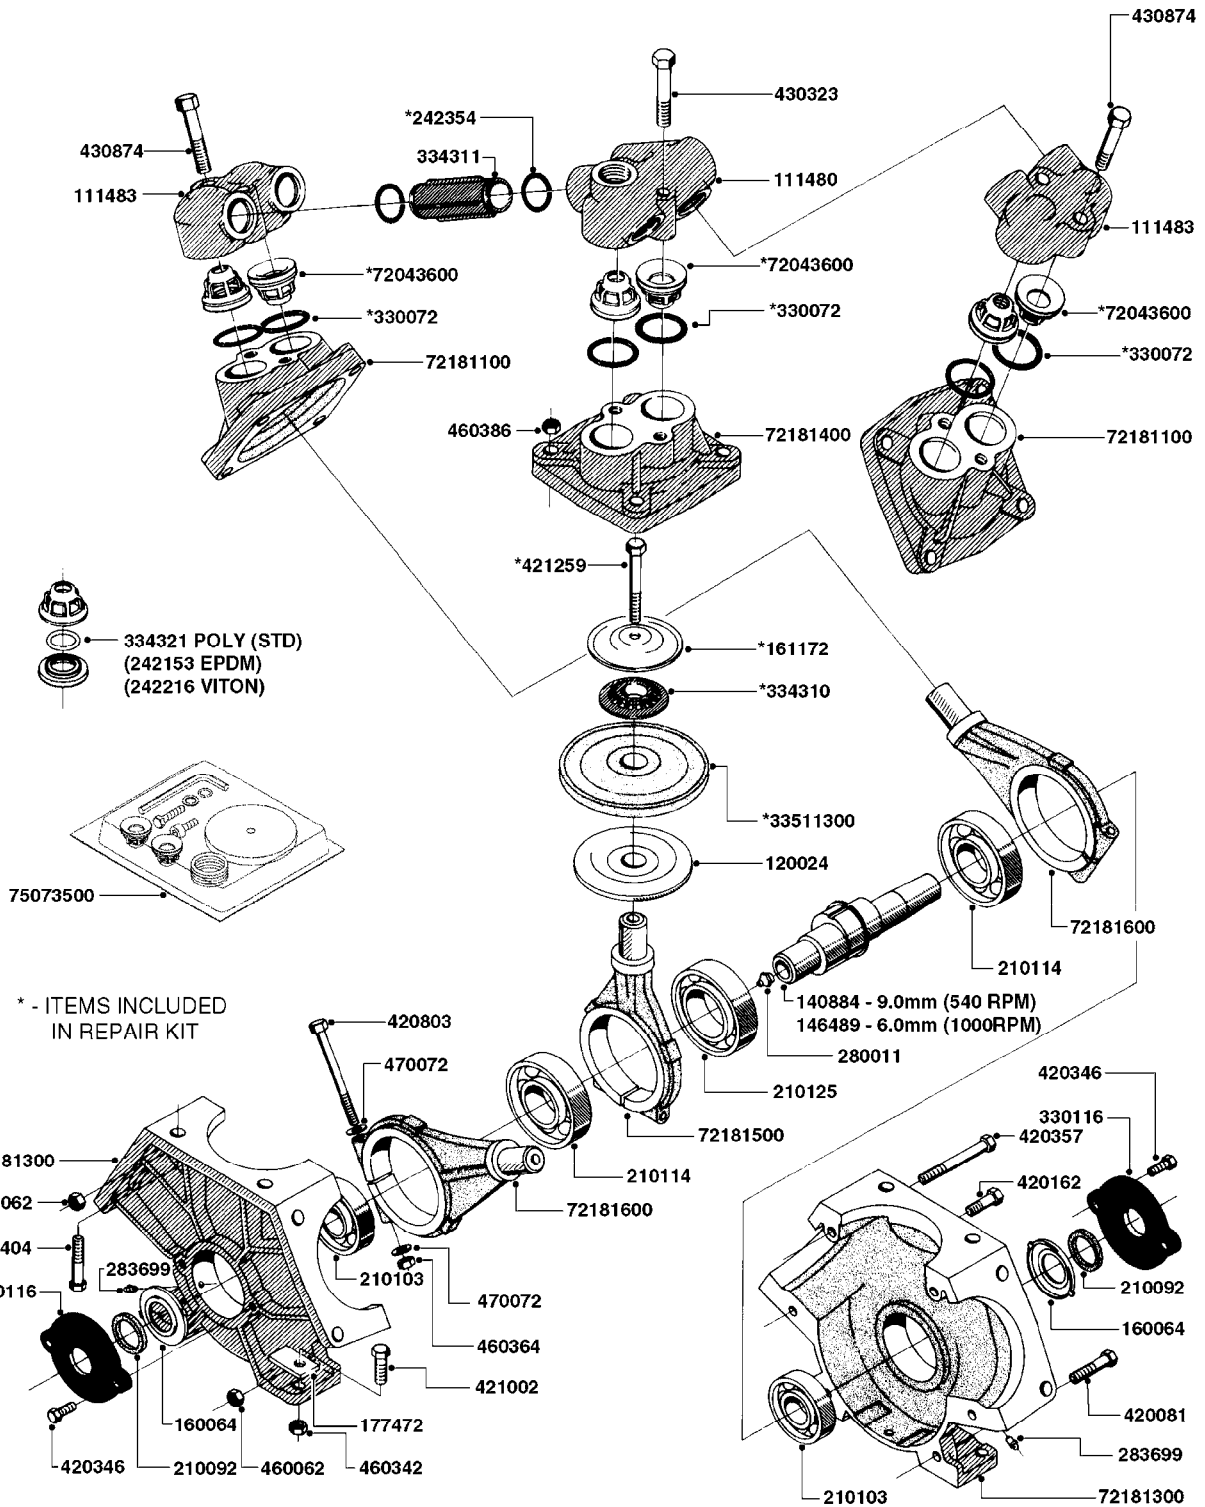

A0220

PUMP - 1302 W/ MOUNTING BASE
A0220-HIN, 27:04:17

Page 1

Date 07.02.2020 8:16

parts-n°	order qty	description
111480	1	VALVE HEAD 1302 CENTER
111483	1	VALVE HEAD SIDE 1302
120024	1	DIAPHRAGM BACK DISC 1200-1300
140884	1	CRANK SHAFT MODEL 1300-9
146489	1	CRANK SHAFT MODEL 1302-6MM
160064	1	DUST PLATE
161172	1	DIAPHRAGM DISC F. 1203/1303
177472	1	BRACKET 25 X 5
210092	1	SEAL FELT D43/30X5
210103	1	BEARING BALL 6306
210114	1	BEARING BALL 6308
210125	1	BEARING BALL 6210
242153	1	O-RING D26X4 EPDM
242216	1	O-RING VITON F/1202/1302/462
242354	1	O-RING D32.2X3.0 VITON
280011	1	GREASE NIPPLE 1/8" SAE H TR
283699	1	GREASE NIPPLE M6X1
330072	1	O-RING D53.5/D45.5X4
330116	1	SEAL RETAINER, MODEL 1300
334310	1	NYLON WASHER 1202/1302/462
334311	1	CONNECTION PIPE INLET MOD.1302
334321	1	O-RING POLY. 34.0x26.0x4.0
420081	1	BOLT HEX 8.8 DEL 3/8"X40MM
420162	1	BOLT HEX 8.8 DEL 3/8"X15MM
420346	1	BOLT HEX 8.8 DEL 3/8"X 25MM
420357	1	BOLT HEX 8.8 RAW 3/8"X85MM
420803	1	BOLT HEX 8.8 DEL M8X90
421002	1	BOLT HEX 8.8 DEL M10X30 FT DIN933
421259	1	BOLT HEX UNC7/16"x2.25" 18-8SS
430323	1	BOLT HEX 8.8 DEL M12X60
430404	1	BOLT HEX 8.8 DEL M12X50
430874	1	SCREW SET 8.8 DEL M12X70 FT
460062	1	NUT HEX 3/8" GALV.
460342	1	NUT HEX M10 DEL DIN934
460364	1	NUT HU M8 A2 SS DIN934
460386	1	NUT HEX M12X1.75
470072	1	WASHER D15/D8X.5 LOCK
33511300	1	DIAPHRAGM 1202-1303 POLY 2006
72043600	1	VALVE FOR 462/463
72181100	1	DIAPHRAGM COVER 1203/1303+BLTS
72181300	1	PUMP CASTING 1300 RED W/BOLTS
72181400	1	DIAPHRAGM COVER 1303 W/BOLTS
72181500	1	CONNECTING ROD, CENTER 1303
72181600	1	CONNECTING ROD, SIDE MOD.1300
75073500	1	PUMP KIT 1300/1302 "06"