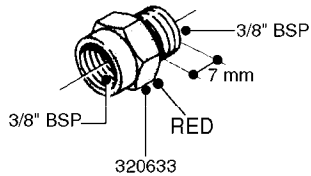

FITTINGS - HEXAGON NIPPLES
L0030-HIN, 01:01:16

L0030

FITTINGS - HEXAGON NIPPLES
L0030-HIN, 01:01:16

Page 1
Date 07.02.2020 8:17

parts-n°	order qty	description
10015303	1	FITT.PO.HN 1.00X1.00 M1000
10425003	1	FITT.PO.HN 1.25X1.00 MCPHEE
320132	1	FITT.DK HN 1" BSP
320176	1	FITT.DK HN 3/8"X1/2" BSP
320445	1	FITT.DK HN 1/4"X3/8" BSP
320655	1	FITT.DK HN 1/2"-1/2" BSP
320692	1	FITT.DK HN 3/8'BSPX1/4'NPT
320703	1	FITT.DK HN 3/8BSP X1/2 &1/4NPT
320725	1	FITT.DK NIPPLE 3/8"-3/8" BSP
320902	1	FITT.DK HN 3/8'X 1/4' BSP
390232	1	FITT.DK HN 1-1/2' X 1-1/4' BSP
390276	1	FITT.DK HN 1'BSP