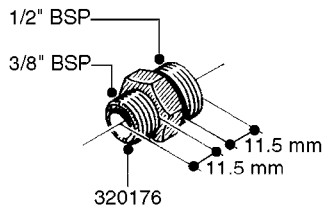

FITTINGS - HEXAGON NIPPLES
L0030-HIN, 01:01:16

L0030

FITTINGS - HEXAGON NIPPLES
L0030-HIN, 01:01:16

Page 1
Date 07.02.2020 8:17

parts-n°	order qty	description
10015303	1	FITT.PO.HN 1.00X1.00 M1000
10425003	1	FITT.PO.HN 1.25X1.00 MCPHEE
320132	1	FITT.DK HN 1" BSP
320176	1	FITT.DK HN 3/8"X1/2" BSP
320445	1	FITT.DK HN 1/4"X3/8" BSP
320655	1	FITT.DK HN 1/2"-1/2" BSP
320692	1	FITT.DK HN 3/8'BSPX1/4'NPT
320703	1	FITT.DK HN 3/8BSP X1/2 &1/4NPT
320725	1	FITT.DK NIPPLE 3/8"-3/8" BSP
320902	1	FITT.DK HN 3/8'X 1/4' BSP
390232	1	FITT.DK HN 1-1/2' X 1-1/4' BSP
390276	1	FITT.DK HN 1'BSP