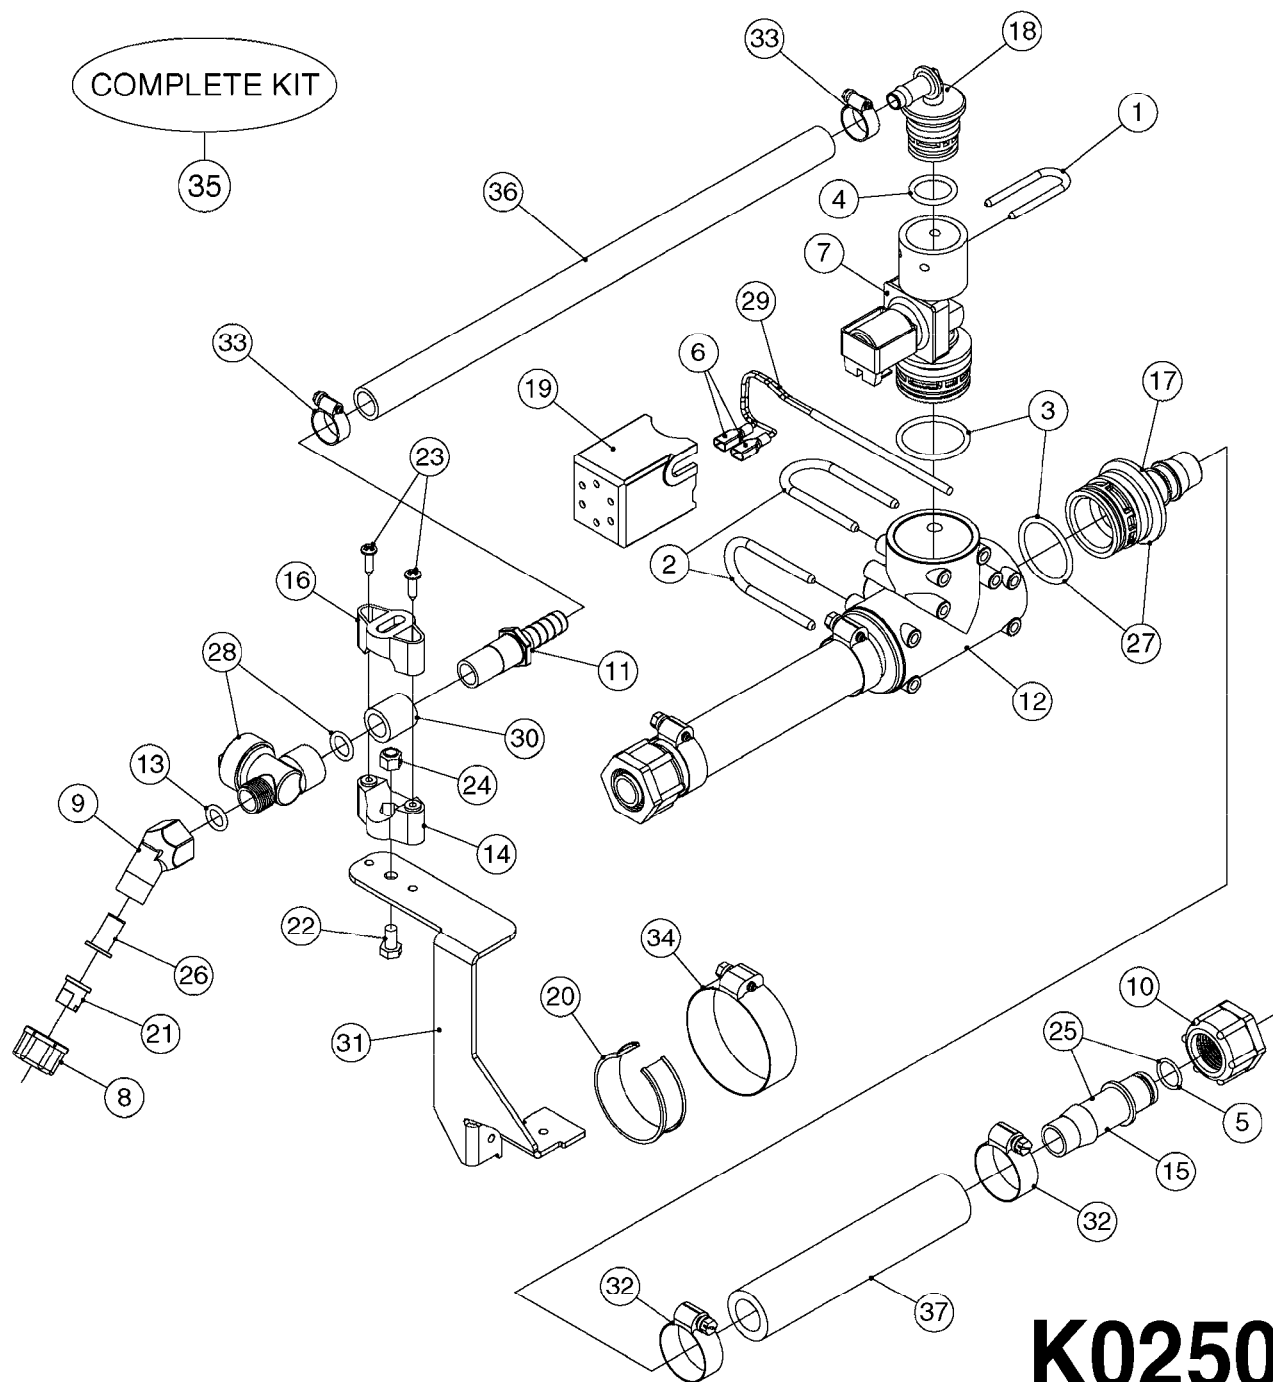

K0250

ELECTRIC END NOZZLE KIT '09
K0250-HIN, 01:01:16

Page 1
Date 07.02.2020 8:17

Pos.	parts-n°	order qty	description
1	145994	1	FITT.DK S-40 FORK
2	145995	1	FITT.DK S-53 FORK
3	242354	1	O-RING D32.2X3.0 VITON
4	242355	1	O-RING D19.2X3.0 VITON F.S-40
5	242594	1	O-RING D14 X 1.78 SCH.70-EPDM
6	261539	1	SPADE F.ELEC CONNEX BLUE INSUL
7	262104	1	VALVE, SOLENOID, S53/S40
8	320187	1	FITT.DK CAP 3/8" BSP BLACK
9	320191	1	FITT.DK ELB 3/8' BSP 45 DEGREE
10	320283	1	FITT.DK NUT 3/4"BSP
11	320891	1	FITT.DK HB 3/8'- 3/8' BSP
12	322352	1	FITT.DK S-53 TEE
13	330013	1	O-RING 2.5 X 10 PUR
14	333012	1	NOZZLE HOLD. UPPER PART
15	334044	1	FITT.DK HB 3/4' F. 3/4' CAP
16	334220	1	YOKE, UPPER NOZZLE BODY
17	334229	1	FITT.DK S-53 STR.3/4"
18	334237	1	FITT.DK S-40 ELB.3/8"
19	334965	1	COVER FOR S53 SOLENOID VALVE
20	341291	1	RUBBER HOSE CLAMP COVER 130MM
21	370392	1	NOZZLE END FAN 1850-G 300
22	410546	1	BOLT HEX M6X12 A2 SS DIN933
23	440665	1	SCREW M4.2X16 STAINLESS
24	460261	1	NUT HEX M6X1.00 LOCK DIN985 A2 SS
25	724621	1	FITT.DK HB 3/4"ASSY F.3/4" NUT
26	725042	1	SCREEN 80 MESH W.GASKET, RED
27	726558	1	FITT.DK S53 STR. 3/4" W.ORING
28	729610	1	NOZZLE ASSY. NON DRIP 3/8 THRD
29	983087	1	ELEC. CABLE 2 WIRE X 0.75MM
30	10631003	1	HOSE R X CLEAR BRAID.X 1/2 12"
31	16110803	1	NOZZLE BRACKET VAR SPACINGS
32	28029903	1	CLAMP HOSE GEAR P3/4"-S1" 6712
33	28044903	1	CLAMP HOSE GEAR P3/8" 6706
34	28047003	1	CLAMP HOSE GEAR 30 X 50 6732
35	82613203	1	ELECTRIC END NOZZLE KIT 2009
36	92701703	1	HOSE R X3/8" X300PSI WP X0012"
37	92703203	1	HOSE R X3/4" X300PSI WP X0012"