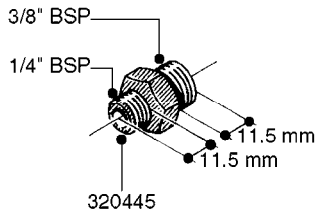

FITTINGS - HEXAGON NIPPLES
L0030-HIN, 01:01:16

L0030

FITTINGS - HEXAGON NIPPLES
L0030-HIN, 01:01:16

Page 1
Date 07.02.2020 8:17

parts-n°	order qty	description
10015303	1	FITT.PO.HN 1.00X1.00 M1000
10425003	1	FITT.PO.HN 1.25X1.00 MCPHEE
320132	1	FITT.DK HN 1" BSP
320176	1	FITT.DK HN 3/8"X1/2" BSP
320445	1	FITT.DK HN 1/4"X3/8" BSP
320655	1	FITT.DK HN 1/2"-1/2" BSP
320692	1	FITT.DK HN 3/8'BSPX1/4'NPT
320703	1	FITT.DK HN 3/8BSP X1/2 &1/4NPT
320725	1	FITT.DK NIPPLE 3/8"-3/8" BSP
320902	1	FITT.DK HN 3/8'X 1/4' BSP
390232	1	FITT.DK HN 1-1/2' X 1-1/4' BSP
390276	1	FITT.DK HN 1'BSP