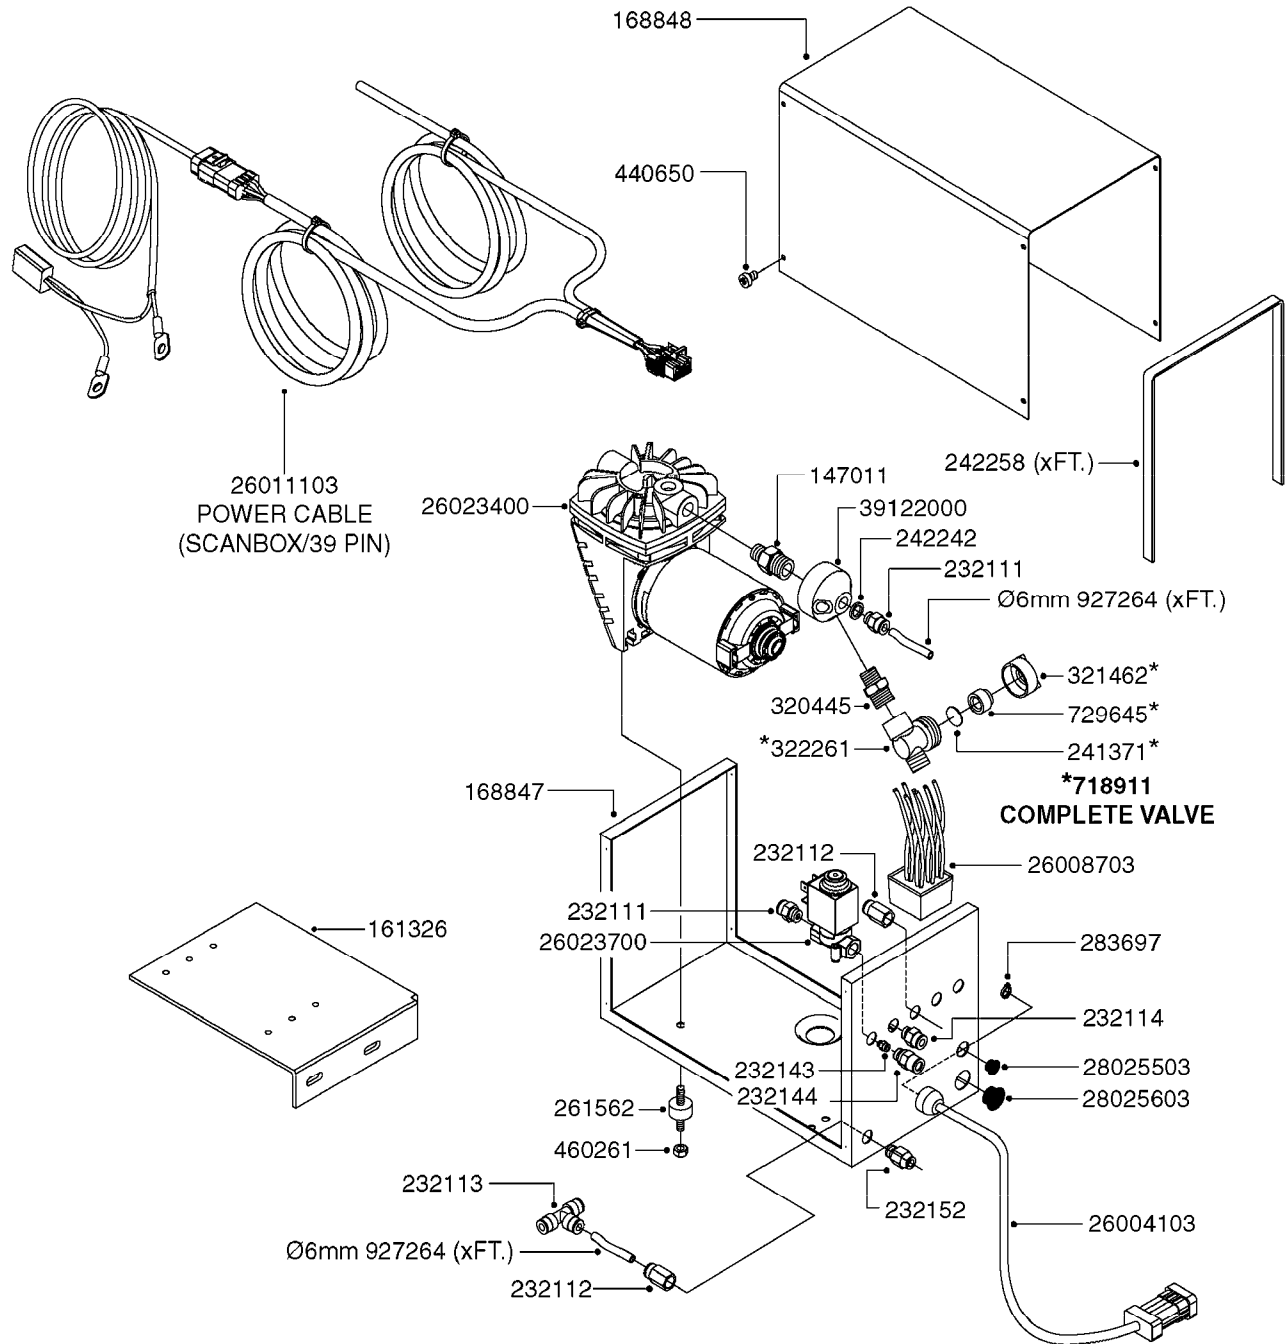

K0400

*Ø8mm 927306 (xFT.)
*Ø10mm 927330 (xFT.)

70062503 - COMPLETE ASSEMBLY

FOAM MARKER COMPRESSOR 2007
K0400-HIN, 01:01:16

Page 1
Date 07.02.2020 8:17

parts-n°	order qty	description
147011	1	HEX NIPPLE 3/8'X1/4'BSP BRASS
161326	1	MOUNT BKT. F. FOAM COMP.BOX 98
168847	1	ENCLOSURE LOWER F.MARKER
168848	1	COVER F. FOAM MARKER
232111	1	QUICK COUPLER 6MM X 1/8 EXT.
232112	1	QUICK COUPLER 6MM 1/8 INT.
232113	1	QUICK COUPLER 6MM T-PIECE
232114	1	COUPLER 1/8" THREADX8MM HOSE
232143	1	REDUCER 1/4'INT-1/8'EXT
232144	1	QUICK COUPLER 10MM X 1/4 EXT
232152	1	QUICK COUPLER 8MMX1/8 EXT.LONG
241371	1	DIAPHRAGM F.NO-DRIP,VULC
242242	1	O-RING F.AIR HOSE FITTING
242258	1	TRIM 3X10 SELF ADHESIVE 0012"
261562	1	RUBBER DAMPER 2XM6X25
283697	1	TIESTRAP 200MM
320445	1	FITT.DK HN 1/4"X3/8" BSP
321462	1	CAP F.NO-DRIP ASSY.
322261	1	HOUSING F.SAFETY VALVE 3/8"
440650	1	SCREW 3.5x13 STAINLESS
460261	1	NUT HEX M6X1.00 LOCK DIN985 A2 SS
718911	1	VALVE (SAFETY) F.MARKER
729645	1	NON-DRIP SPRING ASSY.GREEN 10
927264	1	HOSE R X PE D6/D4 X 0012"
927306	1	HOSE R X PE D8/D6 X 0012"BLACK
927330	1	HOSE R X PE D10/D8 X 012"BLACK
26004103	1	FOAM MARKER CNTRL MOD CABL STD
26008703	1	FOAM MARKER CONTROL SCII
26011103	1	FOAMER POWER/CONTROL CABLE 39P
26023400	1	COMPRESSOR F.FOAM MARKER CM40
26023700	1	SOLENOID VAL 12V 1/8' FLO '07
28025503	1	PLUG F.DRILLED HOLE 1/2"
28025603	1	PLUG F.DRILLED HOLE 3/4"
39122000	1	DISTR.HOUSING F.FOAM MARKER'07
70062503	1	FOAM MARKER COMPRESSOR,STD,39P