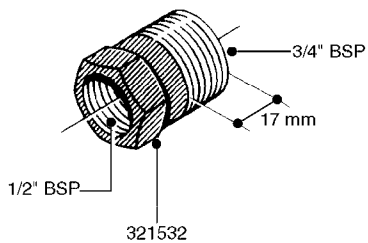

FITTINGS - HEXAGON NIPPLES
L0030-HIN, 01:01:16

L0030

FITTINGS - HEXAGON NIPPLES
L0030-HIN, 01:01:16

Page 1
Date 07.02.2020 8:17

parts-n°	order qty	description
10015303	1	FITT.PO.HN 1.00X1.00 M1000
10425003	1	FITT.PO.HN 1.25X1.00 MCPHEE
320132	1	FITT.DK HN 1" BSP
320176	1	FITT.DK HN 3/8"X1/2" BSP
320445	1	FITT.DK HN 1/4"X3/8" BSP
320655	1	FITT.DK HN 1/2"-1/2" BSP
320692	1	FITT.DK HN 3/8'BSPX1/4'NPT
320703	1	FITT.DK HN 3/8BSP X1/2 &1/4NPT
320725	1	FITT.DK NIPPLE 3/8"-3/8" BSP
320902	1	FITT.DK HN 3/8'X 1/4' BSP
390232	1	FITT.DK HN 1-1/2' X 1-1/4' BSP
390276	1	FITT.DK HN 1'BSP