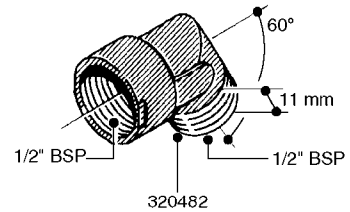

FITTINGS - HEXAGON NIPPLES
L0030-HIN, 01:01:16

L0030

FITTINGS - HEXAGON NIPPLES
L0030-HIN, 01:01:16

Page 1
Date 07.02.2020 8:17

parts-n°	order qty	description
10015303	1	FITT.PO.HN 1.00X1.00 M1000
10425003	1	FITT.PO.HN 1.25X1.00 MCPHEE
320132	1	FITT.DK HN 1" BSP
320176	1	FITT.DK HN 3/8"X1/2" BSP
320445	1	FITT.DK HN 1/4"X3/8" BSP
320655	1	FITT.DK HN 1/2"-1/2" BSP
320692	1	FITT.DK HN 3/8'BSPX1/4'NPT
320703	1	FITT.DK HN 3/8BSP X1/2 &1/4NPT
320725	1	FITT.DK NIPPLE 3/8"-3/8" BSP
320902	1	FITT.DK HN 3/8'X 1/4' BSP
390232	1	FITT.DK HN 1-1/2' X 1-1/4' BSP
390276	1	FITT.DK HN 1'BSP