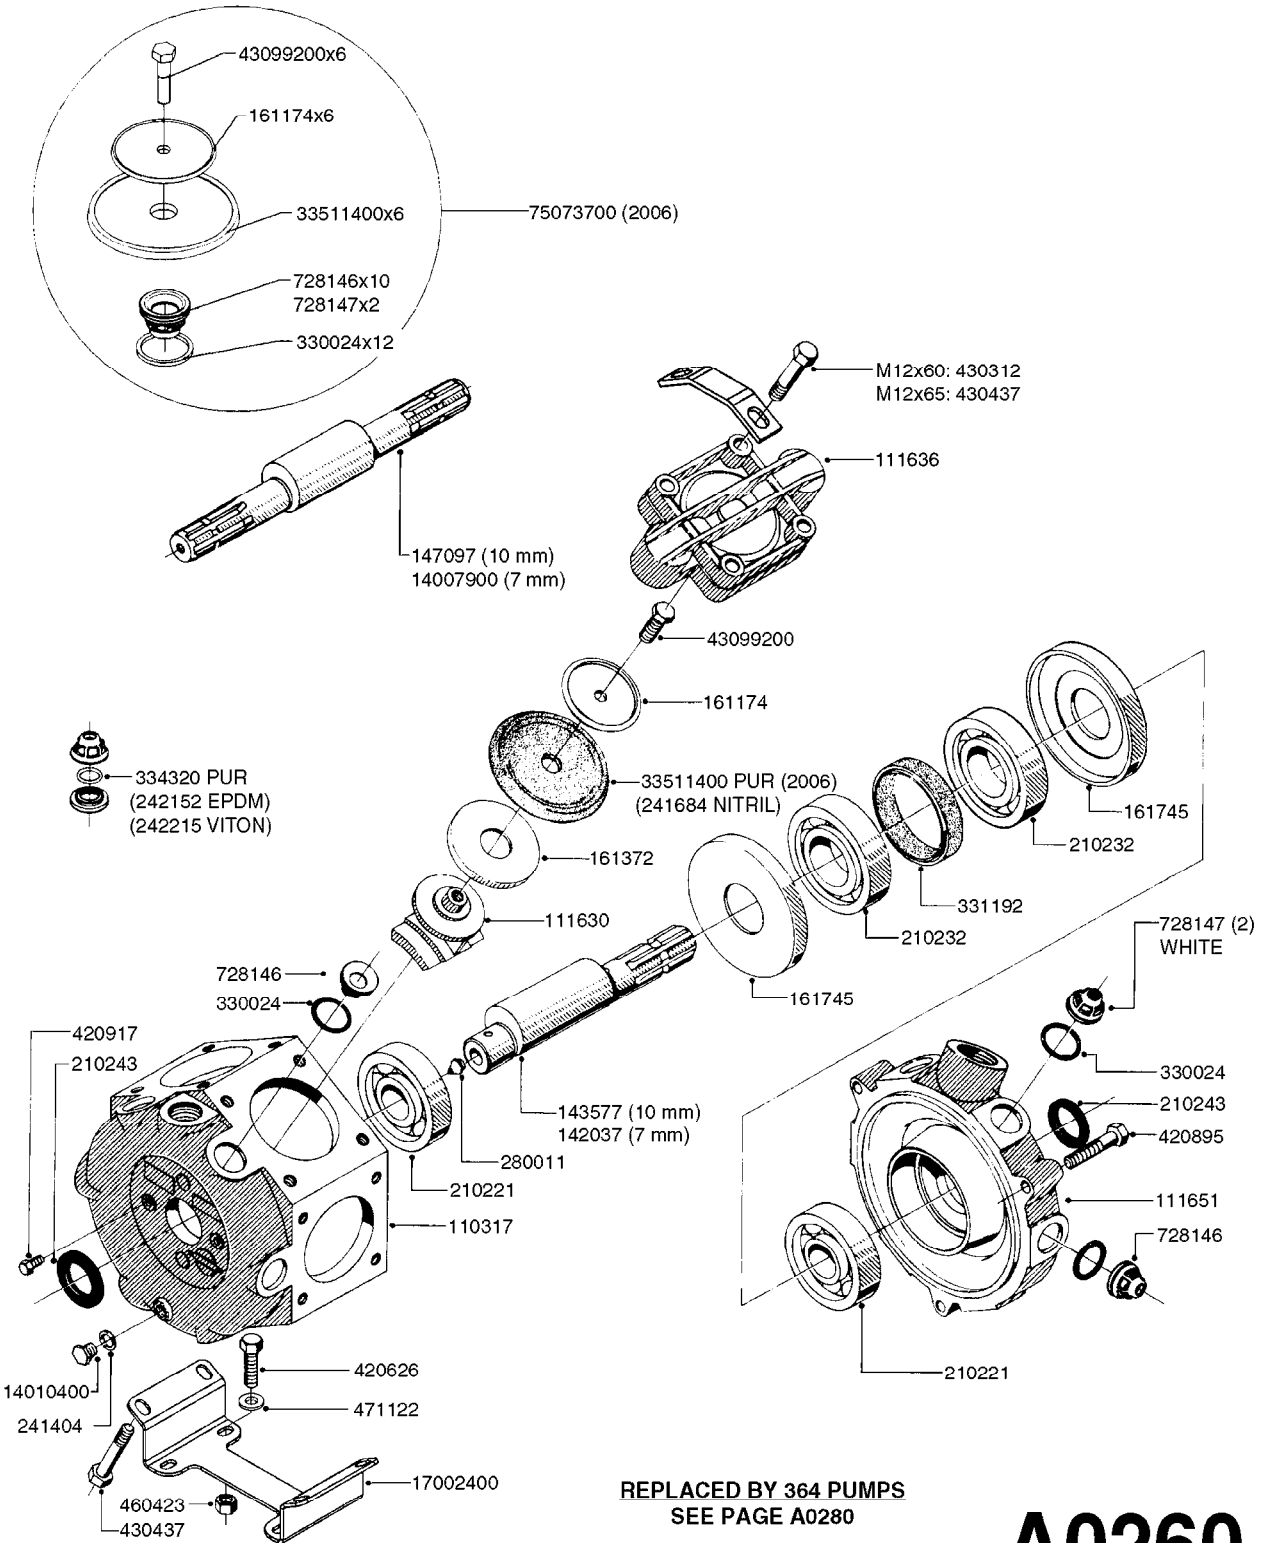

REPLACED BY 364 PUMPS
SEE PAGE A0280

A0260

PUMP - 363 W/MOUNTING BASE
A0260-HIN, 17:03:16

Page 1
Date 07.02.2020 8:16

parts-n°	order qty	description
110317	1	PUMP CASING MODEL 360/361 PNTD
111630	1	CONNECTING ROD 363/364-10 PUMP
111636	1	VALVE COVER 363 HEAVY DUTY
111651	1	CASTING F.363 1.5" PUMP(FRONT)
142037	1	CRANK SHAFT 361-20
143577	1	CRANK SHAFT F.363/462/463-10mm
147097	1	CRANK SHAFT 363-463/10 THROUGH
161174	1	DIAPHRAGM DISC SS 361/363/364 PUMP
161372	1	DIAPHRAGM BACKING DISC,320-361
161745	1	METAL SPACER F.363/463
210221	1	BEARING BALL 6407
210232	1	BEARING BALL 6310
210243	1	SEAL OIL 35 X 47 X 7
241404	1	DOWTY SEAL 1/4"
241684	1	DEICER PARTS: DIAPHRAGM MODEL 361 NITRIL
242152	1	O-RING D18.2X3 EPDM
242215	1	O-RING D18X3 VITON
280011	1	GREASE NIPPLE 1/8" SAE H TR
330024	1	O-RING D41,1/D34.5 X 3,5
331192	1	SPACER, MODEL 361/363
334320	1	O-RING D18X3 POLYURETHANE
420626	1	BOLT HEX 8.8 DEL M10X20 FT
420895	1	BOLT HEX 8.8 RAW M10X60
420917	1	BOLT HEX 8.8 RAW M8X12 FT
430312	1	BOLT HEX 8.8 M12X60
430437	1	BOLT HEX 8.8 RAW M12X65
460423	1	NUT HEX M10X1.50 LOCK DIN985A2 SS
471122	1	WASHER, M10, Ø20/10.5X 2.0, SS
728146	1	VALVE FOR 361(726890/707932)
728147	1	VALVE FOR 361 WHITE WITH HOLE
14007900	1	CRANK 363/462/463-7mm 540/THRU
14010400	1	PLUG 1/4" BSP
17002400	1	FOOT F. 36X PUMP, RED
33511400	1	DIAPHRAGM PUMP 361/361/363/364 PUR
43099200	1	BOLT HEX SS M12 X 30 DIN933 A4
75073700	1	PUMP KIT 361/363 "06"