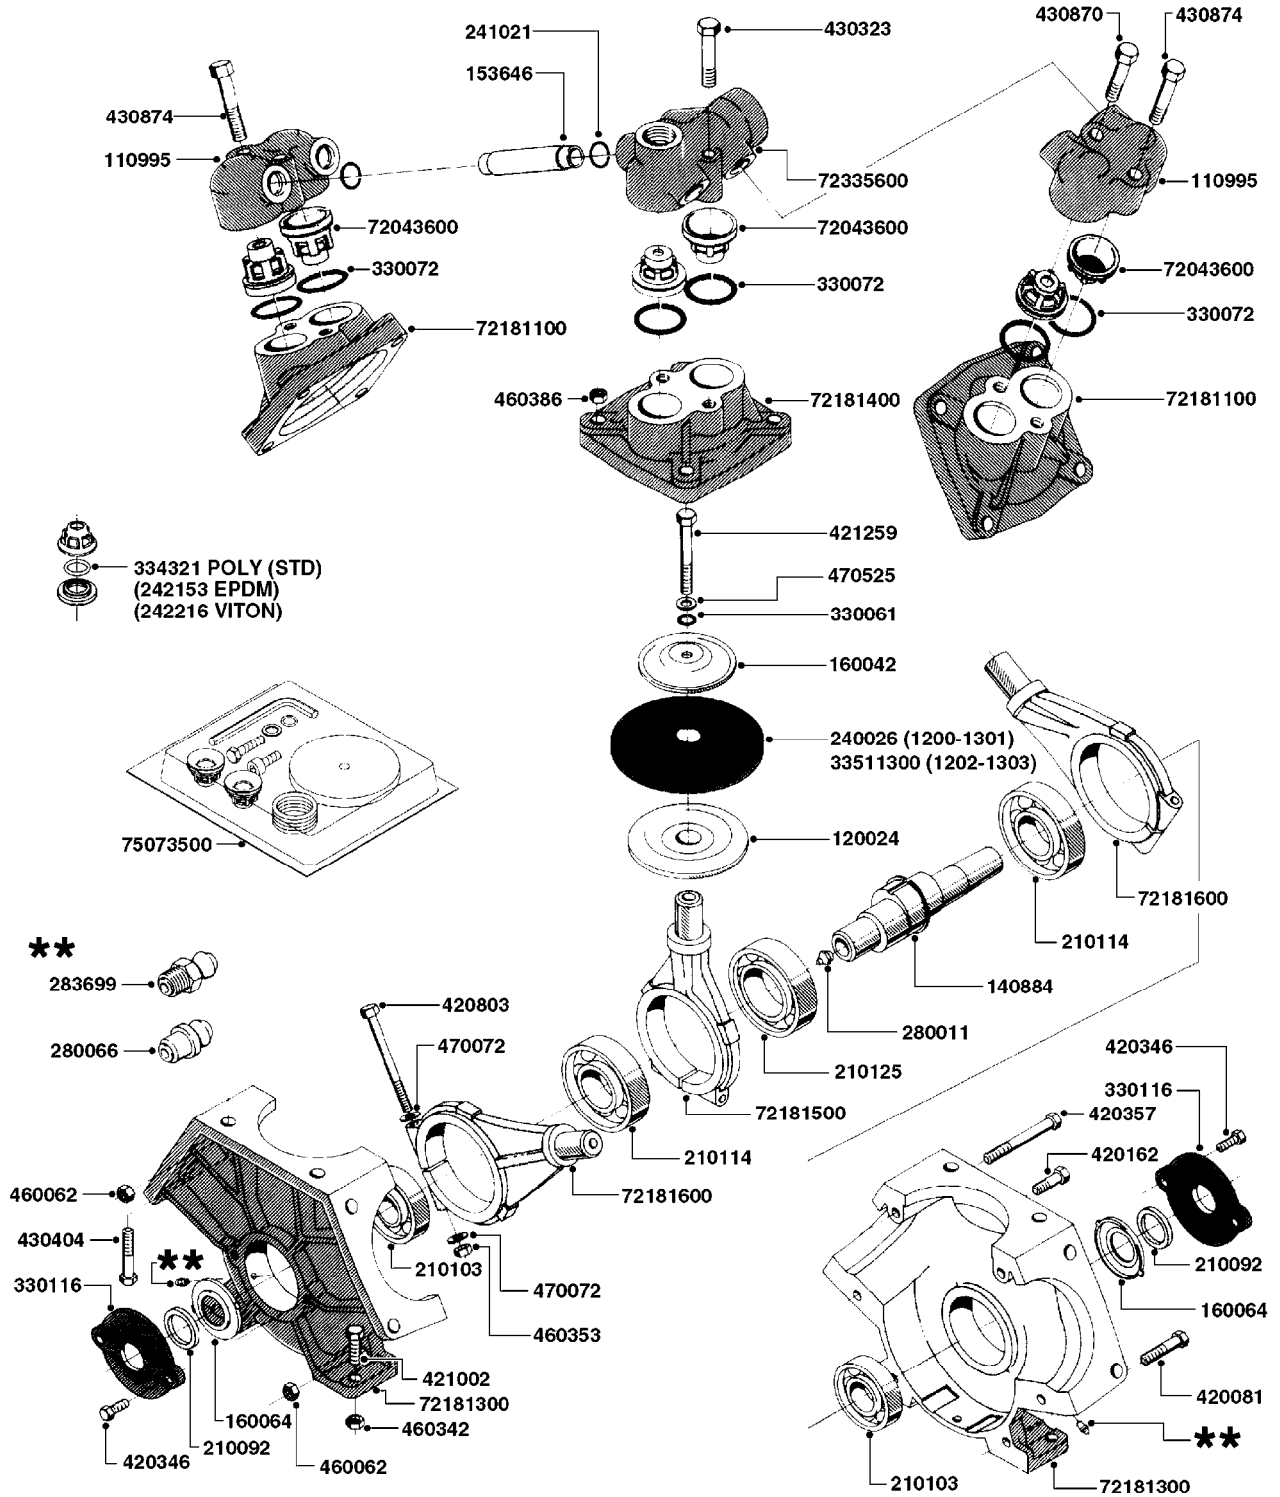

PUMP - 1301 W/ MOUNTING BASE
A0210-HIN, 27:04:17

Page

0

Date

07.02.2020

8:16

A0210

PUMP - 1301 W/ MOUNTING BASE
A0210-HIN, 27:04:17