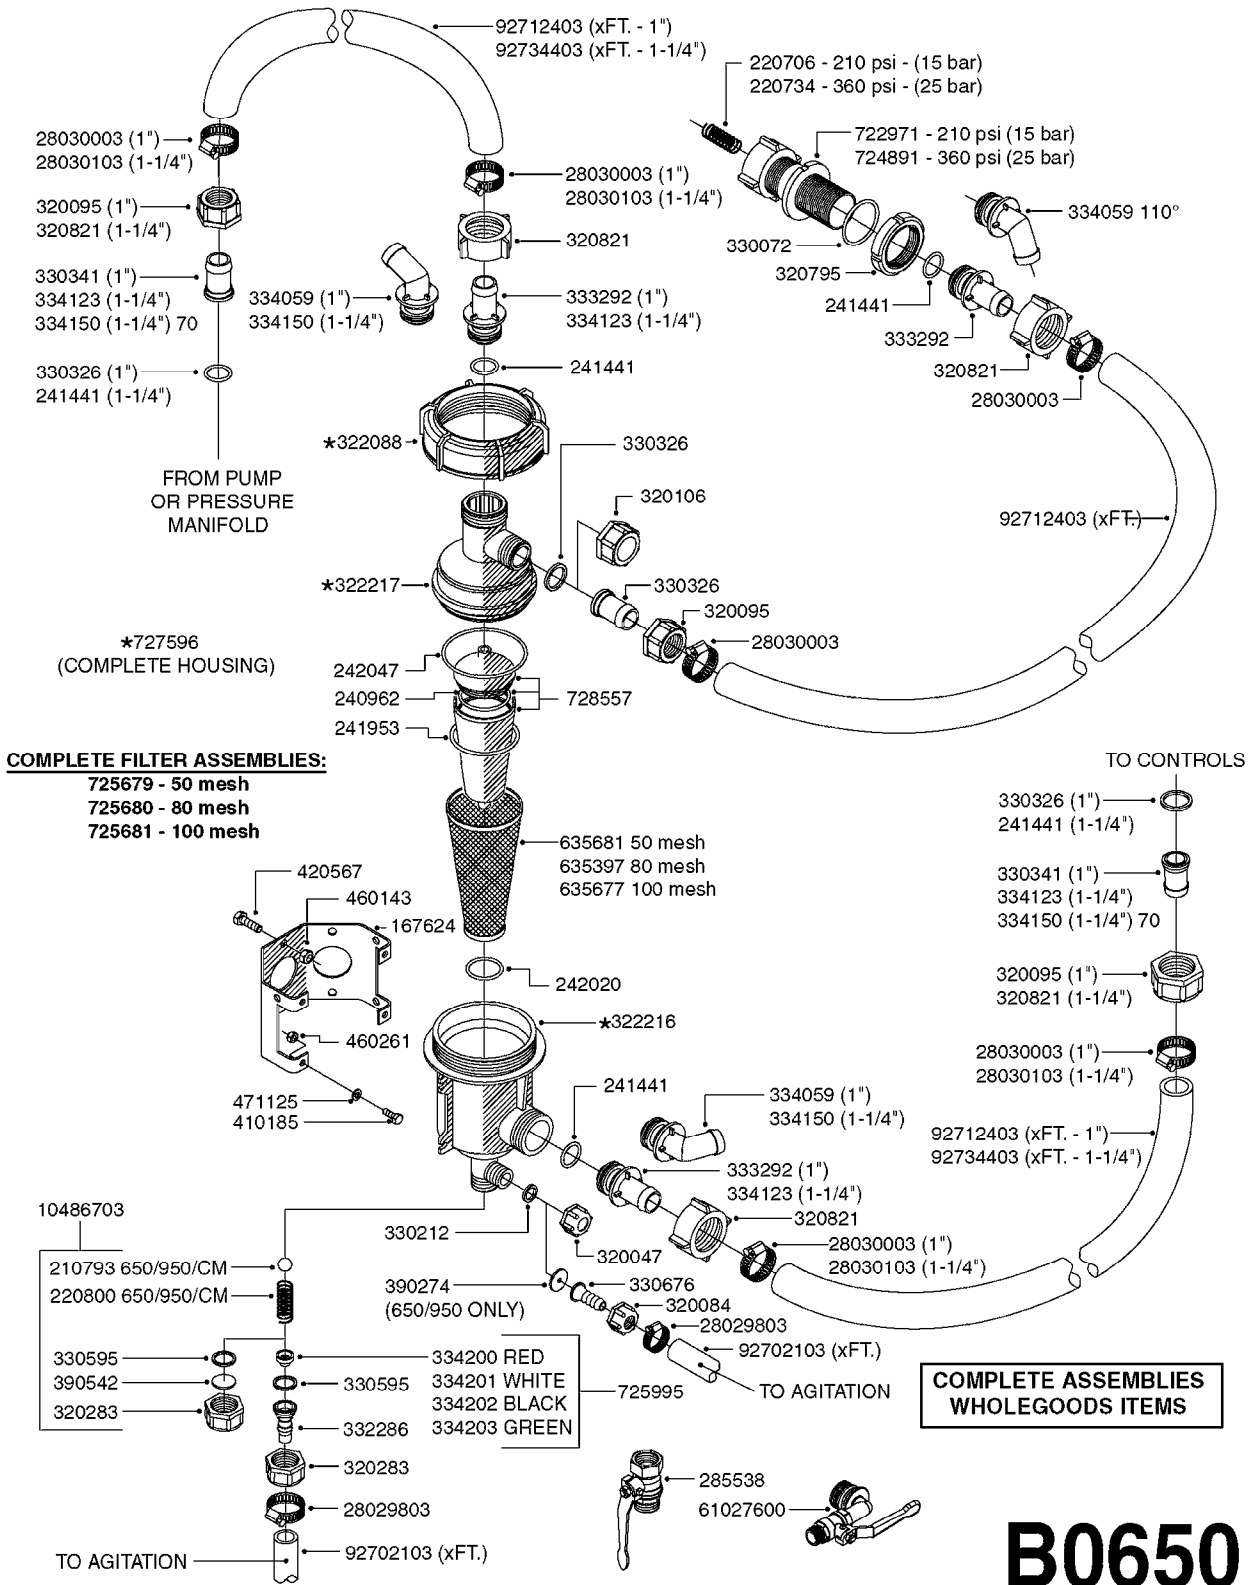

B0650

SELF CLEANING FILTER-SCREW TOP
B0650-HIN, 01:01:16

Page 1
Date 07.02.2020 8:16

parts-n°	order qty	description
10486703	1	KIT F.UPDATING SCF
167624	1	MOUNT BRACKET F. SCF
210793	1	BALL F.SCF
220706	1	SPRING SCF 12 BAR
220734	1	SPRING SCF 25 BAR
220800	1	SPRING F.SCF
240962	1	O-RING D57,2X3 NITRIL
241441	1	O-RING D29.3X3
241953	1	O-RING D73,03X3,53 VITON
242020	1	O-RING 39.2 X 3 VITON
242047	1	O-RING 89.5 X 3.0 VITON
28029803	1	CLAMP HOSE GEAR P1/2" 6708
28030003	1	CLAMP HOSE GEAR P1" 6716
28030103	1	CLAMP HOSE GEAR P5/4-S1.5"6724
285538	1	BALL VALVE 3/4" BSP
320047	1	FITT.DK CAPNUT 1/2" BSP
320084	1	FITT.DK NUT 1/2" BSP
320095	1	FITT.DK NUT 1" BSP
320106	1	FITT.DK CAPNUT 1" BSP
320283	1	FITT.DK NUT 3/4"BSP
320795	1	FITT.DK NUT 1-1/2" BSP JAMB
320821	1	FITT.DK NUT 1-1/2" BSP
322088	1	NUT LARGE F.SCF BODY
322216	1	SCF HOUSING (THREADED) F.GROVE
322217	1	SCF TOP (THREADED) W/GROVE
330072	1	O-RING D53.5/D45.5X4
330212	1	O-RING D19/D14X2.4 F.1/2"NUT
330326	1	O-RING D30/D24X2 F.1"NUT
330341	1	FITT.DK HB 1" F. 1" NUT
330595	1	O-RING D24.6/D20X2.1 -3/4"
330676	1	FITT.DK HB 3/8" F. 1/2" NUT
332286	1	FITT.DK HB 1/2" F. 3/4" NUT
333292	1	FITT.DK HB 1"O'RING F.1-1/2"
334059	1	FITT.DK EL 1" 110 DEG.F.1-1/2"
334123	1	FITT.DK HB 1-1/4"O-RNG F.1-1/2"
334150	1	FITT.DK HB 1-1/4" 110 F.1-1/2"
334200	1	ORFICE 3MM FOR SCF RED
334201	1	ORFICE 4MM FOR SCF WHITE
334202	1	ORFICE 5MM FOR SCF BLACK
334203	1	ORFICE 6MM FOR SCF GREEN
390274	1	ORIFICE ID4.0/18/1.5
390542	1	PLUG WASHER FOR 3/4'CAP NUT
410185	1	BOLT HEX 8.8 DEL M6X16
420567	1	BOLT HEX 8.8 DEL M8X30 FT
460143	1	SELF LOCK NUT M8 SST A2 DIN985
460261	1	NUT HEX M6X1.00 LOCK DIN985 A2 SS
471125	1	WASHER M6U 6.4X14X1.2,A2 SS
61027600	1	VALVE 1/2"BSP ASSY S5390
635397	1	SCREEN SCF 80 MESH
635677	1	SCREEN SCF 100 MESH
635681	1	SCREEN SCF 50 MESH
722971	1	SAFETY VALVE SCF 217PSI (15BAR)
724891	1	SAFETY VALVE SCF 25 BAR
725679	1	SCF ASSY.50 W/THREADED TOP CAP
725680	1	SCF ASSY.80 W/THREADED TOP CAP
725681	1	SCF ASSY.100 W/THREADED CAP
725995	1	BAG FOR SCF
727596	1	SCF HOUSING COMPLETE
728557	1	CONE F.SCF RED
92702103	1	HOSE R X1/2" X300PSI WP X0012"
92712403	1	HOSE R X1" X300PSI WP X0012"