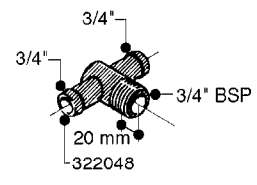

L0050

parts-n°	order qty	description
242594	1	O-RING D14 X 1.78 SCH.70-EPDM
320294	1	FITT.DK TEE 3/8X3/8HB X1/2"BSP
320305	1	FITT.DK HB 3/4'- 3/4' BSP
320386	1	FITT.DK TEE 3/8X3/8HB X3/8"BSP
320397	1	FITT.DK ELB 3/8"HB X 3/8" BSP
320401	1	FITT.DK TEE 1/2X1/2HB X1/2"BSP
320412	1	FITT.DK TEE 1/2X1/2HB X3/8'BSP
320423	1	FITT.DK ELB 1/2'HB X 3/8' BSP
320891	1	FITT.DK HB 3/8'- 3/8' BSP
320972	1	FITT.DK HB 5/16'- 1/4' BSP
322046	1	FITT.DK TEE 1/2X1/2HB X3/4'BSP
322048	1	FITT.DK TEE 3/4X3/4HB X3/4'BSP
330595	1	O-RING D24.6/D20X2.1 -3/4"
333137	1	FITT.DK CONN.1/2" F.NOZZ. DOUB
333141	1	FITT.DK CONN.1/2" F.NOZZ.SING
334041	1	FITT.DK CONN.3/4' F.NOZZ. SING
334042	1	FITT.DK CONN.3/4' F.NOZZ. DOUB
334195	1	FITT.DK ELB. 3/4"HB X 3/4"HB
10012103	1	FITT.PO.HB 1.25X1.50 IMB1012
10014003	1	FITT.PO.HB 1.25X1.25 IMB1010
10036903	1	FITT.PO.HB 1.50X1.50 IMB1212
28019303	1	FITTING HB ELB 3/4NPT-3/4HOSE
61016500	1	HOSE TAIL 3/4" 90°+RG CAP 3/4"
72026700	1	NOZZLE TUBE ADAPTER W/O-RING