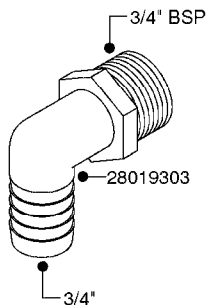

L0050

parts-n°	order qty	description
242594	1	O-RING D14 X 1.78 SCH.70-EPDM
320294	1	FITT.DK TEE 3/8X3/8HB X1/2"BSP
320305	1	FITT.DK HB 3/4'- 3/4' BSP
320386	1	FITT.DK TEE 3/8X3/8HB X3/8"BSP
320397	1	FITT.DK ELB 3/8"HB X 3/8" BSP
320401	1	FITT.DK TEE 1/2X1/2HB X1/2"BSP
320412	1	FITT.DK TEE 1/2X1/2HB X3/8'BSP
320423	1	FITT.DK ELB 1/2'HB X 3/8' BSP
320891	1	FITT.DK HB 3/8'- 3/8' BSP
320972	1	FITT.DK HB 5/16'- 1/4' BSP
322046	1	FITT.DK TEE 1/2X1/2HB X3/4'BSP
322048	1	FITT.DK TEE 3/4X3/4HB X3/4'BSP
330595	1	O-RING D24.6/D20X2.1 -3/4"
333137	1	FITT.DK CONN.1/2" F.NOZZ. DOUB
333141	1	FITT.DK CONN.1/2" F.NOZZ.SING
334041	1	FITT.DK CONN.3/4' F.NOZZ. SING
334042	1	FITT.DK CONN.3/4' F.NOZZ. DOUB
334195	1	FITT.DK ELB. 3/4"HB X 3/4"HB
10012103	1	FITT.PO.HB 1.25X1.50 IMB1012
10014003	1	FITT.PO.HB 1.25X1.25 IMB1010
10036903	1	FITT.PO.HB 1.50X1.50 IMB1212
28019303	1	FITTING HB ELB 3/4NPT-3/4HOSE
61016500	1	HOSE TAIL 3/4" 90°+RG CAP 3/4"
72026700	1	NOZZLE TUBE ADAPTER W/O-RING