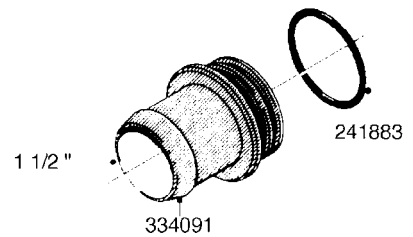

L0080

FITTINGS - S-53
L0080-HIN, 12:09:17

Page 1

Date 07.02.2020 8:17

Pos.	parts-n°	order qty	description
1	145995	1	FITT.DK S-53 FORK
2	241973	1	O-RING Ø3 X 44.2 70 SHORES NITRIL NITRIL (BLACK)
2	242353	1	O-RING 3 X 44.2 VITON VITON (BROWN)
3	242109	1	O-RING D32.2x3.0 NITRIL (BLACK)
3	242354	1	O-RING D32.2X3.0 VITON VITON (BROWN)
4	322103	1	FITT.DK S-53 BULKHEAD
5	322107	1	FITT.DK S-53 BULKHEAD NUT
6	322110	1	FITT.DK S-53 ELB. 1/2" BSP
7	322352	1	FITT.DK S-53 TEE
8	334229	1	FITT.DK S-53 STR.3/4"
9	334260	1	GASKET F. S-53 BULKHEAD
10	334564	1	FITT.DK S-67 TO S-53 ADAPTER
11	391100	1	FITT.DK S-53THREAD INS.1/2"BSP
12	726463	1	FITT.DK S53 BULKHEAD W/GASKET
13	726552	1	FIT.DK S-53X90 1/2" BSP,O-RING
14	726556	1	FITT.DK S-53 HB 1/2" W/O-RING
15	726558	1	FITT.DK S53 STR. 3/4" W.ORING
16	726559	1	FITT DK. S-53 HB 1" W/O-RING
17	726568	1	FITT.DK.S-53 HB 1/2"90 W/O-RING
18	726570	1	FITT.DK S-53 ELB.3/4" W.ORING
19	726571	1	FITT.DK S-53 ELB.1", W ORING
20	726578	1	FITT.DK S53 PLUG WITH O-RING
21	728561	1	FITT.DK. S67M - S53F REDUCER