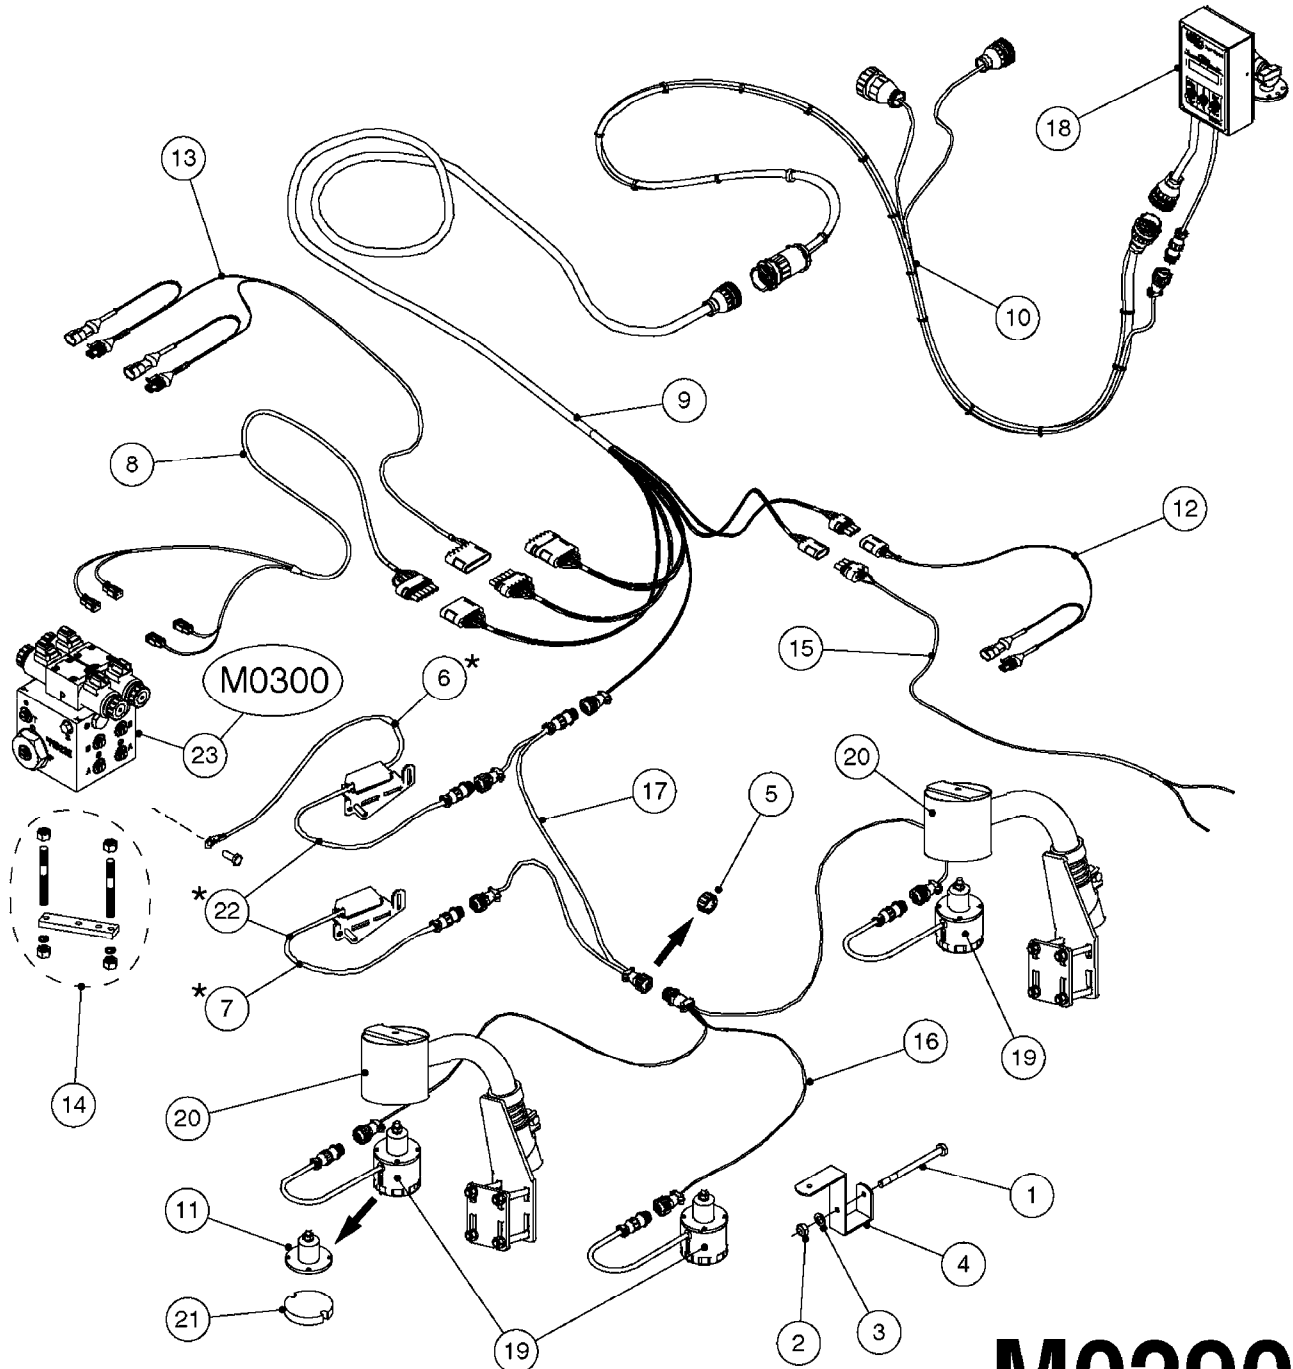

M0290

*CANNOT MIX OLD AND NEW STYLE ROLL SENSORS!

If replacing Norac P/N 44641 or 44642, must use pair of new style sensors (22).

Only new style sensors sold separately; (6) (Norac P/N 45000), (7) (Norac P/N 45001).

If unsure, pair of new style sensors works with all versions of UC4.

NORAC UC4 BOOM HEIGHT CONTROL
M0290-HIN, 01:01:16

Page 1

Date 07.02.2020 8:18

Pos.	parts-n°	order qty	description
1	410443	1	BOLT HEX 8.8 DEL M6X70
1	410605	1	BOLT HEX 8.8 DEL M6X80
2	460261	1	SPB/SPC BOOM
3	471124	1	NUT HEX M6X1.00 LOCK DIN985 A2 SS
4	16128603	1	WASHER, M6, Ø18/ 6.4X 1.6, SS
4	16128703	1	BRACKET F. SENSOR 60X60 TUBE SPB/SPC BOOM
5	26016303	1	BRACKET F. SENSOR 50x50 TUBE
6	26025903	1	FORCE BOOM (FTZ)
7	26026003	1	CONNECTOR RING CPC #11 NORAC
8	26026600	1	NORAC UC4+ ROLL SENSOR W/TEMP. CONFIRM NORAC P/N 45000
8	28055603	1	NORAC UC4+ ROLL SENSOR CONFIRM NORAC P/N 45001
9	28049503	1	NORAC CABLE VAR.RT.VLV DIN
10	28049603	1	3-PIN CONNECTORS/HIRSCHMAN
11	28050303	1	NORAC CABLE VAR.RT.VLV DEUTSCH
12	28050703	1	2-PIN CONNECTORS/DEUTSCH
13	28054303	1	NORAC CABLE EXTENSION
14	28055503	1	NORAC POWER CABLE
15	28055703	1	NORAC RUBBER TOP&BOLT F.SENSOR DIA.30MMX30MMX8MM
16	28085900	1	NORAC UC4+ OPEN CTR. CABLE
17	28086200	1	PARALIFT INTERFACE CABLE NORAC
18	28086300	1	NORAC VALVE MOUNTING HARDWARE
19	28086400	1	NORAC VALVE CABLE ROLL PIGTAIL
20	28086500	1	SENSOR BRANCH CABLE NORAC
21	28086600	1	CAN NODE DUAL CABLE NORAC
22	70112503	1	UC4 DISPLAY PANEL NORAC
23	78216100	1	UC4 ULTRASONIC SENSOR
			UC4 SENSOR MOUNTING BKT. NORAC
			FOAM DISC F. SENSOR NORAC
			UC4+ ROLL SENSOR KIT '11 HIN INCLUDES NORAC P/N 45000 & 45001
			NORAC VALVE BLOCK COMP, DEUTSCH CON.