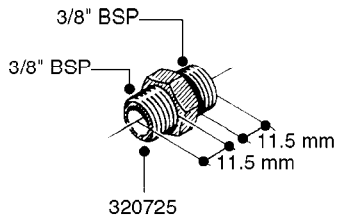

FITTINGS - HEXAGON NIPPLES
L0030-HIN, 01:01:16

L0030

FITTINGS - HEXAGON NIPPLES
L0030-HIN, 01:01:16

Page 1
Date 07.02.2020 8:17

parts-n°	order qty	description
10015303	1	FITT.PO.HN 1.00X1.00 M1000
10425003	1	FITT.PO.HN 1.25X1.00 MCPHEE
320132	1	FITT.DK HN 1" BSP
320176	1	FITT.DK HN 3/8"X1/2" BSP
320445	1	FITT.DK HN 1/4"X3/8" BSP
320655	1	FITT.DK HN 1/2"-1/2" BSP
320692	1	FITT.DK HN 3/8'BSPX1/4'NPT
320703	1	FITT.DK HN 3/8BSP X1/2 &1/4NPT
320725	1	FITT.DK NIPPLE 3/8"-3/8" BSP
320902	1	FITT.DK HN 3/8'X 1/4' BSP
390232	1	FITT.DK HN 1-1/2' X 1-1/4' BSP
390276	1	FITT.DK HN 1'BSP