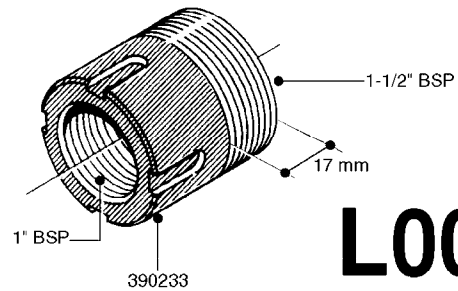

FITTINGS - HEXAGON NIPPLES
L0030-HIN, 01:01:16

L0030

FITTINGS - HEXAGON NIPPLES
L0030-HIN, 01:01:16

Page 1
Date 07.02.2020 8:17

parts-n°	order qty	description
10015303	1	FITT.PO.HN 1.00X1.00 M1000
10425003	1	FITT.PO.HN 1.25X1.00 MCPHEE
320132	1	FITT.DK HN 1" BSP
320176	1	FITT.DK HN 3/8"X1/2" BSP
320445	1	FITT.DK HN 1/4"X3/8" BSP
320655	1	FITT.DK HN 1/2"-1/2" BSP
320692	1	FITT.DK HN 3/8'BSPX1/4'NPT
320703	1	FITT.DK HN 3/8BSP X1/2 &1/4NPT
320725	1	FITT.DK NIPPLE 3/8"-3/8" BSP
320902	1	FITT.DK HN 3/8'X 1/4' BSP
390232	1	FITT.DK HN 1-1/2' X 1-1/4' BSP
390276	1	FITT.DK HN 1'BSP