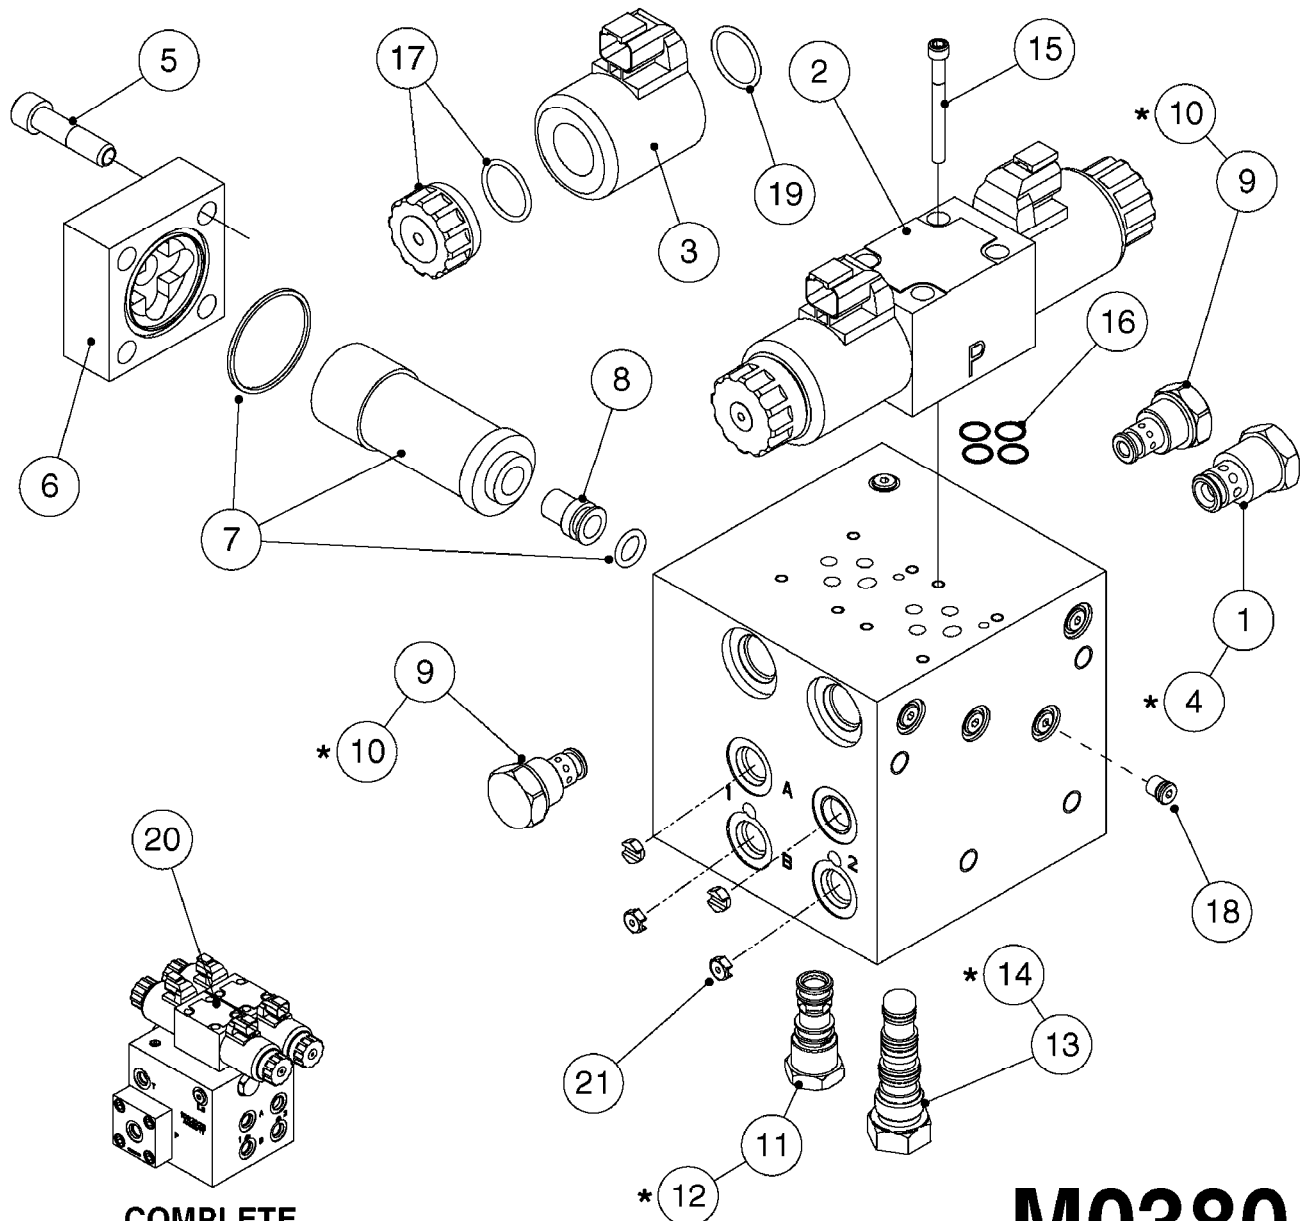

NORAC UC5 BOOM HEIGHT CONTROL
M0370-HIN, 16:10:18

Page 1
Date 07.02.2020 8:18

Pos.	parts-n°	order qty	description
1	26022703	1	CABLE, INTERFACE, TILT, NORAC UC5
2	26023503	1	CABLE UC5 INTERFACE MAIN AMP
3	26032600	1	CABLE UC5 NETWORK 14 AWG 10M
4	26043000	1	NORAC UC5 NETWORK 2 PIN PLUG
5	26043300	1	CABLE UC5 VALVE 2PIN/2PIN DT
6	26043400	1	NORAC UC5 CONTROLLER MODULE
7	26043500	1	NORAC UC5 VALVE MODULE
8	26043600	1	MODULE, INPUT, NORAC UC5
9	26043700	1	SENSOR, NORAC, UC5, ULTRASONIC
10	26043800	1	NORAC UC5 NETWORK COUPLER 2-WAY
11	26043900	1	NORAC UC5 NETWORK COUPLER 8-WAY
12	26044200	1	CABLE UC5 NETWORK 18 AWG 20M
13	26023803	1	NORAC UC5 ROLL SENSOR OLD STYLE NORAC P/N 43740
13	26044300	1	NORAC UC5 ROLL SENSOR NEW STYLE NORAC P/N 43741
14	26044400	1	NORAC UC5 - UC7 COUPLER 2-WAY/TERM.
15	26047100	1	CABLE UC5 NETWORK 14 AWG 1M
16	26049900	1	CABLE UC5 NETWORK 14 AWG 3M
17	26057900	1	UC5 NETWORK 6 PIN PLUG
18	26058000	1	NORAC UC5 NETWORK 12-PIN PLUG
19	26084700	1	MESH KIT ULTRASONIC SENSOR FOR 2018 AND NEWER SENSORS
19	28098003	1	MESH AND CLIP KIT, NORAC FOR PRE-2018 SENSORS
20	28050303	1	NORAC RUBBER TOP&BOLT F.SENSOR DIA.30MMX30MMX8MM
21	28055503	1	NORAC VALVE MOUNTING HARDWARE
22	28086600	1	FOAM DISC F. SENSOR NORAC
23	78216100	1	NORAC VALVE BLOCK COMP, DEUTSCH CON.