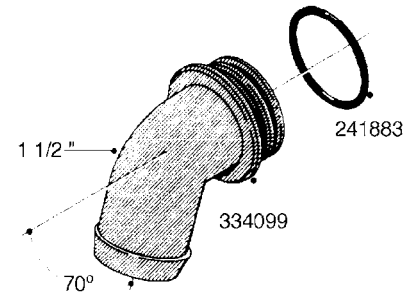

L0080

FITTINGS - S-53
L0080-HIN, 12:09:17

Page 1

Date 07.02.2020 8:17

Pos.	parts-n°	order qty	description
1	145995	1	FITT.DK S-53 FORK
2	241973	1	O-RING Ø3 X 44.2 70 SHORES NITRIL NITRIL (BLACK)
2	242353	1	O-RING 3 X 44.2 VITON VITON (BROWN)
3	242109	1	O-RING D32.2x3.0 NITRIL (BLACK)
3	242354	1	O-RING D32.2X3.0 VITON VITON (BROWN)
4	322103	1	FITT.DK S-53 BULKHEAD
5	322107	1	FITT.DK S-53 BULKHEAD NUT
6	322110	1	FITT.DK S-53 ELB. 1/2" BSP
7	322352	1	FITT.DK S-53 TEE
8	334229	1	FITT.DK S-53 STR.3/4"
9	334260	1	GASKET F. S-53 BULKHEAD
10	334564	1	FITT.DK S-67 TO S-53 ADAPTER
11	391100	1	FITT.DK S-53THREAD INS.1/2"BSP
12	726463	1	FITT.DK S53 BULKHEAD W/GASKET
13	726552	1	FIT.DK S-53X90 1/2" BSP,O-RING
14	726556	1	FITT.DK S-53 HB 1/2" W/O-RING
15	726558	1	FITT.DK S53 STR. 3/4" W.ORING
16	726559	1	FITT DK. S-53 HB 1" W/O-RING
17	726568	1	FITT.DK.S-53 HB 1/2"90 W/O-RING
18	726570	1	FITT.DK S-53 ELB.3/4" W.ORING
19	726571	1	FITT.DK S-53 ELB.1", W ORING
20	726578	1	FITT.DK S53 PLUG WITH O-RING
21	728561	1	FITT.DK. S67M - S53F REDUCER