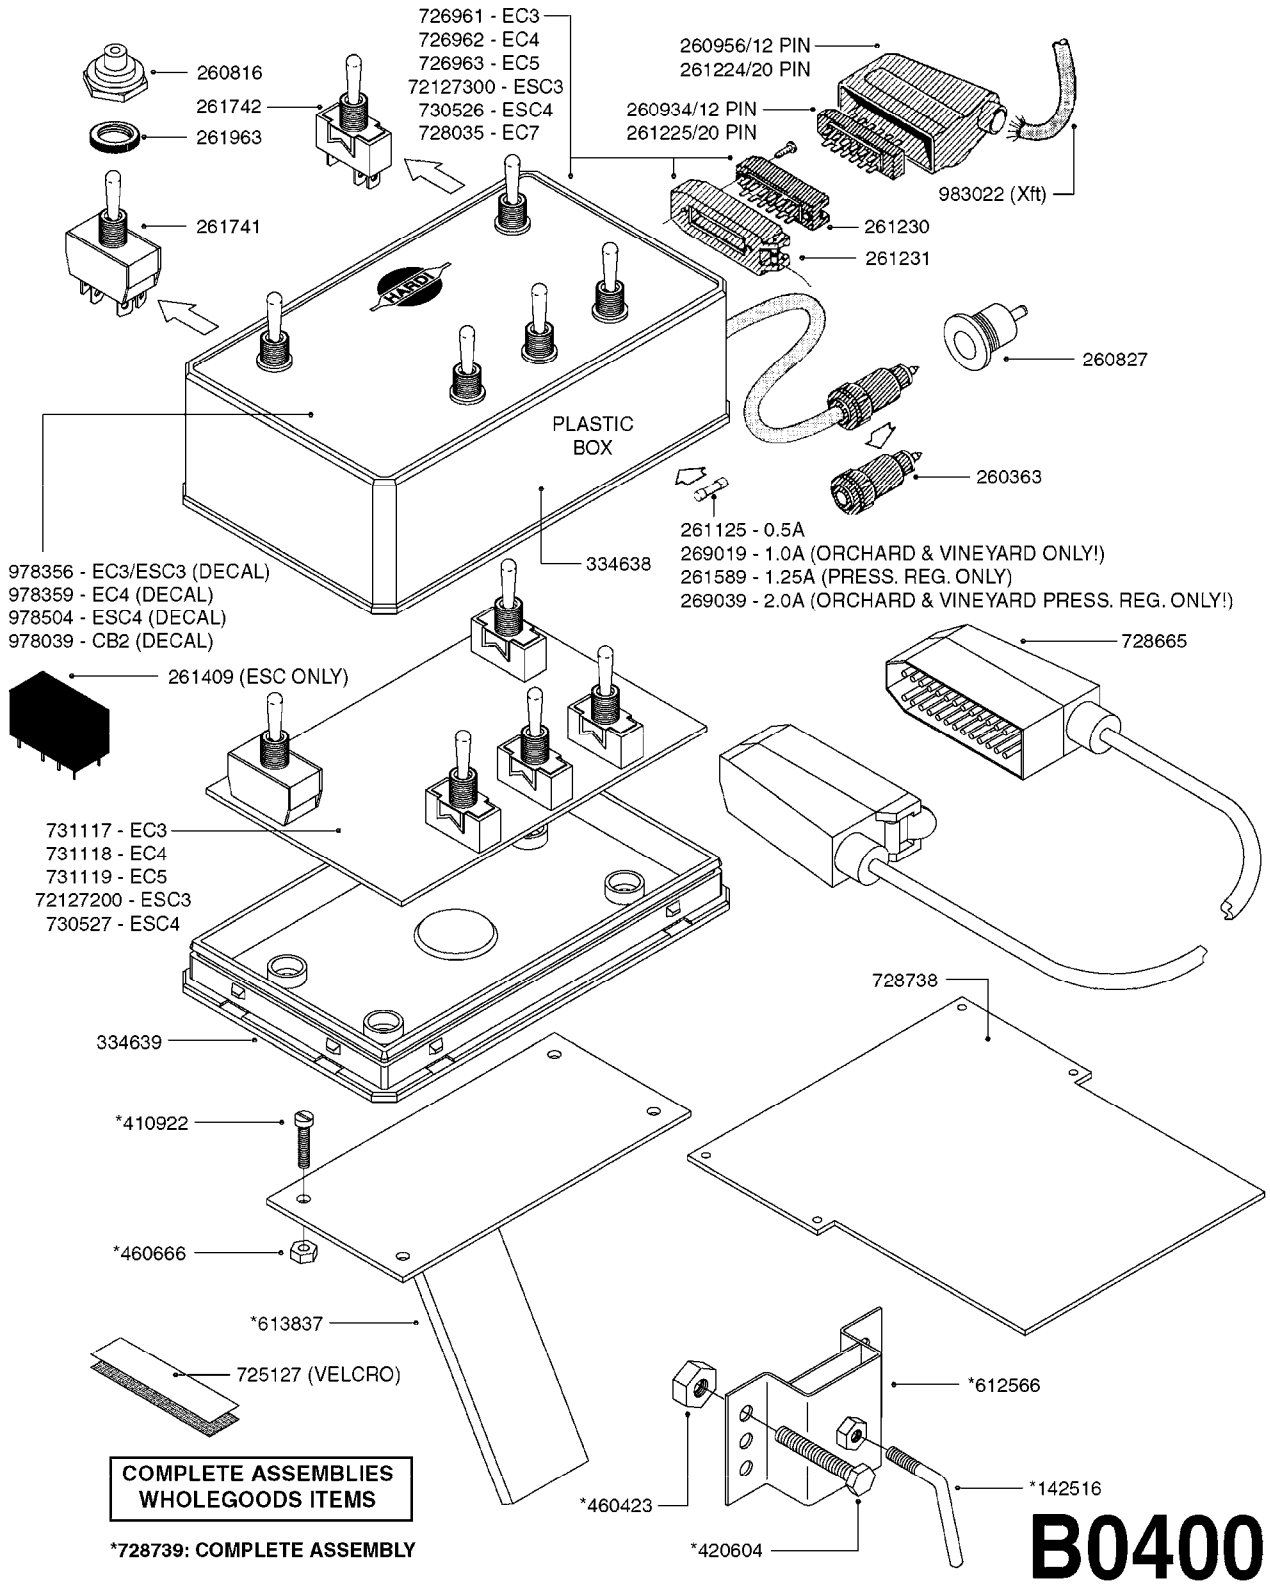

*728739: COMPLETE ASSEMBLY (NLA)

COMPLETE ASSEMBLIES
WHOLEGOODS ITEMS

B0390

CONTROL BOX F/EC+EC-SC
B0390-HIN, 01:01:16

Page 1
Date 07.02.2020 8:16

parts-n°	order qty	description
142516	1	SCREW SET M10 BENT F. LOCKING
260363	1	PLUG 2 POLE 12V
260794	1	SWITCH F.PRESS ADJ.EC CONTROL
260816	1	CAP W/RUBBER BOOT F.EC SWITCH
260827	1	PLUG F.EC ATTACHMENTS
260864	1	SWITCH F.HY BOOM CONTROL BOX
260923	1	PLUG INSERT 12 POLE FEMALE
260934	1	PLUG INSERT 12 POLE MALE
260945	1	PLUG HOUSE 12 POLE FEMALE
260956	1	PLUG HOUSE 12 POL.MALE
261066	1	SWITCH 2 POLE
261125	1	FUSE 5 X 20 500mA
261224	1	PLUG HOUSING F/20 POLE MALE
261225	1	PLUG INSERT 20 POLE MALE
261230	1	PLUG INSERT 20 POLE FEMALE
261231	1	PLUG HOUSING 20 POLE FEMALE
410922	1	CYL.SKR 8.8 DEL M4X20 RST
411006	1	SCREW M4X40 SLOTTED
420604	1	BOLT HEX 8.8 DEL M10X25 FT DIN933
460423	1	NUT HEX M10X1.50 LOCK DIN985A2 SS
460666	1	NUT HEX M4
612566	1	MOUNT BRACKET F.FAN CABLE ASSY
613837	1	MOUNT PLATE FOR EC CONTROL BOX
725006	1	CIRCUIT BOARD 4 VALVE
725014	1	CONTROL BOX EC 4 SEC./12 PIN
725056	1	PRINTED CIRC.W SW 3WAY 726961
726961	1	CONTROL BOX EC 3 SEC./20 PIN
726962	1	CONTROL BOX EC 4 SEC./20 PIN
727376	1	CIRCUIT BOARD F.ESC 3 BANK
728072	1	CABLE,20-PIN,6M EC/4
728073	1	CABLE,20-PIN,6M, EC/3
728075	1	CABLE F.CONTROL BOX 5M EC/3
728665	1	CABLE EXT.-QUICK ATTACH 20 PIN
728666	1	CABLE-QUICK ATTACH 12 PIN
728738	1	DOUB.CONT.BOX & OR F/M PLATE
728739	1	IN CAB CONTROL MOUNT KIT
729721	1	CONTROL BOX ESC3
983022	1	WIRE 12 x 0.5 x 2MM x 12"
10297303	1	CIRCUIT BOARD FOR T.M.S.
10411203	1	RELAY T-82