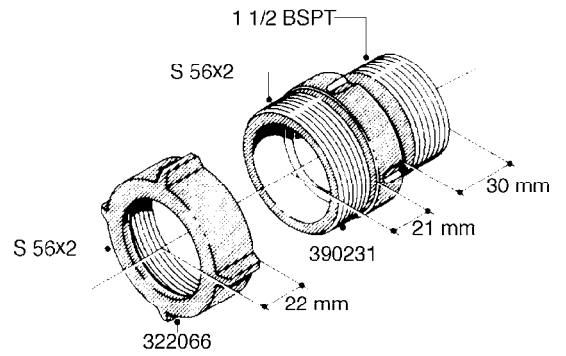

L0080

FITTINGS - S-53
L0080-HIN, 12:09:17

Page 1

Date 07.02.2020 8:17

Pos.	parts-n°	order qty	description
1	145995	1	FITT.DK S-53 FORK
2	241973	1	O-RING Ø3 X 44.2 70 SHORES NITRIL NITRIL (BLACK)
2	242353	1	O-RING 3 X 44.2 VITON VITON (BROWN)
3	242109	1	O-RING D32.2x3.0 NITRIL (BLACK)
3	242354	1	O-RING D32.2X3.0 VITON VITON (BROWN)
4	322103	1	FITT.DK S-53 BULKHEAD
5	322107	1	FITT.DK S-53 BULKHEAD NUT
6	322110	1	FITT.DK S-53 ELB. 1/2" BSP
7	322352	1	FITT.DK S-53 TEE
8	334229	1	FITT.DK S-53 STR.3/4"
9	334260	1	GASKET F. S-53 BULKHEAD
10	334564	1	FITT.DK S-67 TO S-53 ADAPTER
11	391100	1	FITT.DK S-53THREAD INS.1/2"BSP
12	726463	1	FITT.DK S53 BULKHEAD W/GASKET
13	726552	1	FIT.DK S-53X90 1/2" BSP,O-RING
14	726556	1	FITT.DK S-53 HB 1/2" W/O-RING
15	726558	1	FITT.DK S53 STR. 3/4" W.ORING
16	726559	1	FITT DK. S-53 HB 1" W/O-RING
17	726568	1	FITT.DK.S-53 HB 1/2"90 W/O-RING
18	726570	1	FITT.DK S-53 ELB.3/4" W.ORING
19	726571	1	FITT.DK S-53 ELB.1", W ORING
20	726578	1	FITT.DK S53 PLUG WITH O-RING
21	728561	1	FITT.DK. S67M - S53F REDUCER