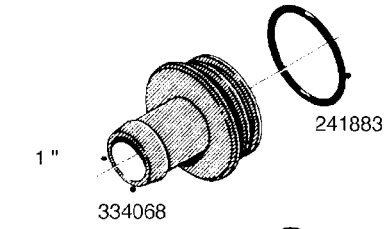

L0080

FITTINGS - S-53
L0080-HIN, 12:09:17

Page 1

Date 07.02.2020 8:17

Pos.	parts-n°	order qty	description
1	145995	1	FITT.DK S-53 FORK
2	241973	1	O-RING Ø3 X 44.2 70 SHORES NITRIL NITRIL (BLACK)
2	242353	1	O-RING 3 X 44.2 VITON VITON (BROWN)
3	242109	1	O-RING D32.2x3.0 NITRIL (BLACK)
3	242354	1	O-RING D32.2X3.0 VITON VITON (BROWN)
4	322103	1	FITT.DK S-53 BULKHEAD
5	322107	1	FITT.DK S-53 BULKHEAD NUT
6	322110	1	FITT.DK S-53 ELB. 1/2" BSP
7	322352	1	FITT.DK S-53 TEE
8	334229	1	FITT.DK S-53 STR.3/4"
9	334260	1	GASKET F. S-53 BULKHEAD
10	334564	1	FITT.DK S-67 TO S-53 ADAPTER
11	391100	1	FITT.DK S-53THREAD INS.1/2"BSP
12	726463	1	FITT.DK S53 BULKHEAD W/GASKET
13	726552	1	FIT.DK S-53X90 1/2" BSP,O-RING
14	726556	1	FITT.DK S-53 HB 1/2" W/O-RING
15	726558	1	FITT.DK S53 STR. 3/4" W.ORING
16	726559	1	FITT DK. S-53 HB 1" W/O-RING
17	726568	1	FITT.DK.S-53 HB 1/2"90 W/O-RING
18	726570	1	FITT.DK S-53 ELB.3/4" W.ORING
19	726571	1	FITT.DK S-53 ELB.1", W ORING
20	726578	1	FITT.DK S53 PLUG WITH O-RING
21	728561	1	FITT.DK. S67M - S53F REDUCER