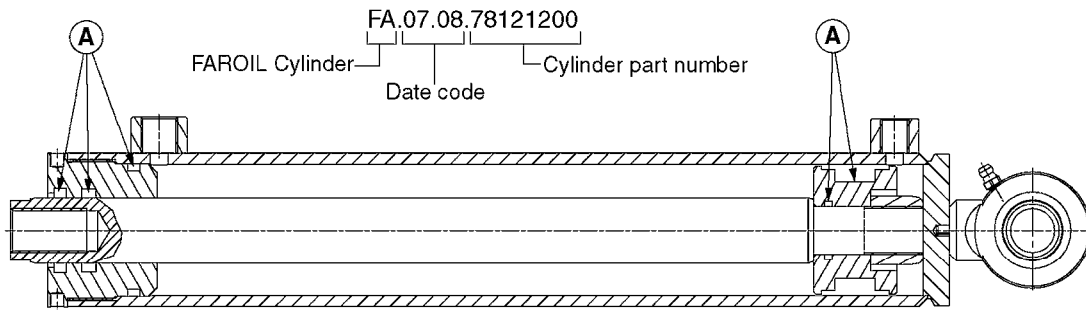

HYDRAULICS - CYLINDERS
C0020-HIN, 01:01:16

Page 3

Date 07.02.2020 8:16

parts-n°	order qty	description
63039300 78100003	1 1	CYLINDER ROD F.781132 CYL. PARA-LIFT CM+750 W/STOP

Check cylinder barrel for stamped part number.