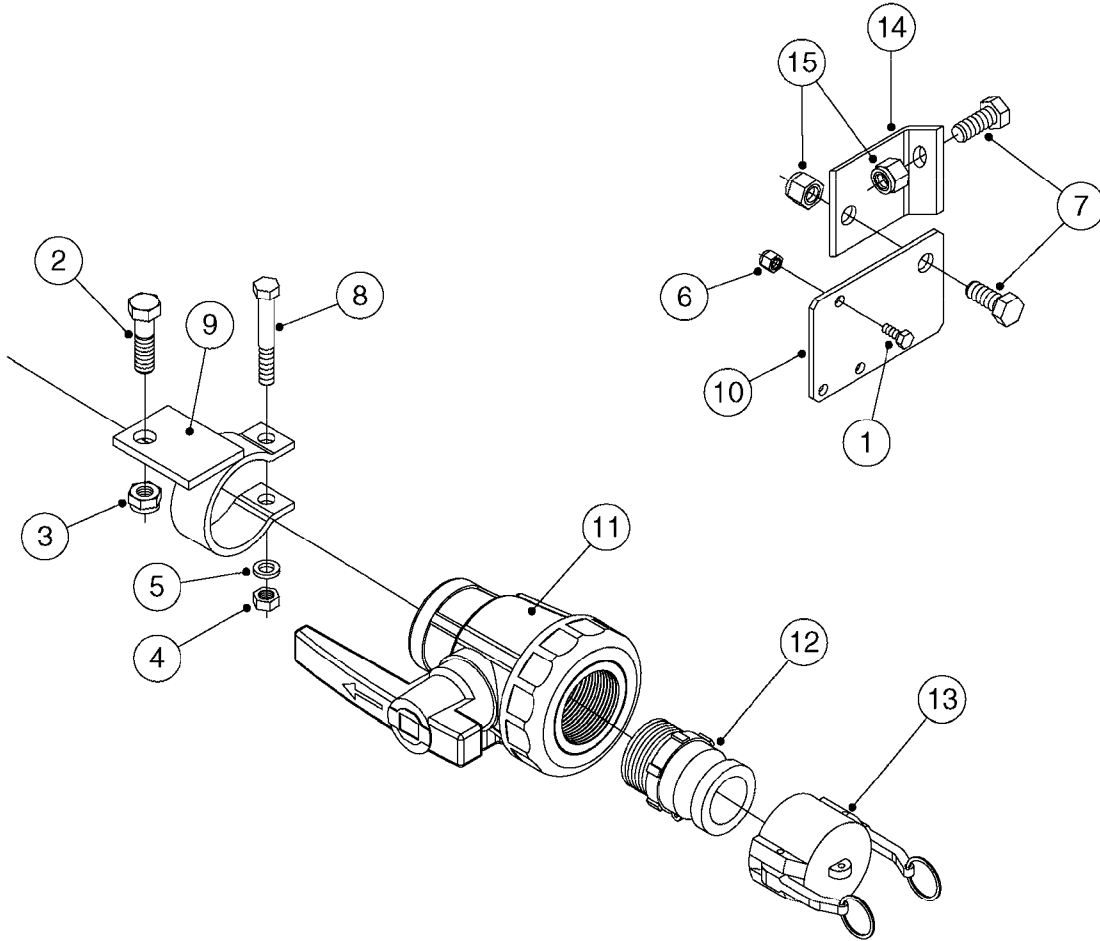

**PARTS FOR VALVES
NO LONGER AVAILABLE**

K0600