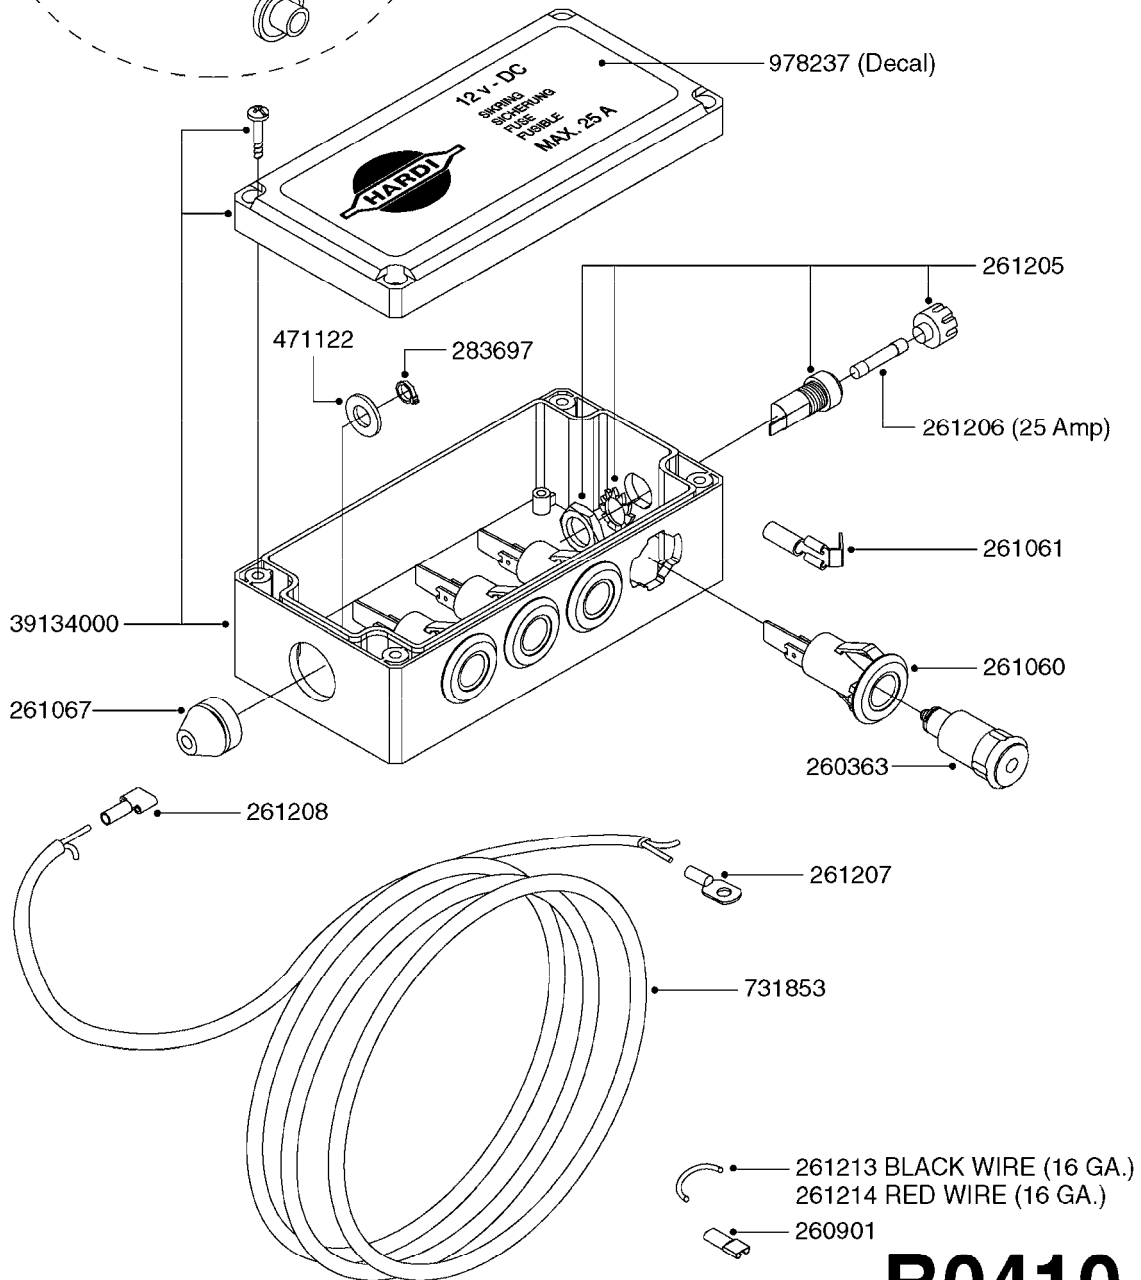

COMPLETE ASSEMBLIES
WHOLEGOODS ITEMS

817925 COMPLETE ASSEMBLY

12 VOLT OUTLET BOX
B0410-HIN, 01:01:16

Page 1
Date 07.02.2020 8:16

parts-n°	order qty	description
260363	1	PLUG 2 POLE 12V
260827	1	PLUG F.EC ATTACHMENTS
260901	1	SPADE F.ELEC CONN.1.5MM BLUE
261060	1	PLUG F.EC ATTACHMENTS
261061	1	SPADE F.ELEC.2 WAY CONNECTOR
261067	1	GROMMET 10-14 GREY
261205	1	FUSE HOLDER
261206	1	FUSE 25 A
261207	1	ELECTRIC CONNECTOR 4MM
261208	1	SPADE F.ELEC.CONNECTOR 4MM
261213	1	WIRE 6.4MM BLACK
261214	1	WIRE 6.4MM RED
283697	1	TIESTRAP 200MM
471122	1	WASHER, M10, Ø20/10.5X 2.0, SS
731853	1	CABLE 2X4MM L=138"
817925	1	OUTLET BOX 12 VOLT ELEC.
978237	1	DECAL OUTLET BOX
39134000	1	BOX, COMPLETE, 12V POWER BOX