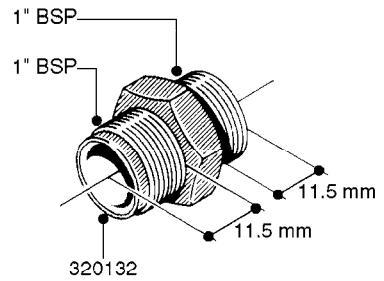

FITTINGS - HEXAGON NIPPLES
L0030-HIN, 01:01:16

L0030

FITTINGS - HEXAGON NIPPLES
L0030-HIN, 01:01:16

Page 1
Date 07.02.2020 8:17

parts-n°	order qty	description
10015303	1	FITT.PO.HN 1.00X1.00 M1000
10425003	1	FITT.PO.HN 1.25X1.00 MCPHEE
320132	1	FITT.DK HN 1" BSP
320176	1	FITT.DK HN 3/8"X1/2" BSP
320445	1	FITT.DK HN 1/4"X3/8" BSP
320655	1	FITT.DK HN 1/2"-1/2" BSP
320692	1	FITT.DK HN 3/8'BSPX1/4'NPT
320703	1	FITT.DK HN 3/8BSP X1/2 &1/4NPT
320725	1	FITT.DK NIPPLE 3/8"-3/8" BSP
320902	1	FITT.DK HN 3/8'X 1/4' BSP
390232	1	FITT.DK HN 1-1/2' X 1-1/4' BSP
390276	1	FITT.DK HN 1'BSP