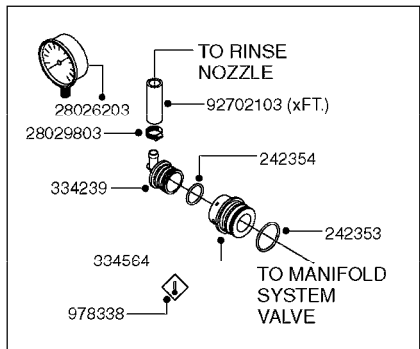

RINSE SYSTEM PLUMBING
K0750-HIN, 01:01:16

Page 0
Date 07.02.2020 8:17

RINSE SYSTEM- MANIFOLD SYSTEM

K0750