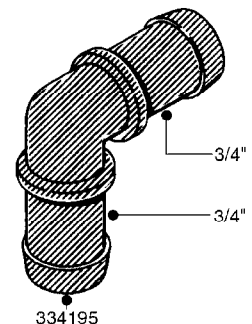

L0050

parts-n°	order qty	description
242594	1	O-RING D14 X 1.78 SCH.70-EPDM
320294	1	FITT.DK TEE 3/8X3/8HB X1/2"BSP
320305	1	FITT.DK HB 3/4'- 3/4' BSP
320386	1	FITT.DK TEE 3/8X3/8HB X3/8"BSP
320397	1	FITT.DK ELB 3/8"HB X 3/8" BSP
320401	1	FITT.DK TEE 1/2X1/2HB X1/2"BSP
320412	1	FITT.DK TEE 1/2X1/2HB X3/8'BSP
320423	1	FITT.DK ELB 1/2'HB X 3/8' BSP
320891	1	FITT.DK HB 3/8'- 3/8' BSP
320972	1	FITT.DK HB 5/16'- 1/4' BSP
322046	1	FITT.DK TEE 1/2X1/2HB X3/4'BSP
322048	1	FITT.DK TEE 3/4X3/4HB X3/4'BSP
330595	1	O-RING D24.6/D20X2.1 -3/4"
333137	1	FITT.DK CONN.1/2" F.NOZZ. DOUB
333141	1	FITT.DK CONN.1/2" F.NOZZ.SING
334041	1	FITT.DK CONN.3/4' F.NOZZ. SING
334042	1	FITT.DK CONN.3/4' F.NOZZ. DOUB
334195	1	FITT.DK ELB. 3/4"HB X 3/4"HB
10012103	1	FITT.PO.HB 1.25X1.50 IMB1012
10014003	1	FITT.PO.HB 1.25X1.25 IMB1010
10036903	1	FITT.PO.HB 1.50X1.50 IMB1212
28019303	1	FITTING HB ELB 3/4NPT-3/4HOSE
61016500	1	HOSE TAIL 3/4" 90°+RG CAP 3/4"
72026700	1	NOZZLE TUBE ADAPTER W/O-RING