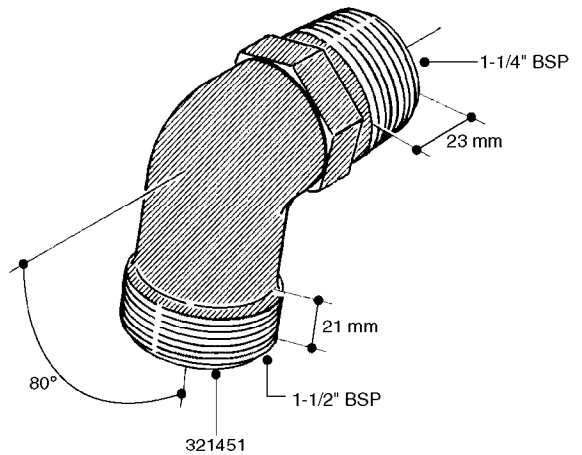

FITTINGS - HEXAGON NIPPLES
L0030-HIN, 01:01:16

L0030

FITTINGS - HEXAGON NIPPLES
L0030-HIN, 01:01:16

Page 1
Date 07.02.2020 8:17

parts-n°	order qty	description
10015303	1	FITT.PO.HN 1.00X1.00 M1000
10425003	1	FITT.PO.HN 1.25X1.00 MCPHEE
320132	1	FITT.DK HN 1" BSP
320176	1	FITT.DK HN 3/8"X1/2" BSP
320445	1	FITT.DK HN 1/4"X3/8" BSP
320655	1	FITT.DK HN 1/2"-1/2" BSP
320692	1	FITT.DK HN 3/8'BSPX1/4'NPT
320703	1	FITT.DK HN 3/8BSP X1/2 &1/4NPT
320725	1	FITT.DK NIPPLE 3/8"-3/8" BSP
320902	1	FITT.DK HN 3/8'X 1/4' BSP
390232	1	FITT.DK HN 1-1/2' X 1-1/4' BSP
390276	1	FITT.DK HN 1'BSP