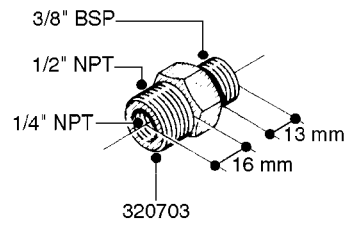

FITTINGS - HEXAGON NIPPLES
L0030-HIN, 01:01:16

L0030

FITTINGS - HEXAGON NIPPLES
L0030-HIN, 01:01:16

Page 1
Date 07.02.2020 8:17

parts-n°	order qty	description
10015303	1	FITT.PO.HN 1.00X1.00 M1000
10425003	1	FITT.PO.HN 1.25X1.00 MCPHEE
320132	1	FITT.DK HN 1" BSP
320176	1	FITT.DK HN 3/8"X1/2" BSP
320445	1	FITT.DK HN 1/4"X3/8" BSP
320655	1	FITT.DK HN 1/2"-1/2" BSP
320692	1	FITT.DK HN 3/8'BSPX1/4'NPT
320703	1	FITT.DK HN 3/8BSP X1/2 &1/4NPT
320725	1	FITT.DK NIPPLE 3/8"-3/8" BSP
320902	1	FITT.DK HN 3/8'X 1/4' BSP
390232	1	FITT.DK HN 1-1/2' X 1-1/4' BSP
390276	1	FITT.DK HN 1'BSP