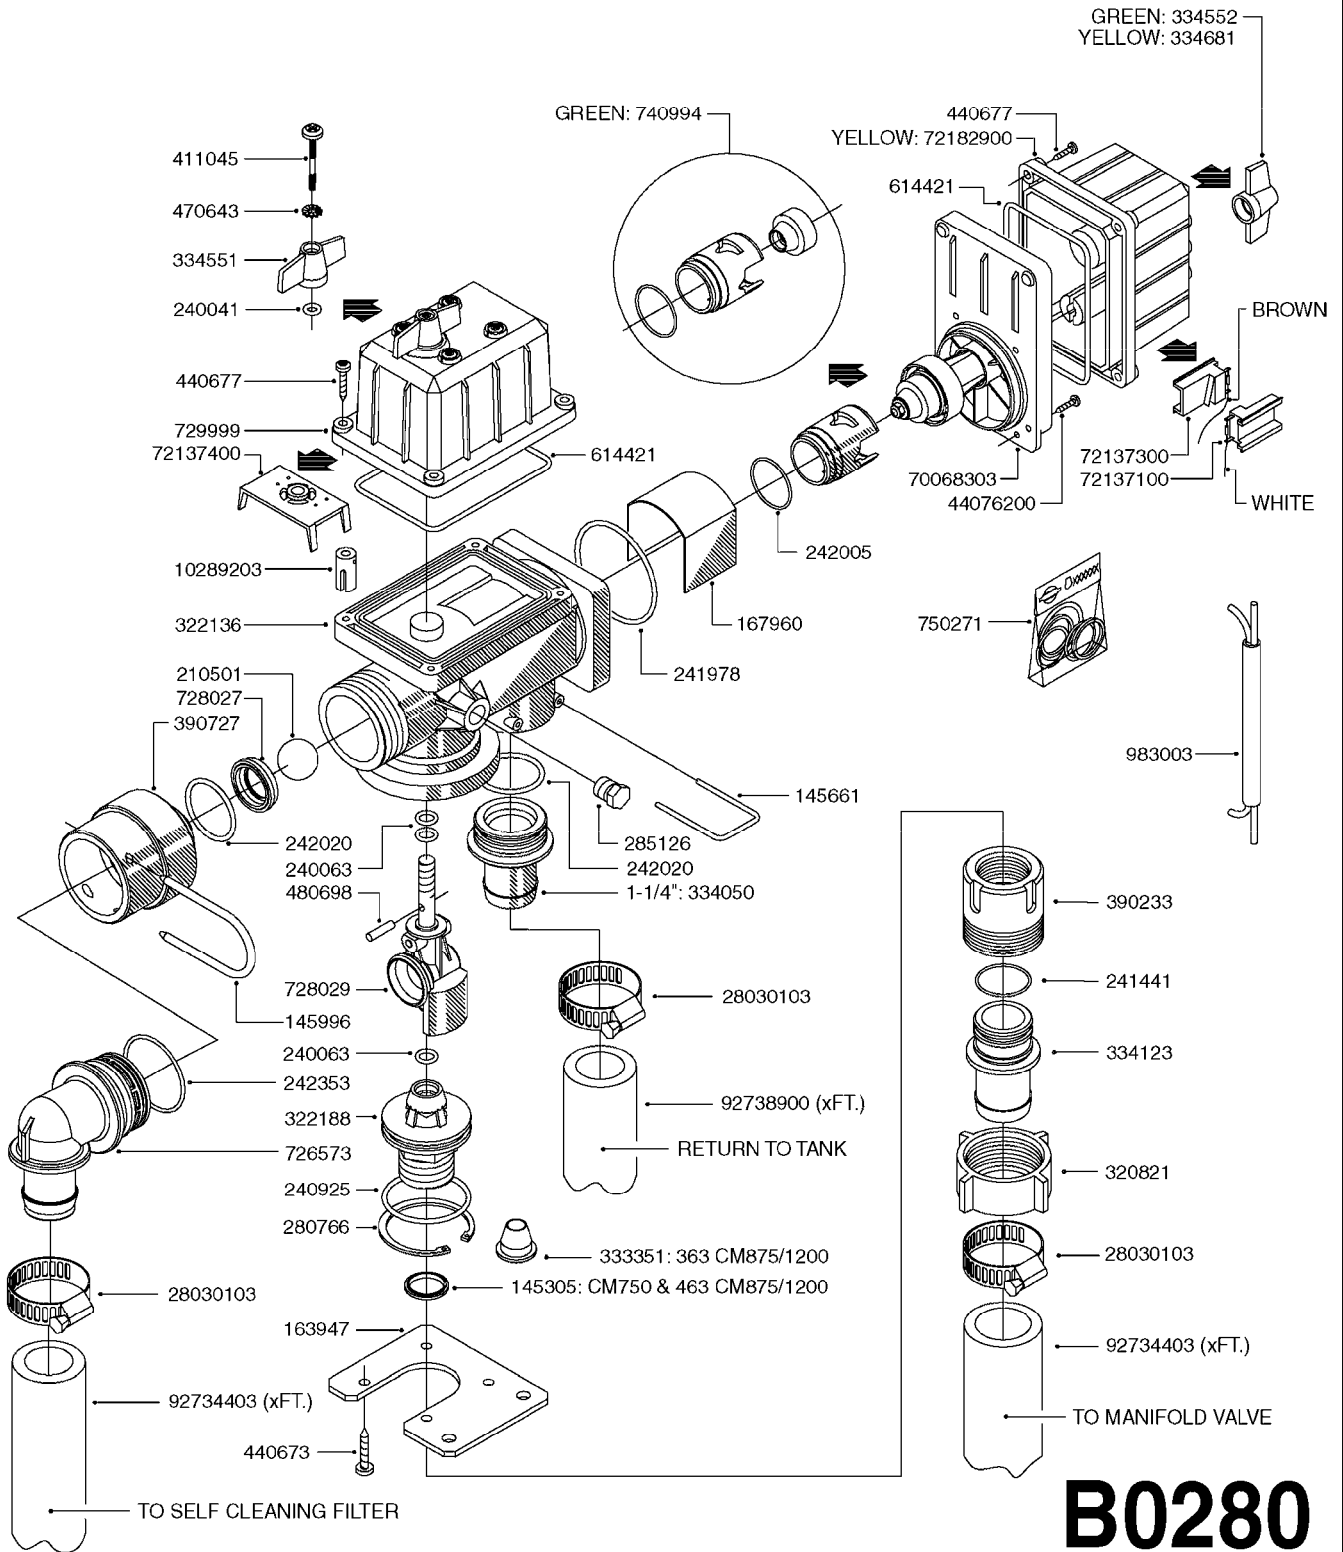

B0280

EC MASTER VALVE - CM
B0280-HIN, 05:10:17

Page 1

Date 07.02.2020 8:16

parts-n°	order qty	description
145305	1	NOZZLE F.OP.UNIT PUMP 462
145661	1	FITT.DK S-61 FORK
145996	1	FITT.DK S-67 FORK
163947	1	FITTING FOR BK 180
167960	1	WEAR SHIELD EC CONTROL
210501	1	BALL PLASTIC D25
240041	1	O-RING D15.1/10.3 X 2.4
240063	1	O-RING D14.1/9.3 X 2.4
240925	1	O-RING D49.5X3 NITRIL
241441	1	O-RING D29.3X3
241978	1	O-RING 64.5X3.0
242005	1	O-RING D32.1X1.6 NITRIL
242020	1	O-RING 39.2 X 3 VITON
242353	1	O-RING 3 X 44.2 VITON
280766	1	SNAP-RING INNER 55X2 DIN 472
285126	1	PLUG 1/4'BSP PLASTIC
320821	1	FITT.DK NUT 1-1/2" BSP
322136	1	HOUSING F.OPERATING UNIT EC
322188	1	BOTTOM PIECE F.BALL EC
333351	1	NOZZ.RESTRICTOR 361 BLACK
334050	1	FITT.DK S-61 STR.1-1/4"
334123	1	FITT.DK HB 1-1/4"O-RNG F.1-1/2
334551	1	GRIP F.MAN.OP.EC ON/OFF GREEN
334552	1	GRIP F.MAN.OP.EC PRES.REG.GREE
334681	1	GRIP F.MAN.OP.EC PRES.REG.YELL
390233	1	FITT.DK REDUC 1-1/2" X 1" BSP
390727	1	FITT.DK ADAPTOR S67 1-1/2'BSP
411045	1	SCREW M4 X 16MM STAINLESS
440673	1	SCREW F.PLASTIC 5X12 SS
440677	1	SCREW F. PLASTIC 5X20 SS
470643	1	WASHER LOCK
480698	1	PIN M5X16 SLOTTED
614421	1	GASKET F/MOTOR HOUSE-ON/OFF TR
726573	1	FITT. S67 5/4" 90° W/O-RING
728027	1	BUSHING WITH SEAT
728029	1	HOUSING F.BALL MOUNT EC
729999	1	MOTOR UNIT F. ON/OFF EC CM
740994	1	PRESS REG.CONE&CYL. STD RATE
750271	1	O-RING KIT F.EC/4 CONTROL UNIT
983003	1	CABLE ELEC.2X1MM WIRE BLACK EC
10289203	1	COUPLER FOR EC ELEC.CONTROL
28030103	1	CLAMP HOSE GEAR P5/4-S1.5"6724
44076200	1	SCREW WN5451 5X16 SS TORX
70068303	1	BRKT. PLATE F/PRES. CONT.2XNUT
72137100	1	MCROSWCH ASSY F.PRSR REG WHT W
72137300	1	MCROSWCH ASSY F.PRSR REG BRN W
72137400	1	MCROSWCH ASSY F. ON/OFF VLV
72182900	1	MOTER REG.DME37 1:150 AMP YELL
92734403	1	HOSE R X5/4" X200PSI WP X0012"
92738900	1	HOSE R X PVC X 1-1/4" 0012"