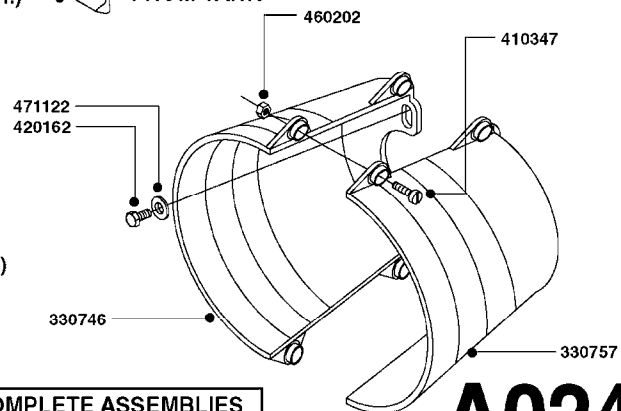

SUCTION SIDE OF PUMP

TO CONTROLS

NLA - 1302 PUMP (REPLACES 1301 PUMP)
#726854 - COMPLETE DAMPER KIT (SUCTION & PRESSURE)

FROM TANK

COMPLETE ASSEMBLIES
WHOLEGOODS ITEMS

A0240

PUMP - 1301/1302 FITTINGS
A0240-HIN, 01:01:16