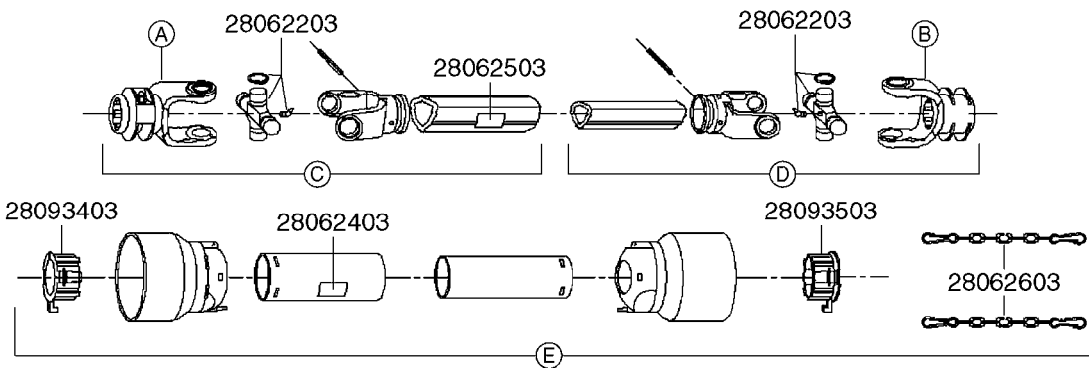

* Changed in 2016 from 100 series to G-Series (see page A0600).

A520

PTO SHAFTS - BONDIOLI CENT.
A0520-HIN, 23:10:18

Page 1
Date 07.02.2020 8:16

parts-n°	order qty	description
289042	1	UNIV. JOINT 22x54mm
421024	1	BOLT HEX 8.8 DEL M8X60
450015	1	SCREW ALLAN 3/8'X5/8' BLACK
460143	1	SELF LOCK NUT M8 SST A2 DIN985
28009803	1	PTO PIN TUBE RETAINER OUTER
28009903	1	PTO TUBE RETAINER INNER
28010103	1	PTO YOKE F.INNER TUBE CV PTO
28021403	1	PTO 1"STR/1-3/8" 6SPL B&P
28021503	1	PTO 1"STR/1-3/8" 21SPL B&P
28021603	1	PTO 1"STR/1-3/4" 20SPL B&P
28027903	1	PTO BALL LOCK.KIT F.1-3/8 YOKE
28040503	1	UNIV. JOINT 27x74.6mm
28040703	1	SAFETY CHAIN F.CV BLACK PTO (SET OF 2)
28041803	1	DECAL DANGER GUARD MISSING
28041903	1	DECAL DANGER ROT.DRIVELINE
28056703	1	PTO YOKE #1 1-3/8" X 6 SPLINE
28056803	1	PTO YOKE #1 1-3/8" X 21 SPLINE
28056903	1	PTO YOKE #4 1-3/4" X 20 SPLINE
28057003	1	PTO TUBE YOKE #1-G1 OUTER
28057103	1	PTO TUBE YOKE #4-G4 OUTER
28057203	1	PTO PIN TUBE RETAINER OUTER
28057303	1	PTO TUBE OUTER #1 745MM
28057403	1	PTO TUBE OUTER #4 720MM
28057503	1	PTO TUBE INNER #1 745MM
28057603	1	PTO TUBE INNER #4 720MM
28057703	1	PTO TUBE RETAINER INNER
28057803	1	PTO TUBE YOKE #1 Ø=1"
28057903	1	PTO TUBE YOKE #4 Ø=1"
28058003	1	PTO HALF SAFETY SHIELD OUTER
28058103	1	PTO HALF SAFETY SHIELD OUTER
28058203	1	PTO HALF SAFETY SHIELD INNER
28058303	1	PTO HALF SAFETY SHIELD INNER
28058403	1	PTO BALL LOCK.KIT F.1-3/4 YOKE
28058503	1	PTO TUBE YOKE #1-G1 INNER