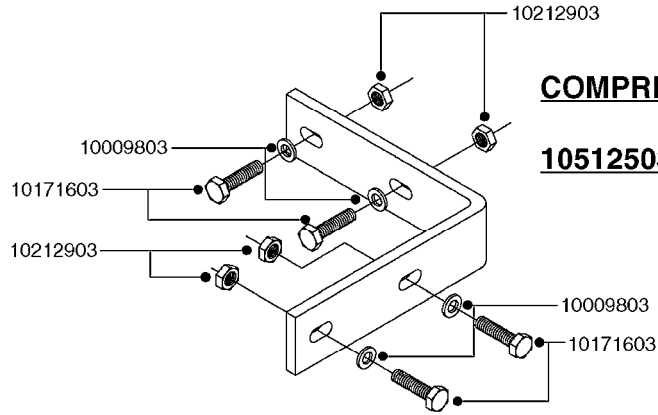

K0400

*Ø8mm 927306 (xFT.)
*Ø10mm 927330 (xFT.)

70062503 - COMPLETE ASSEMBLY

FOAM MARKER COMPRESSOR 2007
K0400-HIN, 01:01:16

Page 1
Date 07.02.2020 8:17

parts-n°	order qty	description
147011	1	HEX NIPPLE 3/8'X1/4'BSP BRASS
161326	1	MOUNT BKT. F. FOAM COMP.BOX 98
168847	1	ENCLOSURE LOWER F.MARKER
168848	1	COVER F. FOAM MARKER
232111	1	QUICK COUPLER 6MM X 1/8 EXT.
232112	1	QUICK COUPLER 6MM 1/8 INT.
232113	1	QUICK COUPLER 6MM T-PIECE
232114	1	COUPLER 1/8" THREADX8MM HOSE
232143	1	REDUCER 1/4'INT-1/8'EXT
232144	1	QUICK COUPLER 10MM X 1/4 EXT
232152	1	QUICK COUPLER 8MMX1/8 EXT.LONG
241371	1	DIAPHRAGM F.NO-DRIP,VULC
242242	1	O-RING F.AIR HOSE FITTING
242258	1	TRIM 3X10 SELF ADHESIVE 0012"
261562	1	RUBBER DAMPER 2XM6X25
283697	1	TIESTRAP 200MM
320445	1	FITT.DK HN 1/4"X3/8" BSP
321462	1	CAP F.NO-DRIP ASSY.
322261	1	HOUSING F.SAFETY VALVE 3/8"
440650	1	SCREW 3.5x13 STAINLESS
460261	1	NUT HEX M6X1.00 LOCK DIN985 A2 SS
718911	1	VALVE (SAFETY) F.MARKER
729645	1	NON-DRIP SPRING ASSY.GREEN 10
927264	1	HOSE R X PE D6/D4 X 0012"
927306	1	HOSE R X PE D8/D6 X 0012"BLACK
927330	1	HOSE R X PE D10/D8 X 012"BLACK
26004103	1	FOAM MARKER CNTRL MOD CABL STD
26008703	1	FOAM MARKER CONTROL SCII
26011103	1	FOAMER POWER/CONTROL CABLE 39P
26023400	1	COMPRESSOR F.FOAM MARKER CM40
26023700	1	SOLENOID VAL 12V 1/8' FLO '07
28025503	1	PLUG F.DRILLED HOLE 1/2"
28025603	1	PLUG F.DRILLED HOLE 3/4"
39122000	1	DISTR.HOUSING F.FOAM MARKER'07
70062503	1	FOAM MARKER COMPRESSOR,STD,39P