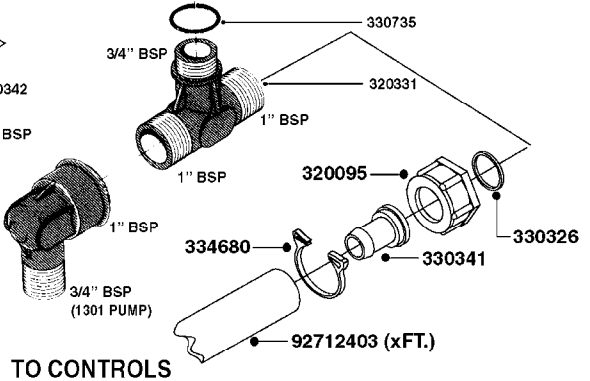

SUCTION SIDE OF PUMP

TO CONTROLS