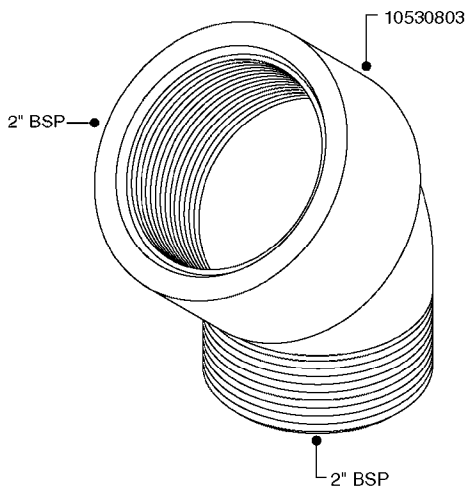

FITTINGS - HEXAGON NIPPLES
L0030-HIN, 01:01:16

L0030

FITTINGS - HEXAGON NIPPLES
L0030-HIN, 01:01:16

Page 1
Date 07.02.2020 8:17

parts-n°	order qty	description
10015303	1	FITT.PO.HN 1.00X1.00 M1000
10425003	1	FITT.PO.HN 1.25X1.00 MCPHEE
320132	1	FITT.DK HN 1" BSP
320176	1	FITT.DK HN 3/8"X1/2" BSP
320445	1	FITT.DK HN 1/4"X3/8" BSP
320655	1	FITT.DK HN 1/2"-1/2" BSP
320692	1	FITT.DK HN 3/8'BSPX1/4'NPT
320703	1	FITT.DK HN 3/8BSP X1/2 &1/4NPT
320725	1	FITT.DK NIPPLE 3/8"-3/8" BSP
320902	1	FITT.DK HN 3/8'X 1/4' BSP
390232	1	FITT.DK HN 1-1/2' X 1-1/4' BSP
390276	1	FITT.DK HN 1'BSP