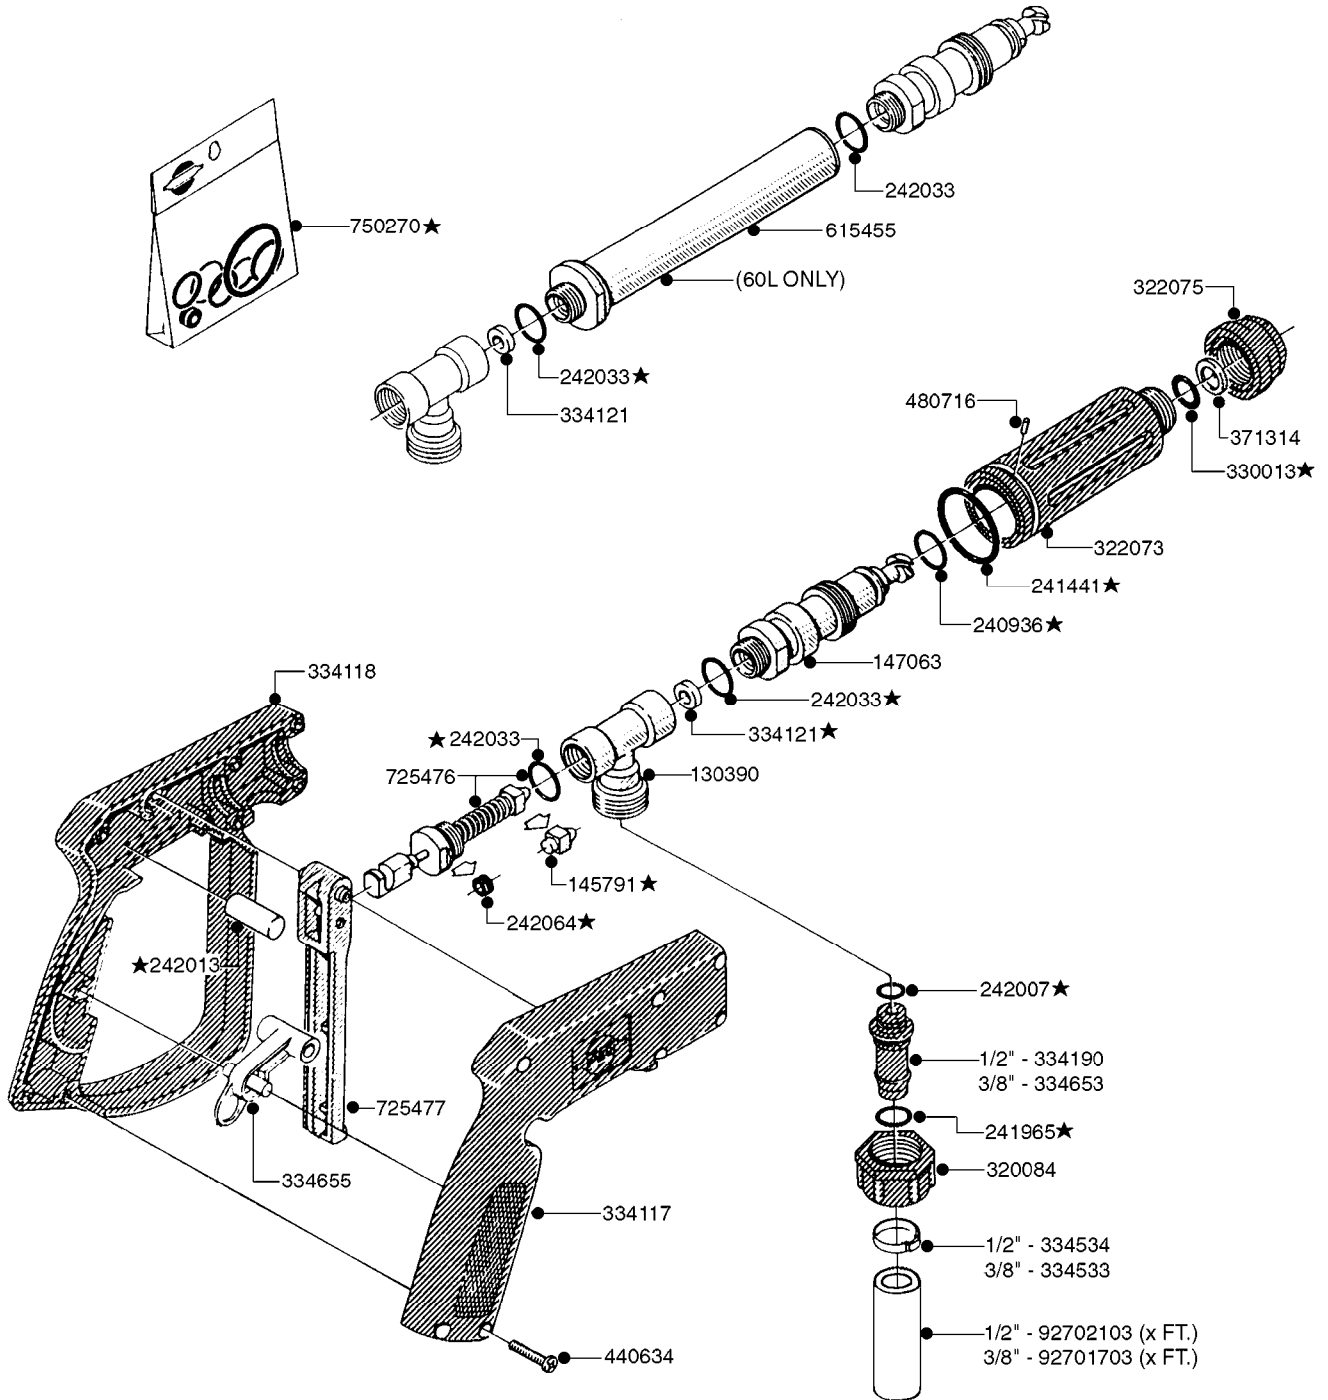

COMPLETE ASSEMBLY:
843197 - 60L
843196 - 60S

COMPLETE ASSEMBLIES
WHOLEGOODS ITEMS

K0480

HANDGUN TYPE 60S/60L POST 95
K0480-HIN, 01:01:16

Page 1
Date 07.02.2020 8:17

parts-n°	order qty	description
130390	1	TEE 3/8'X 1/2' BSP F.TYPE 60S
145791	1	CONE FOR ON/OFF
147063	1	SWIRL F.SPRAY GUN TYPE 60
240936	1	O-RING D13.3X2.4 NITRIL
241441	1	O-RING D29.3X3
241965	1	O-RING Ø12.1 X 1.6 NITRILE
242007	1	O-RING Ø9.1 X 1.6 NITRILE
242013	1	SPRING RUBBER F/TRIGGER
242033	1	O-RING Ø14.1 X 1.6 NITRILE
242064	1	SLEEVE RUBBER 3X8X4MM
320084	1	FITT.DK NUT 1/2" BSP
322073	1	HOUSING F.SWIRL TYPE 60S H.G.
322075	1	HOUSING F. NOZZLE
330013	1	O-RING 2.5 X 10 PUR
334117	1	HANDLE PIECE RIGHT F.60S/60L
334118	1	HANDLE PIECE LEFT F.60S/60L
334121	1	SEAT FOR ON-OFF TYPE
334190	1	FITT.DK HB 1/2' F. PISTOL 60S
334533	1	CLAMP HOSE PLASTIC 3/8"
334534	1	CLAMP HOSE PLASTIC 1/2"
334653	1	FITT.DK HB 3/8' F.HANDGUN
334655	1	TRIGGER SAFETY F.60S/60L GUN
371314	1	NOZZLE CERAMIC 1099-20
440634	1	SCREW 5/8"
480716	1	PIN D3X6 STAINLESS
615455	1	TUBE F.LANCE TYPE 60L
725476	1	SPINDLE
725477	1	TRIGGER
750270	1	GASKET KIT F.SPRAY GUN
843196	1	SPRAY GUN KIT TYPE 60 SHORT
843197	1	HANDGUN KIT TYPE 60 LONG
92701703	1	HOSE R X3/8" X300PSI WP X0012"
92702103	1	HOSE R X1/2" X300PSI WP X0012"