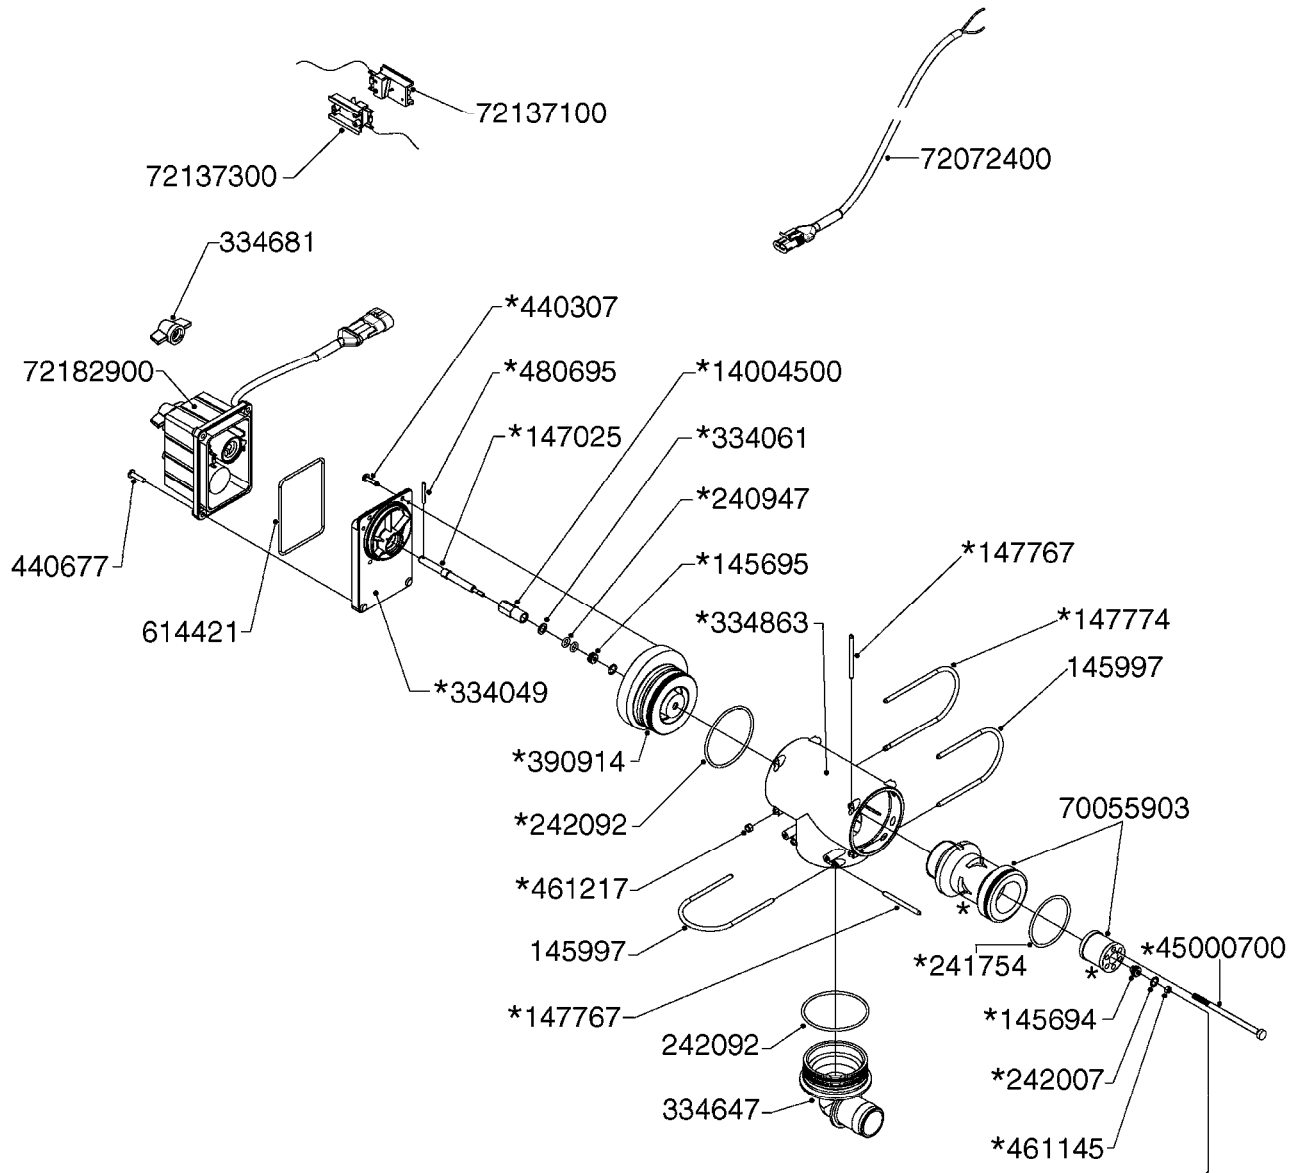

REGULATOR VALVE ASSEMBLY: *72027300

COMPLETE ASSEMBLIES
WHOLEGOODS ITEMS

PRESSURE REGULATOR - S93
B0340-HIN, 01:01:16

Page 1

Date 07.02.2020 8:16

parts-n°	order qty	description
145694	1	BUSHING CONE SPACER S93 REGU.
145695	1	GUIDE FOR CONE
145996	1	FITT.DK S-67 FORK
145997	1	FITT.DK S-93 FORK
147025	1	SPINDLE F.S93 PRES. REGULATOR
147767	1	PIN 5Ø X 60 S-93 DOUBLE CLAMP
147774	1	FITT.DK S-93 FORK W. M5 THREAD
240947	1	O-RING D7.3X2.4 NITRIL
241754	1	O-RING D59.5X3
241973	1	O-RING Ø3 X 44.2 70 SHORES NITRIL
242007	1	O-RING Ø9.1 X 1.6 NITRILE
242092	1	O-RING D69.5X3
334049	1	BRACKET FOR ENGINE CASING
334061	1	WASHER PLASTIC Ø13.0/8.1 X 1TK
334244	1	FITT.DK S-67 ELB.1-1/4"
334601	1	FITT.DK S-93 TO S67 ADAPTOR
334647	1	FITT.DK S93 ELB 1-1/2" 90 PVC
334681	1	GRIP F.MAN.OP.EC PRES.REG.YELL
334863	1	T PIECE S 93 15 BAR
390914	1	COVER REG VALVE S93
440307	1	SCREW SHEET-METAL 3/4" NO. 10
440677	1	SCREW F. PLASTIC 5X20 SS
461145	1	NUT HEX M4 LOCK
461217	1	NUT HEX M5 LOCK
480695	1	PIN ROLL D 3X28 SLOTTED
614421	1	GASKET F/MOTOR HOUSE-ON/OFF TR
14004500	1	NUT M10 SS F. S93 PRES. REG.
45000700	1	BOLT ALLEN HEAD M6 X 100 SS
70055903	1	REGUL SPOOL AND SLEEVE S93
72027300	1	REG.VALVE S93/600 15B U.MOTER
72072400	1	WIRE CONTR. VALVE.CM+ AMP-PLUG
72137100	1	MCROSWCH ASSY F.PRSR REG WHT W
72137300	1	MCROSWCH ASSY F.PRSR REG BRN W
72182900	1	MOTER REG.DME37 1:150 AMP YELL