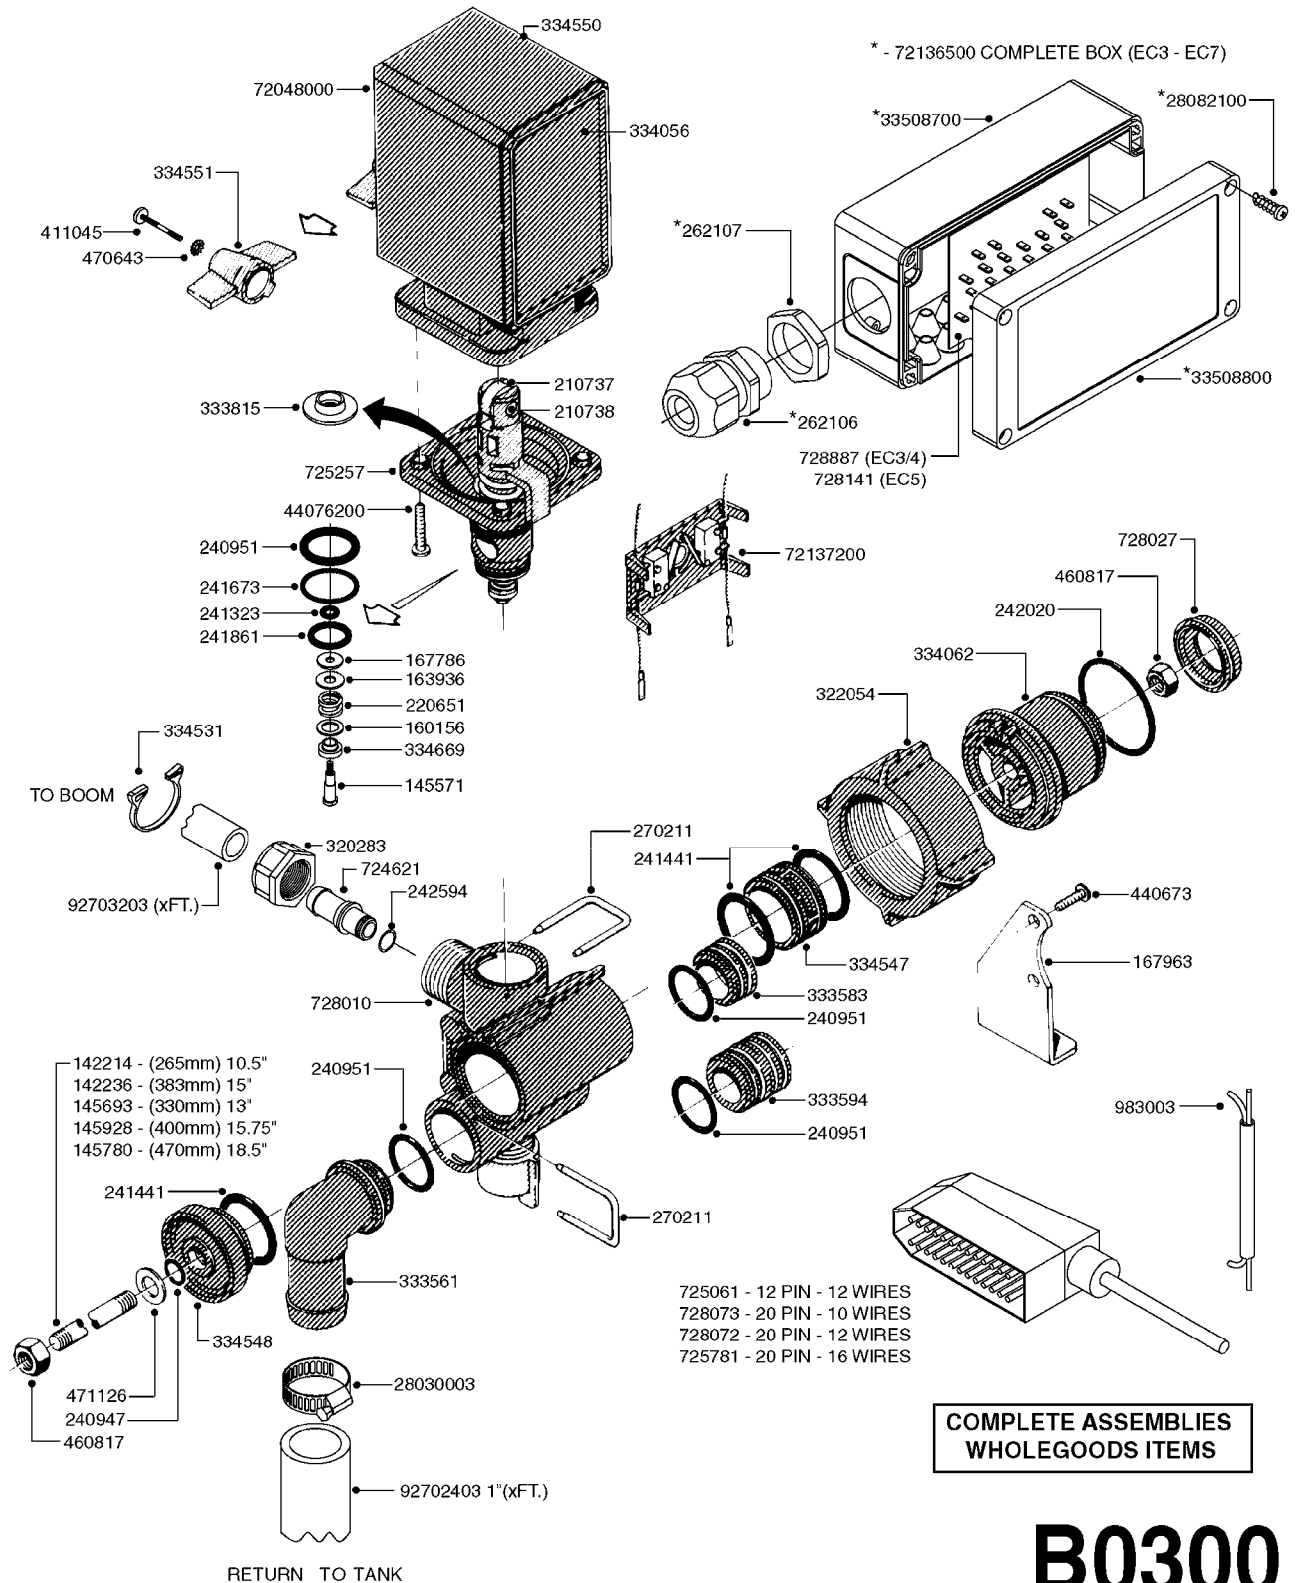

EC BOOM VALVE-ELEC.(GRN GRIP)
B0300-HIN, 01:01:16

Page 1
Date 07.02.2020 8:16

parts-n°	order qty	description
142214	1	STUD BOLT - M8X265, 3 SECTION
142236	1	STUD BOLT 8 X 381 - 8 MODULS
145571	1	STUD BOLT F/PNEUM. DISTRIBUTOR
145693	1	STUD BOLT - M8X330, 4 SECTION
145780	1	STUD BOLT - M8X470, 6 SECTION
145928	1	STUD BOLT - M8X400, 5 SECTION
160156	1	WASHER D14.1/D9.2X1 SS
163936	1	WASHER D15/D6.2X1
167786	1	WASHER D13/D4.2X1
167963	1	MOUNT BKT.F.EC BOOM SEC.
210737	1	BEARING BALL D7 RSTO 5 TN
210738	1	PIN Ø7 L16
220651	1	SPRING PRESSURE D12.5/5
240947	1	O-RING D7.3X2.4 NITRIL
240951	1	O-RING D21.2X3 NITRIL
241323	1	O-RING D5.3X2.4 NITRIL
241441	1	O-RING D29.3X3
241673	1	O-RING D22.1X1.6
241861	1	O-RING D15.3X2.4 VITON
242020	1	O-RING 39.2 X 3 VITON
242594	1	O-RING D14 X 1.78 SCH.70-EPDM
262106	1	BULKHEAD F. CABLE 6.5-14 BLACK
262107	1	NUT F. BULKHEAD CABLE GRAY
270211	1	FITT.DK S25 FORK L=37.5
320283	1	FITT.DK NUT 3/4"BSP
322054	1	UNION NUT BLACK S61 x 2
333561	1	FITT.DK ELB.1" EC RETURN
333583	1	END PIECE FOR BYPASS
333594	1	CONNECTING PIECE F. BYPASS
333815	1	DISTANCE RING
334056	1	COVER F/MOTOR HOUSE EC DIST.
334062	1	CONNECT. BRANCH F/EC OP. UNIT
334531	1	CLAMP HOSE PLASTIC 3/4"
334547	1	CONNECTING PIECE F. PRESSURE
334548	1	END COVER
334550	1	MOTOR HOUSE SECT VALVE
334551	1	GRIP F.MAN.OP.EC ON/OFF GREEN
334669	1	VALVE CONE D14/D7-SH 63 WHITE
411045	1	SCREW M4 X 16MM STAINLESS
440673	1	SCREW F.PLASTIC 5X12 SS
460817	1	NUT HEX M8 STAINLESS DIN 934
470643	1	WASHER LOCK
471126	1	WASHER, M8, Ø16/ 8.4X 1.6, SS
724621	1	FITT.DK HB 3/4"ASSY F.3/4" NUT
725061	1	CABLE - EC 12WIRE L=6000mm
725257	1	SPINDLE SECT. F/EC DISTRIBUTOR
725781	1	CONNECTING CABLE L=6000-AC 5
728010	1	DISTRIB HOUSING W/CONST PR GRN
728027	1	BUSHING WITH SEAT
728072	1	CABLE,20-PIN,6M EC/4
728073	1	CABLE,20-PIN,6M, EC/3
728141	1	CIRCUIT BOARD F.EC7 CONN. BOX
728887	1	CIRCUIT BOARD EC CONTROL
983003	1	CABLE ELEC.2X1MM WIRE BLACK EC
28030003	1	CLAMP HOSE GEAR P1" 6716
28082100	1	SCREW F. BOX LID 1/4" L=20
33508700	1	BOX BOTTOM 160X80X40 BLACK 1-HOLE
33508800	1	LID 160X80X15 BLK W/SCREWS
44076200	1	SCREW WN5451 5X16 SS TORX
72048000	1	MOTOR, DISTRIBUTION 1:300
72136500	1	UNIV. CONNECTION BOX F. EC