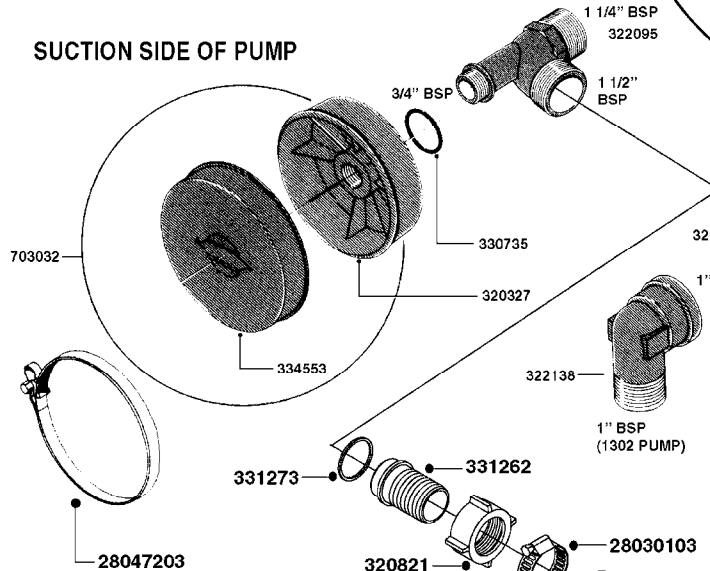

SUCTION SIDE OF PUMP

TO CONTROLS