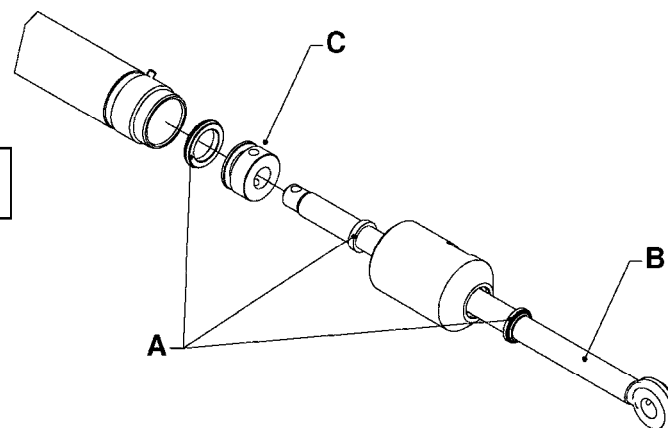

Check cylinder barrel for stamped part number.