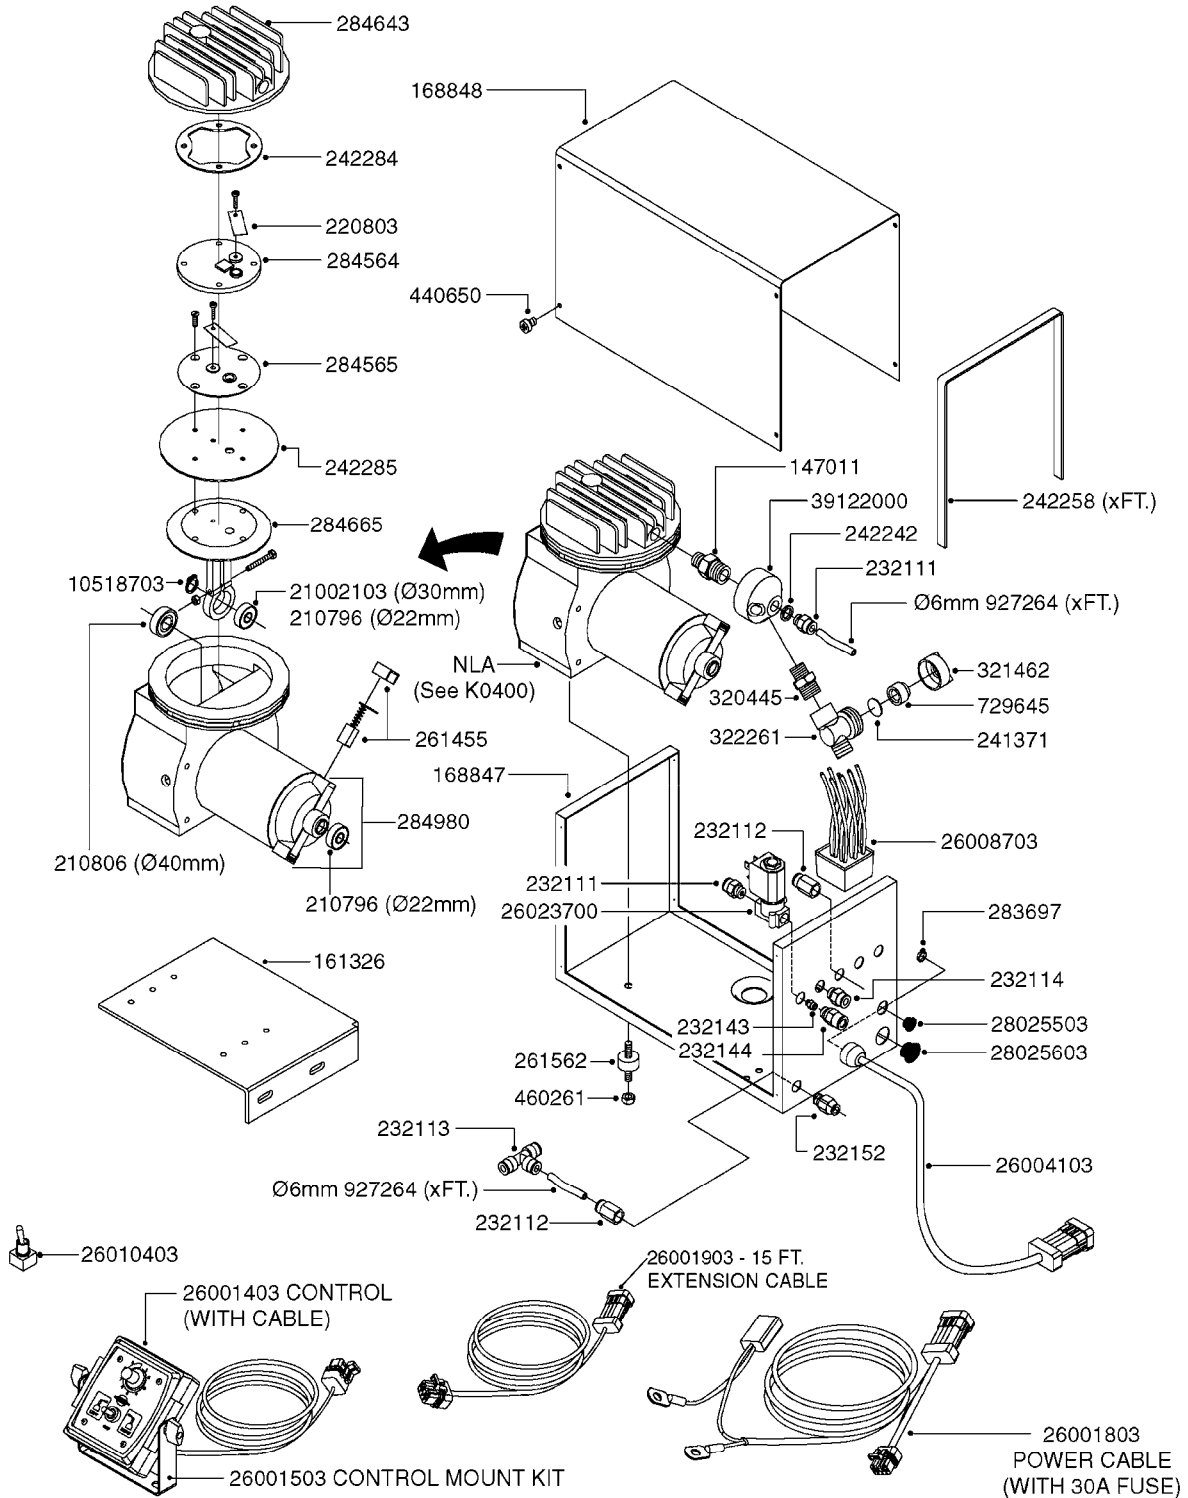

K0390

*Ø8mm 927306 (xFT.)
*Ø10mm 927330 (xFT.)

70019403 - COMPLETE ASSEMBLY

FOAM MARKER COMPRESSOR 2002
K0390-HIN, 01:01:16

Page 1
Date 07.02.2020 8:17

parts-n°	order qty	description
147011	1	HEX NIPPLE 3/8'X1/4'BSP BRASS
161326	1	MOUNT BKT. F. FOAM COMP.BOX 98
168847	1	ENCLOSURE LOWER F.MARKER
168848	1	COVER F. FOAM MARKER
210796	1	BEARING BALL D22/D8 X 7 608ZZ
210806	1	BEARING BALL D40/D17X12MM
220803	1	VALVE F. COMPRESSOR
232111	1	QUICK COUPLER 6MM X 1/8 EXT.
232112	1	QUICK COUPLER 6MM 1/8 INT.
232113	1	QUICK COUPLER 6MM T-PIECE
232114	1	COUPLER 1/8" THREADX8MM HOSE
232143	1	REDUCER 1/4'INT-1/8'EXT
232144	1	QUICK COUPLER 10MM X 1/4 EXT
232152	1	QUICK COUPLER 8MMX1/8 EXT.LONG
241371	1	DIAPHRAGM F.NO-DRIP,VULC
242242	1	O-RING F.AIR HOSE FITTING
242258	1	TRIM 3X10 SELF ADHESIVE 0012"
242284	1	HEAD GASKET F. COMPRESSOR
242285	1	DIAPHRAGM F. F/M COMP.
261455	1	BRUSH KIT-FOAM MARKER MOTOR
261562	1	RUBBER DAMPER 2XM6X25
283697	1	TIESTRAP 200MM
284564	1	PLATE F.COMPRESSOR HEAD
284565	1	PLATE F.COMPRESSOR HEAD
284643	1	COMPRESSOR HEAD F.FOAM MARKER
284665	1	CONNECTING ROD F.COMPRESSOR
284980	1	FLANGE REAR F. F.M.COMPRESSOR
320445	1	FITT.DK HN 1/4"X3/8" BSP
321462	1	CAP F.NO-DRIP ASSY.
322261	1	HOUSING F.SAFETY VALVE 3/8"
440650	1	SCREW 3.5x13 STAINLESS
460261	1	NUT HEX M6X1.00 LOCK DIN985 A2 SS
729645	1	NON-DRIP SPRING ASSY.GREEN 10
927264	1	HOSE R X PE D6/D4 X 0012"
927306	1	HOSE R X PE D8/D6 X 0012"BLACK
927330	1	HOSE R X PE D10/D8 X 012"BLACK
10518703	1	SNAP-RING OUTER 8X1
21002103	1	BEARING, 6200 2ZJEM (SKF)
26001403	1	HC FOAM MARKR CONSOLE VS3.0.00
26001503	1	HC FOAM MARKER CONSOLE MT.KIT
26001803	1	POWER CABLE
26001903	1	15' 7-PIN EXTENSION CABLE
26004103	1	FOAM MARKER CNTRL MOD CABL STD
26008703	1	FOAM MARKER CONTROL SCII
26010403	1	TOGGLE SWITCH MICRO-TRAK F.M.
26023700	1	SOLENOID VAL 12V 1/8' FLO '07
28025503	1	PLUG F.DRILLED HOLE 1/2"
28025603	1	PLUG F.DRILLED HOLE 3/4"
39122000	1	DISTR.HOUSING F.FOAM MARKER'07
70019403	1	FOAM MARKER COMPRESSOR KIT STD