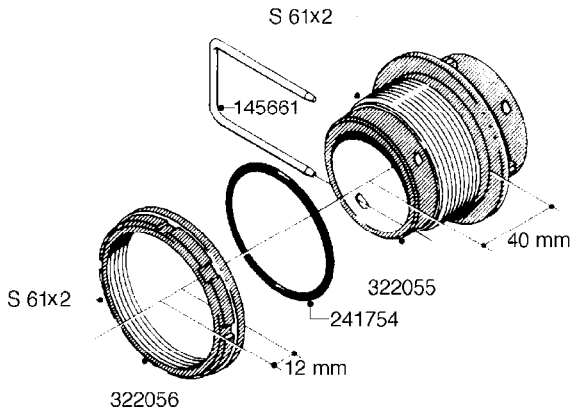

L0080

FITTINGS - S-53
L0080-HIN, 12:09:17

Page 1

Date 07.02.2020 8:17

Pos.	parts-n°	order qty	description
1	145995	1	FITT.DK S-53 FORK
2	241973	1	O-RING Ø3 X 44.2 70 SHORES NITRIL NITRIL (BLACK)
2	242353	1	O-RING 3 X 44.2 VITON VITON (BROWN)
3	242109	1	O-RING D32.2x3.0 NITRIL (BLACK)
3	242354	1	O-RING D32.2X3.0 VITON VITON (BROWN)
4	322103	1	FITT.DK S-53 BULKHEAD
5	322107	1	FITT.DK S-53 BULKHEAD NUT
6	322110	1	FITT.DK S-53 ELB. 1/2" BSP
7	322352	1	FITT.DK S-53 TEE
8	334229	1	FITT.DK S-53 STR.3/4"
9	334260	1	GASKET F. S-53 BULKHEAD
10	334564	1	FITT.DK S-67 TO S-53 ADAPTER
11	391100	1	FITT.DK S-53THREAD INS.1/2"BSP
12	726463	1	FITT.DK S53 BULKHEAD W/GASKET
13	726552	1	FIT.DK S-53X90 1/2" BSP,O-RING
14	726556	1	FITT.DK S-53 HB 1/2" W/O-RING
15	726558	1	FITT.DK S53 STR. 3/4" W.ORING
16	726559	1	FITT DK. S-53 HB 1" W/O-RING
17	726568	1	FITT.DK.S-53 HB 1/2"90 W/O-RING
18	726570	1	FITT.DK S-53 ELB.3/4" W.ORING
19	726571	1	FITT.DK S-53 ELB.1", W ORING
20	726578	1	FITT.DK S53 PLUG WITH O-RING
21	728561	1	FITT.DK. S67M - S53F REDUCER