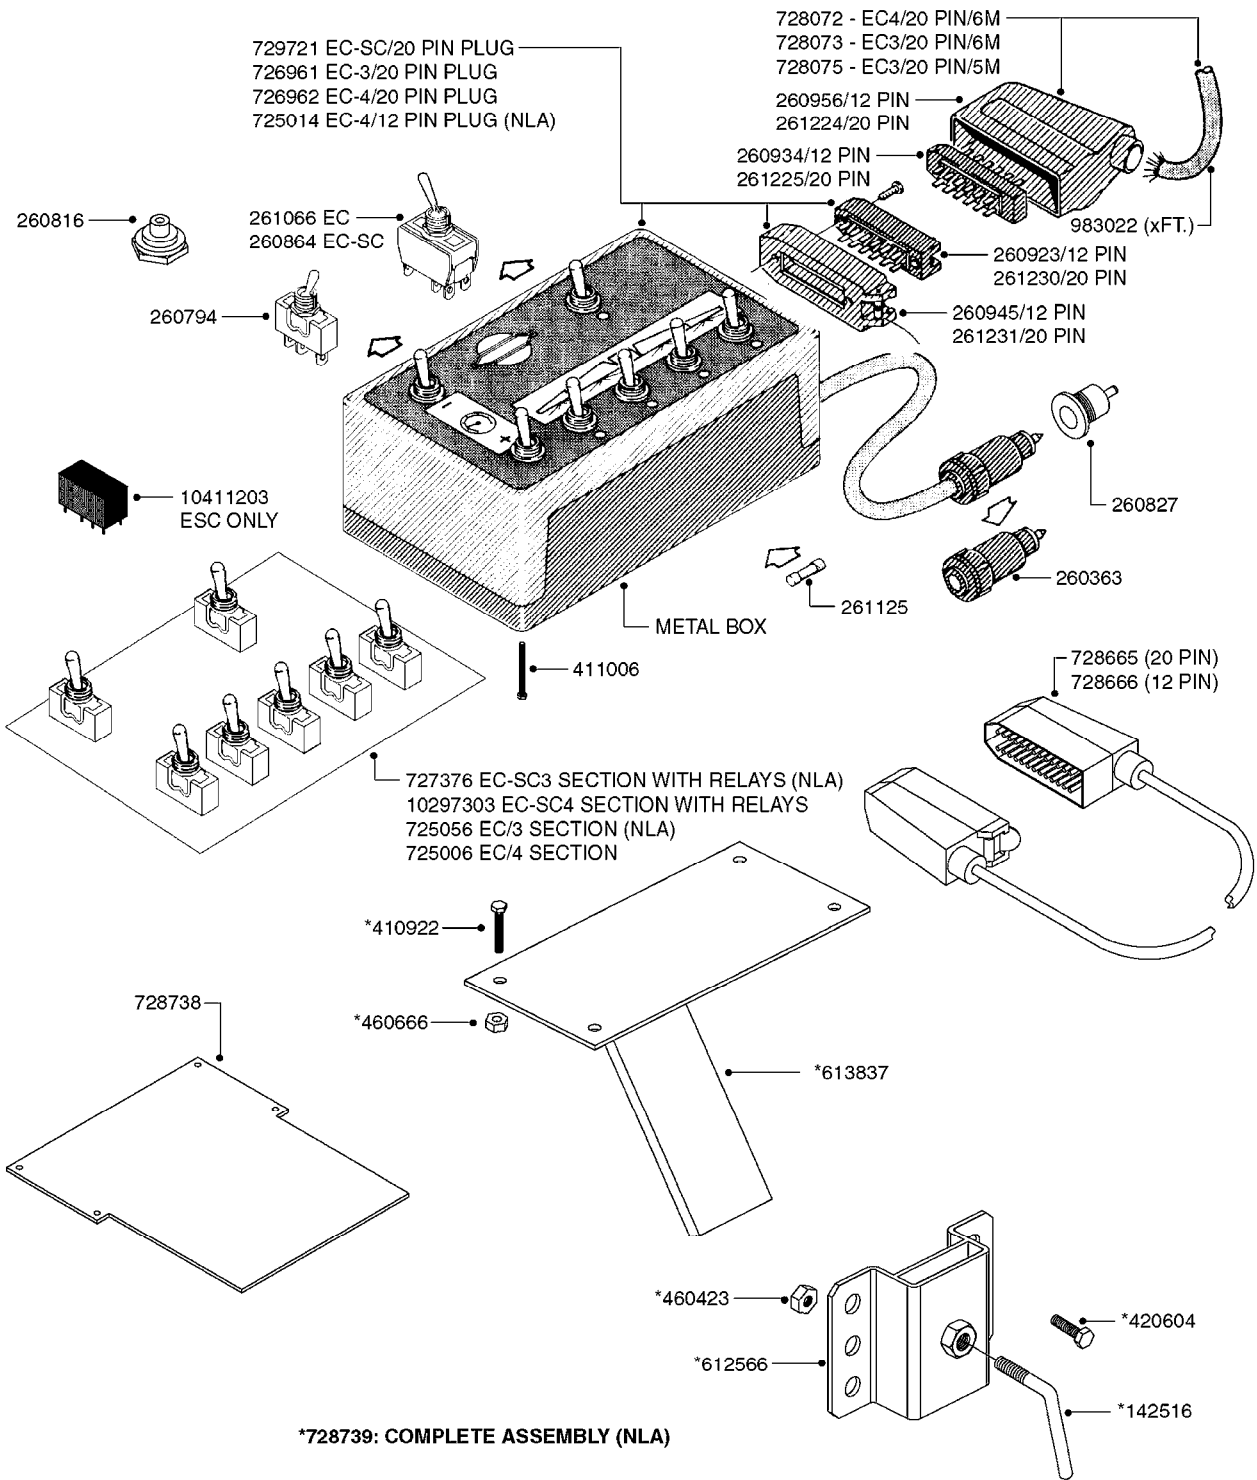

*728739: COMPLETE ASSEMBLY (NLA)

COMPLETE ASSEMBLIES
WHOLEGOODS ITEMS

B0390

CONTROL BOX F/EC+EC-SC
B0390-HIN, 01:01:16

Page 1
Date 07.02.2020 8:16

parts-n°	order qty	description
142516	1	SCREW SET M10 BENT F. LOCKING
260363	1	PLUG 2 POLE 12V
260794	1	SWITCH F.PRESS ADJ.EC CONTROL
260816	1	CAP W/RUBBER BOOT F.EC SWITCH
260827	1	PLUG F.EC ATTACHMENTS
260864	1	SWITCH F.HY BOOM CONTROL BOX
260923	1	PLUG INSERT 12 POLE FEMALE
260934	1	PLUG INSERT 12 POLE MALE
260945	1	PLUG HOUSE 12 POLE FEMALE
260956	1	PLUG HOUSE 12 POL.MALE
261066	1	SWITCH 2 POLE
261125	1	FUSE 5 X 20 500mA
261224	1	PLUG HOUSING F/20 POLE MALE
261225	1	PLUG INSERT 20 POLE MALE
261230	1	PLUG INSERT 20 POLE FEMALE
261231	1	PLUG HOUSING 20 POLE FEMALE
410922	1	CYL.SKR 8.8 DEL M4X20 RST
411006	1	SCREW M4X40 SLOTTED
420604	1	BOLT HEX 8.8 DEL M10X25 FT DIN933
460423	1	NUT HEX M10X1.50 LOCK DIN985A2 SS
460666	1	NUT HEX M4
612566	1	MOUNT BRACKET F.FAN CABLE ASSY
613837	1	MOUNT PLATE FOR EC CONTROL BOX
725006	1	CIRCUIT BOARD 4 VALVE
725014	1	CONTROL BOX EC 4 SEC./12 PIN
725056	1	PRINTED CIRC.W SW 3WAY 726961
726961	1	CONTROL BOX EC 3 SEC./20 PIN
726962	1	CONTROL BOX EC 4 SEC./20 PIN
727376	1	CIRCUIT BOARD F.ESC 3 BANK
728072	1	CABLE,20-PIN,6M EC/4
728073	1	CABLE,20-PIN,6M, EC/3
728075	1	CABLE F.CONTROL BOX 5M EC/3
728665	1	CABLE EXT.-QUICK ATTACH 20 PIN
728666	1	CABLE-QUICK ATTACH 12 PIN
728738	1	DOUB.CONT.BOX & OR F/M PLATE
728739	1	IN CAB CONTROL MOUNT KIT
729721	1	CONTROL BOX ESC3
983022	1	WIRE 12 x 0.5 x 2MM x 12"
10297303	1	CIRCUIT BOARD FOR T.M.S.
10411203	1	RELAY T-82