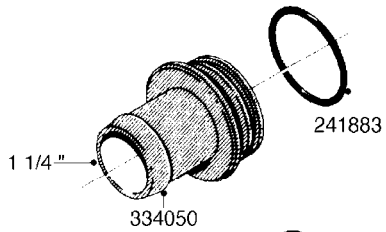

L0080

FITTINGS - S-53
L0080-HIN, 12:09:17

Page 1

Date 07.02.2020 8:17

Pos.	parts-n°	order qty	description
1	145995	1	FITT.DK S-53 FORK
2	241973	1	O-RING Ø3 X 44.2 70 SHORES NITRIL NITRIL (BLACK)
2	242353	1	O-RING 3 X 44.2 VITON VITON (BROWN)
3	242109	1	O-RING D32.2x3.0 NITRIL (BLACK)
3	242354	1	O-RING D32.2X3.0 VITON VITON (BROWN)
4	322103	1	FITT.DK S-53 BULKHEAD
5	322107	1	FITT.DK S-53 BULKHEAD NUT
6	322110	1	FITT.DK S-53 ELB. 1/2" BSP
7	322352	1	FITT.DK S-53 TEE
8	334229	1	FITT.DK S-53 STR.3/4"
9	334260	1	GASKET F. S-53 BULKHEAD
10	334564	1	FITT.DK S-67 TO S-53 ADAPTER
11	391100	1	FITT.DK S-53THREAD INS.1/2"BSP
12	726463	1	FITT.DK S53 BULKHEAD W/GASKET
13	726552	1	FIT.DK S-53X90 1/2" BSP,O-RING
14	726556	1	FITT.DK S-53 HB 1/2" W/O-RING
15	726558	1	FITT.DK S53 STR. 3/4" W.ORING
16	726559	1	FITT DK. S-53 HB 1" W/O-RING
17	726568	1	FITT.DK.S-53 HB 1/2"90 W/O-RING
18	726570	1	FITT.DK S-53 ELB.3/4" W.ORING
19	726571	1	FITT.DK S-53 ELB.1", W ORING
20	726578	1	FITT.DK S53 PLUG WITH O-RING
21	728561	1	FITT.DK. S67M - S53F REDUCER