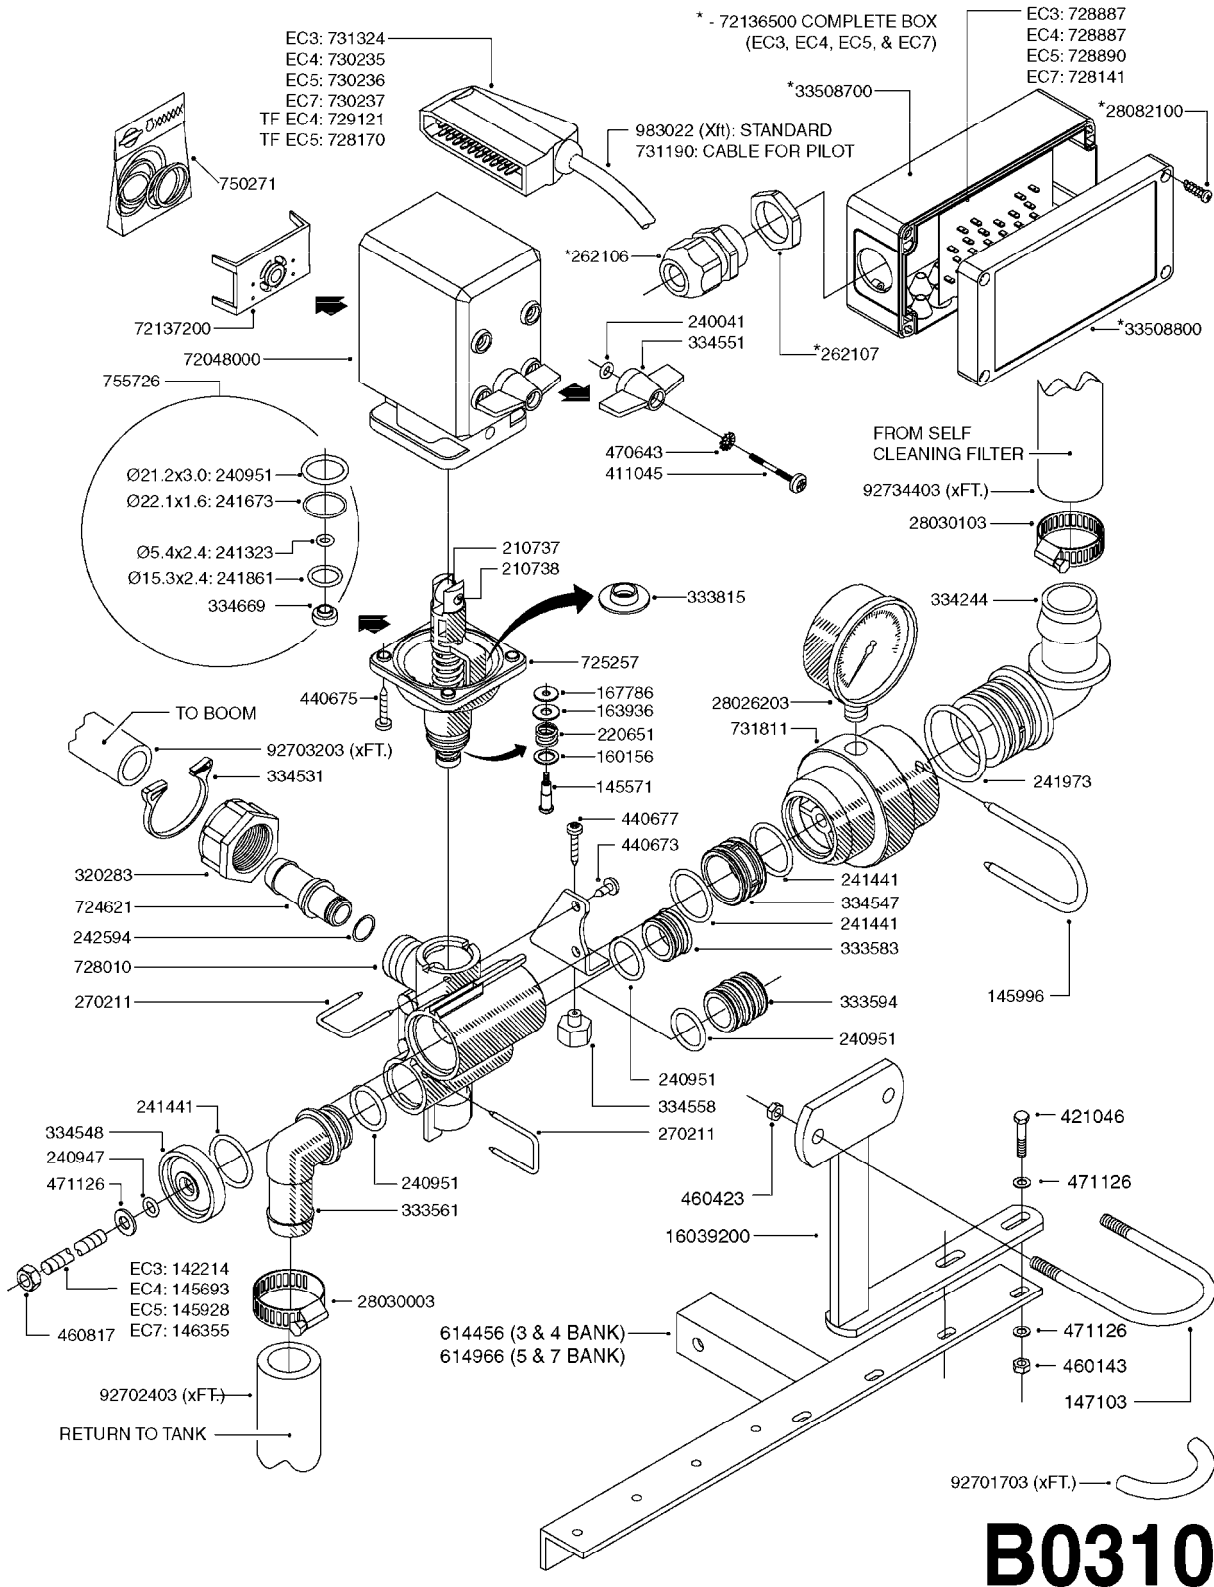

EC BOOM VALVES CM GREEN GRIPS
B0310-HIN, 01:01:16

Page 1
Date 07.02.2020 8:16

parts-n°	order qty	description
142214	1	STUD BOLT - M8X265, 3 SECTION
145571	1	STUD BOLT F/PNEUM. DISTRIBUTOR
145693	1	STUD BOLT - M8X330, 4 SECTION
145928	1	STUD BOLT - M8X400, 5 SECTION
145996	1	FITT.DK S-67 FORK
146355	1	STUD BOLT - M8X540, 7 SECTION
147103	1	U-BOLT F. 2' HOSE
160156	1	WASHER D14.1/D9.2X1 SS
163936	1	WASHER D15/D6.2X1
167786	1	WASHER D13/D4.2X1
210737	1	BEARING BALL D7 RSTO 5 TN
210738	1	PIN Ø7 L16
220651	1	SPRING PRESSURE D12.5/5
240041	1	O-RING D15.1/10.3 X 2.4
240947	1	O-RING D7.3X2.4 NITRIL
240951	1	O-RING D21.2X3 NITRIL
241323	1	O-RING D5.3X2.4 NITRIL
241441	1	O-RING D29.3X3
241673	1	O-RING D22.1X1.6
241861	1	O-RING D15.3X2.4 VITON
241973	1	O-RING Ø3 X 44.2 70 SHORES NITRIL
242594	1	O-RING D14 X 1.78 SCH.70-EPDM
262106	1	BULKHEAD F. CABLE 6.5-14 BLACK
262107	1	NUT F. BULKHEAD CABLE GRAY
270211	1	FITT.DK S25 FORK L=37.5
320283	1	FITT.DK NUT 3/4"BSP
333561	1	FITT.DK ELB.1" EC RETURN
333583	1	END PIECE FOR BYPASS
333594	1	CONNECTING PIECE F. BYPASS
333815	1	DISTANCE RING
334244	1	FITT.DK S-67 ELB.1-1/4"
334531	1	CLAMP HOSE PLASTIC 3/4"
334547	1	CONNECTING PIECE F. PRESSURE
334548	1	END COVER
334551	1	GRIP F.MAN.OP.EC ON/OFF GREEN
334558	1	NUT HEX PLASTIC INSERT
334669	1	VALVE CONE D14/D7-SH 63 WHITE
411045	1	SCREW M4 X 16MM STAINLESS
421046	1	BOLT HEX M8X25/25 A2 SS DIN933
440673	1	SCREW F.PLASTIC 5X12 SS
440675	1	SCREW F. PLASTIC 5X16 SS
440677	1	SCREW F. PLASTIC 5X20 SS
460143	1	SELF LOCK NUT M8 SST A2 DIN985
460423	1	NUT HEX M10X1.50 LOCK DIN985A2 SS
460817	1	NUT HEX M8 STAINLESS DIN 934
470643	1	WASHER LOCK
471126	1	WASHER, M8, Ø16/ 8.4X 1.6, SS
614456	1	BRACKET F.EC 3&4 BANK VALVES
614966	1	BRACKET F.EC 7 BANK VALVES
724621	1	FITT.DK HB 3/4"ASSY F.3/4" NUT
725257	1	SPINDLE SECT. F/EC DISTRIBUTOR
728010	1	DISTRIB HOUSING W/CONST PR GRN
728141	1	CIRCUIT BOARD F.EC7 CONN. BOX
728170	1	CABLE F.CONTRL BOX EC5 L=14000
728887	1	CIRCUIT BOARD EC CONTROL
728890	1	CIRCUIT BOARD 5 SECTION EC
729121	1	CABLE F.CONTROL BOX EC4 L=1400
730235	1	CABLE F.CONTRL BOX EC4 L=11500
730236	1	CABLE F.CONTRL BOX EC5 L=11500
730237	1	CABLE EC7 L=11500MM
731190	1	CABLE F.CONTROL PILOT EC3/4 CM