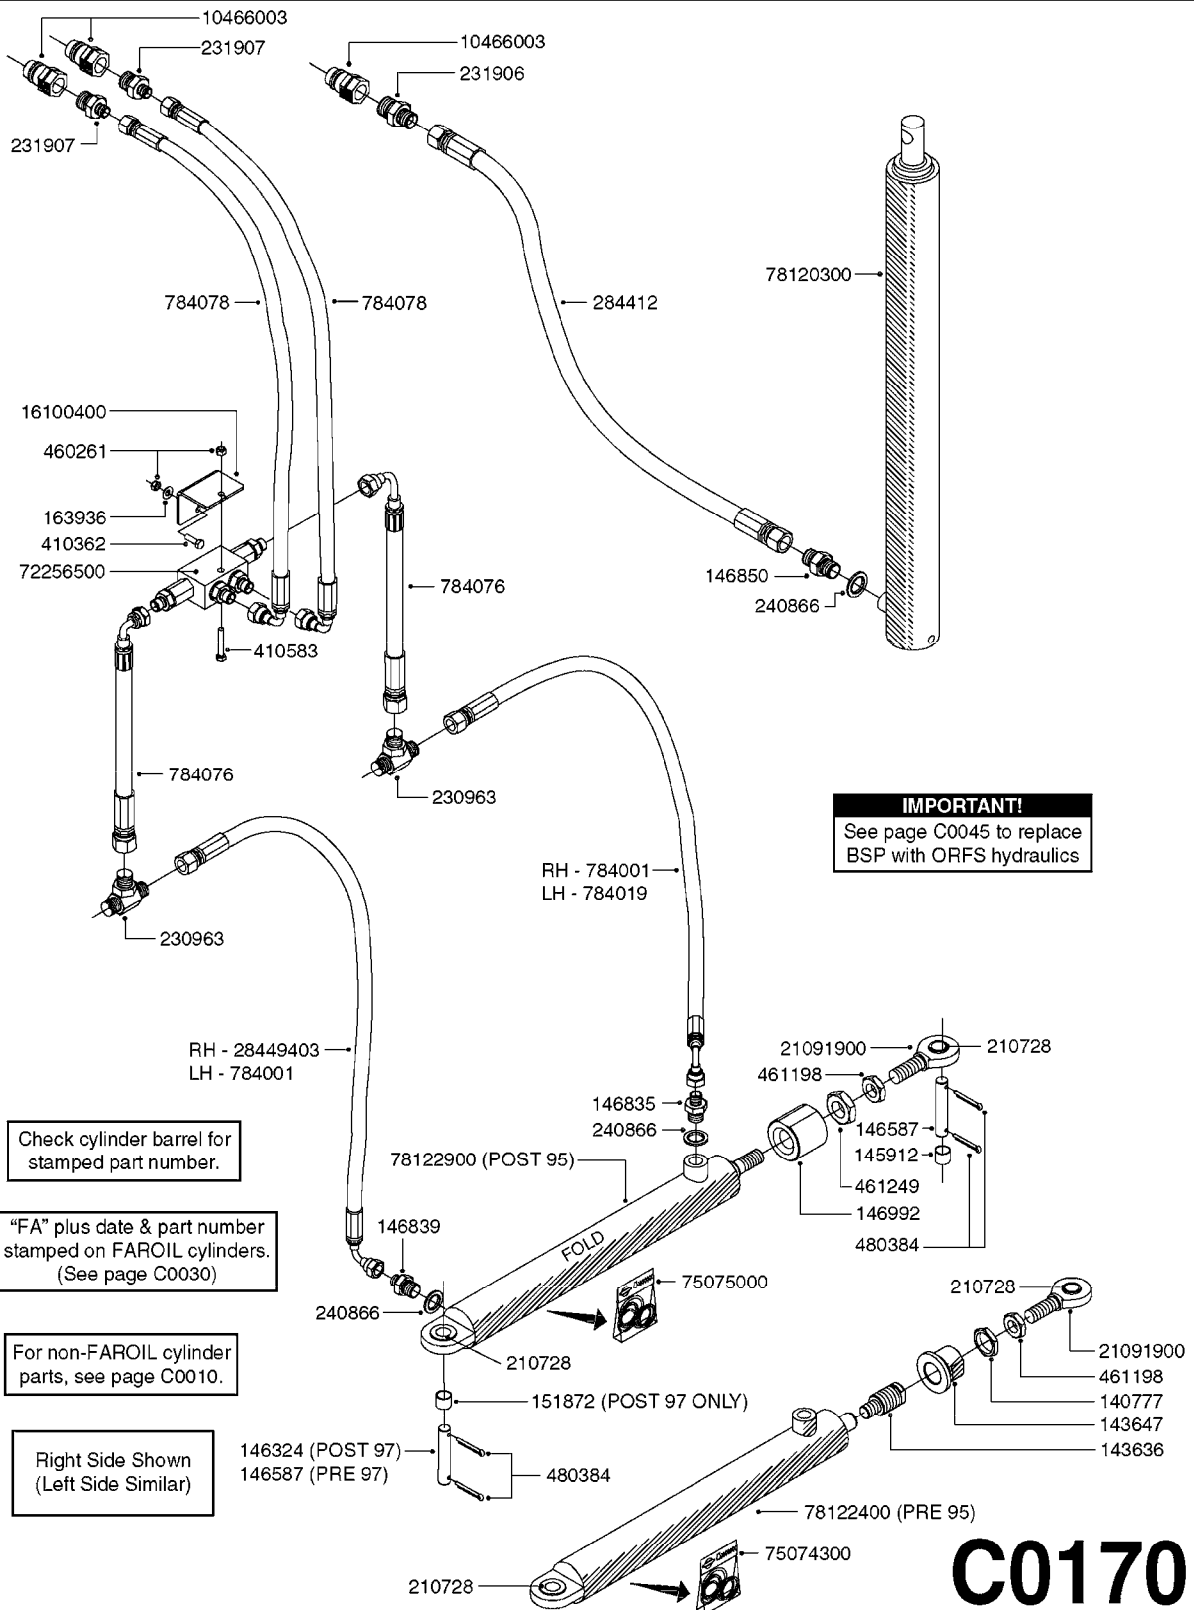

IMPORTANT!
See page C0045 to replace
BSP with ORFS hydraulics

Check cylinder barrel for
stamped part number.

"FA" plus date & part number
stamped on FAROIL cylinders.
(See page C0030)

For non-FAROIL cylinder
parts, see page C0010.

Right Side Shown
(Left Side Similar)

C0170

HYDRAULICS - EAGLE HY 45'-66'
C0170-HIN, 08:01:18

Page 1
Date 07.02.2020 8:16

parts-n°	order qty	description
140777	1	NUT HEX 3/4" BSP JAMB
143636	1	THREADED INSERT F.CYLINDER END
143647	1	COLLAR F.THREAD.ROD EXTENTON
145912	1	BUSHING D19.8/D17.0X7MM
146324	1	SHAFT D16.8 L102/2 X 5
146587	1	PIN D16.8 X 65
146835	1	HEX NIPPLE 1/4" - 3/8" BSP
146839	1	HEX NIPPLE 1/4"X3/8" BSP 0.7MM
146850	1	HEX NIPPLE 3/8"x3/8" - 1.8mm
146992	1	BUSHING F.CYLINDER
151872	1	BUSHING D22.0/18.0 10MM
163936	1	WASHER D15/D6.2X1
210728	1	BEARING F.LINK HEAD M17
230963	1	TEE 1/4"M X 1/4"M X 1/4"M BSP
231906	1	HEX NIPPLE 3/8"BSP X 1/2"NPT
231907	1	HEX NIPPLE 1/4"BSP X 1/2"NPT
240866	1	DOWTYSEAL 3/8"
284412	1	HOSE HY 3/8" X 315" STR+STR
410362	1	BOLT HEX 8.8 SS M6X20
410583	1	BOLT HEX 8.8 DEL M6X40
460261	1	NUT HEX M6X1.00 LOCK DIN985 A2 SS
461198	1	NUT HEX M16X2 JAMB
461249	1	NUT M22X1.5 DIN439B
480384	1	PIN COTTER 3/16 x 1-1/2"
784001	1	HOSE HY X 1/4 X 067.00"STR+ELB
784019	1	HOSE HY X 1/4 X 078.75"STR+ELB
784076	1	HOSE, HY, 1/4" L=8.5" STR-ELB
784078	1	HOSE HY X 1/4 X 417.33"STR+ELB
10466003	1	COUPLER PIONEER 8010-04 1/2NPT
16100400	1	PLATE 3 X 60 X 91 HY BLOCK MT
21091900	1	LINK HEAD M16 x D17 DELTA
28449403	1	HOSE HY X1/4X057.08"STR+ELB
72256500	1	DOUB.PILOT STEERED COUNT.VALVE
75074300	1	SEALKIT78122000/23-25/30-32/46
75075000	1	SEAL KIT 78122600/27/28/29
78120300	1	CYLINDER 60/50/30 1100MM
78122400	1	DOUBLE CYLINDER D 40/20-300
78122900	1	CYLINDER 40/22X300MM RED