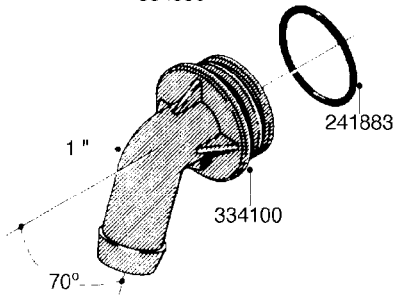

L0080

FITTINGS - S-53
L0080-HIN, 12:09:17

Page 1

Date 07.02.2020 8:17

Pos.	parts-n°	order qty	description
1	145995	1	FITT.DK S-53 FORK
2	241973	1	O-RING Ø3 X 44.2 70 SHORES NITRIL NITRIL (BLACK)
2	242353	1	O-RING 3 X 44.2 VITON VITON (BROWN)
3	242109	1	O-RING D32.2x3.0 NITRIL (BLACK)
3	242354	1	O-RING D32.2X3.0 VITON VITON (BROWN)
4	322103	1	FITT.DK S-53 BULKHEAD
5	322107	1	FITT.DK S-53 BULKHEAD NUT
6	322110	1	FITT.DK S-53 ELB. 1/2" BSP
7	322352	1	FITT.DK S-53 TEE
8	334229	1	FITT.DK S-53 STR.3/4"
9	334260	1	GASKET F. S-53 BULKHEAD
10	334564	1	FITT.DK S-67 TO S-53 ADAPTER
11	391100	1	FITT.DK S-53THREAD INS.1/2"BSP
12	726463	1	FITT.DK S53 BULKHEAD W/GASKET
13	726552	1	FIT.DK S-53X90 1/2" BSP,O-RING
14	726556	1	FITT.DK S-53 HB 1/2" W/O-RING
15	726558	1	FITT.DK S53 STR. 3/4" W.ORING
16	726559	1	FITT DK. S-53 HB 1" W/O-RING
17	726568	1	FITT.DK.S-53 HB 1/2"90 W/O-RING
18	726570	1	FITT.DK S-53 ELB.3/4" W.ORING
19	726571	1	FITT.DK S-53 ELB.1", W ORING
20	726578	1	FITT.DK S53 PLUG WITH O-RING
21	728561	1	FITT.DK. S67M - S53F REDUCER