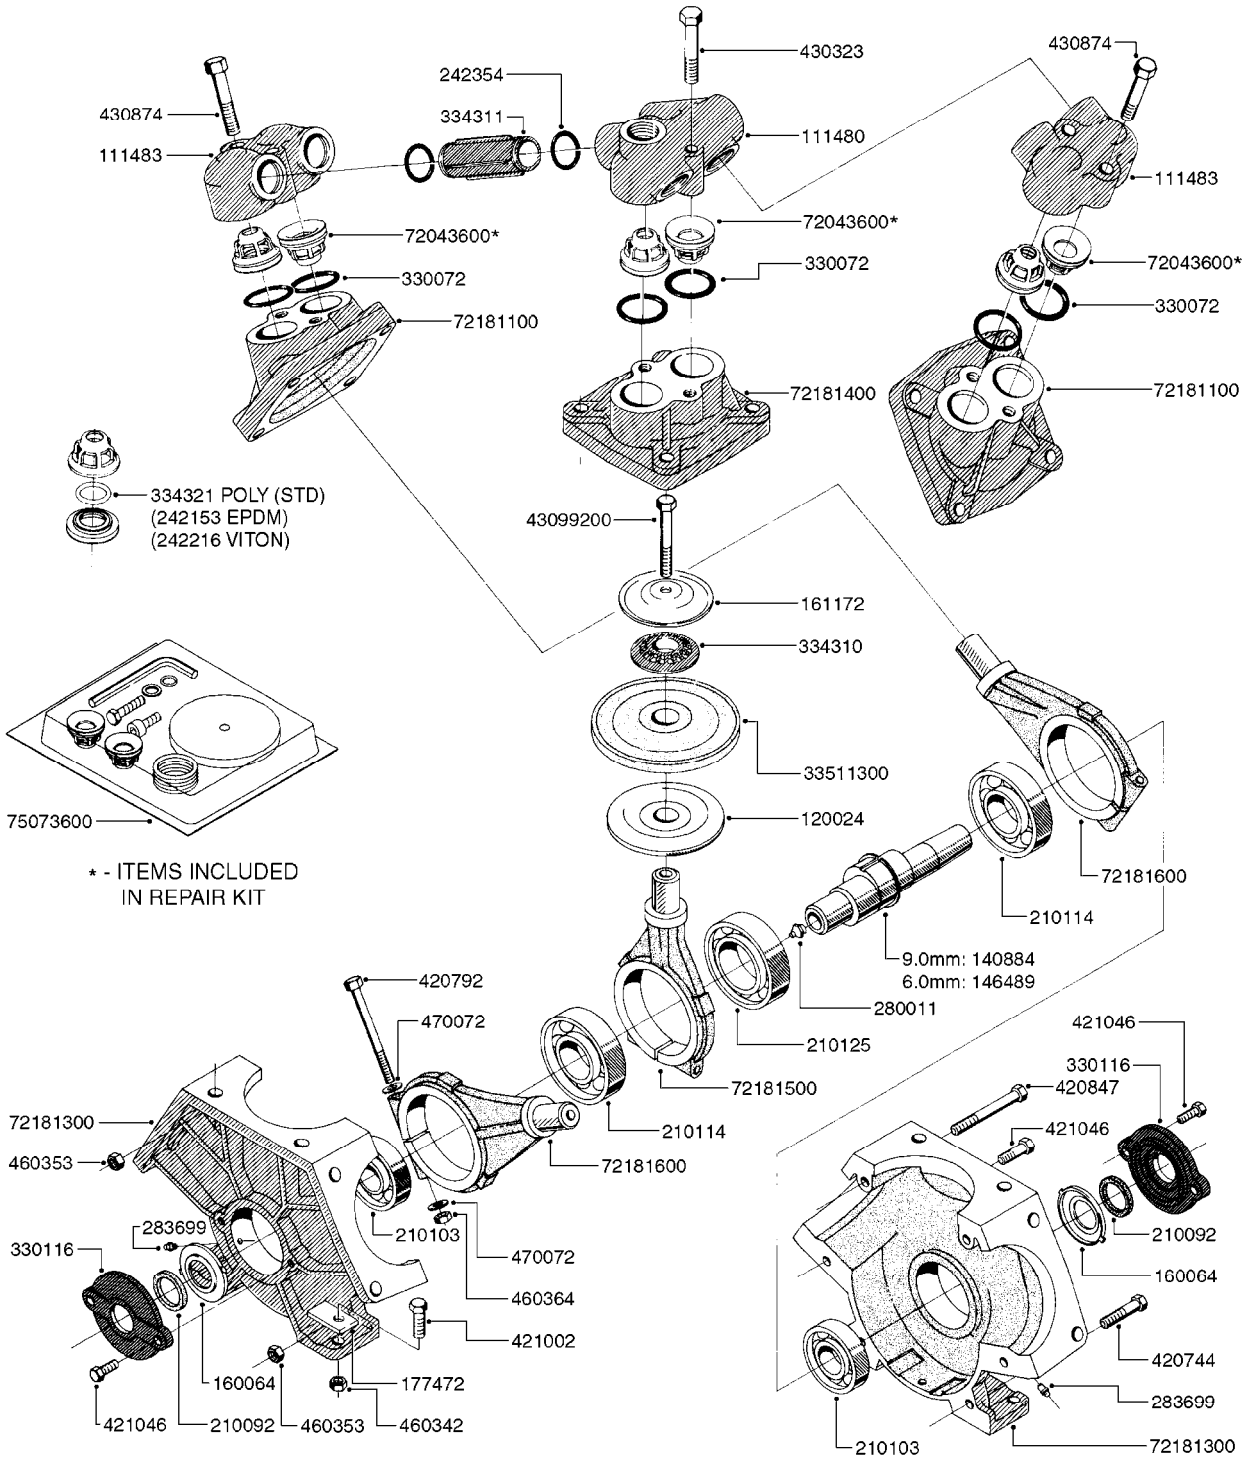

A0220

PUMP - 1302 W/ MOUNTING BASE
A0220-HIN, 27:04:17

Page 1

Date 07.02.2020 8:16

parts-n°	order qty	description
111480	1	VALVE HEAD 1302 CENTER
111483	1	VALVE HEAD SIDE 1302
120024	1	DIAPHRAGM BACK DISC 1200-1300
140884	1	CRANK SHAFT MODEL 1300-9
146489	1	CRANK SHAFT MODEL 1302-6MM
160064	1	DUST PLATE
161172	1	DIAPHRAGM DISC F. 1203/1303
177472	1	BRACKET 25 X 5
210092	1	SEAL FELT D43/30X5
210103	1	BEARING BALL 6306
210114	1	BEARING BALL 6308
210125	1	BEARING BALL 6210
242153	1	O-RING D26X4 EPDM
242216	1	O-RING VITON F/1202/1302/462
242354	1	O-RING D32.2X3.0 VITON
280011	1	GREASE NIPPLE 1/8" SAE H TR
283699	1	GREASE NIPPLE M6X1
330072	1	O-RING D53.5/D45.5X4
330116	1	SEAL RETAINER, MODEL 1300
334310	1	NYLON WASHER 1202/1302/462
334311	1	CONNECTION PIPE INLET MOD.1302
334321	1	O-RING POLY. 34.0x26.0x4.0
420081	1	BOLT HEX 8.8 DEL 3/8"X40MM
420162	1	BOLT HEX 8.8 DEL 3/8"X15MM
420346	1	BOLT HEX 8.8 DEL 3/8"X 25MM
420357	1	BOLT HEX 8.8 RAW 3/8"X85MM
420803	1	BOLT HEX 8.8 DEL M8X90
421002	1	BOLT HEX 8.8 DEL M10X30 FT DIN933
421259	1	BOLT HEX UNC7/16"x2.25" 18-8SS
430323	1	BOLT HEX 8.8 DEL M12X60
430404	1	BOLT HEX 8.8 DEL M12X50
430874	1	SCREW SET 8.8 DEL M12X70 FT
460062	1	NUT HEX 3/8" GALV.
460342	1	NUT HEX M10 DEL DIN934
460364	1	NUT HU M8 A2 SS DIN934
460386	1	NUT HEX M12X1.75
470072	1	WASHER D15/D8X.5 LOCK
33511300	1	DIAPHRAGM 1202-1303 POLY 2006
72043600	1	VALVE FOR 462/463
72181100	1	DIAPHRAGM COVER 1203/1303+BLTS
72181300	1	PUMP CASTING 1300 RED W/BOLTS
72181400	1	DIAPHRAGM COVER 1303 W/BOLTS
72181500	1	CONNECTING ROD, CENTER 1303
72181600	1	CONNECTING ROD, SIDE MOD.1300
75073500	1	PUMP KIT 1300/1302 "06"