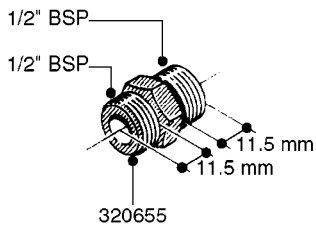

FITTINGS - HEXAGON NIPPLES
L0030-HIN, 01:01:16

L0030

FITTINGS - HEXAGON NIPPLES
L0030-HIN, 01:01:16

Page 1
Date 07.02.2020 8:17

parts-n°	order qty	description
10015303	1	FITT.PO.HN 1.00X1.00 M1000
10425003	1	FITT.PO.HN 1.25X1.00 MCPHEE
320132	1	FITT.DK HN 1" BSP
320176	1	FITT.DK HN 3/8"X1/2" BSP
320445	1	FITT.DK HN 1/4"X3/8" BSP
320655	1	FITT.DK HN 1/2"-1/2" BSP
320692	1	FITT.DK HN 3/8'BSPX1/4'NPT
320703	1	FITT.DK HN 3/8BSP X1/2 &1/4NPT
320725	1	FITT.DK NIPPLE 3/8"-3/8" BSP
320902	1	FITT.DK HN 3/8'X 1/4' BSP
390232	1	FITT.DK HN 1-1/2' X 1-1/4' BSP
390276	1	FITT.DK HN 1'BSP