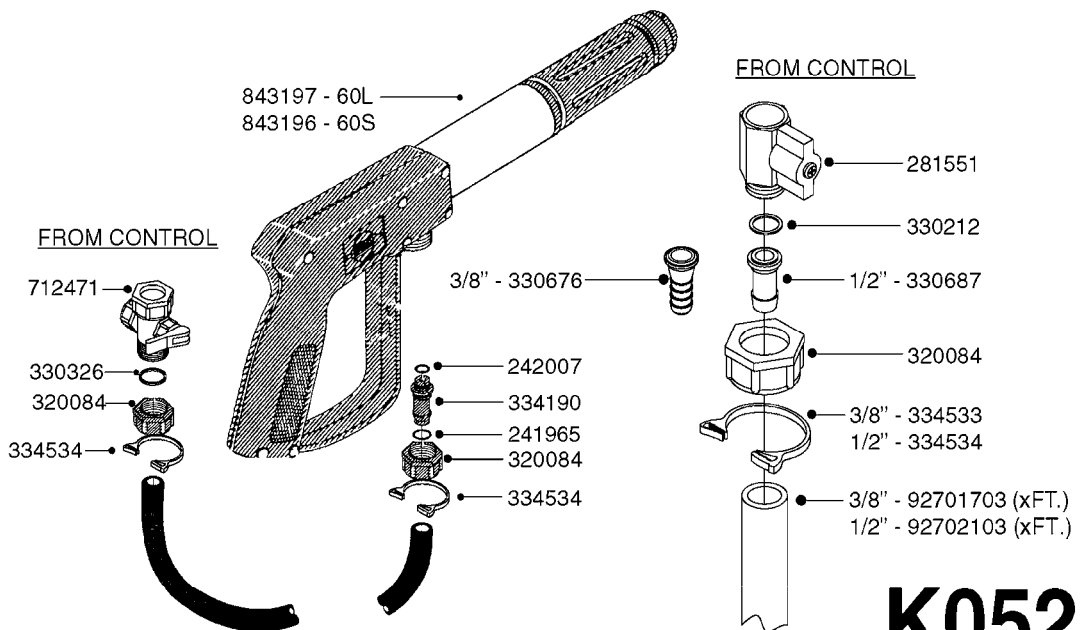

K0520

HOSE WRAPS
K0520-HIN, 05:12:19

Page 1
Date 07.02.2020 8:17

parts-n°	order qty	description
241965	1	O-RING Ø12.1 X 1.6 NITRILE
242007	1	O-RING Ø9.1 X 1.6 NITRILE
281551	1	BALL VALVE 1/2"
320084	1	FITT.DK NUT 1/2" BSP
330212	1	O-RING D19/D14X2.4 F.1/2"NUT
330326	1	O-RING D30/D24X2 F.1"NUT
330676	1	FITT.DK HB 3/8" F. 1/2" NUT
330687	1	FITT.DK HB 1/2" F. 1/2" NUT
334190	1	FITT.DK HB 1/2' F. PISTOL 60S
334533	1	CLAMP HOSE PLASTIC 3/8"
334534	1	CLAMP HOSE PLASTIC 1/2"
636223	1	POST 12 VOLT TR30
712471	1	AGITATION VALVE ASSY. ON/OFF
843196	1	SPRAY GUN KIT TYPE 60 SHORT
843197	1	HANDGUN KIT TYPE 60 LONG
10013403	1	BOLT HEX 3/8-16X1 1/4 HCS Z5
10013503	1	NUT HEX NC 3/8"
10178903	1	WRAP HOSE SIDE MOUNT PLATE
10179003	1	WRAP HOSE BOTTOM PLATE MOUNT
10179403	1	WRAP WELDMENT FOR HI101789
10179503	1	WRAP WELDMENT FOR HI101790
10225603	1	BKT.FOR HOSE WRAP MOUNT NL NK
10225703	1	WRAP HOSE BDL.BOTTOM PLATE
92701703	1	HOSE R X3/8" X300PSI WP X0012"
92702103	1	HOSE R X1/2" X300PSI WP X0012"