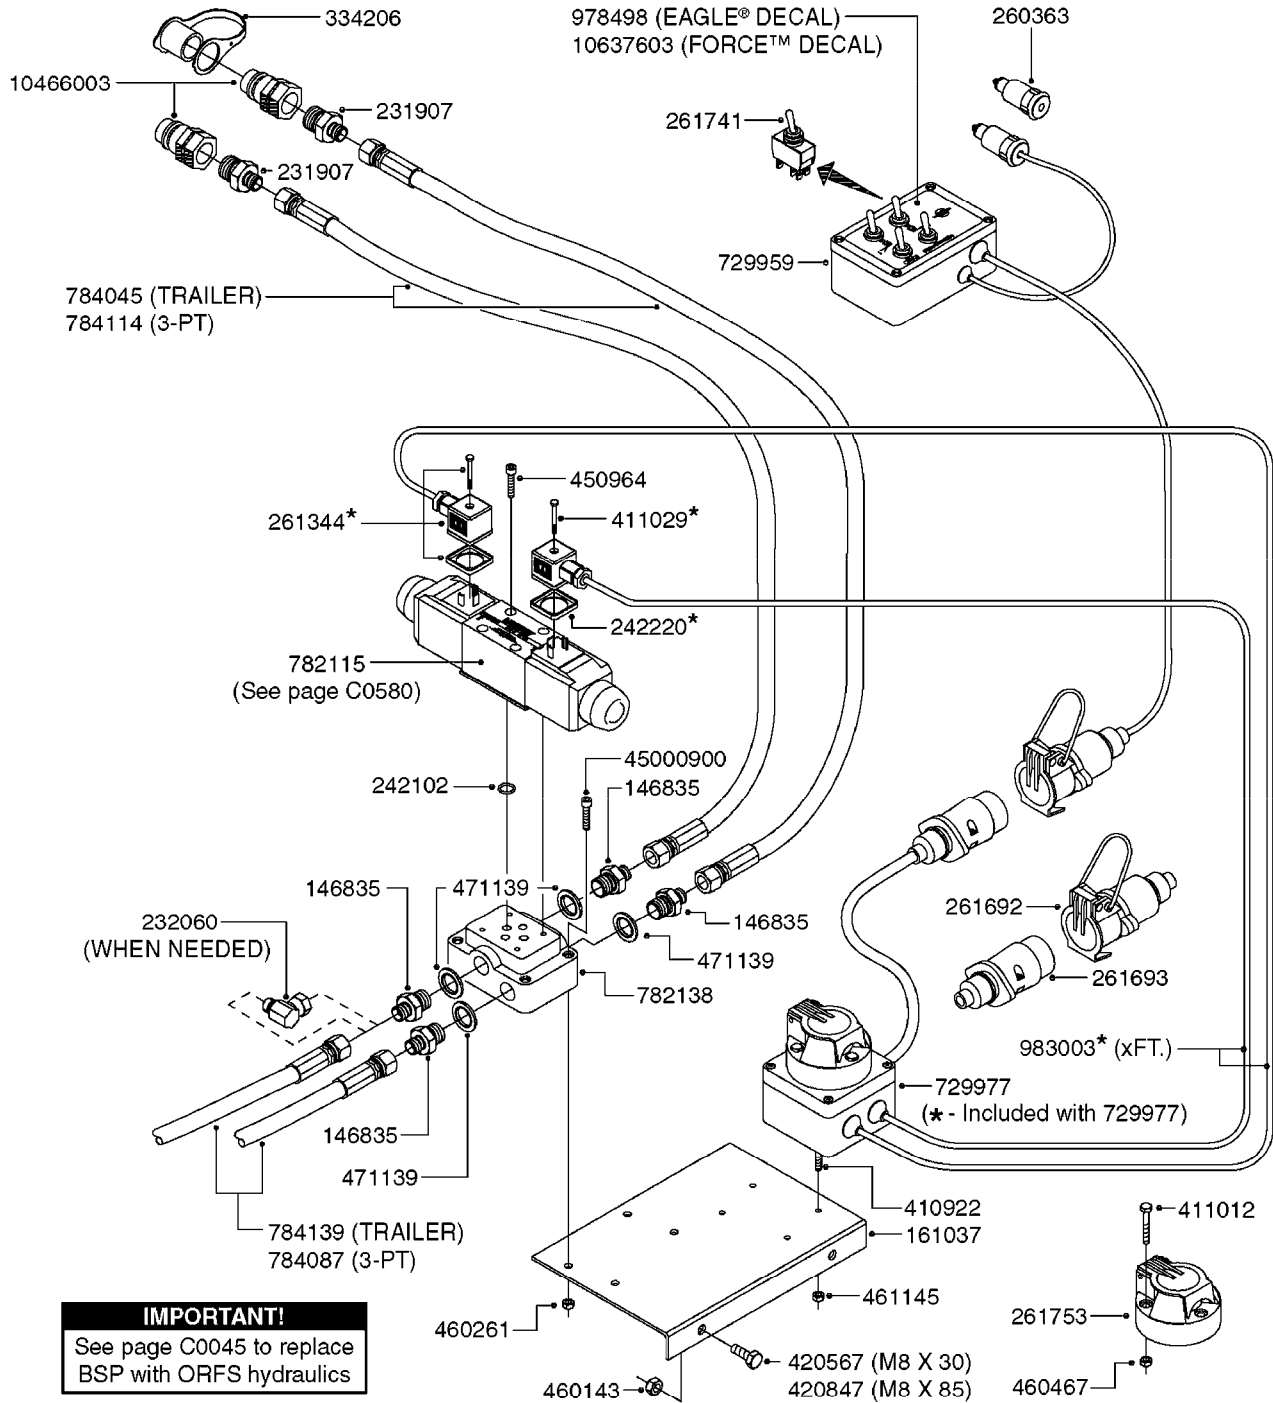

For non-FAROIL cylinder
parts, see page C0010.

Right Side Shown
(Left Side Similar)

C0250

HYDRAULCS EAG HZ 45-66'POST 95
C0250-HIN, 09:01:18

Page 1
Date 07.02.2020 8:16

parts-n°	order qty	description
145912	1	BUSHING D19.8/D17.0X7MM
146324	1	SHAFT D16.8 L102/2 X 5
146587	1	PIN D16.8 X 65
146835	1	HEX NIPPLE 1/4" - 3/8" BSP
146839	1	HEX NIPPLE 1/4"X3/8" BSP 0.7MM
146845	1	HEX NIPPLE 1/4"X1/4"
146850	1	HEX NIPPLE 3/8"x3/8" - 1.8mm
146992	1	BUSHING F.CYLINDER
151872	1	BUSHING D22.0/18.0 10MM
160802	1	MOUNT PLATE F.HYD SOLENOID'HZ'
160803	1	COVER PLATE F.HYD SOLENOID'HZ'
210728	1	BEARING F.LINK HEAD M17
231906	1	HEX NIPPLE 3/8"BSP X 1/2"NPT
231907	1	HEX NIPPLE 1/4"BSP X 1/2"NPT
240866	1	DOWTYSEAL 3/8"
241404	1	DOWTY SEAL 1/4"
284412	1	HOSE HY 3/8" X 315" STR+STR
410185	1	BOLT HEX 8.8 DEL M6X16
420604	1	BOLT HEX 8.8 DEL M10X25 FT DIN933
420847	1	BOLT HEX 8.8 DEL M8X85
460143	1	SELF LOCK NUT M8 SST A2 DIN985
460261	1	NUT HEX M6X1.00 LOCK DIN985 A2 SS
460423	1	NUT HEX M10X1.50 LOCK DIN985A2 SS
461198	1	NUT HEX M16X2 JAMB
461249	1	NUT M22X1.5 DIN439B
480384	1	PIN COTTER 3/16 x 1-1/2"
784001	1	HOSE HY X 1/4 X 067.00"STR+ELB
784019	1	HOSE HY X 1/4 X 078.75"STR+ELB
784045	1	HOSE HY X 1/4 X 157.50"STR+STR
784078	1	HOSE HY X 1/4 X 417.33"STR+ELB
784091	1	HOSE HY X 1/4 X 295.25"STR+ELB
10466003	1	COUPLER PIONEER 8010-04 1/2NPT
21091900	1	LINK HEAD M16 x D17 DELTA
28449403	1	HOSE HY X1/4X057.08"STR+ELB
75075000	1	SEAL KIT 78122600/27/28/29
78120300	1	CYLINDER 60/50/30 1100MM
78122700	1	CYLINDER D40/22X300MM RED
78122900	1	CYLINDER 40/22X300MM RED