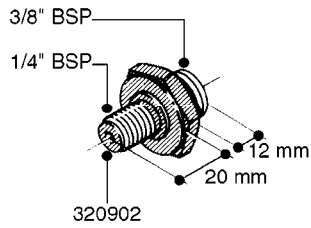

FITTINGS - HEXAGON NIPPLES
L0030-HIN, 01:01:16

L0030

FITTINGS - HEXAGON NIPPLES
L0030-HIN, 01:01:16

Page 1
Date 07.02.2020 8:17

parts-n°	order qty	description
10015303	1	FITT.PO.HN 1.00X1.00 M1000
10425003	1	FITT.PO.HN 1.25X1.00 MCPHEE
320132	1	FITT.DK HN 1" BSP
320176	1	FITT.DK HN 3/8"X1/2" BSP
320445	1	FITT.DK HN 1/4"X3/8" BSP
320655	1	FITT.DK HN 1/2"-1/2" BSP
320692	1	FITT.DK HN 3/8'BSPX1/4'NPT
320703	1	FITT.DK HN 3/8BSP X1/2 &1/4NPT
320725	1	FITT.DK NIPPLE 3/8"-3/8" BSP
320902	1	FITT.DK HN 3/8'X 1/4' BSP
390232	1	FITT.DK HN 1-1/2' X 1-1/4' BSP
390276	1	FITT.DK HN 1'BSP