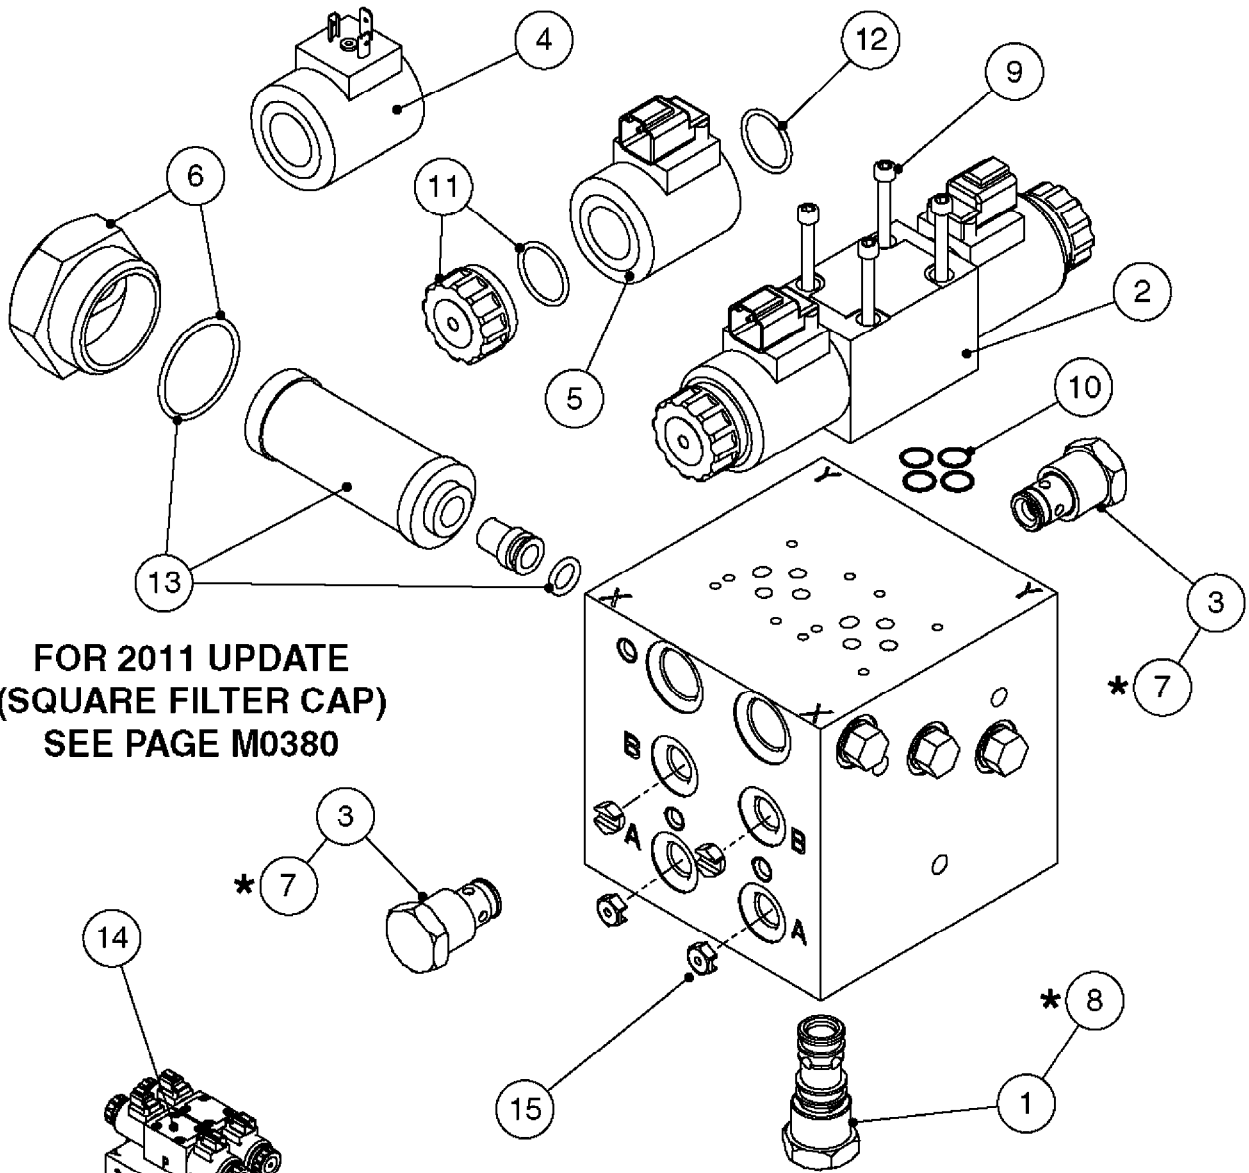

If unsure, pair of new style sensors works with all versions of UC4.

NORAC UC4 BOOM HEIGHT CONTROL
M0290-HIN, 01:01:16

Page 1

Date 07.02.2020 8:18

Pos.	parts-n°	order qty	description
1	410443	1	BOLT HEX 8.8 DEL M6X70
1	410605	1	BOLT HEX 8.8 DEL M6X80
2	460261	1	SPB/SPC BOOM
3	471124	1	NUT HEX M6X1.00 LOCK DIN985 A2 SS
4	16128603	1	WASHER, M6, Ø18/ 6.4X 1.6, SS
4	16128703	1	BRACKET F. SENSOR 60X60 TUBE SPB/SPC BOOM
5	26016303	1	BRACKET F. SENSOR 50x50 TUBE
6	26025903	1	FORCE BOOM (FTZ)
7	26026003	1	CONNECTOR RING CPC #11 NORAC
8	26026600	1	NORAC UC4+ ROLL SENSOR W/TEMP. CONFIRM NORAC P/N 45000
8	28055603	1	NORAC UC4+ ROLL SENSOR CONFIRM NORAC P/N 45001
9	28049503	1	NORAC CABLE VAR.RT.VLV DIN
10	28049603	1	3-PIN CONNECTORS/HIRSCHMAN
11	28050303	1	NORAC CABLE VAR.RT.VLV DEUTSCH
12	28050703	1	2-PIN CONNECTORS/DEUTSCH
13	28054303	1	NORAC CABLE EXTENSION
14	28055503	1	NORAC POWER CABLE
15	28055703	1	NORAC RUBBER TOP&BOLT F.SENSOR DIA.30MMX30MMX8MM
16	28085900	1	NORAC UC4+ OPEN CTR. CABLE
17	28086200	1	PARALIFT INTERFACE CABLE NORAC
18	28086300	1	NORAC VALVE MOUNTING HARDWARE
19	28086400	1	NORAC VALVE CABLE ROLL PIGTAIL
20	28086500	1	SENSOR BRANCH CABLE NORAC
21	28086600	1	CAN NODE DUAL CABLE NORAC
22	70112503	1	UC4 DISPLAY PANEL NORAC
23	78216100	1	UC4 ULTRASONIC SENSOR
			UC4 SENSOR MOUNTING BKT. NORAC
			FOAM DISC F. SENSOR NORAC
			UC4+ ROLL SENSOR KIT '11 HIN INCLUDES NORAC P/N 45000 & 45001
			NORAC VALVE BLOCK COMP, DEUTSCH CON.