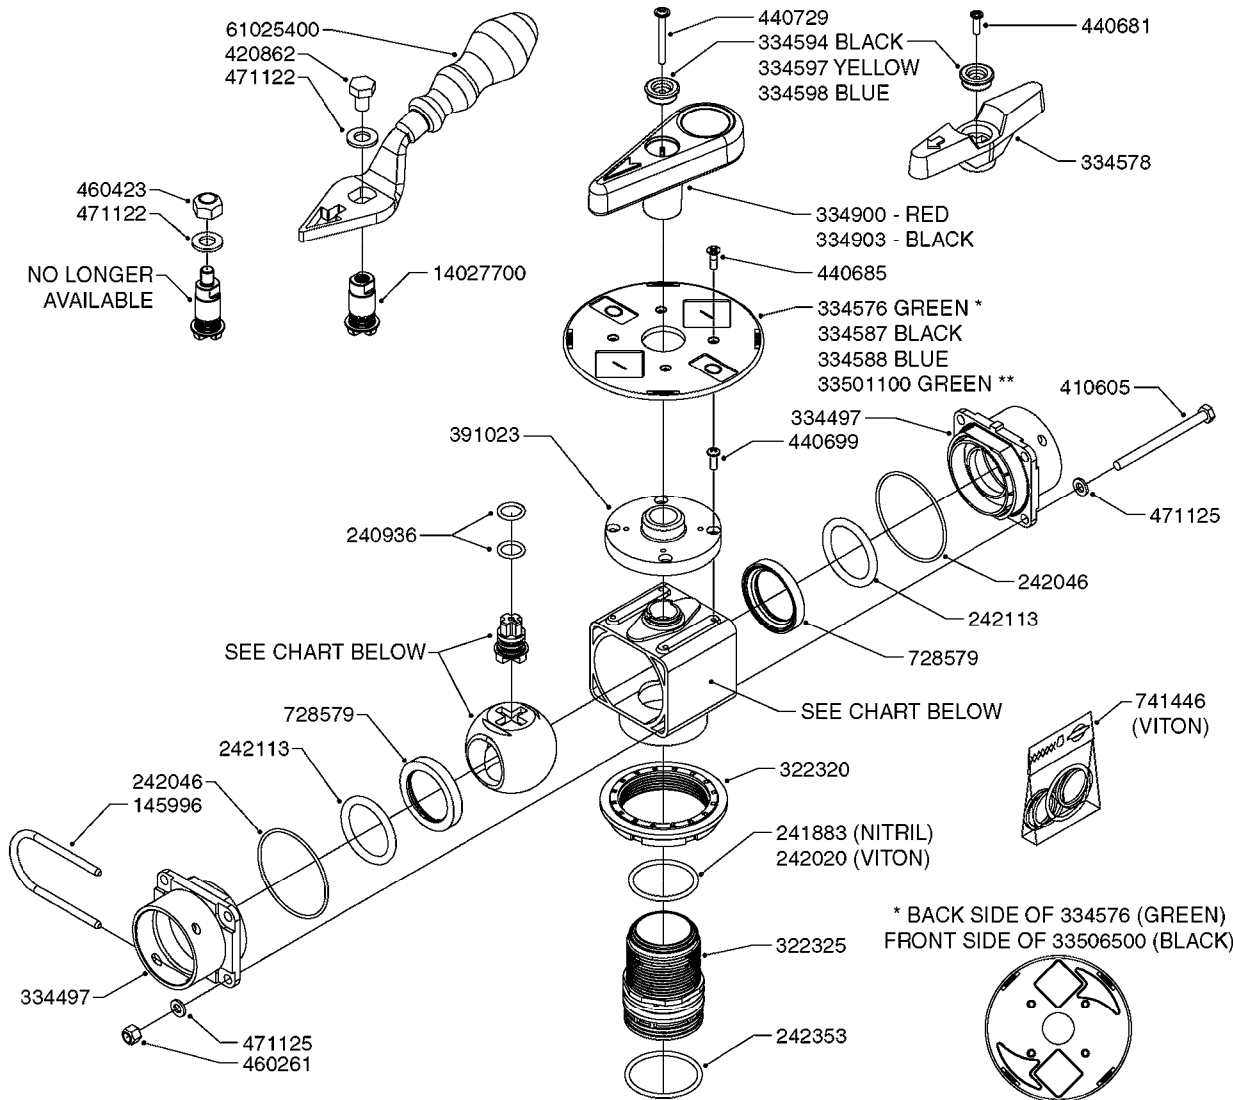

FOR S67 FITTINGS
SEE PAGE L0100

B0420

MANIFOLD SYSTEM - PRESSURE
B0420-HIN, 01:01:16

Page 1

Date 07.02.2020 8:16

parts-n°	order qty	description
145996	1	FITT.DK S-67 FORK
160353	1	BRACKET F.PRESSURE MANIFOLD
160918	1	BRACKET F. MANIFOLD CM
242353	1	O-RING 3 X 44.2 VITON
322224	1	FITT.DK S-67 TEE
322320	1	NUT F.3 WAY VALVE S56
334250	1	FITT.DK S-67 PLUG
334573	1	FITT.DK S-67 CONNECTOR
440675	1	SCREW F. PLASTIC 5X16 SS
841062	1	VALVE KIT S67 PRESS. MANIFOLD
841067	1	VALVE S67 PRESS.W/TEE MANIFOLD