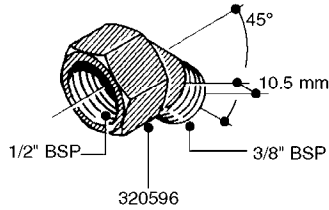

FITTINGS - HEXAGON NIPPLES
L0030-HIN, 01:01:16

L0030

FITTINGS - HEXAGON NIPPLES
L0030-HIN, 01:01:16

Page 1
Date 07.02.2020 8:17

parts-n°	order qty	description
10015303	1	FITT.PO.HN 1.00X1.00 M1000
10425003	1	FITT.PO.HN 1.25X1.00 MCPHEE
320132	1	FITT.DK HN 1" BSP
320176	1	FITT.DK HN 3/8"X1/2" BSP
320445	1	FITT.DK HN 1/4"X3/8" BSP
320655	1	FITT.DK HN 1/2"-1/2" BSP
320692	1	FITT.DK HN 3/8'BSPX1/4'NPT
320703	1	FITT.DK HN 3/8BSP X1/2 &1/4NPT
320725	1	FITT.DK NIPPLE 3/8"-3/8" BSP
320902	1	FITT.DK HN 3/8'X 1/4' BSP
390232	1	FITT.DK HN 1-1/2' X 1-1/4' BSP
390276	1	FITT.DK HN 1'BSP