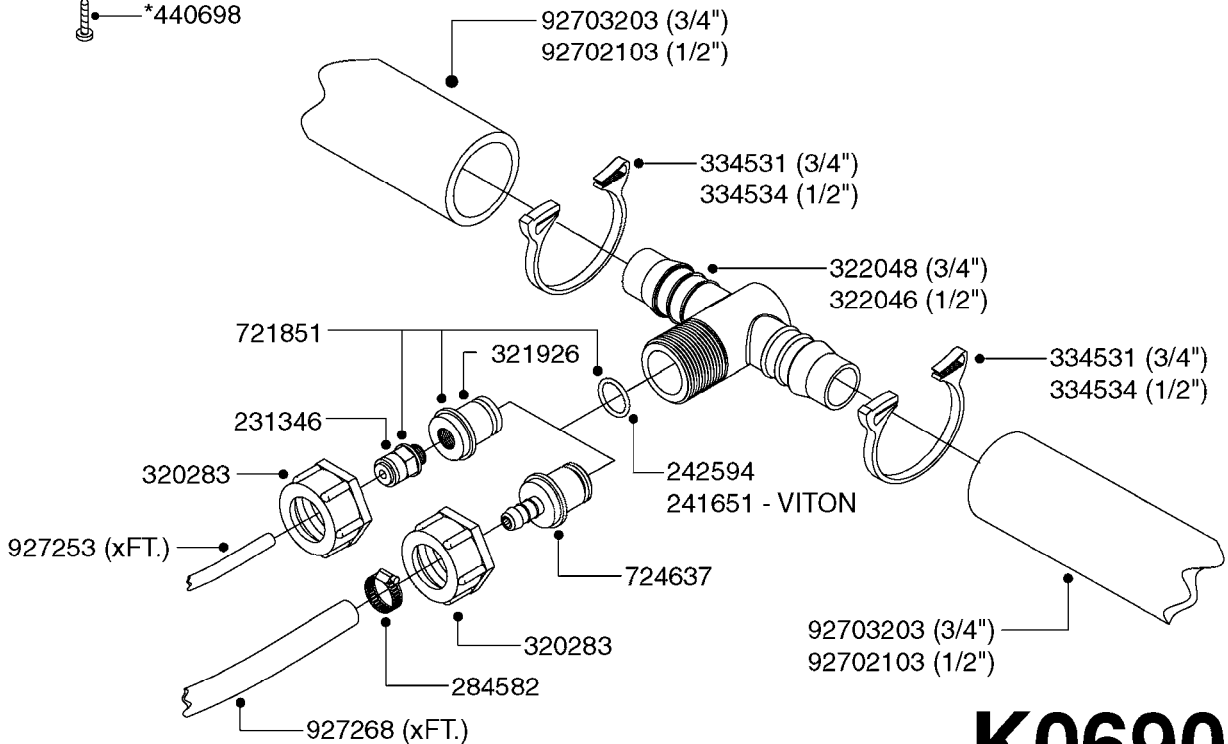

K0690

REMOTE GAUGE-MAGNETIC BASE KIT
K0690-HIN, 01:01:16

Page 1
Date 07.02.2020 8:17

parts-n°	order qty	description
231346	1	QUICK COUPLER 1/8"BSP X 4 MM
232230	1	QUICK COUPLER 1/4"BSP X 4 MM
241651	1	O-RING D14.0X3.0 NITRIL
242594	1	O-RING D14 X 1.78 SCH.70-EPDM
283581	1	HOSE CONNECTOR STR. F.4MM PE
284582	1	CLAMP HOSE GEAR - 5/16"
320187	1	FITT.DK CAP 3/8" BSP BLACK
320283	1	FITT.DK NUT 3/4"BSP
320445	1	FITT.DK HN 1/4"X3/8" BSP
321926	1	FITTING BSP3/4"-1/8"
322046	1	FITT.DK TEE 1/2X1/2HB X3/4'BSP
322048	1	FITT.DK TEE 3/4X3/4HB X3/4'BSP
330013	1	O-RING 2.5 X 10 PUR
330061	1	O-RING D16/D11X2,5
331807	1	FITT.DK HB 5/16" F.3/8" NUT
334531	1	CLAMP HOSE PLASTIC 3/4"
334534	1	CLAMP HOSE PLASTIC 1/2"
390713	1	GAUGE ADAPTOR 1/4" BSP
440698	1	SCREW F.PLASTIC 6X18 SS HEXHD
721851	1	SCREW PLUG W/QUICK FIT
724637	1	FITT.DK HB 5/16' F. 3/4" COMP.
927253	1	RED AIR HOSE, Ø4/2 1810 E
927268	1	HOSE BLUE PVC X 1/4 X 0012"
10536703	1	MAGNETIC BASE D3,2'/90LB
10536803	1	MAGNETIC BASE KIT F.GAUGE
28026203	1	GAUGE 200PSI/BR,2.5"1/4BSP-BTM
92702103	1	HOSE R X1/2" X300PSI WP X0012"
92703203	1	HOSE R X3/4" X300PSI WP X0012"