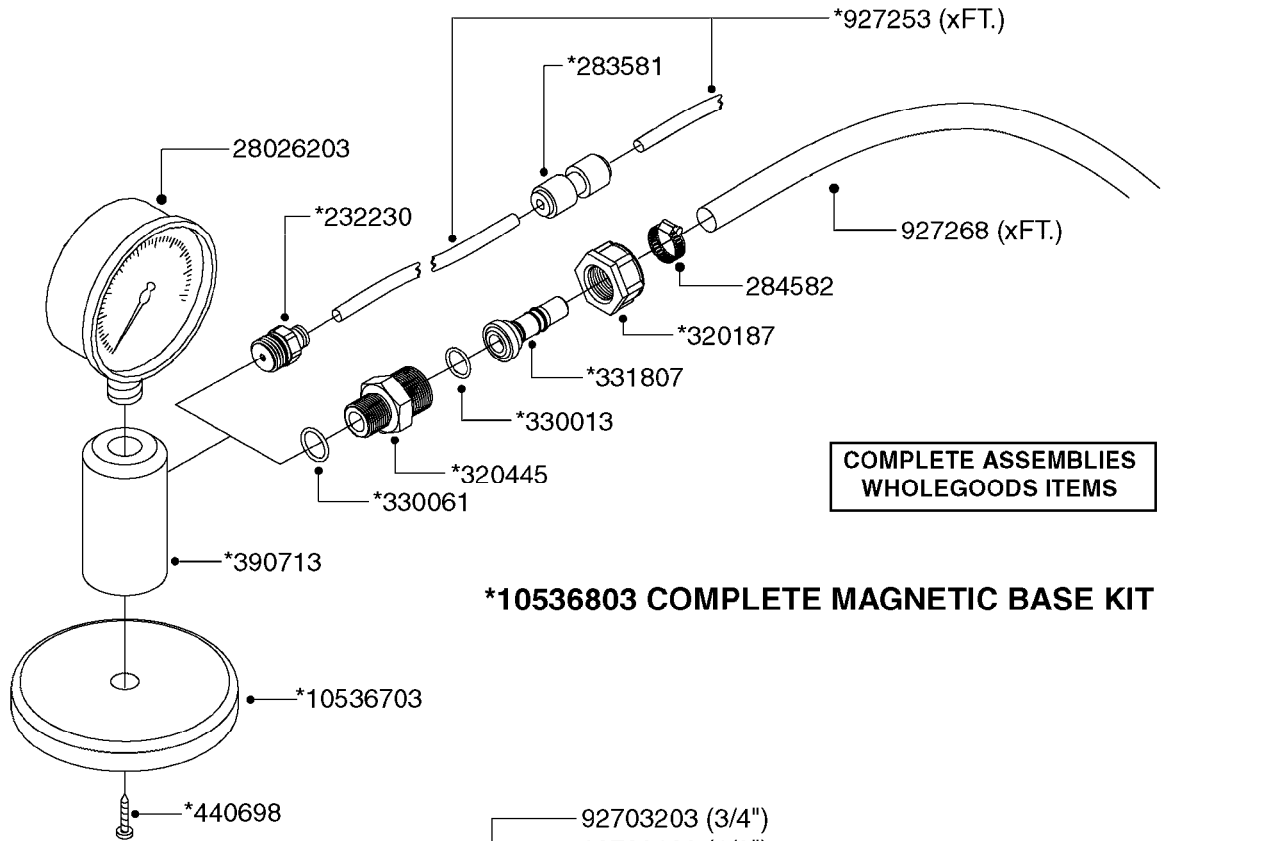

K0690

REMOTE GAUGE-MAGNETIC BASE KIT
K0690-HIN, 01:01:16

Page 1
Date 07.02.2020 8:17

parts-n°	order qty	description
231346	1	QUICK COUPLER 1/8"BSP X 4 MM
232230	1	QUICK COUPLER 1/4"BSP X 4 MM
241651	1	O-RING D14.0X3.0 NITRIL
242594	1	O-RING D14 X 1.78 SCH.70-EPDM
283581	1	HOSE CONNECTOR STR. F.4MM PE
284582	1	CLAMP HOSE GEAR - 5/16"
320187	1	FITT.DK CAP 3/8" BSP BLACK
320283	1	FITT.DK NUT 3/4"BSP
320445	1	FITT.DK HN 1/4"X3/8" BSP
321926	1	FITTING BSP3/4"-1/8"
322046	1	FITT.DK TEE 1/2X1/2HB X3/4'BSP
322048	1	FITT.DK TEE 3/4X3/4HB X3/4'BSP
330013	1	O-RING 2.5 X 10 PUR
330061	1	O-RING D16/D11X2,5
331807	1	FITT.DK HB 5/16" F.3/8" NUT
334531	1	CLAMP HOSE PLASTIC 3/4"
334534	1	CLAMP HOSE PLASTIC 1/2"
390713	1	GAUGE ADAPTOR 1/4" BSP
440698	1	SCREW F.PLASTIC 6X18 SS HEXHD
721851	1	SCREW PLUG W/QUICK FIT
724637	1	FITT.DK HB 5/16' F. 3/4" COMP.
927253	1	RED AIR HOSE, Ø4/2 1810 E
927268	1	HOSE BLUE PVC X 1/4 X 0012"
10536703	1	MAGNETIC BASE D3,2'/90LB
10536803	1	MAGNETIC BASE KIT F.GAUGE
28026203	1	GAUGE 200PSI/BR,2.5"1/4BSP-BTM
92702103	1	HOSE R X1/2" X300PSI WP X0012"
92703203	1	HOSE R X3/4" X300PSI WP X0012"