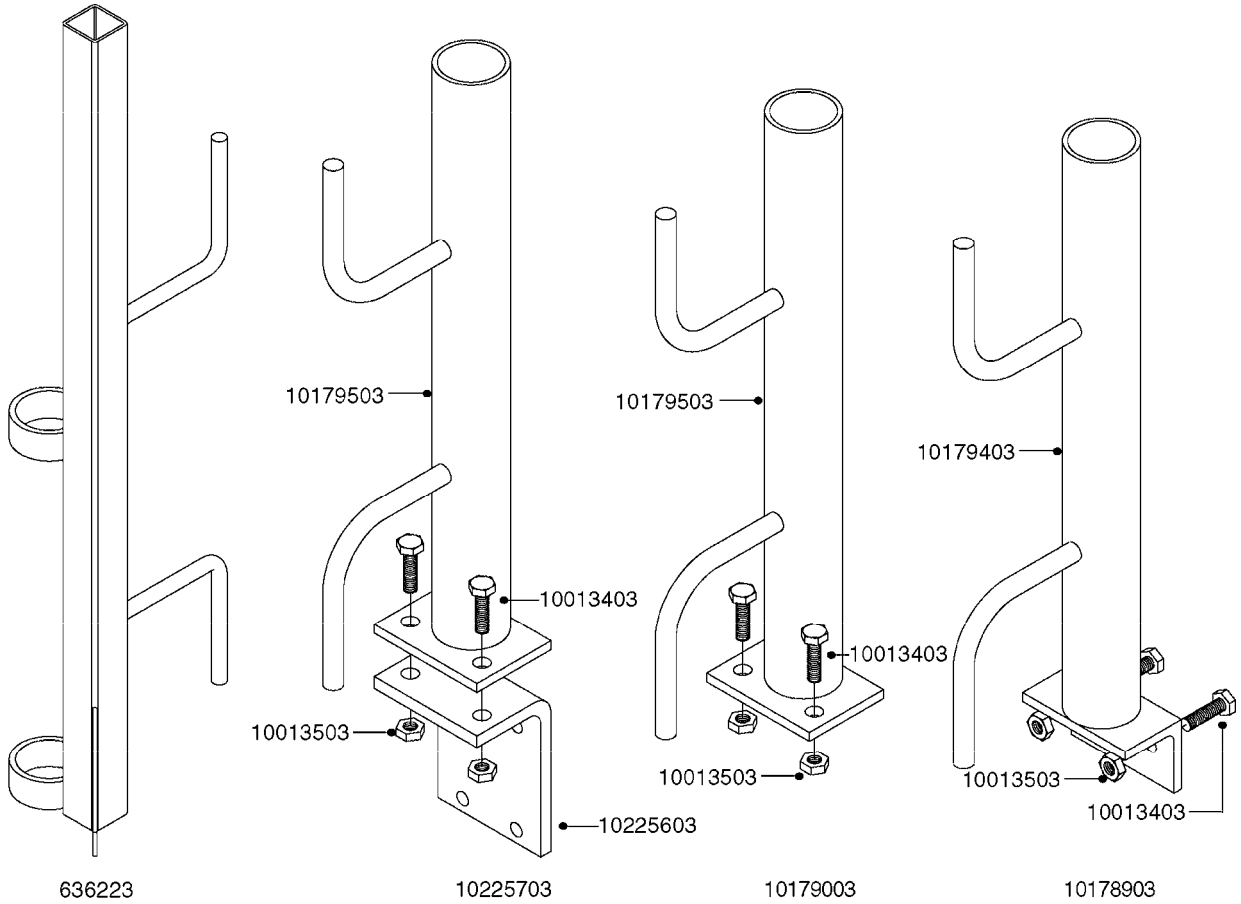

K0520

HOSE WRAPS
K0520-HIN, 05:12:19

Page 1
Date 07.02.2020 8:17

parts-n°	order qty	description
241965	1	O-RING Ø12.1 X 1.6 NITRILE
242007	1	O-RING Ø9.1 X 1.6 NITRILE
281551	1	BALL VALVE 1/2"
320084	1	FITT.DK NUT 1/2" BSP
330212	1	O-RING D19/D14X2.4 F.1/2"NUT
330326	1	O-RING D30/D24X2 F.1"NUT
330676	1	FITT.DK HB 3/8" F. 1/2" NUT
330687	1	FITT.DK HB 1/2" F. 1/2" NUT
334190	1	FITT.DK HB 1/2' F. PISTOL 60S
334533	1	CLAMP HOSE PLASTIC 3/8"
334534	1	CLAMP HOSE PLASTIC 1/2"
636223	1	POST 12 VOLT TR30
712471	1	AGITATION VALVE ASSY. ON/OFF
843196	1	SPRAY GUN KIT TYPE 60 SHORT
843197	1	HANDGUN KIT TYPE 60 LONG
10013403	1	BOLT HEX 3/8-16X1 1/4 HCS Z5
10013503	1	NUT HEX NC 3/8"
10178903	1	WRAP HOSE SIDE MOUNT PLATE
10179003	1	WRAP HOSE BOTTOM PLATE MOUNT
10179403	1	WRAP WELDMENT FOR HI101789
10179503	1	WRAP WELDMENT FOR HI101790
10225603	1	BKT.FOR HOSE WRAP MOUNT NL NK
10225703	1	WRAP HOSE BDL.BOTTOM PLATE
92701703	1	HOSE R X3/8" X300PSI WP X0012"
92702103	1	HOSE R X1/2" X300PSI WP X0012"