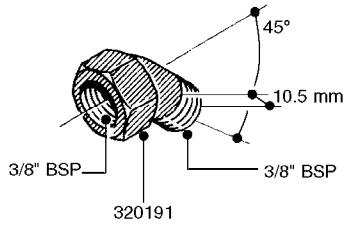

FITTINGS - HEXAGON NIPPLES
L0030-HIN, 01:01:16

L0030

FITTINGS - HEXAGON NIPPLES
L0030-HIN, 01:01:16

Page 1
Date 07.02.2020 8:17

parts-n°	order qty	description
10015303	1	FITT.PO.HN 1.00X1.00 M1000
10425003	1	FITT.PO.HN 1.25X1.00 MCPHEE
320132	1	FITT.DK HN 1" BSP
320176	1	FITT.DK HN 3/8"X1/2" BSP
320445	1	FITT.DK HN 1/4"X3/8" BSP
320655	1	FITT.DK HN 1/2"-1/2" BSP
320692	1	FITT.DK HN 3/8'BSPX1/4'NPT
320703	1	FITT.DK HN 3/8BSP X1/2 &1/4NPT
320725	1	FITT.DK NIPPLE 3/8"-3/8" BSP
320902	1	FITT.DK HN 3/8'X 1/4' BSP
390232	1	FITT.DK HN 1-1/2' X 1-1/4' BSP
390276	1	FITT.DK HN 1'BSP