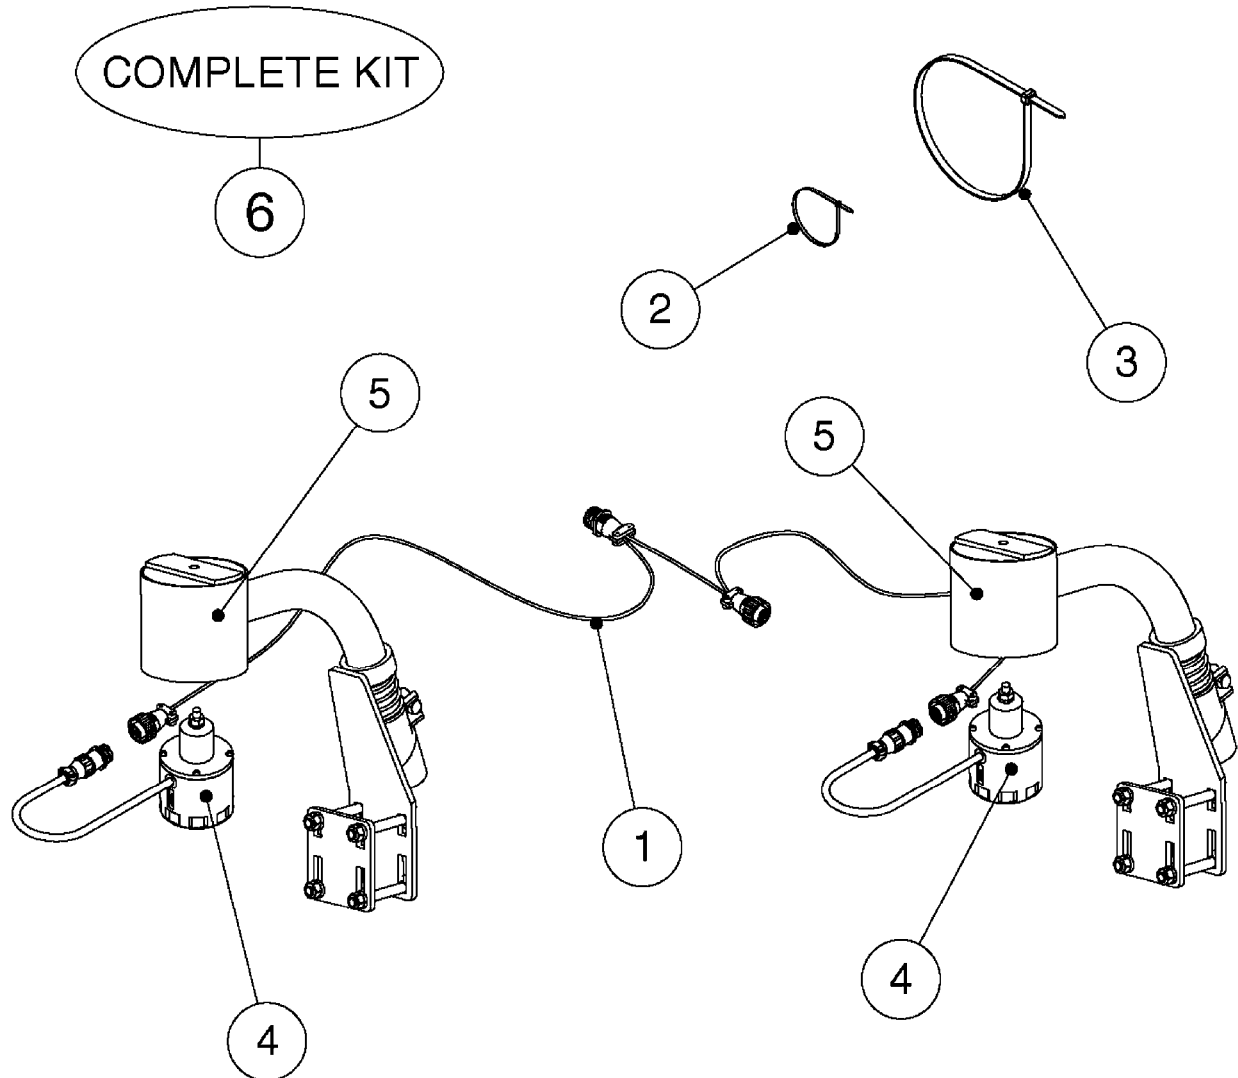

M0360

NORAC SEVERE TERRAIN KIT
M0360-HIN, 01:01:16

Page 1

Date 07.02.2020 8:18

Pos.	parts-n°	order qty	description
1	26030300	1	NORAC SEVERE TERRAIN CABLE
2	28024103	1	TIE STRAP L=8" x W=3/16"
3	28025203	1	TIE STRAP L=23" x W=1/2"
4	28086400	1	UC4 ULTRASONIC SENSOR
5	28086500	1	UC4 SENSOR MOUNTING BKT. NORAC
6	72591600	1	NORAC HC SEVERE TERRAIN KIT