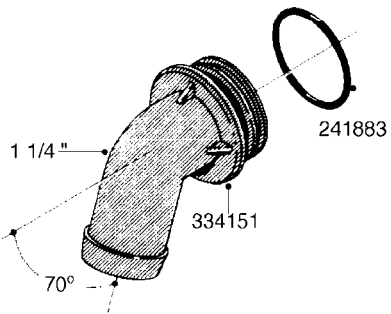

L0080

FITTINGS - S-53
L0080-HIN, 12:09:17

Page 1

Date 07.02.2020 8:17

Pos.	parts-n°	order qty	description
1	145995	1	FITT.DK S-53 FORK
2	241973	1	O-RING Ø3 X 44.2 70 SHORES NITRIL NITRIL (BLACK)
2	242353	1	O-RING 3 X 44.2 VITON VITON (BROWN)
3	242109	1	O-RING D32.2x3.0 NITRIL (BLACK)
3	242354	1	O-RING D32.2X3.0 VITON VITON (BROWN)
4	322103	1	FITT.DK S-53 BULKHEAD
5	322107	1	FITT.DK S-53 BULKHEAD NUT
6	322110	1	FITT.DK S-53 ELB. 1/2" BSP
7	322352	1	FITT.DK S-53 TEE
8	334229	1	FITT.DK S-53 STR.3/4"
9	334260	1	GASKET F. S-53 BULKHEAD
10	334564	1	FITT.DK S-67 TO S-53 ADAPTER
11	391100	1	FITT.DK S-53THREAD INS.1/2"BSP
12	726463	1	FITT.DK S53 BULKHEAD W/GASKET
13	726552	1	FIT.DK S-53X90 1/2" BSP,O-RING
14	726556	1	FITT.DK S-53 HB 1/2" W/O-RING
15	726558	1	FITT.DK S53 STR. 3/4" W.ORING
16	726559	1	FITT DK. S-53 HB 1" W/O-RING
17	726568	1	FITT.DK.S-53 HB 1/2"90 W/O-RING
18	726570	1	FITT.DK S-53 ELB.3/4" W.ORING
19	726571	1	FITT.DK S-53 ELB.1", W ORING
20	726578	1	FITT.DK S53 PLUG WITH O-RING
21	728561	1	FITT.DK. S67M - S53F REDUCER