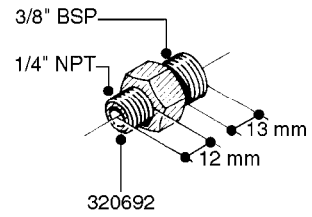

FITTINGS - HEXAGON NIPPLES
L0030-HIN, 01:01:16

L0030

FITTINGS - HEXAGON NIPPLES
L0030-HIN, 01:01:16

Page 1
Date 07.02.2020 8:17

parts-n°	order qty	description
10015303	1	FITT.PO.HN 1.00X1.00 M1000
10425003	1	FITT.PO.HN 1.25X1.00 MCPHEE
320132	1	FITT.DK HN 1" BSP
320176	1	FITT.DK HN 3/8"X1/2" BSP
320445	1	FITT.DK HN 1/4"X3/8" BSP
320655	1	FITT.DK HN 1/2"-1/2" BSP
320692	1	FITT.DK HN 3/8'BSPX1/4'NPT
320703	1	FITT.DK HN 3/8BSP X1/2 &1/4NPT
320725	1	FITT.DK NIPPLE 3/8"-3/8" BSP
320902	1	FITT.DK HN 3/8'X 1/4' BSP
390232	1	FITT.DK HN 1-1/2' X 1-1/4' BSP
390276	1	FITT.DK HN 1'BSP