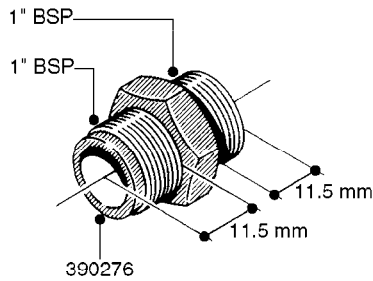

FITTINGS - HEXAGON NIPPLES
L0030-HIN, 01:01:16

L0030

FITTINGS - HEXAGON NIPPLES
L0030-HIN, 01:01:16

Page 1
Date 07.02.2020 8:17

parts-n°	order qty	description
10015303	1	FITT.PO.HN 1.00X1.00 M1000
10425003	1	FITT.PO.HN 1.25X1.00 MCPHEE
320132	1	FITT.DK HN 1" BSP
320176	1	FITT.DK HN 3/8"X1/2" BSP
320445	1	FITT.DK HN 1/4"X3/8" BSP
320655	1	FITT.DK HN 1/2"-1/2" BSP
320692	1	FITT.DK HN 3/8'BSPX1/4'NPT
320703	1	FITT.DK HN 3/8BSP X1/2 &1/4NPT
320725	1	FITT.DK NIPPLE 3/8"-3/8" BSP
320902	1	FITT.DK HN 3/8'X 1/4' BSP
390232	1	FITT.DK HN 1-1/2' X 1-1/4' BSP
390276	1	FITT.DK HN 1'BSP