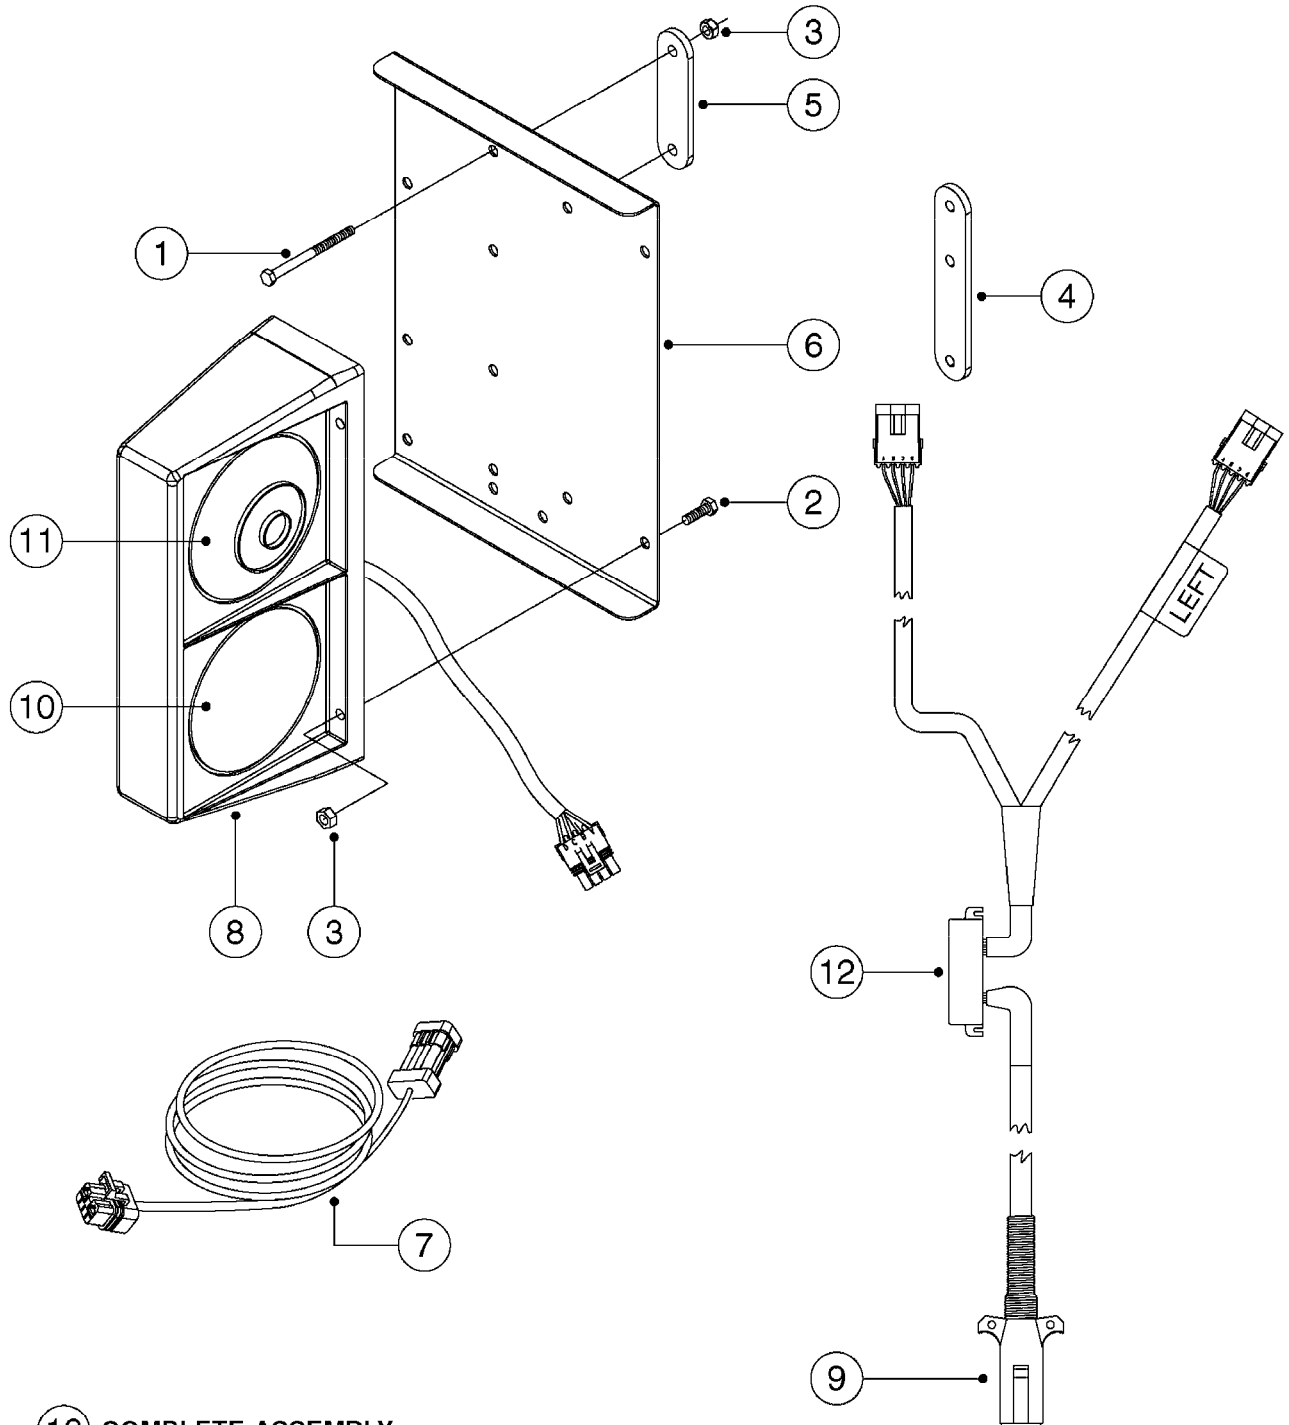

13 COMPLETE ASSEMBLY

COMPLETE ASSEMBLIES
WHOLEGOODS ITEMS

M0160

TRAFFIC LIGHT KIT
M0160-HIN, 13:08:19

Page 1
Date 07.02.2020 8:17

Pos.	parts-n°	order qty	description
1	410266	1	BOLT HEX 8.8 DEL M6X120
1	410421	1	BOLT HEX M6X110 DIN931-A2 SS
1	410524	1	BOLT HEX 8.8 DEL M6X100
1	410605	1	BOLT HEX 8.8 DEL M6X80
2	410362	1	BOLT HEX 8.8 SS M6X20
3	460261	1	NUT HEX M6X1.00 LOCK DIN985 A2 SS
4	16022303	1	BRACKET 100MM TUBE
5	16022403	1	BRACKET 60MM TUBE
6	16025603	1	BRACKET TAIL LIGHT DUAL LAMP
7	26004703	1	HARNESS 13' EXT 4 WIRE WP
8	26004903	1	TAIL LIGHT GREEN WIRE LH
8	26005003	1	TAIL LIGHT YELLOW WIRE RH
9	26005103	1	PLUG 7-PIN AG TAIL LIGHT
10	26005403	1	LENS BLACK BEFORE 2009
10	26017003	1	LENS RED
11	26016903	1	LENS AMBER
12	26032703	1	HARNESS COMPLETE, TAIL LIGHT, 2013
13	83308603	1	TRAFFIC LIGHT KIT