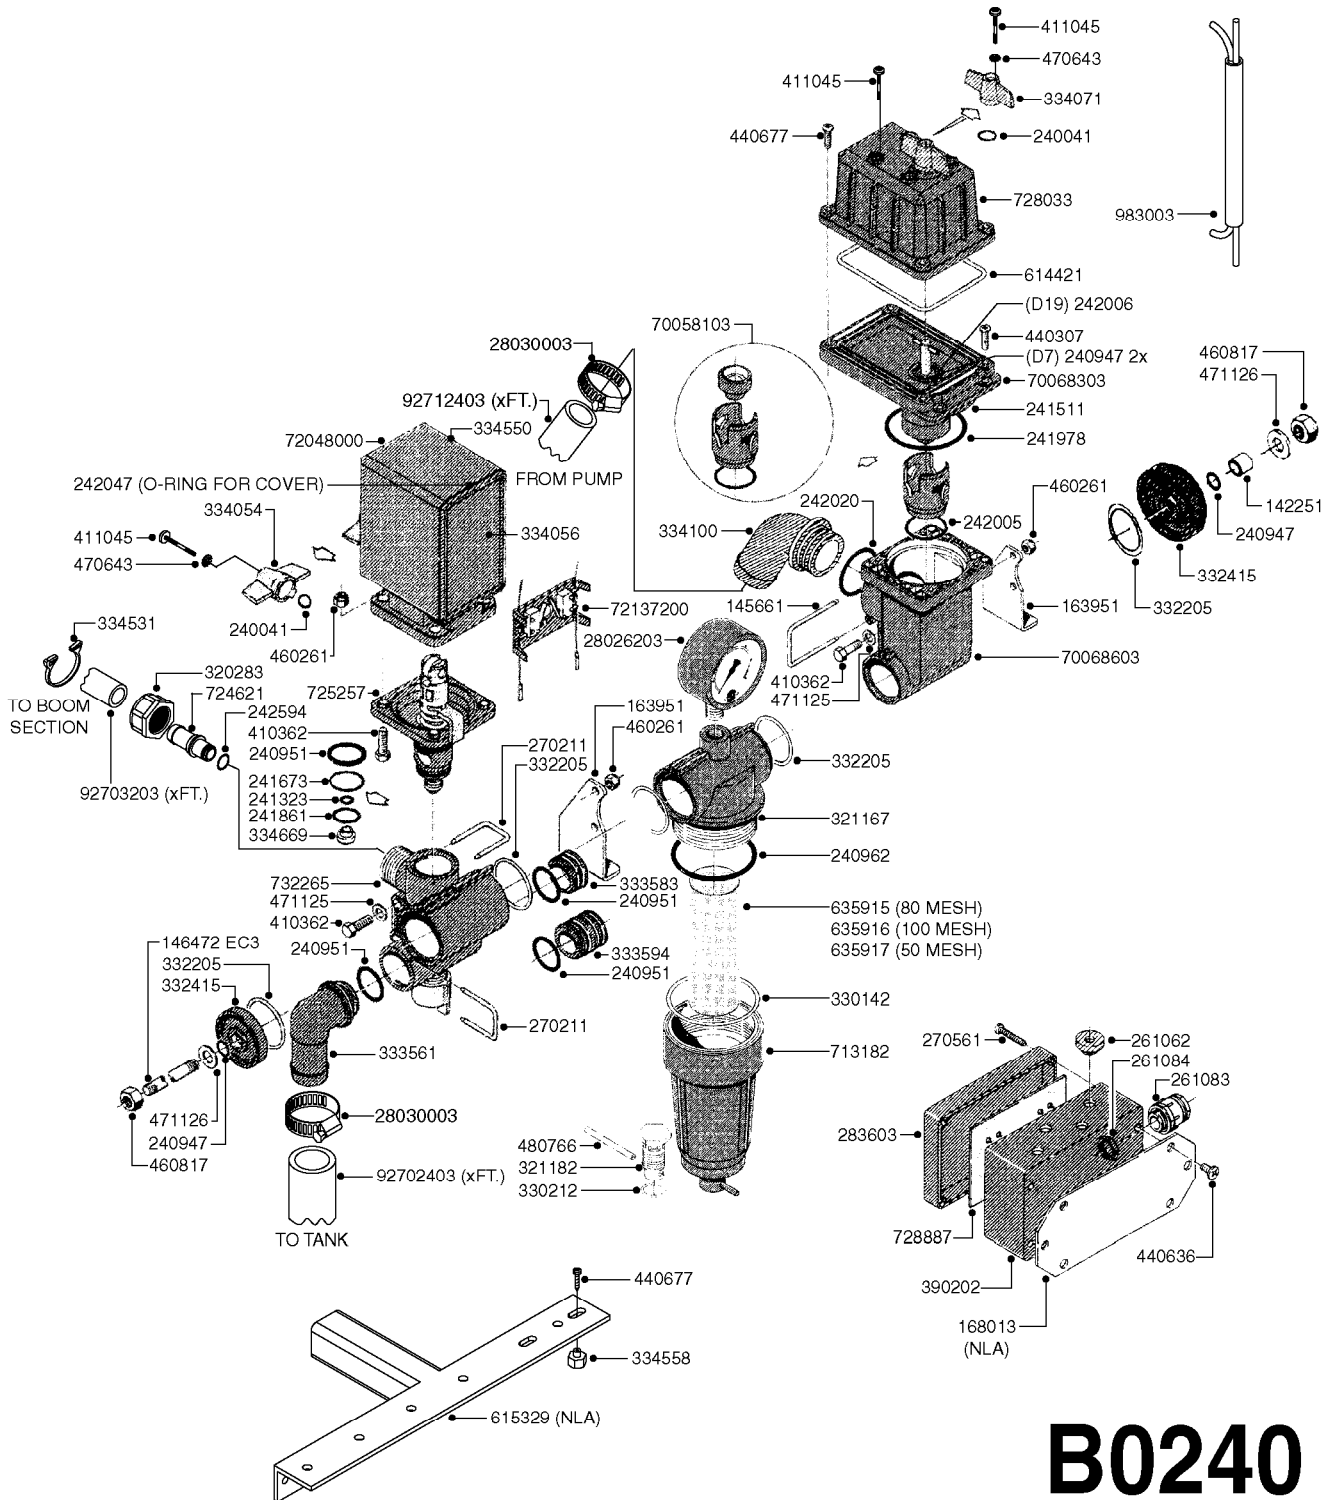

B0240

parts-n°	order qty	description
142251	1	BUSHING FOR LID
145661	1	FITT.DK S-61 FORK
146472	1	STUD BOLT M8X420
163951	1	MOUNT BRACKET FOR BK180 SECTIO
168013	1	MOUNT BRKT F.CONNECT BOX-NLA
240041	1	O-RING D15.1/10.3 X 2.4
240947	1	O-RING D7.3X2.4 NITRIL
240951	1	O-RING D21.2X3 NITRIL
240962	1	O-RING D57,2X3 NITRIL
241323	1	O-RING D5.3X2.4 NITRIL
241511	1	O-RING D18X2
241673	1	O-RING D22.1X1.6
241861	1	O-RING D15.3X2.4 VITON
241978	1	O-RING 64.5X3.0
242005	1	O-RING D32.1X1.6 NITRIL
242006	1	O-RING D22/D19 X 1.5
242020	1	O-RING 39.2 X 3 VITON
242047	1	O-RING 89.5 X 3.0 VITON
242594	1	O-RING D14 X 1.78 SCH.70-EPDM
261062	1	GROMMET
261083	1	GROMMET (PLASTIC)F.ELEC.CABLE
261084	1	NUT F.261083 GROMMET
270211	1	FITT.DK S25 FORK L=37.5
270561	1	SCREW W/SPRING ASSY. (QTY 1)
283603	1	LID F. SQ.BOX 120X80X15 MM
320283	1	FITT.DK NUT 3/4"BSP
321167	1	FILTER HOUSE S 63 X 4
321182	1	DRAIN PLUG F. FILTER 3/8 BSP
330142	1	O-RING D69X2
330212	1	O-RING D19/D14X2.4 F.1/2"NUT
332205	1	O-RING D43/39XD2
332415	1	COVER
333561	1	FITT.DK ELB.1" EC RETURN
333583	1	END PIECE FOR BYPASS
333594	1	CONNECTING PIECE F. BYPASS
334054	1	GRIP F.MAN.OP.EC ON/OFF RED
334056	1	COVER F/MOTOR HOUSE EC DIST.
334071	1	GRIP F.MAN.OP.EC PRESS.REG.RED
334100	1	FITT.DK S-61 ELB.1" 110 DEG.
334531	1	CLAMP HOSE PLASTIC 3/4"
334550	1	MOTOR HOUSE SECT VALVE
334558	1	NUT HEX PLASTIC INSERT
334669	1	VALVE CONE D14/D7-SH 63 WHITE
390202	1	CONN.BOX EC OPER.UNIT
410362	1	BOLT HEX 8.8 SS M6X20
411045	1	SCREW M4 X 16MM STAINLESS
440307	1	SCREW SHEET-METAL 3/4" NO. 10
440636	1	SCREW SHEET-METAL 1/2" NO 12
440677	1	SCREW F. PLASTIC 5X20 SS
460261	1	NUT HEX M6X1.00 LOCK DIN985 A2 SS
460817	1	NUT HEX M8 STAINLESS DIN 934
470643	1	WASHER LOCK
471125	1	WASHER M6U 6.4X14X1.2,A2 SS
471126	1	WASHER, M8, Ø16/ 8.4X 1.6, SS
480766	1	ROLL PIN D4 X 50 STAINLESS
614421	1	GASKET F/MOTOR HOUSE-ON/OFF TR
615329	1	BRACKET F.ESC CONTROL VALVES
635915	1	SCREEN BK180, 80 MESH
635916	1	SCREEN BK180, 100 MESH
635917	1	SCREEN BK180, 50 MESH
713182	1	FILTER CAP WITH DRAIN SCREW