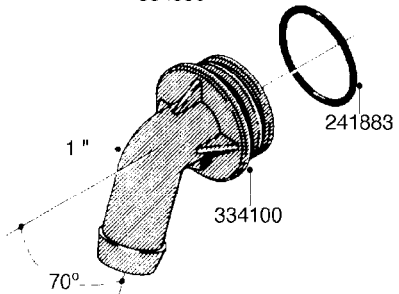

**L0080**

FITTINGS - S-53  
L0080-HIN, 12:09:17

Page 1

Date 07.02.2020 8:15

Pos.	parts-n°	order qty	description
1	145995	1	FITT.DK S-53 FORK
2	241973	1	O-RING Ø3 X 44.2 70 SHORES NITRIL NITRIL (BLACK)
2	242353	1	O-RING 3 X 44.2 VITON VITON (BROWN)
3	242109	1	O-RING D32.2x3.0 NITRIL (BLACK)
3	242354	1	O-RING D32.2X3.0 VITON VITON (BROWN)
4	322103	1	FITT.DK S-53 BULKHEAD
5	322107	1	FITT.DK S-53 BULKHEAD NUT
6	322110	1	FITT.DK S-53 ELB. 1/2" BSP
7	322352	1	FITT.DK S-53 TEE
8	334229	1	FITT.DK S-53 STR.3/4"
9	334260	1	GASKET F. S-53 BULKHEAD
10	334564	1	FITT.DK S-67 TO S-53 ADAPTER
11	391100	1	FITT.DK S-53THREAD INS.1/2"BSP
12	726463	1	FITT.DK S53 BULKHEAD W/GASKET
13	726552	1	FIT.DK S-53X90 1/2" BSP,O-RING
14	726556	1	FITT.DK S-53 HB 1/2" W/O-RING
15	726558	1	FITT.DK S53 STR. 3/4" W.ORING
16	726559	1	FITT DK. S-53 HB 1" W/O-RING
17	726568	1	FITT.DK.S-53 HB 1/2"90 W/O-RING
18	726570	1	FITT.DK S-53 ELB.3/4" W.ORING
19	726571	1	FITT.DK S-53 ELB.1", W ORING
20	726578	1	FITT.DK S53 PLUG WITH O-RING
21	728561	1	FITT.DK. S67M - S53F REDUCER