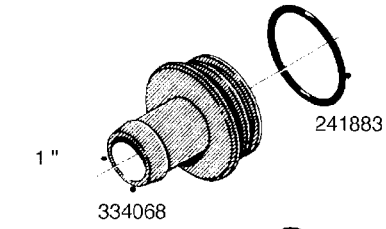

**L0080**

FITTINGS - S-53  
L0080-HIN, 12:09:17

Page 1

Date 07.02.2020 8:15

Pos.	parts-n°	order qty	description
1	145995	1	FITT.DK S-53 FORK
2	241973	1	O-RING Ø3 X 44.2 70 SHORES NITRIL NITRIL (BLACK)
2	242353	1	O-RING 3 X 44.2 VITON VITON (BROWN)
3	242109	1	O-RING D32.2x3.0 NITRIL (BLACK)
3	242354	1	O-RING D32.2X3.0 VITON VITON (BROWN)
4	322103	1	FITT.DK S-53 BULKHEAD
5	322107	1	FITT.DK S-53 BULKHEAD NUT
6	322110	1	FITT.DK S-53 ELB. 1/2" BSP
7	322352	1	FITT.DK S-53 TEE
8	334229	1	FITT.DK S-53 STR.3/4"
9	334260	1	GASKET F. S-53 BULKHEAD
10	334564	1	FITT.DK S-67 TO S-53 ADAPTER
11	391100	1	FITT.DK S-53THREAD INS.1/2"BSP
12	726463	1	FITT.DK S53 BULKHEAD W/GASKET
13	726552	1	FIT.DK S-53X90 1/2" BSP,O-RING
14	726556	1	FITT.DK S-53 HB 1/2" W/O-RING
15	726558	1	FITT.DK S53 STR. 3/4" W.ORING
16	726559	1	FITT DK. S-53 HB 1" W/O-RING
17	726568	1	FITT.DK.S-53 HB 1/2"90 W/O-RING
18	726570	1	FITT.DK S-53 ELB.3/4" W.ORING
19	726571	1	FITT.DK S-53 ELB.1", W ORING
20	726578	1	FITT.DK S53 PLUG WITH O-RING
21	728561	1	FITT.DK. S67M - S53F REDUCER