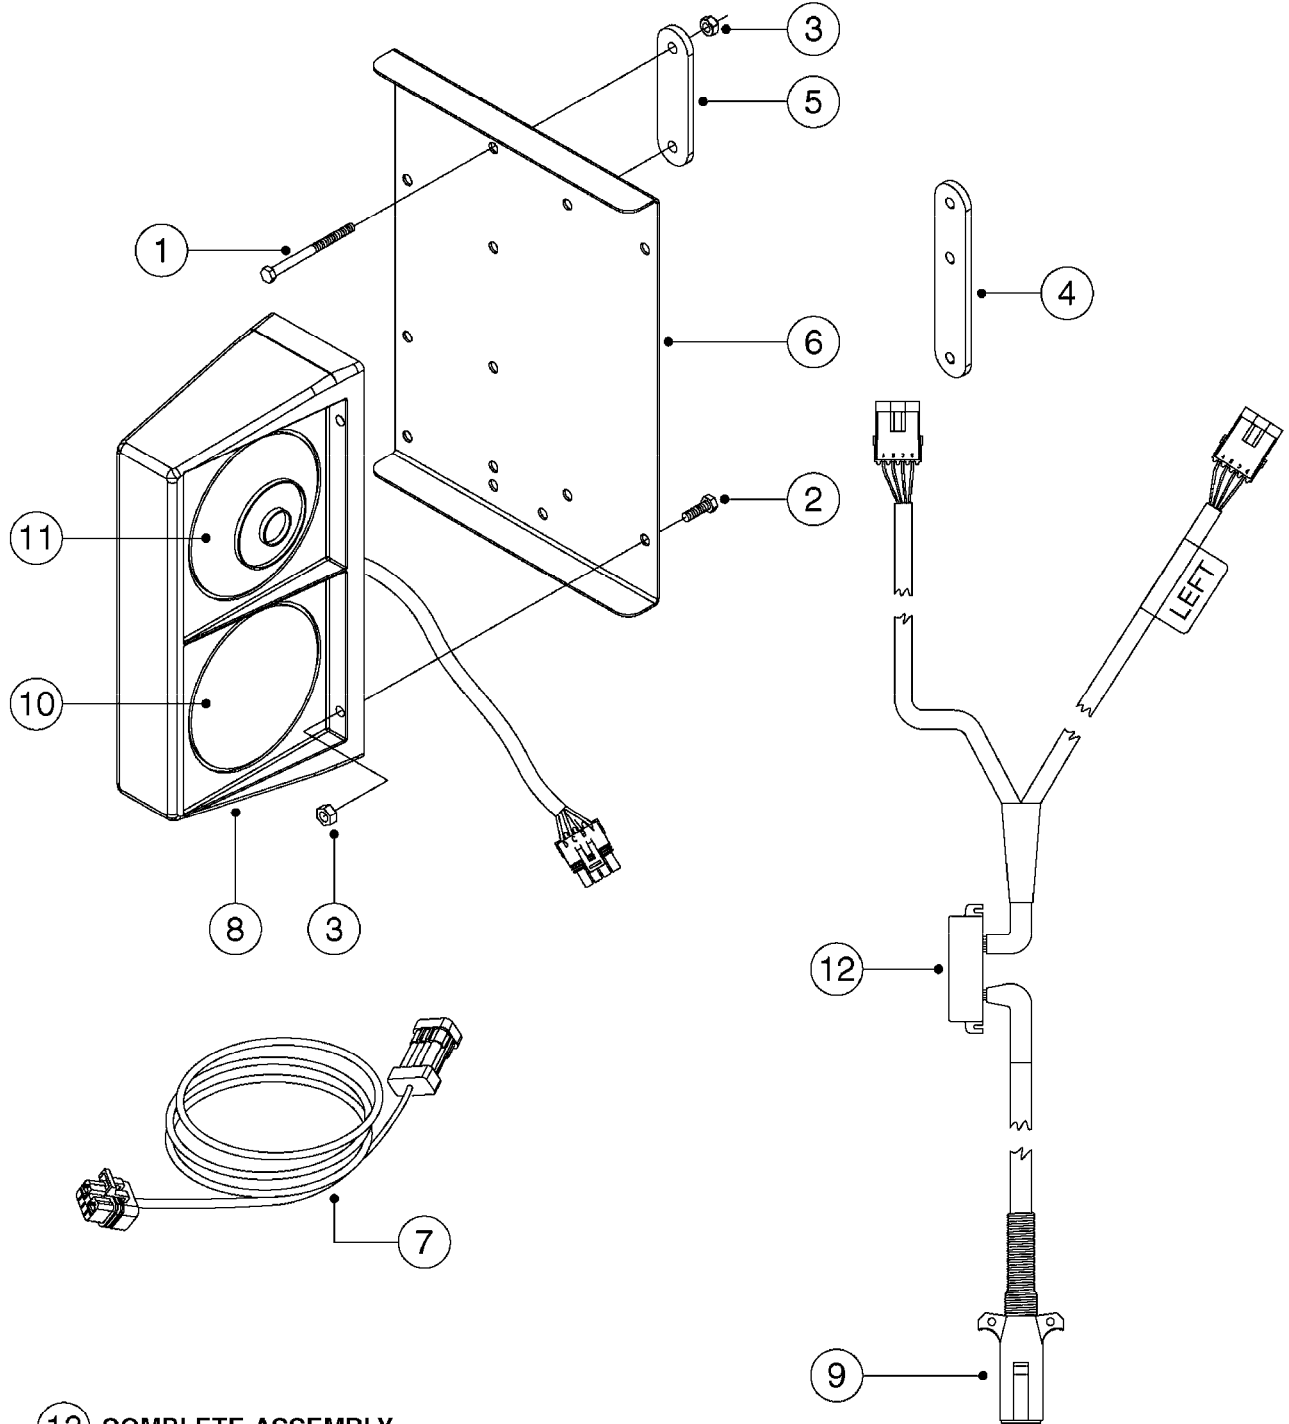

**L0130**

HOSE CLAMPS  
L0130-HIN, 16:10:19

Page 1

Date 07.02.2020 8:15

parts-n°	order qty	description
284582	1	CLAMP HOSE GEAR - 5/16"
334531	1	CLAMP HOSE PLASTIC 3/4"
334533	1	CLAMP HOSE PLASTIC 3/8"
334534	1	CLAMP HOSE PLASTIC 1/2"
334680	1	CLAMP HOSE PLASTIC 1"
334686	1	CLAMP HOSE PLASTIC 5/16"
341291	1	RUBBER HOSE CLAMP COVER 130MM
341292	1	RUBBER HOSE CLAMP COVER 180MM
341301	1	RUBBER HOSE CLAMP COVER 230MM
28029803	1	CLAMP HOSE GEAR P1/2" 6708
28029903	1	CLAMP HOSE GEAR P3/4"-S1" 6712
28030003	1	CLAMP HOSE GEAR P1" 6716
28030103	1	CLAMP HOSE GEAR P5/4-S1.5" 6724
28030203	1	CLAMP HOSE T-BOLT S2" 235-67
28030303	1	CLAMP HOSE T-BOLT S2.5" 235-76
28030403	1	CLAMP HOSE T-BOLT S3" 235-82
28044903	1	CLAMP HOSE GEAR P3/8" 6706