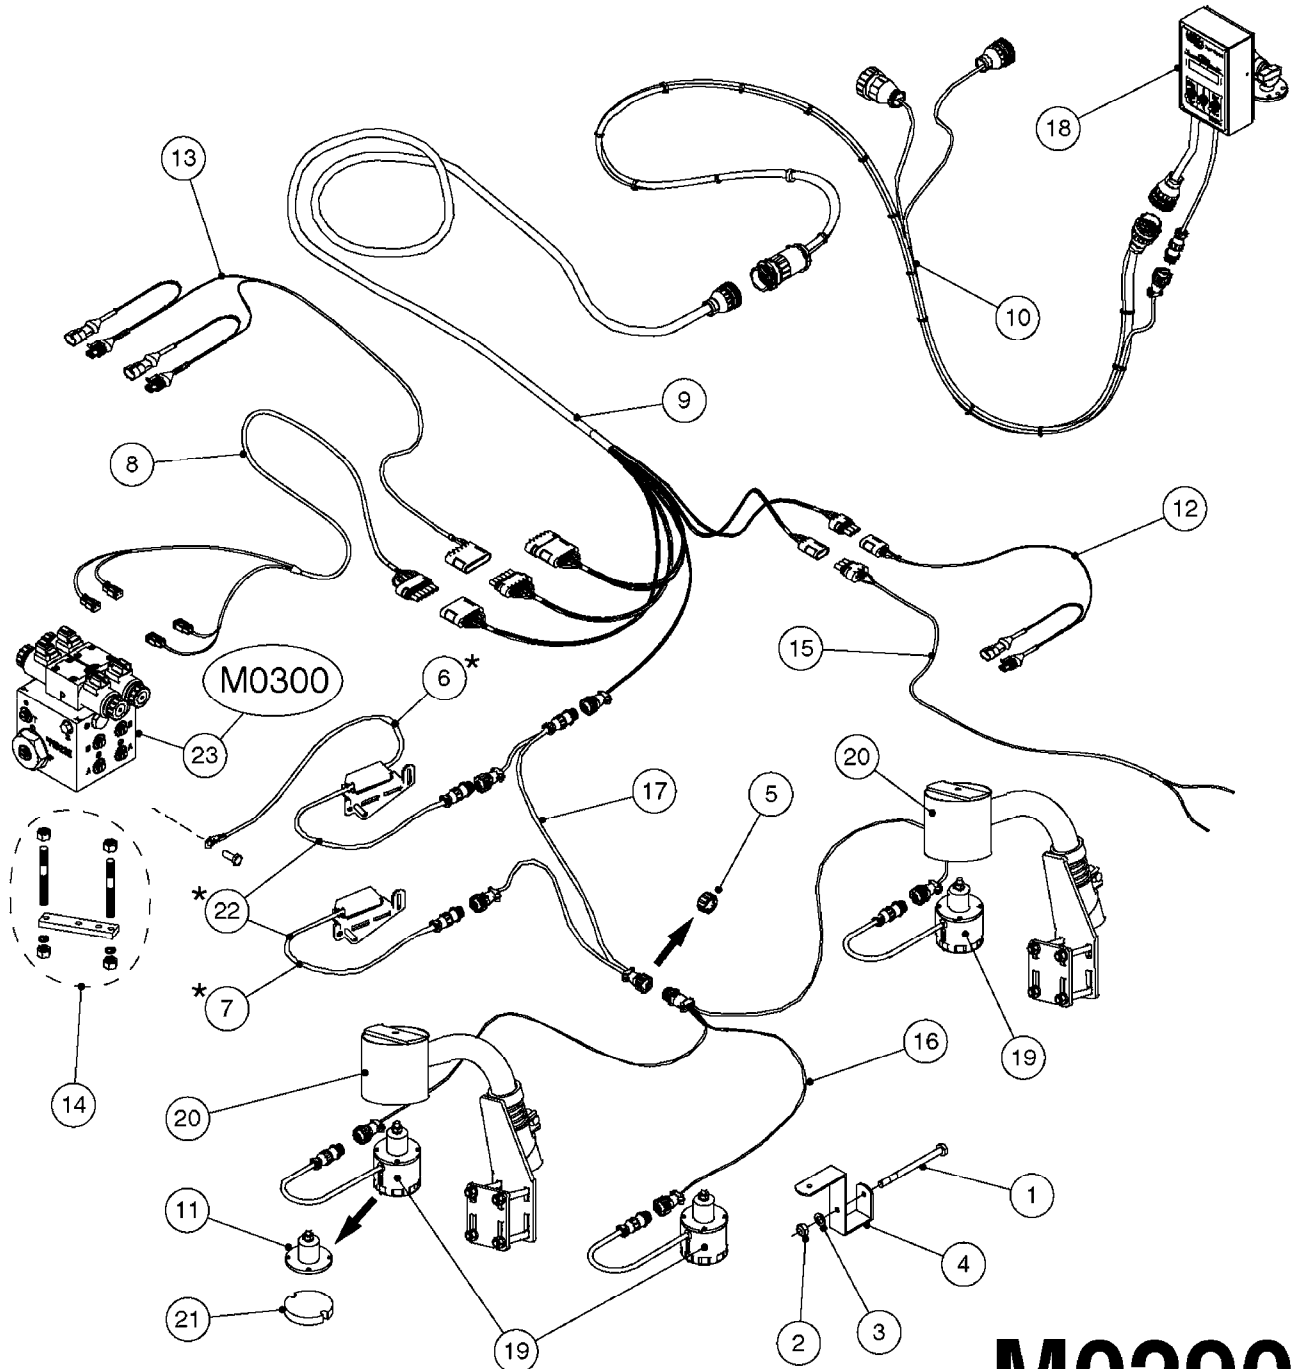

*CANNOT MIX OLD AND NEW STYLE ROLL SENSORS!

If replacing Norac P/N 44641 or 44642, must use pair of new style sensors (22).

Only new style sensors sold separately; (6) (Norac P/N 45000), (7) (Norac P/N 45001).

If unsure, pair of new style sensors works with all versions of UC4.

NORAC UC4 BOOM HEIGHT CONTROL
M0290-HIN, 01:01:16

Page 1
Date 07.02.2020 8:15

Pos.	parts-n°	order qty	description
1	410443	1	BOLT HEX 8.8 DEL M6X70
1	410605	1	BOLT HEX 8.8 DEL M6X80
2	460261	1	SPB/SPC BOOM
3	471124	1	NUT HEX M6X1.00 LOCK DIN985 A2 SS
4	16128603	1	WASHER, M6, Ø18/ 6.4X 1.6, SS
4	16128703	1	BRACKET F. SENSOR 60X60 TUBE SPB/SPC BOOM
5	26016303	1	BRACKET F. SENSOR 50x50 TUBE
6	26025903	1	FORCE BOOM (FTZ)
7	26026003	1	CONNECTOR RING CPC #11 NORAC
8	26026600	1	NORAC UC4+ ROLL SENSOR W/TEMP. CONFIRM NORAC P/N 45000
8	28055603	1	NORAC UC4+ ROLL SENSOR CONFIRM NORAC P/N 45001
9	28049503	1	NORAC CABLE VAR.RT.VLV DIN
10	28049603	1	3-PIN CONNECTORS/HIRSCHMAN
11	28050303	1	NORAC CABLE VAR.RT.VLV DEUTSCH
12	28050703	1	2-PIN CONNECTORS/DEUTSCH
13	28054303	1	NORAC CABLE EXTENSION
14	28055503	1	NORAC POWER CABLE
15	28055703	1	NORAC RUBBER TOP&BOLT F.SENSOR DIA.30MMX30MMX8MM
16	28085900	1	NORAC UC4+ OPEN CTR. CABLE
17	28086200	1	PARALIFT INTERFACE CABLE NORAC
18	28086300	1	NORAC VALVE MOUNTING HARDWARE
19	28086400	1	NORAC VALVE CABLE ROLL PIGTAIL
20	28086500	1	SENSOR BRANCH CABLE NORAC
21	28086600	1	CAN NODE DUAL CABLE NORAC
22	70112503	1	UC4 DISPLAY PANEL NORAC
23	78216100	1	UC4 ULTRASONIC SENSOR
			UC4 SENSOR MOUNTING BKT. NORAC
			FOAM DISC F. SENSOR NORAC
			UC4+ ROLL SENSOR KIT '11 HIN INCLUDES NORAC P/N 45000 & 45001
			NORAC VALVE BLOCK COMP, DEUTSCH CON.