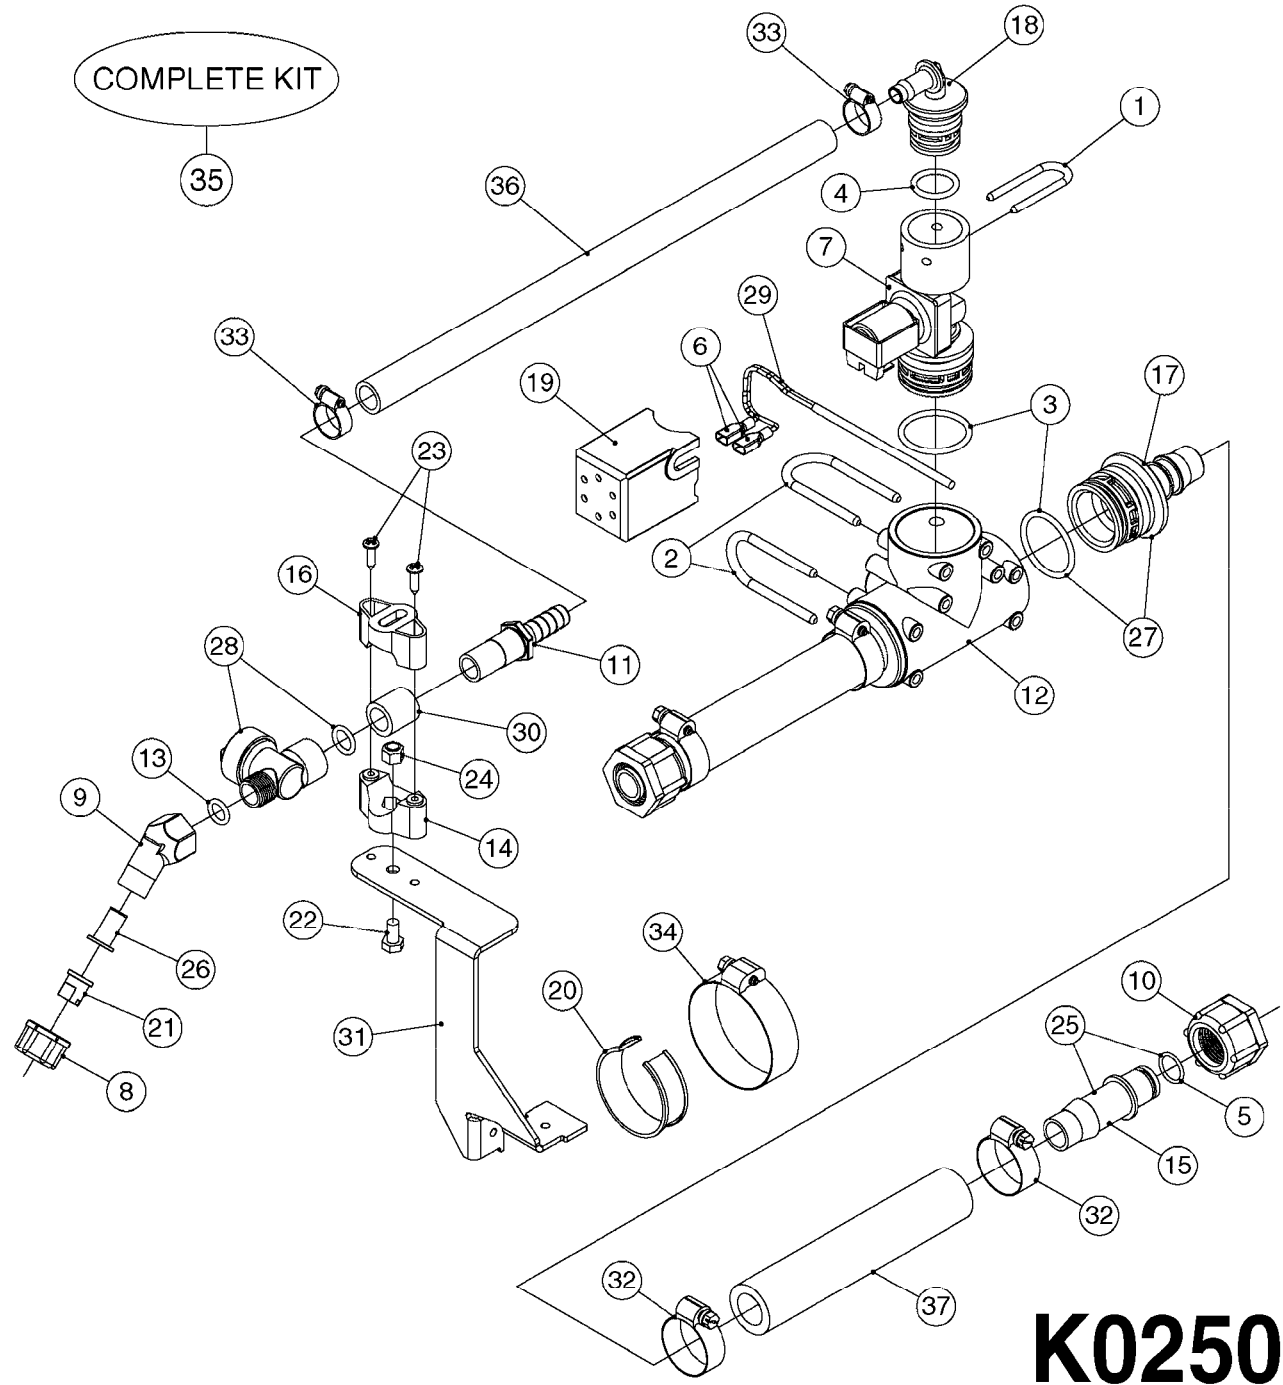

ELECTRIC END NOZZLE KIT '09
K0250-HIN, 01:01:16

Page 1
Date 07.02.2020 8:15

Pos.	parts-n°	order qty	description
1	145994	1	FITT.DK S-40 FORK
2	145995	1	FITT.DK S-53 FORK
3	242354	1	O-RING D32.2X3.0 VITON
4	242355	1	O-RING D19.2X3.0 VITON F.S-40
5	242594	1	O-RING D14 X 1.78 SCH.70-EPDM
6	261539	1	SPADE F.ELEC CONNEX BLUE INSUL
7	262104	1	VALVE, SOLENOID, S53/S40
8	320187	1	FITT.DK CAP 3/8" BSP BLACK
9	320191	1	FITT.DK ELB 3/8' BSP 45 DEGREE
10	320283	1	FITT.DK NUT 3/4"BSP
11	320891	1	FITT.DK HB 3/8'- 3/8' BSP
12	322352	1	FITT.DK S-53 TEE
13	330013	1	O-RING 2.5 X 10 PUR
14	333012	1	NOZZLE HOLD. UPPER PART
15	334044	1	FITT.DK HB 3/4' F. 3/4' CAP
16	334220	1	YOKE, UPPER NOZZLE BODY
17	334229	1	FITT.DK S-53 STR.3/4"
18	334237	1	FITT.DK S-40 ELB.3/8"
19	334965	1	COVER FOR S53 SOLENOID VALVE
20	341291	1	RUBBER HOSE CLAMP COVER 130MM
21	370392	1	NOZZLE END FAN 1850-G 300
22	410546	1	BOLT HEX M6X12 A2 SS DIN933
23	440665	1	SCREW M4.2X16 STAINLESS
24	460261	1	NUT HEX M6X1.00 LOCK DIN985 A2 SS
25	724621	1	FITT.DK HB 3/4"ASSY F.3/4" NUT
26	725042	1	SCREEN 80 MESH W.GASKET, RED
27	726558	1	FITT.DK S53 STR. 3/4" W. ORING
28	729610	1	NOZZLE ASSY. NON DRIP 3/8 THRD
29	983087	1	ELEC. CABLE 2 WIRE X 0.75MM
30	10631003	1	HOSE R X CLEAR BRAID.X 1/2 12"
31	16110803	1	NOZZLE BRACKET VAR SPACINGS
32	28029903	1	CLAMP HOSE GEAR P3/4"-S1" 6712
33	28044903	1	CLAMP HOSE GEAR P3/8" 6706
34	28047003	1	CLAMP HOSE GEAR 30 X 50 6732
35	82613203	1	ELECTRIC END NOZZLE KIT 2009
36	92701703	1	HOSE R X3/8" X300PSI WP X0012"
37	92703203	1	HOSE R X3/4" X300PSI WP X0012"