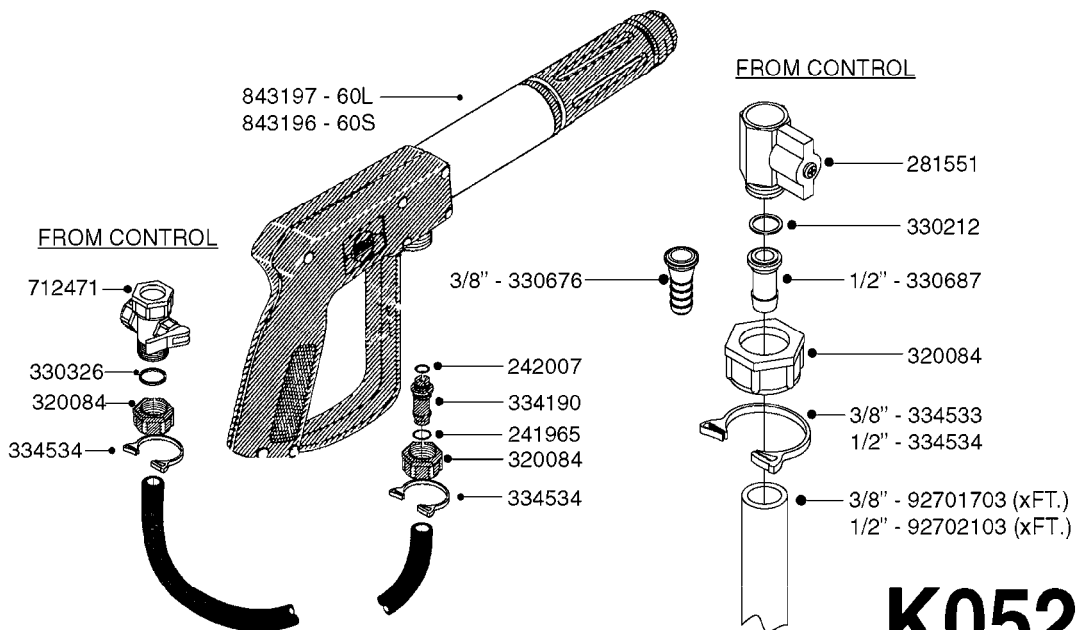

**K0520**

HOSE WRAPS  
K0520-HIN, 05:12:19

Page 1  
Date 07.02.2020 8:15

parts-n°	order qty	description
241965	1	O-RING Ø12.1 X 1.6 NITRILE
242007	1	O-RING Ø9.1 X 1.6 NITRILE
281551	1	BALL VALVE 1/2"
320084	1	FITT.DK NUT 1/2" BSP
330212	1	O-RING D19/D14X2.4 F.1/2"NUT
330326	1	O-RING D30/D24X2 F.1"NUT
330676	1	FITT.DK HB 3/8" F. 1/2" NUT
330687	1	FITT.DK HB 1/2" F. 1/2" NUT
334190	1	FITT.DK HB 1/2' F. PISTOL 60S
334533	1	CLAMP HOSE PLASTIC 3/8"
334534	1	CLAMP HOSE PLASTIC 1/2"
636223	1	POST 12 VOLT TR30
712471	1	AGITATION VALVE ASSY. ON/OFF
843196	1	SPRAY GUN KIT TYPE 60 SHORT
843197	1	HANDGUN KIT TYPE 60 LONG
10013403	1	BOLT HEX 3/8-16X1 1/4 HCS Z5
10013503	1	NUT HEX NC 3/8"
10178903	1	WRAP HOSE SIDE MOUNT PLATE
10179003	1	WRAP HOSE BOTTOM PLATE MOUNT
10179403	1	WRAP WELDMENT FOR HI101789
10179503	1	WRAP WELDMENT FOR HI101790
10225603	1	BKT.FOR HOSE WRAP MOUNT NL NK
10225703	1	WRAP HOSE BDL.BOTTOM PLATE
92701703	1	HOSE R X3/8" X300PSI WP X0012"
92702103	1	HOSE R X1/2" X300PSI WP X0012"