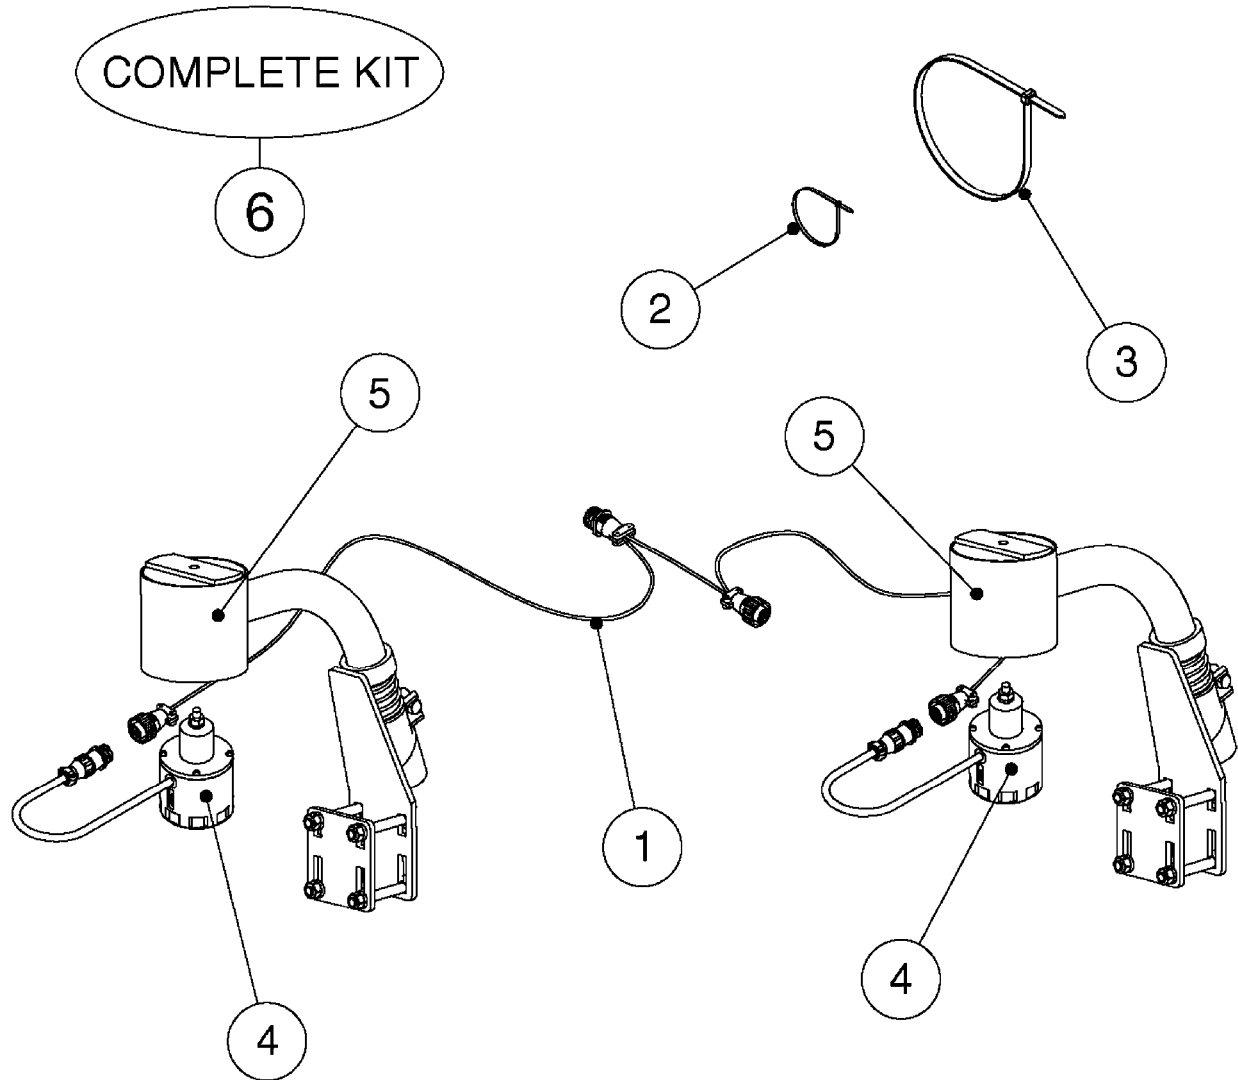

# M0300

NORAC VARIABLE RATE VALVE UC4  
M0300-HIN, 30:04:19

Page 1

Date 07.02.2020 8:15

Pos.	parts-n°	order qty	description
1	28048803	1	NORAC CHECK VALVE
2	28048903	1	NORAC PROP VALVE
2	28055803	1	3-PIN CONNECTORS/HIRSCHMAN NORAC SOLENOID - DEUTSCH CONN. 2-PIN CONNECTORS/DEUTSCH
3	28049403	1	NORAC CHECK VALVE
4	28056403	1	COIL, NORAC, PROP, DIN
5	28056503	1	COIL, NORAC, PROP, DEUTSCH
6	28066803	1	NORAC FILTER CAP W/O-RING
7	28066903	1	NORAC SEAL KIT F.28049403
8	28067003	1	NORAC SEAL KIT F.28048803
9	28068103	1	NORAC HEX CAPSCREW 10-24X2 SS
10	28068203	1	NORAC O-RING F.SOLENOID VALVE
11	28074903	1	NORAC COIL NUT AND O-RING
12	28103603	1	O-RING SOLENOID BODY SEAL NORAC
13	75076900	1	NORAC FILTER ELEMENT KIT
14	78216100	1	NORAC VALVE BLOCK COMP, DEUTSCH CON. COMPLETE W/2-PIN DEUTSCH SOLENOIDS
15	78603300	1	NORAC ONE WAY ORIFICE, .047"