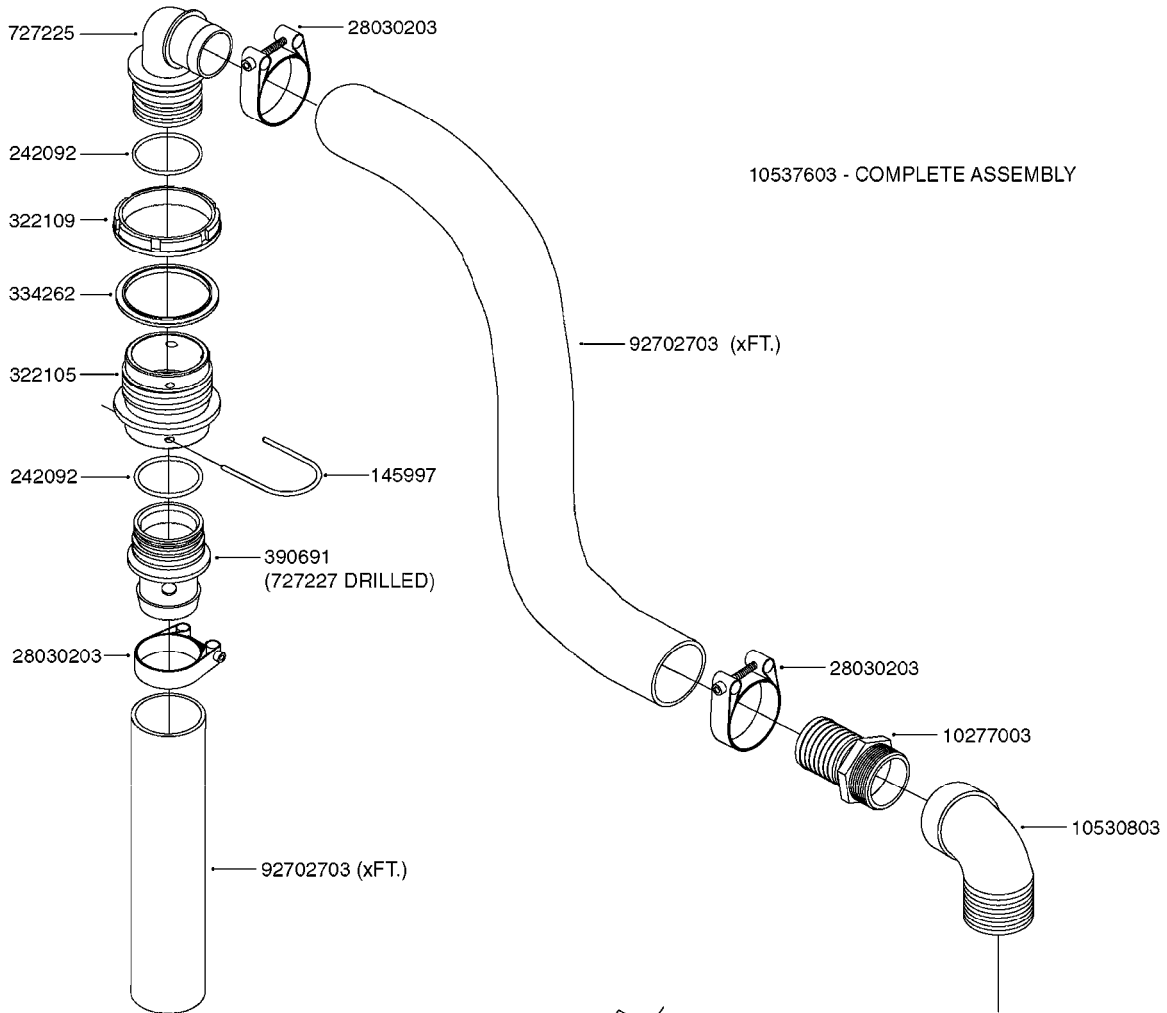

TO VALVE

FOR VALVE BREAKDOWN SEE
PAGE K0600

COMPLETE ASSEMBLIES
WHOLEGOODS ITEMS

K0570