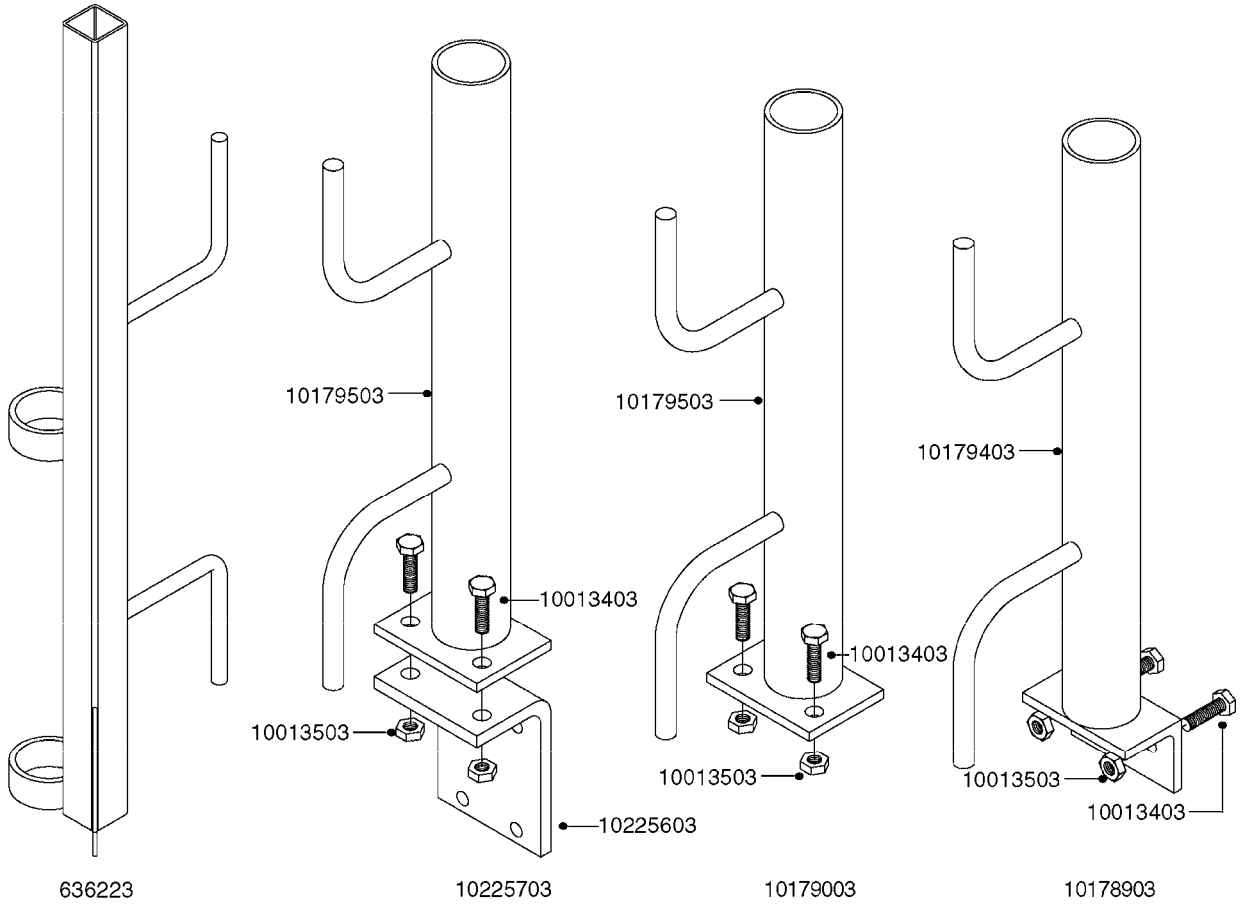

**K0520**

HOSE WRAPS  
K0520-HIN, 05:12:19

Page 1  
Date 07.02.2020 8:15

parts-n°	order qty	description
241965	1	O-RING Ø12.1 X 1.6 NITRILE
242007	1	O-RING Ø9.1 X 1.6 NITRILE
281551	1	BALL VALVE 1/2"
320084	1	FITT.DK NUT 1/2" BSP
330212	1	O-RING D19/D14X2.4 F.1/2"NUT
330326	1	O-RING D30/D24X2 F.1"NUT
330676	1	FITT.DK HB 3/8" F. 1/2" NUT
330687	1	FITT.DK HB 1/2" F. 1/2" NUT
334190	1	FITT.DK HB 1/2' F. PISTOL 60S
334533	1	CLAMP HOSE PLASTIC 3/8"
334534	1	CLAMP HOSE PLASTIC 1/2"
636223	1	POST 12 VOLT TR30
712471	1	AGITATION VALVE ASSY. ON/OFF
843196	1	SPRAY GUN KIT TYPE 60 SHORT
843197	1	HANDGUN KIT TYPE 60 LONG
10013403	1	BOLT HEX 3/8-16X1 1/4 HCS Z5
10013503	1	NUT HEX NC 3/8"
10178903	1	WRAP HOSE SIDE MOUNT PLATE
10179003	1	WRAP HOSE BOTTOM PLATE MOUNT
10179403	1	WRAP WELDMENT FOR HI101789
10179503	1	WRAP WELDMENT FOR HI101790
10225603	1	BKT.FOR HOSE WRAP MOUNT NL NK
10225703	1	WRAP HOSE BDL.BOTTOM PLATE
92701703	1	HOSE R X3/8" X300PSI WP X0012"
92702103	1	HOSE R X1/2" X300PSI WP X0012"