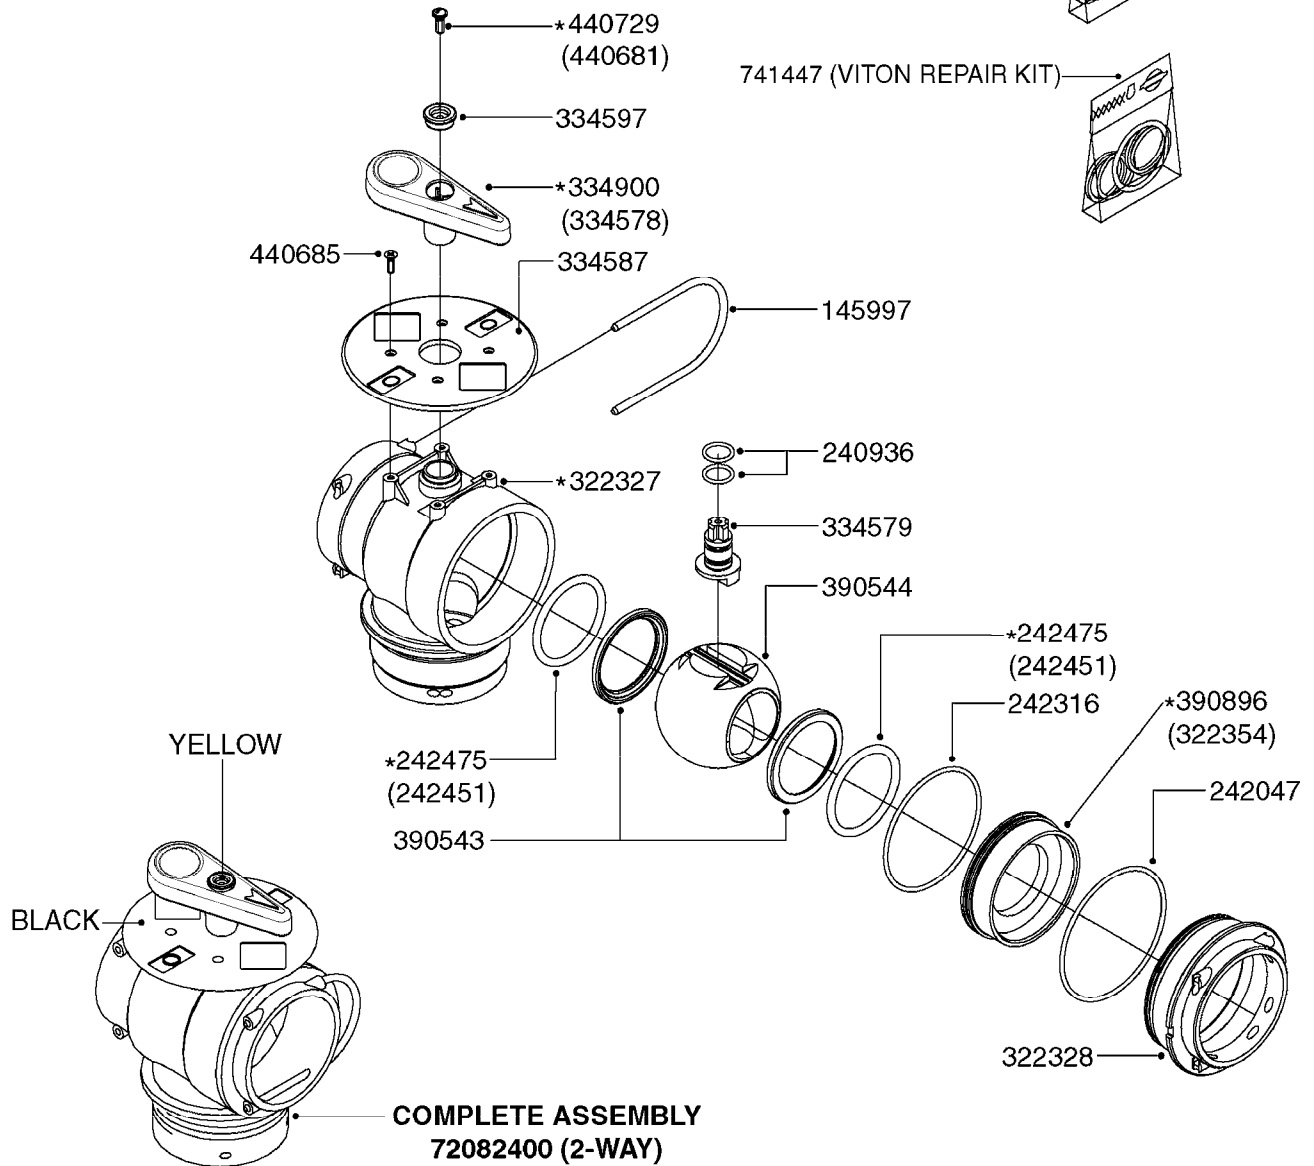

741726 - REPAIR KIT FOR VALVES WITH NEW HANDLE

741447 (VITON REPAIR KIT)

BALL VALVE DRAIN MEGA CENTRFG
B0560-HIN, 01:01:16

Page 1

Date 07.02.2020 8:14

parts-n°	order qty	description
145997	1	FITT.DK S-93 FORK
240936	1	O-RING D13.3X2.4 NITRIL
242047	1	O-RING 89.5 X 3.0 VITON
242316	1	O-RING D84.5X3.0 NITRIL
242451	1	O'RING D56.0 x 3.0 VITON
242475	1	O'RING D56.52x5.33 SH70-VITON
322327	1	HOUSING, VALVE, S93, 220 PSI
322328	1	END CAP F.VALVE S-93
322354	1	THRUST PLATE F.3-WAY VALVES-93
334578	1	HANDLE FOR VALVE 'OLD' STYLE
334579	1	SPINDLE F.3 WAY VALVE S-93
334587	1	FACE PLATE F.BALL VALVE BLACK
334597	1	PLUG F.VALVE HANDLE YELLOW
334900	1	HANDLE F.3 WAY VALVE TALL '00
390543	1	SEAT F.BALL 3-WAY VALVE S-93
390544	1	BALL FOR S93 VALVE, 3 HOLES
390896	1	THRUST PLATE F.3-WAY VALVES-93
440681	1	SCREW F. PLASTIC 4MM X 14LG SS
440685	1	SCREW F.PLASTIC 4X14 SS C-SUNK
440729	1	SCREW F. PLASTIC 4MM X40LG SS
741447	1	REPAIR KIT F.S93 VALVE - VITON
741726	1	REPAIR KIT F.S93 VALVE VIT.'02
72082400	1	VALVE 2"-S93 3 WAY