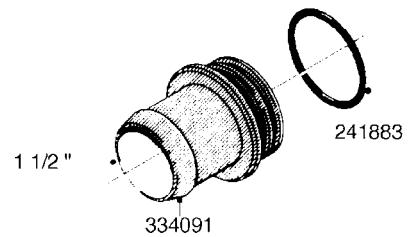

**L0080**

FITTINGS - S-53  
L0080-HIN, 12:09:17

Page 1

Date 07.02.2020 8:15

Pos.	parts-n°	order qty	description
1	145995	1	FITT.DK S-53 FORK
2	241973	1	O-RING Ø3 X 44.2 70 SHORES NITRIL NITRIL (BLACK)
2	242353	1	O-RING 3 X 44.2 VITON VITON (BROWN)
3	242109	1	O-RING D32.2x3.0 NITRIL (BLACK)
3	242354	1	O-RING D32.2X3.0 VITON VITON (BROWN)
4	322103	1	FITT.DK S-53 BULKHEAD
5	322107	1	FITT.DK S-53 BULKHEAD NUT
6	322110	1	FITT.DK S-53 ELB. 1/2" BSP
7	322352	1	FITT.DK S-53 TEE
8	334229	1	FITT.DK S-53 STR.3/4"
9	334260	1	GASKET F. S-53 BULKHEAD
10	334564	1	FITT.DK S-67 TO S-53 ADAPTER
11	391100	1	FITT.DK S-53THREAD INS.1/2"BSP
12	726463	1	FITT.DK S53 BULKHEAD W/GASKET
13	726552	1	FIT.DK S-53X90 1/2" BSP,O-RING
14	726556	1	FITT.DK S-53 HB 1/2" W/O-RING
15	726558	1	FITT.DK S53 STR. 3/4" W.ORING
16	726559	1	FITT DK. S-53 HB 1" W/O-RING
17	726568	1	FITT.DK.S-53 HB 1/2"90 W/O-RING
18	726570	1	FITT.DK S-53 ELB.3/4" W.ORING
19	726571	1	FITT.DK S-53 ELB.1", W ORING
20	726578	1	FITT.DK S53 PLUG WITH O-RING
21	728561	1	FITT.DK. S67M - S53F REDUCER