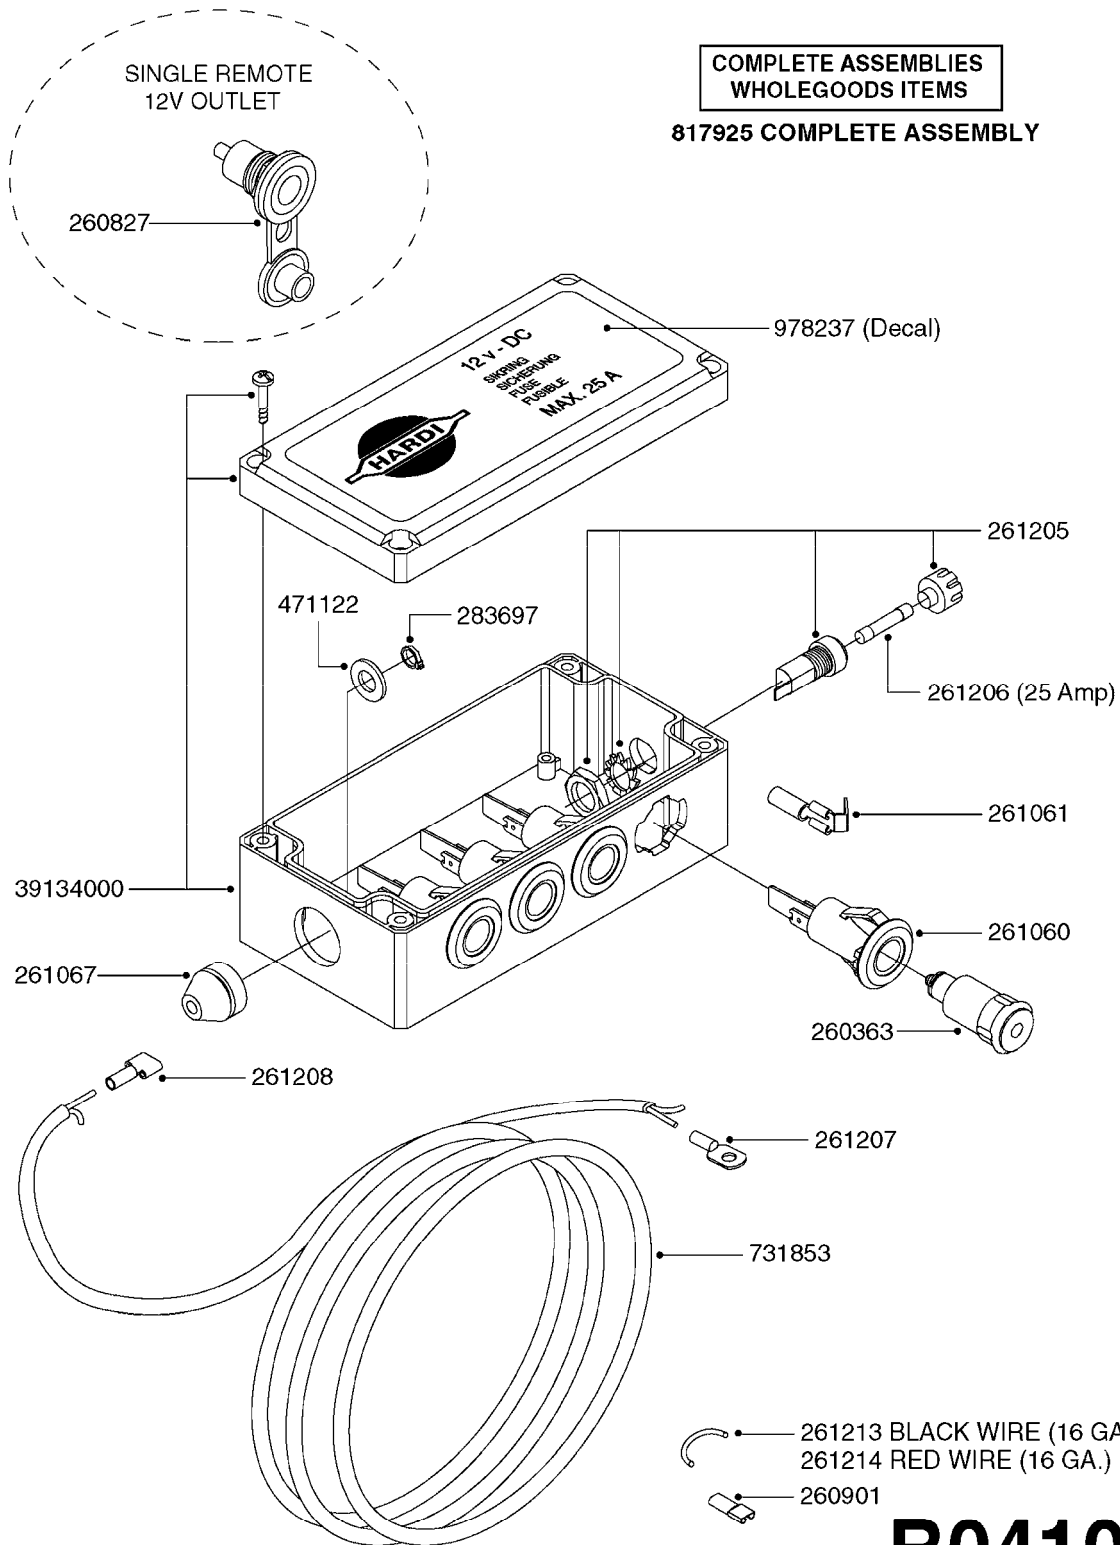

12 VOLT OUTLET BOX
B0410-HIN, 01:01:16

12 VOLT OUTLET BOX
B0410-HIN, 01:01:16

Page 1
Date 07.02.2020 8:14

parts-n°	order qty	description
260363	1	PLUG 2 POLE 12V
260827	1	PLUG F.EC ATTACHMENTS
260901	1	SPADE F.ELEC CONN.1.5MM BLUE
261060	1	PLUG F.EC ATTACHMENTS
261061	1	SPADE F.ELEC.2 WAY CONNECTOR
261067	1	GROMMET 10-14 GREY
261205	1	FUSE HOLDER
261206	1	FUSE 25 A
261207	1	ELECTRIC CONNECTOR 4MM
261208	1	SPADE F.ELEC.CONNECTOR 4MM
261213	1	WIRE 6.4MM BLACK
261214	1	WIRE 6.4MM RED
283697	1	TIESTRAP 200MM
471122	1	WASHER, M10, Ø20/10.5X 2.0, SS
731853	1	CABLE 2X4MM L=138"
817925	1	OUTLET BOX 12 VOLT ELEC.
978237	1	DECAL OUTLET BOX
39134000	1	BOX, COMPLETE, 12V POWER BOX