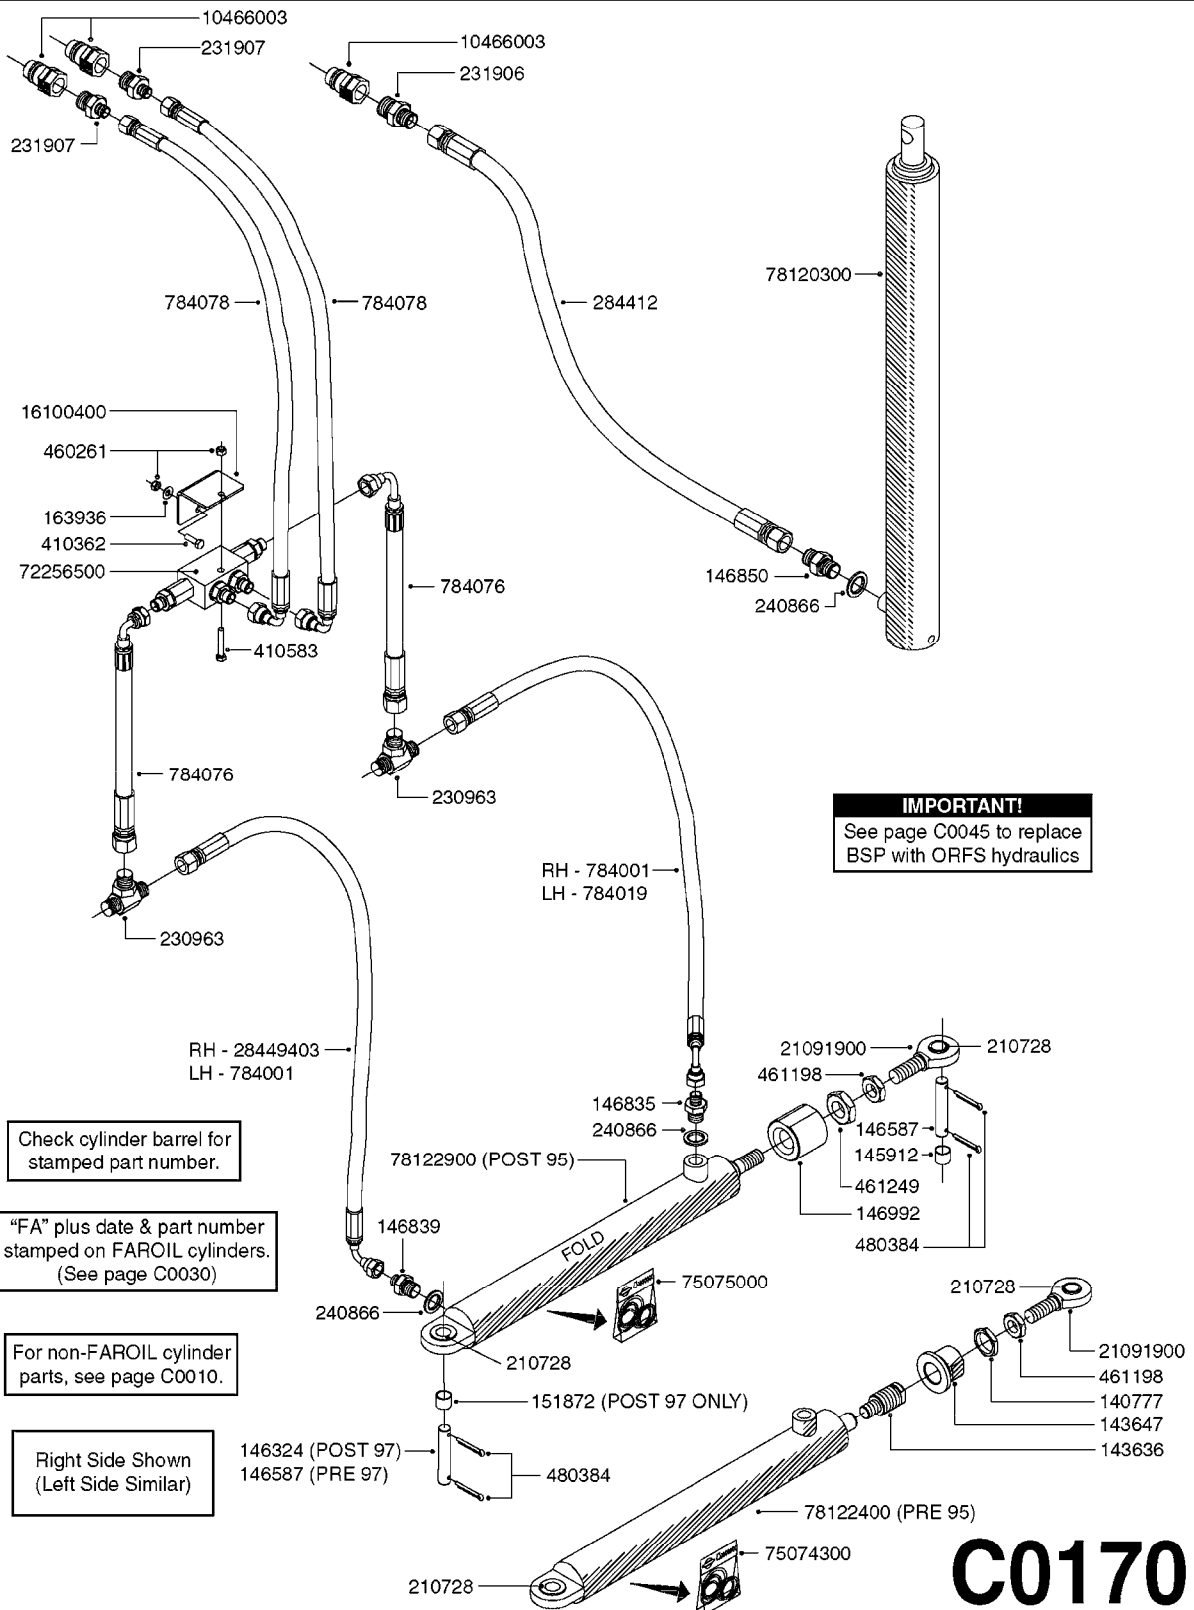

IMPORTANT!
See page C0045 to replace
BSP with ORFS hydraulics

Check cylinder barrel for
stamped part number.

"FA" plus date & part number
stamped on FAROIL cylinders.
(See page C0030)

For non-FAROIL cylinder
parts, see page C0010.

Right Side Shown
(Left Side Similar)

C0170

HYDRAULICS - EAGLE HY 45'-66'
C0170-HIN, 08:01:18

Page 1
Date 07.02.2020 8:14

parts-n°	order qty	description
140777	1	NUT HEX 3/4" BSP JAMB
143636	1	THREADED INSERT F.CYLINDER END
143647	1	COLLAR F.THREAD.ROD EXTENTON
145912	1	BUSHING D19.8/D17.0X7MM
146324	1	SHAFT D16.8 L102/2 X 5
146587	1	PIN D16.8 X 65
146835	1	HEX NIPPLE 1/4" - 3/8" BSP
146839	1	HEX NIPPLE 1/4"X3/8" BSP 0.7MM
146850	1	HEX NIPPLE 3/8"x3/8" - 1.8mm
146992	1	BUSHING F.CYLINDER
151872	1	BUSHING D22.0/18.0 10MM
163936	1	WASHER D15/D6.2X1
210728	1	BEARING F.LINK HEAD M17
230963	1	TEE 1/4"M X 1/4"M X 1/4"M BSP
231906	1	HEX NIPPLE 3/8"BSP X 1/2"NPT
231907	1	HEX NIPPLE 1/4"BSP X 1/2"NPT
240866	1	DOWTYSEAL 3/8"
284412	1	HOSE HY 3/8" X 315" STR+STR
410362	1	BOLT HEX 8.8 SS M6X20
410583	1	BOLT HEX 8.8 DEL M6X40
460261	1	NUT HEX M6X1.00 LOCK DIN985 A2 SS
461198	1	NUT HEX M16X2 JAMB
461249	1	NUT M22X1.5 DIN439B
480384	1	PIN COTTER 3/16 x 1-1/2"
784001	1	HOSE HY X 1/4 X 067.00"STR+ELB
784019	1	HOSE HY X 1/4 X 078.75"STR+ELB
784076	1	HOSE, HY, 1/4" L=8.5" STR-ELB
784078	1	HOSE HY X 1/4 X 417.33"STR+ELB
10466003	1	COUPLER PIONEER 8010-04 1/2NPT
16100400	1	PLATE 3 X 60 X 91 HY BLOCK MT
21091900	1	LINK HEAD M16 x D17 DELTA
28449403	1	HOSE HY X1/4X057.08"STR+ELB
72256500	1	DOUB.PILOT STEERED COUNT.VALVE
75074300	1	SEALKIT78122000/23-25/30-32/46
75075000	1	SEAL KIT 78122600/27/28/29
78120300	1	CYLINDER 60/50/30 1100MM
78122400	1	DOUBLE CYLINDER D 40/20-300
78122900	1	CYLINDER 40/22X300MM RED