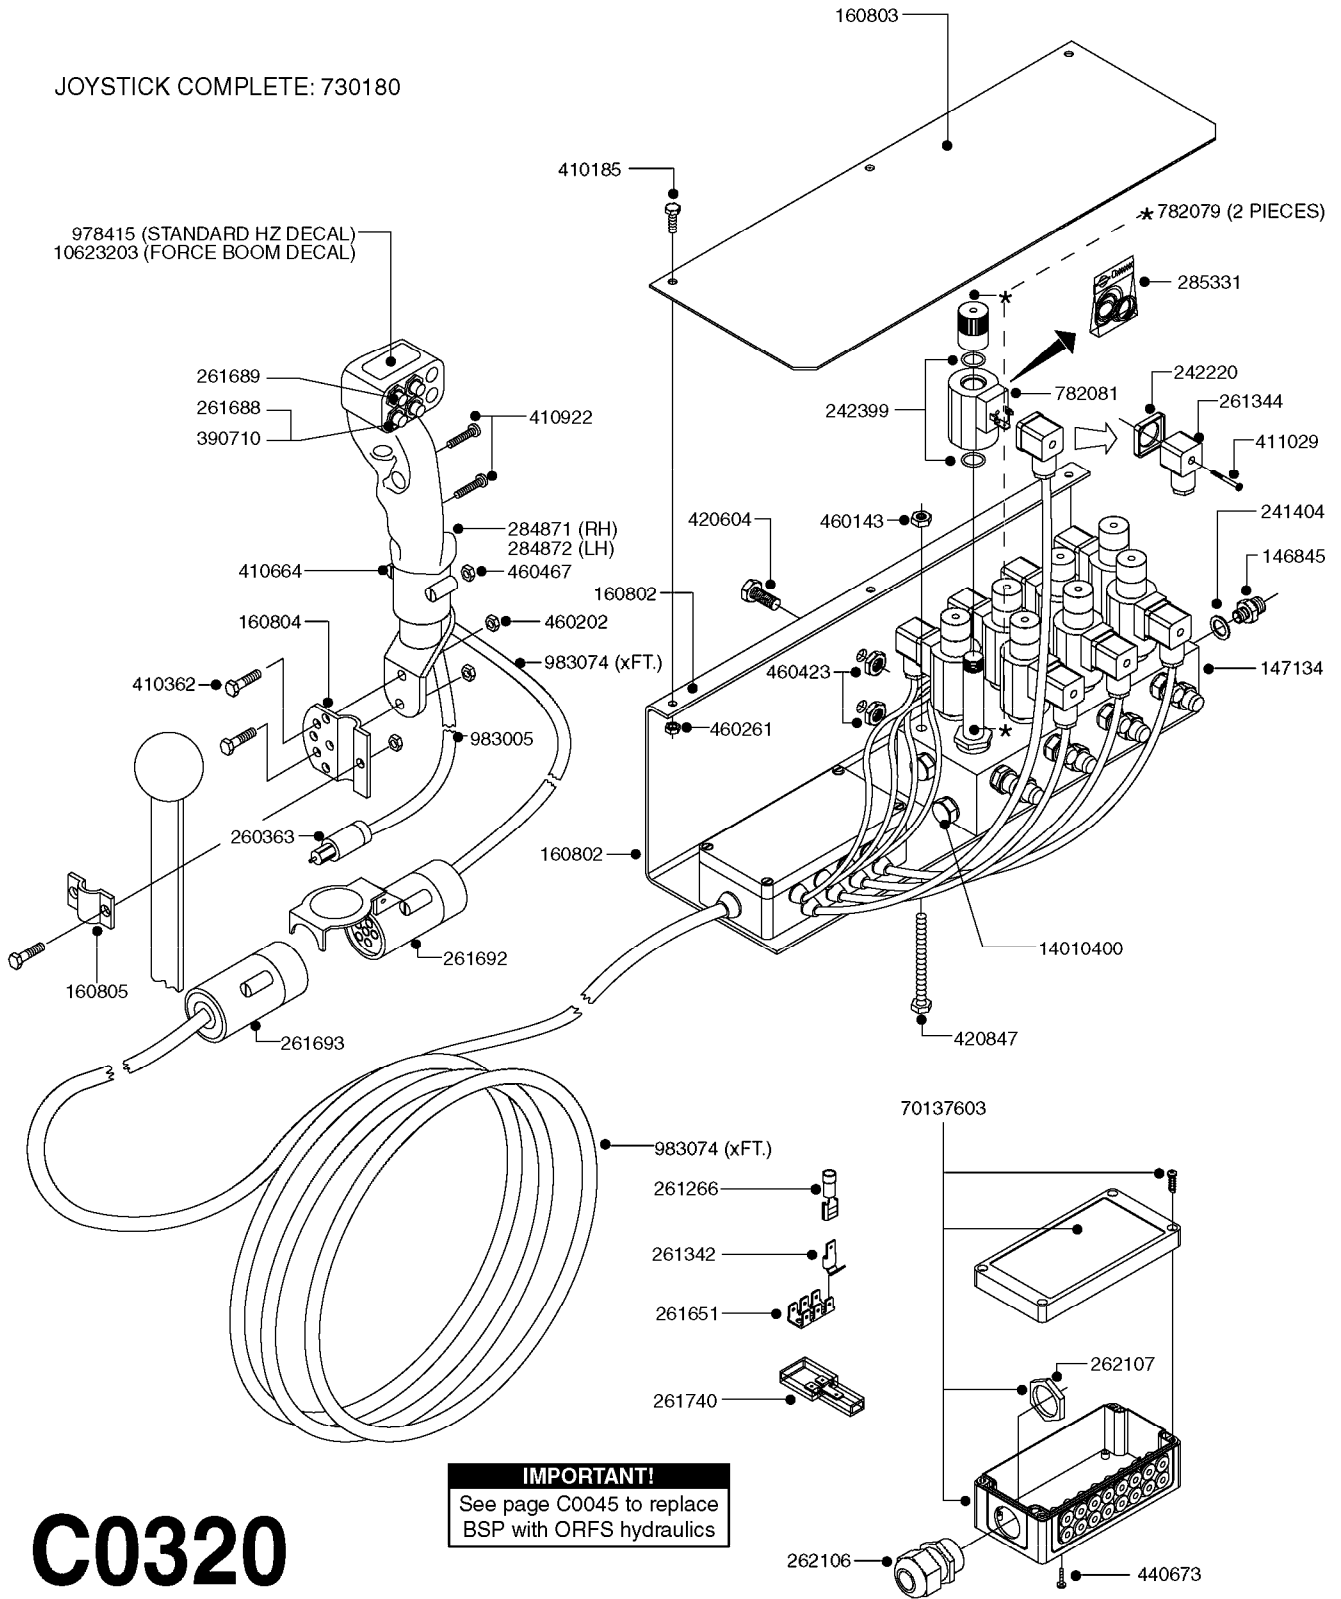

JOYSTICK COMPLETE: 730180

978415 (STANDARD HZ DECAL)
10623203 (FORCE BOOM DECAL)

HYD EAGLE HZ JOYSTICK CONTROL
C0320-HIN, 30:03:16

Page 1
Date 07.02.2020 8:14

parts-n°	order qty	description
146845	1	HEX NIPPLE 1/4"X1/4"
147134	1	MANIFOLD 4-FUNCTION
160802	1	MOUNT PLATE F.HYD SOLENOID'HZ'
160803	1	COVER PLATE F.HYD SOLENOID'HZ'
160804	1	MOUNT BRACKET F.HANDLE
160805	1	MOUNT STRAP F.HANDLE
241404	1	DOWTY SEAL 1/4"
242220	1	GASKET F. HIRSMANN PLUG
242399	1	O-RING F.HYD SOLENOID VALVE
260363	1	PLUG 2 POLE 12V
261266	1	CONNECTOR END F.CABLE HP
261342	1	SPADE F.ELEC.3 WAY CONNECTOR
261344	1	HIRSCHMANN PLUG B
261651	1	SPADE F.ELEC.6 POLE CONNECTOR
261688	1	SWITCH F. HANDLE WHITE
261689	1	CAP RUBBER F. SWITCH JOYSTICK
261692	1	PLUG ELEC.7 POLE FEMALE F.CABL
261693	1	PLUG ELEC. 7 POLE MALE
261740	1	SPADE F.ELEC.3 POLE CONN.INSUL
262106	1	BULKHEAD F. CABLE 6.5-14 BLACK
262107	1	NUT F. BULKHEAD CABLE GRAY
284871	1	CONTROL HANDLE RIGHT HALF
284872	1	CONTROL HANDLE LEFT HALF
285331	1	SEAL KIT F. HZ HYD.SOLENOID 96
390710	1	SWITCH F.HANDLE GREY MACHINED
410185	1	BOLT HEX 8.8 DEL M6X16
410362	1	BOLT HEX 8.8 SS M6X20
410664	1	BOLT HEX M5 X 20
410922	1	CYL.SKR 8.8 DEL M4X20 RST
411029	1	SCREW M3X35 F.HIRSMANN PLUG
420604	1	BOLT HEX 8.8 DEL M10X25 FT DIN933
420847	1	BOLT HEX 8.8 DEL M8X85
440673	1	SCREW F.PLASTIC 5X12 SS
460143	1	SELF LOCK NUT M8 SST A2 DIN985
460202	1	NUT HEX M6
460261	1	NUT HEX M6X1.00 LOCK DIN985 A2 SS
460423	1	NUT HEX M10X1.50 LOCK DIN985A2 SS
460467	1	NUT HEX M5 GALV.
730180	1	HYD.KIT JOYSTICK CTRL HANDLE
782079	1	CARTRIDGE VALVE
782081	1	SOLENOID F. CARTRIDGE VALVE
978415	1	DECAL CONTROL HANDLE
983005	1	ELEC. CABLE 2 WIRE X 1.5MM
983074	1	ELEC. CABLE 5 WIRE X 1.5MM
10623203	1	DECAL F.JOYSTICK - FORCE
14010400	1	PLUG 1/4" BSP
70137603	1	JUNC. BOX, FLUID, COMPLETE, 2015