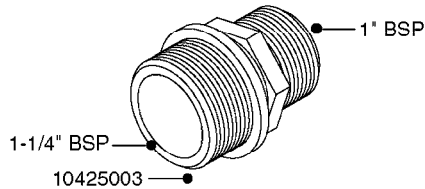

FITTINGS - HEXAGON NIPPLES  
L0030-HIN, 01:01:16

**L0030**

FITTINGS - HEXAGON NIPPLES  
L0030-HIN, 01:01:16

Page 1  
Date 07.02.2020 8:15

parts-n°	order qty	description
10015303	1	FITT.PO.HN 1.00X1.00 M1000
10425003	1	FITT.PO.HN 1.25X1.00 MCPHEE
320132	1	FITT.DK HN 1" BSP
320176	1	FITT.DK HN 3/8"X1/2" BSP
320445	1	FITT.DK HN 1/4"X3/8" BSP
320655	1	FITT.DK HN 1/2"-1/2" BSP
320692	1	FITT.DK HN 3/8'BSPX1/4'NPT
320703	1	FITT.DK HN 3/8BSP X1/2 &1/4NPT
320725	1	FITT.DK NIPPLE 3/8"-3/8" BSP
320902	1	FITT.DK HN 3/8'X 1/4' BSP
390232	1	FITT.DK HN 1-1/2' X 1-1/4' BSP
390276	1	FITT.DK HN 1'BSP