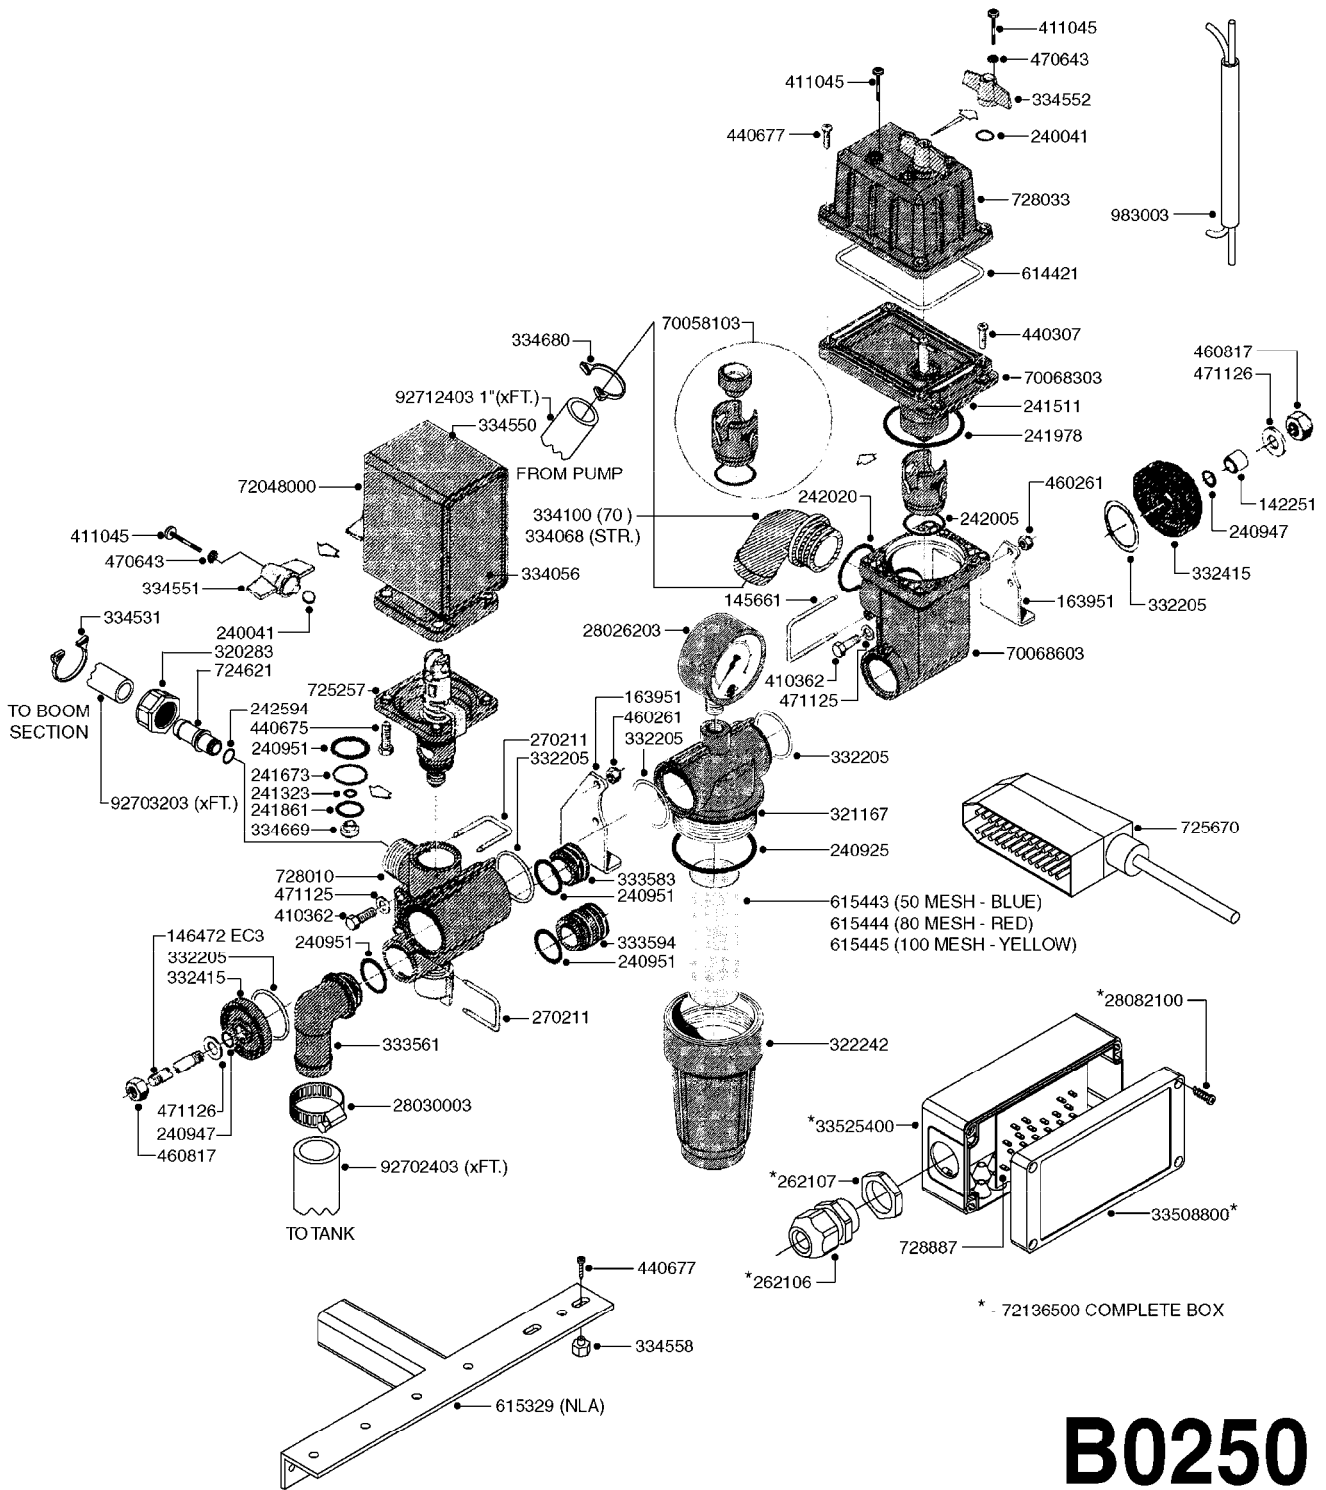

B0250

parts-n°	order qty	description
142251	1	BUSHING FOR LID
145661	1	FITT.DK S-61 FORK
146472	1	STUD BOLT M8X420
163951	1	MOUNT BRACKET FOR BK180 SECTIO
240041	1	O-RING D15.1/10.3 X 2.4
240925	1	O-RING D49.5X3 NITRIL
240947	1	O-RING D7.3X2.4 NITRIL
240951	1	O-RING D21.2X3 NITRIL
241323	1	O-RING D5.3X2.4 NITRIL
241511	1	O-RING D18X2
241673	1	O-RING D22.1X1.6
241861	1	O-RING D15.3X2.4 VITON
241978	1	O-RING 64.5X3.0
242005	1	O-RING D32.1X1.6 NITRIL
242020	1	O-RING 39.2 X 3 VITON
242594	1	O-RING D14 X 1.78 SCH.70-EPDM
262106	1	BULKHEAD F. CABLE 6.5-14 BLACK
262107	1	NUT F. BULKHEAD CABLE GRAY
270211	1	FITT.DK S25 FORK L=37.5
320283	1	FITT.DK NUT 3/4"BSP
321167	1	FILTER HOUSE S 63 X 4
322242	1	FILTER BOWL / IN-LINE
332205	1	O-RING D43/39XD2
332415	1	COVER
333561	1	FITT.DK ELB.1" EC RETURN
333583	1	END PIECE FOR BYPASS
333594	1	CONNECTING PIECE F. BYPASS
334056	1	COVER F/MOTOR HOUSE EC DIST.
334068	1	FITT.DK S-61 STR.1"
334100	1	FITT.DK S-61 ELB.1" 110 DEG.
334531	1	CLAMP HOSE PLASTIC 3/4"
334550	1	MOTOR HOUSE SECT VALVE
334551	1	GRIP F.MAN.OP.EC ON/OFF GREEN
334552	1	GRIP F.MAN.OP.EC PRES.REG.GREE
334558	1	NUT HEX PLASTIC INSERT
334669	1	VALVE CONE D14/D7-SH 63 WHITE
334680	1	CLAMP HOSE PLASTIC 1"
410362	1	BOLT HEX 8.8 SS M6X20
411045	1	SCREW M4 X 16MM STAINLESS
440307	1	SCREW SHEET-METAL 3/4" NO. 10
440675	1	SCREW F. PLASTIC 5X16 SS
440677	1	SCREW F. PLASTIC 5X20 SS
460261	1	NUT HEX M6X1.00 LOCK DIN985 A2 SS
460817	1	NUT HEX M8 STAINLESS DIN 934
470643	1	WASHER LOCK
471125	1	WASHER M6U 6.4X14X1.2,A2 SS
471126	1	WASHER, M8, Ø16/ 8.4X 1.6, SS
614421	1	GASKET F/MOTOR HOUSE-ON/OFF TR
615329	1	BRACKET F.ESC CONTROL VALVES
615443	1	FILTER ELEM.50 MESH BLUE
615444	1	FILTER ELEM.80 MESH RED
615445	1	FILTER ELEM.100 MESH YELLOW
724621	1	FITT.DK HB 3/4"ASSY F.3/4" NUT
725257	1	SPINDLE SECT. F/EC DISTRIBUTOR
725670	1	CABLE 6000MM EC-3
728010	1	DISTRIB HOUSING W/CONST PR GRN
728033	1	MOTOR UNIT F.PRES.REG.EC GREEN
728887	1	CIRCUIT BOARD EC CONTROL
983003	1	CABLE ELEC.2X1MM WIRE BLACK EC
28026203	1	GAUGE 200PSI/BR,2.5"1/4BSP-BTM
28030003	1	CLAMP HOSE GEAR P1" 6716