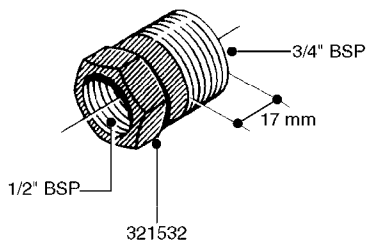

FITTINGS - HEXAGON NIPPLES  
L0030-HIN, 01:01:16

**L0030**

FITTINGS - HEXAGON NIPPLES  
L0030-HIN, 01:01:16

Page 1  
Date 07.02.2020 8:15

parts-n°	order qty	description
10015303	1	FITT.PO.HN 1.00X1.00 M1000
10425003	1	FITT.PO.HN 1.25X1.00 MCPHEE
320132	1	FITT.DK HN 1" BSP
320176	1	FITT.DK HN 3/8"X1/2" BSP
320445	1	FITT.DK HN 1/4"X3/8" BSP
320655	1	FITT.DK HN 1/2"-1/2" BSP
320692	1	FITT.DK HN 3/8'BSPX1/4'NPT
320703	1	FITT.DK HN 3/8BSP X1/2 &1/4NPT
320725	1	FITT.DK NIPPLE 3/8"-3/8" BSP
320902	1	FITT.DK HN 3/8'X 1/4' BSP
390232	1	FITT.DK HN 1-1/2' X 1-1/4' BSP
390276	1	FITT.DK HN 1'BSP