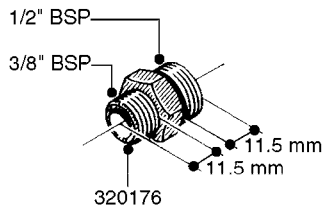

FITTINGS - HEXAGON NIPPLES  
L0030-HIN, 01:01:16

**L0030**

FITTINGS - HEXAGON NIPPLES  
L0030-HIN, 01:01:16

Page 1  
Date 07.02.2020 8:15

parts-n°	order qty	description
10015303	1	FITT.PO.HN 1.00X1.00 M1000
10425003	1	FITT.PO.HN 1.25X1.00 MCPHEE
320132	1	FITT.DK HN 1" BSP
320176	1	FITT.DK HN 3/8"X1/2" BSP
320445	1	FITT.DK HN 1/4"X3/8" BSP
320655	1	FITT.DK HN 1/2"-1/2" BSP
320692	1	FITT.DK HN 3/8'BSPX1/4'NPT
320703	1	FITT.DK HN 3/8BSP X1/2 &1/4NPT
320725	1	FITT.DK NIPPLE 3/8"-3/8" BSP
320902	1	FITT.DK HN 3/8'X 1/4' BSP
390232	1	FITT.DK HN 1-1/2' X 1-1/4' BSP
390276	1	FITT.DK HN 1'BSP