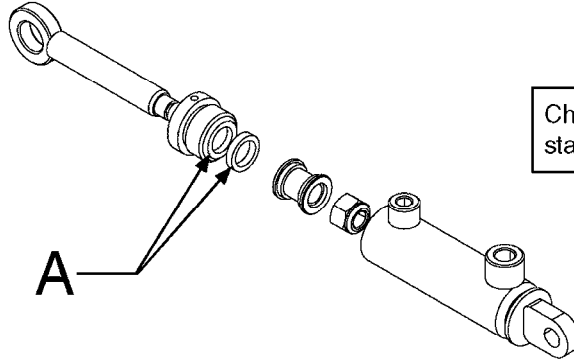

Check cylinder barrel for stamped part number.

	A
781136	28064100
781137	28064200
78114300	75083800
78120000	75075900
78120100	75076000
78120200	75075900
78120300	75076100
78120400	75074200
78120500	75074600
78120600	28117300
78120700	28117300
78120800	75075400
78121000	75075500
78121200	75074500
78121300	75074500
78121400	75075200
78121600	75074500
78121800	75074400
78122000	75074300
78122100	75074400
78122300	75074300
78122400	75074300
78122600	75075000
78122700	75075000

	A
78122800	75075000
78122900	75075000
78123000	75074300
78123100	75074300
78123200	75074300
78123400*	75074800
78123700	75074900
78124100	75075500
78124300	28117300
78124400	75074400
78124500	75076400
78124600	75074300
78125100	75075500
78125300	75075500
78125500	28117300
78125800	75076400
78126000	75074900
78126400	75076500
78126500	75074800
78127200	75084400
78127800	75084500
78128000	75074600
78128100	75084700
78128200	75084800

	A
78128500	75084900
78128700	75075200
78128800	75075200
78129900	75074300
78130600	75074400
78130900	75085400
78131000	75075400
78131100	75085500
78131200	75084800
78131300	75085800
78131400	75084800
78131800	75586200
78132600	75587200
78132700	75084600
78132800	75586100
78132900	75586100
78133300	75587000
78133900	75075500
78134000	75075500
78134600	75075400
78509004	75084800

* Only available as 72320300 (78123400 with spring lock & fittings).

C0040