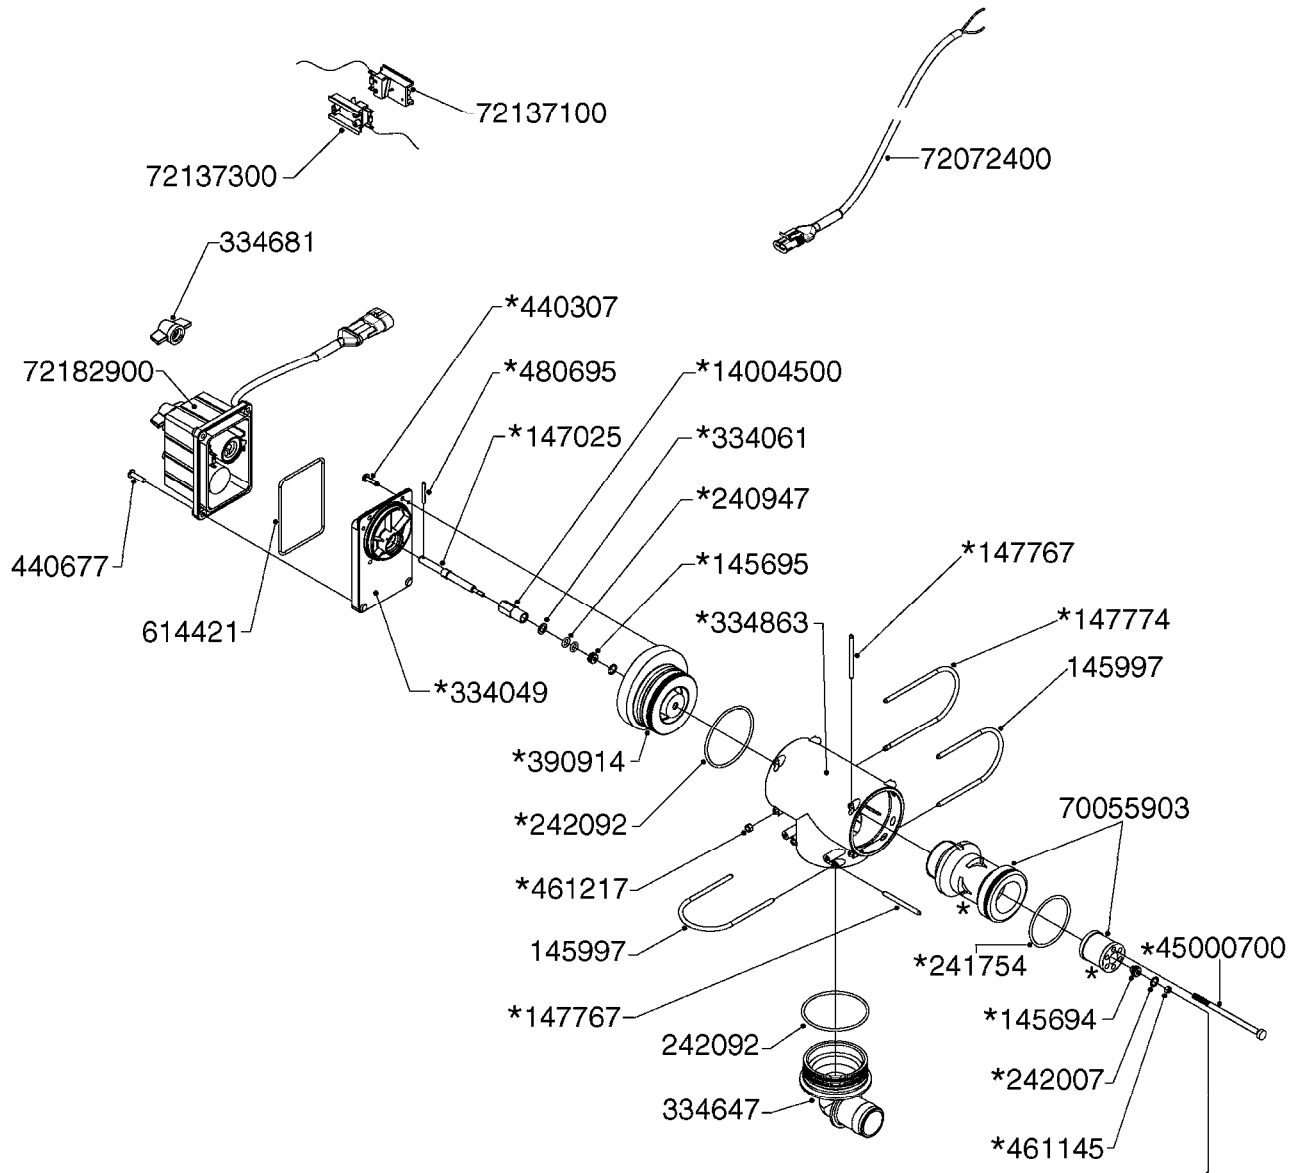

REGULATOR VALVE ASSEMBLY: *72027300

COMPLETE ASSEMBLIES
WHOLEGOODS ITEMS

PRESSURE REGULATOR - S93
B0340-HIN, 01:01:16

Page 1

Date 07.02.2020 8:14

parts-n°	order qty	description
145694	1	BUSHING CONE SPACER S93 REGU.
145695	1	GUIDE FOR CONE
145996	1	FITT.DK S-67 FORK
145997	1	FITT.DK S-93 FORK
147025	1	SPINDLE F.S93 PRES. REGULATOR
147767	1	PIN 5Ø X 60 S-93 DOUBLE CLAMP
147774	1	FITT.DK S-93 FORK W. M5 THREAD
240947	1	O-RING D7.3X2.4 NITRIL
241754	1	O-RING D59.5X3
241973	1	O-RING Ø3 X 44.2 70 SHORES NITRIL
242007	1	O-RING Ø9.1 X 1.6 NITRILE
242092	1	O-RING D69.5X3
334049	1	BRACKET FOR ENGINE CASING
334061	1	WASHER PLASTIC Ø13.0/8.1 X 1TK
334244	1	FITT.DK S-67 ELB.1-1/4"
334601	1	FITT.DK S-93 TO S67 ADAPTOR
334647	1	FITT.DK S93 ELB 1-1/2" 90 PVC
334681	1	GRIP F.MAN.OP.EC PRES.REG.YELL
334863	1	T PIECE S 93 15 BAR
390914	1	COVER REG VALVE S93
440307	1	SCREW SHEET-METAL 3/4" NO. 10
440677	1	SCREW F. PLASTIC 5X20 SS
461145	1	NUT HEX M4 LOCK
461217	1	NUT HEX M5 LOCK
480695	1	PIN ROLL D 3X28 SLOTTED
614421	1	GASKET F/MOTOR HOUSE-ON/OFF TR
14004500	1	NUT M10 SS F. S93 PRES. REG.
45000700	1	BOLT ALLEN HEAD M6 X 100 SS
70055903	1	REGUL SPOOL AND SLEEVE S93
72027300	1	REG.VALVE S93/600 15B U.MOTER
72072400	1	WIRE CONTR. VALVE.CM+ AMP-PLUG
72137100	1	MCROSWCH ASSY F.PRSR REG WHT W
72137300	1	MCROSWCH ASSY F.PRSR REG BRN W
72182900	1	MOTER REG.DME37 1:150 AMP YELL