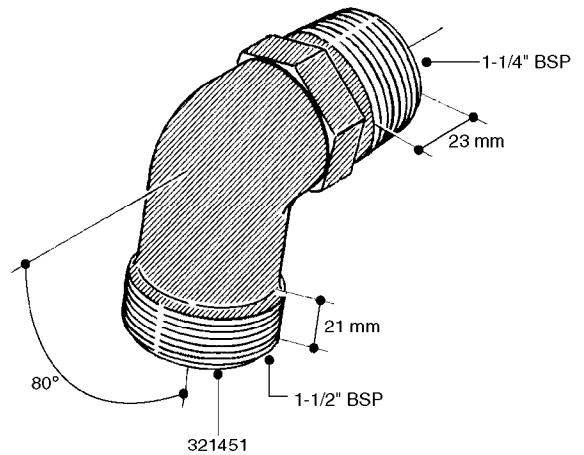

FITTINGS - HEXAGON NIPPLES  
L0030-HIN, 01:01:16

**L0030**

FITTINGS - HEXAGON NIPPLES  
L0030-HIN, 01:01:16

Page 1  
Date 07.02.2020 8:15

parts-n°	order qty	description
10015303	1	FITT.PO.HN 1.00X1.00 M1000
10425003	1	FITT.PO.HN 1.25X1.00 MCPHEE
320132	1	FITT.DK HN 1" BSP
320176	1	FITT.DK HN 3/8"X1/2" BSP
320445	1	FITT.DK HN 1/4"X3/8" BSP
320655	1	FITT.DK HN 1/2"-1/2" BSP
320692	1	FITT.DK HN 3/8'BSPX1/4'NPT
320703	1	FITT.DK HN 3/8BSP X1/2 &1/4NPT
320725	1	FITT.DK NIPPLE 3/8"-3/8" BSP
320902	1	FITT.DK HN 3/8'X 1/4' BSP
390232	1	FITT.DK HN 1-1/2' X 1-1/4' BSP
390276	1	FITT.DK HN 1'BSP