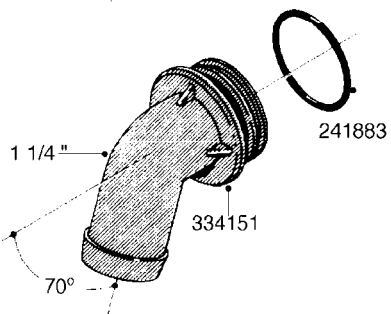

**L0080**

FITTINGS - S-53  
L0080-HIN, 12:09:17

Page 1

Date 07.02.2020 8:15

Pos.	parts-n°	order qty	description
1	145995	1	FITT.DK S-53 FORK
2	241973	1	O-RING Ø3 X 44.2 70 SHORES NITRIL NITRIL (BLACK)
2	242353	1	O-RING 3 X 44.2 VITON VITON (BROWN)
3	242109	1	O-RING D32.2x3.0 NITRIL (BLACK)
3	242354	1	O-RING D32.2X3.0 VITON VITON (BROWN)
4	322103	1	FITT.DK S-53 BULKHEAD
5	322107	1	FITT.DK S-53 BULKHEAD NUT
6	322110	1	FITT.DK S-53 ELB. 1/2" BSP
7	322352	1	FITT.DK S-53 TEE
8	334229	1	FITT.DK S-53 STR.3/4"
9	334260	1	GASKET F. S-53 BULKHEAD
10	334564	1	FITT.DK S-67 TO S-53 ADAPTER
11	391100	1	FITT.DK S-53THREAD INS.1/2"BSP
12	726463	1	FITT.DK S53 BULKHEAD W/GASKET
13	726552	1	FIT.DK S-53X90 1/2" BSP,O-RING
14	726556	1	FITT.DK S-53 HB 1/2" W/O-RING
15	726558	1	FITT.DK S53 STR. 3/4" W.ORING
16	726559	1	FITT DK. S-53 HB 1" W/O-RING
17	726568	1	FITT.DK.S-53 HB 1/2"90 W/O-RING
18	726570	1	FITT.DK S-53 ELB.3/4" W.ORING
19	726571	1	FITT.DK S-53 ELB.1", W ORING
20	726578	1	FITT.DK S53 PLUG WITH O-RING
21	728561	1	FITT.DK. S67M - S53F REDUCER