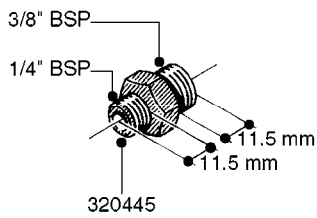

FITTINGS - HEXAGON NIPPLES  
L0030-HIN, 01:01:16

**L0030**

FITTINGS - HEXAGON NIPPLES  
L0030-HIN, 01:01:16

Page 1  
Date 07.02.2020 8:15

parts-n°	order qty	description
10015303	1	FITT.PO.HN 1.00X1.00 M1000
10425003	1	FITT.PO.HN 1.25X1.00 MCPHEE
320132	1	FITT.DK HN 1" BSP
320176	1	FITT.DK HN 3/8"X1/2" BSP
320445	1	FITT.DK HN 1/4"X3/8" BSP
320655	1	FITT.DK HN 1/2"-1/2" BSP
320692	1	FITT.DK HN 3/8'BSPX1/4'NPT
320703	1	FITT.DK HN 3/8BSP X1/2 &1/4NPT
320725	1	FITT.DK NIPPLE 3/8"-3/8" BSP
320902	1	FITT.DK HN 3/8'X 1/4' BSP
390232	1	FITT.DK HN 1-1/2' X 1-1/4' BSP
390276	1	FITT.DK HN 1'BSP