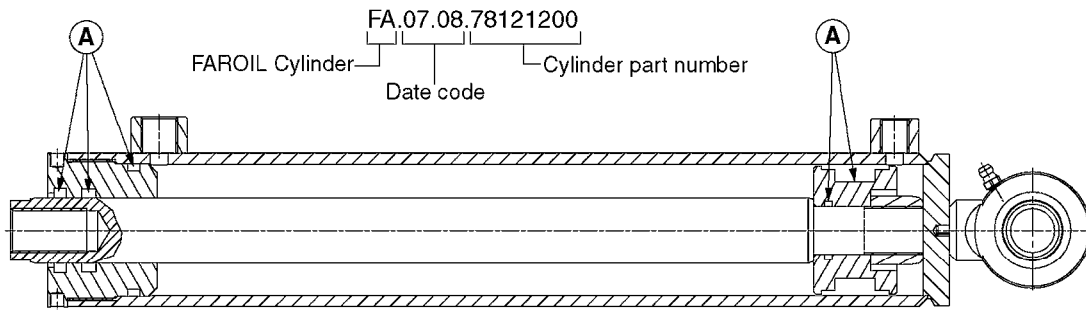

HYDRAULICS - CYLINDERS  
C0020-HIN, 01:01:16

Page 3

Date 07.02.2020 8:14

parts-n°	order qty	description
63039300 78100003	1 1	CYLINDER ROD F.781132 CYL. PARA-LIFT CM+750 W/STOP

Check cylinder barrel for stamped part number.