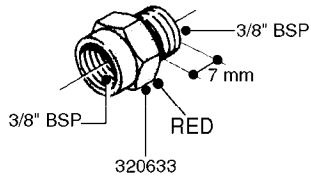

FITTINGS - HEXAGON NIPPLES  
L0030-HIN, 01:01:16

**L0030**

FITTINGS - HEXAGON NIPPLES  
L0030-HIN, 01:01:16

Page 1  
Date 07.02.2020 8:15

parts-n°	order qty	description
10015303	1	FITT.PO.HN 1.00X1.00 M1000
10425003	1	FITT.PO.HN 1.25X1.00 MCPHEE
320132	1	FITT.DK HN 1" BSP
320176	1	FITT.DK HN 3/8"X1/2" BSP
320445	1	FITT.DK HN 1/4"X3/8" BSP
320655	1	FITT.DK HN 1/2"-1/2" BSP
320692	1	FITT.DK HN 3/8'BSPX1/4'NPT
320703	1	FITT.DK HN 3/8BSP X1/2 &1/4NPT
320725	1	FITT.DK NIPPLE 3/8"-3/8" BSP
320902	1	FITT.DK HN 3/8'X 1/4' BSP
390232	1	FITT.DK HN 1-1/2' X 1-1/4' BSP
390276	1	FITT.DK HN 1'BSP