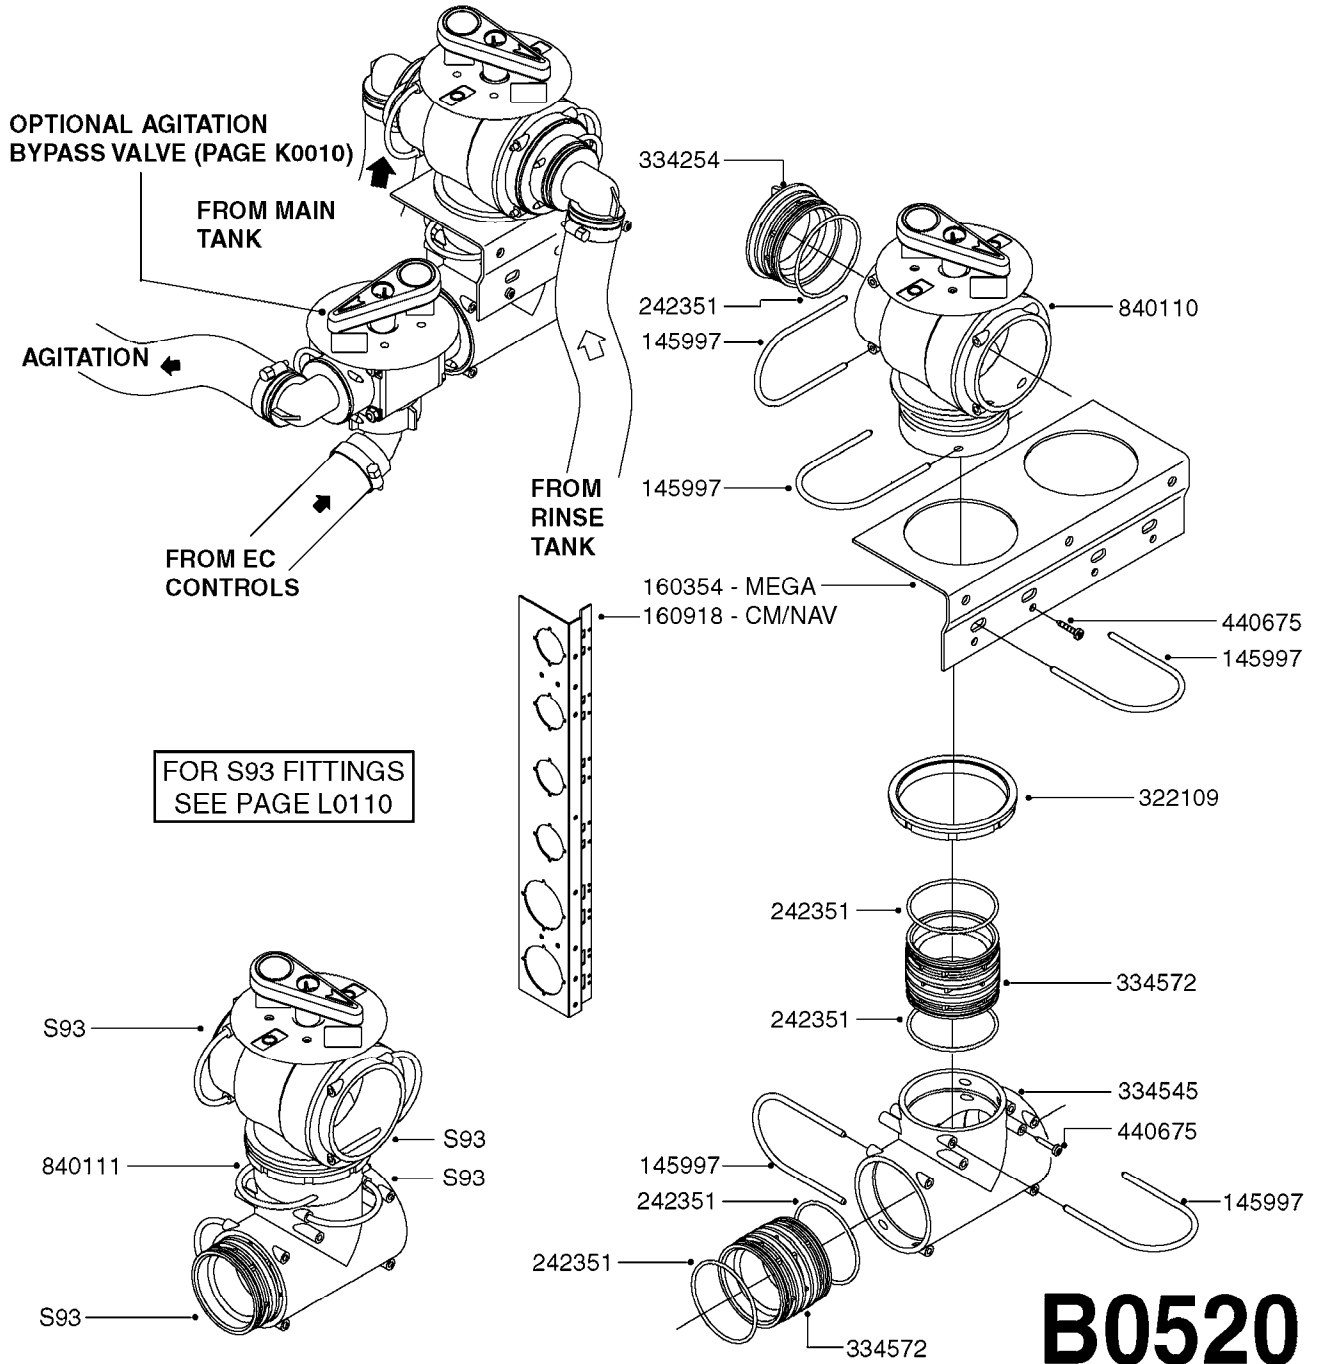

MANIFOLD SYSTEM - SUCTION
B0520-HIN, 01:01:16

Page 1
Date 07.02.2020 8:14

parts-n°	order qty	description
145997	1	FITT.DK S-93 FORK
160354	1	BRACKET F.SUCTION MANIFOLD
160918	1	BRACKET F. MANIFOLD CM
242351	1	O-RING D69.5X3.0 VITON F.S-93
322109	1	FITT.DK S-93 BULKHEAD NUT
334254	1	FITT.DK S-93 PLUG
334545	1	FITT.DK S-93 TEE
334572	1	FITT.DK S-93 ADAPTOR MALE MALE
440675	1	SCREW F. PLASTIC 5X16 SS
840110	1	VALVE SUCTION S-93 F.MANIFOLD
840111	1	VALVE SUCTION 3 WAY S-93 W.TEE