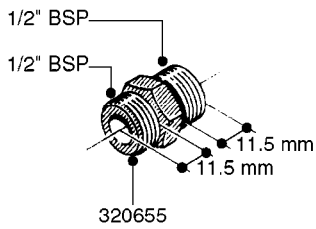

FITTINGS - HEXAGON NIPPLES  
L0030-HIN, 01:01:16

**L0030**

FITTINGS - HEXAGON NIPPLES  
L0030-HIN, 01:01:16

Page 1  
Date 07.02.2020 8:15

parts-n°	order qty	description
10015303	1	FITT.PO.HN 1.00X1.00 M1000
10425003	1	FITT.PO.HN 1.25X1.00 MCPHEE
320132	1	FITT.DK HN 1" BSP
320176	1	FITT.DK HN 3/8"X1/2" BSP
320445	1	FITT.DK HN 1/4"X3/8" BSP
320655	1	FITT.DK HN 1/2"-1/2" BSP
320692	1	FITT.DK HN 3/8'BSPX1/4'NPT
320703	1	FITT.DK HN 3/8BSP X1/2 &1/4NPT
320725	1	FITT.DK NIPPLE 3/8"-3/8" BSP
320902	1	FITT.DK HN 3/8'X 1/4' BSP
390232	1	FITT.DK HN 1-1/2' X 1-1/4' BSP
390276	1	FITT.DK HN 1'BSP