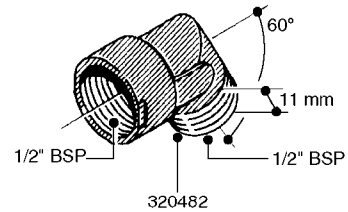

FITTINGS - HEXAGON NIPPLES  
L0030-HIN, 01:01:16

**L0030**

FITTINGS - HEXAGON NIPPLES  
L0030-HIN, 01:01:16

Page 1  
Date 07.02.2020 8:15

parts-n°	order qty	description
10015303	1	FITT.PO.HN 1.00X1.00 M1000
10425003	1	FITT.PO.HN 1.25X1.00 MCPHEE
320132	1	FITT.DK HN 1" BSP
320176	1	FITT.DK HN 3/8"X1/2" BSP
320445	1	FITT.DK HN 1/4"X3/8" BSP
320655	1	FITT.DK HN 1/2"-1/2" BSP
320692	1	FITT.DK HN 3/8'BSPX1/4'NPT
320703	1	FITT.DK HN 3/8BSP X1/2 &1/4NPT
320725	1	FITT.DK NIPPLE 3/8"-3/8" BSP
320902	1	FITT.DK HN 3/8'X 1/4' BSP
390232	1	FITT.DK HN 1-1/2' X 1-1/4' BSP
390276	1	FITT.DK HN 1'BSP