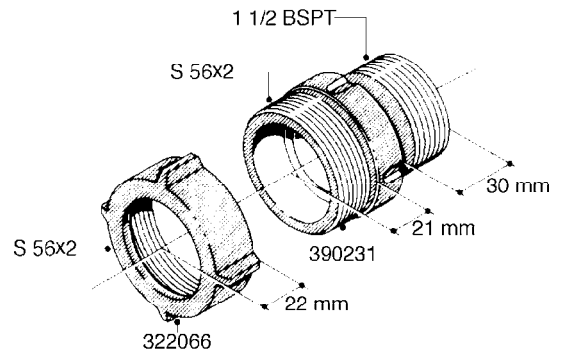

**L0080**

FITTINGS - S-53  
L0080-HIN, 12:09:17

Page 1

Date 07.02.2020 8:15

Pos.	parts-n°	order qty	description
1	145995	1	FITT.DK S-53 FORK
2	241973	1	O-RING Ø3 X 44.2 70 SHORES NITRIL NITRIL (BLACK)
2	242353	1	O-RING 3 X 44.2 VITON VITON (BROWN)
3	242109	1	O-RING D32.2x3.0 NITRIL (BLACK)
3	242354	1	O-RING D32.2X3.0 VITON VITON (BROWN)
4	322103	1	FITT.DK S-53 BULKHEAD
5	322107	1	FITT.DK S-53 BULKHEAD NUT
6	322110	1	FITT.DK S-53 ELB. 1/2" BSP
7	322352	1	FITT.DK S-53 TEE
8	334229	1	FITT.DK S-53 STR.3/4"
9	334260	1	GASKET F. S-53 BULKHEAD
10	334564	1	FITT.DK S-67 TO S-53 ADAPTER
11	391100	1	FITT.DK S-53THREAD INS.1/2"BSP
12	726463	1	FITT.DK S53 BULKHEAD W/GASKET
13	726552	1	FIT.DK S-53X90 1/2" BSP,O-RING
14	726556	1	FITT.DK S-53 HB 1/2" W/O-RING
15	726558	1	FITT.DK S53 STR. 3/4" W.ORING
16	726559	1	FITT DK. S-53 HB 1" W/O-RING
17	726568	1	FITT.DK.S-53 HB 1/2"90 W/O-RING
18	726570	1	FITT.DK S-53 ELB.3/4" W.ORING
19	726571	1	FITT.DK S-53 ELB.1", W ORING
20	726578	1	FITT.DK S53 PLUG WITH O-RING
21	728561	1	FITT.DK. S67M - S53F REDUCER