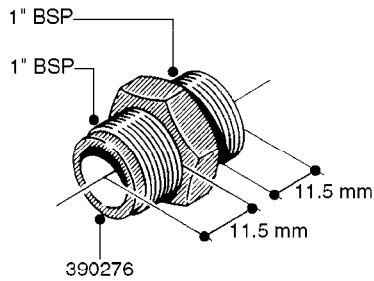

FITTINGS - HEXAGON NIPPLES  
L0030-HIN, 01:01:16

**L0030**

FITTINGS - HEXAGON NIPPLES  
L0030-HIN, 01:01:16

Page 1  
Date 07.02.2020 8:15

parts-n°	order qty	description
10015303	1	FITT.PO.HN 1.00X1.00 M1000
10425003	1	FITT.PO.HN 1.25X1.00 MCPHEE
320132	1	FITT.DK HN 1" BSP
320176	1	FITT.DK HN 3/8"X1/2" BSP
320445	1	FITT.DK HN 1/4"X3/8" BSP
320655	1	FITT.DK HN 1/2"-1/2" BSP
320692	1	FITT.DK HN 3/8'BSPX1/4'NPT
320703	1	FITT.DK HN 3/8BSP X1/2 &1/4NPT
320725	1	FITT.DK NIPPLE 3/8"-3/8" BSP
320902	1	FITT.DK HN 3/8'X 1/4' BSP
390232	1	FITT.DK HN 1-1/2' X 1-1/4' BSP
390276	1	FITT.DK HN 1'BSP