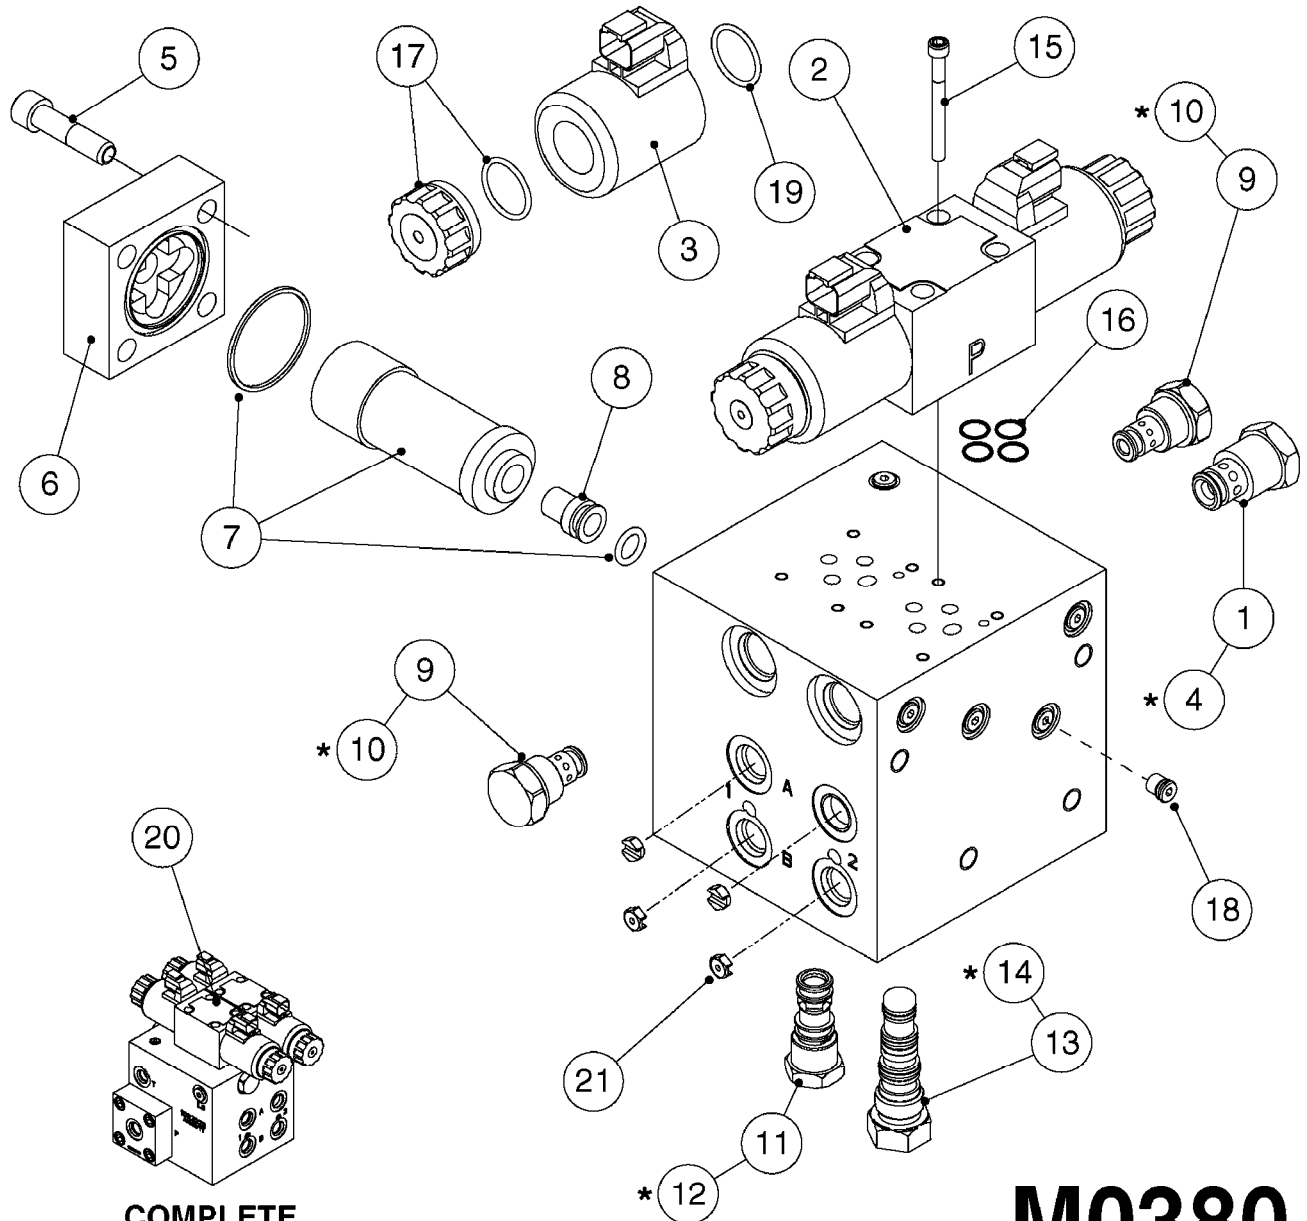

NORAC UC5 BOOM HEIGHT CONTROL  
M0370-HIN, 16:10:18

Page 1  
Date 07.02.2020 8:15

Pos.	parts-n°	order qty	description
1	26022703	1	CABLE, INTERFACE, TILT, NORAC UC5
2	26023503	1	CABLE UC5 INTERFACE MAIN AMP
3	26032600	1	CABLE UC5 NETWORK 14 AWG 10M
4	26043000	1	NORAC UC5 NETWORK 2 PIN PLUG
5	26043300	1	CABLE UC5 VALVE 2PIN/2PIN DT
6	26043400	1	NORAC UC5 CONTROLLER MODULE
7	26043500	1	NORAC UC5 VALVE MODULE
8	26043600	1	MODULE, INPUT, NORAC UC5
9	26043700	1	SENSOR, NORAC, UC5, ULTRASONIC
10	26043800	1	NORAC UC5 NETWORK COUPLER 2-WAY
11	26043900	1	NORAC UC5 NETWORK COUPLER 8-WAY
12	26044200	1	CABLE UC5 NETWORK 18 AWG 20M
13	26023803	1	NORAC UC5 ROLL SENSOR OLD STYLE NORAC P/N 43740
13	26044300	1	NORAC UC5 ROLL SENSOR NEW STYLE NORAC P/N 43741
14	26044400	1	NORAC UC5 - UC7 COUPLER 2-WAY/TERM.
15	26047100	1	CABLE UC5 NETWORK 14 AWG 1M
16	26049900	1	CABLE UC5 NETWORK 14 AWG 3M
17	26057900	1	UC5 NETWORK 6 PIN PLUG
18	26058000	1	NORAC UC5 NETWORK 12-PIN PLUG
19	26084700	1	MESH KIT ULTRASONIC SENSOR FOR 2018 AND NEWER SENSORS
19	28098003	1	MESH AND CLIP KIT, NORAC FOR PRE-2018 SENSORS
20	28050303	1	NORAC RUBBER TOP&BOLT F.SENSOR DIA.30MMX30MMX8MM
21	28055503	1	NORAC VALVE MOUNTING HARDWARE
22	28086600	1	FOAM DISC F. SENSOR NORAC
23	78216100	1	NORAC VALVE BLOCK COMP, DEUTSCH CON.