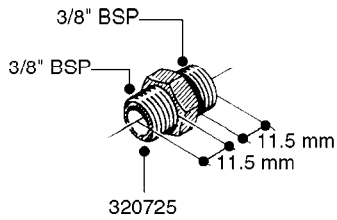

FITTINGS - HEXAGON NIPPLES  
L0030-HIN, 01:01:16

**L0030**

FITTINGS - HEXAGON NIPPLES  
L0030-HIN, 01:01:16

Page 1  
Date 07.02.2020 8:15

parts-n°	order qty	description
10015303	1	FITT.PO.HN 1.00X1.00 M1000
10425003	1	FITT.PO.HN 1.25X1.00 MCPHEE
320132	1	FITT.DK HN 1" BSP
320176	1	FITT.DK HN 3/8"X1/2" BSP
320445	1	FITT.DK HN 1/4"X3/8" BSP
320655	1	FITT.DK HN 1/2"-1/2" BSP
320692	1	FITT.DK HN 3/8'BSPX1/4'NPT
320703	1	FITT.DK HN 3/8BSP X1/2 &1/4NPT
320725	1	FITT.DK NIPPLE 3/8"-3/8" BSP
320902	1	FITT.DK HN 3/8'X 1/4' BSP
390232	1	FITT.DK HN 1-1/2' X 1-1/4' BSP
390276	1	FITT.DK HN 1'BSP