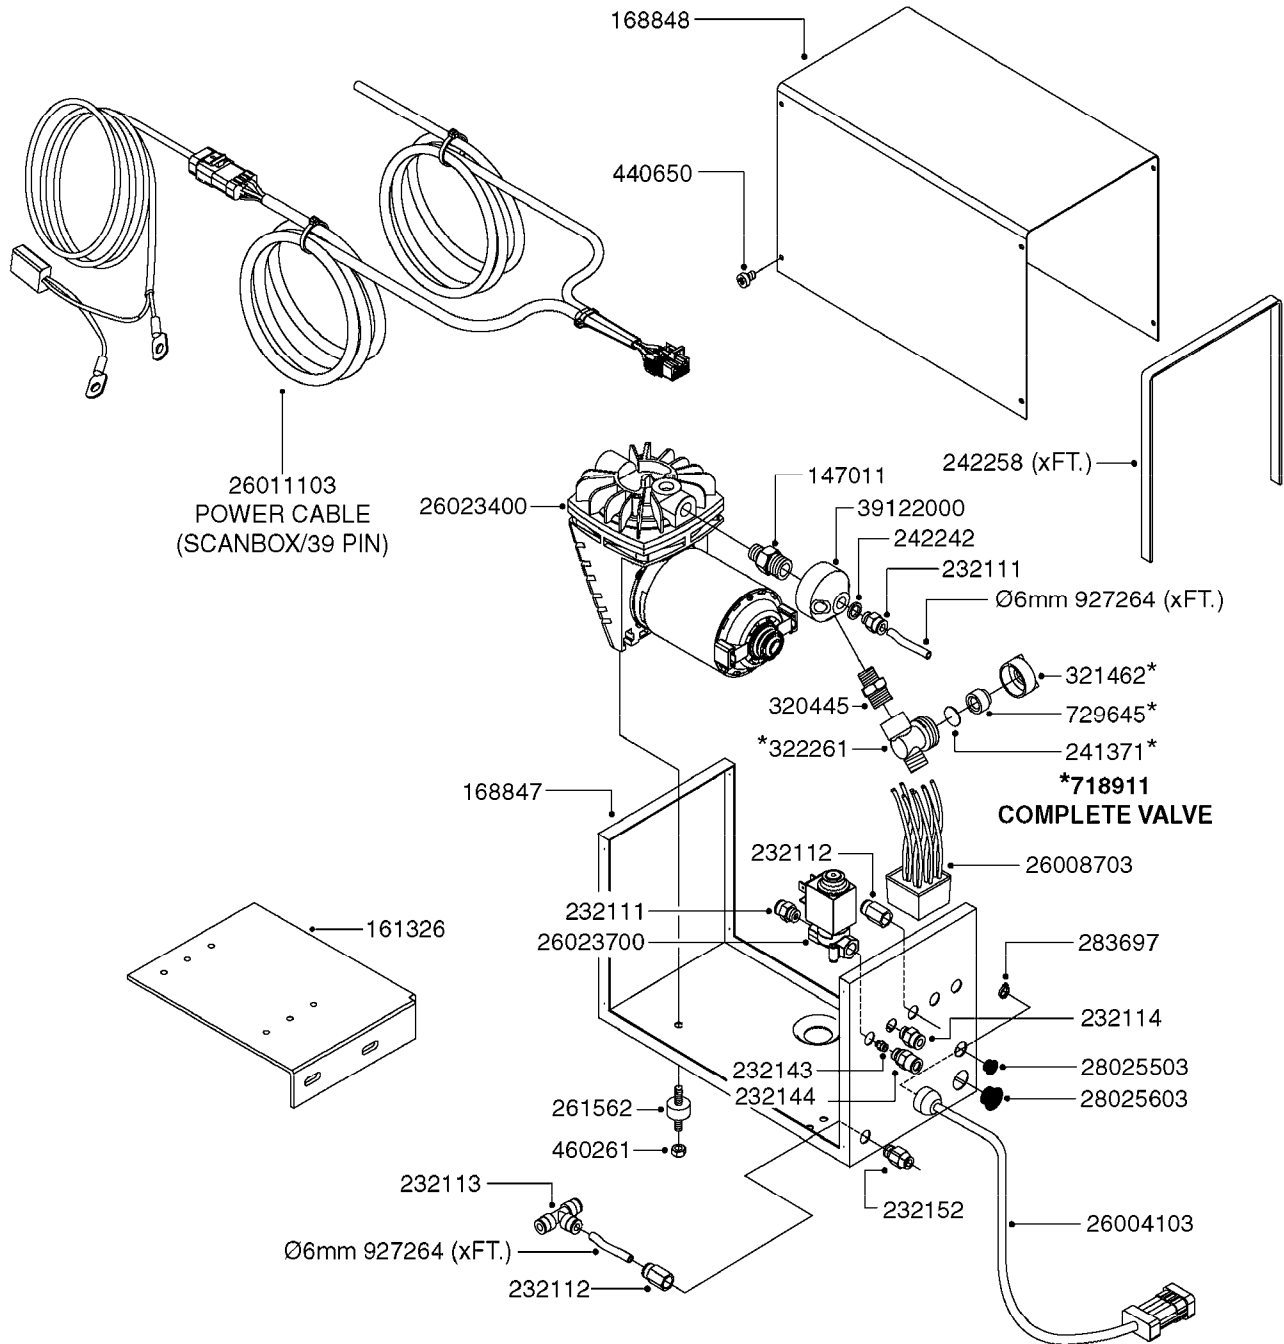

K0400

*Ø8mm 927306 (xFT.)
*Ø10mm 927330 (xFT.)

70062503 - COMPLETE ASSEMBLY

FOAM MARKER COMPRESSOR 2007
K0400-HIN, 01:01:16

Page 1
Date 07.02.2020 8:15

parts-n°	order qty	description
147011	1	HEX NIPPLE 3/8'X1/4'BSP BRASS
161326	1	MOUNT BKT. F. FOAM COMP.BOX 98
168847	1	ENCLOSURE LOWER F.MARKER
168848	1	COVER F. FOAM MARKER
232111	1	QUICK COUPLER 6MM X 1/8 EXT.
232112	1	QUICK COUPLER 6MM 1/8 INT.
232113	1	QUICK COUPLER 6MM T-PIECE
232114	1	COUPLER 1/8" THREADX8MM HOSE
232143	1	REDUCER 1/4'INT-1/8'EXT
232144	1	QUICK COUPLER 10MM X 1/4 EXT
232152	1	QUICK COUPLER 8MMX1/8 EXT.LONG
241371	1	DIAPHRAGM F.NO-DRIP,VULC
242242	1	O-RING F.AIR HOSE FITTING
242258	1	TRIM 3X10 SELF ADHESIVE 0012"
261562	1	RUBBER DAMPER 2XM6X25
283697	1	TIESTRAP 200MM
320445	1	FITT.DK HN 1/4"X3/8" BSP
321462	1	CAP F.NO-DRIP ASSY.
322261	1	HOUSING F.SAFETY VALVE 3/8"
440650	1	SCREW 3.5x13 STAINLESS
460261	1	NUT HEX M6X1.00 LOCK DIN985 A2 SS
718911	1	VALVE (SAFETY) F.MARKER
729645	1	NON-DRIP SPRING ASSY.GREEN 10
927264	1	HOSE R X PE D6/D4 X 0012"
927306	1	HOSE R X PE D8/D6 X 0012"BLACK
927330	1	HOSE R X PE D10/D8 X 012"BLACK
26004103	1	FOAM MARKER CNTRL MOD CABL STD
26008703	1	FOAM MARKER CONTROL SCII
26011103	1	FOAMER POWER/CONTROL CABLE 39P
26023400	1	COMPRESSOR F.FOAM MARKER CM40
26023700	1	SOLENOID VAL 12V 1/8' FLO '07
28025503	1	PLUG F.DRILLED HOLE 1/2"
28025603	1	PLUG F.DRILLED HOLE 3/4"
39122000	1	DISTR.HOUSING F.FOAM MARKER'07
70062503	1	FOAM MARKER COMPRESSOR,STD,39P