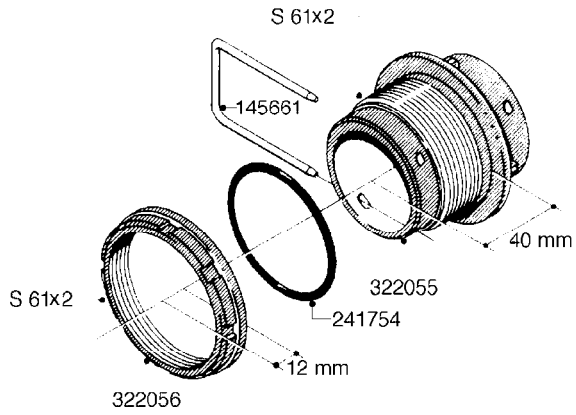

**L0080**

FITTINGS - S-53  
L0080-HIN, 12:09:17

Page 1

Date 07.02.2020 8:15

Pos.	parts-n°	order qty	description
1	145995	1	FITT.DK S-53 FORK
2	241973	1	O-RING Ø3 X 44.2 70 SHORES NITRIL NITRIL (BLACK)
2	242353	1	O-RING 3 X 44.2 VITON VITON (BROWN)
3	242109	1	O-RING D32.2x3.0 NITRIL (BLACK)
3	242354	1	O-RING D32.2X3.0 VITON VITON (BROWN)
4	322103	1	FITT.DK S-53 BULKHEAD
5	322107	1	FITT.DK S-53 BULKHEAD NUT
6	322110	1	FITT.DK S-53 ELB. 1/2" BSP
7	322352	1	FITT.DK S-53 TEE
8	334229	1	FITT.DK S-53 STR.3/4"
9	334260	1	GASKET F. S-53 BULKHEAD
10	334564	1	FITT.DK S-67 TO S-53 ADAPTER
11	391100	1	FITT.DK S-53THREAD INS.1/2"BSP
12	726463	1	FITT.DK S53 BULKHEAD W/GASKET
13	726552	1	FIT.DK S-53X90 1/2" BSP,O-RING
14	726556	1	FITT.DK S-53 HB 1/2" W/O-RING
15	726558	1	FITT.DK S53 STR. 3/4" W.ORING
16	726559	1	FITT DK. S-53 HB 1" W/O-RING
17	726568	1	FITT.DK.S-53 HB 1/2"90 W/O-RING
18	726570	1	FITT.DK S-53 ELB.3/4" W.ORING
19	726571	1	FITT.DK S-53 ELB.1", W ORING
20	726578	1	FITT.DK S53 PLUG WITH O-RING
21	728561	1	FITT.DK. S67M - S53F REDUCER