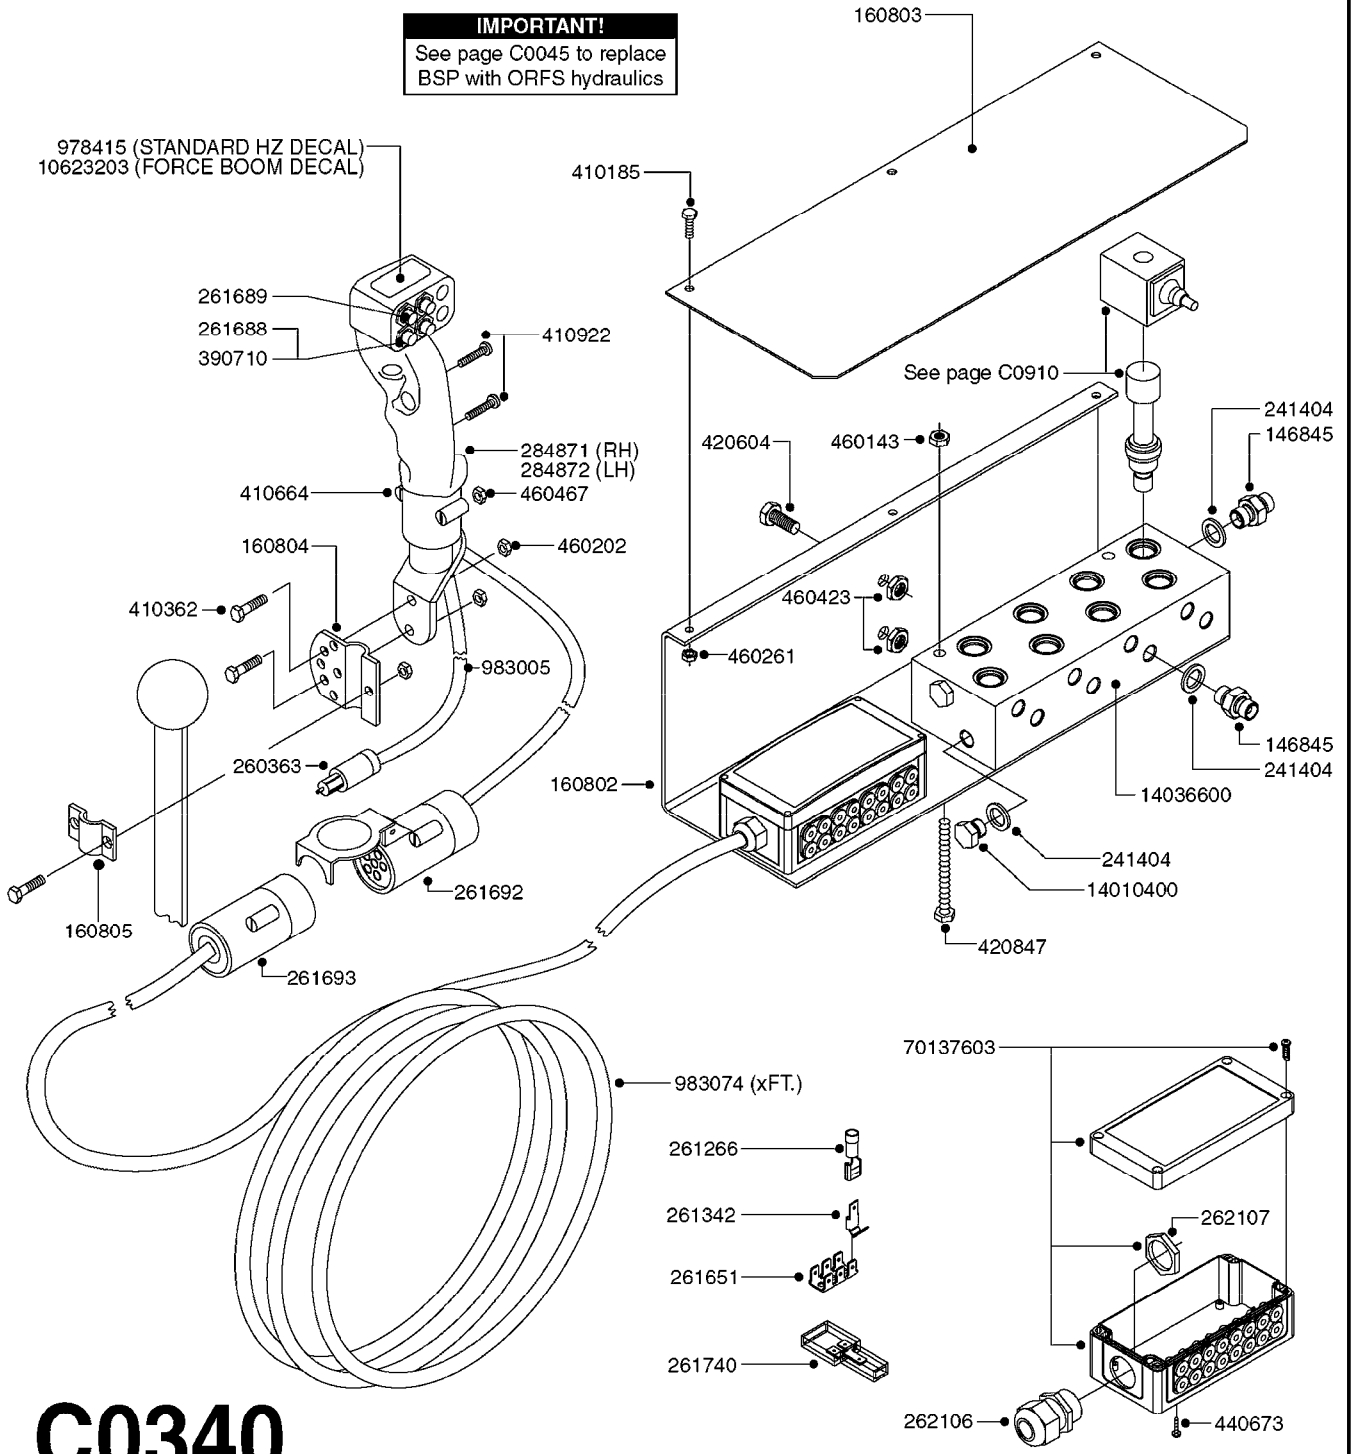

IMPORTANT!
See page C0045 to replace
BSP with ORFS hydraulics

HYD EAGLE HZ JOYSTICK 2005
C0340-HIN, 13:05:19

Page 1

Date 07.02.2020 8:14

parts-n°	order qty	description
146845	1	HEX NIPPLE 1/4"X1/4"
160802	1	MOUNT PLATE F.HYD SOLENOID'HZ'
160803	1	COVER PLATE F.HYD SOLENOID'HZ'
160804	1	MOUNT BRACKET F.HANDLE
160805	1	MOUNT STRAP F.HANDLE
241404	1	DOWTY SEAL 1/4"
260363	1	PLUG 2 POLE 12V
261266	1	CONNECTOR END F.CABLE HP
261342	1	SPADE F.ELEC.3 WAY CONNECTOR
261651	1	SPADE F.ELEC.6 POLE CONNECTOR
261688	1	SWITCH F. HANDLE WHITE
261689	1	CAP RUBBER F. SWITCH JOYSTICK
261692	1	PLUG ELEC.7 POLE FEMALE F.CABL
261693	1	PLUG ELEC. 7 POLE MALE
261740	1	SPADE F.ELEC.3 POLE CONN.INSUL
262106	1	BULKHEAD F. CABLE 6.5-14 BLACK
262107	1	NUT F. BULKHEAD CABLE GRAY
284871	1	CONTROL HANDLE RIGHT HALF
284872	1	CONTROL HANDLE LEFT HALF
390710	1	SWITCH F.HANDLE GREY MACHINED
410185	1	BOLT HEX 8.8 DEL M6X16
410362	1	BOLT HEX 8.8 SS M6X20
410664	1	BOLT HEX M5 X 20
410922	1	CYL.SKR 8.8 DEL M4X20 RST
420604	1	BOLT HEX 8.8 DEL M10X25 FT DIN933
420847	1	BOLT HEX 8.8 DEL M8X85
440673	1	SCREW F.PLASTIC 5X12 SS
460143	1	SELF LOCK NUT M8 SST A2 DIN985
460202	1	NUT HEX M6
460261	1	NUT HEX M6X1.00 LOCK DIN985 A2 SS
460423	1	NUT HEX M10X1.50 LOCK DIN985A2 SS
460467	1	NUT HEX M5 GALV.
978415	1	DECAL CONTROL HANDLE
983005	1	ELEC. CABLE 2 WIRE X 1.5MM
983074	1	ELEC. CABLE 5 WIRE X 1.5MM
10623203	1	DECAL F.JOYSTICK - FORCE
14010400	1	PLUG 1/4" BSP
14036600	1	MANIFOLD 4-FUNCTION SPC 2004
70137603	1	JUNC. BOX, FLUID, COMPLETE, 2015