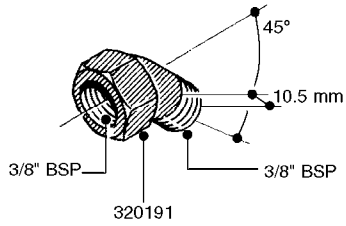

FITTINGS - HEXAGON NIPPLES  
L0030-HIN, 01:01:16

**L0030**

FITTINGS - HEXAGON NIPPLES  
L0030-HIN, 01:01:16

Page 1  
Date 07.02.2020 8:15

parts-n°	order qty	description
10015303	1	FITT.PO.HN 1.00X1.00 M1000
10425003	1	FITT.PO.HN 1.25X1.00 MCPHEE
320132	1	FITT.DK HN 1" BSP
320176	1	FITT.DK HN 3/8"X1/2" BSP
320445	1	FITT.DK HN 1/4"X3/8" BSP
320655	1	FITT.DK HN 1/2"-1/2" BSP
320692	1	FITT.DK HN 3/8'BSPX1/4'NPT
320703	1	FITT.DK HN 3/8BSP X1/2 &1/4NPT
320725	1	FITT.DK NIPPLE 3/8"-3/8" BSP
320902	1	FITT.DK HN 3/8'X 1/4' BSP
390232	1	FITT.DK HN 1-1/2' X 1-1/4' BSP
390276	1	FITT.DK HN 1'BSP