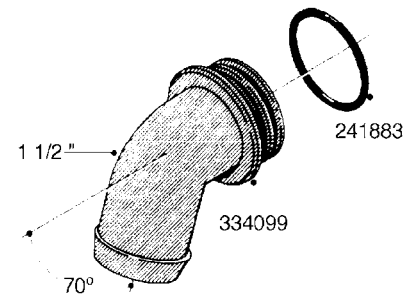

**L0080**

FITTINGS - S-53  
L0080-HIN, 12:09:17

Page 1

Date 07.02.2020 8:15

Pos.	parts-n°	order qty	description
1	145995	1	FITT.DK S-53 FORK
2	241973	1	O-RING Ø3 X 44.2 70 SHORES NITRIL NITRIL (BLACK)
2	242353	1	O-RING 3 X 44.2 VITON VITON (BROWN)
3	242109	1	O-RING D32.2x3.0 NITRIL (BLACK)
3	242354	1	O-RING D32.2X3.0 VITON VITON (BROWN)
4	322103	1	FITT.DK S-53 BULKHEAD
5	322107	1	FITT.DK S-53 BULKHEAD NUT
6	322110	1	FITT.DK S-53 ELB. 1/2" BSP
7	322352	1	FITT.DK S-53 TEE
8	334229	1	FITT.DK S-53 STR.3/4"
9	334260	1	GASKET F. S-53 BULKHEAD
10	334564	1	FITT.DK S-67 TO S-53 ADAPTER
11	391100	1	FITT.DK S-53THREAD INS.1/2"BSP
12	726463	1	FITT.DK S53 BULKHEAD W/GASKET
13	726552	1	FIT.DK S-53X90 1/2" BSP,O-RING
14	726556	1	FITT.DK S-53 HB 1/2" W/O-RING
15	726558	1	FITT.DK S53 STR. 3/4" W.ORING
16	726559	1	FITT DK. S-53 HB 1" W/O-RING
17	726568	1	FITT.DK.S-53 HB 1/2"90 W/O-RING
18	726570	1	FITT.DK S-53 ELB.3/4" W.ORING
19	726571	1	FITT.DK S-53 ELB.1", W ORING
20	726578	1	FITT.DK S53 PLUG WITH O-RING
21	728561	1	FITT.DK. S67M - S53F REDUCER