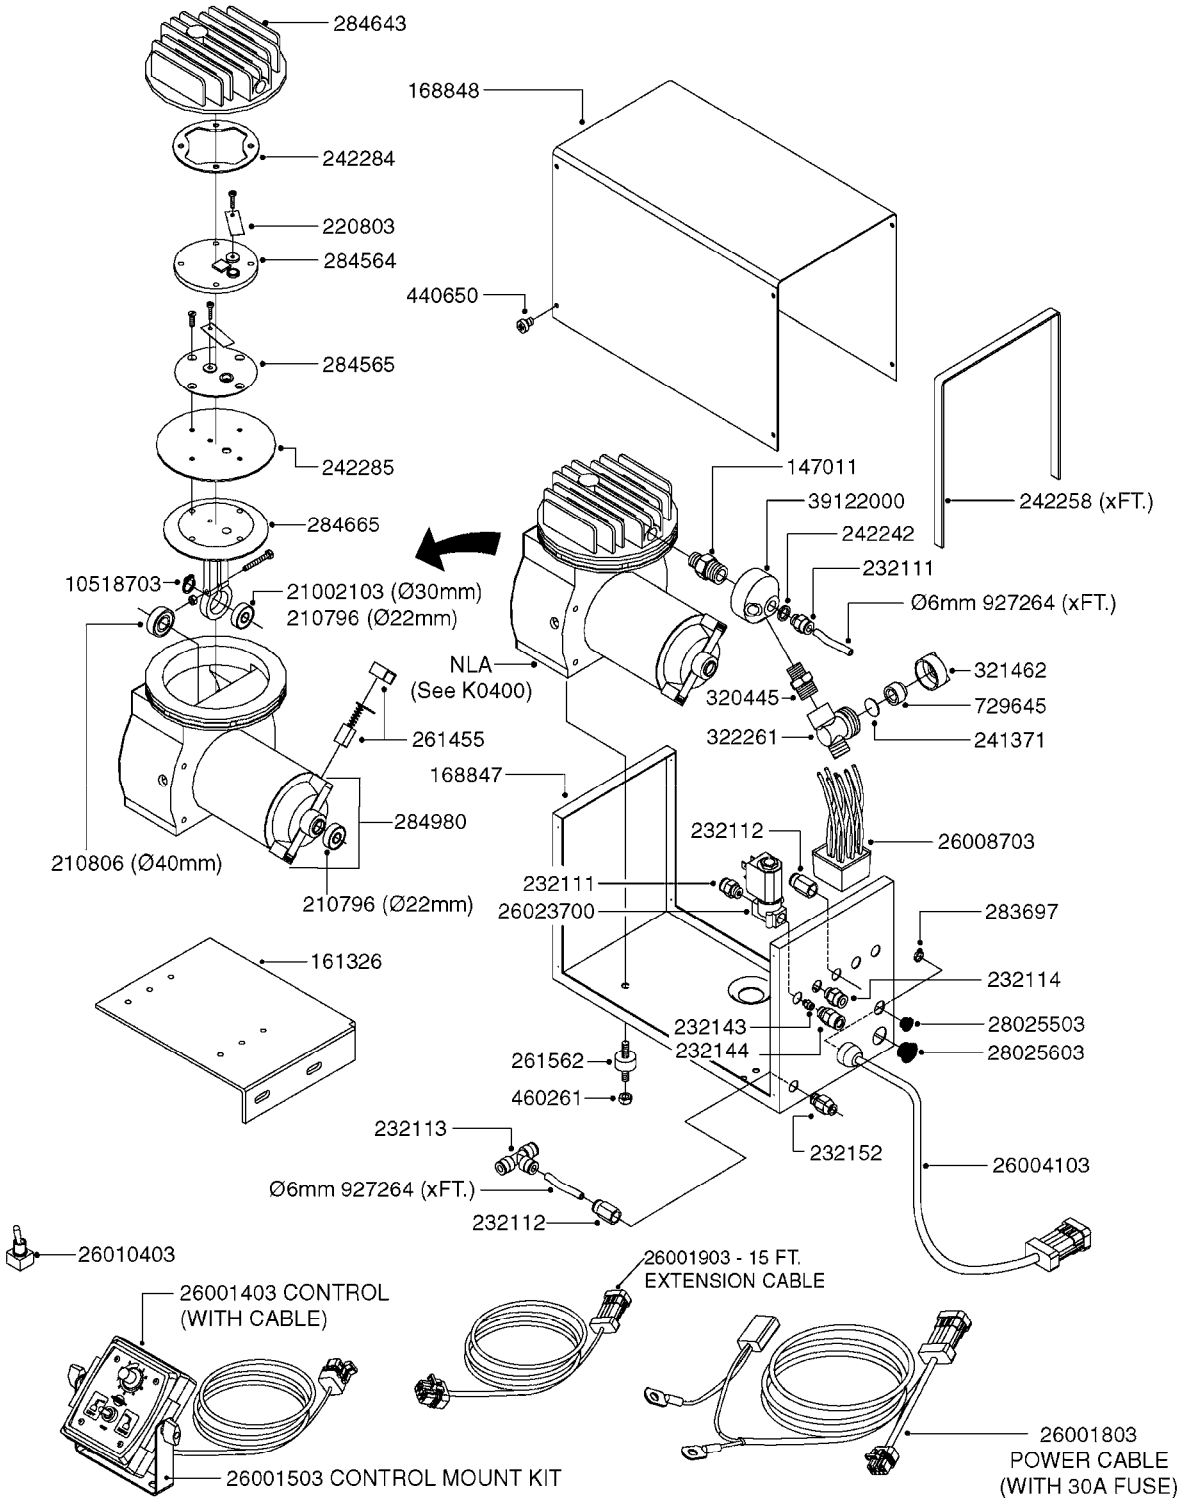

K0390

*Ø8mm 927306 (xFT.)
*Ø10mm 927330 (xFT.)

70019403 - COMPLETE ASSEMBLY

FOAM MARKER COMPRESSOR 2002
K0390-HIN, 01:01:16

Page 1
Date 07.02.2020 8:15

parts-n°	order qty	description
147011	1	HEX NIPPLE 3/8'X1/4'BSP BRASS
161326	1	MOUNT BKT. F. FOAM COMP.BOX 98
168847	1	ENCLOSURE LOWER F.MARKER
168848	1	COVER F. FOAM MARKER
210796	1	BEARING BALL D22/D8 X 7 608ZZ
210806	1	BEARING BALL D40/D17X12MM
220803	1	VALVE F. COMPRESSOR
232111	1	QUICK COUPLER 6MM X 1/8 EXT.
232112	1	QUICK COUPLER 6MM 1/8 INT.
232113	1	QUICK COUPLER 6MM T-PIECE
232114	1	COUPLER 1/8" THREADX8MM HOSE
232143	1	REDUCER 1/4'INT-1/8'EXT
232144	1	QUICK COUPLER 10MM X 1/4 EXT
232152	1	QUICK COUPLER 8MMX1/8 EXT.LONG
241371	1	DIAPHRAGM F.NO-DRIP,VULC
242242	1	O-RING F.AIR HOSE FITTING
242258	1	TRIM 3X10 SELF ADHESIVE 0012"
242284	1	HEAD GASKET F. COMPRESSOR
242285	1	DIAPHRAGM F. F/M COMP.
261455	1	BRUSH KIT-FOAM MARKER MOTOR
261562	1	RUBBER DAMPER 2XM6X25
283697	1	TIESTRAP 200MM
284564	1	PLATE F.COMPRESSOR HEAD
284565	1	PLATE F.COMPRESSOR HEAD
284643	1	COMPRESSOR HEAD F.FOAM MARKER
284665	1	CONNECTING ROD F.COMPRESSOR
284980	1	FLANGE REAR F. F.M.COMPRESSOR
320445	1	FITT.DK HN 1/4"X3/8" BSP
321462	1	CAP F.NO-DRIP ASSY.
322261	1	HOUSING F.SAFETY VALVE 3/8"
440650	1	SCREW 3.5x13 STAINLESS
460261	1	NUT HEX M6X1.00 LOCK DIN985 A2 SS
729645	1	NON-DRIP SPRING ASSY.GREEN 10
927264	1	HOSE R X PE D6/D4 X 0012"
927306	1	HOSE R X PE D8/D6 X 0012"BLACK
927330	1	HOSE R X PE D10/D8 X 012"BLACK
10518703	1	SNAP-RING OUTER 8X1
21002103	1	BEARING, 6200 2ZJEM (SKF)
26001403	1	HC FOAM MARKR CONSOLE VS3.0.00
26001503	1	HC FOAM MARKER CONSOLE MT.KIT
26001803	1	POWER CABLE
26001903	1	15' 7-PIN EXTENSION CABLE
26004103	1	FOAM MARKER CNTRL MOD CABL STD
26008703	1	FOAM MARKER CONTROL SCII
26010403	1	TOGGLE SWITCH MICRO-TRAK F.M.
26023700	1	SOLENOID VAL 12V 1/8' FLO '07
28025503	1	PLUG F.DRILLED HOLE 1/2"
28025603	1	PLUG F.DRILLED HOLE 3/4"
39122000	1	DISTR.HOUSING F.FOAM MARKER'07
70019403	1	FOAM MARKER COMPRESSOR KIT STD