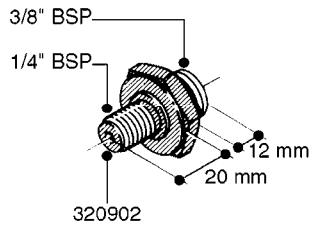

FITTINGS - HEXAGON NIPPLES  
L0030-HIN, 01:01:16

**L0030**

FITTINGS - HEXAGON NIPPLES  
L0030-HIN, 01:01:16

Page 1  
Date 07.02.2020 8:15

parts-n°	order qty	description
10015303	1	FITT.PO.HN 1.00X1.00 M1000
10425003	1	FITT.PO.HN 1.25X1.00 MCPHEE
320132	1	FITT.DK HN 1" BSP
320176	1	FITT.DK HN 3/8"X1/2" BSP
320445	1	FITT.DK HN 1/4"X3/8" BSP
320655	1	FITT.DK HN 1/2"-1/2" BSP
320692	1	FITT.DK HN 3/8'BSPX1/4'NPT
320703	1	FITT.DK HN 3/8BSP X1/2 &1/4NPT
320725	1	FITT.DK NIPPLE 3/8"-3/8" BSP
320902	1	FITT.DK HN 3/8'X 1/4' BSP
390232	1	FITT.DK HN 1-1/2' X 1-1/4' BSP
390276	1	FITT.DK HN 1'BSP