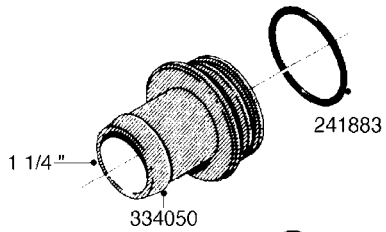

**L0080**

FITTINGS - S-53  
L0080-HIN, 12:09:17

Page 1

Date 07.02.2020 8:15

Pos.	parts-n°	order qty	description
1	145995	1	FITT.DK S-53 FORK
2	241973	1	O-RING Ø3 X 44.2 70 SHORES NITRIL NITRIL (BLACK)
2	242353	1	O-RING 3 X 44.2 VITON VITON (BROWN)
3	242109	1	O-RING D32.2x3.0 NITRIL (BLACK)
3	242354	1	O-RING D32.2X3.0 VITON VITON (BROWN)
4	322103	1	FITT.DK S-53 BULKHEAD
5	322107	1	FITT.DK S-53 BULKHEAD NUT
6	322110	1	FITT.DK S-53 ELB. 1/2" BSP
7	322352	1	FITT.DK S-53 TEE
8	334229	1	FITT.DK S-53 STR.3/4"
9	334260	1	GASKET F. S-53 BULKHEAD
10	334564	1	FITT.DK S-67 TO S-53 ADAPTER
11	391100	1	FITT.DK S-53THREAD INS.1/2"BSP
12	726463	1	FITT.DK S53 BULKHEAD W/GASKET
13	726552	1	FIT.DK S-53X90 1/2" BSP,O-RING
14	726556	1	FITT.DK S-53 HB 1/2" W/O-RING
15	726558	1	FITT.DK S53 STR. 3/4" W.ORING
16	726559	1	FITT DK. S-53 HB 1" W/O-RING
17	726568	1	FITT.DK.S-53 HB 1/2"90 W/O-RING
18	726570	1	FITT.DK S-53 ELB.3/4" W.ORING
19	726571	1	FITT.DK S-53 ELB.1", W ORING
20	726578	1	FITT.DK S53 PLUG WITH O-RING
21	728561	1	FITT.DK. S67M - S53F REDUCER