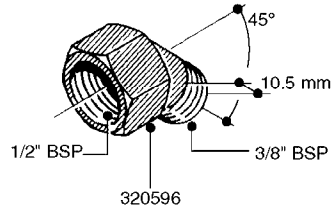

FITTINGS - HEXAGON NIPPLES  
L0030-HIN, 01:01:16

**L0030**

FITTINGS - HEXAGON NIPPLES  
L0030-HIN, 01:01:16

Page 1  
Date 07.02.2020 8:15

parts-n°	order qty	description
10015303	1	FITT.PO.HN 1.00X1.00 M1000
10425003	1	FITT.PO.HN 1.25X1.00 MCPHEE
320132	1	FITT.DK HN 1" BSP
320176	1	FITT.DK HN 3/8"X1/2" BSP
320445	1	FITT.DK HN 1/4"X3/8" BSP
320655	1	FITT.DK HN 1/2"-1/2" BSP
320692	1	FITT.DK HN 3/8'BSPX1/4'NPT
320703	1	FITT.DK HN 3/8BSP X1/2 &1/4NPT
320725	1	FITT.DK NIPPLE 3/8"-3/8" BSP
320902	1	FITT.DK HN 3/8'X 1/4' BSP
390232	1	FITT.DK HN 1-1/2' X 1-1/4' BSP
390276	1	FITT.DK HN 1'BSP