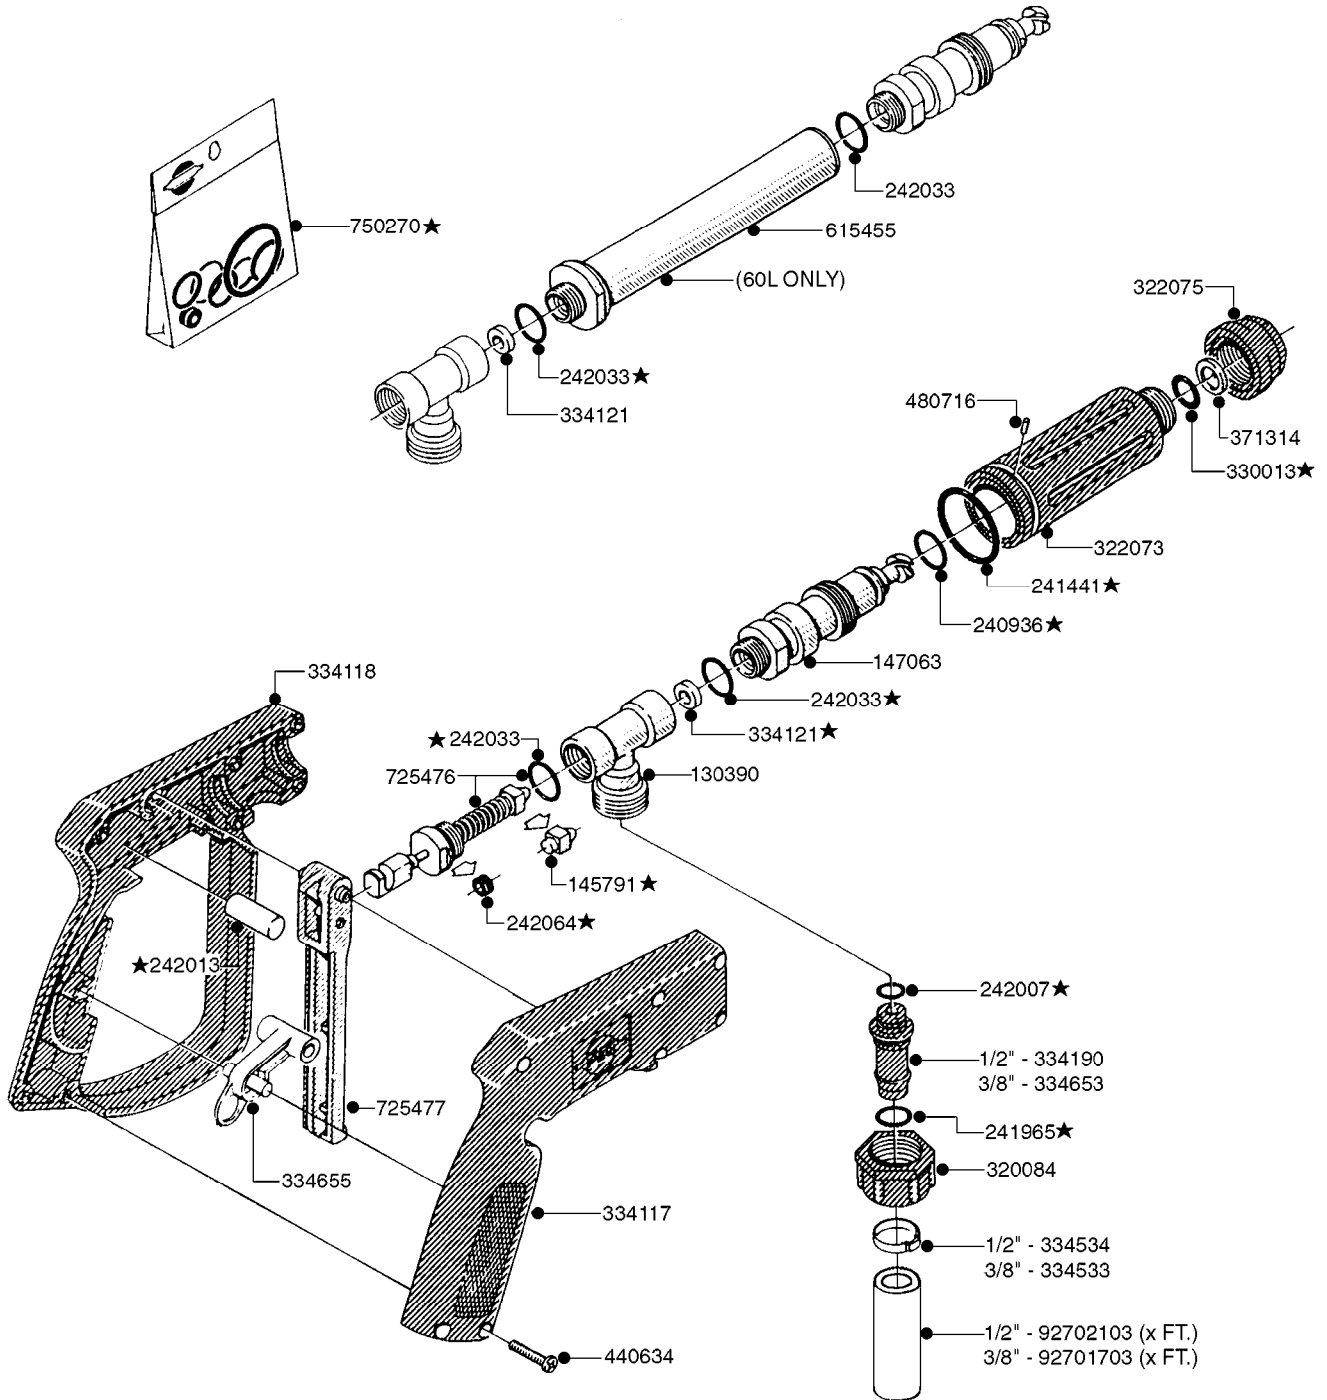

COMPLETE ASSEMBLY:
843197 - 60L
843196 - 60S

COMPLETE ASSEMBLIES
WHOLEGOODS ITEMS

K0480

HANDGUN TYPE 60S/60L POST 95
K0480-HIN, 01:01:16

Page 1

Date 07.02.2020 8:15

parts-n°	order qty	description
130390	1	TEE 3/8'X 1/2' BSP F.TYPE 60S
145791	1	CONE FOR ON/OFF
147063	1	SWIRL F.SPRAY GUN TYPE 60
240936	1	O-RING D13.3X2.4 NITRIL
241441	1	O-RING D29.3X3
241965	1	O-RING Ø12.1 X 1.6 NITRILE
242007	1	O-RING Ø9.1 X 1.6 NITRILE
242013	1	SPRING RUBBER F/TRIGGER
242033	1	O-RING Ø14.1 X 1.6 NITRILE
242064	1	SLEEVE RUBBER 3X8X4MM
320084	1	FITT.DK NUT 1/2" BSP
322073	1	HOUSING F.SWIRL TYPE 60S H.G.
322075	1	HOUSING F. NOZZLE
330013	1	O-RING 2.5 X 10 PUR
334117	1	HANDLE PIECE RIGHT F.60S/60L
334118	1	HANDLE PIECE LEFT F.60S/60L
334121	1	SEAT FOR ON-OFF TYPE
334190	1	FITT.DK HB 1/2' F. PISTOL 60S
334533	1	CLAMP HOSE PLASTIC 3/8"
334534	1	CLAMP HOSE PLASTIC 1/2"
334653	1	FITT.DK HB 3/8' F.HANDGUN
334655	1	TRIGGER SAFETY F.60S/60L GUN
371314	1	NOZZLE CERAMIC 1099-20
440634	1	SCREW 5/8"
480716	1	PIN D3X6 STAINLESS
615455	1	TUBE F.LANCE TYPE 60L
725476	1	SPINDLE
725477	1	TRIGGER
750270	1	GASKET KIT F.SPRAY GUN
843196	1	SPRAY GUN KIT TYPE 60 SHORT
843197	1	HANDGUN KIT TYPE 60 LONG
92701703	1	HOSE R X3/8" X300PSI WP X0012"
92702103	1	HOSE R X1/2" X300PSI WP X0012"