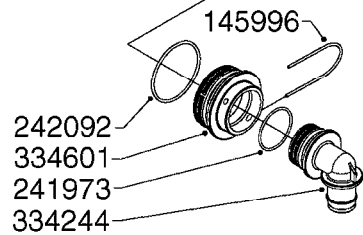

REGULATOR VALVE ASSEMBLY: *72027300

COMPLETE ASSEMBLIES
WHOLEGOODS ITEMS

B0340