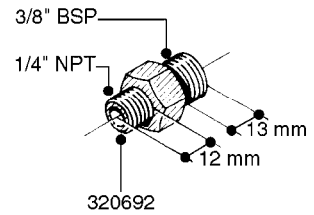

FITTINGS - HEXAGON NIPPLES  
L0030-HIN, 01:01:16

**L0030**

FITTINGS - HEXAGON NIPPLES  
L0030-HIN, 01:01:16

Page 1  
Date 07.02.2020 8:15

parts-n°	order qty	description
10015303	1	FITT.PO.HN 1.00X1.00 M1000
10425003	1	FITT.PO.HN 1.25X1.00 MCPHEE
320132	1	FITT.DK HN 1" BSP
320176	1	FITT.DK HN 3/8"X1/2" BSP
320445	1	FITT.DK HN 1/4"X3/8" BSP
320655	1	FITT.DK HN 1/2"-1/2" BSP
320692	1	FITT.DK HN 3/8'BSPX1/4'NPT
320703	1	FITT.DK HN 3/8BSP X1/2 &1/4NPT
320725	1	FITT.DK NIPPLE 3/8"-3/8" BSP
320902	1	FITT.DK HN 3/8'X 1/4' BSP
390232	1	FITT.DK HN 1-1/2' X 1-1/4' BSP
390276	1	FITT.DK HN 1'BSP