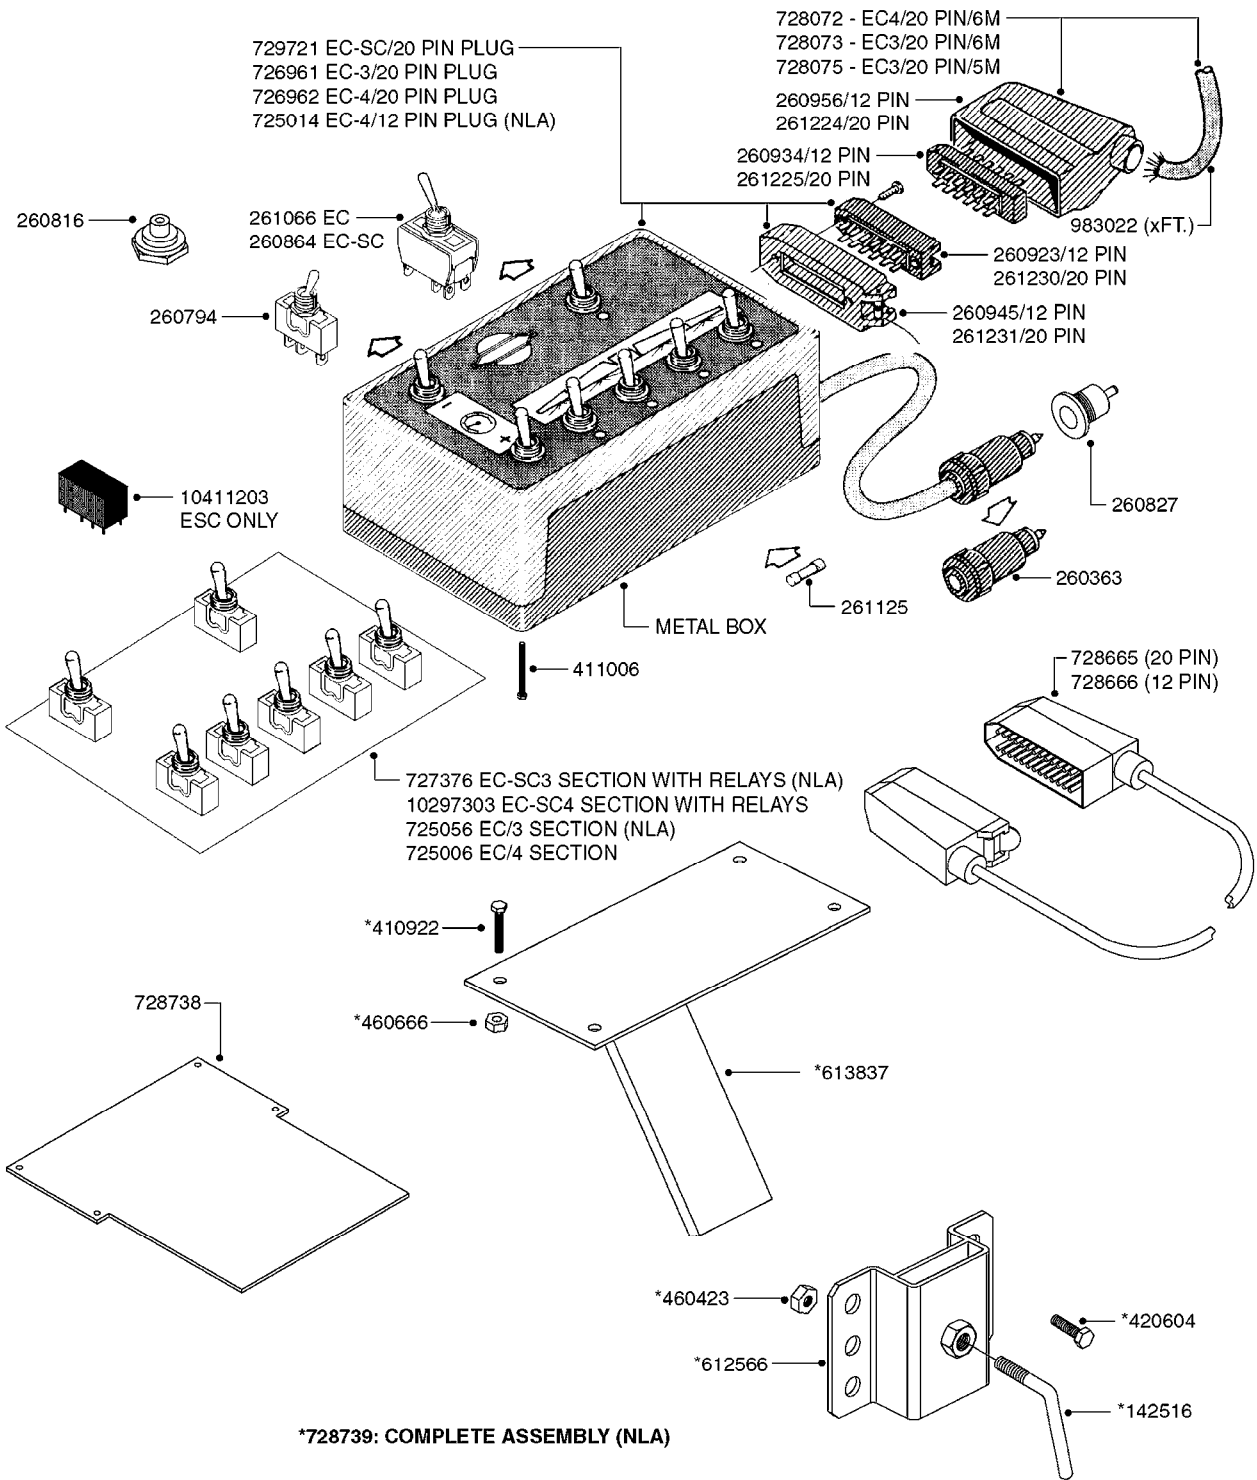

*728739: COMPLETE ASSEMBLY (NLA)

COMPLETE ASSEMBLIES
WHOLEGOODS ITEMS

B0390

CONTROL BOX F/EC+EC-SC
B0390-HIN, 01:01:16

Page 1

Date 07.02.2020 8:14

parts-n°	order qty	description
142516	1	SCREW SET M10 BENT F. LOCKING
260363	1	PLUG 2 POLE 12V
260794	1	SWITCH F.PRESS ADJ.EC CONTROL
260816	1	CAP W/RUBBER BOOT F.EC SWITCH
260827	1	PLUG F.EC ATTACHMENTS
260864	1	SWITCH F.HY BOOM CONTROL BOX
260923	1	PLUG INSERT 12 POLE FEMALE
260934	1	PLUG INSERT 12 POLE MALE
260945	1	PLUG HOUSE 12 POLE FEMALE
260956	1	PLUG HOUSE 12 POL.MALE
261066	1	SWITCH 2 POLE
261125	1	FUSE 5 X 20 500mA
261224	1	PLUG HOUSING F/20 POLE MALE
261225	1	PLUG INSERT 20 POLE MALE
261230	1	PLUG INSERT 20 POLE FEMALE
261231	1	PLUG HOUSING 20 POLE FEMALE
410922	1	CYL.SKR 8.8 DEL M4X20 RST
411006	1	SCREW M4X40 SLOTTED
420604	1	BOLT HEX 8.8 DEL M10X25 FT DIN933
460423	1	NUT HEX M10X1.50 LOCK DIN985A2 SS
460666	1	NUT HEX M4
612566	1	MOUNT BRACKET F.FAN CABLE ASSY
613837	1	MOUNT PLATE FOR EC CONTROL BOX
725006	1	CIRCUIT BOARD 4 VALVE
725014	1	CONTROL BOX EC 4 SEC./12 PIN
725056	1	PRINTED CIRC.W SW 3WAY 726961
726961	1	CONTROL BOX EC 3 SEC./20 PIN
726962	1	CONTROL BOX EC 4 SEC./20 PIN
727376	1	CIRCUIT BOARD F.ESC 3 BANK
728072	1	CABLE,20-PIN,6M EC/4
728073	1	CABLE,20-PIN,6M, EC/3
728075	1	CABLE F.CONTROL BOX 5M EC/3
728665	1	CABLE EXT.-QUICK ATTACH 20 PIN
728666	1	CABLE-QUICK ATTACH 12 PIN
728738	1	DOUB.CONT.BOX & OR F/M PLATE
728739	1	IN CAB CONTROL MOUNT KIT
729721	1	CONTROL BOX ESC3
983022	1	WIRE 12 x 0.5 x 2MM x 12"
10297303	1	CIRCUIT BOARD FOR T.M.S.
10411203	1	RELAY T-82