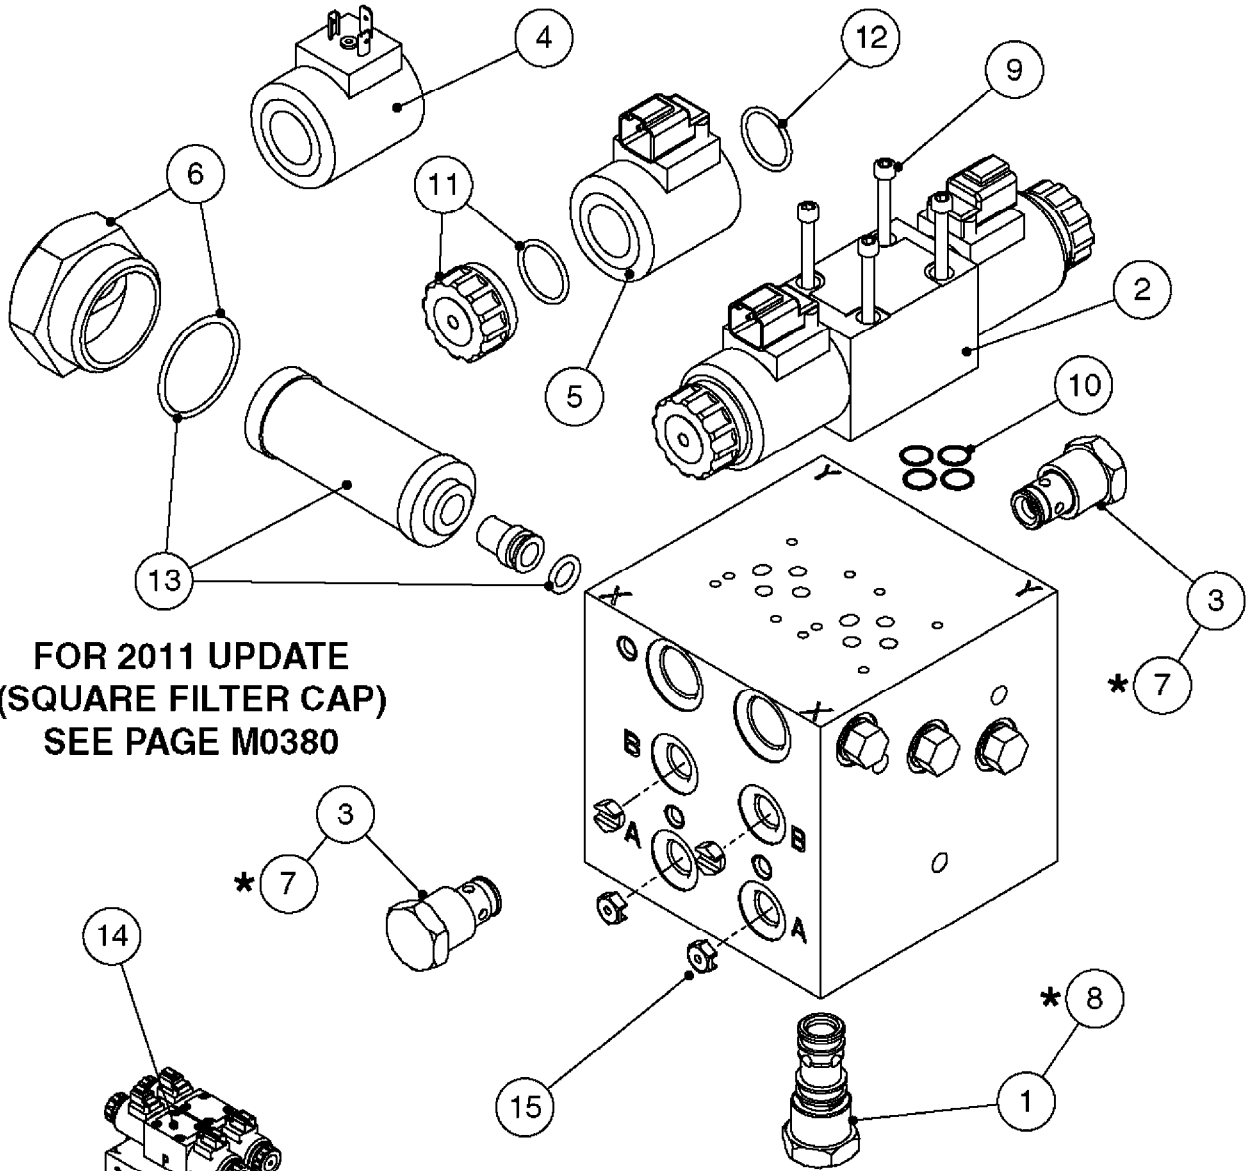

If unsure, pair of new style sensors works with all versions of UC4.

NORAC UC4 BOOM HEIGHT CONTROL  
M0290-HIN, 01:01:16

Page 1  
Date 07.02.2020 8:15

Pos.	parts-n°	order qty	description
1	410443	1	BOLT HEX 8.8 DEL M6X70
1	410605	1	BOLT HEX 8.8 DEL M6X80
2	460261	1	SPB/SPC BOOM
3	471124	1	NUT HEX M6X1.00 LOCK DIN985 A2 SS
4	16128603	1	WASHER, M6, Ø18/ 6.4X 1.6, SS
4	16128703	1	BRACKET F. SENSOR 60X60 TUBE SPB/SPC BOOM
5	26016303	1	BRACKET F. SENSOR 50x50 TUBE
6	26025903	1	FORCE BOOM (FTZ)
7	26026003	1	CONNECTOR RING CPC #11 NORAC
8	26026600	1	NORAC UC4+ ROLL SENSOR W/TEMP. CONFIRM NORAC P/N 45000
8	28055603	1	NORAC UC4+ ROLL SENSOR CONFIRM NORAC P/N 45001
9	28049503	1	NORAC CABLE VAR.RT.VLV DIN
10	28049603	1	3-PIN CONNECTORS/HIRSCHMAN
11	28050303	1	NORAC CABLE VAR.RT.VLV DEUTSCH
12	28050703	1	2-PIN CONNECTORS/DEUTSCH
13	28054303	1	NORAC CABLE EXTENSION
14	28055503	1	NORAC POWER CABLE
15	28055703	1	NORAC RUBBER TOP&BOLT F.SENSOR DIA.30MMX30MMX8MM
16	28085900	1	NORAC UC4+ OPEN CTR. CABLE
17	28086200	1	PARALIFT INTERFACE CABLE NORAC
18	28086300	1	NORAC VALVE MOUNTING HARDWARE
19	28086400	1	NORAC VALVE CABLE ROLL PIGTAIL
20	28086500	1	SENSOR BRANCH CABLE NORAC
21	28086600	1	CAN NODE DUAL CABLE NORAC
22	70112503	1	UC4 DISPLAY PANEL NORAC
23	78216100	1	UC4 ULTRASONIC SENSOR
			UC4 SENSOR MOUNTING BKT. NORAC
			FOAM DISC F. SENSOR NORAC
			UC4+ ROLL SENSOR KIT '11 HIN INCLUDES NORAC P/N 45000 & 45001
			NORAC VALVE BLOCK COMP, DEUTSCH CON.