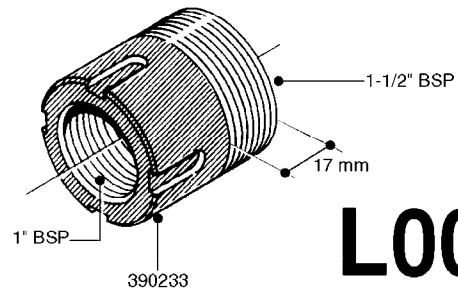

FITTINGS - HEXAGON NIPPLES  
L0030-HIN, 01:01:16

**L0030**

FITTINGS - HEXAGON NIPPLES  
L0030-HIN, 01:01:16

Page 1  
Date 07.02.2020 8:15

parts-n°	order qty	description
10015303	1	FITT.PO.HN 1.00X1.00 M1000
10425003	1	FITT.PO.HN 1.25X1.00 MCPHEE
320132	1	FITT.DK HN 1" BSP
320176	1	FITT.DK HN 3/8"X1/2" BSP
320445	1	FITT.DK HN 1/4"X3/8" BSP
320655	1	FITT.DK HN 1/2"-1/2" BSP
320692	1	FITT.DK HN 3/8'BSPX1/4'NPT
320703	1	FITT.DK HN 3/8BSP X1/2 &1/4NPT
320725	1	FITT.DK NIPPLE 3/8"-3/8" BSP
320902	1	FITT.DK HN 3/8'X 1/4' BSP
390232	1	FITT.DK HN 1-1/2' X 1-1/4' BSP
390276	1	FITT.DK HN 1'BSP