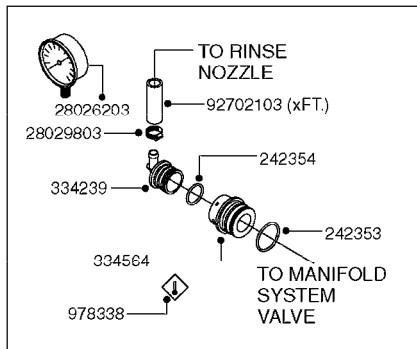

RINSE SYSTEM PLUMBING
K0750-HIN, 01:01:16

Page 0
Date 07.02.2020 8:15

RINSE SYSTEM- MANIFOLD SYSTEM

K0750