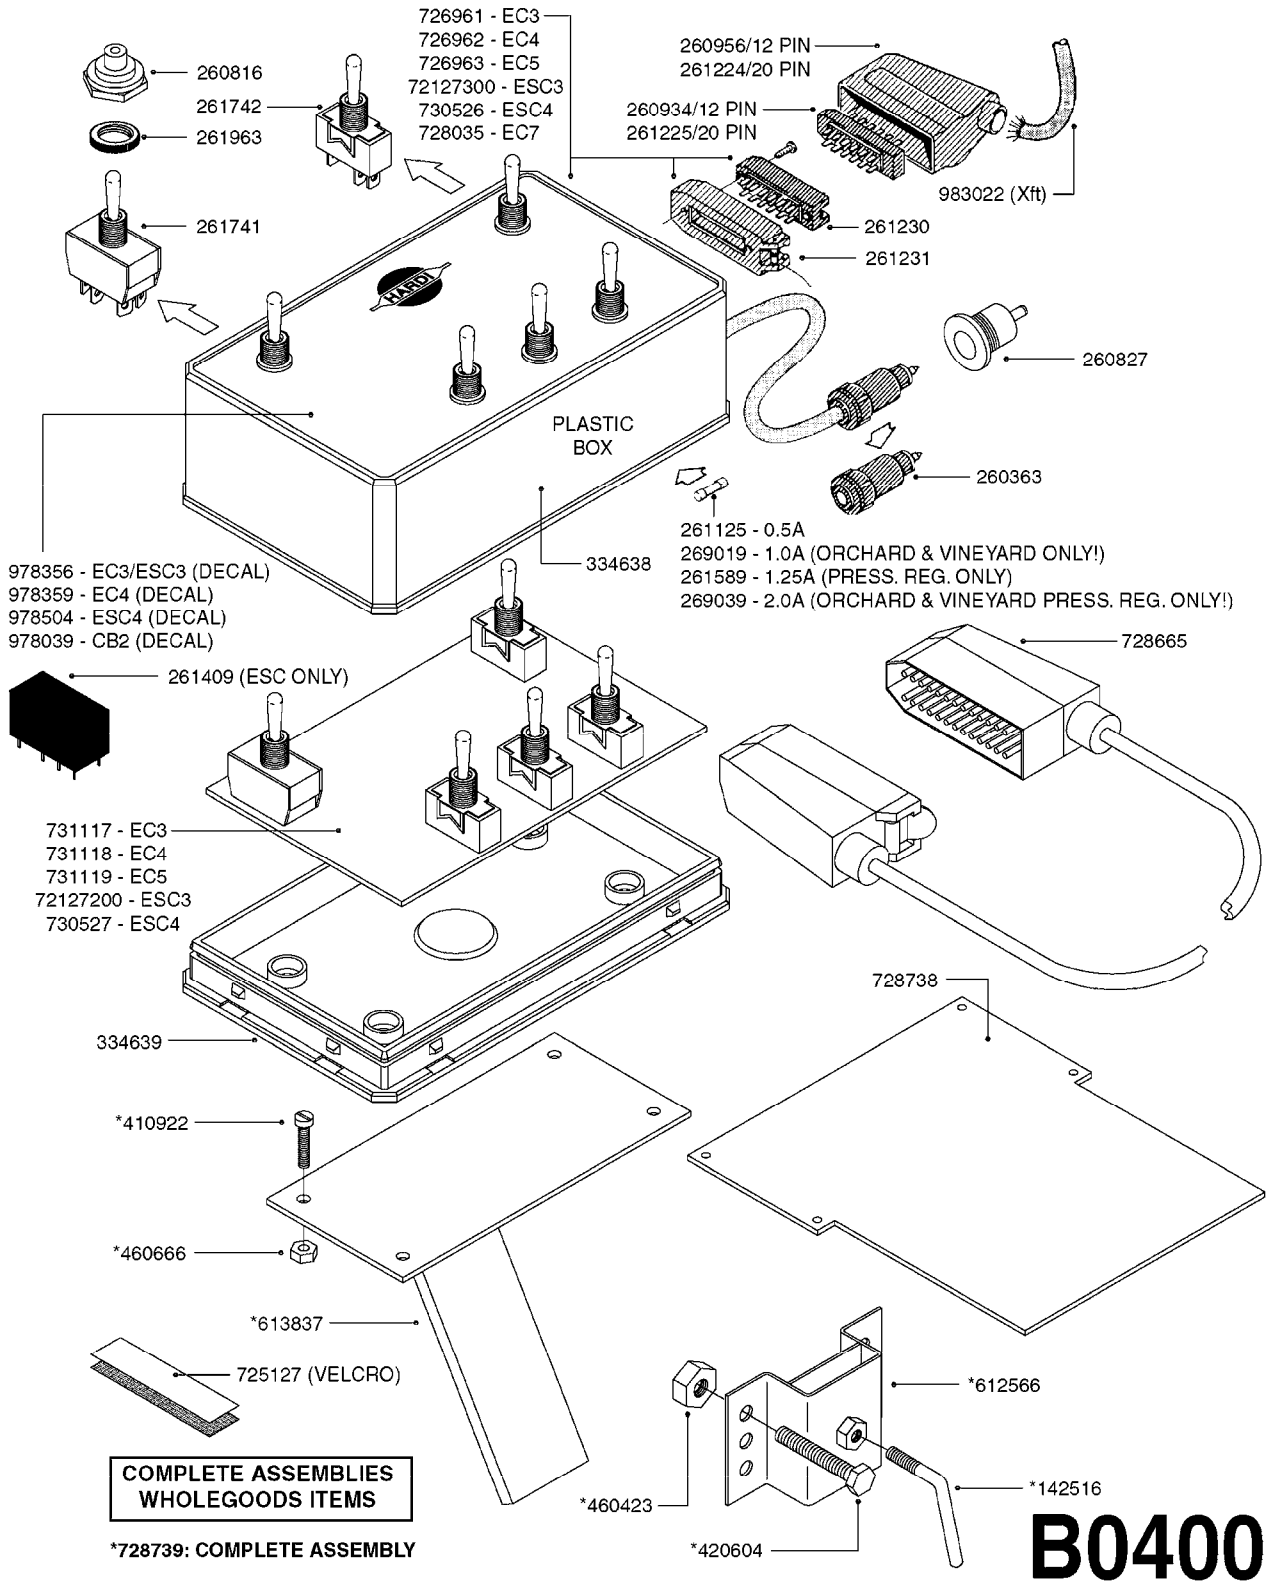

# B0390

CONTROL BOX F/EC+EC-SC  
B0390-HIN, 01:01:16

Page 1

Date 07.02.2020 8:14

parts-n°	order qty	description
142516	1	SCREW SET M10 BENT F. LOCKING
260363	1	PLUG 2 POLE 12V
260794	1	SWITCH F.PRESS ADJ.EC CONTROL
260816	1	CAP W/RUBBER BOOT F.EC SWITCH
260827	1	PLUG F.EC ATTACHMENTS
260864	1	SWITCH F.HY BOOM CONTROL BOX
260923	1	PLUG INSERT 12 POLE FEMALE
260934	1	PLUG INSERT 12 POLE MALE
260945	1	PLUG HOUSE 12 POLE FEMALE
260956	1	PLUG HOUSE 12 POL.MALE
261066	1	SWITCH 2 POLE
261125	1	FUSE 5 X 20 500mA
261224	1	PLUG HOUSING F/20 POLE MALE
261225	1	PLUG INSERT 20 POLE MALE
261230	1	PLUG INSERT 20 POLE FEMALE
261231	1	PLUG HOUSING 20 POLE FEMALE
410922	1	CYL.SKR 8.8 DEL M4X20 RST
411006	1	SCREW M4X40 SLOTTED
420604	1	BOLT HEX 8.8 DEL M10X25 FT DIN933
460423	1	NUT HEX M10X1.50 LOCK DIN985A2 SS
460666	1	NUT HEX M4
612566	1	MOUNT BRACKET F.FAN CABLE ASSY
613837	1	MOUNT PLATE FOR EC CONTROL BOX
725006	1	CIRCUIT BOARD 4 VALVE
725014	1	CONTROL BOX EC 4 SEC./12 PIN
725056	1	PRINTED CIRC.W SW 3WAY 726961
726961	1	CONTROL BOX EC 3 SEC./20 PIN
726962	1	CONTROL BOX EC 4 SEC./20 PIN
727376	1	CIRCUIT BOARD F.ESC 3 BANK
728072	1	CABLE,20-PIN,6M EC/4
728073	1	CABLE,20-PIN,6M, EC/3
728075	1	CABLE F.CONTROL BOX 5M EC/3
728665	1	CABLE EXT.-QUICK ATTACH 20 PIN
728666	1	CABLE-QUICK ATTACH 12 PIN
728738	1	DOUB.CONT.BOX & OR F/M PLATE
728739	1	IN CAB CONTROL MOUNT KIT
729721	1	CONTROL BOX ESC3
983022	1	WIRE 12 x 0.5 x 2MM x 12"
10297303	1	CIRCUIT BOARD FOR T.M.S.
10411203	1	RELAY T-82