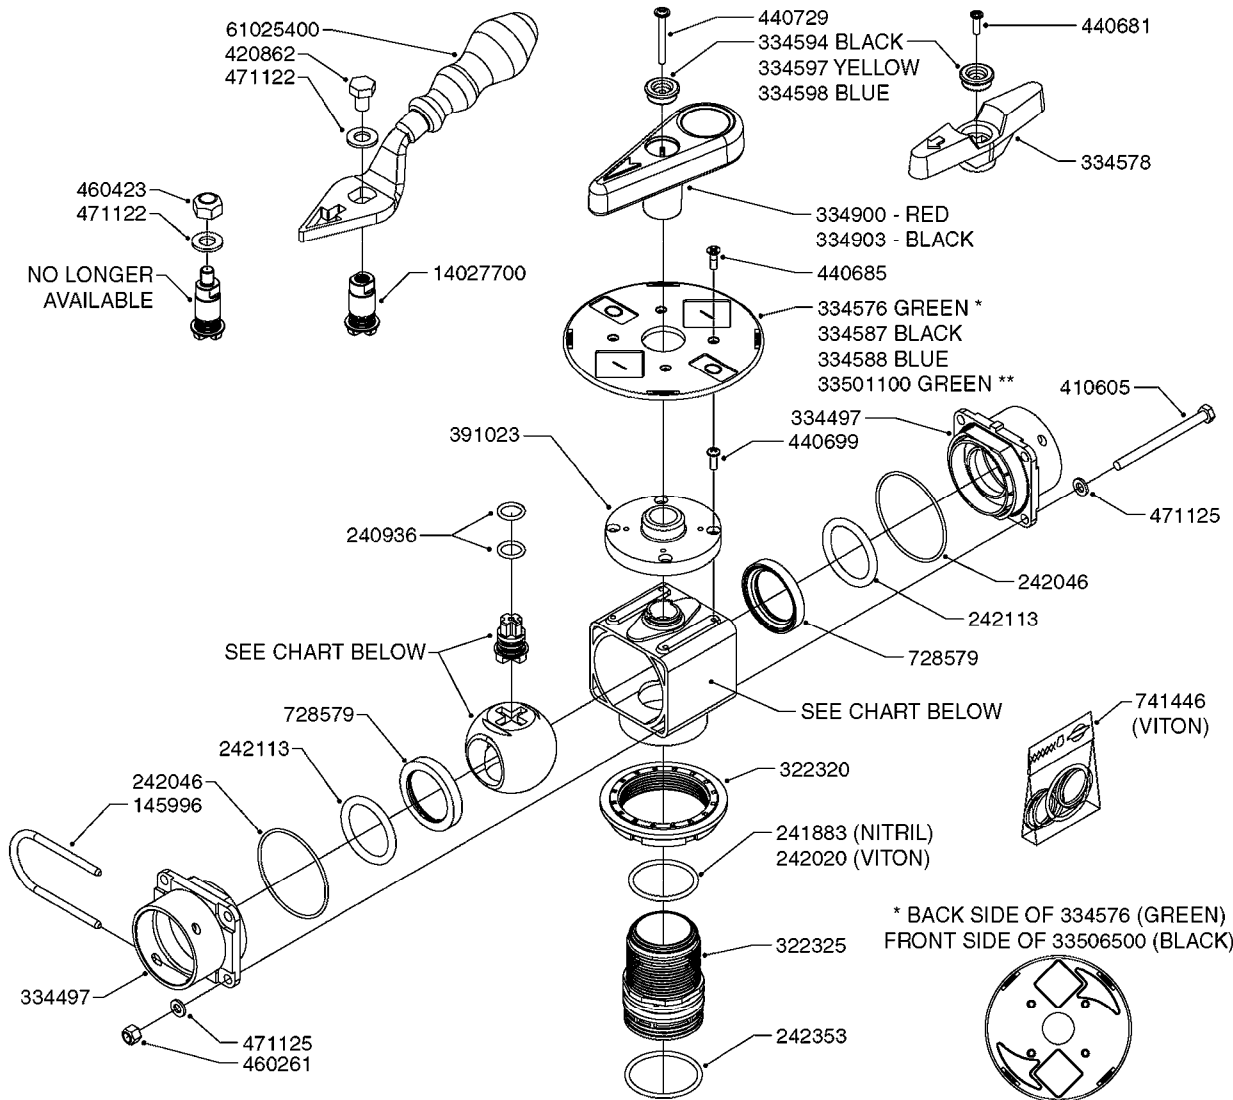

FOR S67 FITTINGS  
SEE PAGE L0100

**B0420**

MANIFOLD SYSTEM - PRESSURE  
B0420-HIN, 01:01:16

Page 1

Date 07.02.2020 8:14

parts-n°	order qty	description
145996	1	FITT.DK S-67 FORK
160353	1	BRACKET F.PRESSURE MANIFOLD
160918	1	BRACKET F. MANIFOLD CM
242353	1	O-RING 3 X 44.2 VITON
322224	1	FITT.DK S-67 TEE
322320	1	NUT F.3 WAY VALVE S56
334250	1	FITT.DK S-67 PLUG
334573	1	FITT.DK S-67 CONNECTOR
440675	1	SCREW F. PLASTIC 5X16 SS
841062	1	VALVE KIT S67 PRESS. MANIFOLD
841067	1	VALVE S67 PRESS.W/TEE MANIFOLD