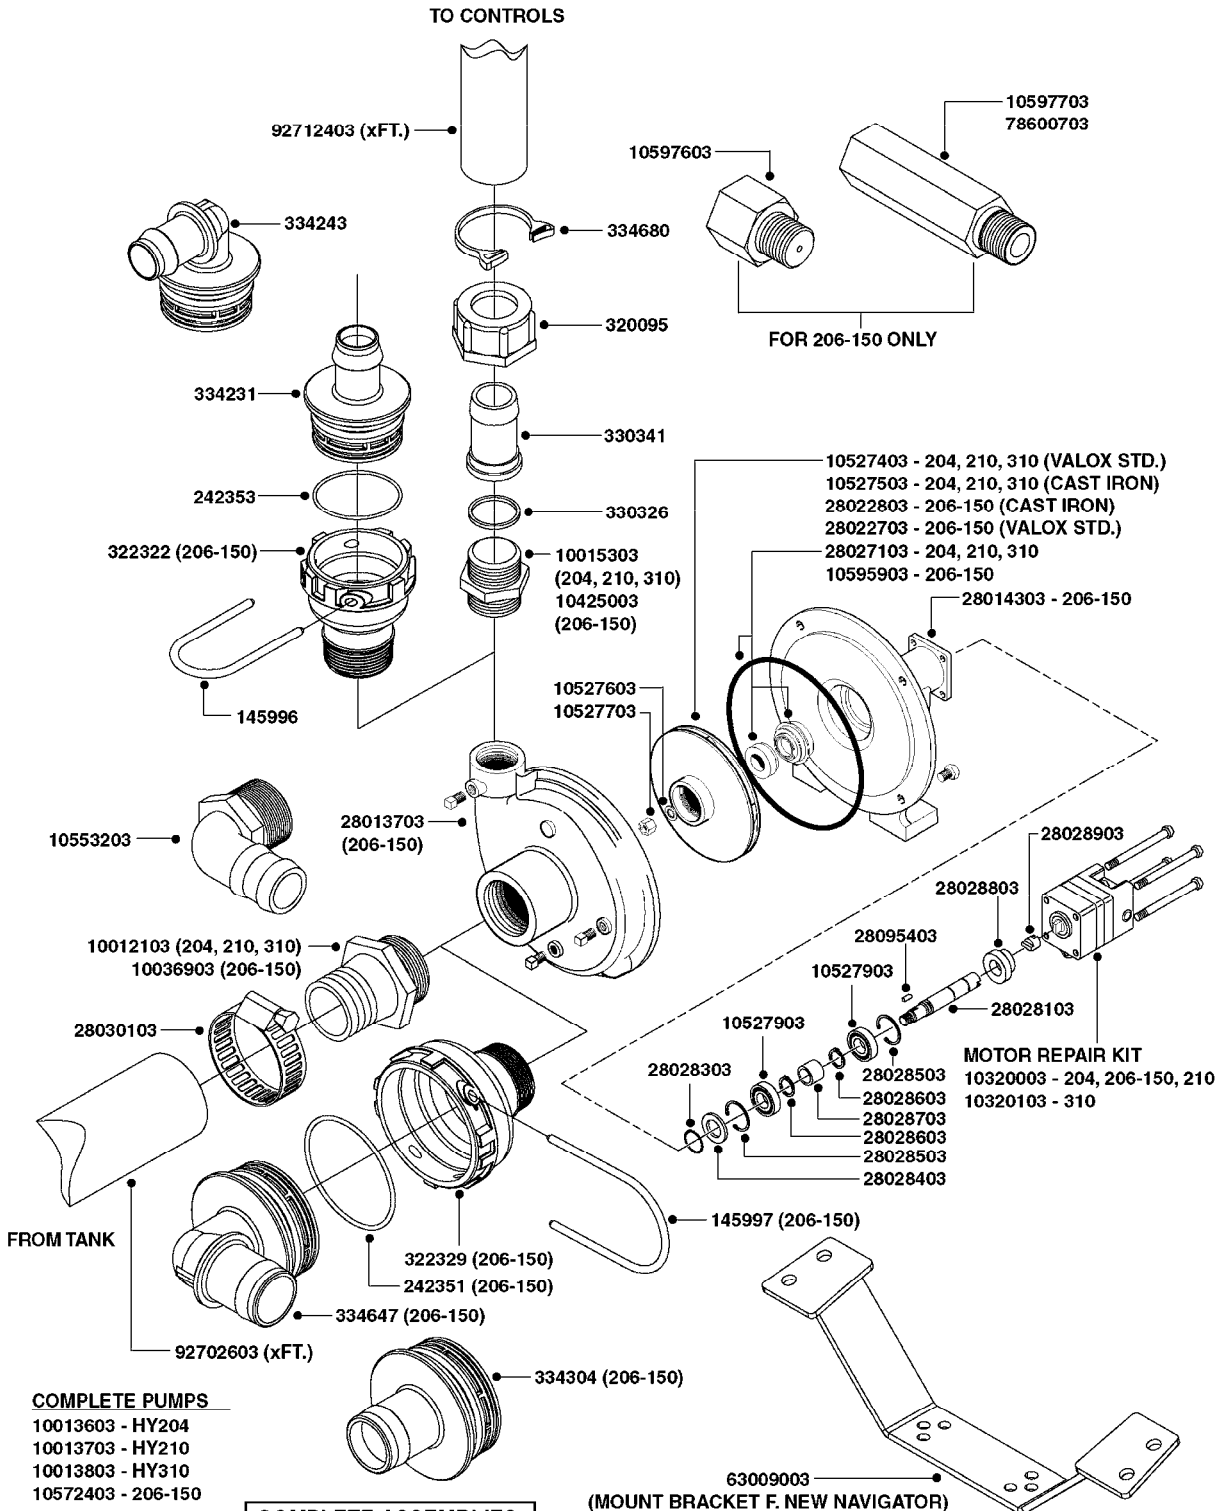

A0420

PUMP-204,206-150,210,310 ACE
A0420-HIN, 02:05:16

Page 1

Date 07.02.2020 8:14

parts-n°	order qty	description
145996	1	FITT.DK S-67 FORK
145997	1	FITT.DK S-93 FORK
242351	1	O-RING D69.5X3.0 VITON F.S-93
242353	1	O-RING 3 X 44.2 VITON
320095	1	FITT.DK NUT 1" BSP
322322	1	FITT.DK S-67 X 1-1/4"BSP MALE
322329	1	FITT.DK S-93 X 1-1/2"BSP MALE2
330326	1	O-RING D30/D24X2 F.1"NUT
330341	1	FITT.DK HB 1" F. 1" NUT
334231	1	FITT.DK S-67 STR.1"
334243	1	FITT.DK S-67 ELB.1"
334304	1	FITT.DK S-93 STR.1-1/2" PVC
334647	1	FITT.DK S93 ELB 1-1/2" 90 PVC
334680	1	CLAMP HOSE PLASTIC 1"
10012103	1	FITT.PO.HB 1.25X1.50 IMB1012
10013603	1	PUMP ACE HY 204
10013703	1	PUMP ACE HY 210
10013803	1	PUMP ACE HY 310
10015303	1	FITT.PO.HN 1.00X1.00 M1000
10036903	1	FITT.PO.HB 1.50X1.50 IMB1212
10320003	1	MOTOR REPAIRKIT ACE204,206,210
10320103	1	MOTOR REPAIR KIT ACE 304,310
10425003	1	FITT.PO.HN 1.25X1.00 MCPHEE
10527403	1	IMPELLER VALOX F.ACE PUMP
10527503	1	IMPELLER CASTIRON F.ACE PUMP
10527603	1	WASHER 3/8' F.ACE PUMP
10527703	1	NUT HEX NF 3/8 F.ACE PUMP
10527903	1	BEARING F.ACE PUMP (#40870)
10553203	1	FITT.PO.EL 1.5X1.5 HB BLACK
10572403	1	PUMP ACE HY 206 SERIES 150
10595903	1	REPAIR KIT ACE 206-150
10597603	1	ORIFACE RESTRICTOR F. ACE 206
10597703	1	FITT, HYD FLOW FUSE ACE 206OLD
28013703	1	PUMP HOUSING FRONT ACE 206-150
28014303	1	PUMP HOUSING W.FEET 206-150
28022703	1	IMPELLER THERMOPLASTIC
28022803	1	IMPELLER CAST IRON
28027103	1	REPAIR KIT ACE 204,210,304,310
28028103	1	SHAFT 5/8"DIA.1/2"KEYWAY SS
28028303	1	O-RING, SHAFT SEAL
28028403	1	SLINGER
28028503	1	SNAP RING - INTERNAL
28028603	1	SNAP RING - EXTERNAL
28028703	1	SPACER FOR SHAFT
28028803	1	SEAL SUPPORT SPACER 200 SERIES
28028903	1	COUPLING FOR HYDRAULIC MOTOR
28030103	1	CLAMP HOSE GEAR P5/4-S1.5"6724
28095403	1	KEY F.IMPELLER 1/8"X1/8"X1/2"
63009003	1	CENTRIFUGAL PUMP BRACKET
78600703	1	FITT, HYD FLOW FUSE ACE 206N
92702603	1	HOSE PVC SUCT GRAY 1-1/2"
92712403	1	HOSE R X1" X300PSI WP X0012"