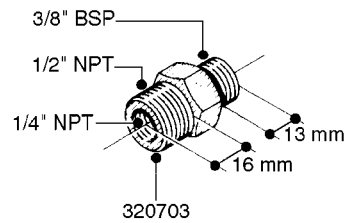

FITTINGS - HEXAGON NIPPLES  
L0030-HIN, 01:01:16

**L0030**

FITTINGS - HEXAGON NIPPLES  
L0030-HIN, 01:01:16

Page 1  
Date 07.02.2020 8:15

parts-n°	order qty	description
10015303	1	FITT.PO.HN 1.00X1.00 M1000
10425003	1	FITT.PO.HN 1.25X1.00 MCPHEE
320132	1	FITT.DK HN 1" BSP
320176	1	FITT.DK HN 3/8"X1/2" BSP
320445	1	FITT.DK HN 1/4"X3/8" BSP
320655	1	FITT.DK HN 1/2"-1/2" BSP
320692	1	FITT.DK HN 3/8'BSPX1/4'NPT
320703	1	FITT.DK HN 3/8BSP X1/2 &1/4NPT
320725	1	FITT.DK NIPPLE 3/8"-3/8" BSP
320902	1	FITT.DK HN 3/8'X 1/4' BSP
390232	1	FITT.DK HN 1-1/2' X 1-1/4' BSP
390276	1	FITT.DK HN 1'BSP