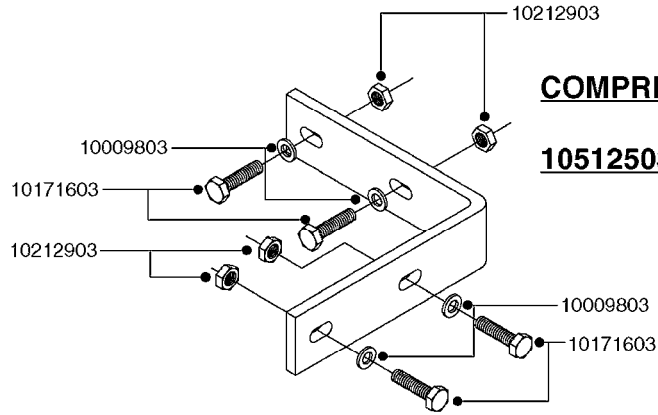

# K0400

\*Ø8mm 927306 (xFT.)  
\*Ø10mm 927330 (xFT.)

70062503 - COMPLETE ASSEMBLY

FOAM MARKER COMPRESSOR 2007  
K0400-HIN, 01:01:16

Page 1  
Date 07.02.2020 8:15

parts-n°	order qty	description
147011	1	HEX NIPPLE 3/8'X1/4'BSP BRASS
161326	1	MOUNT BKT. F. FOAM COMP.BOX 98
168847	1	ENCLOSURE LOWER F.MARKER
168848	1	COVER F. FOAM MARKER
232111	1	QUICK COUPLER 6MM X 1/8 EXT.
232112	1	QUICK COUPLER 6MM 1/8 INT.
232113	1	QUICK COUPLER 6MM T-PIECE
232114	1	COUPLER 1/8" THREADX8MM HOSE
232143	1	REDUCER 1/4'INT-1/8'EXT
232144	1	QUICK COUPLER 10MM X 1/4 EXT
232152	1	QUICK COUPLER 8MMX1/8 EXT.LONG
241371	1	DIAPHRAGM F.NO-DRIP,VULC
242242	1	O-RING F.AIR HOSE FITTING
242258	1	TRIM 3X10 SELF ADHESIVE 0012"
261562	1	RUBBER DAMPER 2XM6X25
283697	1	TIESTRAP 200MM
320445	1	FITT.DK HN 1/4"X3/8" BSP
321462	1	CAP F.NO-DRIP ASSY.
322261	1	HOUSING F.SAFETY VALVE 3/8"
440650	1	SCREW 3.5x13 STAINLESS
460261	1	NUT HEX M6X1.00 LOCK DIN985 A2 SS
718911	1	VALVE (SAFETY) F.MARKER
729645	1	NON-DRIP SPRING ASSY.GREEN 10
927264	1	HOSE R X PE D6/D4 X 0012"
927306	1	HOSE R X PE D8/D6 X 0012"BLACK
927330	1	HOSE R X PE D10/D8 X 012"BLACK
26004103	1	FOAM MARKER CNTRL MOD CABL STD
26008703	1	FOAM MARKER CONTROL SCII
26011103	1	FOAMER POWER/CONTROL CABLE 39P
26023400	1	COMPRESSOR F.FOAM MARKER CM40
26023700	1	SOLENOID VAL 12V 1/8' FLO '07
28025503	1	PLUG F.DRILLED HOLE 1/2"
28025603	1	PLUG F.DRILLED HOLE 3/4"
39122000	1	DISTR.HOUSING F.FOAM MARKER'07
70062503	1	FOAM MARKER COMPRESSOR,STD,39P