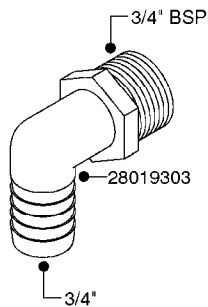

L0040

FITTINGS - NIPPLES & ELBOWS
L0040-HIN, 01:01:16

Page 1

Date 07.02.2020 7:54

parts-n°	order qty	description
10530803	1	FITT.PO.SE 2.00X2.00 45 DEG.
320191	1	FITT.DK ELB 3/8' BSP 45 DEGREE
320482	1	FITT.DK ELB. 1/2" BSP 60 DEG.
320596	1	FITT.DK ELB 3/8'-1/2'BSP 45DEG
320607	1	FITT.DK HN 3/8M X 3/8F BSP LNG
320633	1	FITT.DK HN 3/8"M X 3/8"F BSP
321451	1	FITT.DK ELB.1-1/2 X1-1/4 80DEG
321532	1	FITT.DK REDUC 3/4' X 1/2' BSP
390233	1	FITT.DK REDUC 1-1/2" X 1" BSP

L0050

parts-n°	order qty	description
242594	1	O-RING D14 X 1.78 SCH.70-EPDM
320294	1	FITT.DK TEE 3/8X3/8HB X1/2"BSP
320305	1	FITT.DK HB 3/4'- 3/4' BSP
320386	1	FITT.DK TEE 3/8X3/8HB X3/8"BSP
320397	1	FITT.DK ELB 3/8"HB X 3/8" BSP
320401	1	FITT.DK TEE 1/2X1/2HB X1/2"BSP
320412	1	FITT.DK TEE 1/2X1/2HB X3/8'BSP
320423	1	FITT.DK ELB 1/2'HB X 3/8' BSP
320891	1	FITT.DK HB 3/8'- 3/8' BSP
320972	1	FITT.DK HB 5/16'- 1/4' BSP
322046	1	FITT.DK TEE 1/2X1/2HB X3/4'BSP
322048	1	FITT.DK TEE 3/4X3/4HB X3/4'BSP
330595	1	O-RING D24.6/D20X2.1 -3/4"
333137	1	FITT.DK CONN.1/2" F.NOZZ. DOUB
333141	1	FITT.DK CONN.1/2" F.NOZZ.SING
334041	1	FITT.DK CONN.3/4' F.NOZZ. SING
334042	1	FITT.DK CONN.3/4' F.NOZZ. DOUB
334195	1	FITT.DK ELB. 3/4"HB X 3/4"HB
10012103	1	FITT.PO.HB 1.25X1.50 IMB1012
10014003	1	FITT.PO.HB 1.25X1.25 IMB1010
10036903	1	FITT.PO.HB 1.50X1.50 IMB1212
28019303	1	FITTING HB ELB 3/4NPT-3/4HOSE
61016500	1	HOSE TAIL 3/4" 90°+RG CAP 3/4"
72026700	1	NOZZLE TUBE ADAPTER W/O-RING