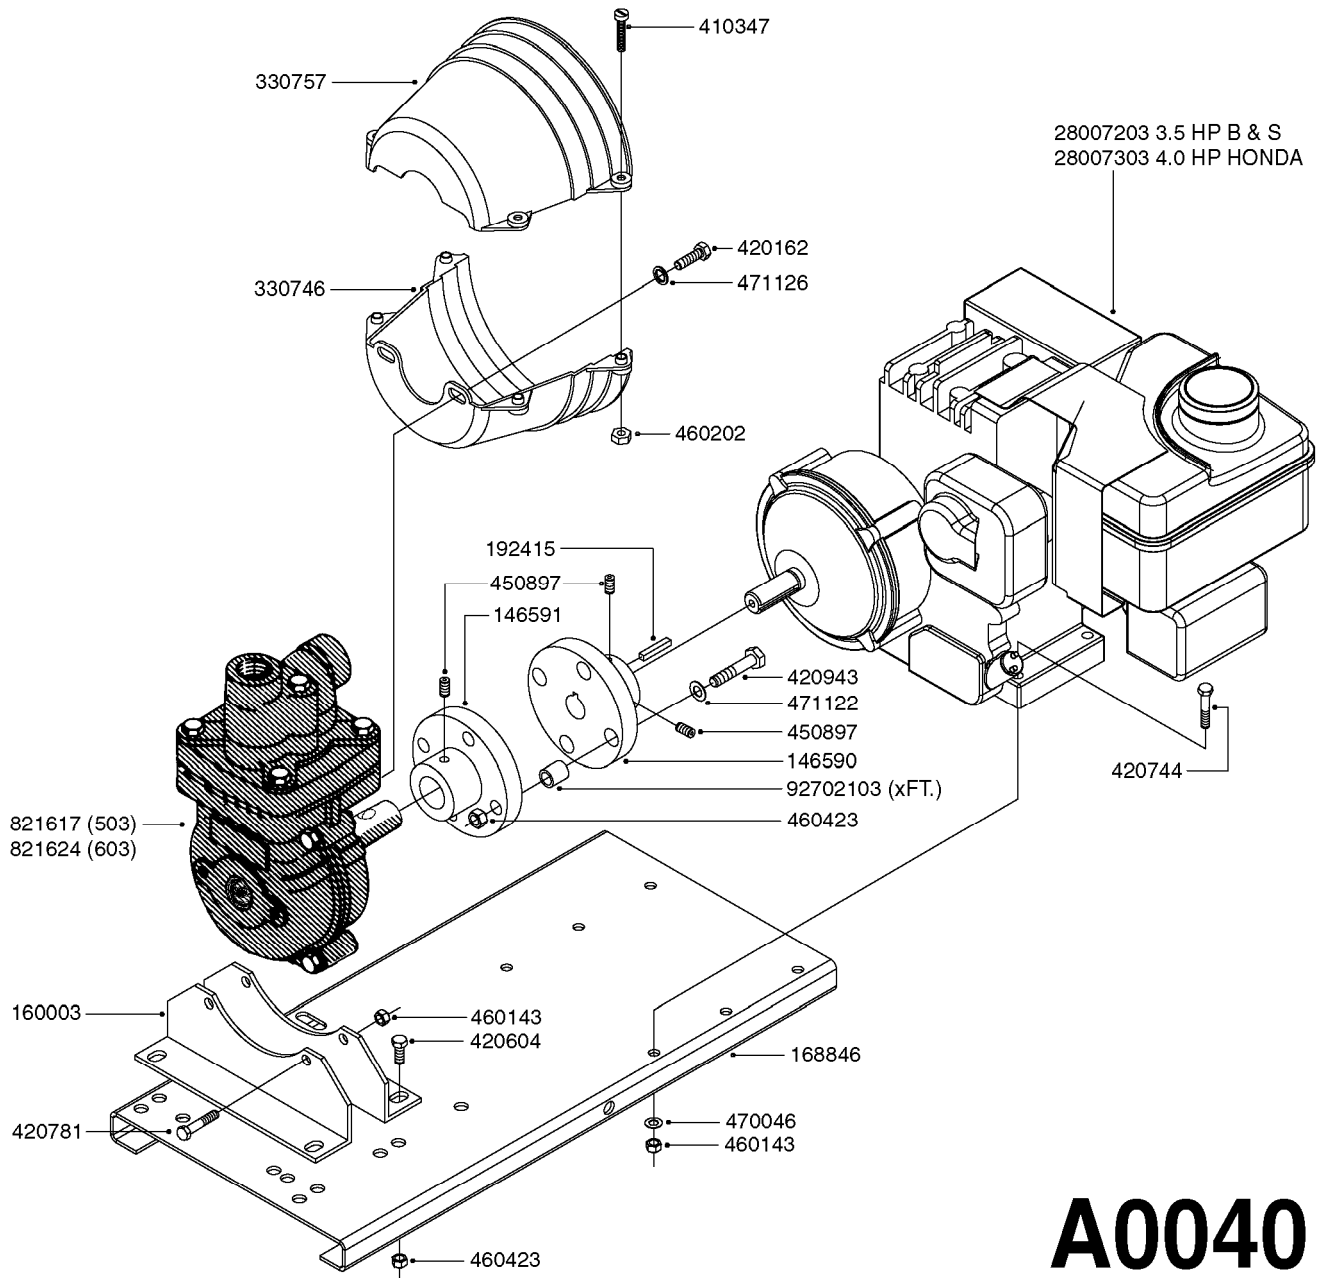

PUMP - 503/603 W/DIRECT DRIVE
A0040-HIN, 01:01:16

Page 1

Date 07.02.2020 7:54

parts-n°	order qty	description
146590	1	COUPLING F. ENGINE DIRECT DRIV
146591	1	COUPLING F.PUMP DIRECT DRIVE
160003	1	PUMP MOUNT PLATE TALL 500/600
168846	1	BASE PLATE F.DIRECT DRIVE UNIT
192415	1	KEY 3/16' X 38 BS NO. 91539
330746	1	GUARD PTO LOWER PART
330757	1	GUARD PTO UPPER PART
410347	1	SCREW M6X20 8.8
420162	1	BOLT HEX 8.8 DEL 3/8"x15MM
420604	1	BOLT HEX 8.8 DEL M10X25 FT DIN933
420744	1	BOLT HEX 8.8 DEL M8X40
420781	1	BOLT HEX 8.8 DEL M8X50
420943	1	BOLT HEX 8.8 DEL M10X50
450897	1	SCREW SET M8 x 12
460143	1	SELF LOCK NUT M8 SST A2 DIN985
460202	1	NUT HEX M6
460423	1	NUT HEX M10X1.50 LOCK DIN985A2 SS
470046	1	WASHER D18D11X1 LOCK
471122	1	WASHER, M10, Ø20/10.5X 2.0, SS
471126	1	WASHER, M8, Ø16/ 8.4X 1.6, SS
821617	1	PUMP 503/7 W FOOT TAPERED SHAF
821624	1	PUMP 603/7 W. FOOT TAPERED SHA
28007203	1	ENG.B&S 3.5HP 6:1 REDUCT. RED
28007303	1	ENG.HONDA 4.0HP 6:1 REDUCT.
92702103	1	HOSE R X1/2" X300PSI WP X0012"