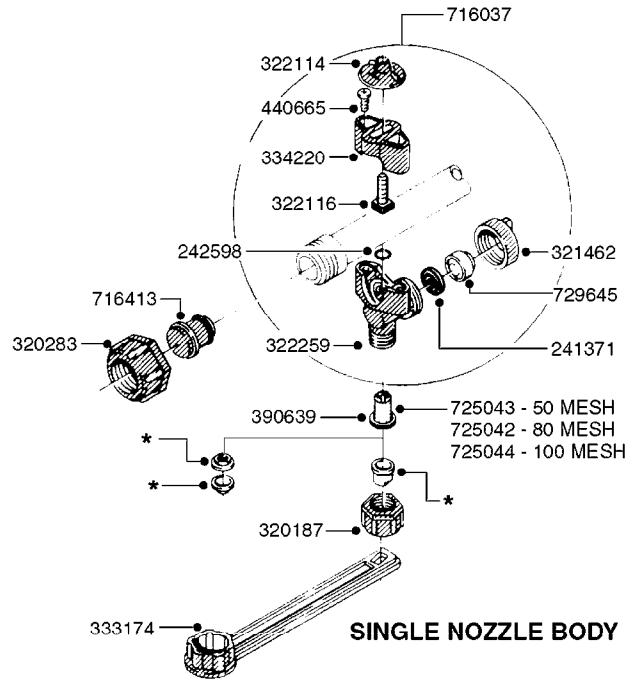

NOZZLE BODIES-THREADED
D1080-HIN, 01:01:16

D1080

NOZZLE BODIES-THREADED
D1080-HIN, 01:01:16

Page 1

Date 07.02.2020 7:54

parts-n°	order qty	description
143592	1	LOCK CLAMP FOR TRIPLET
241371	1	DIAPHRAGM F.NO-DRIP,VULC
241990	1	O-RING D9.3 X 2.4 VITON
242598	1	O-RING D7.0 X 2.5 NITRIL
320187	1	FITT.DK CAP 3/8" BSP BLACK
320283	1	FITT.DK NUT 3/4"BSP
321462	1	CAP F.NO-DRIP ASSY.
321801	1	FITT.DK CAP 3/8' BSP GREEN
321812	1	FITT.DK CAP 3/8' BSP RED
322114	1	NUT PLASTIC F.NOZZ.H
322116	1	BOLT PLASTIC F.NOZZ.H.
322258	1	HOUSING F.TRIPLET
322259	1	HOUSING LOWER NOZZLE SNGL 3/8"
333174	1	NOZZLE ALIGNMENT KEY
334220	1	YOKE, UPPER NOZZLE BODY
390639	1	O-RING F.NOZZLE FILTER
440665	1	SCREW M4.2X16 STAINLESS
614366	1	FILTER 50 MESH F.NOZZLE BLUE
614367	1	FILTER 80 MESH F.NOZZLE RED
614368	1	FILTER 100 MESH F.NOZZLE YEL.
636219	1	THREADED TURN PLATE F TRIPLET
716037	1	NOZZLE BODY THREADED COMPLETE
716413	1	FITT.DK PLUG ASSY. F.NOZ TUBE
725042	1	SCREEN 80 MESH W.GASKET, RED
725043	1	SCREEN 50 MESH W.GASKET,BLUE
725044	1	SCREEN 100 MESH W.GASKET,YELLO
725078	1	SNAP-FIT TRIPLET W/O NOZZ HOLD
729645	1	NON-DRIP SPRING ASSY.GREEN 10