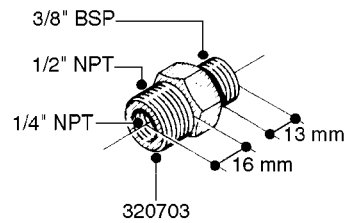

L0020

FITTINGS-T-PIECES, CAPS & ELBOWS
L0020-HIN, 01:01:16

Page 1
Date 07.02.2020 7:54

parts-n°	order qty	description
10053603	1	FITT. CAPNUT 2"BSP 5601
10194303	1	CAP BLANK 1 1/2 MCPHEE 210060
320047	1	FITT.DK CAPNUT 1/2" BSP
320106	1	FITT.DK CAPNUT 1" BSP
320272	1	FITT.DK CAPNUT 3/8" BSP
320316	1	FITT.DK TEE 3/4" X3/4" X1"BSP
320331	1	FITT.DK TEE 1" - 1" - 3/4" BSP
320342	1	FITT.DK EL 3/4"M X 1"F BSP
320563	1	FITT.DK 3 WAY 1/2" 110 DEG.
320677	1	NO LONGER AVAILABLE
320961	1	FITT.DK CAPNUT 1-1/2" BSP
321053	1	FITT.DK TEE 1/2 X1/2 X1/2" BSP
322072	1	FITT.DK TEE 3/8'X3/8'X3/8' BSP
322095	1	FITT.DK TEE 1-1/2 X1-1/4 X3/4" BSP
322138	1	FITT.DK ELB 1"M X 1"F BSP
330013	1	O-RING 2.5 X 10 PUR
330212	1	O-RING D19/D14X2.4 F.1/2"NUT
330326	1	O-RING D30/D24X2 F.1"NUT
331273	1	O-RING D44/D38X2 F.1-1/2"

FITTINGS - HEXAGON NIPPLES
L0030-HIN, 01:01:16

Page 0
Date 07.02.2020 7:54

L0030

FITTINGS - HEXAGON NIPPLES
L0030-HIN, 01:01:16

Page 1
Date 07.02.2020 7:54

parts-n°	order qty	description
10015303	1	FITT.PO.HN 1.00X1.00 M1000
10425003	1	FITT.PO.HN 1.25X1.00 MCPHEE
320132	1	FITT.DK HN 1" BSP
320176	1	FITT.DK HN 3/8"X1/2" BSP
320445	1	FITT.DK HN 1/4"X3/8" BSP
320655	1	FITT.DK HN 1/2"-1/2" BSP
320692	1	FITT.DK HN 3/8'BSPX1/4'NPT
320703	1	FITT.DK HN 3/8BSP X1/2 &1/4NPT
320725	1	FITT.DK NIPPLE 3/8"-3/8" BSP
320902	1	FITT.DK HN 3/8'X 1/4' BSP
390232	1	FITT.DK HN 1-1/2' X 1-1/4' BSP
390276	1	FITT.DK HN 1'BSP