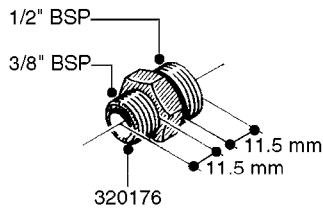

L0020

FITTINGS-T-PIECES, CAPS & ELBOWS
L0020-HIN, 01:01:16

Page 1
Date 07.02.2020 7:54

parts-n°	order qty	description
10053603	1	FITT. CAPNUT 2"BSP 5601
10194303	1	CAP BLANK 1 1/2 MCPHEE 210060
320047	1	FITT.DK CAPNUT 1/2" BSP
320106	1	FITT.DK CAPNUT 1" BSP
320272	1	FITT.DK CAPNUT 3/8" BSP
320316	1	FITT.DK TEE 3/4" X3/4" X1"BSP
320331	1	FITT.DK TEE 1" - 1" - 3/4" BSP
320342	1	FITT.DK EL 3/4"M X 1"F BSP
320563	1	FITT.DK 3 WAY 1/2" 110 DEG.
320677	1	NO LONGER AVAILABLE
320961	1	FITT.DK CAPNUT 1-1/2" BSP
321053	1	FITT.DK TEE 1/2 X1/2 X1/2" BSP
322072	1	FITT.DK TEE 3/8'X3/8'X3/8' BSP
322095	1	FITT.DK TEE 1-1/2 X1-1/4 X3/4" BSP
322138	1	FITT.DK ELB 1"M X 1"F BSP
330013	1	O-RING 2.5 X 10 PUR
330212	1	O-RING D19/D14X2.4 F.1/2"NUT
330326	1	O-RING D30/D24X2 F.1"NUT
331273	1	O-RING D44/D38X2 F.1-1/2"

FITTINGS - HEXAGON NIPPLES
L0030-HIN, 01:01:16

Page 0
Date 07.02.2020 7:54

L0030

FITTINGS - HEXAGON NIPPLES
L0030-HIN, 01:01:16

Page 1
Date 07.02.2020 7:54

parts-n°	order qty	description
10015303	1	FITT.PO.HN 1.00X1.00 M1000
10425003	1	FITT.PO.HN 1.25X1.00 MCPHEE
320132	1	FITT.DK HN 1" BSP
320176	1	FITT.DK HN 3/8"X1/2" BSP
320445	1	FITT.DK HN 1/4"X3/8" BSP
320655	1	FITT.DK HN 1/2"-1/2" BSP
320692	1	FITT.DK HN 3/8'BSPX1/4'NPT
320703	1	FITT.DK HN 3/8BSP X1/2 &1/4NPT
320725	1	FITT.DK NIPPLE 3/8"-3/8" BSP
320902	1	FITT.DK HN 3/8'X 1/4' BSP
390232	1	FITT.DK HN 1-1/2' X 1-1/4' BSP
390276	1	FITT.DK HN 1'BSP