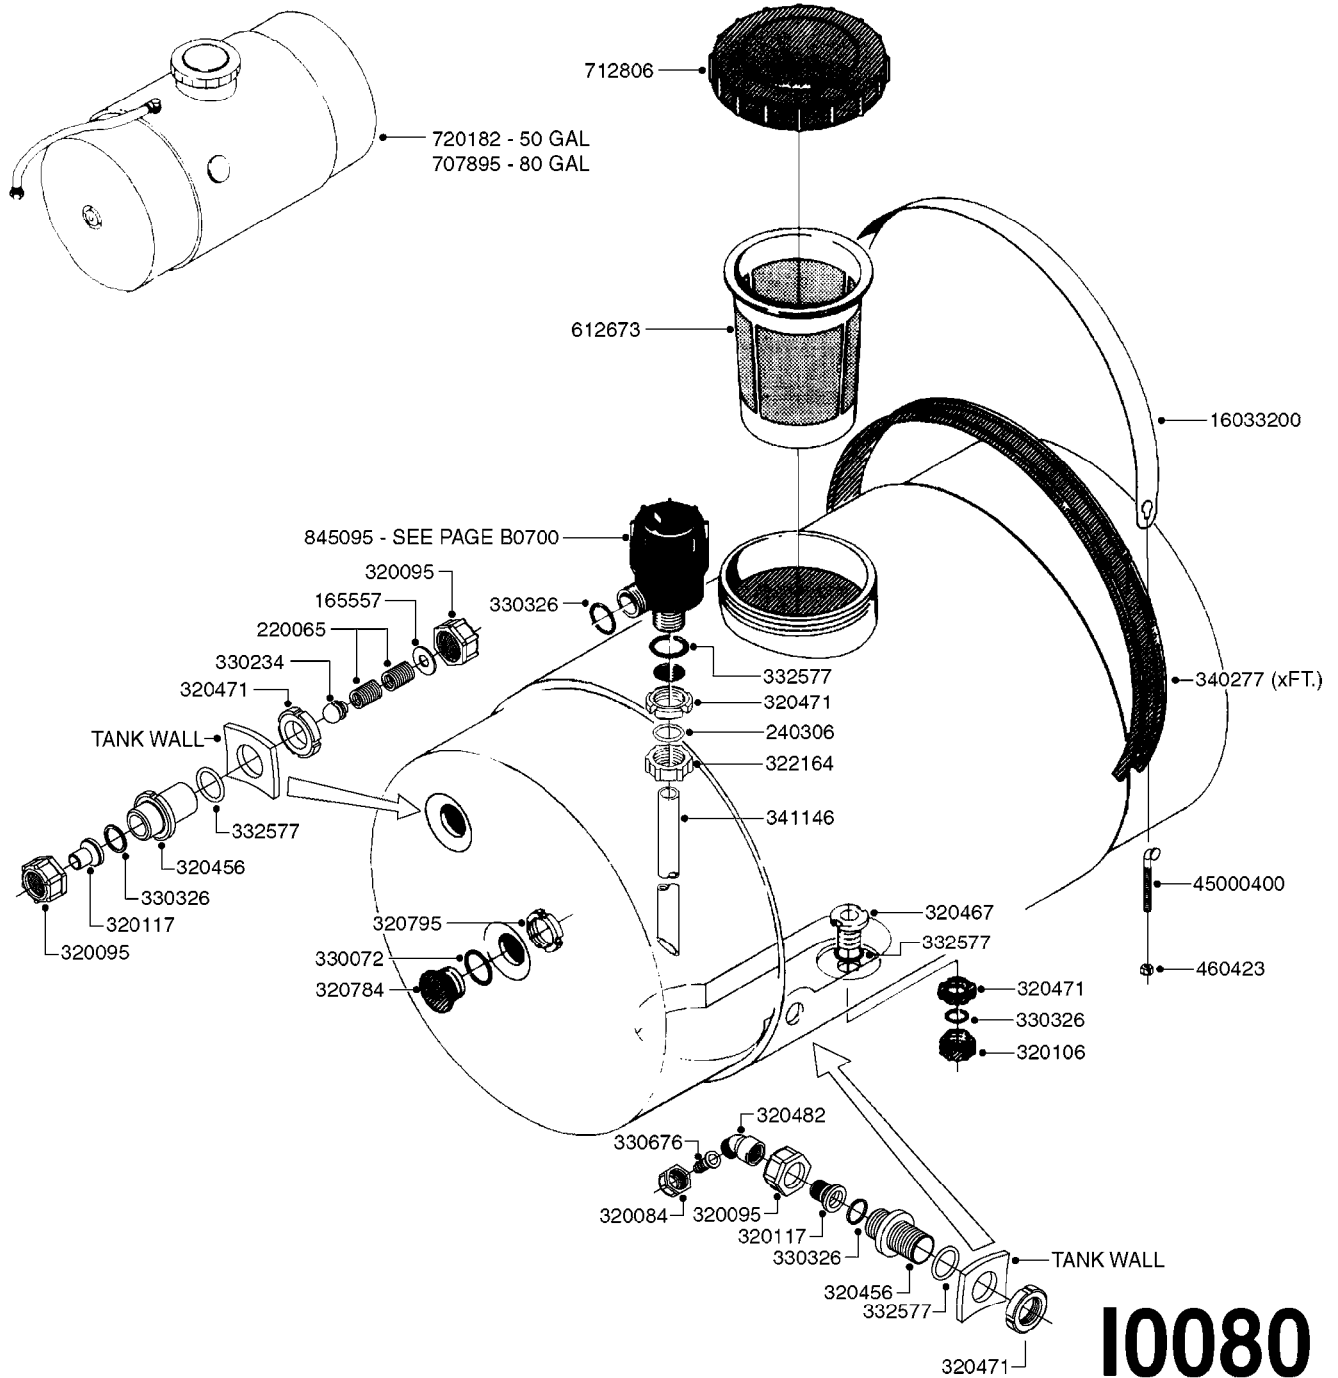

ES 50/80 TANK
I0080-HIN, 15:11:17

Page 0
Date 07.02.2020 7:54

ES 50/80 TANK
I0080-HIN, 15:11:17

Page 1
Date 07.02.2020 7:54

parts-n°	order qty	description
165557	1	WASHER D28.0/D12.2X2.0 SS
220065	1	SPRING D19,7/41,2
240306	1	O-RING D29/D21X4
320084	1	FITT.DK NUT 1/2" BSP
320095	1	FITT.DK NUT 1" BSP
320106	1	FITT.DK CAPNUT 1" BSP
320117	1	FITT.DK CONN.1/2"BSP F. 1" CAP
320456	1	FITT.DK BULKHEAD 1"BSP DOUBLE
320467	1	FITT.DK BULKHEAD 1"BSP SINGLE
320471	1	FITT.DK NUT 1" BSP JAMB
320482	1	FITT.DK ELB. 1/2" BSP 60 DEG.
320784	1	FITT.DK CAP 1-1/2" BSP
320795	1	FITT.DK NUT 1-1/2" BSP JAMB
322164	1	FITT.DK CAP 1" SPECIAL
330072	1	O-RING D53.5/D45.5X4
330234	1	VALVE BALL D20
330326	1	O-RING D30/D24X2 F.1"NUT
330676	1	FITT.DK HB 3/8" F. 1/2" NUT
332577	1	O-RING D38/D30X4 F.1" PUR.
340277	1	TANK PACKING - 40mm WIDE x 12"
341146	1	SUCTION TUBE L=640MM/45DEG
460423	1	NUT HEX M10X1.50 LOCK DIN985A2 SS
612673	1	FILTER BASKET F. ES30/ES53
707895	1	TANK 80 GAL. ATV/CMS
712806	1	TANK LID WITH VENT S226 RED
720182	1	TANK 50 GAL. ES/SM
845095	1	FILTER COMPLETE
16033200	1	TANK STRAP L=1150MM
45000400	1	T-BOLT SPECIAL F.TANK STRAP ES