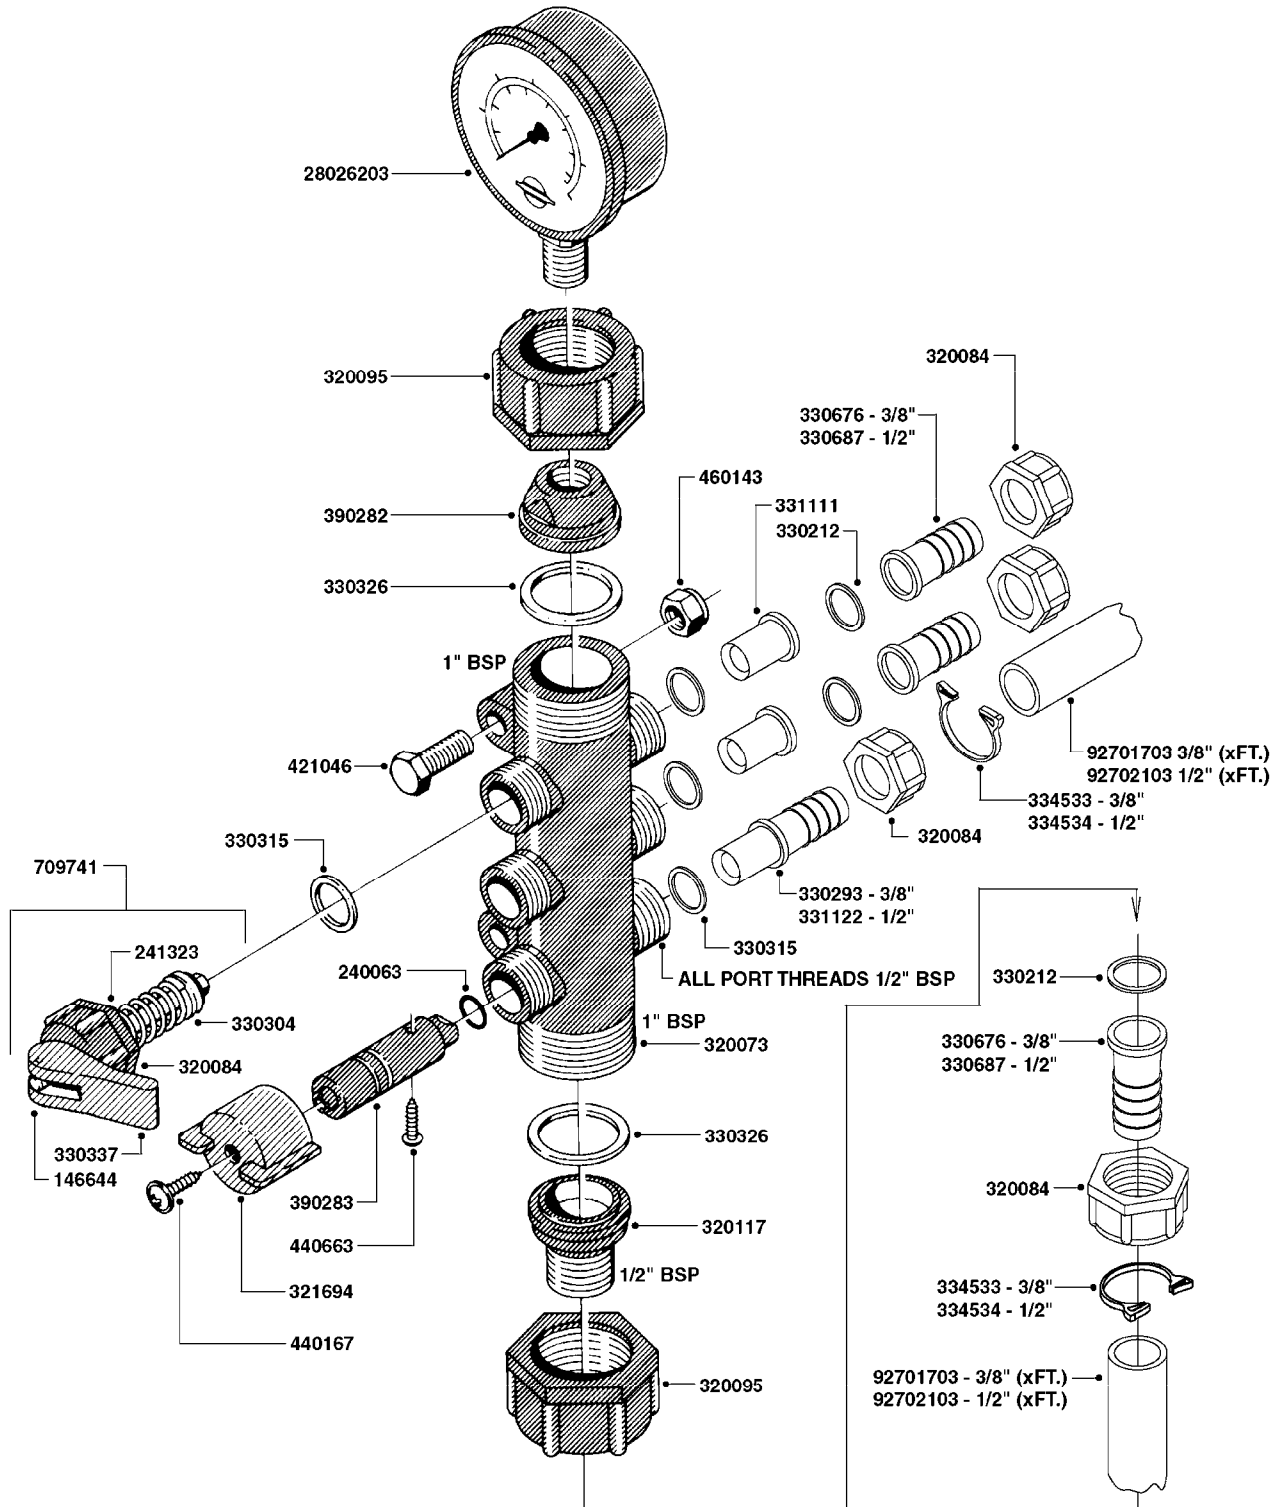

841758 - COMPLETE ASSEMBLY
(LESS GAUGE)

COMPLETE ASSEMBLIES
WHOLEGOODS ITEMS

B0020

CONTROL-ET MANUAL-ES 30/50/80
B0020-HIN, 01:01:16

Page 1

Date 07.02.2020 7:54

parts-n°	order qty	description
146644	1	PIN D3X19 STAINLESS
240063	1	O-RING D14.1/9.3 X 2.4
241323	1	O-RING D5.3X2.4 NITRIL
320073	1	DISTRIBUTOR HOUSING 1/2"
320084	1	FITT.DK NUT 1/2" BSP
320095	1	FITT.DK NUT 1" BSP
320117	1	FITT.DK CONN.1/2"BSP F. 1" CAP
321694	1	UNION NUT
330212	1	O-RING D19/D14X2.4 F.1/2"NUT
330293	1	VALVE SEAT WITH 3/8" HOSE TAIL
330304	1	VALVE CONE D14
330315	1	O-RING D18.4/D13X.6
330326	1	O-RING D30/D24X2 F.1"NUT
330337	1	HANDLE F. FLIP VALVE
330676	1	FITT.DK HB 3/8" F. 1/2" NUT
330687	1	FITT.DK HB 1/2" F. 1/2" NUT
331111	1	VALVE SEAT FOR 1/2" DISTRIBUT.
331122	1	VALVE SEAT WITH 1/2" HOSE TAIL
334533	1	CLAMP HOSE PLASTIC 3/8"
334534	1	CLAMP HOSE PLASTIC 1/2"
390282	1	STOPPER ATV 1/4"
390283	1	CONE FOR PRES CONTR ATV
421046	1	BOLT HEX M8X25/25 A2 SS DIN933
440167	1	SCREW NO.8 1/4"
440663	1	SCREW 3/8" NR4 STAINLESS
460143	1	SELF LOCK NUT M8 SST A2 DIN985
709741	1	VALVE ASSY. 1/2" FLIP LEVER
841758	1	ET CONTROL COMPLETE
28026203	1	GAUGE 200PSI/BR, 2.5"1/4BSP-BTM
92701703	1	HOSE R X3/8" X300PSI WP X0012"
92702103	1	HOSE R X1/2" X300PSI WP X0012"