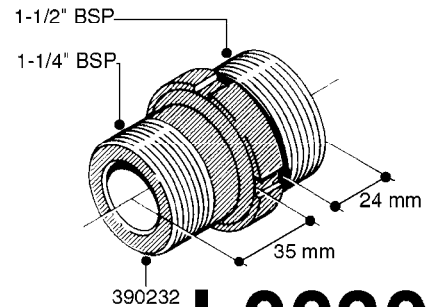

L0020

FITTINGS-T-PIECES, CAPS & ELBOWS
L0020-HIN, 01:01:16

Page 1
Date 07.02.2020 7:54

parts-n°	order qty	description
10053603	1	FITT. CAPNUT 2"BSP 5601
10194303	1	CAP BLANK 1 1/2 MCPHEE 210060
320047	1	FITT.DK CAPNUT 1/2" BSP
320106	1	FITT.DK CAPNUT 1" BSP
320272	1	FITT.DK CAPNUT 3/8" BSP
320316	1	FITT.DK TEE 3/4" X3/4" X1"BSP
320331	1	FITT.DK TEE 1" - 1" - 3/4" BSP
320342	1	FITT.DK EL 3/4"M X 1"F BSP
320563	1	FITT.DK 3 WAY 1/2" 110 DEG.
320677	1	NO LONGER AVAILABLE
320961	1	FITT.DK CAPNUT 1-1/2" BSP
321053	1	FITT.DK TEE 1/2 X1/2 X1/2" BSP
322072	1	FITT.DK TEE 3/8'X3/8'X3/8' BSP
322095	1	FITT.DK TEE 1-1/2 X1-1/4 X3/4" BSP
322138	1	FITT.DK ELB 1"M X 1"F BSP
330013	1	O-RING 2.5 X 10 PUR
330212	1	O-RING D19/D14X2.4 F.1/2"NUT
330326	1	O-RING D30/D24X2 F.1"NUT
331273	1	O-RING D44/D38X2 F.1-1/2"

FITTINGS - HEXAGON NIPPLES
L0030-HIN, 01:01:16

Page 0
Date 07.02.2020 7:54

L0030

FITTINGS - HEXAGON NIPPLES
L0030-HIN, 01:01:16

Page 1
Date 07.02.2020 7:54

parts-n°	order qty	description
10015303	1	FITT.PO.HN 1.00X1.00 M1000
10425003	1	FITT.PO.HN 1.25X1.00 MCPHEE
320132	1	FITT.DK HN 1" BSP
320176	1	FITT.DK HN 3/8"X1/2" BSP
320445	1	FITT.DK HN 1/4"X3/8" BSP
320655	1	FITT.DK HN 1/2"-1/2" BSP
320692	1	FITT.DK HN 3/8'BSPX1/4'NPT
320703	1	FITT.DK HN 3/8BSP X1/2 &1/4NPT
320725	1	FITT.DK NIPPLE 3/8"-3/8" BSP
320902	1	FITT.DK HN 3/8'X 1/4' BSP
390232	1	FITT.DK HN 1-1/2' X 1-1/4' BSP
390276	1	FITT.DK HN 1'BSP