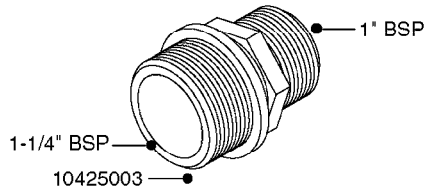

L0020

FITTINGS-T-PIECES, CAPS & ELBOWS
L0020-HIN, 01:01:16

Page 1
Date 07.02.2020 7:54

parts-n°	order qty	description
10053603	1	FITT. CAPNUT 2"BSP 5601
10194303	1	CAP BLANK 1 1/2 MCPHEE 210060
320047	1	FITT.DK CAPNUT 1/2" BSP
320106	1	FITT.DK CAPNUT 1" BSP
320272	1	FITT.DK CAPNUT 3/8" BSP
320316	1	FITT.DK TEE 3/4" X3/4" X1"BSP
320331	1	FITT.DK TEE 1" - 1" - 3/4" BSP
320342	1	FITT.DK EL 3/4"M X 1"F BSP
320563	1	FITT.DK 3 WAY 1/2" 110 DEG.
320677	1	NO LONGER AVAILABLE
320961	1	FITT.DK CAPNUT 1-1/2" BSP
321053	1	FITT.DK TEE 1/2 X1/2 X1/2" BSP
322072	1	FITT.DK TEE 3/8'X3/8'X3/8' BSP
322095	1	FITT.DK TEE 1-1/2 X1-1/4 X3/4" BSP
322138	1	FITT.DK ELB 1"M X 1"F BSP
330013	1	O-RING 2.5 X 10 PUR
330212	1	O-RING D19/D14X2.4 F.1/2"NUT
330326	1	O-RING D30/D24X2 F.1"NUT
331273	1	O-RING D44/D38X2 F.1-1/2"

FITTINGS - HEXAGON NIPPLES
L0030-HIN, 01:01:16

Page 0
Date 07.02.2020 7:54

L0030

FITTINGS - HEXAGON NIPPLES
L0030-HIN, 01:01:16

Page 1
Date 07.02.2020 7:54

parts-n°	order qty	description
10015303	1	FITT.PO.HN 1.00X1.00 M1000
10425003	1	FITT.PO.HN 1.25X1.00 MCPHEE
320132	1	FITT.DK HN 1" BSP
320176	1	FITT.DK HN 3/8"X1/2" BSP
320445	1	FITT.DK HN 1/4"X3/8" BSP
320655	1	FITT.DK HN 1/2"-1/2" BSP
320692	1	FITT.DK HN 3/8'BSPX1/4'NPT
320703	1	FITT.DK HN 3/8BSP X1/2 &1/4NPT
320725	1	FITT.DK NIPPLE 3/8"-3/8" BSP
320902	1	FITT.DK HN 3/8'X 1/4' BSP
390232	1	FITT.DK HN 1-1/2' X 1-1/4' BSP
390276	1	FITT.DK HN 1'BSP