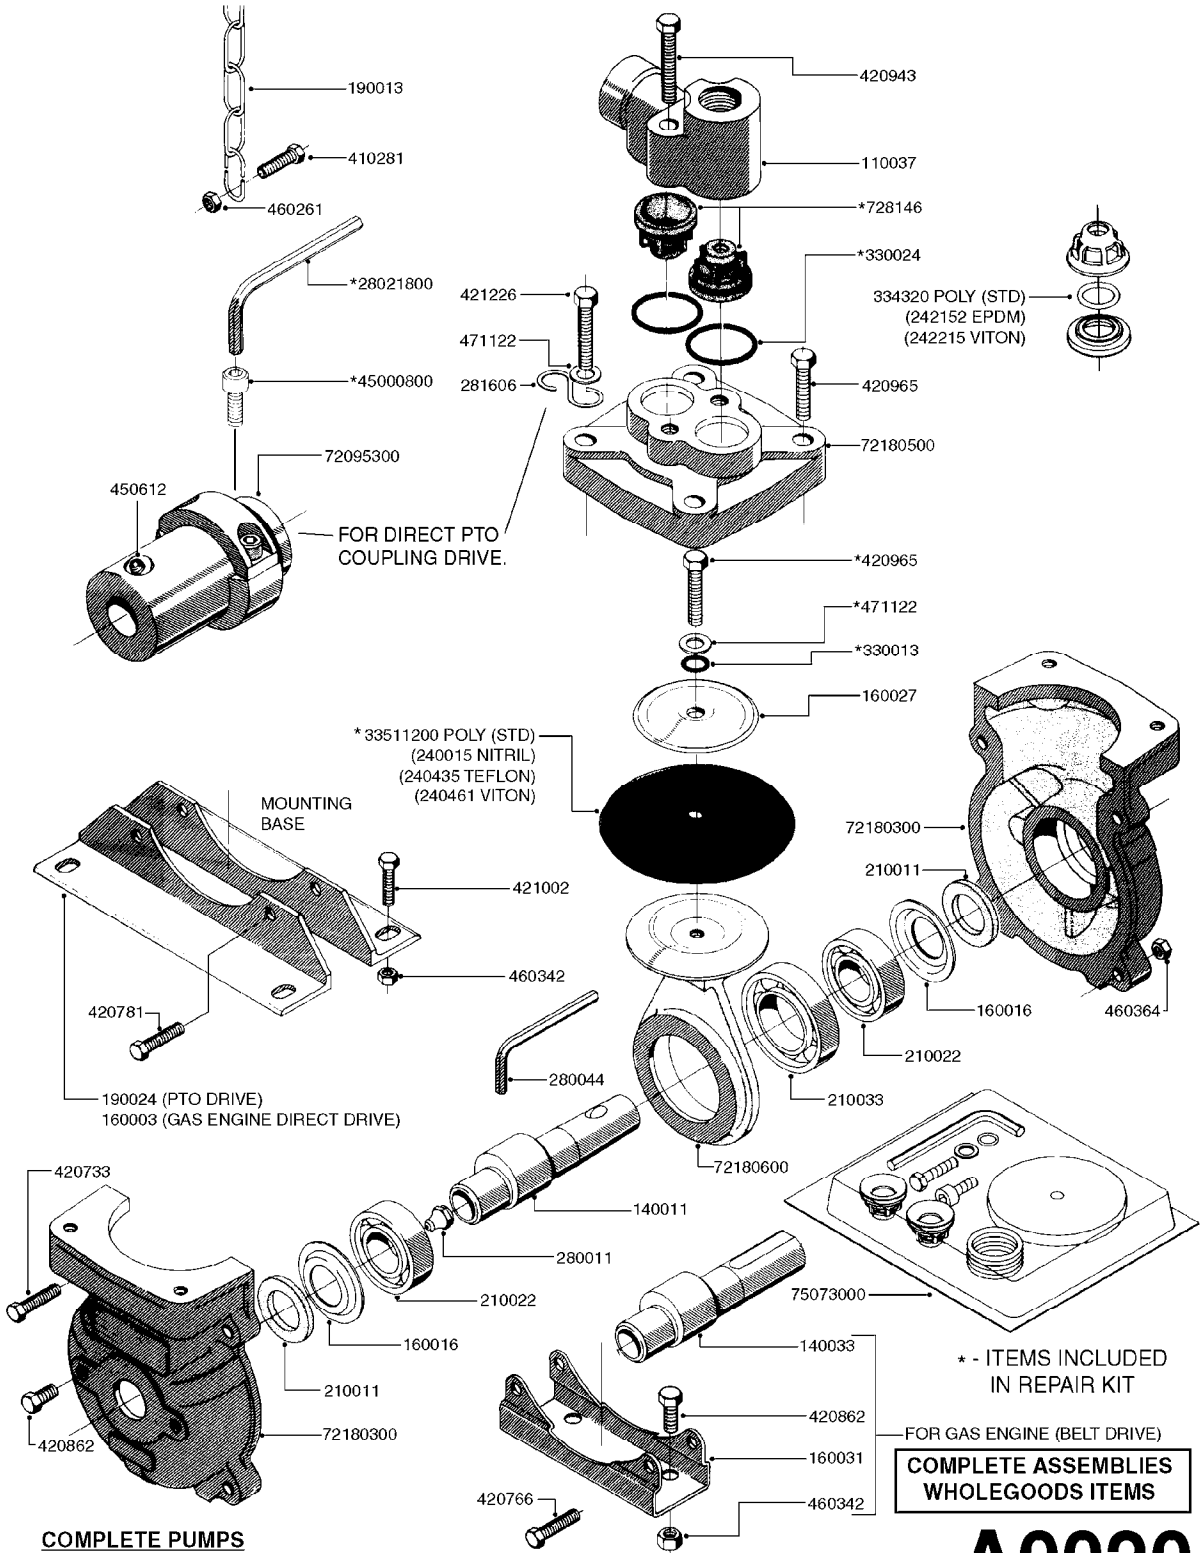

COMPLETE PUMPS
821617 - PUMP ONLY
10521303 - WITH PTO & DAMPER

A0020

PUMP - 503
A0020-HIN, 01:01:16

Page 1
Date 07.02.2020 7:54

parts-n°	order qty	description
110037	1	VALVE CHAMBER MOD 500 PAINTED
140011	1	CRANK SHAFT MODEL 500
140033	1	CRANK SHAFT,MODEL 500/4
160003	1	PUMP MOUNT PLATE TALL 500/600
160016	1	DUST PLATE
160027	1	DIAPHRAGM UPPER DISC 500-600
160031	1	BASE PLATE MODEL 500-600
190013	1	CHAIN 35XL=800
190024	1	ANGLE IRON FOOT, MODEL 500-600
210011	1	SEAL FELT D39/23 X 4
210022	1	BEARING BALL 6205
210033	1	BEARING BALL 6007
240015	1	DIAPHRAGM MODEL 500-600 NITRIL
240435	1	DIAP alts 332021PUR,240015NITR
240461	1	DIAPHRAGM MODEL 500-600 VITON
242152	1	O-RING D18.2X3 EPDM
242215	1	O-RING D18X3 VITON
280011	1	GREASE NIPPLE 1/8' SAE H TR
280044	1	KEY HEXAGON W6 3/16'
281606	1	S-HOOK GALVANIZED
330013	1	O-RING 2.5 X 10 PUR
330024	1	O-RING D41,1/D34.5 X 3,5
334320	1	O-RING D18X3 POLYURETHANE
410281	1	BOLT HEX 8.8 DEL M6X25 DIN933 A2
420733	1	BOLT HEX 8.8 DEL M8X40
420766	1	BOLT HEX M8-45/22 SST A2 DIN931
420781	1	BOLT HEX 8.8 DEL M8X50
420862	1	BOLT HEX 8.8 DEL M10X16 FT
420943	1	BOLT HEX 8.8 DEL M10X50
420965	1	M10X40 MACHINE SCREW STAINLESS
421002	1	BOLT HEX 8.8 DEL M10X30 FT DIN933
421226	1	BOLT HEX 8.8 DEL M10X45
450612	1	SCREW M10X16 POINTED
460261	1	NUT HEX M6X1.00 LOCK DIN985 A2 SS
460342	1	NUT HEX M10 DEL DIN934
460364	1	NUT HU M8 A2 SS DIN934
471122	1	WASHER, M10, Ø20/10.5X 2.0, SS
728146	1	VALVE FOR 361(726890/707932)
821617	1	PUMP 503/7 W FOOT TAPERED SHAF
10521303	1	PUMP 500 C/W PTO 540 RPM
28021800	1	KEY HEXAGON 8MM FOR M10
33511200	1	DIAPHRAGM 500-603 PUR 2006
45000800	1	BOLT ROUND M10X25
72095300	1	COUPLING 1-3/8' X 25, PAINTED
72180300	1	PUMP HOUSING 503 RED W/BOLTS
72180500	1	DIAPHRAGM COVER 503 W/BOLTS
72180600	1	CONNECTING ROD FOR 503-603 M10
75073000	1	PUMP KIT 503 "06"