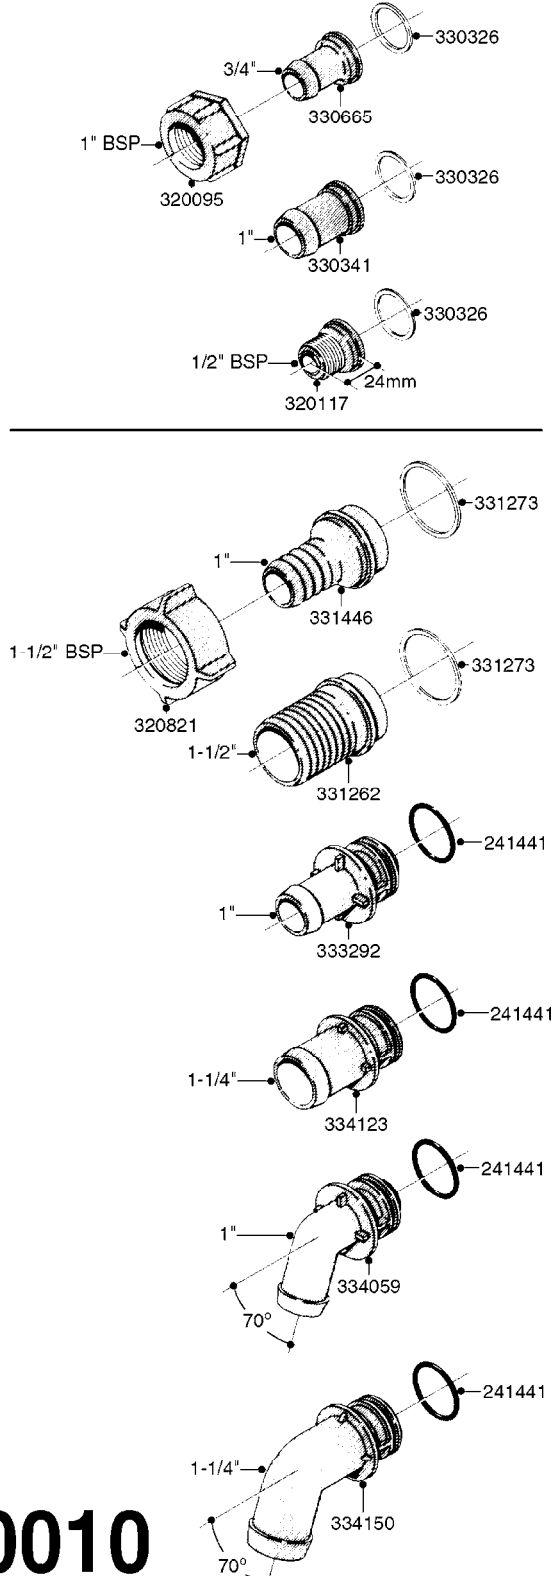

L0010

parts-n°	order qty	description
240085	1	O-RING D13,1/8,3X02,4 NITRIL
241441	1	O-RING D29.3X3
242594	1	O-RING D14 X 1.78 SCH.70-EPDM
320084	1	FITT.DK NUT 1/2" BSP
320095	1	FITT.DK NUT 1" BSP
320117	1	FITT.DK CONN.1/2"BSP F. 1" CAP
320187	1	FITT.DK CAP 3/8" BSP BLACK
320283	1	FITT.DK NUT 3/4"BSP
320821	1	FITT.DK NUT 1-1/2" BSP
321495	1	FITT.DK REDUC 1/4'BSP F.3/4'NT
321576	1	FITT.DK CONN 1/2"BSP F.3/4"NUT
330013	1	O-RING 2.5 X 10 PUR
330212	1	O-RING D19/D14X2.4 F.1/2"NUT
330326	1	O-RING D30/D24X2 F.1"NUT
330341	1	FITT.DK HB 1" F. 1" NUT
330595	1	O-RING D24.6/D20X2.1 -3/4"
330665	1	FITT.DK HB 3/4"F.1" NUT
330676	1	FITT.DK HB 3/8" F. 1/2" NUT
330687	1	FITT.DK HB 1/2" F. 1/2" NUT
330691	1	FITT.DK HB 3/4'F.3/4' NUT
330783	1	FITT.DK HB 3/8"F.3/8" NUT
331262	1	FITT.DK HB 1-1/2" F. 1-1/2"NUT
331273	1	O-RING D44/D38X2 F.1-1/2"
331446	1	FITT.DK HB 1" F.1-1/2" NUT
331807	1	FITT.DK HB 5/16" F.3/8" NUT
332286	1	FITT.DK HB 1/2" F. 3/4" NUT
332905	1	FITT.DK HB 1/2" F. 3/4" CAP
332927	1	FITT.DK PLUG F. NOZZLE TUBE
333292	1	FITT.DK HB 1"O'RING F.1-1/2"
333664	1	FITT.DK HB 5/16' F. 1/2' NUT
334044	1	FITT.DK HB 3/4' F. 3/4' CAP
334059	1	FITT.DK EL 1" 110 DEG.F.1-1/2"
334123	1	FITT.DK HB 1-1/4"O-RNG F.1-1/2"
334150	1	FITT.DK HB 1-1/4" 110 F.1-1/2"
390542	1	PLUG WASHER FOR 3/4'CAP NUT
716236	1	FITT.DK HB 1/2" ASSY. F. 3/4"
716413	1	FITT.DK PLUG ASSY. F.NOZ TUBE
717426	1	FITT.DK REDUC 1/4"BSP F.3/4"N
720856	1	FITT.DK 1/2'BSP ASSY.F.3/4'NUT
724621	1	FITT.DK HB 3/4"ASSY F.3/4" NUT