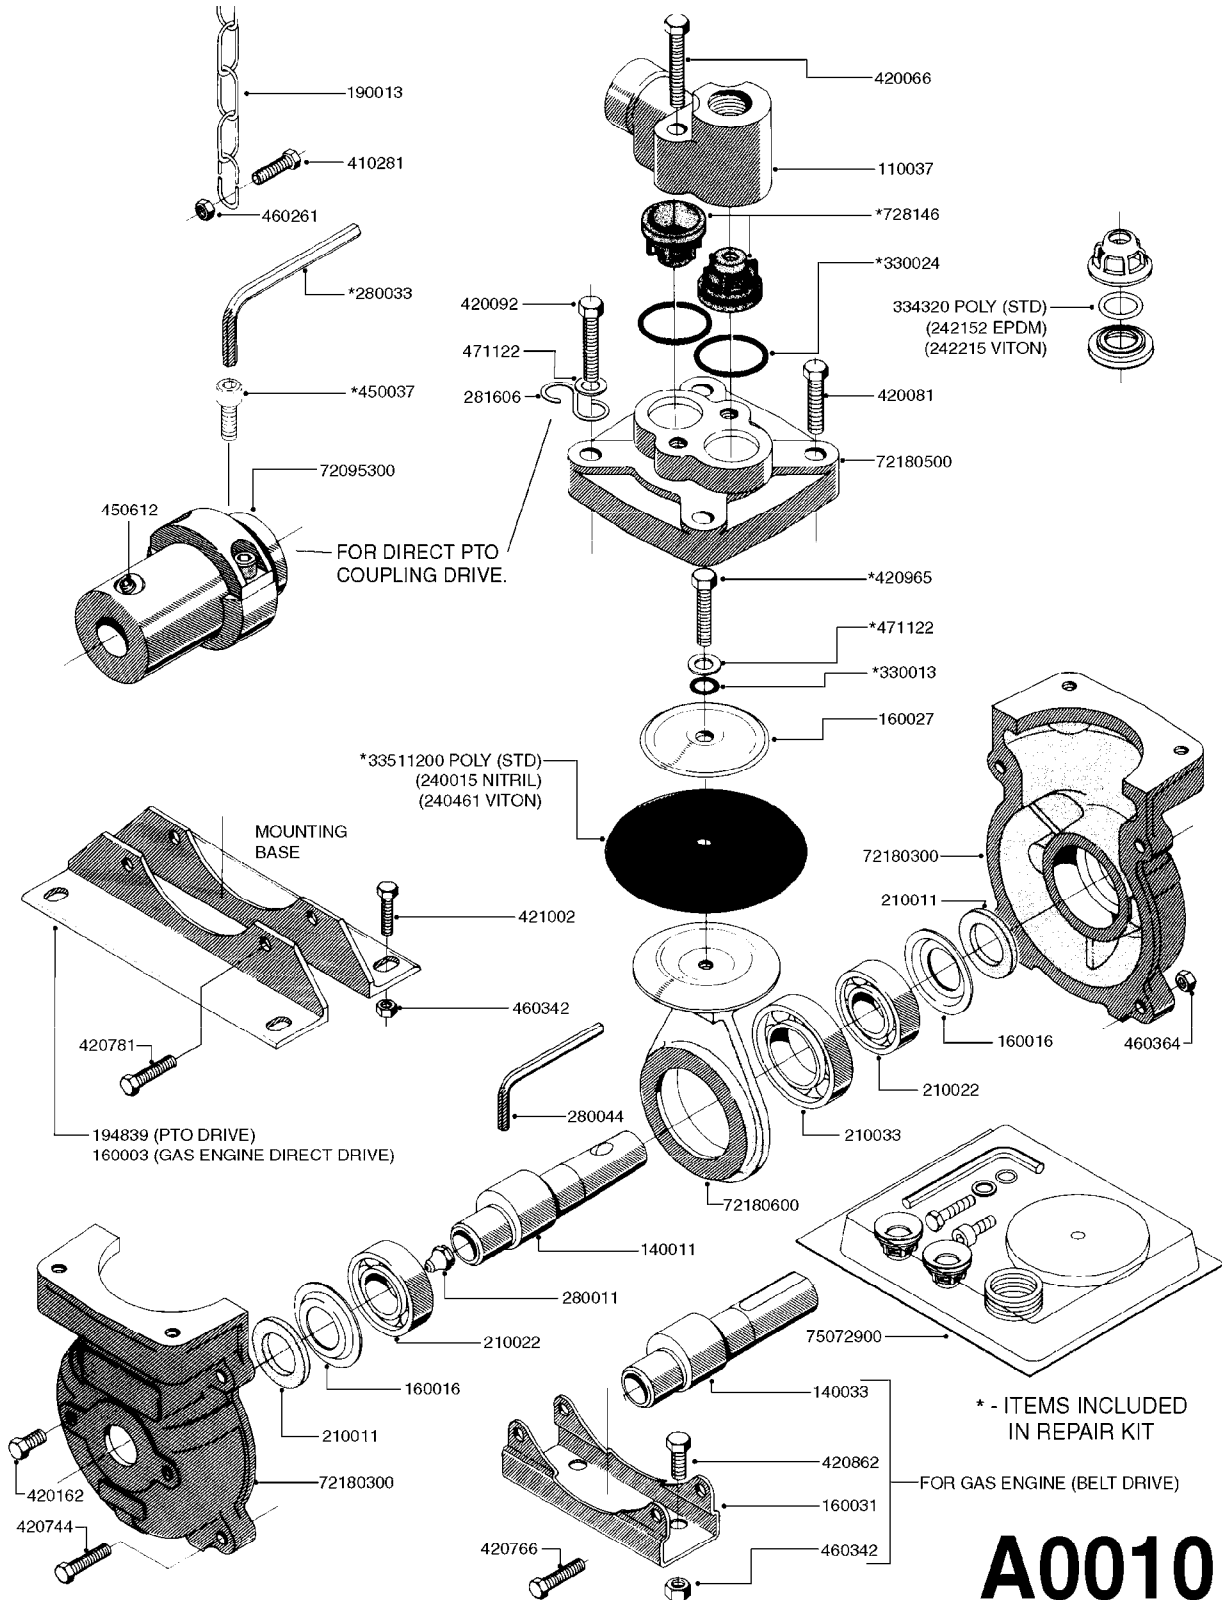

PUMP - 500
A0010-HIN, 01:01:16

A0010

PUMP - 500
A0010-HIN, 01:01:16

Page 1
Date 07.02.2020 7:54

parts-n°	order qty	description
110037	1	VALVE CHAMBER MOD 500 PAINTED
140011	1	CRANK SHAFT MODEL 500
140033	1	CRANK SHAFT,MODEL 500/4
160003	1	PUMP MOUNT PLATE TALL 500/600
160016	1	DUST PLATE
160027	1	DIAPHRAGM UPPER DISC 500-600
160031	1	BASE PLATE MODEL 500-600
190013	1	CHAIN 35XL=800
194839	1	ANGLE IRON FOOT, M 500-600 RED
210011	1	SEAL FELT D39/23 X 4
210022	1	BEARING BALL 6205
210033	1	BEARING BALL 6007
240015	1	DIAPHRAGM MODEL 500-600 NITRIL
240461	1	DIAPHRAGM MODEL 500-600 VITON
242152	1	O-RING D18.2X3 EPDM
242215	1	O-RING D18X3 VITON
280011	1	GREASE NIPPLE 1/8' SAE H TR
280033	1	KEY HEXAGON W9 5/16"
280044	1	KEY HEXAGON W6 3/16'
281606	1	S-HOOK GALVANIZED
330013	1	O-RING 2.5 X 10 PUR
330024	1	O-RING D41,1/D34.5 X 3,5
334320	1	O-RING D18X3 POLYURETHANE
410281	1	BOLT HEX 8.8 DEL M6X25 DIN933 A2
420066	1	BOLT HEX 8.8 DEL 3/8"X50MM
420081	1	BOLT HEX 8.8 DEL 3/8"X40MM
420092	1	BOLT HEX 8.8 RAW 3/8"X45MM
420162	1	BOLT HEX 8.8 DEL 3/8"x15MM
420744	1	BOLT HEX 8.8 DEL M8X40
420766	1	BOLT HEX M8-45/22 SST A2 DIN931
420781	1	BOLT HEX 8.8 DEL M8X50
420862	1	BOLT HEX 8.8 DEL M10X16 FT
420965	1	M10X40 MACHINE SCREW STAINLESS
421002	1	BOLT HEX 8.8 DEL M10X30 FT DIN933
450037	1	BOLT ROUND 3/8'X1' BLACK
450612	1	SCREW M10X16 POINTED
460261	1	NUT HEX M6X1.00 LOCK DIN985 A2 SS
460342	1	NUT HEX M10 DEL DIN934
460364	1	NUT HU M8 A2 SS DIN934
471122	1	WASHER, M10, Ø20/10.5X 2.0, SS
728146	1	VALVE FOR 361(726890/707932)
33511200	1	DIAPHRAGM 500-603 PUR 2006
72095300	1	COUPLING 1-3/8' X 25, PAINTED
72180300	1	PUMP HOUSING 503 RED W/BOLTS
72180500	1	DIAPHRAGM COVER 503 W/BOLTS
72180600	1	CONNECTING ROD FOR 503-603 M10
75072900	1	PUMP KIT 500 "06"