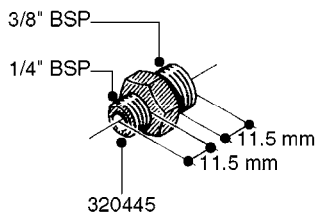

L0020

FITTINGS-T-PIECES, CAPS & ELBOWS
L0020-HIN, 01:01:16

Page 1
Date 07.02.2020 7:54

parts-n°	order qty	description
10053603	1	FITT. CAPNUT 2"BSP 5601
10194303	1	CAP BLANK 1 1/2 MCPHEE 210060
320047	1	FITT.DK CAPNUT 1/2" BSP
320106	1	FITT.DK CAPNUT 1" BSP
320272	1	FITT.DK CAPNUT 3/8" BSP
320316	1	FITT.DK TEE 3/4" X3/4" X1"BSP
320331	1	FITT.DK TEE 1" - 1" - 3/4" BSP
320342	1	FITT.DK EL 3/4"M X 1"F BSP
320563	1	FITT.DK 3 WAY 1/2" 110 DEG.
320677	1	NO LONGER AVAILABLE
320961	1	FITT.DK CAPNUT 1-1/2" BSP
321053	1	FITT.DK TEE 1/2 X1/2 X1/2" BSP
322072	1	FITT.DK TEE 3/8'X3/8'X3/8' BSP
322095	1	FITT.DK TEE 1-1/2 X1-1/4 X3/4" BSP
322138	1	FITT.DK ELB 1"M X 1"F BSP
330013	1	O-RING 2.5 X 10 PUR
330212	1	O-RING D19/D14X2.4 F.1/2"NUT
330326	1	O-RING D30/D24X2 F.1"NUT
331273	1	O-RING D44/D38X2 F.1-1/2"

FITTINGS - HEXAGON NIPPLES
L0030-HIN, 01:01:16

Page 0
Date 07.02.2020 7:54

L0030

FITTINGS - HEXAGON NIPPLES
L0030-HIN, 01:01:16

Page 1
Date 07.02.2020 7:54

parts-n°	order qty	description
10015303	1	FITT.PO.HN 1.00X1.00 M1000
10425003	1	FITT.PO.HN 1.25X1.00 MCPHEE
320132	1	FITT.DK HN 1" BSP
320176	1	FITT.DK HN 3/8"X1/2" BSP
320445	1	FITT.DK HN 1/4"X3/8" BSP
320655	1	FITT.DK HN 1/2"-1/2" BSP
320692	1	FITT.DK HN 3/8'BSPX1/4'NPT
320703	1	FITT.DK HN 3/8BSP X1/2 &1/4NPT
320725	1	FITT.DK NIPPLE 3/8"-3/8" BSP
320902	1	FITT.DK HN 3/8'X 1/4' BSP
390232	1	FITT.DK HN 1-1/2' X 1-1/4' BSP
390276	1	FITT.DK HN 1'BSP