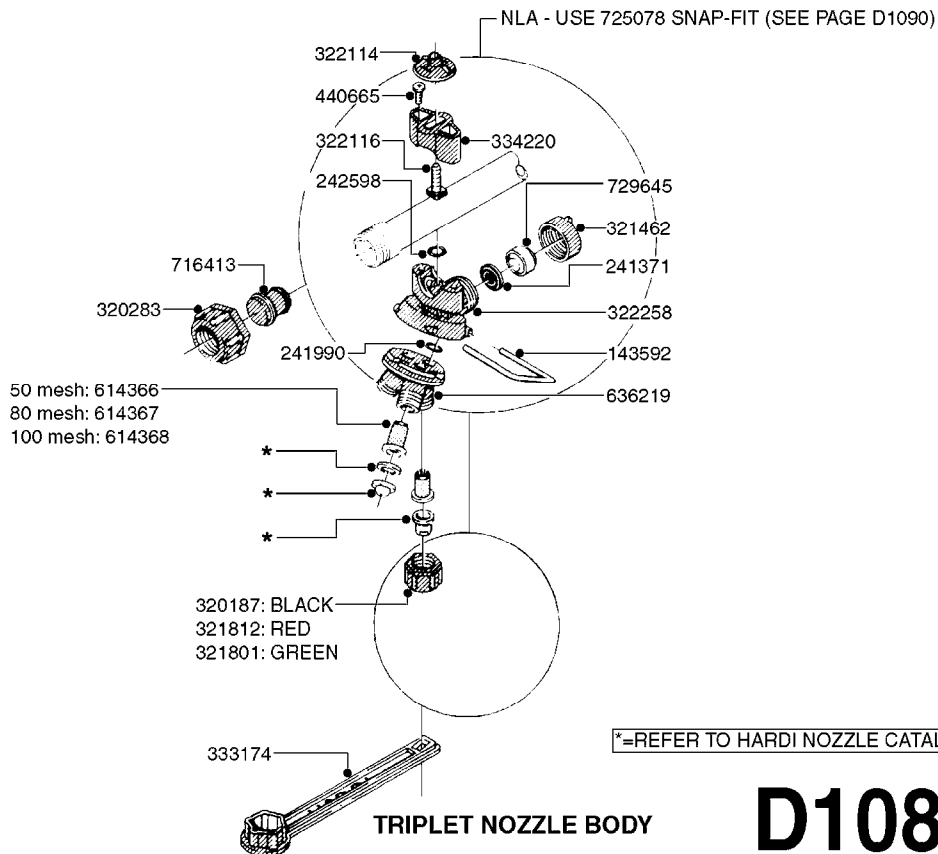

NOZZLE BODIES-THREADED
D1080-HIN, 01:01:16