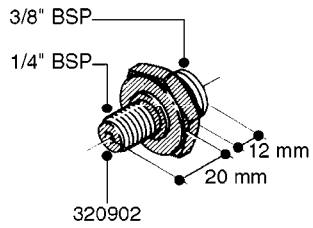

L0020

FITTINGS-T-PIECES, CAPS & ELBOWS
L0020-HIN, 01:01:16

Page 1
Date 07.02.2020 7:54

parts-n°	order qty	description
10053603	1	FITT. CAPNUT 2"BSP 5601
10194303	1	CAP BLANK 1 1/2 MCPHEE 210060
320047	1	FITT.DK CAPNUT 1/2" BSP
320106	1	FITT.DK CAPNUT 1" BSP
320272	1	FITT.DK CAPNUT 3/8" BSP
320316	1	FITT.DK TEE 3/4" X3/4" X1"BSP
320331	1	FITT.DK TEE 1" - 1" - 3/4" BSP
320342	1	FITT.DK EL 3/4"M X 1"F BSP
320563	1	FITT.DK 3 WAY 1/2" 110 DEG.
320677	1	NO LONGER AVAILABLE
320961	1	FITT.DK CAPNUT 1-1/2" BSP
321053	1	FITT.DK TEE 1/2 X1/2 X1/2" BSP
322072	1	FITT.DK TEE 3/8'X3/8'X3/8' BSP
322095	1	FITT.DK TEE 1-1/2 X1-1/4 X3/4" BSP
322138	1	FITT.DK ELB 1"M X 1"F BSP
330013	1	O-RING 2.5 X 10 PUR
330212	1	O-RING D19/D14X2.4 F.1/2"NUT
330326	1	O-RING D30/D24X2 F.1"NUT
331273	1	O-RING D44/D38X2 F.1-1/2"

FITTINGS - HEXAGON NIPPLES
L0030-HIN, 01:01:16

Page 0
Date 07.02.2020 7:54

L0030

FITTINGS - HEXAGON NIPPLES
L0030-HIN, 01:01:16

Page 1
Date 07.02.2020 7:54

parts-n°	order qty	description
10015303	1	FITT.PO.HN 1.00X1.00 M1000
10425003	1	FITT.PO.HN 1.25X1.00 MCPHEE
320132	1	FITT.DK HN 1" BSP
320176	1	FITT.DK HN 3/8"X1/2" BSP
320445	1	FITT.DK HN 1/4"X3/8" BSP
320655	1	FITT.DK HN 1/2"-1/2" BSP
320692	1	FITT.DK HN 3/8'BSPX1/4'NPT
320703	1	FITT.DK HN 3/8BSP X1/2 &1/4NPT
320725	1	FITT.DK NIPPLE 3/8"-3/8" BSP
320902	1	FITT.DK HN 3/8'X 1/4' BSP
390232	1	FITT.DK HN 1-1/2' X 1-1/4' BSP
390276	1	FITT.DK HN 1'BSP