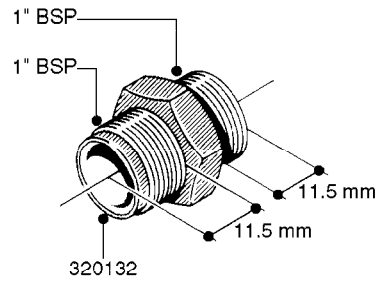

L0020

FITTINGS-T-PIECES, CAPS & ELBOWS
L0020-HIN, 01:01:16

Page 1
Date 07.02.2020 7:54

parts-n°	order qty	description
10053603	1	FITT. CAPNUT 2"BSP 5601
10194303	1	CAP BLANK 1 1/2 MCPHEE 210060
320047	1	FITT.DK CAPNUT 1/2" BSP
320106	1	FITT.DK CAPNUT 1" BSP
320272	1	FITT.DK CAPNUT 3/8" BSP
320316	1	FITT.DK TEE 3/4" X3/4" X1"BSP
320331	1	FITT.DK TEE 1" - 1" - 3/4" BSP
320342	1	FITT.DK EL 3/4"M X 1"F BSP
320563	1	FITT.DK 3 WAY 1/2" 110 DEG.
320677	1	NO LONGER AVAILABLE
320961	1	FITT.DK CAPNUT 1-1/2" BSP
321053	1	FITT.DK TEE 1/2 X1/2 X1/2" BSP
322072	1	FITT.DK TEE 3/8'X3/8'X3/8' BSP
322095	1	FITT.DK TEE 1-1/2 X1-1/4 X3/4" BSP
322138	1	FITT.DK ELB 1"M X 1"F BSP
330013	1	O-RING 2.5 X 10 PUR
330212	1	O-RING D19/D14X2.4 F.1/2"NUT
330326	1	O-RING D30/D24X2 F.1"NUT
331273	1	O-RING D44/D38X2 F.1-1/2"

FITTINGS - HEXAGON NIPPLES
L0030-HIN, 01:01:16

Page 0
Date 07.02.2020 7:54

L0030

FITTINGS - HEXAGON NIPPLES
L0030-HIN, 01:01:16

Page 1
Date 07.02.2020 7:54

parts-n°	order qty	description
10015303	1	FITT.PO.HN 1.00X1.00 M1000
10425003	1	FITT.PO.HN 1.25X1.00 MCPHEE
320132	1	FITT.DK HN 1" BSP
320176	1	FITT.DK HN 3/8"X1/2" BSP
320445	1	FITT.DK HN 1/4"X3/8" BSP
320655	1	FITT.DK HN 1/2"-1/2" BSP
320692	1	FITT.DK HN 3/8'BSPX1/4'NPT
320703	1	FITT.DK HN 3/8BSP X1/2 &1/4NPT
320725	1	FITT.DK NIPPLE 3/8"-3/8" BSP
320902	1	FITT.DK HN 3/8'X 1/4' BSP
390232	1	FITT.DK HN 1-1/2' X 1-1/4' BSP
390276	1	FITT.DK HN 1'BSP