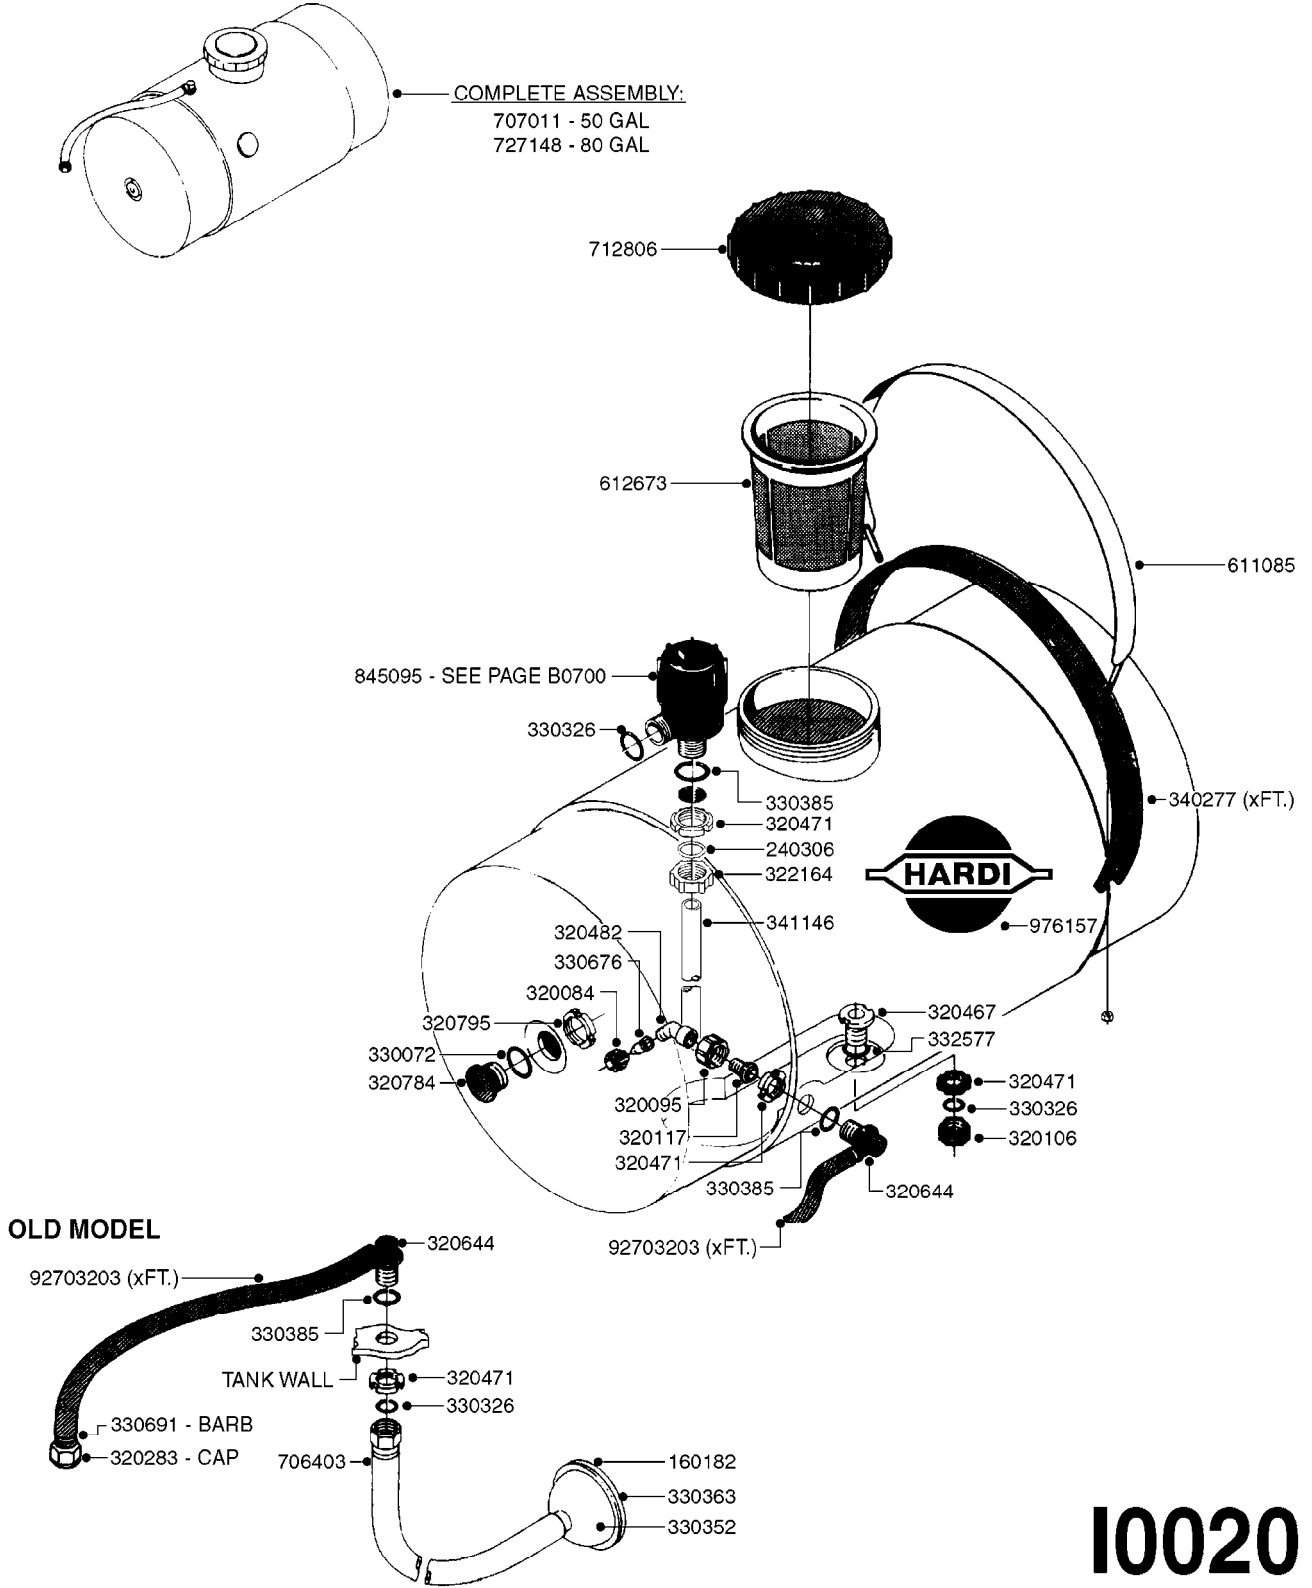

COMPLETE ASSEMBLY:
707011 - 50 GAL
727148 - 80 GAL

ATV 50/80 TANK
I0020-HIN, 01:01:16

Page 1

Date 07.02.2020 7:54

parts-n°	order qty	description
160182	1	FILTER SCREEN
240306	1	O-RING D29/D21X4
320084	1	FITT.DK NUT 1/2" BSP
320095	1	FITT.DK NUT 1" BSP
320106	1	FITT.DK CAPNUT 1" BSP
320117	1	FITT.DK CONN.1/2"BSP F. 1" CAP
320283	1	FITT.DK NUT 3/4"BSP
320467	1	FITT.DK BULKHEAD 1"BSP SINGLE
320471	1	FITT.DK NUT 1" BSP JAMB
320482	1	FITT.DK ELB. 1/2" BSP 60 DEG.
320644	1	FITT.DK ELB.3/4"HB X 1" BSP
320784	1	FITT.DK CAP 1-1/2" BSP
320795	1	FITT.DK NUT 1-1/2" BSP JAMB
322164	1	FITT.DK CAP 1' SPECIAL
330072	1	O-RING D53.5/D45.5X4
330326	1	O-RING D30/D24X2 F.1"NUT
330352	1	FOAM DROP HOUSING
330363	1	RETAINER FILTER GAUGE
330385	1	O-RING D38,8/32,8XD3
330676	1	FITT.DK HB 3/8" F. 1/2" NUT
330691	1	FITT.DK HB 3/4'F.3/4' NUT
332577	1	O-RING D38/D30X4 F.1" PUR.
340277	1	TANK PACKING - 40mm WIDE x 12"
341146	1	SUCTION TUBE L=640MM/45DEG
611085	1	TANK STRAP FOR NK600
612673	1	FILTER BASKET F. ES30/ES53
706403	1	HOSE ASSY. SUCTION F.ESTATE SP
707011	1	TANK 53 GAL. TR/ATV
712806	1	TANK LID WITH VENT S226 RED
727148	1	TANK 80 GAL.F/FLUSH
845095	1	FILTER COMPLETE
976157	1	DECAL COMPANY (4.4" X 4.6")
92703203	1	HOSE R X3/4" X300PSI WP X0012"