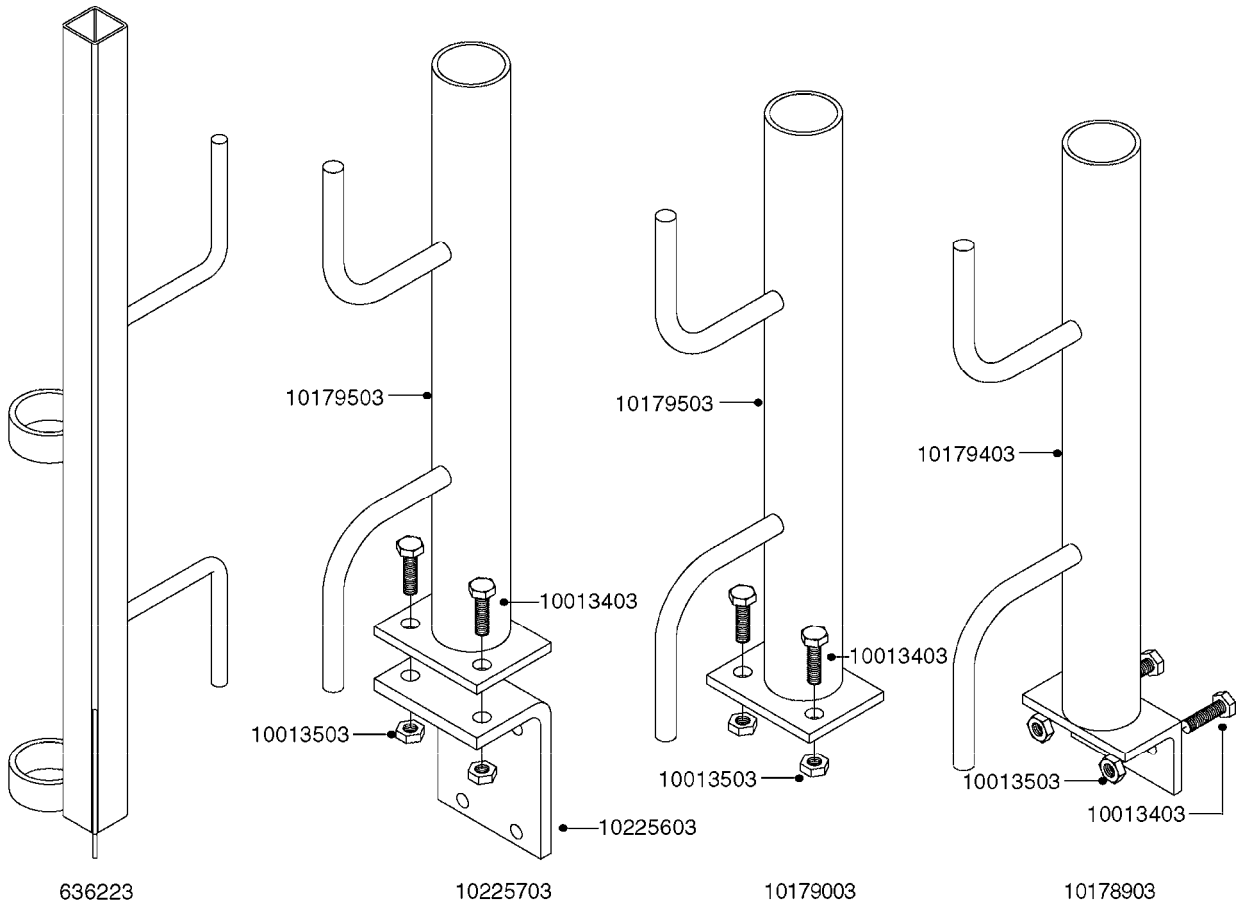

COMPLETE ASSEMBLY:
 818377 - 160' x 3/8" (50m) HOSE REEL
 818381 - 320' X 3/8" (100m) HOSE REEL

K0490

HOSE REEL ASSEMBLIES
K0490-HIN, 01:01:16

Page 1

Date 07.02.2020 7:54

parts-n°	order qty	description
143684	1	BUSHING F. HOSE REEL
143706	1	SPACER TUBE F. 275' HOSE REEL
145925	1	NIPPLE M10 M6
146314	1	UNION BUSHING F.HOSE REEL
146315	1	RING FOR HOSE REEL
146487	1	SPACER ROD F/HOSE REEL 225mm
160311	1	WASHER D30/D20.4X2
241474	1	O-RING NITRIL
281072	1	SNAP-RING OUTER 20X1.20
282155	1	CLIP F.TUBE SUPPORT
320655	1	FITT.DK HN 1/2"-1/2" BSP
320821	1	FITT.DK NUT 1-1/2" BSP
330212	1	O-RING D19/D14X2.4 F.1/2"NUT
333443	1	BUSHING F. HOSE REEL
420604	1	BOLT HEX 8.8 DEL M10X25 FT DIN933
420626	1	BOLT HEX 8.8 DEL M10X20 FT
420862	1	BOLT HEX 8.8 DEL M10X16 FT
430286	1	BOLT HEX 8.8 DEL M12X30 FT
460423	1	NUT HEX M10X1.50 LOCK DIN985A2 SS
460703	1	NUT HEX M12X1.75 LOCK DIN985A2 SS
613207	1	CENTER TUBE FOR 164'HOSE REEL
613211	1	HOSE REEL NK 80/105
613292	1	CENTER TUBE 100 MM
633824	1	SIDE FOR HOSE REEL
633835	1	OUTER TUBE NK 300-600
633846	1	FITTING FOR HOSE REEL TR2/TR3
633905	1	BRKTS. HOSE REEL SM210
637986	1	CLAMP FITTING HOSE REEL
719073	1	HANDLE ASSY. F. HOSE REEL
719084	1	SWIVEL F.HOSE REEL
719121	1	HOSE 1/2'X2500M NUT
719401	1	CLIPS F.PISTOL ASSY.
725618	1	CLIP WHITE PLASTIC SNAP TYPE
818377	1	REEL FOR HOSE 160' X 3/8"
818381	1	REEL FOR HOSE 320' X 3/8'
818801	1	BKT.HOSE REEL MOUNT NL/NK/BOOM
818845	1	BKT.HOSE REEL SM210
833768	1	HOLDER F. HOSE REEL
834764	1	BKT.HOSE REEL MOUNT ESTATE SPR
61021400	1	BKT. BOOM MOUNT SM53/80 US