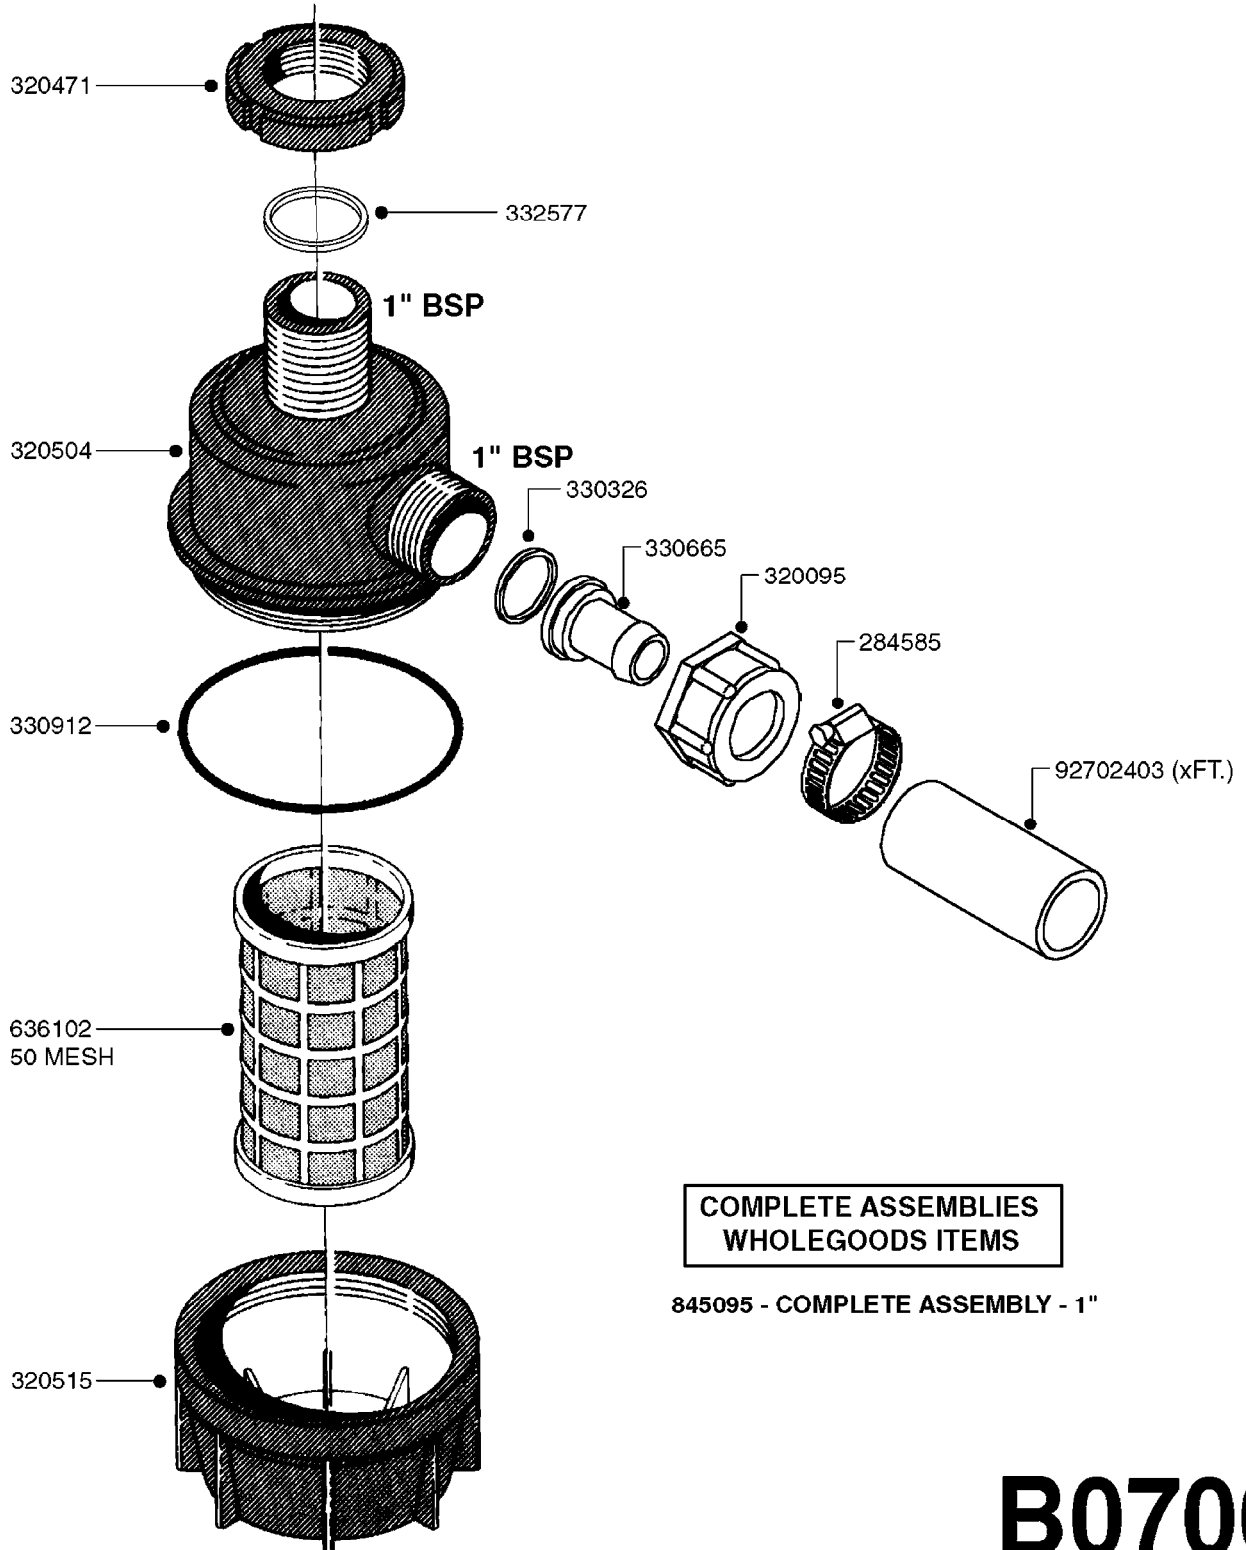

SUCTION FILT. HARDI ES30/53/80
B0700-HIN, 01:01:16

Page 1

Date 07.02.2020 7:54

parts-n°	order qty	description
284585	1	CLAMP HOSE GEAR 1" MINI 020
320095	1	FITT.DK NUT 1" BSP
320471	1	FITT.DK NUT 1" BSP JAMB
320504	1	FILTER HOUSING
320515	1	FILTER CAP 2-1/2' RG
330326	1	O-RING D30/D24X2 F.1"NUT
330665	1	FITT.DK HB 3/4"F.1" NUT
330912	1	O-RING D79,5/73,5XD3
332577	1	O-RING D38/D30X4 F.1" PUR.
636102	1	NK FILTER 86 30 MESH
845095	1	FILTER COMPLETE
92702403	1	HOSE PVC SUCT GRAY 1"