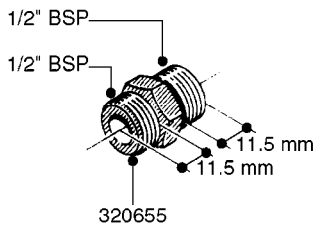

L0020

FITTINGS-T-PIECES, CAPS & ELBOWS
L0020-HIN, 01:01:16

Page 1
Date 07.02.2020 7:54

parts-n°	order qty	description
10053603	1	FITT. CAPNUT 2"BSP 5601
10194303	1	CAP BLANK 1 1/2 MCPHEE 210060
320047	1	FITT.DK CAPNUT 1/2" BSP
320106	1	FITT.DK CAPNUT 1" BSP
320272	1	FITT.DK CAPNUT 3/8" BSP
320316	1	FITT.DK TEE 3/4" X3/4" X1"BSP
320331	1	FITT.DK TEE 1" - 1" - 3/4" BSP
320342	1	FITT.DK EL 3/4"M X 1"F BSP
320563	1	FITT.DK 3 WAY 1/2" 110 DEG.
320677	1	NO LONGER AVAILABLE
320961	1	FITT.DK CAPNUT 1-1/2" BSP
321053	1	FITT.DK TEE 1/2 X1/2 X1/2" BSP
322072	1	FITT.DK TEE 3/8'X3/8'X3/8' BSP
322095	1	FITT.DK TEE 1-1/2 X1-1/4 X3/4" BSP
322138	1	FITT.DK ELB 1"M X 1"F BSP
330013	1	O-RING 2.5 X 10 PUR
330212	1	O-RING D19/D14X2.4 F.1/2"NUT
330326	1	O-RING D30/D24X2 F.1"NUT
331273	1	O-RING D44/D38X2 F.1-1/2"

FITTINGS - HEXAGON NIPPLES
L0030-HIN, 01:01:16

Page 0
Date 07.02.2020 7:54

L0030

FITTINGS - HEXAGON NIPPLES
L0030-HIN, 01:01:16

Page 1
Date 07.02.2020 7:54

parts-n°	order qty	description
10015303	1	FITT.PO.HN 1.00X1.00 M1000
10425003	1	FITT.PO.HN 1.25X1.00 MCPHEE
320132	1	FITT.DK HN 1" BSP
320176	1	FITT.DK HN 3/8"X1/2" BSP
320445	1	FITT.DK HN 1/4"X3/8" BSP
320655	1	FITT.DK HN 1/2"-1/2" BSP
320692	1	FITT.DK HN 3/8'BSPX1/4'NPT
320703	1	FITT.DK HN 3/8BSP X1/2 &1/4NPT
320725	1	FITT.DK NIPPLE 3/8"-3/8" BSP
320902	1	FITT.DK HN 3/8'X 1/4' BSP
390232	1	FITT.DK HN 1-1/2' X 1-1/4' BSP
390276	1	FITT.DK HN 1'BSP