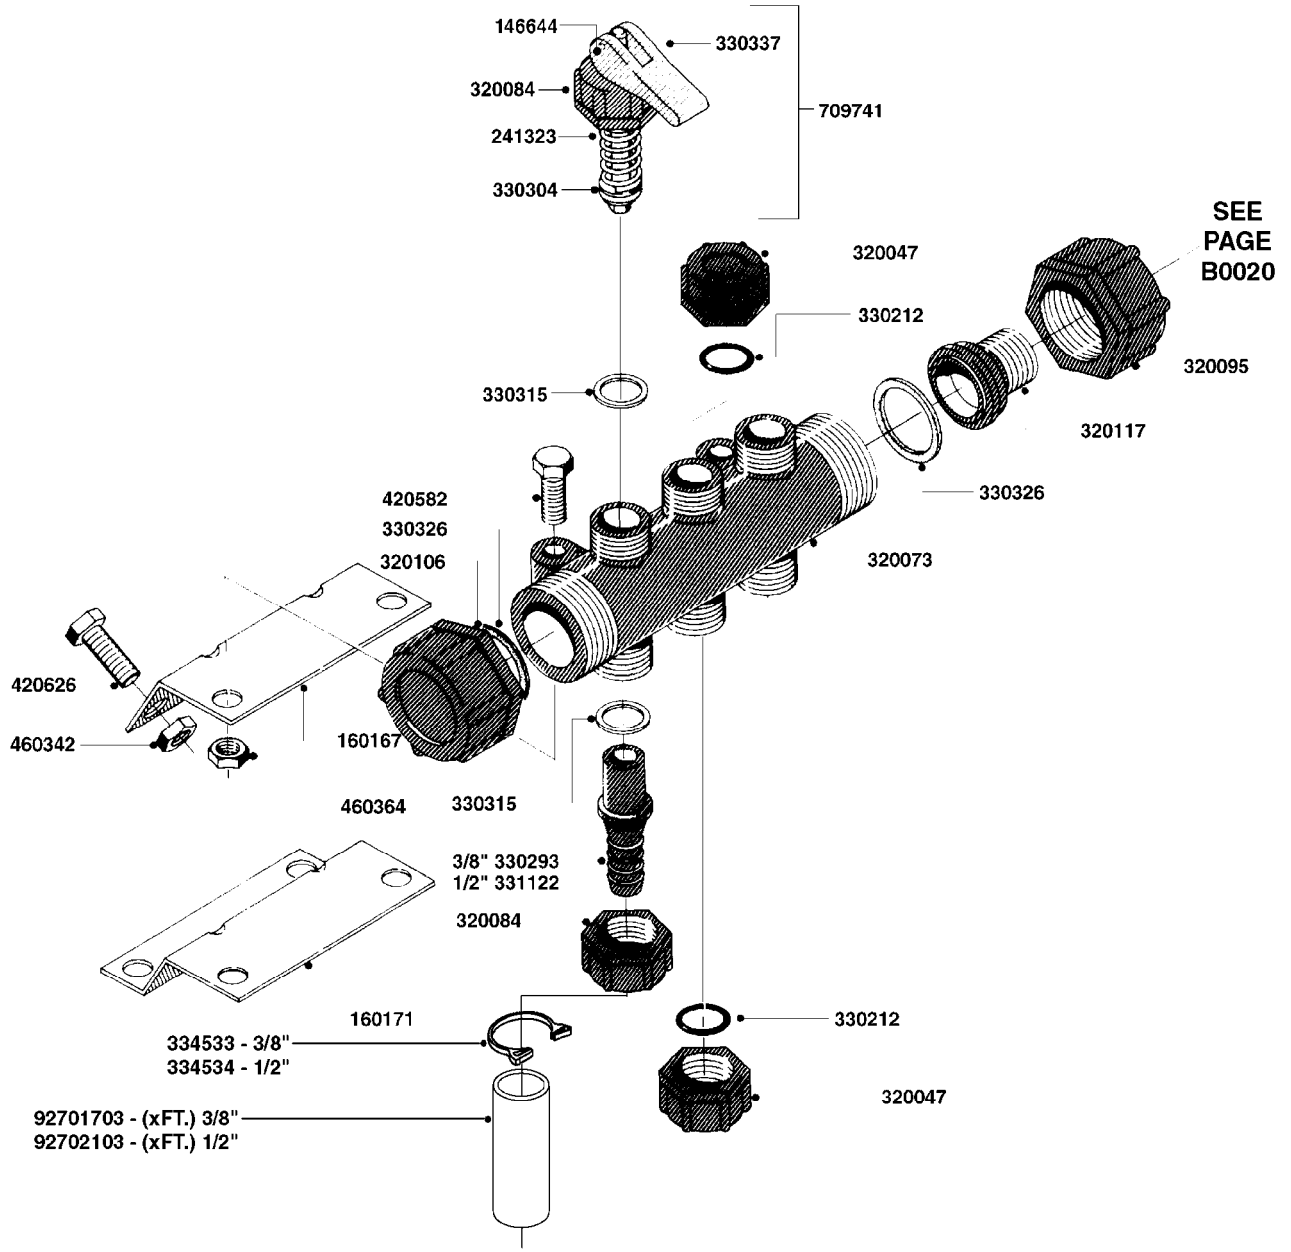

841758 - COMPLETE ASSEMBLY
(LESS GAUGE)

COMPLETE ASSEMBLIES
WHOLEGOODS ITEMS

B0020

CONTROL-ET MANUAL-ES 30/50/80
B0020-HIN, 01:01:16

Page 1

Date 07.02.2020 7:54

parts-n°	order qty	description
146644	1	PIN D3X19 STAINLESS
240063	1	O-RING D14.1/9.3 X 2.4
241323	1	O-RING D5.3X2.4 NITRIL
320073	1	DISTRIBUTOR HOUSING 1/2"
320084	1	FITT.DK NUT 1/2" BSP
320095	1	FITT.DK NUT 1" BSP
320117	1	FITT.DK CONN.1/2"BSP F. 1" CAP
321694	1	UNION NUT
330212	1	O-RING D19/D14X2.4 F.1/2"NUT
330293	1	VALVE SEAT WITH 3/8" HOSE TAIL
330304	1	VALVE CONE D14
330315	1	O-RING D18.4/D13X.6
330326	1	O-RING D30/D24X2 F.1"NUT
330337	1	HANDLE F. FLIP VALVE
330676	1	FITT.DK HB 3/8" F. 1/2" NUT
330687	1	FITT.DK HB 1/2" F. 1/2" NUT
331111	1	VALVE SEAT FOR 1/2" DISTRIBUT.
331122	1	VALVE SEAT WITH 1/2" HOSE TAIL
334533	1	CLAMP HOSE PLASTIC 3/8"
334534	1	CLAMP HOSE PLASTIC 1/2"
390282	1	STOPPER ATV 1/4"
390283	1	CONE FOR PRES CONTR ATV
421046	1	BOLT HEX M8X25/25 A2 SS DIN933
440167	1	SCREW NO.8 1/4"
440663	1	SCREW 3/8" NR4 STAINLESS
460143	1	SELF LOCK NUT M8 SST A2 DIN985
709741	1	VALVE ASSY. 1/2" FLIP LEVER
841758	1	ET CONTROL COMPLETE
28026203	1	GAUGE 200PSI/BR, 2.5"1/4BSP-BTM
92701703	1	HOSE R X3/8" X300PSI WP X0012"
92702103	1	HOSE R X1/2" X300PSI WP X0012"