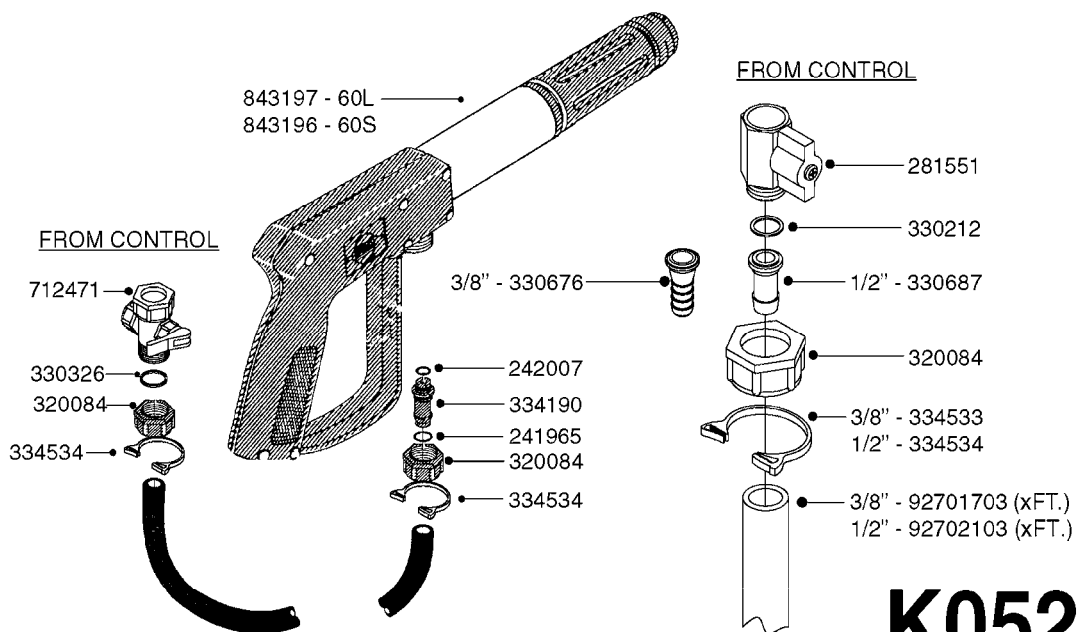

COMPLETE ASSEMBLY:
 818377 - 160' x 3/8" (50m) HOSE REEL
 818381 - 320' X 3/8" (100m) HOSE REEL

K0490

HOSE REEL ASSEMBLIES
K0490-HIN, 01:01:16

Page 1

Date 07.02.2020 7:54

parts-n°	order qty	description
143684	1	BUSHING F. HOSE REEL
143706	1	SPACER TUBE F. 275' HOSE REEL
145925	1	NIPPLE M10 M6
146314	1	UNION BUSHING F.HOSE REEL
146315	1	RING FOR HOSE REEL
146487	1	SPACER ROD F/HOSE REEL 225mm
160311	1	WASHER D30/D20.4X2
241474	1	O-RING NITRIL
281072	1	SNAP-RING OUTER 20X1.20
282155	1	CLIP F.TUBE SUPPORT
320655	1	FITT.DK HN 1/2"-1/2" BSP
320821	1	FITT.DK NUT 1-1/2" BSP
330212	1	O-RING D19/D14X2.4 F.1/2"NUT
333443	1	BUSHING F. HOSE REEL
420604	1	BOLT HEX 8.8 DEL M10X25 FT DIN933
420626	1	BOLT HEX 8.8 DEL M10X20 FT
420862	1	BOLT HEX 8.8 DEL M10X16 FT
430286	1	BOLT HEX 8.8 DEL M12X30 FT
460423	1	NUT HEX M10X1.50 LOCK DIN985A2 SS
460703	1	NUT HEX M12X1.75 LOCK DIN985A2 SS
613207	1	CENTER TUBE FOR 164'HOSE REEL
613211	1	HOSE REEL NK 80/105
613292	1	CENTER TUBE 100 MM
633824	1	SIDE FOR HOSE REEL
633835	1	OUTER TUBE NK 300-600
633846	1	FITTING FOR HOSE REEL TR2/TR3
633905	1	BRKTS. HOSE REEL SM210
637986	1	CLAMP FITTING HOSE REEL
719073	1	HANDLE ASSY. F. HOSE REEL
719084	1	SWIVEL F.HOSE REEL
719121	1	HOSE 1/2'X2500M NUT
719401	1	CLIPS F.PISTOL ASSY.
725618	1	CLIP WHITE PLASTIC SNAP TYPE
818377	1	REEL FOR HOSE 160' X 3/8"
818381	1	REEL FOR HOSE 320' X 3/8'
818801	1	BKT.HOSE REEL MOUNT NL/NK/BOOM
818845	1	BKT.HOSE REEL SM210
833768	1	HOLDER F. HOSE REEL
834764	1	BKT.HOSE REEL MOUNT ESTATE SPR
61021400	1	BKT. BOOM MOUNT SM53/80 US