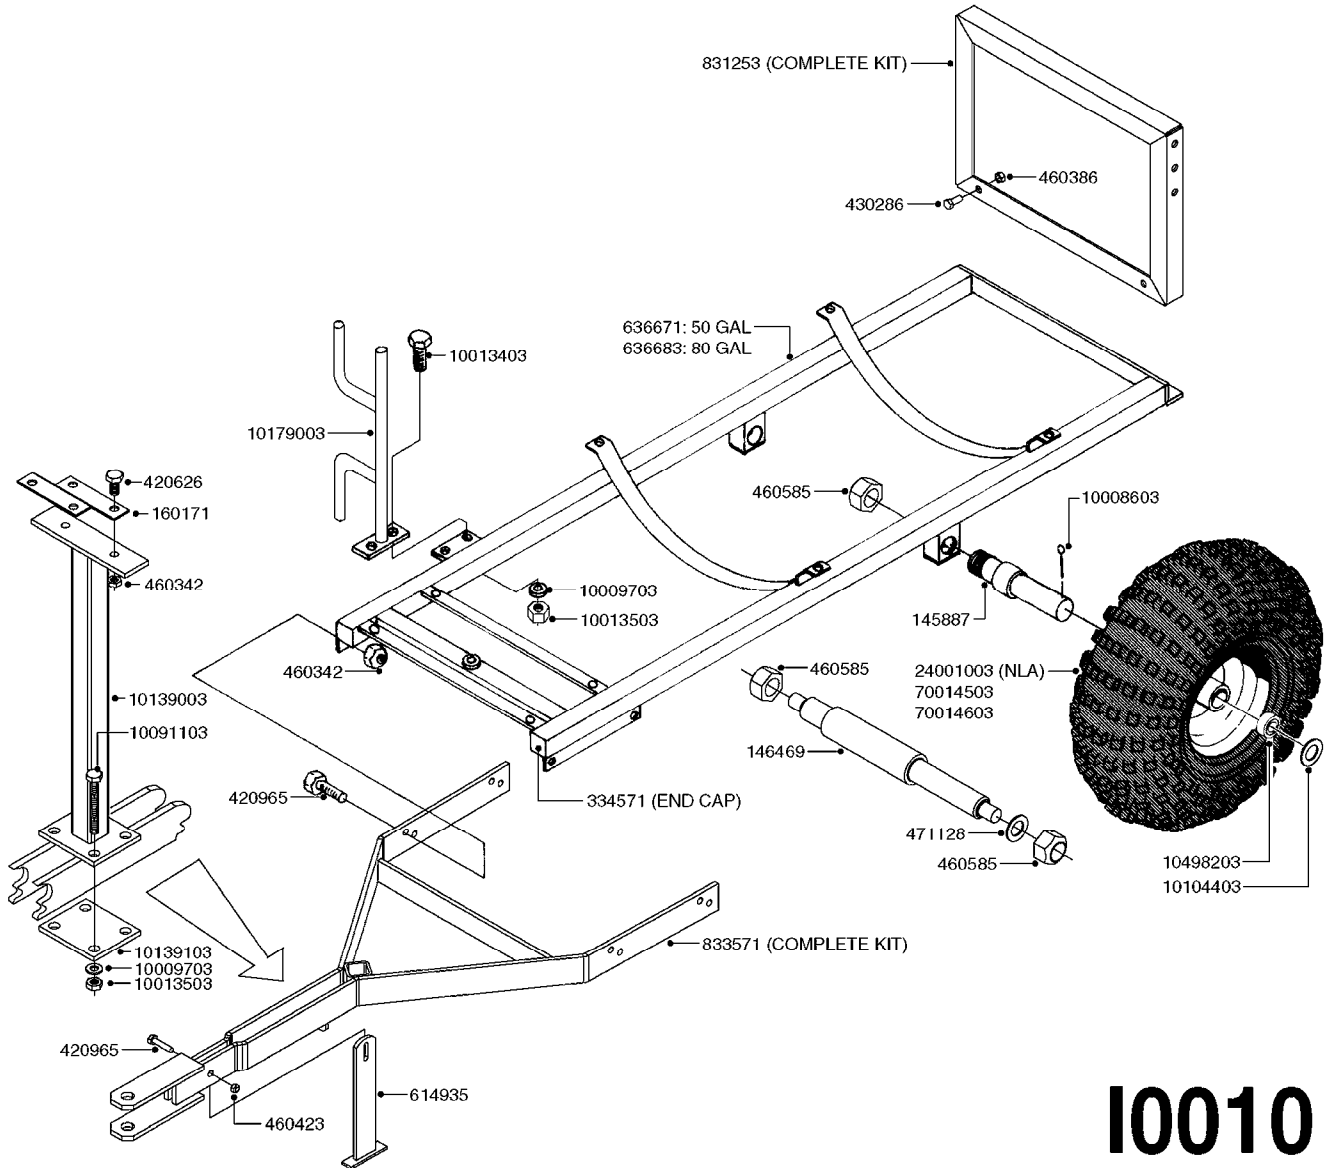

I0010

ATV 50/80 FRAME
I0010-HIN, 01:01:16

Page 1
Date 07.02.2020 7:54

parts-n°	order qty	description
145887	1	AXLE SHAFT ES30/53
146469	1	AXLE SHAFT ESTATE TRAILER SPRY
160171	1	MOUNTING PLATE NK
334571	1	PLUG 40x40x2 F.SQ.TUBE
420626	1	BOLT HEX 8.8 DEL M10X20 FT
420965	1	M10X40 MACHINE SCREW STAINLESS
430286	1	BOLT HEX 8.8 DEL M12X30 FT
460342	1	NUT HEX M10 DEL DIN934
460386	1	NUT HEX M12X1.75
460423	1	NUT HEX M10X1.50 LOCK DIN985A2 SS
460585	1	LOCKING NUT M16 DIN985 A2 SS
471128	1	WASHER, M16, Ø30/17.0X 3.0, SS
614935	1	JACK STAND FOR ES30/53
636671	1	FRAME TR/ATV 53
636683	1	FRAME FOR ATV/ES 80
831253	1	REAR BOOM MT.FOR ATV/ES80
833571	1	DRAW BAR FOR ES30/50/80
10008603	1	COTTER PIN 1/8"X 1-1/2"
10009703	1	WASHER LOCK L/W Z 3/8"
10013403	1	BOLT HEX 3/8-16X1 1/4 HCS Z5
10013503	1	NUT HEX NC 3/8"
10091103	1	BOLT HEX 3/8 NC GR.2 03.00'
10104403	1	WASHER PLATE 1'
10139003	1	CONTROL POST/TR25/53/80
10139103	1	PLATE CONTROL POST TR/25/53/80
10179003	1	WRAP HOSE BOTTOM PLATE MOUNT
10498203	1	BEARING PFB-200, F.ATV WHEEL
24001003	1	TIRE 20/10.00 x 8 6 PLY ATV
70014503	1	TIRE & RIM ASY 16X750-8 X 4"HU
70014603	1	TIRE & RIM ASY 20X10-8 X 4"HUB