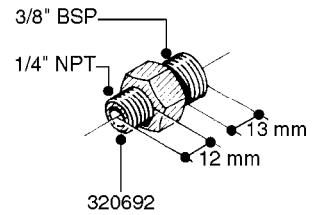

L0020

FITTINGS-T-PIECES, CAPS & ELBOWS
L0020-HIN, 01:01:16

Page 1
Date 07.02.2020 7:54

parts-n°	order qty	description
10053603	1	FITT. CAPNUT 2"BSP 5601
10194303	1	CAP BLANK 1 1/2 MCPHEE 210060
320047	1	FITT.DK CAPNUT 1/2" BSP
320106	1	FITT.DK CAPNUT 1" BSP
320272	1	FITT.DK CAPNUT 3/8" BSP
320316	1	FITT.DK TEE 3/4" X3/4" X1"BSP
320331	1	FITT.DK TEE 1" - 1" - 3/4" BSP
320342	1	FITT.DK EL 3/4"M X 1"F BSP
320563	1	FITT.DK 3 WAY 1/2" 110 DEG.
320677	1	NO LONGER AVAILABLE
320961	1	FITT.DK CAPNUT 1-1/2" BSP
321053	1	FITT.DK TEE 1/2 X1/2 X1/2" BSP
322072	1	FITT.DK TEE 3/8'X3/8'X3/8' BSP
322095	1	FITT.DK TEE 1-1/2 X1-1/4 X3/4" BSP
322138	1	FITT.DK ELB 1"M X 1"F BSP
330013	1	O-RING 2.5 X 10 PUR
330212	1	O-RING D19/D14X2.4 F.1/2"NUT
330326	1	O-RING D30/D24X2 F.1"NUT
331273	1	O-RING D44/D38X2 F.1-1/2"

FITTINGS - HEXAGON NIPPLES
L0030-HIN, 01:01:16

Page 0
Date 07.02.2020 7:54

L0030

FITTINGS - HEXAGON NIPPLES
L0030-HIN, 01:01:16

Page 1
Date 07.02.2020 7:54

parts-n°	order qty	description
10015303	1	FITT.PO.HN 1.00X1.00 M1000
10425003	1	FITT.PO.HN 1.25X1.00 MCPHEE
320132	1	FITT.DK HN 1" BSP
320176	1	FITT.DK HN 3/8"X1/2" BSP
320445	1	FITT.DK HN 1/4"X3/8" BSP
320655	1	FITT.DK HN 1/2"-1/2" BSP
320692	1	FITT.DK HN 3/8'BSPX1/4'NPT
320703	1	FITT.DK HN 3/8BSP X1/2 &1/4NPT
320725	1	FITT.DK NIPPLE 3/8"-3/8" BSP
320902	1	FITT.DK HN 3/8'X 1/4' BSP
390232	1	FITT.DK HN 1-1/2' X 1-1/4' BSP
390276	1	FITT.DK HN 1'BSP