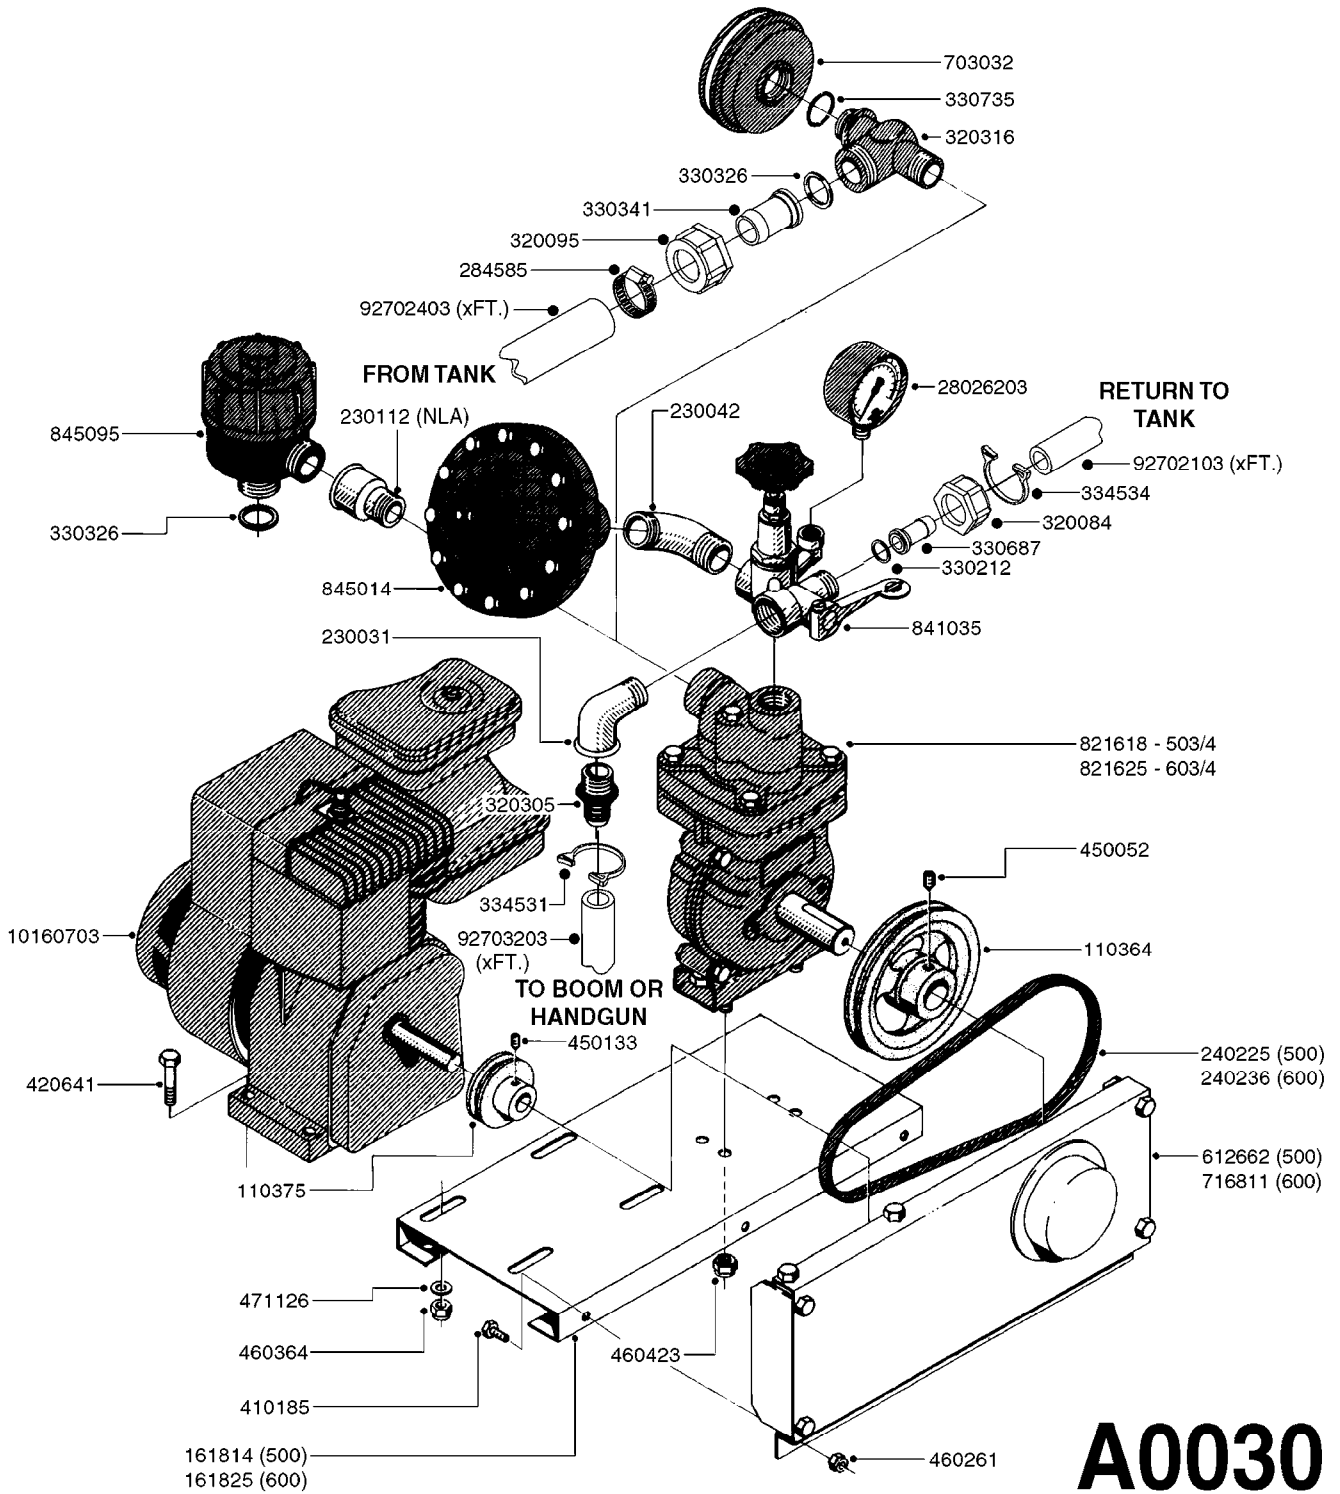

PUMP - 503
A0020-HIN, 01:01:16

COMPLETE PUMPS
821617 - PUMP ONLY
10521303 - WITH PTO & DAMPER

A0020

PUMP - 503
A0020-HIN, 01:01:16

Page 1
Date 07.02.2020 7:54

parts-n°	order qty	description
110037	1	VALVE CHAMBER MOD 500 PAINTED
140011	1	CRANK SHAFT MODEL 500
140033	1	CRANK SHAFT,MODEL 500/4
160003	1	PUMP MOUNT PLATE TALL 500/600
160016	1	DUST PLATE
160027	1	DIAPHRAGM UPPER DISC 500-600
160031	1	BASE PLATE MODEL 500-600
190013	1	CHAIN 35XL=800
190024	1	ANGLE IRON FOOT, MODEL 500-600
210011	1	SEAL FELT D39/23 X 4
210022	1	BEARING BALL 6205
210033	1	BEARING BALL 6007
240015	1	DIAPHRAGM MODEL 500-600 NITRIL
240435	1	DIAP alts 332021PUR,240015NITR
240461	1	DIAPHRAGM MODEL 500-600 VITON
242152	1	O-RING D18.2X3 EPDM
242215	1	O-RING D18X3 VITON
280011	1	GREASE NIPPLE 1/8' SAE H TR
280044	1	KEY HEXAGON W6 3/16'
281606	1	S-HOOK GALVANIZED
330013	1	O-RING 2.5 X 10 PUR
330024	1	O-RING D41,1/D34.5 X 3,5
334320	1	O-RING D18X3 POLYURETHANE
410281	1	BOLT HEX 8.8 DEL M6X25 DIN933 A2
420733	1	BOLT HEX 8.8 DEL M8X40
420766	1	BOLT HEX M8-45/22 SST A2 DIN931
420781	1	BOLT HEX 8.8 DEL M8X50
420862	1	BOLT HEX 8.8 DEL M10X16 FT
420943	1	BOLT HEX 8.8 DEL M10X50
420965	1	M10X40 MACHINE SCREW STAINLESS
421002	1	BOLT HEX 8.8 DEL M10X30 FT DIN933
421226	1	BOLT HEX 8.8 DEL M10X45
450612	1	SCREW M10X16 POINTED
460261	1	NUT HEX M6X1.00 LOCK DIN985 A2 SS
460342	1	NUT HEX M10 DEL DIN934
460364	1	NUT HU M8 A2 SS DIN934
471122	1	WASHER, M10, Ø20/10.5X 2.0, SS
728146	1	VALVE FOR 361(726890/707932)
821617	1	PUMP 503/7 W FOOT TAPERED SHAF
10521303	1	PUMP 500 C/W PTO 540 RPM
28021800	1	KEY HEXAGON 8MM FOR M10
33511200	1	DIAPHRAGM 500-603 PUR 2006
45000800	1	BOLT ROUND M10X25
72095300	1	COUPLING 1-3/8' X 25, PAINTED
72180300	1	PUMP HOUSING 503 RED W/BOLTS
72180500	1	DIAPHRAGM COVER 503 W/BOLTS
72180600	1	CONNECTING ROD FOR 503-603 M10
75073000	1	PUMP KIT 503 "06"