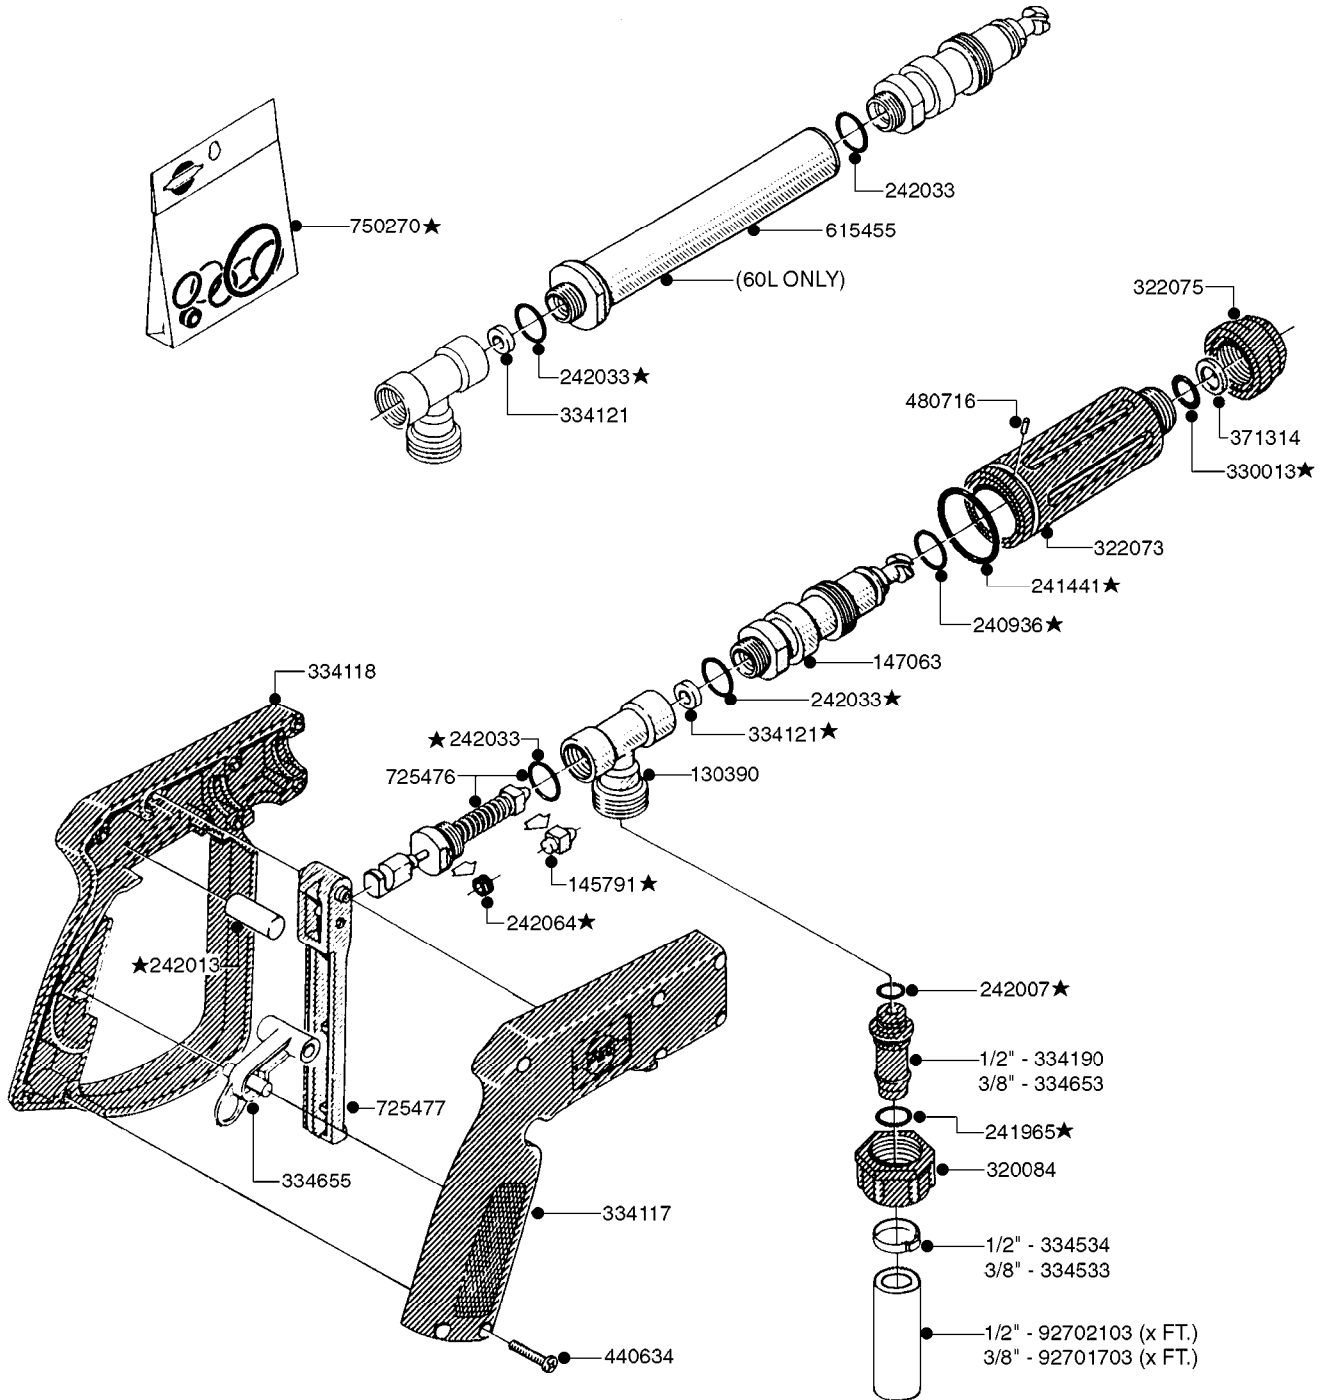

COMPLETE ASSEMBLY:
843197 - 60L
843196 - 60S

COMPLETE ASSEMBLIES
WHOLEGOODS ITEMS

K0480

HANDGUN TYPE 60S/60L POST 95
K0480-HIN, 01:01:16

Page 1
Date 07.02.2020 7:54

parts-n°	order qty	description
130390	1	TEE 3/8'X 1/2' BSP F.TYPE 60S
145791	1	CONE FOR ON/OFF
147063	1	SWIRL F.SPRAY GUN TYPE 60
240936	1	O-RING D13.3X2.4 NITRIL
241441	1	O-RING D29.3X3
241965	1	O-RING Ø12.1 X 1.6 NITRILE
242007	1	O-RING Ø9.1 X 1.6 NITRILE
242013	1	SPRING RUBBER F/TRIGGER
242033	1	O-RING Ø14.1 X 1.6 NITRILE
242064	1	SLEEVE RUBBER 3X8X4MM
320084	1	FITT.DK NUT 1/2" BSP
322073	1	HOUSING F.SWIRL TYPE 60S H.G.
322075	1	HOUSING F. NOZZLE
330013	1	O-RING 2.5 X 10 PUR
334117	1	HANDLE PIECE RIGHT F.60S/60L
334118	1	HANDLE PIECE LEFT F.60S/60L
334121	1	SEAT FOR ON-OFF TYPE
334190	1	FITT.DK HB 1/2' F. PISTOL 60S
334533	1	CLAMP HOSE PLASTIC 3/8"
334534	1	CLAMP HOSE PLASTIC 1/2"
334653	1	FITT.DK HB 3/8' F.HANDGUN
334655	1	TRIGGER SAFETY F.60S/60L GUN
371314	1	NOZZLE CERAMIC 1099-20
440634	1	SCREW 5/8"
480716	1	PIN D3X6 STAINLESS
615455	1	TUBE F.LANCE TYPE 60L
725476	1	SPINDLE
725477	1	TRIGGER
750270	1	GASKET KIT F.SPRAY GUN
843196	1	SPRAY GUN KIT TYPE 60 SHORT
843197	1	HANDGUN KIT TYPE 60 LONG
92701703	1	HOSE R X3/8" X300PSI WP X0012"
92702103	1	HOSE R X1/2" X300PSI WP X0012"