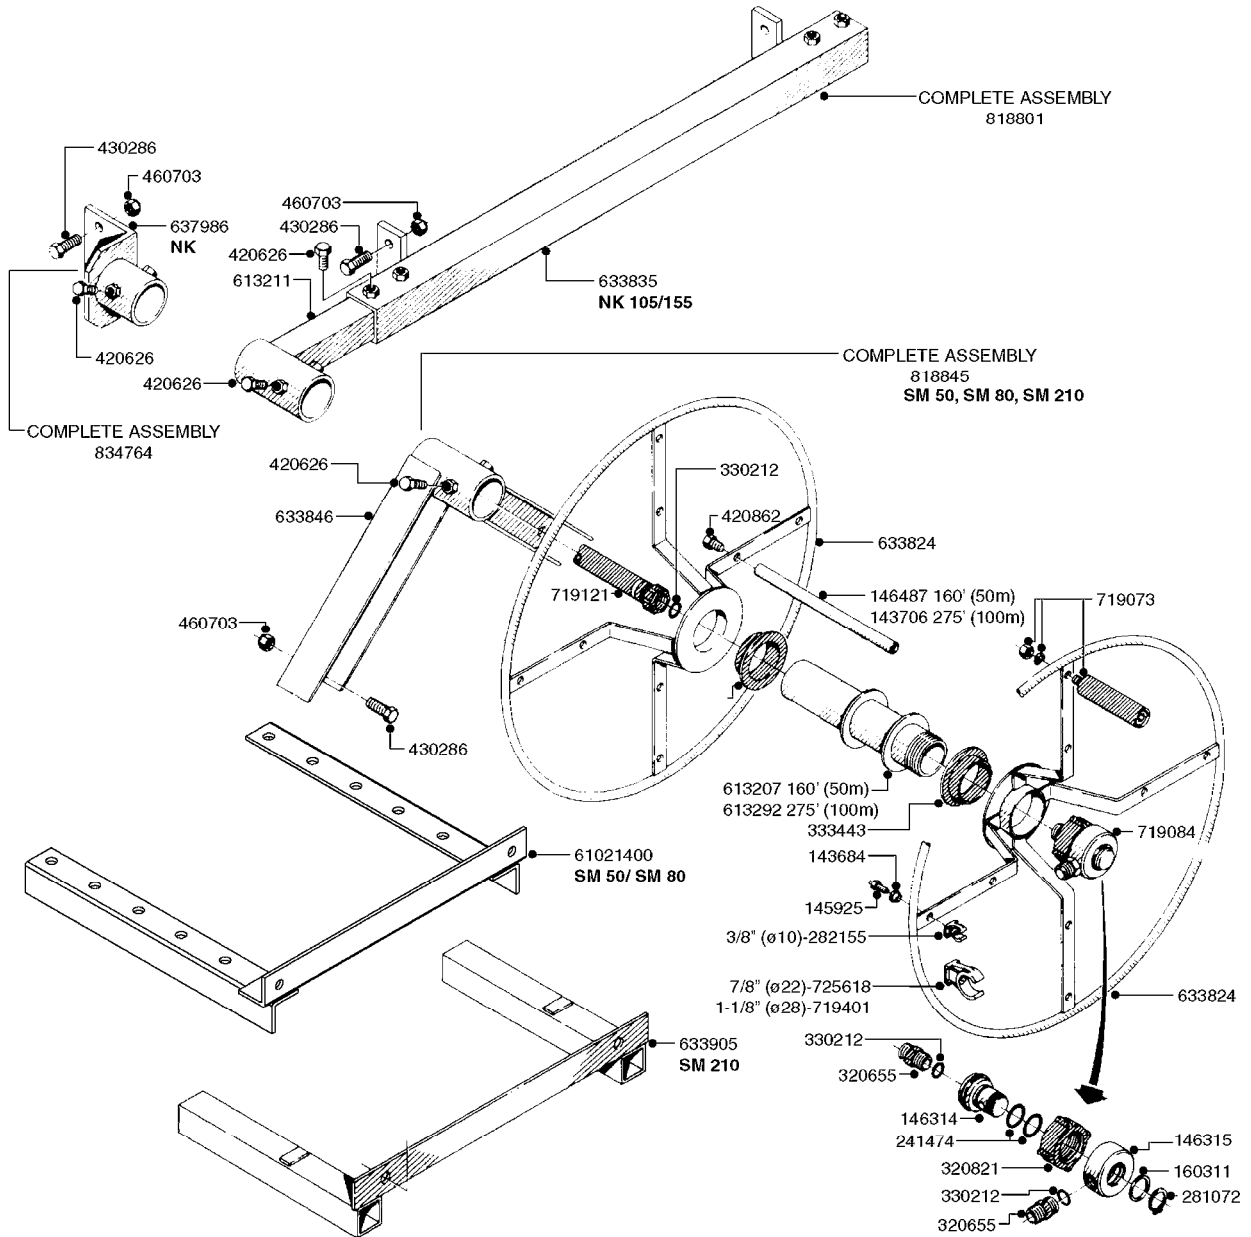

COMPLETE ASSEMBLY:
 818377 - 160' x 3/8" (50m) HOSE REEL
 818381 - 320' X 3/8" (100m) HOSE REEL

K0490

HOSE REEL ASSEMBLIES
K0490-HIN, 01:01:16

Page 1

Date 07.02.2020 7:54

parts-n°	order qty	description
143684	1	BUSHING F. HOSE REEL
143706	1	SPACER TUBE F. 275' HOSE REEL
145925	1	NIPPLE M10 M6
146314	1	UNION BUSHING F.HOSE REEL
146315	1	RING FOR HOSE REEL
146487	1	SPACER ROD F/HOSE REEL 225mm
160311	1	WASHER D30/D20.4X2
241474	1	O-RING NITRIL
281072	1	SNAP-RING OUTER 20X1.20
282155	1	CLIP F.TUBE SUPPORT
320655	1	FITT.DK HN 1/2"-1/2" BSP
320821	1	FITT.DK NUT 1-1/2" BSP
330212	1	O-RING D19/D14X2.4 F.1/2"NUT
333443	1	BUSHING F. HOSE REEL
420604	1	BOLT HEX 8.8 DEL M10X25 FT DIN933
420626	1	BOLT HEX 8.8 DEL M10X20 FT
420862	1	BOLT HEX 8.8 DEL M10X16 FT
430286	1	BOLT HEX 8.8 DEL M12X30 FT
460423	1	NUT HEX M10X1.50 LOCK DIN985A2 SS
460703	1	NUT HEX M12X1.75 LOCK DIN985A2 SS
613207	1	CENTER TUBE FOR 164'HOSE REEL
613211	1	HOSE REEL NK 80/105
613292	1	CENTER TUBE 100 MM
633824	1	SIDE FOR HOSE REEL
633835	1	OUTER TUBE NK 300-600
633846	1	FITTING FOR HOSE REEL TR2/TR3
633905	1	BRKTS. HOSE REEL SM210
637986	1	CLAMP FITTING HOSE REEL
719073	1	HANDLE ASSY. F. HOSE REEL
719084	1	SWIVEL F.HOSE REEL
719121	1	HOSE 1/2'X2500M NUT
719401	1	CLIPS F.PISTOL ASSY.
725618	1	CLIP WHITE PLASTIC SNAP TYPE
818377	1	REEL FOR HOSE 160' X 3/8"
818381	1	REEL FOR HOSE 320' X 3/8'
818801	1	BKT.HOSE REEL MOUNT NL/NK/BOOM
818845	1	BKT.HOSE REEL SM210
833768	1	HOLDER F. HOSE REEL
834764	1	BKT.HOSE REEL MOUNT ESTATE SPR
61021400	1	BKT. BOOM MOUNT SM53/80 US