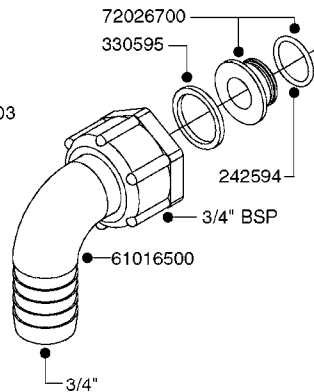

L0040

FITTINGS - NIPPLES & ELBOWS
L0040-HIN, 01:01:16

Page 1

Date 07.02.2020 7:54

parts-n°	order qty	description
10530803	1	FITT.PO.SE 2.00X2.00 45 DEG.
320191	1	FITT.DK ELB 3/8' BSP 45 DEGREE
320482	1	FITT.DK ELB. 1/2" BSP 60 DEG.
320596	1	FITT.DK ELB 3/8'-1/2'BSP 45DEG
320607	1	FITT.DK HN 3/8M X 3/8F BSP LNG
320633	1	FITT.DK HN 3/8"M X 3/8"F BSP
321451	1	FITT.DK ELB.1-1/2 X1-1/4 80DEG
321532	1	FITT.DK REDUC 3/4' X 1/2' BSP
390233	1	FITT.DK REDUC 1-1/2" X 1" BSP

L0050

parts-n°	order qty	description
242594	1	O-RING D14 X 1.78 SCH.70-EPDM
320294	1	FITT.DK TEE 3/8X3/8HB X1/2"BSP
320305	1	FITT.DK HB 3/4'- 3/4' BSP
320386	1	FITT.DK TEE 3/8X3/8HB X3/8"BSP
320397	1	FITT.DK ELB 3/8"HB X 3/8" BSP
320401	1	FITT.DK TEE 1/2X1/2HB X1/2"BSP
320412	1	FITT.DK TEE 1/2X1/2HB X3/8'BSP
320423	1	FITT.DK ELB 1/2'HB X 3/8' BSP
320891	1	FITT.DK HB 3/8'- 3/8' BSP
320972	1	FITT.DK HB 5/16'- 1/4' BSP
322046	1	FITT.DK TEE 1/2X1/2HB X3/4'BSP
322048	1	FITT.DK TEE 3/4X3/4HB X3/4'BSP
330595	1	O-RING D24.6/D20X2.1 -3/4"
333137	1	FITT.DK CONN.1/2" F.NOZZ. DOUB
333141	1	FITT.DK CONN.1/2" F.NOZZ.SING
334041	1	FITT.DK CONN.3/4' F.NOZZ. SING
334042	1	FITT.DK CONN.3/4' F.NOZZ. DOUB
334195	1	FITT.DK ELB. 3/4"HB X 3/4"HB
10012103	1	FITT.PO.HB 1.25X1.50 IMB1012
10014003	1	FITT.PO.HB 1.25X1.25 IMB1010
10036903	1	FITT.PO.HB 1.50X1.50 IMB1212
28019303	1	FITTING HB ELB 3/4NPT-3/4HOSE
61016500	1	HOSE TAIL 3/4" 90°+RG CAP 3/4"
72026700	1	NOZZLE TUBE ADAPTER W/O-RING