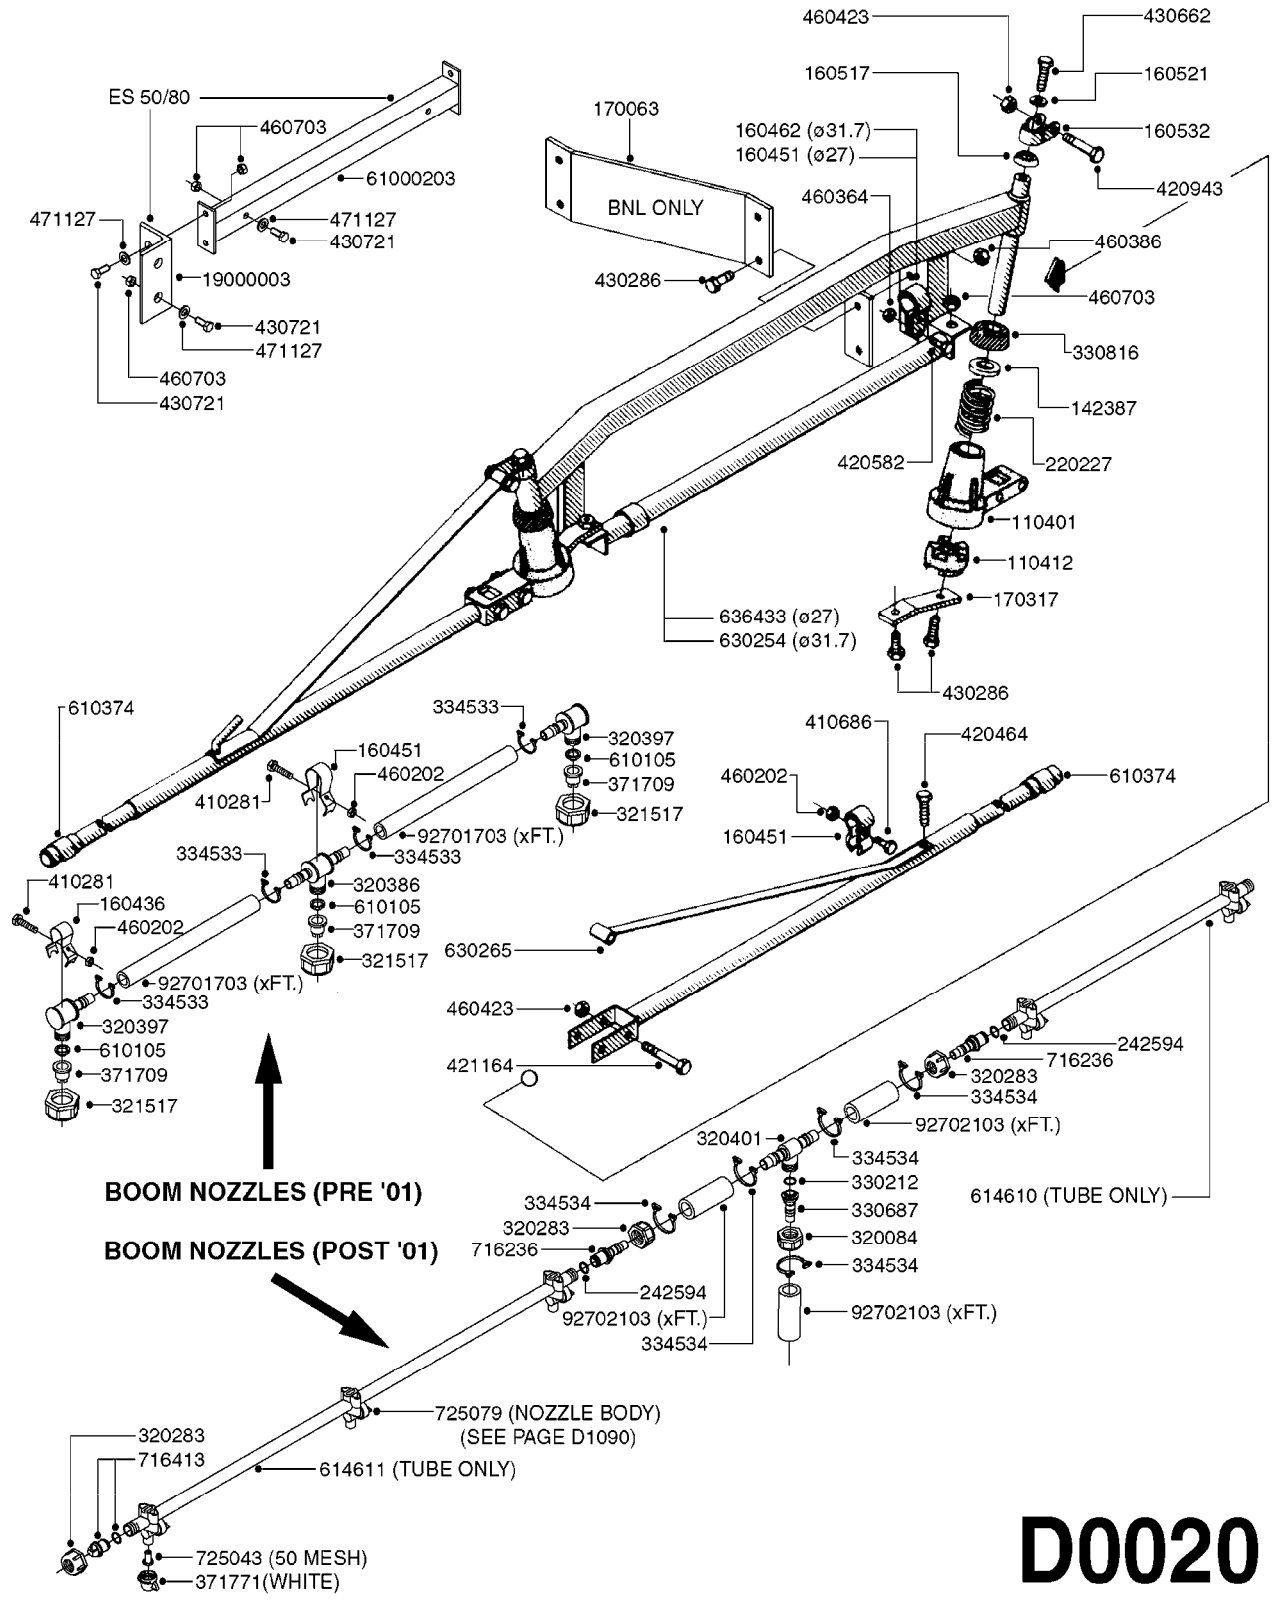

BOOM - 14' HD
D0020-HIN, 19:08:19

BOOM - 14' HD
D0020-HIN, 19:08:19

Page 1
Date 07.02.2020 7:54

parts-n°	order qty	description
110401	1	SPRING HOUSING STD BOOM
110412	1	CLUTCH STANDARD BOOM
142387	1	WASHER D40D23X5
160436	1	PIPE BRANCH HOLDER D22,2
160451	1	PIPE BRANCH HOLDER D25,4
160462	1	PIPE BRANCH HOLDER D31,7
160517	1	SPACER COLLAR, STANDARD BOM
160521	1	WASHER D30.5/D13X2
160532	1	CLAMP SWIVEL F. BOOM 14'H.D.
170063	1	SUPPORT BRKT.(USE-#725434 kit)
170317	1	CROSSBAR FOR BOOM WINE II
220227	1	SPRING FOR PIVOT
242594	1	O-RING D14 X 1.78 SCH.70-EPDM
320084	1	FITT.DK NUT 1/2" BSP
320283	1	FITT.DK NUT 3/4"BSP
320386	1	FITT.DK TEE 3/8X3/8HB X3/8"BSP
320397	1	FITT.DK ELB 3/8"HB X 3/8" BSP
320401	1	FITT.DK TEE 1/2X1/2HB X1/2"BSP
321517	1	FITT.DK CAP 3/8" BSP WHITE
330212	1	O-RING D19/D14X2.4 F.1/2"NUT
330687	1	FITT.DK HB 1/2" F. 1/2" NUT
330816	1	DUST COVER PLASTIC/STD.BOOM
334533	1	CLAMP HOSE PLASTIC 3/8"
334534	1	CLAMP HOSE PLASTIC 1/2"
371709	1	NOZZLE ISO F-03-110 BLUE
371771	1	NOZZLE ISO CT F-08-110 WHITE
410281	1	BOLT HEX 8.8 DEL M6X25 DIN933 A2
410686	1	BOLT HEX 8.8 DEL M6X30
420464	1	BOLT HEX 8.8 DEL 3/8'X20MM
420582	1	BOLT HEX 8.8 DEL M8X20 FT A2
420943	1	BOLT HEX 8.8 DEL M10X50
421164	1	BOLT HEX 8.8 DEL M10X70
430286	1	BOLT HEX 8.8 DEL M12X30 FT
430662	1	BOLT HEX 8.8 DEL M12X20 FT
430721	1	BOLT HEX 8.8 DEL M12X40 FT
460202	1	NUT HEX M6
460364	1	NUT HU M8 A2 SS DIN934
460386	1	NUT HEX M12X1.75
460423	1	NUT HEX M10X1.50 LOCK DIN985A2 SS
460703	1	NUT HEX M12X1.75 LOCK DIN985A2 SS
471127	1	WASHER, M12, Ø24/13X24X2.5 SS
610105	1	NOZZLE FILTER
610374	1	BOOM WING OUT.SECTION (WINE11)
614610	1	NOZZLE TUBE 2 HOLE L-24"/SP20"
614611	1	NOZZLE TUBE 3 HOLE L-44"/SP20"
630265	1	BOOM WING 14' BOOM
636433	1	CENTER SECTION 14' BOOM D27.0
716236	1	FITT.DK HB 1/2" ASSY. F. 3/4"
716413	1	FITT.DK PLUG ASSY. F.NOZ TUBE
725043	1	SCREEN 50 MESH W.GASKET,BLUE
725079	1	NOZZLE ASSY.SING.SNAP-FIT GREN
19000003	1	MOUNT ANGLE BRACKET ES50/80
61000203	1	MOUNT BRACKET F.14' BOOM
92701703	1	HOSE R X3/8" X300PSI WP X0012"
92702103	1	HOSE R X1/2" X300PSI WP X0012"