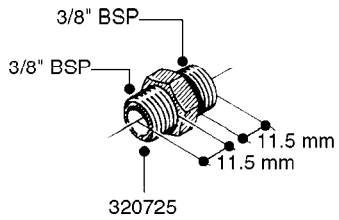

L0020

FITTINGS-T-PIECES, CAPS & ELBOWS
L0020-HIN, 01:01:16

Page 1
Date 07.02.2020 7:54

parts-n°	order qty	description
10053603	1	FITT. CAPNUT 2"BSP 5601
10194303	1	CAP BLANK 1 1/2 MCPHEE 210060
320047	1	FITT.DK CAPNUT 1/2" BSP
320106	1	FITT.DK CAPNUT 1" BSP
320272	1	FITT.DK CAPNUT 3/8" BSP
320316	1	FITT.DK TEE 3/4" X3/4" X1"BSP
320331	1	FITT.DK TEE 1" - 1" - 3/4" BSP
320342	1	FITT.DK EL 3/4"M X 1"F BSP
320563	1	FITT.DK 3 WAY 1/2" 110 DEG.
320677	1	NO LONGER AVAILABLE
320961	1	FITT.DK CAPNUT 1-1/2" BSP
321053	1	FITT.DK TEE 1/2 X1/2 X1/2" BSP
322072	1	FITT.DK TEE 3/8'X3/8'X3/8' BSP
322095	1	FITT.DK TEE 1-1/2 X1-1/4 X3/4" BSP
322138	1	FITT.DK ELB 1"M X 1"F BSP
330013	1	O-RING 2.5 X 10 PUR
330212	1	O-RING D19/D14X2.4 F.1/2"NUT
330326	1	O-RING D30/D24X2 F.1"NUT
331273	1	O-RING D44/D38X2 F.1-1/2"

FITTINGS - HEXAGON NIPPLES
L0030-HIN, 01:01:16

Page 0
Date 07.02.2020 7:54

L0030

FITTINGS - HEXAGON NIPPLES
L0030-HIN, 01:01:16

Page 1
Date 07.02.2020 7:54

parts-n°	order qty	description
10015303	1	FITT.PO.HN 1.00X1.00 M1000
10425003	1	FITT.PO.HN 1.25X1.00 MCPHEE
320132	1	FITT.DK HN 1" BSP
320176	1	FITT.DK HN 3/8"X1/2" BSP
320445	1	FITT.DK HN 1/4"X3/8" BSP
320655	1	FITT.DK HN 1/2"-1/2" BSP
320692	1	FITT.DK HN 3/8'BSPX1/4'NPT
320703	1	FITT.DK HN 3/8BSP X1/2 &1/4NPT
320725	1	FITT.DK NIPPLE 3/8"-3/8" BSP
320902	1	FITT.DK HN 3/8'X 1/4' BSP
390232	1	FITT.DK HN 1-1/2' X 1-1/4' BSP
390276	1	FITT.DK HN 1'BSP