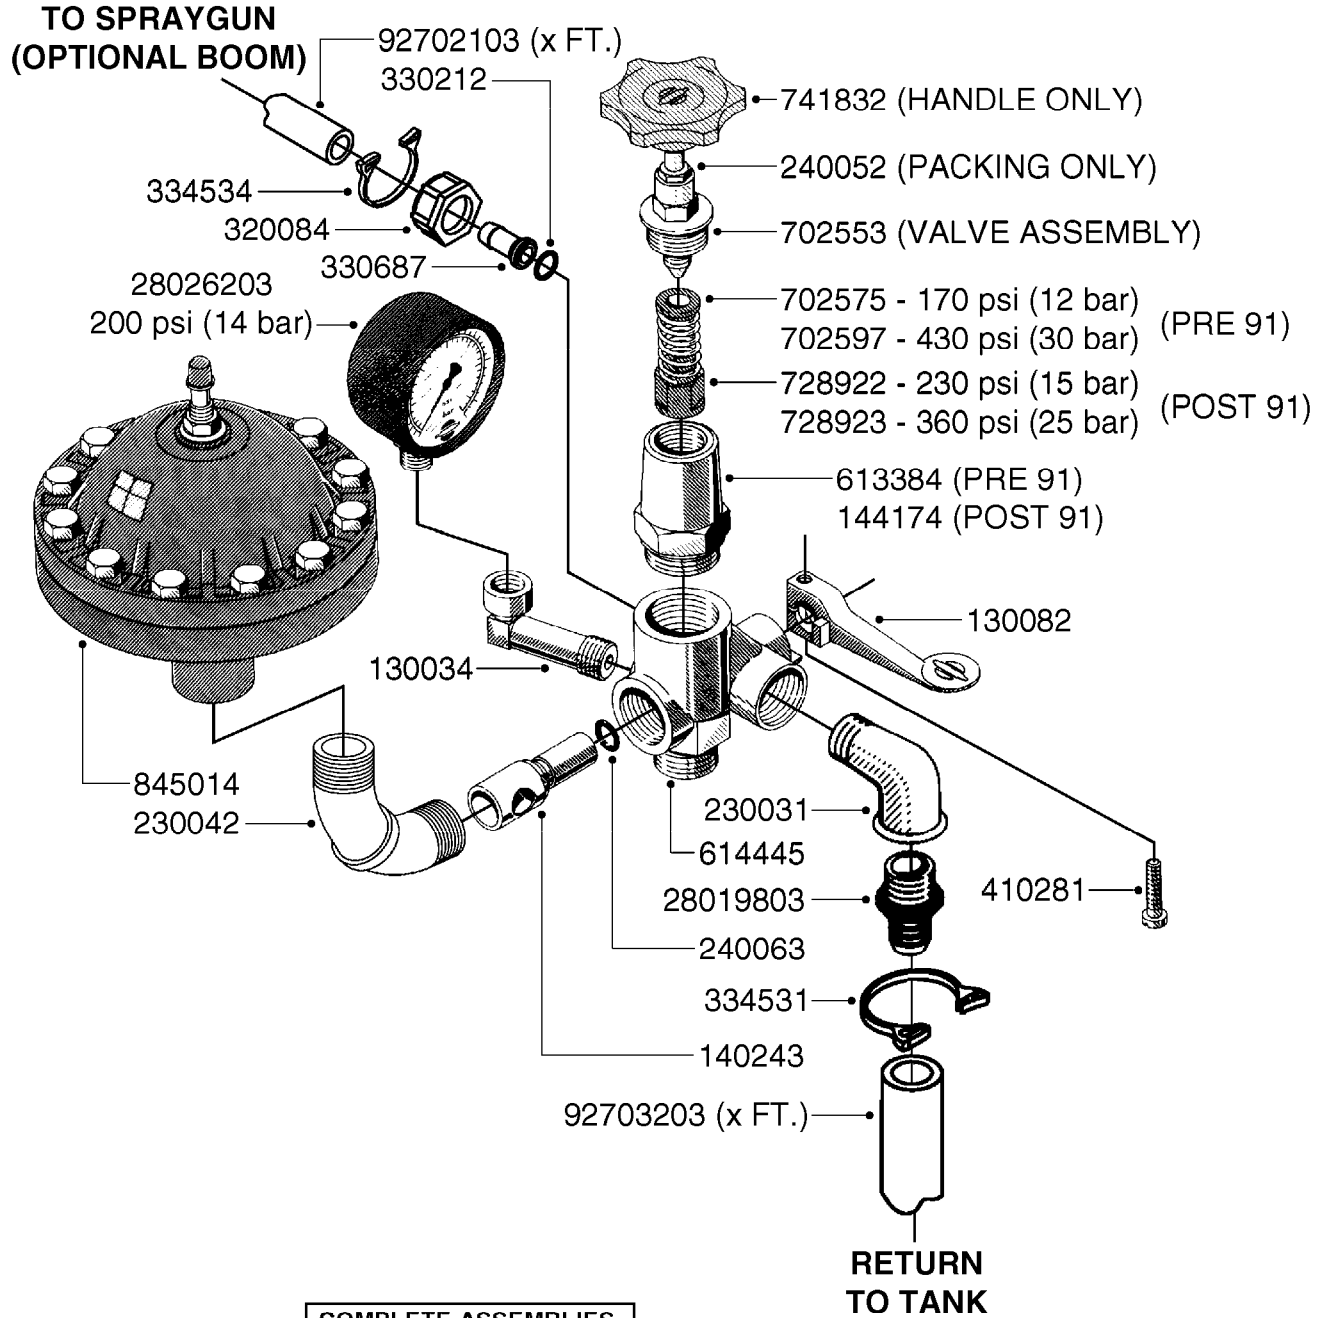

PUMP - 503/603 W/DIRECT DRIVE
A0040-HIN, 01:01:16

Page 1

Date 07.02.2020 7:54

parts-n°	order qty	description
146590	1	COUPLING F. ENGINE DIRECT DRIV
146591	1	COUPLING F.PUMP DIRECT DRIVE
160003	1	PUMP MOUNT PLATE TALL 500/600
168846	1	BASE PLATE F.DIRECT DRIVE UNIT
192415	1	KEY 3/16' X 38 BS NO. 91539
330746	1	GUARD PTO LOWER PART
330757	1	GUARD PTO UPPER PART
410347	1	SCREW M6X20 8.8
420162	1	BOLT HEX 8.8 DEL 3/8"x15MM
420604	1	BOLT HEX 8.8 DEL M10X25 FT DIN933
420744	1	BOLT HEX 8.8 DEL M8X40
420781	1	BOLT HEX 8.8 DEL M8X50
420943	1	BOLT HEX 8.8 DEL M10X50
450897	1	SCREW SET M8 x 12
460143	1	SELF LOCK NUT M8 SST A2 DIN985
460202	1	NUT HEX M6
460423	1	NUT HEX M10X1.50 LOCK DIN985A2 SS
470046	1	WASHER D18D11X1 LOCK
471122	1	WASHER, M10, Ø20/10.5X 2.0, SS
471126	1	WASHER, M8, Ø16/ 8.4X 1.6, SS
821617	1	PUMP 503/7 W FOOT TAPERED SHAF
821624	1	PUMP 603/7 W. FOOT TAPERED SHA
28007203	1	ENG.B&S 3.5HP 6:1 REDUCT. RED
28007303	1	ENG.HONDA 4.0HP 6:1 REDUCT.
92702103	1	HOSE R X1/2" X300PSI WP X0012"