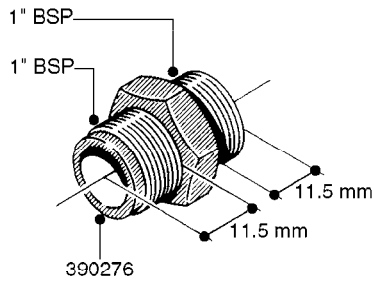

L0020

FITTINGS-T-PIECES, CAPS & ELBOWS
L0020-HIN, 01:01:16

Page 1
Date 07.02.2020 7:54

parts-n°	order qty	description
10053603	1	FITT. CAPNUT 2"BSP 5601
10194303	1	CAP BLANK 1 1/2 MCPHEE 210060
320047	1	FITT.DK CAPNUT 1/2" BSP
320106	1	FITT.DK CAPNUT 1" BSP
320272	1	FITT.DK CAPNUT 3/8" BSP
320316	1	FITT.DK TEE 3/4" X3/4" X1"BSP
320331	1	FITT.DK TEE 1" - 1" - 3/4" BSP
320342	1	FITT.DK EL 3/4"M X 1"F BSP
320563	1	FITT.DK 3 WAY 1/2" 110 DEG.
320677	1	NO LONGER AVAILABLE
320961	1	FITT.DK CAPNUT 1-1/2" BSP
321053	1	FITT.DK TEE 1/2 X1/2 X1/2" BSP
322072	1	FITT.DK TEE 3/8'X3/8'X3/8' BSP
322095	1	FITT.DK TEE 1-1/2 X1-1/4 X3/4" BSP
322138	1	FITT.DK ELB 1"M X 1"F BSP
330013	1	O-RING 2.5 X 10 PUR
330212	1	O-RING D19/D14X2.4 F.1/2"NUT
330326	1	O-RING D30/D24X2 F.1"NUT
331273	1	O-RING D44/D38X2 F.1-1/2"

FITTINGS - HEXAGON NIPPLES
L0030-HIN, 01:01:16

Page 0
Date 07.02.2020 7:54

L0030

FITTINGS - HEXAGON NIPPLES
L0030-HIN, 01:01:16

Page 1
Date 07.02.2020 7:54

parts-n°	order qty	description
10015303	1	FITT.PO.HN 1.00X1.00 M1000
10425003	1	FITT.PO.HN 1.25X1.00 MCPHEE
320132	1	FITT.DK HN 1" BSP
320176	1	FITT.DK HN 3/8"X1/2" BSP
320445	1	FITT.DK HN 1/4"X3/8" BSP
320655	1	FITT.DK HN 1/2"-1/2" BSP
320692	1	FITT.DK HN 3/8'BSPX1/4'NPT
320703	1	FITT.DK HN 3/8BSP X1/2 &1/4NPT
320725	1	FITT.DK NIPPLE 3/8"-3/8" BSP
320902	1	FITT.DK HN 3/8'X 1/4' BSP
390232	1	FITT.DK HN 1-1/2' X 1-1/4' BSP
390276	1	FITT.DK HN 1'BSP