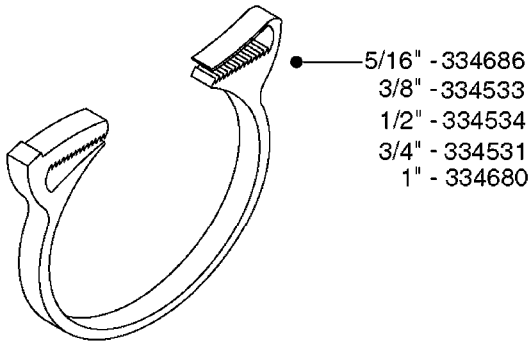

I.D.	PART # (ONE FOOT)	
3/8" 1/2" 3/4" 1" 1-1/4" 1-1/2"	92701703 92702103 92703203 92712403 92734403 92736503	 RUBBER HOSE
5/16" 3/8" 1/4" 1/2" 3/4"	927281 927284 927268 927269 927270	 PVC HOSE
1" 1-1/4" 1-1/2" 2" 2-1/2"	92702403 92738900 92702603 92702703 92702803	 PVC SPIRAL SUCTION HOSE, GRAY
3/4" 1-1/4"	927205 92703503	 CLEAR HOSE, SMOOTH
1/2" 3/4"	10631003 927231	 PVC HOSE, CLEAR, REINFORCED
4mm 6mm 8mm 10mm .25" .38"	927253 RED 927264 RED 927306 BLACK 927330 BLACK 92703303 BLACK 92703403 BLACK	 PVC AIR HOSE, SMOOTH

L0120

BULK HOSE
L0120-HIN, 17:10:19

Page 1
Date 07.02.2020 7:51

parts-n°	order qty	description
927205	1	HOSE R X CLEAR X 3/4 X 0012"
927231	1	HOSE R X PVCX3/4 CLR/BRD 0012"
927253	1	RED AIR HOSE, Ø4/2 1810 E
927264	1	HOSE R X PE D6/D4 X 0012"
927268	1	HOSE BLUE PVC X 1/4 X 0012"
927269	1	HOSE R X PVC X 1/2 X 0012"
927270	1	HOSE R X PVC X 3/4 X 0012"
927281	1	HOSE R X PVC X 5/16 X 0012"
927284	1	HOSE 3/8 PVC W/ INSERT
927306	1	HOSE R X PE D8/D6 X 0012"BLACK
927330	1	HOSE R X PE D10/D8 X 012"BLACK
10631003	1	HOSE R X CLEAR BRAID.X 1/2 12"
92701703	1	HOSE R X3/8" X300PSI WP X0012"
92702103	1	HOSE R X1/2" X300PSI WP X0012"
92702403	1	HOSE PVC SUCT GRAY 1"
92702603	1	HOSE PVC SUCT GRAY 1-1/2"
92702703	1	HOSE PVC SUCT GRAY 2"
92702803	1	HOSE PVC SUCT GRAY 2.5"
92703203	1	HOSE R X3/4" X300PSI WP X0012"
92703303	1	HOSE LLDPE .25"X.17"X12" BLACK
92703403	1	HOSE LLDPE .38"X.25"X12" BLACK
92703503	1	HOSE VINYL CLEAR 1-1/4" OD X 1" ID
92712403	1	HOSE R X1" X300PSI WP X0012"
92734403	1	HOSE R X5/4" X200PSI WP X0012"
92736503	1	HOSE R X1.5" X200PSI WP X0012"
92738900	1	HOSE R X PVC X 1-1/4" 0012"

Hose Size	Pressure	Suction	Clamp Code
5/16"	284582		-
3/8"	28044903		6706
1/2"	28029803		6708
3/4"	28029903		6712
1"	28030003	28029903	6716
1-1/4"	28030103		6724
1-1/2"		28030103	6724
2"		28030203	235-67
2-1/2"		28030303	235-74
3"		28030403	235-87