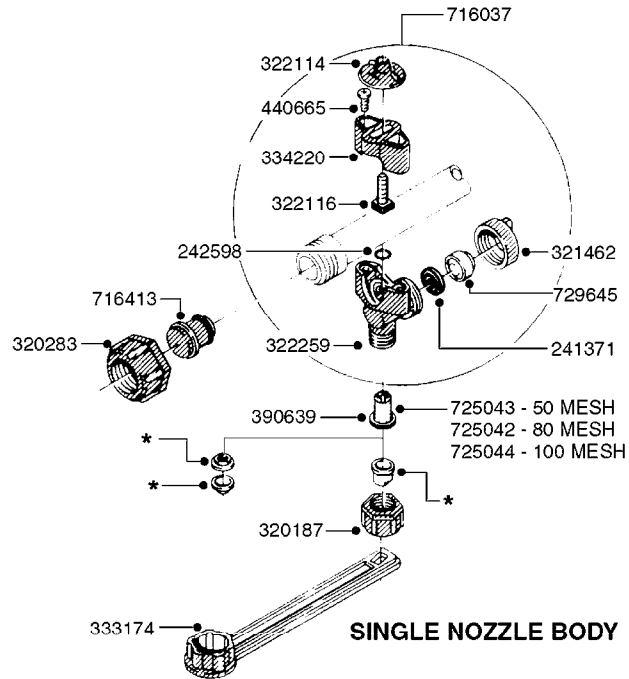

NOZZLE BODIES - THREADED
D1080-HIN, 01:01:16

Page

0

Date

07.02.2020

7:50

D1080

NOZZLE BODIES-THREADED
D1080-HIN, 01:01:16

Page 1
Date 07.02.2020 7:50

parts-n°	order qty	description
143592	1	LOCK CLAMP FOR TRIPLET
241371	1	DIAPHRAGM F.NO-DRIP,VULC
241990	1	O-RING D9.3 X 2.4 VITON
242598	1	O-RING D7.0 X 2.5 NITRIL
320187	1	FITT.DK CAP 3/8" BSP BLACK
320283	1	FITT.DK NUT 3/4"BSP
321462	1	CAP F.NO-DRIP ASSY.
321801	1	FITT.DK CAP 3/8' BSP GREEN
321812	1	FITT.DK CAP 3/8' BSP RED
322114	1	NUT PLASTIC F.NOZZ.H
322116	1	BOLT PLASTIC F.NOZZ.H.
322258	1	HOUSING F.TRIPLET
322259	1	HOUSING LOWER NOZZLE SNGL 3/8"
333174	1	NOZZLE ALIGNMENT KEY
334220	1	YOKE, UPPER NOZZLE BODY
390639	1	O-RING F.NOZZLE FILTER
440665	1	SCREW M4.2X16 STAINLESS
614366	1	FILTER 50 MESH F.NOZZLE BLUE
614367	1	FILTER 80 MESH F.NOZZLE RED
614368	1	FILTER 100 MESH F.NOZZLE YEL.
636219	1	THREADED TURN PLATE F TRIPLET
716037	1	NOZZLE BODY THREADED COMPLETE
716413	1	FITT.DK PLUG ASSY. F.NOZ TUBE
725042	1	SCREEN 80 MESH W.GASKET, RED
725043	1	SCREEN 50 MESH W.GASKET,BLUE
725044	1	SCREEN 100 MESH W.GASKET,YELLO
725078	1	SNAP-FIT TRIPLET W/O NOZZ HOLD
729645	1	NON-DRIP SPRING ASSY.GREEN 10