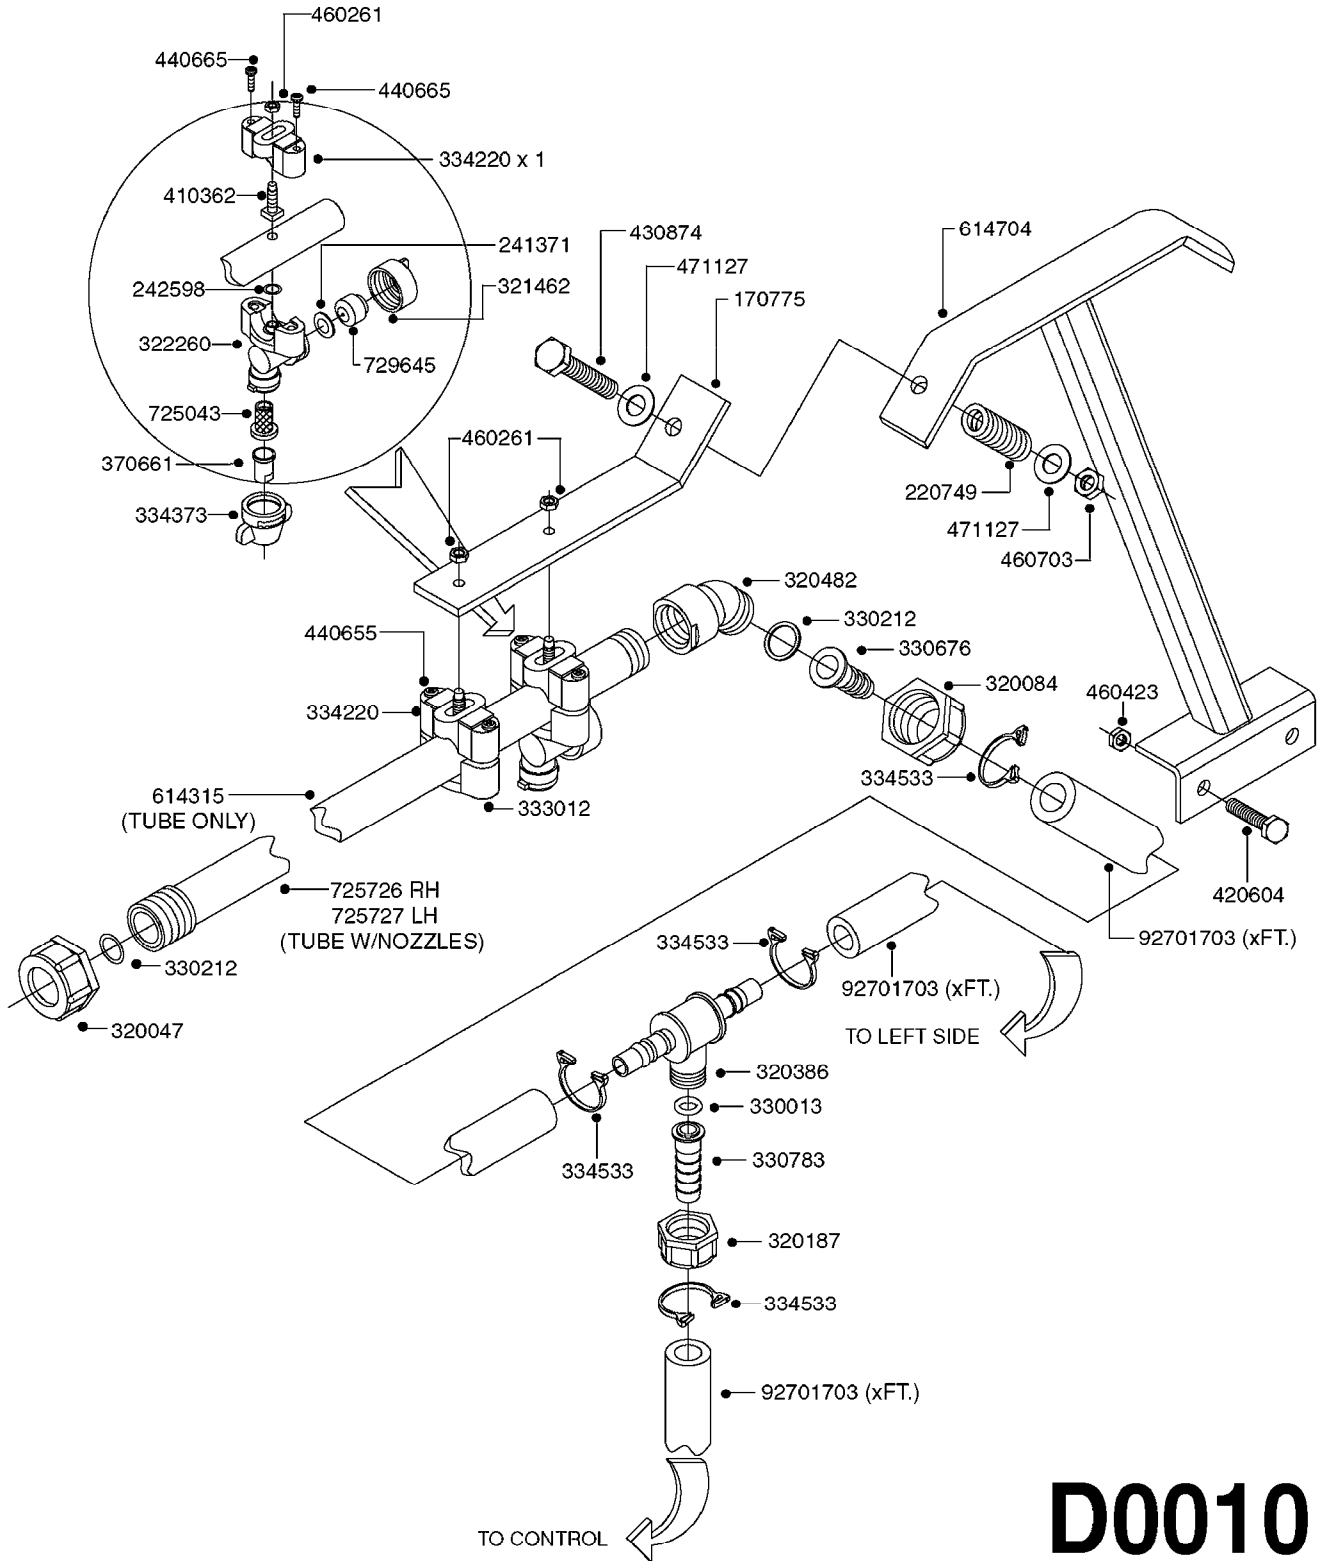

D0010

BOOM - 6' FOLDING
D0010-HIN, 01:01:16

Page 1
Date 07.02.2020 7:50

parts-n°	order qty	description
170775	1	ARM FOR ATV BOOM
220749	1	SPRING D20.5X52
241371	1	DIAPHRAGM F.NO-DRIP,VULC
242598	1	O-RING D7.0 X 2.5 NITRIL
320047	1	FITT.DK CAPNUT 1/2" BSP
320084	1	FITT.DK NUT 1/2" BSP
320187	1	FITT.DK CAP 3/8" BSP BLACK
320386	1	FITT.DK TEE 3/8X3/8HB X3/8"BSP
320482	1	FITT.DK ELB. 1/2" BSP 60 DEG.
321462	1	CAP F.NO-DRIP ASSY.
322260	1	NOZZLE HOLDER LOWER PART
330013	1	O-RING 2.5 X 10 PUR
330212	1	O-RING D19/D14X2.4 F.1/2"NUT
330676	1	FITT.DK HB 3/8" F. 1/2" NUT
330783	1	FITT.DK HB 3/8"F.3/8" NUT
333012	1	NOZZLE HOLD. UPPER PART
334220	1	YOKE, UPPER NOZZLE BODY
334373	1	SNAP-FIT NOZZLE HOLDER RED
334533	1	CLAMP HOSE PLASTIC 3/8"
370661	1	NOZZLE FLAT FAN 4110-12
410362	1	BOLT HEX 8.8 SS M6X20
420604	1	BOLT HEX 8.8 DEL M10X25 FT DIN933
430874	1	SCREW SET 8.8 DEL M12X70 FT
440665	1	SCREW M4.2X16 STAINLESS
460261	1	NUT HEX M6X1.00 LOCK DIN985 A2 SS
460423	1	NUT HEX M10X1.50 LOCK DIN985A2 SS
460703	1	NUT HEX M12X1.75 LOCK DIN985A2 SS
471127	1	WASHER, M12, Ø24/13X24X2.5 SS
614315	1	TUBE F.6'BOOM W.ENDS NO NOZZ.
614704	1	UPRIGHT FOR ATV SPRAYER
725043	1	SCREEN 50 MESH W.GASKET,BLUE
725726	1	NOZZLE TUBE ASSY. ES30 RIGHT
725727	1	NOZZLE TUBE ASSY. ES30 LEFT
729645	1	NON-DRIP SPRING ASSY.GREEN 10
92701703	1	HOSE R X3/8" X300PSI WP X0012"