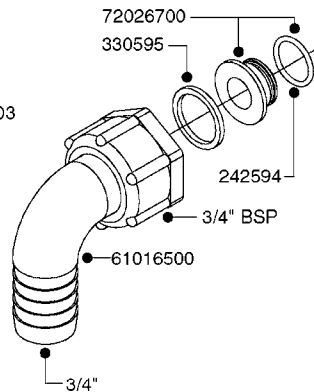

L0040

FITTINGS - NIPPLES & ELBOWS
L0040-HIN, 01:01:16

Page 1

Date 07.02.2020 7:51

parts-n°	order qty	description
10530803	1	FITT.PO.SE 2.00X2.00 45 DEG.
320191	1	FITT.DK ELB 3/8' BSP 45 DEGREE
320482	1	FITT.DK ELB. 1/2" BSP 60 DEG.
320596	1	FITT.DK ELB 3/8'-1/2'BSP 45DEG
320607	1	FITT.DK HN 3/8M X 3/8F BSP LNG
320633	1	FITT.DK HN 3/8"M X 3/8"F BSP
321451	1	FITT.DK ELB.1-1/2 X1-1/4 80DEG
321532	1	FITT.DK REDUC 3/4' X 1/2' BSP
390233	1	FITT.DK REDUC 1-1/2" X 1" BSP

L0050

parts-n°	order qty	description
242594	1	O-RING D14 X 1.78 SCH.70-EPDM
320294	1	FITT.DK TEE 3/8X3/8HB X1/2"BSP
320305	1	FITT.DK HB 3/4'- 3/4' BSP
320386	1	FITT.DK TEE 3/8X3/8HB X3/8"BSP
320397	1	FITT.DK ELB 3/8"HB X 3/8" BSP
320401	1	FITT.DK TEE 1/2X1/2HB X1/2"BSP
320412	1	FITT.DK TEE 1/2X1/2HB X3/8'BSP
320423	1	FITT.DK ELB 1/2'HB X 3/8' BSP
320891	1	FITT.DK HB 3/8'- 3/8' BSP
320972	1	FITT.DK HB 5/16'- 1/4' BSP
322046	1	FITT.DK TEE 1/2X1/2HB X3/4'BSP
322048	1	FITT.DK TEE 3/4X3/4HB X3/4'BSP
330595	1	O-RING D24.6/D20X2.1 -3/4"
333137	1	FITT.DK CONN.1/2" F.NOZZ. DOUB
333141	1	FITT.DK CONN.1/2" F.NOZZ.SING
334041	1	FITT.DK CONN.3/4' F.NOZZ. SING
334042	1	FITT.DK CONN.3/4' F.NOZZ. DOUB
334195	1	FITT.DK ELB. 3/4"HB X 3/4"HB
10012103	1	FITT.PO.HB 1.25X1.50 IMB1012
10014003	1	FITT.PO.HB 1.25X1.25 IMB1010
10036903	1	FITT.PO.HB 1.50X1.50 IMB1212
28019303	1	FITTING HB ELB 3/4NPT-3/4HOSE
61016500	1	HOSE TAIL 3/4" 90°+RG CAP 3/4"
72026700	1	NOZZLE TUBE ADAPTER W/O-RING