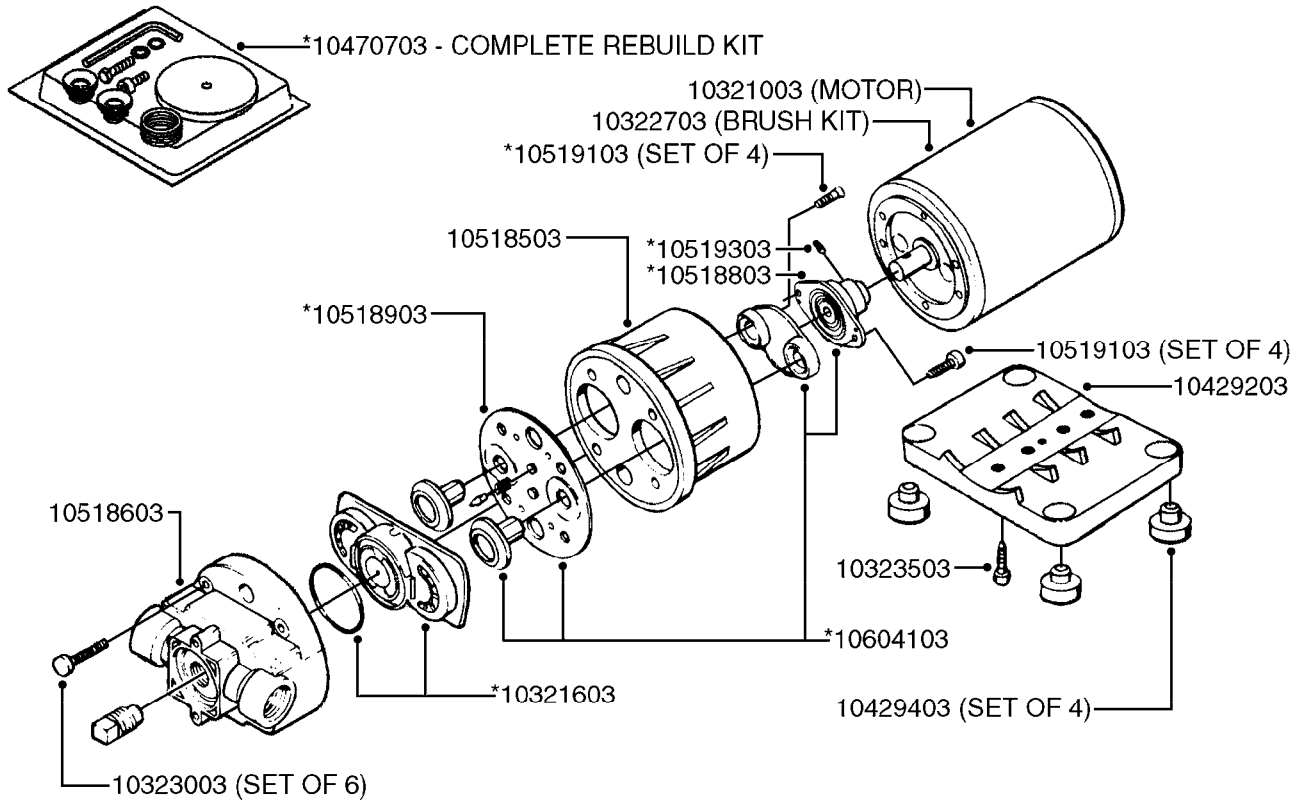

COMPLETE ASSEMBLIES
WHOLEGOODS ITEMS

A0400

10244503 - MODEL 2100 - 573 (SHOWN)

PUMP - FLO JET 12 VOLT
A0400-HIN, 01:01:16

Page 1
Date 07.02.2020 7:50

parts-n°	order qty	description
10244503	1	PUMP 12 VOLT FLOJET 2100-573
10321003	1	MOTOR 12 VOLT F. FLOJET PUMP
10321603	1	CHECK VALVE ASSY F. FLOJET
10322703	1	BRUSH KIT F. FLOJET PUMP MTR
10323003	1	SCREW M4X25 PHILLIPS SET OF 6
10323503	1	SCREWS F. BASEPLATE FLOJET
10429203	1	PUMP BASE F.FLOJET PUMP 2100
10429403	1	GROMMET SET OF 4 F.FLOJET
10470703	1	PUMP REPAIR KIT F.FLOJET 2100
10518503	1	PUMP HOUSING FLOJET Ø2100-573
10518603	1	PUMP HEAD FLOJET PUMP 2100-573
10518803	1	BEARING & CAM FLOJET 2100-573
10518903	1	DIAPHRAGM F.FLOJET 2100-573
10519103	1	SCREWS (4) FLOJET 2100-573
10519303	1	SET SCREW F.CAM FLJET 2100-573
10604103	1	KIT CAM BEARING/DIA. 2100-573