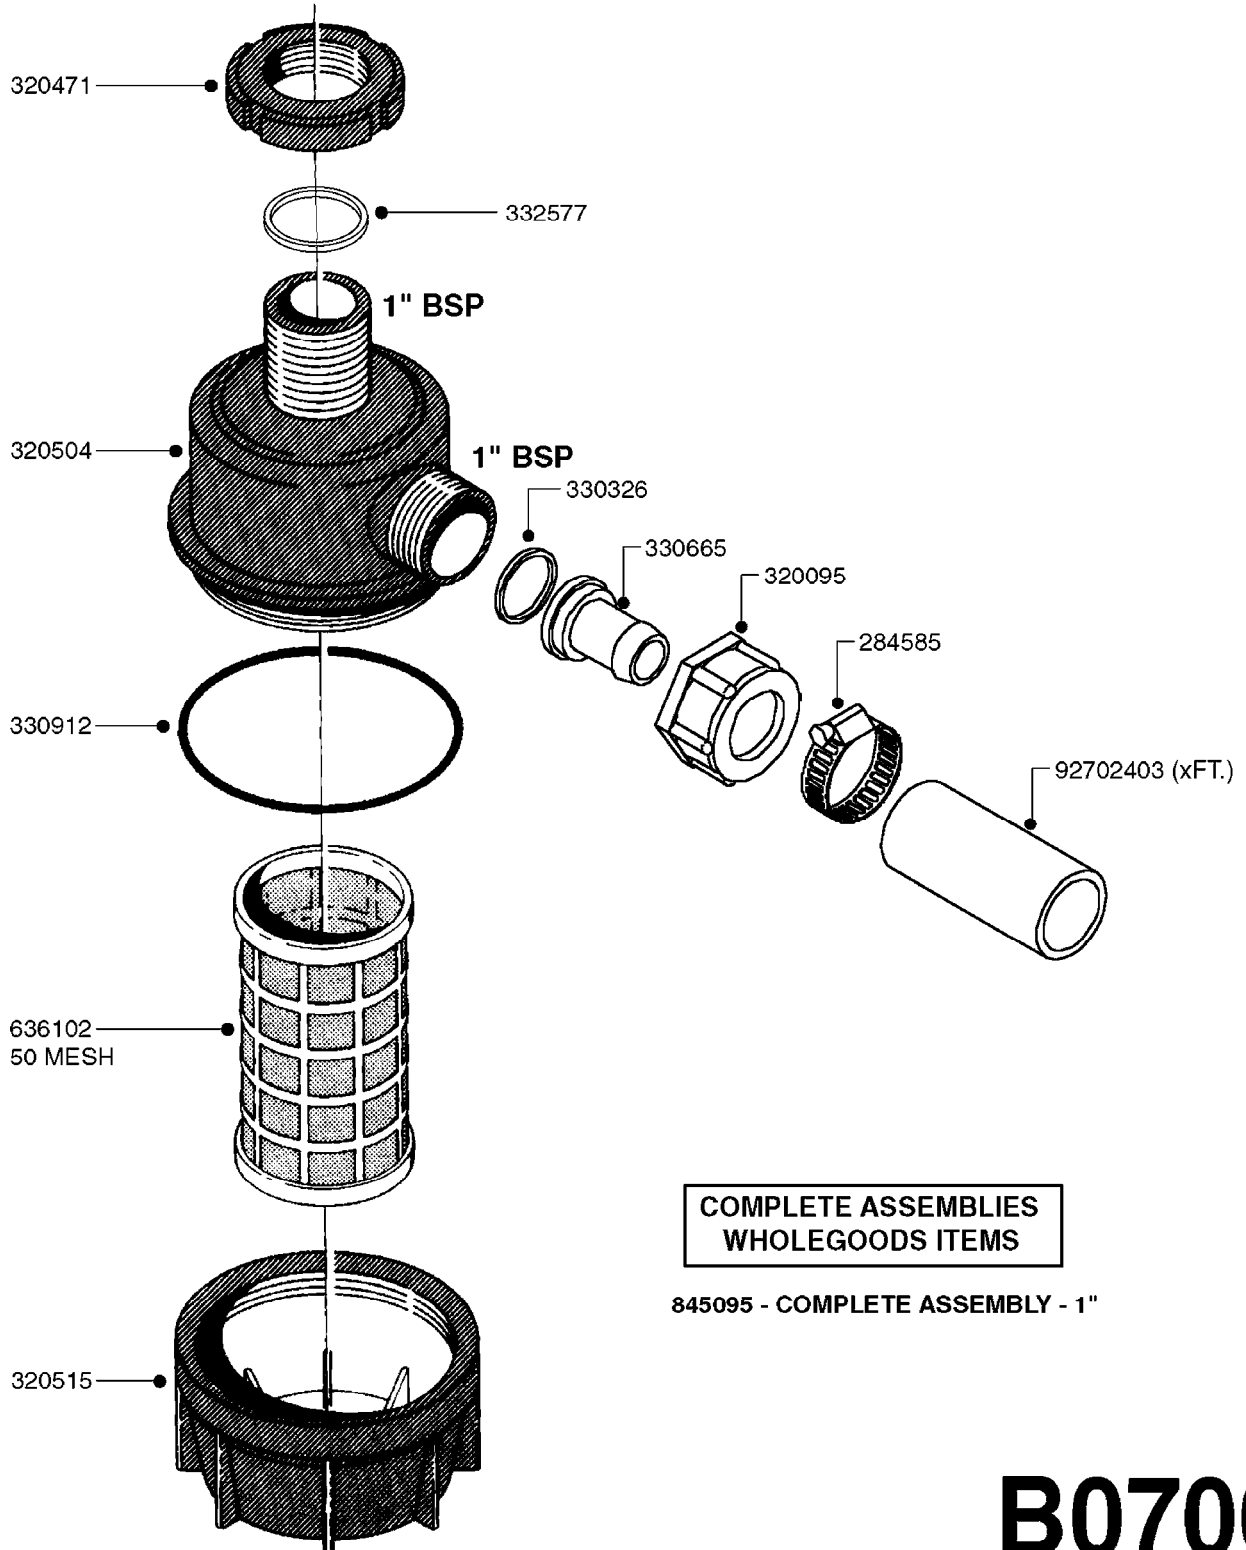

SUCTION FILT. HARDI ES30/53/80
B0700-HIN, 01:01:16

Page 1
Date 07.02.2020 7:50

parts-n°	order qty	description
284585	1	CLAMP HOSE GEAR 1" MINI 020
320095	1	FITT.DK NUT 1" BSP
320471	1	FITT.DK NUT 1" BSP JAMB
320504	1	FILTER HOUSING
320515	1	FILTER CAP 2-1/2' RG
330326	1	O-RING D30/D24X2 F.1"NUT
330665	1	FITT.DK HB 3/4"F.1" NUT
330912	1	O-RING D79,5/73,5XD3
332577	1	O-RING D38/D30X4 F.1" PUR.
636102	1	NK FILTER 86 30 MESH
845095	1	FILTER COMPLETE
92702403	1	HOSE PVC SUCT GRAY 1"