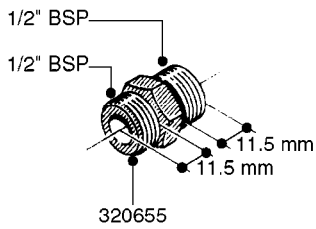

L0020

FITTINGS-T-PIECES, CAPS & ELBOWS
L0020-HIN, 01:01:16

Page 1
Date 07.02.2020 7:51

parts-n°	order qty	description
10053603	1	FITT. CAPNUT 2"BSP 5601
10194303	1	CAP BLANK 1 1/2 MCPHEE 210060
320047	1	FITT.DK CAPNUT 1/2" BSP
320106	1	FITT.DK CAPNUT 1" BSP
320272	1	FITT.DK CAPNUT 3/8" BSP
320316	1	FITT.DK TEE 3/4" X3/4" X1"BSP
320331	1	FITT.DK TEE 1" - 1" - 3/4" BSP
320342	1	FITT.DK EL 3/4"M X 1"F BSP
320563	1	FITT.DK 3 WAY 1/2" 110 DEG.
320677	1	NO LONGER AVAILABLE
320961	1	FITT.DK CAPNUT 1-1/2" BSP
321053	1	FITT.DK TEE 1/2 X1/2 X1/2" BSP
322072	1	FITT.DK TEE 3/8'X3/8'X3/8' BSP
322095	1	FITT.DK TEE 1-1/2 X1-1/4 X3/4" BSP
322138	1	FITT.DK ELB 1"M X 1"F BSP
330013	1	O-RING 2.5 X 10 PUR
330212	1	O-RING D19/D14X2.4 F.1/2"NUT
330326	1	O-RING D30/D24X2 F.1"NUT
331273	1	O-RING D44/D38X2 F.1-1/2"

FITTINGS - HEXAGON NIPPLES
L0030-HIN, 01:01:16

L0030

FITTINGS - HEXAGON NIPPLES
L0030-HIN, 01:01:16

Page 1
Date 07.02.2020 7:51

parts-n°	order qty	description
10015303	1	FITT.PO.HN 1.00X1.00 M1000
10425003	1	FITT.PO.HN 1.25X1.00 MCPHEE
320132	1	FITT.DK HN 1" BSP
320176	1	FITT.DK HN 3/8"X1/2" BSP
320445	1	FITT.DK HN 1/4"X3/8" BSP
320655	1	FITT.DK HN 1/2"-1/2" BSP
320692	1	FITT.DK HN 3/8'BSPX1/4'NPT
320703	1	FITT.DK HN 3/8BSP X1/2 &1/4NPT
320725	1	FITT.DK NIPPLE 3/8"-3/8" BSP
320902	1	FITT.DK HN 3/8'X 1/4' BSP
390232	1	FITT.DK HN 1-1/2' X 1-1/4' BSP
390276	1	FITT.DK HN 1'BSP