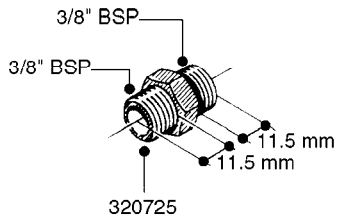

L0020

FITTINGS-T-PIECES, CAPS & ELBOWS
L0020-HIN, 01:01:16

Page 1
Date 07.02.2020 7:51

parts-n°	order qty	description
10053603	1	FITT. CAPNUT 2"BSP 5601
10194303	1	CAP BLANK 1 1/2 MCPHEE 210060
320047	1	FITT.DK CAPNUT 1/2" BSP
320106	1	FITT.DK CAPNUT 1" BSP
320272	1	FITT.DK CAPNUT 3/8" BSP
320316	1	FITT.DK TEE 3/4" X3/4" X1"BSP
320331	1	FITT.DK TEE 1" - 1" - 3/4" BSP
320342	1	FITT.DK EL 3/4"M X 1"F BSP
320563	1	FITT.DK 3 WAY 1/2" 110 DEG.
320677	1	NO LONGER AVAILABLE
320961	1	FITT.DK CAPNUT 1-1/2" BSP
321053	1	FITT.DK TEE 1/2 X1/2 X1/2" BSP
322072	1	FITT.DK TEE 3/8'X3/8'X3/8' BSP
322095	1	FITT.DK TEE 1-1/2 X1-1/4 X3/4" BSP
322138	1	FITT.DK ELB 1"M X 1"F BSP
330013	1	O-RING 2.5 X 10 PUR
330212	1	O-RING D19/D14X2.4 F.1/2"NUT
330326	1	O-RING D30/D24X2 F.1"NUT
331273	1	O-RING D44/D38X2 F.1-1/2"

FITTINGS - HEXAGON NIPPLES
L0030-HIN, 01:01:16

L0030

FITTINGS - HEXAGON NIPPLES
L0030-HIN, 01:01:16

Page 1
Date 07.02.2020 7:51

parts-n°	order qty	description
10015303	1	FITT.PO.HN 1.00X1.00 M1000
10425003	1	FITT.PO.HN 1.25X1.00 MCPHEE
320132	1	FITT.DK HN 1" BSP
320176	1	FITT.DK HN 3/8"X1/2" BSP
320445	1	FITT.DK HN 1/4"X3/8" BSP
320655	1	FITT.DK HN 1/2"-1/2" BSP
320692	1	FITT.DK HN 3/8'BSPX1/4'NPT
320703	1	FITT.DK HN 3/8BSP X1/2 &1/4NPT
320725	1	FITT.DK NIPPLE 3/8"-3/8" BSP
320902	1	FITT.DK HN 3/8'X 1/4' BSP
390232	1	FITT.DK HN 1-1/2' X 1-1/4' BSP
390276	1	FITT.DK HN 1'BSP