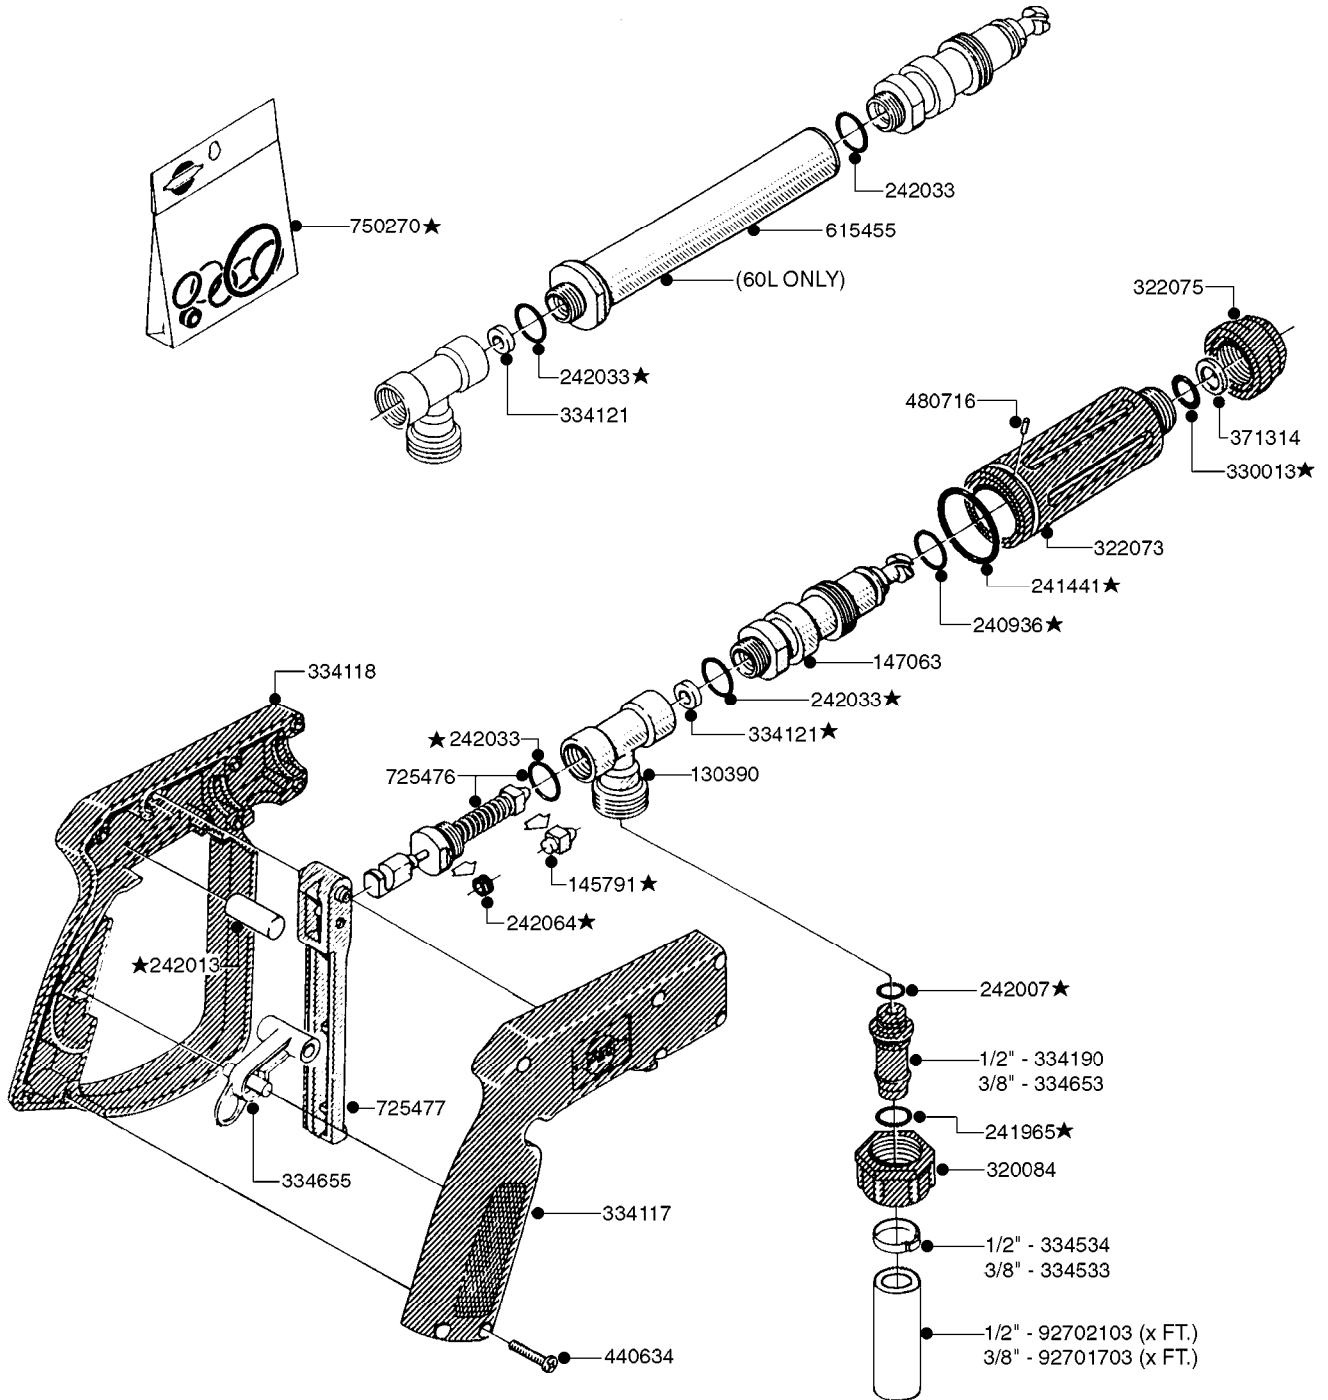

COMPLETE ASSEMBLY:
843197 - 60L
843196 - 60S

COMPLETE ASSEMBLIES
WHOLEGOODS ITEMS

K0480

HANDGUN TYPE 60S/60L POST 95
K0480-HIN, 01:01:16

Page 1
Date 07.02.2020 7:51

parts-n°	order qty	description
130390	1	TEE 3/8'X 1/2' BSP F.TYPE 60S
145791	1	CONE FOR ON/OFF
147063	1	SWIRL F.SPRAY GUN TYPE 60
240936	1	O-RING D13.3X2.4 NITRIL
241441	1	O-RING D29.3X3
241965	1	O-RING Ø12.1 X 1.6 NITRILE
242007	1	O-RING Ø9.1 X 1.6 NITRILE
242013	1	SPRING RUBBER F/TRIGGER
242033	1	O-RING Ø14.1 X 1.6 NITRILE
242064	1	SLEEVE RUBBER 3X8X4MM
320084	1	FITT.DK NUT 1/2" BSP
322073	1	HOUSING F.SWIRL TYPE 60S H.G.
322075	1	HOUSING F. NOZZLE
330013	1	O-RING 2.5 X 10 PUR
334117	1	HANDLE PIECE RIGHT F.60S/60L
334118	1	HANDLE PIECE LEFT F.60S/60L
334121	1	SEAT FOR ON-OFF TYPE
334190	1	FITT.DK HB 1/2' F. PISTOL 60S
334533	1	CLAMP HOSE PLASTIC 3/8"
334534	1	CLAMP HOSE PLASTIC 1/2"
334653	1	FITT.DK HB 3/8' F.HANDGUN
334655	1	TRIGGER SAFETY F.60S/60L GUN
371314	1	NOZZLE CERAMIC 1099-20
440634	1	SCREW 5/8"
480716	1	PIN D3X6 STAINLESS
615455	1	TUBE F.LANCE TYPE 60L
725476	1	SPINDLE
725477	1	TRIGGER
750270	1	GASKET KIT F.SPRAY GUN
843196	1	SPRAY GUN KIT TYPE 60 SHORT
843197	1	HANDGUN KIT TYPE 60 LONG
92701703	1	HOSE R X3/8" X300PSI WP X0012"
92702103	1	HOSE R X1/2" X300PSI WP X0012"