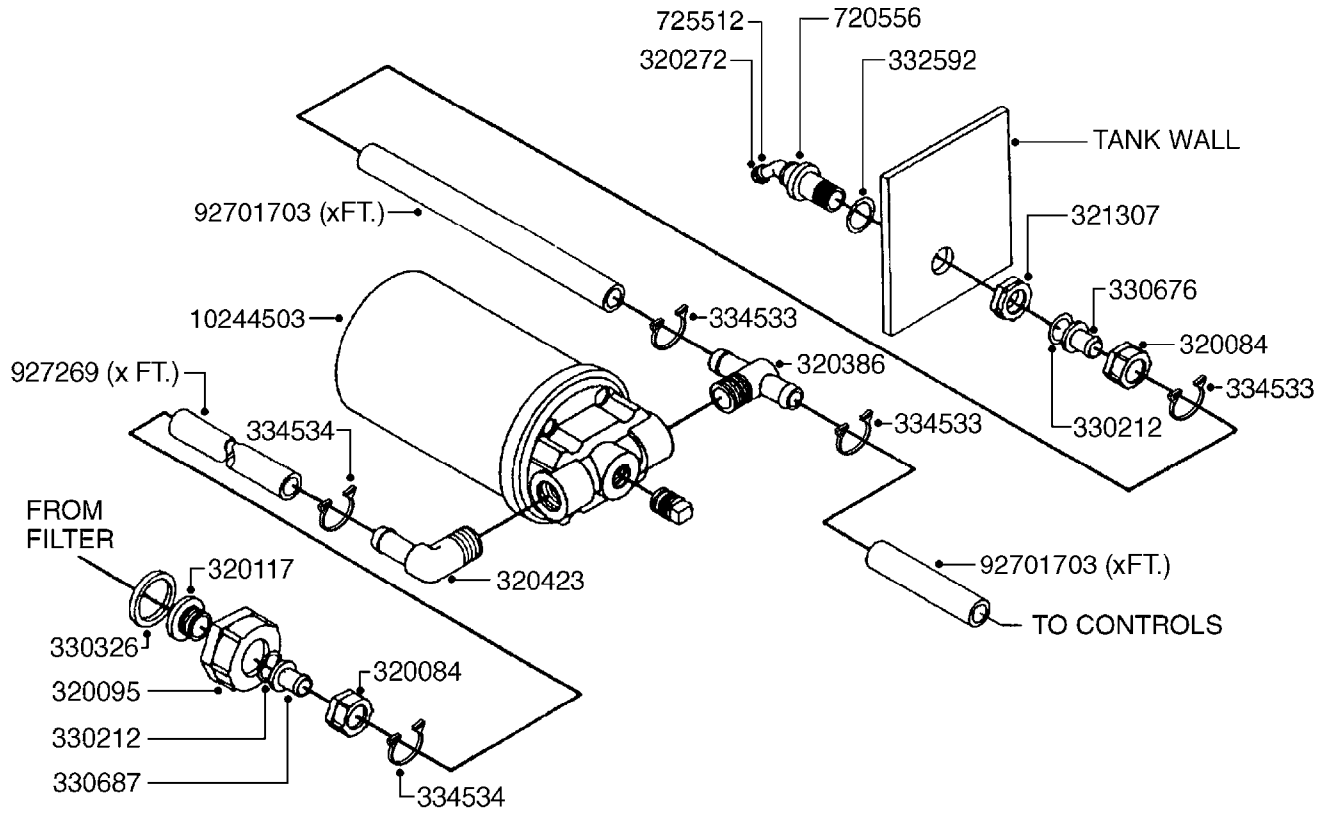

COMPLETE ASSEMBLIES
WHOLEGOODS ITEMS

A0400

10244503 - MODEL 2100 - 573 (SHOWN)

PUMP - FLO JET 12 VOLT
A0400-HIN, 01:01:16

Page 1
Date 07.02.2020 7:50

parts-n°	order qty	description
10244503	1	PUMP 12 VOLT FLOJET 2100-573
10321003	1	MOTOR 12 VOLT F. FLOJET PUMP
10321603	1	CHECK VALVE ASSY F. FLOJET
10322703	1	BRUSH KIT F. FLOJET PUMP MTR
10323003	1	SCREW M4X25 PHILLIPS SET OF 6
10323503	1	SCREWS F. BASEPLATE FLOJET
10429203	1	PUMP BASE F.FLOJET PUMP 2100
10429403	1	GROMMET SET OF 4 F.FLOJET
10470703	1	PUMP REPAIR KIT F.FLOJET 2100
10518503	1	PUMP HOUSING FLOJET Ø2100-573
10518603	1	PUMP HEAD FLOJET PUMP 2100-573
10518803	1	BEARING & CAM FLOJET 2100-573
10518903	1	DIAPHRAGM F.FLOJET 2100-573
10519103	1	SCREWS (4) FLOJET 2100-573
10519303	1	SET SCREW F.CAM FLJET 2100-573
10604103	1	KIT CAM BEARING/DIA. 2100-573