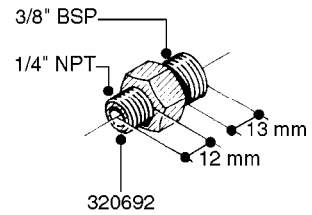

L0020

FITTINGS-T-PIECES, CAPS & ELBOWS
L0020-HIN, 01:01:16

Page 1
Date 07.02.2020 7:51

parts-n°	order qty	description
10053603	1	FITT. CAPNUT 2"BSP 5601
10194303	1	CAP BLANK 1 1/2 MCPHEE 210060
320047	1	FITT.DK CAPNUT 1/2" BSP
320106	1	FITT.DK CAPNUT 1" BSP
320272	1	FITT.DK CAPNUT 3/8" BSP
320316	1	FITT.DK TEE 3/4" X3/4" X1"BSP
320331	1	FITT.DK TEE 1" - 1" - 3/4" BSP
320342	1	FITT.DK EL 3/4"M X 1"F BSP
320563	1	FITT.DK 3 WAY 1/2" 110 DEG.
320677	1	NO LONGER AVAILABLE
320961	1	FITT.DK CAPNUT 1-1/2" BSP
321053	1	FITT.DK TEE 1/2 X1/2 X1/2" BSP
322072	1	FITT.DK TEE 3/8'X3/8'X3/8' BSP
322095	1	FITT.DK TEE 1-1/2 X1-1/4 X3/4" BSP
322138	1	FITT.DK ELB 1"M X 1"F BSP
330013	1	O-RING 2.5 X 10 PUR
330212	1	O-RING D19/D14X2.4 F.1/2"NUT
330326	1	O-RING D30/D24X2 F.1"NUT
331273	1	O-RING D44/D38X2 F.1-1/2"

FITTINGS - HEXAGON NIPPLES
L0030-HIN, 01:01:16

L0030

FITTINGS - HEXAGON NIPPLES
L0030-HIN, 01:01:16

Page 1
Date 07.02.2020 7:51

parts-n°	order qty	description
10015303	1	FITT.PO.HN 1.00X1.00 M1000
10425003	1	FITT.PO.HN 1.25X1.00 MCPHEE
320132	1	FITT.DK HN 1" BSP
320176	1	FITT.DK HN 3/8"X1/2" BSP
320445	1	FITT.DK HN 1/4"X3/8" BSP
320655	1	FITT.DK HN 1/2"-1/2" BSP
320692	1	FITT.DK HN 3/8'BSPX1/4'NPT
320703	1	FITT.DK HN 3/8BSP X1/2 &1/4NPT
320725	1	FITT.DK NIPPLE 3/8"-3/8" BSP
320902	1	FITT.DK HN 3/8'X 1/4' BSP
390232	1	FITT.DK HN 1-1/2' X 1-1/4' BSP
390276	1	FITT.DK HN 1'BSP