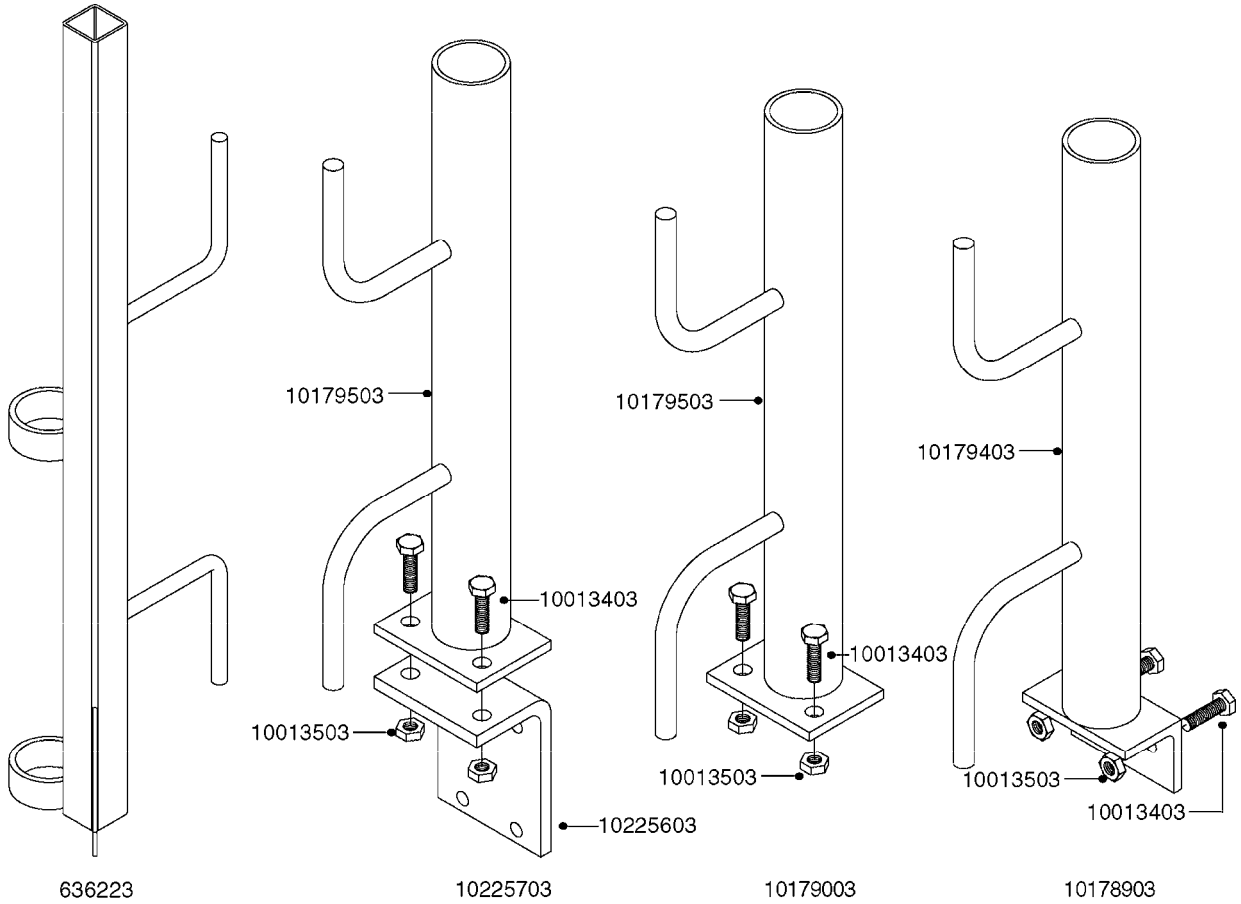

COMPLETE ASSEMBLY:
843197 - 60L
843196 - 60S

COMPLETE ASSEMBLIES
WHOLEGOODS ITEMS

K0480

HANDGUN TYPE 60S/60L POST 95
K0480-HIN, 01:01:16

Page 1
Date 07.02.2020 7:51

parts-n°	order qty	description
130390	1	TEE 3/8'X 1/2' BSP F.TYPE 60S
145791	1	CONE FOR ON/OFF
147063	1	SWIRL F.SPRAY GUN TYPE 60
240936	1	O-RING D13.3X2.4 NITRIL
241441	1	O-RING D29.3X3
241965	1	O-RING Ø12.1 X 1.6 NITRILE
242007	1	O-RING Ø9.1 X 1.6 NITRILE
242013	1	SPRING RUBBER F/TRIGGER
242033	1	O-RING Ø14.1 X 1.6 NITRILE
242064	1	SLEEVE RUBBER 3X8X4MM
320084	1	FITT.DK NUT 1/2" BSP
322073	1	HOUSING F.SWIRL TYPE 60S H.G.
322075	1	HOUSING F. NOZZLE
330013	1	O-RING 2.5 X 10 PUR
334117	1	HANDLE PIECE RIGHT F.60S/60L
334118	1	HANDLE PIECE LEFT F.60S/60L
334121	1	SEAT FOR ON-OFF TYPE
334190	1	FITT.DK HB 1/2' F. PISTOL 60S
334533	1	CLAMP HOSE PLASTIC 3/8"
334534	1	CLAMP HOSE PLASTIC 1/2"
334653	1	FITT.DK HB 3/8' F.HANDGUN
334655	1	TRIGGER SAFETY F.60S/60L GUN
371314	1	NOZZLE CERAMIC 1099-20
440634	1	SCREW 5/8"
480716	1	PIN D3X6 STAINLESS
615455	1	TUBE F.LANCE TYPE 60L
725476	1	SPINDLE
725477	1	TRIGGER
750270	1	GASKET KIT F.SPRAY GUN
843196	1	SPRAY GUN KIT TYPE 60 SHORT
843197	1	HANDGUN KIT TYPE 60 LONG
92701703	1	HOSE R X3/8" X300PSI WP X0012"
92702103	1	HOSE R X1/2" X300PSI WP X0012"