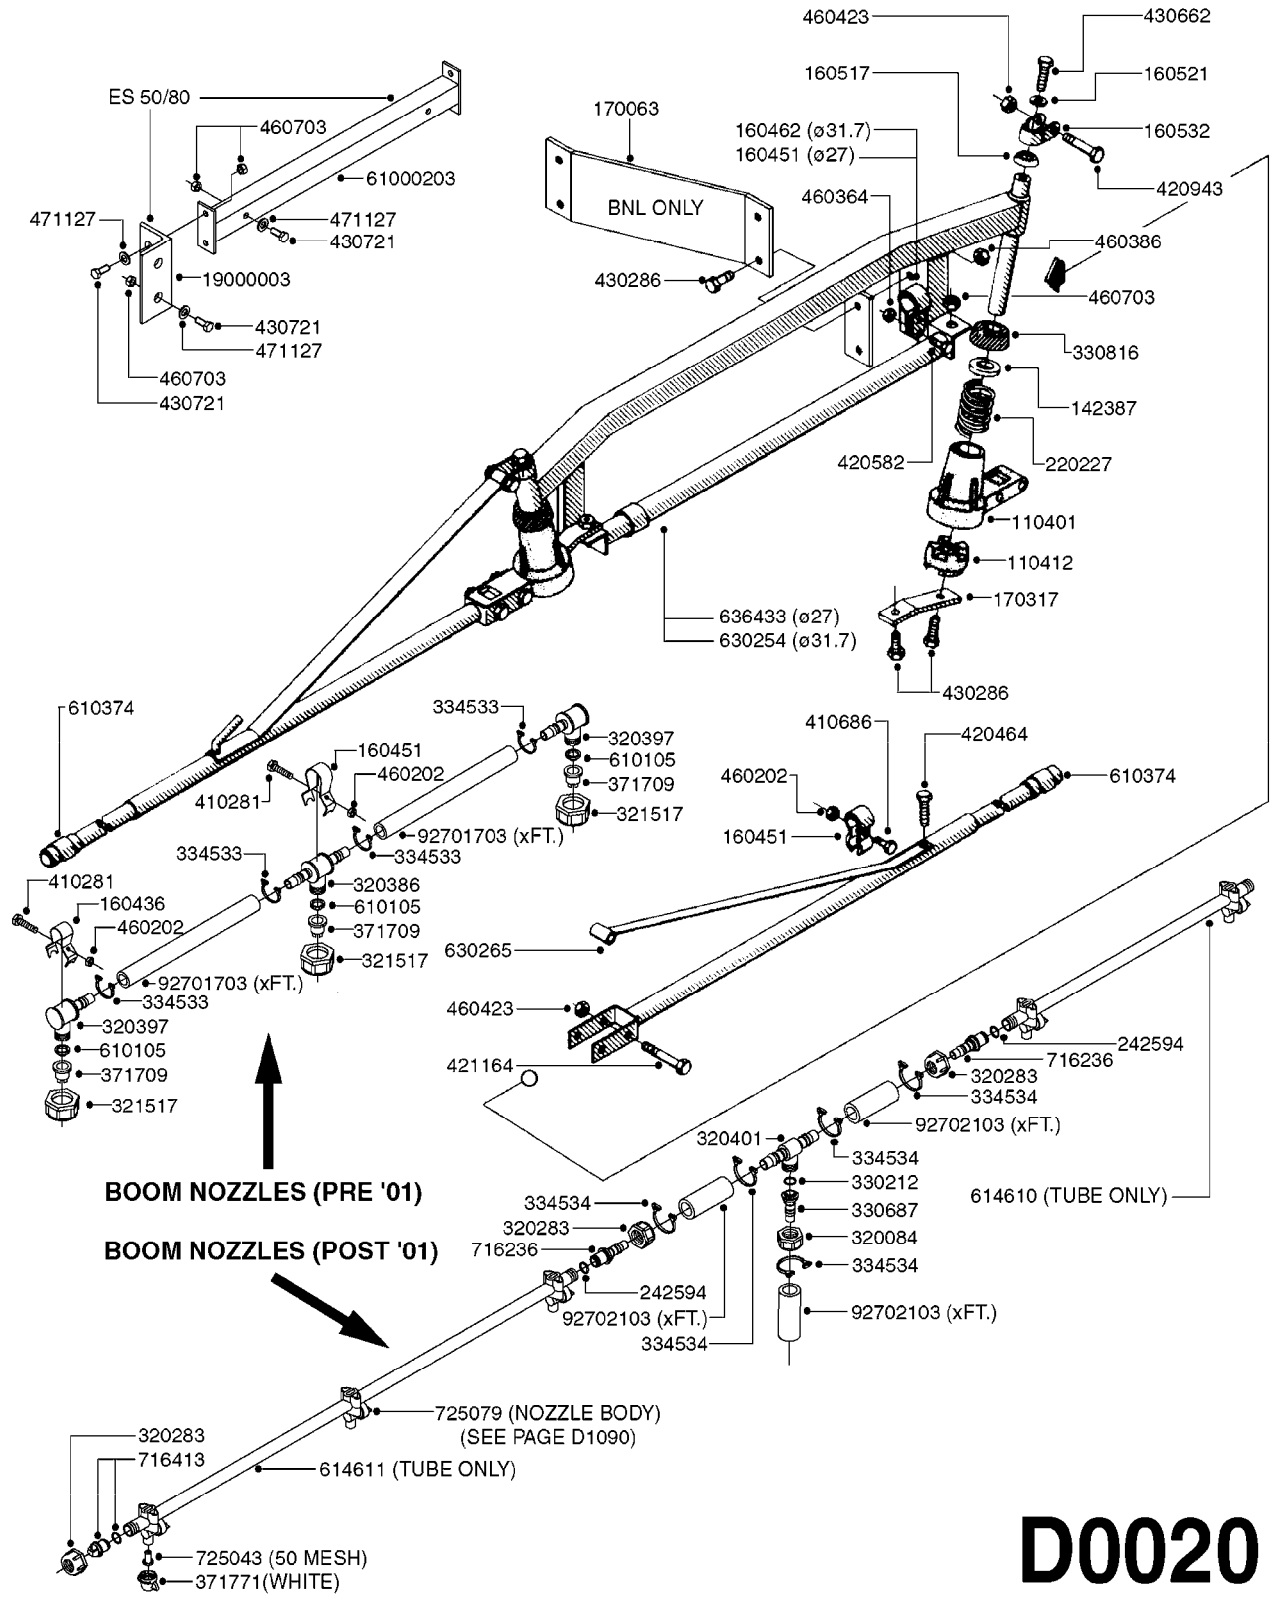

BOOM NOZZLES (PRE '01)
BOOM NOZZLES (POST '01)

D0020

BOOM - 14' HD
D0020-HIN, 19:08:19

Page 1
Date 07.02.2020 7:50

parts-n°	order qty	description
110401	1	SPRING HOUSING STD BOOM
110412	1	CLUTCH STANDARD BOOM
142387	1	WASHER D40D23X5
160436	1	PIPE BRANCH HOLDER D22,2
160451	1	PIPE BRANCH HOLDER D25,4
160462	1	PIPE BRANCH HOLDER D31,7
160517	1	SPACER COLLAR, STANDARD BOM
160521	1	WASHER D30.5/D13X2
160532	1	CLAMP SWIVEL F. BOOM 14'H.D.
170063	1	SUPPORT BRKT.(USE-#725434 kit)
170317	1	CROSSBAR FOR BOOM WINE II
220227	1	SPRING FOR PIVOT
242594	1	O-RING D14 X 1.78 SCH.70-EPDM
320084	1	FITT.DK NUT 1/2" BSP
320283	1	FITT.DK NUT 3/4"BSP
320386	1	FITT.DK TEE 3/8X3/8HB X3/8"BSP
320397	1	FITT.DK ELB 3/8"HB X 3/8" BSP
320401	1	FITT.DK TEE 1/2X1/2HB X1/2"BSP
321517	1	FITT.DK CAP 3/8" BSP WHITE
330212	1	O-RING D19/D14X2.4 F.1/2"NUT
330687	1	FITT.DK HB 1/2" F. 1/2" NUT
330816	1	DUST COVER PLASTIC/STD.BOOM
334533	1	CLAMP HOSE PLASTIC 3/8"
334534	1	CLAMP HOSE PLASTIC 1/2"
371709	1	NOZZLE ISO F-03-110 BLUE
371771	1	NOZZLE ISO CT F-08-110 WHITE
410281	1	BOLT HEX 8.8 DEL M6X25 DIN933 A2
410686	1	BOLT HEX 8.8 DEL M6X30
420464	1	BOLT HEX 8.8 DEL 3/8'X20MM
420582	1	BOLT HEX 8.8 DEL M8X20 FT A2
420943	1	BOLT HEX 8.8 DEL M10X50
421164	1	BOLT HEX 8.8 DEL M10X70
430286	1	BOLT HEX 8.8 DEL M12X30 FT
430662	1	BOLT HEX 8.8 DEL M12X20 FT
430721	1	BOLT HEX 8.8 DEL M12X40 FT
460202	1	NUT HEX M6
460364	1	NUT HU M8 A2 SS DIN934
460386	1	NUT HEX M12X1.75
460423	1	NUT HEX M10X1.50 LOCK DIN985A2 SS
460703	1	NUT HEX M12X1.75 LOCK DIN985A2 SS
471127	1	WASHER, M12, Ø24/13X24X2.5 SS
610105	1	NOZZLE FILTER
610374	1	BOOM WING OUT.SECTION (WINE11)
614610	1	NOZZLE TUBE 2 HOLE L-24"/SP20"
614611	1	NOZZLE TUBE 3 HOLE L-44"/SP20"
630265	1	BOOM WING 14' BOOM
636433	1	CENTER SECTION 14' BOOM D27.0
716236	1	FITT.DK HB 1/2" ASSY. F. 3/4"
716413	1	FITT.DK PLUG ASSY. F.NOZ TUBE
725043	1	SCREEN 50 MESH W.GASKET,BLUE
725079	1	NOZZLE ASSY.SING.SNAP-FIT GREN
19000003	1	MOUNT ANGLE BRACKET ES50/80
61000203	1	MOUNT BRACKET F.14' BOOM
92701703	1	HOSE R X3/8" X300PSI WP X0012"
92702103	1	HOSE R X1/2" X300PSI WP X0012"