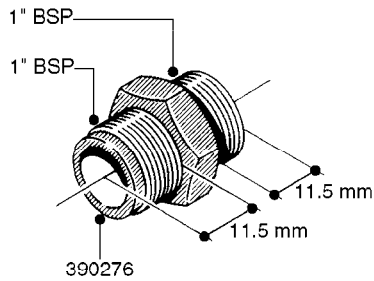

L0020

FITTINGS-T-PIECES, CAPS & ELBOWS
L0020-HIN, 01:01:16

Page 1
Date 07.02.2020 7:51

parts-n°	order qty	description
10053603	1	FITT. CAPNUT 2"BSP 5601
10194303	1	CAP BLANK 1 1/2 MCPHEE 210060
320047	1	FITT.DK CAPNUT 1/2" BSP
320106	1	FITT.DK CAPNUT 1" BSP
320272	1	FITT.DK CAPNUT 3/8" BSP
320316	1	FITT.DK TEE 3/4" X3/4" X1"BSP
320331	1	FITT.DK TEE 1" - 1" - 3/4" BSP
320342	1	FITT.DK EL 3/4"M X 1"F BSP
320563	1	FITT.DK 3 WAY 1/2" 110 DEG.
320677	1	NO LONGER AVAILABLE
320961	1	FITT.DK CAPNUT 1-1/2" BSP
321053	1	FITT.DK TEE 1/2 X1/2 X1/2" BSP
322072	1	FITT.DK TEE 3/8'X3/8'X3/8' BSP
322095	1	FITT.DK TEE 1-1/2 X1-1/4 X3/4" BSP
322138	1	FITT.DK ELB 1"M X 1"F BSP
330013	1	O-RING 2.5 X 10 PUR
330212	1	O-RING D19/D14X2.4 F.1/2"NUT
330326	1	O-RING D30/D24X2 F.1"NUT
331273	1	O-RING D44/D38X2 F.1-1/2"

FITTINGS - HEXAGON NIPPLES
L0030-HIN, 01:01:16

L0030

FITTINGS - HEXAGON NIPPLES
L0030-HIN, 01:01:16

Page 1
Date 07.02.2020 7:51

parts-n°	order qty	description
10015303	1	FITT.PO.HN 1.00X1.00 M1000
10425003	1	FITT.PO.HN 1.25X1.00 MCPHEE
320132	1	FITT.DK HN 1" BSP
320176	1	FITT.DK HN 3/8"X1/2" BSP
320445	1	FITT.DK HN 1/4"X3/8" BSP
320655	1	FITT.DK HN 1/2"-1/2" BSP
320692	1	FITT.DK HN 3/8'BSPX1/4'NPT
320703	1	FITT.DK HN 3/8BSP X1/2 &1/4NPT
320725	1	FITT.DK NIPPLE 3/8"-3/8" BSP
320902	1	FITT.DK HN 3/8'X 1/4' BSP
390232	1	FITT.DK HN 1-1/2' X 1-1/4' BSP
390276	1	FITT.DK HN 1'BSP