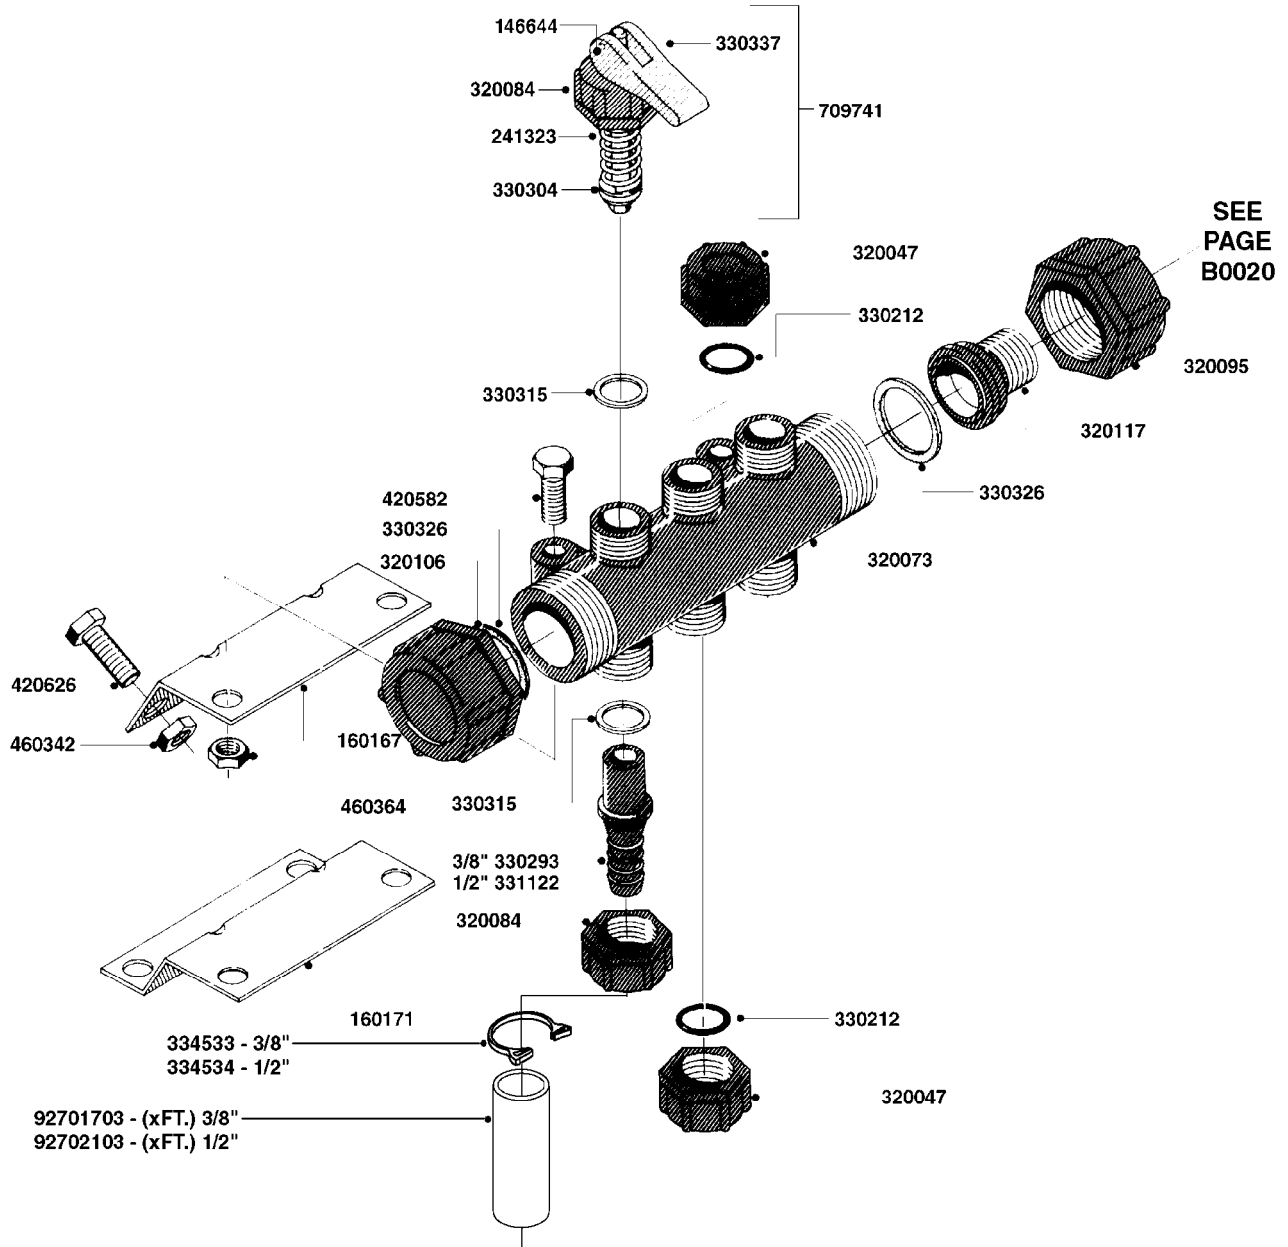

841758 - COMPLETE ASSEMBLY
(LESS GAUGE)

COMPLETE ASSEMBLIES
WHOLEGOODS ITEMS

B0020

CONTROL-ET MANUAL-ES 30/50/80
B0020-HIN, 01:01:16

Page 1

Date 07.02.2020 7:50

parts-n°	order qty	description
146644	1	PIN D3X19 STAINLESS
240063	1	O-RING D14.1/9.3 X 2.4
241323	1	O-RING D5.3X2.4 NITRIL
320073	1	DISTRIBUTOR HOUSING 1/2"
320084	1	FITT.DK NUT 1/2" BSP
320095	1	FITT.DK NUT 1" BSP
320117	1	FITT.DK CONN.1/2"BSP F. 1" CAP
321694	1	UNION NUT
330212	1	O-RING D19/D14X2.4 F.1/2"NUT
330293	1	VALVE SEAT WITH 3/8" HOSE TAIL
330304	1	VALVE CONE D14
330315	1	O-RING D18.4/D13X.6
330326	1	O-RING D30/D24X2 F.1"NUT
330337	1	HANDLE F. FLIP VALVE
330676	1	FITT.DK HB 3/8" F. 1/2" NUT
330687	1	FITT.DK HB 1/2" F. 1/2" NUT
331111	1	VALVE SEAT FOR 1/2" DISTRIBUT.
331122	1	VALVE SEAT WITH 1/2" HOSE TAIL
334533	1	CLAMP HOSE PLASTIC 3/8"
334534	1	CLAMP HOSE PLASTIC 1/2"
390282	1	STOPPER ATV 1/4"
390283	1	CONE FOR PRES CONTR ATV
421046	1	BOLT HEX M8X25/25 A2 SS DIN933
440167	1	SCREW NO.8 1/4"
440663	1	SCREW 3/8" NR4 STAINLESS
460143	1	SELF LOCK NUT M8 SST A2 DIN985
709741	1	VALVE ASSY. 1/2" FLIP LEVER
841758	1	ET CONTROL COMPLETE
28026203	1	GAUGE 200PSI/BR, 2.5"1/4BSP-BTM
92701703	1	HOSE R X3/8" X300PSI WP X0012"
92702103	1	HOSE R X1/2" X300PSI WP X0012"