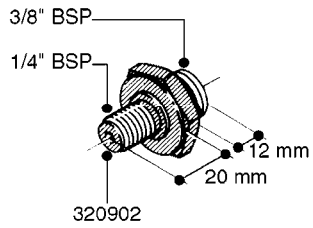

L0020

FITTINGS-T-PIECES, CAPS & ELBOWS
L0020-HIN, 01:01:16

Page 1
Date 07.02.2020 7:51

parts-n°	order qty	description
10053603	1	FITT. CAPNUT 2"BSP 5601
10194303	1	CAP BLANK 1 1/2 MCPHEE 210060
320047	1	FITT.DK CAPNUT 1/2" BSP
320106	1	FITT.DK CAPNUT 1" BSP
320272	1	FITT.DK CAPNUT 3/8" BSP
320316	1	FITT.DK TEE 3/4" X3/4" X1"BSP
320331	1	FITT.DK TEE 1" - 1" - 3/4" BSP
320342	1	FITT.DK EL 3/4"M X 1"F BSP
320563	1	FITT.DK 3 WAY 1/2" 110 DEG.
320677	1	NO LONGER AVAILABLE
320961	1	FITT.DK CAPNUT 1-1/2" BSP
321053	1	FITT.DK TEE 1/2 X1/2 X1/2" BSP
322072	1	FITT.DK TEE 3/8'X3/8'X3/8' BSP
322095	1	FITT.DK TEE 1-1/2 X1-1/4 X3/4" BSP
322138	1	FITT.DK ELB 1"M X 1"F BSP
330013	1	O-RING 2.5 X 10 PUR
330212	1	O-RING D19/D14X2.4 F.1/2"NUT
330326	1	O-RING D30/D24X2 F.1"NUT
331273	1	O-RING D44/D38X2 F.1-1/2"

FITTINGS - HEXAGON NIPPLES
L0030-HIN, 01:01:16

L0030

FITTINGS - HEXAGON NIPPLES
L0030-HIN, 01:01:16

Page 1
Date 07.02.2020 7:51

parts-n°	order qty	description
10015303	1	FITT.PO.HN 1.00X1.00 M1000
10425003	1	FITT.PO.HN 1.25X1.00 MCPHEE
320132	1	FITT.DK HN 1" BSP
320176	1	FITT.DK HN 3/8"X1/2" BSP
320445	1	FITT.DK HN 1/4"X3/8" BSP
320655	1	FITT.DK HN 1/2"-1/2" BSP
320692	1	FITT.DK HN 3/8'BSPX1/4'NPT
320703	1	FITT.DK HN 3/8BSP X1/2 &1/4NPT
320725	1	FITT.DK NIPPLE 3/8"-3/8" BSP
320902	1	FITT.DK HN 3/8'X 1/4' BSP
390232	1	FITT.DK HN 1-1/2' X 1-1/4' BSP
390276	1	FITT.DK HN 1'BSP