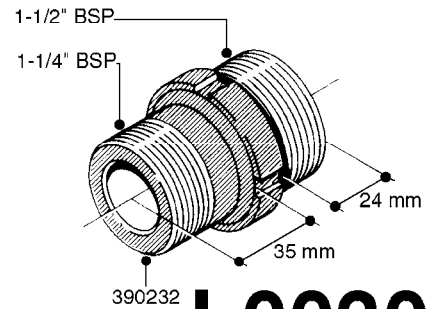

L0020

FITTINGS-T-PIECES, CAPS & ELBOWS
L0020-HIN, 01:01:16

Page 1
Date 07.02.2020 7:51

parts-n°	order qty	description
10053603	1	FITT. CAPNUT 2"BSP 5601
10194303	1	CAP BLANK 1 1/2 MCPHEE 210060
320047	1	FITT.DK CAPNUT 1/2" BSP
320106	1	FITT.DK CAPNUT 1" BSP
320272	1	FITT.DK CAPNUT 3/8" BSP
320316	1	FITT.DK TEE 3/4" X3/4" X1"BSP
320331	1	FITT.DK TEE 1" - 1" - 3/4" BSP
320342	1	FITT.DK EL 3/4"M X 1"F BSP
320563	1	FITT.DK 3 WAY 1/2" 110 DEG.
320677	1	NO LONGER AVAILABLE
320961	1	FITT.DK CAPNUT 1-1/2" BSP
321053	1	FITT.DK TEE 1/2 X1/2 X1/2" BSP
322072	1	FITT.DK TEE 3/8'X3/8'X3/8' BSP
322095	1	FITT.DK TEE 1-1/2 X1-1/4 X3/4" BSP
322138	1	FITT.DK ELB 1"M X 1"F BSP
330013	1	O-RING 2.5 X 10 PUR
330212	1	O-RING D19/D14X2.4 F.1/2"NUT
330326	1	O-RING D30/D24X2 F.1"NUT
331273	1	O-RING D44/D38X2 F.1-1/2"

FITTINGS - HEXAGON NIPPLES
L0030-HIN, 01:01:16

L0030

FITTINGS - HEXAGON NIPPLES
L0030-HIN, 01:01:16

Page 1
Date 07.02.2020 7:51

parts-n°	order qty	description
10015303	1	FITT.PO.HN 1.00X1.00 M1000
10425003	1	FITT.PO.HN 1.25X1.00 MCPHEE
320132	1	FITT.DK HN 1" BSP
320176	1	FITT.DK HN 3/8"X1/2" BSP
320445	1	FITT.DK HN 1/4"X3/8" BSP
320655	1	FITT.DK HN 1/2"-1/2" BSP
320692	1	FITT.DK HN 3/8'BSPX1/4'NPT
320703	1	FITT.DK HN 3/8BSP X1/2 &1/4NPT
320725	1	FITT.DK NIPPLE 3/8"-3/8" BSP
320902	1	FITT.DK HN 3/8'X 1/4' BSP
390232	1	FITT.DK HN 1-1/2' X 1-1/4' BSP
390276	1	FITT.DK HN 1'BSP