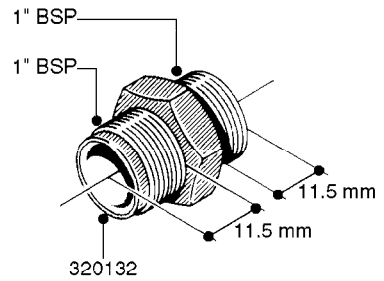

L0020

FITTINGS-T-PIECES, CAPS & ELBOWS
L0020-HIN, 01:01:16

Page 1
Date 07.02.2020 7:51

parts-n°	order qty	description
10053603	1	FITT. CAPNUT 2"BSP 5601
10194303	1	CAP BLANK 1 1/2 MCPHEE 210060
320047	1	FITT.DK CAPNUT 1/2" BSP
320106	1	FITT.DK CAPNUT 1" BSP
320272	1	FITT.DK CAPNUT 3/8" BSP
320316	1	FITT.DK TEE 3/4" X3/4" X1"BSP
320331	1	FITT.DK TEE 1" - 1" - 3/4" BSP
320342	1	FITT.DK EL 3/4"M X 1"F BSP
320563	1	FITT.DK 3 WAY 1/2" 110 DEG.
320677	1	NO LONGER AVAILABLE
320961	1	FITT.DK CAPNUT 1-1/2" BSP
321053	1	FITT.DK TEE 1/2 X1/2 X1/2" BSP
322072	1	FITT.DK TEE 3/8'X3/8'X3/8' BSP
322095	1	FITT.DK TEE 1-1/2 X1-1/4 X3/4" BSP
322138	1	FITT.DK ELB 1"M X 1"F BSP
330013	1	O-RING 2.5 X 10 PUR
330212	1	O-RING D19/D14X2.4 F.1/2"NUT
330326	1	O-RING D30/D24X2 F.1"NUT
331273	1	O-RING D44/D38X2 F.1-1/2"

FITTINGS - HEXAGON NIPPLES
L0030-HIN, 01:01:16

L0030

FITTINGS - HEXAGON NIPPLES
L0030-HIN, 01:01:16

Page 1
Date 07.02.2020 7:51

parts-n°	order qty	description
10015303	1	FITT.PO.HN 1.00X1.00 M1000
10425003	1	FITT.PO.HN 1.25X1.00 MCPHEE
320132	1	FITT.DK HN 1" BSP
320176	1	FITT.DK HN 3/8"X1/2" BSP
320445	1	FITT.DK HN 1/4"X3/8" BSP
320655	1	FITT.DK HN 1/2"-1/2" BSP
320692	1	FITT.DK HN 3/8'BSPX1/4'NPT
320703	1	FITT.DK HN 3/8BSP X1/2 &1/4NPT
320725	1	FITT.DK NIPPLE 3/8"-3/8" BSP
320902	1	FITT.DK HN 3/8'X 1/4' BSP
390232	1	FITT.DK HN 1-1/2' X 1-1/4' BSP
390276	1	FITT.DK HN 1'BSP