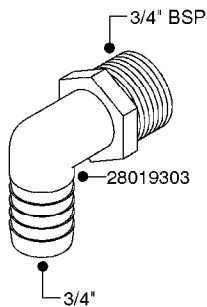

L0040

FITTINGS - NIPPLES & ELBOWS
L0040-HIN, 01:01:16

Page 1

Date 07.02.2020 7:51

parts-n°	order qty	description
10530803	1	FITT.PO.SE 2.00X2.00 45 DEG.
320191	1	FITT.DK ELB 3/8' BSP 45 DEGREE
320482	1	FITT.DK ELB. 1/2" BSP 60 DEG.
320596	1	FITT.DK ELB 3/8'-1/2'BSP 45DEG
320607	1	FITT.DK HN 3/8M X 3/8F BSP LNG
320633	1	FITT.DK HN 3/8"M X 3/8"F BSP
321451	1	FITT.DK ELB.1-1/2 X1-1/4 80DEG
321532	1	FITT.DK REDUC 3/4' X 1/2' BSP
390233	1	FITT.DK REDUC 1-1/2" X 1" BSP

L0050

parts-n°	order qty	description
242594	1	O-RING D14 X 1.78 SCH.70-EPDM
320294	1	FITT.DK TEE 3/8X3/8HB X1/2"BSP
320305	1	FITT.DK HB 3/4'- 3/4' BSP
320386	1	FITT.DK TEE 3/8X3/8HB X3/8"BSP
320397	1	FITT.DK ELB 3/8"HB X 3/8" BSP
320401	1	FITT.DK TEE 1/2X1/2HB X1/2"BSP
320412	1	FITT.DK TEE 1/2X1/2HB X3/8'BSP
320423	1	FITT.DK ELB 1/2'HB X 3/8' BSP
320891	1	FITT.DK HB 3/8'- 3/8' BSP
320972	1	FITT.DK HB 5/16'- 1/4' BSP
322046	1	FITT.DK TEE 1/2X1/2HB X3/4'BSP
322048	1	FITT.DK TEE 3/4X3/4HB X3/4'BSP
330595	1	O-RING D24.6/D20X2.1 -3/4"
333137	1	FITT.DK CONN.1/2" F.NOZZ. DOUB
333141	1	FITT.DK CONN.1/2" F.NOZZ.SING
334041	1	FITT.DK CONN.3/4' F.NOZZ. SING
334042	1	FITT.DK CONN.3/4' F.NOZZ. DOUB
334195	1	FITT.DK ELB. 3/4"HB X 3/4"HB
10012103	1	FITT.PO.HB 1.25X1.50 IMB1012
10014003	1	FITT.PO.HB 1.25X1.25 IMB1010
10036903	1	FITT.PO.HB 1.50X1.50 IMB1212
28019303	1	FITTING HB ELB 3/4NPT-3/4HOSE
61016500	1	HOSE TAIL 3/4" 90°+RG CAP 3/4"
72026700	1	NOZZLE TUBE ADAPTER W/O-RING