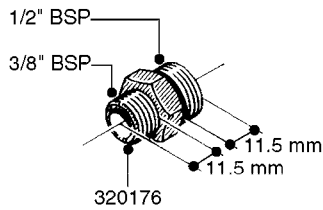

L0020

FITTINGS-T-PIECES, CAPS & ELBOWS
L0020-HIN, 01:01:16

Page 1
Date 07.02.2020 7:51

parts-n°	order qty	description
10053603	1	FITT. CAPNUT 2"BSP 5601
10194303	1	CAP BLANK 1 1/2 MCPHEE 210060
320047	1	FITT.DK CAPNUT 1/2" BSP
320106	1	FITT.DK CAPNUT 1" BSP
320272	1	FITT.DK CAPNUT 3/8" BSP
320316	1	FITT.DK TEE 3/4" X3/4" X1"BSP
320331	1	FITT.DK TEE 1" - 1" - 3/4" BSP
320342	1	FITT.DK EL 3/4"M X 1"F BSP
320563	1	FITT.DK 3 WAY 1/2" 110 DEG.
320677	1	NO LONGER AVAILABLE
320961	1	FITT.DK CAPNUT 1-1/2" BSP
321053	1	FITT.DK TEE 1/2 X1/2 X1/2" BSP
322072	1	FITT.DK TEE 3/8'X3/8'X3/8' BSP
322095	1	FITT.DK TEE 1-1/2 X1-1/4 X3/4" BSP
322138	1	FITT.DK ELB 1"M X 1"F BSP
330013	1	O-RING 2.5 X 10 PUR
330212	1	O-RING D19/D14X2.4 F.1/2"NUT
330326	1	O-RING D30/D24X2 F.1"NUT
331273	1	O-RING D44/D38X2 F.1-1/2"

FITTINGS - HEXAGON NIPPLES
L0030-HIN, 01:01:16

L0030

FITTINGS - HEXAGON NIPPLES
L0030-HIN, 01:01:16

Page 1
Date 07.02.2020 7:51

parts-n°	order qty	description
10015303	1	FITT.PO.HN 1.00X1.00 M1000
10425003	1	FITT.PO.HN 1.25X1.00 MCPHEE
320132	1	FITT.DK HN 1" BSP
320176	1	FITT.DK HN 3/8"X1/2" BSP
320445	1	FITT.DK HN 1/4"X3/8" BSP
320655	1	FITT.DK HN 1/2"-1/2" BSP
320692	1	FITT.DK HN 3/8'BSPX1/4'NPT
320703	1	FITT.DK HN 3/8BSP X1/2 &1/4NPT
320725	1	FITT.DK NIPPLE 3/8"-3/8" BSP
320902	1	FITT.DK HN 3/8'X 1/4' BSP
390232	1	FITT.DK HN 1-1/2' X 1-1/4' BSP
390276	1	FITT.DK HN 1'BSP