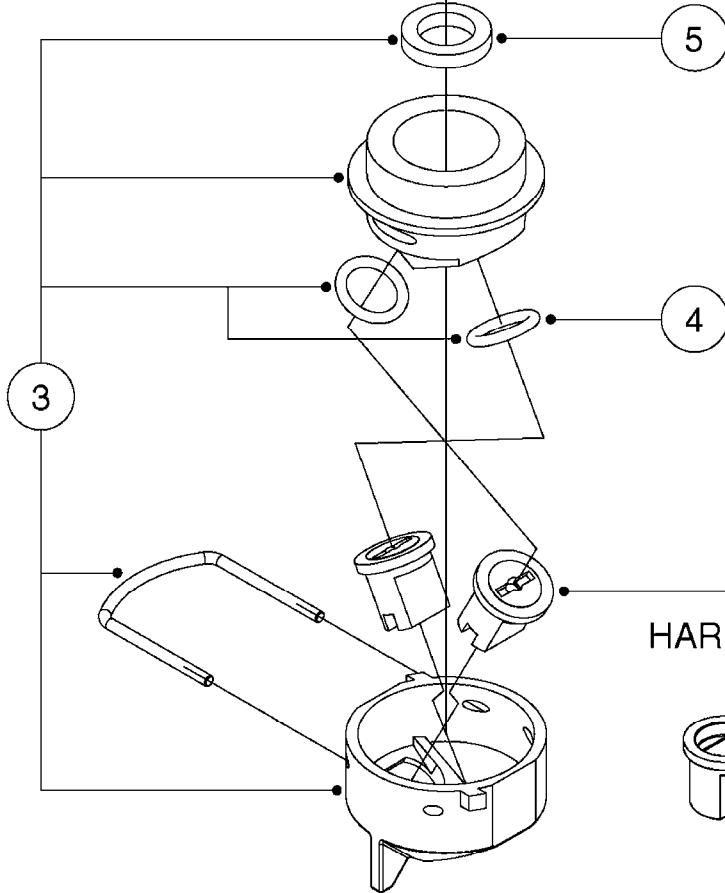

REFER TO
HARDI® NOZZLE CATALOG

D1100