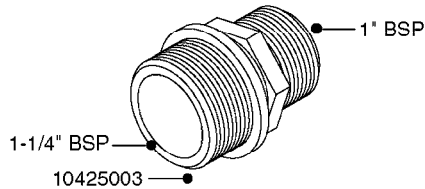

L0020

FITTINGS-T-PIECES, CAPS & ELBOWS
L0020-HIN, 01:01:16

Page 1
Date 07.02.2020 7:51

parts-n°	order qty	description
10053603	1	FITT. CAPNUT 2"BSP 5601
10194303	1	CAP BLANK 1 1/2 MCPHEE 210060
320047	1	FITT.DK CAPNUT 1/2" BSP
320106	1	FITT.DK CAPNUT 1" BSP
320272	1	FITT.DK CAPNUT 3/8" BSP
320316	1	FITT.DK TEE 3/4" X3/4" X1"BSP
320331	1	FITT.DK TEE 1" - 1" - 3/4" BSP
320342	1	FITT.DK EL 3/4"M X 1"F BSP
320563	1	FITT.DK 3 WAY 1/2" 110 DEG.
320677	1	NO LONGER AVAILABLE
320961	1	FITT.DK CAPNUT 1-1/2" BSP
321053	1	FITT.DK TEE 1/2 X1/2 X1/2" BSP
322072	1	FITT.DK TEE 3/8'X3/8'X3/8' BSP
322095	1	FITT.DK TEE 1-1/2 X1-1/4 X3/4" BSP
322138	1	FITT.DK ELB 1"M X 1"F BSP
330013	1	O-RING 2.5 X 10 PUR
330212	1	O-RING D19/D14X2.4 F.1/2"NUT
330326	1	O-RING D30/D24X2 F.1"NUT
331273	1	O-RING D44/D38X2 F.1-1/2"

FITTINGS - HEXAGON NIPPLES
L0030-HIN, 01:01:16

L0030

FITTINGS - HEXAGON NIPPLES
L0030-HIN, 01:01:16

Page 1
Date 07.02.2020 7:51

parts-n°	order qty	description
10015303	1	FITT.PO.HN 1.00X1.00 M1000
10425003	1	FITT.PO.HN 1.25X1.00 MCPHEE
320132	1	FITT.DK HN 1" BSP
320176	1	FITT.DK HN 3/8"X1/2" BSP
320445	1	FITT.DK HN 1/4"X3/8" BSP
320655	1	FITT.DK HN 1/2"-1/2" BSP
320692	1	FITT.DK HN 3/8'BSPX1/4'NPT
320703	1	FITT.DK HN 3/8BSP X1/2 &1/4NPT
320725	1	FITT.DK NIPPLE 3/8"-3/8" BSP
320902	1	FITT.DK HN 3/8'X 1/4' BSP
390232	1	FITT.DK HN 1-1/2' X 1-1/4' BSP
390276	1	FITT.DK HN 1'BSP