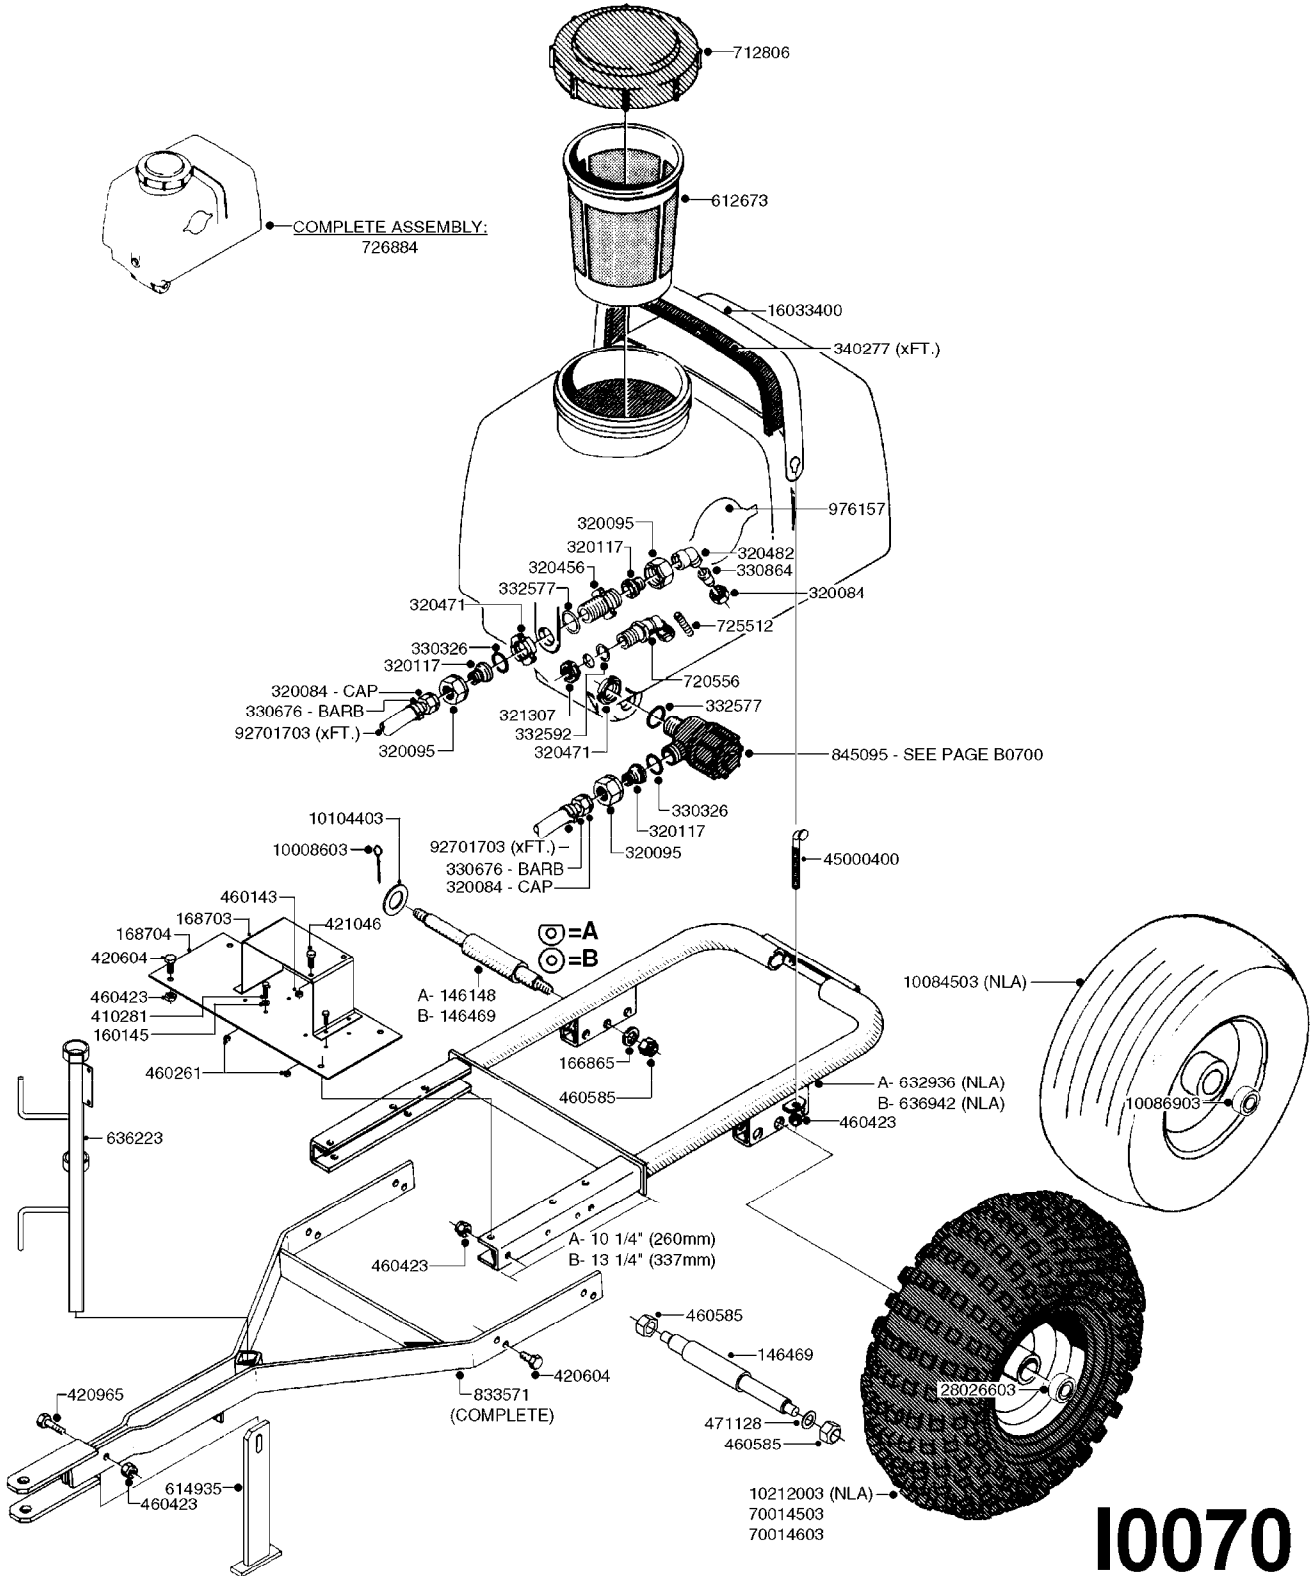

I0070

ES 30 TANK & FRAME
I0070-HIN, 01:01:16

Page 1

Date 07.02.2020 7:51

parts-n°	order qty	description
146148	1	SPINDLE TR30 STD.TIRE
146469	1	AXLE SHAFT ESTATE TRAILER SPRY
160145	1	WASHER D13.1/D6.4X1 SS
166865	1	WASHER D35/D25X2
168703	1	PUMP SCREEN FOR ATV
168704	1	PUMP BASE FOR ATV CAN 88
320084	1	FITT.DK NUT 1/2" BSP
320095	1	FITT.DK NUT 1" BSP
320117	1	FITT.DK CONN.1/2"BSP F. 1" CAP
320456	1	FITT.DK BULKHEAD 1"BSP DOUBLE
320471	1	FITT.DK NUT 1" BSP JAMB
320482	1	FITT.DK ELB. 1/2" BSP 60 DEG.
321307	1	FITT.DK NUT 1/2" BSP JAMB
330326	1	O-RING D30/D24X2 F.1"NUT
330676	1	FITT.DK HB 3/8" F. 1/2" NUT
330864	1	NOZZLE AGITATION D6
332577	1	O-RING D38/D30X4 F.1" PUR.
332592	1	O-RING D26/D20X3
340277	1	TANK PACKING - 40mm WIDE x 12"
410281	1	BOLT HEX 8.8 DEL M6X25 DIN933 A2
420604	1	BOLT HEX 8.8 DEL M10X25 FT DIN933
420965	1	M10X40 MACHINE SCREW STAINLESS
421046	1	BOLT HEX M8X25/25 A2 SS DIN933
460143	1	SELF LOCK NUT M8 SST A2 DIN985
460261	1	NUT HEX M6X1.00 LOCK DIN985 A2 SS
460423	1	NUT HEX M10X1.50 LOCK DIN985A2 SS
460585	1	LOCKING NUT M16 DIN985 A2 SS
471128	1	WASHER, M16, Ø30/17.0X 3.0, SS
612673	1	FILTER BASKET F. ES30/ES53
614935	1	JACK STAND FOR ES30/53
632936	1	FRAME ES30
636223	1	POST 12 VOLT TR30
636942	1	FRAME FOR KS120
712806	1	TANK LID WITH VENT S226 RED
720556	1	SAFETY VALVE FOR ATV SPRAYER
725512	1	SPRING W/SEAT
726884	1	TANK 30 GAL. F/ES
833571	1	DRAW BAR FOR ES30/50/80
845095	1	FILTER COMPLETE
976157	1	DECAL COMPANY (4.4" X 4.6")
10008603	1	COTTER PIN 1/8"X 1-1/2"
10084503	1	TIRE & RIM 16 X 6.5 X 8
10086903	1	BEARING BALL F.ES53 WHEEL
10104403	1	WASHER PLATE 1'
10212003	1	TIRE & RIM ASSY.22 X 11.00-8
16033400	1	TANK STRAP ES30/NK 80 '01
28026603	1	BEARING P205PP SEALED 52x25x15
45000400	1	T-BOLT SPECIAL F.TANK STRAP ES
70014503	1	TIRE & RIM ASY 16X750-8 X 4"HU
70014603	1	TIRE & RIM ASY 20X10-8 X 4"HUB
92701703	1	HOSE R X3/8" X300PSI WP X0012"