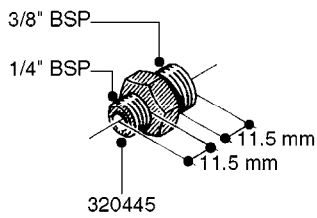

L0020

FITTINGS-T-PIECES, CAPS & ELBOWS
L0020-HIN, 01:01:16

Page 1
Date 07.02.2020 7:51

parts-n°	order qty	description
10053603	1	FITT. CAPNUT 2"BSP 5601
10194303	1	CAP BLANK 1 1/2 MCPHEE 210060
320047	1	FITT.DK CAPNUT 1/2" BSP
320106	1	FITT.DK CAPNUT 1" BSP
320272	1	FITT.DK CAPNUT 3/8" BSP
320316	1	FITT.DK TEE 3/4" X3/4" X1"BSP
320331	1	FITT.DK TEE 1" - 1" - 3/4" BSP
320342	1	FITT.DK EL 3/4"M X 1"F BSP
320563	1	FITT.DK 3 WAY 1/2" 110 DEG.
320677	1	NO LONGER AVAILABLE
320961	1	FITT.DK CAPNUT 1-1/2" BSP
321053	1	FITT.DK TEE 1/2 X1/2 X1/2" BSP
322072	1	FITT.DK TEE 3/8'X3/8'X3/8' BSP
322095	1	FITT.DK TEE 1-1/2 X1-1/4 X3/4" BSP
322138	1	FITT.DK ELB 1"M X 1"F BSP
330013	1	O-RING 2.5 X 10 PUR
330212	1	O-RING D19/D14X2.4 F.1/2"NUT
330326	1	O-RING D30/D24X2 F.1"NUT
331273	1	O-RING D44/D38X2 F.1-1/2"

FITTINGS - HEXAGON NIPPLES
L0030-HIN, 01:01:16

L0030

FITTINGS - HEXAGON NIPPLES
L0030-HIN, 01:01:16

Page 1
Date 07.02.2020 7:51

parts-n°	order qty	description
10015303	1	FITT.PO.HN 1.00X1.00 M1000
10425003	1	FITT.PO.HN 1.25X1.00 MCPHEE
320132	1	FITT.DK HN 1" BSP
320176	1	FITT.DK HN 3/8"X1/2" BSP
320445	1	FITT.DK HN 1/4"X3/8" BSP
320655	1	FITT.DK HN 1/2"-1/2" BSP
320692	1	FITT.DK HN 3/8'BSPX1/4'NPT
320703	1	FITT.DK HN 3/8BSP X1/2 &1/4NPT
320725	1	FITT.DK NIPPLE 3/8"-3/8" BSP
320902	1	FITT.DK HN 3/8'X 1/4' BSP
390232	1	FITT.DK HN 1-1/2' X 1-1/4' BSP
390276	1	FITT.DK HN 1'BSP