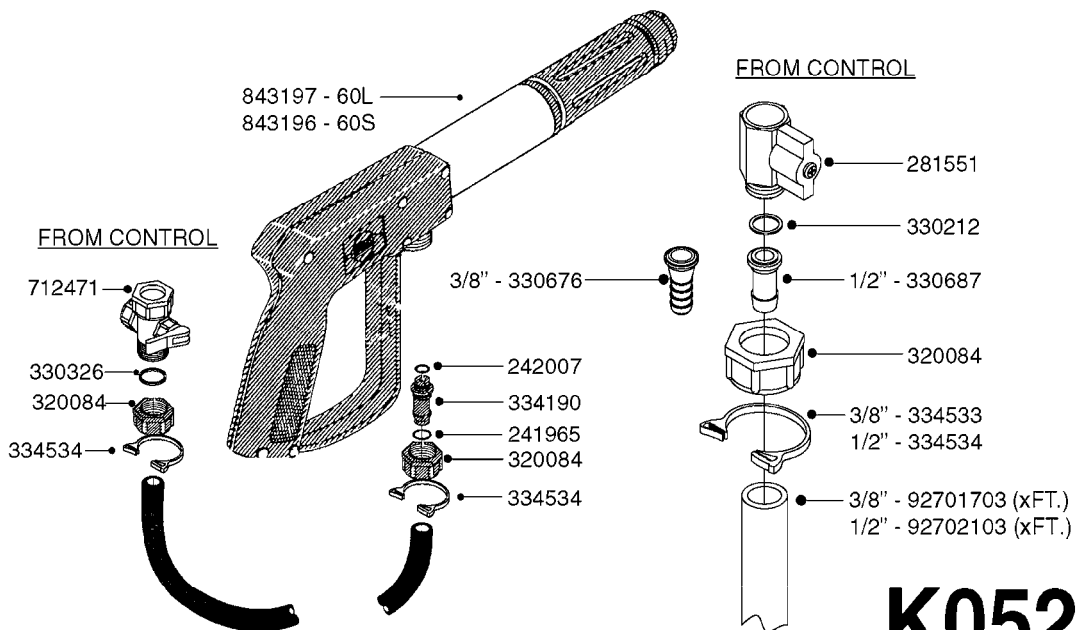

COMPLETE ASSEMBLY:
843197 - 60L
843196 - 60S

COMPLETE ASSEMBLIES
WHOLEGOODS ITEMS

K0480

HANDGUN TYPE 60S/60L POST 95
K0480-HIN, 01:01:16

Page 1
Date 07.02.2020 7:51

parts-n°	order qty	description
130390	1	TEE 3/8'X 1/2' BSP F.TYPE 60S
145791	1	CONE FOR ON/OFF
147063	1	SWIRL F.SPRAY GUN TYPE 60
240936	1	O-RING D13.3X2.4 NITRIL
241441	1	O-RING D29.3X3
241965	1	O-RING Ø12.1 X 1.6 NITRILE
242007	1	O-RING Ø9.1 X 1.6 NITRILE
242013	1	SPRING RUBBER F/TRIGGER
242033	1	O-RING Ø14.1 X 1.6 NITRILE
242064	1	SLEEVE RUBBER 3X8X4MM
320084	1	FITT.DK NUT 1/2" BSP
322073	1	HOUSING F.SWIRL TYPE 60S H.G.
322075	1	HOUSING F. NOZZLE
330013	1	O-RING 2.5 X 10 PUR
334117	1	HANDLE PIECE RIGHT F.60S/60L
334118	1	HANDLE PIECE LEFT F.60S/60L
334121	1	SEAT FOR ON-OFF TYPE
334190	1	FITT.DK HB 1/2' F. PISTOL 60S
334533	1	CLAMP HOSE PLASTIC 3/8"
334534	1	CLAMP HOSE PLASTIC 1/2"
334653	1	FITT.DK HB 3/8' F.HANDGUN
334655	1	TRIGGER SAFETY F.60S/60L GUN
371314	1	NOZZLE CERAMIC 1099-20
440634	1	SCREW 5/8"
480716	1	PIN D3X6 STAINLESS
615455	1	TUBE F.LANCE TYPE 60L
725476	1	SPINDLE
725477	1	TRIGGER
750270	1	GASKET KIT F.SPRAY GUN
843196	1	SPRAY GUN KIT TYPE 60 SHORT
843197	1	HANDGUN KIT TYPE 60 LONG
92701703	1	HOSE R X3/8" X300PSI WP X0012"
92702103	1	HOSE R X1/2" X300PSI WP X0012"