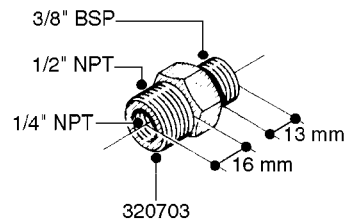

L0020

FITTINGS-T-PIECES, CAPS & ELBOWS
L0020-HIN, 01:01:16

Page 1
Date 07.02.2020 7:51

parts-n°	order qty	description
10053603	1	FITT. CAPNUT 2"BSP 5601
10194303	1	CAP BLANK 1 1/2 MCPHEE 210060
320047	1	FITT.DK CAPNUT 1/2" BSP
320106	1	FITT.DK CAPNUT 1" BSP
320272	1	FITT.DK CAPNUT 3/8" BSP
320316	1	FITT.DK TEE 3/4" X3/4" X1"BSP
320331	1	FITT.DK TEE 1" - 1" - 3/4" BSP
320342	1	FITT.DK EL 3/4"M X 1"F BSP
320563	1	FITT.DK 3 WAY 1/2" 110 DEG.
320677	1	NO LONGER AVAILABLE
320961	1	FITT.DK CAPNUT 1-1/2" BSP
321053	1	FITT.DK TEE 1/2 X1/2 X1/2" BSP
322072	1	FITT.DK TEE 3/8'X3/8'X3/8' BSP
322095	1	FITT.DK TEE 1-1/2 X1-1/4 X3/4" BSP
322138	1	FITT.DK ELB 1"M X 1"F BSP
330013	1	O-RING 2.5 X 10 PUR
330212	1	O-RING D19/D14X2.4 F.1/2"NUT
330326	1	O-RING D30/D24X2 F.1"NUT
331273	1	O-RING D44/D38X2 F.1-1/2"

FITTINGS - HEXAGON NIPPLES
L0030-HIN, 01:01:16

L0030

FITTINGS - HEXAGON NIPPLES
L0030-HIN, 01:01:16

Page 1
Date 07.02.2020 7:51

parts-n°	order qty	description
10015303	1	FITT.PO.HN 1.00X1.00 M1000
10425003	1	FITT.PO.HN 1.25X1.00 MCPHEE
320132	1	FITT.DK HN 1" BSP
320176	1	FITT.DK HN 3/8"X1/2" BSP
320445	1	FITT.DK HN 1/4"X3/8" BSP
320655	1	FITT.DK HN 1/2"-1/2" BSP
320692	1	FITT.DK HN 3/8'BSPX1/4'NPT
320703	1	FITT.DK HN 3/8BSP X1/2 &1/4NPT
320725	1	FITT.DK NIPPLE 3/8"-3/8" BSP
320902	1	FITT.DK HN 3/8'X 1/4' BSP
390232	1	FITT.DK HN 1-1/2' X 1-1/4' BSP
390276	1	FITT.DK HN 1'BSP