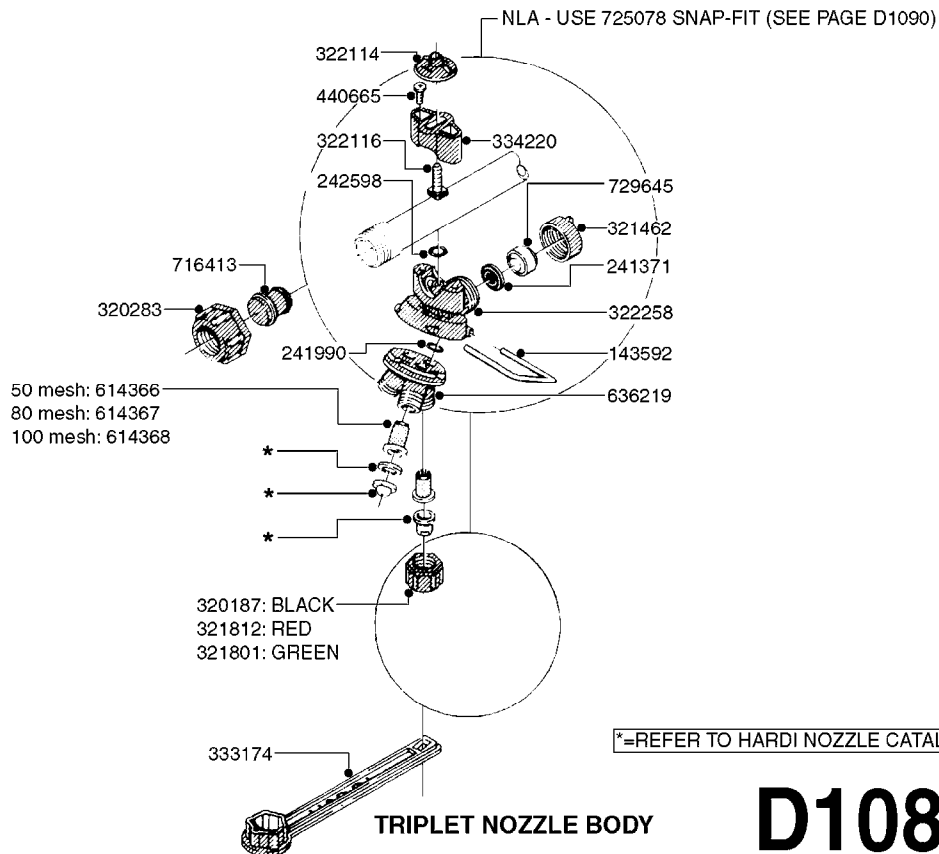

NOZZLE BODIES - THREADED
D1080-HIN, 01:01:16

Page

0

Date

07.02.2020

7:50

D1080

NOZZLE BODIES-THREADED
D1080-HIN, 01:01:16