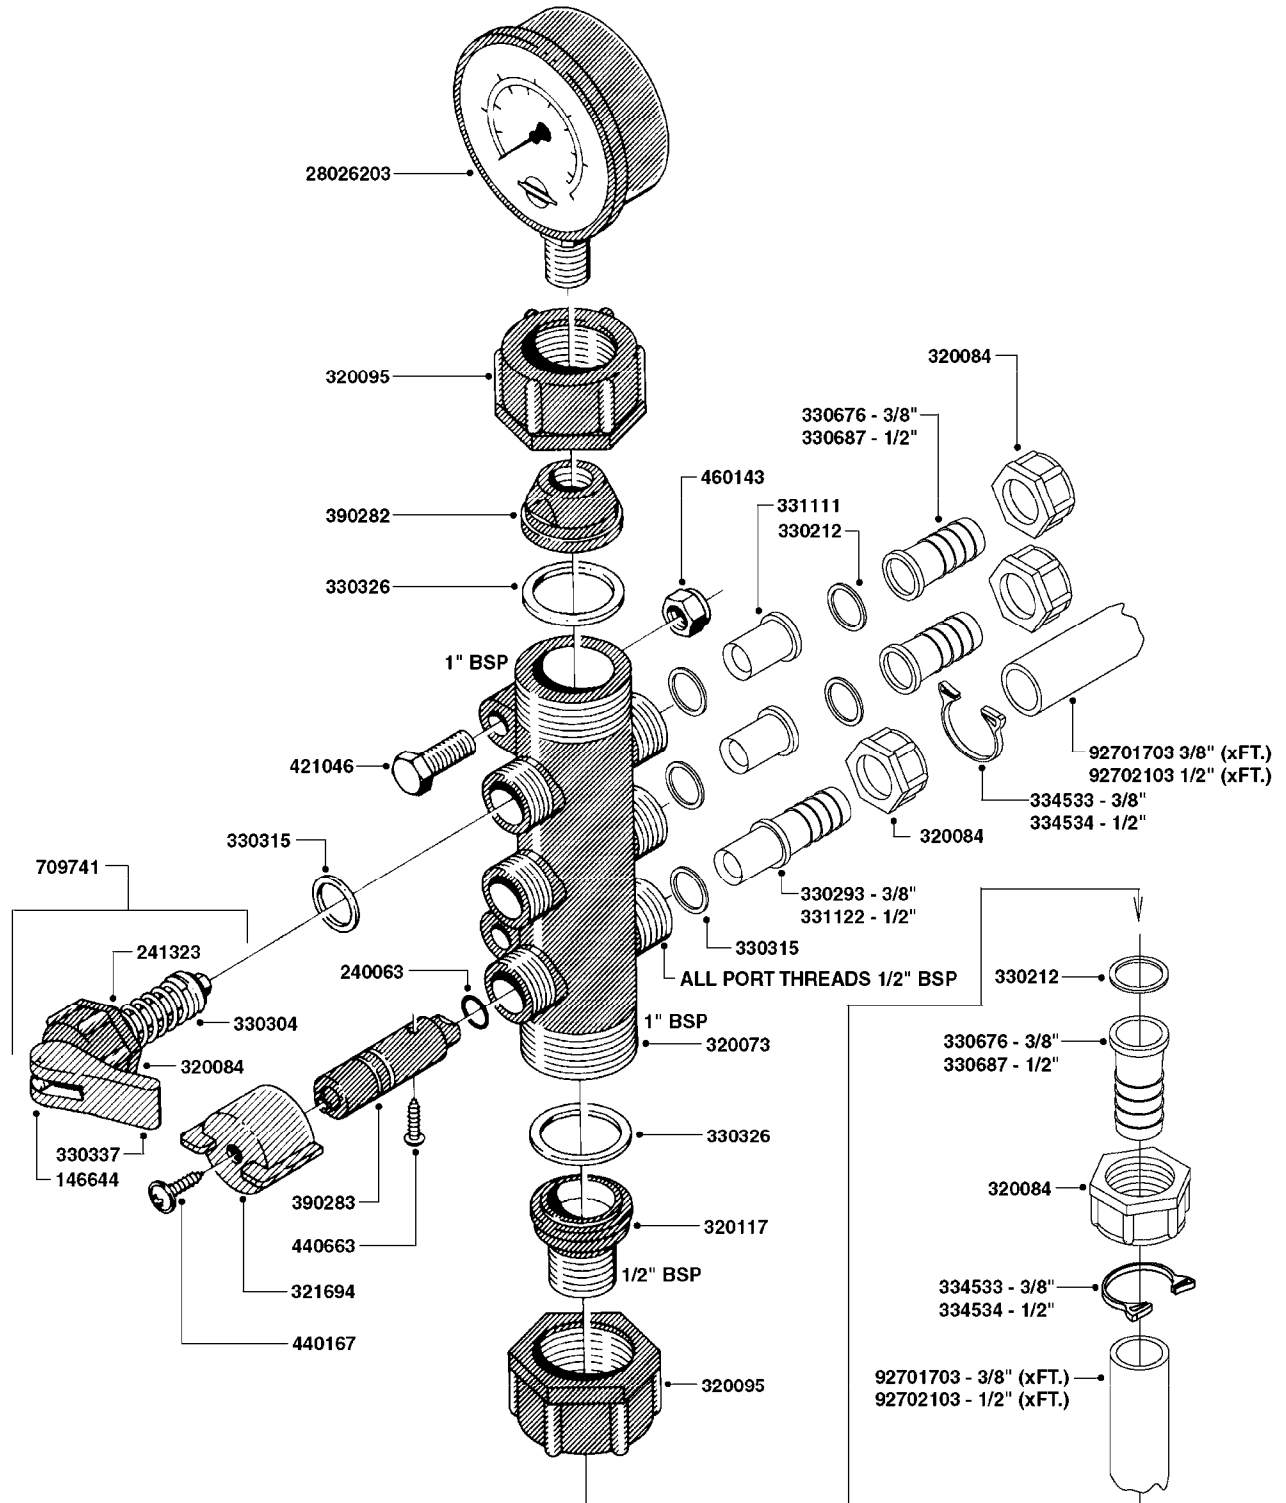

841758 - COMPLETE ASSEMBLY
(LESS GAUGE)

COMPLETE ASSEMBLIES
WHOLEGOODS ITEMS

B0020

CONTROL-ET MANUAL-ES 30/50/80
B0020-HIN, 01:01:16

Page 1

Date 07.02.2020 7:50

parts-n°	order qty	description
146644	1	PIN D3X19 STAINLESS
240063	1	O-RING D14.1/9.3 X 2.4
241323	1	O-RING D5.3X2.4 NITRIL
320073	1	DISTRIBUTOR HOUSING 1/2"
320084	1	FITT.DK NUT 1/2" BSP
320095	1	FITT.DK NUT 1" BSP
320117	1	FITT.DK CONN.1/2"BSP F. 1" CAP
321694	1	UNION NUT
330212	1	O-RING D19/D14X2.4 F.1/2"NUT
330293	1	VALVE SEAT WITH 3/8" HOSE TAIL
330304	1	VALVE CONE D14
330315	1	O-RING D18.4/D13X.6
330326	1	O-RING D30/D24X2 F.1"NUT
330337	1	HANDLE F. FLIP VALVE
330676	1	FITT.DK HB 3/8" F. 1/2" NUT
330687	1	FITT.DK HB 1/2" F. 1/2" NUT
331111	1	VALVE SEAT FOR 1/2" DISTRIBUT.
331122	1	VALVE SEAT WITH 1/2" HOSE TAIL
334533	1	CLAMP HOSE PLASTIC 3/8"
334534	1	CLAMP HOSE PLASTIC 1/2"
390282	1	STOPPER ATV 1/4"
390283	1	CONE FOR PRES CONTR ATV
421046	1	BOLT HEX M8X25/25 A2 SS DIN933
440167	1	SCREW NO.8 1/4"
440663	1	SCREW 3/8" NR4 STAINLESS
460143	1	SELF LOCK NUT M8 SST A2 DIN985
709741	1	VALVE ASSY. 1/2" FLIP LEVER
841758	1	ET CONTROL COMPLETE
28026203	1	GAUGE 200PSI/BR, 2.5"1/4BSP-BTM
92701703	1	HOSE R X3/8" X300PSI WP X0012"
92702103	1	HOSE R X1/2" X300PSI WP X0012"