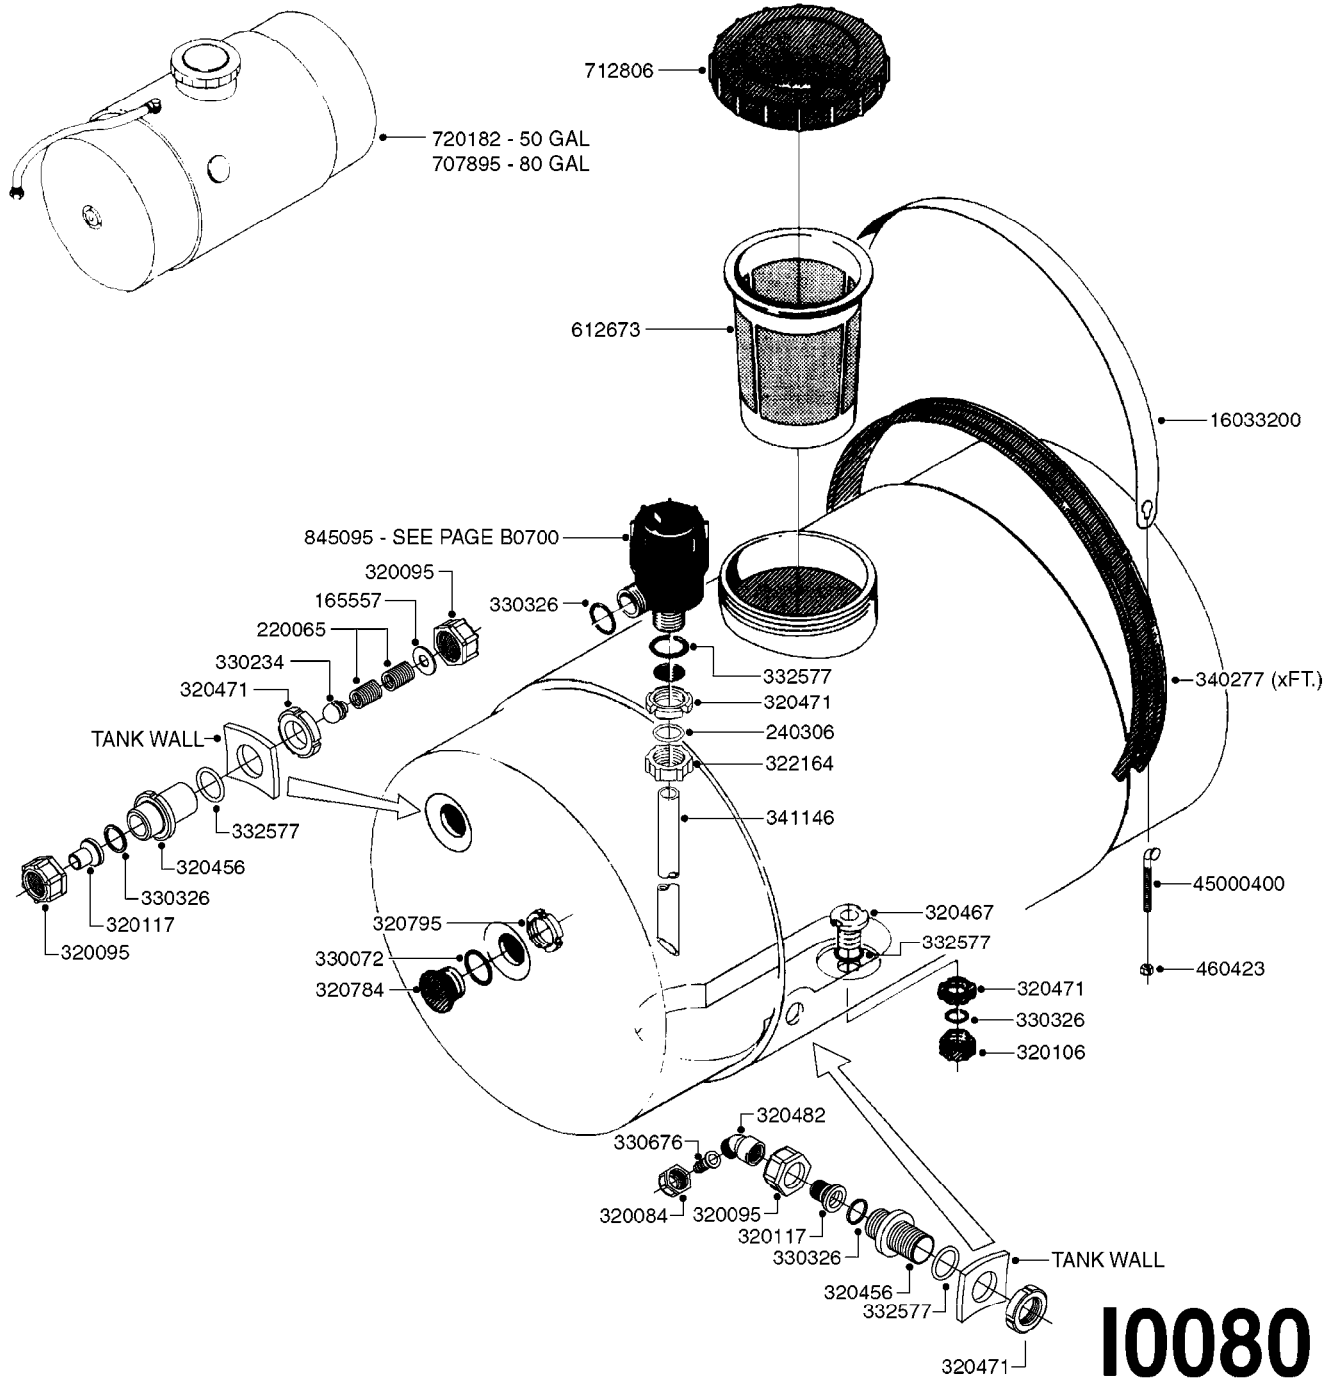

ES 50/80 TANK
I0080-HIN, 15:11:17

Page 0
Date 07.02.2020 7:51

ES 50/80 TANK
I0080-HIN, 15:11:17

Page 1
Date 07.02.2020 7:51

parts-n°	order qty	description
165557	1	WASHER D28.0/D12.2X2.0 SS
220065	1	SPRING D19,7/41,2
240306	1	O-RING D29/D21X4
320084	1	FITT.DK NUT 1/2" BSP
320095	1	FITT.DK NUT 1" BSP
320106	1	FITT.DK CAPNUT 1" BSP
320117	1	FITT.DK CONN.1/2"BSP F. 1" CAP
320456	1	FITT.DK BULKHEAD 1"BSP DOUBLE
320467	1	FITT.DK BULKHEAD 1"BSP SINGLE
320471	1	FITT.DK NUT 1" BSP JAMB
320482	1	FITT.DK ELB. 1/2" BSP 60 DEG.
320784	1	FITT.DK CAP 1-1/2" BSP
320795	1	FITT.DK NUT 1-1/2" BSP JAMB
322164	1	FITT.DK CAP 1" SPECIAL
330072	1	O-RING D53.5/D45.5X4
330234	1	VALVE BALL D20
330326	1	O-RING D30/D24X2 F.1"NUT
330676	1	FITT.DK HB 3/8" F. 1/2" NUT
332577	1	O-RING D38/D30X4 F.1" PUR.
340277	1	TANK PACKING - 40mm WIDE x 12"
341146	1	SUCTION TUBE L=640MM/45DEG
460423	1	NUT HEX M10X1.50 LOCK DIN985A2 SS
612673	1	FILTER BASKET F. ES30/ES53
707895	1	TANK 80 GAL. ATV/CMS
712806	1	TANK LID WITH VENT S226 RED
720182	1	TANK 50 GAL. ES/SM
845095	1	FILTER COMPLETE
16033200	1	TANK STRAP L=1150MM
45000400	1	T-BOLT SPECIAL F.TANK STRAP ES