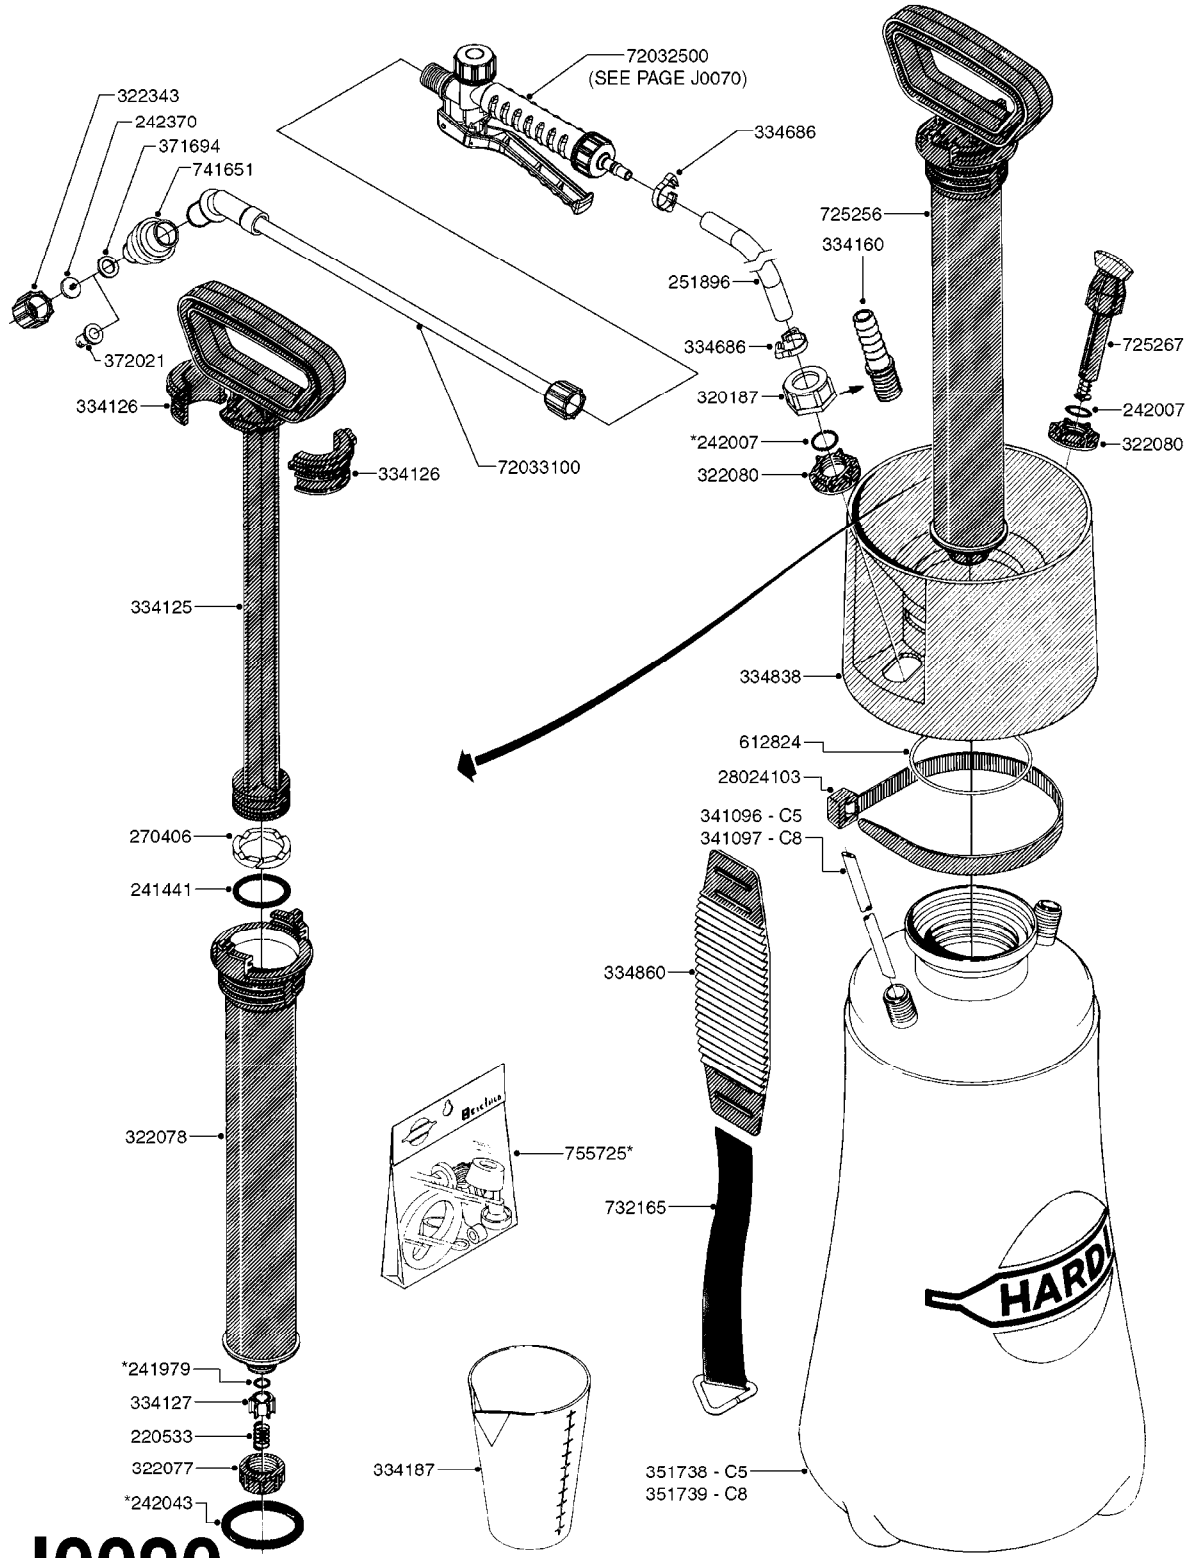

J0010

HAND HELD SPRAYER C5/8 PRE 04
J0010-HIN, 01:01:16

Page 1

Date 07.02.2020 7:57

parts-n°	order qty	description
220533	1	SPRING PRESSURE 9.1X15
241441	1	O-RING D29.3X3
241979	1	O-RING 6.6 X 6.6
242007	1	O-RING Ø9.1 X 1.6 NITRILE
242519	1	O-RING 49.2 X 5.7 - VITON
270406	1	RING FELT
320187	1	FITT.DK CAP 3/8" BSP BLACK
322077	1	UNION NUT FOR PUMP CYLINDER
322078	1	PUMP CYLINDER
322080	1	NUT 3/8' BSP (FINGER)
330061	1	O-RING D16/D11X2,5
330595	1	O-RING D24.6/D20X2.1 -3/4"
332076	1	CONE INSERT F. ALUMINUM LANCE
333701	1	FILTER F.ALUMINUM LANCE
334125	1	PUMP HANDLE F. COMP.SPRAYER
334126	1	GUIDE BUSHING HALF
334127	1	CONE FOR PUMP
334129	1	TANK COVER C5/C8
334160	1	HOSE PIPE BRANCH 5/16'
334187	1	CUP 250ML
334860	1	SHOULDER PAD
341096	1	SUCTION HOSE D7 X 450 C5
341097	1	SUCTION HOSE D7 X 560 C8
351738	1	TANK 5 L F. C5 SPRAYER
351739	1	TANK 8 L F. C8 SPRAYER
370031	1	NOZZLE CONE JET 1553-12
370064	1	NOZZLE CONE JET 1553-18
370134	1	NOZZLE SWIRL 1554-GREY
370661	1	NOZZLE FLAT FAN 4110-12
611531	1	ALU-LANCE TUBE ASSEM. 700 LNCE
611682	1	ALU-LANCE TUBE ASSEMBLED 500 M
612824	1	GASKET FOR TANK COVER C5/C8
710684	1	VALVE ASSY. F. ALUMINUM LANCE
725256	1	PUMP F.C5/C8 COMP.SPRAYER
725267	1	SAFETY VALVE F.COMP.SPRAYERS
725758	1	HOSE ASSY. F. C5/C8
725796	1	KIT SPARE PARTS F. 5+8
726441	1	SHOULDER STRAP F.COMP. SPRAYER
843146	1	LANCE 700 MM ALU.F.5/16'HOSE
28025203	1	TIE STRAP L=23" x W=1/2"