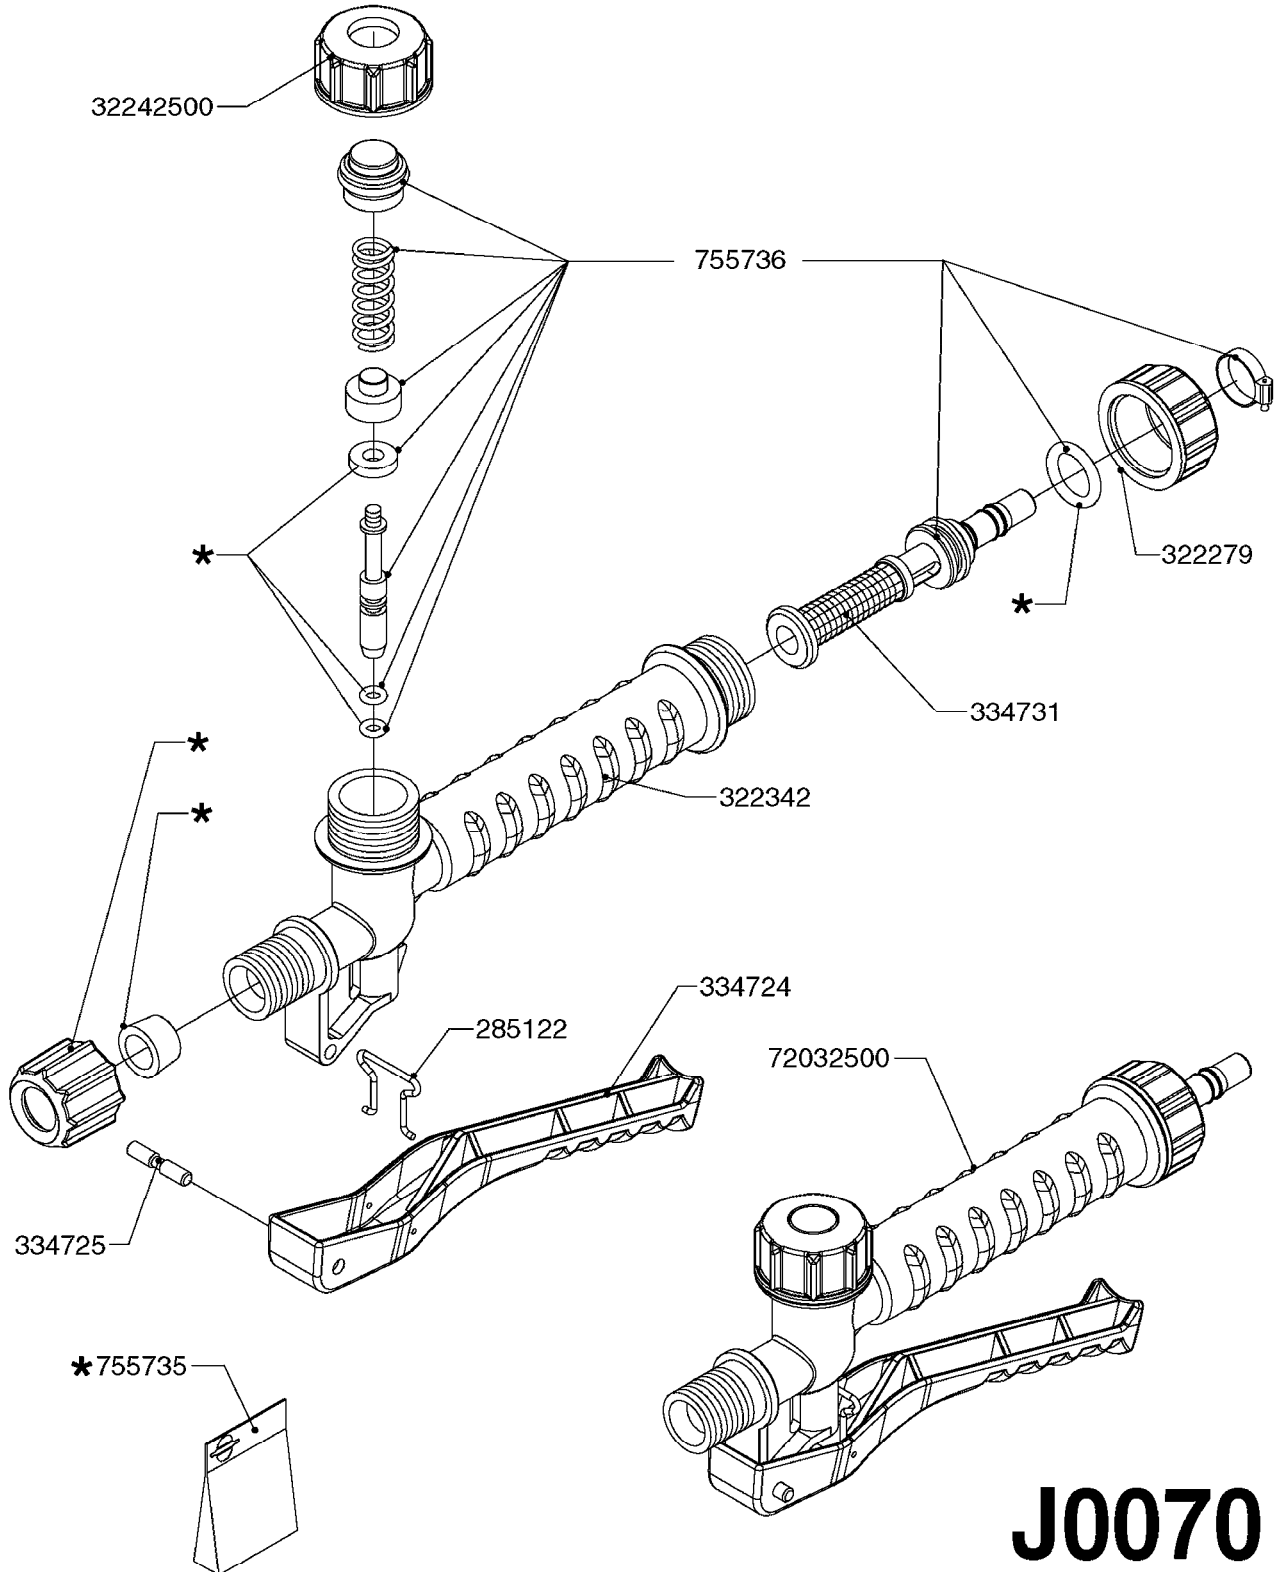

J0070

TRIGGER VALVE ASSEMBLY '00
J0070-HIN, 09:06:16

Page 1

Date 07.02.2020 7:57

parts-n°	order qty	description
285122	1	WIRE CLIP FOR TRIGGER LEVER
322279	1	TRIGGER CAP
322342	1	VALVE CASING FOR LANCE
334724	1	TRIGGER VALVE LEVER
334725	1	PLASTIC PIN
334731	1	FILTER W/HOSE BARB
755735	1	SERVICE PARTS PACK BP15/20
755736	1	TRIGGER VALVE PACK see72032500
32242500	1	NUT FOR LANCE GREY
72032500	1	TRGGR VLV ASSY,NEW STYLE'00