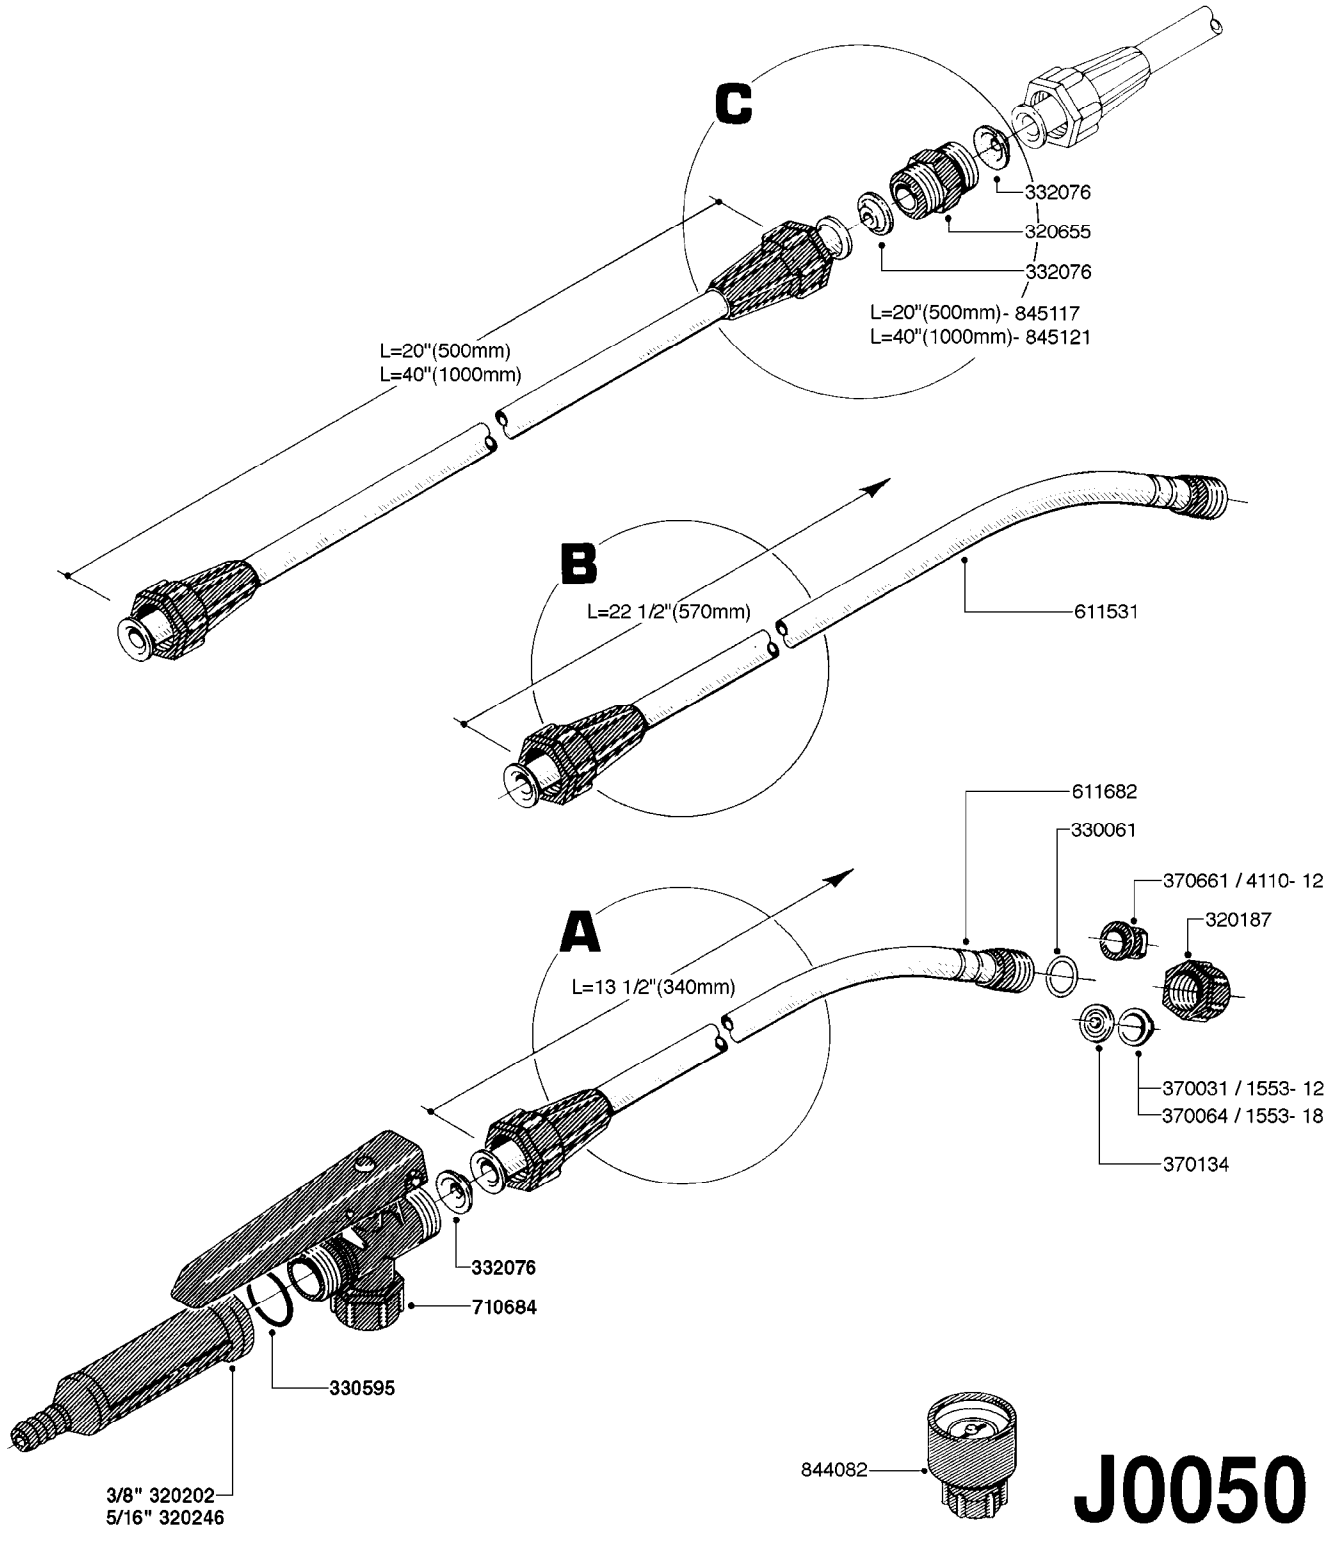

SPRAY WAND FOR HAND HELD SPRYR
J0050-HIN, 01:01:16

Page 1
Date 07.02.2020 7:57

parts-n°	order qty	description
320187	1	FITT.DK CAP 3/8" BSP BLACK
320202	1	HANDLE WITH 3/8" HOSE CONNECT.
320246	1	HANDLE 5/16" HOSE CONNECTOR
320655	1	FITT.DK HN 1/2"-1/2" BSP
330061	1	O-RING D16/D11X2,5
330595	1	O-RING D24.6/D20X2.1 -3/4"
332076	1	CONE INSERT F. ALUMINUM LANCE
370031	1	NOZZLE CONE JET 1553-12
370064	1	NOZZLE CONE JET 1553-18
370134	1	NOZZLE SWIRL 1554-GREY
370661	1	NOZZLE FLAT FAN 4110-12
611531	1	ALU-LANCE TUBE ASSEM. 700 LNCE
611682	1	ALU-LANCE TUBE ASSEMBLED 500 M
710684	1	VALVE ASSY. F. ALUMINUM LANCE
844082	1	GAUGE 1.5'BR REAR PSI140BAR10
845117	1	HANDGUN LANCE EXT.20' RY2/K15
845121	1	HANDGUN LANCE EXT.40'K15/RY2