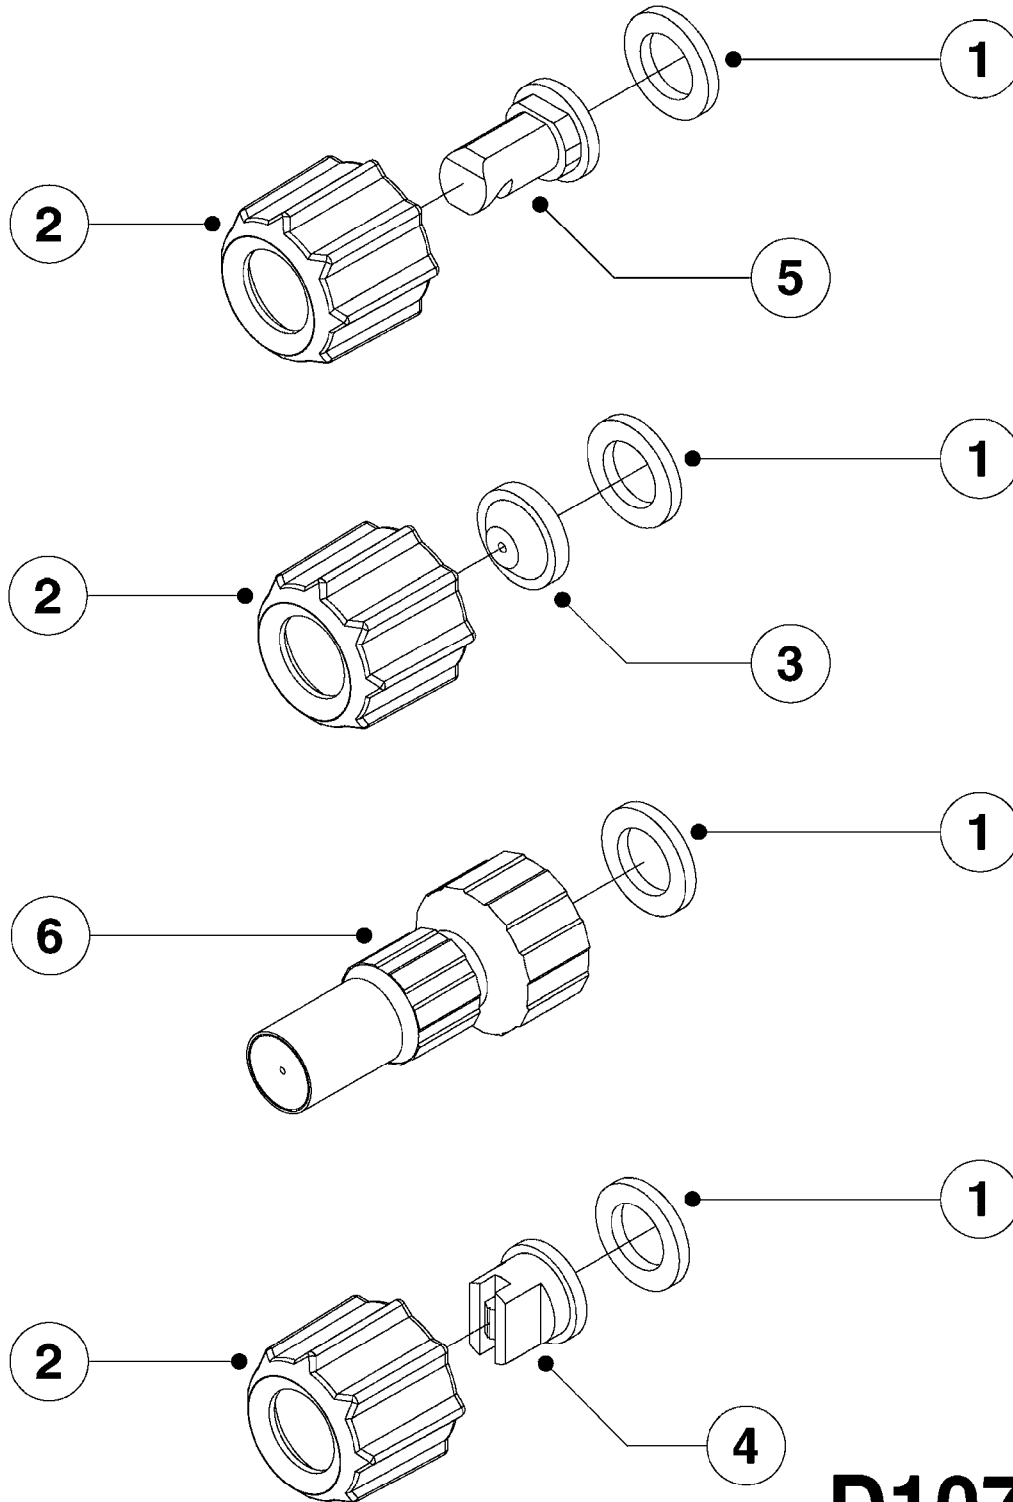

main group	page-n°	date	description
Booms, Nozzle Bodies & Tubes	D1070-HIN	01:01:16	NOZZLES - HANDHELD SPRAYERS
Hand-operated Sprayers	J0010-HIN	01:01:16	HAND HELD SPRAYER C5/8 PRE 04
	J0020-HIN	01:01:16	HAND HELD SPRAYER C5/8 POST 04
	J0050-HIN	01:01:16	SPRAY WAND FOR HAND HELD SPRYR
	J0060-HIN	01:01:16	HAND GUN F.HAND-HELD SPRAYER
	J0070-HIN	09:06:16	TRIGGER VALVE ASSEMBLY '00
	J0080-HIN	01:01:16	SPRY SHIELDS FOR HND-HLD SPRYR
	J0090-HIN	01:01:16	SPRY SHIELDS F.HND-HLD SPRY 01
	J0100-HIN	01:01:16	SPRAY BOOM FOR HAND-HELD SPRYR
	J0110-HIN	01:01:16	SPRAY BOOM 2,3,4 NOZZLES '01
	J0120-HIN	01:01:16	TELESCOPIC SPRAY WAND

D1070

NOZZLES - HANDHELD SPRAYERS
D1070-HIN, 01:01:16

Page 1

Date 07.02.2020 7:57

Pos.	parts-n°	order qty	description
1	242370	1	BACKING WASHER
2	322343	1	NOZZLE CAP M18 X 1.5 - 1999
3	371682	1	HOLLOW CONE SPRAY TIP, RED
3	371694	1	HOLLOW CONE SPRAY TIP, YELLOW
3	371695	1	HOLLOW CONE SPRAY TIP, BROWN
3	371696	1	HOLLOW CONE SPRAY TIP, GREY
4	371706	1	NOZZLE ISO F-01-110 ORANGE
4	371707	1	NOZZLE ISO F-015-110 GREEN
4	371708	1	NOZZLE ISO F-02-110 YELLOW
4	371709	1	NOZZLE ISO F-03-110 BLUE
4	371710	1	NOZZLE ISO F-04-110 RED
4	371711	1	NOZZLE ISO F-05-110 BROWN
4	371712	1	NOZZLE ISO F-06-110 GREY
4	371713	1	NOZZLE ISO F-08-110 WHITE
4	371857	1	NOZZLE FAN JET 02E80 YELLOW
4	371946	1	NOZZLE ISO F-025-110 LILAC
4	371963	1	NOZZLE ISO F-075-110 PINK
4	371966	1	NOZZLE ISO F-10-110 LT BLUE
5	372020	1	NOZZLE REFLEX YELLOW AN 0.6
5	372021	1	NOZZLE REFLEX GREEN AN 1.2
5	372022	1	REFL.NOZZLE AN 1.8 BLUE
5	372023	1	NOZZLE FLOOD AN 2.4 RED
6	755835	1	ADJUSTABLE NOZZLE