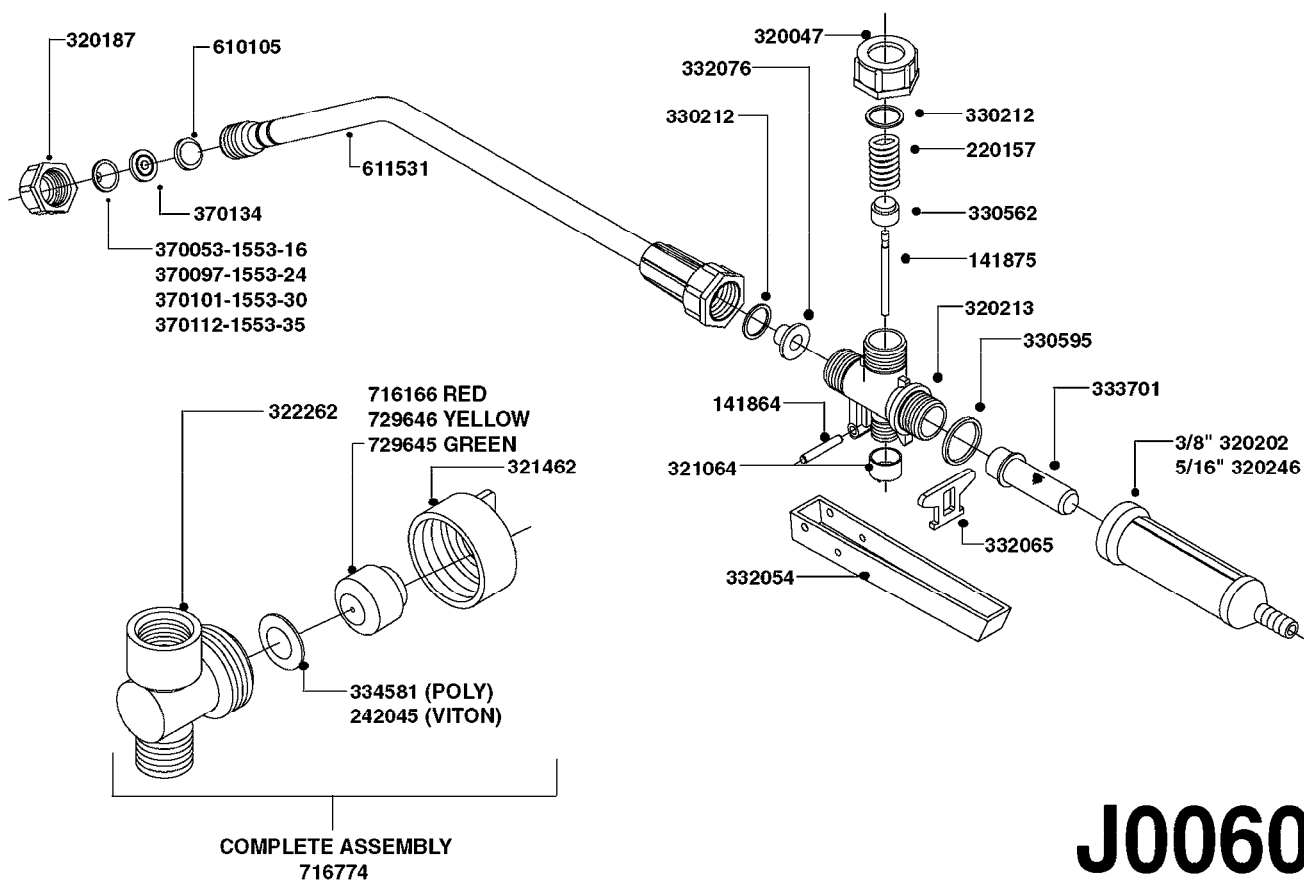

HAND GUN F.HAND-HELD SPRAYER
J0060-HIN, 01:01:16

Page 1

Date 07.02.2020 7:57

parts-n°	order qty	description
141864	1	PIN
141875	1	SPINDLE FOR LANCE
220157	1	SPRING 13.7mm x 1.6mm x 20mm
242045	1	DIAPHRAGM F.NO-DRIP VITON
320047	1	FITT.DK CAPNUT 1/2" BSP
320187	1	FITT.DK CAP 3/8" BSP BLACK
320202	1	HANDLE WITH 3/8' HOSE CONNECT.
320213	1	HOUSING F. LANCE(PLASTIC) K15
320246	1	HANDLE 5/16' HOSE CONNECTOR
321064	1	NUT
321462	1	CAP F.NO-DRIP ASSY.
322262	1	HOUSING F. NON DRIP DIAPHRAGM
330212	1	O-RING D19/D14X2.4 F.1/2"NUT
330562	1	SEAT FOR VALVE
330595	1	O-RING D24.6/D20X2.1 -3/4"
332054	1	HANDLE, VLV.CONTROL B-PACK
332065	1	BUCKLE
332076	1	CONE INSERT F. ALUMINUM LANCE
333701	1	FILTER F.ALUMINUM LANCE
334581	1	DIAPHRAGM, NO-DRIP alt 241371
370053	1	NOZZLE CONE JET 1553-16
370097	1	NOZZLE CONE JET 1553-24
370101	1	NOZZLE CONE JET 1553-30
370112	1	NOZZLE CONE JET 1553-35
370134	1	NOZZLE SWIRL 1554-GREY
610105	1	NOZZLE FILTER
611531	1	ALU-LANCE TUBE ASSEM. 700 LNCE
716166	1	SUBSTITUTE 729645
716774	1	NO DRIP VALVE 3 8'BSP
729645	1	NON-DRIP SPRING ASSY.GREEN 10
729646	1	NON-DRIP SPRING ASSY.YELLOW 15