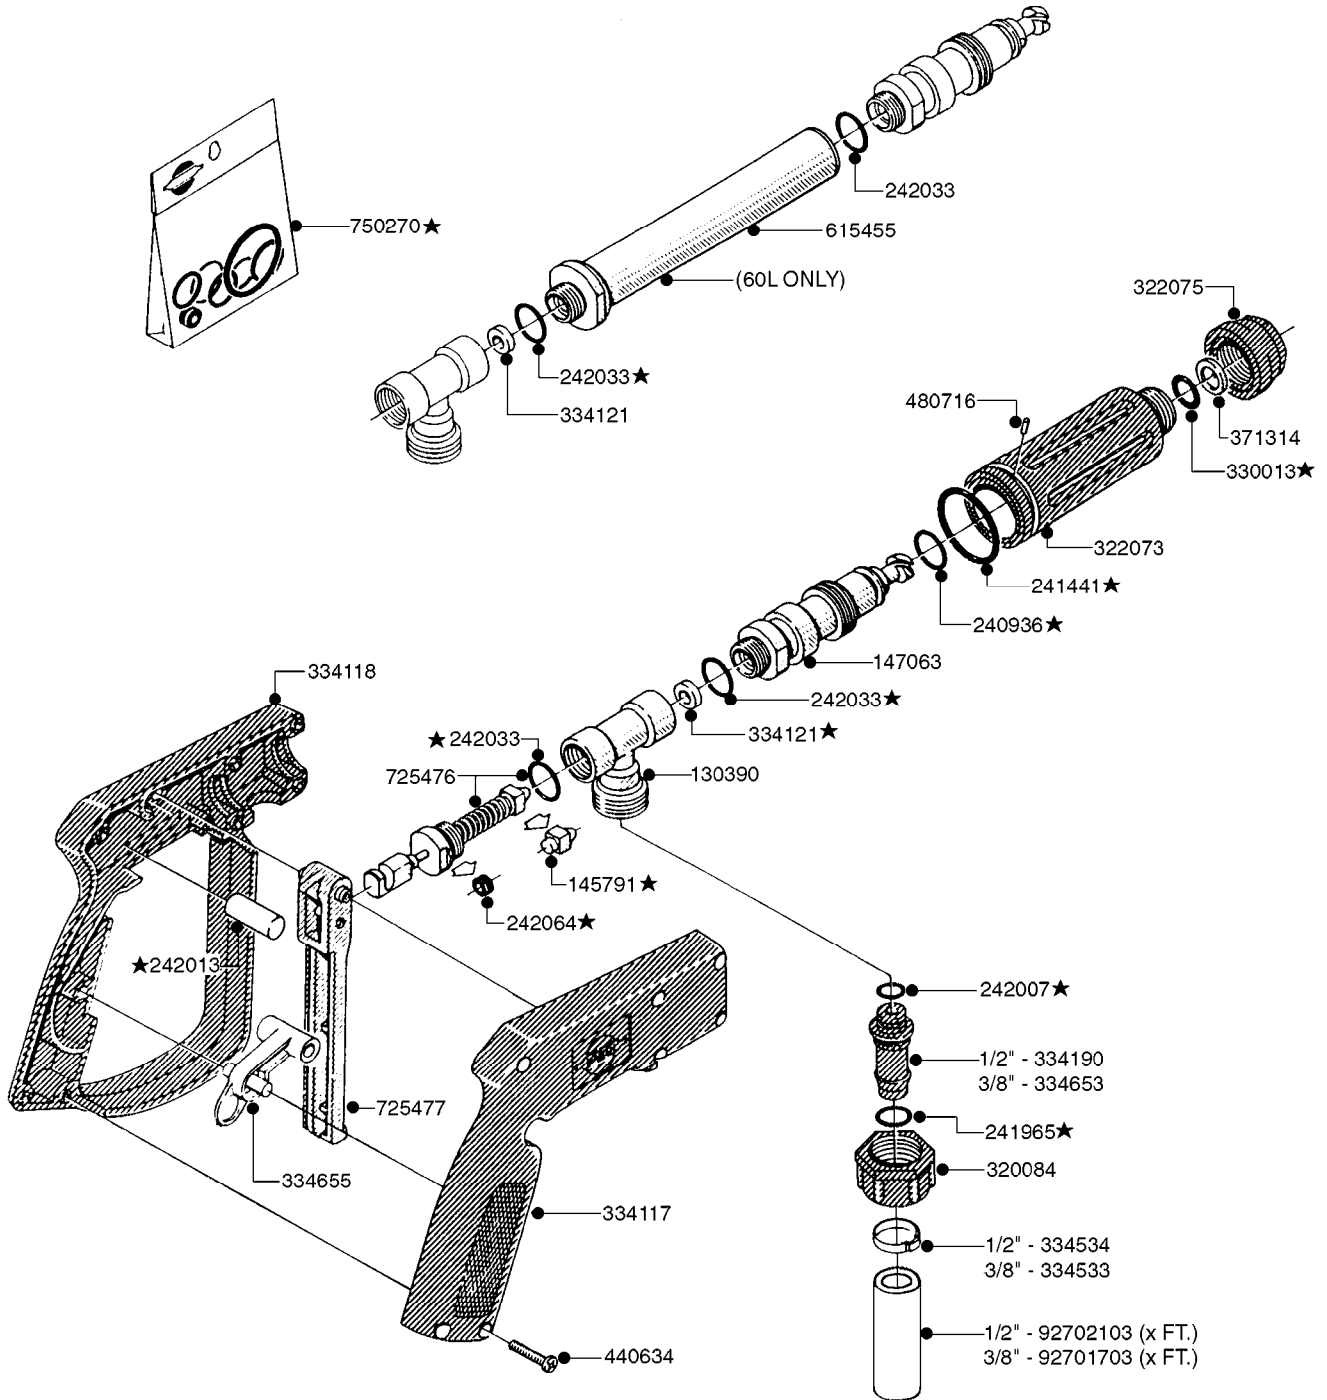

COMPLETE ASSEMBLY:
843197 - 60L
843196 - 60S

COMPLETE ASSEMBLIES
WHOLEGOODS ITEMS

K0480

HANDGUN TYPE 60S/60L POST 95
K0480-HIN, 01:01:16

Page 1
Date 07.02.2020 7:49

parts-n°	order qty	description
130390	1	TEE 3/8'X 1/2' BSP F.TYPE 60S
145791	1	CONE FOR ON/OFF
147063	1	SWIRL F.SPRAY GUN TYPE 60
240936	1	O-RING D13.3X2.4 NITRIL
241441	1	O-RING D29.3X3
241965	1	O-RING Ø12.1 X 1.6 NITRILE
242007	1	O-RING Ø9.1 X 1.6 NITRILE
242013	1	SPRING RUBBER F/TRIGGER
242033	1	O-RING Ø14.1 X 1.6 NITRILE
242064	1	SLEEVE RUBBER 3X8X4MM
320084	1	FITT.DK NUT 1/2" BSP
322073	1	HOUSING F.SWIRL TYPE 60S H.G.
322075	1	HOUSING F. NOZZLE
330013	1	O-RING 2.5 X 10 PUR
334117	1	HANDLE PIECE RIGHT F.60S/60L
334118	1	HANDLE PIECE LEFT F.60S/60L
334121	1	SEAT FOR ON-OFF TYPE
334190	1	FITT.DK HB 1/2' F. PISTOL 60S
334533	1	CLAMP HOSE PLASTIC 3/8"
334534	1	CLAMP HOSE PLASTIC 1/2"
334653	1	FITT.DK HB 3/8' F.HANDGUN
334655	1	TRIGGER SAFETY F.60S/60L GUN
371314	1	NOZZLE CERAMIC 1099-20
440634	1	SCREW 5/8"
480716	1	PIN D3X6 STAINLESS
615455	1	TUBE F.LANCE TYPE 60L
725476	1	SPINDLE
725477	1	TRIGGER
750270	1	GASKET KIT F.SPRAY GUN
843196	1	SPRAY GUN KIT TYPE 60 SHORT
843197	1	HANDGUN KIT TYPE 60 LONG
92701703	1	HOSE R X3/8" X300PSI WP X0012"
92702103	1	HOSE R X1/2" X300PSI WP X0012"