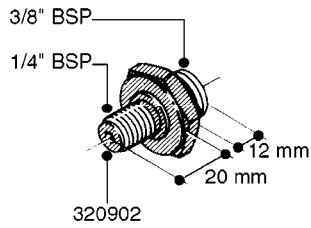

**L0020**

FITTINGS-T-PIECES, CAPS & ELBOWS  
L0020-HIN, 01:01:16

Page 1  
Date 07.02.2020 7:49

parts-n°	order qty	description
10053603	1	FITT. CAPNUT 2"BSP 5601
10194303	1	CAP BLANK 1 1/2 MCPHEE 210060
320047	1	FITT.DK CAPNUT 1/2" BSP
320106	1	FITT.DK CAPNUT 1" BSP
320272	1	FITT.DK CAPNUT 3/8" BSP
320316	1	FITT.DK TEE 3/4" X3/4" X1"BSP
320331	1	FITT.DK TEE 1" - 1" - 3/4" BSP
320342	1	FITT.DK EL 3/4"M X 1"F BSP
320563	1	FITT.DK 3 WAY 1/2" 110 DEG.
320677	1	NO LONGER AVAILABLE
320961	1	FITT.DK CAPNUT 1-1/2" BSP
321053	1	FITT.DK TEE 1/2 X1/2 X1/2" BSP
322072	1	FITT.DK TEE 3/8'X3/8'X3/8' BSP
322095	1	FITT.DK TEE 1-1/2 X1-1/4 X3/4" BSP
322138	1	FITT.DK ELB 1"M X 1"F BSP
330013	1	O-RING 2.5 X 10 PUR
330212	1	O-RING D19/D14X2.4 F.1/2"NUT
330326	1	O-RING D30/D24X2 F.1"NUT
331273	1	O-RING D44/D38X2 F.1-1/2"

FITTINGS - HEXAGON NIPPLES  
L0030-HIN, 01:01:16

**L0030**

FITTINGS - HEXAGON NIPPLES  
L0030-HIN, 01:01:16

Page 1  
Date 07.02.2020 7:49

parts-n°	order qty	description
10015303	1	FITT.PO.HN 1.00X1.00 M1000
10425003	1	FITT.PO.HN 1.25X1.00 MCPHEE
320132	1	FITT.DK HN 1" BSP
320176	1	FITT.DK HN 3/8"X1/2" BSP
320445	1	FITT.DK HN 1/4"X3/8" BSP
320655	1	FITT.DK HN 1/2"-1/2" BSP
320692	1	FITT.DK HN 3/8'BSPX1/4'NPT
320703	1	FITT.DK HN 3/8BSP X1/2 &1/4NPT
320725	1	FITT.DK NIPPLE 3/8"-3/8" BSP
320902	1	FITT.DK HN 3/8'X 1/4' BSP
390232	1	FITT.DK HN 1-1/2' X 1-1/4' BSP
390276	1	FITT.DK HN 1'BSP