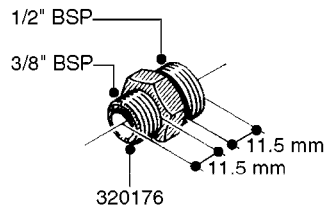

**L0020**

FITTINGS-T-PIECES, CAPS & ELBOWS  
L0020-HIN, 01:01:16

Page 1  
Date 07.02.2020 7:49

parts-n°	order qty	description
10053603	1	FITT. CAPNUT 2"BSP 5601
10194303	1	CAP BLANK 1 1/2 MCPHEE 210060
320047	1	FITT.DK CAPNUT 1/2" BSP
320106	1	FITT.DK CAPNUT 1" BSP
320272	1	FITT.DK CAPNUT 3/8" BSP
320316	1	FITT.DK TEE 3/4" X3/4" X1"BSP
320331	1	FITT.DK TEE 1" - 1" - 3/4" BSP
320342	1	FITT.DK EL 3/4"M X 1"F BSP
320563	1	FITT.DK 3 WAY 1/2" 110 DEG.
320677	1	NO LONGER AVAILABLE
320961	1	FITT.DK CAPNUT 1-1/2" BSP
321053	1	FITT.DK TEE 1/2 X1/2 X1/2" BSP
322072	1	FITT.DK TEE 3/8'X3/8'X3/8' BSP
322095	1	FITT.DK TEE 1-1/2 X1-1/4 X3/4" BSP
322138	1	FITT.DK ELB 1"M X 1"F BSP
330013	1	O-RING 2.5 X 10 PUR
330212	1	O-RING D19/D14X2.4 F.1/2"NUT
330326	1	O-RING D30/D24X2 F.1"NUT
331273	1	O-RING D44/D38X2 F.1-1/2"

FITTINGS - HEXAGON NIPPLES  
L0030-HIN, 01:01:16

**L0030**

FITTINGS - HEXAGON NIPPLES  
L0030-HIN, 01:01:16

Page 1  
Date 07.02.2020 7:49

parts-n°	order qty	description
10015303	1	FITT.PO.HN 1.00X1.00 M1000
10425003	1	FITT.PO.HN 1.25X1.00 MCPHEE
320132	1	FITT.DK HN 1" BSP
320176	1	FITT.DK HN 3/8"X1/2" BSP
320445	1	FITT.DK HN 1/4"X3/8" BSP
320655	1	FITT.DK HN 1/2"-1/2" BSP
320692	1	FITT.DK HN 3/8'BSPX1/4'NPT
320703	1	FITT.DK HN 3/8BSP X1/2 &1/4NPT
320725	1	FITT.DK NIPPLE 3/8"-3/8" BSP
320902	1	FITT.DK HN 3/8'X 1/4' BSP
390232	1	FITT.DK HN 1-1/2' X 1-1/4' BSP
390276	1	FITT.DK HN 1'BSP