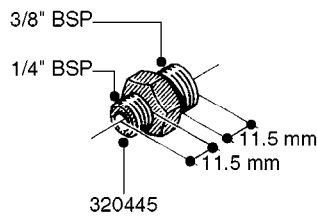

**L0020**

FITTINGS-T-PIECES, CAPS & ELBOWS  
L0020-HIN, 01:01:16

Page 1  
Date 07.02.2020 7:49

parts-n°	order qty	description
10053603	1	FITT. CAPNUT 2"BSP 5601
10194303	1	CAP BLANK 1 1/2 MCPHEE 210060
320047	1	FITT.DK CAPNUT 1/2" BSP
320106	1	FITT.DK CAPNUT 1" BSP
320272	1	FITT.DK CAPNUT 3/8" BSP
320316	1	FITT.DK TEE 3/4" X3/4" X1"BSP
320331	1	FITT.DK TEE 1" - 1" - 3/4" BSP
320342	1	FITT.DK EL 3/4"M X 1"F BSP
320563	1	FITT.DK 3 WAY 1/2" 110 DEG.
320677	1	NO LONGER AVAILABLE
320961	1	FITT.DK CAPNUT 1-1/2" BSP
321053	1	FITT.DK TEE 1/2 X1/2 X1/2" BSP
322072	1	FITT.DK TEE 3/8'X3/8'X3/8' BSP
322095	1	FITT.DK TEE 1-1/2 X1-1/4 X3/4" BSP
322138	1	FITT.DK ELB 1"M X 1"F BSP
330013	1	O-RING 2.5 X 10 PUR
330212	1	O-RING D19/D14X2.4 F.1/2"NUT
330326	1	O-RING D30/D24X2 F.1"NUT
331273	1	O-RING D44/D38X2 F.1-1/2"

FITTINGS - HEXAGON NIPPLES  
L0030-HIN, 01:01:16

**L0030**

FITTINGS - HEXAGON NIPPLES  
L0030-HIN, 01:01:16

Page 1  
Date 07.02.2020 7:49

parts-n°	order qty	description
10015303	1	FITT.PO.HN 1.00X1.00 M1000
10425003	1	FITT.PO.HN 1.25X1.00 MCPHEE
320132	1	FITT.DK HN 1" BSP
320176	1	FITT.DK HN 3/8"X1/2" BSP
320445	1	FITT.DK HN 1/4"X3/8" BSP
320655	1	FITT.DK HN 1/2"-1/2" BSP
320692	1	FITT.DK HN 3/8'BSPX1/4'NPT
320703	1	FITT.DK HN 3/8BSP X1/2 &1/4NPT
320725	1	FITT.DK NIPPLE 3/8"-3/8" BSP
320902	1	FITT.DK HN 3/8'X 1/4' BSP
390232	1	FITT.DK HN 1-1/2' X 1-1/4' BSP
390276	1	FITT.DK HN 1'BSP