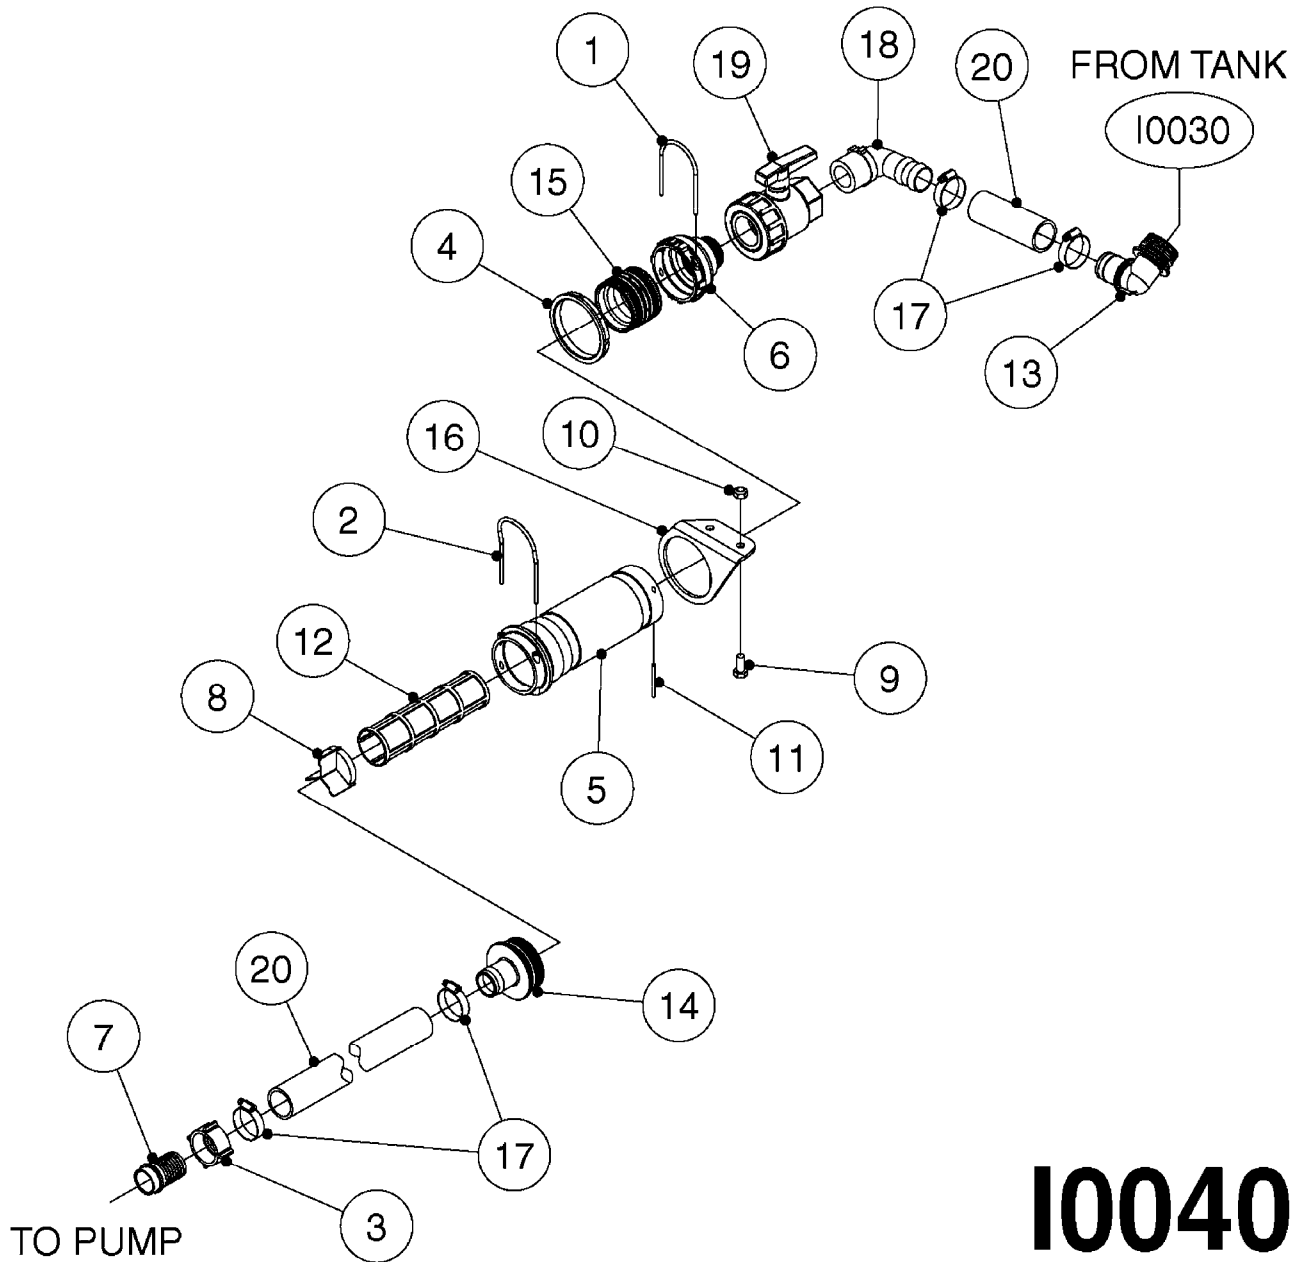

ATV 150 SUCTION FITTINGS
I0040-HIN, 01:01:16

Page 1
Date 07.02.2020 7:49

Pos.	parts-n°	order qty	description
1	145997	1	FITT.DK S-93 FORK
2	147115	1	FITT.DK S-93 FORK SPECIAL
3	320821	1	FITT.DK NUT 1-1/2" BSP
4	322109	1	FITT.DK S-93 BULKHEAD NUT
5	322227	1	HOUSING F.FILTER S-93 2"
6	322323	1	FITT.DK S-93 X 1-1/2"BSP MALE
7	331262	1	FITT.DK HB 1-1/2" F. 1-1/2"NUT
8	334605	1	VANE F.TOP SUCTION FILTER
9	420604	1	BOLT HEX 8.8 DEL M10X25 FT DIN933
10	460423	1	NUT HEX M10X1.50 LOCK DIN985A2 SS
11	480779	1	PIN D5X55 SPLIT
12	615415	1	FILTER ELEM.S93,30 MESH-GREEN STANDARD
12	615416	1	FILTER ELEM.S93,50 MESH-BLUE OPTIONAL
13	727224	1	FITT.DK S67X90,1.5HB SUCTION OPTIONAL
14	728523	1	FITT.DK S-93 STR.1-1/2" W.O-RING
15	728525	1	FITT. S93 CONNECTOR W/O-RINGS
16	16029503	1	PLATE 5.0X114X160/BOW/HOLE D94
17	28030103	1	CLAMP HOSE GEAR P5/4-S1.5"6724
18	28032403	1	FITTING 1.5" NPTX1.5"BARB/90°
19	29002103	1	BALL VALVE 1-1/2" BANJO
20	92702603	1	HOSE PVC SUCT GRAY 1-1/2"