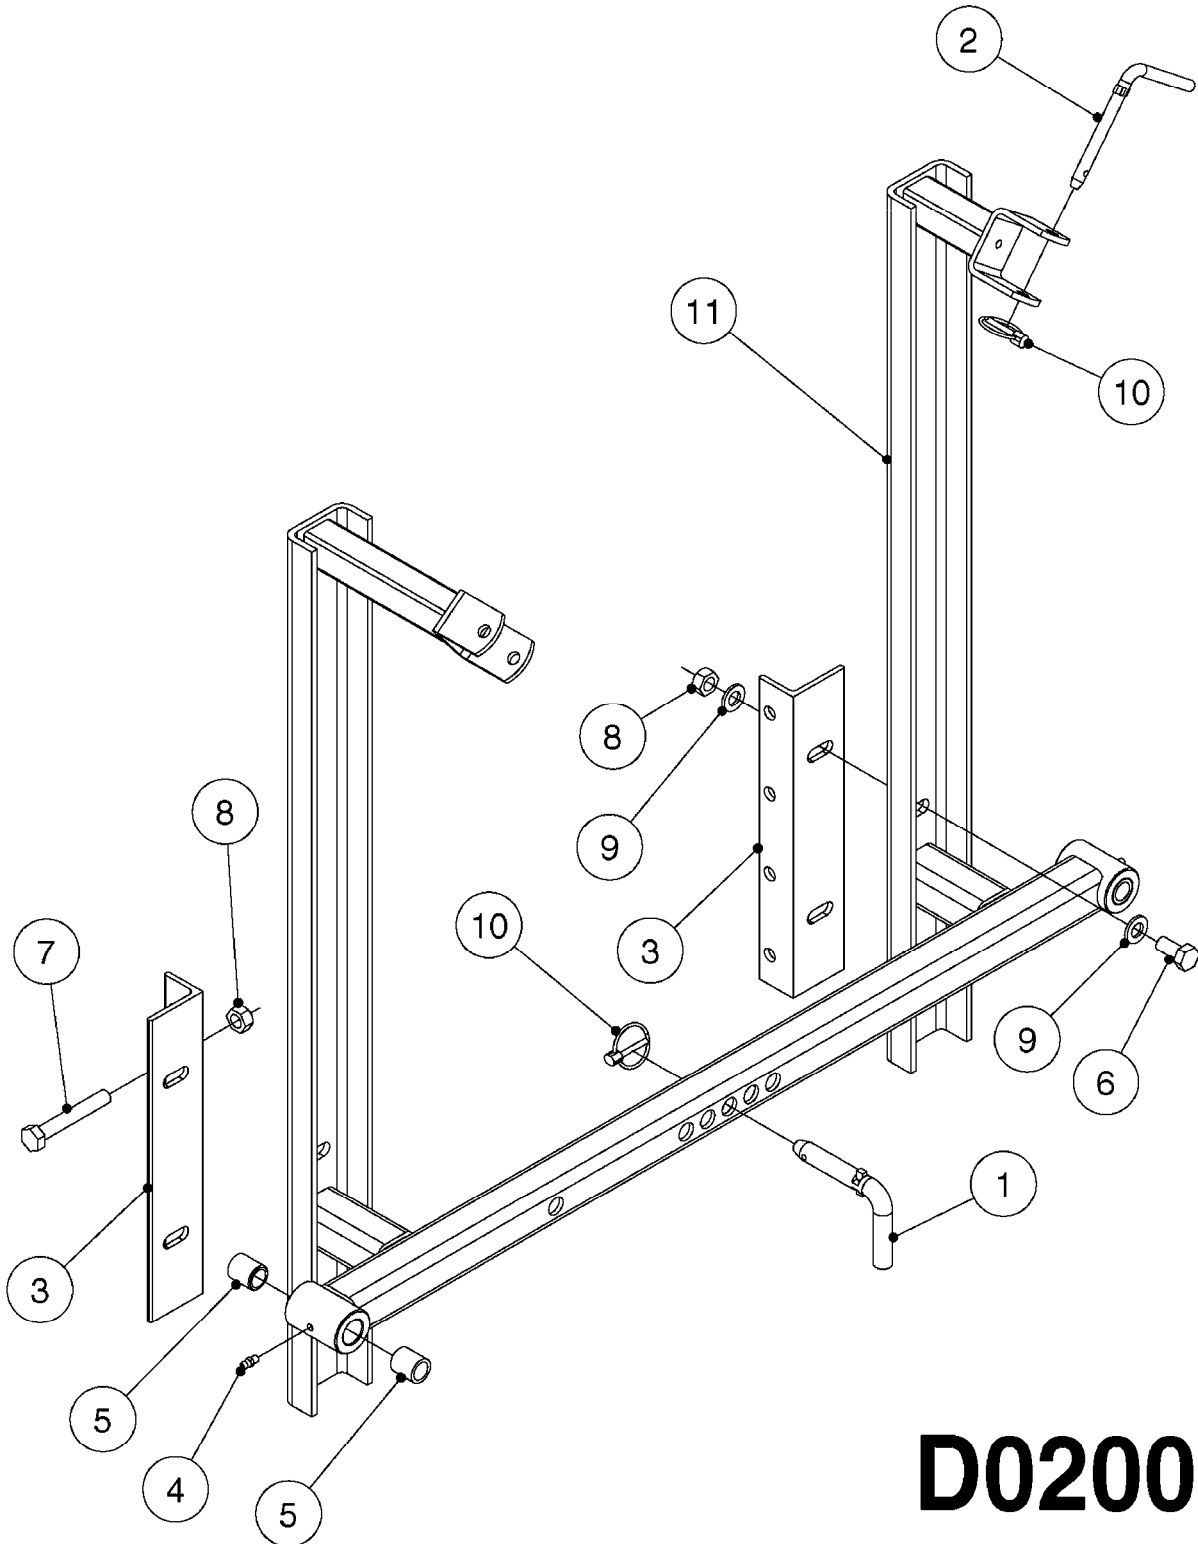

BOOM - MB ATV 40'
D0200-HIN, 01:01:16

BOOM - MB ATV 40'
D0200-HIN, 01:01:16

Page 1

Date 07.02.2020 7:49

Pos.	parts-n°	order qty	description
1	144631	1	LOCKING PAWL
2	144642	1	LOCKING PAWL D10X65MM
3	193303	1	SUPPORTING ARM FOR SB BOOM
4	283699	1	GREASE NIPPLE M6X1
5	333697	1	BUSHING D22/D16x25
6	430522	1	BOLT HEX 8.8 DEL M12X25 FT
7	430846	1	BOLT HEX 8.8 DEL M12X80
8	460703	1	NUT HEX M12X1.75 LOCK DIN985A2 SS
9	471127	1	WASHER, M12, Ø24/13X24X2.5 SS
10	480244	1	PIN SNAP D4.5
11	726360	1	BKT.NK MB MOUNT