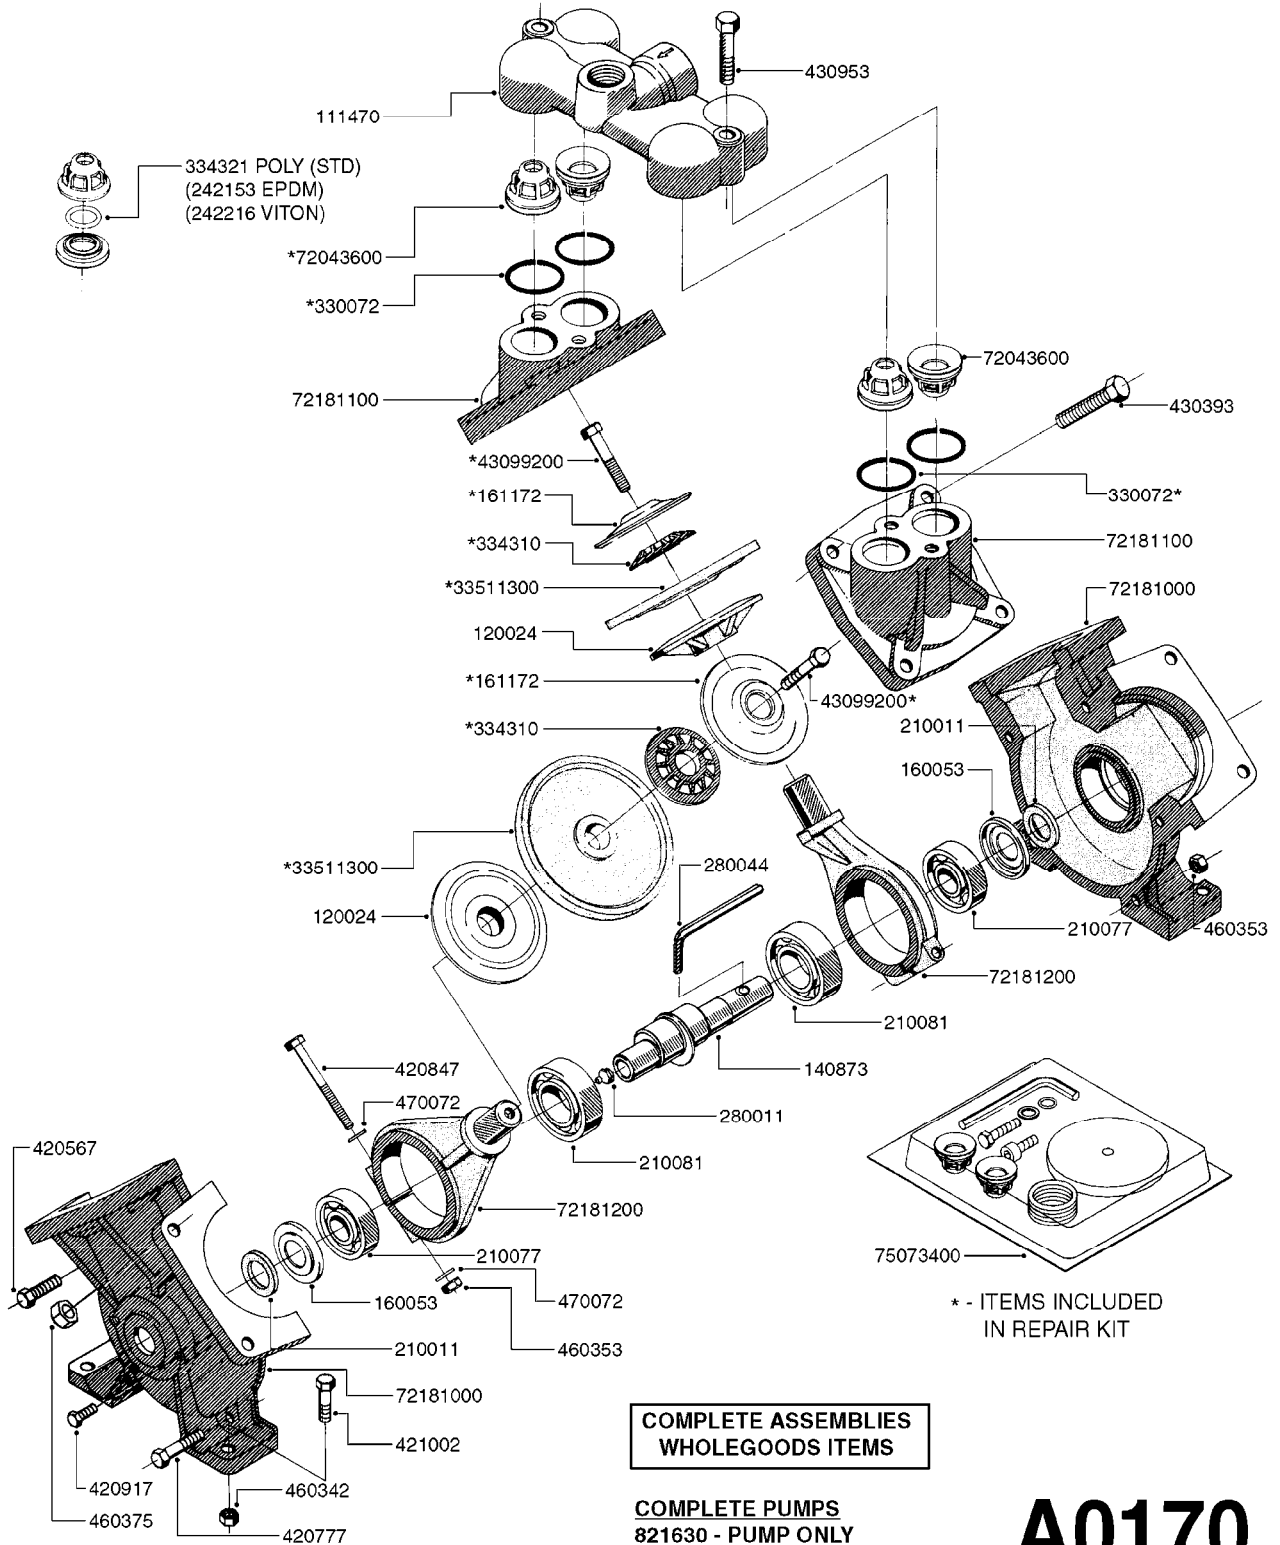

COMPLETE ASSEMBLIES
WHOLEGOODS ITEMS

COMPLETE PUMPS
821630 - PUMP ONLY
10396003 - WITH PTO & DAMPER

A0170

PUMP - 1203 W/MOUNTING BASE
A0170-HIN, 01:01:16

Page 1

Date 07.02.2020 7:48

parts-n°	order qty	description
111470	1	VALVE CHAMBER 1202
120024	1	DIAPHRAGM BACK DISC 1200-1300
140873	1	CRANK SHAFT MODEL 1202-9MM
160053	1	DUST PLATE
161172	1	DIAPHRAGM DISC F. 1203/1303
210011	1	SEAL FELT D39/23 X 4
210077	1	BEARING BALL 6305
210081	1	BEARING BALL 6307
242153	1	O-RING D26X4 EPDM
242216	1	O-RING VITON F/1202/1302/462
280011	1	GREASE NIPPLE 1/8" SAE H TR
280044	1	KEY HEXAGON W6 3/16"
330072	1	O-RING D53.5/D45.5X4
334310	1	NYLON WASHER 1202/1302/462
334321	1	O-RING POLY. 34.0x26.0x4.0
420567	1	BOLT HEX 8.8 DEL M8X30 FT
420777	1	BOLT HEX 8.8 RAW M8X50
420847	1	BOLT HEX 8.8 DEL M8X85
420917	1	BOLT HEX 8.8 RAW M8X12 FT
421002	1	BOLT HEX 8.8 DEL M10X30 FT DIN933
430393	1	BOLT HEX 8.8 RAW M12X50
430953	1	BOLT, M12 X 55 8.8
460342	1	NUT HEX M10 DEL DIN934
460353	1	NUT HEX M8 BLACK
460375	1	NUT HEX M12 BLACK
470072	1	WASHER D15/D8X.5 LOCK
821630	1	PUMP 1203/9 540RPM
10396003	1	PUMP 1203 C/W PTO 540 RPM
33511300	1	DIAPHRAGM 1202-1303 POLY 2006
43099200	1	BOLT HEX SS M12 X 30 DIN933 A4
72043600	1	VALVE FOR 462/463
72181000	1	HOUSING, PUMP, 1203 RED
72181100	1	DIAPHRAGM COVER 1203/1303+BLTS
72181200	1	CONNECTING ROD FOR 1203 W/M12
75073400	1	PUMP KIT 1203 MM "06"