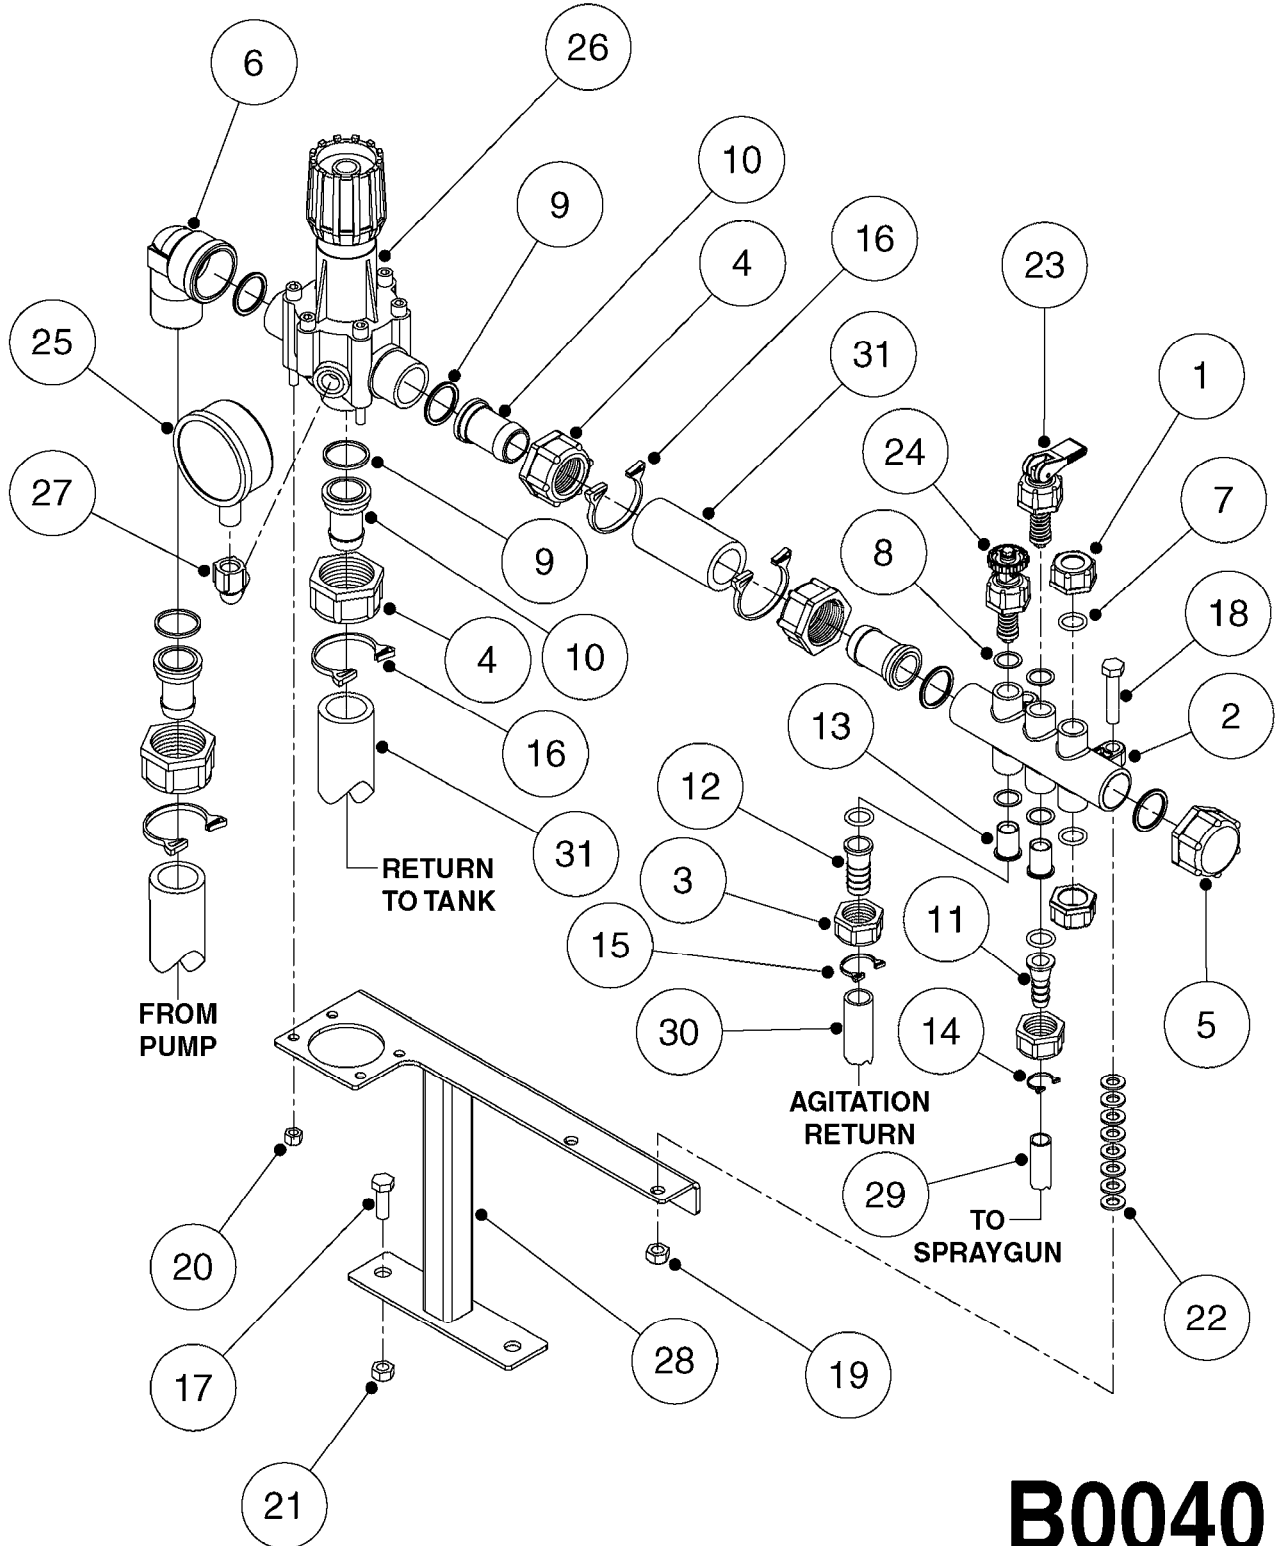

B0040

CONTROL - ATV/N-SERIES
B0040-HIN, 16:07:18

Page 1

Date 07.02.2020 7:48

Pos.	parts-n°	order qty	description
1	320047	1	FITT.DK CAPNUT 1/2" BSP
2	320073	1	DISTRIBUTOR HOUSING 1/2"
3	320084	1	FITT.DK NUT 1/2" BSP
4	320095	1	FITT.DK NUT 1" BSP
5	320106	1	FITT.DK CAPNUT 1" BSP
6	322138	1	FITT.DK ELB 1"M X 1"F BSP
7	330212	1	O-RING D19/D14X2.4 F.1/2"NUT
8	330315	1	O-RING D18.4/D13X.6
9	330326	1	O-RING D30/D24X2 F.1"NUT
10	330341	1	FITT.DK HB 1" F. 1" NUT
11	330676	1	FITT.DK HB 3/8" F. 1/2" NUT
12	330687	1	FITT.DK HB 1/2" F. 1/2" NUT
13	331111	1	VALVE SEAT FOR 1/2" DISTRIBUT.
14	334533	1	CLAMP HOSE PLASTIC 3/8"
16	334534	1	CLAMP HOSE PLASTIC 1/2"
16	334680	1	CLAMP HOSE PLASTIC 1"
17	420604	1	BOLT HEX 8.8 DEL M10X25 FT DIN933
18	420744	1	BOLT HEX 8.8 DEL M8X40
19	460143	1	SELF LOCK NUT M8 SST A2 DIN985
20	460261	1	NUT HEX M6X1.00 LOCK DIN985 A2 SS
21	460423	1	NUT HEX M10X1.50 LOCK DIN985A2 SS
22	471126	1	WASHER, M8, Ø16/ 8.4X 1.6, SS
23	709741	1	VALVE ASSY. 1/2" FLIP LEVER
24	724530	1	THUMB WHEEL FOR AGITATION
25	28026203	1	GAUGE 200PSI/BR, 2.5"1/4BSP-BTM
26	28027603	1	VALVE PRESS CTRL RELIEF 1"BSPM
27	28033103	1	ELBOW, STREET, POLY 1/4"-18NPT
28	63026203	1	CONTROL POST, ATV SPRAYER
29	92701703	1	HOSE R X3/8" X300PSI WP X0012"
30	92702103	1	HOSE R X1/2" X300PSI WP X0012"
31	92712403	1	HOSE R X1" X300PSI WP X0012"