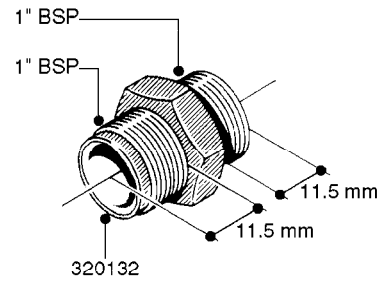

**L0020**

FITTINGS-T-PIECES, CAPS & ELBOWS  
L0020-HIN, 01:01:16

Page 1  
Date 07.02.2020 7:49

parts-n°	order qty	description
10053603	1	FITT. CAPNUT 2"BSP 5601
10194303	1	CAP BLANK 1 1/2 MCPHEE 210060
320047	1	FITT.DK CAPNUT 1/2" BSP
320106	1	FITT.DK CAPNUT 1" BSP
320272	1	FITT.DK CAPNUT 3/8" BSP
320316	1	FITT.DK TEE 3/4" X3/4" X1"BSP
320331	1	FITT.DK TEE 1" - 1" - 3/4" BSP
320342	1	FITT.DK EL 3/4"M X 1"F BSP
320563	1	FITT.DK 3 WAY 1/2" 110 DEG.
320677	1	NO LONGER AVAILABLE
320961	1	FITT.DK CAPNUT 1-1/2" BSP
321053	1	FITT.DK TEE 1/2 X1/2 X1/2" BSP
322072	1	FITT.DK TEE 3/8'X3/8'X3/8' BSP
322095	1	FITT.DK TEE 1-1/2 X1-1/4 X3/4" BSP
322138	1	FITT.DK ELB 1"M X 1"F BSP
330013	1	O-RING 2.5 X 10 PUR
330212	1	O-RING D19/D14X2.4 F.1/2"NUT
330326	1	O-RING D30/D24X2 F.1"NUT
331273	1	O-RING D44/D38X2 F.1-1/2"

FITTINGS - HEXAGON NIPPLES  
L0030-HIN, 01:01:16

**L0030**

FITTINGS - HEXAGON NIPPLES  
L0030-HIN, 01:01:16

Page 1  
Date 07.02.2020 7:49

parts-n°	order qty	description
10015303	1	FITT.PO.HN 1.00X1.00 M1000
10425003	1	FITT.PO.HN 1.25X1.00 MCPHEE
320132	1	FITT.DK HN 1" BSP
320176	1	FITT.DK HN 3/8"X1/2" BSP
320445	1	FITT.DK HN 1/4"X3/8" BSP
320655	1	FITT.DK HN 1/2"-1/2" BSP
320692	1	FITT.DK HN 3/8'BSPX1/4'NPT
320703	1	FITT.DK HN 3/8BSP X1/2 &1/4NPT
320725	1	FITT.DK NIPPLE 3/8"-3/8" BSP
320902	1	FITT.DK HN 3/8'X 1/4' BSP
390232	1	FITT.DK HN 1-1/2' X 1-1/4' BSP
390276	1	FITT.DK HN 1'BSP