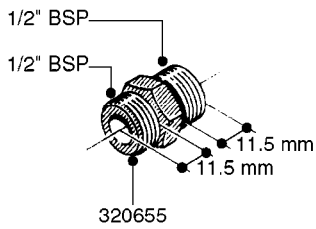

**L0020**

FITTINGS-T-PIECES, CAPS & ELBOWS  
L0020-HIN, 01:01:16

Page 1  
Date 07.02.2020 7:49

parts-n°	order qty	description
10053603	1	FITT. CAPNUT 2"BSP 5601
10194303	1	CAP BLANK 1 1/2 MCPHEE 210060
320047	1	FITT.DK CAPNUT 1/2" BSP
320106	1	FITT.DK CAPNUT 1" BSP
320272	1	FITT.DK CAPNUT 3/8" BSP
320316	1	FITT.DK TEE 3/4" X3/4" X1"BSP
320331	1	FITT.DK TEE 1" - 1" - 3/4" BSP
320342	1	FITT.DK EL 3/4"M X 1"F BSP
320563	1	FITT.DK 3 WAY 1/2" 110 DEG.
320677	1	NO LONGER AVAILABLE
320961	1	FITT.DK CAPNUT 1-1/2" BSP
321053	1	FITT.DK TEE 1/2 X1/2 X1/2" BSP
322072	1	FITT.DK TEE 3/8'X3/8'X3/8' BSP
322095	1	FITT.DK TEE 1-1/2 X1-1/4 X3/4" BSP
322138	1	FITT.DK ELB 1"M X 1"F BSP
330013	1	O-RING 2.5 X 10 PUR
330212	1	O-RING D19/D14X2.4 F.1/2"NUT
330326	1	O-RING D30/D24X2 F.1"NUT
331273	1	O-RING D44/D38X2 F.1-1/2"

FITTINGS - HEXAGON NIPPLES  
L0030-HIN, 01:01:16

**L0030**

FITTINGS - HEXAGON NIPPLES  
L0030-HIN, 01:01:16

Page 1  
Date 07.02.2020 7:49

parts-n°	order qty	description
10015303	1	FITT.PO.HN 1.00X1.00 M1000
10425003	1	FITT.PO.HN 1.25X1.00 MCPHEE
320132	1	FITT.DK HN 1" BSP
320176	1	FITT.DK HN 3/8"X1/2" BSP
320445	1	FITT.DK HN 1/4"X3/8" BSP
320655	1	FITT.DK HN 1/2"-1/2" BSP
320692	1	FITT.DK HN 3/8'BSPX1/4'NPT
320703	1	FITT.DK HN 3/8BSP X1/2 &1/4NPT
320725	1	FITT.DK NIPPLE 3/8"-3/8" BSP
320902	1	FITT.DK HN 3/8'X 1/4' BSP
390232	1	FITT.DK HN 1-1/2' X 1-1/4' BSP
390276	1	FITT.DK HN 1'BSP