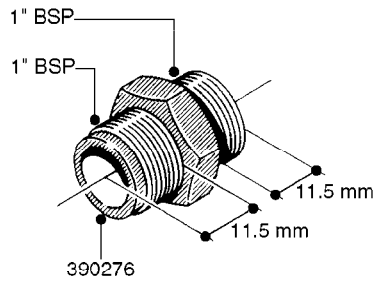

**L0020**

FITTINGS-T-PIECES, CAPS & ELBOWS  
L0020-HIN, 01:01:16

Page 1  
Date 07.02.2020 7:49

parts-n°	order qty	description
10053603	1	FITT. CAPNUT 2"BSP 5601
10194303	1	CAP BLANK 1 1/2 MCPHEE 210060
320047	1	FITT.DK CAPNUT 1/2" BSP
320106	1	FITT.DK CAPNUT 1" BSP
320272	1	FITT.DK CAPNUT 3/8" BSP
320316	1	FITT.DK TEE 3/4" X3/4" X1"BSP
320331	1	FITT.DK TEE 1" - 1" - 3/4" BSP
320342	1	FITT.DK EL 3/4"M X 1"F BSP
320563	1	FITT.DK 3 WAY 1/2" 110 DEG.
320677	1	NO LONGER AVAILABLE
320961	1	FITT.DK CAPNUT 1-1/2" BSP
321053	1	FITT.DK TEE 1/2 X1/2 X1/2" BSP
322072	1	FITT.DK TEE 3/8'X3/8'X3/8' BSP
322095	1	FITT.DK TEE 1-1/2 X1-1/4 X3/4" BSP
322138	1	FITT.DK ELB 1"M X 1"F BSP
330013	1	O-RING 2.5 X 10 PUR
330212	1	O-RING D19/D14X2.4 F.1/2"NUT
330326	1	O-RING D30/D24X2 F.1"NUT
331273	1	O-RING D44/D38X2 F.1-1/2"

FITTINGS - HEXAGON NIPPLES  
L0030-HIN, 01:01:16

**L0030**

FITTINGS - HEXAGON NIPPLES  
L0030-HIN, 01:01:16

Page 1  
Date 07.02.2020 7:49

parts-n°	order qty	description
10015303	1	FITT.PO.HN 1.00X1.00 M1000
10425003	1	FITT.PO.HN 1.25X1.00 MCPHEE
320132	1	FITT.DK HN 1" BSP
320176	1	FITT.DK HN 3/8"X1/2" BSP
320445	1	FITT.DK HN 1/4"X3/8" BSP
320655	1	FITT.DK HN 1/2"-1/2" BSP
320692	1	FITT.DK HN 3/8'BSPX1/4'NPT
320703	1	FITT.DK HN 3/8BSP X1/2 &1/4NPT
320725	1	FITT.DK NIPPLE 3/8"-3/8" BSP
320902	1	FITT.DK HN 3/8'X 1/4' BSP
390232	1	FITT.DK HN 1-1/2' X 1-1/4' BSP
390276	1	FITT.DK HN 1'BSP