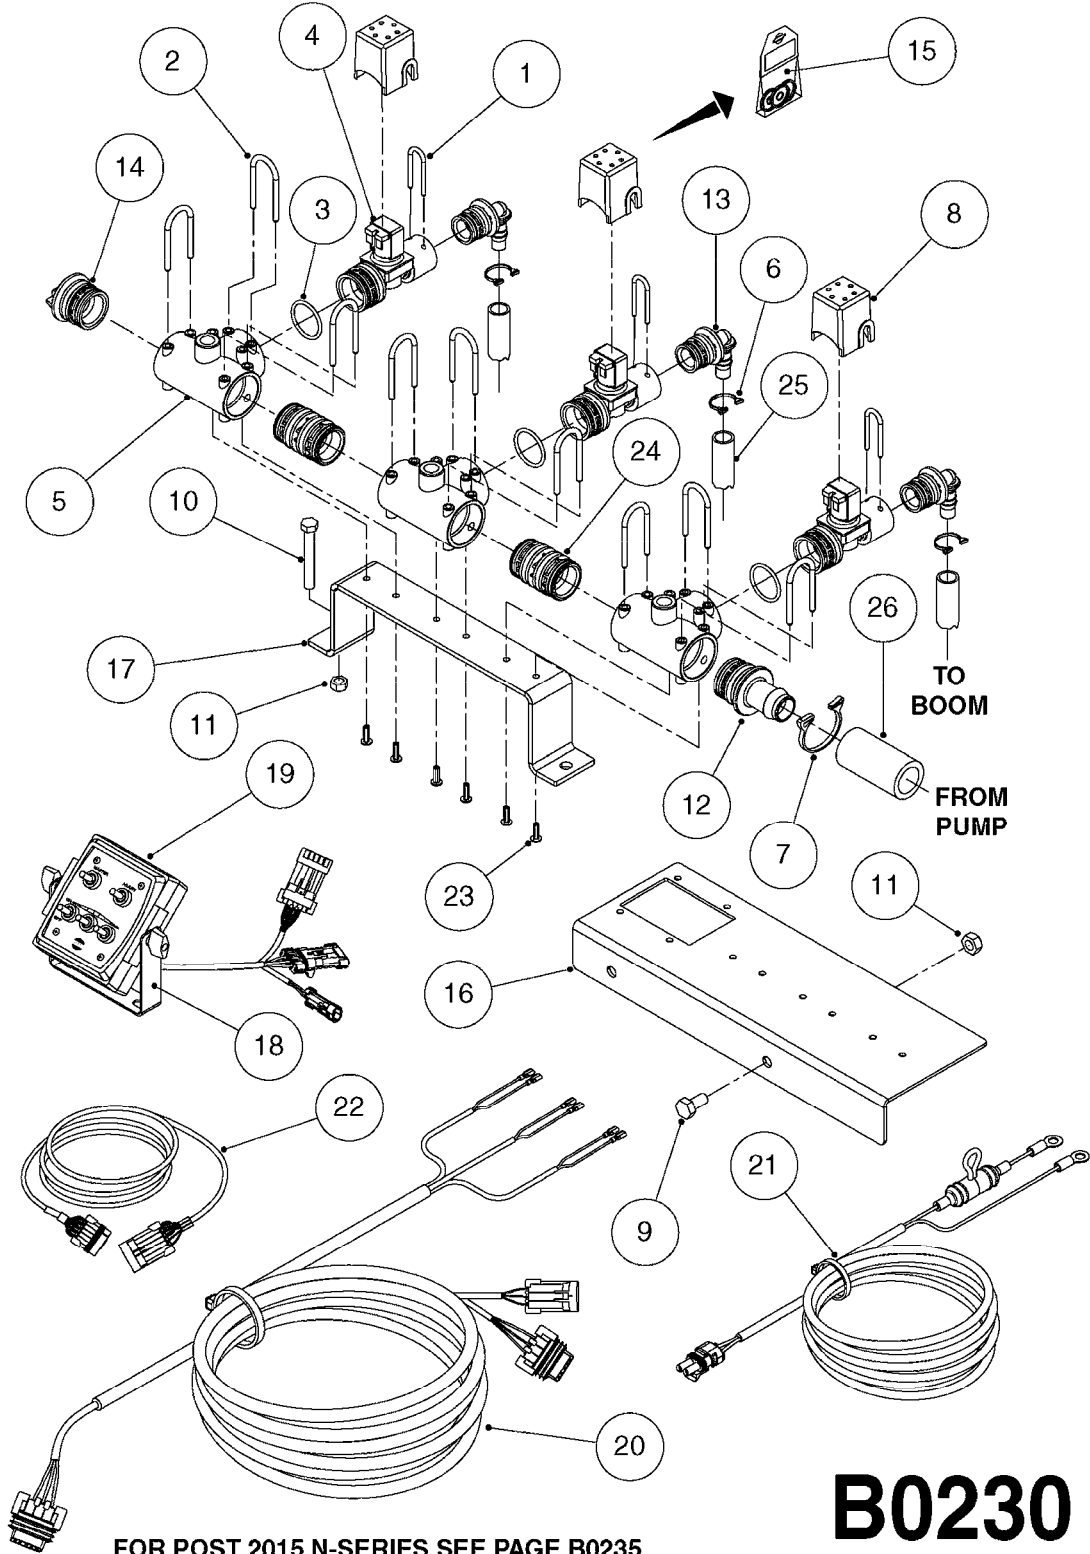

**B0040**

CONTROL - ATV/N-SERIES  
B0040-HIN, 16:07:18

Page 1

Date 07.02.2020 7:48

Pos.	parts-n°	order qty	description
1	320047	1	FITT.DK CAPNUT 1/2" BSP
2	320073	1	DISTRIBUTOR HOUSING 1/2"
3	320084	1	FITT.DK NUT 1/2" BSP
4	320095	1	FITT.DK NUT 1" BSP
5	320106	1	FITT.DK CAPNUT 1" BSP
6	322138	1	FITT.DK ELB 1"M X 1"F BSP
7	330212	1	O-RING D19/D14X2.4 F.1/2"NUT
8	330315	1	O-RING D18.4/D13X.6
9	330326	1	O-RING D30/D24X2 F.1"NUT
10	330341	1	FITT.DK HB 1" F. 1" NUT
11	330676	1	FITT.DK HB 3/8" F. 1/2" NUT
12	330687	1	FITT.DK HB 1/2" F. 1/2" NUT
13	331111	1	VALVE SEAT FOR 1/2" DISTRIBUT.
14	334533	1	CLAMP HOSE PLASTIC 3/8"
16	334534	1	CLAMP HOSE PLASTIC 1/2"
16	334680	1	CLAMP HOSE PLASTIC 1"
17	420604	1	BOLT HEX 8.8 DEL M10X25 FT DIN933
18	420744	1	BOLT HEX 8.8 DEL M8X40
19	460143	1	SELF LOCK NUT M8 SST A2 DIN985
20	460261	1	NUT HEX M6X1.00 LOCK DIN985 A2 SS
21	460423	1	NUT HEX M10X1.50 LOCK DIN985A2 SS
22	471126	1	WASHER, M8, Ø16/ 8.4X 1.6, SS
23	709741	1	VALVE ASSY. 1/2" FLIP LEVER
24	724530	1	THUMB WHEEL FOR AGITATION
25	28026203	1	GAUGE 200PSI/BR, 2.5"1/4BSP-BTM
26	28027603	1	VALVE PRESS CTRL RELIEF 1"BSPM
27	28033103	1	ELBOW, STREET, POLY 1/4"-18NPT
28	63026203	1	CONTROL POST, ATV SPRAYER
29	92701703	1	HOSE R X3/8" X300PSI WP X0012"
30	92702103	1	HOSE R X1/2" X300PSI WP X0012"
31	92712403	1	HOSE R X1" X300PSI WP X0012"

BOOM - MB ATV 40'  
D0200-HIN, 01:01:16

**D0200**

BOOM - MB ATV 40'  
D0200-HIN, 01:01:16

Page 1

Date 07.02.2020 7:49

Pos.	parts-n°	order qty	description
1	144631	1	LOCKING PAWL
2	144642	1	LOCKING PAWL D10X65MM
3	193303	1	SUPPORTING ARM FOR SB BOOM
4	283699	1	GREASE NIPPLE M6X1
5	333697	1	BUSHING D22/D16x25
6	430522	1	BOLT HEX 8.8 DEL M12X25 FT
7	430846	1	BOLT HEX 8.8 DEL M12X80
8	460703	1	NUT HEX M12X1.75 LOCK DIN985A2 SS
9	471127	1	WASHER, M12, Ø24/13X24X2.5 SS
10	480244	1	PIN SNAP D4.5
11	726360	1	BKT.NK MB MOUNT