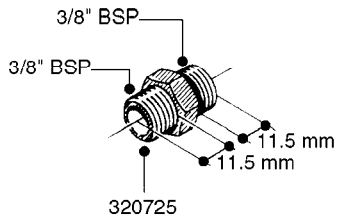

**L0020**

FITTINGS-T-PIECES, CAPS & ELBOWS  
L0020-HIN, 01:01:16

Page 1  
Date 07.02.2020 7:49

parts-n°	order qty	description
10053603	1	FITT. CAPNUT 2"BSP 5601
10194303	1	CAP BLANK 1 1/2 MCPHEE 210060
320047	1	FITT.DK CAPNUT 1/2" BSP
320106	1	FITT.DK CAPNUT 1" BSP
320272	1	FITT.DK CAPNUT 3/8" BSP
320316	1	FITT.DK TEE 3/4" X3/4" X1"BSP
320331	1	FITT.DK TEE 1" - 1" - 3/4" BSP
320342	1	FITT.DK EL 3/4"M X 1"F BSP
320563	1	FITT.DK 3 WAY 1/2" 110 DEG.
320677	1	NO LONGER AVAILABLE
320961	1	FITT.DK CAPNUT 1-1/2" BSP
321053	1	FITT.DK TEE 1/2 X1/2 X1/2" BSP
322072	1	FITT.DK TEE 3/8'X3/8'X3/8' BSP
322095	1	FITT.DK TEE 1-1/2 X1-1/4 X3/4" BSP
322138	1	FITT.DK ELB 1"M X 1"F BSP
330013	1	O-RING 2.5 X 10 PUR
330212	1	O-RING D19/D14X2.4 F.1/2"NUT
330326	1	O-RING D30/D24X2 F.1"NUT
331273	1	O-RING D44/D38X2 F.1-1/2"

FITTINGS - HEXAGON NIPPLES  
L0030-HIN, 01:01:16

**L0030**

FITTINGS - HEXAGON NIPPLES  
L0030-HIN, 01:01:16

Page 1  
Date 07.02.2020 7:49

parts-n°	order qty	description
10015303	1	FITT.PO.HN 1.00X1.00 M1000
10425003	1	FITT.PO.HN 1.25X1.00 MCPHEE
320132	1	FITT.DK HN 1" BSP
320176	1	FITT.DK HN 3/8"X1/2" BSP
320445	1	FITT.DK HN 1/4"X3/8" BSP
320655	1	FITT.DK HN 1/2"-1/2" BSP
320692	1	FITT.DK HN 3/8'BSPX1/4'NPT
320703	1	FITT.DK HN 3/8BSP X1/2 &1/4NPT
320725	1	FITT.DK NIPPLE 3/8"-3/8" BSP
320902	1	FITT.DK HN 3/8'X 1/4' BSP
390232	1	FITT.DK HN 1-1/2' X 1-1/4' BSP
390276	1	FITT.DK HN 1'BSP