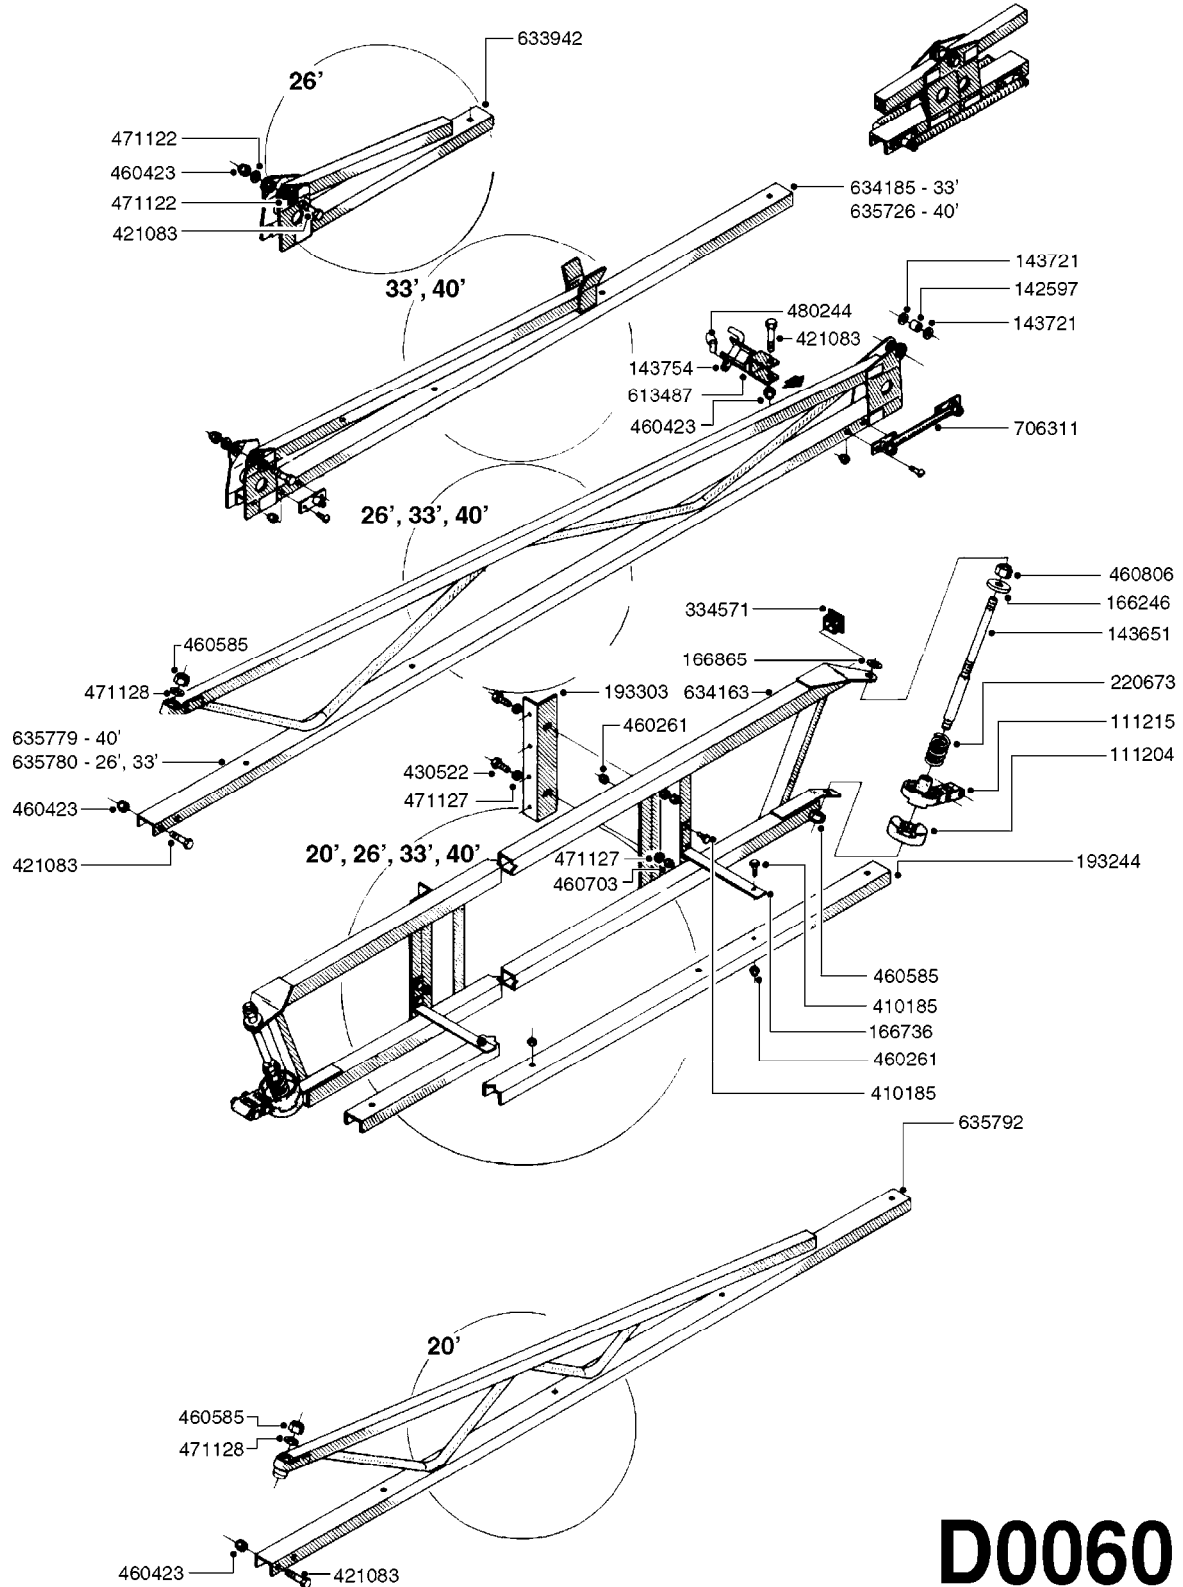

BOOM - SB 20' 26' 33' 40'  
D0060-HIN, 18:12:19

Page 0  
Date 07.02.2020 7:48

**D0060**

BOOM - SB 20' 26' 33' 40'  
D0060-HIN, 18:12:19

Page 1  
Date 07.02.2020 7:48

parts-n°	order qty	description
111204	1	CLAW CLUTCH/LOWER D80
111215	1	CLAW CLUTCH/UPPER D80
142597	1	DISTANCE TUBE
143651	1	AXLE M20/M16 L=355 F/BREAKAWAY
143721	1	FRICTION DISC FOR BOOM D30
143754	1	PIN D10 X 56
166246	1	WASHER CUP D53 F.SPRING
166736	1	CLAMP FOR SB BOOM
166865	1	WASHER D35/D25X2
193244	1	NOZZLE TRACK 6-8-10 M SB
193303	1	SUPPORTING ARM FOR SB BOOM
220673	1	SPRING F.PIVOT 100 X 51
334571	1	PLUG 40x40x2 F.SQ.TUBE
410185	1	BOLT HEX 8.8 DEL M6X16
421083	1	BOLT HEX 8.8 DEL M10X65
430522	1	BOLT HEX 8.8 DEL M12X25 FT
460261	1	NUT HEX M6X1.00 LOCK DIN985 A2 SS
460423	1	NUT HEX M10X1.50 LOCK DIN985A2 SS
460585	1	LOCKING NUT M16 DIN985 A2 SS
460703	1	NUT HEX M12X1.75 LOCK DIN985A2 SS
460806	1	NUT HEX M20X2.50 LOCK DIN985A2 SS
471122	1	WASHER, M10, Ø20/10.5X 2.0, SS
471127	1	WASHER, M12, Ø24/13X24X2.5 SS
471128	1	WASHER, M16, Ø30/17.0X 3.0, SS
480244	1	PIN SNAP D4.5
613487	1	TRANSPORT FITTINGS FOR SB BOOM
633942	1	OUTER BOOM WING 26', 28' SB
634163	1	CENTER SECTION - 20',26',33'
634185	1	BOOM WING OUTER PART 33' SB
635726	1	BOOM WING OUTER PART 40' SB
635779	1	INNER WING SECTION 40' SB
635780	1	INNER WING SEC. 26',28',33'SB
635792	1	BOOM WING - 20',21'SB-BOOM
706311	1	SPRING WITH HAND-GRIB