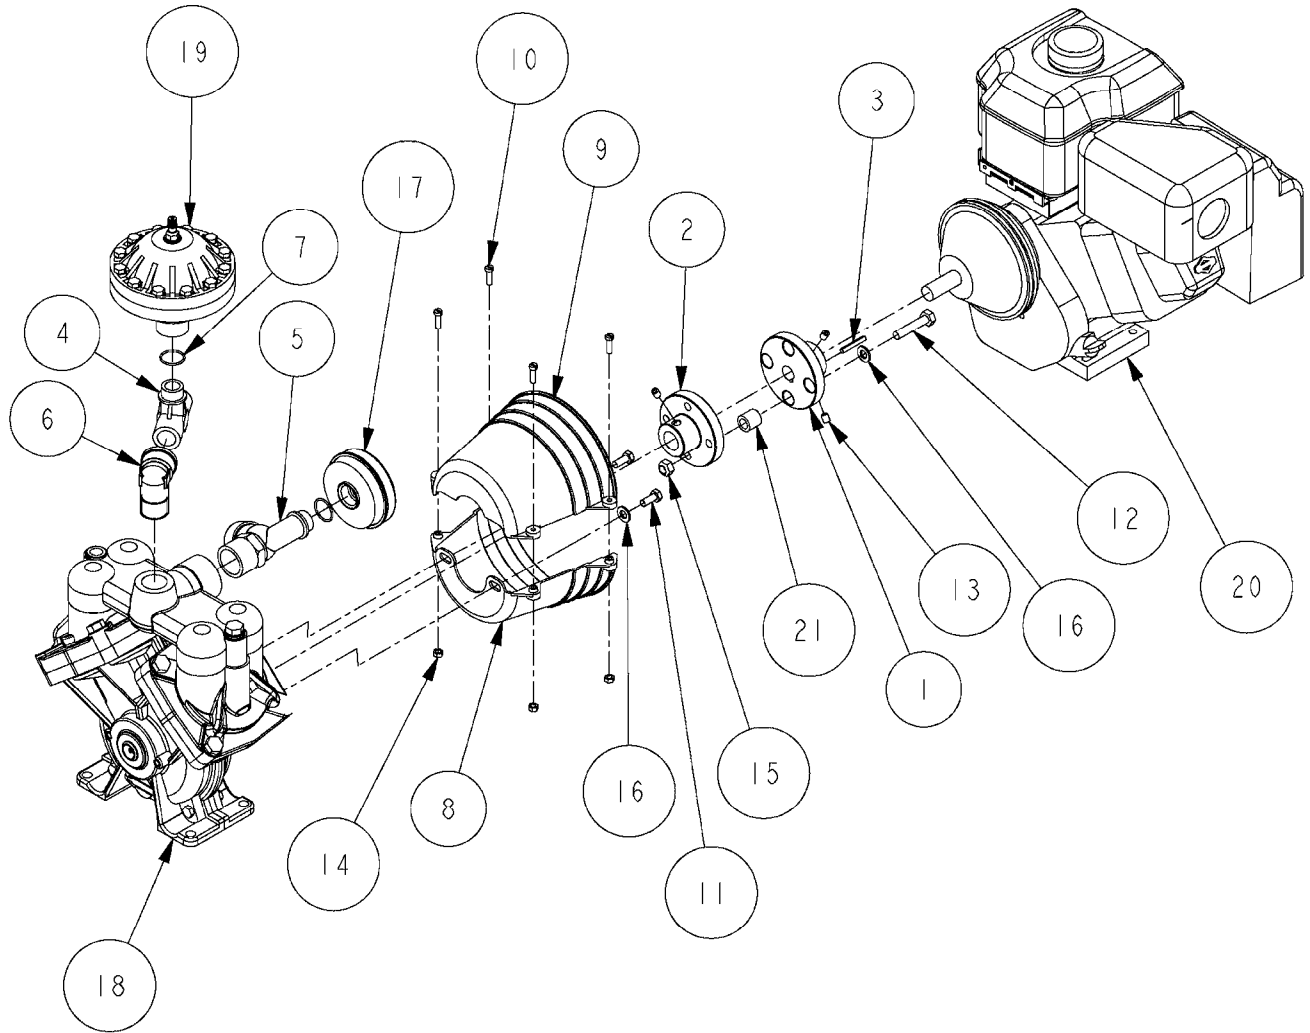

**A0180**

PUMP - 1203 W/DIRECT DRIVE  
A0180-HIN, 01:01:16

Page 1

Date 07.02.2020 7:48

Pos.	parts-n°	order qty	description
1	146590	1	COUPLING F. ENGINE DIRECT DRIV
2	146591	1	COUPLING F.PUMP DIRECT DRIVE
3	192415	1	KEY 3/16' X 38 BS NO. 91539
4	320331	1	FITT.DK TEE 1" - 1" - 3/4" BSP
5	322095	1	FITT.DK TEE 1-1/2 X1-1/4 X3/4" BSP
6	322138	1	FITT.DK ELB 1"M X 1"F BSP
7	330735	1	O-RING D30/D26X2
8	330746	1	GUARD PTO LOWER PART
9	330757	1	GUARD PTO UPPER PART
10	410347	1	SCREW M6X20 8.8
11	420582	1	BOLT HEX 8.8 DEL M8X20 FT A2
12	420943	1	BOLT HEX 8.8 DEL M10X50
13	450897	1	SCREW SET M8 x 12
14	460202	1	NUT HEX M6
15	460423	1	NUT HEX M10X1.50 LOCK DIN985A2 SS
16	471122	1	WASHER, M10, Ø20/10.5X 2.0, SS
17	703032	1	SUCTION AIR BOTTLE 3/4" COMPL.
18	821630	1	PUMP 1203/9 540RPM
19	845014	1	AIR BOTTLE COMPLETE HJ73
20	28032303	1	ENGINE B&S 5.5HP 6:1 RED 1203
21	92702103	1	HOSE R X1/2" X300PSI WP X0012"