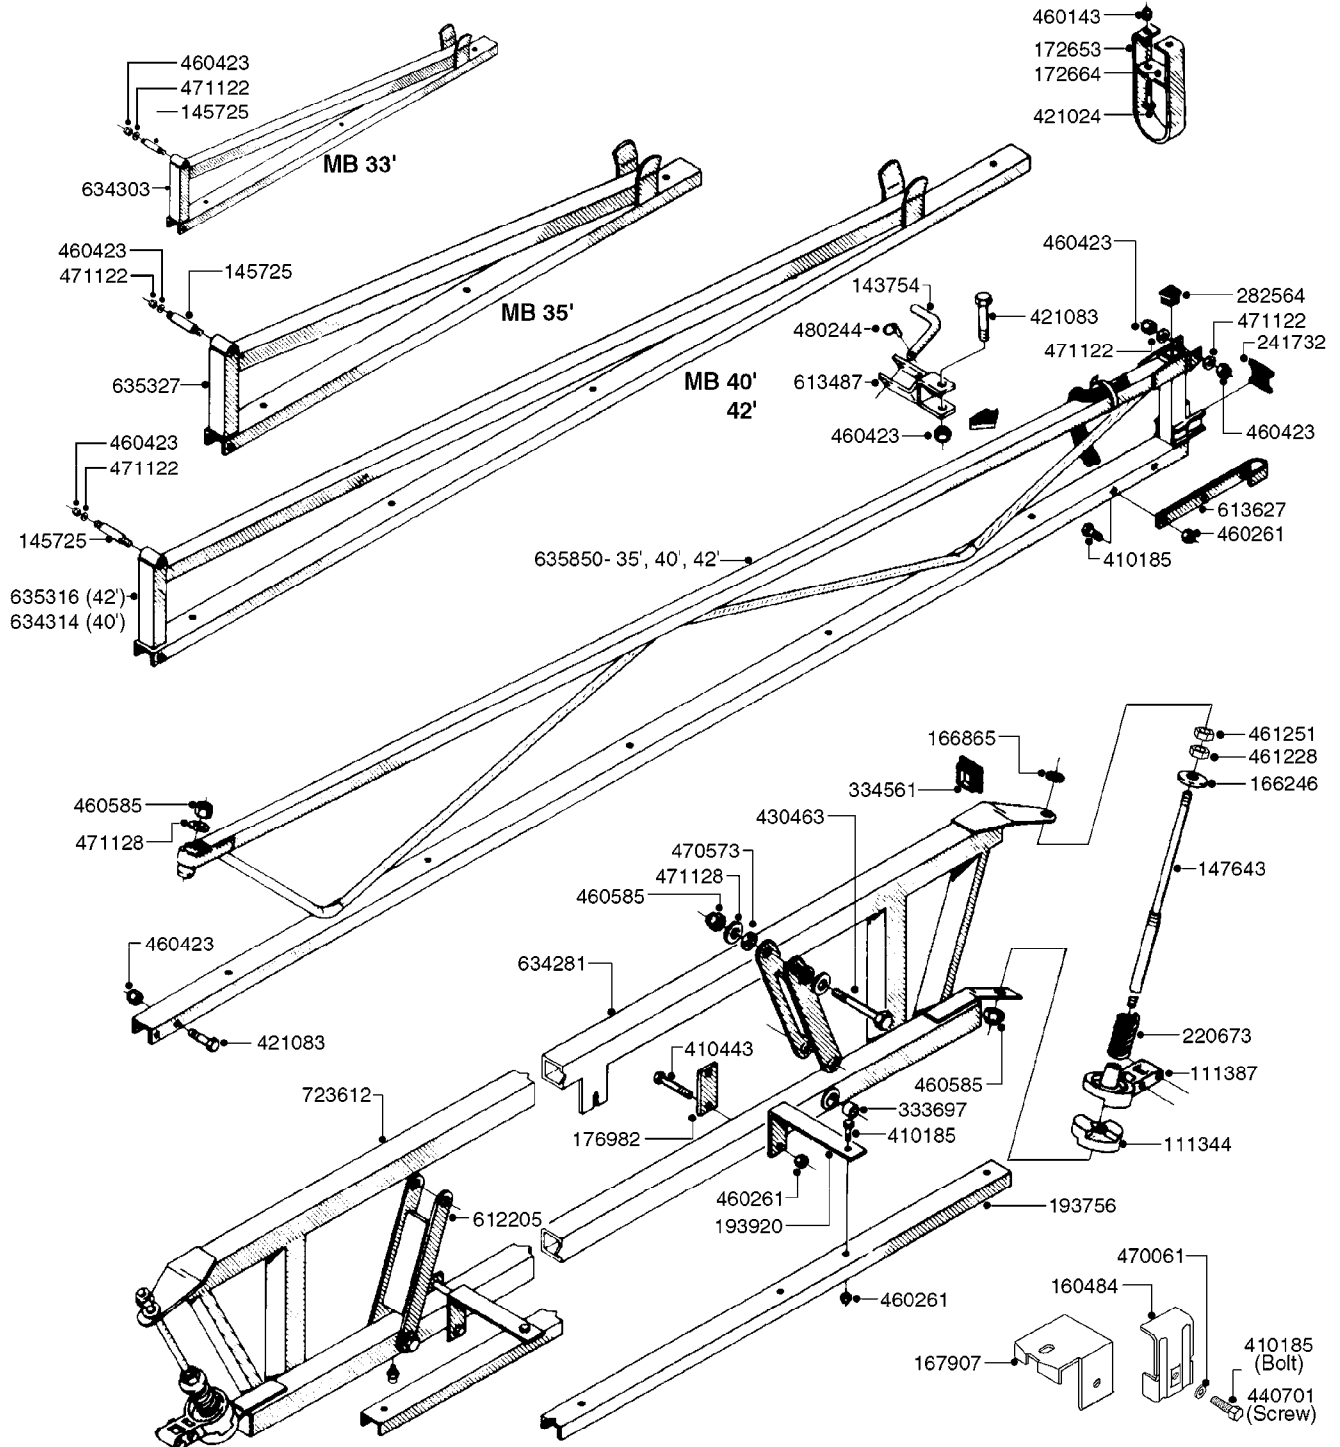

BOOM - MB 35' 40' 42'
D0130-HIN, 26:07:16

Page	0
Date	07.02.2020 7:48

BOOM - MB 35' 40' 42'
D0130-HIN, 26:07:16

Page 1

Date 07.02.2020 7:49

parts-n°	order qty	description
111344	1	CLAW CLUTCH Ø100/Ø20,5 UNDER PART RED
111387	1	CLAW CLUTCH D100 UPPER PART
143754	1	PIN D10 X 56
145725	1	PIN FOR 12 MB BOOM
147643	1	AXLE F.BM BRKQWY. W. ZERT L=426
160484	1	WIRE GUIDE FOR DROP-LEG
166246	1	WASHER CUP D53 F.SPRING
166865	1	WASHER D35/D25X2
167907	1	NOZZ. HOLD. KIT F/ADJ. BOOM
172653	1	WING TIP GUARD
172664	1	FLATBAR BACKING PLATE
176982	1	RETAINING PLATE
193756	1	TRACK MB 10,6/12,6M
193920	1	BRACKET F.NOZZLE TRACK
220673	1	SPRING F.PIVOT 100 X 51
241732	1	RUBBER STOP FOR MB
282564	1	PLUG 35MM SQ.BLACK
333697	1	BUSHING D22/D16x25
334561	1	PLUG 50x50x2 F.SQ.TUBE
410185	1	BOLT HEX 8.8 DEL M6X16
410443	1	BOLT HEX 8.8 DEL M6X70
421024	1	BOLT HEX 8.8 DEL M8X60
421083	1	BOLT HEX 8.8 DEL M10X65
430463	1	BOLT HEX 8.8 DEL M16X110
440701	1	SCREW NO.14 3/4" PLATED
460143	1	SELF LOCK NUT M8 SST A2 DIN985
460261	1	NUT HEX M6X1.00 LOCK DIN985 A2 SS
460423	1	NUT HEX M10X1.50 LOCK DIN985A2 SS
460585	1	LOCKING NUT M16 DIN985 A2 SS
461228	1	NUT HEX M20
461251	1	NUT HEX M20 X 2.5 JAMB
470061	1	WASHER D11/D7X0.5 LOCK
470573	1	WASHER D29/D17X2 SPRING BLACK
471122	1	WASHER, M10, Ø20/10.5X 2.0, SS
471128	1	WASHER, M16, Ø30/17.0X 3.0, SS
480244	1	PIN SNAP D4.5
612205	1	TRAPEZE ARM,WELDED
613487	1	TRANSPORT FITTINGS FOR SB BOOM
613627	1	LOCK STRAP FOR MB BOOM
634281	1	BOOM CENTER MB 35/40/42
634303	1	BOOM WING OUTER 33' MB L=47'
634314	1	BOOM WING OUTER 40', 45' MB
635316	1	BOOM WING OUTER MB42
635327	1	BOOM WING OUTER 35'MB L=58.5"
635850	1	BOOM WING INNER MB35/40/42
723612	1	CENTER PART MB BOOM