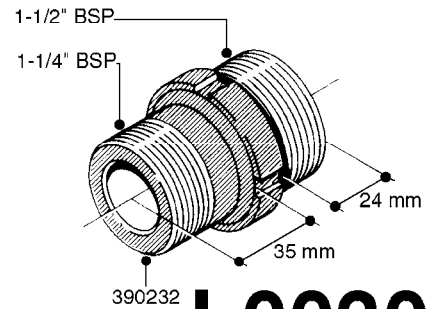

**L0020**

FITTINGS-T-PIECES, CAPS & ELBOWS  
L0020-HIN, 01:01:16

Page 1  
Date 07.02.2020 7:49

parts-n°	order qty	description
10053603	1	FITT. CAPNUT 2"BSP 5601
10194303	1	CAP BLANK 1 1/2 MCPHEE 210060
320047	1	FITT.DK CAPNUT 1/2" BSP
320106	1	FITT.DK CAPNUT 1" BSP
320272	1	FITT.DK CAPNUT 3/8" BSP
320316	1	FITT.DK TEE 3/4" X3/4" X1"BSP
320331	1	FITT.DK TEE 1" - 1" - 3/4" BSP
320342	1	FITT.DK EL 3/4"M X 1"F BSP
320563	1	FITT.DK 3 WAY 1/2" 110 DEG.
320677	1	NO LONGER AVAILABLE
320961	1	FITT.DK CAPNUT 1-1/2" BSP
321053	1	FITT.DK TEE 1/2 X1/2 X1/2" BSP
322072	1	FITT.DK TEE 3/8'X3/8'X3/8' BSP
322095	1	FITT.DK TEE 1-1/2 X1-1/4 X3/4" BSP
322138	1	FITT.DK ELB 1"M X 1"F BSP
330013	1	O-RING 2.5 X 10 PUR
330212	1	O-RING D19/D14X2.4 F.1/2"NUT
330326	1	O-RING D30/D24X2 F.1"NUT
331273	1	O-RING D44/D38X2 F.1-1/2"

FITTINGS - HEXAGON NIPPLES  
L0030-HIN, 01:01:16

**L0030**

FITTINGS - HEXAGON NIPPLES  
L0030-HIN, 01:01:16

Page 1  
Date 07.02.2020 7:49

parts-n°	order qty	description
10015303	1	FITT.PO.HN 1.00X1.00 M1000
10425003	1	FITT.PO.HN 1.25X1.00 MCPHEE
320132	1	FITT.DK HN 1" BSP
320176	1	FITT.DK HN 3/8"X1/2" BSP
320445	1	FITT.DK HN 1/4"X3/8" BSP
320655	1	FITT.DK HN 1/2"-1/2" BSP
320692	1	FITT.DK HN 3/8'BSPX1/4'NPT
320703	1	FITT.DK HN 3/8BSP X1/2 &1/4NPT
320725	1	FITT.DK NIPPLE 3/8"-3/8" BSP
320902	1	FITT.DK HN 3/8'X 1/4' BSP
390232	1	FITT.DK HN 1-1/2' X 1-1/4' BSP
390276	1	FITT.DK HN 1'BSP