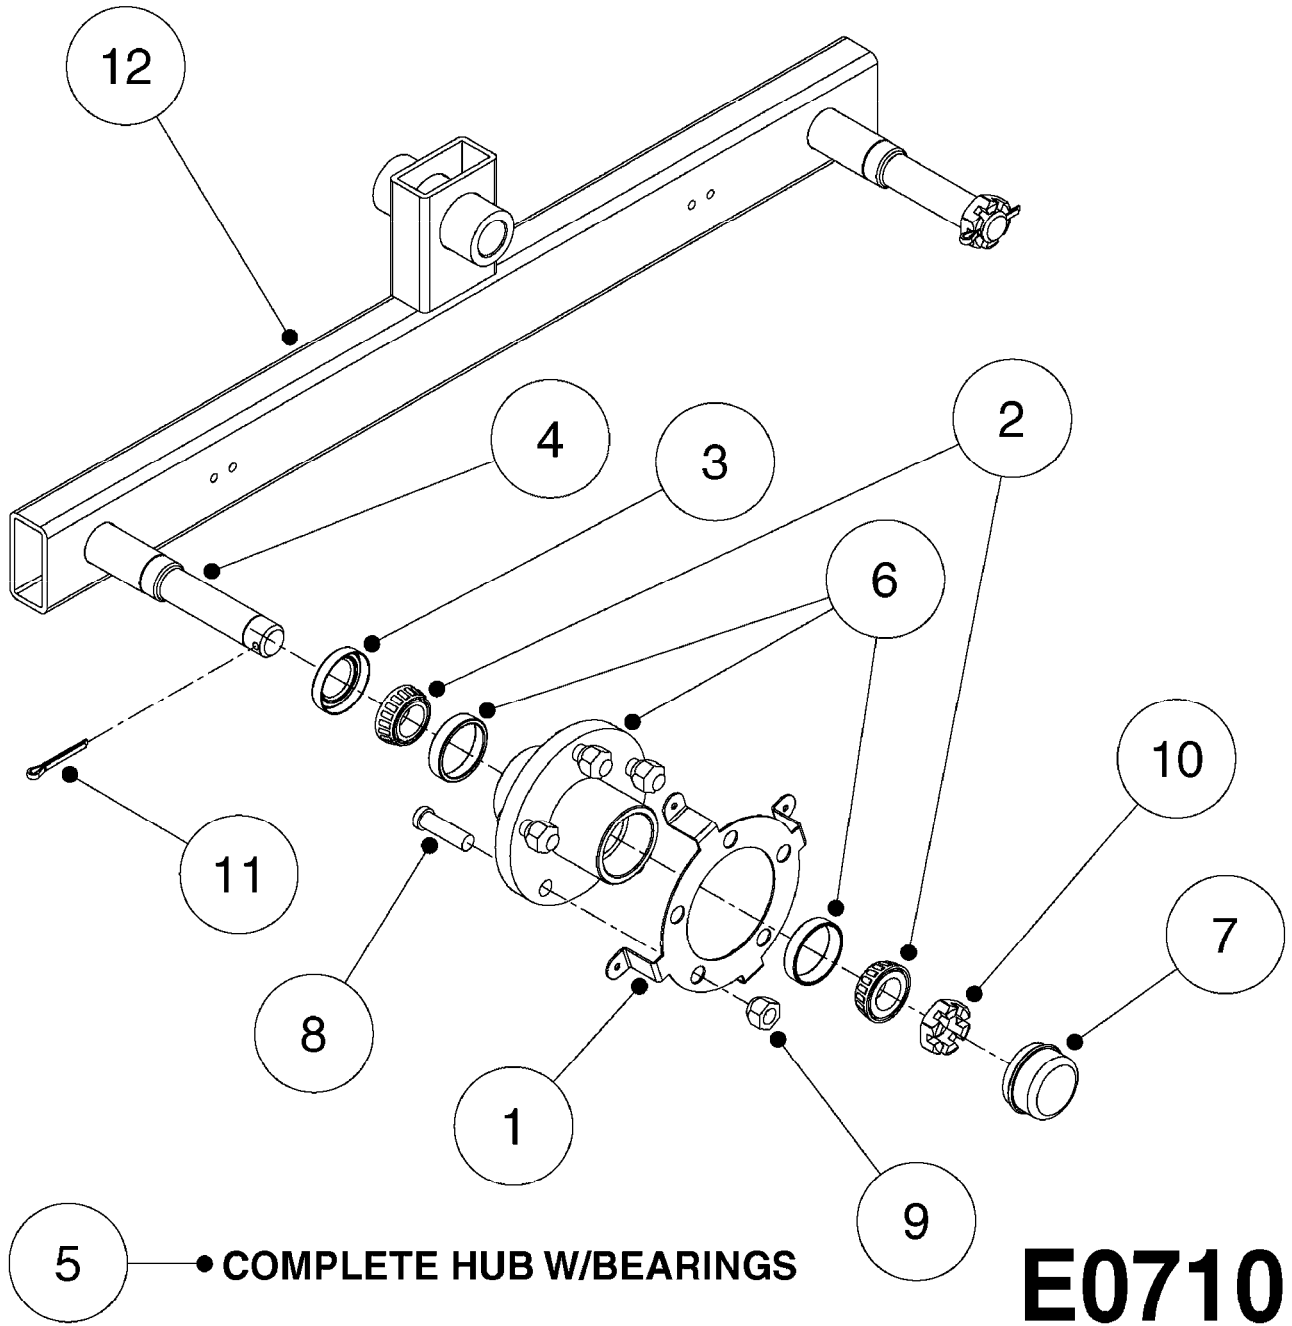

HUB ASSEMBLY F.1-1/4" SPINDLE
E0710-HIN, 01:01:16

Page 1
Date 07.02.2020 7:49

Pos.	parts-n°	order qty	description
1	16097703	1	SPEED RING, 5 BOLT, 4.5" B.C.
2	21002303	1	BEARING, TAPPERED, 1" SPINDLE
3	21002403	1	SEAL, GRASE F. 1000LB HUB
4	28031403	1	SPINDLE, 1.25"x9" INCLUDES 46001403 AND 48000303
5	28031503	1	HUB PKG.1.25"SPINDLE 5-4.5-2.5 COMPLETE HUB W/BEARINGS
6	28038003	1	HUB, 1000LB W.BRG RACES 1"SPDL
7	29003603	1	HUB CAP F. 1000LB HUB
8	45000203	1	BOLT, WHEEL STUD 1/2"
9	46001303	1	NUT - LUG 1/2" - 1000LB HUB
10	46001403	1	NUT, CASTLE F. 1" SPINDLE
11	48000303	1	PIN, COTTER 5/32" X 2"
12	63015903	1	TANDEM BEAM, WITH SPINDLE, ATV