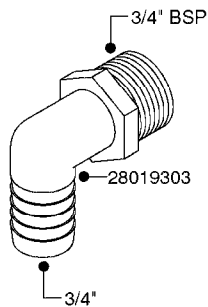

**L0040**

FITTINGS - NIPPLES & ELBOWS  
L0040-HIN, 01:01:16

Page 1

Date 07.02.2020 7:49

parts-n°	order qty	description
10530803	1	FITT.PO.SE 2.00X2.00 45 DEG.
320191	1	FITT.DK ELB 3/8' BSP 45 DEGREE
320482	1	FITT.DK ELB. 1/2" BSP 60 DEG.
320596	1	FITT.DK ELB 3/8'-1/2'BSP 45DEG
320607	1	FITT.DK HN 3/8M X 3/8F BSP LNG
320633	1	FITT.DK HN 3/8"M X 3/8"F BSP
321451	1	FITT.DK ELB.1-1/2 X1-1/4 80DEG
321532	1	FITT.DK REDUC 3/4' X 1/2' BSP
390233	1	FITT.DK REDUC 1-1/2" X 1" BSP

**L0050**

parts-n°	order qty	description
242594	1	O-RING D14 X 1.78 SCH.70-EPDM
320294	1	FITT.DK TEE 3/8X3/8HB X1/2"BSP
320305	1	FITT.DK HB 3/4'- 3/4' BSP
320386	1	FITT.DK TEE 3/8X3/8HB X3/8"BSP
320397	1	FITT.DK ELB 3/8"HB X 3/8" BSP
320401	1	FITT.DK TEE 1/2X1/2HB X1/2"BSP
320412	1	FITT.DK TEE 1/2X1/2HB X3/8'BSP
320423	1	FITT.DK ELB 1/2'HB X 3/8' BSP
320891	1	FITT.DK HB 3/8'- 3/8' BSP
320972	1	FITT.DK HB 5/16'- 1/4' BSP
322046	1	FITT.DK TEE 1/2X1/2HB X3/4'BSP
322048	1	FITT.DK TEE 3/4X3/4HB X3/4'BSP
330595	1	O-RING D24.6/D20X2.1 -3/4"
333137	1	FITT.DK CONN.1/2" F.NOZZ. DOUB
333141	1	FITT.DK CONN.1/2" F.NOZZ.SING
334041	1	FITT.DK CONN.3/4' F.NOZZ. SING
334042	1	FITT.DK CONN.3/4' F.NOZZ. DOUB
334195	1	FITT.DK ELB. 3/4"HB X 3/4"HB
10012103	1	FITT.PO.HB 1.25X1.50 IMB1012
10014003	1	FITT.PO.HB 1.25X1.25 IMB1010
10036903	1	FITT.PO.HB 1.50X1.50 IMB1212
28019303	1	FITTING HB ELB 3/4NPT-3/4HOSE
61016500	1	HOSE TAIL 3/4" 90°+RG CAP 3/4"
72026700	1	NOZZLE TUBE ADAPTER W/O-RING