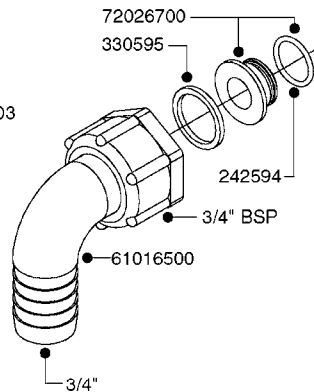

**L0040**

FITTINGS - NIPPLES & ELBOWS  
L0040-HIN, 01:01:16

Page 1

Date 07.02.2020 7:49

parts-n°	order qty	description
10530803	1	FITT.PO.SE 2.00X2.00 45 DEG.
320191	1	FITT.DK ELB 3/8' BSP 45 DEGREE
320482	1	FITT.DK ELB. 1/2" BSP 60 DEG.
320596	1	FITT.DK ELB 3/8'-1/2'BSP 45DEG
320607	1	FITT.DK HN 3/8M X 3/8F BSP LNG
320633	1	FITT.DK HN 3/8"M X 3/8"F BSP
321451	1	FITT.DK ELB.1-1/2 X1-1/4 80DEG
321532	1	FITT.DK REDUC 3/4' X 1/2' BSP
390233	1	FITT.DK REDUC 1-1/2" X 1" BSP

**L0050**

parts-n°	order qty	description
242594	1	O-RING D14 X 1.78 SCH.70-EPDM
320294	1	FITT.DK TEE 3/8X3/8HB X1/2"BSP
320305	1	FITT.DK HB 3/4'- 3/4' BSP
320386	1	FITT.DK TEE 3/8X3/8HB X3/8"BSP
320397	1	FITT.DK ELB 3/8"HB X 3/8" BSP
320401	1	FITT.DK TEE 1/2X1/2HB X1/2"BSP
320412	1	FITT.DK TEE 1/2X1/2HB X3/8'BSP
320423	1	FITT.DK ELB 1/2'HB X 3/8' BSP
320891	1	FITT.DK HB 3/8'- 3/8' BSP
320972	1	FITT.DK HB 5/16'- 1/4' BSP
322046	1	FITT.DK TEE 1/2X1/2HB X3/4'BSP
322048	1	FITT.DK TEE 3/4X3/4HB X3/4'BSP
330595	1	O-RING D24.6/D20X2.1 -3/4"
333137	1	FITT.DK CONN.1/2" F.NOZZ. DOUB
333141	1	FITT.DK CONN.1/2" F.NOZZ.SING
334041	1	FITT.DK CONN.3/4' F.NOZZ. SING
334042	1	FITT.DK CONN.3/4' F.NOZZ. DOUB
334195	1	FITT.DK ELB. 3/4"HB X 3/4"HB
10012103	1	FITT.PO.HB 1.25X1.50 IMB1012
10014003	1	FITT.PO.HB 1.25X1.25 IMB1010
10036903	1	FITT.PO.HB 1.50X1.50 IMB1212
28019303	1	FITTING HB ELB 3/4NPT-3/4HOSE
61016500	1	HOSE TAIL 3/4" 90°+RG CAP 3/4"
72026700	1	NOZZLE TUBE ADAPTER W/O-RING