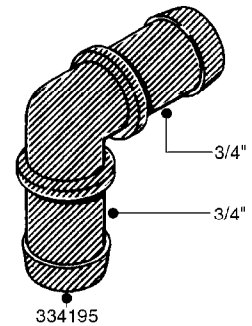

**L0040**

FITTINGS - NIPPLES & ELBOWS  
L0040-HIN, 01:01:16

Page 1

Date 07.02.2020 7:49

parts-n°	order qty	description
10530803	1	FITT.PO.SE 2.00X2.00 45 DEG.
320191	1	FITT.DK ELB 3/8' BSP 45 DEGREE
320482	1	FITT.DK ELB. 1/2" BSP 60 DEG.
320596	1	FITT.DK ELB 3/8'-1/2'BSP 45DEG
320607	1	FITT.DK HN 3/8M X 3/8F BSP LNG
320633	1	FITT.DK HN 3/8"M X 3/8"F BSP
321451	1	FITT.DK ELB.1-1/2 X1-1/4 80DEG
321532	1	FITT.DK REDUC 3/4' X 1/2' BSP
390233	1	FITT.DK REDUC 1-1/2" X 1" BSP

**L0050**

parts-n°	order qty	description
242594	1	O-RING D14 X 1.78 SCH.70-EPDM
320294	1	FITT.DK TEE 3/8X3/8HB X1/2"BSP
320305	1	FITT.DK HB 3/4'- 3/4' BSP
320386	1	FITT.DK TEE 3/8X3/8HB X3/8"BSP
320397	1	FITT.DK ELB 3/8"HB X 3/8" BSP
320401	1	FITT.DK TEE 1/2X1/2HB X1/2"BSP
320412	1	FITT.DK TEE 1/2X1/2HB X3/8'BSP
320423	1	FITT.DK ELB 1/2'HB X 3/8' BSP
320891	1	FITT.DK HB 3/8'- 3/8' BSP
320972	1	FITT.DK HB 5/16'- 1/4' BSP
322046	1	FITT.DK TEE 1/2X1/2HB X3/4'BSP
322048	1	FITT.DK TEE 3/4X3/4HB X3/4'BSP
330595	1	O-RING D24.6/D20X2.1 -3/4"
333137	1	FITT.DK CONN.1/2" F.NOZZ. DOUB
333141	1	FITT.DK CONN.1/2" F.NOZZ.SING
334041	1	FITT.DK CONN.3/4' F.NOZZ. SING
334042	1	FITT.DK CONN.3/4' F.NOZZ. DOUB
334195	1	FITT.DK ELB. 3/4"HB X 3/4"HB
10012103	1	FITT.PO.HB 1.25X1.50 IMB1012
10014003	1	FITT.PO.HB 1.25X1.25 IMB1010
10036903	1	FITT.PO.HB 1.50X1.50 IMB1212
28019303	1	FITTING HB ELB 3/4NPT-3/4HOSE
61016500	1	HOSE TAIL 3/4" 90°+RG CAP 3/4"
72026700	1	NOZZLE TUBE ADAPTER W/O-RING