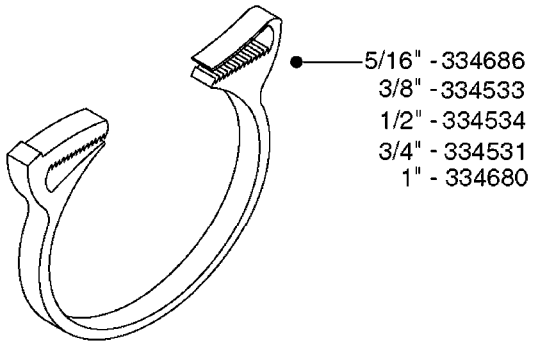

I.D.	PART # (ONE FOOT)	
3/8" 1/2" 3/4" 1" 1-1/4" 1-1/2"	92701703 92702103 92703203 92712403 92734403 92736503	 RUBBER HOSE
5/16" 3/8" 1/4" 1/2" 3/4"	927281 927284 927268 927269 927270	 PVC HOSE
1" 1-1/4" 1-1/2" 2" 2-1/2"	92702403 92738900 92702603 92702703 92702803	 PVC SPIRAL SUCTION HOSE, GRAY
3/4" 1-1/4"	927205 92703503	 CLEAR HOSE, SMOOTH
1/2" 3/4"	10631003 927231	 PVC HOSE, CLEAR, REINFORCED
4mm 6mm 8mm 10mm .25" .38"	927253 RED 927264 RED 927306 BLACK 927330 BLACK 92703303 BLACK 92703403 BLACK	 PVC AIR HOSE, SMOOTH

**L0120**

BULK HOSE  
L0120-HIN, 17:10:19

Page 1  
Date 07.02.2020 7:49

parts-n°	order qty	description
927205	1	HOSE R X CLEAR X 3/4 X 0012"
927231	1	HOSE R X PVCX3/4 CLR/BRD 0012"
927253	1	RED AIR HOSE, Ø4/2 1810 E
927264	1	HOSE R X PE D6/D4 X 0012"
927268	1	HOSE BLUE PVC X 1/4 X 0012"
927269	1	HOSE R X PVC X 1/2 X 0012"
927270	1	HOSE R X PVC X 3/4 X 0012"
927281	1	HOSE R X PVC X 5/16 X 0012"
927284	1	HOSE 3/8 PVC W/ INSERT
927306	1	HOSE R X PE D8/D6 X 0012"BLACK
927330	1	HOSE R X PE D10/D8 X 012"BLACK
10631003	1	HOSE R X CLEAR BRAID.X 1/2 12"
92701703	1	HOSE R X3/8" X300PSI WP X0012"
92702103	1	HOSE R X1/2" X300PSI WP X0012"
92702403	1	HOSE PVC SUCT GRAY 1"
92702603	1	HOSE PVC SUCT GRAY 1-1/2"
92702703	1	HOSE PVC SUCT GRAY 2"
92702803	1	HOSE PVC SUCT GRAY 2.5"
92703203	1	HOSE R X3/4" X300PSI WP X0012"
92703303	1	HOSE LLDPE .25"X.17"X12" BLACK
92703403	1	HOSE LLDPE .38"X.25"X12" BLACK
92703503	1	HOSE VINYL CLEAR 1-1/4" OD X 1" ID
92712403	1	HOSE R X1" X300PSI WP X0012"
92734403	1	HOSE R X5/4" X200PSI WP X0012"
92736503	1	HOSE R X1.5" X200PSI WP X0012"
92738900	1	HOSE R X PVC X 1-1/4" 0012"

Hose Size	Pressure	Suction	Clamp Code
5/16"	284582		-
3/8"	28044903		6706
1/2"	28029803		6708
3/4"	28029903		6712
1"	28030003	28029903	6716
1-1/4"	28030103		6724
1-1/2"		28030103	6724
2"		28030203	235-67
2-1/2"		28030303	235-74
3"		28030403	235-87