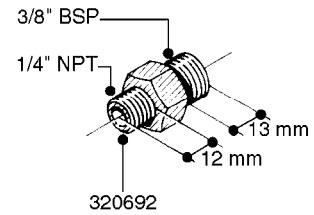

**L0020**

FITTINGS-T-PIECES, CAPS & ELBOWS  
L0020-HIN, 01:01:16

Page 1  
Date 07.02.2020 7:49

parts-n°	order qty	description
10053603	1	FITT. CAPNUT 2"BSP 5601
10194303	1	CAP BLANK 1 1/2 MCPHEE 210060
320047	1	FITT.DK CAPNUT 1/2" BSP
320106	1	FITT.DK CAPNUT 1" BSP
320272	1	FITT.DK CAPNUT 3/8" BSP
320316	1	FITT.DK TEE 3/4" X3/4" X1"BSP
320331	1	FITT.DK TEE 1" - 1" - 3/4" BSP
320342	1	FITT.DK EL 3/4"M X 1"F BSP
320563	1	FITT.DK 3 WAY 1/2" 110 DEG.
320677	1	NO LONGER AVAILABLE
320961	1	FITT.DK CAPNUT 1-1/2" BSP
321053	1	FITT.DK TEE 1/2 X1/2 X1/2" BSP
322072	1	FITT.DK TEE 3/8'X3/8'X3/8' BSP
322095	1	FITT.DK TEE 1-1/2 X1-1/4 X3/4" BSP
322138	1	FITT.DK ELB 1"M X 1"F BSP
330013	1	O-RING 2.5 X 10 PUR
330212	1	O-RING D19/D14X2.4 F.1/2"NUT
330326	1	O-RING D30/D24X2 F.1"NUT
331273	1	O-RING D44/D38X2 F.1-1/2"

FITTINGS - HEXAGON NIPPLES  
L0030-HIN, 01:01:16

**L0030**

FITTINGS - HEXAGON NIPPLES  
L0030-HIN, 01:01:16

Page 1  
Date 07.02.2020 7:49

parts-n°	order qty	description
10015303	1	FITT.PO.HN 1.00X1.00 M1000
10425003	1	FITT.PO.HN 1.25X1.00 MCPHEE
320132	1	FITT.DK HN 1" BSP
320176	1	FITT.DK HN 3/8"X1/2" BSP
320445	1	FITT.DK HN 1/4"X3/8" BSP
320655	1	FITT.DK HN 1/2"-1/2" BSP
320692	1	FITT.DK HN 3/8'BSPX1/4'NPT
320703	1	FITT.DK HN 3/8BSP X1/2 &1/4NPT
320725	1	FITT.DK NIPPLE 3/8"-3/8" BSP
320902	1	FITT.DK HN 3/8'X 1/4' BSP
390232	1	FITT.DK HN 1-1/2' X 1-1/4' BSP
390276	1	FITT.DK HN 1'BSP