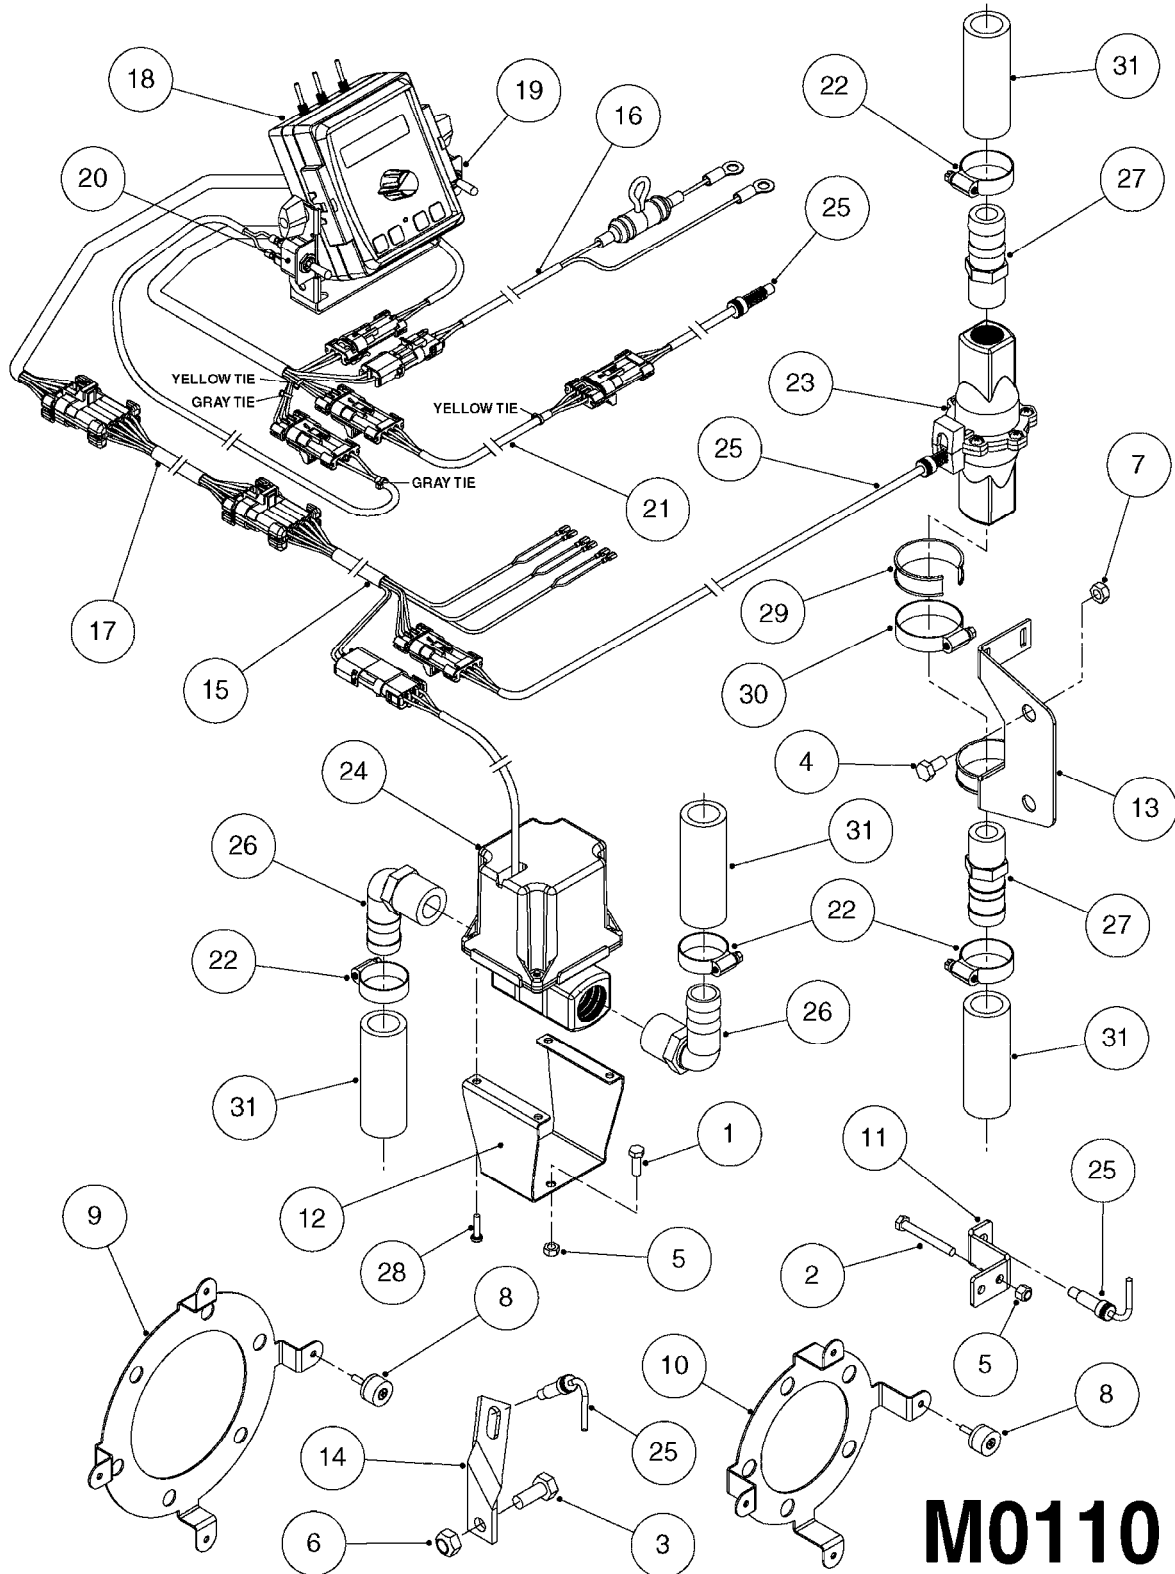

M0110

SPRAY MATE II CONTROLLER
M0110-HIN, 01:01:16

Page 1
Date 07.02.2020 7:49

Pos.	parts-n°	order qty	description
1	410185	1	BOLT HEX 8.8 DEL M6X16
2	410561	1	BOLT HEX 8.8 DEL M6X50 FT
3	420604	1	BOLT HEX 8.8 DEL M10X25 FT DIN933
4	430522	1	BOLT HEX 8.8 DEL M12X25 FT
4	430846	1	BOLT HEX 8.8 DEL M12X80 USE WITH N-SERIES
5	460261	1	BOLT HEX 8.8 DEL M12X80 USE WITH ATV
6	460423	1	NUT HEX M6X1.00 LOCK DIN985 A2 SS
7	460703	1	NUT HEX M10X1.50 LOCK DIN985A2 SS
8	722525	1	NUT HEX M12X1.75 LOCK DIN985A2 SS
9	16056203	1	MONITOR MAGNETS SET OF 8PCS
10	16097703	1	MAG MNT F. SPEED SNS 6 BOLT USE WITH ATV SINGLE AXLE
11	16098003	1	SPEED RING, 5 BOLT, 4.5" B.C. USE WITH ATV TANDEM AXLE
12	16098103	1	SPEED SENSOR BRACKET, ATV TNDM USE WITH ATV TANDEM AXLE
13	16108803	1	REGULATOR VALVE BRKT, ATV ATV ONLY
14	16098903	1	FLOW METER BRKT, SPRAYMATE
15	26010603	1	SPD SNSR BRKT, ATV SINGLE AXLE USE WITH ATV SINGLE AXLE
16	26010703	1	SPRAYMATE II HARDI BRANCH CABL
17	26010803	1	SPRAYMATE II BATTERY CABLE
18	26011203	1	SPRAYMATE II 15'10PIN M/P CABL
19	26011303	1	SPRAYMATE II CONSOLE
20	26011403	1	SPRAYMATE II POWER SWITCH KIT INCLUDES SWITCH, BRACKET, WIRE
21	26011503	1	SPRAYMATE II MAST.RN/HOLD SW KIT INCLUDES SWITCH, BRACKET, WIRE
22	28030003	1	SPRAYMATE II 15'3-PIN M/P CABL
23	28032803	1	CLAMP HOSE GEAR P1" 6716
24	28032903	1	FLOW METER, SM II, 2-40 GPM
25	28033003	1	SPRAYMATE II 1"SERVOVALV 150M
26	28033803	1	SPRAYMATEII 5'FLOW/SPEED SEN C
27	28033903	1	FITTING, 1"X1"NPT 90° ELBOW
28	41000303	1	FITTING, 1"X3/4"NPT STRAIGHT
29	341291	1	MACHINE SCREW #8-32x3/4" SS
30	28030103	1	RUBBER HOSE CLAMP COVER 130MM
31	92712403	1	CLAMP HOSE GEAR P5/4-S1.5"6724 HOSE R X1" X300PSI WP X0012"