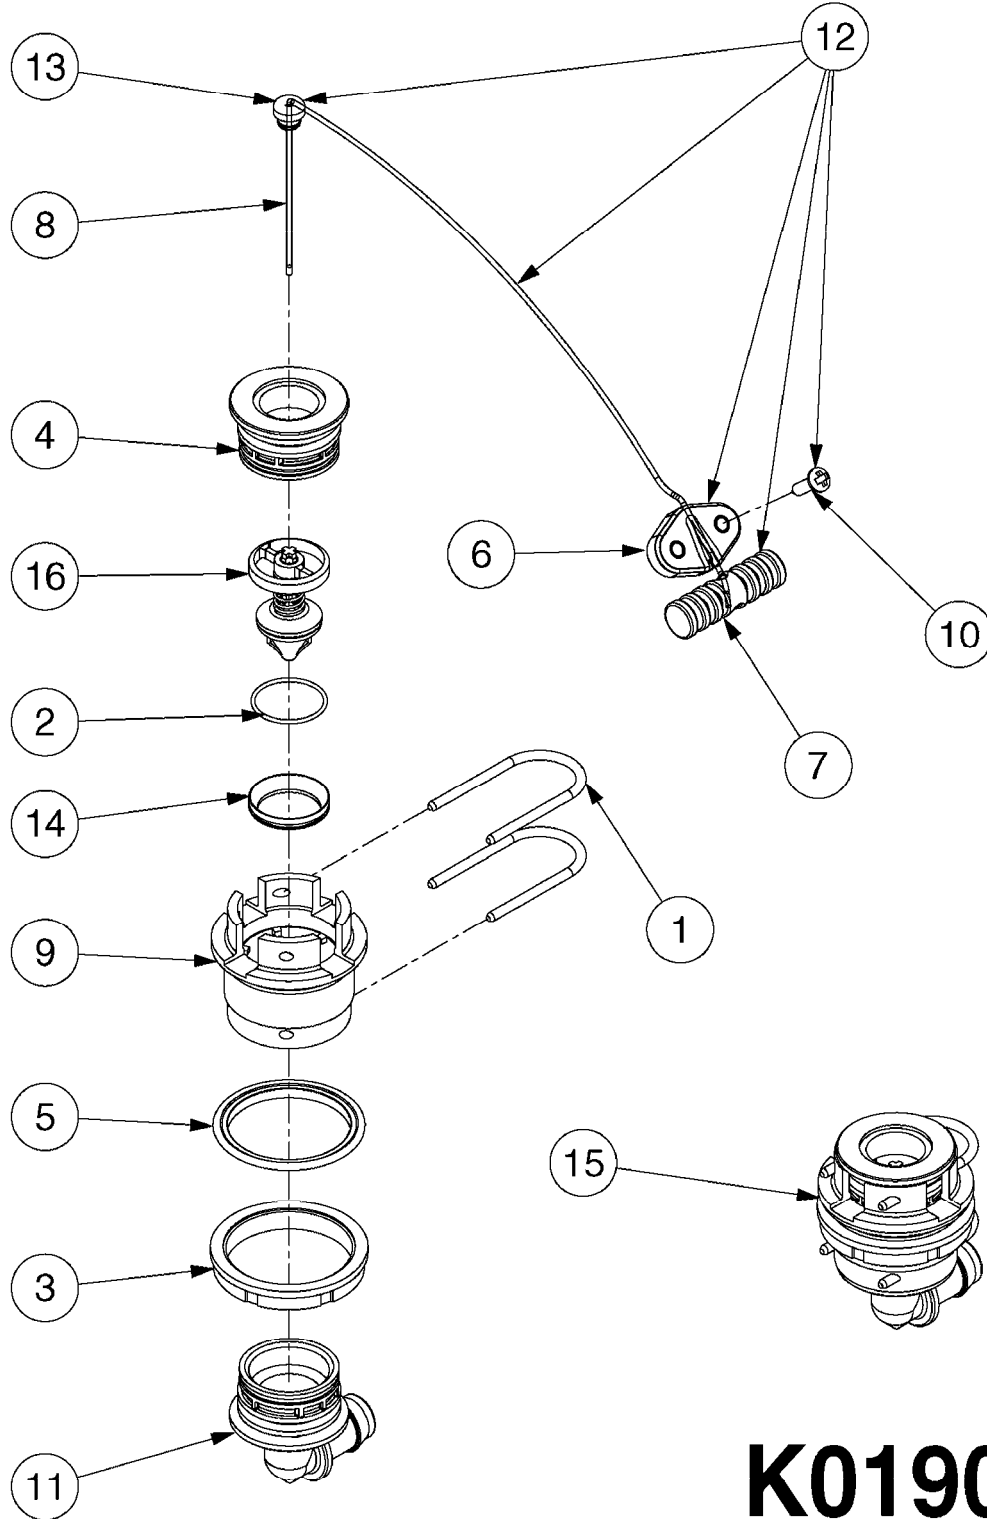

K0190

DRAIN ASSEMBLY-PULL CORD S67
K0190-HIN, 01:01:16

Page 1

Date 07.02.2020 7:49

Pos.	parts-n°	order qty	description
1	145996	1	FITT.DK S-67 FORK
2	242504	1	O-RING D35x2 NITRIL
3	322108	1	FITT.DK S-67 BULKHEAD NUT
4	322132	1	FITTING S67- BSP1" F
5	334261	1	GASKET F. S-67 BULKHEAD
6	334469	1	CLEVIS F.CORD TOP DRAIN ASSY.
7	334472	1	HANDLE FOR TOP DRAIN
8	390982	1	CORD NYLON 4000MM
9	391075	1	DRAIN BULKHEAD ,S-67
10	440392	1	SCREW 6.3 X 25.0 DIN7981C TORX
11	726572	1	FITT.DK S-67 1" ELBOW 90 ASSY.
12	741813	1	PARTS FOR S67 DRAIN
13	14001500	1	GROMMET F.TOP DRAIN CORD
14	14103100	1	SEAT F.CHECK VALVE D40.8 2010
15	72351400	1	DRAIN,S67 TOP
16	72351500	1	PLUNGER/CONE W. ORING S67DRAIN