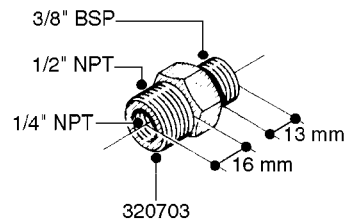

**L0020**

FITTINGS-T-PIECES, CAPS & ELBOWS  
L0020-HIN, 01:01:16

Page 1  
Date 07.02.2020 7:49

parts-n°	order qty	description
10053603	1	FITT. CAPNUT 2"BSP 5601
10194303	1	CAP BLANK 1 1/2 MCPHEE 210060
320047	1	FITT.DK CAPNUT 1/2" BSP
320106	1	FITT.DK CAPNUT 1" BSP
320272	1	FITT.DK CAPNUT 3/8" BSP
320316	1	FITT.DK TEE 3/4" X3/4" X1"BSP
320331	1	FITT.DK TEE 1" - 1" - 3/4" BSP
320342	1	FITT.DK EL 3/4"M X 1"F BSP
320563	1	FITT.DK 3 WAY 1/2" 110 DEG.
320677	1	NO LONGER AVAILABLE
320961	1	FITT.DK CAPNUT 1-1/2" BSP
321053	1	FITT.DK TEE 1/2 X1/2 X1/2" BSP
322072	1	FITT.DK TEE 3/8'X3/8'X3/8' BSP
322095	1	FITT.DK TEE 1-1/2 X1-1/4 X3/4" BSP
322138	1	FITT.DK ELB 1"M X 1"F BSP
330013	1	O-RING 2.5 X 10 PUR
330212	1	O-RING D19/D14X2.4 F.1/2"NUT
330326	1	O-RING D30/D24X2 F.1"NUT
331273	1	O-RING D44/D38X2 F.1-1/2"

FITTINGS - HEXAGON NIPPLES  
L0030-HIN, 01:01:16

**L0030**

FITTINGS - HEXAGON NIPPLES  
L0030-HIN, 01:01:16

Page 1  
Date 07.02.2020 7:49

parts-n°	order qty	description
10015303	1	FITT.PO.HN 1.00X1.00 M1000
10425003	1	FITT.PO.HN 1.25X1.00 MCPHEE
320132	1	FITT.DK HN 1" BSP
320176	1	FITT.DK HN 3/8"X1/2" BSP
320445	1	FITT.DK HN 1/4"X3/8" BSP
320655	1	FITT.DK HN 1/2"-1/2" BSP
320692	1	FITT.DK HN 3/8'BSPX1/4'NPT
320703	1	FITT.DK HN 3/8BSP X1/2 &1/4NPT
320725	1	FITT.DK NIPPLE 3/8"-3/8" BSP
320902	1	FITT.DK HN 3/8'X 1/4' BSP
390232	1	FITT.DK HN 1-1/2' X 1-1/4' BSP
390276	1	FITT.DK HN 1'BSP