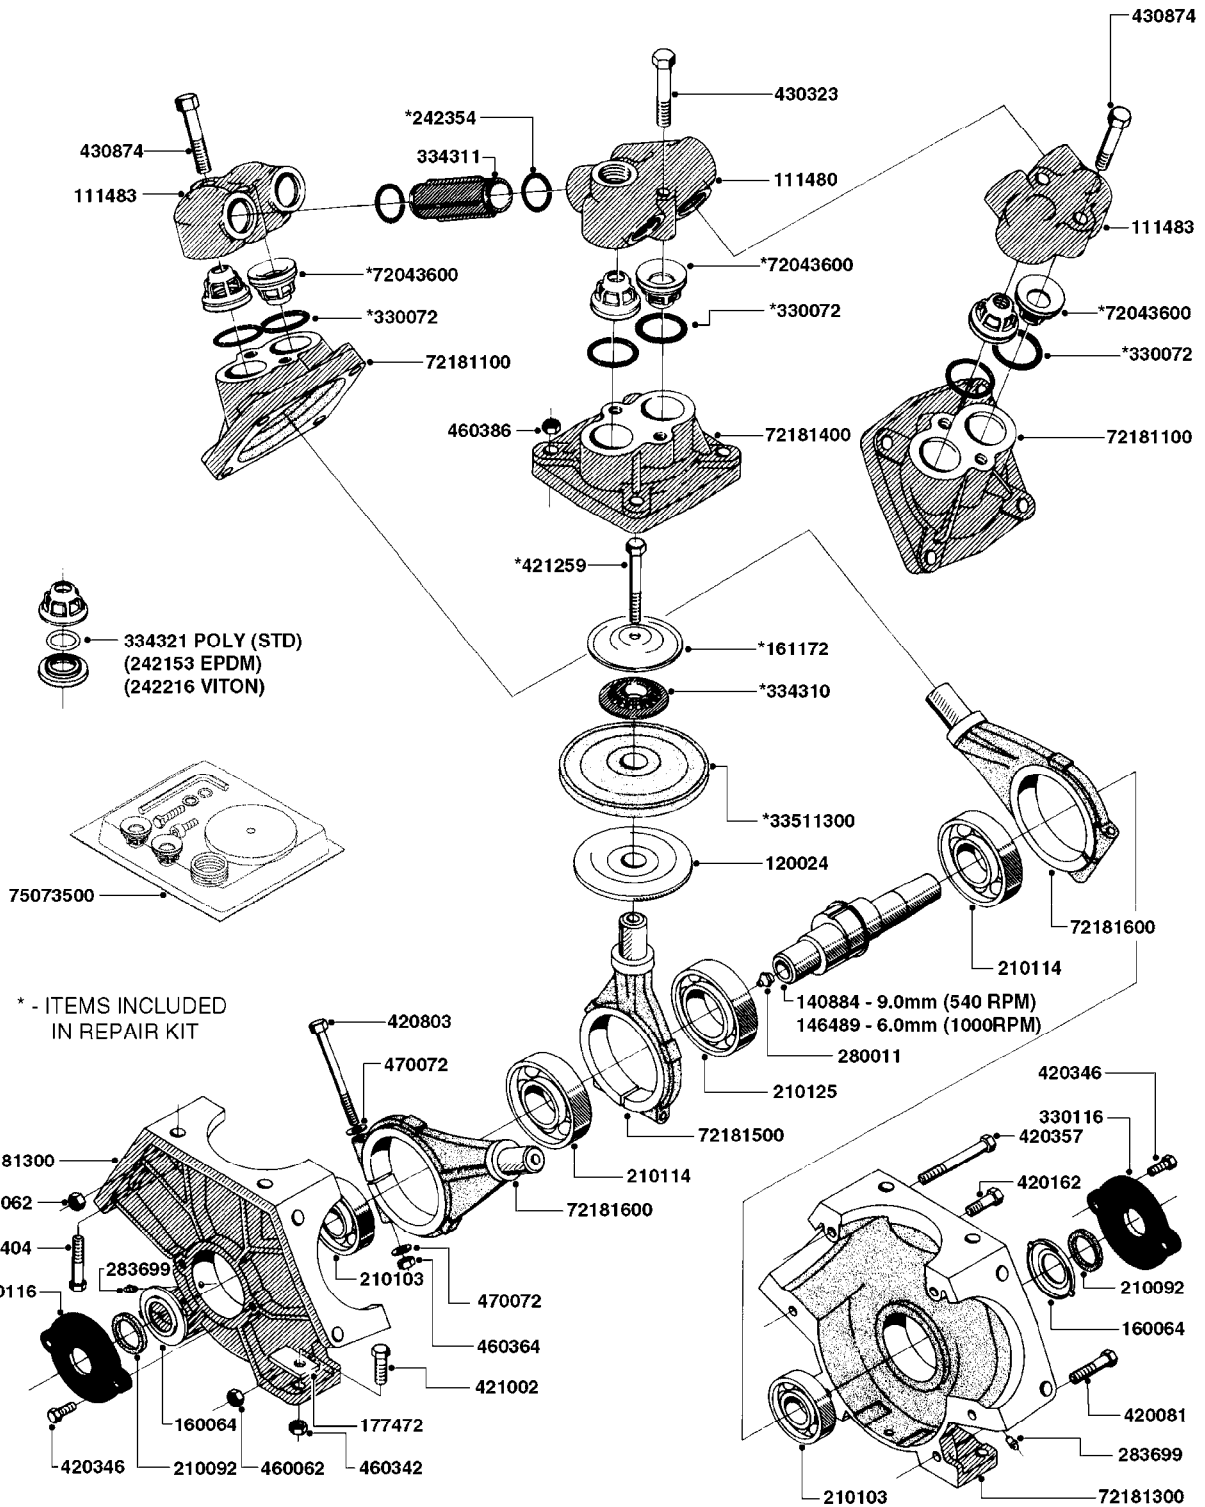

A0220

PUMP - 1302 W/ MOUNTING BASE
A0220-HIN, 27:04:17

Page 1

Date 07.02.2020 8:11

parts-n°	order qty	description
111480	1	VALVE HEAD 1302 CENTER
111483	1	VALVE HEAD SIDE 1302
120024	1	DIAPHRAGM BACK DISC 1200-1300
140884	1	CRANK SHAFT MODEL 1300-9
146489	1	CRANK SHAFT MODEL 1302-6MM
160064	1	DUST PLATE
161172	1	DIAPHRAGM DISC F. 1203/1303
177472	1	BRACKET 25 X 5
210092	1	SEAL FELT D43/30X5
210103	1	BEARING BALL 6306
210114	1	BEARING BALL 6308
210125	1	BEARING BALL 6210
242153	1	O-RING D26X4 EPDM
242216	1	O-RING VITON F/1202/1302/462
242354	1	O-RING D32.2X3.0 VITON
280011	1	GREASE NIPPLE 1/8" SAE H TR
283699	1	GREASE NIPPLE M6X1
330072	1	O-RING D53.5/D45.5X4
330116	1	SEAL RETAINER, MODEL 1300
334310	1	NYLON WASHER 1202/1302/462
334311	1	CONNECTION PIPE INLET MOD.1302
334321	1	O-RING POLY. 34.0x26.0x4.0
420081	1	BOLT HEX 8.8 DEL 3/8"X40MM
420162	1	BOLT HEX 8.8 DEL 3/8"X15MM
420346	1	BOLT HEX 8.8 DEL 3/8"X 25MM
420357	1	BOLT HEX 8.8 RAW 3/8"X85MM
420803	1	BOLT HEX 8.8 DEL M8X90
421002	1	BOLT HEX 8.8 DEL M10X30 FT DIN933
421259	1	BOLT HEX UNC7/16"x2.25" 18-8SS
430323	1	BOLT HEX 8.8 DEL M12X60
430404	1	BOLT HEX 8.8 DEL M12X50
430874	1	SCREW SET 8.8 DEL M12X70 FT
460062	1	NUT HEX 3/8" GALV.
460342	1	NUT HEX M10 DEL DIN934
460364	1	NUT HU M8 A2 SS DIN934
460386	1	NUT HEX M12X1.75
470072	1	WASHER D15/D8X.5 LOCK
33511300	1	DIAPHRAGM 1202-1303 POLY 2006
72043600	1	VALVE FOR 462/463
72181100	1	DIAPHRAGM COVER 1203/1303+BLTS
72181300	1	PUMP CASTING 1300 RED W/BOLTS
72181400	1	DIAPHRAGM COVER 1303 W/BOLTS
72181500	1	CONNECTING ROD, CENTER 1303
72181600	1	CONNECTING ROD, SIDE MOD.1300
75073500	1	PUMP KIT 1300/1302 "06"