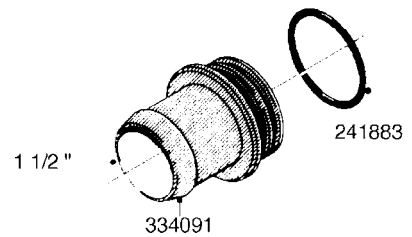

**L0080**

FITTINGS - S-53  
L0080-HIN, 12:09:17

Page 1

Date 07.02.2020 8:13

Pos.	parts-n°	order qty	description
1	145995	1	FITT.DK S-53 FORK
2	241973	1	O-RING Ø3 X 44.2 70 SHORES NITRIL NITRIL (BLACK)
2	242353	1	O-RING 3 X 44.2 VITON VITON (BROWN)
3	242109	1	O-RING D32.2x3.0 NITRIL (BLACK)
3	242354	1	O-RING D32.2X3.0 VITON VITON (BROWN)
4	322103	1	FITT.DK S-53 BULKHEAD
5	322107	1	FITT.DK S-53 BULKHEAD NUT
6	322110	1	FITT.DK S-53 ELB. 1/2" BSP
7	322352	1	FITT.DK S-53 TEE
8	334229	1	FITT.DK S-53 STR.3/4"
9	334260	1	GASKET F. S-53 BULKHEAD
10	334564	1	FITT.DK S-67 TO S-53 ADAPTER
11	391100	1	FITT.DK S-53THREAD INS.1/2"BSP
12	726463	1	FITT.DK S53 BULKHEAD W/GASKET
13	726552	1	FIT.DK S-53X90 1/2" BSP,O-RING
14	726556	1	FITT.DK S-53 HB 1/2" W/O-RING
15	726558	1	FITT.DK S53 STR. 3/4" W.ORING
16	726559	1	FITT DK. S-53 HB 1" W/O-RING
17	726568	1	FITT.DK.S-53 HB 1/2"90 W/O-RING
18	726570	1	FITT.DK S-53 ELB.3/4" W.ORING
19	726571	1	FITT.DK S-53 ELB.1", W ORING
20	726578	1	FITT.DK S53 PLUG WITH O-RING
21	728561	1	FITT.DK. S67M - S53F REDUCER