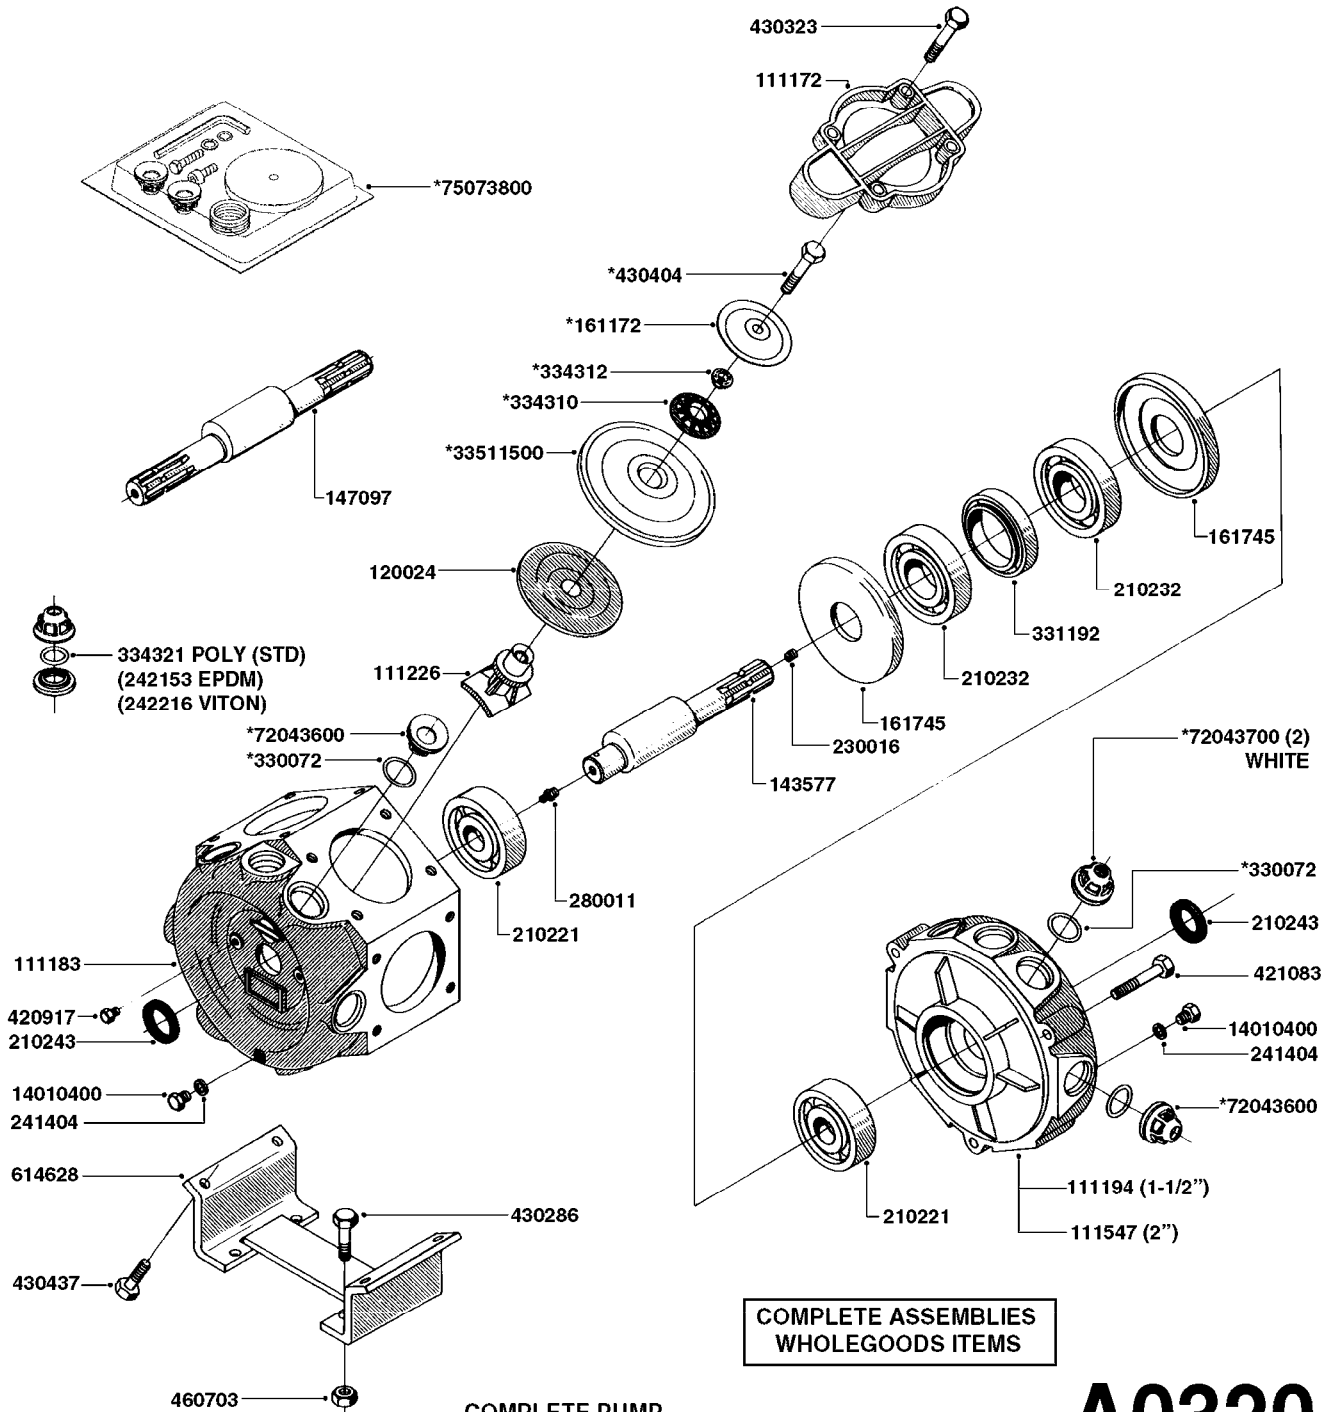

COMPLETE ASSEMBLIES
WHOLEGOODS ITEMS

COMPLETE PUMP
(NLA) REPLACED BY 464 PUMP (SEE PAGE A0350)

A0320

PUMP - 462 W/MOUNTING BASE
A0320-HIN, 01:01:16

Page 1
Date 07.02.2020 8:11

parts-n°	order qty	description
111172	1	VALVE CHAMBER 460 (PAINTED)
111183	1	PUMP CASTING 460-463 (PAINTED)
111194	1	PUMP CASTING FT.460 (PAINTED)
111226	1	CONNECTING ROD MODEL 460
111547	1	PUMP FRONT 460-463-2' (PAINT)
120024	1	DIAPHRAGM BACK DISC 1200-1300
143577	1	CRANK SHAFT F.363/462/463-10mm
147097	1	CRANK SHAFT 363-463/10 THROUGH
161172	1	DIAPHRAGM DISC F. 1203/1303
161745	1	METAL SPACER F.363/463
210221	1	BEARING BALL 6407
210232	1	BEARING BALL 6310
210243	1	SEAL OIL 35 X 47 X 7
230016	1	PLUG 1/8' BSP TYPE P
241404	1	DOWTY SEAL 1/4"
242153	1	O-RING D26X4 EPDM
242216	1	O-RING VITON F/1202/1302/462
280011	1	GREASE NIPPLE 1/8' SAE H TR
330072	1	O-RING D53.5/D45.5X4
331192	1	SPACER, MODEL 361/363
334310	1	NYLON WASHER 1202/1302/462
334312	1	PLASTIC SPACER F/462
334321	1	O-RING POLY. 34.0x26.0x4.0
420917	1	BOLT HEX 8.8 RAW M8X12 FT
421083	1	BOLT HEX 8.8 DEL M10X65
430286	1	BOLT HEX 8.8 DEL M12X30 FT
430323	1	BOLT HEX 8.8 DEL M12X60
430404	1	BOLT HEX 8.8 DEL M12X50
430437	1	BOLT HEX 8.8 RAW M12X65
460703	1	NUT HEX M12X1.75 LOCK DIN985A2 SS
614628	1	FOOT F. 46X PUMP, RED
14010400	1	PLUG 1/4" BSP
33511500	1	DIAPHRAGM 462 PUR 2006
72043600	1	VALVE FOR 462/463
72043700	1	VALVE FOR 462/463 W.VENT HOLE
75073800	1	PUMP KIT 461/462 "06"