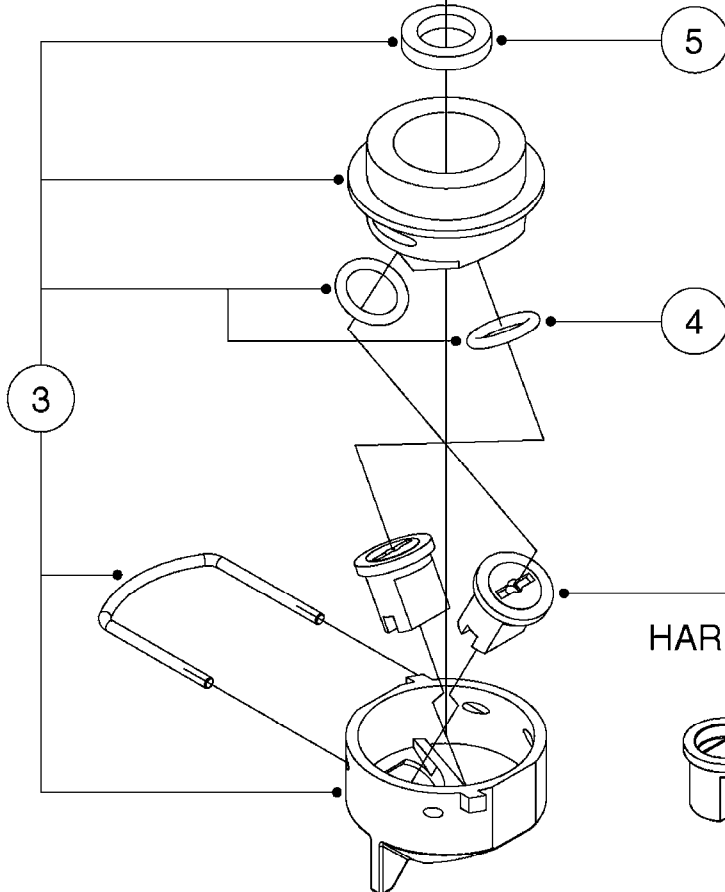

REFER TO
HARDI® NOZZLE CATALOG

D1100