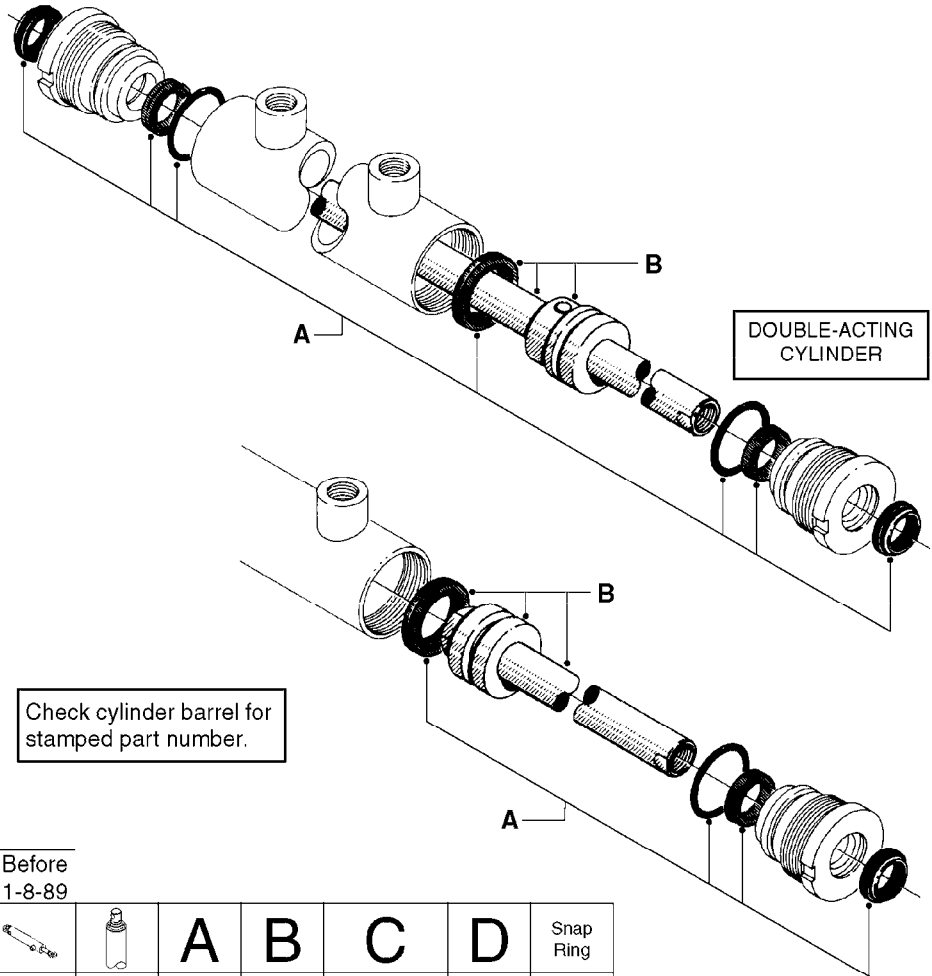

SINGLE-ACTING CYLINDER

DOUBLE-ACTING CYLINDER

Check cylinder barrel for stamped part number.