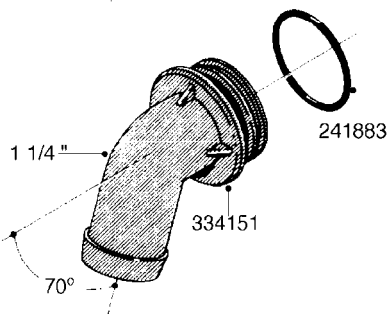

**L0080**

FITTINGS - S-53  
L0080-HIN, 12:09:17

Page 1

Date 07.02.2020 8:13

Pos.	parts-n°	order qty	description
1	145995	1	FITT.DK S-53 FORK
2	241973	1	O-RING Ø3 X 44.2 70 SHORES NITRIL NITRIL (BLACK)
2	242353	1	O-RING 3 X 44.2 VITON VITON (BROWN)
3	242109	1	O-RING D32.2x3.0 NITRIL (BLACK)
3	242354	1	O-RING D32.2X3.0 VITON VITON (BROWN)
4	322103	1	FITT.DK S-53 BULKHEAD
5	322107	1	FITT.DK S-53 BULKHEAD NUT
6	322110	1	FITT.DK S-53 ELB. 1/2" BSP
7	322352	1	FITT.DK S-53 TEE
8	334229	1	FITT.DK S-53 STR.3/4"
9	334260	1	GASKET F. S-53 BULKHEAD
10	334564	1	FITT.DK S-67 TO S-53 ADAPTER
11	391100	1	FITT.DK S-53THREAD INS.1/2"BSP
12	726463	1	FITT.DK S53 BULKHEAD W/GASKET
13	726552	1	FIT.DK S-53X90 1/2" BSP,O-RING
14	726556	1	FITT.DK S-53 HB 1/2" W/O-RING
15	726558	1	FITT.DK S53 STR. 3/4" W.ORING
16	726559	1	FITT DK. S-53 HB 1" W/O-RING
17	726568	1	FITT.DK.S-53 HB 1/2"90 W/O-RING
18	726570	1	FITT.DK S-53 ELB.3/4" W.ORING
19	726571	1	FITT.DK S-53 ELB.1", W ORING
20	726578	1	FITT.DK S53 PLUG WITH O-RING
21	728561	1	FITT.DK. S67M - S53F REDUCER