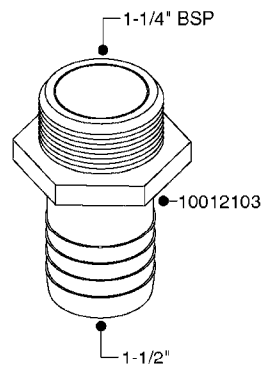

L0050

parts-n°	order qty	description
242594	1	O-RING D14 X 1.78 SCH.70-EPDM
320294	1	FITT.DK TEE 3/8X3/8HB X1/2"BSP
320305	1	FITT.DK HB 3/4'- 3/4' BSP
320386	1	FITT.DK TEE 3/8X3/8HB X3/8"BSP
320397	1	FITT.DK ELB 3/8"HB X 3/8" BSP
320401	1	FITT.DK TEE 1/2X1/2HB X1/2"BSP
320412	1	FITT.DK TEE 1/2X1/2HB X3/8'BSP
320423	1	FITT.DK ELB 1/2'HB X 3/8' BSP
320891	1	FITT.DK HB 3/8'- 3/8' BSP
320972	1	FITT.DK HB 5/16'- 1/4' BSP
322046	1	FITT.DK TEE 1/2X1/2HB X3/4'BSP
322048	1	FITT.DK TEE 3/4X3/4HB X3/4'BSP
330595	1	O-RING D24.6/D20X2.1 -3/4"
333137	1	FITT.DK CONN.1/2" F.NOZZ. DOUB
333141	1	FITT.DK CONN.1/2" F.NOZZ.SING
334041	1	FITT.DK CONN.3/4' F.NOZZ. SING
334042	1	FITT.DK CONN.3/4' F.NOZZ. DOUB
334195	1	FITT.DK ELB. 3/4"HB X 3/4"HB
10012103	1	FITT.PO.HB 1.25X1.50 IMB1012
10014003	1	FITT.PO.HB 1.25X1.25 IMB1010
10036903	1	FITT.PO.HB 1.50X1.50 IMB1212
28019303	1	FITTING HB ELB 3/4NPT-3/4HOSE
61016500	1	HOSE TAIL 3/4" 90°+RG CAP 3/4"
72026700	1	NOZZLE TUBE ADAPTER W/O-RING