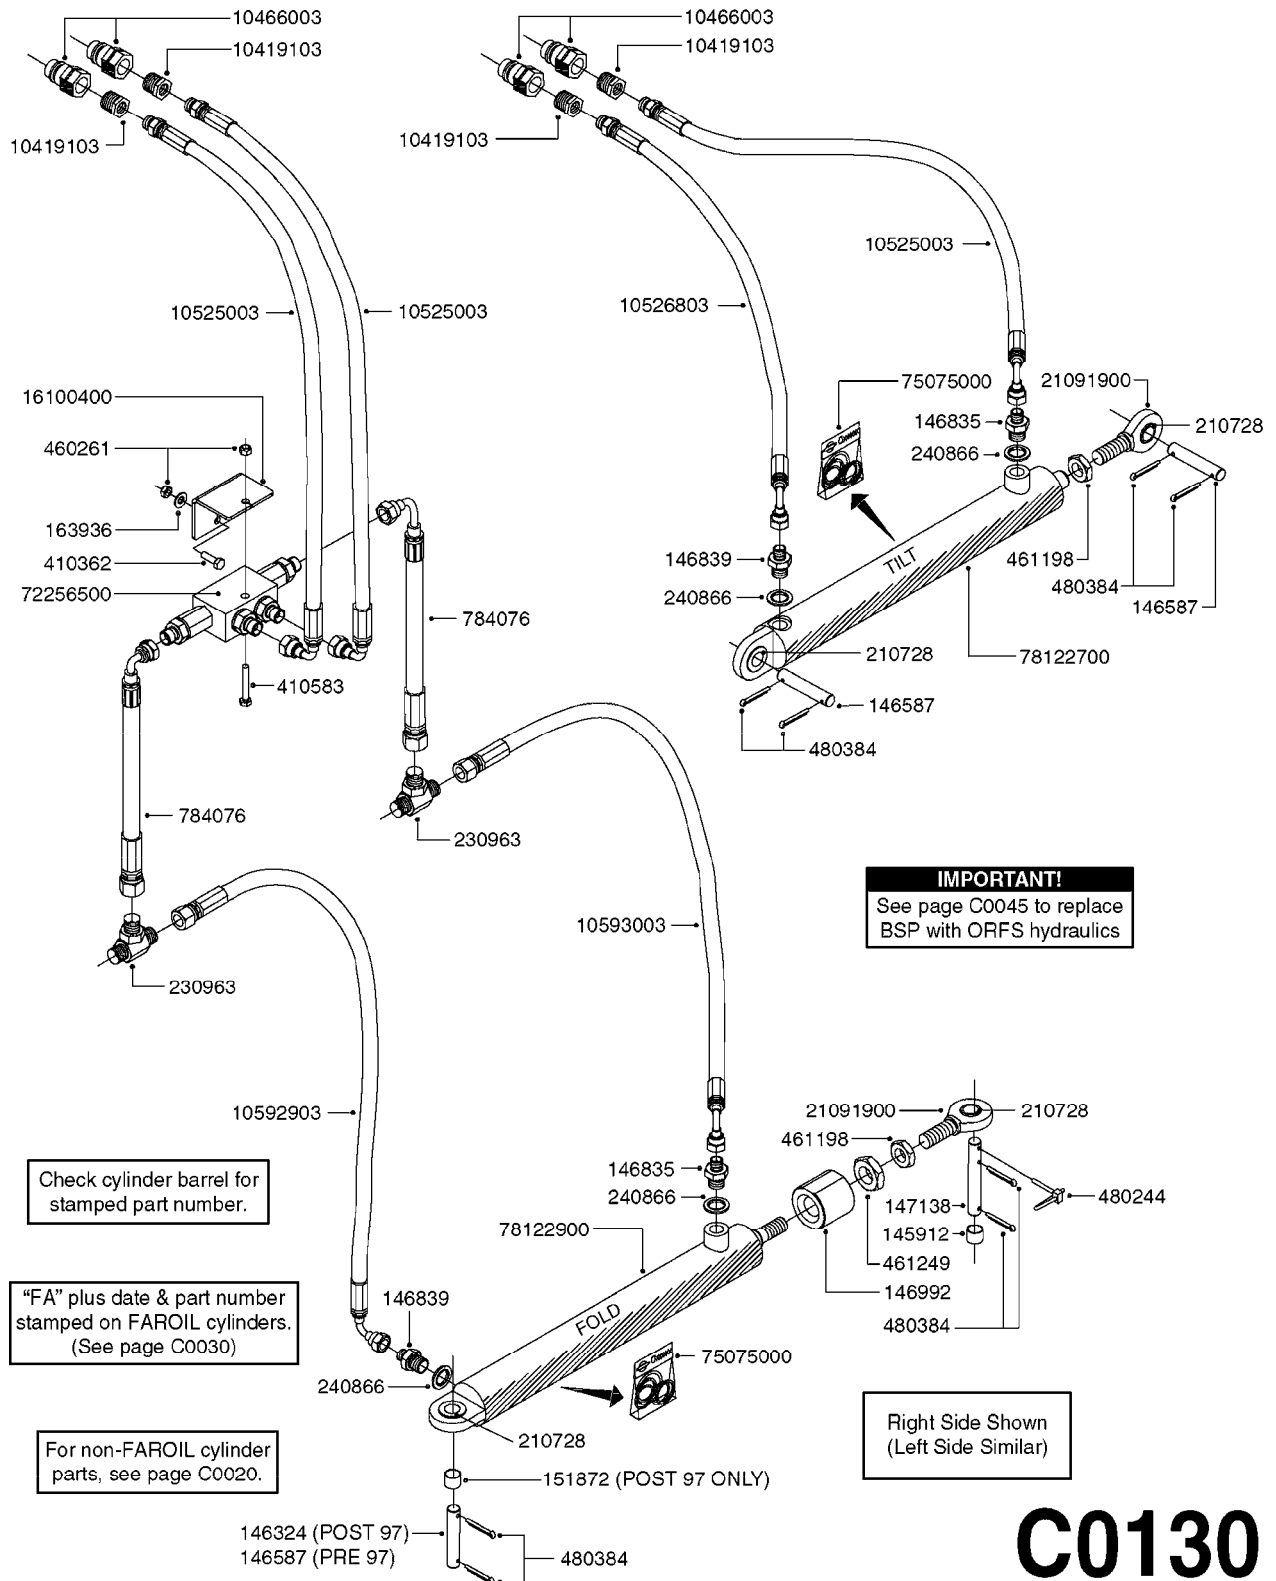

# C0120

HYDRAULICS - 3PT EAGLE HY  
C0120-HIN, 08:01:18

Page 1

Date 07.02.2020 8:12

parts-n°	order qty	description
145912	1	BUSHING D19.8/D17.0X7MM
146324	1	SHAFT D16.8 L102/2 X 5
146587	1	PIN D16.8 X 65
146835	1	HEX NIPPLE 1/4" - 3/8" BSP
146839	1	HEX NIPPLE 1/4"X3/8" BSP 0.7MM
146845	1	HEX NIPPLE 1/4"X1/4"
146992	1	BUSHING F.CYLINDER
147138	1	PIN D16.8 X 90
151872	1	BUSHING D22.0/18.0 10MM
163936	1	WASHER D15/D6.2X1
210728	1	BEARING F.LINK HEAD M17
230963	1	TEE 1/4"M X 1/4"M X 1/4"M BSP
240866	1	DOWTYSEAL 3/8"
410362	1	BOLT HEX 8.8 SS M6X20
410583	1	BOLT HEX 8.8 DEL M6X40
460261	1	NUT HEX M6X1.00 LOCK DIN985 A2 SS
461198	1	NUT HEX M16X2 JAMB
461249	1	NUT M22X1.5 DIN439B
480244	1	PIN SNAP D4.5
480384	1	PIN COTTER 3/16 x 1-1/2"
784076	1	HOSE, HY, 1/4" L=8.5" STR-ELB
10419103	1	FITT. HY HEX RED. 3/8 X 1/2
10466003	1	COUPLER PIONEER 8010-04 1/2NPT
10525003	1	HOSE HY X1/4 X 177"STR&ELB
10592903	1	HOSE HY X1/4 X 108.00"STR+ELB
10593003	1	HOSE HY X1/4 X 114.00"STR+ELB
16100400	1	PLATE 3 X 60 X 91 HY BLOCK MT
21091900	1	LINK HEAD M16 x D17 DELTA
72256500	1	DOUB. PILOT STEERED COUNT. VALVE
75075000	1	SEAL KIT 78122600/27/28/29
78122900	1	CYLINDER 40/22X300MM RED