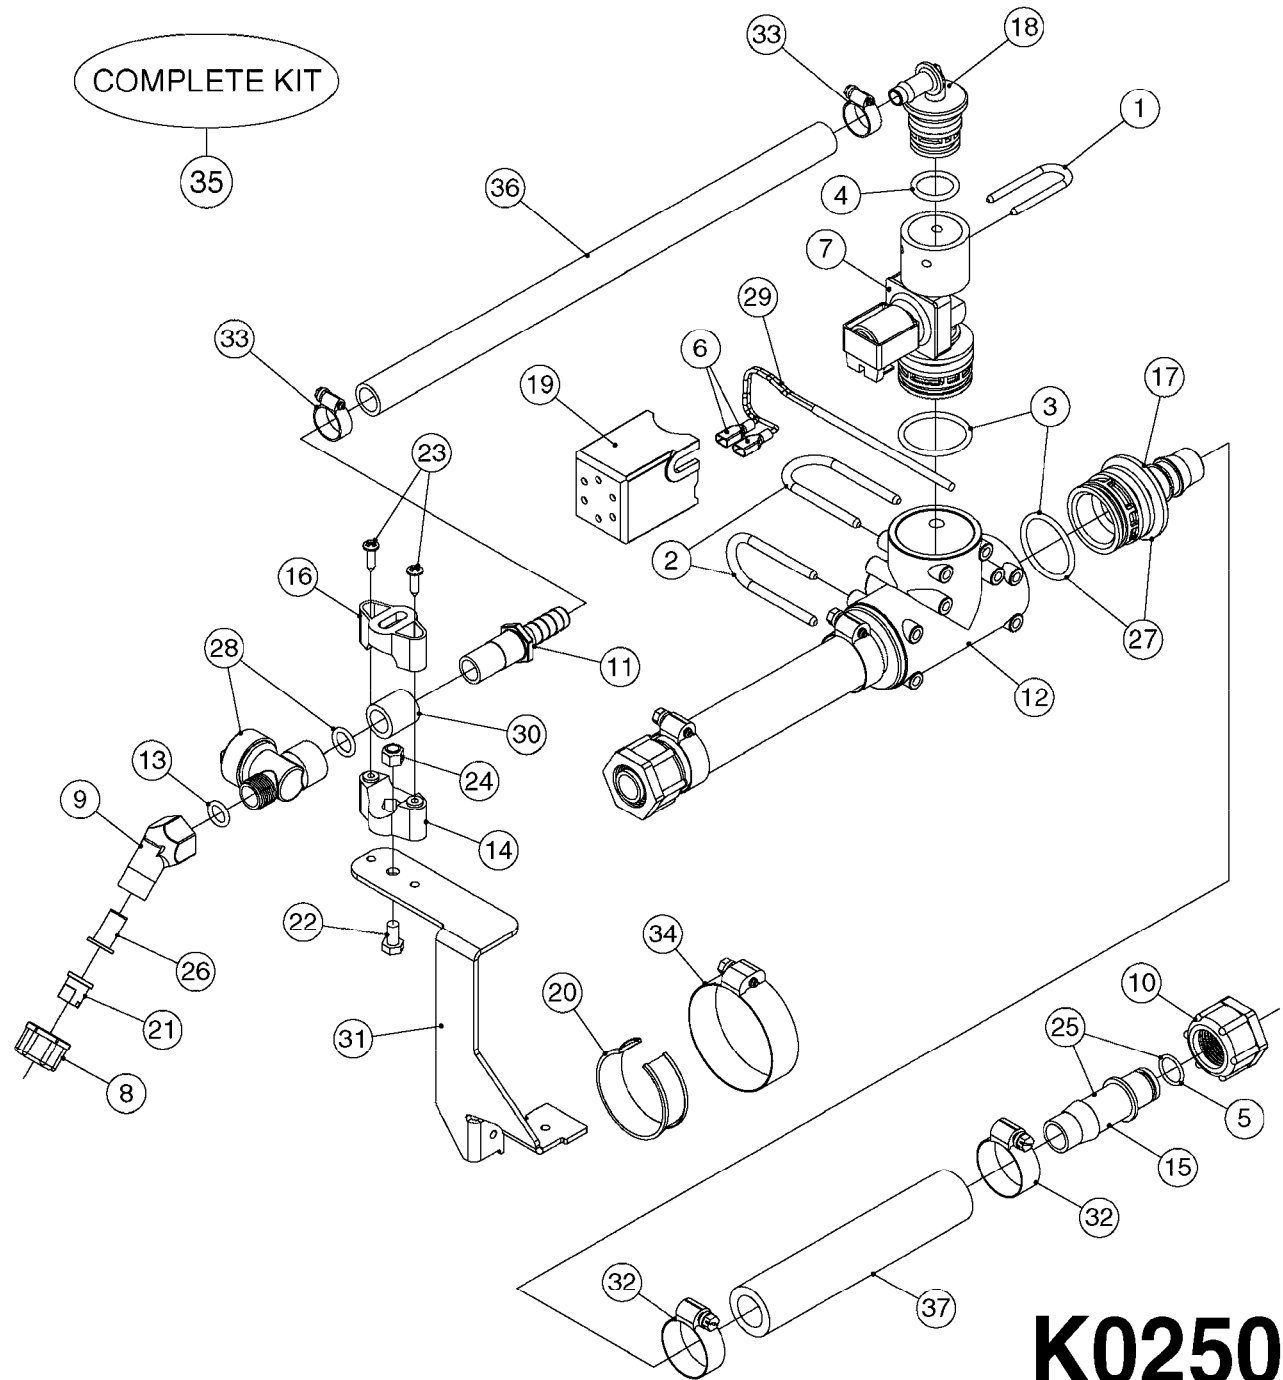

K0250

ELECTRIC END NOZZLE KIT '09
K0250-HIN, 01:01:16

Page 1

Date 07.02.2020 8:12

Pos.	parts-n°	order qty	description
1	145994	1	FITT.DK S-40 FORK
2	145995	1	FITT.DK S-53 FORK
3	242354	1	O-RING D32.2X3.0 VITON
4	242355	1	O-RING D19.2X3.0 VITON F.S-40
5	242594	1	O-RING D14 X 1.78 SCH.70-EPDM
6	261539	1	SPADE F.ELEC CONNEX BLUE INSUL
7	262104	1	VALVE, SOLENOID, S53/S40
8	320187	1	FITT.DK CAP 3/8" BSP BLACK
9	320191	1	FITT.DK ELB 3/8' BSP 45 DEGREE
10	320283	1	FITT.DK NUT 3/4"BSP
11	320891	1	FITT.DK HB 3/8'- 3/8' BSP
12	322352	1	FITT.DK S-53 TEE
13	330013	1	O-RING 2.5 X 10 PUR
14	333012	1	NOZZLE HOLD. UPPER PART
15	334044	1	FITT.DK HB 3/4' F. 3/4' CAP
16	334220	1	YOKE, UPPER NOZZLE BODY
17	334229	1	FITT.DK S-53 STR.3/4"
18	334237	1	FITT.DK S-40 ELB.3/8"
19	334965	1	COVER FOR S53 SOLENOID VALVE
20	341291	1	RUBBER HOSE CLAMP COVER 130MM
21	370392	1	NOZZLE END FAN 1850-G 300
22	410546	1	BOLT HEX M6X12 A2 SS DIN933
23	440665	1	SCREW M4.2X16 STAINLESS
24	460261	1	NUT HEX M6X1.00 LOCK DIN985 A2 SS
25	724621	1	FITT.DK HB 3/4"ASSY F.3/4" NUT
26	725042	1	SCREEN 80 MESH W.GASKET, RED
27	726558	1	FITT.DK S53 STR. 3/4" W.ORING
28	729610	1	NOZZLE ASSY. NON DRIP 3/8 THRD
29	983087	1	ELEC. CABLE 2 WIRE X 0.75MM
30	10631003	1	HOSE R X CLEAR BRAID.X 1/2 12"
31	16110803	1	NOZZLE BRACKET VAR SPACINGS
32	28029903	1	CLAMP HOSE GEAR P3/4"-S1" 6712
33	28044903	1	CLAMP HOSE GEAR P3/8" 6706
34	28047003	1	CLAMP HOSE GEAR 30 X 50 6732
35	82613203	1	ELECTRIC END NOZZLE KIT 2009
36	92701703	1	HOSE R X3/8" X300PSI WP X0012"
37	92703203	1	HOSE R X3/4" X300PSI WP X0012"