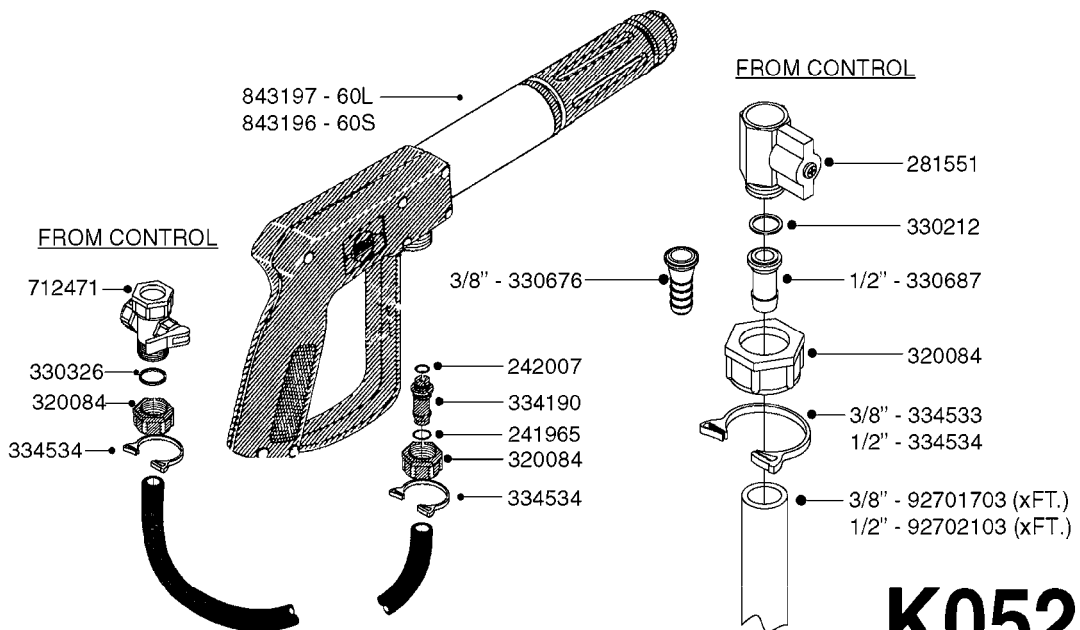

K0520

HOSE WRAPS
K0520-HIN, 05:12:19

Page 1
Date 07.02.2020 8:13

parts-n°	order qty	description
241965	1	O-RING Ø12.1 X 1.6 NITRILE
242007	1	O-RING Ø9.1 X 1.6 NITRILE
281551	1	BALL VALVE 1/2"
320084	1	FITT.DK NUT 1/2" BSP
330212	1	O-RING D19/D14X2.4 F.1/2"NUT
330326	1	O-RING D30/D24X2 F.1"NUT
330676	1	FITT.DK HB 3/8" F. 1/2" NUT
330687	1	FITT.DK HB 1/2" F. 1/2" NUT
334190	1	FITT.DK HB 1/2' F. PISTOL 60S
334533	1	CLAMP HOSE PLASTIC 3/8"
334534	1	CLAMP HOSE PLASTIC 1/2"
636223	1	POST 12 VOLT TR30
712471	1	AGITATION VALVE ASSY. ON/OFF
843196	1	SPRAY GUN KIT TYPE 60 SHORT
843197	1	HANDGUN KIT TYPE 60 LONG
10013403	1	BOLT HEX 3/8-16X1 1/4 HCS Z5
10013503	1	NUT HEX NC 3/8"
10178903	1	WRAP HOSE SIDE MOUNT PLATE
10179003	1	WRAP HOSE BOTTOM PLATE MOUNT
10179403	1	WRAP WELDMENT FOR HI101789
10179503	1	WRAP WELDMENT FOR HI101790
10225603	1	BKT.FOR HOSE WRAP MOUNT NL NK
10225703	1	WRAP HOSE BDL.BOTTOM PLATE
92701703	1	HOSE R X3/8" X300PSI WP X0012"
92702103	1	HOSE R X1/2" X300PSI WP X0012"