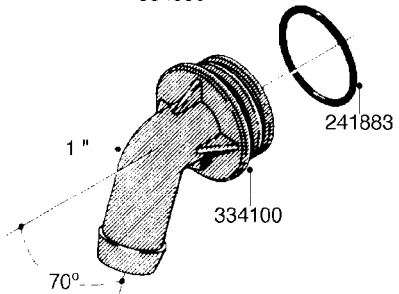

**L0080**

FITTINGS - S-53  
L0080-HIN, 12:09:17

Page 1

Date 07.02.2020 8:13

Pos.	parts-n°	order qty	description
1	145995	1	FITT.DK S-53 FORK
2	241973	1	O-RING Ø3 X 44.2 70 SHORES NITRIL NITRIL (BLACK)
2	242353	1	O-RING 3 X 44.2 VITON VITON (BROWN)
3	242109	1	O-RING D32.2x3.0 NITRIL (BLACK)
3	242354	1	O-RING D32.2X3.0 VITON VITON (BROWN)
4	322103	1	FITT.DK S-53 BULKHEAD
5	322107	1	FITT.DK S-53 BULKHEAD NUT
6	322110	1	FITT.DK S-53 ELB. 1/2" BSP
7	322352	1	FITT.DK S-53 TEE
8	334229	1	FITT.DK S-53 STR.3/4"
9	334260	1	GASKET F. S-53 BULKHEAD
10	334564	1	FITT.DK S-67 TO S-53 ADAPTER
11	391100	1	FITT.DK S-53THREAD INS.1/2"BSP
12	726463	1	FITT.DK S53 BULKHEAD W/GASKET
13	726552	1	FIT.DK S-53X90 1/2" BSP,O-RING
14	726556	1	FITT.DK S-53 HB 1/2" W/O-RING
15	726558	1	FITT.DK S53 STR. 3/4" W.ORING
16	726559	1	FITT DK. S-53 HB 1" W/O-RING
17	726568	1	FITT.DK.S-53 HB 1/2"90 W/O-RING
18	726570	1	FITT.DK S-53 ELB.3/4" W.ORING
19	726571	1	FITT.DK S-53 ELB.1", W ORING
20	726578	1	FITT.DK S53 PLUG WITH O-RING
21	728561	1	FITT.DK. S67M - S53F REDUCER