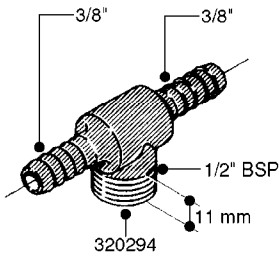

L0050

parts-n°	order qty	description
242594	1	O-RING D14 X 1.78 SCH.70-EPDM
320294	1	FITT.DK TEE 3/8X3/8HB X1/2"BSP
320305	1	FITT.DK HB 3/4'- 3/4' BSP
320386	1	FITT.DK TEE 3/8X3/8HB X3/8"BSP
320397	1	FITT.DK ELB 3/8"HB X 3/8" BSP
320401	1	FITT.DK TEE 1/2X1/2HB X1/2"BSP
320412	1	FITT.DK TEE 1/2X1/2HB X3/8'BSP
320423	1	FITT.DK ELB 1/2'HB X 3/8' BSP
320891	1	FITT.DK HB 3/8'- 3/8' BSP
320972	1	FITT.DK HB 5/16'- 1/4' BSP
322046	1	FITT.DK TEE 1/2X1/2HB X3/4'BSP
322048	1	FITT.DK TEE 3/4X3/4HB X3/4'BSP
330595	1	O-RING D24.6/D20X2.1 -3/4"
333137	1	FITT.DK CONN.1/2" F.NOZZ. DOUB
333141	1	FITT.DK CONN.1/2" F.NOZZ.SING
334041	1	FITT.DK CONN.3/4' F.NOZZ. SING
334042	1	FITT.DK CONN.3/4' F.NOZZ. DOUB
334195	1	FITT.DK ELB. 3/4"HB X 3/4"HB
10012103	1	FITT.PO.HB 1.25X1.50 IMB1012
10014003	1	FITT.PO.HB 1.25X1.25 IMB1010
10036903	1	FITT.PO.HB 1.50X1.50 IMB1212
28019303	1	FITTING HB ELB 3/4NPT-3/4HOSE
61016500	1	HOSE TAIL 3/4" 90°+RG CAP 3/4"
72026700	1	NOZZLE TUBE ADAPTER W/O-RING