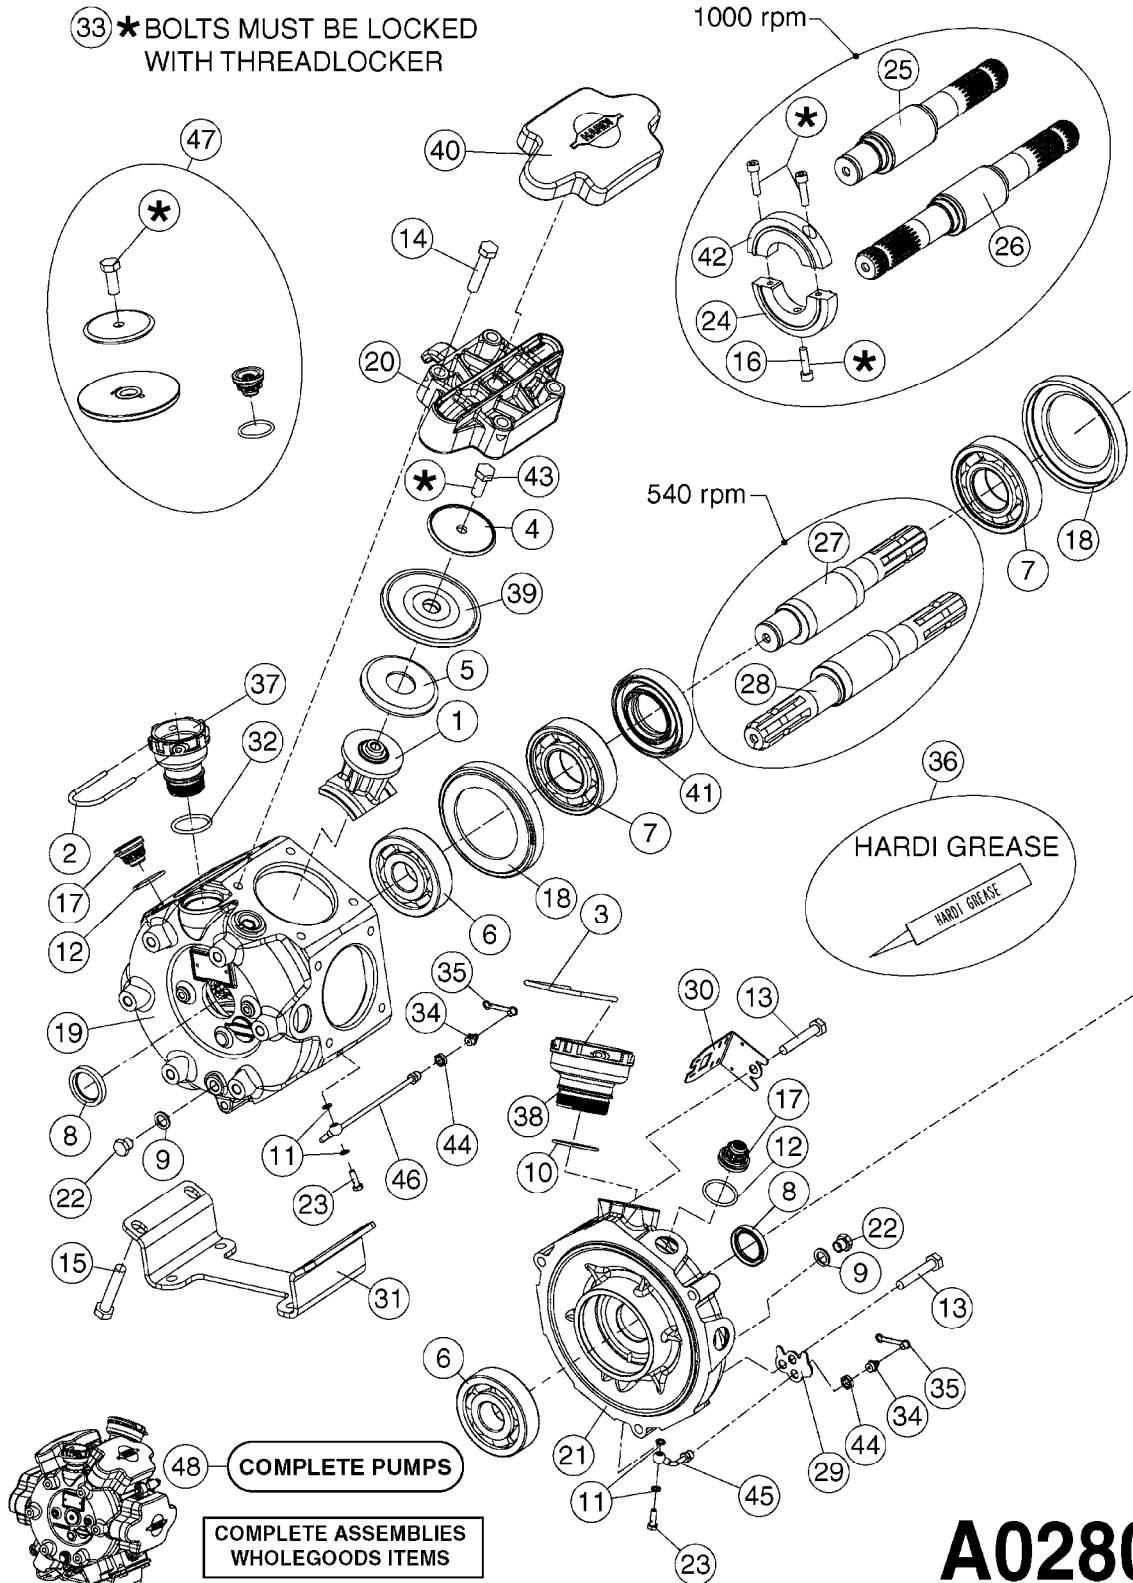

33 * BOLTS MUST BE LOCKED WITH THREADLOCKER

1000 rpm

540 rpm

PUMP - 364 540/1000 RPM
A0280-HIN, 24:04:19

Page 1
Date 07.02.2020 8:11

Pos.	parts-n°	order qty	description
1	111622	1	CONNECTING ROD 463/5.5MM
1	111628	1	CONNECTING ROD 363/5.5 PUMP
1	111629	1	CONNECTING ROD 363/364-7 PUMP
1	111630	1	CONNECTING ROD 363/364-10 PUMP
2	145996	1	FITT.DK S-67 FORK
3	145997	1	FITT.DK S-93 FORK
4	161174	1	DIAPHRAGM DISC SS 361/363/364 PUMP
5	161372	1	DIAPHRAGM BACKING DISC,320-361
6	210221	1	BEARING BALL 6407
7	210232	1	BEARING BALL 6310
8	210243	1	SEAL OIL 35 X 47 X 7
9	241404	1	DOWTY SEAL 1/4"
10	242225	1	O-RING D45.0 X 4.0 RUBBER
11	242374	1	WASHER Ø10/Ø6X1 COPPER
12	330024	1	O-RING D41,1/D34.5 X 3,5
13	420895	1	BOLT HEX 8.8 RAW M10X60
14	430312	1	BOLT HEX 8.8 M12X60
15	430438	1	BOLT HEX 8.8 DEL M12X65
16	450995	1	BOLT ALLEN M8X30 DIN 912 RAW
17	728146	1	VALVE FOR 361(726890/707932)
18	11171900	1	CONROD RING 364/464 MACHINED
19	11172000	1	PUMP HOUSE 364 MACHINED 5/4" BSP RED
20	11172800	1	VALVE COVER 363/364 MACHINED RED
21	11173200	1	FRONTPART 364, 1½" BSP RED
22	14010400	1	PLUG 1/4" BSP
23	14120400	1	BANJOBOLT M6 X 19
24	14120700	1	COUNTERWEIGHT 364/464-1000
25	14137300	1	CRANKSHAFT 364/464-5.5 1000
26	14137900	1	CRANKSHAFT 364/464-5.5 GG 1000
27	14137600	1	CRANKSHAFT 364/464-10
28	14138200	1	CRANKSHAFT 364/464-10 GG
29	16382900	1	GREASE NIPPLE PLATE, 364
30	16390600	1	BRACKET FOR RPM SENSOR
31	16410700	1	PUMP BASE 363/364 BLACK
31	17002400	1	FOOT F. 36X PUMP, RED
32	24266600	1	O-RING D 38,0 X 4,0 70SH.NITR
33	28045503	1	LOCTITE 262 .5ML (.017oz.)
34	28163300	1	GREASE NIPPLE H1 M6X1 DIN 7412
35	28163400	1	CAP F. GREASENIPPLE YELLOW M6X1
36	28164600	1	HARDI PUMP GREASE S3 V550L 1
37	32242200	1	FITTING S67 5/4" KON. RG 2014
38	32242300	1	NIPPLE S93 1,5' KON.RG 2014
39	33511400	1	DIAPHRAGM PUMP 361/361/363/364 PUR
40	33524300	1	COVER PLASTIC 364 PUMP
41	33527200	1	GREASE SPLIT 364/464
42	39136200	1	HALFPART 364/464-1000
43	43099200	1	BOLT HEX SS M12 X 30 DIN933 A4
44	46134000	1	NUT HEX M10x1 H=2.3 NV=14 ELZIN
45	61096800	1	BANJOTUBE SHORT 364 COMPL.
46	61096900	1	BANJOTUBE LONG 364 COMPL.
47	75585900	1	PUMP KIT 364
48	82169500	1	PUMP 364-5.5-MED-1000
48	82169700	1	PUMP 364-5.5-MOD2-1000-OSP
48	82170000	1	PUMP 364-10-STD-540 FK
48	82170300	1	PUMP 364-10-MOD-540-GG THROUGH SHAFT
48	82170400	1	PUMP 364-10-MOD-540-OSP