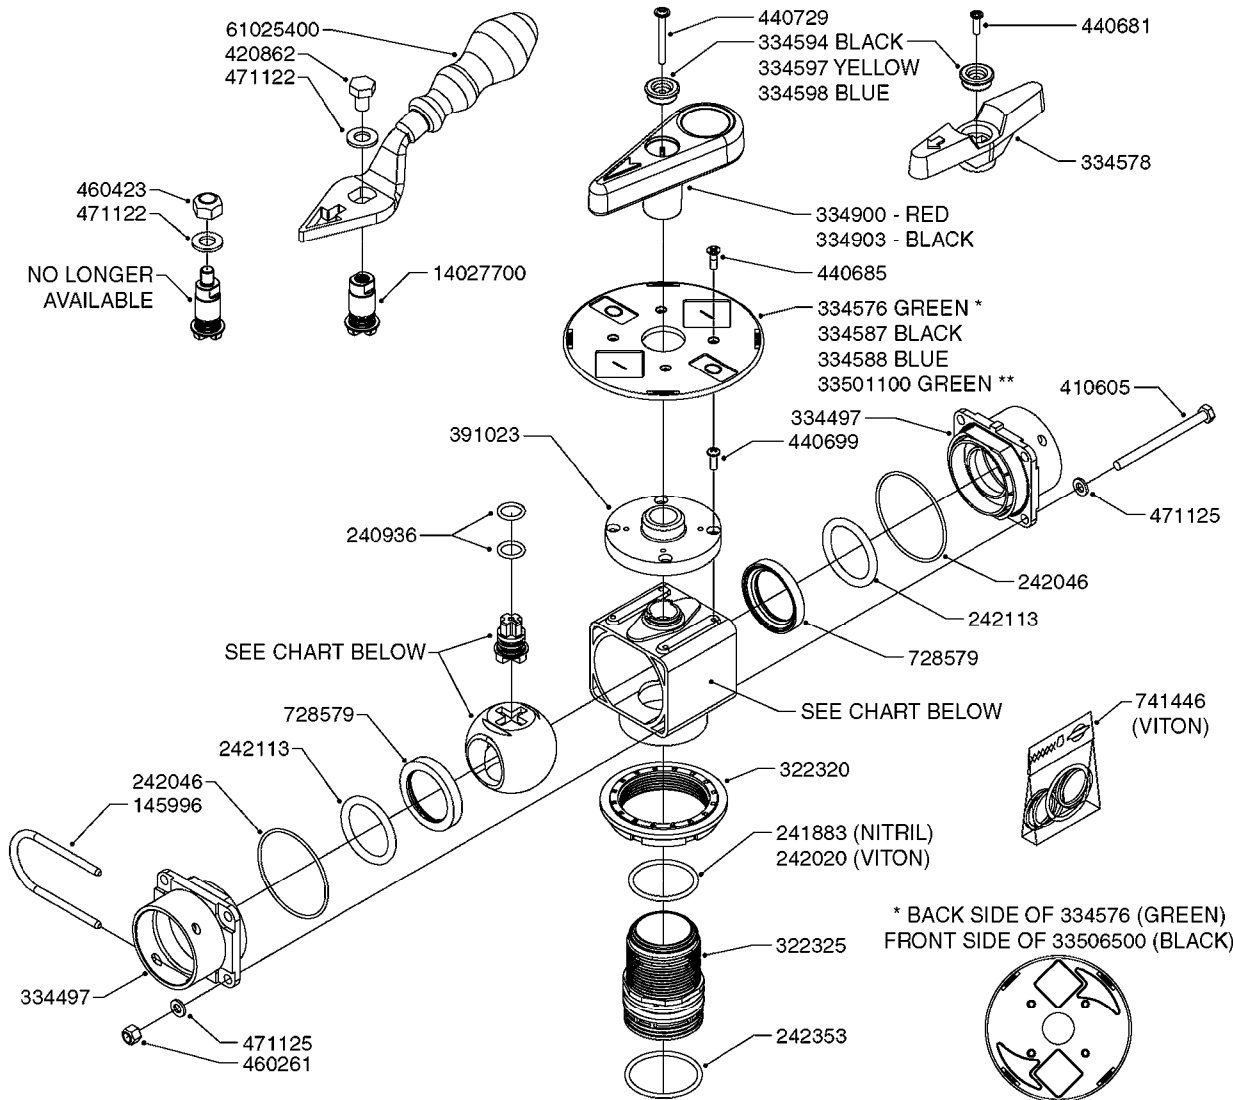

FOR S67 FITTINGS  
SEE PAGE L0100

**B0420**

MANIFOLD SYSTEM - PRESSURE  
B0420-HIN, 01:01:16

Page 1  
Date 07.02.2020 8:12

parts-n°	order qty	description
145996	1	FITT.DK S-67 FORK
160353	1	BRACKET F.PRESSURE MANIFOLD
160918	1	BRACKET F. MANIFOLD CM
242353	1	O-RING 3 X 44.2 VITON
322224	1	FITT.DK S-67 TEE
322320	1	NUT F.3 WAY VALVE S56
334250	1	FITT.DK S-67 PLUG
334573	1	FITT.DK S-67 CONNECTOR
440675	1	SCREW F. PLASTIC 5X16 SS
841062	1	VALVE KIT S67 PRESS. MANIFOLD
841067	1	VALVE S67 PRESS.W/TEE MANIFOLD