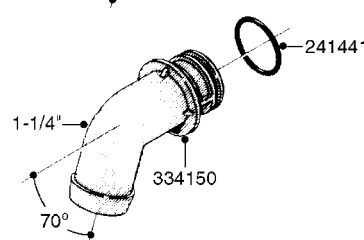

L0010

parts-n°	order qty	description
240085	1	O-RING D13,1/8,3X02,4 NITRIL
241441	1	O-RING D29.3X3
242594	1	O-RING D14 X 1.78 SCH.70-EPDM
320084	1	FITT.DK NUT 1/2" BSP
320095	1	FITT.DK NUT 1" BSP
320117	1	FITT.DK CONN.1/2"BSP F. 1" CAP
320187	1	FITT.DK CAP 3/8" BSP BLACK
320283	1	FITT.DK NUT 3/4"BSP
320821	1	FITT.DK NUT 1-1/2" BSP
321495	1	FITT.DK REDUC 1/4'BSP F.3/4'NT
321576	1	FITT.DK CONN 1/2"BSP F.3/4"NUT
330013	1	O-RING 2.5 X 10 PUR
330212	1	O-RING D19/D14X2.4 F.1/2"NUT
330326	1	O-RING D30/D24X2 F.1"NUT
330341	1	FITT.DK HB 1" F. 1" NUT
330595	1	O-RING D24.6/D20X2.1 -3/4"
330665	1	FITT.DK HB 3/4"F.1" NUT
330676	1	FITT.DK HB 3/8" F. 1/2" NUT
330687	1	FITT.DK HB 1/2" F. 1/2" NUT
330691	1	FITT.DK HB 3/4'F.3/4' NUT
330783	1	FITT.DK HB 3/8"F.3/8" NUT
331262	1	FITT.DK HB 1-1/2" F. 1-1/2"NUT
331273	1	O-RING D44/D38X2 F.1-1/2"
331446	1	FITT.DK HB 1" F.1-1/2" NUT
331807	1	FITT.DK HB 5/16" F.3/8" NUT
332286	1	FITT.DK HB 1/2" F. 3/4" NUT
332905	1	FITT.DK HB 1/2" F. 3/4" CAP
332927	1	FITT.DK PLUG F. NOZZLE TUBE
333292	1	FITT.DK HB 1"O'RING F.1-1/2"
333664	1	FITT.DK HB 5/16' F. 1/2' NUT
334044	1	FITT.DK HB 3/4' F. 3/4' CAP
334059	1	FITT.DK EL 1" 110 DEG.F.1-1/2"
334123	1	FITT.DK HB 1-1/4"O-RNG F.1-1/2"
334150	1	FITT.DK HB 1-1/4" 110 F.1-1/2"
390542	1	PLUG WASHER FOR 3/4'CAP NUT
716236	1	FITT.DK HB 1/2" ASSY. F. 3/4"
716413	1	FITT.DK PLUG ASSY. F.NOZ TUBE
717426	1	FITT.DK REDUC 1/4"BSP F.3/4"N
720856	1	FITT.DK 1/2'BSP ASSY.F.3/4'NUT
724621	1	FITT.DK HB 3/4"ASSY F.3/4" NUT