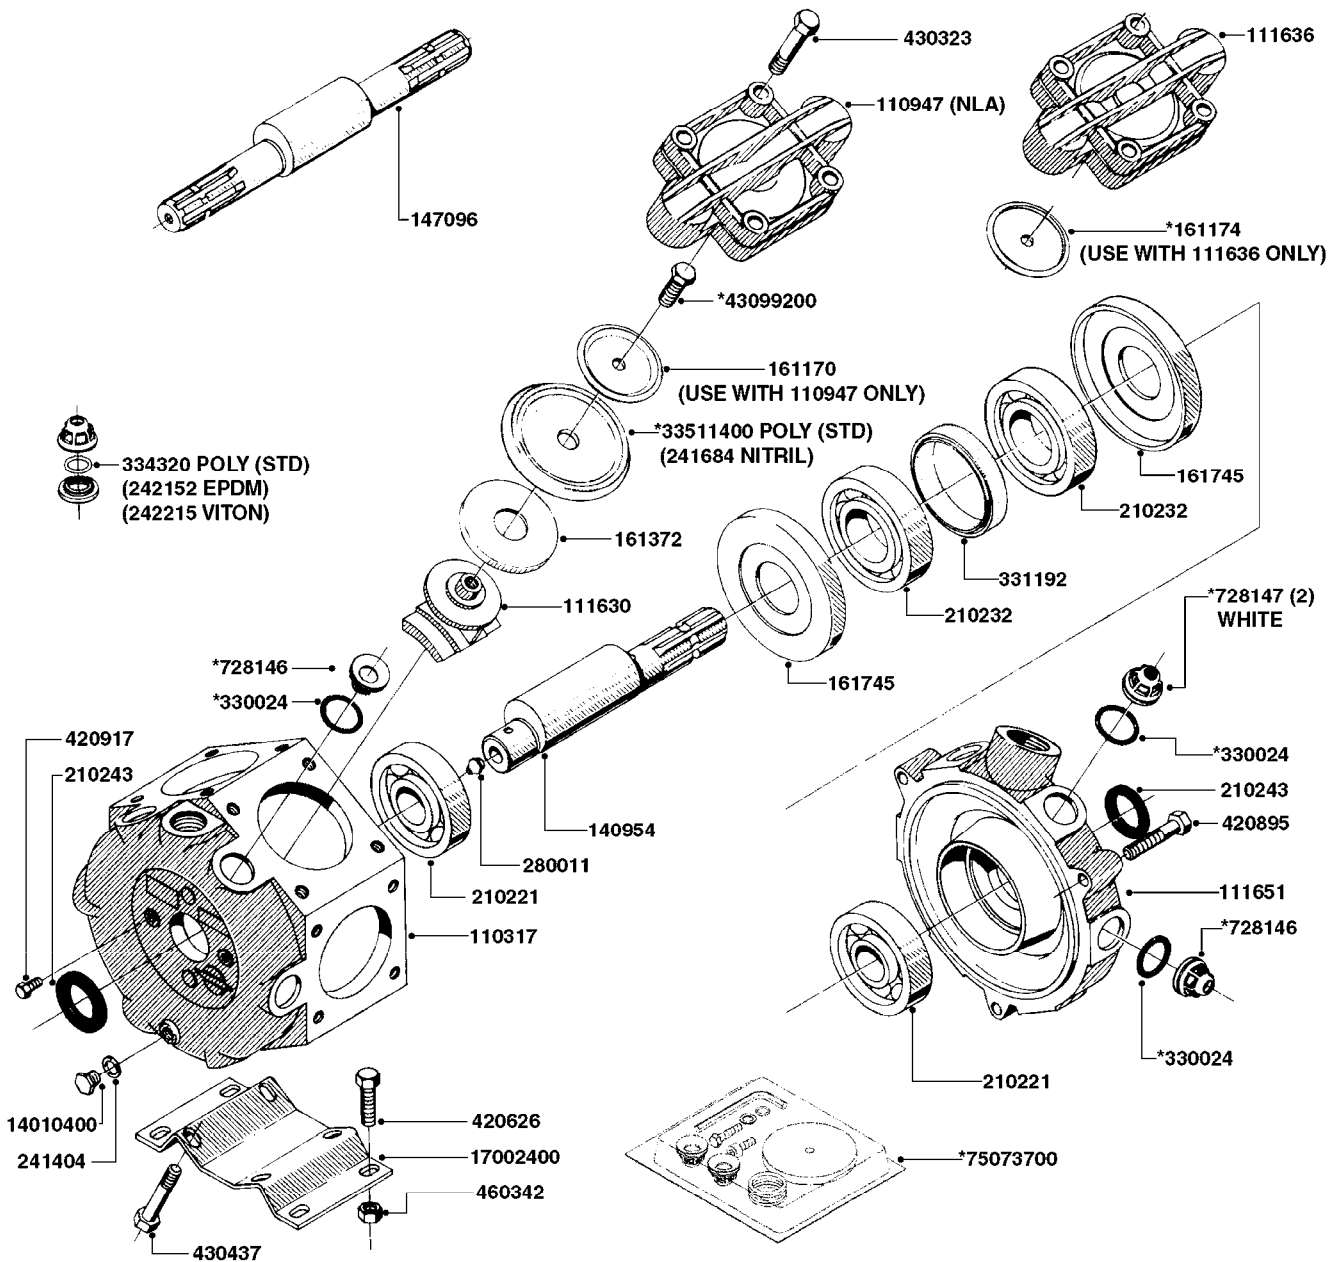

REPLACED BY 364 PUMPS
SEE PAGE A0280

A0250

PUMP - 361 W/MOUNTING BASE
A0250-HIN, 17:03:16

Page 1

Date 07.02.2020 8:11

parts-n°	order qty	description
110317	1	PUMP CASING MODEL 360/361 PNTD
110947	1	VALVE COVER MDL 361 (PAINTED)
111630	1	CONNECTING ROD 363/364-10 PUMP
111636	1	VALVE COVER 363 HEAVY DUTY
111651	1	CASTING F.363 1.5" PUMP(FRONT)
140954	1	CRANK SHAFT MODEL 360/361
147096	1	CRANK SHAFT 361/9.5 THROUGH
161170	1	DIAPH UPPER DISC, 321/361/363
161174	1	DIAPHRAGM DISC SS 361/363/364 PUMP
161372	1	DIAPHRAGM BACKING DISC,320-361
161745	1	METAL SPACER F.363/463
210221	1	BEARING BALL 6407
210232	1	BEARING BALL 6310
210243	1	SEAL OIL 35 X 47 X 7
241404	1	DOWTY SEAL 1/4"
241684	1	DEICER PARTS: DIAPHRAGM MODEL 361 NITRIL
242152	1	O-RING D18.2X3 EPDM
242215	1	O-RING D18X3 VITON
280011	1	GREASE NIPPLE 1/8' SAE H TR
330024	1	O-RING D41,1/D34.5 X 3,5
331192	1	SPACER, MODEL 361/363
334320	1	O-RING D18X3 POLYURETHANE
420626	1	BOLT HEX 8.8 DEL M10X20 FT
420895	1	BOLT HEX 8.8 RAW M10X60
420917	1	BOLT HEX 8.8 RAW M8X12 FT
430323	1	BOLT HEX 8.8 DEL M12X60
430437	1	BOLT HEX 8.8 RAW M12X65
460342	1	NUT HEX M10 DEL DIN934
728146	1	VALVE FOR 361(726890/707932)
728147	1	VALVE FOR 361 WHITE WITH HOLE
14010400	1	PLUG 1/4" BSP
17002400	1	FOOT F. 36X PUMP, RED
33511400	1	DIAPHRAGM PUMP 361/361/363/364 PUR
43099200	1	BOLT HEX SS M12 X 30 DIN933 A4
75073700	1	PUMP KIT 361/363 "06"