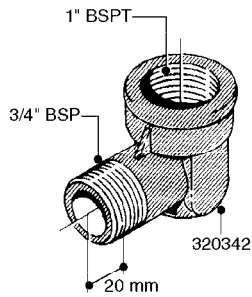

L0020

FITTINGS-T-PIECES, CAPS & ELBOWS
L0020-HIN, 01:01:16

Page 1
Date 07.02.2020 8:13

parts-n°	order qty	description
10053603	1	FITT. CAPNUT 2"BSP 5601
10194303	1	CAP BLANK 1 1/2 MCPHEE 210060
320047	1	FITT.DK CAPNUT 1/2" BSP
320106	1	FITT.DK CAPNUT 1" BSP
320272	1	FITT.DK CAPNUT 3/8" BSP
320316	1	FITT.DK TEE 3/4" X3/4" X1"BSP
320331	1	FITT.DK TEE 1" - 1" - 3/4" BSP
320342	1	FITT.DK EL 3/4"M X 1"F BSP
320563	1	FITT.DK 3 WAY 1/2" 110 DEG.
320677	1	NO LONGER AVAILABLE
320961	1	FITT.DK CAPNUT 1-1/2" BSP
321053	1	FITT.DK TEE 1/2 X1/2 X1/2" BSP
322072	1	FITT.DK TEE 3/8'X3/8'X3/8' BSP
322095	1	FITT.DK TEE 1-1/2 X1-1/4 X3/4" BSP
322138	1	FITT.DK ELB 1"M X 1"F BSP
330013	1	O-RING 2.5 X 10 PUR
330212	1	O-RING D19/D14X2.4 F.1/2"NUT
330326	1	O-RING D30/D24X2 F.1"NUT
331273	1	O-RING D44/D38X2 F.1-1/2"