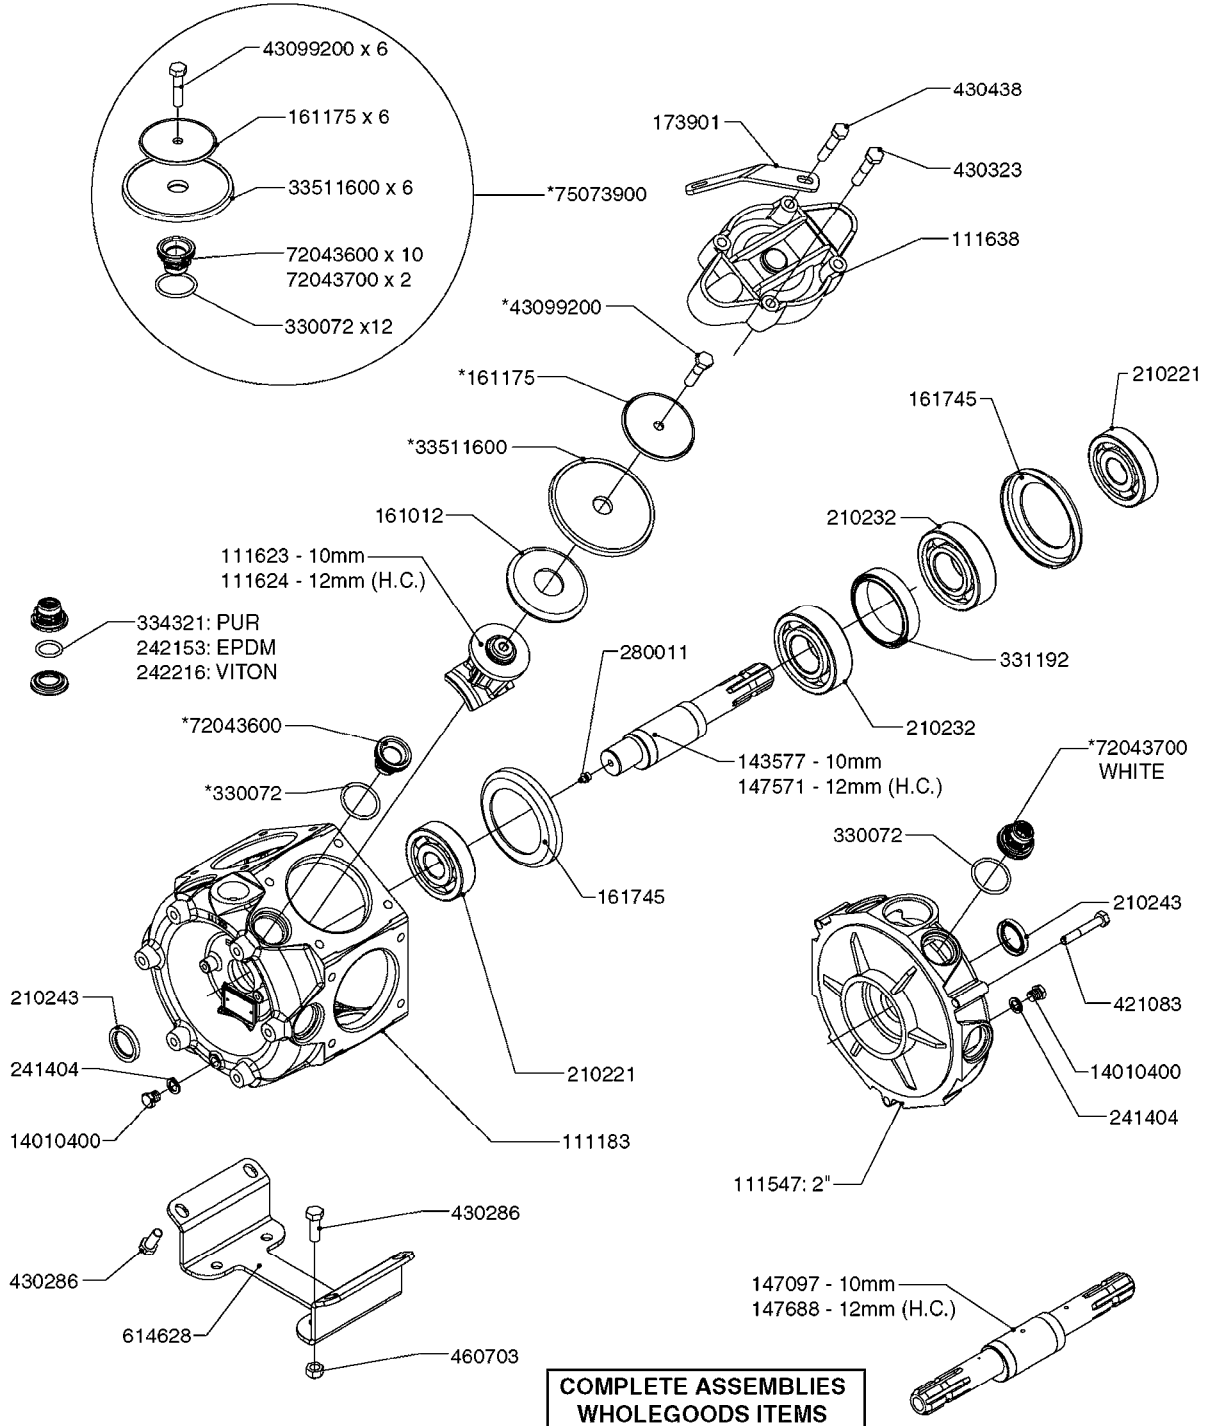

**PUMP REPAIR KIT**

**COMPLETE ASSEMBLIES  
WHOLEGOODS ITEMS**

**COMPLETE PUMPS**

- 821587 - 463/10 2" W/THROUGH SHAFT (540 RPM)
- 82166300 - 463/12 2" (540 RPM H.C. INLINE PORTS)
- 463/12 2" (540 RPM H.C. OFFSET PORTS) REPLACED BY 82168700 (PAGE A0350)