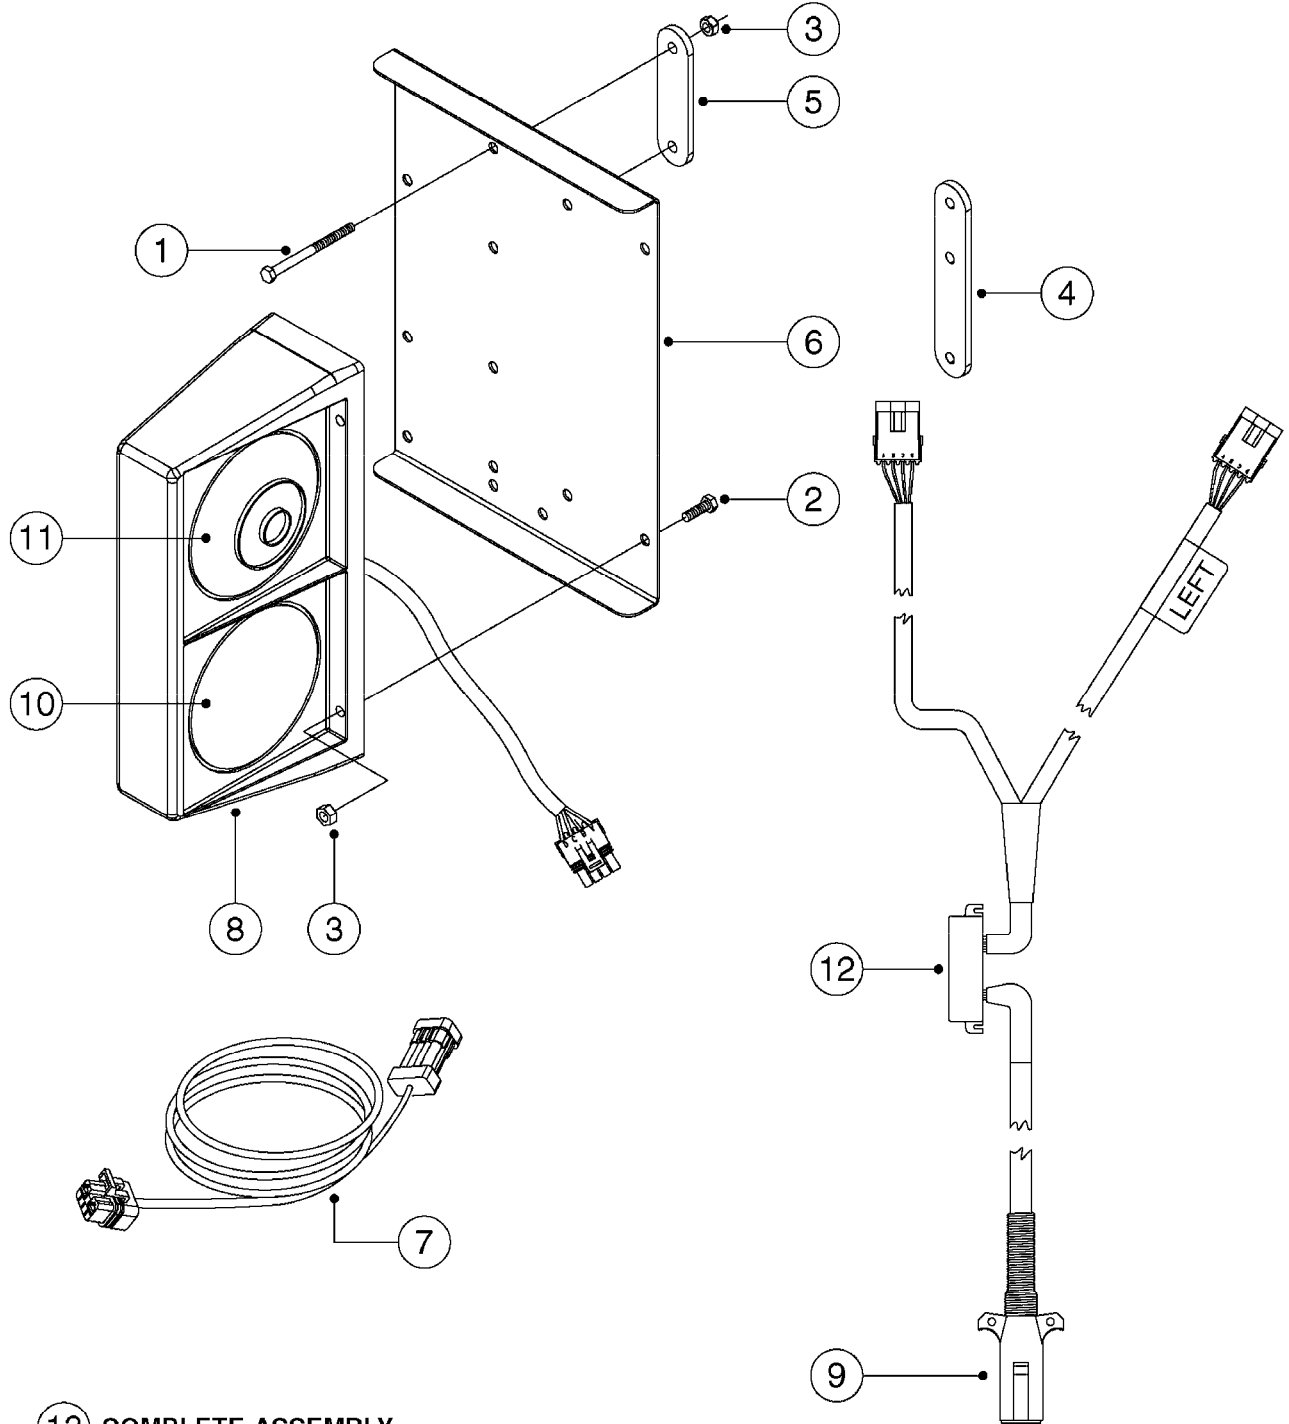

13 COMPLETE ASSEMBLY

COMPLETE ASSEMBLIES
WHOLEGOODS ITEMS

M0160

TRAFFIC LIGHT KIT
M0160-HIN, 13:08:19

Page 1

Date 07.02.2020 8:13

Pos.	parts-n°	order qty	description
1	410266	1	BOLT HEX 8.8 DEL M6X120
1	410421	1	BOLT HEX M6X110 DIN931-A2 SS
1	410524	1	BOLT HEX 8.8 DEL M6X100
1	410605	1	BOLT HEX 8.8 DEL M6X80
2	410362	1	BOLT HEX 8.8 SS M6X20
3	460261	1	NUT HEX M6X1.00 LOCK DIN985 A2 SS
4	16022303	1	BRACKET 100MM TUBE
5	16022403	1	BRACKET 60MM TUBE
6	16025603	1	BRACKET TAIL LIGHT DUAL LAMP
7	26004703	1	HARNESS 13' EXT 4 WIRE WP
8	26004903	1	TAIL LIGHT GREEN WIRE LH
8	26005003	1	TAIL LIGHT YELLOW WIRE RH
9	26005103	1	PLUG 7-PIN AG TAIL LIGHT
10	26005403	1	LENS BLACK BEFORE 2009
10	26017003	1	LENS RED
11	26016903	1	LENS AMBER
12	26032703	1	HARNESS COMPLETE, TAIL LIGHT, 2013
13	83308603	1	TRAFFIC LIGHT KIT