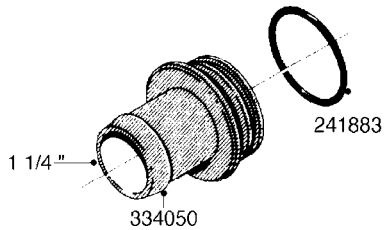

**L0080**

FITTINGS - S-53  
L0080-HIN, 12:09:17

Page 1

Date 07.02.2020 8:13

Pos.	parts-n°	order qty	description
1	145995	1	FITT.DK S-53 FORK
2	241973	1	O-RING Ø3 X 44.2 70 SHORES NITRIL NITRIL (BLACK)
2	242353	1	O-RING 3 X 44.2 VITON VITON (BROWN)
3	242109	1	O-RING D32.2x3.0 NITRIL (BLACK)
3	242354	1	O-RING D32.2X3.0 VITON VITON (BROWN)
4	322103	1	FITT.DK S-53 BULKHEAD
5	322107	1	FITT.DK S-53 BULKHEAD NUT
6	322110	1	FITT.DK S-53 ELB. 1/2" BSP
7	322352	1	FITT.DK S-53 TEE
8	334229	1	FITT.DK S-53 STR.3/4"
9	334260	1	GASKET F. S-53 BULKHEAD
10	334564	1	FITT.DK S-67 TO S-53 ADAPTER
11	391100	1	FITT.DK S-53THREAD INS.1/2"BSP
12	726463	1	FITT.DK S53 BULKHEAD W/GASKET
13	726552	1	FIT.DK S-53X90 1/2" BSP,O-RING
14	726556	1	FITT.DK S-53 HB 1/2" W/O-RING
15	726558	1	FITT.DK S53 STR. 3/4" W.ORING
16	726559	1	FITT DK. S-53 HB 1" W/O-RING
17	726568	1	FITT.DK.S-53 HB 1/2"90 W/O-RING
18	726570	1	FITT.DK S-53 ELB.3/4" W.ORING
19	726571	1	FITT.DK S-53 ELB.1", W ORING
20	726578	1	FITT.DK S53 PLUG WITH O-RING
21	728561	1	FITT.DK. S67M - S53F REDUCER