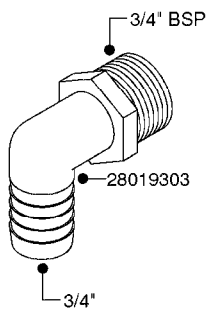

L0050

parts-n°	order qty	description
242594	1	O-RING D14 X 1.78 SCH.70-EPDM
320294	1	FITT.DK TEE 3/8X3/8HB X1/2"BSP
320305	1	FITT.DK HB 3/4'- 3/4' BSP
320386	1	FITT.DK TEE 3/8X3/8HB X3/8"BSP
320397	1	FITT.DK ELB 3/8"HB X 3/8" BSP
320401	1	FITT.DK TEE 1/2X1/2HB X1/2"BSP
320412	1	FITT.DK TEE 1/2X1/2HB X3/8'BSP
320423	1	FITT.DK ELB 1/2'HB X 3/8' BSP
320891	1	FITT.DK HB 3/8'- 3/8' BSP
320972	1	FITT.DK HB 5/16'- 1/4' BSP
322046	1	FITT.DK TEE 1/2X1/2HB X3/4'BSP
322048	1	FITT.DK TEE 3/4X3/4HB X3/4'BSP
330595	1	O-RING D24.6/D20X2.1 -3/4"
333137	1	FITT.DK CONN.1/2" F.NOZZ. DOUB
333141	1	FITT.DK CONN.1/2" F.NOZZ.SING
334041	1	FITT.DK CONN.3/4' F.NOZZ. SING
334042	1	FITT.DK CONN.3/4' F.NOZZ. DOUB
334195	1	FITT.DK ELB. 3/4"HB X 3/4"HB
10012103	1	FITT.PO.HB 1.25X1.50 IMB1012
10014003	1	FITT.PO.HB 1.25X1.25 IMB1010
10036903	1	FITT.PO.HB 1.50X1.50 IMB1212
28019303	1	FITTING HB ELB 3/4NPT-3/4HOSE
61016500	1	HOSE TAIL 3/4" 90°+RG CAP 3/4"
72026700	1	NOZZLE TUBE ADAPTER W/O-RING