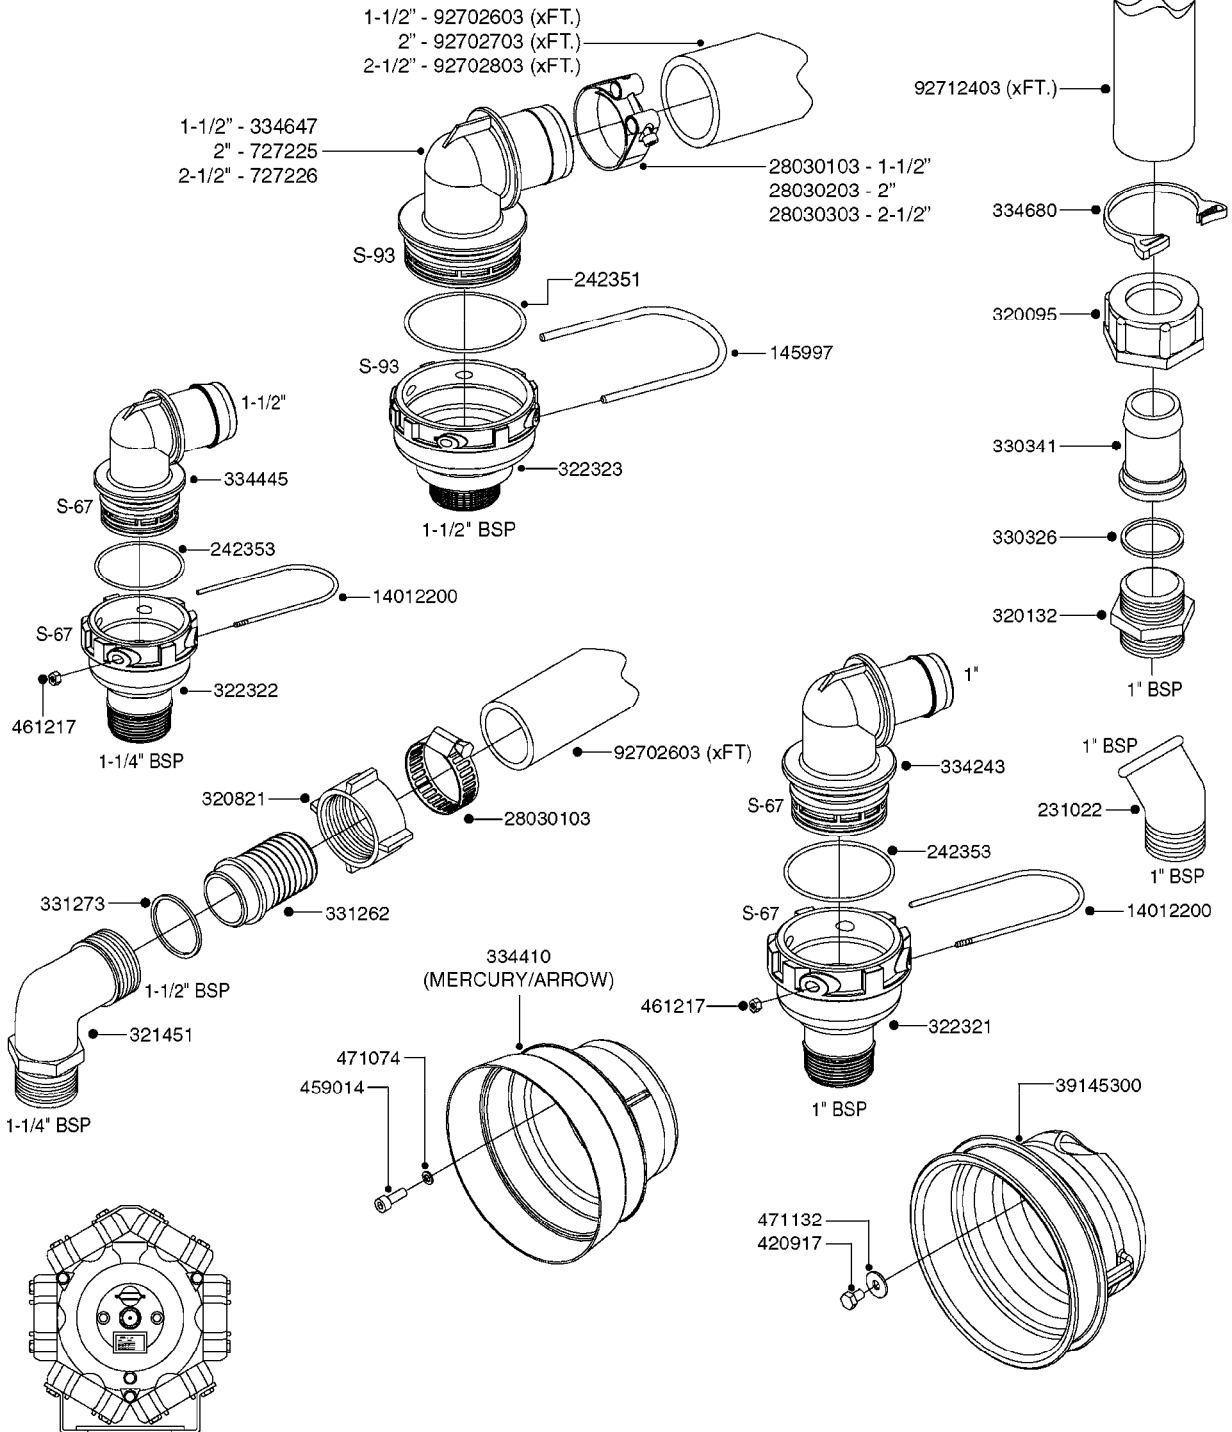

**SUCTION SIDE OF PUMP**

**PRESSURE SIDE OF PUMP**

**COMPLETE PUMP**  
(NLA) REPLACED BY 364 PUMP (SEE PAGE A0280)

**A0300**

PUMP - 361/363 FITTINGS  
A0300-HIN, 28:05:19

Page 1  
Date 07.02.2020 8:11

parts-n°	order qty	description
145997	1	FITT.DK S-93 FORK
231022	1	FITT.DK ELB. 1' BSP GF 121
242351	1	O-RING D69.5X3.0 VITON F.S-93
242353	1	O-RING 3 X 44.2 VITON
320095	1	FITT.DK NUT 1" BSP
320132	1	FITT.DK HN 1" BSP
320821	1	FITT.DK NUT 1-1/2" BSP
321451	1	FITT.DK ELB.1-1/2 X1-1/4 80DEG
322321	1	FITT.DK S-67 X 1"BSP MALE
322322	1	FITT.DK S-67 X 1-1/4"BSP MALE
322323	1	FITT.DK S-93 X 1-1/2"BSP MALE
330326	1	O-RING D30/D24X2 F.1"NUT
330341	1	FITT.DK HB 1" F. 1" NUT
331262	1	FITT.DK HB 1-1/2" F. 1-1/2"NUT
331273	1	O-RING D44/D38X2 F.1-1/2"
334243	1	FITT.DK S-67 ELB.1"
334410	1	PROTECTION PUM
334445	1	FITT.DK S-67 ELB.1-1/2"
334647	1	FITT.DK S93 ELB 1-1/2" 90 PVC
334680	1	CLAMP HOSE PLASTIC 1"
420917	1	BOLT HEX 8.8 RAW M8X12 FT
459014	1	ALLEN SCREW M8 X 15 GALV.DIN93
461217	1	NUT HEX M5 LOCK
471074	1	WASHER M8 ELZ
471132	1	WASHER D24/D8.4 X 2 SS
727225	1	FITT.DK S-93 ELB.2'PVC W/ORING
727226	1	FITT. S93 2-1/2" 90° S W/O-RING
14012200	1	FITT.DK S-67 FORK W/M5 THREADS
28030103	1	CLAMP HOSE GEAR P5/4-S1.5"6724
28030203	1	CLAMP HOSE T-BOLT S2" 235-67
28030303	1	CLAMP HOSE T-BOLT S2.5" 235-76
39145300	1	PTO SHIELD Ø203 4-POLET MACHINED
92702603	1	HOSE PVC SUCT GRAY 1-1/2"
92702703	1	HOSE PVC SUCT GRAY 2"
92702803	1	HOSE PVC SUCT GRAY 2.5"
92712403	1	HOSE R X1" X300PSI WP X0012"