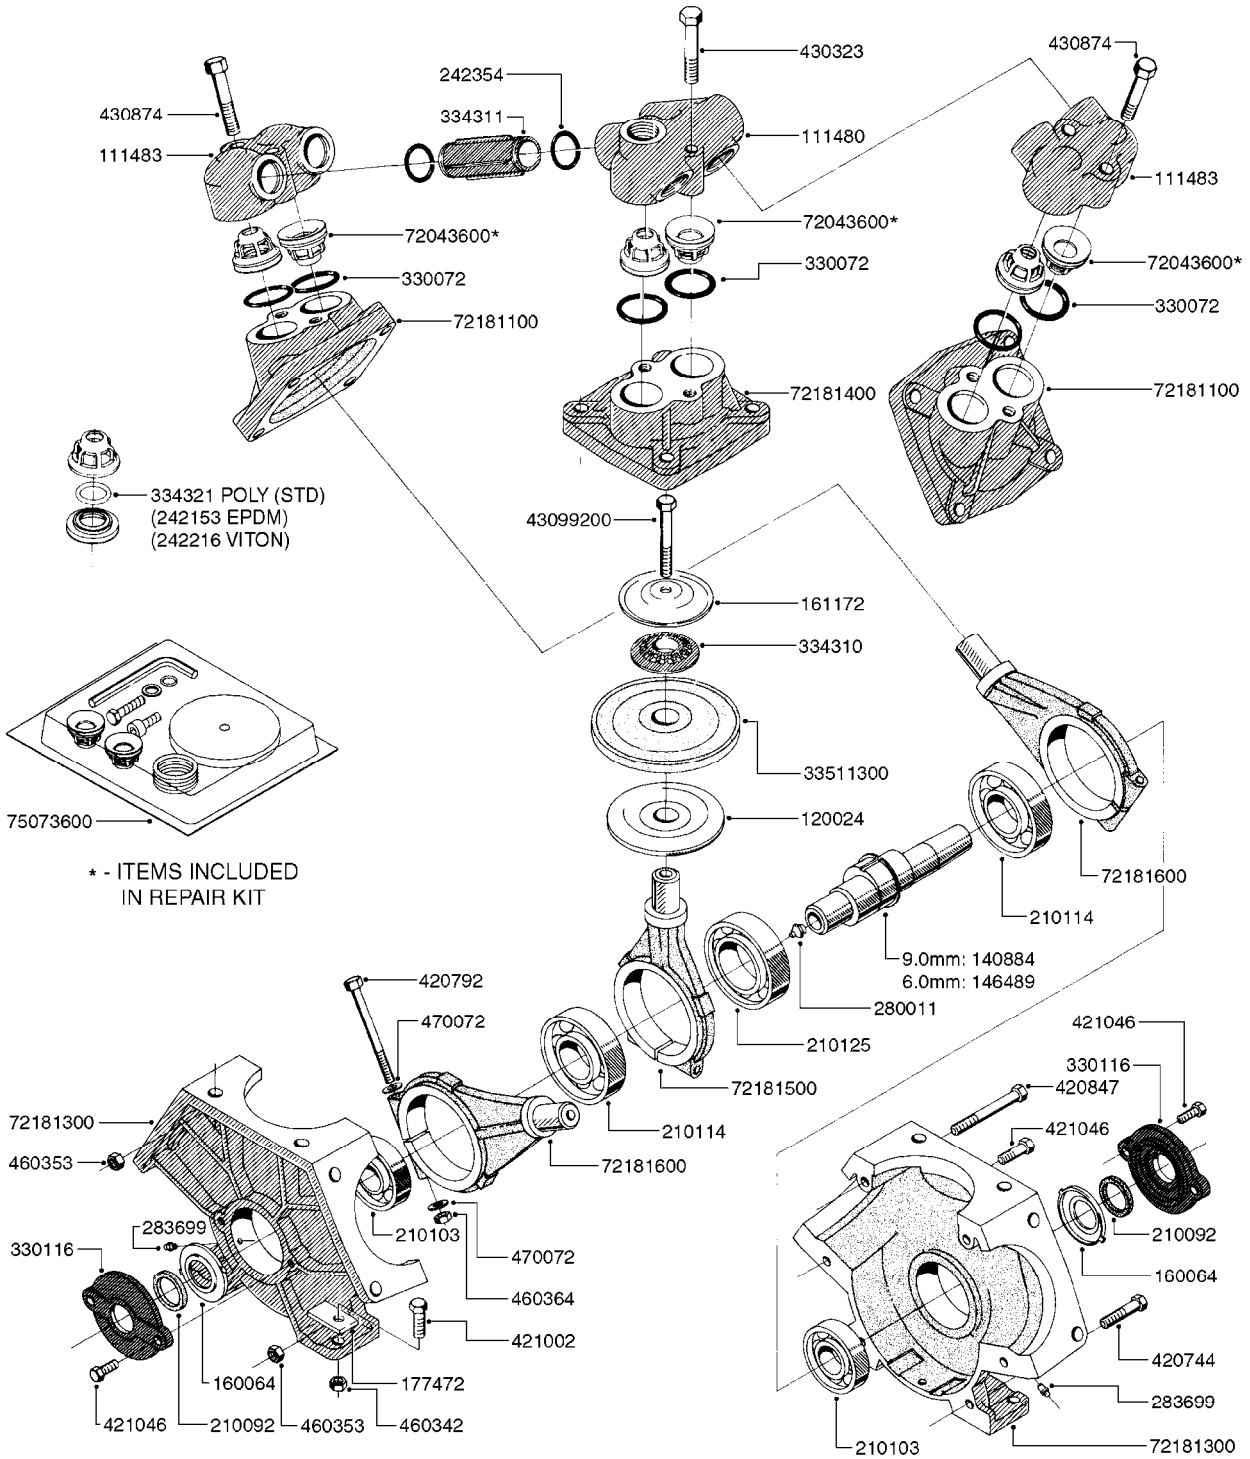

**A0220**

PUMP - 1302 W/ MOUNTING BASE  
A0220-HIN, 27:04:17

Page 1

Date 07.02.2020 8:11

parts-n°	order qty	description
111480	1	VALVE HEAD 1302 CENTER
111483	1	VALVE HEAD SIDE 1302
120024	1	DIAPHRAGM BACK DISC 1200-1300
140884	1	CRANK SHAFT MODEL 1300-9
146489	1	CRANK SHAFT MODEL 1302-6MM
160064	1	DUST PLATE
161172	1	DIAPHRAGM DISC F. 1203/1303
177472	1	BRACKET 25 X 5
210092	1	SEAL FELT D43/30X5
210103	1	BEARING BALL 6306
210114	1	BEARING BALL 6308
210125	1	BEARING BALL 6210
242153	1	O-RING D26X4 EPDM
242216	1	O-RING VITON F/1202/1302/462
242354	1	O-RING D32.2X3.0 VITON
280011	1	GREASE NIPPLE 1/8" SAE H TR
283699	1	GREASE NIPPLE M6X1
330072	1	O-RING D53.5/D45.5X4
330116	1	SEAL RETAINER, MODEL 1300
334310	1	NYLON WASHER 1202/1302/462
334311	1	CONNECTION PIPE INLET MOD.1302
334321	1	O-RING POLY. 34.0x26.0x4.0
420081	1	BOLT HEX 8.8 DEL 3/8"X40MM
420162	1	BOLT HEX 8.8 DEL 3/8"X15MM
420346	1	BOLT HEX 8.8 DEL 3/8"X 25MM
420357	1	BOLT HEX 8.8 RAW 3/8"X85MM
420803	1	BOLT HEX 8.8 DEL M8X90
421002	1	BOLT HEX 8.8 DEL M10X30 FT DIN933
421259	1	BOLT HEX UNC7/16"x2.25" 18-8SS
430323	1	BOLT HEX 8.8 DEL M12X60
430404	1	BOLT HEX 8.8 DEL M12X50
430874	1	SCREW SET 8.8 DEL M12X70 FT
460062	1	NUT HEX 3/8" GALV.
460342	1	NUT HEX M10 DEL DIN934
460364	1	NUT HU M8 A2 SS DIN934
460386	1	NUT HEX M12X1.75
470072	1	WASHER D15/D8X.5 LOCK
33511300	1	DIAPHRAGM 1202-1303 POLY 2006
72043600	1	VALVE FOR 462/463
72181100	1	DIAPHRAGM COVER 1203/1303+BLTS
72181300	1	PUMP CASTING 1300 RED W/BOLTS
72181400	1	DIAPHRAGM COVER 1303 W/BOLTS
72181500	1	CONNECTING ROD, CENTER 1303
72181600	1	CONNECTING ROD, SIDE MOD.1300
75073500	1	PUMP KIT 1300/1302 "06"