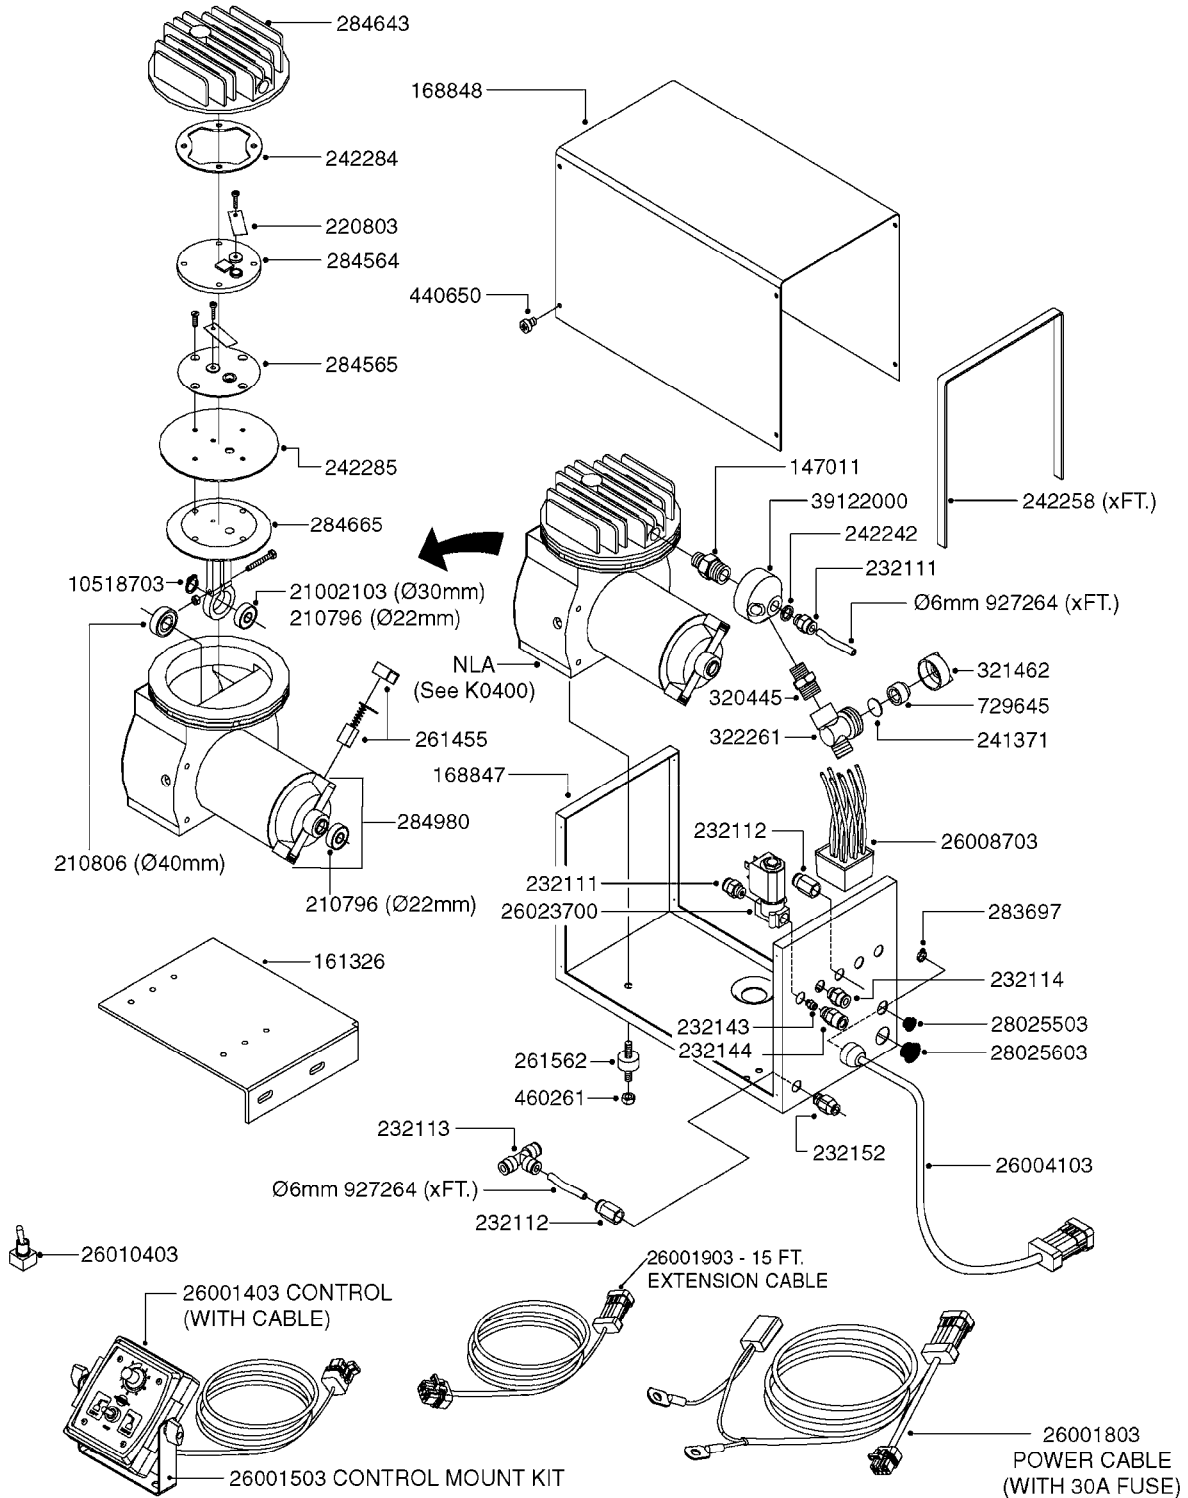

K0390

*Ø8mm 927306 (xFT.)
*Ø10mm 927330 (xFT.)

70019403 - COMPLETE ASSEMBLY

FOAM MARKER COMPRESSOR 2002
K0390-HIN, 01:01:16

Page 1
Date 07.02.2020 8:12

parts-n°	order qty	description
147011	1	HEX NIPPLE 3/8'X1/4'BSP BRASS
161326	1	MOUNT BKT. F. FOAM COMP.BOX 98
168847	1	ENCLOSURE LOWER F.MARKER
168848	1	COVER F. FOAM MARKER
210796	1	BEARING BALL D22/D8 X 7 608ZZ
210806	1	BEARING BALL D40/D17X12MM
220803	1	VALVE F. COMPRESSOR
232111	1	QUICK COUPLER 6MM X 1/8 EXT.
232112	1	QUICK COUPLER 6MM 1/8 INT.
232113	1	QUICK COUPLER 6MM T-PIECE
232114	1	COUPLER 1/8" THREADX8MM HOSE
232143	1	REDUCER 1/4'INT-1/8'EXT
232144	1	QUICK COUPLER 10MM X 1/4 EXT
232152	1	QUICK COUPLER 8MMX1/8 EXT.LONG
241371	1	DIAPHRAGM F.NO-DRIP,VULC
242242	1	O-RING F.AIR HOSE FITTING
242258	1	TRIM 3X10 SELF ADHESIVE 0012"
242284	1	HEAD GASKET F. COMPRESSOR
242285	1	DIAPHRAGM F. F/M COMP.
261455	1	BRUSH KIT-FOAM MARKER MOTOR
261562	1	RUBBER DAMPER 2XM6X25
283697	1	TIESTRAP 200MM
284564	1	PLATE F.COMPRESSOR HEAD
284565	1	PLATE F.COMPRESSOR HEAD
284643	1	COMPRESSOR HEAD F.FOAM MARKER
284665	1	CONNECTING ROD F.COMPRESSOR
284980	1	FLANGE REAR F. F.M.COMPRESSOR
320445	1	FITT.DK HN 1/4"X3/8" BSP
321462	1	CAP F.NO-DRIP ASSY.
322261	1	HOUSING F.SAFETY VALVE 3/8"
440650	1	SCREW 3.5x13 STAINLESS
460261	1	NUT HEX M6X1.00 LOCK DIN985 A2 SS
729645	1	NON-DRIP SPRING ASSY.GREEN 10
927264	1	HOSE R X PE D6/D4 X 0012"
927306	1	HOSE R X PE D8/D6 X 0012"BLACK
927330	1	HOSE R X PE D10/D8 X 012"BLACK
10518703	1	SNAP-RING OUTER 8X1
21002103	1	BEARING, 6200 2ZJEM (SKF)
26001403	1	HC FOAM MARKR CONSOLE VS3.0.00
26001503	1	HC FOAM MARKER CONSOLE MT.KIT
26001803	1	POWER CABLE
26001903	1	15' 7-PIN EXTENSION CABLE
26004103	1	FOAM MARKER CNTRL MOD CABL STD
26008703	1	FOAM MARKER CONTROL SCII
26010403	1	TOGGLE SWITCH MICRO-TRAK F.M.
26023700	1	SOLENOID VAL 12V 1/8' FLO '07
28025503	1	PLUG F.DRILLED HOLE 1/2"
28025603	1	PLUG F.DRILLED HOLE 3/4"
39122000	1	DISTR.HOUSING F.FOAM MARKER'07
70019403	1	FOAM MARKER COMPRESSOR KIT STD