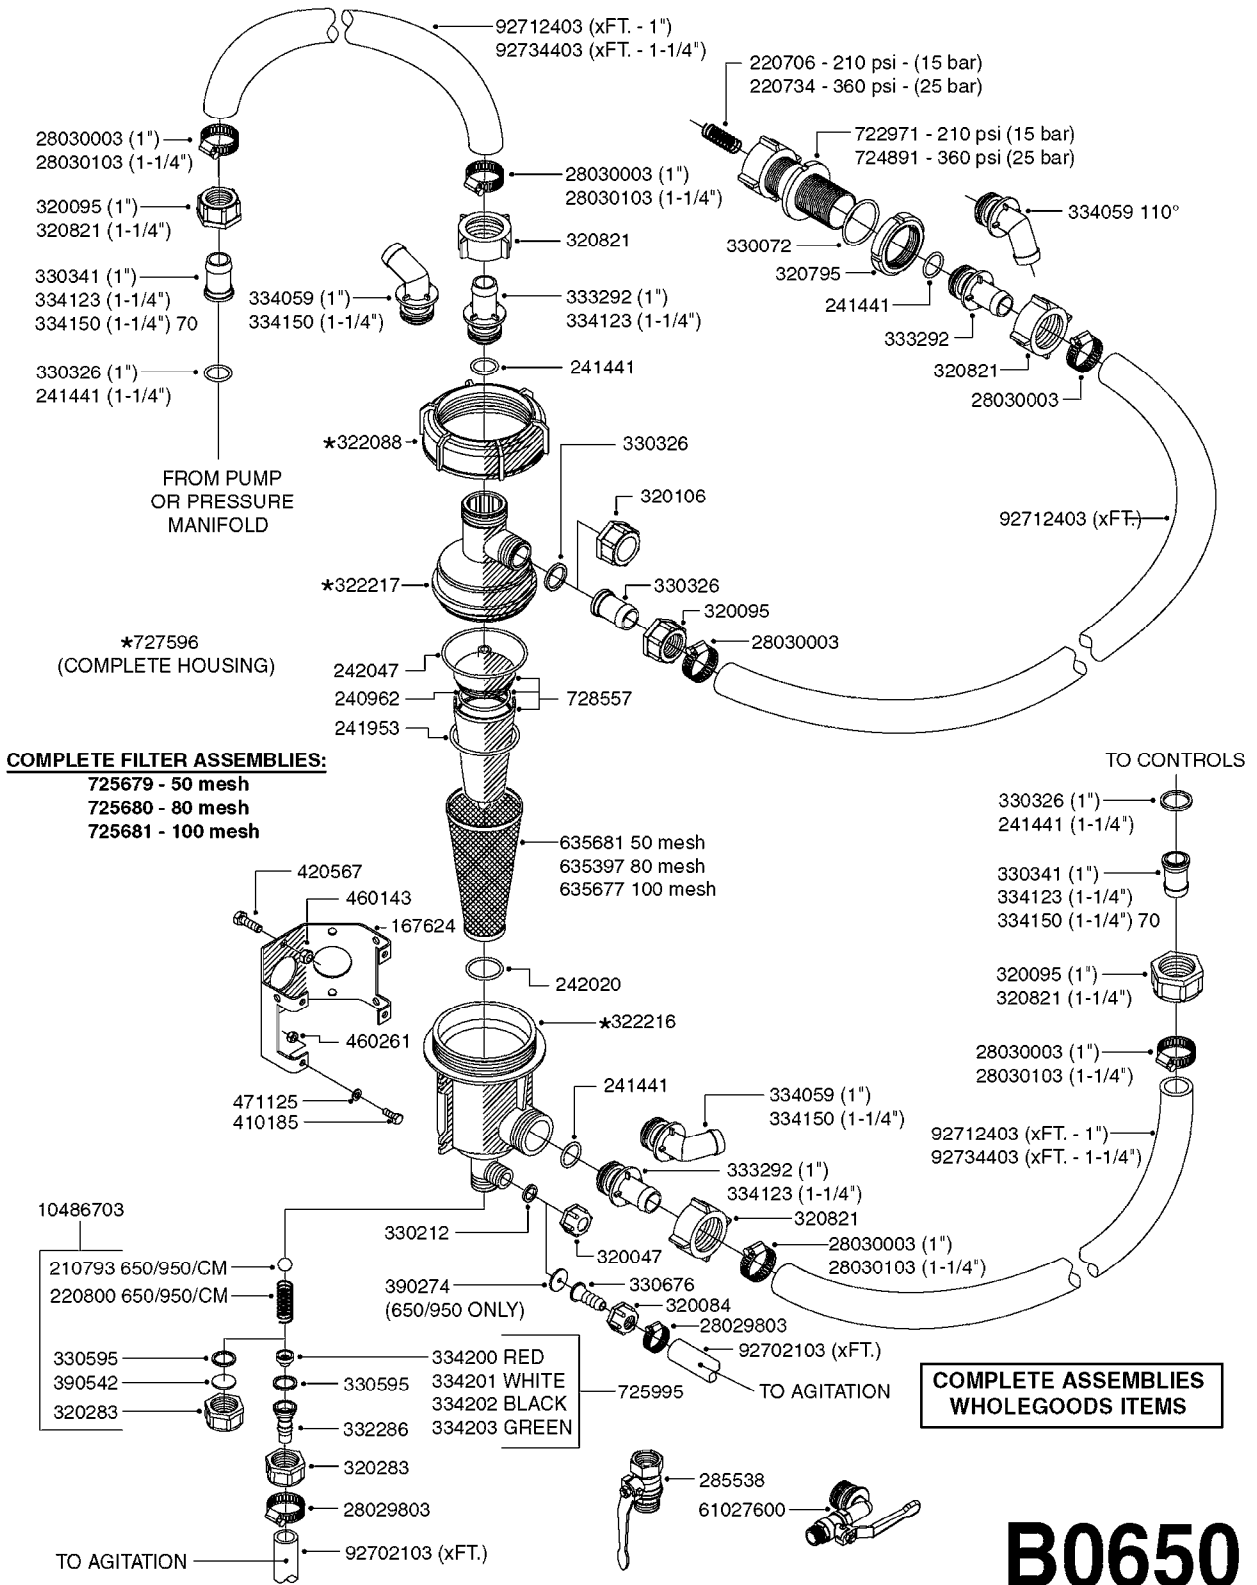

B0650

SELF CLEANING FILTER-SCREW TOP
B0650-HIN, 01:01:16

Page 1
Date 07.02.2020 8:12

parts-n°	order qty	description
10486703	1	KIT F.UPDATING SCF
167624	1	MOUNT BRACKET F. SCF
210793	1	BALL F.SCF
220706	1	SPRING SCF 12 BAR
220734	1	SPRING SCF 25 BAR
220800	1	SPRING F.SCF
240962	1	O-RING D57,2X3 NITRIL
241441	1	O-RING D29.3X3
241953	1	O-RING D73,03X3,53 VITON
242020	1	O-RING 39.2 X 3 VITON
242047	1	O-RING 89.5 X 3.0 VITON
28029803	1	CLAMP HOSE GEAR P1/2" 6708
28030003	1	CLAMP HOSE GEAR P1" 6716
28030103	1	CLAMP HOSE GEAR P5/4-S1.5"6724
285538	1	BALL VALVE 3/4" BSP
320047	1	FITT.DK CAPNUT 1/2" BSP
320084	1	FITT.DK NUT 1/2" BSP
320095	1	FITT.DK NUT 1" BSP
320106	1	FITT.DK CAPNUT 1" BSP
320283	1	FITT.DK NUT 3/4"BSP
320795	1	FITT.DK NUT 1-1/2" BSP JAMB
320821	1	FITT.DK NUT 1-1/2" BSP
322088	1	NUT LARGE F.SCF BODY
322216	1	SCF HOUSING (THREADED) F.GROVE
322217	1	SCF TOP (THREADED) W/GROVE
330072	1	O-RING D53.5/D45.5X4
330212	1	O-RING D19/D14X2.4 F.1/2"NUT
330326	1	O-RING D30/D24X2 F.1"NUT
330341	1	FITT.DK HB 1" F. 1" NUT
330595	1	O-RING D24.6/D20X2.1 -3/4"
330676	1	FITT.DK HB 3/8" F. 1/2" NUT
332286	1	FITT.DK HB 1/2" F. 3/4" NUT
333292	1	FITT.DK HB 1"O'RING F.1-1/2"
334059	1	FITT.DK EL 1" 110 DEG.F.1-1/2"
334123	1	FITT.DK HB 1-1/4"O-RNG F.1-1/2"
334150	1	FITT.DK HB 1-1/4" 110 F.1-1/2"
334200	1	ORFICE 3MM FOR SCF RED
334201	1	ORFICE 4MM FOR SCF WHITE
334202	1	ORFICE 5MM FOR SCF BLACK
334203	1	ORFICE 6MM FOR SCF GREEN
390274	1	ORIFICE ID4.0/18/1.5
390542	1	PLUG WASHER FOR 3/4'CAP NUT
410185	1	BOLT HEX 8.8 DEL M6X16
420567	1	BOLT HEX 8.8 DEL M8X30 FT
460143	1	SELF LOCK NUT M8 SST A2 DIN985
460261	1	NUT HEX M6X1.00 LOCK DIN985 A2 SS
471125	1	WASHER M6U 6.4X14X1.2,A2 SS
61027600	1	VALVE 1/2"BSP ASSY S5390
635397	1	SCREEN SCF 80 MESH
635677	1	SCREEN SCF 100 MESH
635681	1	SCREEN SCF 50 MESH
722971	1	SAFETY VALVE SCF 217PSI (15BAR)
724891	1	SAFETY VALVE SCF 25 BAR
725679	1	SCF ASSY.50 W/THREADED TOP CAP
725680	1	SCF ASSY.80 W/THREADED TOP CAP
725681	1	SCF ASSY.100 W/THREADED CAP
725995	1	BAG FOR SCF
727596	1	SCF HOUSING COMPLETE
728557	1	CONE F.SCF RED
92702103	1	HOSE R X1/2" X300PSI WP X0012"
92712403	1	HOSE R X1" X300PSI WP X0012"