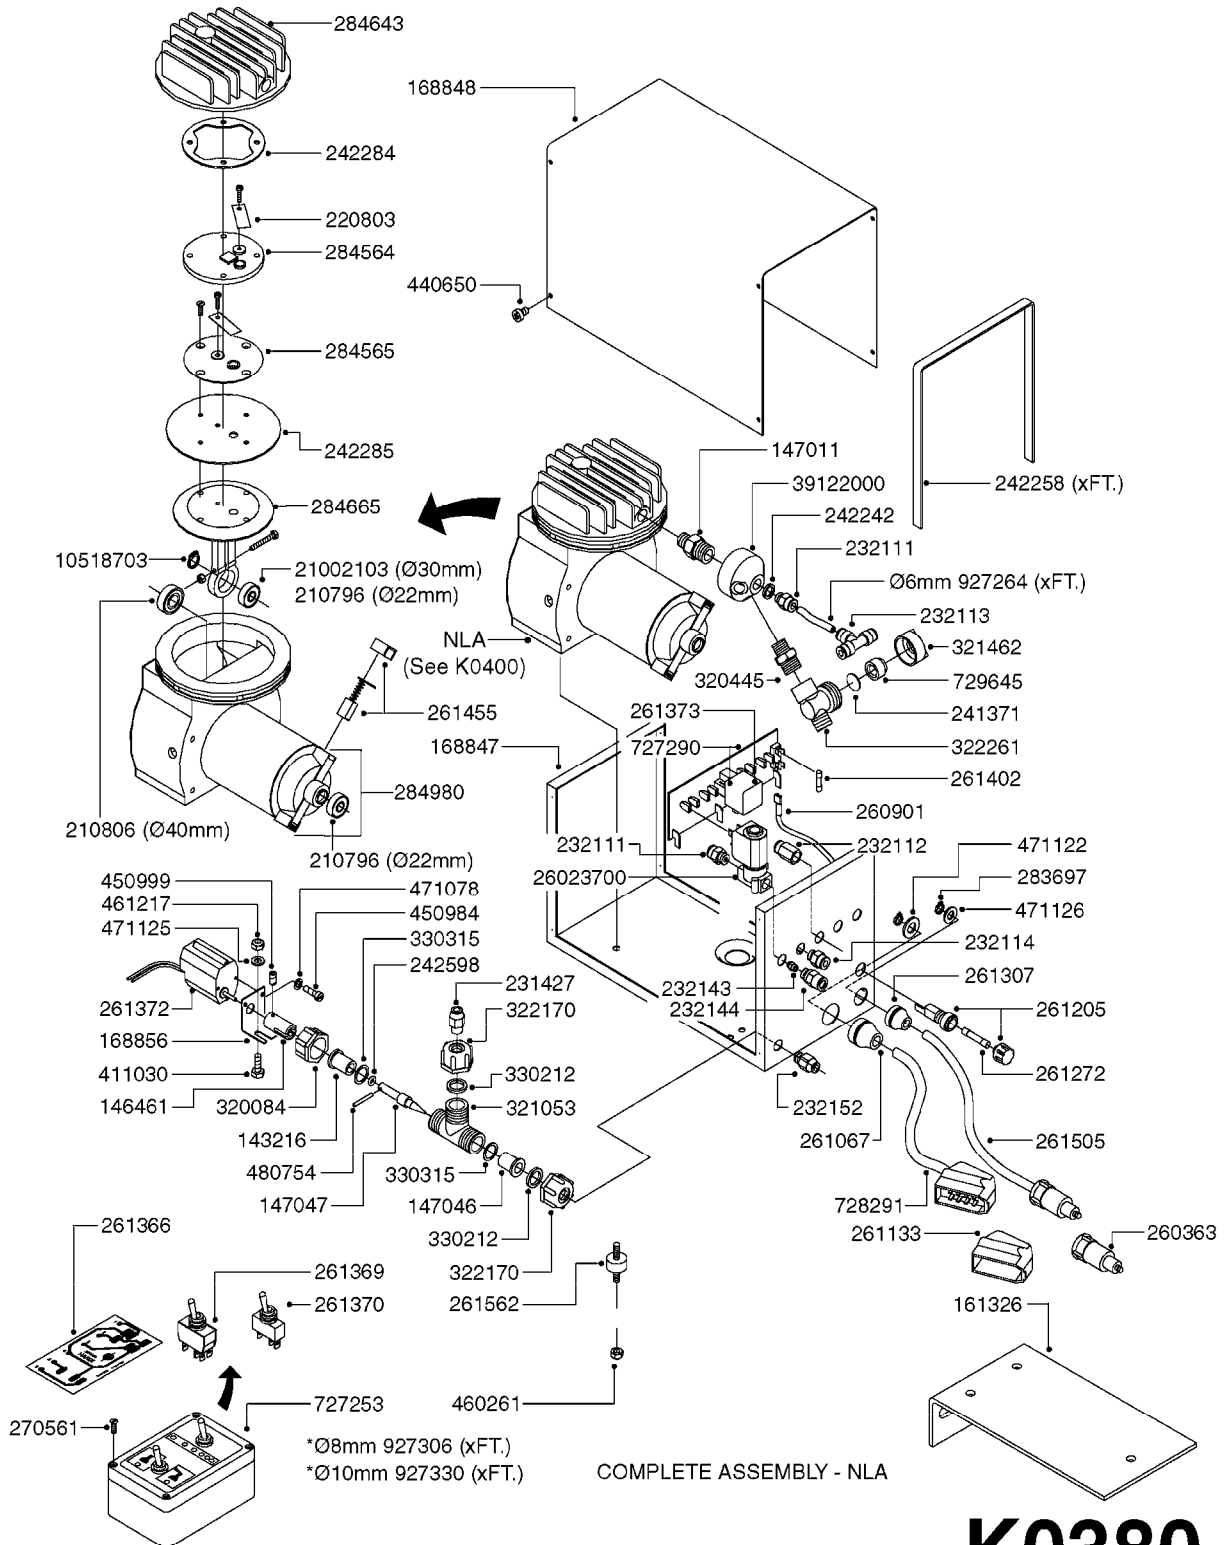

K0380

FOAM MARKER COMPRESSOR POST 94
K0380-HIN, 17:03:16

Page 1
Date 07.02.2020 8:12

parts-n°	order qty	description
143216	1	BUSHING THREAD F.FOAM MARKER
146461	1	COUPLER F.THROTTLE VALVE
147011	1	HEX NIPPLE 3/8'X1/4'BSP BRASS
147046	1	SEAT FOR THROTTLE VALVE
147047	1	SPINDLE FOR THROTTLE VALVE
161326	1	MOUNT BKT. F. FOAM COMP.BOX 98
168847	1	ENCLOSURE LOWER F.MARKER
168848	1	COVER F. FOAM MARKER
168856	1	MOUNT FOR GEAR MOTOR
210796	1	BEARING BALL D22/D8 X 7 608ZZ
210806	1	BEARING BALL D40/D17X12MM
220803	1	VALVE F. COMPRESSOR
231427	1	COUPLER 1/8'THREAD X6MM HOSE
232111	1	QUICK COUPLER 6MM X 1/8 EXT.
232112	1	QUICK COUPLER 6MM 1/8 INT.
232113	1	QUICK COUPLER 6MM T-PIECE
232114	1	COUPLER 1/8" THREADX8MM HOSE
232143	1	REDUCER 1/4'INT-1/8'EXT
232144	1	QUICK COUPLER 10MM X 1/4 EXT
232152	1	QUICK COUPLER 8MMX1/8 EXT.LONG
241371	1	DIAPHRAGM F.NO-DRIP,VULC
242242	1	O-RING F.AIR HOSE FITTING
242258	1	TRIM 3X10 SELF ADHESIVE 0012"
242284	1	HEAD GASKET F. COMPRESSOR
242285	1	DIAPHRAGM F. F/M COMP.
242598	1	O-RING D7.0 X 2.5 NITRIL
260363	1	PLUG 2 POLE 12V
260901	1	SPADE F.ELEC CONN.1.5MM BLUE
261067	1	GROMMET 10-14 GREY
261133	1	PLUG HOUSING F.8 POLE PLUG
261205	1	FUSE HOLDER
261272	1	FUSE 10A D6X32 MM
261307	1	GROMMET 7-10 BLACK
261366	1	CIRCUIT BOARD F.F/M CONTROL
261369	1	SWITCH 2 WAY 12V SPRING RETURN
261370	1	SWITCH 2 WAY 12V
261372	1	GEAR MOTOR BOSCH 13RPM
261373	1	RELAY 12V/30W
261402	1	FUSE 3.15A SLOW BURN
261455	1	BRUSH KIT-FOAM MARKER MOTOR
261505	1	CABLE 2X4MM L8000MM
261562	1	RUBBER DAMPER 2XM6X25
270561	1	SCREW W/SPRING ASSY. (QTY 1)
283697	1	TIESTRAP 200MM
284564	1	PLATE F.COMPRESSOR HEAD
284565	1	PLATE F.COMPRESSOR HEAD
284643	1	COMPRESSOR HEAD F.FOAM MARKER
284665	1	CONNECTING ROD F.COMPRESSOR
284980	1	FLANGE REAR F. F.M.COMPRESSOR
320084	1	FITT.DK NUT 1/2" BSP
320445	1	FITT.DK HN 1/4"X3/8" BSP
321053	1	FITT.DK TEE 1/2 X1/2 X1/2" BSP
321462	1	CAP F.NO-DRIP ASSY.
322170	1	FITT.DK NUT 1/2"x 1/8"F BSP
322261	1	HOUSING F.SAFETY VALVE 3/8"
330212	1	O-RING D19/D14X2.4 F.1/2"NUT
330315	1	O-RING D18.4/D13X.6
411030	1	BOLT HEX M5X10
440650	1	SCREW 3.5x13 STAINLESS
450984	1	BOLT HEX M2.5X8 SLOTTED
450999	1	SCREW SET M3X8