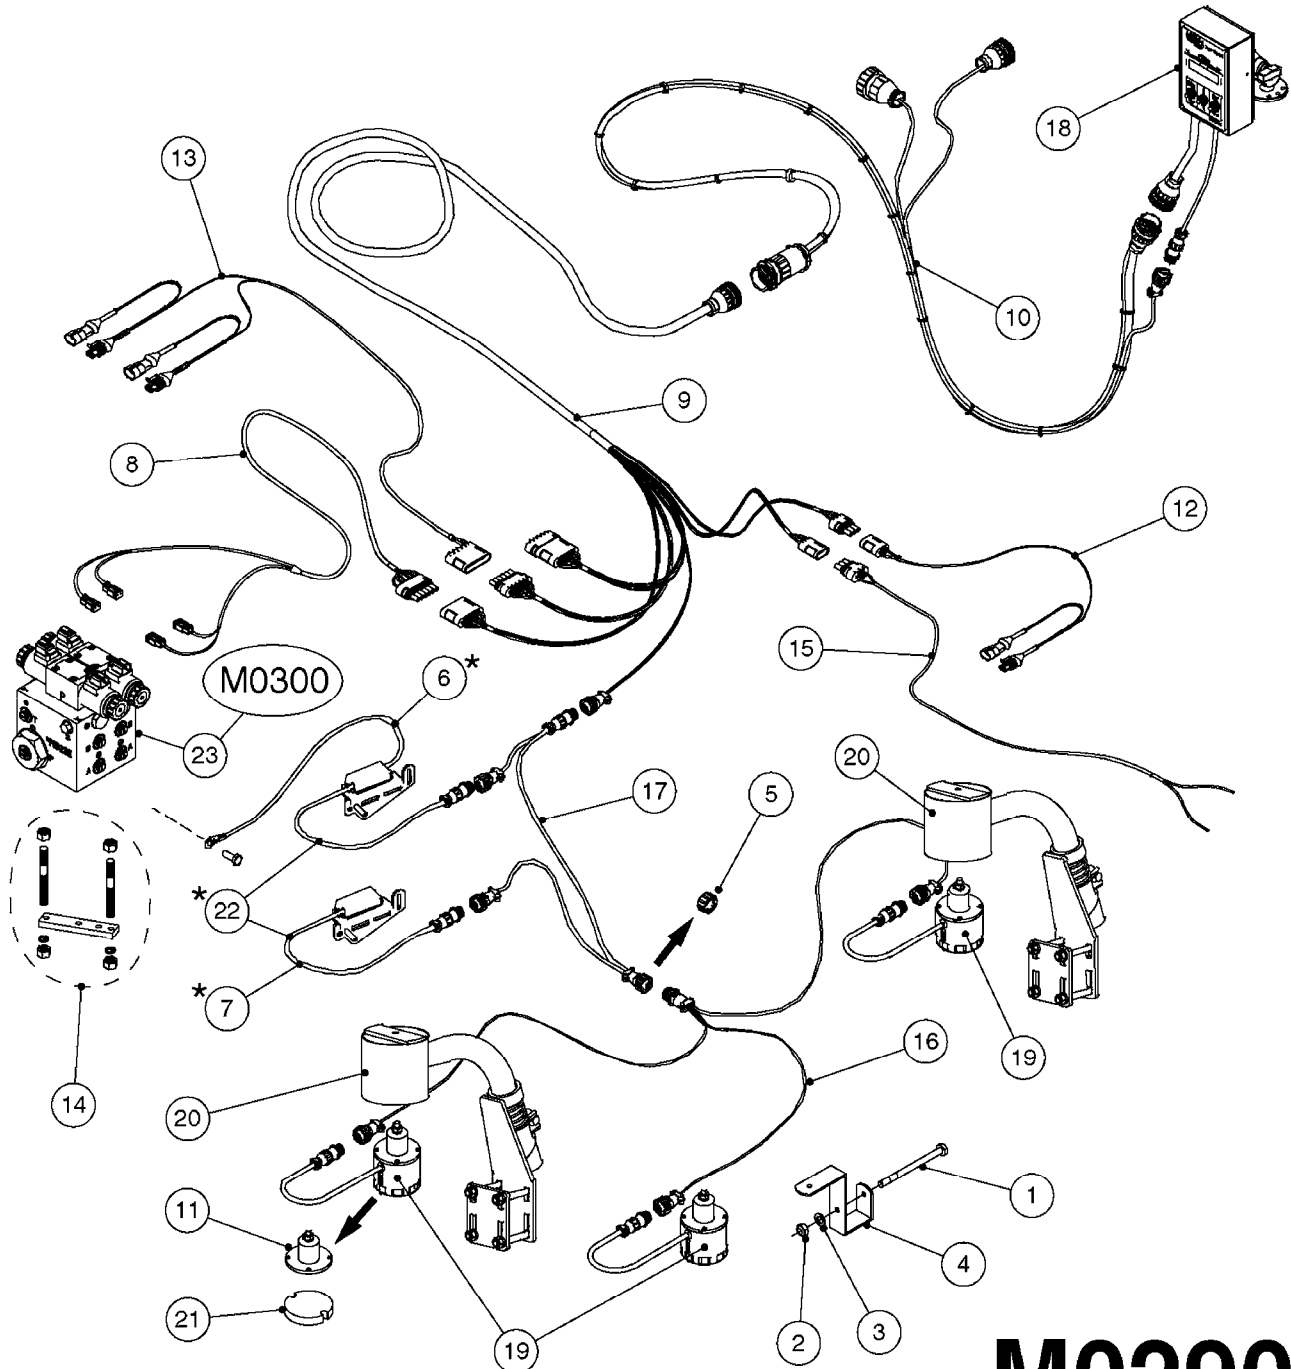

*CANNOT MIX OLD AND NEW STYLE ROLL SENSORS!

If replacing Norac P/N 44641 or 44642, must use pair of new style sensors (22).

Only new style sensors sold separately; (6) (Norac P/N 45000), (7) (Norac P/N 45001).

If unsure, pair of new style sensors works with all versions of UC4.

NORAC UC4 BOOM HEIGHT CONTROL
M0290-HIN, 01:01:16

Page 1

Date 07.02.2020 8:13

Pos.	parts-n°	order qty	description
1	410443	1	BOLT HEX 8.8 DEL M6X70
1	410605	1	BOLT HEX 8.8 DEL M6X80
2	460261	1	SPB/SPC BOOM
3	471124	1	NUT HEX M6X1.00 LOCK DIN985 A2 SS
4	16128603	1	WASHER, M6, Ø18/ 6.4X 1.6, SS
4	16128703	1	BRACKET F. SENSOR 60X60 TUBE SPB/SPC BOOM
5	26016303	1	BRACKET F. SENSOR 50x50 TUBE
6	26025903	1	FORCE BOOM (FTZ)
7	26026003	1	CONNECTOR RING CPC #11 NORAC
8	26026600	1	NORAC UC4+ ROLL SENSOR W/TEMP. CONFIRM NORAC P/N 45000
8	28055603	1	NORAC UC4+ ROLL SENSOR CONFIRM NORAC P/N 45001
9	28049503	1	NORAC CABLE VAR.RT.VLV DIN
10	28049603	1	3-PIN CONNECTORS/HIRSCHMAN
11	28050303	1	NORAC CABLE VAR.RT.VLV DEUTSCH
12	28050703	1	2-PIN CONNECTORS/DEUTSCH
13	28054303	1	NORAC CABLE EXTENSION
14	28055503	1	NORAC POWER CABLE
15	28055703	1	NORAC RUBBER TOP&BOLT F.SENSOR DIA.30MMX30MMX8MM
16	28085900	1	NORAC UC4+ OPEN CTR. CABLE
17	28086200	1	PARALIFT INTERFACE CABLE NORAC
18	28086300	1	NORAC VALVE MOUNTING HARDWARE
19	28086400	1	NORAC VALVE CABLE ROLL PIGTAIL
20	28086500	1	SENSOR BRANCH CABLE NORAC
21	28086600	1	CAN NODE DUAL CABLE NORAC
22	70112503	1	UC4 DISPLAY PANEL NORAC
23	78216100	1	UC4 ULTRASONIC SENSOR
			UC4 SENSOR MOUNTING BKT. NORAC
			FOAM DISC F. SENSOR NORAC
			UC4+ ROLL SENSOR KIT '11 HIN INCLUDES NORAC P/N 45000 & 45001
			NORAC VALVE BLOCK COMP, DEUTSCH CON.