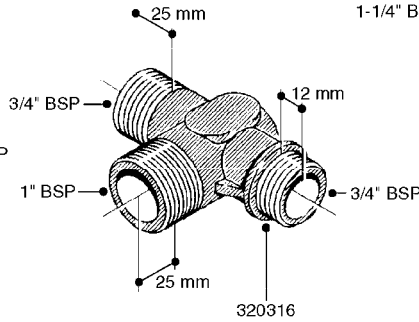

L0020

FITTINGS-T-PIECES, CAPS & ELBOWS
L0020-HIN, 01:01:16

Page 1
Date 07.02.2020 8:13

parts-n°	order qty	description
10053603	1	FITT. CAPNUT 2"BSP 5601
10194303	1	CAP BLANK 1 1/2 MCPHEE 210060
320047	1	FITT.DK CAPNUT 1/2" BSP
320106	1	FITT.DK CAPNUT 1" BSP
320272	1	FITT.DK CAPNUT 3/8" BSP
320316	1	FITT.DK TEE 3/4" X3/4" X1"BSP
320331	1	FITT.DK TEE 1" - 1" - 3/4" BSP
320342	1	FITT.DK EL 3/4"M X 1"F BSP
320563	1	FITT.DK 3 WAY 1/2" 110 DEG.
320677	1	NO LONGER AVAILABLE
320961	1	FITT.DK CAPNUT 1-1/2" BSP
321053	1	FITT.DK TEE 1/2 X1/2 X1/2" BSP
322072	1	FITT.DK TEE 3/8'X3/8'X3/8' BSP
322095	1	FITT.DK TEE 1-1/2 X1-1/4 X3/4" BSP
322138	1	FITT.DK ELB 1"M X 1"F BSP
330013	1	O-RING 2.5 X 10 PUR
330212	1	O-RING D19/D14X2.4 F.1/2"NUT
330326	1	O-RING D30/D24X2 F.1"NUT
331273	1	O-RING D44/D38X2 F.1-1/2"