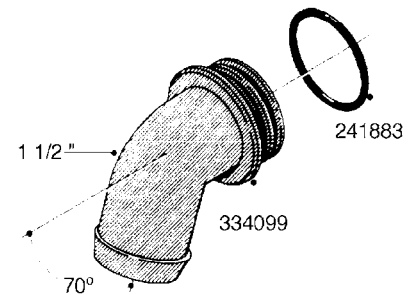

**L0080**

FITTINGS - S-53  
L0080-HIN, 12:09:17

Page 1

Date 07.02.2020 8:13

Pos.	parts-n°	order qty	description
1	145995	1	FITT.DK S-53 FORK
2	241973	1	O-RING Ø3 X 44.2 70 SHORES NITRIL NITRIL (BLACK)
2	242353	1	O-RING 3 X 44.2 VITON VITON (BROWN)
3	242109	1	O-RING D32.2x3.0 NITRIL (BLACK)
3	242354	1	O-RING D32.2X3.0 VITON VITON (BROWN)
4	322103	1	FITT.DK S-53 BULKHEAD
5	322107	1	FITT.DK S-53 BULKHEAD NUT
6	322110	1	FITT.DK S-53 ELB. 1/2" BSP
7	322352	1	FITT.DK S-53 TEE
8	334229	1	FITT.DK S-53 STR.3/4"
9	334260	1	GASKET F. S-53 BULKHEAD
10	334564	1	FITT.DK S-67 TO S-53 ADAPTER
11	391100	1	FITT.DK S-53THREAD INS.1/2"BSP
12	726463	1	FITT.DK S53 BULKHEAD W/GASKET
13	726552	1	FIT.DK S-53X90 1/2" BSP,O-RING
14	726556	1	FITT.DK S-53 HB 1/2" W/O-RING
15	726558	1	FITT.DK S53 STR. 3/4" W.ORING
16	726559	1	FITT DK. S-53 HB 1" W/O-RING
17	726568	1	FITT.DK.S-53 HB 1/2"90 W/O-RING
18	726570	1	FITT.DK S-53 ELB.3/4" W.ORING
19	726571	1	FITT.DK S-53 ELB.1", W ORING
20	726578	1	FITT.DK S53 PLUG WITH O-RING
21	728561	1	FITT.DK. S67M - S53F REDUCER