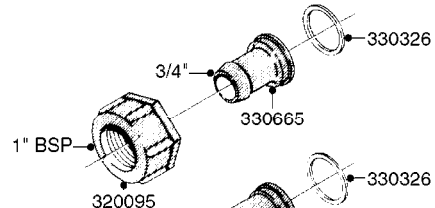

L0010

parts-n°	order qty	description
240085	1	O-RING D13,1/8,3X02,4 NITRIL
241441	1	O-RING D29.3X3
242594	1	O-RING D14 X 1.78 SCH.70-EPDM
320084	1	FITT.DK NUT 1/2" BSP
320095	1	FITT.DK NUT 1" BSP
320117	1	FITT.DK CONN.1/2"BSP F. 1" CAP
320187	1	FITT.DK CAP 3/8" BSP BLACK
320283	1	FITT.DK NUT 3/4"BSP
320821	1	FITT.DK NUT 1-1/2" BSP
321495	1	FITT.DK REDUC 1/4'BSP F.3/4'NT
321576	1	FITT.DK CONN 1/2"BSP F.3/4"NUT
330013	1	O-RING 2.5 X 10 PUR
330212	1	O-RING D19/D14X2.4 F.1/2"NUT
330326	1	O-RING D30/D24X2 F.1"NUT
330341	1	FITT.DK HB 1" F. 1" NUT
330595	1	O-RING D24.6/D20X2.1 -3/4"
330665	1	FITT.DK HB 3/4"F.1" NUT
330676	1	FITT.DK HB 3/8" F. 1/2" NUT
330687	1	FITT.DK HB 1/2" F. 1/2" NUT
330691	1	FITT.DK HB 3/4'F.3/4' NUT
330783	1	FITT.DK HB 3/8"F.3/8" NUT
331262	1	FITT.DK HB 1-1/2" F. 1-1/2"NUT
331273	1	O-RING D44/D38X2 F.1-1/2"
331446	1	FITT.DK HB 1" F.1-1/2" NUT
331807	1	FITT.DK HB 5/16" F.3/8" NUT
332286	1	FITT.DK HB 1/2" F. 3/4" NUT
332905	1	FITT.DK HB 1/2" F. 3/4" CAP
332927	1	FITT.DK PLUG F. NOZZLE TUBE
333292	1	FITT.DK HB 1"O'RING F.1-1/2"
333664	1	FITT.DK HB 5/16' F. 1/2' NUT
334044	1	FITT.DK HB 3/4' F. 3/4' CAP
334059	1	FITT.DK EL 1" 110 DEG.F.1-1/2"
334123	1	FITT.DK HB 1-1/4"O-RNG F.1-1/2"
334150	1	FITT.DK HB 1-1/4" 110 F.1-1/2"
390542	1	PLUG WASHER FOR 3/4'CAP NUT
716236	1	FITT.DK HB 1/2" ASSY. F. 3/4"
716413	1	FITT.DK PLUG ASSY. F.NOZ TUBE
717426	1	FITT.DK REDUC 1/4"BSP F.3/4"N
720856	1	FITT.DK 1/2'BSP ASSY.F.3/4'NUT
724621	1	FITT.DK HB 3/4"ASSY F.3/4" NUT