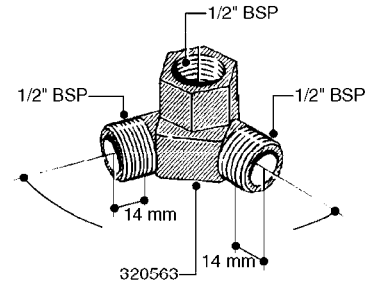

L0020

FITTINGS-T-PIECES, CAPS & ELBOWS
L0020-HIN, 01:01:16

Page 1
Date 07.02.2020 8:13

parts-n°	order qty	description
10053603	1	FITT. CAPNUT 2"BSP 5601
10194303	1	CAP BLANK 1 1/2 MCPHEE 210060
320047	1	FITT.DK CAPNUT 1/2" BSP
320106	1	FITT.DK CAPNUT 1" BSP
320272	1	FITT.DK CAPNUT 3/8" BSP
320316	1	FITT.DK TEE 3/4" X3/4" X1"BSP
320331	1	FITT.DK TEE 1" - 1" - 3/4" BSP
320342	1	FITT.DK EL 3/4"M X 1"F BSP
320563	1	FITT.DK 3 WAY 1/2" 110 DEG.
320677	1	NO LONGER AVAILABLE
320961	1	FITT.DK CAPNUT 1-1/2" BSP
321053	1	FITT.DK TEE 1/2 X1/2 X1/2" BSP
322072	1	FITT.DK TEE 3/8'X3/8'X3/8' BSP
322095	1	FITT.DK TEE 1-1/2 X1-1/4 X3/4" BSP
322138	1	FITT.DK ELB 1"M X 1"F BSP
330013	1	O-RING 2.5 X 10 PUR
330212	1	O-RING D19/D14X2.4 F.1/2"NUT
330326	1	O-RING D30/D24X2 F.1"NUT
331273	1	O-RING D44/D38X2 F.1-1/2"