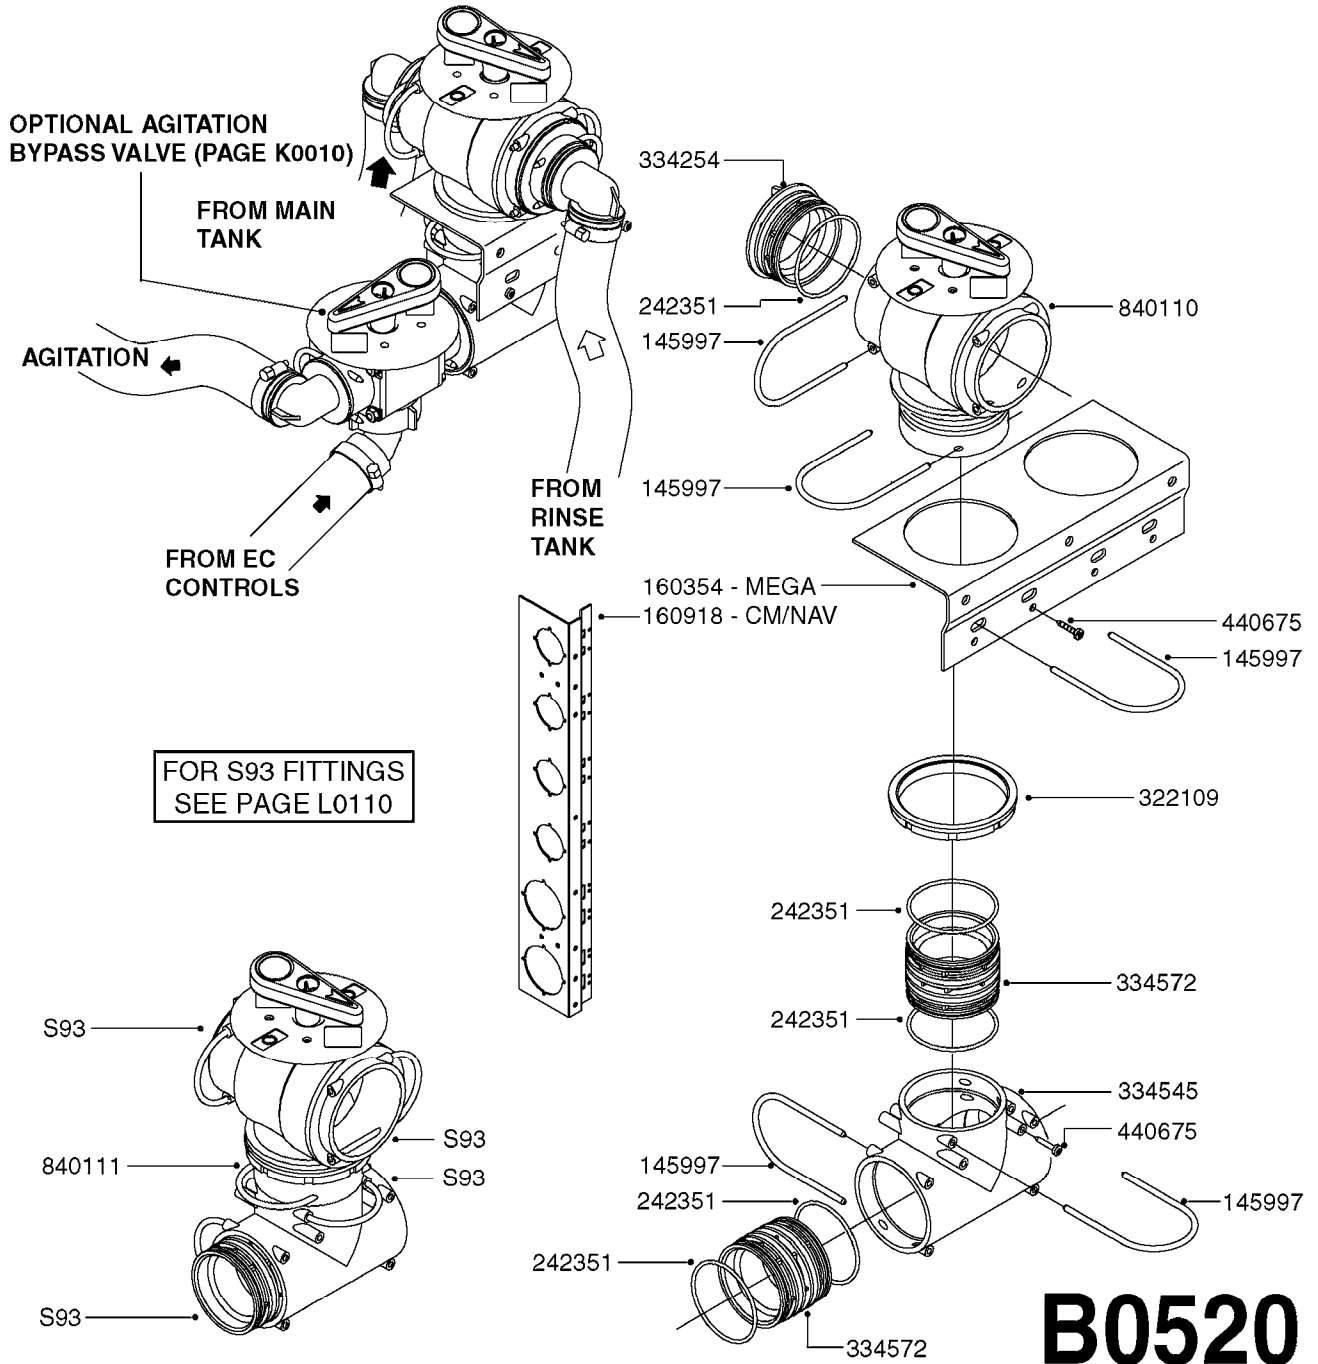

MANIFOLD SYSTEM - SUCTION
B0520-HIN, 01:01:16

Page 1
Date 07.02.2020 8:12

parts-n°	order qty	description
145997	1	FITT.DK S-93 FORK
160354	1	BRACKET F.SUCTION MANIFOLD
160918	1	BRACKET F. MANIFOLD CM
242351	1	O-RING D69.5X3.0 VITON F.S-93
322109	1	FITT.DK S-93 BULKHEAD NUT
334254	1	FITT.DK S-93 PLUG
334545	1	FITT.DK S-93 TEE
334572	1	FITT.DK S-93 ADAPTOR MALE MALE
440675	1	SCREW F. PLASTIC 5X16 SS
840110	1	VALVE SUCTION S-93 F.MANIFOLD
840111	1	VALVE SUCTION 3 WAY S-93 W.TEE