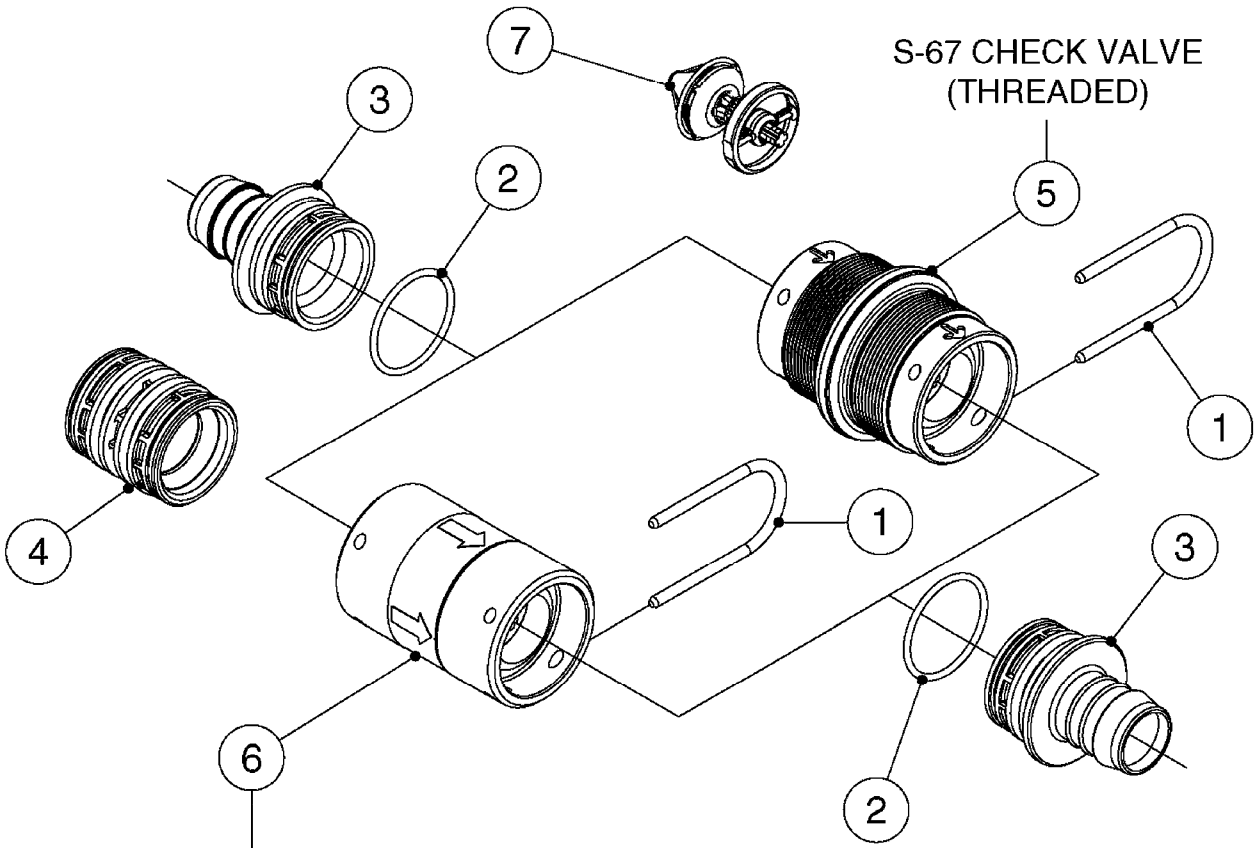

FOR FITTINGS AND  
HOSES, SEE SECTION L

**B0630**

CHECK VALVES - S67  
B0630-HIN, 31:07:19

Page 1

Date 07.02.2020 8:12

Pos.	parts-n°	order qty	description
1	145996	1	FITT.DK S-67 FORK
2	241973	1	O-RING Ø3 X 44.2 70 SHORES NITRIL
2	242353	1	O-RING 3 X 44.2 VITON
3	242504	1	O-RING D35x2 NITRIL
4	322104	1	FITT.DK S-67 BULKHEAD
5	334231	1	FITT.DK S-67 STR.1"
5	334232	1	FITT.DK S-67 STR.1-1/4"
5	334444	1	FITT.DK S-67 STR.1-1/2" PVC
6	14103100	1	SEAT F.CHECK VALVE D40.8 2010
7	70063603	1	VALVE, CHECK S67 1-1/2"
			COMPLETE IN-LINE CHECK VALVE FOR 1-1/2" HOSE
7	72001803	1	CHCK VLV,S67, 2 X 1" HB
			COMPLETE IN-LINE CHECK VALVE FOR 1" HOSE
7	72206600	1	CHCK VLV,S67, 2 X 1.25" HB
			COMPLETE IN-LINE CHECK VALVE FOR 1-1/4" HOSE
8	72089900	1	CHECK VALVE S67 SUBASMBLY.2001
9	97800500	1	DECAL 230X28 BLACK ARROW