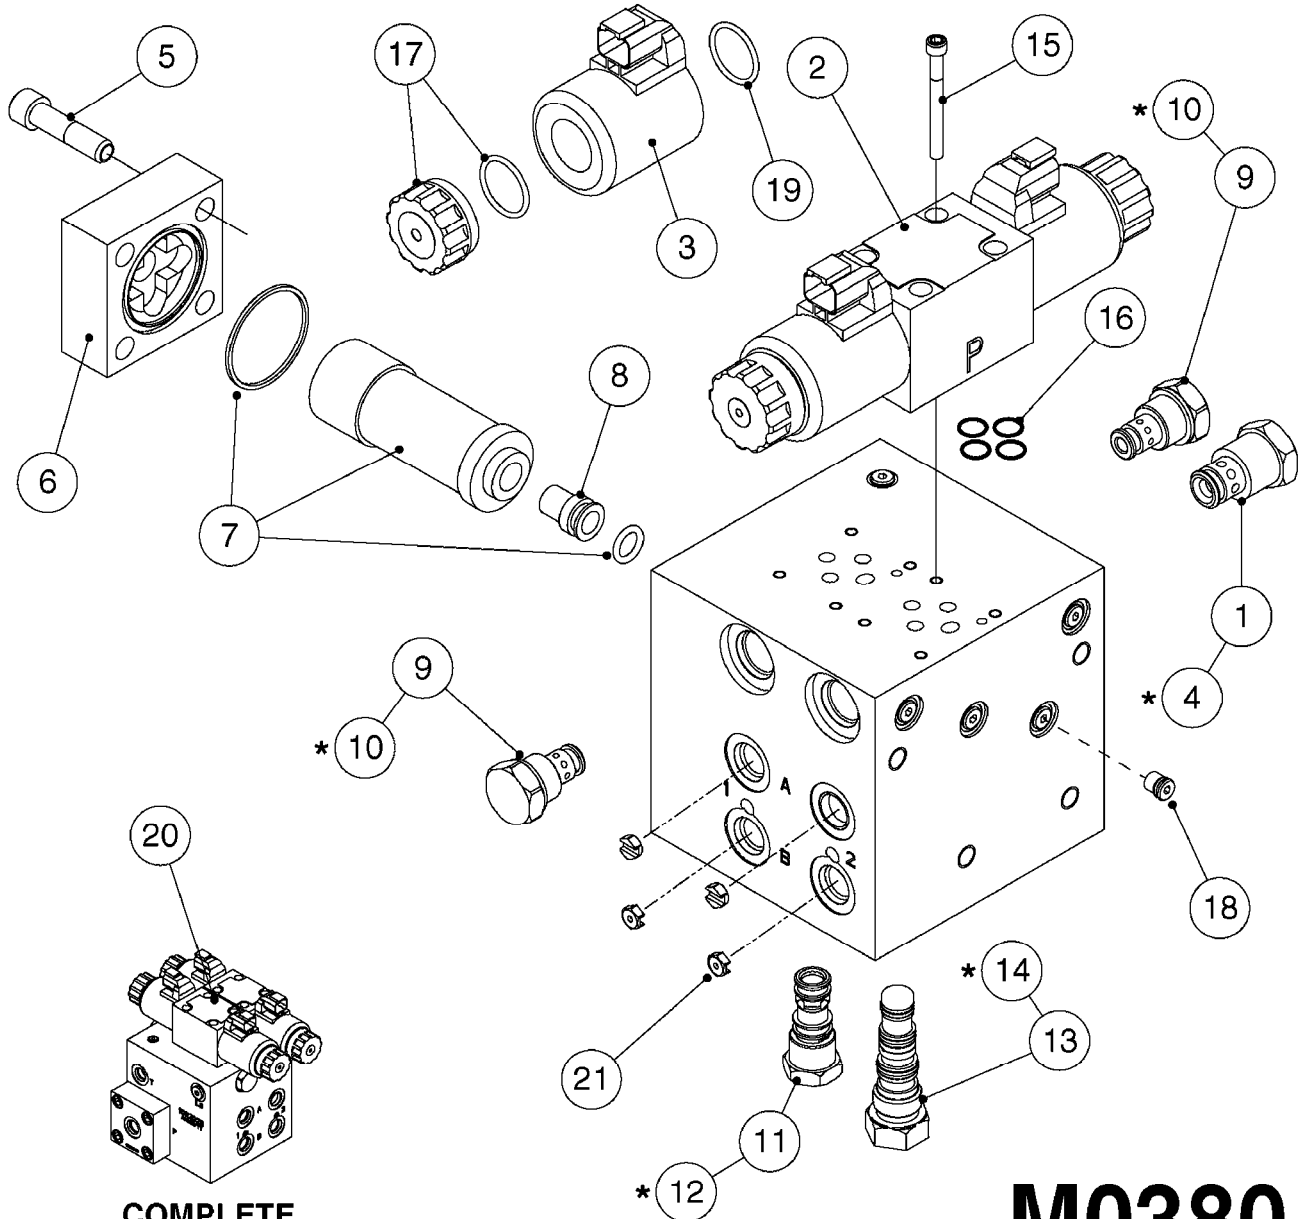

**COMPLETE
ASSEMBLY**

*SEAL KITS

M0380

NORAC VAR. RATE VALVE UC4/UC5
M0380-HIN, 30:04:19

Page 1

Date 07.02.2020 8:13

Pos.	parts-n°	order qty	description
1	28049403	1	NORAC CHECK VALVE
2	28055803	1	NORAC SOLENOID - DEUTSCH CONN.
3	28056503	1	COIL, NORAC, PROP, DEUTSCH
4	28066903	1	NORAC SEAL KIT F.28049403
5	28067103	1	NORAC HEX CAPSCREW 3/8X1-1/4"
6	28067203	1	NORAC FILTER CAP - 4 BOLT
7	28067303	1	KIT FILTER NORAC UC5 106285
8	28067403	1	NORAC VALVE FILTER INSERT
9	28067503	1	NORAC CHECK VALVE C-8-2
10	28067603	1	NORAC SEAL KIT F.28067503
11	28067703	1	NORAC CHECK VALVE C-8-3
12	28067803	1	NORAC SEAL KIT F.28067703
13	28067903	1	NORAC CHECK VALVE C-8-4
14	28068003	1	NORAC SEAL KIT F.28067903
15	28068103	1	NORAC HEX CAPSCREW 10-24X2 SS
16	28068203	1	NORAC O-RING F.SOLENOID VALVE
17	28074903	1	NORAC COIL NUT AND O-RING
18	28089903	1	NORAC PLUG#2 SAE ZERO-LEAK
19	28103603	1	O-RING SOLENOID BODY SEAL NORAC
20	78216100	1	NORAC VALVE BLOCK COMP, DEUTSCH CON.
21	78603300	1	NORAC ONE WAY ORIFICE, .047"