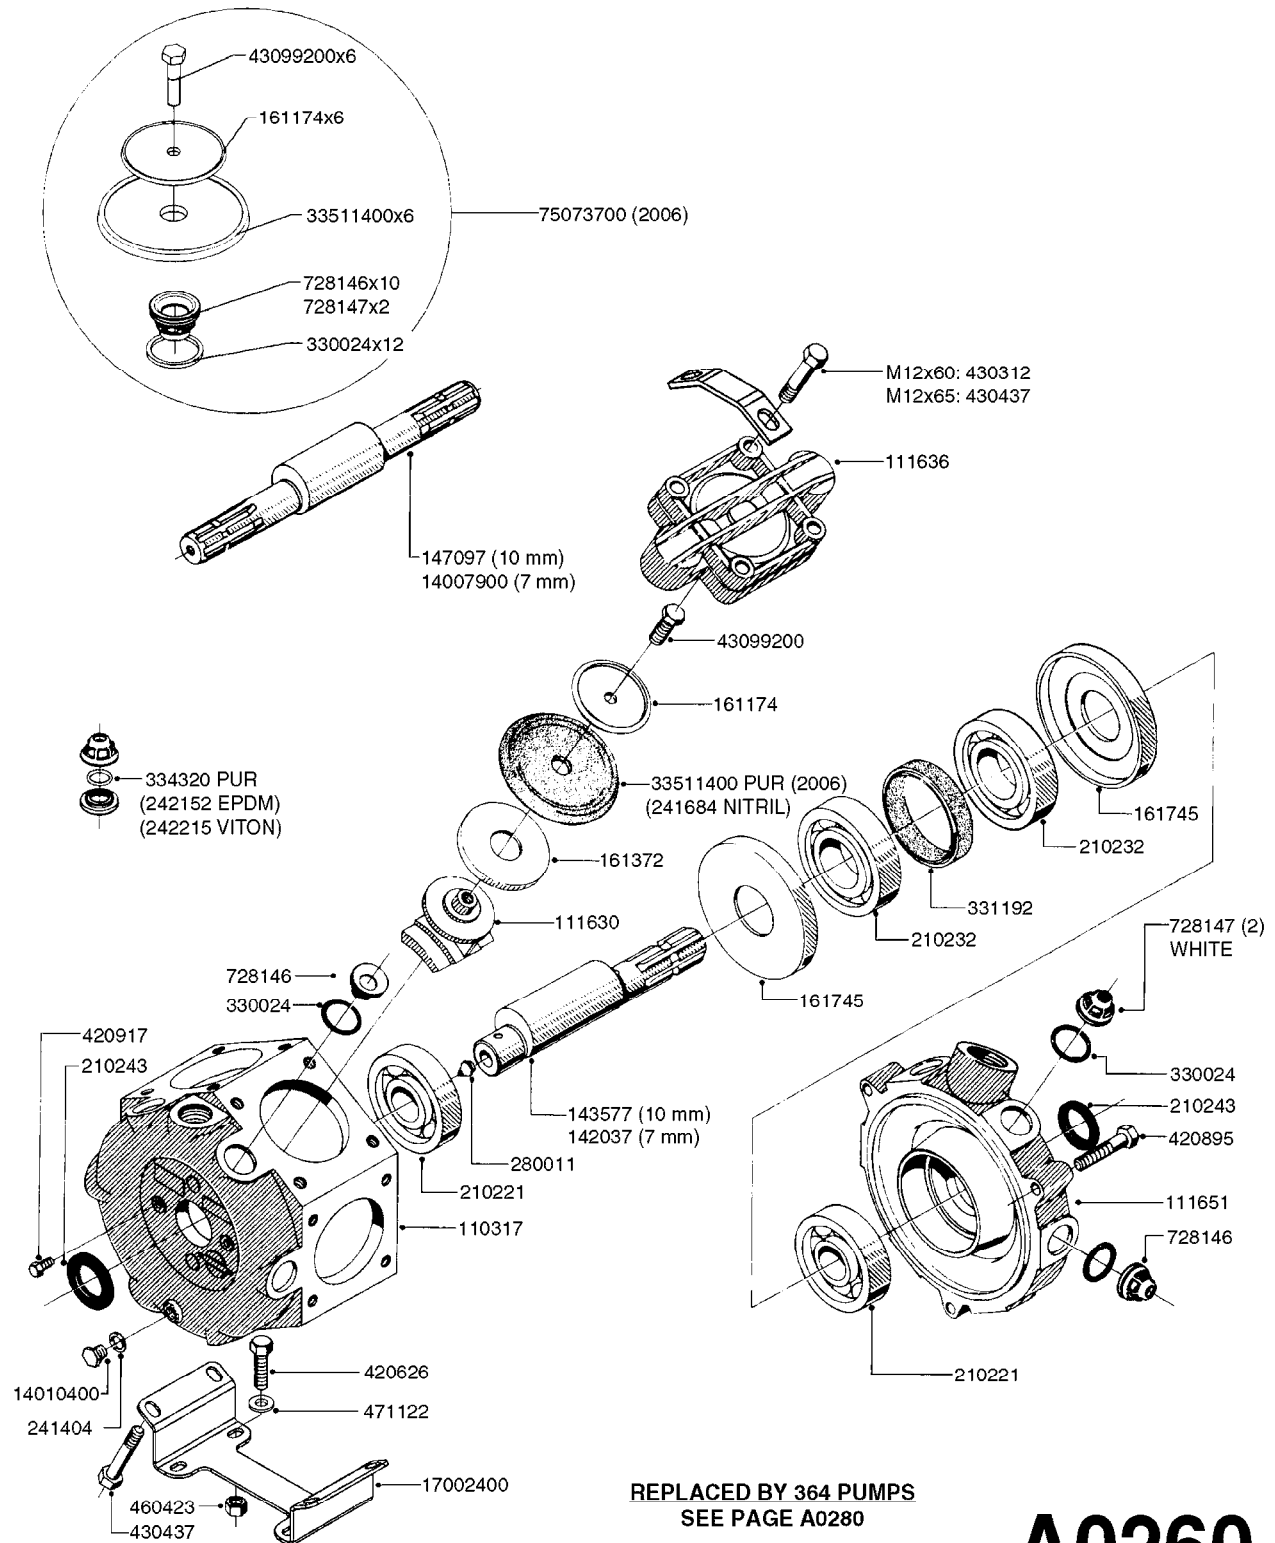

REPLACED BY 364 PUMPS
SEE PAGE A0280

A0260

PUMP - 363 W/MOUNTING BASE
A0260-HIN, 17:03:16

Page 1
Date 07.02.2020 8:11

parts-n°	order qty	description
110317	1	PUMP CASING MODEL 360/361 PNTD
111630	1	CONNECTING ROD 363/364-10 PUMP
111636	1	VALVE COVER 363 HEAVY DUTY
111651	1	CASTING F.363 1.5" PUMP(FRONT)
142037	1	CRANK SHAFT 361-20
143577	1	CRANK SHAFT F.363/462/463-10mm
147097	1	CRANK SHAFT 363-463/10 THROUGH
161174	1	DIAPHRAGM DISC SS 361/363/364 PUMP
161372	1	DIAPHRAGM BACKING DISC,320-361
161745	1	METAL SPACER F.363/463
210221	1	BEARING BALL 6407
210232	1	BEARING BALL 6310
210243	1	SEAL OIL 35 X 47 X 7
241404	1	DOWTY SEAL 1/4"
241684	1	DEICER PARTS: DIAPHRAGM MODEL 361 NITRIL
242152	1	O-RING D18.2X3 EPDM
242215	1	O-RING D18X3 VITON
280011	1	GREASE NIPPLE 1/8" SAE H TR
330024	1	O-RING D41,1/D34.5 X 3,5
331192	1	SPACER, MODEL 361/363
334320	1	O-RING D18X3 POLYURETHANE
420626	1	BOLT HEX 8.8 DEL M10X20 FT
420895	1	BOLT HEX 8.8 RAW M10X60
420917	1	BOLT HEX 8.8 RAW M8X12 FT
430312	1	BOLT HEX 8.8 M12X60
430437	1	BOLT HEX 8.8 RAW M12X65
460423	1	NUT HEX M10X1.50 LOCK DIN985A2 SS
471122	1	WASHER, M10, Ø20/10.5X 2.0, SS
728146	1	VALVE FOR 361(726890/707932)
728147	1	VALVE FOR 361 WHITE WITH HOLE
14007900	1	CRANK 363/462/463-7mm 540/THRU
14010400	1	PLUG 1/4" BSP
17002400	1	FOOT F. 36X PUMP, RED
33511400	1	DIAPHRAGM PUMP 361/361/363/364 PUR
43099200	1	BOLT HEX SS M12 X 30 DIN933 A4
75073700	1	PUMP KIT 361/363 "06"