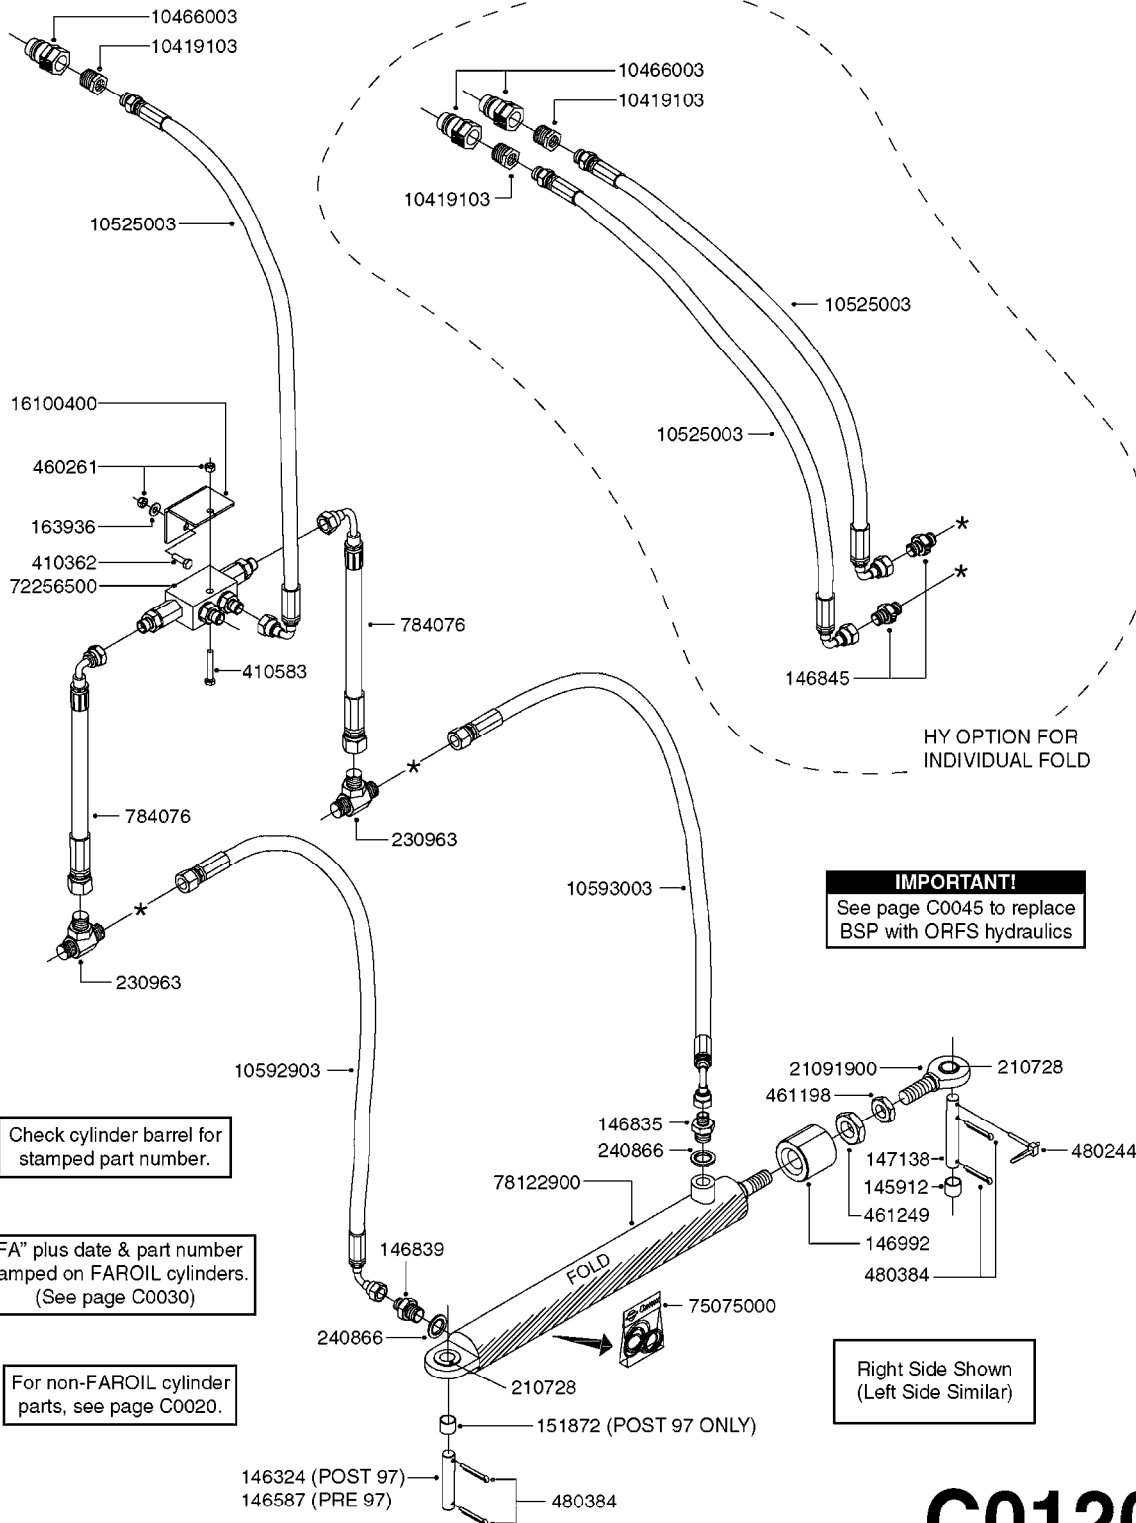

**C0045**

HYDRAULICS - BSP TO ORFS  
C0045-HIN, 24:03:16

Page 1

Date 07.02.2020 8:12

Pos.	parts-n°	order qty	description
1	10466003	1	COUPLER PIONEER 8010-04 1/2NPT
2	231907	1	HEX NIPPLE 1/4"BSP X 1/2"NPT
2	231906	1	HEX NIPPLE 3/8"BSP X 1/2"NPT
2	147132	1	HEX NIPPLE 1/2"X1/2" BSP DEL
3	230311	1	QUICK COUPLING 1/2"
4	241356	1	DOWTYSEAL 1/2"
5	23234800	1	HEX NIPPLE 1/2"-9/16" ORFS FITTING FOR 1/4" HOSE
5	23234900	1	HEX NIPPLE 1/2"-11/16" ORFS FITTING FOR 3/8" HOSE
5	23235300	1	HEX NIPPLE 1/2"-13/16" ORFS FITTING FOR 1/2" HOSE
6	242102	1	O-RING Ø9.25X1.78 NITRIL 90SH
6	24263200	1	O-RING Ø7.66X1.78 NITRIL 90SH
6	24263300	1	O-RING Ø12.42X1.78 NITRIL 90SH
6	24263400	1	O-RING Ø18.77X1.78 NITRIL 90SH
7	67002403	1	CHART - BSP TO ORFS HOSES
8	67002503	1	CHART - BSP TO ORFS FITTINGS