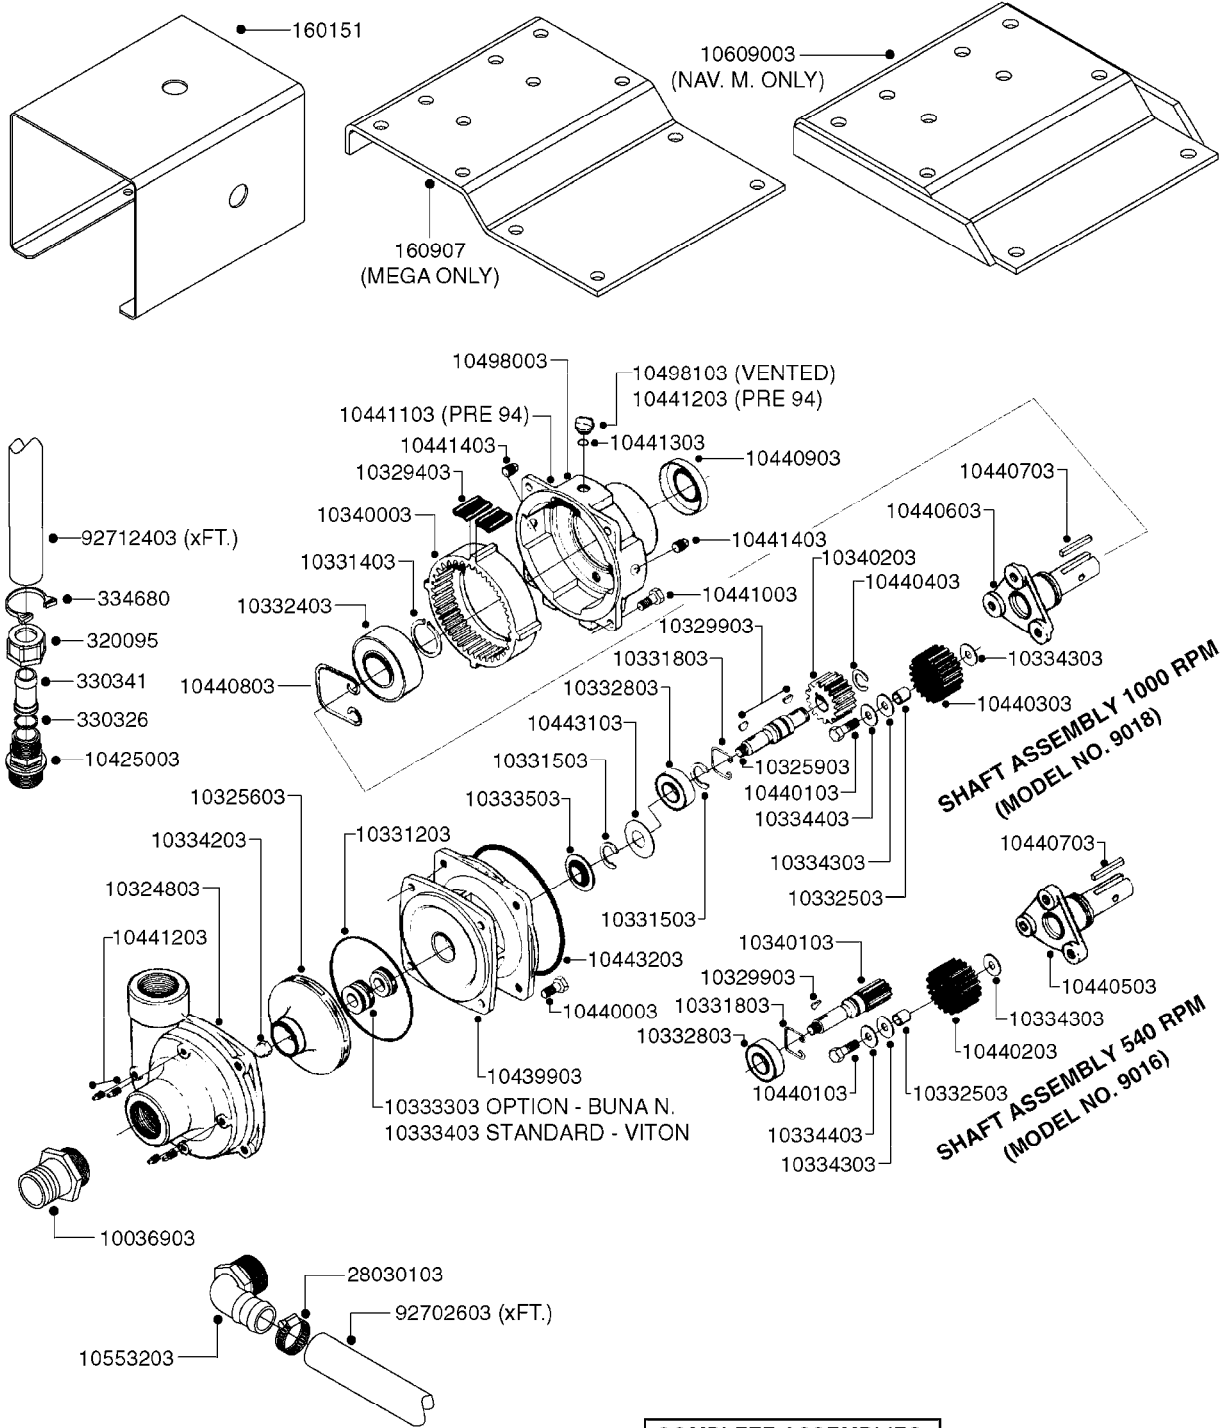

COMPLETE ASSEMBLIES
WHOLEGOODS ITEMS

COMPLETE PUMPS

10012903 - 9016C 540 RPM

10013103 - 9018C 1000RPM

Gear lube requirement: 6fl. oz. 80W90 Oil

A0470

PUMP 9016/9018 HYPRO CENT.
A0470-HIN, 01:01:16

Page 1
Date 07.02.2020 8:12

parts-n°	order qty	description
10012903	1	PUMP HYPRO C9016 540 RPM 90023
10013103	1	PUMP HYPRO 9018C CENT.1000 RPM
10036903	1	FITT.PO.HB 1.50X1.50 IMB1212
10324803	1	PUMP CASING
10325603	1	IMPELLER NYLON
10325903	1	IMPELLER SHAFT
10329403	1	CUSHION BUMPER
10329903	1	KEY WOODRUFF
10331203	1	O-RING
10331403	1	RING RETAINING
10331503	1	SNAP-RING
10331803	1	RING RETAINING
10332403	1	BEARING BALL
10332503	1	BEARING INNER RACE
10332803	1	BEARING BALL
10333303	1	SEAL KIT F. HYPRO 9016/18 BUNA
10333403	1	SEAL KIT F.HYPRO 9016/18 VITON
10333503	1	BEARING SHIELD & OIL SEAL
10334203	1	NUT HEX CAP HYPRO PUMP
10334303	1	WASHER 32OD X 19ID X 2.5TK PLA
10334403	1	WASHER 32OD X13ID X 1.5
10340003	1	RING GEAR
10340103	1	PINION GEARED IMPELLER SHAFT
10340203	1	SUN GEAR
10425003	1	FITT.PO.HN 1.25X1.00 MCPHEE
10439903	1	MOUNTING FLANGE ADAPTOR
10440003	1	SCREW HEX HEAD CAP
10440103	1	SCREW HEX HEAD CAP
10440203	1	GEAR W BGRS.540 RPM (DRIVER)
10440303	1	GEAR W BGRS. 1000 RPM (DRIVER)
10440403	1	RING RETAINER HYPRO 1K CENT.
10440503	1	DRIVER HUB 540 RPM
10440603	1	DRIVER HUB 1000 RPM
10440703	1	KEY SQ 1/4"x1-1/2"
10440803	1	RING RETAINER
10440903	1	OIL SEAL
10441003	1	SCREW HEX HEAD CAP
10441103	1	GEAR CASING
10441203	1	OIL FILL PLUG
10441303	1	O-RING
10441403	1	OIL PLUG
10443103	1	WASHER SEAL (PAPER)
10443203	1	O-RING
10498003	1	CASTING F.HYPRO 9016/18 (GEAR)
10498103	1	PLUG F.HYPRO GEAR CASTING 9016
10553203	1	FITT.PO.EL 1.5X1.5 HB BLACK
10609003	1	PUMP BASE HYPRO NAV.
160151	1	SHEILD FOR 9016 PUMP ESC
160907	1	MOUNT PLATE F.CENT.PUMP MEGA
28030103	1	CLAMP HOSE GEAR P5/4-S1.5"6724
320095	1	FITT.DK NUT 1" BSP
330326	1	O-RING D30/D24X2 F.1"NUT
330341	1	FITT.DK HB 1" F. 1" NUT
334680	1	CLAMP HOSE PLASTIC 1"
92702603	1	HOSE PVC SUCT GRAY 1-1/2"
92712403	1	HOSE R X1" X300PSI WP X0012"