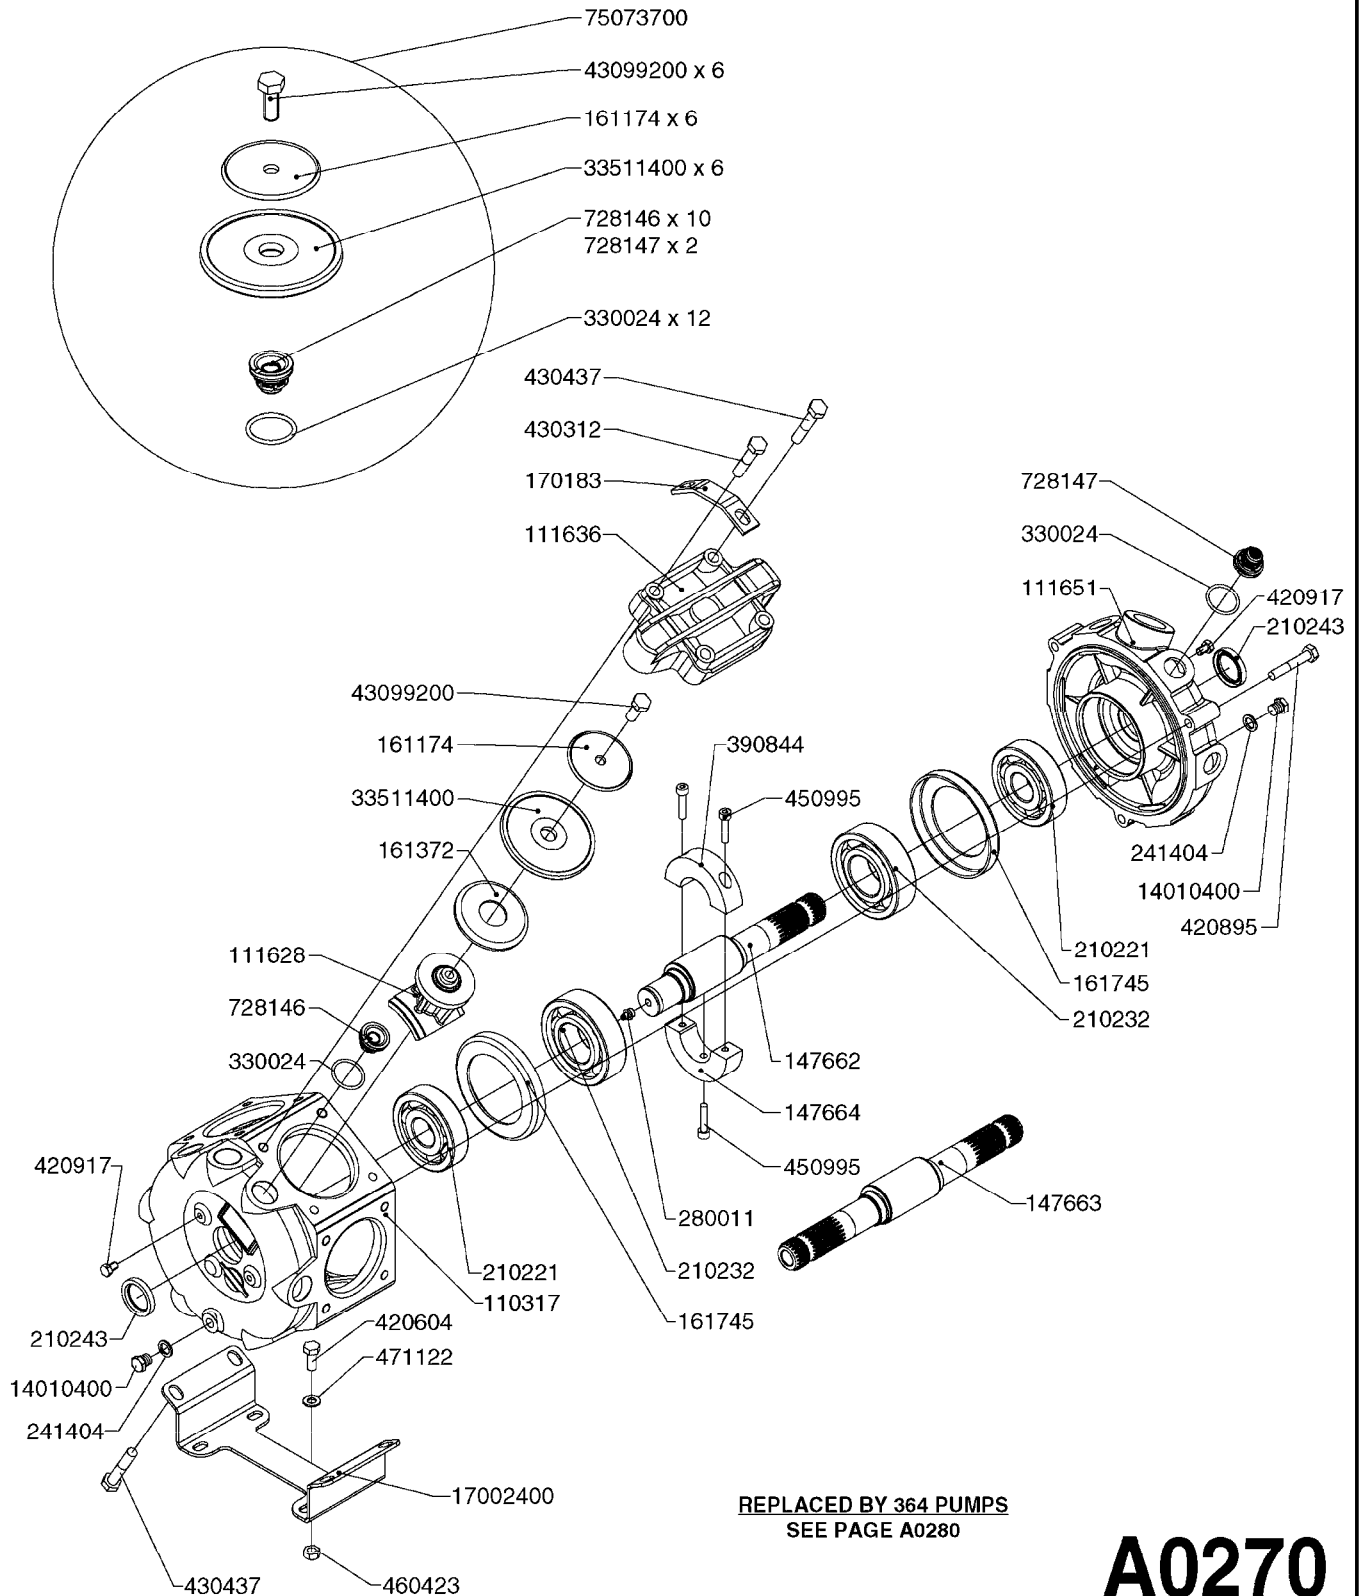

PUMP - 363/1000 RPM W/MOUNTING
A0270-HIN, 17:03:16

Page 1
Date 07.02.2020 8:11

parts-n°	order qty	description
110317	1	PUMP CASING MODEL 360/361 PNTD
111628	1	CONNECTING ROD 363/5.5 PUMP
111636	1	VALVE COVER 363 HEAVY DUTY
111651	1	CASTING F.363 1.5" PUMP(FRONT)
147662	1	CRANK SHAFT F.363/463-5.5MM
147663	1	CRANK SHAFT 363/463-5.5 THROUG
147664	1	COUNTERBALANCE 363/463 WEIGHT
161174	1	DIAPHRAGM DISC SS 361/363/364 PUMP
161372	1	DIAPHRAGM BACKING DISC,320-361
161745	1	METAL SPACER F.363/463
170183	1	LIFT STRAP F.PUMP 360/361/462
210221	1	BEARING BALL 6407
210232	1	BEARING BALL 6310
210243	1	SEAL OIL 35 X 47 X 7
241404	1	DOWTY SEAL 1/4"
280011	1	GREASE NIPPLE 1/8' SAE H TR
330024	1	O-RING D41,1/D34.5 X 3,5
390844	1	COUNTERBALANCE 363/463 POM
420604	1	BOLT HEX 8.8 DEL M10X25 FT DIN933
420895	1	BOLT HEX 8.8 RAW M10X60
420917	1	BOLT HEX 8.8 RAW M8X12 FT
430312	1	BOLT HEX 8.8 M12X60
430437	1	BOLT HEX 8.8 RAW M12X65
450995	1	BOLT ALLEN M8X30 DIN 912 RAW
460423	1	NUT HEX M10X1.50 LOCK DIN985A2 SS
471122	1	WASHER, M10, Ø20/10.5X 2.0, SS
728146	1	VALVE FOR 361(726890/707932)
728147	1	VALVE FOR 361 WHITE WITH HOLE
14010400	1	PLUG 1/4" BSP
17002400	1	FOOT F. 36X PUMP, RED
33511400	1	DIAPHRAGM PUMP 361/361/363/364 PUR
43099200	1	BOLT HEX SS M12 X 30 DIN933 A4
75073700	1	PUMP KIT 361/363 "06"