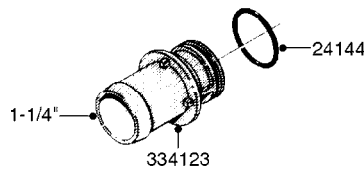

L0010

parts-n°	order qty	description
240085	1	O-RING D13,1/8,3X02,4 NITRIL
241441	1	O-RING D29.3X3
242594	1	O-RING D14 X 1.78 SCH.70-EPDM
320084	1	FITT.DK NUT 1/2" BSP
320095	1	FITT.DK NUT 1" BSP
320117	1	FITT.DK CONN.1/2"BSP F. 1" CAP
320187	1	FITT.DK CAP 3/8" BSP BLACK
320283	1	FITT.DK NUT 3/4"BSP
320821	1	FITT.DK NUT 1-1/2" BSP
321495	1	FITT.DK REDUC 1/4'BSP F.3/4'NT
321576	1	FITT.DK CONN 1/2"BSP F.3/4"NUT
330013	1	O-RING 2.5 X 10 PUR
330212	1	O-RING D19/D14X2.4 F.1/2"NUT
330326	1	O-RING D30/D24X2 F.1"NUT
330341	1	FITT.DK HB 1" F. 1" NUT
330595	1	O-RING D24.6/D20X2.1 -3/4"
330665	1	FITT.DK HB 3/4"F.1" NUT
330676	1	FITT.DK HB 3/8" F. 1/2" NUT
330687	1	FITT.DK HB 1/2" F. 1/2" NUT
330691	1	FITT.DK HB 3/4'F.3/4' NUT
330783	1	FITT.DK HB 3/8"F.3/8" NUT
331262	1	FITT.DK HB 1-1/2" F. 1-1/2"NUT
331273	1	O-RING D44/D38X2 F.1-1/2"
331446	1	FITT.DK HB 1" F.1-1/2" NUT
331807	1	FITT.DK HB 5/16" F.3/8" NUT
332286	1	FITT.DK HB 1/2" F. 3/4" NUT
332905	1	FITT.DK HB 1/2" F. 3/4" CAP
332927	1	FITT.DK PLUG F. NOZZLE TUBE
333292	1	FITT.DK HB 1"O'RING F.1-1/2"
333664	1	FITT.DK HB 5/16' F. 1/2' NUT
334044	1	FITT.DK HB 3/4' F. 3/4' CAP
334059	1	FITT.DK EL 1" 110 DEG.F.1-1/2"
334123	1	FITT.DK HB 1-1/4"O-RNG F.1-1/2"
334150	1	FITT.DK HB 1-1/4" 110 F.1-1/2"
390542	1	PLUG WASHER FOR 3/4'CAP NUT
716236	1	FITT.DK HB 1/2" ASSY. F. 3/4"
716413	1	FITT.DK PLUG ASSY. F.NOZ TUBE
717426	1	FITT.DK REDUC 1/4"BSP F.3/4"N
720856	1	FITT.DK 1/2'BSP ASSY.F.3/4'NUT
724621	1	FITT.DK HB 3/4"ASSY F.3/4" NUT