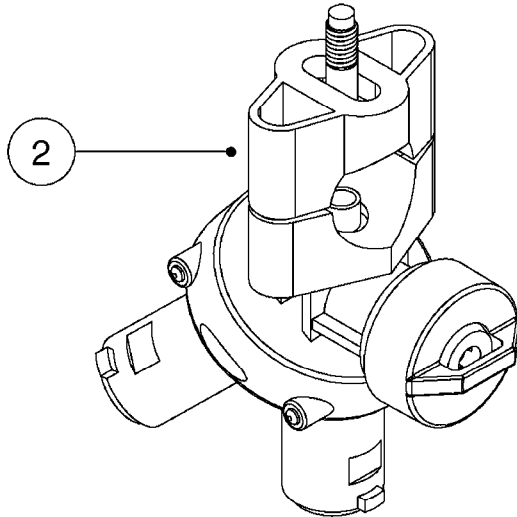

COMPLETE ASSEMBLY
WITH NOZZLES