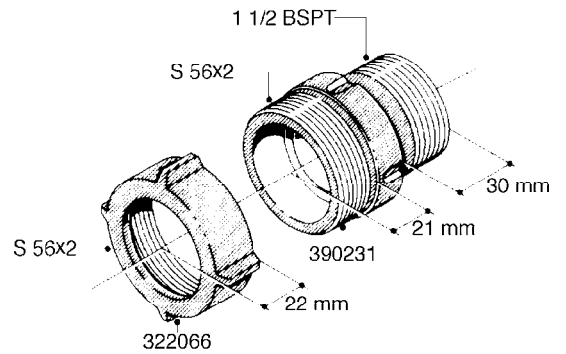

**L0080**

FITTINGS - S-53  
L0080-HIN, 12:09:17

Page 1

Date 07.02.2020 8:13

Pos.	parts-n°	order qty	description
1	145995	1	FITT.DK S-53 FORK
2	241973	1	O-RING Ø3 X 44.2 70 SHORES NITRIL NITRIL (BLACK)
2	242353	1	O-RING 3 X 44.2 VITON VITON (BROWN)
3	242109	1	O-RING D32.2x3.0 NITRIL (BLACK)
3	242354	1	O-RING D32.2X3.0 VITON VITON (BROWN)
4	322103	1	FITT.DK S-53 BULKHEAD
5	322107	1	FITT.DK S-53 BULKHEAD NUT
6	322110	1	FITT.DK S-53 ELB. 1/2" BSP
7	322352	1	FITT.DK S-53 TEE
8	334229	1	FITT.DK S-53 STR.3/4"
9	334260	1	GASKET F. S-53 BULKHEAD
10	334564	1	FITT.DK S-67 TO S-53 ADAPTER
11	391100	1	FITT.DK S-53THREAD INS.1/2"BSP
12	726463	1	FITT.DK S53 BULKHEAD W/GASKET
13	726552	1	FIT.DK S-53X90 1/2" BSP,O-RING
14	726556	1	FITT.DK S-53 HB 1/2" W/O-RING
15	726558	1	FITT.DK S53 STR. 3/4" W.ORING
16	726559	1	FITT DK. S-53 HB 1" W/O-RING
17	726568	1	FITT.DK.S-53 HB 1/2"90 W/O-RING
18	726570	1	FITT.DK S-53 ELB.3/4" W.ORING
19	726571	1	FITT.DK S-53 ELB.1", W ORING
20	726578	1	FITT.DK S53 PLUG WITH O-RING
21	728561	1	FITT.DK. S67M - S53F REDUCER