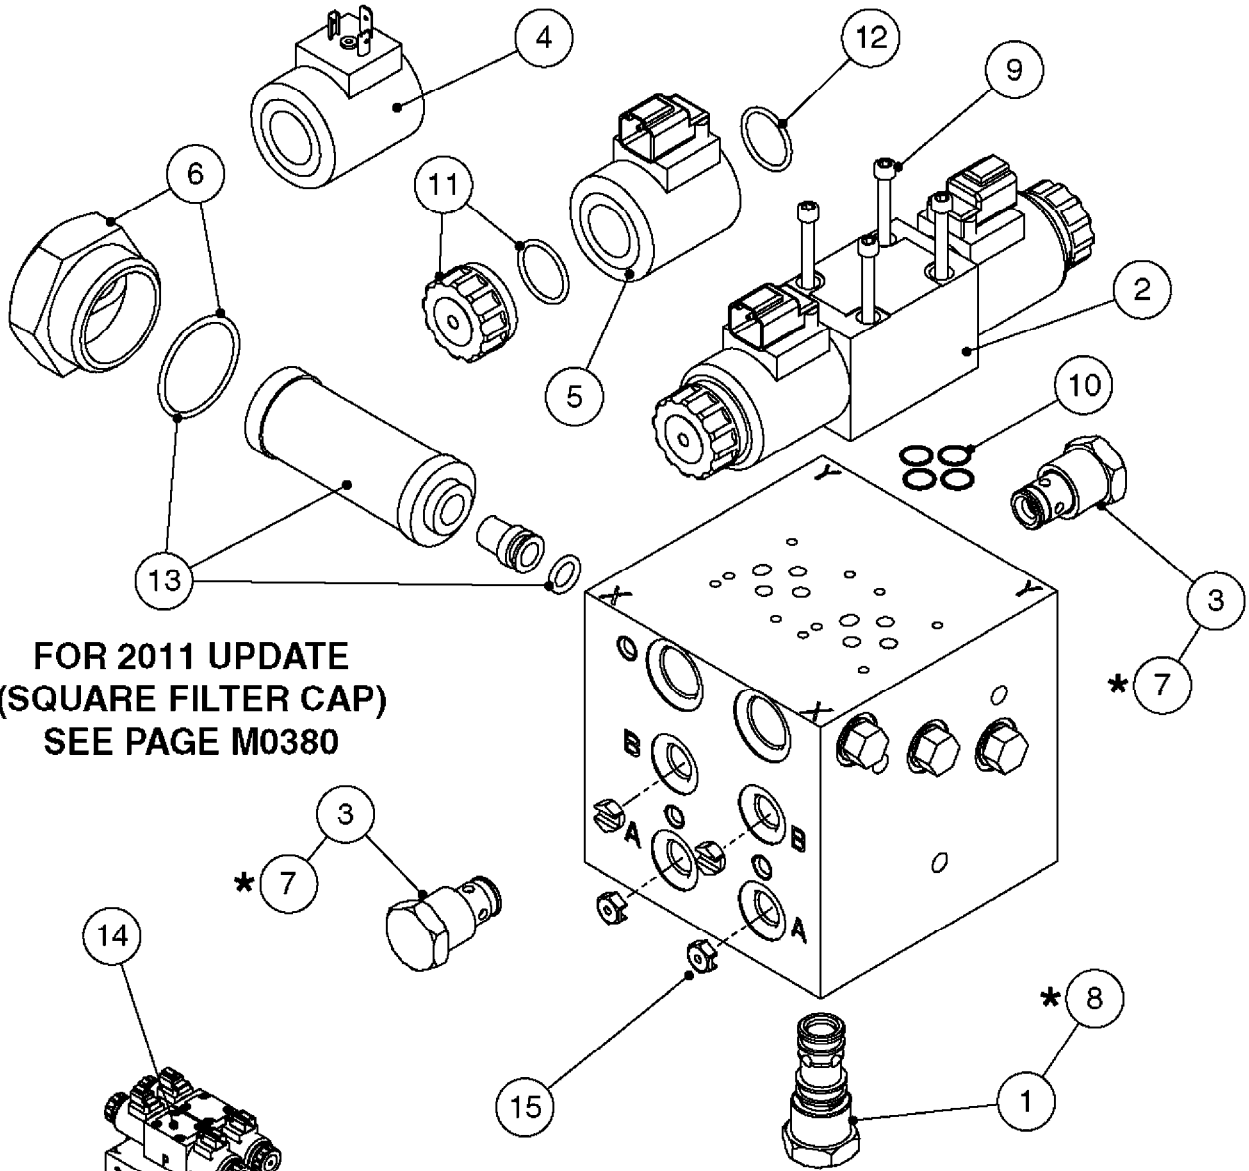

If unsure, pair of new style sensors works with all versions of UC4.

NORAC UC4 BOOM HEIGHT CONTROL  
M0290-HIN, 01:01:16

Page 1

Date 07.02.2020 8:13

Pos.	parts-n°	order qty	description
1	410443	1	BOLT HEX 8.8 DEL M6X70
1	410605	1	BOLT HEX 8.8 DEL M6X80
2	460261	1	SPB/SPC BOOM
3	471124	1	NUT HEX M6X1.00 LOCK DIN985 A2 SS
4	16128603	1	WASHER, M6, Ø18/ 6.4X 1.6, SS
4	16128703	1	BRACKET F. SENSOR 60X60 TUBE SPB/SPC BOOM
5	26016303	1	BRACKET F. SENSOR 50x50 TUBE
6	26025903	1	FORCE BOOM (FTZ)
7	26026003	1	CONNECTOR RING CPC #11 NORAC
8	26026600	1	NORAC UC4+ ROLL SENSOR W/TEMP. CONFIRM NORAC P/N 45000
8	28055603	1	NORAC UC4+ ROLL SENSOR CONFIRM NORAC P/N 45001
9	28049503	1	NORAC CABLE VAR.RT.VLV DIN
10	28049603	1	3-PIN CONNECTORS/HIRSCHMAN
11	28050303	1	NORAC CABLE VAR.RT.VLV DEUTSCH
12	28050703	1	2-PIN CONNECTORS/DEUTSCH
13	28054303	1	NORAC CABLE EXTENSION
14	28055503	1	NORAC POWER CABLE
15	28055703	1	NORAC RUBBER TOP&BOLT F.SENSOR DIA.30MMX30MMX8MM
16	28085900	1	NORAC UC4+ OPEN CTR. CABLE
17	28086200	1	PARALIFT INTERFACE CABLE NORAC
18	28086300	1	NORAC VALVE MOUNTING HARDWARE
19	28086400	1	NORAC VALVE CABLE ROLL PIGTAIL
20	28086500	1	SENSOR BRANCH CABLE NORAC
21	28086600	1	CAN NODE DUAL CABLE NORAC
22	70112503	1	UC4 DISPLAY PANEL NORAC
23	78216100	1	UC4 ULTRASONIC SENSOR
			UC4 SENSOR MOUNTING BKT. NORAC
			FOAM DISC F. SENSOR NORAC
			UC4+ ROLL SENSOR KIT '11 HIN INCLUDES NORAC P/N 45000 & 45001
			NORAC VALVE BLOCK COMP, DEUTSCH CON.