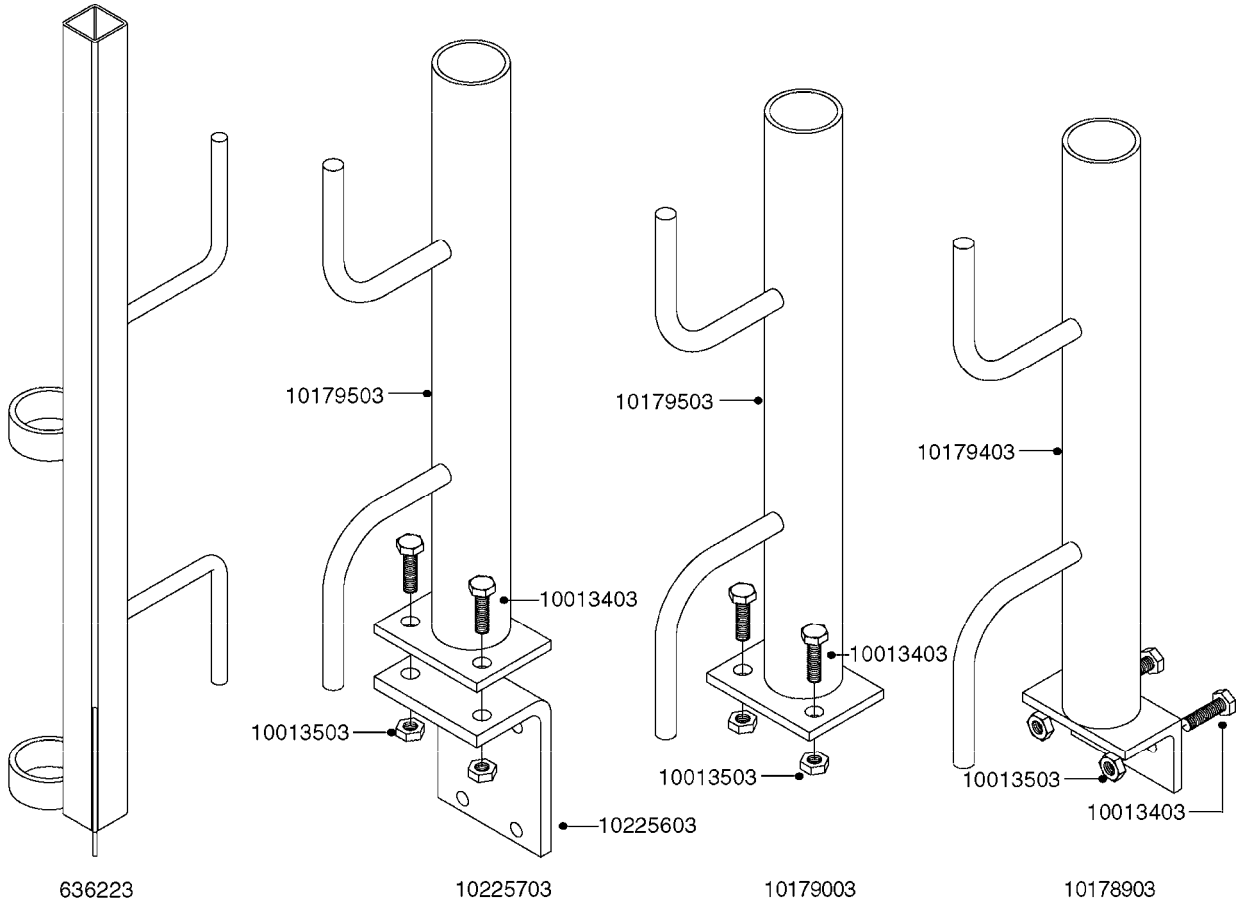

K0520

HOSE WRAPS
K0520-HIN, 05:12:19

Page 1
Date 07.02.2020 8:13

parts-n°	order qty	description
241965	1	O-RING Ø12.1 X 1.6 NITRILE
242007	1	O-RING Ø9.1 X 1.6 NITRILE
281551	1	BALL VALVE 1/2"
320084	1	FITT.DK NUT 1/2" BSP
330212	1	O-RING D19/D14X2.4 F.1/2"NUT
330326	1	O-RING D30/D24X2 F.1"NUT
330676	1	FITT.DK HB 3/8" F. 1/2" NUT
330687	1	FITT.DK HB 1/2" F. 1/2" NUT
334190	1	FITT.DK HB 1/2' F. PISTOL 60S
334533	1	CLAMP HOSE PLASTIC 3/8"
334534	1	CLAMP HOSE PLASTIC 1/2"
636223	1	POST 12 VOLT TR30
712471	1	AGITATION VALVE ASSY. ON/OFF
843196	1	SPRAY GUN KIT TYPE 60 SHORT
843197	1	HANDGUN KIT TYPE 60 LONG
10013403	1	BOLT HEX 3/8-16X1 1/4 HCS Z5
10013503	1	NUT HEX NC 3/8"
10178903	1	WRAP HOSE SIDE MOUNT PLATE
10179003	1	WRAP HOSE BOTTOM PLATE MOUNT
10179403	1	WRAP WELDMENT FOR HI101789
10179503	1	WRAP WELDMENT FOR HI101790
10225603	1	BKT.FOR HOSE WRAP MOUNT NL NK
10225703	1	WRAP HOSE BDL.BOTTOM PLATE
92701703	1	HOSE R X3/8" X300PSI WP X0012"
92702103	1	HOSE R X1/2" X300PSI WP X0012"