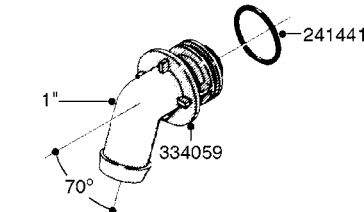

L0010

parts-n°	order qty	description
240085	1	O-RING D13,1/8,3X02,4 NITRIL
241441	1	O-RING D29.3X3
242594	1	O-RING D14 X 1.78 SCH.70-EPDM
320084	1	FITT.DK NUT 1/2" BSP
320095	1	FITT.DK NUT 1" BSP
320117	1	FITT.DK CONN.1/2"BSP F. 1" CAP
320187	1	FITT.DK CAP 3/8" BSP BLACK
320283	1	FITT.DK NUT 3/4"BSP
320821	1	FITT.DK NUT 1-1/2" BSP
321495	1	FITT.DK REDUC 1/4'BSP F.3/4'NT
321576	1	FITT.DK CONN 1/2"BSP F.3/4"NUT
330013	1	O-RING 2.5 X 10 PUR
330212	1	O-RING D19/D14X2.4 F.1/2"NUT
330326	1	O-RING D30/D24X2 F.1"NUT
330341	1	FITT.DK HB 1" F. 1" NUT
330595	1	O-RING D24.6/D20X2.1 -3/4"
330665	1	FITT.DK HB 3/4"F.1" NUT
330676	1	FITT.DK HB 3/8" F. 1/2" NUT
330687	1	FITT.DK HB 1/2" F. 1/2" NUT
330691	1	FITT.DK HB 3/4'F.3/4' NUT
330783	1	FITT.DK HB 3/8"F.3/8" NUT
331262	1	FITT.DK HB 1-1/2" F. 1-1/2"NUT
331273	1	O-RING D44/D38X2 F.1-1/2"
331446	1	FITT.DK HB 1" F.1-1/2" NUT
331807	1	FITT.DK HB 5/16" F.3/8" NUT
332286	1	FITT.DK HB 1/2" F. 3/4" NUT
332905	1	FITT.DK HB 1/2" F. 3/4" CAP
332927	1	FITT.DK PLUG F. NOZZLE TUBE
333292	1	FITT.DK HB 1"O'RING F.1-1/2"
333664	1	FITT.DK HB 5/16' F. 1/2' NUT
334044	1	FITT.DK HB 3/4' F. 3/4' CAP
334059	1	FITT.DK EL 1" 110 DEG.F.1-1/2"
334123	1	FITT.DK HB 1-1/4"O-RNG F.1-1/2"
334150	1	FITT.DK HB 1-1/4" 110 F.1-1/2"
390542	1	PLUG WASHER FOR 3/4'CAP NUT
716236	1	FITT.DK HB 1/2" ASSY. F. 3/4"
716413	1	FITT.DK PLUG ASSY. F.NOZ TUBE
717426	1	FITT.DK REDUC 1/4"BSP F.3/4"N
720856	1	FITT.DK 1/2'BSP ASSY.F.3/4'NUT
724621	1	FITT.DK HB 3/4"ASSY F.3/4" NUT