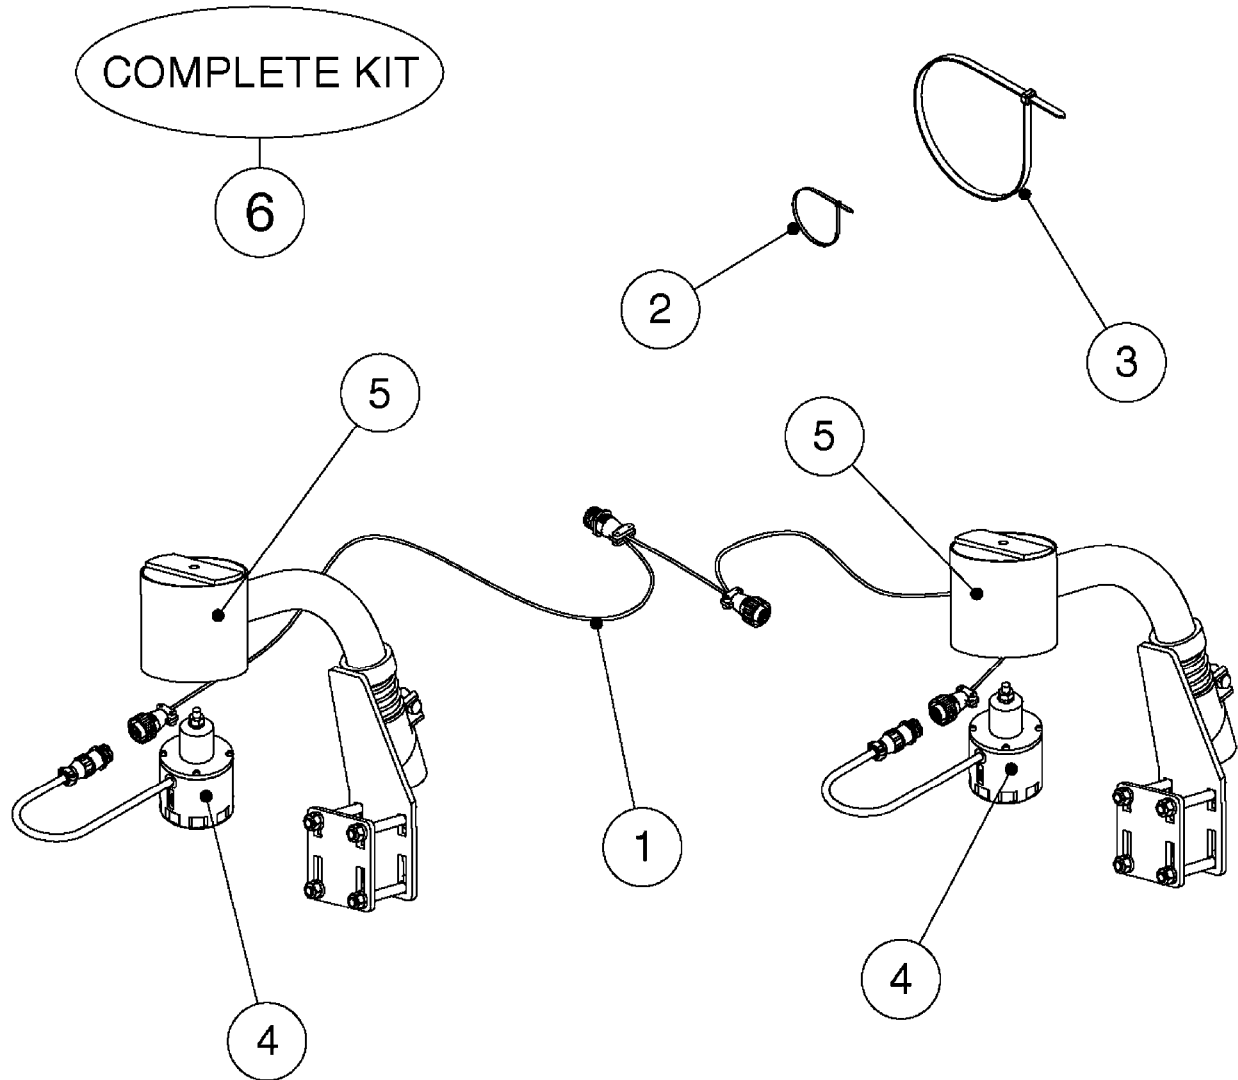

# M0300

NORAC VARIABLE RATE VALVE UC4  
M0300-HIN, 30:04:19

Page 1

Date 07.02.2020 8:13

Pos.	parts-n°	order qty	description
1	28048803	1	NORAC CHECK VALVE
2	28048903	1	NORAC PROP VALVE
2	28055803	1	3-PIN CONNECTORS/HIRSCHMAN NORAC SOLENOID - DEUTSCH CONN. 2-PIN CONNECTORS/DEUTSCH
3	28049403	1	NORAC CHECK VALVE
4	28056403	1	COIL, NORAC, PROP, DIN
5	28056503	1	COIL, NORAC, PROP, DEUTSCH
6	28066803	1	NORAC FILTER CAP W/O-RING
7	28066903	1	NORAC SEAL KIT F.28049403
8	28067003	1	NORAC SEAL KIT F.28048803
9	28068103	1	NORAC HEX CAPSCREW 10-24X2 SS
10	28068203	1	NORAC O-RING F.SOLENOID VALVE
11	28074903	1	NORAC COIL NUT AND O-RING
12	28103603	1	O-RING SOLENOID BODY SEAL NORAC
13	75076900	1	NORAC FILTER ELEMENT KIT
14	78216100	1	NORAC VALVE BLOCK COMP, DEUTSCH CON. COMPLETE W/2-PIN DEUTSCH SOLENOIDS
15	78603300	1	NORAC ONE WAY ORIFICE, .047"