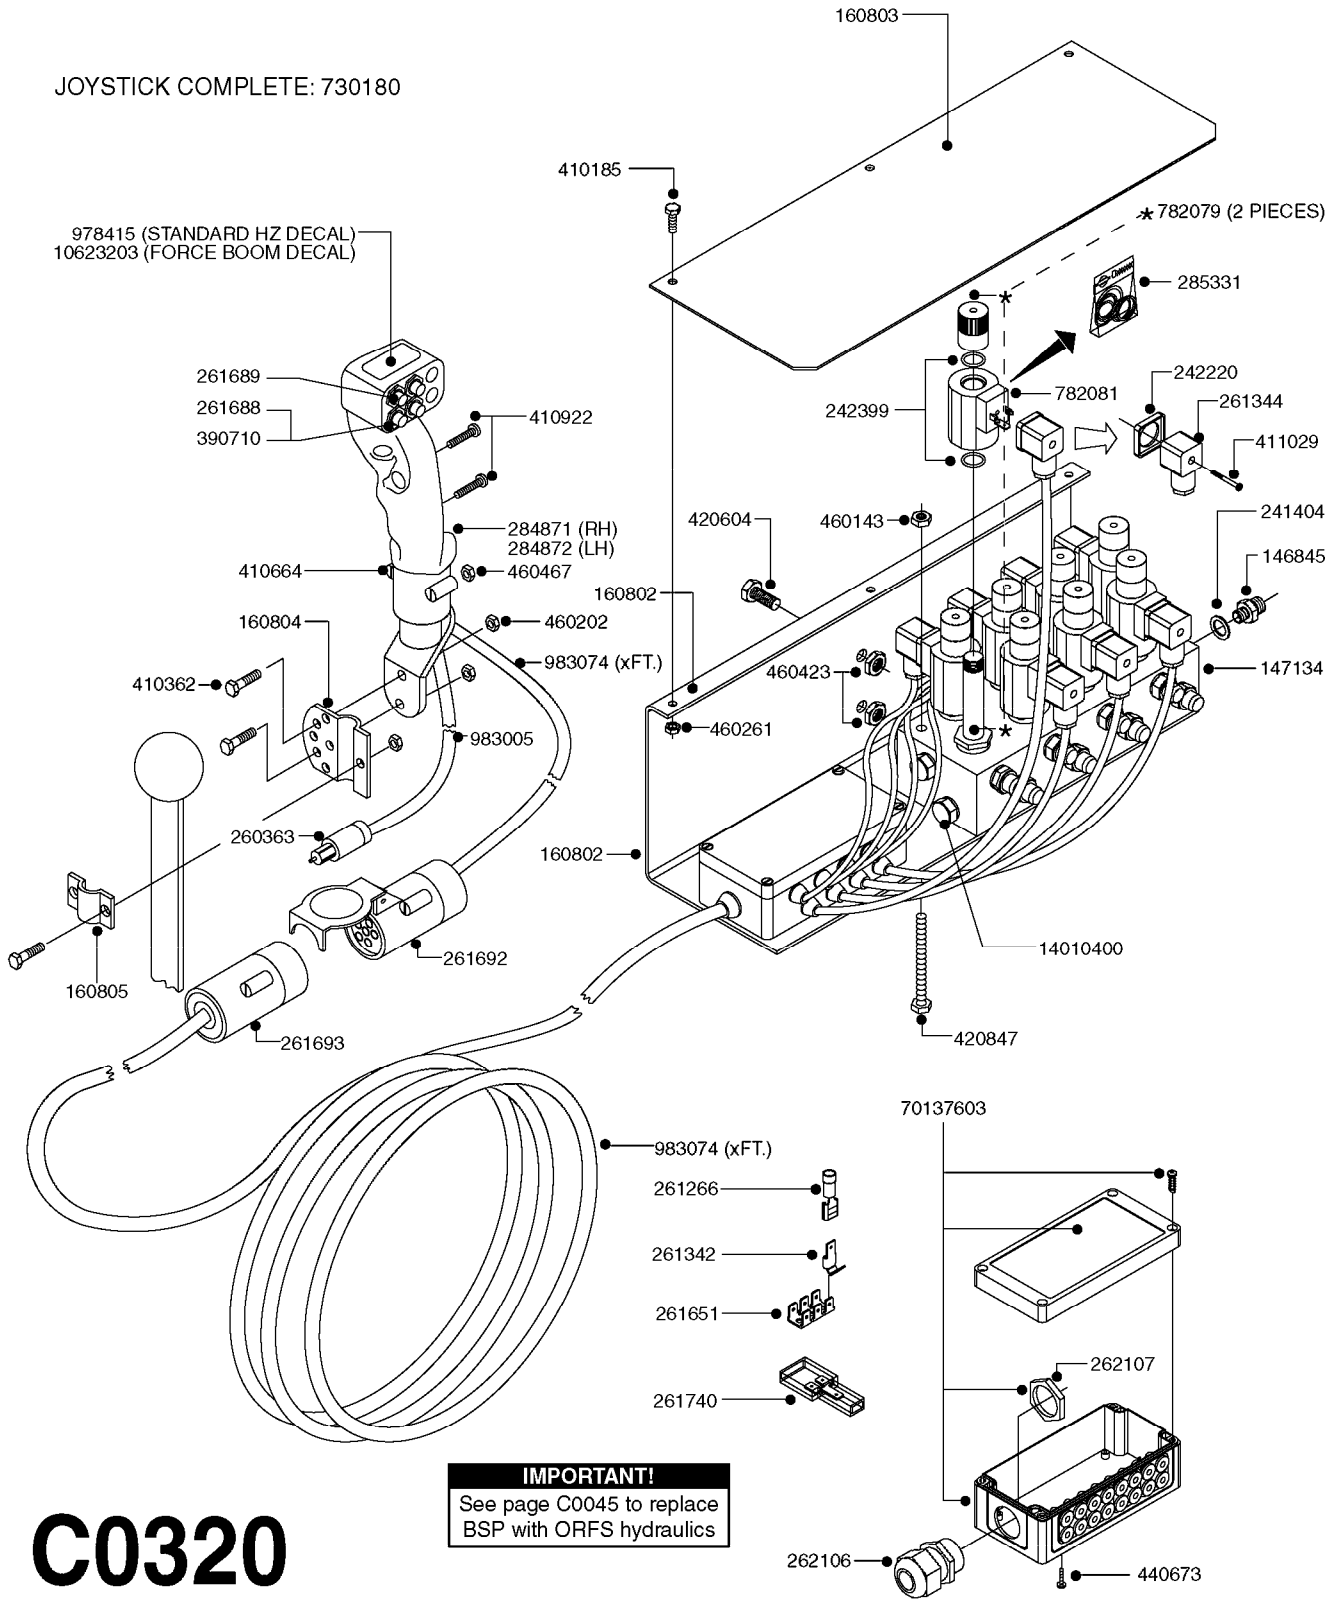

JOYSTICK COMPLETE: 730180

978415 (STANDARD HZ DECAL)
10623203 (FORCE BOOM DECAL)

HYD EAGLE HZ JOYSTICK CONTROL
C0320-HIN, 30:03:16

Page 1
Date 07.02.2020 8:12

parts-n°	order qty	description
146845	1	HEX NIPPLE 1/4"X1/4"
147134	1	MANIFOLD 4-FUNCTION
160802	1	MOUNT PLATE F.HYD SOLENOID'HZ'
160803	1	COVER PLATE F.HYD SOLENOID'HZ'
160804	1	MOUNT BRACKET F.HANDLE
160805	1	MOUNT STRAP F.HANDLE
241404	1	DOWTY SEAL 1/4"
242220	1	GASKET F. HIRSMANN PLUG
242399	1	O-RING F.HYD SOLENOID VALVE
260363	1	PLUG 2 POLE 12V
261266	1	CONNECTOR END F.CABLE HP
261342	1	SPADE F.ELEC.3 WAY CONNECTOR
261344	1	HIRSCHMANN PLUG B
261651	1	SPADE F.ELEC.6 POLE CONNECTOR
261688	1	SWITCH F. HANDLE WHITE
261689	1	CAP RUBBER F. SWITCH JOYSTICK
261692	1	PLUG ELEC.7 POLE FEMALE F.CABL
261693	1	PLUG ELEC. 7 POLE MALE
261740	1	SPADE F.ELEC.3 POLE CONN.INSUL
262106	1	BULKHEAD F. CABLE 6.5-14 BLACK
262107	1	NUT F. BULKHEAD CABLE GRAY
284871	1	CONTROL HANDLE RIGHT HALF
284872	1	CONTROL HANDLE LEFT HALF
285331	1	SEAL KIT F. HZ HYD.SOLENOID 96
390710	1	SWITCH F.HANDLE GREY MACHINED
410185	1	BOLT HEX 8.8 DEL M6X16
410362	1	BOLT HEX 8.8 SS M6X20
410664	1	BOLT HEX M5 X 20
410922	1	CYL.SKR 8.8 DEL M4X20 RST
411029	1	SCREW M3X35 F.HIRSMANN PLUG
420604	1	BOLT HEX 8.8 DEL M10X25 FT DIN933
420847	1	BOLT HEX 8.8 DEL M8X85
440673	1	SCREW F.PLASTIC 5X12 SS
460143	1	SELF LOCK NUT M8 SST A2 DIN985
460202	1	NUT HEX M6
460261	1	NUT HEX M6X1.00 LOCK DIN985 A2 SS
460423	1	NUT HEX M10X1.50 LOCK DIN985A2 SS
460467	1	NUT HEX M5 GALV.
730180	1	HYD.KIT JOYSTICK CTRL HANDLE
782079	1	CARTRIDGE VALVE
782081	1	SOLENOID F. CARTRIDGE VALVE
978415	1	DECAL CONTROL HANDLE
983005	1	ELEC. CABLE 2 WIRE X 1.5MM
983074	1	ELEC. CABLE 5 WIRE X 1.5MM
10623203	1	DECAL F.JOYSTICK - FORCE
14010400	1	PLUG 1/4" BSP
70137603	1	JUNC. BOX, FLUID, COMPLETE, 2015