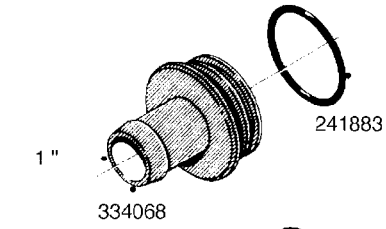

**L0080**

FITTINGS - S-53  
L0080-HIN, 12:09:17

Page 1

Date 07.02.2020 8:13

Pos.	parts-n°	order qty	description
1	145995	1	FITT.DK S-53 FORK
2	241973	1	O-RING Ø3 X 44.2 70 SHORES NITRIL NITRIL (BLACK)
2	242353	1	O-RING 3 X 44.2 VITON VITON (BROWN)
3	242109	1	O-RING D32.2x3.0 NITRIL (BLACK)
3	242354	1	O-RING D32.2X3.0 VITON VITON (BROWN)
4	322103	1	FITT.DK S-53 BULKHEAD
5	322107	1	FITT.DK S-53 BULKHEAD NUT
6	322110	1	FITT.DK S-53 ELB. 1/2" BSP
7	322352	1	FITT.DK S-53 TEE
8	334229	1	FITT.DK S-53 STR.3/4"
9	334260	1	GASKET F. S-53 BULKHEAD
10	334564	1	FITT.DK S-67 TO S-53 ADAPTER
11	391100	1	FITT.DK S-53THREAD INS.1/2"BSP
12	726463	1	FITT.DK S53 BULKHEAD W/GASKET
13	726552	1	FIT.DK S-53X90 1/2" BSP,O-RING
14	726556	1	FITT.DK S-53 HB 1/2" W/O-RING
15	726558	1	FITT.DK S53 STR. 3/4" W.ORING
16	726559	1	FITT DK. S-53 HB 1" W/O-RING
17	726568	1	FITT.DK.S-53 HB 1/2"90 W/O-RING
18	726570	1	FITT.DK S-53 ELB.3/4" W.ORING
19	726571	1	FITT.DK S-53 ELB.1", W ORING
20	726578	1	FITT.DK S53 PLUG WITH O-RING
21	728561	1	FITT.DK. S67M - S53F REDUCER