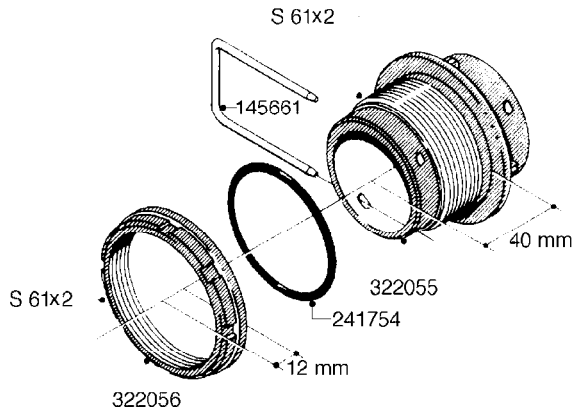

**L0080**

FITTINGS - S-53  
L0080-HIN, 12:09:17

Page 1

Date 07.02.2020 8:13

Pos.	parts-n°	order qty	description
1	145995	1	FITT.DK S-53 FORK
2	241973	1	O-RING Ø3 X 44.2 70 SHORES NITRIL NITRIL (BLACK)
2	242353	1	O-RING 3 X 44.2 VITON VITON (BROWN)
3	242109	1	O-RING D32.2x3.0 NITRIL (BLACK)
3	242354	1	O-RING D32.2X3.0 VITON VITON (BROWN)
4	322103	1	FITT.DK S-53 BULKHEAD
5	322107	1	FITT.DK S-53 BULKHEAD NUT
6	322110	1	FITT.DK S-53 ELB. 1/2" BSP
7	322352	1	FITT.DK S-53 TEE
8	334229	1	FITT.DK S-53 STR.3/4"
9	334260	1	GASKET F. S-53 BULKHEAD
10	334564	1	FITT.DK S-67 TO S-53 ADAPTER
11	391100	1	FITT.DK S-53THREAD INS.1/2"BSP
12	726463	1	FITT.DK S53 BULKHEAD W/GASKET
13	726552	1	FIT.DK S-53X90 1/2" BSP,O-RING
14	726556	1	FITT.DK S-53 HB 1/2" W/O-RING
15	726558	1	FITT.DK S53 STR. 3/4" W.ORING
16	726559	1	FITT DK. S-53 HB 1" W/O-RING
17	726568	1	FITT.DK.S-53 HB 1/2"90 W/O-RING
18	726570	1	FITT.DK S-53 ELB.3/4" W.ORING
19	726571	1	FITT.DK S-53 ELB.1", W ORING
20	726578	1	FITT.DK S53 PLUG WITH O-RING
21	728561	1	FITT.DK. S67M - S53F REDUCER