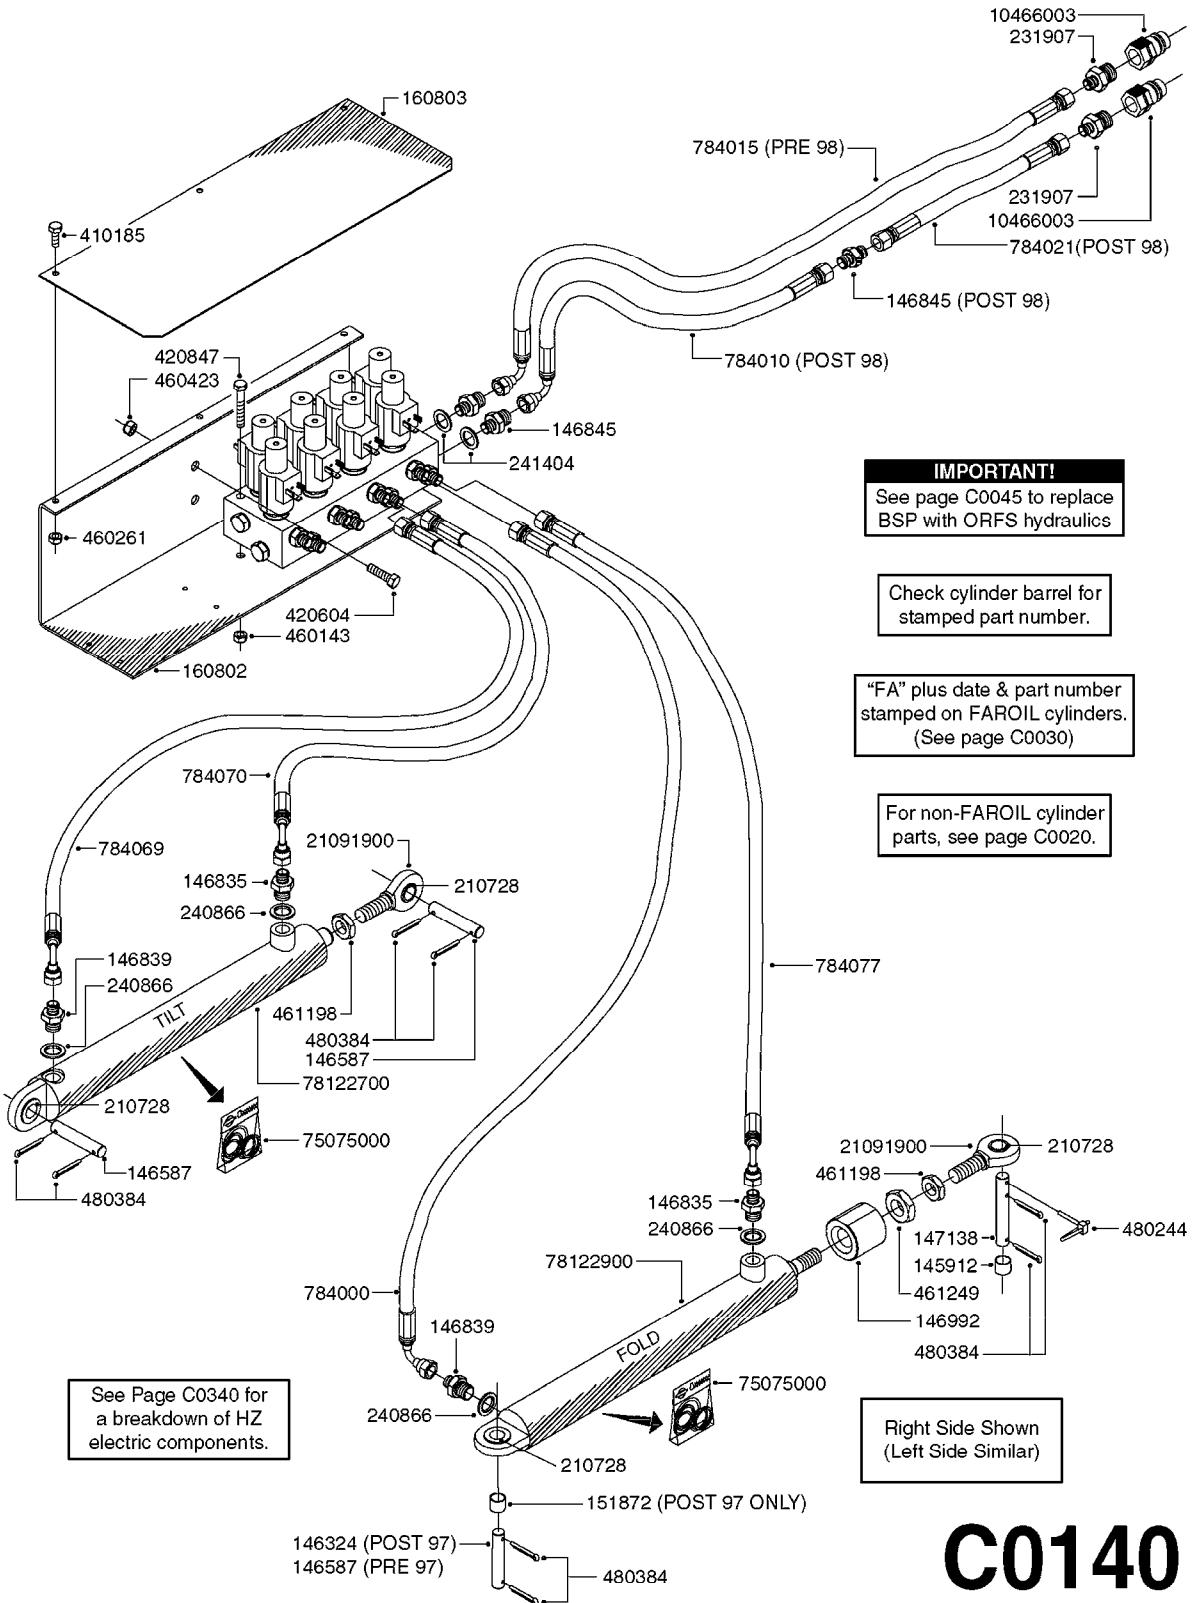

IMPORTANT!
See page C0045 to replace
BSP with ORFS hydraulics

Check cylinder barrel for
stamped part number.

"FA" plus date & part number
stamped on FAROIL cylinders.
(See page C0030)

For non-FAROIL cylinder
parts, see page C0020.

See Page C0340 for
a breakdown of HZ
electric components.

Right Side Shown
(Left Side Similar)

C0140