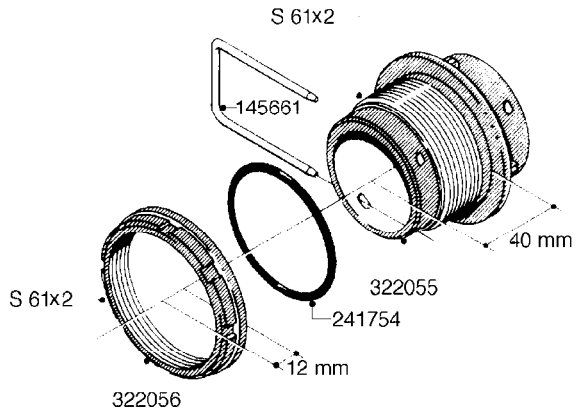

L0080

FITTINGS - S-53
L0080-HIN, 12:09:17

Page 1

Date 07.02.2020 8:11

Pos.	parts-n°	order qty	description
1	145995	1	FITT.DK S-53 FORK
2	241973	1	O-RING Ø3 X 44.2 70 SHORES NITRIL NITRIL (BLACK)
2	242353	1	O-RING 3 X 44.2 VITON VITON (BROWN)
3	242109	1	O-RING D32.2x3.0 NITRIL (BLACK)
3	242354	1	O-RING D32.2X3.0 VITON VITON (BROWN)
4	322103	1	FITT.DK S-53 BULKHEAD
5	322107	1	FITT.DK S-53 BULKHEAD NUT
6	322110	1	FITT.DK S-53 ELB. 1/2" BSP
7	322352	1	FITT.DK S-53 TEE
8	334229	1	FITT.DK S-53 STR.3/4"
9	334260	1	GASKET F. S-53 BULKHEAD
10	334564	1	FITT.DK S-67 TO S-53 ADAPTER
11	391100	1	FITT.DK S-53THREAD INS.1/2"BSP
12	726463	1	FITT.DK S53 BULKHEAD W/GASKET
13	726552	1	FIT.DK S-53X90 1/2" BSP,O-RING
14	726556	1	FITT.DK S-53 HB 1/2" W/O-RING
15	726558	1	FITT.DK S53 STR. 3/4" W.ORING
16	726559	1	FITT DK. S-53 HB 1" W/O-RING
17	726568	1	FITT.DK.S-53 HB 1/2"90 W/O-RING
18	726570	1	FITT.DK S-53 ELB.3/4" W.ORING
19	726571	1	FITT.DK S-53 ELB.1", W ORING
20	726578	1	FITT.DK S53 PLUG WITH O-RING
21	728561	1	FITT.DK. S67M - S53F REDUCER