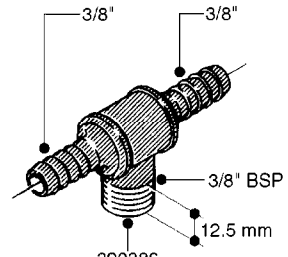

L0050

parts-n°	order qty	description
242594	1	O-RING D14 X 1.78 SCH.70-EPDM
320294	1	FITT.DK TEE 3/8X3/8HB X1/2"BSP
320305	1	FITT.DK HB 3/4'- 3/4' BSP
320386	1	FITT.DK TEE 3/8X3/8HB X3/8"BSP
320397	1	FITT.DK ELB 3/8"HB X 3/8" BSP
320401	1	FITT.DK TEE 1/2X1/2HB X1/2"BSP
320412	1	FITT.DK TEE 1/2X1/2HB X3/8'BSP
320423	1	FITT.DK ELB 1/2'HB X 3/8' BSP
320891	1	FITT.DK HB 3/8'- 3/8' BSP
320972	1	FITT.DK HB 5/16'- 1/4' BSP
322046	1	FITT.DK TEE 1/2X1/2HB X3/4'BSP
322048	1	FITT.DK TEE 3/4X3/4HB X3/4'BSP
330595	1	O-RING D24.6/D20X2.1 -3/4"
333137	1	FITT.DK CONN.1/2" F.NOZZ. DOUB
333141	1	FITT.DK CONN.1/2" F.NOZZ.SING
334041	1	FITT.DK CONN.3/4' F.NOZZ. SING
334042	1	FITT.DK CONN.3/4' F.NOZZ. DOUB
334195	1	FITT.DK ELB. 3/4"HB X 3/4"HB
10012103	1	FITT.PO.HB 1.25X1.50 IMB1012
10014003	1	FITT.PO.HB 1.25X1.25 IMB1010
10036903	1	FITT.PO.HB 1.50X1.50 IMB1212
28019303	1	FITTING HB ELB 3/4NPT-3/4HOSE
61016500	1	HOSE TAIL 3/4" 90°+RG CAP 3/4"
72026700	1	NOZZLE TUBE ADAPTER W/O-RING