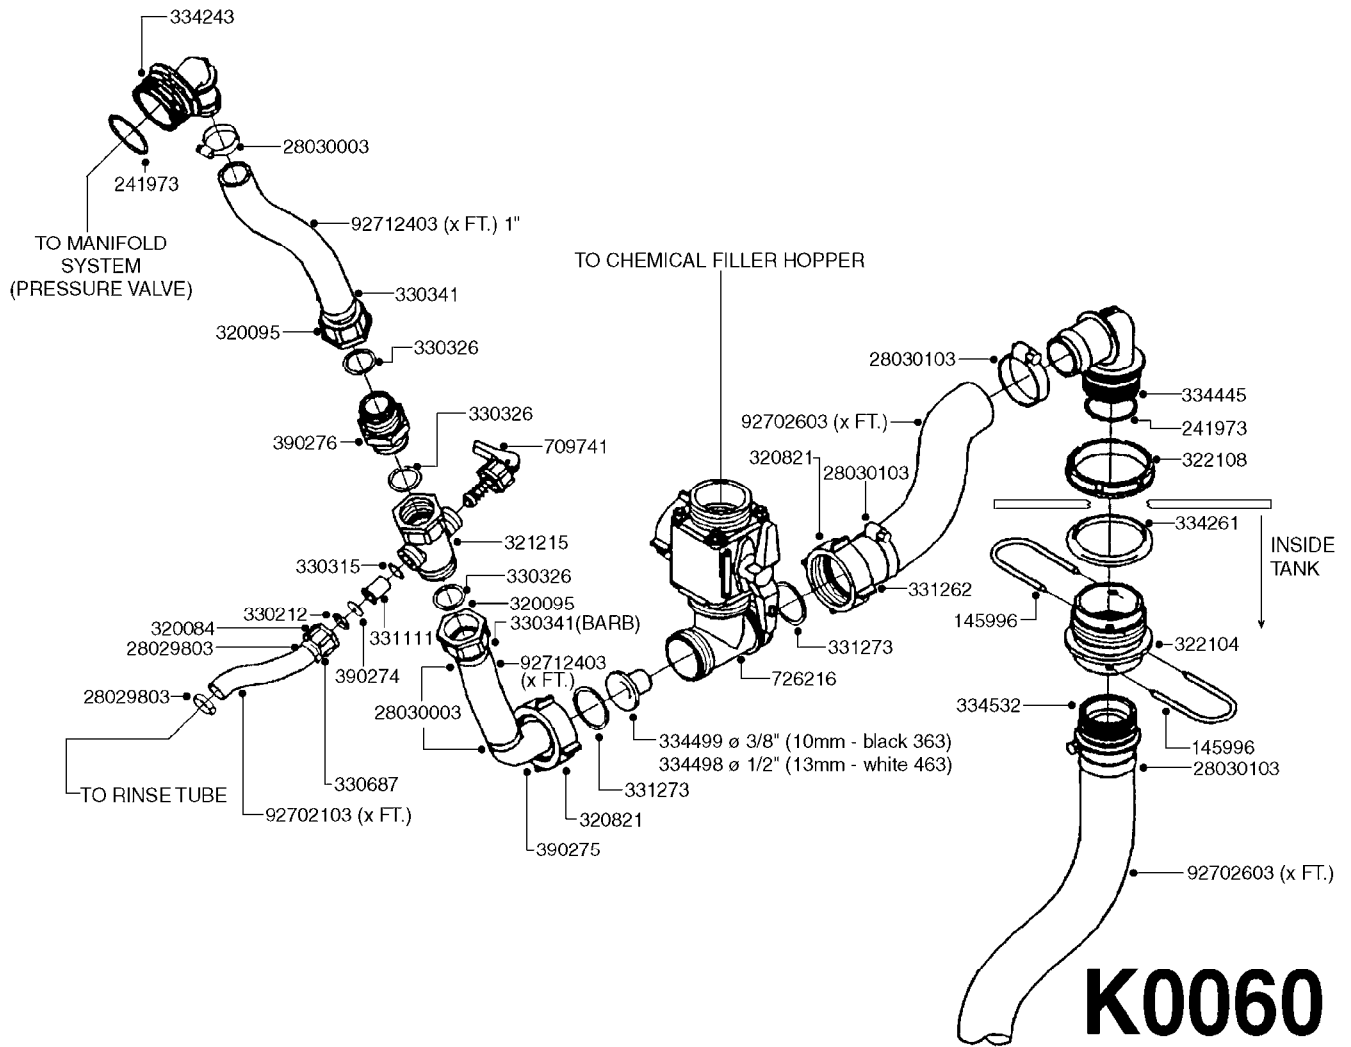

CHEM. FILLER-PLUMBING-MANIFOLD
K0060-HIN, 01:01:16

Page 1

Date 07.02.2020 8:10

parts-n°	order qty	description
145996	1	FITT.DK S-67 FORK
241973	1	O-RING Ø3 X 44.2 70 SHORES NITRIL
320084	1	FITT.DK NUT 1/2" BSP
320095	1	FITT.DK NUT 1" BSP
320821	1	FITT.DK NUT 1-1/2" BSP
321215	1	FITT.DK HOUSING F. AGITATION
322104	1	FITT.DK S-67 BULKHEAD
322108	1	FITT.DK S-67 BULKHEAD NUT
330212	1	O-RING D19/D14X2.4 F.1/2"NUT
330315	1	O-RING D18.4/D13X.6
330326	1	O-RING D30/D24X2 F.1"NUT
330341	1	FITT.DK HB 1" F. 1" NUT
330687	1	FITT.DK HB 1/2" F. 1/2" NUT
331111	1	VALVE SEAT FOR 1/2" DISTRIBUT.
331262	1	FITT.DK HB 1-1/2" F. 1-1/2"NUT
331273	1	O-RING D44/D38X2 F.1-1/2"
334243	1	FITT.DK S-67 ELB.1"
334261	1	GASKET F. S-67 BULKHEAD
334445	1	FITT.DK S-67 ELB.1-1/2"
334498	1	NOZZLE INJECTOR 13MM/462 WHITE
334499	1	NOZZLE INJECTOR 10MM/361 BLACK
334532	1	FITT.DK S-67 STR.1-1/2' W/HOLE
390274	1	ORIFICE ID4.0/18/1.5
390275	1	FITT.DK ELB 1' SPECIAL F.CHEMF
390276	1	FITT.DK HN 1'BSP
709741	1	VALVE ASSY. 1/2" FLIP LEVER
726216	1	VALVE TWO WAY
978336	1	DECAL MANIFOLD SYS.CHEM.FILL
28029803	1	CLAMP HOSE GEAR P1/2" 6708
28030003	1	CLAMP HOSE GEAR P1" 6716
28030103	1	CLAMP HOSE GEAR P5/4-S1.5"6724
92702103	1	HOSE R X1/2" X300PSI WP X0012"
92702603	1	HOSE PVC SUCT GRAY 1-1/2"
92712403	1	HOSE R X1" X300PSI WP X0012"