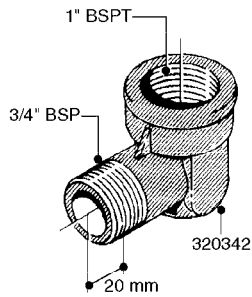

L0020

FITTINGS-T-PIECES, CAPS & ELBOWS
L0020-HIN, 01:01:16

Page 1
Date 07.02.2020 8:11

parts-n°	order qty	description
10053603	1	FITT. CAPNUT 2"BSP 5601
10194303	1	CAP BLANK 1 1/2 MCPHEE 210060
320047	1	FITT.DK CAPNUT 1/2" BSP
320106	1	FITT.DK CAPNUT 1" BSP
320272	1	FITT.DK CAPNUT 3/8" BSP
320316	1	FITT.DK TEE 3/4" X3/4" X1"BSP
320331	1	FITT.DK TEE 1" - 1" - 3/4" BSP
320342	1	FITT.DK EL 3/4"M X 1"F BSP
320563	1	FITT.DK 3 WAY 1/2" 110 DEG.
320677	1	NO LONGER AVAILABLE
320961	1	FITT.DK CAPNUT 1-1/2" BSP
321053	1	FITT.DK TEE 1/2 X1/2 X1/2" BSP
322072	1	FITT.DK TEE 3/8'X3/8'X3/8' BSP
322095	1	FITT.DK TEE 1-1/2 X1-1/4 X3/4" BSP
322138	1	FITT.DK ELB 1"M X 1"F BSP
330013	1	O-RING 2.5 X 10 PUR
330212	1	O-RING D19/D14X2.4 F.1/2"NUT
330326	1	O-RING D30/D24X2 F.1"NUT
331273	1	O-RING D44/D38X2 F.1-1/2"