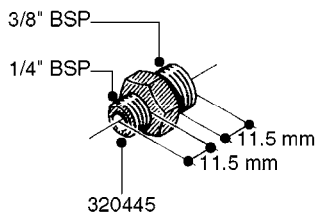

FITTINGS - HEXAGON NIPPLES
L0030-HIN, 01:01:16

Page 0
Date 07.02.2020 8:11

L0030

FITTINGS - HEXAGON NIPPLES
L0030-HIN, 01:01:16

Page 1
Date 07.02.2020 8:11

parts-n°	order qty	description
10015303	1	FITT.PO.HN 1.00X1.00 M1000
10425003	1	FITT.PO.HN 1.25X1.00 MCPHEE
320132	1	FITT.DK HN 1" BSP
320176	1	FITT.DK HN 3/8"X1/2" BSP
320445	1	FITT.DK HN 1/4"X3/8" BSP
320655	1	FITT.DK HN 1/2"-1/2" BSP
320692	1	FITT.DK HN 3/8'BSPX1/4'NPT
320703	1	FITT.DK HN 3/8BSP X1/2 &1/4NPT
320725	1	FITT.DK NIPPLE 3/8"-3/8" BSP
320902	1	FITT.DK HN 3/8'X 1/4' BSP
390232	1	FITT.DK HN 1-1/2' X 1-1/4' BSP
390276	1	FITT.DK HN 1'BSP