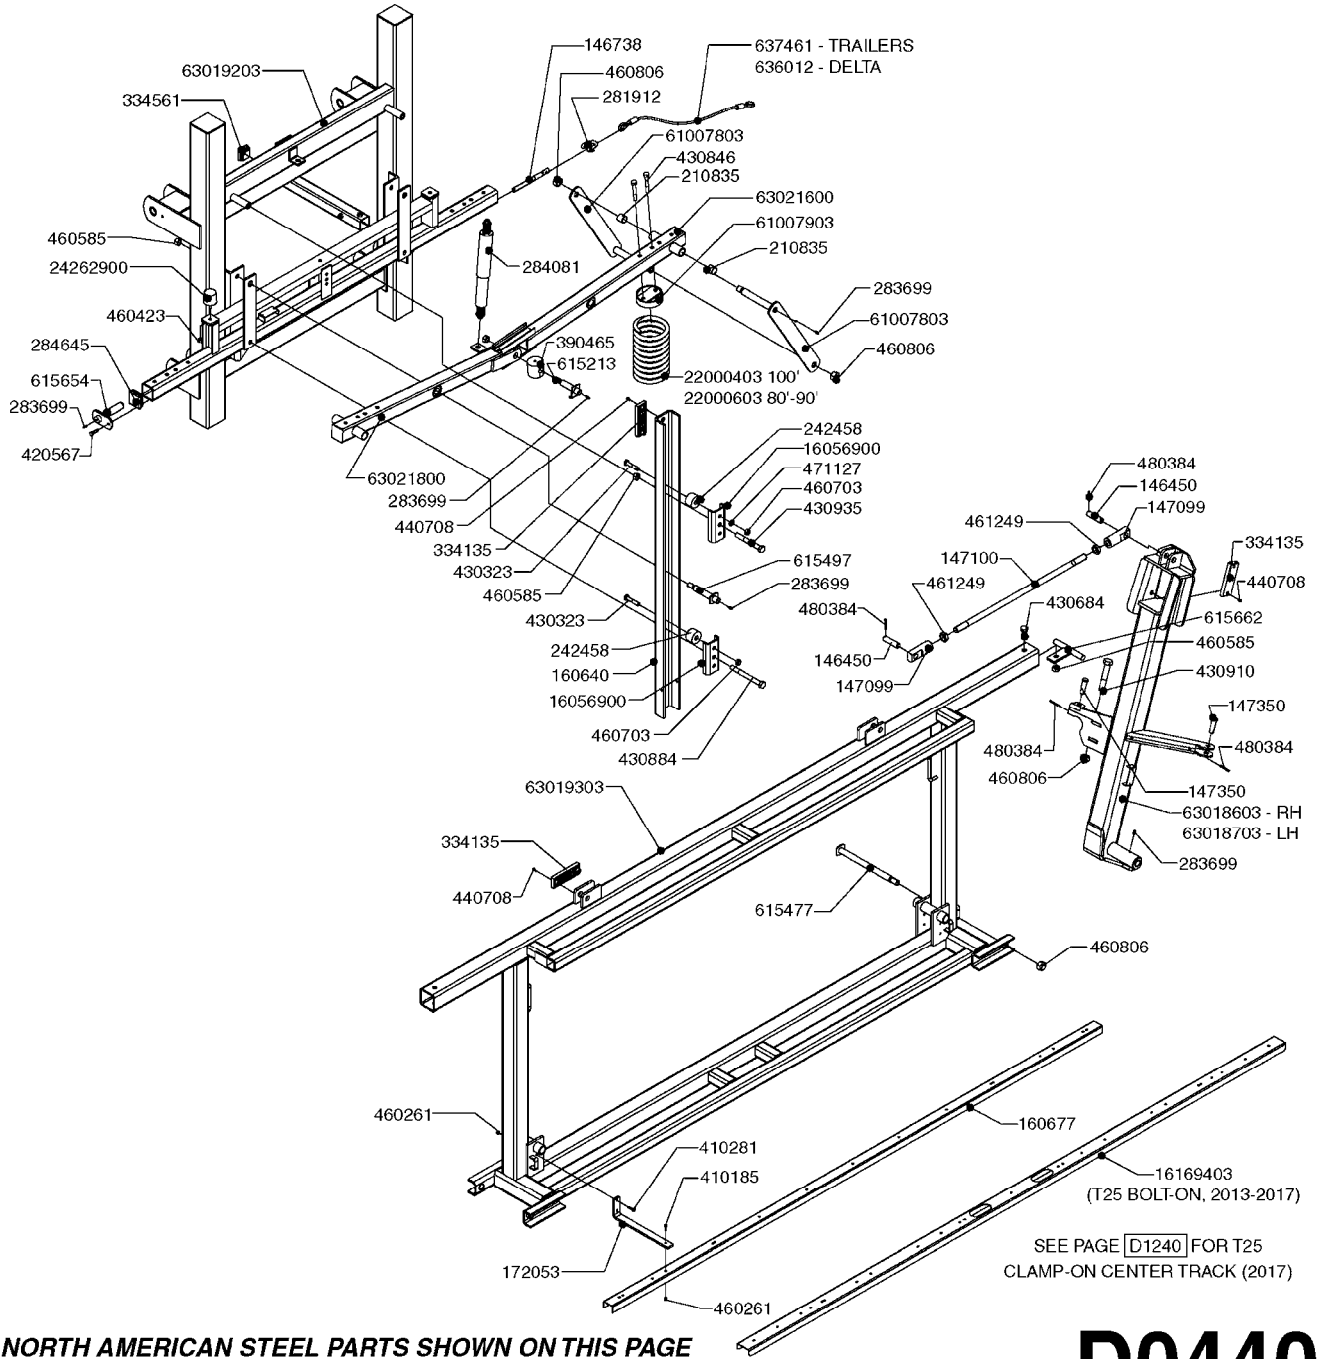

**NORTH AMERICAN STEEL PARTS SHOWN ON THIS PAGE
FOR DENMARK STEEL PARTS, SEE PAGE D0390**

D0440

BOOM SPC PARAL.CTR.80-100' US
D0440-HIN, 26:09:19

Page 1

Date 07.02.2020 8:10

parts-n°	order qty	description
146450	1	PIN D19.8 X 75 WITH 2 X D5
146738	1	PIN FOR CENTER CABLE EAGLE
147099	1	CLEVIS F.TILT ARM
147100	1	ROD F.TILT 80/90'
147350	1	PIN D16.8 L60MM
160640	1	U CHANNEL 80/90'
160677	1	NOZZLE TRACK 80/90'
172053	1	NOZZLE TRACK HOLDER
210835	1	BUSHING D28/25 L=25
242458	1	BUSHING RUBBER DAMPER SPC EAG.
281912	1	SHACKLE M-10
283699	1	GREASE NIPPLE M6X1
284081	1	SHOCK ABSORBER 150 1121 MONROE
284645	1	PLUG 60x60x2
334135	1	SLIDE SHOE 140X45X15
334561	1	PLUG 50x50x2 F.SQ.TUBE
390465	1	JOINER BLOCK TRAPEEZE EAGLE
410185	1	BOLT HEX 8.8 DEL M6X16
410281	1	BOLT HEX 8.8 DEL M6X25 DIN933 A2
420567	1	BOLT HEX 8.8 DEL M8X30 FT
430323	1	BOLT HEX 8.8 DEL M12X60
430684	1	BOLT HEX 8.8 DEL M16X30 FT
430846	1	BOLT HEX 8.8 DEL M12X80
430884	1	BOLT HEX 8.8 DEL M16X160
430910	1	BOLT HEX 8.8 DEL M20X110
430935	1	BOLT HM16-130/44 8.8 DAC DIN931
440708	1	SCREW M5.5X16 SELF TAPPING SS
460261	1	NUT HEX M6X1.00 LOCK DIN985 A2 SS
460423	1	NUT HEX M10X1.50 LOCK DIN985A2 SS
460585	1	LOCKING NUT M16 DIN985 A2 SS
460703	1	NUT HEX M12X1.75 LOCK DIN985A2 SS
460806	1	NUT HEX M20X2.50 LOCK DIN985A2 SS
461249	1	NUT M22X1.5 DIN439B
471127	1	WASHER, M12, Ø24/13X24X2.5 SS
480384	1	PIN COTTER 3/16 x 1-1/2"
615213	1	PIN D22 X 70 LUBED F.EAGLE
615477	1	PIN F.HINGE 80/90'
615497	1	PIN D22 X 159 LUBED F.EAGLE
615654	1	PIN D25 X 123 F. PARALIFT
615662	1	SAFETY BAR F. TILT 80-90'
636012	1	CABLE,CENTER 80/90 7mm X 870mm
637461	1	CABLE CENTER 80/90' 7mm x935mm
16056900	1	PLATE SPC EAGLE 80-100
16169403	1	CENTER TRACK, SPC, 75-90' T25
22000403	1	SPRING SPC 100' CENTER SECTION
22000603	1	SPRING, COIL, SPC 80-90', RED
24262900	1	RUBBER STOP D50X40 M10X33
61007803	1	TRAPEZE BAR SPC CENTER
61007903	1	SPRING BASE SPC CENTER
63018603	1	HINGE 80'-100' RH / SPC
63018703	1	HINGE 80'-100' LH / SPC
63019203	1	PARA-LIFT LIFT CENTER SPC
63019303	1	CENTER FRAME SPC
63021600	1	SUSPENSION ARM SPC 80-100
63021800	1	SUSPENSION ARM SPC 80-100