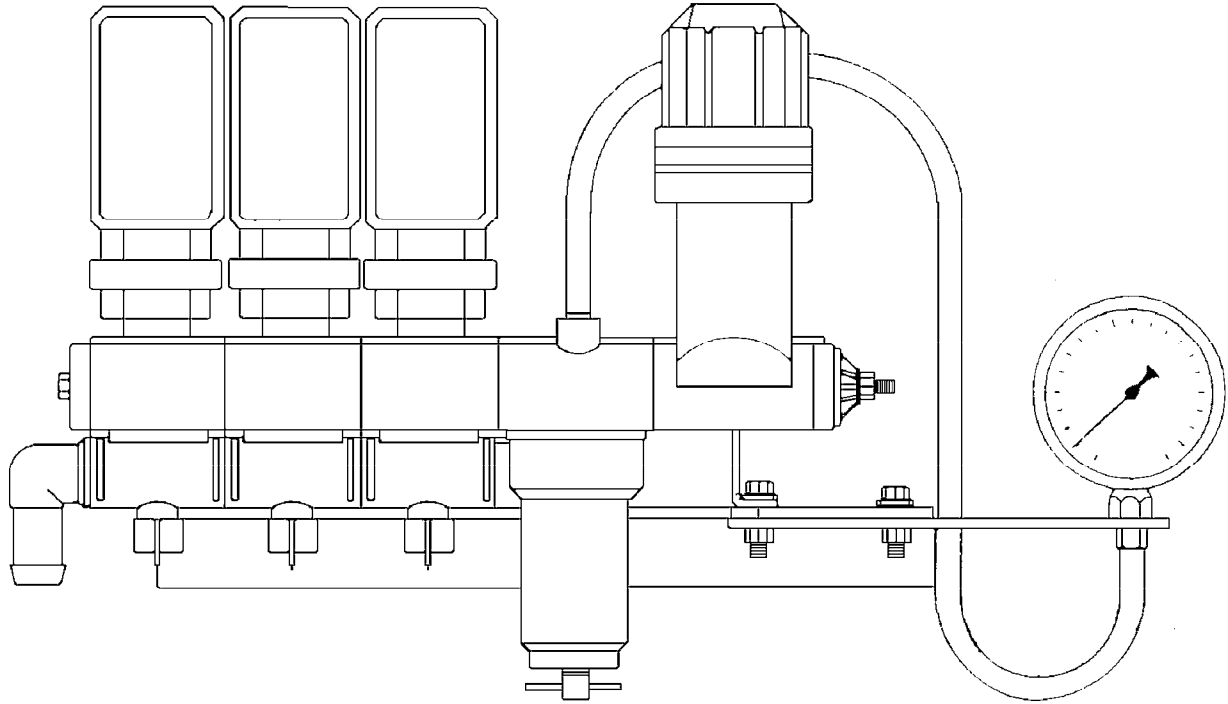

COMPLETE ASSEMBLIES
WHOLEGOODS ITEMS

70043903 - COMPLETE ASSEMBLY

K0680

REMOTE GAUGE-ESC SPRAYERS-4"
K0680-HIN, 01:01:16

Page 1

Date 07.02.2020 8:11

parts-n°	order qty	description
145632	1	FITT.DK HB 1/4' BRASS F.GUAGE
146210	1	NUT 1/4'BSP BRASS
282391	1	CLAMP HOSE CRIMP 5/16'
320972	1	FITT.DK HB 5/16'- 1/4' BSP
330396	1	O-RING D11.2/D6.6X3.2
421046	1	BOLT HEX M8X25/25 A2 SS DIN933
460143	1	SELF LOCK NUT M8 SST A2 DIN985
927268	1	HOSE BLUE PVC X 1/4 X 0012"
10028603	1	WASHER LOCK 5/16'
10428003	1	BKT. FOR ESC GAUGE KIT
28026103	1	GAUGE 200PSI/BR,4",1/4"BSP-BTM
70043903	1	*GAUGE KIT,4" OP UNIT INFEILD