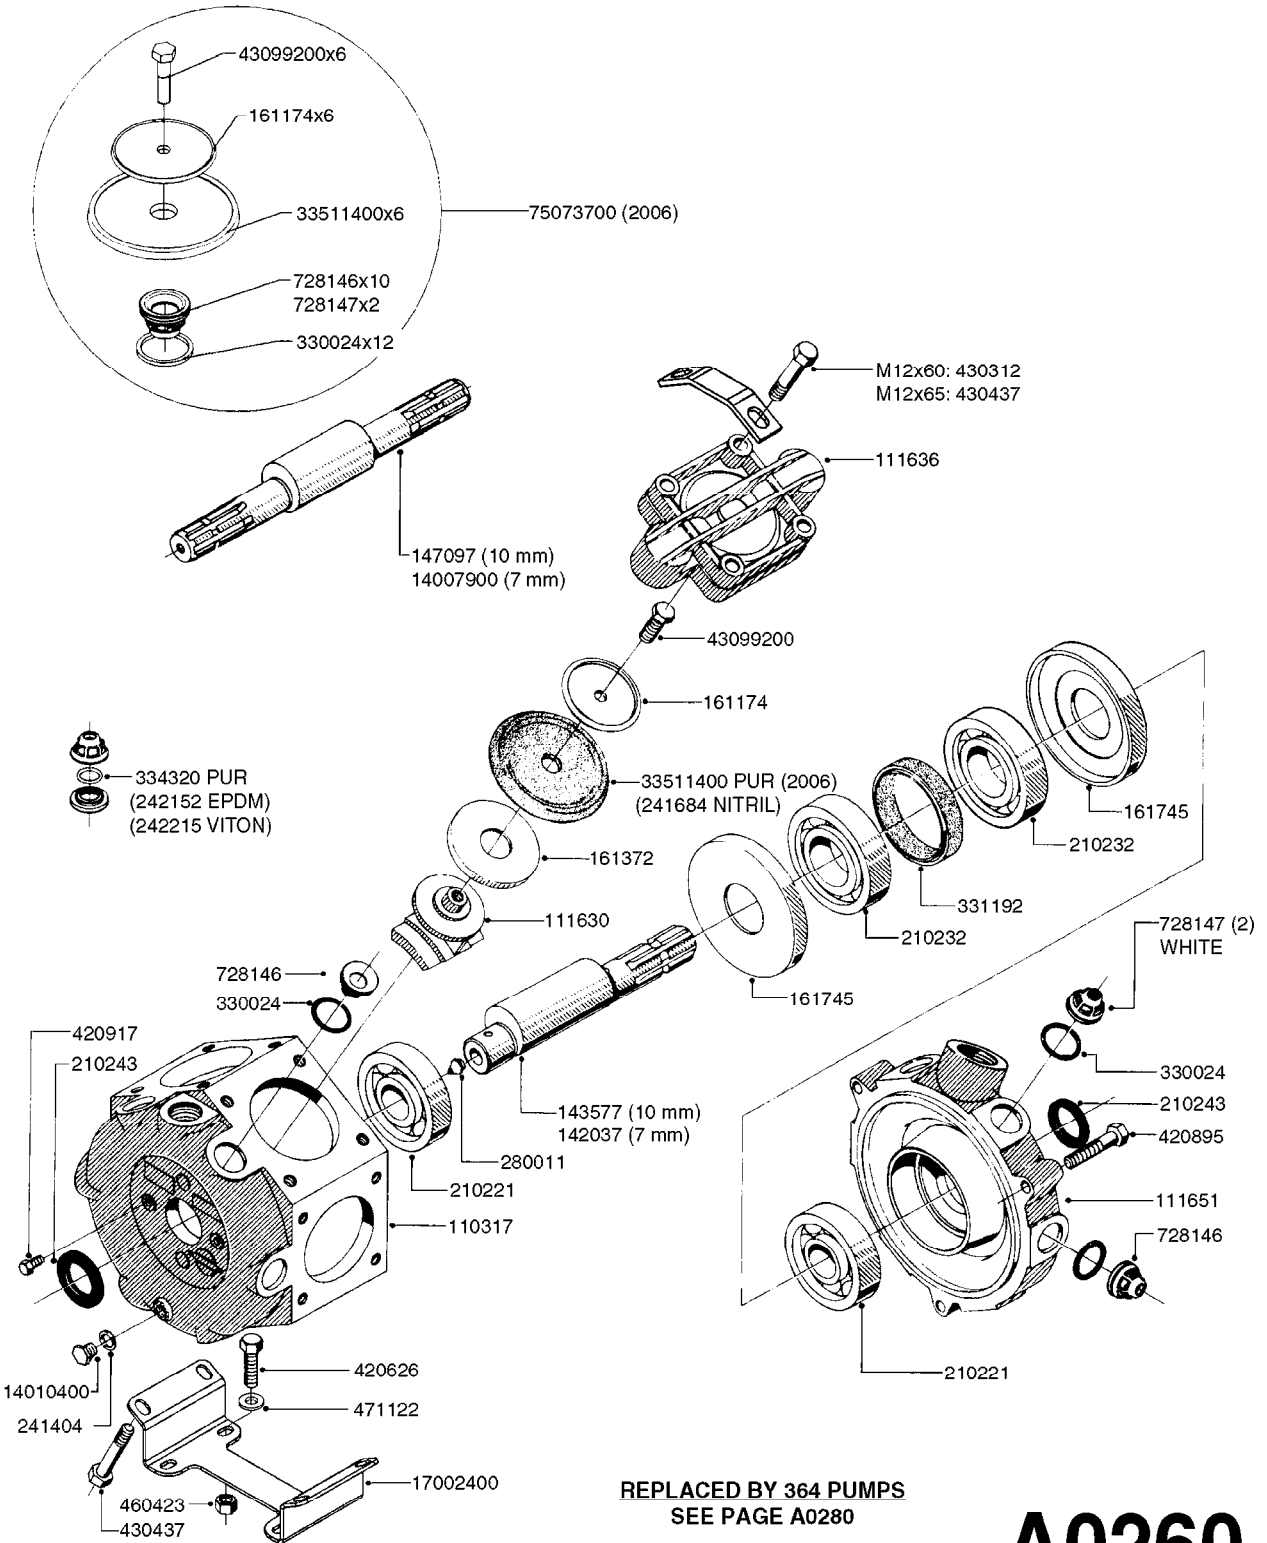

REPLACED BY 364 PUMPS
SEE PAGE A0280

A0260

PUMP - 363 W/MOUNTING BASE
A0260-HIN, 17:03:16

Page 1
Date 07.02.2020 8:09

parts-n°	order qty	description
110317	1	PUMP CASING MODEL 360/361 PNTD
111630	1	CONNECTING ROD 363/364-10 PUMP
111636	1	VALVE COVER 363 HEAVY DUTY
111651	1	CASTING F.363 1.5" PUMP(FRONT)
142037	1	CRANK SHAFT 361-20
143577	1	CRANK SHAFT F.363/462/463-10mm
147097	1	CRANK SHAFT 363-463/10 THROUGH
161174	1	DIAPHRAGM DISC SS 361/363/364 PUMP
161372	1	DIAPHRAGM BACKING DISC,320-361
161745	1	METAL SPACER F.363/463
210221	1	BEARING BALL 6407
210232	1	BEARING BALL 6310
210243	1	SEAL OIL 35 X 47 X 7
241404	1	DOWTY SEAL 1/4"
241684	1	DEICER PARTS: DIAPHRAGM MODEL 361 NITRIL
242152	1	O-RING D18.2X3 EPDM
242215	1	O-RING D18X3 VITON
280011	1	GREASE NIPPLE 1/8' SAE H TR
330024	1	O-RING D41,1/D34.5 X 3,5
331192	1	SPACER, MODEL 361/363
334320	1	O-RING D18X3 POLYURETHANE
420626	1	BOLT HEX 8.8 DEL M10X20 FT
420895	1	BOLT HEX 8.8 RAW M10X60
420917	1	BOLT HEX 8.8 RAW M8X12 FT
430312	1	BOLT HEX 8.8 M12X60
430437	1	BOLT HEX 8.8 RAW M12X65
460423	1	NUT HEX M10X1.50 LOCK DIN985A2 SS
471122	1	WASHER, M10, Ø20/10.5X 2.0, SS
728146	1	VALVE FOR 361(726890/707932)
728147	1	VALVE FOR 361 WHITE WITH HOLE
14007900	1	CRANK 363/462/463-7mm 540/THRU
14010400	1	PLUG 1/4" BSP
17002400	1	FOOT F. 36X PUMP, RED
33511400	1	DIAPHRAGM PUMP 361/361/363/364 PUR
43099200	1	BOLT HEX SS M12 X 30 DIN933 A4
75073700	1	PUMP KIT 361/363 "06"