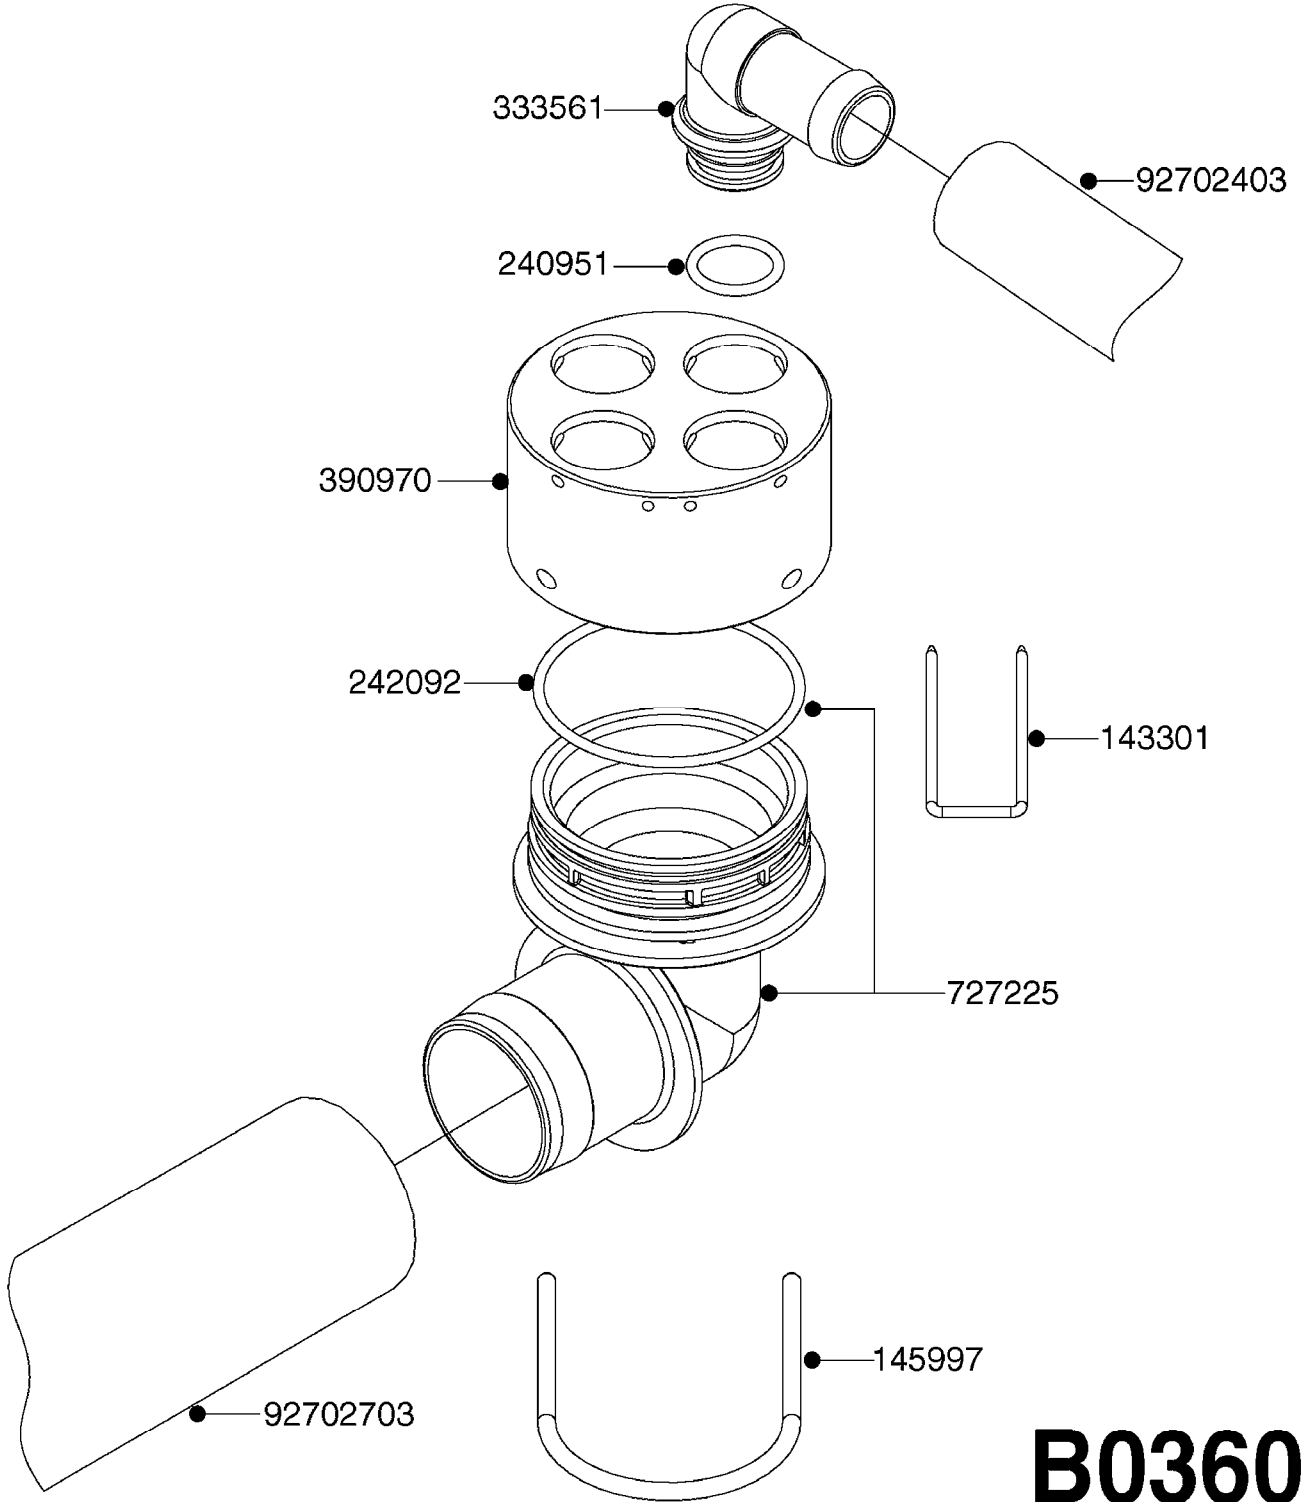

EC RETURN MANIFOLD
B0360-HIN, 28:05:19

EC RETURN MANIFOLD
B0360-HIN, 28:05:19

Page 1

Date 07.02.2020 8:10

parts-n°	order qty	description
143301	1	LOCK CLAMP 78 MM
145997	1	FITT.DK S-93 FORK
240951	1	O-RING D21.2X3 NITRIL
242092	1	O-RING D69.5X3
333561	1	FITT.DK ELB.1" EC RETURN
390970	1	DISTRIBUTOR S93 4XD27
727225	1	FITT.DK S-93 ELB.2'PVC W/ORING
92702403	1	HOSE PVC SUCT GRAY 1"
92702703	1	HOSE PVC SUCT GRAY 2"