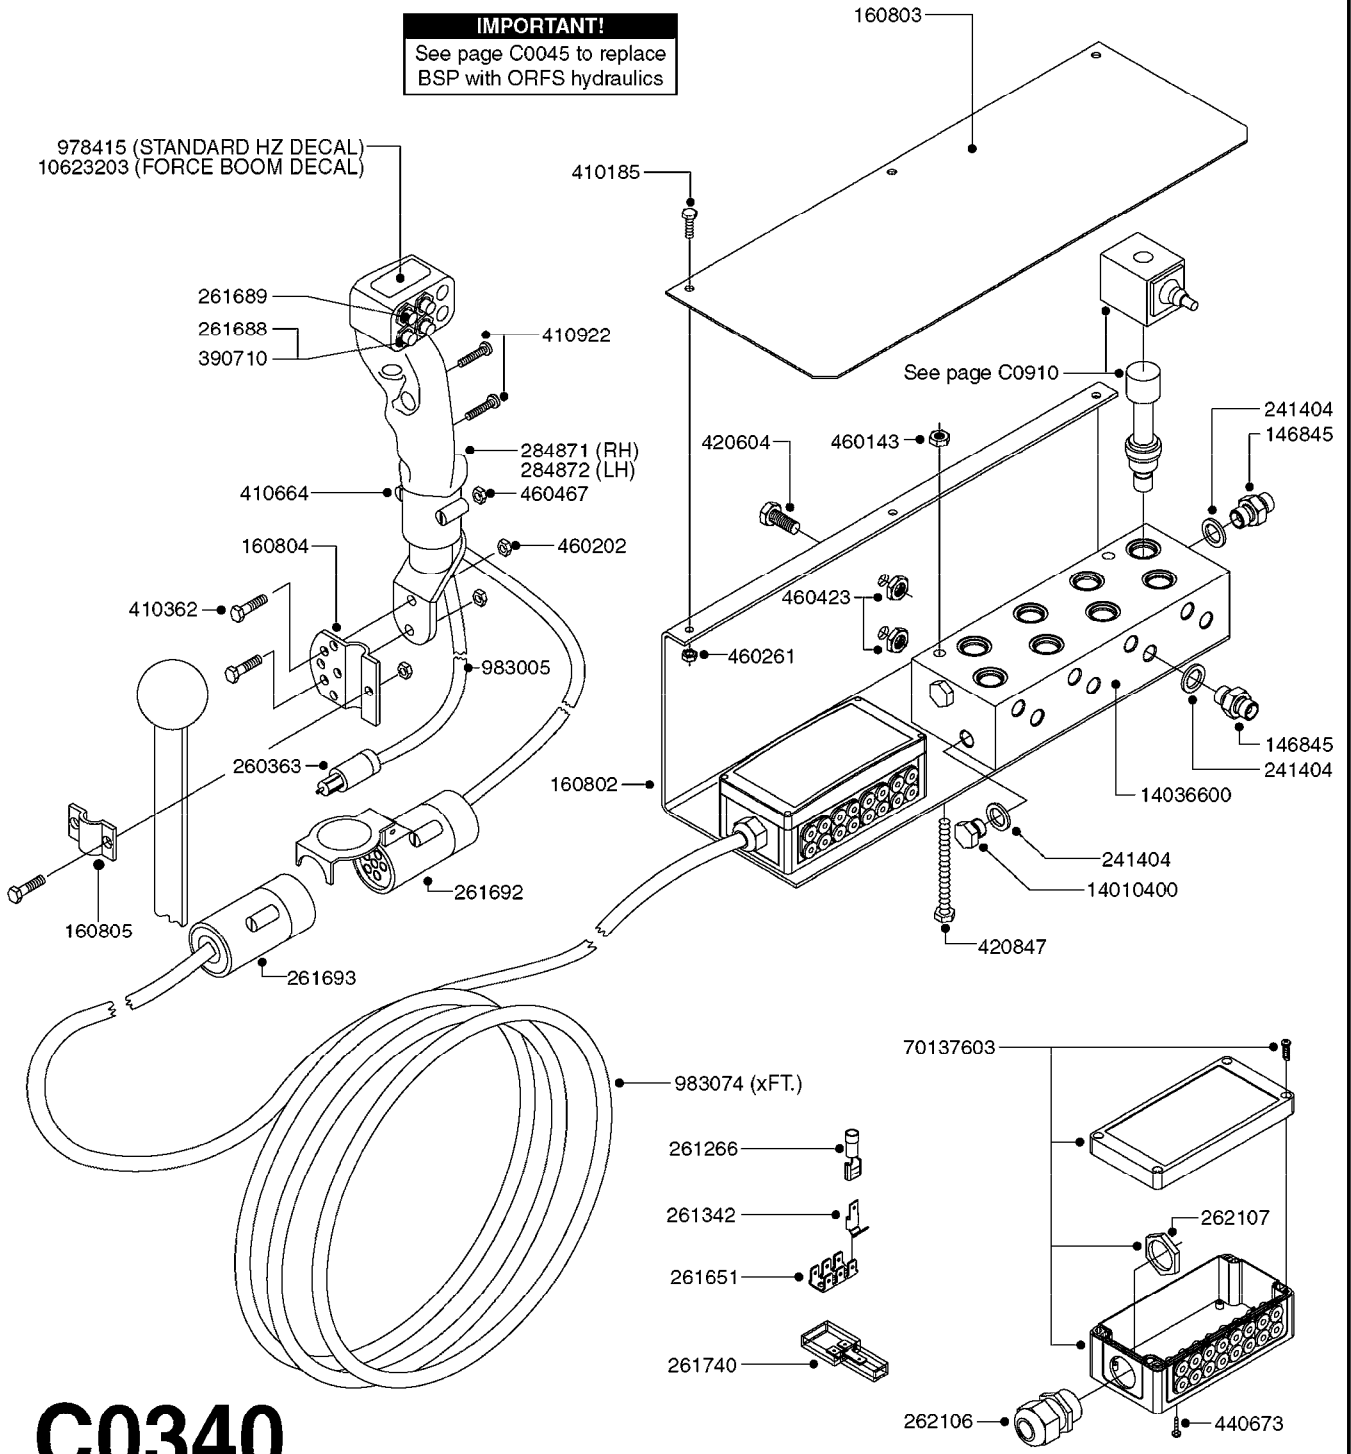

IMPORTANT!
See page C0045 to replace
BSP with ORFS hydraulics

HYD EAGLE HZ JOYSTICK 2005
C0340-HIN, 13:05:19

Page 1
Date 07.02.2020 8:10

parts-n°	order qty	description
146845	1	HEX NIPPLE 1/4"X1/4"
160802	1	MOUNT PLATE F.HYD SOLENOID'HZ'
160803	1	COVER PLATE F.HYD SOLENOID'HZ'
160804	1	MOUNT BRACKET F.HANDLE
160805	1	MOUNT STRAP F.HANDLE
241404	1	DOWTY SEAL 1/4"
260363	1	PLUG 2 POLE 12V
261266	1	CONNECTOR END F.CABLE HP
261342	1	SPADE F.ELEC.3 WAY CONNECTOR
261651	1	SPADE F.ELEC.6 POLE CONNECTOR
261688	1	SWITCH F. HANDLE WHITE
261689	1	CAP RUBBER F. SWITCH JOYSTICK
261692	1	PLUG ELEC.7 POLE FEMALE F.CABL
261693	1	PLUG ELEC. 7 POLE MALE
261740	1	SPADE F.ELEC.3 POLE CONN.INSUL
262106	1	BULKHEAD F. CABLE 6.5-14 BLACK
262107	1	NUT F. BULKHEAD CABLE GRAY
284871	1	CONTROL HANDLE RIGHT HALF
284872	1	CONTROL HANDLE LEFT HALF
390710	1	SWITCH F.HANDLE GREY MACHINED
410185	1	BOLT HEX 8.8 DEL M6X16
410362	1	BOLT HEX 8.8 SS M6X20
410664	1	BOLT HEX M5 X 20
410922	1	CYL.SKR 8.8 DEL M4X20 RST
420604	1	BOLT HEX 8.8 DEL M10X25 FT DIN933
420847	1	BOLT HEX 8.8 DEL M8X85
440673	1	SCREW F.PLASTIC 5X12 SS
460143	1	SELF LOCK NUT M8 SST A2 DIN985
460202	1	NUT HEX M6
460261	1	NUT HEX M6X1.00 LOCK DIN985 A2 SS
460423	1	NUT HEX M10X1.50 LOCK DIN985A2 SS
460467	1	NUT HEX M5 GALV.
978415	1	DECAL CONTROL HANDLE
983005	1	ELEC. CABLE 2 WIRE X 1.5MM
983074	1	ELEC. CABLE 5 WIRE X 1.5MM
10623203	1	DECAL F.JOYSTICK - FORCE
14010400	1	PLUG 1/4" BSP
14036600	1	MANIFOLD 4-FUNCTION SPC 2004
70137603	1	JUNC. BOX, FLUID, COMPLETE, 2015