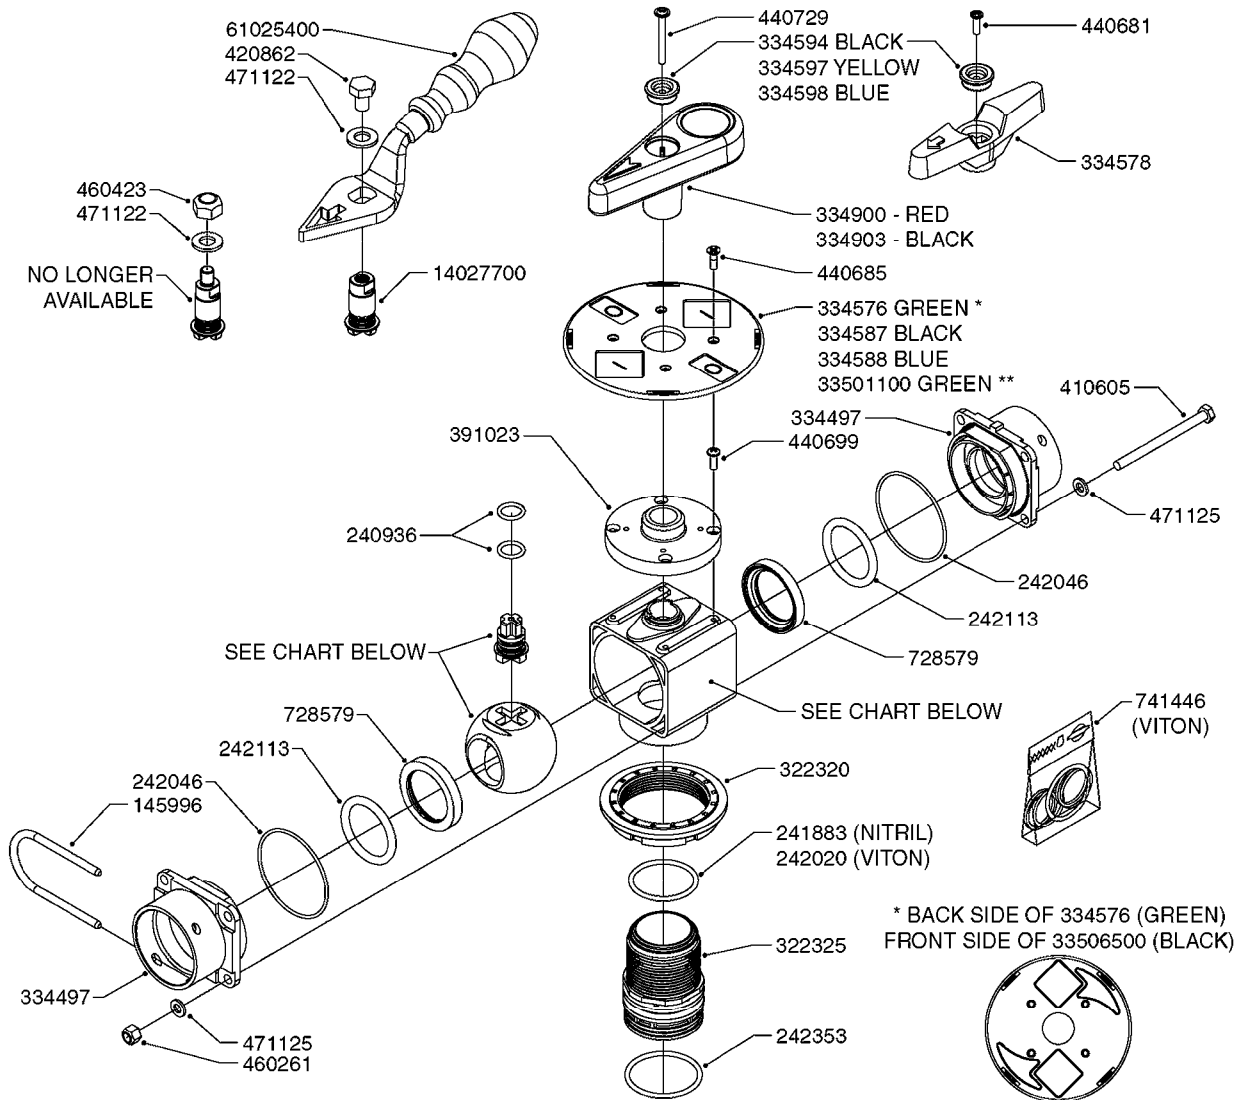

-	
728391	334594	334576	390204	390623	-	334600
728393	334598	334588	390238	390251	-	334600
728945	334597	-	390262	390777	-	334600
729796	334594	334587	390204	390623	-	334600
840062	334594	334576	391180	390623	-	334600
841062	334594	334576	390204	390623	-	334600
72113700	334594	334576	391180	390623	-	334600
72172100	-	33501100	391039	390623	391023	14027700
72172200	-	-	391039	390623	-	334600
72283600	334594	33506500	391180	390623	391023	334600
72292500	-	-	391180	390623	-	14027700
72538000	-	-	391039	390623	391023	14075700
72691600	334594	334587	390262	390623	-	334600

B0430