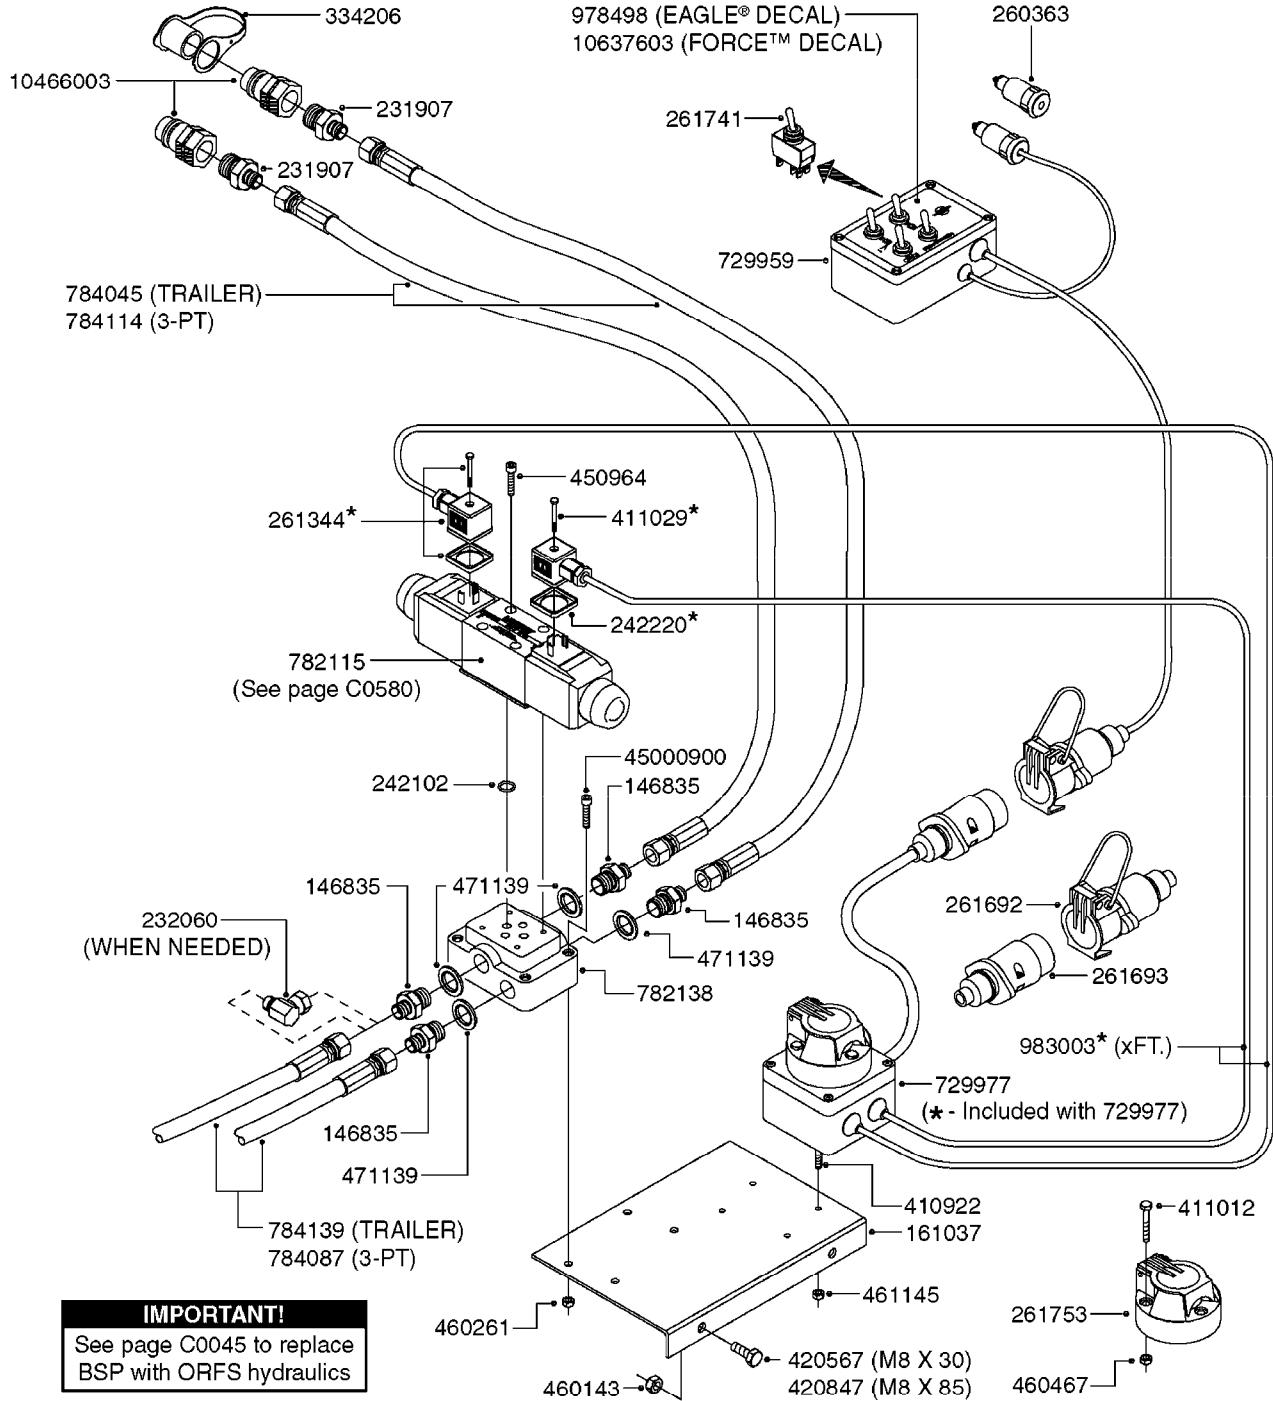

IMPORTANT!
See page C0045 to replace
BSP with ORFS hydraulics

C0310

HYDRAULICS EAGLE/FORCE DH
C0310-HIN, 22:01:18

Page 1
Date 07.02.2020 8:10

parts-n°	order qty	description
146835	1	HEX NIPPLE 1/4" - 3/8" BSP
161037	1	MOUNT PLATE F.DH VICKERS VALVE
231907	1	HEX NIPPLE 1/4"BSP X 1/2"NPT
232060	1	HY.ELBOW 1/4" BSP SWIVEL
242102	1	O-RING Ø9.25X1.78 NITRIL 90SH
242220	1	GASKET F. HIRSMANN PLUG INCLUDED WITH 729977
260363	1	PLUG 2 POLE 12V
261344	1	HIRSCHMANN PLUG B INCLUDED WITH 729977
261692	1	PLUG ELEC.7 POLE FEMALE F.CABL
261693	1	PLUG ELEC. 7 POLE MALE
261741	1	SWITCH 2 POLE 12V TOGGLE PRESS
261753	1	PLUG ELEC.7 POLE FEMALE F.BASE
334206	1	DUST HOOD FOR HY-COUPLING
410922	1	CYL.SKR 8.8 DEL M4X20 RST
411012	1	SCREW M5X30 STAINLESS
411029	1	SCREW M3X35 F.HIRSMANN PLUG INCLUDED WITH 729977
420567	1	BOLT HEX 8.8 DEL M8X30 FT
420847	1	BOLT HEX 8.8 DEL M8X85
450964	1	SCREW M5X30 F.CYLINDER
460143	1	SELF LOCK NUT M8 SST A2 DIN985
460261	1	NUT HEX M6X1.00 LOCK DIN985 A2 SS
460467	1	NUT HEX M5 GALV.
461145	1	NUT HEX M4 LOCK
471139	1	WASHER D22/D17X1.5 BRASS
729959	1	CONTROL BOX DAH 4-FUNCTION
729977	1	DAH DIRECTIONAL VLV JUNC. BOX
782115	1	HY SOLENOID VALVE DH HYD
782138	1	HY-BLOCK 1-VALVE W LS-PORT
784045	1	HOSE HY X 1/4 X 157.50"STR+STR
784087	1	HOSE HY X 1/4 X 126.00"STR+STR
784114	1	HOSE HY X 1/4 X 80.7" STR+STR
784139	1	HOSE HY X 1/4 X 216.50"STR+STR
978498	1	DECAL SWITCH BOX DH HYD.
983003	1	CABLE ELEC.2X1MM WIRE BLACK EC INCLUDED WITH 729977
10466003	1	COUPLER PIONEER 8010-04 1/2NPT
10637603	1	DECAL F.SWITCH BOX - FORCE
45000900	1	BOLT ALLEN HEAD M6 X 60 SS