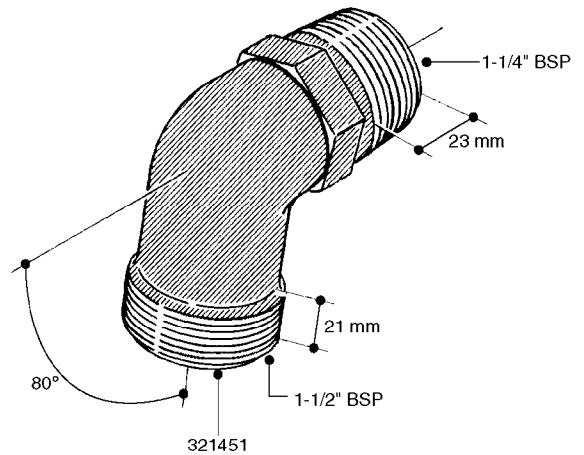

FITTINGS - HEXAGON NIPPLES
L0030-HIN, 01:01:16

Page 0
Date 07.02.2020 8:11

L0030

FITTINGS - HEXAGON NIPPLES
L0030-HIN, 01:01:16

Page 1
Date 07.02.2020 8:11

parts-n°	order qty	description
10015303	1	FITT.PO.HN 1.00X1.00 M1000
10425003	1	FITT.PO.HN 1.25X1.00 MCPHEE
320132	1	FITT.DK HN 1" BSP
320176	1	FITT.DK HN 3/8"X1/2" BSP
320445	1	FITT.DK HN 1/4"X3/8" BSP
320655	1	FITT.DK HN 1/2"-1/2" BSP
320692	1	FITT.DK HN 3/8'BSPX1/4'NPT
320703	1	FITT.DK HN 3/8BSP X1/2 &1/4NPT
320725	1	FITT.DK NIPPLE 3/8"-3/8" BSP
320902	1	FITT.DK HN 3/8'X 1/4' BSP
390232	1	FITT.DK HN 1-1/2' X 1-1/4' BSP
390276	1	FITT.DK HN 1'BSP