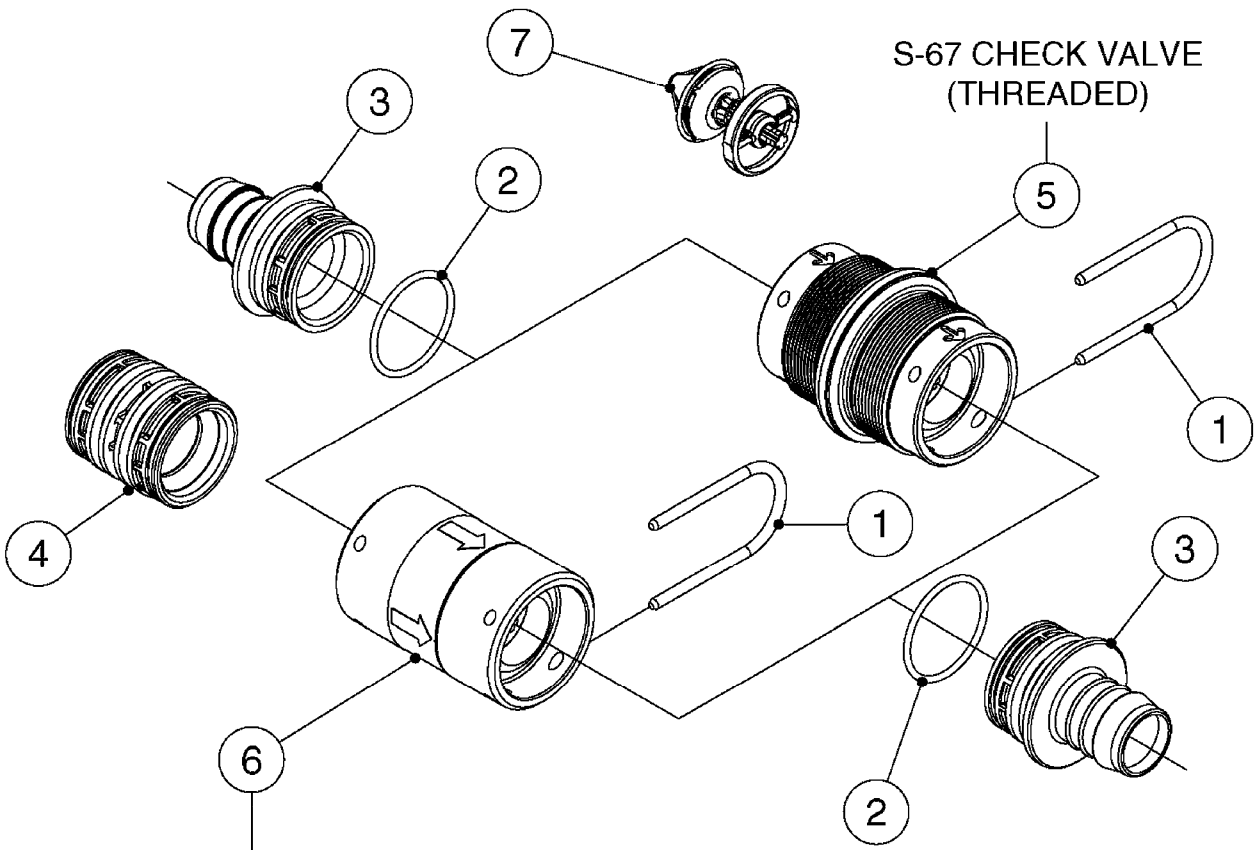

S-67 CHECK VALVE

FOR FITTINGS AND
HOSES, SEE SECTION L

B0630

CHECK VALVES - S67
B0630-HIN, 31:07:19

Page 1

Date 07.02.2020 8:10

Pos.	parts-n°	order qty	description
1	145996	1	FITT.DK S-67 FORK
2	241973	1	O-RING Ø3 X 44.2 70 SHORES NITRIL
2	242353	1	O-RING 3 X 44.2 VITON
3	242504	1	O-RING D35x2 NITRIL
4	322104	1	FITT.DK S-67 BULKHEAD
5	334231	1	FITT.DK S-67 STR.1"
5	334232	1	FITT.DK S-67 STR.1-1/4"
5	334444	1	FITT.DK S-67 STR.1-1/2" PVC
6	14103100	1	SEAT F.CHECK VALVE D40.8 2010
7	70063603	1	VALVE, CHECK S67 1-1/2"
			COMPLETE IN-LINE CHECK VALVE FOR 1-1/2" HOSE
7	72001803	1	CHCK VLV,S67, 2 X 1" HB
			COMPLETE IN-LINE CHECK VALVE FOR 1" HOSE
7	72206600	1	CHCK VLV,S67, 2 X 1.25" HB
			COMPLETE IN-LINE CHECK VALVE FOR 1-1/4" HOSE
8	72089900	1	CHECK VALVE S67 SUBASMBLY.2001
9	97800500	1	DECAL 230X28 BLACK ARROW