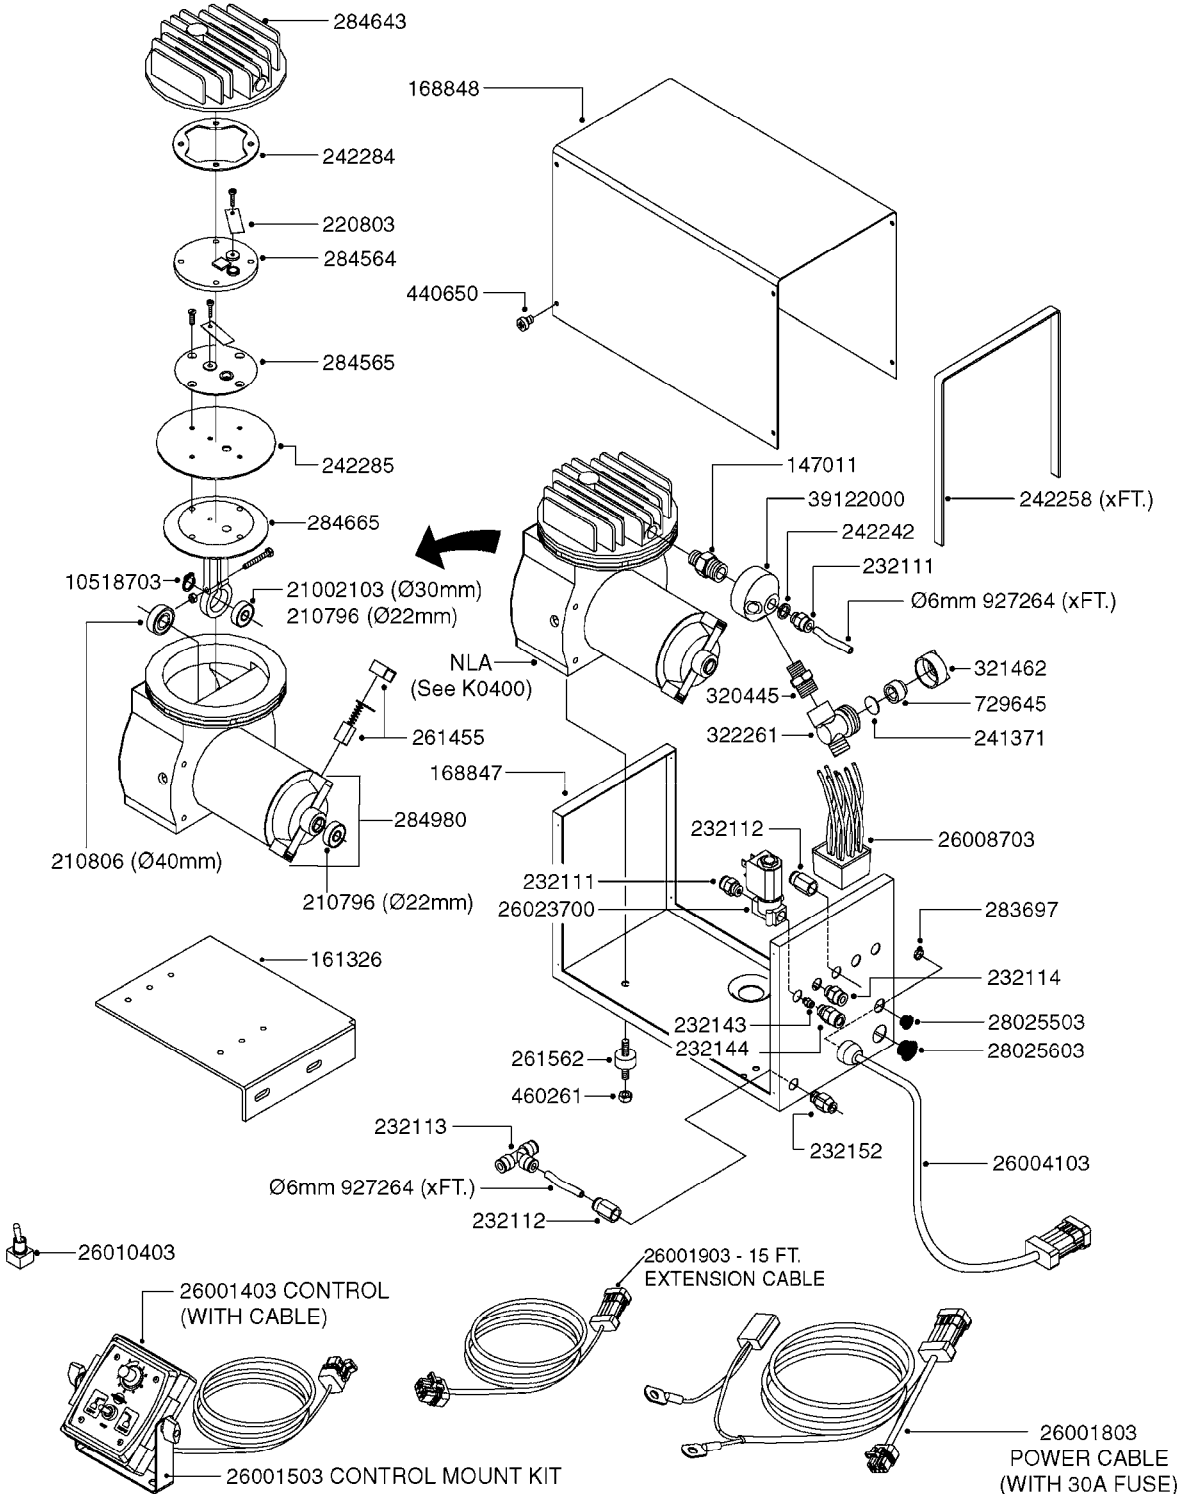

K0390

*Ø8mm 927306 (xFT.)
*Ø10mm 927330 (xFT.)

70019403 - COMPLETE ASSEMBLY

FOAM MARKER COMPRESSOR 2002
K0390-HIN, 01:01:16

Page 1
Date 07.02.2020 8:11

parts-n°	order qty	description
147011	1	HEX NIPPLE 3/8'X1/4'BSP BRASS
161326	1	MOUNT BKT. F. FOAM COMP.BOX 98
168847	1	ENCLOSURE LOWER F.MARKER
168848	1	COVER F. FOAM MARKER
210796	1	BEARING BALL D22/D8 X 7 608ZZ
210806	1	BEARING BALL D40/D17X12MM
220803	1	VALVE F. COMPRESSOR
232111	1	QUICK COUPLER 6MM X 1/8 EXT.
232112	1	QUICK COUPLER 6MM 1/8 INT.
232113	1	QUICK COUPLER 6MM T-PIECE
232114	1	COUPLER 1/8" THREADX8MM HOSE
232143	1	REDUCER 1/4'INT-1/8'EXT
232144	1	QUICK COUPLER 10MM X 1/4 EXT
232152	1	QUICK COUPLER 8MMX1/8 EXT.LONG
241371	1	DIAPHRAGM F.NO-DRIP,VULC
242242	1	O-RING F.AIR HOSE FITTING
242258	1	TRIM 3X10 SELF ADHESIVE 0012"
242284	1	HEAD GASKET F. COMPRESSOR
242285	1	DIAPHRAGM F. F/M COMP.
261455	1	BRUSH KIT-FOAM MARKER MOTOR
261562	1	RUBBER DAMPER 2XM6X25
283697	1	TIESTRAP 200MM
284564	1	PLATE F.COMPRESSOR HEAD
284565	1	PLATE F.COMPRESSOR HEAD
284643	1	COMPRESSOR HEAD F.FOAM MARKER
284665	1	CONNECTING ROD F.COMPRESSOR
284980	1	FLANGE REAR F. F.M.COMPRESSOR
320445	1	FITT.DK HN 1/4"X3/8" BSP
321462	1	CAP F.NO-DRIP ASSY.
322261	1	HOUSING F.SAFETY VALVE 3/8"
440650	1	SCREW 3.5x13 STAINLESS
460261	1	NUT HEX M6X1.00 LOCK DIN985 A2 SS
729645	1	NON-DRIP SPRING ASSY.GREEN 10
927264	1	HOSE R X PE D6/D4 X 0012"
927306	1	HOSE R X PE D8/D6 X 0012"BLACK
927330	1	HOSE R X PE D10/D8 X 012"BLACK
10518703	1	SNAP-RING OUTER 8X1
21002103	1	BEARING, 6200 2ZJEM (SKF)
26001403	1	HC FOAM MARKR CONSOLE VS3.0.00
26001503	1	HC FOAM MARKER CONSOLE MT.KIT
26001803	1	POWER CABLE
26001903	1	15' 7-PIN EXTENSION CABLE
26004103	1	FOAM MARKER CNTRL MOD CABL STD
26008703	1	FOAM MARKER CONTROL SCII
26010403	1	TOGGLE SWITCH MICRO-TRAK F.M.
26023700	1	SOLENOID VAL 12V 1/8' FLO '07
28025503	1	PLUG F.DRILLED HOLE 1/2"
28025603	1	PLUG F.DRILLED HOLE 3/4"
39122000	1	DISTR.HOUSING F.FOAM MARKER'07
70019403	1	FOAM MARKER COMPRESSOR KIT STD