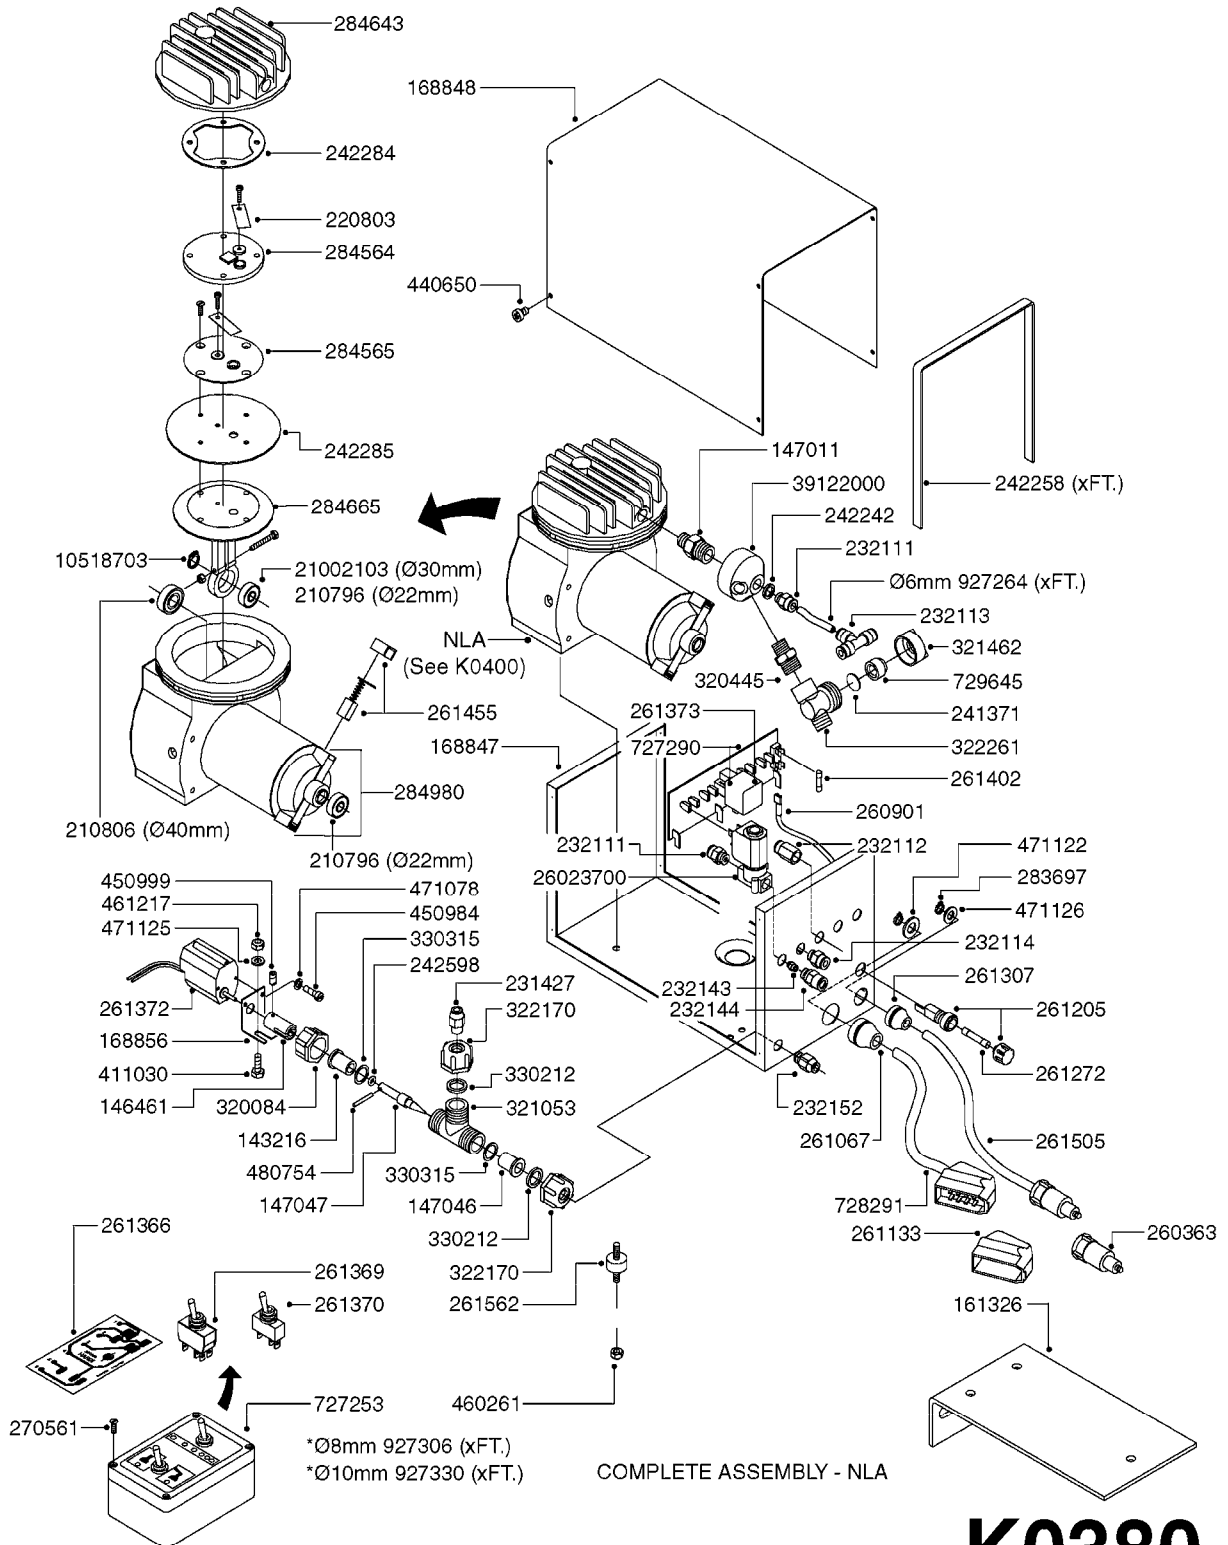

COMPLETE ASSEMBLY - NLA

K0380

FOAM MARKER COMPRESSOR POST 94
K0380-HIN, 17:03:16

Page 1
Date 07.02.2020 8:11

parts-n°	order qty	description
143216	1	BUSHING THREAD F.FOAM MARKER
146461	1	COUPLER F.THROTTLE VALVE
147011	1	HEX NIPPLE 3/8'X1/4'BSP BRASS
147046	1	SEAT FOR THROTTLE VALVE
147047	1	SPINDLE FOR THROTTLE VALVE
161326	1	MOUNT BKT. F. FOAM COMP.BOX 98
168847	1	ENCLOSURE LOWER F.MARKER
168848	1	COVER F. FOAM MARKER
168856	1	MOUNT FOR GEAR MOTOR
210796	1	BEARING BALL D22/D8 X 7 608ZZ
210806	1	BEARING BALL D40/D17X12MM
220803	1	VALVE F. COMPRESSOR
231427	1	COUPLER 1/8'THREAD X6MM HOSE
232111	1	QUICK COUPLER 6MM X 1/8 EXT.
232112	1	QUICK COUPLER 6MM 1/8 INT.
232113	1	QUICK COUPLER 6MM T-PIECE
232114	1	COUPLER 1/8" THREADX8MM HOSE
232143	1	REDUCER 1/4'INT-1/8'EXT
232144	1	QUICK COUPLER 10MM X 1/4 EXT
232152	1	QUICK COUPLER 8MMX1/8 EXT.LONG
241371	1	DIAPHRAGM F.NO-DRIP,VULC
242242	1	O-RING F.AIR HOSE FITTING
242258	1	TRIM 3X10 SELF ADHESIVE 0012"
242284	1	HEAD GASKET F. COMPRESSOR
242285	1	DIAPHRAGM F. F/M COMP.
242598	1	O-RING D7.0 X 2.5 NITRIL
260363	1	PLUG 2 POLE 12V
260901	1	SPADE F.ELEC CONN.1.5MM BLUE
261067	1	GROMMET 10-14 GREY
261133	1	PLUG HOUSING F.8 POLE PLUG
261205	1	FUSE HOLDER
261272	1	FUSE 10A D6X32 MM
261307	1	GROMMET 7-10 BLACK
261366	1	CIRCUIT BOARD F.F/M CONTROL
261369	1	SWITCH 2 WAY 12V SPRING RETURN
261370	1	SWITCH 2 WAY 12V
261372	1	GEAR MOTOR BOSCH 13RPM
261373	1	RELAY 12V/30W
261402	1	FUSE 3.15A SLOW BURN
261455	1	BRUSH KIT-FOAM MARKER MOTOR
261505	1	CABLE 2X4MM L8000MM
261562	1	RUBBER DAMPER 2XM6X25
270561	1	SCREW W/SPRING ASSY. (QTY 1)
283697	1	TIESTRAP 200MM
284564	1	PLATE F.COMPRESSOR HEAD
284565	1	PLATE F.COMPRESSOR HEAD
284643	1	COMPRESSOR HEAD F.FOAM MARKER
284665	1	CONNECTING ROD F.COMPRESSOR
284980	1	FLANGE REAR F. F.M.COMPRESSOR
320084	1	FITT.DK NUT 1/2" BSP
320445	1	FITT.DK HN 1/4"X3/8" BSP
321053	1	FITT.DK TEE 1/2 X1/2 X1/2" BSP
321462	1	CAP F.NO-DRIP ASSY.
322170	1	FITT.DK NUT 1/2"x 1/8"F BSP
322261	1	HOUSING F.SAFETY VALVE 3/8"
330212	1	O-RING D19/D14X2.4 F.1/2"NUT
330315	1	O-RING D18.4/D13X.6
411030	1	BOLT HEX M5X10
440650	1	SCREW 3.5x13 STAINLESS
450984	1	BOLT HEX M2.5X8 SLOTTED
450999	1	SCREW SET M3X8