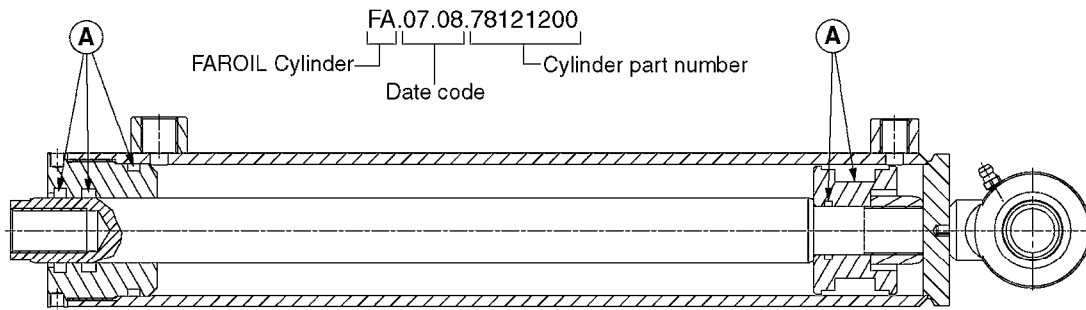

HYDRAULICS - CYLINDERS
C0020-HIN, 01:01:16

Page 3

Date 07.02.2020 8:10

parts-n°	order qty	description
63039300 78100003	1 1	CYLINDER ROD F.781132 CYL. PARA-LIFT CM+750 W/STOP

Check cylinder barrel for stamped part number.