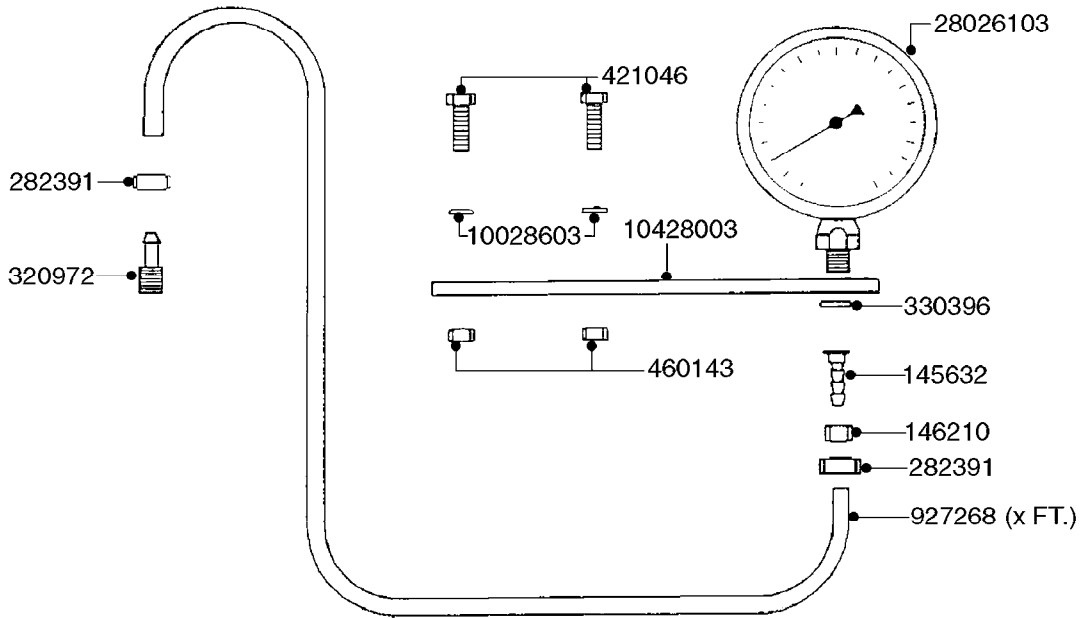

COMPLETE ASSEMBLIES
WHOLEGOODS ITEMS

70043903 - COMPLETE ASSEMBLY

K0680

REMOTE GAUGE-ESC SPRAYERS-4"
K0680-HIN, 01:01:16

Page 1

Date 07.02.2020 8:11

parts-n°	order qty	description
145632	1	FITT.DK HB 1/4' BRASS F.GUAGE
146210	1	NUT 1/4'BSP BRASS
282391	1	CLAMP HOSE CRIMP 5/16'
320972	1	FITT.DK HB 5/16'- 1/4' BSP
330396	1	O-RING D11.2/D6.6X3.2
421046	1	BOLT HEX M8X25/25 A2 SS DIN933
460143	1	SELF LOCK NUT M8 SST A2 DIN985
927268	1	HOSE BLUE PVC X 1/4 X 0012"
10028603	1	WASHER LOCK 5/16'
10428003	1	BKT. FOR ESC GAUGE KIT
28026103	1	GAUGE 200PSI/BR,4",1/4"BSP-BTM
70043903	1	*GAUGE KIT,4" OP UNIT INFEILD