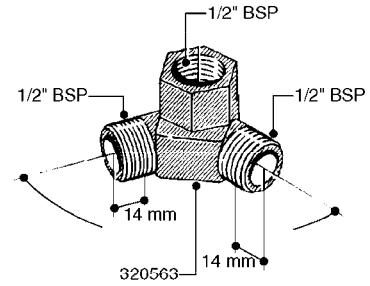

L0020

FITTINGS-T-PIECES, CAPS & ELBOWS
L0020-HIN, 01:01:16

Page 1
Date 07.02.2020 8:11

parts-n°	order qty	description
10053603	1	FITT. CAPNUT 2"BSP 5601
10194303	1	CAP BLANK 1 1/2 MCPHEE 210060
320047	1	FITT.DK CAPNUT 1/2" BSP
320106	1	FITT.DK CAPNUT 1" BSP
320272	1	FITT.DK CAPNUT 3/8" BSP
320316	1	FITT.DK TEE 3/4" X3/4" X1"BSP
320331	1	FITT.DK TEE 1" - 1" - 3/4" BSP
320342	1	FITT.DK EL 3/4"M X 1"F BSP
320563	1	FITT.DK 3 WAY 1/2" 110 DEG.
320677	1	NO LONGER AVAILABLE
320961	1	FITT.DK CAPNUT 1-1/2" BSP
321053	1	FITT.DK TEE 1/2 X1/2 X1/2" BSP
322072	1	FITT.DK TEE 3/8'X3/8'X3/8' BSP
322095	1	FITT.DK TEE 1-1/2 X1-1/4 X3/4" BSP
322138	1	FITT.DK ELB 1"M X 1"F BSP
330013	1	O-RING 2.5 X 10 PUR
330212	1	O-RING D19/D14X2.4 F.1/2"NUT
330326	1	O-RING D30/D24X2 F.1"NUT
331273	1	O-RING D44/D38X2 F.1-1/2"