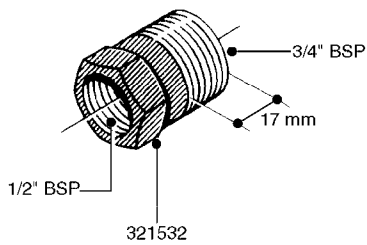

FITTINGS - HEXAGON NIPPLES
L0030-HIN, 01:01:16

Page 0
Date 07.02.2020 8:11

L0030

FITTINGS - HEXAGON NIPPLES
L0030-HIN, 01:01:16

Page 1
Date 07.02.2020 8:11

parts-n°	order qty	description
10015303	1	FITT.PO.HN 1.00X1.00 M1000
10425003	1	FITT.PO.HN 1.25X1.00 MCPHEE
320132	1	FITT.DK HN 1" BSP
320176	1	FITT.DK HN 3/8"X1/2" BSP
320445	1	FITT.DK HN 1/4"X3/8" BSP
320655	1	FITT.DK HN 1/2"-1/2" BSP
320692	1	FITT.DK HN 3/8'BSPX1/4'NPT
320703	1	FITT.DK HN 3/8BSP X1/2 &1/4NPT
320725	1	FITT.DK NIPPLE 3/8"-3/8" BSP
320902	1	FITT.DK HN 3/8'X 1/4' BSP
390232	1	FITT.DK HN 1-1/2' X 1-1/4' BSP
390276	1	FITT.DK HN 1'BSP