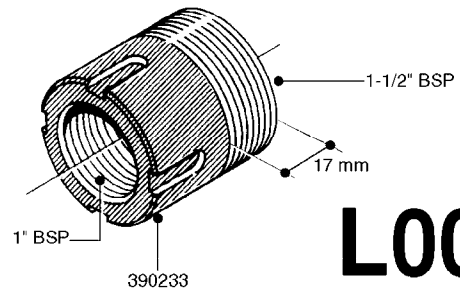

FITTINGS - HEXAGON NIPPLES
L0030-HIN, 01:01:16

Page 0
Date 07.02.2020 8:11

L0030

FITTINGS - HEXAGON NIPPLES
L0030-HIN, 01:01:16

Page 1
Date 07.02.2020 8:11

parts-n°	order qty	description
10015303	1	FITT.PO.HN 1.00X1.00 M1000
10425003	1	FITT.PO.HN 1.25X1.00 MCPHEE
320132	1	FITT.DK HN 1" BSP
320176	1	FITT.DK HN 3/8"X1/2" BSP
320445	1	FITT.DK HN 1/4"X3/8" BSP
320655	1	FITT.DK HN 1/2"-1/2" BSP
320692	1	FITT.DK HN 3/8'BSPX1/4'NPT
320703	1	FITT.DK HN 3/8BSP X1/2 &1/4NPT
320725	1	FITT.DK NIPPLE 3/8"-3/8" BSP
320902	1	FITT.DK HN 3/8'X 1/4' BSP
390232	1	FITT.DK HN 1-1/2' X 1-1/4' BSP
390276	1	FITT.DK HN 1'BSP