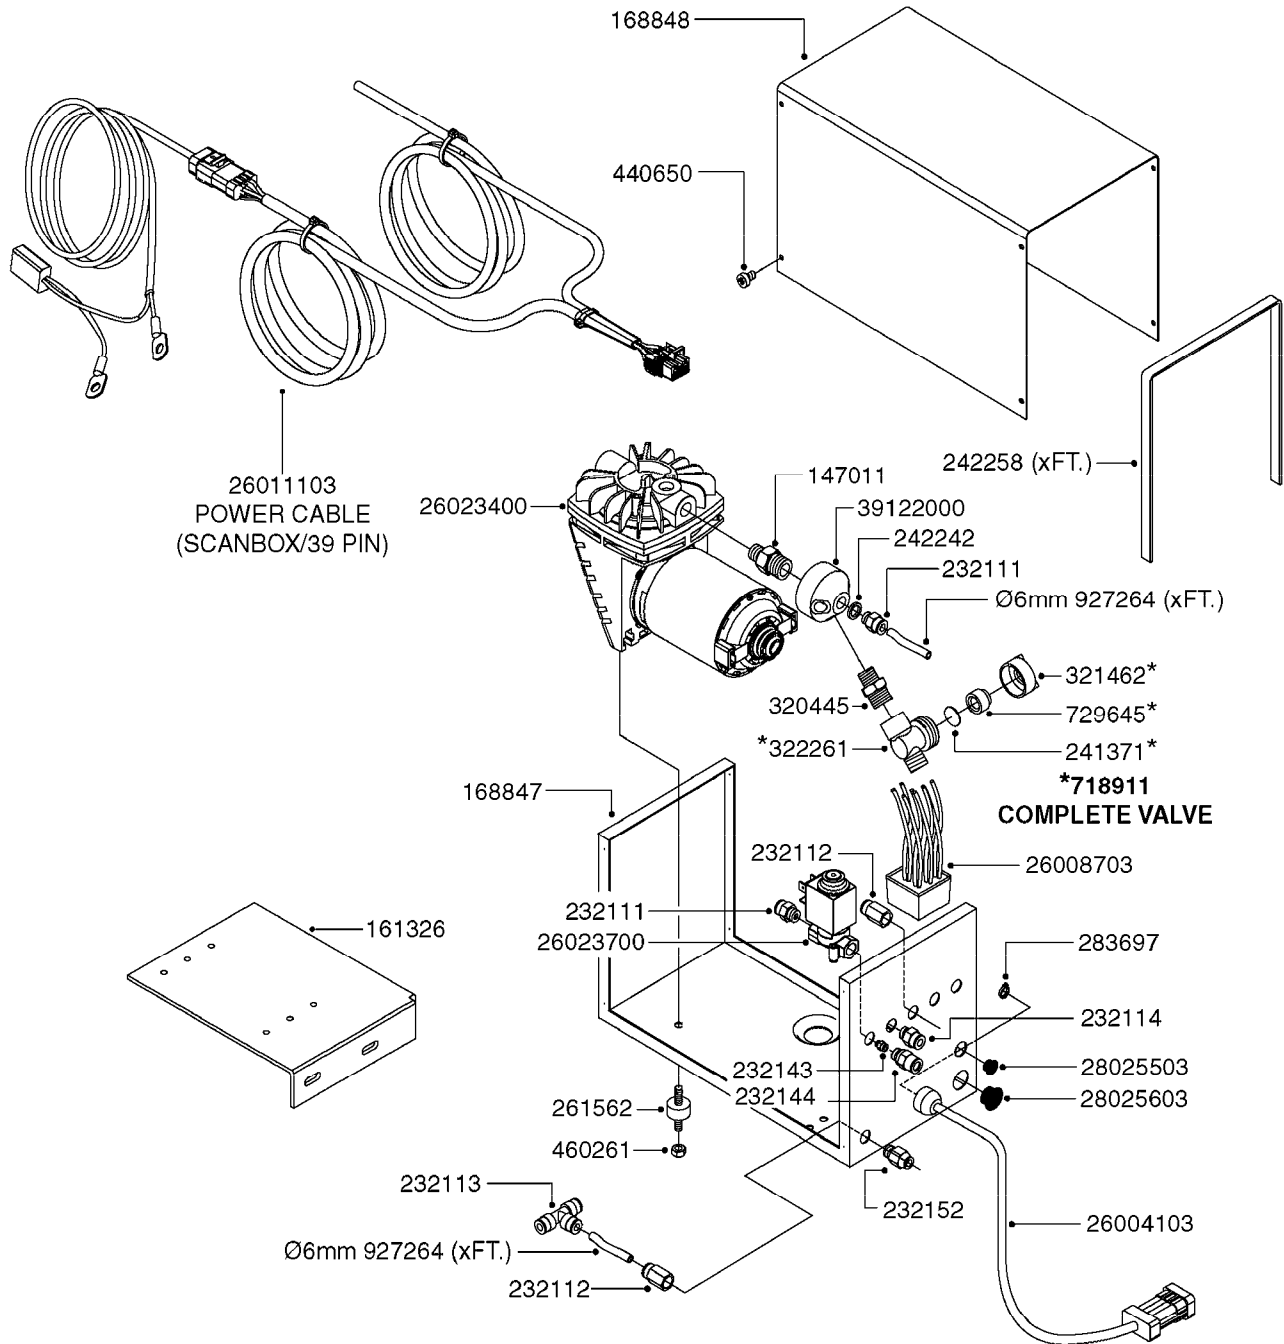

K0400

*Ø8mm 927306 (xFT.)
*Ø10mm 927330 (xFT.)

70062503 - COMPLETE ASSEMBLY

FOAM MARKER COMPRESSOR 2007
K0400-HIN, 01:01:16

Page 1
Date 07.02.2020 8:11

parts-n°	order qty	description
147011	1	HEX NIPPLE 3/8'X1/4'BSP BRASS
161326	1	MOUNT BKT. F. FOAM COMP.BOX 98
168847	1	ENCLOSURE LOWER F.MARKER
168848	1	COVER F. FOAM MARKER
232111	1	QUICK COUPLER 6MM X 1/8 EXT.
232112	1	QUICK COUPLER 6MM 1/8 INT.
232113	1	QUICK COUPLER 6MM T-PIECE
232114	1	COUPLER 1/8" THREADX8MM HOSE
232143	1	REDUCER 1/4'INT-1/8'EXT
232144	1	QUICK COUPLER 10MM X 1/4 EXT
232152	1	QUICK COUPLER 8MMX1/8 EXT.LONG
241371	1	DIAPHRAGM F.NO-DRIP,VULC
242242	1	O-RING F.AIR HOSE FITTING
242258	1	TRIM 3X10 SELF ADHESIVE 0012"
261562	1	RUBBER DAMPER 2XM6X25
283697	1	TIESTRAP 200MM
320445	1	FITT.DK HN 1/4"X3/8" BSP
321462	1	CAP F.NO-DRIP ASSY.
322261	1	HOUSING F.SAFETY VALVE 3/8"
440650	1	SCREW 3.5x13 STAINLESS
460261	1	NUT HEX M6X1.00 LOCK DIN985 A2 SS
718911	1	VALVE (SAFETY) F.MARKER
729645	1	NON-DRIP SPRING ASSY.GREEN 10
927264	1	HOSE R X PE D6/D4 X 0012"
927306	1	HOSE R X PE D8/D6 X 0012"BLACK
927330	1	HOSE R X PE D10/D8 X 012"BLACK
26004103	1	FOAM MARKER CNTRL MOD CABL STD
26008703	1	FOAM MARKER CONTROL SCII
26011103	1	FOAMER POWER/CONTROL CABLE 39P
26023400	1	COMPRESSOR F.FOAM MARKER CM40
26023700	1	SOLENOID VAL 12V 1/8' FLO '07
28025503	1	PLUG F.DRILLED HOLE 1/2"
28025603	1	PLUG F.DRILLED HOLE 3/4"
39122000	1	DISTR.HOUSING F.FOAM MARKER'07
70062503	1	FOAM MARKER COMPRESSOR,STD,39P