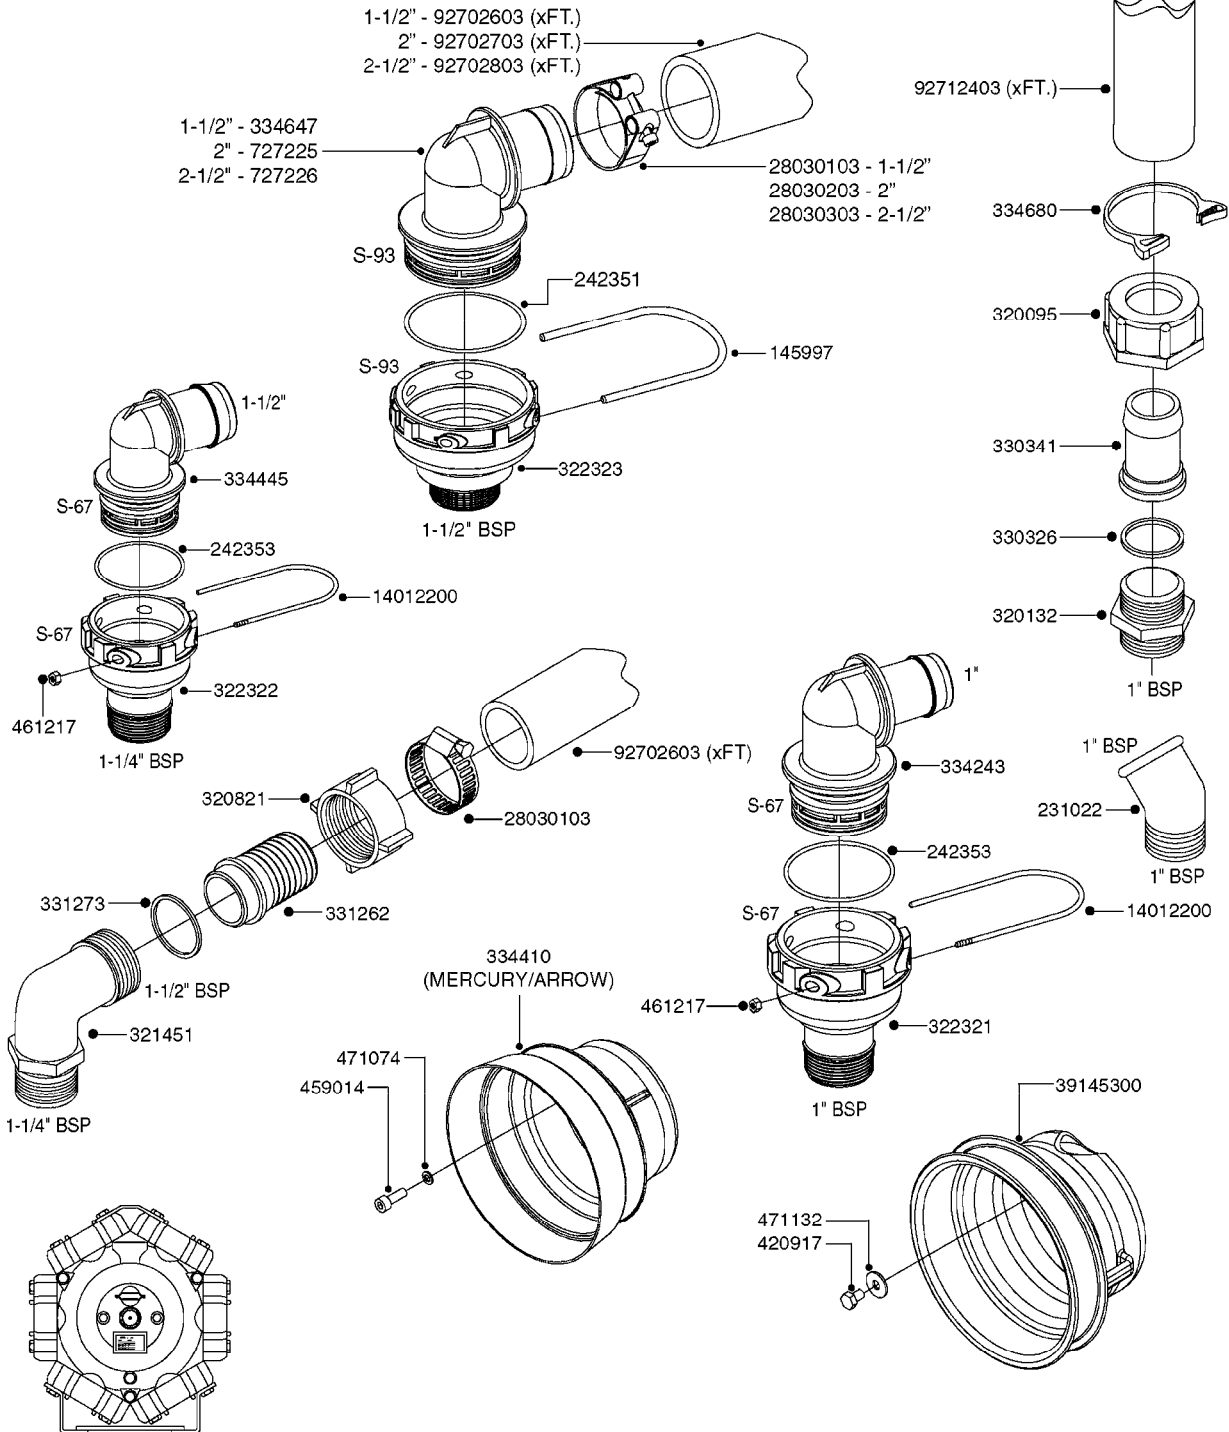

SUCTION SIDE OF PUMP

PRESSURE SIDE OF PUMP

COMPLETE PUMP
(NLA) REPLACED BY 364 PUMP (SEE PAGE A0280)

A0300

PUMP - 361/363 FITTINGS
A0300-HIN, 28:05:19

Page 1
Date 07.02.2020 8:09

parts-n°	order qty	description
145997	1	FITT.DK S-93 FORK
231022	1	FITT.DK ELB. 1' BSP GF 121
242351	1	O-RING D69.5X3.0 VITON F.S-93
242353	1	O-RING 3 X 44.2 VITON
320095	1	FITT.DK NUT 1" BSP
320132	1	FITT.DK HN 1" BSP
320821	1	FITT.DK NUT 1-1/2" BSP
321451	1	FITT.DK ELB.1-1/2 X1-1/4 80DEG
322321	1	FITT.DK S-67 X 1"BSP MALE
322322	1	FITT.DK S-67 X 1-1/4"BSP MALE
322323	1	FITT.DK S-93 X 1-1/2"BSP MALE
330326	1	O-RING D30/D24X2 F.1"NUT
330341	1	FITT.DK HB 1" F. 1" NUT
331262	1	FITT.DK HB 1-1/2" F. 1-1/2"NUT
331273	1	O-RING D44/D38X2 F.1-1/2"
334243	1	FITT.DK S-67 ELB.1"
334410	1	PROTECTION PUM
334445	1	FITT.DK S-67 ELB.1-1/2"
334647	1	FITT.DK S93 ELB 1-1/2" 90 PVC
334680	1	CLAMP HOSE PLASTIC 1"
420917	1	BOLT HEX 8.8 RAW M8X12 FT
459014	1	ALLEN SCREW M8 X 15 GALV.DIN93
461217	1	NUT HEX M5 LOCK
471074	1	WASHER M8 ELZ
471132	1	WASHER D24/D8.4 X 2 SS
727225	1	FITT.DK S-93 ELB.2'PVC W/ORING
727226	1	FITT. S93 2-1/2" 90° S W/O-RING
14012200	1	FITT.DK S-67 FORK W/M5 THREADS
28030103	1	CLAMP HOSE GEAR P5/4-S1.5"6724
28030203	1	CLAMP HOSE T-BOLT S2" 235-67
28030303	1	CLAMP HOSE T-BOLT S2.5" 235-76
39145300	1	PTO SHIELD Ø203 4-POLET MACHINED
92702603	1	HOSE PVC SUCT GRAY 1-1/2"
92702703	1	HOSE PVC SUCT GRAY 2"
92702803	1	HOSE PVC SUCT GRAY 2.5"
92712403	1	HOSE R X1" X300PSI WP X0012"