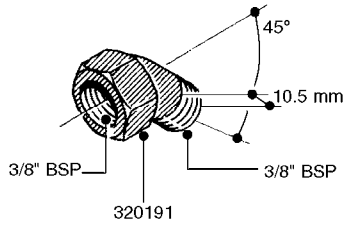

FITTINGS - HEXAGON NIPPLES
L0030-HIN, 01:01:16

Page 0
Date 07.02.2020 8:11

L0030

FITTINGS - HEXAGON NIPPLES
L0030-HIN, 01:01:16

Page 1
Date 07.02.2020 8:11

parts-n°	order qty	description
10015303	1	FITT.PO.HN 1.00X1.00 M1000
10425003	1	FITT.PO.HN 1.25X1.00 MCPHEE
320132	1	FITT.DK HN 1" BSP
320176	1	FITT.DK HN 3/8"X1/2" BSP
320445	1	FITT.DK HN 1/4"X3/8" BSP
320655	1	FITT.DK HN 1/2"-1/2" BSP
320692	1	FITT.DK HN 3/8'BSPX1/4'NPT
320703	1	FITT.DK HN 3/8BSP X1/2 &1/4NPT
320725	1	FITT.DK NIPPLE 3/8"-3/8" BSP
320902	1	FITT.DK HN 3/8'X 1/4' BSP
390232	1	FITT.DK HN 1-1/2' X 1-1/4' BSP
390276	1	FITT.DK HN 1'BSP