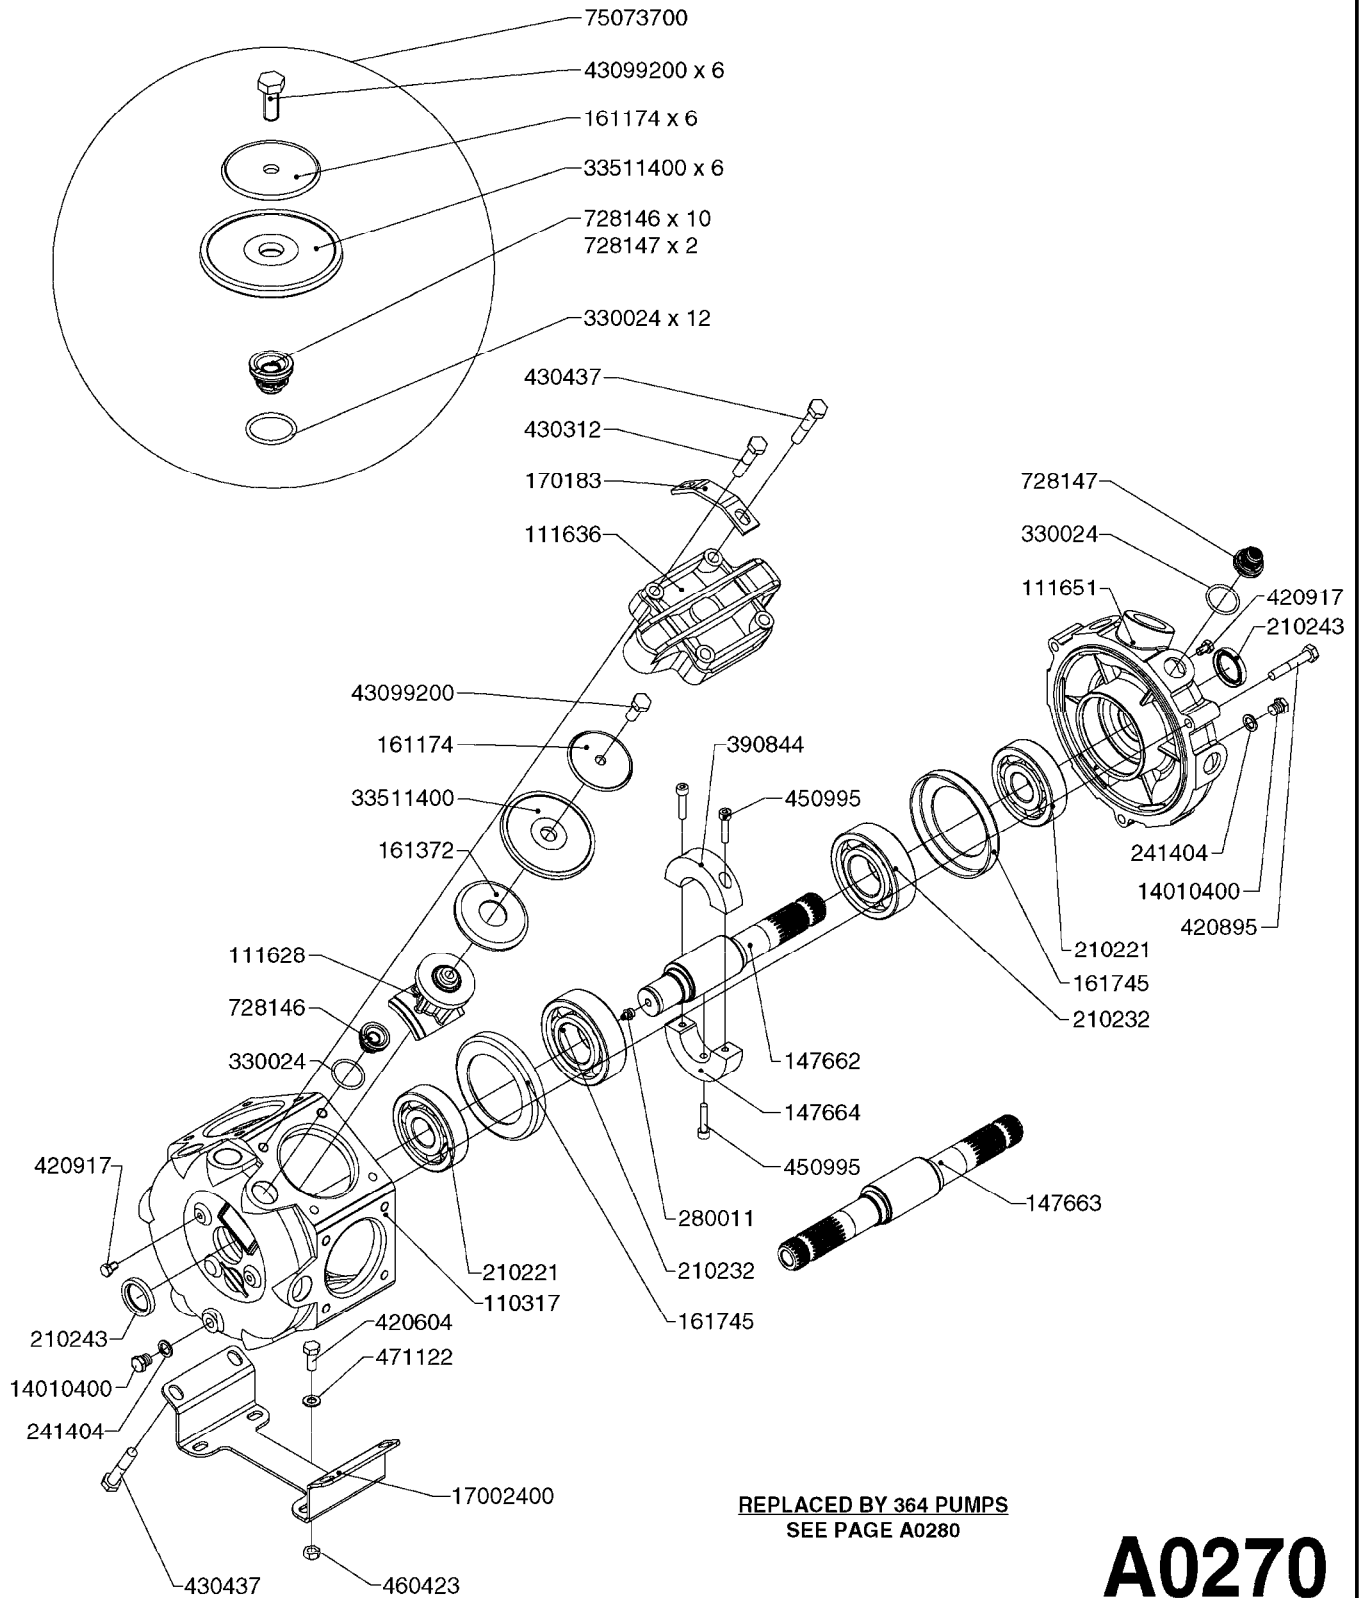

PUMP - 363/1000 RPM W/MOUNTING
A0270-HIN, 17:03:16

Page 1
Date 07.02.2020 8:09

parts-n°	order qty	description
110317	1	PUMP CASING MODEL 360/361 PNTD
111628	1	CONNECTING ROD 363/5.5 PUMP
111636	1	VALVE COVER 363 HEAVY DUTY
111651	1	CASTING F.363 1.5" PUMP(FRONT)
147662	1	CRANK SHAFT F.363/463-5.5MM
147663	1	CRANK SHAFT 363/463-5.5 THROUG
147664	1	COUNTERBALANCE 363/463 WEIGHT
161174	1	DIAPHRAGM DISC SS 361/363/364 PUMP
161372	1	DIAPHRAGM BACKING DISC,320-361
161745	1	METAL SPACER F.363/463
170183	1	LIFT STRAP F.PUMP 360/361/462
210221	1	BEARING BALL 6407
210232	1	BEARING BALL 6310
210243	1	SEAL OIL 35 X 47 X 7
241404	1	DOWTY SEAL 1/4"
280011	1	GREASE NIPPLE 1/8' SAE H TR
330024	1	O-RING D41,1/D34.5 X 3,5
390844	1	COUNTERBALANCE 363/463 POM
420604	1	BOLT HEX 8.8 DEL M10X25 FT DIN933
420895	1	BOLT HEX 8.8 RAW M10X60
420917	1	BOLT HEX 8.8 RAW M8X12 FT
430312	1	BOLT HEX 8.8 M12X60
430437	1	BOLT HEX 8.8 RAW M12X65
450995	1	BOLT ALLEN M8X30 DIN 912 RAW
460423	1	NUT HEX M10X1.50 LOCK DIN985A2 SS
471122	1	WASHER, M10, Ø20/10.5X 2.0, SS
728146	1	VALVE FOR 361(726890/707932)
728147	1	VALVE FOR 361 WHITE WITH HOLE
14010400	1	PLUG 1/4" BSP
17002400	1	FOOT F. 36X PUMP, RED
33511400	1	DIAPHRAGM PUMP 361/361/363/364 PUR
43099200	1	BOLT HEX SS M12 X 30 DIN933 A4
75073700	1	PUMP KIT 361/363 "06"