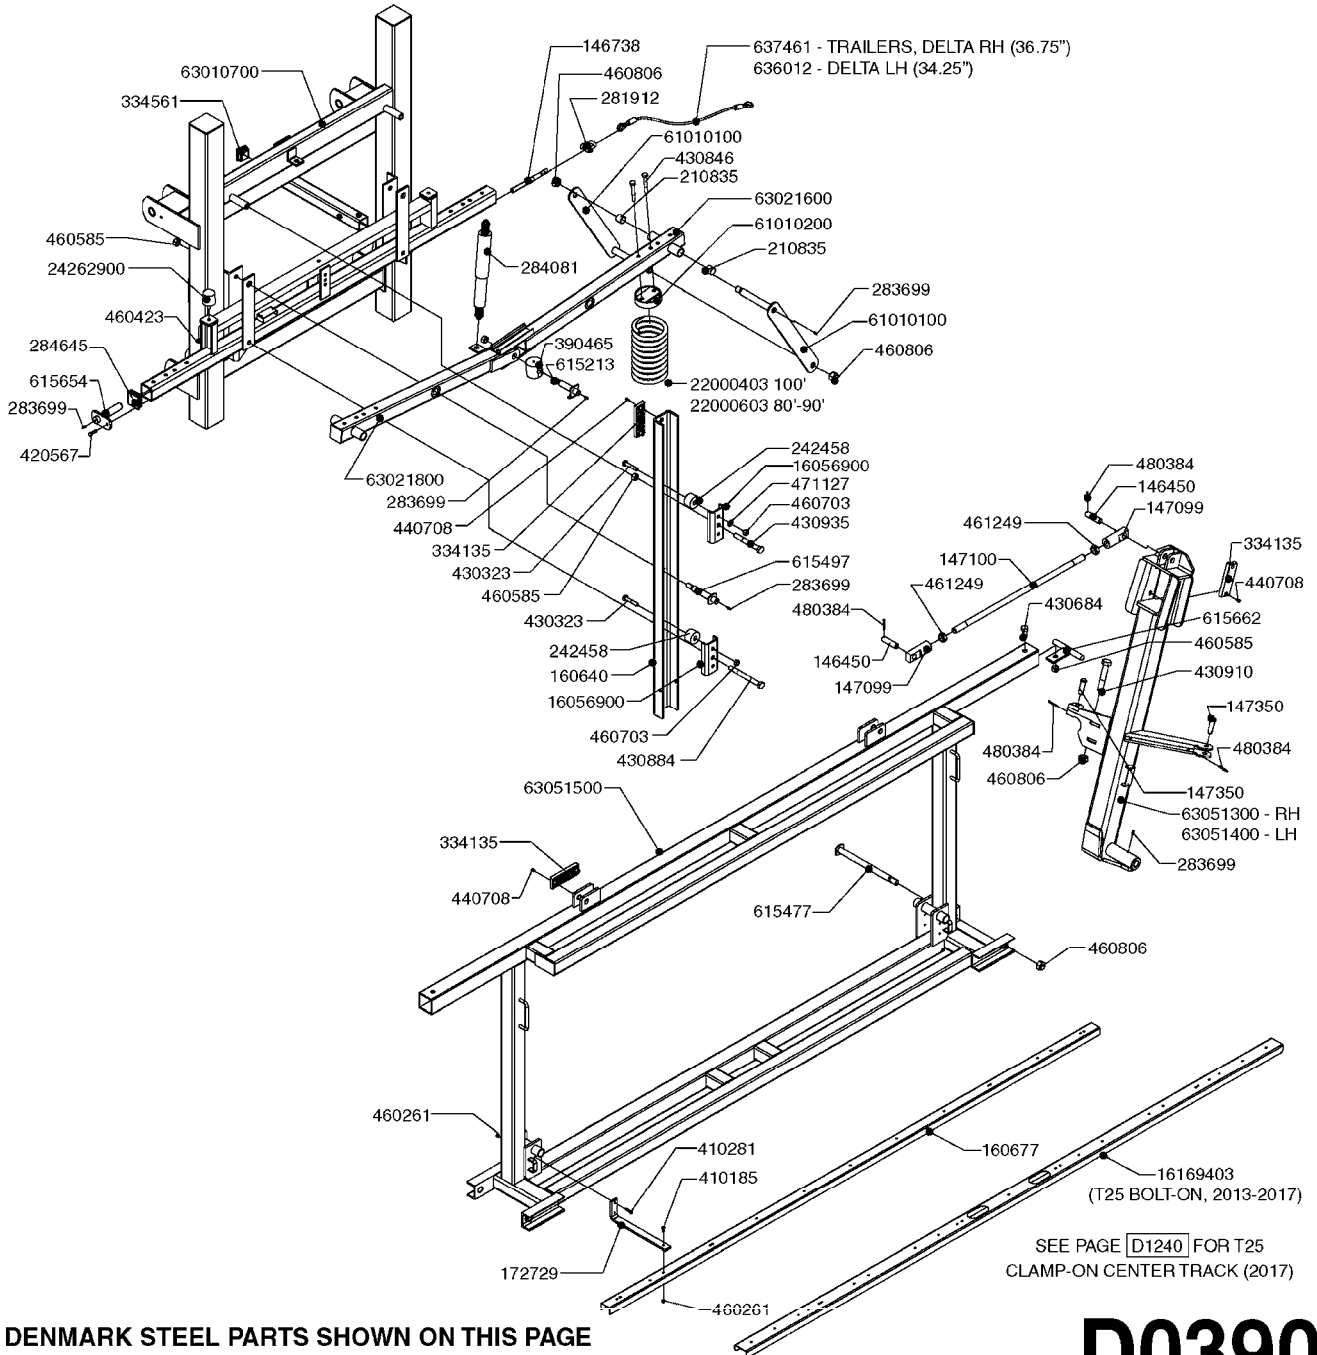

SEE PAGE **D1240** FOR T25 CLAMP-ON CENTER TRACK (2017)

**DENMARK STEEL PARTS SHOWN ON THIS PAGE
FOR NORTH AMERICAN STEEL PARTS, SEE PAGE D0440**

D0390

BOOM SPC PARAL.CTR.80-100' DK
D0390-HIN, 26:09:19

Page 1
Date 07.02.2020 8:10