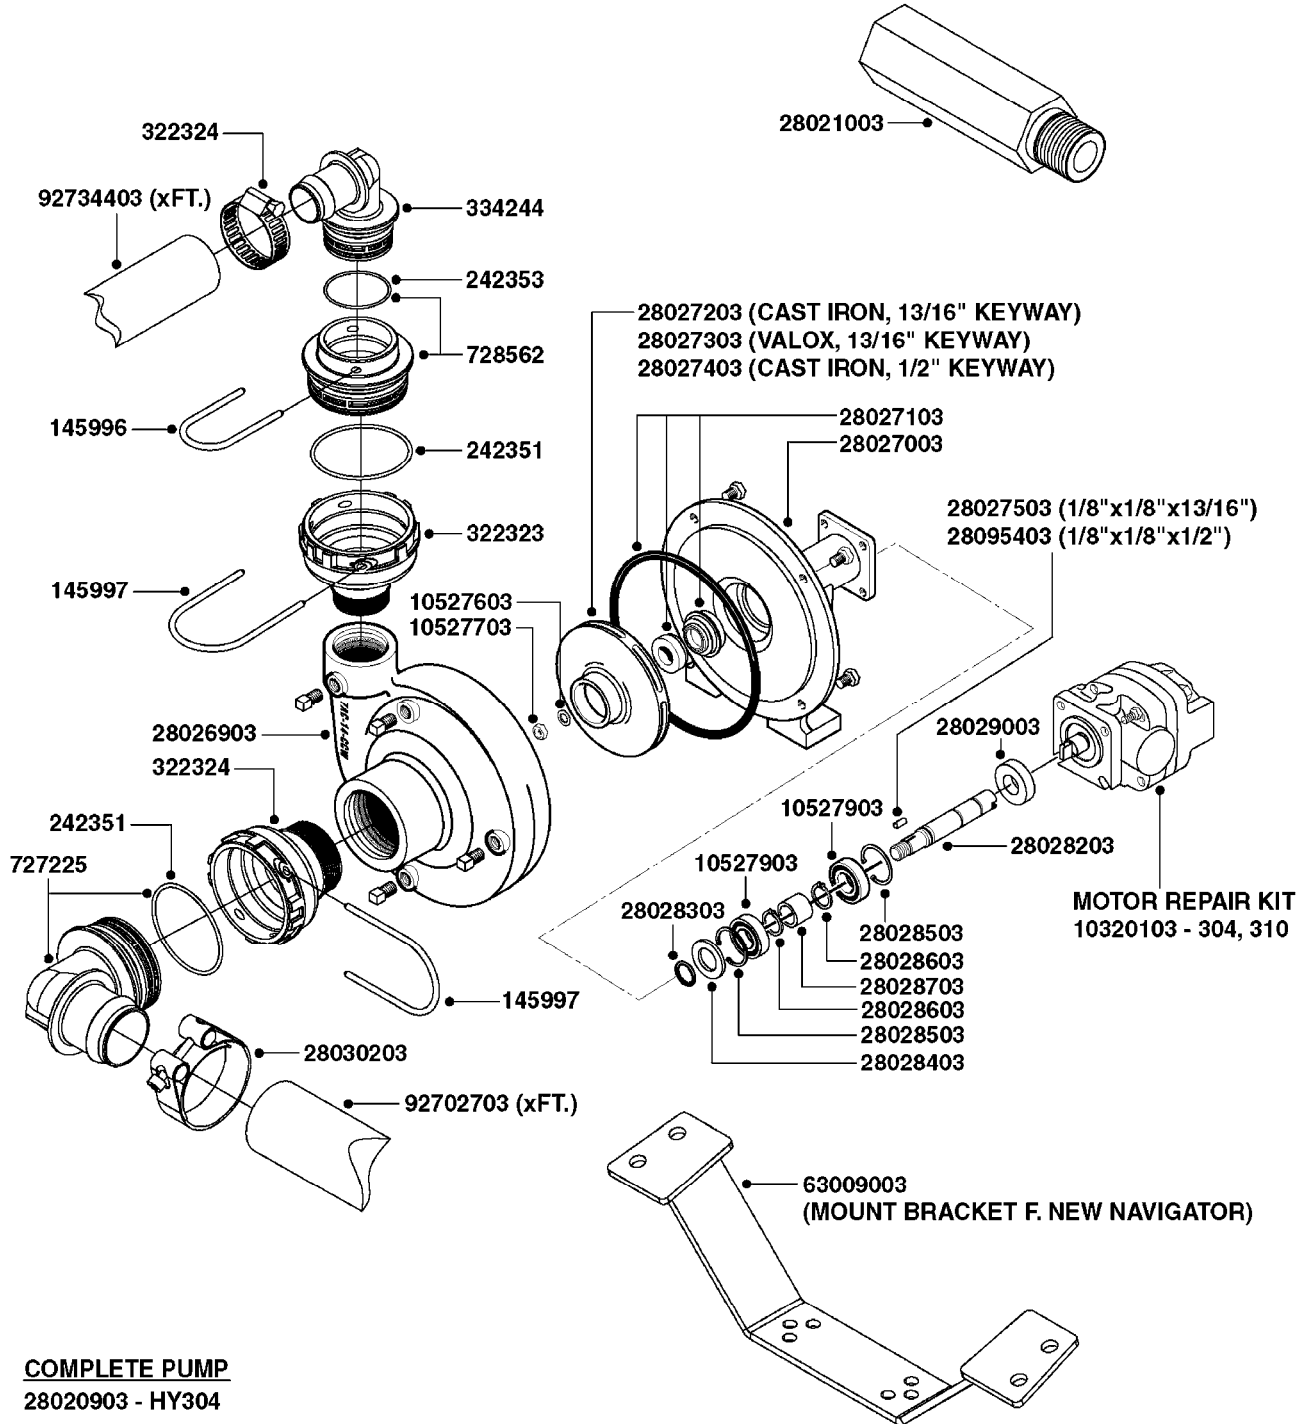

COMPLETE PUMP
28020903 - HY304

COMPLETE ASSEMBLIES
WHOLEGOODS ITEMS

A0440

PUMP - 304 ACE CENTRIFUGAL
A0440-HIN, 28:05:19

Page 1
Date 07.02.2020 8:10

parts-n°	order qty	description
145996	1	FITT.DK S-67 FORK
145997	1	FITT.DK S-93 FORK
242351	1	O-RING D69.5X3.0 VITON F.S-93
242353	1	O-RING 3 X 44.2 VITON
322323	1	FITT.DK S-93 X 1-1/2"BSP MALE
322324	1	FITTING S93 FEMALE - BSP 2" MALE
334244	1	FITT.DK S-67 ELB.1-1/4"
727225	1	FITT.DK S-93 ELB.2'PVC W/ORING
728562	1	FITT.DK S-93 TO S67 ADAPTOR
10320103	1	MOTOR REPAIR KIT ACE 304,310
10527603	1	WASHER 3/8' F.ACE PUMP
10527703	1	NUT HEX NF 3/8 F.ACE PUMP
10527903	1	BEARING F.ACE PUMP (#40870)
28020903	1	PUMP ACE 304 HYD.
28021003	1	FITT, HYD FLOW FUSE ACE 304
28026903	1	PUMP HOUSING FRONT ACE 304
28027003	1	PUMP HOUSING W.FEET 304
28027103	1	REPAIR KIT ACE 204,210,304,310
28027203	1	IMPELLER CAST IRON 13/16"SLOT
28027303	1	IMPELLER VALOX 13/16"SLOT
28027403	1	IMPELLER CAST IRON 1/2"SLOT
28027503	1	KEY 1/8x1/8x13/16"F.ACE PUMP
28028203	1	SHAFT 5/8"DIA.13/16"KEYWAY SS
28028303	1	O-RING, SHAFT SEAL
28028403	1	SLINGER
28028503	1	SNAP RING - INTERNAL
28028603	1	SNAP RING - EXTERNAL
28028703	1	SPACER FOR SHAFT
28029003	1	SEAL SUPPORT SPACER 300 SERIES
28030203	1	CLAMP HOSE T-BOLT S2" 235-67
28095403	1	KEY F.IMPELLER 1/8"X1/8"X1/2"
63009003	1	CENTRIFUGAL PUMP BRACKET
92702703	1	HOSE PVC SUCT GRAY 2"
92734403	1	HOSE R X5/4" X200PSI WP X0012"