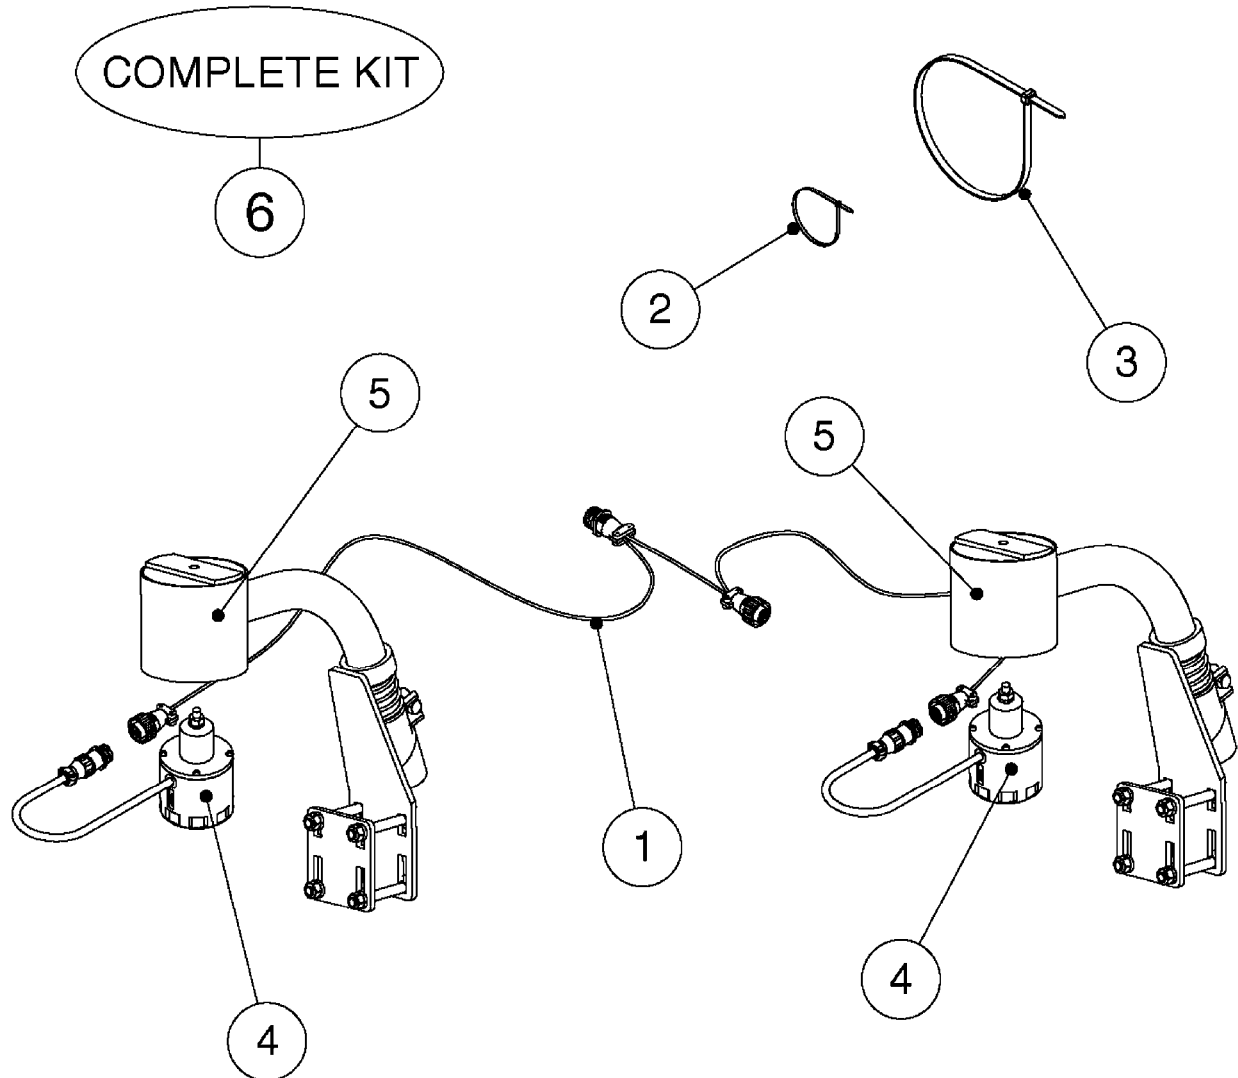

M0360

NORAC SEVERE TERRAIN KIT
M0360-HIN, 01:01:16

Page 1
Date 07.02.2020 8:11

Pos.	parts-n°	order qty	description
1	26030300	1	NORAC SEVERE TERRAIN CABLE
2	28024103	1	TIE STRAP L=8" x W=3/16"
3	28025203	1	TIE STRAP L=23" x W=1/2"
4	28086400	1	UC4 ULTRASONIC SENSOR
5	28086500	1	UC4 SENSOR MOUNTING BKT. NORAC
6	72591600	1	NORAC HC SEVERE TERRAIN KIT