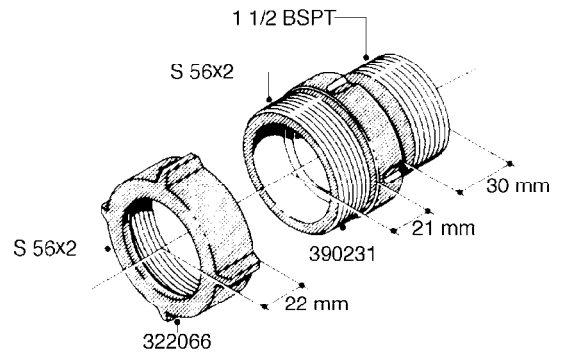

L0080

FITTINGS - S-53
L0080-HIN, 12:09:17

Page 1

Date 07.02.2020 8:11

Pos.	parts-n°	order qty	description
1	145995	1	FITT.DK S-53 FORK
2	241973	1	O-RING Ø3 X 44.2 70 SHORES NITRIL NITRIL (BLACK)
2	242353	1	O-RING 3 X 44.2 VITON VITON (BROWN)
3	242109	1	O-RING D32.2x3.0 NITRIL (BLACK)
3	242354	1	O-RING D32.2X3.0 VITON VITON (BROWN)
4	322103	1	FITT.DK S-53 BULKHEAD
5	322107	1	FITT.DK S-53 BULKHEAD NUT
6	322110	1	FITT.DK S-53 ELB. 1/2" BSP
7	322352	1	FITT.DK S-53 TEE
8	334229	1	FITT.DK S-53 STR.3/4"
9	334260	1	GASKET F. S-53 BULKHEAD
10	334564	1	FITT.DK S-67 TO S-53 ADAPTER
11	391100	1	FITT.DK S-53THREAD INS.1/2"BSP
12	726463	1	FITT.DK S53 BULKHEAD W/GASKET
13	726552	1	FIT.DK S-53X90 1/2" BSP,O-RING
14	726556	1	FITT.DK S-53 HB 1/2" W/O-RING
15	726558	1	FITT.DK S53 STR. 3/4" W.ORING
16	726559	1	FITT DK. S-53 HB 1" W/O-RING
17	726568	1	FITT.DK.S-53 HB 1/2"90 W/O-RING
18	726570	1	FITT.DK S-53 ELB.3/4" W.ORING
19	726571	1	FITT.DK S-53 ELB.1", W ORING
20	726578	1	FITT.DK S53 PLUG WITH O-RING
21	728561	1	FITT.DK. S67M - S53F REDUCER