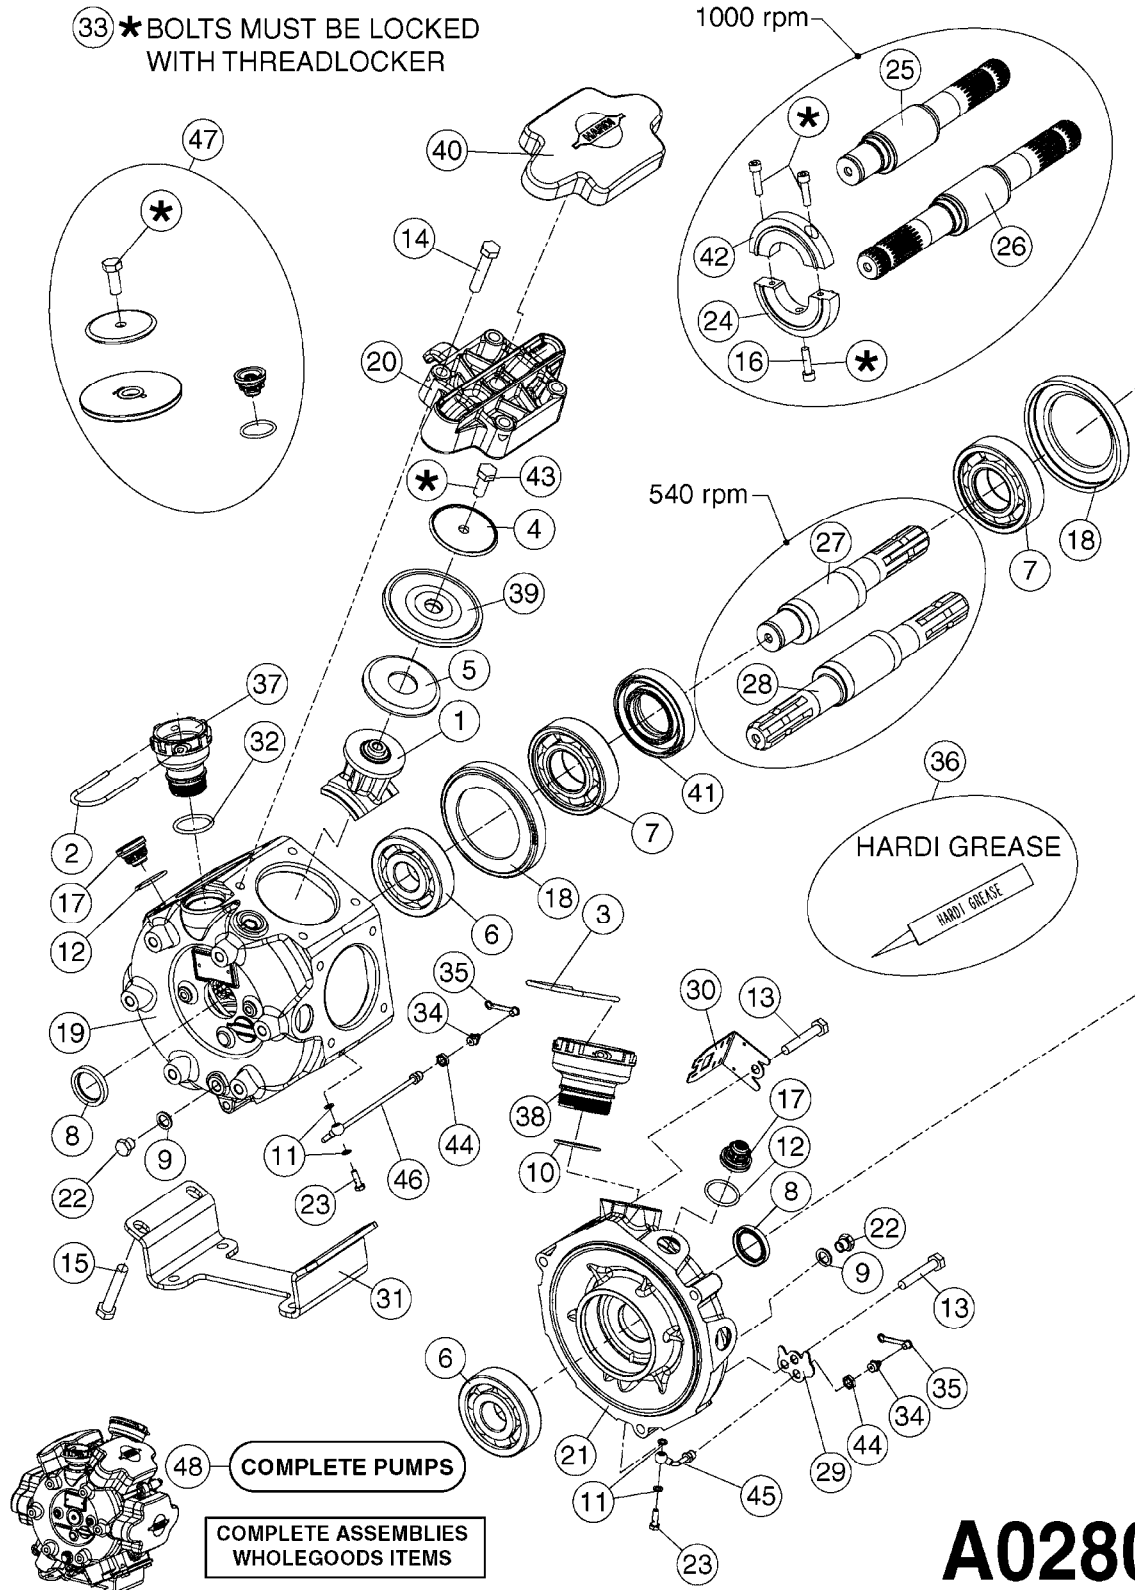

33 * BOLTS MUST BE LOCKED WITH THREADLOCKER

1000 rpm

540 rpm

48 COMPLETE PUMPS
COMPLETE ASSEMBLIES
WHOLEGOODS ITEMS

A0280

PUMP - 364 540/1000 RPM
A0280-HIN, 24:04:19

Page 1

Date 07.02.2020 8:09