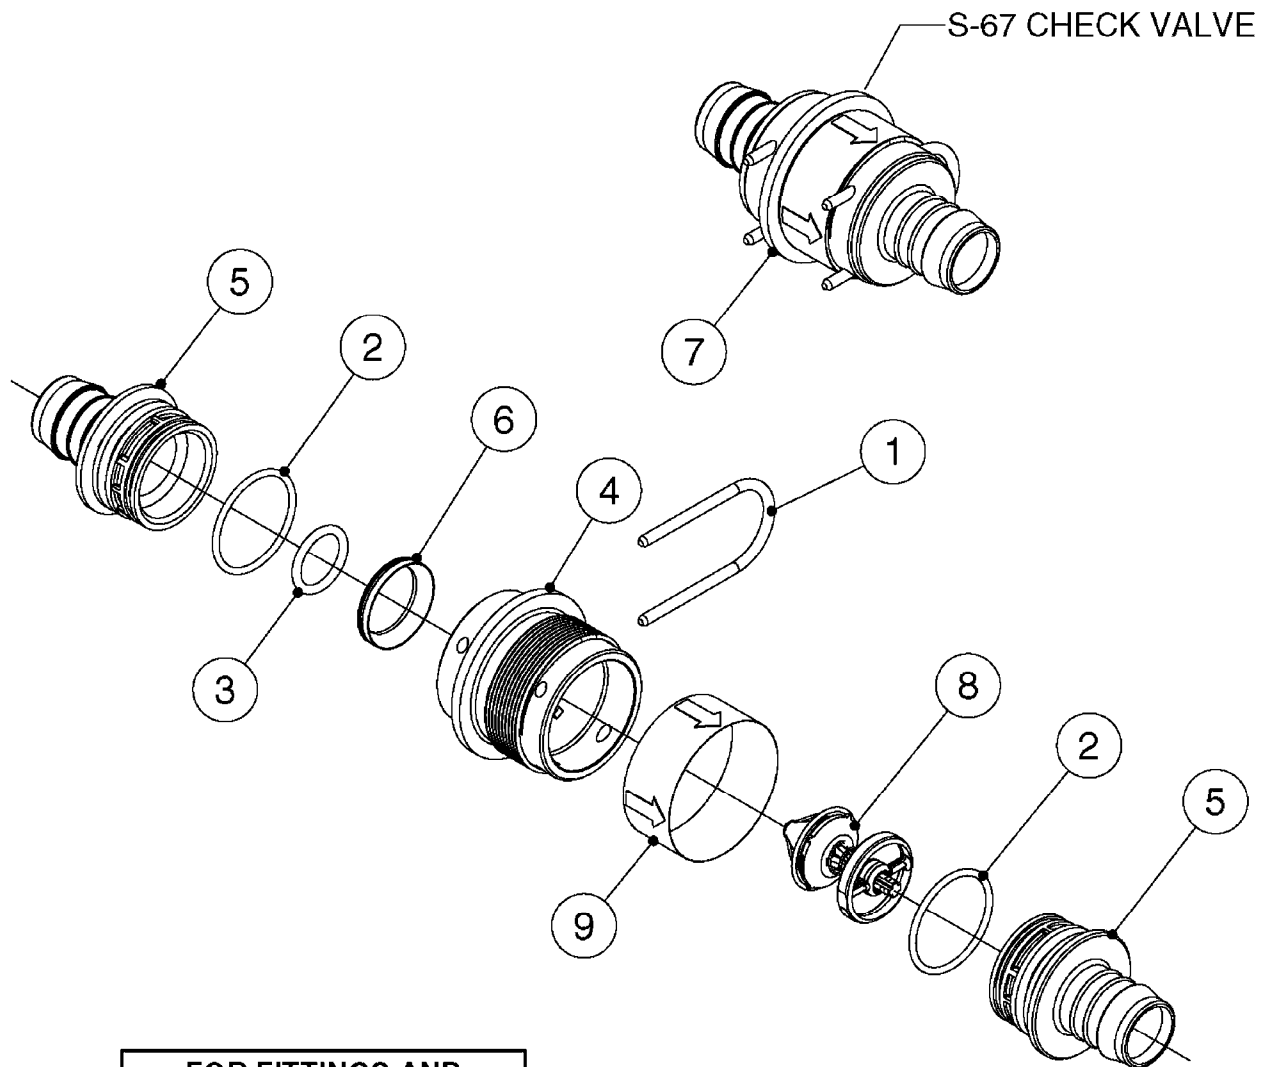

S-67 CHECK VALVE

FOR FITTINGS AND
HOSES, SEE SECTION L

B0630

CHECK VALVES - S67
B0630-HIN, 31:07:19

Page 1

Date 07.02.2020 8:10

Pos.	parts-n°	order qty	description
1	145996	1	FITT.DK S-67 FORK
2	241973	1	O-RING Ø3 X 44.2 70 SHORES NITRIL
2	242353	1	O-RING 3 X 44.2 VITON
3	242504	1	O-RING D35x2 NITRIL
4	322104	1	FITT.DK S-67 BULKHEAD
5	334231	1	FITT.DK S-67 STR.1"
5	334232	1	FITT.DK S-67 STR.1-1/4"
5	334444	1	FITT.DK S-67 STR.1-1/2" PVC
6	14103100	1	SEAT F.CHECK VALVE D40.8 2010
7	70063603	1	VALVE, CHECK S67 1-1/2"
			COMPLETE IN-LINE CHECK VALVE FOR 1-1/2" HOSE
7	72001803	1	CHCK VLV,S67, 2 X 1" HB
			COMPLETE IN-LINE CHECK VALVE FOR 1" HOSE
7	72206600	1	CHCK VLV,S67, 2 X 1.25" HB
			COMPLETE IN-LINE CHECK VALVE FOR 1-1/4" HOSE
8	72089900	1	CHECK VALVE S67 SUBASMBLY.2001
9	97800500	1	DECAL 230X28 BLACK ARROW