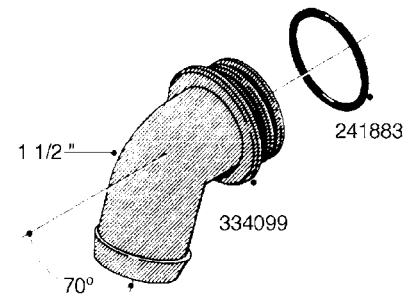

L0080

FITTINGS - S-53
L0080-HIN, 12:09:17

Page 1

Date 07.02.2020 8:11

Pos.	parts-n°	order qty	description
1	145995	1	FITT.DK S-53 FORK
2	241973	1	O-RING Ø3 X 44.2 70 SHORES NITRIL NITRIL (BLACK)
2	242353	1	O-RING 3 X 44.2 VITON VITON (BROWN)
3	242109	1	O-RING D32.2x3.0 NITRIL (BLACK)
3	242354	1	O-RING D32.2X3.0 VITON VITON (BROWN)
4	322103	1	FITT.DK S-53 BULKHEAD
5	322107	1	FITT.DK S-53 BULKHEAD NUT
6	322110	1	FITT.DK S-53 ELB. 1/2" BSP
7	322352	1	FITT.DK S-53 TEE
8	334229	1	FITT.DK S-53 STR.3/4"
9	334260	1	GASKET F. S-53 BULKHEAD
10	334564	1	FITT.DK S-67 TO S-53 ADAPTER
11	391100	1	FITT.DK S-53THREAD INS.1/2"BSP
12	726463	1	FITT.DK S53 BULKHEAD W/GASKET
13	726552	1	FIT.DK S-53X90 1/2" BSP,O-RING
14	726556	1	FITT.DK S-53 HB 1/2" W/O-RING
15	726558	1	FITT.DK S53 STR. 3/4" W.ORING
16	726559	1	FITT DK. S-53 HB 1" W/O-RING
17	726568	1	FITT.DK.S-53 HB 1/2"90 W/O-RING
18	726570	1	FITT.DK S-53 ELB.3/4" W.ORING
19	726571	1	FITT.DK S-53 ELB.1", W ORING
20	726578	1	FITT.DK S53 PLUG WITH O-RING
21	728561	1	FITT.DK. S67M - S53F REDUCER