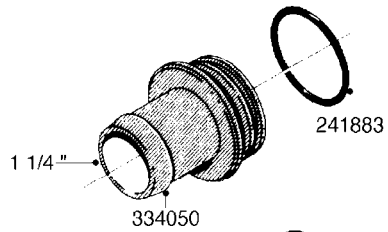

L0080

FITTINGS - S-53
L0080-HIN, 12:09:17

Page 1

Date 07.02.2020 8:11

Pos.	parts-n°	order qty	description
1	145995	1	FITT.DK S-53 FORK
2	241973	1	O-RING Ø3 X 44.2 70 SHORES NITRIL NITRIL (BLACK)
2	242353	1	O-RING 3 X 44.2 VITON VITON (BROWN)
3	242109	1	O-RING D32.2x3.0 NITRIL (BLACK)
3	242354	1	O-RING D32.2X3.0 VITON VITON (BROWN)
4	322103	1	FITT.DK S-53 BULKHEAD
5	322107	1	FITT.DK S-53 BULKHEAD NUT
6	322110	1	FITT.DK S-53 ELB. 1/2" BSP
7	322352	1	FITT.DK S-53 TEE
8	334229	1	FITT.DK S-53 STR.3/4"
9	334260	1	GASKET F. S-53 BULKHEAD
10	334564	1	FITT.DK S-67 TO S-53 ADAPTER
11	391100	1	FITT.DK S-53THREAD INS.1/2"BSP
12	726463	1	FITT.DK S53 BULKHEAD W/GASKET
13	726552	1	FIT.DK S-53X90 1/2" BSP,O-RING
14	726556	1	FITT.DK S-53 HB 1/2" W/O-RING
15	726558	1	FITT.DK S53 STR. 3/4" W.ORING
16	726559	1	FITT DK. S-53 HB 1" W/O-RING
17	726568	1	FITT.DK.S-53 HB 1/2"90 W/O-RING
18	726570	1	FITT.DK S-53 ELB.3/4" W.ORING
19	726571	1	FITT.DK S-53 ELB.1", W ORING
20	726578	1	FITT.DK S53 PLUG WITH O-RING
21	728561	1	FITT.DK. S67M - S53F REDUCER