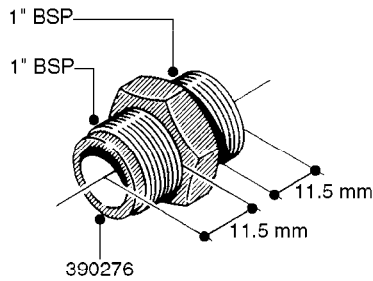

FITTINGS - HEXAGON NIPPLES
L0030-HIN, 01:01:16

Page 0
Date 07.02.2020 8:11

L0030

FITTINGS - HEXAGON NIPPLES
L0030-HIN, 01:01:16

Page 1
Date 07.02.2020 8:11

parts-n°	order qty	description
10015303	1	FITT.PO.HN 1.00X1.00 M1000
10425003	1	FITT.PO.HN 1.25X1.00 MCPHEE
320132	1	FITT.DK HN 1" BSP
320176	1	FITT.DK HN 3/8"X1/2" BSP
320445	1	FITT.DK HN 1/4"X3/8" BSP
320655	1	FITT.DK HN 1/2"-1/2" BSP
320692	1	FITT.DK HN 3/8'BSPX1/4'NPT
320703	1	FITT.DK HN 3/8BSP X1/2 &1/4NPT
320725	1	FITT.DK NIPPLE 3/8"-3/8" BSP
320902	1	FITT.DK HN 3/8'X 1/4' BSP
390232	1	FITT.DK HN 1-1/2' X 1-1/4' BSP
390276	1	FITT.DK HN 1'BSP