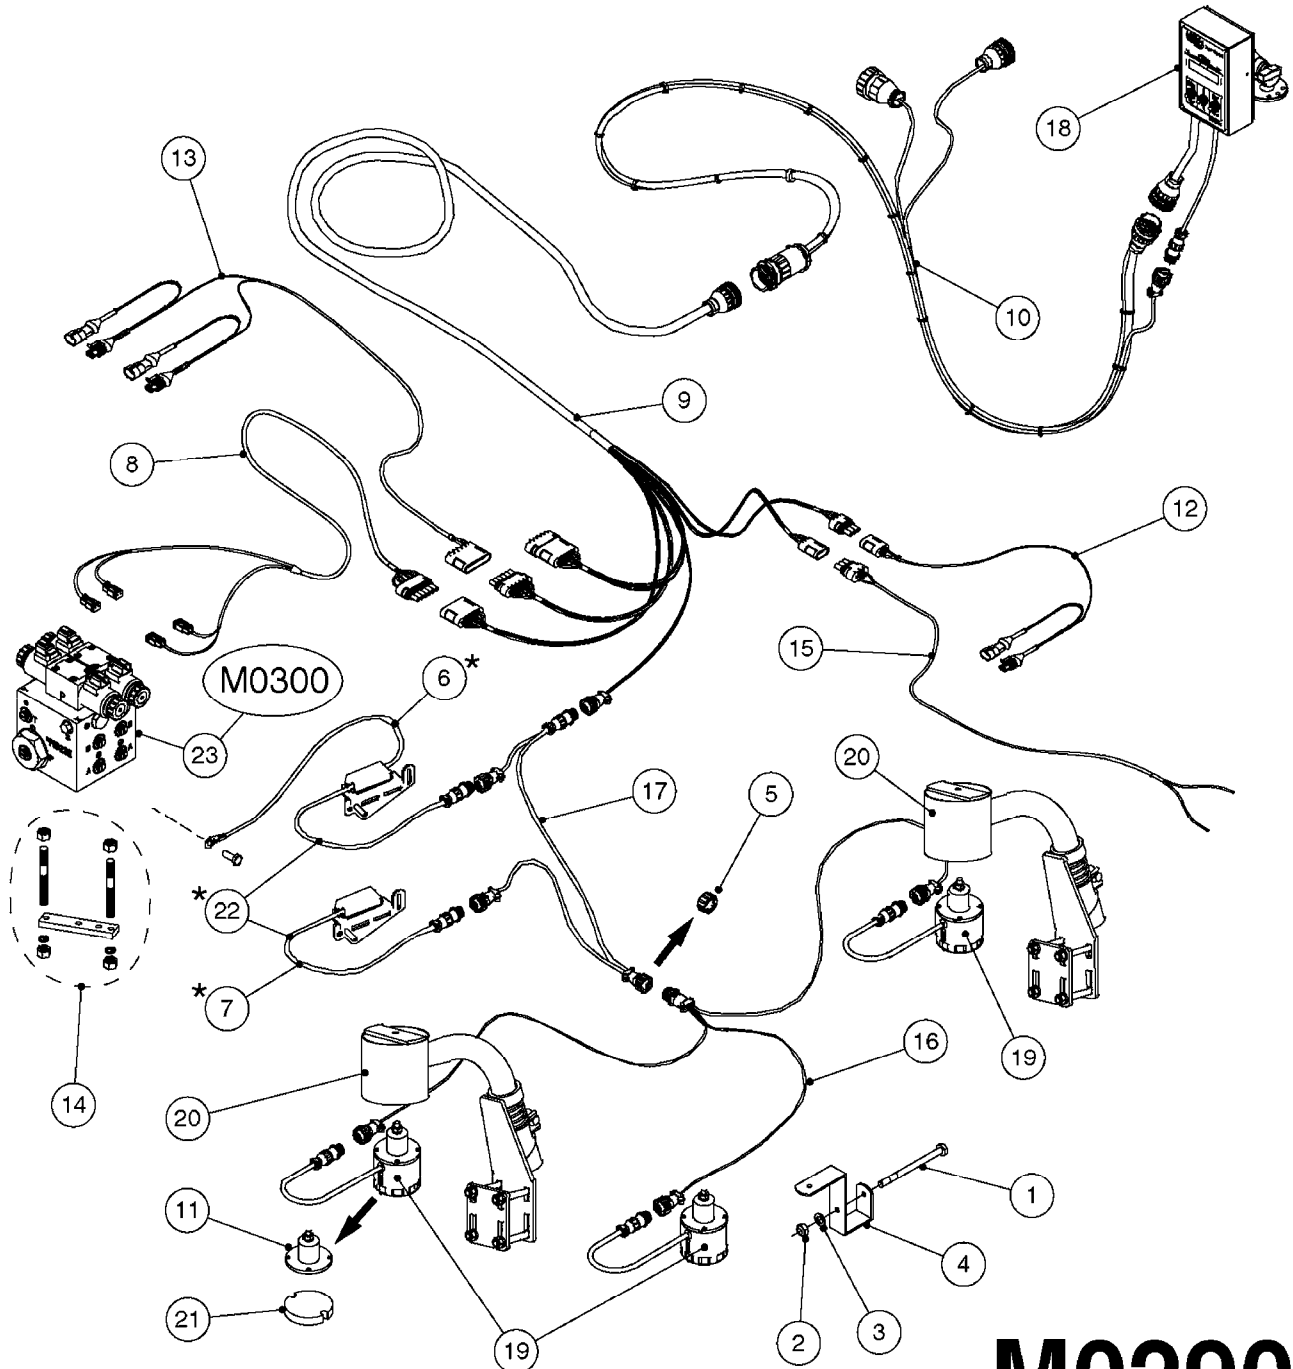

13 COMPLETE ASSEMBLY

COMPLETE ASSEMBLIES
WHOLEGOODS ITEMS

M0160

TRAFFIC LIGHT KIT
M0160-HIN, 13:08:19

Page 1
Date 07.02.2020 8:11

Pos.	parts-n°	order qty	description
1	410266	1	BOLT HEX 8.8 DEL M6X120
1	410421	1	BOLT HEX M6X110 DIN931-A2 SS
1	410524	1	BOLT HEX 8.8 DEL M6X100
1	410605	1	BOLT HEX 8.8 DEL M6X80
2	410362	1	BOLT HEX 8.8 SS M6X20
3	460261	1	NUT HEX M6X1.00 LOCK DIN985 A2 SS
4	16022303	1	BRACKET 100MM TUBE
5	16022403	1	BRACKET 60MM TUBE
6	16025603	1	BRACKET TAIL LIGHT DUAL LAMP
7	26004703	1	HARNESS 13' EXT 4 WIRE WP
8	26004903	1	TAIL LIGHT GREEN WIRE LH
8	26005003	1	TAIL LIGHT YELLOW WIRE RH
9	26005103	1	PLUG 7-PIN AG TAIL LIGHT
10	26005403	1	LENS BLACK BEFORE 2009
10	26017003	1	LENS RED
11	26016903	1	LENS AMBER
12	26032703	1	HARNESS COMPLETE, TAIL LIGHT, 2013
13	83308603	1	TRAFFIC LIGHT KIT