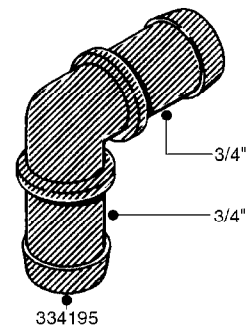

L0050

parts-n°	order qty	description
242594	1	O-RING D14 X 1.78 SCH.70-EPDM
320294	1	FITT.DK TEE 3/8X3/8HB X1/2"BSP
320305	1	FITT.DK HB 3/4'- 3/4' BSP
320386	1	FITT.DK TEE 3/8X3/8HB X3/8"BSP
320397	1	FITT.DK ELB 3/8"HB X 3/8" BSP
320401	1	FITT.DK TEE 1/2X1/2HB X1/2"BSP
320412	1	FITT.DK TEE 1/2X1/2HB X3/8'BSP
320423	1	FITT.DK ELB 1/2'HB X 3/8' BSP
320891	1	FITT.DK HB 3/8'- 3/8' BSP
320972	1	FITT.DK HB 5/16'- 1/4' BSP
322046	1	FITT.DK TEE 1/2X1/2HB X3/4'BSP
322048	1	FITT.DK TEE 3/4X3/4HB X3/4'BSP
330595	1	O-RING D24.6/D20X2.1 -3/4"
333137	1	FITT.DK CONN.1/2" F.NOZZ. DOUB
333141	1	FITT.DK CONN.1/2" F.NOZZ.SING
334041	1	FITT.DK CONN.3/4' F.NOZZ. SING
334042	1	FITT.DK CONN.3/4' F.NOZZ. DOUB
334195	1	FITT.DK ELB. 3/4"HB X 3/4"HB
10012103	1	FITT.PO.HB 1.25X1.50 IMB1012
10014003	1	FITT.PO.HB 1.25X1.25 IMB1010
10036903	1	FITT.PO.HB 1.50X1.50 IMB1212
28019303	1	FITTING HB ELB 3/4NPT-3/4HOSE
61016500	1	HOSE TAIL 3/4" 90°+RG CAP 3/4"
72026700	1	NOZZLE TUBE ADAPTER W/O-RING