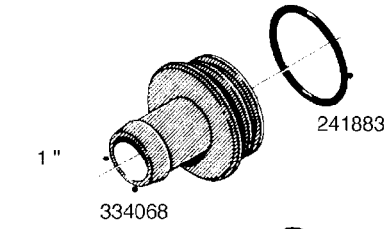

L0080

FITTINGS - S-53
L0080-HIN, 12:09:17

Page 1

Date 07.02.2020 8:11

Pos.	parts-n°	order qty	description
1	145995	1	FITT.DK S-53 FORK
2	241973	1	O-RING Ø3 X 44.2 70 SHORES NITRIL NITRIL (BLACK)
2	242353	1	O-RING 3 X 44.2 VITON VITON (BROWN)
3	242109	1	O-RING D32.2x3.0 NITRIL (BLACK)
3	242354	1	O-RING D32.2X3.0 VITON VITON (BROWN)
4	322103	1	FITT.DK S-53 BULKHEAD
5	322107	1	FITT.DK S-53 BULKHEAD NUT
6	322110	1	FITT.DK S-53 ELB. 1/2" BSP
7	322352	1	FITT.DK S-53 TEE
8	334229	1	FITT.DK S-53 STR.3/4"
9	334260	1	GASKET F. S-53 BULKHEAD
10	334564	1	FITT.DK S-67 TO S-53 ADAPTER
11	391100	1	FITT.DK S-53THREAD INS.1/2"BSP
12	726463	1	FITT.DK S53 BULKHEAD W/GASKET
13	726552	1	FIT.DK S-53X90 1/2" BSP,O-RING
14	726556	1	FITT.DK S-53 HB 1/2" W/O-RING
15	726558	1	FITT.DK S53 STR. 3/4" W.ORING
16	726559	1	FITT DK. S-53 HB 1" W/O-RING
17	726568	1	FITT.DK.S-53 HB 1/2"90 W/O-RING
18	726570	1	FITT.DK S-53 ELB.3/4" W.ORING
19	726571	1	FITT.DK S-53 ELB.1", W ORING
20	726578	1	FITT.DK S53 PLUG WITH O-RING
21	728561	1	FITT.DK. S67M - S53F REDUCER