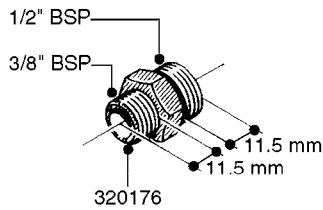

FITTINGS - HEXAGON NIPPLES
L0030-HIN, 01:01:16

Page 0
Date 07.02.2020 8:11

L0030

FITTINGS - HEXAGON NIPPLES
L0030-HIN, 01:01:16

Page 1
Date 07.02.2020 8:11

parts-n°	order qty	description
10015303	1	FITT.PO.HN 1.00X1.00 M1000
10425003	1	FITT.PO.HN 1.25X1.00 MCPHEE
320132	1	FITT.DK HN 1" BSP
320176	1	FITT.DK HN 3/8"X1/2" BSP
320445	1	FITT.DK HN 1/4"X3/8" BSP
320655	1	FITT.DK HN 1/2"-1/2" BSP
320692	1	FITT.DK HN 3/8'BSPX1/4'NPT
320703	1	FITT.DK HN 3/8BSP X1/2 &1/4NPT
320725	1	FITT.DK NIPPLE 3/8"-3/8" BSP
320902	1	FITT.DK HN 3/8'X 1/4' BSP
390232	1	FITT.DK HN 1-1/2' X 1-1/4' BSP
390276	1	FITT.DK HN 1'BSP