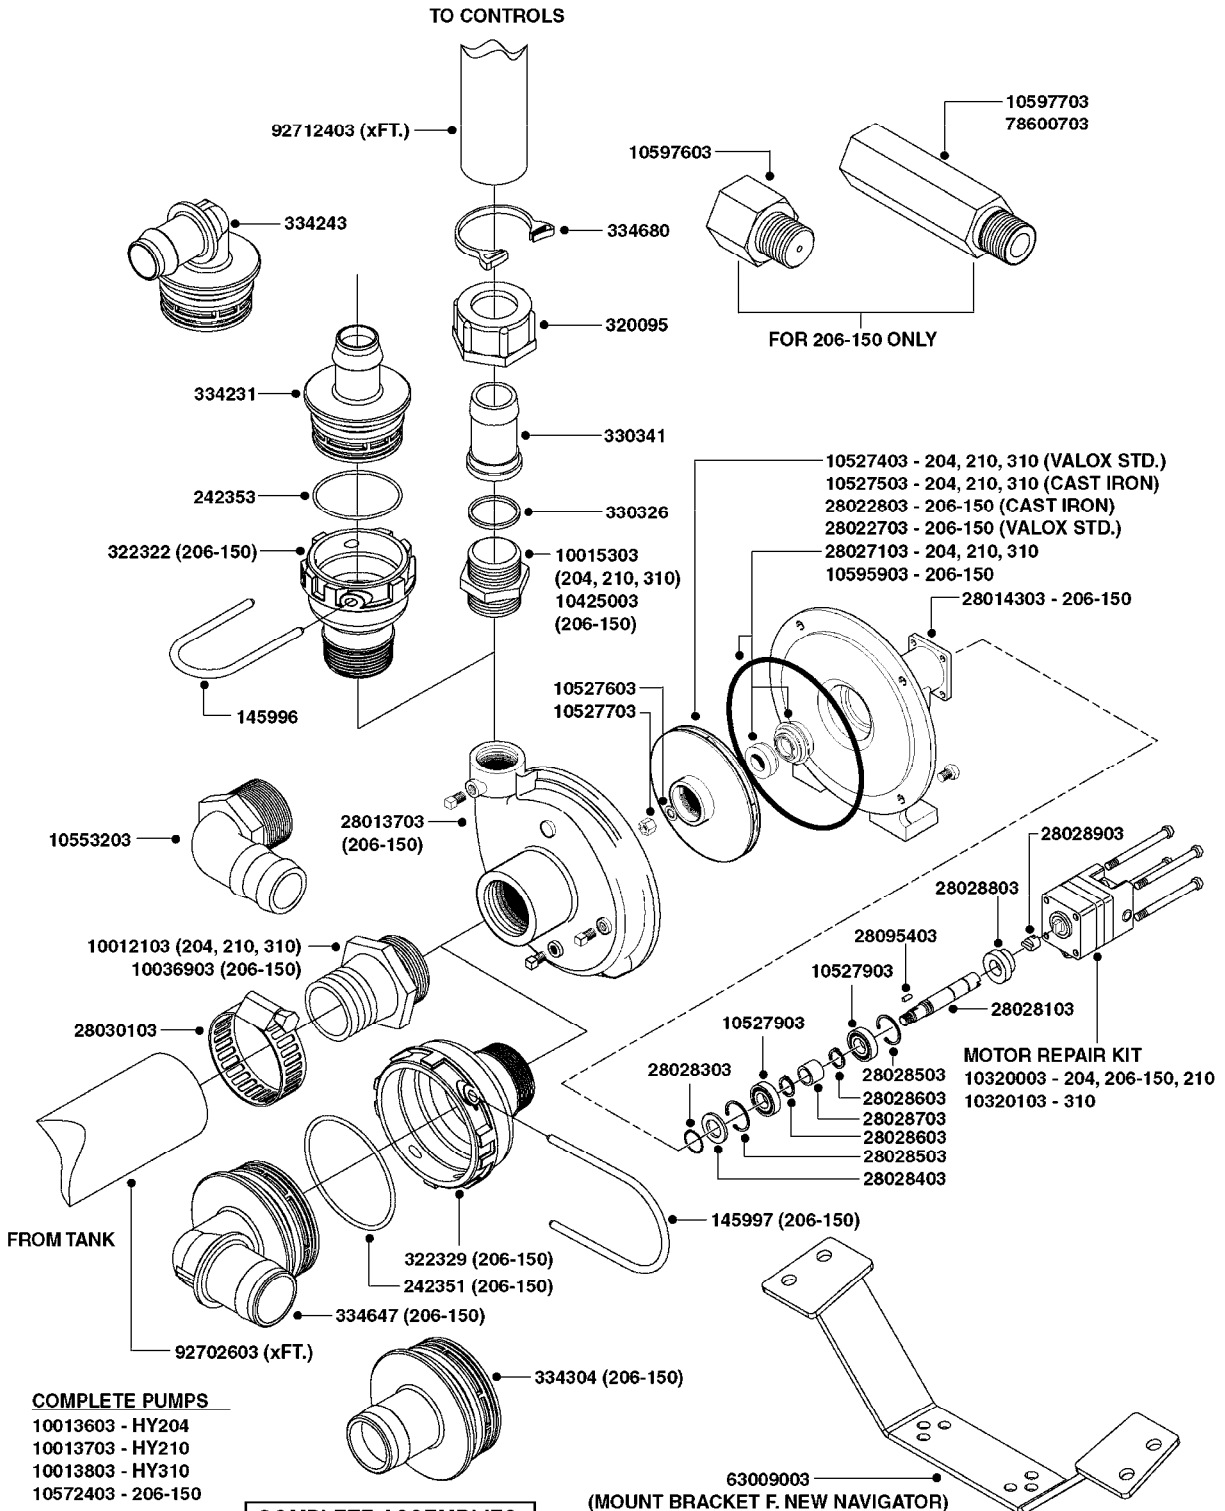

A0420

PUMP-204,206-150,210,310 ACE
A0420-HIN, 02:05:16

Page 1
Date 07.02.2020 8:10

parts-n°	order qty	description
145996	1	FITT.DK S-67 FORK
145997	1	FITT.DK S-93 FORK
242351	1	O-RING D69.5X3.0 VITON F.S-93
242353	1	O-RING 3 X 44.2 VITON
320095	1	FITT.DK NUT 1" BSP
322322	1	FITT.DK S-67 X 1-1/4"BSP MALE
322329	1	FITT.DK S-93 X 1-1/2"BSP MALE2
330326	1	O-RING D30/D24X2 F.1"NUT
330341	1	FITT.DK HB 1" F. 1" NUT
334231	1	FITT.DK S-67 STR.1"
334243	1	FITT.DK S-67 ELB.1"
334304	1	FITT.DK S-93 STR.1-1/2" PVC
334647	1	FITT.DK S93 ELB 1-1/2" 90 PVC
334680	1	CLAMP HOSE PLASTIC 1"
10012103	1	FITT.PO.HB 1.25X1.50 IMB1012
10013603	1	PUMP ACE HY 204
10013703	1	PUMP ACE HY 210
10013803	1	PUMP ACE HY 310
10015303	1	FITT.PO.HN 1.00X1.00 M1000
10036903	1	FITT.PO.HB 1.50X1.50 IMB1212
10320003	1	MOTOR REPAIRKIT ACE204,206,210
10320103	1	MOTOR REPAIR KIT ACE 304,310
10425003	1	FITT.PO.HN 1.25X1.00 MCPHEE
10527403	1	IMPELLER VALOX F.ACE PUMP
10527503	1	IMPELLER CASTIRON F.ACE PUMP
10527603	1	WASHER 3/8' F.ACE PUMP
10527703	1	NUT HEX NF 3/8 F.ACE PUMP
10527903	1	BEARING F.ACE PUMP (#40870)
10553203	1	FITT.PO.EL 1.5X1.5 HB BLACK
10572403	1	PUMP ACE HY 206 SERIES 150
10595903	1	REPAIR KIT ACE 206-150
10597603	1	ORIFACE RESTRICTOR F. ACE 206
10597703	1	FITT, HYD FLOW FUSE ACE 206OLD
28013703	1	PUMP HOUSING FRONT ACE 206-150
28014303	1	PUMP HOUSING W.FEET 206-150
28022703	1	IMPELLER THERMOPLASTIC
28022803	1	IMPELLER CAST IRON
28027103	1	REPAIR KIT ACE 204,210,304,310
28028103	1	SHAFT 5/8"DIA.1/2"KEYWAY SS
28028303	1	O-RING, SHAFT SEAL
28028403	1	SLINGER
28028503	1	SNAP RING - INTERNAL
28028603	1	SNAP RING - EXTERNAL
28028703	1	SPACER FOR SHAFT
28028803	1	SEAL SUPPORT SPACER 200 SERIES
28028903	1	COUPLING FOR HYDRAULIC MOTOR
28030103	1	CLAMP HOSE GEAR P5/4-S1.5"6724
28095403	1	KEY F.IMPELLER 1/8"X1/8"X1/2"
63009003	1	CENTRIFUGAL PUMP BRACKET
78600703	1	FITT, HYD FLOW FUSE ACE 206N
92702603	1	HOSE PVC SUCT GRAY 1-1/2"
92712403	1	HOSE R X1" X300PSI WP X0012"