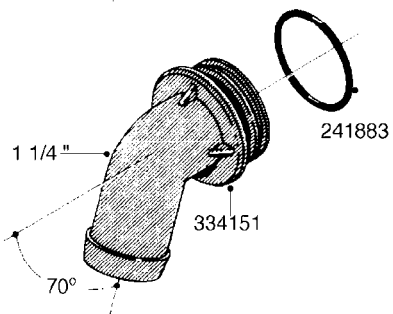

L0080

FITTINGS - S-53
L0080-HIN, 12:09:17

Page 1

Date 07.02.2020 8:11

Pos.	parts-n°	order qty	description
1	145995	1	FITT.DK S-53 FORK
2	241973	1	O-RING Ø3 X 44.2 70 SHORES NITRIL NITRIL (BLACK)
2	242353	1	O-RING 3 X 44.2 VITON VITON (BROWN)
3	242109	1	O-RING D32.2x3.0 NITRIL (BLACK)
3	242354	1	O-RING D32.2X3.0 VITON VITON (BROWN)
4	322103	1	FITT.DK S-53 BULKHEAD
5	322107	1	FITT.DK S-53 BULKHEAD NUT
6	322110	1	FITT.DK S-53 ELB. 1/2" BSP
7	322352	1	FITT.DK S-53 TEE
8	334229	1	FITT.DK S-53 STR.3/4"
9	334260	1	GASKET F. S-53 BULKHEAD
10	334564	1	FITT.DK S-67 TO S-53 ADAPTER
11	391100	1	FITT.DK S-53THREAD INS.1/2"BSP
12	726463	1	FITT.DK S53 BULKHEAD W/GASKET
13	726552	1	FIT.DK S-53X90 1/2" BSP,O-RING
14	726556	1	FITT.DK S-53 HB 1/2" W/O-RING
15	726558	1	FITT.DK S53 STR. 3/4" W.ORING
16	726559	1	FITT DK. S-53 HB 1" W/O-RING
17	726568	1	FITT.DK.S-53 HB 1/2"90 W/O-RING
18	726570	1	FITT.DK S-53 ELB.3/4" W.ORING
19	726571	1	FITT.DK S-53 ELB.1", W ORING
20	726578	1	FITT.DK S53 PLUG WITH O-RING
21	728561	1	FITT.DK. S67M - S53F REDUCER