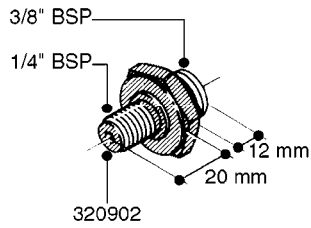

FITTINGS - HEXAGON NIPPLES
L0030-HIN, 01:01:16

Page 0
Date 07.02.2020 8:11

L0030

FITTINGS - HEXAGON NIPPLES
L0030-HIN, 01:01:16

Page 1
Date 07.02.2020 8:11

parts-n°	order qty	description
10015303	1	FITT.PO.HN 1.00X1.00 M1000
10425003	1	FITT.PO.HN 1.25X1.00 MCPHEE
320132	1	FITT.DK HN 1" BSP
320176	1	FITT.DK HN 3/8"X1/2" BSP
320445	1	FITT.DK HN 1/4"X3/8" BSP
320655	1	FITT.DK HN 1/2"-1/2" BSP
320692	1	FITT.DK HN 3/8'BSPX1/4'NPT
320703	1	FITT.DK HN 3/8BSP X1/2 &1/4NPT
320725	1	FITT.DK NIPPLE 3/8"-3/8" BSP
320902	1	FITT.DK HN 3/8'X 1/4' BSP
390232	1	FITT.DK HN 1-1/2' X 1-1/4' BSP
390276	1	FITT.DK HN 1'BSP