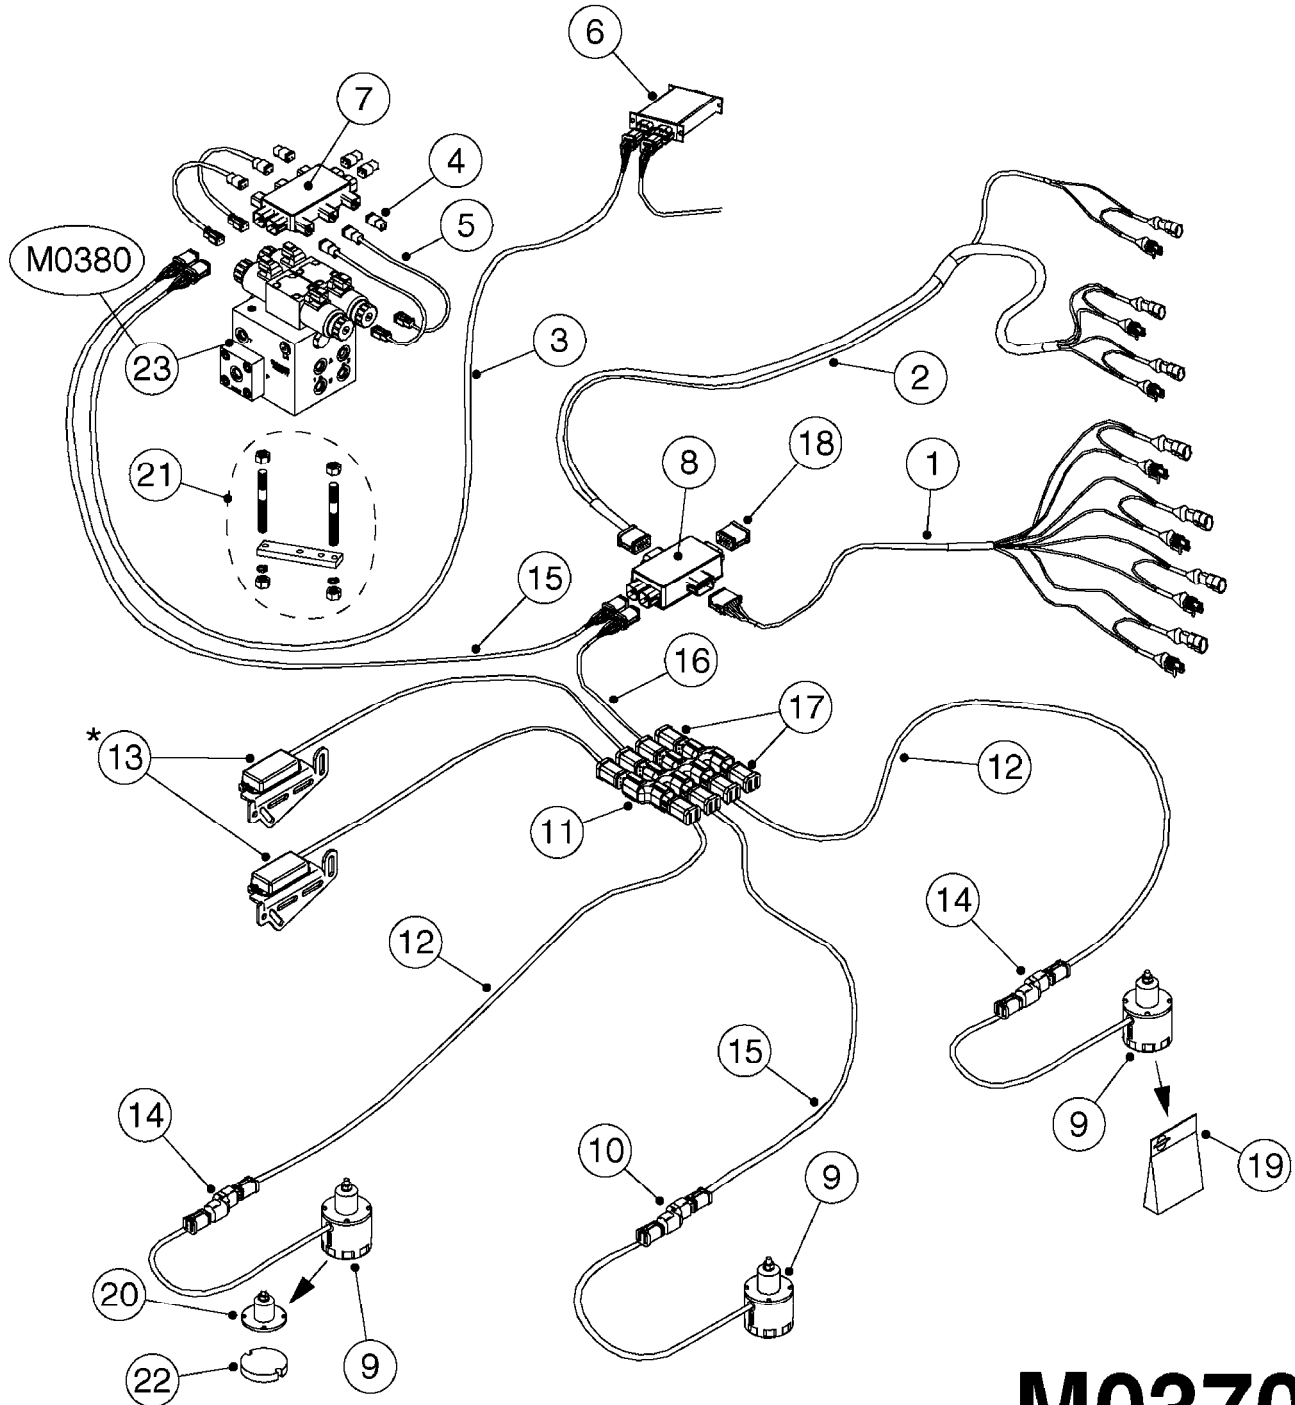

M0370

*CANNOT MIX OLD AND NEW STYLE ROLL SENSORS!

If replacing Norac P/N 43740, must replace both roll sensors with new style (13).
If unsure, new style (Norac P/N 43741) works with all versions of UC5.

NORAC UC5 BOOM HEIGHT CONTROL
M0370-HIN, 16:10:18

Page 1
Date 07.02.2020 8:11

Pos.	parts-n°	order qty	description
1	26022703	1	CABLE, INTERFACE, TILT, NORAC UC5
2	26023503	1	CABLE UC5 INTERFACE MAIN AMP
3	26032600	1	CABLE UC5 NETWORK 14 AWG 10M
4	26043000	1	NORAC UC5 NETWORK 2 PIN PLUG
5	26043300	1	CABLE UC5 VALVE 2PIN/2PIN DT
6	26043400	1	NORAC UC5 CONTROLLER MODULE
7	26043500	1	NORAC UC5 VALVE MODULE
8	26043600	1	MODULE, INPUT, NORAC UC5
9	26043700	1	SENSOR, NORAC, UC5, ULTRASONIC
10	26043800	1	NORAC UC5 NETWORK COUPLER 2-WAY
11	26043900	1	NORAC UC5 NETWORK COUPLER 8-WAY
12	26044200	1	CABLE UC5 NETWORK 18 AWG 20M
13	26023803	1	NORAC UC5 ROLL SENSOR OLD STYLE NORAC P/N 43740
13	26044300	1	NORAC UC5 ROLL SENSOR NEW STYLE NORAC P/N 43741
14	26044400	1	NORAC UC5 - UC7 COUPLER 2-WAY/TERM.
15	26047100	1	CABLE UC5 NETWORK 14 AWG 1M
16	26049900	1	CABLE UC5 NETWORK 14 AWG 3M
17	26057900	1	UC5 NETWORK 6 PIN PLUG
18	26058000	1	NORAC UC5 NETWORK 12-PIN PLUG
19	26084700	1	MESH KIT ULTRASONIC SENSOR FOR 2018 AND NEWER SENSORS
19	28098003	1	MESH AND CLIP KIT, NORAC FOR PRE-2018 SENSORS
20	28050303	1	NORAC RUBBER TOP&BOLT F.SENSOR DIA.30MMX30MMX8MM
21	28055503	1	NORAC VALVE MOUNTING HARDWARE
22	28086600	1	FOAM DISC F. SENSOR NORAC
23	78216100	1	NORAC VALVE BLOCK COMP, DEUTSCH CON.