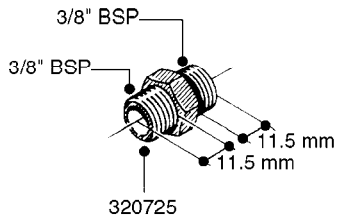

FITTINGS - HEXAGON NIPPLES
L0030-HIN, 01:01:16

Page 0
Date 07.02.2020 8:11

L0030

FITTINGS - HEXAGON NIPPLES
L0030-HIN, 01:01:16

Page 1
Date 07.02.2020 8:11

parts-n°	order qty	description
10015303	1	FITT.PO.HN 1.00X1.00 M1000
10425003	1	FITT.PO.HN 1.25X1.00 MCPHEE
320132	1	FITT.DK HN 1" BSP
320176	1	FITT.DK HN 3/8"X1/2" BSP
320445	1	FITT.DK HN 1/4"X3/8" BSP
320655	1	FITT.DK HN 1/2"-1/2" BSP
320692	1	FITT.DK HN 3/8'BSPX1/4'NPT
320703	1	FITT.DK HN 3/8BSP X1/2 &1/4NPT
320725	1	FITT.DK NIPPLE 3/8"-3/8" BSP
320902	1	FITT.DK HN 3/8'X 1/4' BSP
390232	1	FITT.DK HN 1-1/2' X 1-1/4' BSP
390276	1	FITT.DK HN 1'BSP