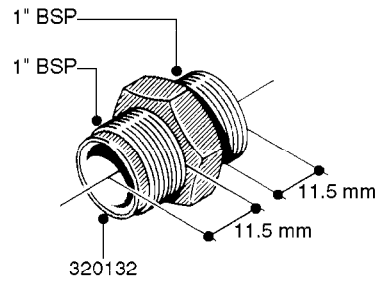

FITTINGS - HEXAGON NIPPLES
L0030-HIN, 01:01:16

Page 0
Date 07.02.2020 8:11

L0030

FITTINGS - HEXAGON NIPPLES
L0030-HIN, 01:01:16

Page 1
Date 07.02.2020 8:11

parts-n°	order qty	description
10015303	1	FITT.PO.HN 1.00X1.00 M1000
10425003	1	FITT.PO.HN 1.25X1.00 MCPHEE
320132	1	FITT.DK HN 1" BSP
320176	1	FITT.DK HN 3/8"X1/2" BSP
320445	1	FITT.DK HN 1/4"X3/8" BSP
320655	1	FITT.DK HN 1/2"-1/2" BSP
320692	1	FITT.DK HN 3/8'BSPX1/4'NPT
320703	1	FITT.DK HN 3/8BSP X1/2 &1/4NPT
320725	1	FITT.DK NIPPLE 3/8"-3/8" BSP
320902	1	FITT.DK HN 3/8'X 1/4' BSP
390232	1	FITT.DK HN 1-1/2' X 1-1/4' BSP
390276	1	FITT.DK HN 1'BSP