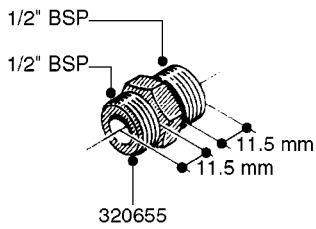

FITTINGS - HEXAGON NIPPLES
L0030-HIN, 01:01:16

Page 0
Date 07.02.2020 8:11

L0030

FITTINGS - HEXAGON NIPPLES
L0030-HIN, 01:01:16

Page 1
Date 07.02.2020 8:11

parts-n°	order qty	description
10015303	1	FITT.PO.HN 1.00X1.00 M1000
10425003	1	FITT.PO.HN 1.25X1.00 MCPHEE
320132	1	FITT.DK HN 1" BSP
320176	1	FITT.DK HN 3/8"X1/2" BSP
320445	1	FITT.DK HN 1/4"X3/8" BSP
320655	1	FITT.DK HN 1/2"-1/2" BSP
320692	1	FITT.DK HN 3/8'BSPX1/4'NPT
320703	1	FITT.DK HN 3/8BSP X1/2 &1/4NPT
320725	1	FITT.DK NIPPLE 3/8"-3/8" BSP
320902	1	FITT.DK HN 3/8'X 1/4' BSP
390232	1	FITT.DK HN 1-1/2' X 1-1/4' BSP
390276	1	FITT.DK HN 1'BSP