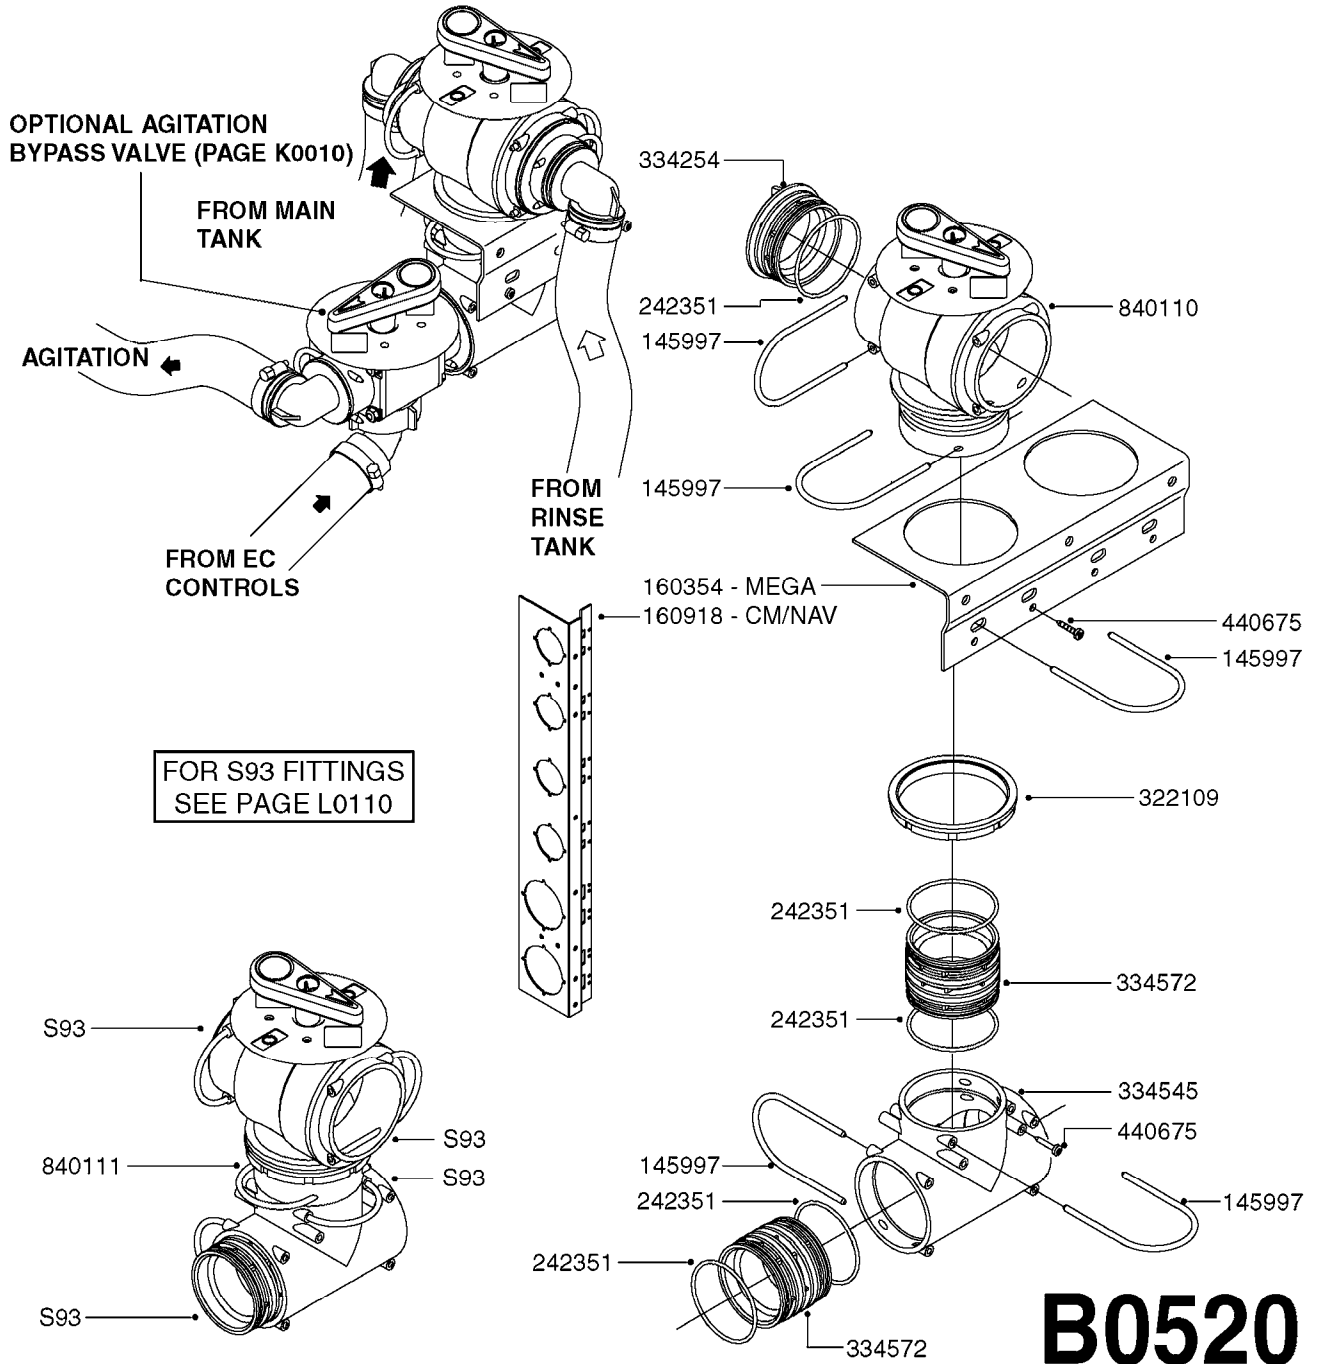

B0520

MANIFOLD SYSTEM - SUCTION
B0520-HIN, 01:01:16

Page 1
Date 07.02.2020 8:10

parts-n°	order qty	description
145997	1	FITT.DK S-93 FORK
160354	1	BRACKET F.SUCTION MANIFOLD
160918	1	BRACKET F. MANIFOLD CM
242351	1	O-RING D69.5X3.0 VITON F.S-93
322109	1	FITT.DK S-93 BULKHEAD NUT
334254	1	FITT.DK S-93 PLUG
334545	1	FITT.DK S-93 TEE
334572	1	FITT.DK S-93 ADAPTOR MALE MALE
440675	1	SCREW F. PLASTIC 5X16 SS
840110	1	VALVE SUCTION S-93 F.MANIFOLD
840111	1	VALVE SUCTION 3 WAY S-93 W.TEE