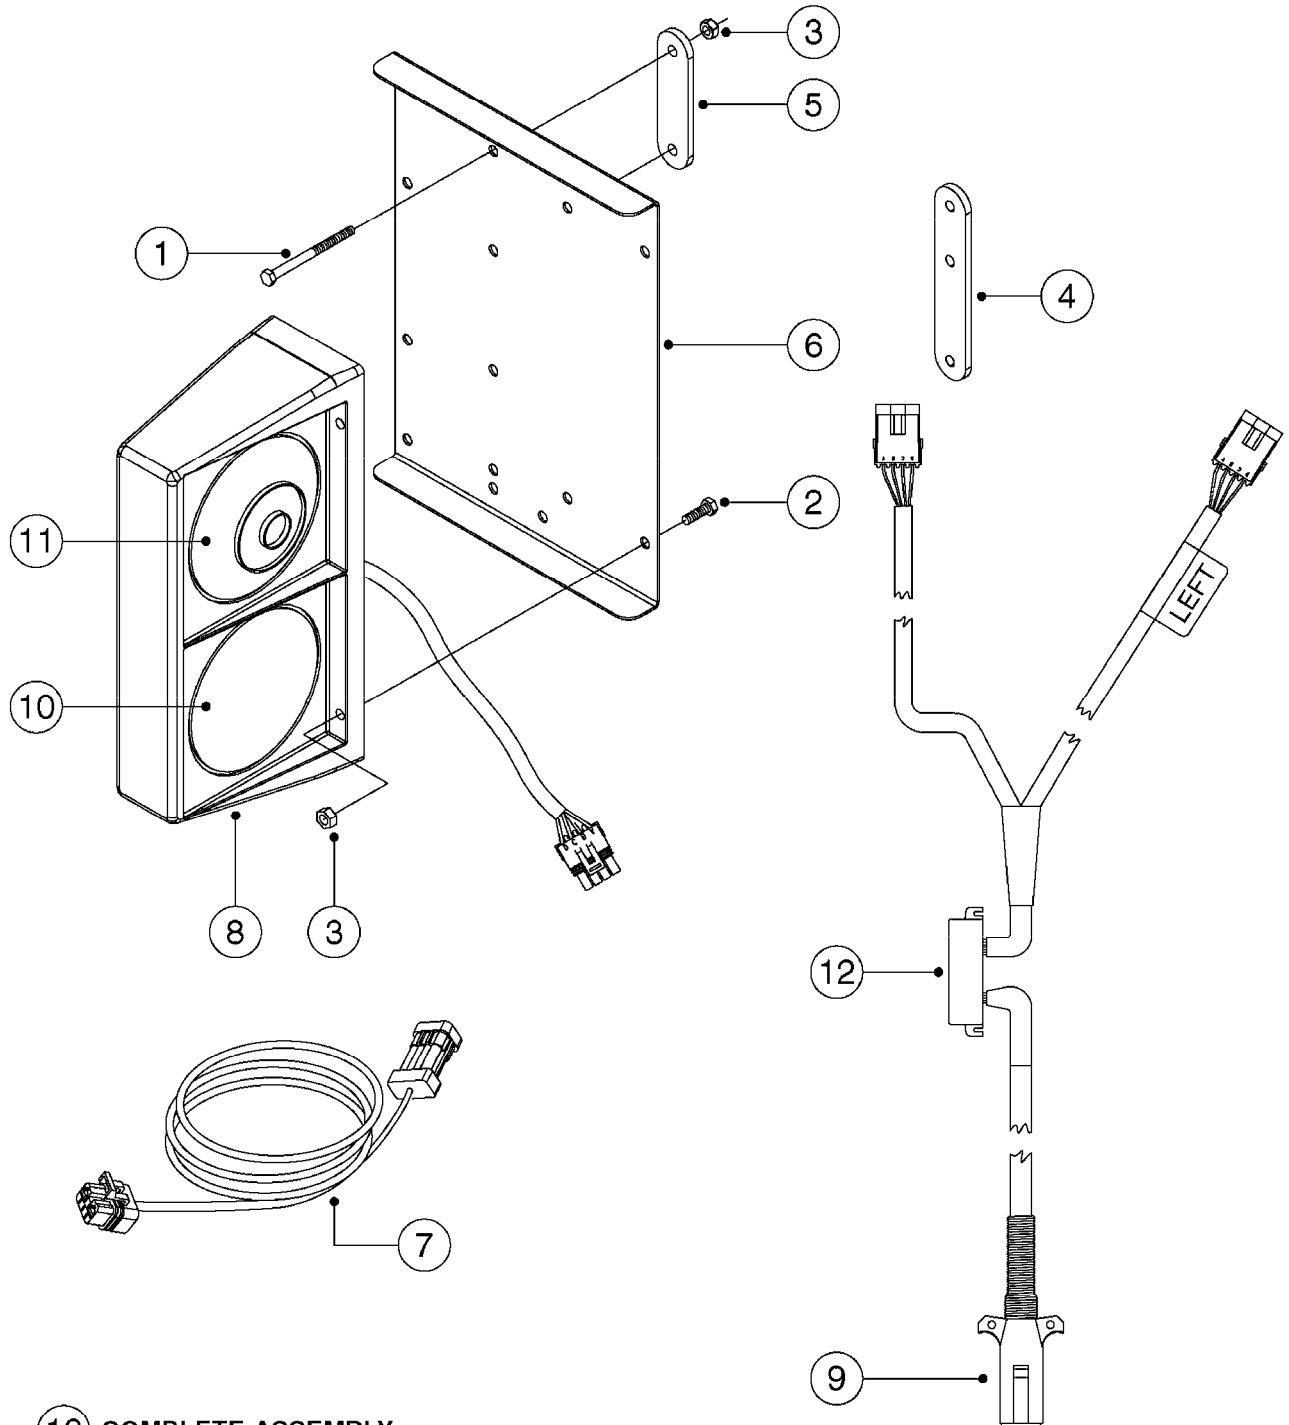

13 COMPLETE ASSEMBLY

COMPLETE ASSEMBLIES
WHOLEGOODS ITEMS

M0160

TRAFFIC LIGHT KIT
M0160-HIN, 13:08:19

Page 1
Date 07.02.2020 8:11

Pos.	parts-n°	order qty	description
1	410266	1	BOLT HEX 8.8 DEL M6X120
1	410421	1	BOLT HEX M6X110 DIN931-A2 SS
1	410524	1	BOLT HEX 8.8 DEL M6X100
1	410605	1	BOLT HEX 8.8 DEL M6X80
2	410362	1	BOLT HEX 8.8 SS M6X20
3	460261	1	NUT HEX M6X1.00 LOCK DIN985 A2 SS
4	16022303	1	BRACKET 100MM TUBE
5	16022403	1	BRACKET 60MM TUBE
6	16025603	1	BRACKET TAIL LIGHT DUAL LAMP
7	26004703	1	HARNESS 13' EXT 4 WIRE WP
8	26004903	1	TAIL LIGHT GREEN WIRE LH
8	26005003	1	TAIL LIGHT YELLOW WIRE RH
9	26005103	1	PLUG 7-PIN AG TAIL LIGHT
10	26005403	1	LENS BLACK BEFORE 2009
10	26017003	1	LENS RED
11	26016903	1	LENS AMBER
12	26032703	1	HARNESS COMPLETE, TAIL LIGHT, 2013
13	83308603	1	TRAFFIC LIGHT KIT