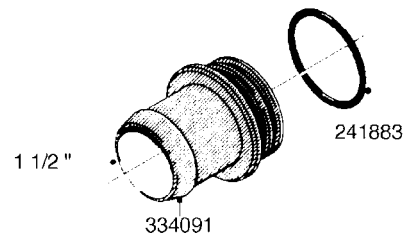

L0080

FITTINGS - S-53
L0080-HIN, 12:09:17

Page 1

Date 07.02.2020 8:11

Pos.	parts-n°	order qty	description
1	145995	1	FITT.DK S-53 FORK
2	241973	1	O-RING Ø3 X 44.2 70 SHORES NITRIL NITRIL (BLACK)
2	242353	1	O-RING 3 X 44.2 VITON VITON (BROWN)
3	242109	1	O-RING D32.2x3.0 NITRIL (BLACK)
3	242354	1	O-RING D32.2X3.0 VITON VITON (BROWN)
4	322103	1	FITT.DK S-53 BULKHEAD
5	322107	1	FITT.DK S-53 BULKHEAD NUT
6	322110	1	FITT.DK S-53 ELB. 1/2" BSP
7	322352	1	FITT.DK S-53 TEE
8	334229	1	FITT.DK S-53 STR.3/4"
9	334260	1	GASKET F. S-53 BULKHEAD
10	334564	1	FITT.DK S-67 TO S-53 ADAPTER
11	391100	1	FITT.DK S-53THREAD INS.1/2"BSP
12	726463	1	FITT.DK S53 BULKHEAD W/GASKET
13	726552	1	FIT.DK S-53X90 1/2" BSP,O-RING
14	726556	1	FITT.DK S-53 HB 1/2" W/O-RING
15	726558	1	FITT.DK S53 STR. 3/4" W.ORING
16	726559	1	FITT DK. S-53 HB 1" W/O-RING
17	726568	1	FITT.DK.S-53 HB 1/2"90 W/O-RING
18	726570	1	FITT.DK S-53 ELB.3/4" W.ORING
19	726571	1	FITT.DK S-53 ELB.1", W ORING
20	726578	1	FITT.DK S53 PLUG WITH O-RING
21	728561	1	FITT.DK. S67M - S53F REDUCER