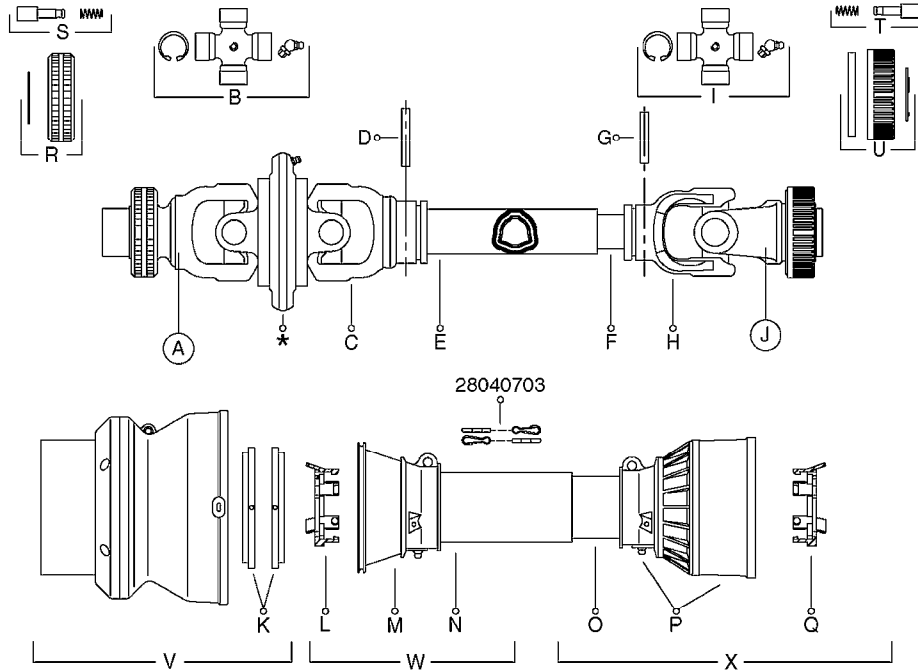

* Changed in 2016 from 100 series to G-Series (see page A0600).

A520

PTO SHAFTS - BONDIOLI CENT.
A0520-HIN, 23:10:18

Page 1
Date 07.02.2020 8:10

parts-n°	order qty	description
289042	1	UNIV. JOINT 22x54mm
421024	1	BOLT HEX 8.8 DEL M8X60
450015	1	SCREW ALLAN 3/8'X5/8' BLACK
460143	1	SELF LOCK NUT M8 SST A2 DIN985
28009803	1	PTO PIN TUBE RETAINER OUTER
28009903	1	PTO TUBE RETAINER INNER
28010103	1	PTO YOKE F.INNER TUBE CV PTO
28021403	1	PTO 1"STR/1-3/8" 6SPL B&P
28021503	1	PTO 1"STR/1-3/8" 21SPL B&P
28021603	1	PTO 1"STR/1-3/4" 20SPL B&P
28027903	1	PTO BALL LOCK.KIT F.1-3/8 YOKE
28040503	1	UNIV. JOINT 27x74.6mm
28040703	1	SAFETY CHAIN F.CV BLACK PTO (SET OF 2)
28041803	1	DECAL DANGER GUARD MISSING
28041903	1	DECAL DANGER ROT.DRIVELINE
28056703	1	PTO YOKE #1 1-3/8" X 6 SPLINE
28056803	1	PTO YOKE #1 1-3/8" X 21 SPLINE
28056903	1	PTO YOKE #4 1-3/4" X 20 SPLINE
28057003	1	PTO TUBE YOKE #1-G1 OUTER
28057103	1	PTO TUBE YOKE #4-G4 OUTER
28057203	1	PTO PIN TUBE RETAINER OUTER
28057303	1	PTO TUBE OUTER #1 745MM
28057403	1	PTO TUBE OUTER #4 720MM
28057503	1	PTO TUBE INNER #1 745MM
28057603	1	PTO TUBE INNER #4 720MM
28057703	1	PTO TUBE RETAINER INNER
28057803	1	PTO TUBE YOKE #1 Ø=1"
28057903	1	PTO TUBE YOKE #4 Ø=1"
28058003	1	PTO HALF SAFETY SHIELD OUTER
28058103	1	PTO HALF SAFETY SHIELD OUTER
28058203	1	PTO HALF SAFETY SHIELD INNER
28058303	1	PTO HALF SAFETY SHIELD INNER
28058403	1	PTO BALL LOCK.KIT F.1-3/4 YOKE
28058503	1	PTO TUBE YOKE #1-G1 INNER