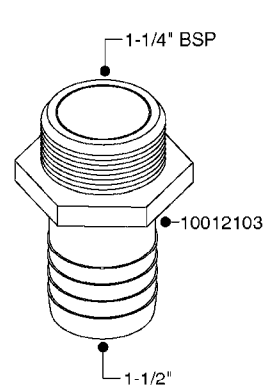

L0050

parts-n°	order qty	description
242594	1	O-RING D14 X 1.78 SCH.70-EPDM
320294	1	FITT.DK TEE 3/8X3/8HB X1/2"BSP
320305	1	FITT.DK HB 3/4'- 3/4' BSP
320386	1	FITT.DK TEE 3/8X3/8HB X3/8"BSP
320397	1	FITT.DK ELB 3/8"HB X 3/8" BSP
320401	1	FITT.DK TEE 1/2X1/2HB X1/2"BSP
320412	1	FITT.DK TEE 1/2X1/2HB X3/8'BSP
320423	1	FITT.DK ELB 1/2'HB X 3/8' BSP
320891	1	FITT.DK HB 3/8'- 3/8' BSP
320972	1	FITT.DK HB 5/16'- 1/4' BSP
322046	1	FITT.DK TEE 1/2X1/2HB X3/4'BSP
322048	1	FITT.DK TEE 3/4X3/4HB X3/4'BSP
330595	1	O-RING D24.6/D20X2.1 -3/4"
333137	1	FITT.DK CONN.1/2" F.NOZZ. DOUB
333141	1	FITT.DK CONN.1/2" F.NOZZ.SING
334041	1	FITT.DK CONN.3/4' F.NOZZ. SING
334042	1	FITT.DK CONN.3/4' F.NOZZ. DOUB
334195	1	FITT.DK ELB. 3/4"HB X 3/4"HB
10012103	1	FITT.PO.HB 1.25X1.50 IMB1012
10014003	1	FITT.PO.HB 1.25X1.25 IMB1010
10036903	1	FITT.PO.HB 1.50X1.50 IMB1212
28019303	1	FITTING HB ELB 3/4NPT-3/4HOSE
61016500	1	HOSE TAIL 3/4" 90°+RG CAP 3/4"
72026700	1	NOZZLE TUBE ADAPTER W/O-RING