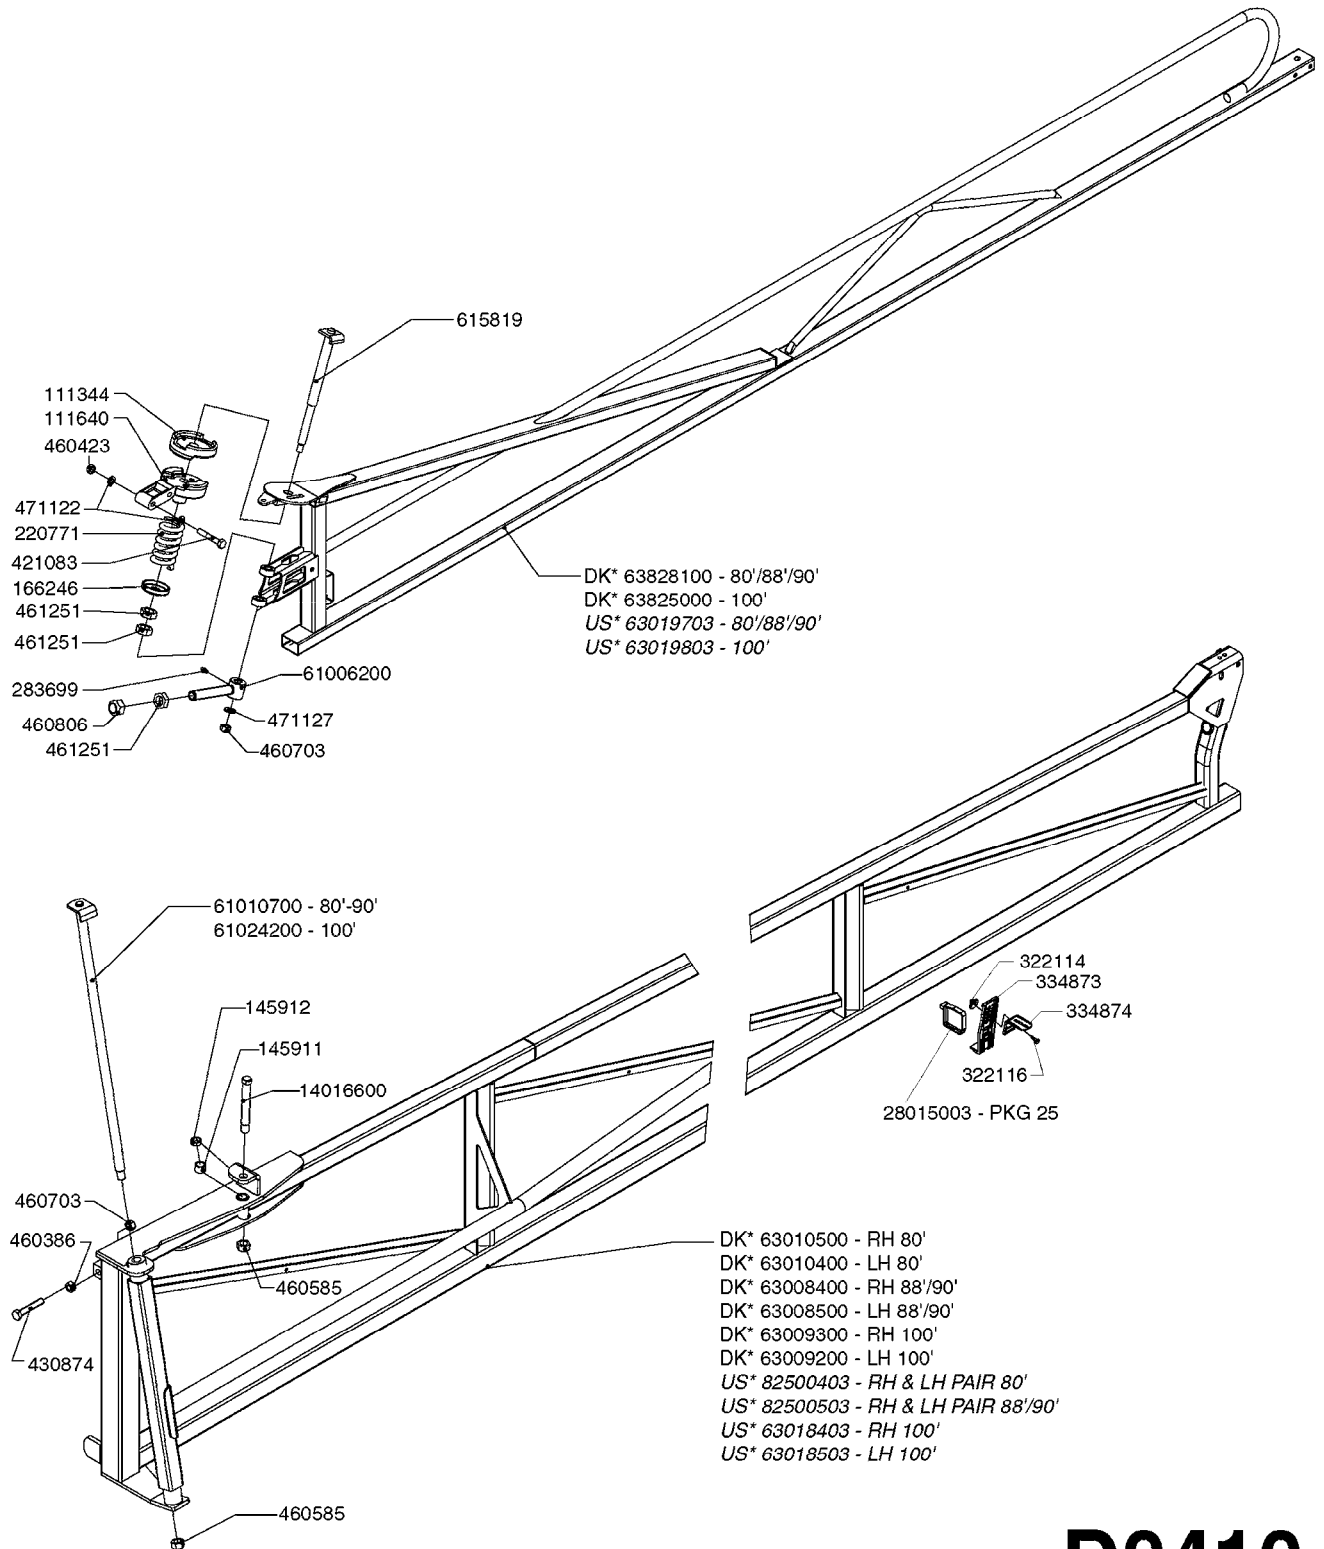

DK* = DENMARK STEEL PARTS
US* = NORTH AMERICAN STEEL PARTS

D0410

BOOM - SPC OUTER WING 80-100'
D0410-HIN, 01:01:16

Page 1
Date 07.02.2020 8:10

parts-n°	order qty	description
111344	1	CLAW CLUTCH Ø100/Ø20,5 UNDER PART RED
111640	1	CLAW CLUTCH Ø100 TOP PART RED
145911	1	BUSHING FOR HY CYL 21M LZ
145912	1	BUSHING D19.8/D17.0X7MM
166246	1	WASHER CUP D53 F.SPRING
220771	1	SPRING D53/D43X100
283699	1	GREASE NIPPLE M6X1
322114	1	NUT PLASTIC F.NOZZ.H
322116	1	BOLT PLASTIC F.NOZZ.H.
334873	1	NOZZ.HOLDER BOTTOM HLF33487300
334874	1	NOZZLE HOLDER - TOP HALF
421083	1	BOLT HEX 8.8 DEL M10X65
430874	1	SCREW SET 8.8 DEL M12X70 FT
460386	1	NUT HEX M12X1.75
460423	1	NUT HEX M10X1.50 LOCK DIN985A2 SS
460585	1	LOCKING NUT M16 DIN985 A2 SS
460703	1	NUT HEX M12X1.75 LOCK DIN985A2 SS
460806	1	NUT HEX M20X2.50 LOCK DIN985A2 SS
461251	1	NUT HEX M20 X 2.5 JAMB
471122	1	WASHER, M10, Ø20/10.5X 2.0, SS
471127	1	WASHER, M12, Ø24/13X24X2.5 SS
615819	1	PIN
14016600	1	PIN F. LINK ARM / SPC
28015003	1	PANDUIT TIE STRAP, PKG. 25
61006200	1	ADJ. ARM F.BREAKAWAY FTZ
61010700	1	PIN F.HINGE 80-90'/SPC L=664
61024200	1	PIN F. PIVOT HINGE 100'/SPC
63008400	1	OUTERWING 90' RH / SPC
63008500	1	OUTERWING 90' LH / SPC
63009200	1	OUTERWING 100' LH / SPC
63009300	1	OUTERWING 100' RH / SPC
63010400	1	OUTERWING 80' LH / SPC
63010500	1	OUTERWING 80' RH / SPC
63018403	1	WING OUTER RH 100' SPC
63018503	1	WING OUTER LH 100' SPC
63019703	1	BREAKAWAY 2.5M SPC/FTZ
63019803	1	BREAKAWAY 3M SPC/FTZ
63828100	1	BREAKAWAY FTZ/SPC 2.5M, RED
63825000	1	BREAKAWAY FTZ/SPC 3.0M, RED
82500403	1	WING OUTER SET FPS 80' SPC
82500503	1	WING OUTER SET FPS 88-90' SPC