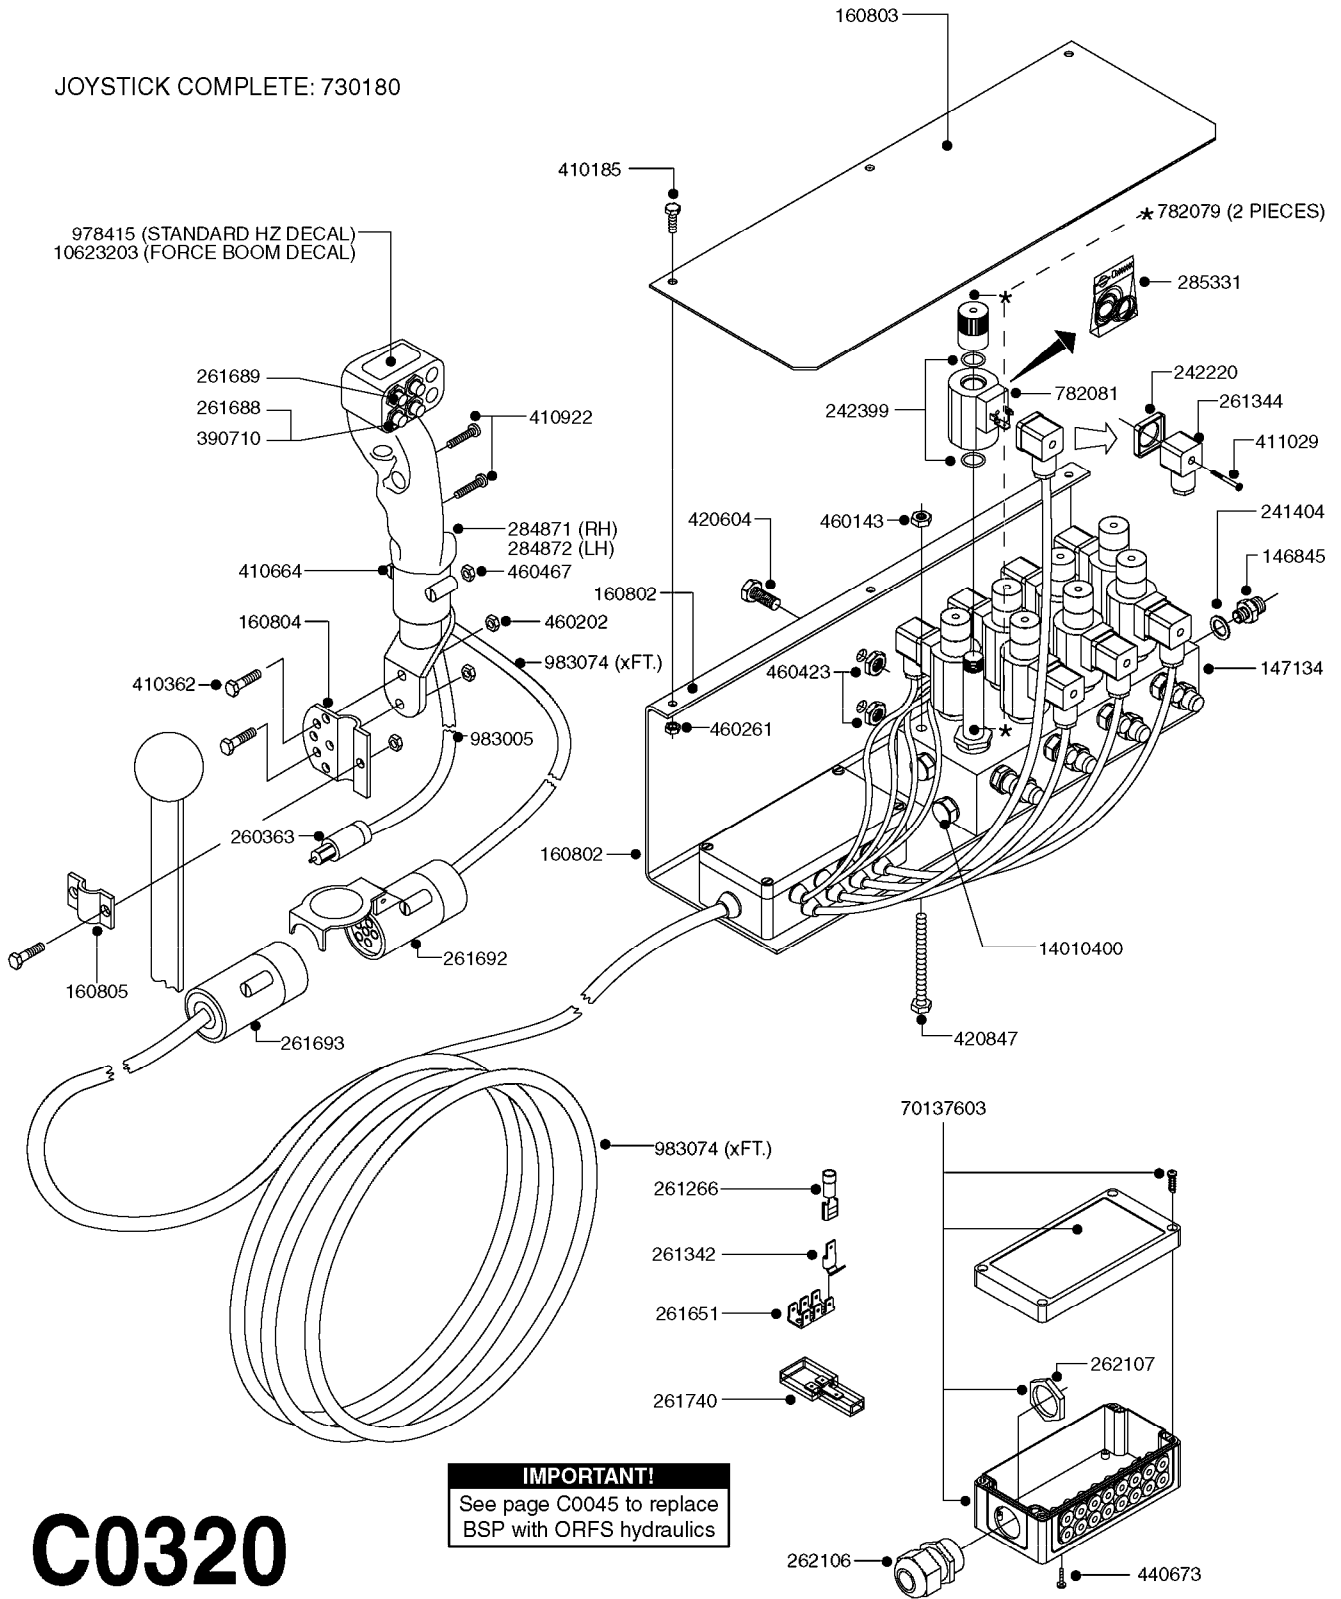

JOYSTICK COMPLETE: 730180

978415 (STANDARD HZ DECAL)
10623203 (FORCE BOOM DECAL)

HYD EAGLE HZ JOYSTICK CONTROL
C0320-HIN, 30:03:16

Page 1

Date 07.02.2020 8:10

parts-n°	order qty	description
146845	1	HEX NIPPLE 1/4"X1/4"
147134	1	MANIFOLD 4-FUNCTION
160802	1	MOUNT PLATE F.HYD SOLENOID'HZ'
160803	1	COVER PLATE F.HYD SOLENOID'HZ'
160804	1	MOUNT BRACKET F.HANDLE
160805	1	MOUNT STRAP F.HANDLE
241404	1	DOWTY SEAL 1/4"
242220	1	GASKET F. HIRSMANN PLUG
242399	1	O-RING F.HYD SOLENOID VALVE
260363	1	PLUG 2 POLE 12V
261266	1	CONNECTOR END F.CABLE HP
261342	1	SPADE F.ELEC.3 WAY CONNECTOR
261344	1	HIRSCHMANN PLUG B
261651	1	SPADE F.ELEC.6 POLE CONNECTOR
261688	1	SWITCH F. HANDLE WHITE
261689	1	CAP RUBBER F. SWITCH JOYSTICK
261692	1	PLUG ELEC.7 POLE FEMALE F.CABL
261693	1	PLUG ELEC. 7 POLE MALE
261740	1	SPADE F.ELEC.3 POLE CONN.INSUL
262106	1	BULKHEAD F. CABLE 6.5-14 BLACK
262107	1	NUT F. BULKHEAD CABLE GRAY
284871	1	CONTROL HANDLE RIGHT HALF
284872	1	CONTROL HANDLE LEFT HALF
285331	1	SEAL KIT F. HZ HYD.SOLENOID 96
390710	1	SWITCH F.HANDLE GREY MACHINED
410185	1	BOLT HEX 8.8 DEL M6X16
410362	1	BOLT HEX 8.8 SS M6X20
410664	1	BOLT HEX M5 X 20
410922	1	CYL.SKR 8.8 DEL M4X20 RST
411029	1	SCREW M3X35 F.HIRSMANN PLUG
420604	1	BOLT HEX 8.8 DEL M10X25 FT DIN933
420847	1	BOLT HEX 8.8 DEL M8X85
440673	1	SCREW F.PLASTIC 5X12 SS
460143	1	SELF LOCK NUT M8 SST A2 DIN985
460202	1	NUT HEX M6
460261	1	NUT HEX M6X1.00 LOCK DIN985 A2 SS
460423	1	NUT HEX M10X1.50 LOCK DIN985A2 SS
460467	1	NUT HEX M5 GALV.
730180	1	HYD.KIT JOYSTICK CTRL HANDLE
782079	1	CARTRIDGE VALVE
782081	1	SOLENOID F. CARTRIDGE VALVE
978415	1	DECAL CONTROL HANDLE
983005	1	ELEC. CABLE 2 WIRE X 1.5MM
983074	1	ELEC. CABLE 5 WIRE X 1.5MM
10623203	1	DECAL F.JOYSTICK - FORCE
14010400	1	PLUG 1/4" BSP
70137603	1	JUNC. BOX, FLUID, COMPLETE, 2015