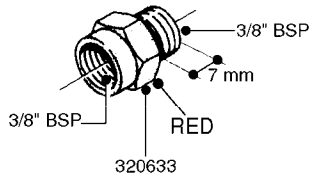

FITTINGS - HEXAGON NIPPLES
L0030-HIN, 01:01:16

Page 0
Date 07.02.2020 8:11

L0030

FITTINGS - HEXAGON NIPPLES
L0030-HIN, 01:01:16

Page 1
Date 07.02.2020 8:11

parts-n°	order qty	description
10015303	1	FITT.PO.HN 1.00X1.00 M1000
10425003	1	FITT.PO.HN 1.25X1.00 MCPHEE
320132	1	FITT.DK HN 1" BSP
320176	1	FITT.DK HN 3/8"X1/2" BSP
320445	1	FITT.DK HN 1/4"X3/8" BSP
320655	1	FITT.DK HN 1/2"-1/2" BSP
320692	1	FITT.DK HN 3/8'BSPX1/4'NPT
320703	1	FITT.DK HN 3/8BSP X1/2 &1/4NPT
320725	1	FITT.DK NIPPLE 3/8"-3/8" BSP
320902	1	FITT.DK HN 3/8'X 1/4' BSP
390232	1	FITT.DK HN 1-1/2' X 1-1/4' BSP
390276	1	FITT.DK HN 1'BSP