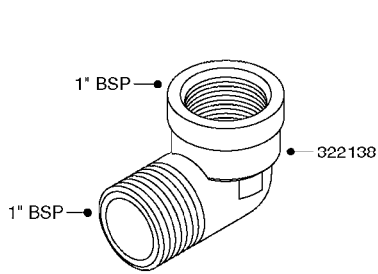

L0020

FITTINGS-T-PIECES, CAPS & ELBOWS
L0020-HIN, 01:01:16

Page 1
Date 07.02.2020 8:11

parts-n°	order qty	description
10053603	1	FITT. CAPNUT 2"BSP 5601
10194303	1	CAP BLANK 1 1/2 MCPHEE 210060
320047	1	FITT.DK CAPNUT 1/2" BSP
320106	1	FITT.DK CAPNUT 1" BSP
320272	1	FITT.DK CAPNUT 3/8" BSP
320316	1	FITT.DK TEE 3/4" X3/4" X1"BSP
320331	1	FITT.DK TEE 1" - 1" - 3/4" BSP
320342	1	FITT.DK EL 3/4"M X 1"F BSP
320563	1	FITT.DK 3 WAY 1/2" 110 DEG.
320677	1	NO LONGER AVAILABLE
320961	1	FITT.DK CAPNUT 1-1/2" BSP
321053	1	FITT.DK TEE 1/2 X1/2 X1/2" BSP
322072	1	FITT.DK TEE 3/8'X3/8'X3/8' BSP
322095	1	FITT.DK TEE 1-1/2 X1-1/4 X3/4" BSP
322138	1	FITT.DK ELB 1"M X 1"F BSP
330013	1	O-RING 2.5 X 10 PUR
330212	1	O-RING D19/D14X2.4 F.1/2"NUT
330326	1	O-RING D30/D24X2 F.1"NUT
331273	1	O-RING D44/D38X2 F.1-1/2"