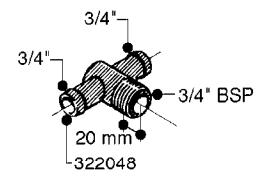

L0050

parts-n°	order qty	description
242594	1	O-RING D14 X 1.78 SCH.70-EPDM
320294	1	FITT.DK TEE 3/8X3/8HB X1/2"BSP
320305	1	FITT.DK HB 3/4'- 3/4' BSP
320386	1	FITT.DK TEE 3/8X3/8HB X3/8"BSP
320397	1	FITT.DK ELB 3/8"HB X 3/8" BSP
320401	1	FITT.DK TEE 1/2X1/2HB X1/2"BSP
320412	1	FITT.DK TEE 1/2X1/2HB X3/8'BSP
320423	1	FITT.DK ELB 1/2'HB X 3/8' BSP
320891	1	FITT.DK HB 3/8'- 3/8' BSP
320972	1	FITT.DK HB 5/16'- 1/4' BSP
322046	1	FITT.DK TEE 1/2X1/2HB X3/4'BSP
322048	1	FITT.DK TEE 3/4X3/4HB X3/4'BSP
330595	1	O-RING D24.6/D20X2.1 -3/4"
333137	1	FITT.DK CONN.1/2" F.NOZZ. DOUB
333141	1	FITT.DK CONN.1/2" F.NOZZ.SING
334041	1	FITT.DK CONN.3/4' F.NOZZ. SING
334042	1	FITT.DK CONN.3/4' F.NOZZ. DOUB
334195	1	FITT.DK ELB. 3/4"HB X 3/4"HB
10012103	1	FITT.PO.HB 1.25X1.50 IMB1012
10014003	1	FITT.PO.HB 1.25X1.25 IMB1010
10036903	1	FITT.PO.HB 1.50X1.50 IMB1212
28019303	1	FITTING HB ELB 3/4NPT-3/4HOSE
61016500	1	HOSE TAIL 3/4" 90°+RG CAP 3/4"
72026700	1	NOZZLE TUBE ADAPTER W/O-RING