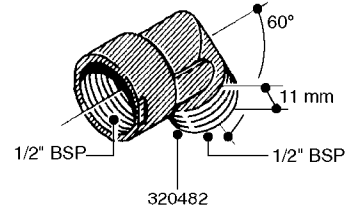

FITTINGS - HEXAGON NIPPLES
L0030-HIN, 01:01:16

Page 0
Date 07.02.2020 8:11

L0030

FITTINGS - HEXAGON NIPPLES
L0030-HIN, 01:01:16

Page 1
Date 07.02.2020 8:11

parts-n°	order qty	description
10015303	1	FITT.PO.HN 1.00X1.00 M1000
10425003	1	FITT.PO.HN 1.25X1.00 MCPHEE
320132	1	FITT.DK HN 1" BSP
320176	1	FITT.DK HN 3/8"X1/2" BSP
320445	1	FITT.DK HN 1/4"X3/8" BSP
320655	1	FITT.DK HN 1/2"-1/2" BSP
320692	1	FITT.DK HN 3/8'BSPX1/4'NPT
320703	1	FITT.DK HN 3/8BSP X1/2 &1/4NPT
320725	1	FITT.DK NIPPLE 3/8"-3/8" BSP
320902	1	FITT.DK HN 3/8'X 1/4' BSP
390232	1	FITT.DK HN 1-1/2' X 1-1/4' BSP
390276	1	FITT.DK HN 1'BSP