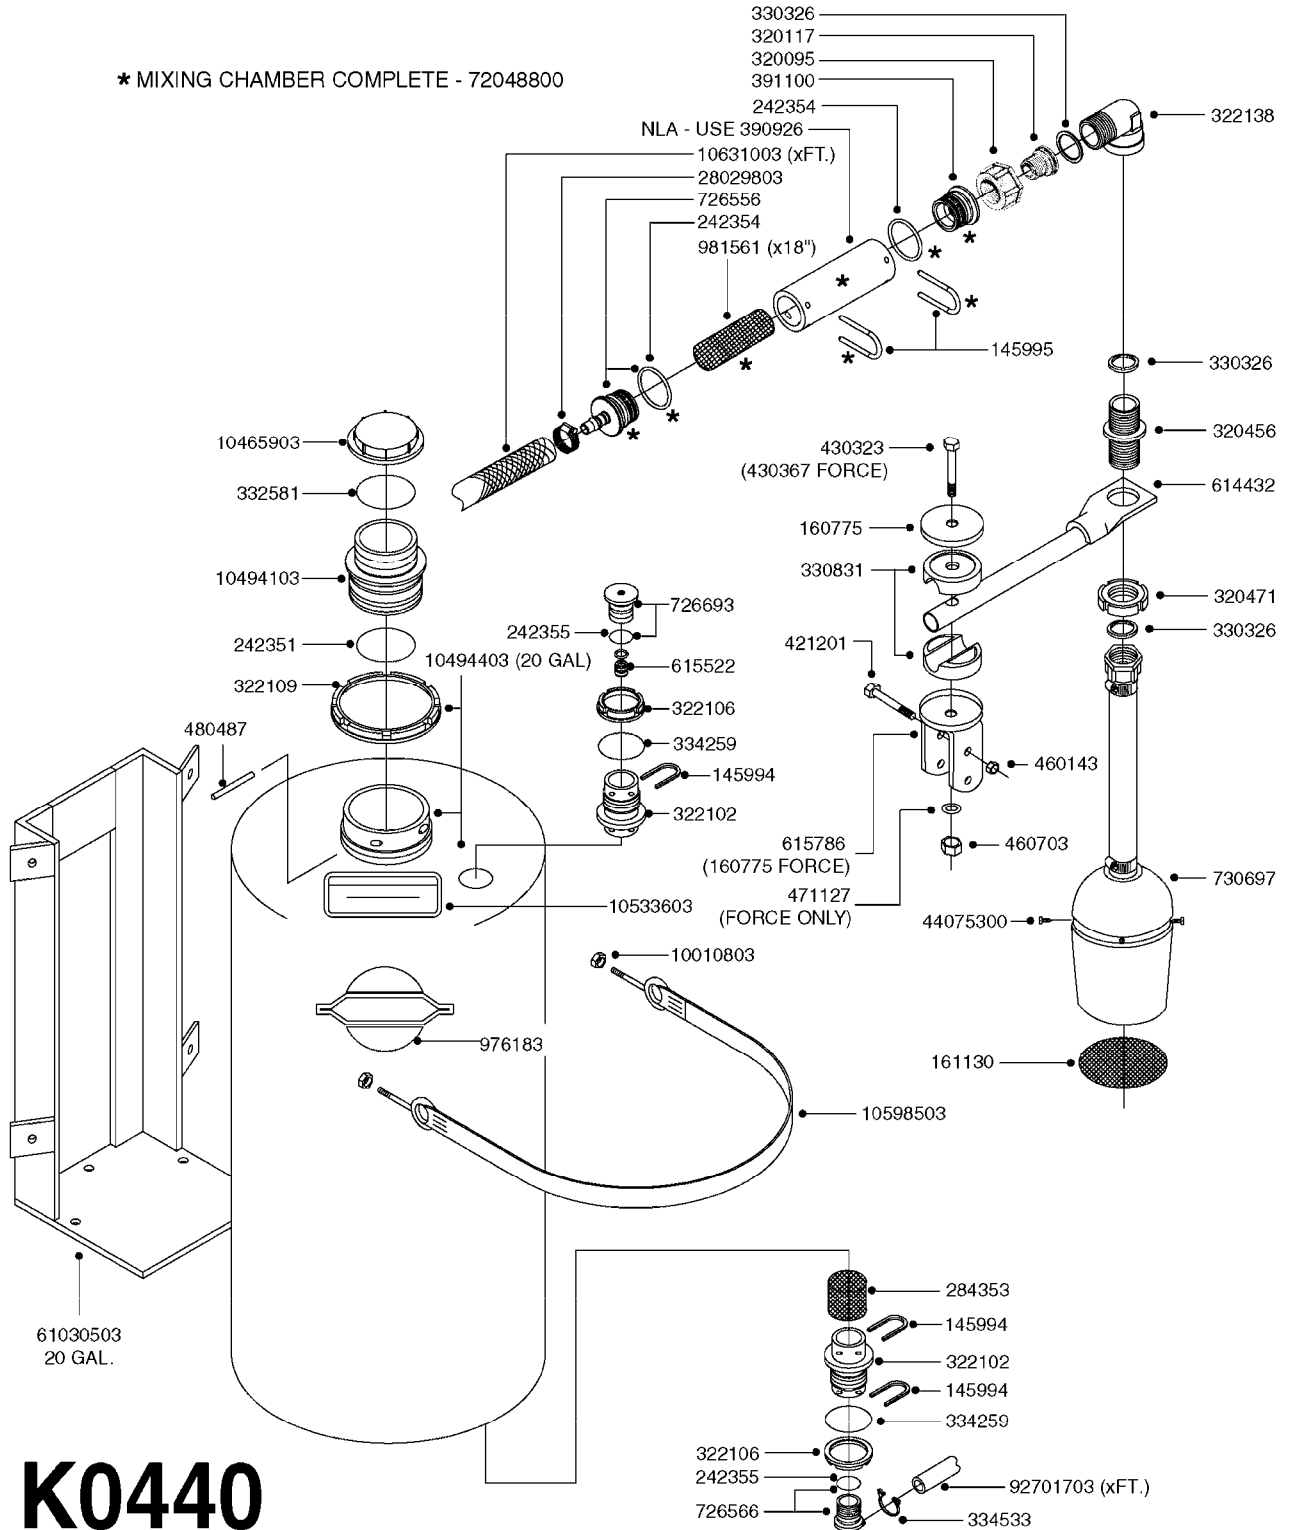

* MIXING CHAMBER COMPLETE - 72048800

F MARKER TANK/DROPPER HIGH CAP
K0440-HIN, 05:12:19

Page 1
Date 07.02.2020 8:11

parts-n°	order qty	description
145994	1	FITT.DK S-40 FORK
145995	1	FITT.DK S-53 FORK
160775	1	WASHER F. FRICTION PLATE
161130	1	FILTER SCREEN F/FOAM DROPPER
242351	1	O-RING D69.5X3.0 VITON F.S-93
242354	1	O-RING D32.2X3.0 VITON
242355	1	O-RING D19.2X3.0 VITON F.S-40
284353	1	SPONGE FOR FOAM MARKER
320095	1	FITT.DK NUT 1" BSP
320117	1	FITT.DK CONN.1/2"BSP F. 1" CAP
320456	1	FITT.DK BULKHEAD 1"BSP DOUBLE
320471	1	FITT.DK NUT 1" BSP JAMB
322102	1	FITT.DK S-40 BULKHEAD
322106	1	FITT.DK S-40 BULKHEAD NUT
322109	1	FITT.DK S-93 BULKHEAD NUT
322138	1	FITT.DK ELB 1"M X 1"F BSP
330326	1	O-RING D30/D24X2 F.1"NUT
330831	1	FRICTION PLATE
332581	1	GASKET F. 1-1/2" BSP CAPNUT.
334259	1	GASKET F. S-40 BULKHEAD
334533	1	CLAMP HOSE PLASTIC 3/8"
390926	1	TUBE,MIX CHAMB. FOAM MARK STD LONGER THAN ORIGINAL
391100	1	FITT.DK S-53THREAD INS.1/2"BSP
421201	1	BOLT HEX 8.8 DEL M8X70
430323	1	BOLT HEX 8.8 DEL M12X60
430367	1	BOLT HEX 8.8 DEL M12X100 DIN931
460143	1	SELF LOCK NUT M8 SST A2 DIN985
460703	1	NUT HEX M12X1.75 LOCK DIN985A2 SS
471127	1	WASHER, M12, Ø24/13X24X2.5 SS
480487	1	PIN M5X60 SLOTTED GALV
614432	1	BREAK AWAY ARM F. FOAM MARKER
615522	1	CHECK VALVE F.FOAM MARKER
615786	1	MOUNT BKT. F.FOAM DROPPER 98
726556	1	FITT.DK S-53 HB 1/2" W/O-RING
726566	1	HOSE TAIL S40 3/8" STRAIGHT + O-RING
726693	1	FITT.DK S-40 PLUG 1/8BSP ORING
730697	1	FOAM DROPPER COMP. BLACK '97
976183	1	DECAL COMPANY D.18,2 X 29,6
981561	1	SPONGE MAT. MIX.CHAMBER-x0012"
10010803	1	NUT HEX NC (NYLON LOCK) 5/16
10465903	1	*LID F.FOAM MARKER, DRILLED
10494103	1	FILL WELL ASSY.FOAM MARK EPOXY
10494403	1	*TANK ASSY. 20 GAL. D14'F/M
10533603	1	DECAL CAUTION-OPEN SLOWLY ENG
10598503	1	STRAP F.FOAMER TANK (880mm)
10631003	1	HOSE R X CLEAR BRAID.X 1/2 12"
28029803	1	CLAMP HOSE GEAR P1/2" 6708
44075300	1	SCREW 3.5X9.5SS/X15 ISO 14585C
61030503	1	BRKT, FOAM MRKR TANK, 20GAL, RED
72048800	1	MIXING CHAMBER,FOAM MARK. HC
92701703	1	HOSE R X3/8" X300PSI WP X0012"