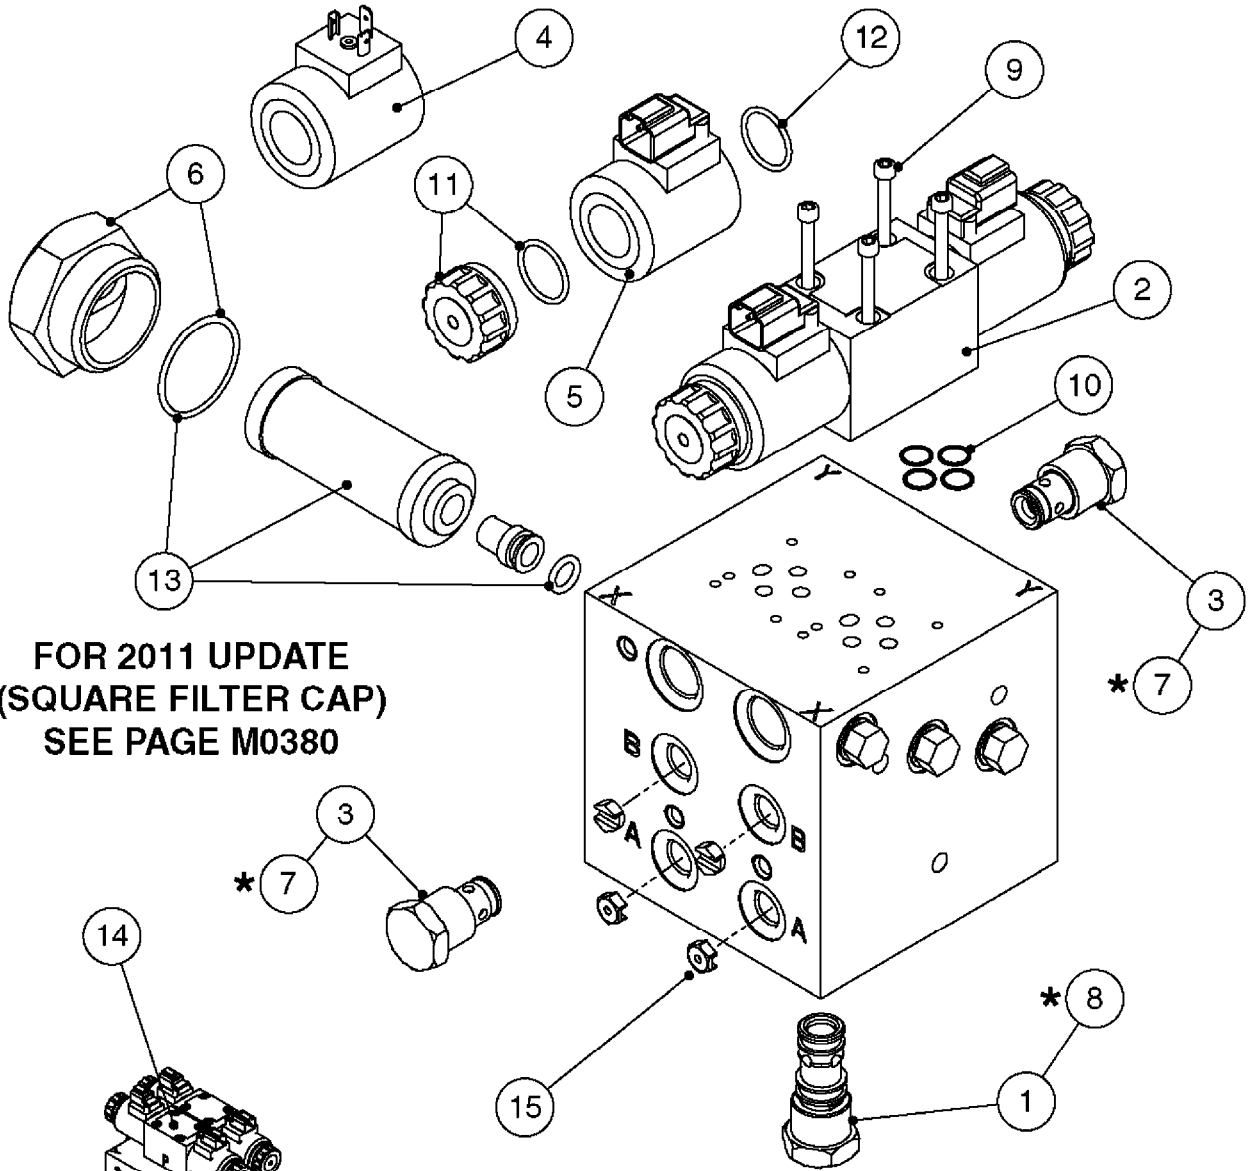

If unsure, pair of new style sensors works with all versions of UC4.

NORAC UC4 BOOM HEIGHT CONTROL
M0290-HIN, 01:01:16

Page 1

Date 07.02.2020 8:11

Pos.	parts-n°	order qty	description
1	410443	1	BOLT HEX 8.8 DEL M6X70
1	410605	1	BOLT HEX 8.8 DEL M6X80
			SPB/SPC BOOM
2	460261	1	NUT HEX M6X1.00 LOCK DIN985 A2 SS
3	471124	1	WASHER, M6, Ø18/ 6.4X 1.6, SS
4	16128603	1	BRACKET F. SENSOR 60X60 TUBE
			SPB/SPC BOOM
4	16128703	1	BRACKET F. SENSOR 50x50 TUBE
			FORCE BOOM (FTZ)
5	26016303	1	CONNECTOR RING CPC #11 NORAC
6	26025903	1	NORAC UC4+ ROLL SENSOR W/TEMP.
			CONFIRM NORAC P/N 45000
7	26026003	1	NORAC UC4+ ROLL SENSOR
			CONFIRM NORAC P/N 45001
8	26026600	1	NORAC CABLE VAR.RT.VLV DIN
			3-PIN CONNECTORS/HIRSCHMAN
8	28055603	1	NORAC CABLE VAR.RT.VLV DEUTSCH
			2-PIN CONNECTORS/DEUTSCH
9	28049503	1	NORAC CABLE EXTENSION
10	28049603	1	NORAC POWER CABLE
11	28050303	1	NORAC RUBBER TOP&BOLT F.SENSOR DIA.30MMX30MMX8MM
12	28050703	1	NORAC UC4+ OPEN CTR. CABLE
13	28054303	1	PARALIFT INTERFACE CABLE NORAC
14	28055503	1	NORAC VALVE MOUNTING HARDWARE
15	28055703	1	NORAC VALVE CABLE ROLL PIGTAIL
16	28085900	1	SENSOR BRANCH CABLE NORAC
17	28086200	1	CAN NODE DUAL CABLE NORAC
18	28086300	1	UC4 DISPLAY PANEL NORAC
19	28086400	1	UC4 ULTRASONIC SENSOR
20	28086500	1	UC4 SENSOR MOUNTING BKT. NORAC
21	28086600	1	FOAM DISC F. SENSOR NORAC
22	70112503	1	UC4+ ROLL SENSOR KIT '11 HIN
			INCLUDES NORAC P/N 45000 & 45001
23	78216100	1	NORAC VALVE BLOCK COMP, DEUTSCH CON.