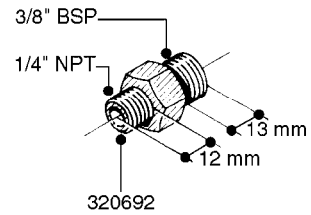

FITTINGS - HEXAGON NIPPLES
L0030-HIN, 01:01:16

Page 0
Date 07.02.2020 8:11

L0030

FITTINGS - HEXAGON NIPPLES
L0030-HIN, 01:01:16

Page 1
Date 07.02.2020 8:11

parts-n°	order qty	description
10015303	1	FITT.PO.HN 1.00X1.00 M1000
10425003	1	FITT.PO.HN 1.25X1.00 MCPHEE
320132	1	FITT.DK HN 1" BSP
320176	1	FITT.DK HN 3/8"X1/2" BSP
320445	1	FITT.DK HN 1/4"X3/8" BSP
320655	1	FITT.DK HN 1/2"-1/2" BSP
320692	1	FITT.DK HN 3/8'BSPX1/4'NPT
320703	1	FITT.DK HN 3/8BSP X1/2 &1/4NPT
320725	1	FITT.DK NIPPLE 3/8"-3/8" BSP
320902	1	FITT.DK HN 3/8'X 1/4' BSP
390232	1	FITT.DK HN 1-1/2' X 1-1/4' BSP
390276	1	FITT.DK HN 1'BSP