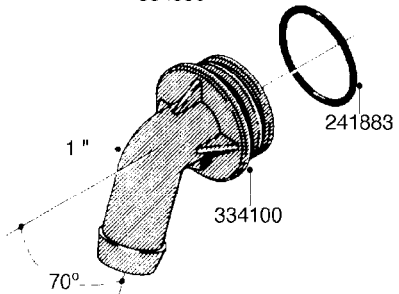

L0080

FITTINGS - S-53
L0080-HIN, 12:09:17

Page 1

Date 07.02.2020 8:11

Pos.	parts-n°	order qty	description
1	145995	1	FITT.DK S-53 FORK
2	241973	1	O-RING Ø3 X 44.2 70 SHORES NITRIL NITRIL (BLACK)
2	242353	1	O-RING 3 X 44.2 VITON VITON (BROWN)
3	242109	1	O-RING D32.2x3.0 NITRIL (BLACK)
3	242354	1	O-RING D32.2X3.0 VITON VITON (BROWN)
4	322103	1	FITT.DK S-53 BULKHEAD
5	322107	1	FITT.DK S-53 BULKHEAD NUT
6	322110	1	FITT.DK S-53 ELB. 1/2" BSP
7	322352	1	FITT.DK S-53 TEE
8	334229	1	FITT.DK S-53 STR.3/4"
9	334260	1	GASKET F. S-53 BULKHEAD
10	334564	1	FITT.DK S-67 TO S-53 ADAPTER
11	391100	1	FITT.DK S-53THREAD INS.1/2"BSP
12	726463	1	FITT.DK S53 BULKHEAD W/GASKET
13	726552	1	FIT.DK S-53X90 1/2" BSP,O-RING
14	726556	1	FITT.DK S-53 HB 1/2" W/O-RING
15	726558	1	FITT.DK S53 STR. 3/4" W.ORING
16	726559	1	FITT DK. S-53 HB 1" W/O-RING
17	726568	1	FITT.DK.S-53 HB 1/2"90 W/O-RING
18	726570	1	FITT.DK S-53 ELB.3/4" W.ORING
19	726571	1	FITT.DK S-53 ELB.1", W ORING
20	726578	1	FITT.DK S53 PLUG WITH O-RING
21	728561	1	FITT.DK. S67M - S53F REDUCER