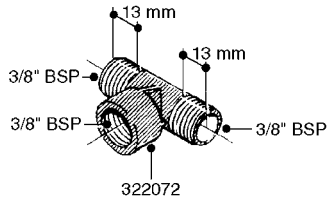

L0020

FITTINGS-T-PIECES, CAPS & ELBOWS
L0020-HIN, 01:01:16

Page 1
Date 07.02.2020 8:11

parts-n°	order qty	description
10053603	1	FITT. CAPNUT 2"BSP 5601
10194303	1	CAP BLANK 1 1/2 MCPHEE 210060
320047	1	FITT.DK CAPNUT 1/2" BSP
320106	1	FITT.DK CAPNUT 1" BSP
320272	1	FITT.DK CAPNUT 3/8" BSP
320316	1	FITT.DK TEE 3/4" X3/4" X1"BSP
320331	1	FITT.DK TEE 1" - 1" - 3/4" BSP
320342	1	FITT.DK EL 3/4"M X 1"F BSP
320563	1	FITT.DK 3 WAY 1/2" 110 DEG.
320677	1	NO LONGER AVAILABLE
320961	1	FITT.DK CAPNUT 1-1/2" BSP
321053	1	FITT.DK TEE 1/2 X1/2 X1/2" BSP
322072	1	FITT.DK TEE 3/8'X3/8'X3/8' BSP
322095	1	FITT.DK TEE 1-1/2 X1-1/4 X3/4" BSP
322138	1	FITT.DK ELB 1"M X 1"F BSP
330013	1	O-RING 2.5 X 10 PUR
330212	1	O-RING D19/D14X2.4 F.1/2"NUT
330326	1	O-RING D30/D24X2 F.1"NUT
331273	1	O-RING D44/D38X2 F.1-1/2"