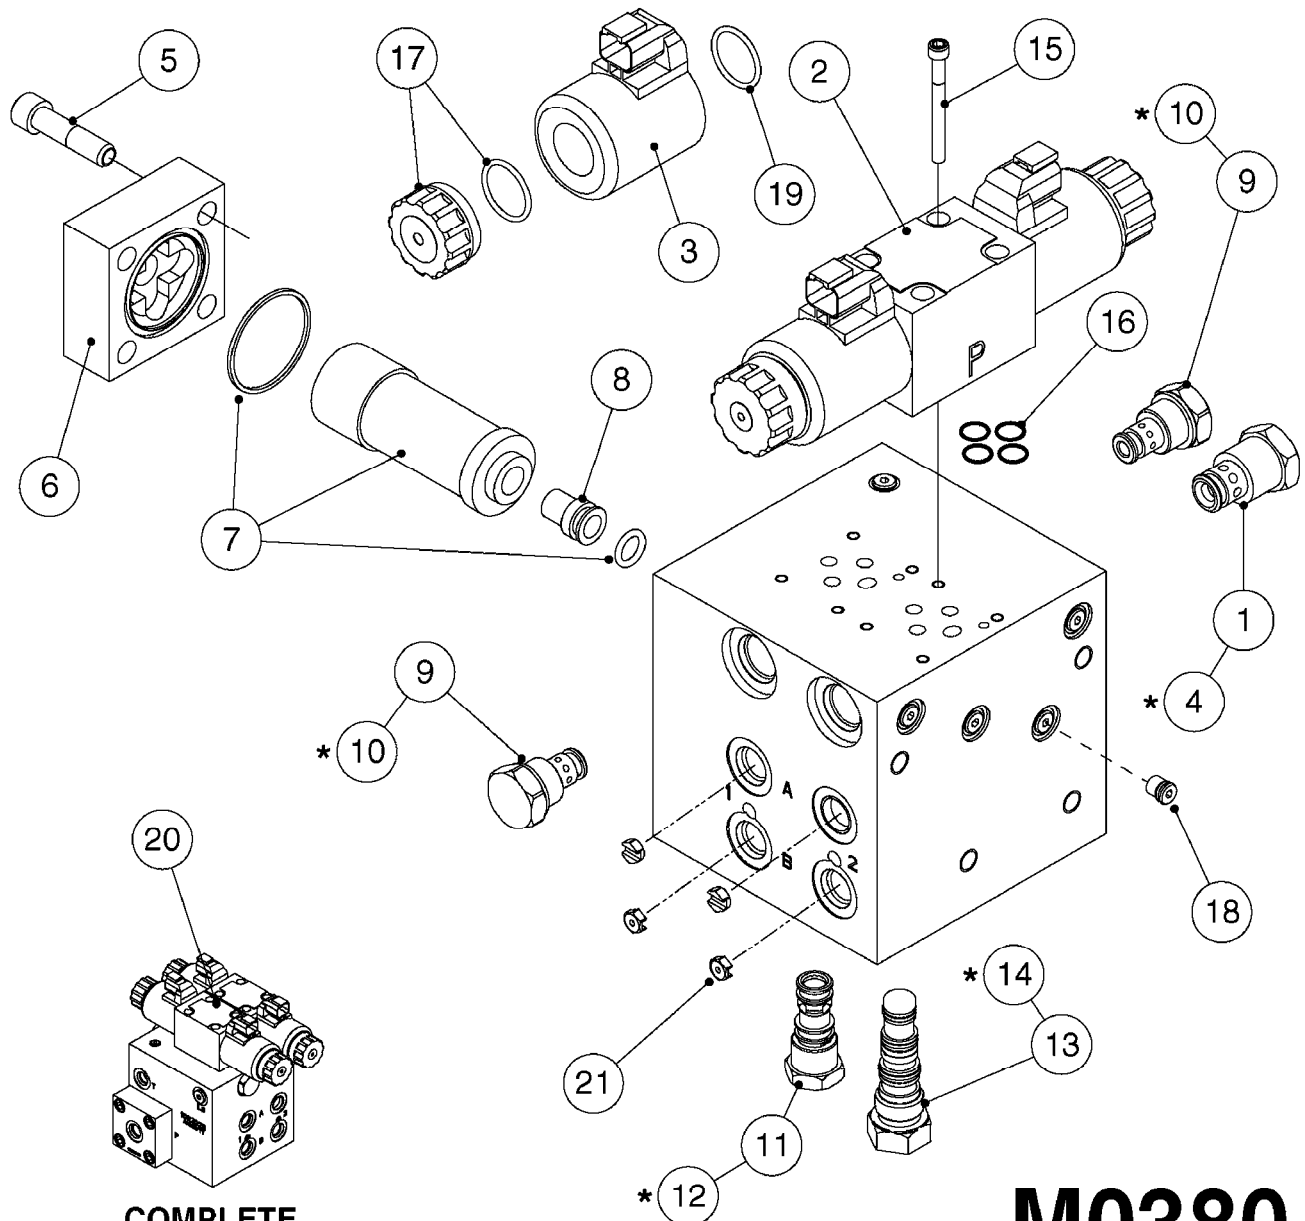

NORAC UC5 BOOM HEIGHT CONTROL
M0370-HIN, 16:10:18

Page 1
Date 07.02.2020 8:11

Pos.	parts-n°	order qty	description
1	26022703	1	CABLE, INTERFACE, TILT, NORAC UC5
2	26023503	1	CABLE UC5 INTERFACE MAIN AMP
3	26032600	1	CABLE UC5 NETWORK 14 AWG 10M
4	26043000	1	NORAC UC5 NETWORK 2 PIN PLUG
5	26043300	1	CABLE UC5 VALVE 2PIN/2PIN DT
6	26043400	1	NORAC UC5 CONTROLLER MODULE
7	26043500	1	NORAC UC5 VALVE MODULE
8	26043600	1	MODULE, INPUT, NORAC UC5
9	26043700	1	SENSOR, NORAC, UC5, ULTRASONIC
10	26043800	1	NORAC UC5 NETWORK COUPLER 2-WAY
11	26043900	1	NORAC UC5 NETWORK COUPLER 8-WAY
12	26044200	1	CABLE UC5 NETWORK 18 AWG 20M
13	26023803	1	NORAC UC5 ROLL SENSOR OLD STYLE NORAC P/N 43740
13	26044300	1	NORAC UC5 ROLL SENSOR NEW STYLE NORAC P/N 43741
14	26044400	1	NORAC UC5 - UC7 COUPLER 2-WAY/TERM.
15	26047100	1	CABLE UC5 NETWORK 14 AWG 1M
16	26049900	1	CABLE UC5 NETWORK 14 AWG 3M
17	26057900	1	UC5 NETWORK 6 PIN PLUG
18	26058000	1	NORAC UC5 NETWORK 12-PIN PLUG
19	26084700	1	MESH KIT ULTRASONIC SENSOR FOR 2018 AND NEWER SENSORS
19	28098003	1	MESH AND CLIP KIT, NORAC FOR PRE-2018 SENSORS
20	28050303	1	NORAC RUBBER TOP&BOLT F.SENSOR DIA.30MMX30MMX8MM
21	28055503	1	NORAC VALVE MOUNTING HARDWARE
22	28086600	1	FOAM DISC F. SENSOR NORAC
23	78216100	1	NORAC VALVE BLOCK COMP, DEUTSCH CON.