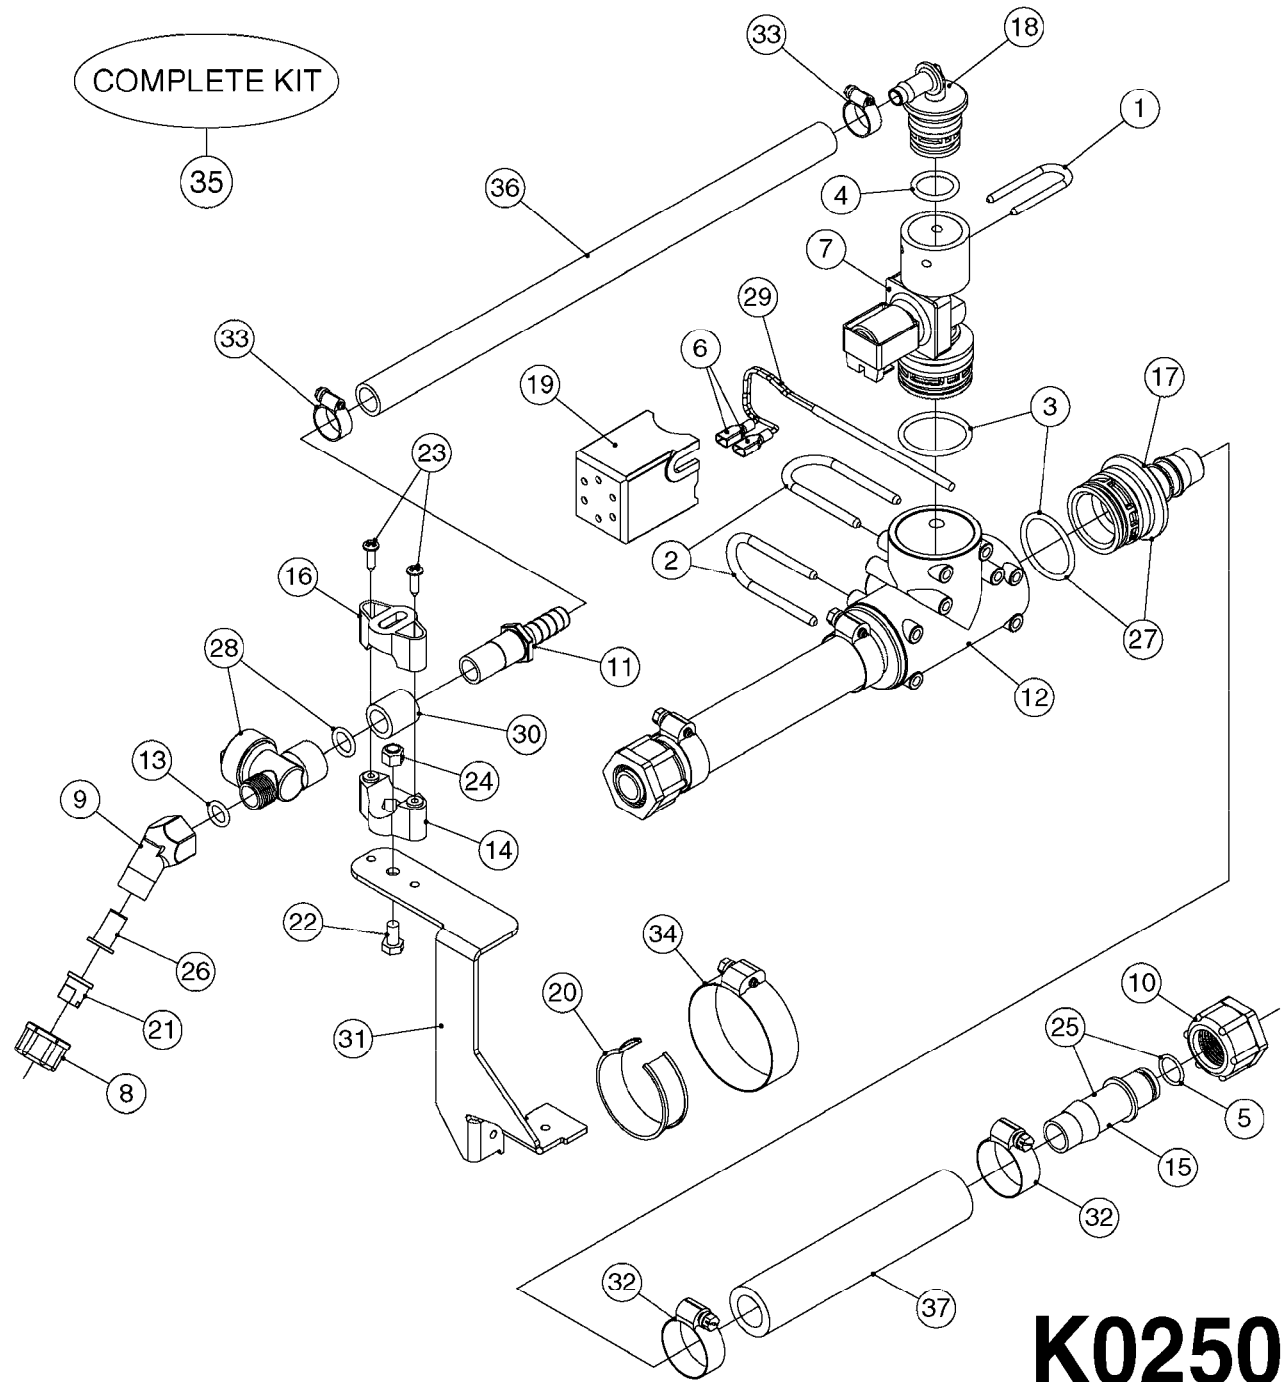

K0250

ELECTRIC END NOZZLE KIT '09
K0250-HIN, 01:01:16

Page 1
Date 07.02.2020 8:10

Pos.	parts-n°	order qty	description
1	145994	1	FITT.DK S-40 FORK
2	145995	1	FITT.DK S-53 FORK
3	242354	1	O-RING D32.2X3.0 VITON
4	242355	1	O-RING D19.2X3.0 VITON F.S-40
5	242594	1	O-RING D14 X 1.78 SCH.70-EPDM
6	261539	1	SPADE F.ELEC CONNEC BLUE INSUL
7	262104	1	VALVE, SOLENOID, S53/S40
8	320187	1	FITT.DK CAP 3/8" BSP BLACK
9	320191	1	FITT.DK ELB 3/8' BSP 45 DEGREE
10	320283	1	FITT.DK NUT 3/4"BSP
11	320891	1	FITT.DK HB 3/8'- 3/8' BSP
12	322352	1	FITT.DK S-53 TEE
13	330013	1	O-RING 2.5 X 10 PUR
14	333012	1	NOZZLE HOLD. UPPER PART
15	334044	1	FITT.DK HB 3/4' F. 3/4' CAP
16	334220	1	YOKE, UPPER NOZZLE BODY
17	334229	1	FITT.DK S-53 STR.3/4"
18	334237	1	FITT.DK S-40 ELB.3/8"
19	334965	1	COVER FOR S53 SOLENOID VALVE
20	341291	1	RUBBER HOSE CLAMP COVER 130MM
21	370392	1	NOZZLE END FAN 1850-G 300
22	410546	1	BOLT HEX M6X12 A2 SS DIN933
23	440665	1	SCREW M4.2X16 STAINLESS
24	460261	1	NUT HEX M6X1.00 LOCK DIN985 A2 SS
25	724621	1	FITT.DK HB 3/4"ASSY F.3/4" NUT
26	725042	1	SCREEN 80 MESH W.GASKET, RED
27	726558	1	FITT.DK S53 STR. 3/4" W. ORING
28	729610	1	NOZZLE ASSY. NON DRIP 3/8 THRD
29	983087	1	ELEC. CABLE 2 WIRE X 0.75MM
30	10631003	1	HOSE R X CLEAR BRAID.X 1/2 12"
31	16110803	1	NOZZLE BRACKET VAR SPACINGS
32	28029903	1	CLAMP HOSE GEAR P3/4"-S1" 6712
33	28044903	1	CLAMP HOSE GEAR P3/8" 6706
34	28047003	1	CLAMP HOSE GEAR 30 X 50 6732
35	82613203	1	ELECTRIC END NOZZLE KIT 2009
36	92701703	1	HOSE R X3/8" X300PSI WP X0012"
37	92703203	1	HOSE R X3/4" X300PSI WP X0012"