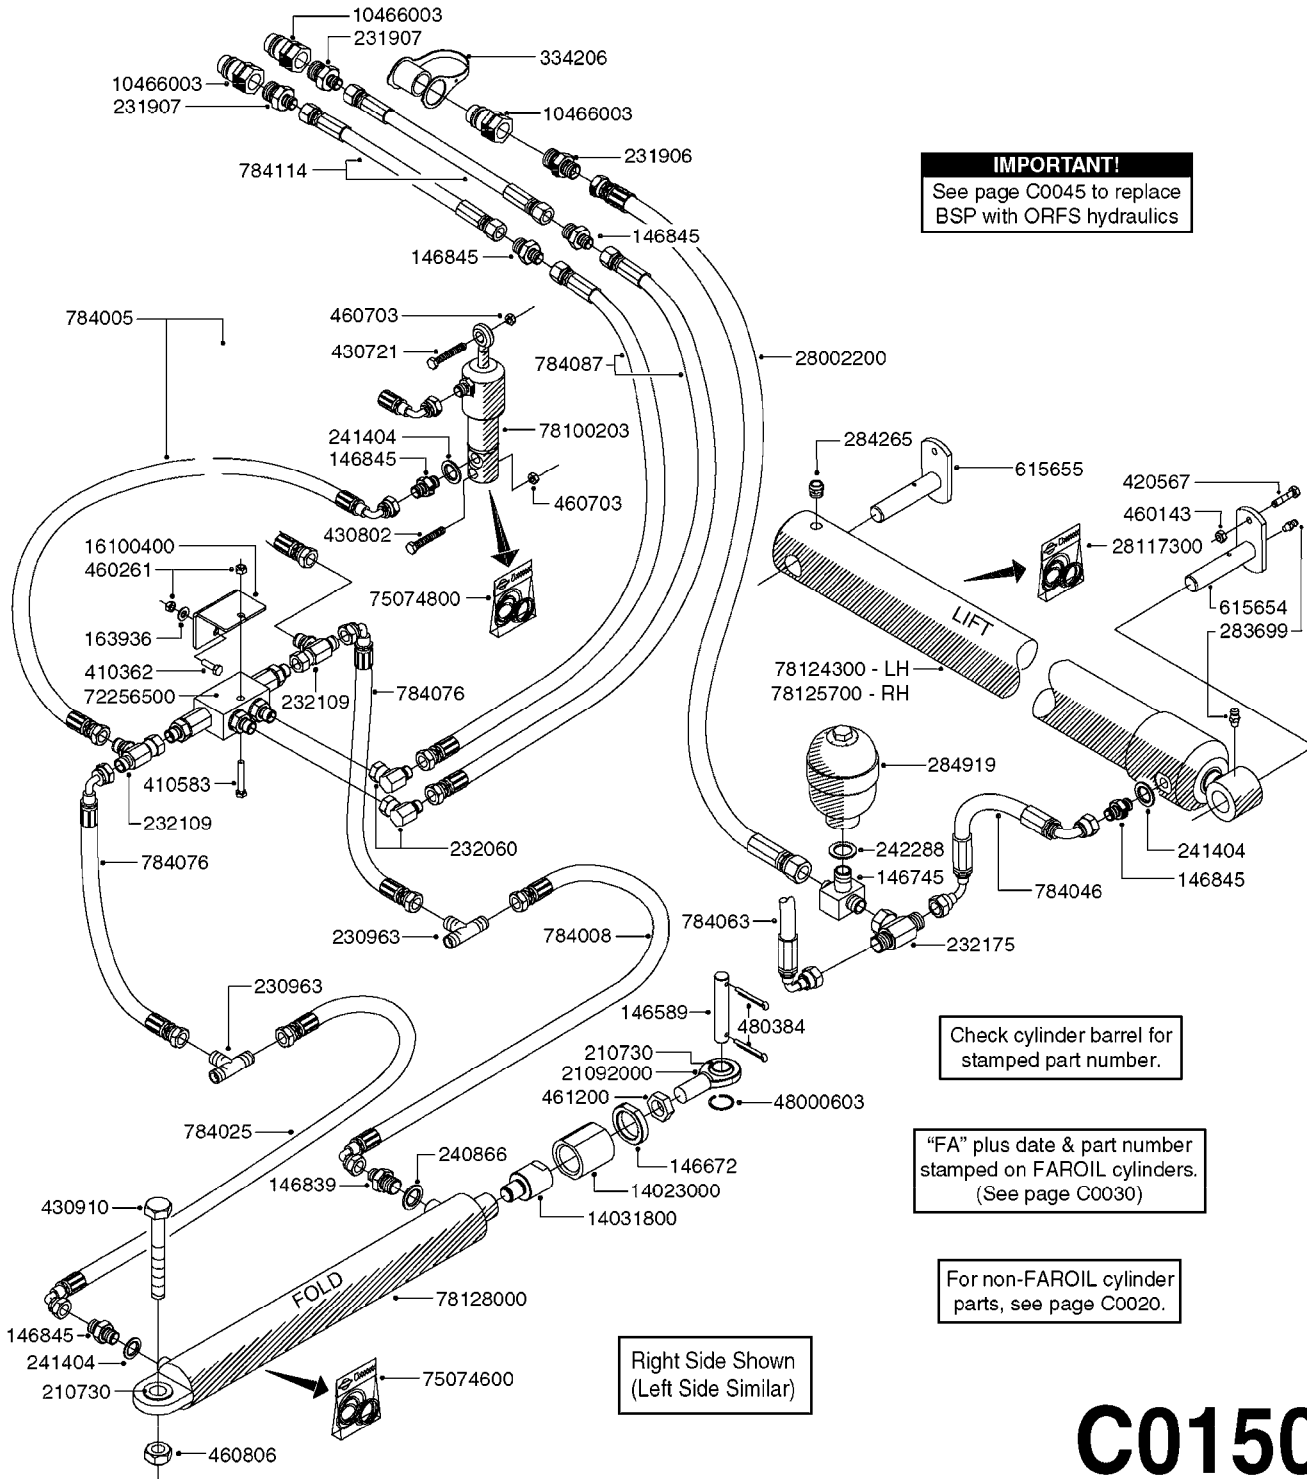

C0045

HYDRAULICS - BSP TO ORFS
C0045-HIN, 24:03:16

Page 1

Date 07.02.2020 8:10

Pos.	parts-n°	order qty	description
1	10466003	1	COUPLER PIONEER 8010-04 1/2NPT
2	231907	1	HEX NIPPLE 1/4"BSP X 1/2"NPT
2	231906	1	HEX NIPPLE 3/8"BSP X 1/2"NPT
2	147132	1	HEX NIPPLE 1/2"X1/2" BSP DEL
3	230311	1	QUICK COUPLING 1/2"
4	241356	1	DOWTYSEAL 1/2"
5	23234800	1	HEX NIPPLE 1/2"-9/16" ORFS FITTING FOR 1/4" HOSE
5	23234900	1	HEX NIPPLE 1/2"-11/16" ORFS FITTING FOR 3/8" HOSE
5	23235300	1	HEX NIPPLE 1/2"-13/16" ORFS FITTING FOR 1/2" HOSE
6	242102	1	O-RING Ø9.25X1.78 NITRIL 90SH
6	24263200	1	O-RING Ø7.66X1.78 NITRIL 90SH
6	24263300	1	O-RING Ø12.42X1.78 NITRIL 90SH
6	24263400	1	O-RING Ø18.77X1.78 NITRIL 90SH
7	67002403	1	CHART - BSP TO ORFS HOSES
8	67002503	1	CHART - BSP TO ORFS FITTINGS