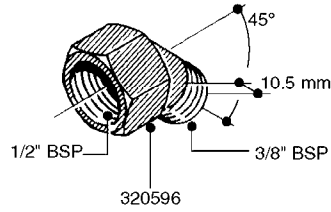

FITTINGS - HEXAGON NIPPLES
L0030-HIN, 01:01:16

Page 0
Date 07.02.2020 8:11

L0030

FITTINGS - HEXAGON NIPPLES
L0030-HIN, 01:01:16

Page 1
Date 07.02.2020 8:11

parts-n°	order qty	description
10015303	1	FITT.PO.HN 1.00X1.00 M1000
10425003	1	FITT.PO.HN 1.25X1.00 MCPHEE
320132	1	FITT.DK HN 1" BSP
320176	1	FITT.DK HN 3/8"X1/2" BSP
320445	1	FITT.DK HN 1/4"X3/8" BSP
320655	1	FITT.DK HN 1/2"-1/2" BSP
320692	1	FITT.DK HN 3/8'BSPX1/4'NPT
320703	1	FITT.DK HN 3/8BSP X1/2 &1/4NPT
320725	1	FITT.DK NIPPLE 3/8"-3/8" BSP
320902	1	FITT.DK HN 3/8'X 1/4' BSP
390232	1	FITT.DK HN 1-1/2' X 1-1/4' BSP
390276	1	FITT.DK HN 1'BSP