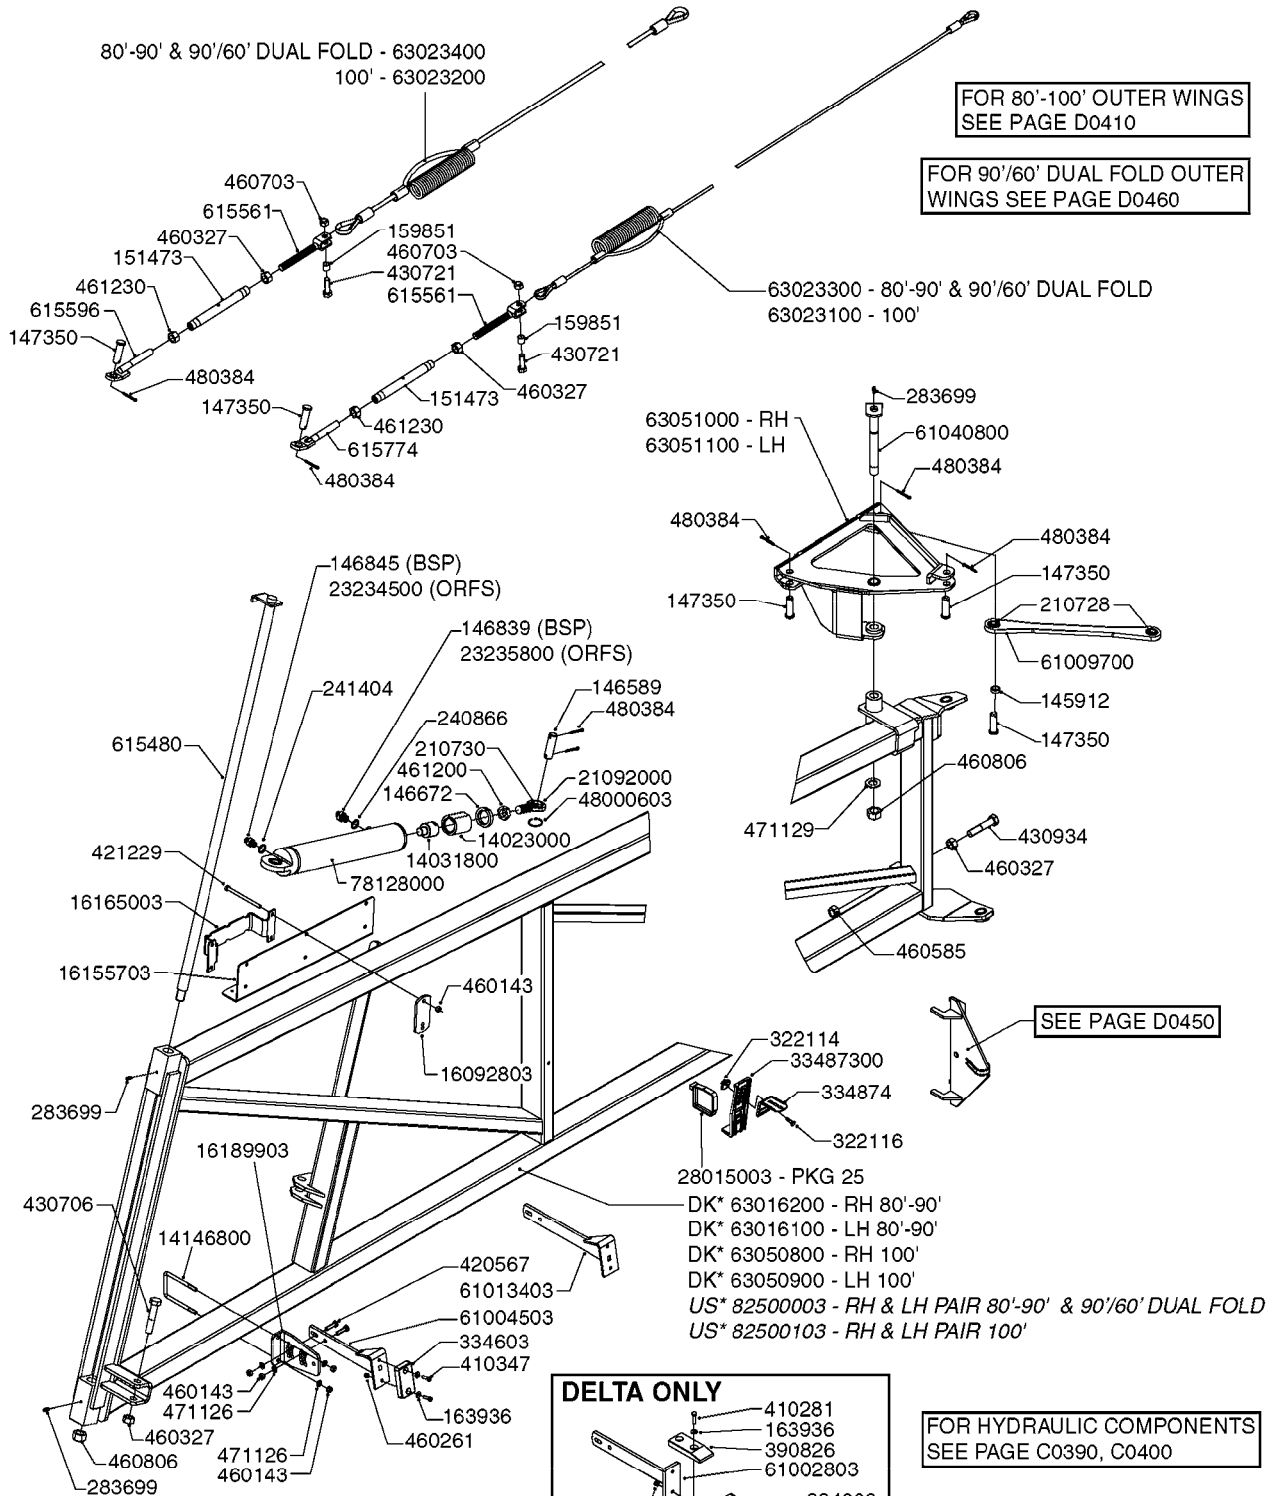

DK* = DENMARK STEEL PARTS
US* = NORTH AMERICAN STEEL PARTS

D0400

BOOM - SPC INNER WING 80-100'
D0400-HIN, 17:10:19

Page 1
Date 07.02.2020 8:10

parts-n°	order qty	description
145912	1	BUSHING D19.8/D17.0X7MM
146589	1	PIN D19.8 X 65
146672	1	NUT HEX LOCK F.ADJUSTER
146839	1	HEX NIPPLE 1/4"X3/8" BSP 0.7MM
146845	1	HEX NIPPLE 1/4"X1/4"
147350	1	PIN D16.8 L60MM
151473	1	TURN BUCKLE HOUSING M16-200
159851	1	BUSHING Ø16.0/13.0 L=16 DEL
163936	1	WASHER D15/D6.2X1
210728	1	BEARING F.LINK HEAD M17
210730	1	BEARING F.LINK HEAD M20
240866	1	DOWTYSEAL 3/8"
241404	1	DOWTY SEAL 1/4"
283699	1	GREASE NIPPLE M6X1
322114	1	NUT PLASTIC F.NOZZ.H
322116	1	BOLT PLASTIC F.NOZZ.H.
334603	1	RUBBER STOP 86X48X15
334874	1	NOZZLE HOLDER - TOP HALF
390826	1	SLIDE PAD F.TRANSPORT BKT.CM/D
410281	1	BOLT HEX 8.8 DEL M6X25 DIN933 A2
410347	1	SCREW M6X20 8.8
420567	1	BOLT HEX 8.8 DEL M8X30 FT
421229	1	BOLT HEX 8.8 DEL M8x120
430706	1	BOLT HEX 8.8 ZINC CLEAR M16X90
430721	1	BOLT HEX 8.8 DEL M12X40 FT
430934	1	BOLT HEX 8.8 DEL M16X80
460143	1	SELF LOCK NUT M8 SST A2 DIN985
460261	1	NUT HEX M6X1.00 LOCK DIN985 A2 SS
460327	1	NUT HEX M16X2
460585	1	LOCKING NUT M16 DIN985 A2 SS
460703	1	NUT HEX M12X1.75 LOCK DIN985A2 SS
460806	1	NUT HEX M20X2.50 LOCK DIN985A2 SS
461200	1	NUT HEX M20X1.5 JAMB.
461230	1	NUT HEX M16X2 LH THREAD
471126	1	WASHER, M8, Ø16/ 8.4X 1.6, SS
471129	1	WASHER, M20, Ø37/21.0X 3.0, SS
480384	1	PIN COTTER 3/16 x 1-1/2"
615480	1	PIN F.HINGE ASSY.
615561	1	CLEVIS F.TURNBUCKLE M16 RH
615596	1	TURN BUCKLE ANCHOR M16 LH
615774	1	ANCHOR LH F.M16 TURNBUCKLE
14023000	1	BUSHING Ø50.0/36.0 L=52 DEL
14031800	1	ADAPTOR F.HY CYLINDER L=40
14146800	1	U-BOLT M8 F. 80x60
16092803	1	PLATE F. TRANSPORT CM+
16155703	1	BRKT, 6 INLINE FILTERS
16165003	1	BRKT, SPC T25 FEED HOSE TIE-DOWN
16189903	1	PLATE F, EAGLE STOPARM
21092000	1	LINK HEAD M20 x D20 L=78 DELTA
23234500	1	HEX NIPPLE 1/4" - 9/16"
23235800	1	HEX NIPPLE 3/8"-9/16" - 0.7mm
28015003	1	PANDUIT TIE STRAP, PKG. 25
33487300	1	NOZZLE HOLDER - BOTTOM HALF
48000603	1	SNAP RING, Ø36X1.5 F.210730
61002803	1	TRANSPORT STOP DELTA-SPC
61004503	1	BOOM STOP SPB/SPC
61009700	1	FOLDING ARM / SPC
61013403	1	BOOM STOP LONG SPC
61040800	1	PIN THREADED D20 L=205 DELTA
63016100	1	WING INNER 80'-90'LH SPC 2007
63016200	1	WING INNER 80'-90'RH SPC 2007