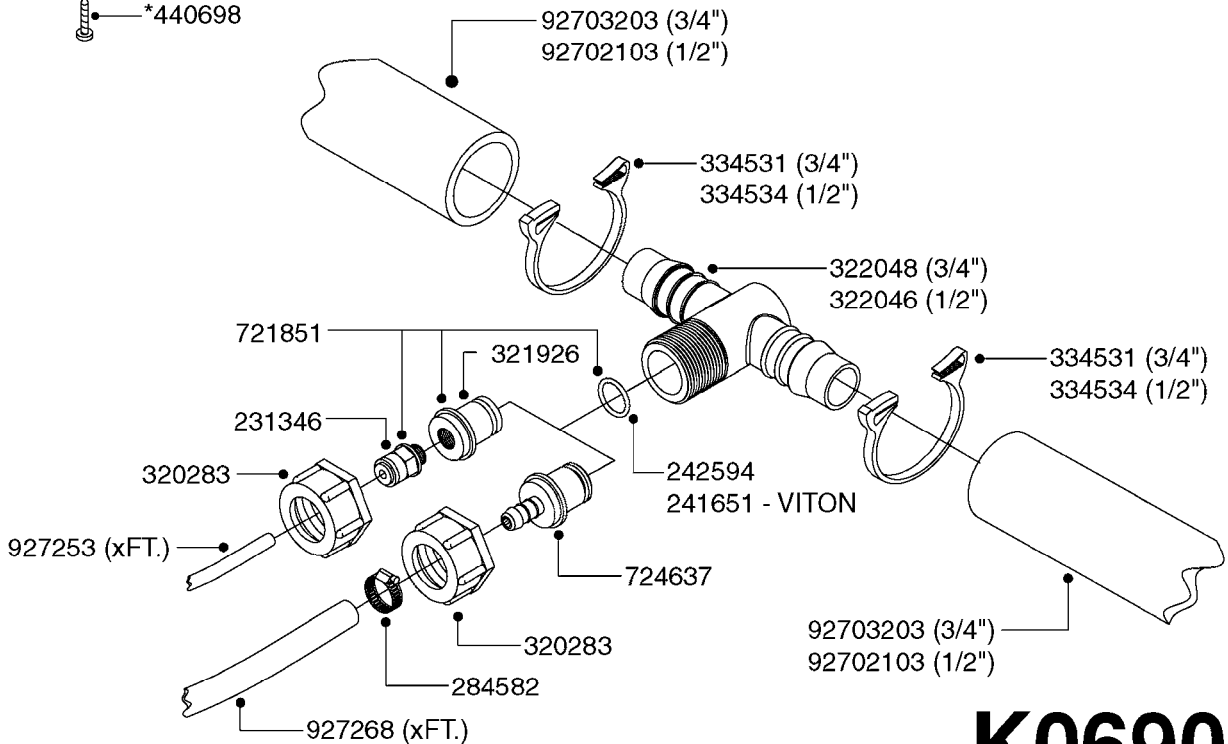

COMPLETE ASSEMBLIES
WHOLEGOODS ITEMS

70043903 - COMPLETE ASSEMBLY

K0680

REMOTE GAUGE-ESC SPRAYERS-4"
K0680-HIN, 01:01:16

Page 1

Date 07.02.2020 8:11

parts-n°	order qty	description
145632	1	FITT.DK HB 1/4' BRASS F.GUAGE
146210	1	NUT 1/4'BSP BRASS
282391	1	CLAMP HOSE CRIMP 5/16'
320972	1	FITT.DK HB 5/16'- 1/4' BSP
330396	1	O-RING D11.2/D6.6X3.2
421046	1	BOLT HEX M8X25/25 A2 SS DIN933
460143	1	SELF LOCK NUT M8 SST A2 DIN985
927268	1	HOSE BLUE PVC X 1/4 X 0012"
10028603	1	WASHER LOCK 5/16'
10428003	1	BKT. FOR ESC GAUGE KIT
28026103	1	GAUGE 200PSI/BR,4",1/4"BSP-BTM
70043903	1	*GAUGE KIT,4" OP UNIT INFEILD