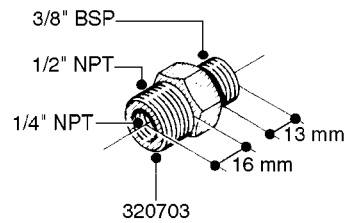

FITTINGS - HEXAGON NIPPLES
L0030-HIN, 01:01:16

Page 0
Date 07.02.2020 8:11

L0030

FITTINGS - HEXAGON NIPPLES
L0030-HIN, 01:01:16

Page 1
Date 07.02.2020 8:11

parts-n°	order qty	description
10015303	1	FITT.PO.HN 1.00X1.00 M1000
10425003	1	FITT.PO.HN 1.25X1.00 MCPHEE
320132	1	FITT.DK HN 1" BSP
320176	1	FITT.DK HN 3/8"X1/2" BSP
320445	1	FITT.DK HN 1/4"X3/8" BSP
320655	1	FITT.DK HN 1/2"-1/2" BSP
320692	1	FITT.DK HN 3/8'BSPX1/4'NPT
320703	1	FITT.DK HN 3/8BSP X1/2 &1/4NPT
320725	1	FITT.DK NIPPLE 3/8"-3/8" BSP
320902	1	FITT.DK HN 3/8'X 1/4' BSP
390232	1	FITT.DK HN 1-1/2' X 1-1/4' BSP
390276	1	FITT.DK HN 1'BSP