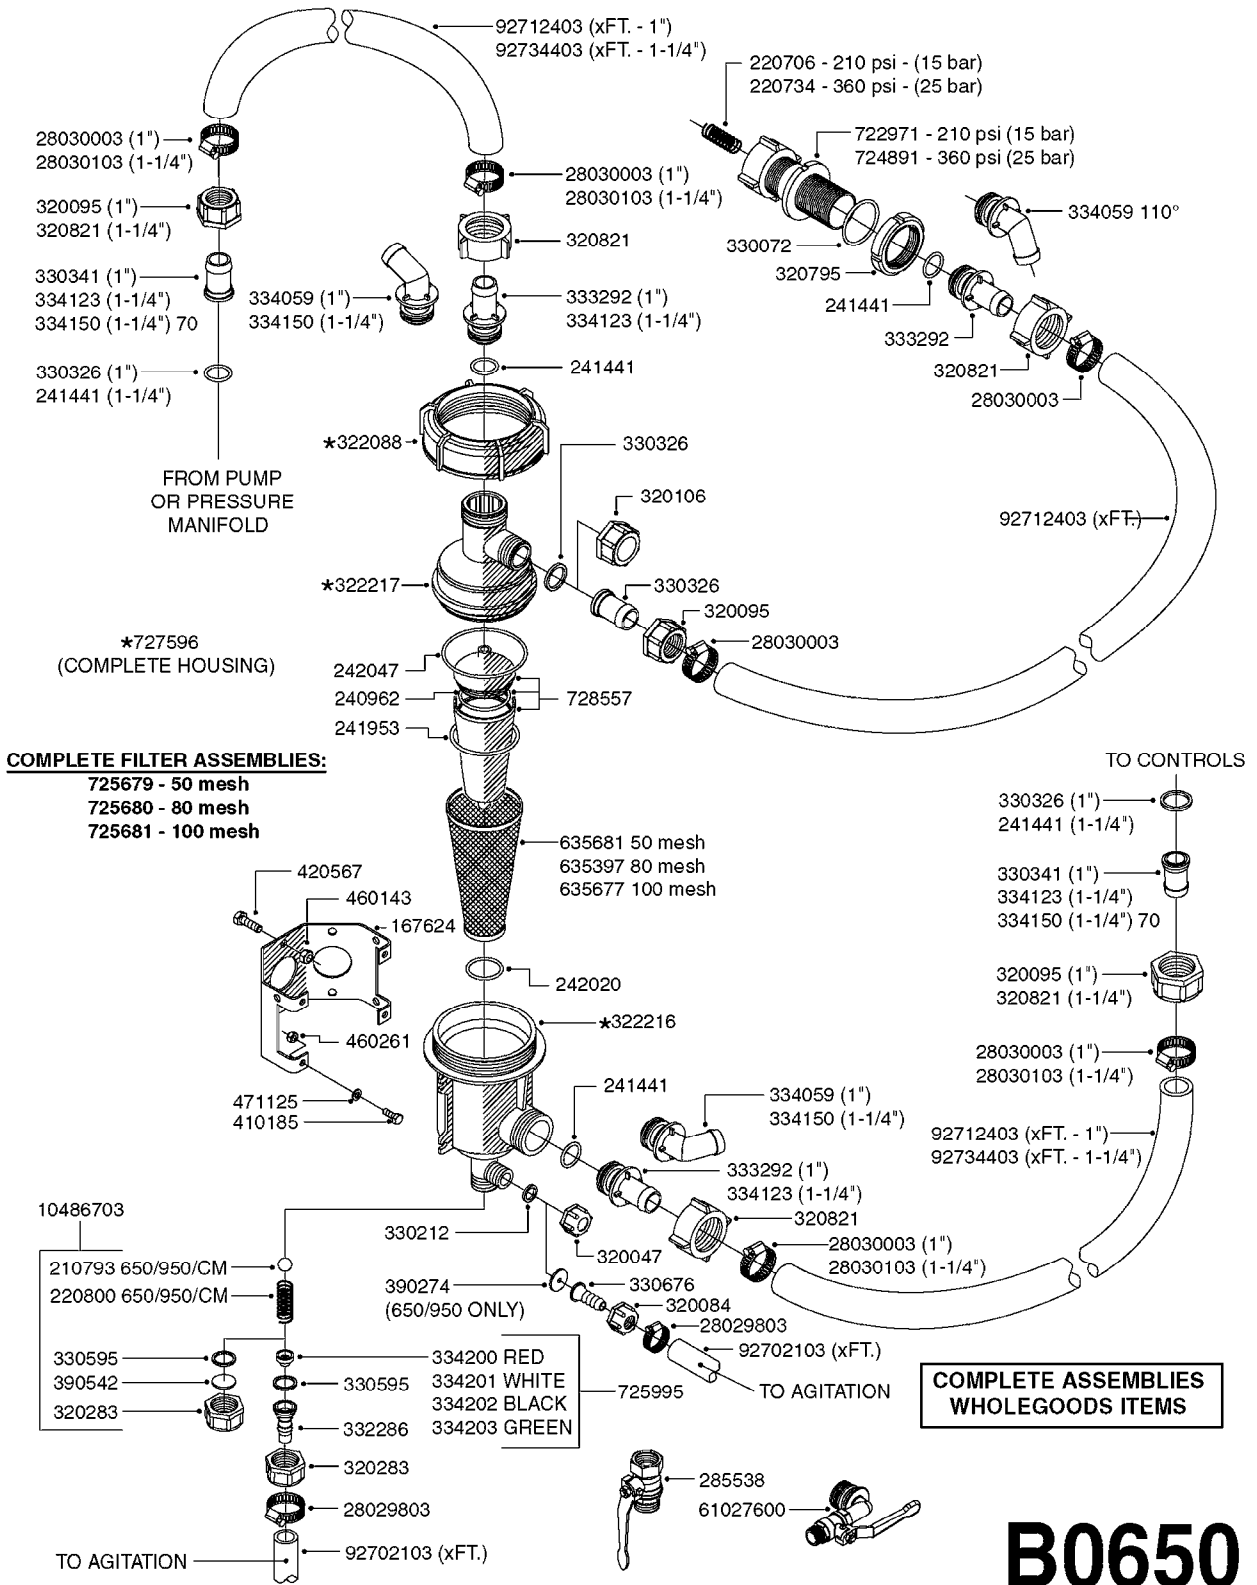

S-67 CHECK VALVE
(NON-THREADED)

S-67 CHECK VALVE
(THREADED)

FOR FITTINGS AND
HOSES, SEE SECTION L

B0640

CHECK VALVES - S67 (2011)
B0640-HIN, 15:10:19

Page 1
Date 07.02.2020 8:10

Pos.	parts-n°	order qty	description
1	145996	1	FITT.DK S-67 FORK
2	242353	1	O-RING 3 X 44.2 VITON
3	334231	1	FITT.DK S-67 STR.1"
3	334232	1	FITT.DK S-67 STR.1-1/4"
4	72432400	1	FITT.DK S-67 CONNEC W.CHK SEAT
5	72819200	1	CHECK VALVE S67 2012 THREADED
6	72819300	1	CHECK VALVE S67 2012 NO THREAD
7	72878800	1	CHECK VALVE S67 SUBASSEMBLY 2013 INCLUDED WITH #5 & #6