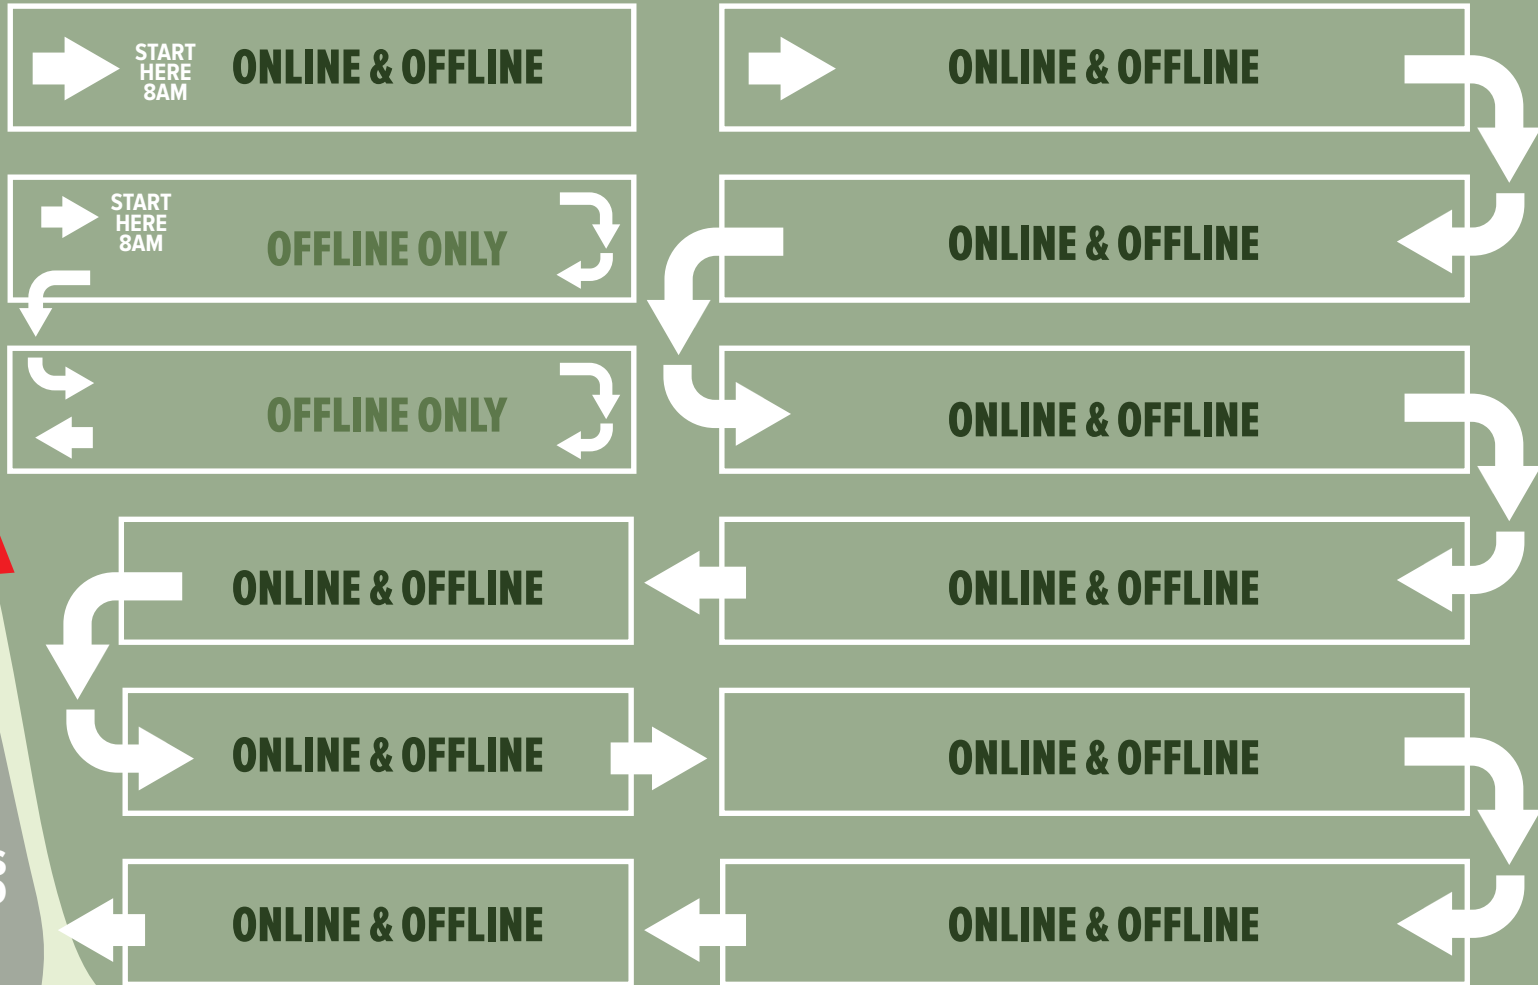

AGRITEER

CONSIGNMENT SALE ORDER OF AUCTION

TAKE YOUR PURCHASE HOME TODAY!

We're equipped & ready to load your items as soon as you have paid for them.

- AUCTION EQUIPMENT LOADING INSTRUCTIONS -

PRESENT YOUR LOADING TICKET WHEN YOU ARRIVE AT THE LOADING AREA.

HOURS: Monday, Friday 7am - 5pm - Saturday 7am - 12noon

NO VEHICLES ARE ALLOWED IN AUCTION FIELD WITHOUT PRIOR PERMISSION.

HANDICAP PASSES FOR RTVS ARE AVAILABLE AT THE CLERKING TABLE.

GET HOME SAFE!

KEEP CLEAR OF THE LOADING AREA.