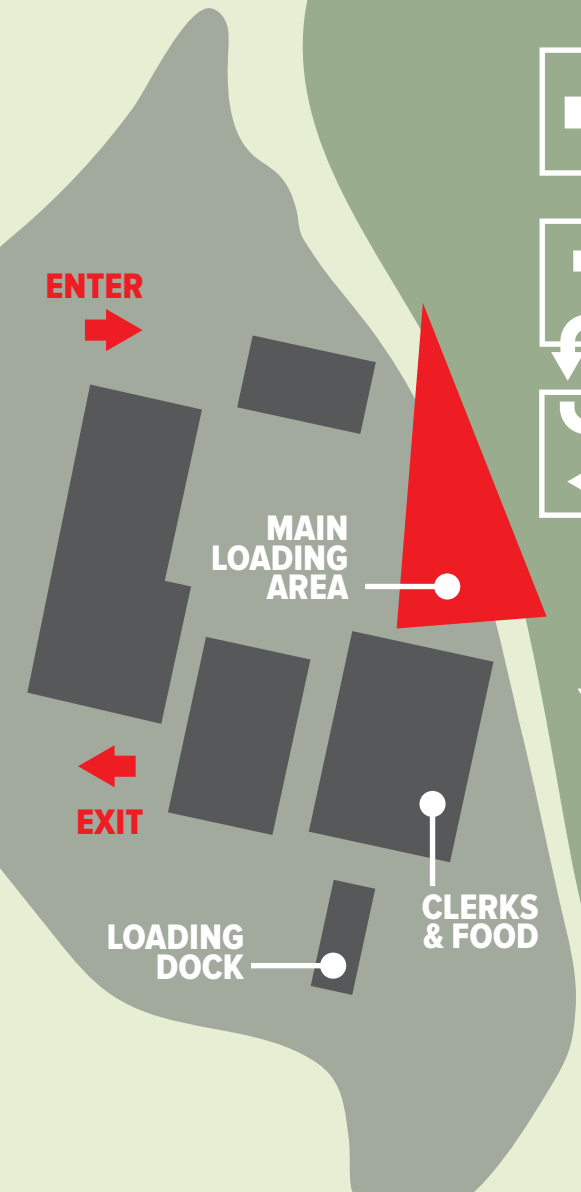

AGRITEER

CONSIGNMENT SALE ORDER OF AUCTION

TAKE YOUR PURCHASE HOME TODAY!

We're equipped & ready to load your items as soon as you have paid for them.

- AUCTION EQUIPMENT LOADING INSTRUCTIONS -

PRESENT YOUR LOADING TICKET WHEN YOU ARRIVE AT THE LOADING AREA.

HOURS: Monday, Friday 7am - 5pm - Saturday 7am - 12noon

NO VEHICLES ARE ALLOWED IN AUCTION FIELD WITHOUT PRIOR PERMISSION.

HANDICAP PASSES FOR RTVS ARE AVAILABLE AT THE CLERKING TABLE.

GET HOME SAFE!

KEEP CLEAR OF THE LOADING AREA.